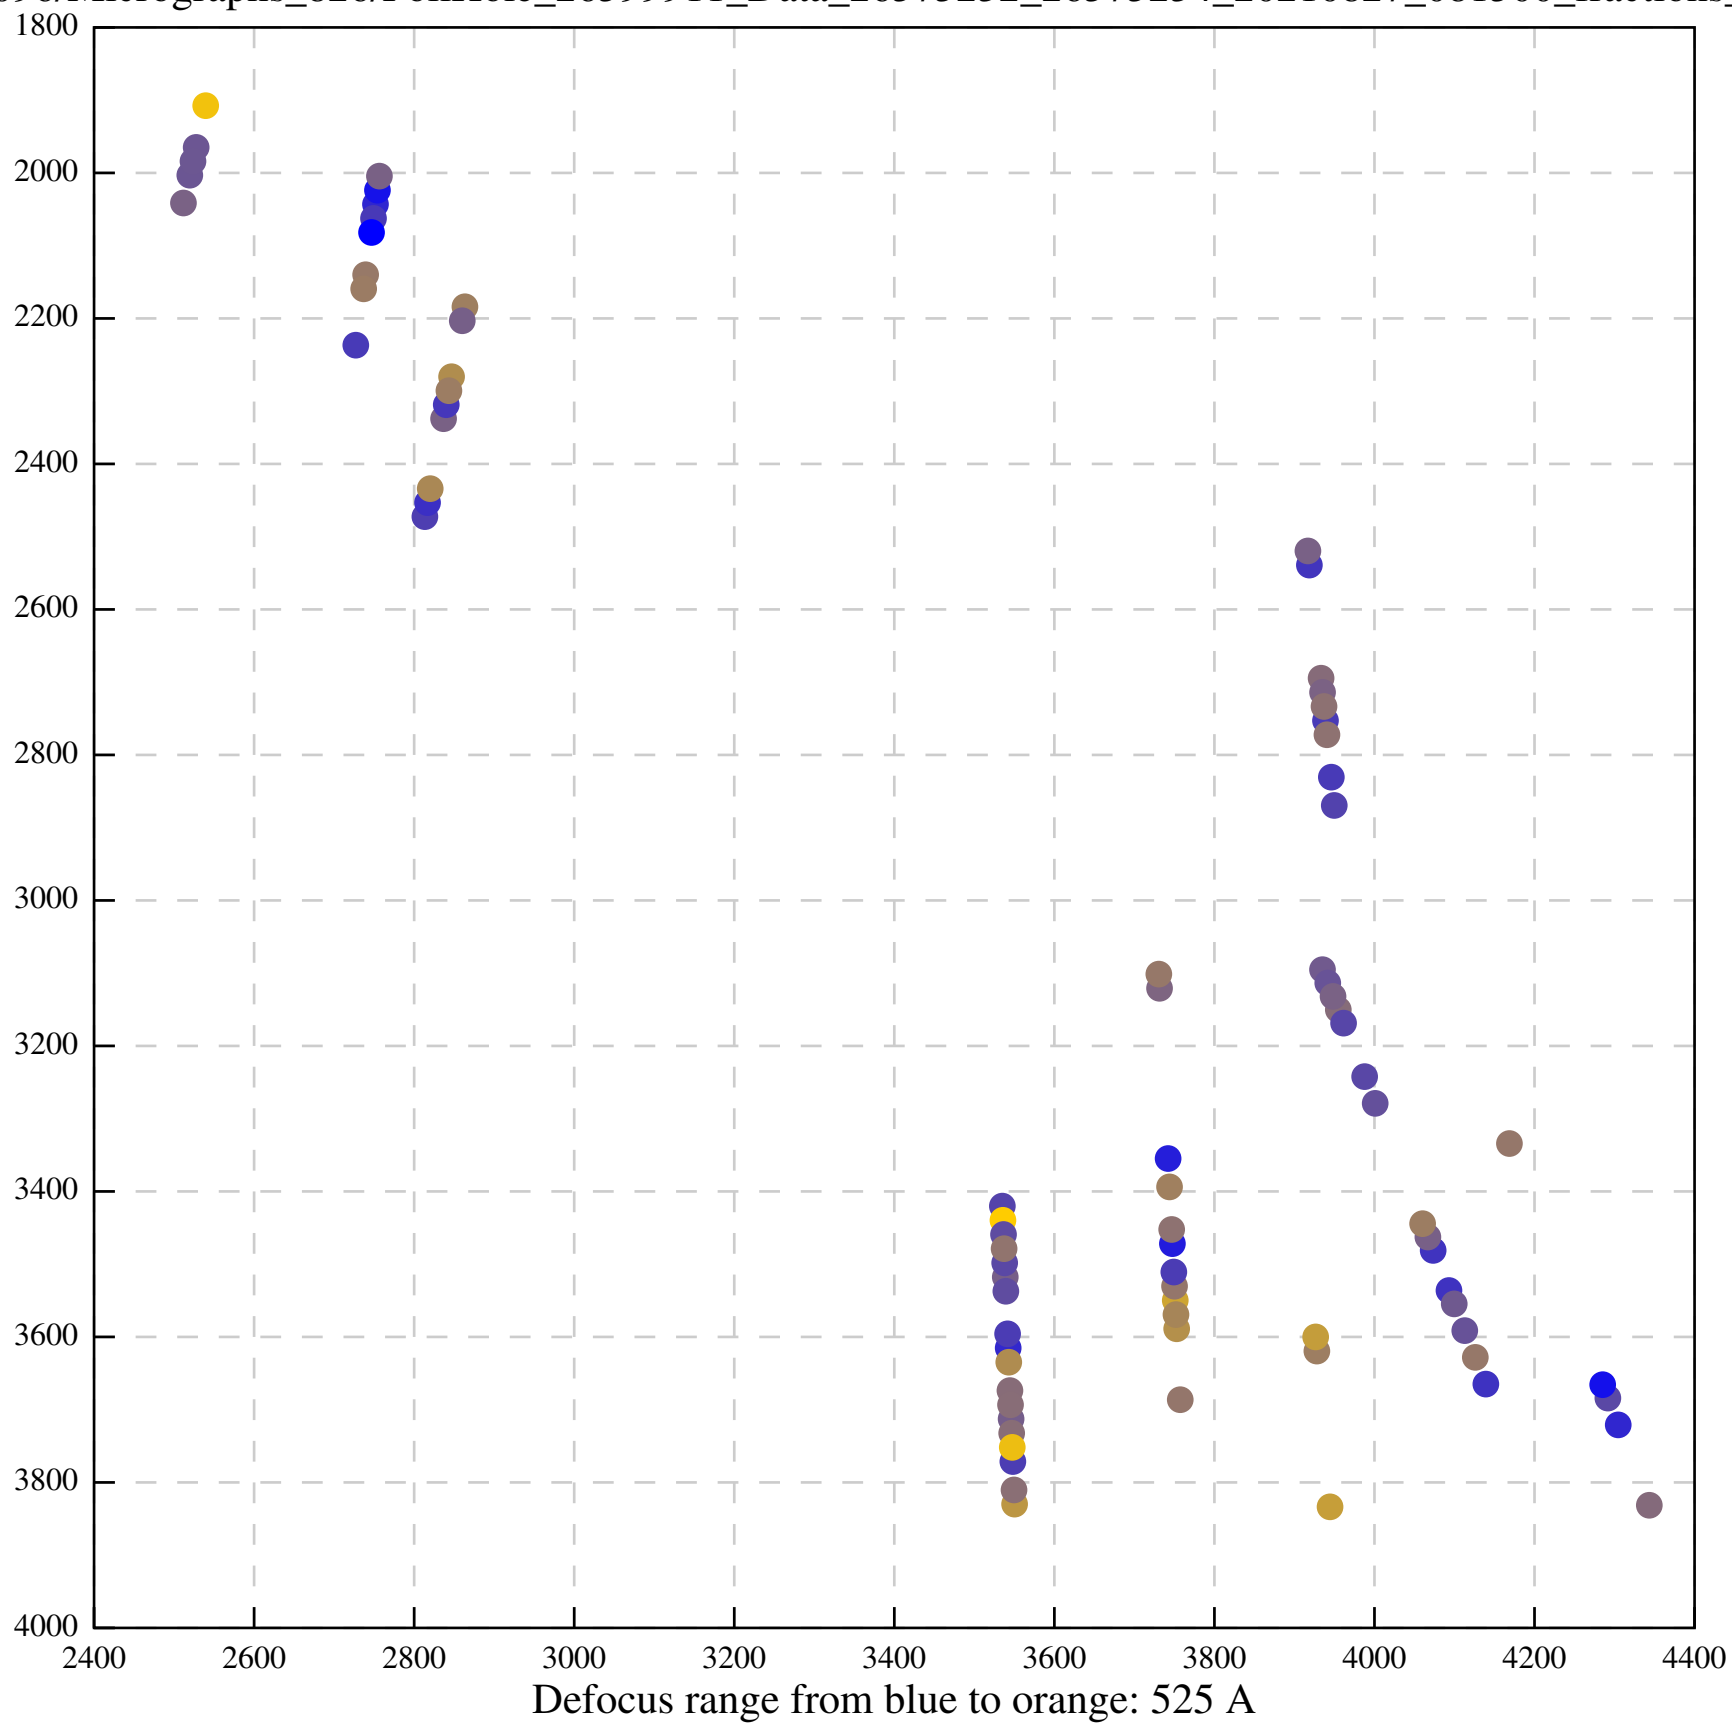

Defocus range from blue to orange: 480 A

Defocus range from blue to orange: 204 Å

Defocus range from blue to orange: 580 A

Defocus range from blue to orange: 353 A

Defocus range from blue to orange: 50 A

Defocus range from blue to orange: 286 A

Defocus range from blue to orange: 552 A

Defocus range from blue to orange: 54 A

Defocus range from blue to orange: 576 A

Defocus range from blue to orange: 69 A

Defocus range from blue to orange: 173 A

Defocus range from blue to orange: 0 A

Defocus range from blue to orange: 232 Å

Defocus range from blue to orange: 575 A

Defocus range from blue to orange: 347 A

Defocus range from blue to orange: 0 A

Defocus range from blue to orange: 487 A

Defocus range from blue to orange: 383 A

Defocus range from blue to orange: 126 A

Defocus range from blue to orange: 748 A

Defocus range from blue to orange: 274 Å

Defocus range from blue to orange: 60 A

Defocus range from blue to orange: 83 A

Defocus range from blue to orange: 328 A