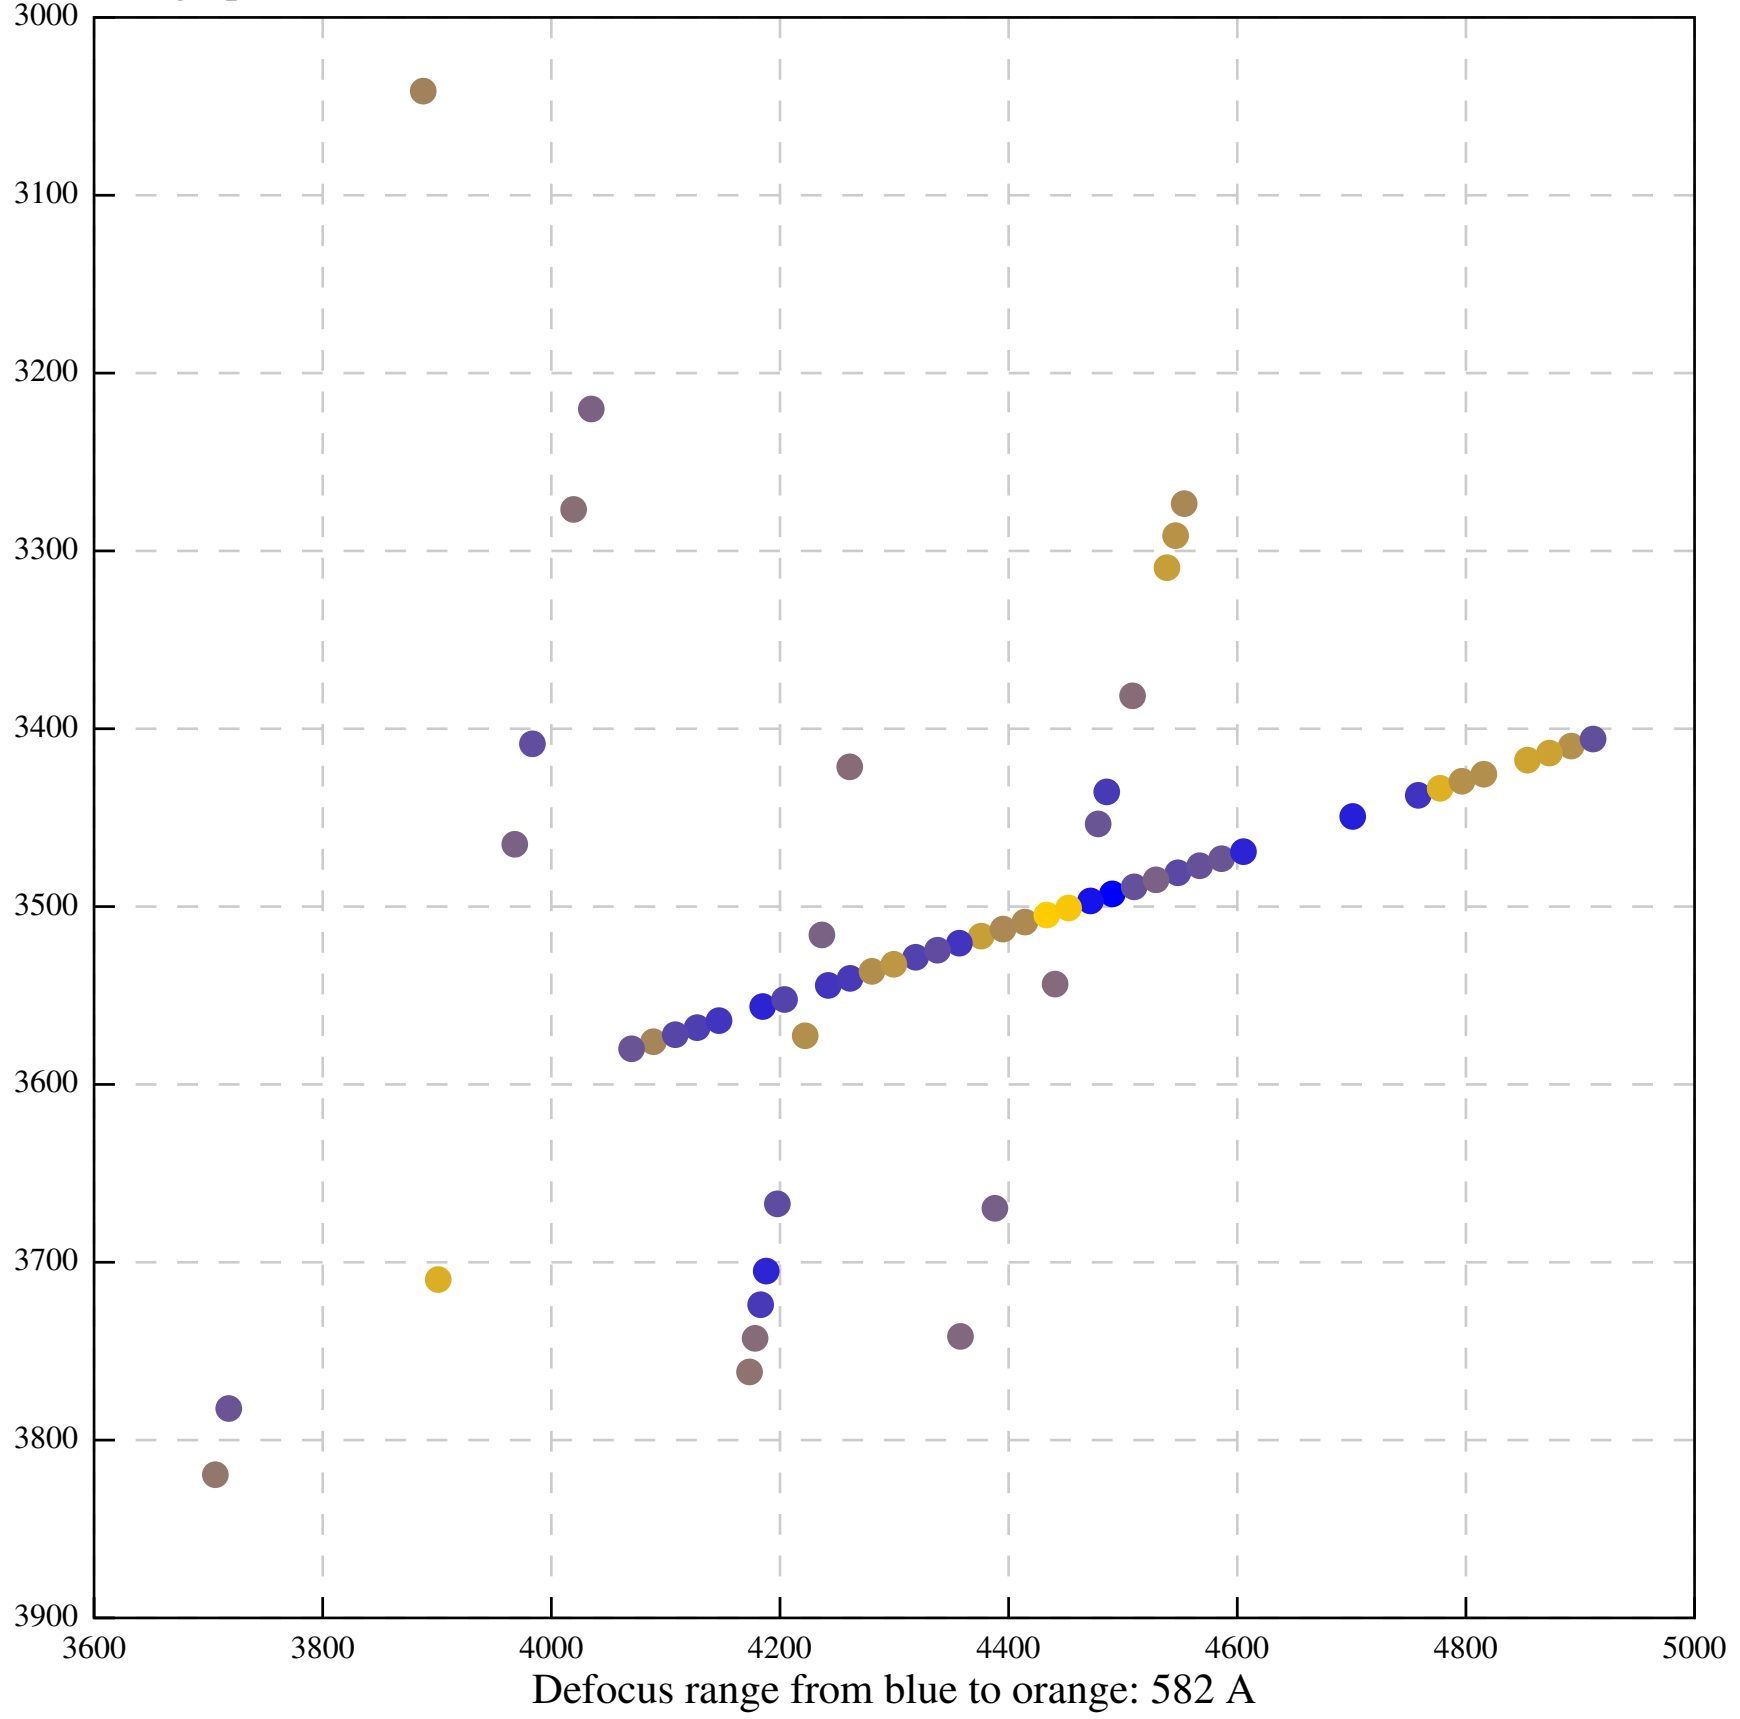

Defocus range from blue to orange: 126 A

Defocus range from blue to orange: 748 A

Defocus range from blue to orange: 274 Å

Defocus range from blue to orange: 60 A

Defocus range from blue to orange: 83 A

Defocus range from blue to orange: 328 A

Defocus range from blue to orange: 16 A

Defocus range from blue to orange: 93 A

Defocus range from blue to orange: 81 A

Defocus range from blue to orange: 121 A

Defocus range from blue to orange: 438 A

Defocus range from blue to orange: 437 A

Defocus range from blue to orange: 502 Å

Defocus range from blue to orange: 765 A

Defocus range from blue to orange: 593 A

Defocus range from blue to orange: 153 A

Defocus range from blue to orange: 171 Å

Defocus range from blue to orange: 36 A

Defocus range from blue to orange: 368 A

Defocus range from blue to orange: 412 A

Defocus range from blue to orange: 93 A

Defocus range from blue to orange: 0 Å