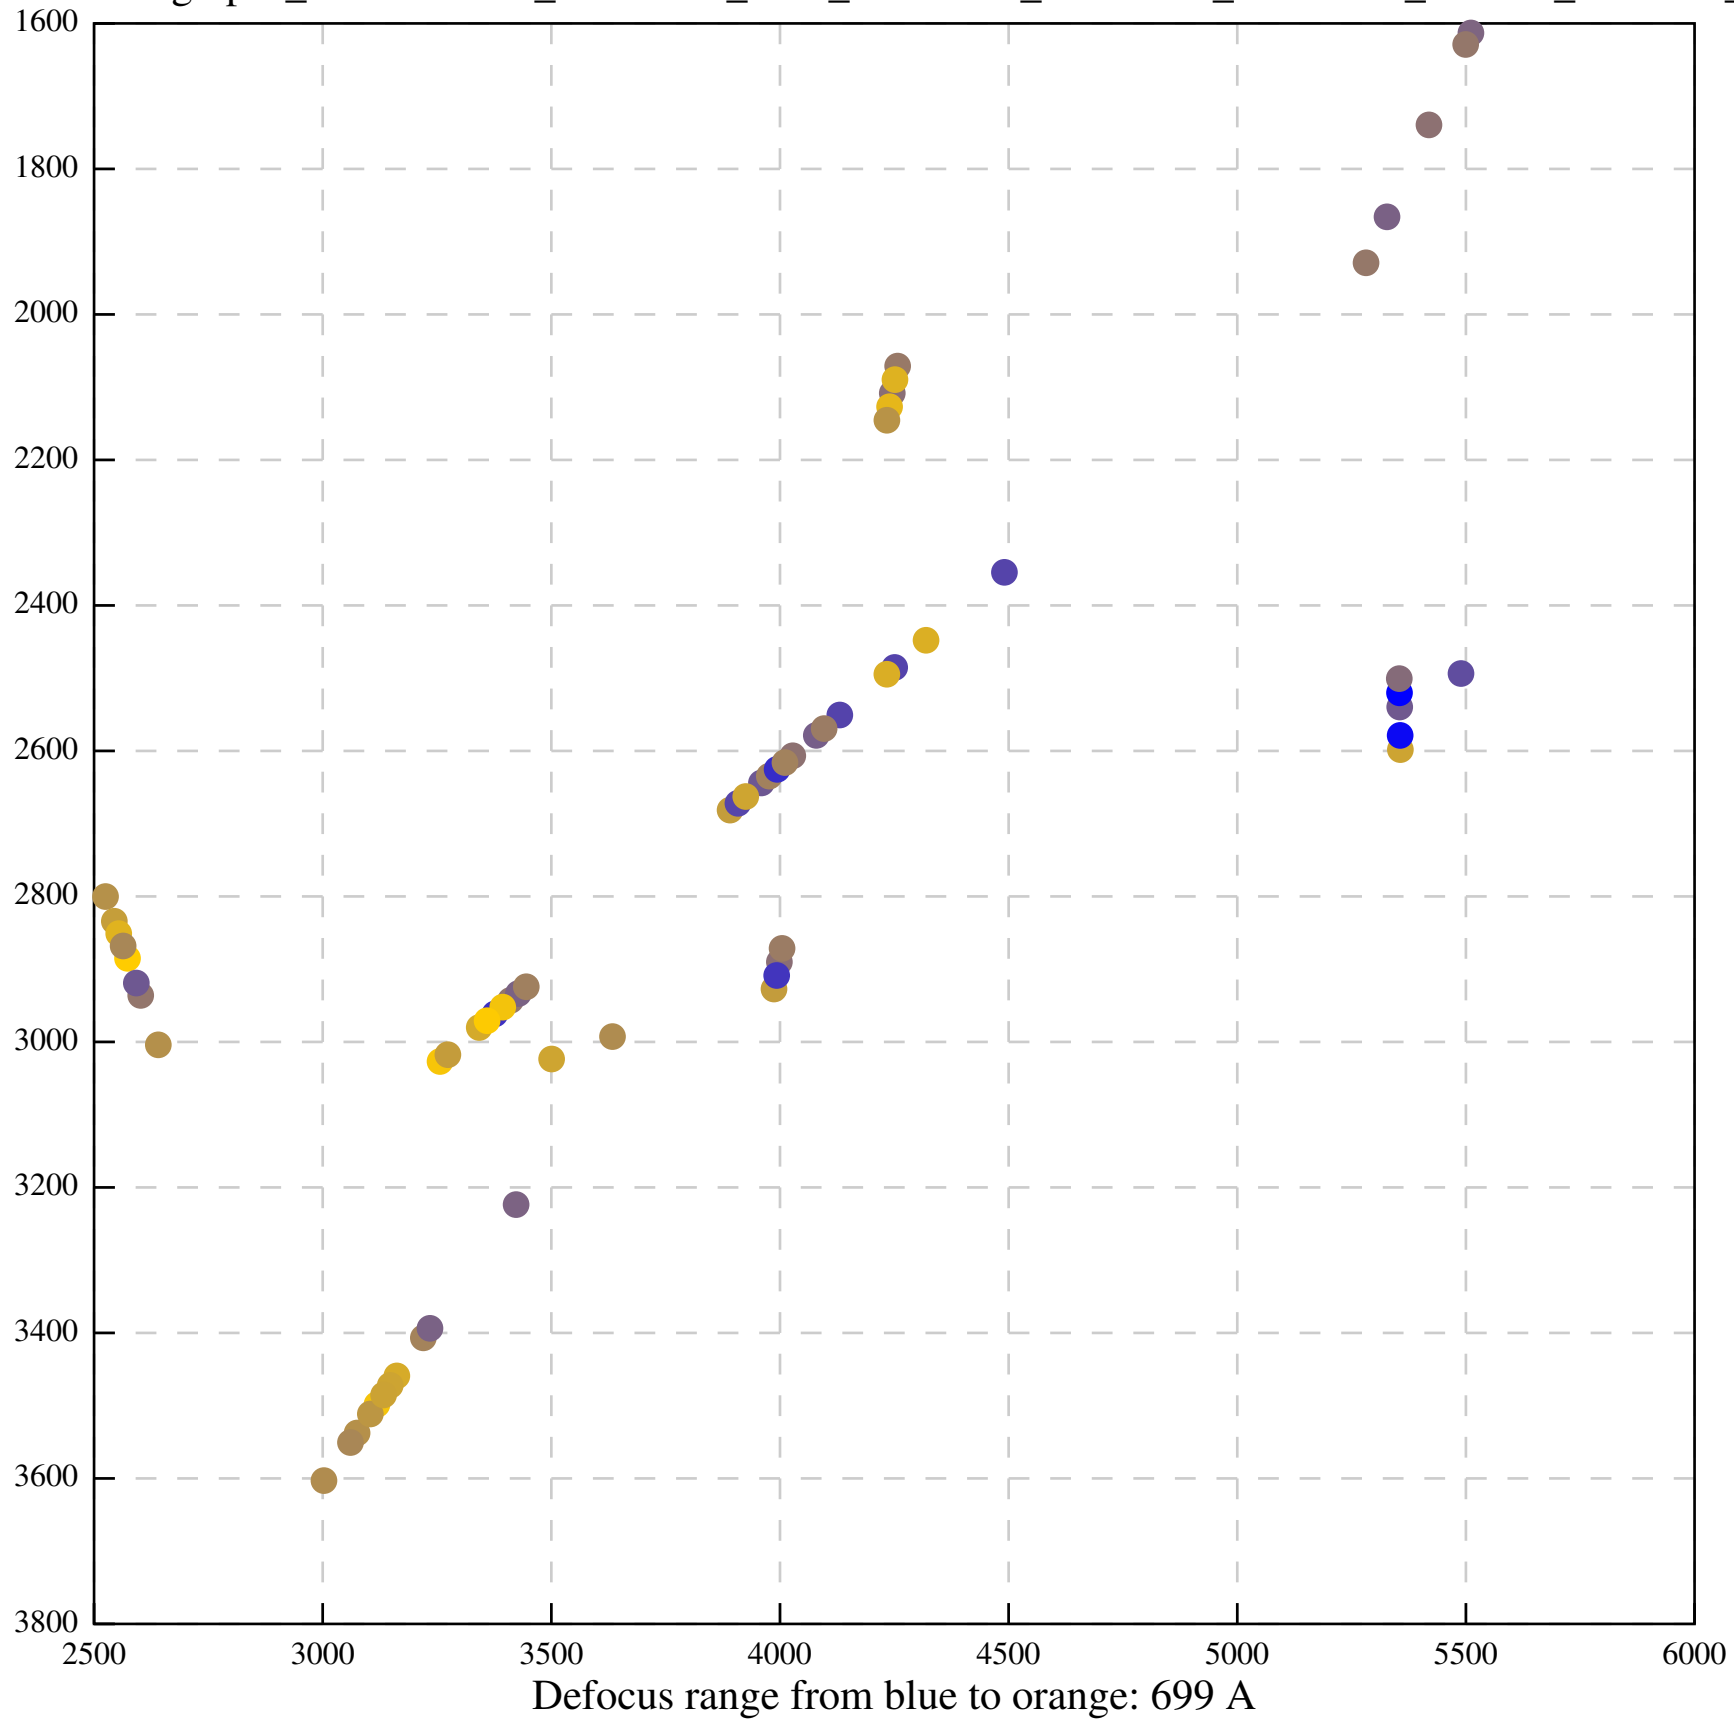

Defocus range from blue to orange: 480 A

Defocus range from blue to orange: 204 Å

Defocus range from blue to orange: 580 A

Defocus range from blue to orange: 353 A

Defocus range from blue to orange: 50 A

Defocus range from blue to orange: 286 A

Defocus range from blue to orange: 552 A

Defocus range from blue to orange: 54 A

Defocus range from blue to orange: 576 A

Defocus range from blue to orange: 69 A

Defocus range from blue to orange: 173 A

Defocus range from blue to orange: 0 A

Defocus range from blue to orange: 232 Å

Defocus range from blue to orange: 575 A

Defocus range from blue to orange: 347 A

Defocus range from blue to orange: 0 A

Defocus range from blue to orange: 487 A

Defocus range from blue to orange: 383 A

Defocus range from blue to orange: 126 A

Defocus range from blue to orange: 748 A

Defocus range from blue to orange: 274 Å

Defocus range from blue to orange: 60 A

Defocus range from blue to orange: 83 A

Defocus range from blue to orange: 328 A