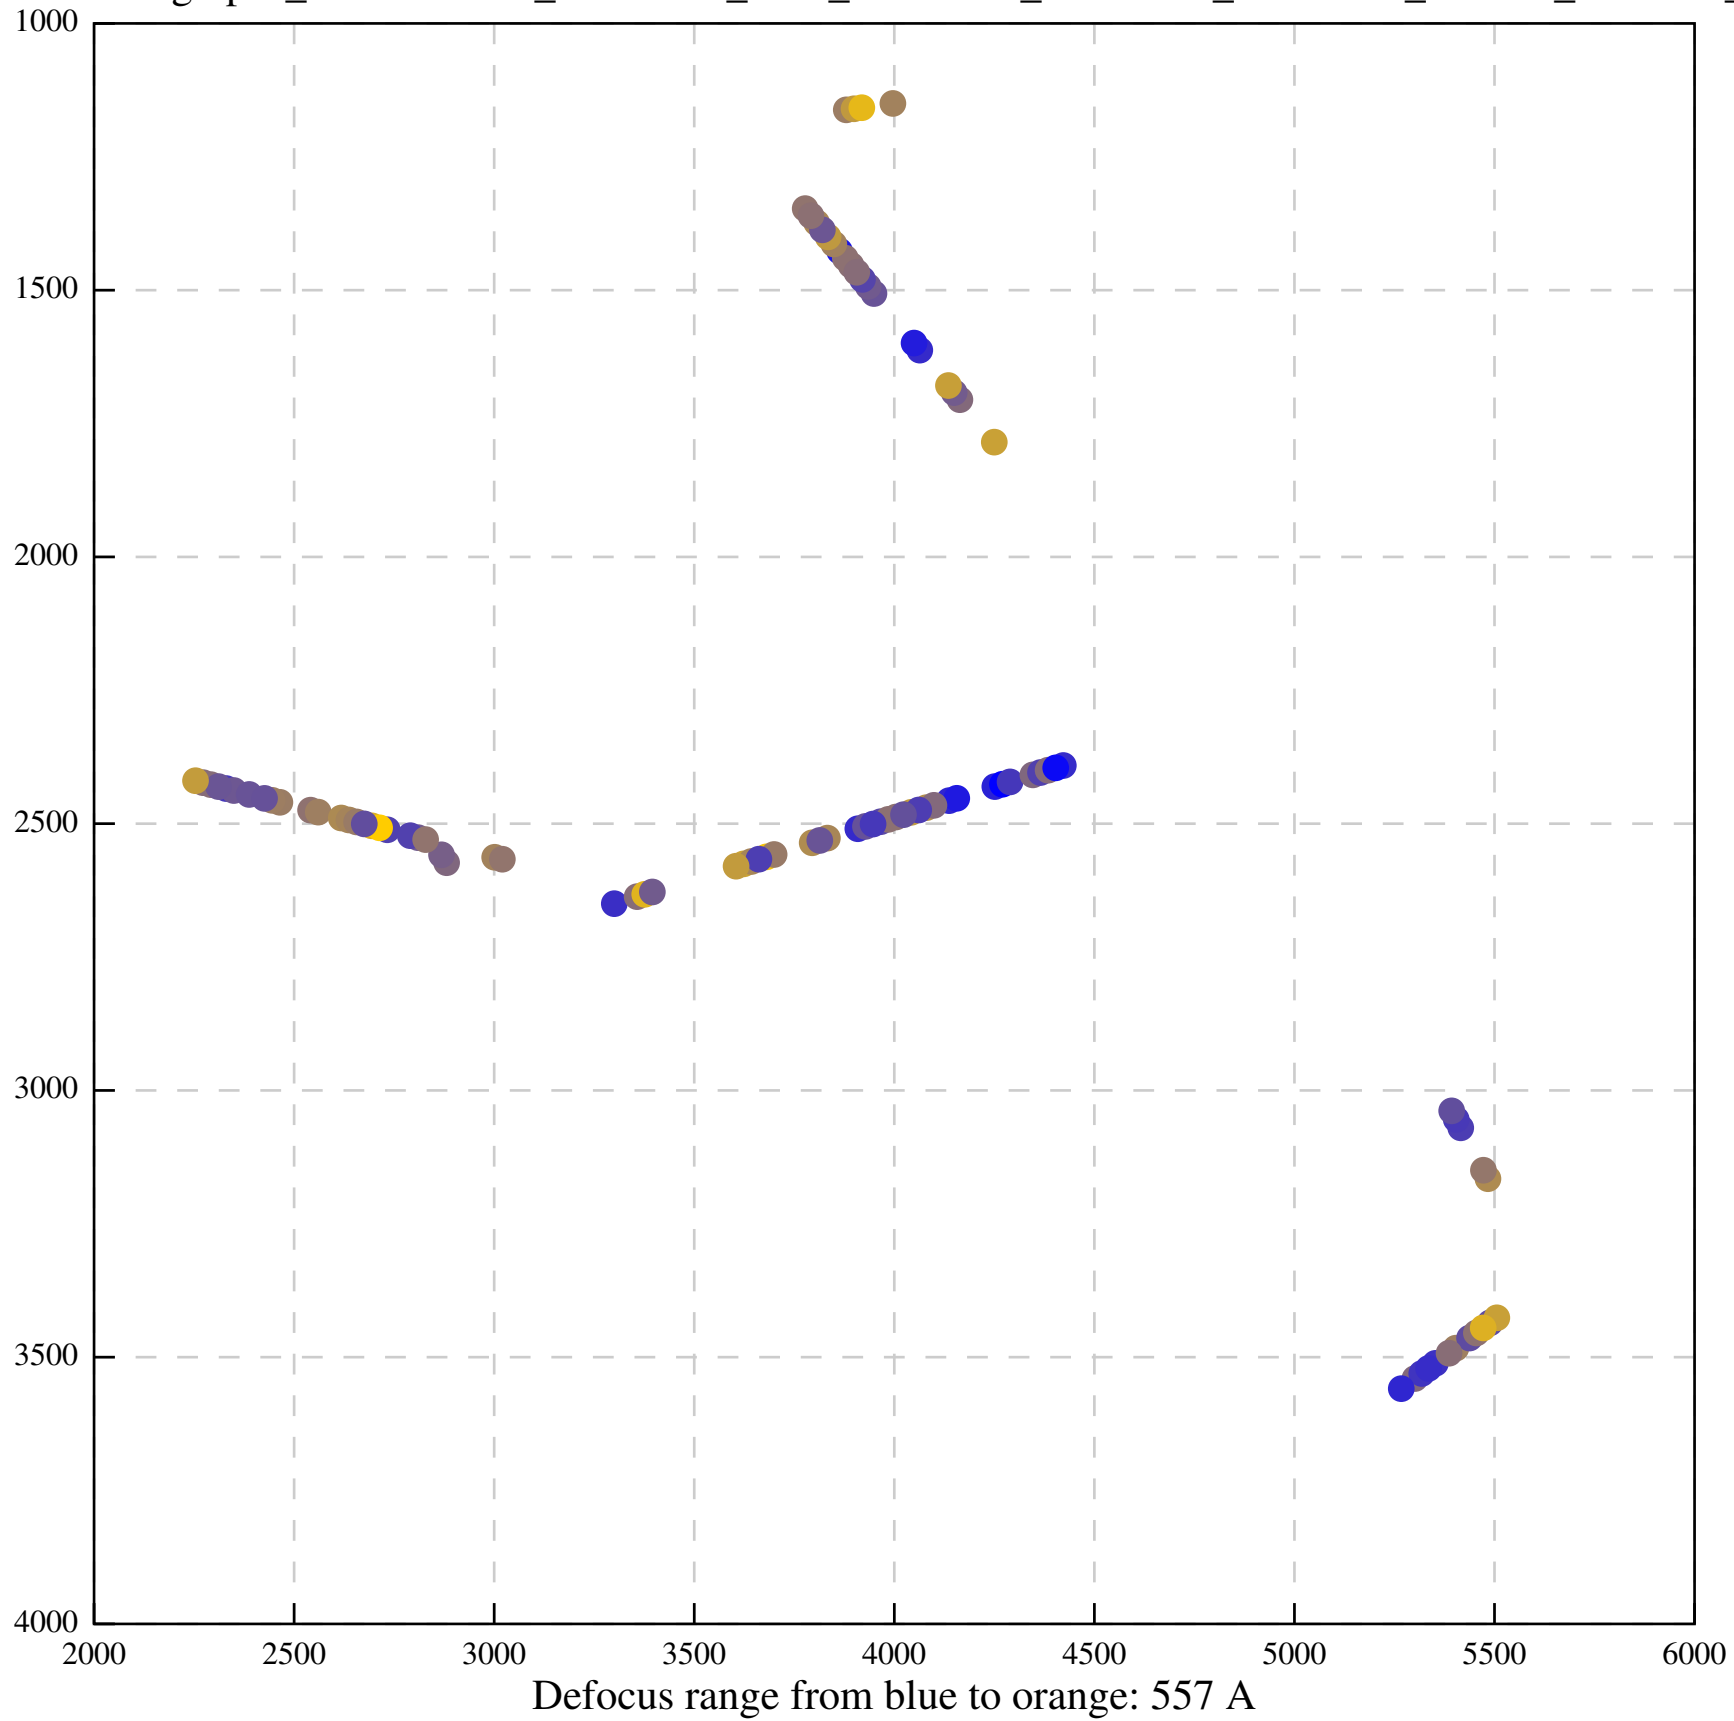

Defocus range from blue to orange: 552 A

Defocus range from blue to orange: 54 A

Defocus range from blue to orange: 576 A

Defocus range from blue to orange: 69 A

Defocus range from blue to orange: 173 A

Defocus range from blue to orange: 0 A

Defocus range from blue to orange: 232 Å

Defocus range from blue to orange: 575 A

Defocus range from blue to orange: 347 A

Defocus range from blue to orange: 0 A

Defocus range from blue to orange: 487 A

Defocus range from blue to orange: 383 A

Defocus range from blue to orange: 126 A

Defocus range from blue to orange: 748 A

Defocus range from blue to orange: 274 Å

Defocus range from blue to orange: 60 A

Defocus range from blue to orange: 83 A

Defocus range from blue to orange: 328 A

Defocus range from blue to orange: 16 A

Defocus range from blue to orange: 93 A

Defocus range from blue to orange: 81 A

Defocus range from blue to orange: 121 A

Defocus range from blue to orange: 438 A

Defocus range from blue to orange: 437 A