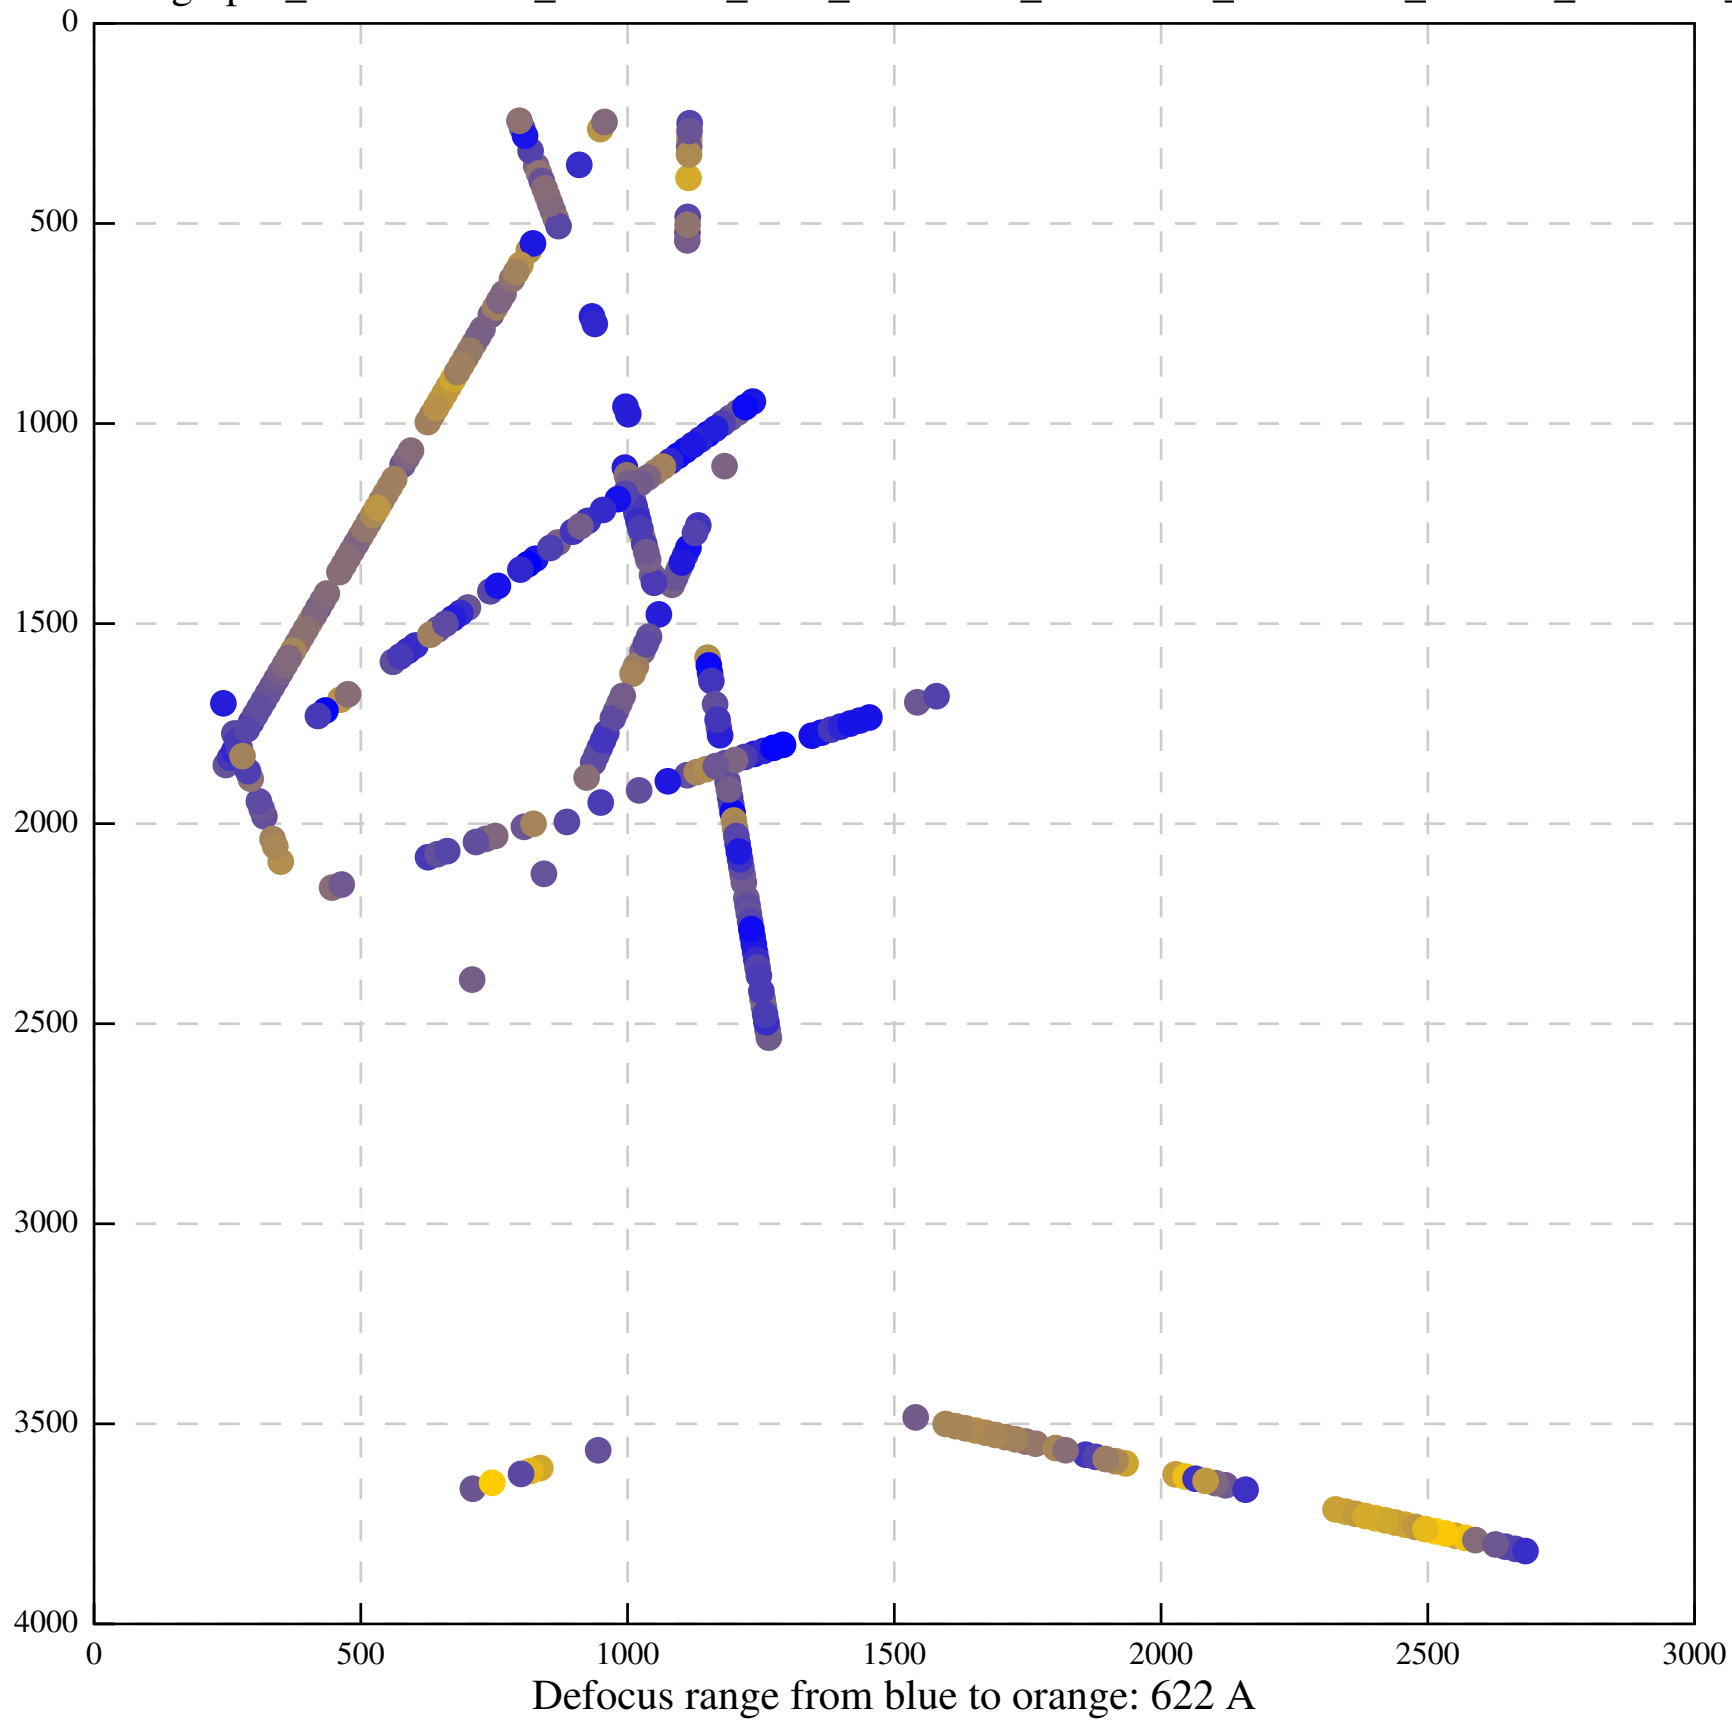

Defocus range from blue to orange: 126 A

Defocus range from blue to orange: 748 A

Defocus range from blue to orange: 274 Å

Defocus range from blue to orange: 60 A

Defocus range from blue to orange: 83 A

Defocus range from blue to orange: 328 A

Defocus range from blue to orange: 16 A

Defocus range from blue to orange: 93 A

Defocus range from blue to orange: 81 A

Defocus range from blue to orange: 121 A

Defocus range from blue to orange: 438 A

Defocus range from blue to orange: 437 A

Defocus range from blue to orange: 502 Å

Defocus range from blue to orange: 765 A

Defocus range from blue to orange: 593 A

Defocus range from blue to orange: 153 A

Defocus range from blue to orange: 171 Å

Defocus range from blue to orange: 36 A

Defocus range from blue to orange: 368 A

Defocus range from blue to orange: 412 A

Defocus range from blue to orange: 93 A

Defocus range from blue to orange: 0 Å