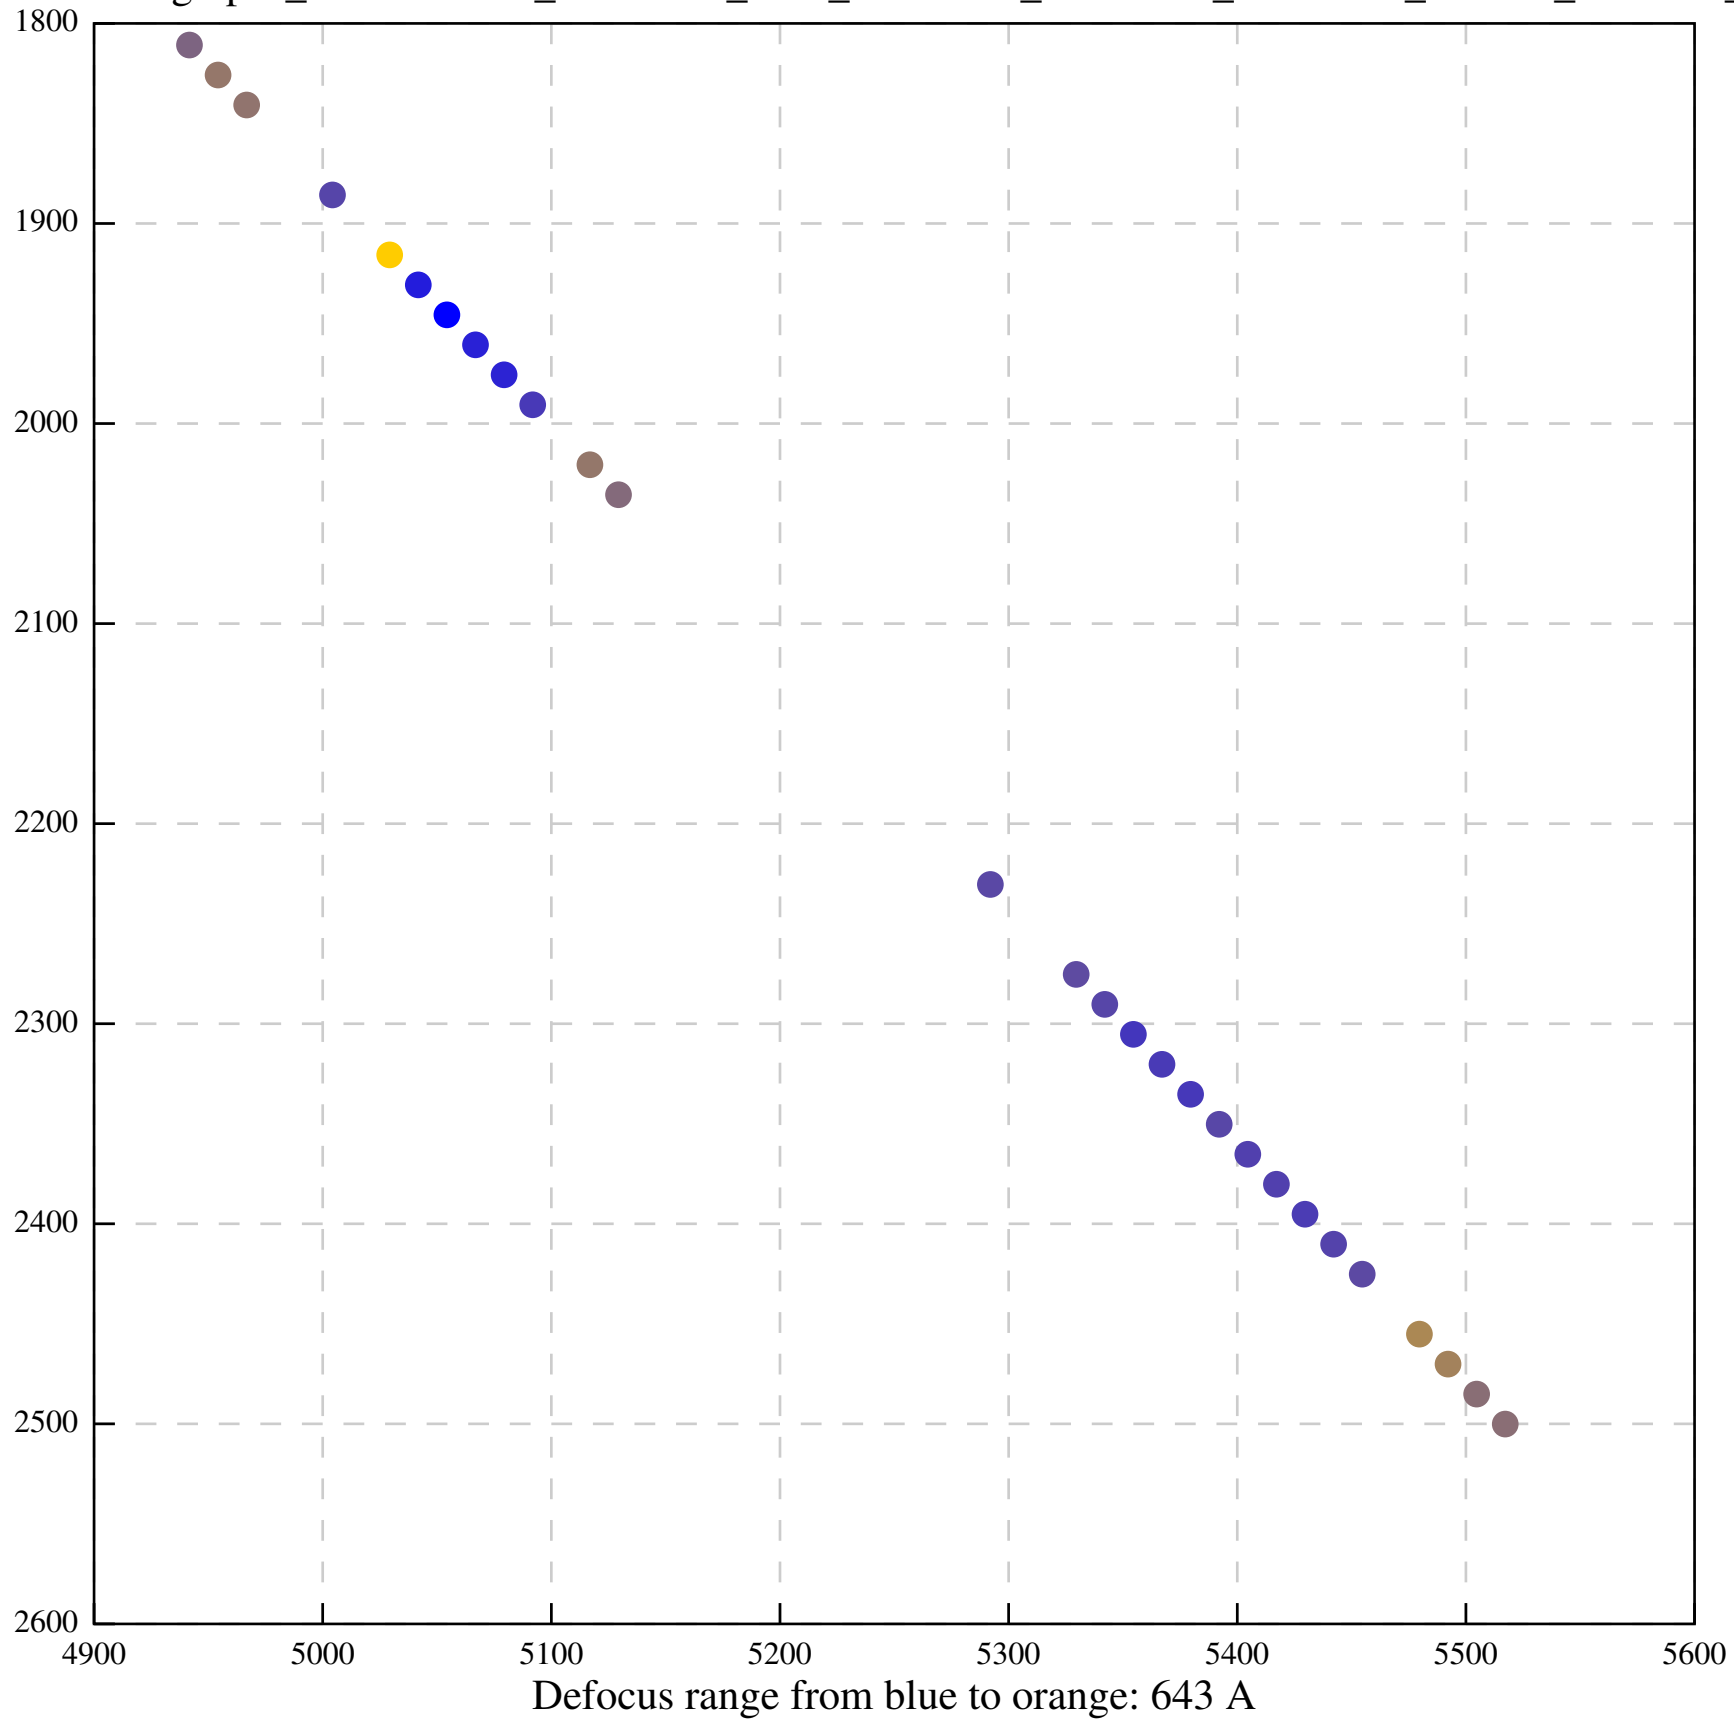

Defocus range from blue to orange: 232 Å

Defocus range from blue to orange: 575 A

Defocus range from blue to orange: 347 A

Defocus range from blue to orange: 0 A

Defocus range from blue to orange: 487 A

Defocus range from blue to orange: 383 A

Defocus range from blue to orange: 126 A

Defocus range from blue to orange: 748 A

Defocus range from blue to orange: 274 Å

Defocus range from blue to orange: 60 A

Defocus range from blue to orange: 83 A

Defocus range from blue to orange: 328 A

Defocus range from blue to orange: 16 A

Defocus range from blue to orange: 93 A

Defocus range from blue to orange: 81 A

Defocus range from blue to orange: 121 A

Defocus range from blue to orange: 438 A

Defocus range from blue to orange: 437 A