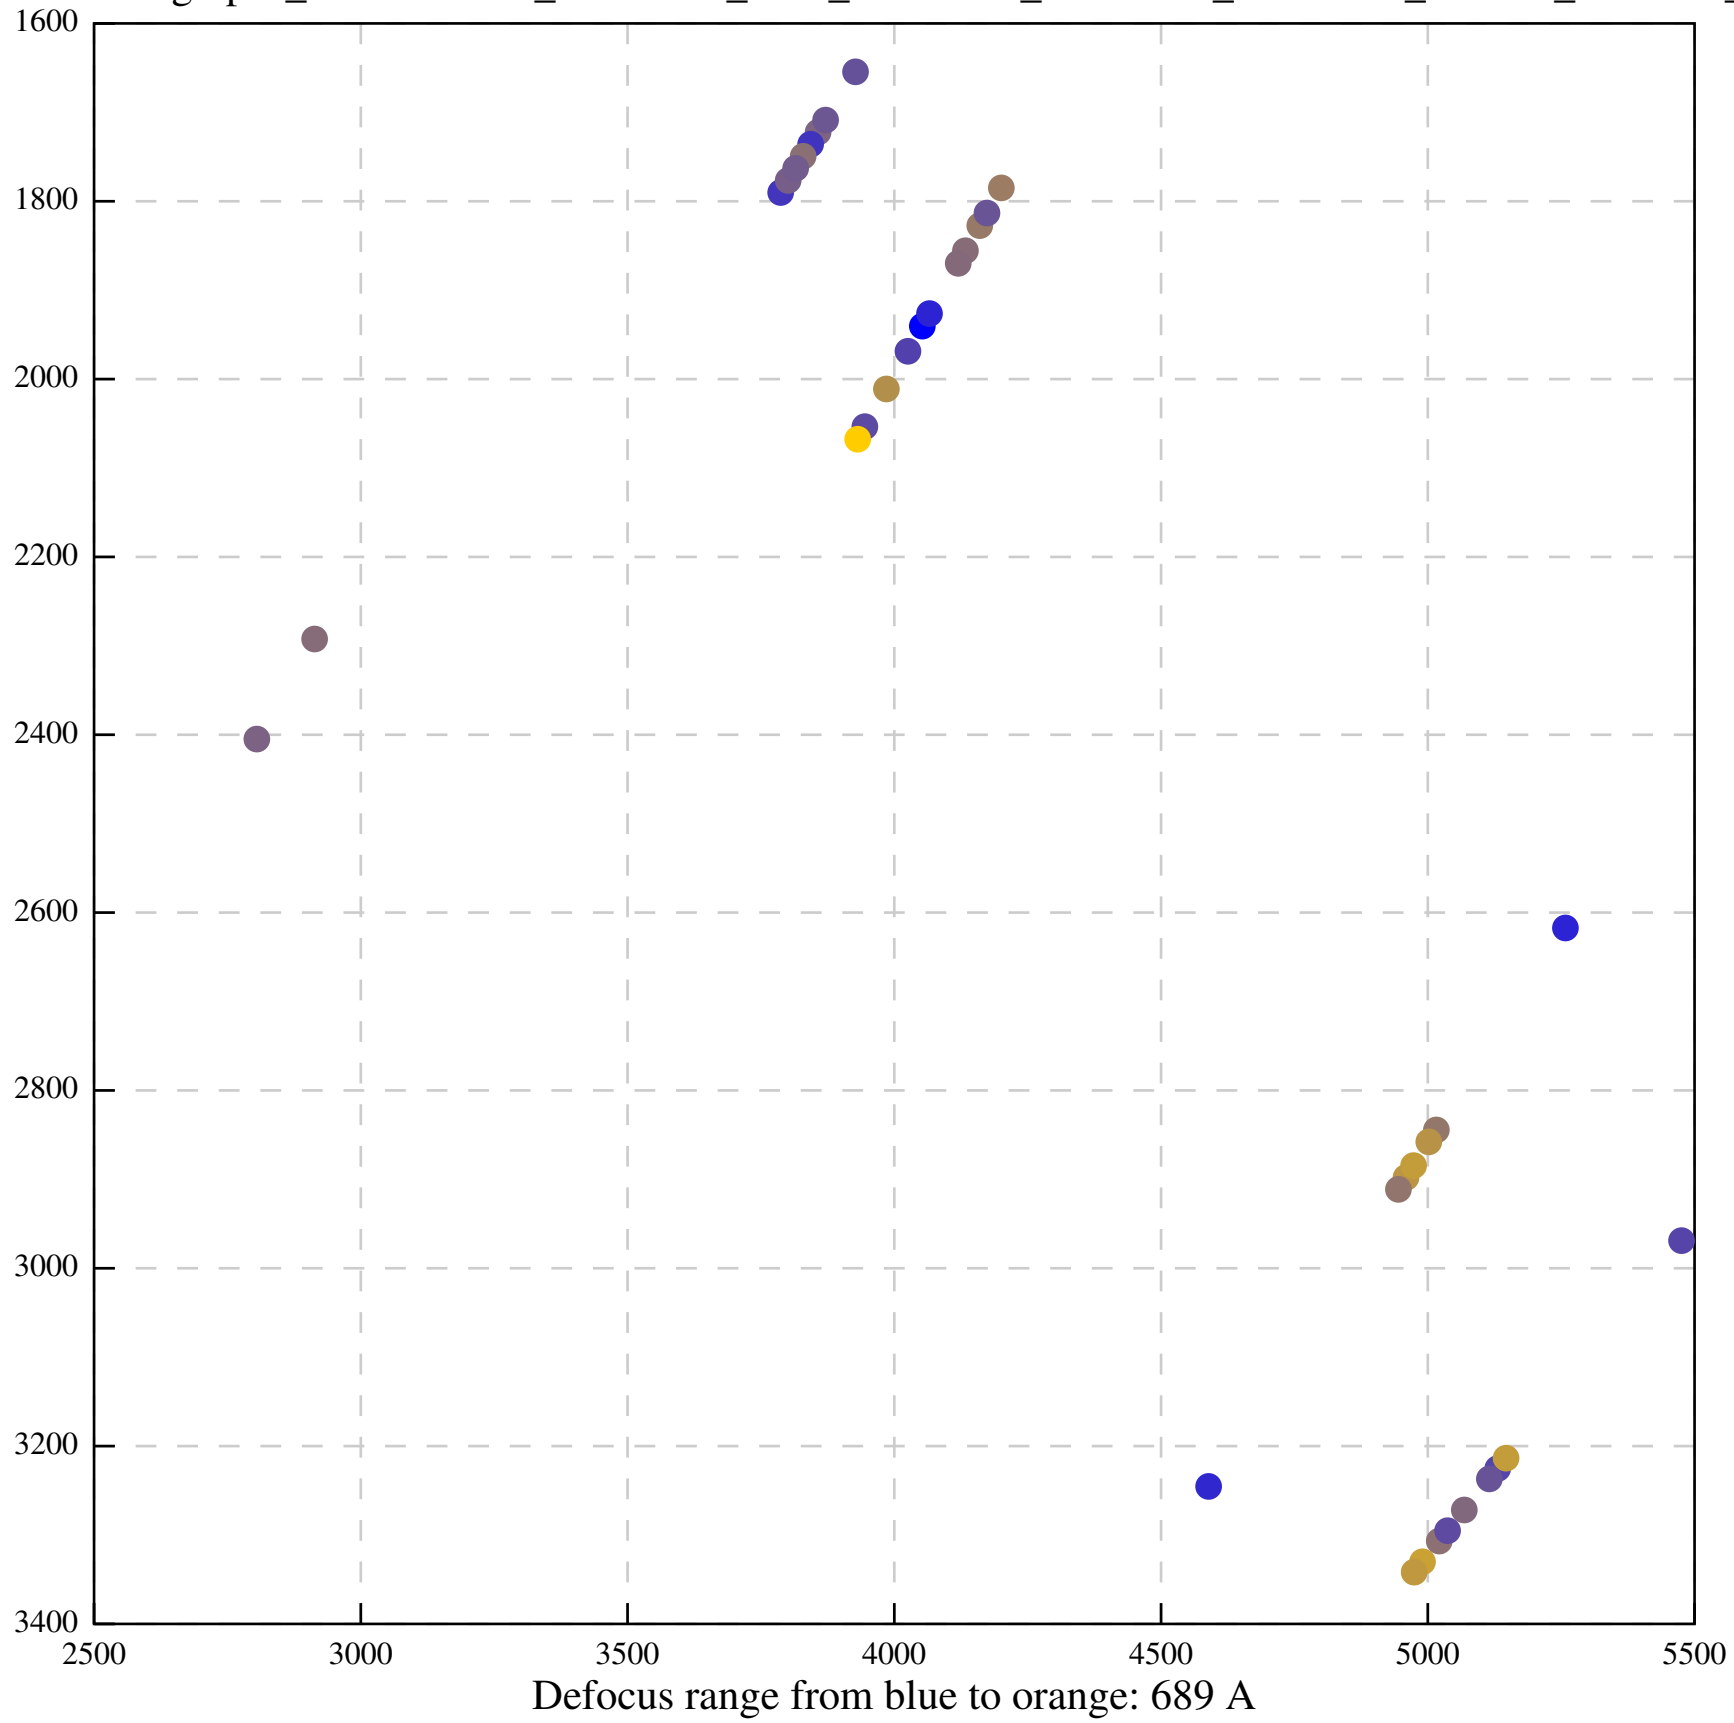

Defocus range from blue to orange: 552 A

Defocus range from blue to orange: 54 A

Defocus range from blue to orange: 576 A

Defocus range from blue to orange: 69 A

Defocus range from blue to orange: 173 A

Defocus range from blue to orange: 0 A

Defocus range from blue to orange: 232 Å

Defocus range from blue to orange: 575 A

Defocus range from blue to orange: 347 A

Defocus range from blue to orange: 0 A

Defocus range from blue to orange: 487 A

Defocus range from blue to orange: 383 A

Defocus range from blue to orange: 126 A

Defocus range from blue to orange: 748 A

Defocus range from blue to orange: 274 Å

Defocus range from blue to orange: 60 A

Defocus range from blue to orange: 83 A

Defocus range from blue to orange: 328 A

Defocus range from blue to orange: 16 A

Defocus range from blue to orange: 93 A

Defocus range from blue to orange: 81 A

Defocus range from blue to orange: 121 A

Defocus range from blue to orange: 438 A

Defocus range from blue to orange: 437 A