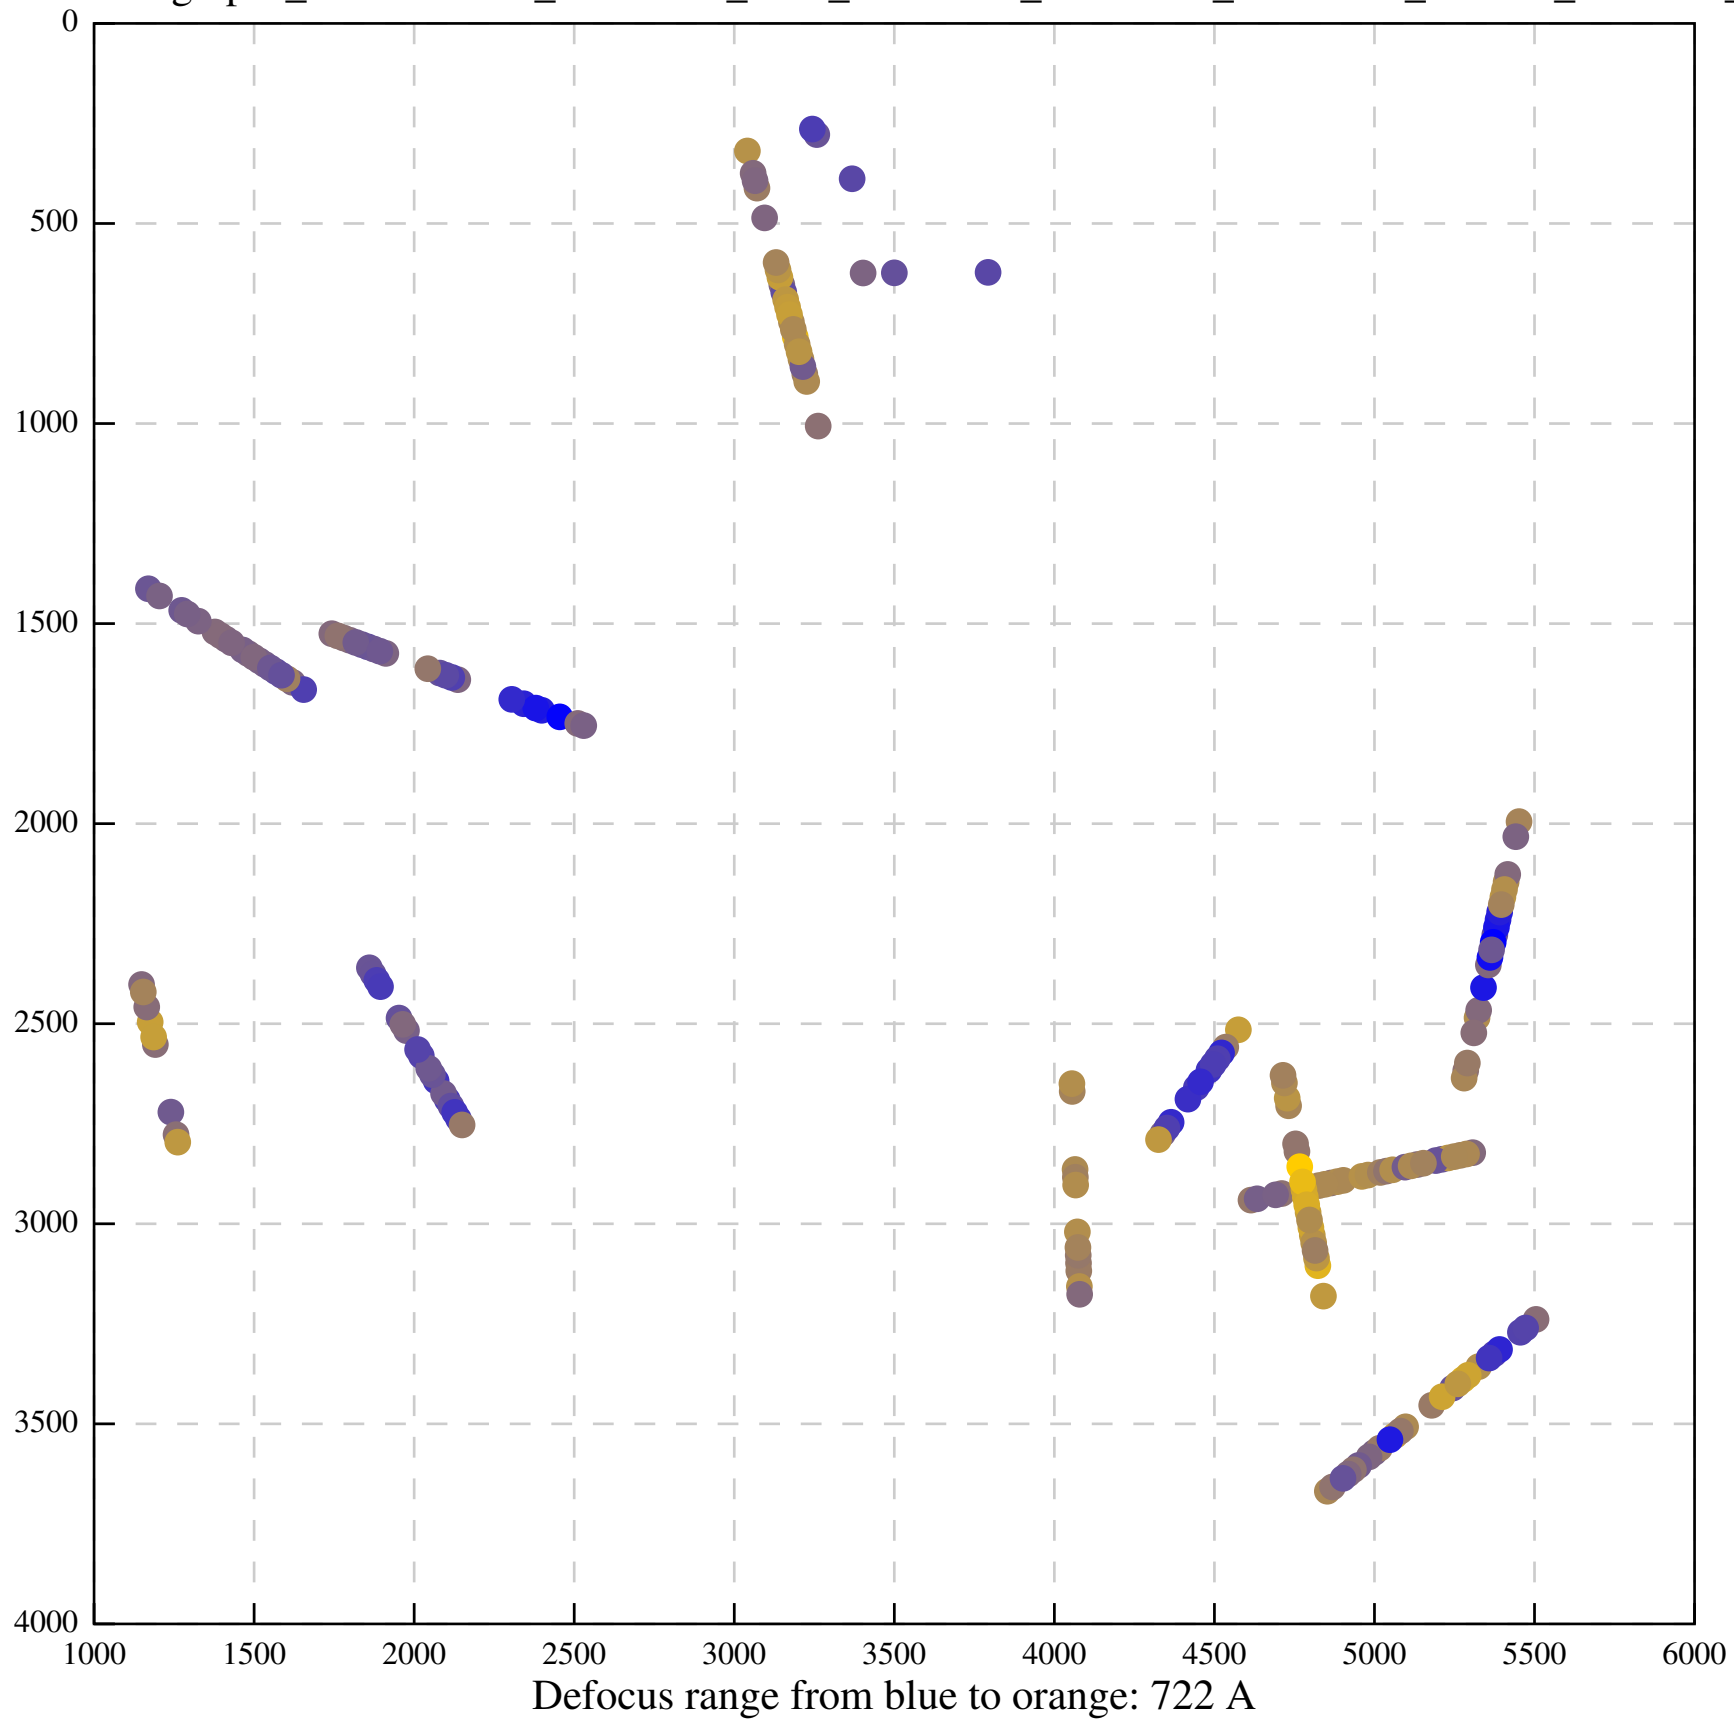

Defocus range from blue to orange: 480 A

Defocus range from blue to orange: 204 Å

Defocus range from blue to orange: 580 A

Defocus range from blue to orange: 353 A

Defocus range from blue to orange: 50 A

Defocus range from blue to orange: 286 A

Defocus range from blue to orange: 552 A

Defocus range from blue to orange: 54 A

Defocus range from blue to orange: 576 A

Defocus range from blue to orange: 69 A

Defocus range from blue to orange: 173 A

Defocus range from blue to orange: 0 A

Defocus range from blue to orange: 232 Å

Defocus range from blue to orange: 575 A

Defocus range from blue to orange: 347 A

Defocus range from blue to orange: 0 A

Defocus range from blue to orange: 487 A

Defocus range from blue to orange: 383 A

Defocus range from blue to orange: 126 A

Defocus range from blue to orange: 748 A

Defocus range from blue to orange: 274 Å

Defocus range from blue to orange: 60 A

Defocus range from blue to orange: 83 A

Defocus range from blue to orange: 328 A