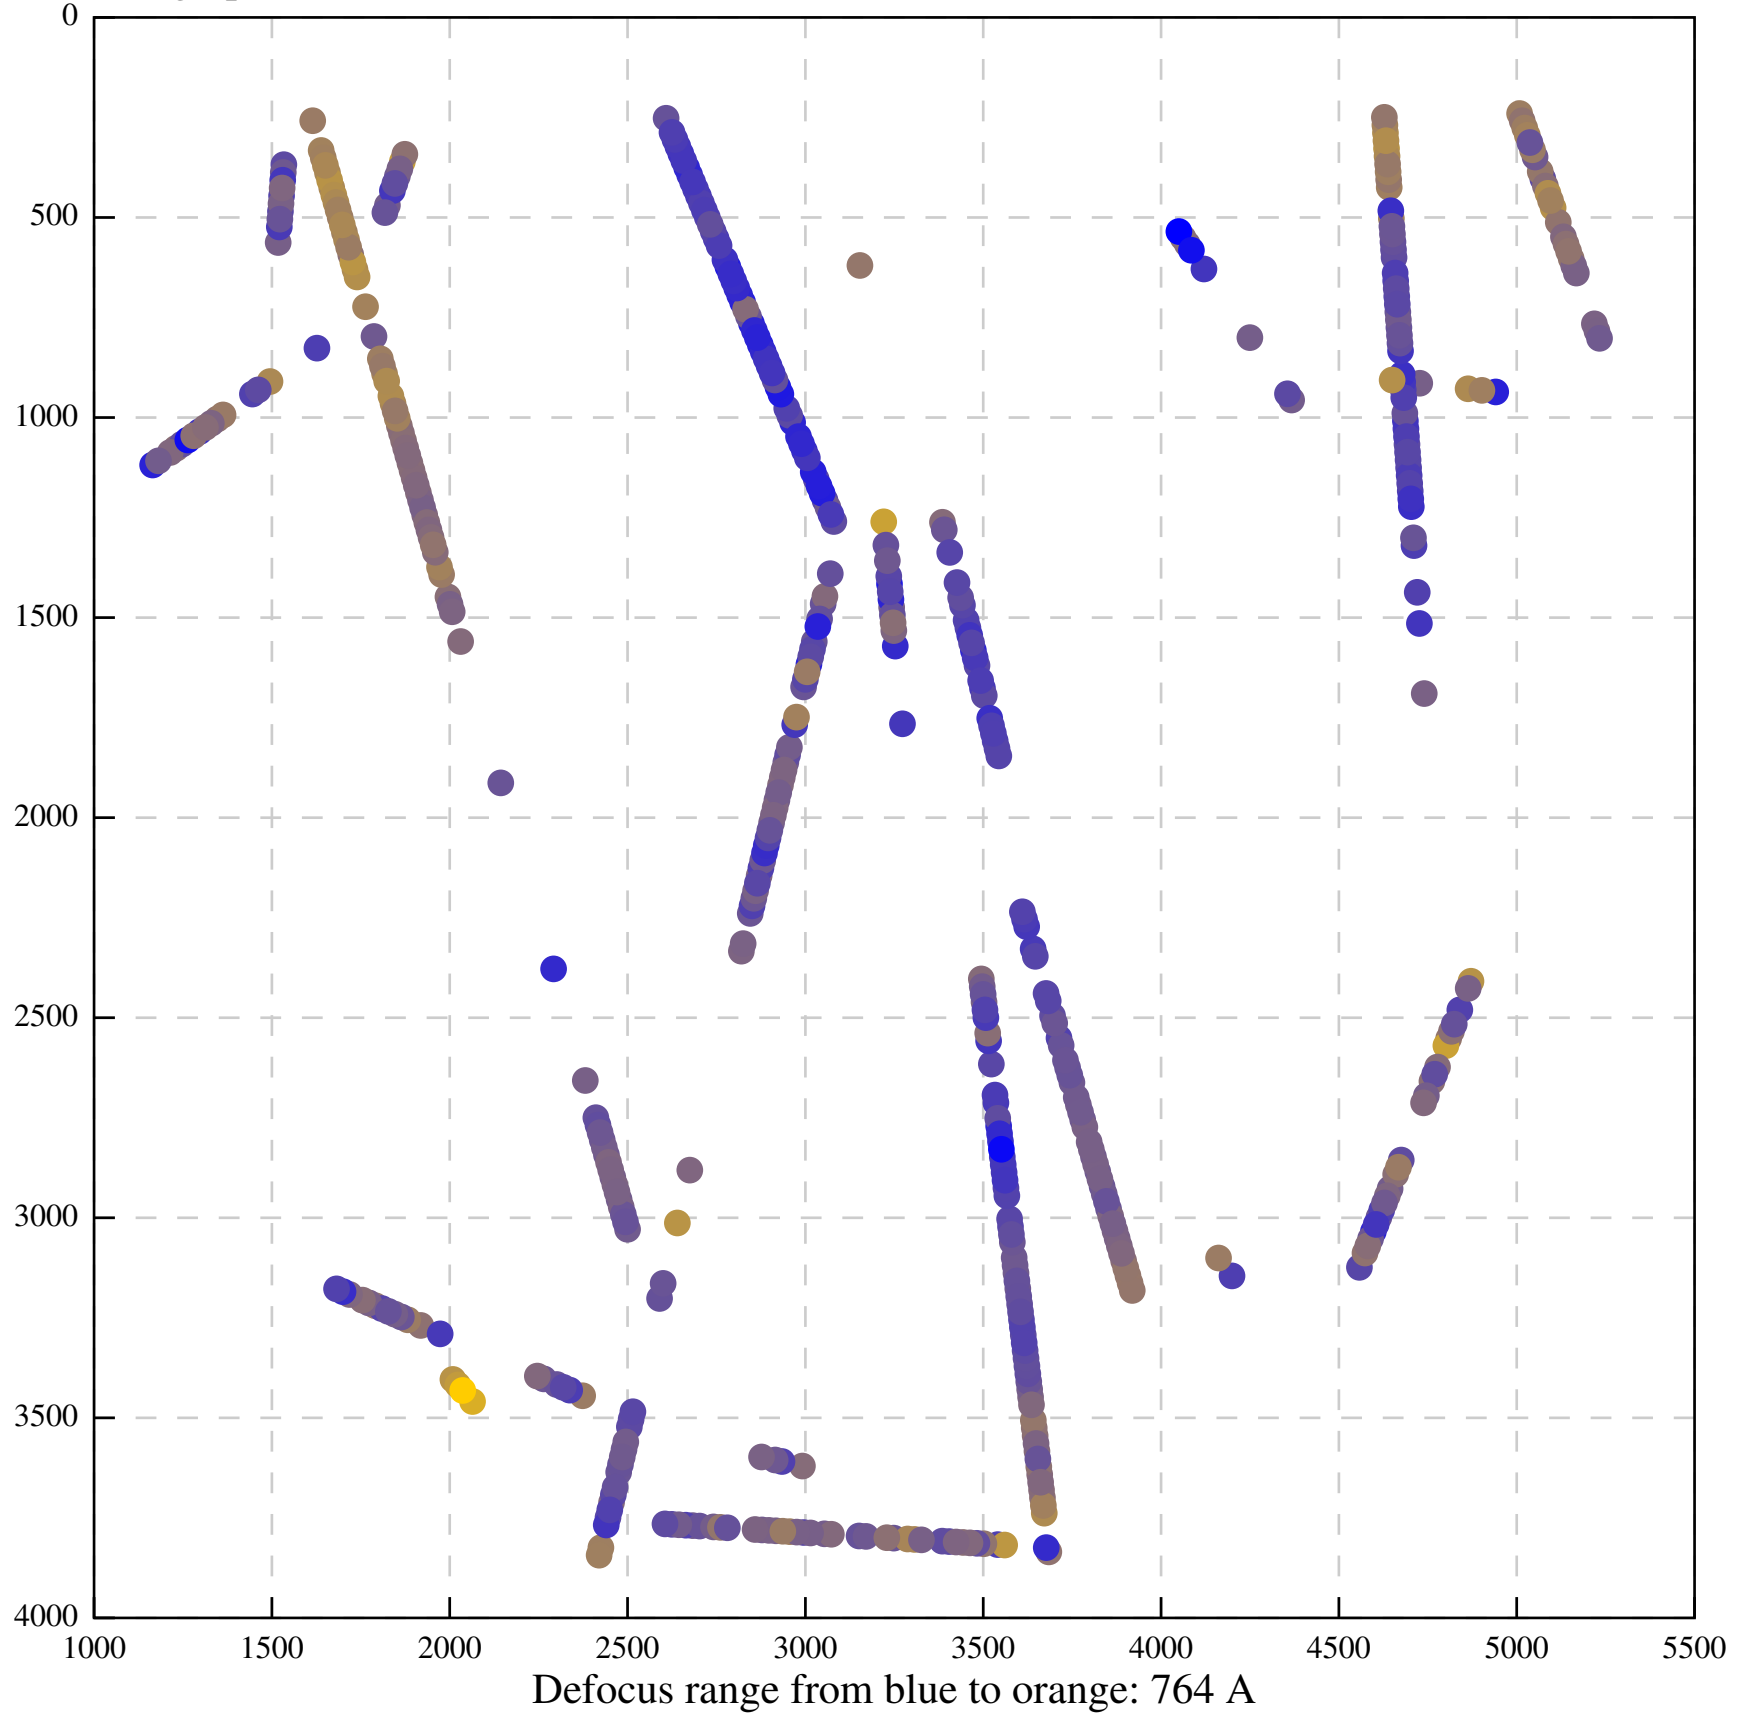

Defocus range from blue to orange: 126 A

Defocus range from blue to orange: 748 A

Defocus range from blue to orange: 274 Å

Defocus range from blue to orange: 60 A

Defocus range from blue to orange: 83 A

Defocus range from blue to orange: 328 A

Defocus range from blue to orange: 16 A

Defocus range from blue to orange: 93 A

Defocus range from blue to orange: 81 A

Defocus range from blue to orange: 121 A

Defocus range from blue to orange: 438 A

Defocus range from blue to orange: 437 A

Defocus range from blue to orange: 502 Å

Defocus range from blue to orange: 765 A

Defocus range from blue to orange: 593 A

Defocus range from blue to orange: 153 A

Defocus range from blue to orange: 171 Å

Defocus range from blue to orange: 36 A

Defocus range from blue to orange: 368 A

Defocus range from blue to orange: 412 A

Defocus range from blue to orange: 93 A

Defocus range from blue to orange: 0 Å