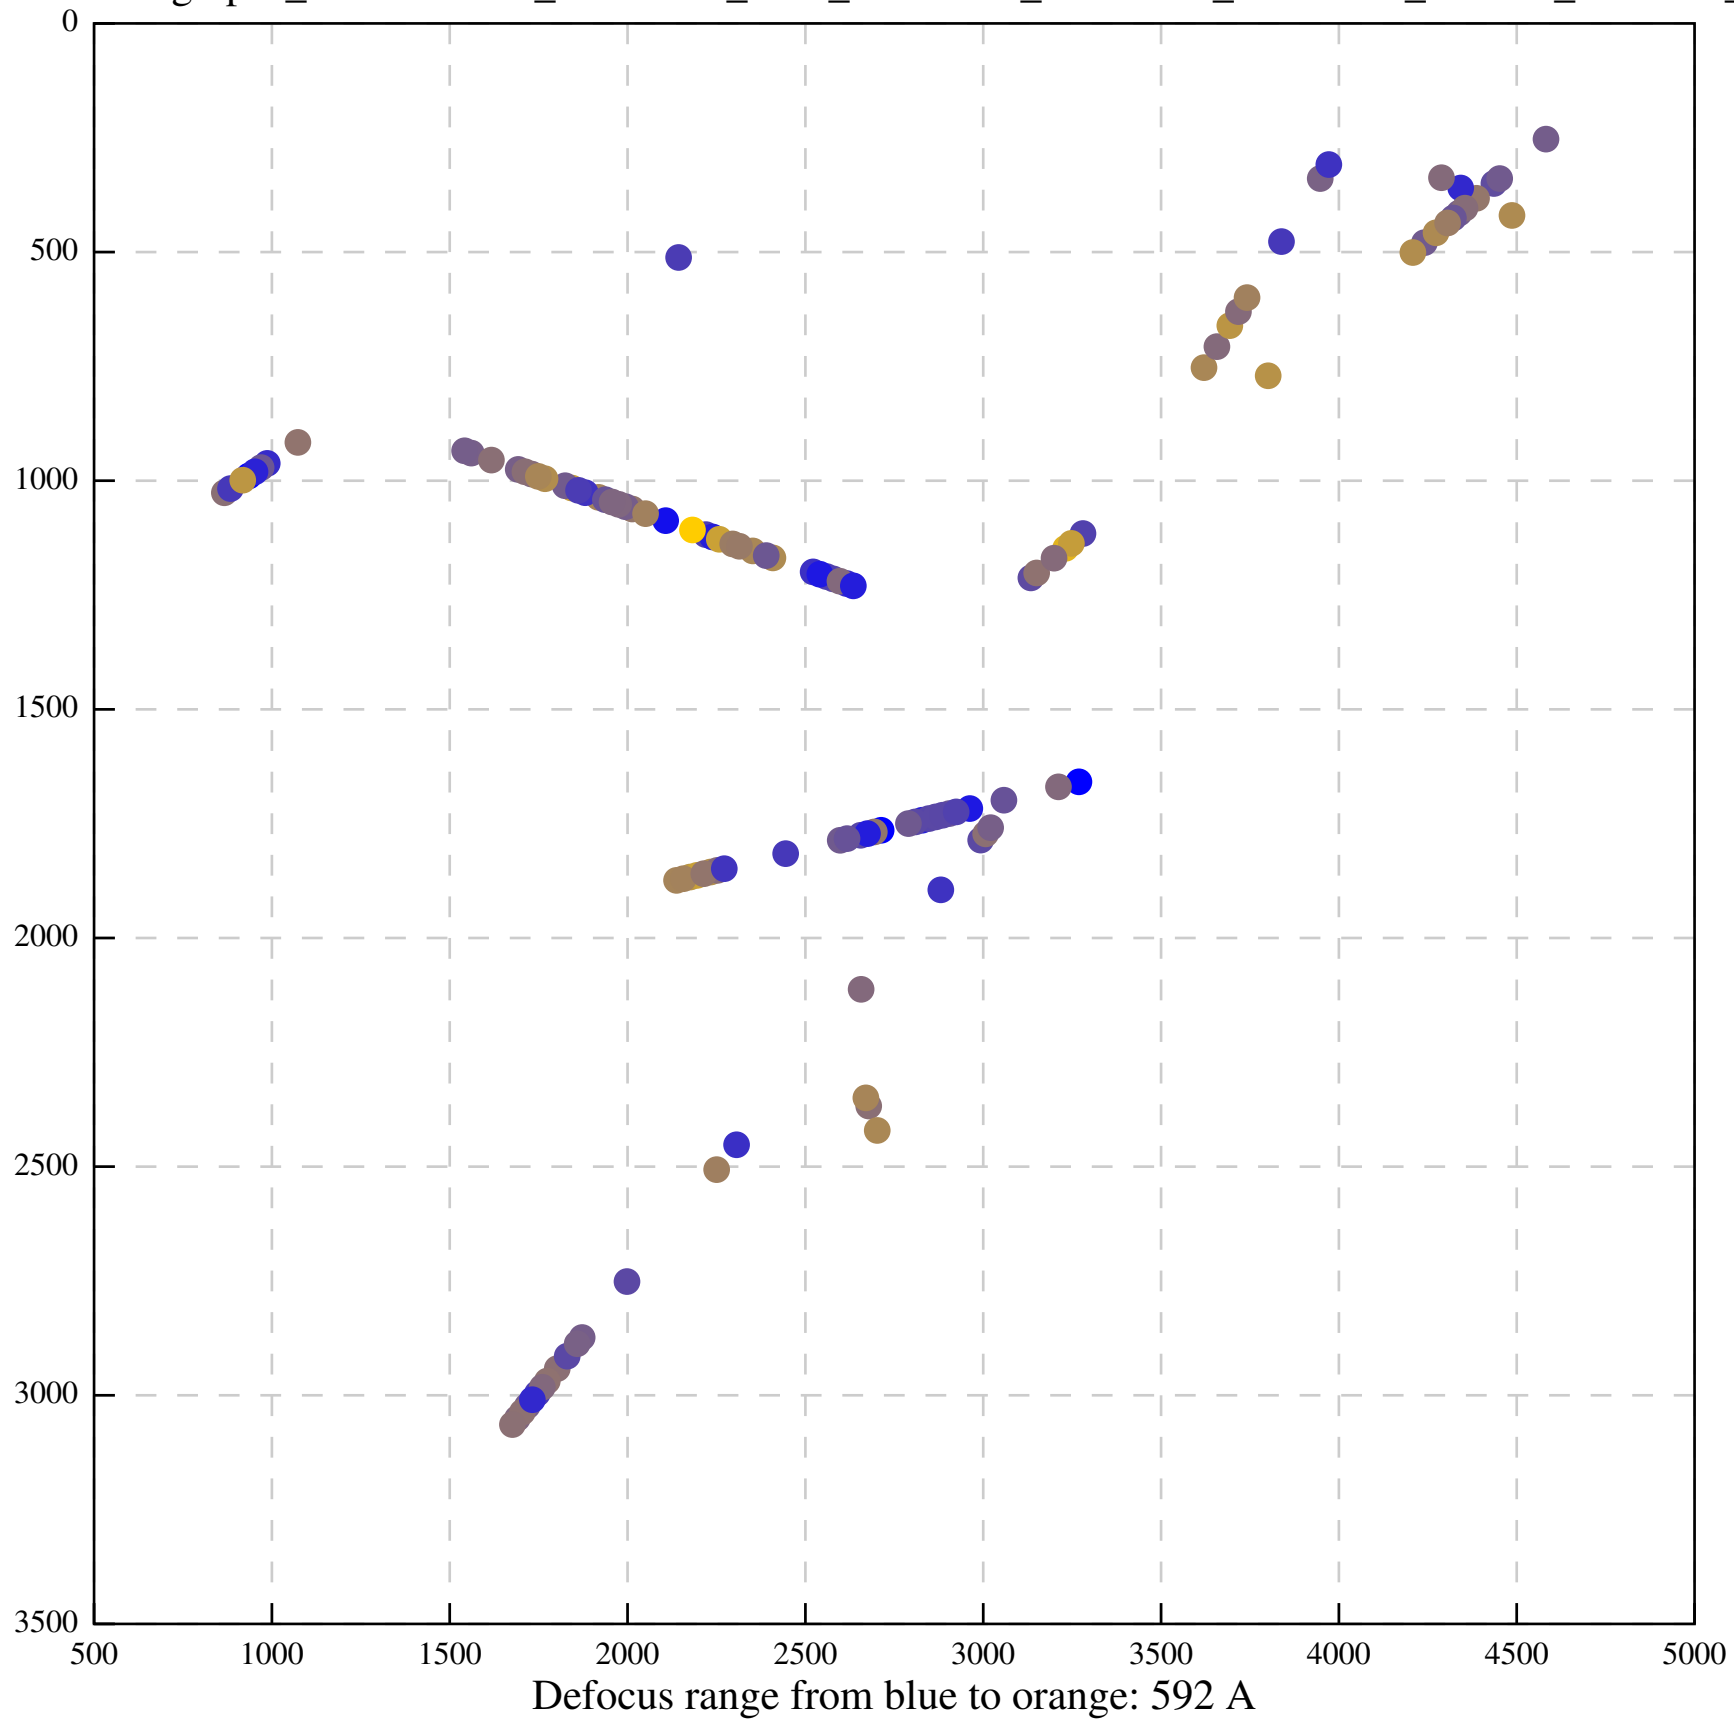

Defocus range from blue to orange: 126 A

Defocus range from blue to orange: 748 A

Defocus range from blue to orange: 274 Å

Defocus range from blue to orange: 60 A

Defocus range from blue to orange: 83 A

Defocus range from blue to orange: 328 A

Defocus range from blue to orange: 16 A

Defocus range from blue to orange: 93 A

Defocus range from blue to orange: 81 A

Defocus range from blue to orange: 121 A

Defocus range from blue to orange: 438 A

Defocus range from blue to orange: 437 A

Defocus range from blue to orange: 502 Å

Defocus range from blue to orange: 765 A

Defocus range from blue to orange: 593 A

Defocus range from blue to orange: 153 A

Defocus range from blue to orange: 171 Å

Defocus range from blue to orange: 36 A

Defocus range from blue to orange: 368 A

Defocus range from blue to orange: 412 A

Defocus range from blue to orange: 93 A

Defocus range from blue to orange: 0 Å