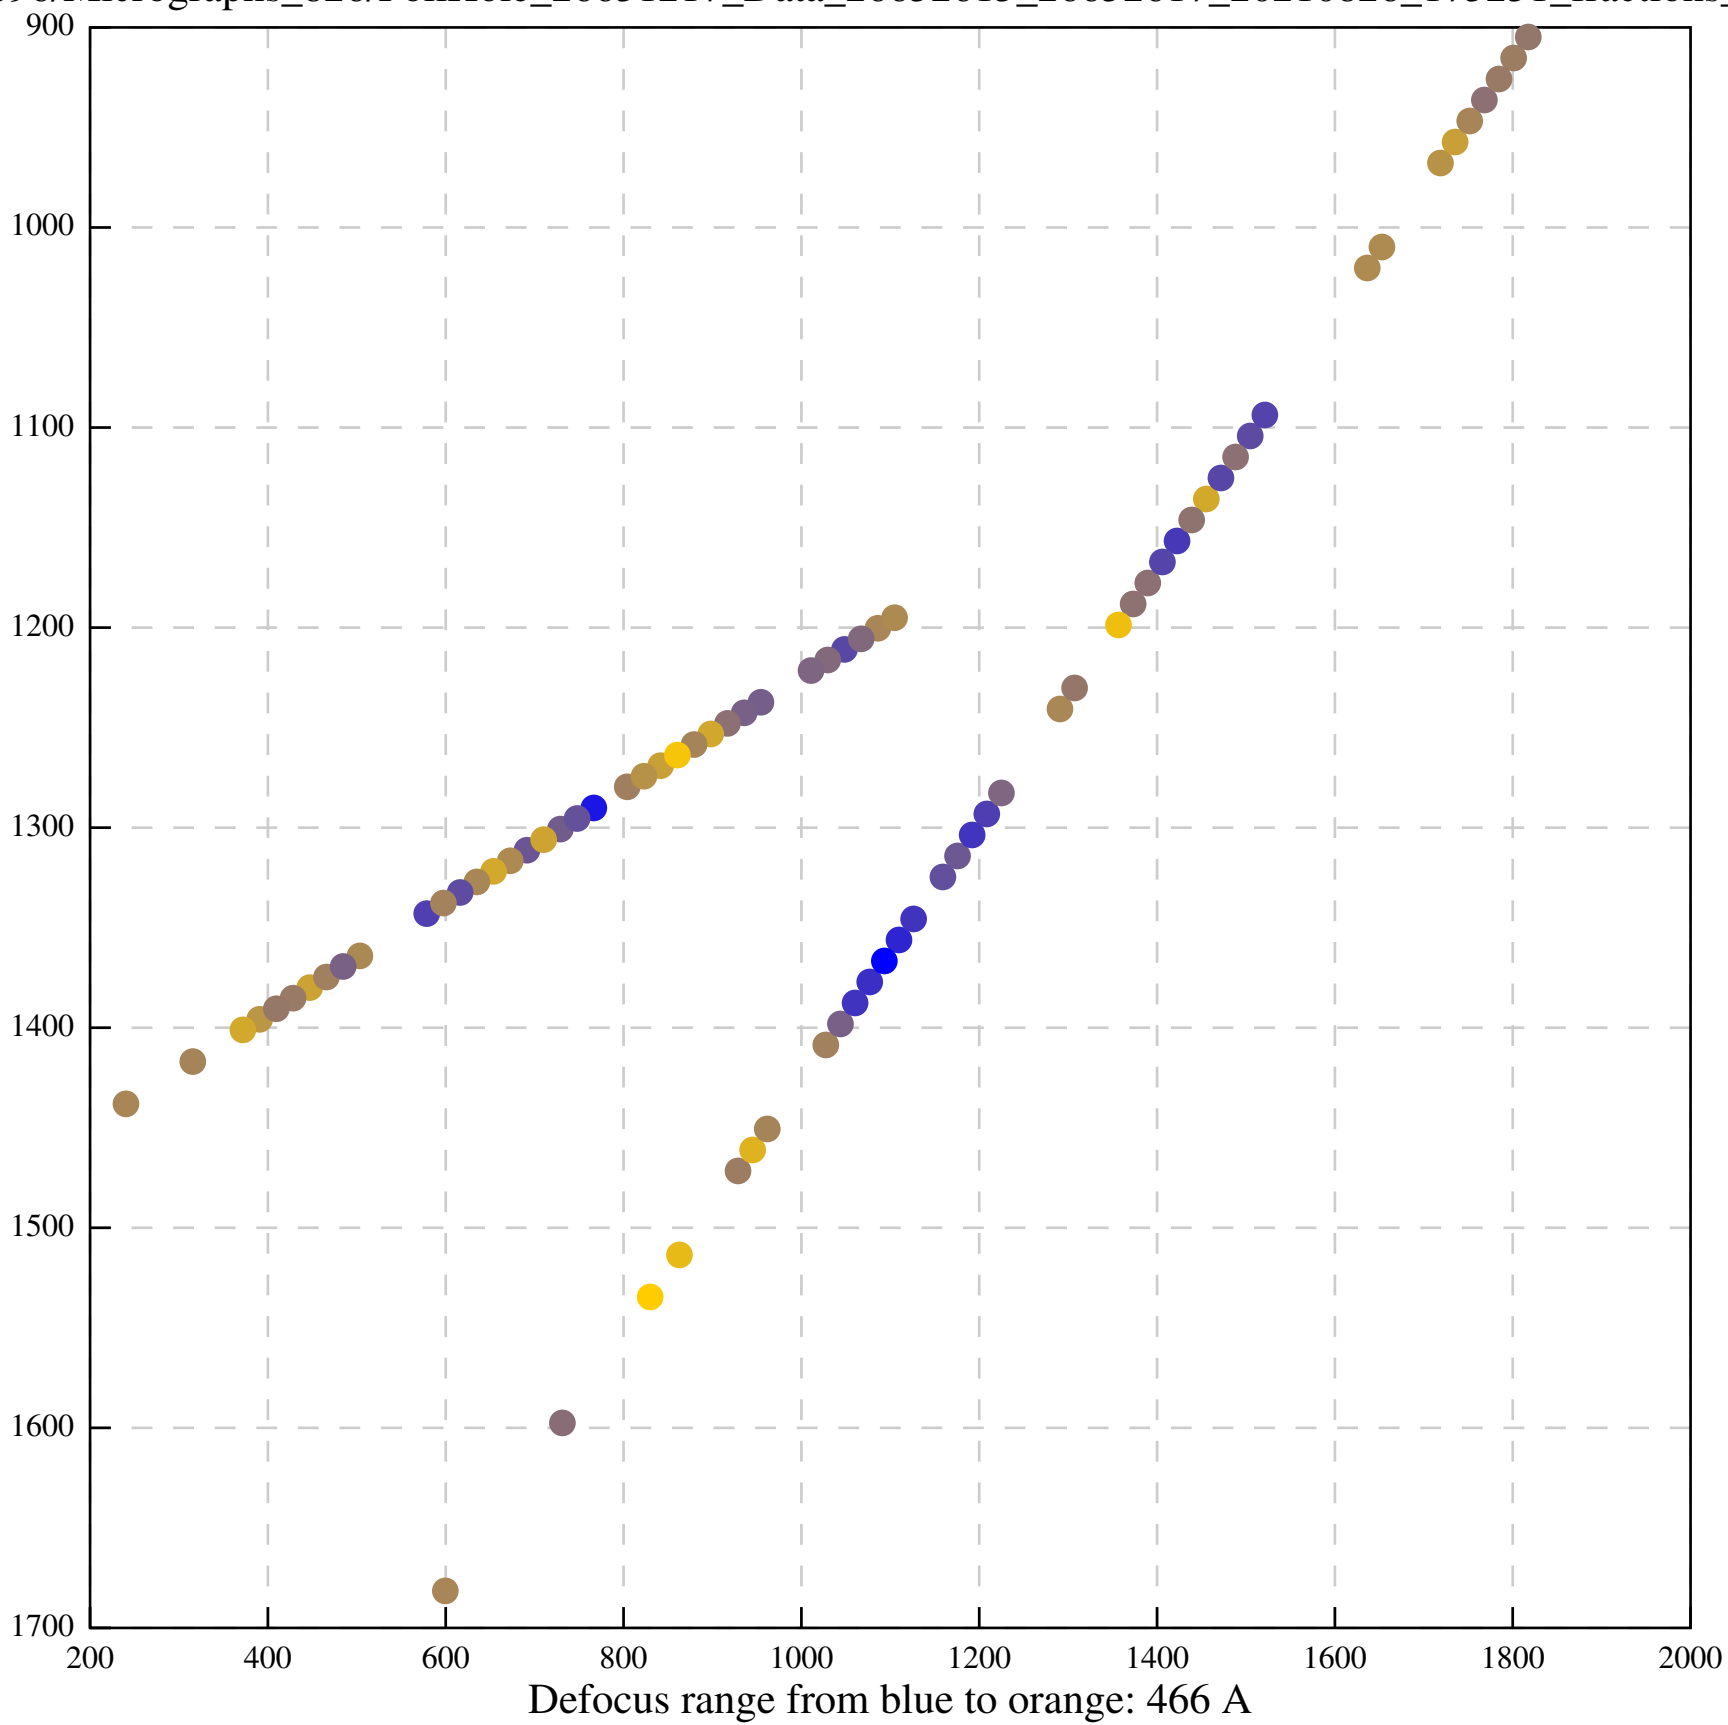

Defocus range from blue to orange: 126 A

Defocus range from blue to orange: 748 A

Defocus range from blue to orange: 274 Å

Defocus range from blue to orange: 60 A

Defocus range from blue to orange: 83 A

Defocus range from blue to orange: 328 A

Defocus range from blue to orange: 16 A

Defocus range from blue to orange: 93 A

Defocus range from blue to orange: 81 A

Defocus range from blue to orange: 121 A

Defocus range from blue to orange: 438 A

Defocus range from blue to orange: 437 A

Defocus range from blue to orange: 502 Å

Defocus range from blue to orange: 765 A

Defocus range from blue to orange: 593 A

Defocus range from blue to orange: 153 A

Defocus range from blue to orange: 171 Å

Defocus range from blue to orange: 36 A

Defocus range from blue to orange: 368 A

Defocus range from blue to orange: 412 A

Defocus range from blue to orange: 93 A

Defocus range from blue to orange: 0 Å