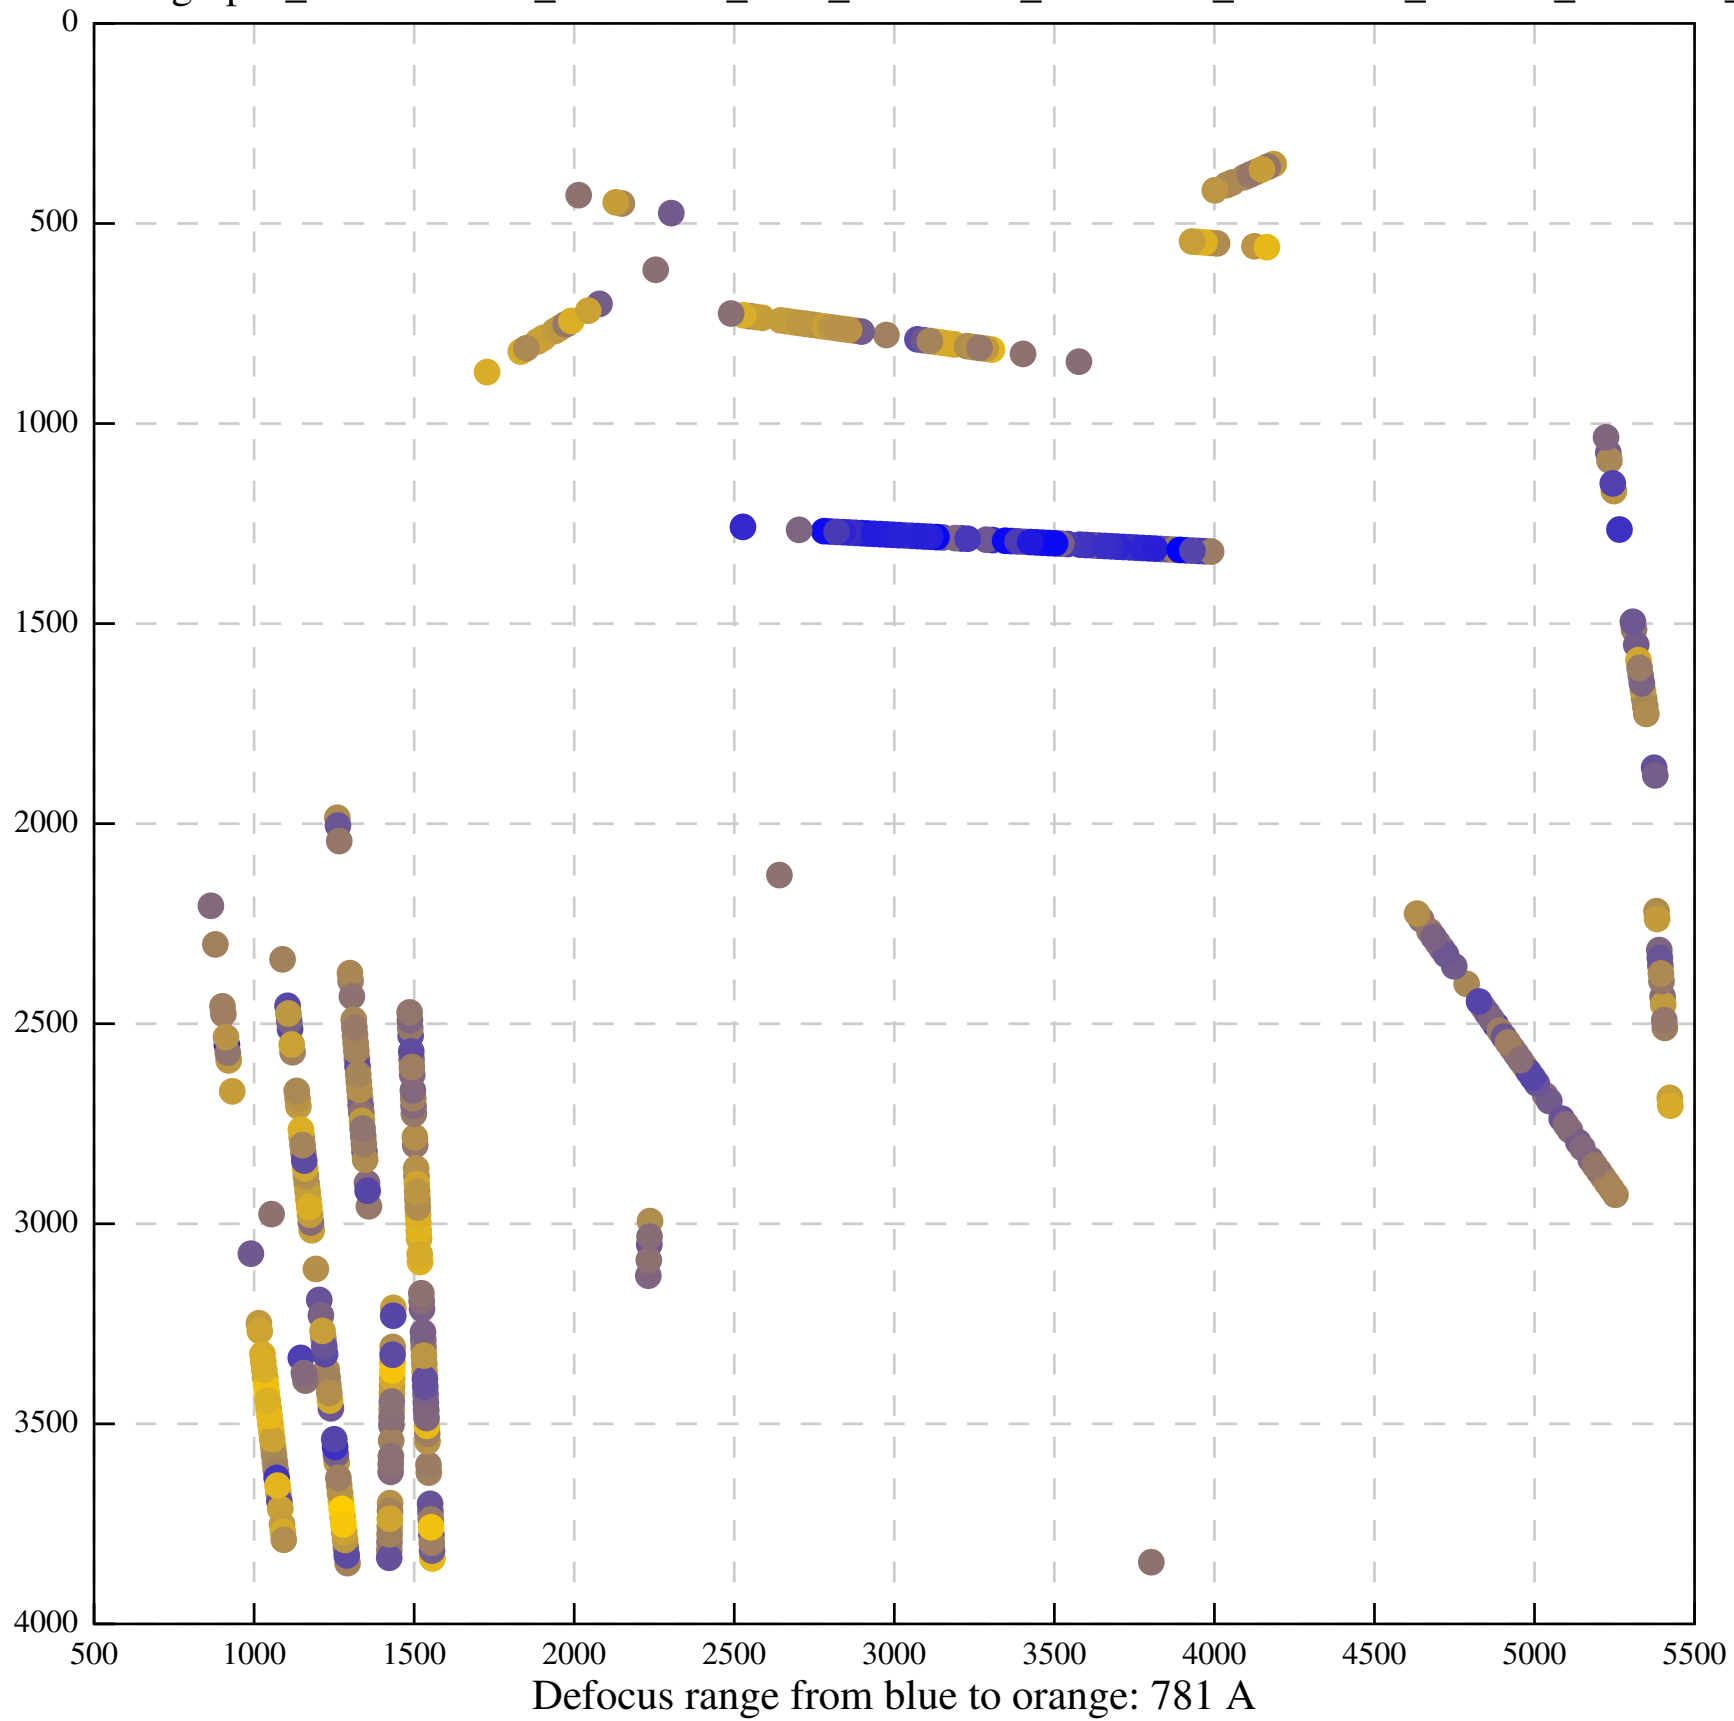

Defocus range from blue to orange: 126 A

Defocus range from blue to orange: 748 A

Defocus range from blue to orange: 274 Å

Defocus range from blue to orange: 60 A

Defocus range from blue to orange: 83 A

Defocus range from blue to orange: 328 A

Defocus range from blue to orange: 16 A

Defocus range from blue to orange: 93 A

Defocus range from blue to orange: 81 A

Defocus range from blue to orange: 121 A

Defocus range from blue to orange: 438 A

Defocus range from blue to orange: 437 A

Defocus range from blue to orange: 502 Å

Defocus range from blue to orange: 765 A

Defocus range from blue to orange: 593 A

Defocus range from blue to orange: 153 A

Defocus range from blue to orange: 171 Å

Defocus range from blue to orange: 36 A

Defocus range from blue to orange: 368 A

Defocus range from blue to orange: 412 A

Defocus range from blue to orange: 93 A

Defocus range from blue to orange: 0 Å