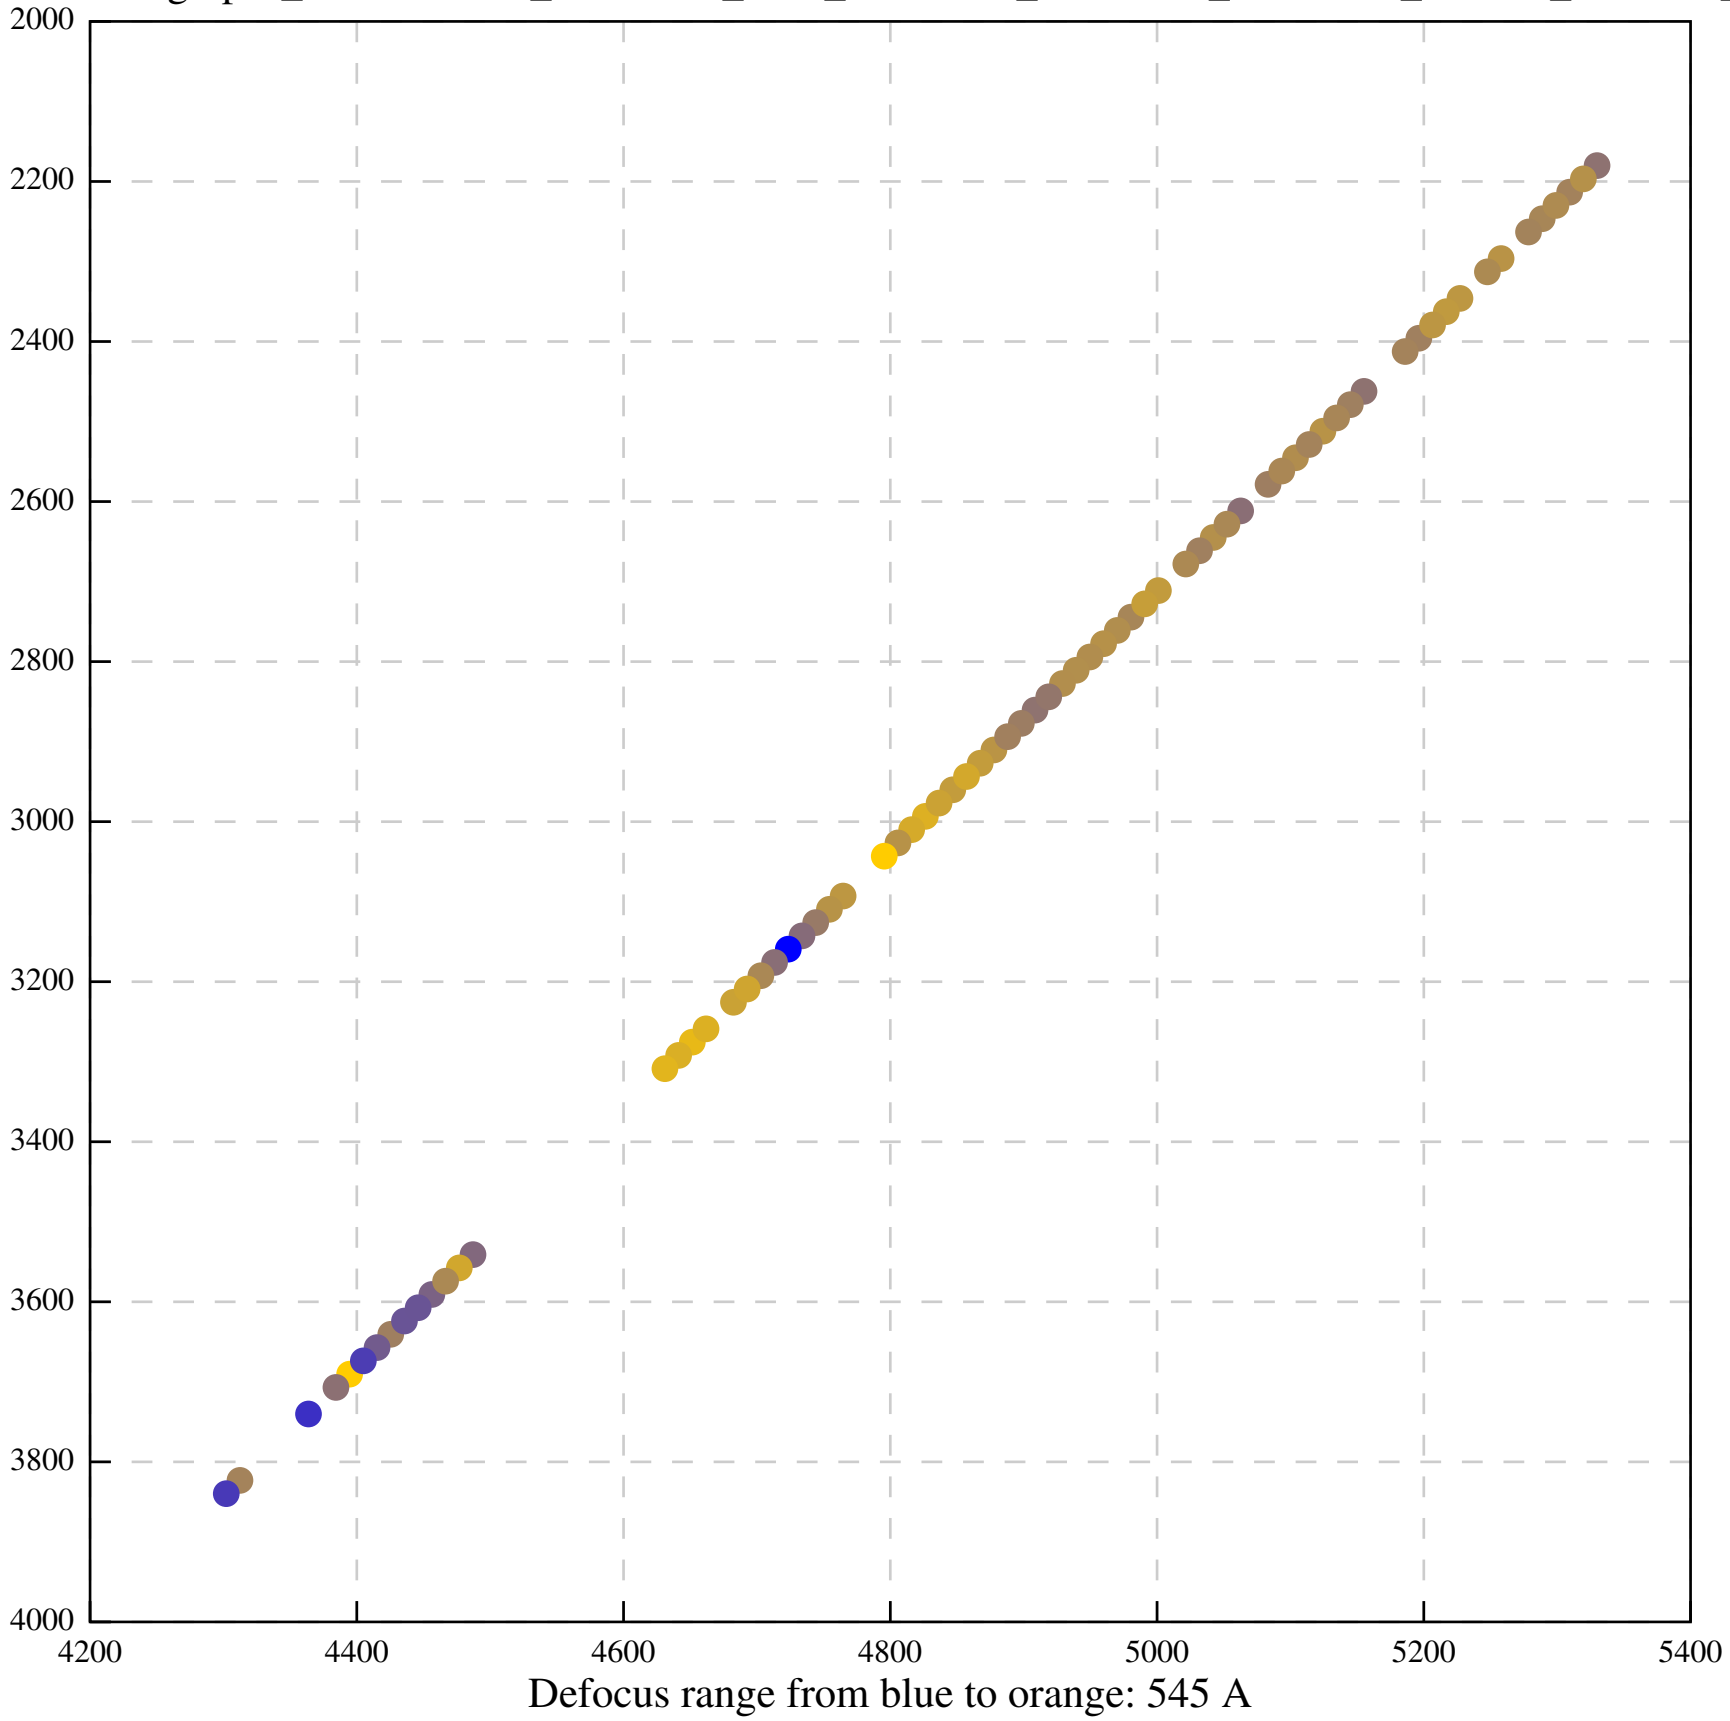

Defocus range from blue to orange: 552 A

Defocus range from blue to orange: 54 A

Defocus range from blue to orange: 576 A

Defocus range from blue to orange: 69 A

Defocus range from blue to orange: 173 A

Defocus range from blue to orange: 0 A

Defocus range from blue to orange: 232 Å

Defocus range from blue to orange: 575 A

Defocus range from blue to orange: 347 A

Defocus range from blue to orange: 0 A

Defocus range from blue to orange: 487 A

Defocus range from blue to orange: 383 A

Defocus range from blue to orange: 126 A

Defocus range from blue to orange: 748 A

Defocus range from blue to orange: 274 Å

Defocus range from blue to orange: 60 A

Defocus range from blue to orange: 83 A

Defocus range from blue to orange: 328 A

Defocus range from blue to orange: 16 A

Defocus range from blue to orange: 93 A

Defocus range from blue to orange: 81 A

Defocus range from blue to orange: 121 A

Defocus range from blue to orange: 438 A

Defocus range from blue to orange: 437 A