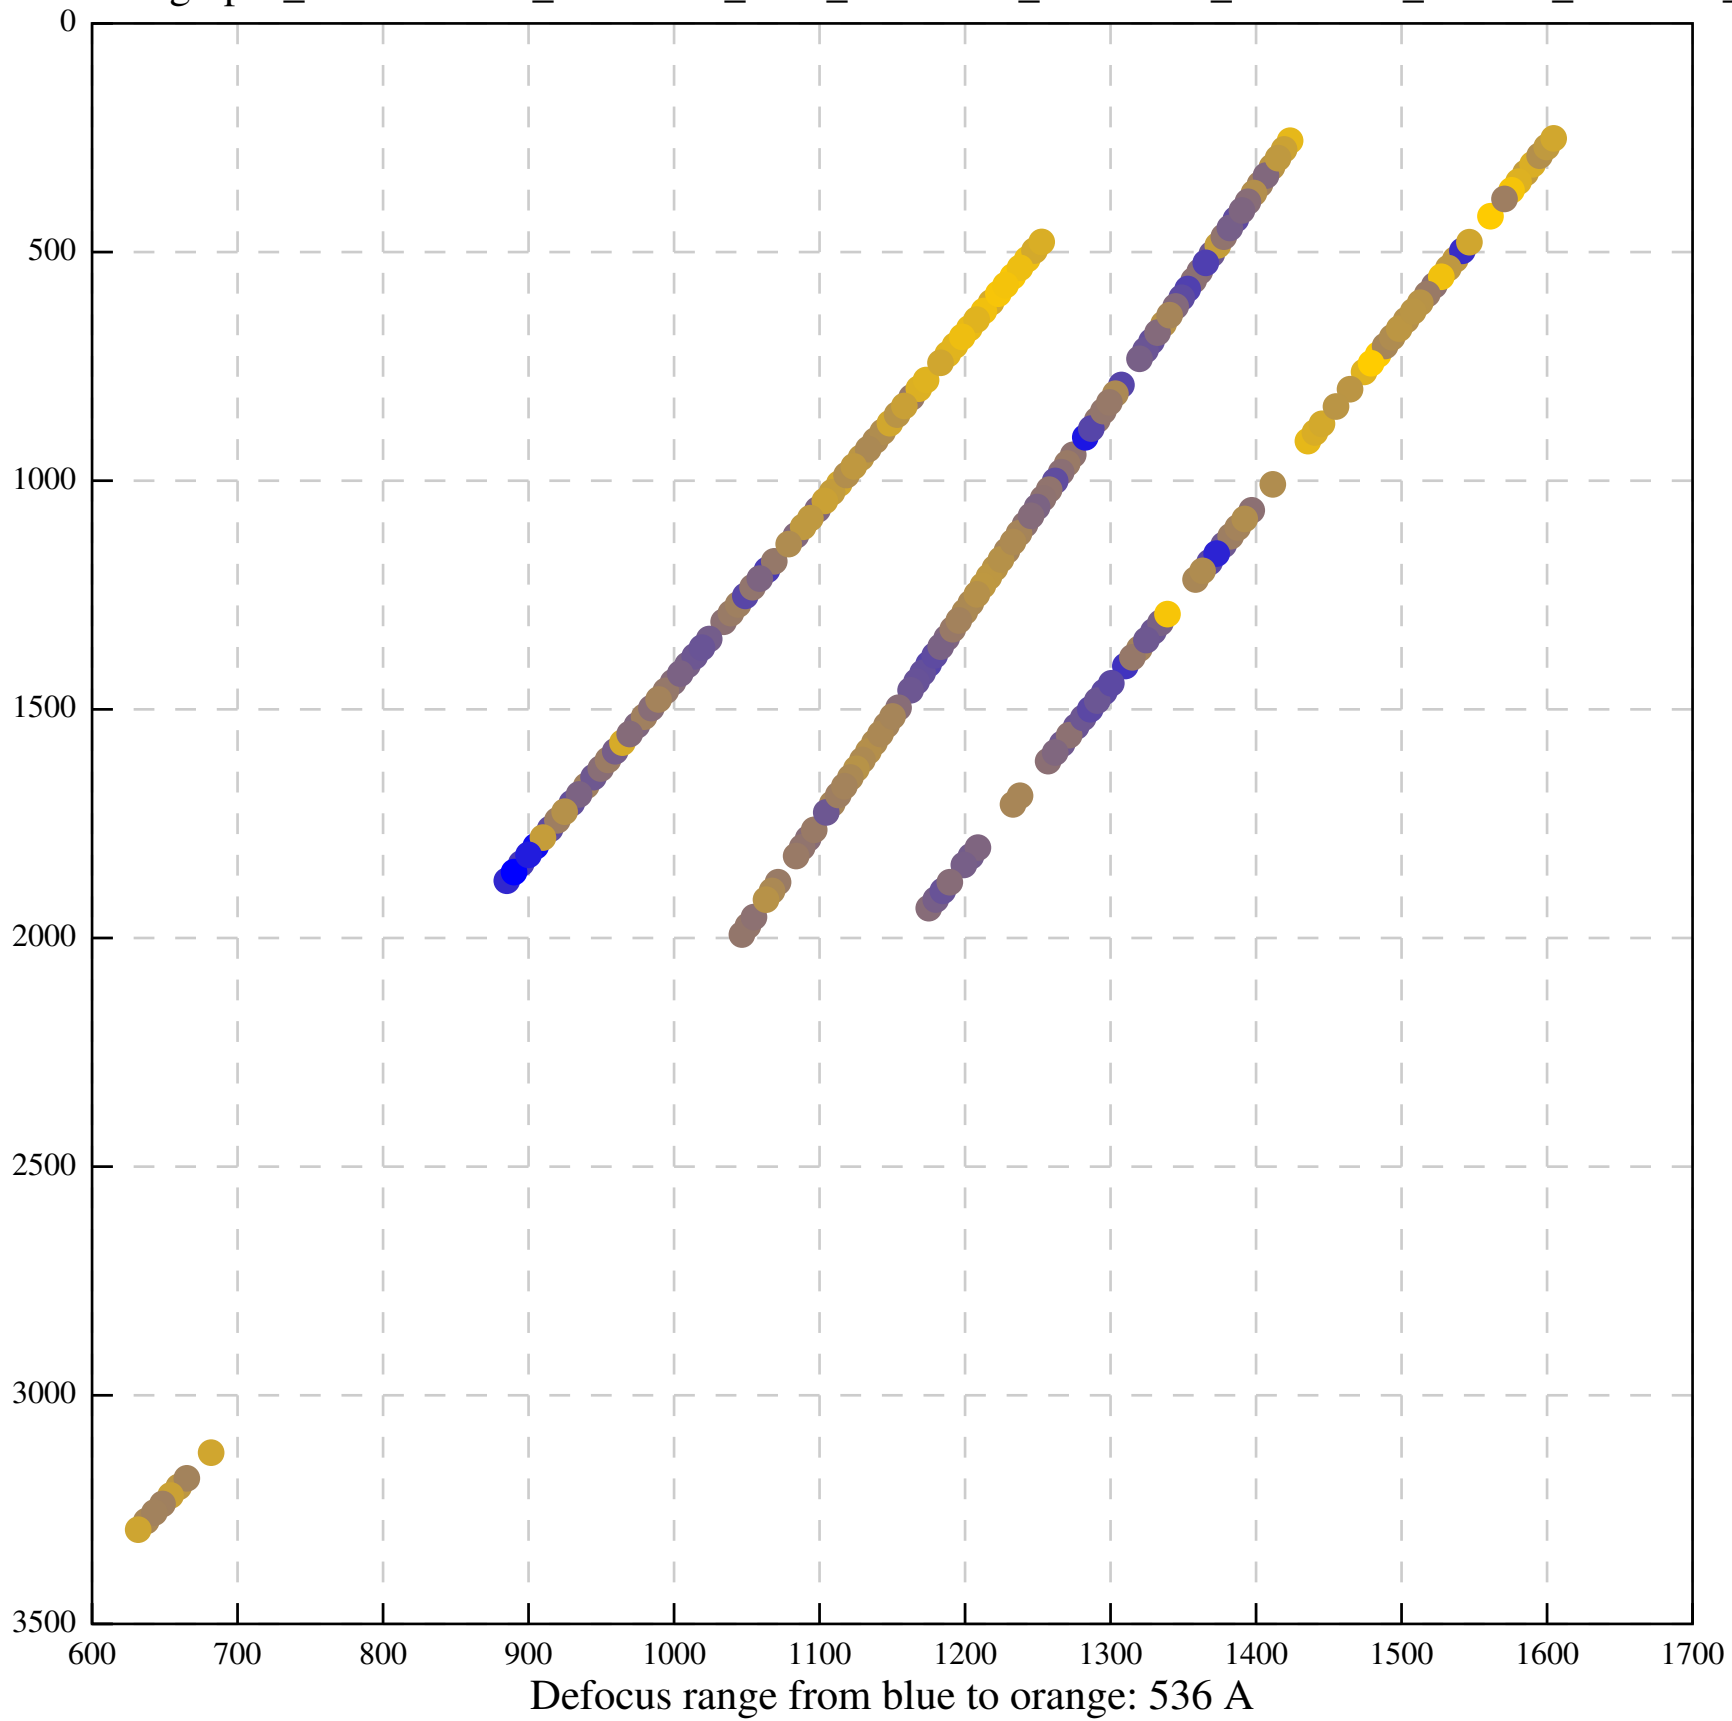

Defocus range from blue to orange: 480 A

Defocus range from blue to orange: 204 Å

Defocus range from blue to orange: 580 A

Defocus range from blue to orange: 353 A

Defocus range from blue to orange: 50 A

Defocus range from blue to orange: 286 A

Defocus range from blue to orange: 552 A

Defocus range from blue to orange: 54 A

Defocus range from blue to orange: 576 A

Defocus range from blue to orange: 69 A

Defocus range from blue to orange: 173 A

Defocus range from blue to orange: 0 A

Defocus range from blue to orange: 232 Å

Defocus range from blue to orange: 575 A

Defocus range from blue to orange: 347 A

Defocus range from blue to orange: 0 A

Defocus range from blue to orange: 487 A

Defocus range from blue to orange: 383 A

Defocus range from blue to orange: 126 A

Defocus range from blue to orange: 748 A

Defocus range from blue to orange: 274 Å

Defocus range from blue to orange: 60 A

Defocus range from blue to orange: 83 A

Defocus range from blue to orange: 328 A