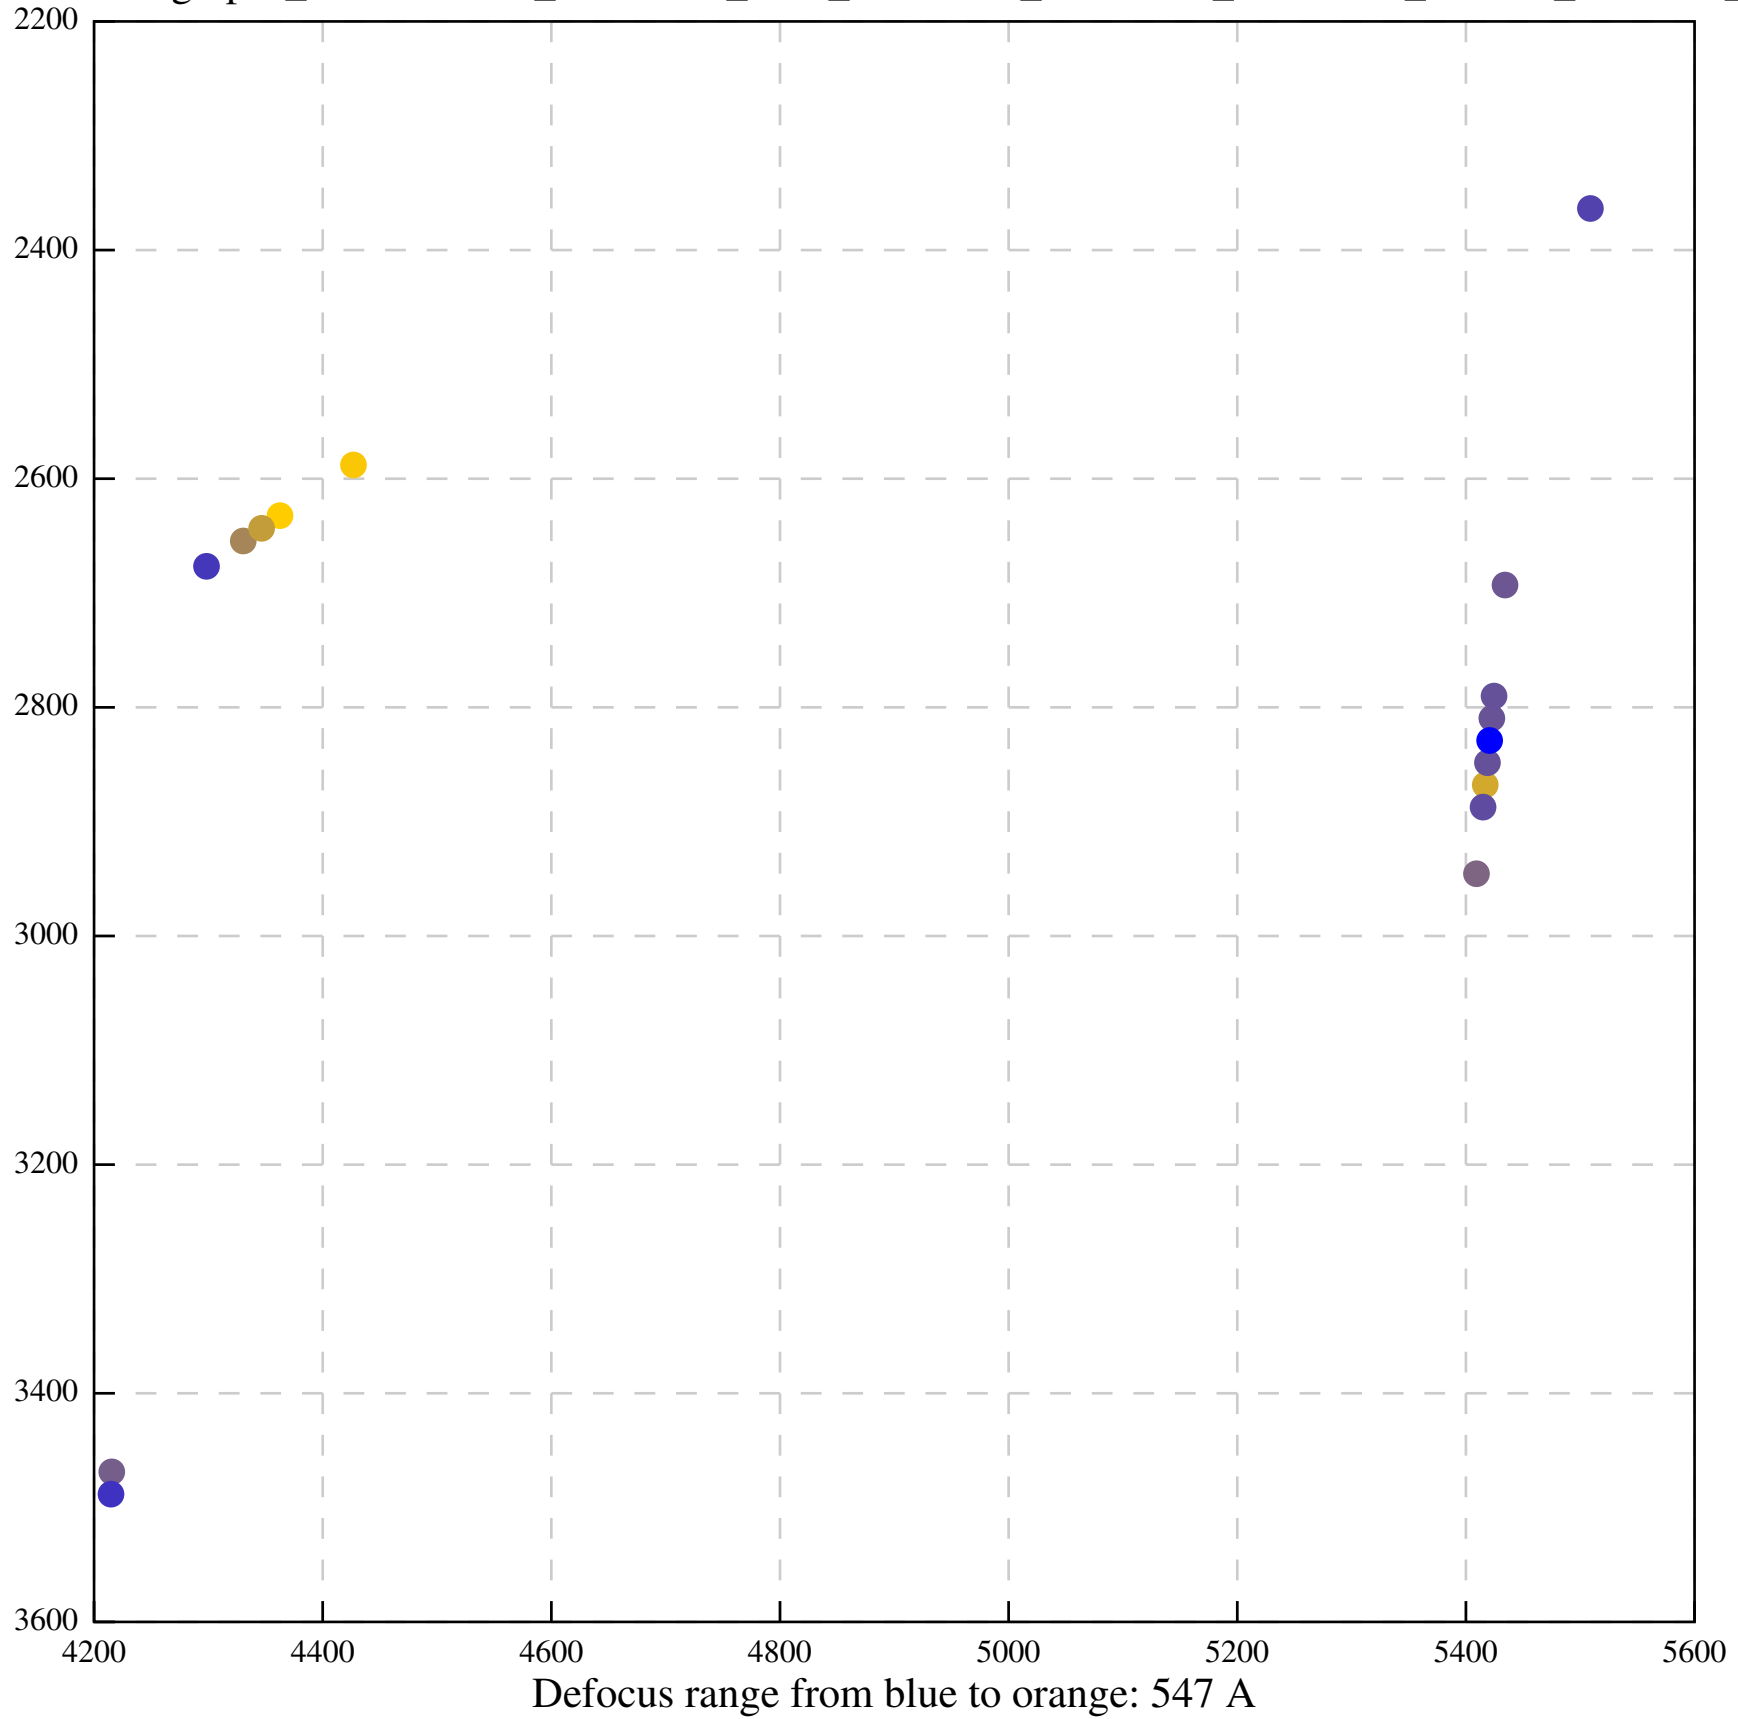

Defocus range from blue to orange: 480 A

Defocus range from blue to orange: 204 Å

Defocus range from blue to orange: 580 A

Defocus range from blue to orange: 353 A

Defocus range from blue to orange: 50 A

Defocus range from blue to orange: 286 A

Defocus range from blue to orange: 552 A

Defocus range from blue to orange: 54 A

Defocus range from blue to orange: 576 A

Defocus range from blue to orange: 69 A

Defocus range from blue to orange: 173 A

Defocus range from blue to orange: 0 A

Defocus range from blue to orange: 232 Å

Defocus range from blue to orange: 575 A

Defocus range from blue to orange: 347 A

Defocus range from blue to orange: 0 A

Defocus range from blue to orange: 487 A

Defocus range from blue to orange: 383 A

Defocus range from blue to orange: 126 A

Defocus range from blue to orange: 748 A

Defocus range from blue to orange: 274 Å

Defocus range from blue to orange: 60 A

Defocus range from blue to orange: 83 A

Defocus range from blue to orange: 328 A