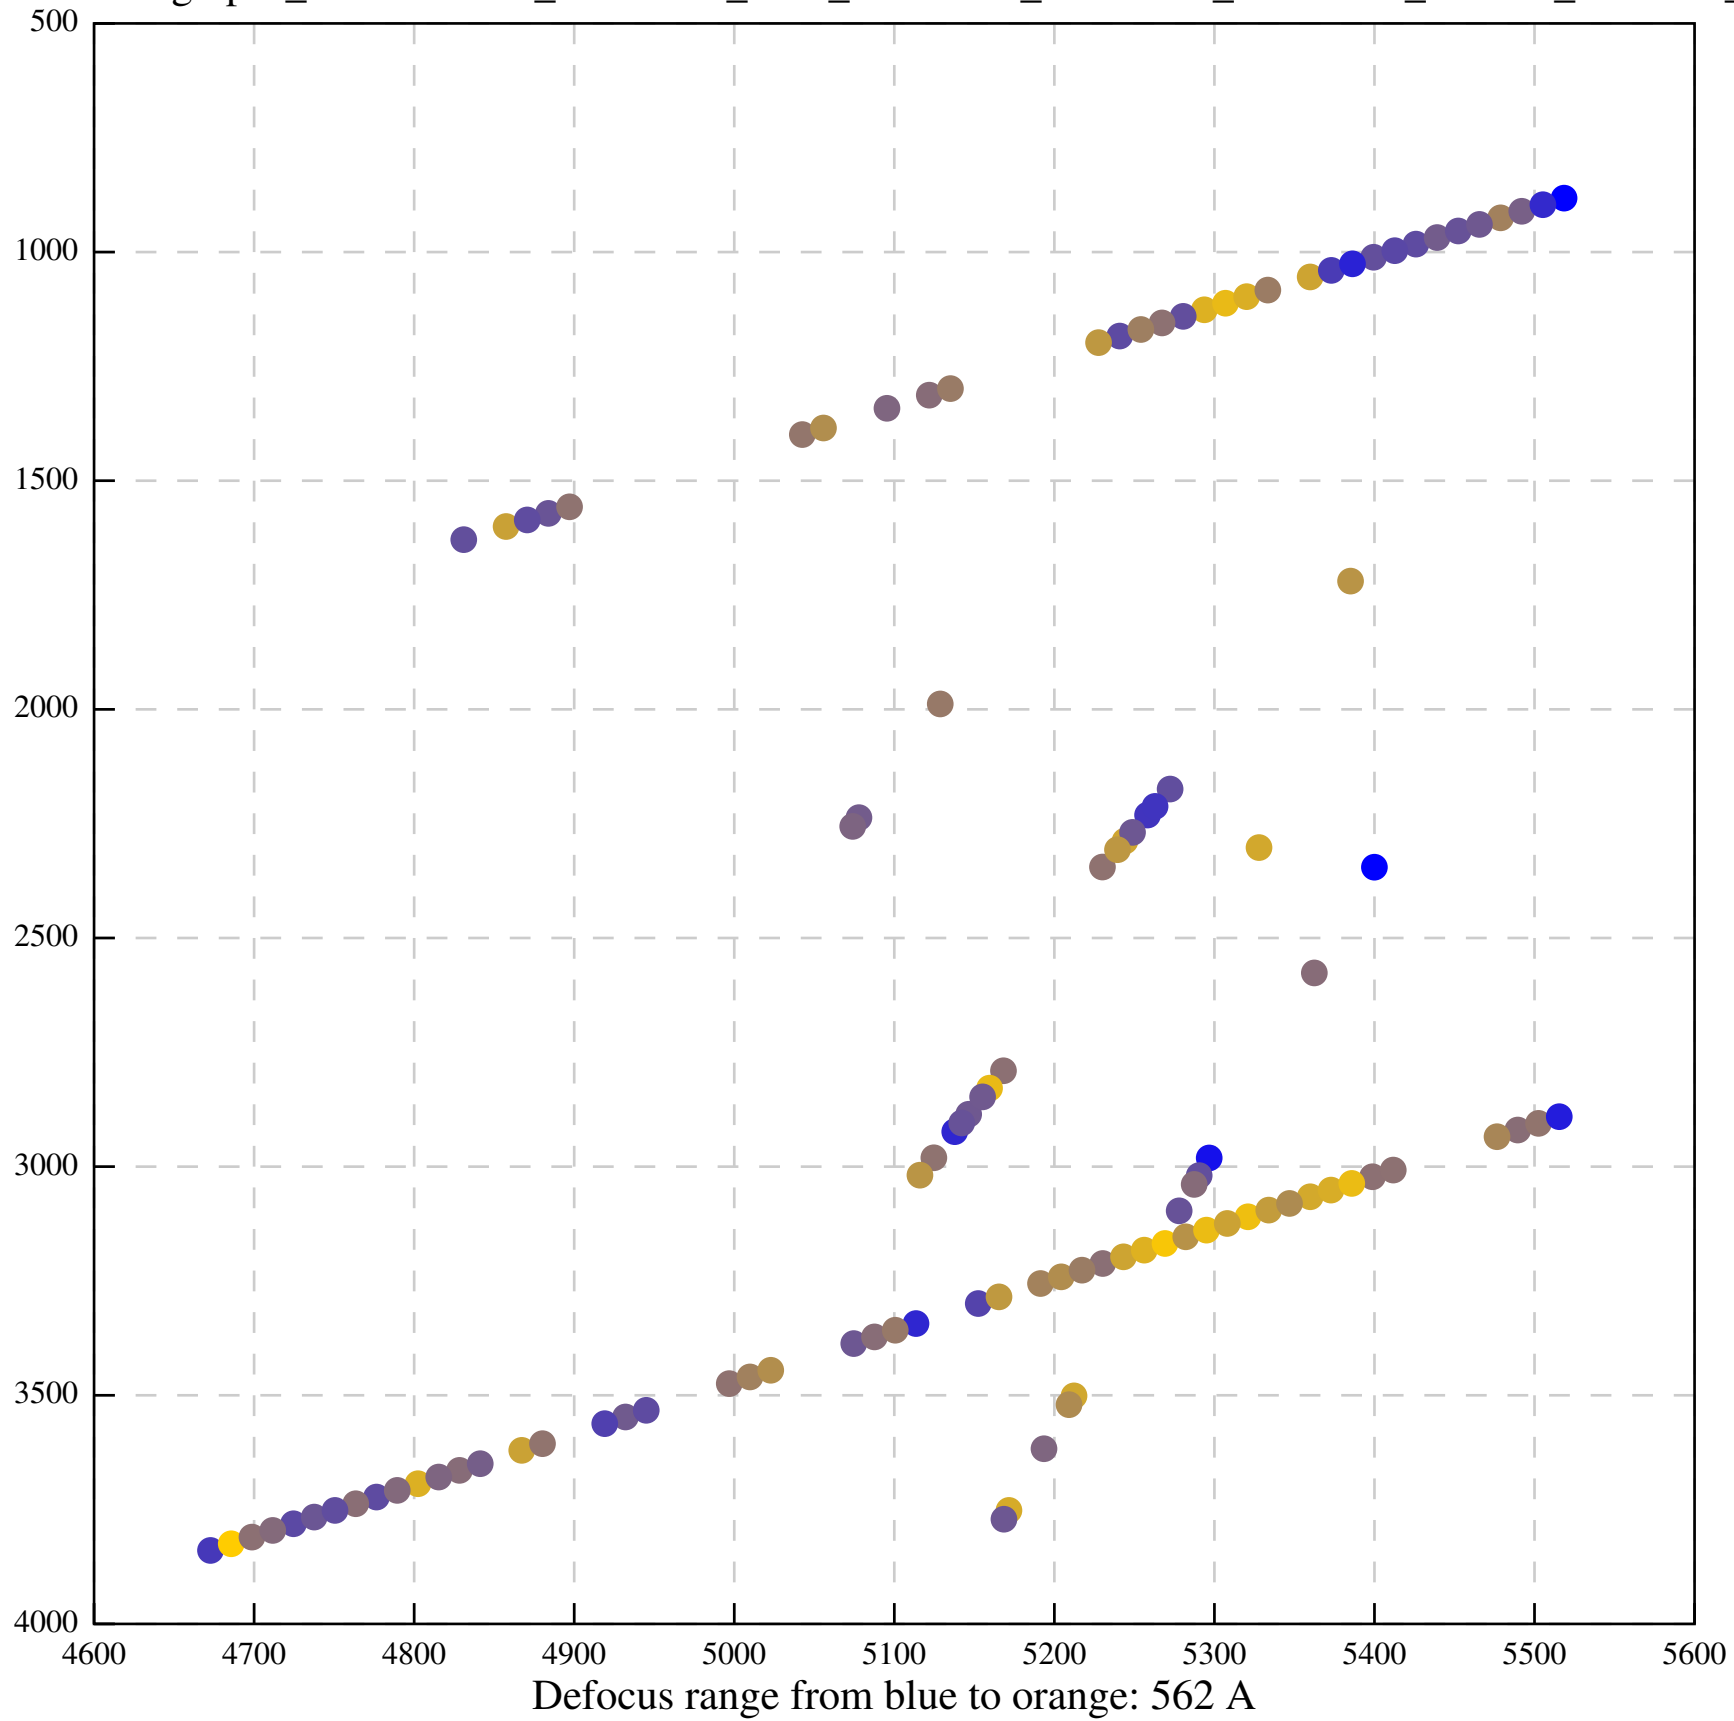

Defocus range from blue to orange: 126 A

Defocus range from blue to orange: 748 A

Defocus range from blue to orange: 274 Å

Defocus range from blue to orange: 60 A

Defocus range from blue to orange: 83 A

Defocus range from blue to orange: 328 A

Defocus range from blue to orange: 16 A

Defocus range from blue to orange: 93 A

Defocus range from blue to orange: 81 A

Defocus range from blue to orange: 121 A

Defocus range from blue to orange: 438 A

Defocus range from blue to orange: 437 A

Defocus range from blue to orange: 502 Å

Defocus range from blue to orange: 765 A

Defocus range from blue to orange: 593 A

Defocus range from blue to orange: 153 A

Defocus range from blue to orange: 171 Å

Defocus range from blue to orange: 36 A

Defocus range from blue to orange: 368 A

Defocus range from blue to orange: 412 A

Defocus range from blue to orange: 93 A

Defocus range from blue to orange: 0 Å