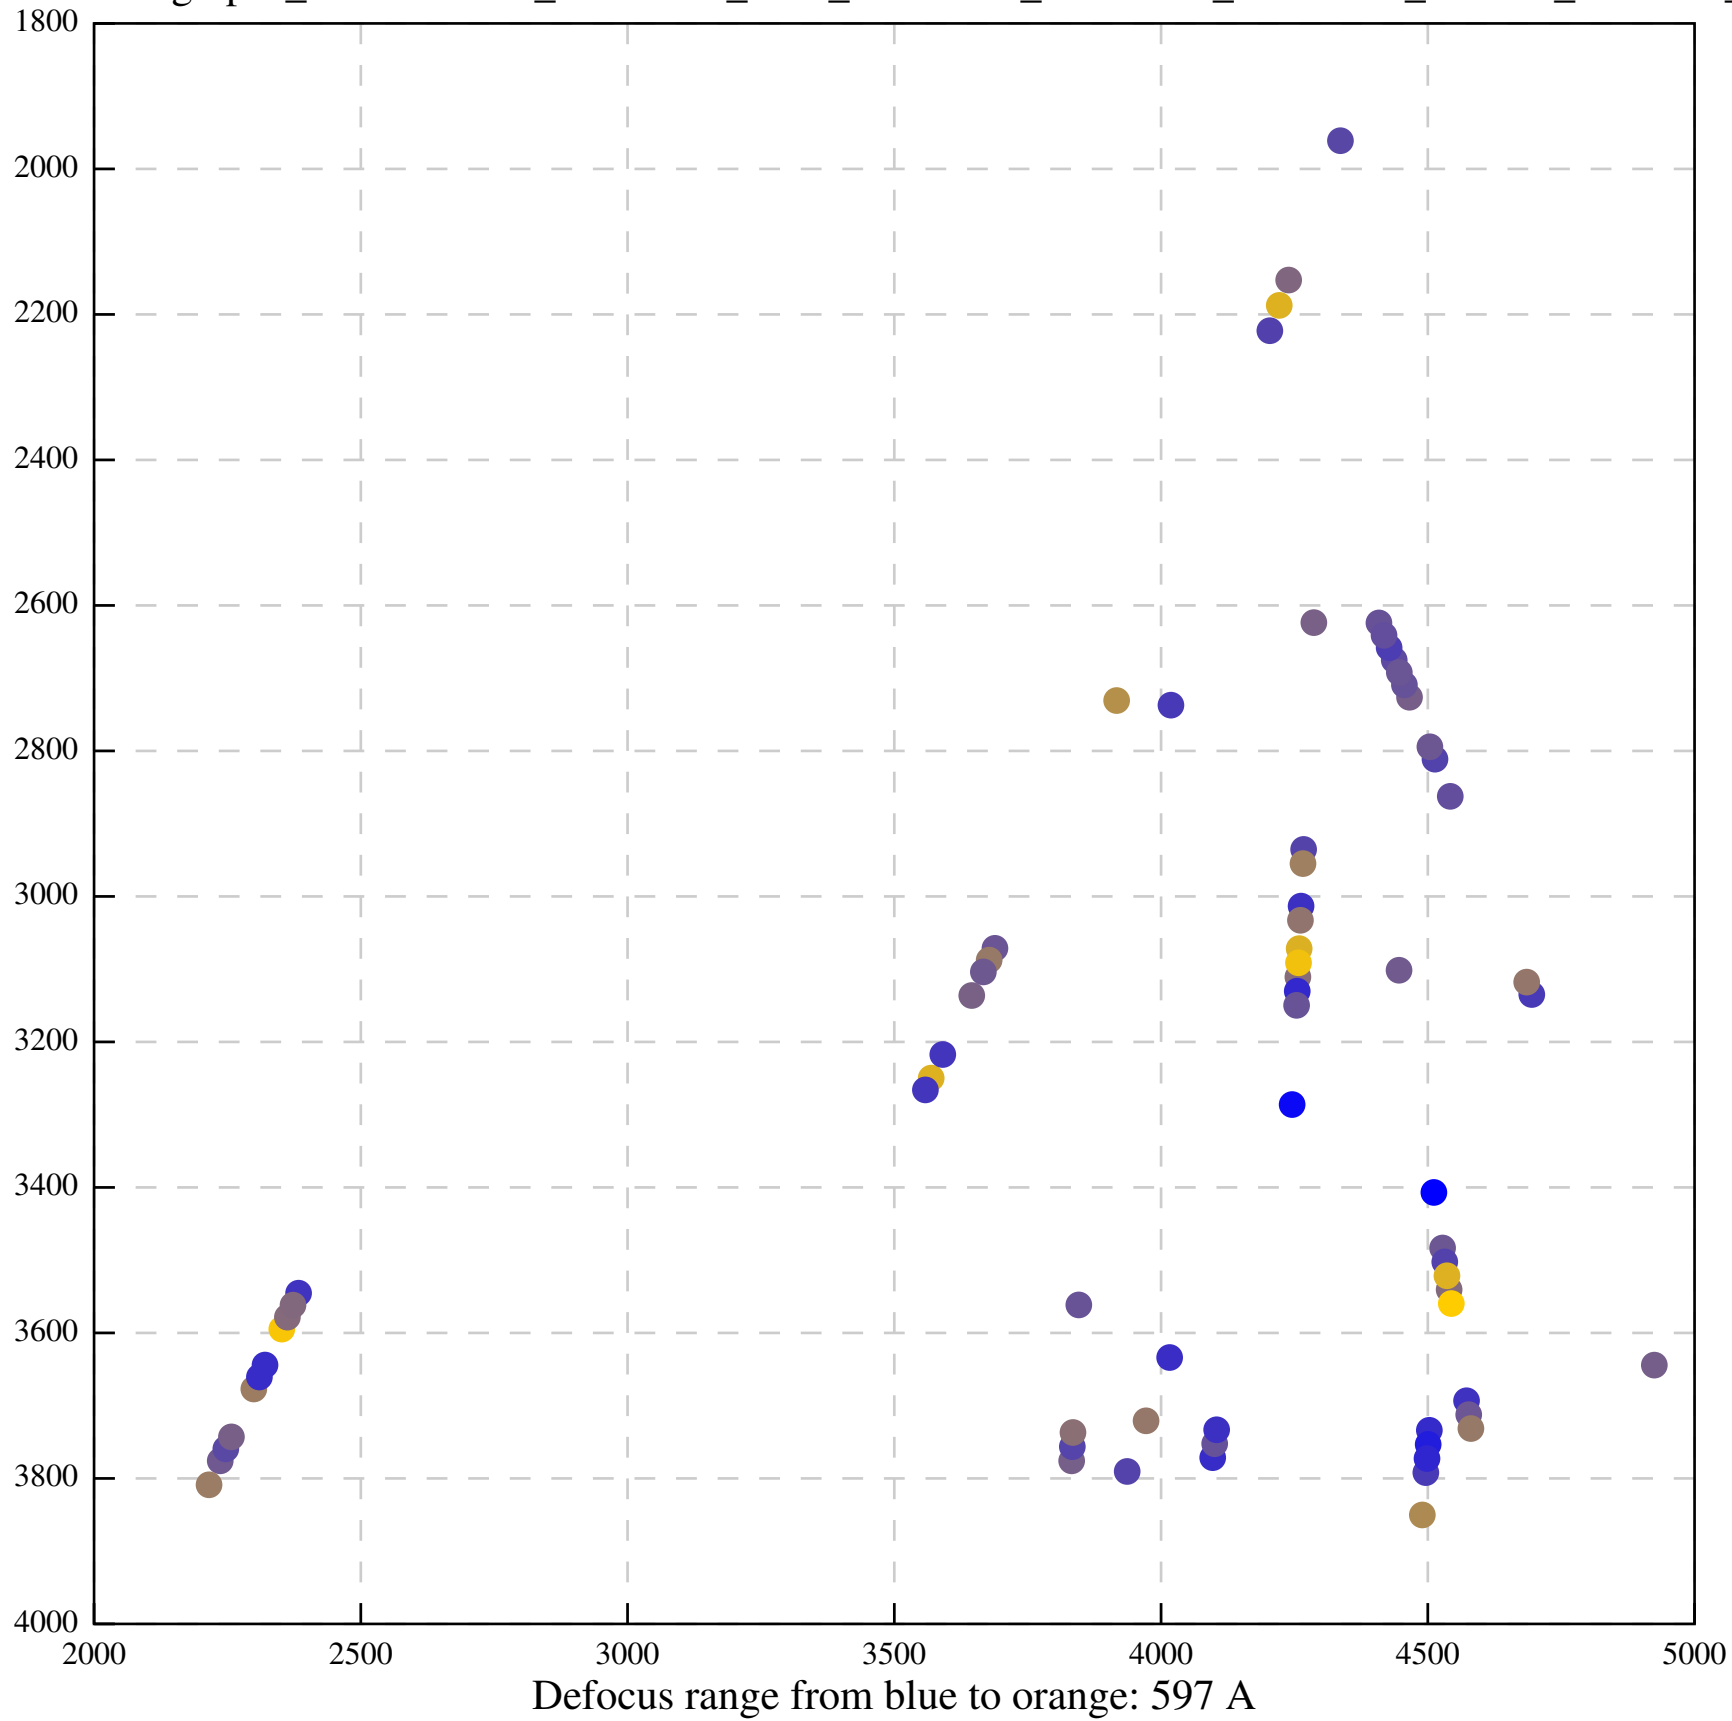

Defocus range from blue to orange: 126 A

Defocus range from blue to orange: 748 A

Defocus range from blue to orange: 274 Å

Defocus range from blue to orange: 60 A

Defocus range from blue to orange: 83 A

Defocus range from blue to orange: 328 A

Defocus range from blue to orange: 16 A

Defocus range from blue to orange: 93 A

Defocus range from blue to orange: 81 A

Defocus range from blue to orange: 121 A

Defocus range from blue to orange: 438 A

Defocus range from blue to orange: 437 A

Defocus range from blue to orange: 502 Å

Defocus range from blue to orange: 765 A

Defocus range from blue to orange: 593 A

Defocus range from blue to orange: 153 A

Defocus range from blue to orange: 171 Å

Defocus range from blue to orange: 36 A

Defocus range from blue to orange: 368 A

Defocus range from blue to orange: 412 A

Defocus range from blue to orange: 93 A

Defocus range from blue to orange: 0 Å