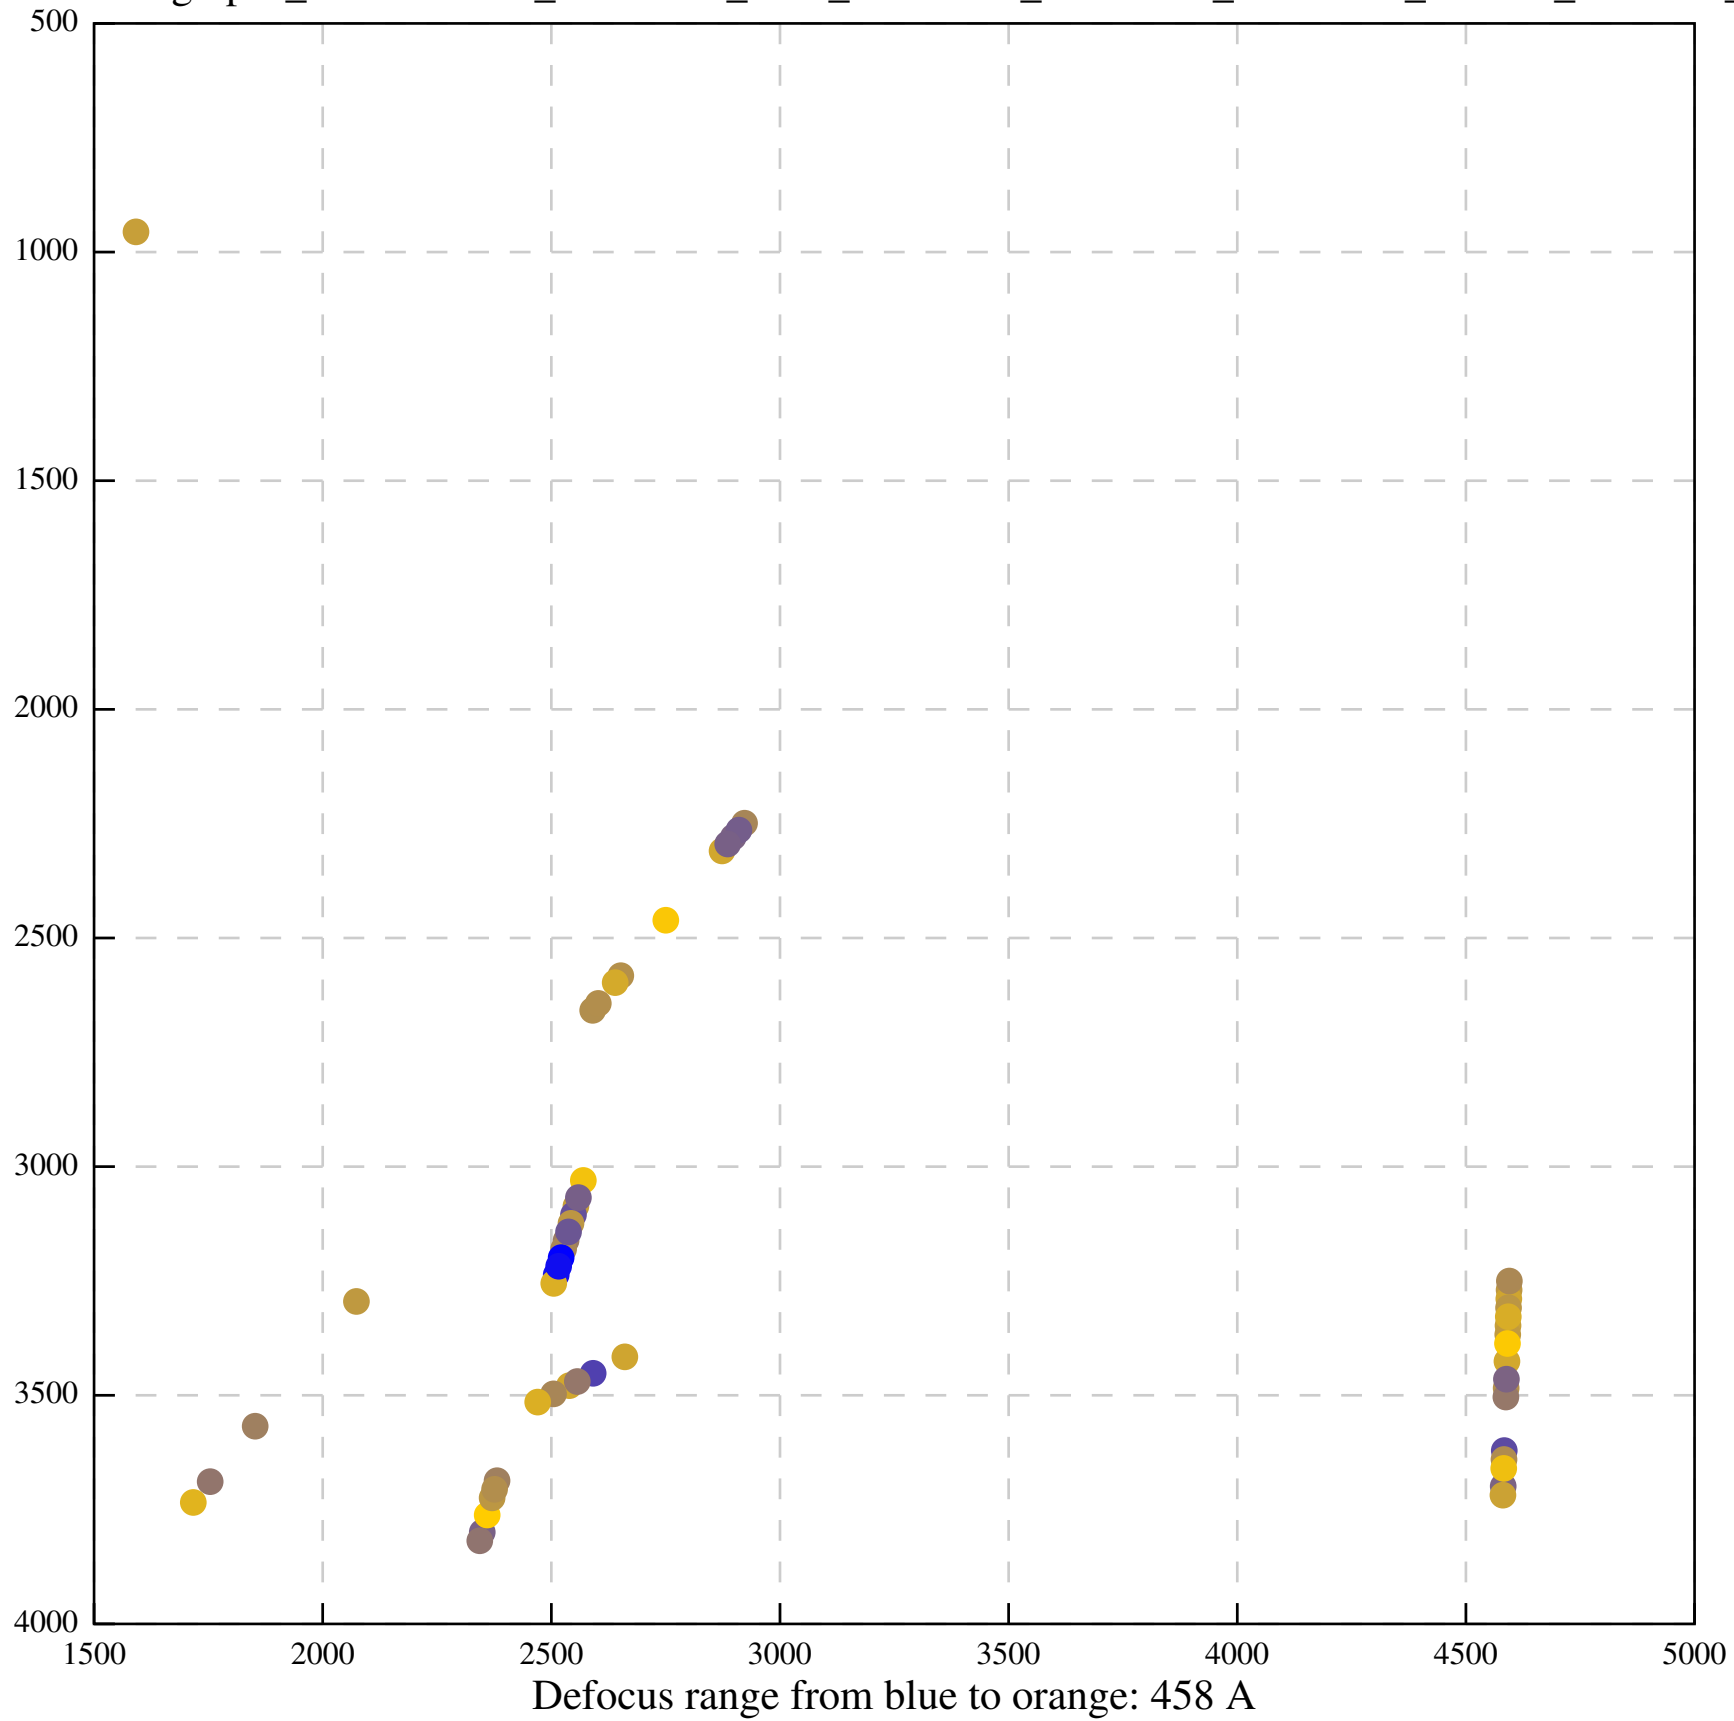

Defocus range from blue to orange: 232 Å

Defocus range from blue to orange: 575 A

Defocus range from blue to orange: 347 A

Defocus range from blue to orange: 0 A

Defocus range from blue to orange: 487 A

Defocus range from blue to orange: 383 A

Defocus range from blue to orange: 126 A

Defocus range from blue to orange: 748 A

Defocus range from blue to orange: 274 Å

Defocus range from blue to orange: 60 A

Defocus range from blue to orange: 83 A

Defocus range from blue to orange: 328 A

Defocus range from blue to orange: 16 A

Defocus range from blue to orange: 93 A

Defocus range from blue to orange: 81 A

Defocus range from blue to orange: 121 A

Defocus range from blue to orange: 438 A

Defocus range from blue to orange: 437 A

Defocus range from blue to orange: 502 Å

Defocus range from blue to orange: 765 A

Defocus range from blue to orange: 593 A

Defocus range from blue to orange: 153 A

Defocus range from blue to orange: 171 Å