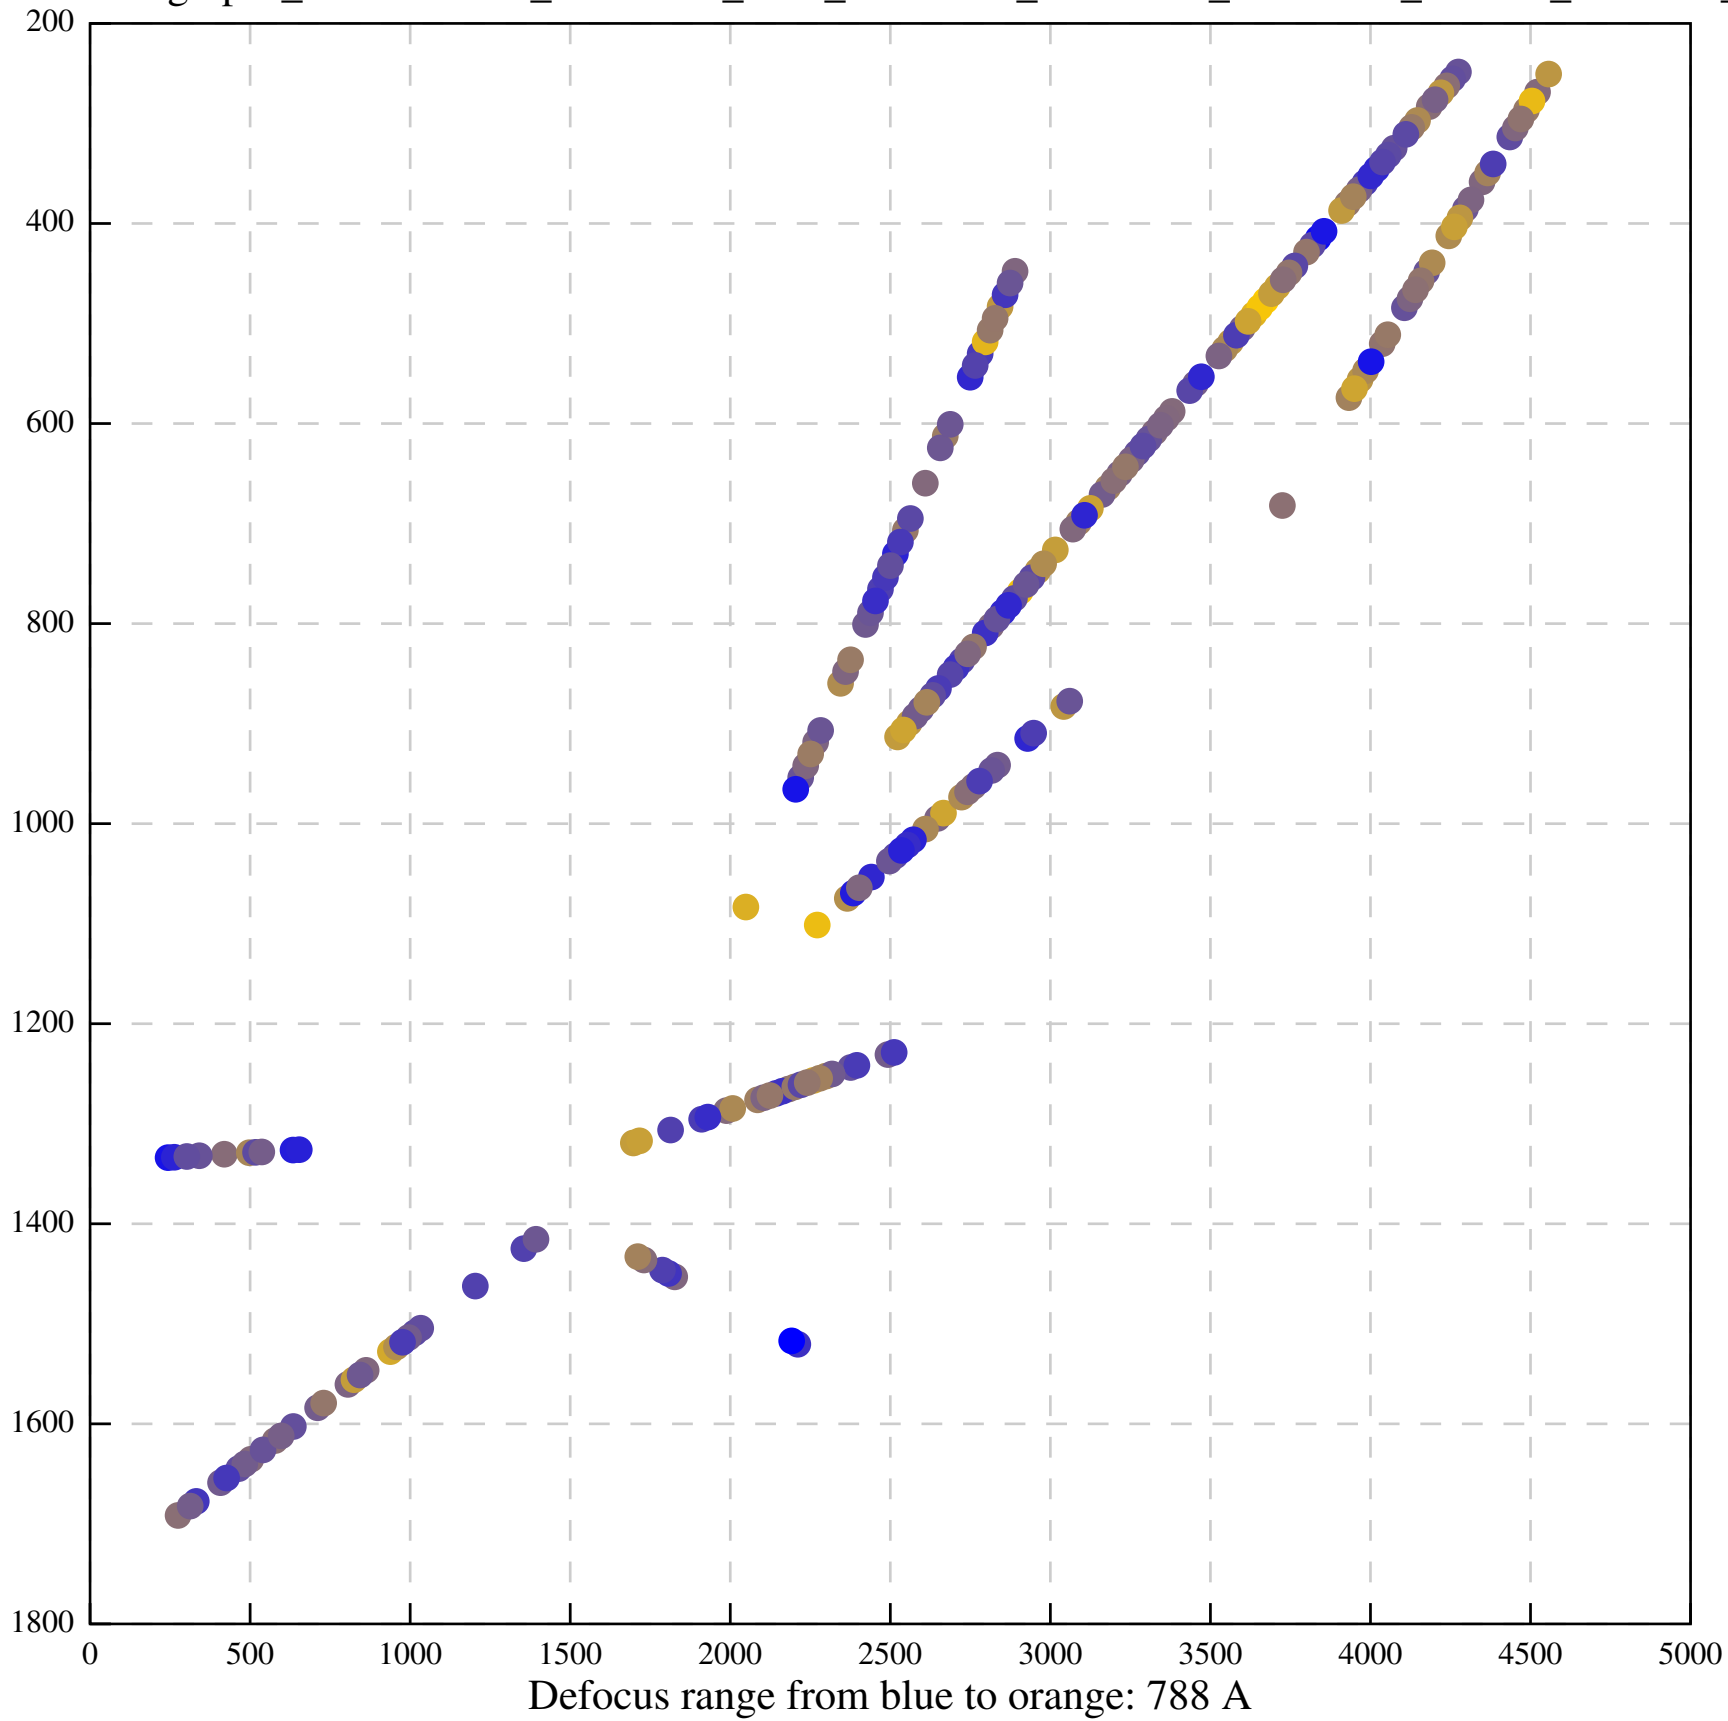

Defocus range from blue to orange: 126 A

Defocus range from blue to orange: 748 A

Defocus range from blue to orange: 274 Å

Defocus range from blue to orange: 60 A

Defocus range from blue to orange: 83 A

Defocus range from blue to orange: 328 A

Defocus range from blue to orange: 16 A

Defocus range from blue to orange: 93 A

Defocus range from blue to orange: 81 A

Defocus range from blue to orange: 121 A

Defocus range from blue to orange: 438 A

Defocus range from blue to orange: 437 A

Defocus range from blue to orange: 502 Å

Defocus range from blue to orange: 765 A

Defocus range from blue to orange: 593 A

Defocus range from blue to orange: 153 A

Defocus range from blue to orange: 171 Å

Defocus range from blue to orange: 36 A

Defocus range from blue to orange: 368 A

Defocus range from blue to orange: 412 A

Defocus range from blue to orange: 93 A

Defocus range from blue to orange: 0 Å