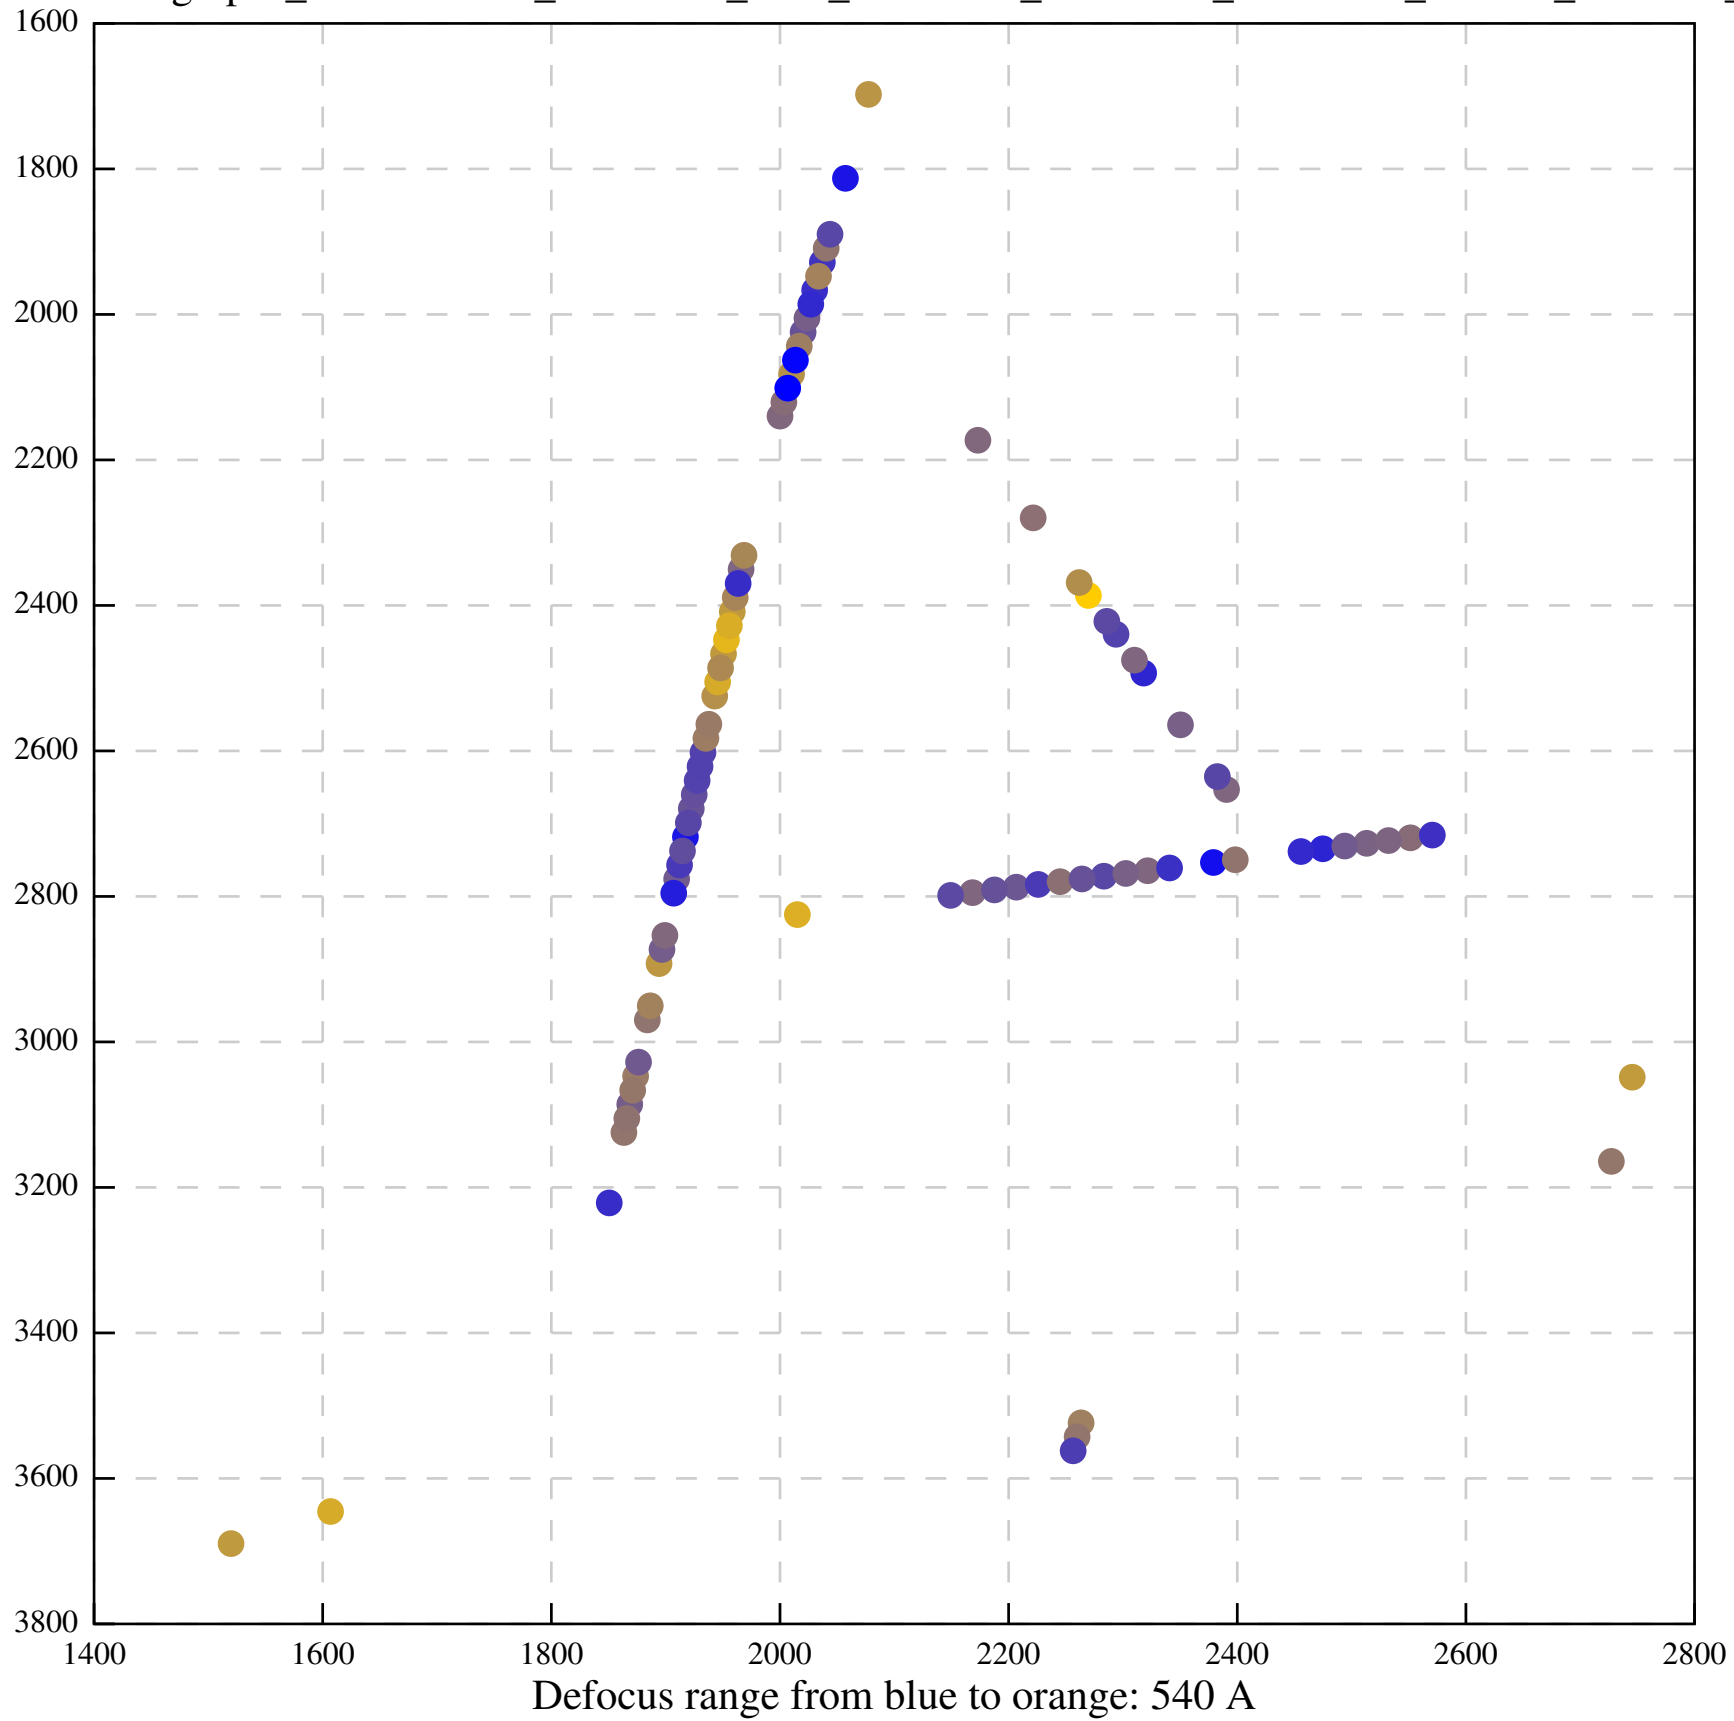

Defocus range from blue to orange: 126 A

Defocus range from blue to orange: 748 A

Defocus range from blue to orange: 274 Å

Defocus range from blue to orange: 60 A

Defocus range from blue to orange: 83 A

Defocus range from blue to orange: 328 A

Defocus range from blue to orange: 16 A

Defocus range from blue to orange: 93 A

Defocus range from blue to orange: 81 A

Defocus range from blue to orange: 121 A

Defocus range from blue to orange: 438 A

Defocus range from blue to orange: 437 A

Defocus range from blue to orange: 502 Å

Defocus range from blue to orange: 765 A

Defocus range from blue to orange: 593 A

Defocus range from blue to orange: 153 A

Defocus range from blue to orange: 171 Å

Defocus range from blue to orange: 36 A

Defocus range from blue to orange: 368 A

Defocus range from blue to orange: 412 A

Defocus range from blue to orange: 93 A

Defocus range from blue to orange: 0 Å