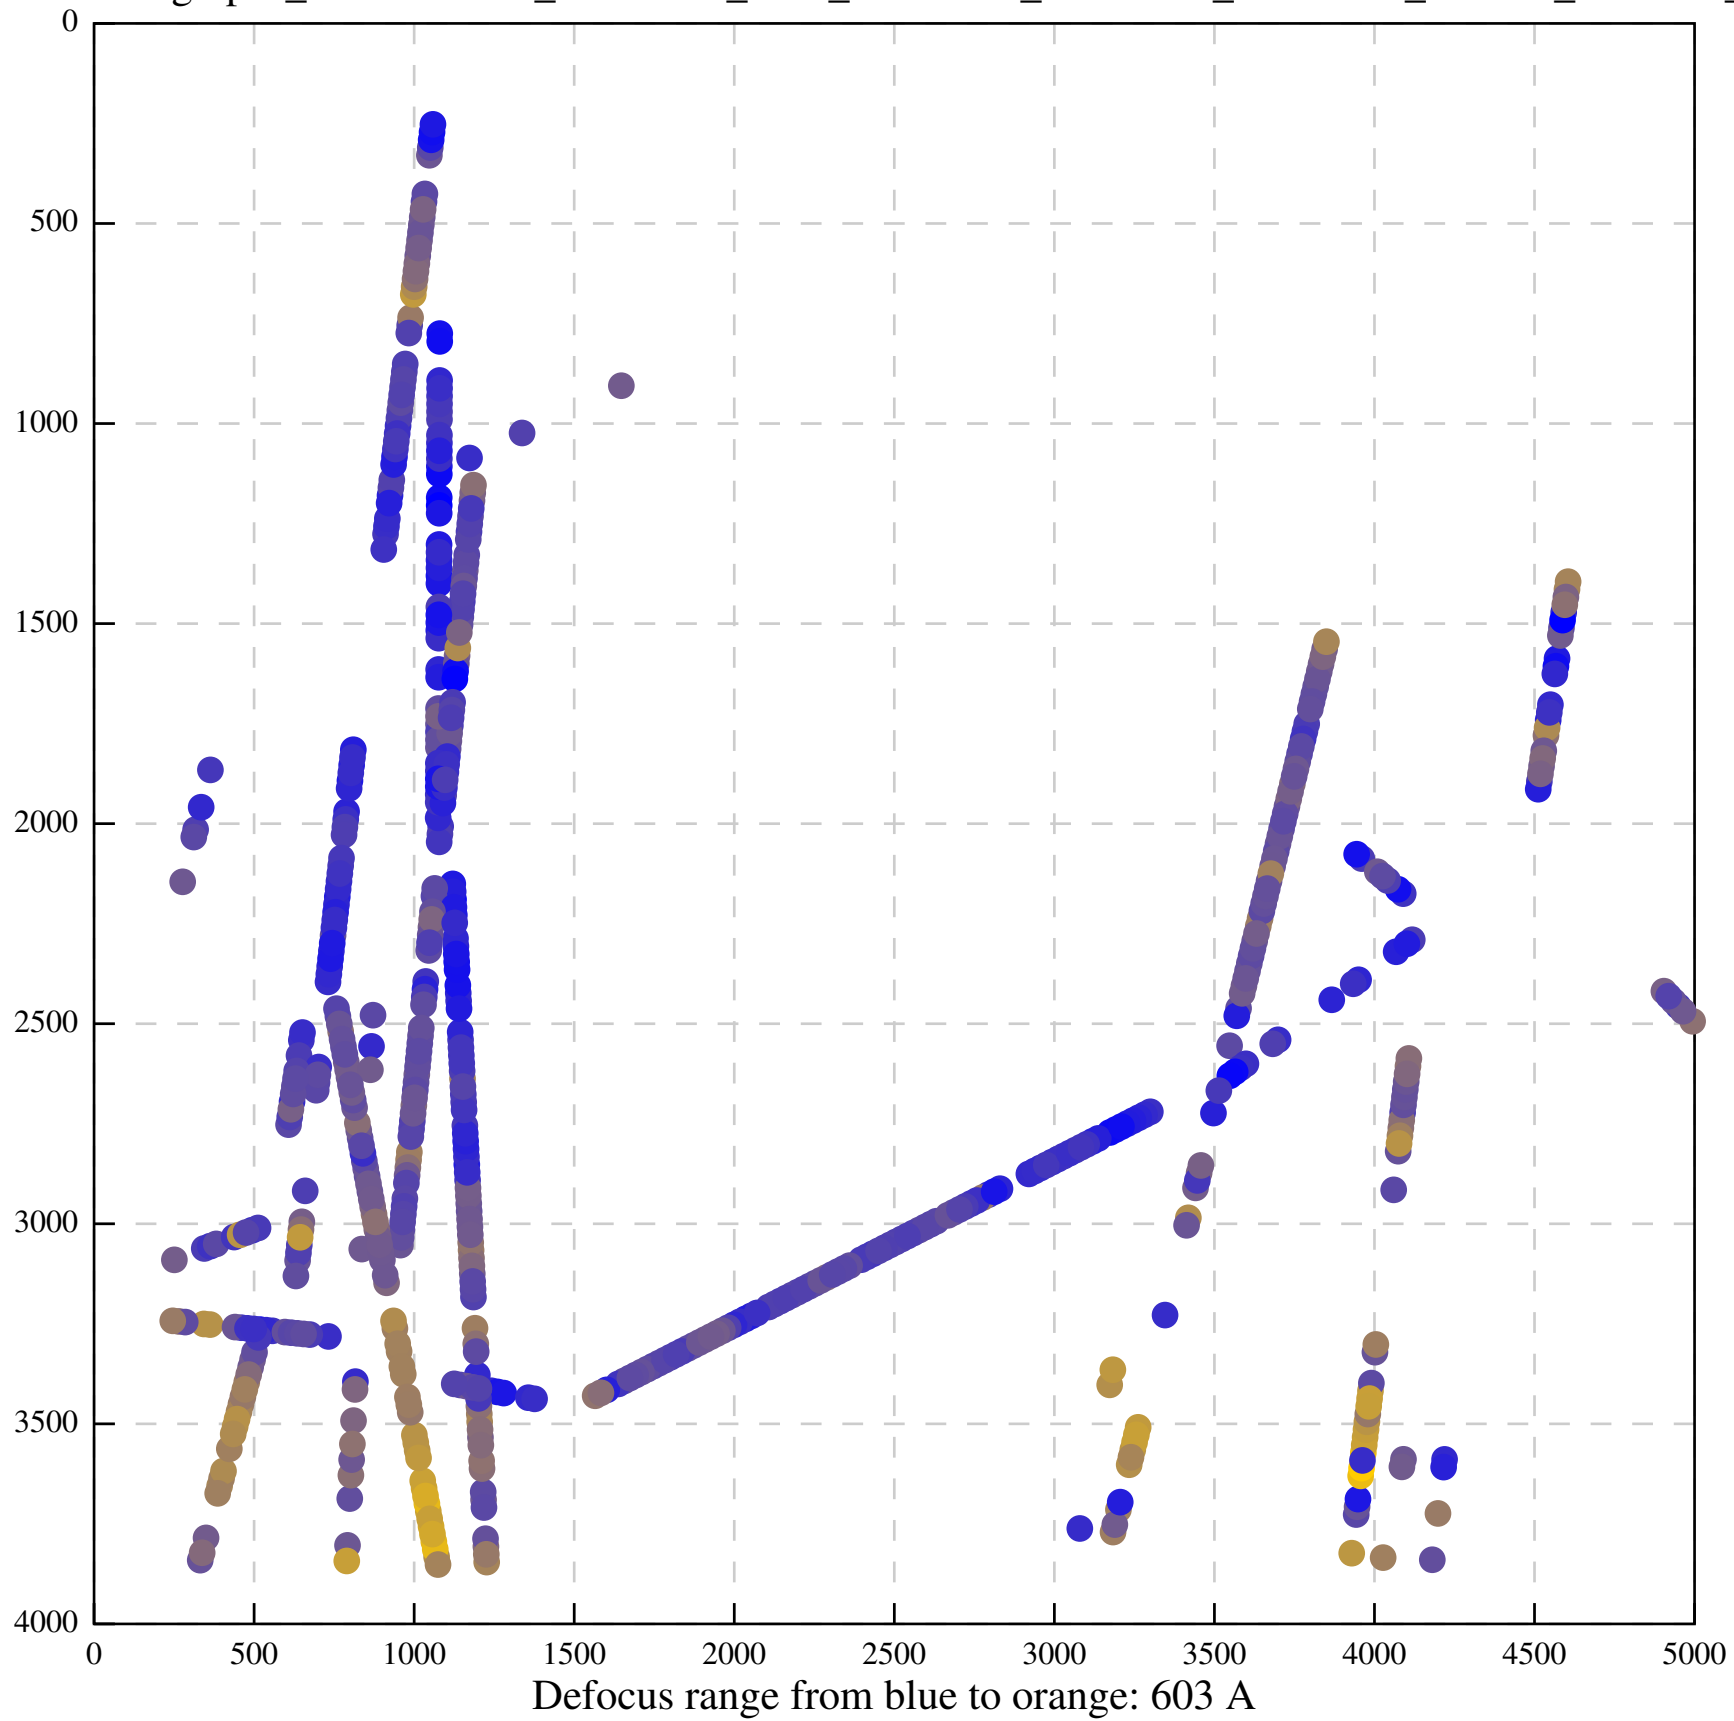

Defocus range from blue to orange: 126 A

Defocus range from blue to orange: 748 A

Defocus range from blue to orange: 274 Å

Defocus range from blue to orange: 60 A

Defocus range from blue to orange: 83 A

Defocus range from blue to orange: 328 A

Defocus range from blue to orange: 16 A

Defocus range from blue to orange: 93 A

Defocus range from blue to orange: 81 A

Defocus range from blue to orange: 121 A

Defocus range from blue to orange: 438 A

Defocus range from blue to orange: 437 A

Defocus range from blue to orange: 502 Å

Defocus range from blue to orange: 765 A

Defocus range from blue to orange: 593 A

Defocus range from blue to orange: 153 A

Defocus range from blue to orange: 171 Å

Defocus range from blue to orange: 36 A

Defocus range from blue to orange: 368 A

Defocus range from blue to orange: 412 A

Defocus range from blue to orange: 93 A

Defocus range from blue to orange: 0 Å