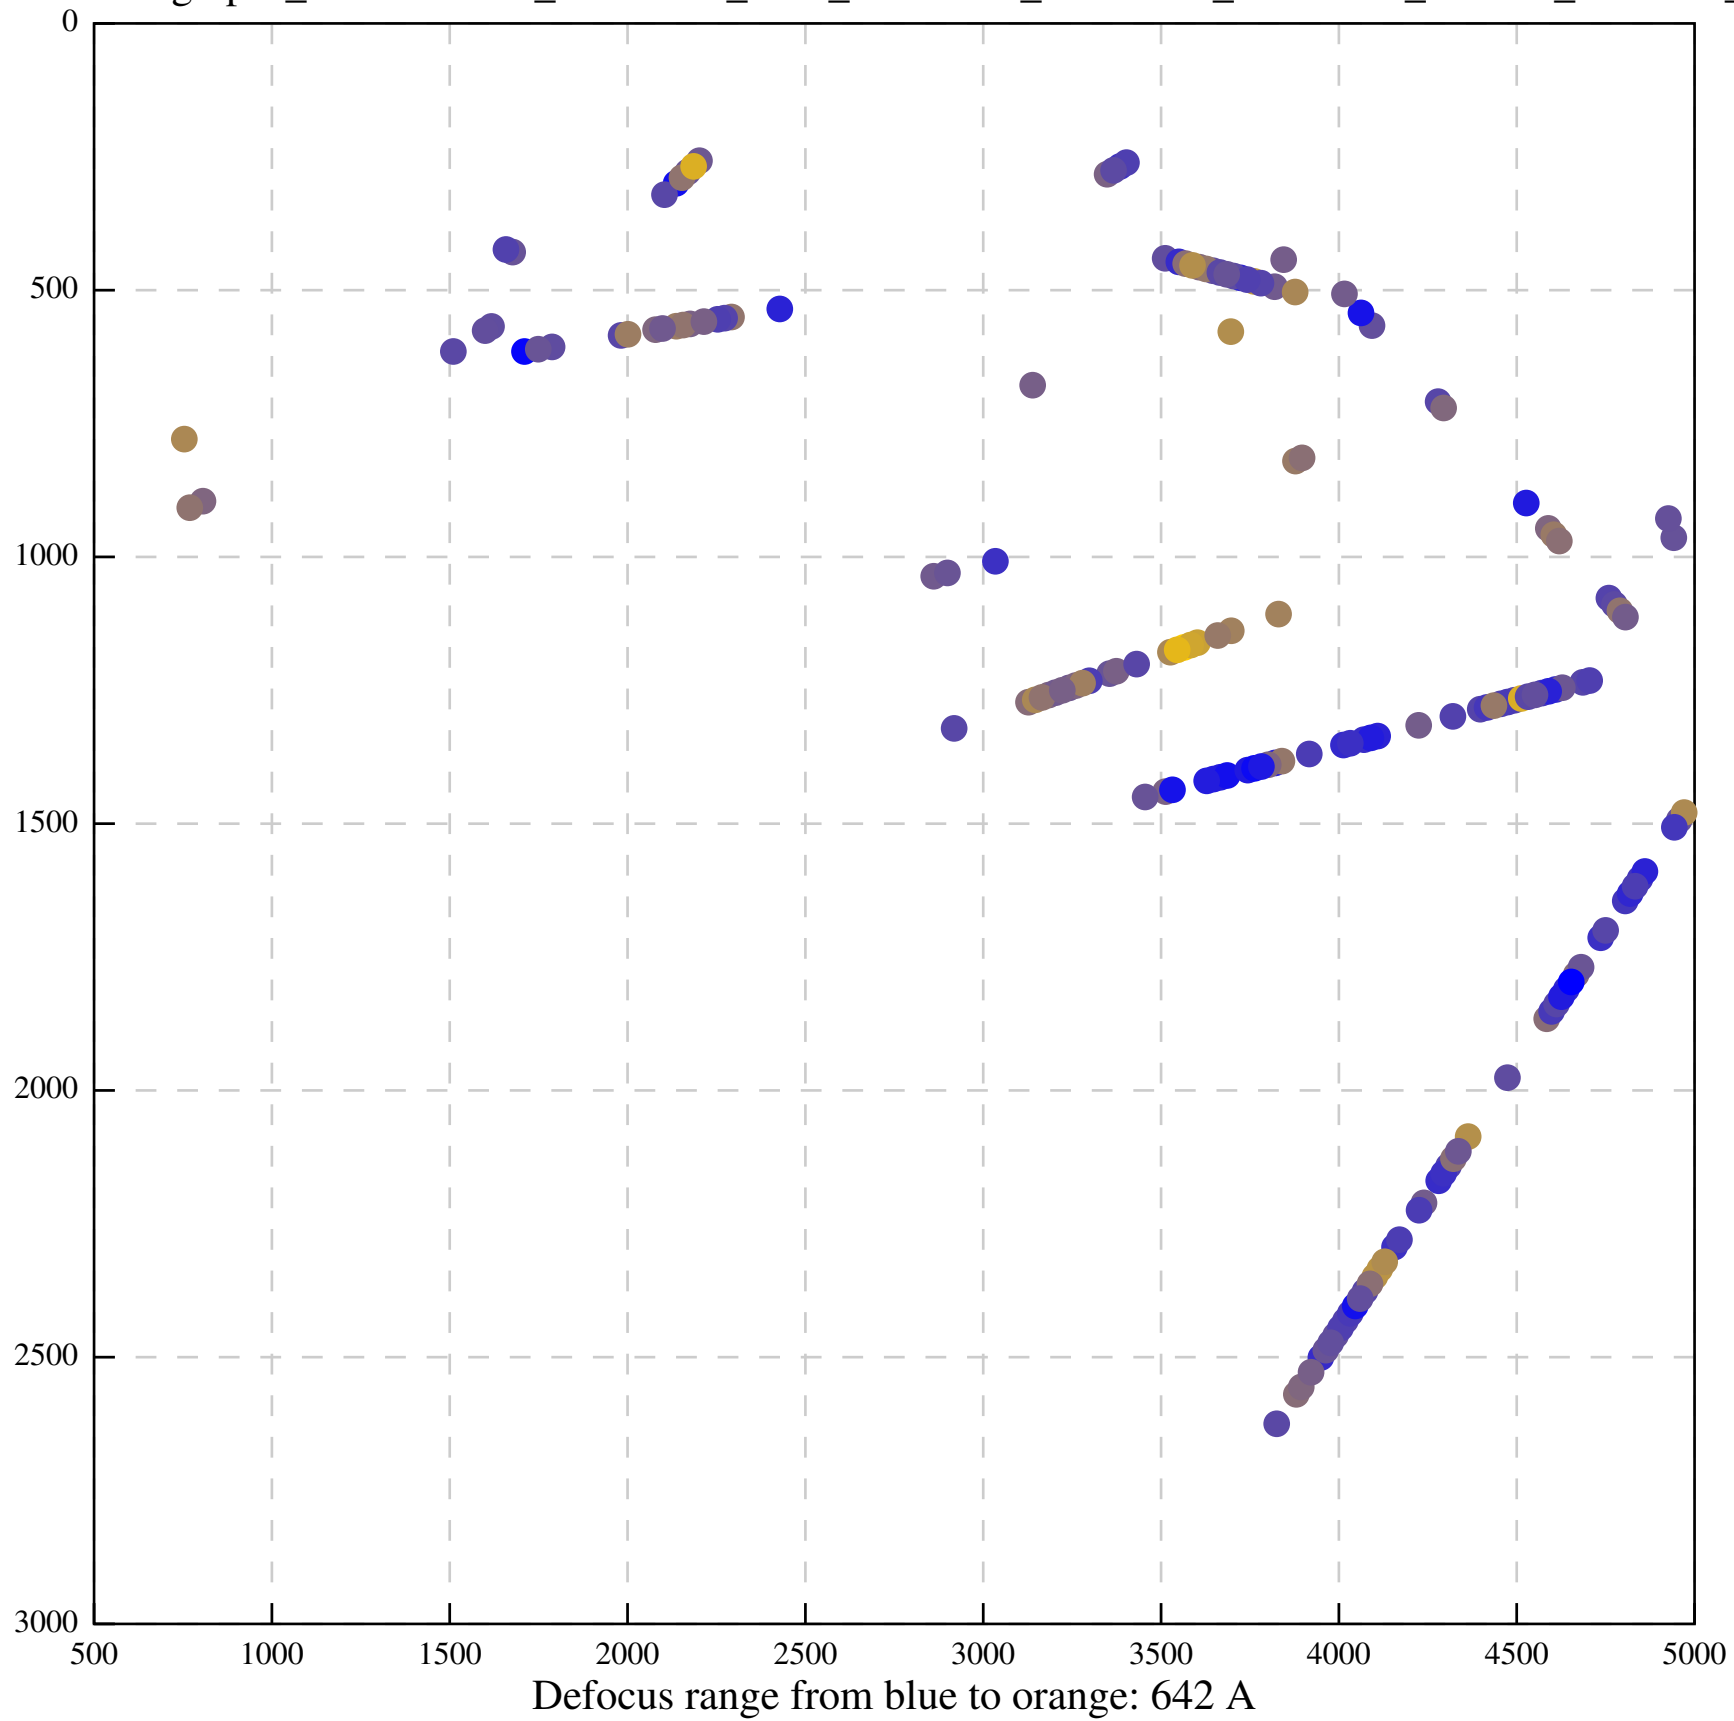

Defocus range from blue to orange: 126 A

Defocus range from blue to orange: 748 A

Defocus range from blue to orange: 274 Å

Defocus range from blue to orange: 60 A

Defocus range from blue to orange: 83 A

Defocus range from blue to orange: 328 A

Defocus range from blue to orange: 16 A

Defocus range from blue to orange: 93 A

Defocus range from blue to orange: 81 A

Defocus range from blue to orange: 121 A

Defocus range from blue to orange: 438 A

Defocus range from blue to orange: 437 A

Defocus range from blue to orange: 502 Å

Defocus range from blue to orange: 765 A

Defocus range from blue to orange: 593 A

Defocus range from blue to orange: 153 A

Defocus range from blue to orange: 171 Å

Defocus range from blue to orange: 36 A

Defocus range from blue to orange: 368 A

Defocus range from blue to orange: 412 A

Defocus range from blue to orange: 93 A

Defocus range from blue to orange: 0 Å