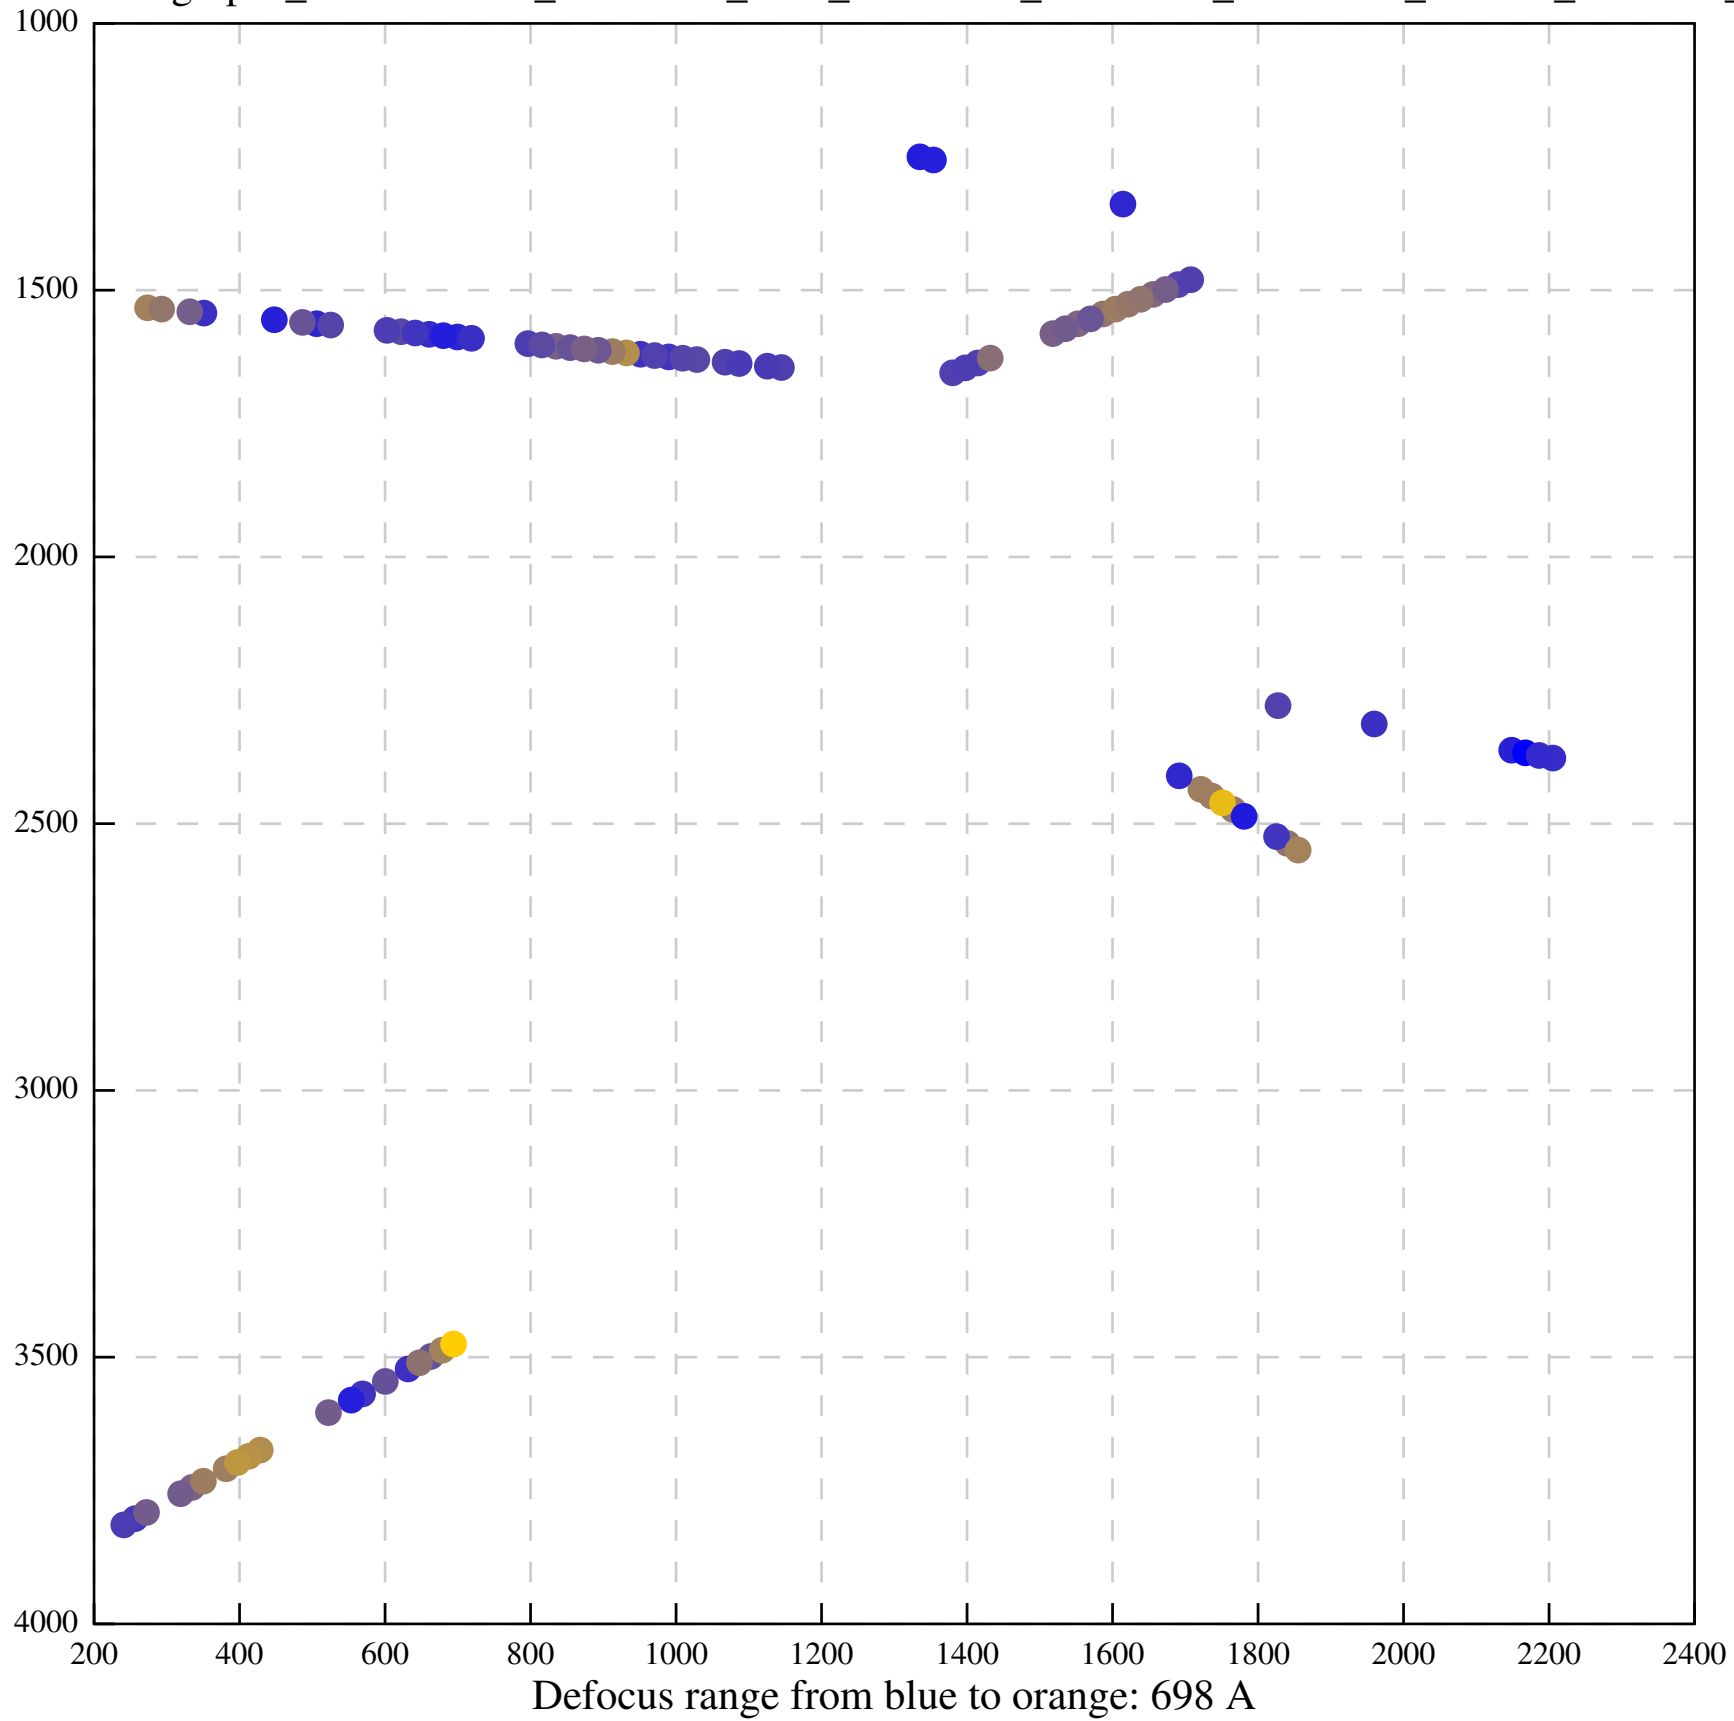

Defocus range from blue to orange: 126 A

Defocus range from blue to orange: 748 A

Defocus range from blue to orange: 274 Å

Defocus range from blue to orange: 60 A

Defocus range from blue to orange: 83 A

Defocus range from blue to orange: 328 A

Defocus range from blue to orange: 16 A

Defocus range from blue to orange: 93 A

Defocus range from blue to orange: 81 A

Defocus range from blue to orange: 121 A

Defocus range from blue to orange: 438 A

Defocus range from blue to orange: 437 A

Defocus range from blue to orange: 502 Å

Defocus range from blue to orange: 765 A

Defocus range from blue to orange: 593 A

Defocus range from blue to orange: 153 A

Defocus range from blue to orange: 171 Å

Defocus range from blue to orange: 36 A

Defocus range from blue to orange: 368 A

Defocus range from blue to orange: 412 A

Defocus range from blue to orange: 93 A

Defocus range from blue to orange: 0 Å