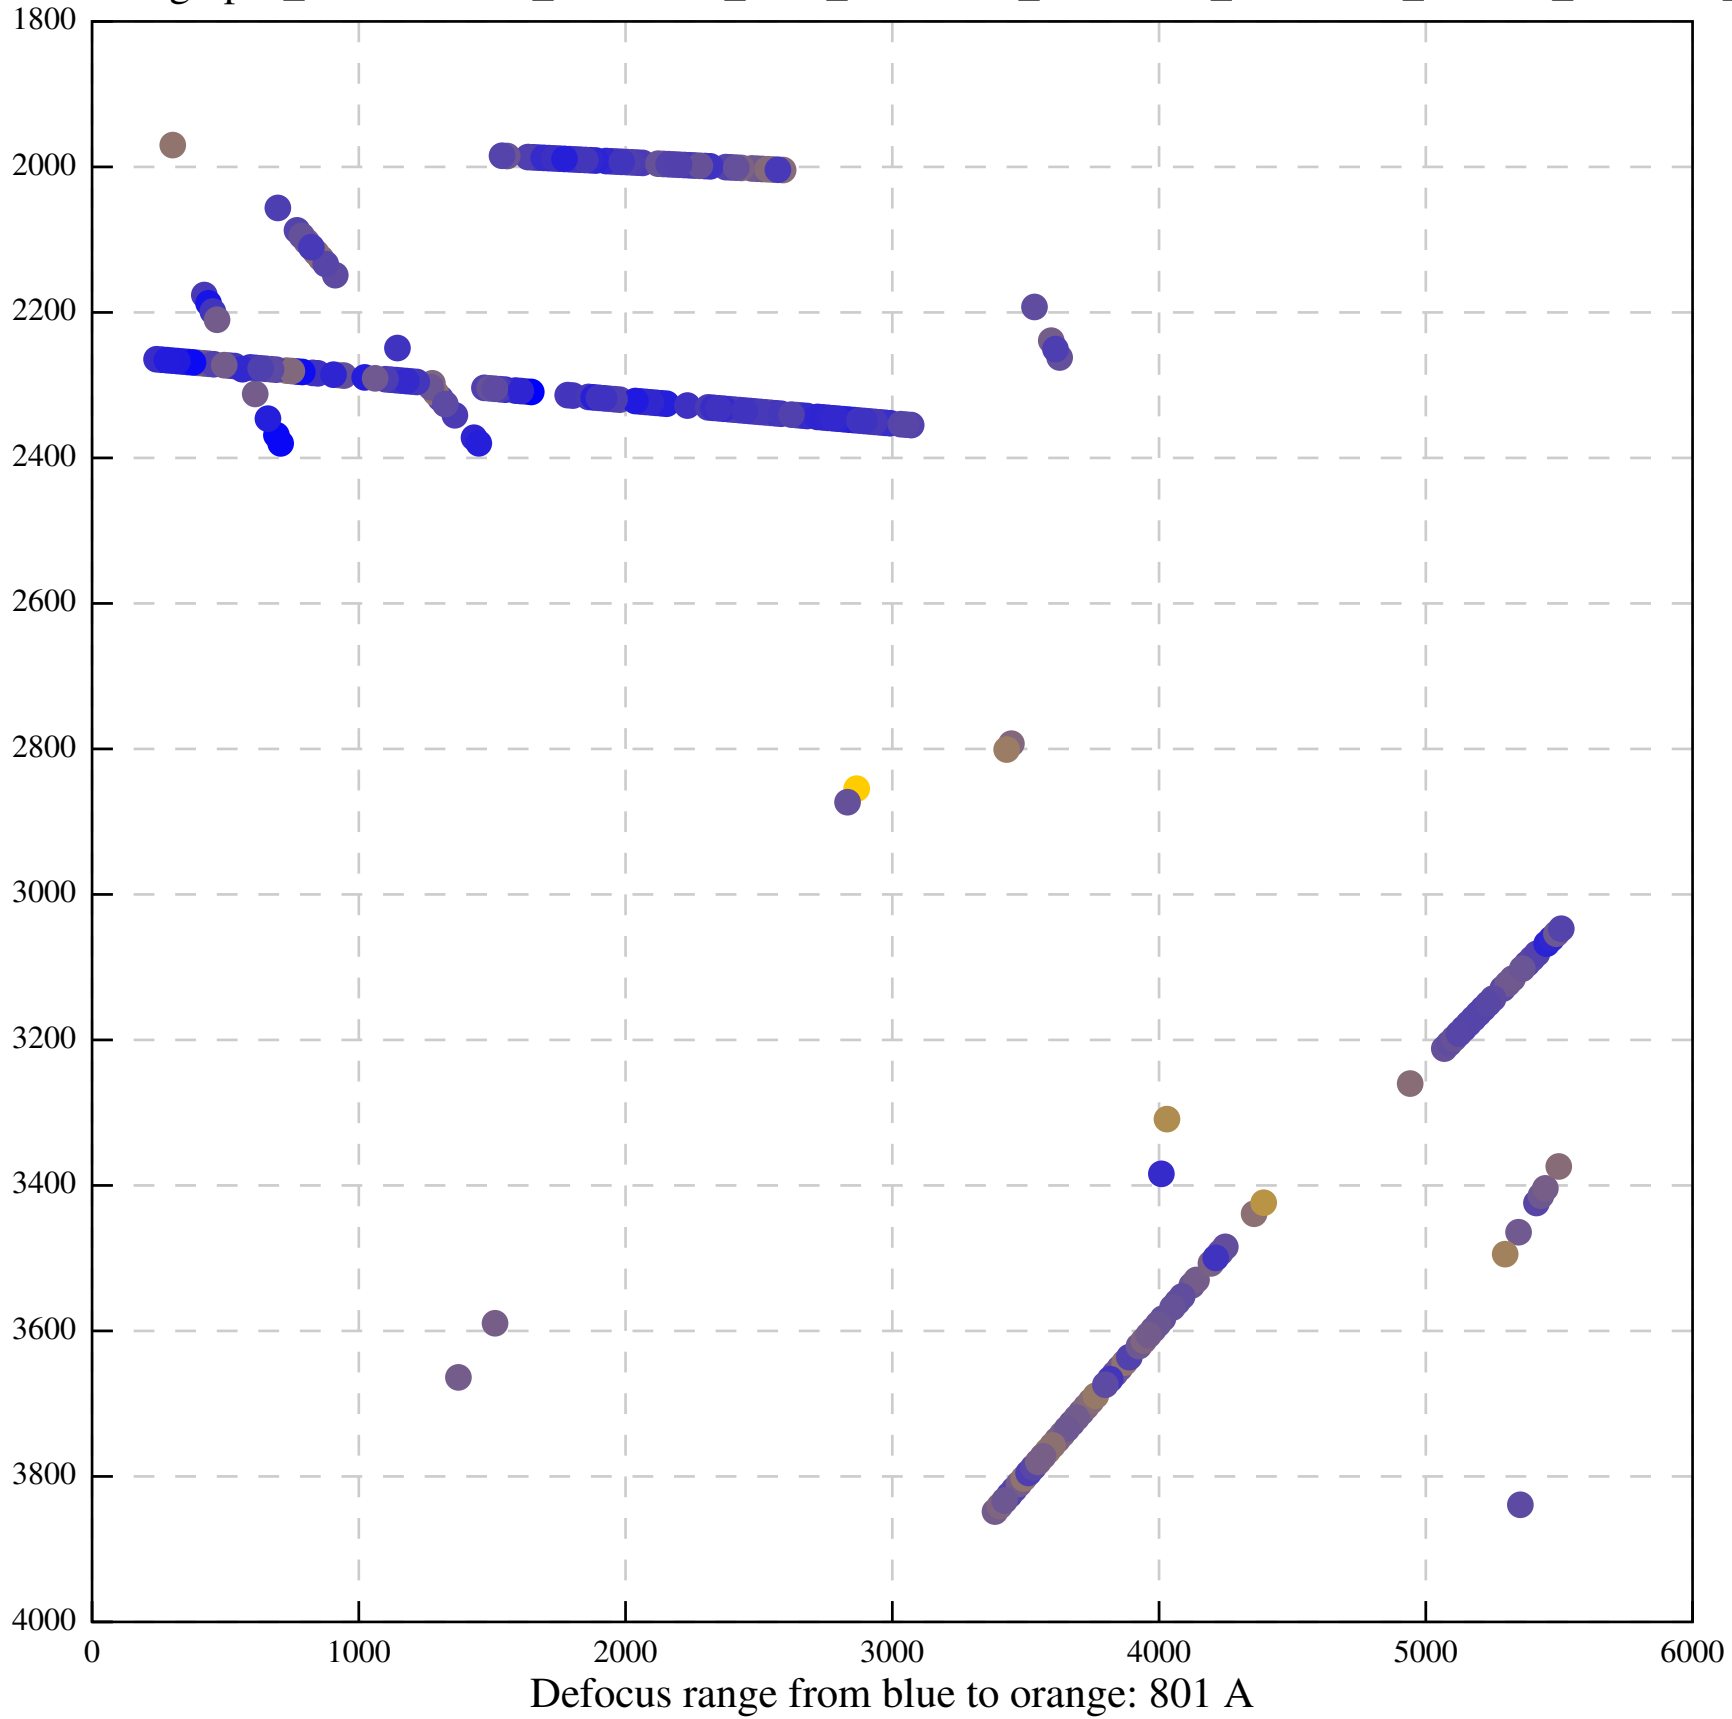

Defocus range from blue to orange: 126 A

Defocus range from blue to orange: 748 A

Defocus range from blue to orange: 274 Å

Defocus range from blue to orange: 60 A

Defocus range from blue to orange: 83 A

Defocus range from blue to orange: 328 A

Defocus range from blue to orange: 16 A

Defocus range from blue to orange: 93 A

Defocus range from blue to orange: 81 A

Defocus range from blue to orange: 121 A

Defocus range from blue to orange: 438 A

Defocus range from blue to orange: 437 A

Defocus range from blue to orange: 502 Å

Defocus range from blue to orange: 765 A

Defocus range from blue to orange: 593 A

Defocus range from blue to orange: 153 A

Defocus range from blue to orange: 171 Å

Defocus range from blue to orange: 36 A

Defocus range from blue to orange: 368 A

Defocus range from blue to orange: 412 A

Defocus range from blue to orange: 93 A

Defocus range from blue to orange: 0 Å