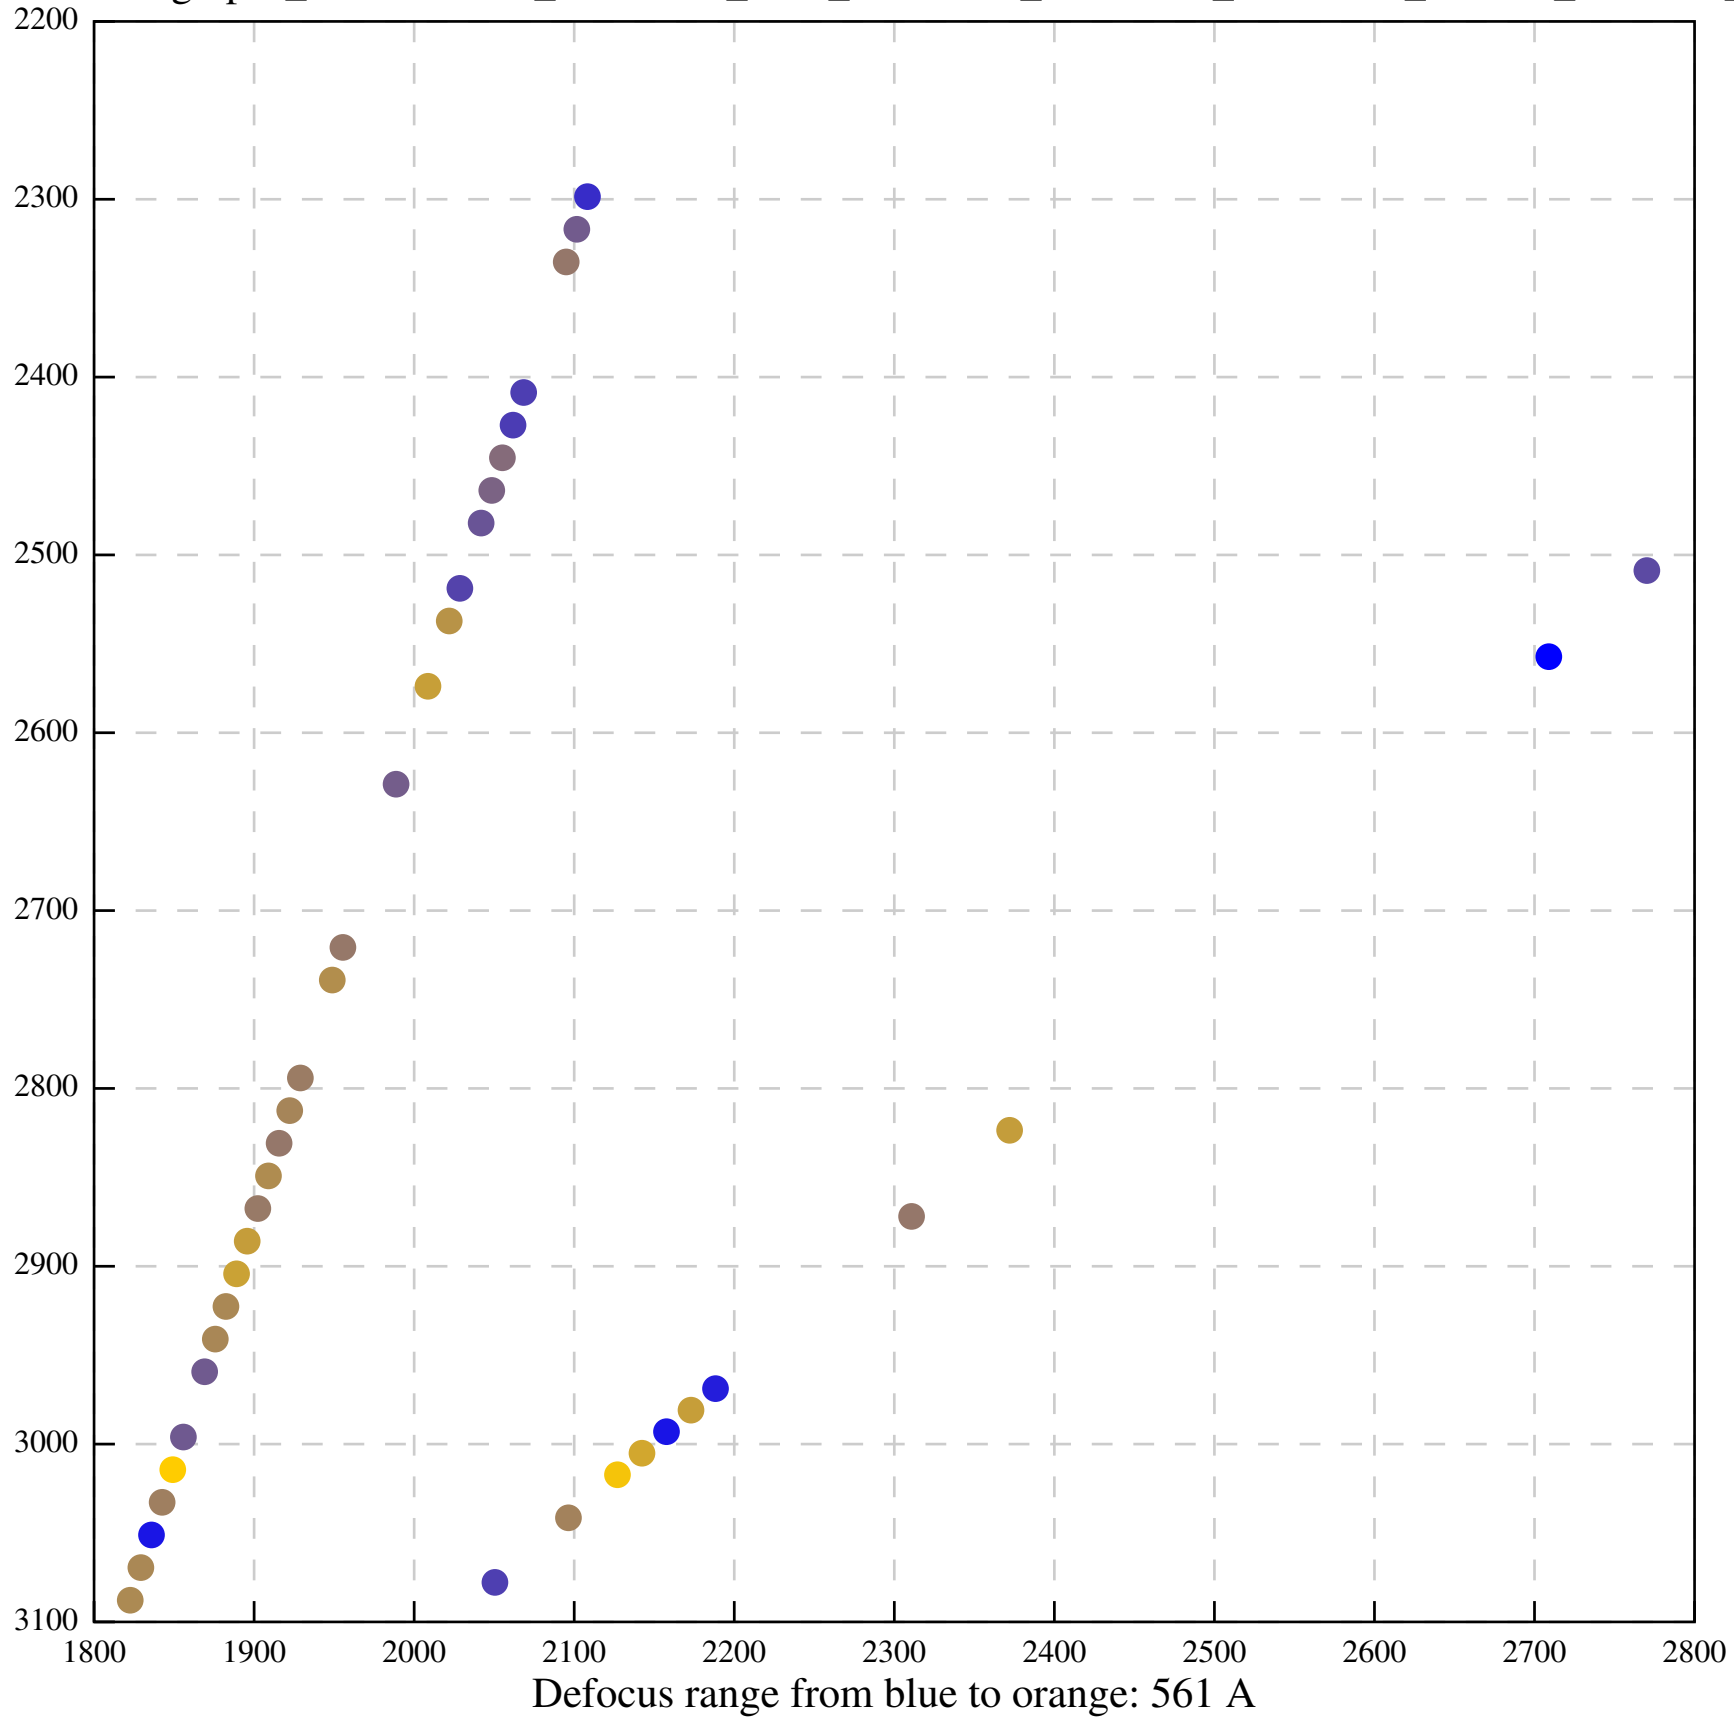

Defocus range from blue to orange: 126 A

Defocus range from blue to orange: 748 A

Defocus range from blue to orange: 274 Å

Defocus range from blue to orange: 60 A

Defocus range from blue to orange: 83 A

Defocus range from blue to orange: 328 A

Defocus range from blue to orange: 16 A

Defocus range from blue to orange: 93 A

Defocus range from blue to orange: 81 A

Defocus range from blue to orange: 121 A

Defocus range from blue to orange: 438 A

Defocus range from blue to orange: 437 A

Defocus range from blue to orange: 502 Å

Defocus range from blue to orange: 765 A

Defocus range from blue to orange: 593 A

Defocus range from blue to orange: 153 A

Defocus range from blue to orange: 171 Å

Defocus range from blue to orange: 36 A

Defocus range from blue to orange: 368 A

Defocus range from blue to orange: 412 A

Defocus range from blue to orange: 93 A

Defocus range from blue to orange: 0 Å