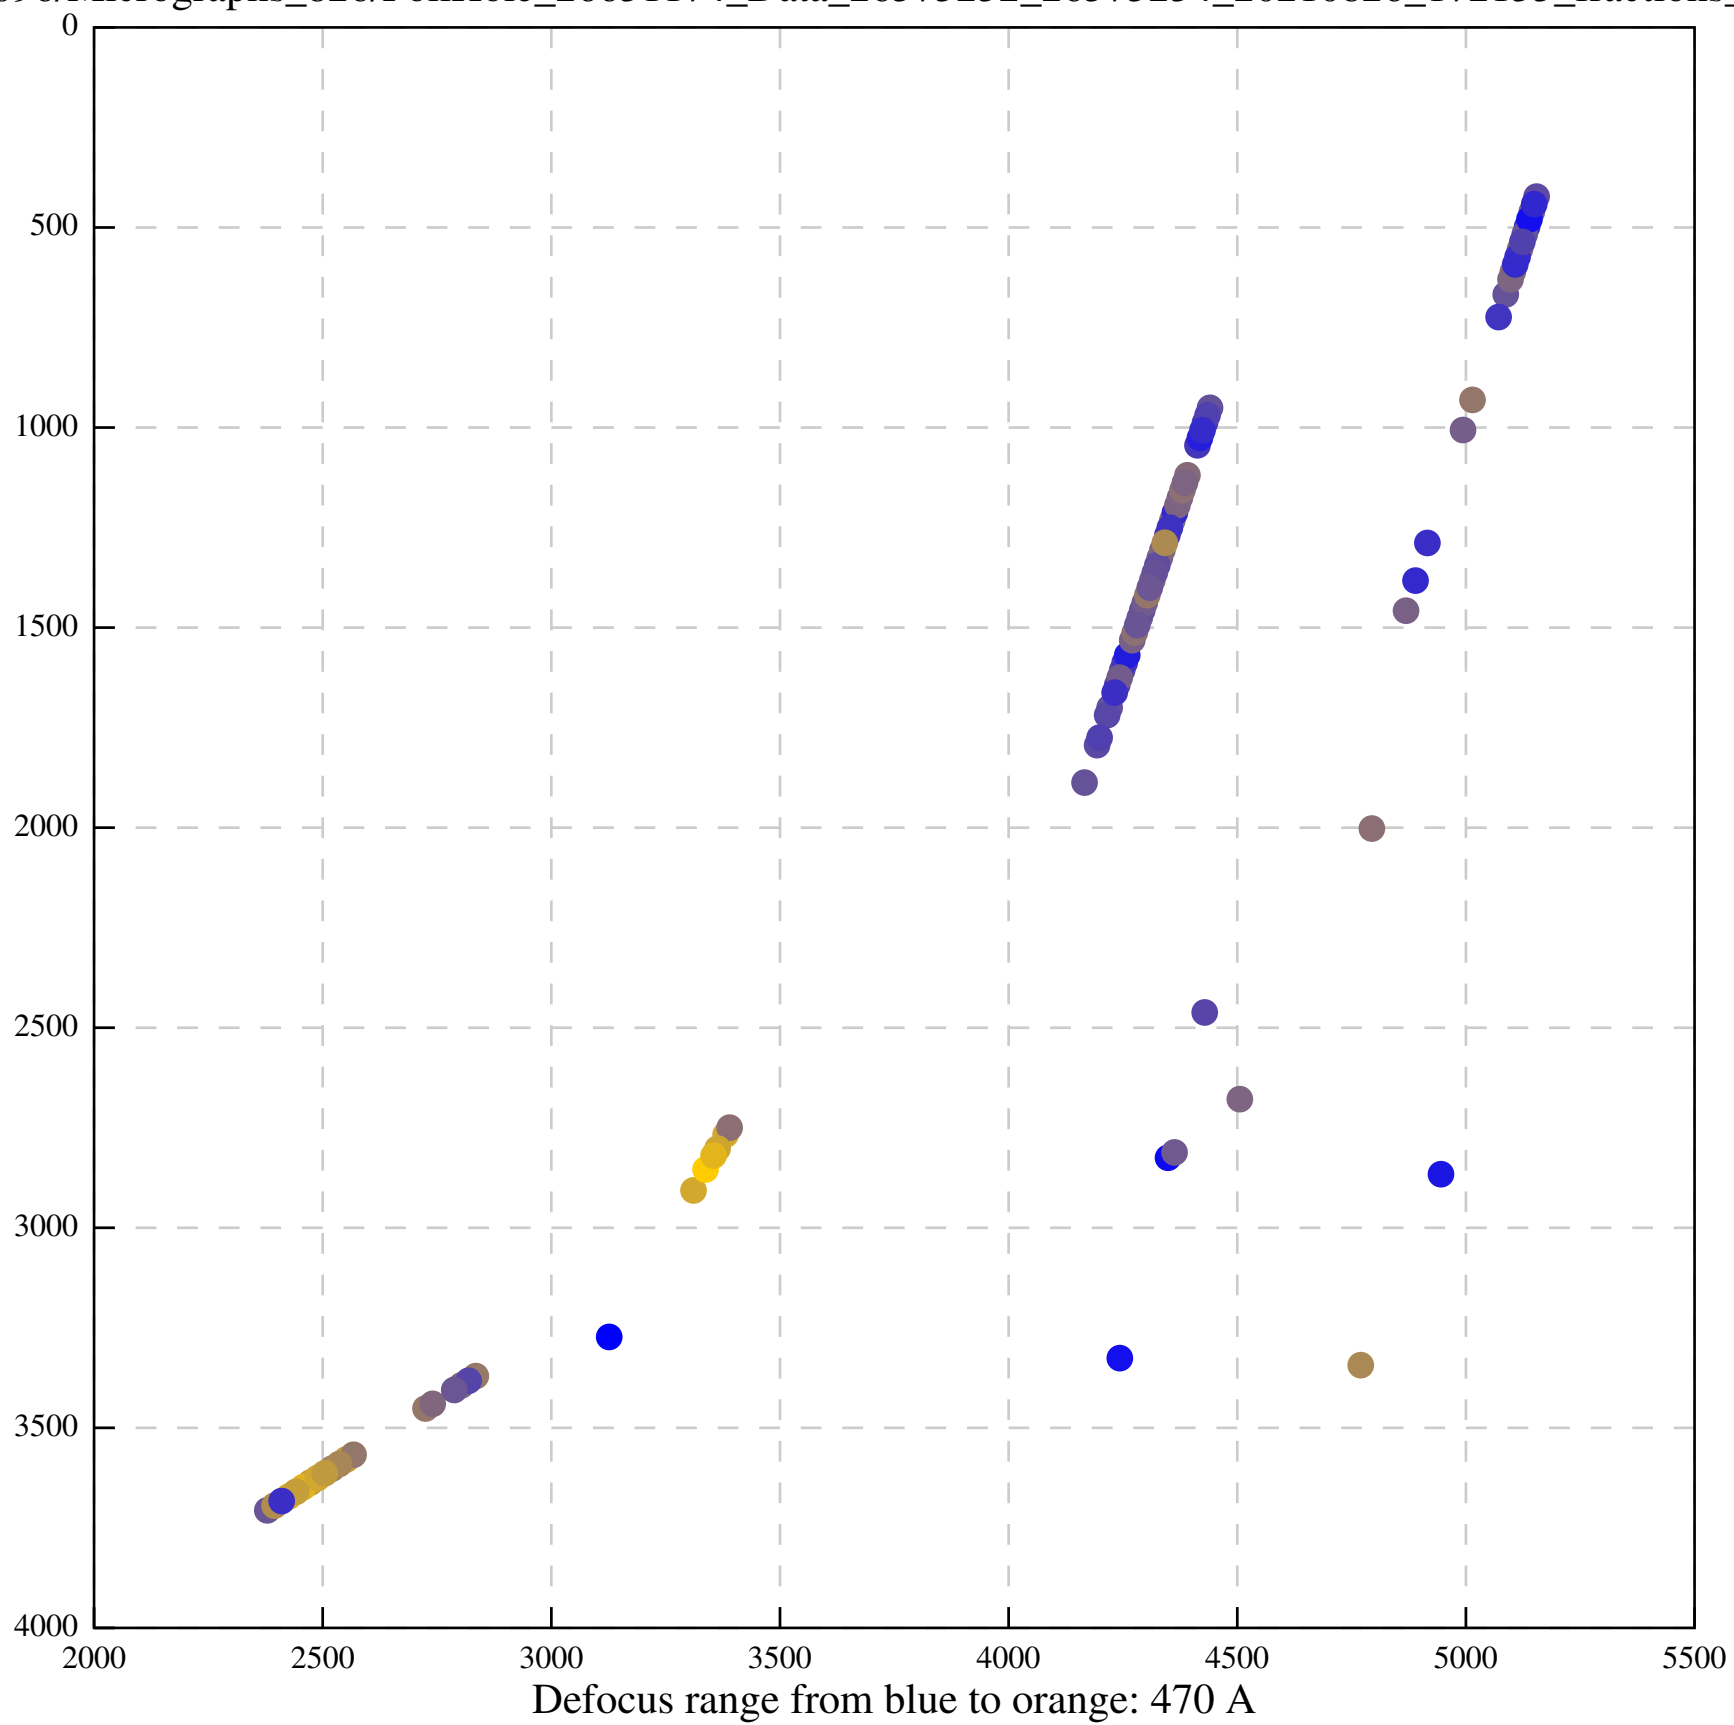

Defocus range from blue to orange: 126 A

Defocus range from blue to orange: 748 A

Defocus range from blue to orange: 274 Å

Defocus range from blue to orange: 60 A

Defocus range from blue to orange: 83 A

Defocus range from blue to orange: 328 A

Defocus range from blue to orange: 16 A

Defocus range from blue to orange: 93 A

Defocus range from blue to orange: 81 A

Defocus range from blue to orange: 121 A

Defocus range from blue to orange: 438 A

Defocus range from blue to orange: 437 A

Defocus range from blue to orange: 502 Å

Defocus range from blue to orange: 765 A

Defocus range from blue to orange: 593 A

Defocus range from blue to orange: 153 A

Defocus range from blue to orange: 171 Å

Defocus range from blue to orange: 36 A

Defocus range from blue to orange: 368 A

Defocus range from blue to orange: 412 A

Defocus range from blue to orange: 93 A

Defocus range from blue to orange: 0 Å