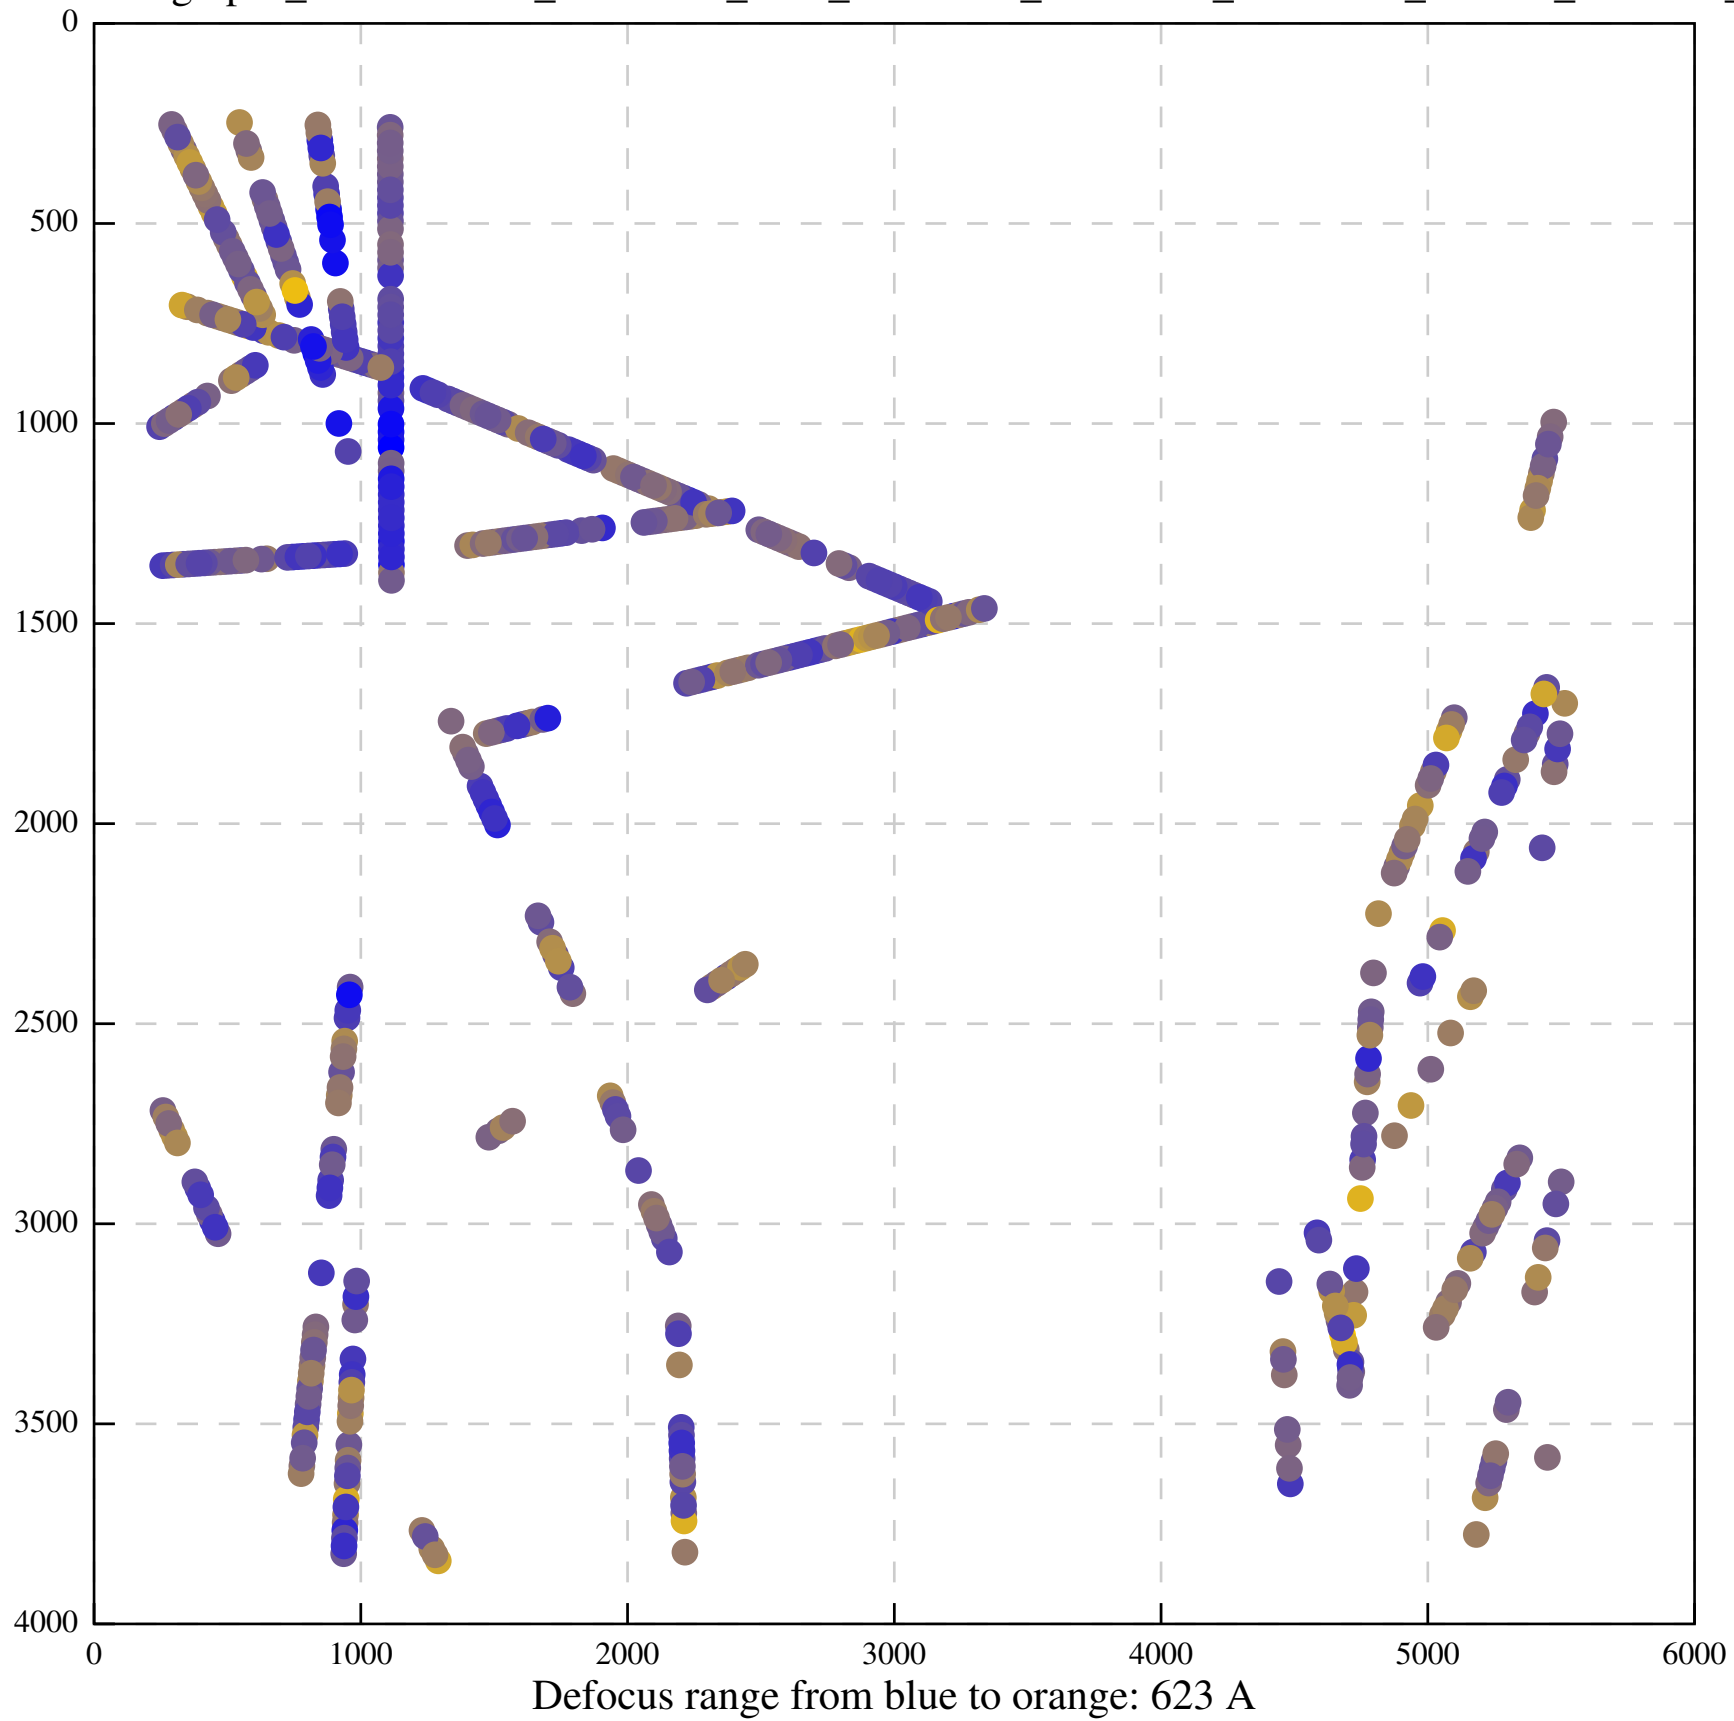

Defocus range from blue to orange: 480 A

Defocus range from blue to orange: 204 Å

Defocus range from blue to orange: 580 A

Defocus range from blue to orange: 353 A

Defocus range from blue to orange: 50 A

Defocus range from blue to orange: 286 A

Defocus range from blue to orange: 552 A

Defocus range from blue to orange: 54 A

Defocus range from blue to orange: 576 A

Defocus range from blue to orange: 69 A

Defocus range from blue to orange: 173 A

Defocus range from blue to orange: 0 A

Defocus range from blue to orange: 232 Å

Defocus range from blue to orange: 575 A

Defocus range from blue to orange: 347 A

Defocus range from blue to orange: 0 A

Defocus range from blue to orange: 487 A

Defocus range from blue to orange: 383 A

Defocus range from blue to orange: 126 A

Defocus range from blue to orange: 748 A

Defocus range from blue to orange: 274 Å

Defocus range from blue to orange: 60 A

Defocus range from blue to orange: 83 A

Defocus range from blue to orange: 328 A