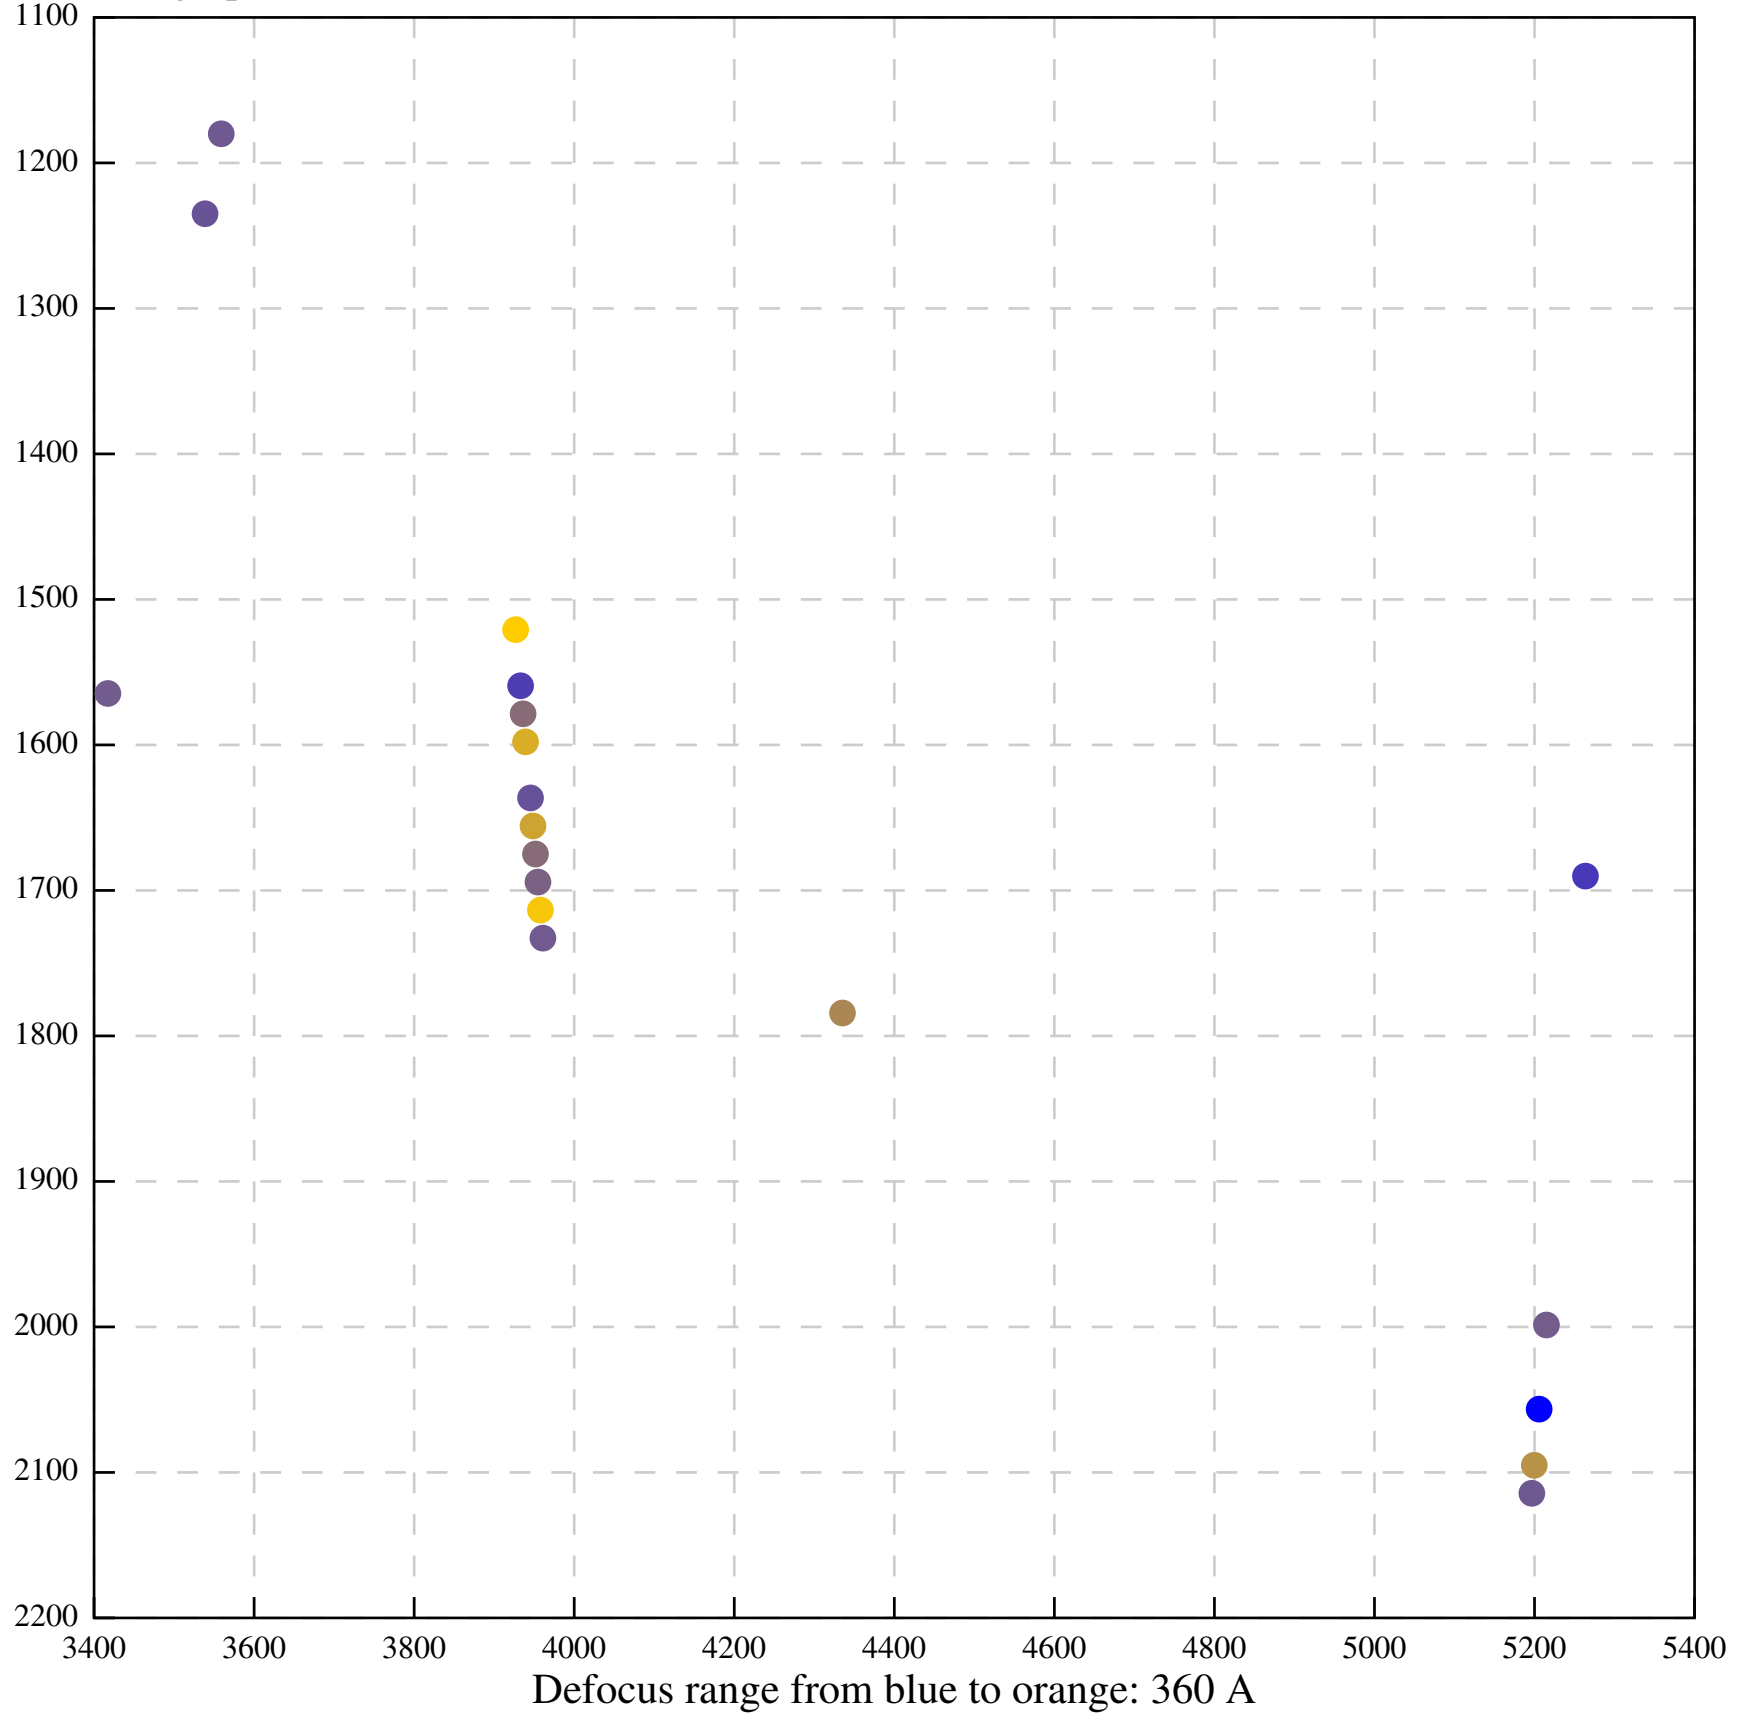

Defocus range from blue to orange: 126 A

Defocus range from blue to orange: 748 A

Defocus range from blue to orange: 274 Å

Defocus range from blue to orange: 60 A

Defocus range from blue to orange: 83 A

Defocus range from blue to orange: 328 A

Defocus range from blue to orange: 16 A

Defocus range from blue to orange: 93 A

Defocus range from blue to orange: 81 A

Defocus range from blue to orange: 121 A

Defocus range from blue to orange: 438 A

Defocus range from blue to orange: 437 A

Defocus range from blue to orange: 502 Å

Defocus range from blue to orange: 765 A

Defocus range from blue to orange: 593 A

Defocus range from blue to orange: 153 A

Defocus range from blue to orange: 171 Å

Defocus range from blue to orange: 36 A

Defocus range from blue to orange: 368 A

Defocus range from blue to orange: 412 A

Defocus range from blue to orange: 93 A

Defocus range from blue to orange: 0 Å