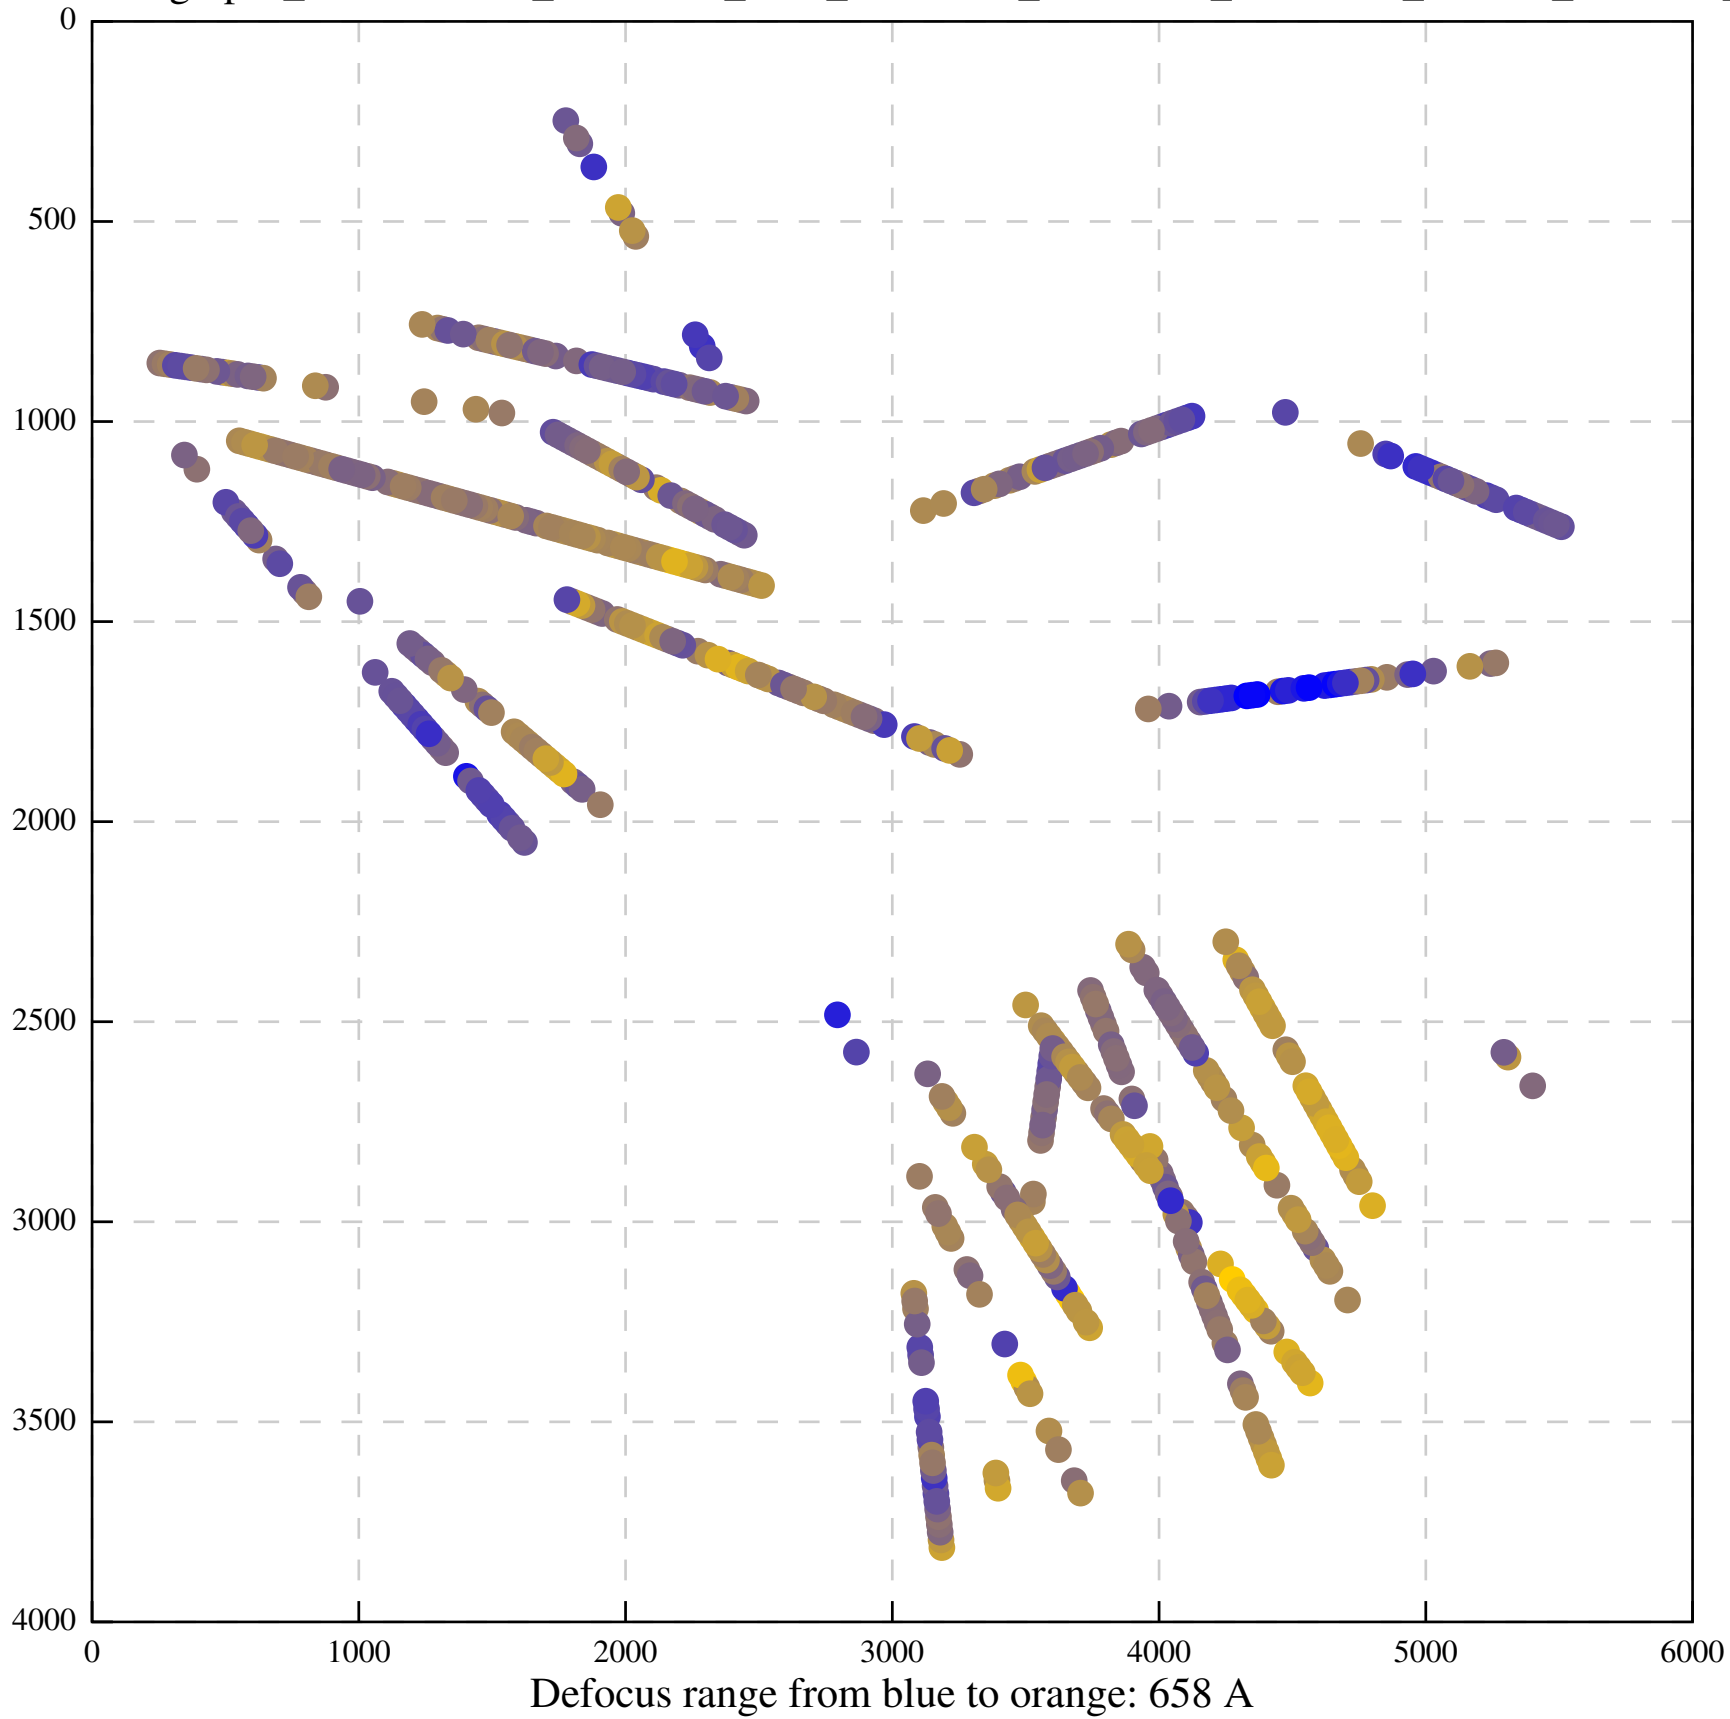

Defocus range from blue to orange: 126 A

Defocus range from blue to orange: 748 A

Defocus range from blue to orange: 274 Å

Defocus range from blue to orange: 60 A

Defocus range from blue to orange: 83 A

Defocus range from blue to orange: 328 A

Defocus range from blue to orange: 16 A

Defocus range from blue to orange: 93 A

Defocus range from blue to orange: 81 A

Defocus range from blue to orange: 121 A

Defocus range from blue to orange: 438 A

Defocus range from blue to orange: 437 A

Defocus range from blue to orange: 502 Å

Defocus range from blue to orange: 765 A

Defocus range from blue to orange: 593 A

Defocus range from blue to orange: 153 A

Defocus range from blue to orange: 171 Å

Defocus range from blue to orange: 36 A

Defocus range from blue to orange: 368 A

Defocus range from blue to orange: 412 A

Defocus range from blue to orange: 93 A

Defocus range from blue to orange: 0 Å