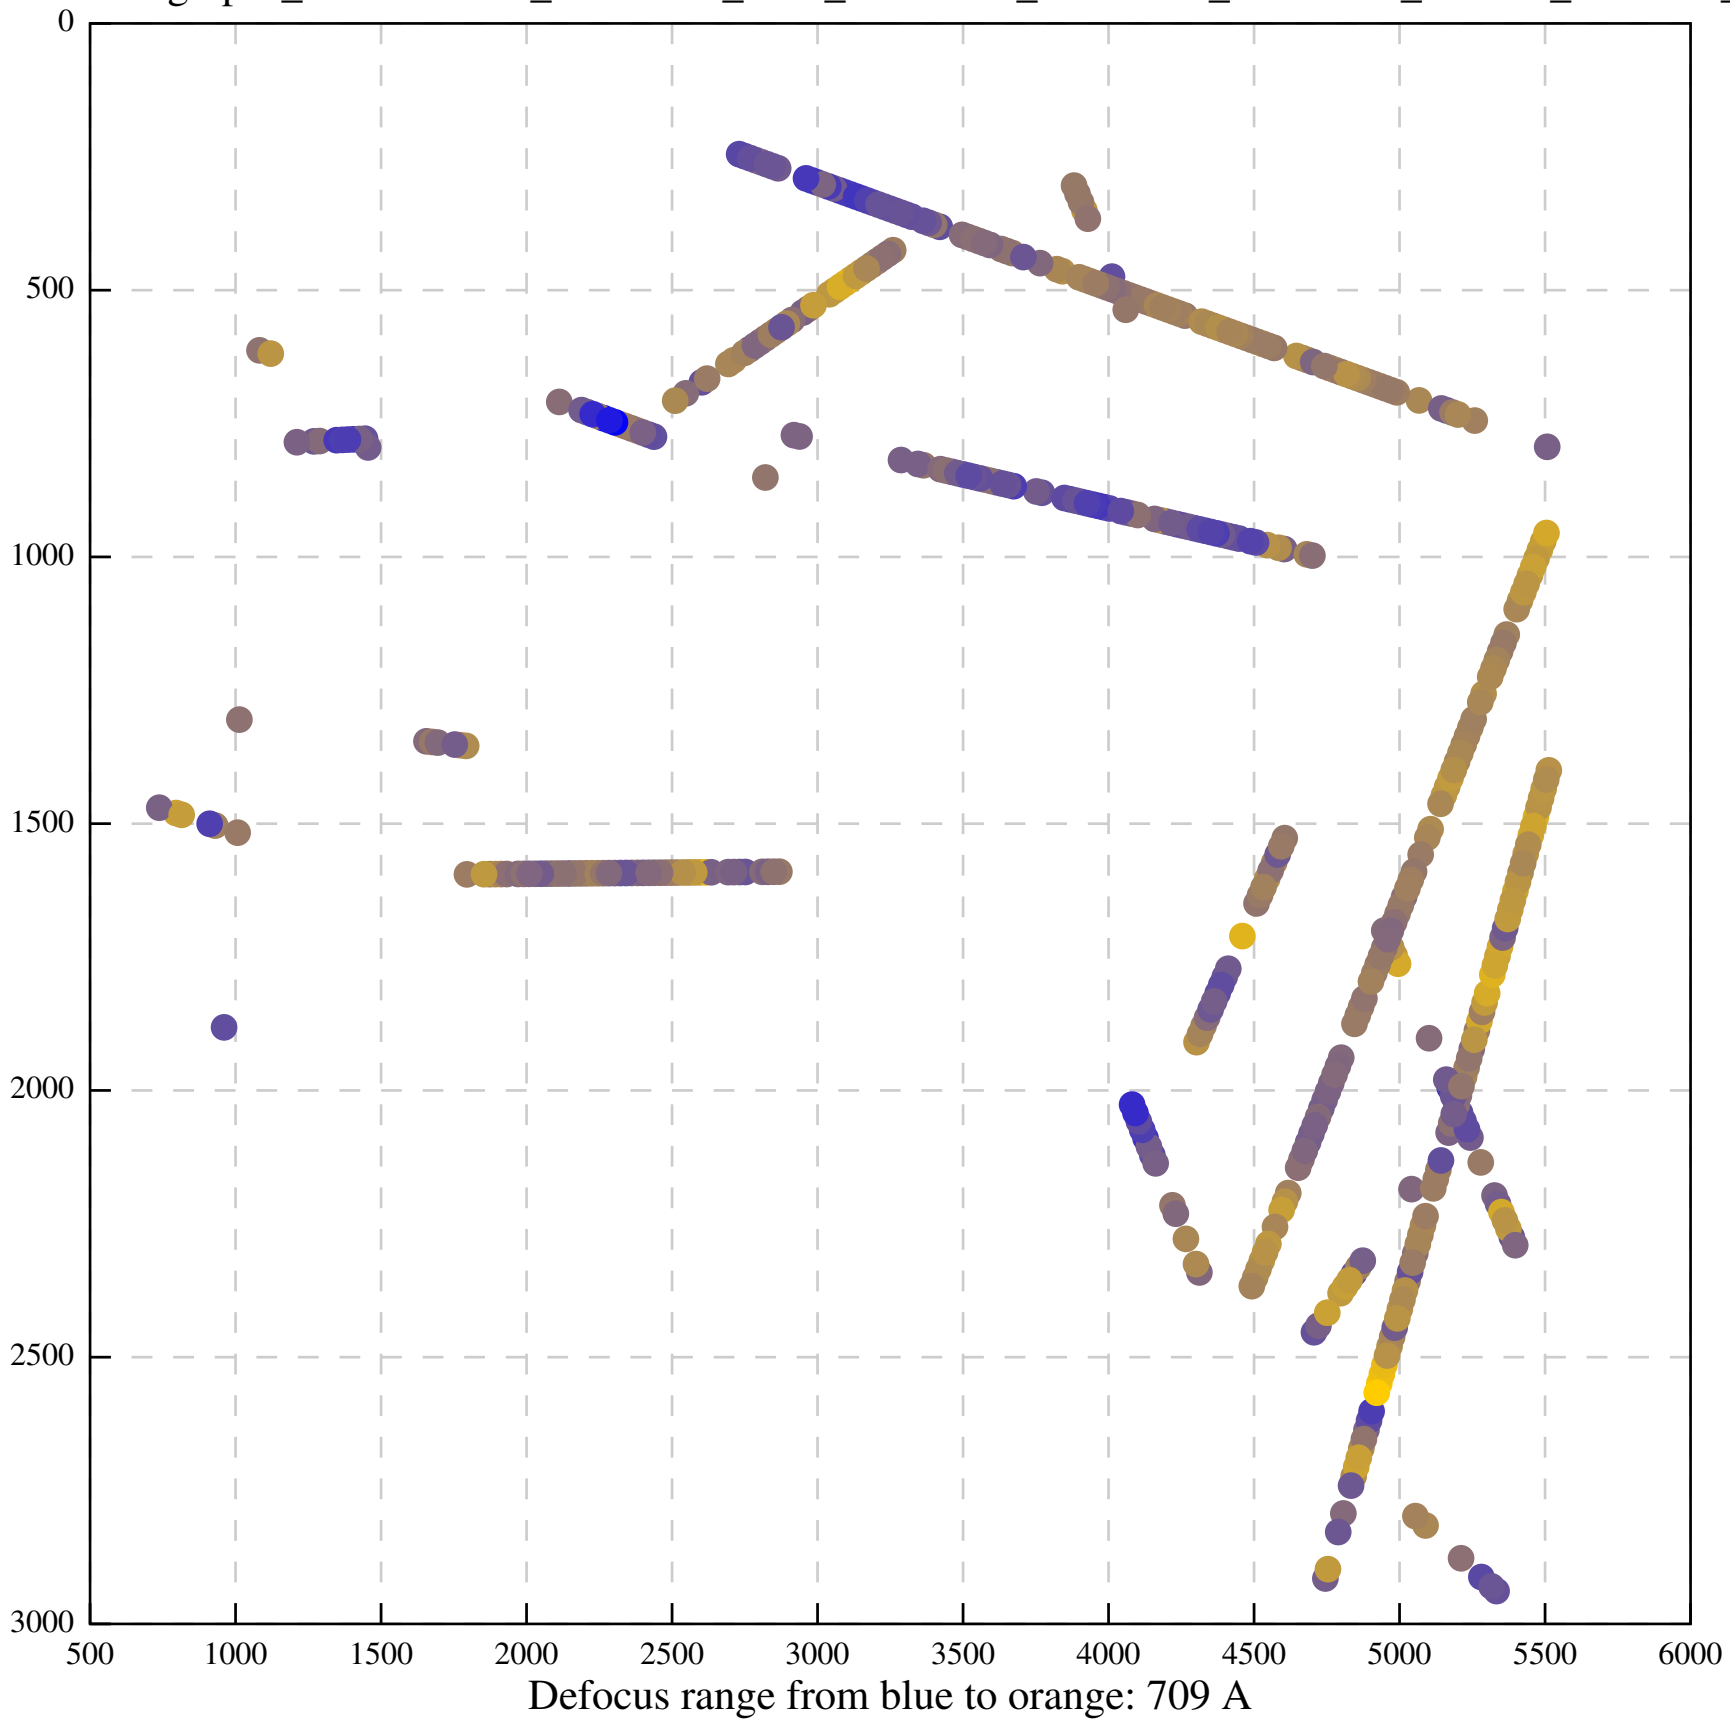

Defocus range from blue to orange: 126 A

Defocus range from blue to orange: 748 A

Defocus range from blue to orange: 274 Å

Defocus range from blue to orange: 60 A

Defocus range from blue to orange: 83 A

Defocus range from blue to orange: 328 A

Defocus range from blue to orange: 16 A

Defocus range from blue to orange: 93 A

Defocus range from blue to orange: 81 A

Defocus range from blue to orange: 121 A

Defocus range from blue to orange: 438 A

Defocus range from blue to orange: 437 A

Defocus range from blue to orange: 502 Å

Defocus range from blue to orange: 765 A

Defocus range from blue to orange: 593 A

Defocus range from blue to orange: 153 A

Defocus range from blue to orange: 171 Å

Defocus range from blue to orange: 36 A

Defocus range from blue to orange: 368 A

Defocus range from blue to orange: 412 A

Defocus range from blue to orange: 93 A

Defocus range from blue to orange: 0 Å