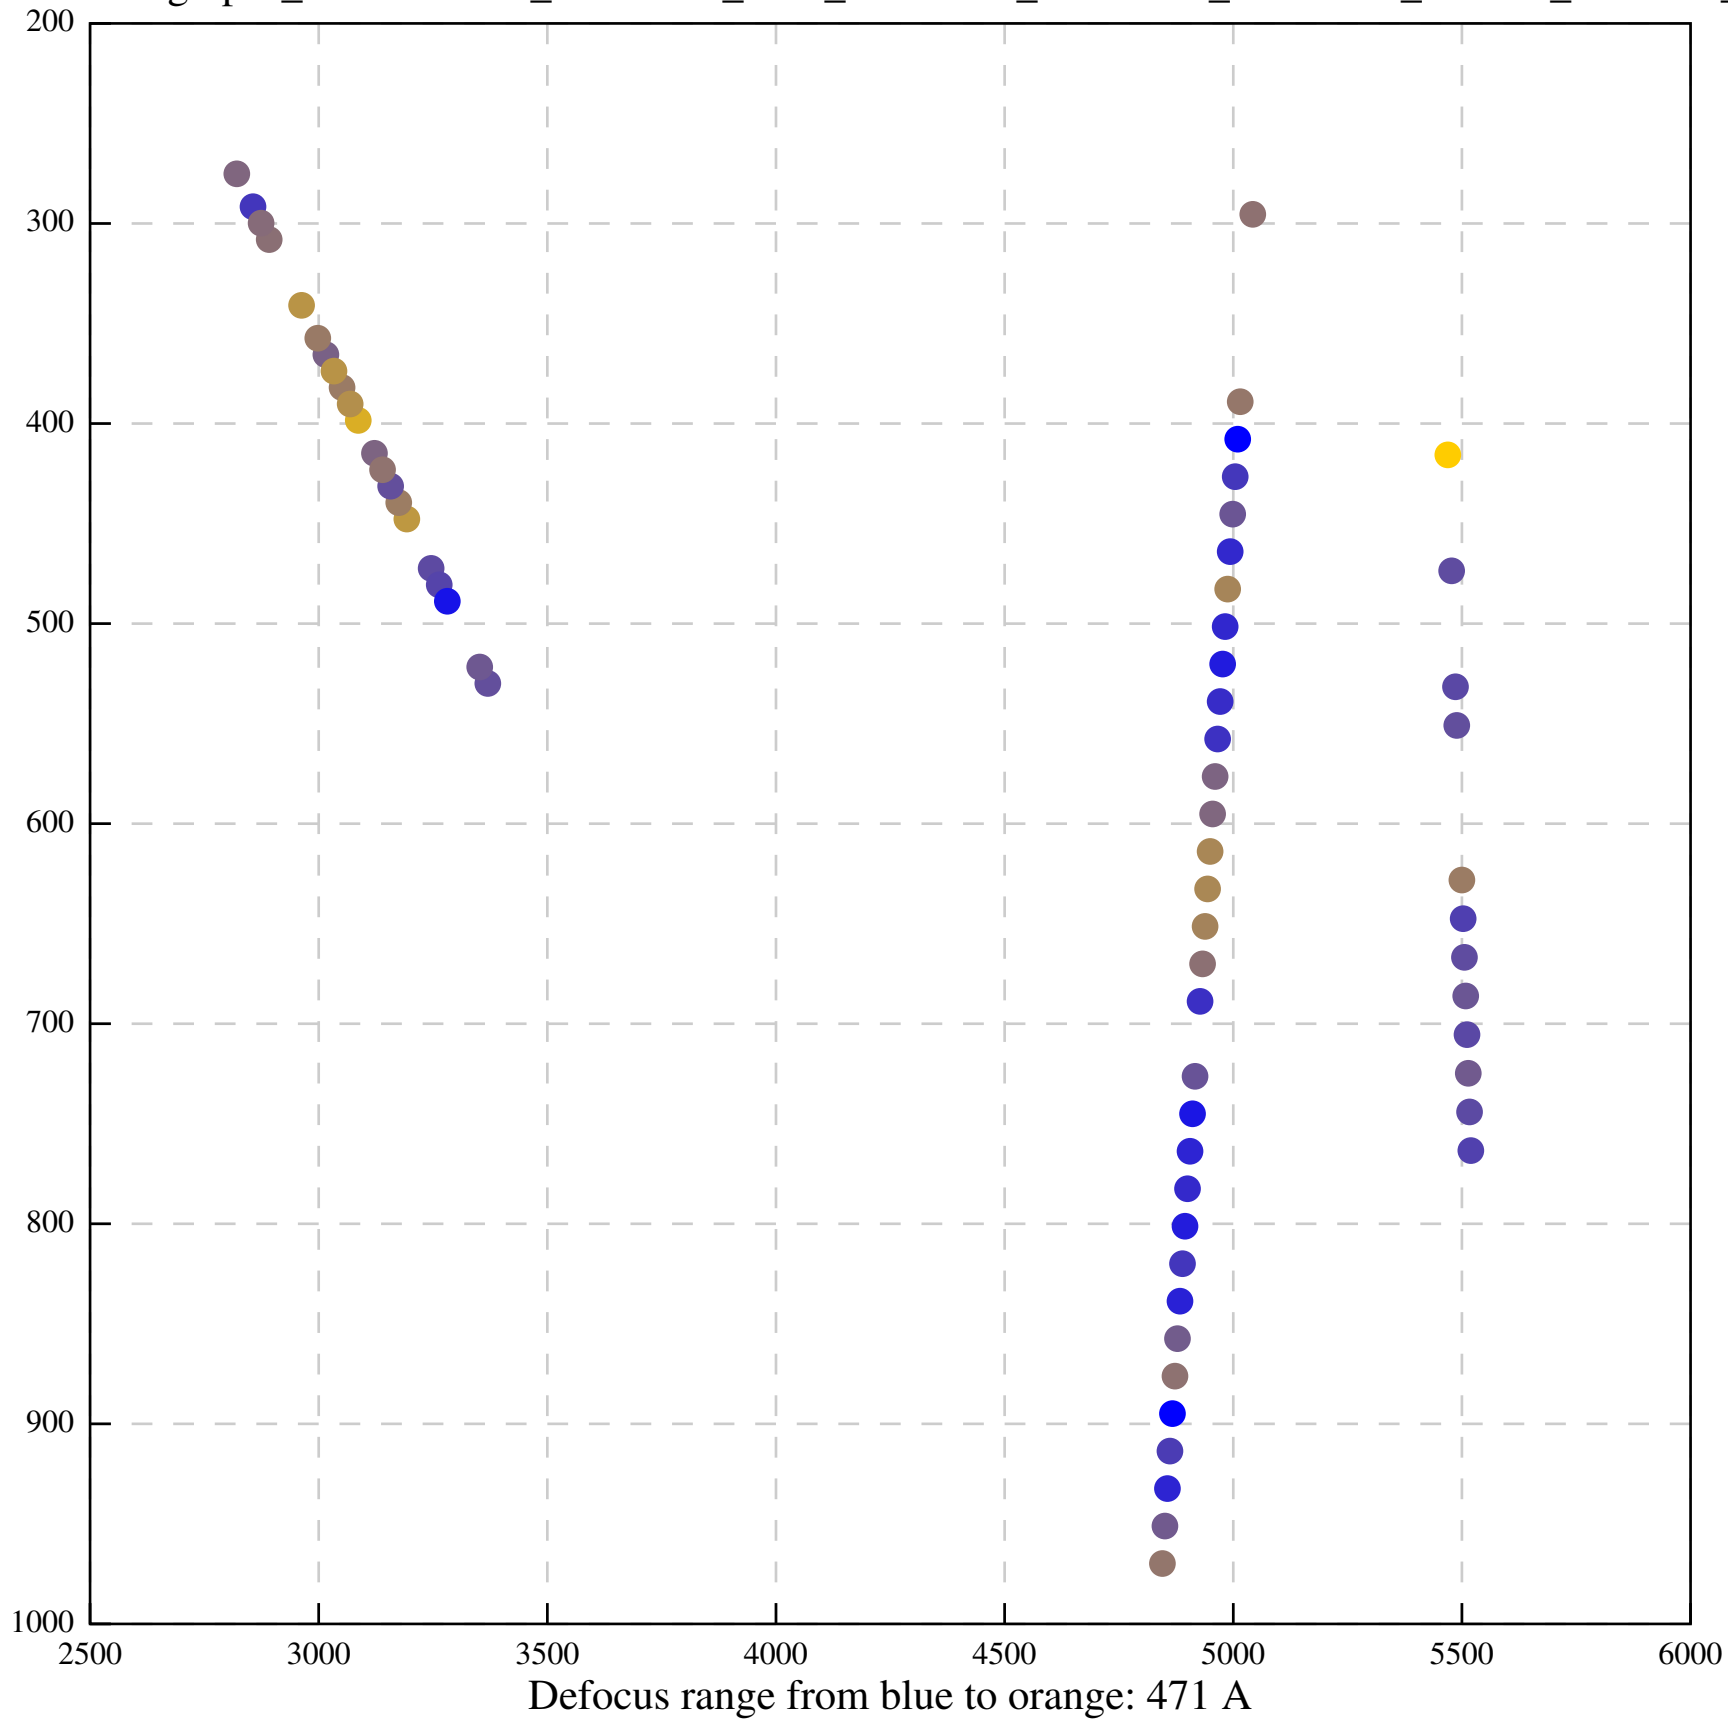

Defocus range from blue to orange: 552 A

Defocus range from blue to orange: 54 A

Defocus range from blue to orange: 576 A

Defocus range from blue to orange: 69 A

Defocus range from blue to orange: 173 A

Defocus range from blue to orange: 0 A

Defocus range from blue to orange: 232 Å

Defocus range from blue to orange: 575 A

Defocus range from blue to orange: 347 A

Defocus range from blue to orange: 0 A

Defocus range from blue to orange: 487 A

Defocus range from blue to orange: 383 A

Defocus range from blue to orange: 126 A

Defocus range from blue to orange: 748 A

Defocus range from blue to orange: 274 Å

Defocus range from blue to orange: 60 A

Defocus range from blue to orange: 83 A

Defocus range from blue to orange: 328 A

Defocus range from blue to orange: 16 A

Defocus range from blue to orange: 93 A

Defocus range from blue to orange: 81 A

Defocus range from blue to orange: 121 A

Defocus range from blue to orange: 438 A

Defocus range from blue to orange: 437 A