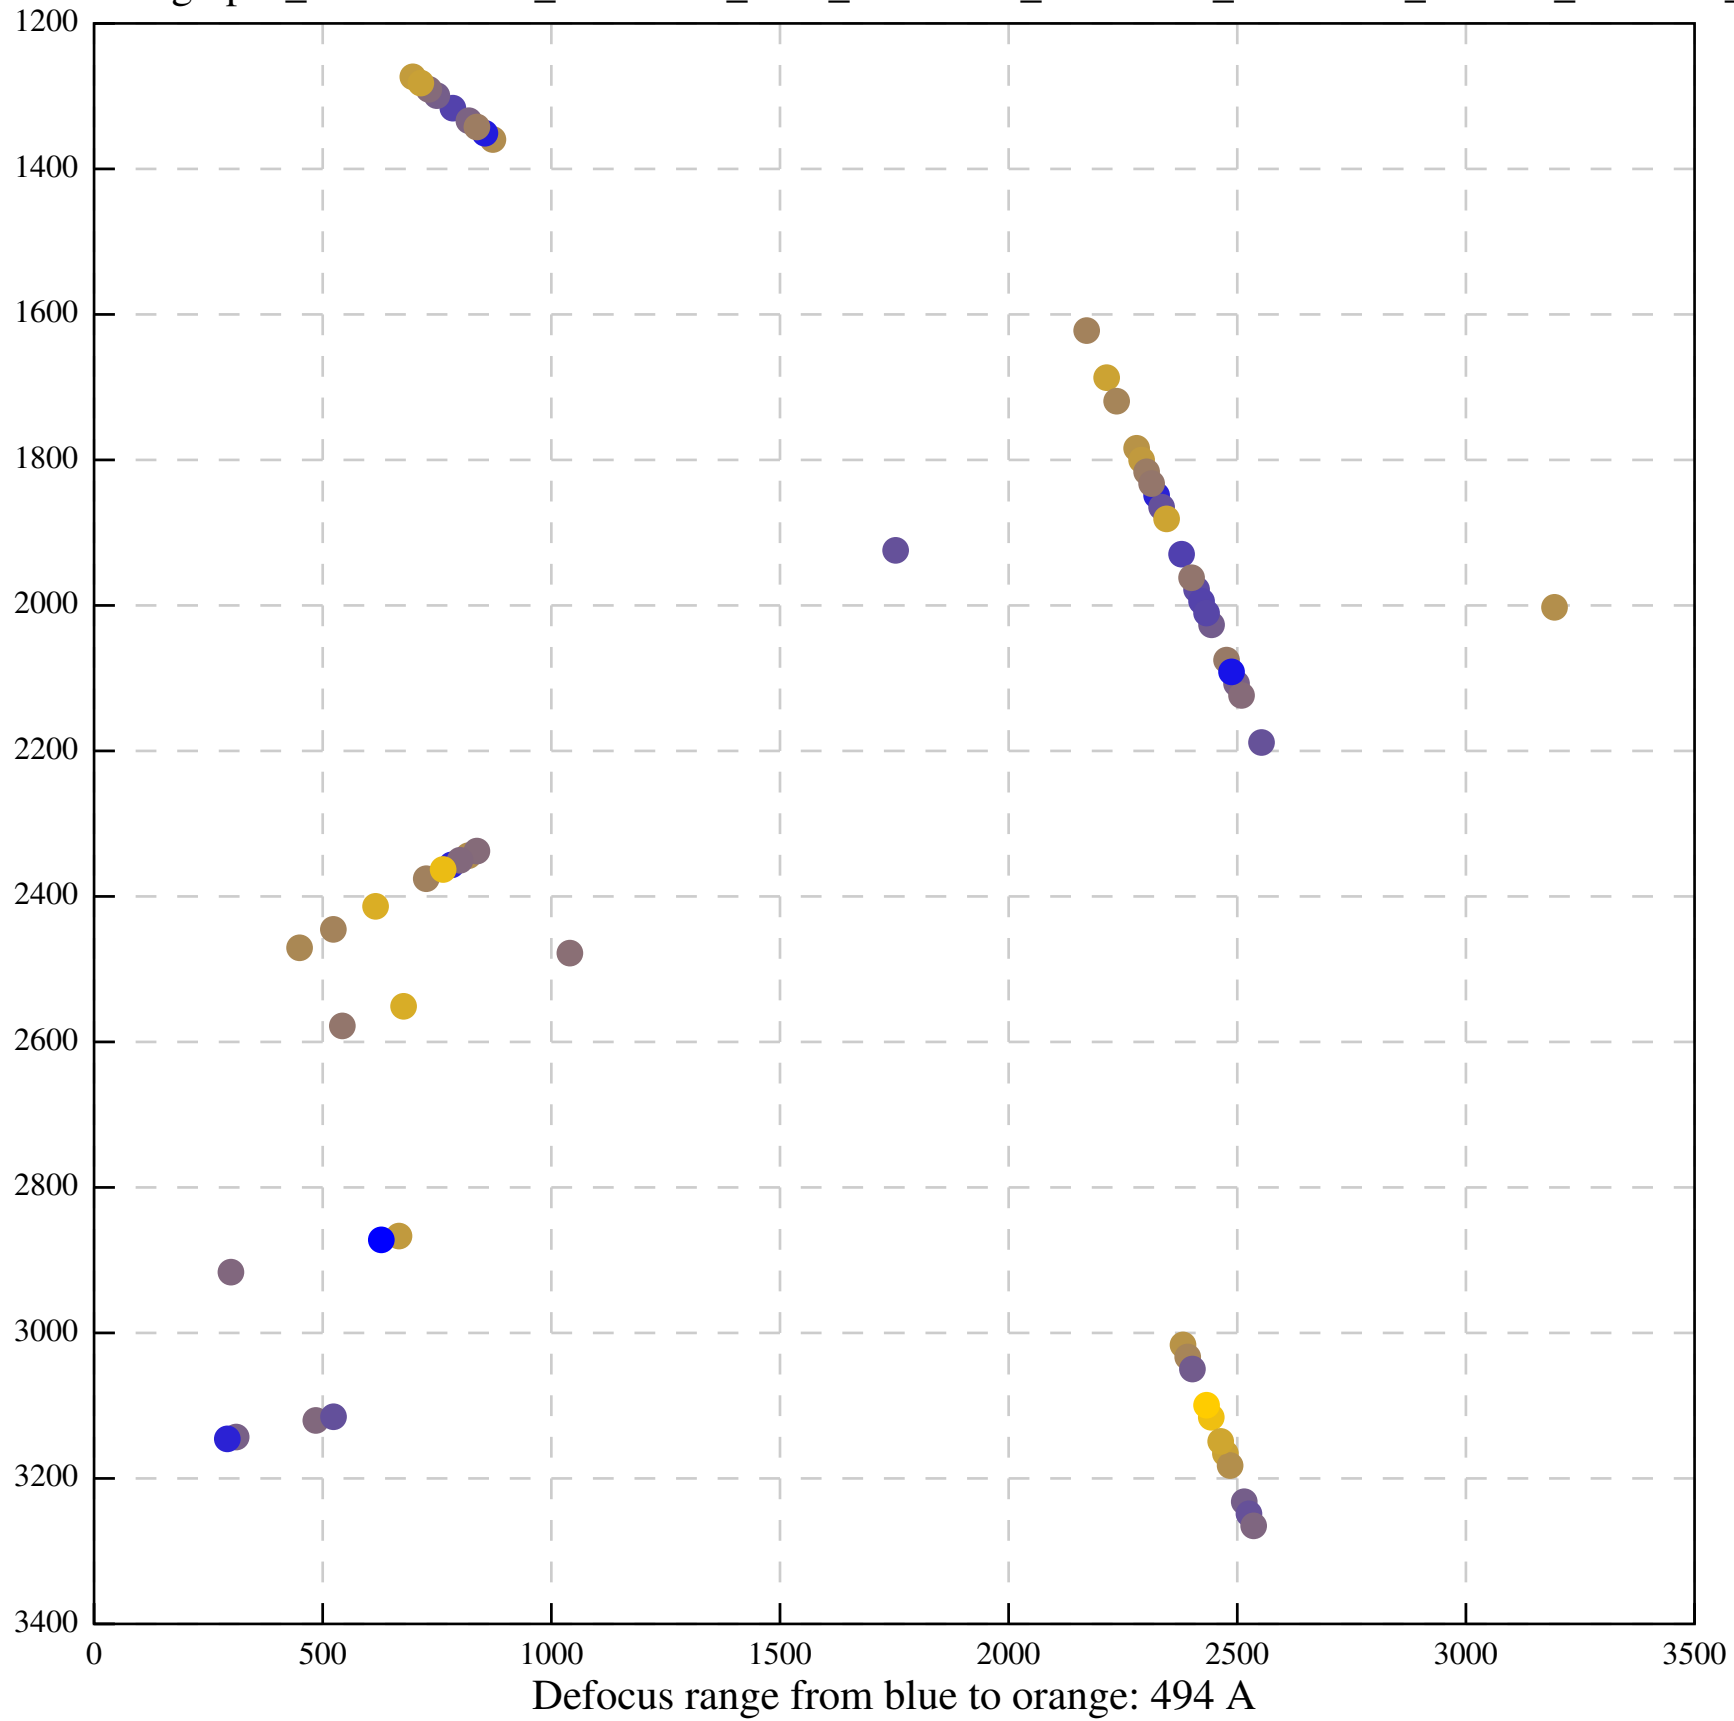

Asymm. obs [-1, 1] opticsGroup2

Asymm. obs [-pi, pi] opticsGroup2

Beamtilt-only fit [-1, 1] opticsGroup2

Beamtilt-only fit [-pi, pi] opticsGroup2

Defocus range from blue to orange: 151 Å

Defocus range from blue to orange: 653 A

Defocus range from blue to orange: 480 A

Defocus range from blue to orange: 204 Å

Defocus range from blue to orange: 580 A

Defocus range from blue to orange: 353 A

Defocus range from blue to orange: 50 A

Defocus range from blue to orange: 286 A

Defocus range from blue to orange: 552 A

Defocus range from blue to orange: 54 A

Defocus range from blue to orange: 576 A

Defocus range from blue to orange: 69 A

Defocus range from blue to orange: 173 A

Defocus range from blue to orange: 0 A

Defocus range from blue to orange: 232 Å

Defocus range from blue to orange: 575 A

Defocus range from blue to orange: 347 A

Defocus range from blue to orange: 0 A

Defocus range from blue to orange: 487 A

Defocus range from blue to orange: 383 A