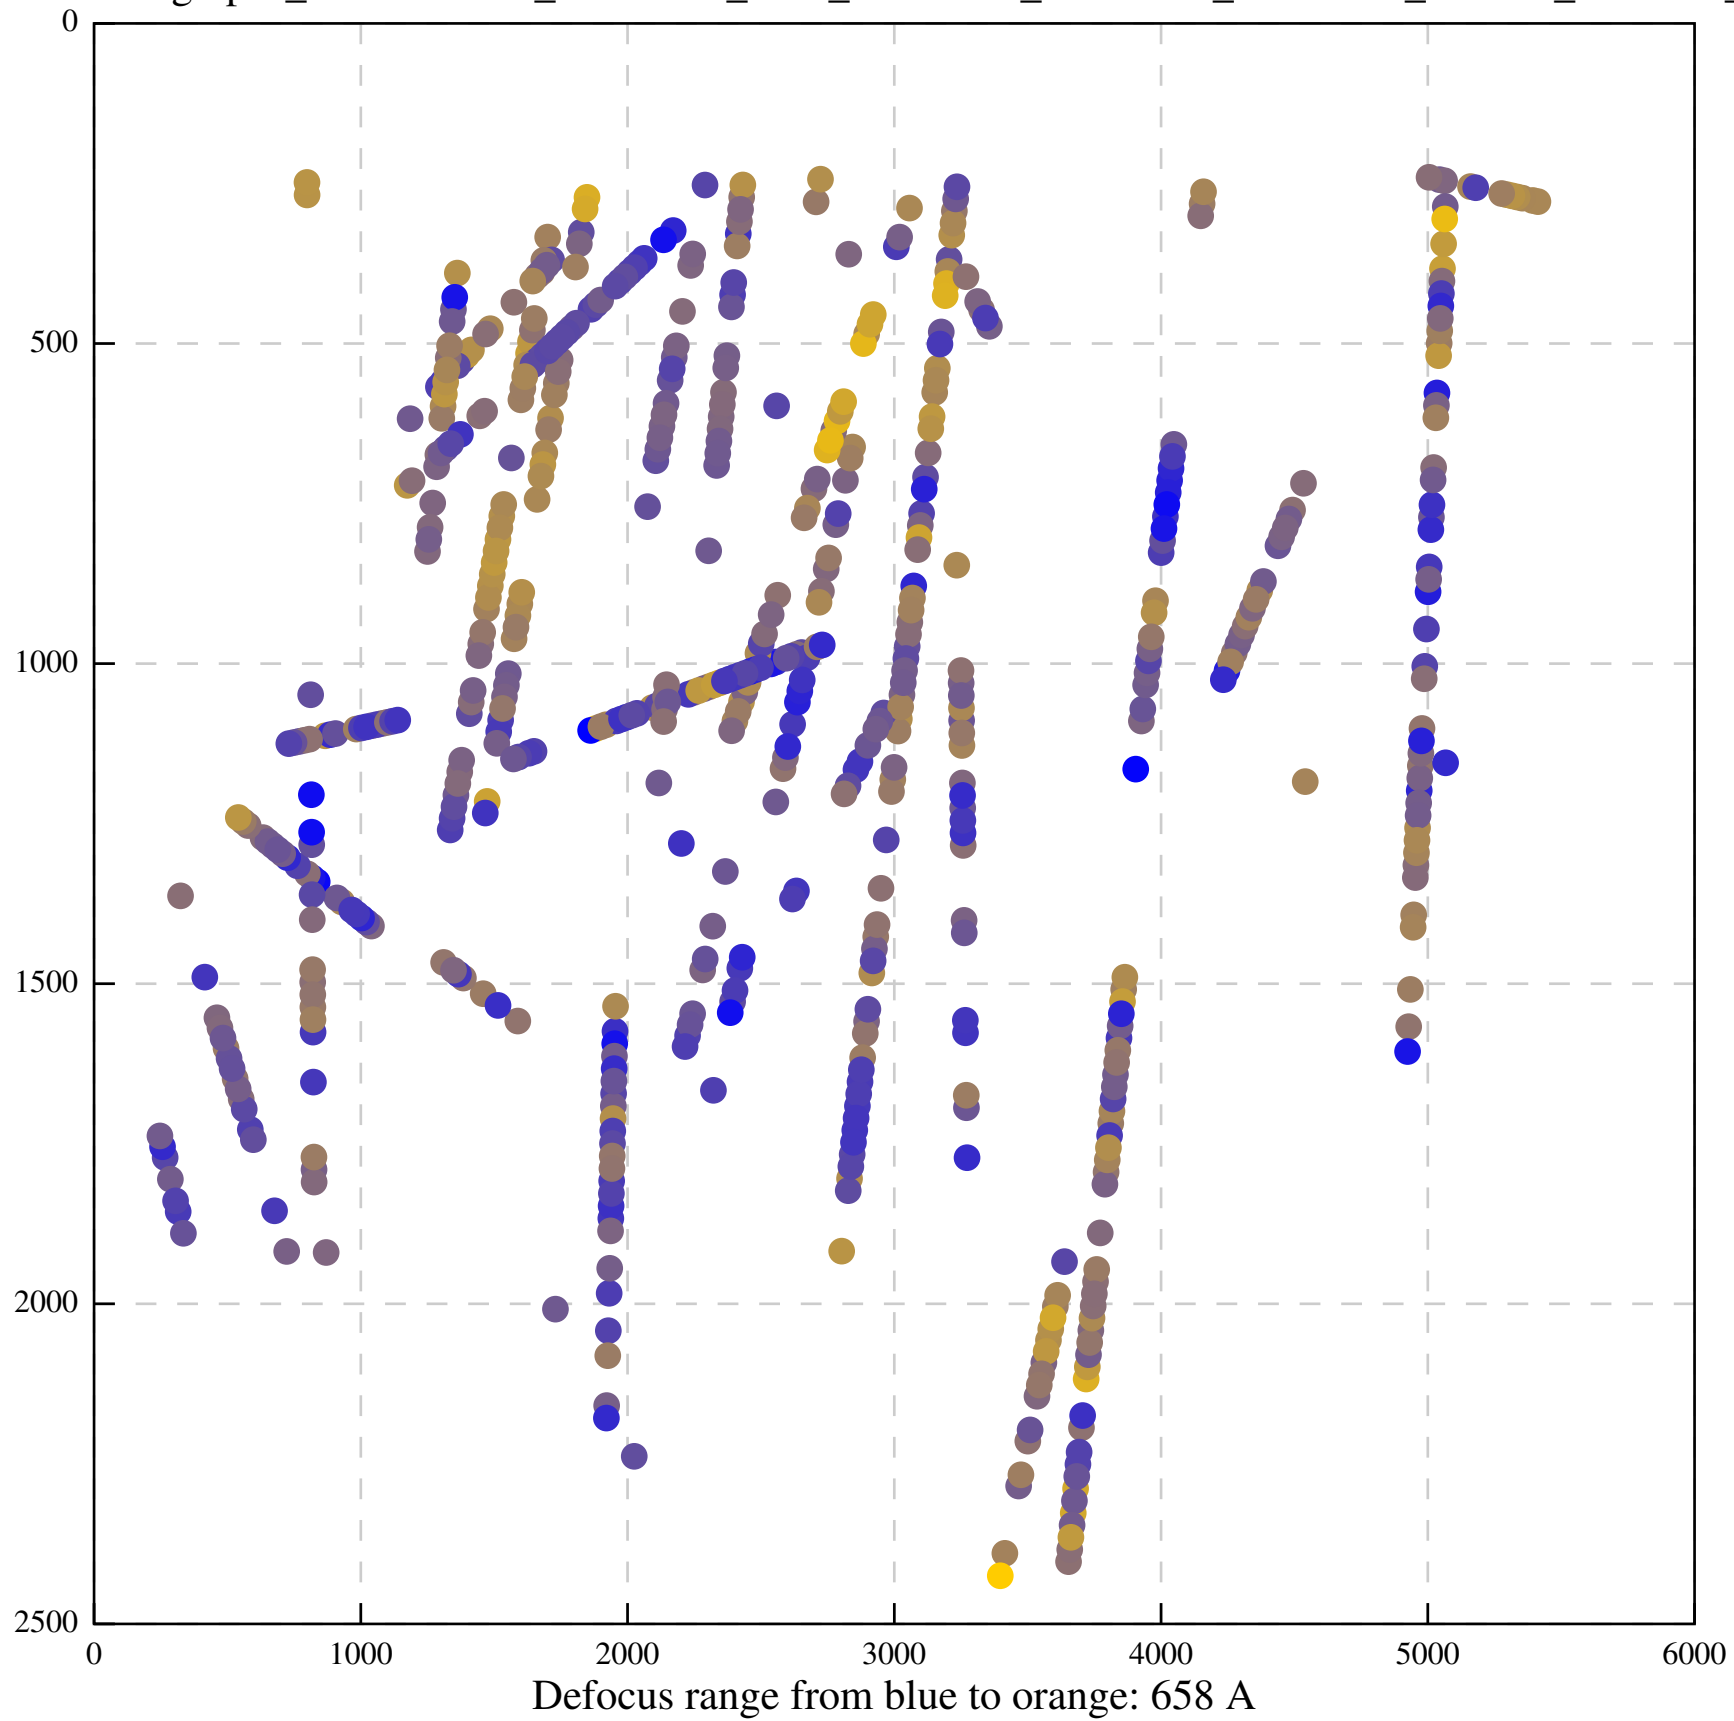

Defocus range from blue to orange: 126 A

Defocus range from blue to orange: 748 A

Defocus range from blue to orange: 274 Å

Defocus range from blue to orange: 60 A

Defocus range from blue to orange: 83 A

Defocus range from blue to orange: 328 A

Defocus range from blue to orange: 16 A

Defocus range from blue to orange: 93 A

Defocus range from blue to orange: 81 A

Defocus range from blue to orange: 121 A

Defocus range from blue to orange: 438 A

Defocus range from blue to orange: 437 A

Defocus range from blue to orange: 502 Å

Defocus range from blue to orange: 765 A

Defocus range from blue to orange: 593 A

Defocus range from blue to orange: 153 A

Defocus range from blue to orange: 171 Å

Defocus range from blue to orange: 36 A

Defocus range from blue to orange: 368 A

Defocus range from blue to orange: 412 A

Defocus range from blue to orange: 93 A

Defocus range from blue to orange: 0 Å