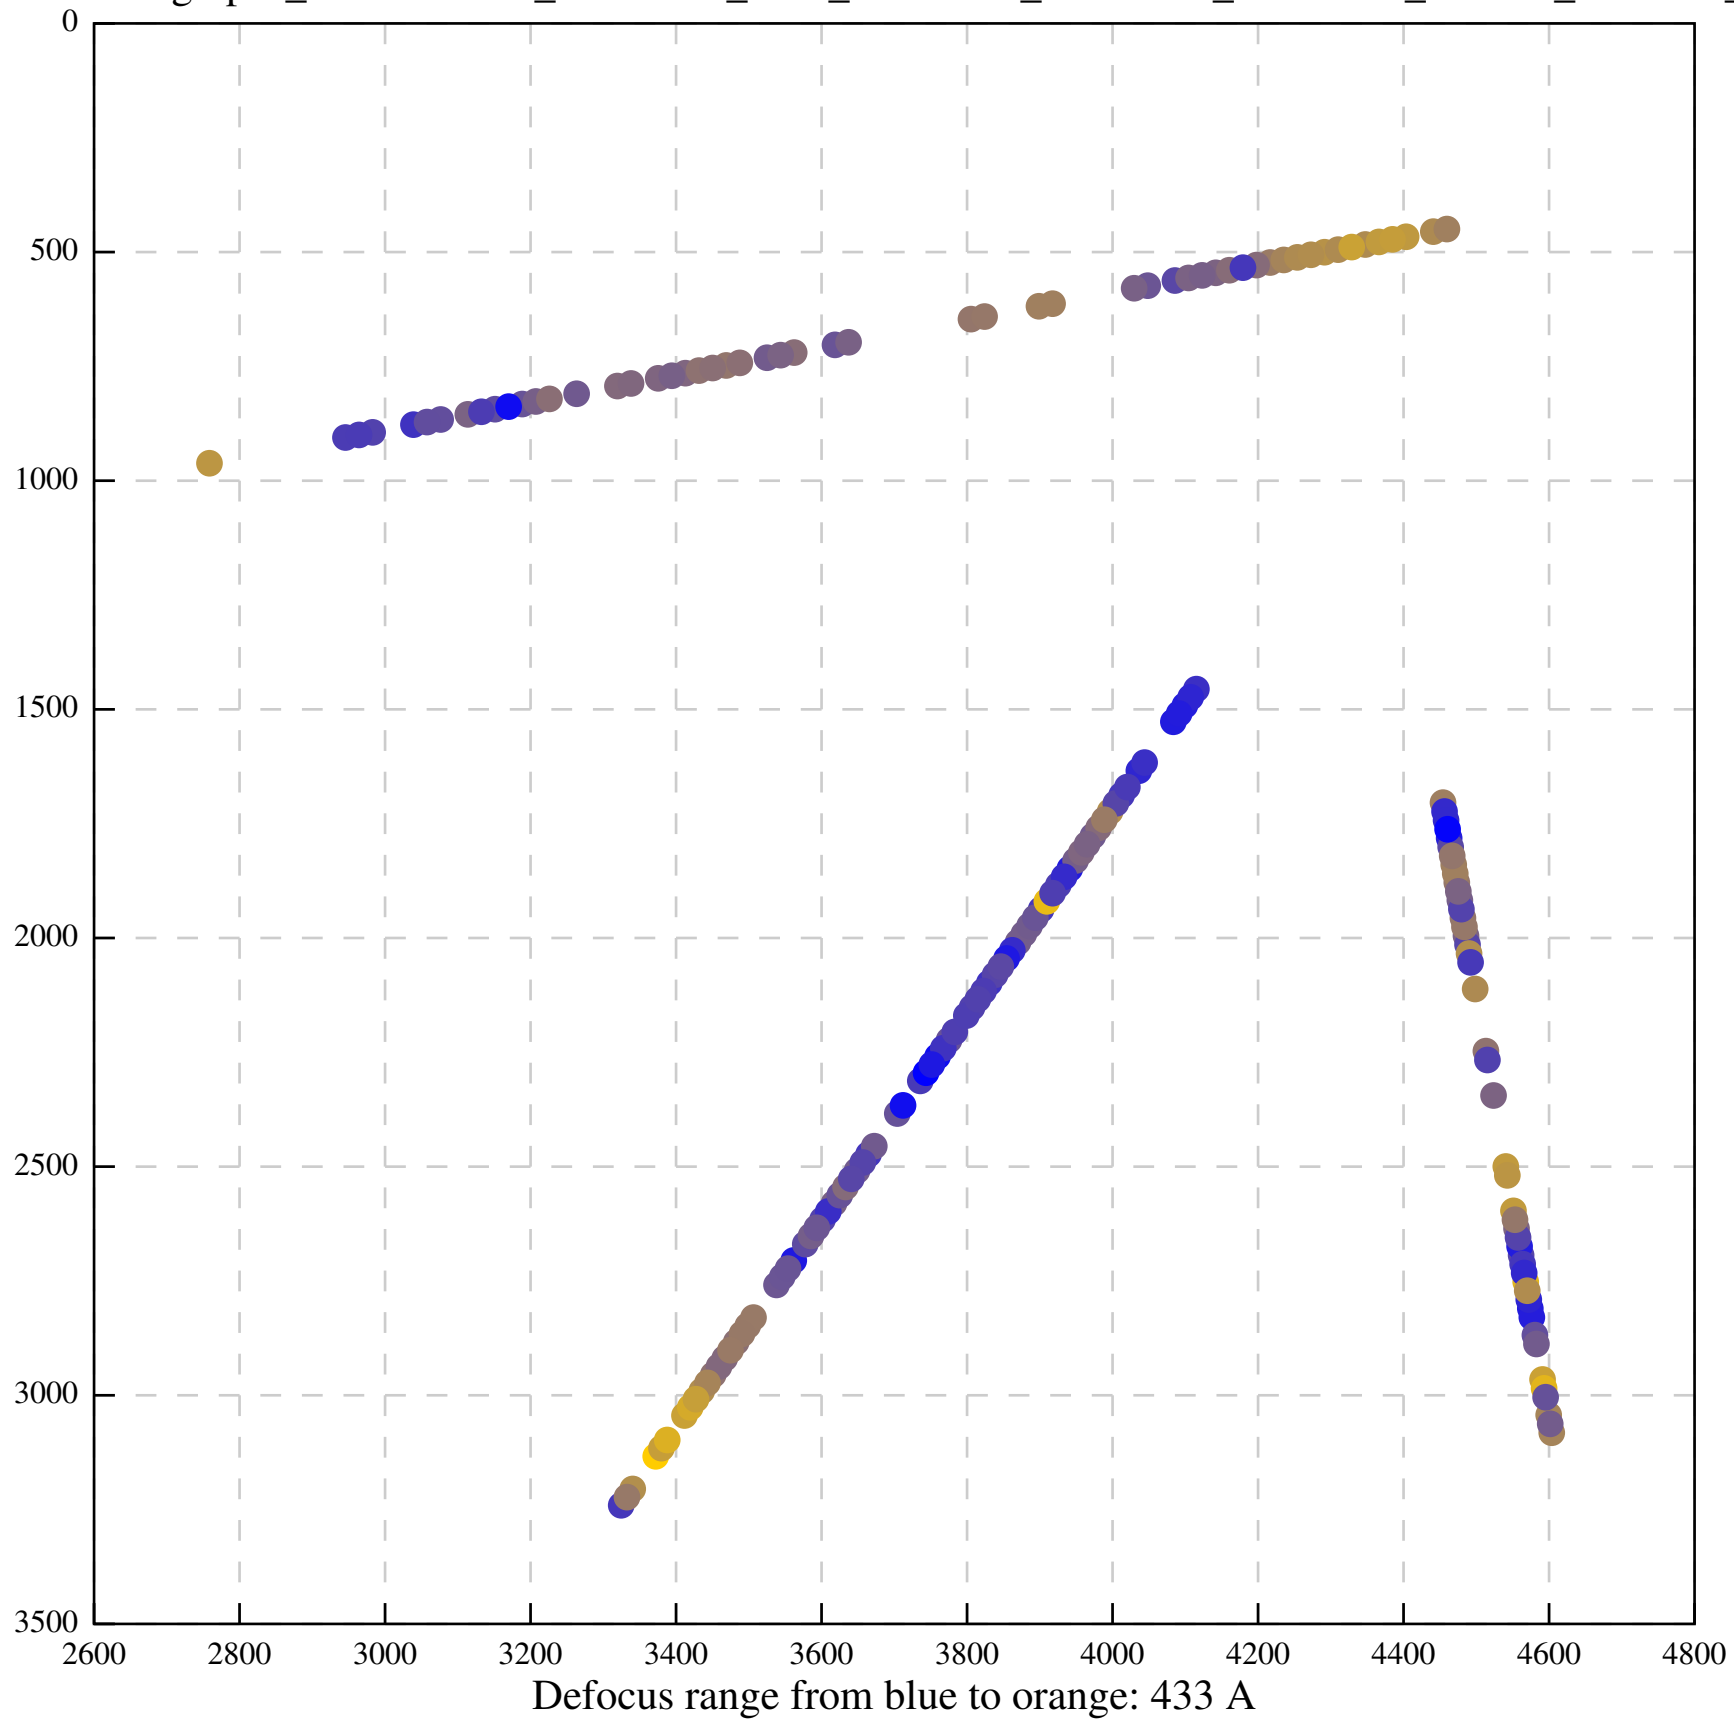

Defocus range from blue to orange: 480 A

Defocus range from blue to orange: 204 Å

Defocus range from blue to orange: 580 A

Defocus range from blue to orange: 353 A

Defocus range from blue to orange: 50 A

Defocus range from blue to orange: 286 A

Defocus range from blue to orange: 552 A

Defocus range from blue to orange: 54 A

Defocus range from blue to orange: 576 A

Defocus range from blue to orange: 69 A

Defocus range from blue to orange: 173 A

Defocus range from blue to orange: 0 A

Defocus range from blue to orange: 232 Å

Defocus range from blue to orange: 575 A

Defocus range from blue to orange: 347 A

Defocus range from blue to orange: 0 A

Defocus range from blue to orange: 487 A

Defocus range from blue to orange: 383 A

Defocus range from blue to orange: 126 A

Defocus range from blue to orange: 748 A

Defocus range from blue to orange: 274 Å

Defocus range from blue to orange: 60 A

Defocus range from blue to orange: 83 A

Defocus range from blue to orange: 328 A