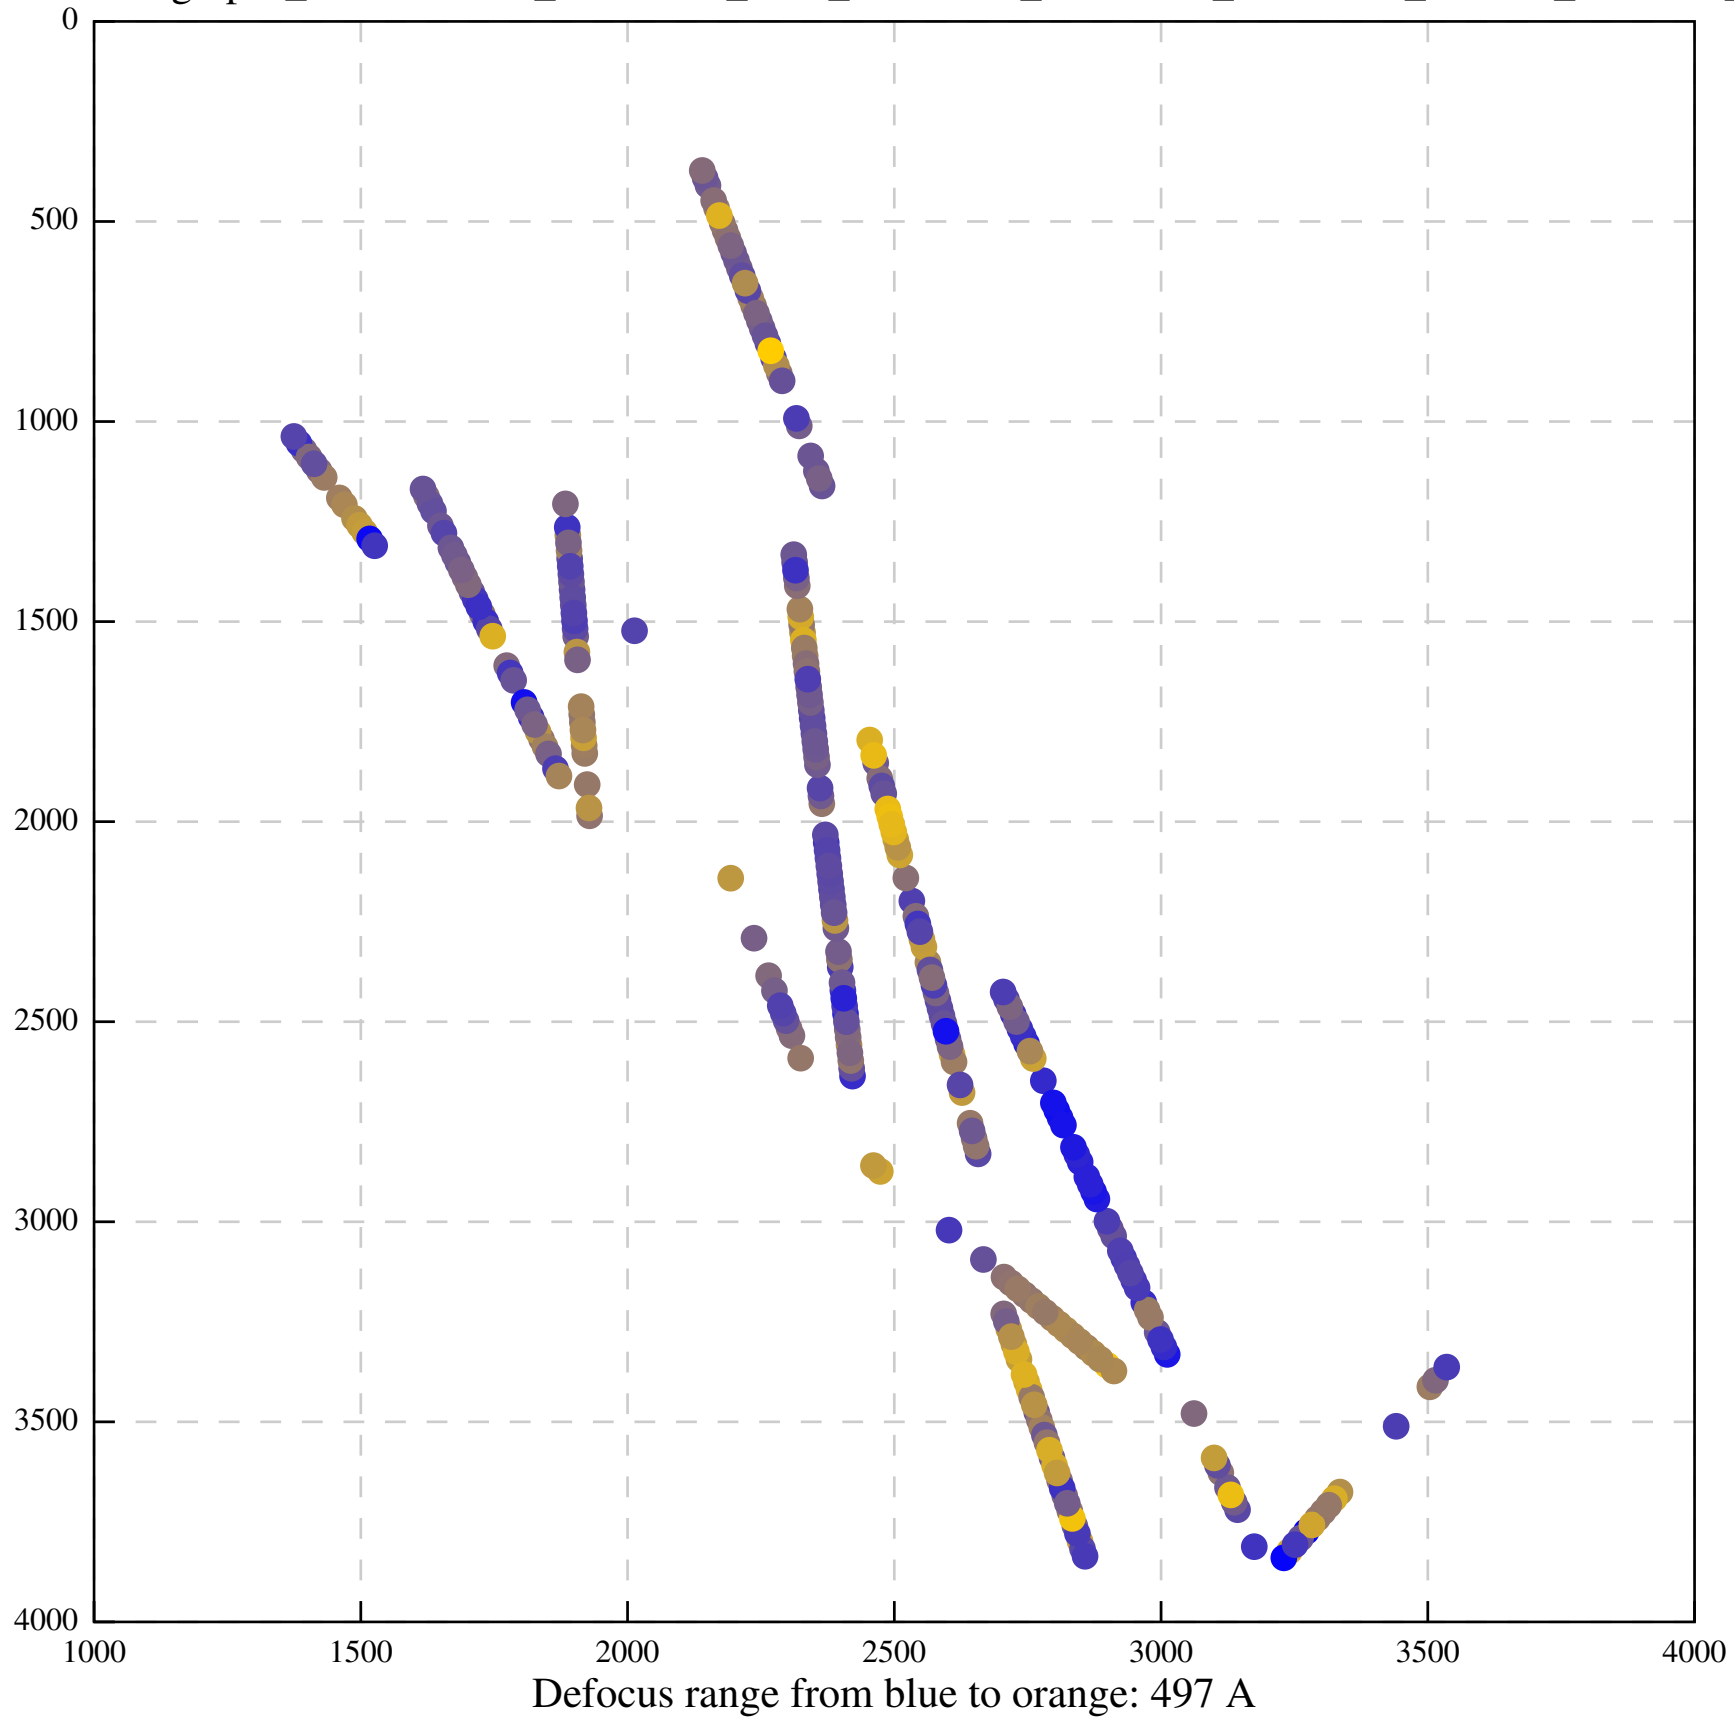

Defocus range from blue to orange: 126 A

Defocus range from blue to orange: 748 A

Defocus range from blue to orange: 274 Å

Defocus range from blue to orange: 60 A

Defocus range from blue to orange: 83 A

Defocus range from blue to orange: 328 A

Defocus range from blue to orange: 16 A

Defocus range from blue to orange: 93 A

Defocus range from blue to orange: 81 A

Defocus range from blue to orange: 121 A

Defocus range from blue to orange: 438 A

Defocus range from blue to orange: 437 A

Defocus range from blue to orange: 502 Å

Defocus range from blue to orange: 765 A

Defocus range from blue to orange: 593 A

Defocus range from blue to orange: 153 A

Defocus range from blue to orange: 171 Å

Defocus range from blue to orange: 36 A

Defocus range from blue to orange: 368 A

Defocus range from blue to orange: 412 A

Defocus range from blue to orange: 93 A

Defocus range from blue to orange: 0 Å