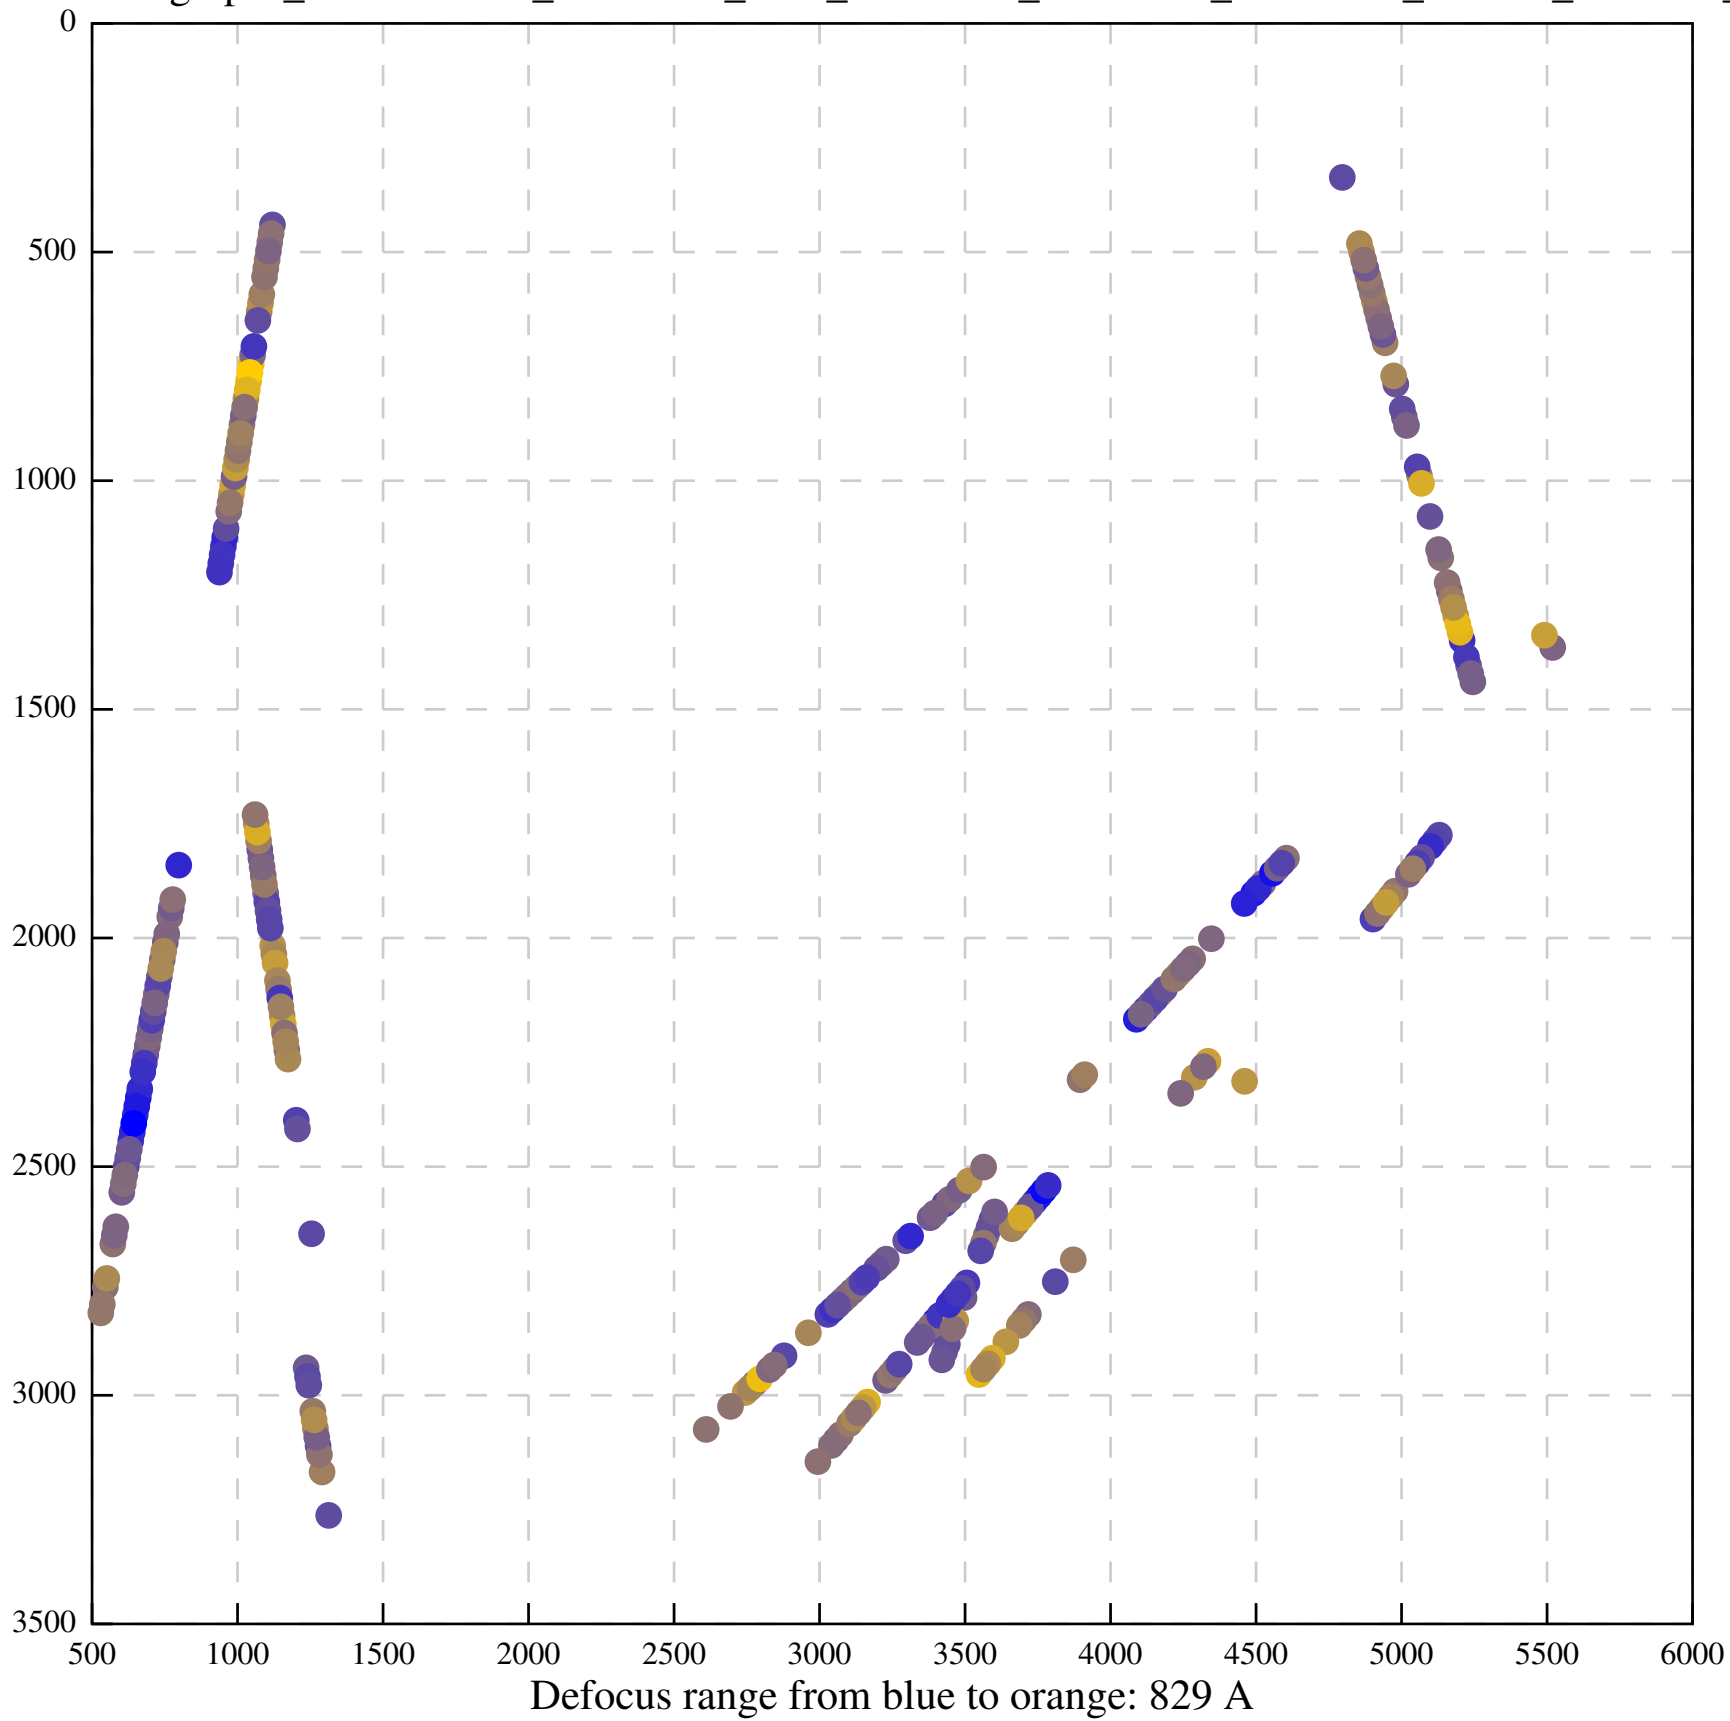

Defocus range from blue to orange: 480 A

Defocus range from blue to orange: 204 Å

Defocus range from blue to orange: 580 A

Defocus range from blue to orange: 353 A

Defocus range from blue to orange: 50 A

Defocus range from blue to orange: 286 A

Defocus range from blue to orange: 552 A

Defocus range from blue to orange: 54 A

Defocus range from blue to orange: 576 A

Defocus range from blue to orange: 69 A

Defocus range from blue to orange: 173 A

Defocus range from blue to orange: 0 A

Defocus range from blue to orange: 232 Å

Defocus range from blue to orange: 575 A

Defocus range from blue to orange: 347 A

Defocus range from blue to orange: 0 A

Defocus range from blue to orange: 487 A

Defocus range from blue to orange: 383 A

Defocus range from blue to orange: 126 A

Defocus range from blue to orange: 748 A

Defocus range from blue to orange: 274 Å

Defocus range from blue to orange: 60 A

Defocus range from blue to orange: 83 A

Defocus range from blue to orange: 328 A