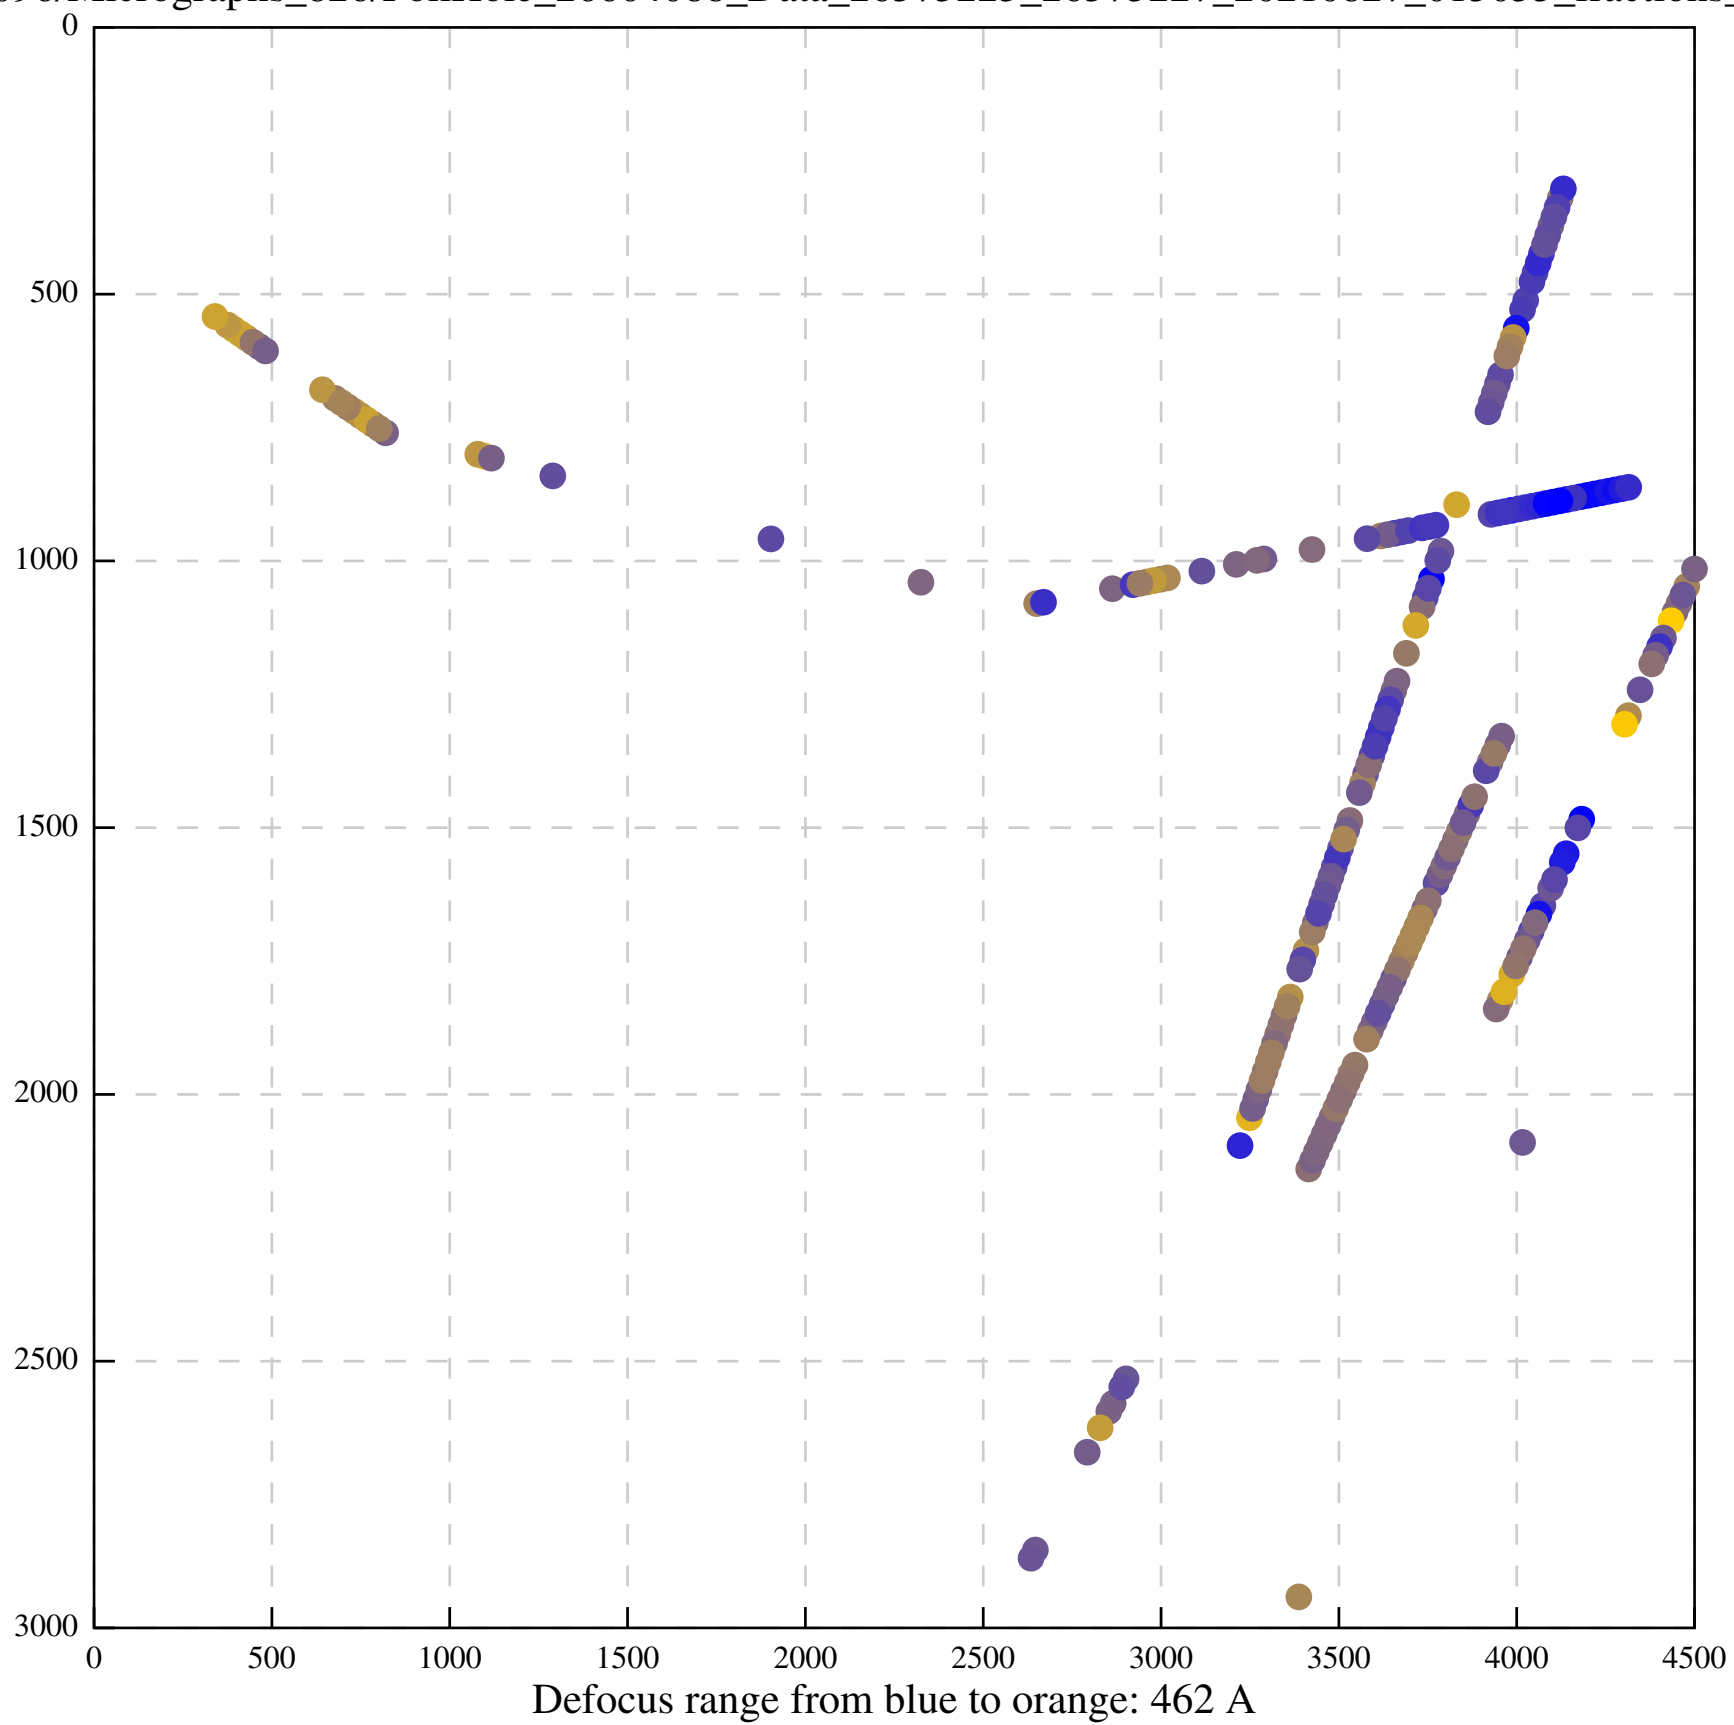

Defocus range from blue to orange: 480 A

Defocus range from blue to orange: 204 Å

Defocus range from blue to orange: 580 A

Defocus range from blue to orange: 353 A

Defocus range from blue to orange: 50 A

Defocus range from blue to orange: 286 A

Defocus range from blue to orange: 552 A

Defocus range from blue to orange: 54 A

Defocus range from blue to orange: 576 A

Defocus range from blue to orange: 69 A

Defocus range from blue to orange: 173 A

Defocus range from blue to orange: 0 A

Defocus range from blue to orange: 232 Å

Defocus range from blue to orange: 575 A

Defocus range from blue to orange: 347 A

Defocus range from blue to orange: 0 A

Defocus range from blue to orange: 487 A

Defocus range from blue to orange: 383 A

Defocus range from blue to orange: 126 A

Defocus range from blue to orange: 748 A

Defocus range from blue to orange: 274 Å

Defocus range from blue to orange: 60 A

Defocus range from blue to orange: 83 A

Defocus range from blue to orange: 328 A