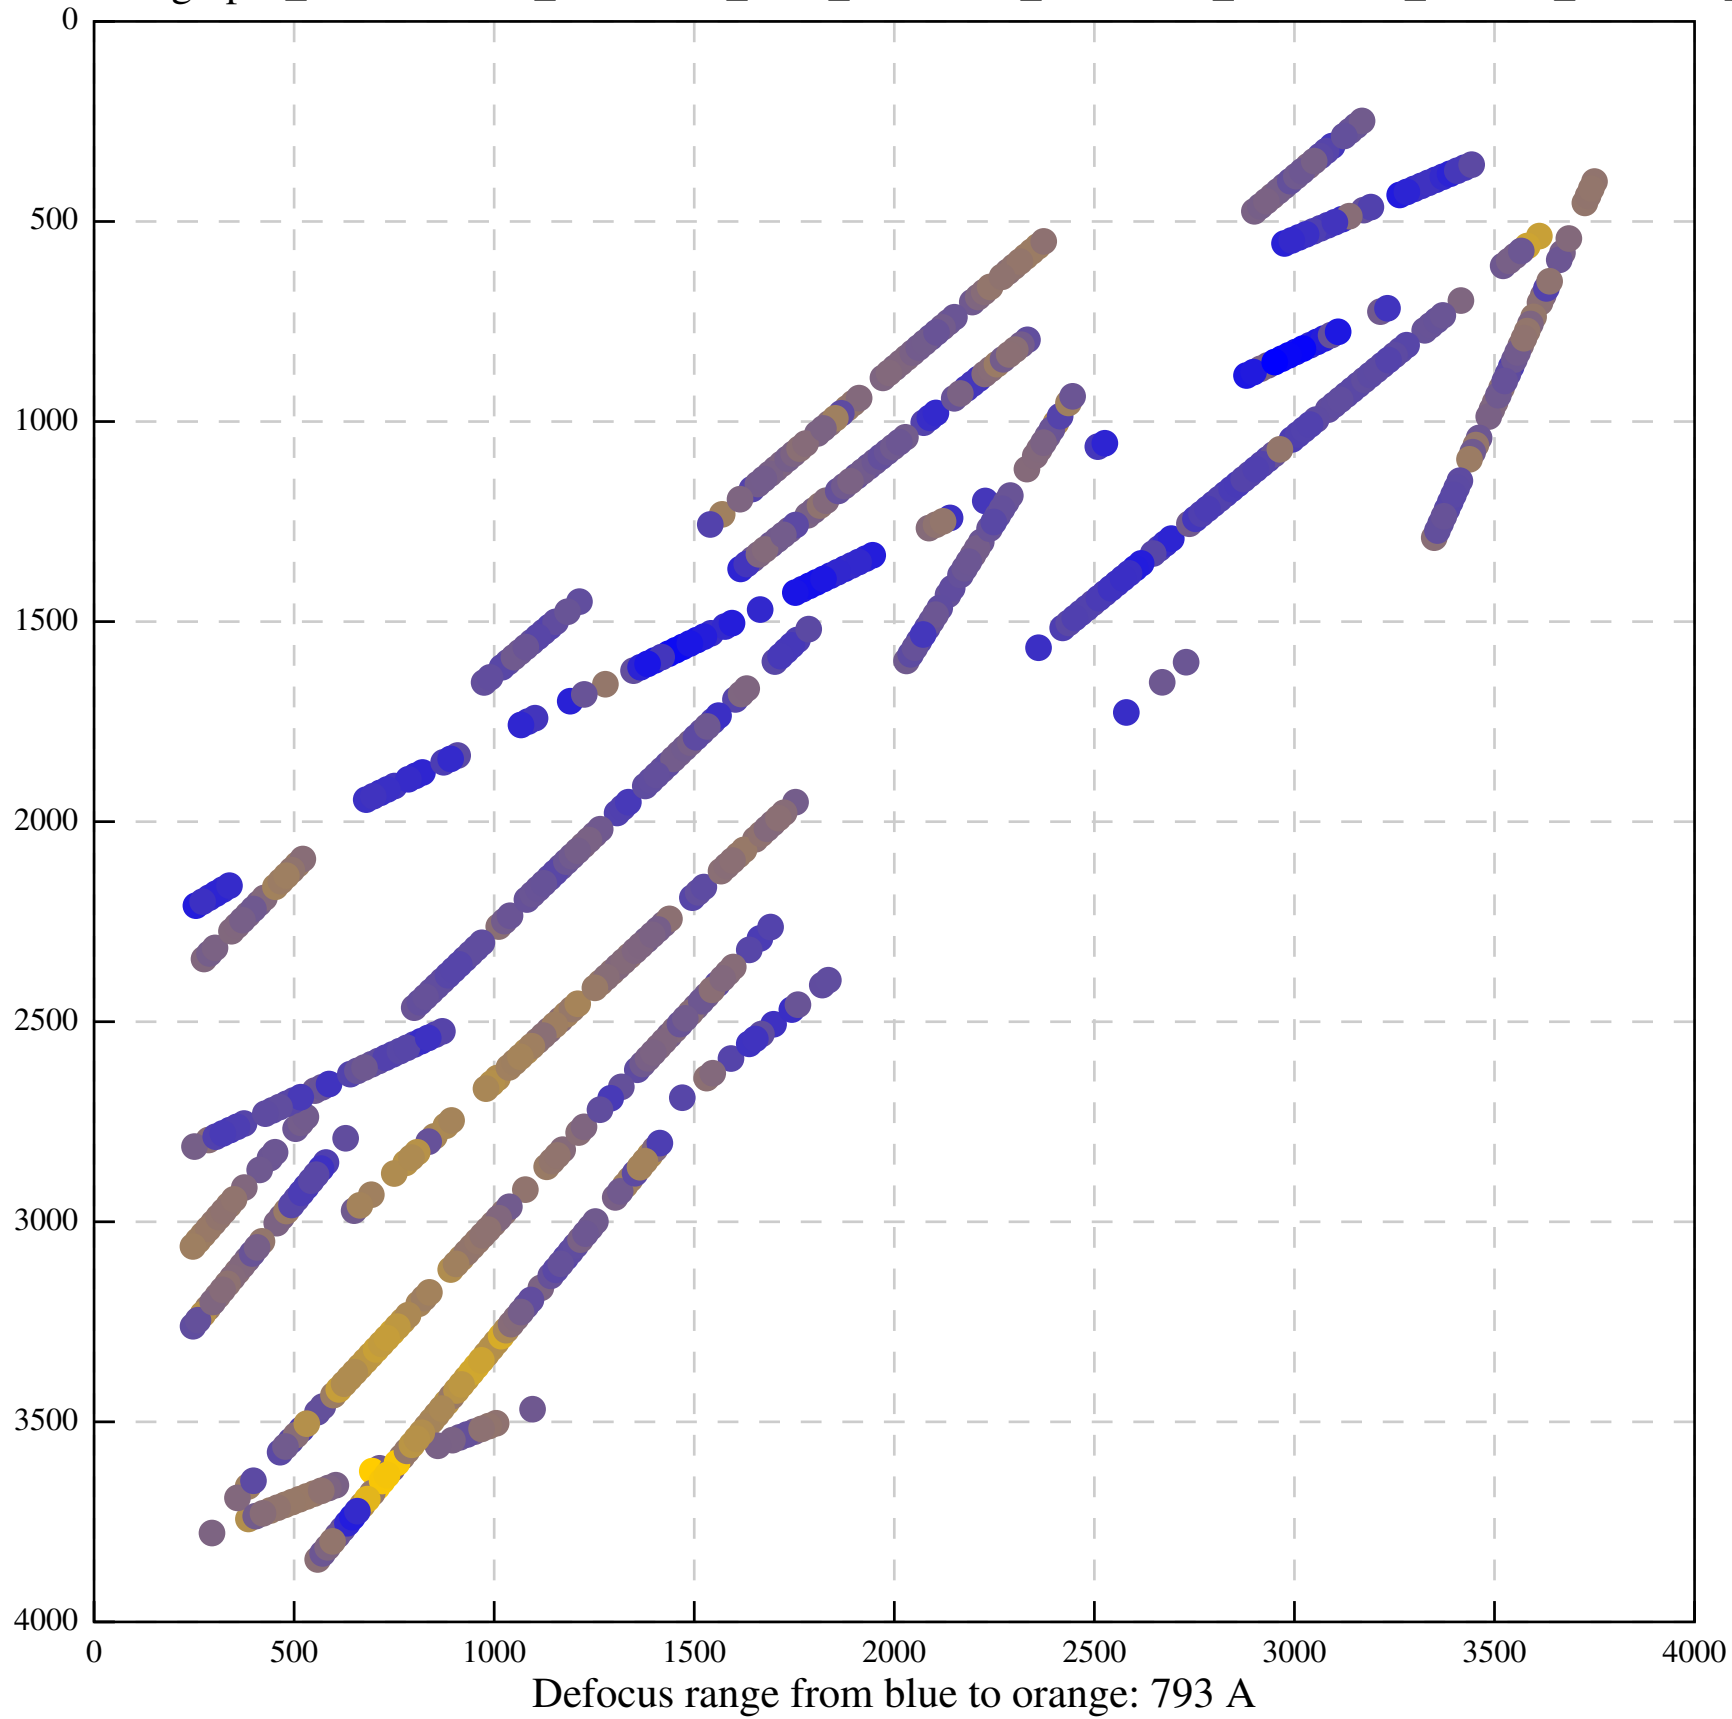

Defocus range from blue to orange: 126 A

Defocus range from blue to orange: 748 A

Defocus range from blue to orange: 274 Å

Defocus range from blue to orange: 60 A

Defocus range from blue to orange: 83 A

Defocus range from blue to orange: 328 A

Defocus range from blue to orange: 16 A

Defocus range from blue to orange: 93 A

Defocus range from blue to orange: 81 A

Defocus range from blue to orange: 121 A

Defocus range from blue to orange: 438 A

Defocus range from blue to orange: 437 A

Defocus range from blue to orange: 502 Å

Defocus range from blue to orange: 765 A

Defocus range from blue to orange: 593 A

Defocus range from blue to orange: 153 A

Defocus range from blue to orange: 171 Å

Defocus range from blue to orange: 36 A

Defocus range from blue to orange: 368 A

Defocus range from blue to orange: 412 A

Defocus range from blue to orange: 93 A

Defocus range from blue to orange: 0 Å