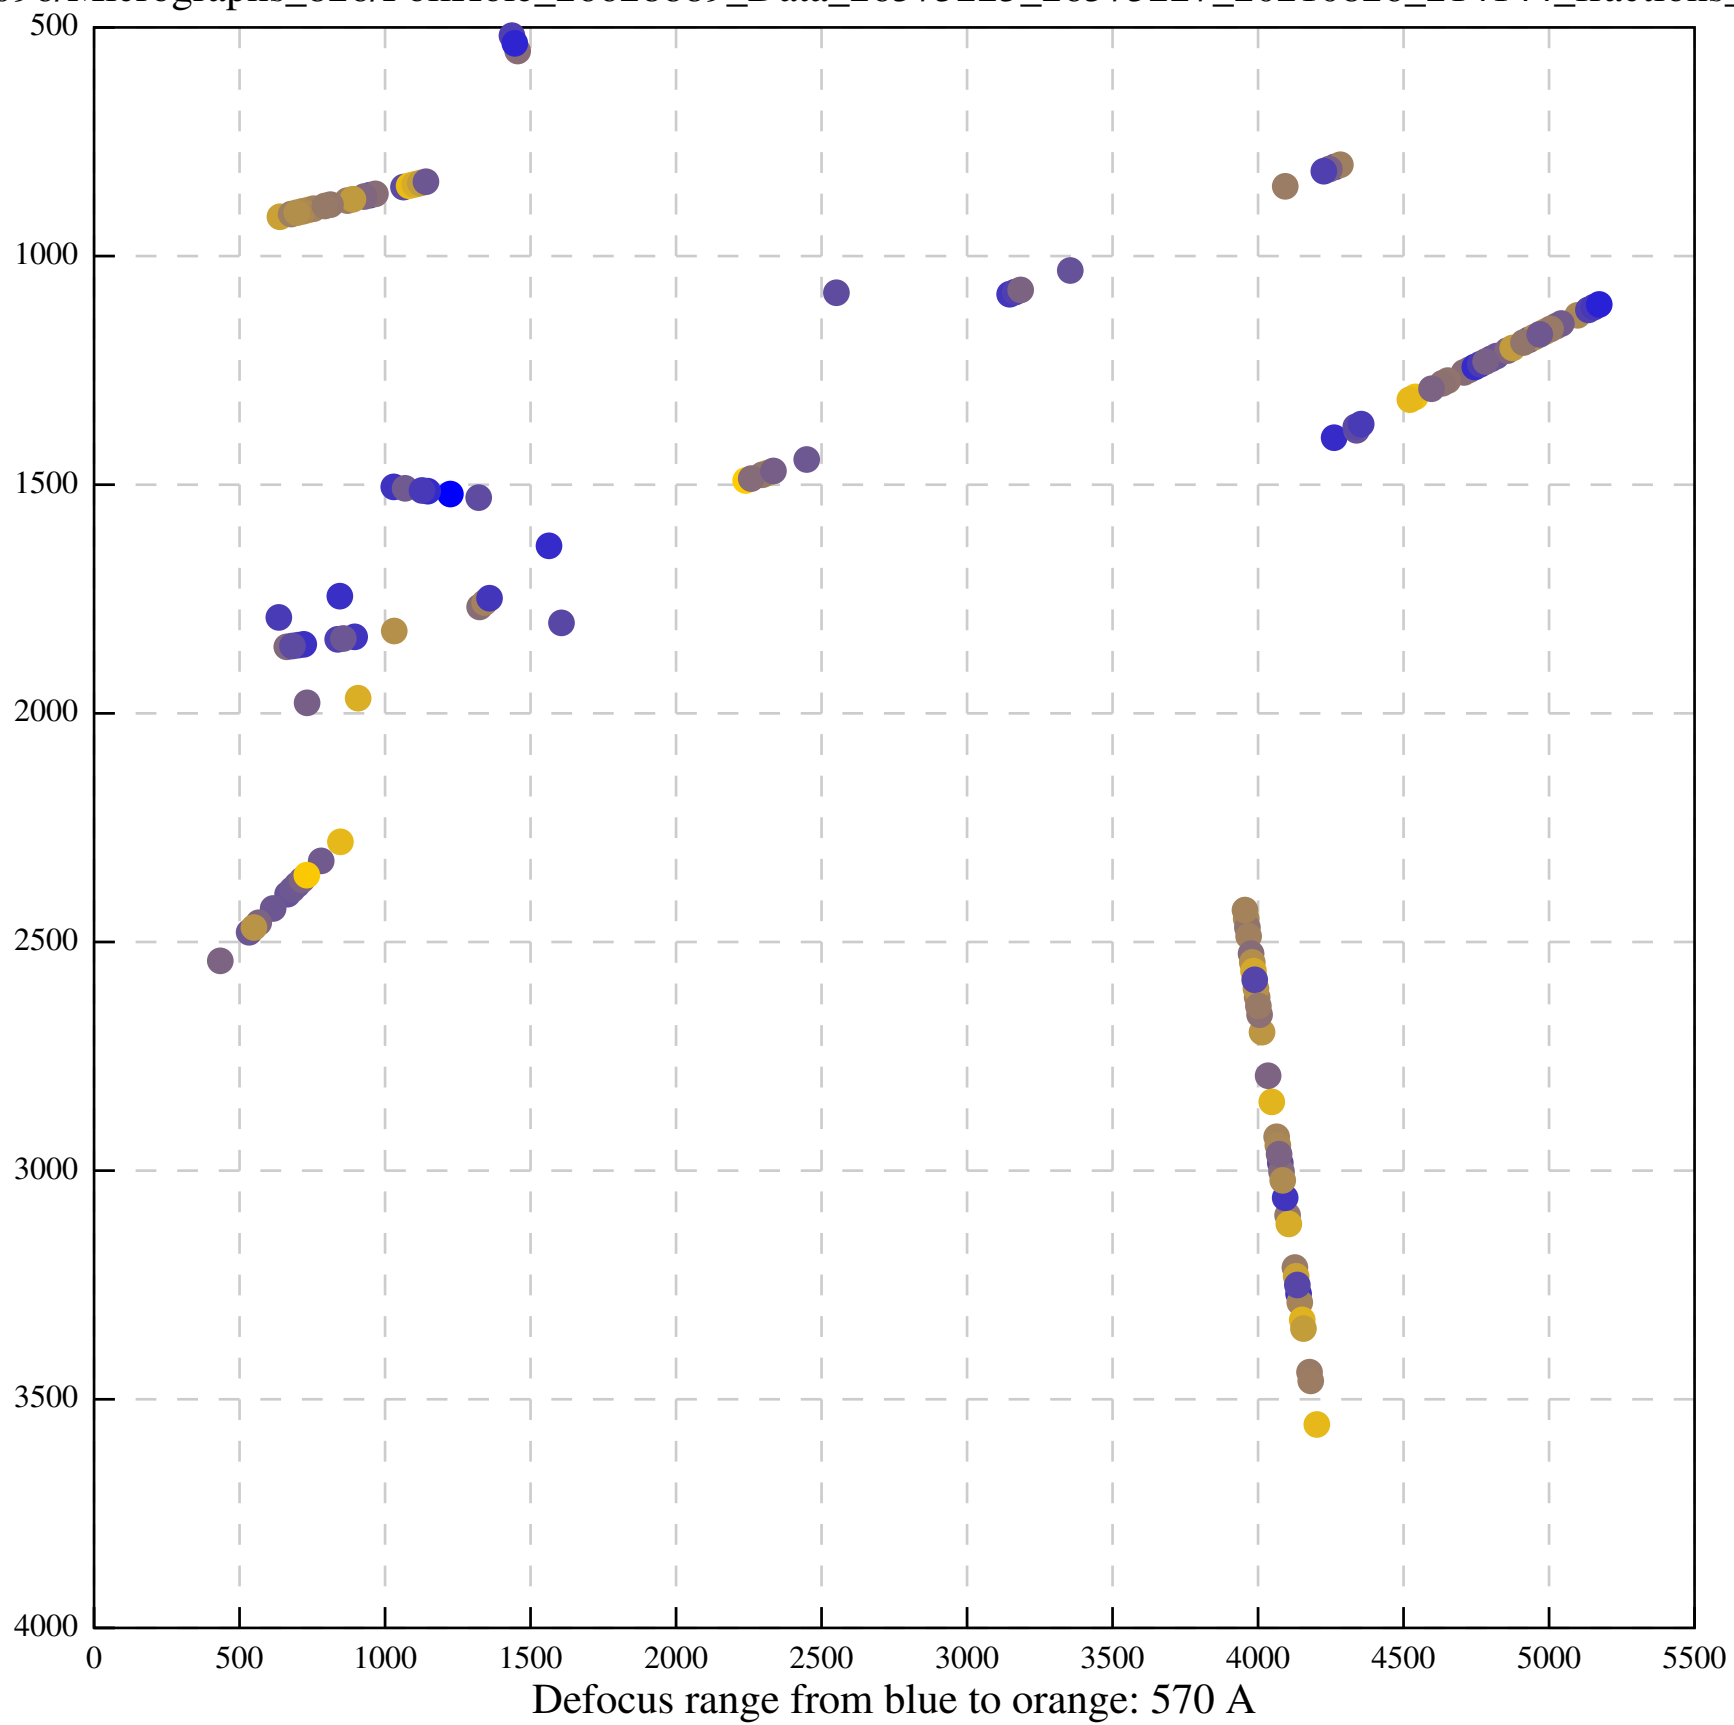

Defocus range from blue to orange: 126 A

Defocus range from blue to orange: 748 A

Defocus range from blue to orange: 274 Å

Defocus range from blue to orange: 60 A

Defocus range from blue to orange: 83 A

Defocus range from blue to orange: 328 A

Defocus range from blue to orange: 16 A

Defocus range from blue to orange: 93 A

Defocus range from blue to orange: 81 A

Defocus range from blue to orange: 121 A

Defocus range from blue to orange: 438 A

Defocus range from blue to orange: 437 A

Defocus range from blue to orange: 502 Å

Defocus range from blue to orange: 765 A

Defocus range from blue to orange: 593 A

Defocus range from blue to orange: 153 A

Defocus range from blue to orange: 171 Å

Defocus range from blue to orange: 36 A

Defocus range from blue to orange: 368 A

Defocus range from blue to orange: 412 A

Defocus range from blue to orange: 93 A

Defocus range from blue to orange: 0 Å