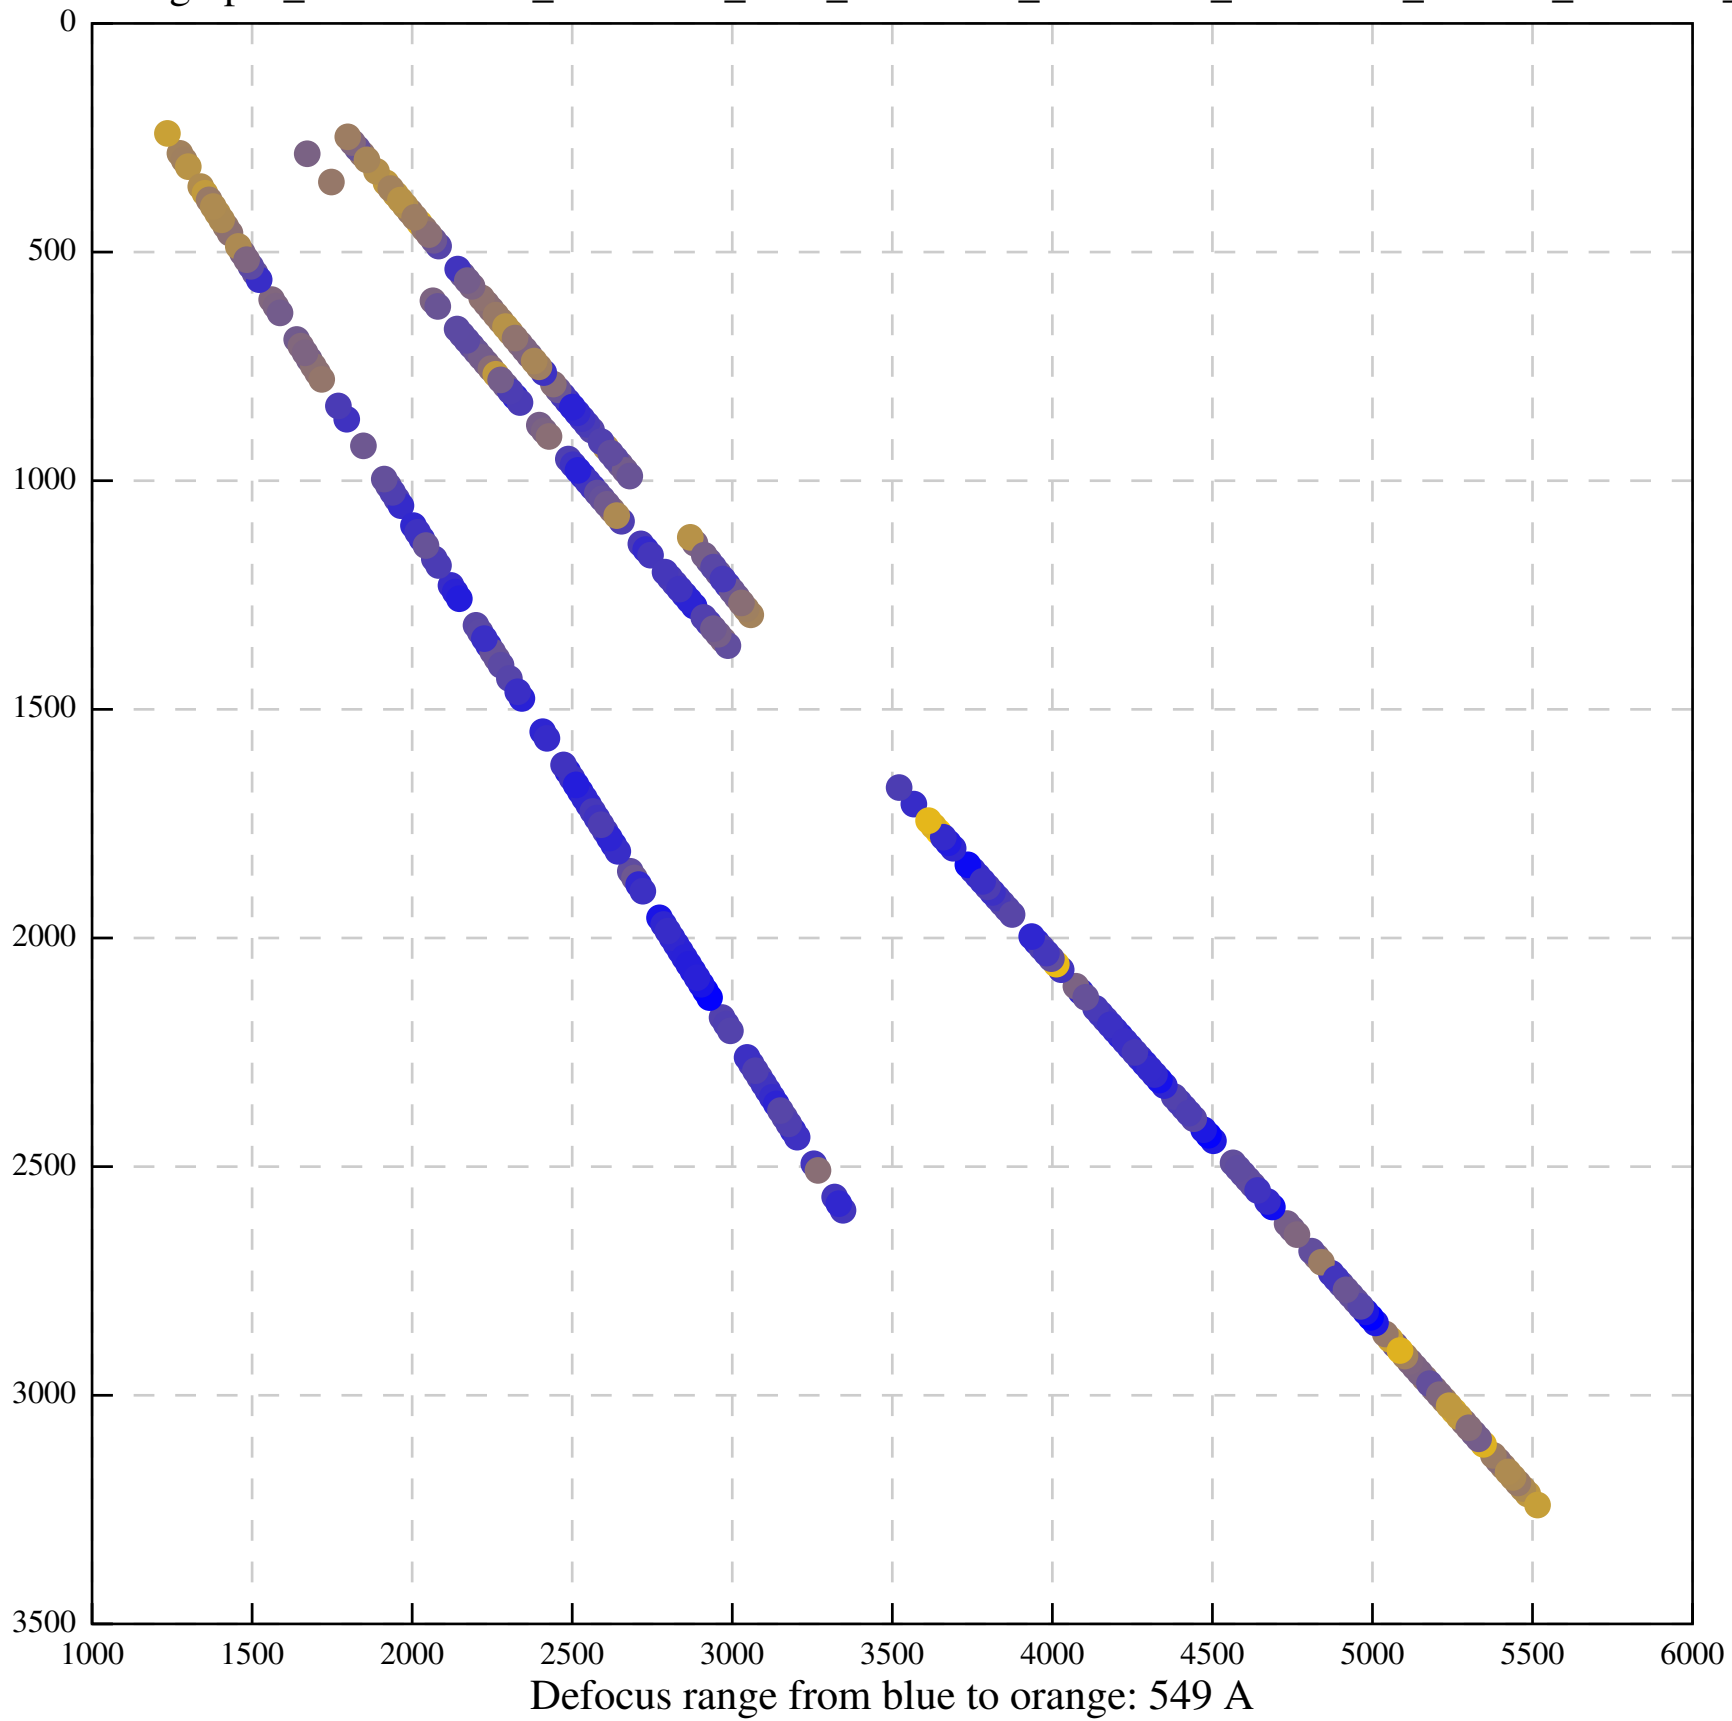

Defocus range from blue to orange: 126 A

Defocus range from blue to orange: 748 A

Defocus range from blue to orange: 274 Å

Defocus range from blue to orange: 60 A

Defocus range from blue to orange: 83 A

Defocus range from blue to orange: 328 A

Defocus range from blue to orange: 16 A

Defocus range from blue to orange: 93 A

Defocus range from blue to orange: 81 A

Defocus range from blue to orange: 121 A

Defocus range from blue to orange: 438 A

Defocus range from blue to orange: 437 A

Defocus range from blue to orange: 502 Å

Defocus range from blue to orange: 765 A

Defocus range from blue to orange: 593 A

Defocus range from blue to orange: 153 A

Defocus range from blue to orange: 171 Å

Defocus range from blue to orange: 36 A

Defocus range from blue to orange: 368 A

Defocus range from blue to orange: 412 A

Defocus range from blue to orange: 93 A

Defocus range from blue to orange: 0 Å