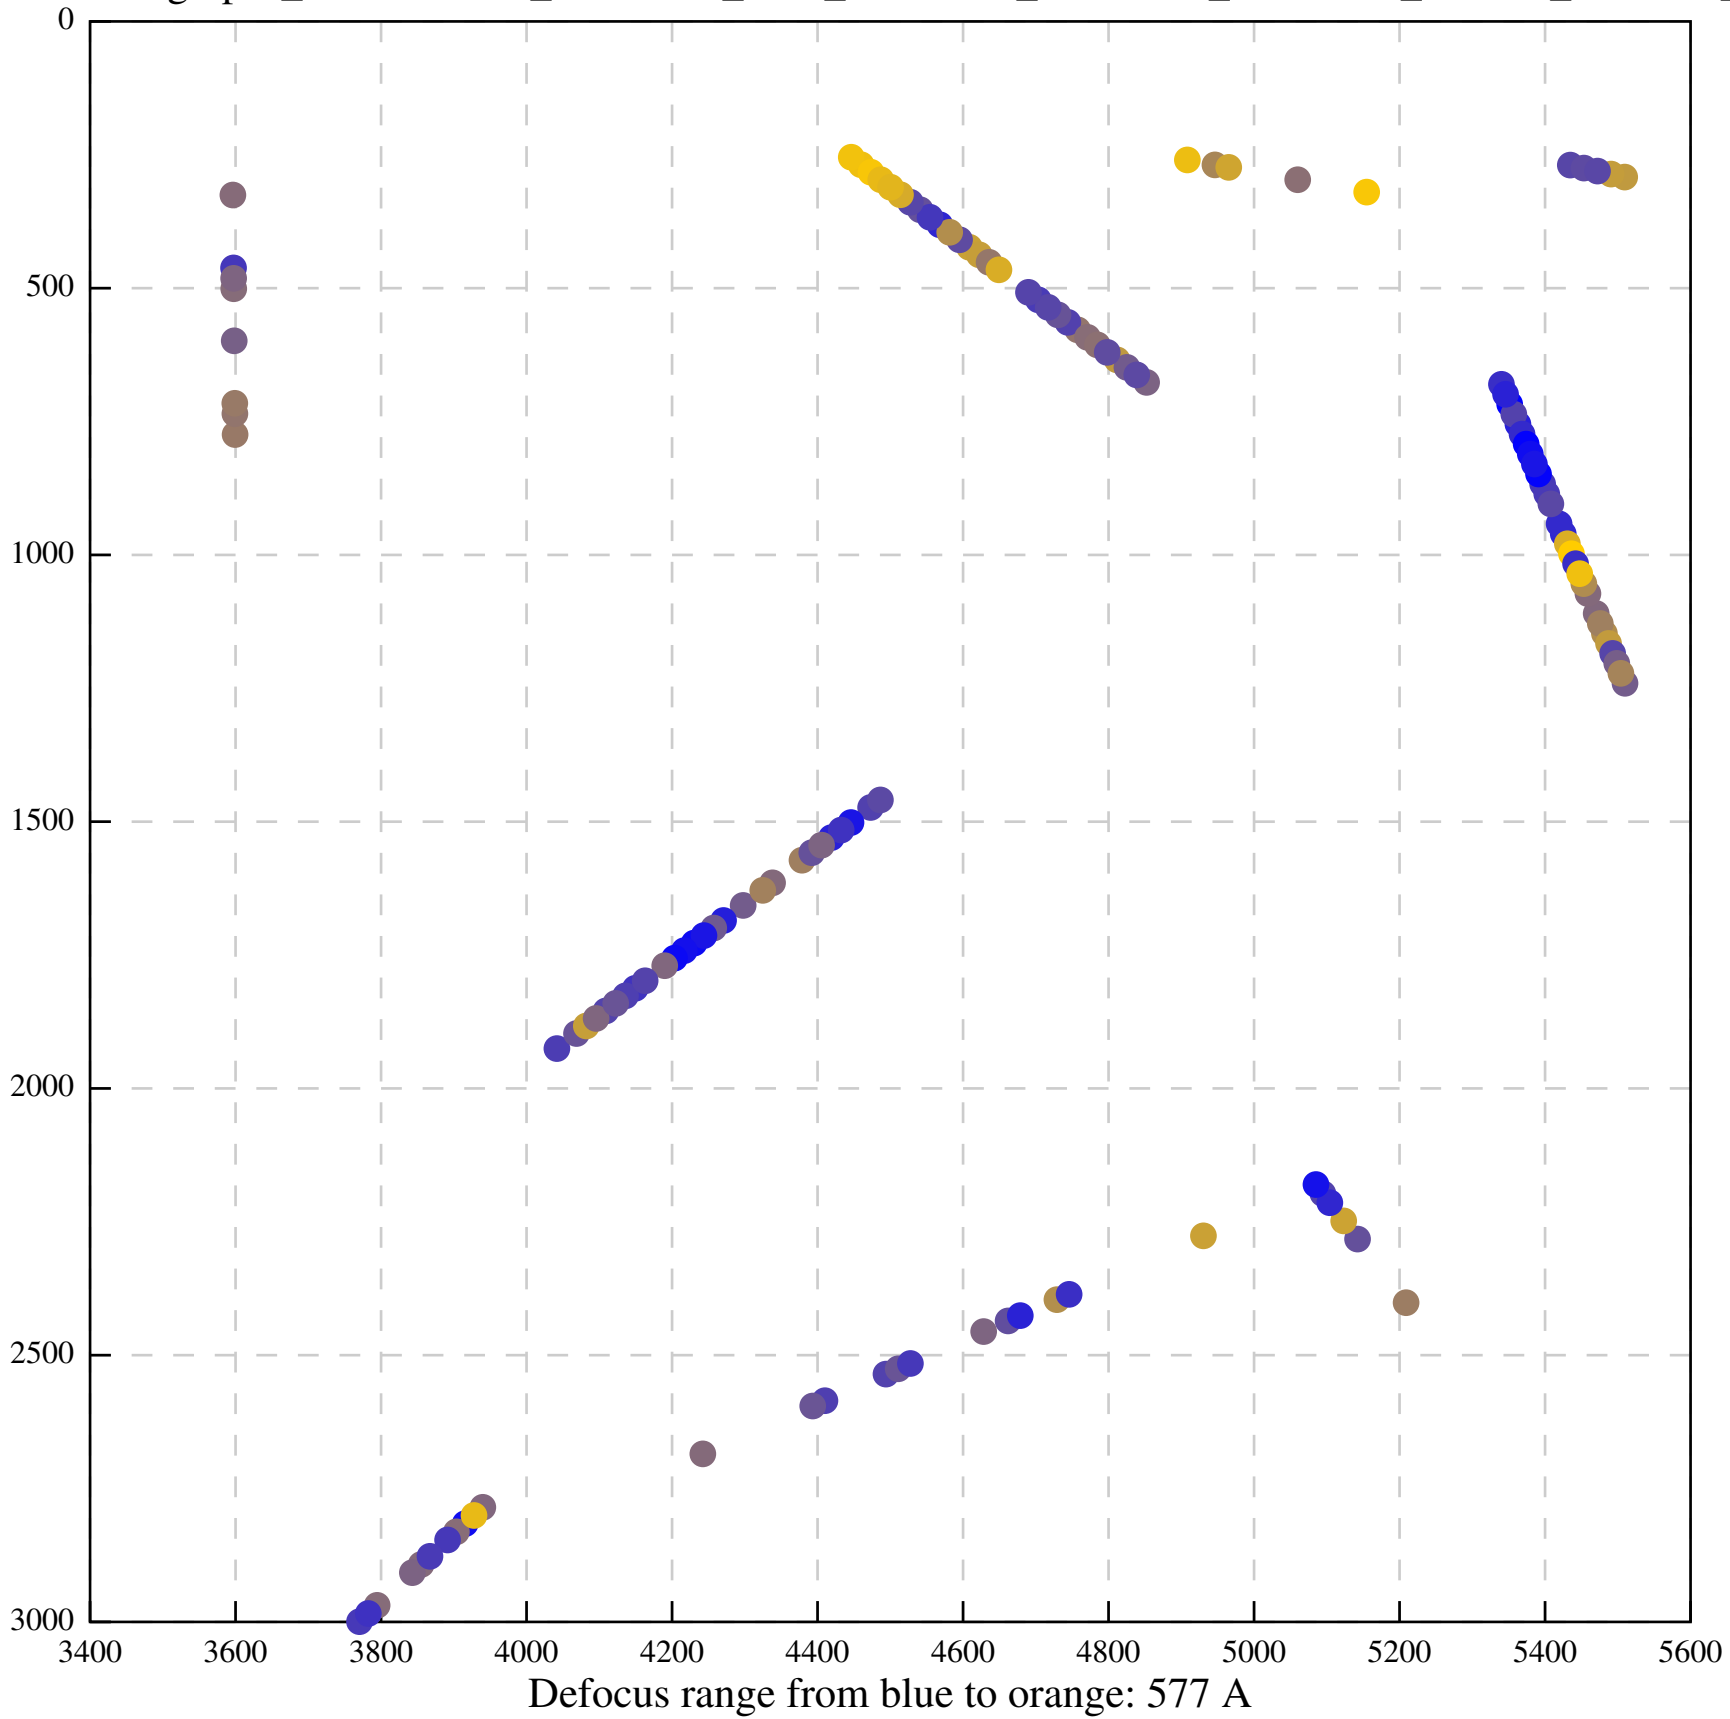

Defocus range from blue to orange: 126 A

Defocus range from blue to orange: 748 A

Defocus range from blue to orange: 274 Å

Defocus range from blue to orange: 60 A

Defocus range from blue to orange: 83 A

Defocus range from blue to orange: 328 A

Defocus range from blue to orange: 16 A

Defocus range from blue to orange: 93 A

Defocus range from blue to orange: 81 A

Defocus range from blue to orange: 121 A

Defocus range from blue to orange: 438 A

Defocus range from blue to orange: 437 A

Defocus range from blue to orange: 502 Å

Defocus range from blue to orange: 765 A

Defocus range from blue to orange: 593 A

Defocus range from blue to orange: 153 A

Defocus range from blue to orange: 171 Å

Defocus range from blue to orange: 36 A

Defocus range from blue to orange: 368 A

Defocus range from blue to orange: 412 A

Defocus range from blue to orange: 93 A

Defocus range from blue to orange: 0 Å