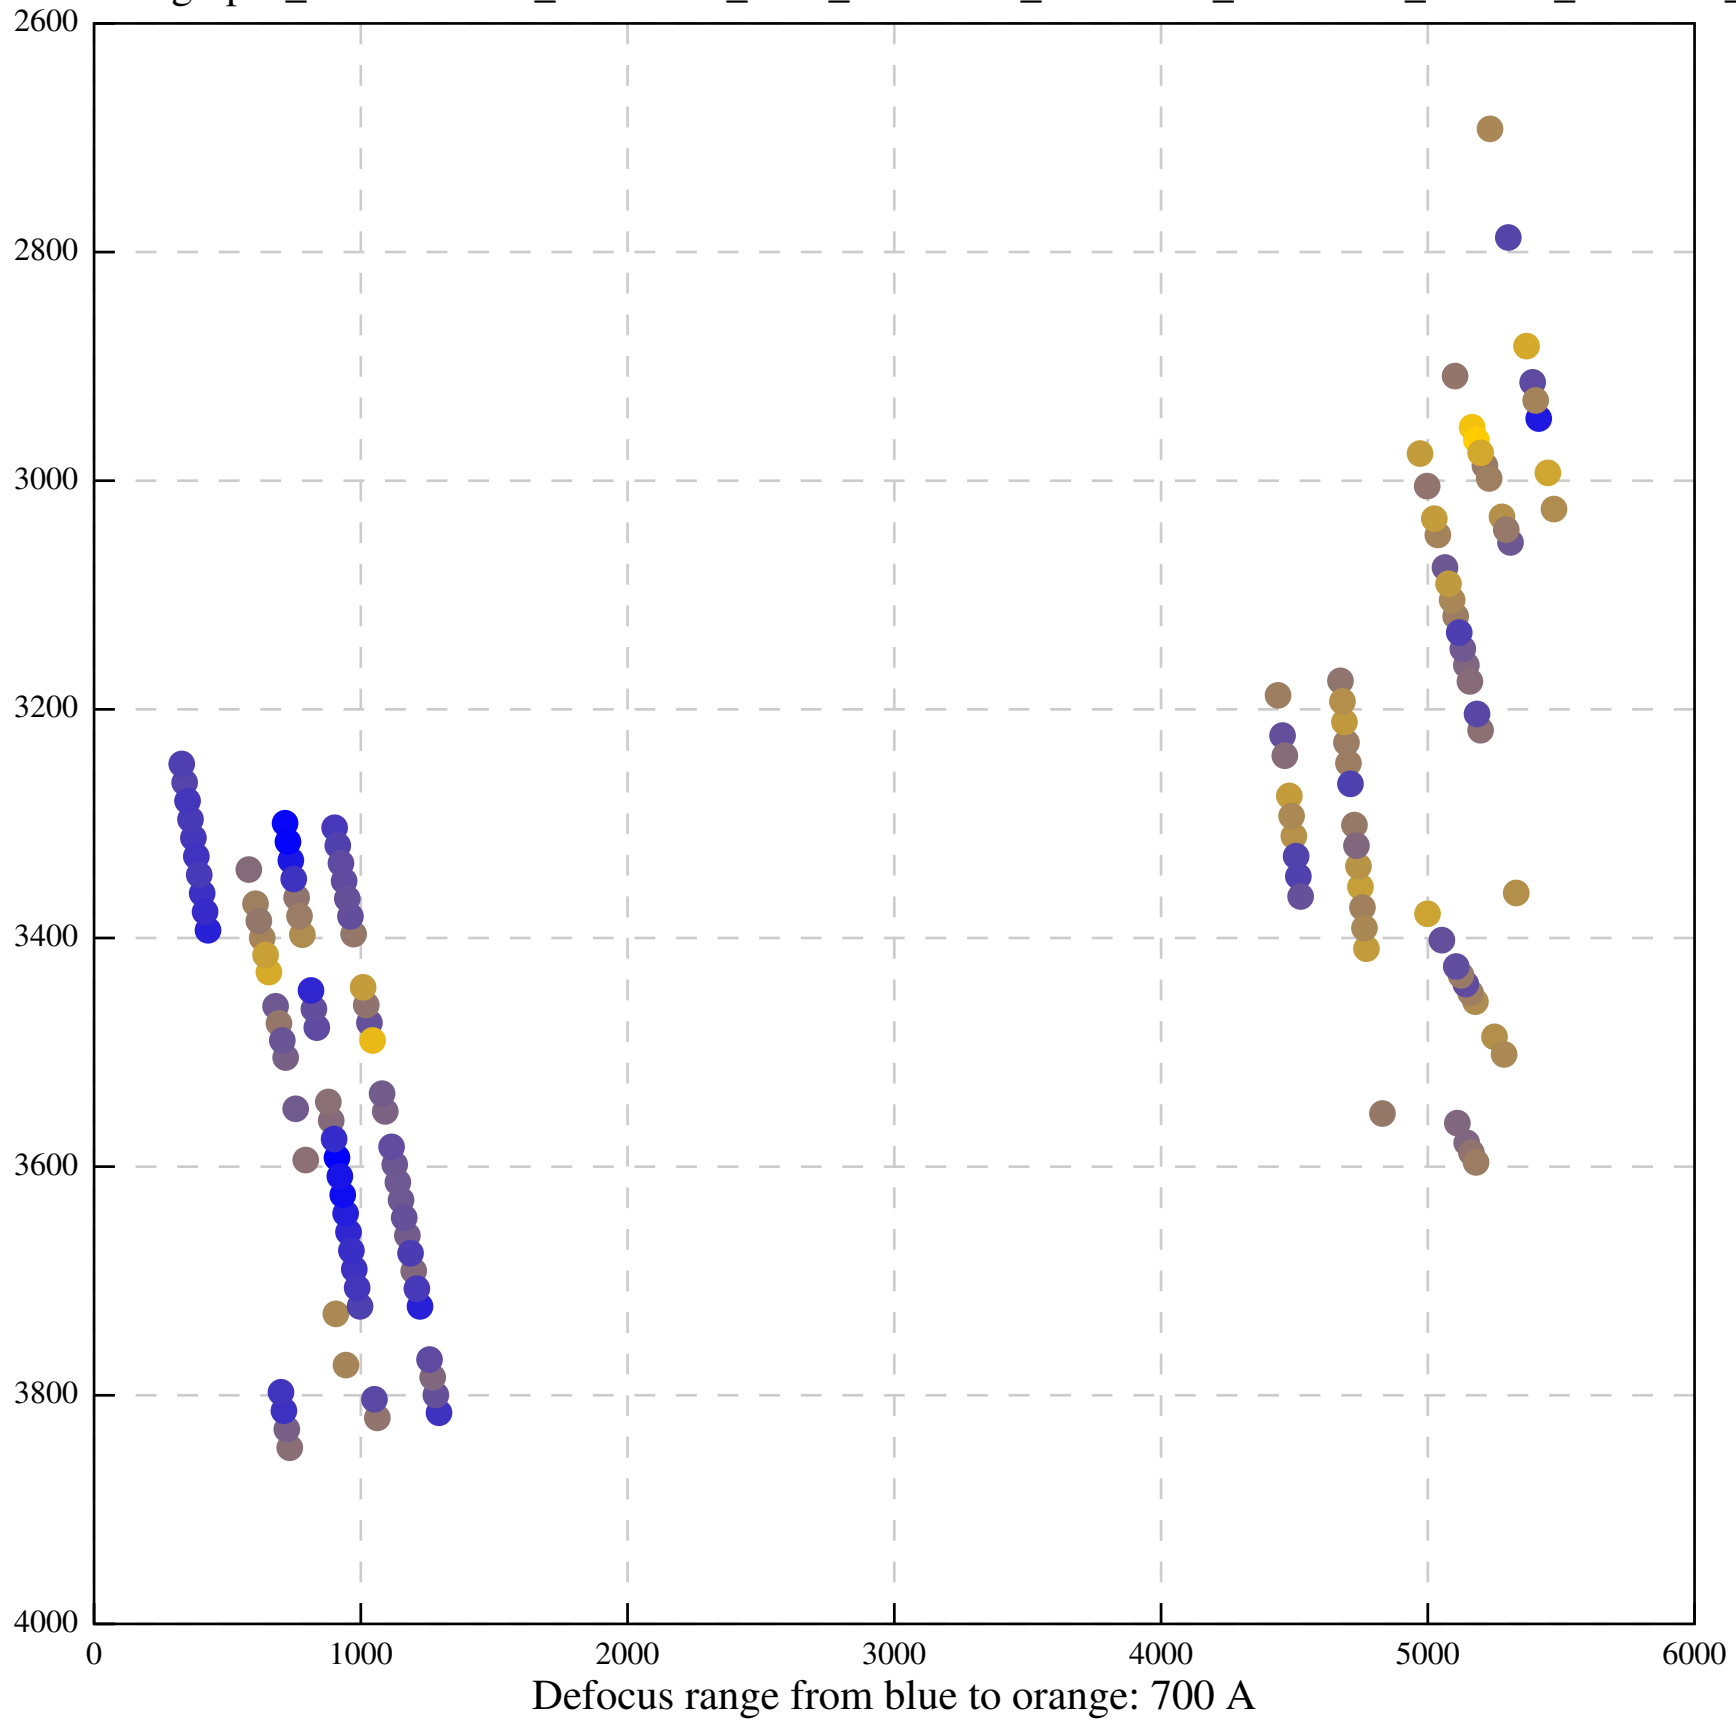

Asymm. obs [-1, 1] opticsGroup2

Asymm. obs [-pi, pi] opticsGroup2

Beamtilt-only fit [-1, 1] opticsGroup2

Beamtilt-only fit [-pi, pi] opticsGroup2

Defocus range from blue to orange: 151 Å

Defocus range from blue to orange: 653 A

Defocus range from blue to orange: 480 A

Defocus range from blue to orange: 204 Å

Defocus range from blue to orange: 580 A

Defocus range from blue to orange: 353 A

Defocus range from blue to orange: 50 A

Defocus range from blue to orange: 286 A

Defocus range from blue to orange: 552 A

Defocus range from blue to orange: 54 A

Defocus range from blue to orange: 576 A

Defocus range from blue to orange: 69 A

Defocus range from blue to orange: 173 A

Defocus range from blue to orange: 0 A

Defocus range from blue to orange: 232 Å

Defocus range from blue to orange: 575 A

Defocus range from blue to orange: 347 A

Defocus range from blue to orange: 0 A

Defocus range from blue to orange: 487 A

Defocus range from blue to orange: 383 A