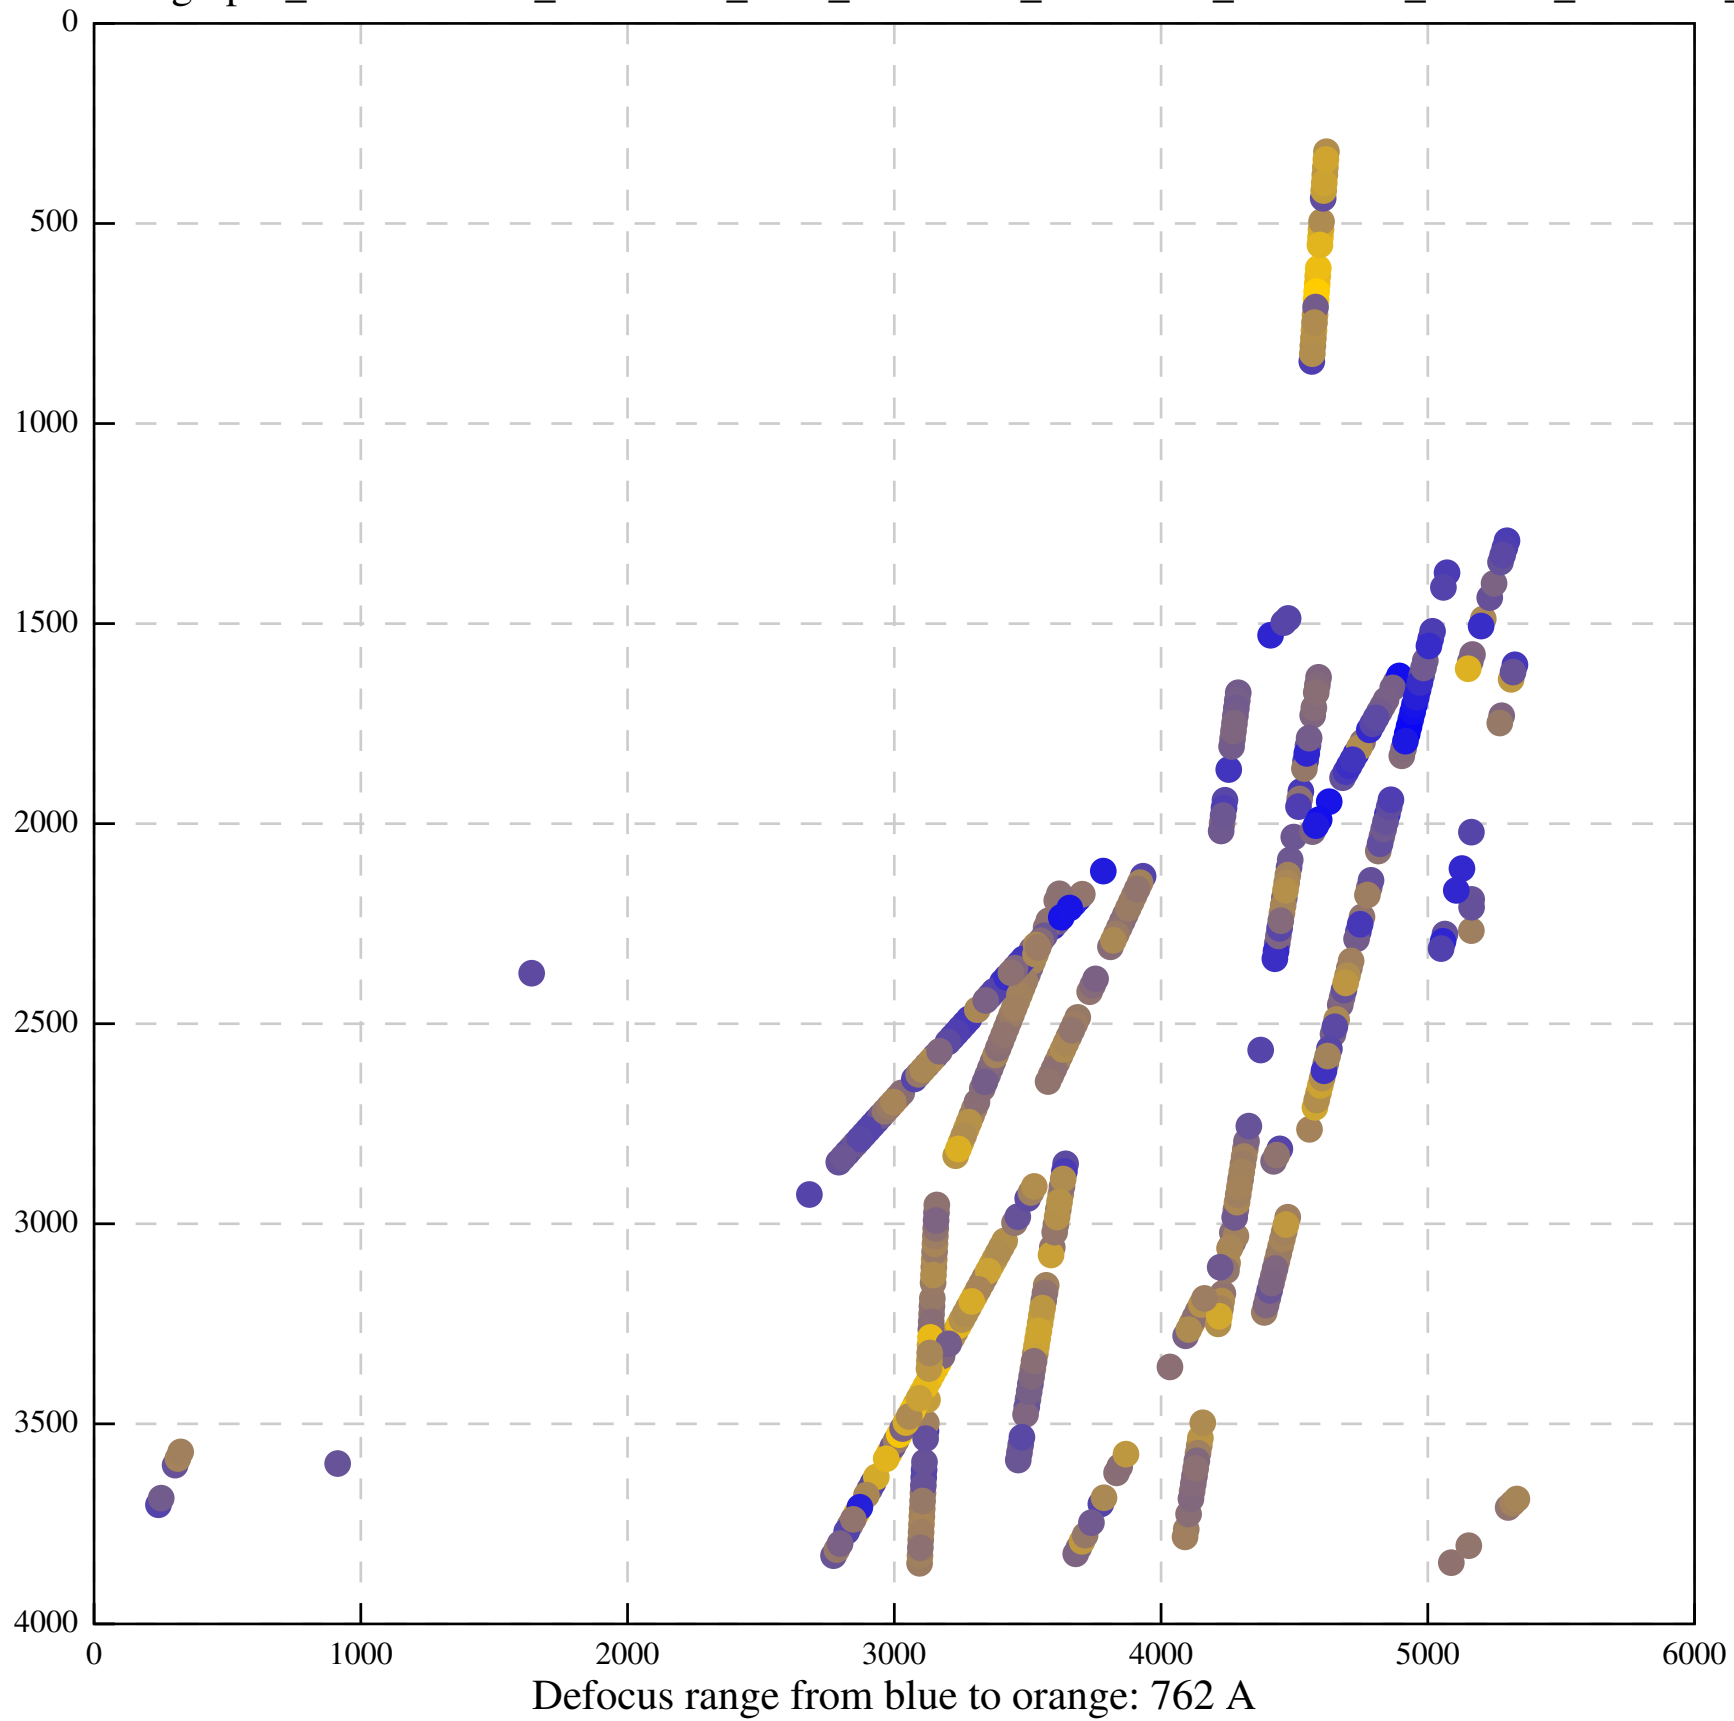

Defocus range from blue to orange: 480 A

Defocus range from blue to orange: 204 Å

Defocus range from blue to orange: 580 A

Defocus range from blue to orange: 353 A

Defocus range from blue to orange: 50 A

Defocus range from blue to orange: 286 A

Defocus range from blue to orange: 232 Å

Defocus range from blue to orange: 575 A

Defocus range from blue to orange: 347 A

Defocus range from blue to orange: 0 A

Defocus range from blue to orange: 487 A

Defocus range from blue to orange: 383 A

Defocus range from blue to orange: 126 A

Defocus range from blue to orange: 748 A

Defocus range from blue to orange: 274 Å

Defocus range from blue to orange: 60 A

Defocus range from blue to orange: 83 A

Defocus range from blue to orange: 328 A

Defocus range from blue to orange: 16 A

Defocus range from blue to orange: 93 A

Defocus range from blue to orange: 81 A

Defocus range from blue to orange: 121 A

Defocus range from blue to orange: 438 A

Defocus range from blue to orange: 437 A