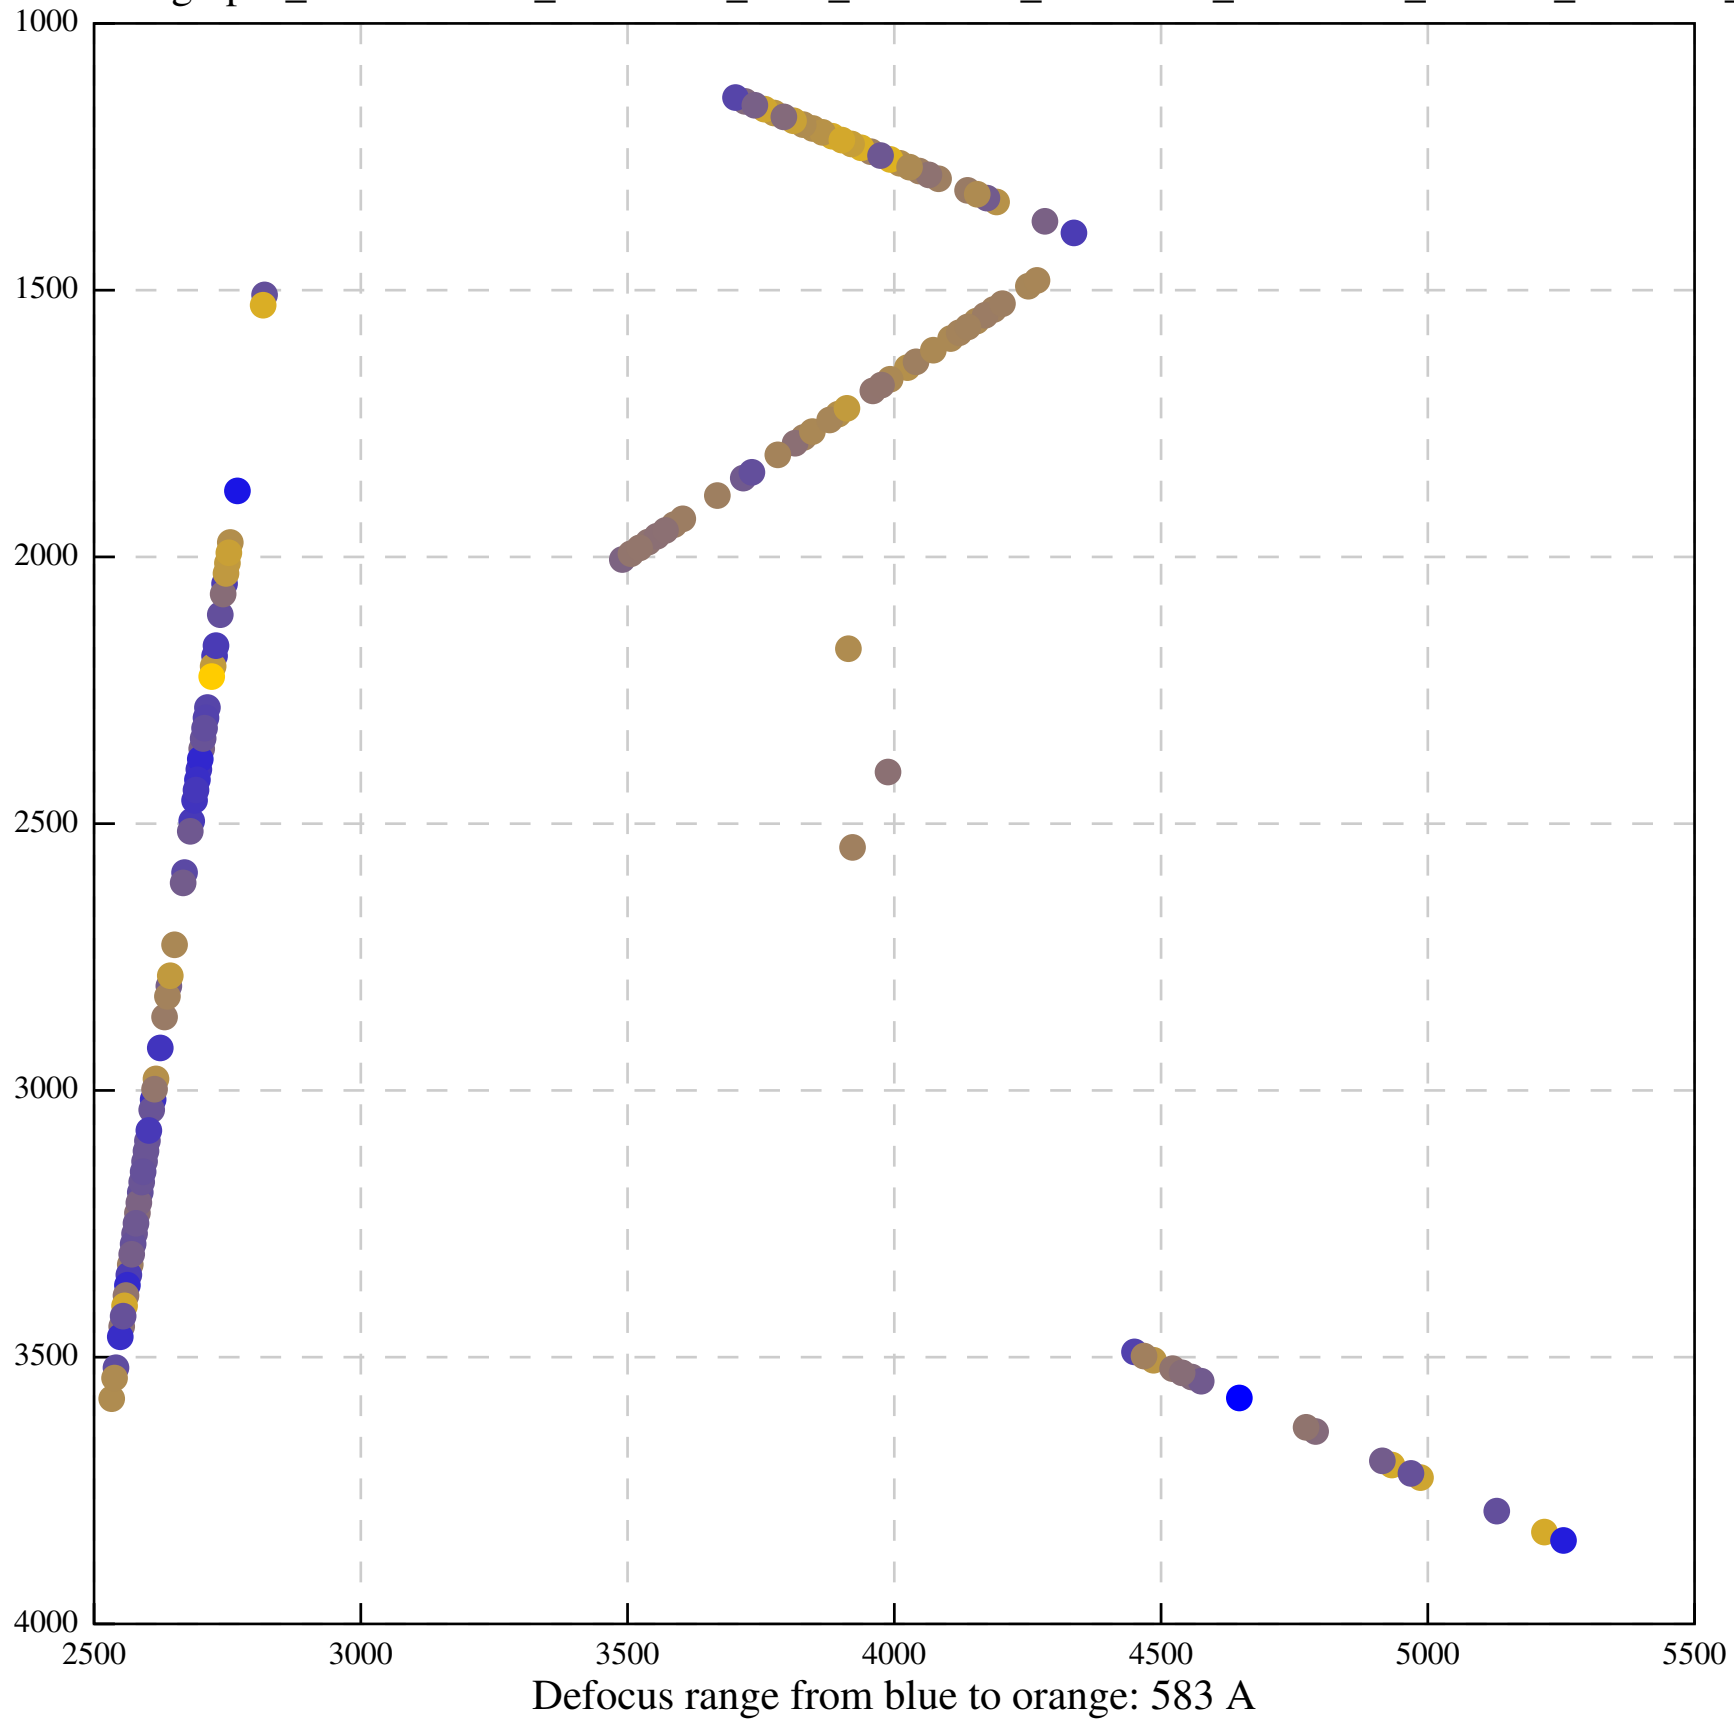

Defocus range from blue to orange: 126 A

Defocus range from blue to orange: 748 A

Defocus range from blue to orange: 274 Å

Defocus range from blue to orange: 60 A

Defocus range from blue to orange: 83 A

Defocus range from blue to orange: 328 A

Defocus range from blue to orange: 16 A

Defocus range from blue to orange: 93 A

Defocus range from blue to orange: 81 A

Defocus range from blue to orange: 121 A

Defocus range from blue to orange: 438 A

Defocus range from blue to orange: 437 A

Defocus range from blue to orange: 502 Å

Defocus range from blue to orange: 765 A

Defocus range from blue to orange: 593 A

Defocus range from blue to orange: 153 A

Defocus range from blue to orange: 171 Å

Defocus range from blue to orange: 36 A

Defocus range from blue to orange: 368 A

Defocus range from blue to orange: 412 A

Defocus range from blue to orange: 93 A

Defocus range from blue to orange: 0 Å