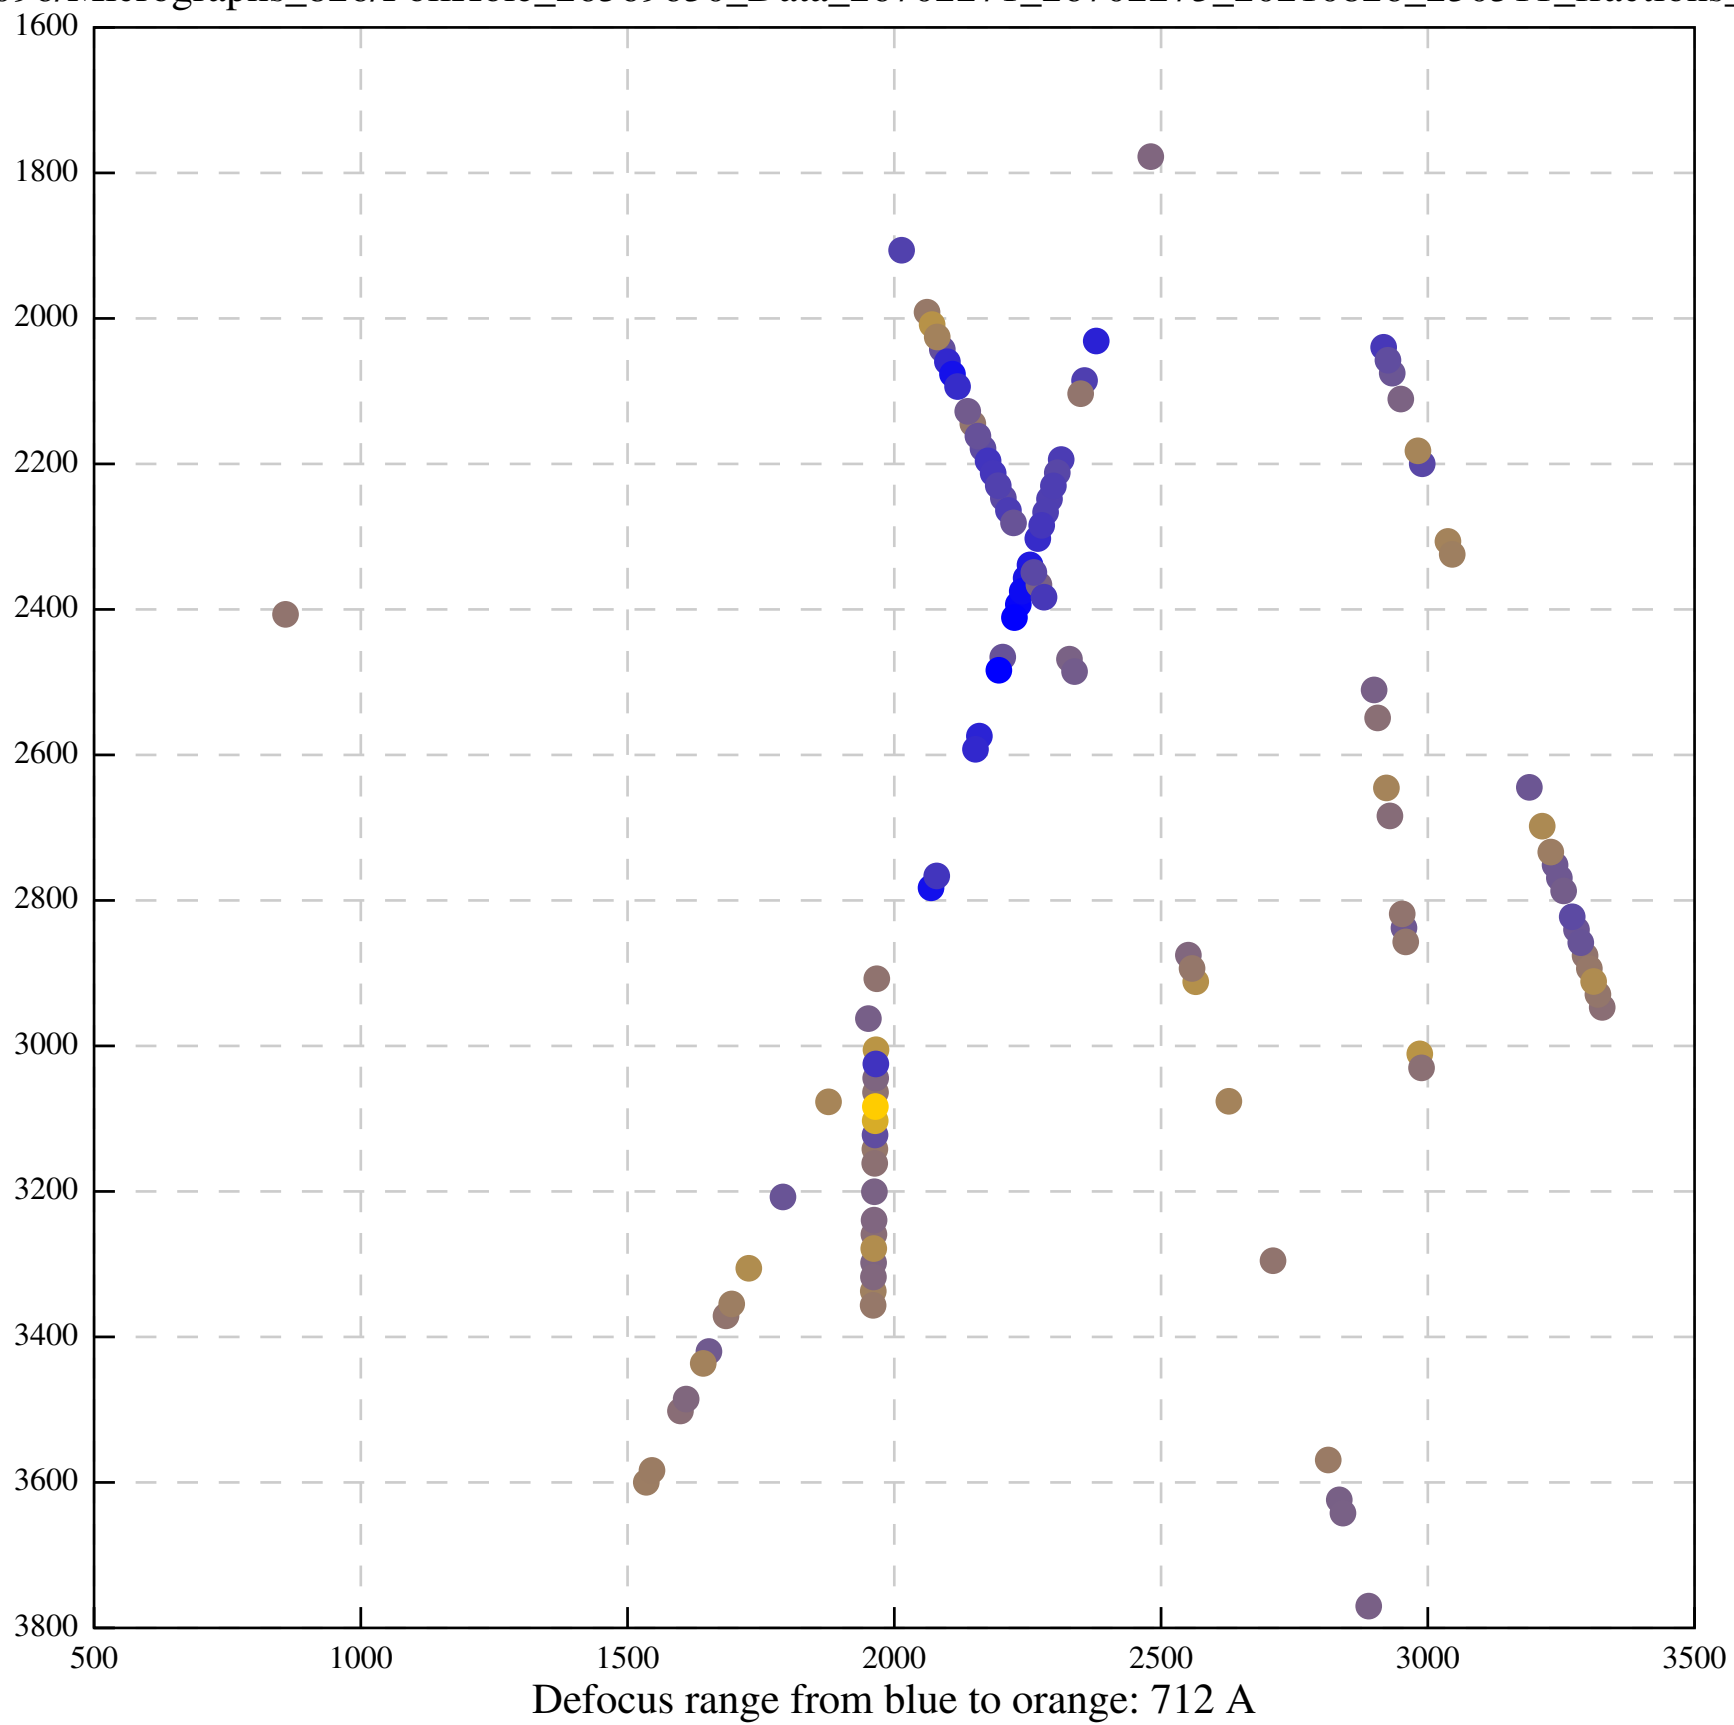

Asymm. obs [-1, 1] opticsGroup2

Asymm. obs [-pi, pi] opticsGroup2

Beamtilt-only fit [-1, 1] opticsGroup2

Beamtilt-only fit [-pi, pi] opticsGroup2

Defocus range from blue to orange: 151 Å

Defocus range from blue to orange: 653 A

Defocus range from blue to orange: 480 A

Defocus range from blue to orange: 204 Å

Defocus range from blue to orange: 580 A

Defocus range from blue to orange: 353 A

Defocus range from blue to orange: 50 A

Defocus range from blue to orange: 286 A

Defocus range from blue to orange: 552 A

Defocus range from blue to orange: 54 A

Defocus range from blue to orange: 576 A

Defocus range from blue to orange: 69 A

Defocus range from blue to orange: 173 A

Defocus range from blue to orange: 0 A

Defocus range from blue to orange: 232 Å

Defocus range from blue to orange: 575 A

Defocus range from blue to orange: 347 A

Defocus range from blue to orange: 0 A

Defocus range from blue to orange: 487 A

Defocus range from blue to orange: 383 A