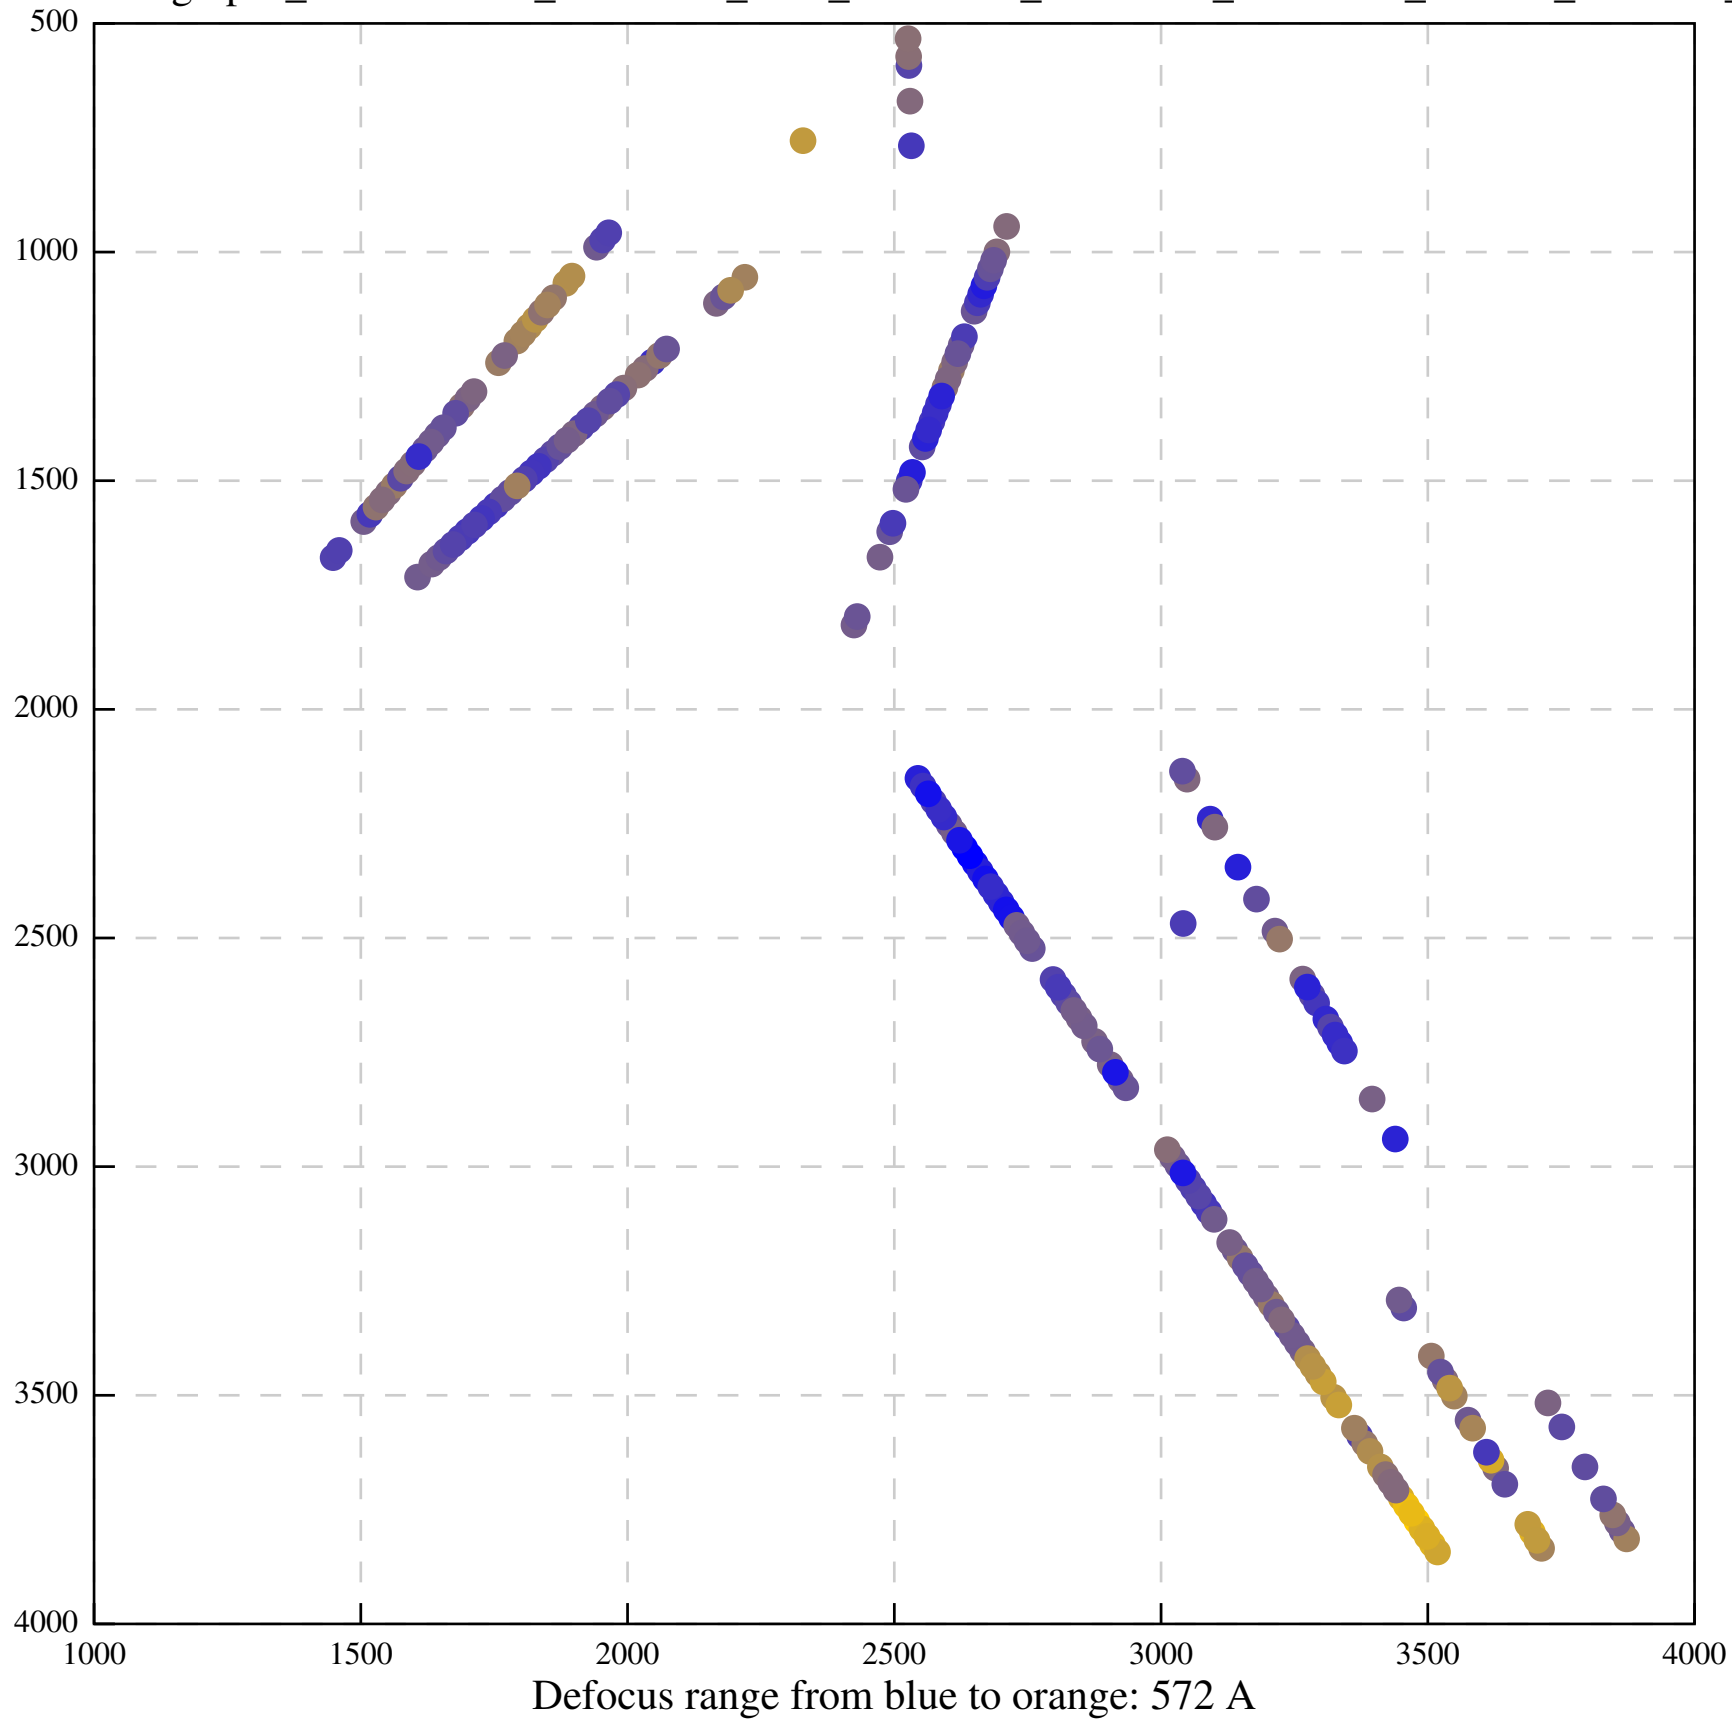

Defocus range from blue to orange: 126 A

Defocus range from blue to orange: 748 A

Defocus range from blue to orange: 274 Å

Defocus range from blue to orange: 60 A

Defocus range from blue to orange: 83 A

Defocus range from blue to orange: 328 A

Defocus range from blue to orange: 16 A

Defocus range from blue to orange: 93 A

Defocus range from blue to orange: 81 A

Defocus range from blue to orange: 121 A

Defocus range from blue to orange: 438 A

Defocus range from blue to orange: 437 A

Defocus range from blue to orange: 502 Å

Defocus range from blue to orange: 765 A

Defocus range from blue to orange: 593 A

Defocus range from blue to orange: 153 A

Defocus range from blue to orange: 171 Å

Defocus range from blue to orange: 36 A

Defocus range from blue to orange: 368 A

Defocus range from blue to orange: 412 A

Defocus range from blue to orange: 93 A

Defocus range from blue to orange: 0 Å