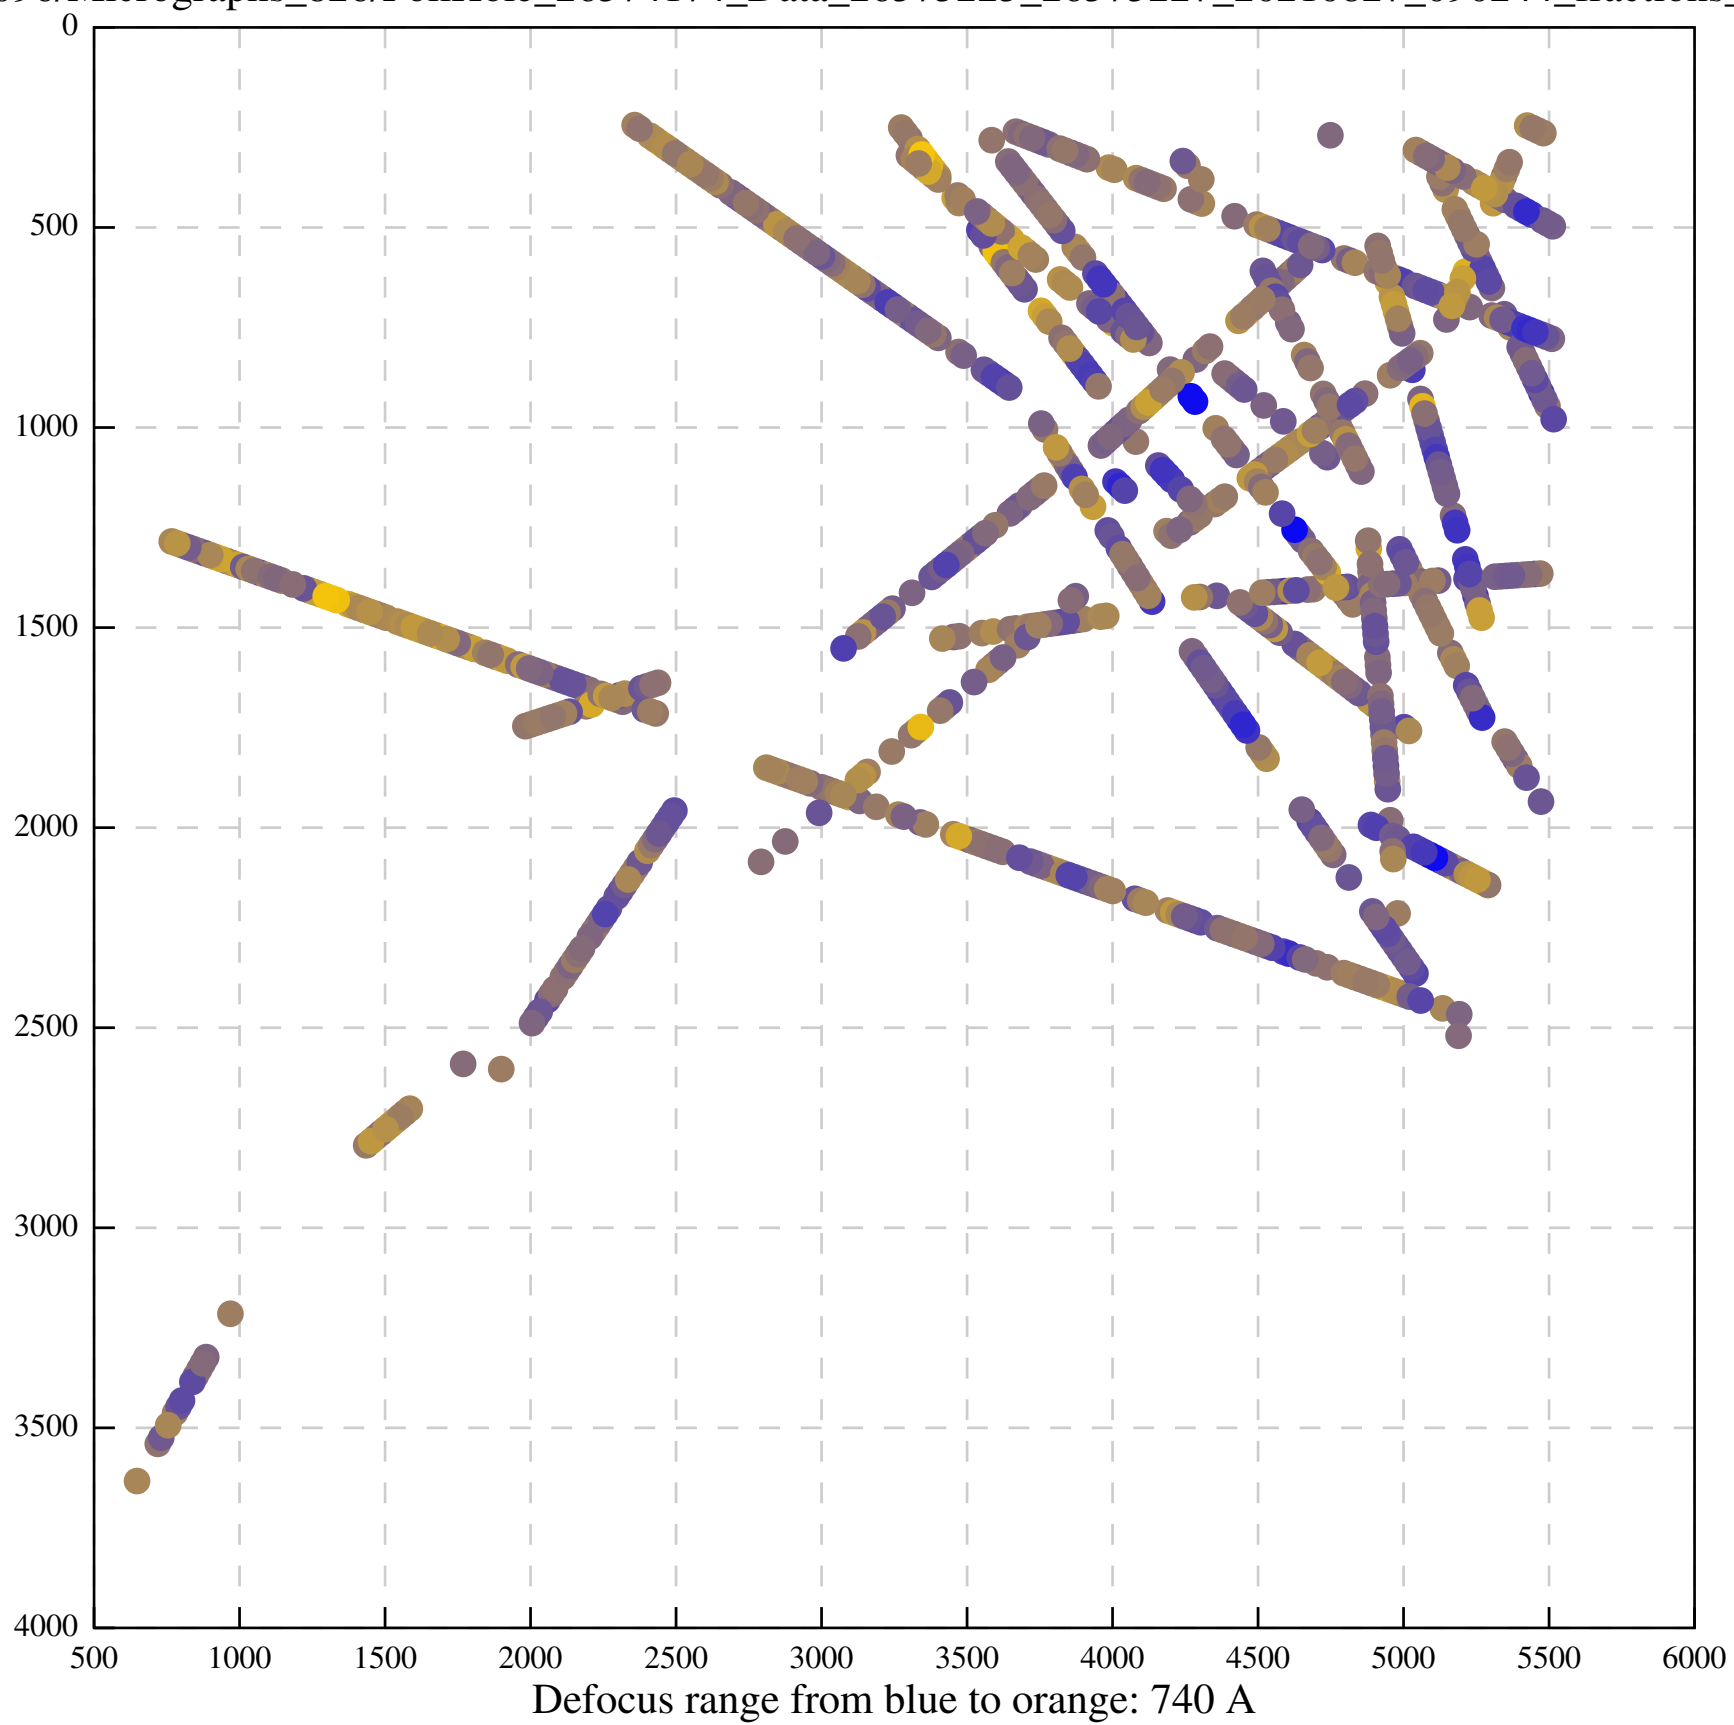

Defocus range from blue to orange: 480 A

Defocus range from blue to orange: 204 Å

Defocus range from blue to orange: 580 A

Defocus range from blue to orange: 353 A

Defocus range from blue to orange: 50 A

Defocus range from blue to orange: 286 A

Defocus range from blue to orange: 552 A

Defocus range from blue to orange: 54 A

Defocus range from blue to orange: 576 A

Defocus range from blue to orange: 69 A

Defocus range from blue to orange: 173 A

Defocus range from blue to orange: 0 A

Defocus range from blue to orange: 232 Å

Defocus range from blue to orange: 575 A

Defocus range from blue to orange: 347 A

Defocus range from blue to orange: 0 A

Defocus range from blue to orange: 487 A

Defocus range from blue to orange: 383 A

Defocus range from blue to orange: 126 A

Defocus range from blue to orange: 748 A

Defocus range from blue to orange: 274 Å

Defocus range from blue to orange: 60 A

Defocus range from blue to orange: 83 A

Defocus range from blue to orange: 328 A