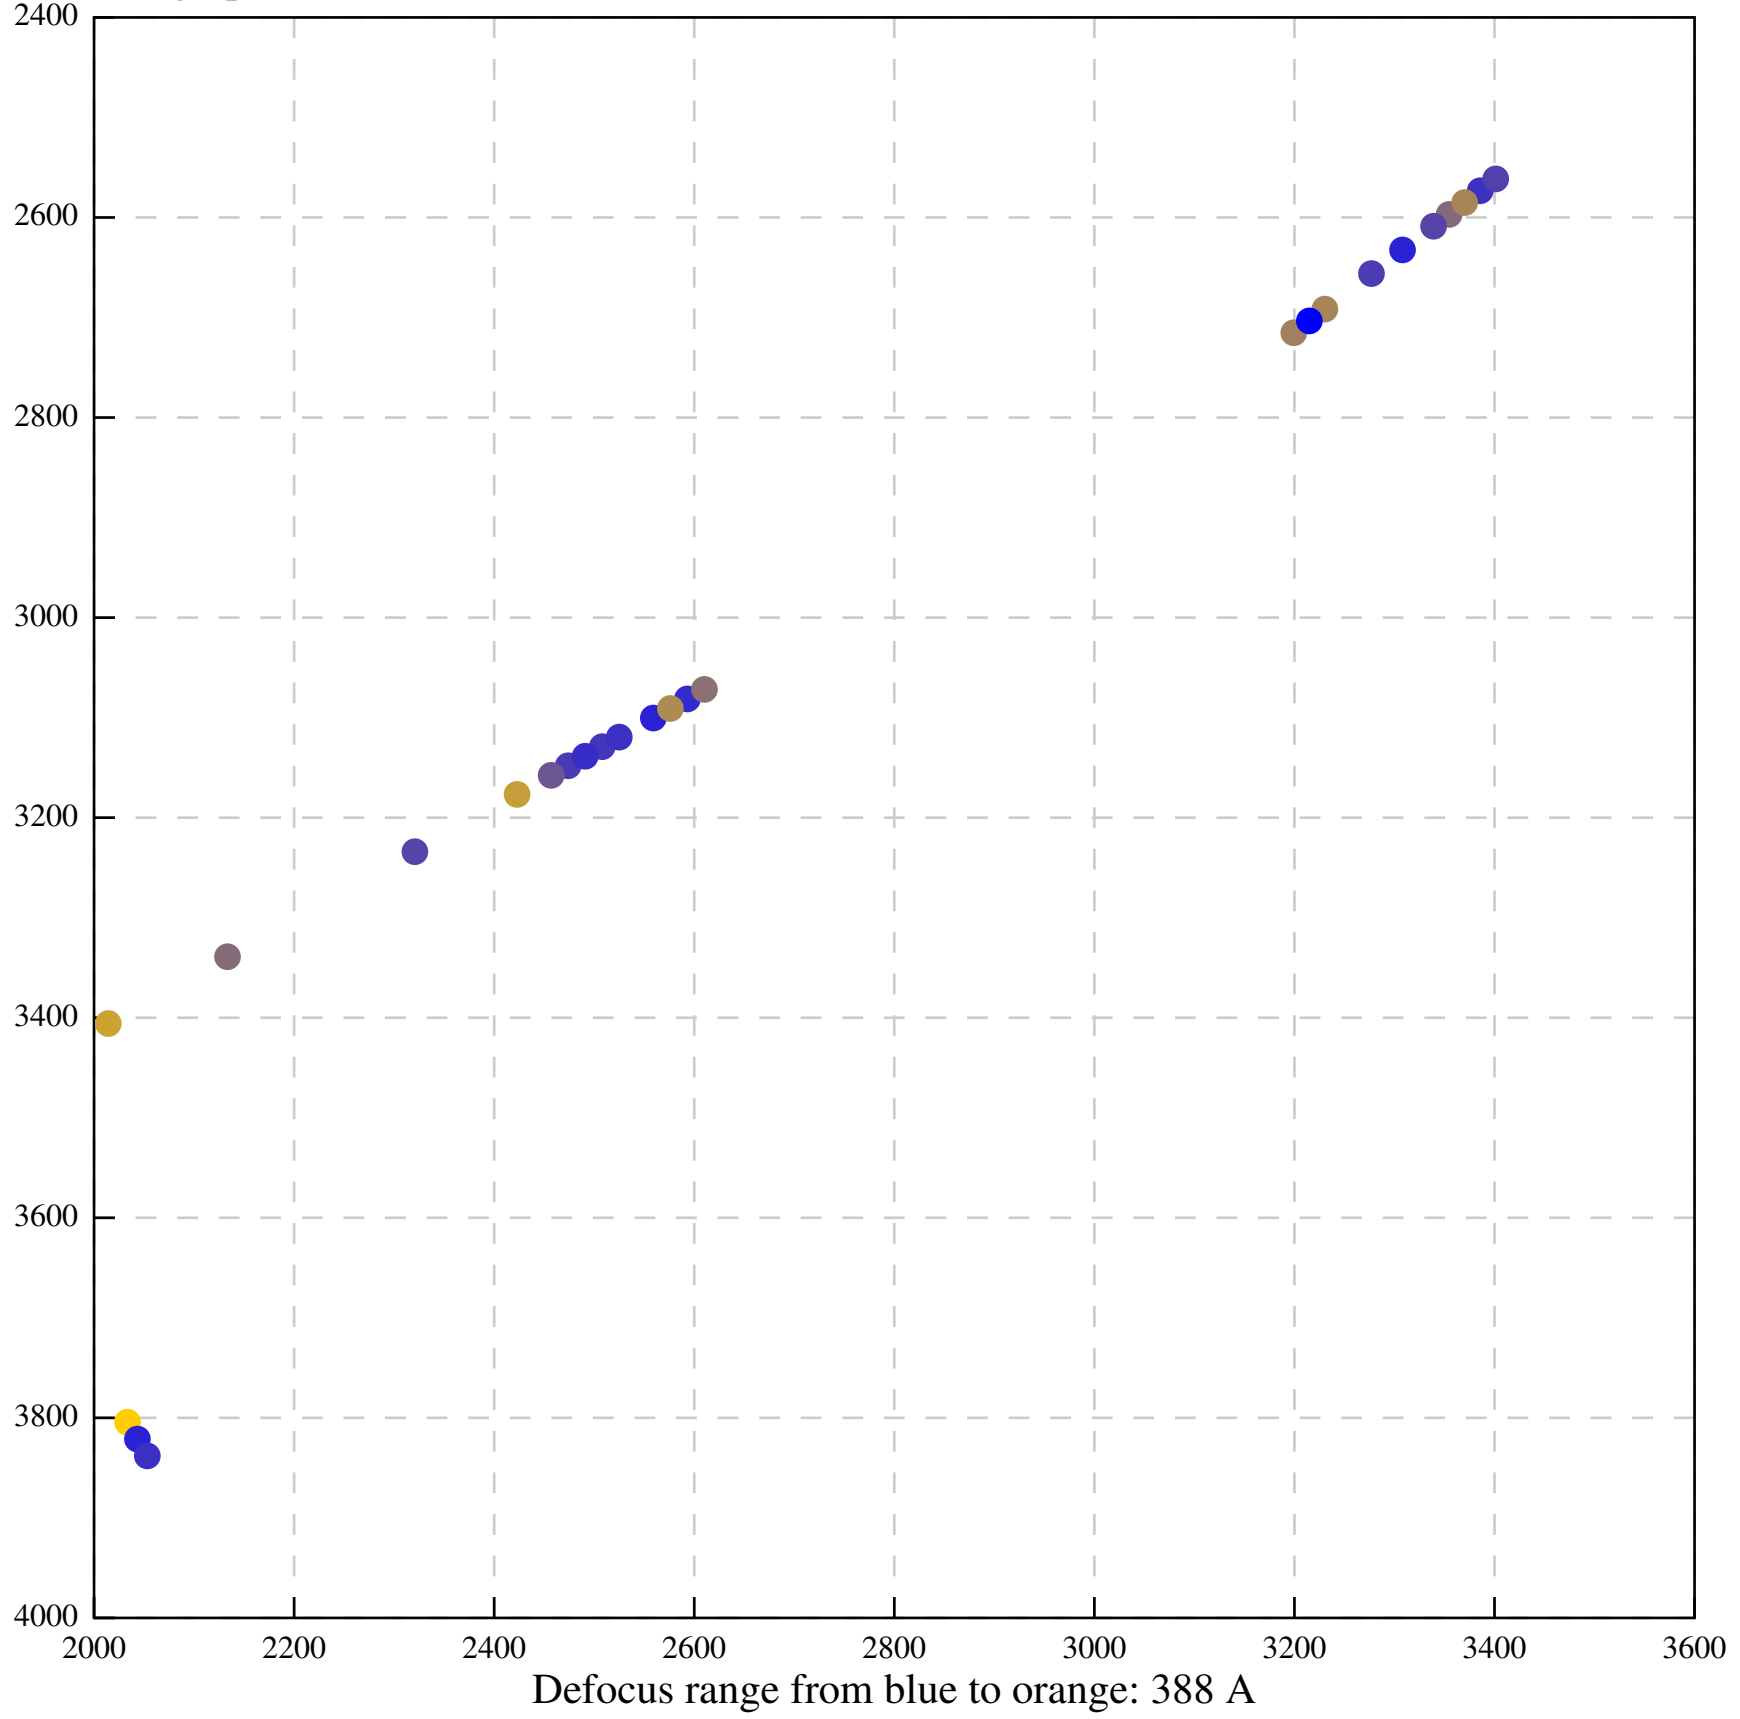

Defocus range from blue to orange: 126 A

Defocus range from blue to orange: 748 A

Defocus range from blue to orange: 274 Å

Defocus range from blue to orange: 60 A

Defocus range from blue to orange: 83 A

Defocus range from blue to orange: 328 A

Defocus range from blue to orange: 16 A

Defocus range from blue to orange: 93 A

Defocus range from blue to orange: 81 A

Defocus range from blue to orange: 121 A

Defocus range from blue to orange: 438 A

Defocus range from blue to orange: 437 A

Defocus range from blue to orange: 502 Å

Defocus range from blue to orange: 765 A

Defocus range from blue to orange: 593 A

Defocus range from blue to orange: 153 A

Defocus range from blue to orange: 171 Å

Defocus range from blue to orange: 36 A

Defocus range from blue to orange: 368 A

Defocus range from blue to orange: 412 A

Defocus range from blue to orange: 93 A

Defocus range from blue to orange: 0 Å