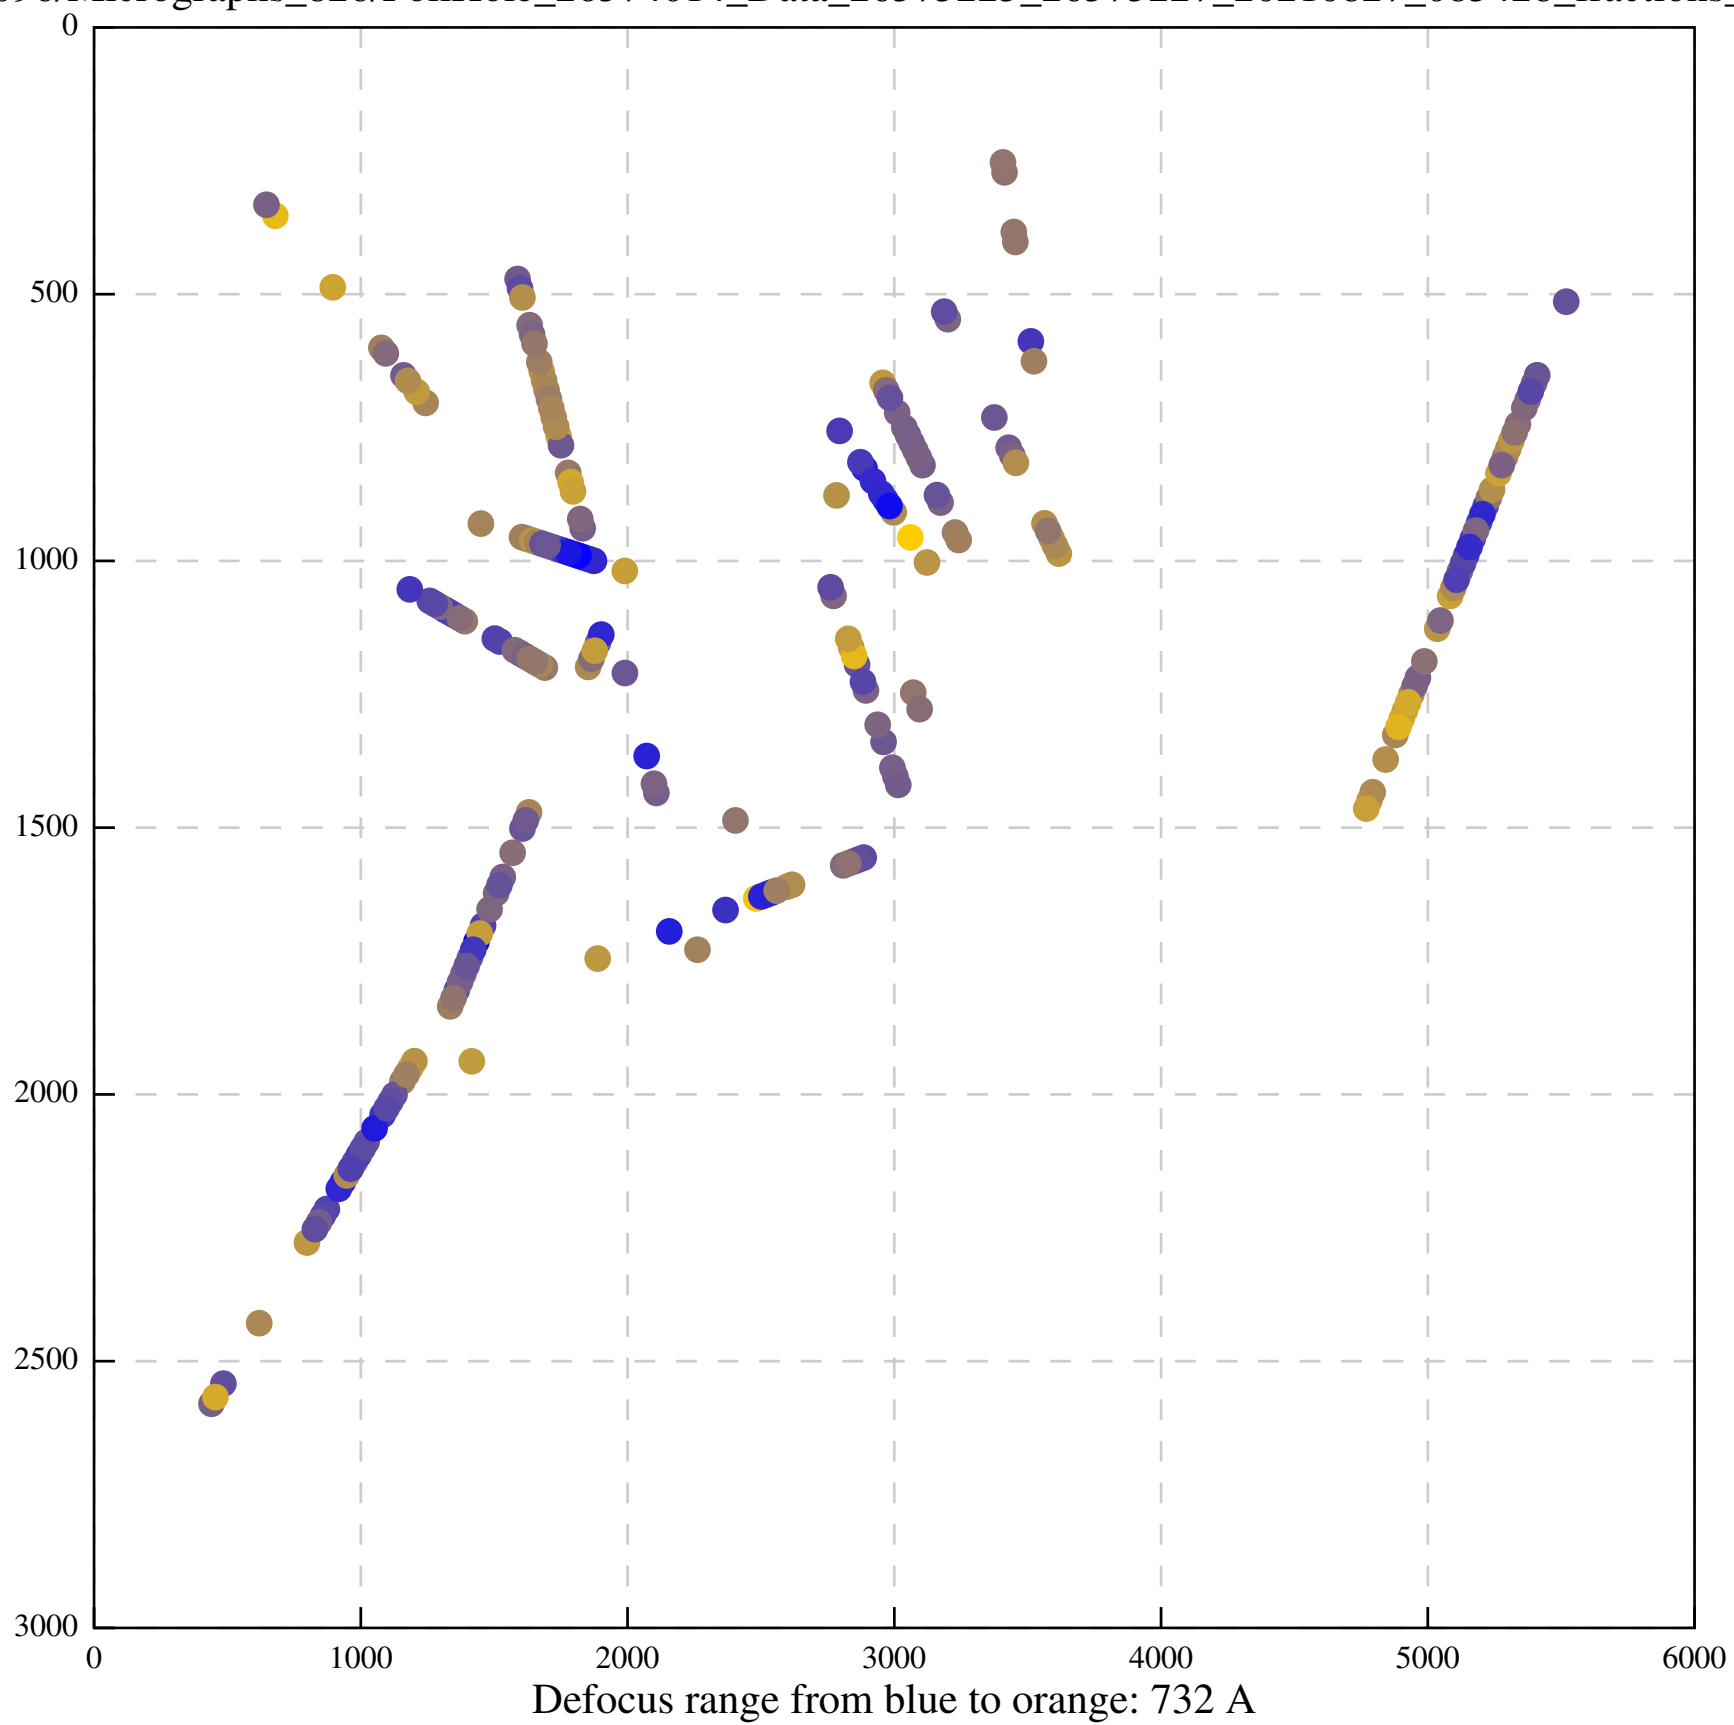

Defocus range from blue to orange: 480 A

Defocus range from blue to orange: 204 Å

Defocus range from blue to orange: 580 A

Defocus range from blue to orange: 353 A

Defocus range from blue to orange: 50 A

Defocus range from blue to orange: 286 A

Defocus range from blue to orange: 552 A

Defocus range from blue to orange: 54 A

Defocus range from blue to orange: 576 A

Defocus range from blue to orange: 69 A

Defocus range from blue to orange: 173 A

Defocus range from blue to orange: 0 A

Defocus range from blue to orange: 232 Å

Defocus range from blue to orange: 575 A

Defocus range from blue to orange: 347 A

Defocus range from blue to orange: 0 A

Defocus range from blue to orange: 487 A

Defocus range from blue to orange: 383 A

Defocus range from blue to orange: 126 A

Defocus range from blue to orange: 748 A

Defocus range from blue to orange: 274 Å

Defocus range from blue to orange: 60 A

Defocus range from blue to orange: 83 A

Defocus range from blue to orange: 328 A