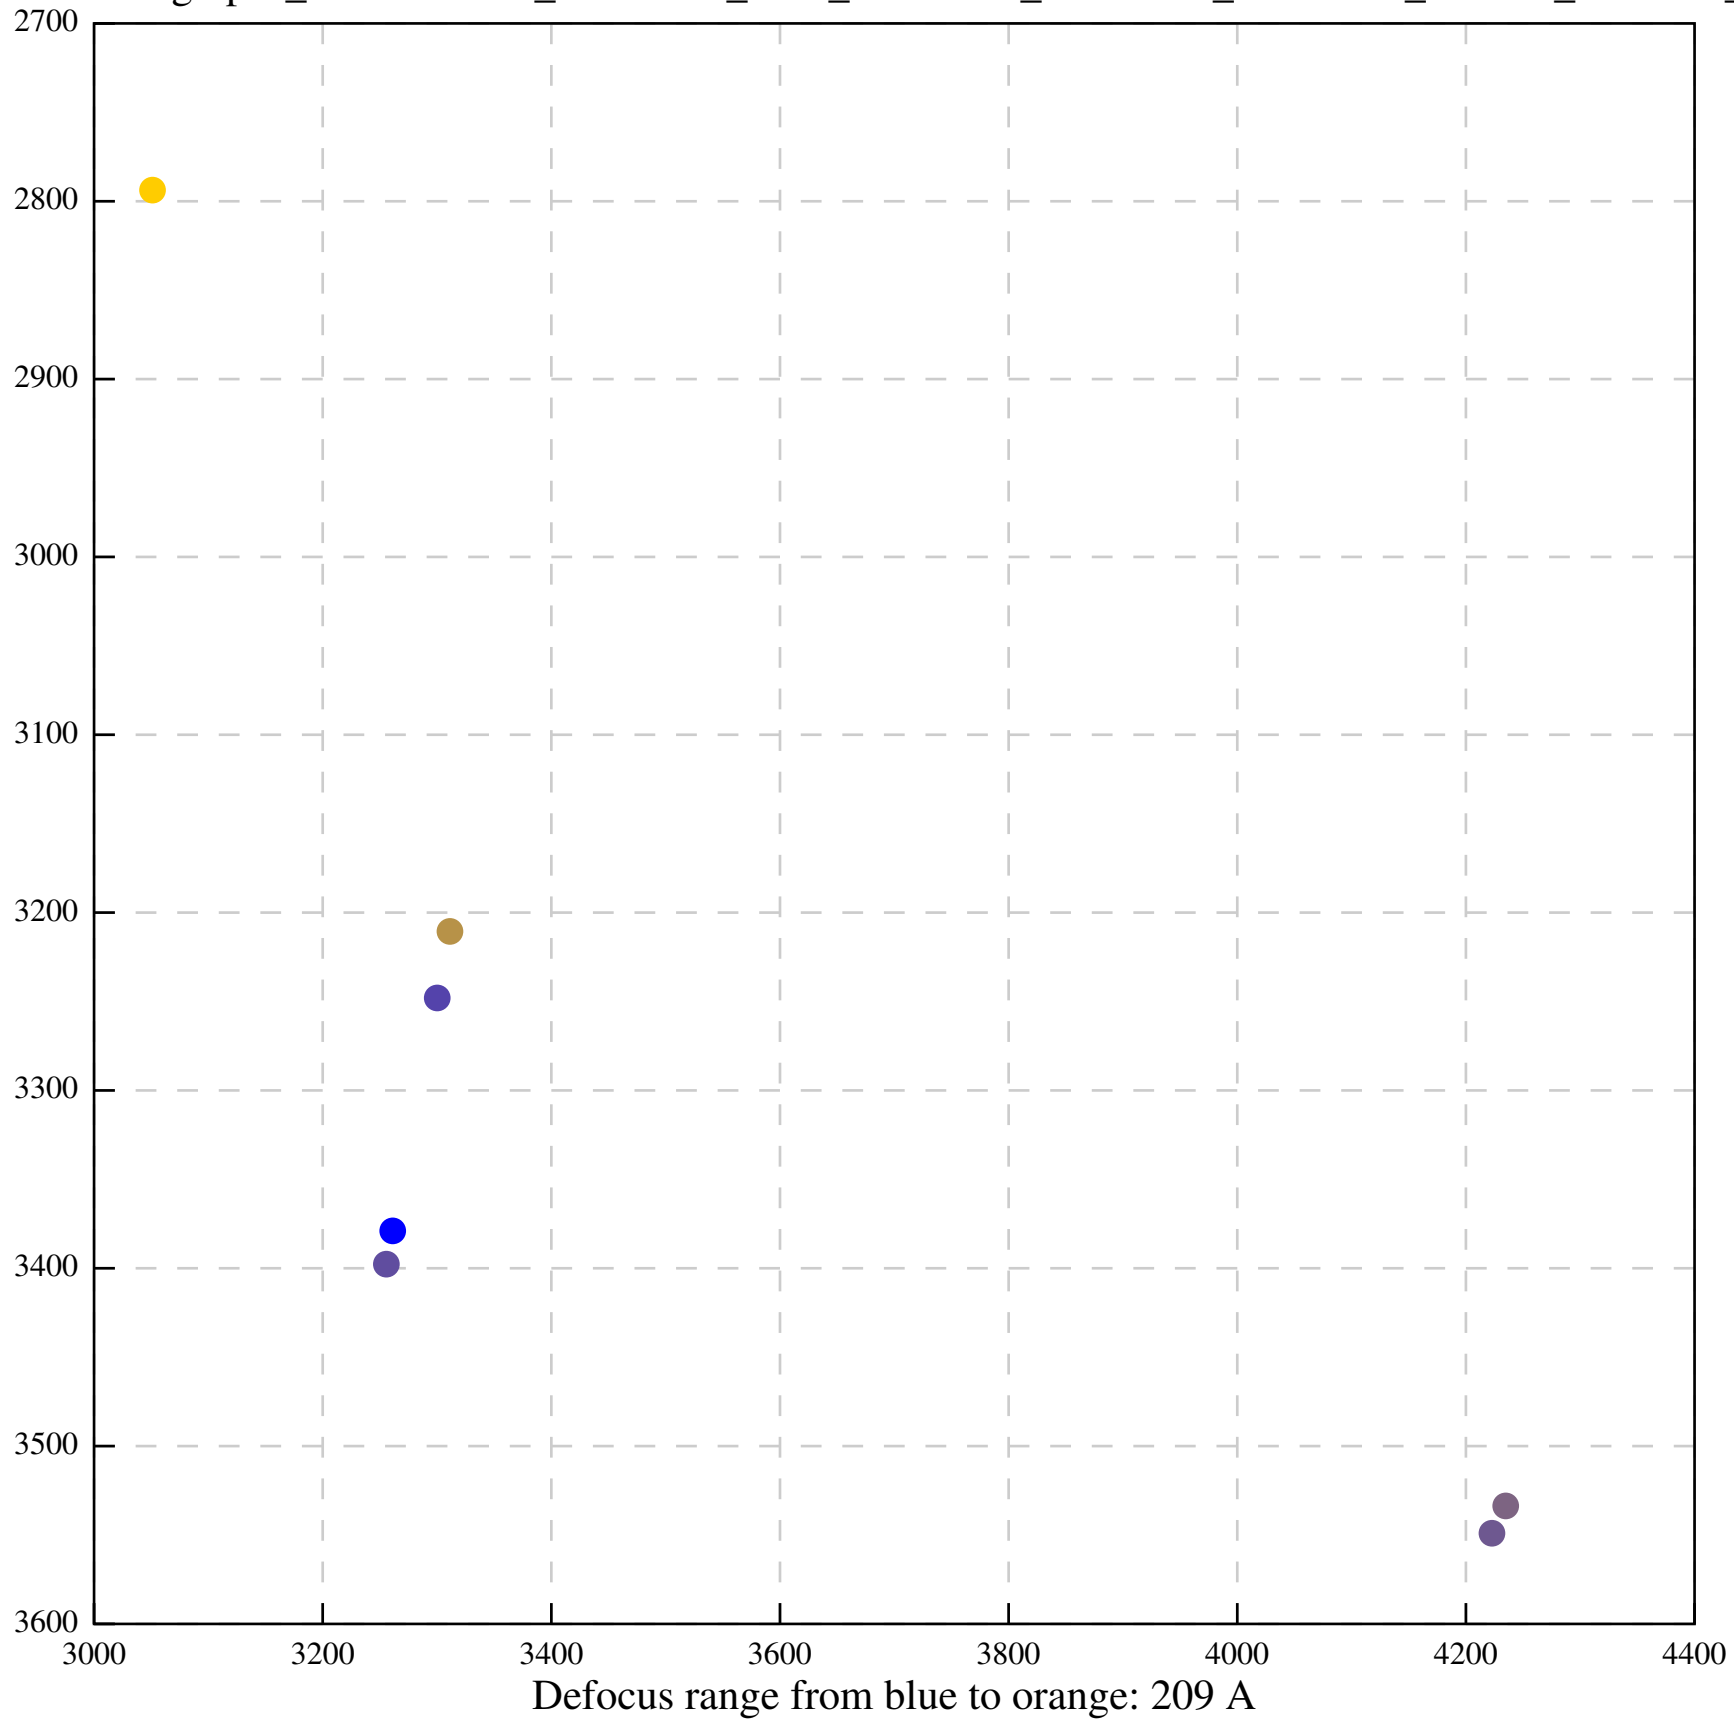

Defocus range from blue to orange: 126 A

Defocus range from blue to orange: 748 A

Defocus range from blue to orange: 274 Å

Defocus range from blue to orange: 60 A

Defocus range from blue to orange: 83 A

Defocus range from blue to orange: 328 A

Defocus range from blue to orange: 16 A

Defocus range from blue to orange: 93 A

Defocus range from blue to orange: 81 A

Defocus range from blue to orange: 121 A

Defocus range from blue to orange: 438 A

Defocus range from blue to orange: 437 A

Defocus range from blue to orange: 502 Å

Defocus range from blue to orange: 765 A

Defocus range from blue to orange: 593 A

Defocus range from blue to orange: 153 A

Defocus range from blue to orange: 171 Å

Defocus range from blue to orange: 36 A

Defocus range from blue to orange: 368 A

Defocus range from blue to orange: 412 A

Defocus range from blue to orange: 93 A

Defocus range from blue to orange: 0 Å