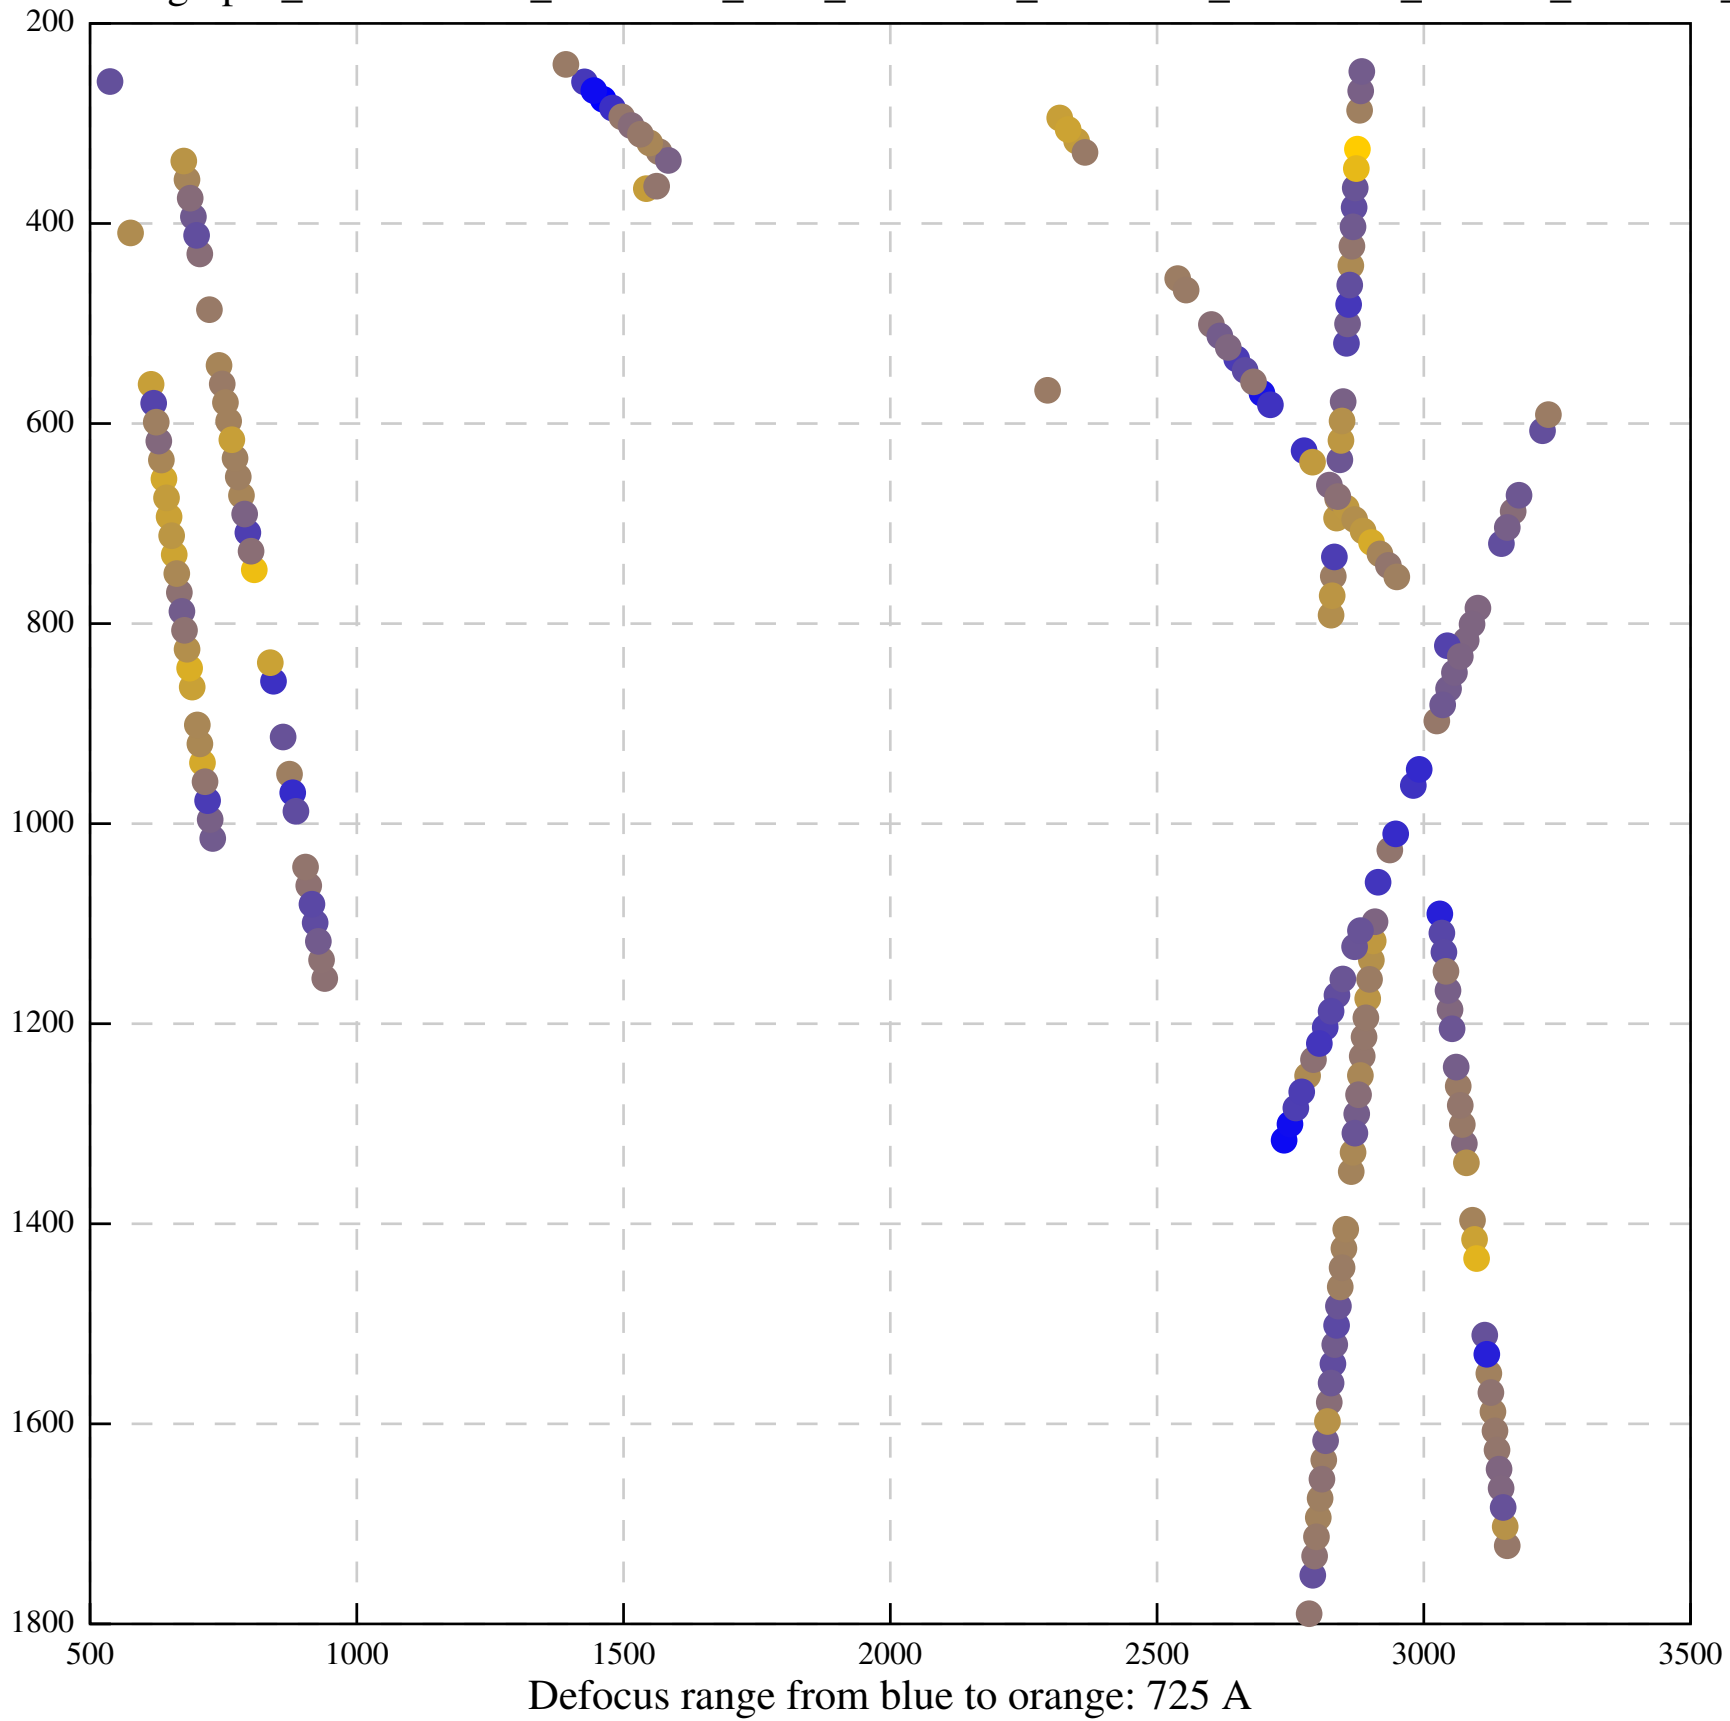

Defocus range from blue to orange: 126 A

Defocus range from blue to orange: 748 A

Defocus range from blue to orange: 274 Å

Defocus range from blue to orange: 60 A

Defocus range from blue to orange: 83 A

Defocus range from blue to orange: 328 A

Defocus range from blue to orange: 16 A

Defocus range from blue to orange: 93 A

Defocus range from blue to orange: 81 A

Defocus range from blue to orange: 121 A

Defocus range from blue to orange: 438 A

Defocus range from blue to orange: 437 A

Defocus range from blue to orange: 502 Å

Defocus range from blue to orange: 765 A

Defocus range from blue to orange: 593 A

Defocus range from blue to orange: 153 A

Defocus range from blue to orange: 171 Å

Defocus range from blue to orange: 36 A

Defocus range from blue to orange: 368 A

Defocus range from blue to orange: 412 A

Defocus range from blue to orange: 93 A

Defocus range from blue to orange: 0 Å