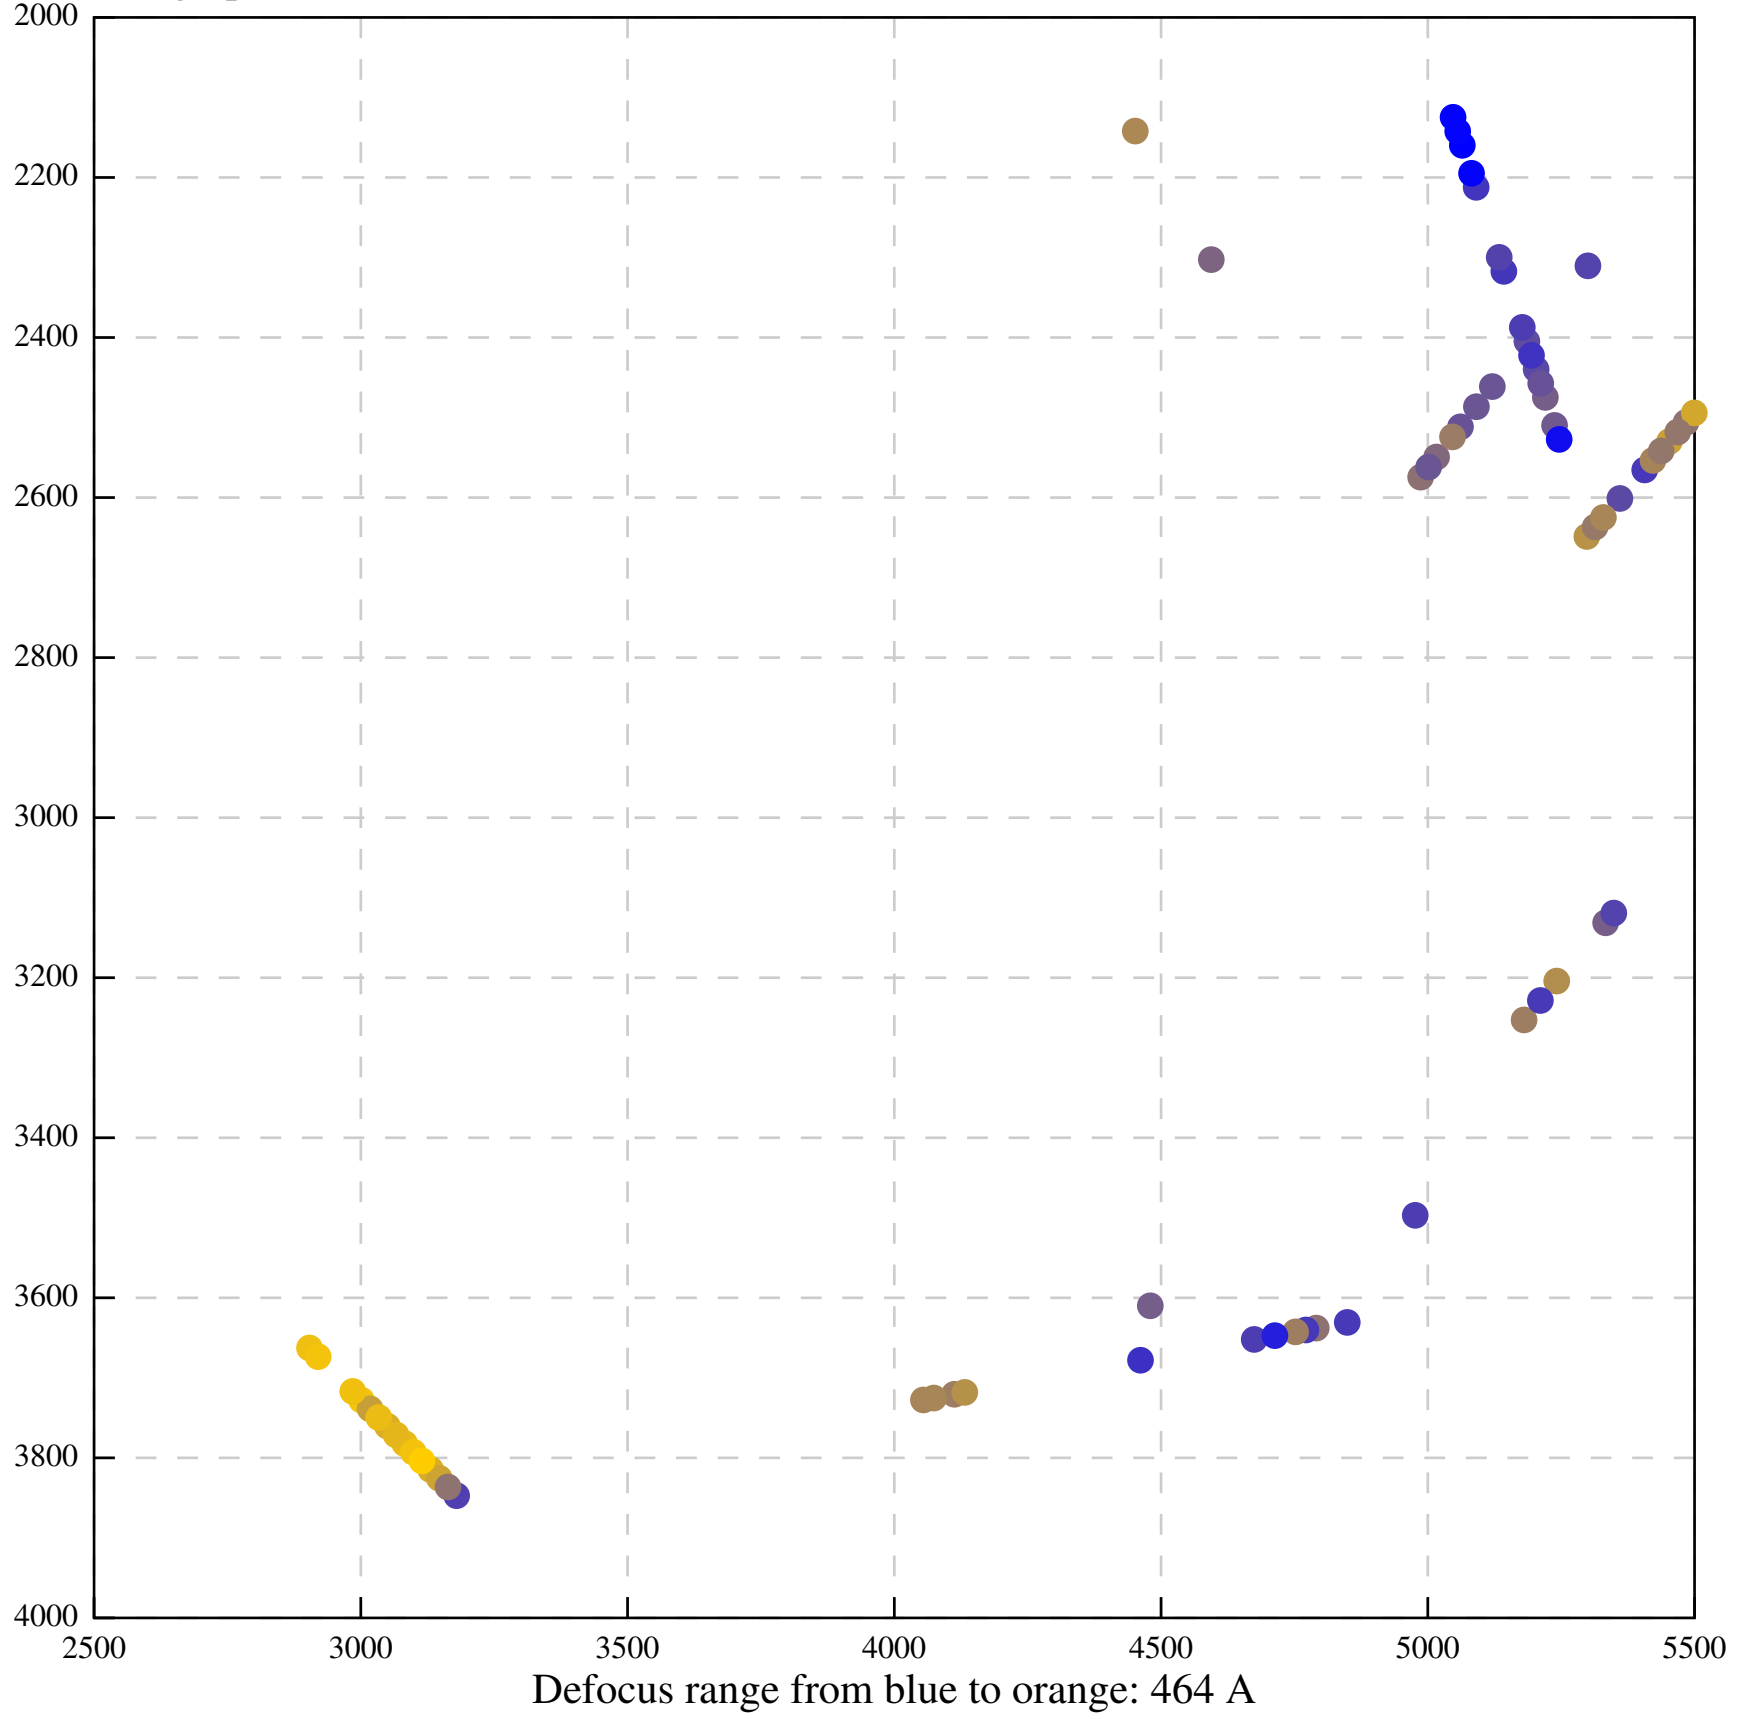

Defocus range from blue to orange: 552 A

Defocus range from blue to orange: 54 A

Defocus range from blue to orange: 576 A

Defocus range from blue to orange: 69 A

Defocus range from blue to orange: 173 A

Defocus range from blue to orange: 0 A

Defocus range from blue to orange: 232 Å

Defocus range from blue to orange: 575 A

Defocus range from blue to orange: 347 A

Defocus range from blue to orange: 0 A

Defocus range from blue to orange: 487 A

Defocus range from blue to orange: 383 A

Defocus range from blue to orange: 126 A

Defocus range from blue to orange: 748 A

Defocus range from blue to orange: 274 Å

Defocus range from blue to orange: 60 A

Defocus range from blue to orange: 83 A

Defocus range from blue to orange: 328 A

Defocus range from blue to orange: 16 A

Defocus range from blue to orange: 93 A

Defocus range from blue to orange: 81 A

Defocus range from blue to orange: 121 A

Defocus range from blue to orange: 438 A

Defocus range from blue to orange: 437 A