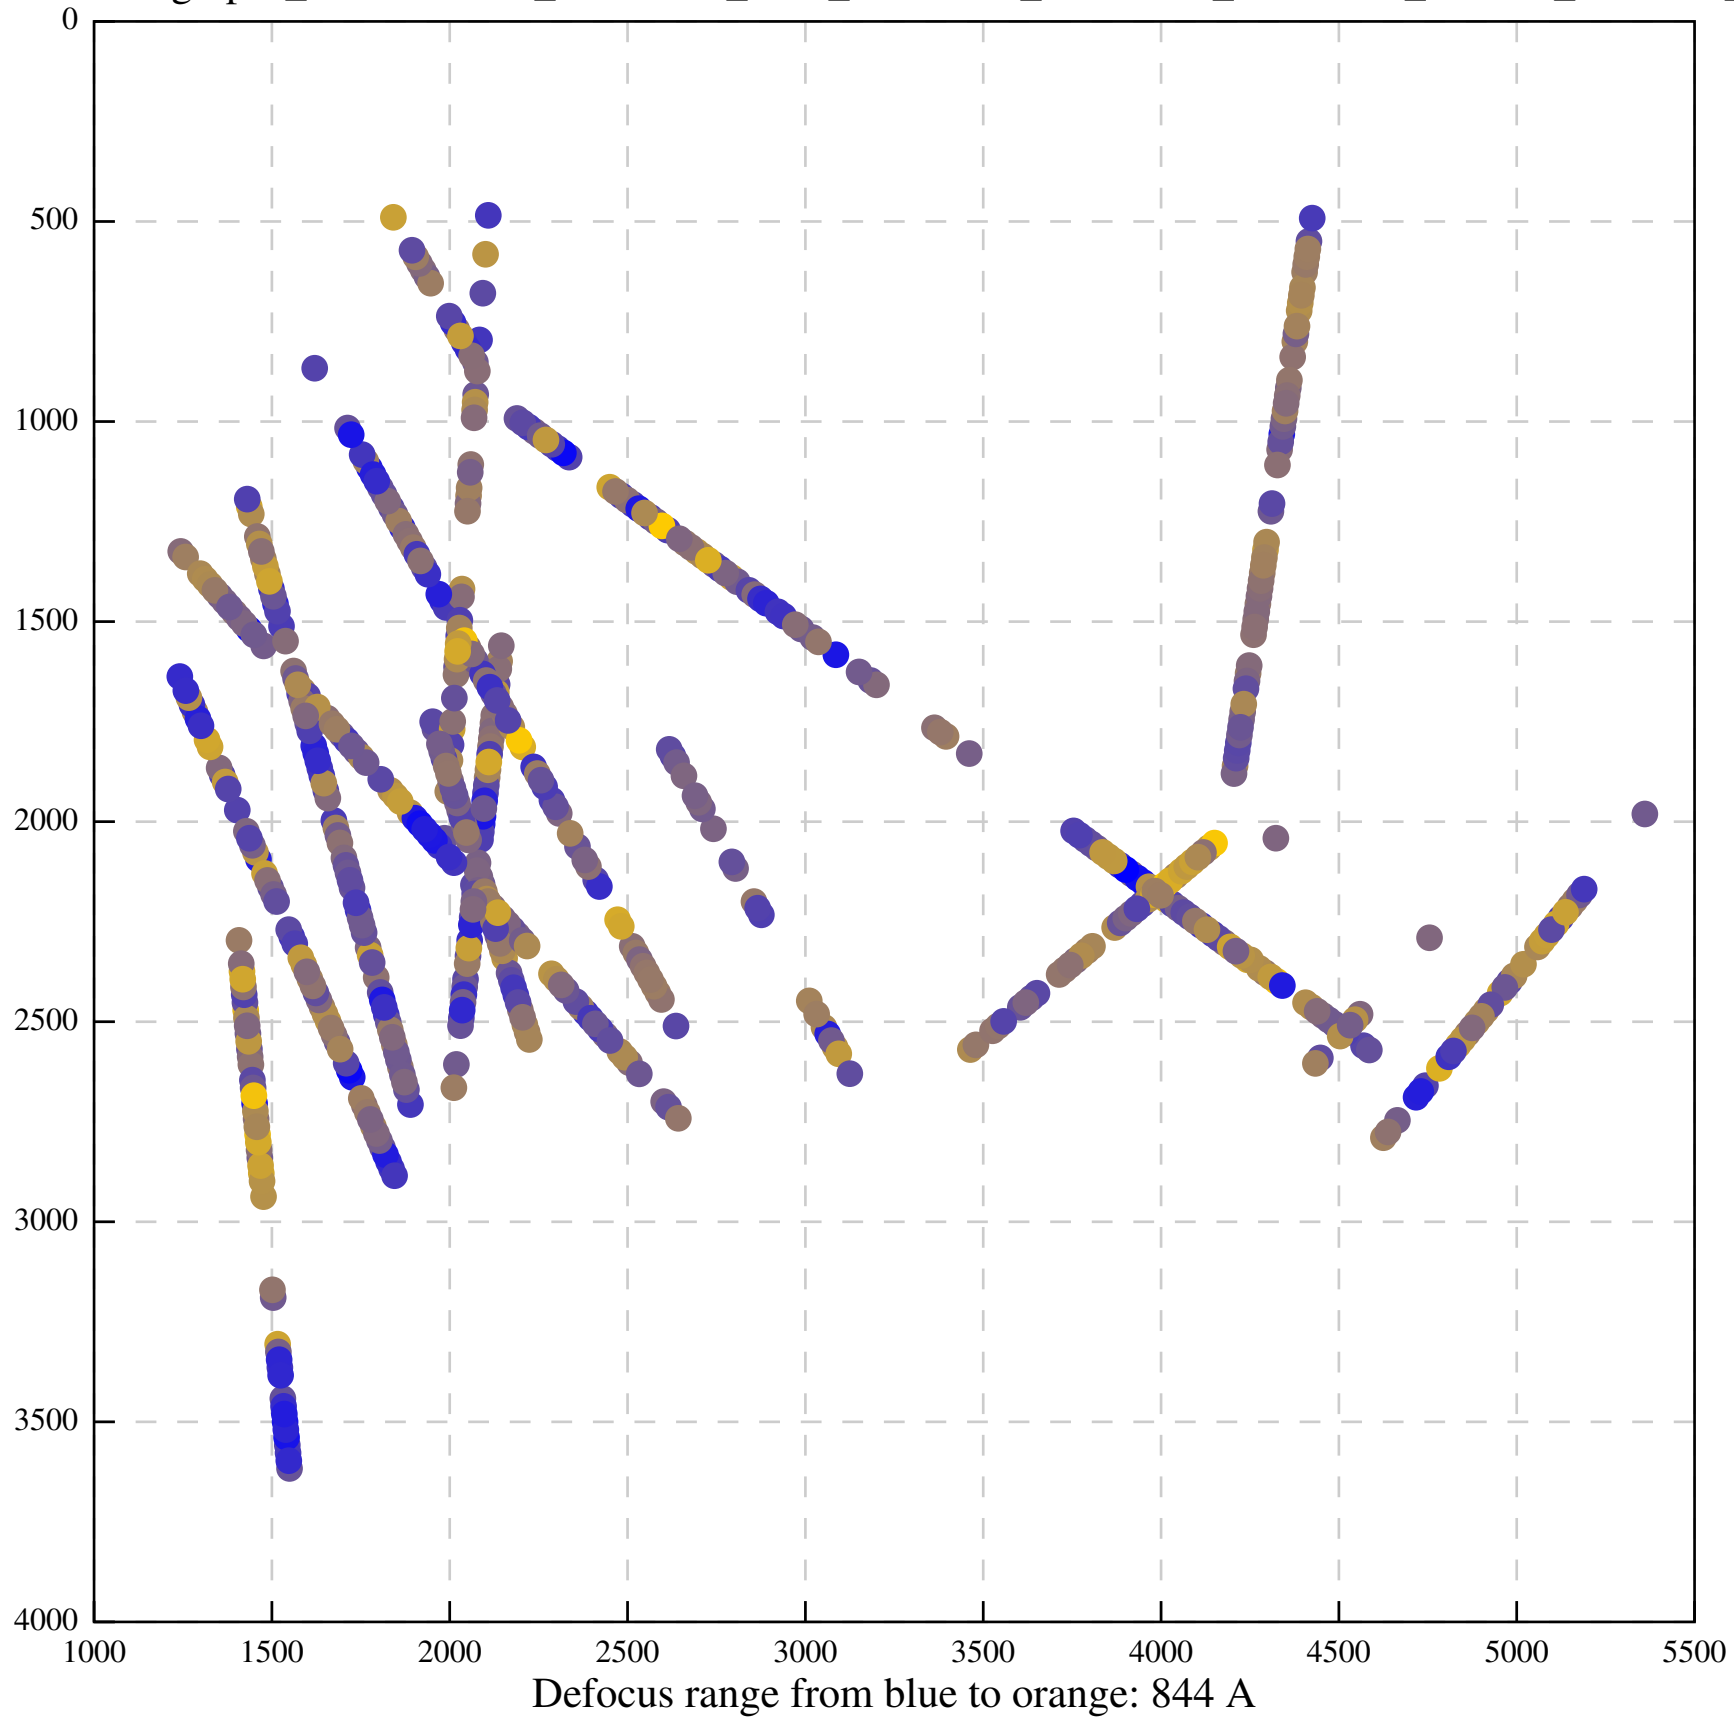

Defocus range from blue to orange: 126 A

Defocus range from blue to orange: 748 A

Defocus range from blue to orange: 274 Å

Defocus range from blue to orange: 60 A

Defocus range from blue to orange: 83 A

Defocus range from blue to orange: 328 A

Defocus range from blue to orange: 16 A

Defocus range from blue to orange: 93 A

Defocus range from blue to orange: 81 A

Defocus range from blue to orange: 121 A

Defocus range from blue to orange: 438 A

Defocus range from blue to orange: 437 A

Defocus range from blue to orange: 502 Å

Defocus range from blue to orange: 765 A

Defocus range from blue to orange: 593 A

Defocus range from blue to orange: 153 A

Defocus range from blue to orange: 171 Å

Defocus range from blue to orange: 36 A

Defocus range from blue to orange: 368 A

Defocus range from blue to orange: 412 A

Defocus range from blue to orange: 93 A

Defocus range from blue to orange: 0 Å