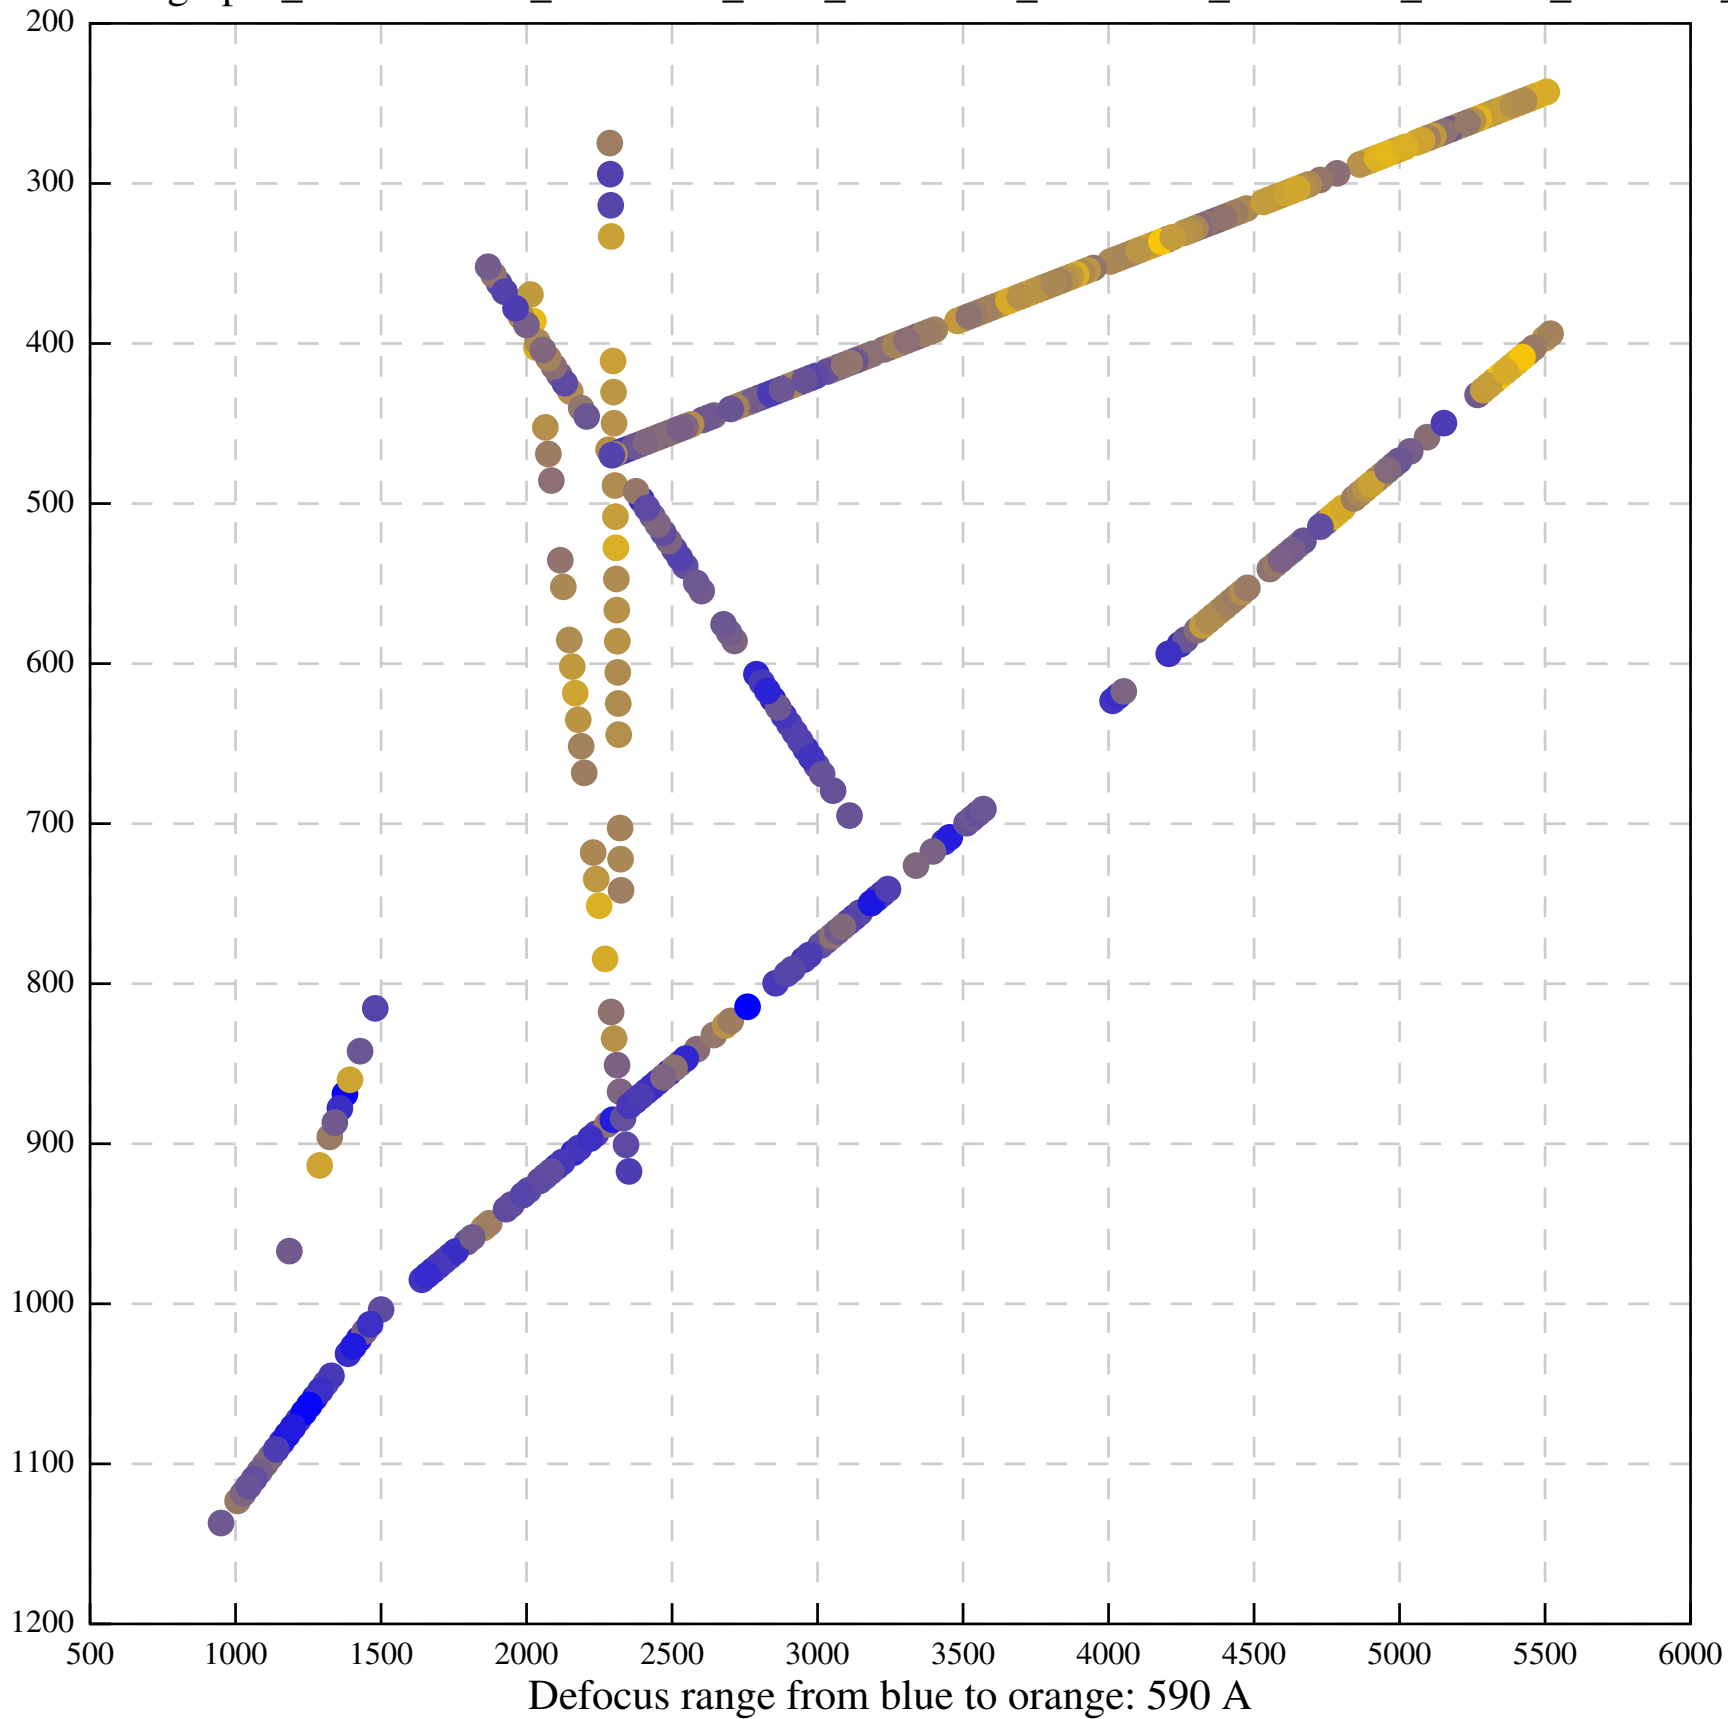

Defocus range from blue to orange: 552 A

Defocus range from blue to orange: 54 A

Defocus range from blue to orange: 576 A

Defocus range from blue to orange: 69 A

Defocus range from blue to orange: 173 A

Defocus range from blue to orange: 0 A

Defocus range from blue to orange: 232 Å

Defocus range from blue to orange: 575 A

Defocus range from blue to orange: 347 A

Defocus range from blue to orange: 0 A

Defocus range from blue to orange: 487 A

Defocus range from blue to orange: 383 A

Defocus range from blue to orange: 126 A

Defocus range from blue to orange: 748 A

Defocus range from blue to orange: 274 Å

Defocus range from blue to orange: 60 A

Defocus range from blue to orange: 83 A

Defocus range from blue to orange: 328 A

Defocus range from blue to orange: 16 A

Defocus range from blue to orange: 93 A

Defocus range from blue to orange: 81 A

Defocus range from blue to orange: 121 A

Defocus range from blue to orange: 438 A

Defocus range from blue to orange: 437 A