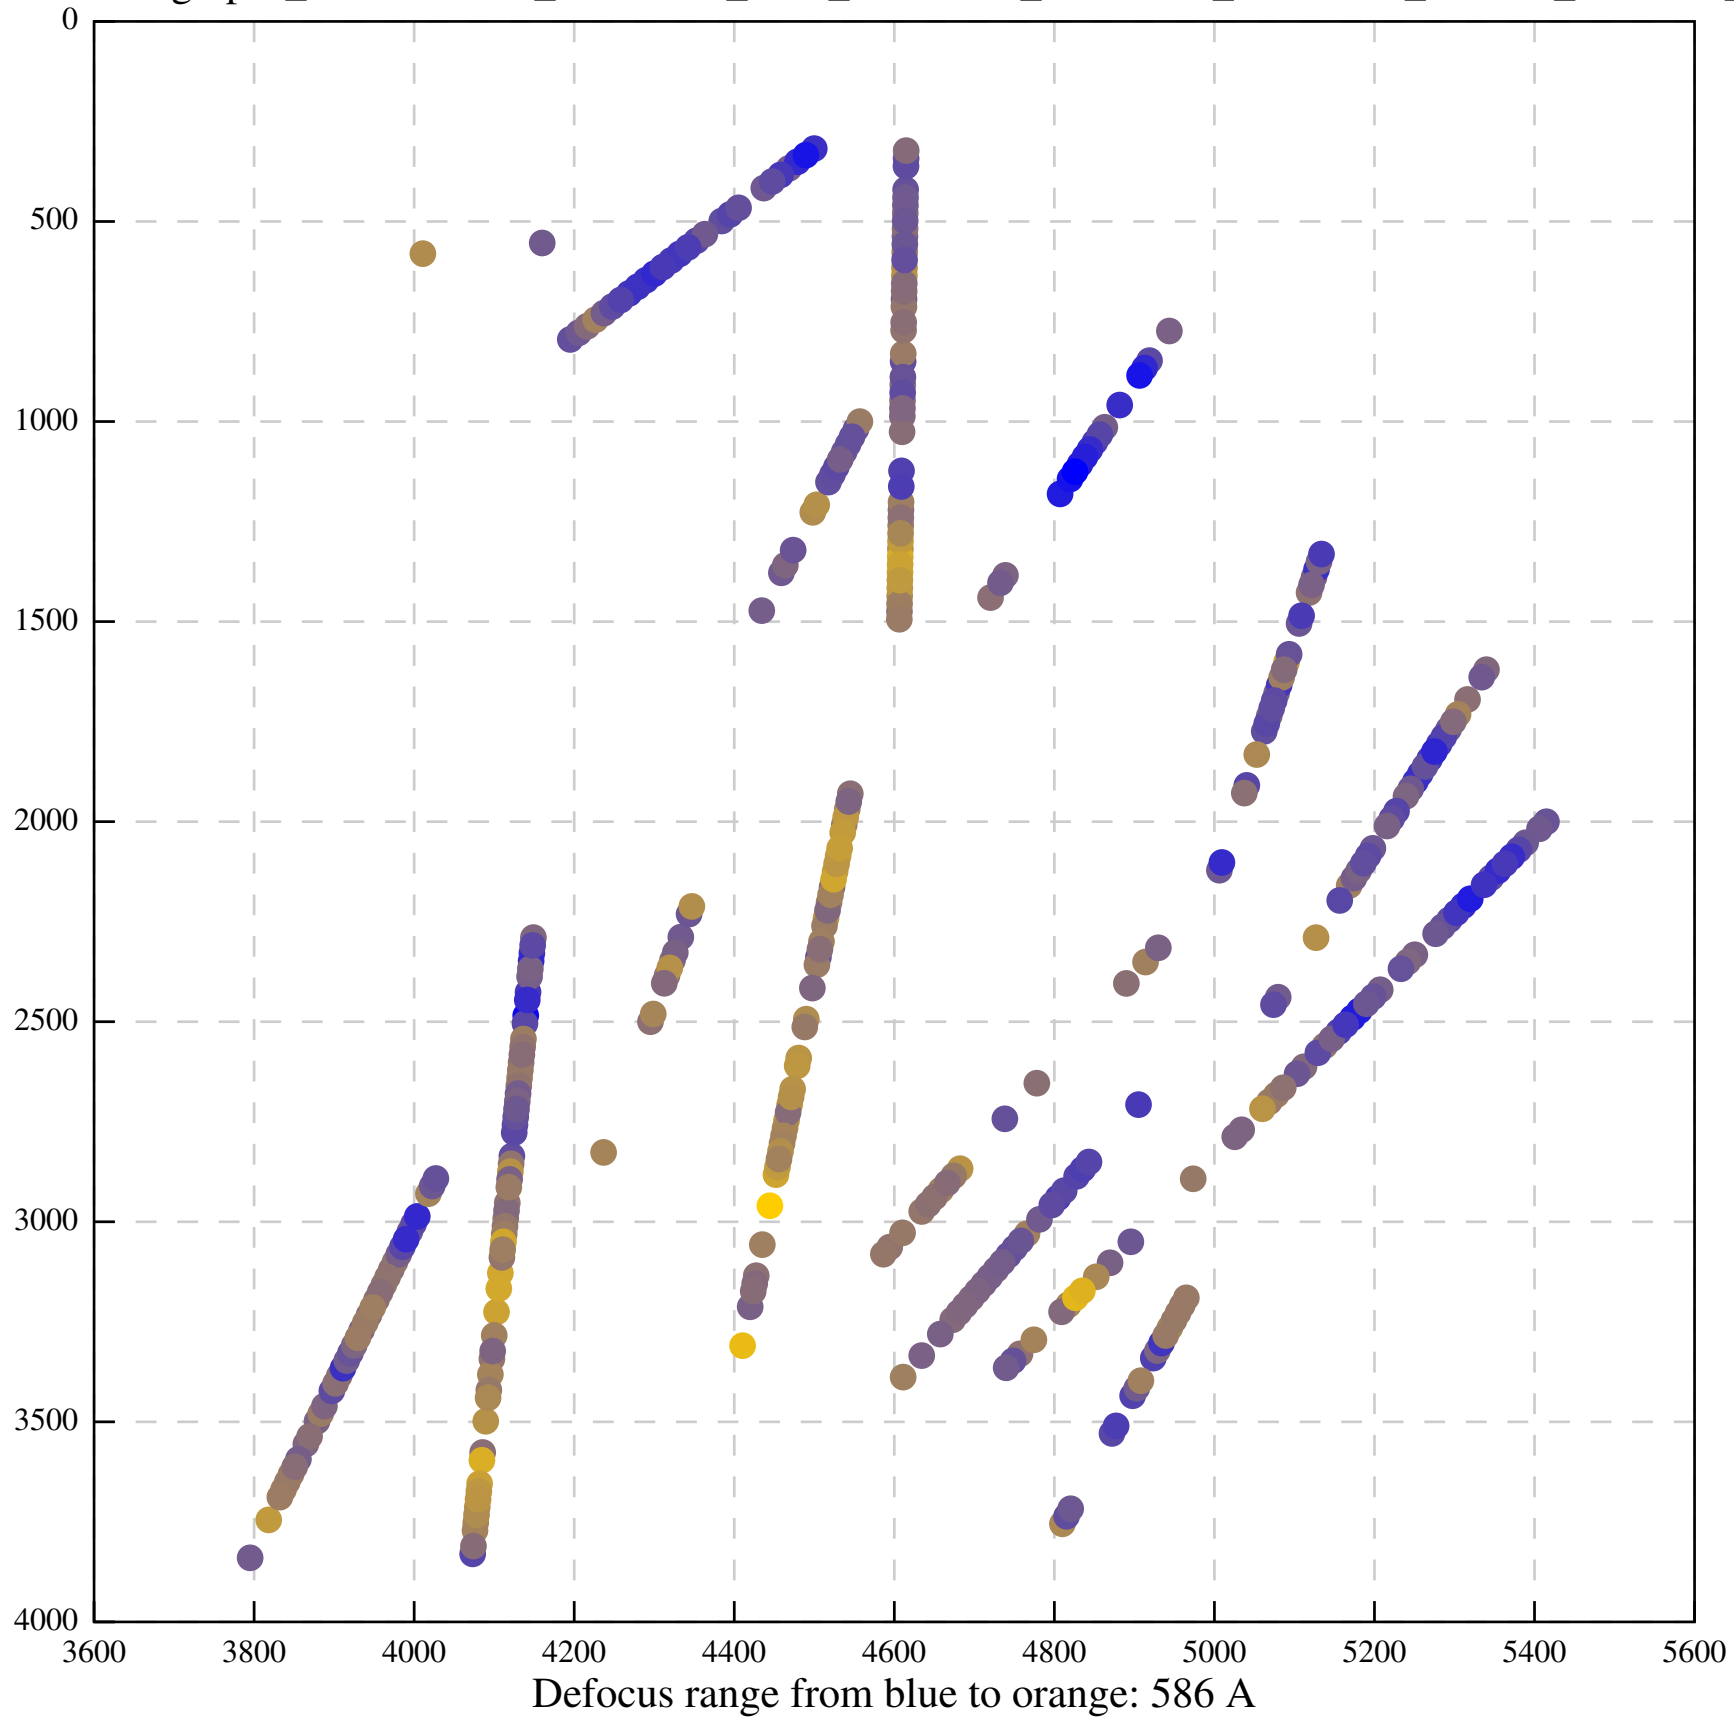

Defocus range from blue to orange: 126 A

Defocus range from blue to orange: 748 A

Defocus range from blue to orange: 274 Å

Defocus range from blue to orange: 60 A

Defocus range from blue to orange: 83 A

Defocus range from blue to orange: 328 A

Defocus range from blue to orange: 16 A

Defocus range from blue to orange: 93 A

Defocus range from blue to orange: 81 A

Defocus range from blue to orange: 121 A

Defocus range from blue to orange: 438 A

Defocus range from blue to orange: 437 A

Defocus range from blue to orange: 502 Å

Defocus range from blue to orange: 765 A

Defocus range from blue to orange: 593 A

Defocus range from blue to orange: 153 A

Defocus range from blue to orange: 171 Å

Defocus range from blue to orange: 36 A

Defocus range from blue to orange: 368 A

Defocus range from blue to orange: 412 A

Defocus range from blue to orange: 93 A

Defocus range from blue to orange: 0 Å