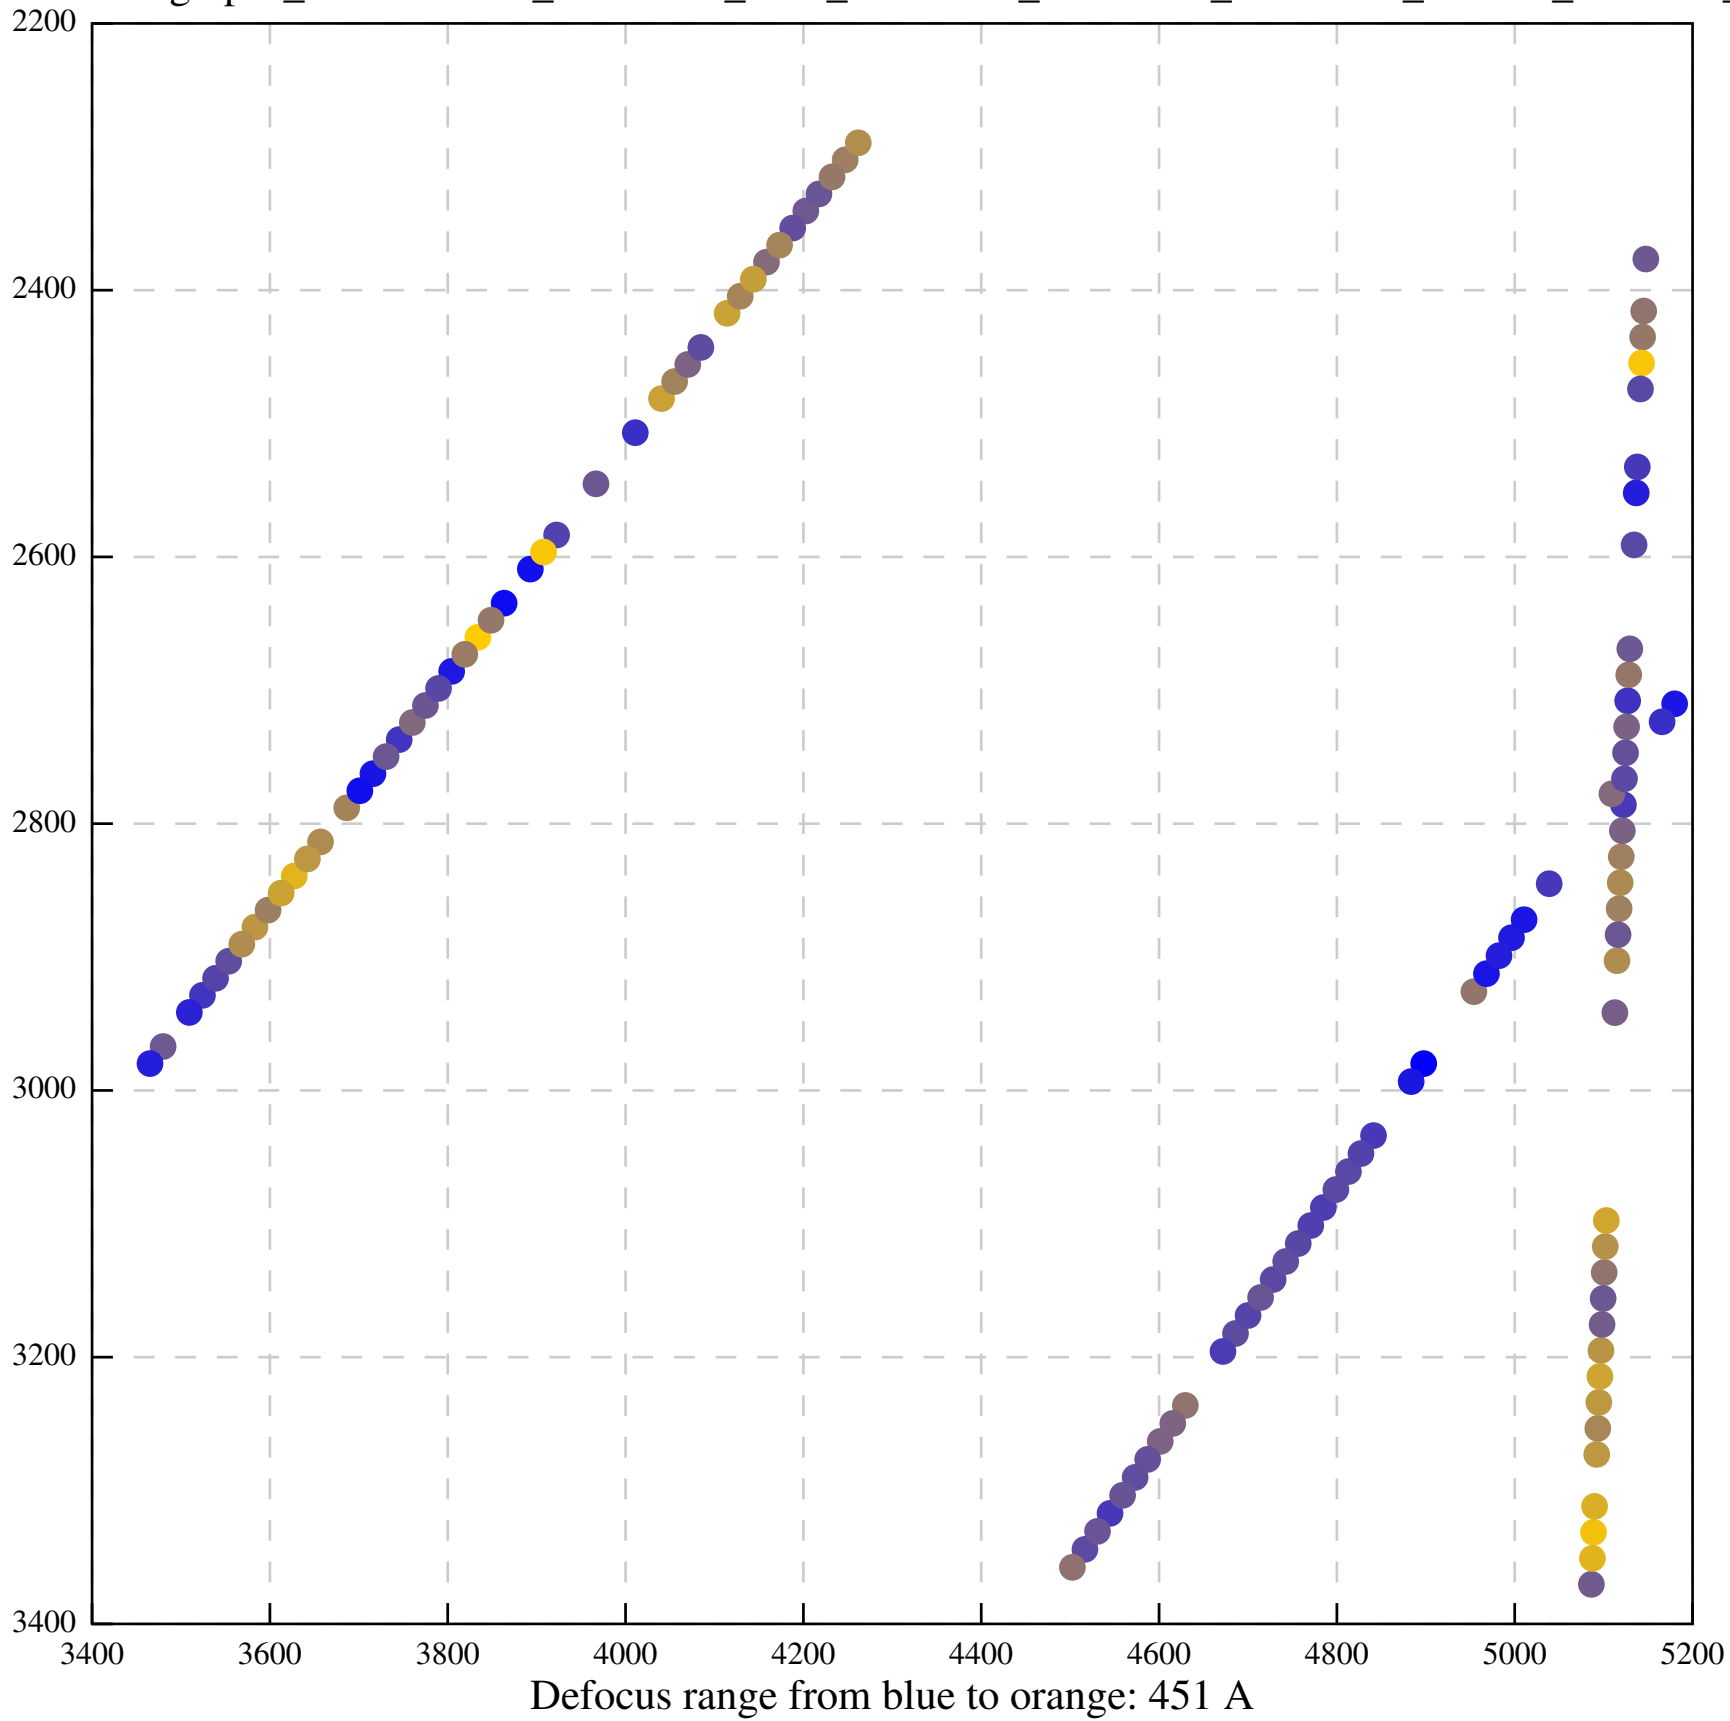

Defocus range from blue to orange: 126 A

Defocus range from blue to orange: 748 A

Defocus range from blue to orange: 274 Å

Defocus range from blue to orange: 60 A

Defocus range from blue to orange: 83 A

Defocus range from blue to orange: 328 A

Defocus range from blue to orange: 16 A

Defocus range from blue to orange: 93 A

Defocus range from blue to orange: 81 A

Defocus range from blue to orange: 121 A

Defocus range from blue to orange: 438 A

Defocus range from blue to orange: 437 A

Defocus range from blue to orange: 502 Å

Defocus range from blue to orange: 765 A

Defocus range from blue to orange: 593 A

Defocus range from blue to orange: 153 A

Defocus range from blue to orange: 171 Å

Defocus range from blue to orange: 36 A

Defocus range from blue to orange: 368 A

Defocus range from blue to orange: 412 A

Defocus range from blue to orange: 93 A

Defocus range from blue to orange: 0 Å