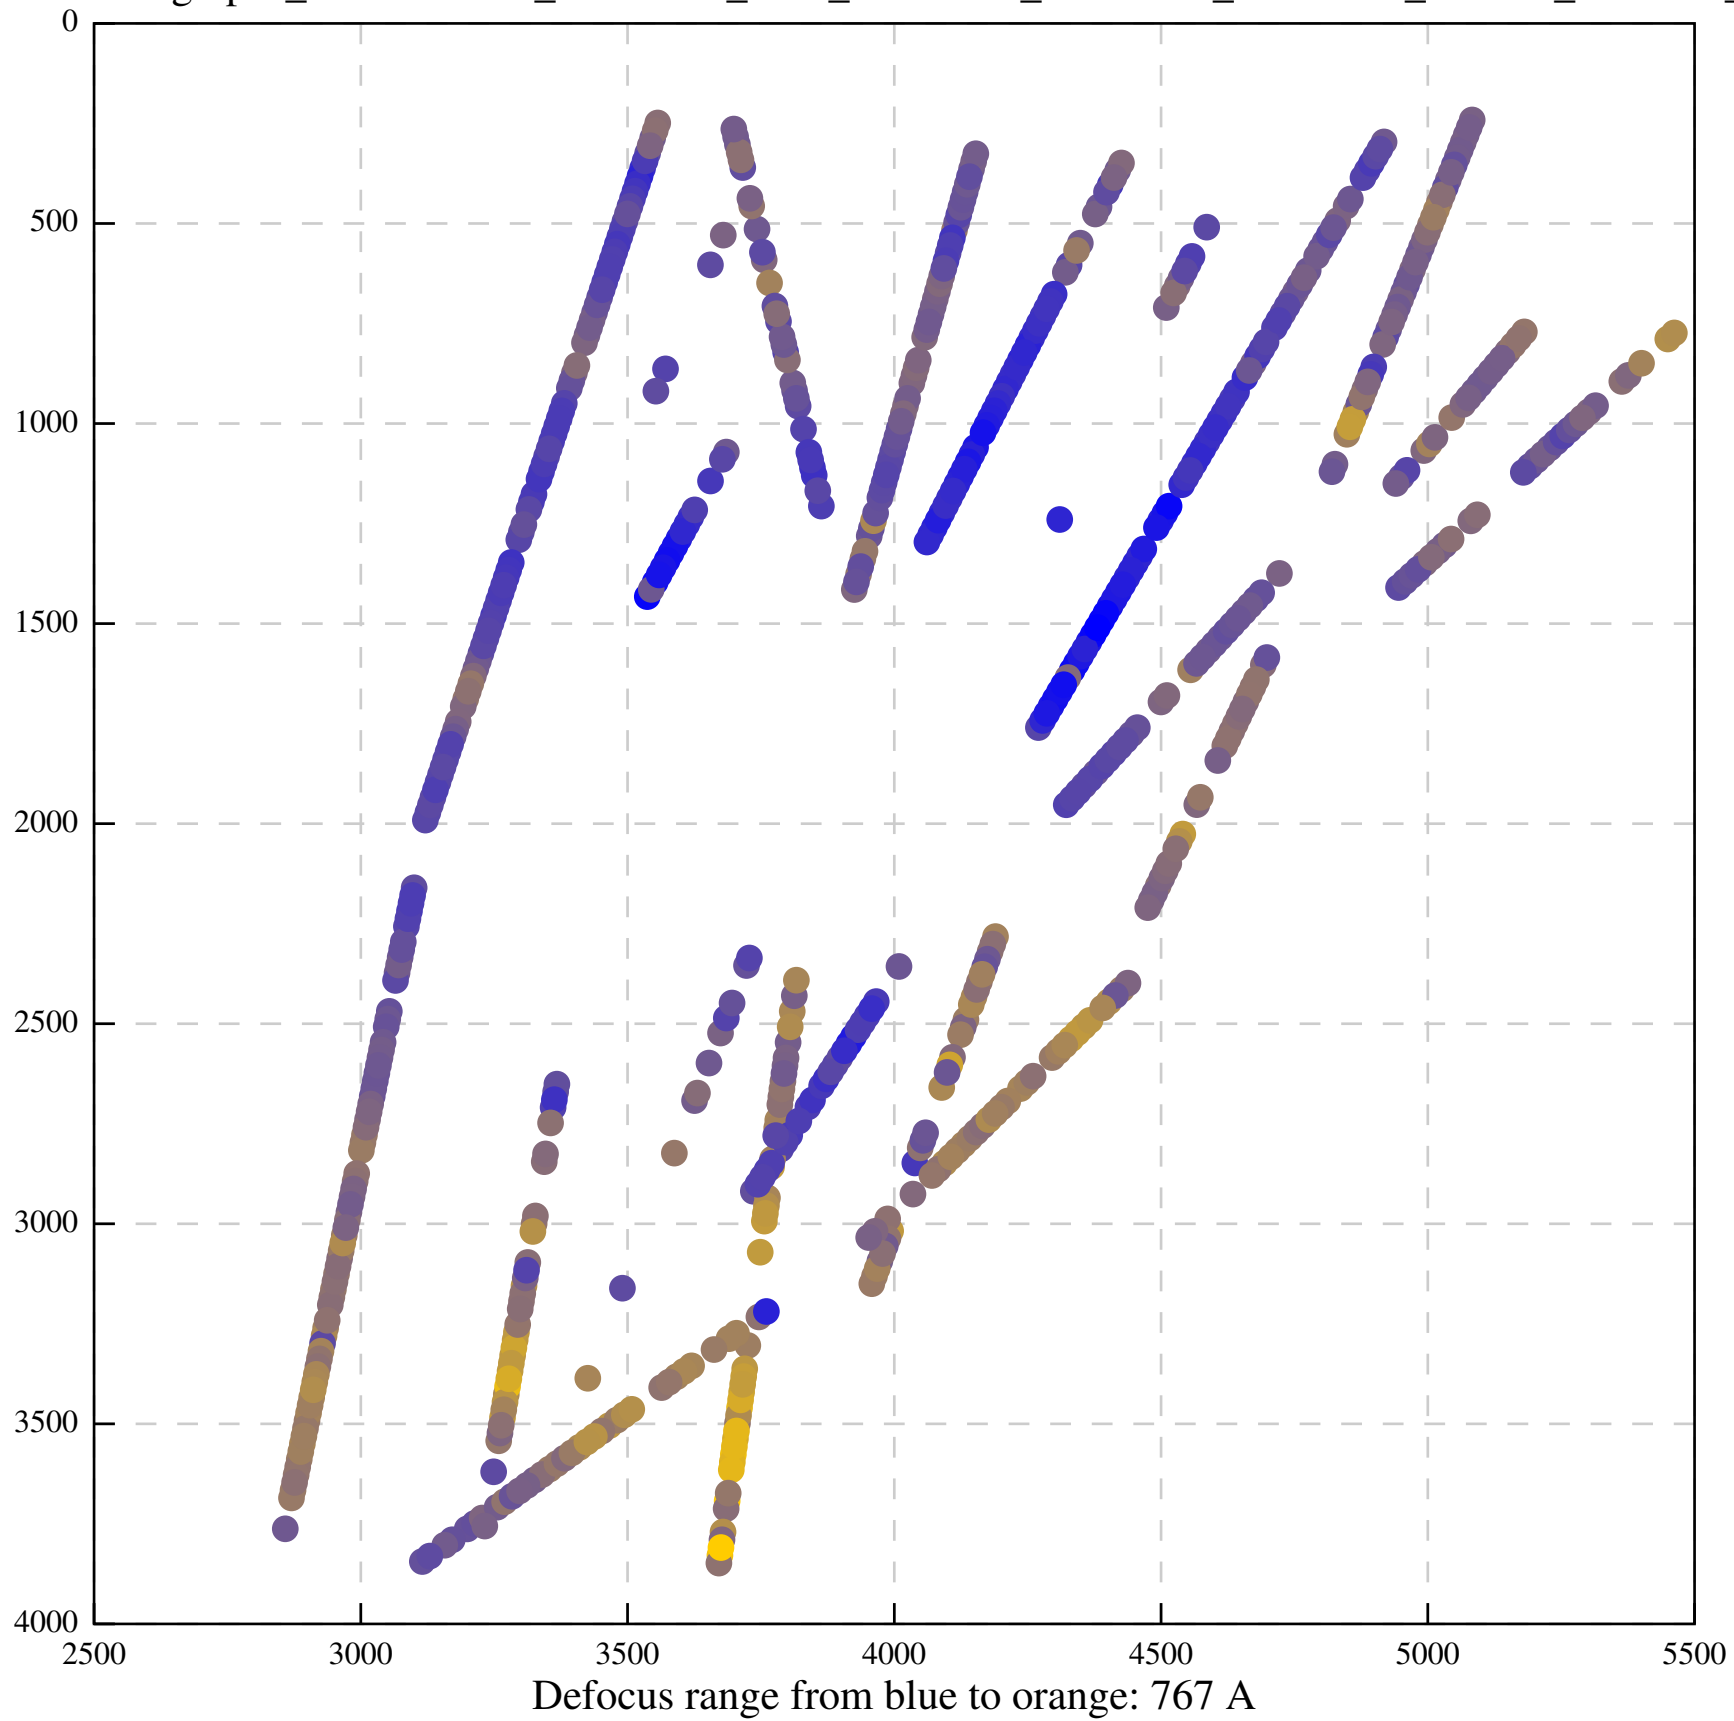

Asymm. obs [-1, 1] opticsGroup2

Asymm. obs [-pi, pi] opticsGroup2

Beamtilt-only fit [-1, 1] opticsGroup2

Beamtilt-only fit [-pi, pi] opticsGroup2

Defocus range from blue to orange: 151 Å

Defocus range from blue to orange: 653 A

Defocus range from blue to orange: 480 A

Defocus range from blue to orange: 204 Å

Defocus range from blue to orange: 580 A

Defocus range from blue to orange: 353 A

Defocus range from blue to orange: 50 A

Defocus range from blue to orange: 286 A

Defocus range from blue to orange: 552 A

Defocus range from blue to orange: 54 A

Defocus range from blue to orange: 576 A

Defocus range from blue to orange: 69 A

Defocus range from blue to orange: 173 A

Defocus range from blue to orange: 0 A

Defocus range from blue to orange: 232 Å

Defocus range from blue to orange: 575 A

Defocus range from blue to orange: 347 A

Defocus range from blue to orange: 0 A

Defocus range from blue to orange: 487 A

Defocus range from blue to orange: 383 A