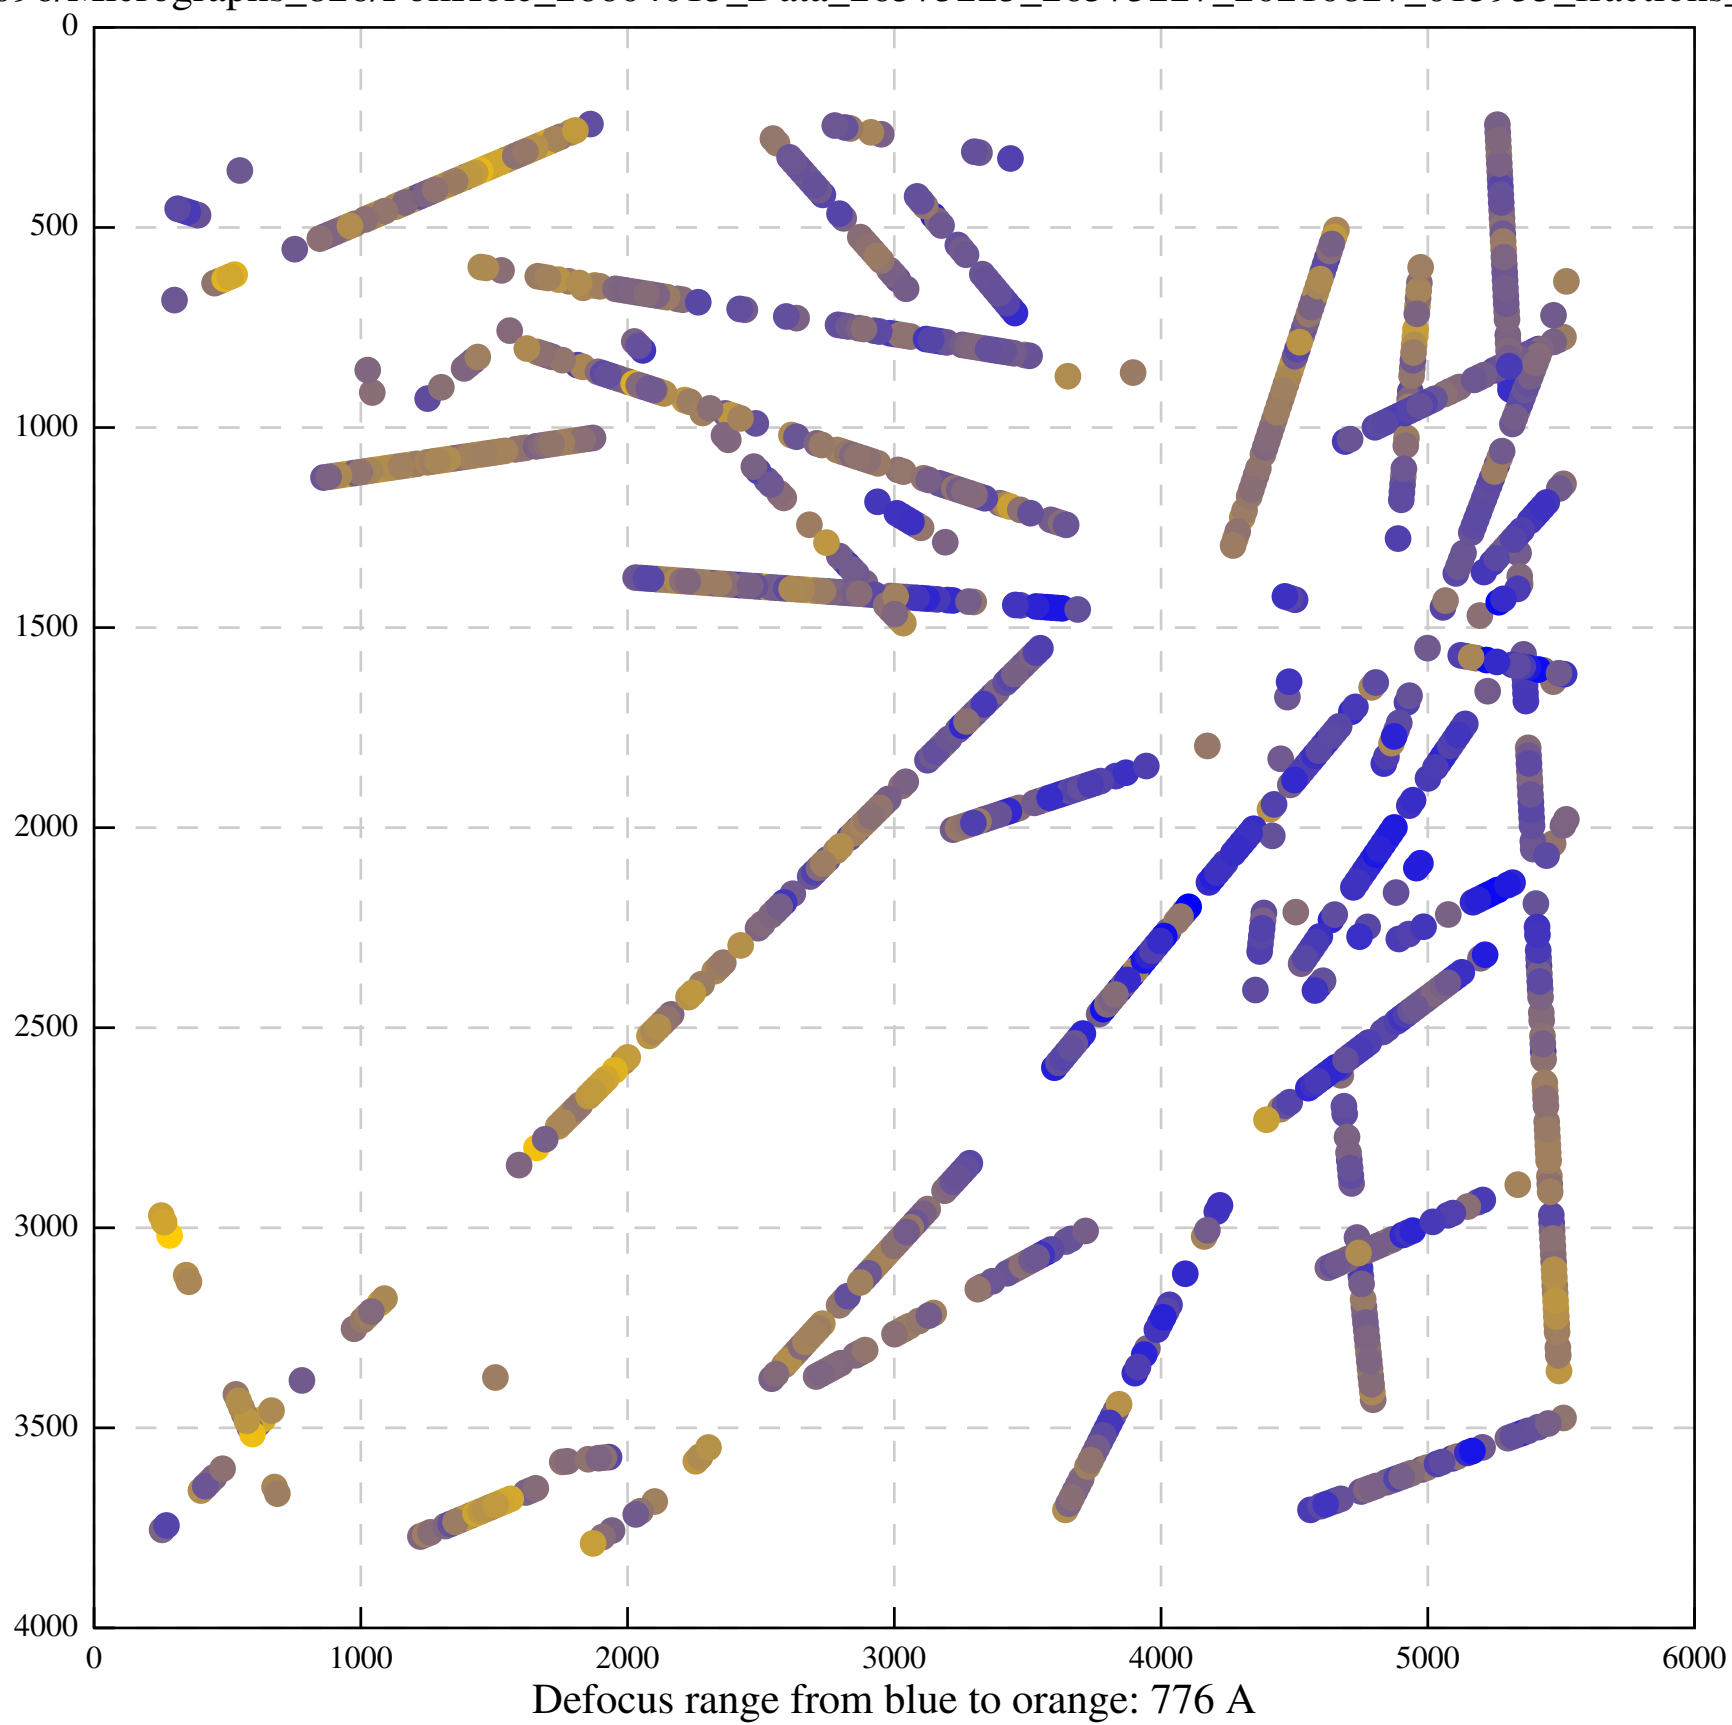

Defocus range from blue to orange: 480 A

Defocus range from blue to orange: 204 Å

Defocus range from blue to orange: 580 A

Defocus range from blue to orange: 353 A

Defocus range from blue to orange: 50 A

Defocus range from blue to orange: 286 A

Defocus range from blue to orange: 552 A

Defocus range from blue to orange: 54 A

Defocus range from blue to orange: 576 A

Defocus range from blue to orange: 69 A

Defocus range from blue to orange: 173 A

Defocus range from blue to orange: 0 A

Defocus range from blue to orange: 232 Å

Defocus range from blue to orange: 575 A

Defocus range from blue to orange: 347 A

Defocus range from blue to orange: 0 A

Defocus range from blue to orange: 487 A

Defocus range from blue to orange: 383 A

Defocus range from blue to orange: 126 A

Defocus range from blue to orange: 748 A

Defocus range from blue to orange: 274 Å

Defocus range from blue to orange: 60 A

Defocus range from blue to orange: 83 A

Defocus range from blue to orange: 328 A