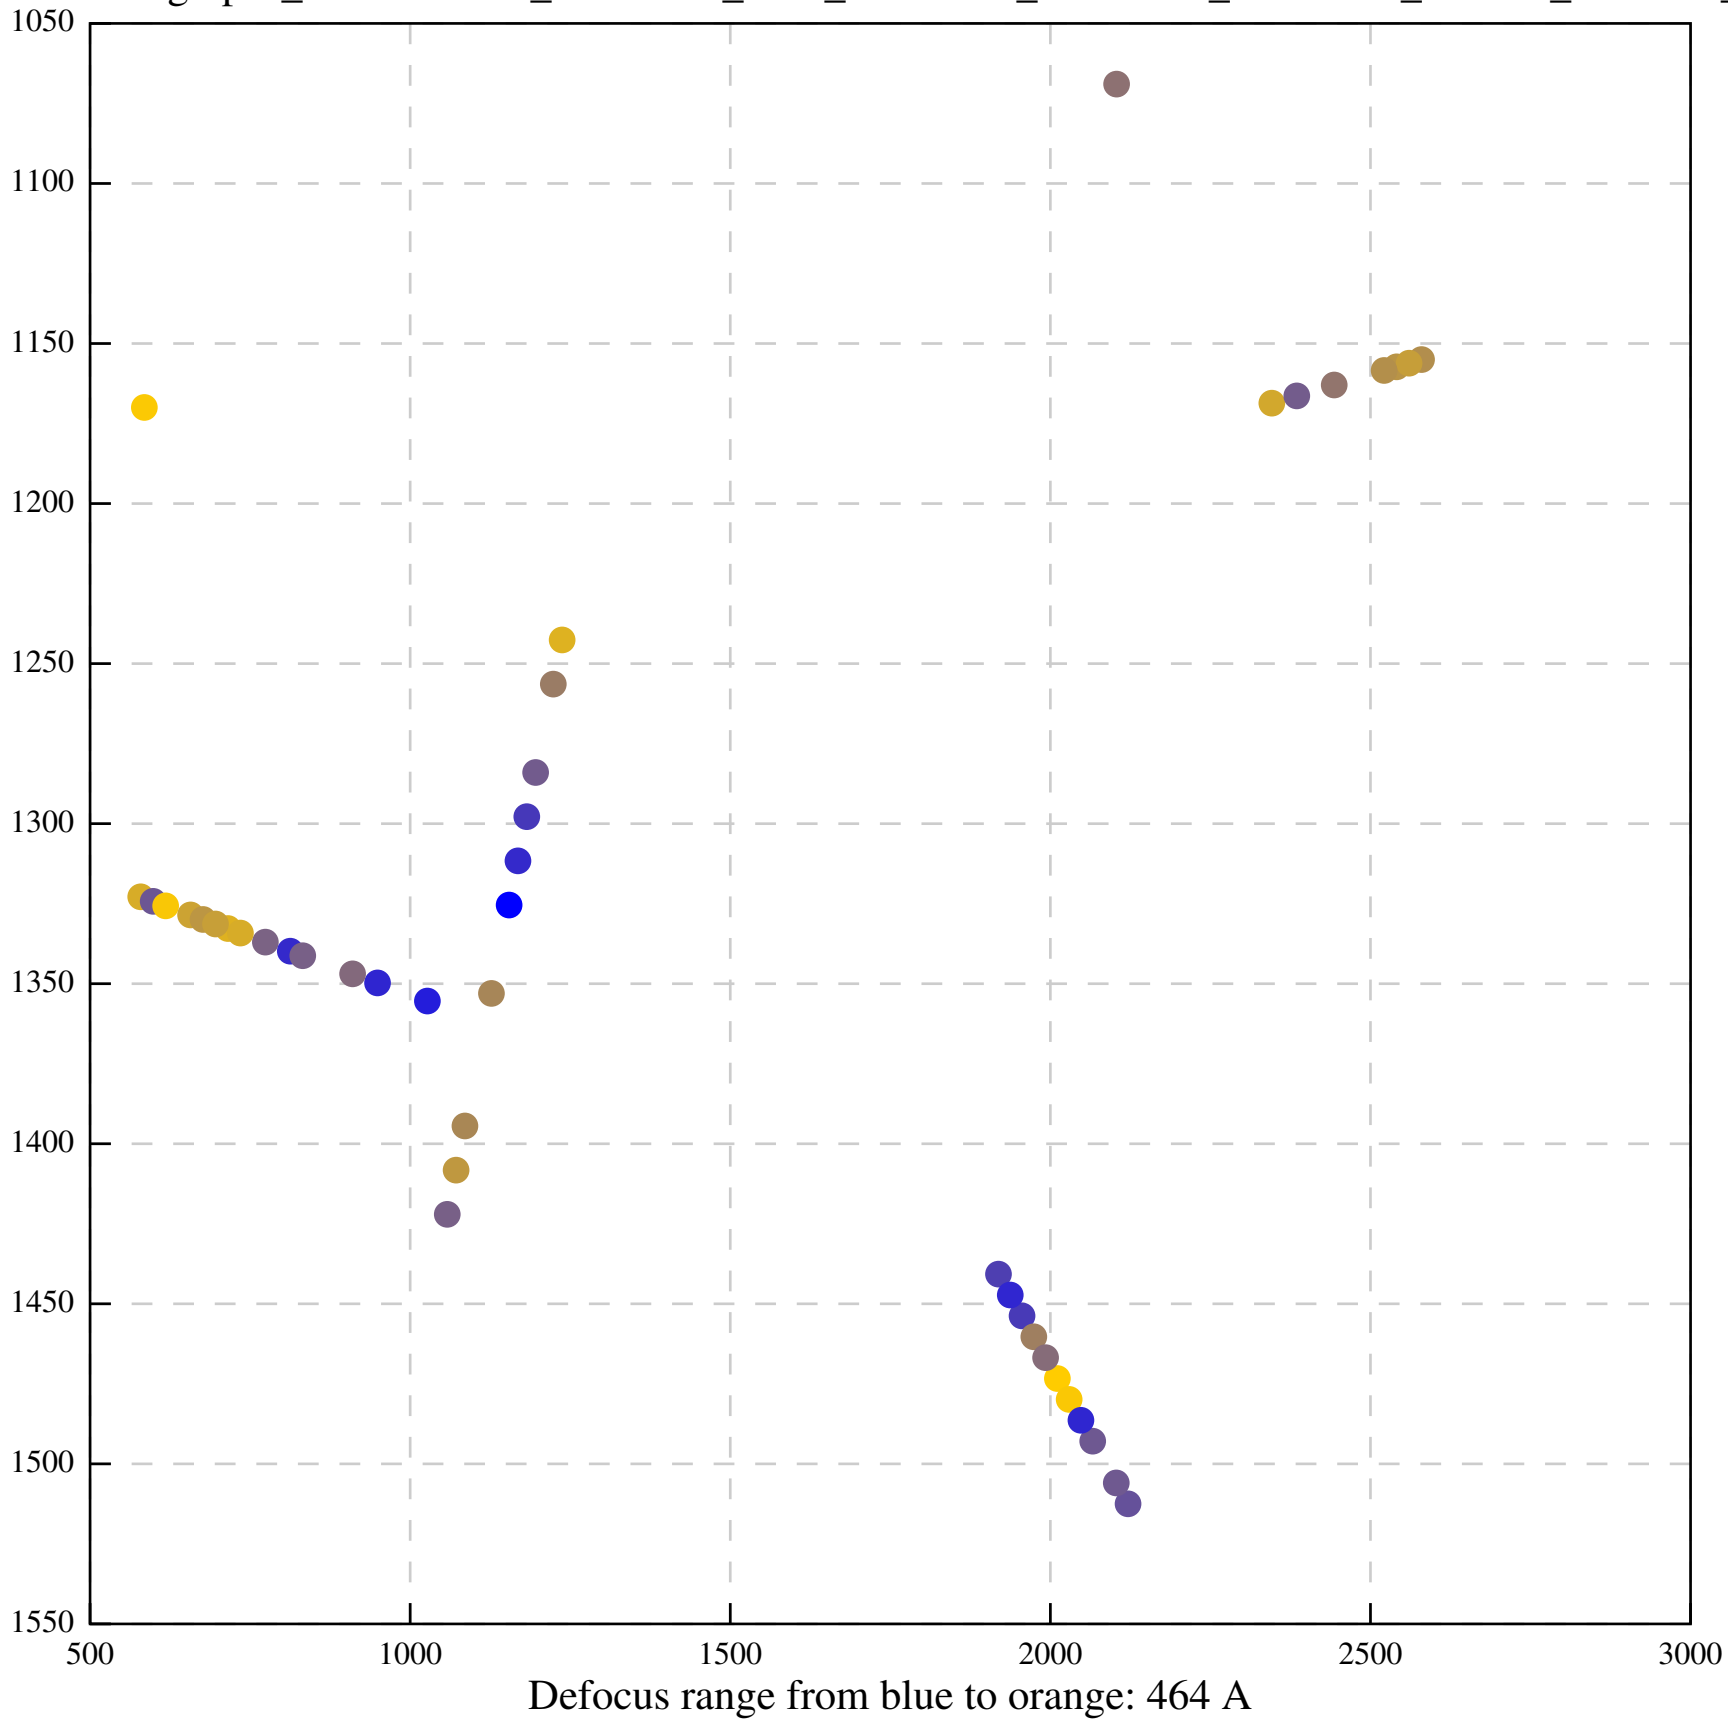

Defocus range from blue to orange: 126 A

Defocus range from blue to orange: 748 A

Defocus range from blue to orange: 274 Å

Defocus range from blue to orange: 60 A

Defocus range from blue to orange: 83 A

Defocus range from blue to orange: 328 A

Defocus range from blue to orange: 16 A

Defocus range from blue to orange: 93 A

Defocus range from blue to orange: 81 A

Defocus range from blue to orange: 121 A

Defocus range from blue to orange: 438 A

Defocus range from blue to orange: 437 A

Defocus range from blue to orange: 502 Å

Defocus range from blue to orange: 765 A

Defocus range from blue to orange: 593 A

Defocus range from blue to orange: 153 A

Defocus range from blue to orange: 171 Å

Defocus range from blue to orange: 36 A

Defocus range from blue to orange: 368 A

Defocus range from blue to orange: 412 A

Defocus range from blue to orange: 93 A

Defocus range from blue to orange: 0 Å