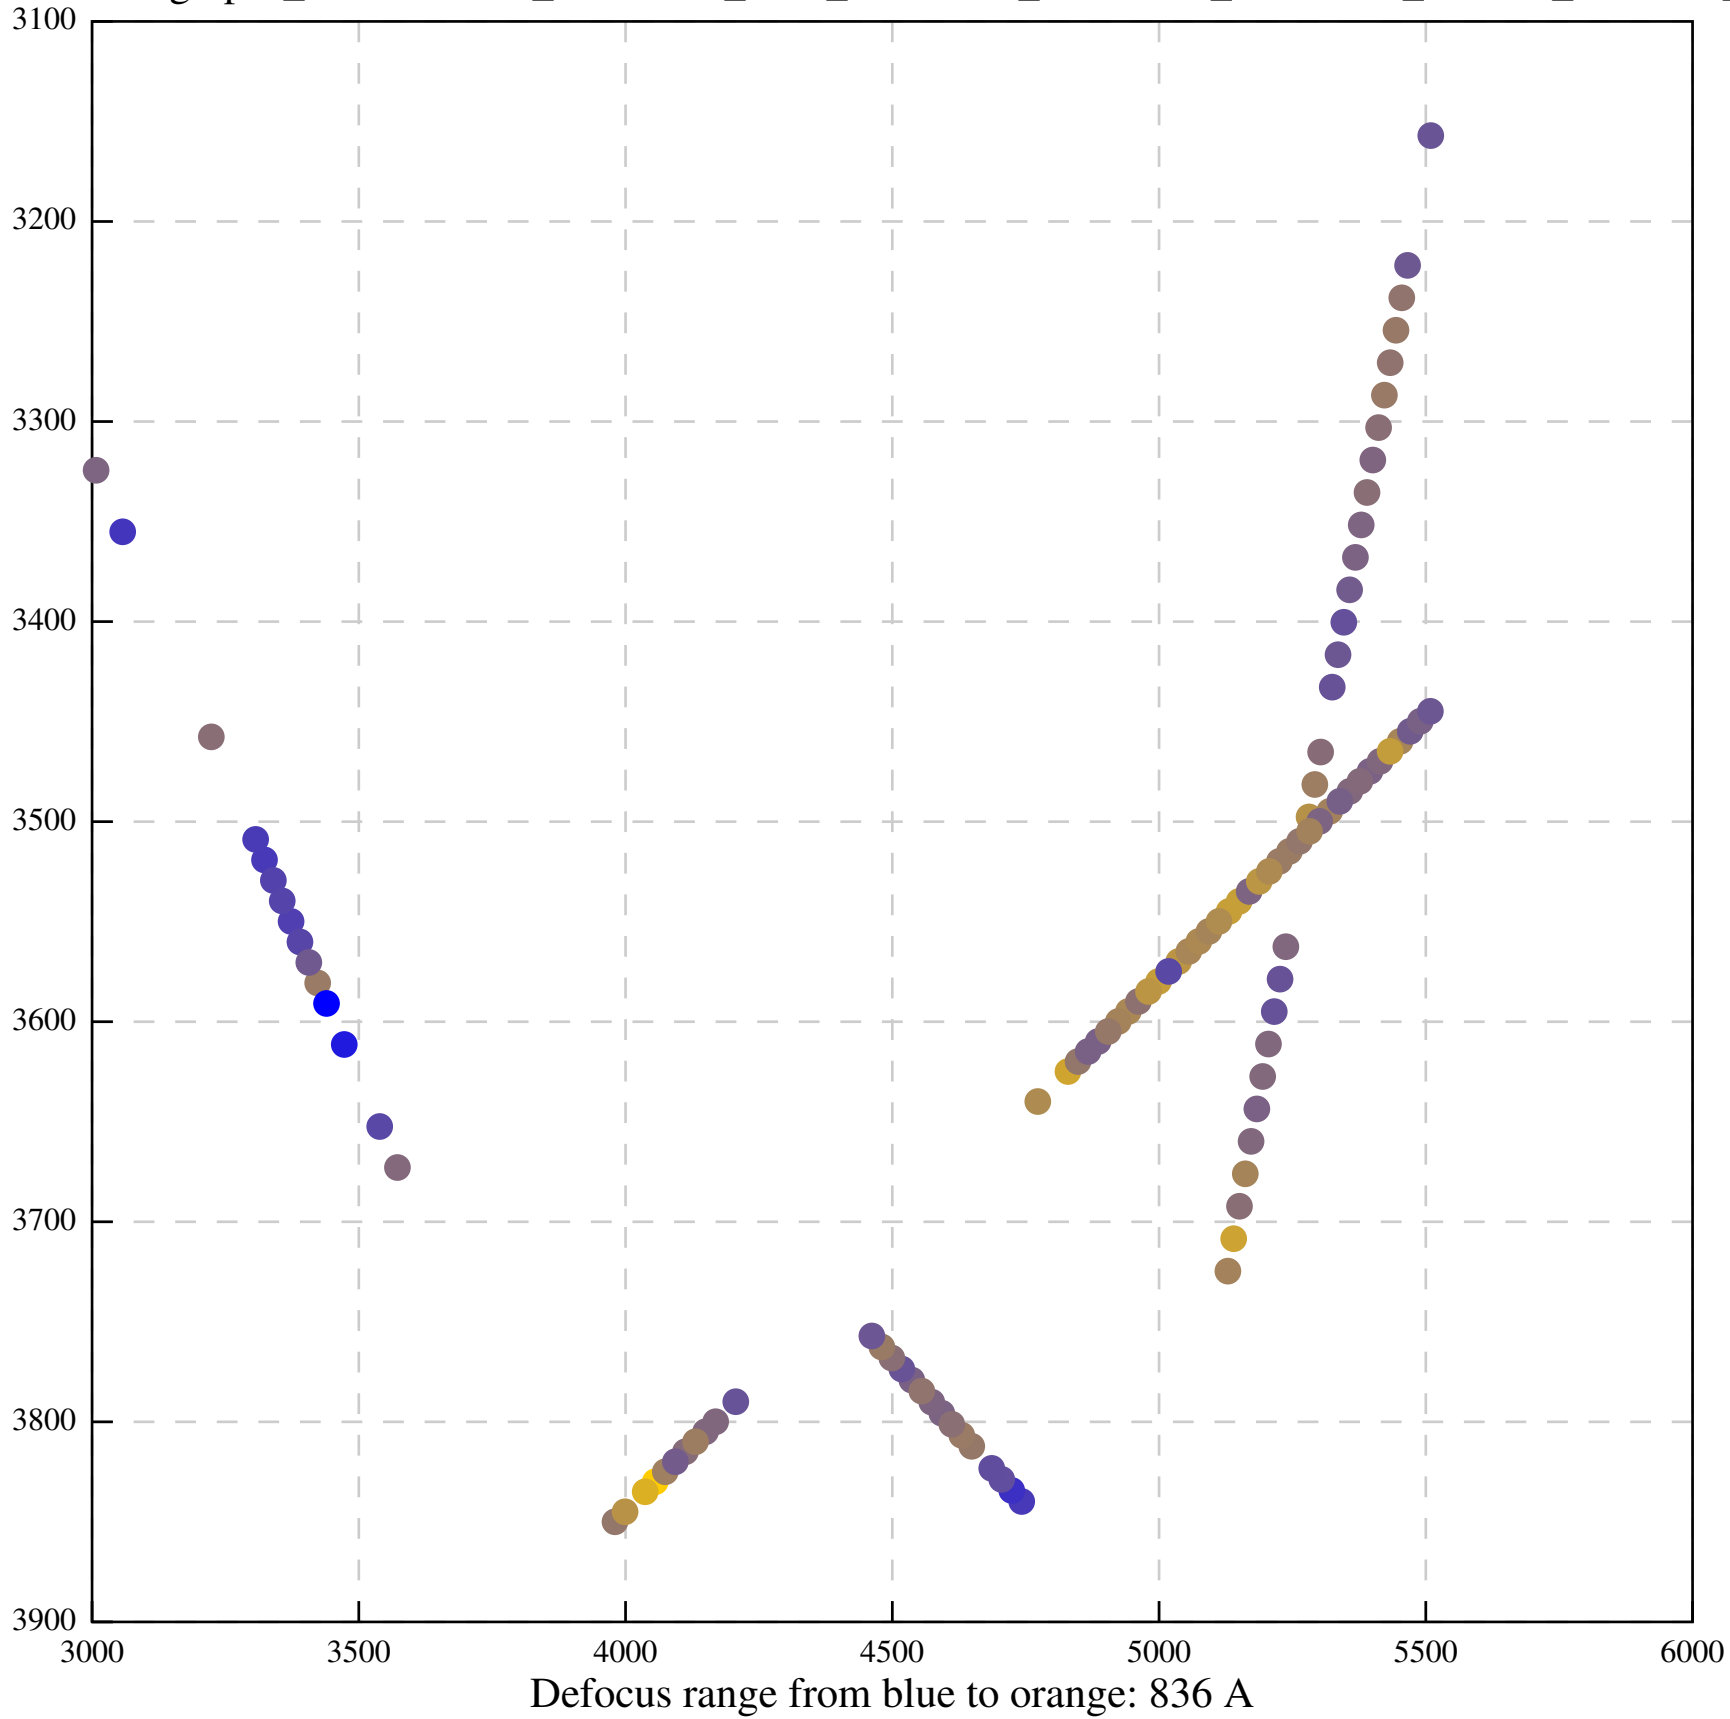

Defocus range from blue to orange: 126 A

Defocus range from blue to orange: 748 A

Defocus range from blue to orange: 274 Å

Defocus range from blue to orange: 60 A

Defocus range from blue to orange: 83 A

Defocus range from blue to orange: 328 A

Defocus range from blue to orange: 16 A

Defocus range from blue to orange: 93 A

Defocus range from blue to orange: 81 A

Defocus range from blue to orange: 121 A

Defocus range from blue to orange: 438 A

Defocus range from blue to orange: 437 A

Defocus range from blue to orange: 502 Å

Defocus range from blue to orange: 765 A

Defocus range from blue to orange: 593 A

Defocus range from blue to orange: 153 A

Defocus range from blue to orange: 171 Å

Defocus range from blue to orange: 36 A

Defocus range from blue to orange: 368 A

Defocus range from blue to orange: 412 A

Defocus range from blue to orange: 93 A

Defocus range from blue to orange: 0 Å