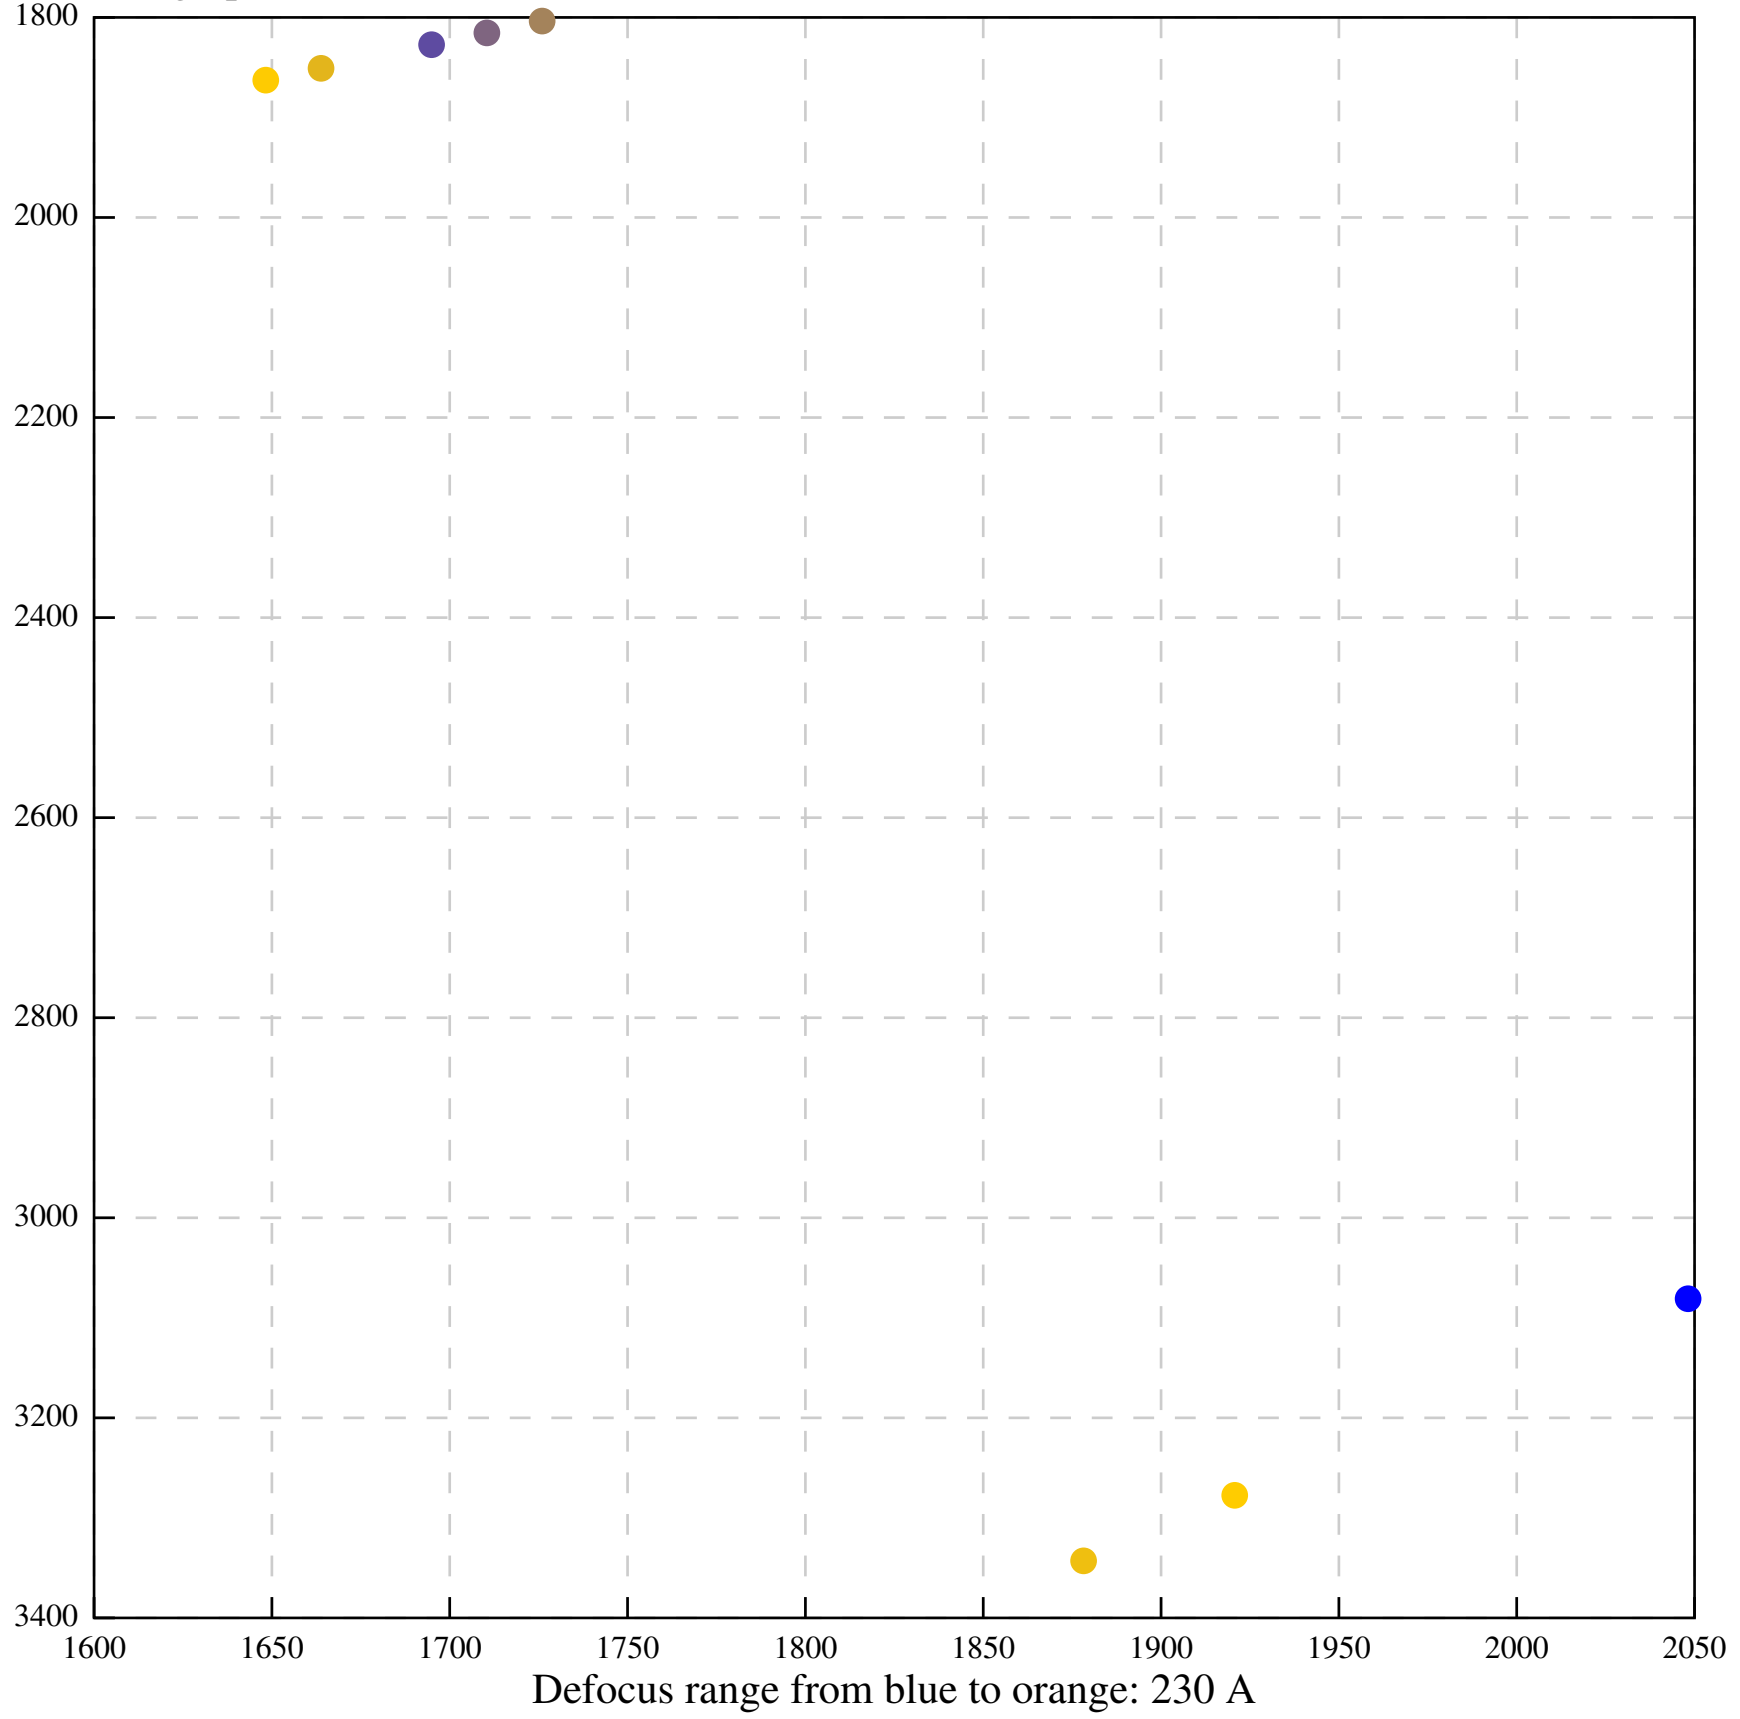

Defocus range from blue to orange: 126 A

Defocus range from blue to orange: 748 A

Defocus range from blue to orange: 274 Å

Defocus range from blue to orange: 60 A

Defocus range from blue to orange: 83 A

Defocus range from blue to orange: 328 A

Defocus range from blue to orange: 16 A

Defocus range from blue to orange: 93 A

Defocus range from blue to orange: 81 A

Defocus range from blue to orange: 121 A

Defocus range from blue to orange: 438 A

Defocus range from blue to orange: 437 A

Defocus range from blue to orange: 502 Å

Defocus range from blue to orange: 765 A

Defocus range from blue to orange: 593 A

Defocus range from blue to orange: 153 A

Defocus range from blue to orange: 171 Å

Defocus range from blue to orange: 36 A

Defocus range from blue to orange: 368 A

Defocus range from blue to orange: 412 A

Defocus range from blue to orange: 93 A

Defocus range from blue to orange: 0 Å