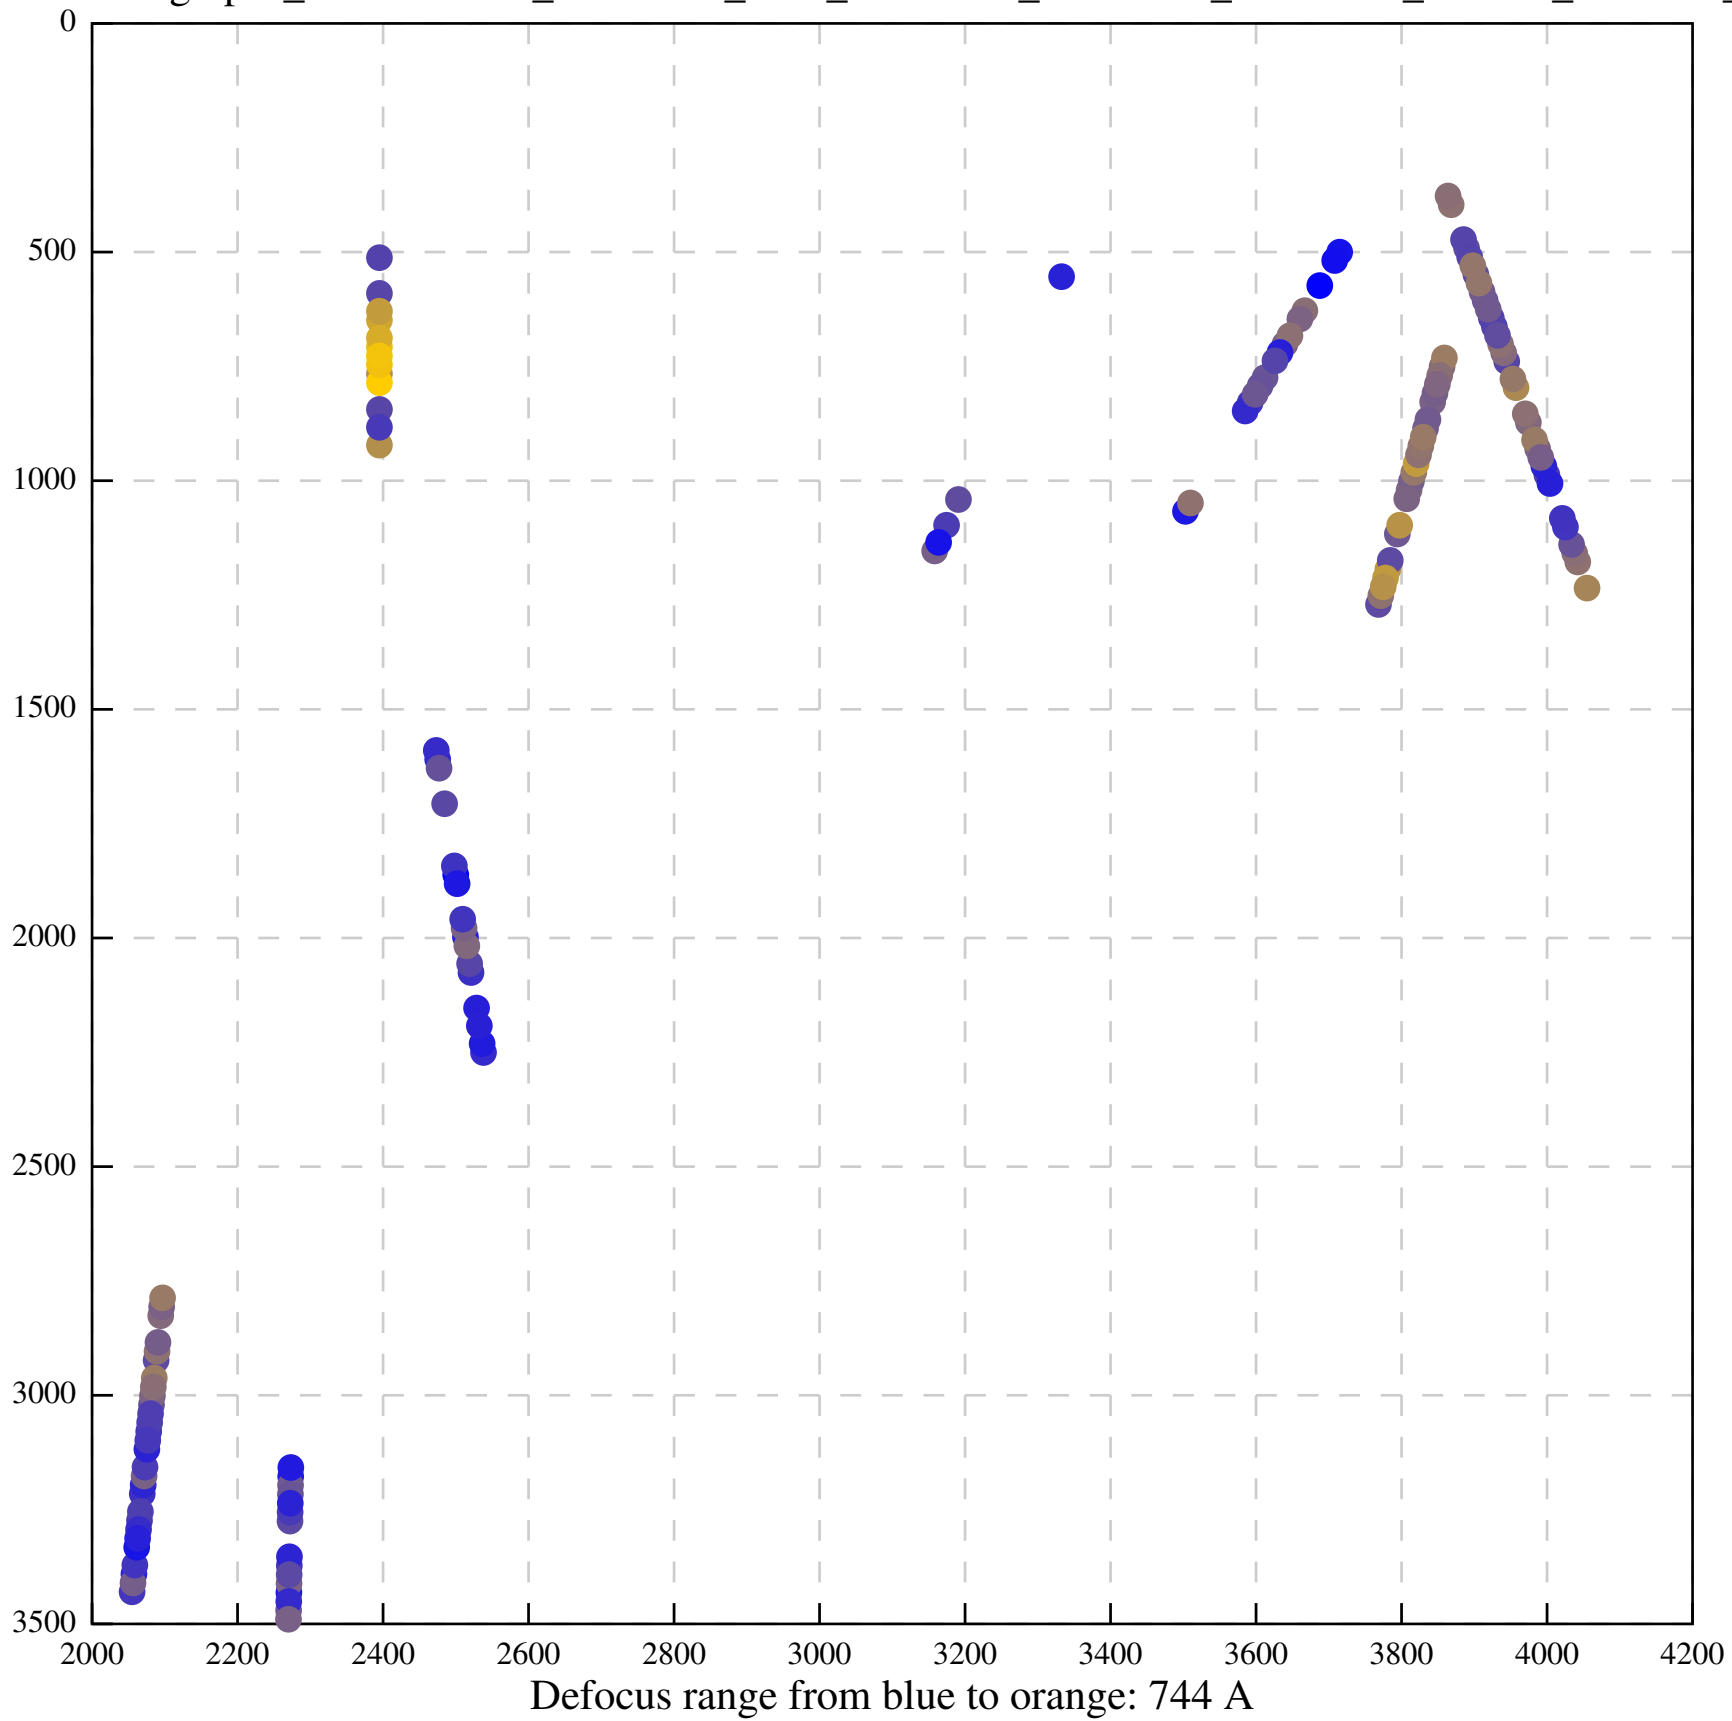

Defocus range from blue to orange: 126 A

Defocus range from blue to orange: 748 A

Defocus range from blue to orange: 274 Å

Defocus range from blue to orange: 60 A

Defocus range from blue to orange: 83 A

Defocus range from blue to orange: 328 A

Defocus range from blue to orange: 16 A

Defocus range from blue to orange: 93 A

Defocus range from blue to orange: 81 A

Defocus range from blue to orange: 121 A

Defocus range from blue to orange: 438 A

Defocus range from blue to orange: 437 A

Defocus range from blue to orange: 502 Å

Defocus range from blue to orange: 765 A

Defocus range from blue to orange: 593 A

Defocus range from blue to orange: 153 A

Defocus range from blue to orange: 171 Å

Defocus range from blue to orange: 36 A

Defocus range from blue to orange: 368 A

Defocus range from blue to orange: 412 A

Defocus range from blue to orange: 93 A

Defocus range from blue to orange: 0 Å