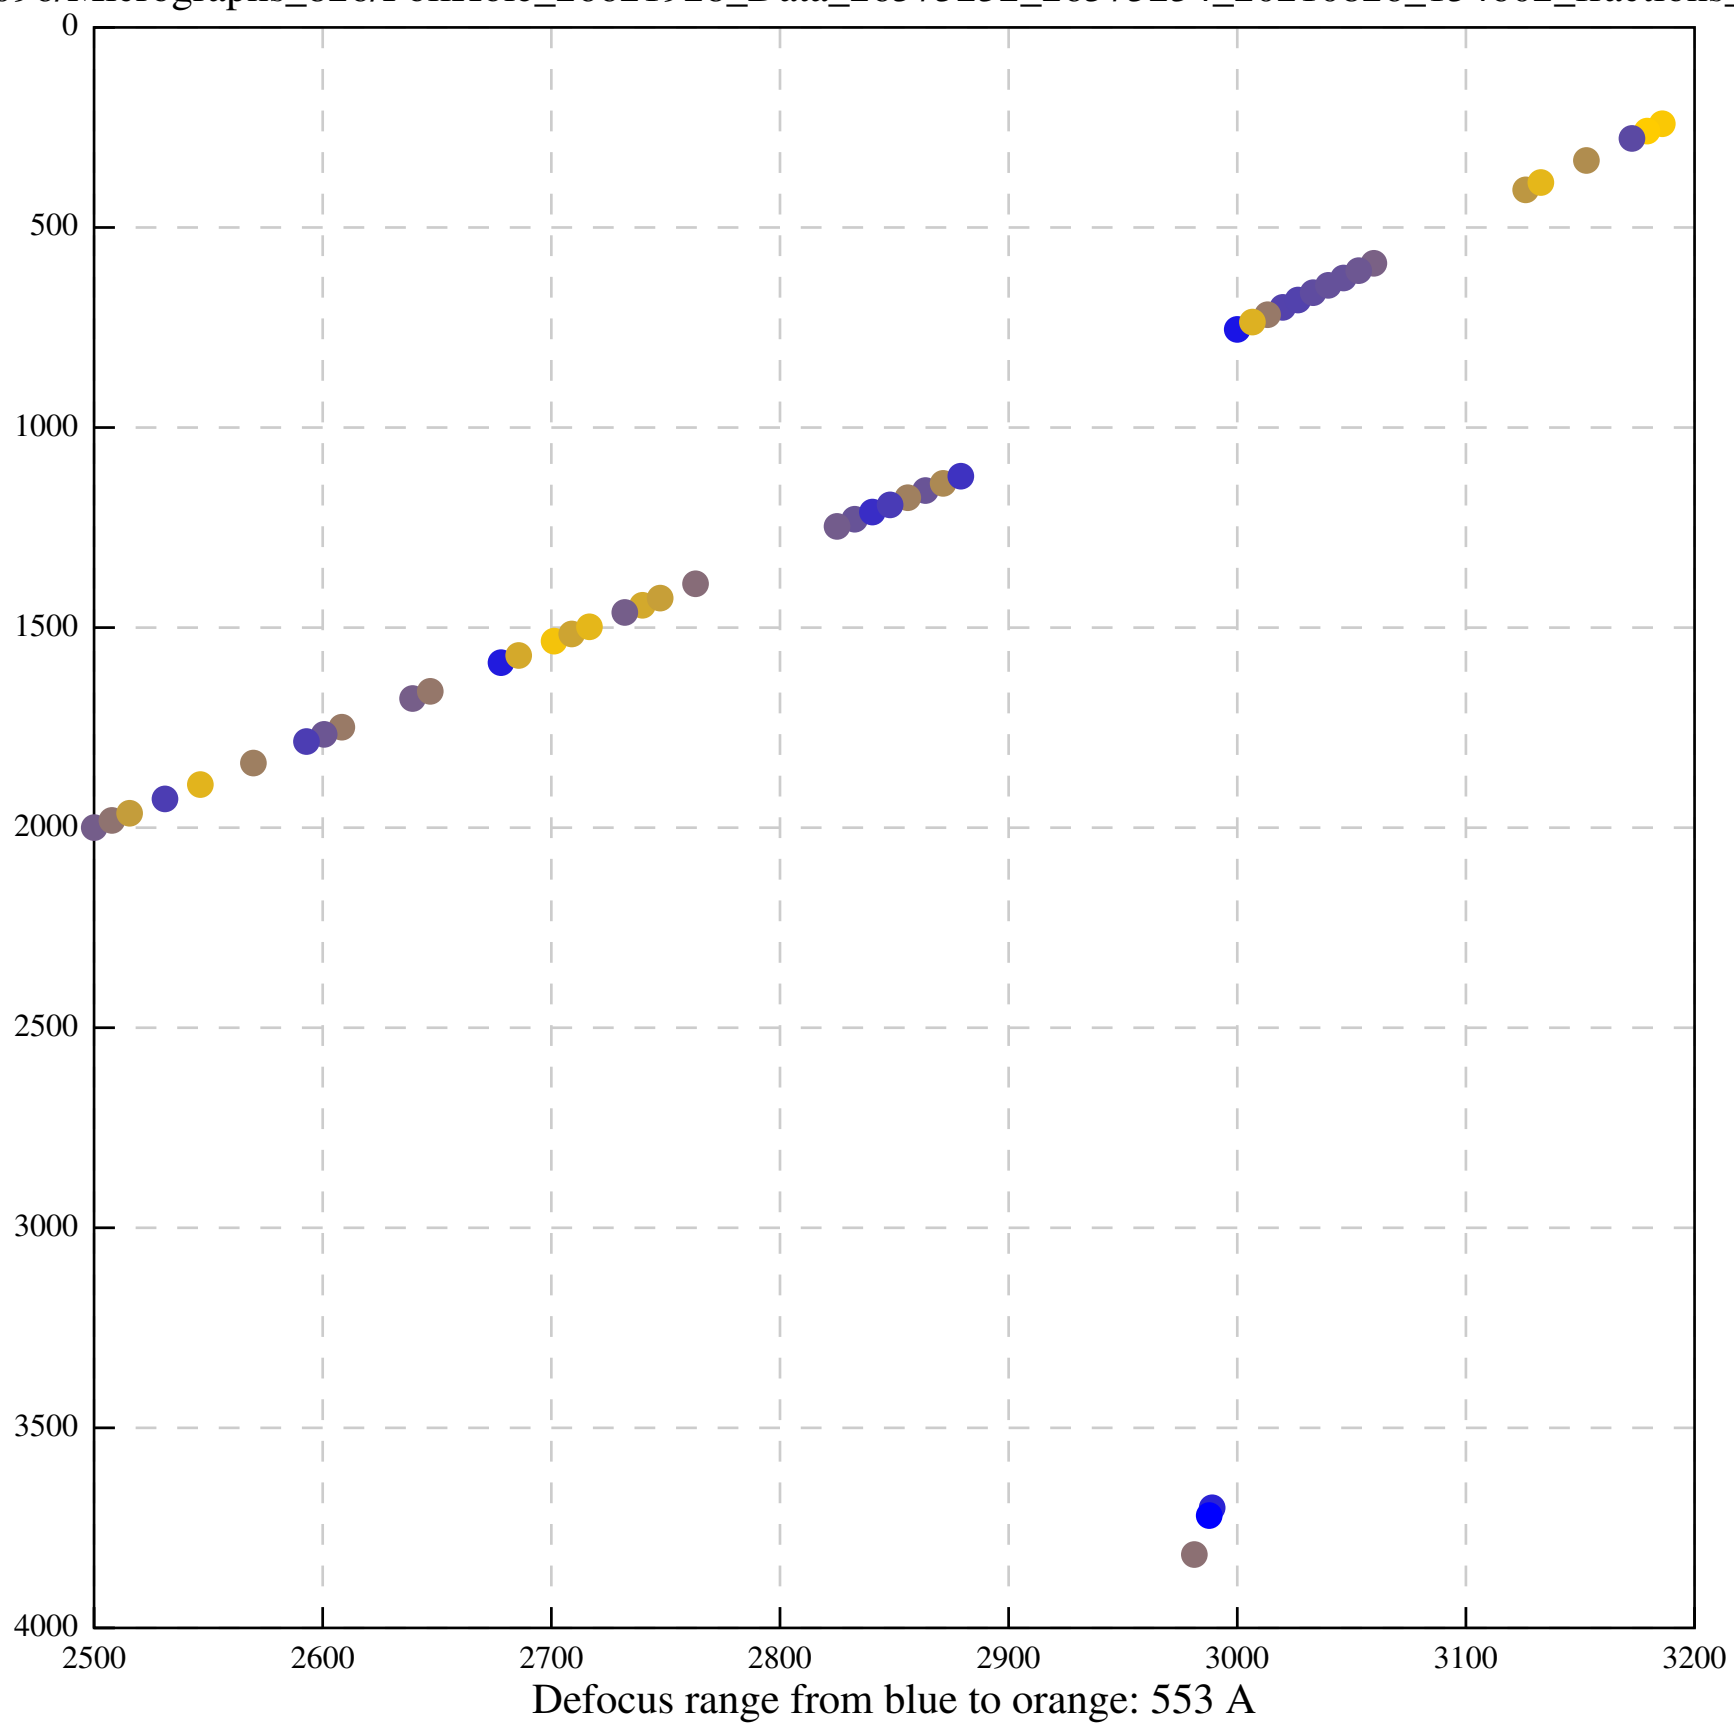

Defocus range from blue to orange: 126 A

Defocus range from blue to orange: 748 A

Defocus range from blue to orange: 274 Å

Defocus range from blue to orange: 60 A

Defocus range from blue to orange: 83 A

Defocus range from blue to orange: 328 A

Defocus range from blue to orange: 16 A

Defocus range from blue to orange: 93 A

Defocus range from blue to orange: 81 A

Defocus range from blue to orange: 121 A

Defocus range from blue to orange: 438 A

Defocus range from blue to orange: 437 A

Defocus range from blue to orange: 502 Å

Defocus range from blue to orange: 765 A

Defocus range from blue to orange: 593 A

Defocus range from blue to orange: 153 A

Defocus range from blue to orange: 171 Å

Defocus range from blue to orange: 36 A

Defocus range from blue to orange: 368 A

Defocus range from blue to orange: 412 A

Defocus range from blue to orange: 93 A

Defocus range from blue to orange: 0 Å