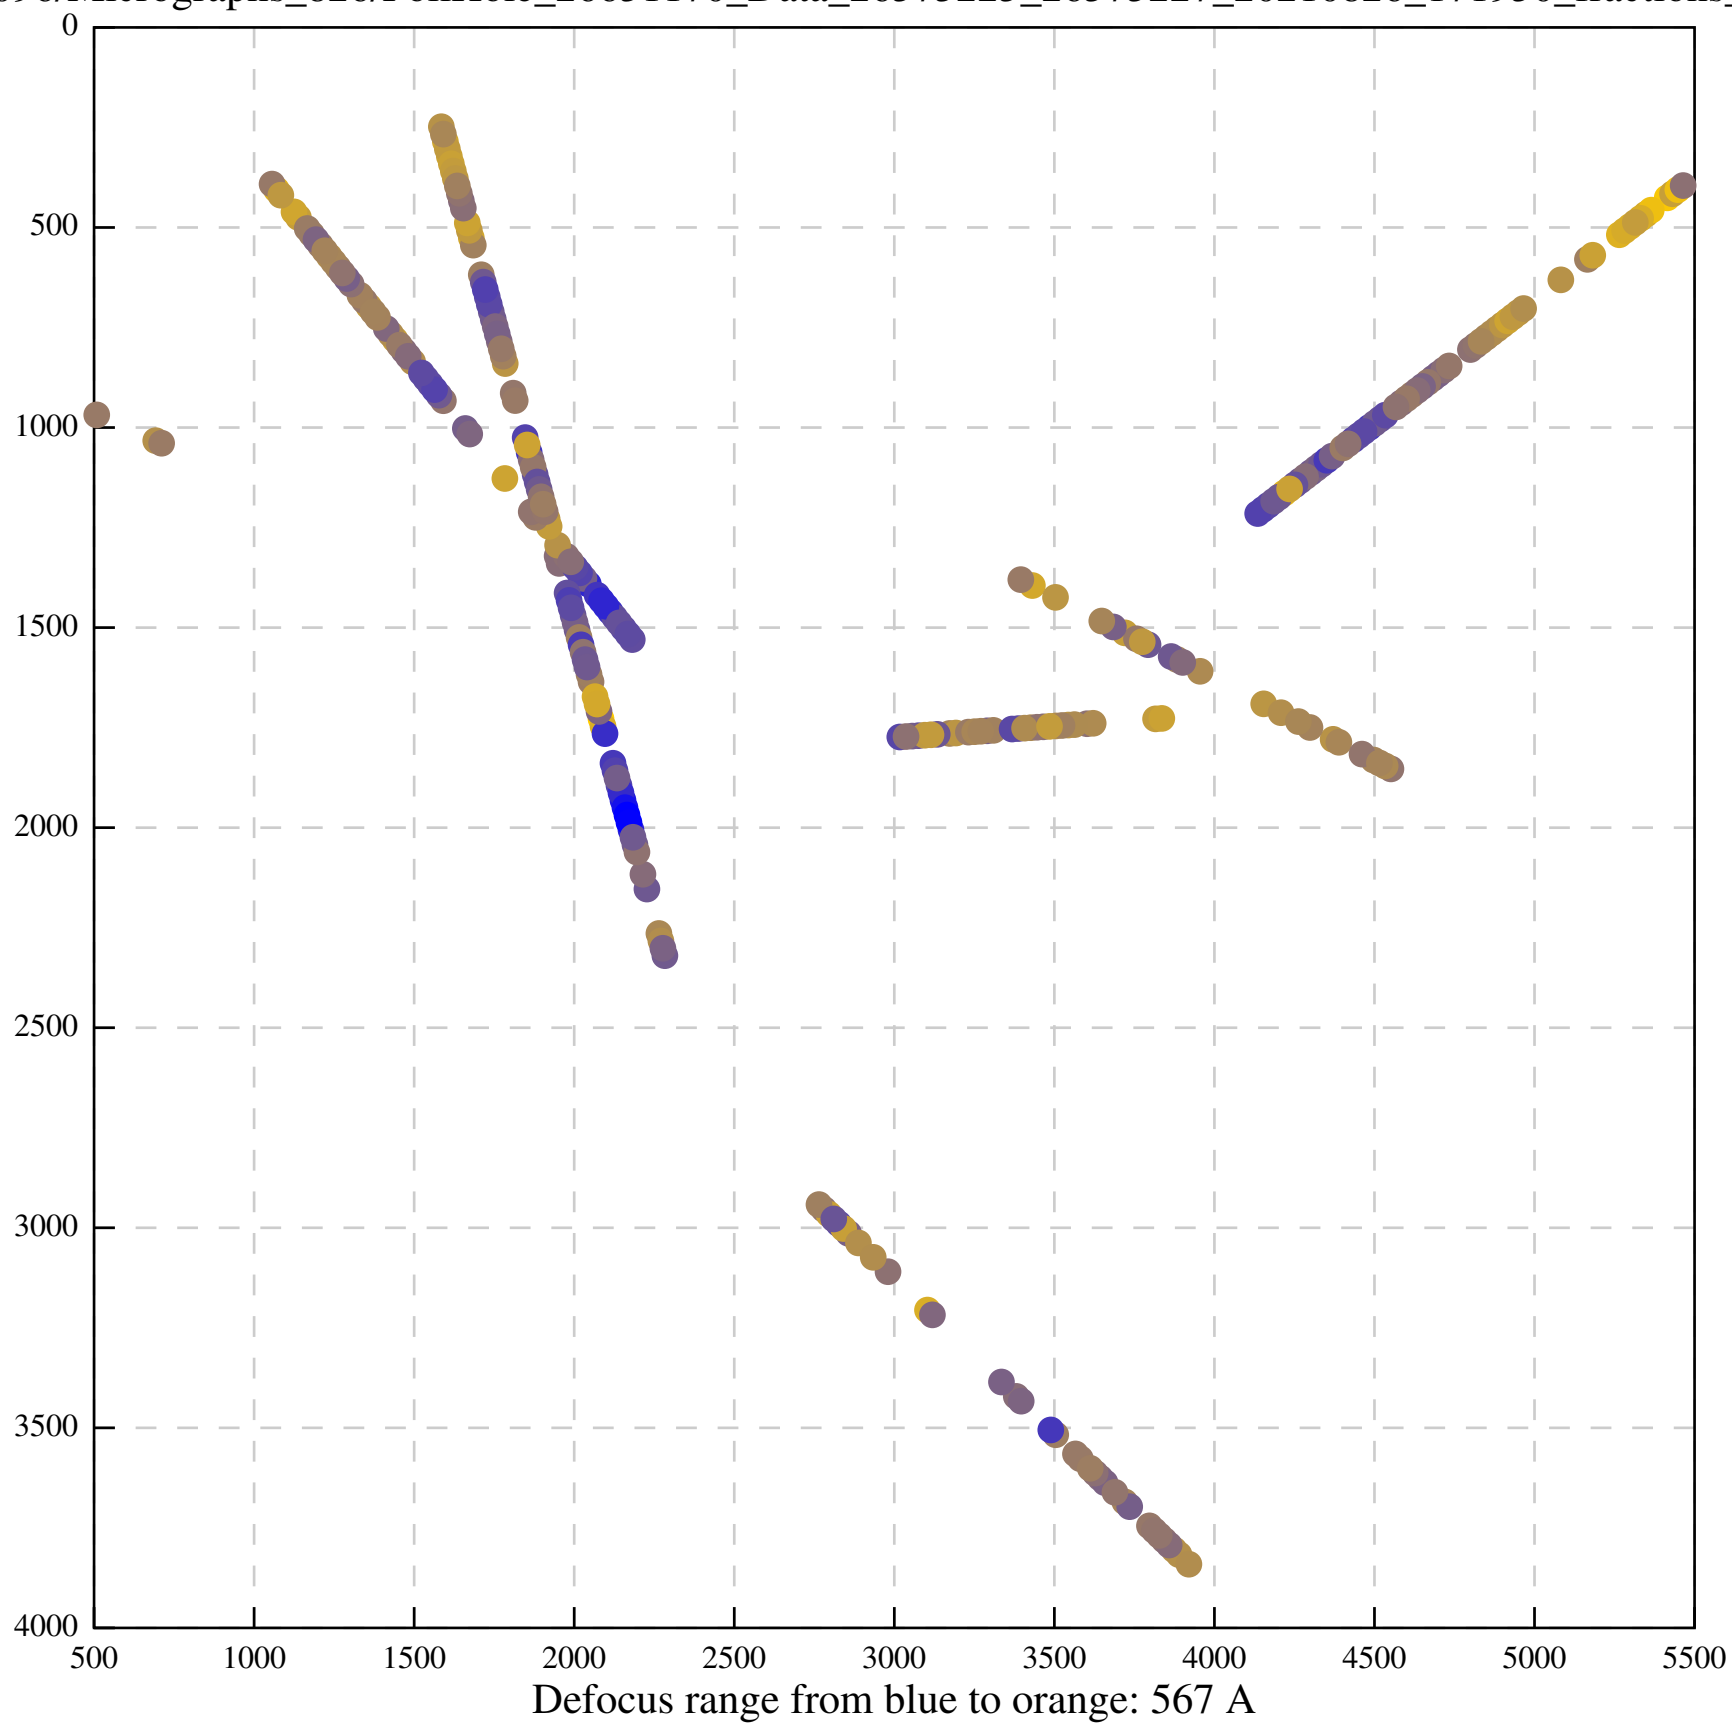

Defocus range from blue to orange: 126 A

Defocus range from blue to orange: 748 A

Defocus range from blue to orange: 274 Å

Defocus range from blue to orange: 60 A

Defocus range from blue to orange: 83 A

Defocus range from blue to orange: 328 A

Defocus range from blue to orange: 16 A

Defocus range from blue to orange: 93 A

Defocus range from blue to orange: 81 A

Defocus range from blue to orange: 121 A

Defocus range from blue to orange: 438 A

Defocus range from blue to orange: 437 A

Defocus range from blue to orange: 502 Å

Defocus range from blue to orange: 765 A

Defocus range from blue to orange: 593 A

Defocus range from blue to orange: 153 A

Defocus range from blue to orange: 171 Å

Defocus range from blue to orange: 36 A

Defocus range from blue to orange: 368 A

Defocus range from blue to orange: 412 A

Defocus range from blue to orange: 93 A

Defocus range from blue to orange: 0 Å