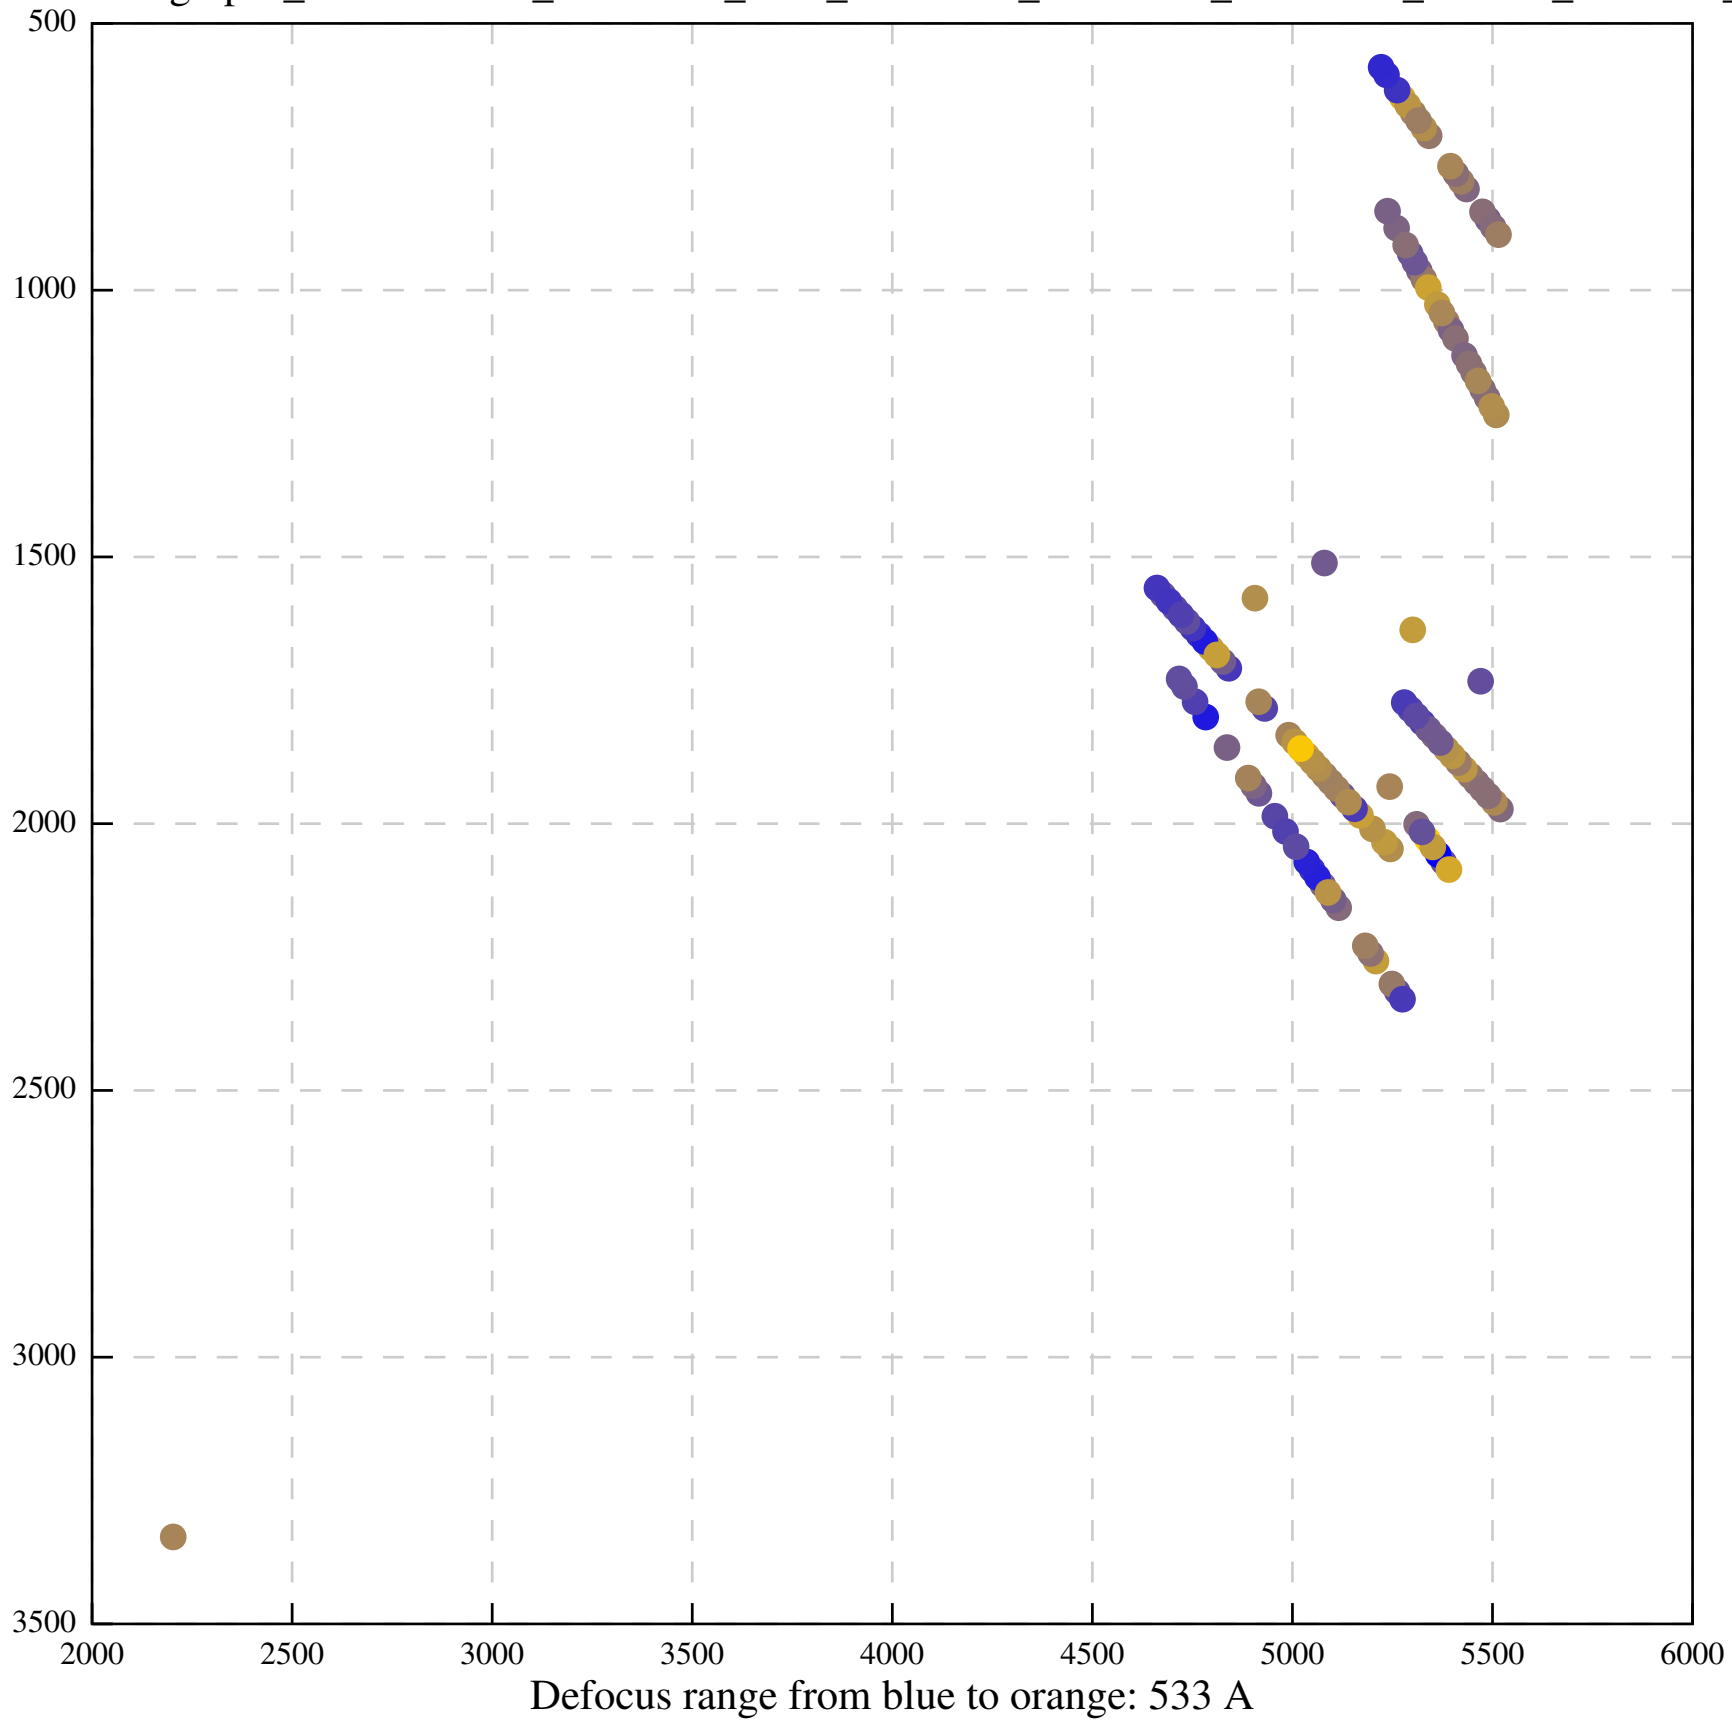

Defocus range from blue to orange: 552 A

Defocus range from blue to orange: 54 A

Defocus range from blue to orange: 576 A

Defocus range from blue to orange: 69 A

Defocus range from blue to orange: 173 A

Defocus range from blue to orange: 0 A

Defocus range from blue to orange: 232 Å

Defocus range from blue to orange: 575 A

Defocus range from blue to orange: 347 A

Defocus range from blue to orange: 0 A

Defocus range from blue to orange: 487 A

Defocus range from blue to orange: 383 A

Defocus range from blue to orange: 126 A

Defocus range from blue to orange: 748 A

Defocus range from blue to orange: 274 Å

Defocus range from blue to orange: 60 A

Defocus range from blue to orange: 83 A

Defocus range from blue to orange: 328 A

Defocus range from blue to orange: 16 A

Defocus range from blue to orange: 93 A

Defocus range from blue to orange: 81 A

Defocus range from blue to orange: 121 A

Defocus range from blue to orange: 438 A

Defocus range from blue to orange: 437 A