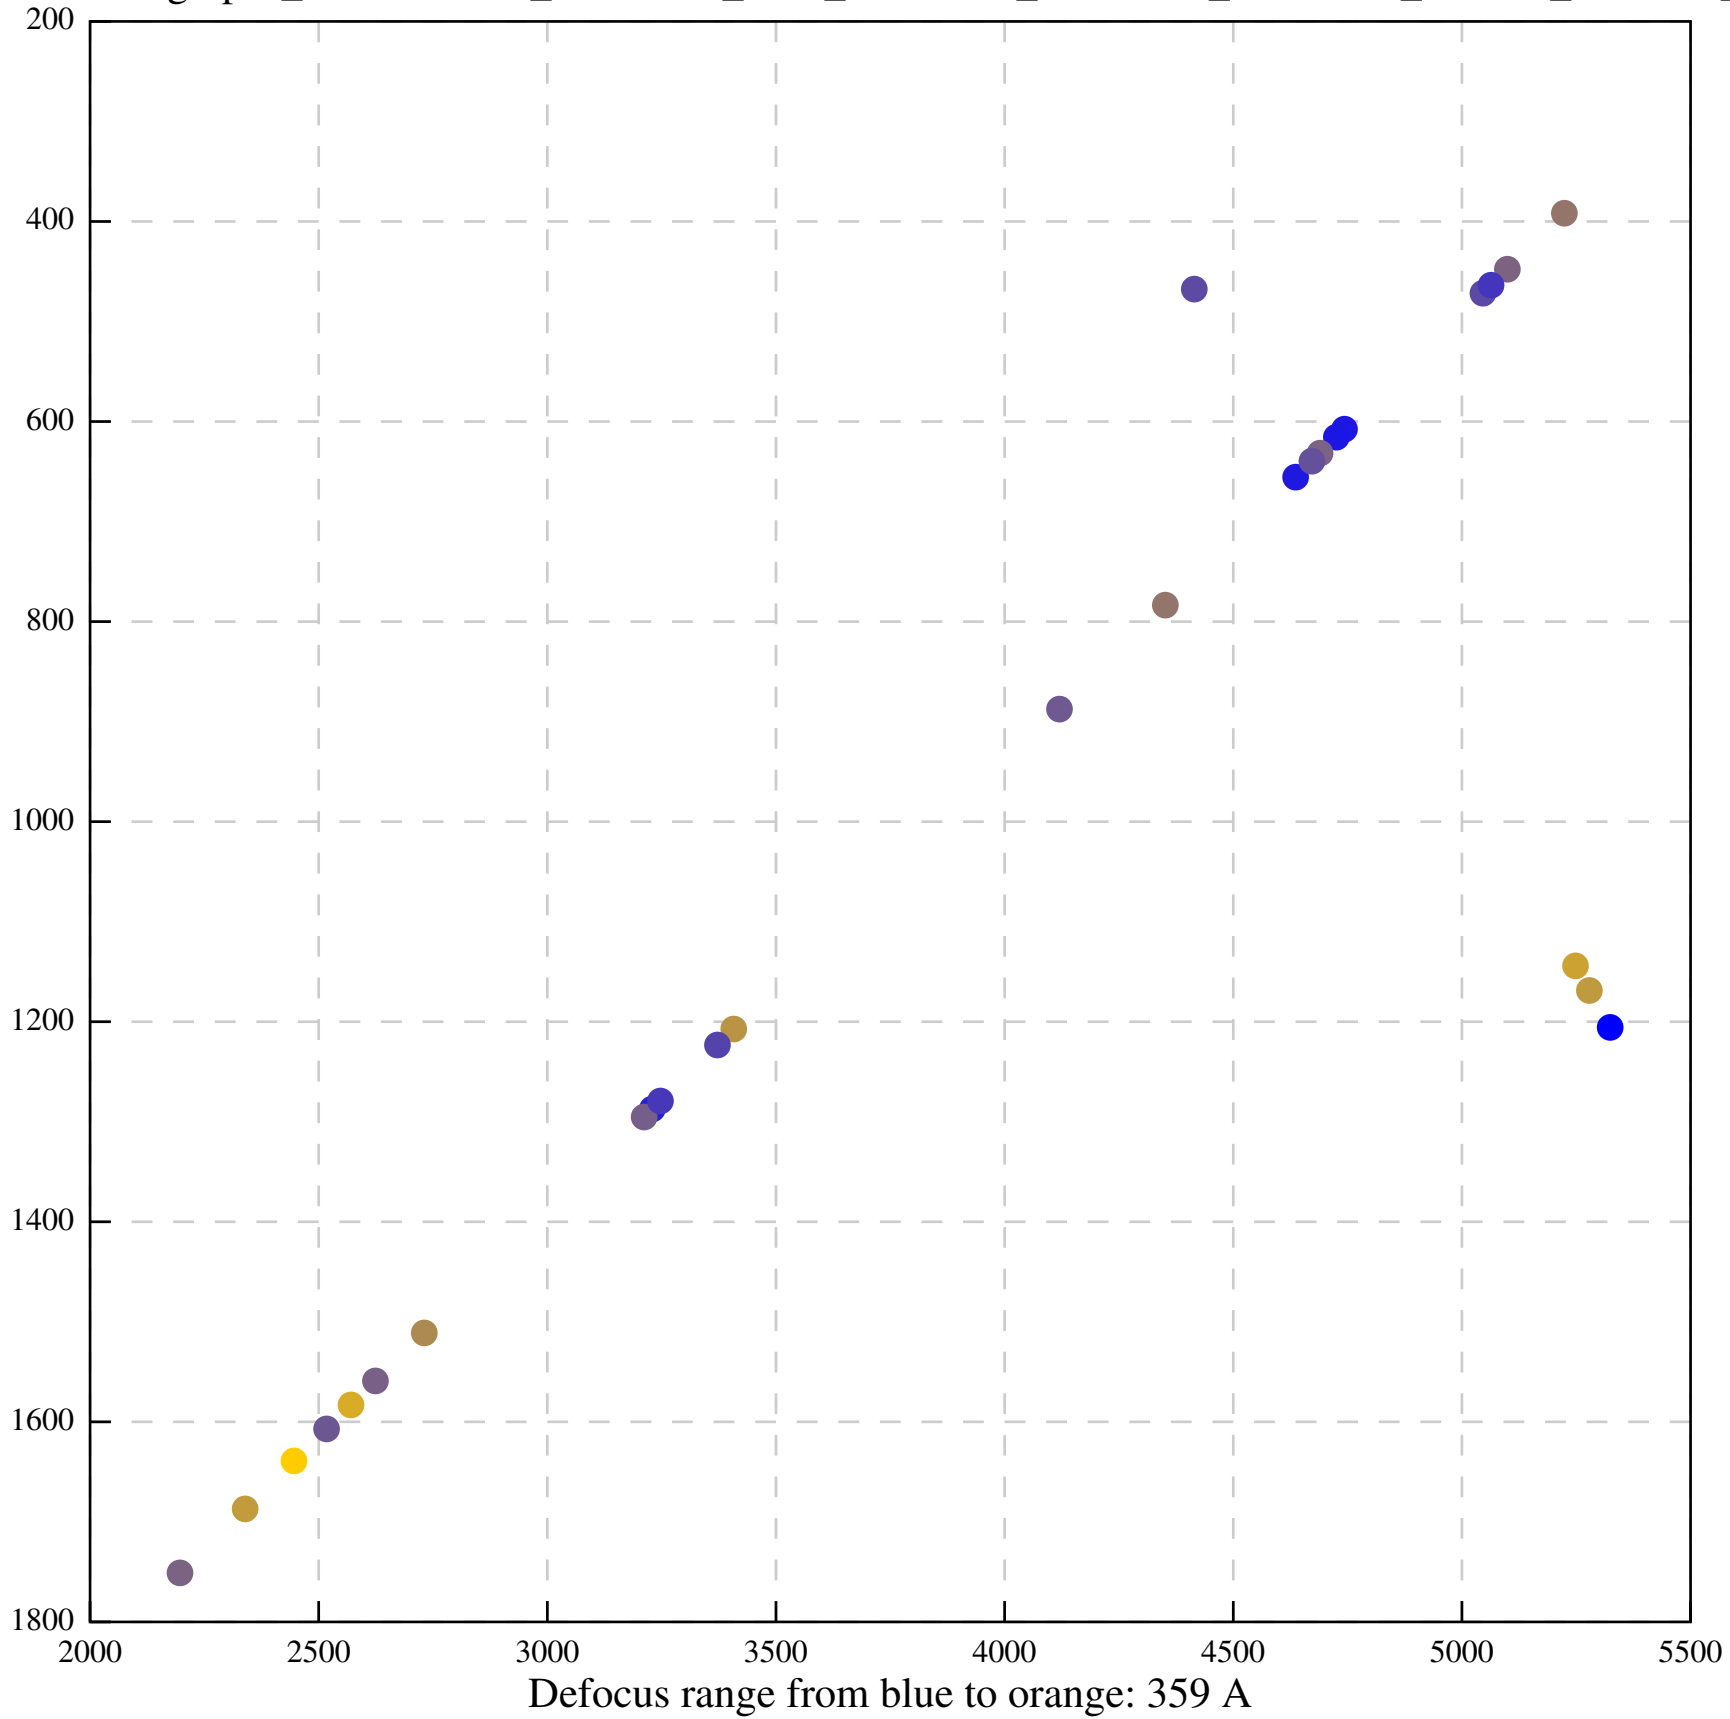

Defocus range from blue to orange: 126 A

Defocus range from blue to orange: 748 A

Defocus range from blue to orange: 274 Å

Defocus range from blue to orange: 60 A

Defocus range from blue to orange: 83 A

Defocus range from blue to orange: 328 A

Defocus range from blue to orange: 16 A

Defocus range from blue to orange: 93 A

Defocus range from blue to orange: 81 A

Defocus range from blue to orange: 121 A

Defocus range from blue to orange: 438 A

Defocus range from blue to orange: 437 A

Defocus range from blue to orange: 502 Å

Defocus range from blue to orange: 765 A

Defocus range from blue to orange: 593 A

Defocus range from blue to orange: 153 A

Defocus range from blue to orange: 171 Å

Defocus range from blue to orange: 36 A

Defocus range from blue to orange: 368 A

Defocus range from blue to orange: 412 A

Defocus range from blue to orange: 93 A

Defocus range from blue to orange: 0 Å