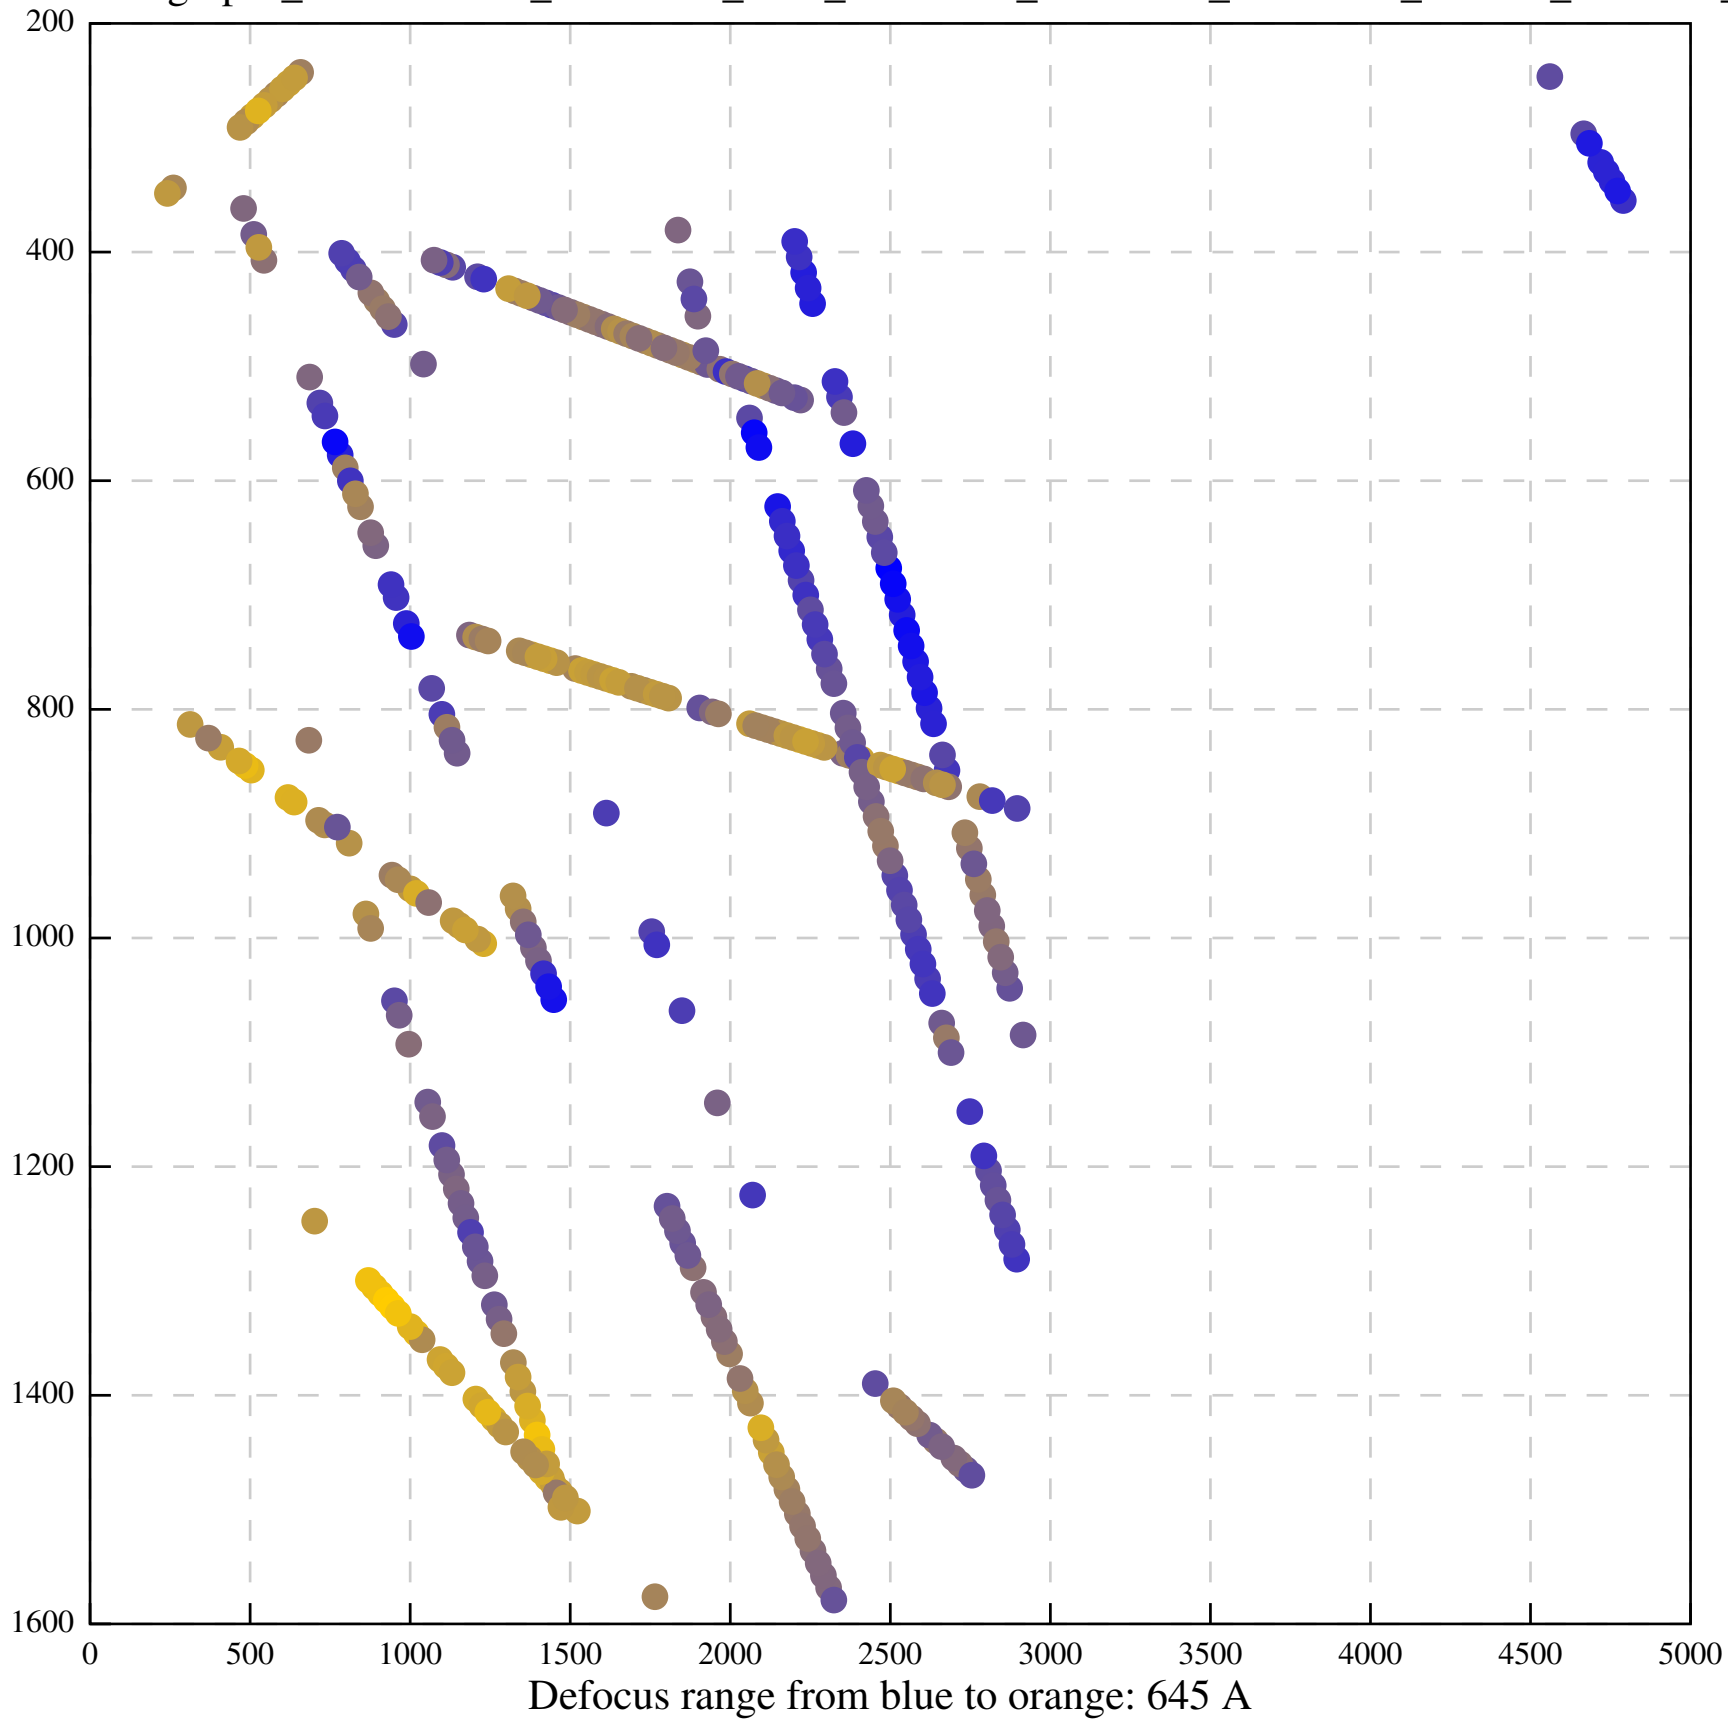

Defocus range from blue to orange: 126 A

Defocus range from blue to orange: 748 A

Defocus range from blue to orange: 274 Å

Defocus range from blue to orange: 60 A

Defocus range from blue to orange: 83 A

Defocus range from blue to orange: 328 A

Defocus range from blue to orange: 16 A

Defocus range from blue to orange: 93 A

Defocus range from blue to orange: 81 A

Defocus range from blue to orange: 121 A

Defocus range from blue to orange: 438 A

Defocus range from blue to orange: 437 A

Defocus range from blue to orange: 502 Å

Defocus range from blue to orange: 765 A

Defocus range from blue to orange: 593 A

Defocus range from blue to orange: 153 A

Defocus range from blue to orange: 171 Å

Defocus range from blue to orange: 36 A

Defocus range from blue to orange: 368 A

Defocus range from blue to orange: 412 A

Defocus range from blue to orange: 93 A

Defocus range from blue to orange: 0 Å