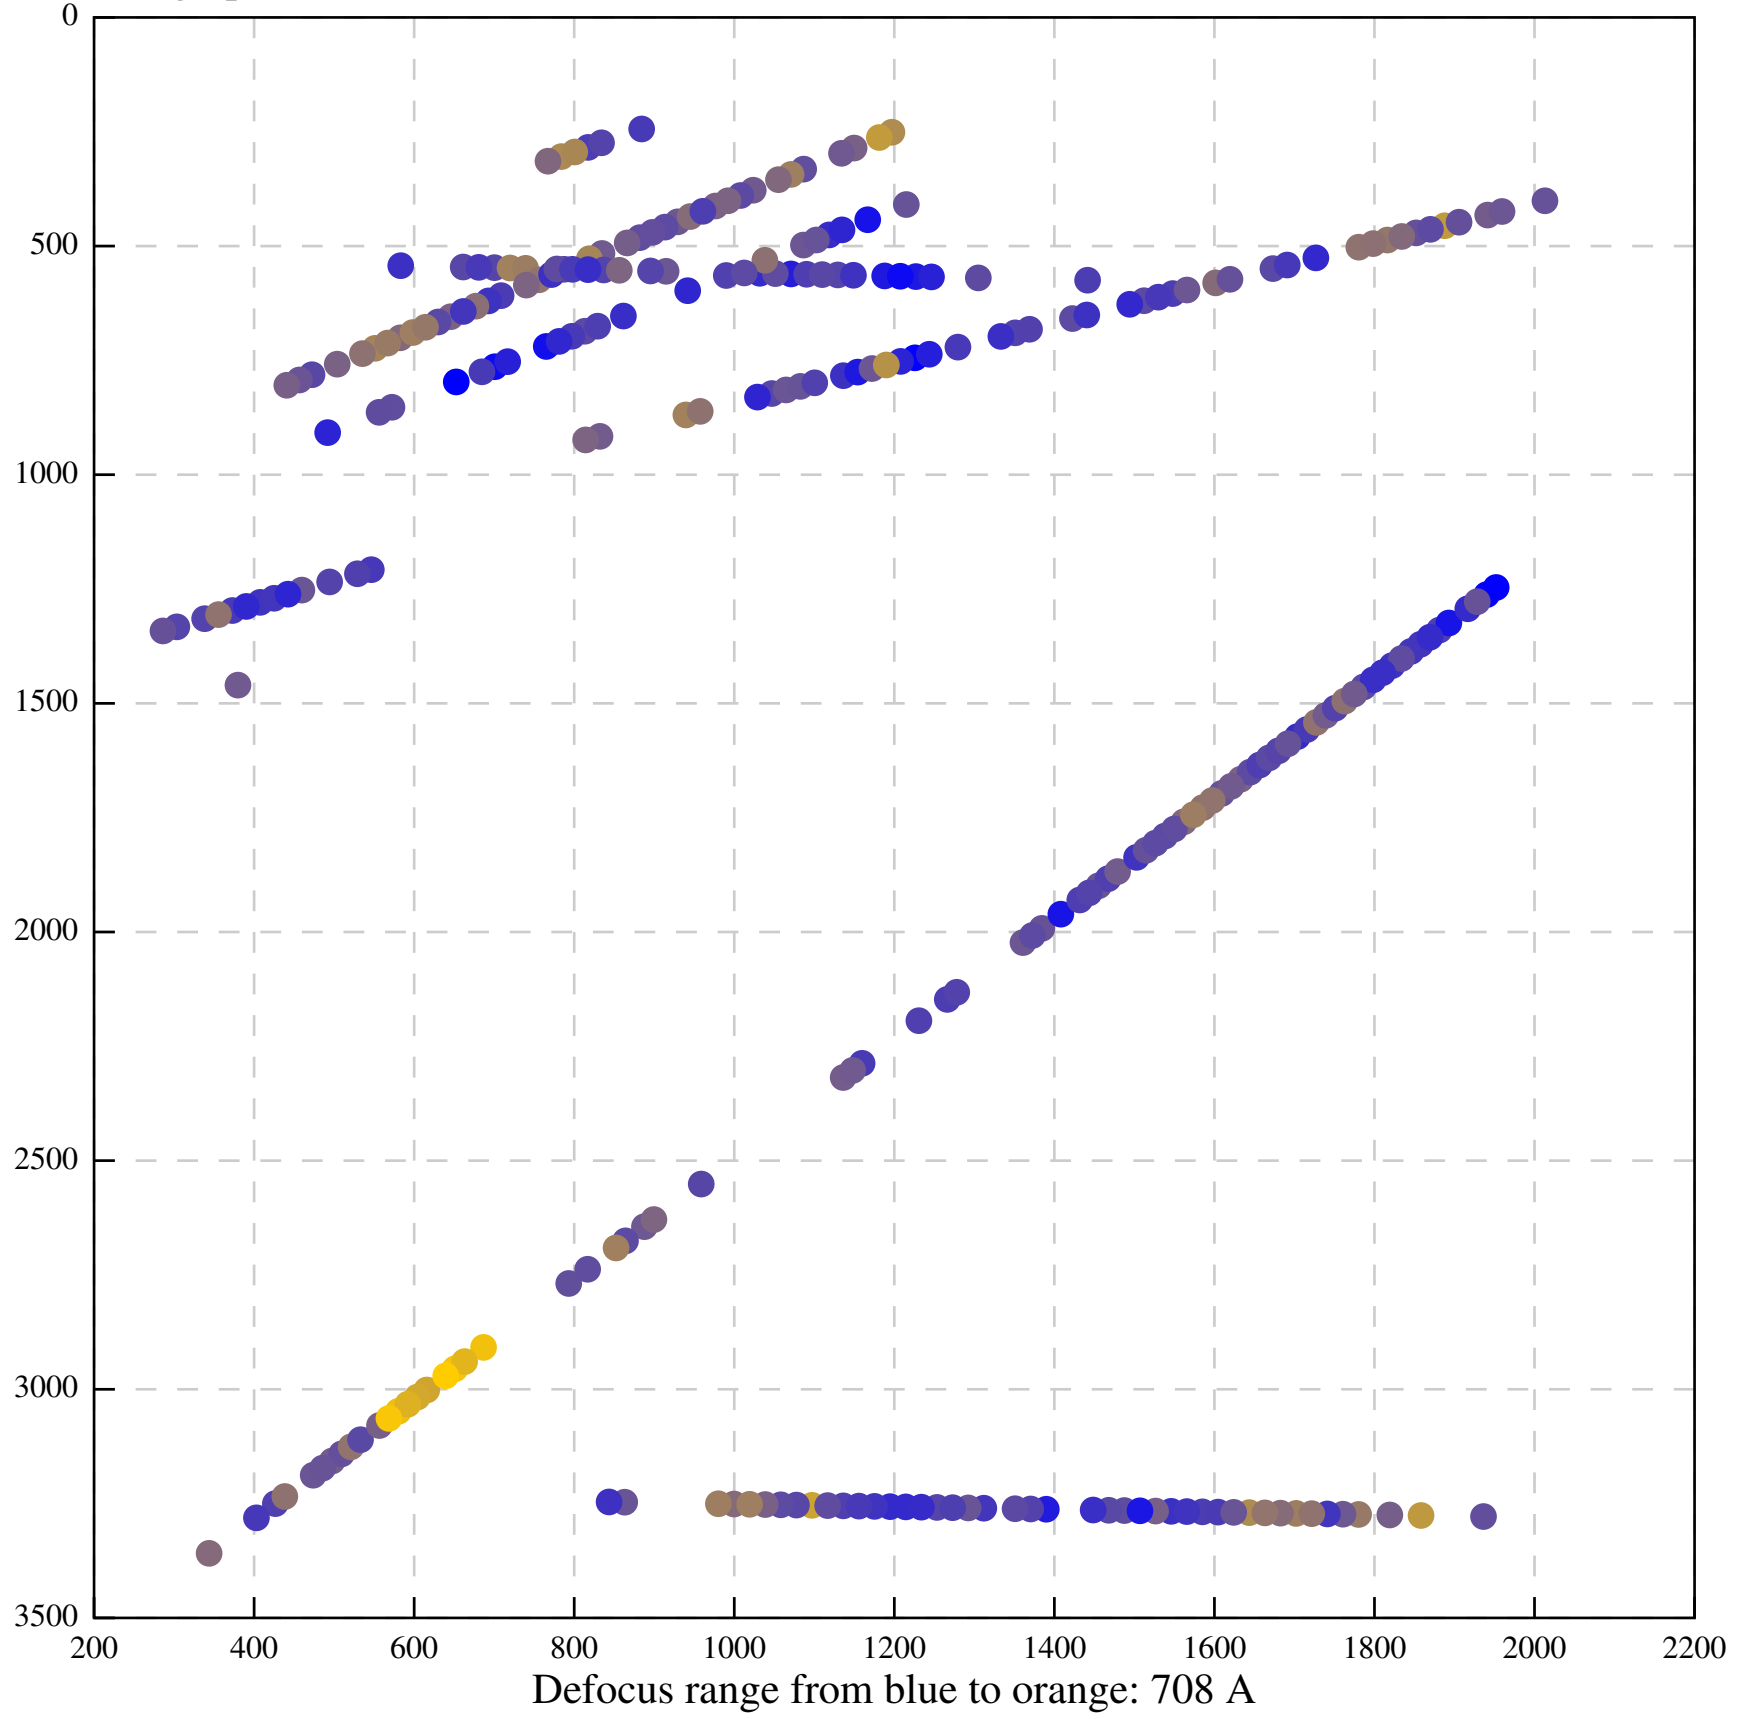

Defocus range from blue to orange: 126 A

Defocus range from blue to orange: 748 A

Defocus range from blue to orange: 274 Å

Defocus range from blue to orange: 60 A

Defocus range from blue to orange: 83 A

Defocus range from blue to orange: 328 A

Defocus range from blue to orange: 16 A

Defocus range from blue to orange: 93 A

Defocus range from blue to orange: 81 A

Defocus range from blue to orange: 121 A

Defocus range from blue to orange: 438 A

Defocus range from blue to orange: 437 A

Defocus range from blue to orange: 502 Å

Defocus range from blue to orange: 765 A

Defocus range from blue to orange: 593 A

Defocus range from blue to orange: 153 A

Defocus range from blue to orange: 171 Å

Defocus range from blue to orange: 36 A

Defocus range from blue to orange: 368 A

Defocus range from blue to orange: 412 A

Defocus range from blue to orange: 93 A

Defocus range from blue to orange: 0 Å