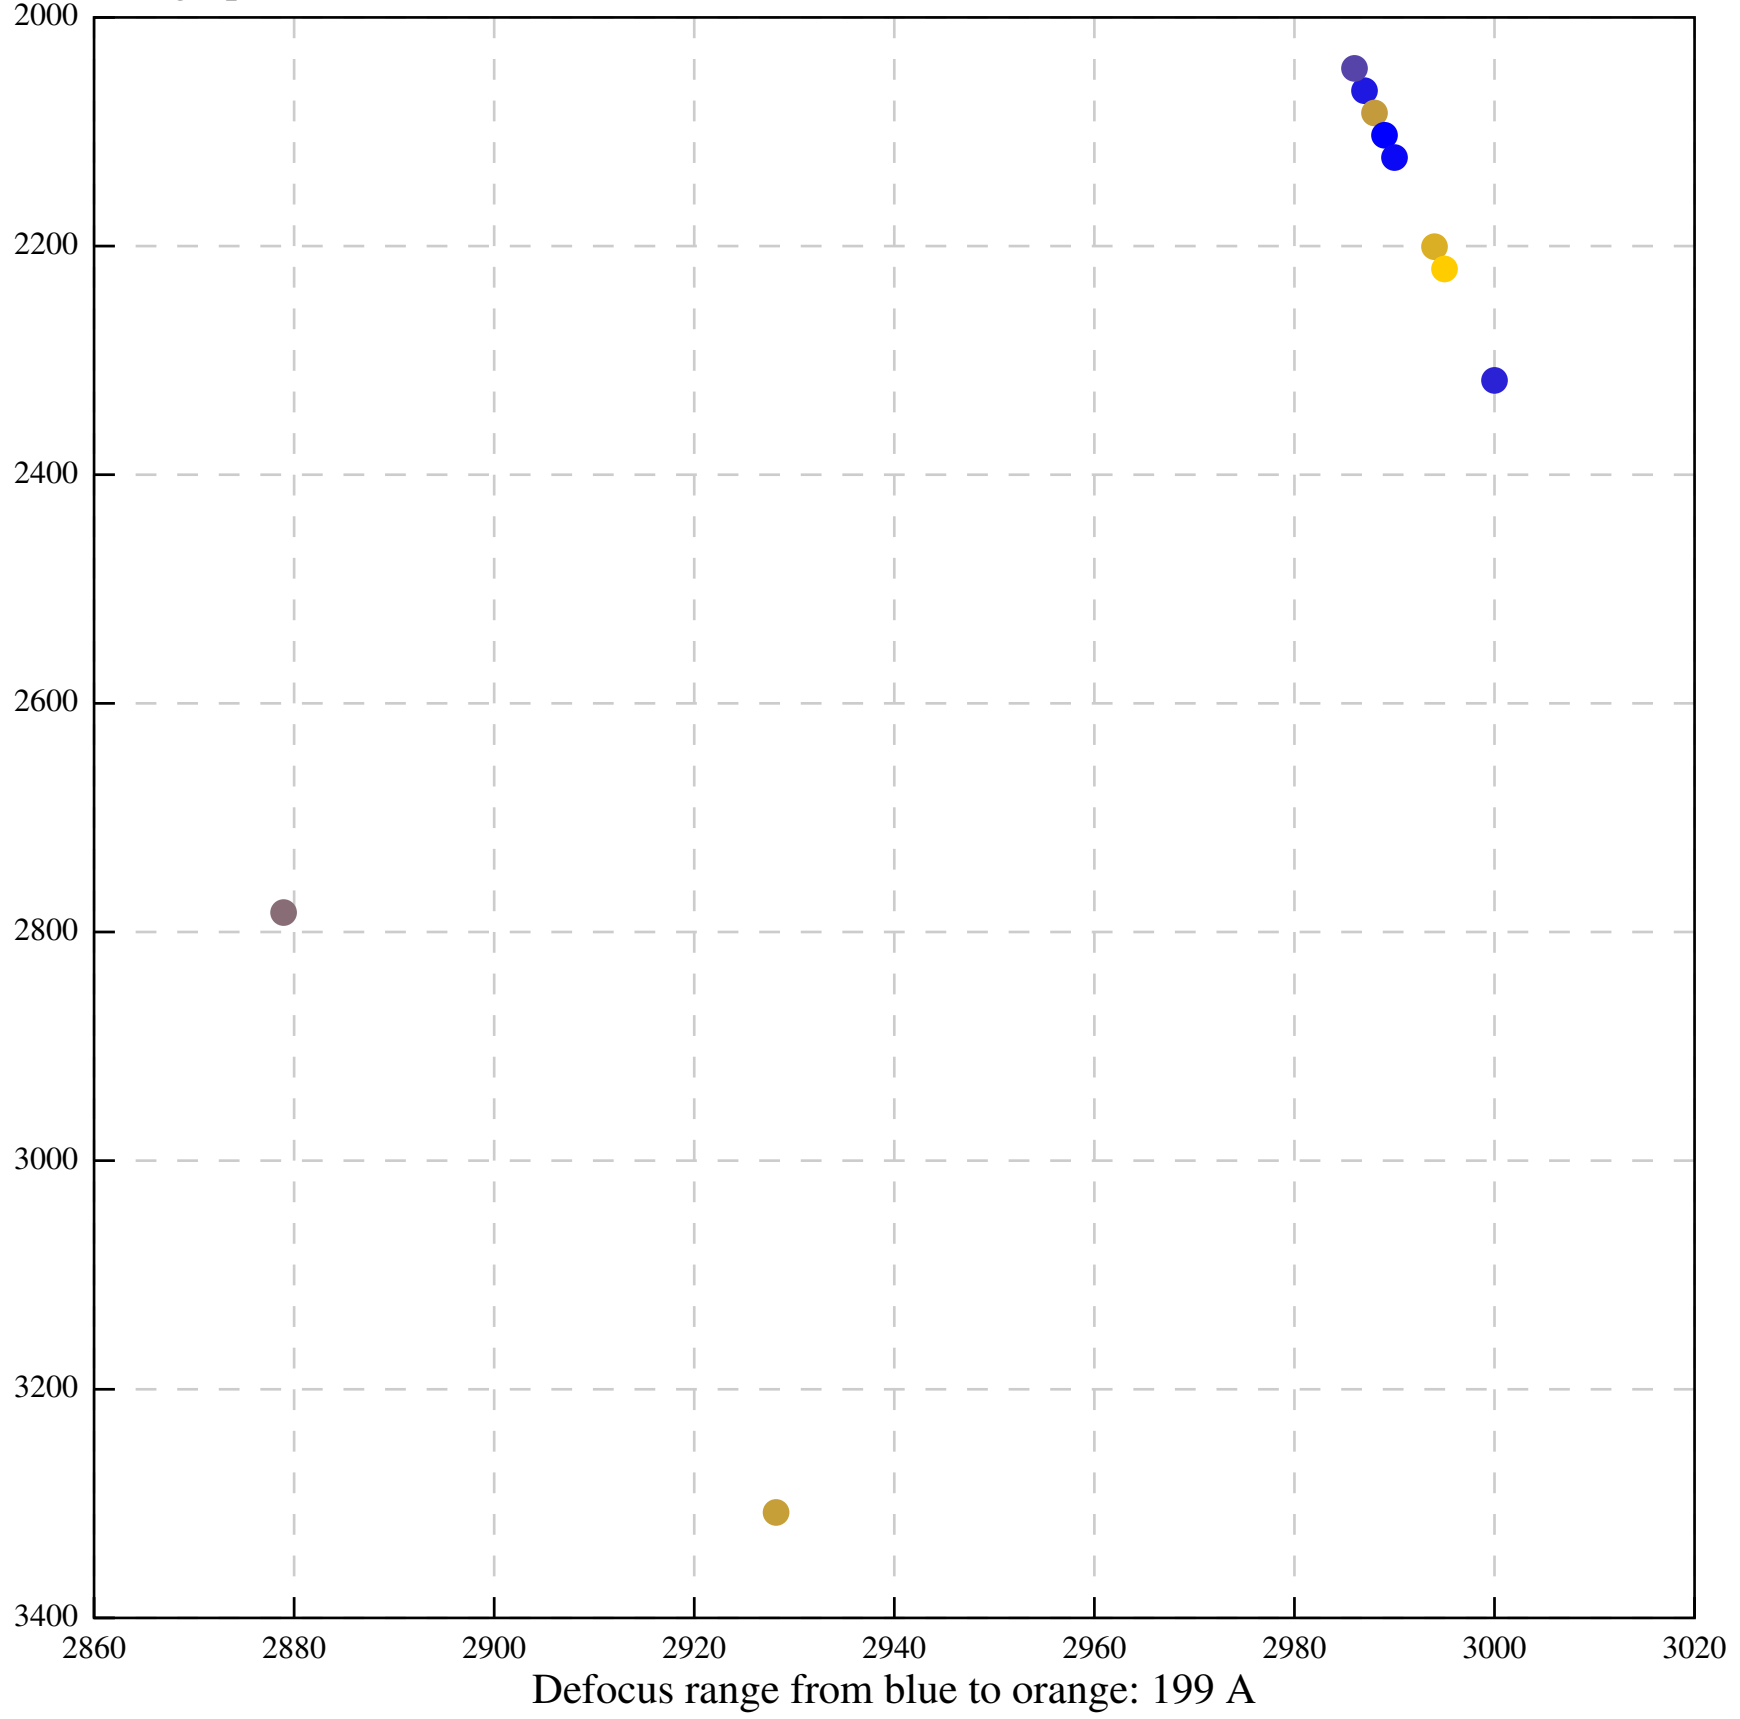

Defocus range from blue to orange: 126 A

Defocus range from blue to orange: 748 A

Defocus range from blue to orange: 274 Å

Defocus range from blue to orange: 60 A

Defocus range from blue to orange: 83 A

Defocus range from blue to orange: 328 A

Defocus range from blue to orange: 16 A

Defocus range from blue to orange: 93 A

Defocus range from blue to orange: 81 A

Defocus range from blue to orange: 121 A

Defocus range from blue to orange: 438 A

Defocus range from blue to orange: 437 A

Defocus range from blue to orange: 502 Å

Defocus range from blue to orange: 765 A

Defocus range from blue to orange: 593 A

Defocus range from blue to orange: 153 A

Defocus range from blue to orange: 171 Å

Defocus range from blue to orange: 36 A

Defocus range from blue to orange: 368 A

Defocus range from blue to orange: 412 A

Defocus range from blue to orange: 93 A

Defocus range from blue to orange: 0 Å