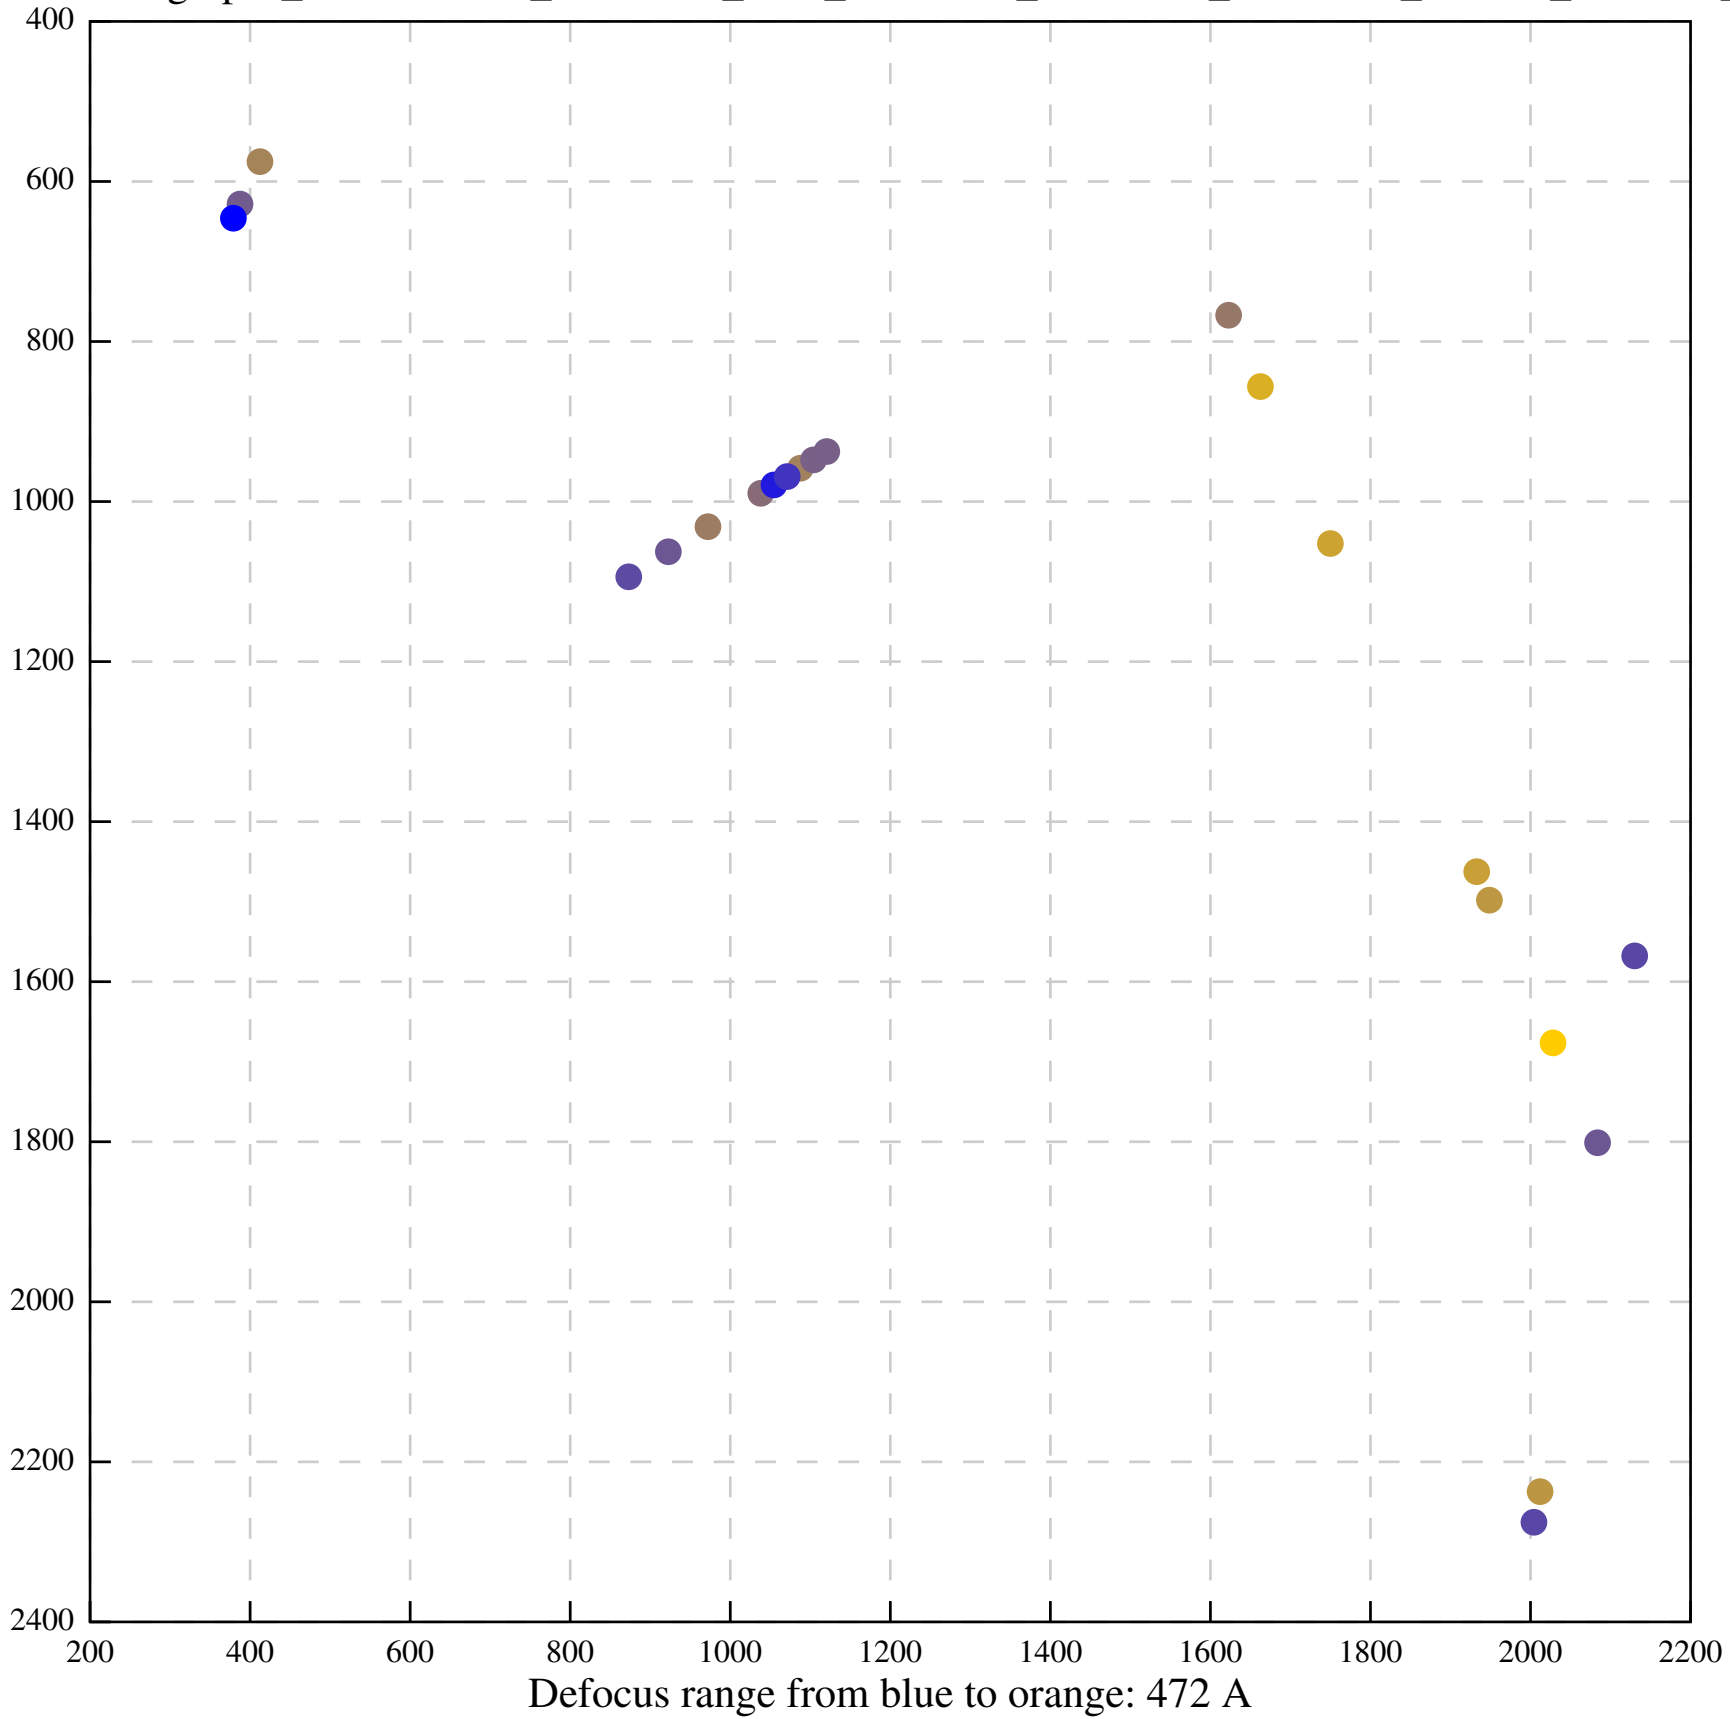

Defocus range from blue to orange: 126 A

Defocus range from blue to orange: 748 A

Defocus range from blue to orange: 274 Å

Defocus range from blue to orange: 60 A

Defocus range from blue to orange: 83 A

Defocus range from blue to orange: 328 A

Defocus range from blue to orange: 16 A

Defocus range from blue to orange: 93 A

Defocus range from blue to orange: 81 A

Defocus range from blue to orange: 121 A

Defocus range from blue to orange: 438 A

Defocus range from blue to orange: 437 A

Defocus range from blue to orange: 502 Å

Defocus range from blue to orange: 765 A

Defocus range from blue to orange: 593 A

Defocus range from blue to orange: 153 A

Defocus range from blue to orange: 171 Å

Defocus range from blue to orange: 36 A

Defocus range from blue to orange: 368 A

Defocus range from blue to orange: 412 A

Defocus range from blue to orange: 93 A

Defocus range from blue to orange: 0 Å