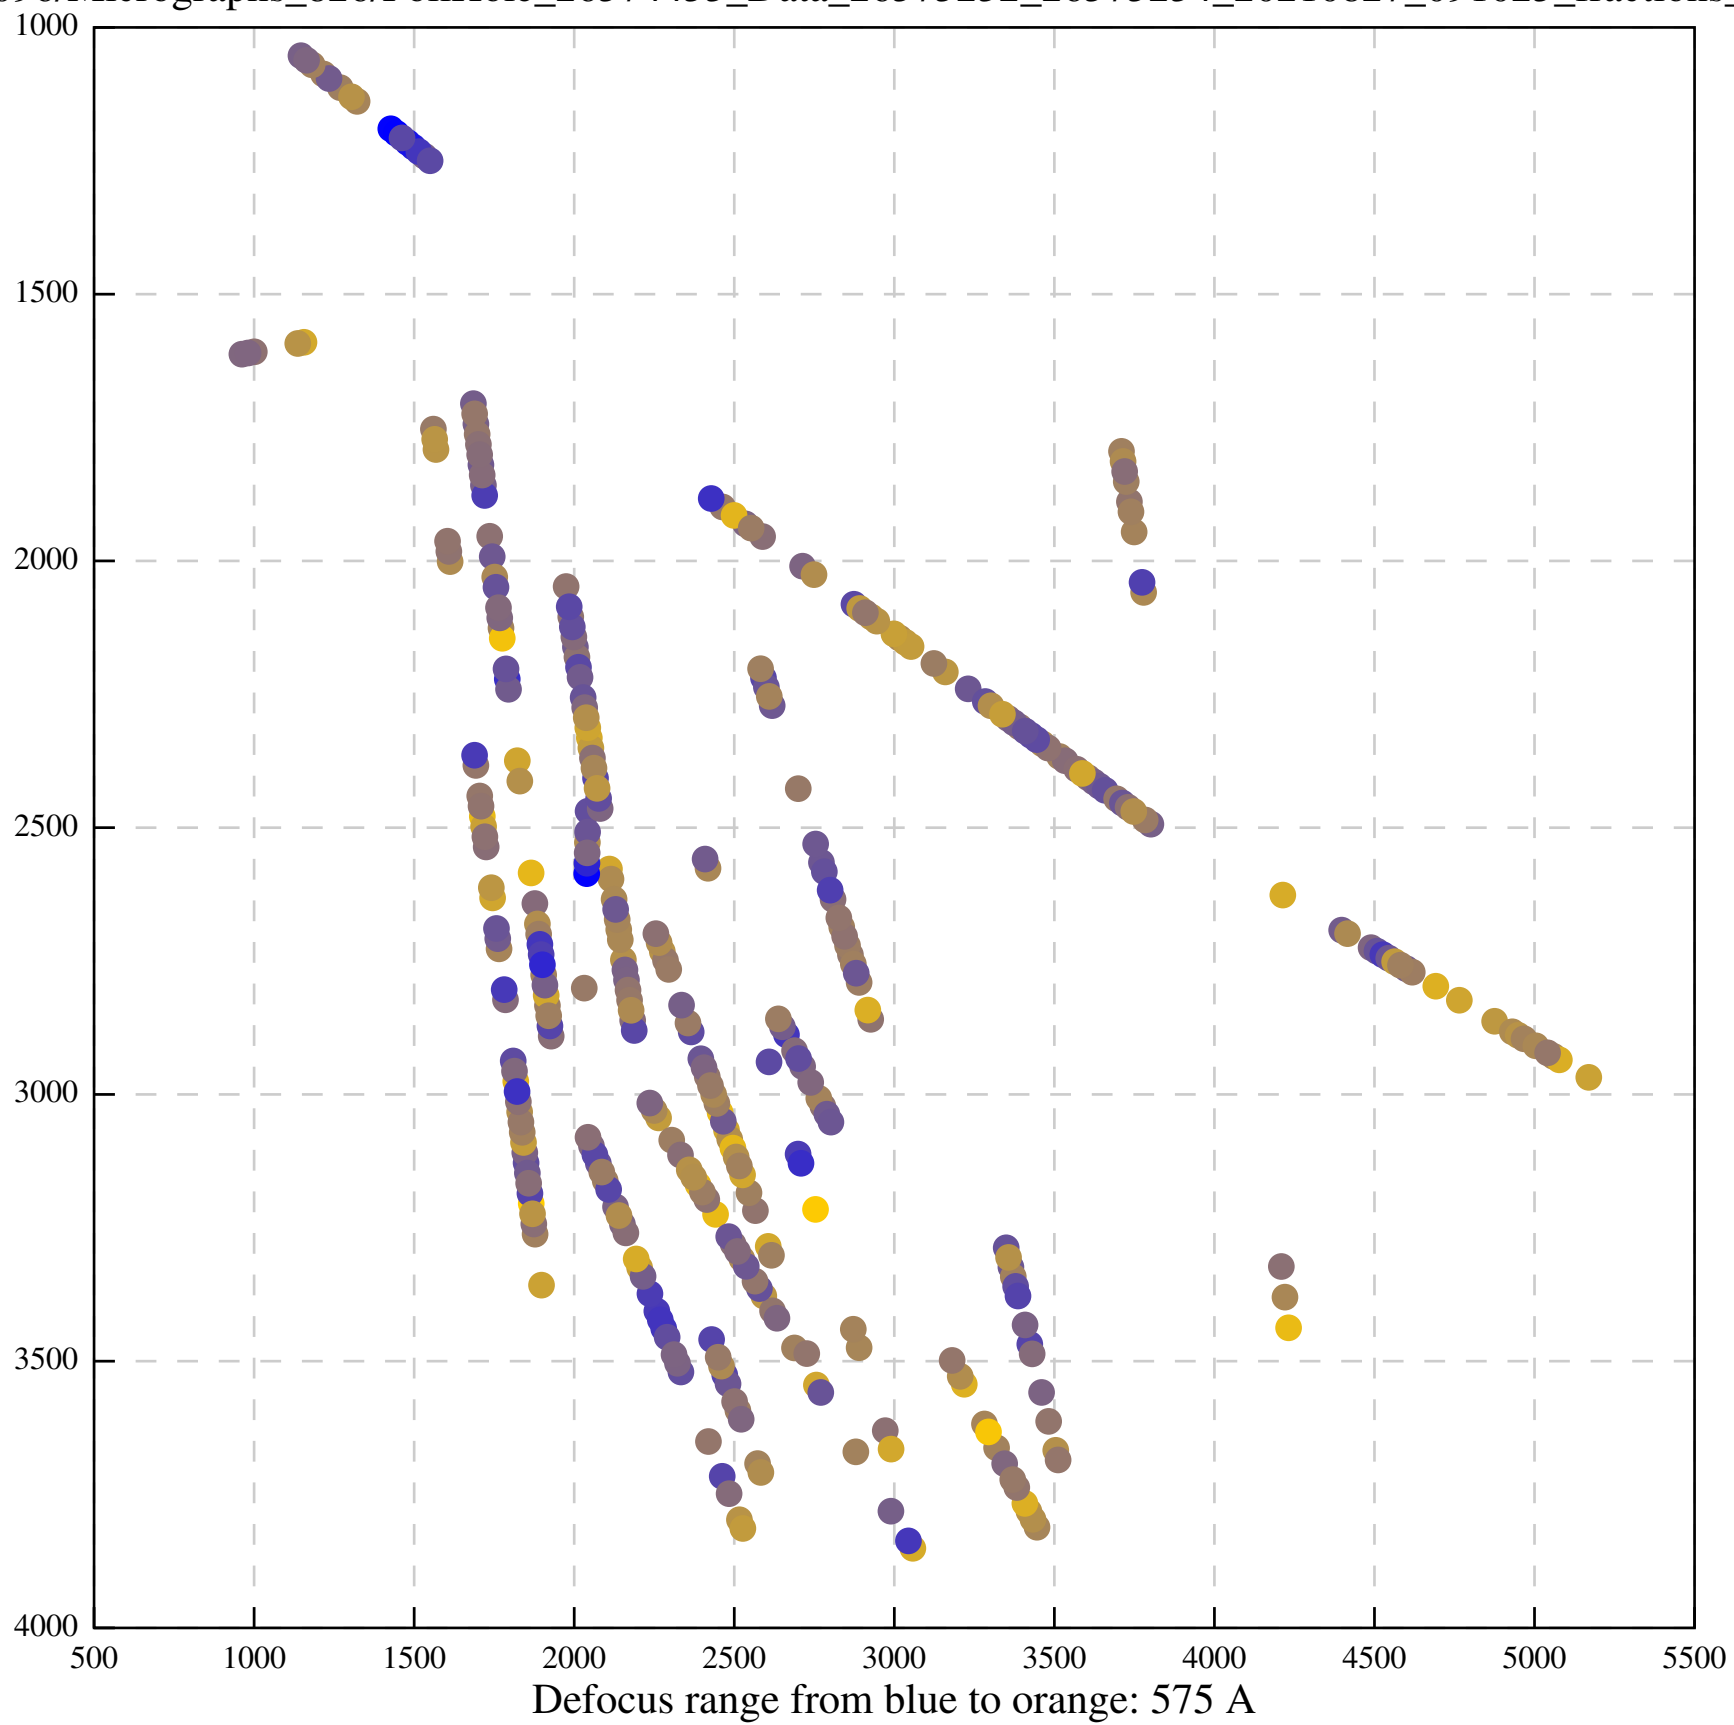

Defocus range from blue to orange: 480 A

Defocus range from blue to orange: 204 Å

Defocus range from blue to orange: 580 A

Defocus range from blue to orange: 353 A

Defocus range from blue to orange: 50 A

Defocus range from blue to orange: 286 A

Defocus range from blue to orange: 552 A

Defocus range from blue to orange: 54 A

Defocus range from blue to orange: 576 A

Defocus range from blue to orange: 69 A

Defocus range from blue to orange: 173 A

Defocus range from blue to orange: 0 A

Defocus range from blue to orange: 232 Å

Defocus range from blue to orange: 575 A

Defocus range from blue to orange: 347 A

Defocus range from blue to orange: 0 A

Defocus range from blue to orange: 487 A

Defocus range from blue to orange: 383 A

Defocus range from blue to orange: 126 A

Defocus range from blue to orange: 748 A

Defocus range from blue to orange: 274 Å

Defocus range from blue to orange: 60 A

Defocus range from blue to orange: 83 A

Defocus range from blue to orange: 328 A