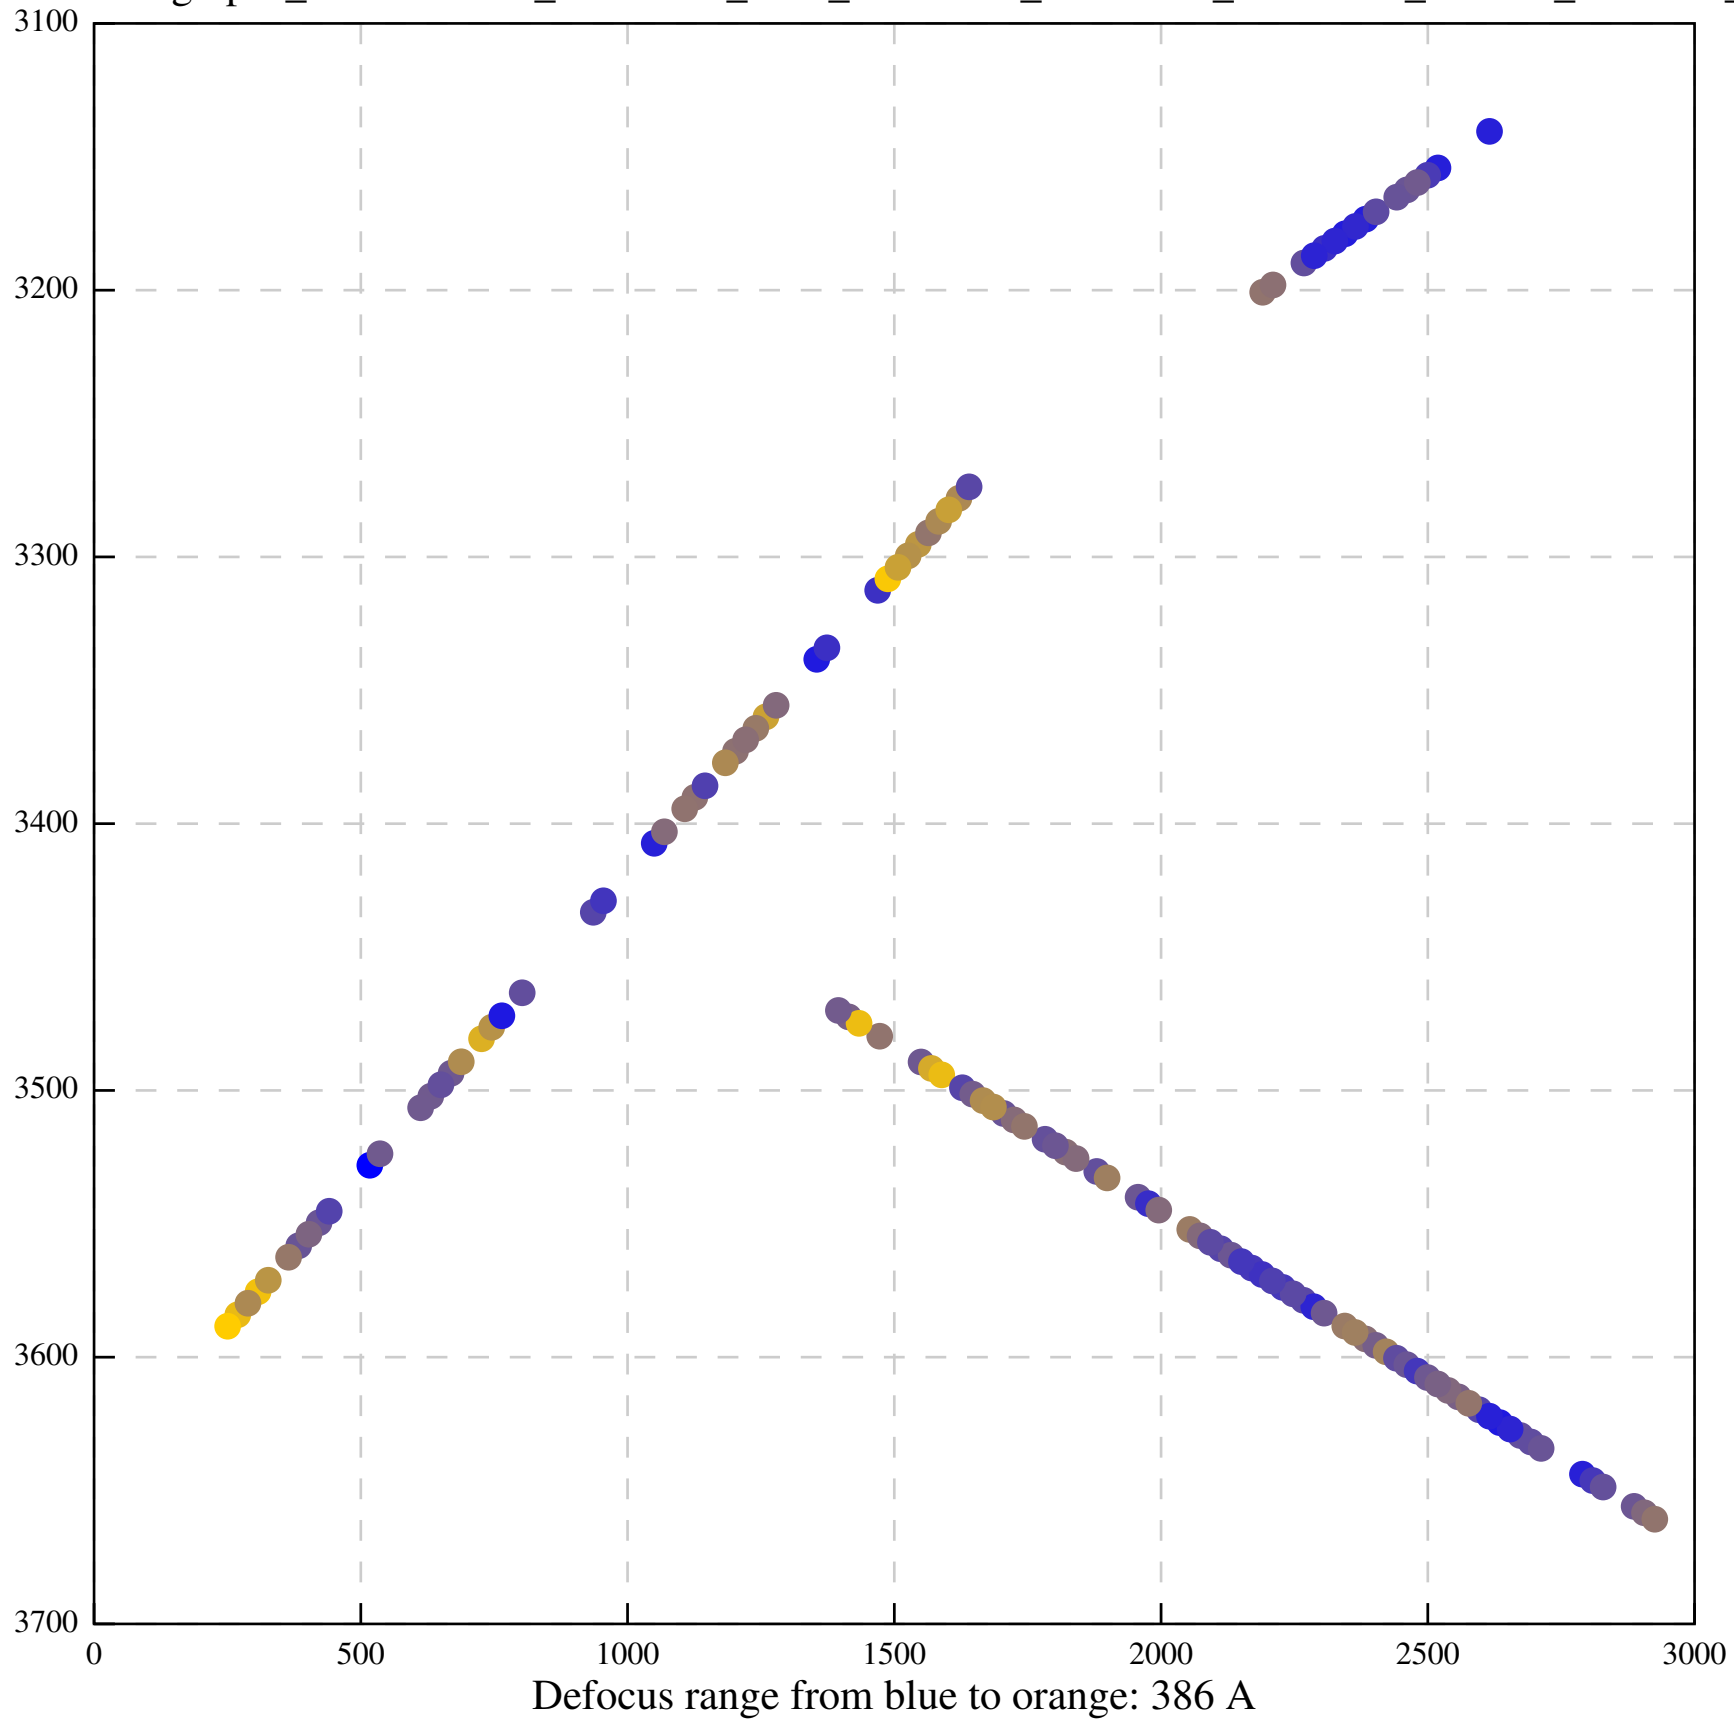

Asymm. obs [-1, 1] opticsGroup2

Asymm. obs [-pi, pi] opticsGroup2

Beamtilt-only fit [-1, 1] opticsGroup2

Beamtilt-only fit [-pi, pi] opticsGroup2

Defocus range from blue to orange: 151 Å

Defocus range from blue to orange: 653 A

Defocus range from blue to orange: 480 A

Defocus range from blue to orange: 204 Å

Defocus range from blue to orange: 580 A

Defocus range from blue to orange: 353 A

Defocus range from blue to orange: 50 A

Defocus range from blue to orange: 286 A

Defocus range from blue to orange: 552 A

Defocus range from blue to orange: 54 A

Defocus range from blue to orange: 576 A

Defocus range from blue to orange: 69 A

Defocus range from blue to orange: 173 A

Defocus range from blue to orange: 0 A

Defocus range from blue to orange: 232 Å

Defocus range from blue to orange: 575 A

Defocus range from blue to orange: 347 A

Defocus range from blue to orange: 0 A

Defocus range from blue to orange: 487 A

Defocus range from blue to orange: 383 A