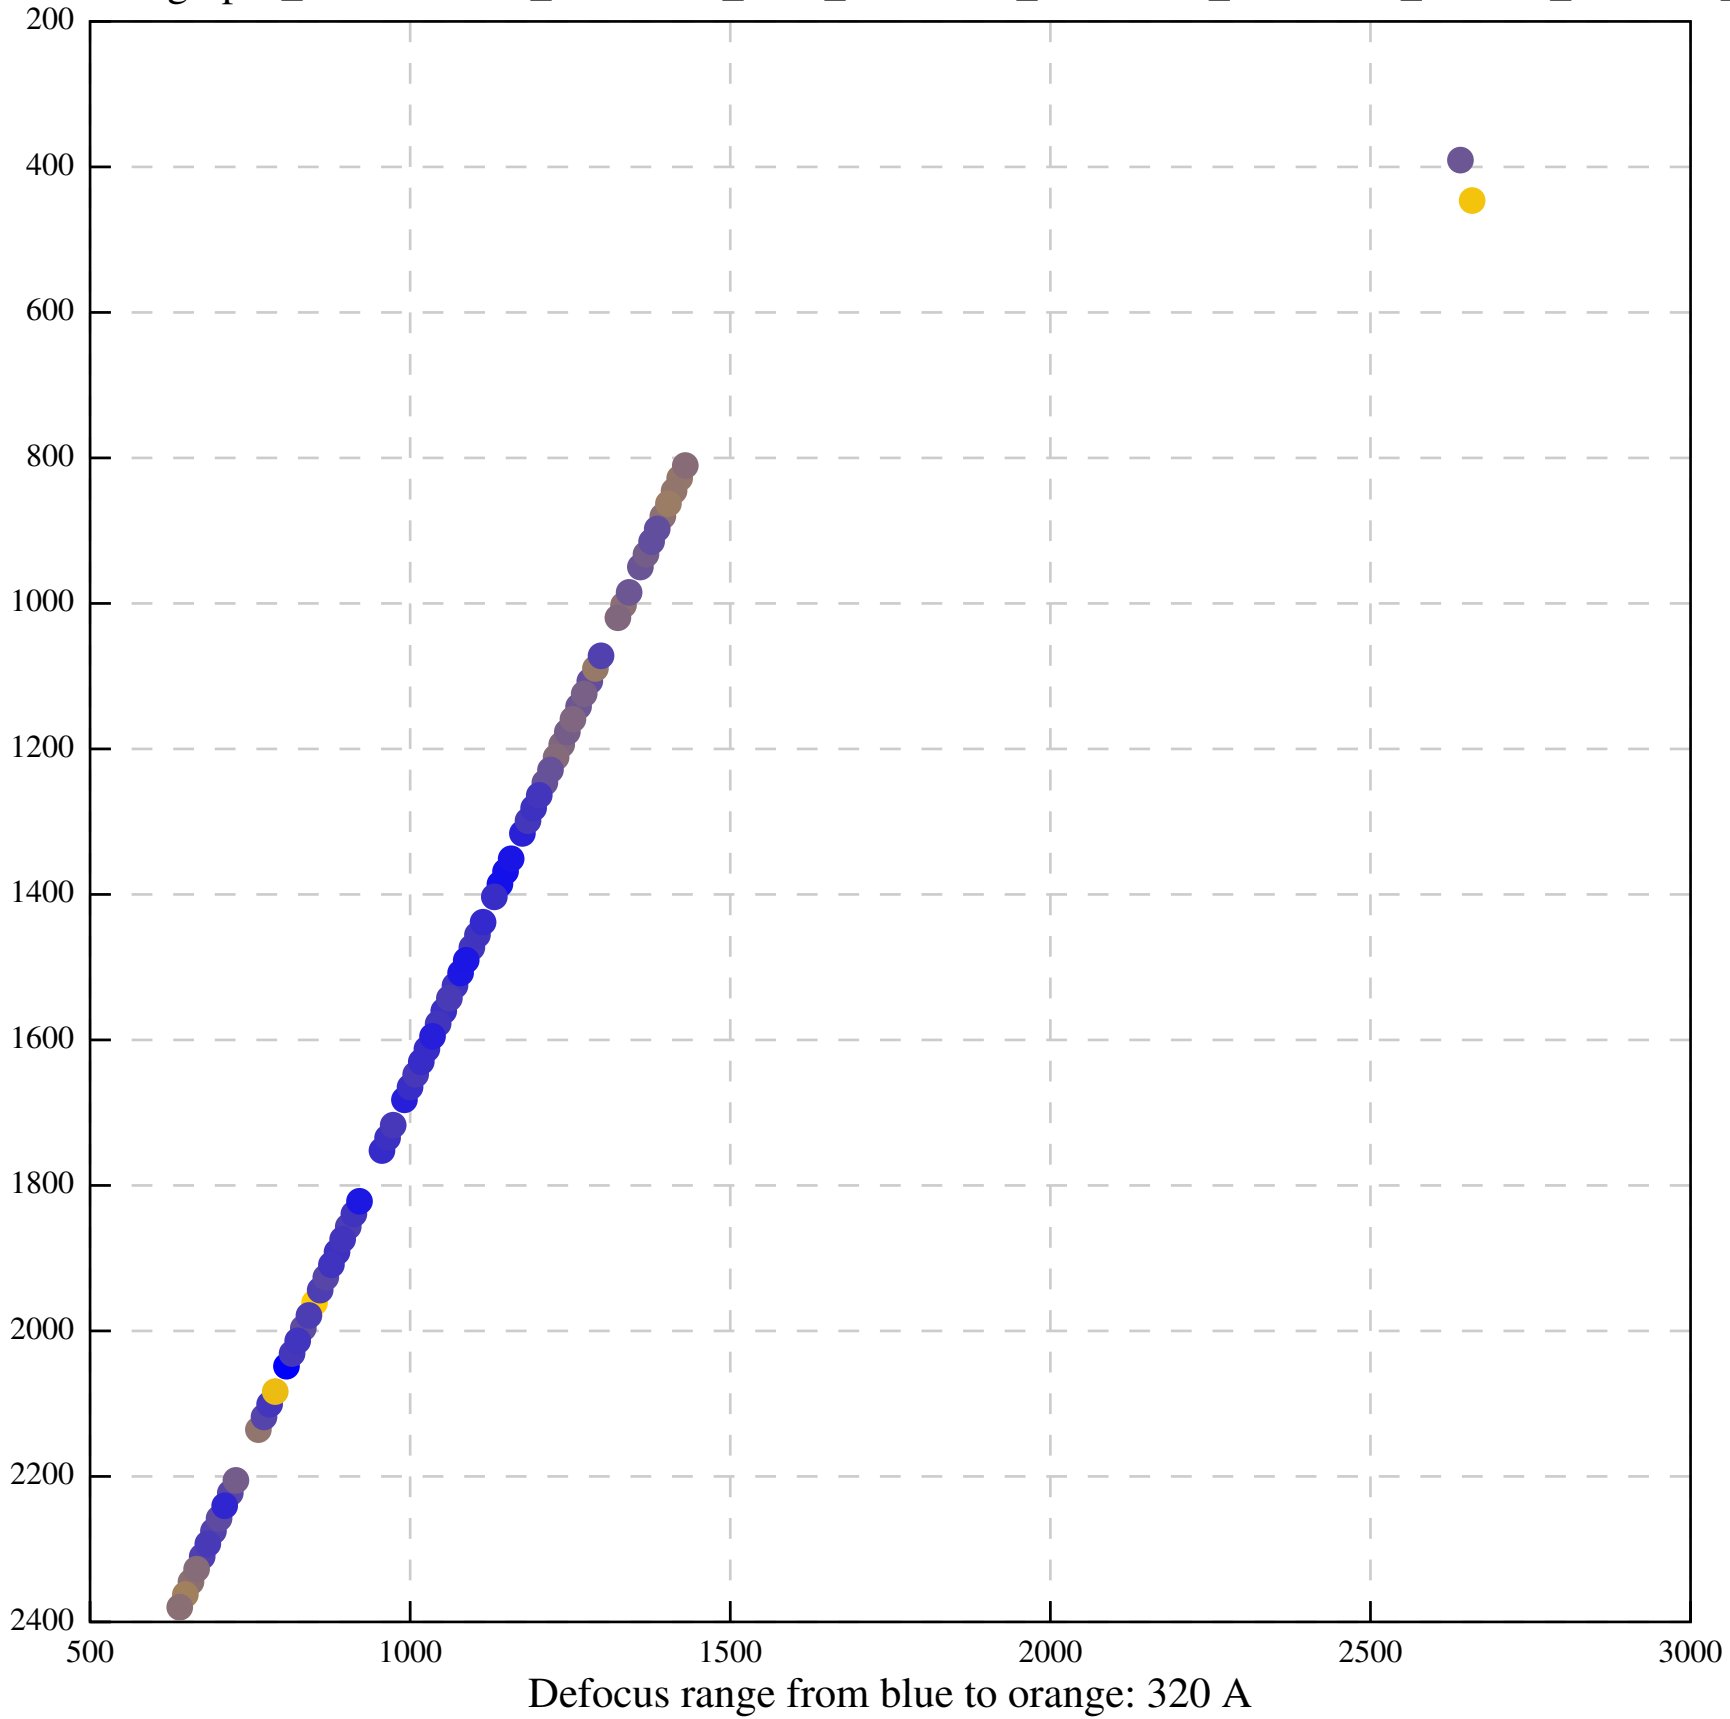

Defocus range from blue to orange: 126 A

Defocus range from blue to orange: 748 A

Defocus range from blue to orange: 274 Å

Defocus range from blue to orange: 60 A

Defocus range from blue to orange: 83 A

Defocus range from blue to orange: 328 A

Defocus range from blue to orange: 16 A

Defocus range from blue to orange: 93 A

Defocus range from blue to orange: 81 A

Defocus range from blue to orange: 121 A

Defocus range from blue to orange: 438 A

Defocus range from blue to orange: 437 A

Defocus range from blue to orange: 502 Å

Defocus range from blue to orange: 765 A

Defocus range from blue to orange: 593 A

Defocus range from blue to orange: 153 A

Defocus range from blue to orange: 171 Å

Defocus range from blue to orange: 36 A

Defocus range from blue to orange: 368 A

Defocus range from blue to orange: 412 A

Defocus range from blue to orange: 93 A

Defocus range from blue to orange: 0 Å