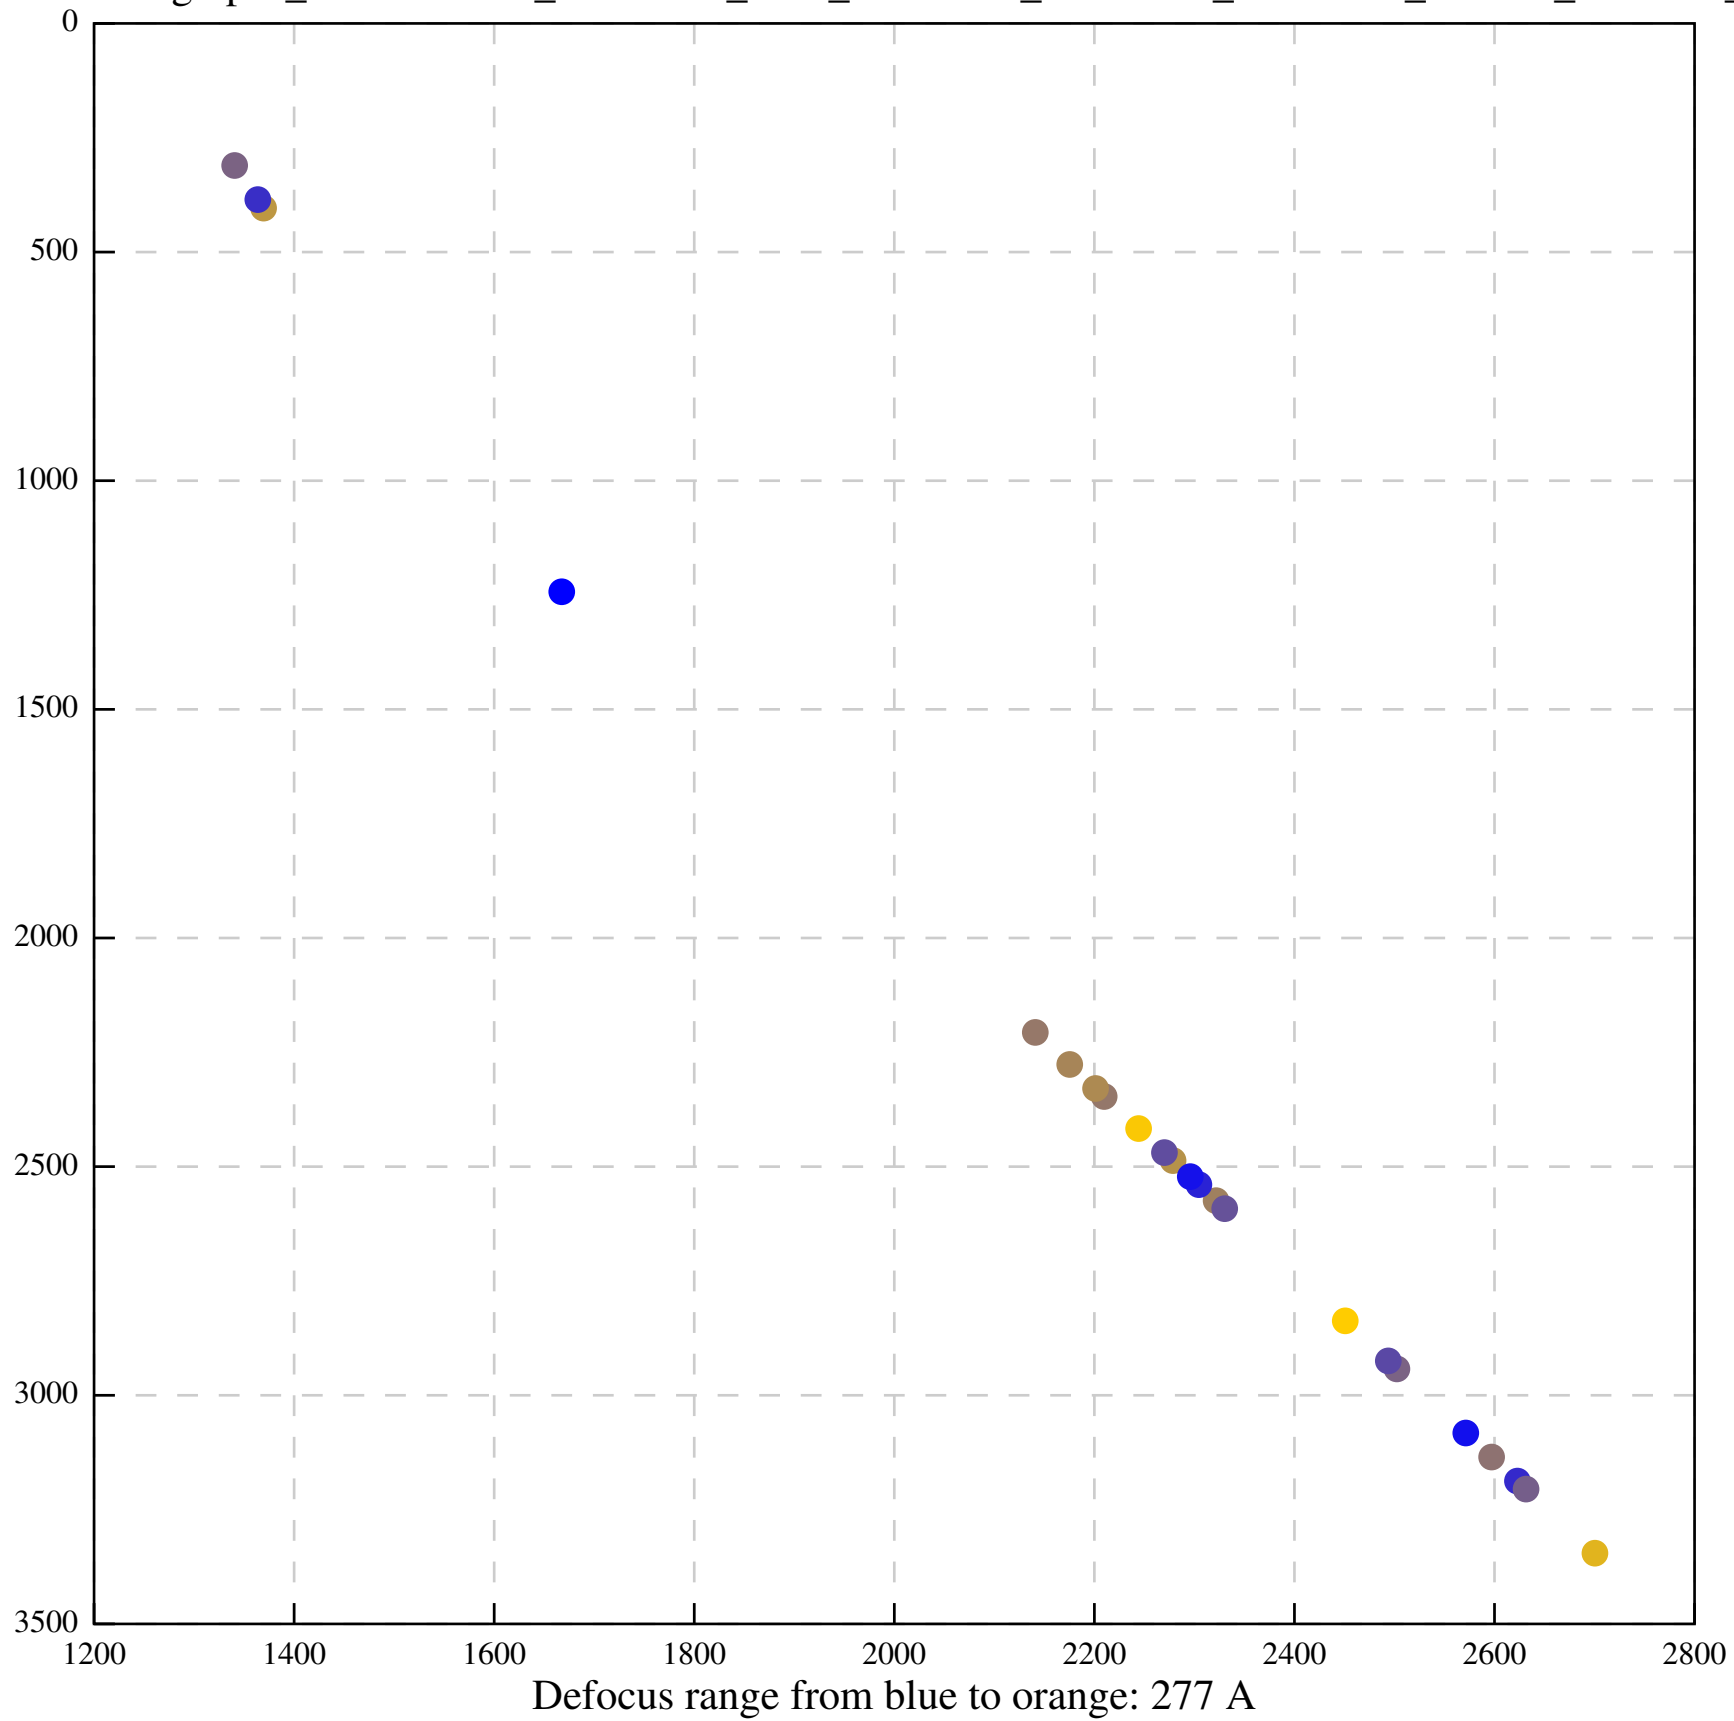

Defocus range from blue to orange: 126 A

Defocus range from blue to orange: 748 A

Defocus range from blue to orange: 274 Å

Defocus range from blue to orange: 60 A

Defocus range from blue to orange: 83 A

Defocus range from blue to orange: 328 A

Defocus range from blue to orange: 16 A

Defocus range from blue to orange: 93 A

Defocus range from blue to orange: 81 A

Defocus range from blue to orange: 121 A

Defocus range from blue to orange: 438 A

Defocus range from blue to orange: 437 A

Defocus range from blue to orange: 502 Å

Defocus range from blue to orange: 765 A

Defocus range from blue to orange: 593 A

Defocus range from blue to orange: 153 A

Defocus range from blue to orange: 171 Å

Defocus range from blue to orange: 36 A

Defocus range from blue to orange: 368 A

Defocus range from blue to orange: 412 A

Defocus range from blue to orange: 93 A

Defocus range from blue to orange: 0 Å