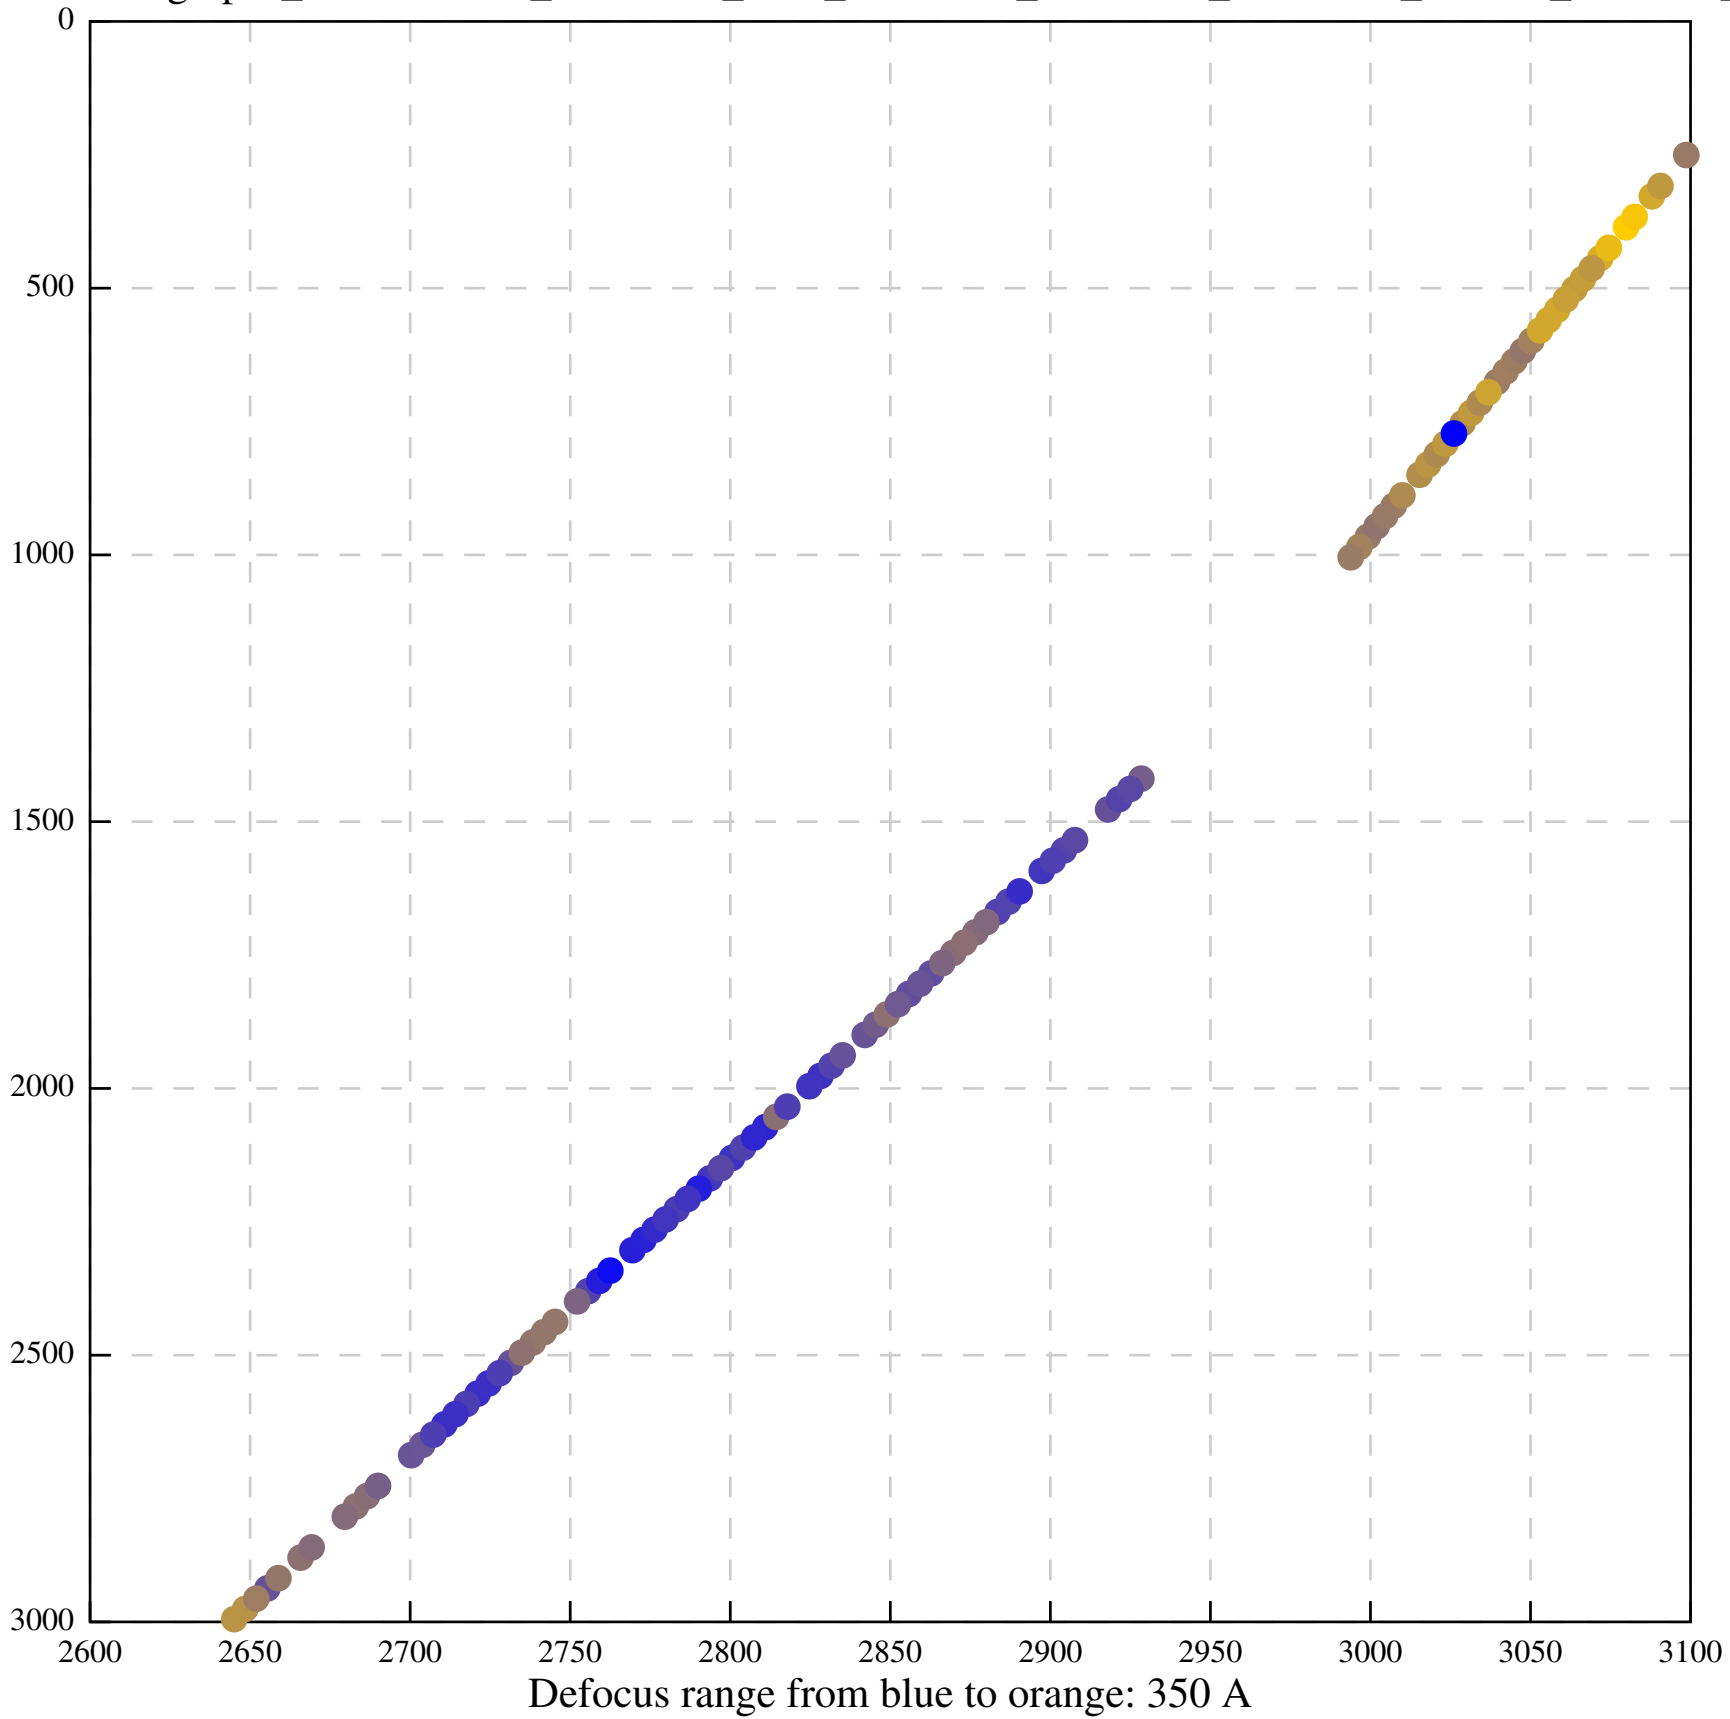

Defocus range from blue to orange: 126 A

Defocus range from blue to orange: 748 A

Defocus range from blue to orange: 274 Å

Defocus range from blue to orange: 60 A

Defocus range from blue to orange: 83 A

Defocus range from blue to orange: 328 A

Defocus range from blue to orange: 16 A

Defocus range from blue to orange: 93 A

Defocus range from blue to orange: 81 A

Defocus range from blue to orange: 121 A

Defocus range from blue to orange: 438 A

Defocus range from blue to orange: 437 A

Defocus range from blue to orange: 502 Å

Defocus range from blue to orange: 765 A

Defocus range from blue to orange: 593 A

Defocus range from blue to orange: 153 A

Defocus range from blue to orange: 171 Å

Defocus range from blue to orange: 36 A

Defocus range from blue to orange: 368 A

Defocus range from blue to orange: 412 A

Defocus range from blue to orange: 93 A

Defocus range from blue to orange: 0 Å