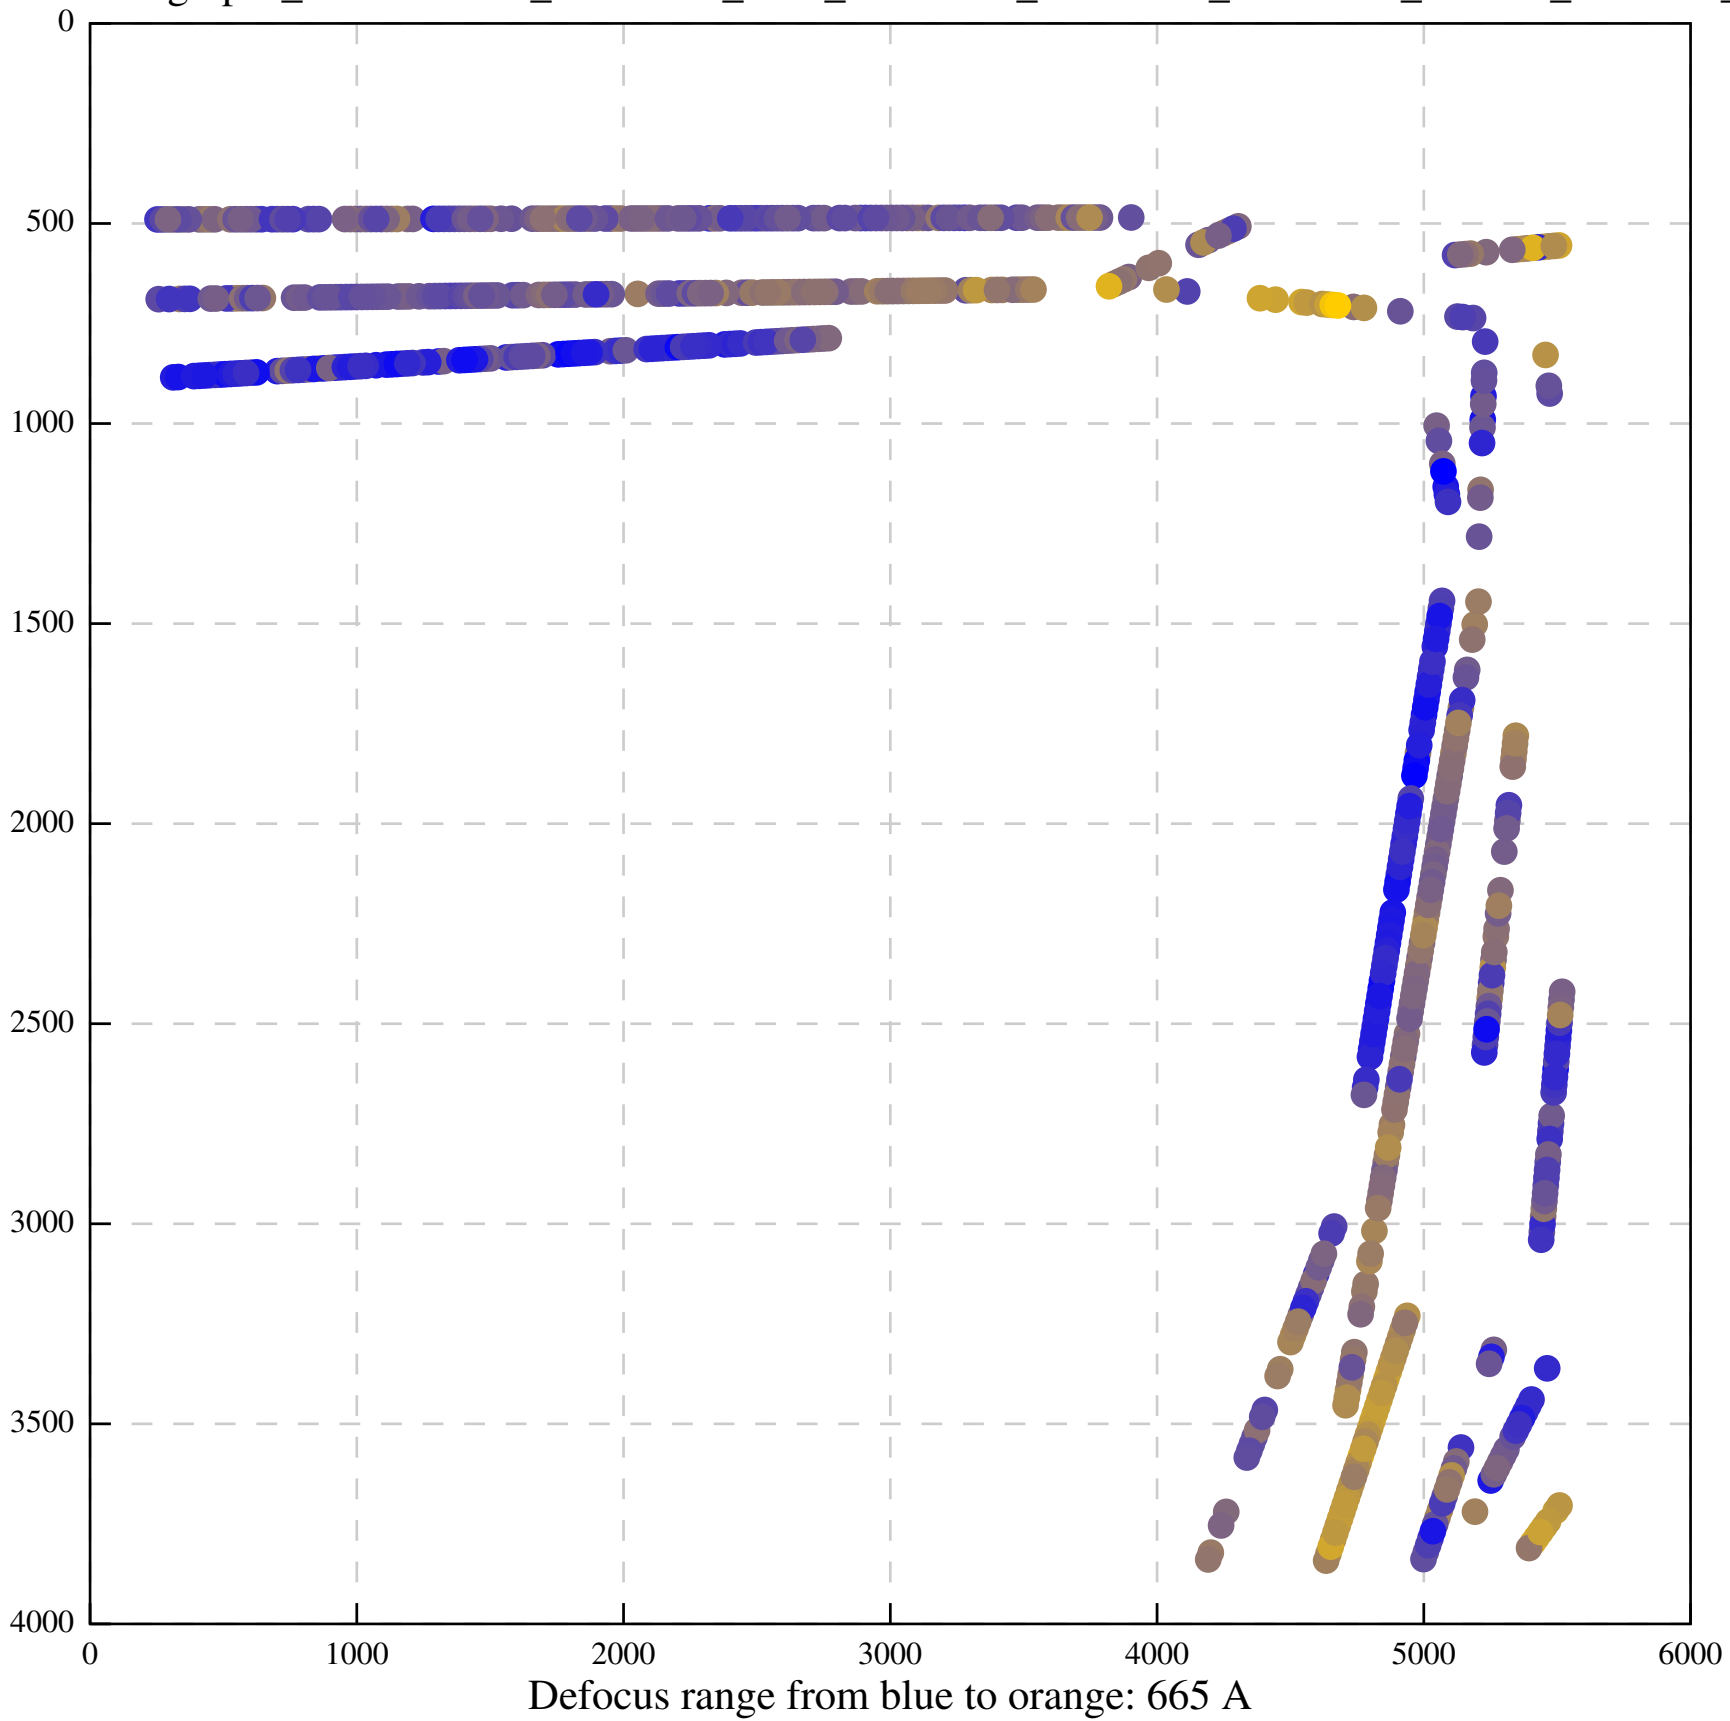

Defocus range from blue to orange: 552 A

Defocus range from blue to orange: 54 A

Defocus range from blue to orange: 576 A

Defocus range from blue to orange: 69 A

Defocus range from blue to orange: 173 A

Defocus range from blue to orange: 0 A

Defocus range from blue to orange: 232 Å

Defocus range from blue to orange: 575 A

Defocus range from blue to orange: 347 A

Defocus range from blue to orange: 0 A

Defocus range from blue to orange: 487 A

Defocus range from blue to orange: 383 A

Defocus range from blue to orange: 126 A

Defocus range from blue to orange: 748 A

Defocus range from blue to orange: 274 Å

Defocus range from blue to orange: 60 A

Defocus range from blue to orange: 83 A

Defocus range from blue to orange: 328 A

Defocus range from blue to orange: 16 A

Defocus range from blue to orange: 93 A

Defocus range from blue to orange: 81 A

Defocus range from blue to orange: 121 A

Defocus range from blue to orange: 438 A

Defocus range from blue to orange: 437 A