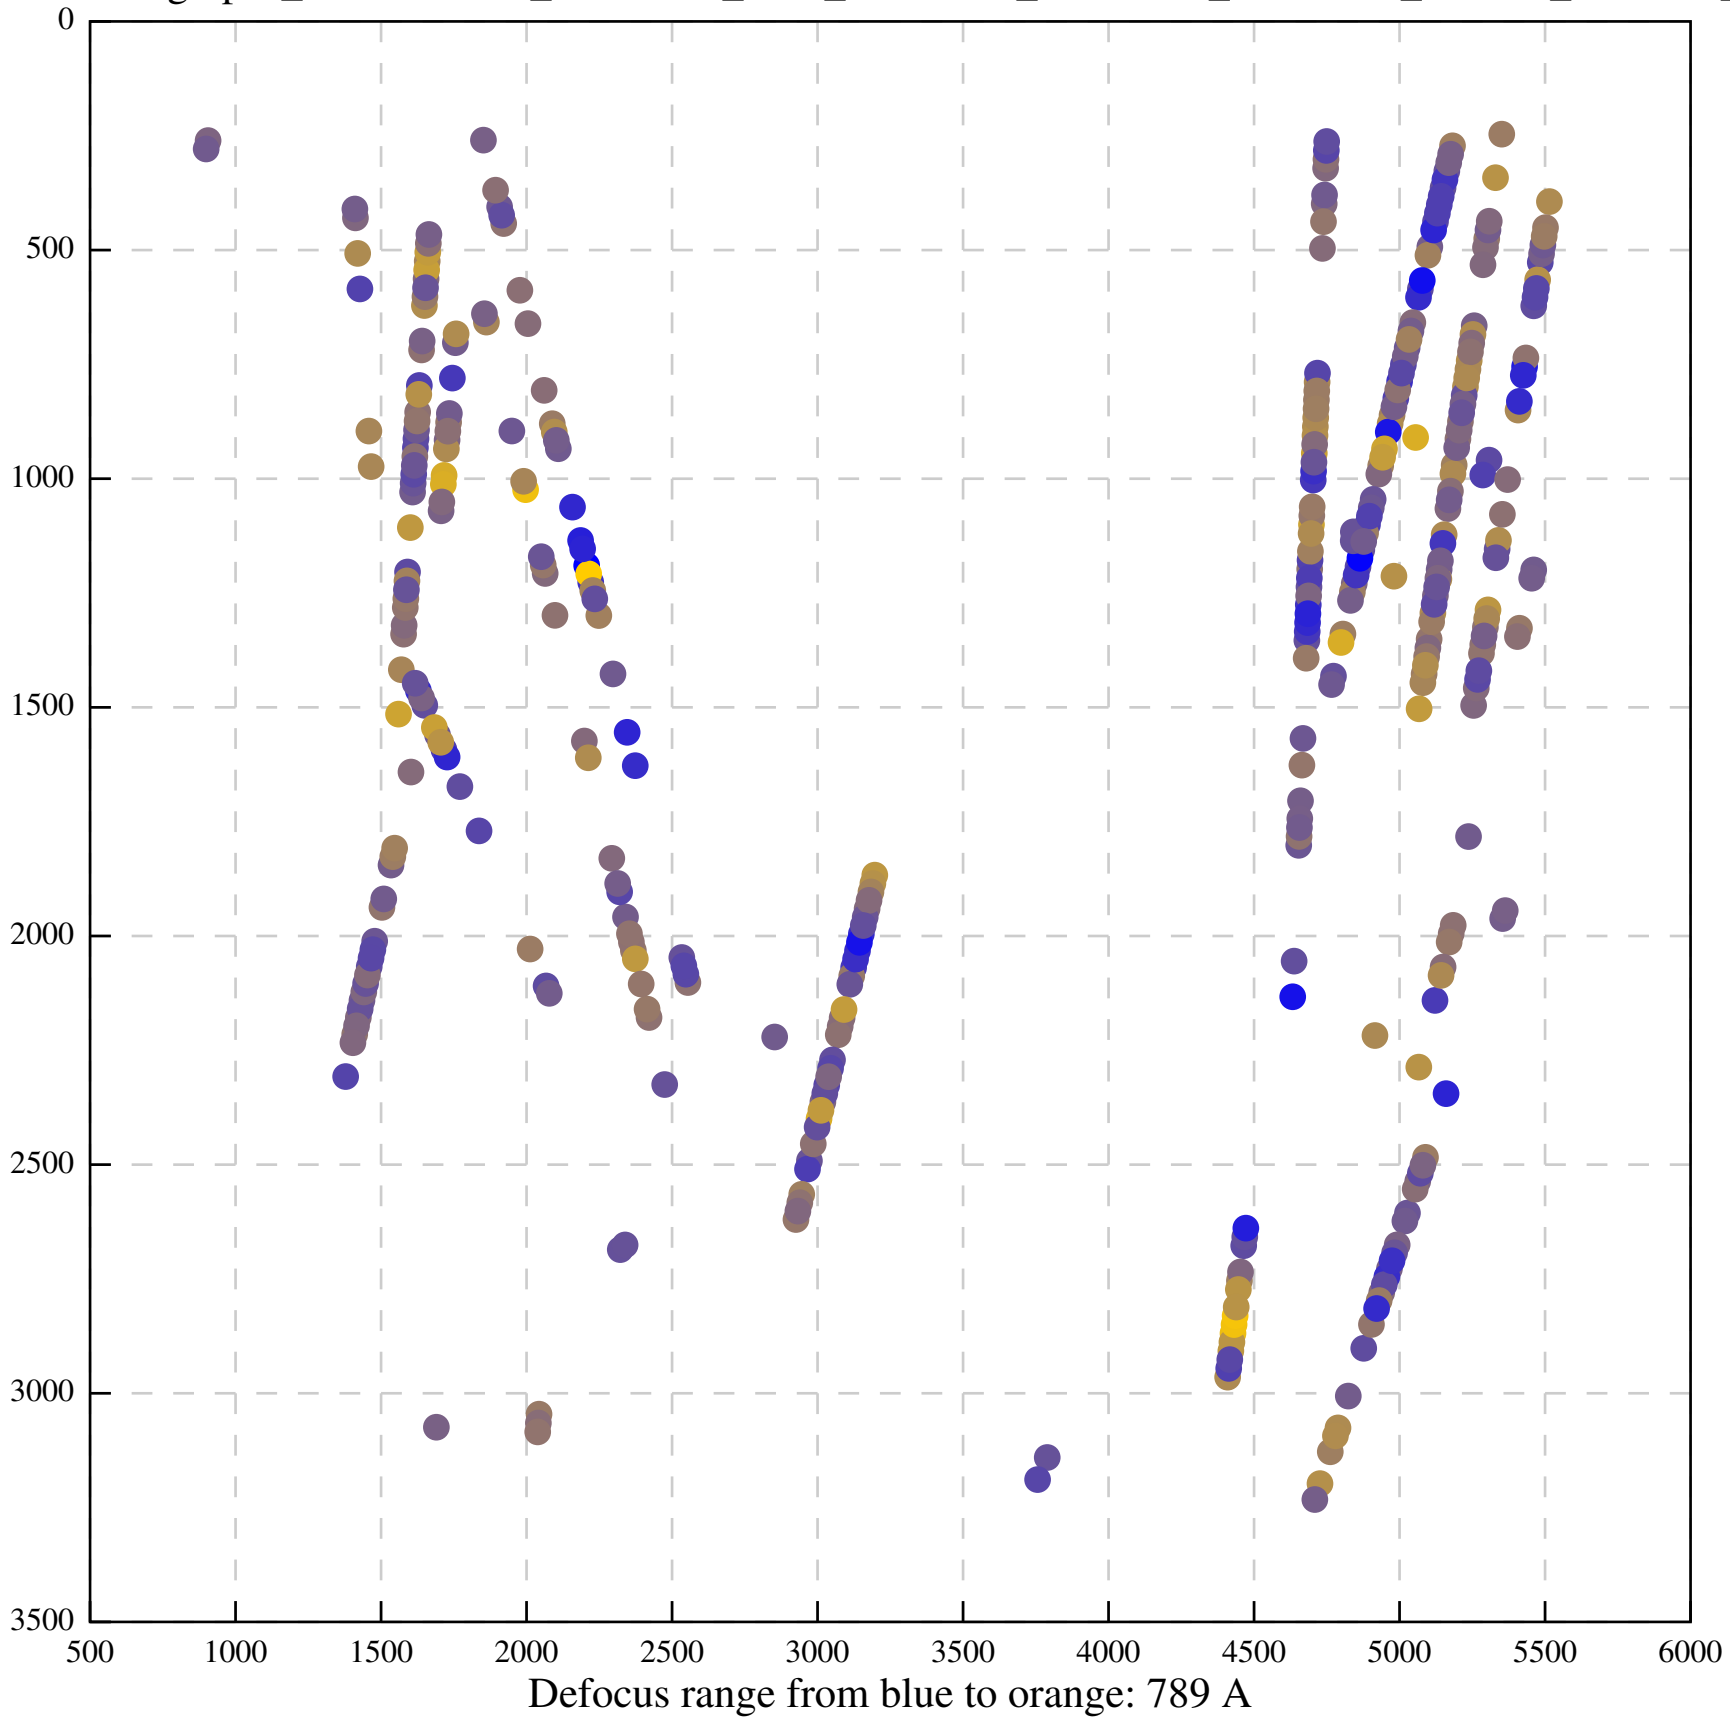

Defocus range from blue to orange: 232 Å

Defocus range from blue to orange: 575 A

Defocus range from blue to orange: 347 A

Defocus range from blue to orange: 0 A

Defocus range from blue to orange: 487 A

Defocus range from blue to orange: 383 A

Defocus range from blue to orange: 126 A

Defocus range from blue to orange: 748 A

Defocus range from blue to orange: 274 Å

Defocus range from blue to orange: 60 A

Defocus range from blue to orange: 83 A

Defocus range from blue to orange: 328 A

Defocus range from blue to orange: 16 A

Defocus range from blue to orange: 93 A

Defocus range from blue to orange: 81 A

Defocus range from blue to orange: 121 A

Defocus range from blue to orange: 438 A

Defocus range from blue to orange: 437 A

Defocus range from blue to orange: 502 Å

Defocus range from blue to orange: 765 A

Defocus range from blue to orange: 593 A

Defocus range from blue to orange: 153 A

Defocus range from blue to orange: 171 Å