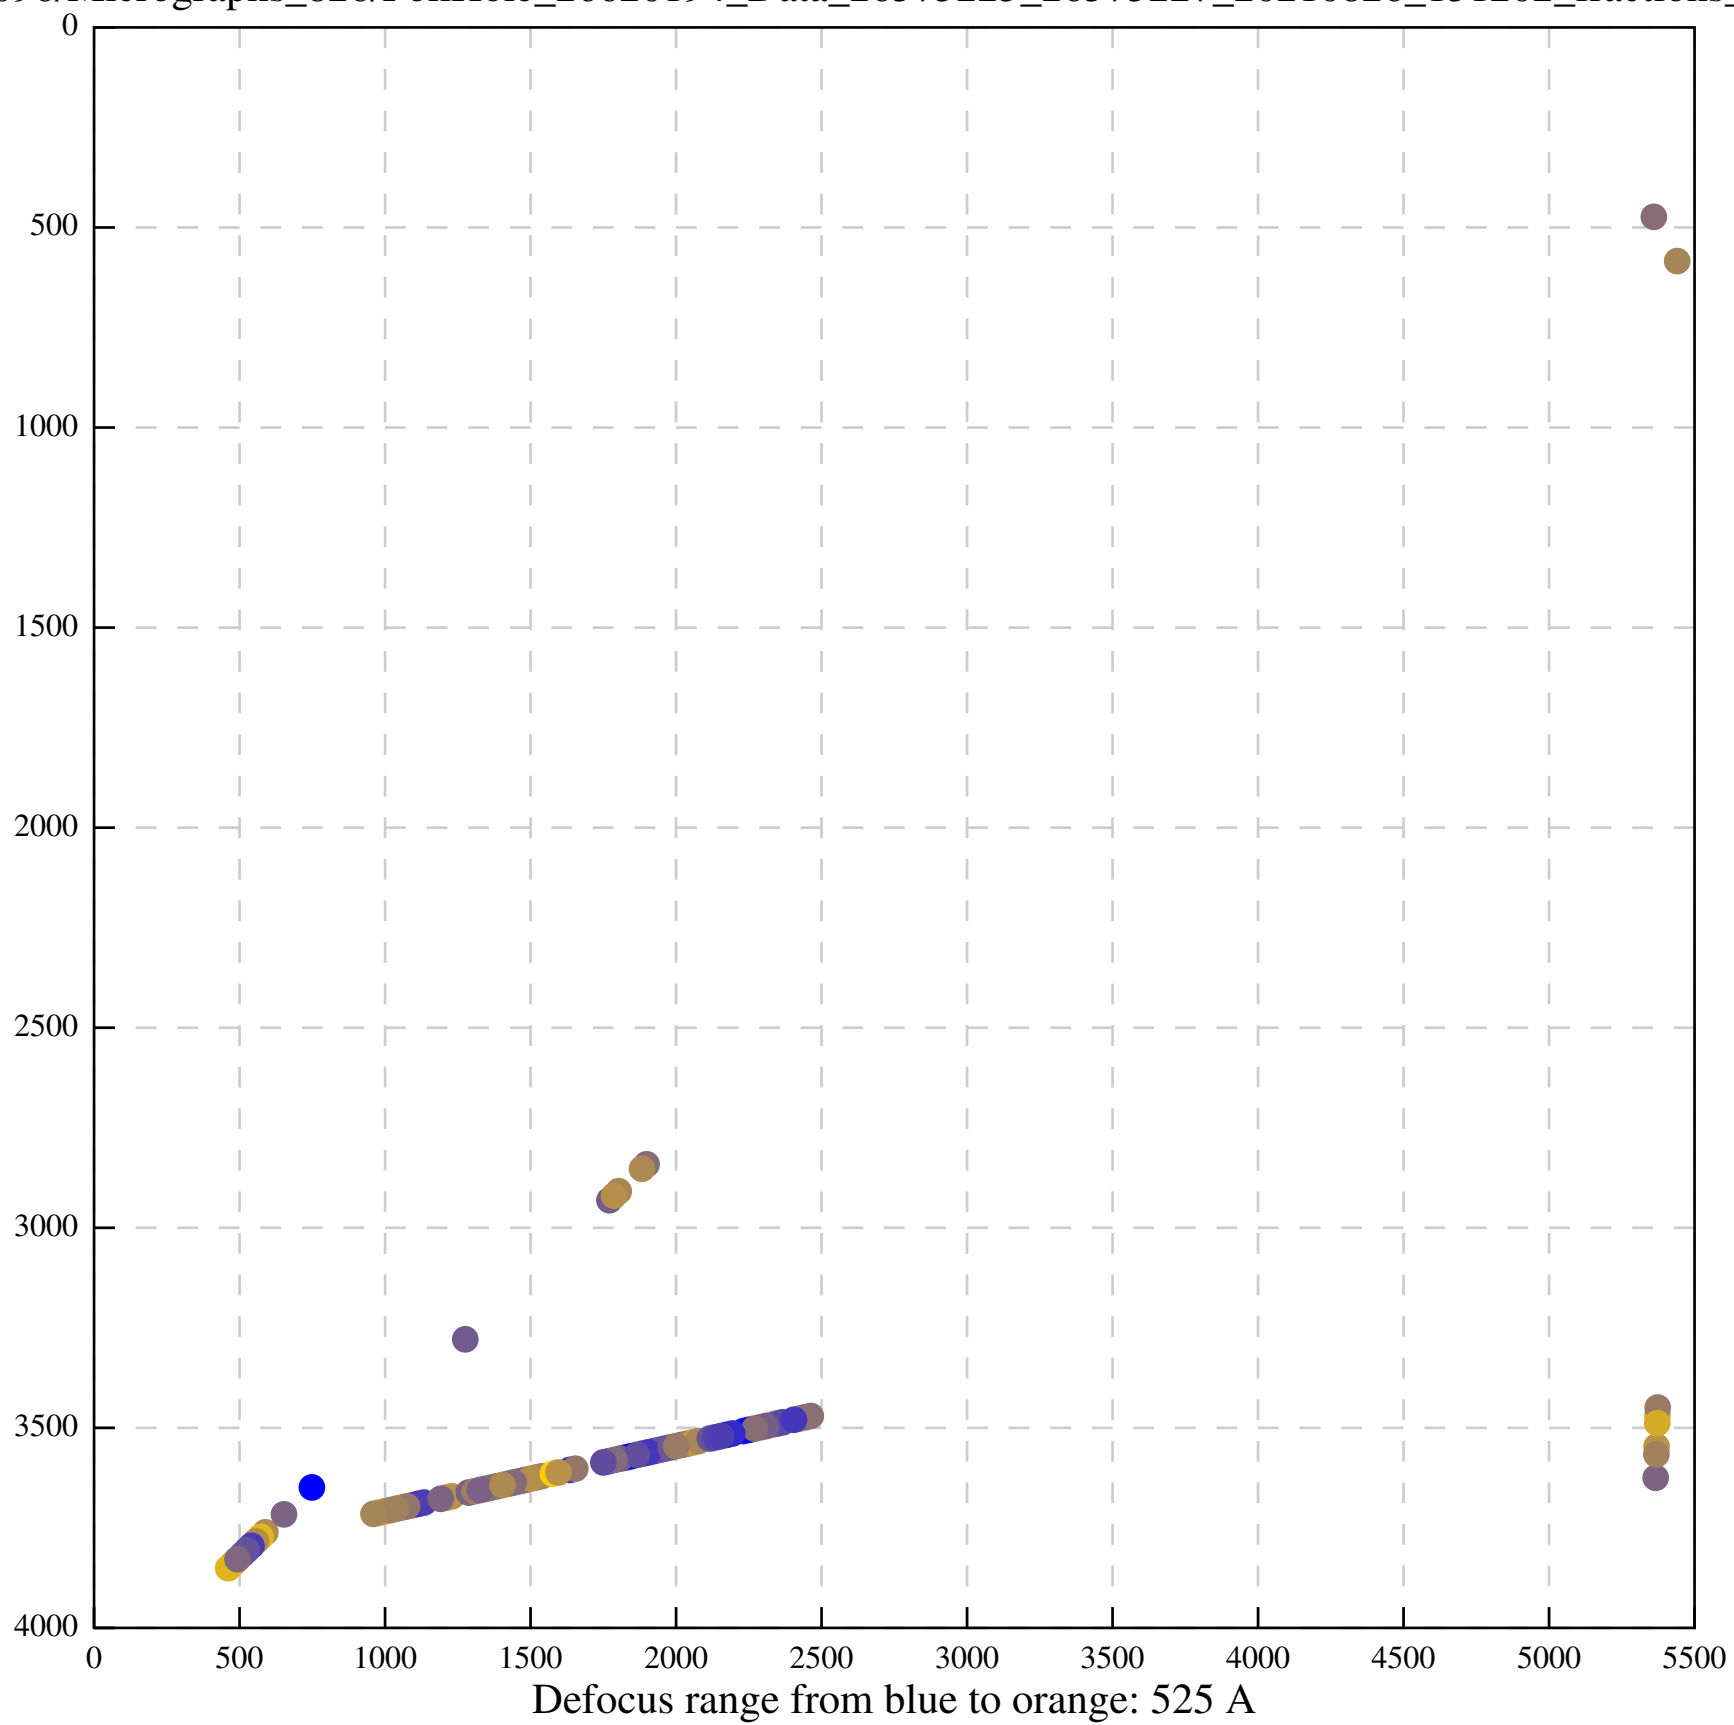

Defocus range from blue to orange: 552 A

Defocus range from blue to orange: 54 A

Defocus range from blue to orange: 576 A

Defocus range from blue to orange: 69 A

Defocus range from blue to orange: 173 A

Defocus range from blue to orange: 0 A

Defocus range from blue to orange: 232 Å

Defocus range from blue to orange: 575 A

Defocus range from blue to orange: 347 A

Defocus range from blue to orange: 0 A

Defocus range from blue to orange: 487 A

Defocus range from blue to orange: 383 A

Defocus range from blue to orange: 126 A

Defocus range from blue to orange: 748 A

Defocus range from blue to orange: 274 Å

Defocus range from blue to orange: 60 A

Defocus range from blue to orange: 83 A

Defocus range from blue to orange: 328 A

Defocus range from blue to orange: 16 A

Defocus range from blue to orange: 93 A

Defocus range from blue to orange: 81 A

Defocus range from blue to orange: 121 A

Defocus range from blue to orange: 438 A

Defocus range from blue to orange: 437 A