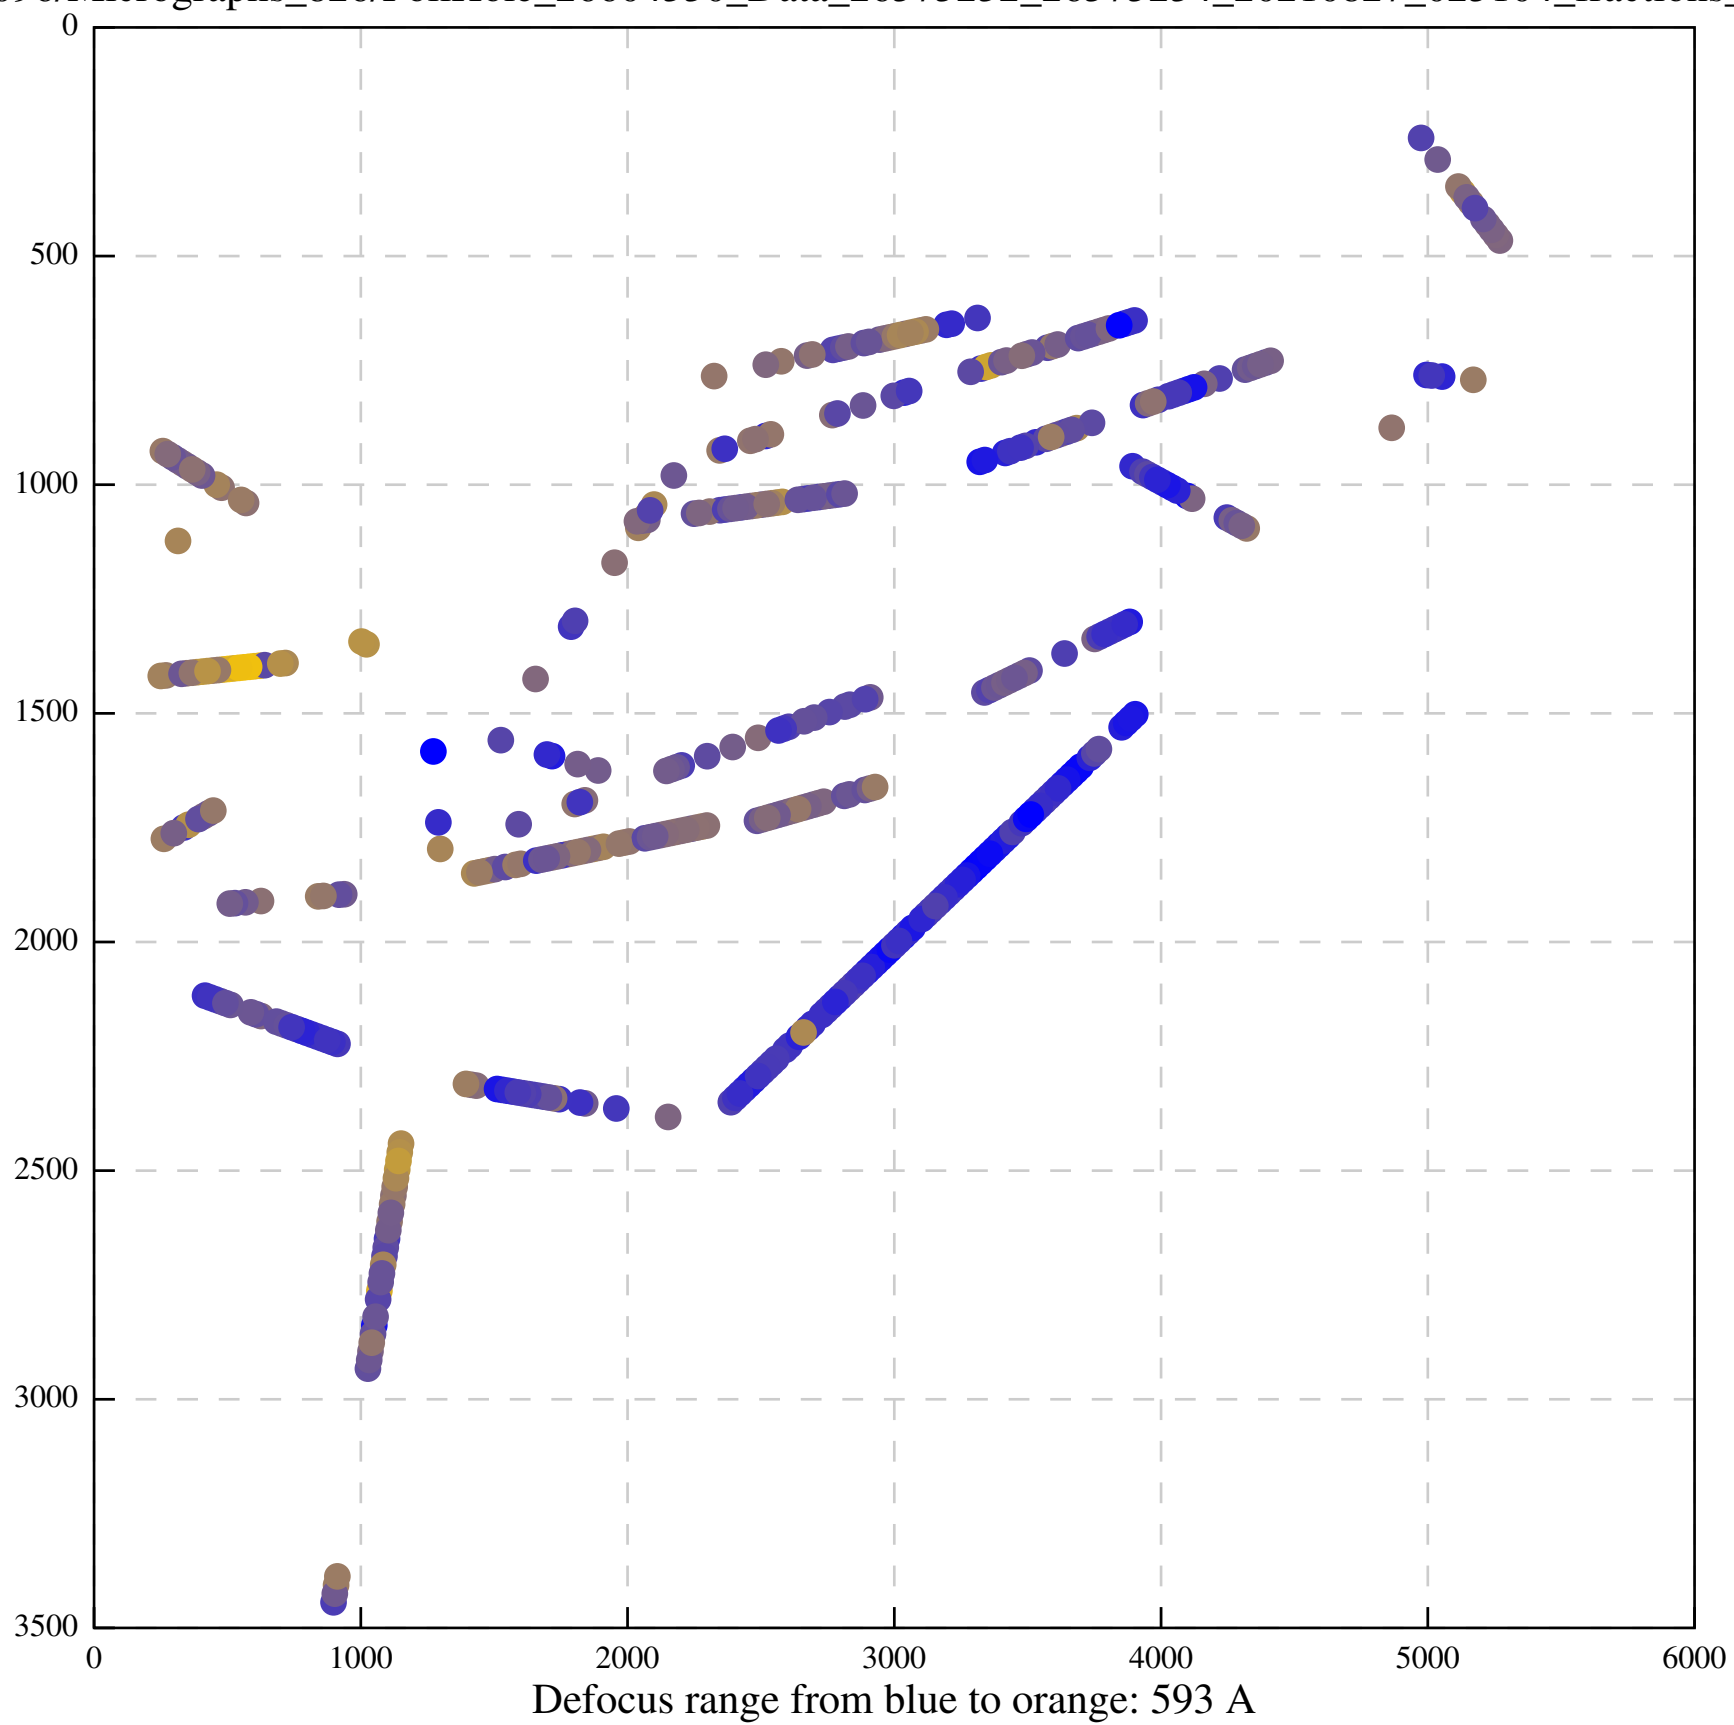

Defocus range from blue to orange: 552 A

Defocus range from blue to orange: 54 A

Defocus range from blue to orange: 576 A

Defocus range from blue to orange: 69 A

Defocus range from blue to orange: 173 A

Defocus range from blue to orange: 0 A

Defocus range from blue to orange: 232 Å

Defocus range from blue to orange: 575 A

Defocus range from blue to orange: 347 A

Defocus range from blue to orange: 0 A

Defocus range from blue to orange: 487 A

Defocus range from blue to orange: 383 A

Defocus range from blue to orange: 126 A

Defocus range from blue to orange: 748 A

Defocus range from blue to orange: 274 Å

Defocus range from blue to orange: 60 A

Defocus range from blue to orange: 83 A

Defocus range from blue to orange: 328 A

Defocus range from blue to orange: 16 A

Defocus range from blue to orange: 93 A

Defocus range from blue to orange: 81 A

Defocus range from blue to orange: 121 A

Defocus range from blue to orange: 438 A

Defocus range from blue to orange: 437 A