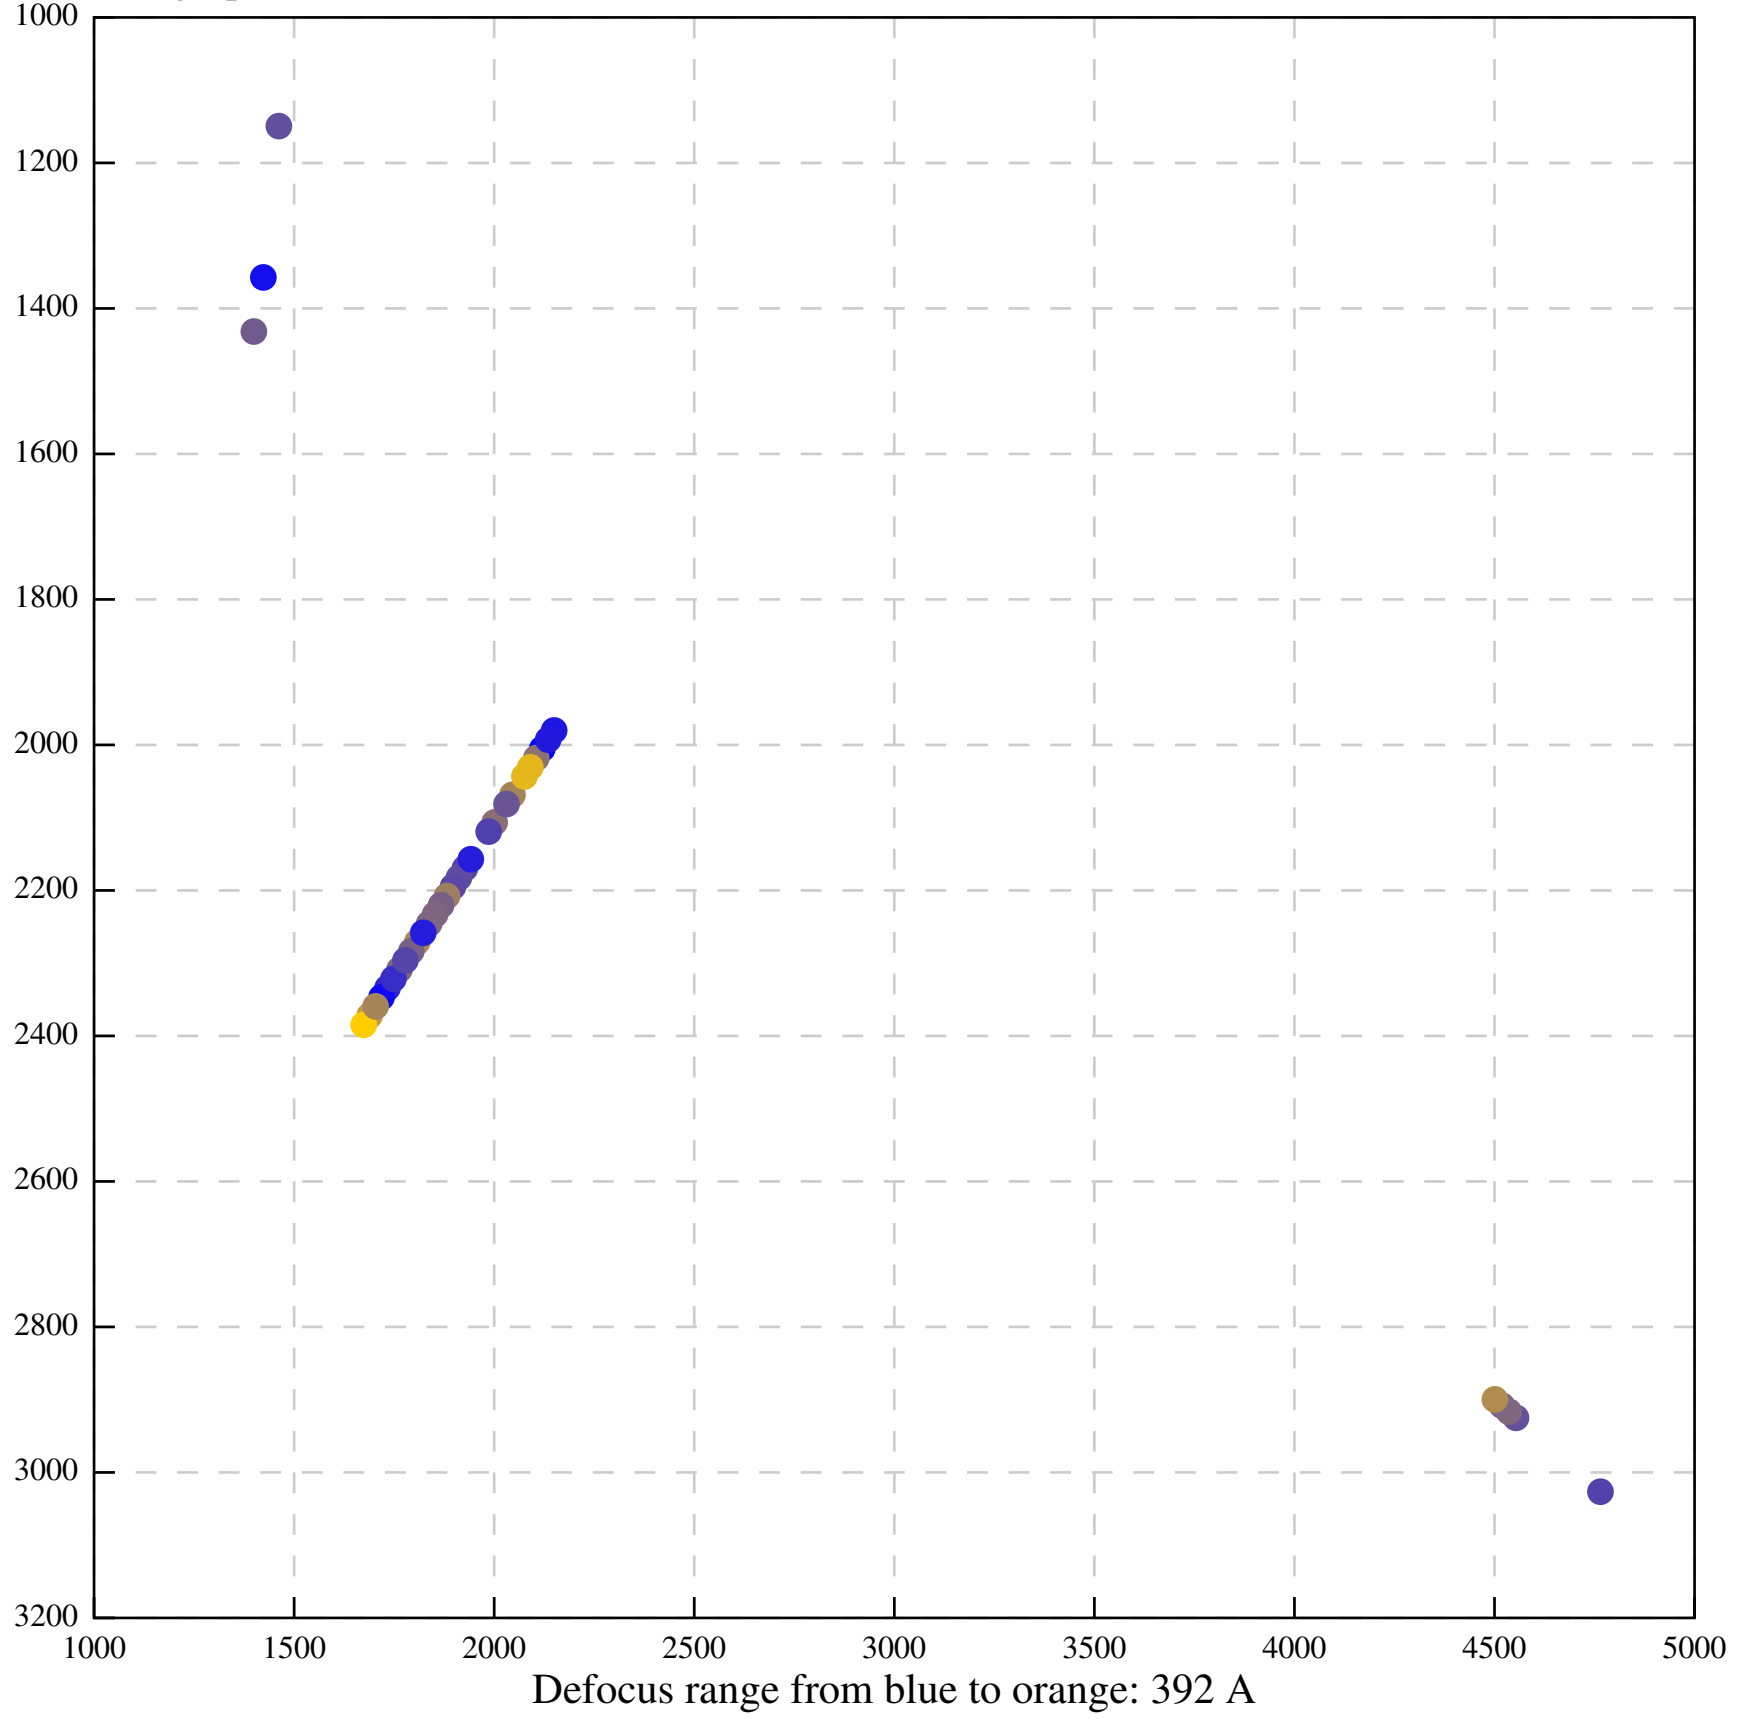

Defocus range from blue to orange: 552 A

Defocus range from blue to orange: 54 A

Defocus range from blue to orange: 576 A

Defocus range from blue to orange: 69 A

Defocus range from blue to orange: 173 A

Defocus range from blue to orange: 0 A

Defocus range from blue to orange: 232 Å

Defocus range from blue to orange: 575 A

Defocus range from blue to orange: 347 A

Defocus range from blue to orange: 0 A

Defocus range from blue to orange: 487 A

Defocus range from blue to orange: 383 A

Defocus range from blue to orange: 126 A

Defocus range from blue to orange: 748 A

Defocus range from blue to orange: 274 Å

Defocus range from blue to orange: 60 A

Defocus range from blue to orange: 83 A

Defocus range from blue to orange: 328 A

Defocus range from blue to orange: 16 A

Defocus range from blue to orange: 93 A

Defocus range from blue to orange: 81 A

Defocus range from blue to orange: 121 A

Defocus range from blue to orange: 438 A

Defocus range from blue to orange: 437 A