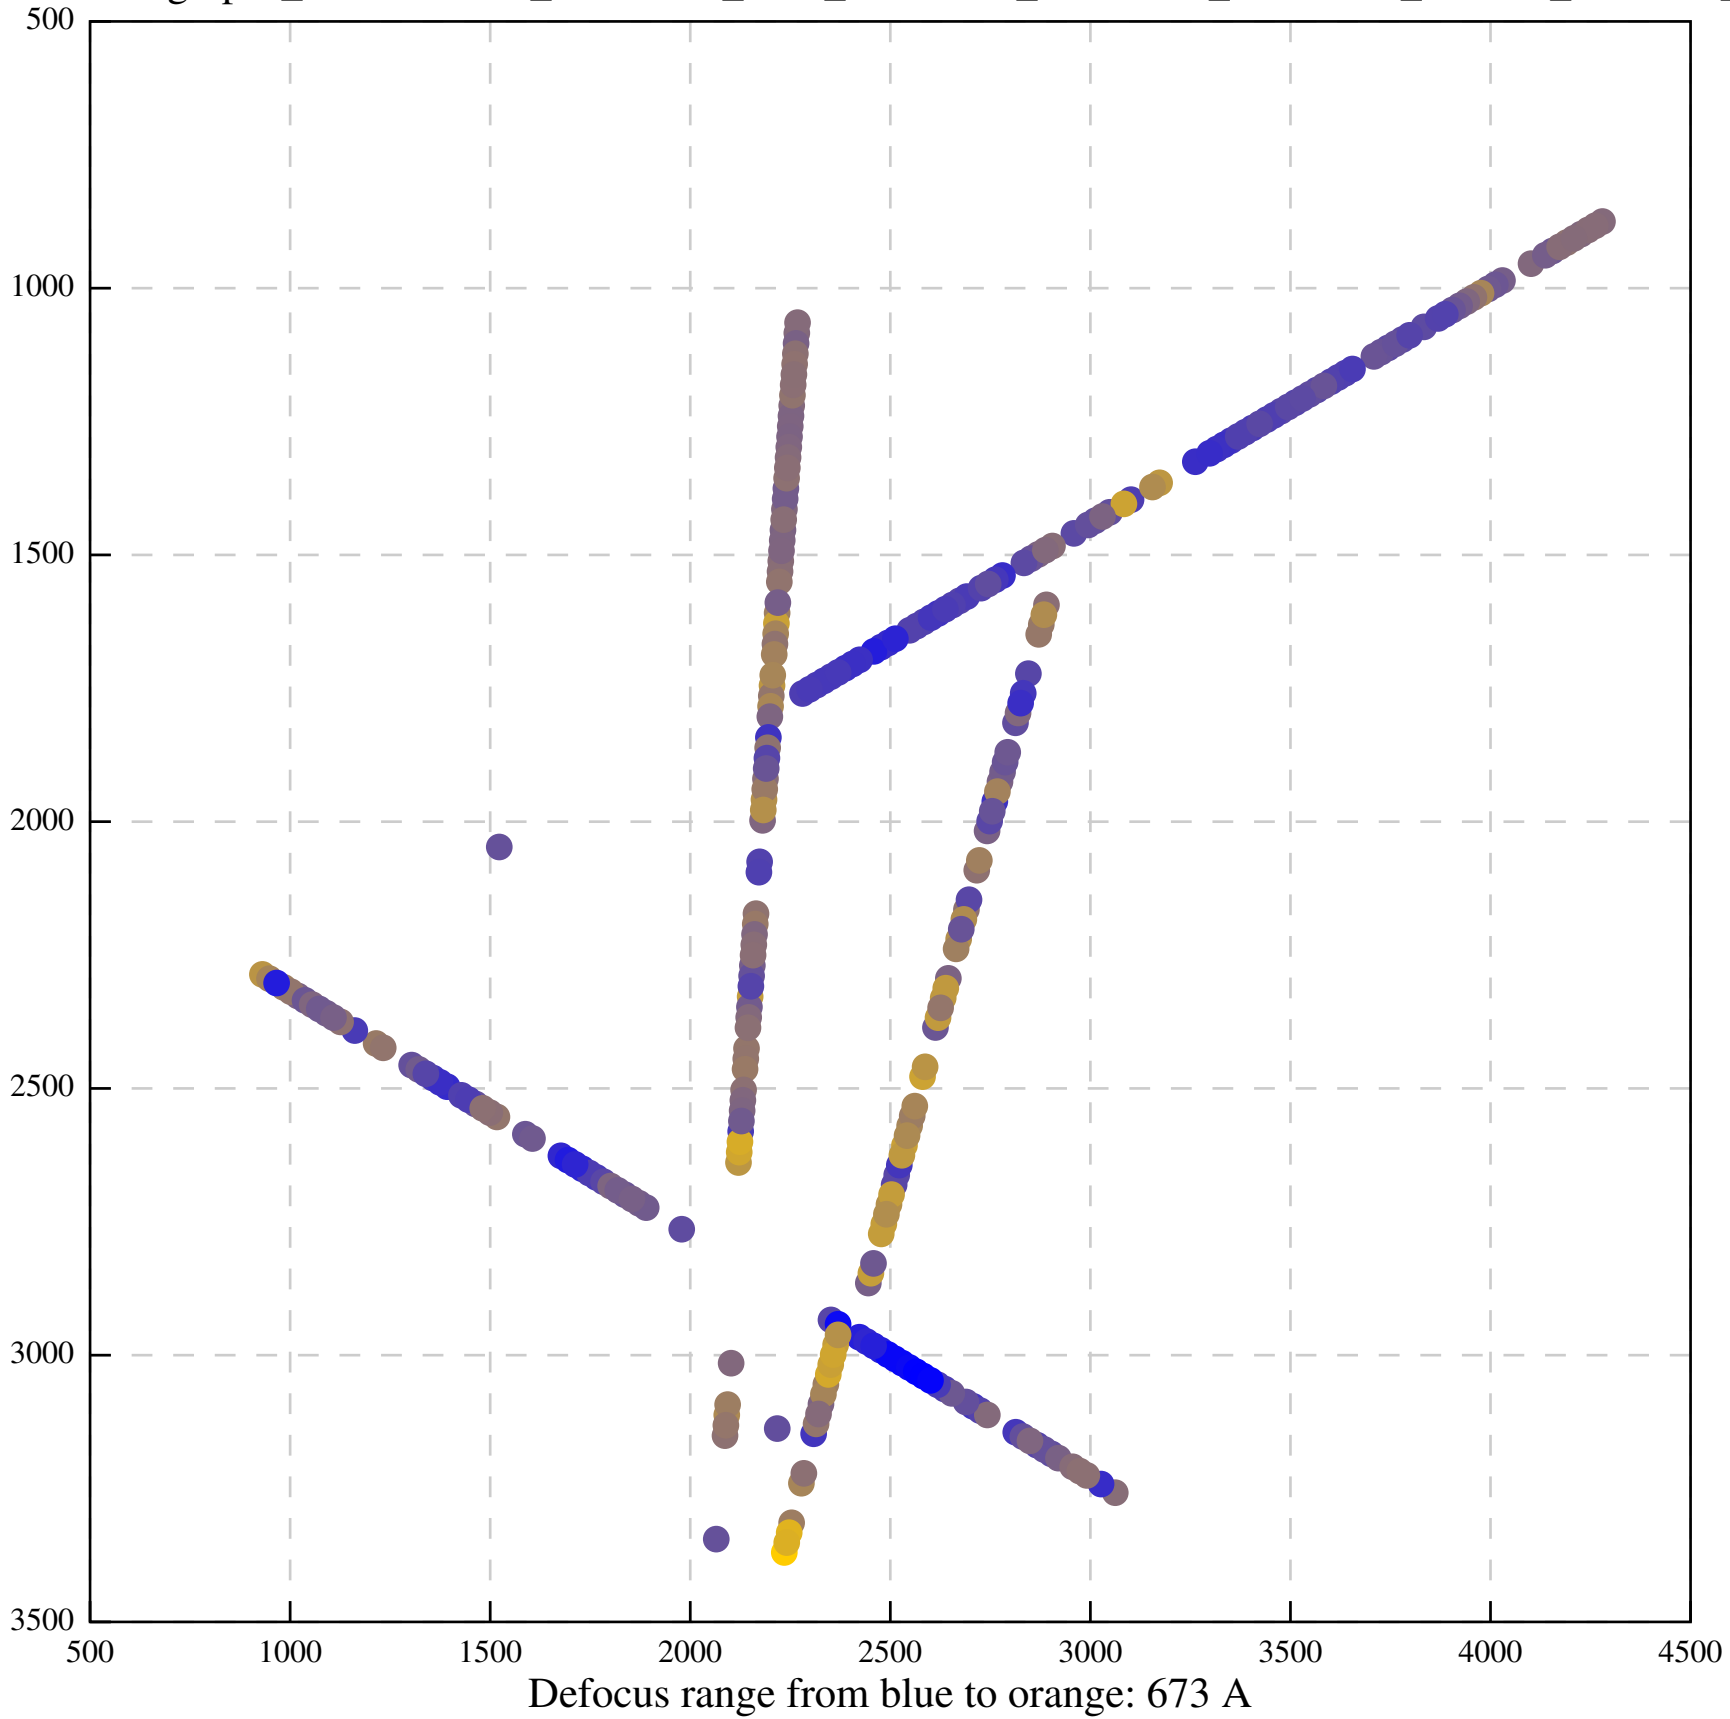

Defocus range from blue to orange: 126 A

Defocus range from blue to orange: 748 A

Defocus range from blue to orange: 274 Å

Defocus range from blue to orange: 60 A

Defocus range from blue to orange: 83 A

Defocus range from blue to orange: 328 A

Defocus range from blue to orange: 16 A

Defocus range from blue to orange: 93 A

Defocus range from blue to orange: 81 A

Defocus range from blue to orange: 121 A

Defocus range from blue to orange: 438 A

Defocus range from blue to orange: 437 A

Defocus range from blue to orange: 502 Å

Defocus range from blue to orange: 765 A

Defocus range from blue to orange: 593 A

Defocus range from blue to orange: 153 A

Defocus range from blue to orange: 171 Å

Defocus range from blue to orange: 36 A

Defocus range from blue to orange: 368 A

Defocus range from blue to orange: 412 A

Defocus range from blue to orange: 93 A

Defocus range from blue to orange: 0 Å