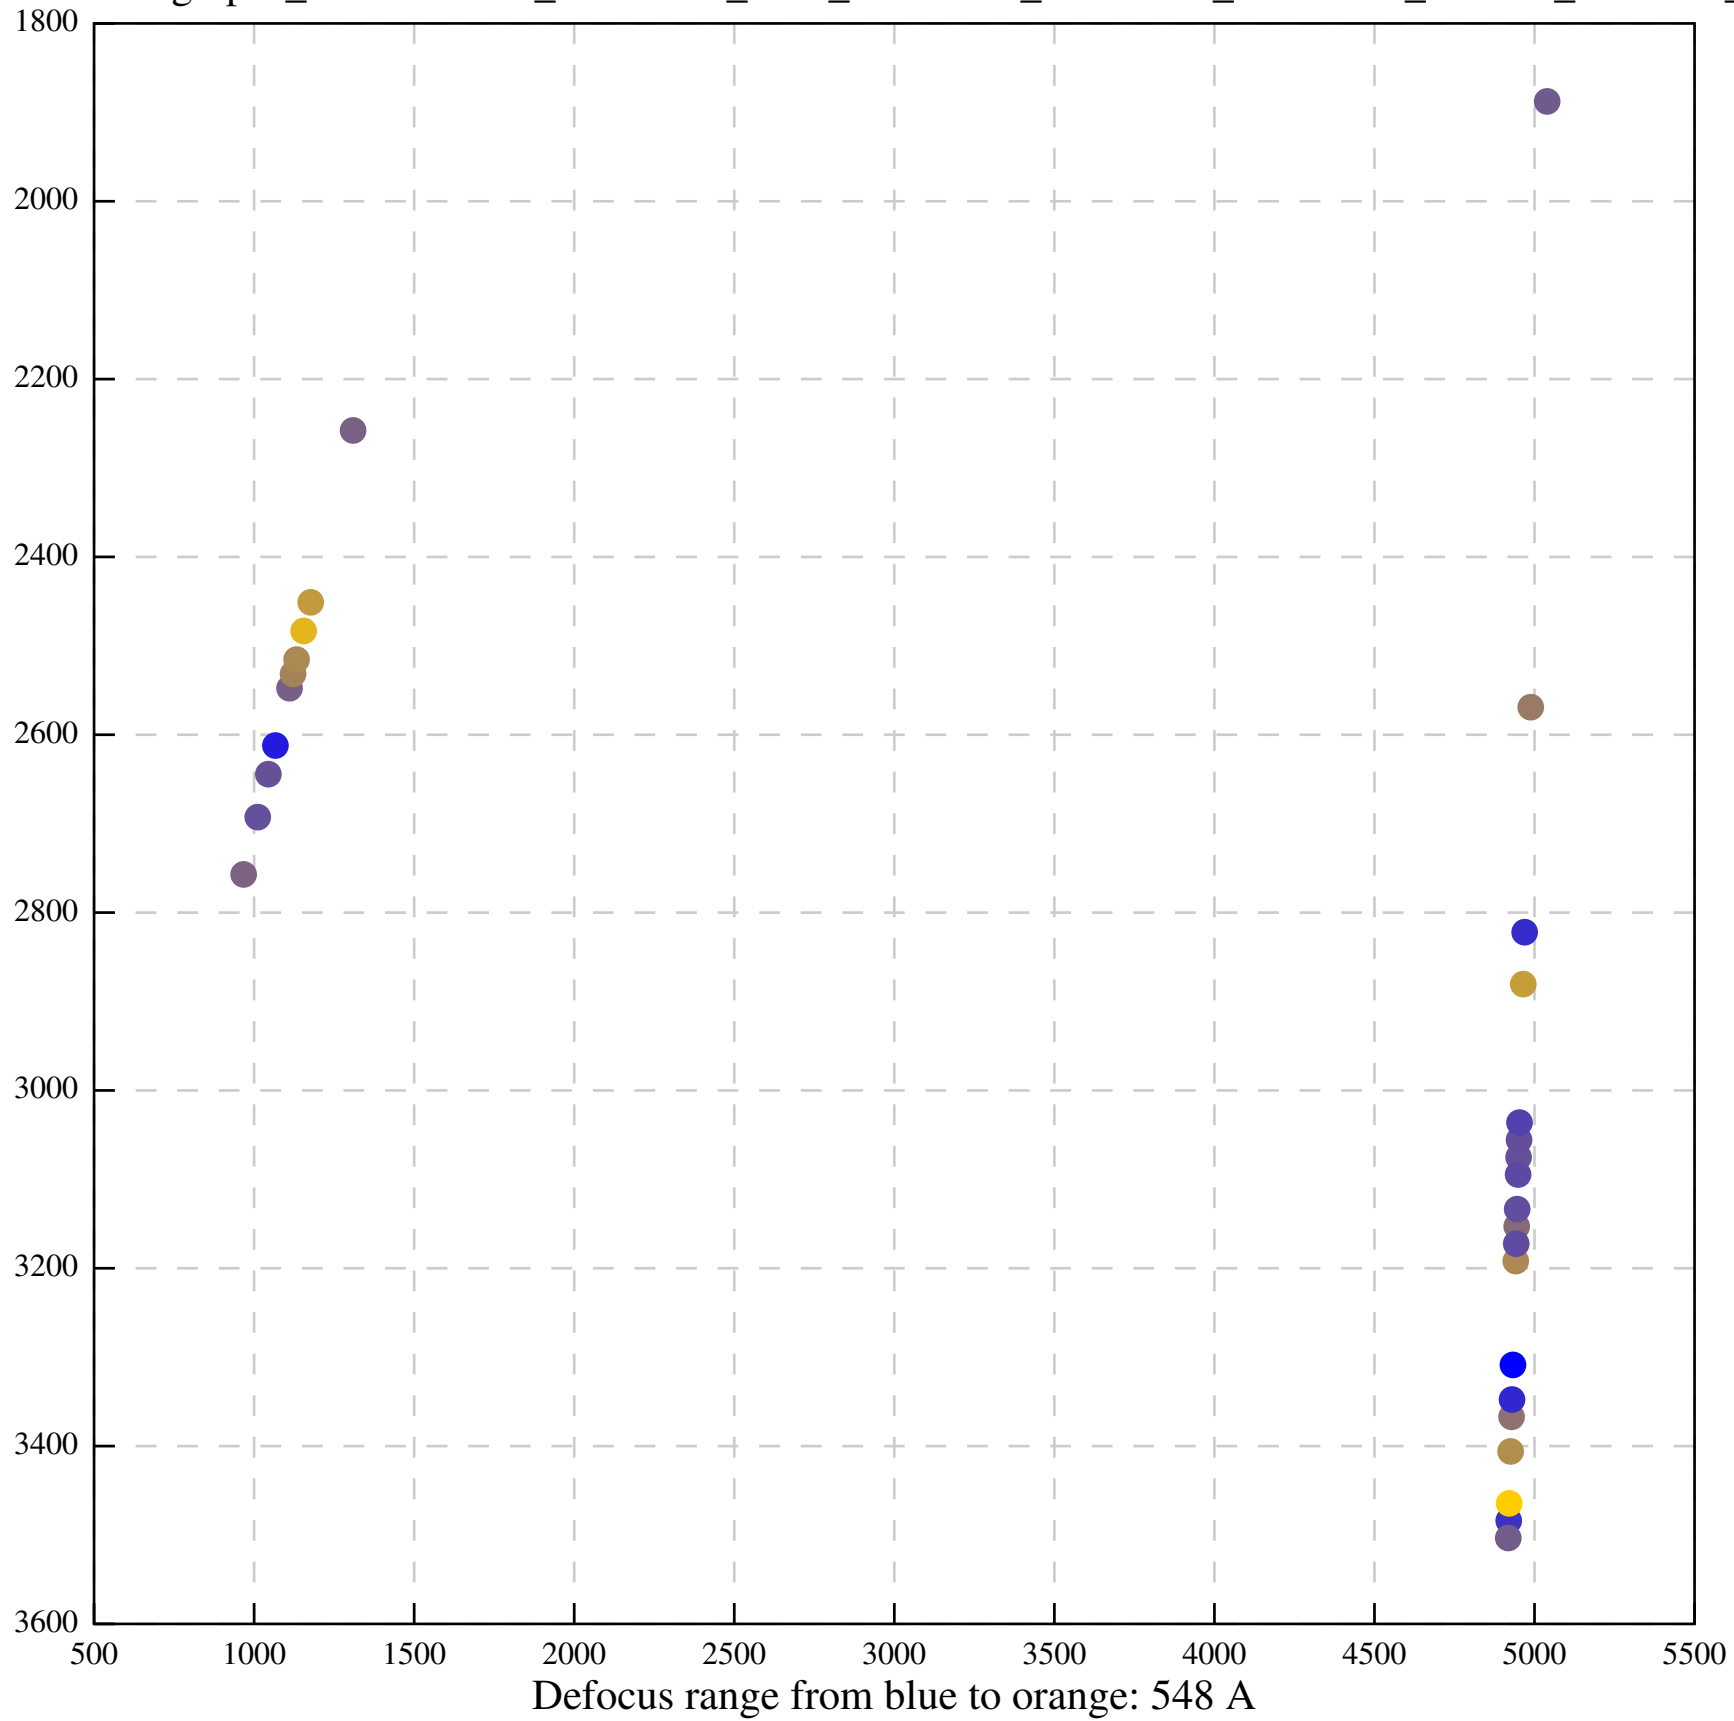

Defocus range from blue to orange: 480 A

Defocus range from blue to orange: 204 Å

Defocus range from blue to orange: 580 A

Defocus range from blue to orange: 353 A

Defocus range from blue to orange: 50 A

Defocus range from blue to orange: 286 A

Defocus range from blue to orange: 552 A

Defocus range from blue to orange: 54 A

Defocus range from blue to orange: 576 A

Defocus range from blue to orange: 69 A

Defocus range from blue to orange: 173 A

Defocus range from blue to orange: 0 A

Defocus range from blue to orange: 232 Å

Defocus range from blue to orange: 575 A

Defocus range from blue to orange: 347 A

Defocus range from blue to orange: 0 A

Defocus range from blue to orange: 487 A

Defocus range from blue to orange: 383 A

Defocus range from blue to orange: 126 A

Defocus range from blue to orange: 748 A

Defocus range from blue to orange: 274 Å

Defocus range from blue to orange: 60 A

Defocus range from blue to orange: 83 A

Defocus range from blue to orange: 328 A