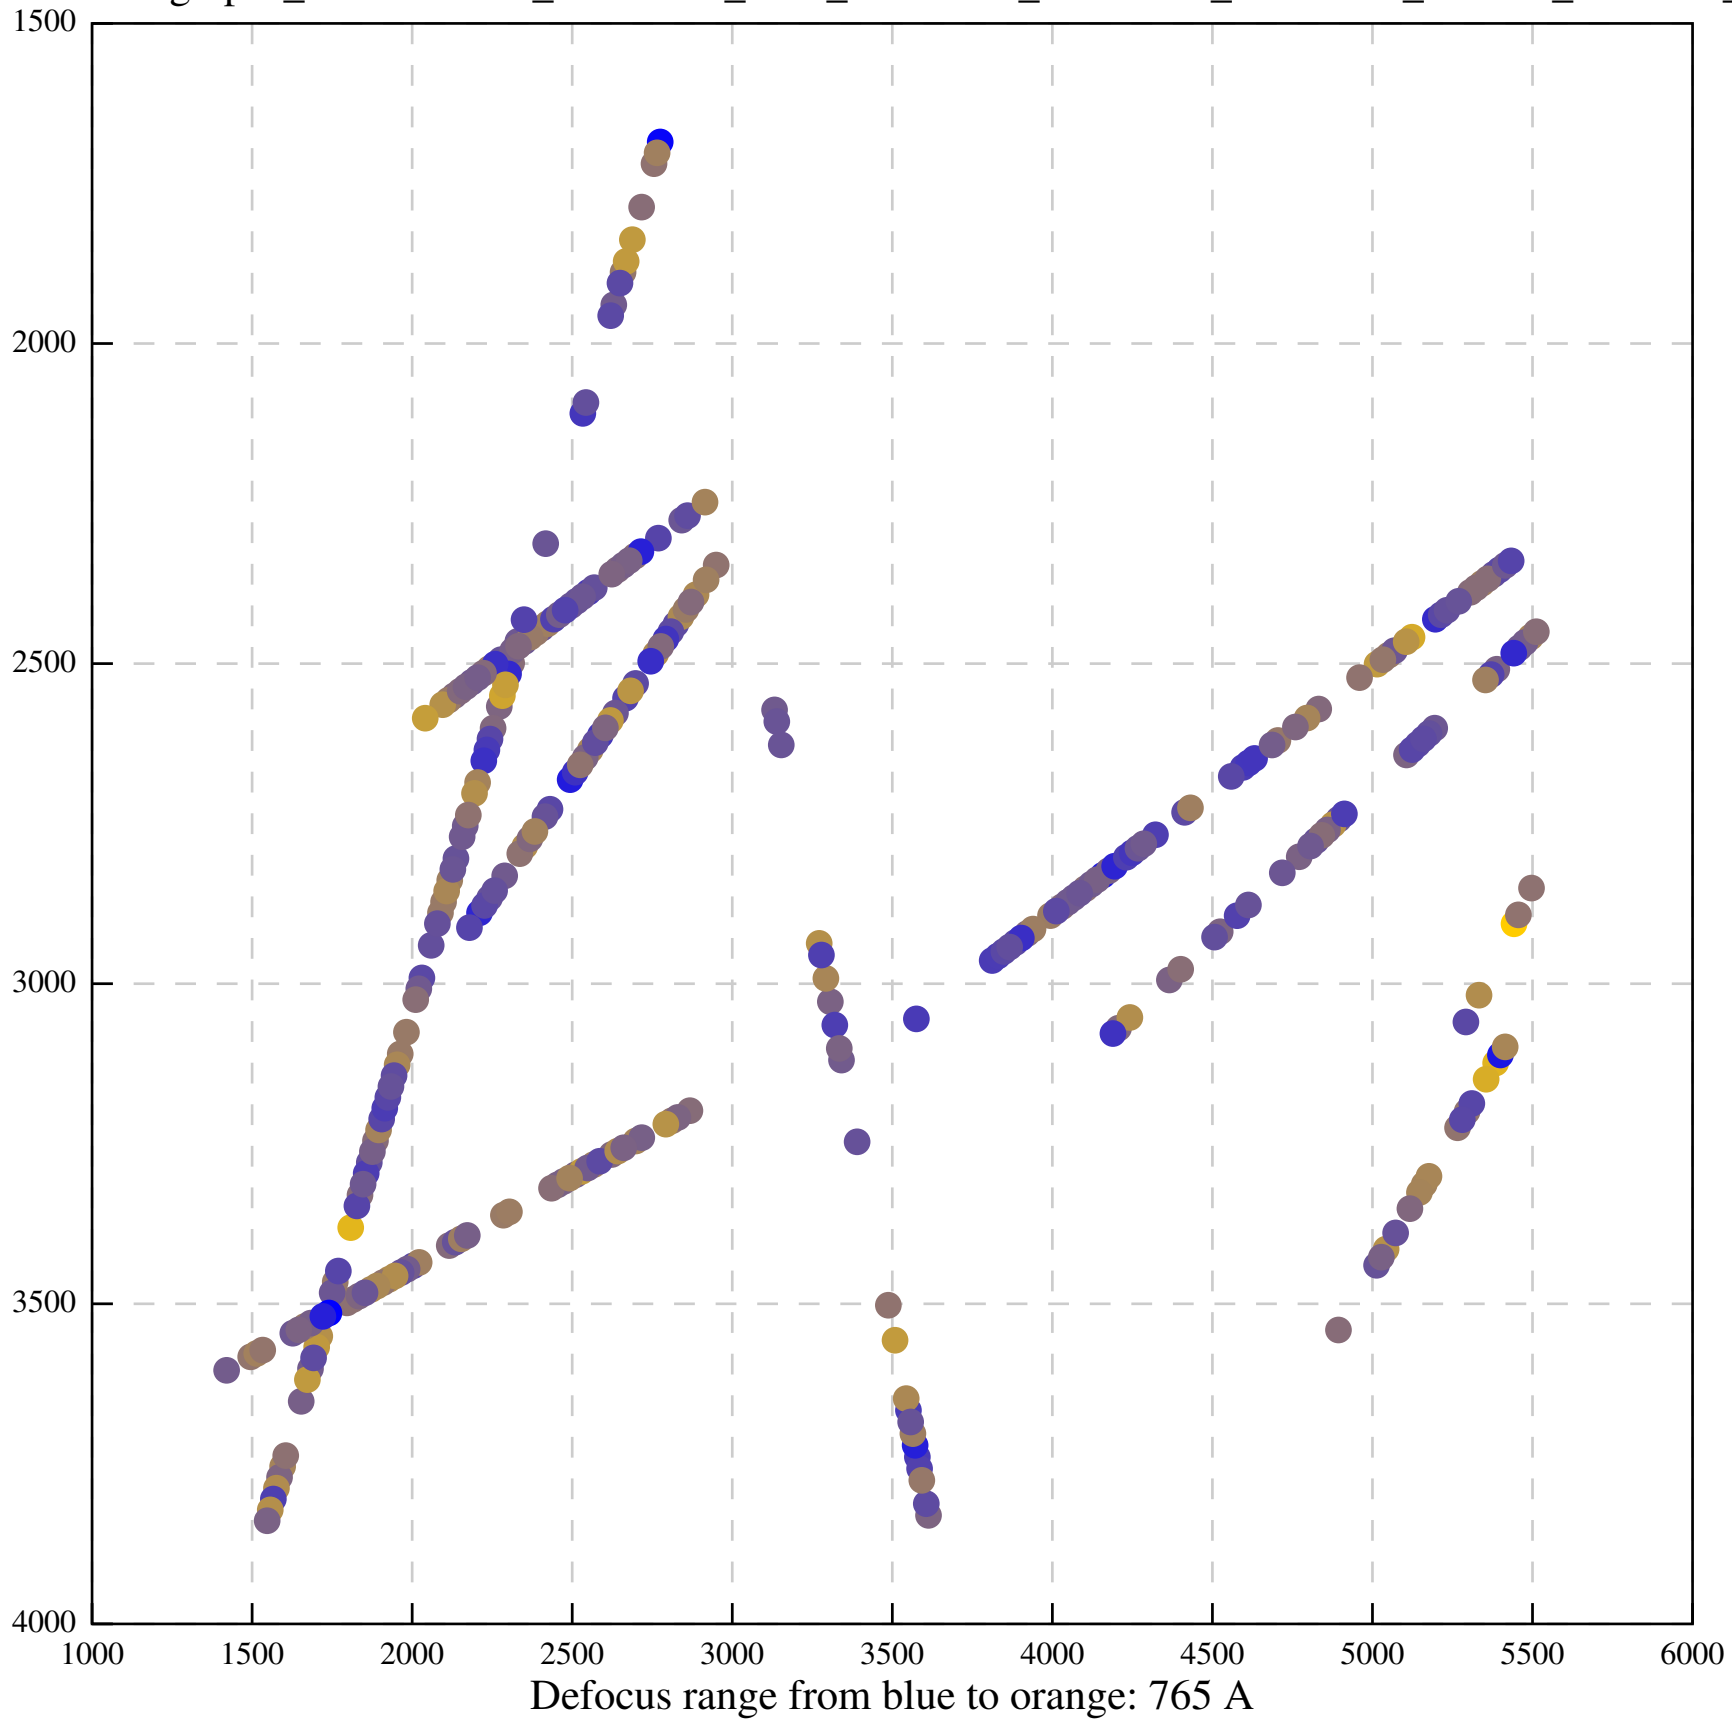

Defocus range from blue to orange: 480 A

Defocus range from blue to orange: 204 Å

Defocus range from blue to orange: 580 A

Defocus range from blue to orange: 353 A

Defocus range from blue to orange: 50 A

Defocus range from blue to orange: 286 A

Defocus range from blue to orange: 552 A

Defocus range from blue to orange: 54 A

Defocus range from blue to orange: 576 A

Defocus range from blue to orange: 69 A

Defocus range from blue to orange: 173 A

Defocus range from blue to orange: 0 A

Defocus range from blue to orange: 232 Å

Defocus range from blue to orange: 575 A

Defocus range from blue to orange: 347 A

Defocus range from blue to orange: 0 A

Defocus range from blue to orange: 487 A

Defocus range from blue to orange: 383 A

Defocus range from blue to orange: 126 A

Defocus range from blue to orange: 748 A

Defocus range from blue to orange: 274 Å

Defocus range from blue to orange: 60 A

Defocus range from blue to orange: 83 A

Defocus range from blue to orange: 328 A