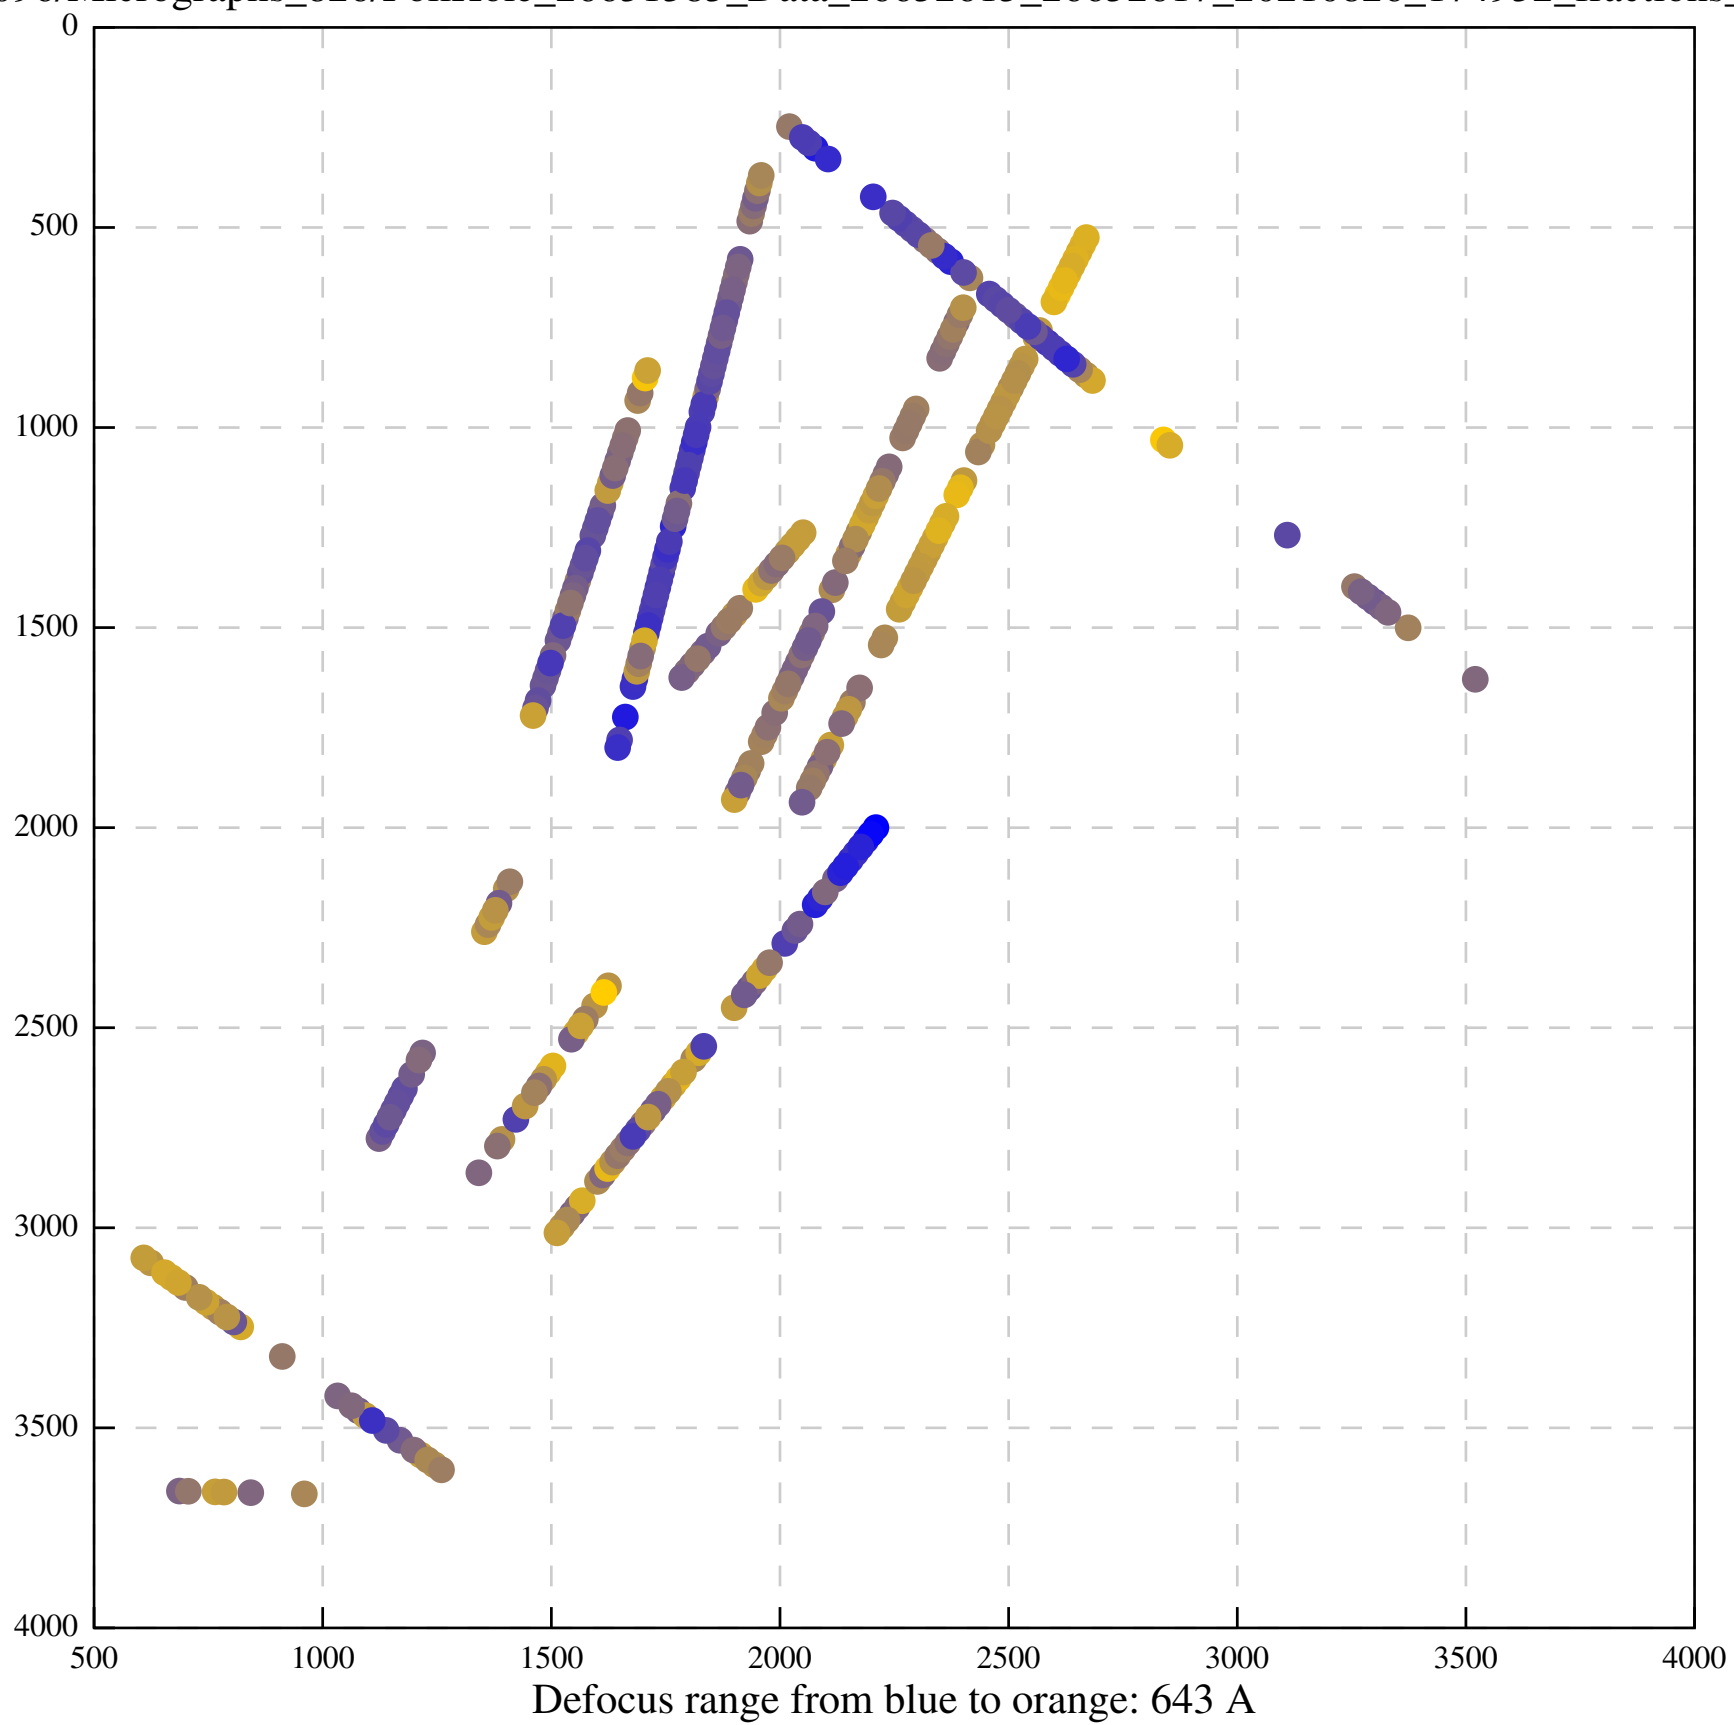

Defocus range from blue to orange: 126 A

Defocus range from blue to orange: 748 A

Defocus range from blue to orange: 274 Å

Defocus range from blue to orange: 60 A

Defocus range from blue to orange: 83 A

Defocus range from blue to orange: 328 A

Defocus range from blue to orange: 16 A

Defocus range from blue to orange: 93 A

Defocus range from blue to orange: 81 A

Defocus range from blue to orange: 121 A

Defocus range from blue to orange: 438 A

Defocus range from blue to orange: 437 A

Defocus range from blue to orange: 502 Å

Defocus range from blue to orange: 765 A

Defocus range from blue to orange: 593 A

Defocus range from blue to orange: 153 A

Defocus range from blue to orange: 171 Å

Defocus range from blue to orange: 36 A

Defocus range from blue to orange: 368 A

Defocus range from blue to orange: 412 A

Defocus range from blue to orange: 93 A

Defocus range from blue to orange: 0 Å