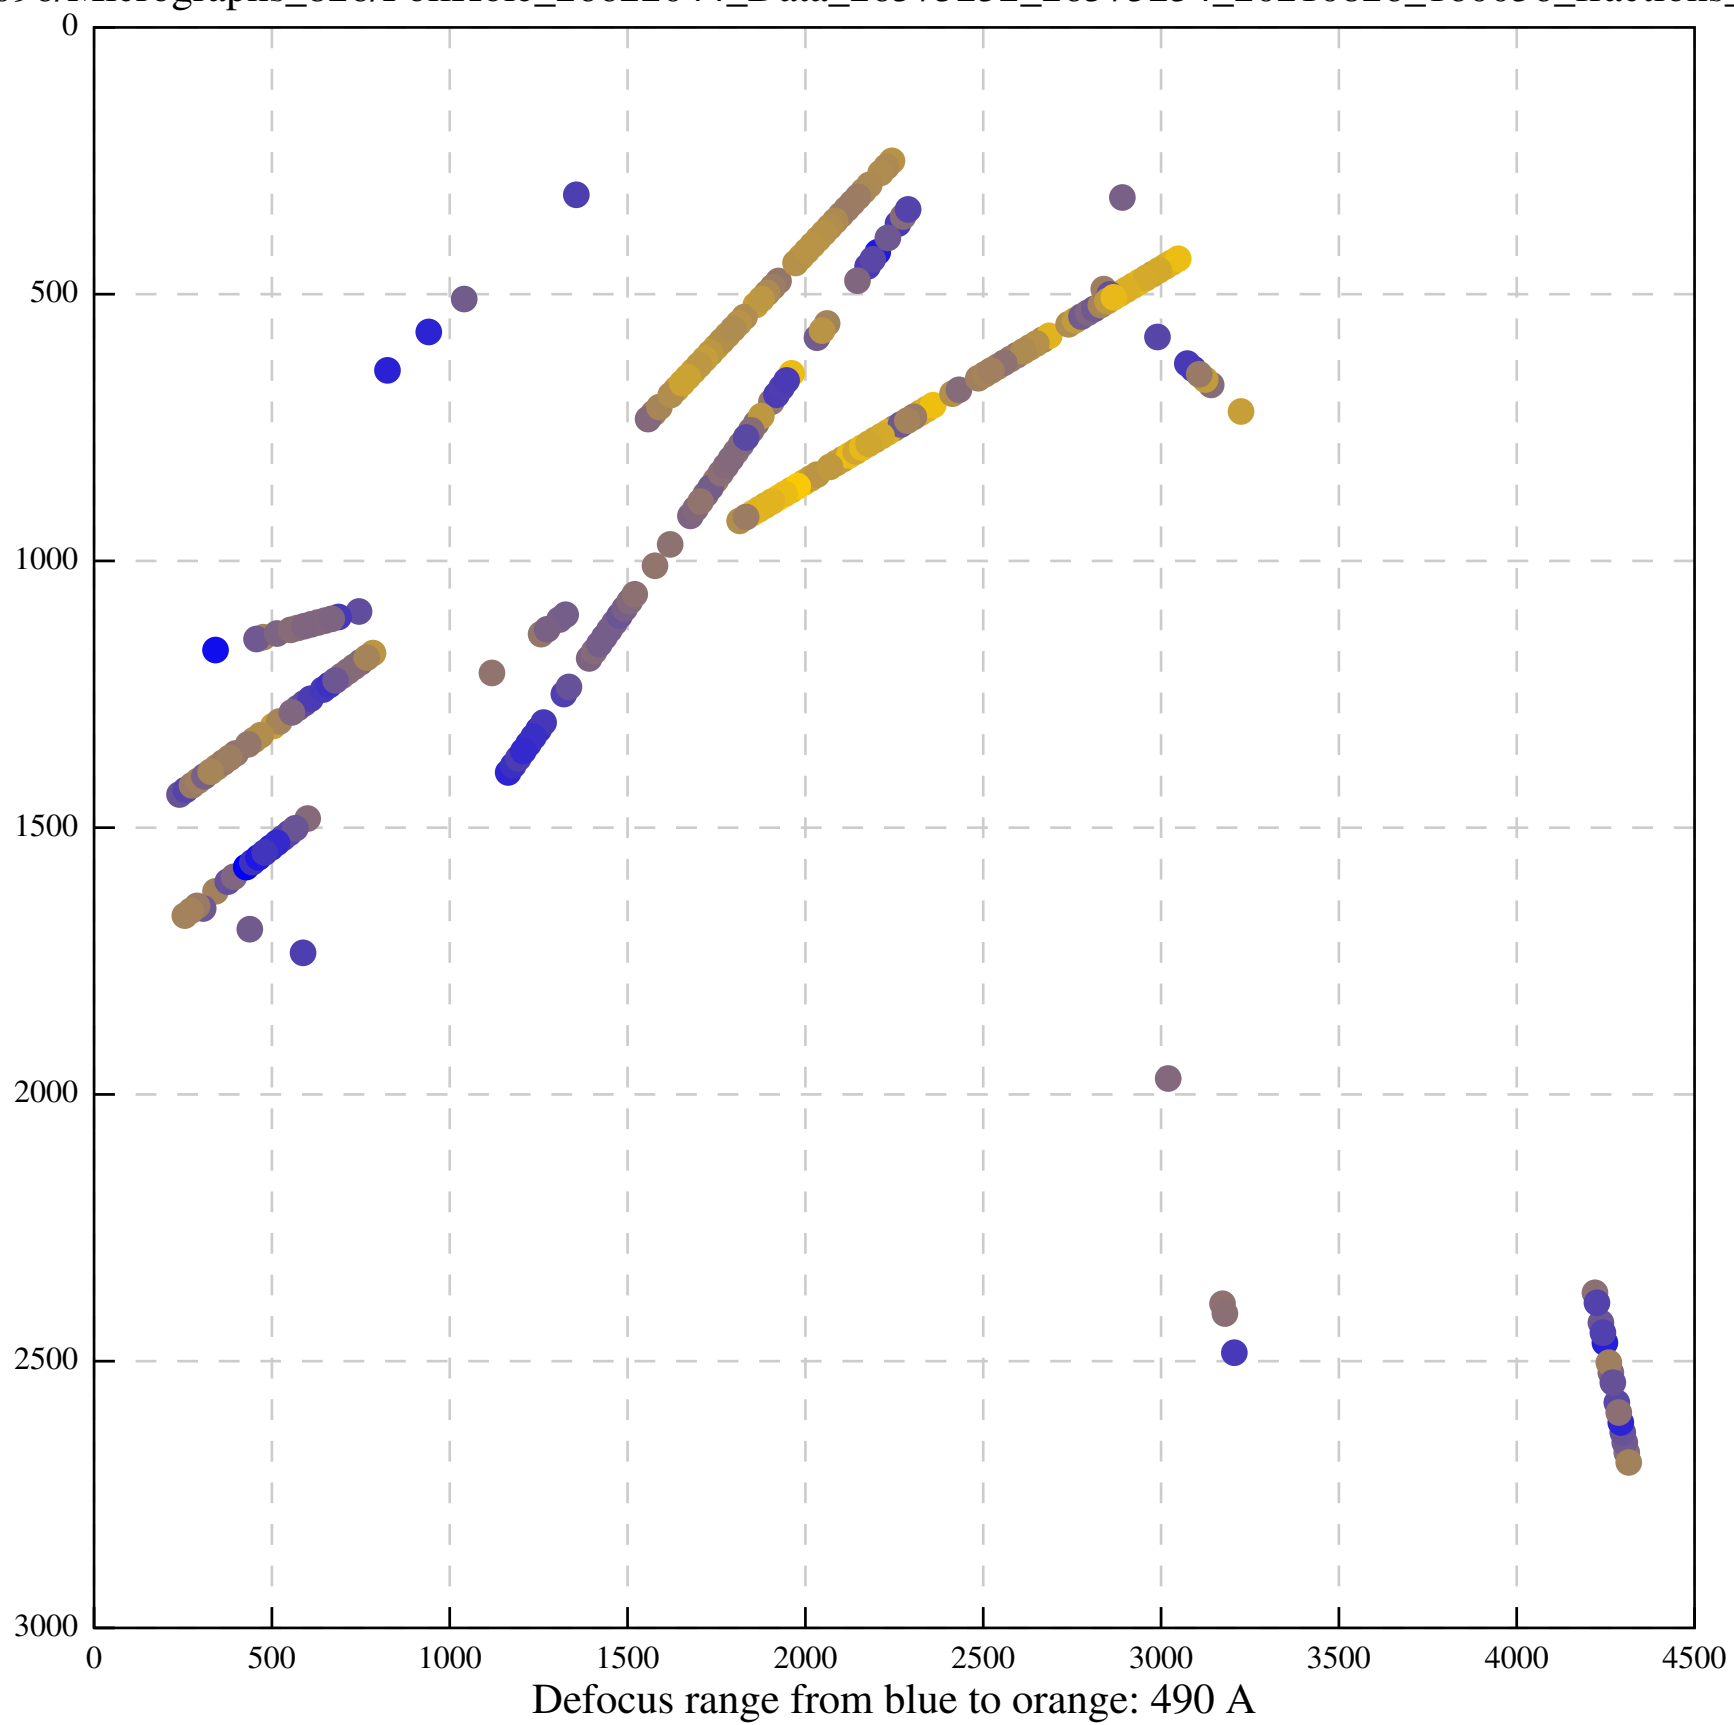

Defocus range from blue to orange: 126 A

Defocus range from blue to orange: 748 A

Defocus range from blue to orange: 274 Å

Defocus range from blue to orange: 60 A

Defocus range from blue to orange: 83 A

Defocus range from blue to orange: 328 A

Defocus range from blue to orange: 16 A

Defocus range from blue to orange: 93 A

Defocus range from blue to orange: 81 A

Defocus range from blue to orange: 121 A

Defocus range from blue to orange: 438 A

Defocus range from blue to orange: 437 A

Defocus range from blue to orange: 502 Å

Defocus range from blue to orange: 765 A

Defocus range from blue to orange: 593 A

Defocus range from blue to orange: 153 A

Defocus range from blue to orange: 171 Å

Defocus range from blue to orange: 36 A

Defocus range from blue to orange: 368 A

Defocus range from blue to orange: 412 A

Defocus range from blue to orange: 93 A

Defocus range from blue to orange: 0 Å