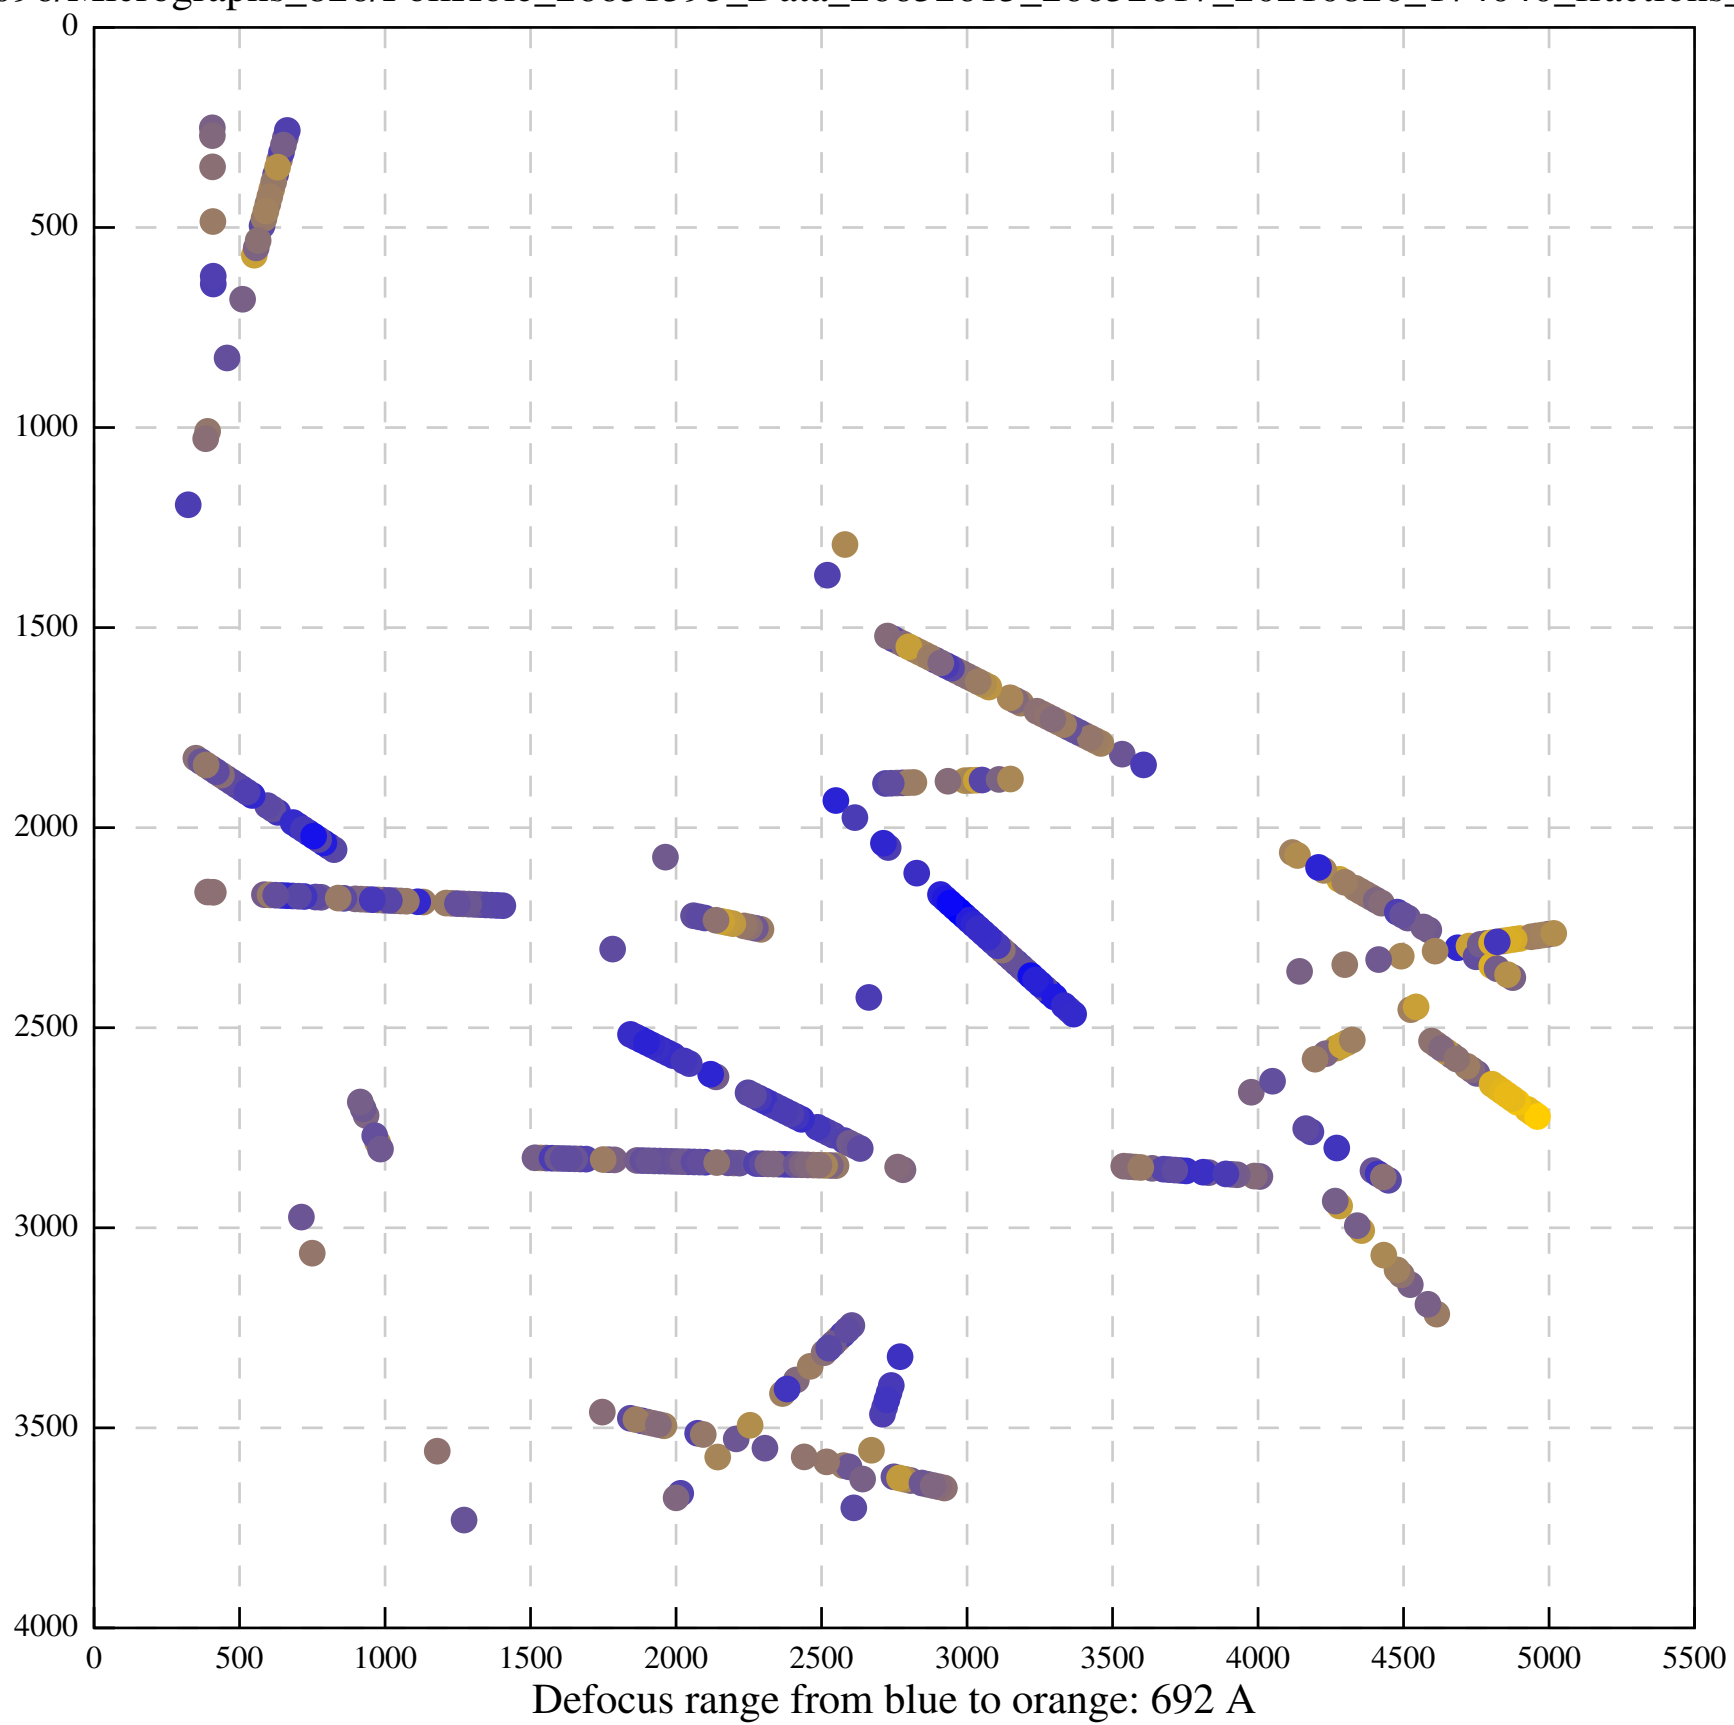

Defocus range from blue to orange: 126 A

Defocus range from blue to orange: 748 A

Defocus range from blue to orange: 274 Å

Defocus range from blue to orange: 60 A

Defocus range from blue to orange: 83 A

Defocus range from blue to orange: 328 A

Defocus range from blue to orange: 16 A

Defocus range from blue to orange: 93 A

Defocus range from blue to orange: 81 A

Defocus range from blue to orange: 121 A

Defocus range from blue to orange: 438 A

Defocus range from blue to orange: 437 A

Defocus range from blue to orange: 502 Å

Defocus range from blue to orange: 765 A

Defocus range from blue to orange: 593 A

Defocus range from blue to orange: 153 A

Defocus range from blue to orange: 171 Å

Defocus range from blue to orange: 36 A

Defocus range from blue to orange: 368 A

Defocus range from blue to orange: 412 A

Defocus range from blue to orange: 93 A

Defocus range from blue to orange: 0 Å