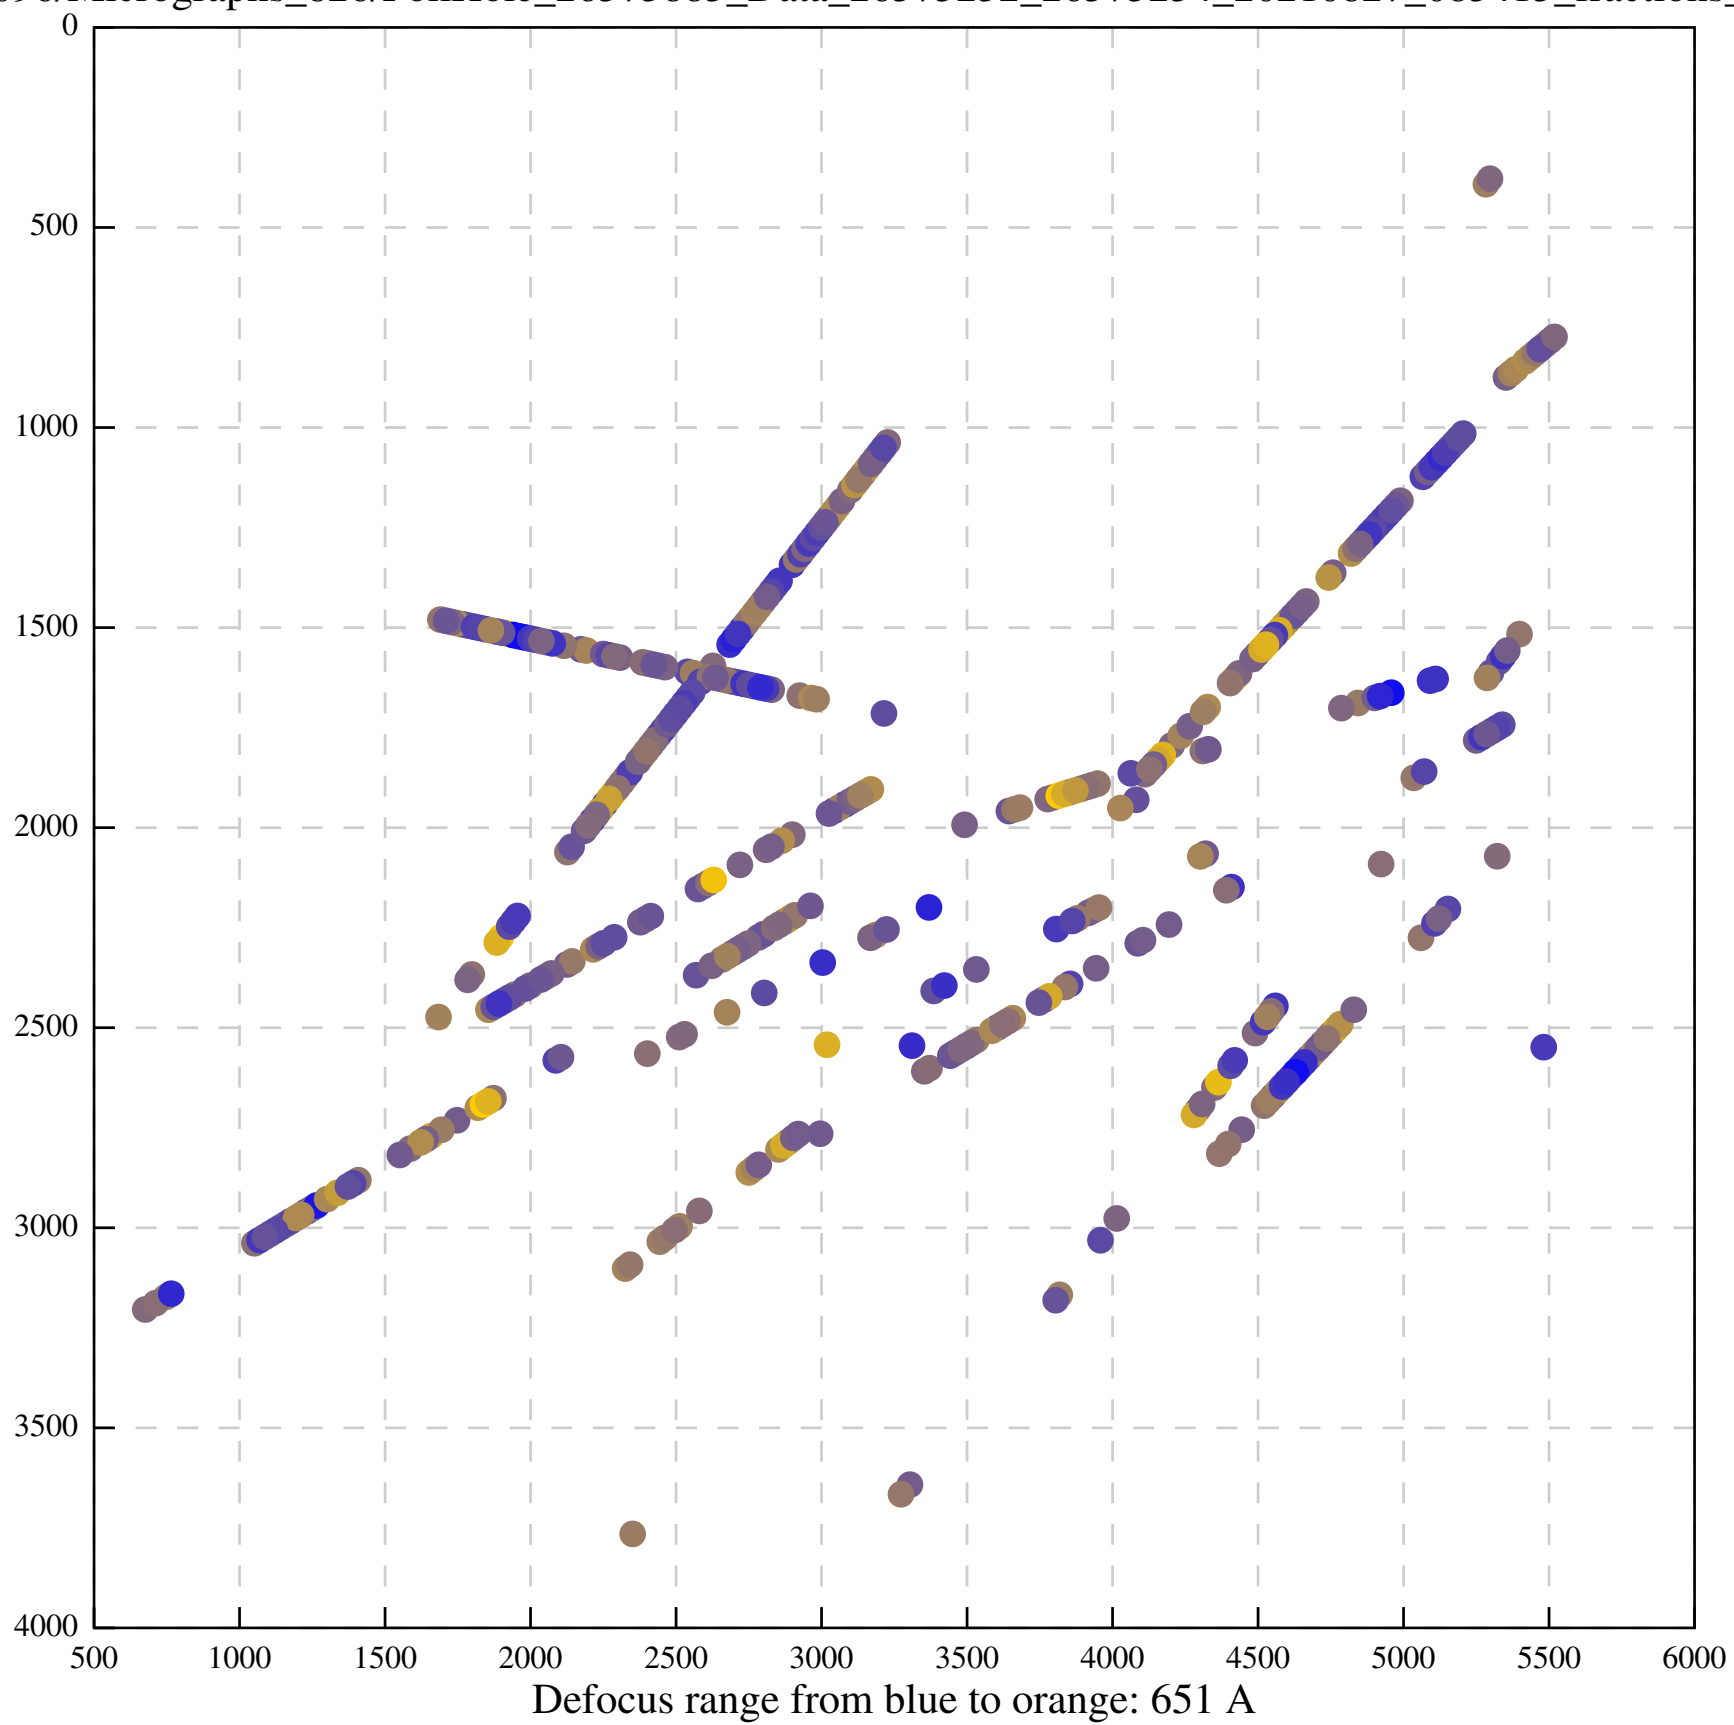

Defocus range from blue to orange: 480 A

Defocus range from blue to orange: 204 Å

Defocus range from blue to orange: 580 A

Defocus range from blue to orange: 353 A

Defocus range from blue to orange: 50 A

Defocus range from blue to orange: 286 A

Defocus range from blue to orange: 552 A

Defocus range from blue to orange: 54 A

Defocus range from blue to orange: 576 A

Defocus range from blue to orange: 69 A

Defocus range from blue to orange: 173 A

Defocus range from blue to orange: 0 A

Defocus range from blue to orange: 232 Å

Defocus range from blue to orange: 575 A

Defocus range from blue to orange: 347 A

Defocus range from blue to orange: 0 A

Defocus range from blue to orange: 487 A

Defocus range from blue to orange: 383 A

Defocus range from blue to orange: 126 A

Defocus range from blue to orange: 748 A

Defocus range from blue to orange: 274 Å

Defocus range from blue to orange: 60 A

Defocus range from blue to orange: 83 A

Defocus range from blue to orange: 328 A