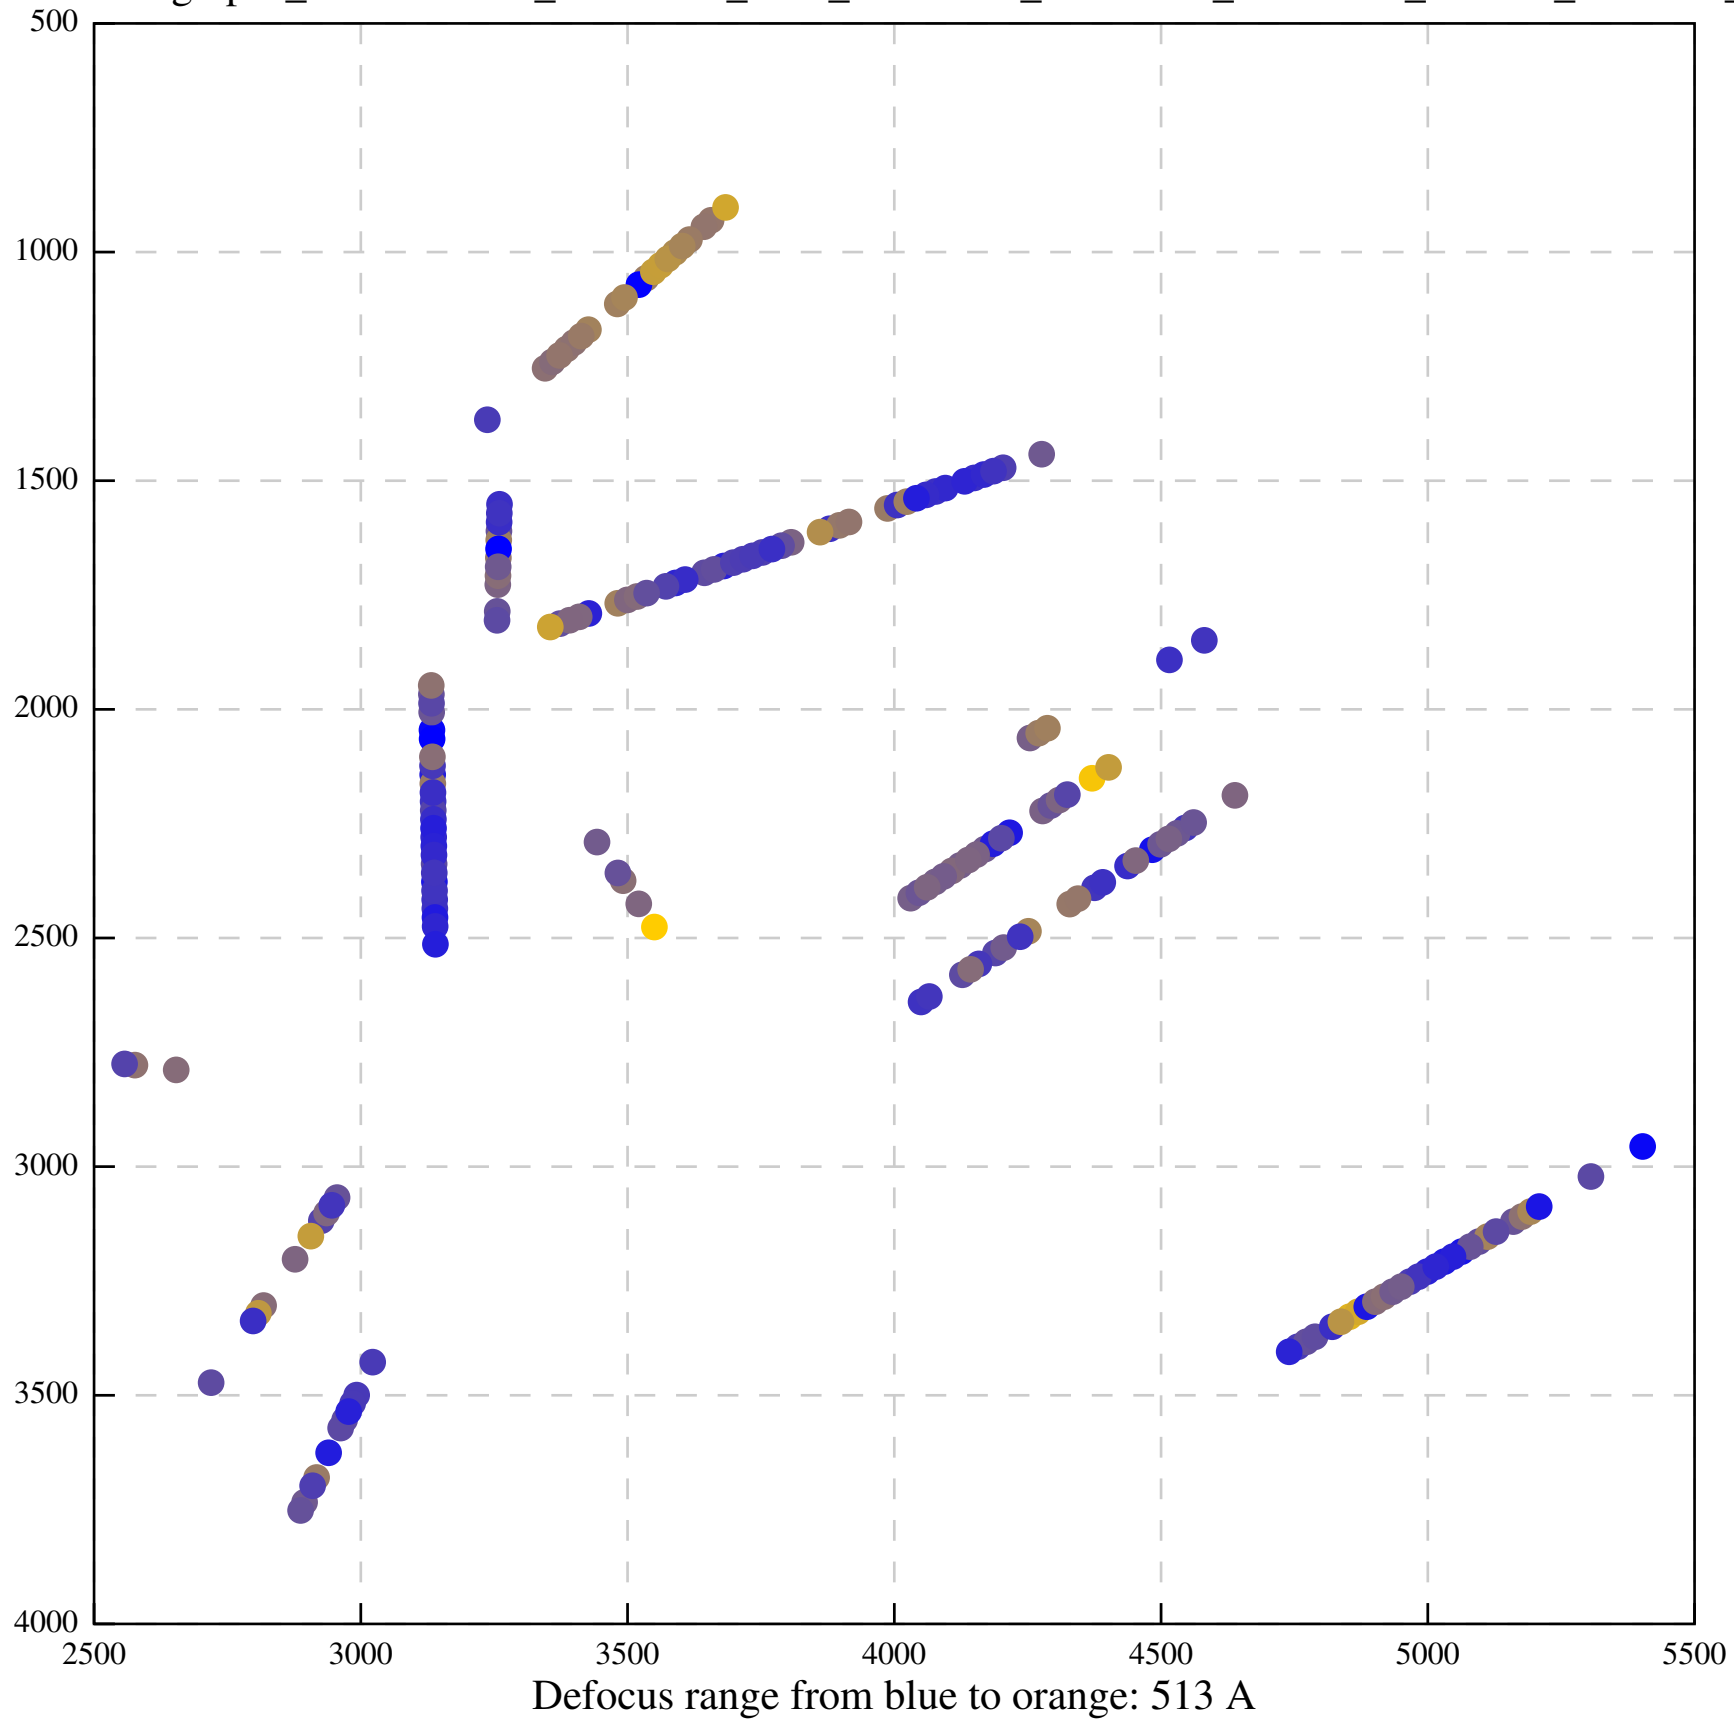

Defocus range from blue to orange: 552 A

Defocus range from blue to orange: 54 A

Defocus range from blue to orange: 576 A

Defocus range from blue to orange: 69 A

Defocus range from blue to orange: 173 A

Defocus range from blue to orange: 0 A

Defocus range from blue to orange: 232 Å

Defocus range from blue to orange: 575 A

Defocus range from blue to orange: 347 A

Defocus range from blue to orange: 0 A

Defocus range from blue to orange: 487 A

Defocus range from blue to orange: 383 A

Defocus range from blue to orange: 126 A

Defocus range from blue to orange: 748 A

Defocus range from blue to orange: 274 Å

Defocus range from blue to orange: 60 A

Defocus range from blue to orange: 83 A

Defocus range from blue to orange: 328 A

Defocus range from blue to orange: 16 A

Defocus range from blue to orange: 93 A

Defocus range from blue to orange: 81 A

Defocus range from blue to orange: 121 A

Defocus range from blue to orange: 438 A

Defocus range from blue to orange: 437 A