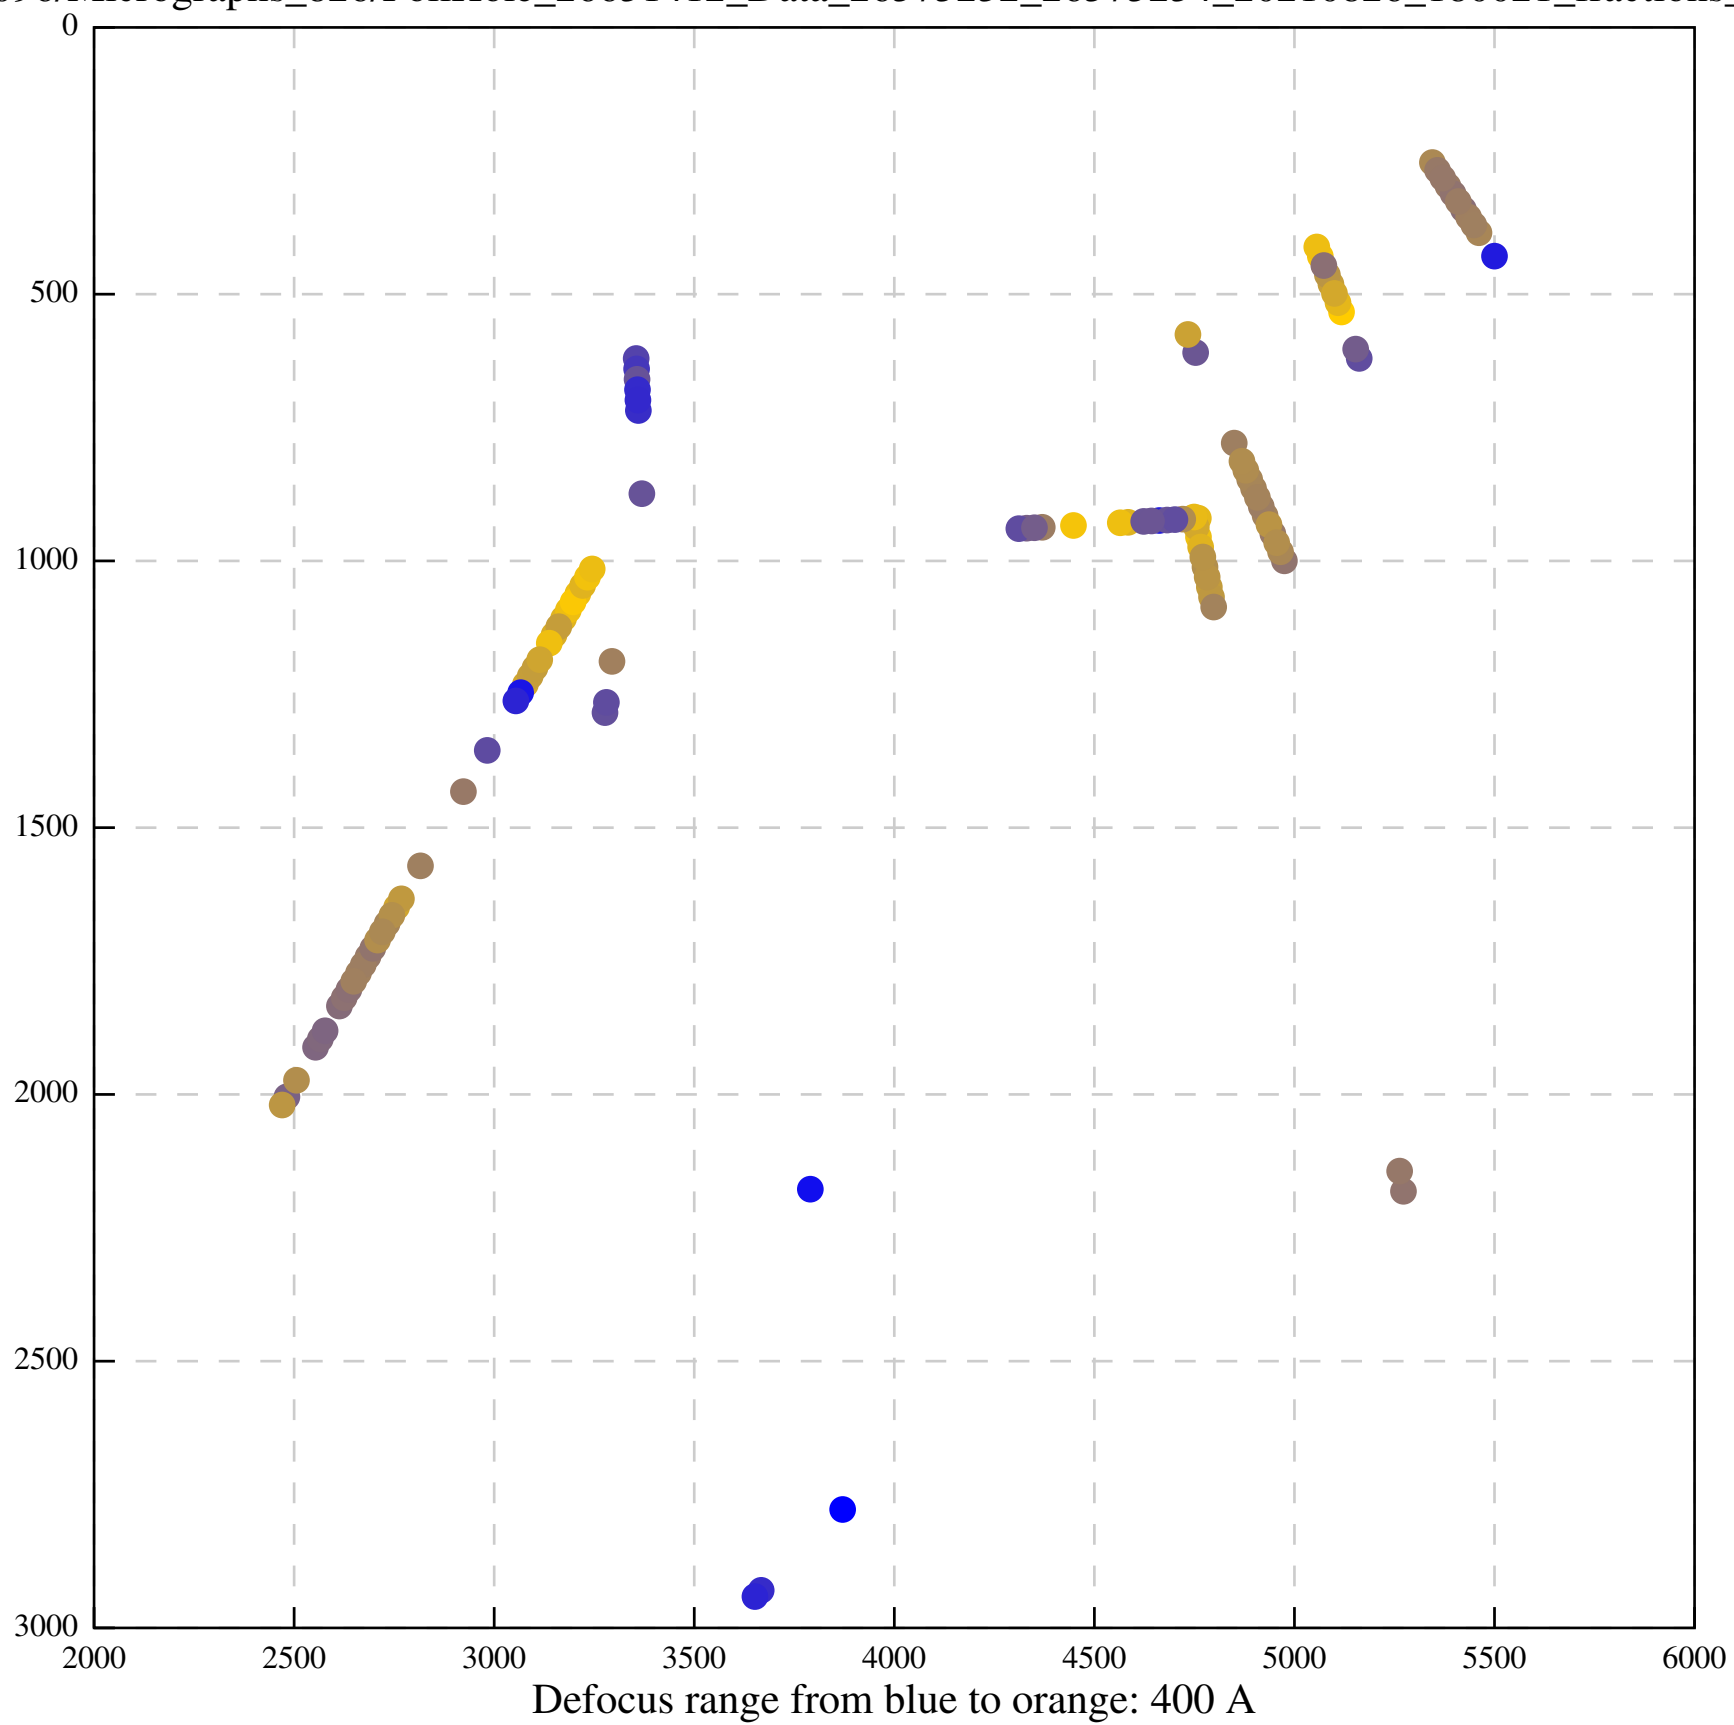

Defocus range from blue to orange: 126 A

Defocus range from blue to orange: 748 A

Defocus range from blue to orange: 274 Å

Defocus range from blue to orange: 60 A

Defocus range from blue to orange: 83 A

Defocus range from blue to orange: 328 A

Defocus range from blue to orange: 16 A

Defocus range from blue to orange: 93 A

Defocus range from blue to orange: 81 A

Defocus range from blue to orange: 121 A

Defocus range from blue to orange: 438 A

Defocus range from blue to orange: 437 A

Defocus range from blue to orange: 502 Å

Defocus range from blue to orange: 765 A

Defocus range from blue to orange: 593 A

Defocus range from blue to orange: 153 A

Defocus range from blue to orange: 171 Å

Defocus range from blue to orange: 36 A

Defocus range from blue to orange: 368 A

Defocus range from blue to orange: 412 A

Defocus range from blue to orange: 93 A

Defocus range from blue to orange: 0 Å