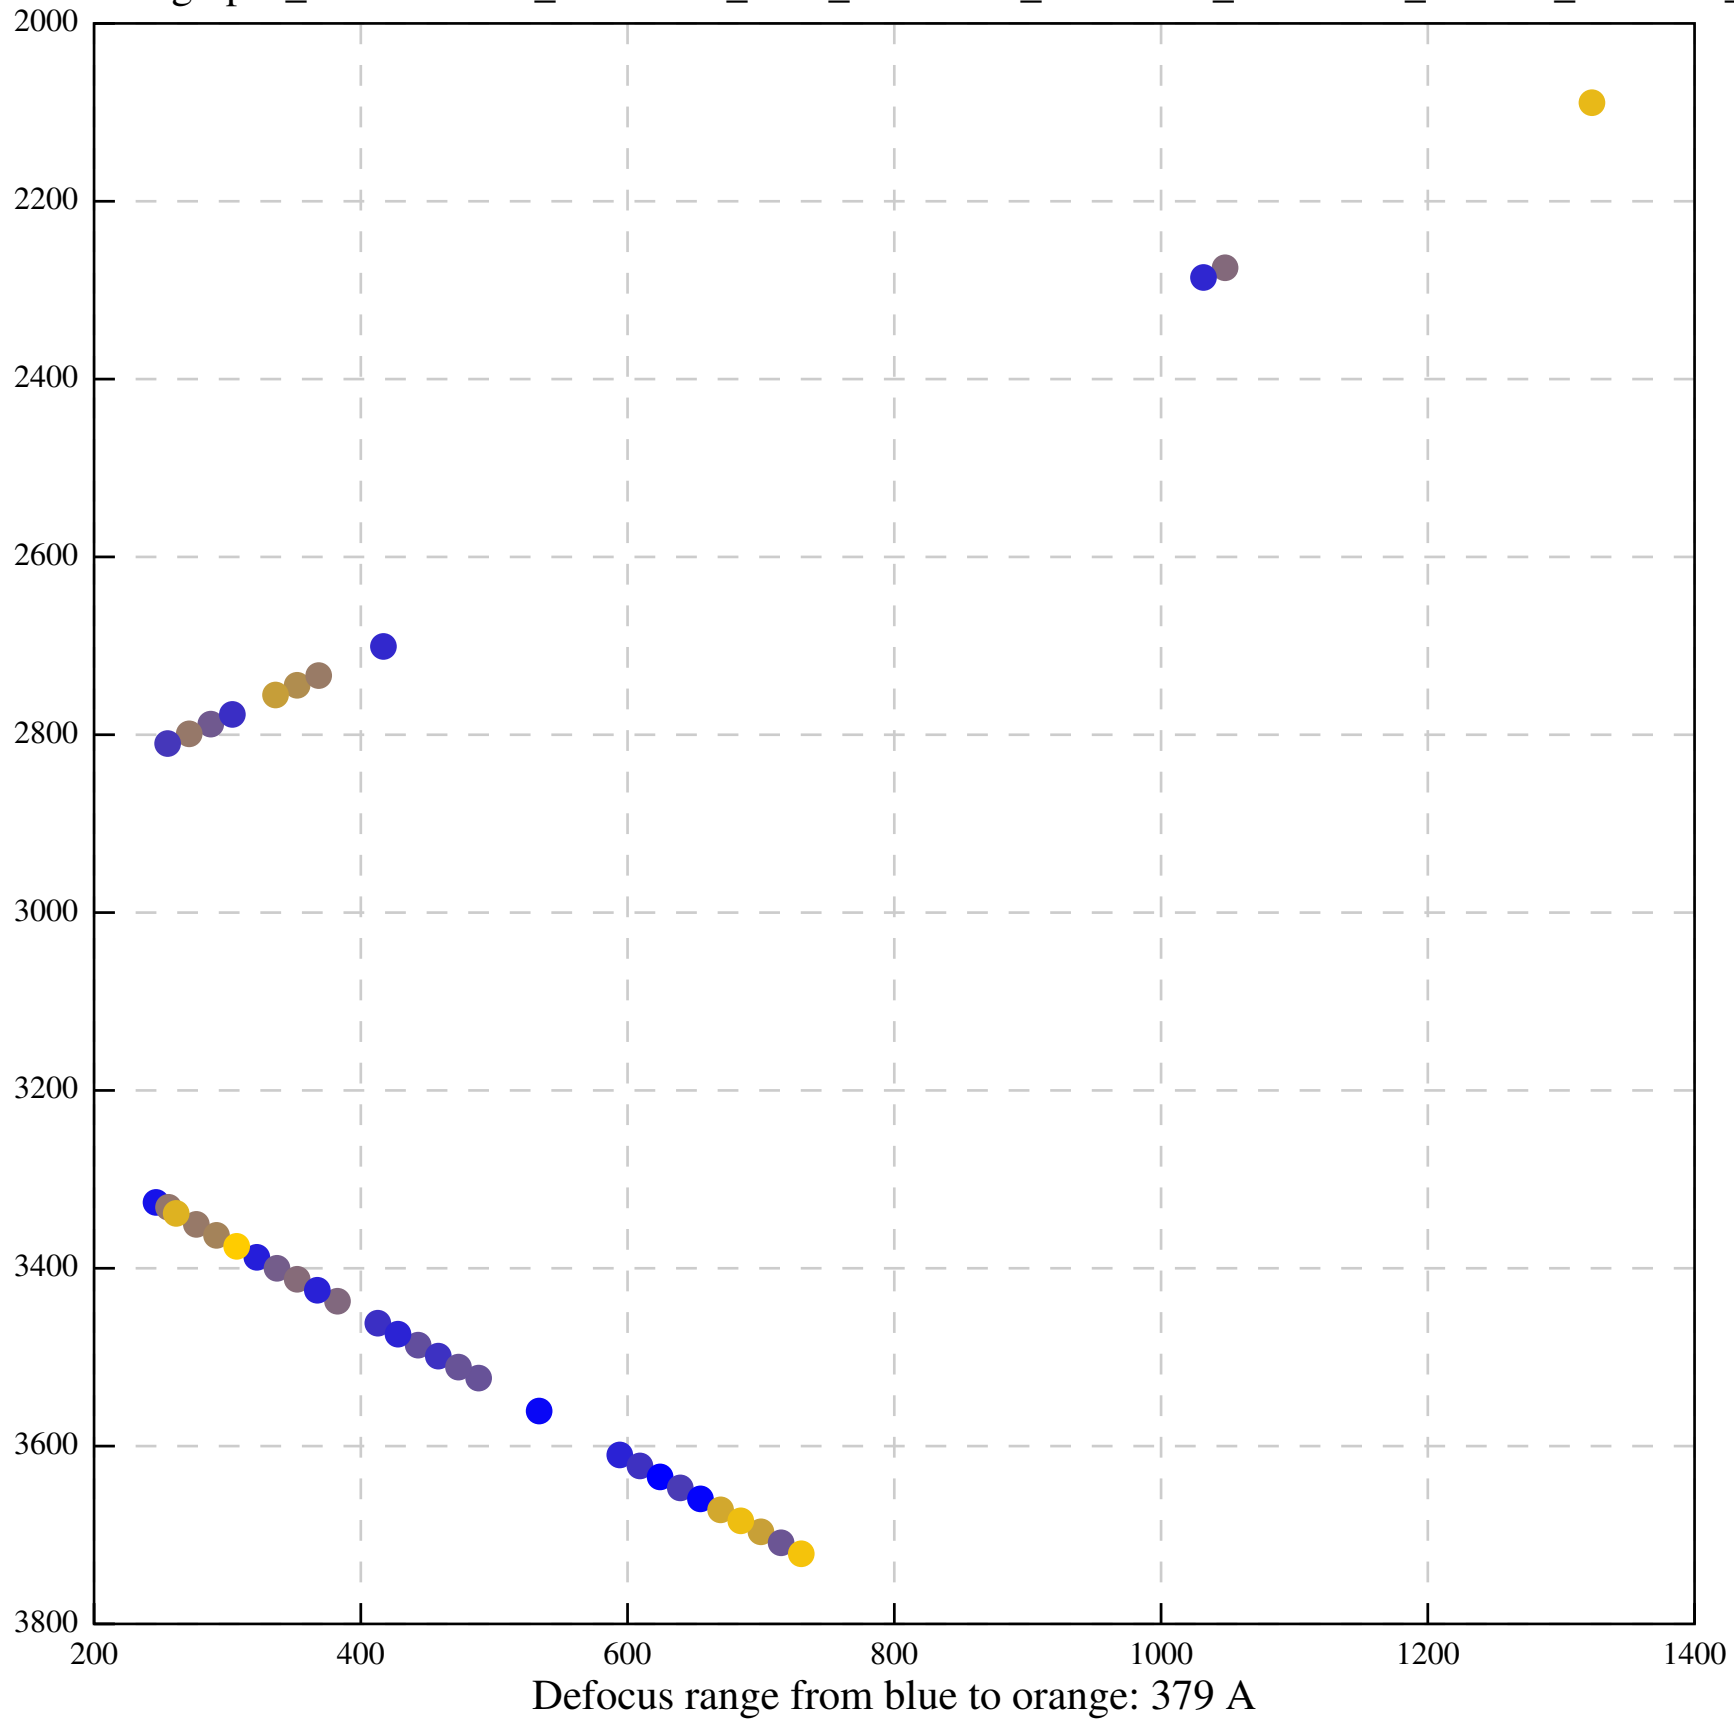

Defocus range from blue to orange: 126 A

Defocus range from blue to orange: 748 A

Defocus range from blue to orange: 274 Å

Defocus range from blue to orange: 60 A

Defocus range from blue to orange: 83 A

Defocus range from blue to orange: 328 A

Defocus range from blue to orange: 16 A

Defocus range from blue to orange: 93 A

Defocus range from blue to orange: 81 A

Defocus range from blue to orange: 121 A

Defocus range from blue to orange: 438 A

Defocus range from blue to orange: 437 A

Defocus range from blue to orange: 502 Å

Defocus range from blue to orange: 765 A

Defocus range from blue to orange: 593 A

Defocus range from blue to orange: 153 A

Defocus range from blue to orange: 171 Å

Defocus range from blue to orange: 36 A

Defocus range from blue to orange: 368 A

Defocus range from blue to orange: 412 A

Defocus range from blue to orange: 93 A

Defocus range from blue to orange: 0 Å