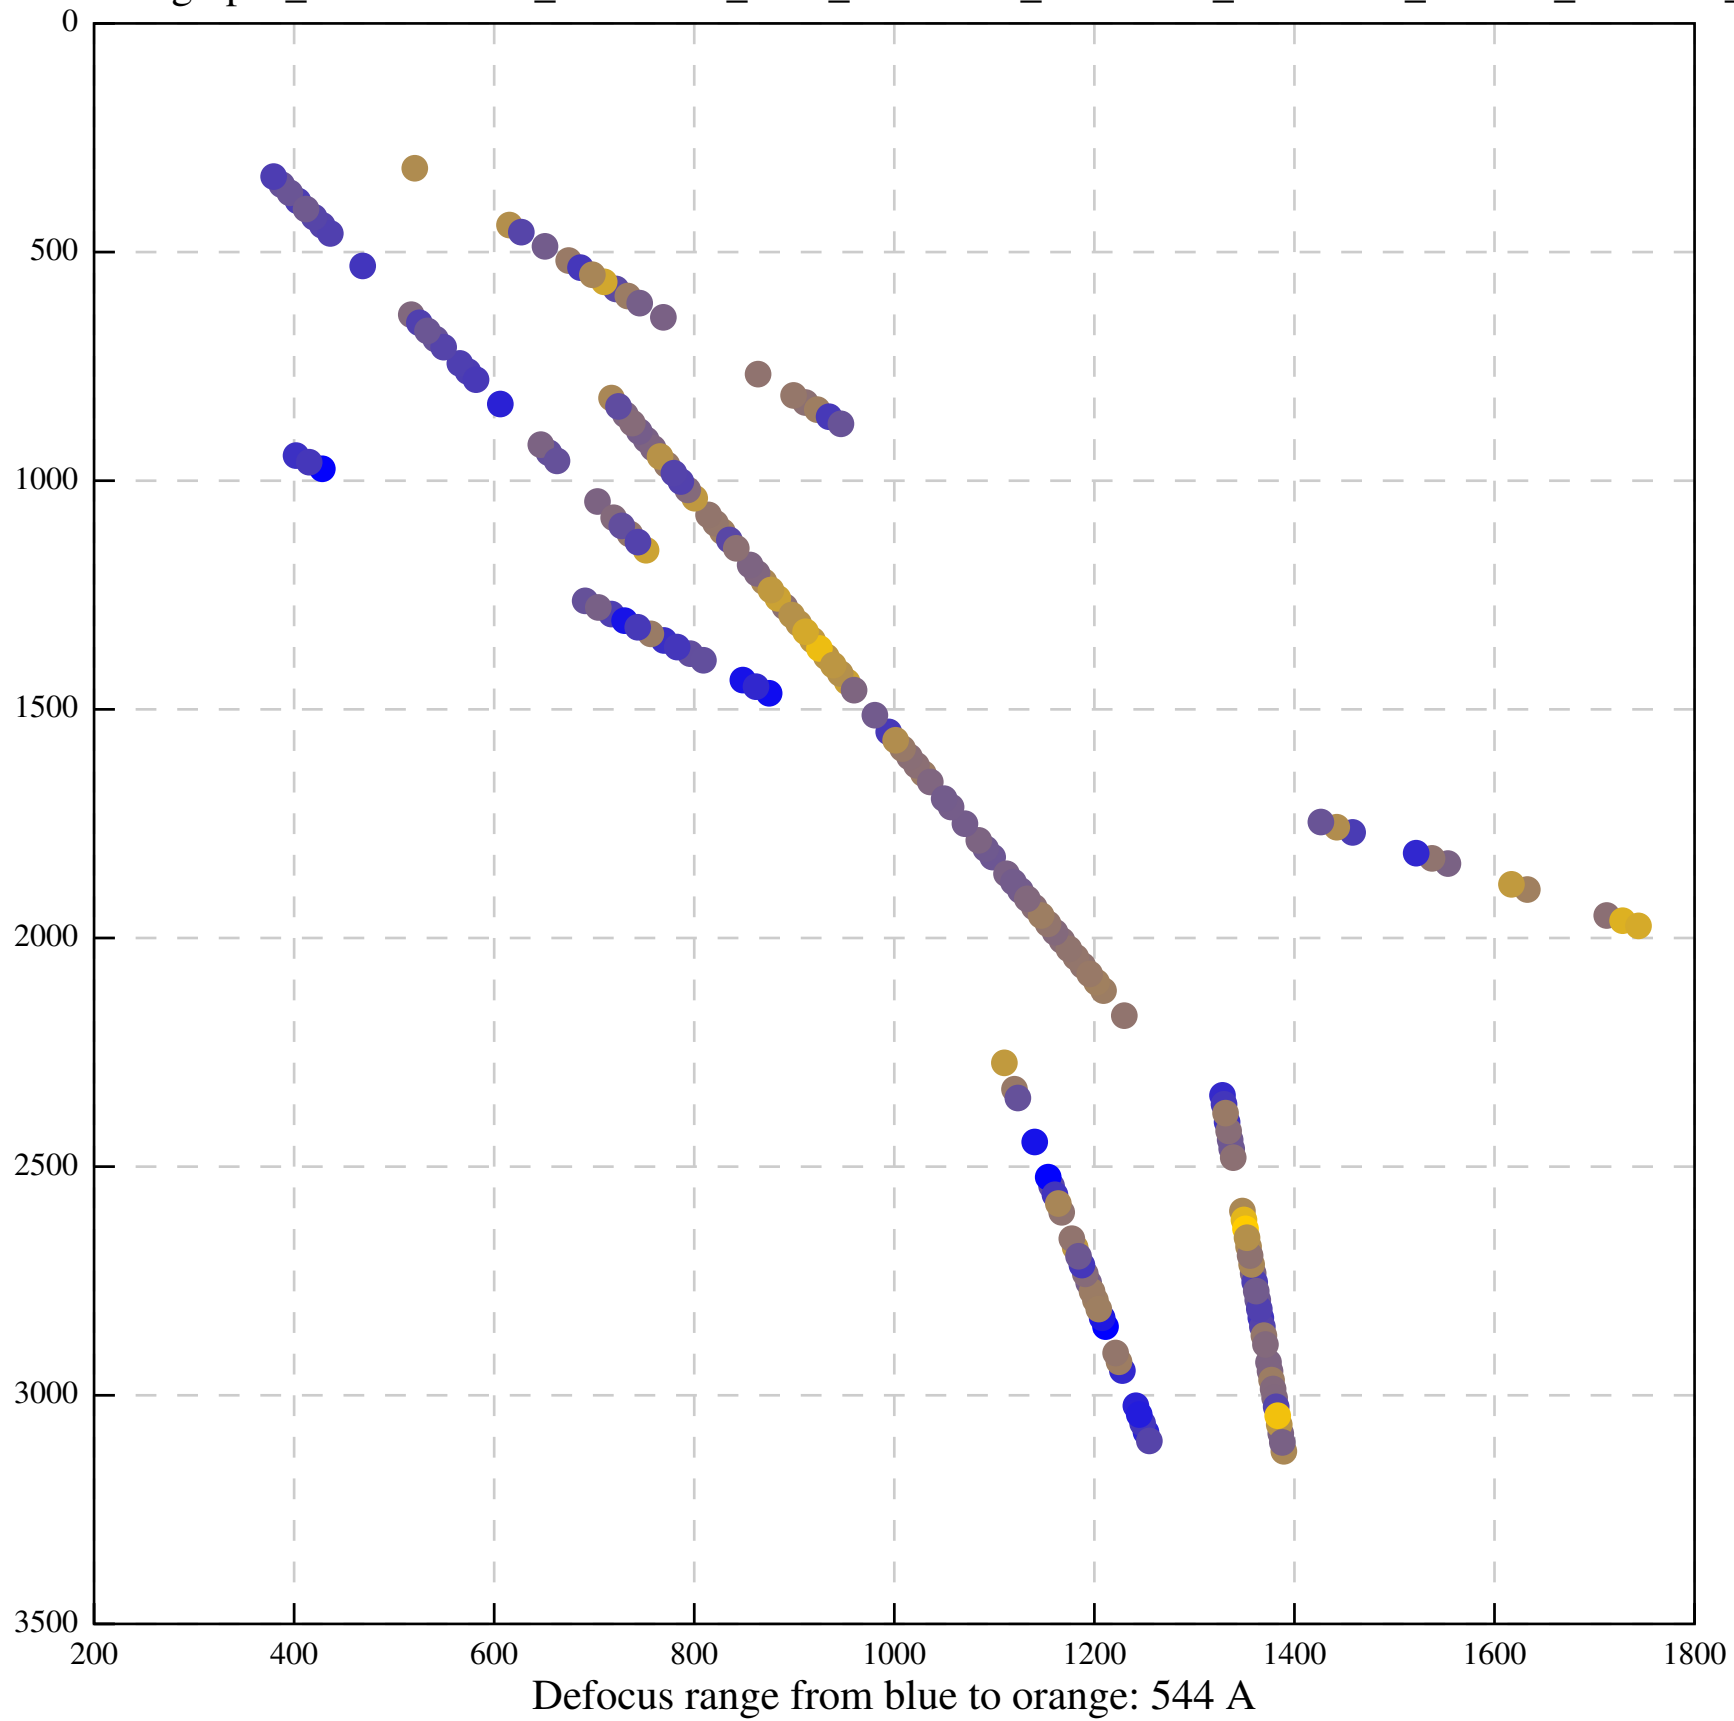

Asymm. obs [-1, 1] opticsGroup2

Asymm. obs [-pi, pi] opticsGroup2

Beamtilt-only fit [-1, 1] opticsGroup2

Beamtilt-only fit [-pi, pi] opticsGroup2

Defocus range from blue to orange: 151 Å

Defocus range from blue to orange: 653 A

Defocus range from blue to orange: 480 A

Defocus range from blue to orange: 204 Å

Defocus range from blue to orange: 580 A

Defocus range from blue to orange: 353 A

Defocus range from blue to orange: 50 A

Defocus range from blue to orange: 286 A

Defocus range from blue to orange: 552 A

Defocus range from blue to orange: 54 A

Defocus range from blue to orange: 576 A

Defocus range from blue to orange: 69 A

Defocus range from blue to orange: 173 A

Defocus range from blue to orange: 0 A

Defocus range from blue to orange: 232 Å

Defocus range from blue to orange: 575 A

Defocus range from blue to orange: 347 A

Defocus range from blue to orange: 0 A

Defocus range from blue to orange: 487 A

Defocus range from blue to orange: 383 A