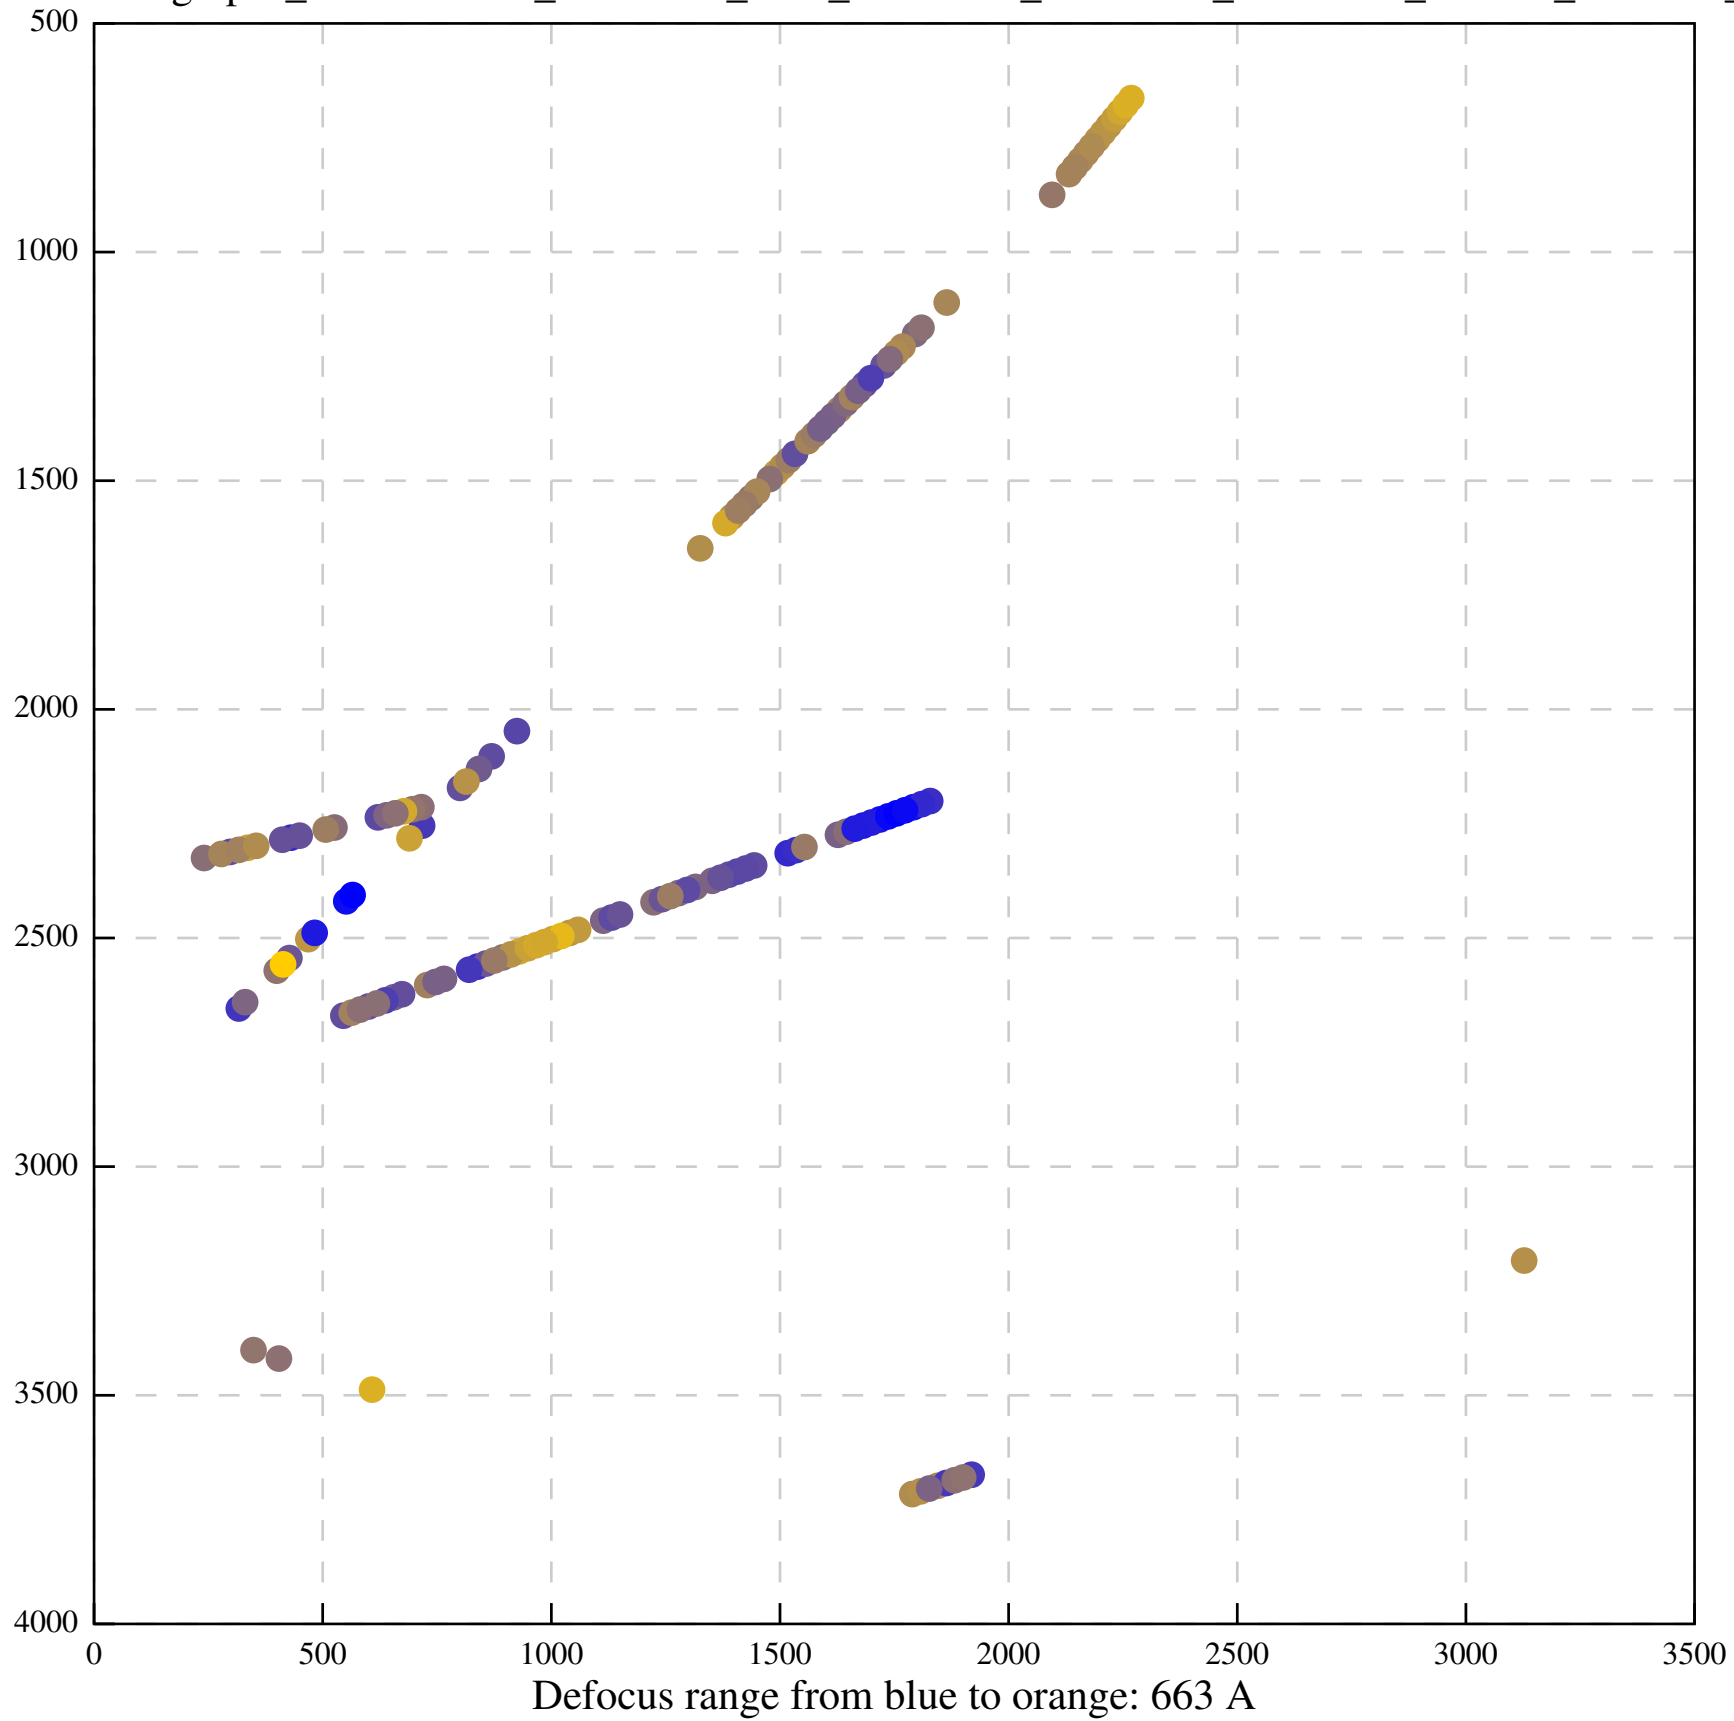

Defocus range from blue to orange: 126 A

Defocus range from blue to orange: 748 A

Defocus range from blue to orange: 274 Å

Defocus range from blue to orange: 60 A

Defocus range from blue to orange: 83 A

Defocus range from blue to orange: 328 A

Defocus range from blue to orange: 16 A

Defocus range from blue to orange: 93 A

Defocus range from blue to orange: 81 A

Defocus range from blue to orange: 121 A

Defocus range from blue to orange: 438 A

Defocus range from blue to orange: 437 A

Defocus range from blue to orange: 502 Å

Defocus range from blue to orange: 765 A

Defocus range from blue to orange: 593 A

Defocus range from blue to orange: 153 A

Defocus range from blue to orange: 171 Å

Defocus range from blue to orange: 36 A

Defocus range from blue to orange: 368 A

Defocus range from blue to orange: 412 A

Defocus range from blue to orange: 93 A

Defocus range from blue to orange: 0 Å