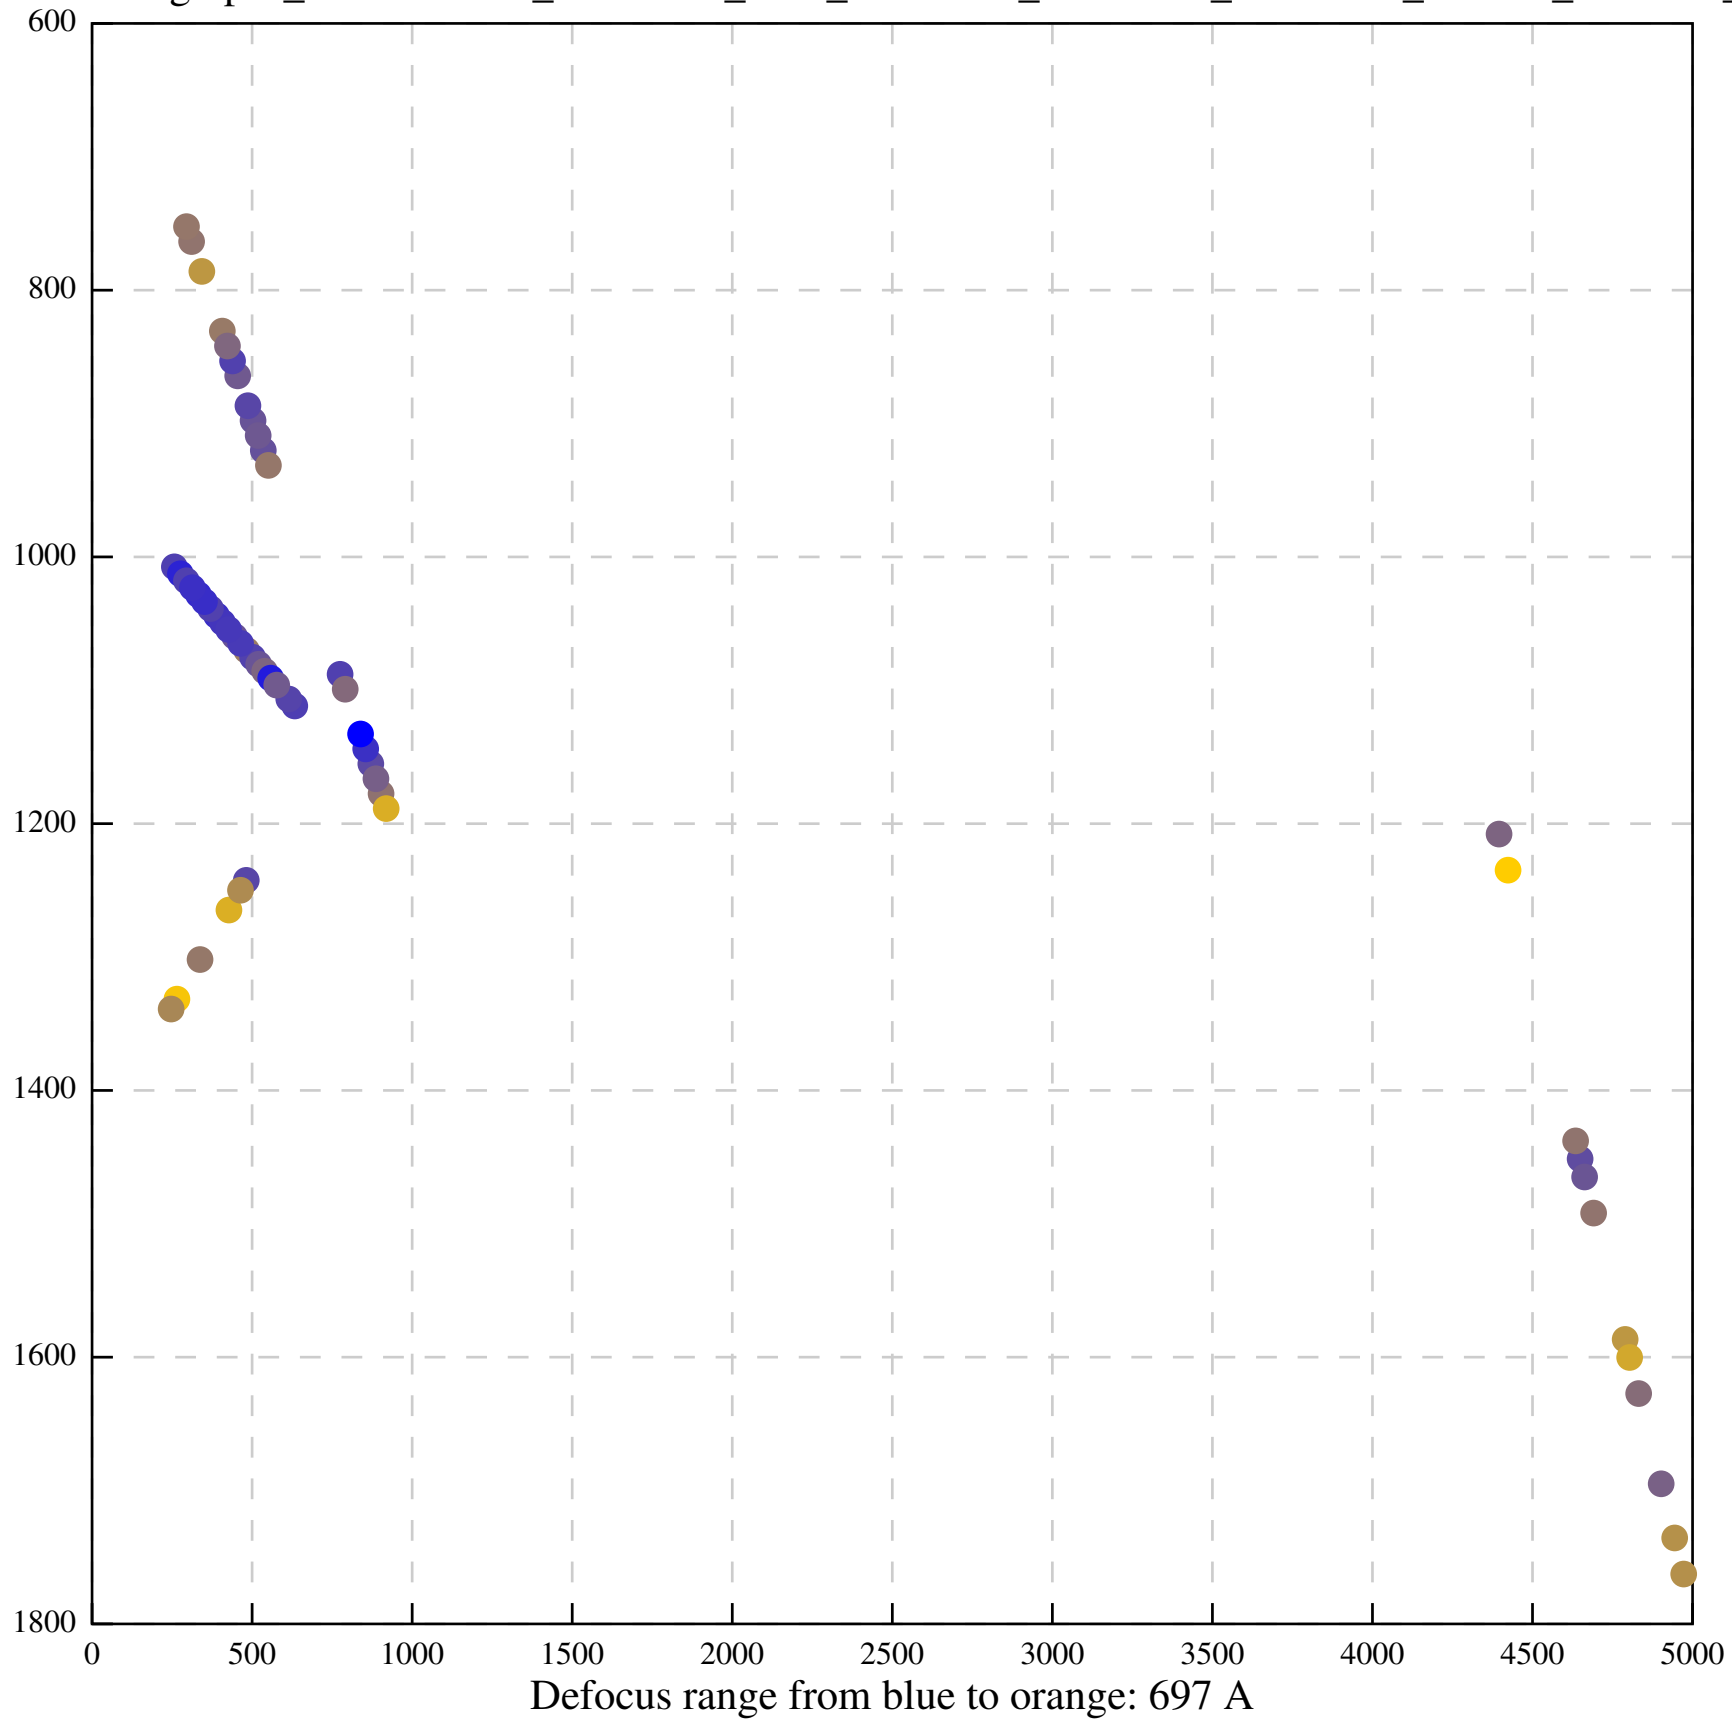

Defocus range from blue to orange: 552 A

Defocus range from blue to orange: 54 A

Defocus range from blue to orange: 576 A

Defocus range from blue to orange: 69 A

Defocus range from blue to orange: 173 A

Defocus range from blue to orange: 0 A

Defocus range from blue to orange: 232 Å

Defocus range from blue to orange: 575 A

Defocus range from blue to orange: 347 A

Defocus range from blue to orange: 0 A

Defocus range from blue to orange: 487 A

Defocus range from blue to orange: 383 A

Defocus range from blue to orange: 126 A

Defocus range from blue to orange: 748 A

Defocus range from blue to orange: 274 Å

Defocus range from blue to orange: 60 A

Defocus range from blue to orange: 83 A

Defocus range from blue to orange: 328 A

Defocus range from blue to orange: 16 A

Defocus range from blue to orange: 93 A

Defocus range from blue to orange: 81 A

Defocus range from blue to orange: 121 A

Defocus range from blue to orange: 438 A

Defocus range from blue to orange: 437 A