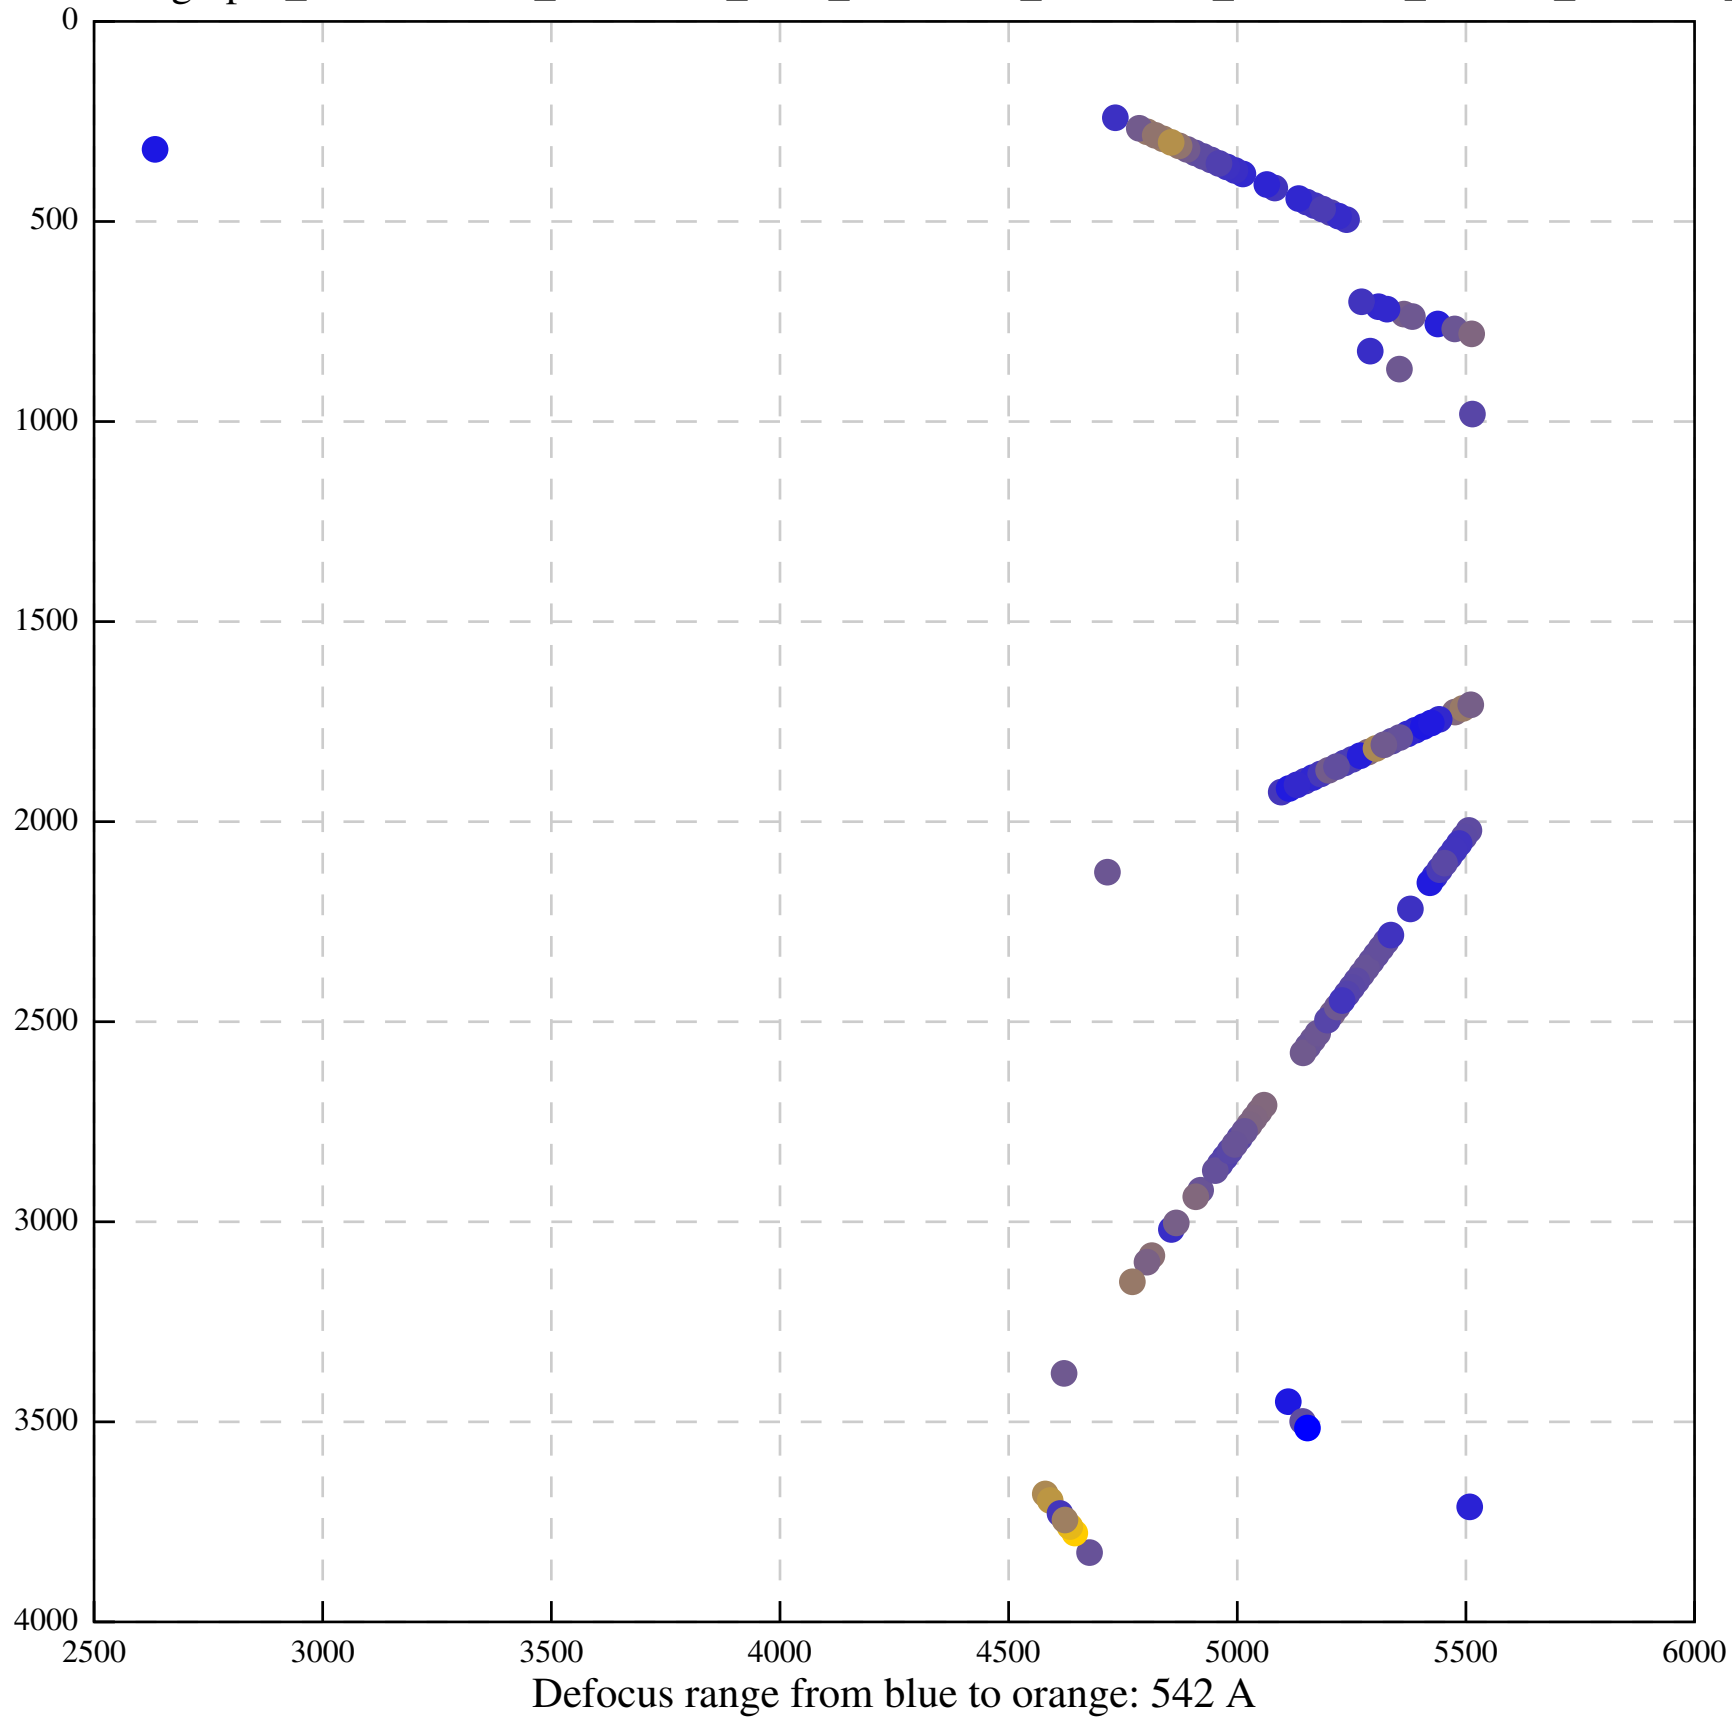

Defocus range from blue to orange: 126 A

Defocus range from blue to orange: 748 A

Defocus range from blue to orange: 274 Å

Defocus range from blue to orange: 60 A

Defocus range from blue to orange: 83 A

Defocus range from blue to orange: 328 A

Defocus range from blue to orange: 16 A

Defocus range from blue to orange: 93 A

Defocus range from blue to orange: 81 A

Defocus range from blue to orange: 121 A

Defocus range from blue to orange: 438 A

Defocus range from blue to orange: 437 A

Defocus range from blue to orange: 502 Å

Defocus range from blue to orange: 765 A

Defocus range from blue to orange: 593 A

Defocus range from blue to orange: 153 A

Defocus range from blue to orange: 171 Å

Defocus range from blue to orange: 36 A

Defocus range from blue to orange: 368 A

Defocus range from blue to orange: 412 A

Defocus range from blue to orange: 93 A

Defocus range from blue to orange: 0 Å