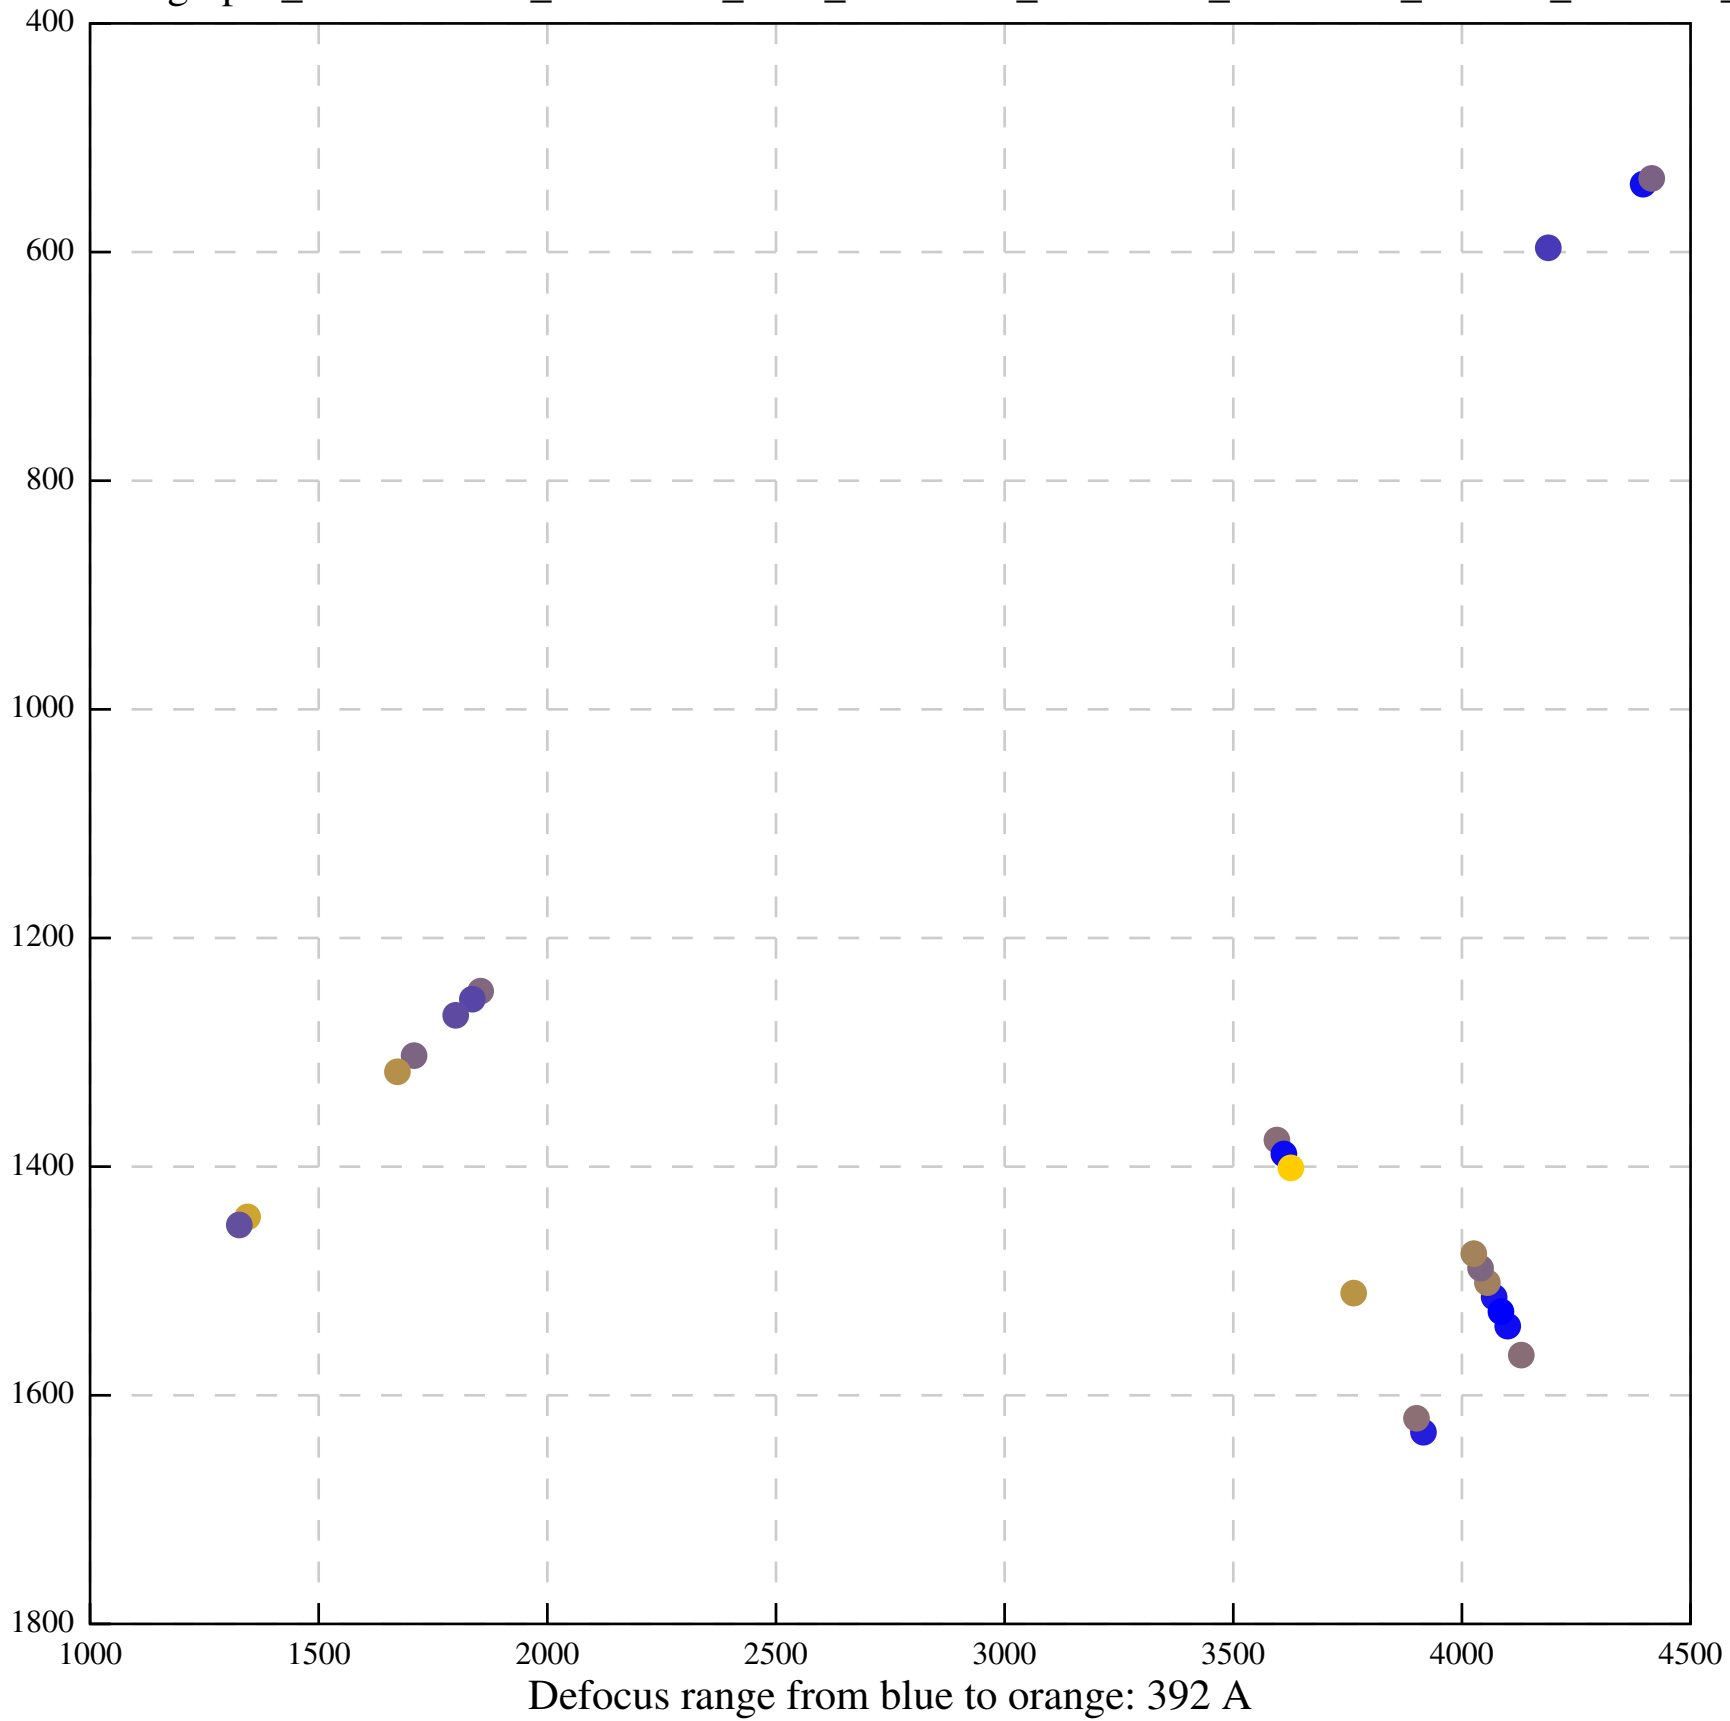

Asymm. obs [-1, 1] opticsGroup2

Asymm. obs [-pi, pi] opticsGroup2

Beamtilt-only fit [-1, 1] opticsGroup2

Beamtilt-only fit [-pi, pi] opticsGroup2

Defocus range from blue to orange: 151 Å

Defocus range from blue to orange: 653 A

Defocus range from blue to orange: 480 A

Defocus range from blue to orange: 204 Å

Defocus range from blue to orange: 580 A

Defocus range from blue to orange: 353 A

Defocus range from blue to orange: 50 A

Defocus range from blue to orange: 286 A

Defocus range from blue to orange: 552 A

Defocus range from blue to orange: 54 A

Defocus range from blue to orange: 576 A

Defocus range from blue to orange: 69 A

Defocus range from blue to orange: 173 A

Defocus range from blue to orange: 0 A

Defocus range from blue to orange: 232 Å

Defocus range from blue to orange: 575 A

Defocus range from blue to orange: 347 A

Defocus range from blue to orange: 0 A

Defocus range from blue to orange: 487 A

Defocus range from blue to orange: 383 A