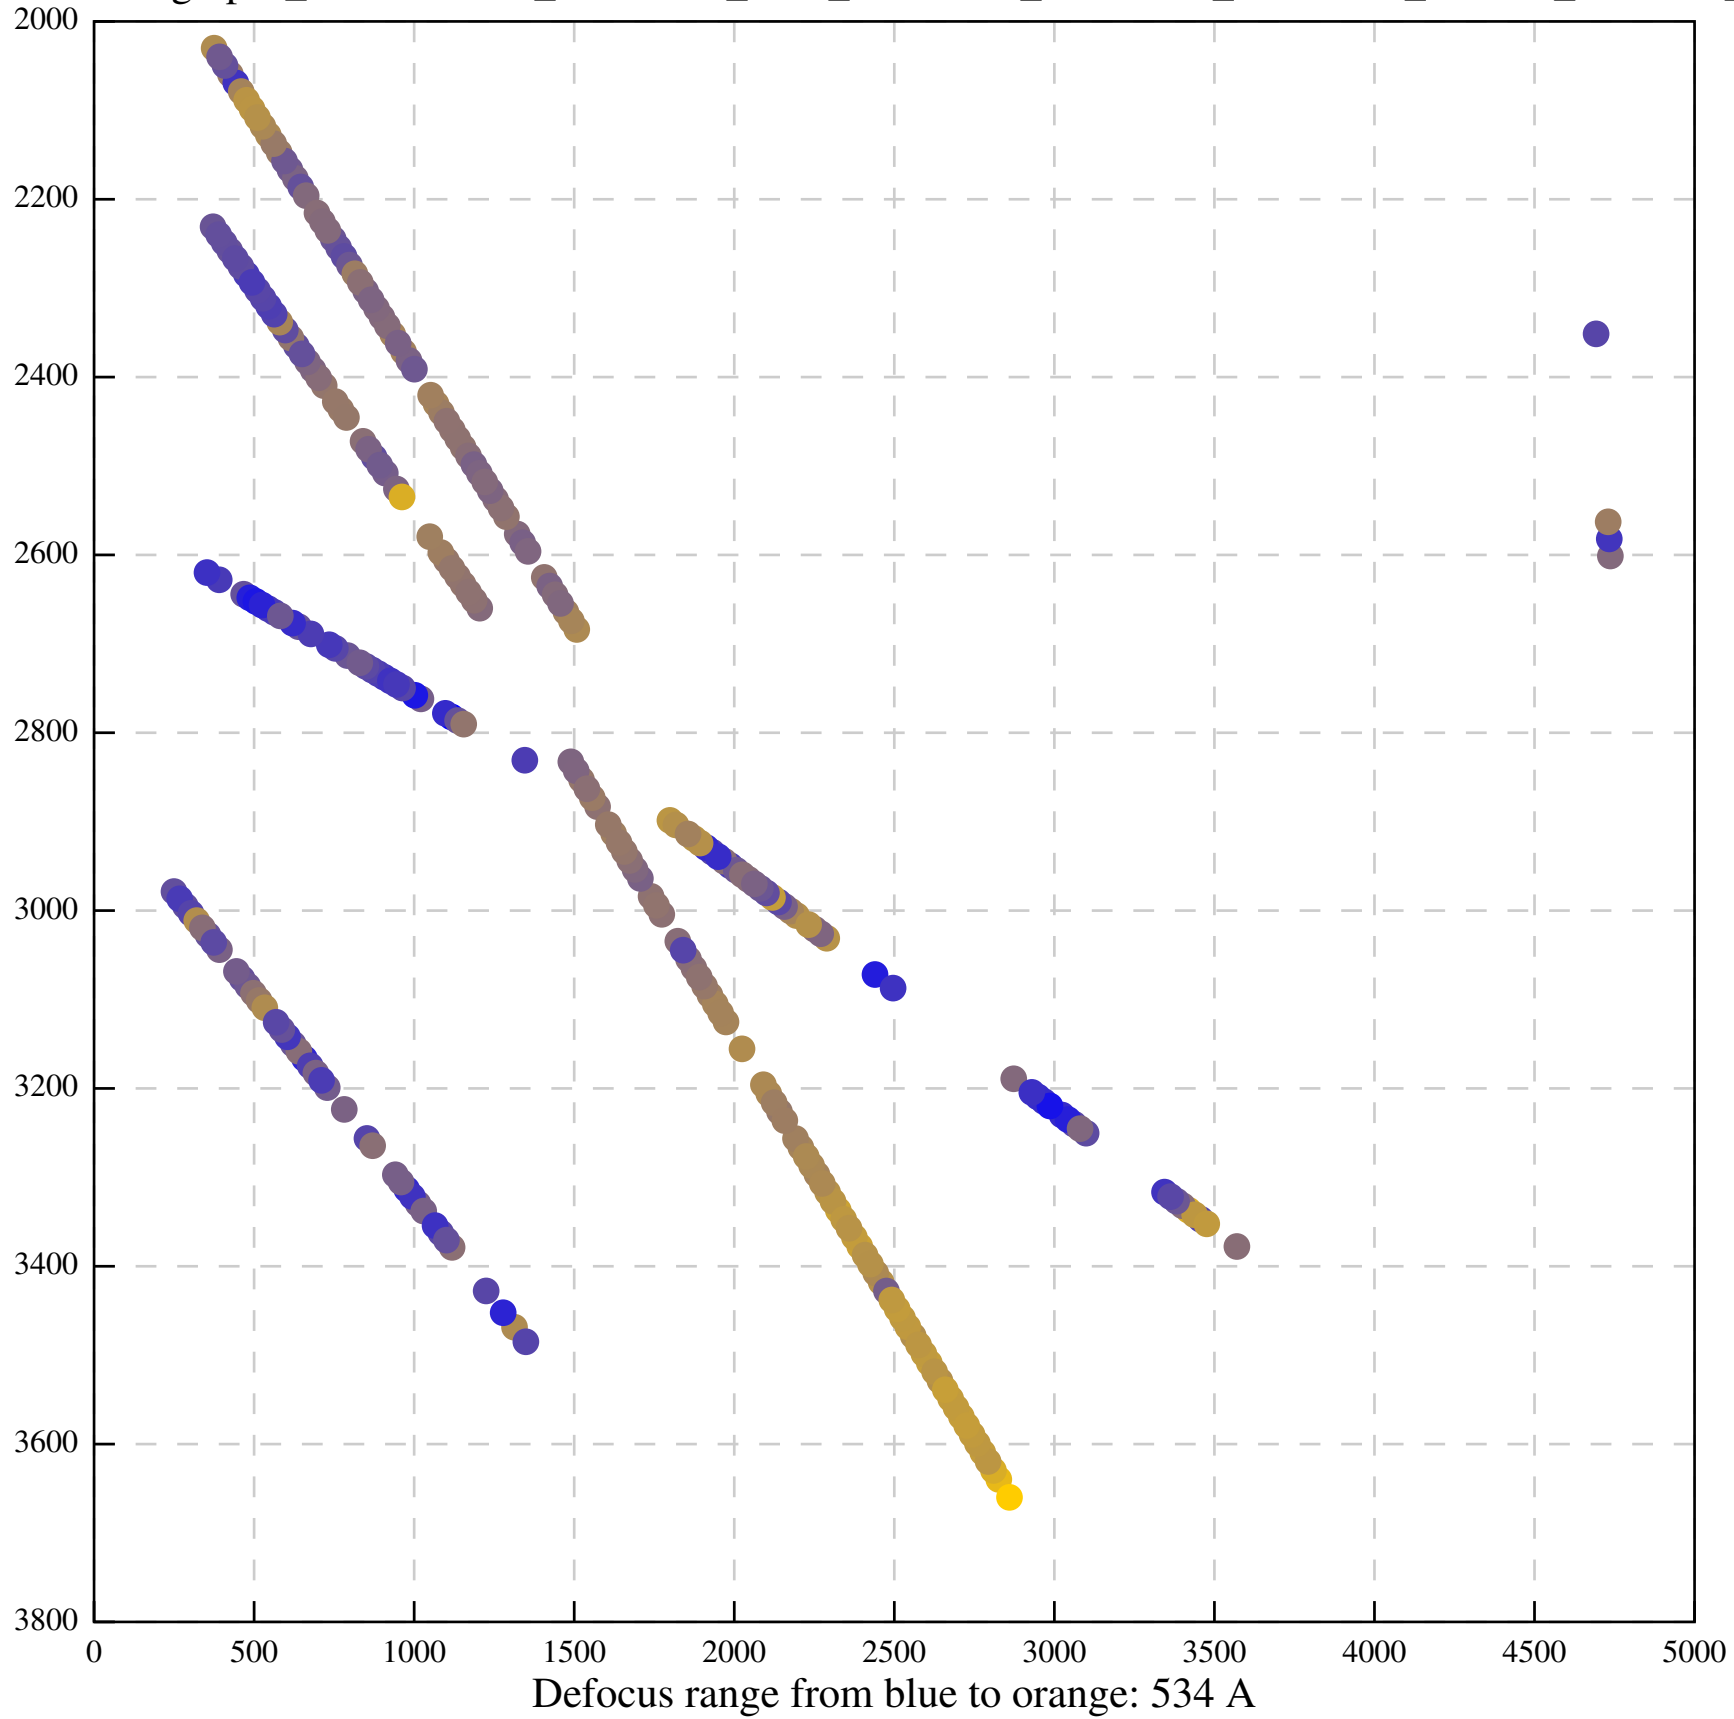

Defocus range from blue to orange: 126 A

Defocus range from blue to orange: 748 A

Defocus range from blue to orange: 274 Å

Defocus range from blue to orange: 60 A

Defocus range from blue to orange: 83 A

Defocus range from blue to orange: 328 A

Defocus range from blue to orange: 16 A

Defocus range from blue to orange: 93 A

Defocus range from blue to orange: 81 A

Defocus range from blue to orange: 121 A

Defocus range from blue to orange: 438 A

Defocus range from blue to orange: 437 A

Defocus range from blue to orange: 502 Å

Defocus range from blue to orange: 765 A

Defocus range from blue to orange: 593 A

Defocus range from blue to orange: 153 A

Defocus range from blue to orange: 171 Å

Defocus range from blue to orange: 36 A

Defocus range from blue to orange: 368 A

Defocus range from blue to orange: 412 A

Defocus range from blue to orange: 93 A

Defocus range from blue to orange: 0 Å