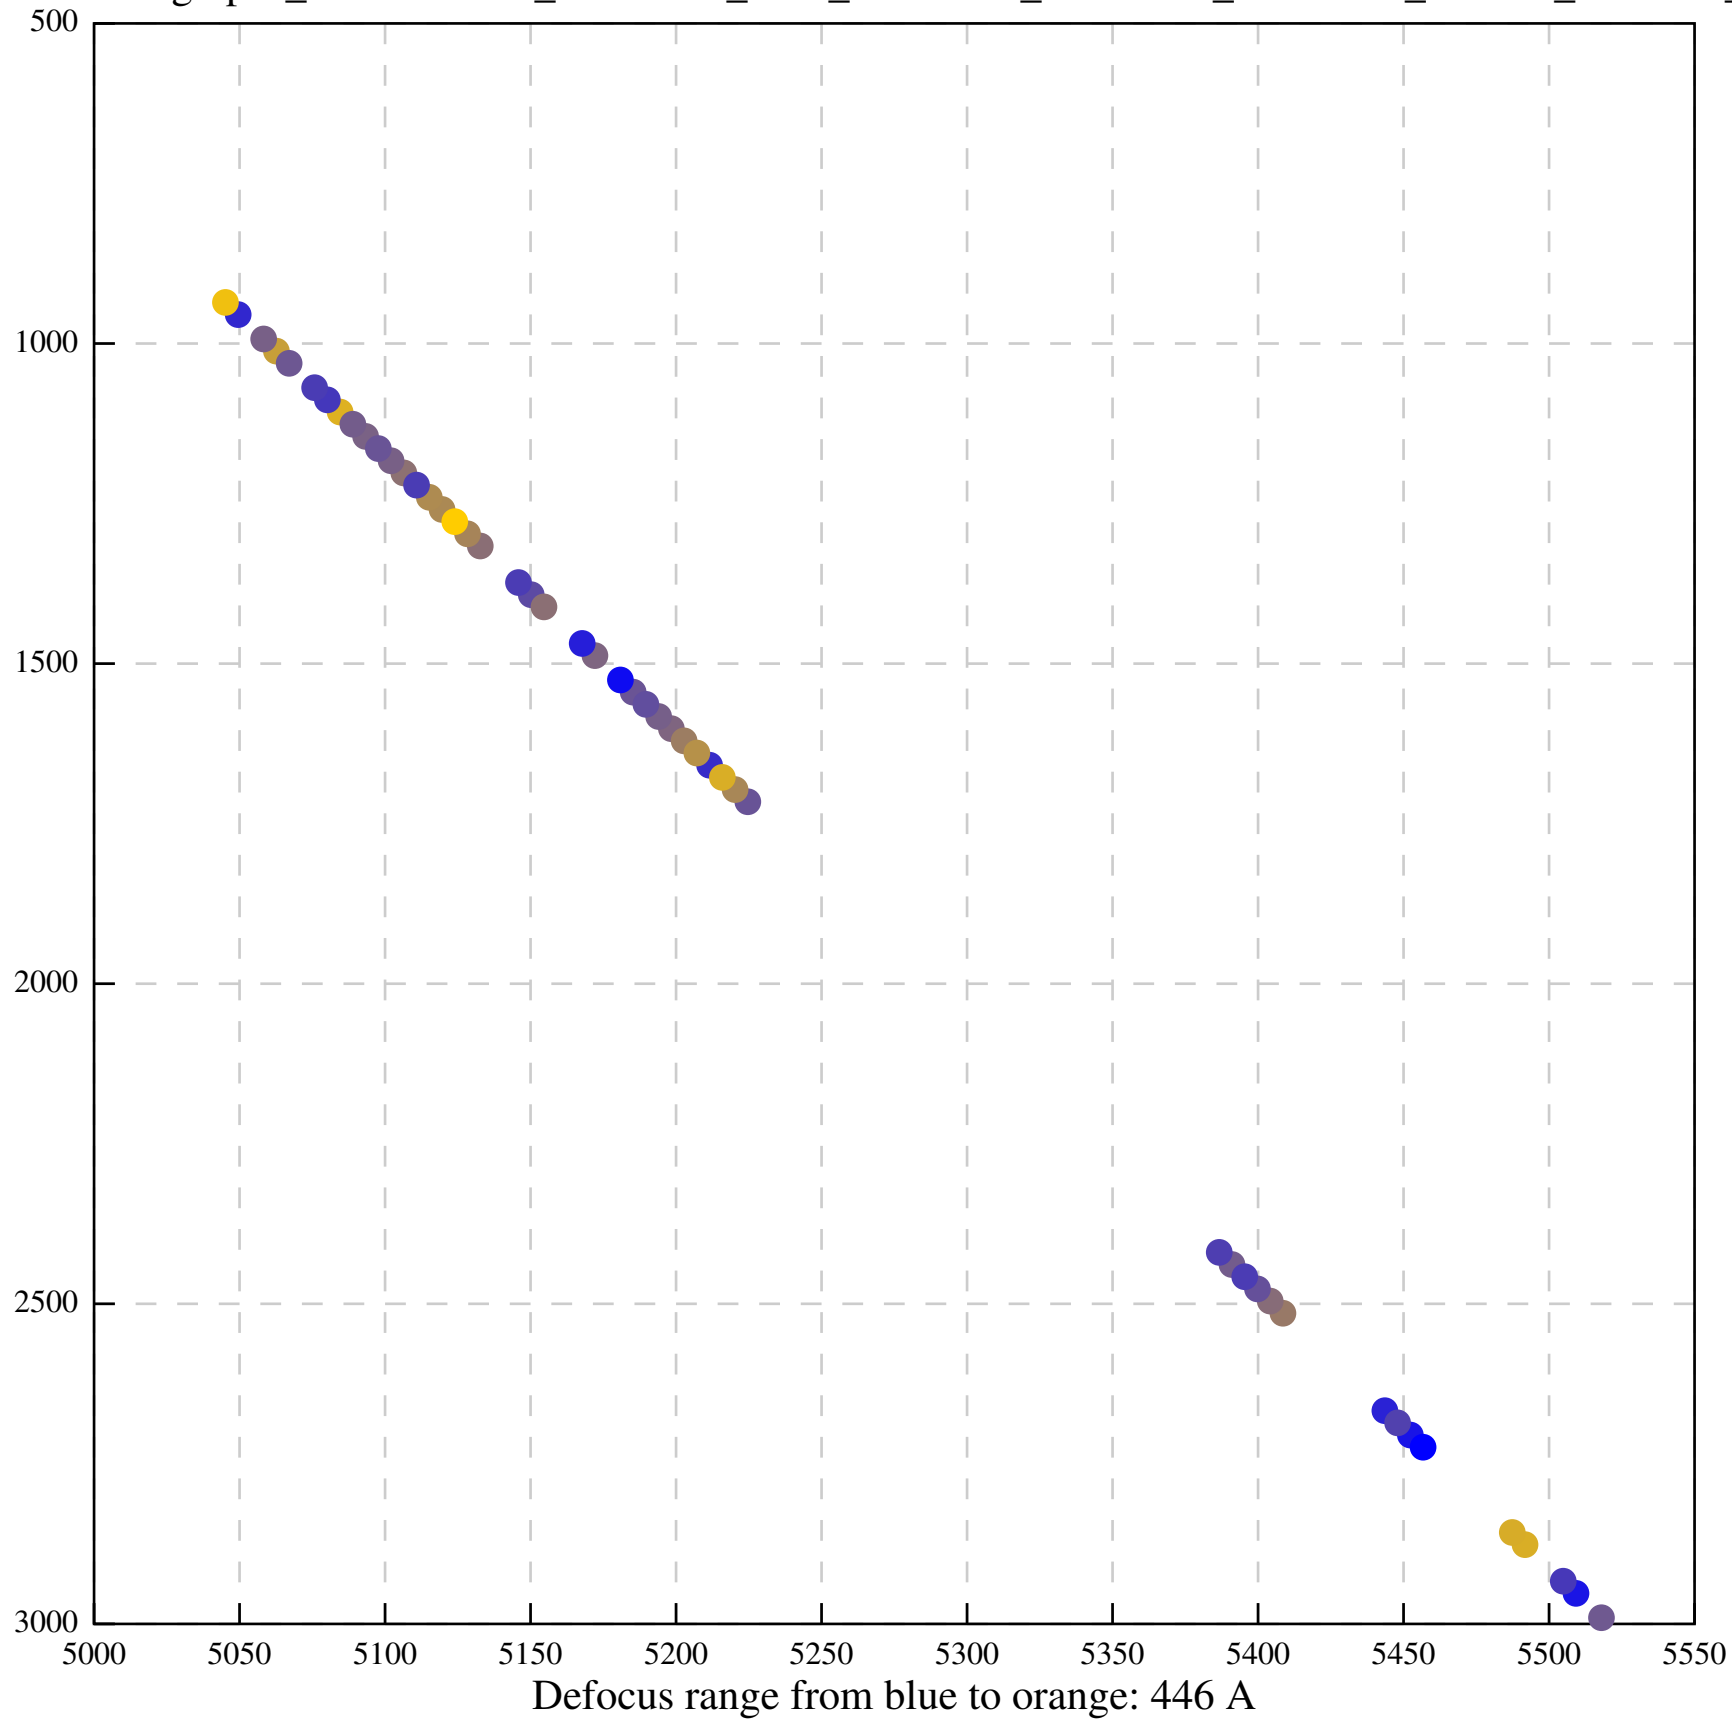

Defocus range from blue to orange: 126 A

Defocus range from blue to orange: 748 A

Defocus range from blue to orange: 274 Å

Defocus range from blue to orange: 60 A

Defocus range from blue to orange: 83 A

Defocus range from blue to orange: 328 A

Defocus range from blue to orange: 16 A

Defocus range from blue to orange: 93 A

Defocus range from blue to orange: 81 A

Defocus range from blue to orange: 121 A

Defocus range from blue to orange: 438 A

Defocus range from blue to orange: 437 A

Defocus range from blue to orange: 502 Å

Defocus range from blue to orange: 765 A

Defocus range from blue to orange: 593 A

Defocus range from blue to orange: 153 A

Defocus range from blue to orange: 171 Å

Defocus range from blue to orange: 36 A

Defocus range from blue to orange: 368 A

Defocus range from blue to orange: 412 A

Defocus range from blue to orange: 93 A

Defocus range from blue to orange: 0 Å