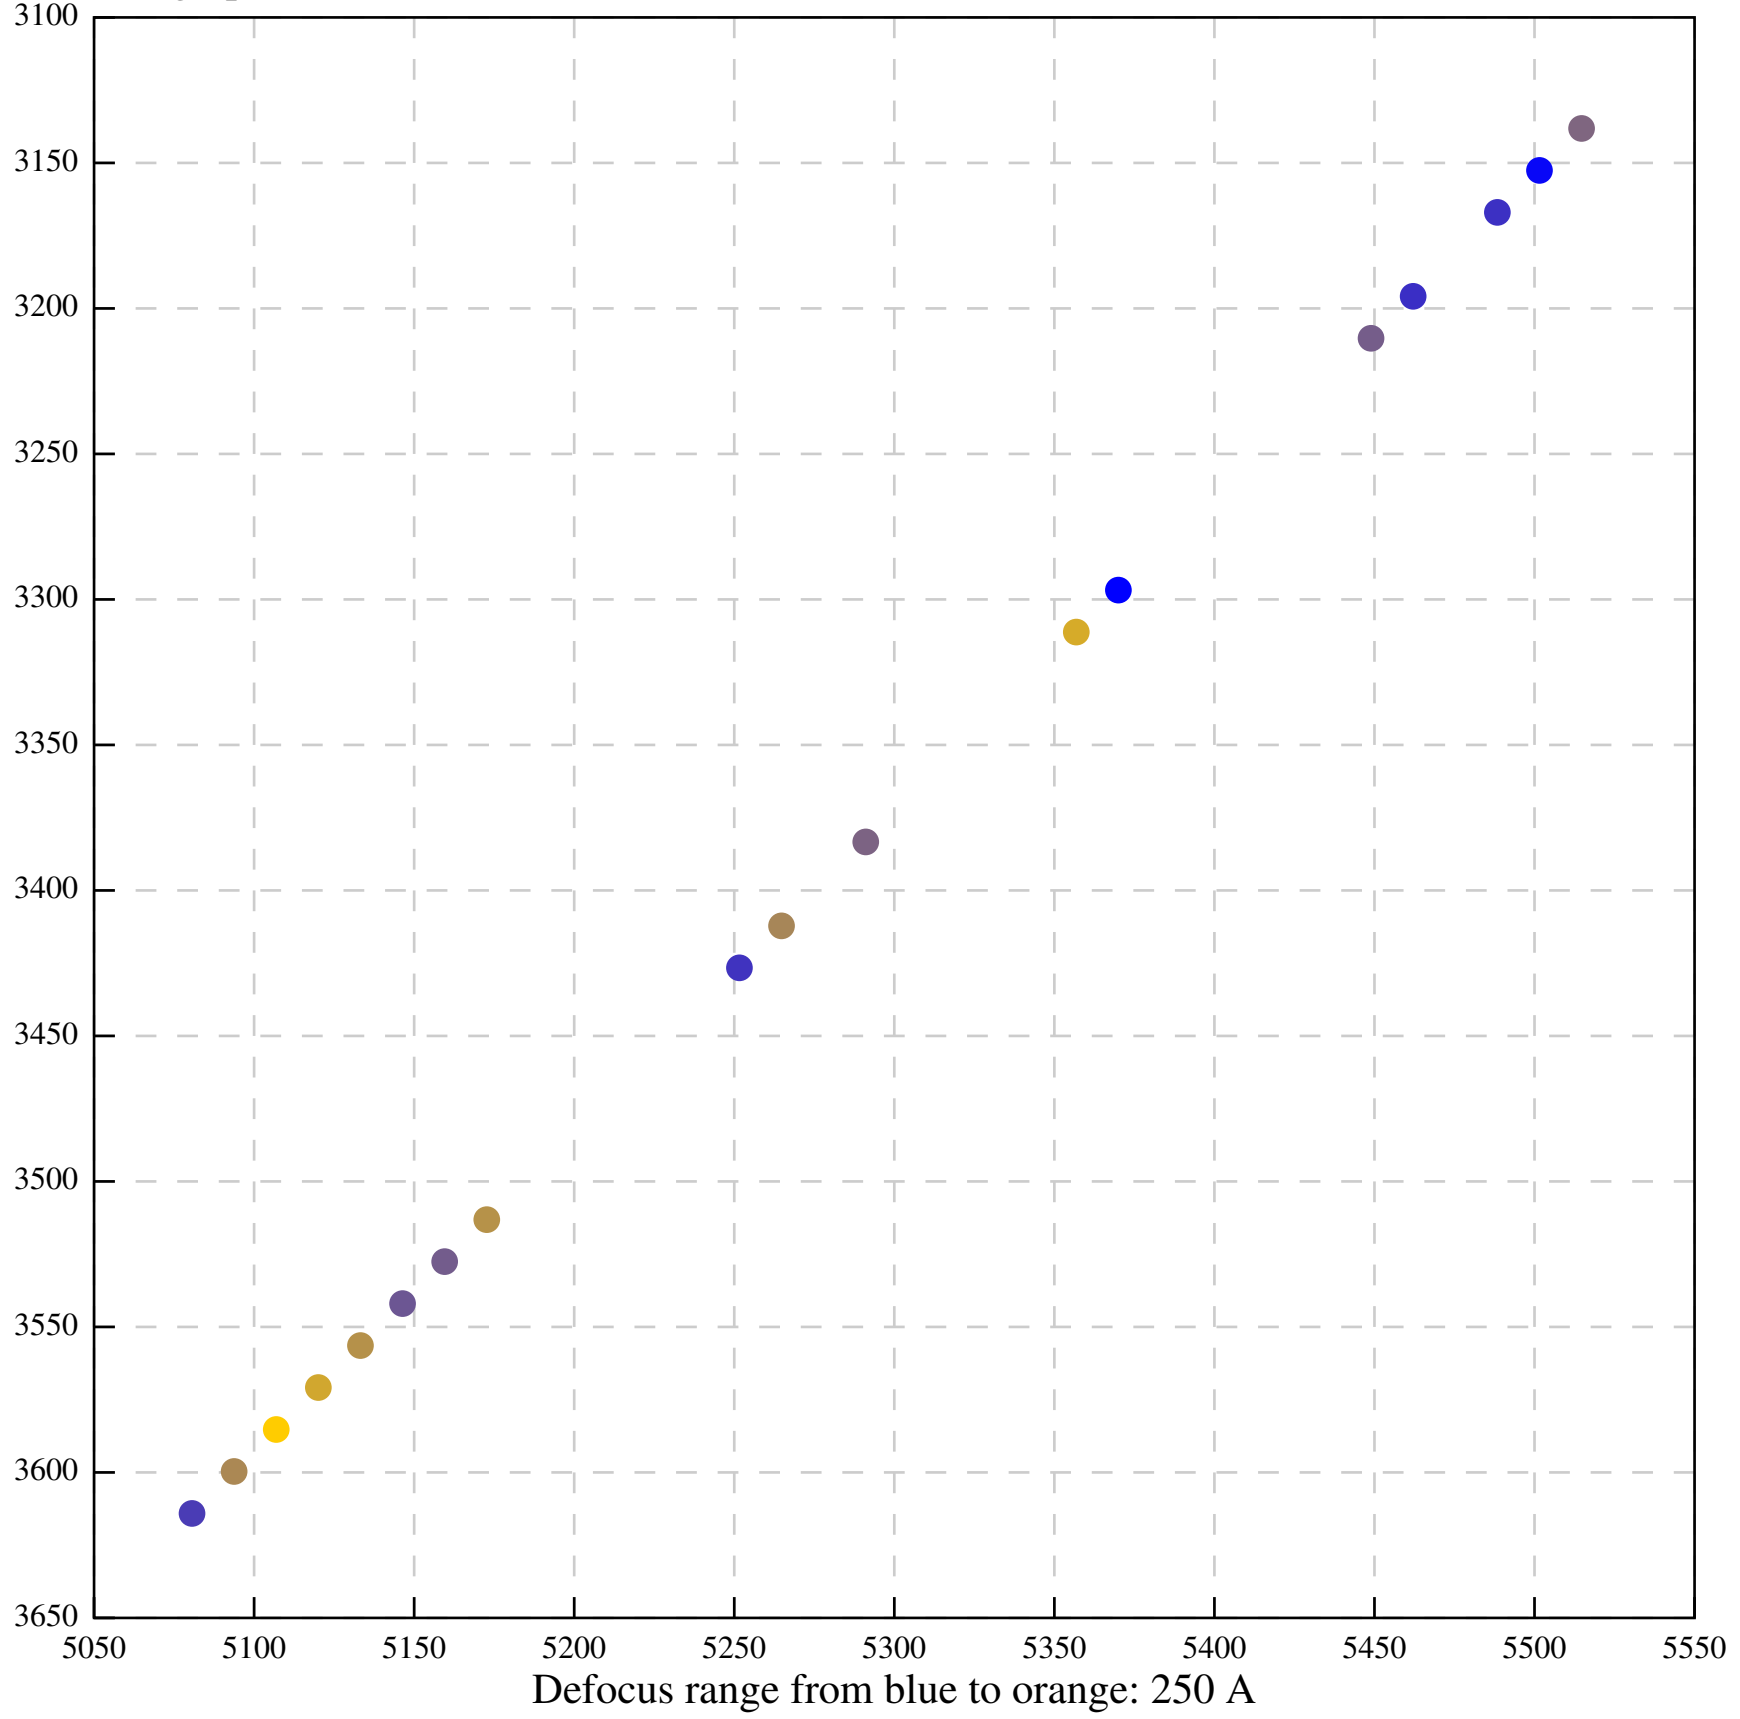

Defocus range from blue to orange: 480 A

Defocus range from blue to orange: 204 Å

Defocus range from blue to orange: 580 A

Defocus range from blue to orange: 353 A

Defocus range from blue to orange: 50 A

Defocus range from blue to orange: 286 A

Defocus range from blue to orange: 552 A

Defocus range from blue to orange: 54 A

Defocus range from blue to orange: 576 A

Defocus range from blue to orange: 69 A

Defocus range from blue to orange: 173 A

Defocus range from blue to orange: 0 A

Defocus range from blue to orange: 232 Å

Defocus range from blue to orange: 575 A

Defocus range from blue to orange: 347 A

Defocus range from blue to orange: 0 A

Defocus range from blue to orange: 487 A

Defocus range from blue to orange: 383 A

Defocus range from blue to orange: 126 A

Defocus range from blue to orange: 748 A

Defocus range from blue to orange: 274 Å

Defocus range from blue to orange: 60 A

Defocus range from blue to orange: 83 A

Defocus range from blue to orange: 328 A