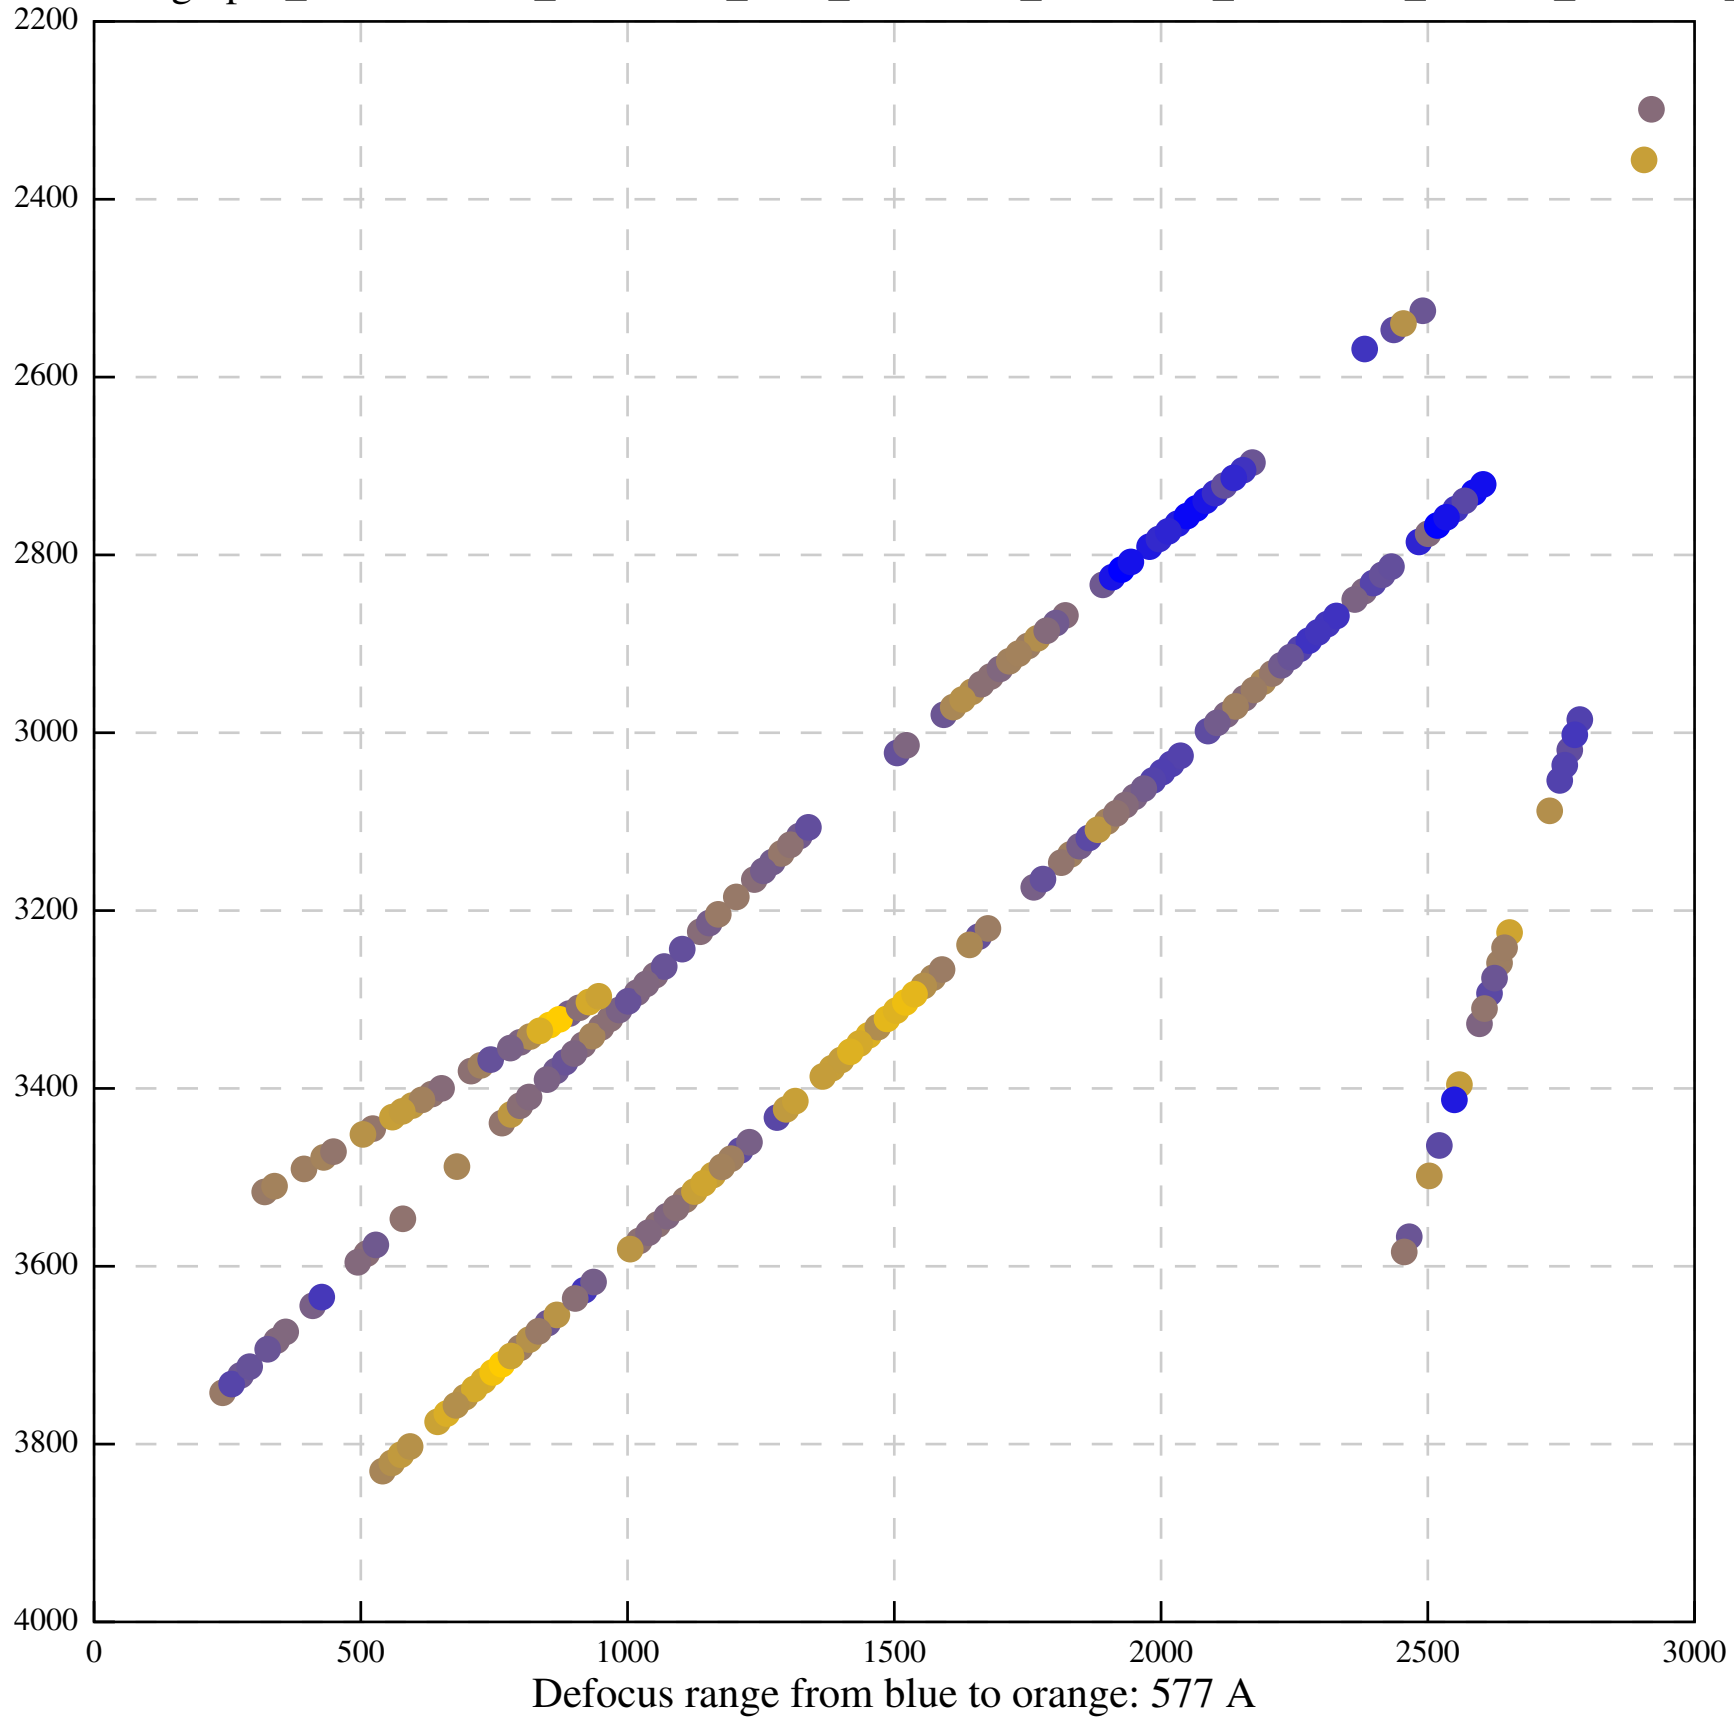

Defocus range from blue to orange: 126 A

Defocus range from blue to orange: 748 A

Defocus range from blue to orange: 274 Å

Defocus range from blue to orange: 60 A

Defocus range from blue to orange: 83 A

Defocus range from blue to orange: 328 A

Defocus range from blue to orange: 16 A

Defocus range from blue to orange: 93 A

Defocus range from blue to orange: 81 A

Defocus range from blue to orange: 121 A

Defocus range from blue to orange: 438 A

Defocus range from blue to orange: 437 A

Defocus range from blue to orange: 502 Å

Defocus range from blue to orange: 765 A

Defocus range from blue to orange: 593 A

Defocus range from blue to orange: 153 A

Defocus range from blue to orange: 171 Å

Defocus range from blue to orange: 36 A

Defocus range from blue to orange: 368 A

Defocus range from blue to orange: 412 A

Defocus range from blue to orange: 93 A

Defocus range from blue to orange: 0 Å