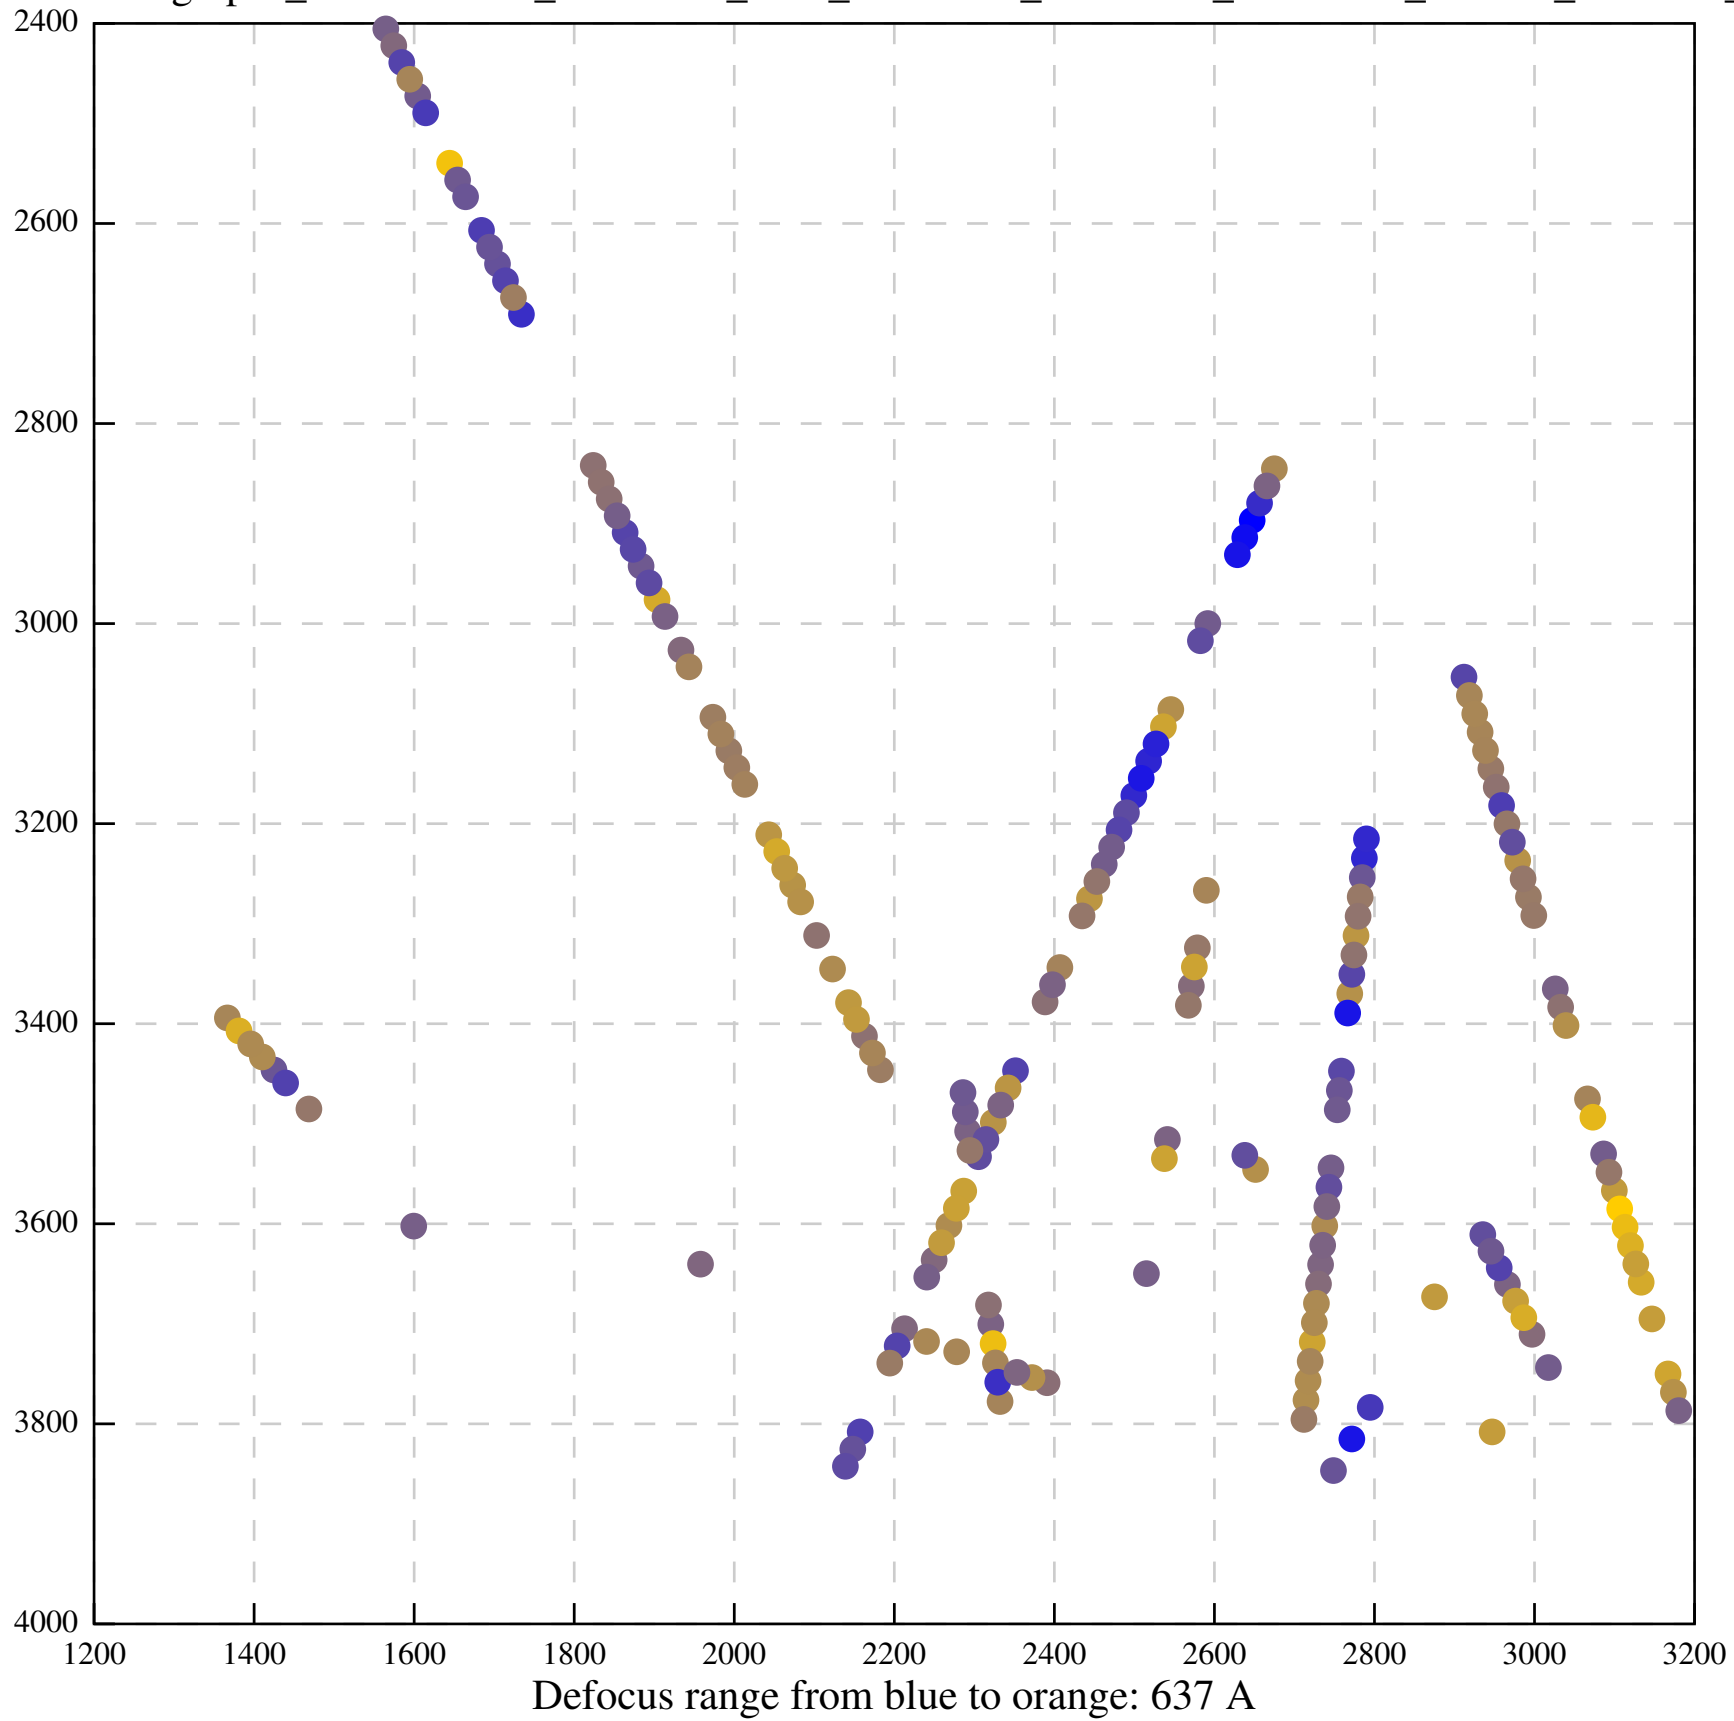

Defocus range from blue to orange: 126 A

Defocus range from blue to orange: 748 A

Defocus range from blue to orange: 274 Å

Defocus range from blue to orange: 60 A

Defocus range from blue to orange: 83 A

Defocus range from blue to orange: 328 A

Defocus range from blue to orange: 16 A

Defocus range from blue to orange: 93 A

Defocus range from blue to orange: 81 A

Defocus range from blue to orange: 121 A

Defocus range from blue to orange: 438 A

Defocus range from blue to orange: 437 A

Defocus range from blue to orange: 502 Å

Defocus range from blue to orange: 765 A

Defocus range from blue to orange: 593 A

Defocus range from blue to orange: 153 A

Defocus range from blue to orange: 171 Å

Defocus range from blue to orange: 36 A

Defocus range from blue to orange: 368 A

Defocus range from blue to orange: 412 A

Defocus range from blue to orange: 93 A

Defocus range from blue to orange: 0 Å