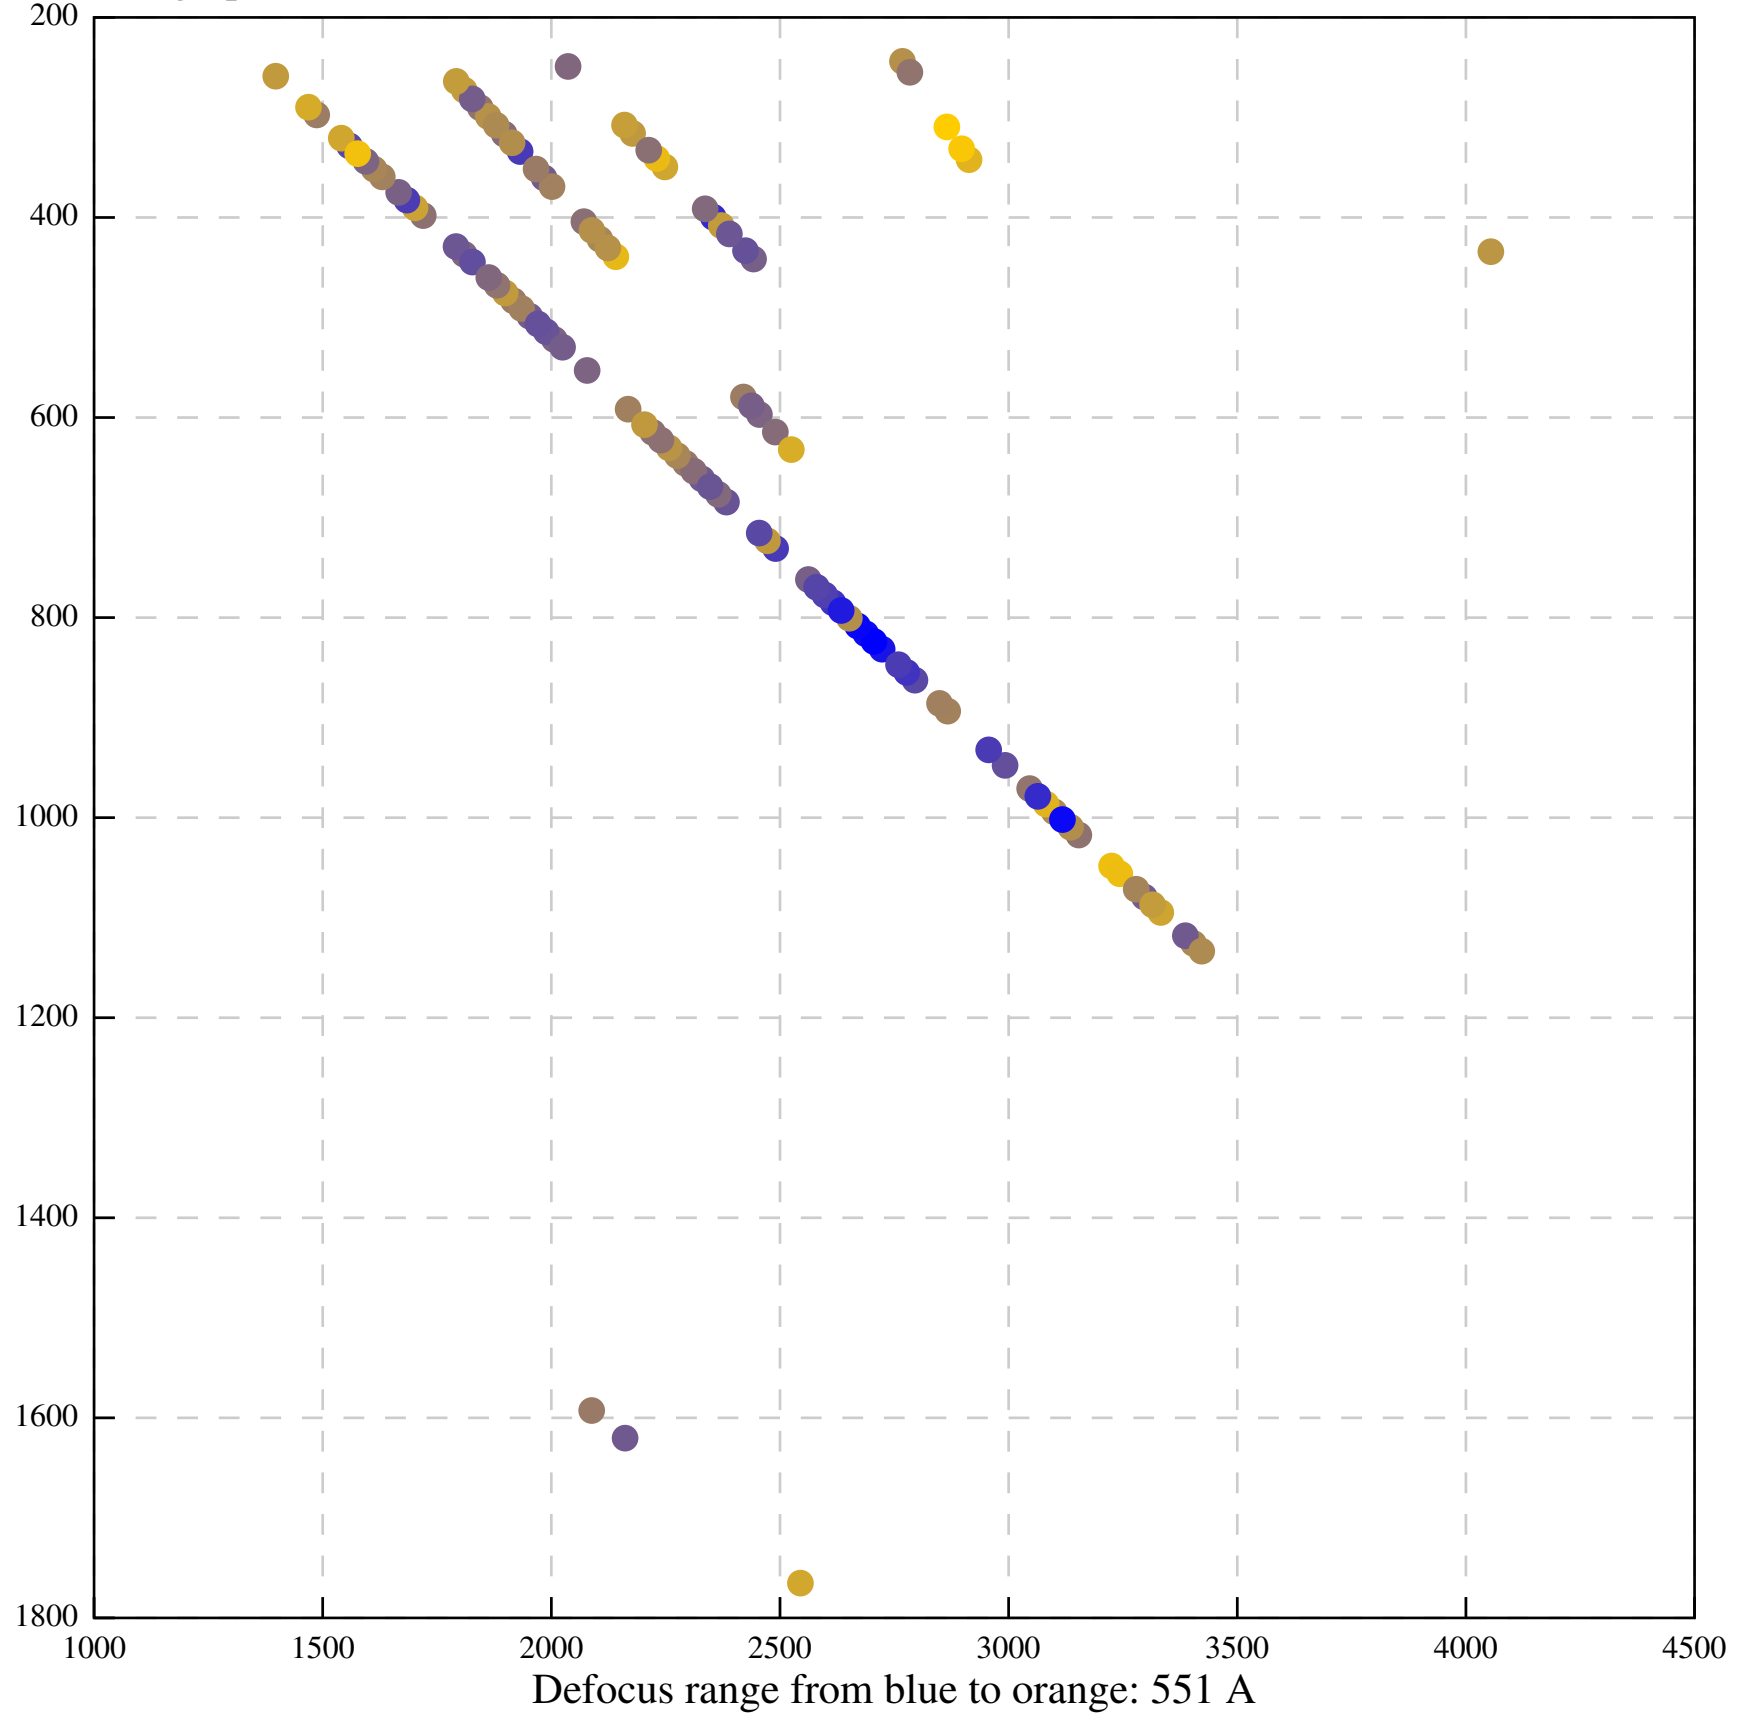

Defocus range from blue to orange: 126 A

Defocus range from blue to orange: 748 A

Defocus range from blue to orange: 274 Å

Defocus range from blue to orange: 60 A

Defocus range from blue to orange: 83 A

Defocus range from blue to orange: 328 A

Defocus range from blue to orange: 16 A

Defocus range from blue to orange: 93 A

Defocus range from blue to orange: 81 A

Defocus range from blue to orange: 121 A

Defocus range from blue to orange: 438 A

Defocus range from blue to orange: 437 A

Defocus range from blue to orange: 502 Å

Defocus range from blue to orange: 765 A

Defocus range from blue to orange: 593 A

Defocus range from blue to orange: 153 A

Defocus range from blue to orange: 171 Å

Defocus range from blue to orange: 36 A

Defocus range from blue to orange: 368 A

Defocus range from blue to orange: 412 A

Defocus range from blue to orange: 93 A

Defocus range from blue to orange: 0 Å