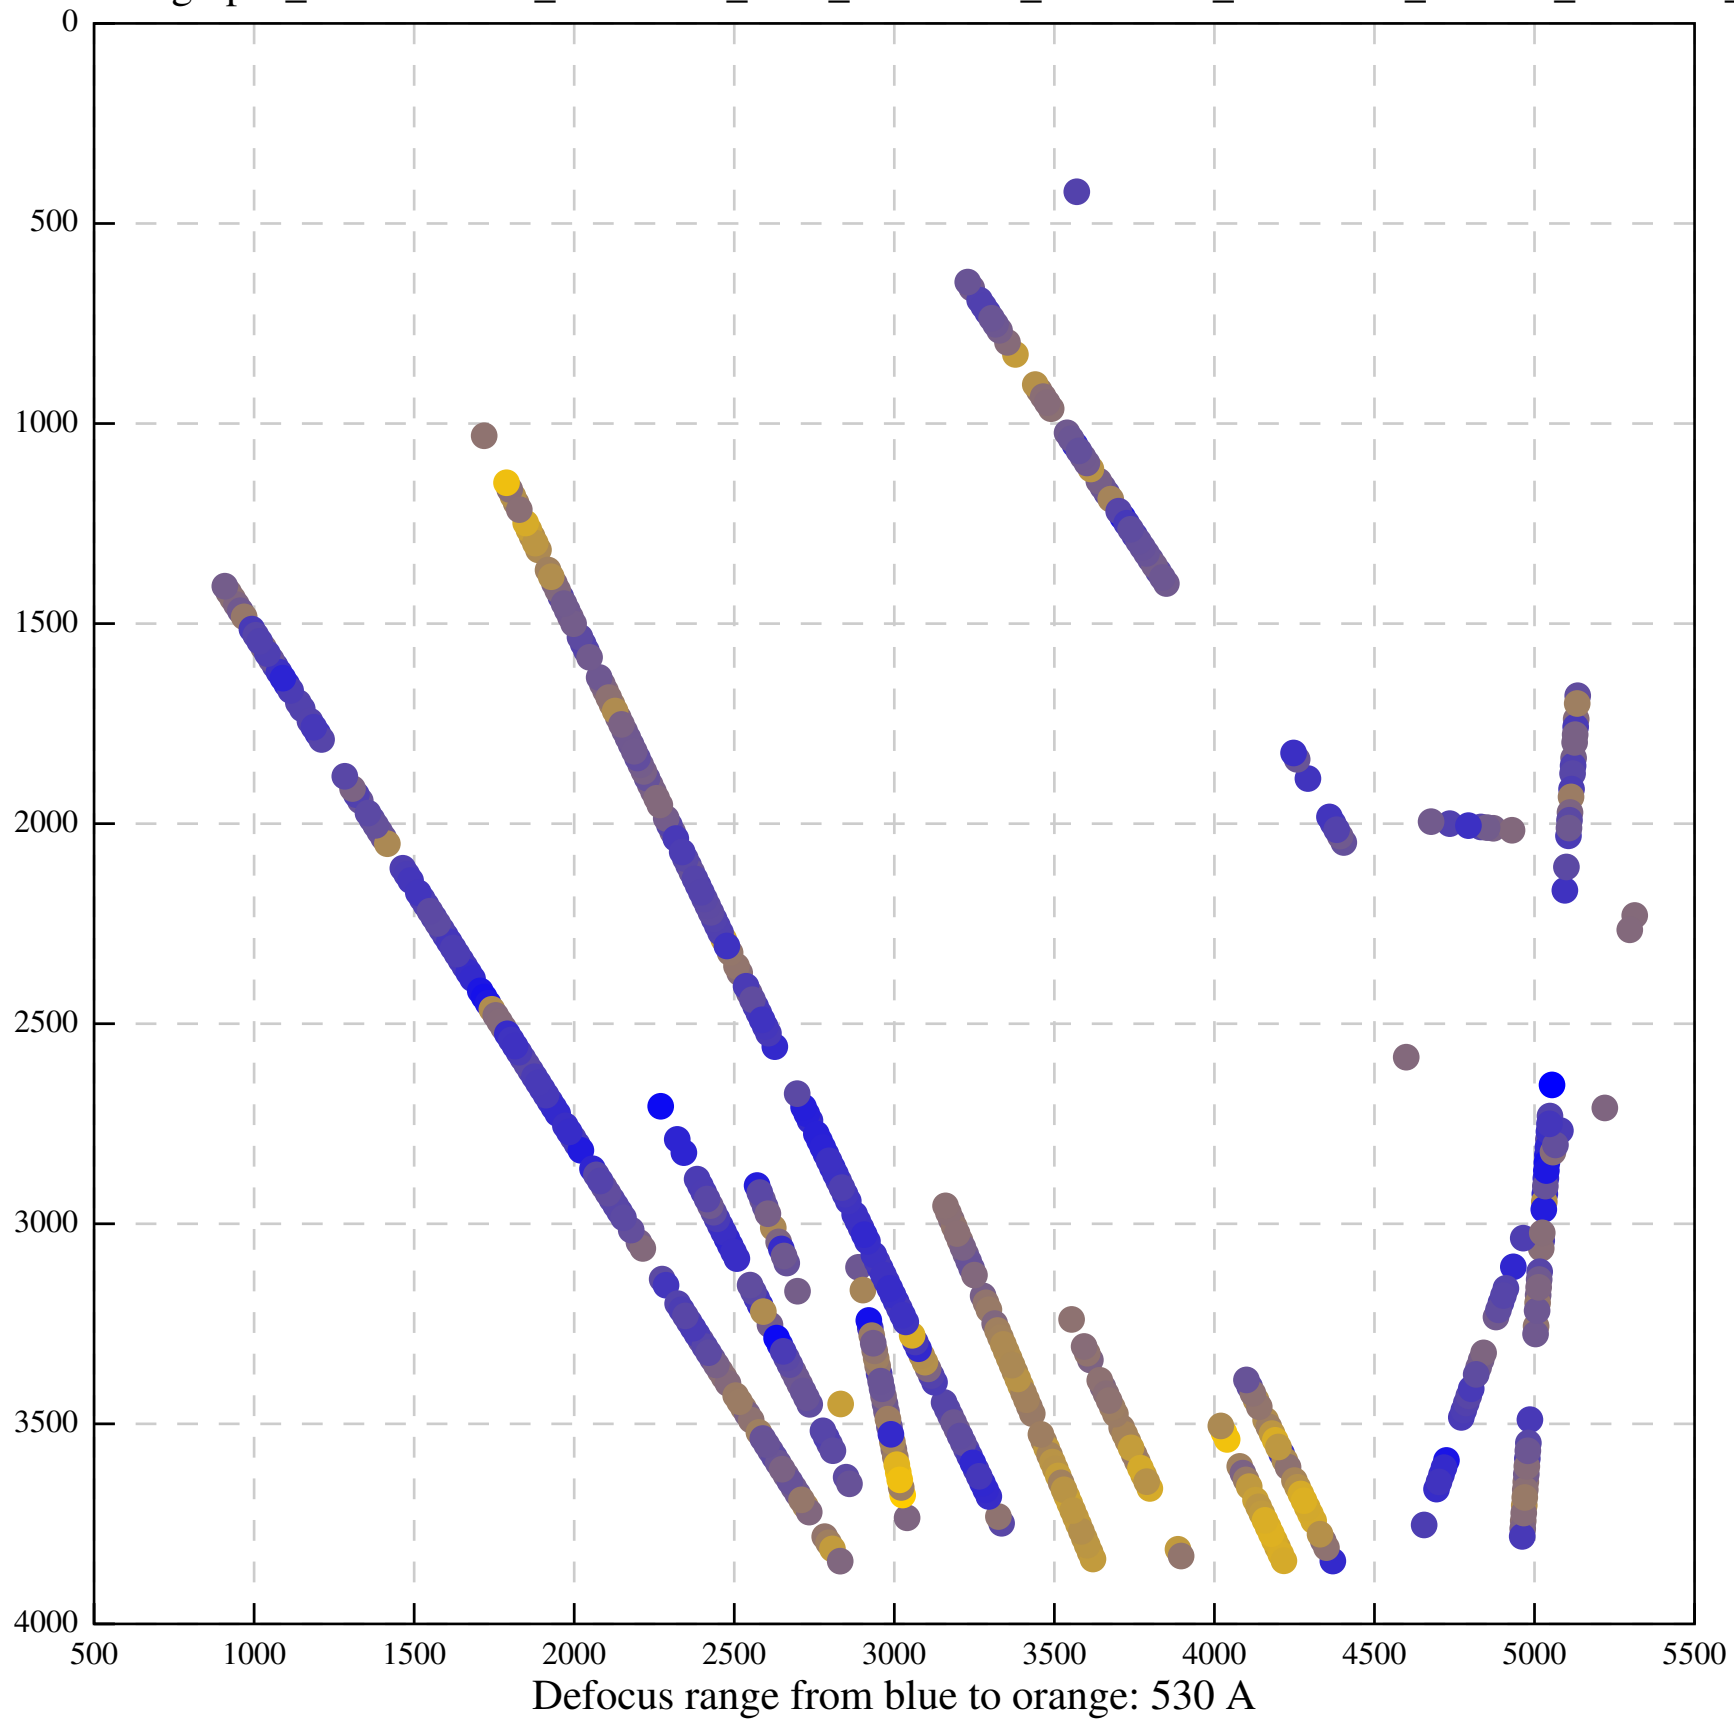

Defocus range from blue to orange: 126 A

Defocus range from blue to orange: 748 A

Defocus range from blue to orange: 274 Å

Defocus range from blue to orange: 60 A

Defocus range from blue to orange: 83 A

Defocus range from blue to orange: 328 A

Defocus range from blue to orange: 16 A

Defocus range from blue to orange: 93 A

Defocus range from blue to orange: 81 A

Defocus range from blue to orange: 121 A

Defocus range from blue to orange: 438 A

Defocus range from blue to orange: 437 A

Defocus range from blue to orange: 502 Å

Defocus range from blue to orange: 765 A

Defocus range from blue to orange: 593 A

Defocus range from blue to orange: 153 A

Defocus range from blue to orange: 171 Å

Defocus range from blue to orange: 36 A

Defocus range from blue to orange: 368 A

Defocus range from blue to orange: 412 A

Defocus range from blue to orange: 93 A

Defocus range from blue to orange: 0 Å