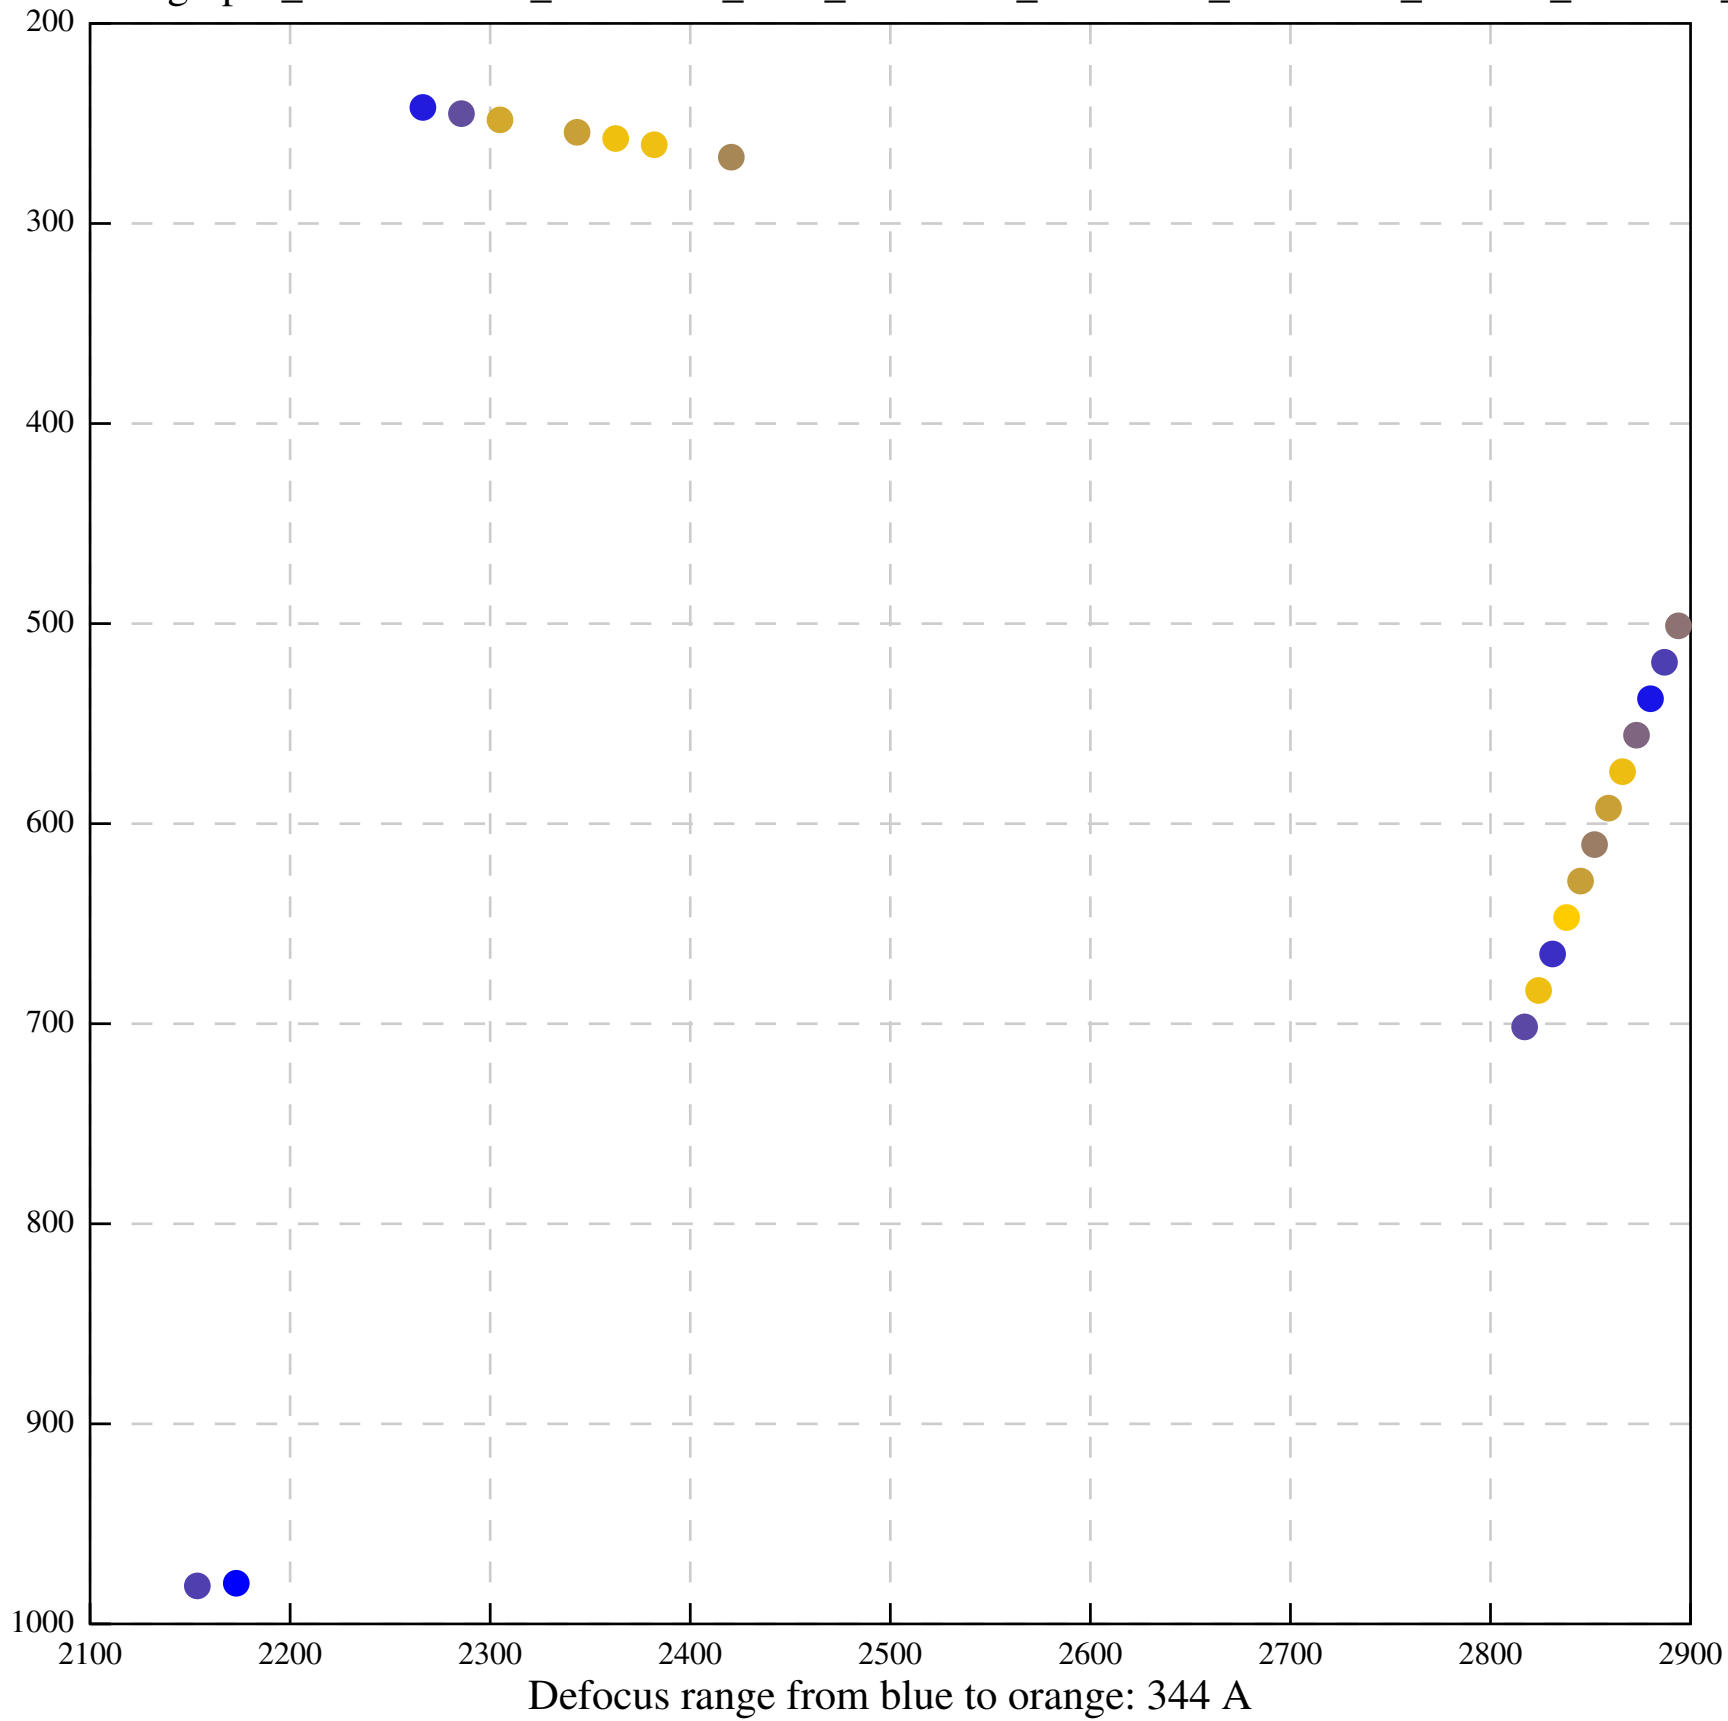

Defocus range from blue to orange: 126 A

Defocus range from blue to orange: 748 A

Defocus range from blue to orange: 274 Å

Defocus range from blue to orange: 60 A

Defocus range from blue to orange: 83 A

Defocus range from blue to orange: 328 A

Defocus range from blue to orange: 16 A

Defocus range from blue to orange: 93 A

Defocus range from blue to orange: 81 A

Defocus range from blue to orange: 121 A

Defocus range from blue to orange: 438 A

Defocus range from blue to orange: 437 A

Defocus range from blue to orange: 502 Å

Defocus range from blue to orange: 765 A

Defocus range from blue to orange: 593 A

Defocus range from blue to orange: 153 A

Defocus range from blue to orange: 171 Å

Defocus range from blue to orange: 36 A

Defocus range from blue to orange: 368 A

Defocus range from blue to orange: 412 A

Defocus range from blue to orange: 93 A

Defocus range from blue to orange: 0 Å