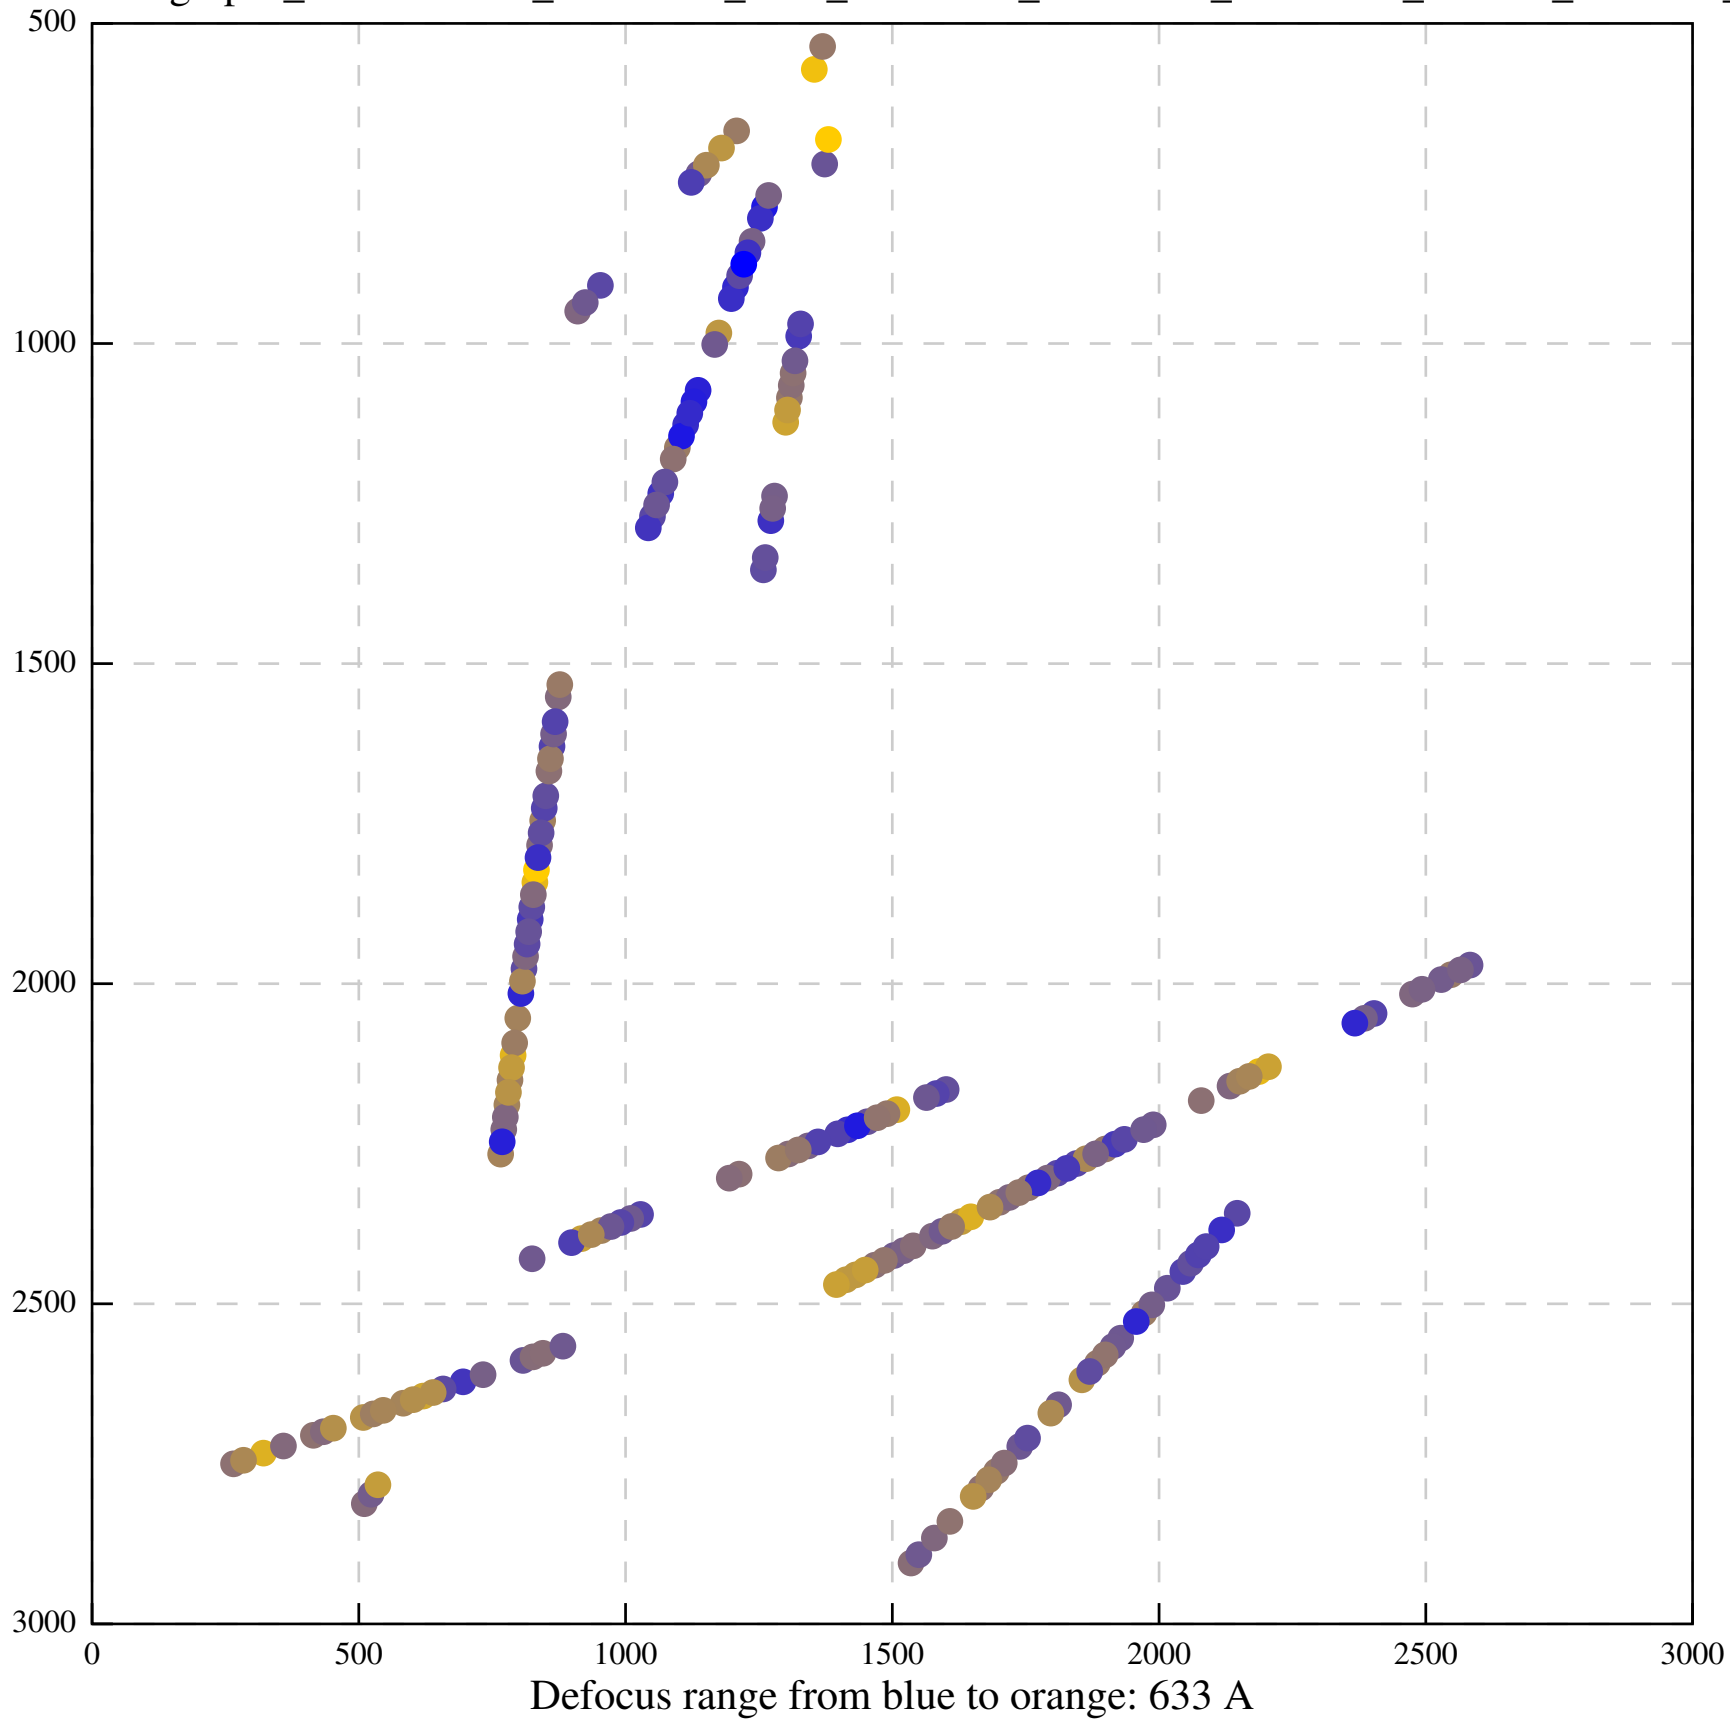

Defocus range from blue to orange: 126 A

Defocus range from blue to orange: 748 A

Defocus range from blue to orange: 274 Å

Defocus range from blue to orange: 60 A

Defocus range from blue to orange: 83 A

Defocus range from blue to orange: 328 A

Defocus range from blue to orange: 16 A

Defocus range from blue to orange: 93 A

Defocus range from blue to orange: 81 A

Defocus range from blue to orange: 121 A

Defocus range from blue to orange: 438 A

Defocus range from blue to orange: 437 A

Defocus range from blue to orange: 502 Å

Defocus range from blue to orange: 765 A

Defocus range from blue to orange: 593 A

Defocus range from blue to orange: 153 A

Defocus range from blue to orange: 171 Å

Defocus range from blue to orange: 36 A

Defocus range from blue to orange: 368 A

Defocus range from blue to orange: 412 A

Defocus range from blue to orange: 93 A

Defocus range from blue to orange: 0 Å