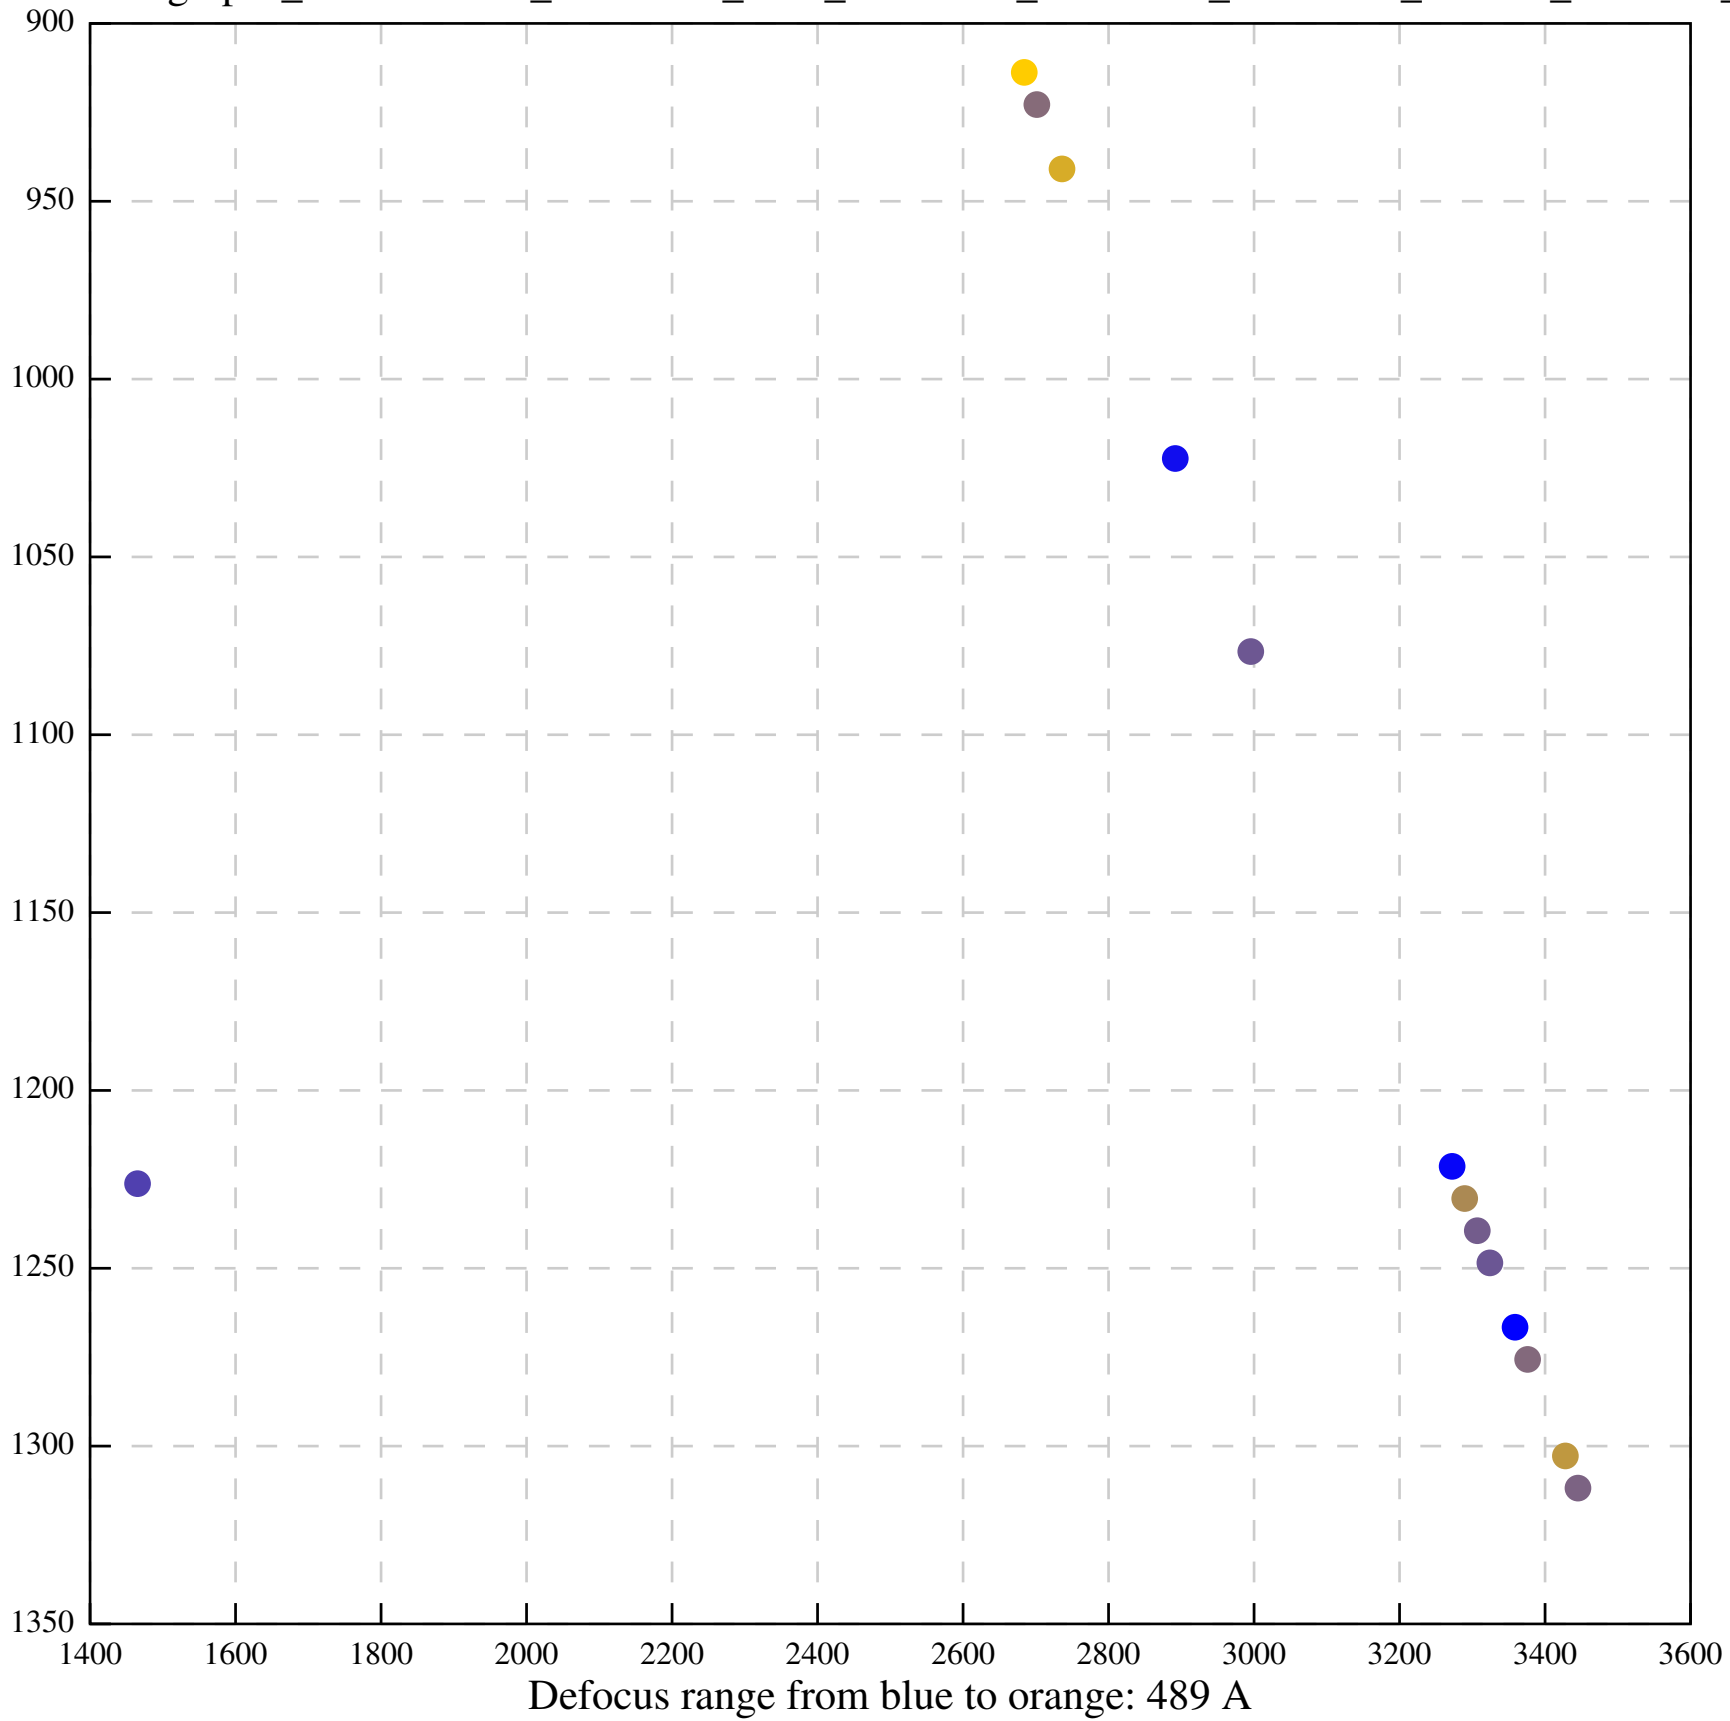

Defocus range from blue to orange: 126 A

Defocus range from blue to orange: 748 A

Defocus range from blue to orange: 274 Å

Defocus range from blue to orange: 60 A

Defocus range from blue to orange: 83 A

Defocus range from blue to orange: 328 A

Defocus range from blue to orange: 16 A

Defocus range from blue to orange: 93 A

Defocus range from blue to orange: 81 A

Defocus range from blue to orange: 121 A

Defocus range from blue to orange: 438 A

Defocus range from blue to orange: 437 A

Defocus range from blue to orange: 502 Å

Defocus range from blue to orange: 765 A

Defocus range from blue to orange: 593 A

Defocus range from blue to orange: 153 A

Defocus range from blue to orange: 171 Å

Defocus range from blue to orange: 36 A

Defocus range from blue to orange: 368 A

Defocus range from blue to orange: 412 A

Defocus range from blue to orange: 93 A

Defocus range from blue to orange: 0 Å