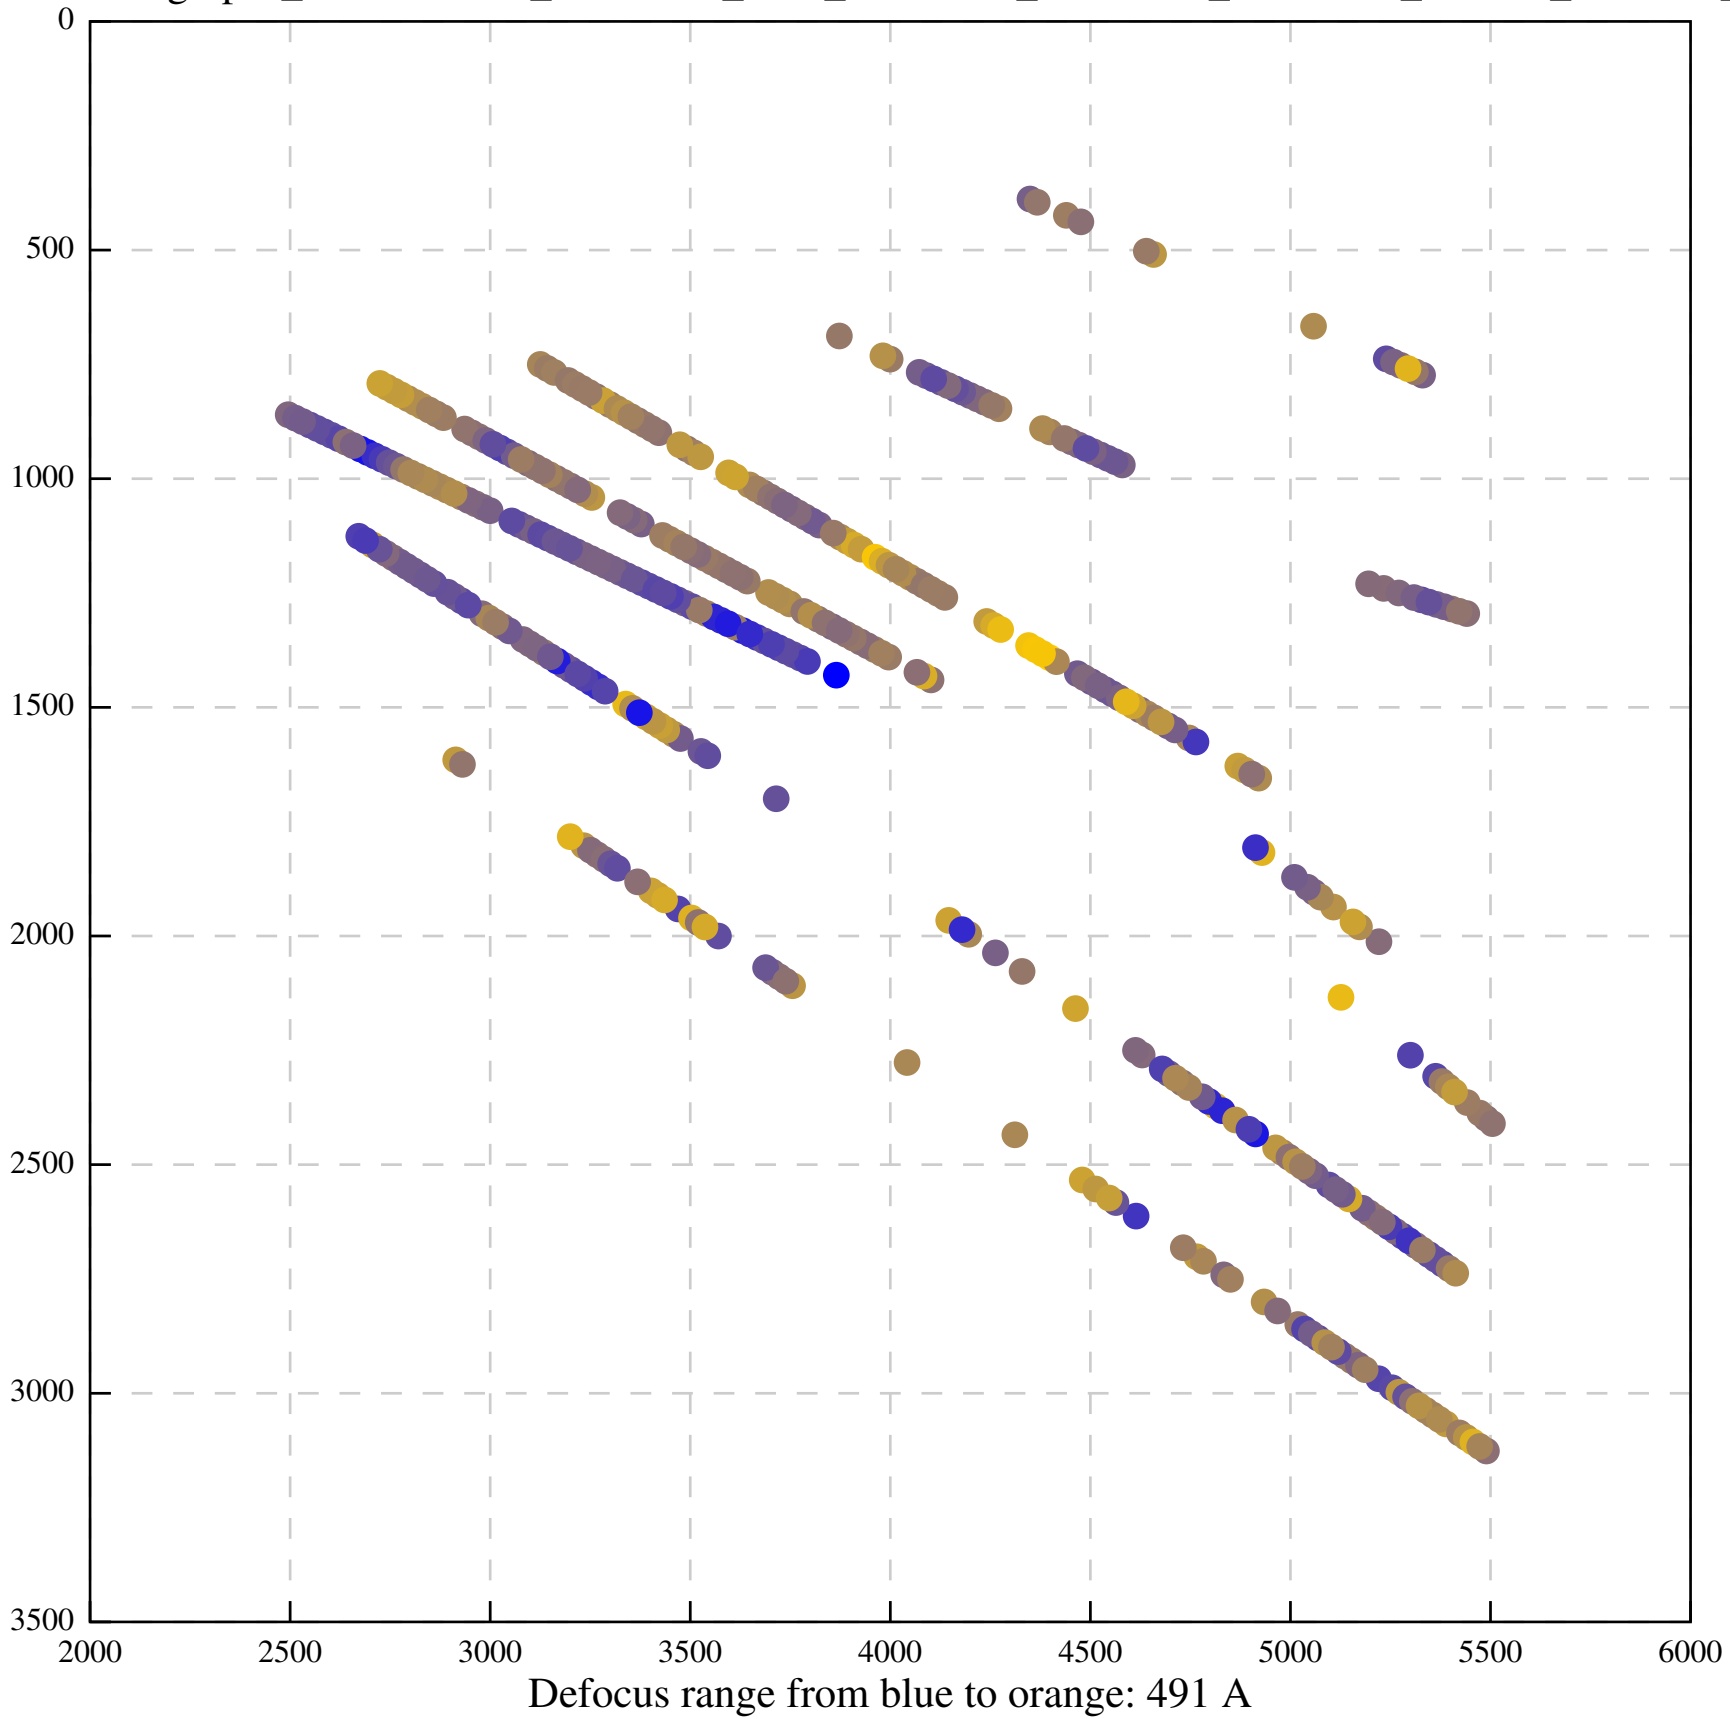

Defocus range from blue to orange: 480 A

Defocus range from blue to orange: 204 Å

Defocus range from blue to orange: 580 A

Defocus range from blue to orange: 353 A

Defocus range from blue to orange: 50 A

Defocus range from blue to orange: 286 A

Defocus range from blue to orange: 552 A

Defocus range from blue to orange: 54 A

Defocus range from blue to orange: 576 A

Defocus range from blue to orange: 69 A

Defocus range from blue to orange: 173 A

Defocus range from blue to orange: 0 A

Defocus range from blue to orange: 232 Å

Defocus range from blue to orange: 575 A

Defocus range from blue to orange: 347 A

Defocus range from blue to orange: 0 A

Defocus range from blue to orange: 487 A

Defocus range from blue to orange: 383 A

Defocus range from blue to orange: 126 A

Defocus range from blue to orange: 748 A

Defocus range from blue to orange: 274 Å

Defocus range from blue to orange: 60 A

Defocus range from blue to orange: 83 A

Defocus range from blue to orange: 328 A