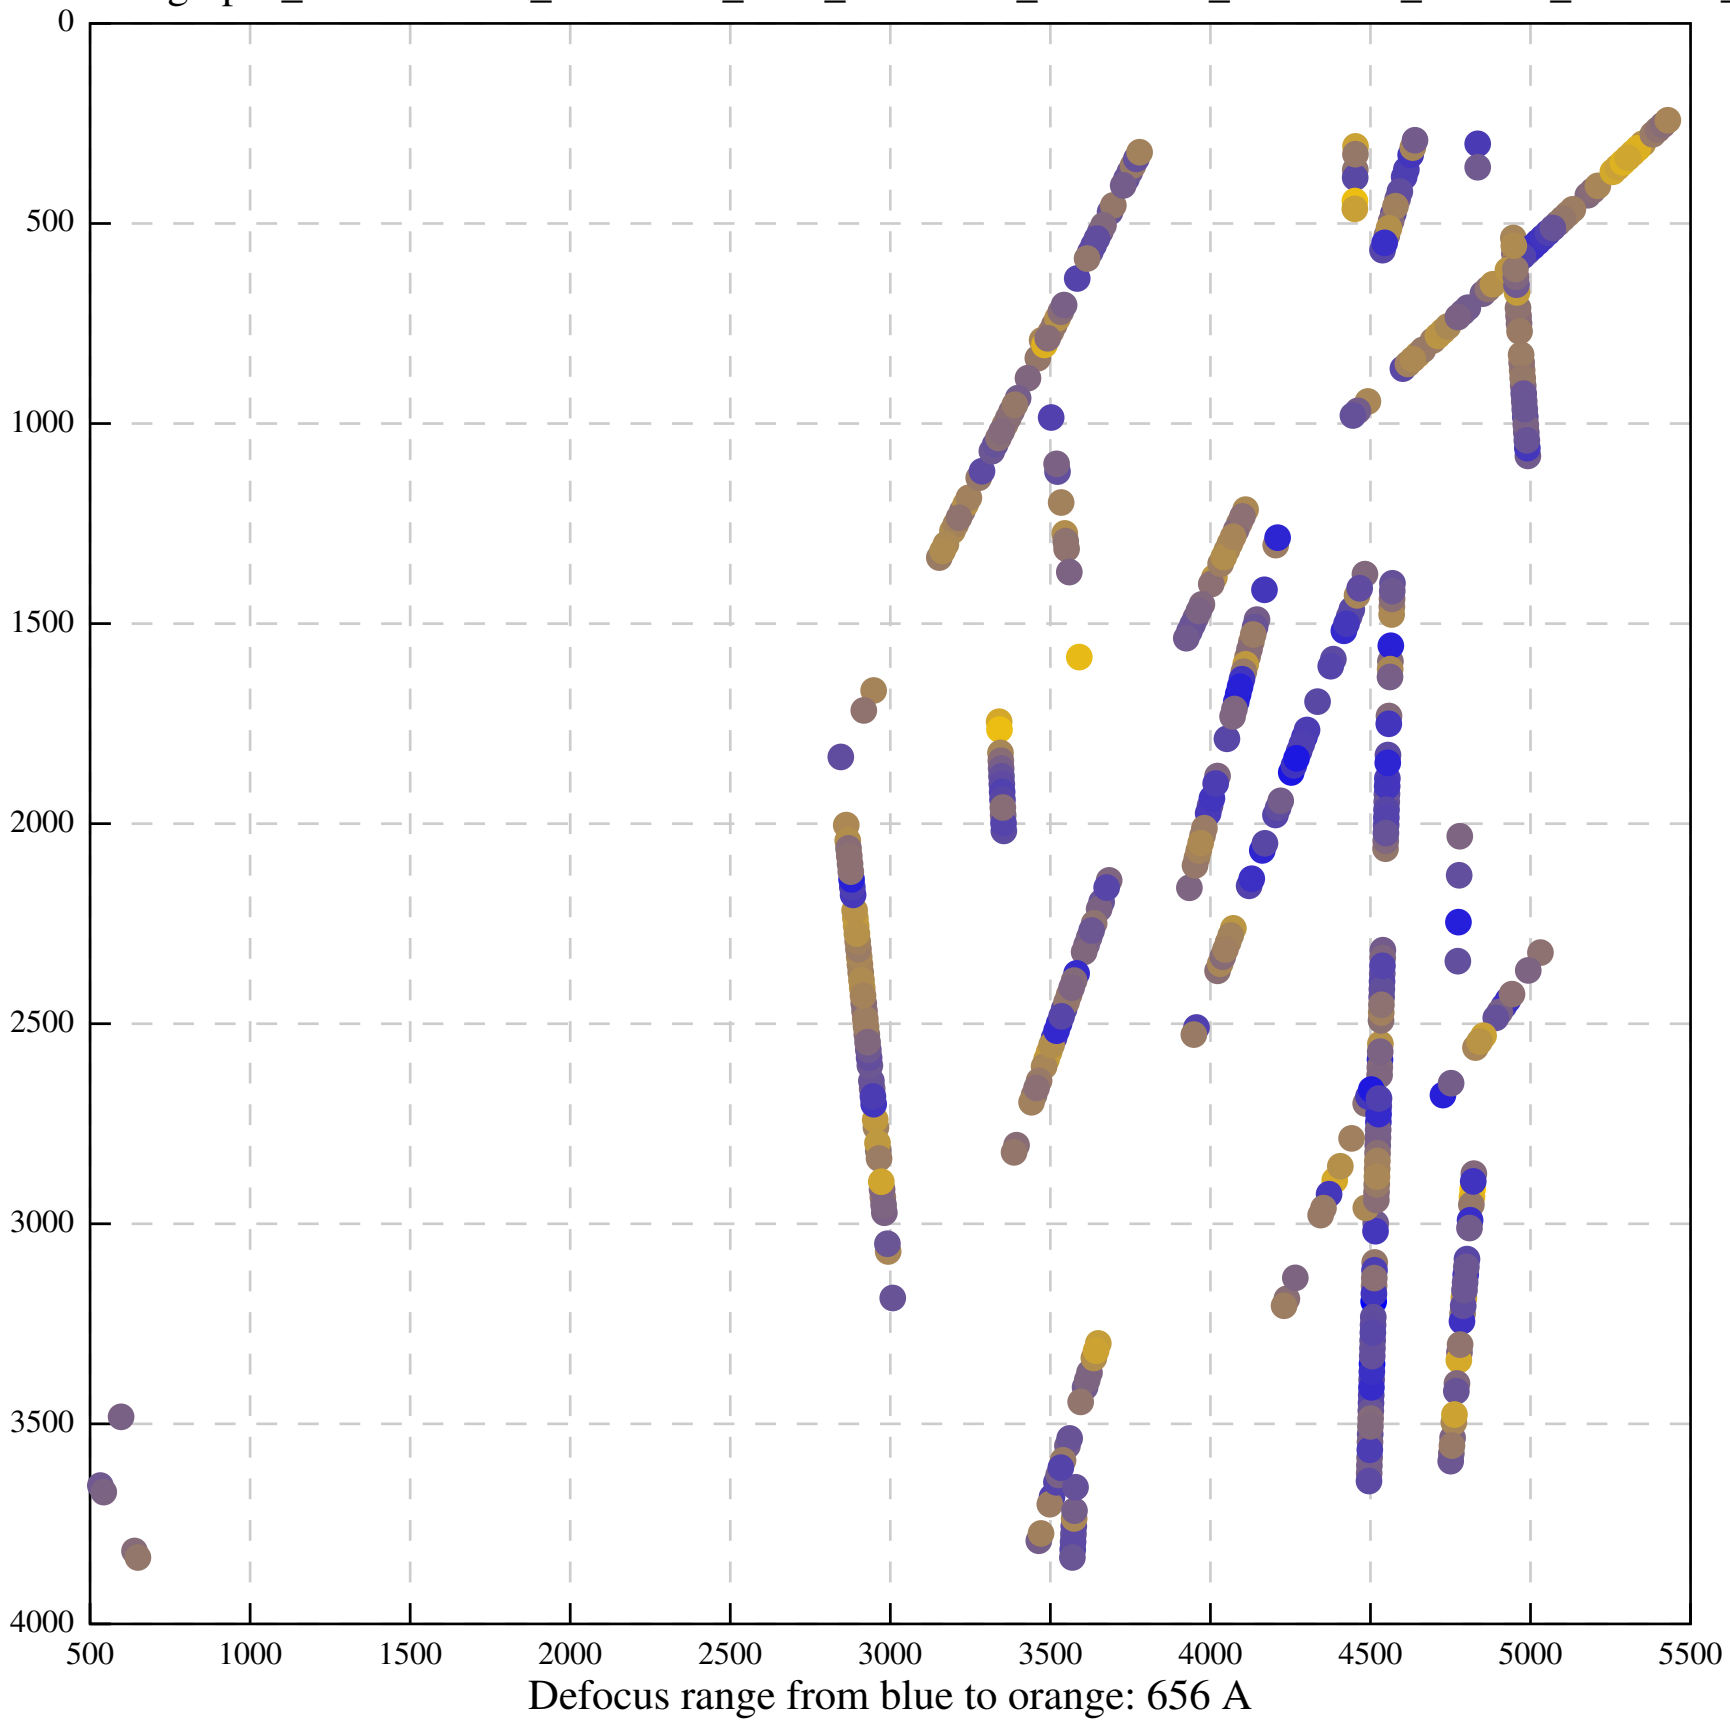

Defocus range from blue to orange: 126 A

Defocus range from blue to orange: 748 A

Defocus range from blue to orange: 274 Å

Defocus range from blue to orange: 60 A

Defocus range from blue to orange: 83 A

Defocus range from blue to orange: 328 A

Defocus range from blue to orange: 16 A

Defocus range from blue to orange: 93 A

Defocus range from blue to orange: 81 A

Defocus range from blue to orange: 121 A

Defocus range from blue to orange: 438 A

Defocus range from blue to orange: 437 A

Defocus range from blue to orange: 502 Å

Defocus range from blue to orange: 765 A

Defocus range from blue to orange: 593 A

Defocus range from blue to orange: 153 A

Defocus range from blue to orange: 171 Å

Defocus range from blue to orange: 36 A

Defocus range from blue to orange: 368 A

Defocus range from blue to orange: 412 A

Defocus range from blue to orange: 93 A

Defocus range from blue to orange: 0 Å