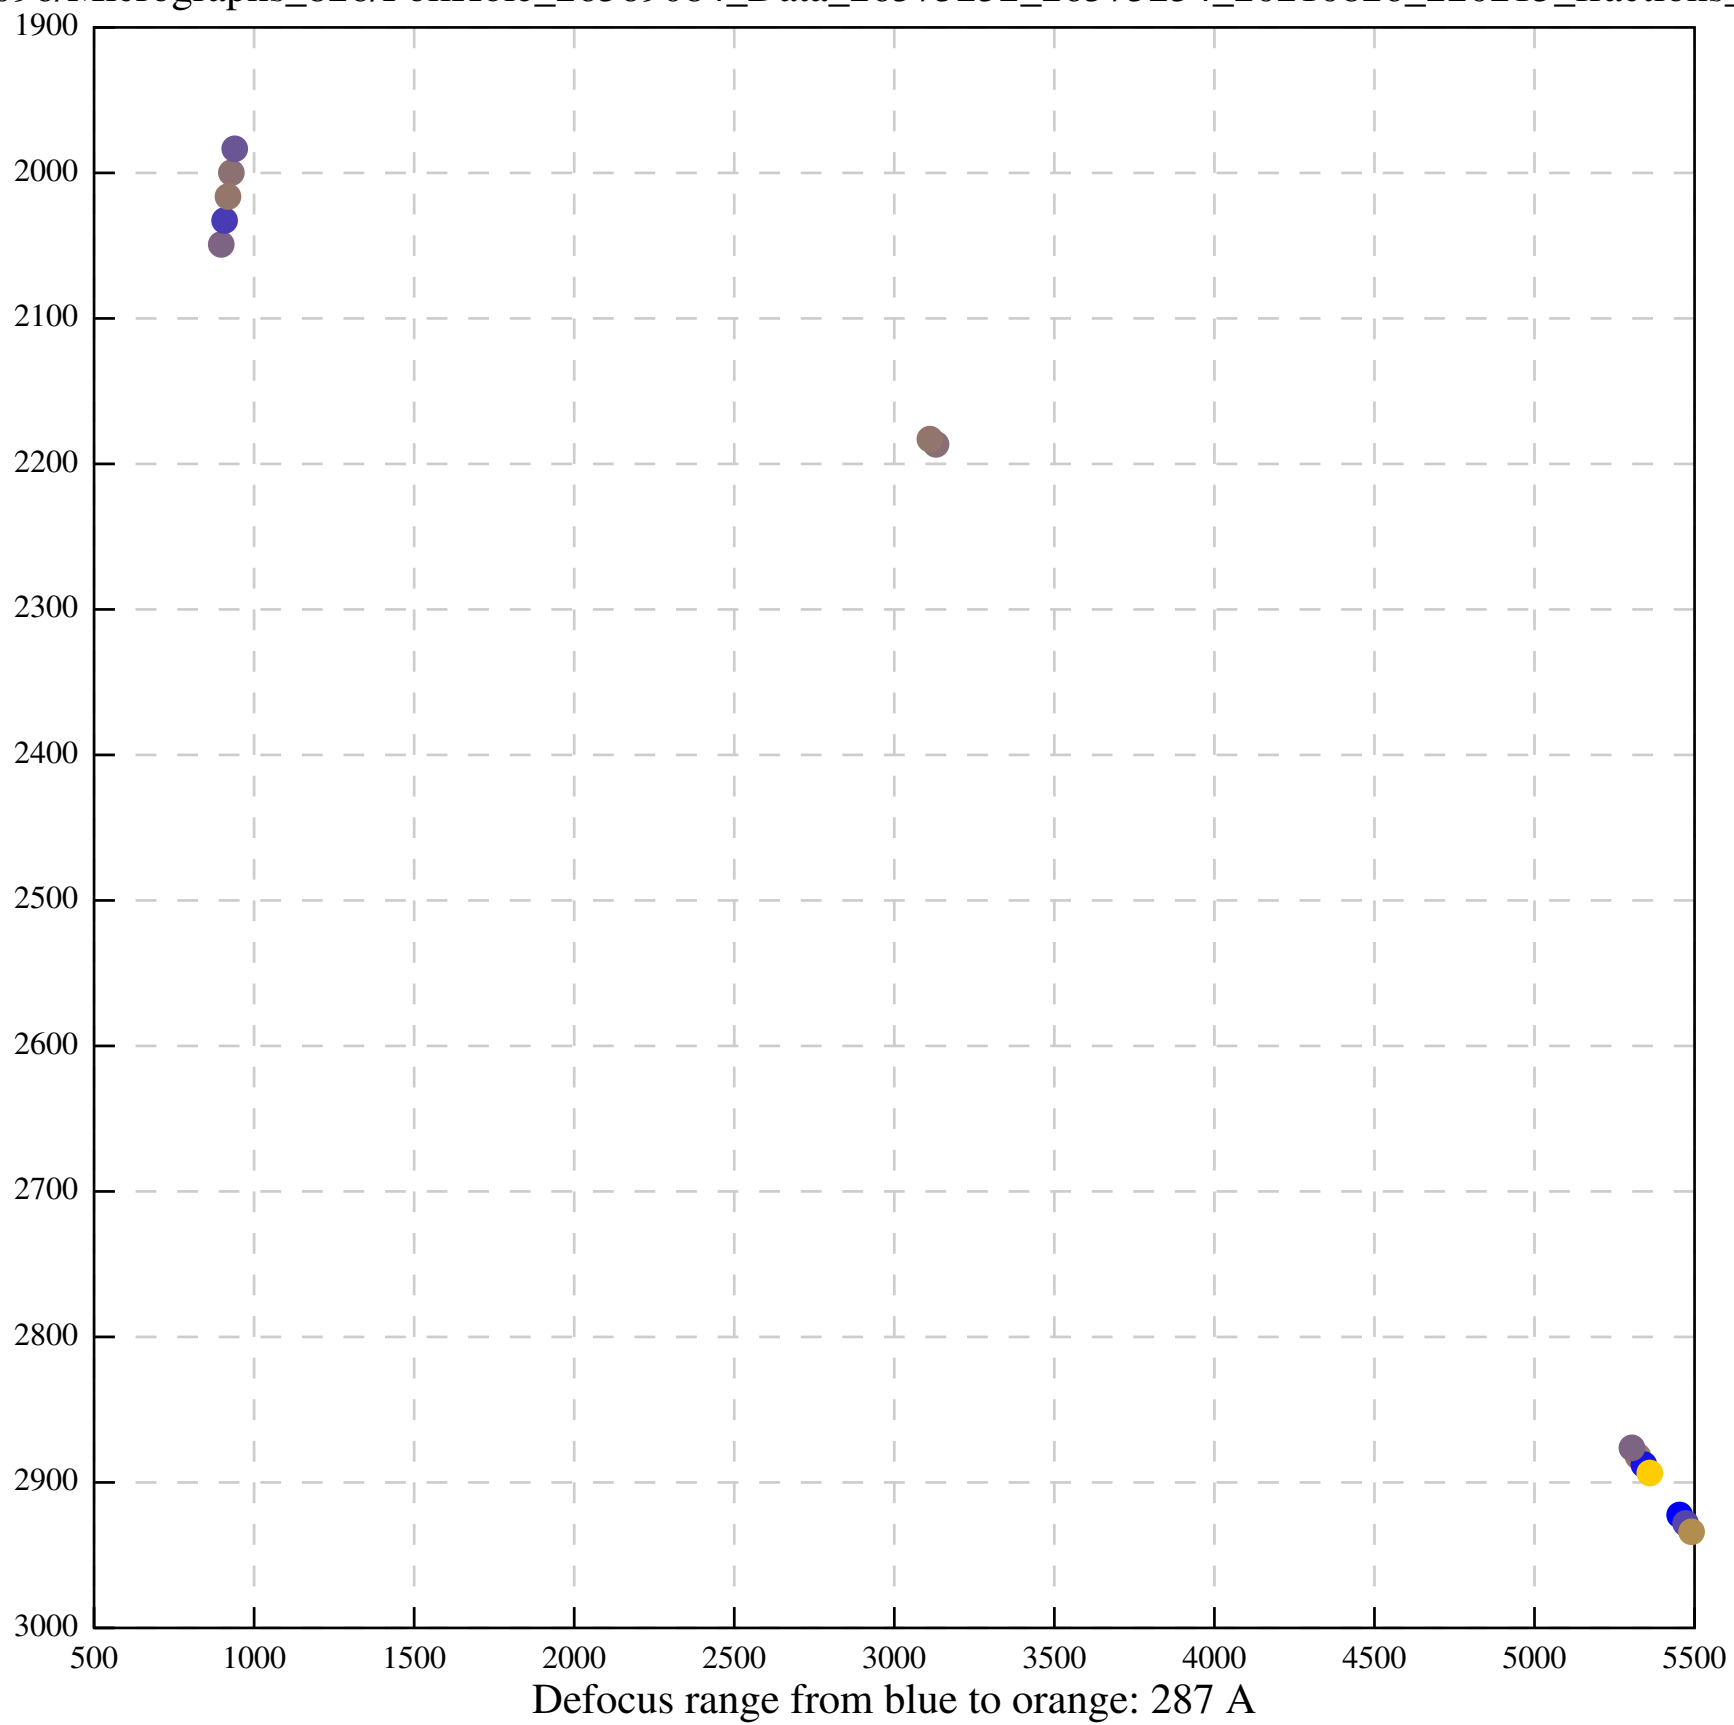

Asymm. obs [-1, 1] opticsGroup2

Asymm. obs [-pi, pi] opticsGroup2

Beamtilt-only fit [-1, 1] opticsGroup2

Beamtilt-only fit [-pi, pi] opticsGroup2

Defocus range from blue to orange: 151 Å

Defocus range from blue to orange: 653 A

Defocus range from blue to orange: 480 A

Defocus range from blue to orange: 204 Å

Defocus range from blue to orange: 580 A

Defocus range from blue to orange: 353 A

Defocus range from blue to orange: 50 A

Defocus range from blue to orange: 286 A

Defocus range from blue to orange: 552 A

Defocus range from blue to orange: 54 A

Defocus range from blue to orange: 576 A

Defocus range from blue to orange: 69 A

Defocus range from blue to orange: 173 A

Defocus range from blue to orange: 0 A

Defocus range from blue to orange: 232 Å

Defocus range from blue to orange: 575 A

Defocus range from blue to orange: 347 A

Defocus range from blue to orange: 0 A

Defocus range from blue to orange: 487 A

Defocus range from blue to orange: 383 A