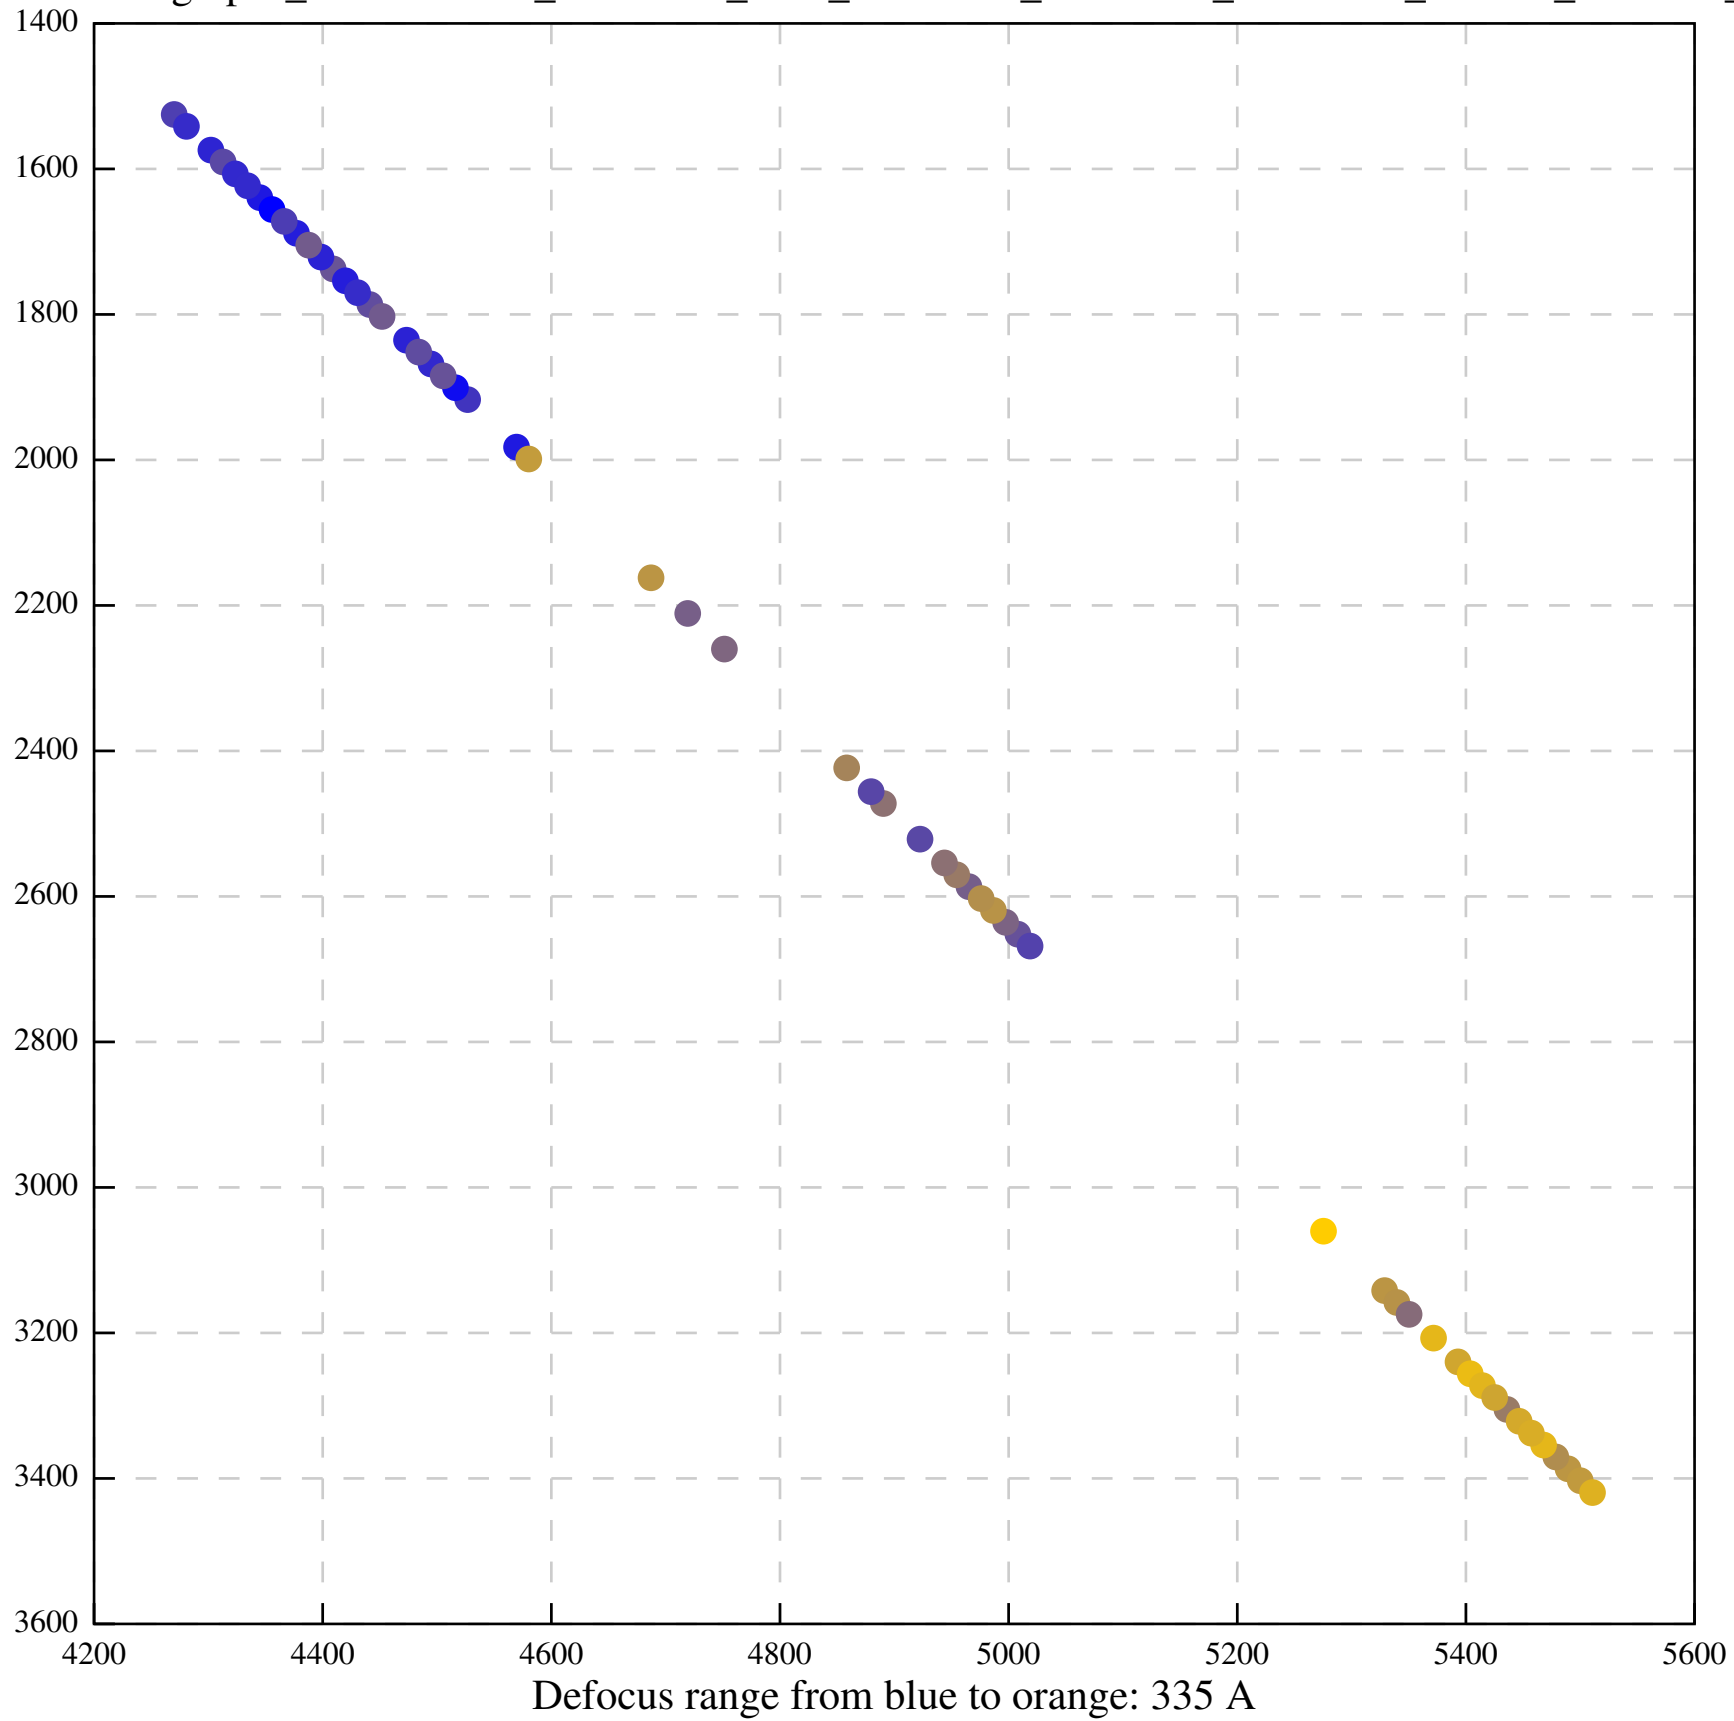

Defocus range from blue to orange: 480 A

Defocus range from blue to orange: 204 Å

Defocus range from blue to orange: 580 A

Defocus range from blue to orange: 353 A

Defocus range from blue to orange: 50 A

Defocus range from blue to orange: 286 A

Defocus range from blue to orange: 552 A

Defocus range from blue to orange: 54 A

Defocus range from blue to orange: 576 A

Defocus range from blue to orange: 69 A

Defocus range from blue to orange: 173 A

Defocus range from blue to orange: 0 A

Defocus range from blue to orange: 232 Å

Defocus range from blue to orange: 575 A

Defocus range from blue to orange: 347 A

Defocus range from blue to orange: 0 A

Defocus range from blue to orange: 487 A

Defocus range from blue to orange: 383 A

Defocus range from blue to orange: 126 A

Defocus range from blue to orange: 748 A

Defocus range from blue to orange: 274 Å

Defocus range from blue to orange: 60 A

Defocus range from blue to orange: 83 A

Defocus range from blue to orange: 328 A