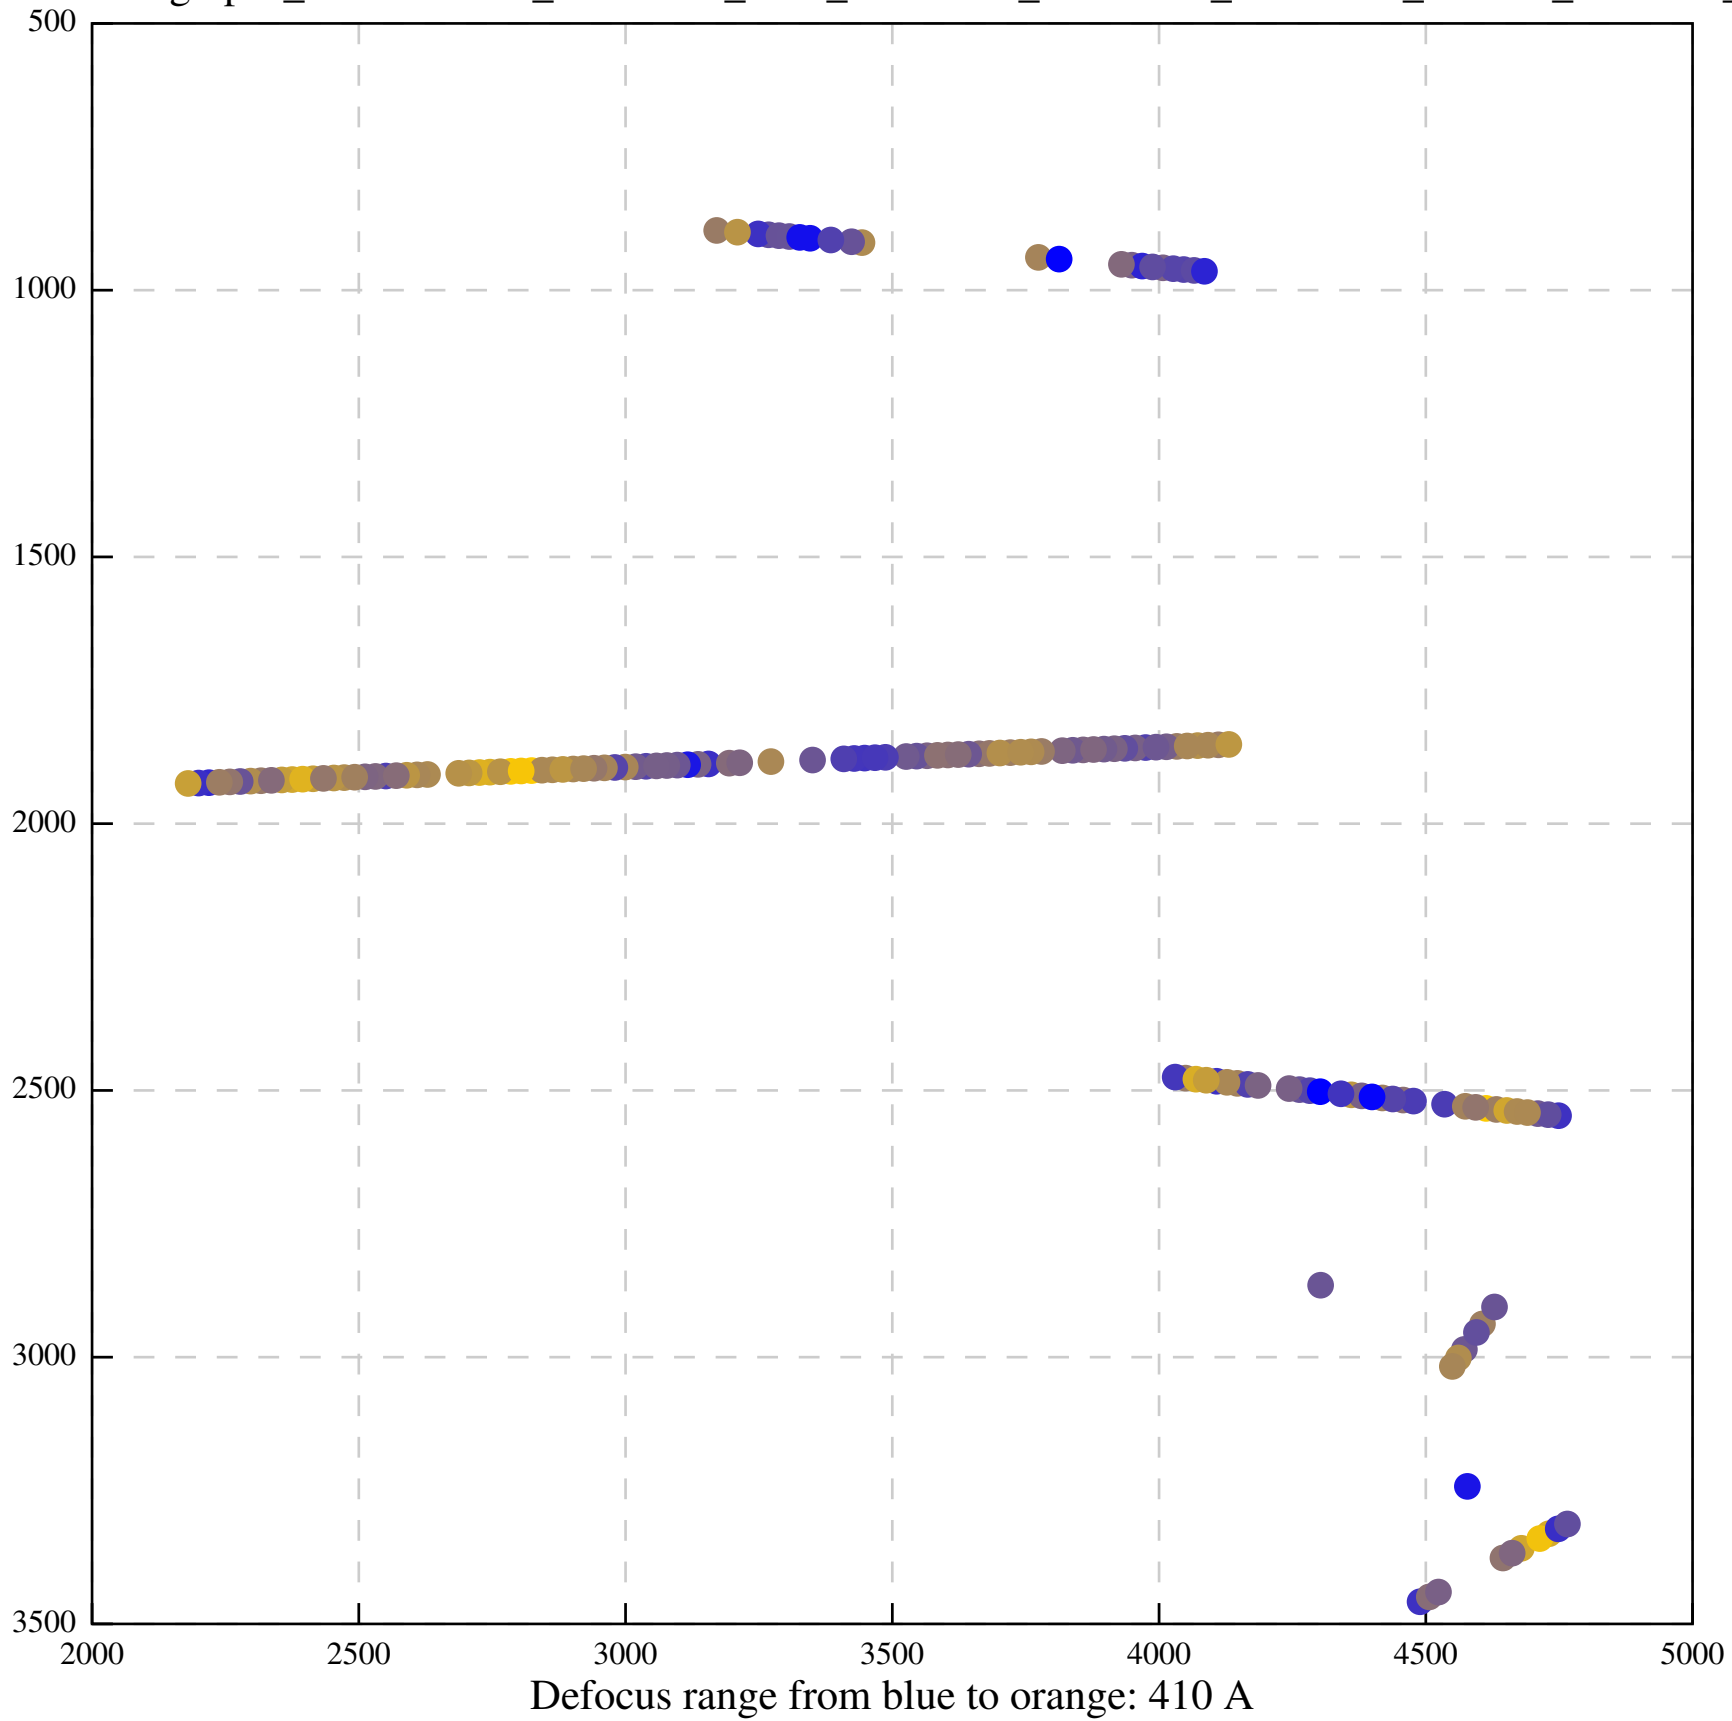

Defocus range from blue to orange: 126 A

Defocus range from blue to orange: 748 A

Defocus range from blue to orange: 274 Å

Defocus range from blue to orange: 60 A

Defocus range from blue to orange: 83 A

Defocus range from blue to orange: 328 A

Defocus range from blue to orange: 16 A

Defocus range from blue to orange: 93 A

Defocus range from blue to orange: 81 A

Defocus range from blue to orange: 121 A

Defocus range from blue to orange: 438 A

Defocus range from blue to orange: 437 A

Defocus range from blue to orange: 502 Å

Defocus range from blue to orange: 765 A

Defocus range from blue to orange: 593 A

Defocus range from blue to orange: 153 A

Defocus range from blue to orange: 171 Å

Defocus range from blue to orange: 36 A

Defocus range from blue to orange: 368 A

Defocus range from blue to orange: 412 A

Defocus range from blue to orange: 93 A

Defocus range from blue to orange: 0 Å