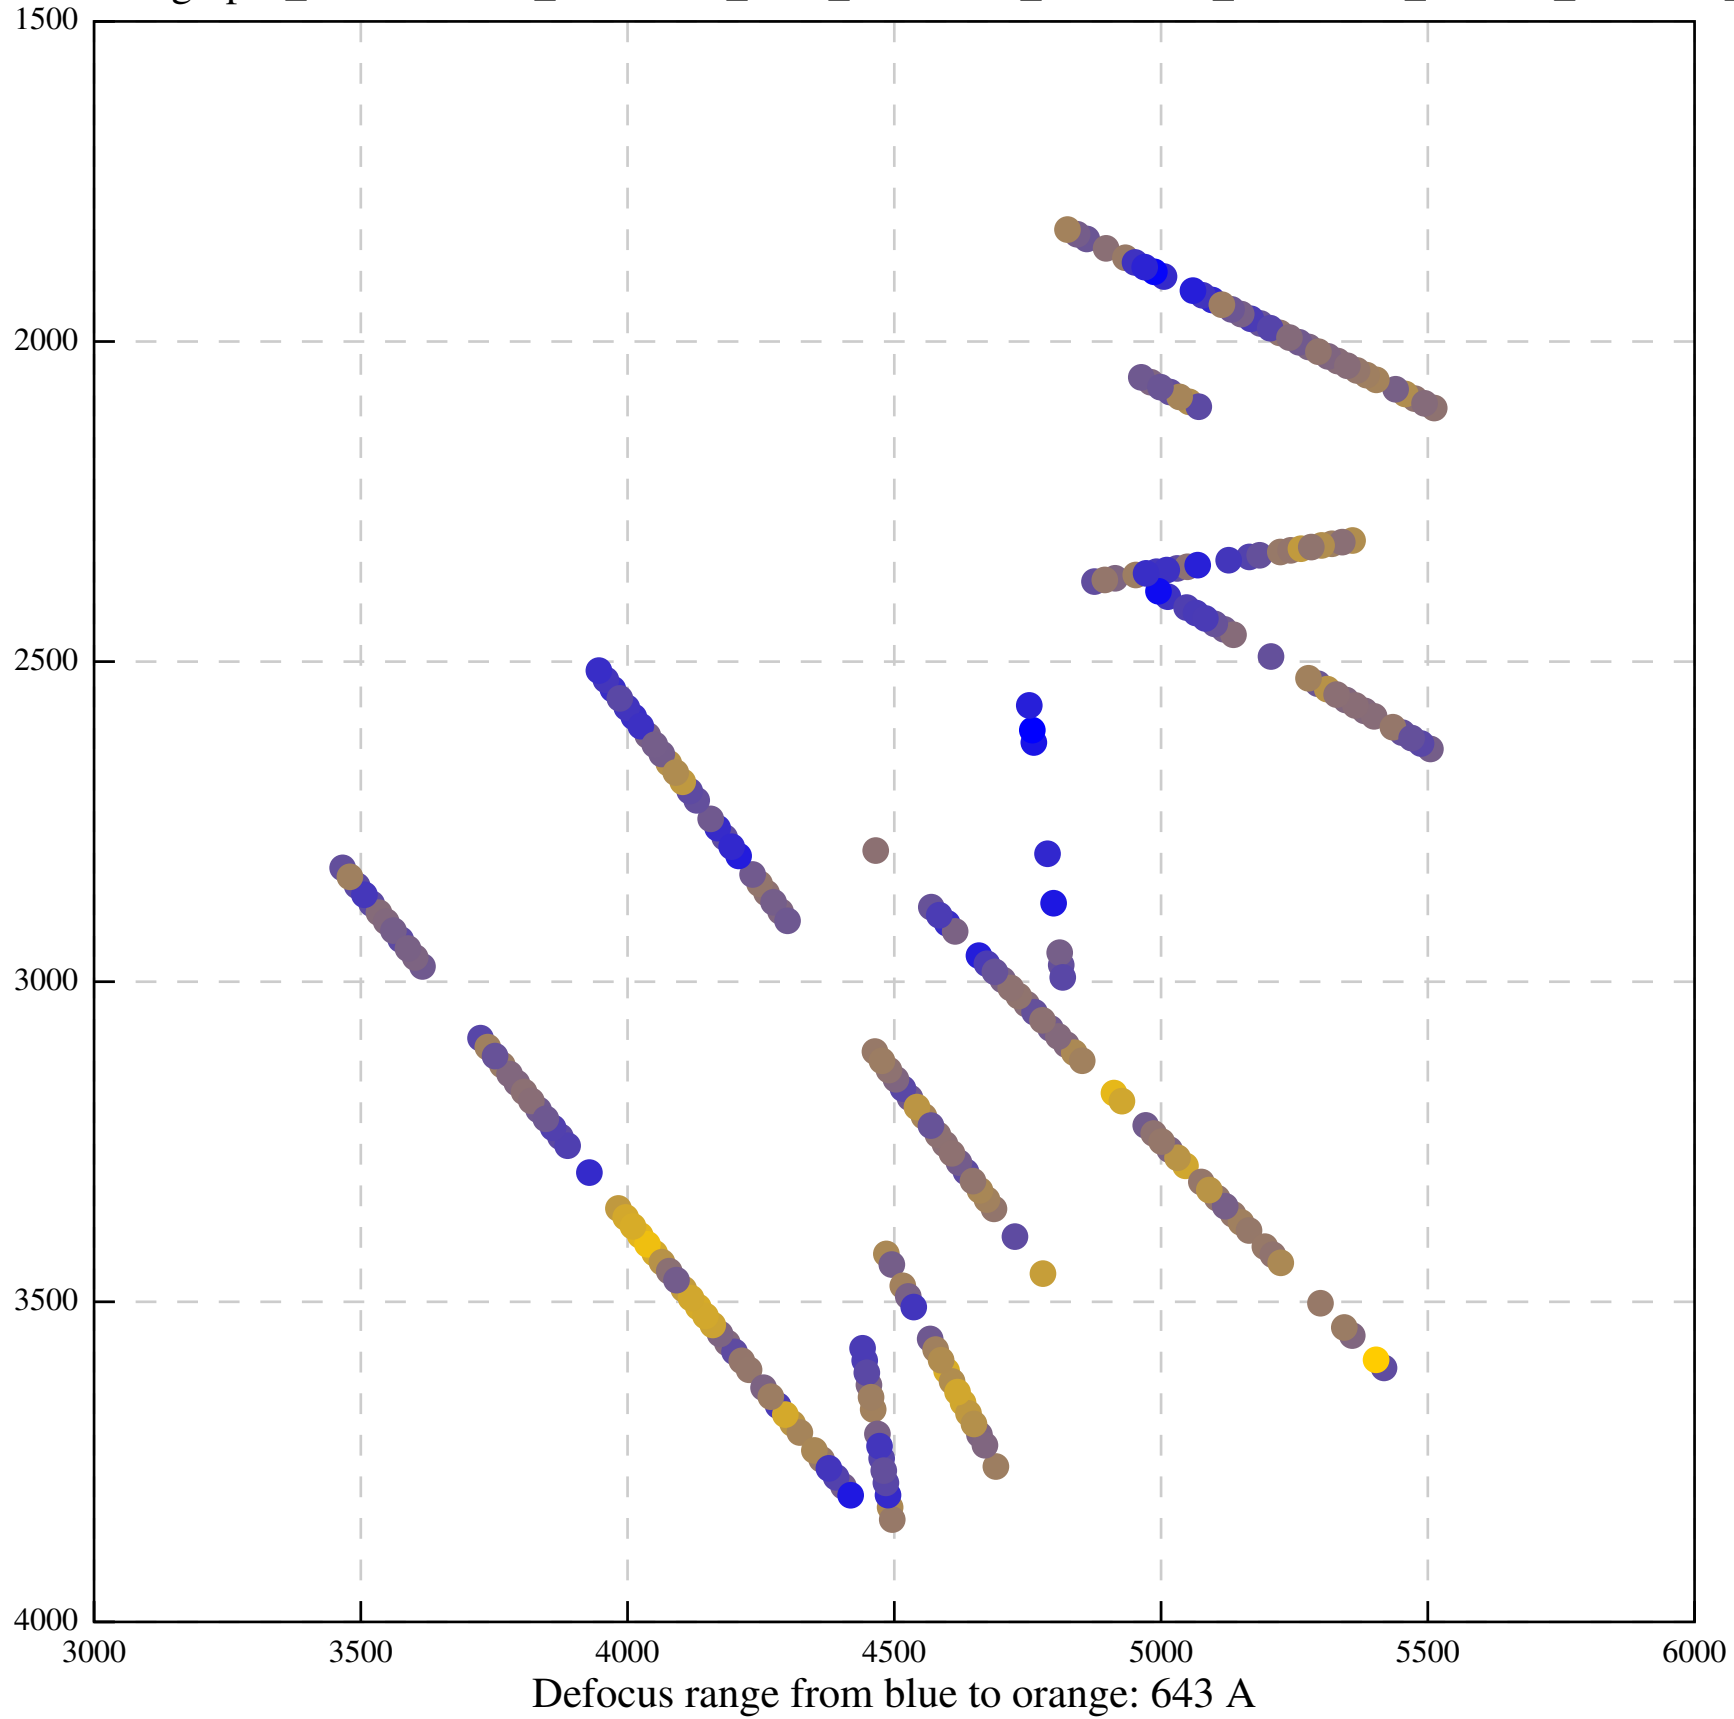

Defocus range from blue to orange: 232 Å

Defocus range from blue to orange: 575 A

Defocus range from blue to orange: 347 A

Defocus range from blue to orange: 0 A

Defocus range from blue to orange: 487 A

Defocus range from blue to orange: 383 A

Defocus range from blue to orange: 126 A

Defocus range from blue to orange: 748 A

Defocus range from blue to orange: 274 Å

Defocus range from blue to orange: 60 A

Defocus range from blue to orange: 83 A

Defocus range from blue to orange: 328 A

Defocus range from blue to orange: 16 A

Defocus range from blue to orange: 93 A

Defocus range from blue to orange: 81 A

Defocus range from blue to orange: 121 A

Defocus range from blue to orange: 438 A

Defocus range from blue to orange: 437 A

Defocus range from blue to orange: 502 Å

Defocus range from blue to orange: 765 A

Defocus range from blue to orange: 593 A

Defocus range from blue to orange: 153 A

Defocus range from blue to orange: 171 Å