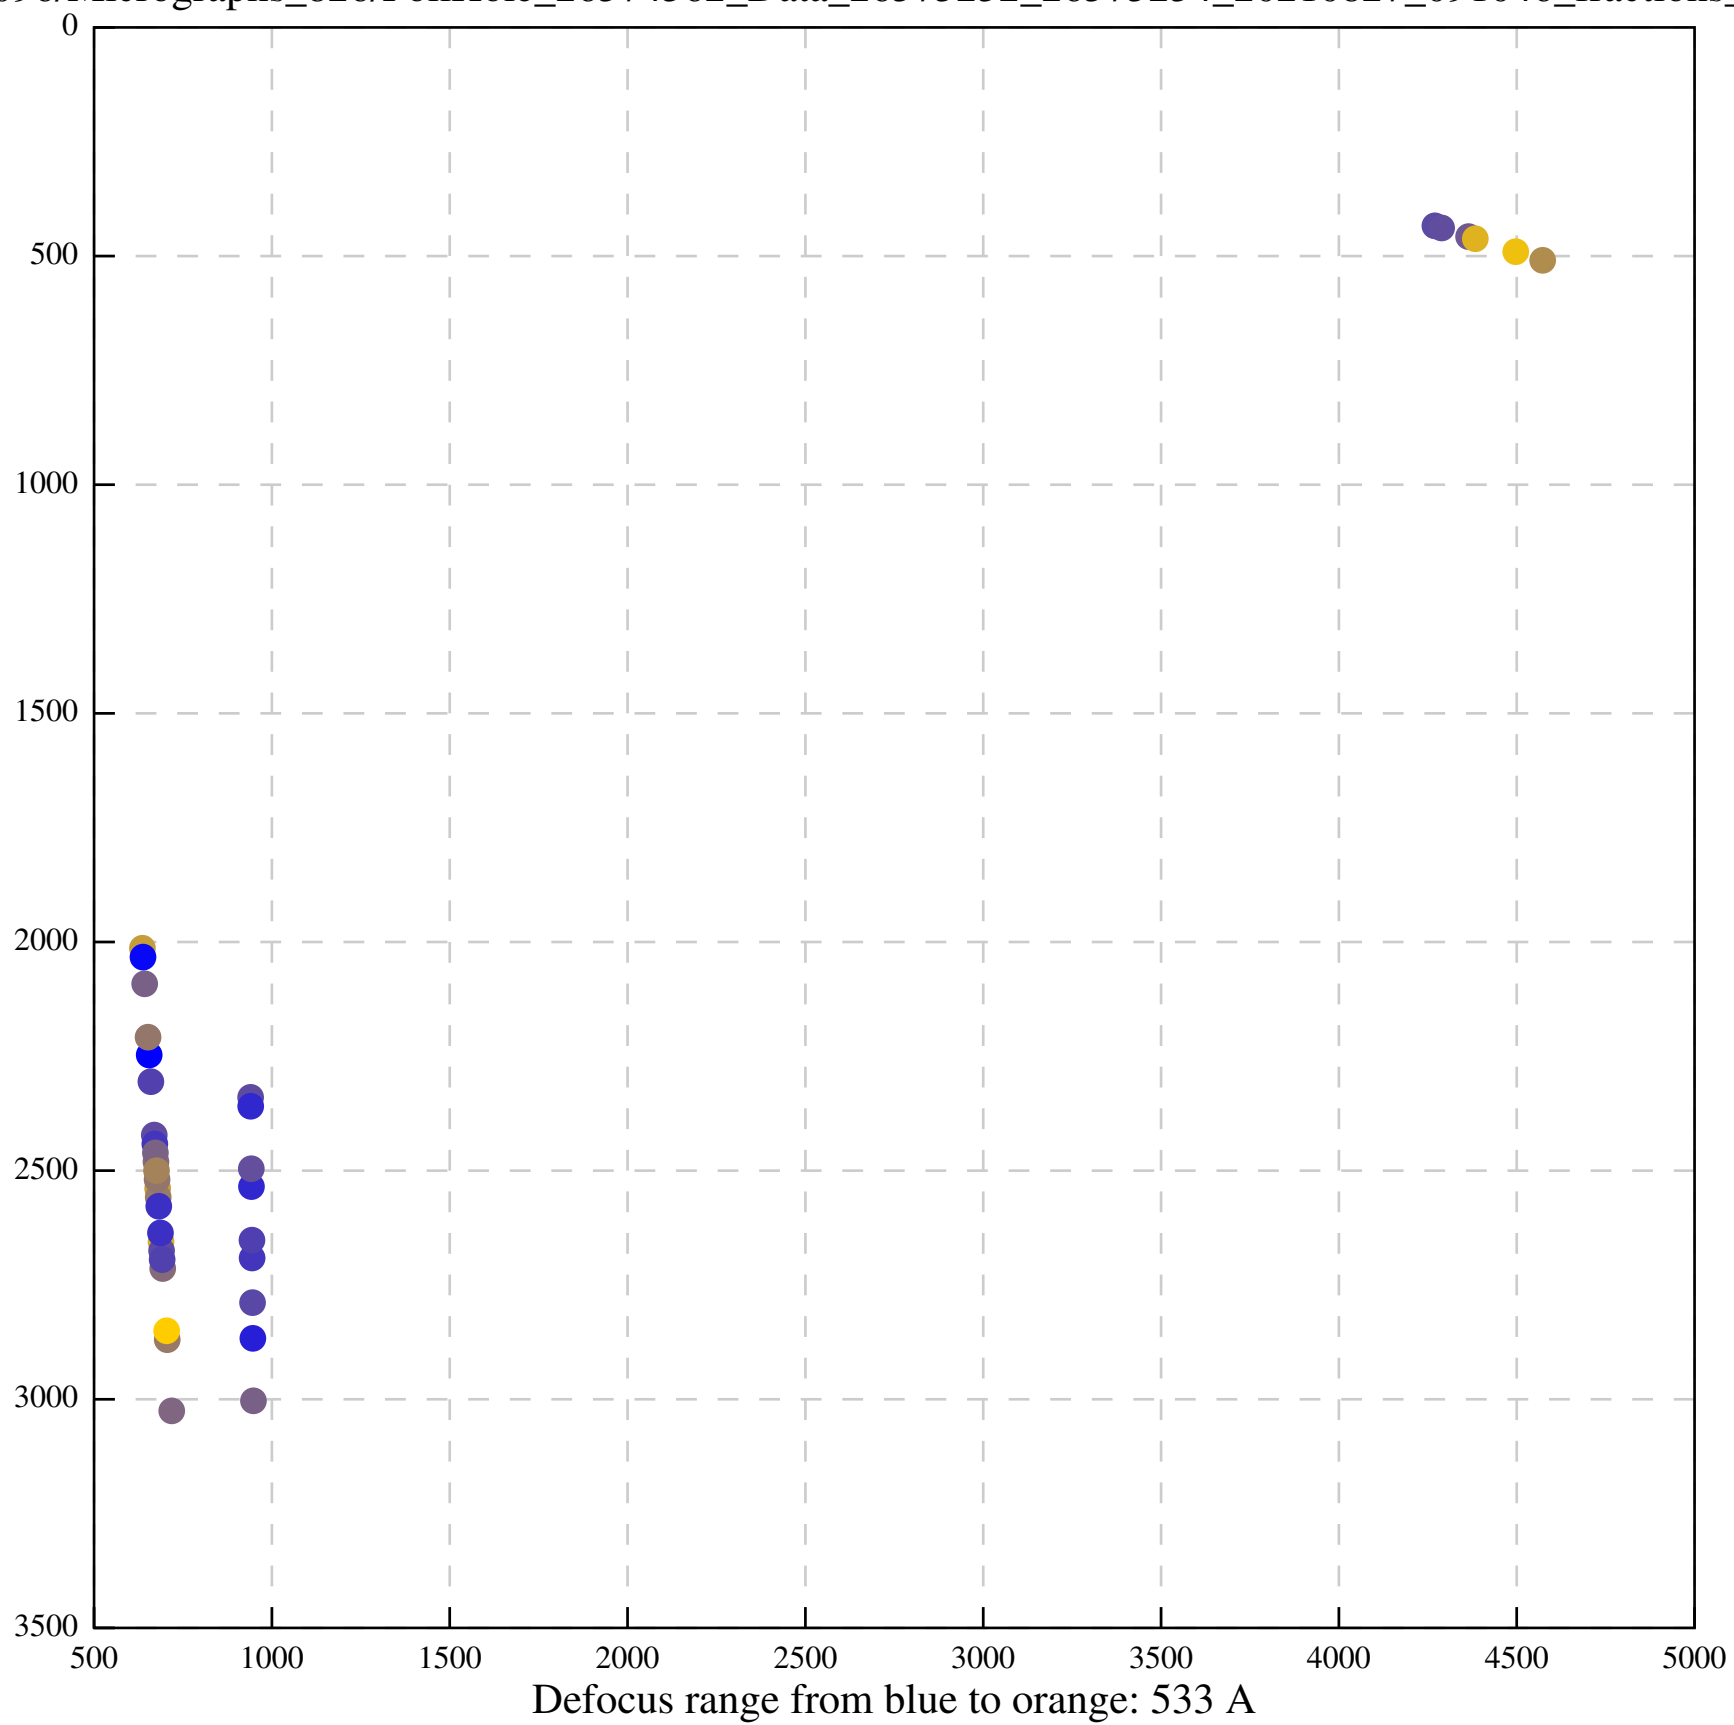

Defocus range from blue to orange: 480 A

Defocus range from blue to orange: 204 Å

Defocus range from blue to orange: 580 A

Defocus range from blue to orange: 353 A

Defocus range from blue to orange: 50 A

Defocus range from blue to orange: 286 A

Defocus range from blue to orange: 552 A

Defocus range from blue to orange: 54 A

Defocus range from blue to orange: 576 A

Defocus range from blue to orange: 69 A

Defocus range from blue to orange: 173 A

Defocus range from blue to orange: 0 A

Defocus range from blue to orange: 232 Å

Defocus range from blue to orange: 575 A

Defocus range from blue to orange: 347 A

Defocus range from blue to orange: 0 A

Defocus range from blue to orange: 487 A

Defocus range from blue to orange: 383 A

Defocus range from blue to orange: 126 A

Defocus range from blue to orange: 748 A

Defocus range from blue to orange: 274 Å

Defocus range from blue to orange: 60 A

Defocus range from blue to orange: 83 A

Defocus range from blue to orange: 328 A