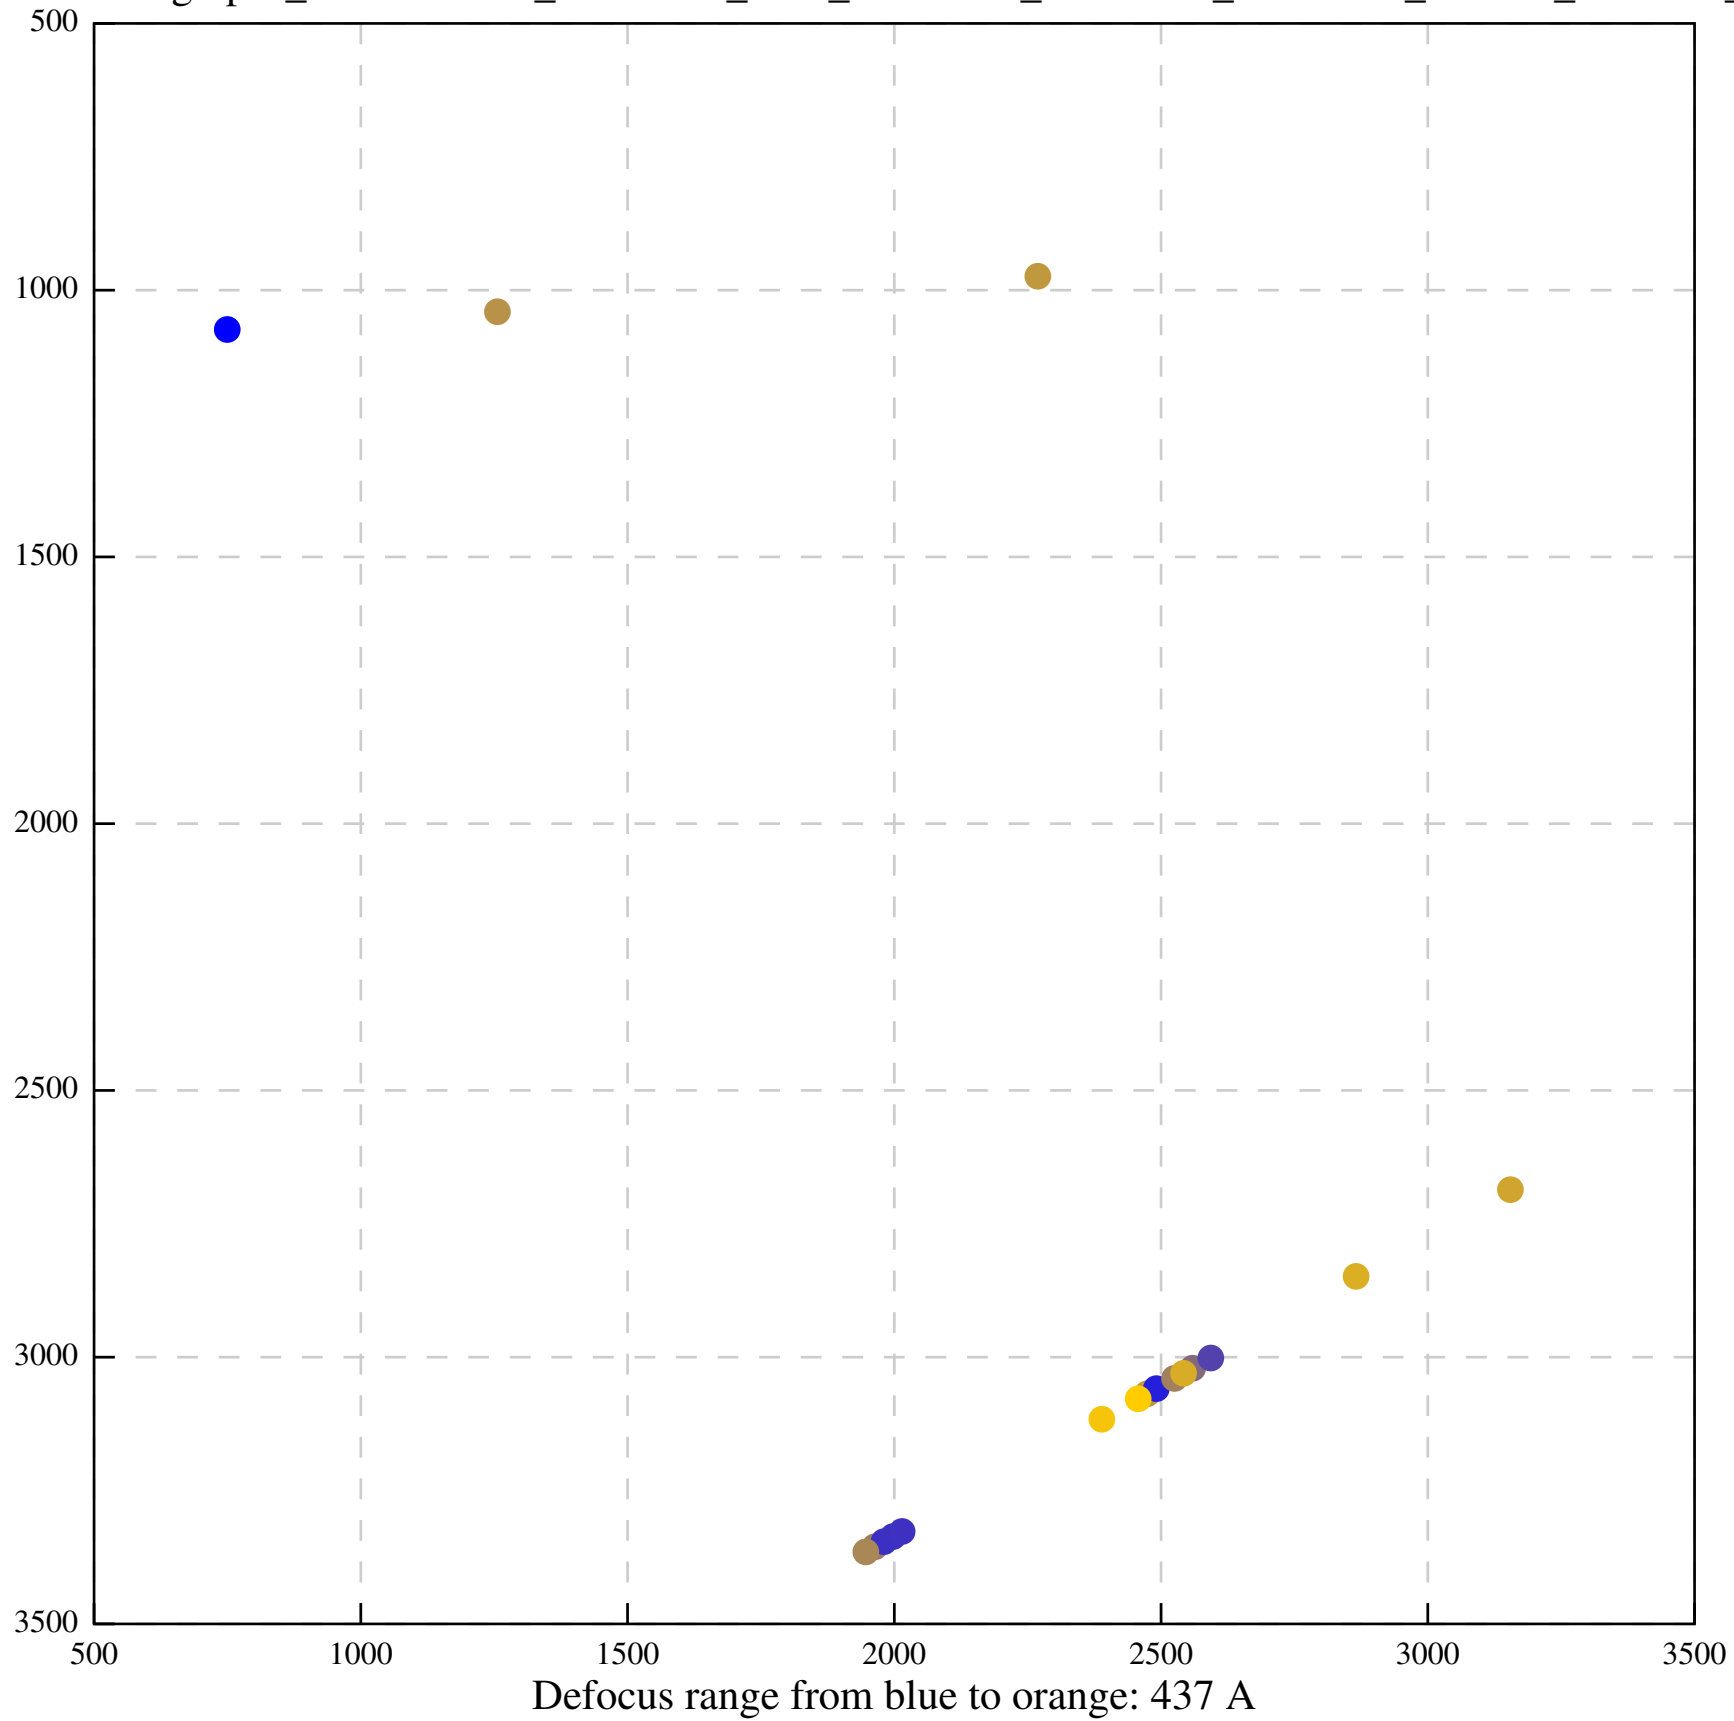

Defocus range from blue to orange: 480 A

Defocus range from blue to orange: 204 Å

Defocus range from blue to orange: 580 A

Defocus range from blue to orange: 353 A

Defocus range from blue to orange: 50 A

Defocus range from blue to orange: 286 A

Defocus range from blue to orange: 552 A

Defocus range from blue to orange: 54 A

Defocus range from blue to orange: 576 A

Defocus range from blue to orange: 69 A

Defocus range from blue to orange: 173 A

Defocus range from blue to orange: 0 A

Defocus range from blue to orange: 232 Å

Defocus range from blue to orange: 575 A

Defocus range from blue to orange: 347 A

Defocus range from blue to orange: 0 A

Defocus range from blue to orange: 487 A

Defocus range from blue to orange: 383 A

Defocus range from blue to orange: 126 A

Defocus range from blue to orange: 748 A

Defocus range from blue to orange: 274 Å

Defocus range from blue to orange: 60 A

Defocus range from blue to orange: 83 A

Defocus range from blue to orange: 328 A