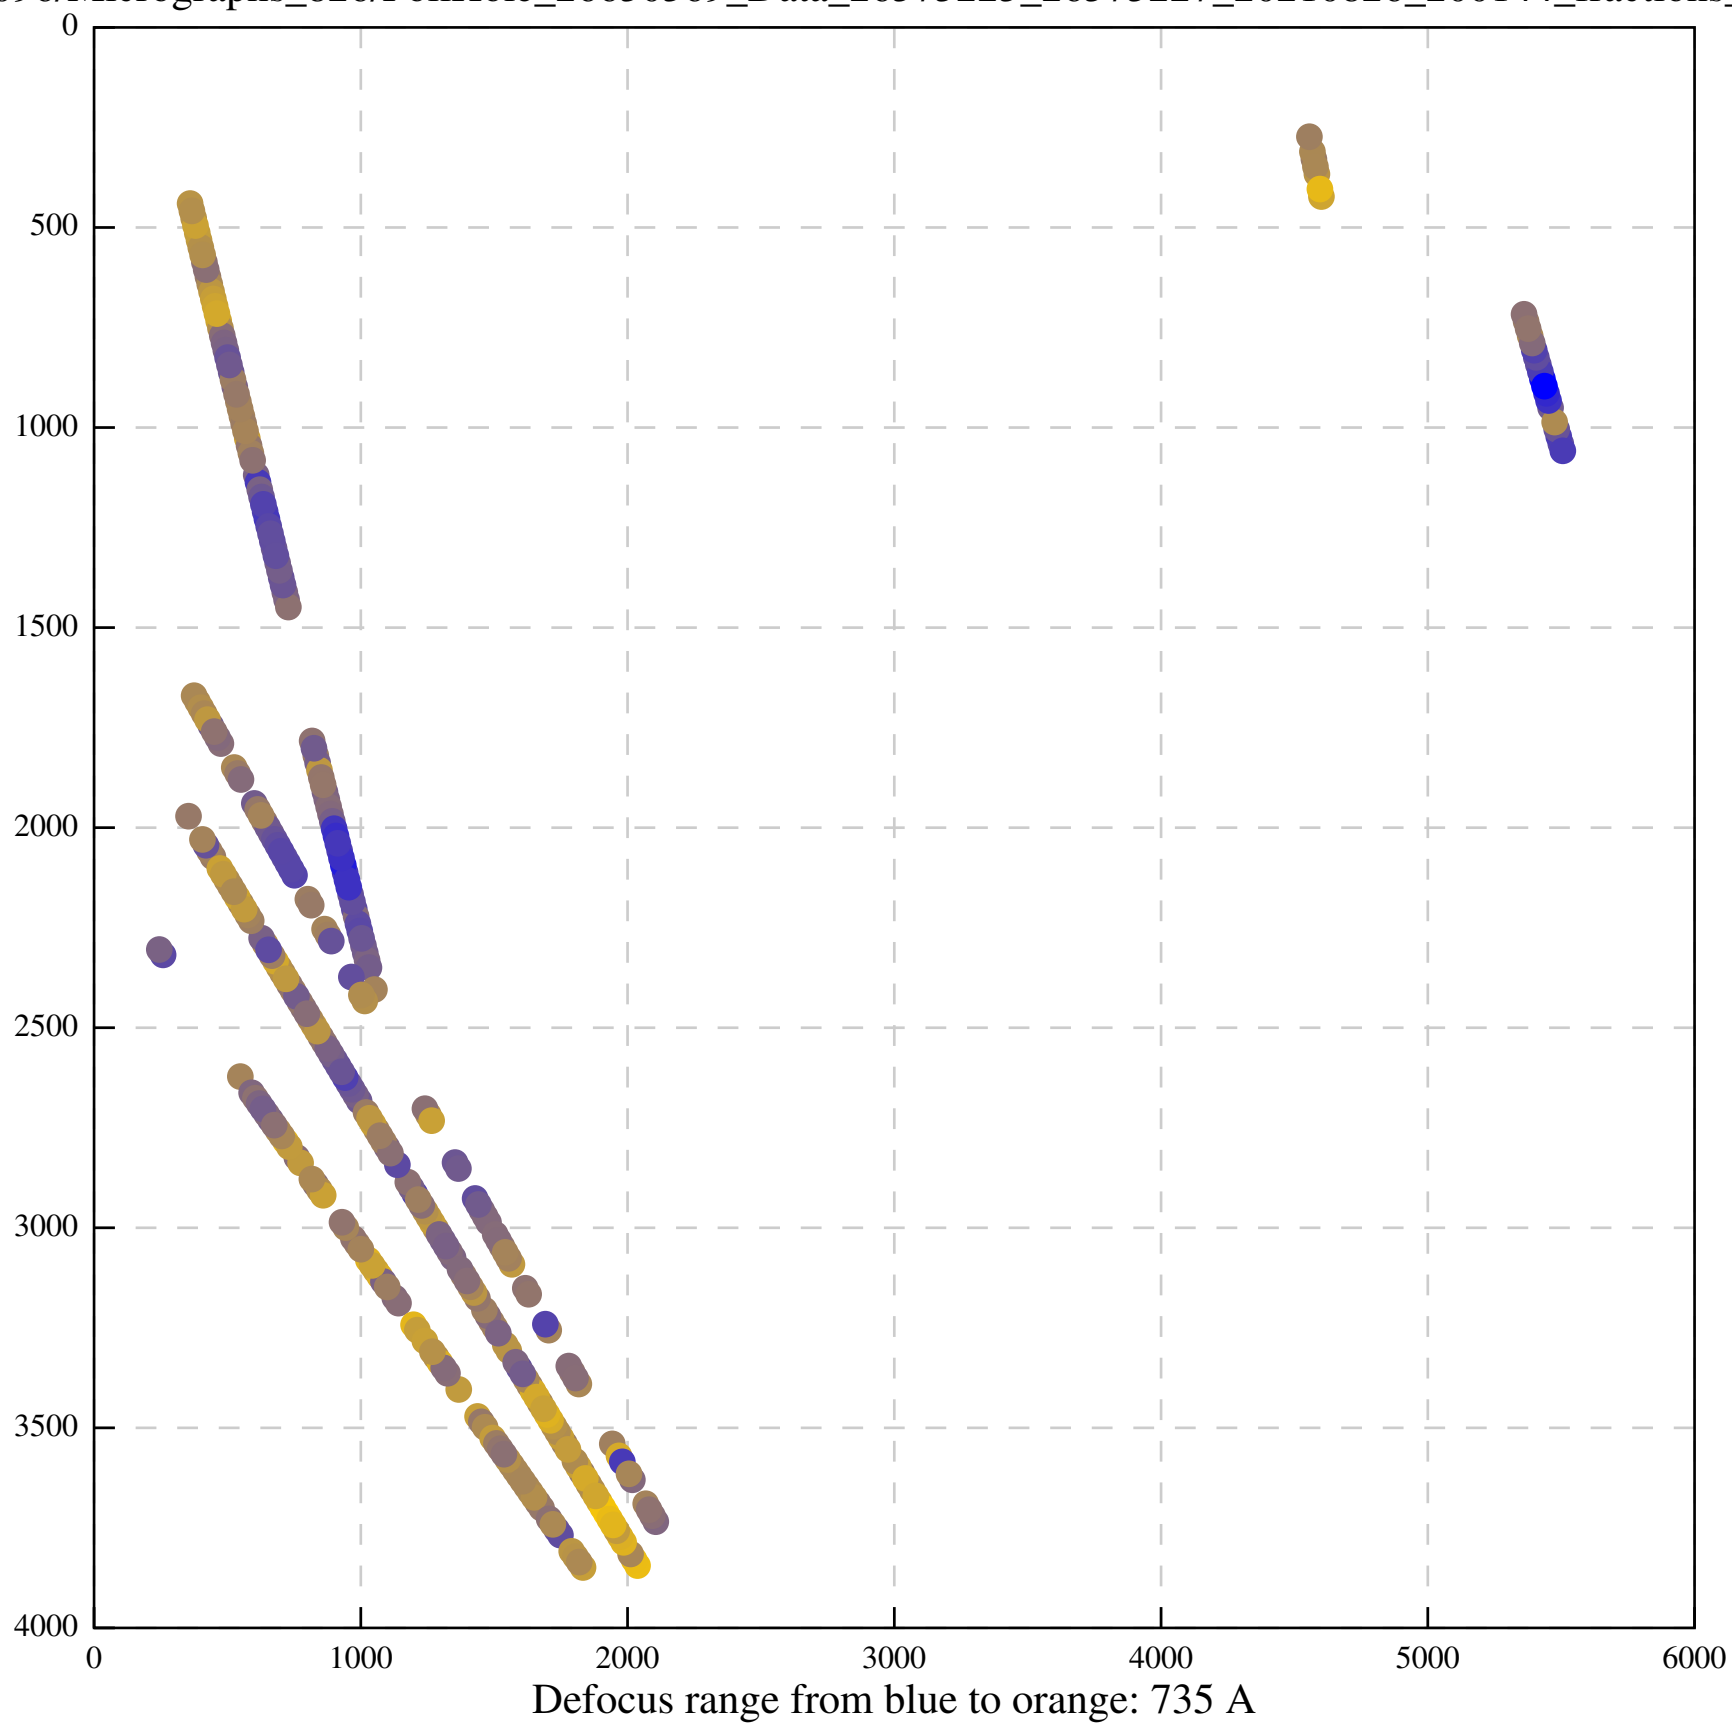

Defocus range from blue to orange: 126 A

Defocus range from blue to orange: 748 A

Defocus range from blue to orange: 274 Å

Defocus range from blue to orange: 60 A

Defocus range from blue to orange: 83 A

Defocus range from blue to orange: 328 A

Defocus range from blue to orange: 16 A

Defocus range from blue to orange: 93 A

Defocus range from blue to orange: 81 A

Defocus range from blue to orange: 121 A

Defocus range from blue to orange: 438 A

Defocus range from blue to orange: 437 A

Defocus range from blue to orange: 502 Å

Defocus range from blue to orange: 765 A

Defocus range from blue to orange: 593 A

Defocus range from blue to orange: 153 A

Defocus range from blue to orange: 171 Å

Defocus range from blue to orange: 36 A

Defocus range from blue to orange: 368 A

Defocus range from blue to orange: 412 A

Defocus range from blue to orange: 93 A

Defocus range from blue to orange: 0 Å