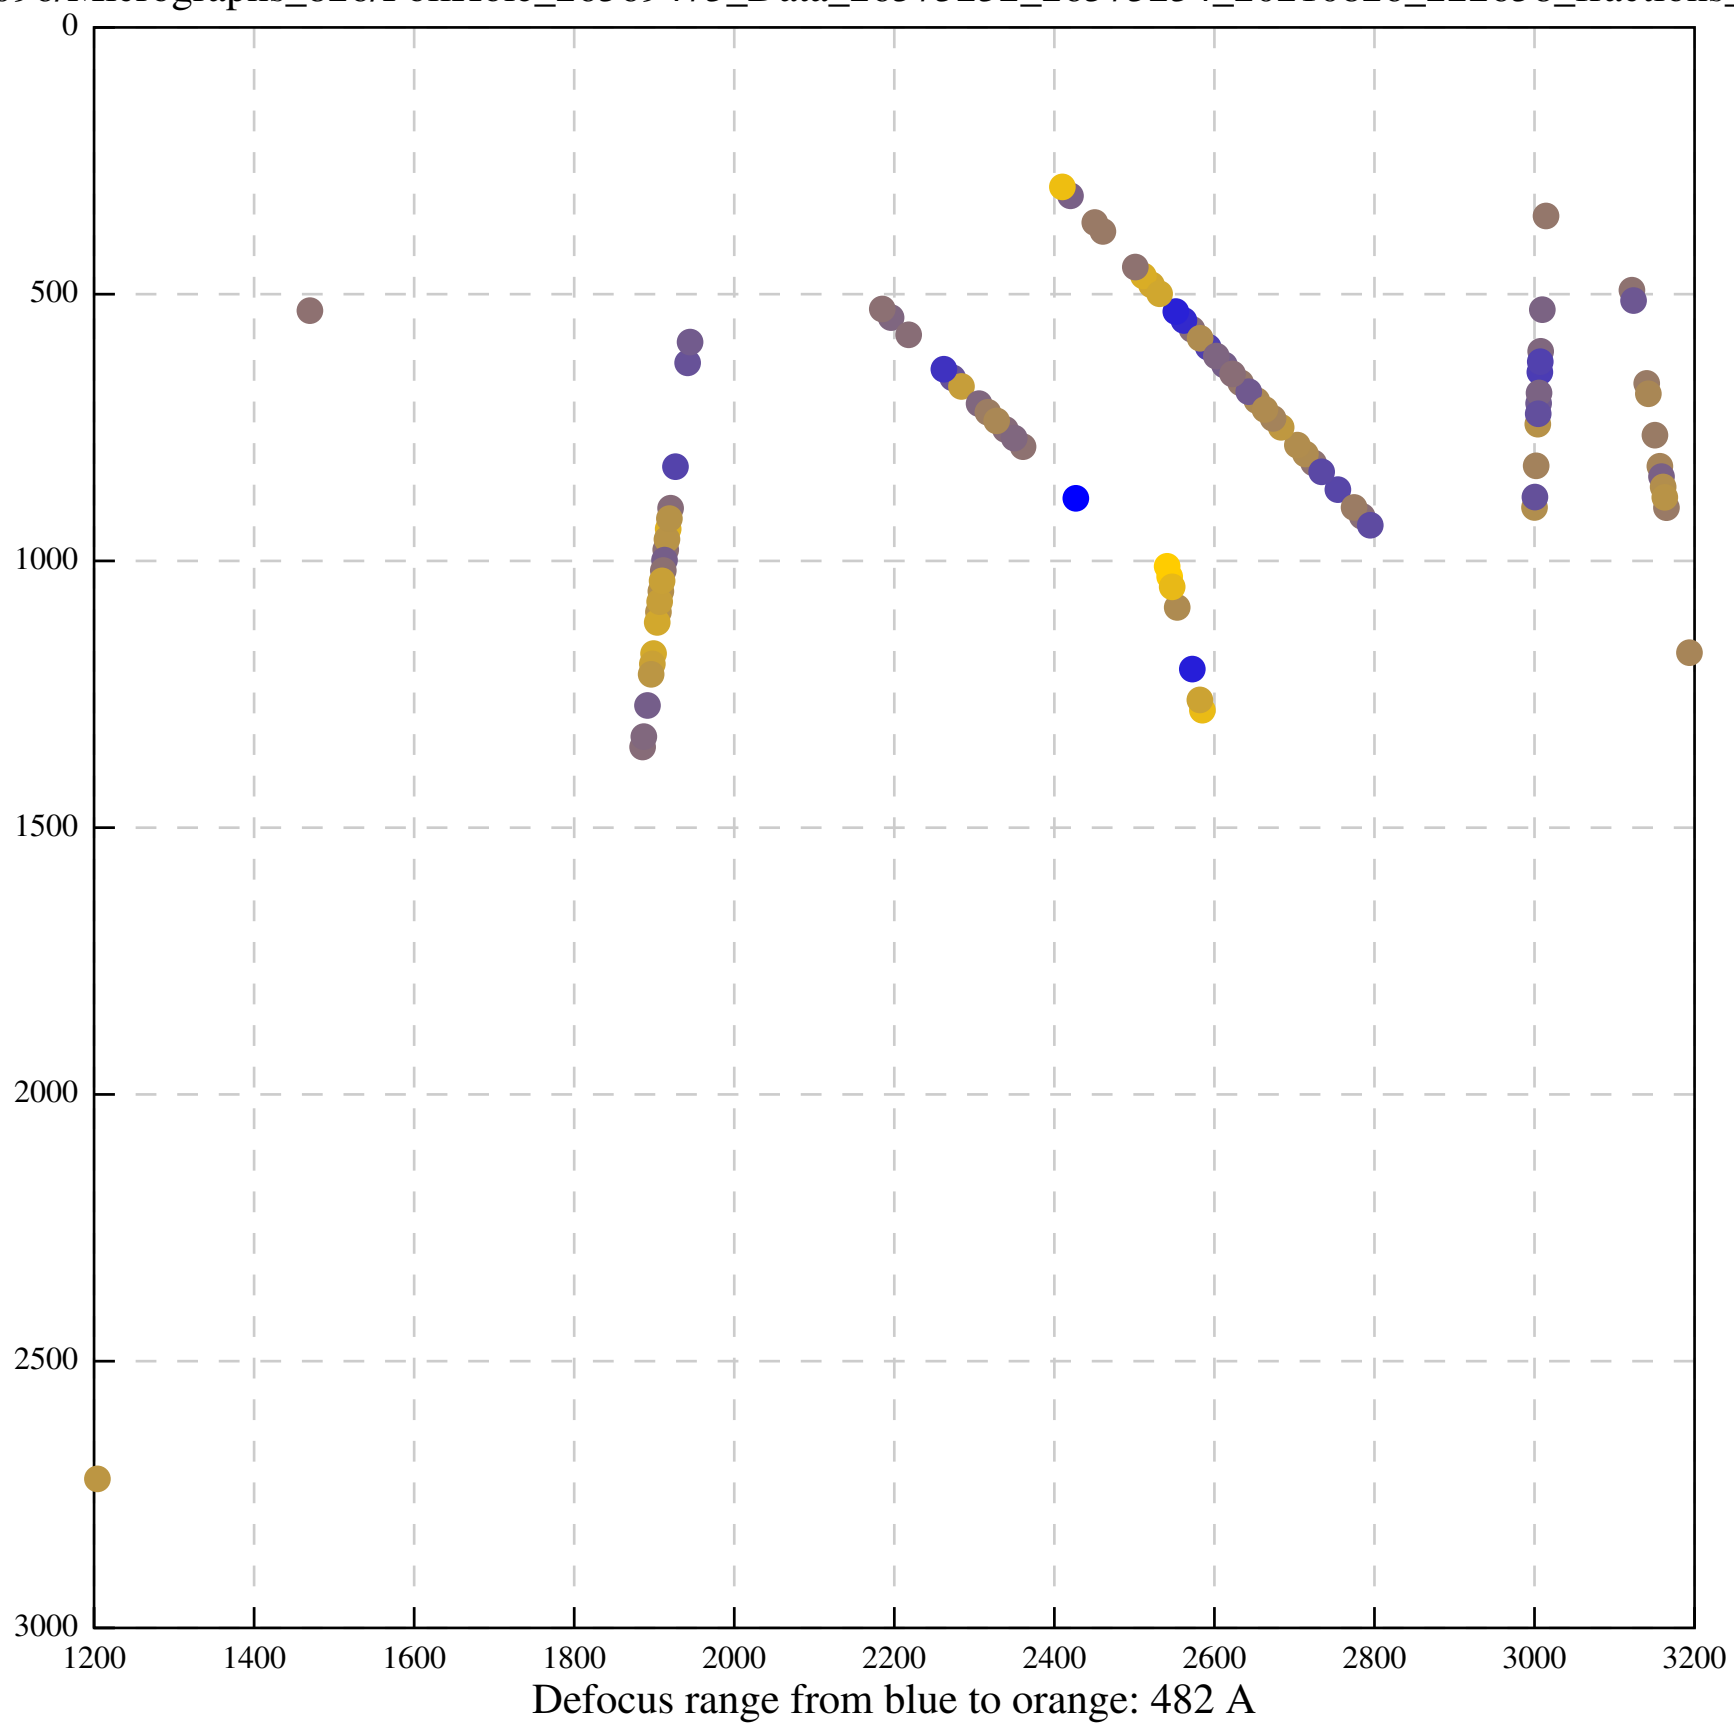

Asymm. obs [-1, 1] opticsGroup2

Asymm. obs [-pi, pi] opticsGroup2

Beamtilt-only fit [-1, 1] opticsGroup2

Beamtilt-only fit [-pi, pi] opticsGroup2

Defocus range from blue to orange: 151 Å

Defocus range from blue to orange: 653 A

Defocus range from blue to orange: 480 A

Defocus range from blue to orange: 204 Å

Defocus range from blue to orange: 580 A

Defocus range from blue to orange: 353 A

Defocus range from blue to orange: 50 A

Defocus range from blue to orange: 286 A

Defocus range from blue to orange: 552 A

Defocus range from blue to orange: 54 A

Defocus range from blue to orange: 576 A

Defocus range from blue to orange: 69 A

Defocus range from blue to orange: 173 A

Defocus range from blue to orange: 0 A

Defocus range from blue to orange: 232 Å

Defocus range from blue to orange: 575 A

Defocus range from blue to orange: 347 A

Defocus range from blue to orange: 0 A

Defocus range from blue to orange: 487 A

Defocus range from blue to orange: 383 A