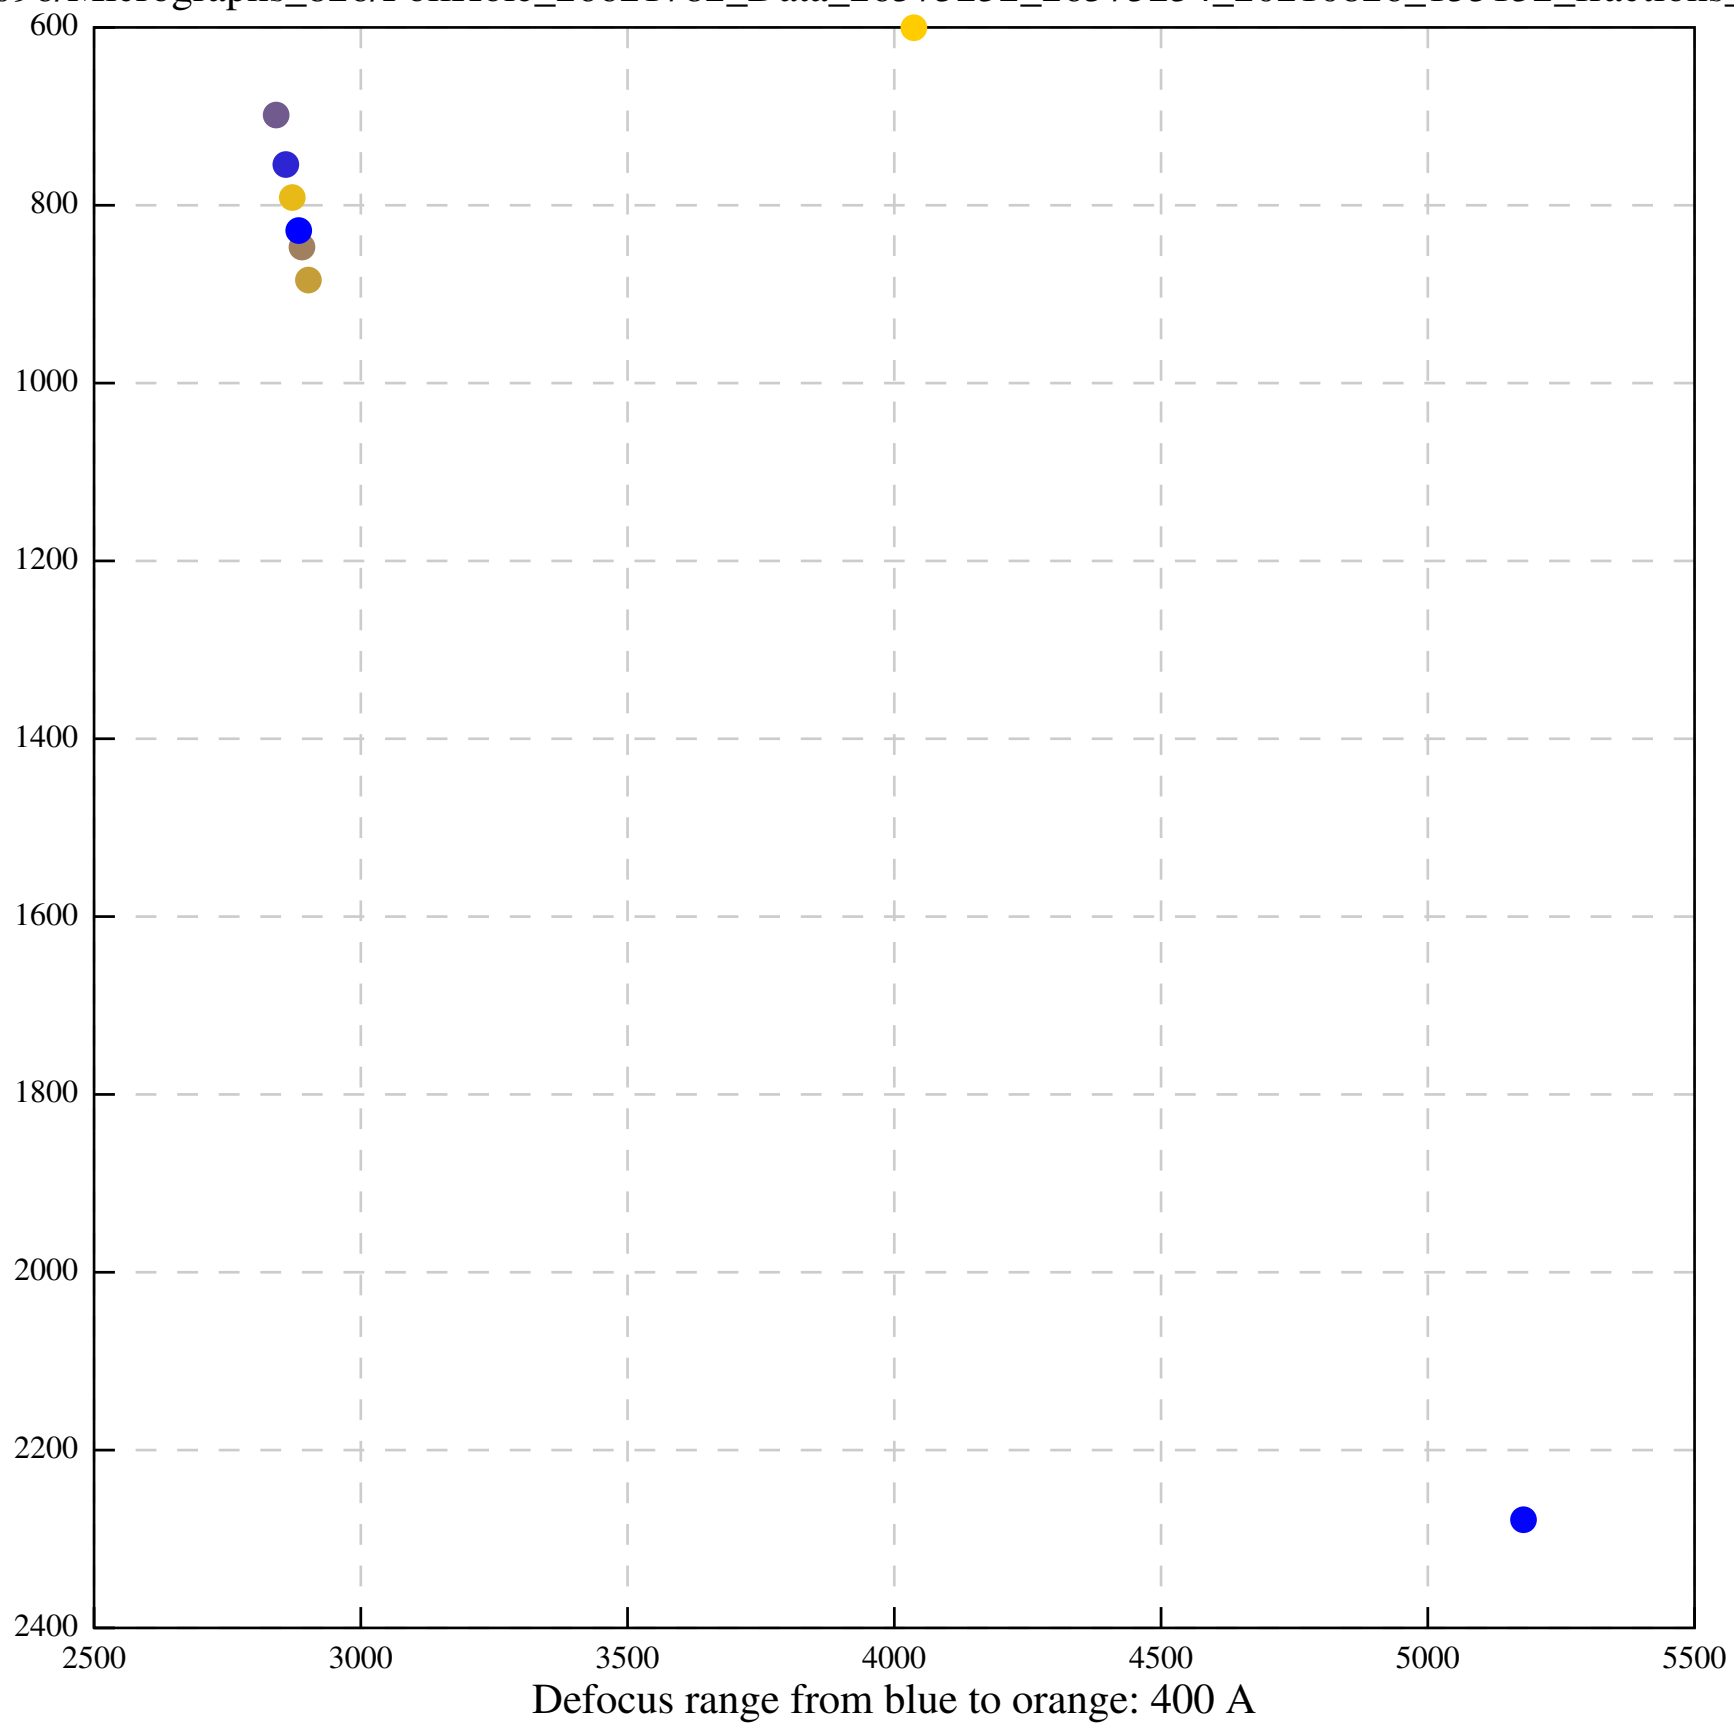

Defocus range from blue to orange: 126 A

Defocus range from blue to orange: 748 A

Defocus range from blue to orange: 274 Å

Defocus range from blue to orange: 60 A

Defocus range from blue to orange: 83 A

Defocus range from blue to orange: 328 A

Defocus range from blue to orange: 16 A

Defocus range from blue to orange: 93 A

Defocus range from blue to orange: 81 A

Defocus range from blue to orange: 121 A

Defocus range from blue to orange: 438 A

Defocus range from blue to orange: 437 A

Defocus range from blue to orange: 502 Å

Defocus range from blue to orange: 765 A

Defocus range from blue to orange: 593 A

Defocus range from blue to orange: 153 A

Defocus range from blue to orange: 171 Å

Defocus range from blue to orange: 36 A

Defocus range from blue to orange: 368 A

Defocus range from blue to orange: 412 A

Defocus range from blue to orange: 93 A

Defocus range from blue to orange: 0 Å