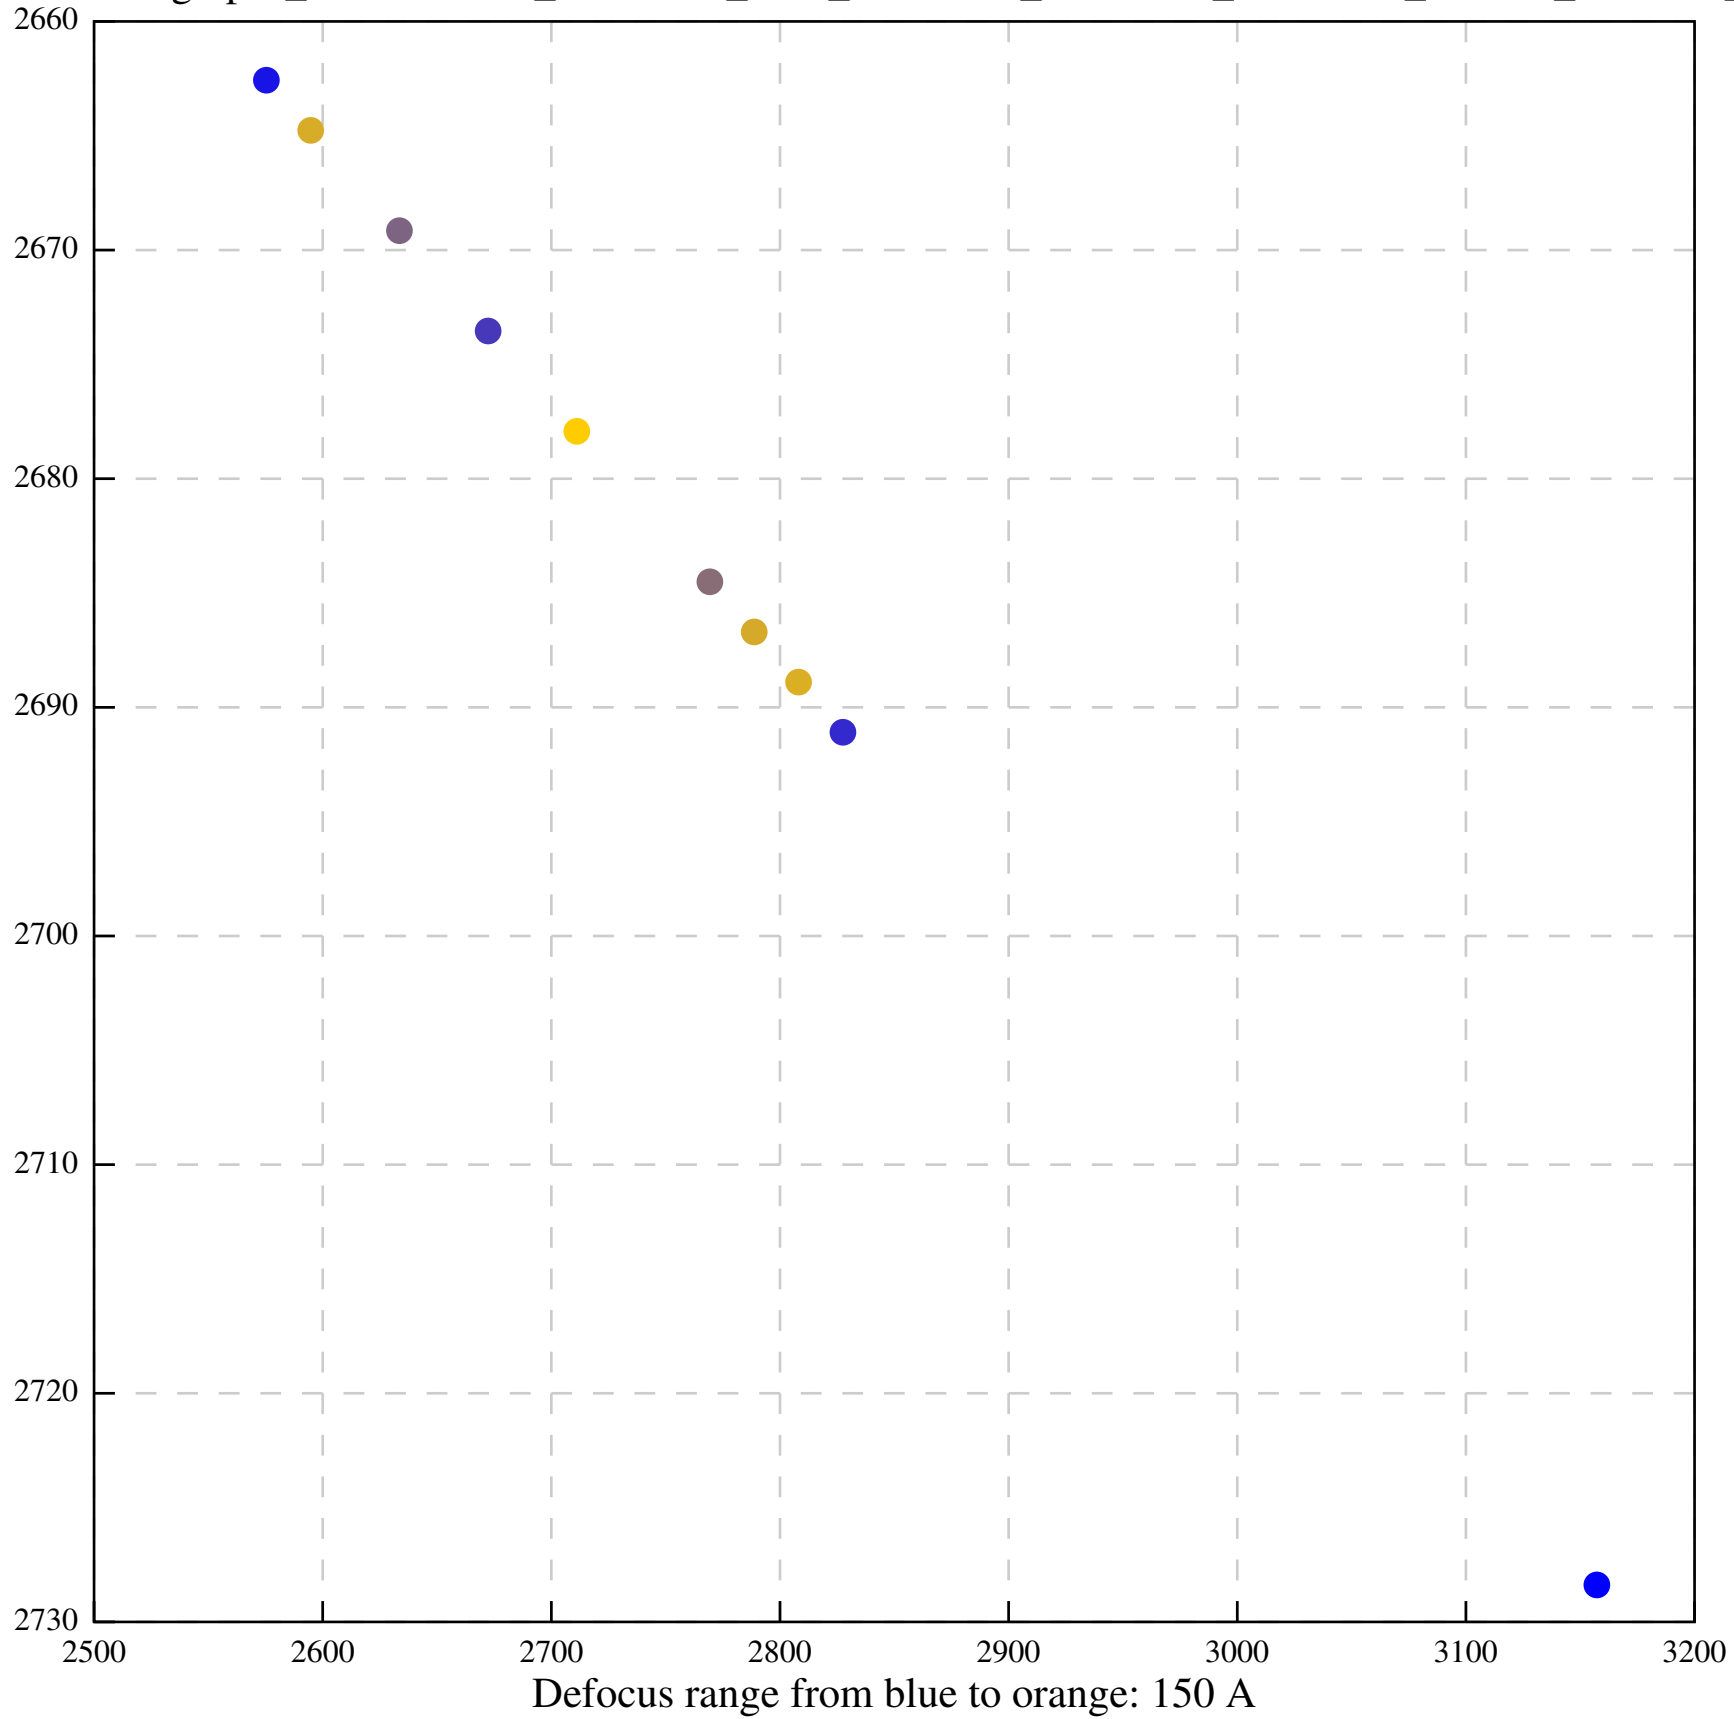

Defocus range from blue to orange: 480 A

Defocus range from blue to orange: 204 Å

Defocus range from blue to orange: 580 A

Defocus range from blue to orange: 353 A

Defocus range from blue to orange: 50 A

Defocus range from blue to orange: 286 A

Defocus range from blue to orange: 552 A

Defocus range from blue to orange: 54 A

Defocus range from blue to orange: 576 A

Defocus range from blue to orange: 69 A

Defocus range from blue to orange: 173 A

Defocus range from blue to orange: 0 A

Defocus range from blue to orange: 232 Å

Defocus range from blue to orange: 575 A

Defocus range from blue to orange: 347 A

Defocus range from blue to orange: 0 A

Defocus range from blue to orange: 487 A

Defocus range from blue to orange: 383 A

Defocus range from blue to orange: 126 A

Defocus range from blue to orange: 748 A

Defocus range from blue to orange: 274 Å

Defocus range from blue to orange: 60 A

Defocus range from blue to orange: 83 A

Defocus range from blue to orange: 328 A