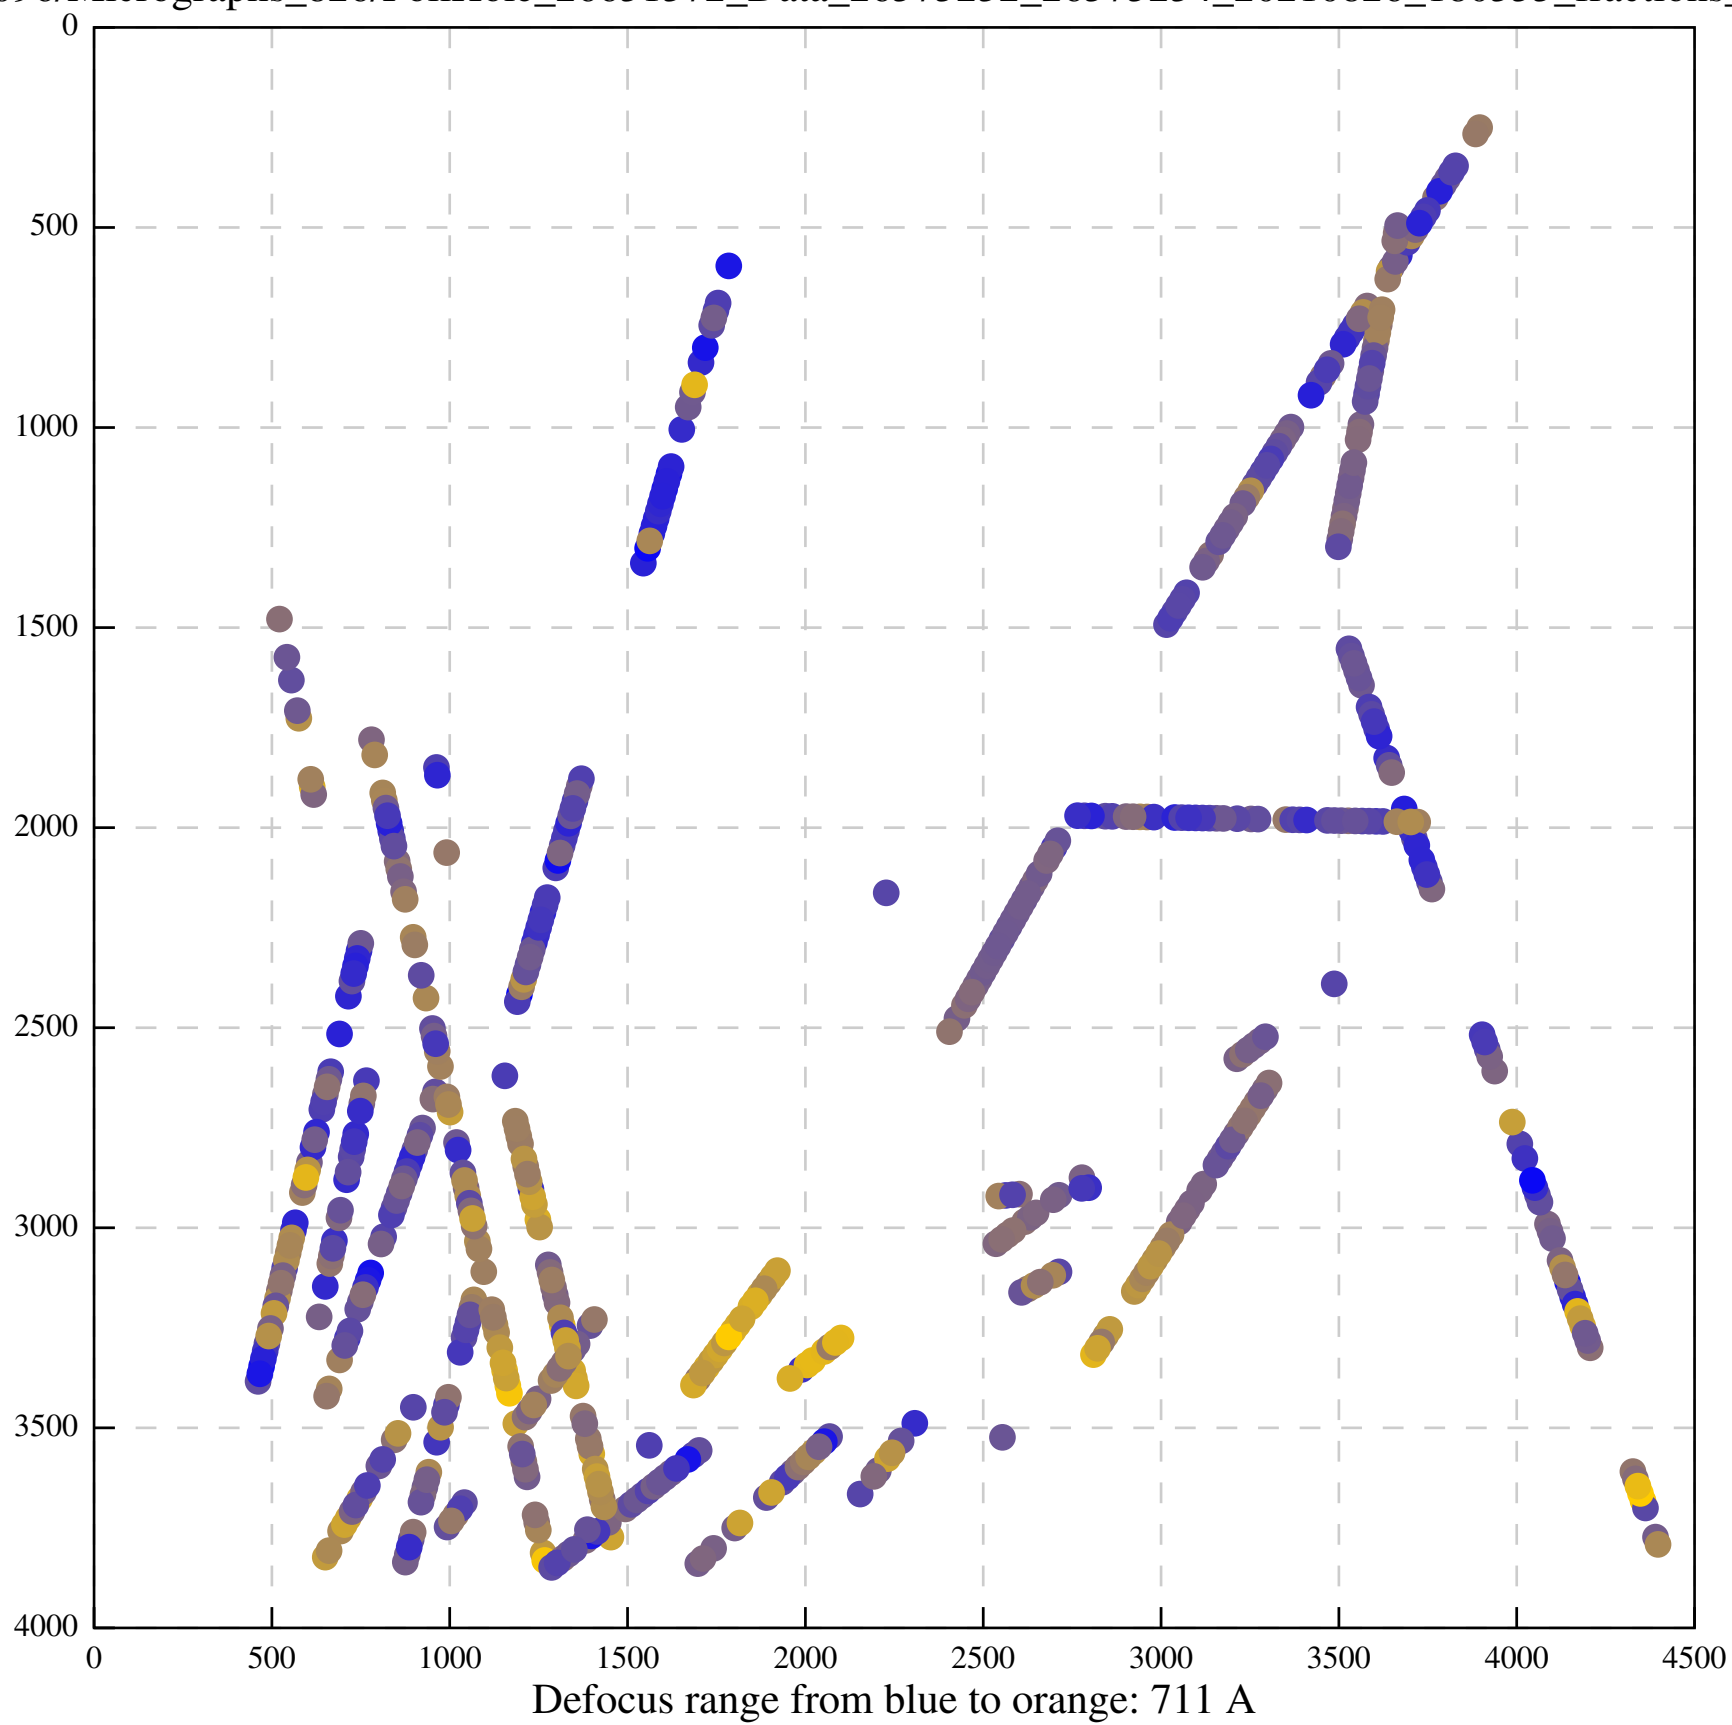

Defocus range from blue to orange: 126 A

Defocus range from blue to orange: 748 A

Defocus range from blue to orange: 274 Å

Defocus range from blue to orange: 60 A

Defocus range from blue to orange: 83 A

Defocus range from blue to orange: 328 A

Defocus range from blue to orange: 16 A

Defocus range from blue to orange: 93 A

Defocus range from blue to orange: 81 A

Defocus range from blue to orange: 121 A

Defocus range from blue to orange: 438 A

Defocus range from blue to orange: 437 A

Defocus range from blue to orange: 502 Å

Defocus range from blue to orange: 765 A

Defocus range from blue to orange: 593 A

Defocus range from blue to orange: 153 A

Defocus range from blue to orange: 171 Å

Defocus range from blue to orange: 36 A

Defocus range from blue to orange: 368 A

Defocus range from blue to orange: 412 A

Defocus range from blue to orange: 93 A

Defocus range from blue to orange: 0 Å