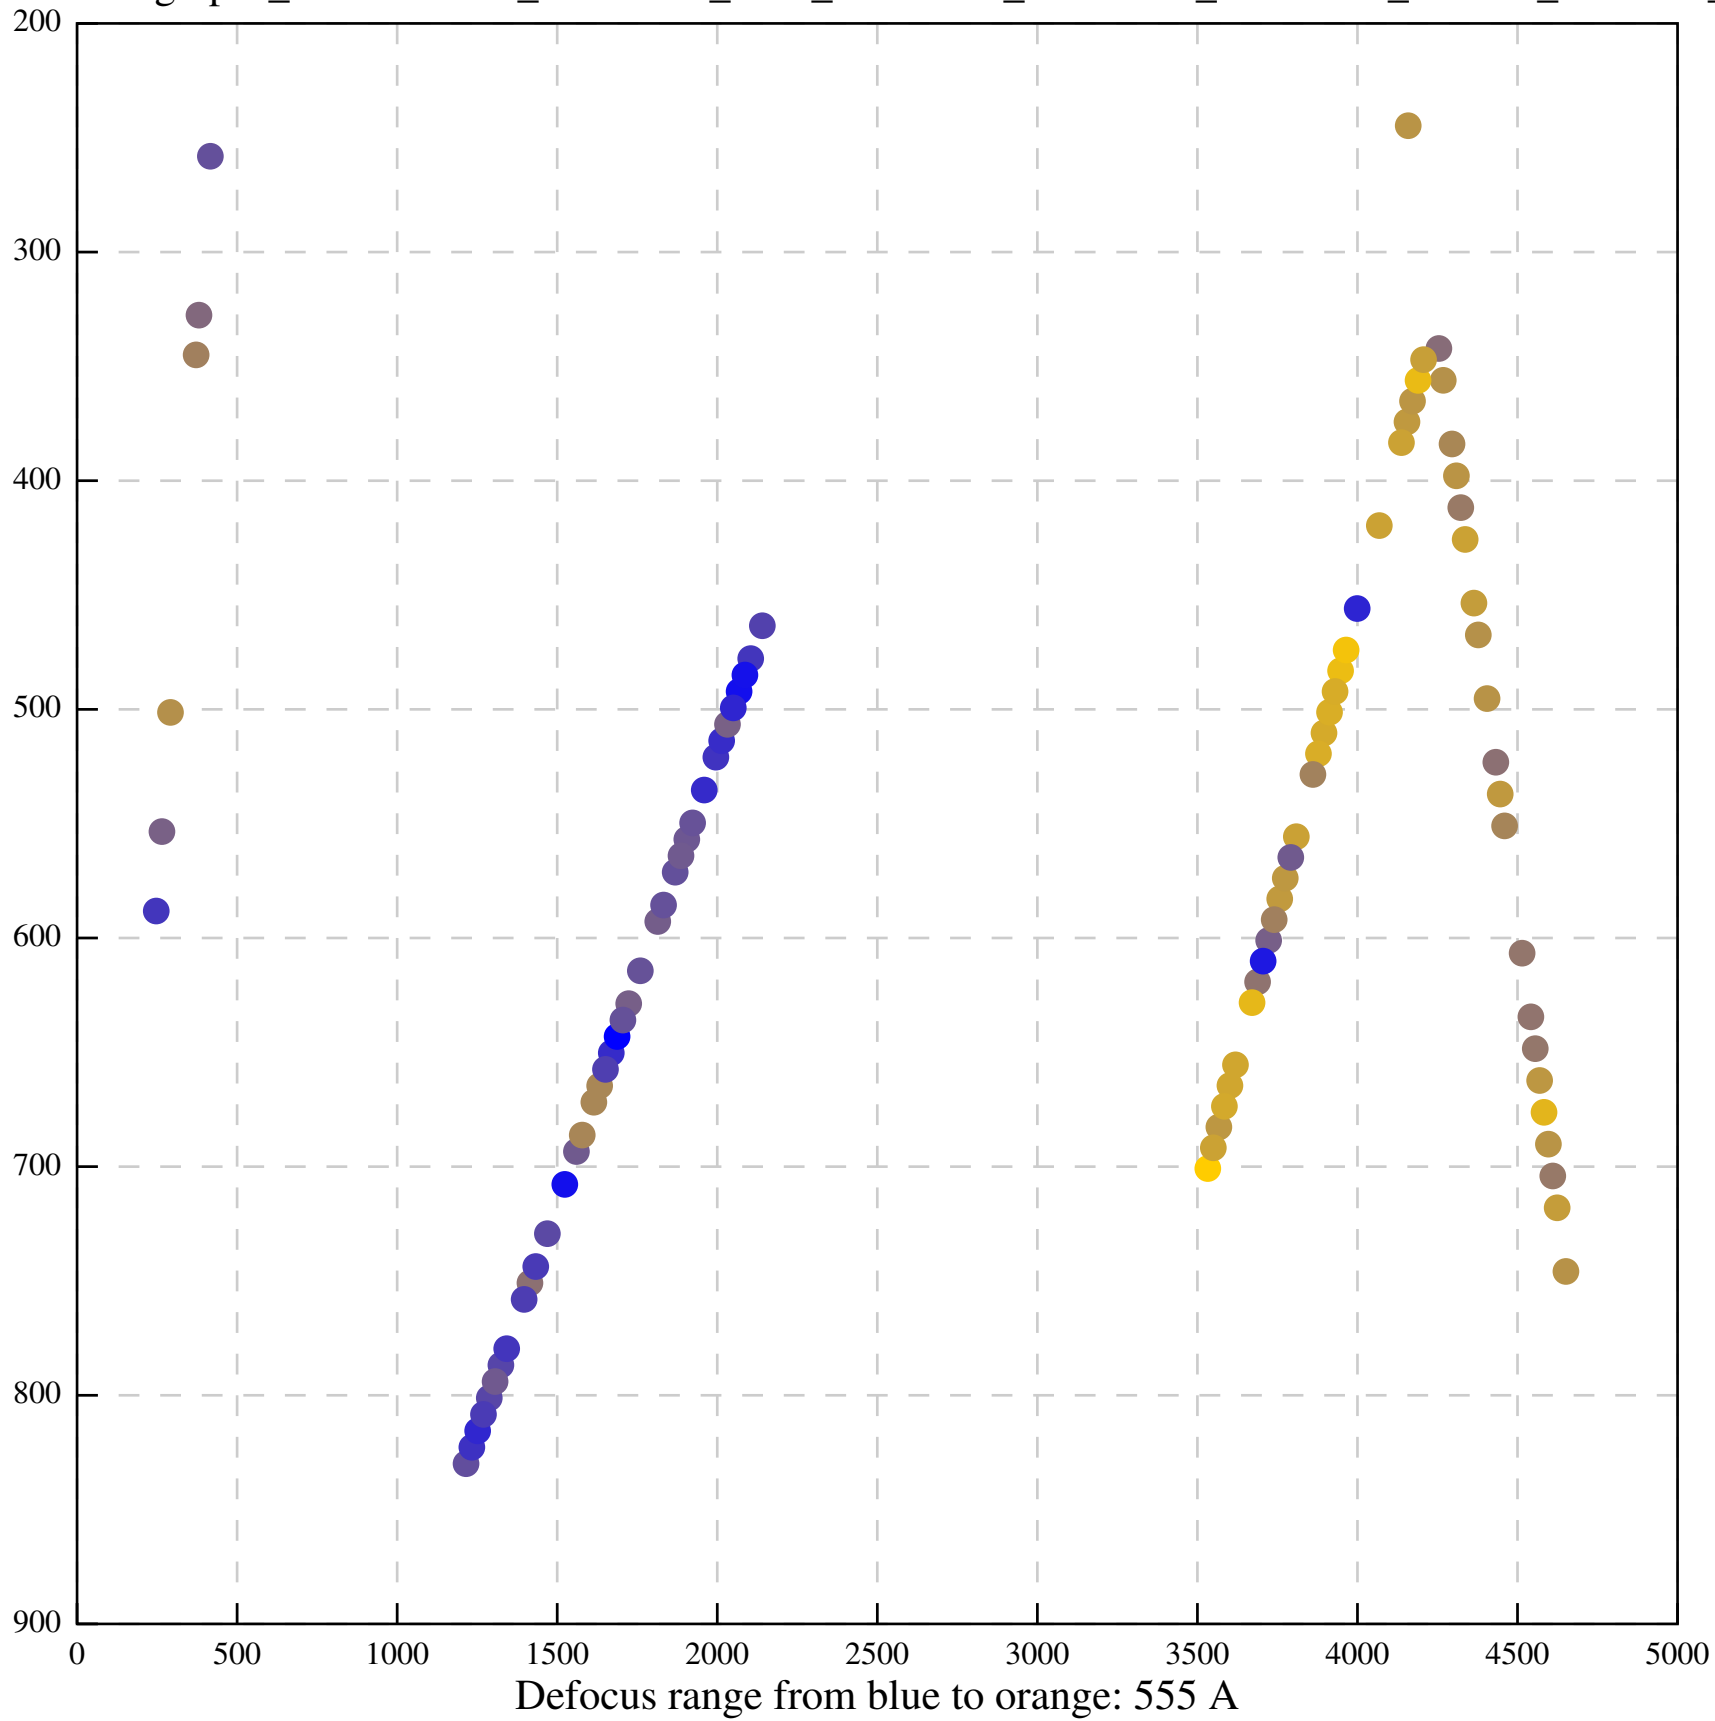

Defocus range from blue to orange: 480 A

Defocus range from blue to orange: 204 Å

Defocus range from blue to orange: 580 A

Defocus range from blue to orange: 353 A

Defocus range from blue to orange: 50 A

Defocus range from blue to orange: 286 A

Defocus range from blue to orange: 552 A

Defocus range from blue to orange: 54 A

Defocus range from blue to orange: 576 A

Defocus range from blue to orange: 69 A

Defocus range from blue to orange: 173 A

Defocus range from blue to orange: 0 A

Defocus range from blue to orange: 232 Å

Defocus range from blue to orange: 575 A

Defocus range from blue to orange: 347 A

Defocus range from blue to orange: 0 A

Defocus range from blue to orange: 487 A

Defocus range from blue to orange: 383 A

Defocus range from blue to orange: 126 A

Defocus range from blue to orange: 748 A

Defocus range from blue to orange: 274 Å

Defocus range from blue to orange: 60 A

Defocus range from blue to orange: 83 A

Defocus range from blue to orange: 328 A