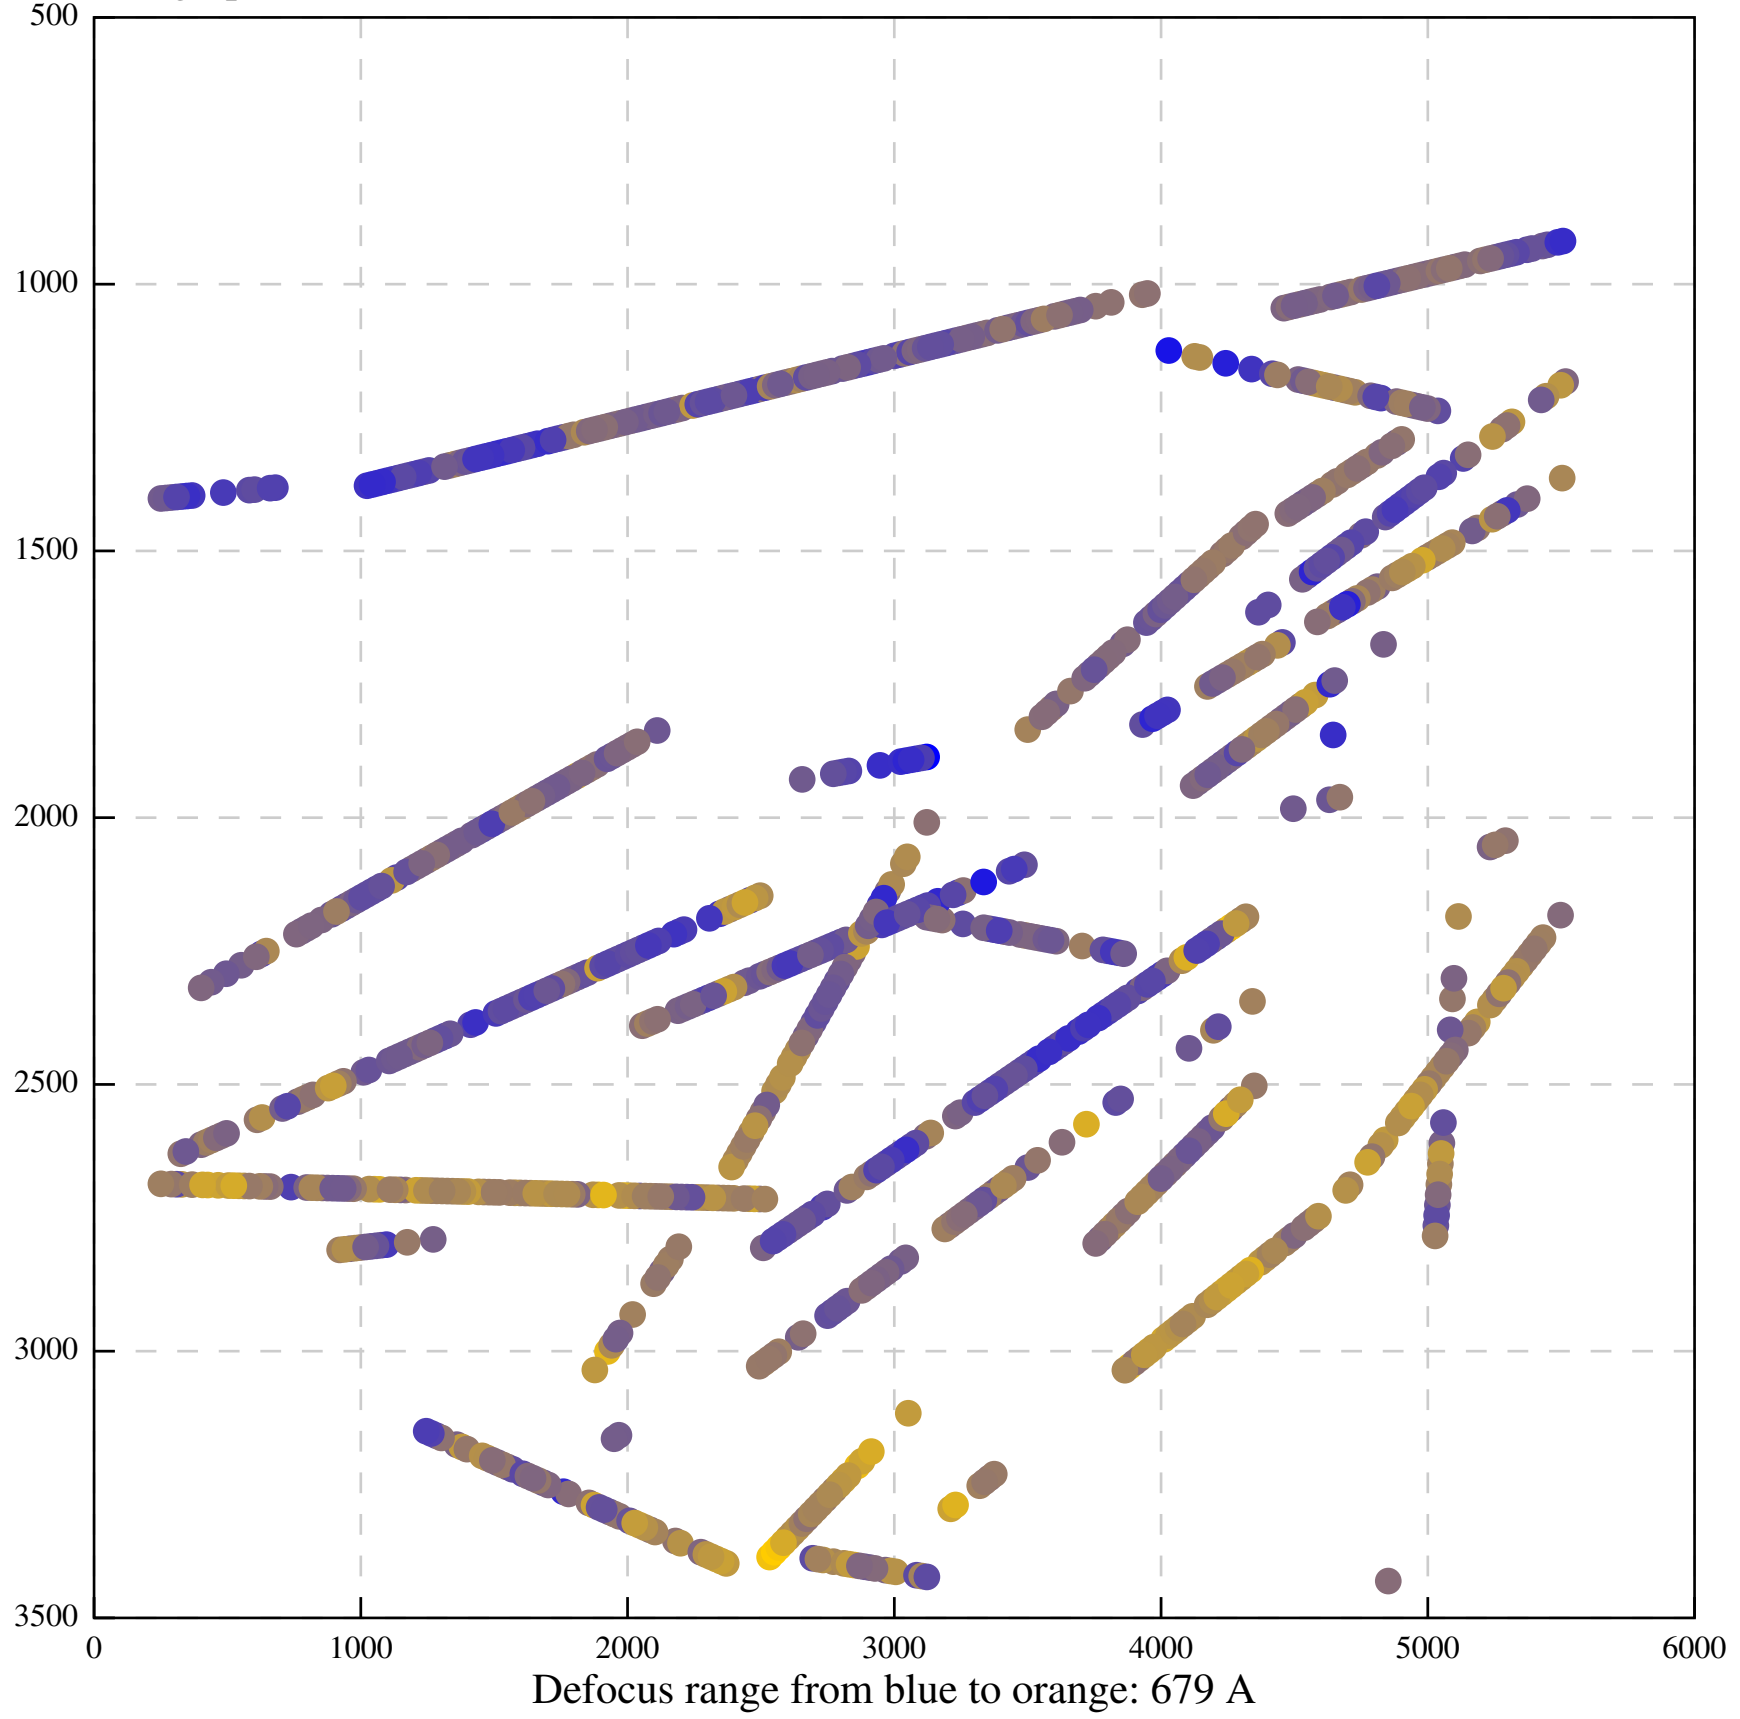

Defocus range from blue to orange: 126 A

Defocus range from blue to orange: 748 A

Defocus range from blue to orange: 274 Å

Defocus range from blue to orange: 60 A

Defocus range from blue to orange: 83 A

Defocus range from blue to orange: 328 A

Defocus range from blue to orange: 16 A

Defocus range from blue to orange: 93 A

Defocus range from blue to orange: 81 A

Defocus range from blue to orange: 121 A

Defocus range from blue to orange: 438 A

Defocus range from blue to orange: 437 A

Defocus range from blue to orange: 502 Å

Defocus range from blue to orange: 765 A

Defocus range from blue to orange: 593 A

Defocus range from blue to orange: 153 A

Defocus range from blue to orange: 171 Å

Defocus range from blue to orange: 36 A

Defocus range from blue to orange: 368 A

Defocus range from blue to orange: 412 A

Defocus range from blue to orange: 93 A

Defocus range from blue to orange: 0 Å