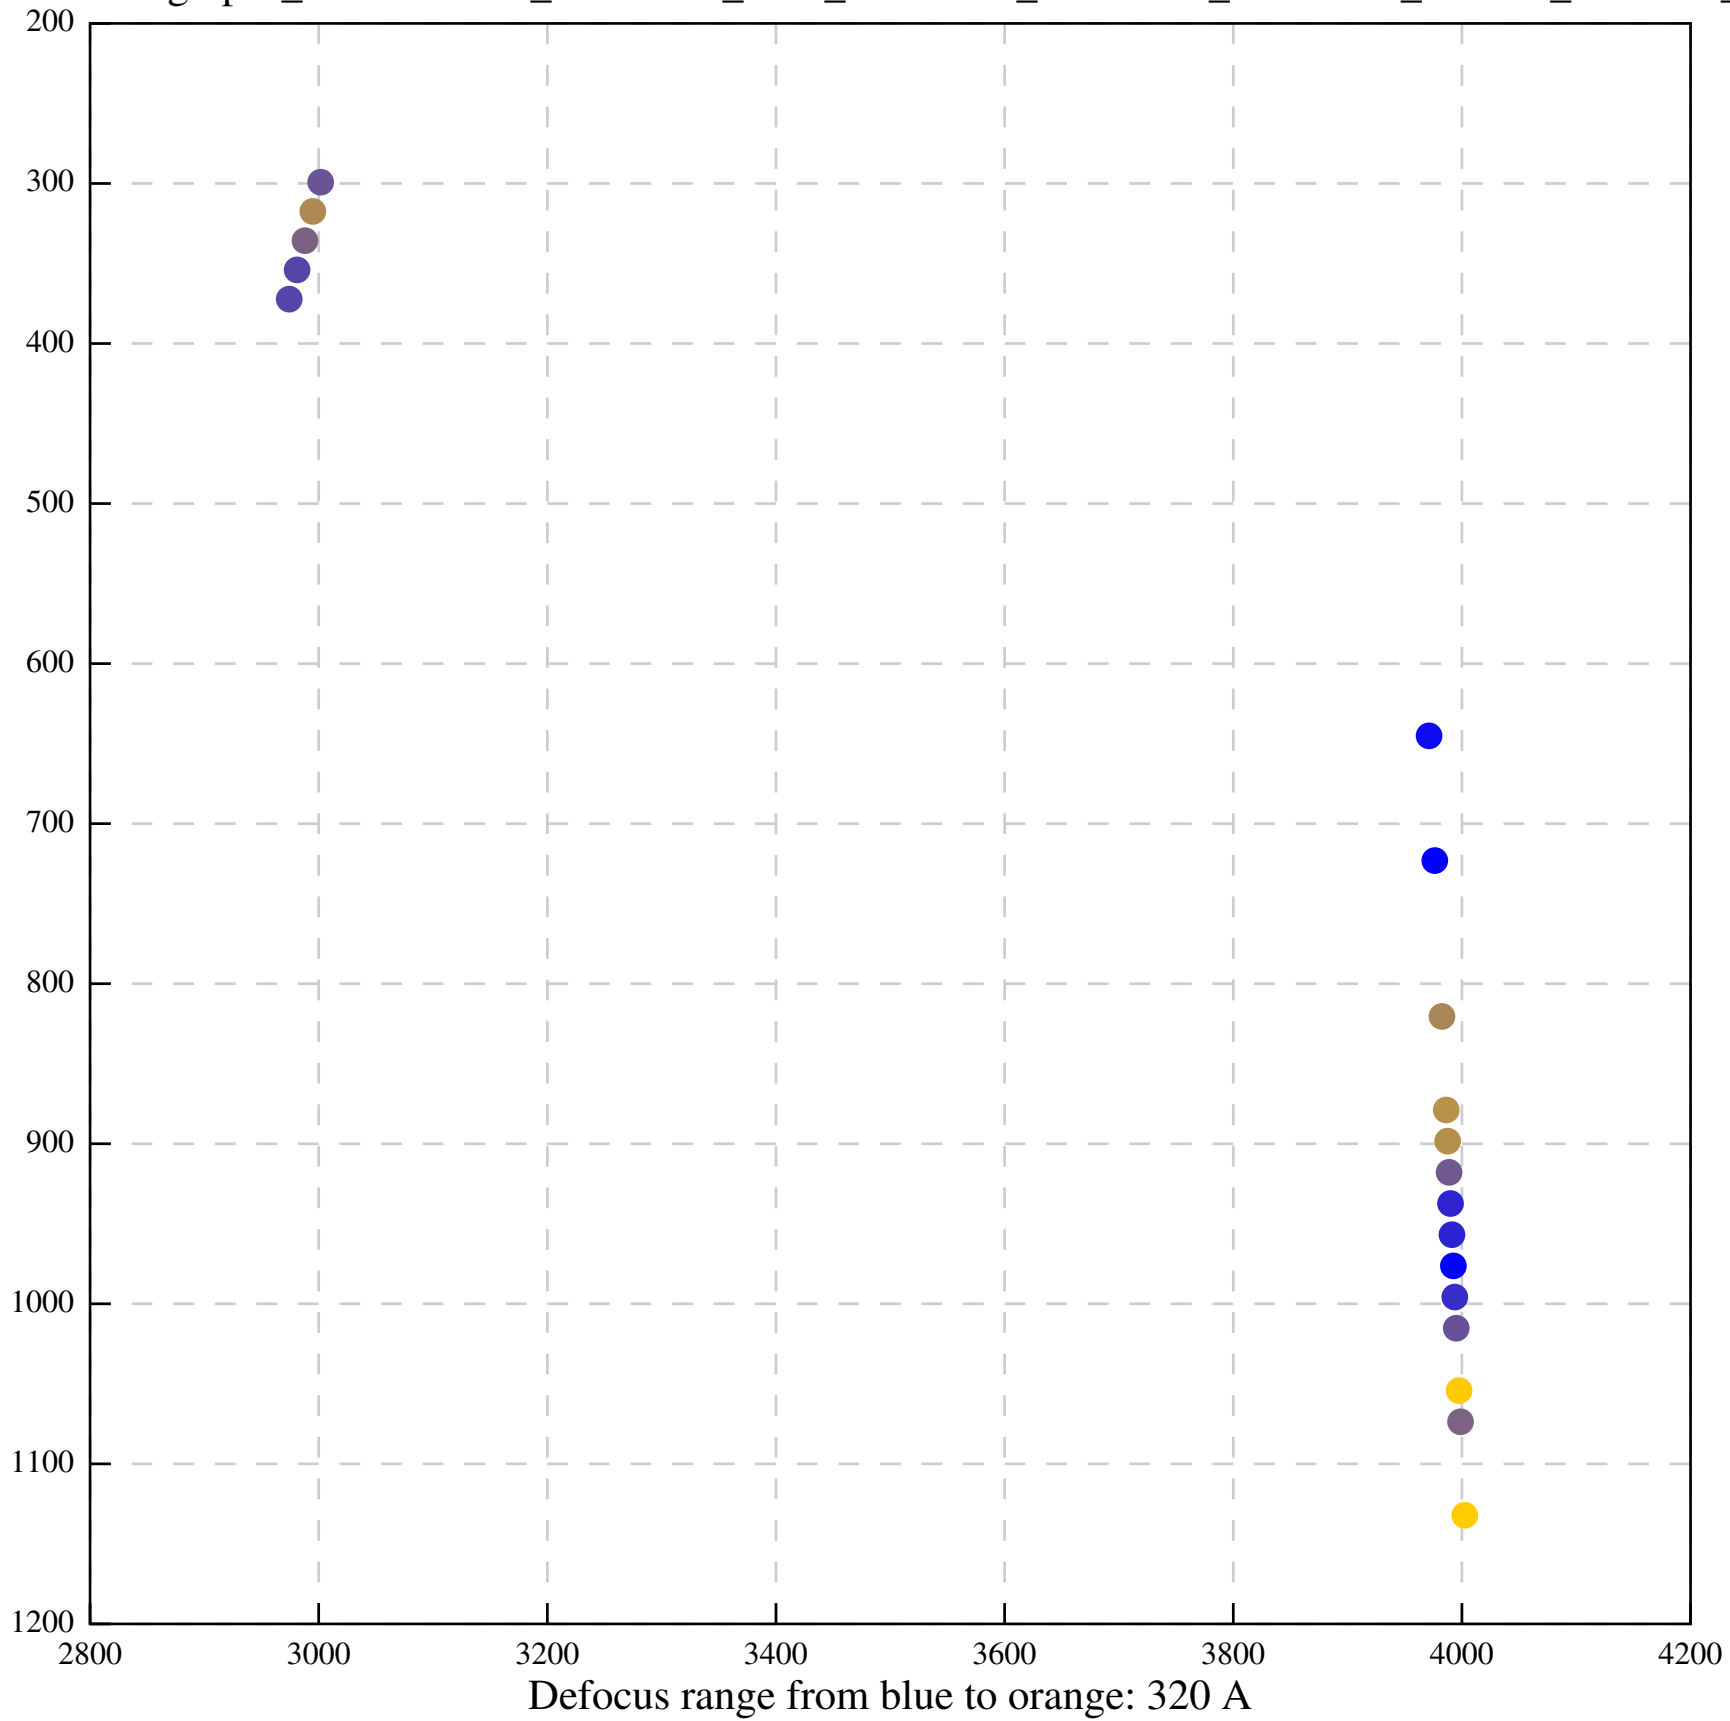

Defocus range from blue to orange: 126 A

Defocus range from blue to orange: 748 A

Defocus range from blue to orange: 274 Å

Defocus range from blue to orange: 60 A

Defocus range from blue to orange: 83 A

Defocus range from blue to orange: 328 A

Defocus range from blue to orange: 16 A

Defocus range from blue to orange: 93 A

Defocus range from blue to orange: 81 A

Defocus range from blue to orange: 121 A

Defocus range from blue to orange: 438 A

Defocus range from blue to orange: 437 A

Defocus range from blue to orange: 502 Å

Defocus range from blue to orange: 765 A

Defocus range from blue to orange: 593 A

Defocus range from blue to orange: 153 A

Defocus range from blue to orange: 171 Å

Defocus range from blue to orange: 36 A

Defocus range from blue to orange: 368 A

Defocus range from blue to orange: 412 A

Defocus range from blue to orange: 93 A

Defocus range from blue to orange: 0 Å