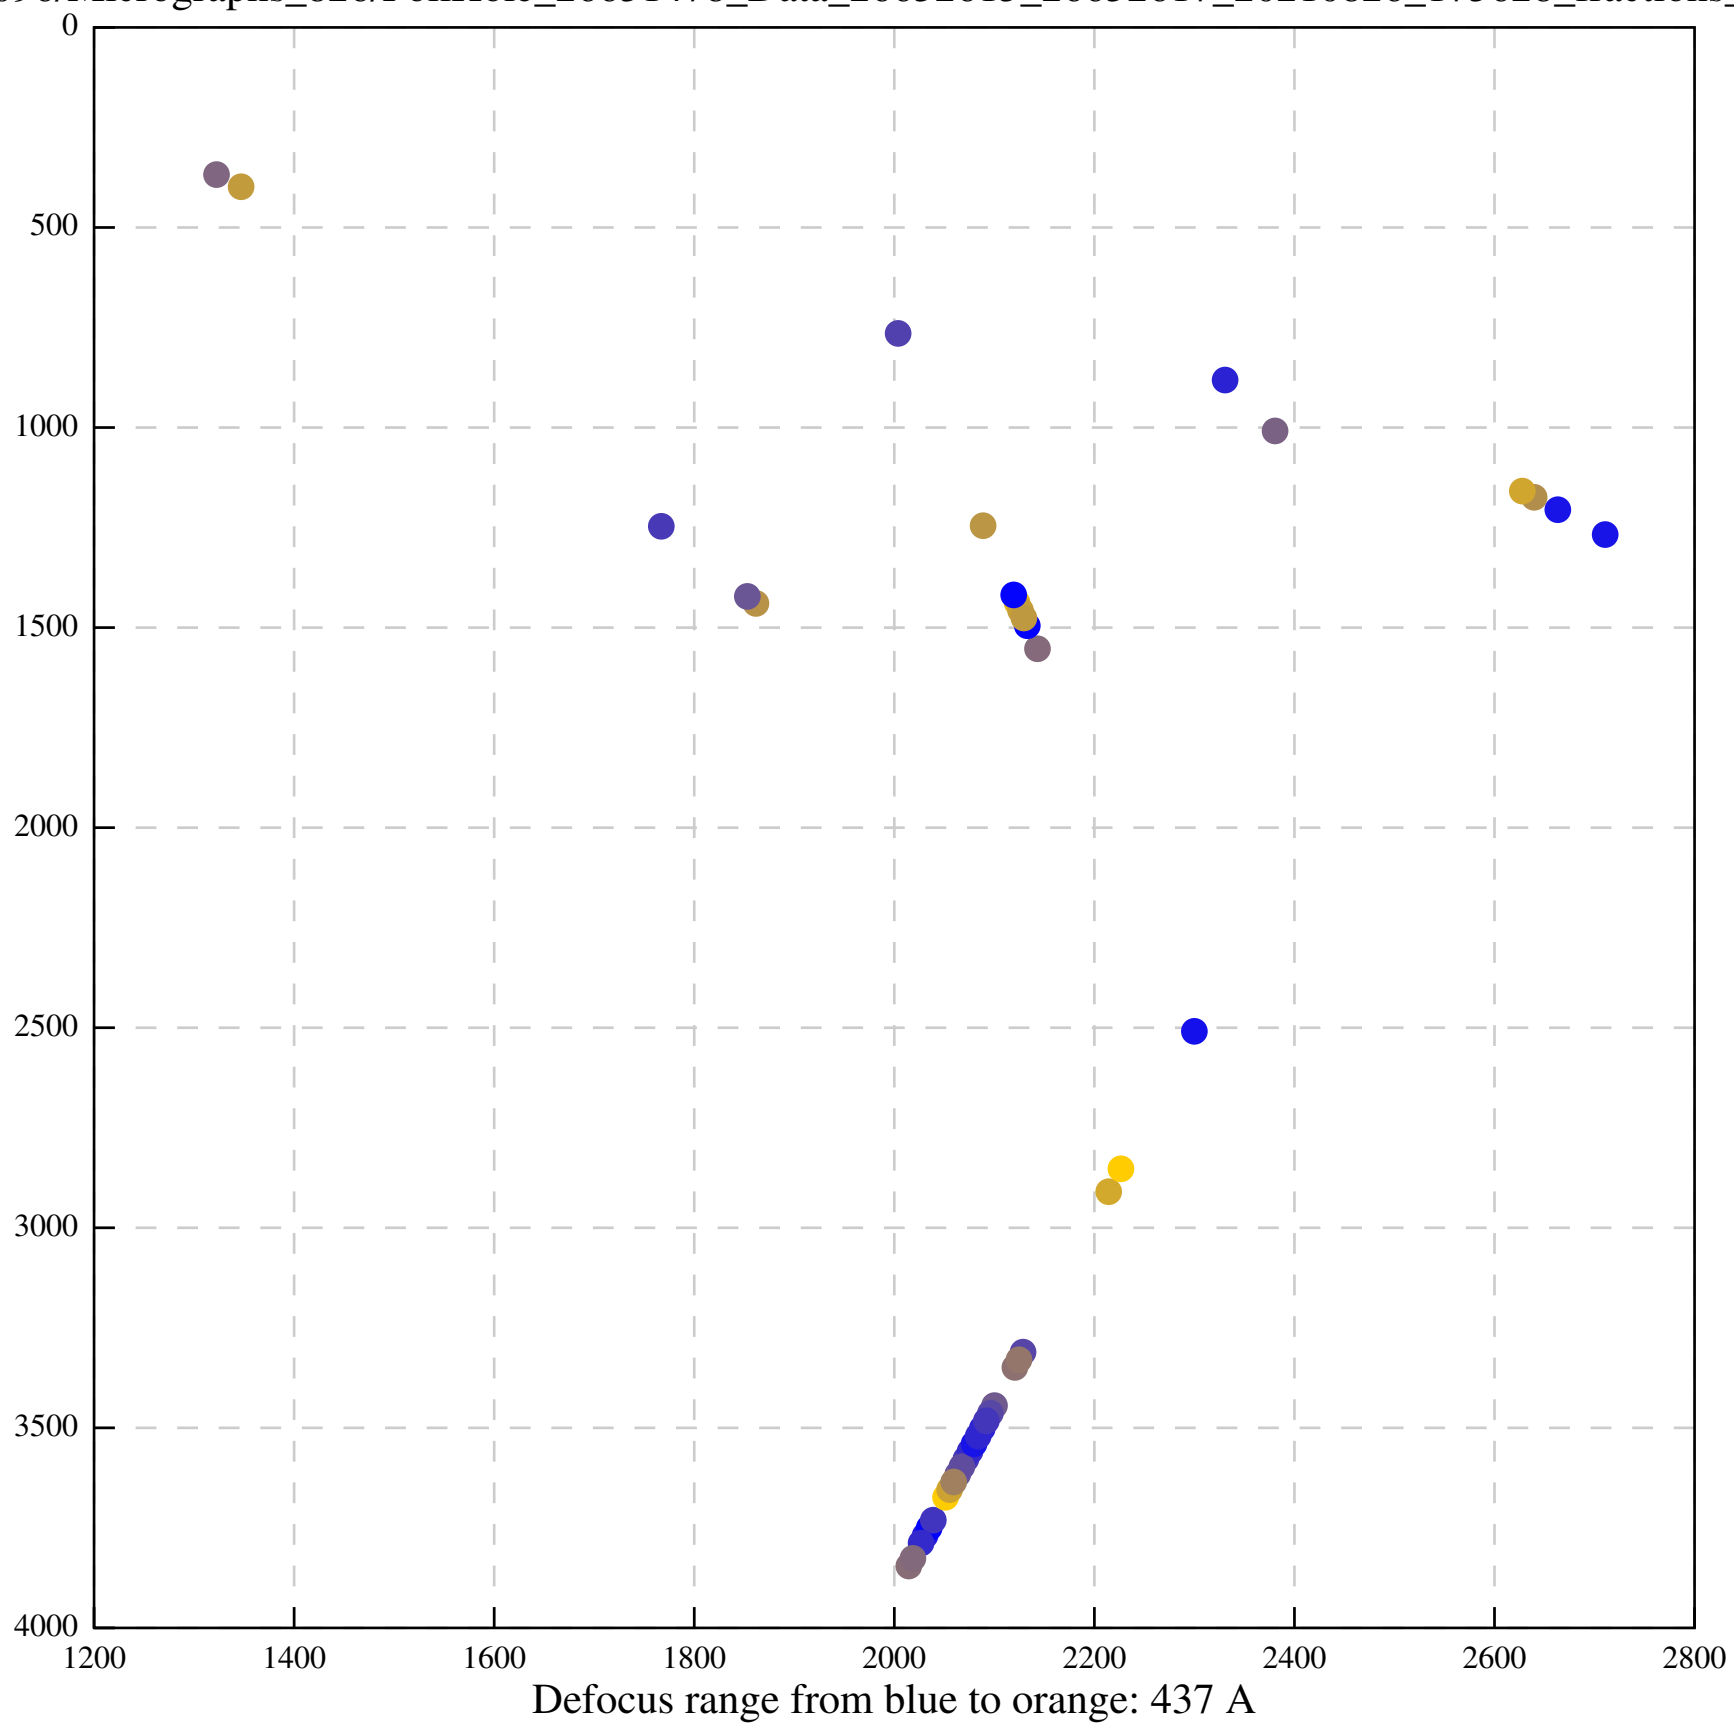

Defocus range from blue to orange: 126 A

Defocus range from blue to orange: 748 A

Defocus range from blue to orange: 274 Å

Defocus range from blue to orange: 60 A

Defocus range from blue to orange: 83 A

Defocus range from blue to orange: 328 A

Defocus range from blue to orange: 16 A

Defocus range from blue to orange: 93 A

Defocus range from blue to orange: 81 A

Defocus range from blue to orange: 121 A

Defocus range from blue to orange: 438 A

Defocus range from blue to orange: 437 A

Defocus range from blue to orange: 502 Å

Defocus range from blue to orange: 765 A

Defocus range from blue to orange: 593 A

Defocus range from blue to orange: 153 A

Defocus range from blue to orange: 171 Å

Defocus range from blue to orange: 36 A

Defocus range from blue to orange: 368 A

Defocus range from blue to orange: 412 A

Defocus range from blue to orange: 93 A

Defocus range from blue to orange: 0 Å