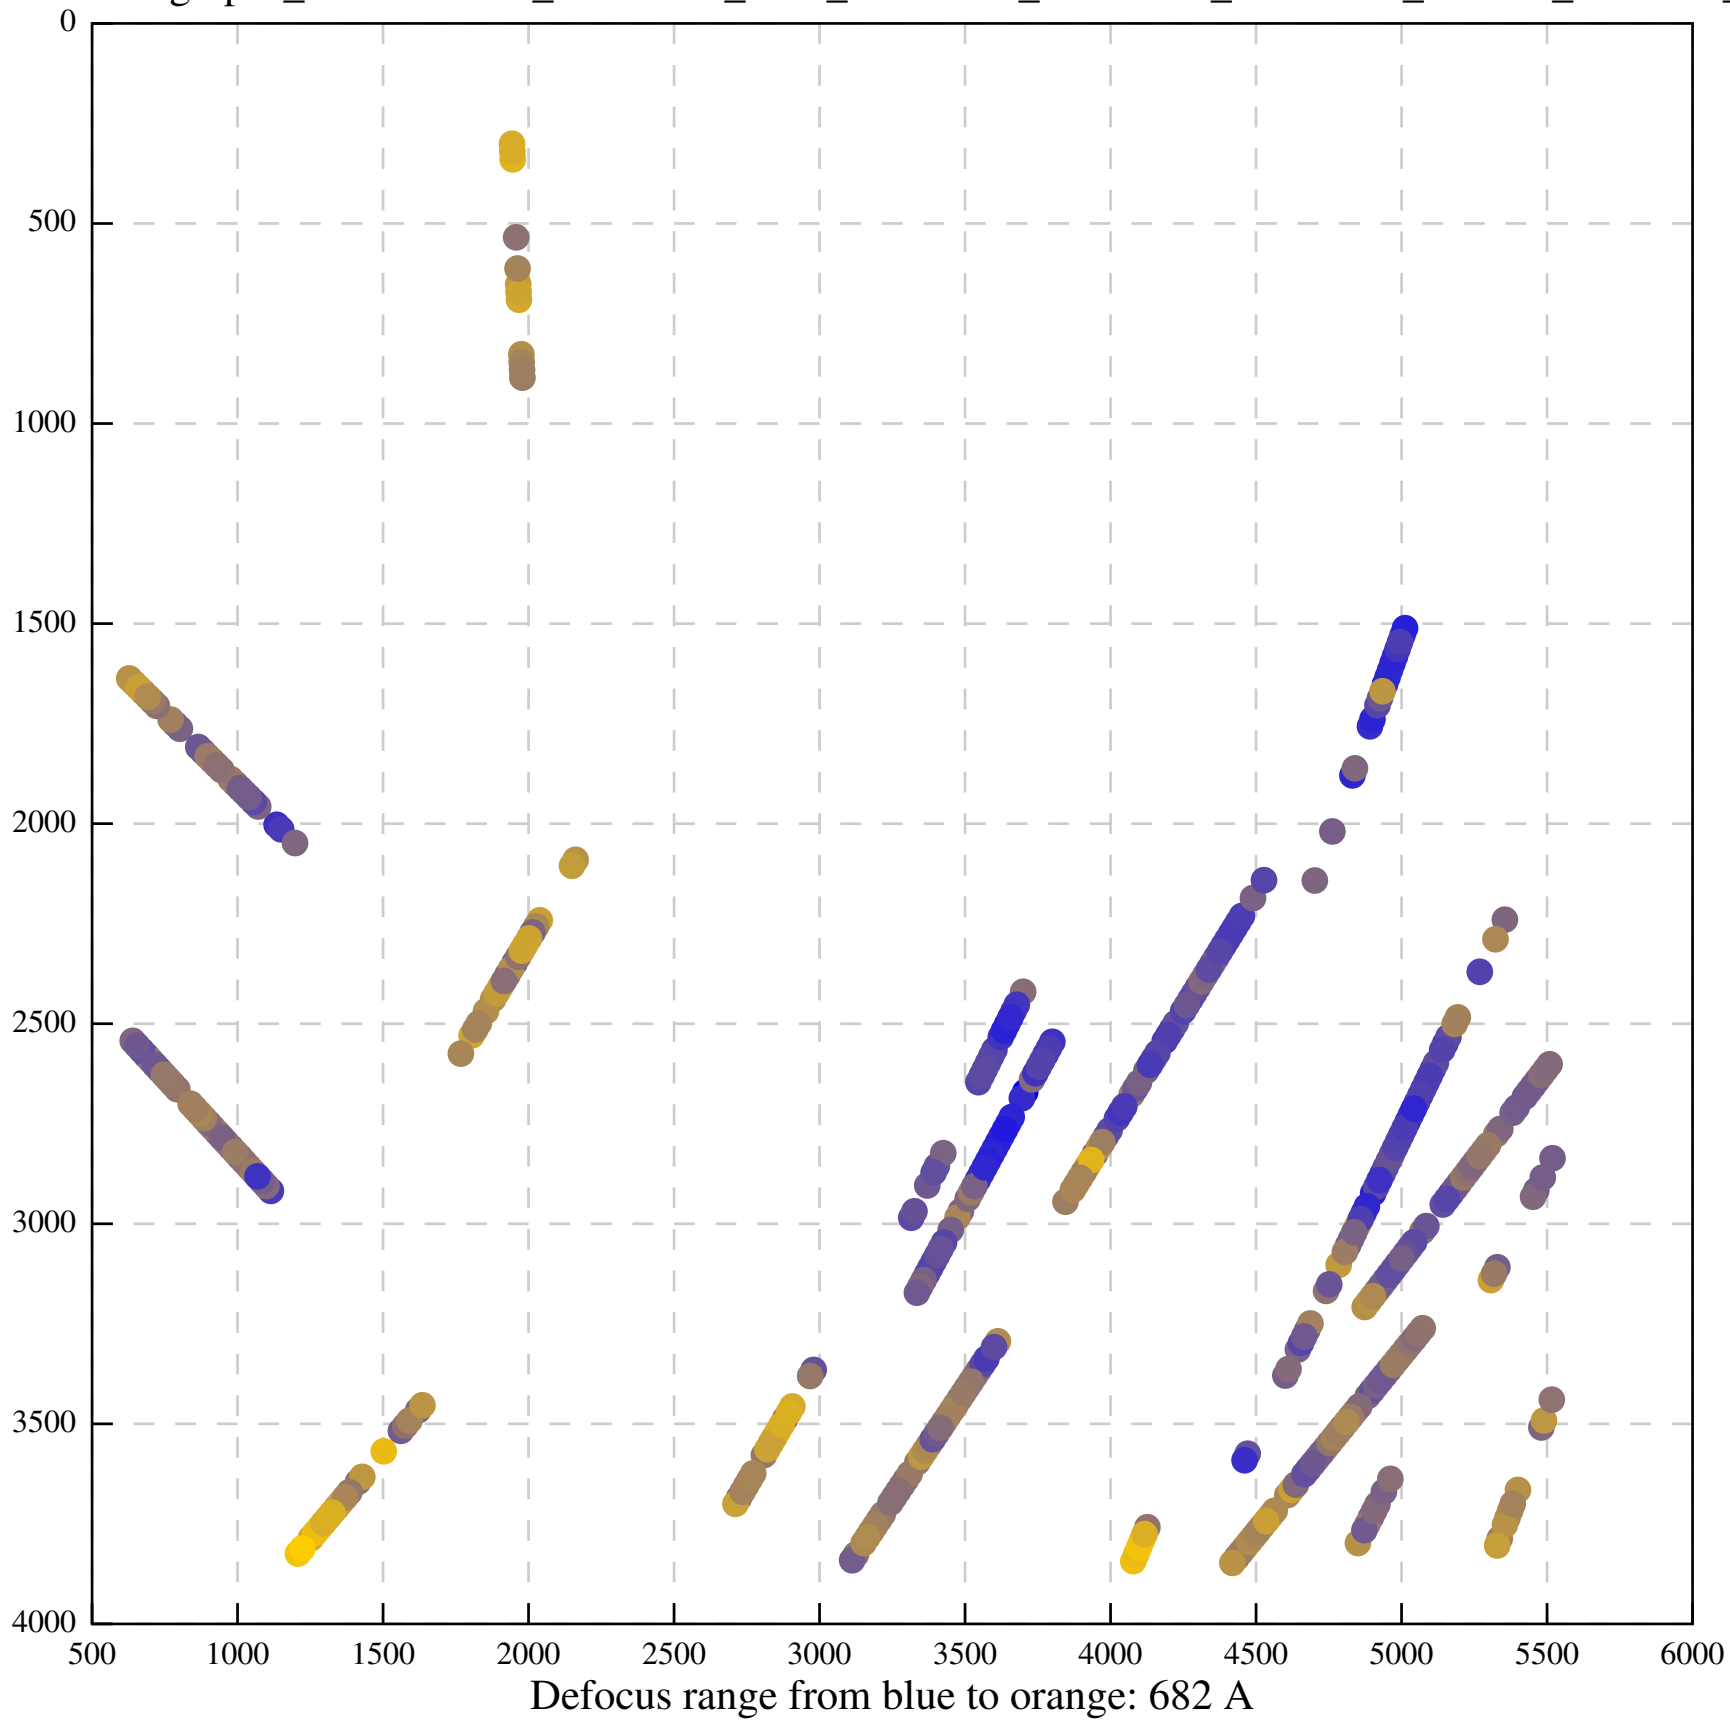

Defocus range from blue to orange: 126 A

Defocus range from blue to orange: 748 A

Defocus range from blue to orange: 274 Å

Defocus range from blue to orange: 60 A

Defocus range from blue to orange: 83 A

Defocus range from blue to orange: 328 A

Defocus range from blue to orange: 16 A

Defocus range from blue to orange: 93 A

Defocus range from blue to orange: 81 A

Defocus range from blue to orange: 121 A

Defocus range from blue to orange: 438 A

Defocus range from blue to orange: 437 A

Defocus range from blue to orange: 502 Å

Defocus range from blue to orange: 765 A

Defocus range from blue to orange: 593 A

Defocus range from blue to orange: 153 A

Defocus range from blue to orange: 171 Å

Defocus range from blue to orange: 36 A

Defocus range from blue to orange: 368 A

Defocus range from blue to orange: 412 A

Defocus range from blue to orange: 93 A

Defocus range from blue to orange: 0 Å