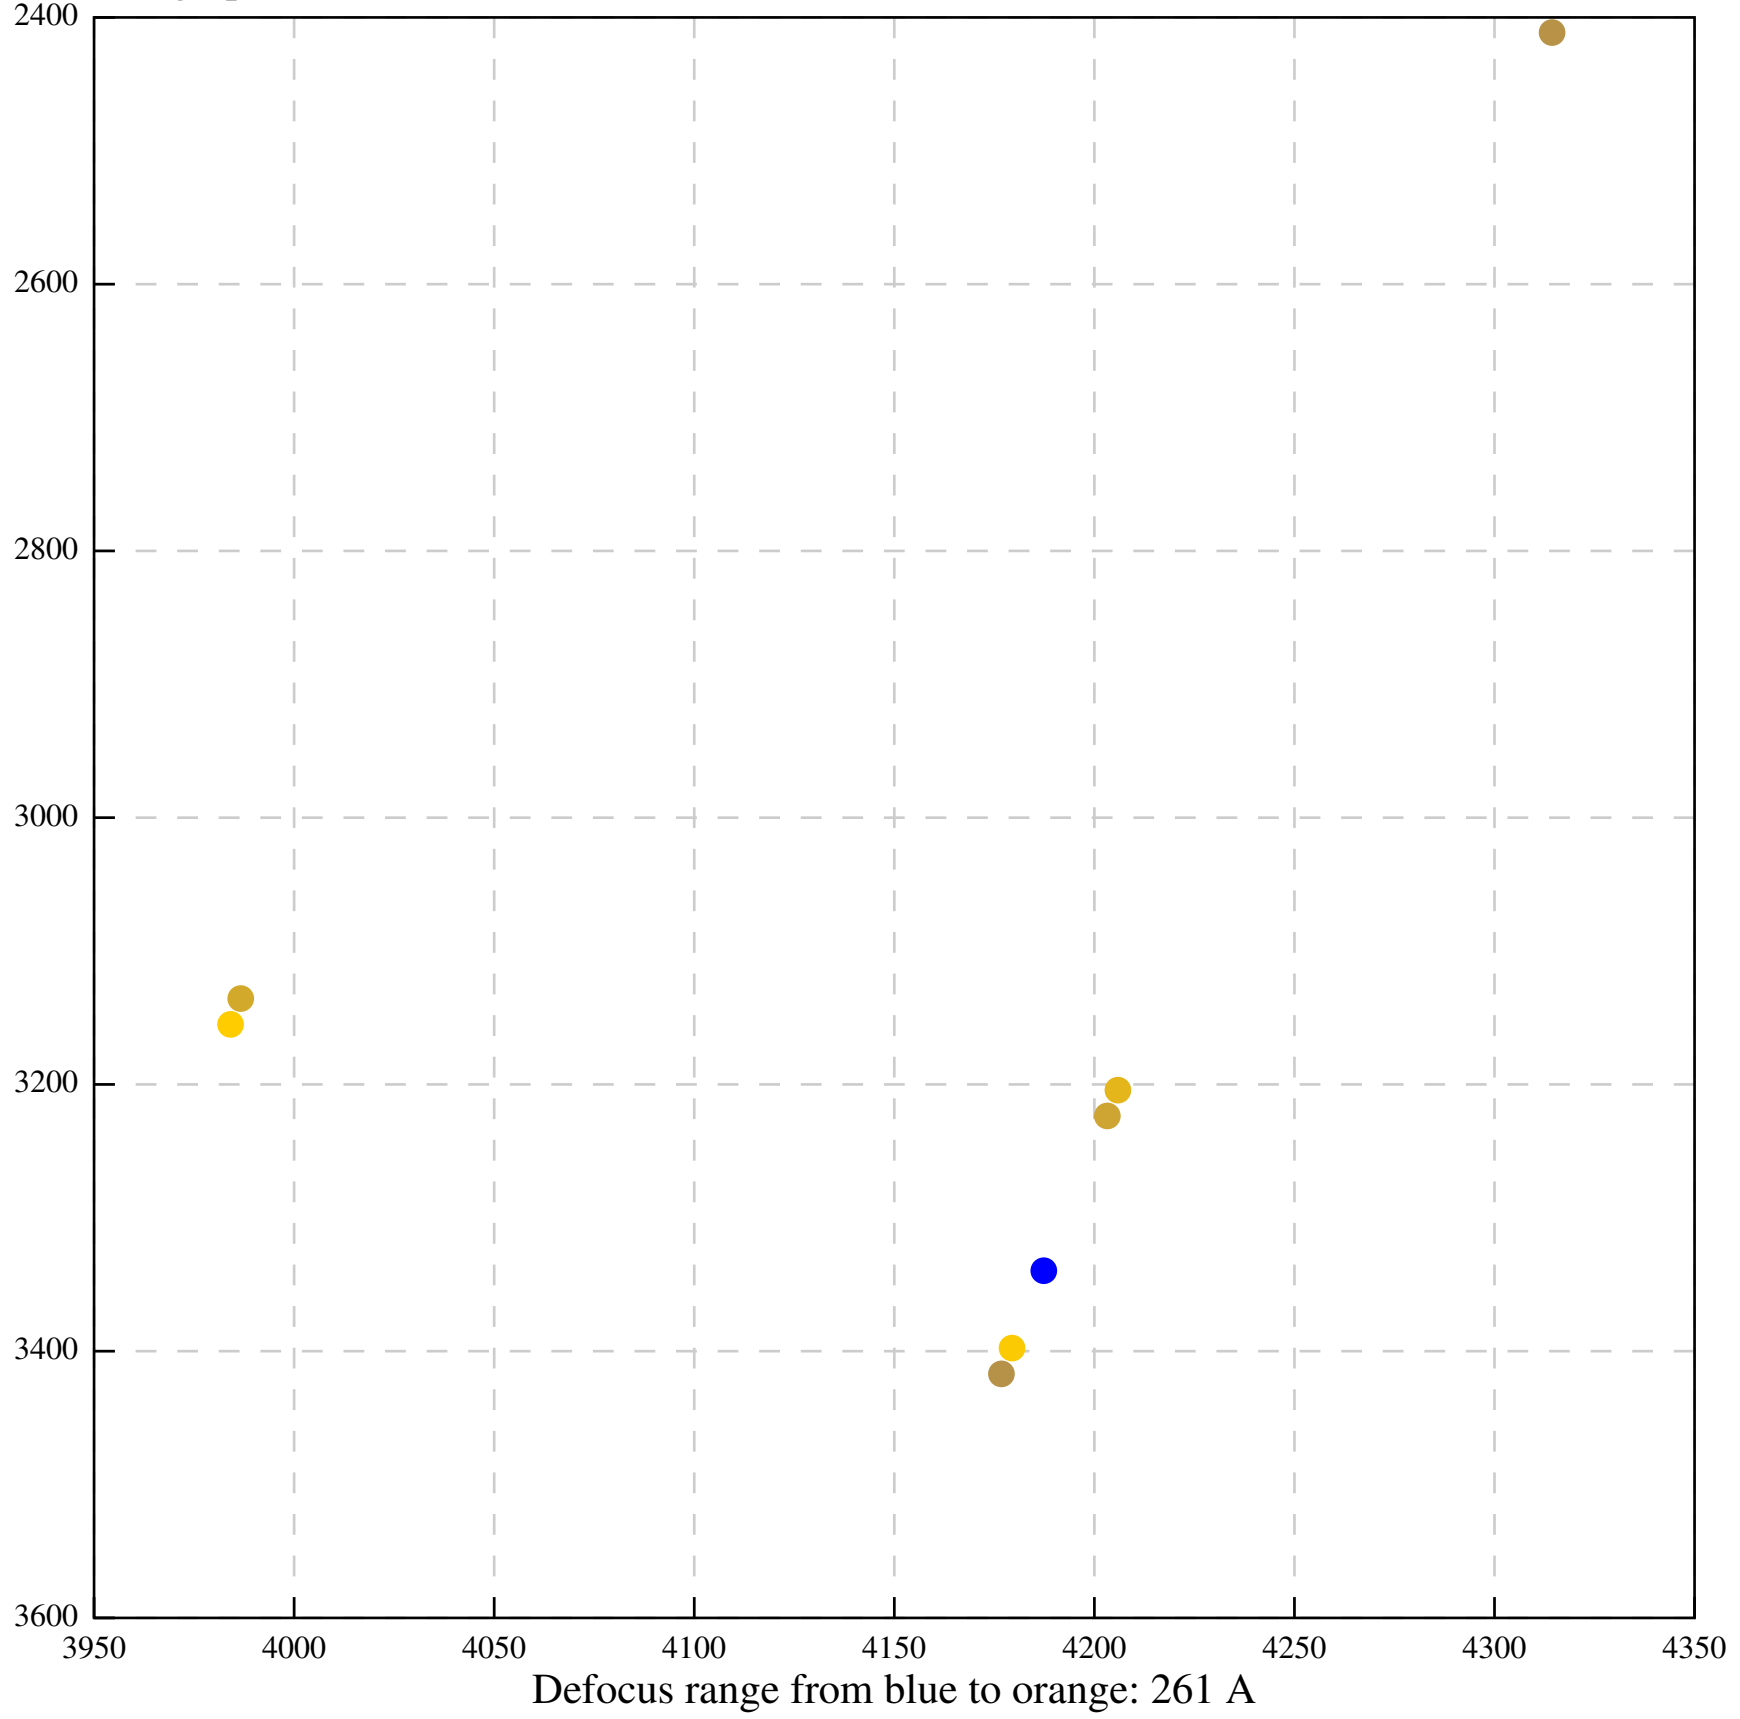

Defocus range from blue to orange: 126 A

Defocus range from blue to orange: 748 A

Defocus range from blue to orange: 274 Å

Defocus range from blue to orange: 60 A

Defocus range from blue to orange: 83 A

Defocus range from blue to orange: 328 A

Defocus range from blue to orange: 16 A

Defocus range from blue to orange: 93 A

Defocus range from blue to orange: 81 A

Defocus range from blue to orange: 121 A

Defocus range from blue to orange: 438 A

Defocus range from blue to orange: 437 A

Defocus range from blue to orange: 502 Å

Defocus range from blue to orange: 765 A

Defocus range from blue to orange: 593 A

Defocus range from blue to orange: 153 A

Defocus range from blue to orange: 171 Å

Defocus range from blue to orange: 36 A

Defocus range from blue to orange: 368 A

Defocus range from blue to orange: 412 A

Defocus range from blue to orange: 93 A

Defocus range from blue to orange: 0 Å