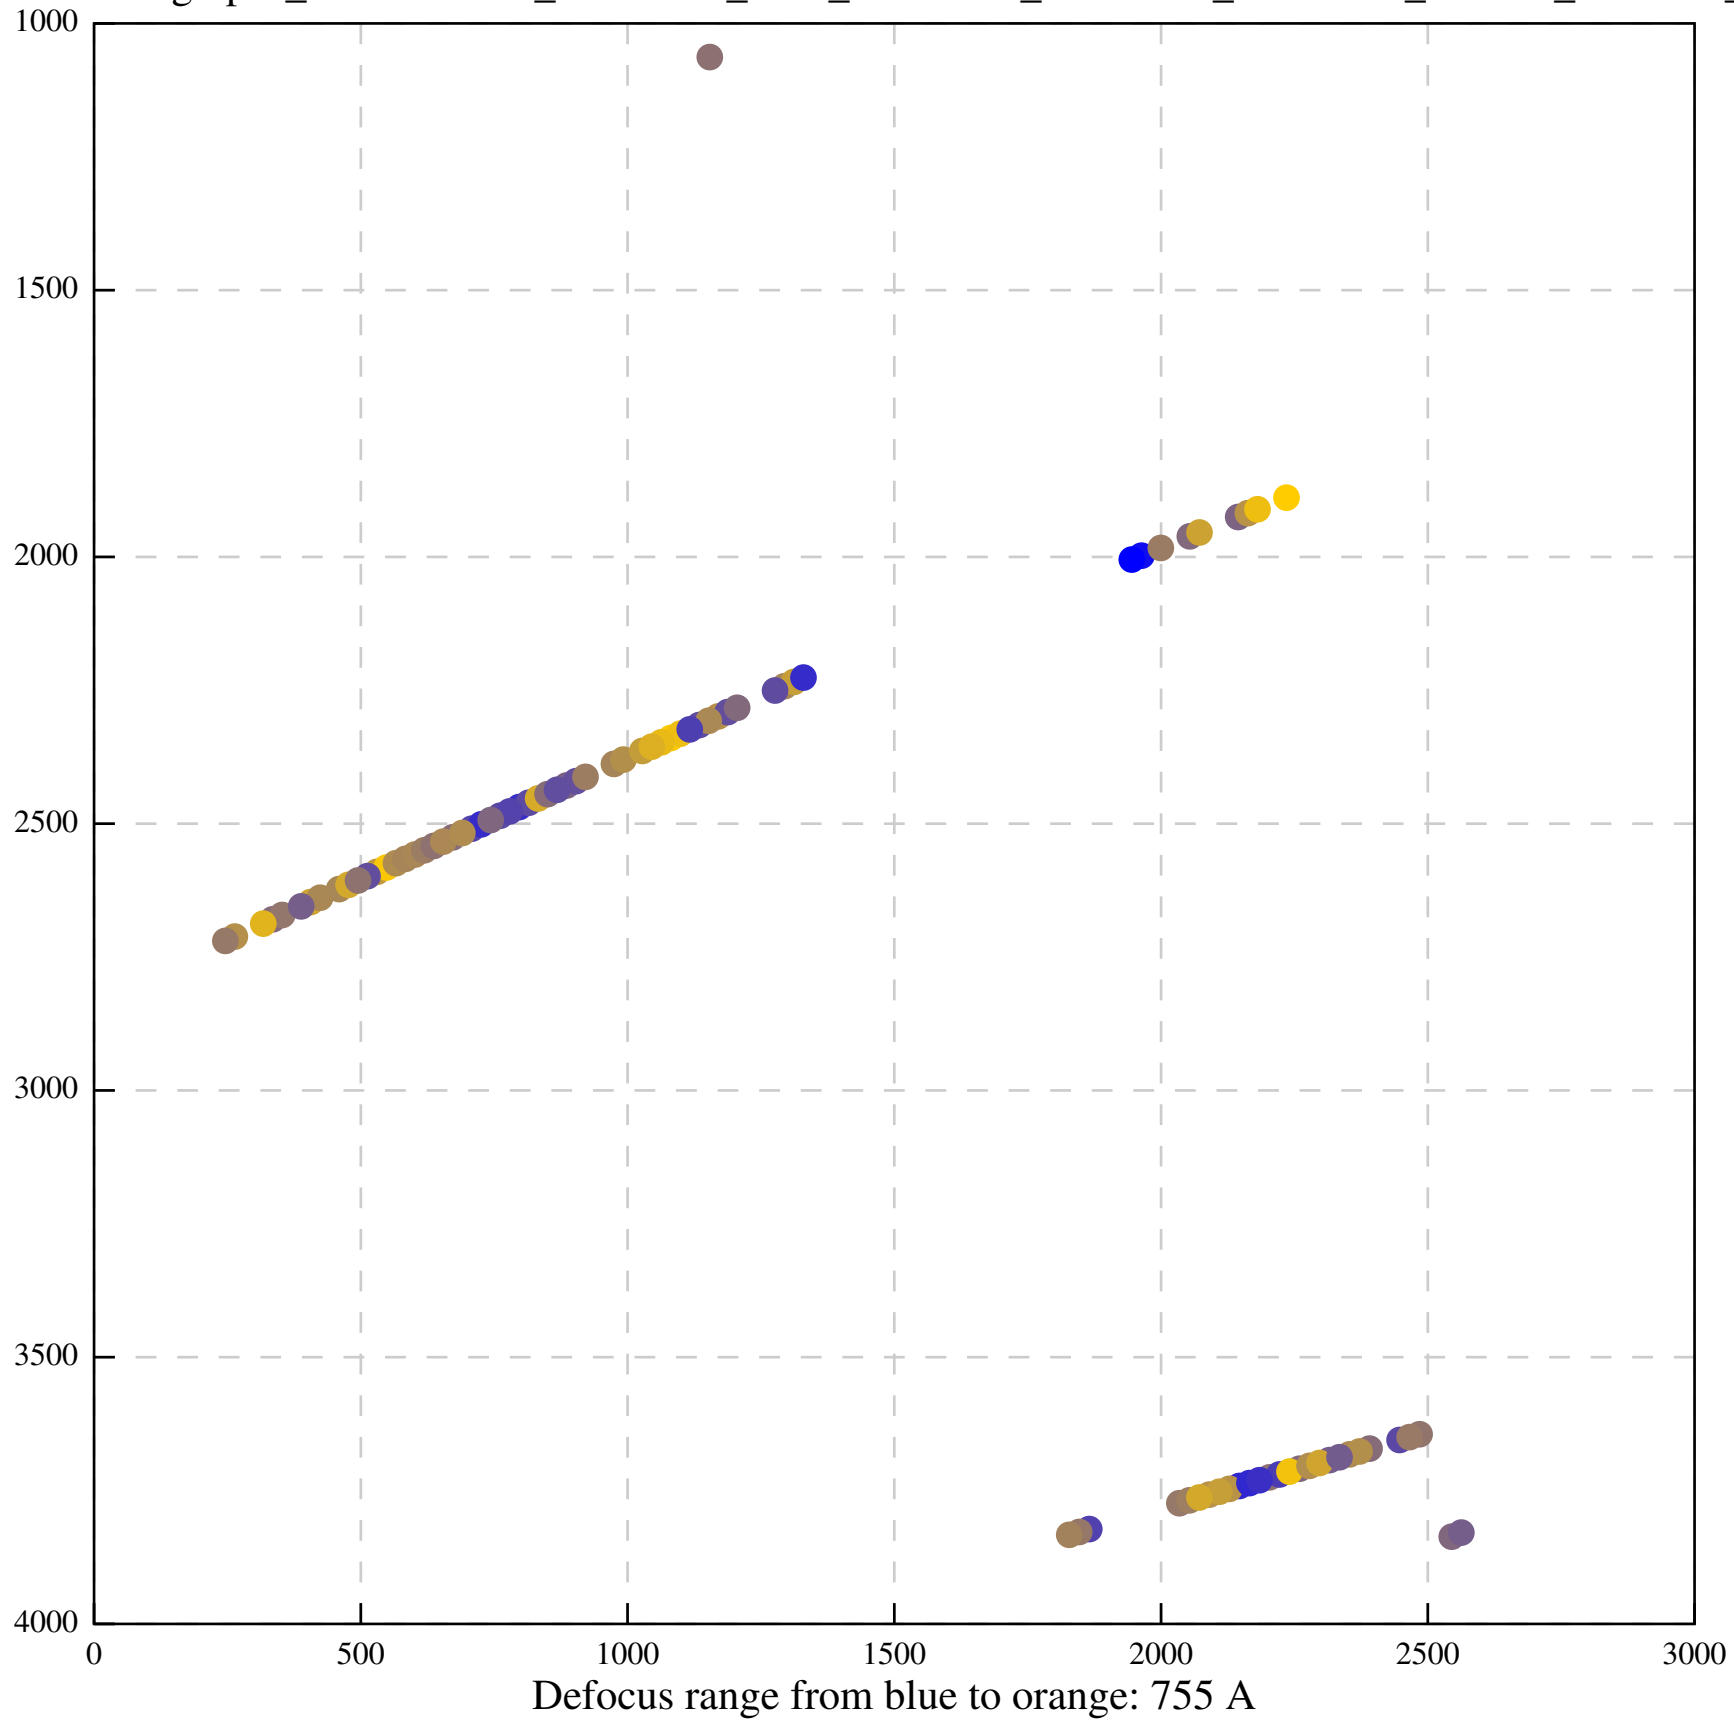

Defocus range from blue to orange: 126 A

Defocus range from blue to orange: 748 A

Defocus range from blue to orange: 274 Å

Defocus range from blue to orange: 60 A

Defocus range from blue to orange: 83 A

Defocus range from blue to orange: 328 A

Defocus range from blue to orange: 16 A

Defocus range from blue to orange: 93 A

Defocus range from blue to orange: 81 A

Defocus range from blue to orange: 121 A

Defocus range from blue to orange: 438 A

Defocus range from blue to orange: 437 A

Defocus range from blue to orange: 502 Å

Defocus range from blue to orange: 765 A

Defocus range from blue to orange: 593 A

Defocus range from blue to orange: 153 A

Defocus range from blue to orange: 171 Å

Defocus range from blue to orange: 36 A

Defocus range from blue to orange: 368 A

Defocus range from blue to orange: 412 A

Defocus range from blue to orange: 93 A

Defocus range from blue to orange: 0 Å