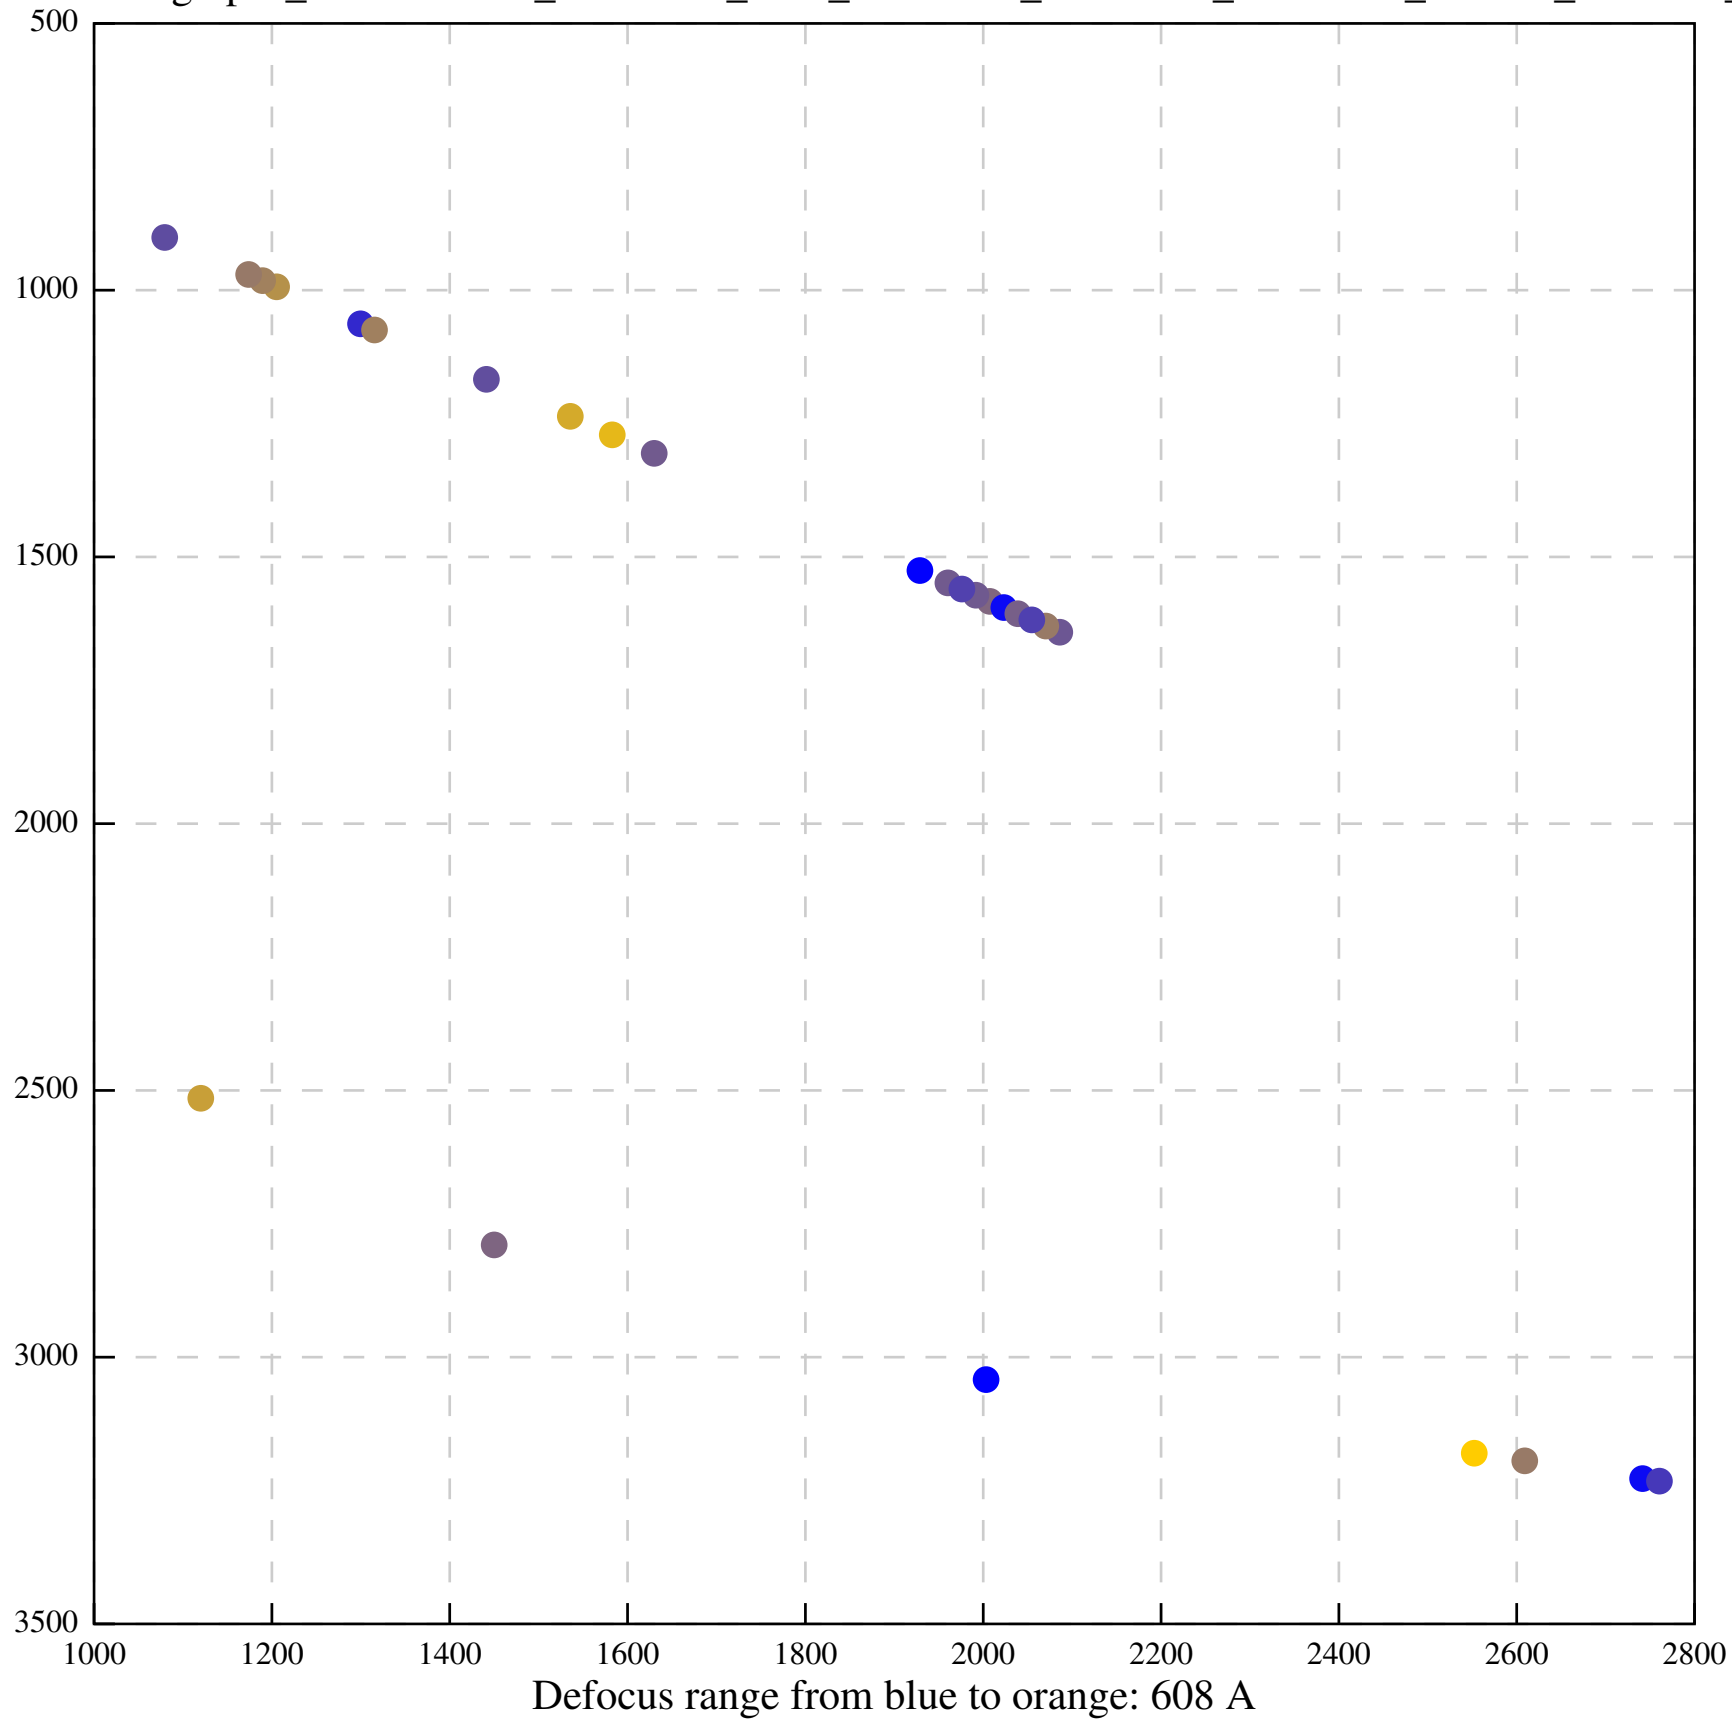

Defocus range from blue to orange: 126 A

Defocus range from blue to orange: 748 A

Defocus range from blue to orange: 274 Å

Defocus range from blue to orange: 60 A

Defocus range from blue to orange: 83 A

Defocus range from blue to orange: 328 A

Defocus range from blue to orange: 16 A

Defocus range from blue to orange: 93 A

Defocus range from blue to orange: 81 A

Defocus range from blue to orange: 121 A

Defocus range from blue to orange: 438 A

Defocus range from blue to orange: 437 A

Defocus range from blue to orange: 502 Å

Defocus range from blue to orange: 765 A

Defocus range from blue to orange: 593 A

Defocus range from blue to orange: 153 A

Defocus range from blue to orange: 171 Å

Defocus range from blue to orange: 36 A

Defocus range from blue to orange: 368 A

Defocus range from blue to orange: 412 A

Defocus range from blue to orange: 93 A

Defocus range from blue to orange: 0 Å