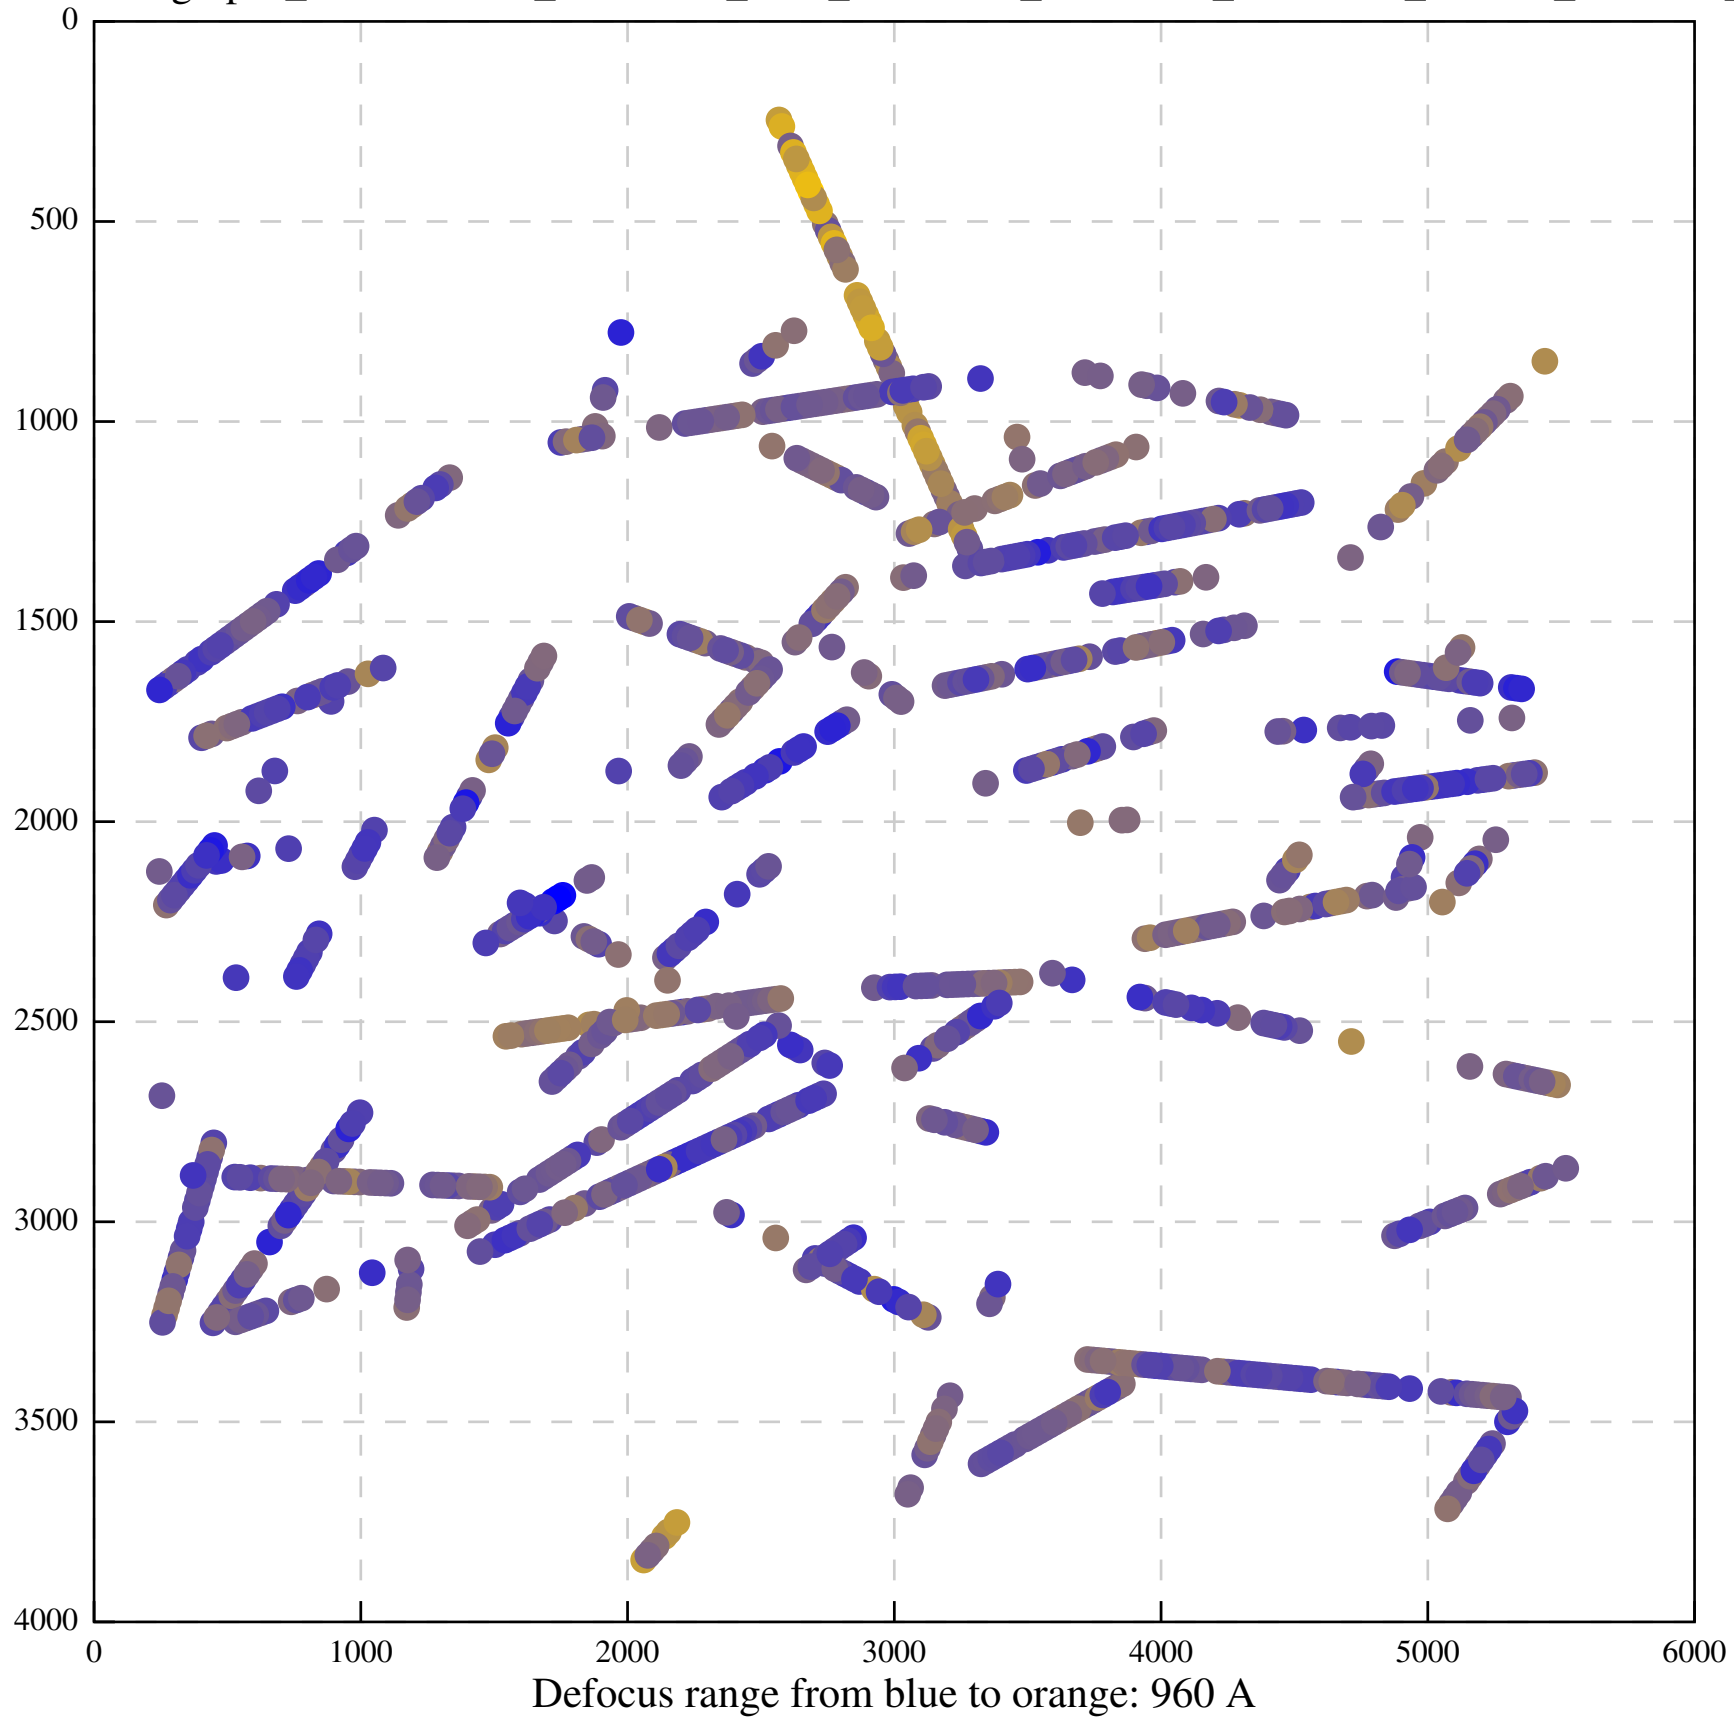

Defocus range from blue to orange: 552 A

Defocus range from blue to orange: 54 A

Defocus range from blue to orange: 576 A

Defocus range from blue to orange: 69 A

Defocus range from blue to orange: 173 A

Defocus range from blue to orange: 0 A

Defocus range from blue to orange: 232 Å

Defocus range from blue to orange: 575 A

Defocus range from blue to orange: 347 A

Defocus range from blue to orange: 0 A

Defocus range from blue to orange: 487 A

Defocus range from blue to orange: 383 A

Defocus range from blue to orange: 126 A

Defocus range from blue to orange: 748 A

Defocus range from blue to orange: 274 Å

Defocus range from blue to orange: 60 A

Defocus range from blue to orange: 83 A

Defocus range from blue to orange: 328 A

Defocus range from blue to orange: 16 A

Defocus range from blue to orange: 93 A

Defocus range from blue to orange: 81 A

Defocus range from blue to orange: 121 A

Defocus range from blue to orange: 438 A

Defocus range from blue to orange: 437 A