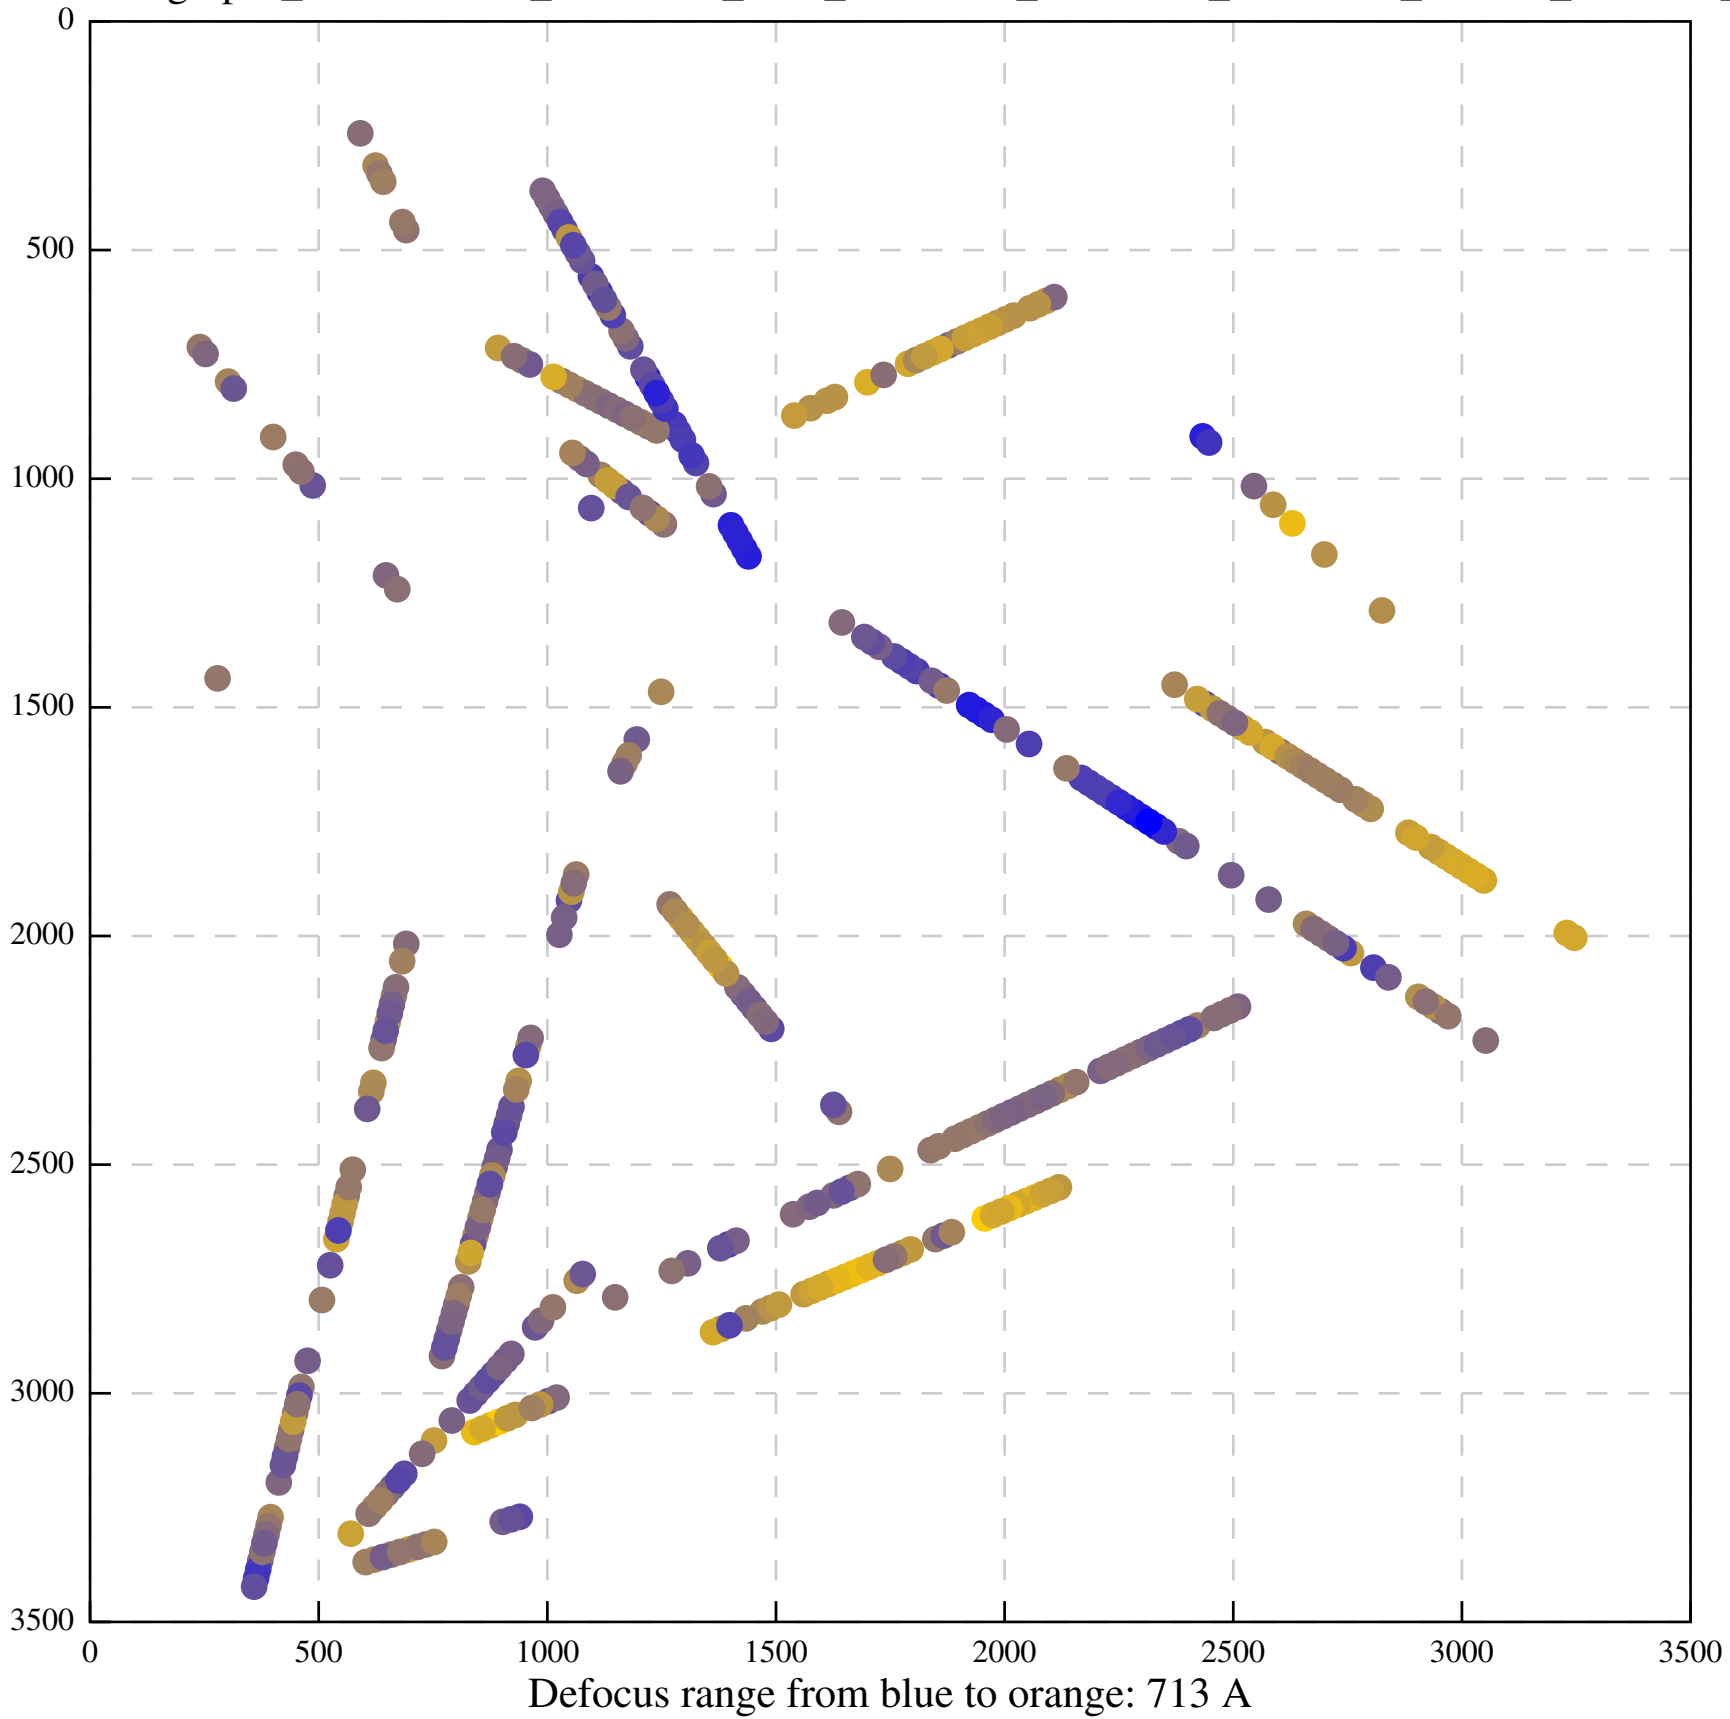

Defocus range from blue to orange: 126 A

Defocus range from blue to orange: 748 A

Defocus range from blue to orange: 274 Å

Defocus range from blue to orange: 60 A

Defocus range from blue to orange: 83 A

Defocus range from blue to orange: 328 A

Defocus range from blue to orange: 16 A

Defocus range from blue to orange: 93 A

Defocus range from blue to orange: 81 A

Defocus range from blue to orange: 121 A

Defocus range from blue to orange: 438 A

Defocus range from blue to orange: 437 A

Defocus range from blue to orange: 502 Å

Defocus range from blue to orange: 765 A

Defocus range from blue to orange: 593 A

Defocus range from blue to orange: 153 A

Defocus range from blue to orange: 171 Å

Defocus range from blue to orange: 36 A

Defocus range from blue to orange: 368 A

Defocus range from blue to orange: 412 A

Defocus range from blue to orange: 93 A

Defocus range from blue to orange: 0 Å