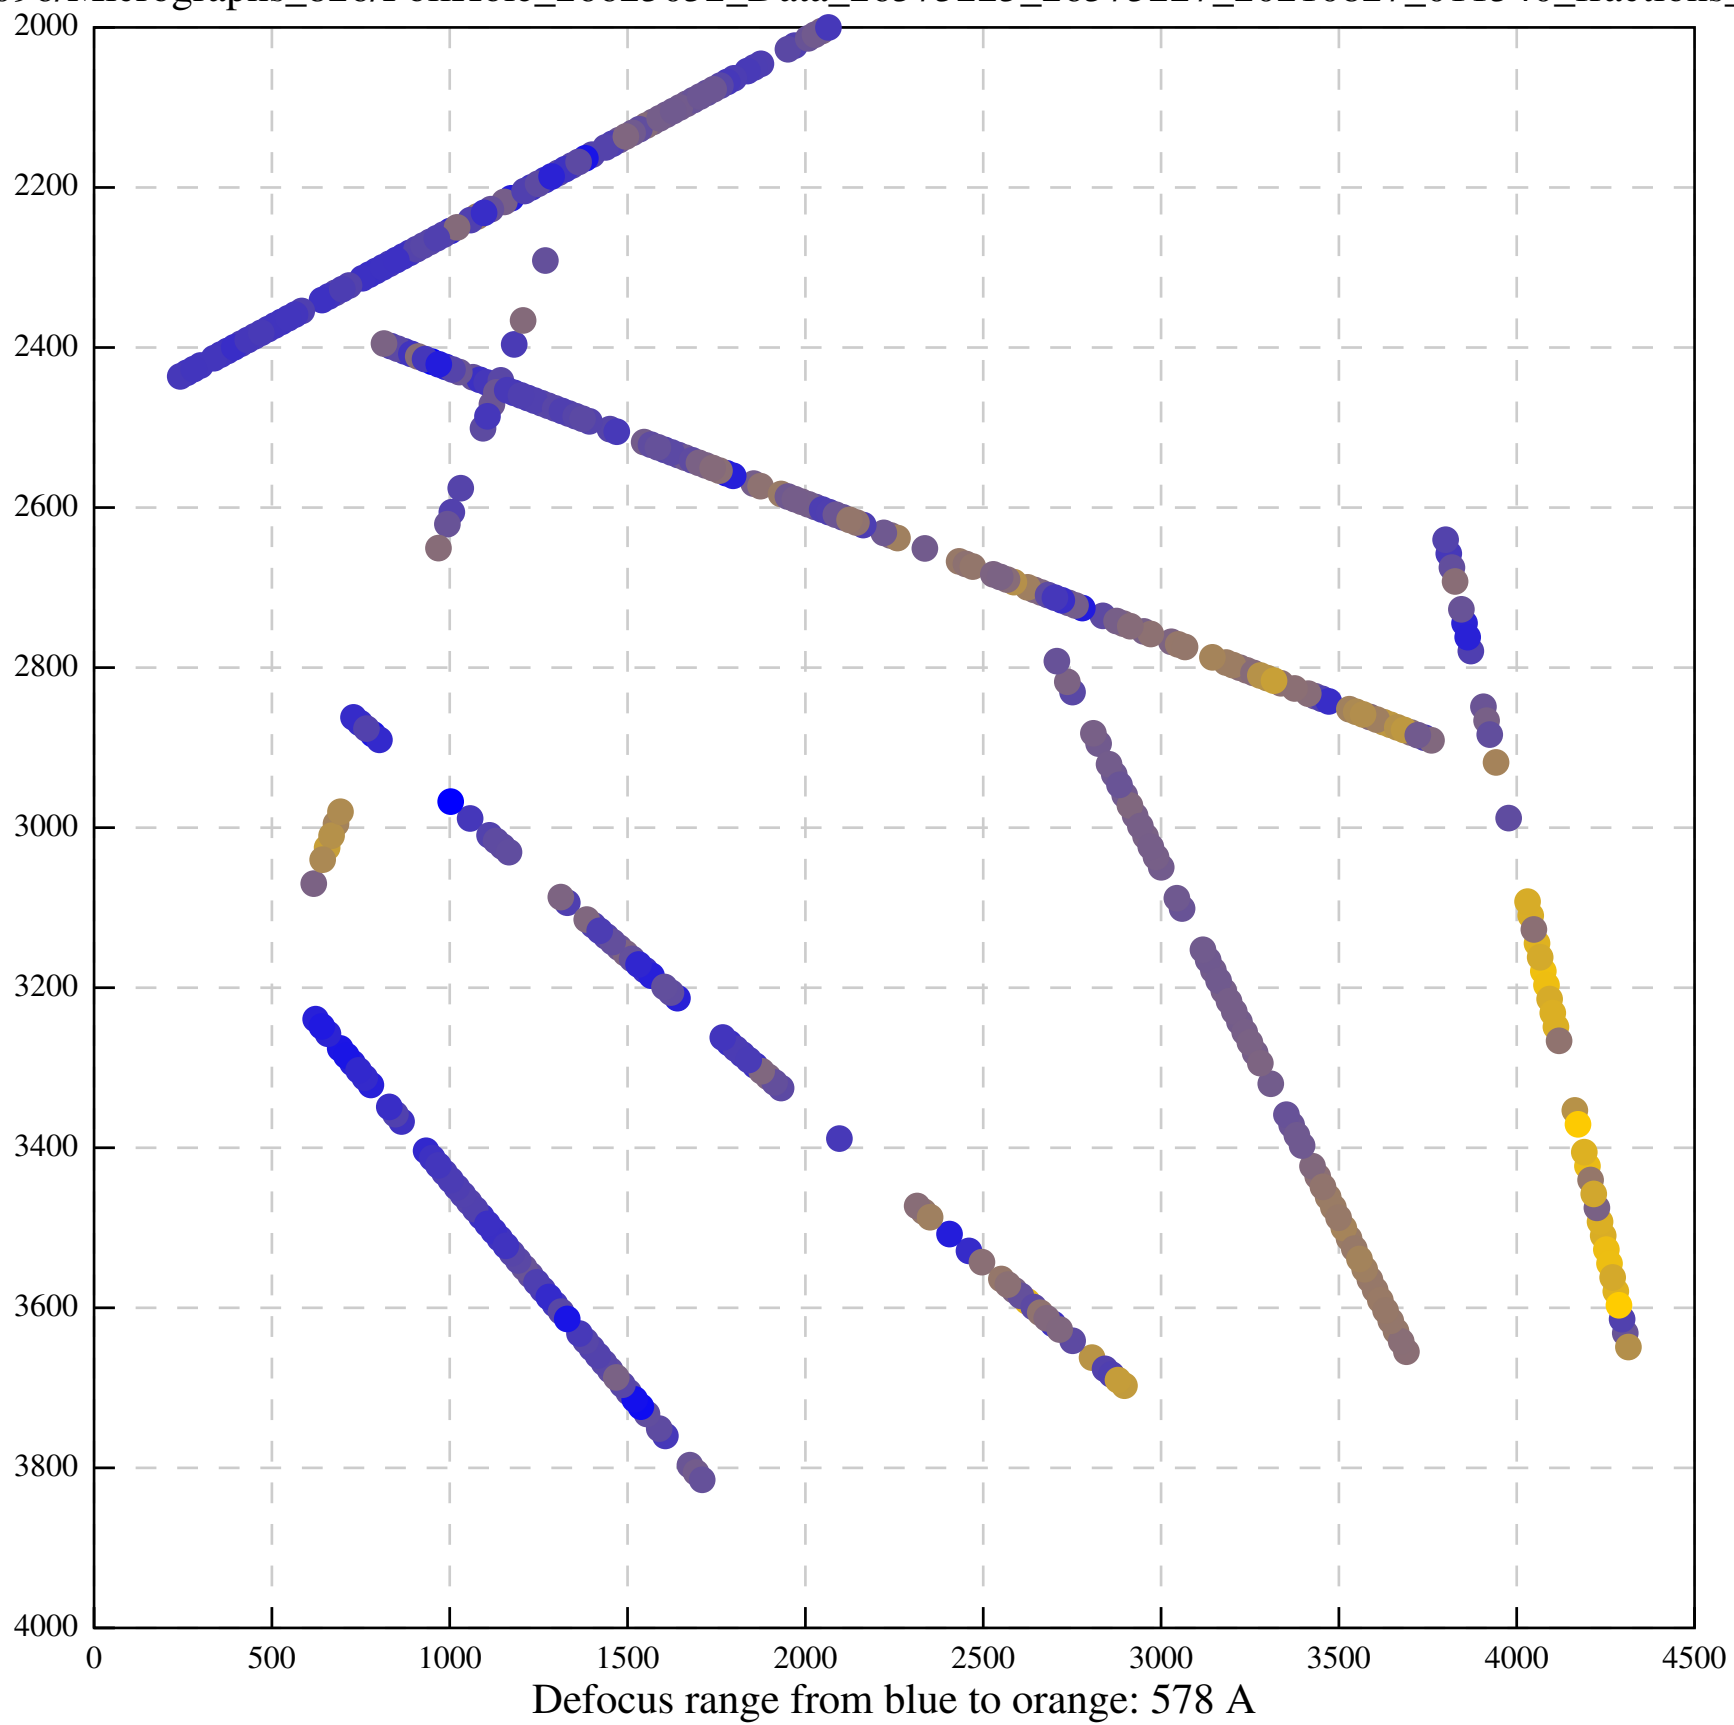

Defocus range from blue to orange: 126 A

Defocus range from blue to orange: 748 A

Defocus range from blue to orange: 274 Å

Defocus range from blue to orange: 60 A

Defocus range from blue to orange: 83 A

Defocus range from blue to orange: 328 A

Defocus range from blue to orange: 16 A

Defocus range from blue to orange: 93 A

Defocus range from blue to orange: 81 A

Defocus range from blue to orange: 121 A

Defocus range from blue to orange: 438 A

Defocus range from blue to orange: 437 A

Defocus range from blue to orange: 502 Å

Defocus range from blue to orange: 765 A

Defocus range from blue to orange: 593 A

Defocus range from blue to orange: 153 A

Defocus range from blue to orange: 171 Å

Defocus range from blue to orange: 36 A

Defocus range from blue to orange: 368 A

Defocus range from blue to orange: 412 A

Defocus range from blue to orange: 93 A

Defocus range from blue to orange: 0 Å