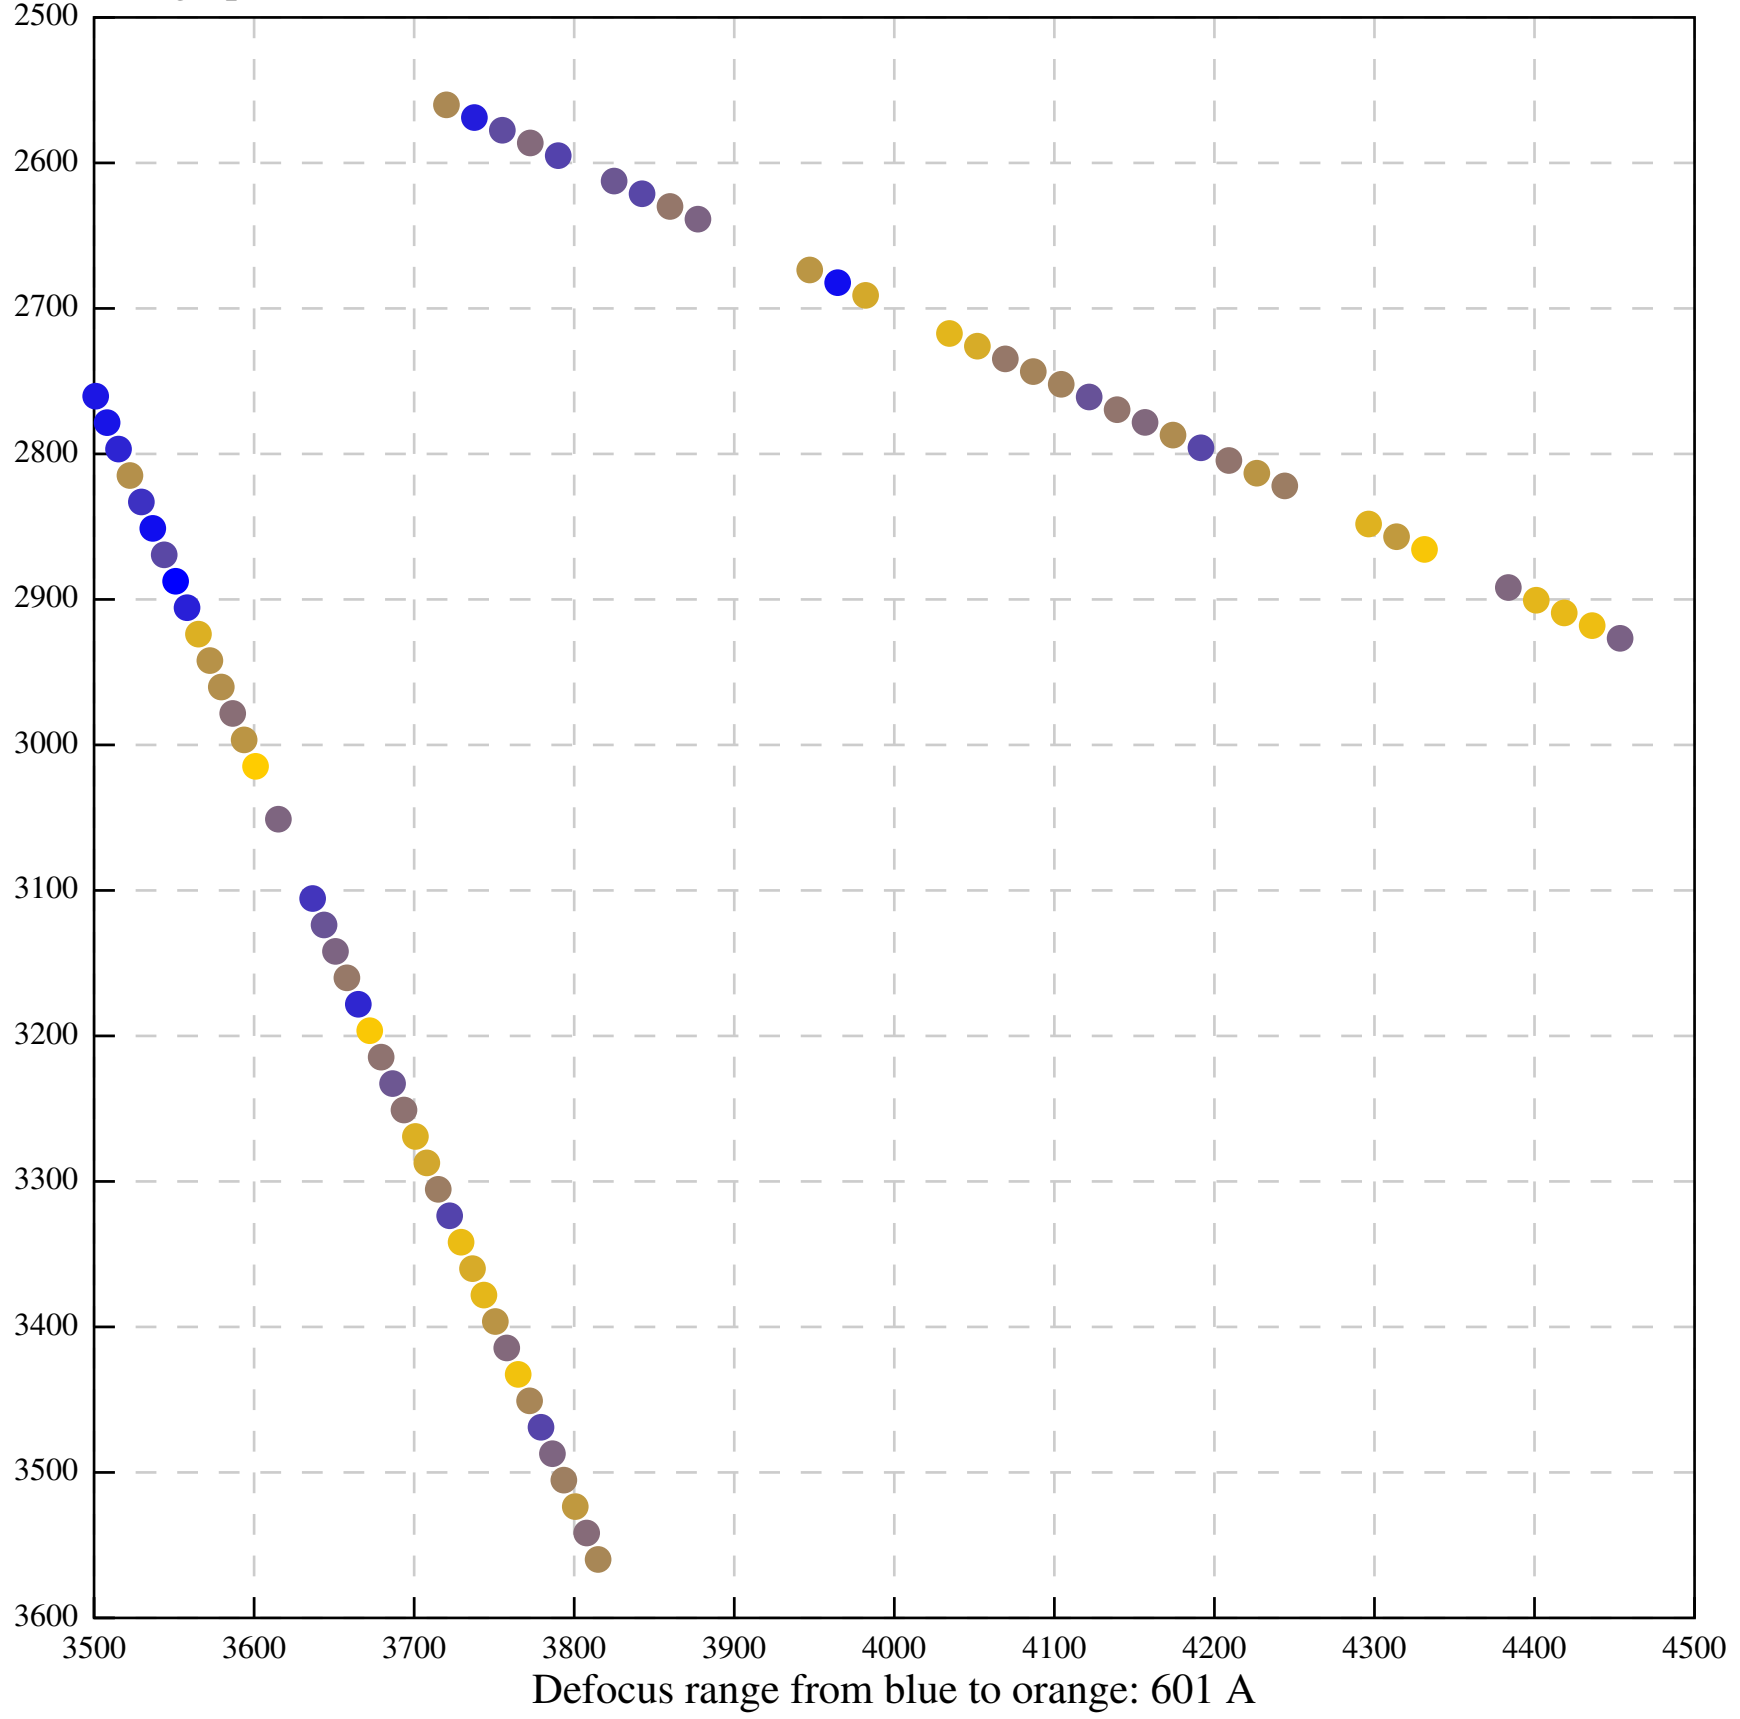

Asymm. obs [-1, 1] opticsGroup2

Asymm. obs [-pi, pi] opticsGroup2

Beamtilt-only fit [-1, 1] opticsGroup2

Beamtilt-only fit [-pi, pi] opticsGroup2

Defocus range from blue to orange: 151 Å

Defocus range from blue to orange: 653 A

Defocus range from blue to orange: 480 A

Defocus range from blue to orange: 204 Å

Defocus range from blue to orange: 580 A

Defocus range from blue to orange: 353 A

Defocus range from blue to orange: 50 A

Defocus range from blue to orange: 286 A

Defocus range from blue to orange: 552 A

Defocus range from blue to orange: 54 A

Defocus range from blue to orange: 576 A

Defocus range from blue to orange: 69 A

Defocus range from blue to orange: 173 A

Defocus range from blue to orange: 0 A

Defocus range from blue to orange: 232 Å

Defocus range from blue to orange: 575 A

Defocus range from blue to orange: 347 A

Defocus range from blue to orange: 0 A

Defocus range from blue to orange: 487 A

Defocus range from blue to orange: 383 A