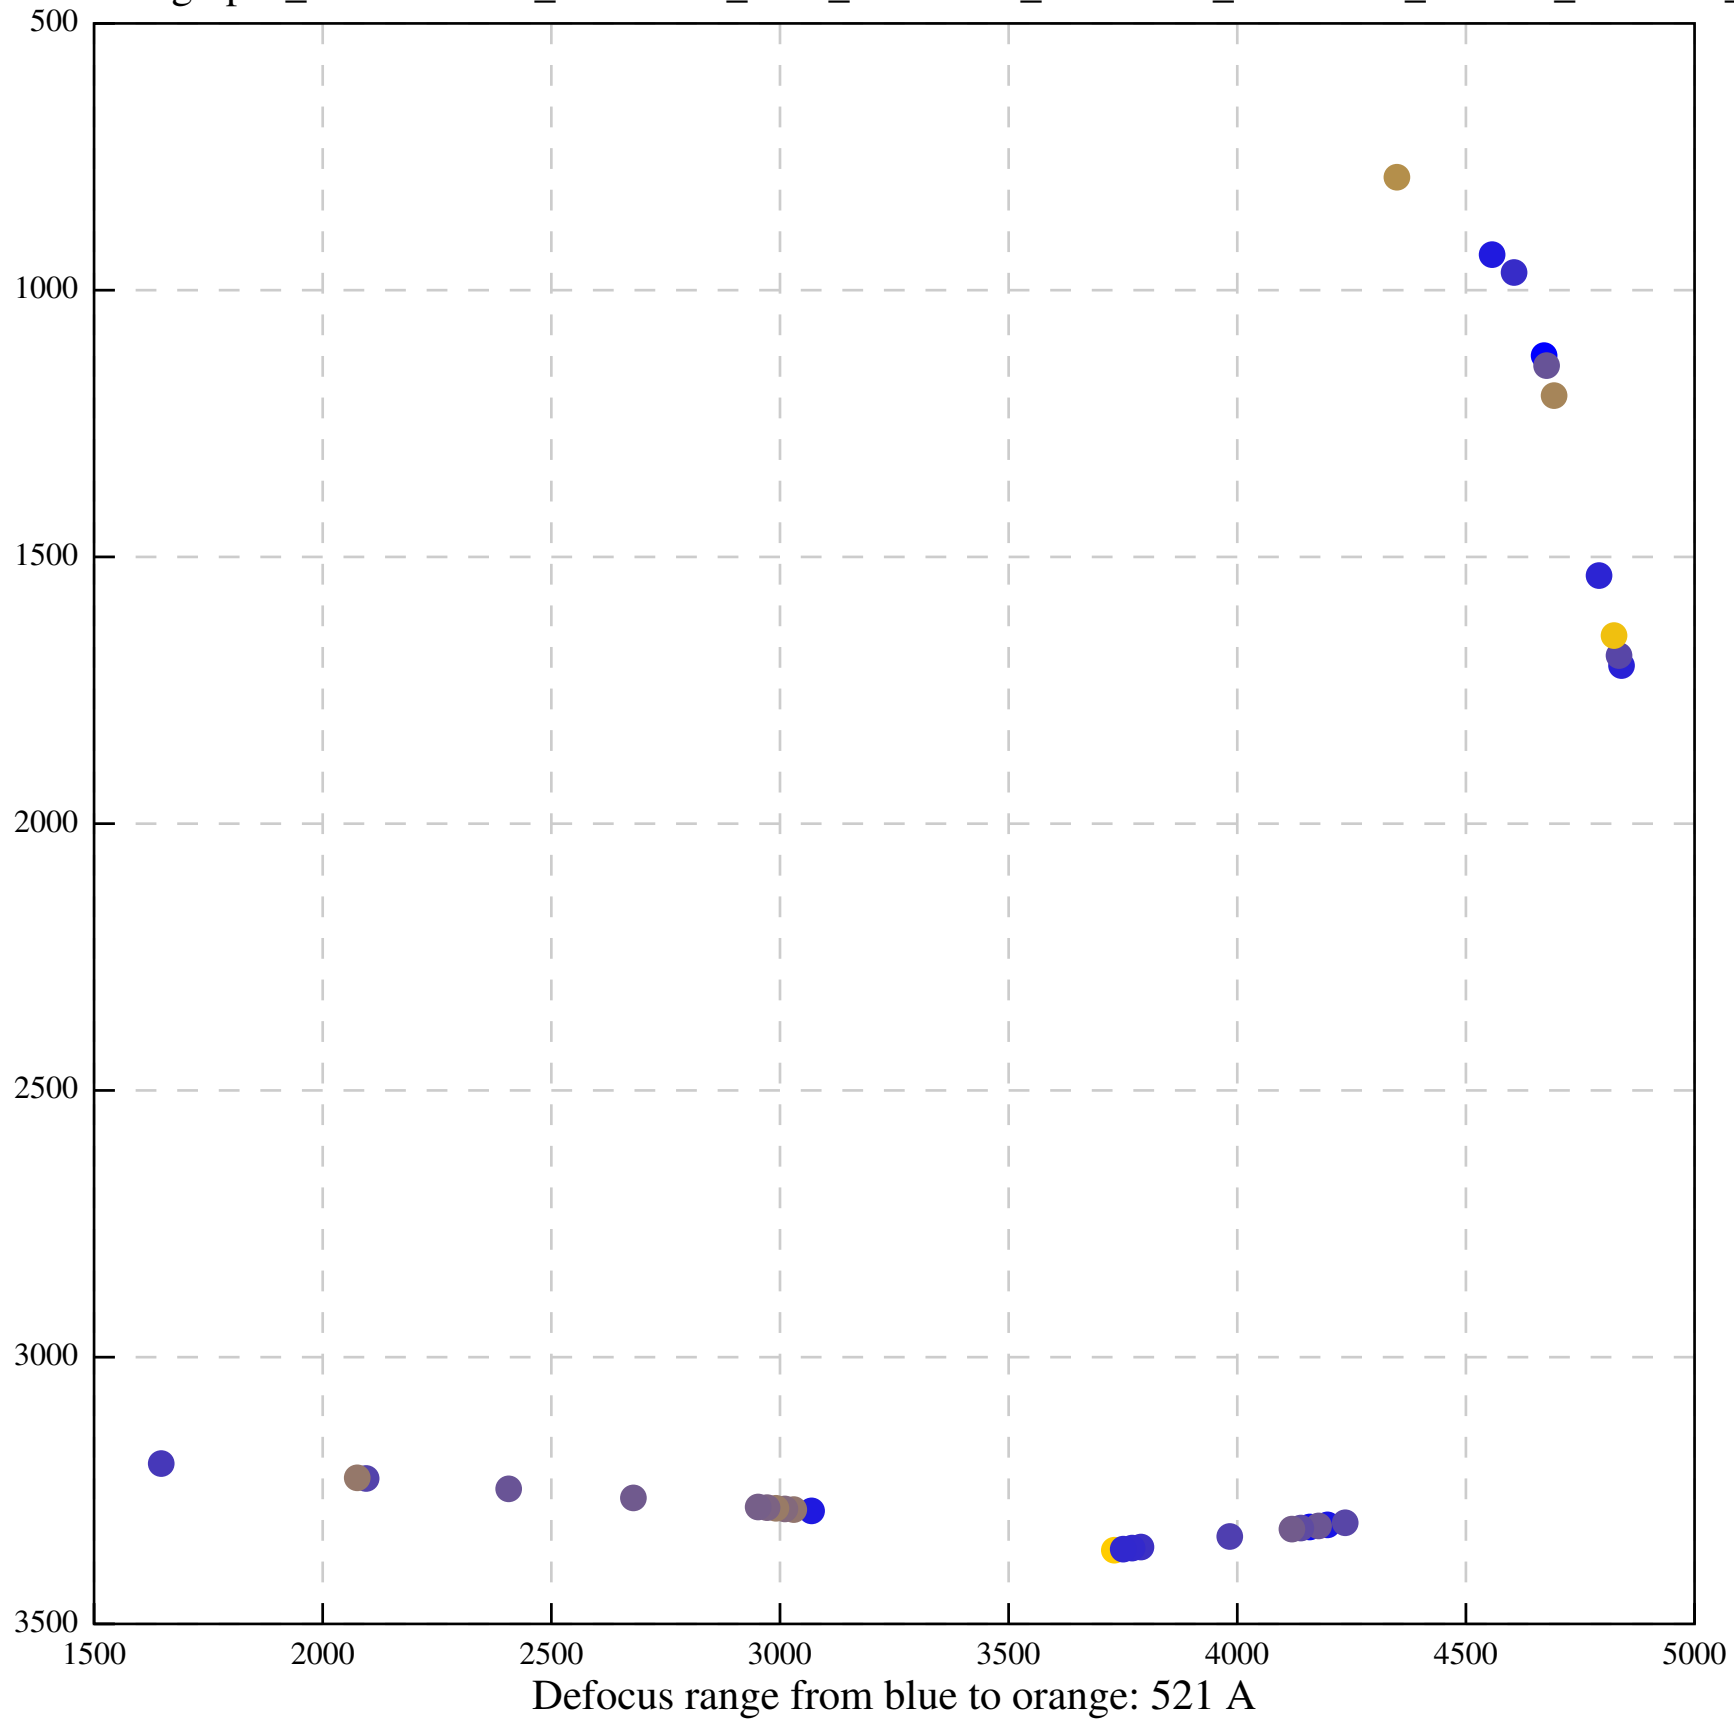

Defocus range from blue to orange: 552 A

Defocus range from blue to orange: 54 A

Defocus range from blue to orange: 576 A

Defocus range from blue to orange: 69 A

Defocus range from blue to orange: 173 A

Defocus range from blue to orange: 0 A

Defocus range from blue to orange: 232 Å

Defocus range from blue to orange: 575 A

Defocus range from blue to orange: 347 A

Defocus range from blue to orange: 0 A

Defocus range from blue to orange: 487 A

Defocus range from blue to orange: 383 A

Defocus range from blue to orange: 126 A

Defocus range from blue to orange: 748 A

Defocus range from blue to orange: 274 Å

Defocus range from blue to orange: 60 A

Defocus range from blue to orange: 83 A

Defocus range from blue to orange: 328 A

Defocus range from blue to orange: 16 A

Defocus range from blue to orange: 93 A

Defocus range from blue to orange: 81 A

Defocus range from blue to orange: 121 A

Defocus range from blue to orange: 438 A

Defocus range from blue to orange: 437 A