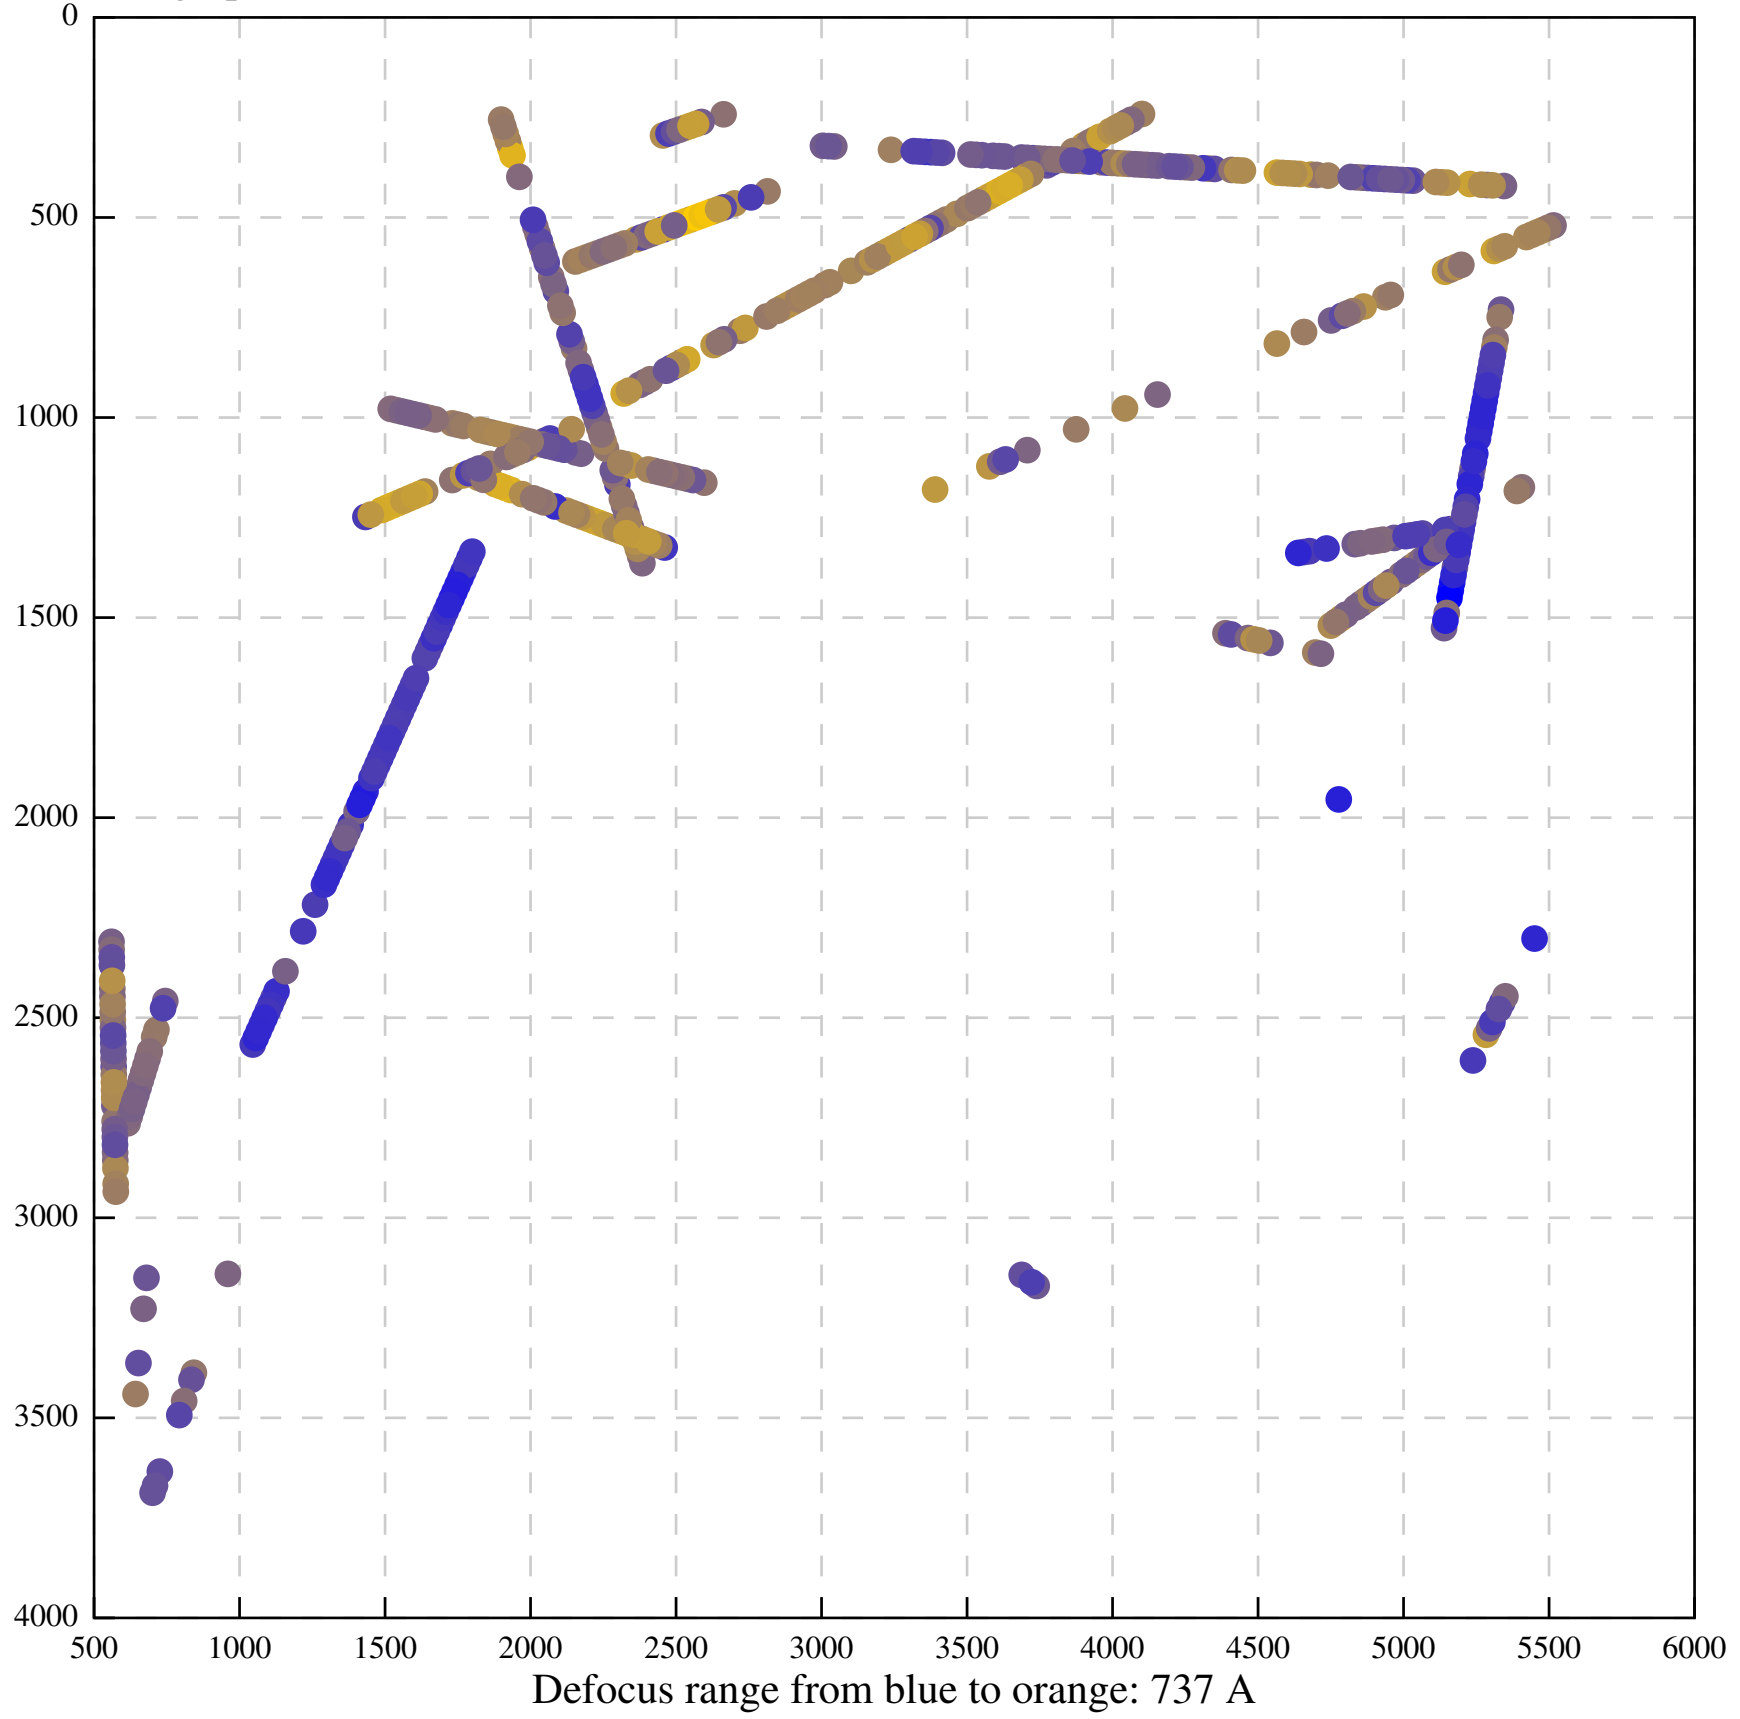

Defocus range from blue to orange: 126 A

Defocus range from blue to orange: 748 A

Defocus range from blue to orange: 274 Å

Defocus range from blue to orange: 60 A

Defocus range from blue to orange: 83 A

Defocus range from blue to orange: 328 A

Defocus range from blue to orange: 16 A

Defocus range from blue to orange: 93 A

Defocus range from blue to orange: 81 A

Defocus range from blue to orange: 121 A

Defocus range from blue to orange: 438 A

Defocus range from blue to orange: 437 A

Defocus range from blue to orange: 502 Å

Defocus range from blue to orange: 765 A

Defocus range from blue to orange: 593 A

Defocus range from blue to orange: 153 A

Defocus range from blue to orange: 171 Å

Defocus range from blue to orange: 36 A

Defocus range from blue to orange: 368 A

Defocus range from blue to orange: 412 A

Defocus range from blue to orange: 93 A

Defocus range from blue to orange: 0 Å