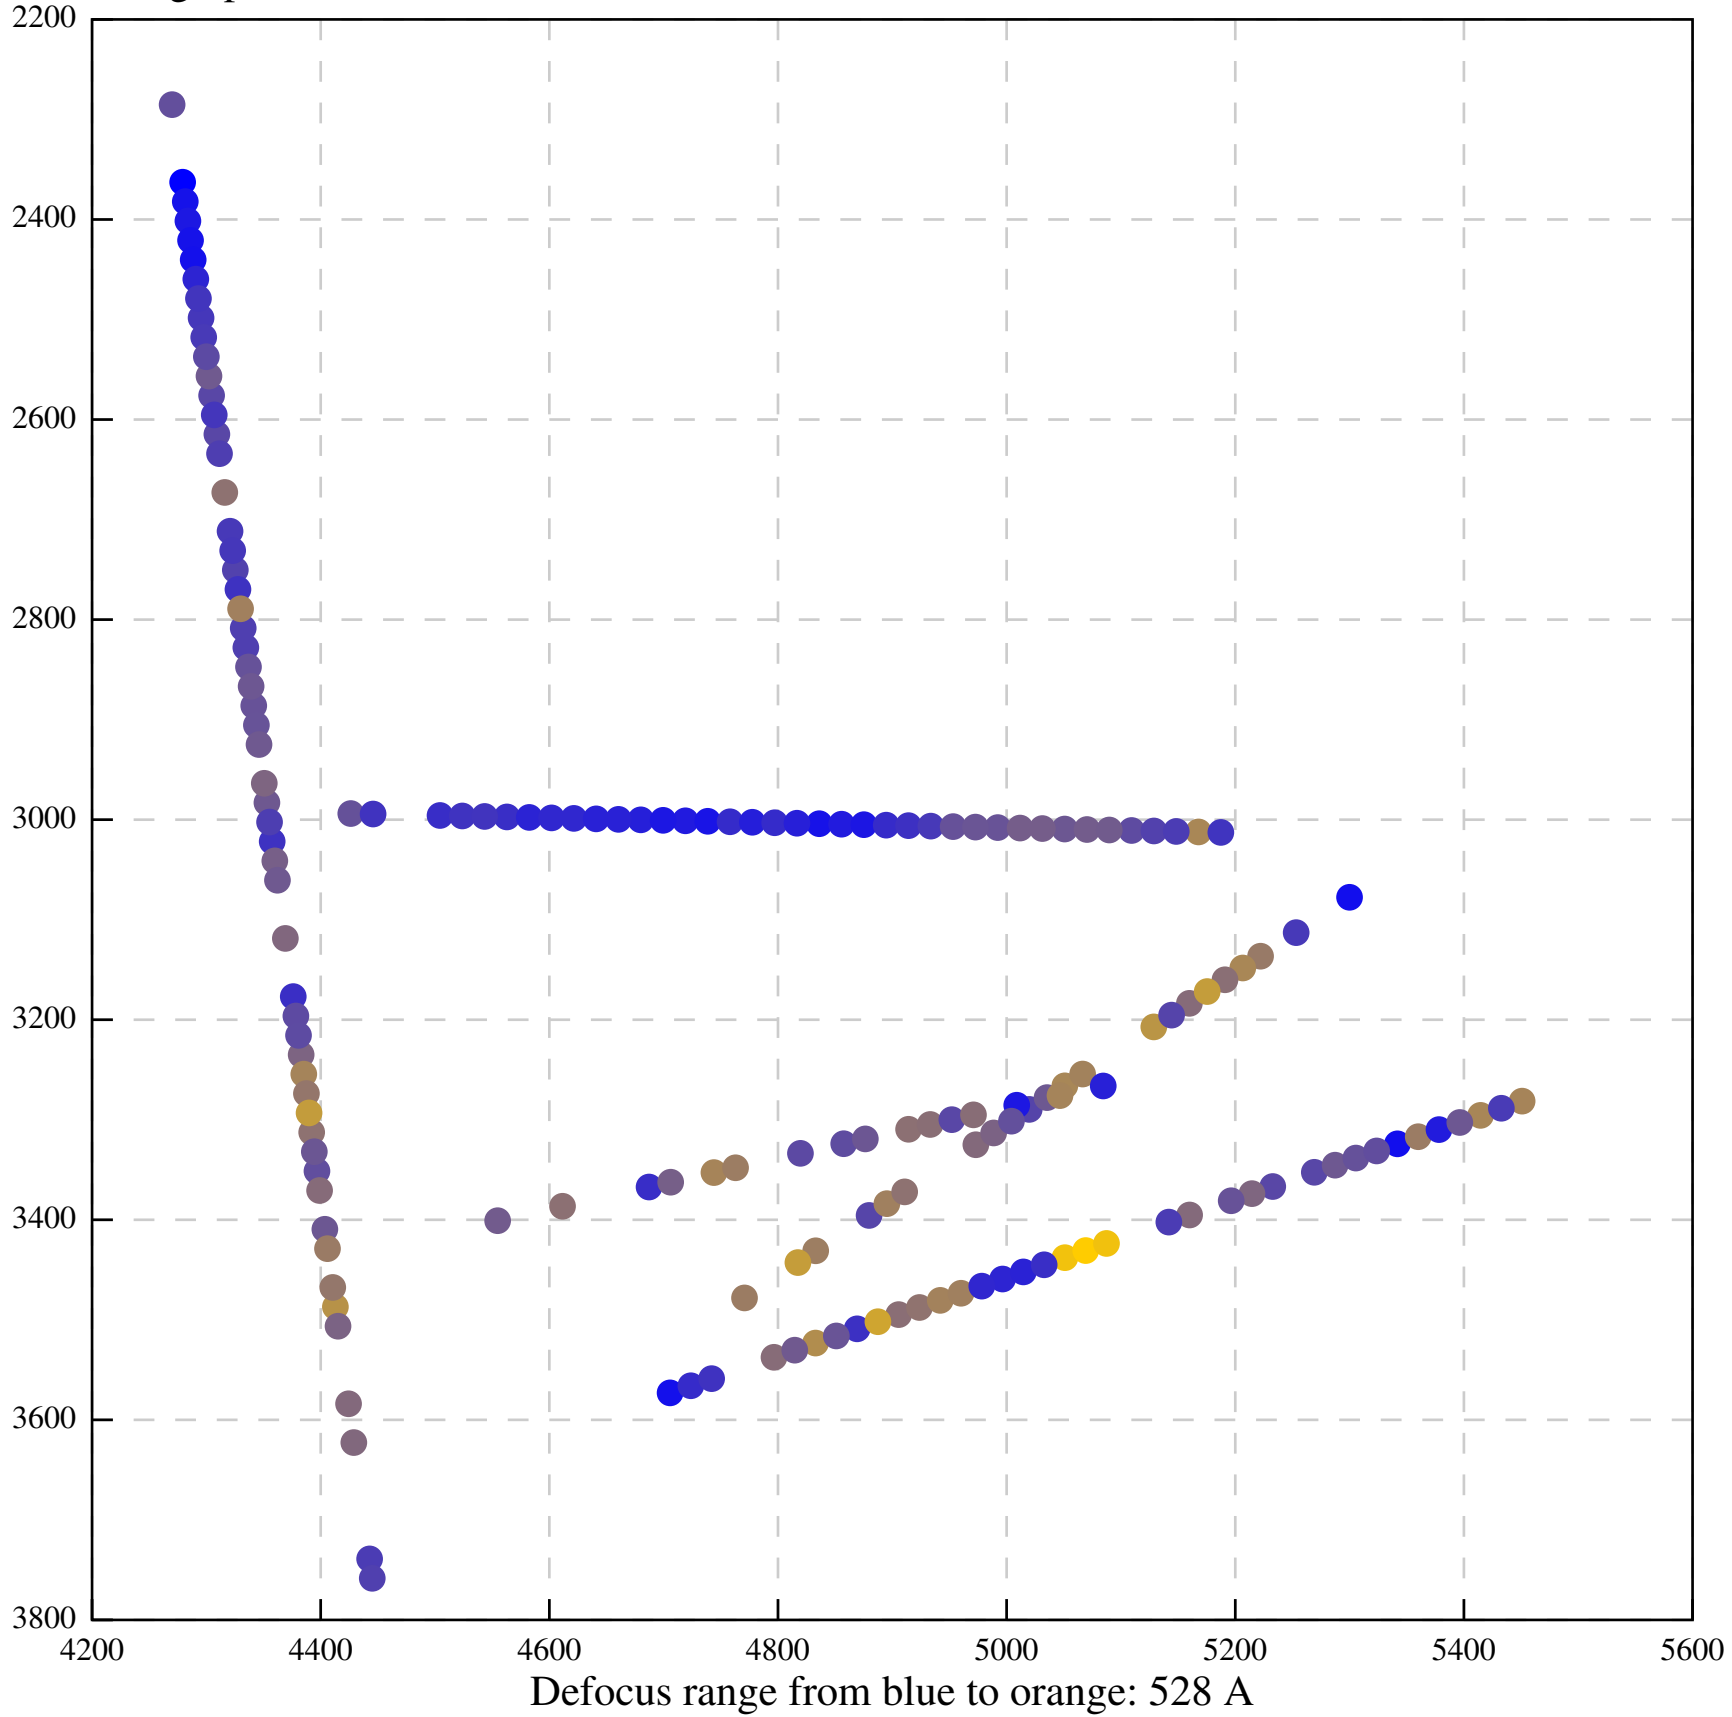

Defocus range from blue to orange: 552 A

Defocus range from blue to orange: 54 A

Defocus range from blue to orange: 576 A

Defocus range from blue to orange: 69 A

Defocus range from blue to orange: 173 A

Defocus range from blue to orange: 0 A

Defocus range from blue to orange: 232 Å

Defocus range from blue to orange: 575 A

Defocus range from blue to orange: 347 A

Defocus range from blue to orange: 0 A

Defocus range from blue to orange: 487 A

Defocus range from blue to orange: 383 A

Defocus range from blue to orange: 126 A

Defocus range from blue to orange: 748 A

Defocus range from blue to orange: 274 Å

Defocus range from blue to orange: 60 A

Defocus range from blue to orange: 83 A

Defocus range from blue to orange: 328 A

Defocus range from blue to orange: 16 A

Defocus range from blue to orange: 93 A

Defocus range from blue to orange: 81 A

Defocus range from blue to orange: 121 A

Defocus range from blue to orange: 438 A

Defocus range from blue to orange: 437 A