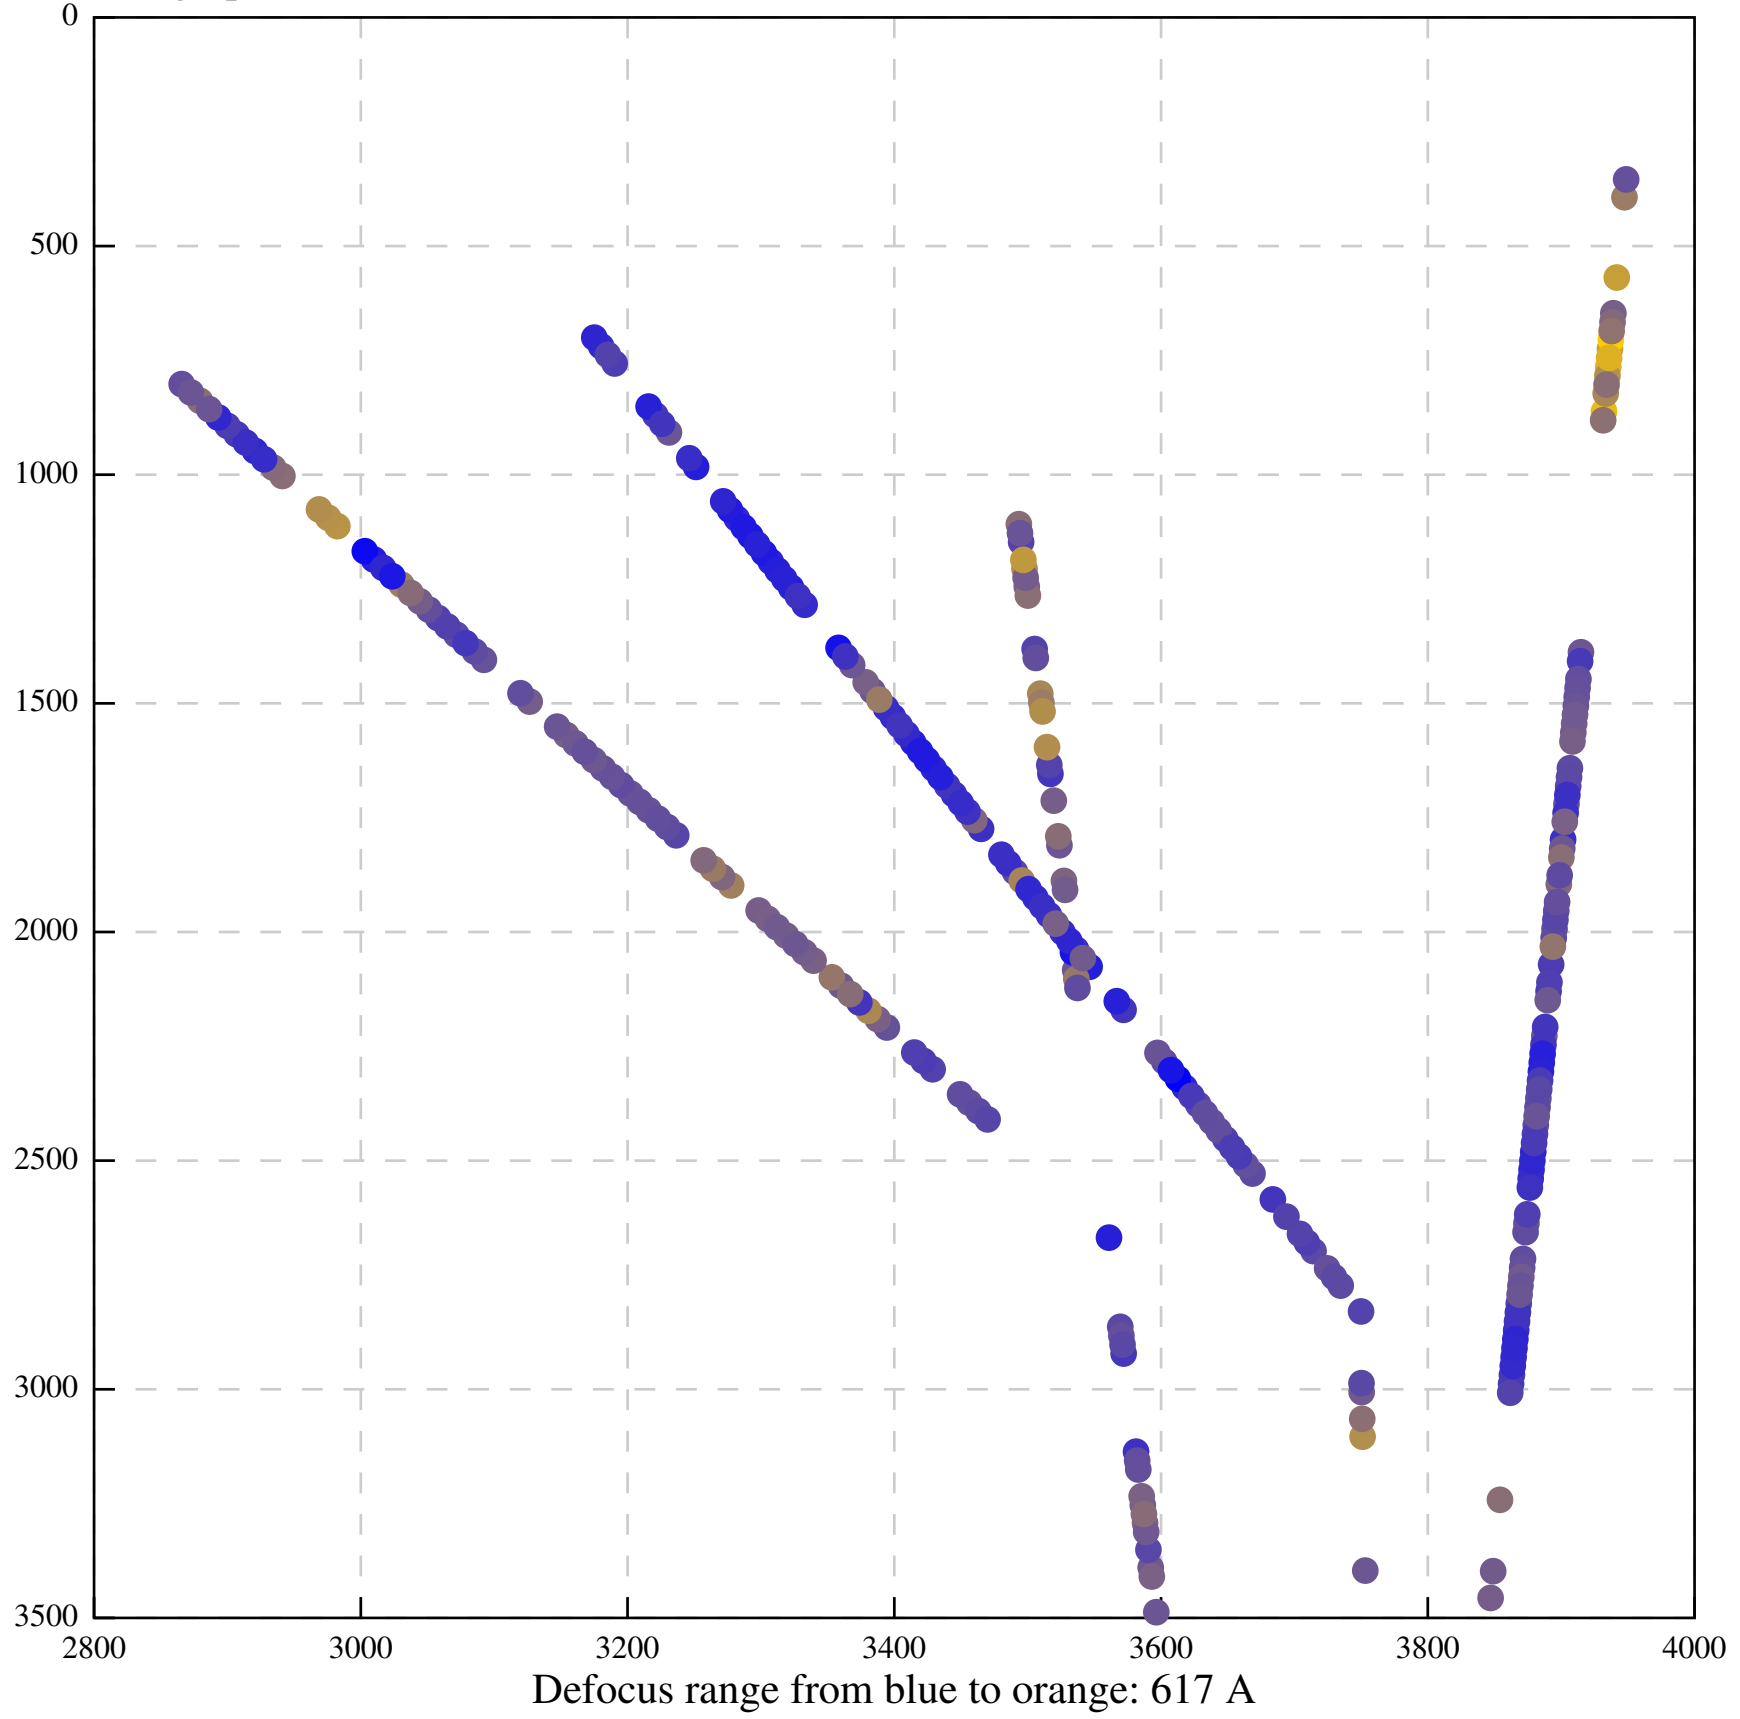

Defocus range from blue to orange: 126 A

Defocus range from blue to orange: 748 A

Defocus range from blue to orange: 274 Å

Defocus range from blue to orange: 60 A

Defocus range from blue to orange: 83 A

Defocus range from blue to orange: 328 A

Defocus range from blue to orange: 16 A

Defocus range from blue to orange: 93 A

Defocus range from blue to orange: 81 A

Defocus range from blue to orange: 121 A

Defocus range from blue to orange: 438 A

Defocus range from blue to orange: 437 A

Defocus range from blue to orange: 502 Å

Defocus range from blue to orange: 765 A

Defocus range from blue to orange: 593 A

Defocus range from blue to orange: 153 A

Defocus range from blue to orange: 171 Å

Defocus range from blue to orange: 36 A

Defocus range from blue to orange: 368 A

Defocus range from blue to orange: 412 A

Defocus range from blue to orange: 93 A

Defocus range from blue to orange: 0 Å