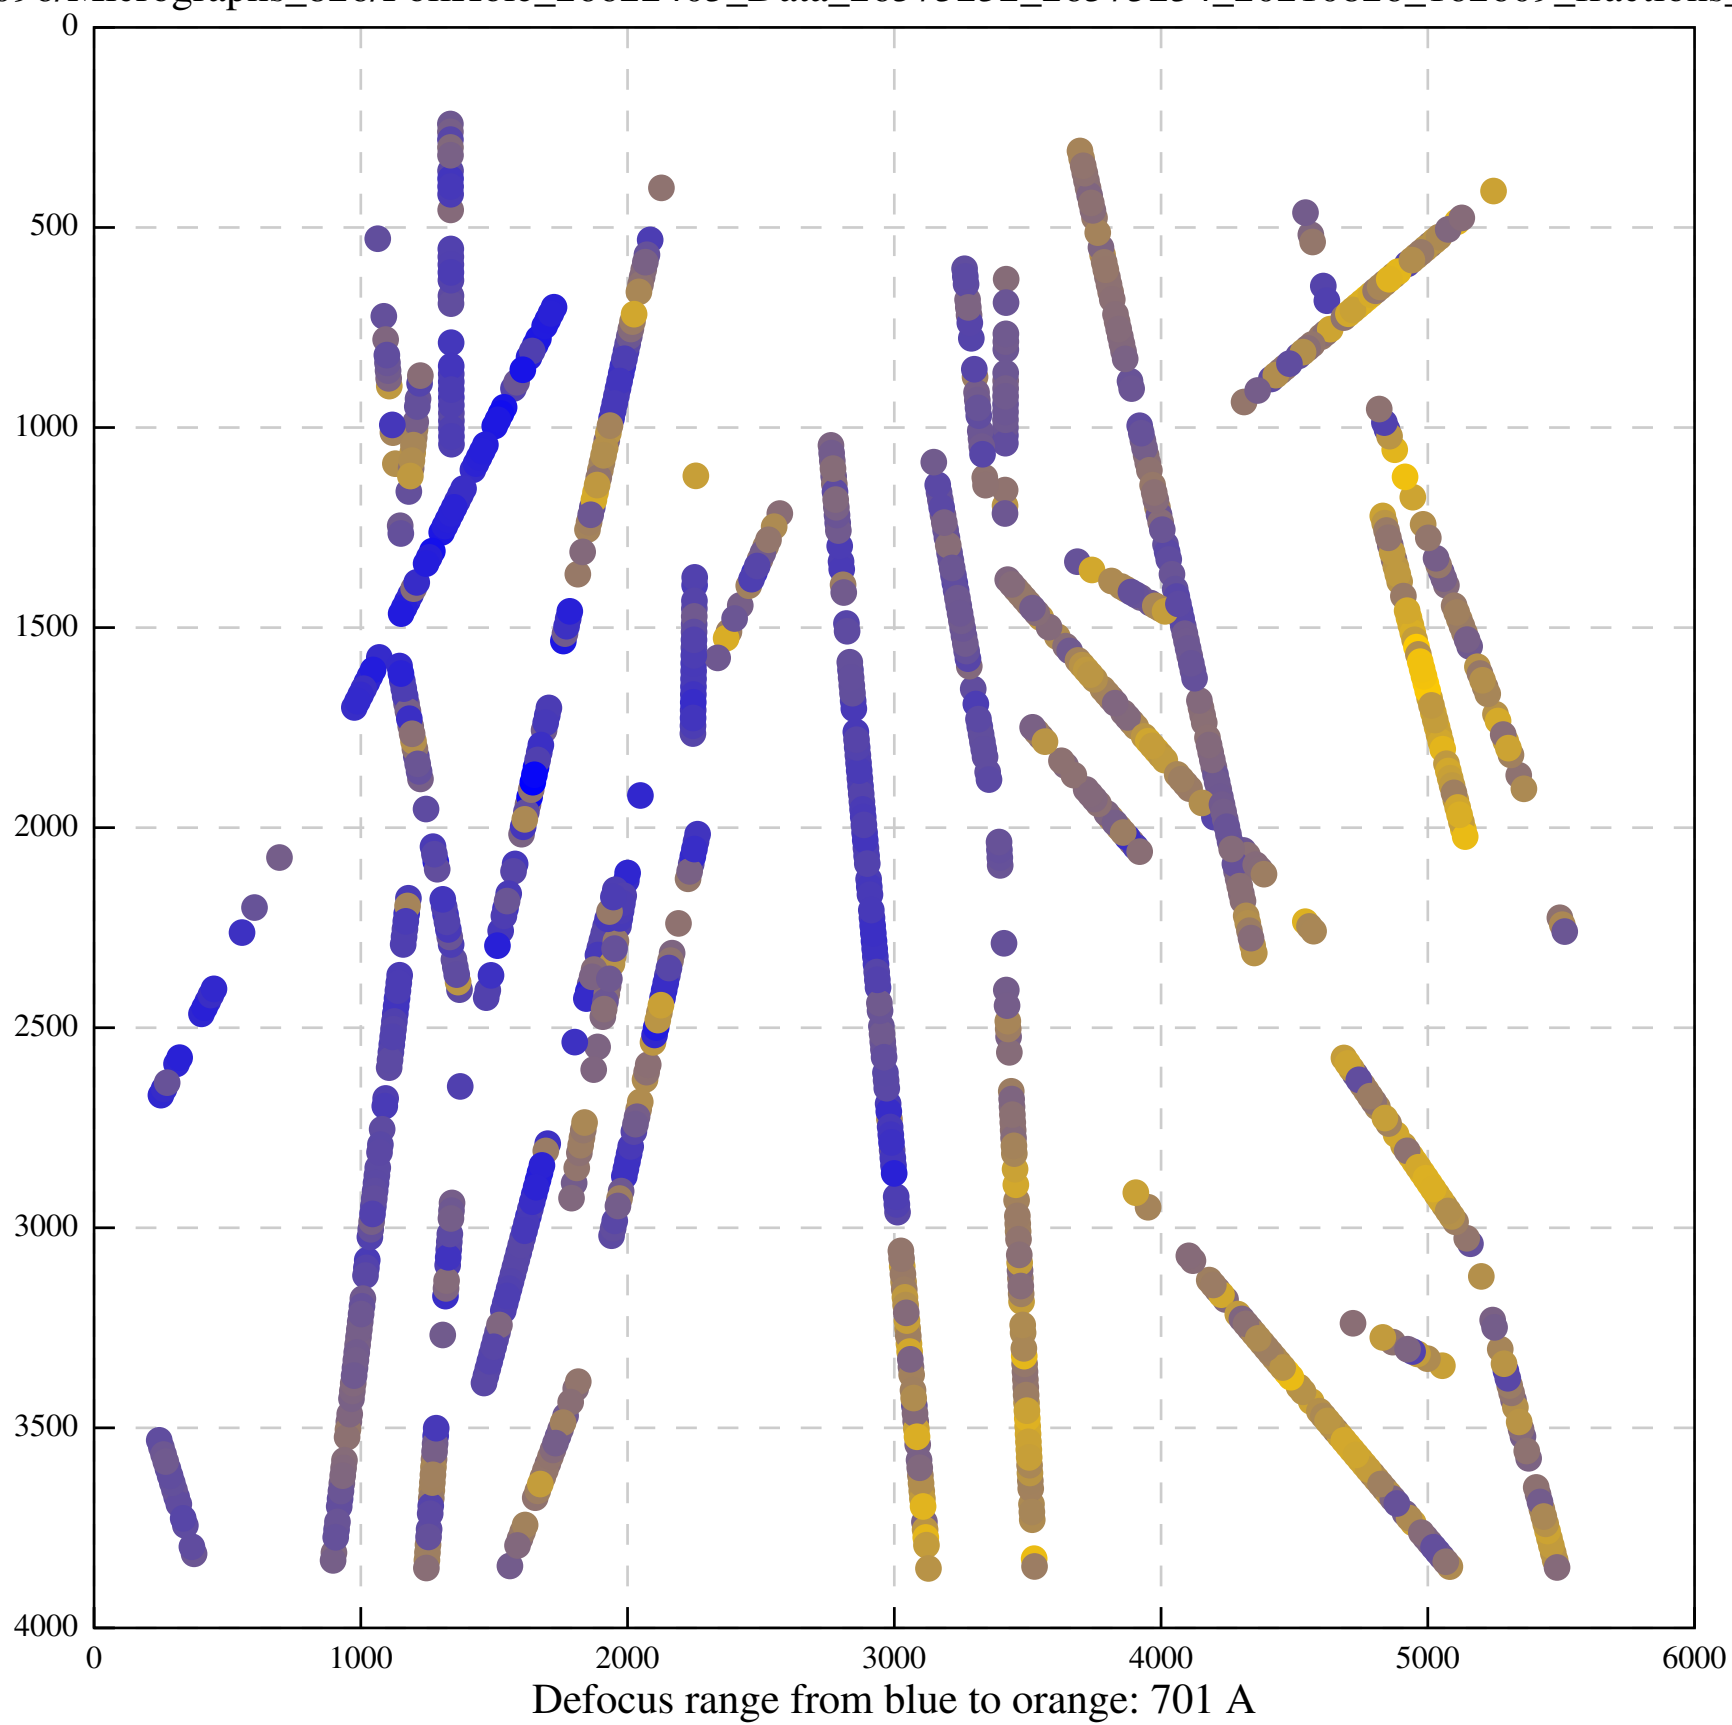

Defocus range from blue to orange: 126 A

Defocus range from blue to orange: 748 A

Defocus range from blue to orange: 274 Å

Defocus range from blue to orange: 60 A

Defocus range from blue to orange: 83 A

Defocus range from blue to orange: 328 A

Defocus range from blue to orange: 16 A

Defocus range from blue to orange: 93 A

Defocus range from blue to orange: 81 A

Defocus range from blue to orange: 121 A

Defocus range from blue to orange: 438 A

Defocus range from blue to orange: 437 A

Defocus range from blue to orange: 502 Å

Defocus range from blue to orange: 765 A

Defocus range from blue to orange: 593 A

Defocus range from blue to orange: 153 A

Defocus range from blue to orange: 171 Å

Defocus range from blue to orange: 36 A

Defocus range from blue to orange: 368 A

Defocus range from blue to orange: 412 A

Defocus range from blue to orange: 93 A

Defocus range from blue to orange: 0 Å