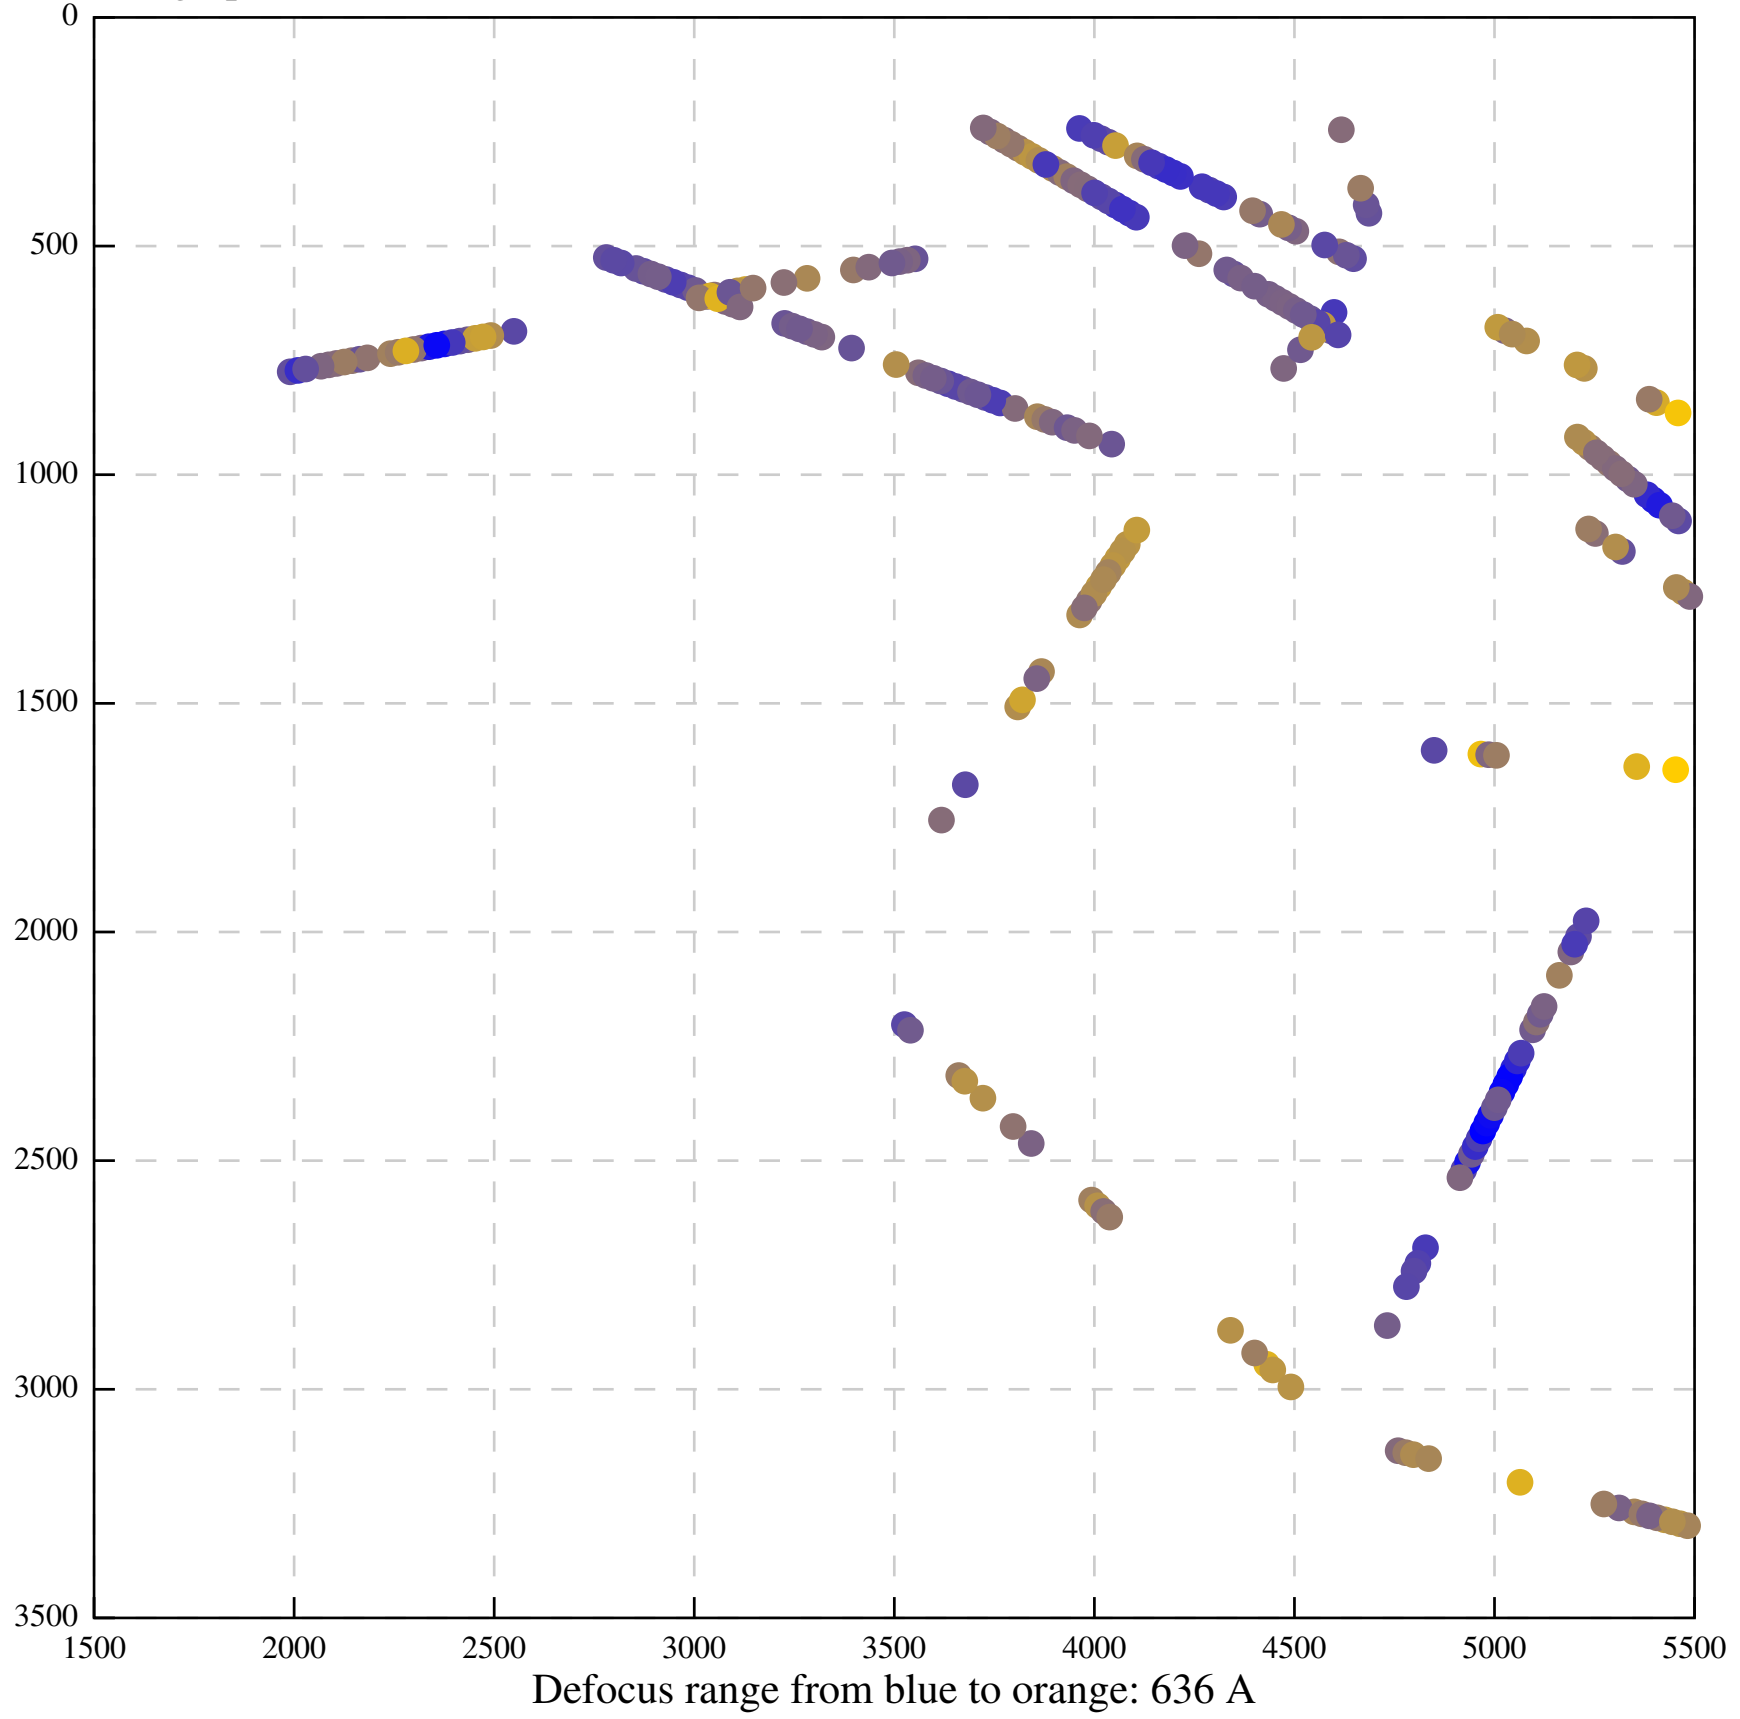

Defocus range from blue to orange: 126 A

Defocus range from blue to orange: 748 A

Defocus range from blue to orange: 274 Å

Defocus range from blue to orange: 60 A

Defocus range from blue to orange: 83 A

Defocus range from blue to orange: 328 A

Defocus range from blue to orange: 16 A

Defocus range from blue to orange: 93 A

Defocus range from blue to orange: 81 A

Defocus range from blue to orange: 121 A

Defocus range from blue to orange: 438 A

Defocus range from blue to orange: 437 A

Defocus range from blue to orange: 502 Å

Defocus range from blue to orange: 765 A

Defocus range from blue to orange: 593 A

Defocus range from blue to orange: 153 A

Defocus range from blue to orange: 171 Å

Defocus range from blue to orange: 36 A

Defocus range from blue to orange: 368 A

Defocus range from blue to orange: 412 A

Defocus range from blue to orange: 93 A

Defocus range from blue to orange: 0 Å