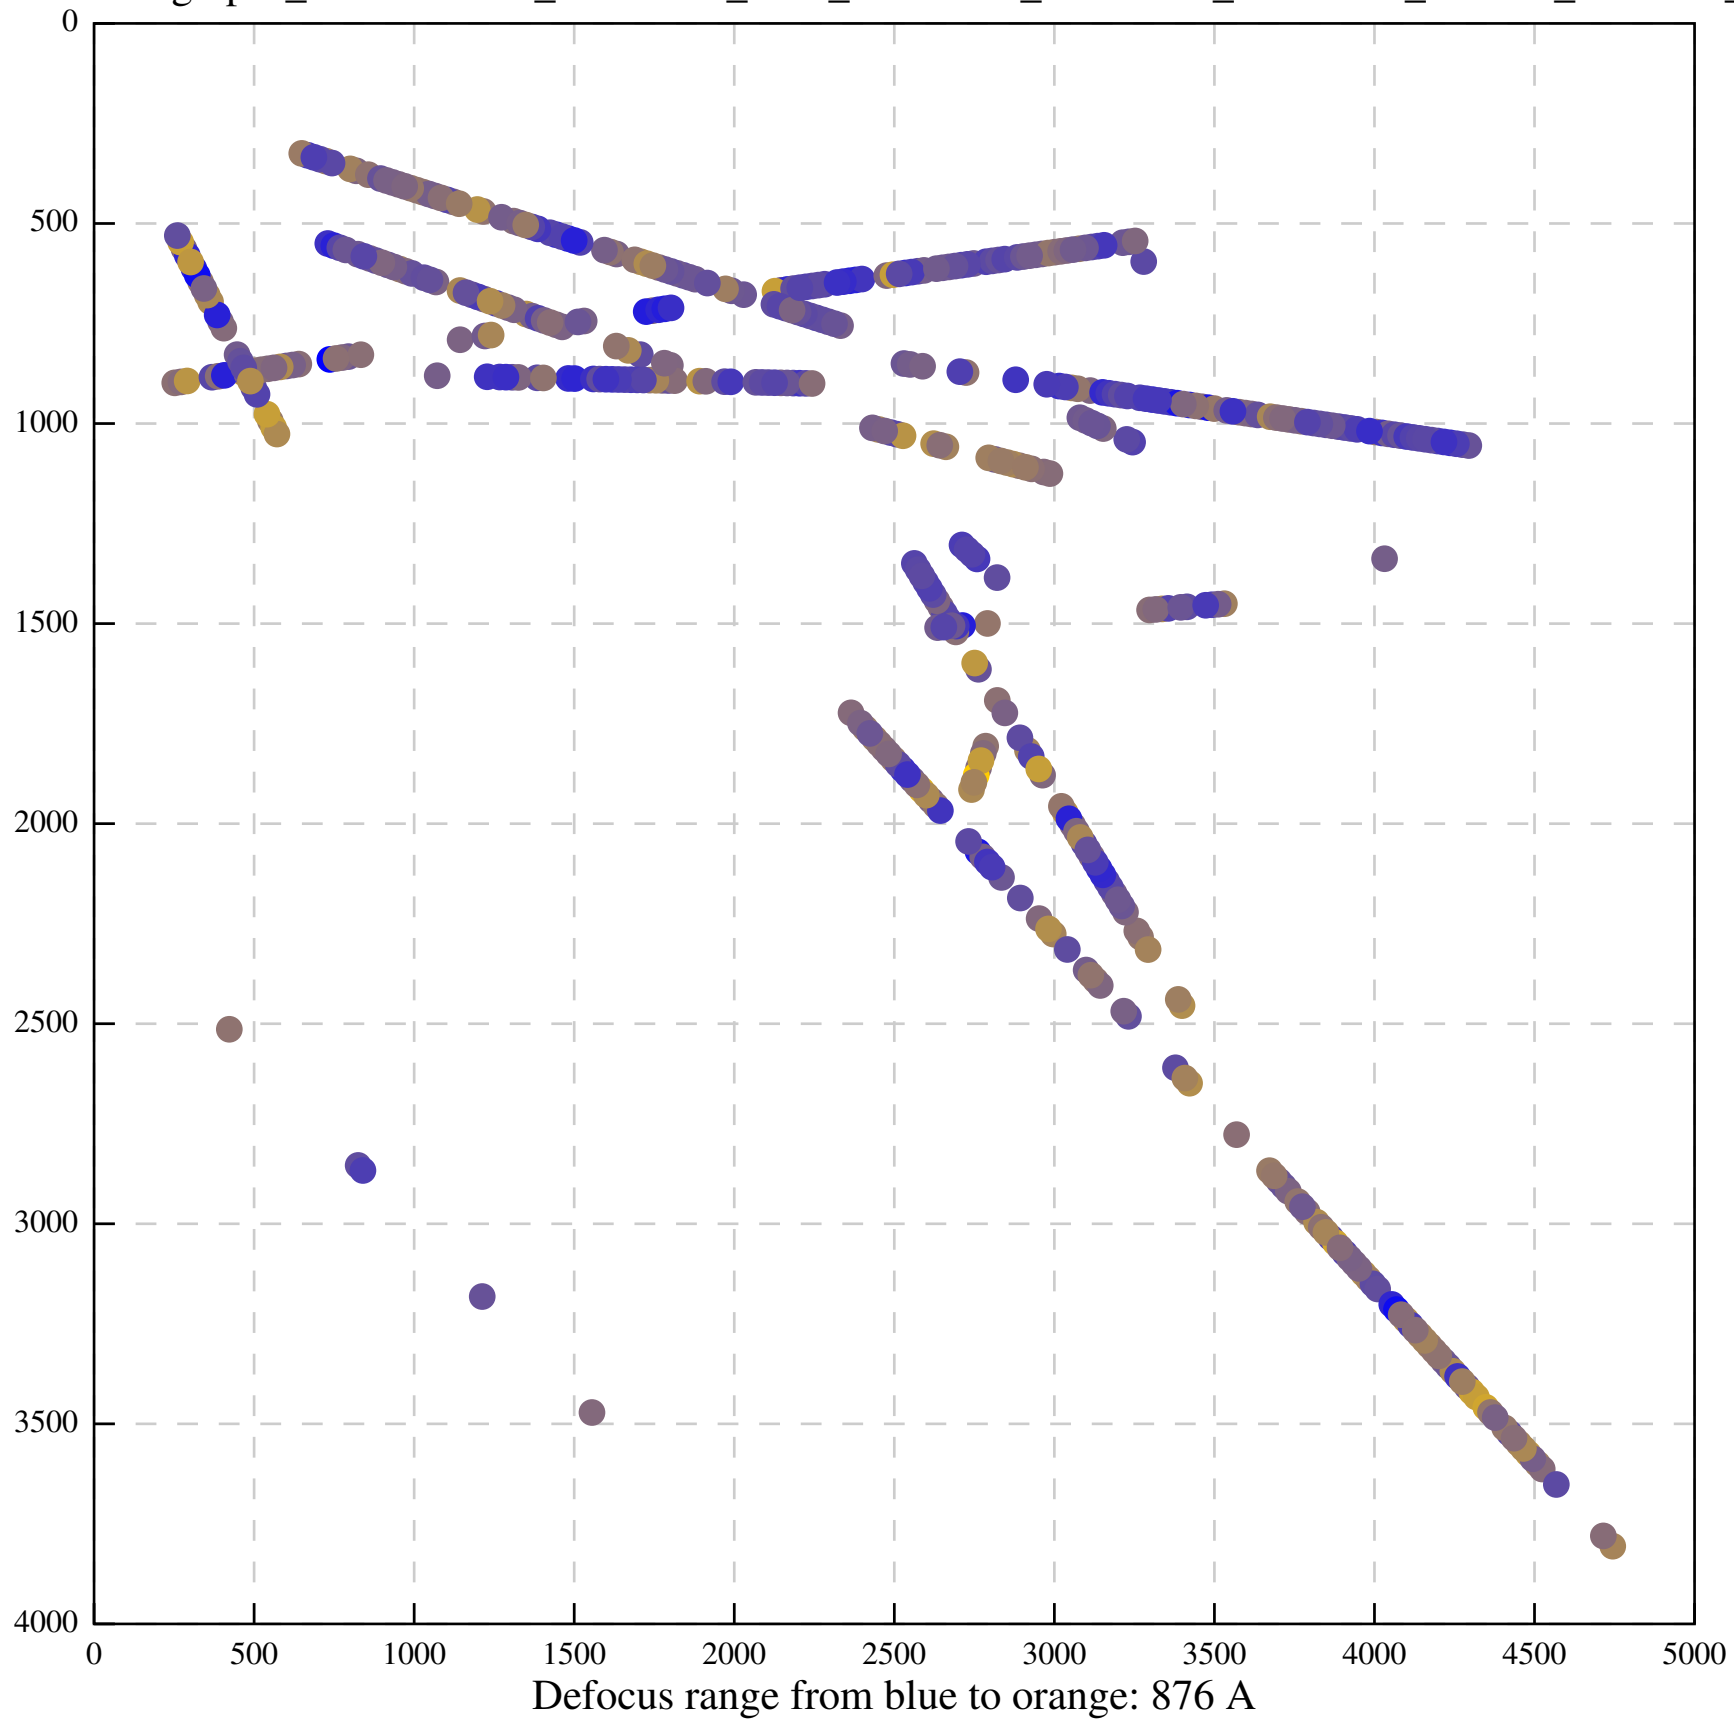

Defocus range from blue to orange: 480 A

Defocus range from blue to orange: 204 Å

Defocus range from blue to orange: 580 A

Defocus range from blue to orange: 353 A

Defocus range from blue to orange: 50 A

Defocus range from blue to orange: 286 A

Defocus range from blue to orange: 552 A

Defocus range from blue to orange: 54 A

Defocus range from blue to orange: 576 A

Defocus range from blue to orange: 69 A

Defocus range from blue to orange: 173 A

Defocus range from blue to orange: 0 A

Defocus range from blue to orange: 232 Å

Defocus range from blue to orange: 575 A

Defocus range from blue to orange: 347 A

Defocus range from blue to orange: 0 A

Defocus range from blue to orange: 487 A

Defocus range from blue to orange: 383 A

Defocus range from blue to orange: 126 A

Defocus range from blue to orange: 748 A

Defocus range from blue to orange: 274 Å

Defocus range from blue to orange: 60 A

Defocus range from blue to orange: 83 A

Defocus range from blue to orange: 328 A