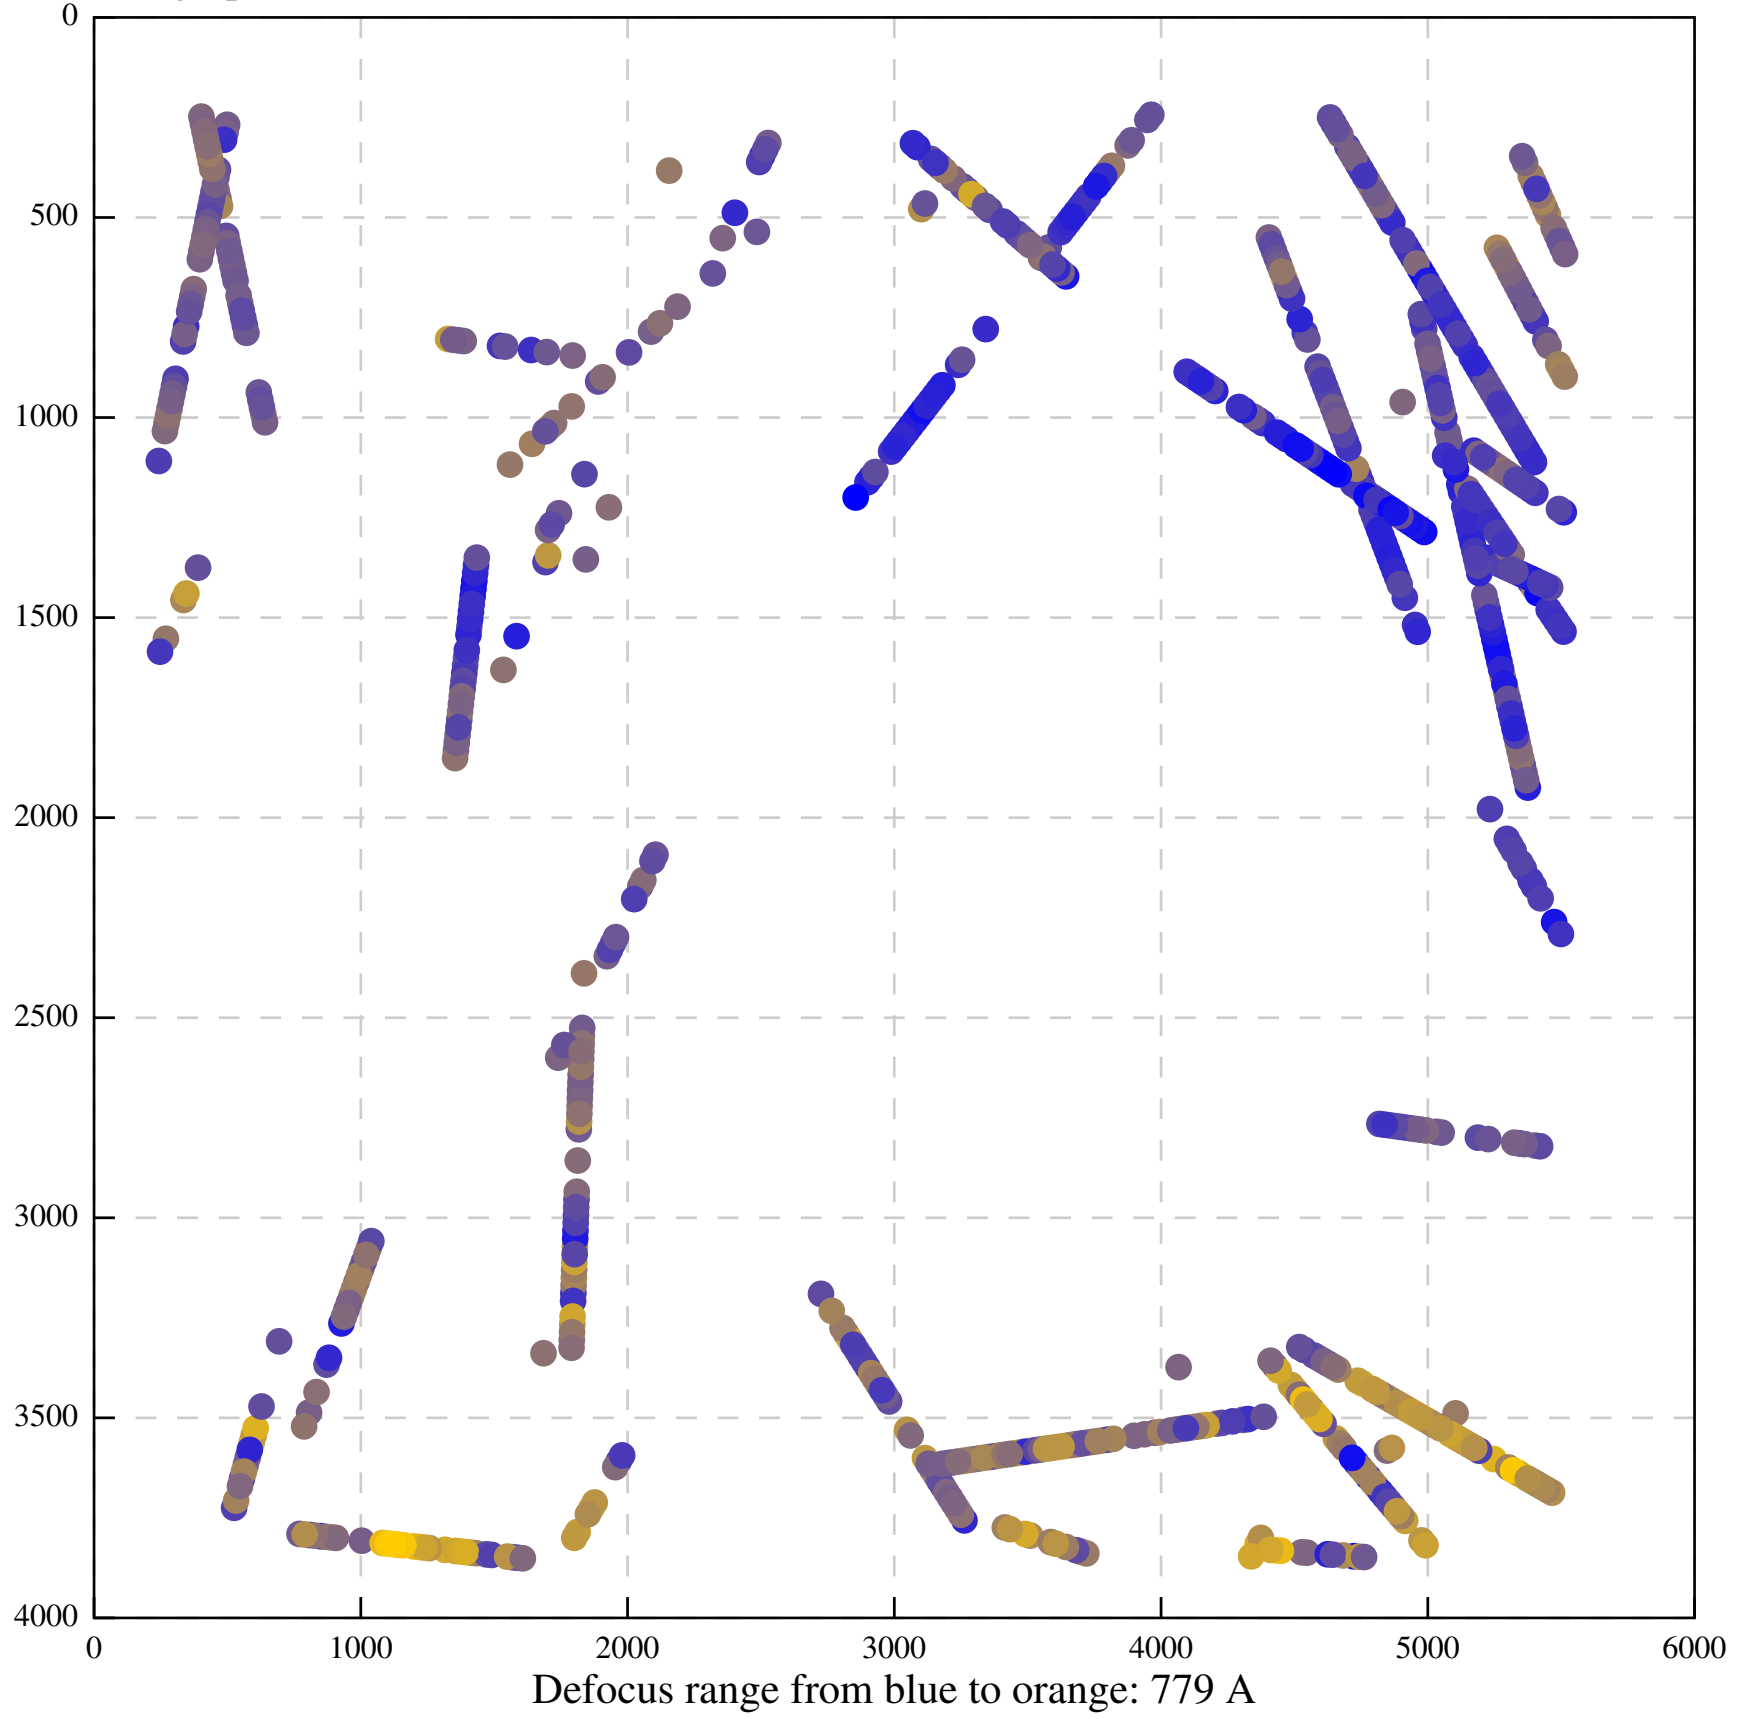

Defocus range from blue to orange: 480 A

Defocus range from blue to orange: 204 Å

Defocus range from blue to orange: 580 A

Defocus range from blue to orange: 353 A

Defocus range from blue to orange: 50 A

Defocus range from blue to orange: 286 A

Defocus range from blue to orange: 552 A

Defocus range from blue to orange: 54 A

Defocus range from blue to orange: 576 A

Defocus range from blue to orange: 69 A

Defocus range from blue to orange: 173 A

Defocus range from blue to orange: 0 A

Defocus range from blue to orange: 232 Å

Defocus range from blue to orange: 575 A

Defocus range from blue to orange: 347 A

Defocus range from blue to orange: 0 A

Defocus range from blue to orange: 487 A

Defocus range from blue to orange: 383 A

Defocus range from blue to orange: 126 A

Defocus range from blue to orange: 748 A

Defocus range from blue to orange: 274 Å

Defocus range from blue to orange: 60 A

Defocus range from blue to orange: 83 A

Defocus range from blue to orange: 328 A