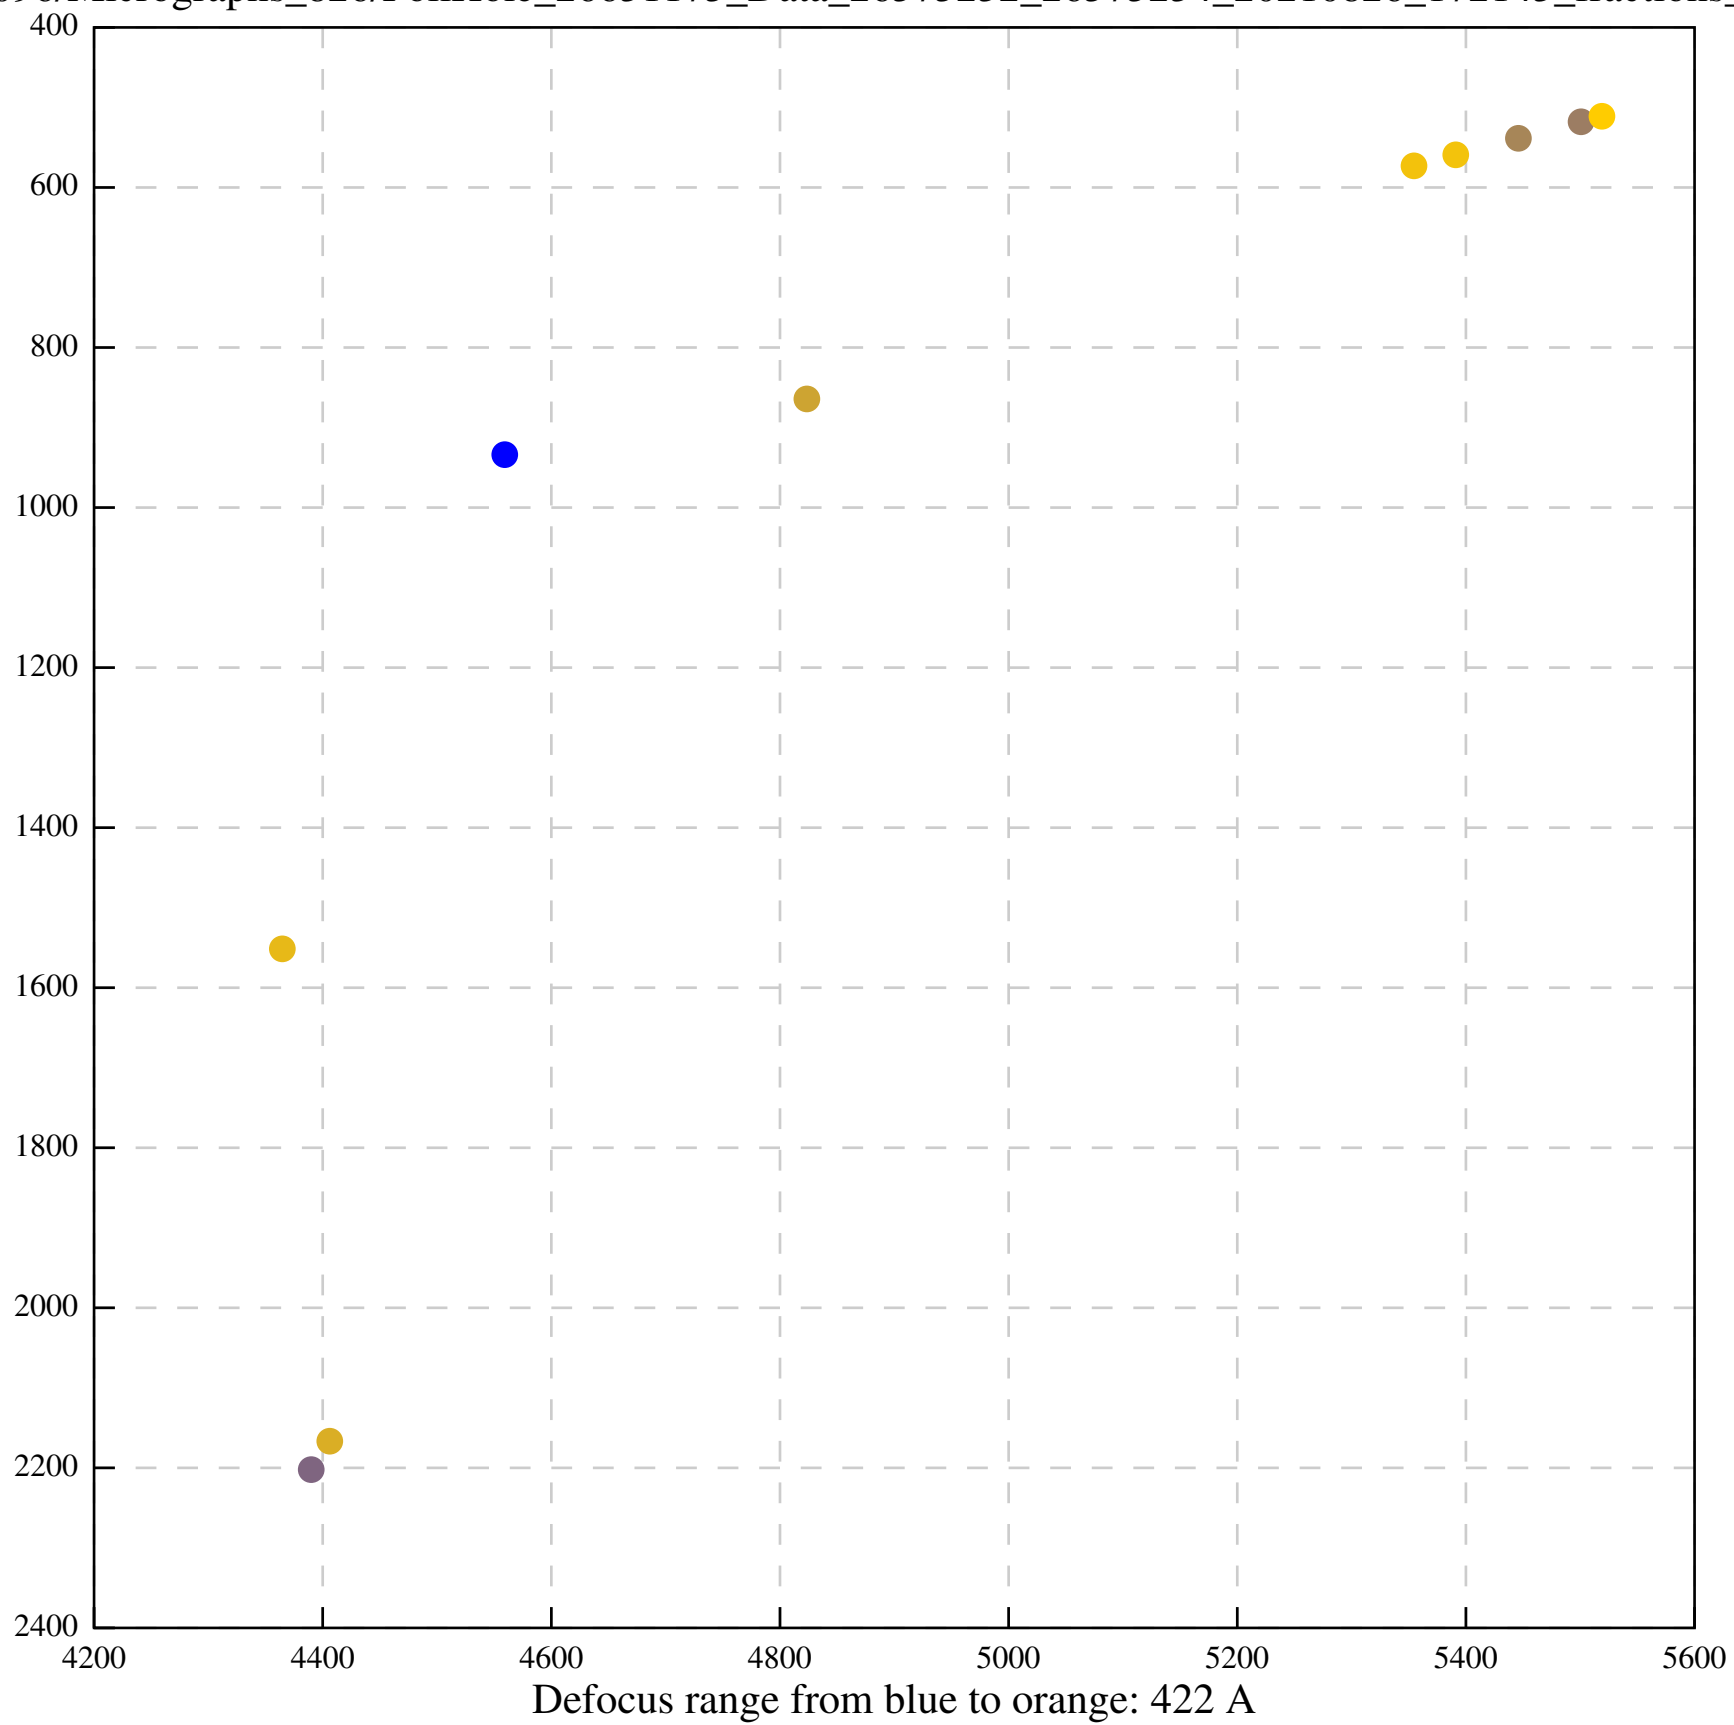

Defocus range from blue to orange: 126 A

Defocus range from blue to orange: 748 A

Defocus range from blue to orange: 274 Å

Defocus range from blue to orange: 60 A

Defocus range from blue to orange: 83 A

Defocus range from blue to orange: 328 A

Defocus range from blue to orange: 16 A

Defocus range from blue to orange: 93 A

Defocus range from blue to orange: 81 A

Defocus range from blue to orange: 121 A

Defocus range from blue to orange: 438 A

Defocus range from blue to orange: 437 A

Defocus range from blue to orange: 502 Å

Defocus range from blue to orange: 765 A

Defocus range from blue to orange: 593 A

Defocus range from blue to orange: 153 A

Defocus range from blue to orange: 171 Å

Defocus range from blue to orange: 36 A

Defocus range from blue to orange: 368 A

Defocus range from blue to orange: 412 A

Defocus range from blue to orange: 93 A

Defocus range from blue to orange: 0 Å