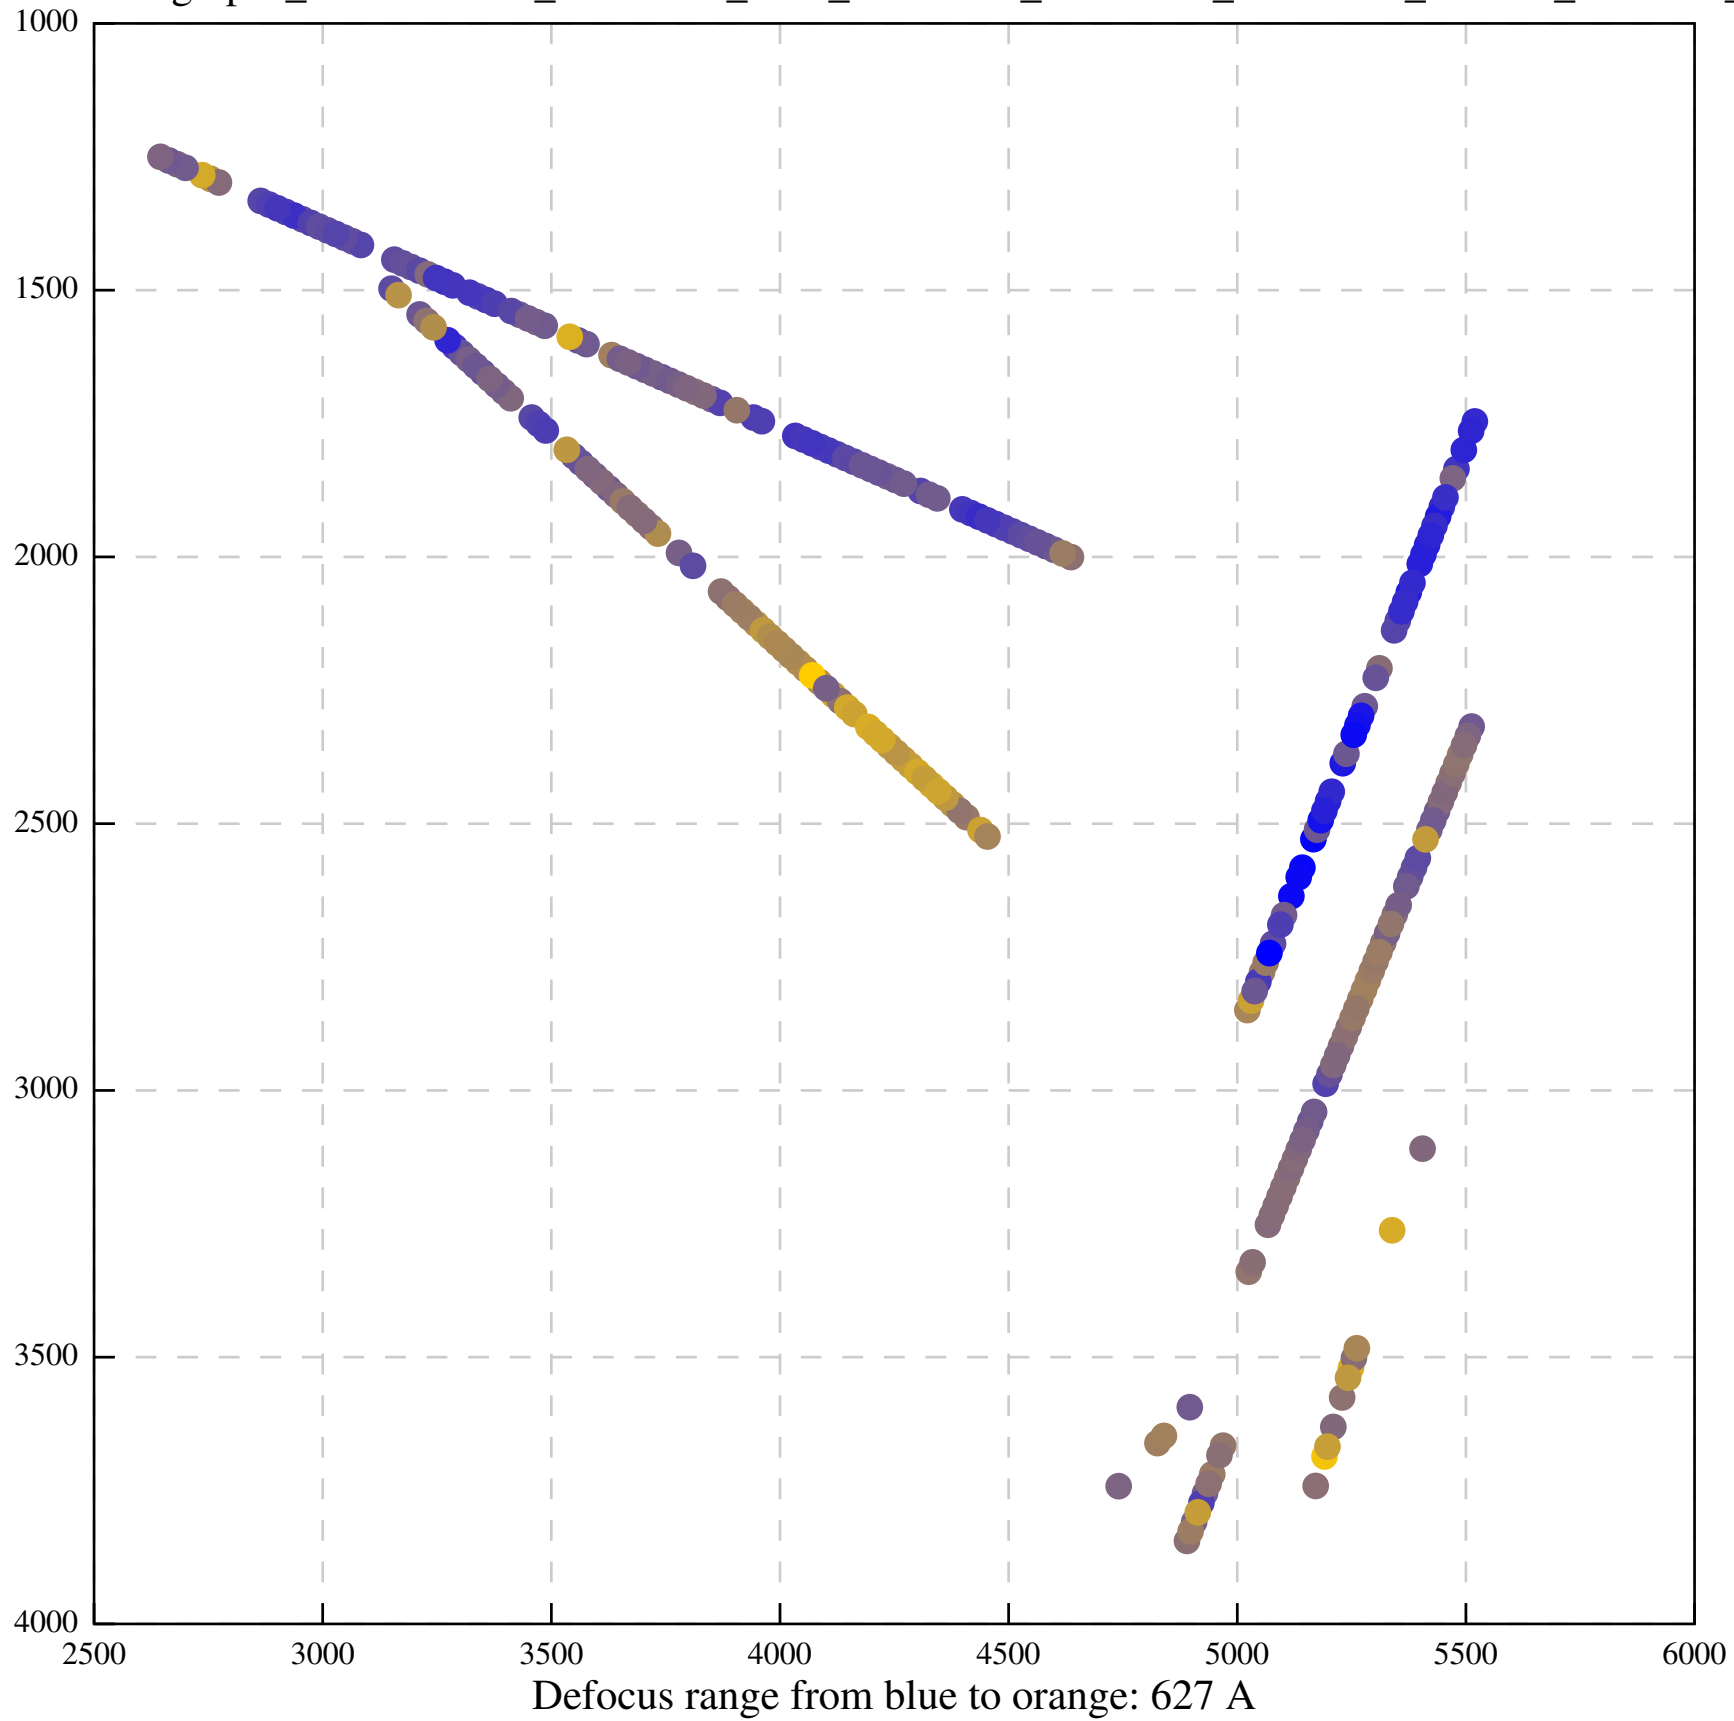

Defocus range from blue to orange: 126 A

Defocus range from blue to orange: 748 A

Defocus range from blue to orange: 274 Å

Defocus range from blue to orange: 60 A

Defocus range from blue to orange: 83 A

Defocus range from blue to orange: 328 A

Defocus range from blue to orange: 16 A

Defocus range from blue to orange: 93 A

Defocus range from blue to orange: 81 A

Defocus range from blue to orange: 121 A

Defocus range from blue to orange: 438 A

Defocus range from blue to orange: 437 A

Defocus range from blue to orange: 502 Å

Defocus range from blue to orange: 765 A

Defocus range from blue to orange: 593 A

Defocus range from blue to orange: 153 A

Defocus range from blue to orange: 171 Å

Defocus range from blue to orange: 36 A

Defocus range from blue to orange: 368 A

Defocus range from blue to orange: 412 A

Defocus range from blue to orange: 93 A

Defocus range from blue to orange: 0 Å