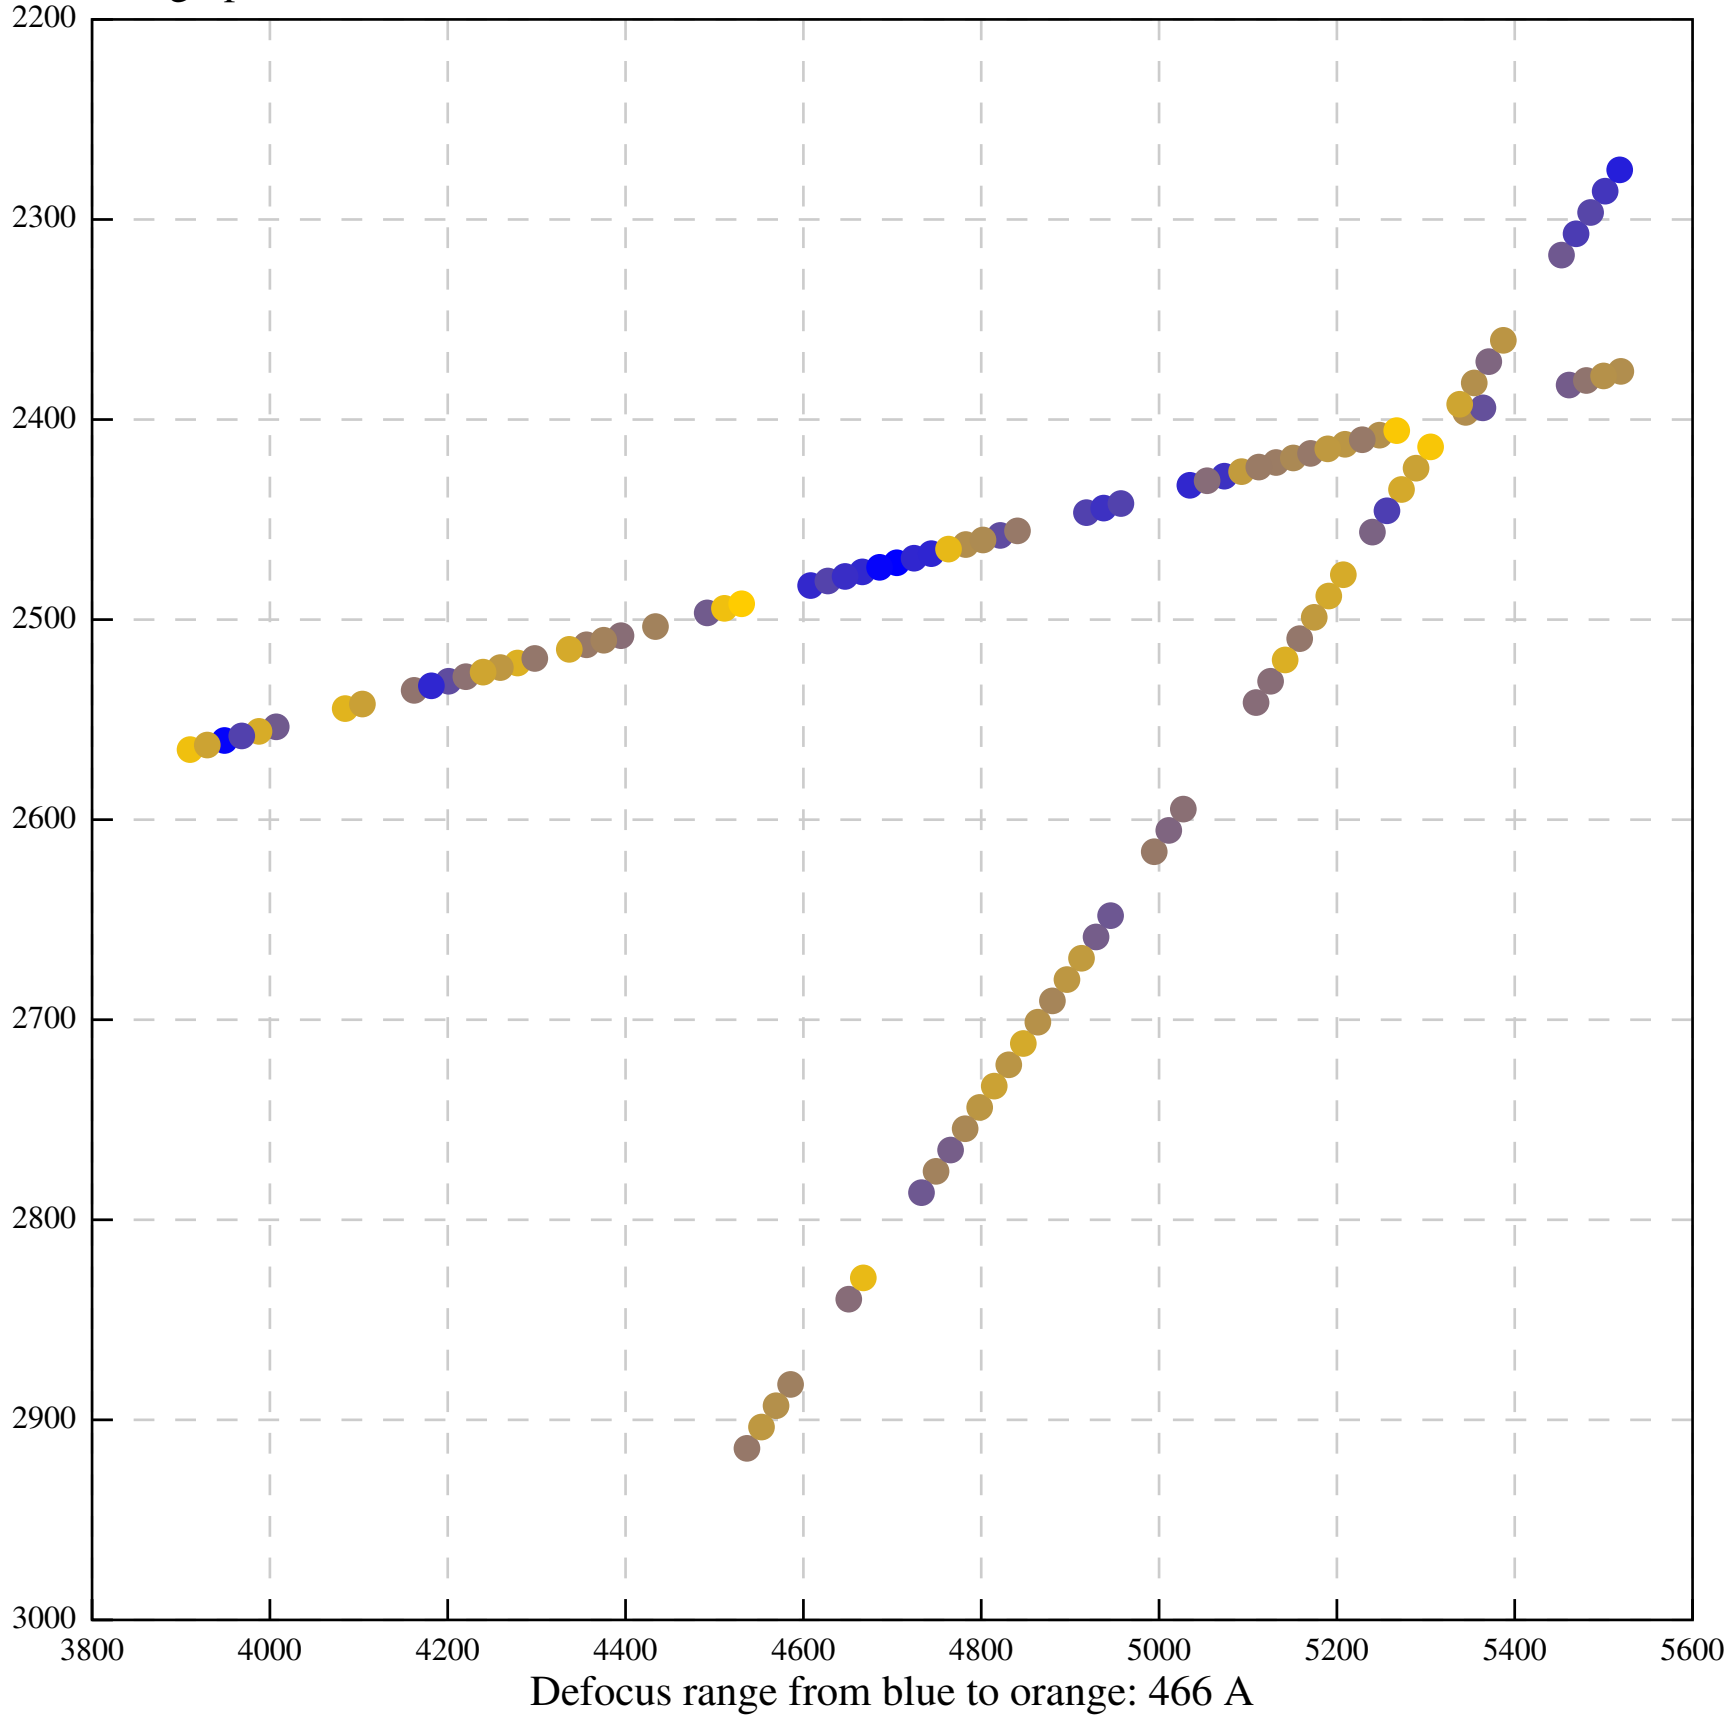

Defocus range from blue to orange: 480 A

Defocus range from blue to orange: 204 Å

Defocus range from blue to orange: 580 A

Defocus range from blue to orange: 353 A

Defocus range from blue to orange: 50 A

Defocus range from blue to orange: 286 A

Defocus range from blue to orange: 552 A

Defocus range from blue to orange: 54 A

Defocus range from blue to orange: 576 A

Defocus range from blue to orange: 69 A

Defocus range from blue to orange: 173 A

Defocus range from blue to orange: 0 A

Defocus range from blue to orange: 232 Å

Defocus range from blue to orange: 575 A

Defocus range from blue to orange: 347 A

Defocus range from blue to orange: 0 A

Defocus range from blue to orange: 487 A

Defocus range from blue to orange: 383 A

Defocus range from blue to orange: 126 A

Defocus range from blue to orange: 748 A

Defocus range from blue to orange: 274 Å

Defocus range from blue to orange: 60 A

Defocus range from blue to orange: 83 A

Defocus range from blue to orange: 328 A