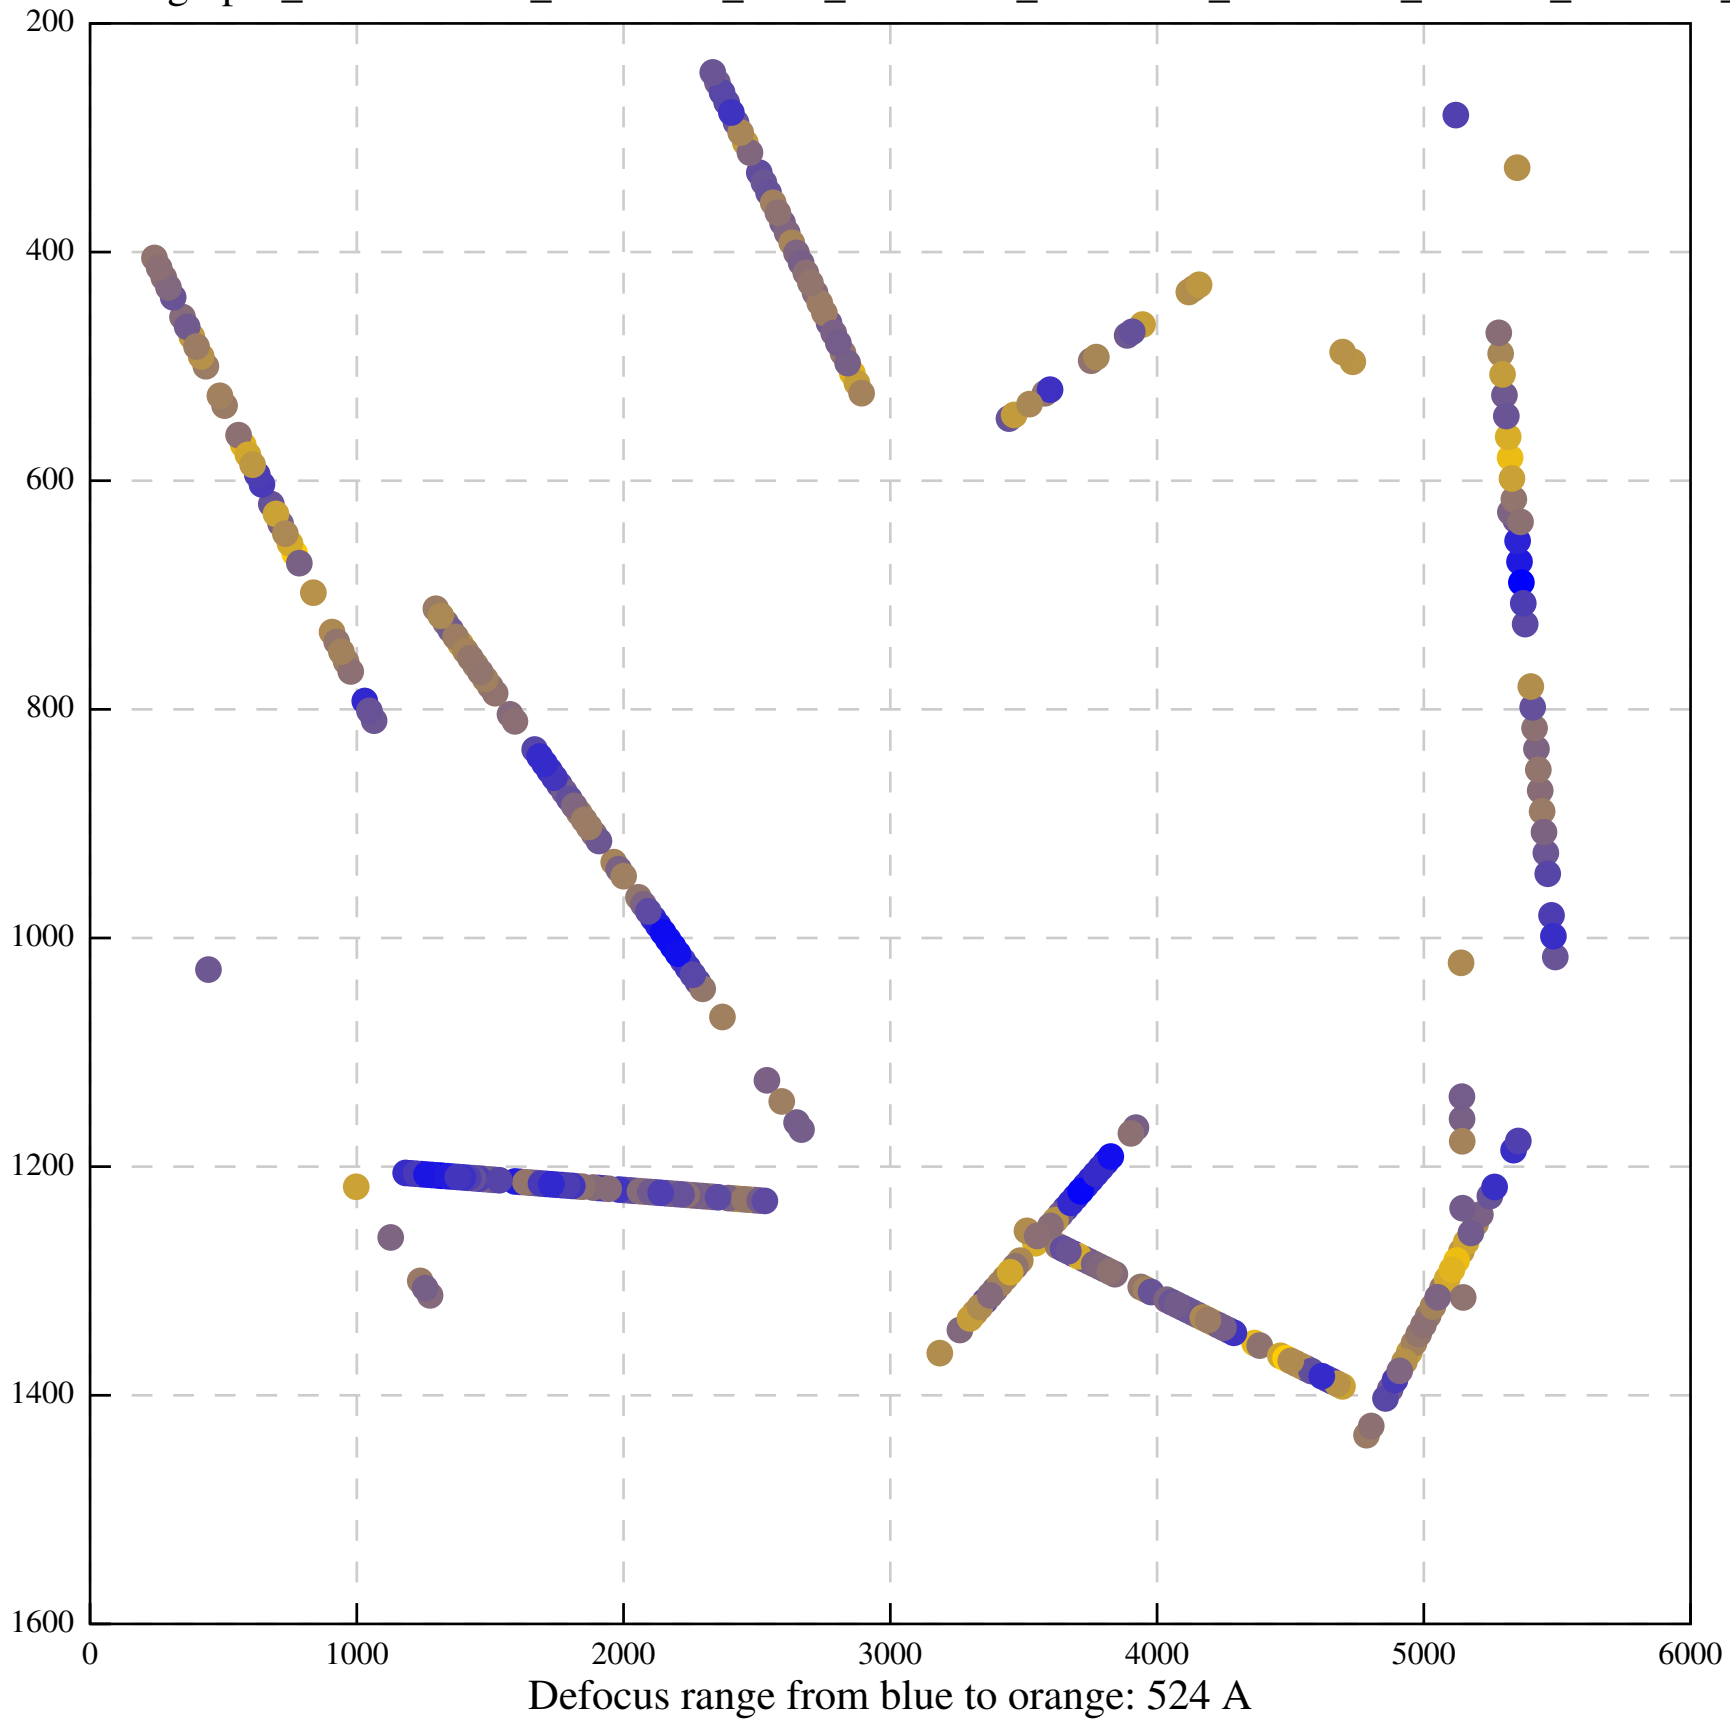

Defocus range from blue to orange: 480 A

Defocus range from blue to orange: 204 Å

Defocus range from blue to orange: 580 A

Defocus range from blue to orange: 353 A

Defocus range from blue to orange: 50 A

Defocus range from blue to orange: 286 A

Defocus range from blue to orange: 552 A

Defocus range from blue to orange: 54 A

Defocus range from blue to orange: 576 A

Defocus range from blue to orange: 69 A

Defocus range from blue to orange: 173 A

Defocus range from blue to orange: 0 A

Defocus range from blue to orange: 232 Å

Defocus range from blue to orange: 575 A

Defocus range from blue to orange: 347 A

Defocus range from blue to orange: 0 A

Defocus range from blue to orange: 487 A

Defocus range from blue to orange: 383 A

Defocus range from blue to orange: 126 A

Defocus range from blue to orange: 748 A

Defocus range from blue to orange: 274 Å

Defocus range from blue to orange: 60 A

Defocus range from blue to orange: 83 A

Defocus range from blue to orange: 328 A