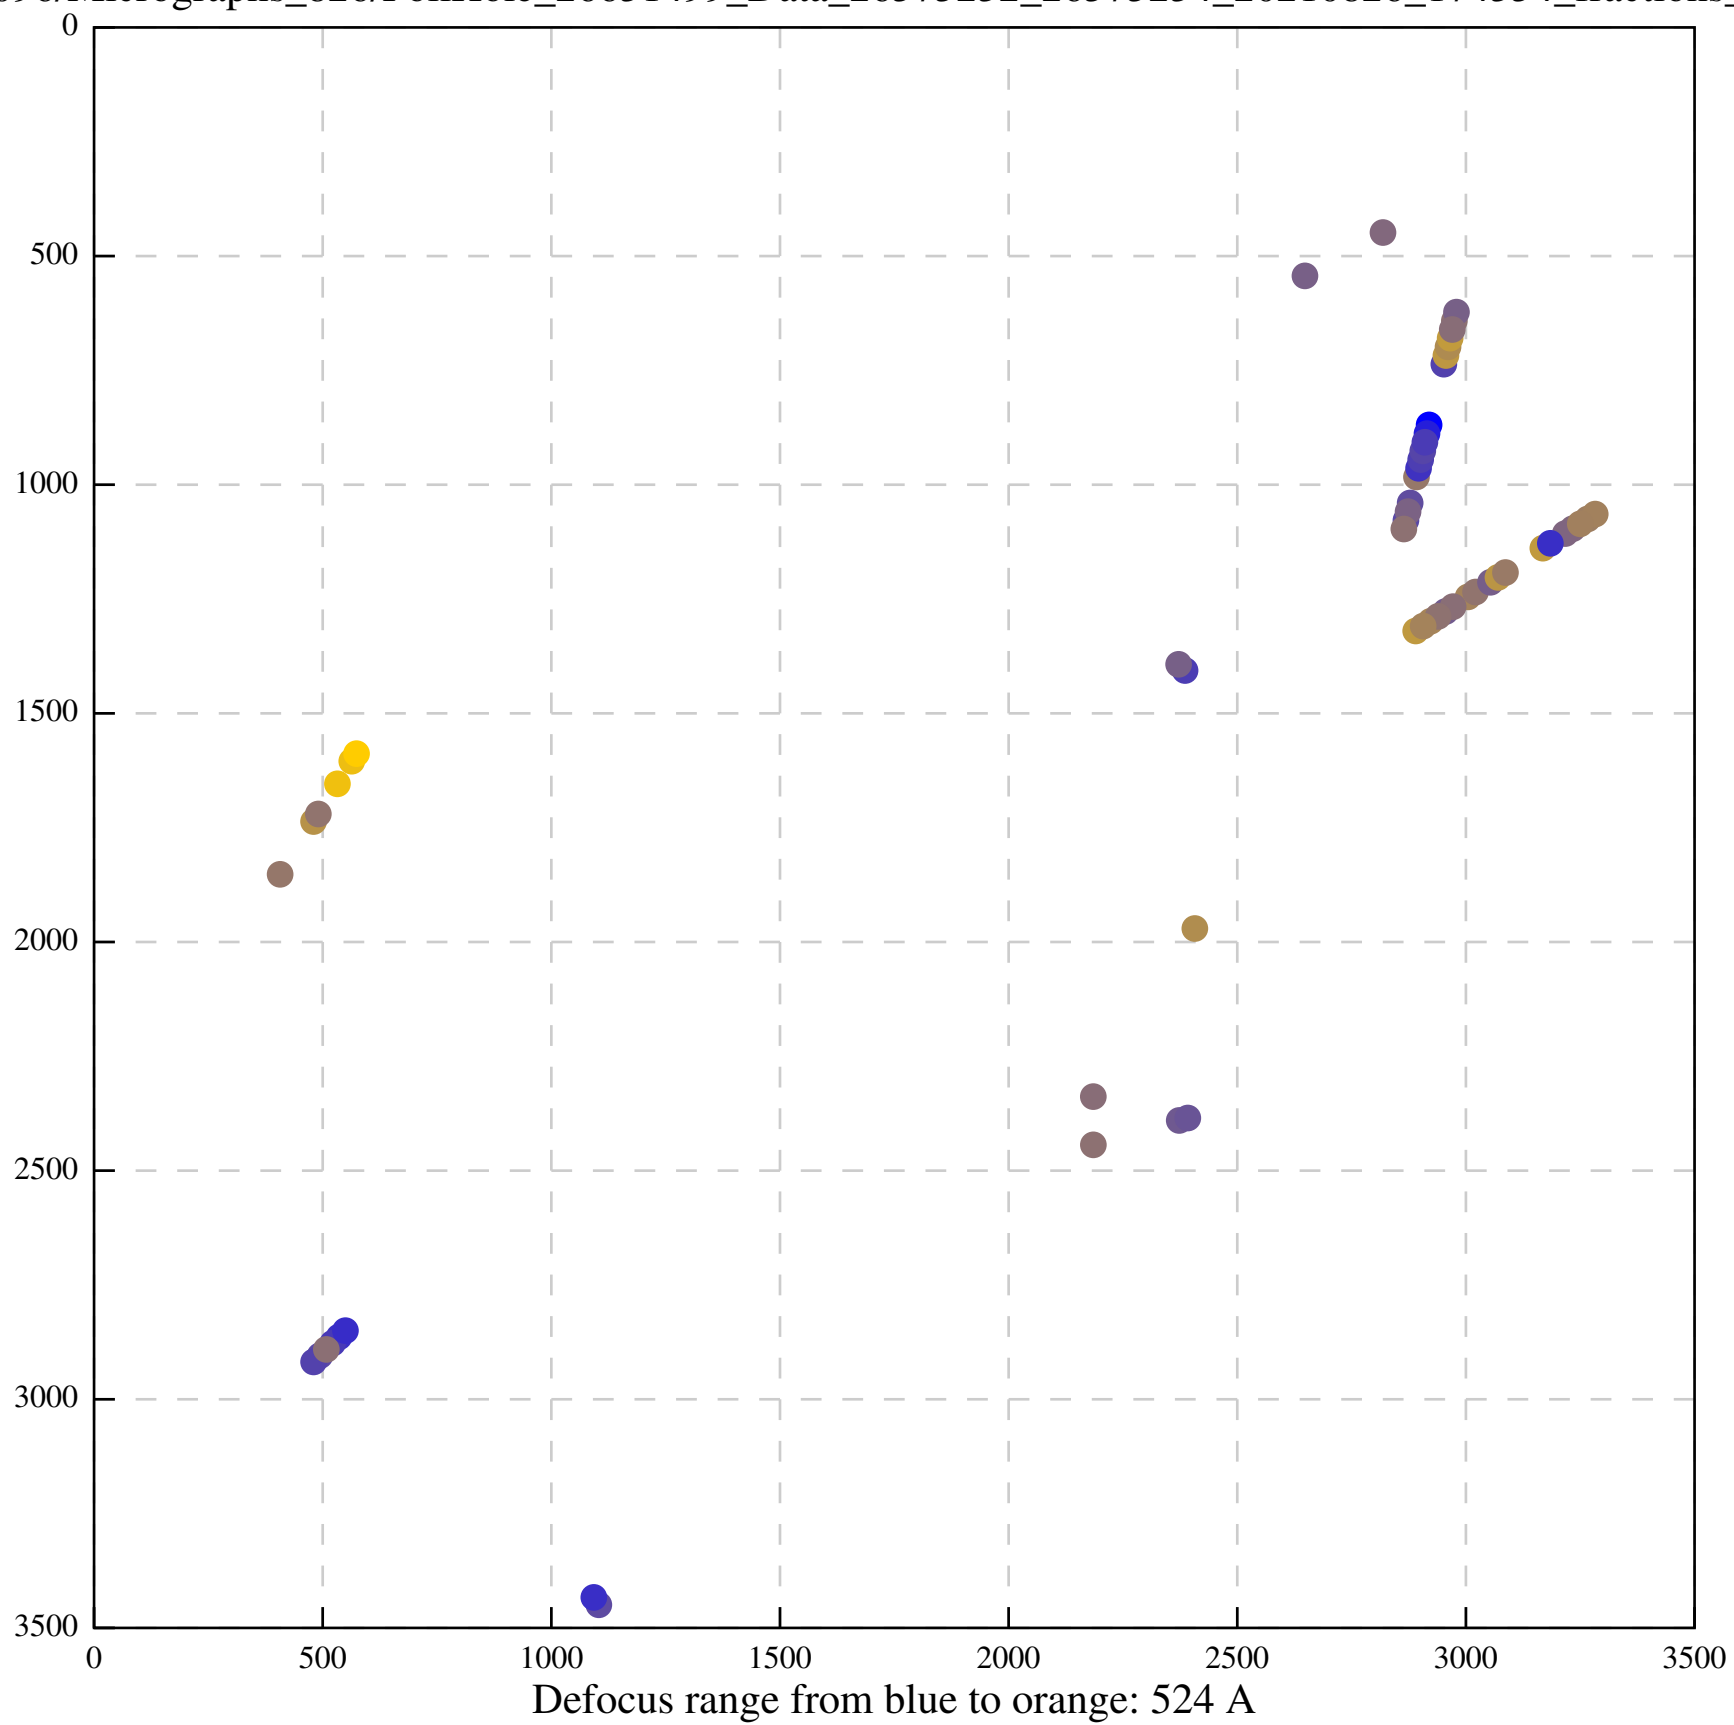

Defocus range from blue to orange: 126 A

Defocus range from blue to orange: 748 A

Defocus range from blue to orange: 274 Å

Defocus range from blue to orange: 60 A

Defocus range from blue to orange: 83 A

Defocus range from blue to orange: 328 A

Defocus range from blue to orange: 16 A

Defocus range from blue to orange: 93 A

Defocus range from blue to orange: 81 A

Defocus range from blue to orange: 121 A

Defocus range from blue to orange: 438 A

Defocus range from blue to orange: 437 A

Defocus range from blue to orange: 502 Å

Defocus range from blue to orange: 765 A

Defocus range from blue to orange: 593 A

Defocus range from blue to orange: 153 A

Defocus range from blue to orange: 171 Å

Defocus range from blue to orange: 36 A

Defocus range from blue to orange: 368 A

Defocus range from blue to orange: 412 A

Defocus range from blue to orange: 93 A

Defocus range from blue to orange: 0 Å