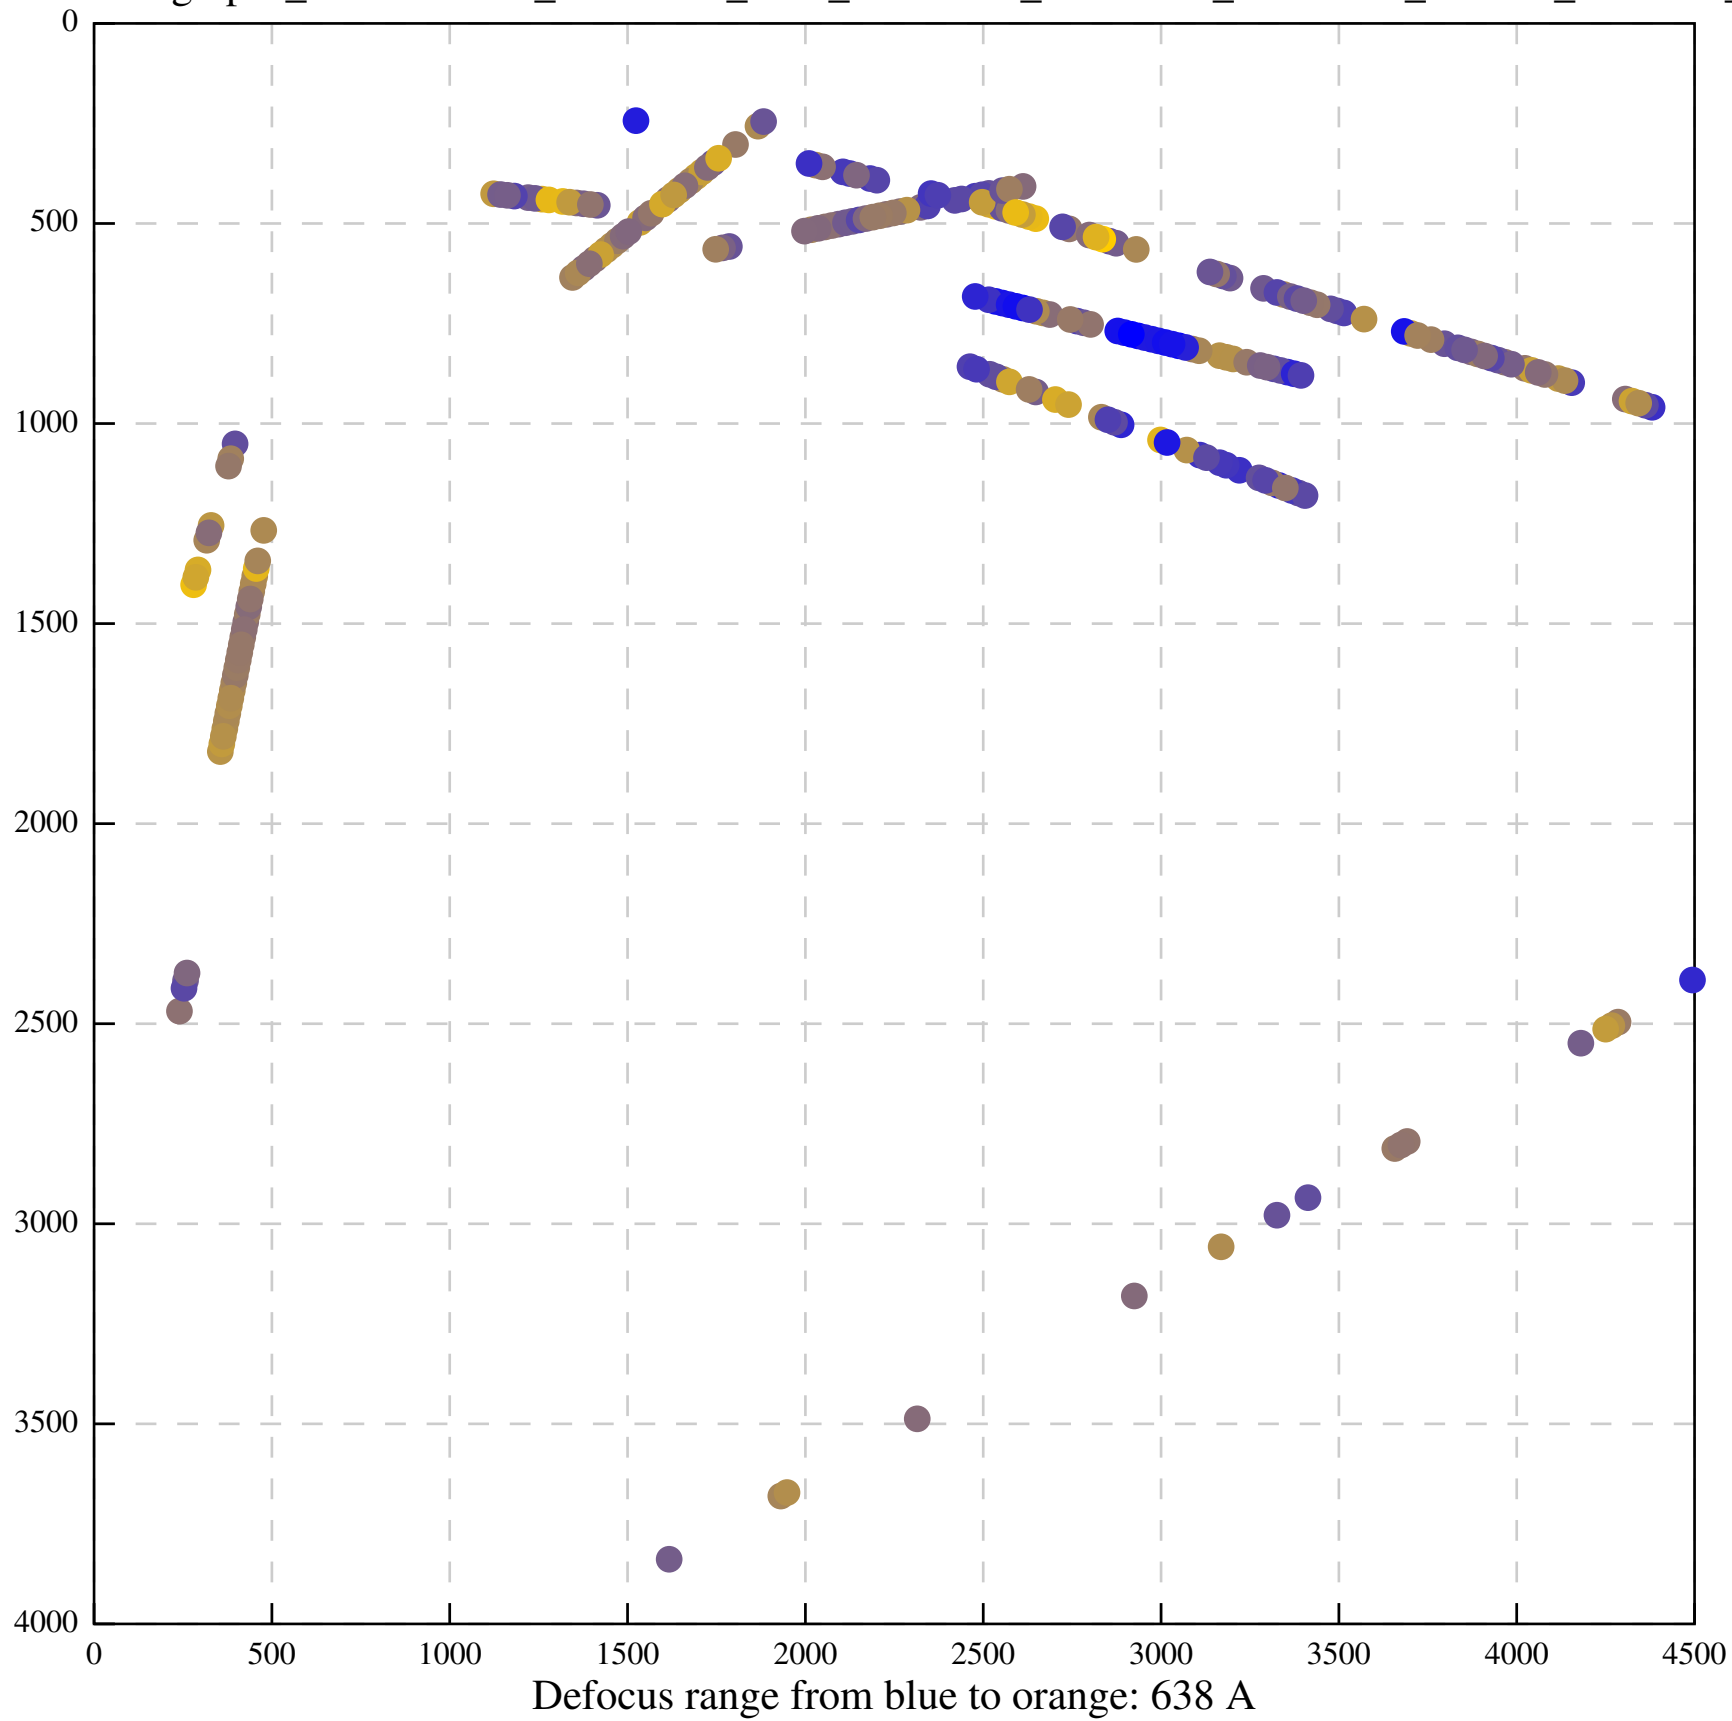

Defocus range from blue to orange: 126 A

Defocus range from blue to orange: 748 A

Defocus range from blue to orange: 274 Å

Defocus range from blue to orange: 60 A

Defocus range from blue to orange: 83 A

Defocus range from blue to orange: 328 A

Defocus range from blue to orange: 16 A

Defocus range from blue to orange: 93 A

Defocus range from blue to orange: 81 A

Defocus range from blue to orange: 121 A

Defocus range from blue to orange: 438 A

Defocus range from blue to orange: 437 A

Defocus range from blue to orange: 502 Å

Defocus range from blue to orange: 765 A

Defocus range from blue to orange: 593 A

Defocus range from blue to orange: 153 A

Defocus range from blue to orange: 171 Å

Defocus range from blue to orange: 36 A

Defocus range from blue to orange: 368 A

Defocus range from blue to orange: 412 A

Defocus range from blue to orange: 93 A

Defocus range from blue to orange: 0 Å