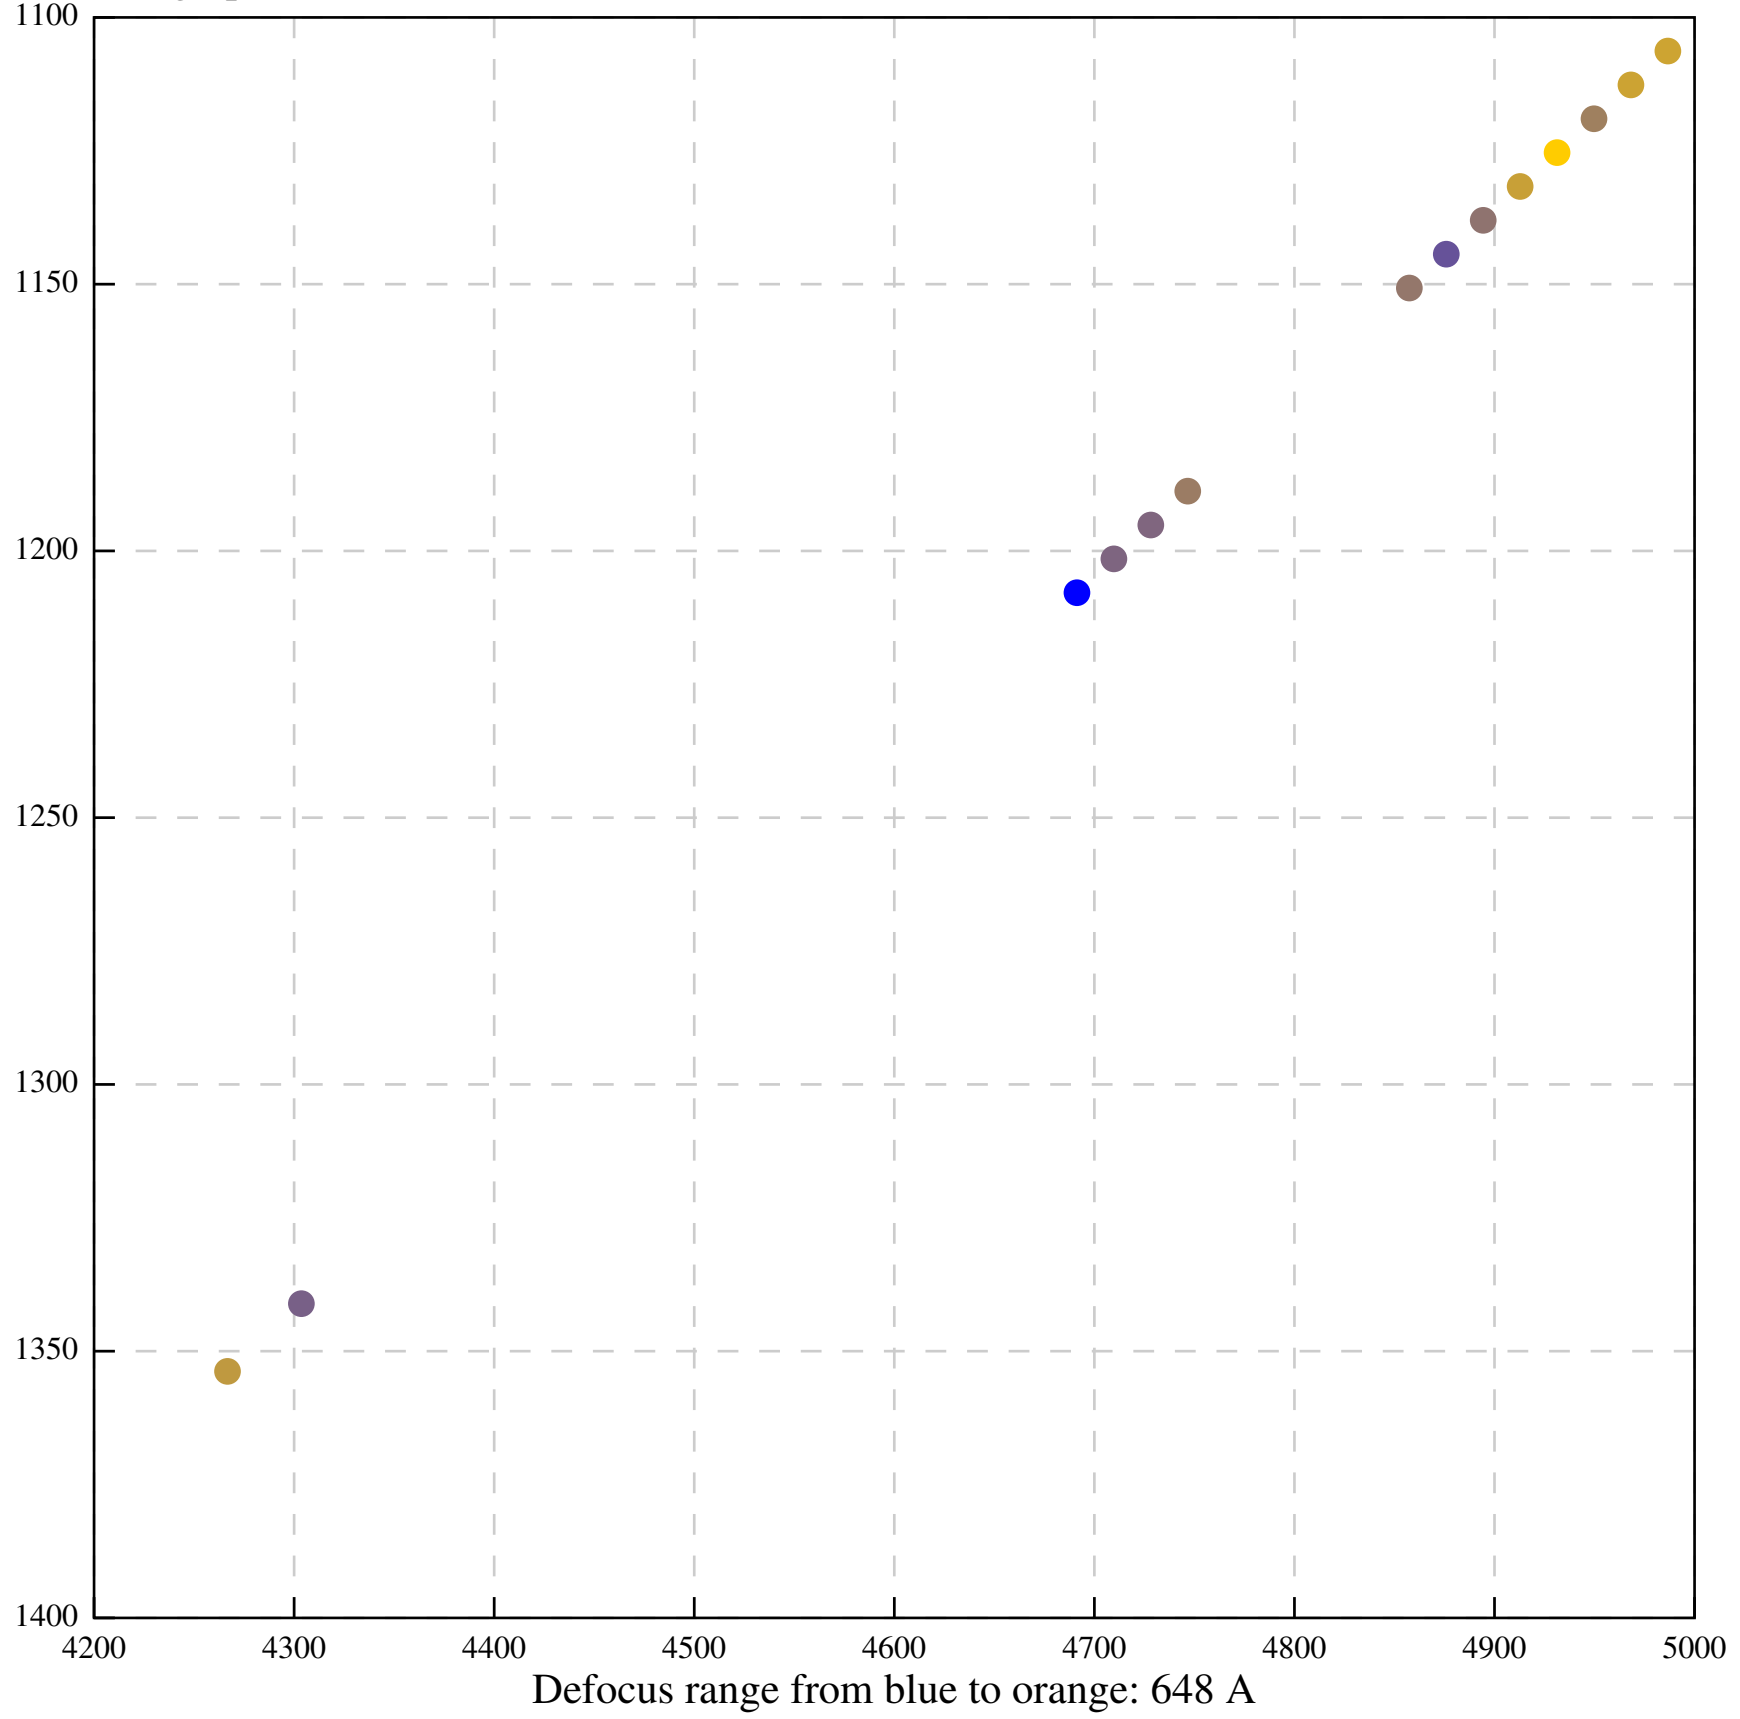

Defocus range from blue to orange: 480 A

Defocus range from blue to orange: 204 Å

Defocus range from blue to orange: 580 A

Defocus range from blue to orange: 353 A

Defocus range from blue to orange: 50 A

Defocus range from blue to orange: 286 A

Defocus range from blue to orange: 552 A

Defocus range from blue to orange: 54 A

Defocus range from blue to orange: 576 A

Defocus range from blue to orange: 69 A

Defocus range from blue to orange: 173 A

Defocus range from blue to orange: 0 A

Defocus range from blue to orange: 232 Å

Defocus range from blue to orange: 575 A

Defocus range from blue to orange: 347 A

Defocus range from blue to orange: 0 A

Defocus range from blue to orange: 487 A

Defocus range from blue to orange: 383 A

Defocus range from blue to orange: 126 A

Defocus range from blue to orange: 748 A

Defocus range from blue to orange: 274 Å

Defocus range from blue to orange: 60 A

Defocus range from blue to orange: 83 A

Defocus range from blue to orange: 328 A