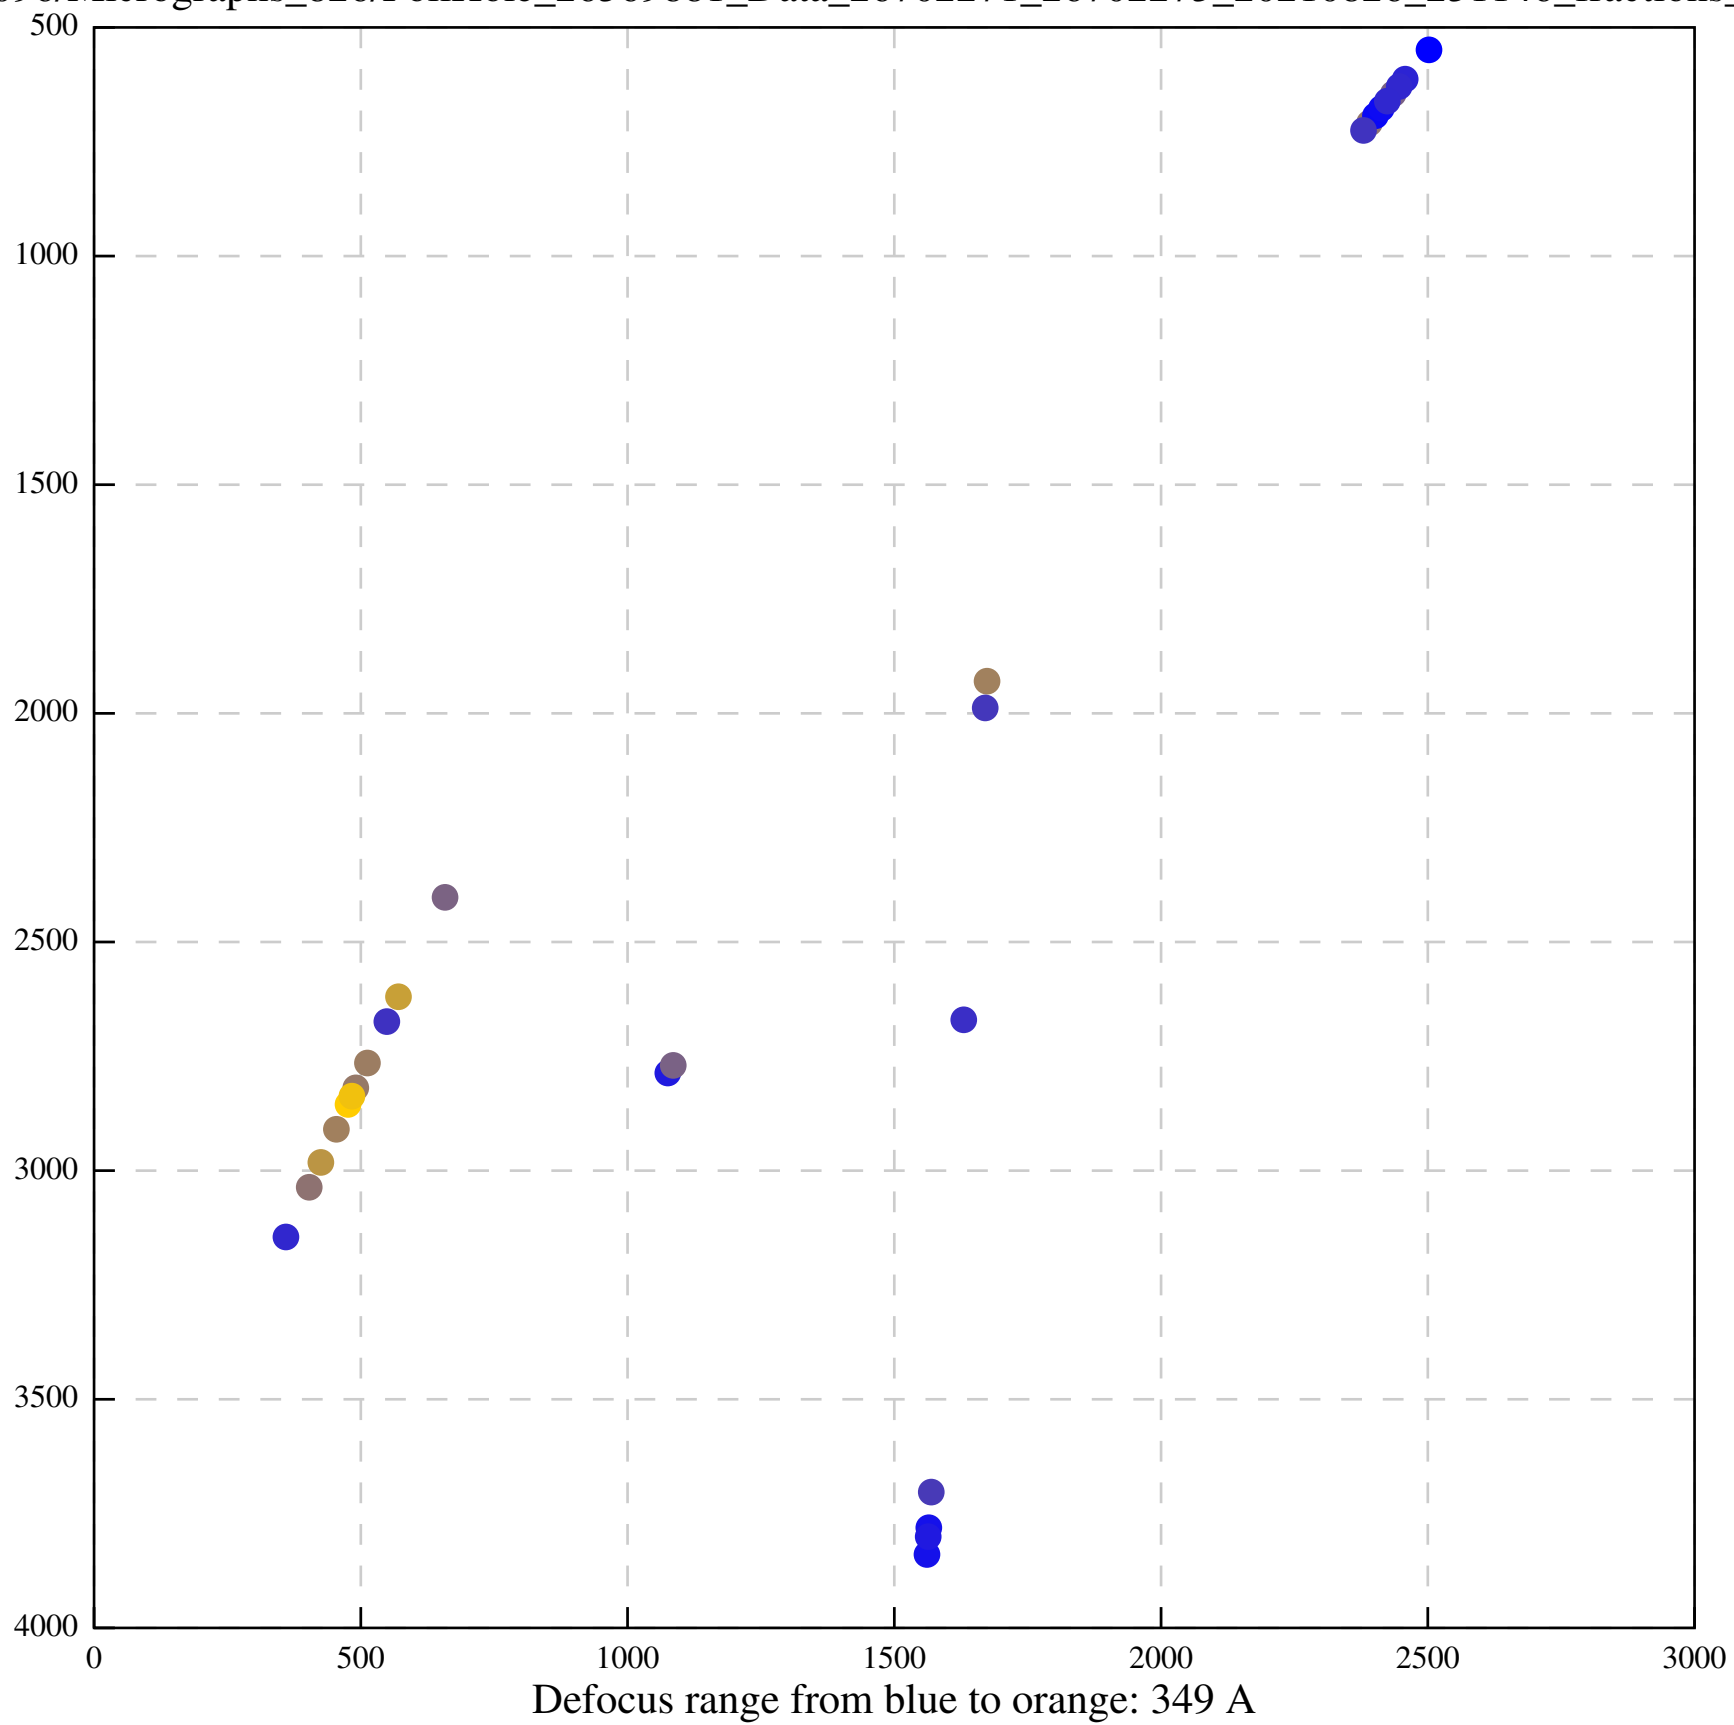

Asymm. obs [-1, 1] opticsGroup2

Asymm. obs [-pi, pi] opticsGroup2

Beamtilt-only fit [-1, 1] opticsGroup2

Beamtilt-only fit [-pi, pi] opticsGroup2

Defocus range from blue to orange: 151 Å

Defocus range from blue to orange: 653 A

Defocus range from blue to orange: 480 A

Defocus range from blue to orange: 204 Å

Defocus range from blue to orange: 580 A

Defocus range from blue to orange: 353 A

Defocus range from blue to orange: 50 A

Defocus range from blue to orange: 286 A

Defocus range from blue to orange: 552 A

Defocus range from blue to orange: 54 A

Defocus range from blue to orange: 576 A

Defocus range from blue to orange: 69 A

Defocus range from blue to orange: 173 A

Defocus range from blue to orange: 0 A

Defocus range from blue to orange: 232 Å

Defocus range from blue to orange: 575 A

Defocus range from blue to orange: 347 A

Defocus range from blue to orange: 0 A

Defocus range from blue to orange: 487 A

Defocus range from blue to orange: 383 A