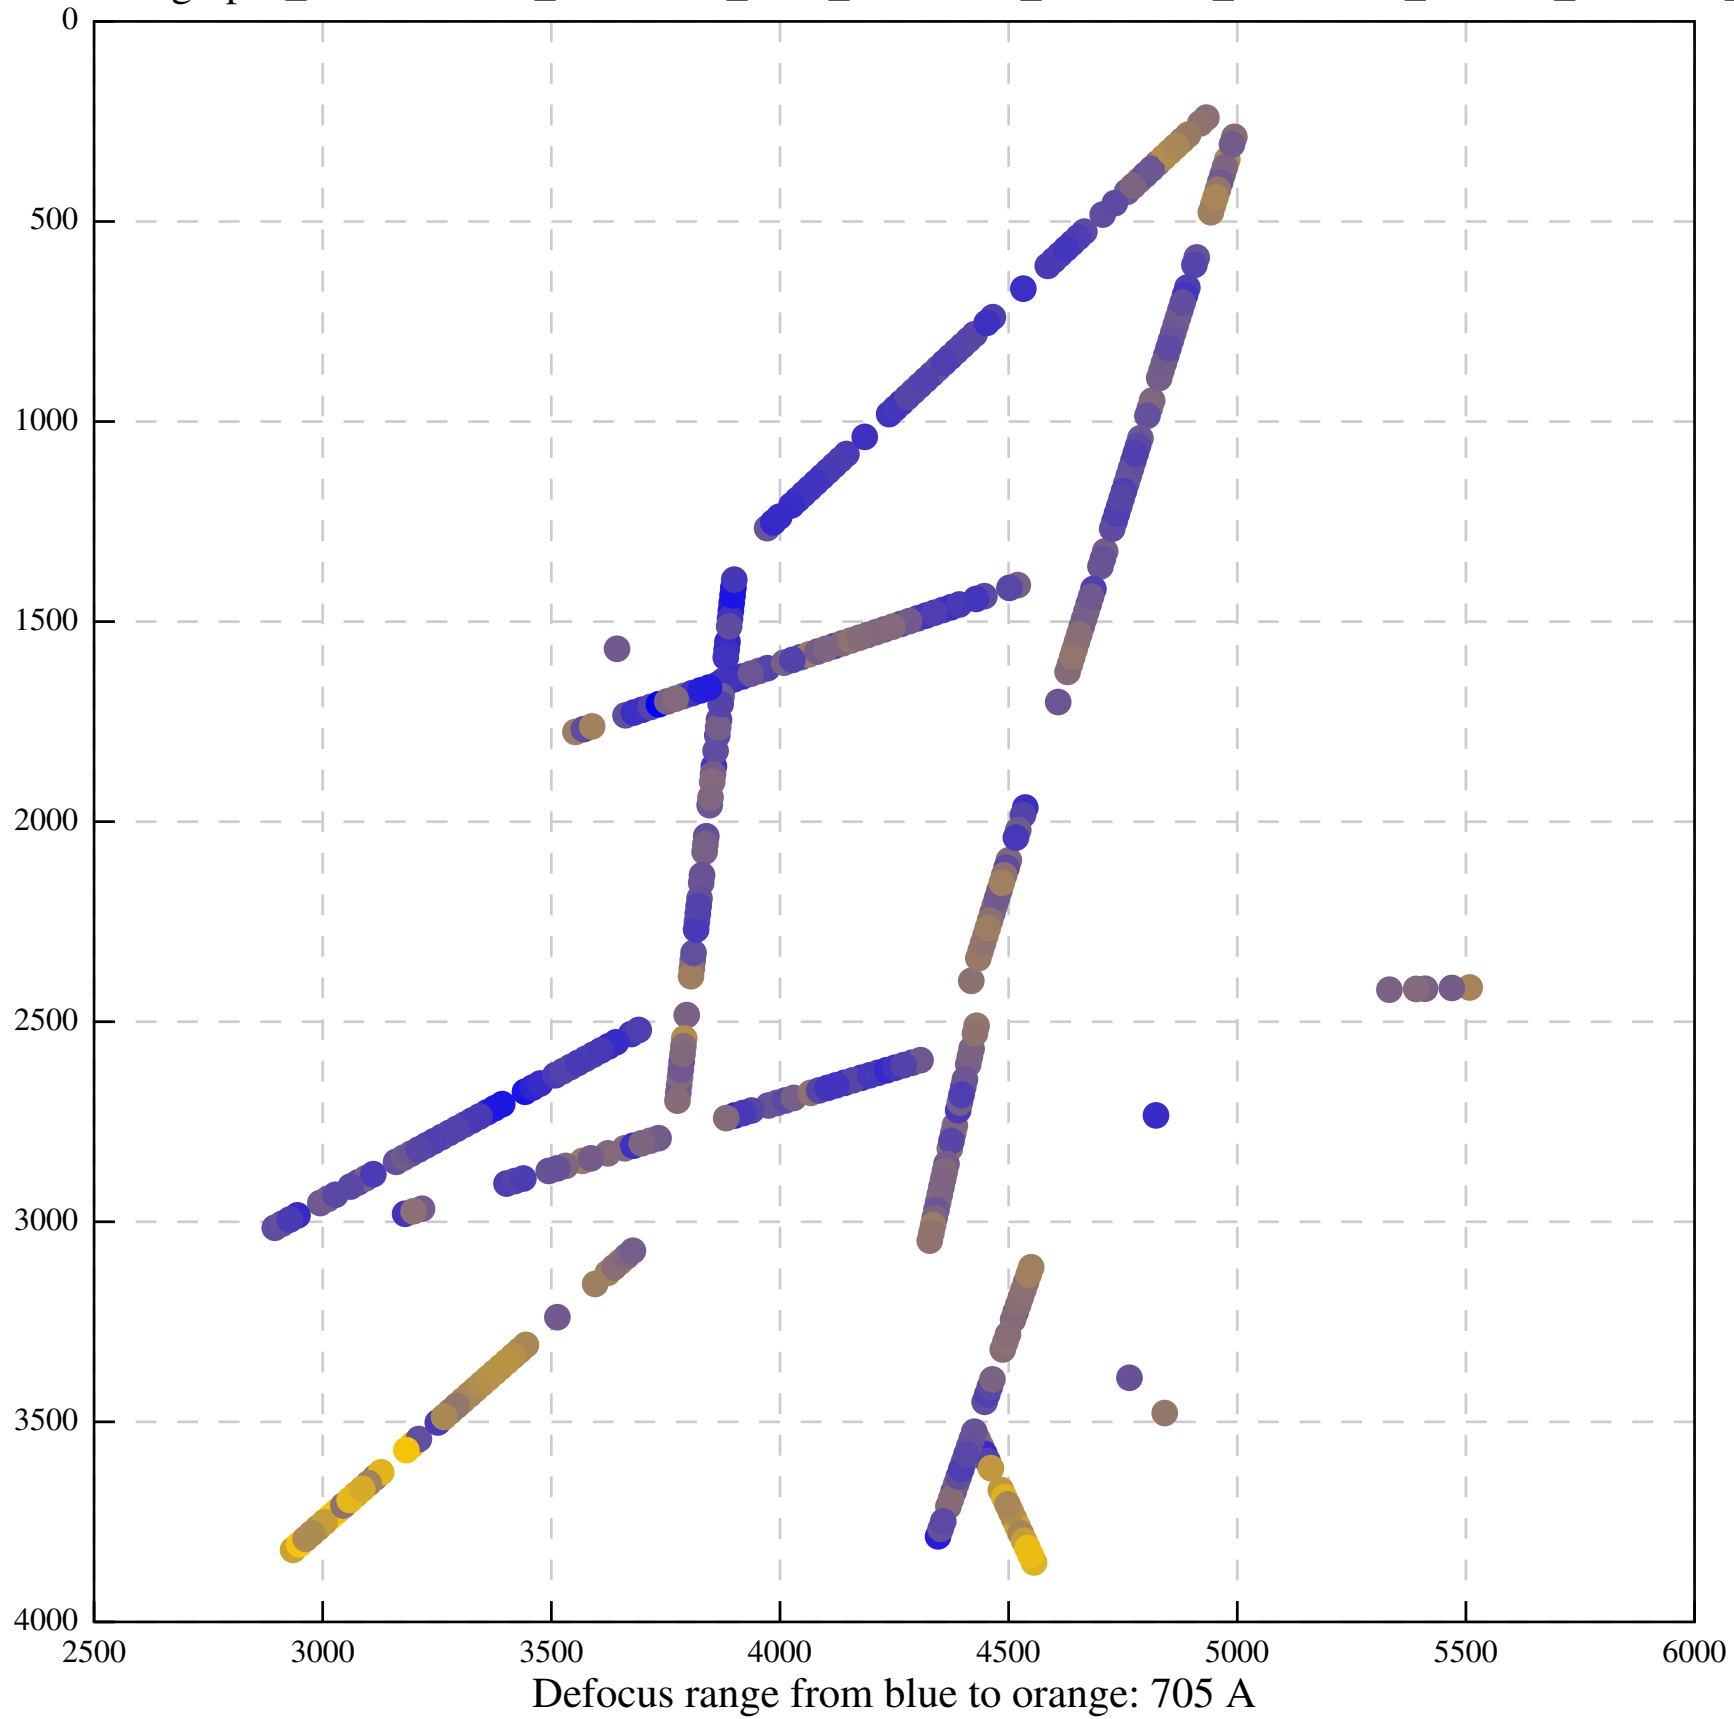

Defocus range from blue to orange: 232 Å

Defocus range from blue to orange: 575 A

Defocus range from blue to orange: 347 A

Defocus range from blue to orange: 0 A

Defocus range from blue to orange: 487 A

Defocus range from blue to orange: 383 A

Defocus range from blue to orange: 126 A

Defocus range from blue to orange: 748 A

Defocus range from blue to orange: 274 Å

Defocus range from blue to orange: 60 A

Defocus range from blue to orange: 83 A

Defocus range from blue to orange: 328 A

Defocus range from blue to orange: 16 A

Defocus range from blue to orange: 93 A

Defocus range from blue to orange: 81 A

Defocus range from blue to orange: 121 A

Defocus range from blue to orange: 438 A

Defocus range from blue to orange: 437 A