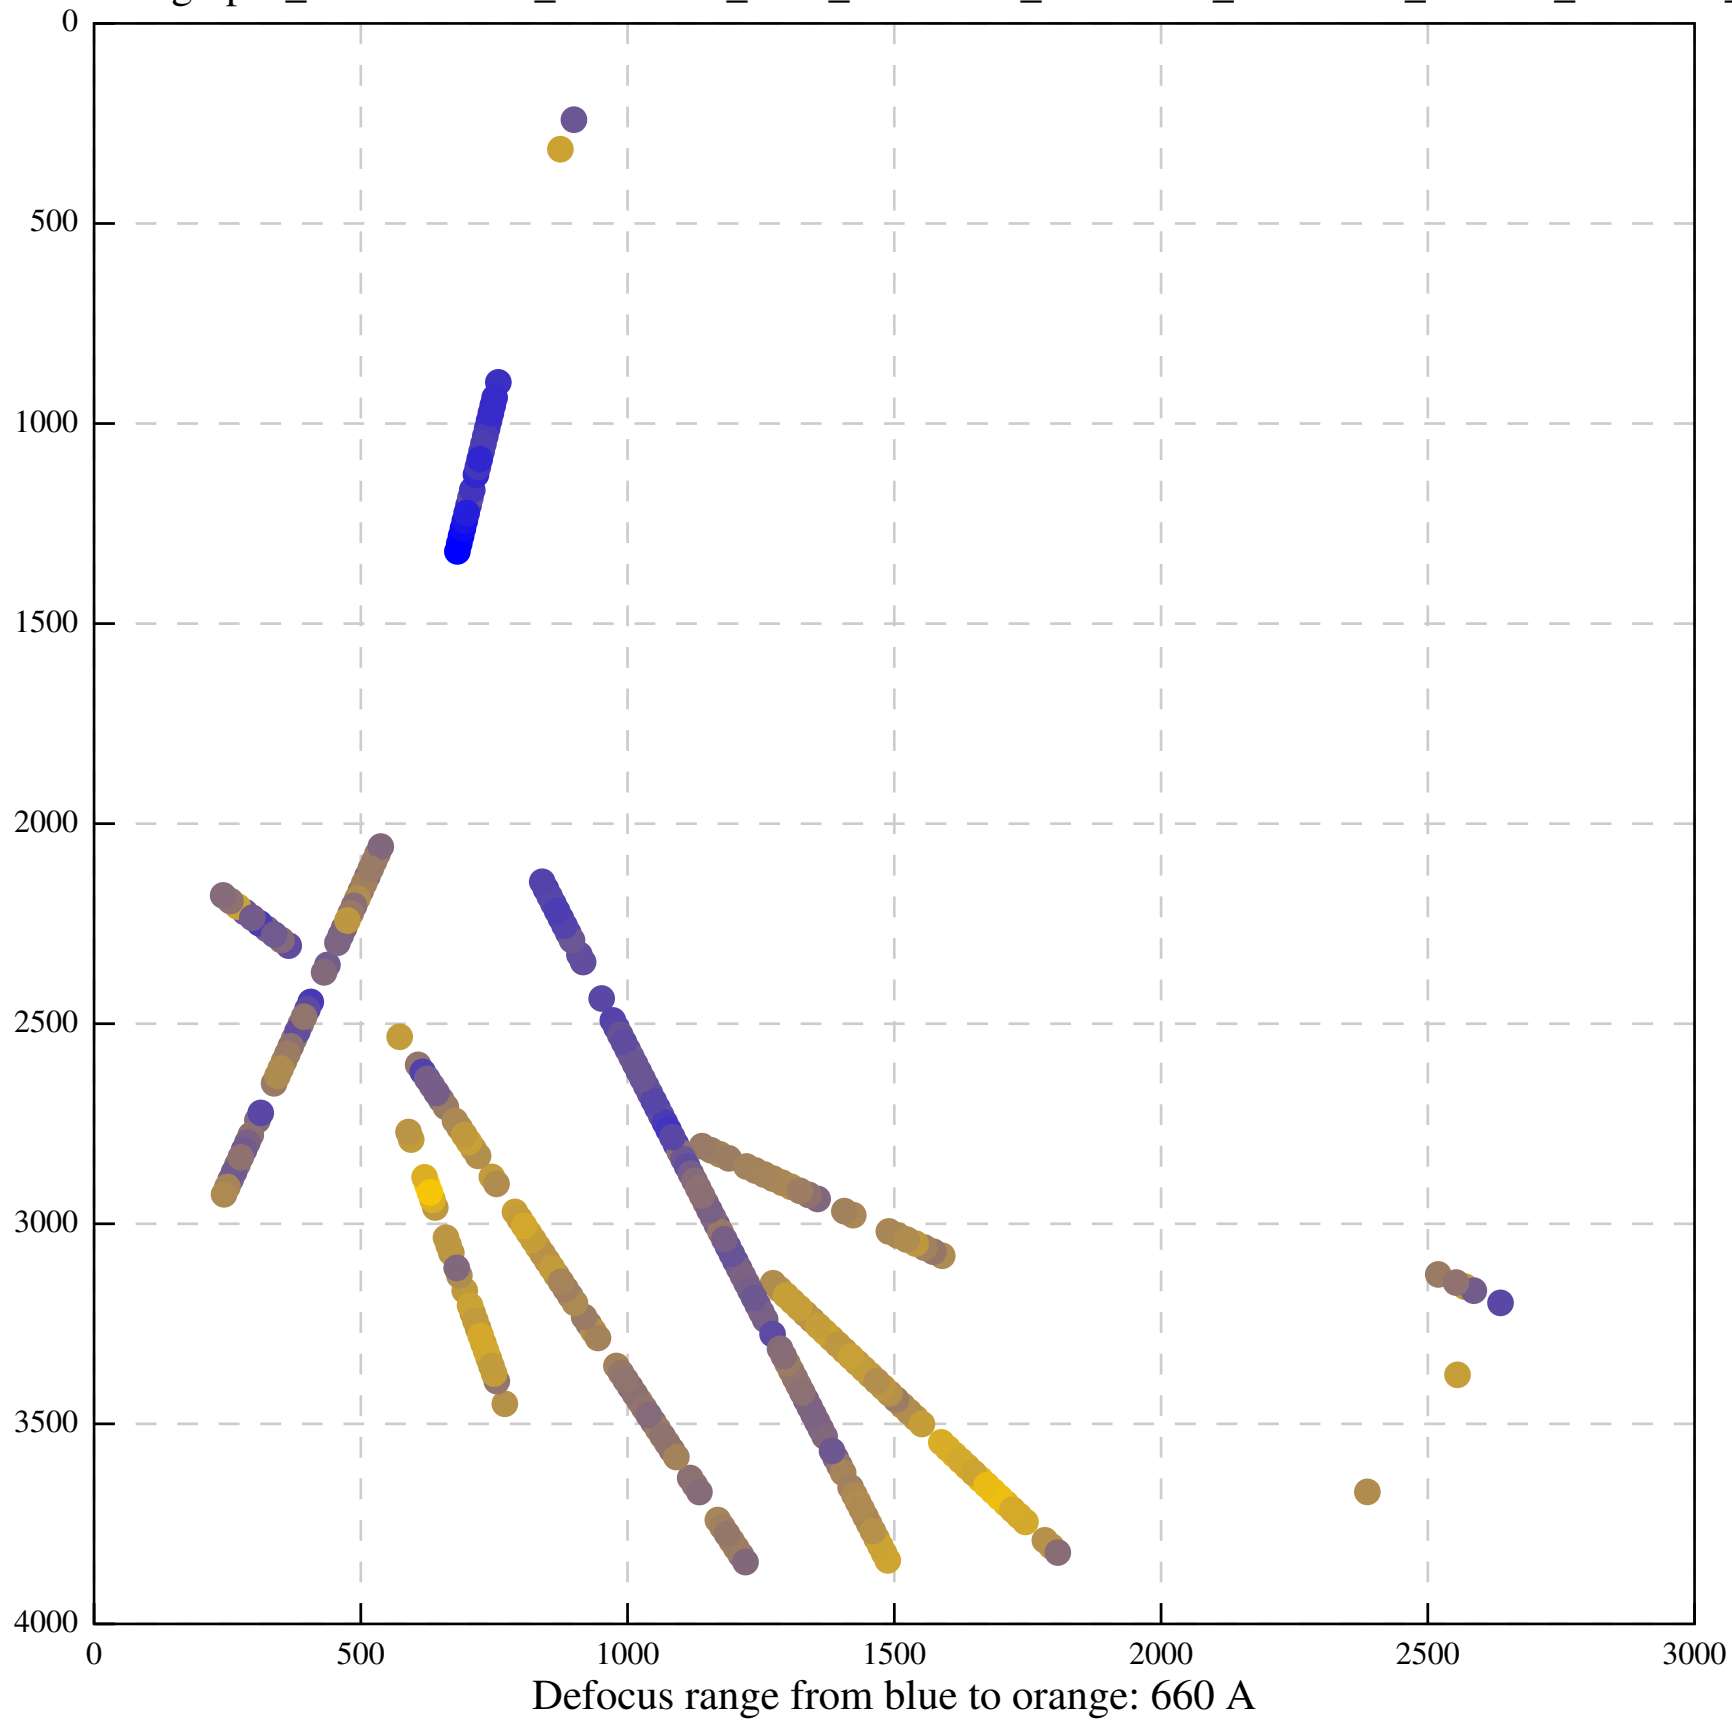

Defocus range from blue to orange: 552 A

Defocus range from blue to orange: 54 A

Defocus range from blue to orange: 576 A

Defocus range from blue to orange: 69 A

Defocus range from blue to orange: 173 A

Defocus range from blue to orange: 0 A

Defocus range from blue to orange: 232 Å

Defocus range from blue to orange: 575 A

Defocus range from blue to orange: 347 A

Defocus range from blue to orange: 0 A

Defocus range from blue to orange: 487 A

Defocus range from blue to orange: 383 A

Defocus range from blue to orange: 126 A

Defocus range from blue to orange: 748 A

Defocus range from blue to orange: 274 Å

Defocus range from blue to orange: 60 A

Defocus range from blue to orange: 83 A

Defocus range from blue to orange: 328 A

Defocus range from blue to orange: 16 A

Defocus range from blue to orange: 93 A

Defocus range from blue to orange: 81 A

Defocus range from blue to orange: 121 A

Defocus range from blue to orange: 438 A

Defocus range from blue to orange: 437 A