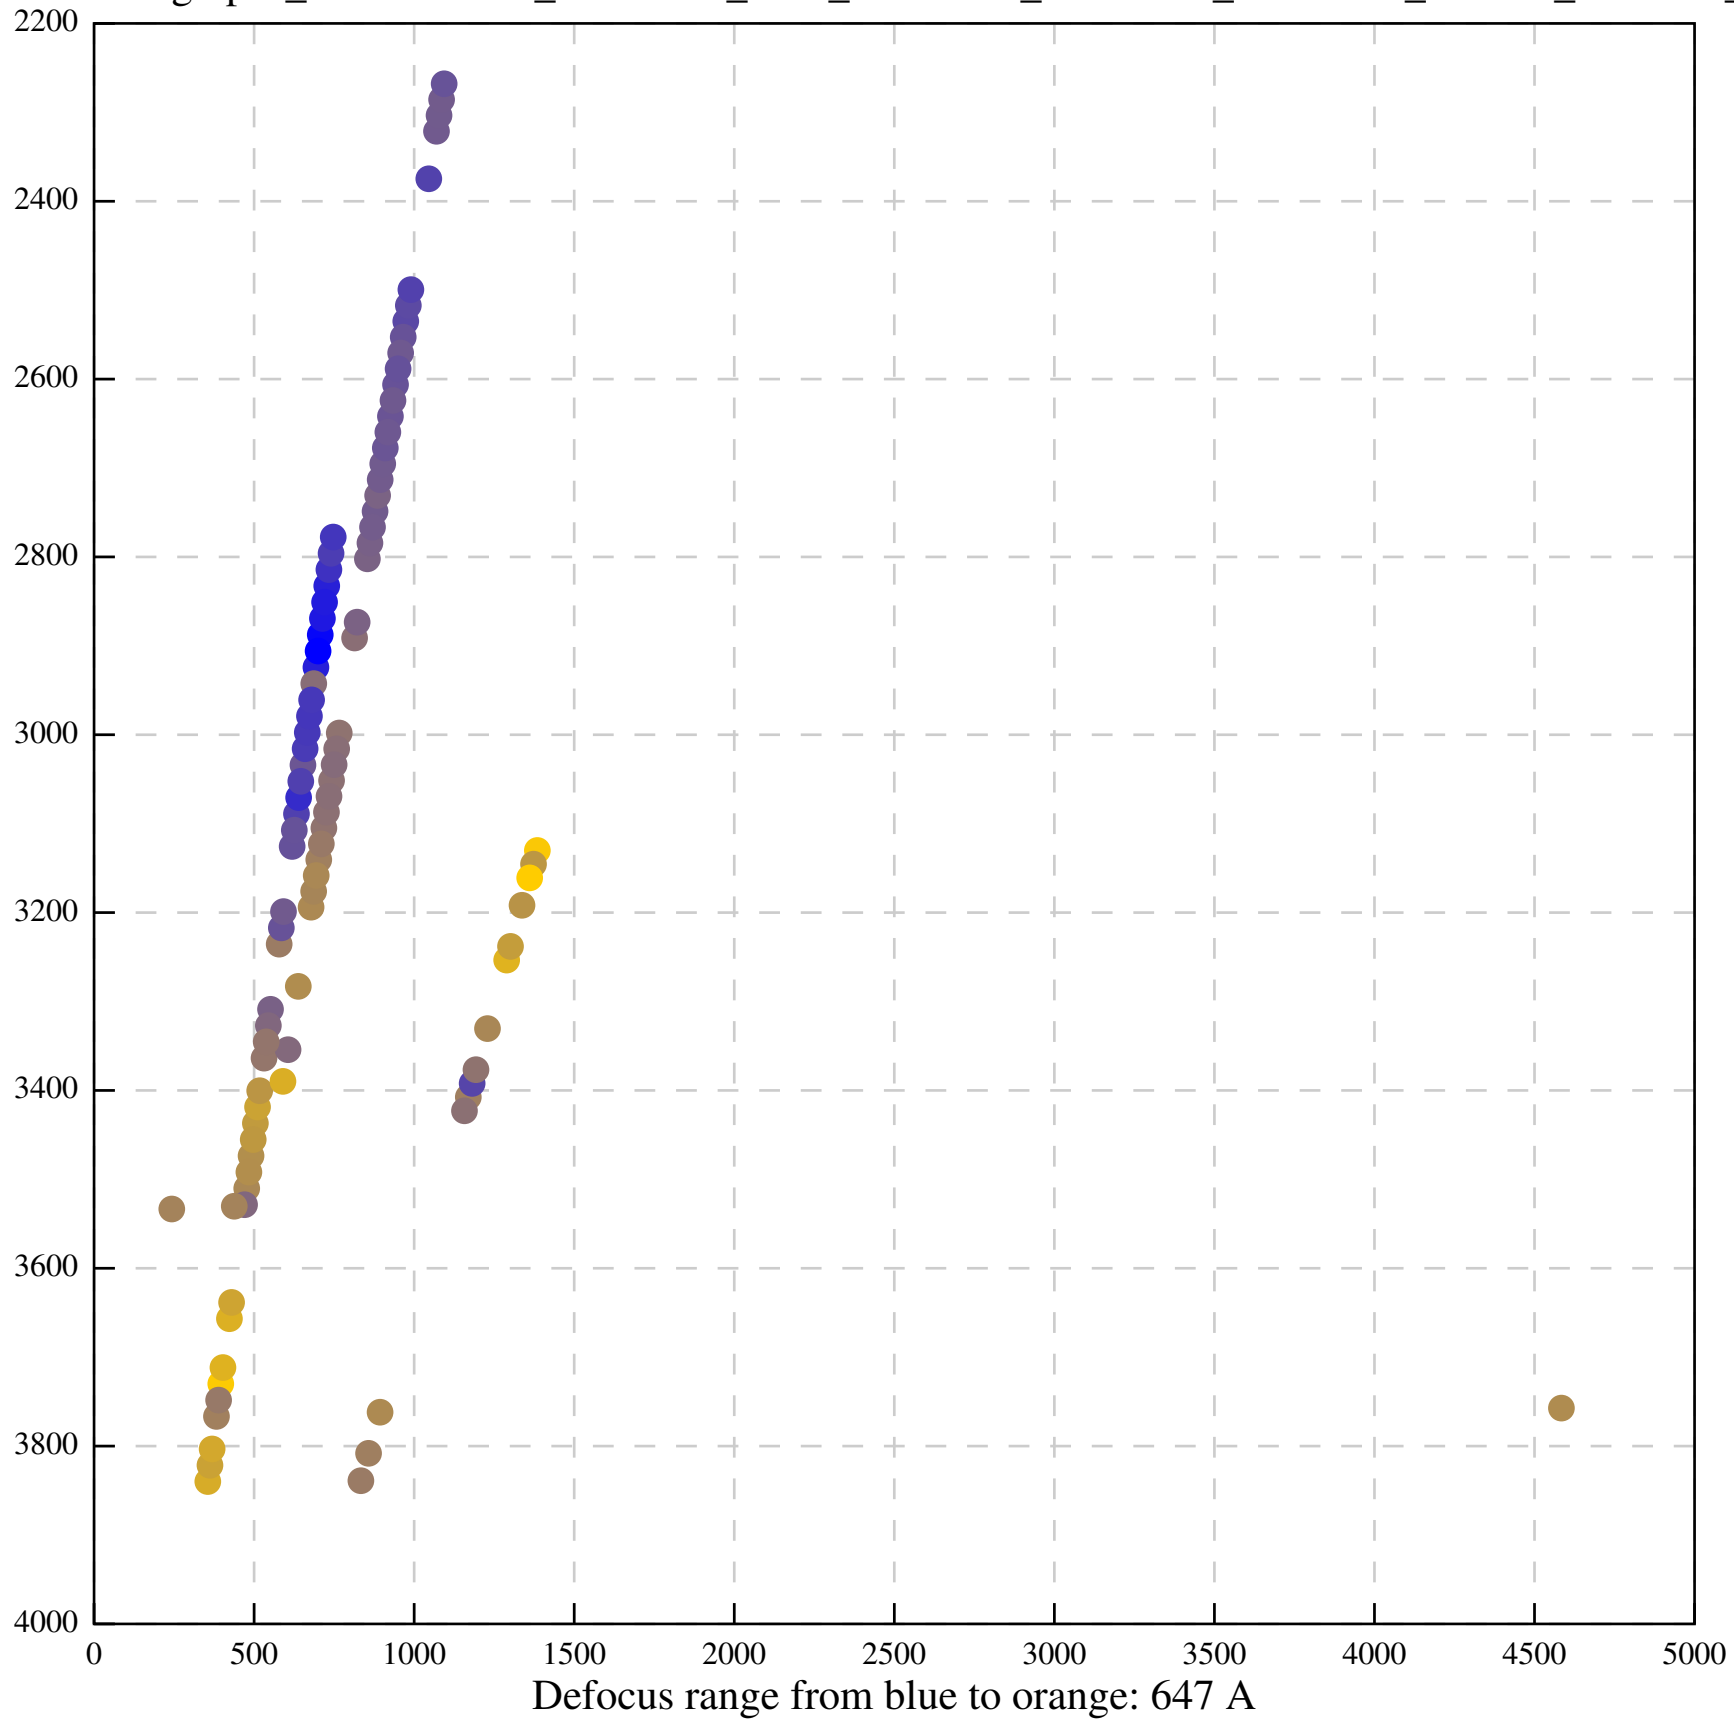

Defocus range from blue to orange: 126 A

Defocus range from blue to orange: 748 A

Defocus range from blue to orange: 274 Å

Defocus range from blue to orange: 60 A

Defocus range from blue to orange: 83 A

Defocus range from blue to orange: 328 A

Defocus range from blue to orange: 16 A

Defocus range from blue to orange: 93 A

Defocus range from blue to orange: 81 A

Defocus range from blue to orange: 121 A

Defocus range from blue to orange: 438 A

Defocus range from blue to orange: 437 A

Defocus range from blue to orange: 502 Å

Defocus range from blue to orange: 765 A

Defocus range from blue to orange: 593 A

Defocus range from blue to orange: 153 A

Defocus range from blue to orange: 171 Å

Defocus range from blue to orange: 36 A

Defocus range from blue to orange: 368 A

Defocus range from blue to orange: 412 A

Defocus range from blue to orange: 93 A

Defocus range from blue to orange: 0 Å