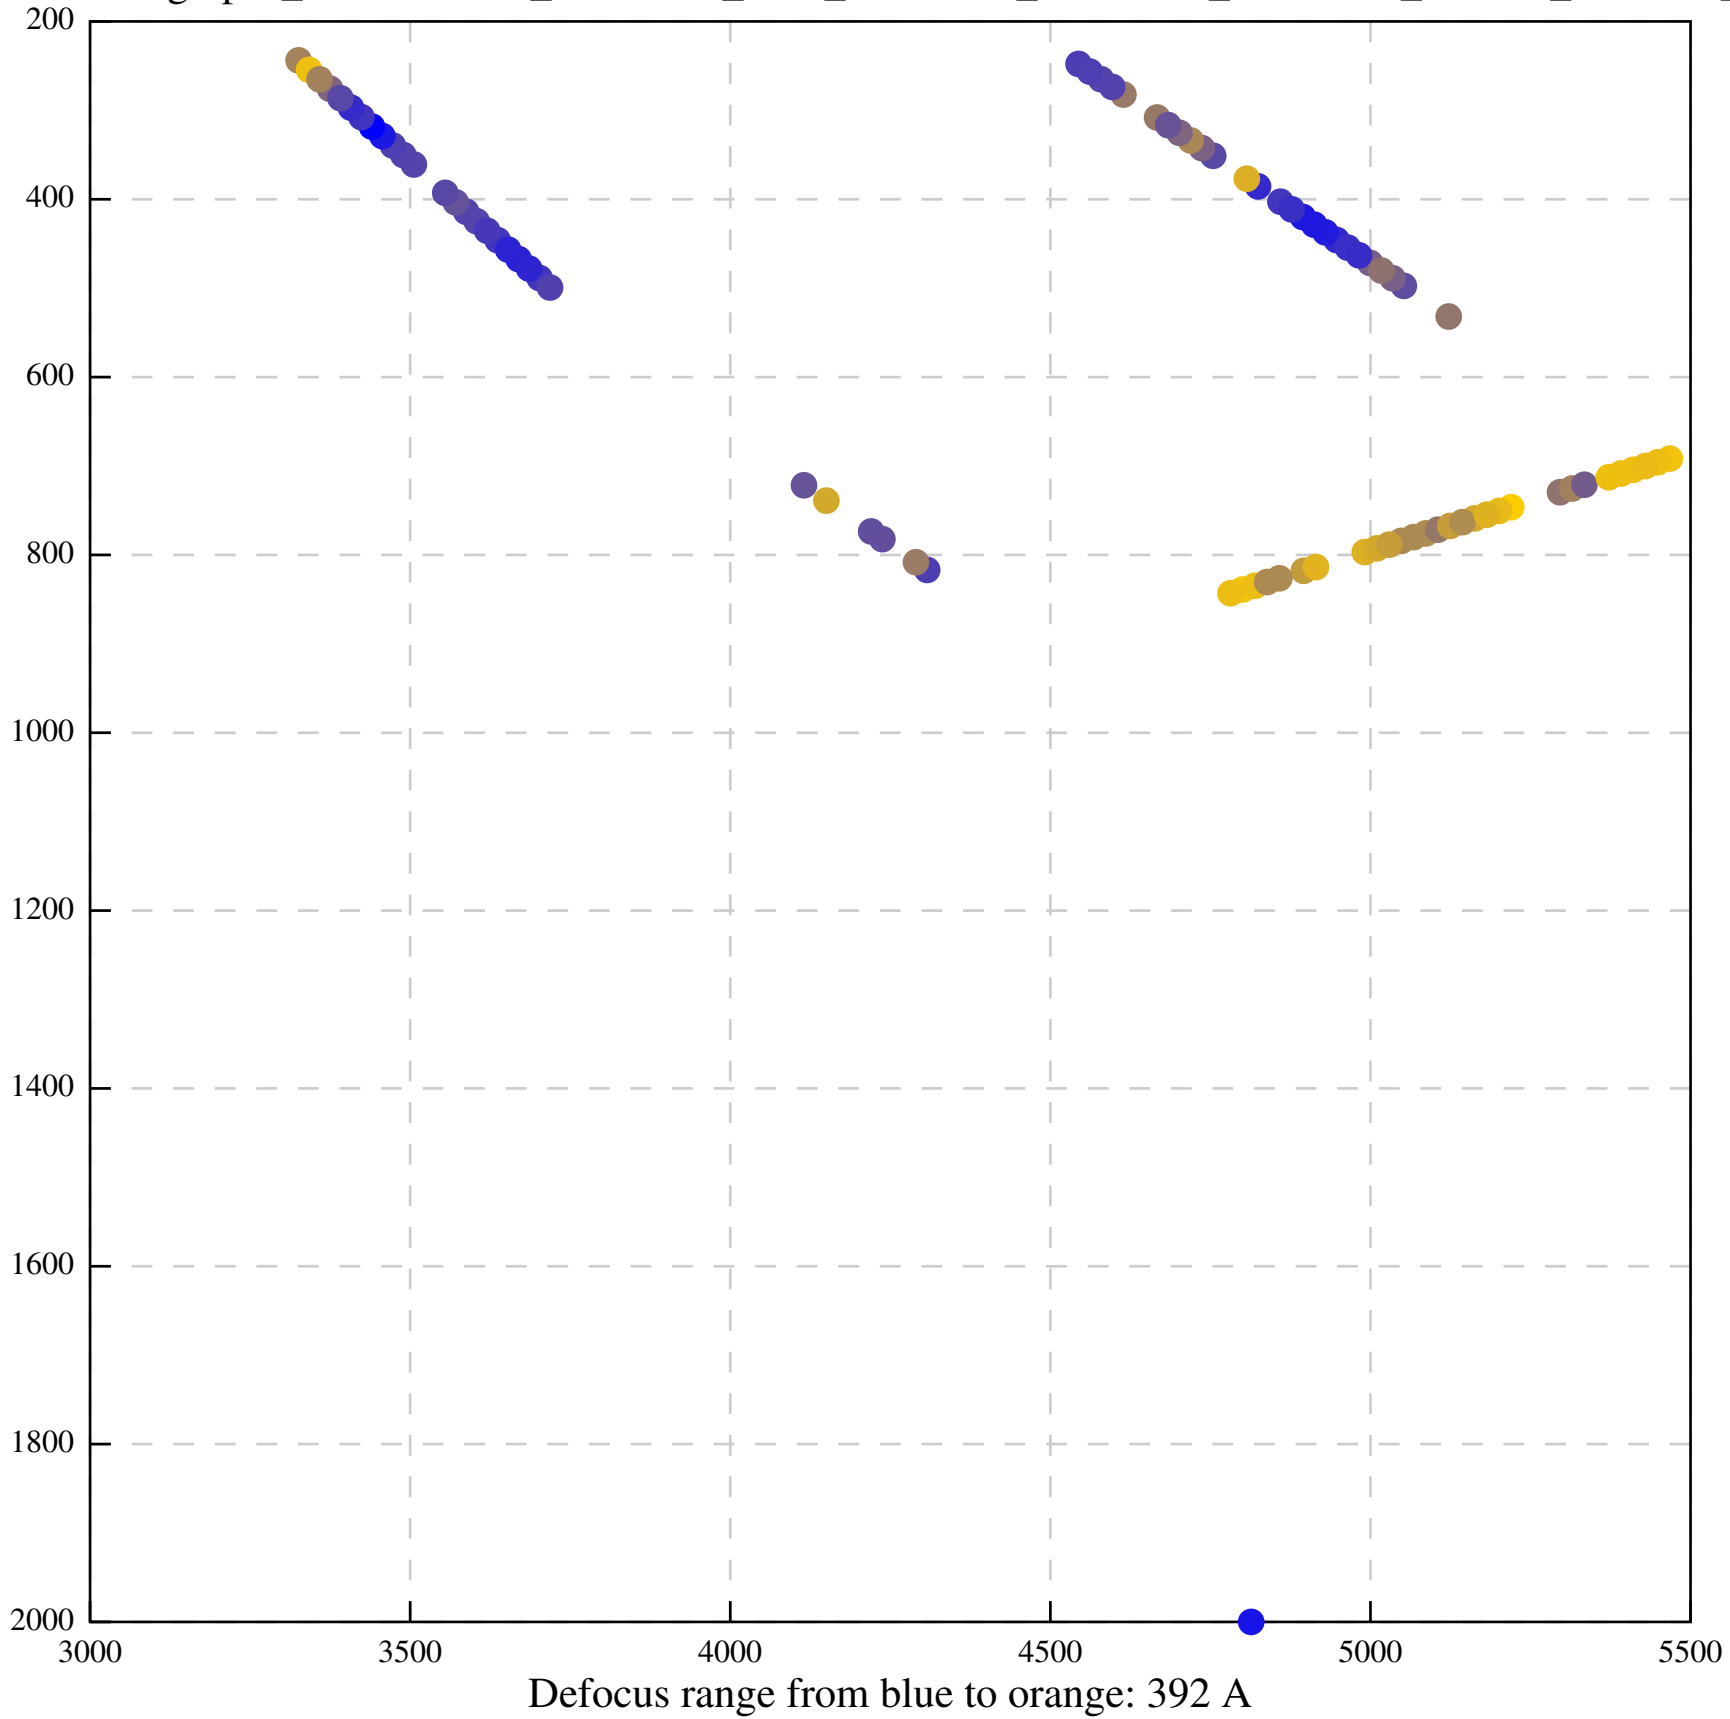

Defocus range from blue to orange: 126 A

Defocus range from blue to orange: 748 A

Defocus range from blue to orange: 274 Å

Defocus range from blue to orange: 60 A

Defocus range from blue to orange: 83 A

Defocus range from blue to orange: 328 A

Defocus range from blue to orange: 16 A

Defocus range from blue to orange: 93 A

Defocus range from blue to orange: 81 A

Defocus range from blue to orange: 121 A

Defocus range from blue to orange: 438 A

Defocus range from blue to orange: 437 A

Defocus range from blue to orange: 502 Å

Defocus range from blue to orange: 765 A

Defocus range from blue to orange: 593 A

Defocus range from blue to orange: 153 A

Defocus range from blue to orange: 171 Å

Defocus range from blue to orange: 36 A

Defocus range from blue to orange: 368 A

Defocus range from blue to orange: 412 A

Defocus range from blue to orange: 93 A

Defocus range from blue to orange: 0 Å