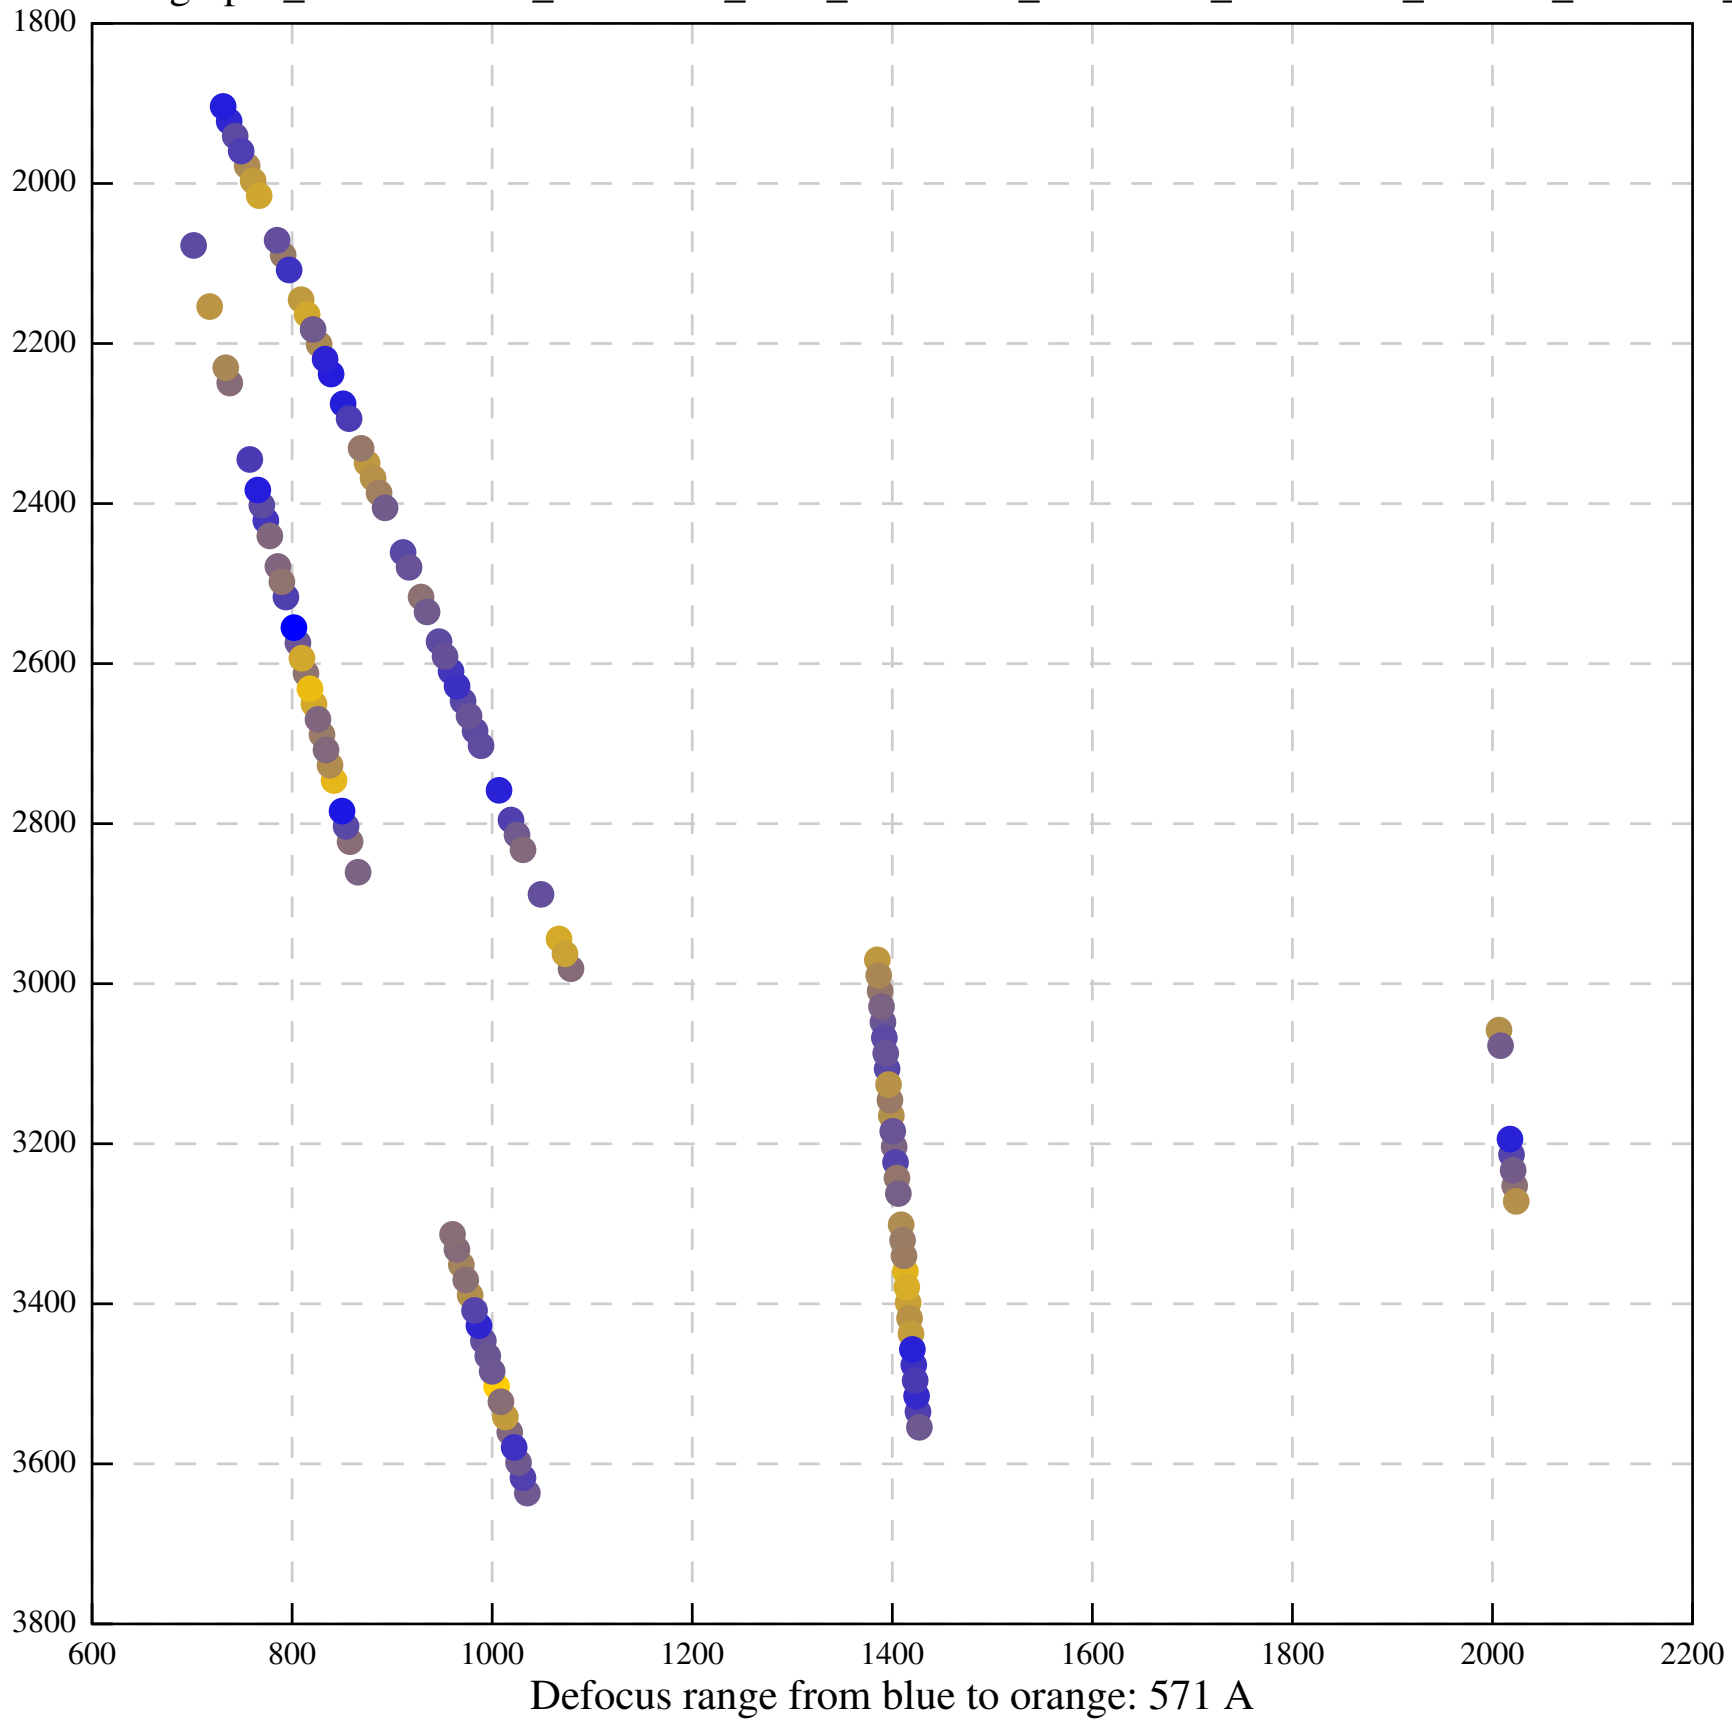

Defocus range from blue to orange: 126 A

Defocus range from blue to orange: 748 A

Defocus range from blue to orange: 274 Å

Defocus range from blue to orange: 60 A

Defocus range from blue to orange: 83 A

Defocus range from blue to orange: 328 A

Defocus range from blue to orange: 16 A

Defocus range from blue to orange: 93 A

Defocus range from blue to orange: 81 A

Defocus range from blue to orange: 121 A

Defocus range from blue to orange: 438 A

Defocus range from blue to orange: 437 A

Defocus range from blue to orange: 502 Å

Defocus range from blue to orange: 765 A

Defocus range from blue to orange: 593 A

Defocus range from blue to orange: 153 A

Defocus range from blue to orange: 171 Å

Defocus range from blue to orange: 36 A

Defocus range from blue to orange: 368 A

Defocus range from blue to orange: 412 A

Defocus range from blue to orange: 93 A

Defocus range from blue to orange: 0 Å