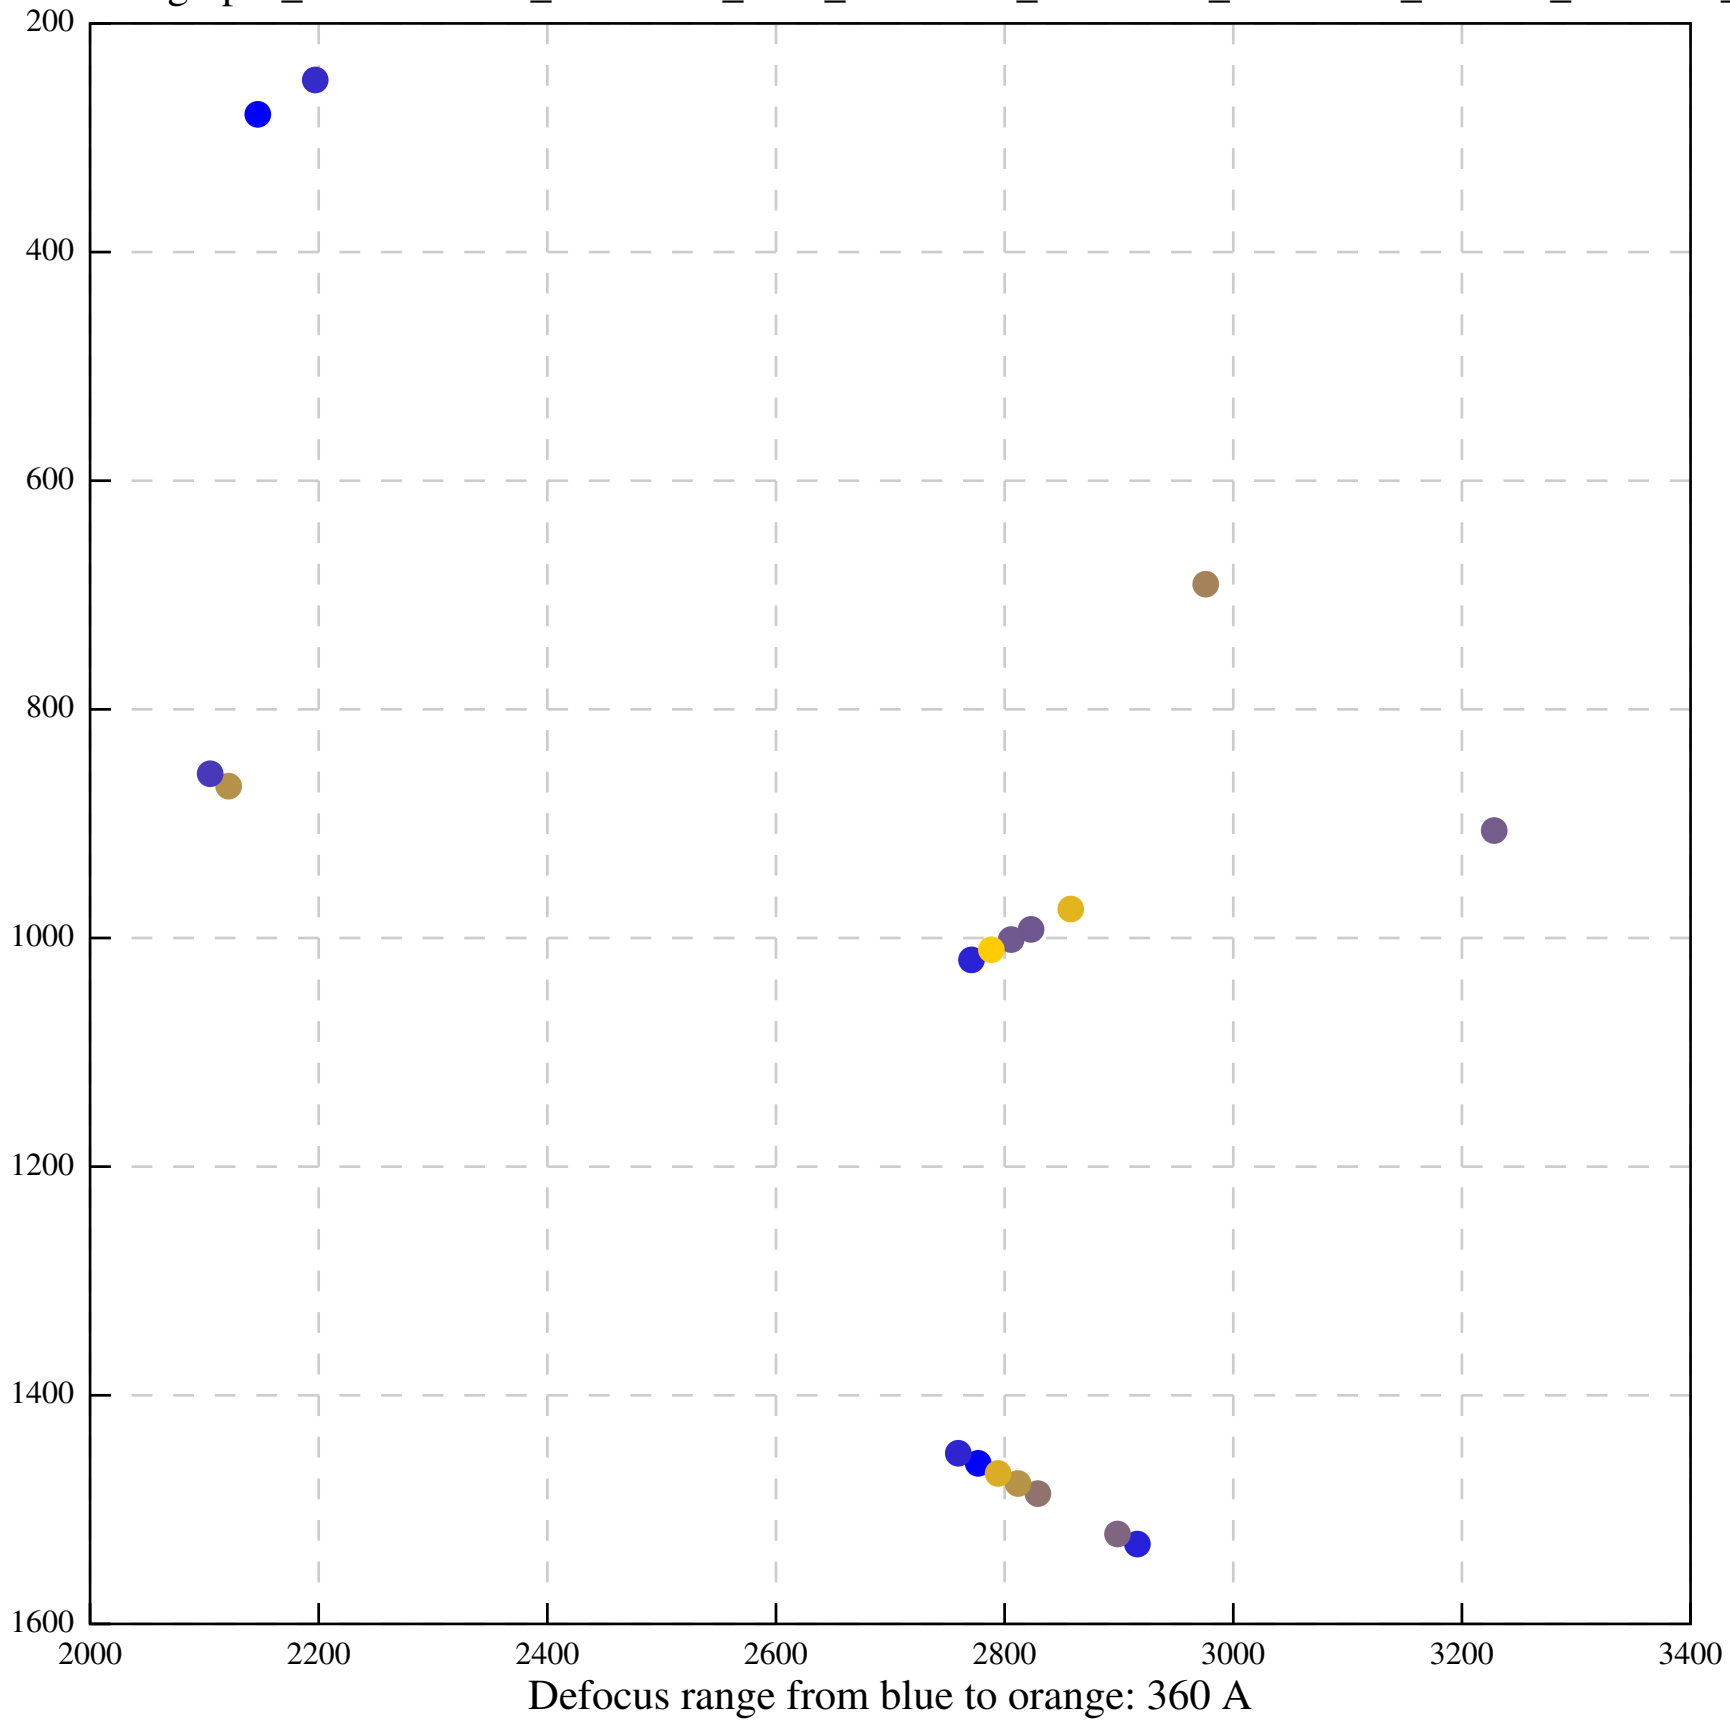

Defocus range from blue to orange: 480 A

Defocus range from blue to orange: 204 Å

Defocus range from blue to orange: 580 A

Defocus range from blue to orange: 353 A

Defocus range from blue to orange: 50 A

Defocus range from blue to orange: 286 A

Defocus range from blue to orange: 552 A

Defocus range from blue to orange: 54 A

Defocus range from blue to orange: 576 A

Defocus range from blue to orange: 69 A

Defocus range from blue to orange: 173 A

Defocus range from blue to orange: 0 A

Defocus range from blue to orange: 232 Å

Defocus range from blue to orange: 575 A

Defocus range from blue to orange: 347 A

Defocus range from blue to orange: 0 A

Defocus range from blue to orange: 487 A

Defocus range from blue to orange: 383 A

Defocus range from blue to orange: 126 A

Defocus range from blue to orange: 748 A

Defocus range from blue to orange: 274 Å

Defocus range from blue to orange: 60 A

Defocus range from blue to orange: 83 A

Defocus range from blue to orange: 328 A