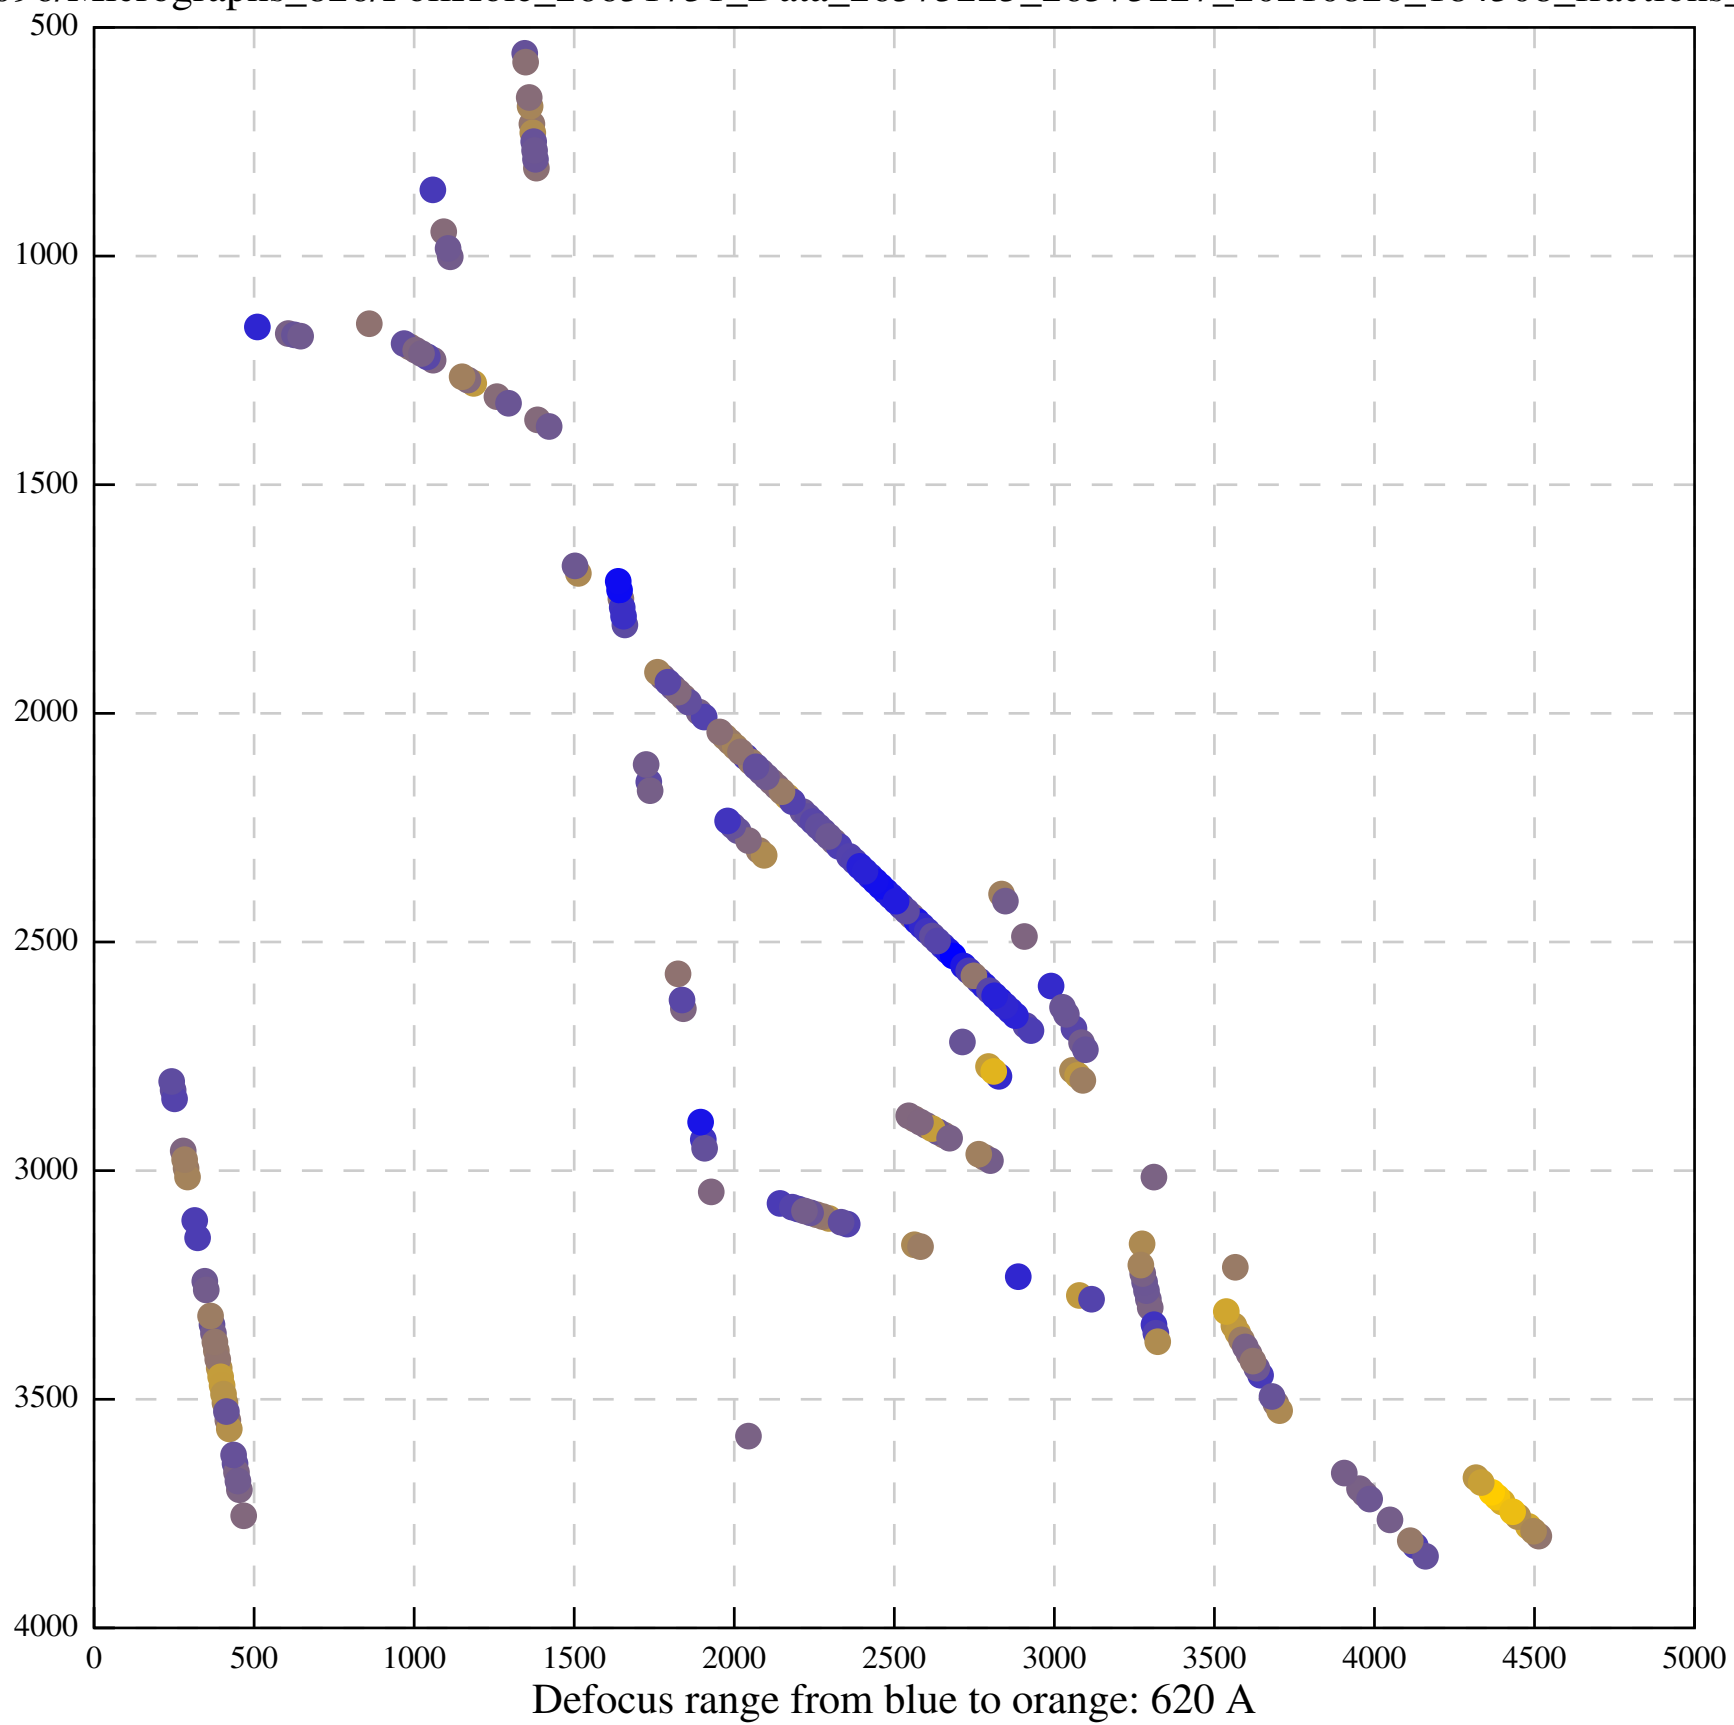

Defocus range from blue to orange: 126 A

Defocus range from blue to orange: 748 A

Defocus range from blue to orange: 274 Å

Defocus range from blue to orange: 60 A

Defocus range from blue to orange: 83 A

Defocus range from blue to orange: 328 A

Defocus range from blue to orange: 16 A

Defocus range from blue to orange: 93 A

Defocus range from blue to orange: 81 A

Defocus range from blue to orange: 121 A

Defocus range from blue to orange: 438 A

Defocus range from blue to orange: 437 A

Defocus range from blue to orange: 502 Å

Defocus range from blue to orange: 765 A

Defocus range from blue to orange: 593 A

Defocus range from blue to orange: 153 A

Defocus range from blue to orange: 171 Å

Defocus range from blue to orange: 36 A

Defocus range from blue to orange: 368 A

Defocus range from blue to orange: 412 A

Defocus range from blue to orange: 93 A

Defocus range from blue to orange: 0 Å