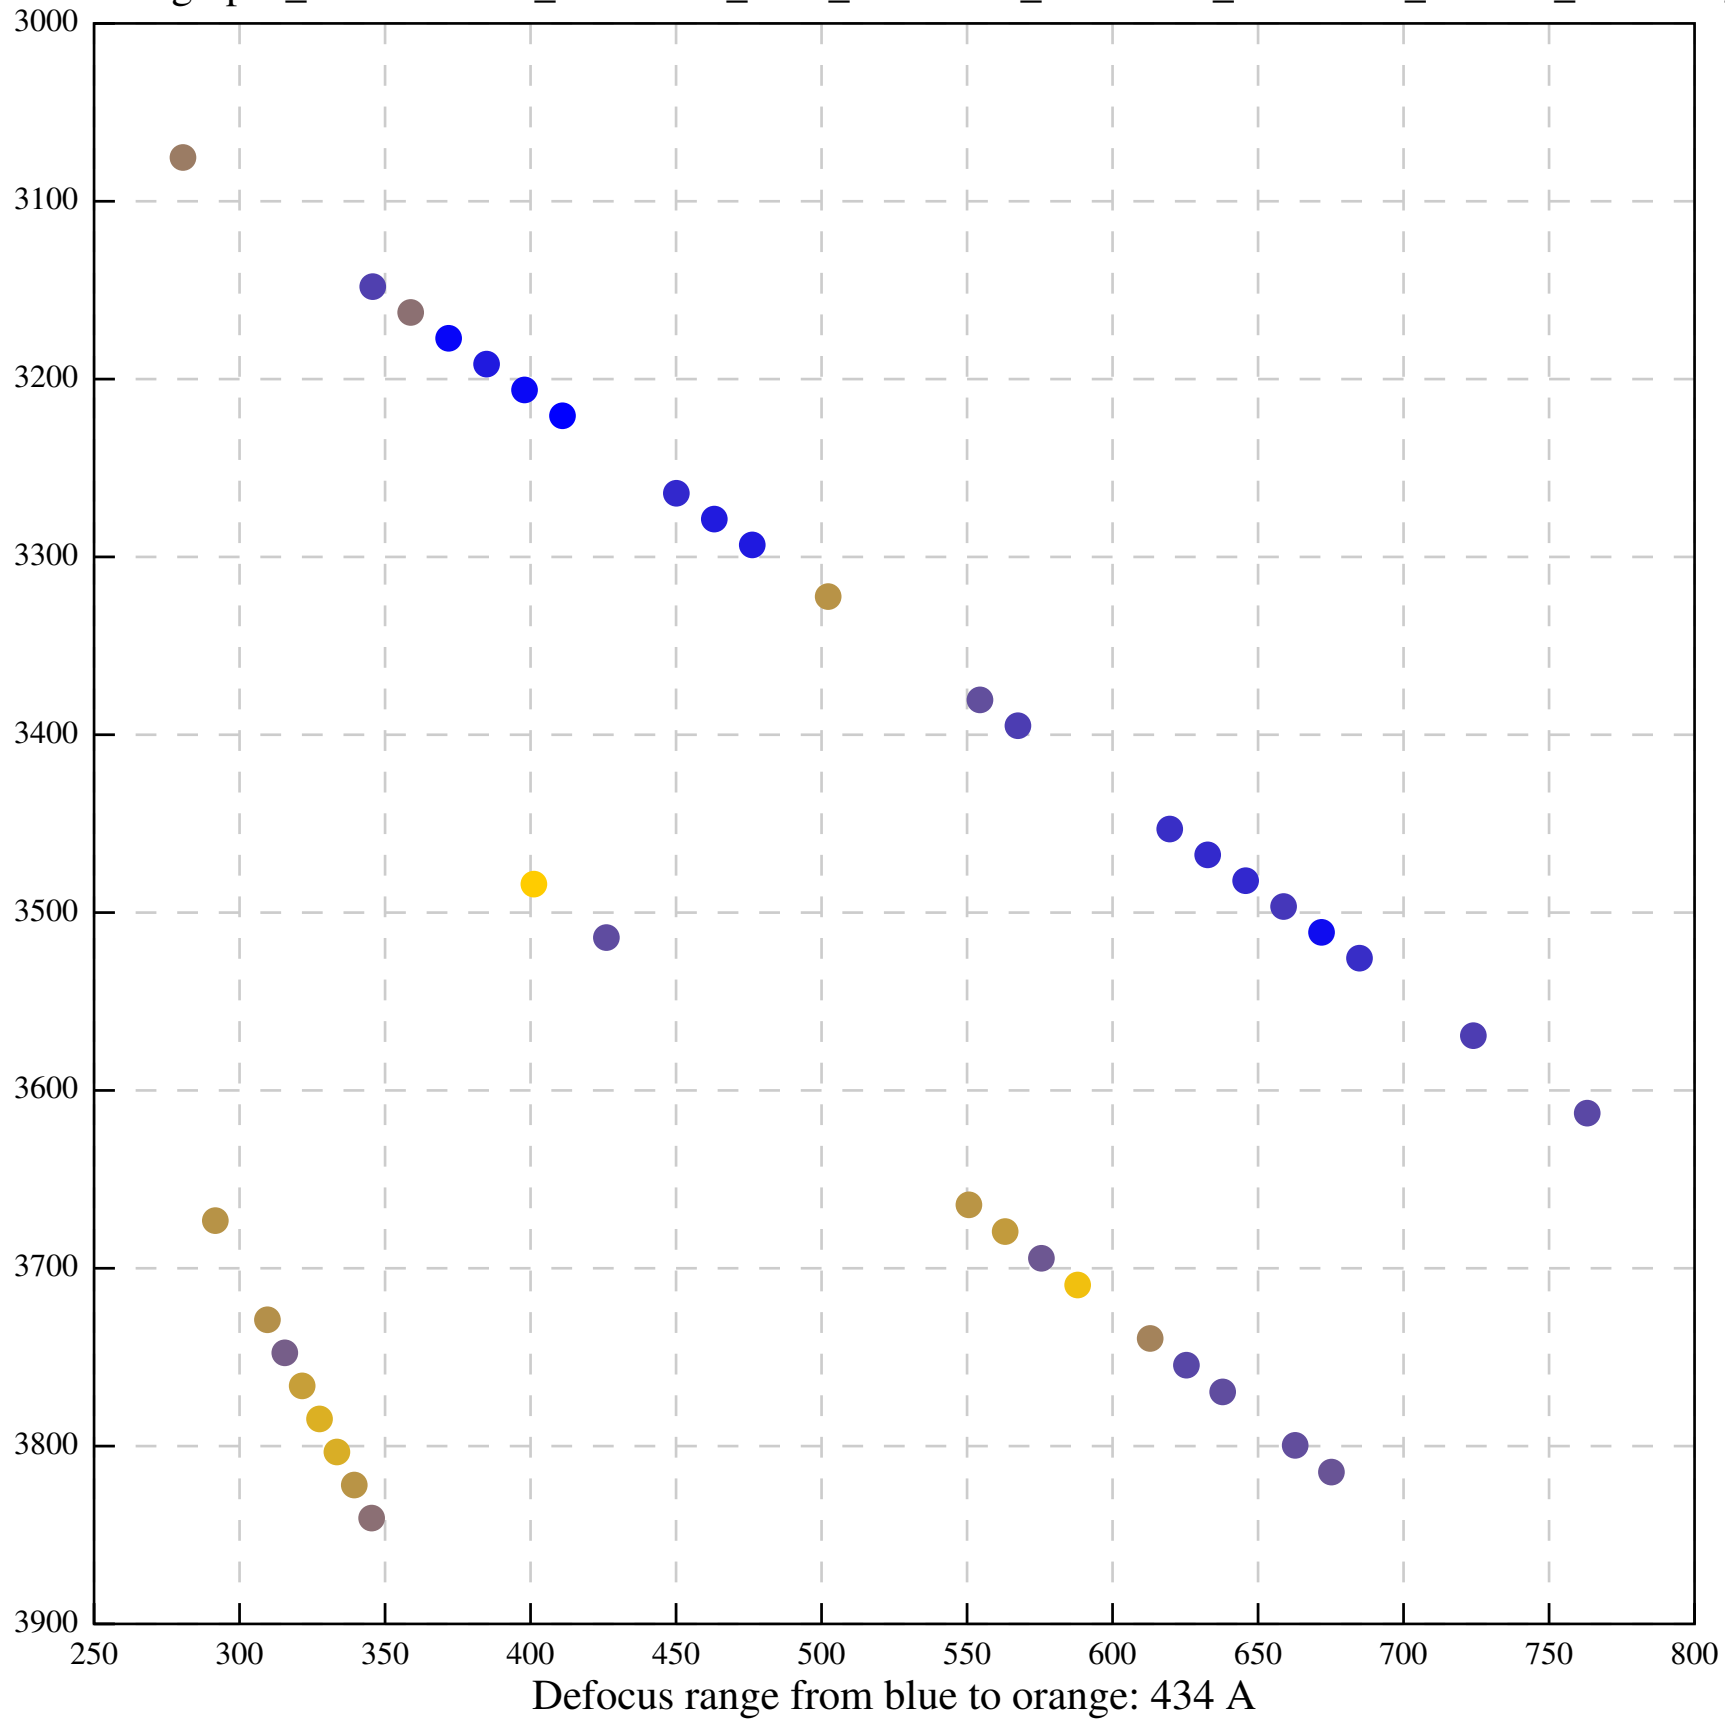

Defocus range from blue to orange: 126 A

Defocus range from blue to orange: 748 A

Defocus range from blue to orange: 274 Å

Defocus range from blue to orange: 60 A

Defocus range from blue to orange: 83 A

Defocus range from blue to orange: 328 A

Defocus range from blue to orange: 16 A

Defocus range from blue to orange: 93 A

Defocus range from blue to orange: 81 A

Defocus range from blue to orange: 121 A

Defocus range from blue to orange: 438 A

Defocus range from blue to orange: 437 A

Defocus range from blue to orange: 502 Å

Defocus range from blue to orange: 765 A

Defocus range from blue to orange: 593 A

Defocus range from blue to orange: 153 A

Defocus range from blue to orange: 171 Å

Defocus range from blue to orange: 36 A

Defocus range from blue to orange: 368 A

Defocus range from blue to orange: 412 A

Defocus range from blue to orange: 93 A

Defocus range from blue to orange: 0 Å