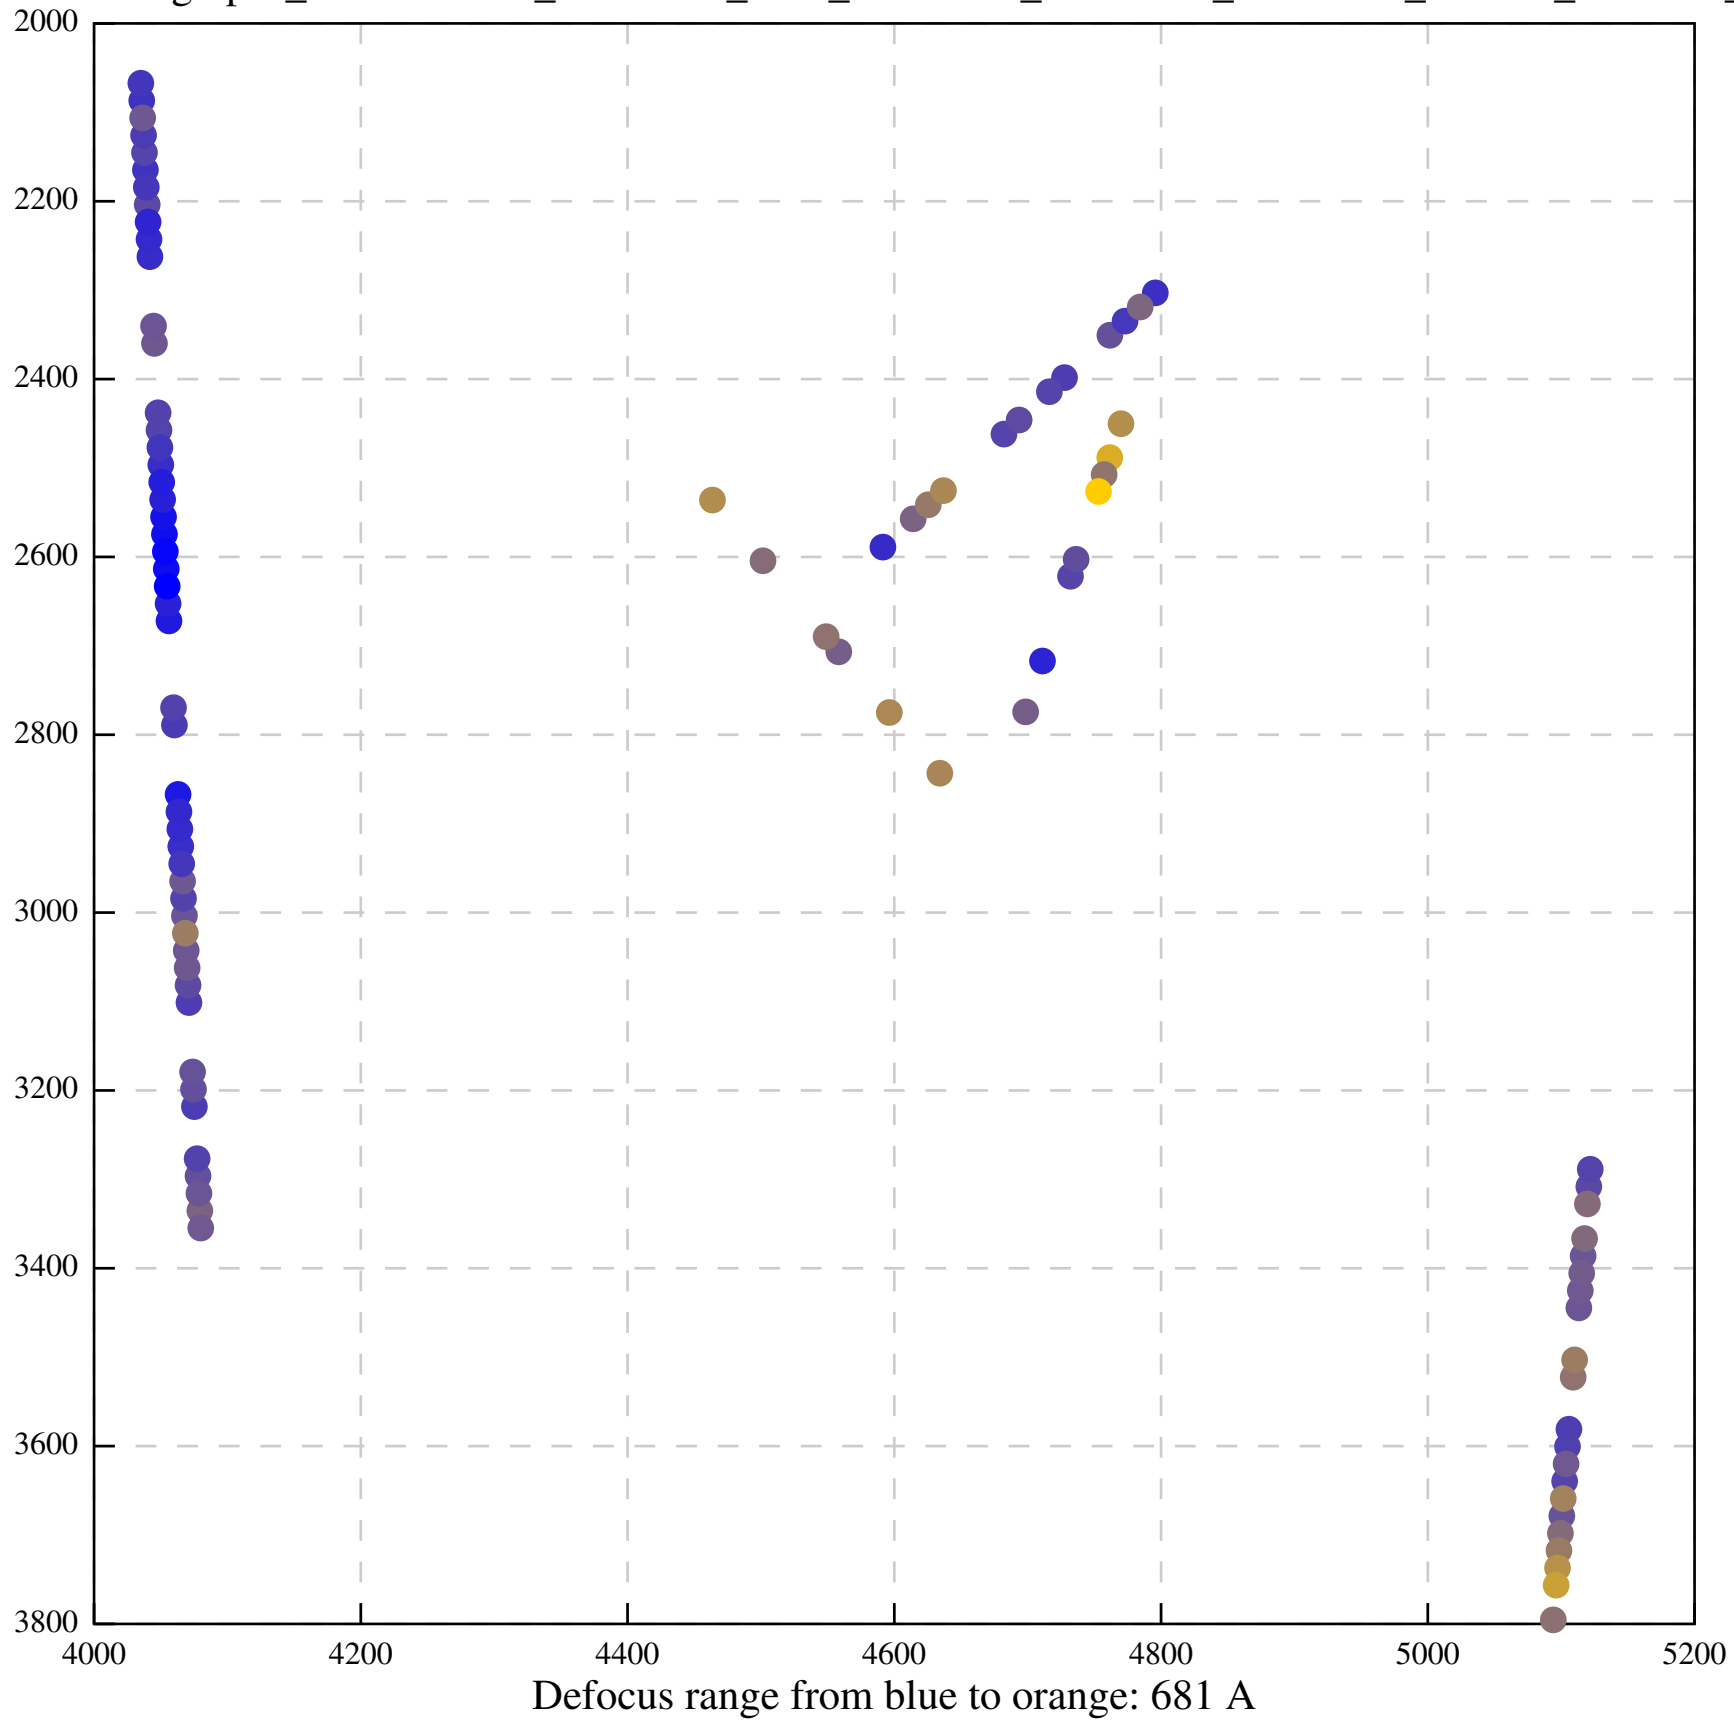

Defocus range from blue to orange: 126 A

Defocus range from blue to orange: 748 A

Defocus range from blue to orange: 274 Å

Defocus range from blue to orange: 60 A

Defocus range from blue to orange: 83 A

Defocus range from blue to orange: 328 A

Defocus range from blue to orange: 16 A

Defocus range from blue to orange: 93 A

Defocus range from blue to orange: 81 A

Defocus range from blue to orange: 121 A

Defocus range from blue to orange: 438 A

Defocus range from blue to orange: 437 A

Defocus range from blue to orange: 502 Å

Defocus range from blue to orange: 765 A

Defocus range from blue to orange: 593 A

Defocus range from blue to orange: 153 A

Defocus range from blue to orange: 171 Å

Defocus range from blue to orange: 36 A

Defocus range from blue to orange: 368 A

Defocus range from blue to orange: 412 A

Defocus range from blue to orange: 93 A

Defocus range from blue to orange: 0 Å