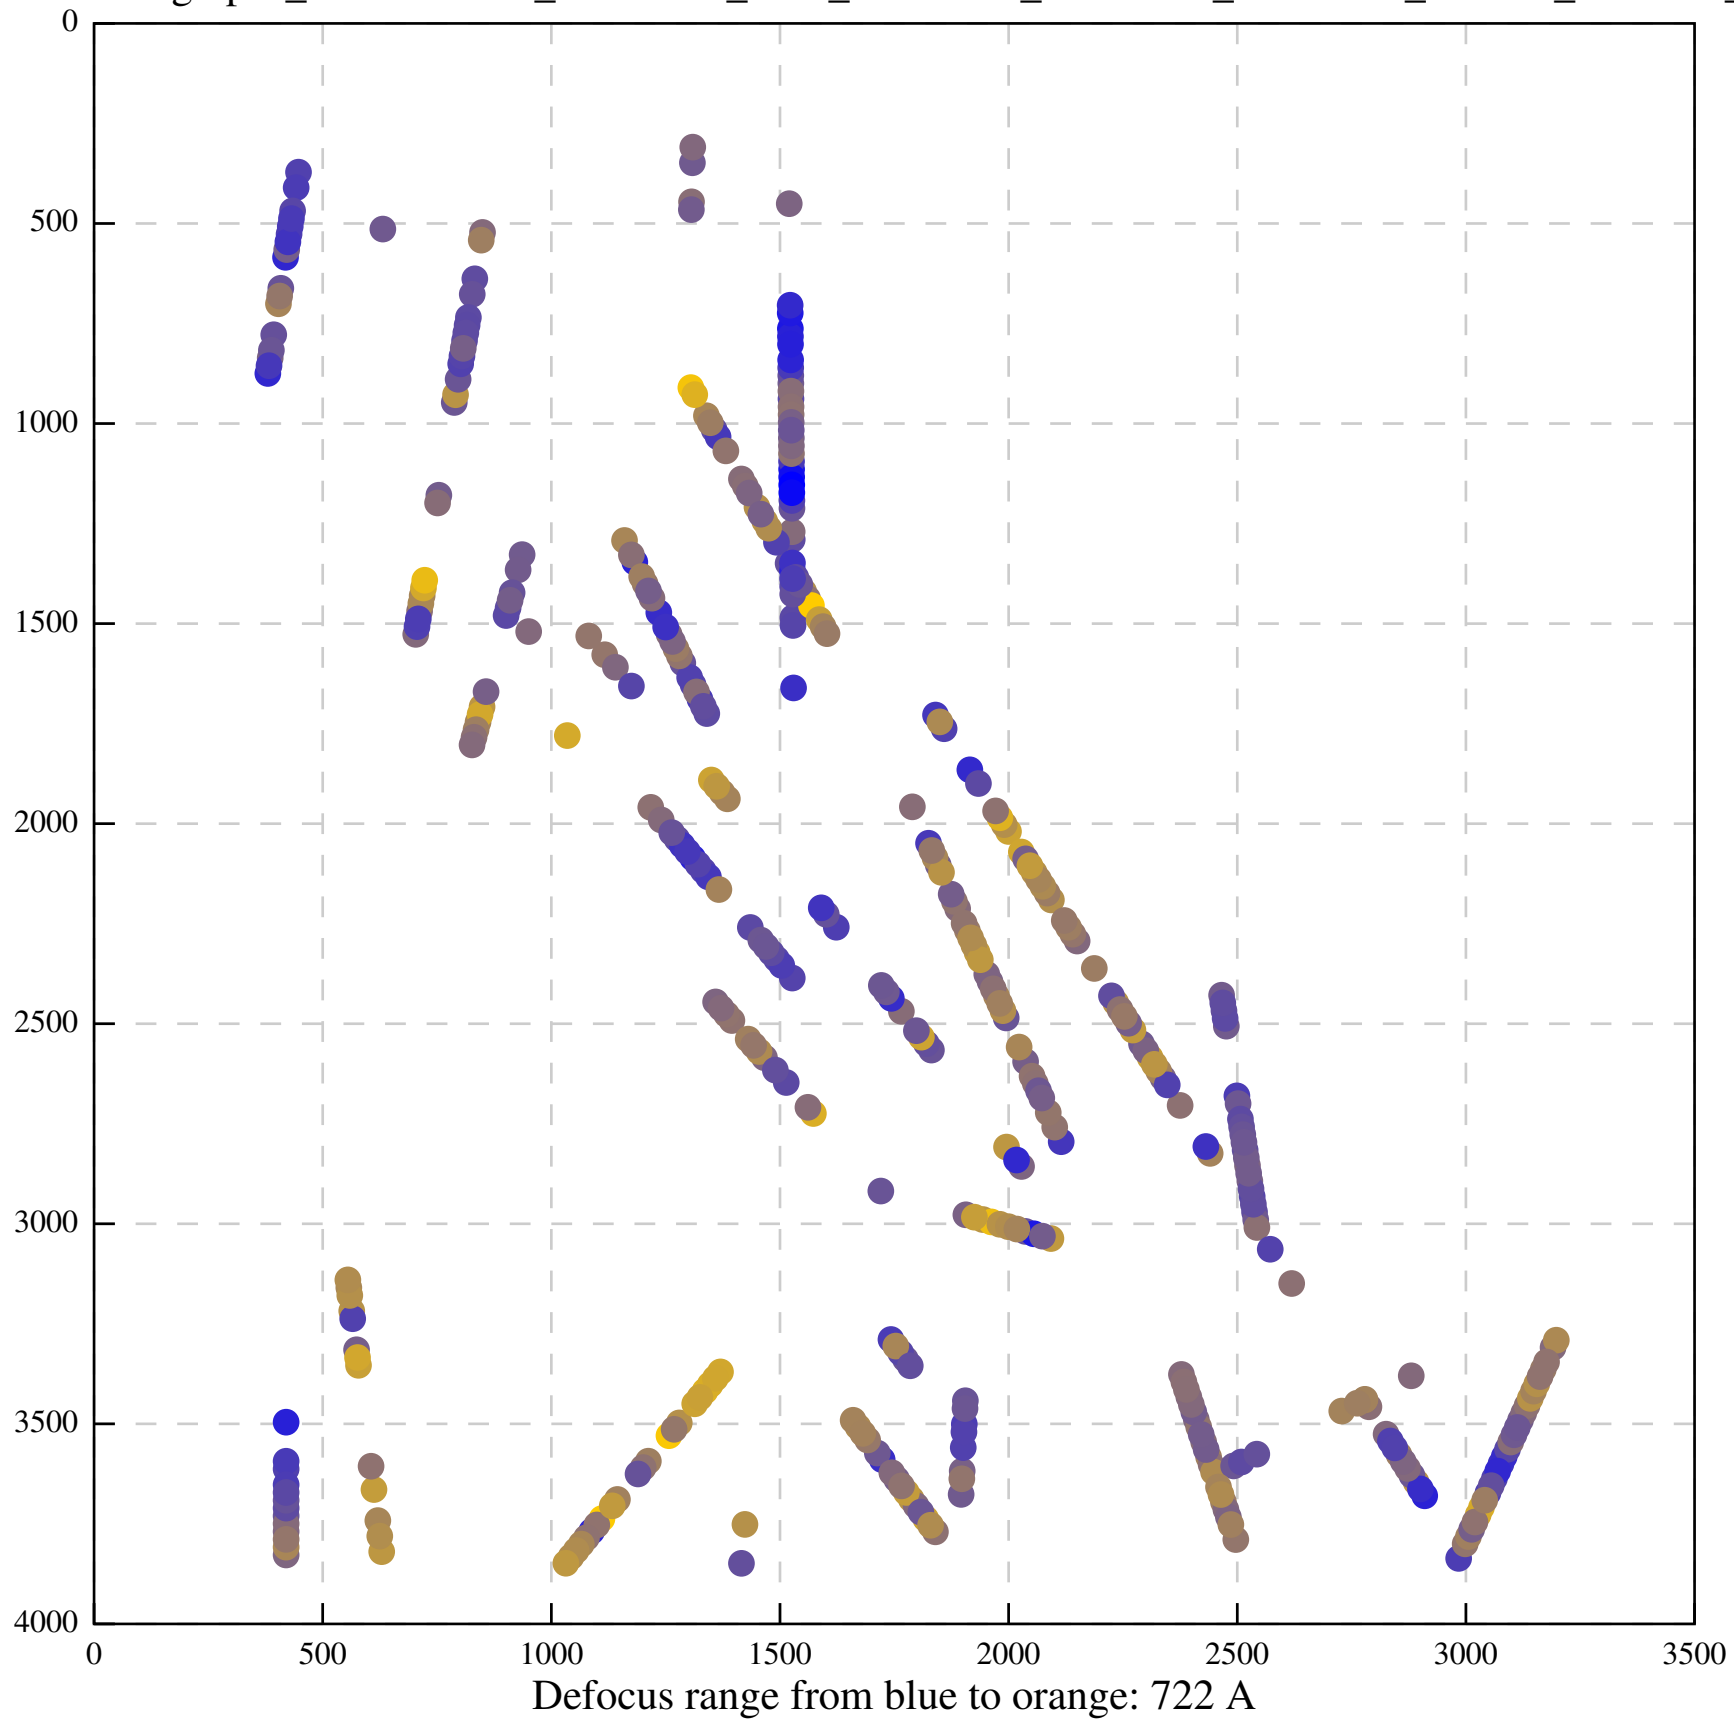

Defocus range from blue to orange: 126 A

Defocus range from blue to orange: 748 A

Defocus range from blue to orange: 274 Å

Defocus range from blue to orange: 60 A

Defocus range from blue to orange: 83 A

Defocus range from blue to orange: 328 A

Defocus range from blue to orange: 16 A

Defocus range from blue to orange: 93 A

Defocus range from blue to orange: 81 A

Defocus range from blue to orange: 121 A

Defocus range from blue to orange: 438 A

Defocus range from blue to orange: 437 A

Defocus range from blue to orange: 502 Å

Defocus range from blue to orange: 765 A

Defocus range from blue to orange: 593 A

Defocus range from blue to orange: 153 A

Defocus range from blue to orange: 171 Å

Defocus range from blue to orange: 36 A

Defocus range from blue to orange: 368 A

Defocus range from blue to orange: 412 A

Defocus range from blue to orange: 93 A

Defocus range from blue to orange: 0 Å