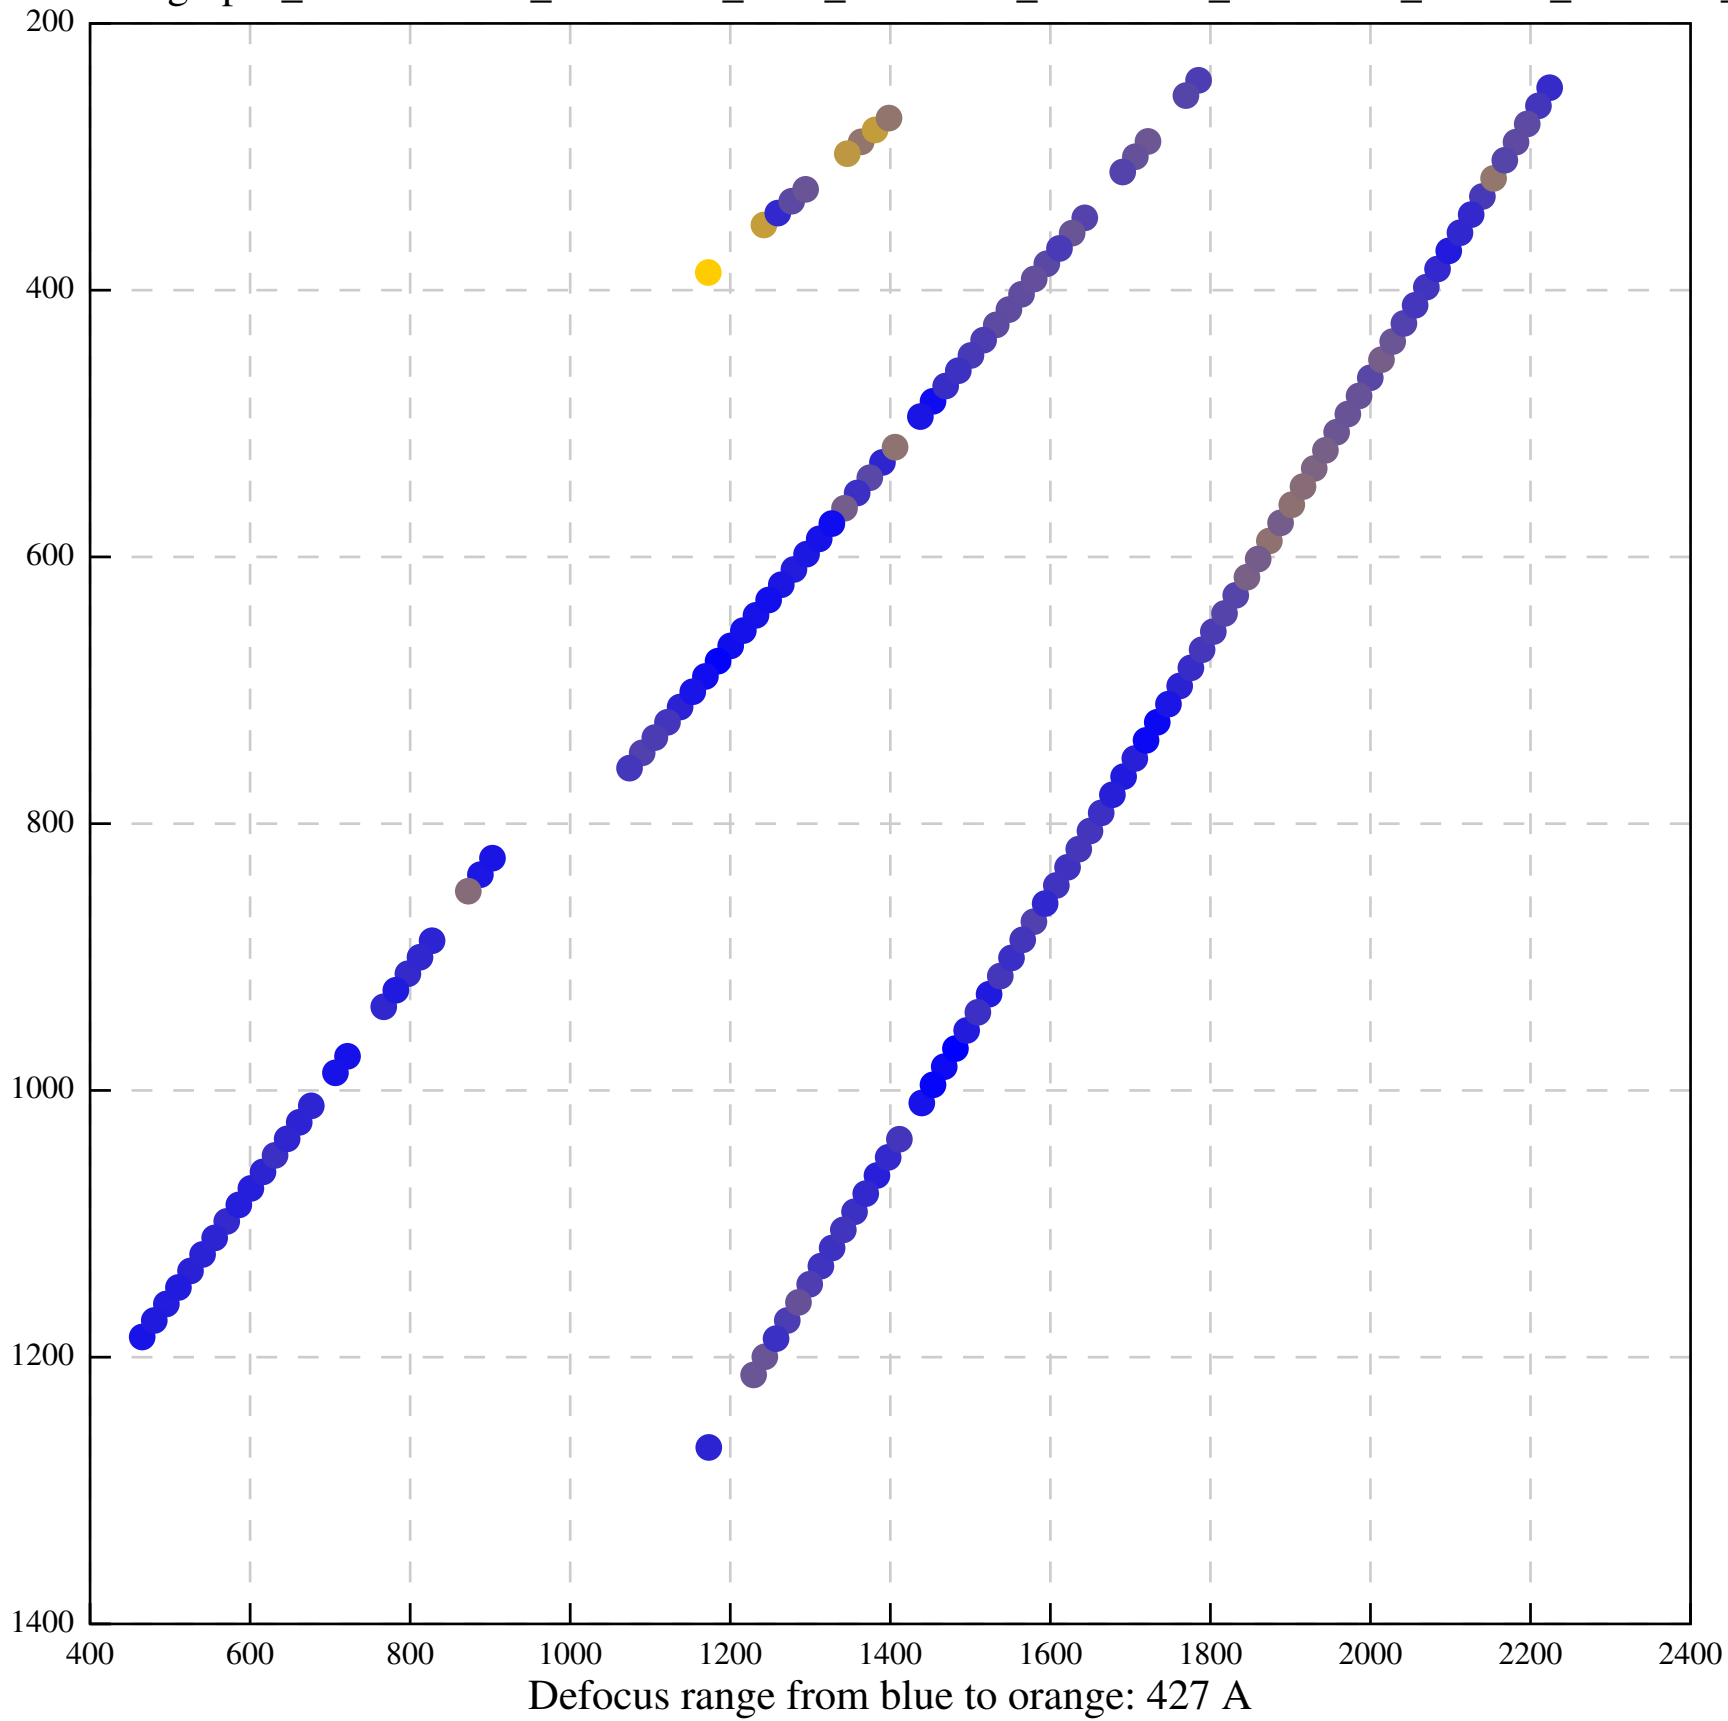

Defocus range from blue to orange: 126 A

Defocus range from blue to orange: 748 A

Defocus range from blue to orange: 274 Å

Defocus range from blue to orange: 60 A

Defocus range from blue to orange: 83 A

Defocus range from blue to orange: 328 A

Defocus range from blue to orange: 16 A

Defocus range from blue to orange: 93 A

Defocus range from blue to orange: 81 A

Defocus range from blue to orange: 121 A

Defocus range from blue to orange: 438 A

Defocus range from blue to orange: 437 A

Defocus range from blue to orange: 502 Å

Defocus range from blue to orange: 765 A

Defocus range from blue to orange: 593 A

Defocus range from blue to orange: 153 A

Defocus range from blue to orange: 171 Å

Defocus range from blue to orange: 36 A

Defocus range from blue to orange: 368 A

Defocus range from blue to orange: 412 A

Defocus range from blue to orange: 93 A

Defocus range from blue to orange: 0 Å