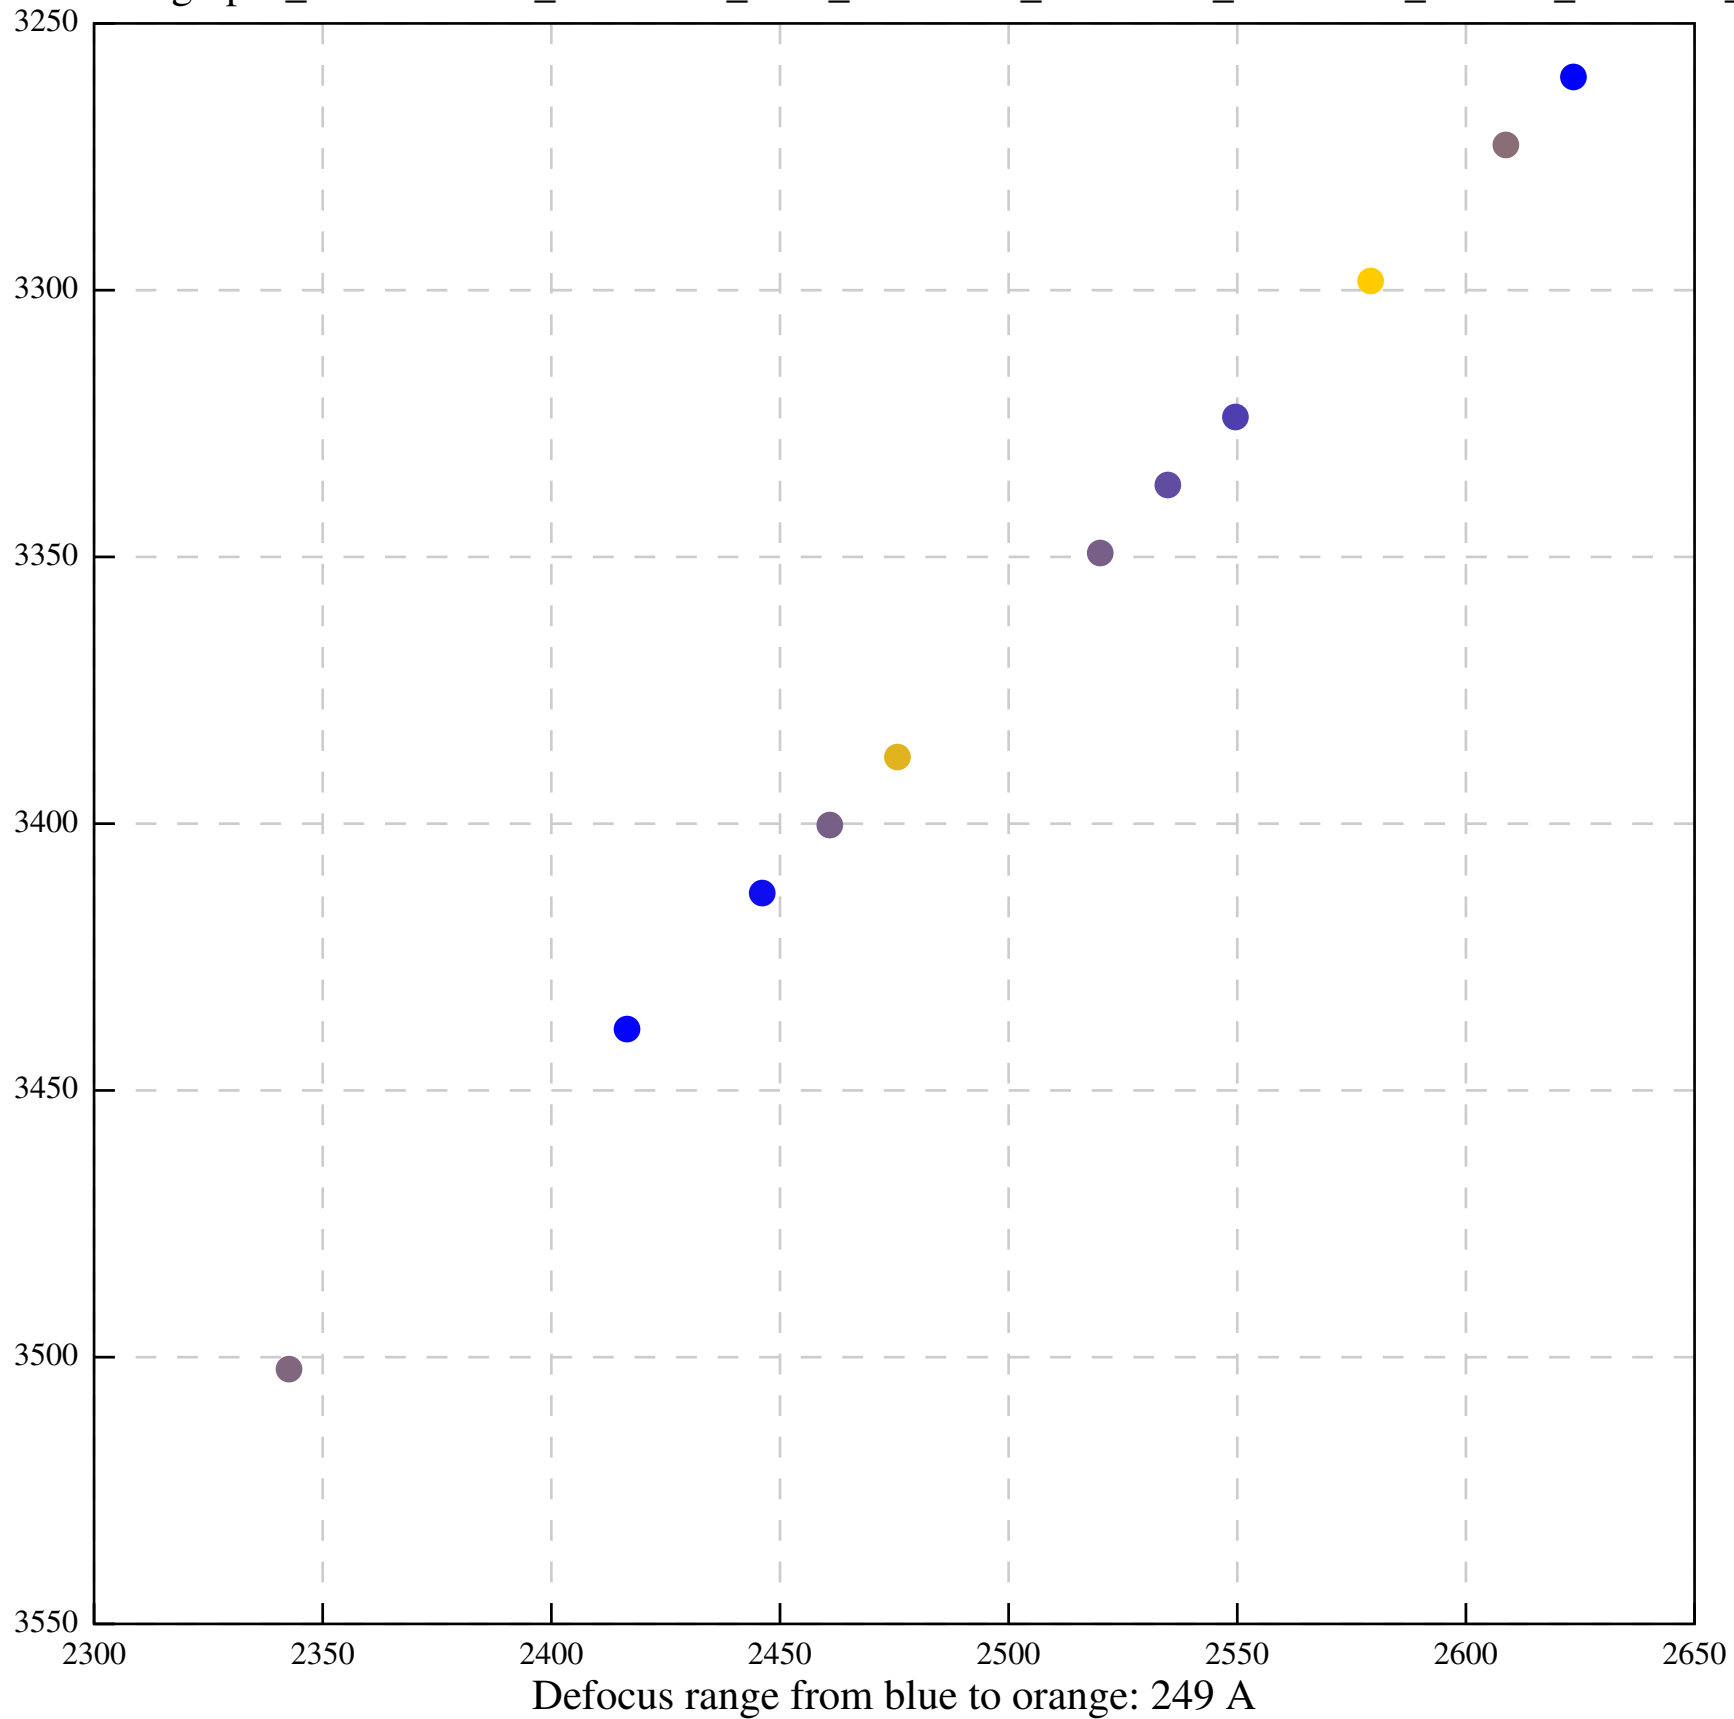

Defocus range from blue to orange: 126 A

Defocus range from blue to orange: 748 A

Defocus range from blue to orange: 274 Å

Defocus range from blue to orange: 60 A

Defocus range from blue to orange: 83 A

Defocus range from blue to orange: 328 A

Defocus range from blue to orange: 16 A

Defocus range from blue to orange: 93 A

Defocus range from blue to orange: 81 A

Defocus range from blue to orange: 121 A

Defocus range from blue to orange: 438 A

Defocus range from blue to orange: 437 A

Defocus range from blue to orange: 502 Å

Defocus range from blue to orange: 765 A

Defocus range from blue to orange: 593 A

Defocus range from blue to orange: 153 A

Defocus range from blue to orange: 171 Å

Defocus range from blue to orange: 36 A

Defocus range from blue to orange: 368 A

Defocus range from blue to orange: 412 A

Defocus range from blue to orange: 93 A

Defocus range from blue to orange: 0 Å