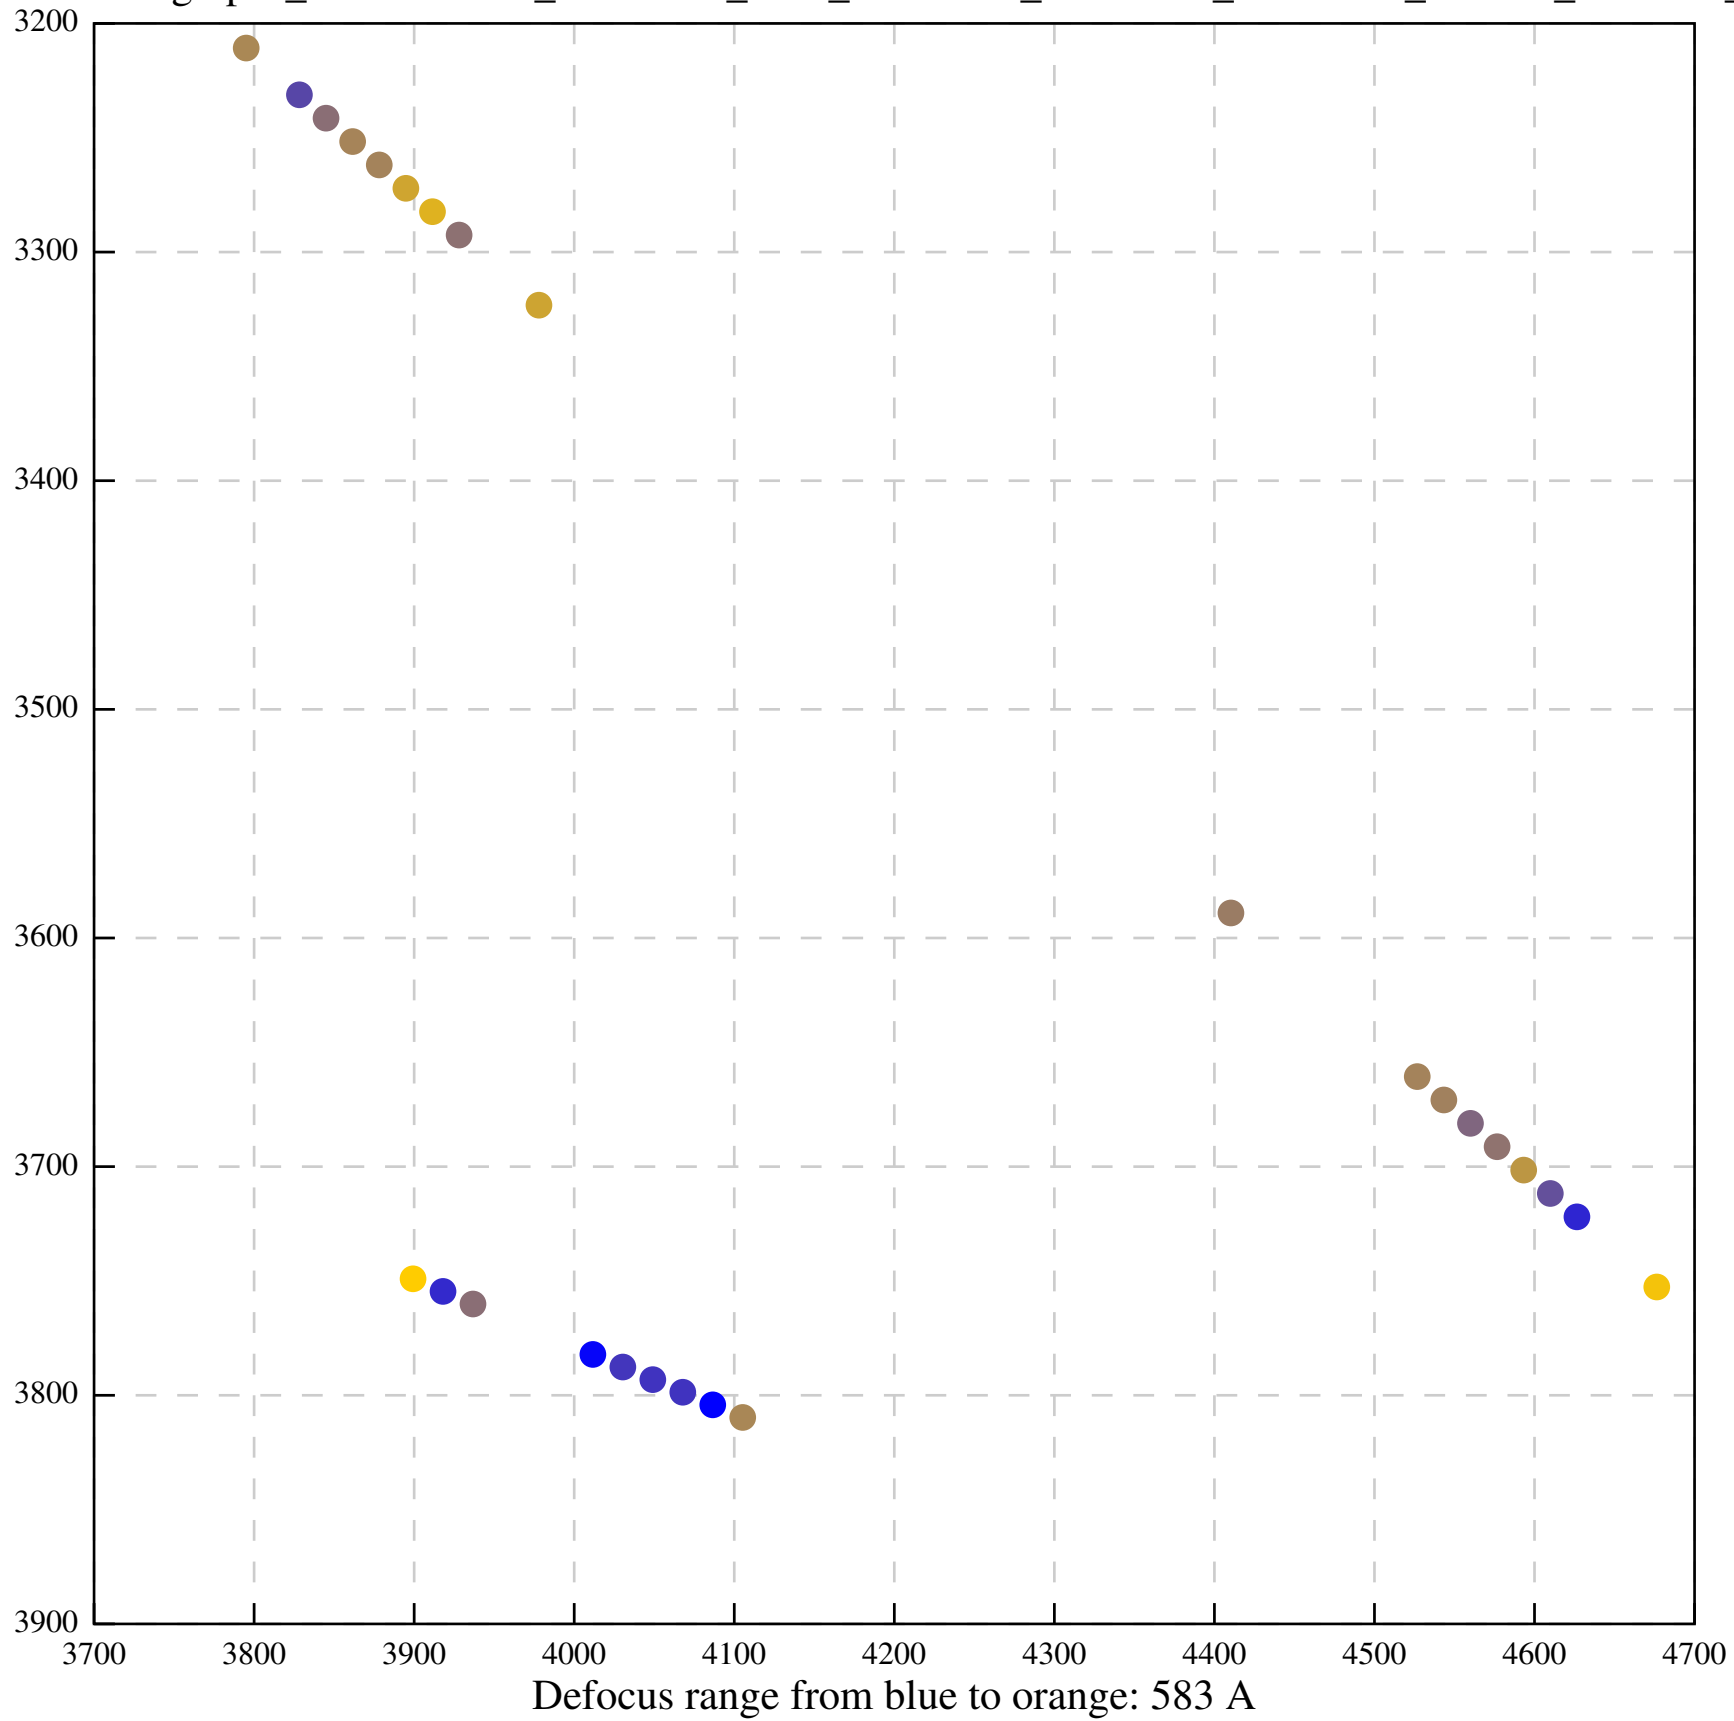

Defocus range from blue to orange: 232 Å

Defocus range from blue to orange: 575 A

Defocus range from blue to orange: 347 A

Defocus range from blue to orange: 0 A

Defocus range from blue to orange: 487 A

Defocus range from blue to orange: 383 A

Defocus range from blue to orange: 126 A

Defocus range from blue to orange: 748 A

Defocus range from blue to orange: 274 Å

Defocus range from blue to orange: 60 A

Defocus range from blue to orange: 83 A

Defocus range from blue to orange: 328 A

Defocus range from blue to orange: 16 A

Defocus range from blue to orange: 93 A

Defocus range from blue to orange: 81 A

Defocus range from blue to orange: 121 A

Defocus range from blue to orange: 438 A

Defocus range from blue to orange: 437 A

Defocus range from blue to orange: 502 Å

Defocus range from blue to orange: 765 A

Defocus range from blue to orange: 593 A

Defocus range from blue to orange: 153 A

Defocus range from blue to orange: 171 Å