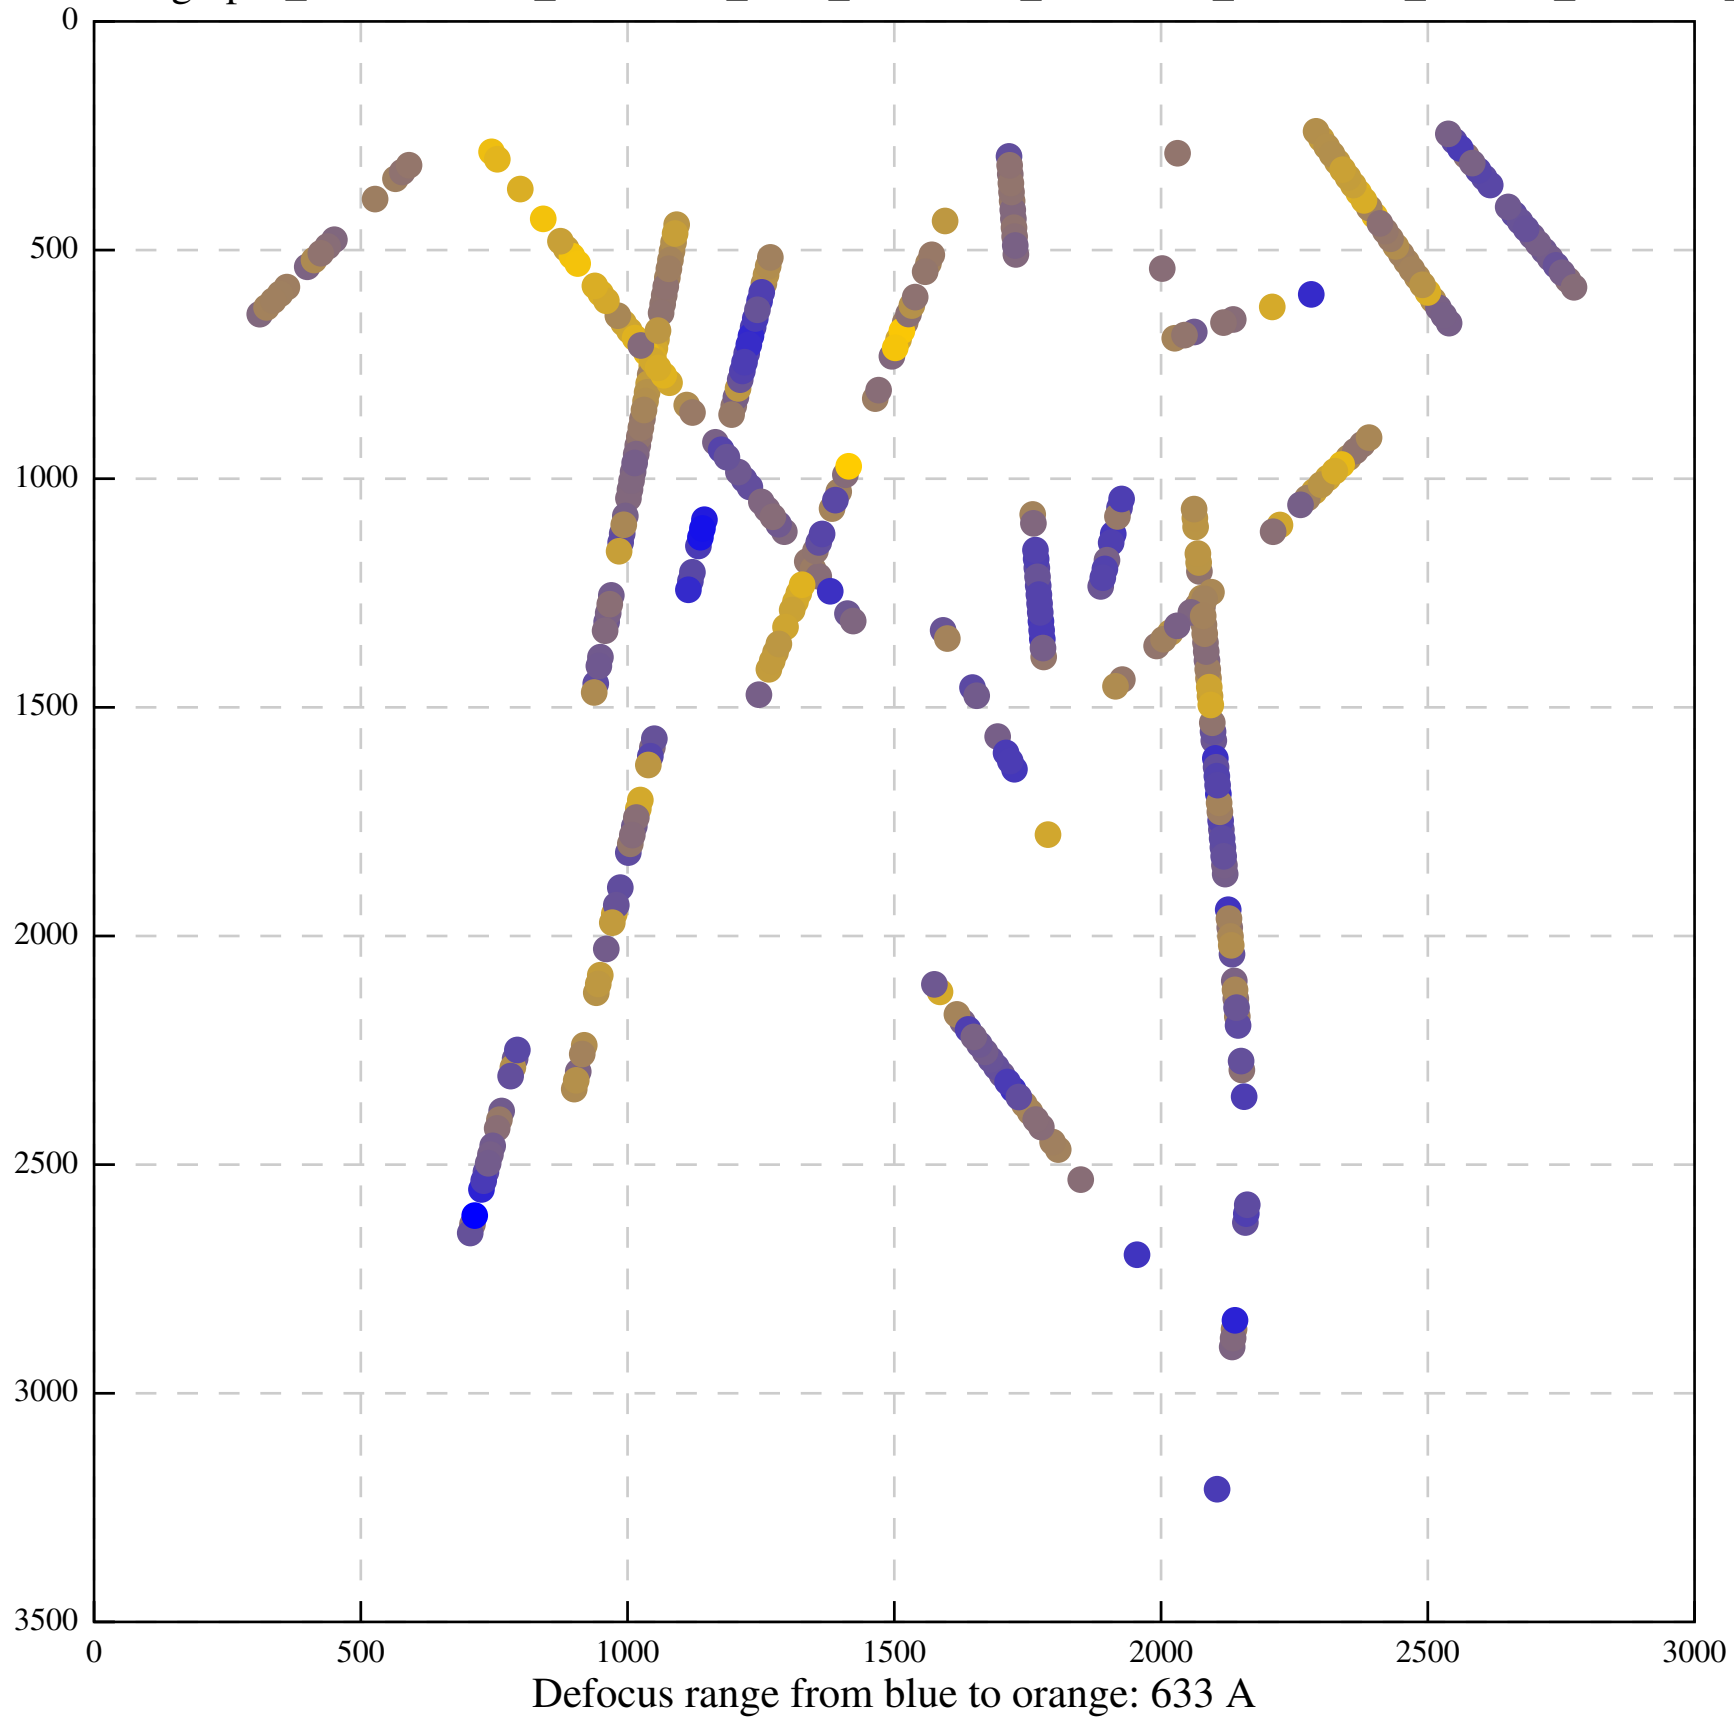

Defocus range from blue to orange: 126 A

Defocus range from blue to orange: 748 A

Defocus range from blue to orange: 274 Å

Defocus range from blue to orange: 60 A

Defocus range from blue to orange: 83 A

Defocus range from blue to orange: 328 A

Defocus range from blue to orange: 16 A

Defocus range from blue to orange: 93 A

Defocus range from blue to orange: 81 A

Defocus range from blue to orange: 121 A

Defocus range from blue to orange: 438 A

Defocus range from blue to orange: 437 A

Defocus range from blue to orange: 502 Å

Defocus range from blue to orange: 765 A

Defocus range from blue to orange: 593 A

Defocus range from blue to orange: 153 A

Defocus range from blue to orange: 171 Å

Defocus range from blue to orange: 36 A

Defocus range from blue to orange: 368 A

Defocus range from blue to orange: 412 A

Defocus range from blue to orange: 93 A

Defocus range from blue to orange: 0 Å