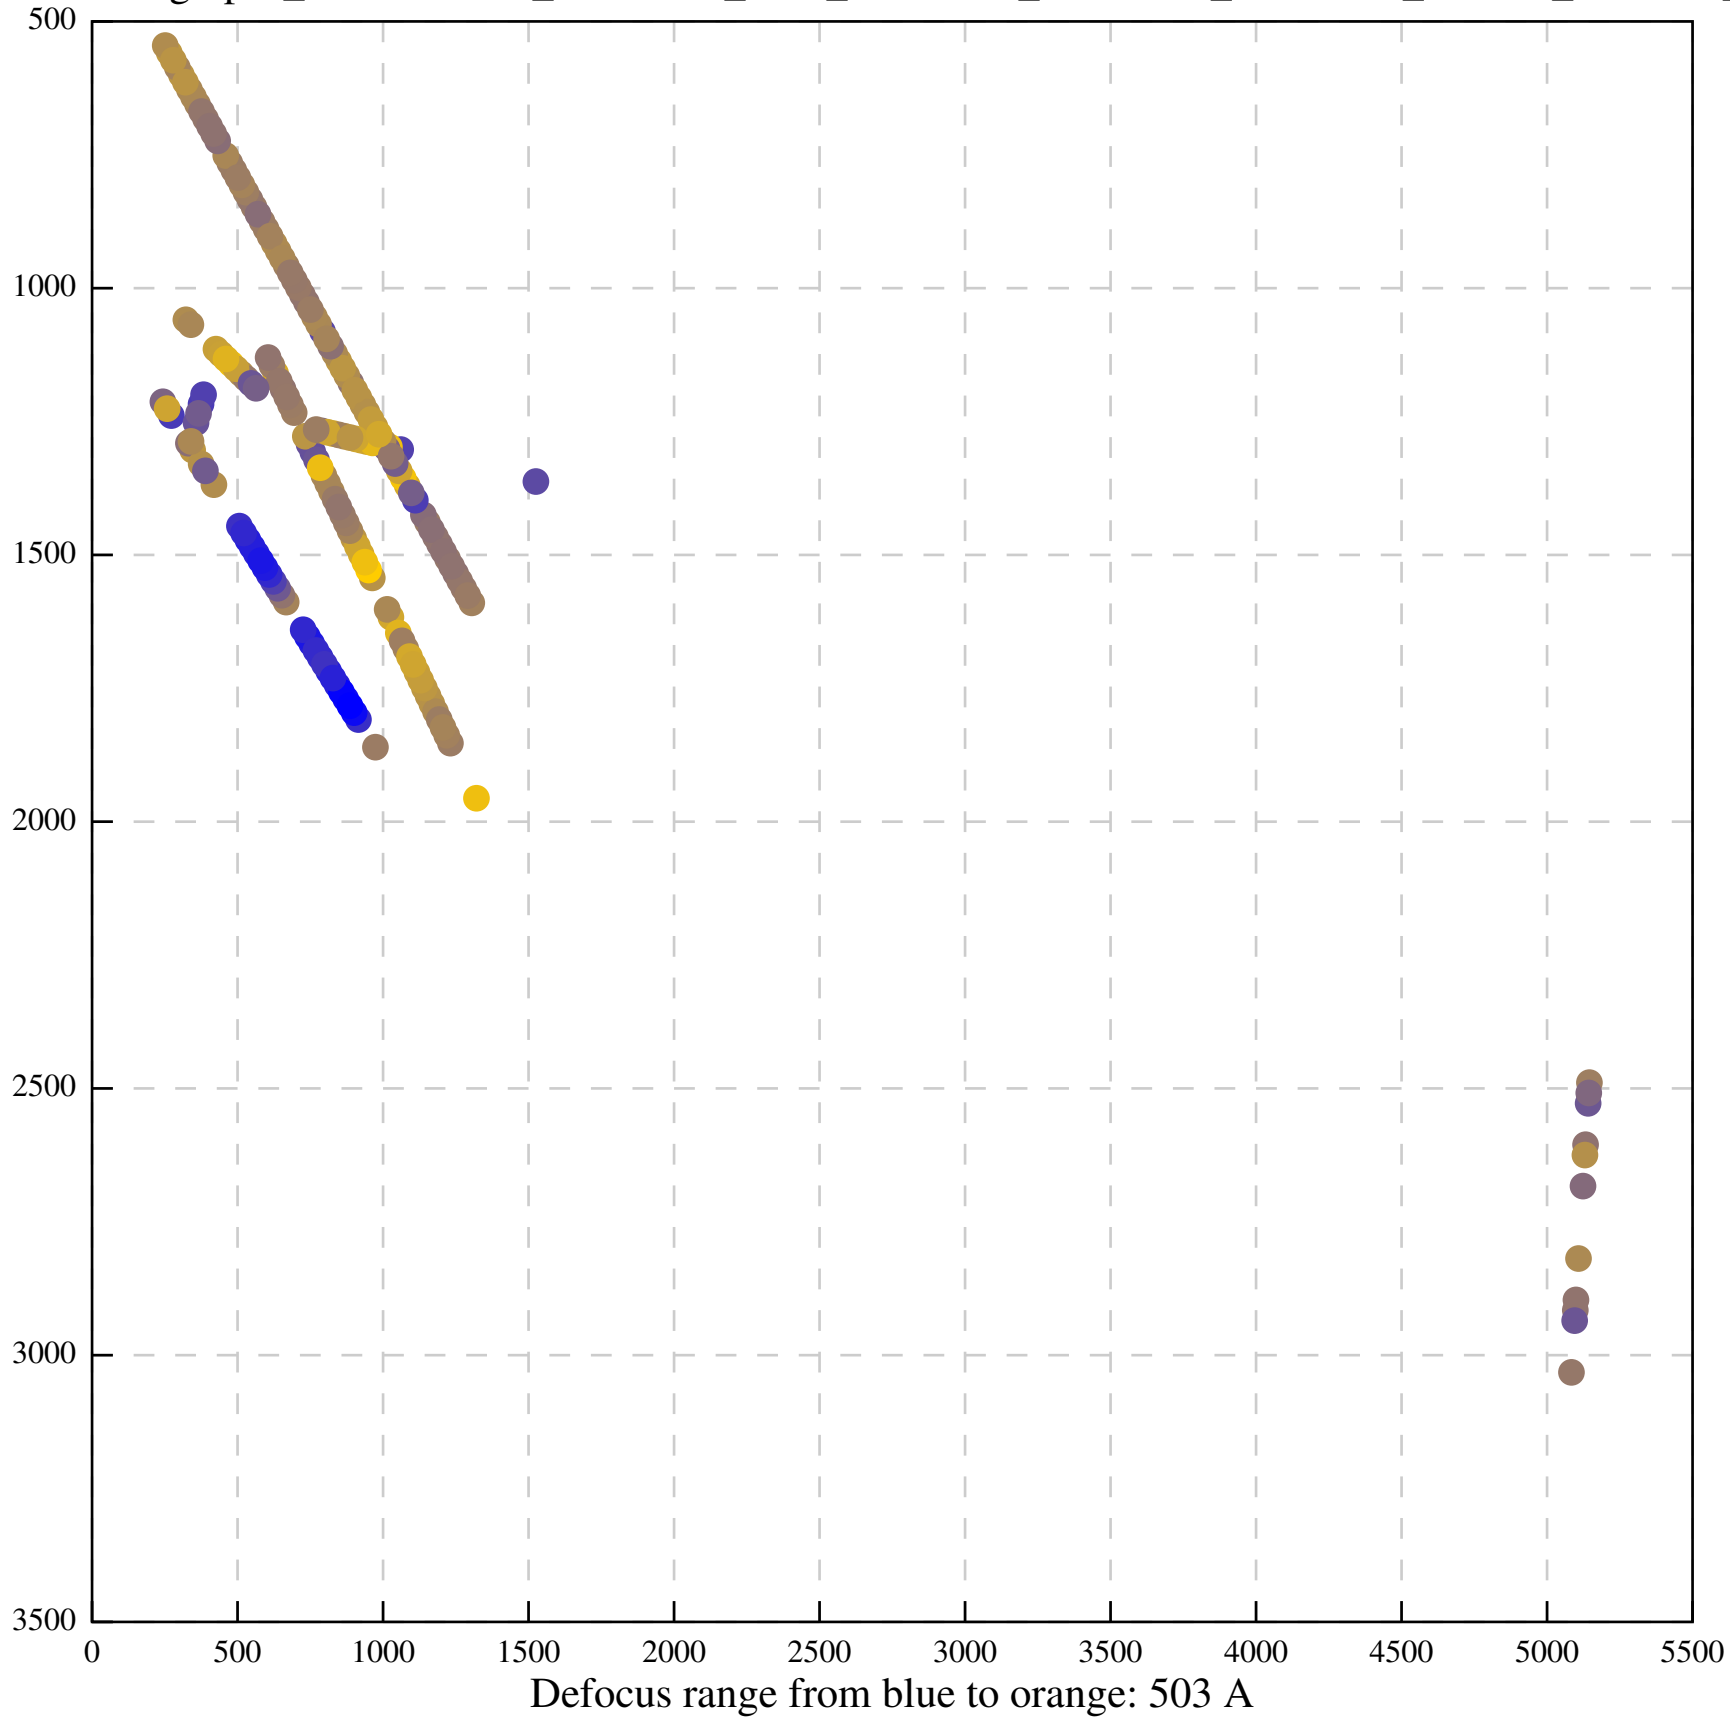

Defocus range from blue to orange: 552 A

Defocus range from blue to orange: 54 A

Defocus range from blue to orange: 576 A

Defocus range from blue to orange: 69 A

Defocus range from blue to orange: 173 A

Defocus range from blue to orange: 0 A

Defocus range from blue to orange: 232 Å

Defocus range from blue to orange: 575 A

Defocus range from blue to orange: 347 A

Defocus range from blue to orange: 0 A

Defocus range from blue to orange: 487 A

Defocus range from blue to orange: 383 A

Defocus range from blue to orange: 126 A

Defocus range from blue to orange: 748 A

Defocus range from blue to orange: 274 Å

Defocus range from blue to orange: 60 A

Defocus range from blue to orange: 83 A

Defocus range from blue to orange: 328 A

Defocus range from blue to orange: 16 A

Defocus range from blue to orange: 93 A

Defocus range from blue to orange: 81 A

Defocus range from blue to orange: 121 A

Defocus range from blue to orange: 438 A

Defocus range from blue to orange: 437 A