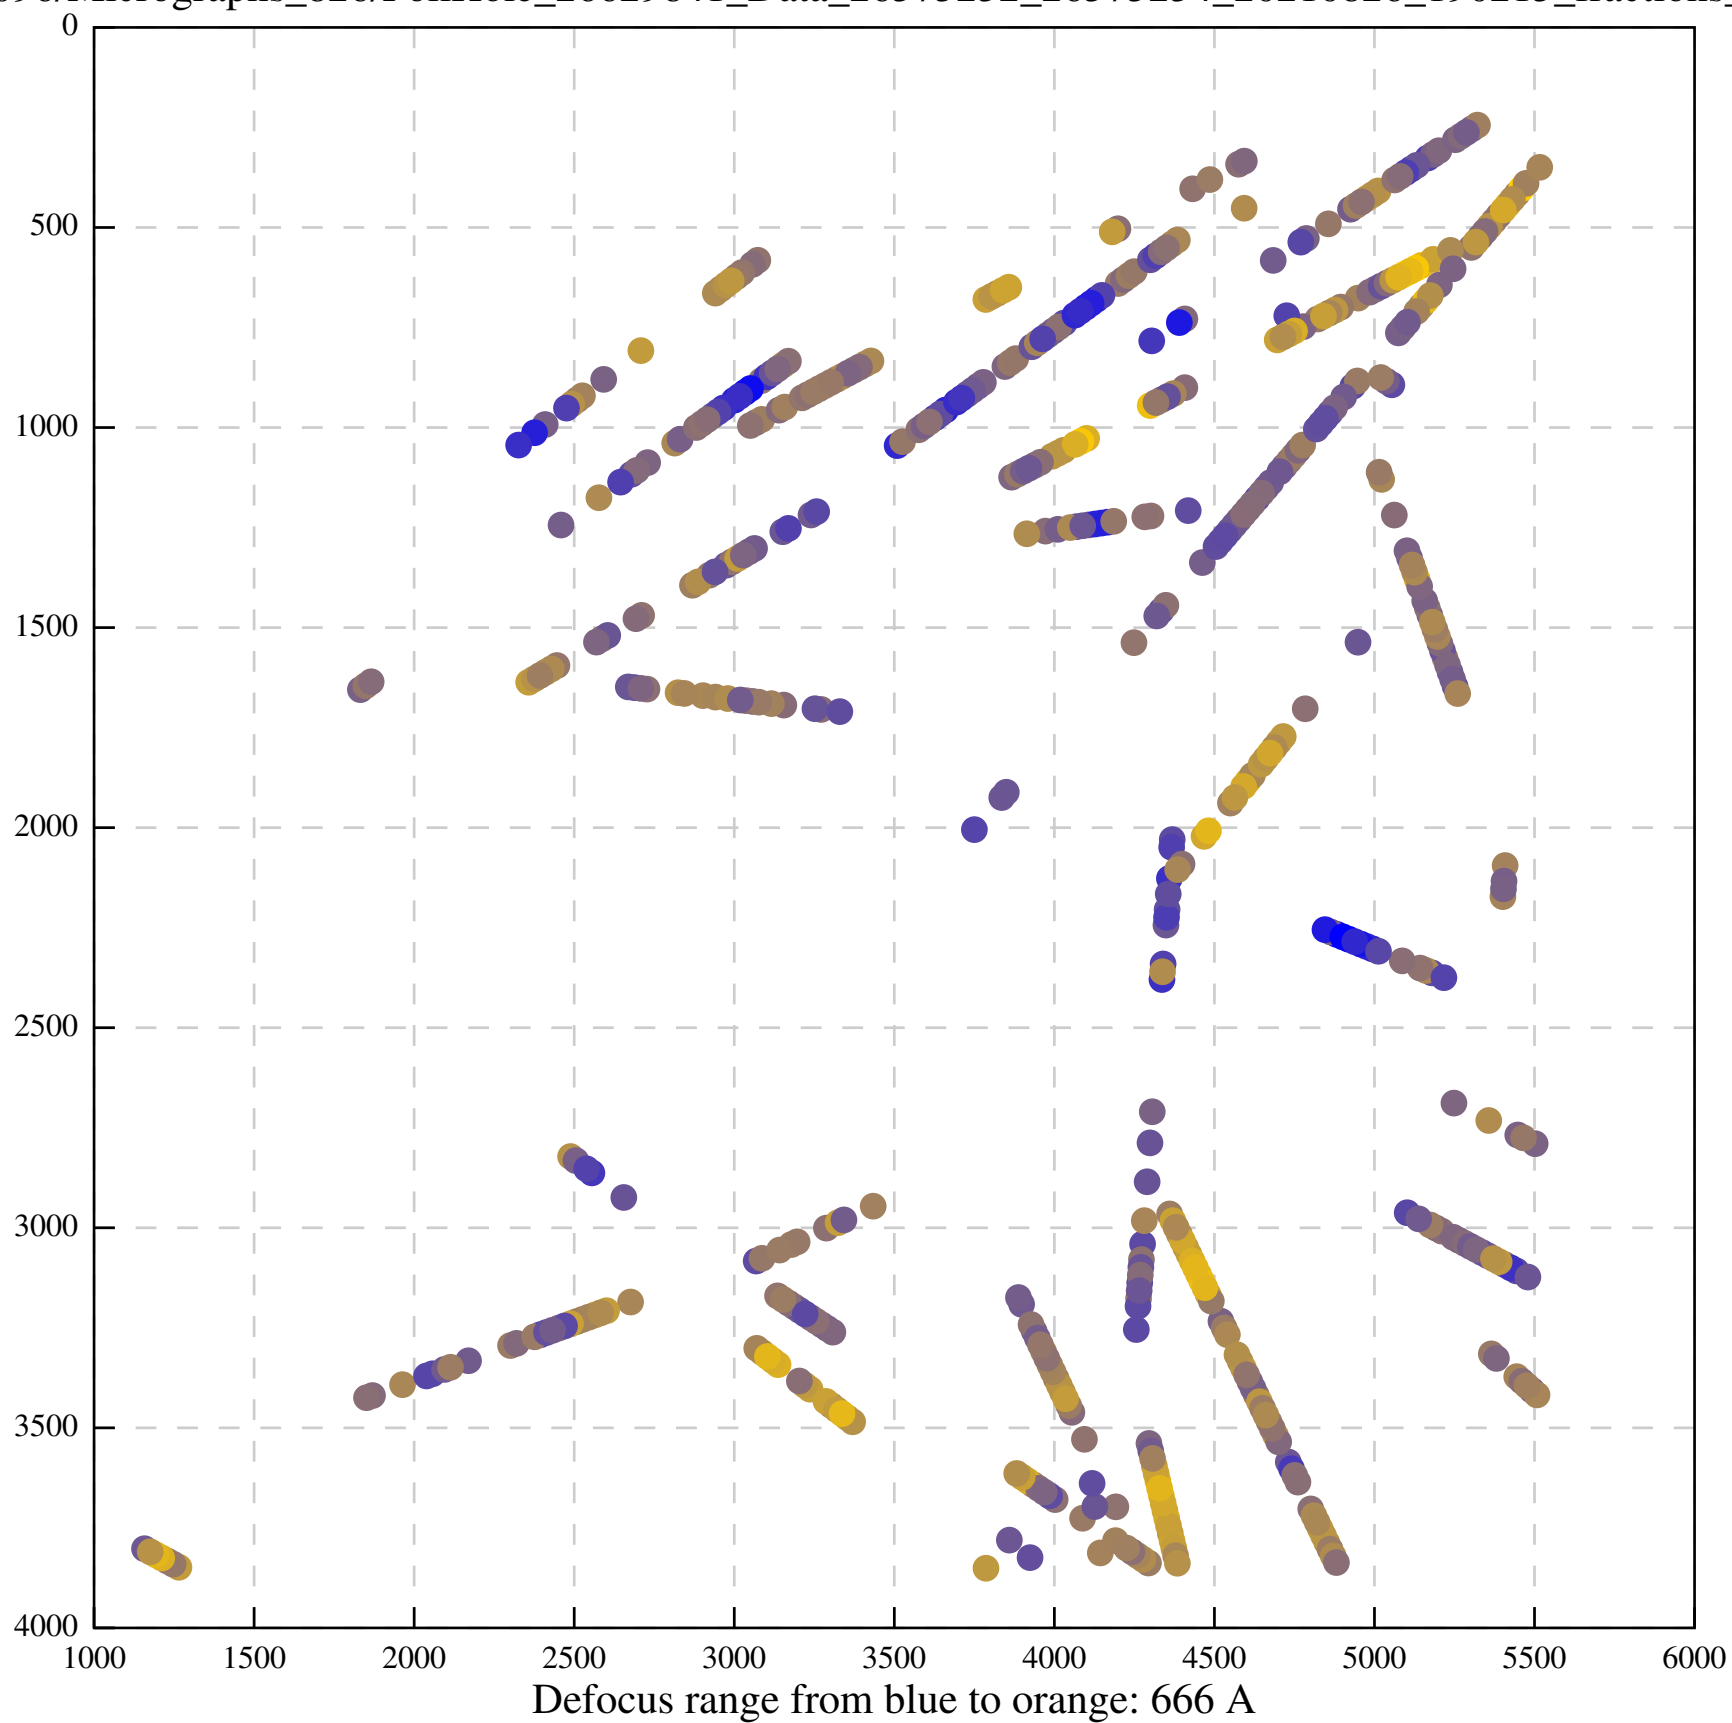

Defocus range from blue to orange: 126 A

Defocus range from blue to orange: 748 A

Defocus range from blue to orange: 274 Å

Defocus range from blue to orange: 60 A

Defocus range from blue to orange: 83 A

Defocus range from blue to orange: 328 A

Defocus range from blue to orange: 16 A

Defocus range from blue to orange: 93 A

Defocus range from blue to orange: 81 A

Defocus range from blue to orange: 121 A

Defocus range from blue to orange: 438 A

Defocus range from blue to orange: 437 A

Defocus range from blue to orange: 502 Å

Defocus range from blue to orange: 765 A

Defocus range from blue to orange: 593 A

Defocus range from blue to orange: 153 A

Defocus range from blue to orange: 171 Å

Defocus range from blue to orange: 36 A

Defocus range from blue to orange: 368 A

Defocus range from blue to orange: 412 A

Defocus range from blue to orange: 93 A

Defocus range from blue to orange: 0 Å