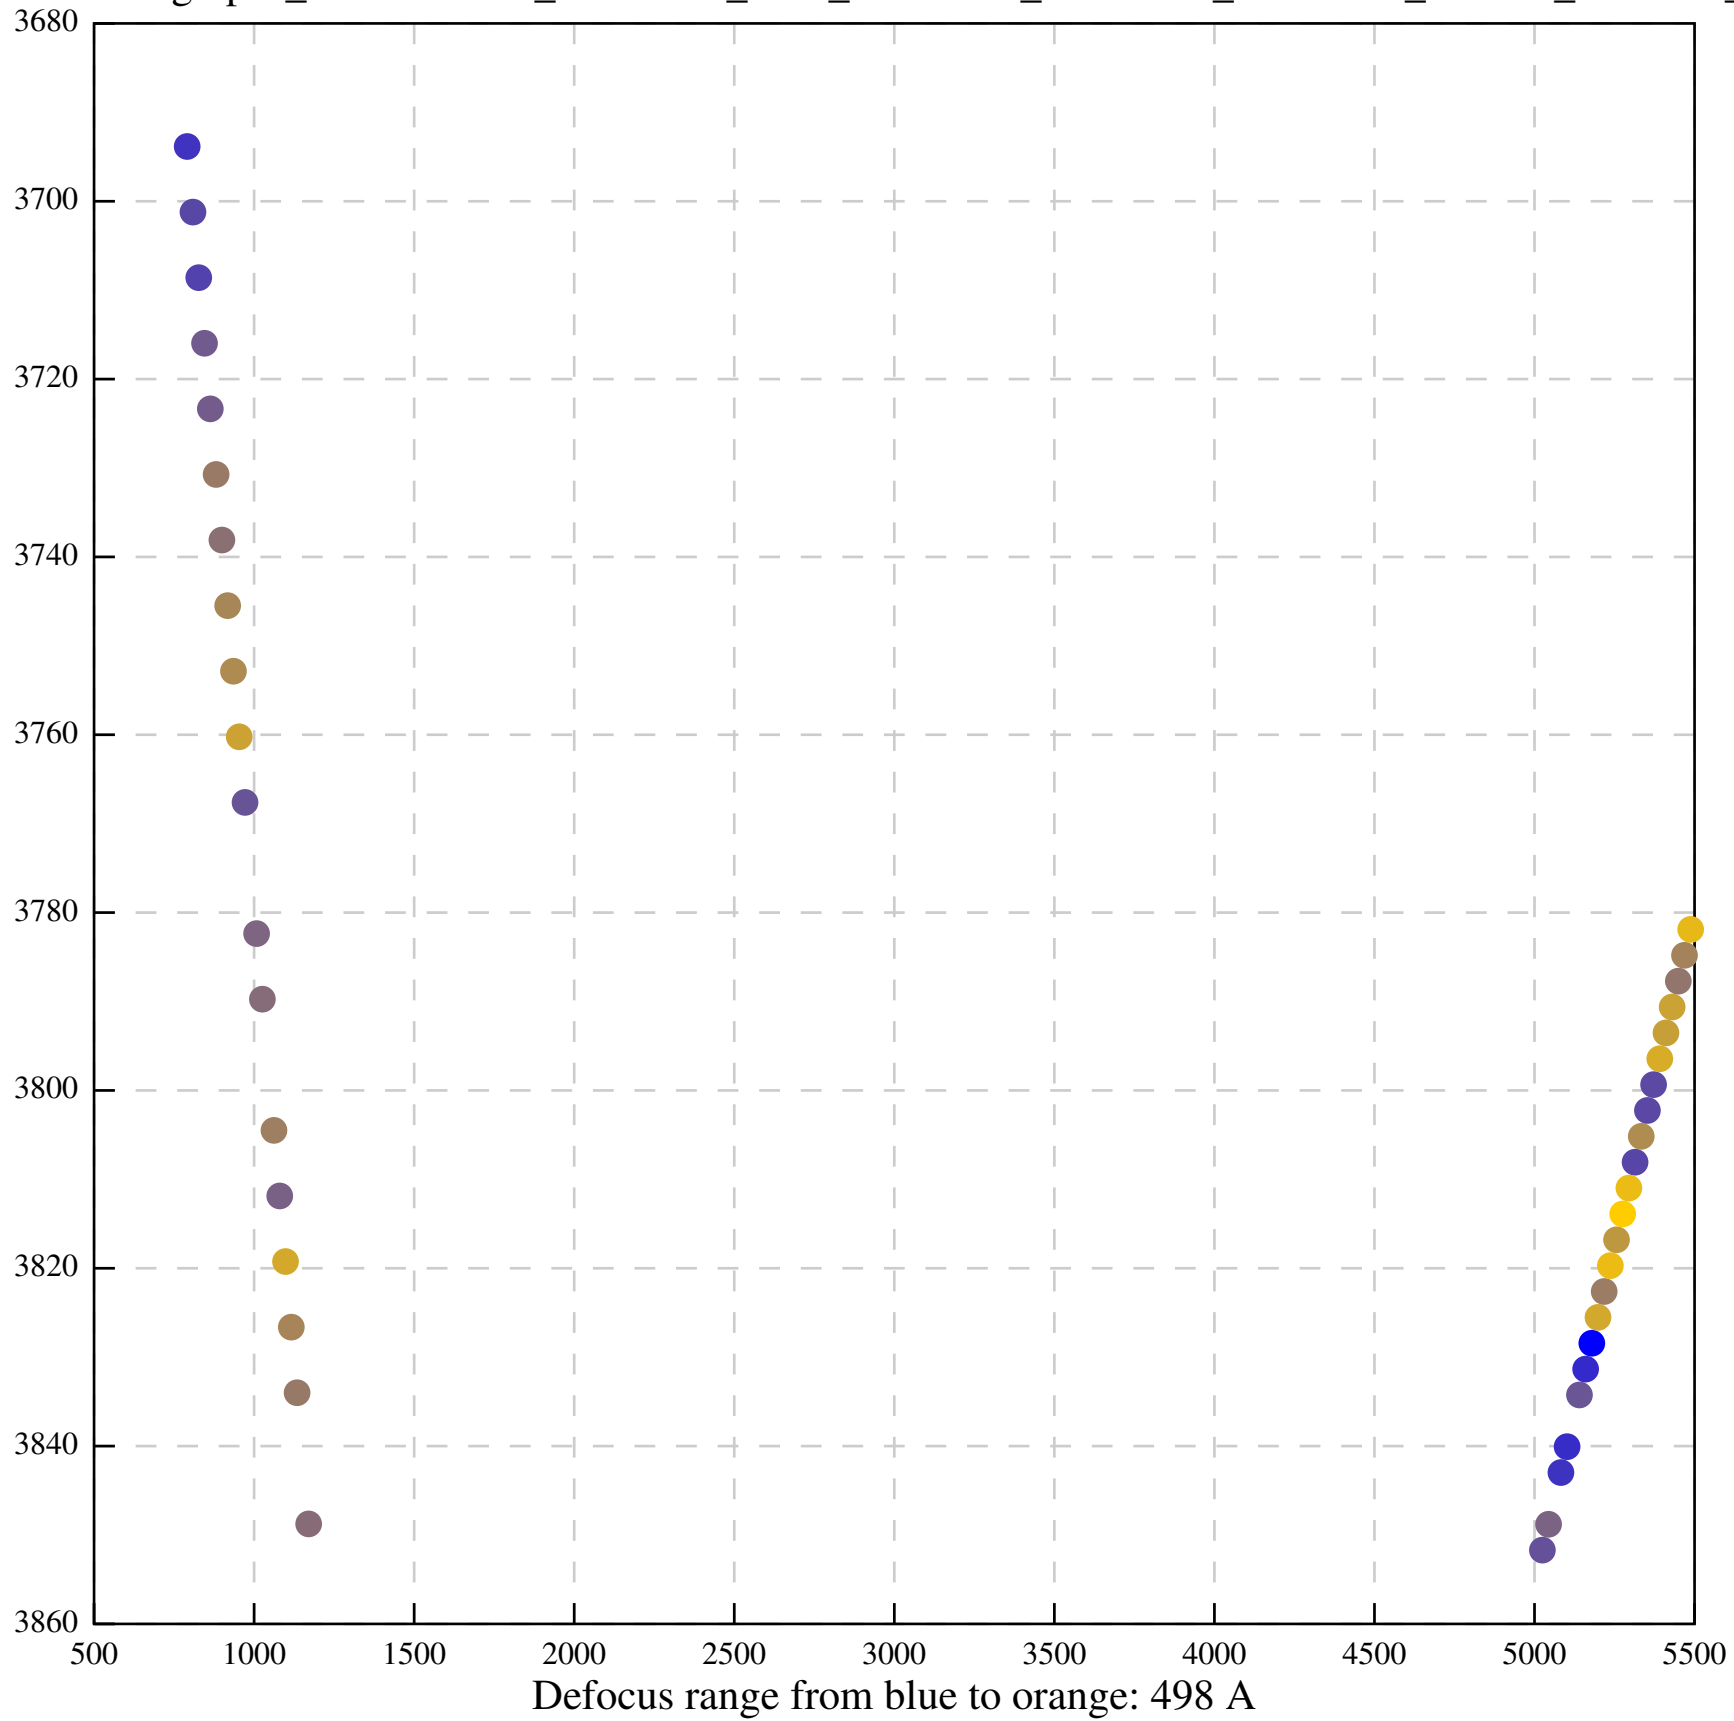

Defocus range from blue to orange: 126 A

Defocus range from blue to orange: 748 A

Defocus range from blue to orange: 274 Å

Defocus range from blue to orange: 60 A

Defocus range from blue to orange: 83 A

Defocus range from blue to orange: 328 A

Defocus range from blue to orange: 16 A

Defocus range from blue to orange: 93 A

Defocus range from blue to orange: 81 A

Defocus range from blue to orange: 121 A

Defocus range from blue to orange: 438 A

Defocus range from blue to orange: 437 A

Defocus range from blue to orange: 502 Å

Defocus range from blue to orange: 765 A

Defocus range from blue to orange: 593 A

Defocus range from blue to orange: 153 A

Defocus range from blue to orange: 171 Å

Defocus range from blue to orange: 36 A

Defocus range from blue to orange: 368 A

Defocus range from blue to orange: 412 A

Defocus range from blue to orange: 93 A

Defocus range from blue to orange: 0 Å