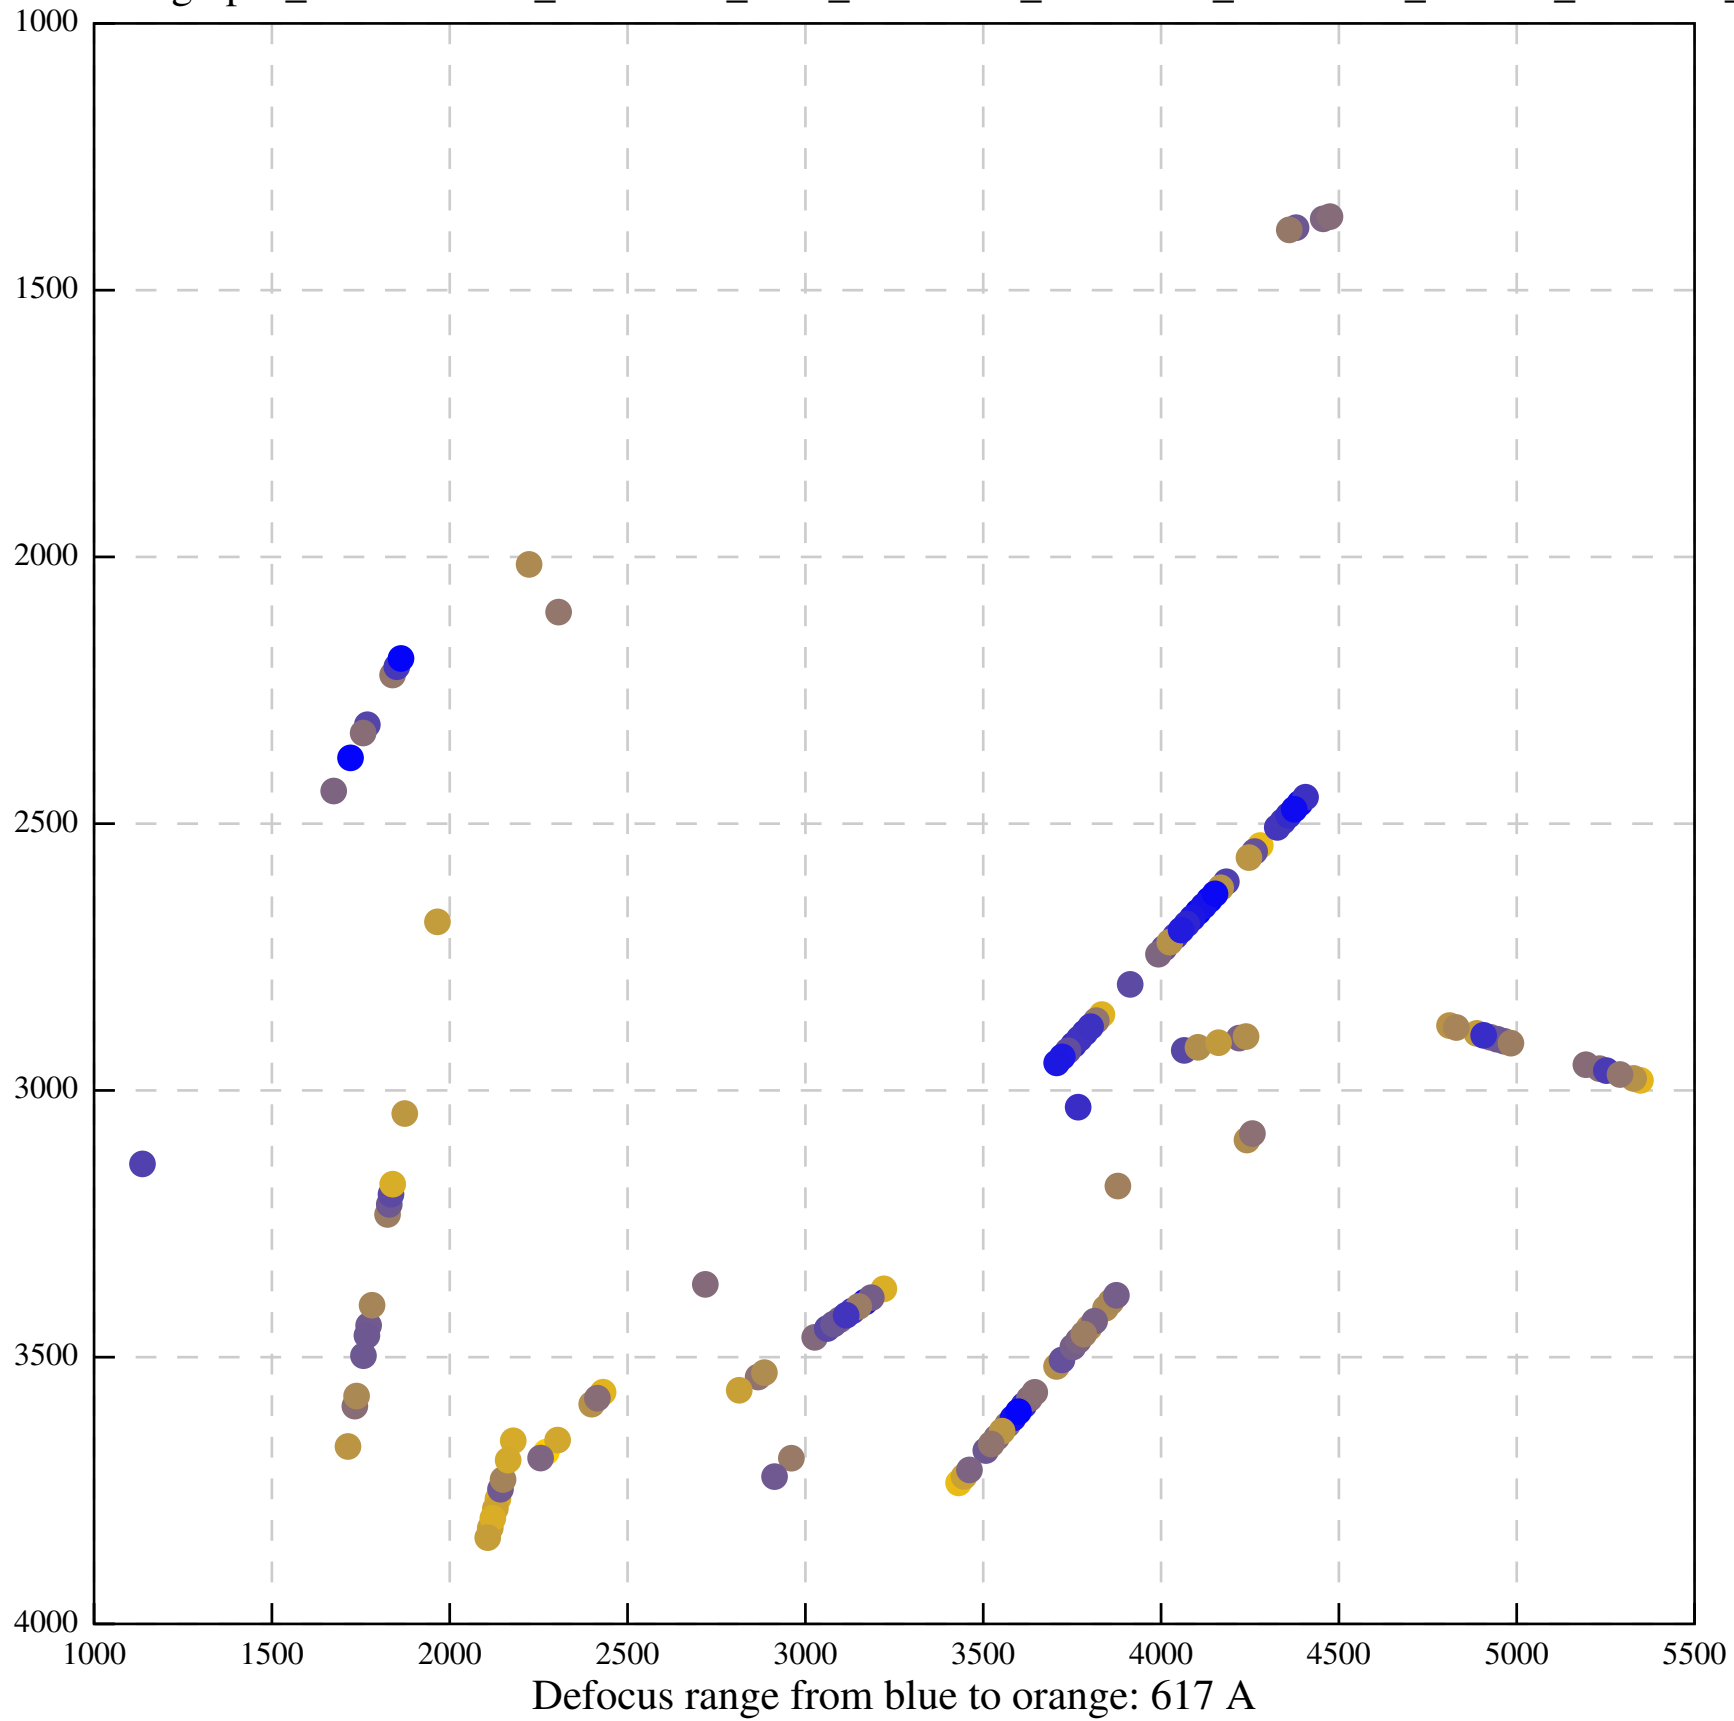

Defocus range from blue to orange: 126 A

Defocus range from blue to orange: 748 A

Defocus range from blue to orange: 274 Å

Defocus range from blue to orange: 60 A

Defocus range from blue to orange: 83 A

Defocus range from blue to orange: 328 A

Defocus range from blue to orange: 16 A

Defocus range from blue to orange: 93 A

Defocus range from blue to orange: 81 A

Defocus range from blue to orange: 121 A

Defocus range from blue to orange: 438 A

Defocus range from blue to orange: 437 A

Defocus range from blue to orange: 502 Å

Defocus range from blue to orange: 765 A

Defocus range from blue to orange: 593 A

Defocus range from blue to orange: 153 A

Defocus range from blue to orange: 171 Å

Defocus range from blue to orange: 36 A

Defocus range from blue to orange: 368 A

Defocus range from blue to orange: 412 A

Defocus range from blue to orange: 93 A

Defocus range from blue to orange: 0 Å