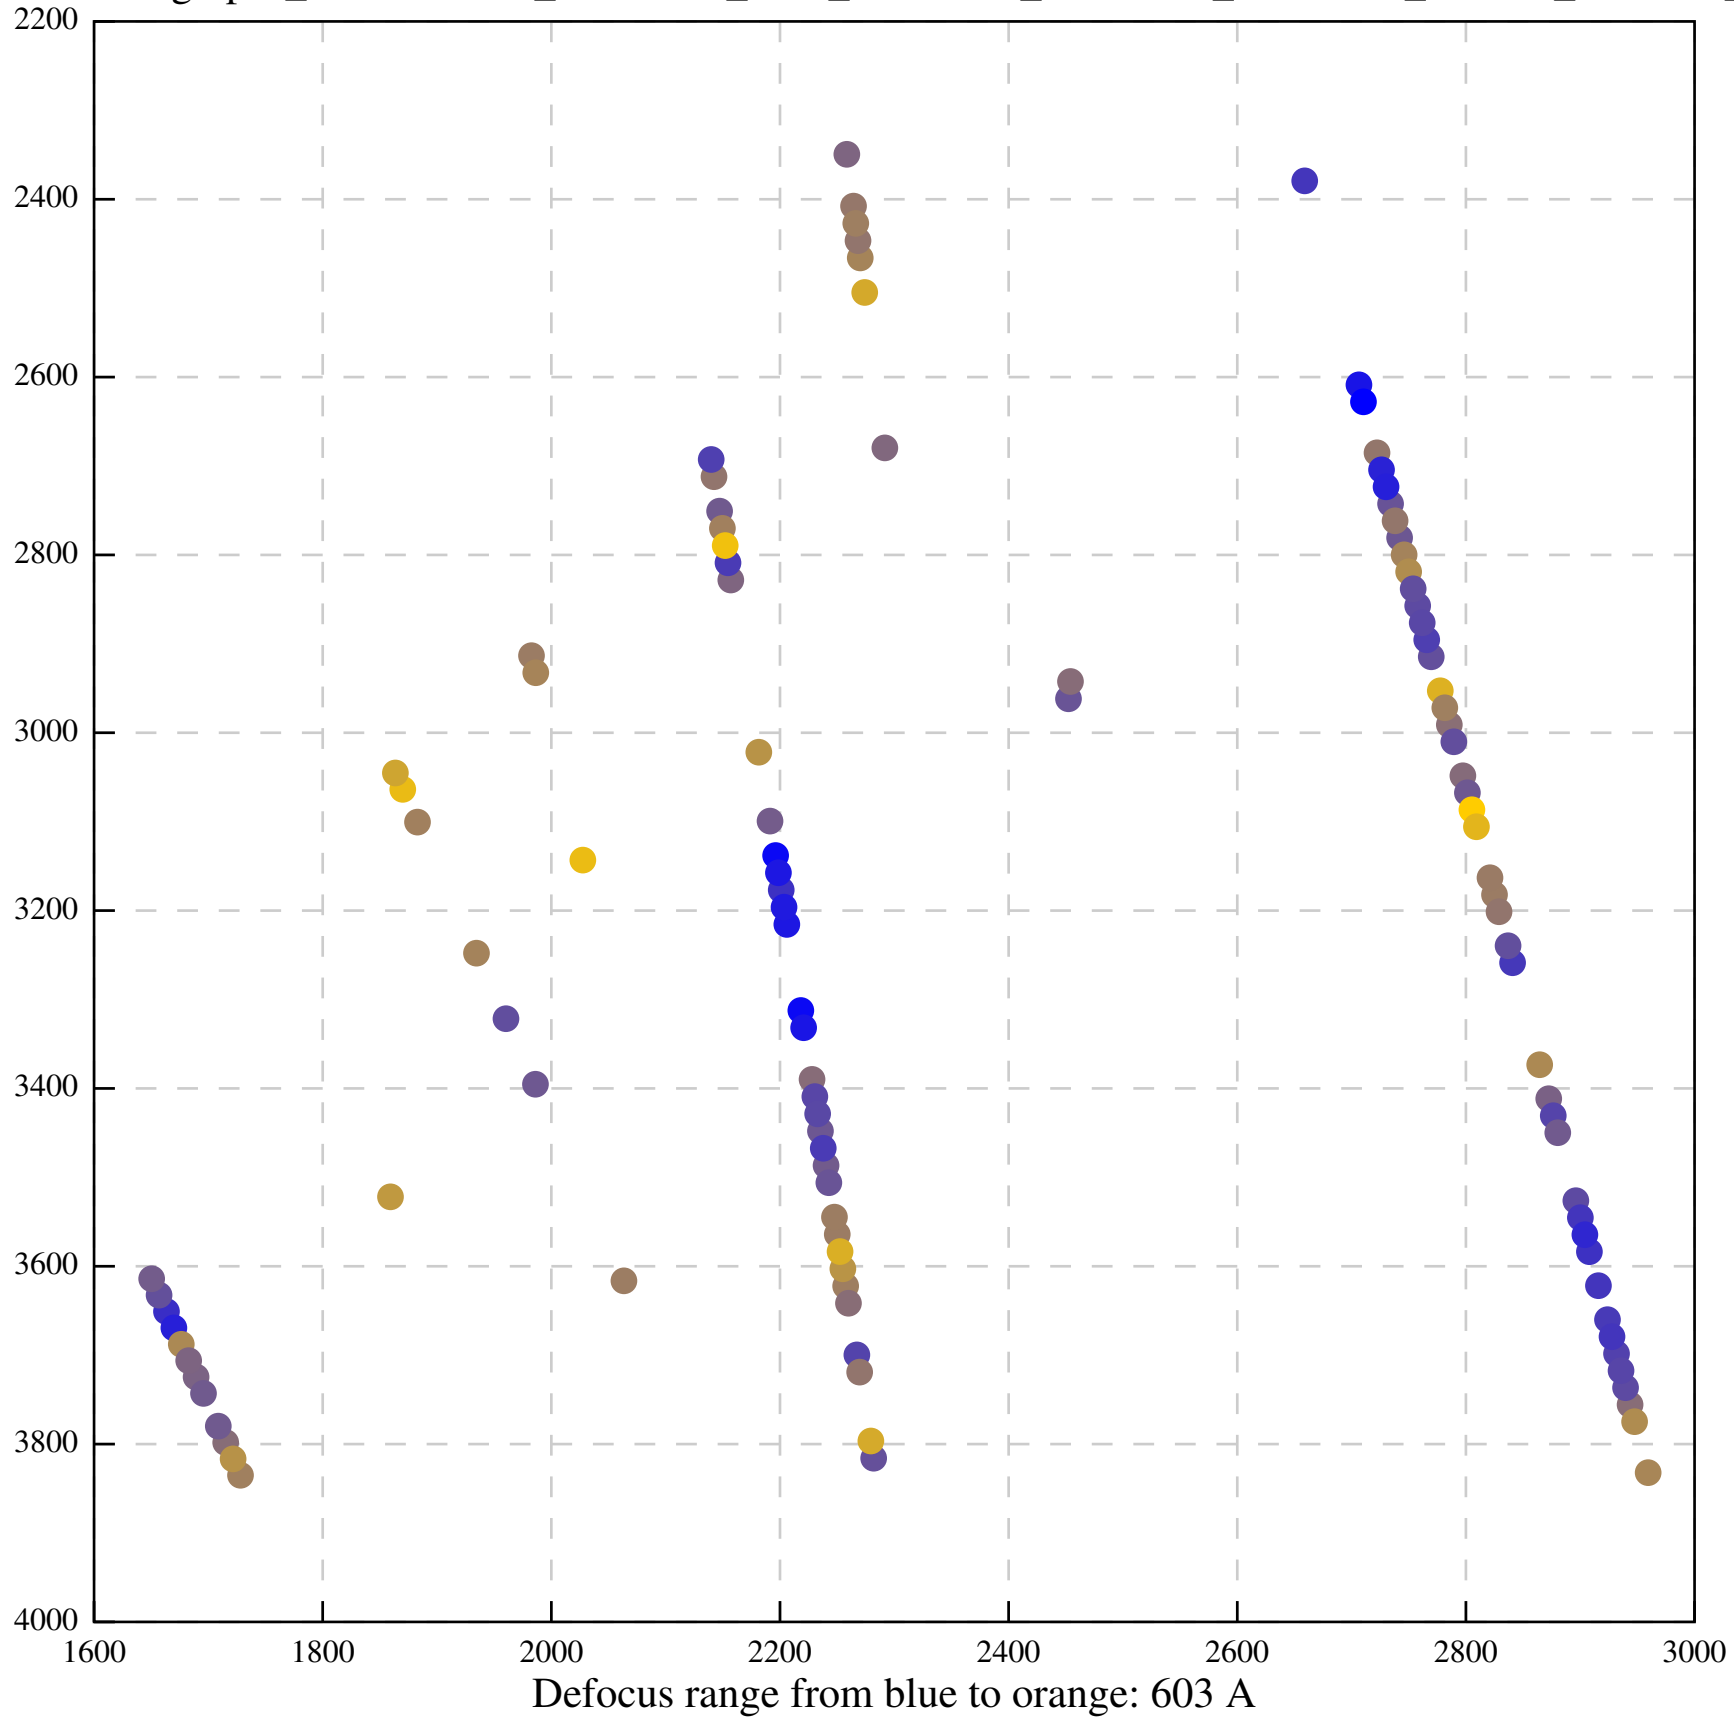

Defocus range from blue to orange: 552 A

Defocus range from blue to orange: 54 A

Defocus range from blue to orange: 576 A

Defocus range from blue to orange: 69 A

Defocus range from blue to orange: 173 A

Defocus range from blue to orange: 0 A

Defocus range from blue to orange: 232 Å

Defocus range from blue to orange: 575 A

Defocus range from blue to orange: 347 A

Defocus range from blue to orange: 0 A

Defocus range from blue to orange: 487 A

Defocus range from blue to orange: 383 A

Defocus range from blue to orange: 126 A

Defocus range from blue to orange: 748 A

Defocus range from blue to orange: 274 Å

Defocus range from blue to orange: 60 A

Defocus range from blue to orange: 83 A

Defocus range from blue to orange: 328 A

Defocus range from blue to orange: 16 A

Defocus range from blue to orange: 93 A

Defocus range from blue to orange: 81 A

Defocus range from blue to orange: 121 A

Defocus range from blue to orange: 438 A

Defocus range from blue to orange: 437 A