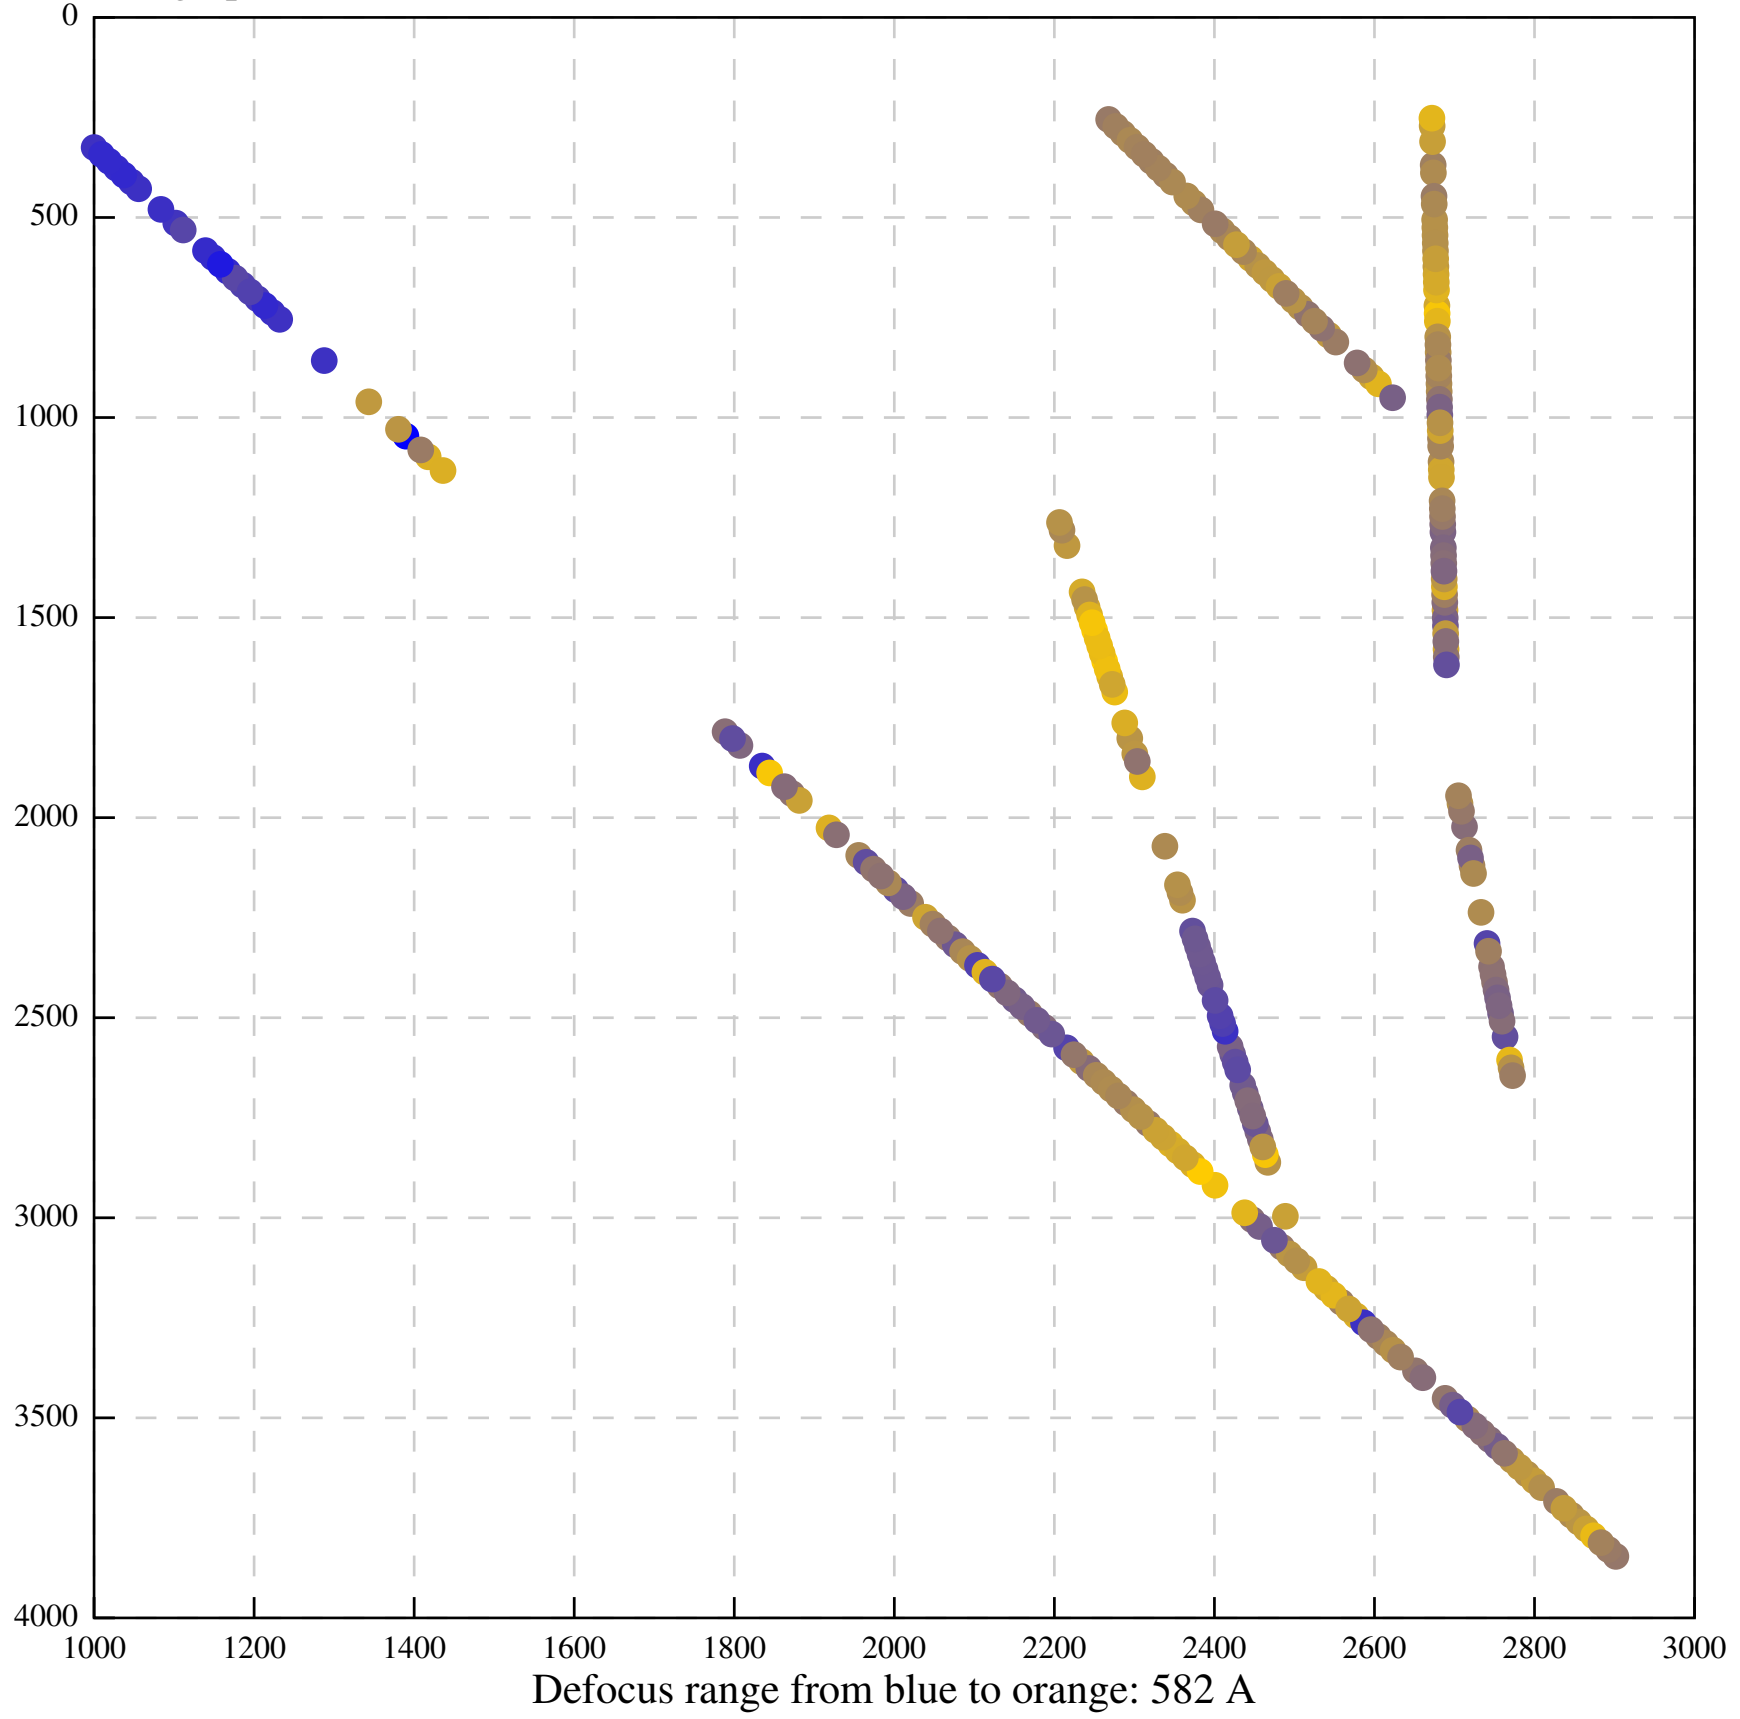

Defocus range from blue to orange: 480 A

Defocus range from blue to orange: 204 Å

Defocus range from blue to orange: 580 A

Defocus range from blue to orange: 353 A

Defocus range from blue to orange: 50 A

Defocus range from blue to orange: 286 A

Defocus range from blue to orange: 552 A

Defocus range from blue to orange: 54 A

Defocus range from blue to orange: 576 A

Defocus range from blue to orange: 69 A

Defocus range from blue to orange: 173 A

Defocus range from blue to orange: 0 A

Defocus range from blue to orange: 232 Å

Defocus range from blue to orange: 575 A

Defocus range from blue to orange: 347 A

Defocus range from blue to orange: 0 A

Defocus range from blue to orange: 487 A

Defocus range from blue to orange: 383 A

Defocus range from blue to orange: 126 A

Defocus range from blue to orange: 748 A

Defocus range from blue to orange: 274 Å

Defocus range from blue to orange: 60 A

Defocus range from blue to orange: 83 A

Defocus range from blue to orange: 328 A