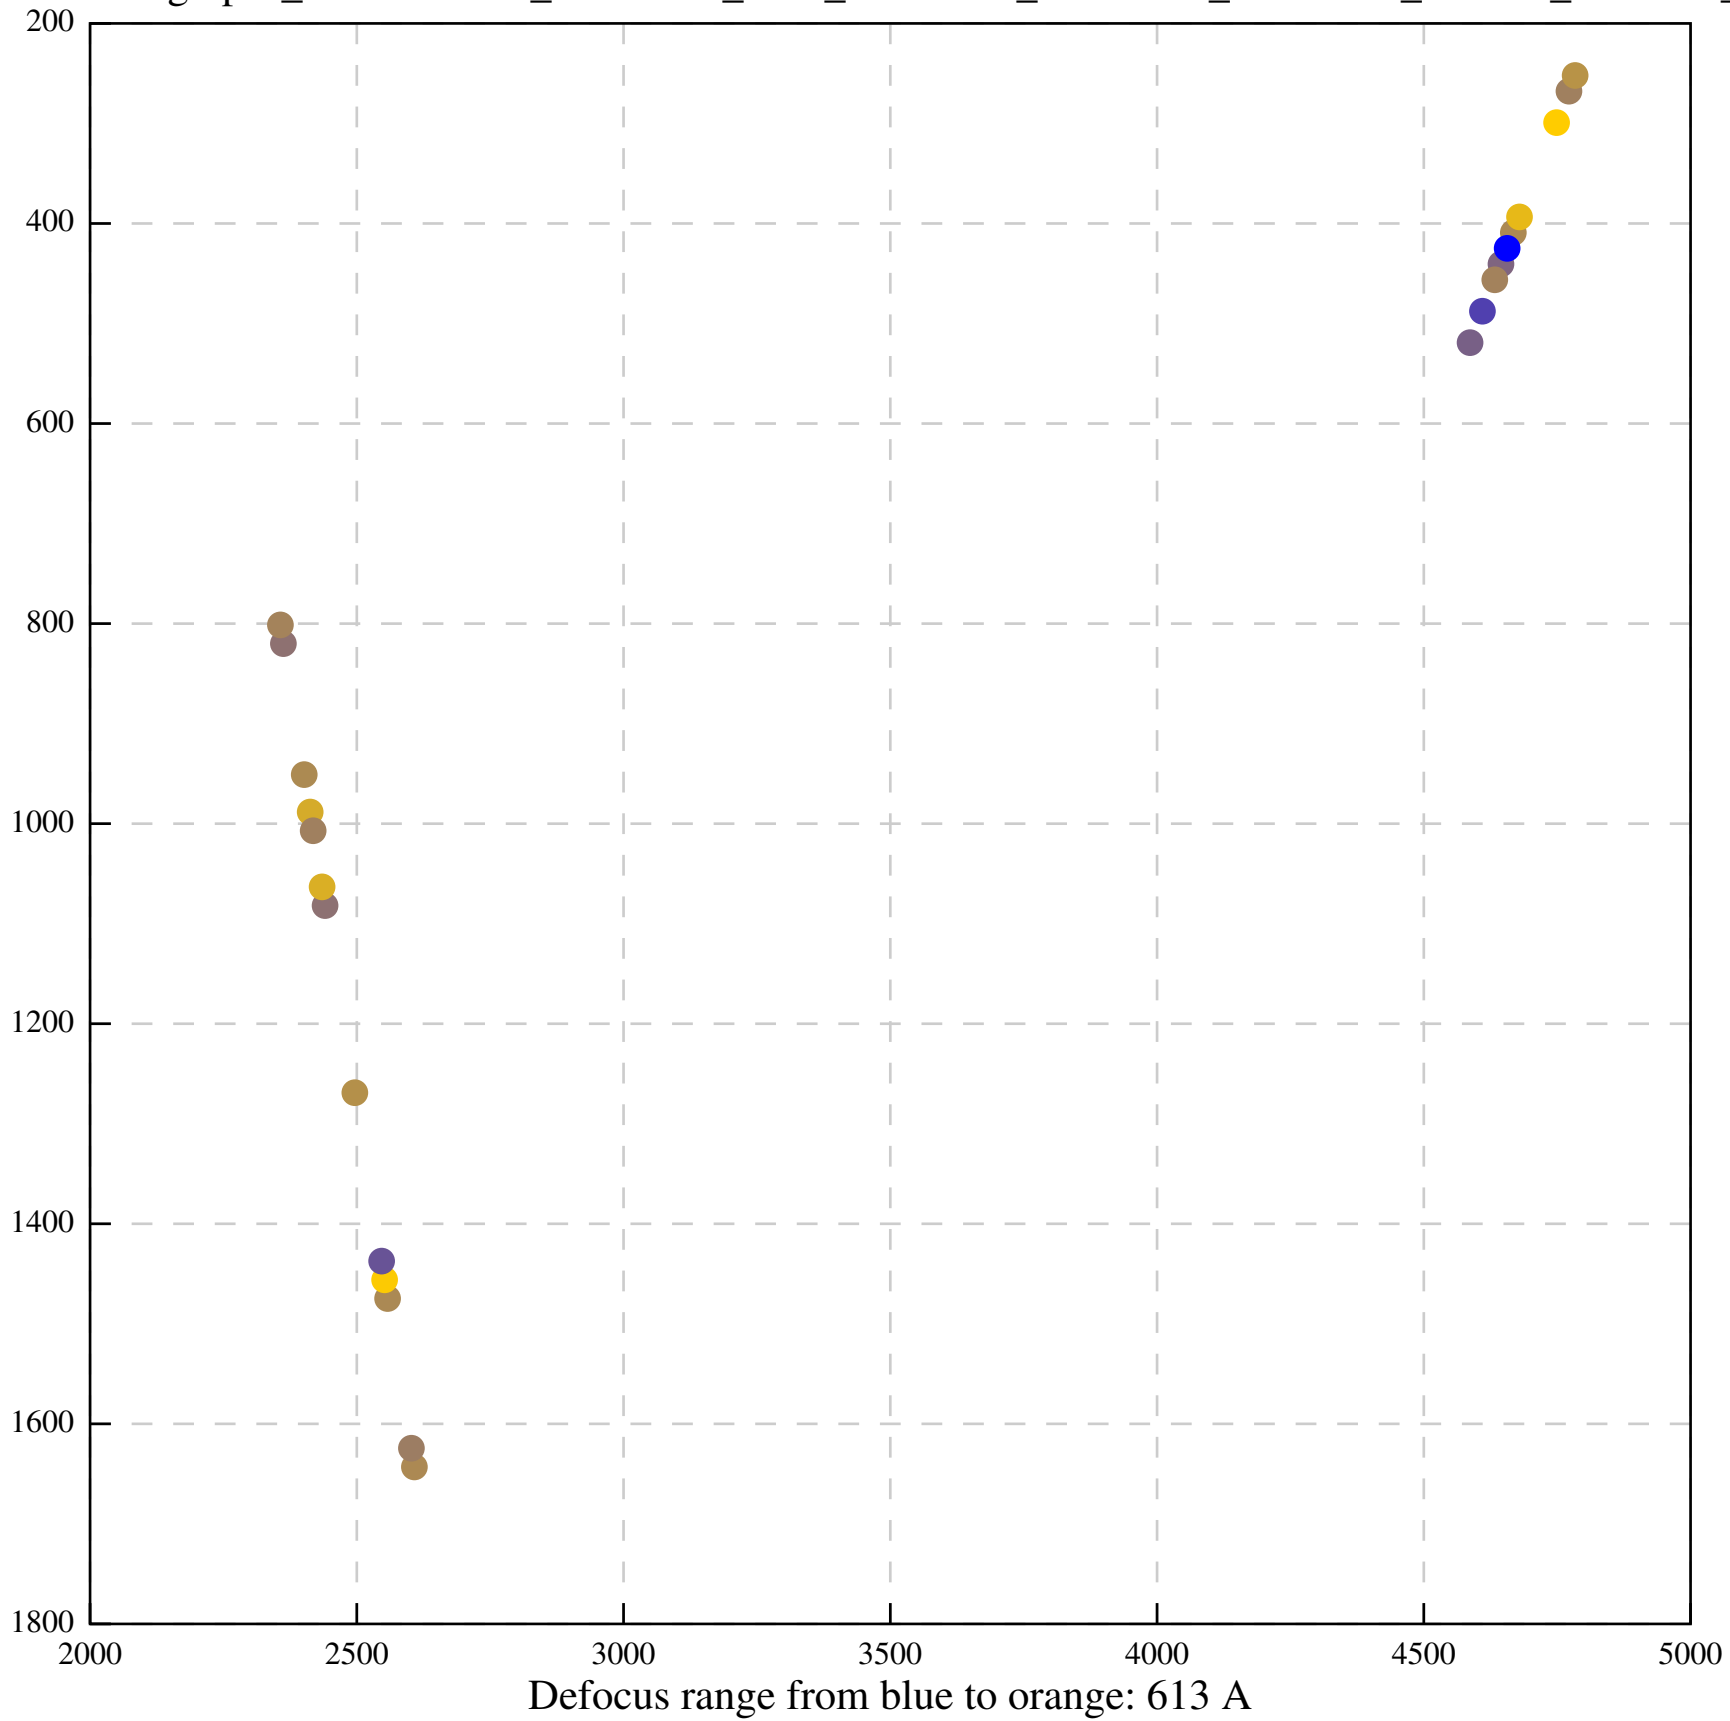

Defocus range from blue to orange: 126 A

Defocus range from blue to orange: 748 A

Defocus range from blue to orange: 274 Å

Defocus range from blue to orange: 60 A

Defocus range from blue to orange: 83 A

Defocus range from blue to orange: 328 A

Defocus range from blue to orange: 16 A

Defocus range from blue to orange: 93 A

Defocus range from blue to orange: 81 A

Defocus range from blue to orange: 121 A

Defocus range from blue to orange: 438 A

Defocus range from blue to orange: 437 A

Defocus range from blue to orange: 502 Å

Defocus range from blue to orange: 765 A

Defocus range from blue to orange: 593 A

Defocus range from blue to orange: 153 A

Defocus range from blue to orange: 171 Å

Defocus range from blue to orange: 36 A

Defocus range from blue to orange: 368 A

Defocus range from blue to orange: 412 A

Defocus range from blue to orange: 93 A

Defocus range from blue to orange: 0 Å