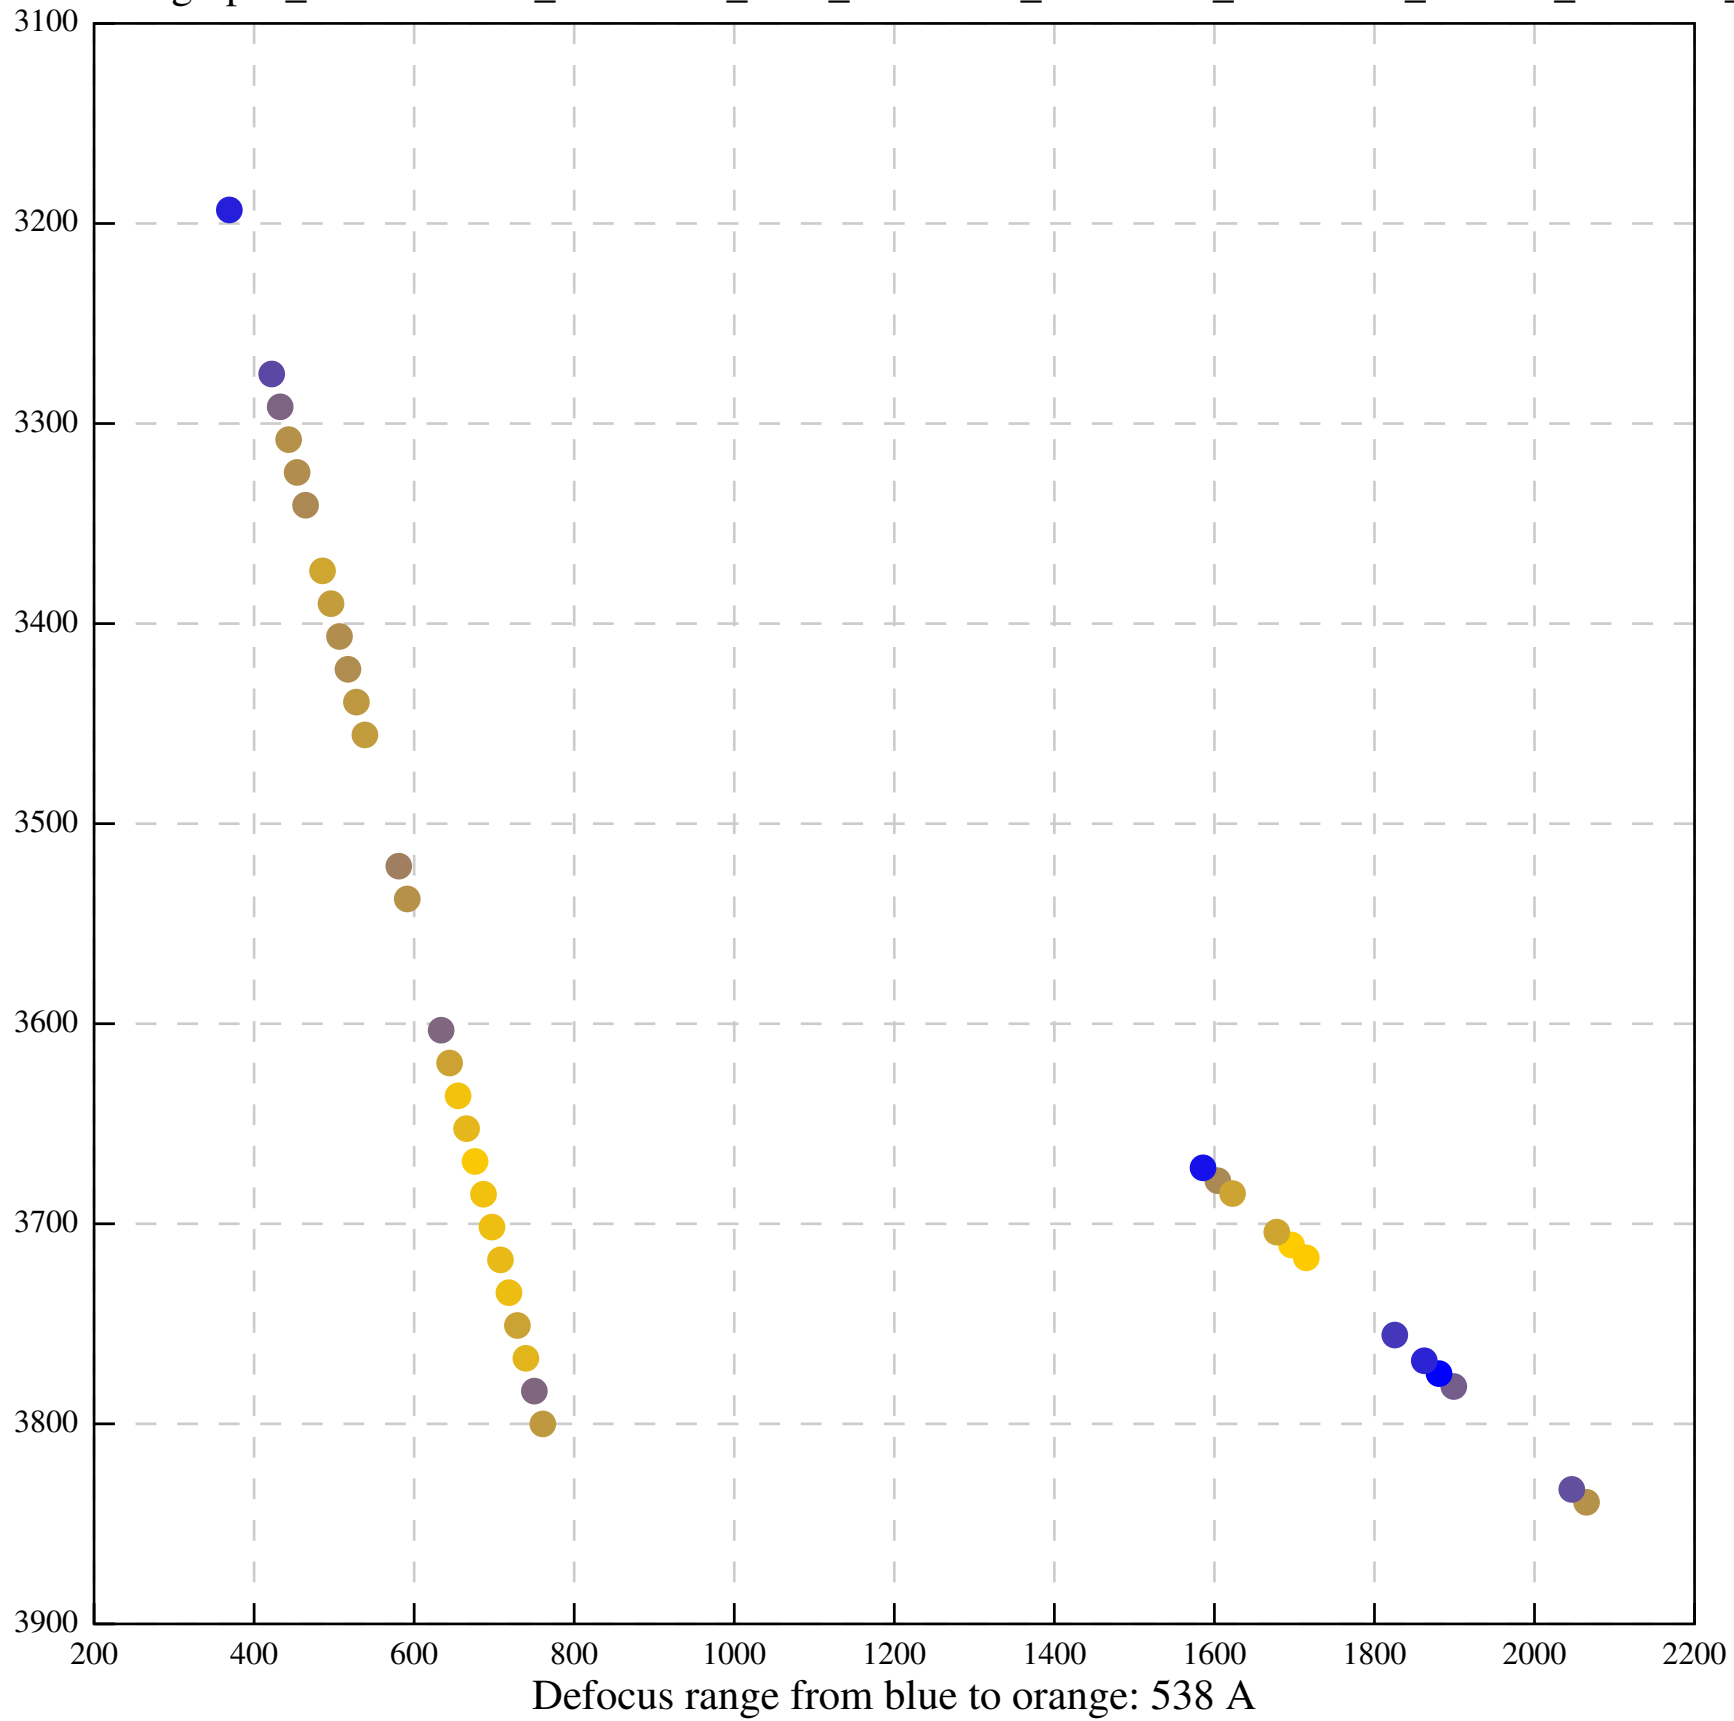

Defocus range from blue to orange: 126 A

Defocus range from blue to orange: 748 A

Defocus range from blue to orange: 274 Å

Defocus range from blue to orange: 60 A

Defocus range from blue to orange: 83 A

Defocus range from blue to orange: 328 A

Defocus range from blue to orange: 16 A

Defocus range from blue to orange: 93 A

Defocus range from blue to orange: 81 A

Defocus range from blue to orange: 121 A

Defocus range from blue to orange: 438 A

Defocus range from blue to orange: 437 A

Defocus range from blue to orange: 502 Å

Defocus range from blue to orange: 765 A

Defocus range from blue to orange: 593 A

Defocus range from blue to orange: 153 A

Defocus range from blue to orange: 171 Å

Defocus range from blue to orange: 36 A

Defocus range from blue to orange: 368 A

Defocus range from blue to orange: 412 A

Defocus range from blue to orange: 93 A

Defocus range from blue to orange: 0 Å