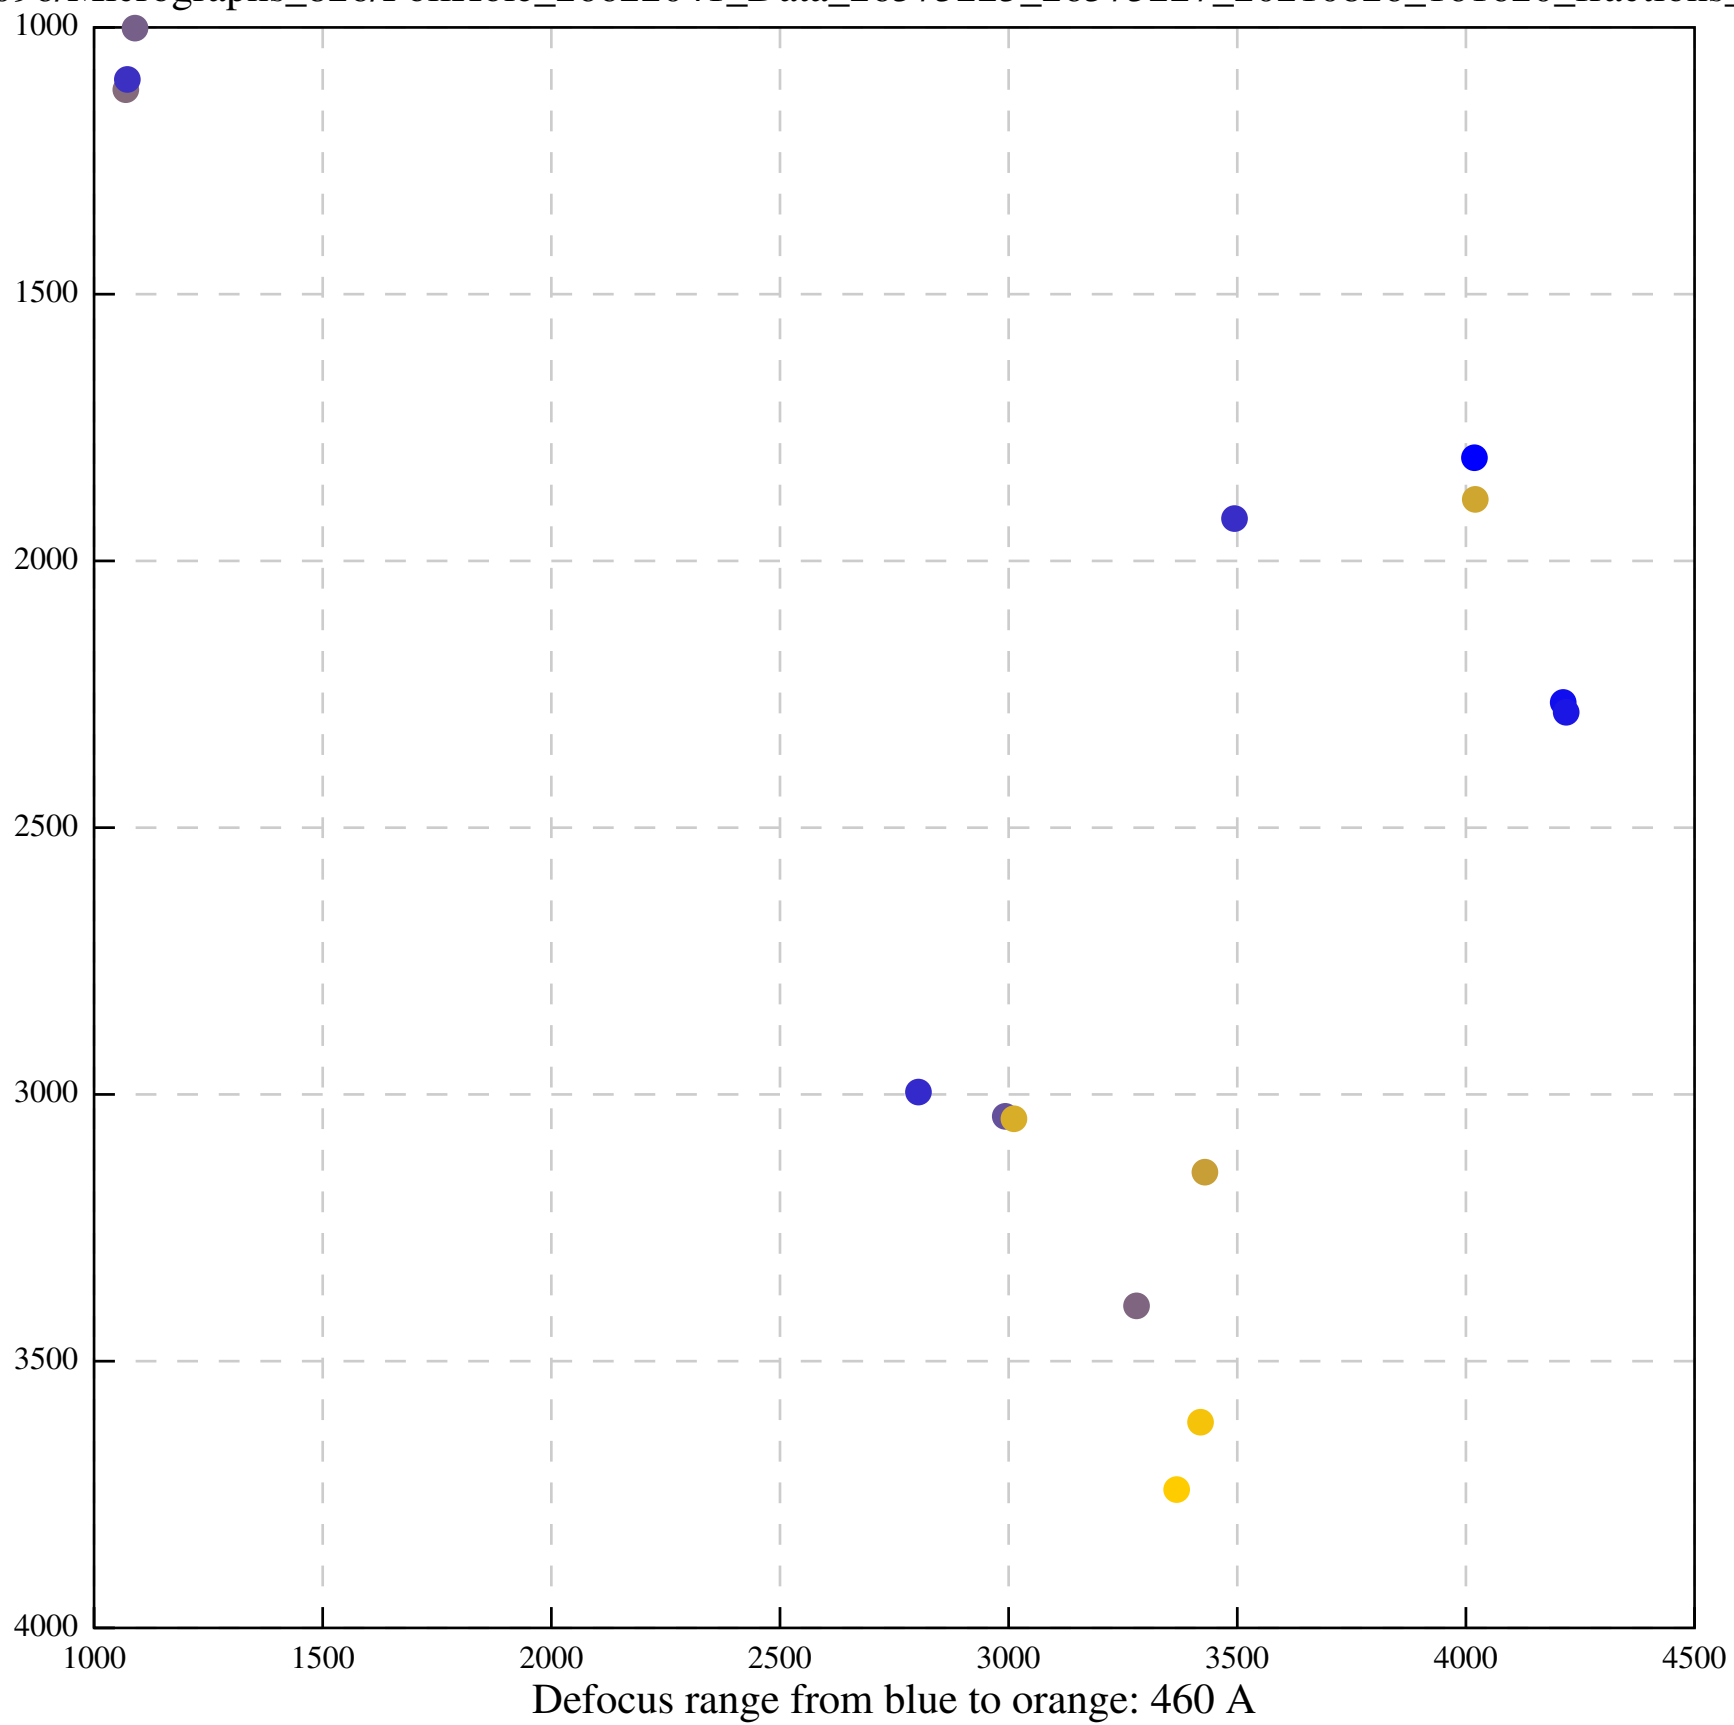

Defocus range from blue to orange: 126 A

Defocus range from blue to orange: 748 A

Defocus range from blue to orange: 274 Å

Defocus range from blue to orange: 60 A

Defocus range from blue to orange: 83 A

Defocus range from blue to orange: 328 A

Defocus range from blue to orange: 16 A

Defocus range from blue to orange: 93 A

Defocus range from blue to orange: 81 A

Defocus range from blue to orange: 121 A

Defocus range from blue to orange: 438 A

Defocus range from blue to orange: 437 A

Defocus range from blue to orange: 502 Å

Defocus range from blue to orange: 765 A

Defocus range from blue to orange: 593 A

Defocus range from blue to orange: 153 A

Defocus range from blue to orange: 171 Å

Defocus range from blue to orange: 36 A

Defocus range from blue to orange: 368 A

Defocus range from blue to orange: 412 A

Defocus range from blue to orange: 93 A

Defocus range from blue to orange: 0 Å