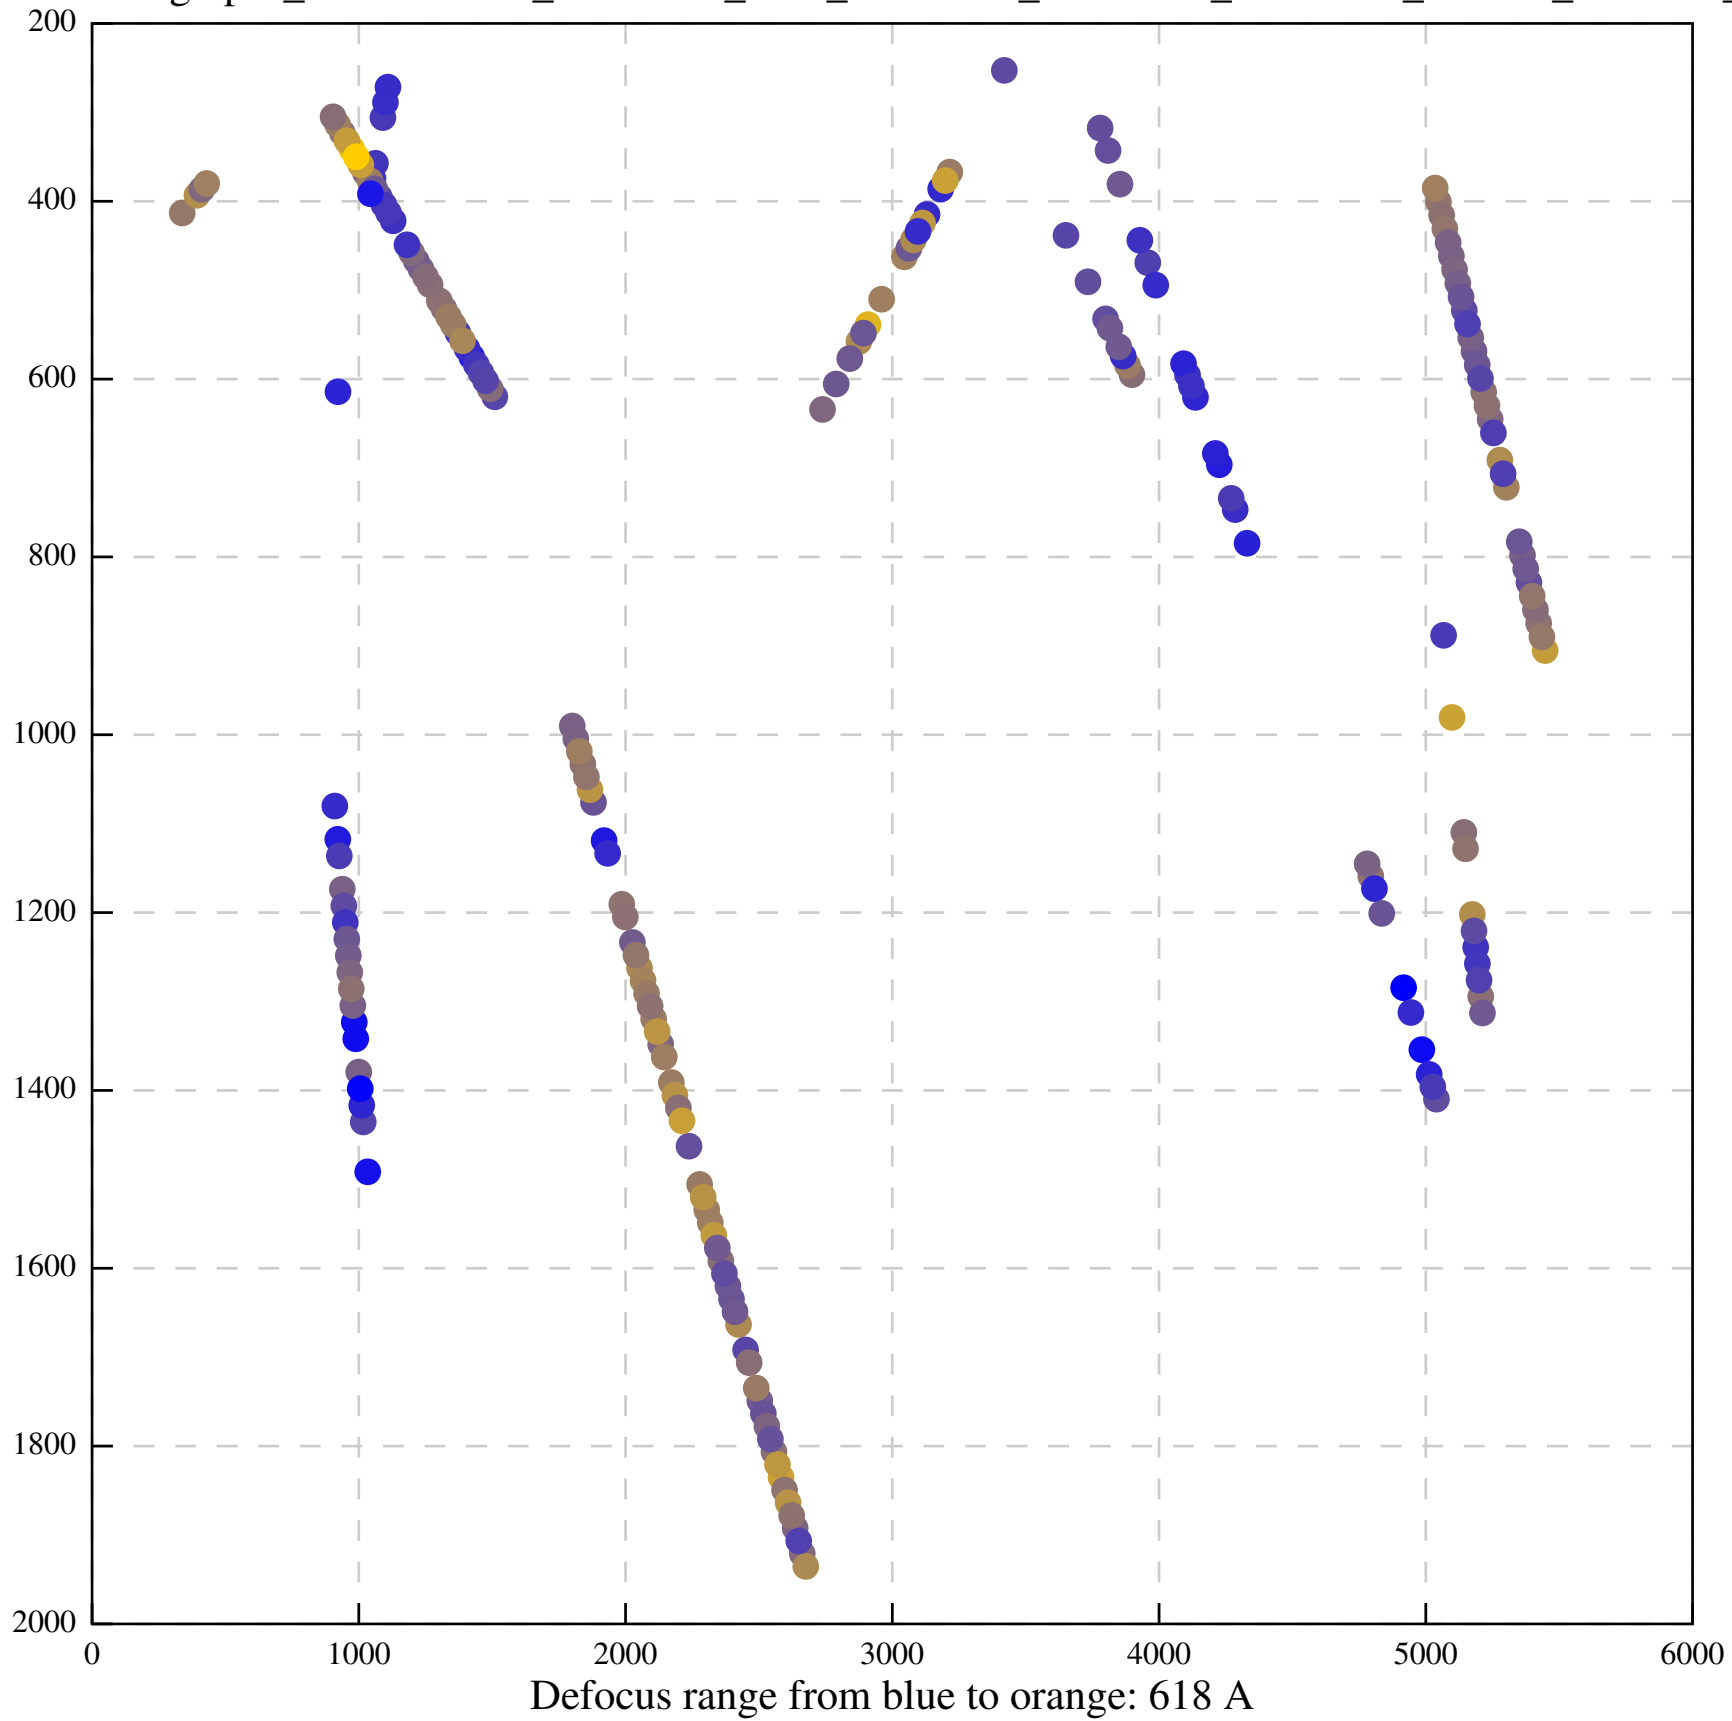

Defocus range from blue to orange: 126 A

Defocus range from blue to orange: 748 A

Defocus range from blue to orange: 274 Å

Defocus range from blue to orange: 60 A

Defocus range from blue to orange: 83 A

Defocus range from blue to orange: 328 A

Defocus range from blue to orange: 16 A

Defocus range from blue to orange: 93 A

Defocus range from blue to orange: 81 A

Defocus range from blue to orange: 121 A

Defocus range from blue to orange: 438 A

Defocus range from blue to orange: 437 A

Defocus range from blue to orange: 502 Å

Defocus range from blue to orange: 765 A

Defocus range from blue to orange: 593 A

Defocus range from blue to orange: 153 A

Defocus range from blue to orange: 171 Å

Defocus range from blue to orange: 36 A

Defocus range from blue to orange: 368 A

Defocus range from blue to orange: 412 A

Defocus range from blue to orange: 93 A

Defocus range from blue to orange: 0 Å