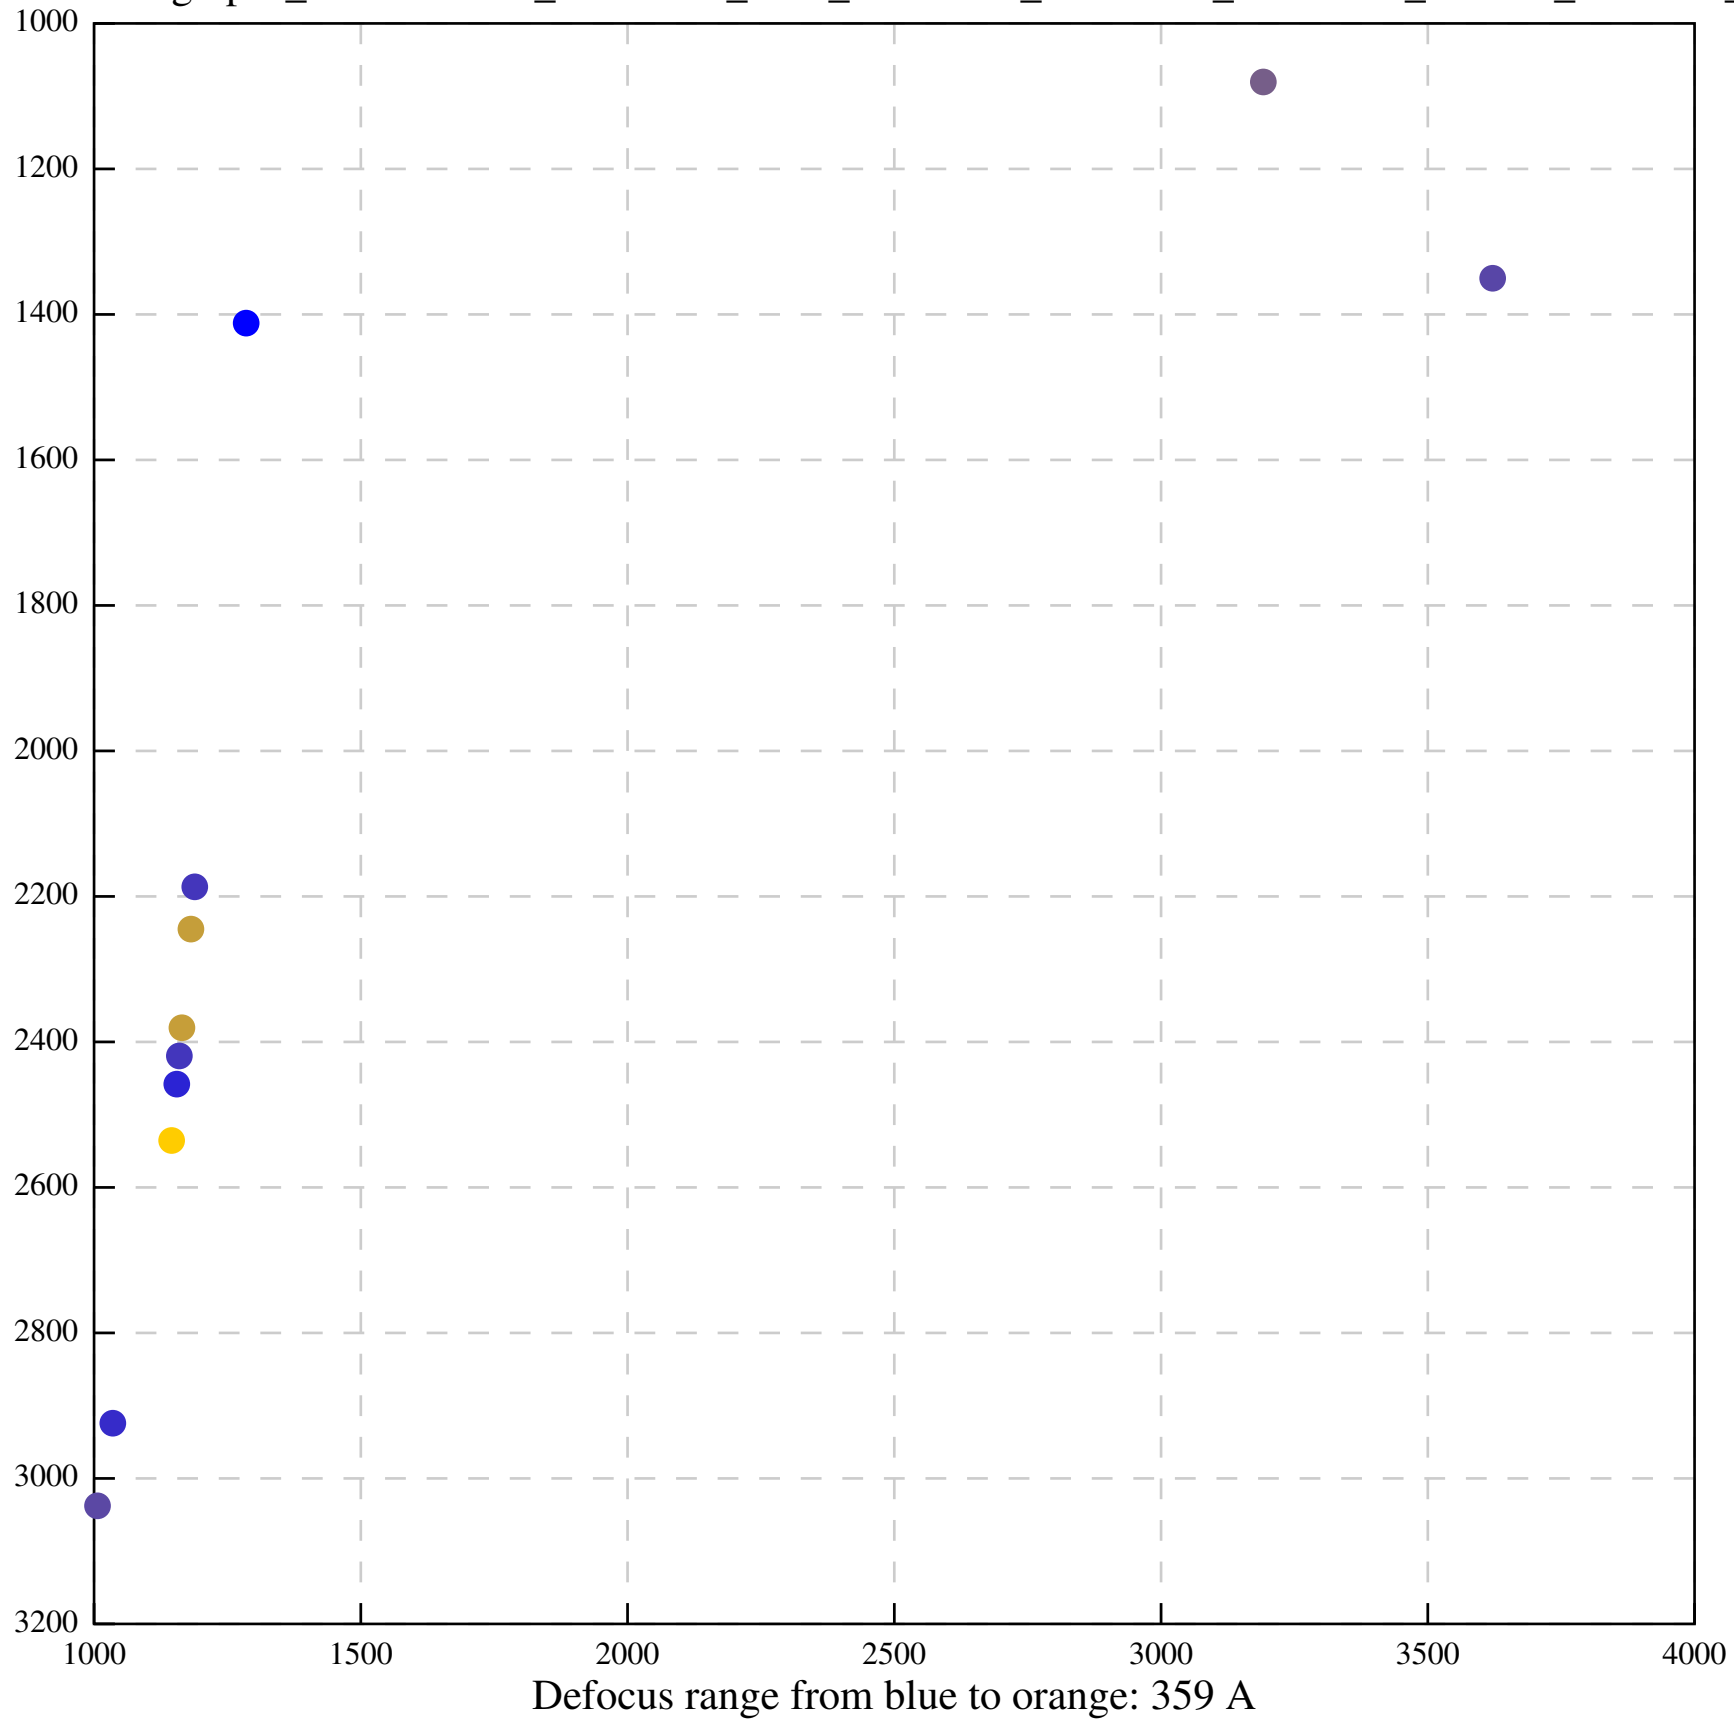

Defocus range from blue to orange: 126 A

Defocus range from blue to orange: 748 A

Defocus range from blue to orange: 274 Å

Defocus range from blue to orange: 60 A

Defocus range from blue to orange: 83 A

Defocus range from blue to orange: 328 A

Defocus range from blue to orange: 16 A

Defocus range from blue to orange: 93 A

Defocus range from blue to orange: 81 A

Defocus range from blue to orange: 121 A

Defocus range from blue to orange: 438 A

Defocus range from blue to orange: 437 A

Defocus range from blue to orange: 502 Å

Defocus range from blue to orange: 765 A

Defocus range from blue to orange: 593 A

Defocus range from blue to orange: 153 A

Defocus range from blue to orange: 171 Å

Defocus range from blue to orange: 36 A

Defocus range from blue to orange: 368 A

Defocus range from blue to orange: 412 A

Defocus range from blue to orange: 93 A

Defocus range from blue to orange: 0 Å