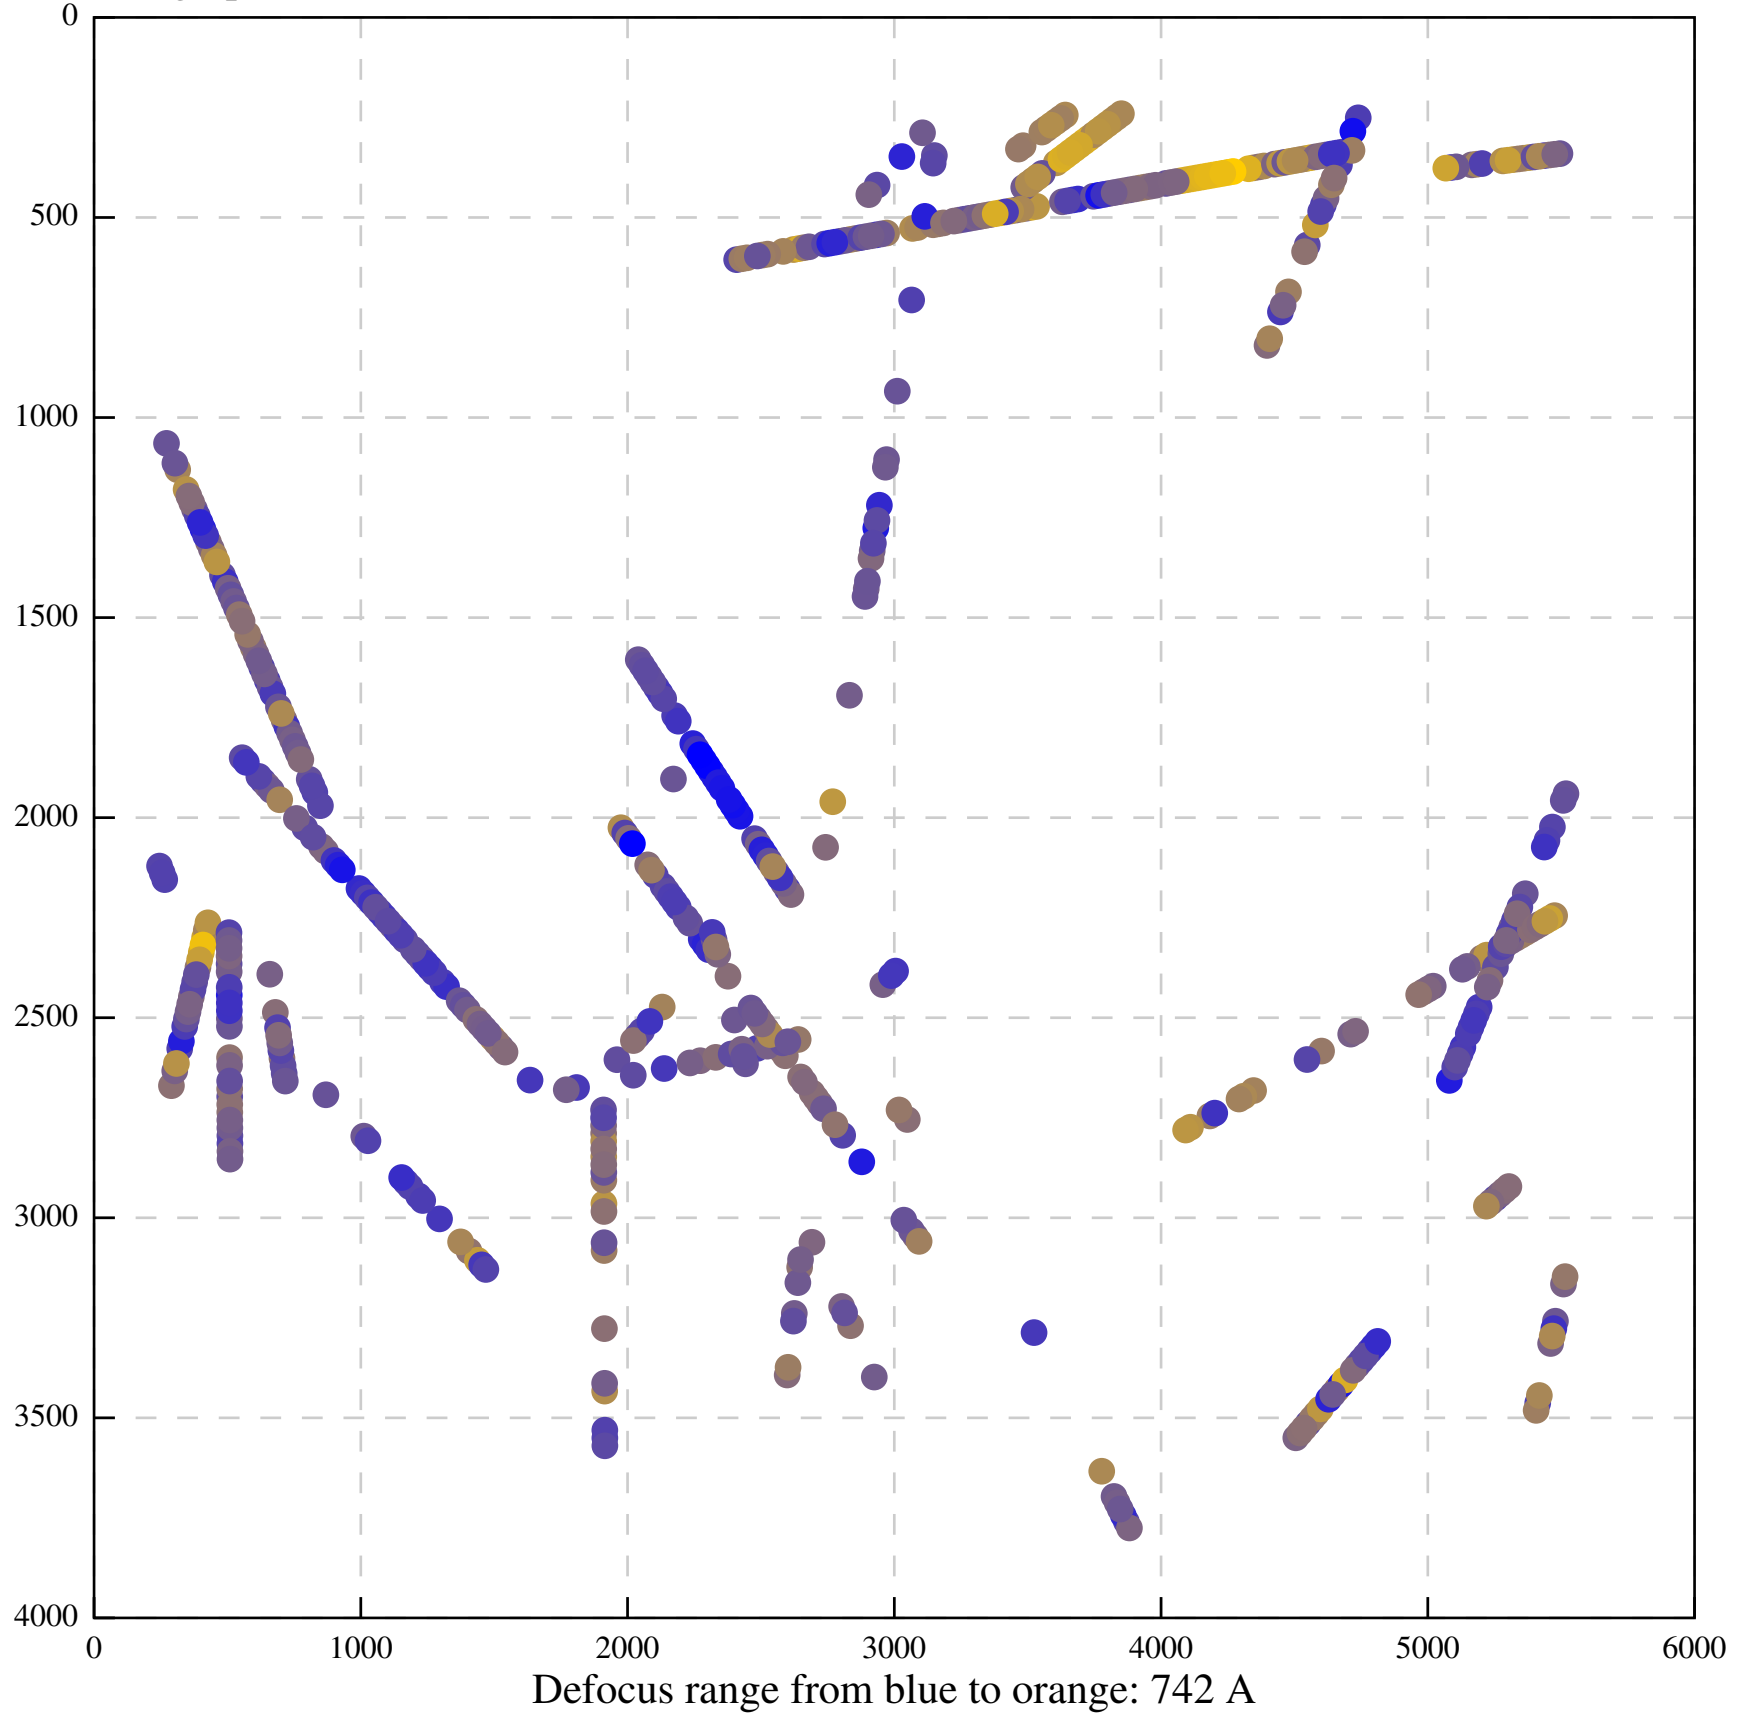

Defocus range from blue to orange: 480 A

Defocus range from blue to orange: 204 Å

Defocus range from blue to orange: 580 A

Defocus range from blue to orange: 353 A

Defocus range from blue to orange: 50 A

Defocus range from blue to orange: 286 A

Defocus range from blue to orange: 552 A

Defocus range from blue to orange: 54 A

Defocus range from blue to orange: 576 A

Defocus range from blue to orange: 69 A

Defocus range from blue to orange: 173 A

Defocus range from blue to orange: 0 A

Defocus range from blue to orange: 232 Å

Defocus range from blue to orange: 575 A

Defocus range from blue to orange: 347 A

Defocus range from blue to orange: 0 A

Defocus range from blue to orange: 487 A

Defocus range from blue to orange: 383 A

Defocus range from blue to orange: 126 A

Defocus range from blue to orange: 748 A

Defocus range from blue to orange: 274 Å

Defocus range from blue to orange: 60 A

Defocus range from blue to orange: 83 A

Defocus range from blue to orange: 328 A