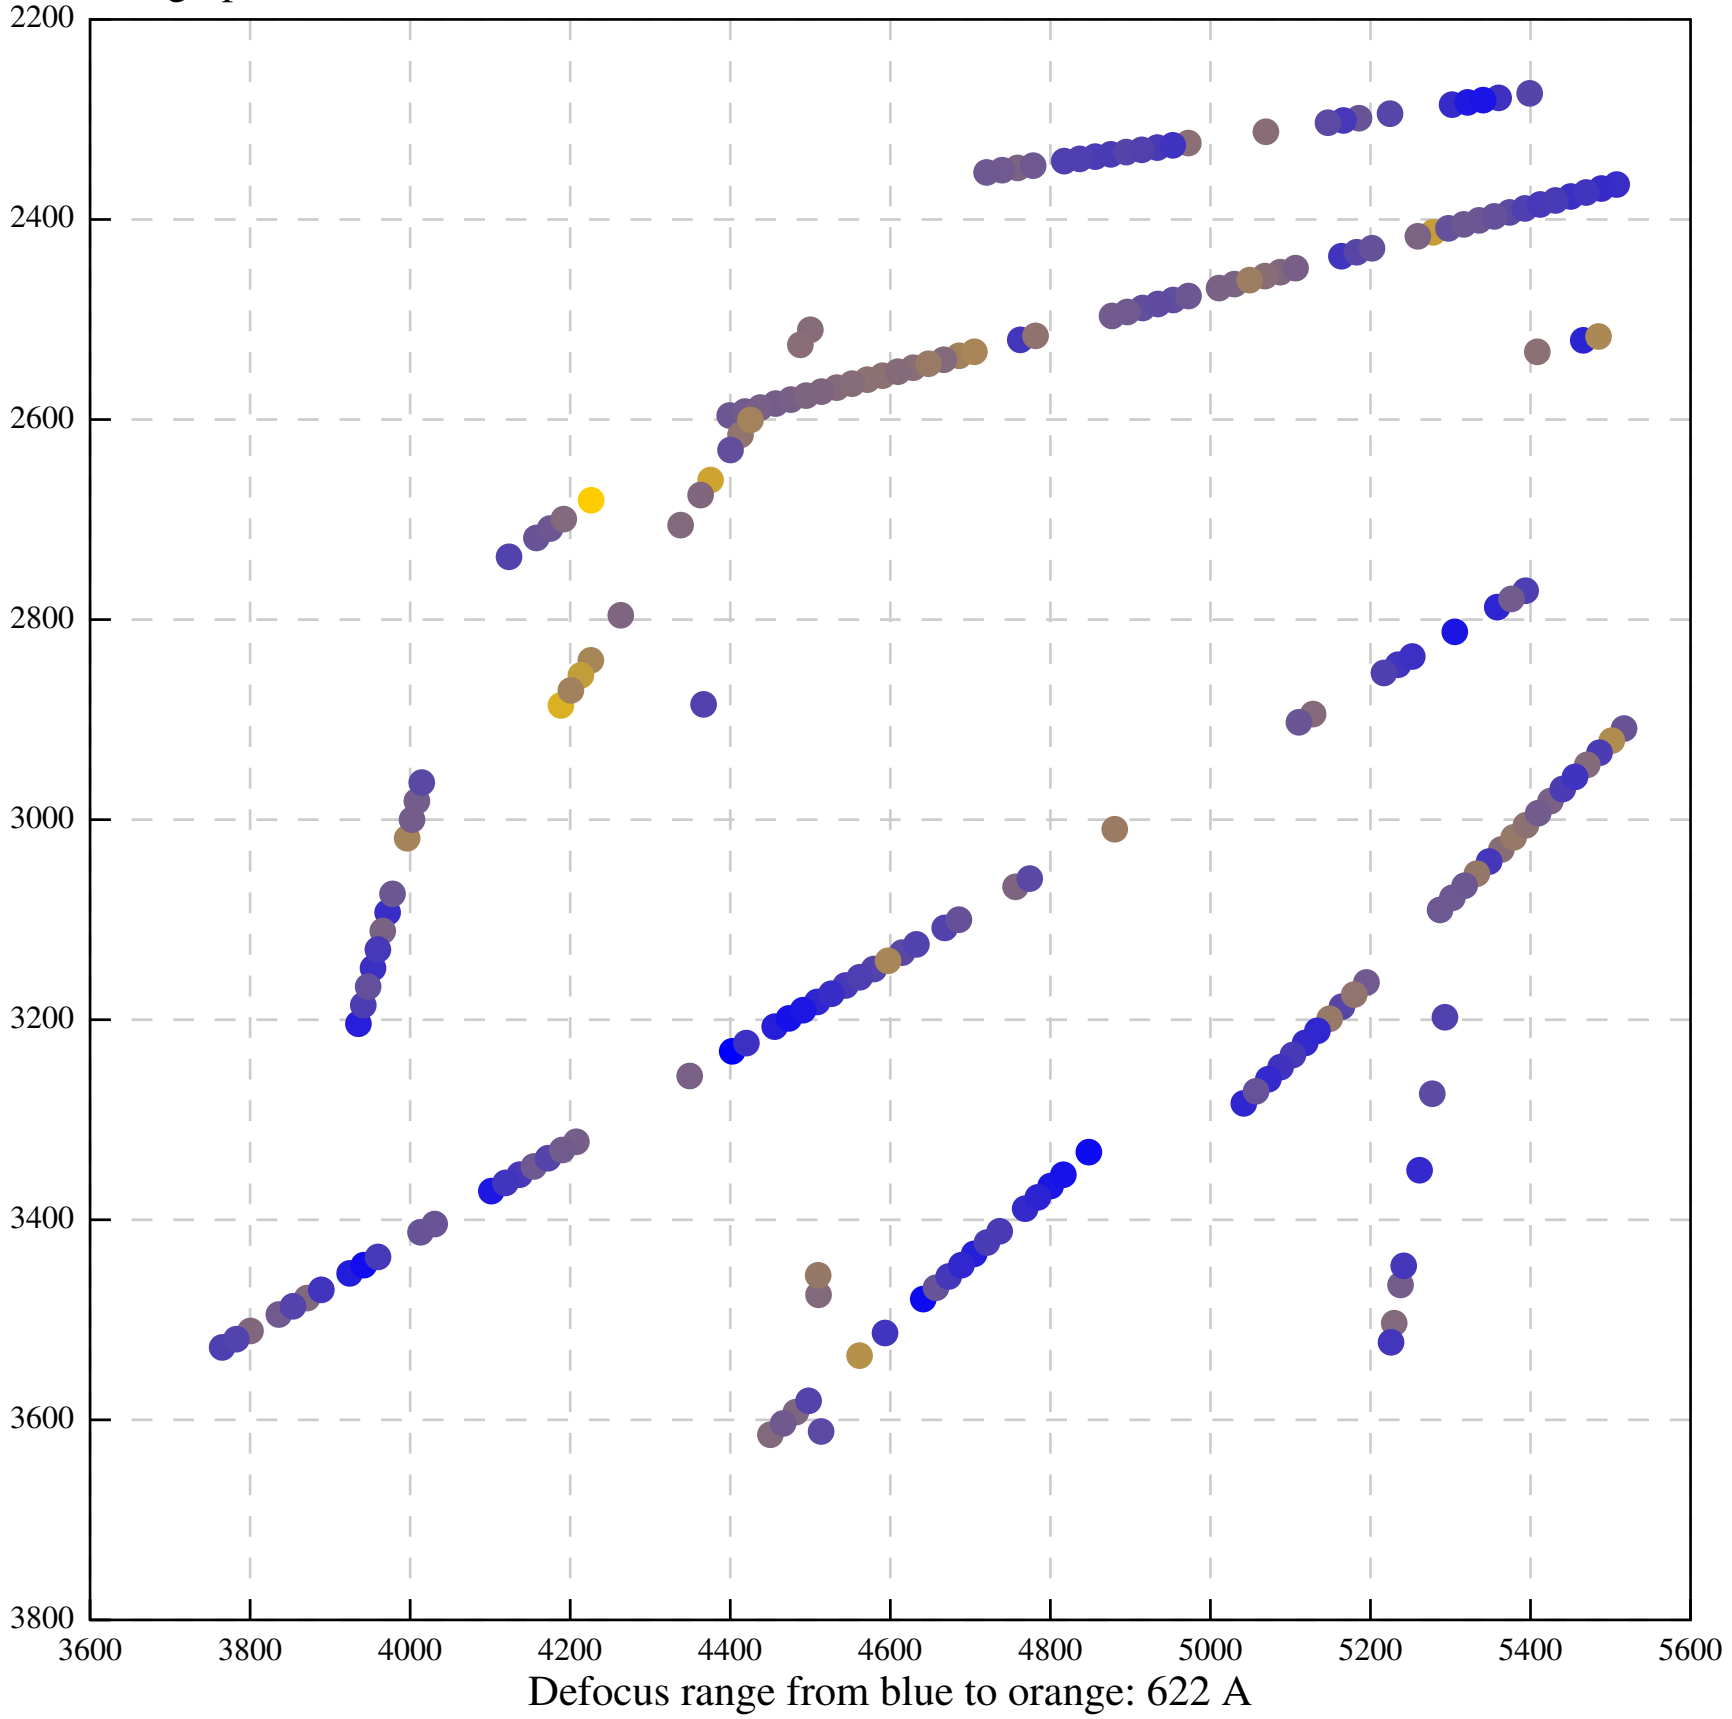

Defocus range from blue to orange: 126 A

Defocus range from blue to orange: 748 A

Defocus range from blue to orange: 274 Å

Defocus range from blue to orange: 60 A

Defocus range from blue to orange: 83 A

Defocus range from blue to orange: 328 A

Defocus range from blue to orange: 16 A

Defocus range from blue to orange: 93 A

Defocus range from blue to orange: 81 A

Defocus range from blue to orange: 121 A

Defocus range from blue to orange: 438 A

Defocus range from blue to orange: 437 A

Defocus range from blue to orange: 502 Å

Defocus range from blue to orange: 765 A

Defocus range from blue to orange: 593 A

Defocus range from blue to orange: 153 A

Defocus range from blue to orange: 171 Å

Defocus range from blue to orange: 36 A

Defocus range from blue to orange: 368 A

Defocus range from blue to orange: 412 A

Defocus range from blue to orange: 93 A

Defocus range from blue to orange: 0 Å