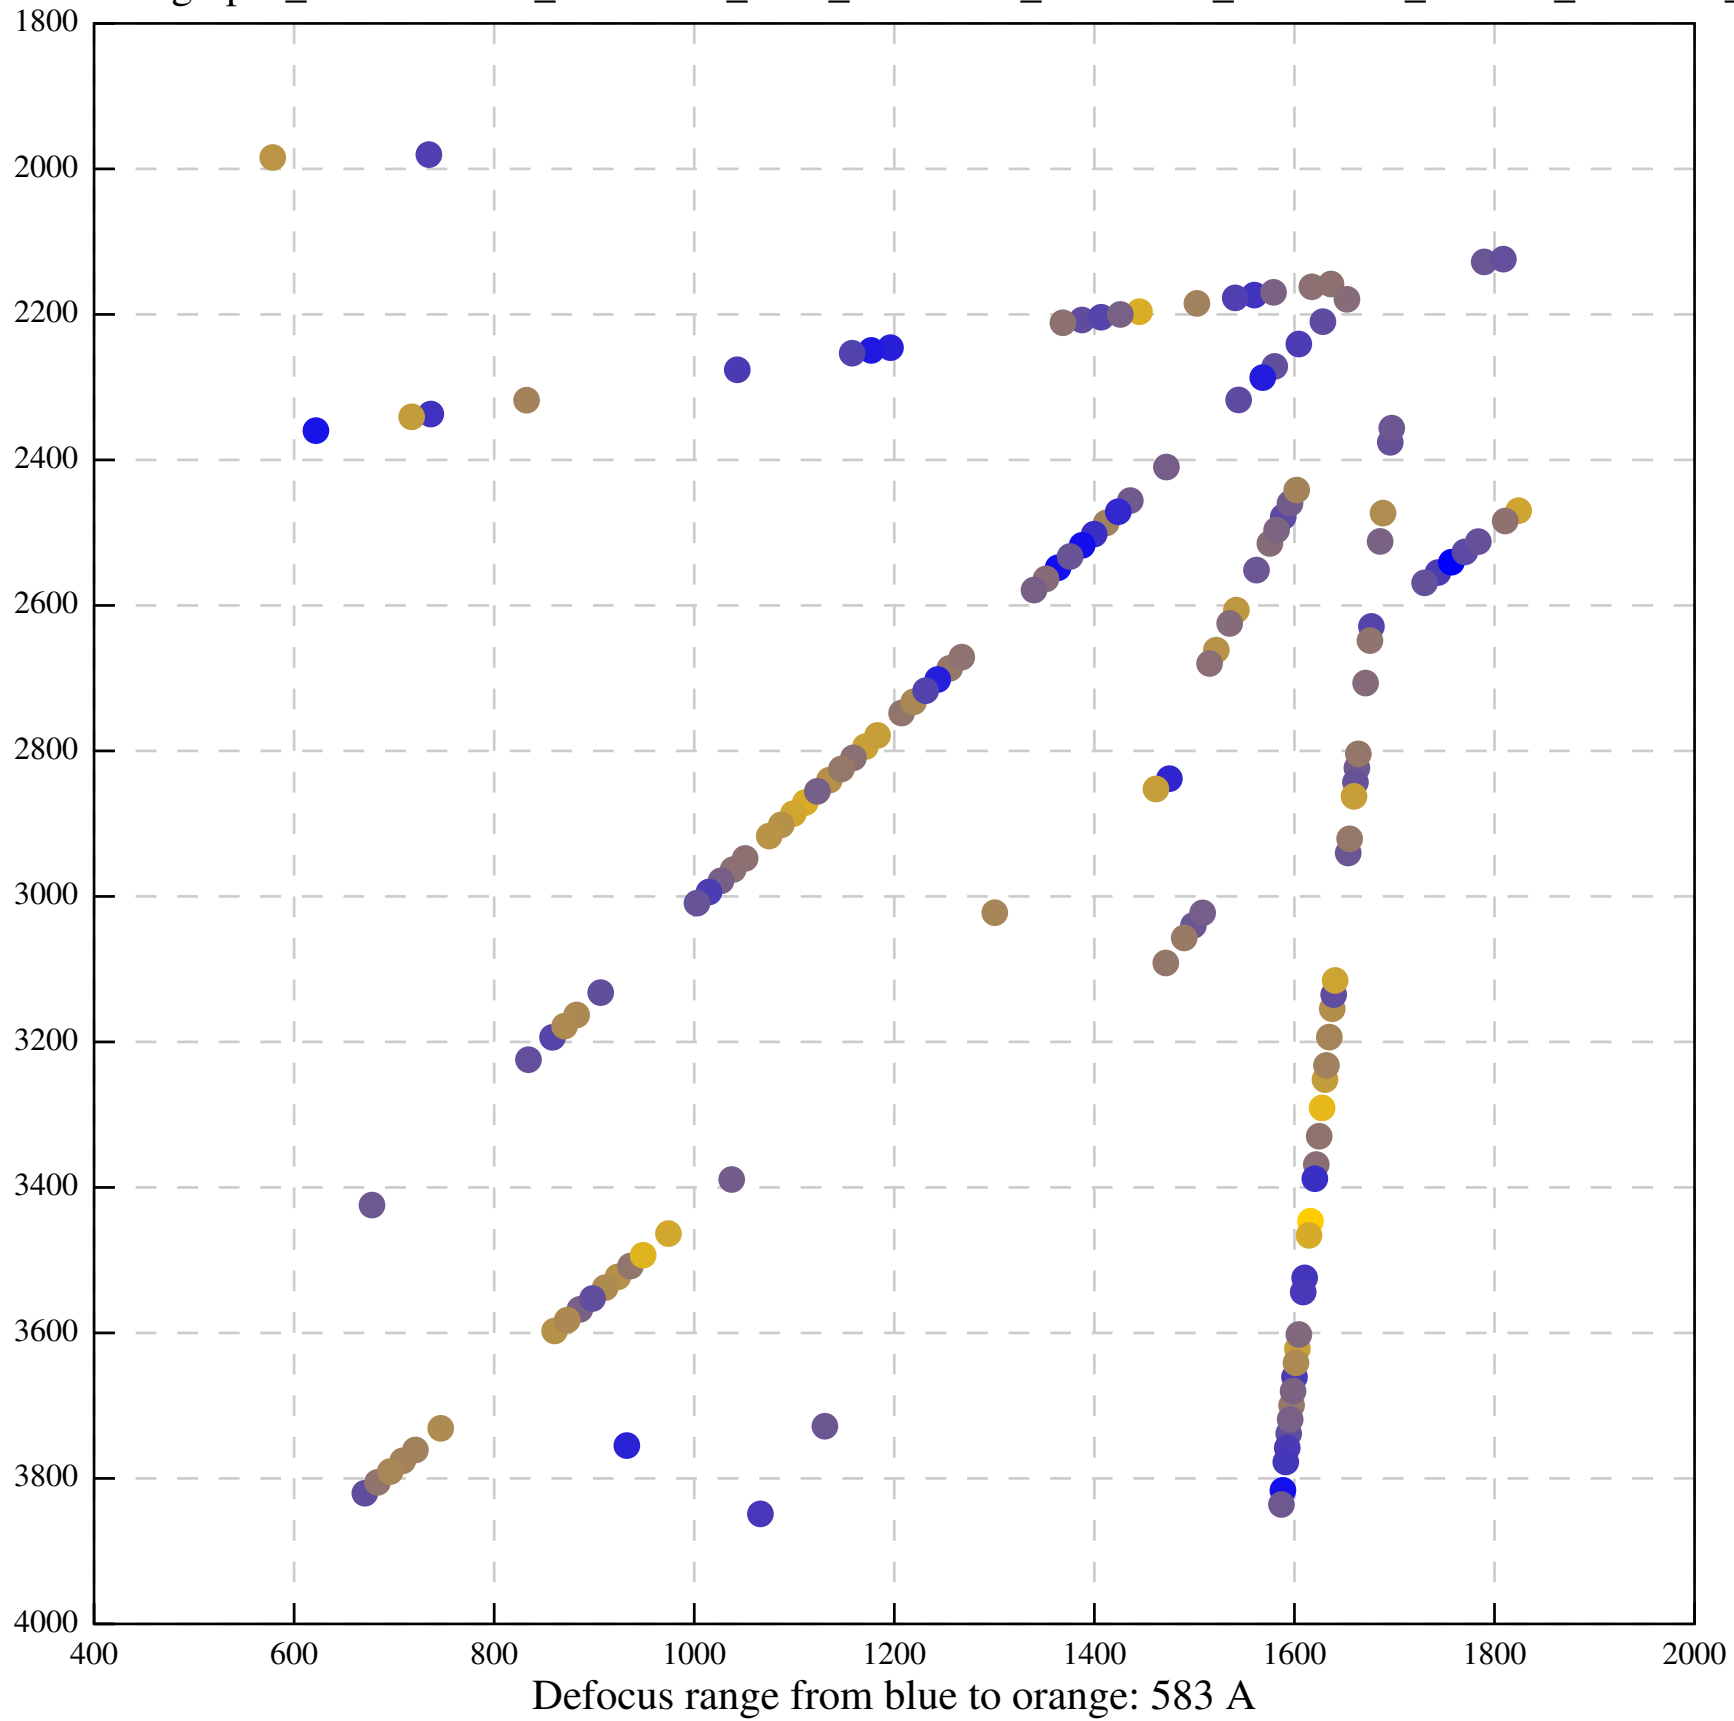

Defocus range from blue to orange: 126 A

Defocus range from blue to orange: 748 A

Defocus range from blue to orange: 274 Å

Defocus range from blue to orange: 60 A

Defocus range from blue to orange: 83 A

Defocus range from blue to orange: 328 A

Defocus range from blue to orange: 16 A

Defocus range from blue to orange: 93 A

Defocus range from blue to orange: 81 A

Defocus range from blue to orange: 121 A

Defocus range from blue to orange: 438 A

Defocus range from blue to orange: 437 A

Defocus range from blue to orange: 502 Å

Defocus range from blue to orange: 765 A

Defocus range from blue to orange: 593 A

Defocus range from blue to orange: 153 A

Defocus range from blue to orange: 171 Å

Defocus range from blue to orange: 36 A

Defocus range from blue to orange: 368 A

Defocus range from blue to orange: 412 A

Defocus range from blue to orange: 93 A

Defocus range from blue to orange: 0 Å