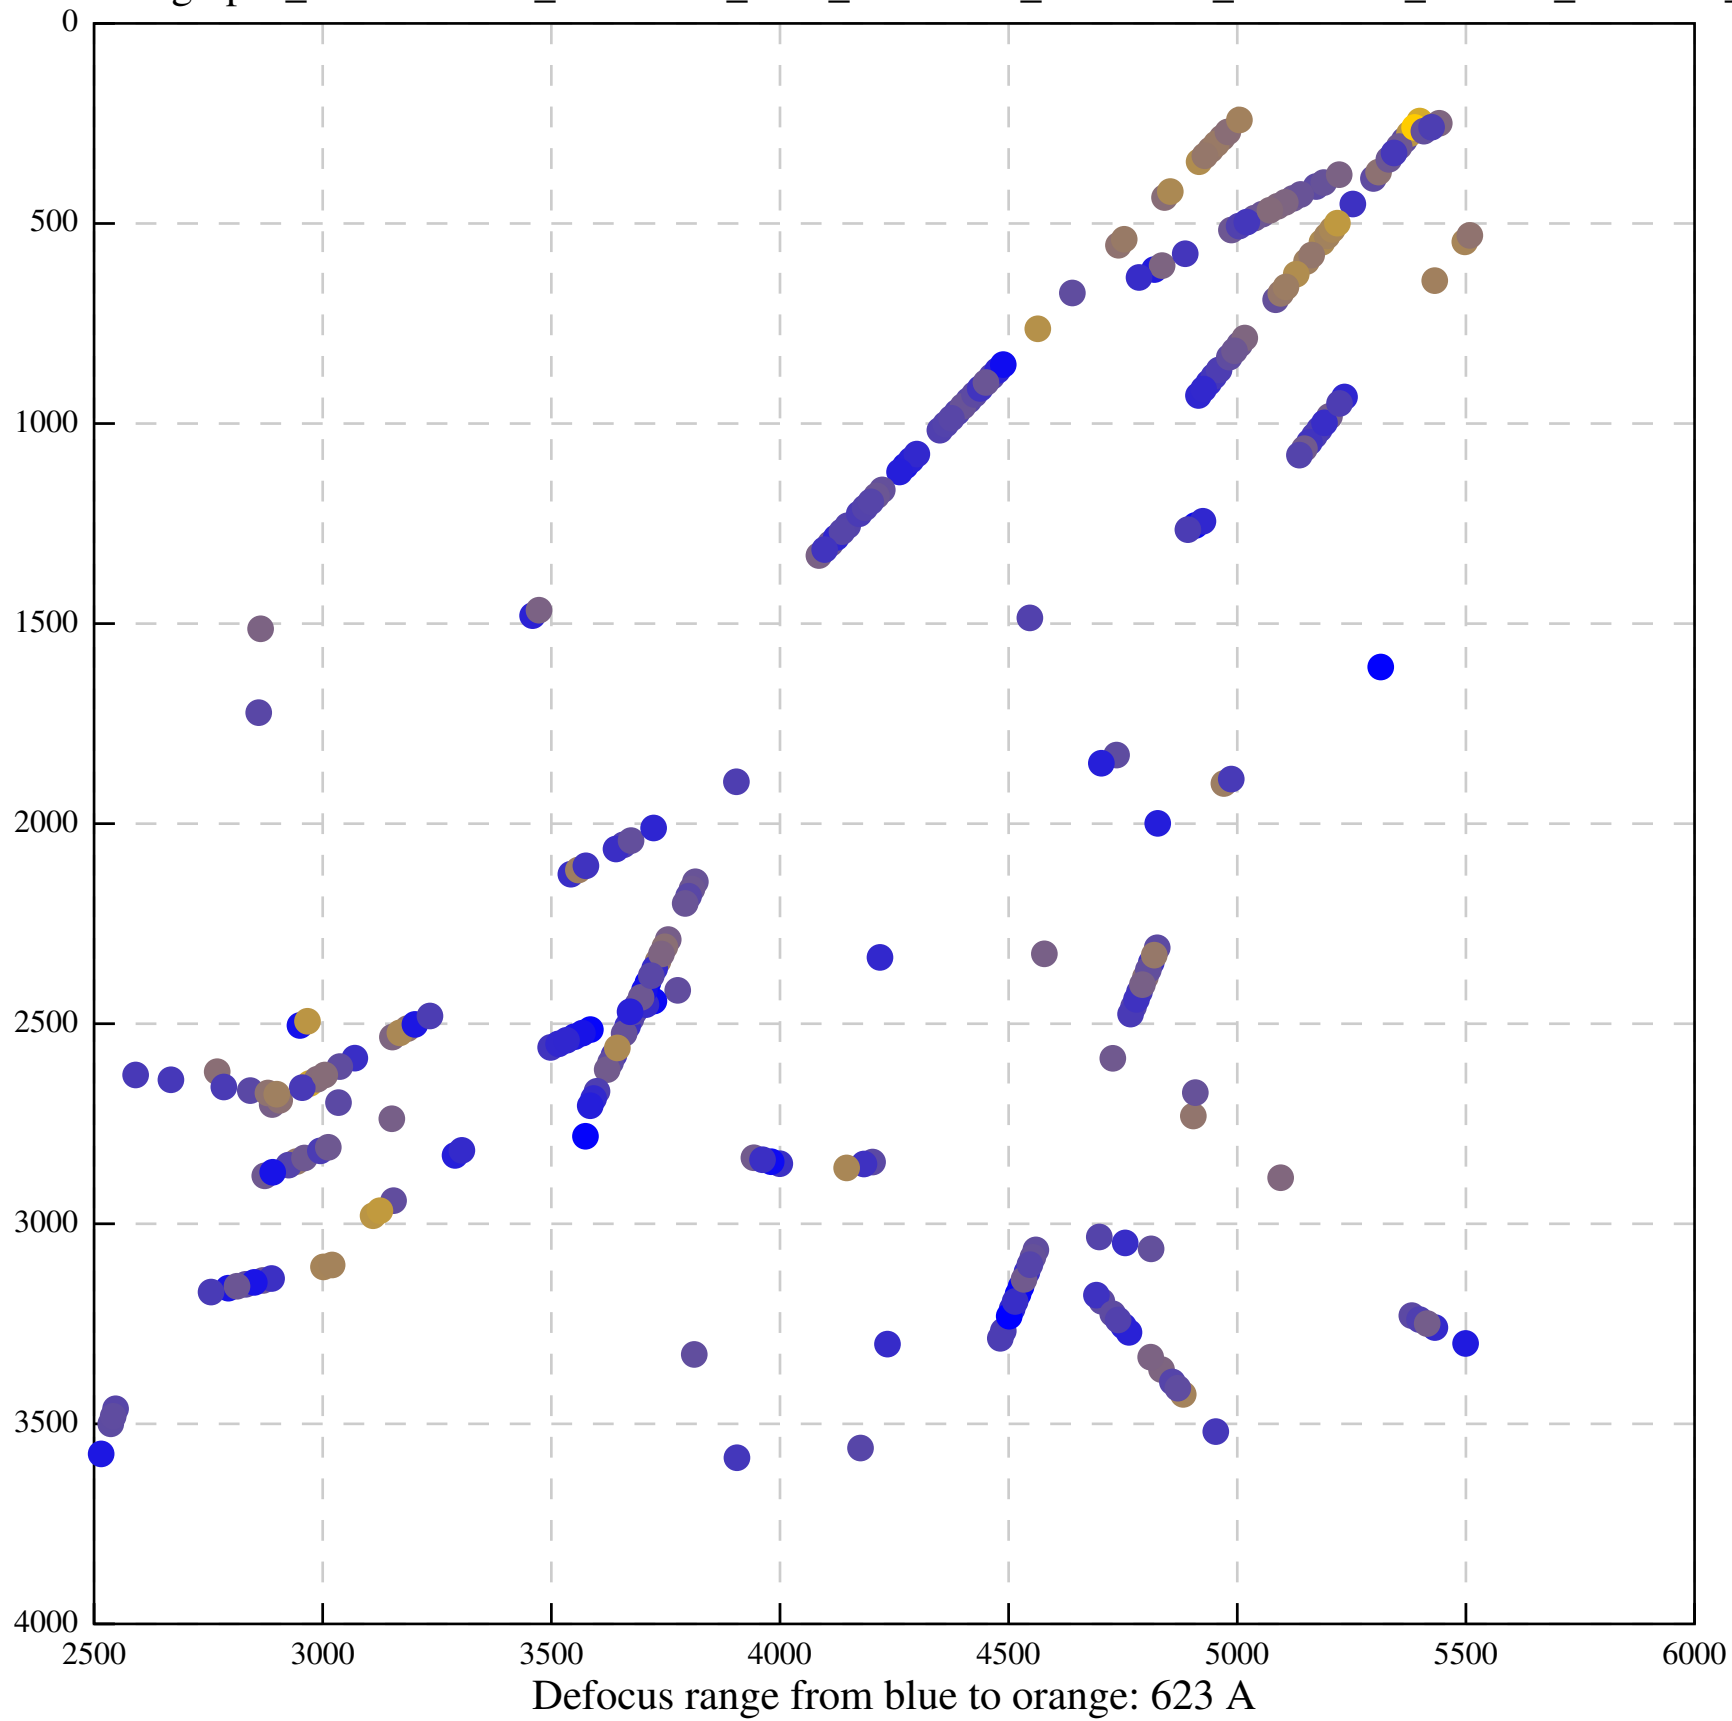

Defocus range from blue to orange: 126 A

Defocus range from blue to orange: 748 A

Defocus range from blue to orange: 274 Å

Defocus range from blue to orange: 60 A

Defocus range from blue to orange: 83 A

Defocus range from blue to orange: 328 A

Defocus range from blue to orange: 16 A

Defocus range from blue to orange: 93 A

Defocus range from blue to orange: 81 A

Defocus range from blue to orange: 121 A

Defocus range from blue to orange: 438 A

Defocus range from blue to orange: 437 A

Defocus range from blue to orange: 502 Å

Defocus range from blue to orange: 765 A

Defocus range from blue to orange: 593 A

Defocus range from blue to orange: 153 A

Defocus range from blue to orange: 171 Å

Defocus range from blue to orange: 36 A

Defocus range from blue to orange: 368 A

Defocus range from blue to orange: 412 A

Defocus range from blue to orange: 93 A

Defocus range from blue to orange: 0 Å