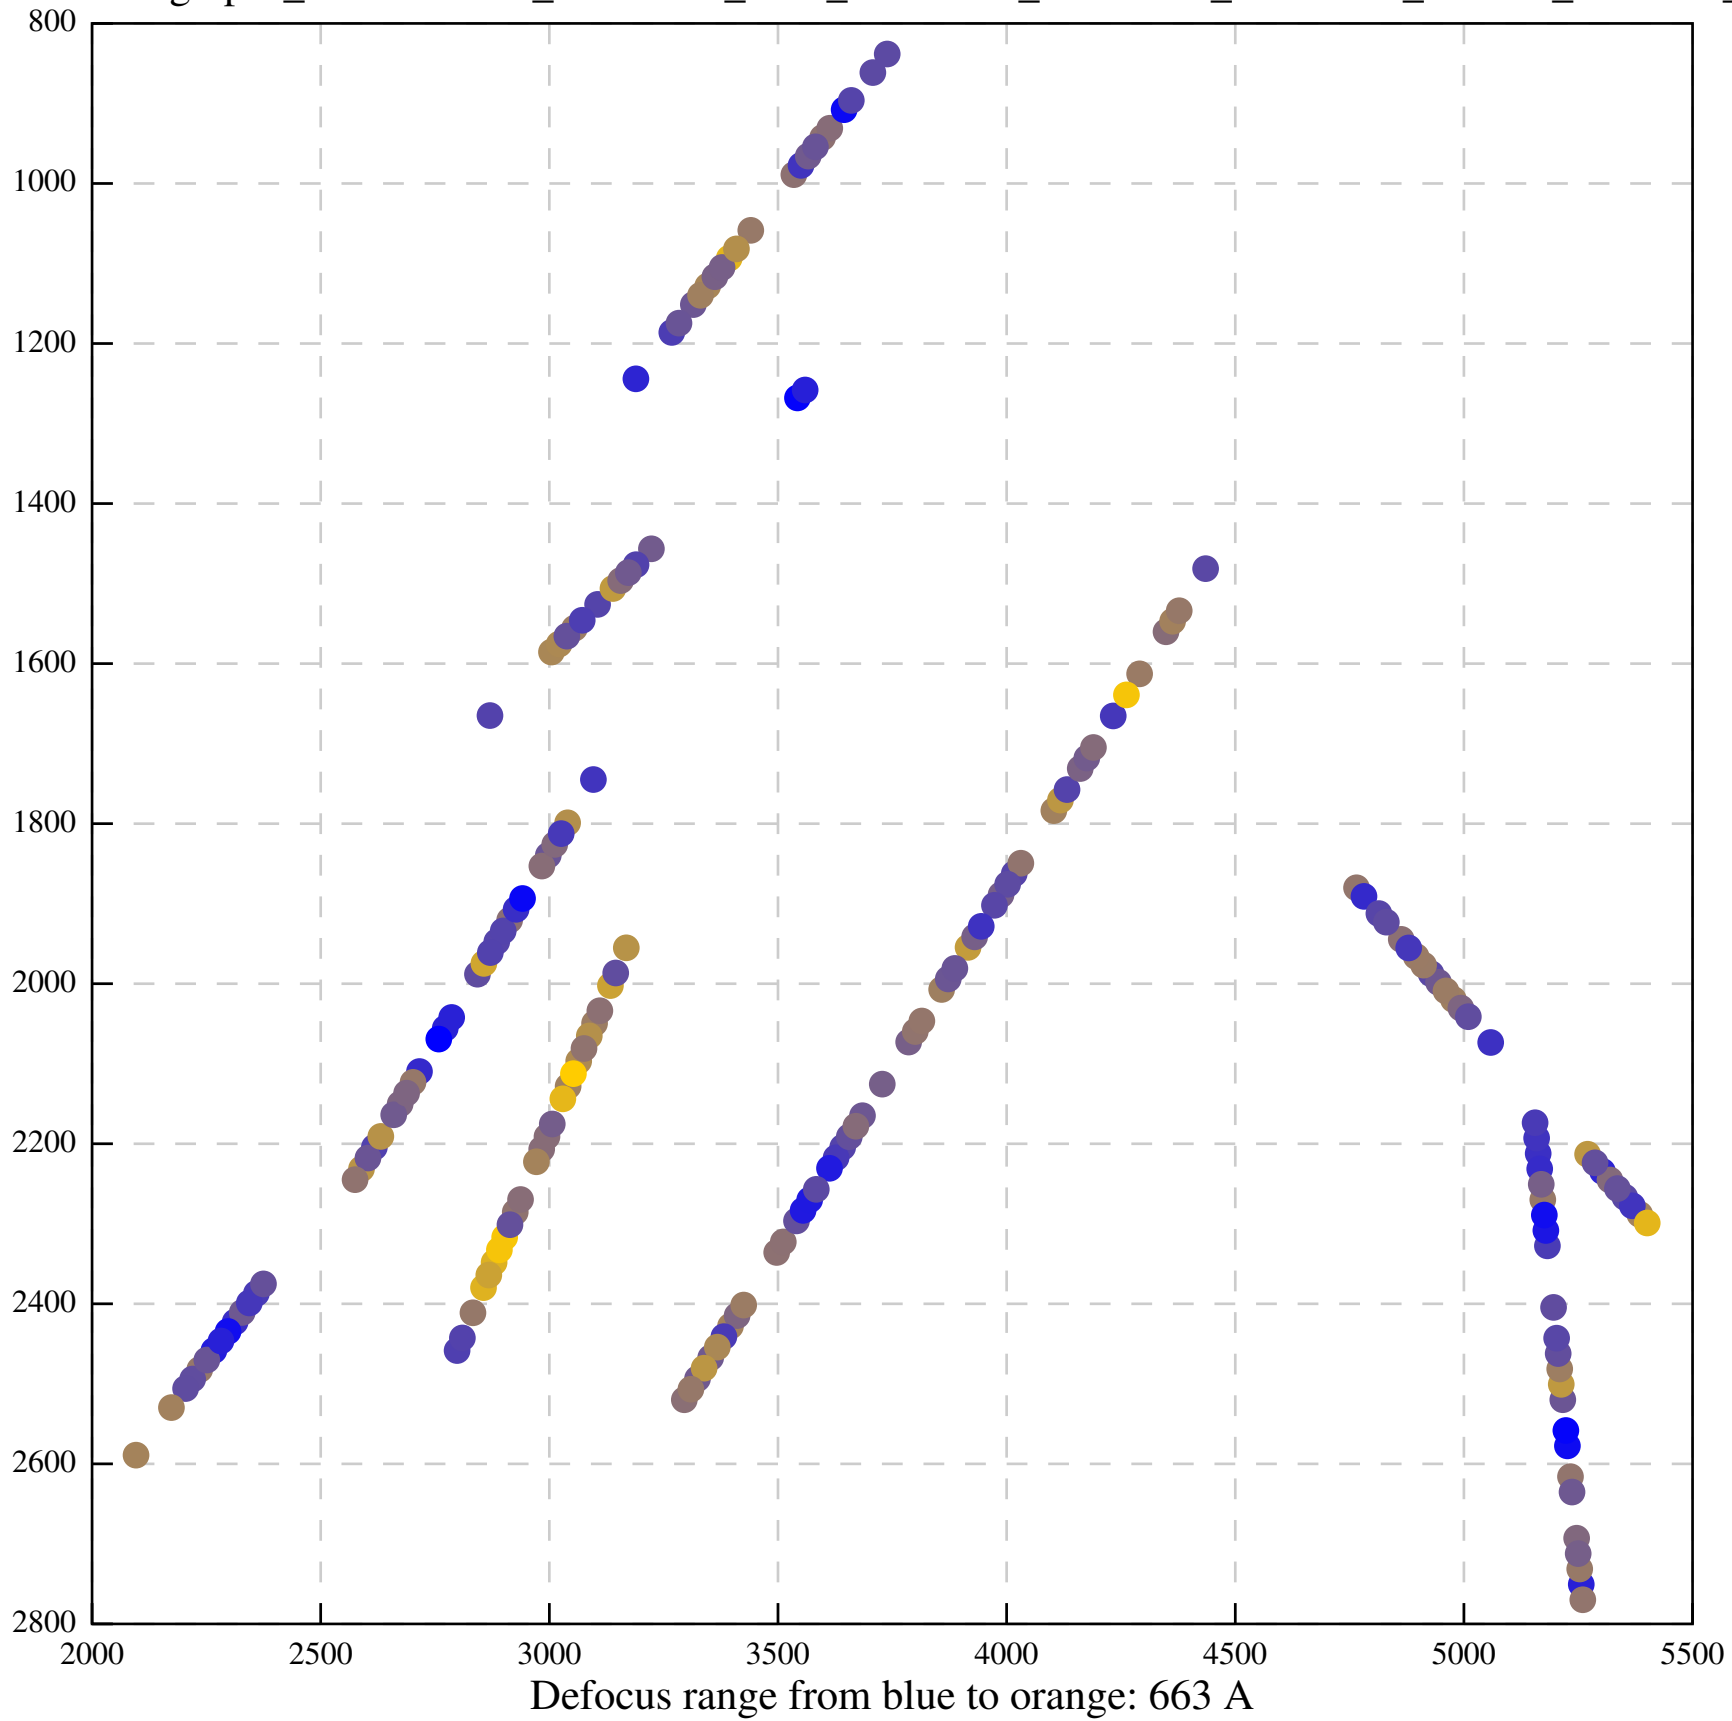

Defocus range from blue to orange: 552 A

Defocus range from blue to orange: 54 A

Defocus range from blue to orange: 576 A

Defocus range from blue to orange: 69 A

Defocus range from blue to orange: 173 A

Defocus range from blue to orange: 0 A

Defocus range from blue to orange: 232 Å

Defocus range from blue to orange: 575 A

Defocus range from blue to orange: 347 A

Defocus range from blue to orange: 0 A

Defocus range from blue to orange: 487 A

Defocus range from blue to orange: 383 A

Defocus range from blue to orange: 126 A

Defocus range from blue to orange: 748 A

Defocus range from blue to orange: 274 Å

Defocus range from blue to orange: 60 A

Defocus range from blue to orange: 83 A

Defocus range from blue to orange: 328 A

Defocus range from blue to orange: 16 A

Defocus range from blue to orange: 93 A

Defocus range from blue to orange: 81 A

Defocus range from blue to orange: 121 A

Defocus range from blue to orange: 438 A

Defocus range from blue to orange: 437 A