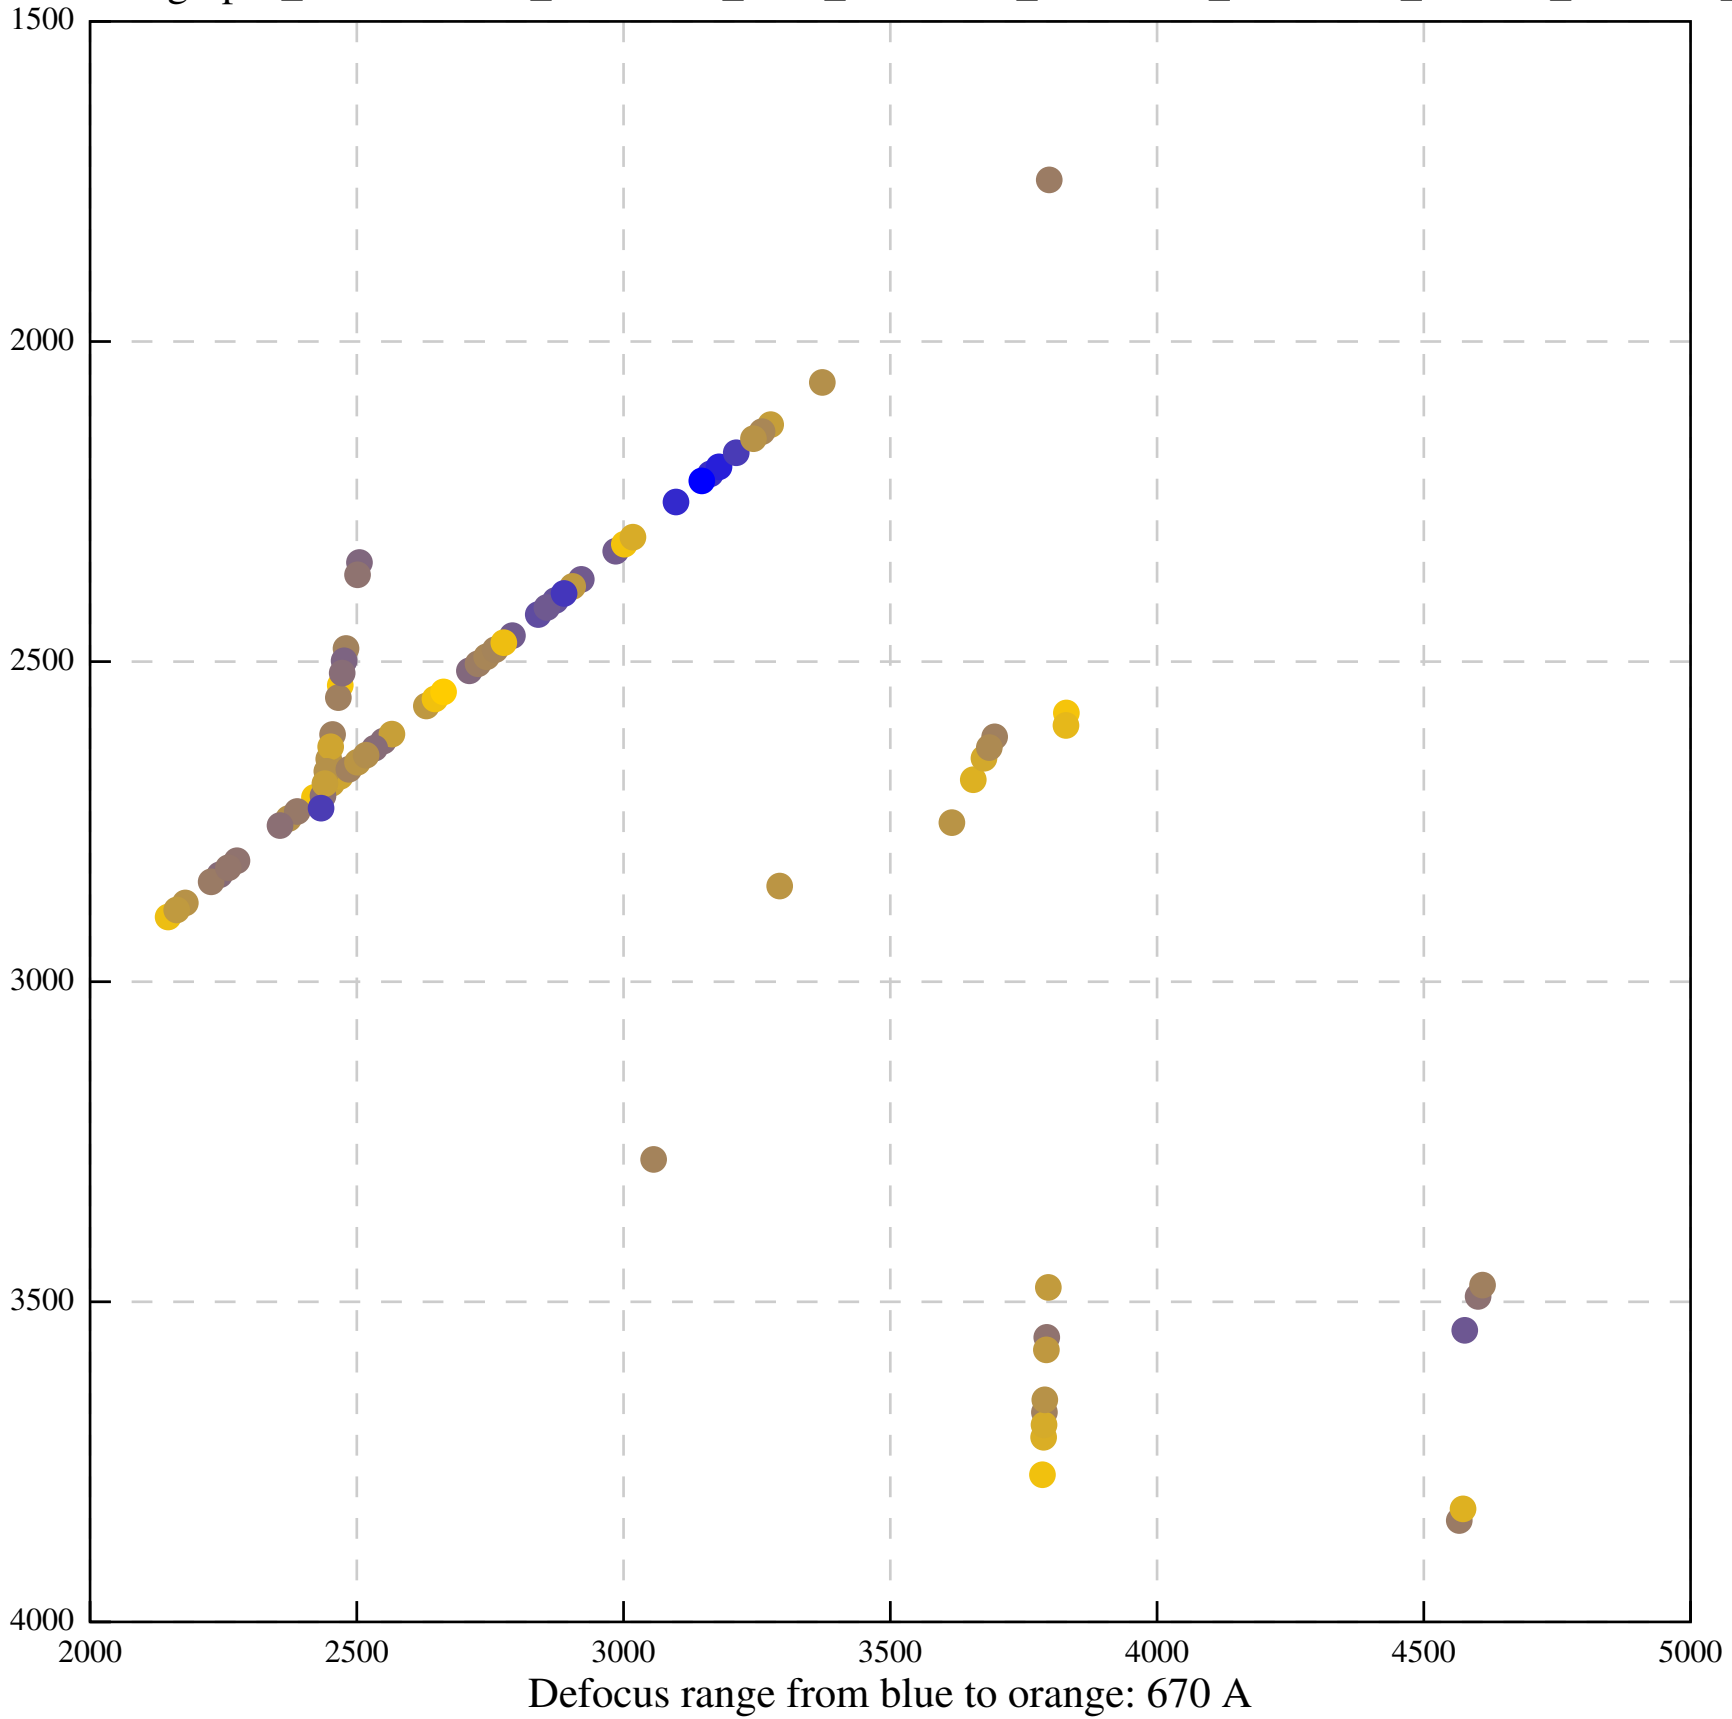

Defocus range from blue to orange: 126 A

Defocus range from blue to orange: 748 A

Defocus range from blue to orange: 274 Å

Defocus range from blue to orange: 60 A

Defocus range from blue to orange: 83 A

Defocus range from blue to orange: 328 A

Defocus range from blue to orange: 16 A

Defocus range from blue to orange: 93 A

Defocus range from blue to orange: 81 A

Defocus range from blue to orange: 121 A

Defocus range from blue to orange: 438 A

Defocus range from blue to orange: 437 A

Defocus range from blue to orange: 502 Å

Defocus range from blue to orange: 765 A

Defocus range from blue to orange: 593 A

Defocus range from blue to orange: 153 A

Defocus range from blue to orange: 171 Å

Defocus range from blue to orange: 36 A

Defocus range from blue to orange: 368 A

Defocus range from blue to orange: 412 A

Defocus range from blue to orange: 93 A

Defocus range from blue to orange: 0 Å