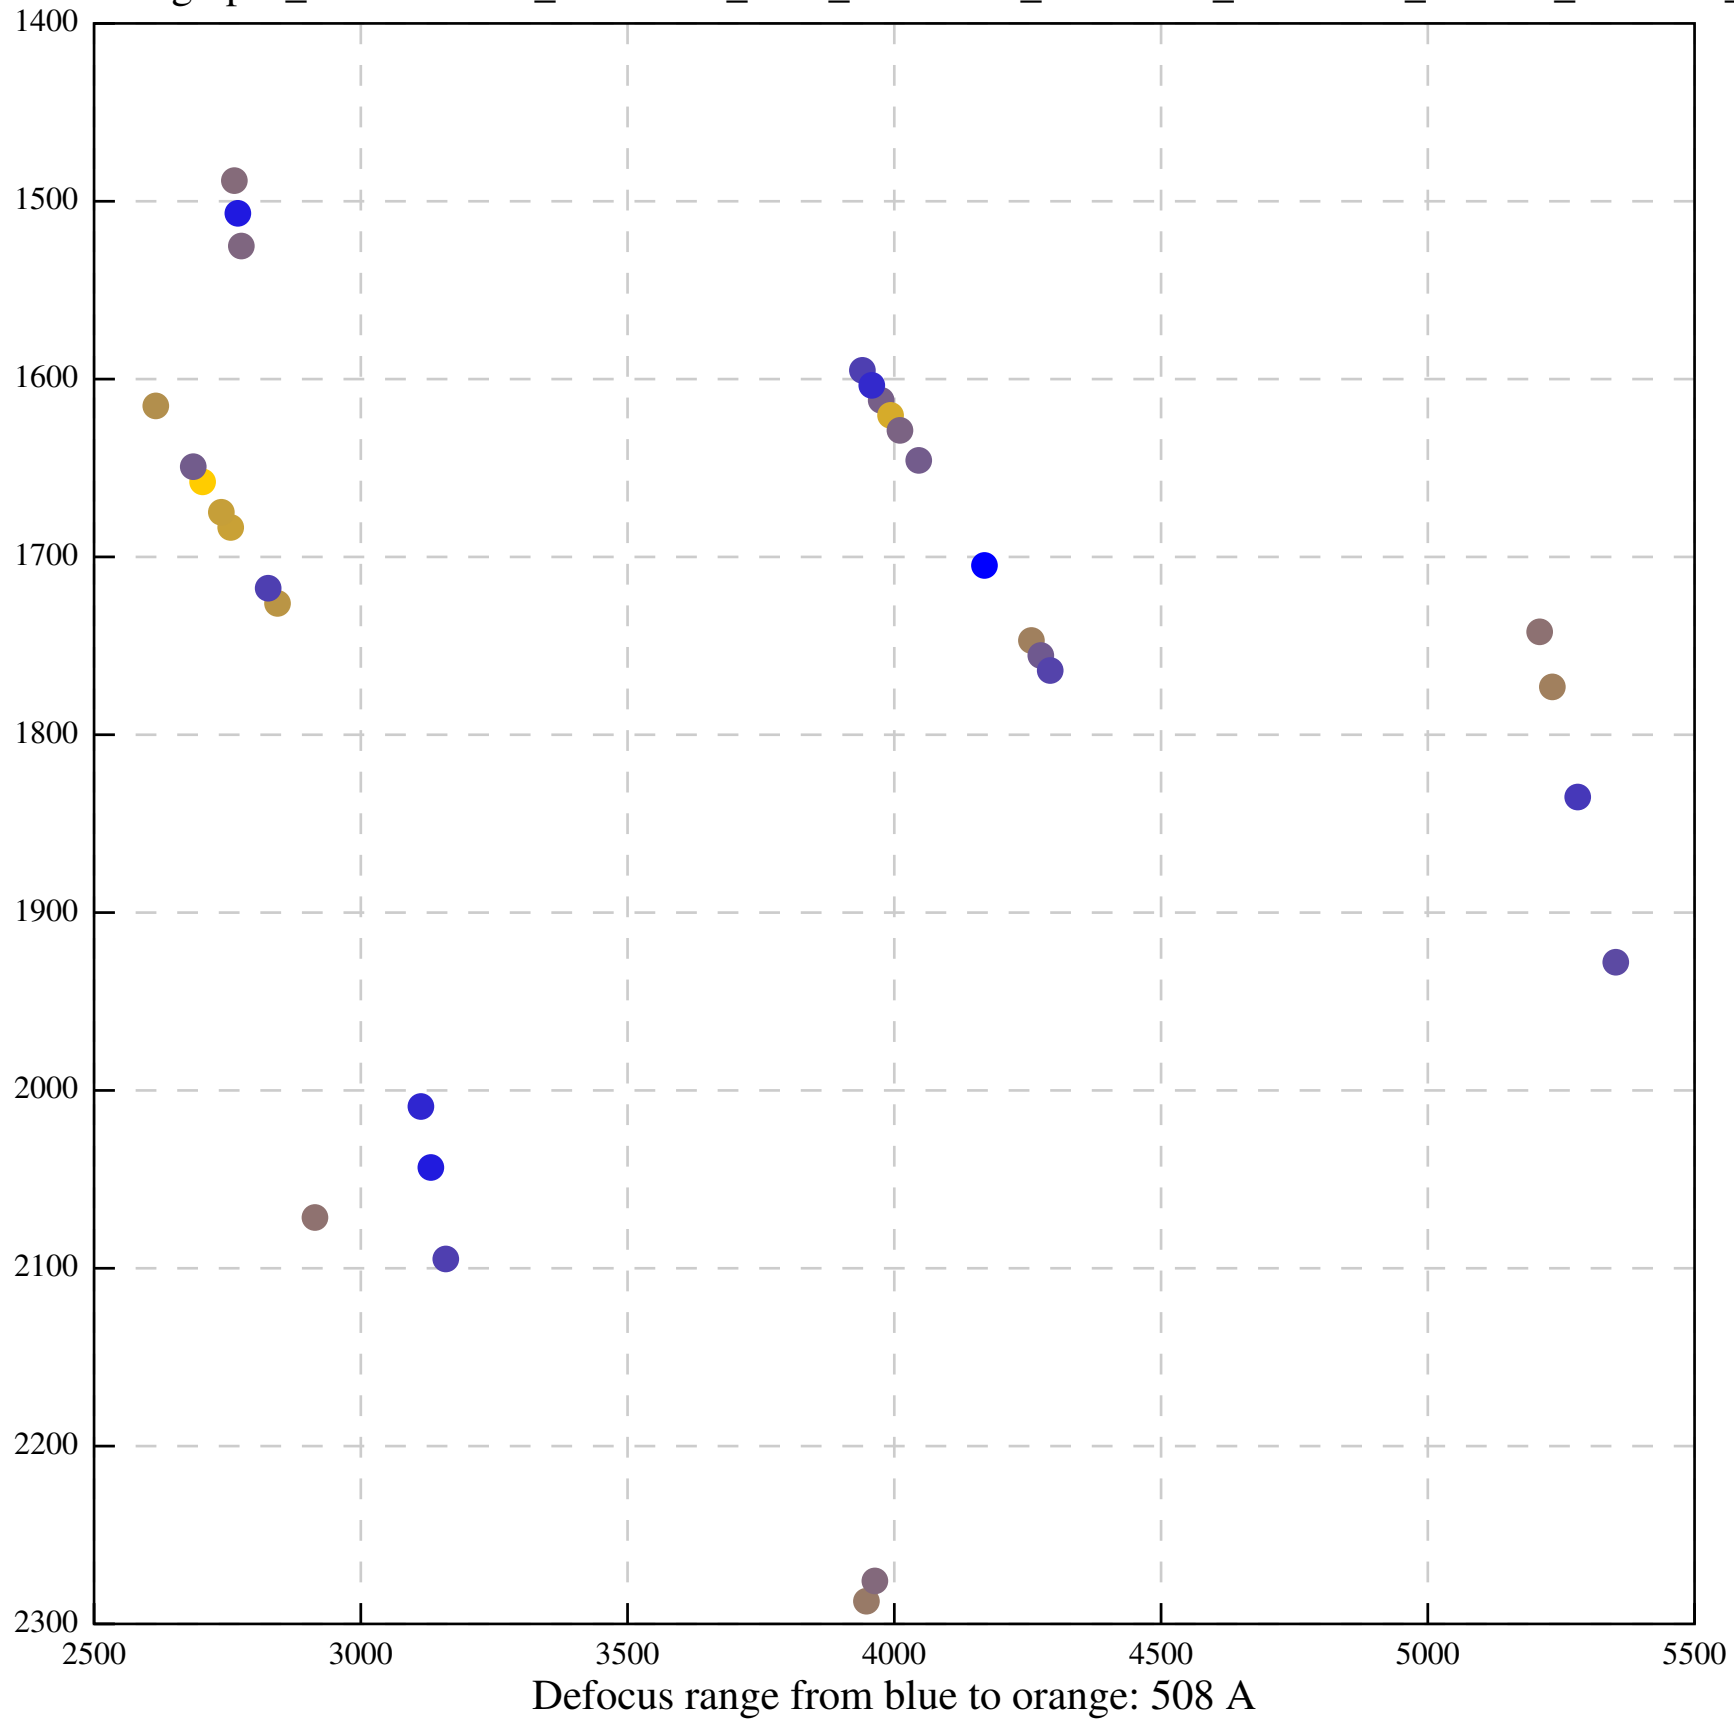

Defocus range from blue to orange: 480 A

Defocus range from blue to orange: 204 Å

Defocus range from blue to orange: 580 A

Defocus range from blue to orange: 353 A

Defocus range from blue to orange: 50 A

Defocus range from blue to orange: 286 A

Defocus range from blue to orange: 552 A

Defocus range from blue to orange: 54 A

Defocus range from blue to orange: 576 A

Defocus range from blue to orange: 69 A

Defocus range from blue to orange: 173 A

Defocus range from blue to orange: 0 A

Defocus range from blue to orange: 232 Å

Defocus range from blue to orange: 575 A

Defocus range from blue to orange: 347 A

Defocus range from blue to orange: 0 A

Defocus range from blue to orange: 487 A

Defocus range from blue to orange: 383 A

Defocus range from blue to orange: 126 A

Defocus range from blue to orange: 748 A

Defocus range from blue to orange: 274 Å

Defocus range from blue to orange: 60 A

Defocus range from blue to orange: 83 A

Defocus range from blue to orange: 328 A