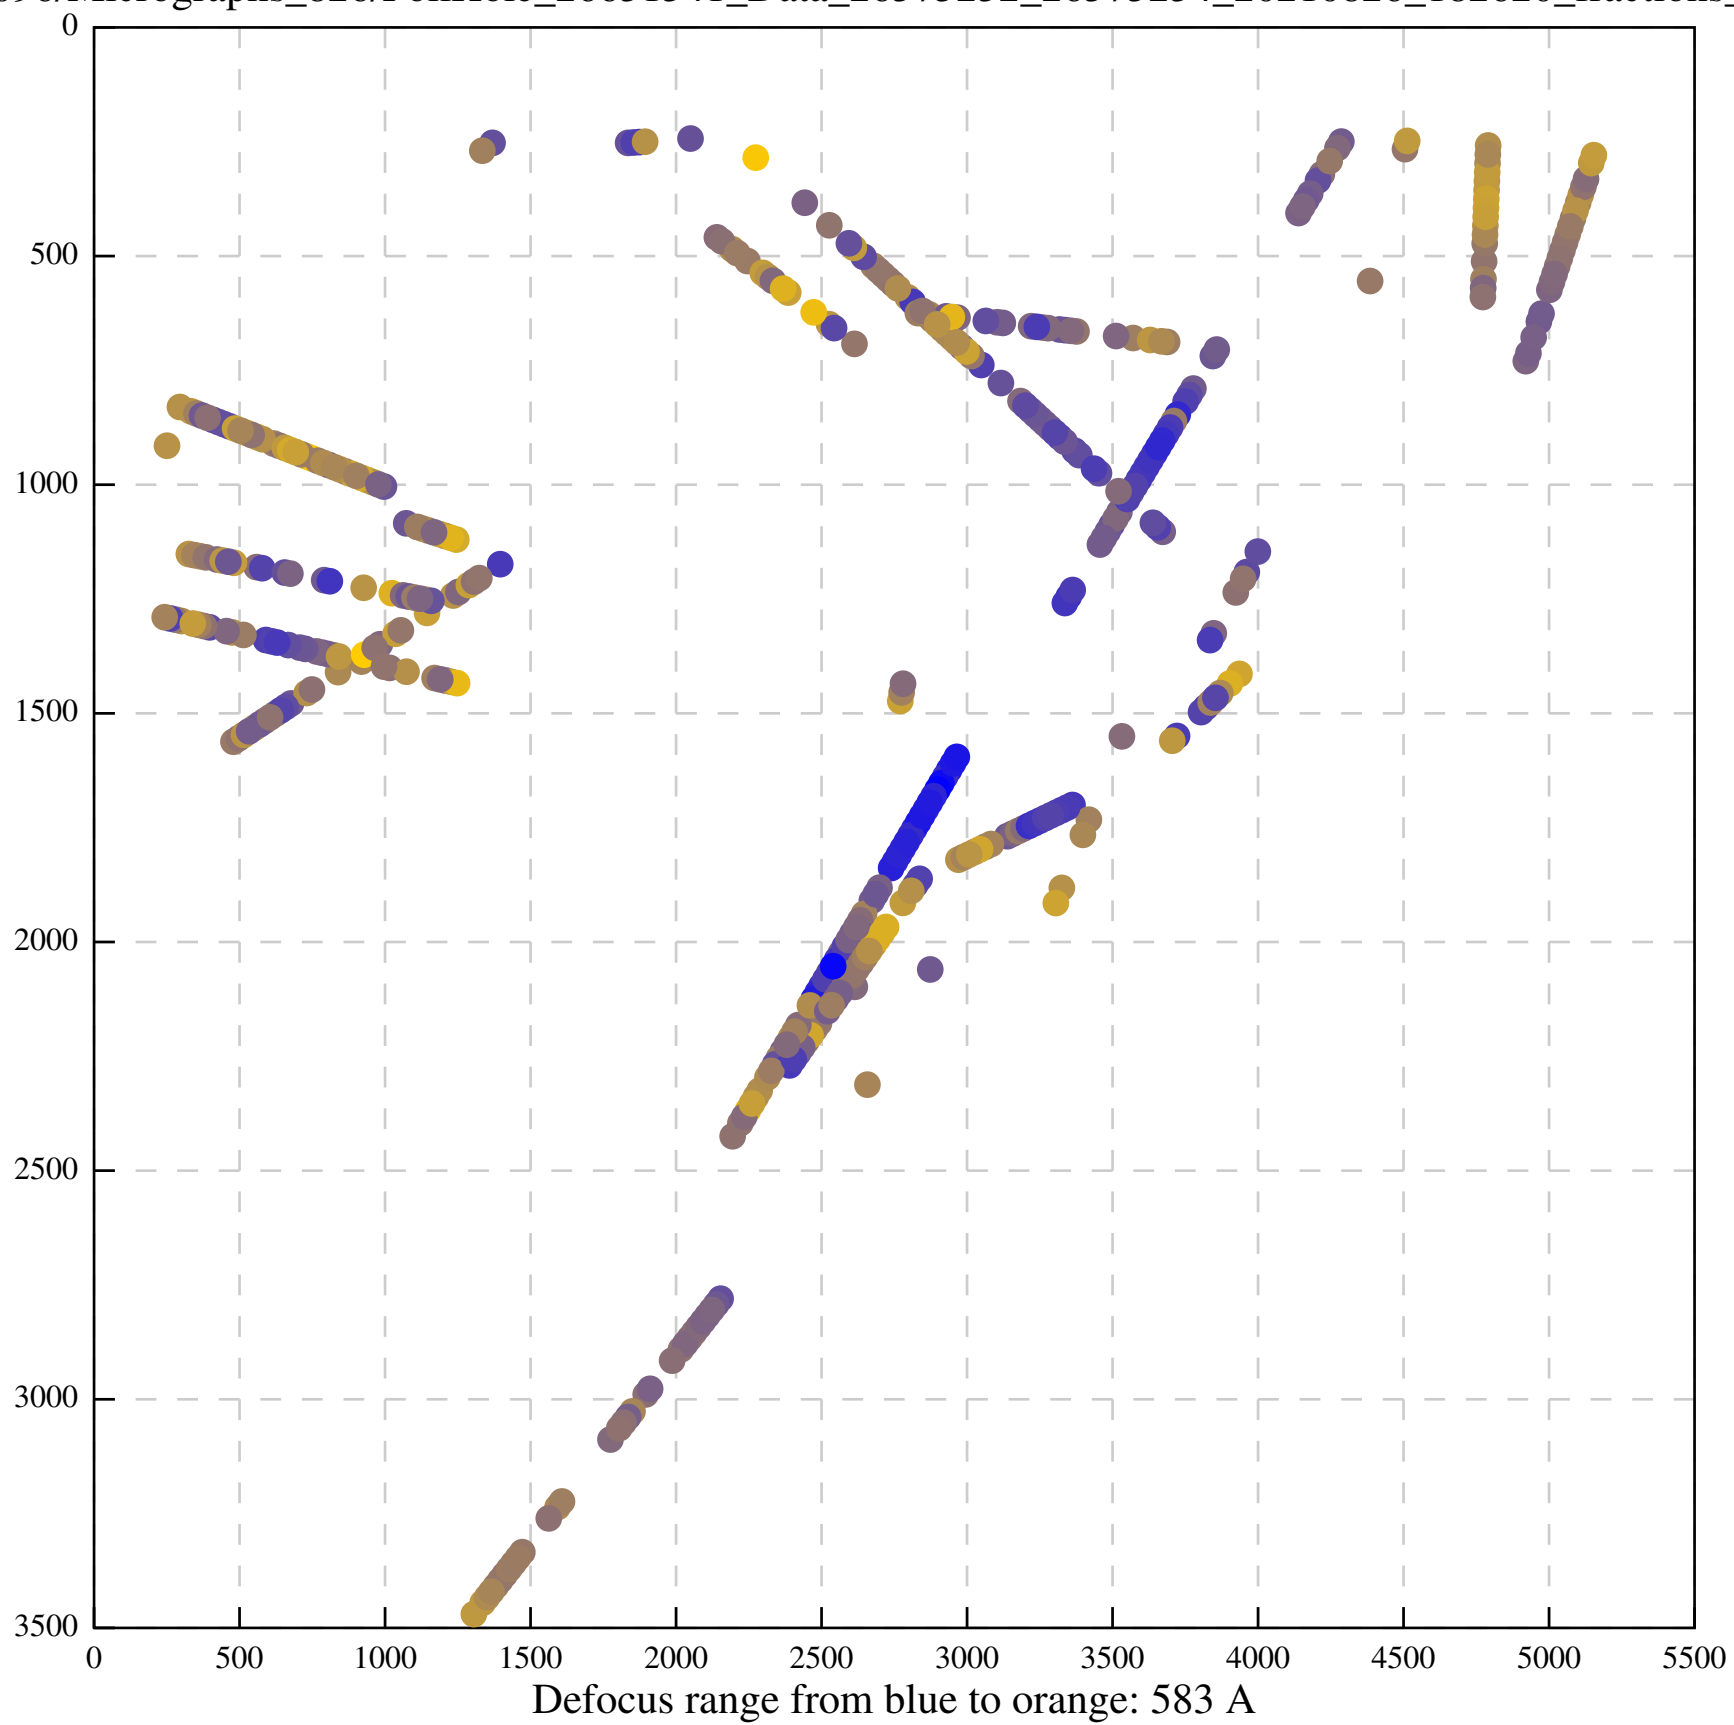

Defocus range from blue to orange: 126 A

Defocus range from blue to orange: 748 A

Defocus range from blue to orange: 274 Å

Defocus range from blue to orange: 60 A

Defocus range from blue to orange: 83 A

Defocus range from blue to orange: 328 A

Defocus range from blue to orange: 16 A

Defocus range from blue to orange: 93 A

Defocus range from blue to orange: 81 A

Defocus range from blue to orange: 121 A

Defocus range from blue to orange: 438 A

Defocus range from blue to orange: 437 A

Defocus range from blue to orange: 502 Å

Defocus range from blue to orange: 765 A

Defocus range from blue to orange: 593 A

Defocus range from blue to orange: 153 A

Defocus range from blue to orange: 171 Å

Defocus range from blue to orange: 36 A

Defocus range from blue to orange: 368 A

Defocus range from blue to orange: 412 A

Defocus range from blue to orange: 93 A

Defocus range from blue to orange: 0 Å