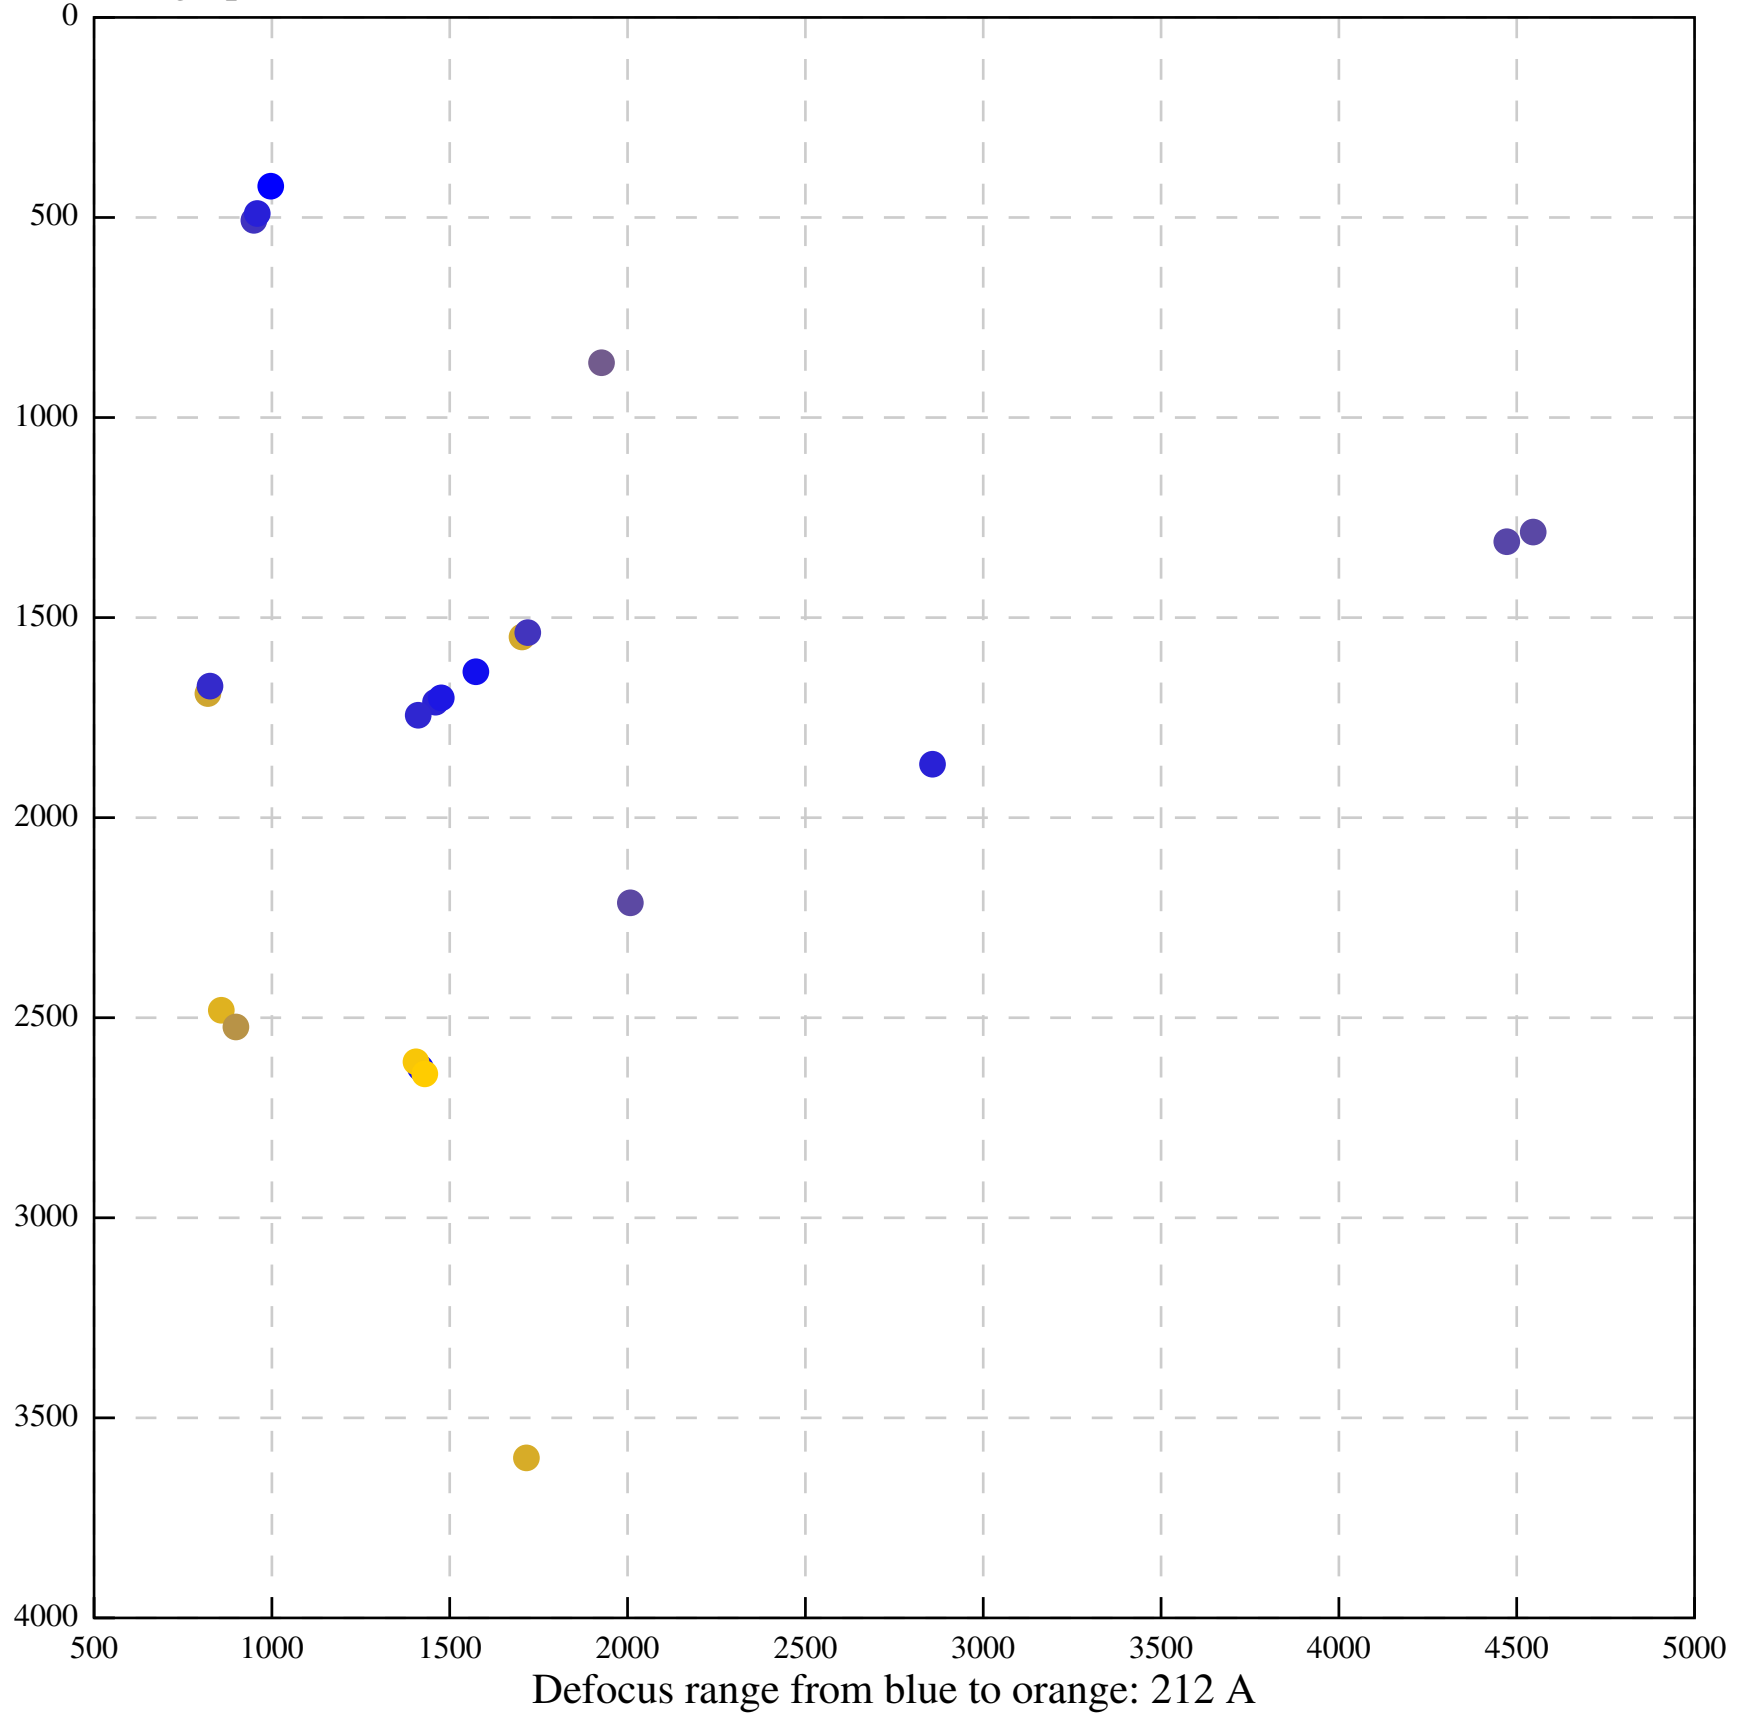

Defocus range from blue to orange: 480 A

Defocus range from blue to orange: 204 Å

Defocus range from blue to orange: 580 A

Defocus range from blue to orange: 353 A

Defocus range from blue to orange: 50 A

Defocus range from blue to orange: 286 A

Defocus range from blue to orange: 552 A

Defocus range from blue to orange: 54 A

Defocus range from blue to orange: 576 A

Defocus range from blue to orange: 69 A

Defocus range from blue to orange: 173 A

Defocus range from blue to orange: 0 A

Defocus range from blue to orange: 232 Å

Defocus range from blue to orange: 575 A

Defocus range from blue to orange: 347 A

Defocus range from blue to orange: 0 A

Defocus range from blue to orange: 487 A

Defocus range from blue to orange: 383 A

Defocus range from blue to orange: 126 A

Defocus range from blue to orange: 748 A

Defocus range from blue to orange: 274 Å

Defocus range from blue to orange: 60 A

Defocus range from blue to orange: 83 A

Defocus range from blue to orange: 328 A