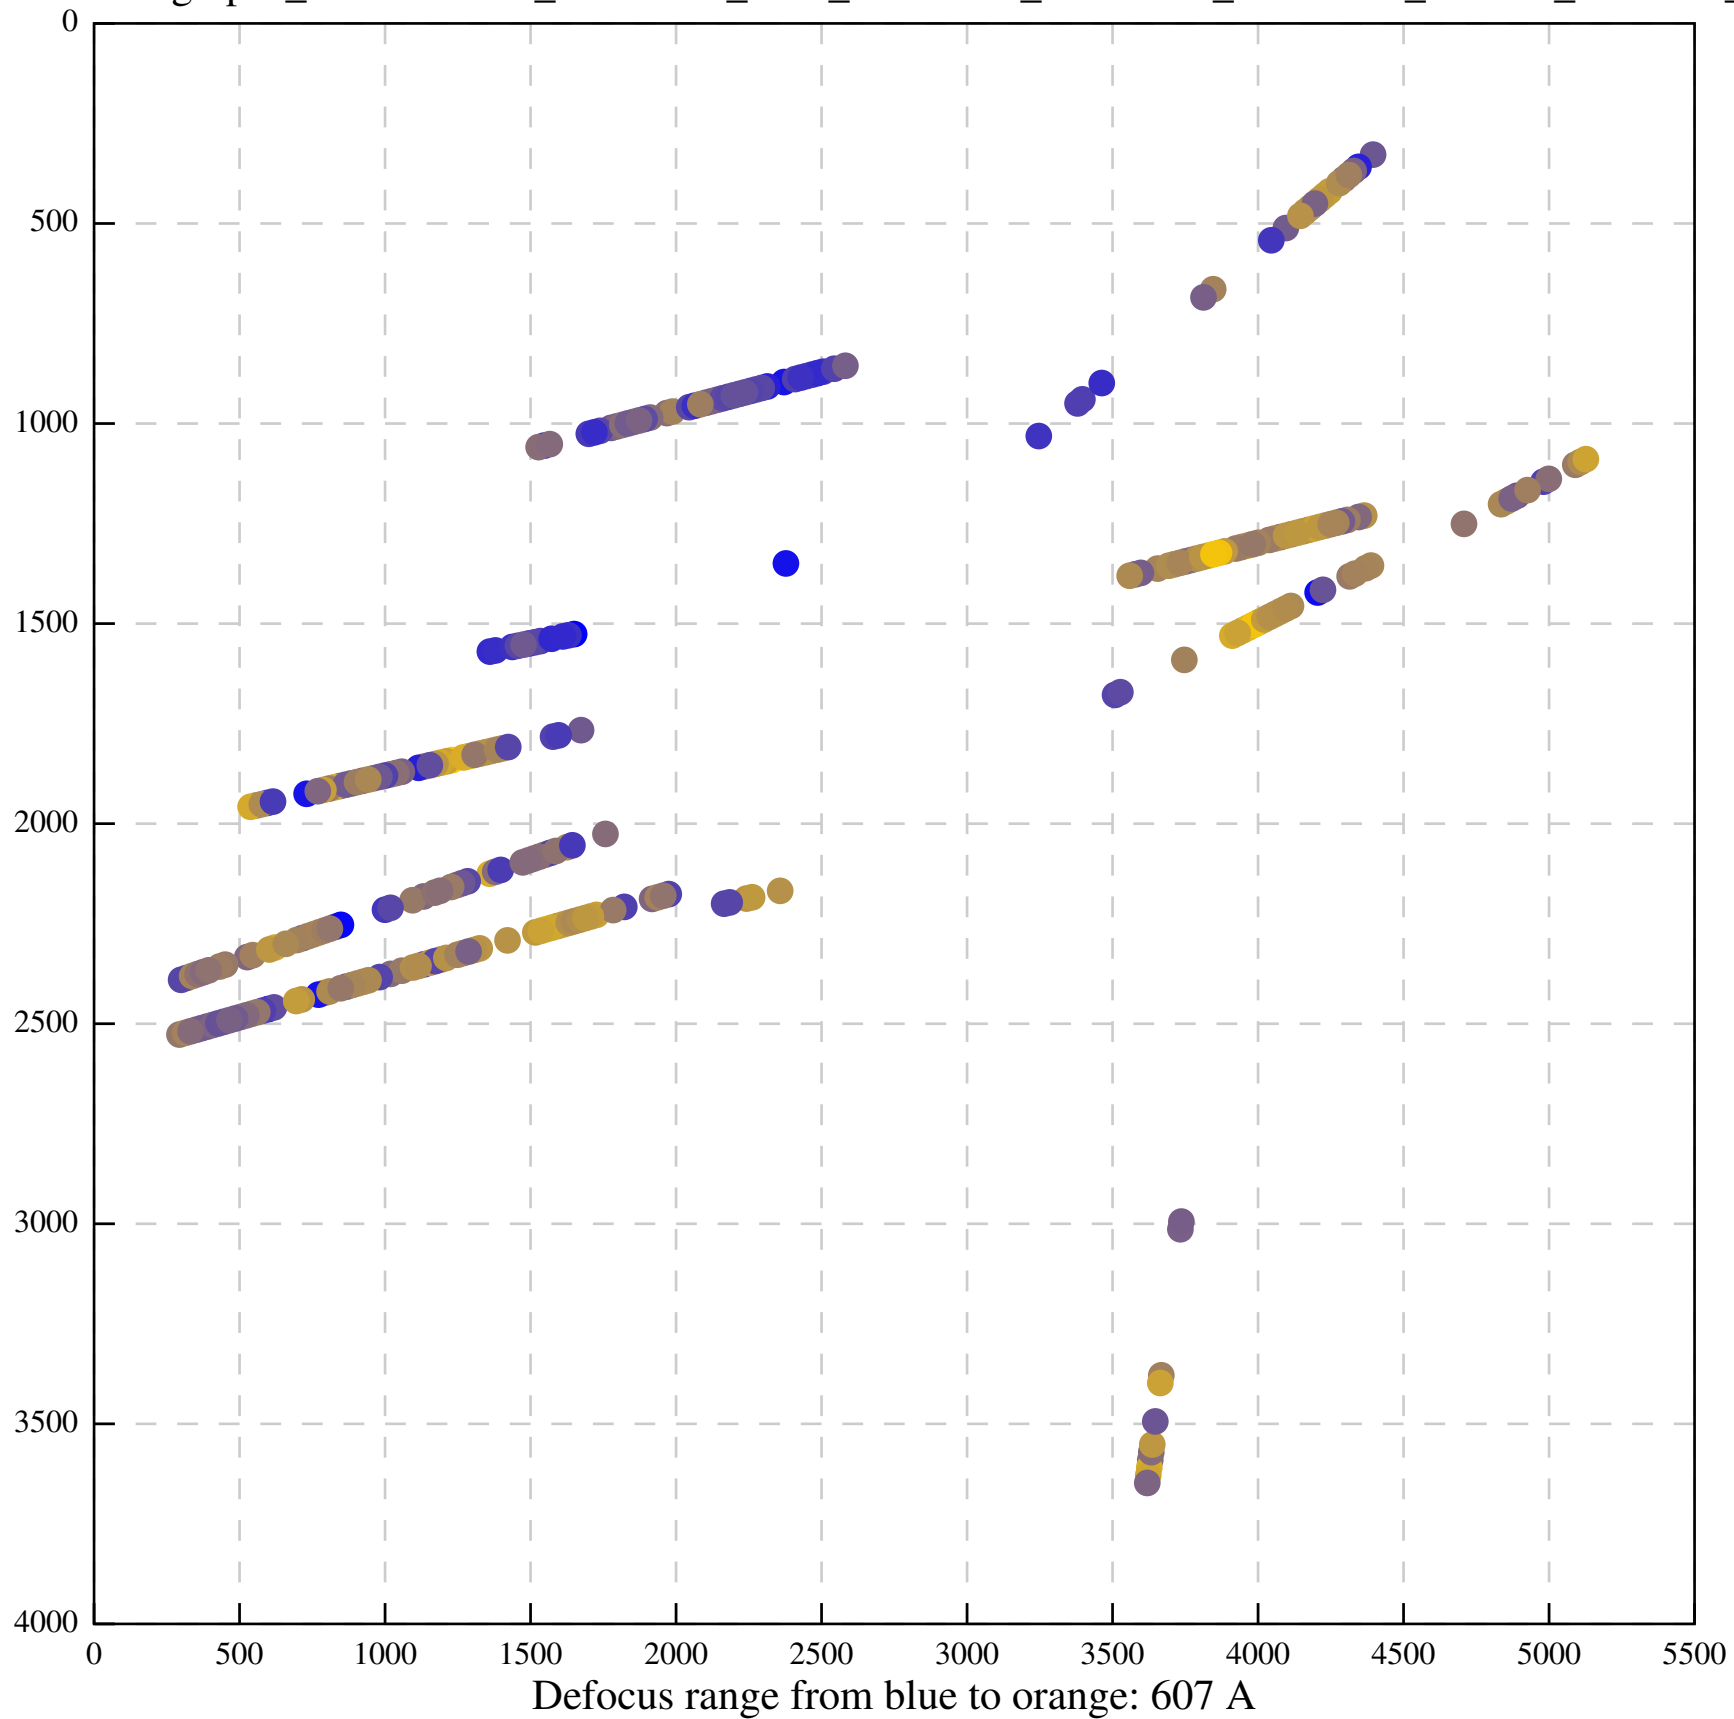

Asymm. obs [-1, 1] opticsGroup2

Asymm. obs [-pi, pi] opticsGroup2

Beamtilt-only fit [-1, 1] opticsGroup2

Beamtilt-only fit [-pi, pi] opticsGroup2

Defocus range from blue to orange: 151 Å

Defocus range from blue to orange: 653 A

Defocus range from blue to orange: 480 A

Defocus range from blue to orange: 204 Å

Defocus range from blue to orange: 580 A

Defocus range from blue to orange: 353 A

Defocus range from blue to orange: 50 A

Defocus range from blue to orange: 286 A

Defocus range from blue to orange: 552 A

Defocus range from blue to orange: 54 A

Defocus range from blue to orange: 576 A

Defocus range from blue to orange: 69 A

Defocus range from blue to orange: 173 A

Defocus range from blue to orange: 0 A

Defocus range from blue to orange: 232 Å

Defocus range from blue to orange: 575 A

Defocus range from blue to orange: 347 A

Defocus range from blue to orange: 0 A

Defocus range from blue to orange: 487 A

Defocus range from blue to orange: 383 A