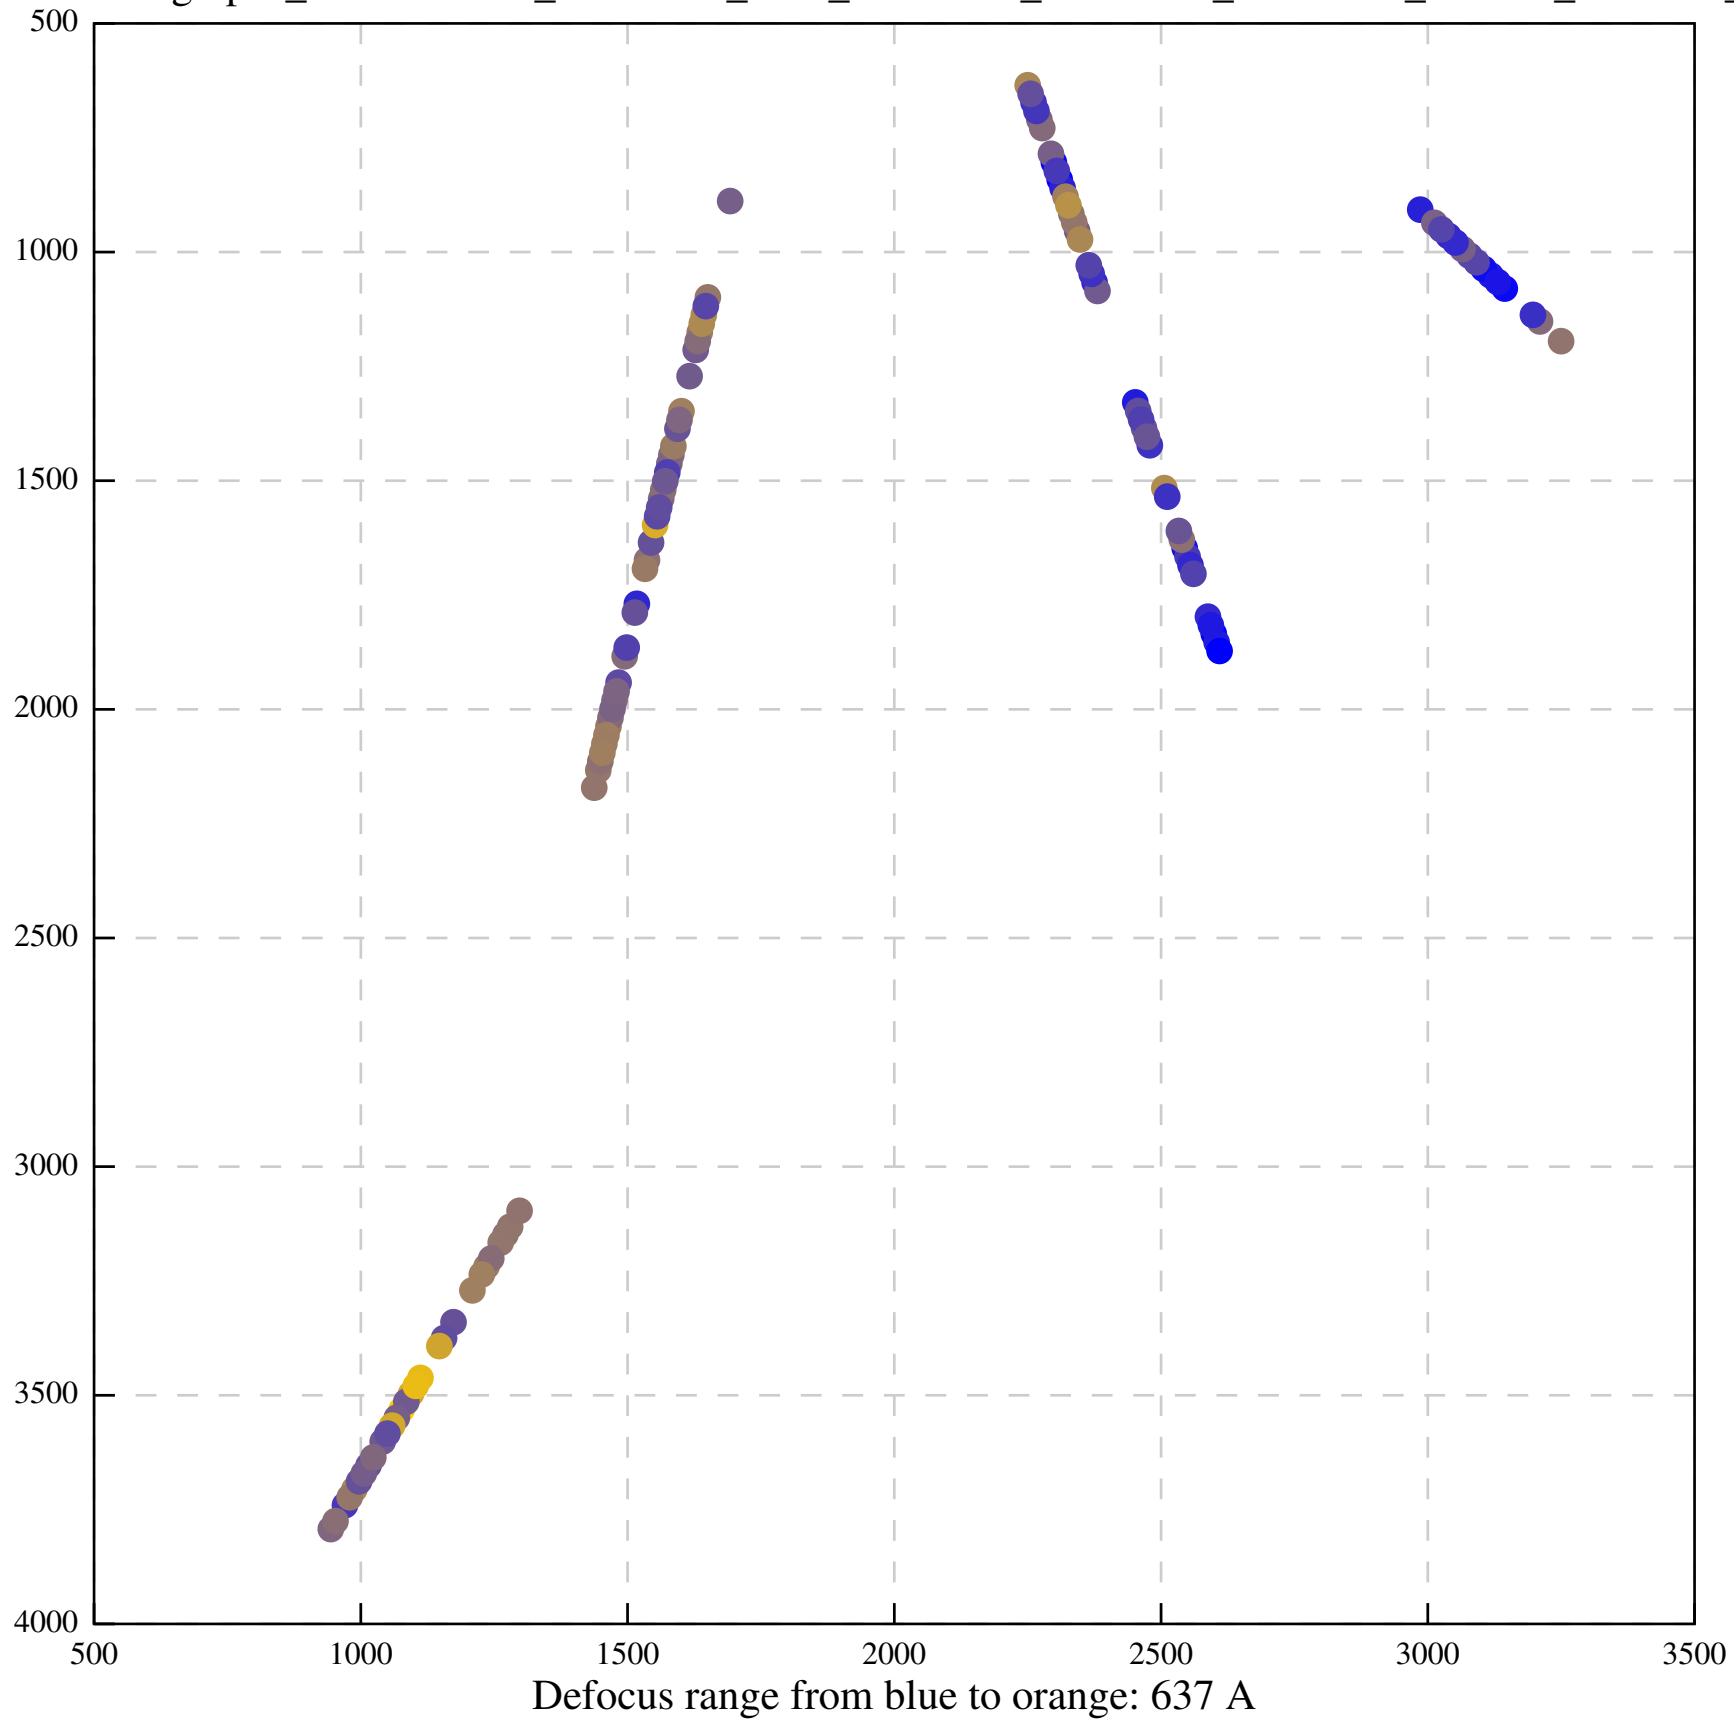

Asymm. obs [-1, 1] opticsGroup2

Asymm. obs [-pi, pi] opticsGroup2

Beamtilt-only fit [-1, 1] opticsGroup2

Beamtilt-only fit [-pi, pi] opticsGroup2

Defocus range from blue to orange: 151 Å

Defocus range from blue to orange: 653 A

Defocus range from blue to orange: 480 A

Defocus range from blue to orange: 204 Å

Defocus range from blue to orange: 580 A

Defocus range from blue to orange: 353 A

Defocus range from blue to orange: 50 A

Defocus range from blue to orange: 286 A

Defocus range from blue to orange: 552 A

Defocus range from blue to orange: 54 A

Defocus range from blue to orange: 576 A

Defocus range from blue to orange: 69 A

Defocus range from blue to orange: 173 A

Defocus range from blue to orange: 0 A

Defocus range from blue to orange: 232 Å

Defocus range from blue to orange: 575 A

Defocus range from blue to orange: 347 A

Defocus range from blue to orange: 0 A

Defocus range from blue to orange: 487 A

Defocus range from blue to orange: 383 A