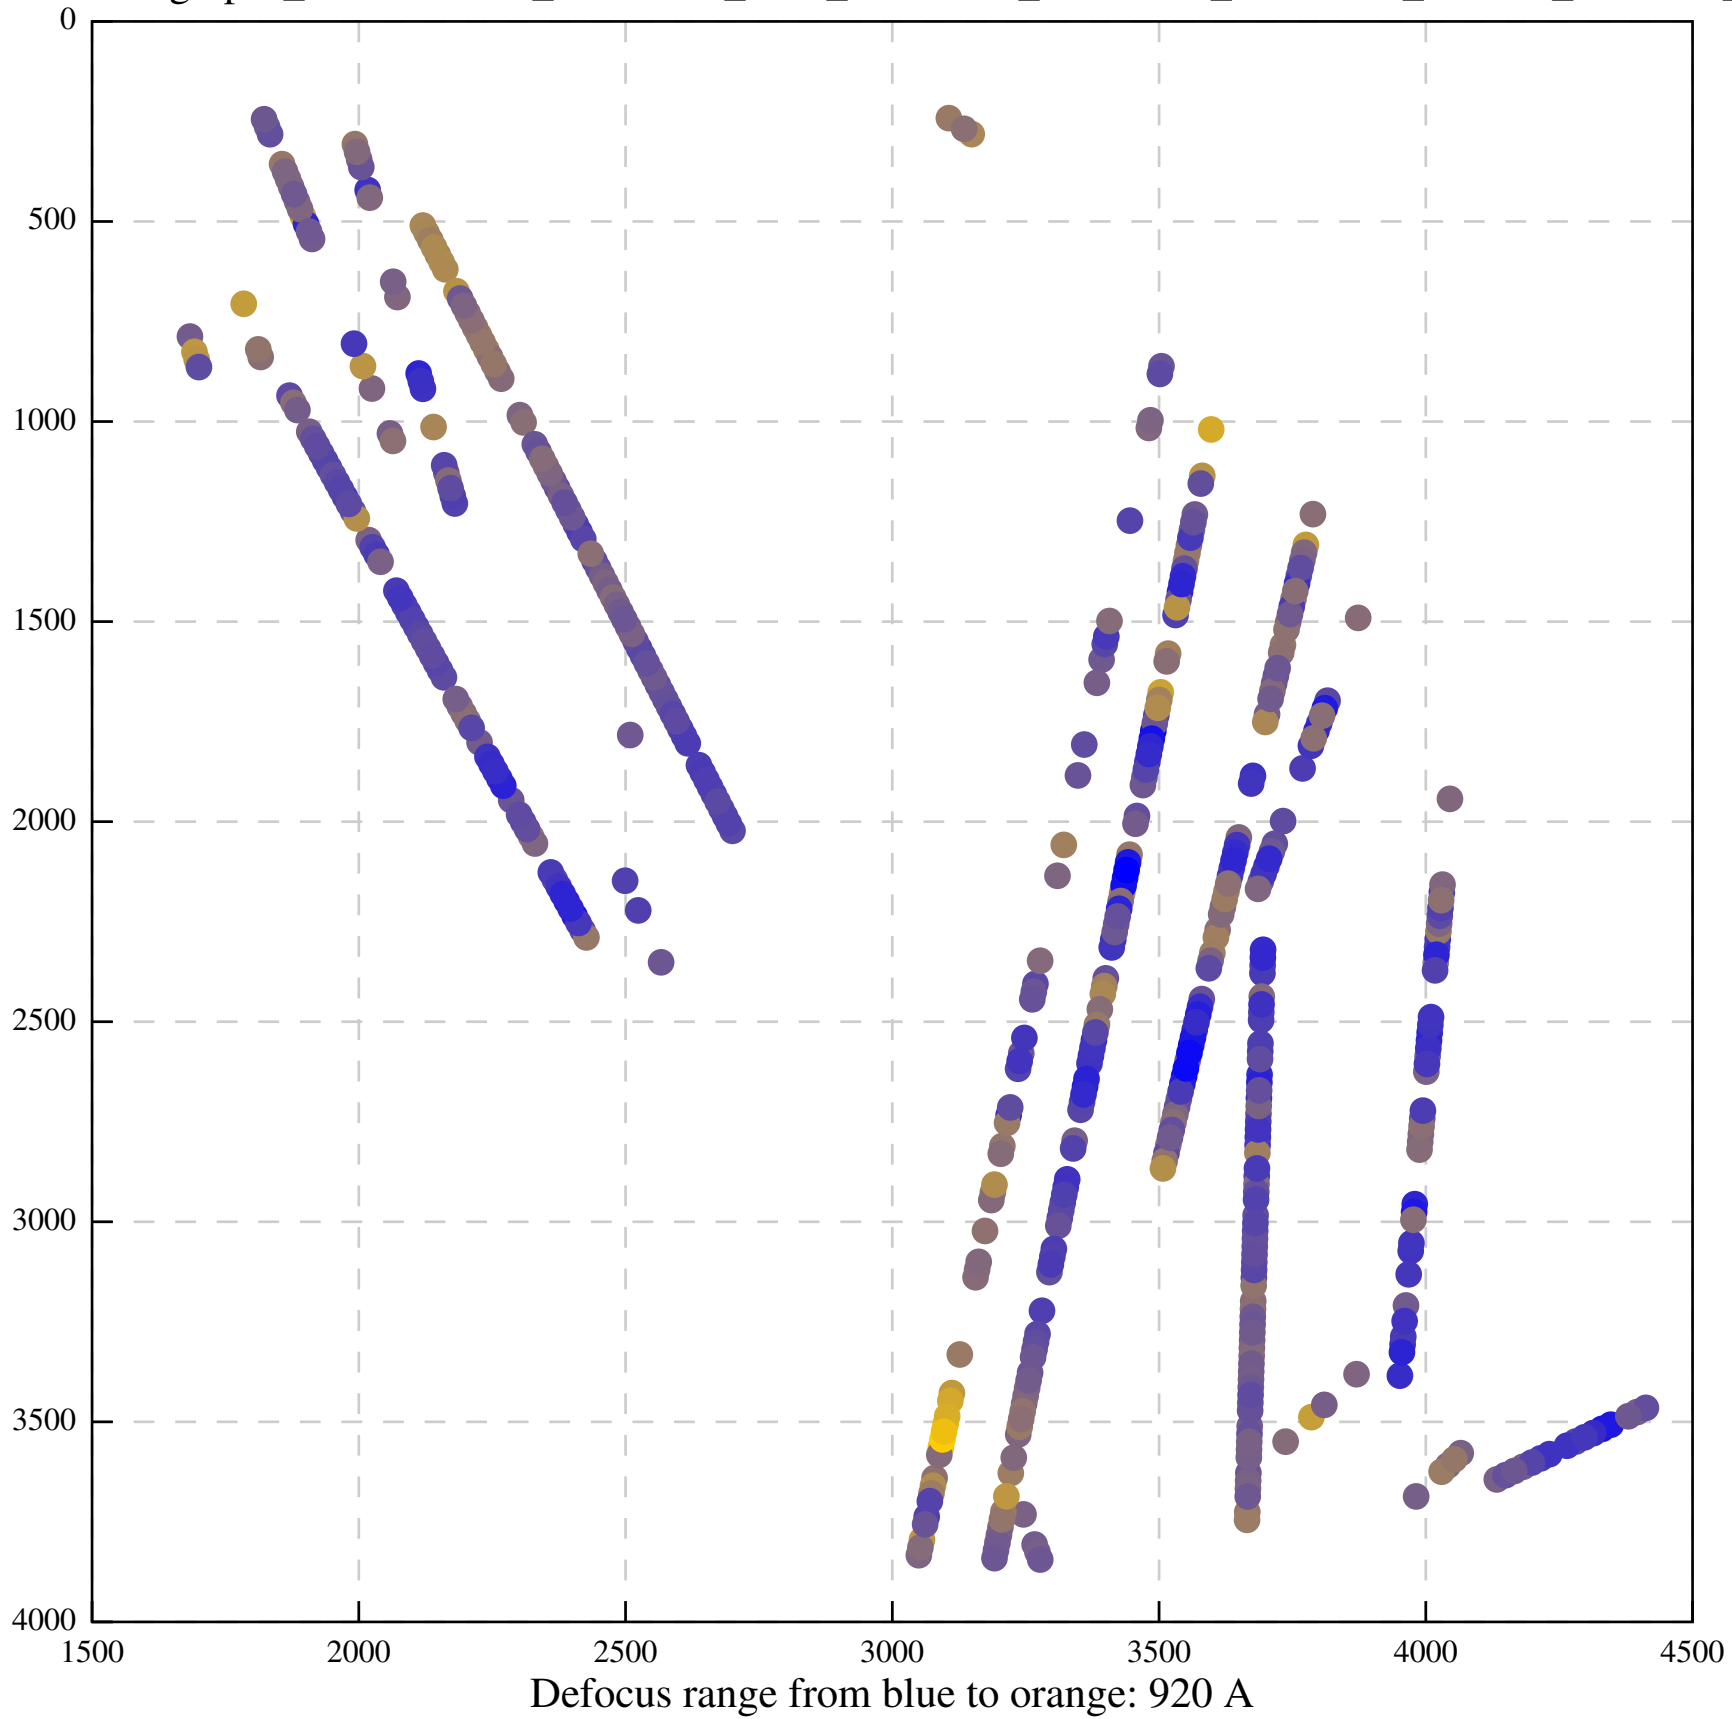

Defocus range from blue to orange: 126 A

Defocus range from blue to orange: 748 A

Defocus range from blue to orange: 274 Å

Defocus range from blue to orange: 60 A

Defocus range from blue to orange: 83 A

Defocus range from blue to orange: 328 A

Defocus range from blue to orange: 16 A

Defocus range from blue to orange: 93 A

Defocus range from blue to orange: 81 A

Defocus range from blue to orange: 121 A

Defocus range from blue to orange: 438 A

Defocus range from blue to orange: 437 A

Defocus range from blue to orange: 502 Å

Defocus range from blue to orange: 765 A

Defocus range from blue to orange: 593 A

Defocus range from blue to orange: 153 A

Defocus range from blue to orange: 171 Å

Defocus range from blue to orange: 36 A

Defocus range from blue to orange: 368 A

Defocus range from blue to orange: 412 A

Defocus range from blue to orange: 93 A

Defocus range from blue to orange: 0 Å