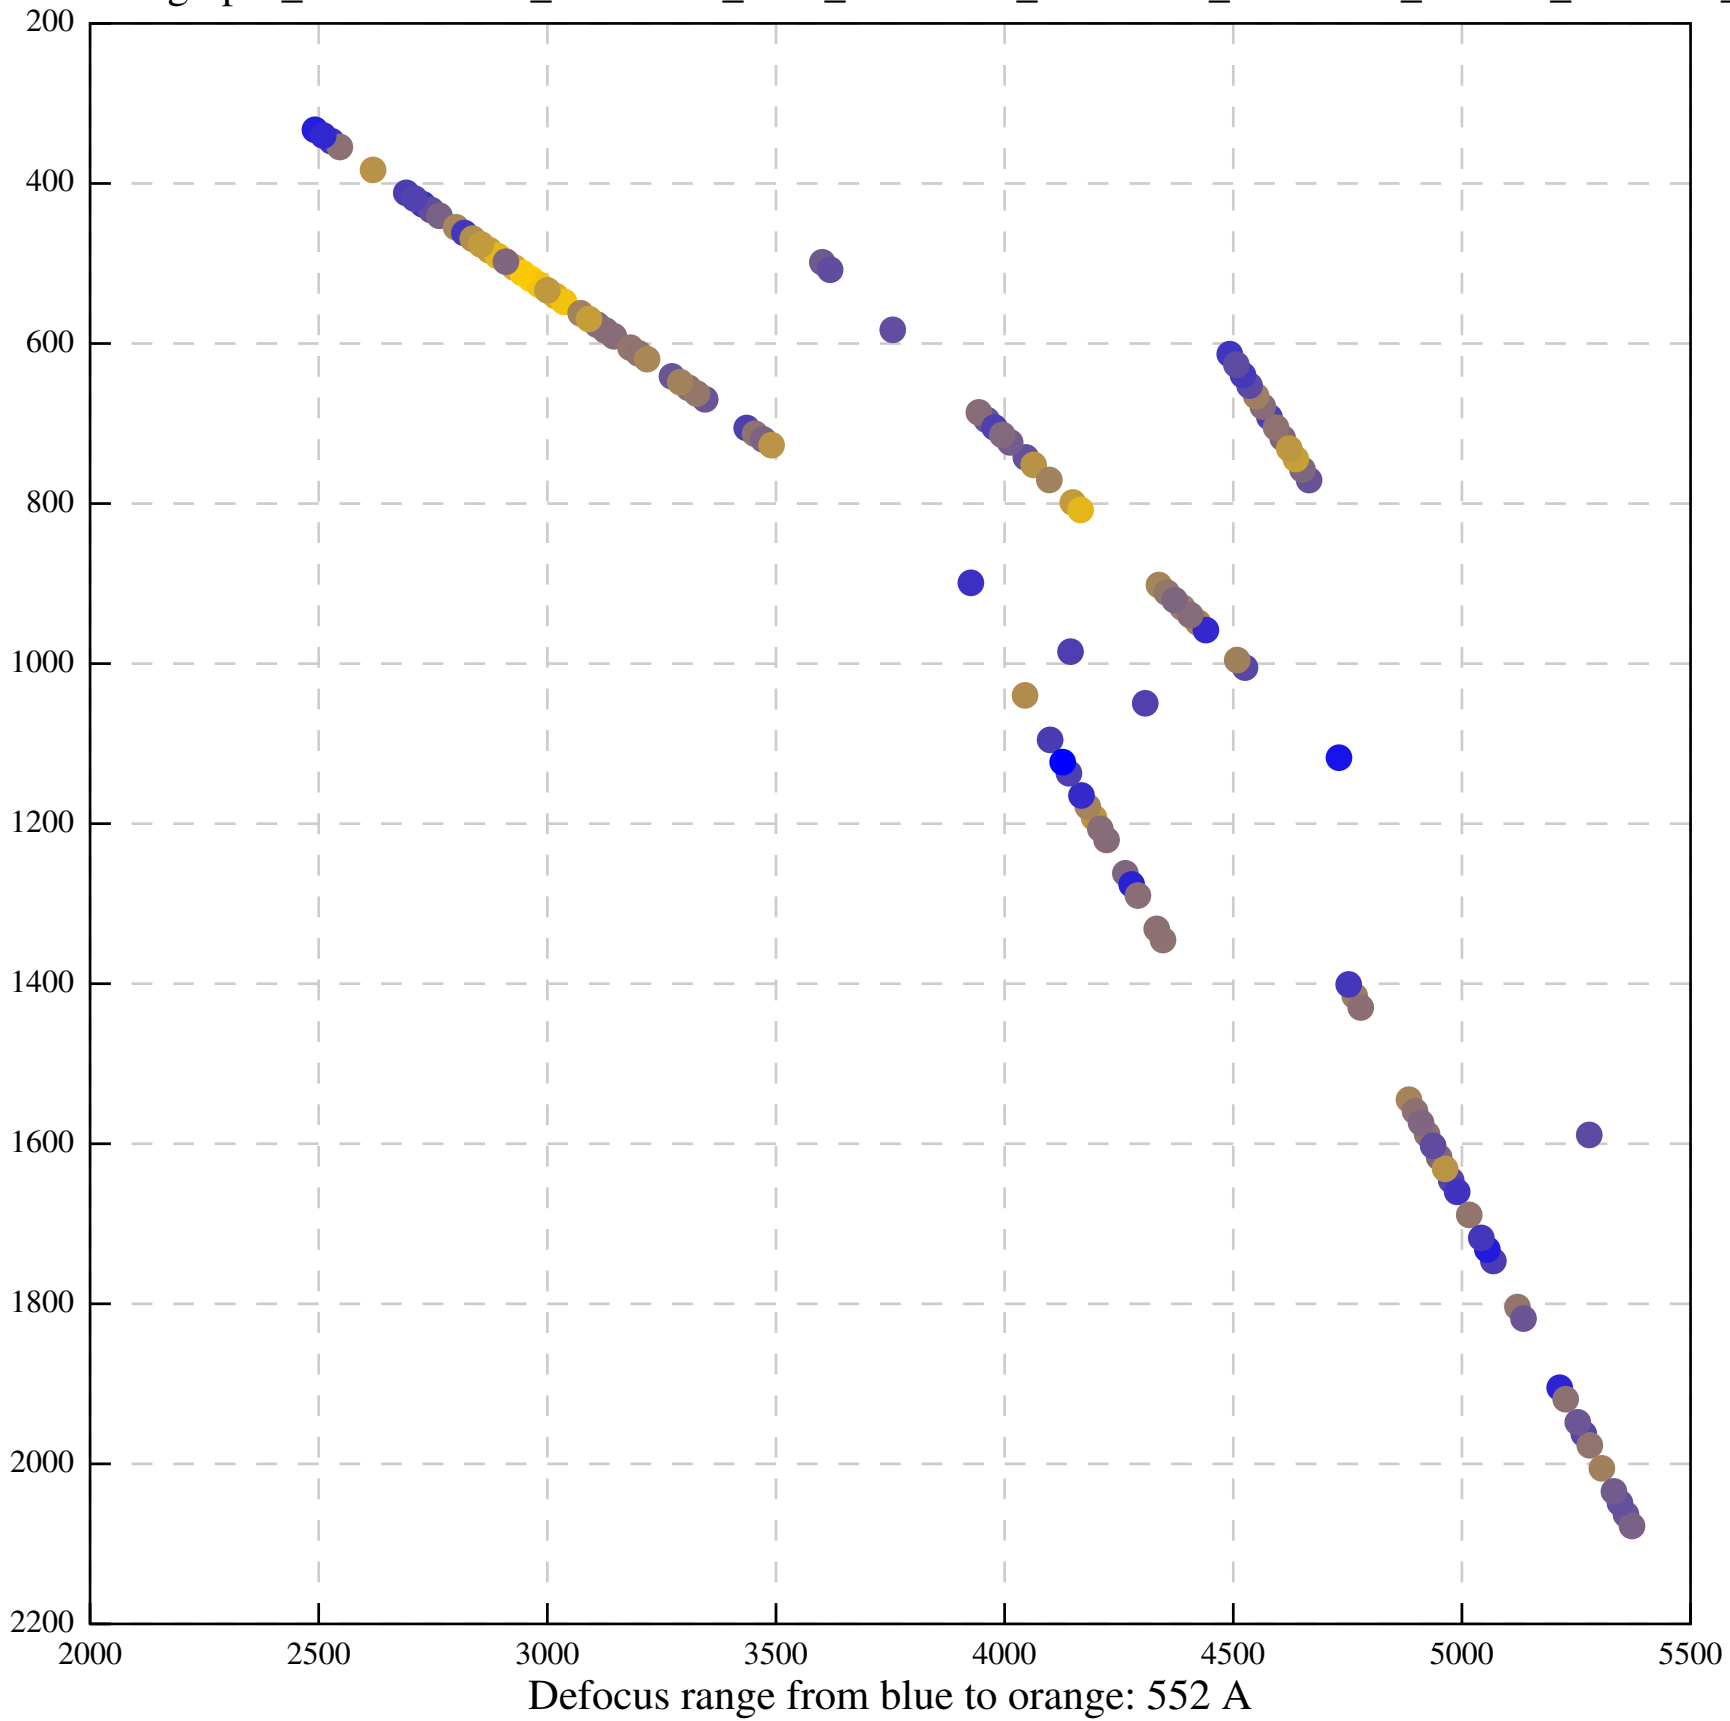

Defocus range from blue to orange: 480 A

Defocus range from blue to orange: 204 Å

Defocus range from blue to orange: 580 A

Defocus range from blue to orange: 353 A

Defocus range from blue to orange: 50 A

Defocus range from blue to orange: 286 A

Defocus range from blue to orange: 232 Å

Defocus range from blue to orange: 575 A

Defocus range from blue to orange: 347 A

Defocus range from blue to orange: 0 A

Defocus range from blue to orange: 487 A

Defocus range from blue to orange: 383 A

Defocus range from blue to orange: 126 A

Defocus range from blue to orange: 748 A

Defocus range from blue to orange: 274 Å

Defocus range from blue to orange: 60 A

Defocus range from blue to orange: 83 A

Defocus range from blue to orange: 328 A

Defocus range from blue to orange: 16 A

Defocus range from blue to orange: 93 A

Defocus range from blue to orange: 81 A

Defocus range from blue to orange: 121 A

Defocus range from blue to orange: 438 A

Defocus range from blue to orange: 437 A