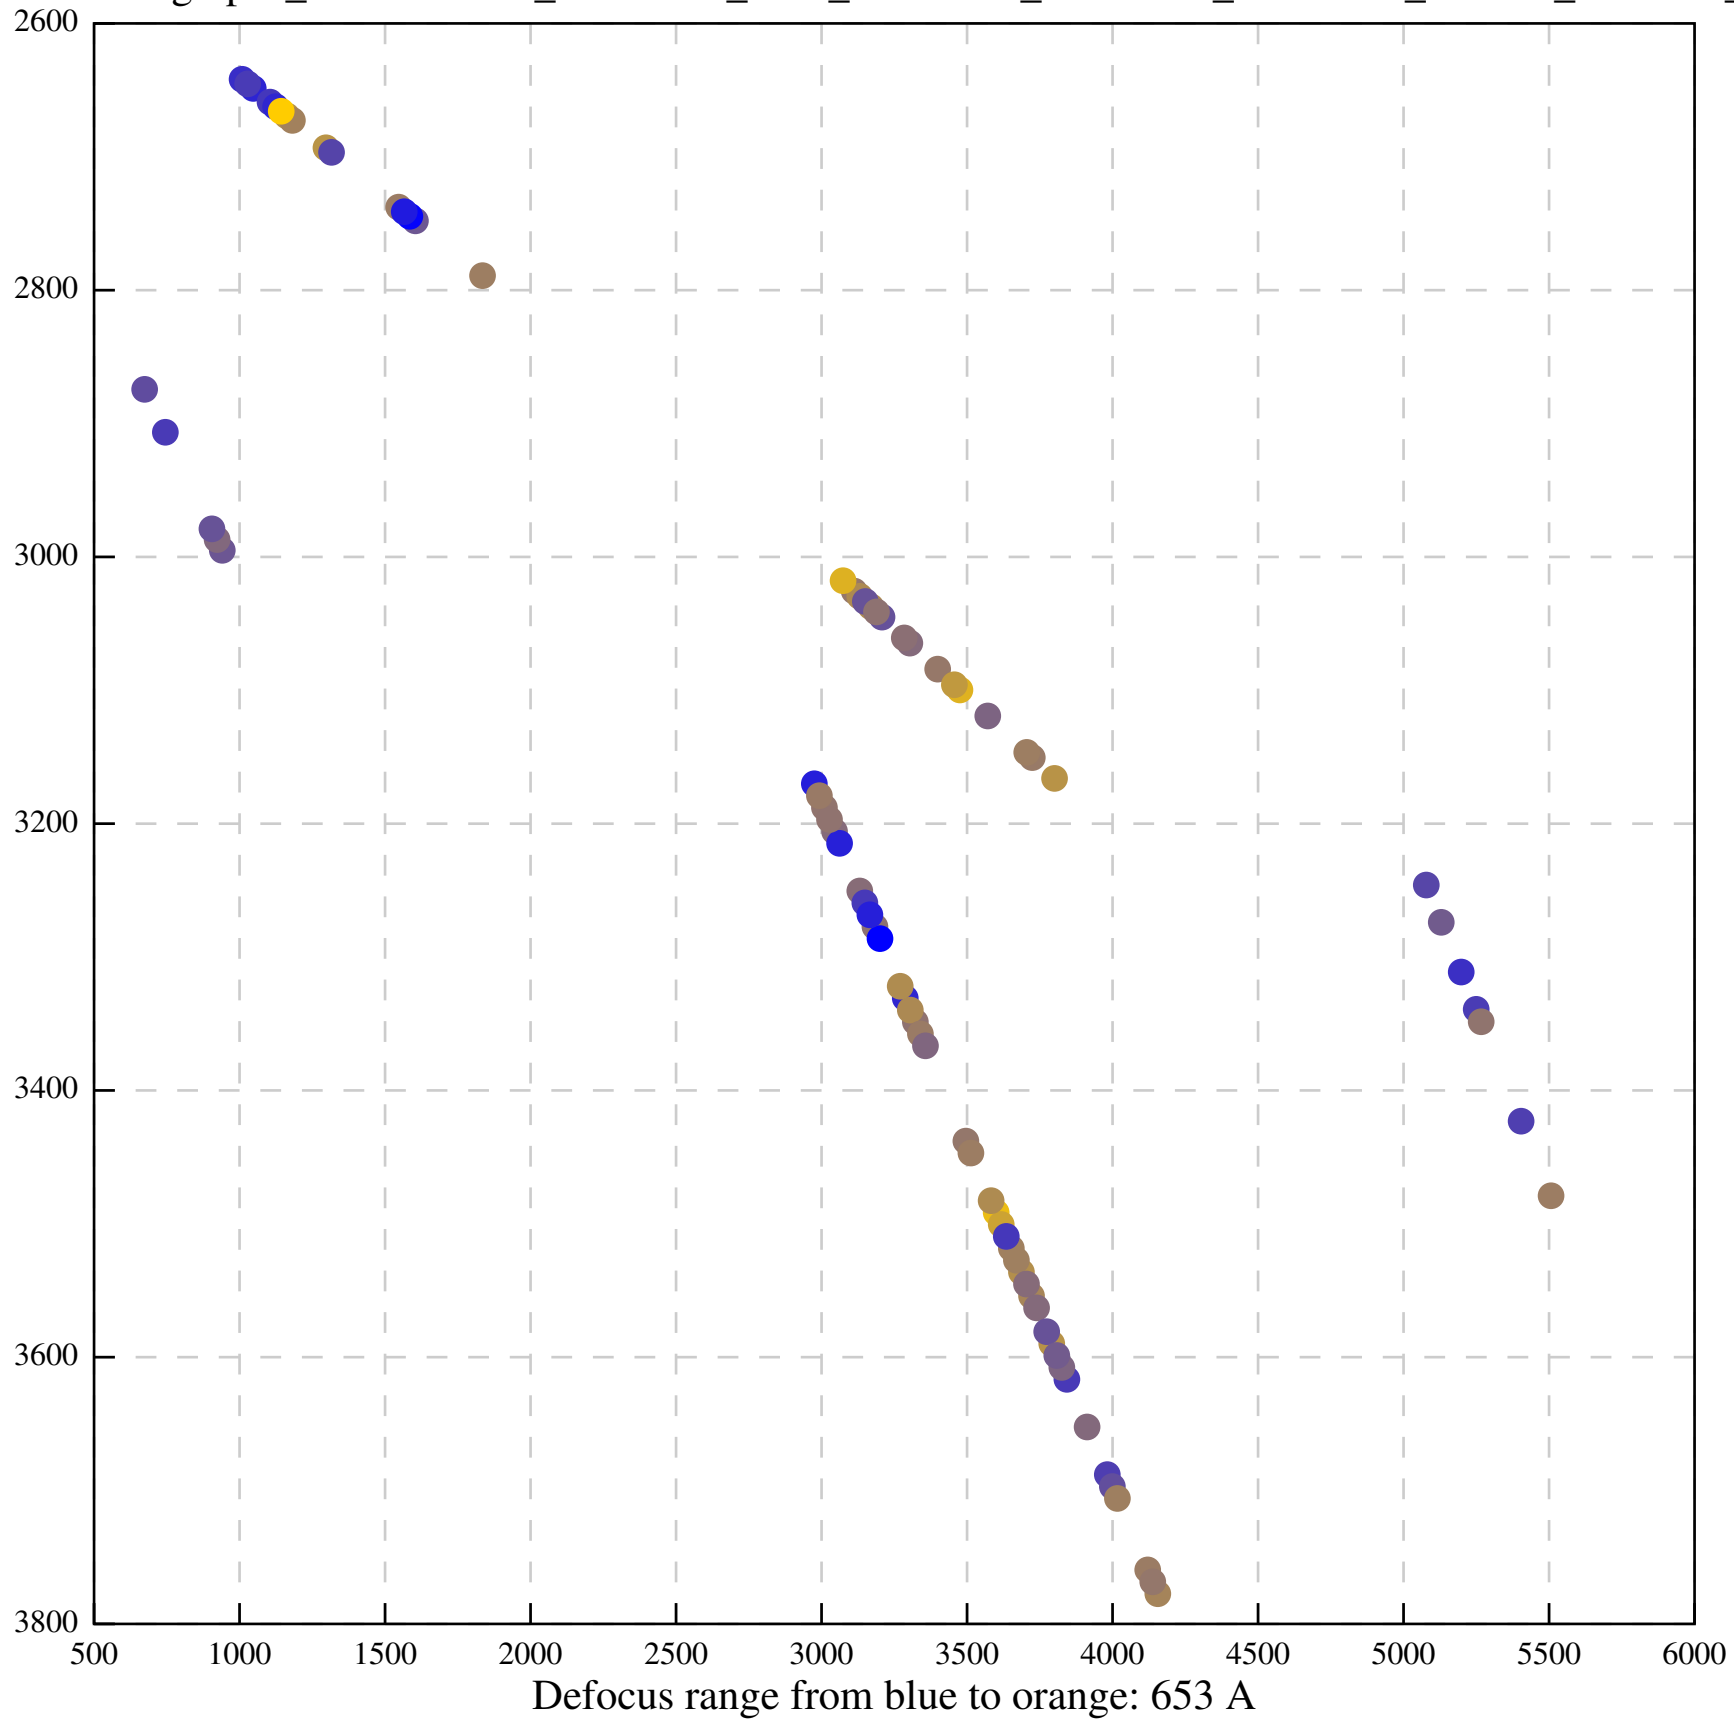

Asymm. obs [-1, 1] opticsGroup2

Asymm. obs [-pi, pi] opticsGroup2

Beamtilt-only fit [-1, 1] opticsGroup2

Beamtilt-only fit [-pi, pi] opticsGroup2

Defocus range from blue to orange: 151 Å

Defocus range from blue to orange: 653 A

Defocus range from blue to orange: 480 A

Defocus range from blue to orange: 204 Å

Defocus range from blue to orange: 580 A

Defocus range from blue to orange: 353 A

Defocus range from blue to orange: 50 A

Defocus range from blue to orange: 286 A

Defocus range from blue to orange: 552 A

Defocus range from blue to orange: 54 A

Defocus range from blue to orange: 576 A

Defocus range from blue to orange: 69 A

Defocus range from blue to orange: 173 A

Defocus range from blue to orange: 0 A

Defocus range from blue to orange: 232 Å

Defocus range from blue to orange: 575 A

Defocus range from blue to orange: 347 A

Defocus range from blue to orange: 0 A

Defocus range from blue to orange: 487 A

Defocus range from blue to orange: 383 A