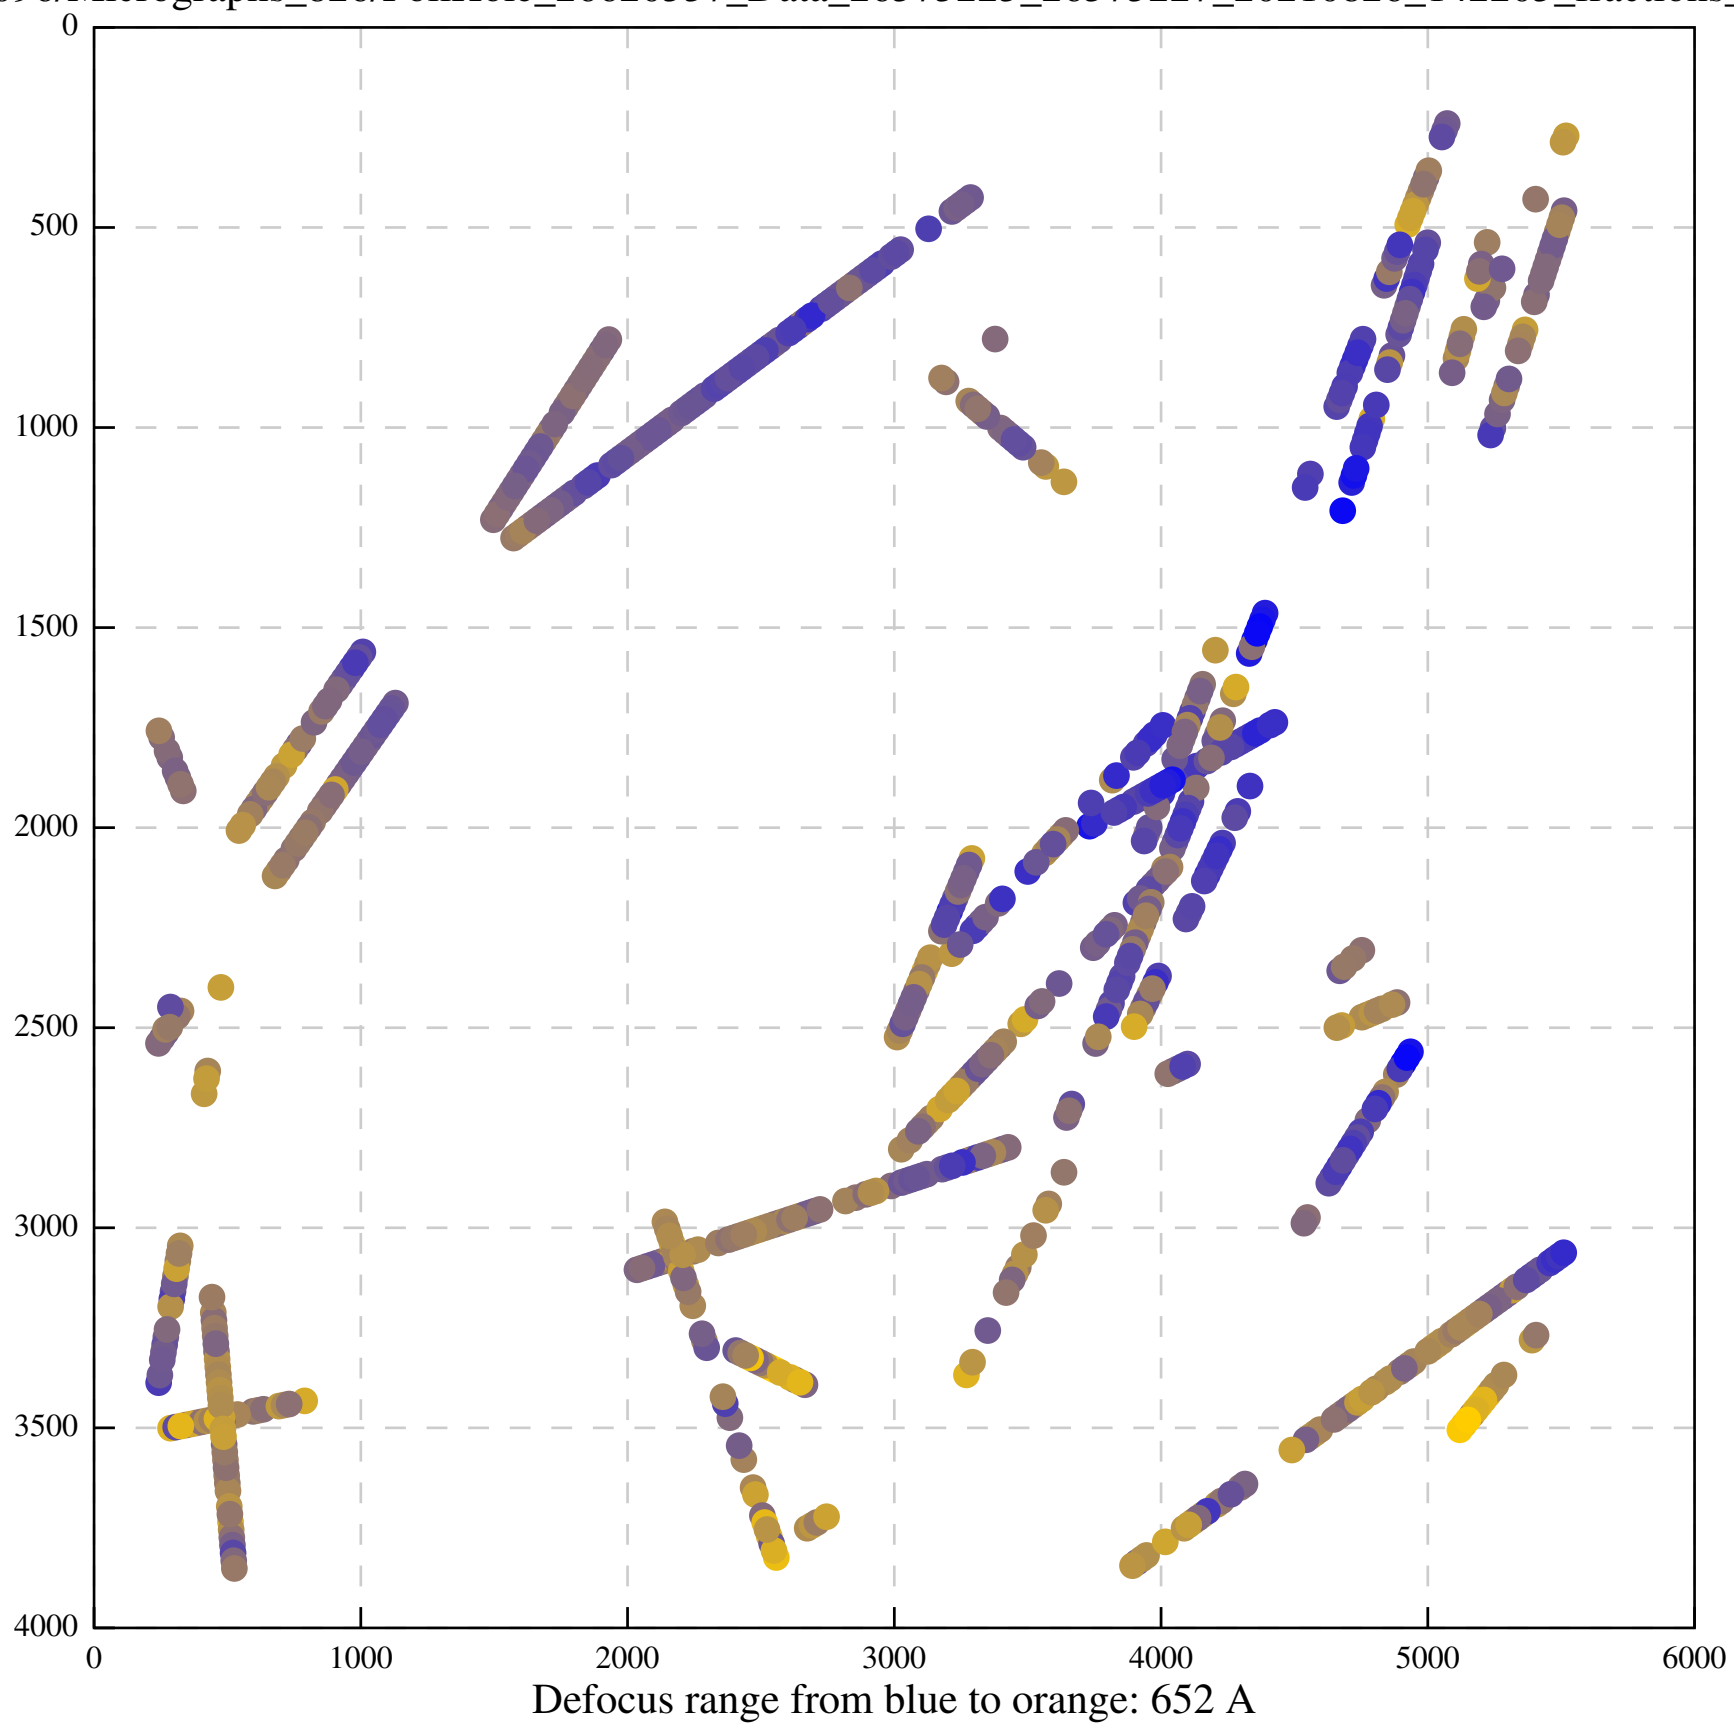

Defocus range from blue to orange: 480 A

Defocus range from blue to orange: 204 Å

Defocus range from blue to orange: 580 A

Defocus range from blue to orange: 353 A

Defocus range from blue to orange: 50 A

Defocus range from blue to orange: 286 A

Defocus range from blue to orange: 232 Å

Defocus range from blue to orange: 575 A

Defocus range from blue to orange: 347 A

Defocus range from blue to orange: 0 A

Defocus range from blue to orange: 487 A

Defocus range from blue to orange: 383 A

Defocus range from blue to orange: 126 A

Defocus range from blue to orange: 748 A

Defocus range from blue to orange: 274 Å

Defocus range from blue to orange: 60 A

Defocus range from blue to orange: 83 A

Defocus range from blue to orange: 328 A

Defocus range from blue to orange: 16 A

Defocus range from blue to orange: 93 A

Defocus range from blue to orange: 81 A

Defocus range from blue to orange: 121 A

Defocus range from blue to orange: 438 A

Defocus range from blue to orange: 437 A