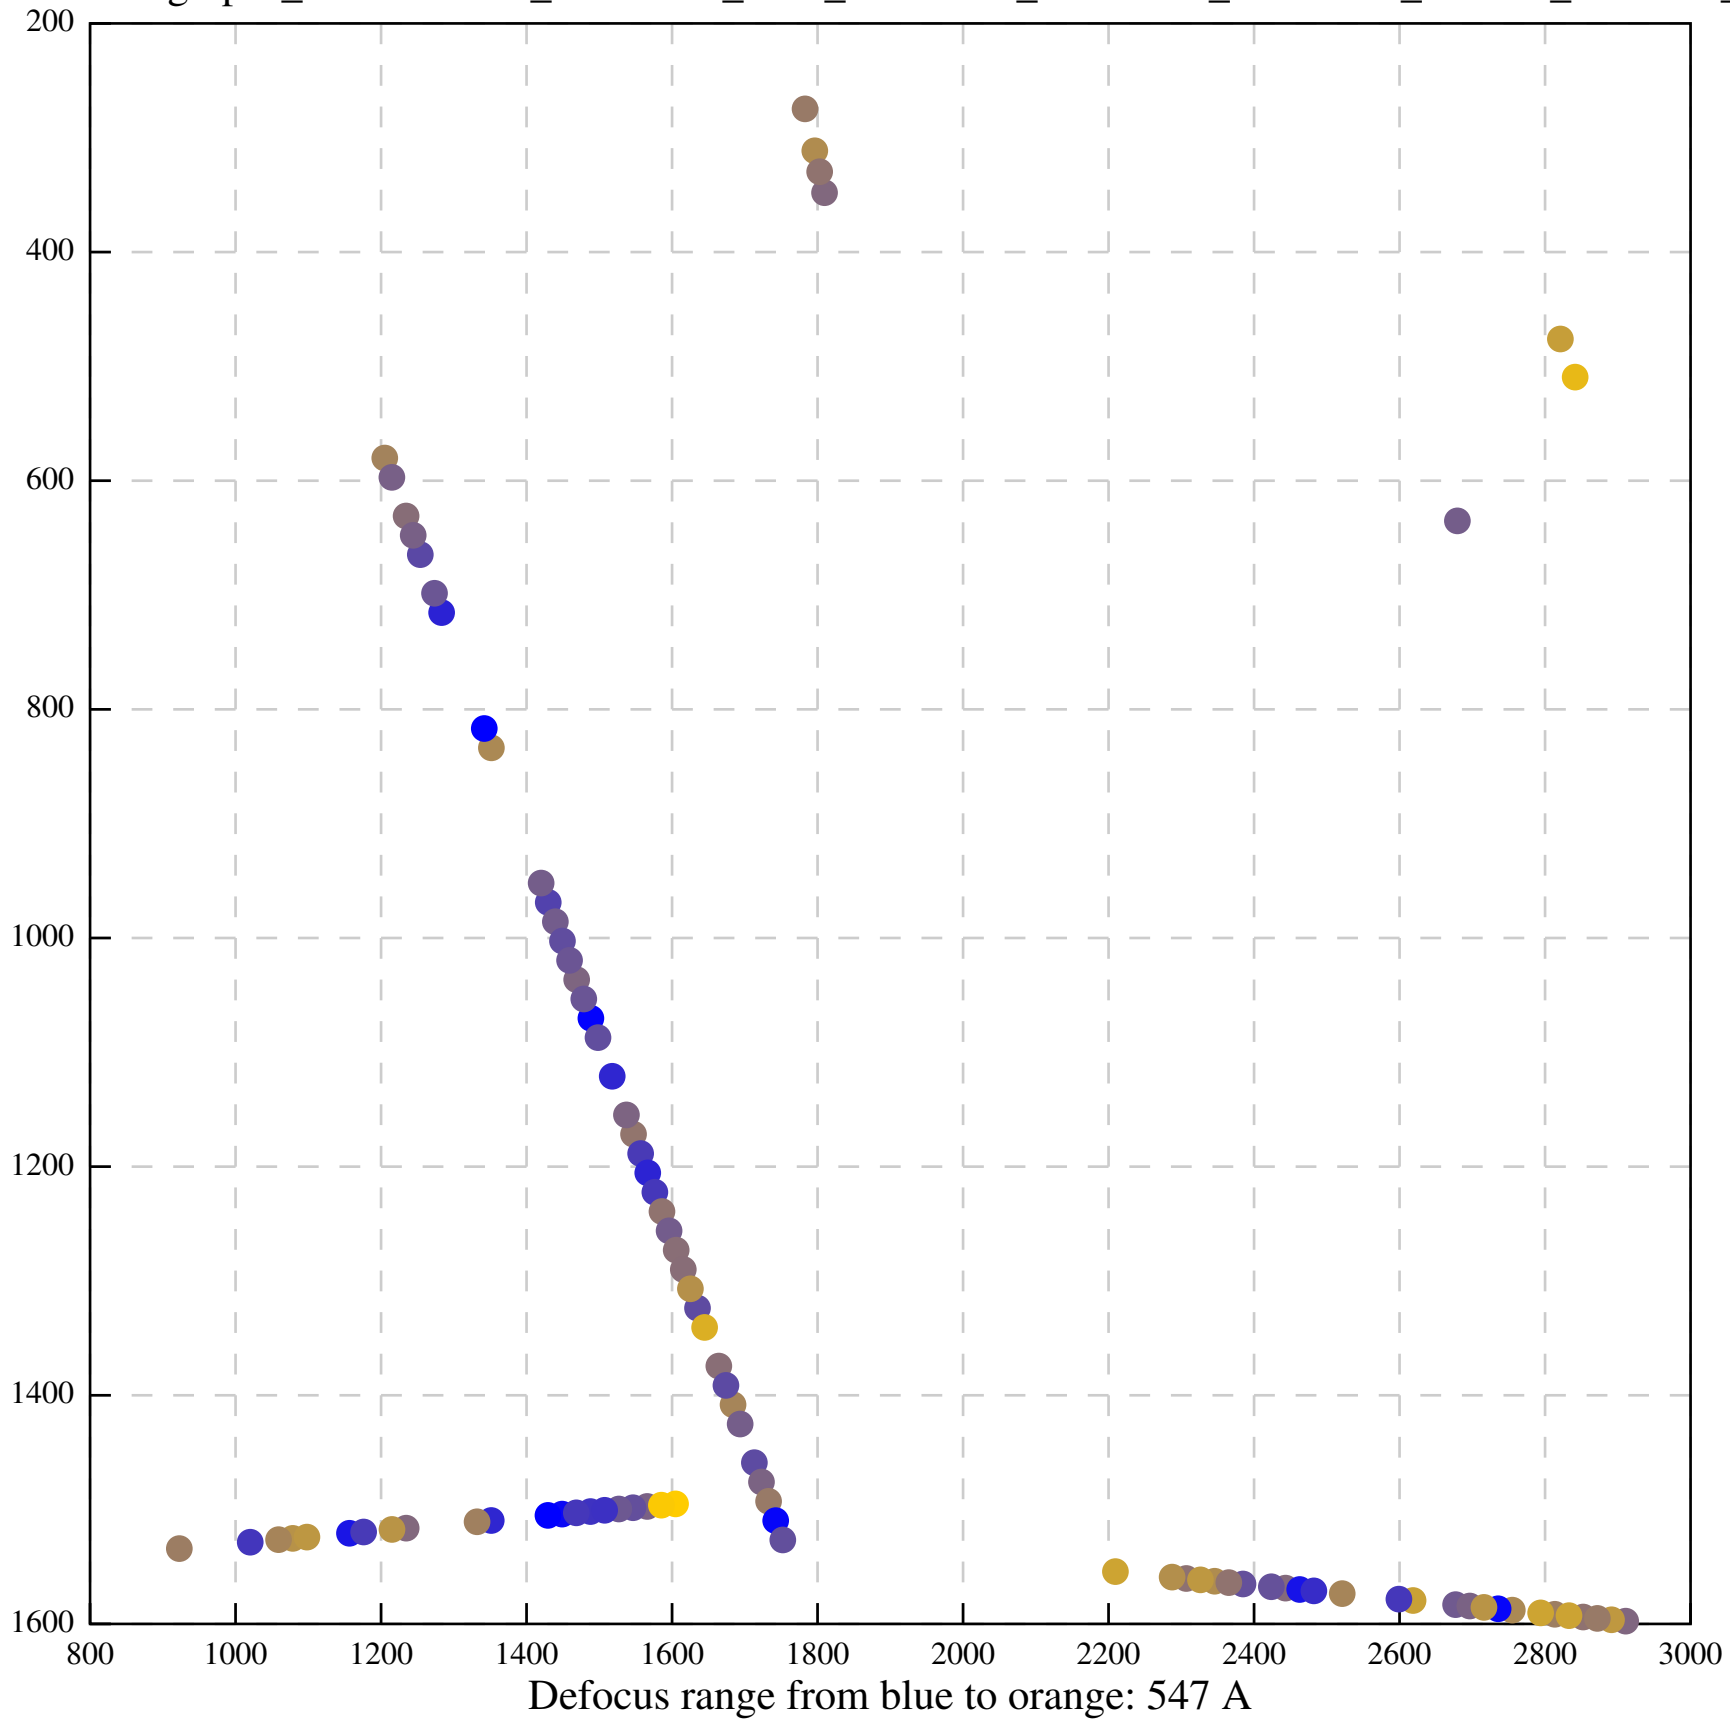

Asymm. obs [-1, 1] opticsGroup2

Asymm. obs [-pi, pi] opticsGroup2

Beamtilt-only fit [-1, 1] opticsGroup2

Beamtilt-only fit [-pi, pi] opticsGroup2

Defocus range from blue to orange: 151 Å

Defocus range from blue to orange: 653 A

Defocus range from blue to orange: 480 A

Defocus range from blue to orange: 204 Å

Defocus range from blue to orange: 580 A

Defocus range from blue to orange: 353 A

Defocus range from blue to orange: 50 A

Defocus range from blue to orange: 286 A

Defocus range from blue to orange: 552 A

Defocus range from blue to orange: 54 A

Defocus range from blue to orange: 576 A

Defocus range from blue to orange: 69 A

Defocus range from blue to orange: 173 A

Defocus range from blue to orange: 0 A

Defocus range from blue to orange: 232 Å

Defocus range from blue to orange: 575 A

Defocus range from blue to orange: 347 A

Defocus range from blue to orange: 0 A

Defocus range from blue to orange: 487 A

Defocus range from blue to orange: 383 A