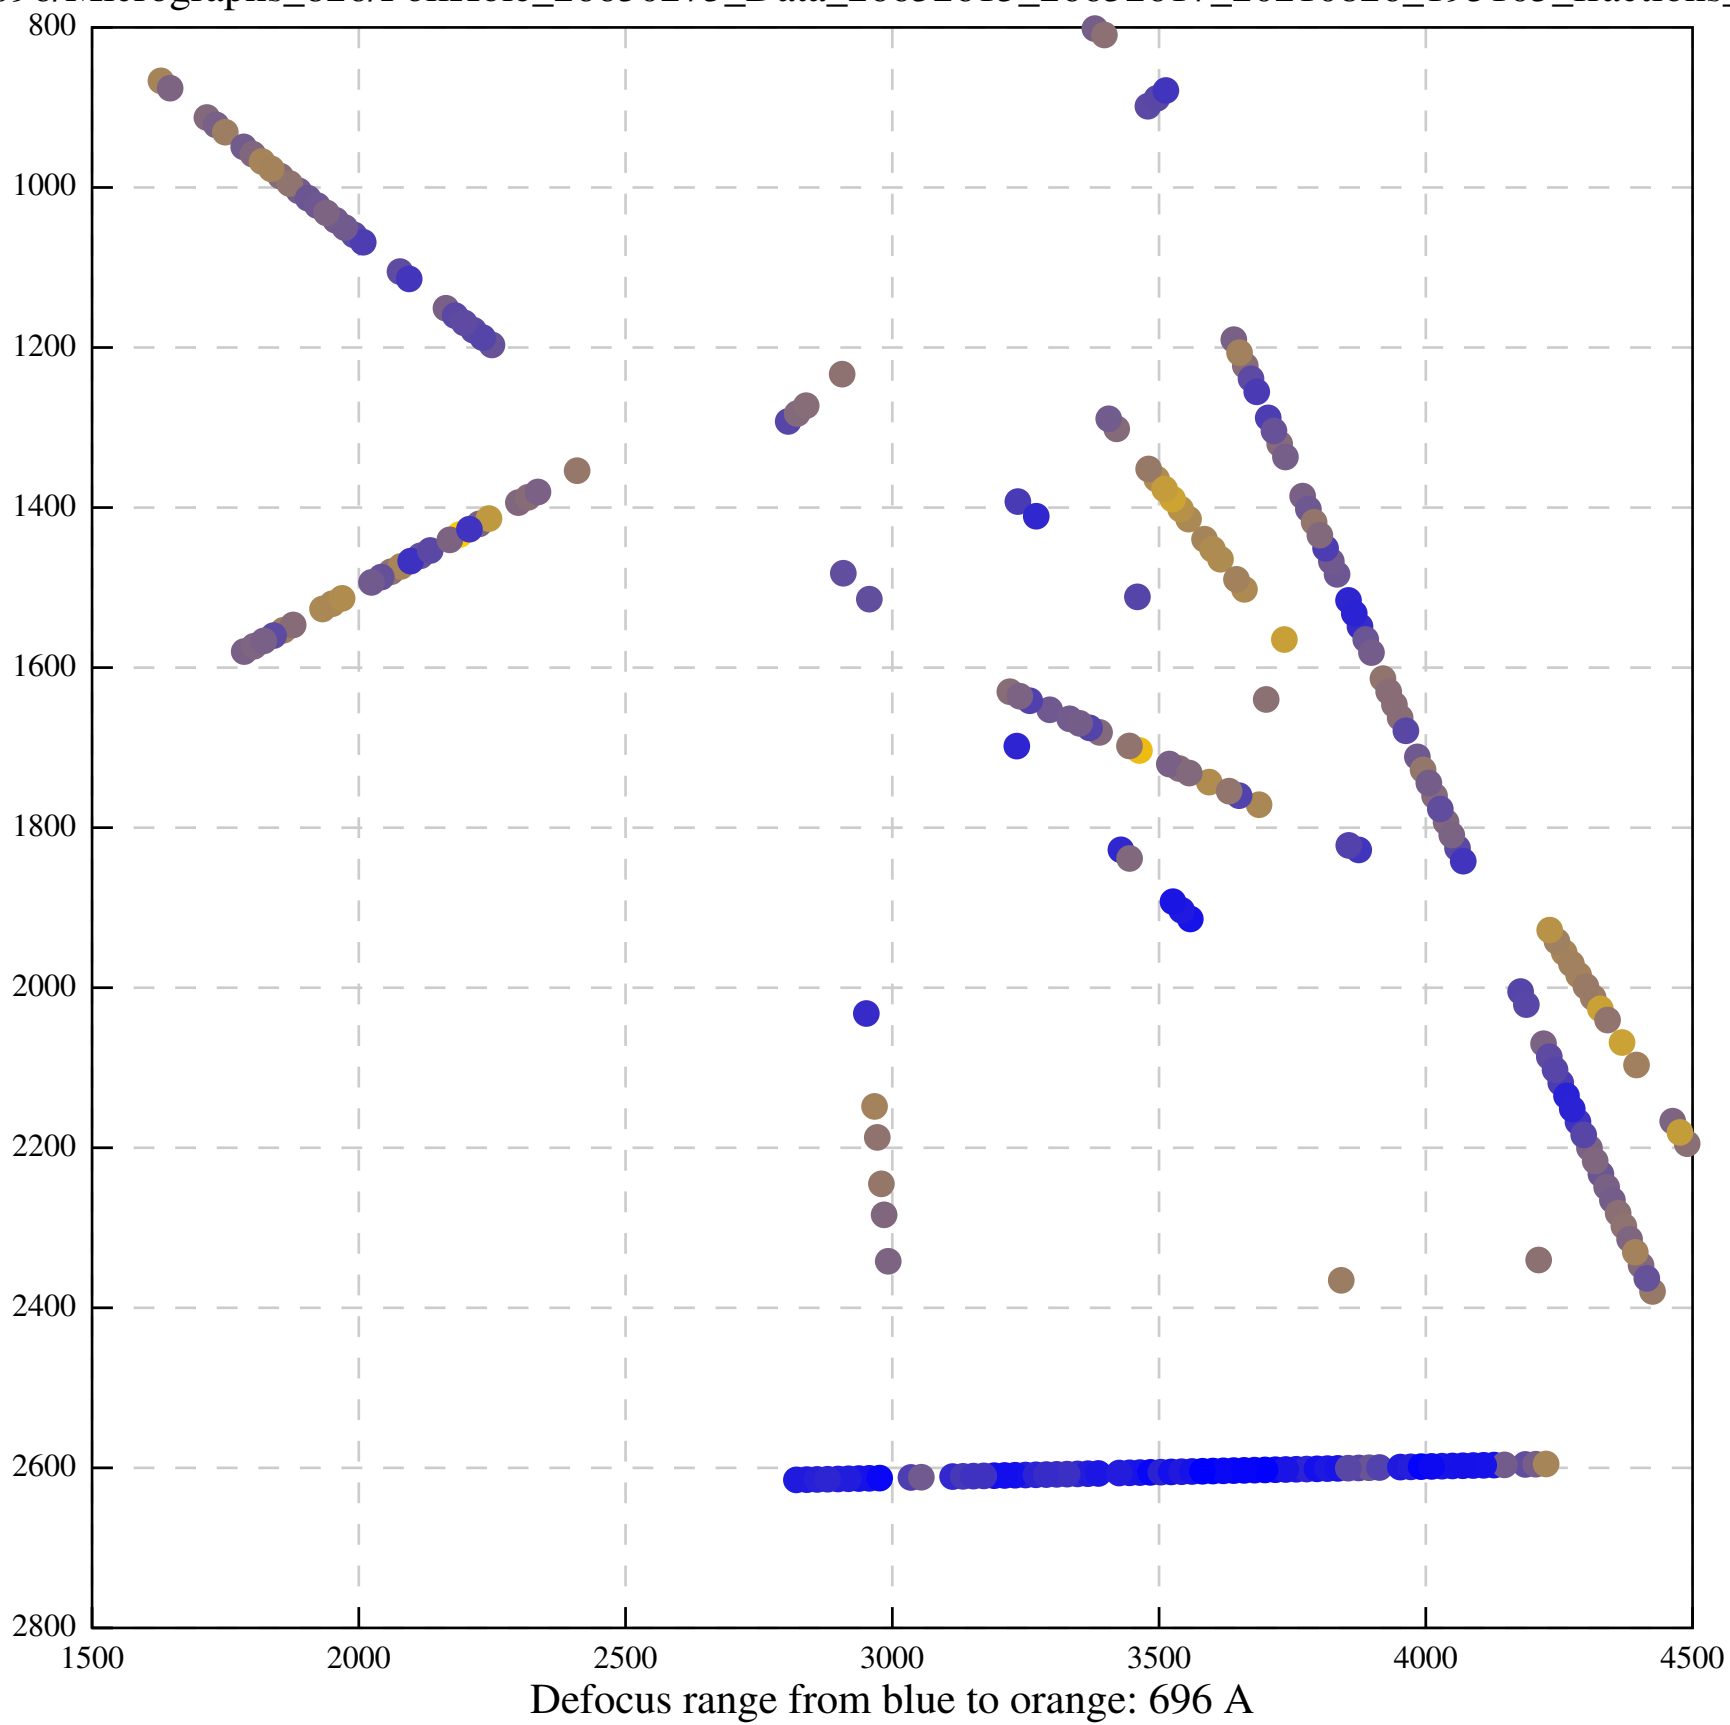

Defocus range from blue to orange: 126 A

Defocus range from blue to orange: 748 A

Defocus range from blue to orange: 274 Å

Defocus range from blue to orange: 60 A

Defocus range from blue to orange: 83 A

Defocus range from blue to orange: 328 A

Defocus range from blue to orange: 16 A

Defocus range from blue to orange: 93 A

Defocus range from blue to orange: 81 A

Defocus range from blue to orange: 121 A

Defocus range from blue to orange: 438 A

Defocus range from blue to orange: 437 A

Defocus range from blue to orange: 502 Å

Defocus range from blue to orange: 765 A

Defocus range from blue to orange: 593 A

Defocus range from blue to orange: 153 A

Defocus range from blue to orange: 171 Å

Defocus range from blue to orange: 36 A

Defocus range from blue to orange: 368 A

Defocus range from blue to orange: 412 A

Defocus range from blue to orange: 93 A

Defocus range from blue to orange: 0 Å