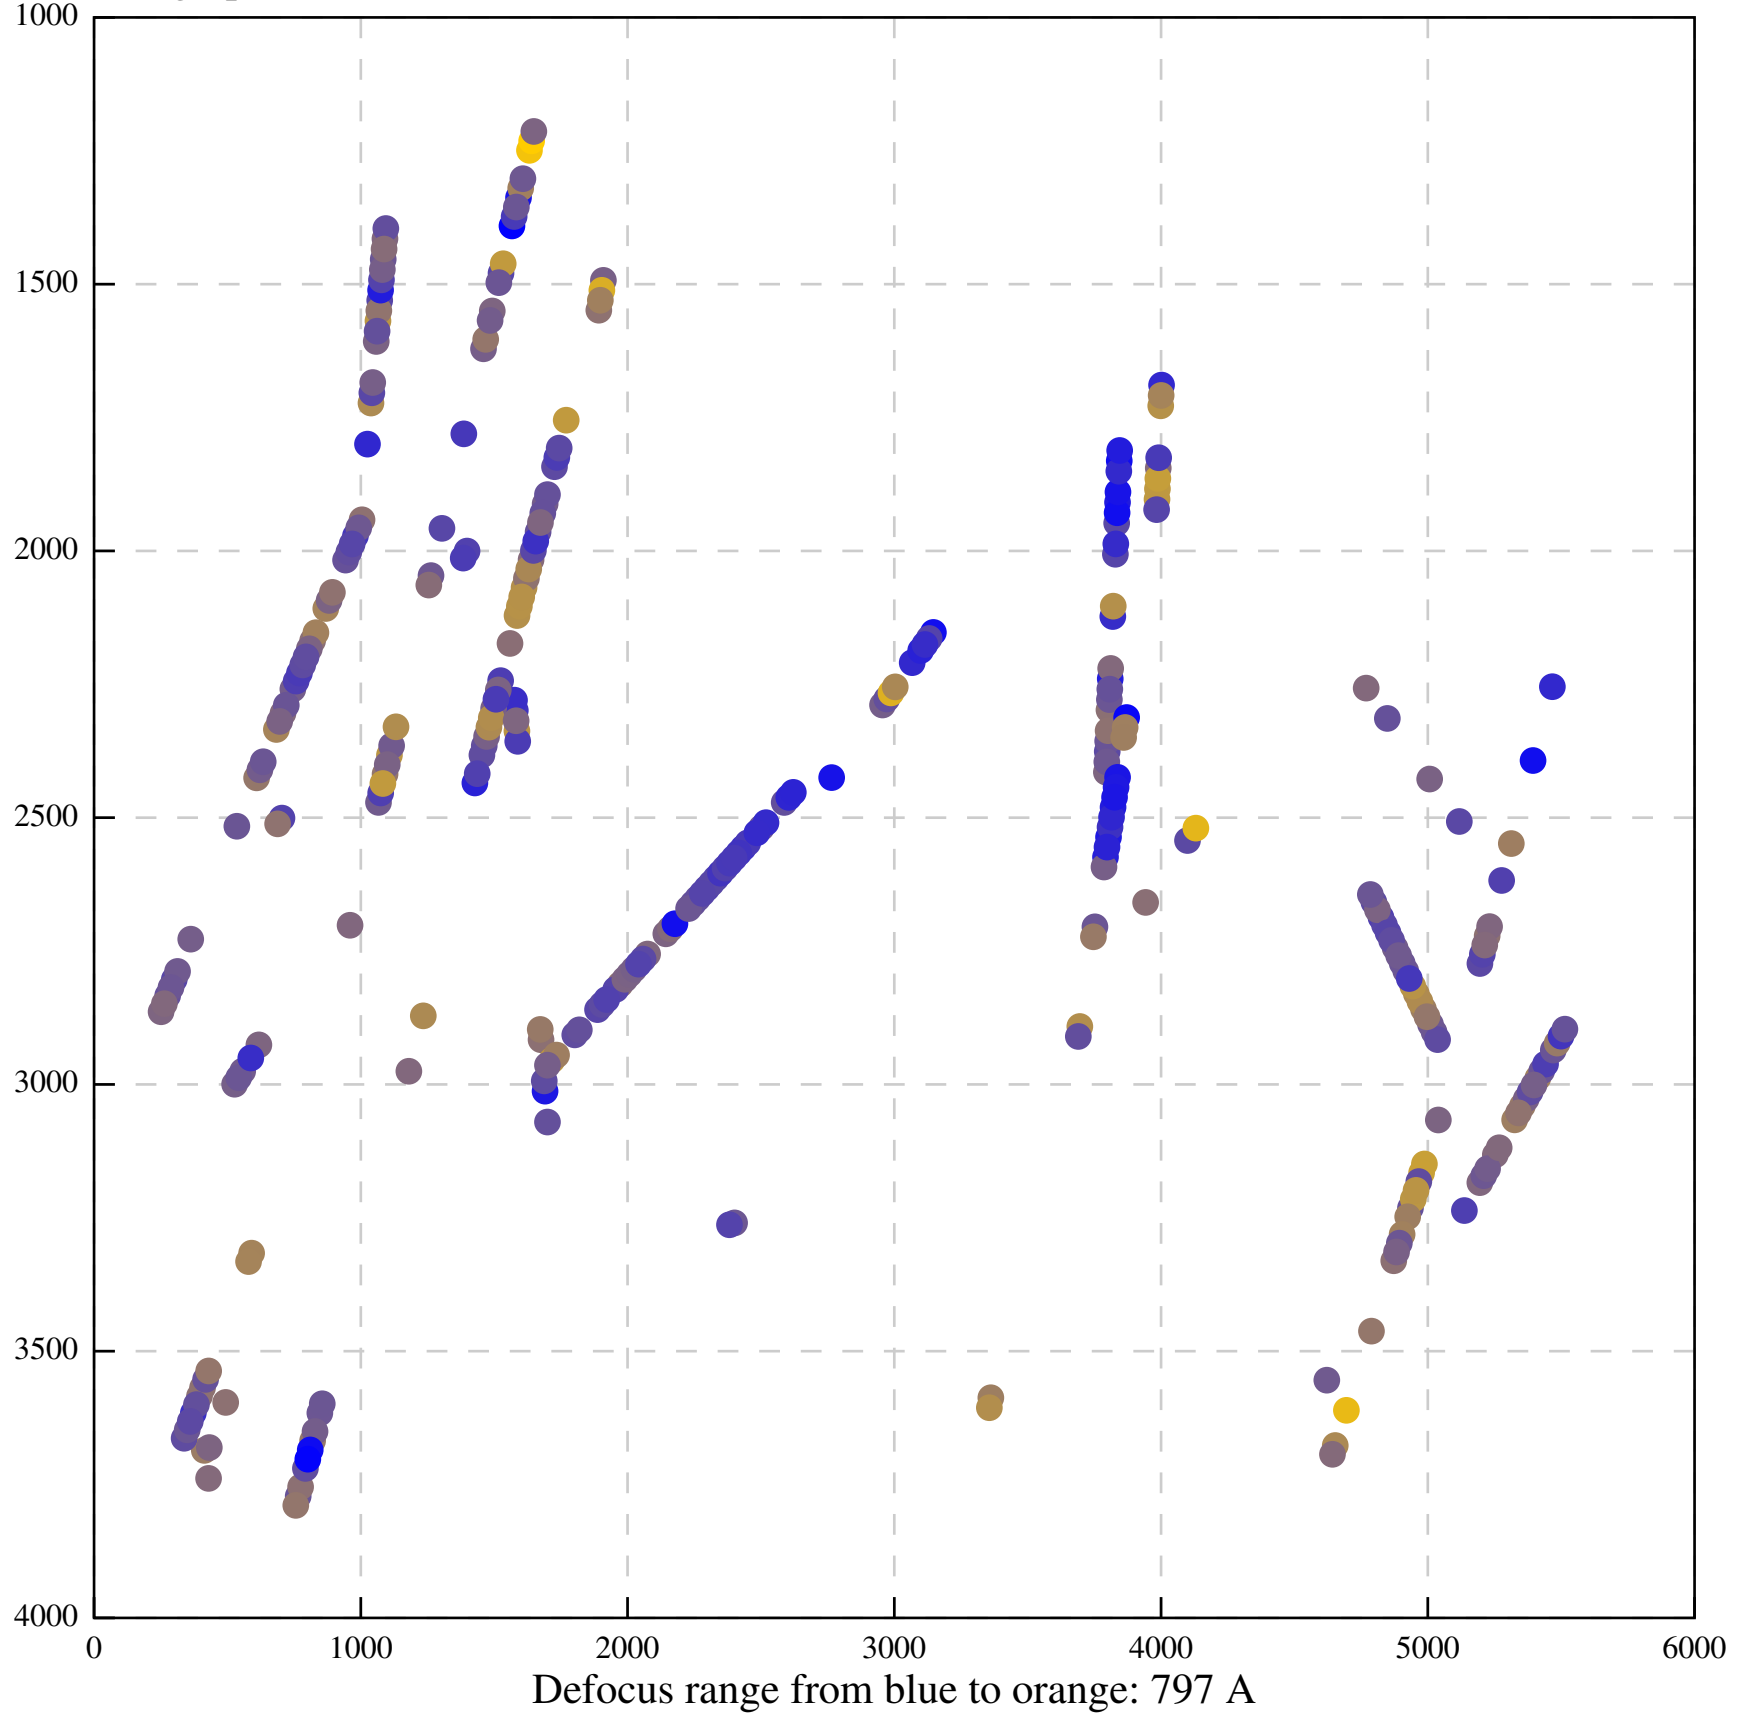

Defocus range from blue to orange: 552 A

Defocus range from blue to orange: 54 A

Defocus range from blue to orange: 576 A

Defocus range from blue to orange: 69 A

Defocus range from blue to orange: 173 A

Defocus range from blue to orange: 0 A

Defocus range from blue to orange: 232 Å

Defocus range from blue to orange: 575 A

Defocus range from blue to orange: 347 A

Defocus range from blue to orange: 0 A

Defocus range from blue to orange: 487 A

Defocus range from blue to orange: 383 A

Defocus range from blue to orange: 126 A

Defocus range from blue to orange: 748 A

Defocus range from blue to orange: 274 Å

Defocus range from blue to orange: 60 A

Defocus range from blue to orange: 83 A

Defocus range from blue to orange: 328 A

Defocus range from blue to orange: 16 A

Defocus range from blue to orange: 93 A

Defocus range from blue to orange: 81 A

Defocus range from blue to orange: 121 A

Defocus range from blue to orange: 438 A

Defocus range from blue to orange: 437 A