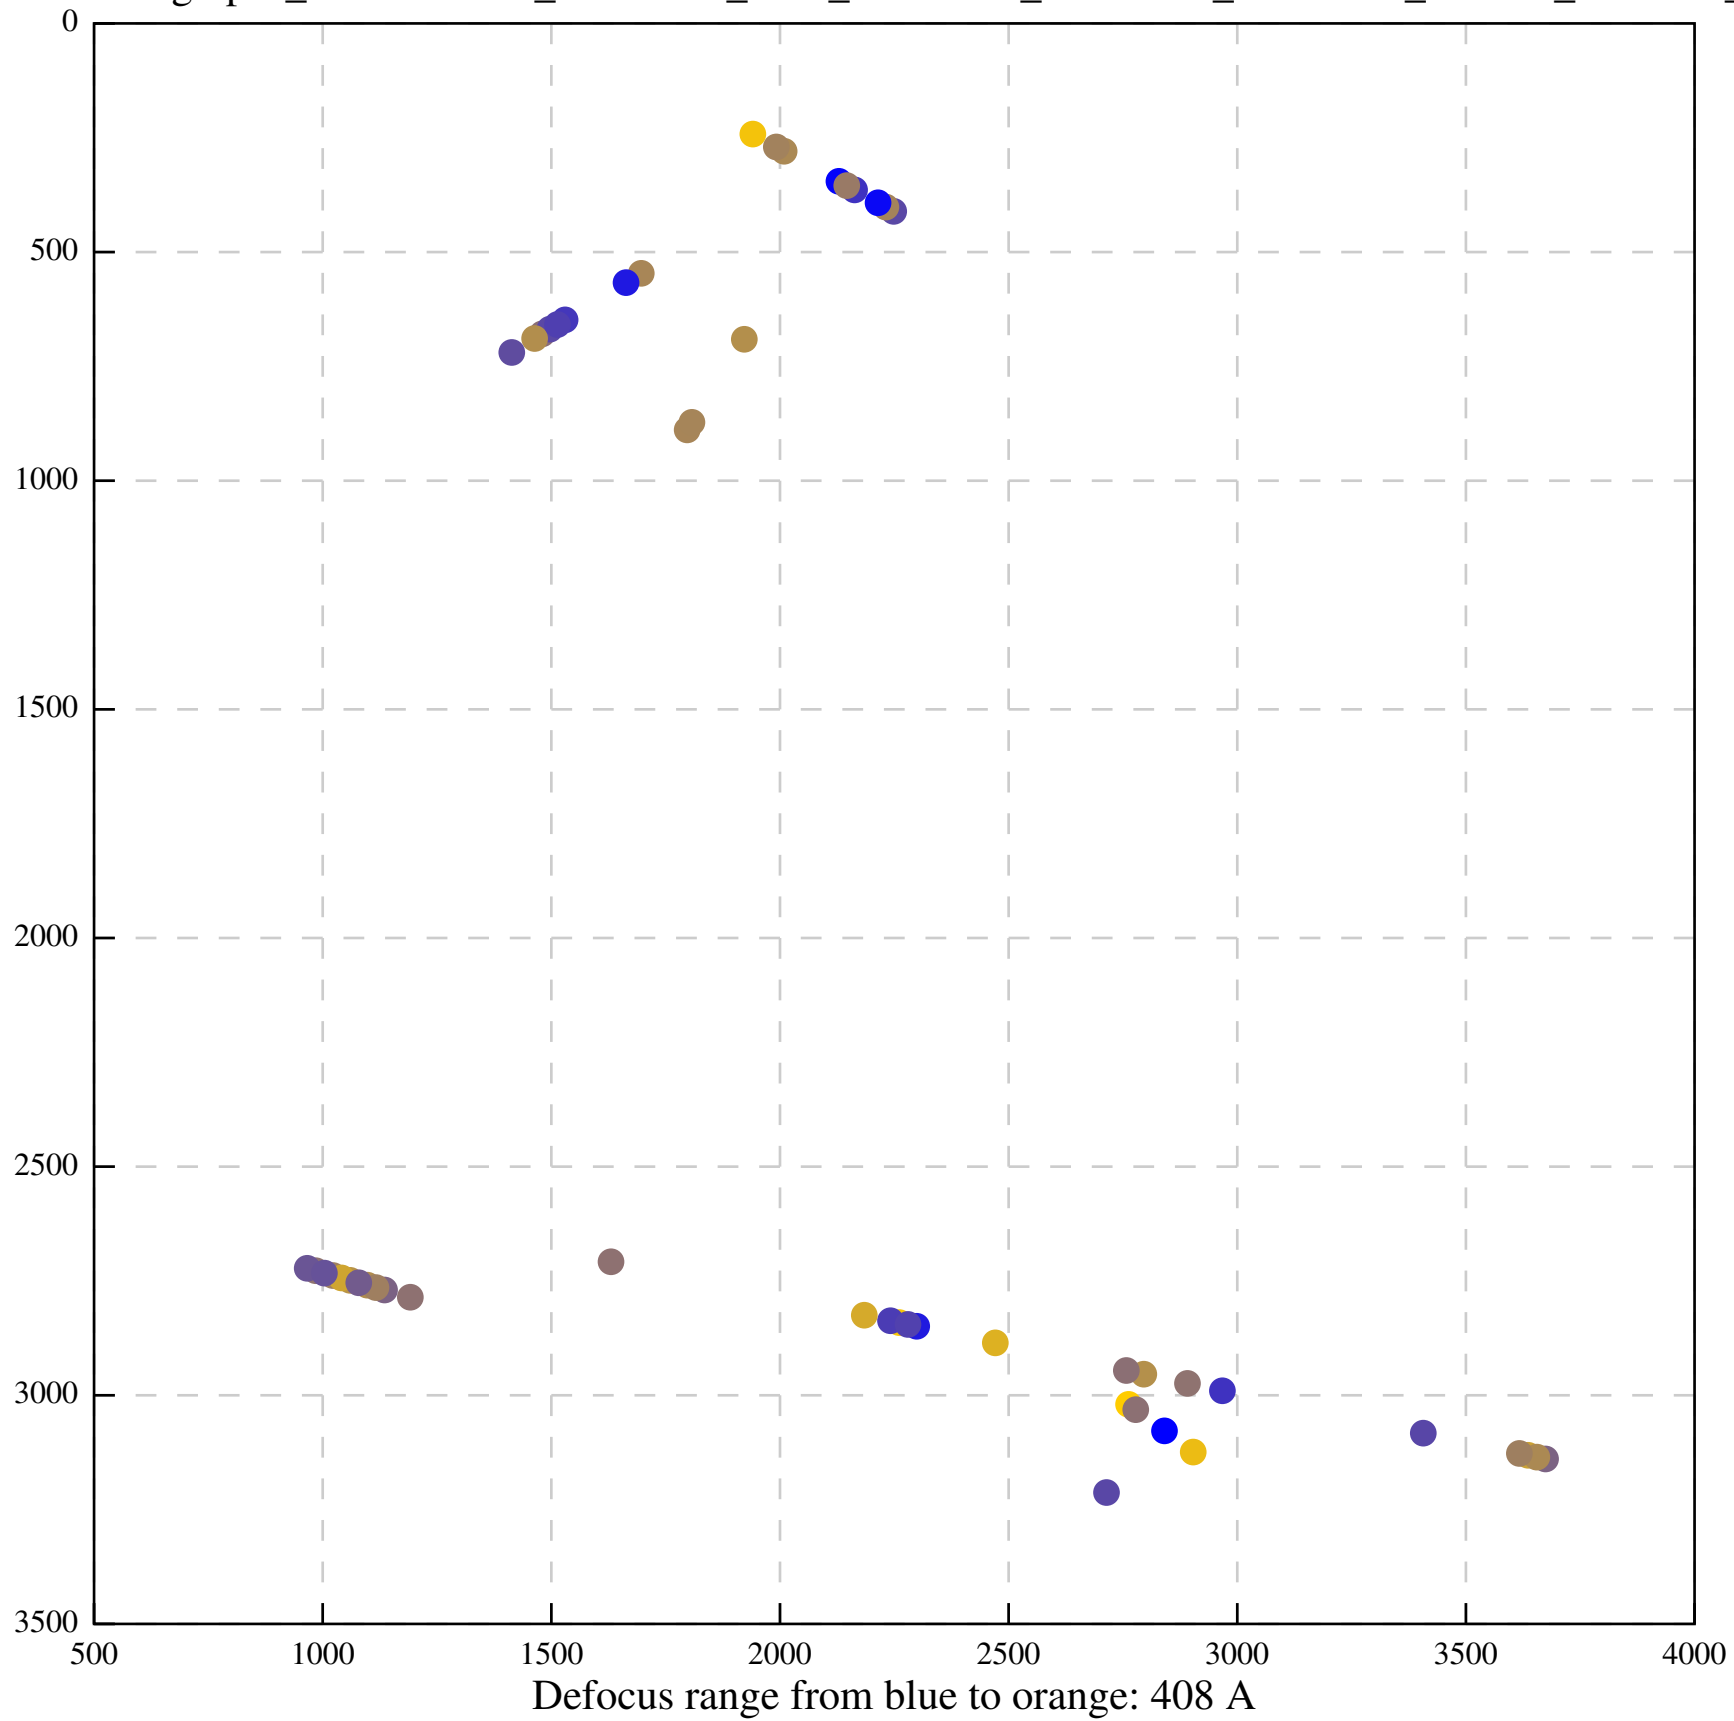

Defocus range from blue to orange: 126 A

Defocus range from blue to orange: 748 A

Defocus range from blue to orange: 274 Å

Defocus range from blue to orange: 60 A

Defocus range from blue to orange: 83 A

Defocus range from blue to orange: 328 A

Defocus range from blue to orange: 16 A

Defocus range from blue to orange: 93 A

Defocus range from blue to orange: 81 A

Defocus range from blue to orange: 121 A

Defocus range from blue to orange: 438 A

Defocus range from blue to orange: 437 A

Defocus range from blue to orange: 502 Å

Defocus range from blue to orange: 765 A

Defocus range from blue to orange: 593 A

Defocus range from blue to orange: 153 A

Defocus range from blue to orange: 171 Å

Defocus range from blue to orange: 36 A

Defocus range from blue to orange: 368 A

Defocus range from blue to orange: 412 A

Defocus range from blue to orange: 93 A

Defocus range from blue to orange: 0 Å