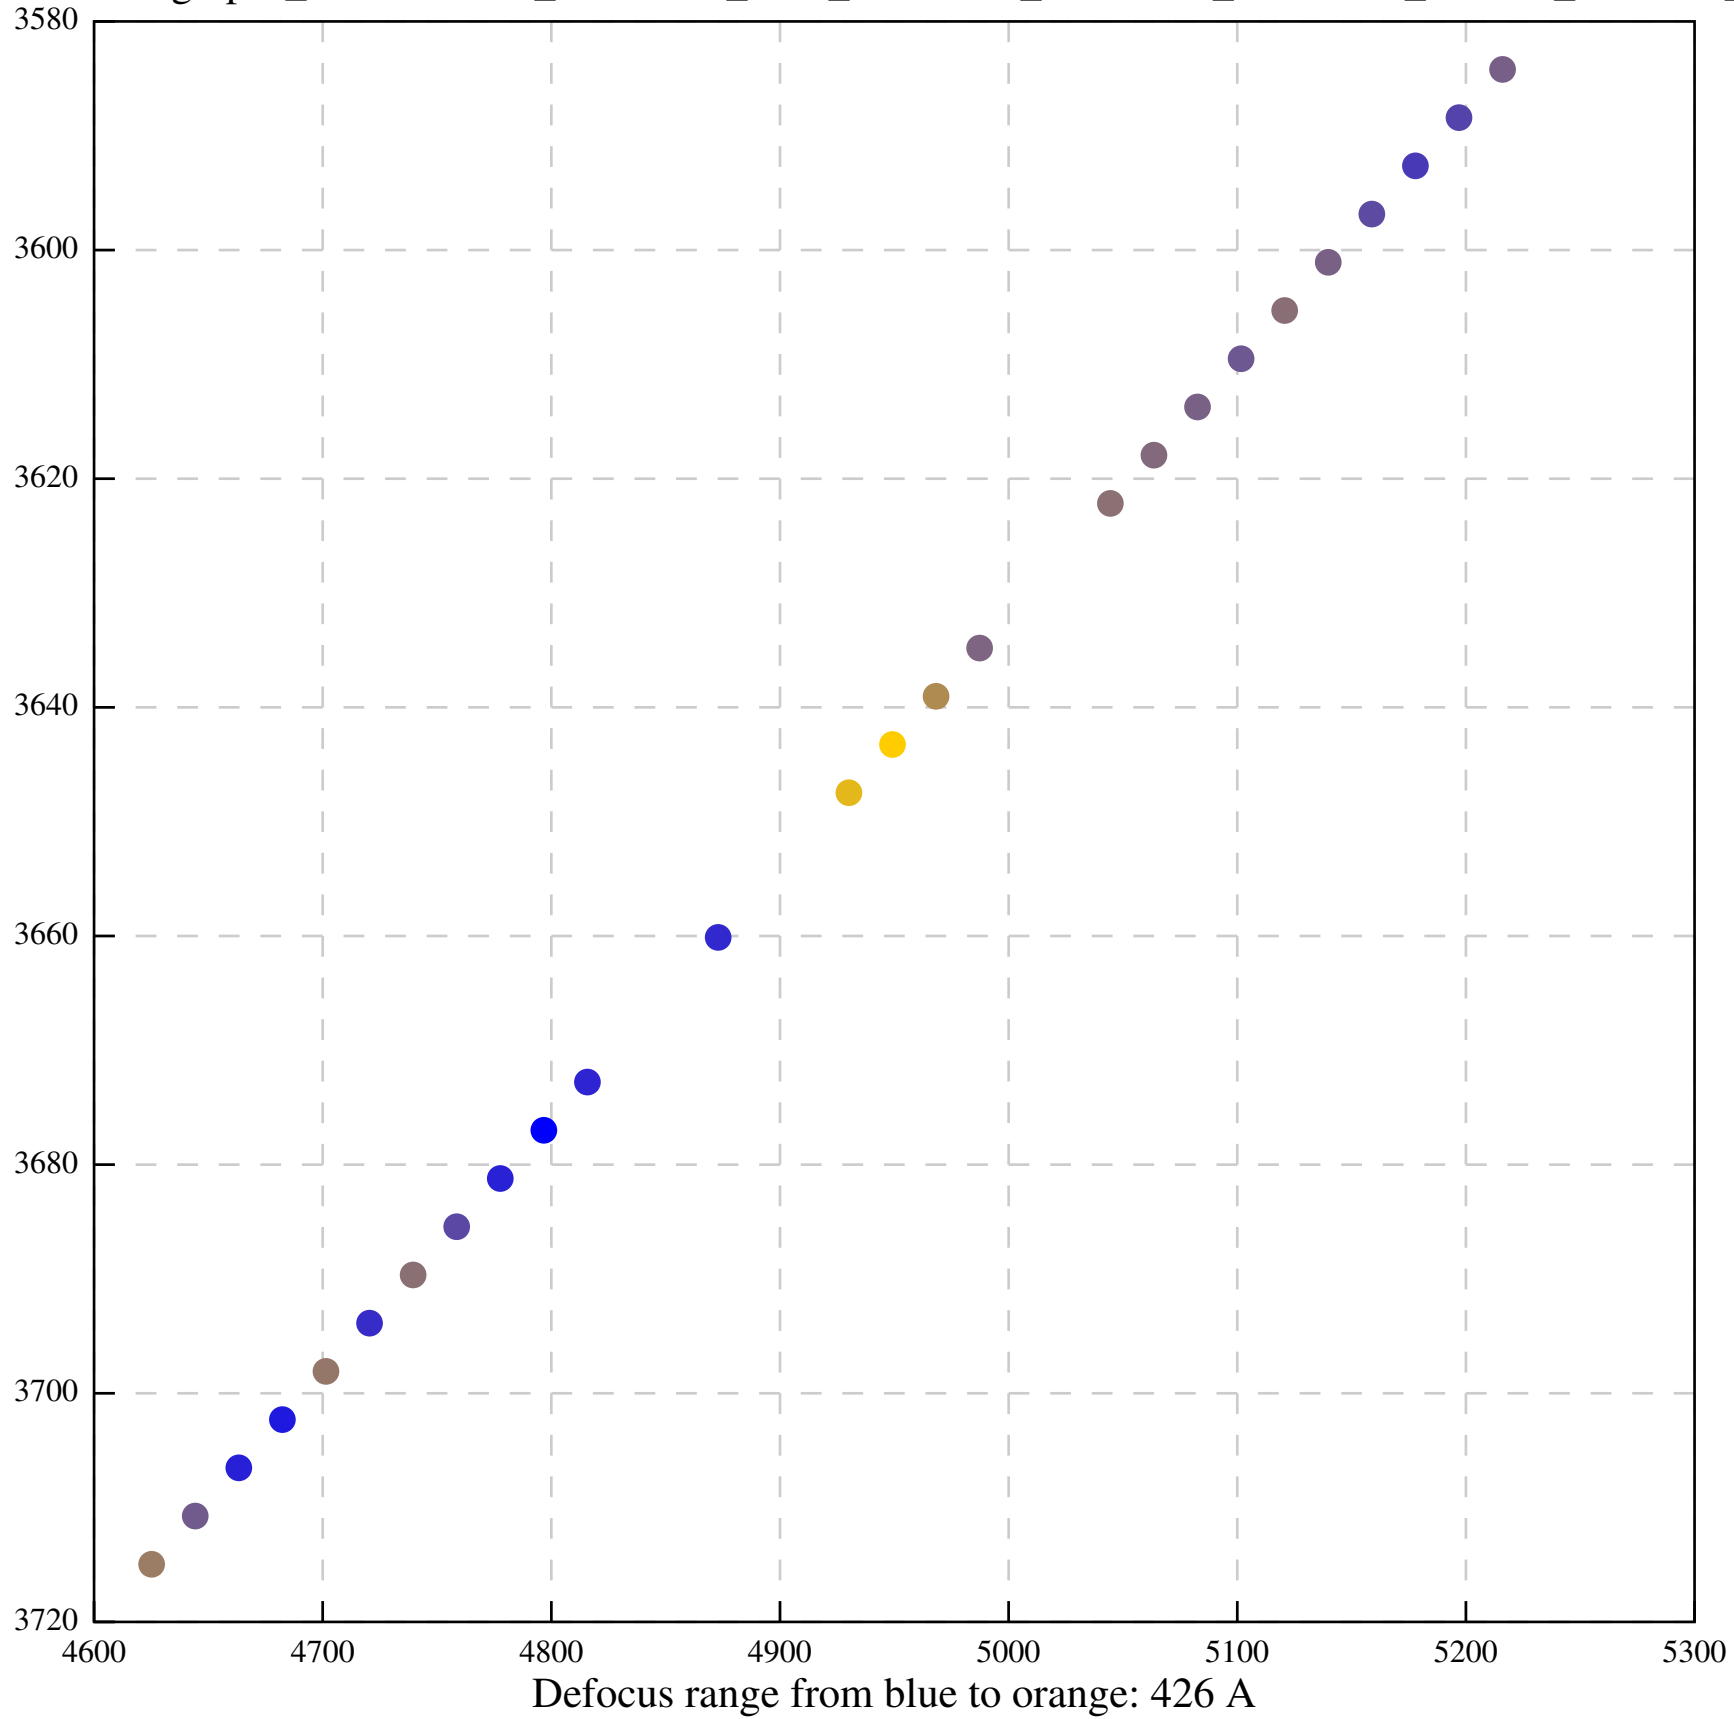

Defocus range from blue to orange: 480 A

Defocus range from blue to orange: 204 Å

Defocus range from blue to orange: 580 A

Defocus range from blue to orange: 353 A

Defocus range from blue to orange: 50 A

Defocus range from blue to orange: 286 A

Defocus range from blue to orange: 552 A

Defocus range from blue to orange: 54 A

Defocus range from blue to orange: 576 A

Defocus range from blue to orange: 69 A

Defocus range from blue to orange: 173 A

Defocus range from blue to orange: 0 A

Defocus range from blue to orange: 232 Å

Defocus range from blue to orange: 575 A

Defocus range from blue to orange: 347 A

Defocus range from blue to orange: 0 A

Defocus range from blue to orange: 487 A

Defocus range from blue to orange: 383 A

Defocus range from blue to orange: 126 A

Defocus range from blue to orange: 748 A

Defocus range from blue to orange: 274 Å

Defocus range from blue to orange: 60 A

Defocus range from blue to orange: 83 A

Defocus range from blue to orange: 328 A