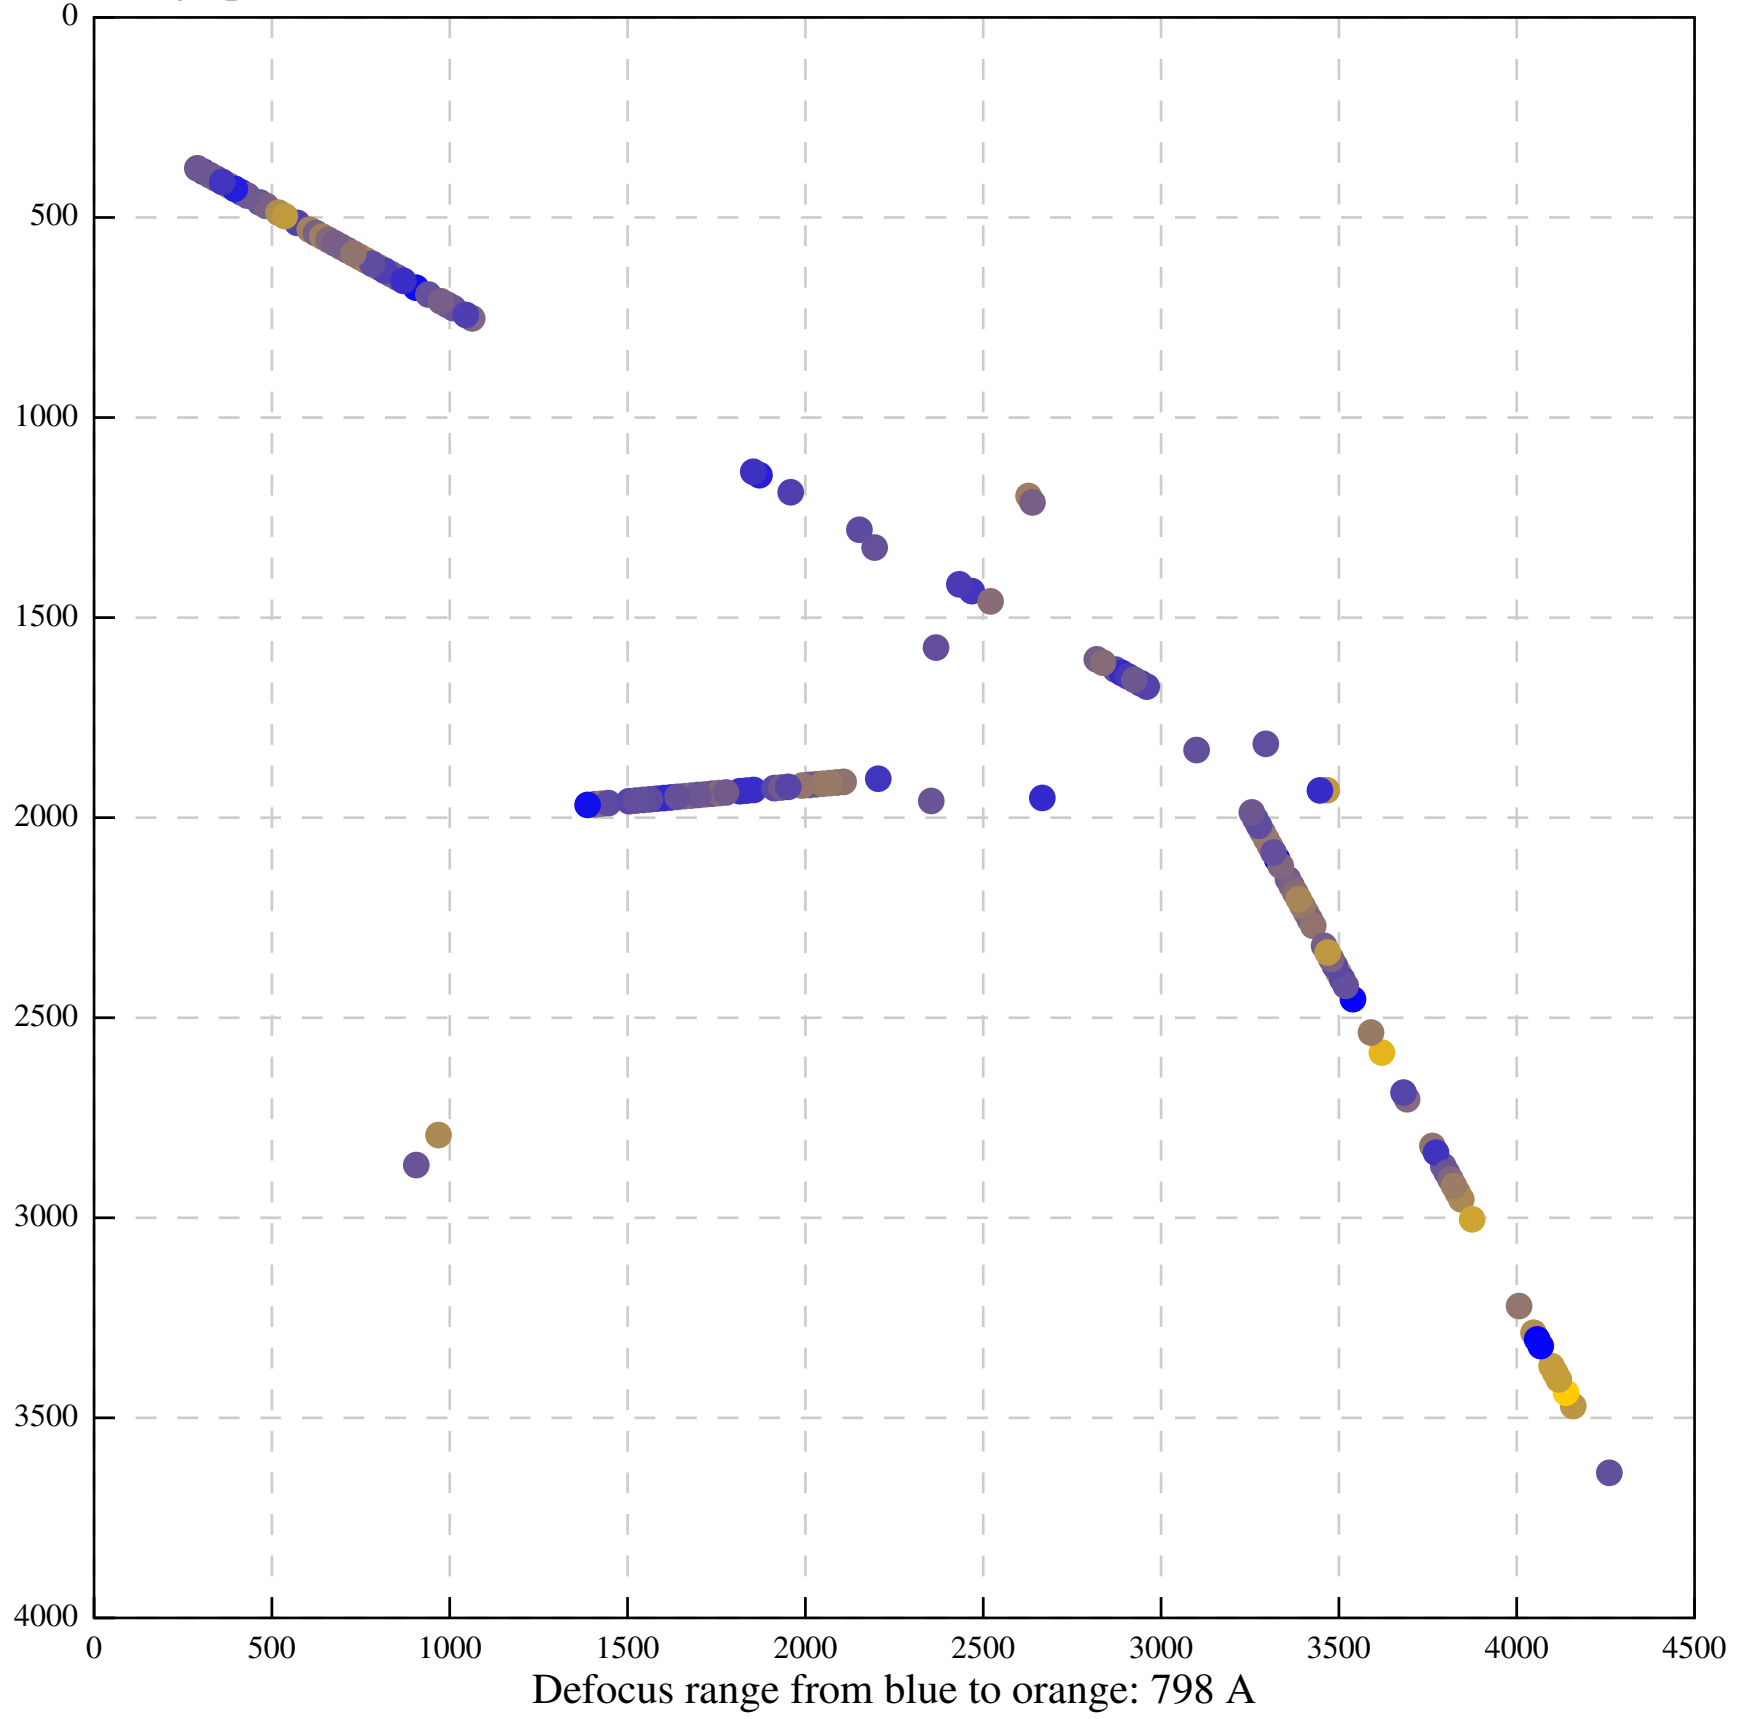

Defocus range from blue to orange: 126 A

Defocus range from blue to orange: 748 A

Defocus range from blue to orange: 274 Å

Defocus range from blue to orange: 60 A

Defocus range from blue to orange: 83 A

Defocus range from blue to orange: 328 A

Defocus range from blue to orange: 16 A

Defocus range from blue to orange: 93 A

Defocus range from blue to orange: 81 A

Defocus range from blue to orange: 121 A

Defocus range from blue to orange: 438 A

Defocus range from blue to orange: 437 A

Defocus range from blue to orange: 502 Å

Defocus range from blue to orange: 765 A

Defocus range from blue to orange: 593 A

Defocus range from blue to orange: 153 A

Defocus range from blue to orange: 171 Å

Defocus range from blue to orange: 36 A

Defocus range from blue to orange: 368 A

Defocus range from blue to orange: 412 A

Defocus range from blue to orange: 93 A

Defocus range from blue to orange: 0 Å