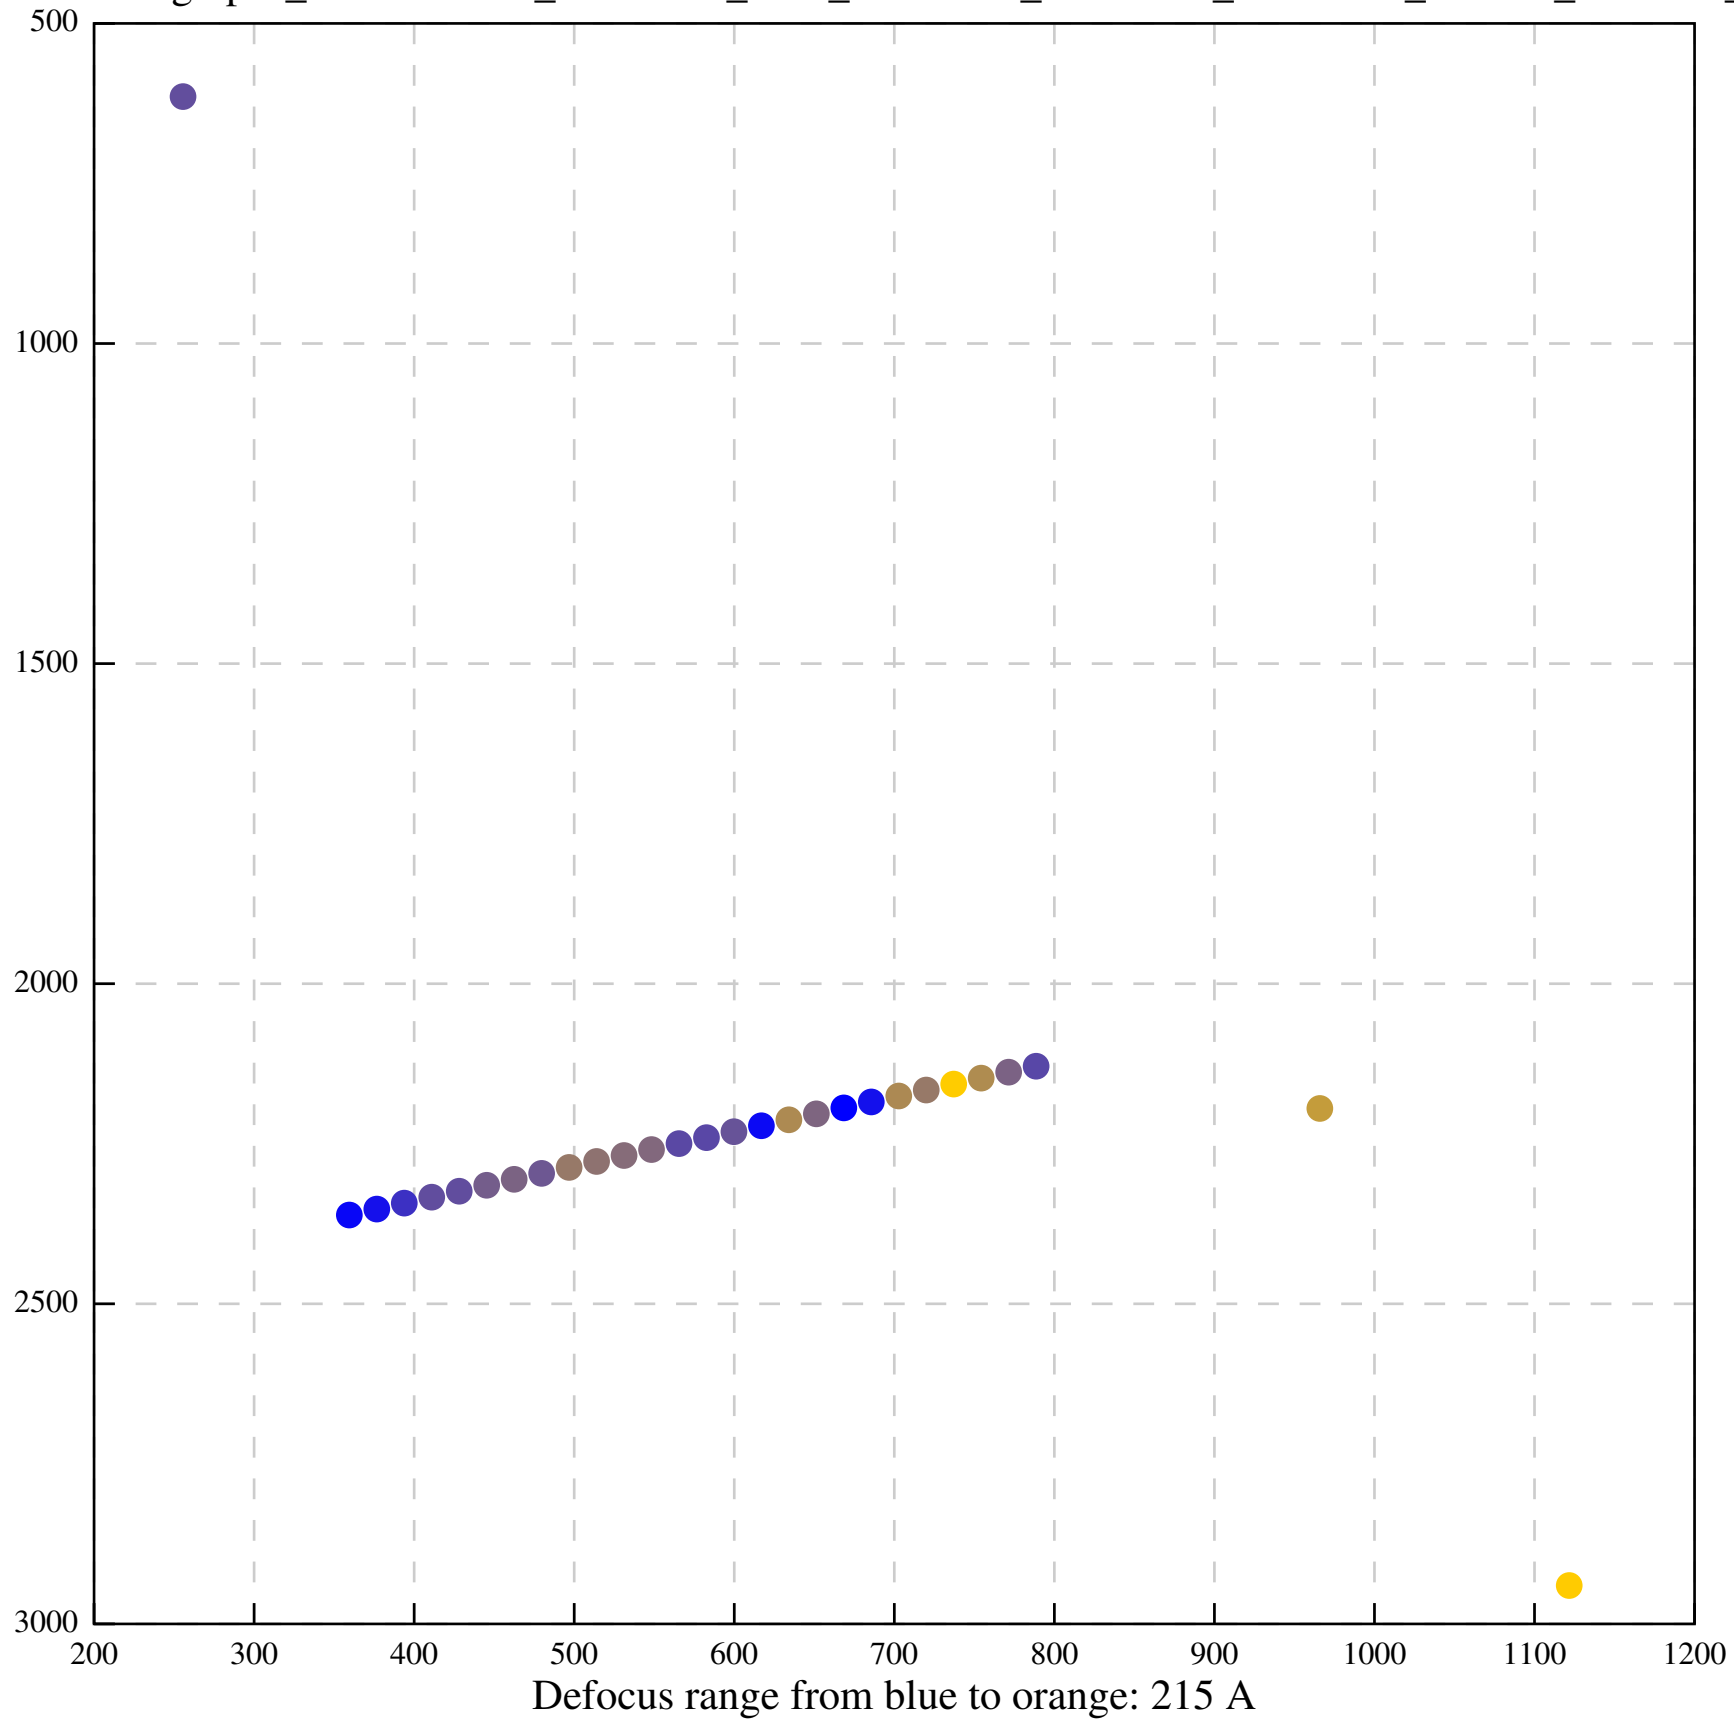

Defocus range from blue to orange: 480 A

Defocus range from blue to orange: 204 Å

Defocus range from blue to orange: 580 A

Defocus range from blue to orange: 353 A

Defocus range from blue to orange: 50 A

Defocus range from blue to orange: 286 A

Defocus range from blue to orange: 552 A

Defocus range from blue to orange: 54 A

Defocus range from blue to orange: 576 A

Defocus range from blue to orange: 69 A

Defocus range from blue to orange: 173 A

Defocus range from blue to orange: 0 A

Defocus range from blue to orange: 232 Å

Defocus range from blue to orange: 575 A

Defocus range from blue to orange: 347 A

Defocus range from blue to orange: 0 A

Defocus range from blue to orange: 487 A

Defocus range from blue to orange: 383 A

Defocus range from blue to orange: 126 A

Defocus range from blue to orange: 748 A

Defocus range from blue to orange: 274 Å

Defocus range from blue to orange: 60 A

Defocus range from blue to orange: 83 A

Defocus range from blue to orange: 328 A