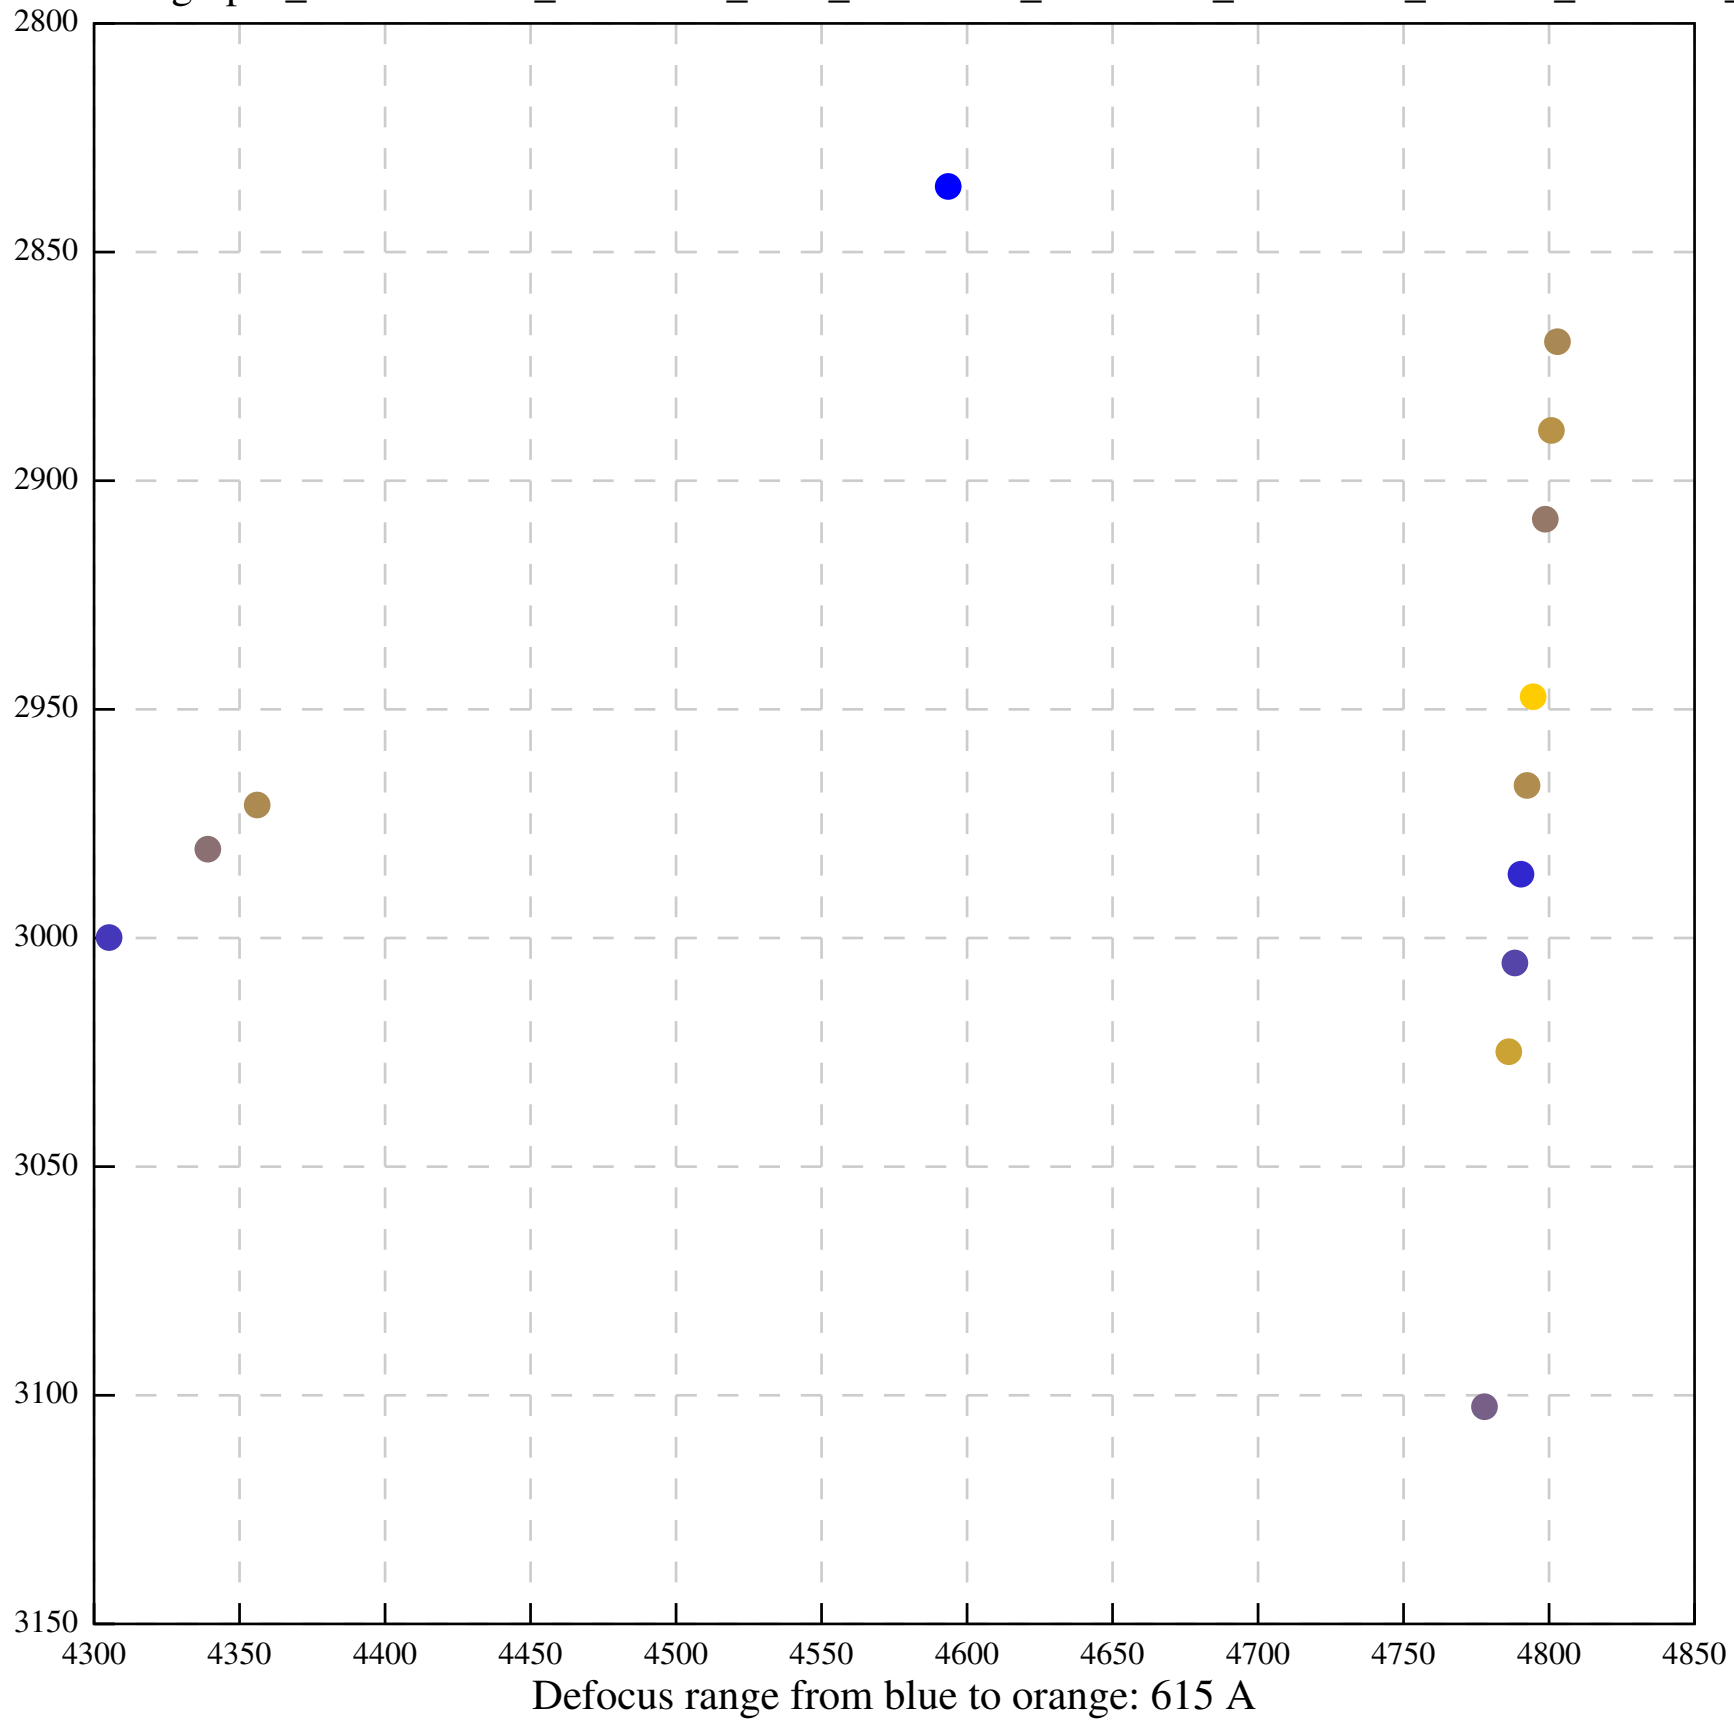

Asymm. obs [-1, 1] opticsGroup2

Asymm. obs [-pi, pi] opticsGroup2

Beamtilt-only fit [-1, 1] opticsGroup2

Beamtilt-only fit [-pi, pi] opticsGroup2

Defocus range from blue to orange: 151 Å

Defocus range from blue to orange: 653 A

Defocus range from blue to orange: 480 A

Defocus range from blue to orange: 204 Å

Defocus range from blue to orange: 580 A

Defocus range from blue to orange: 353 A

Defocus range from blue to orange: 50 A

Defocus range from blue to orange: 286 A

Defocus range from blue to orange: 552 A

Defocus range from blue to orange: 54 A

Defocus range from blue to orange: 576 A

Defocus range from blue to orange: 69 A

Defocus range from blue to orange: 173 A

Defocus range from blue to orange: 0 A

Defocus range from blue to orange: 232 Å

Defocus range from blue to orange: 575 A

Defocus range from blue to orange: 347 A

Defocus range from blue to orange: 0 A

Defocus range from blue to orange: 487 A

Defocus range from blue to orange: 383 A