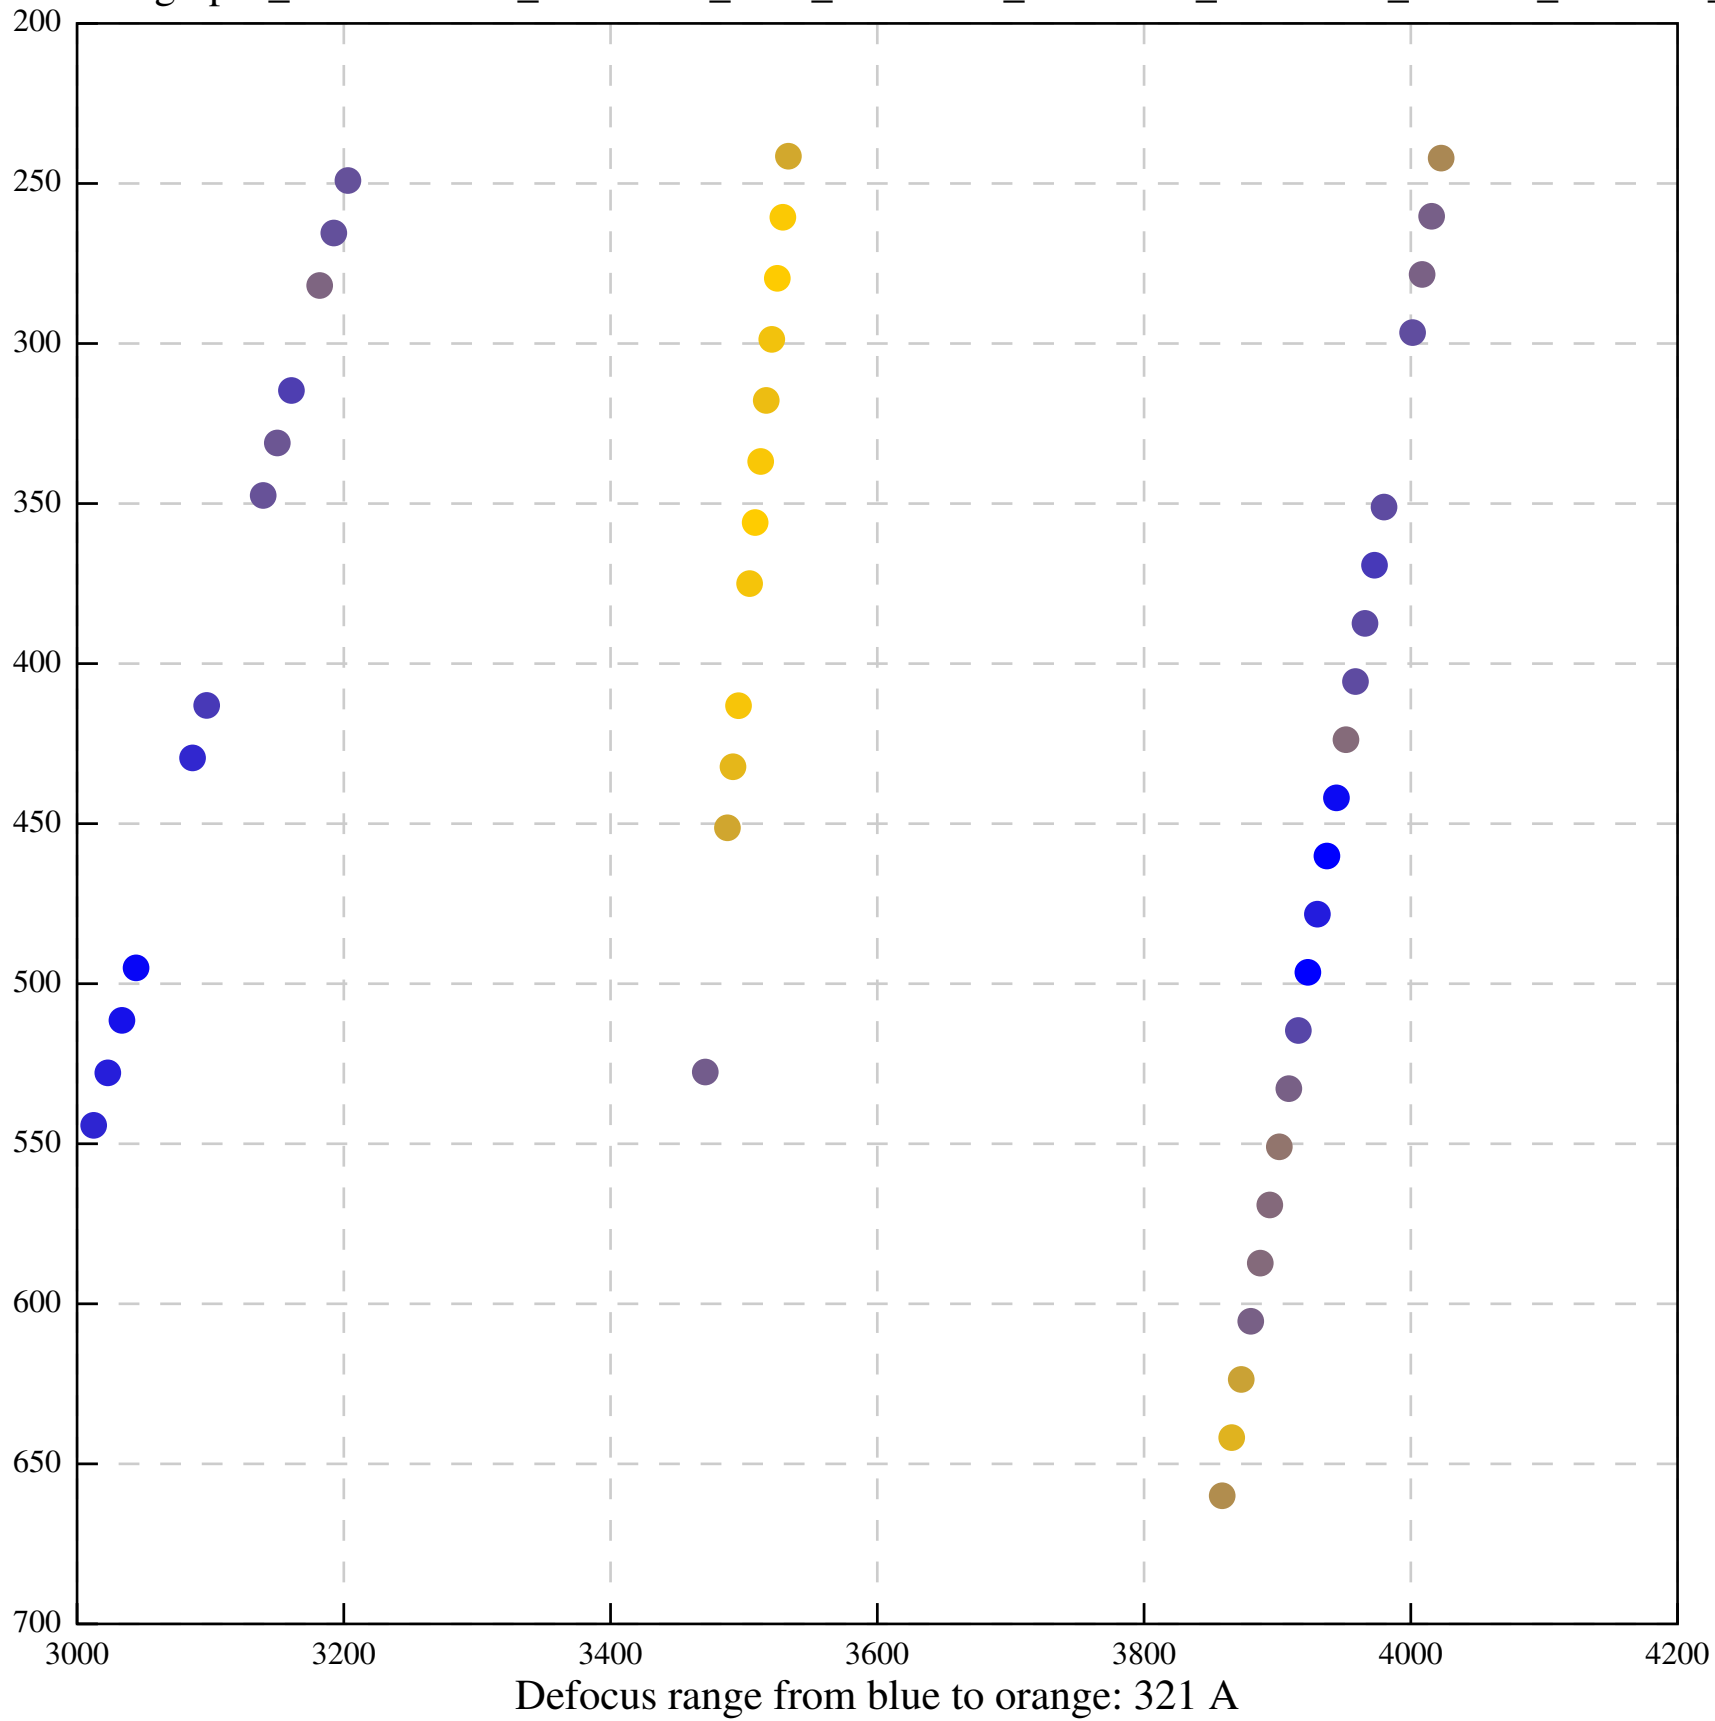

Defocus range from blue to orange: 232 Å

Defocus range from blue to orange: 575 A

Defocus range from blue to orange: 347 A

Defocus range from blue to orange: 0 A

Defocus range from blue to orange: 487 A

Defocus range from blue to orange: 383 A

Defocus range from blue to orange: 126 A

Defocus range from blue to orange: 748 A

Defocus range from blue to orange: 274 Å

Defocus range from blue to orange: 60 A

Defocus range from blue to orange: 83 A

Defocus range from blue to orange: 328 A

Defocus range from blue to orange: 16 A

Defocus range from blue to orange: 93 A

Defocus range from blue to orange: 81 A

Defocus range from blue to orange: 121 A

Defocus range from blue to orange: 438 A

Defocus range from blue to orange: 437 A

Defocus range from blue to orange: 502 Å

Defocus range from blue to orange: 765 A

Defocus range from blue to orange: 593 A

Defocus range from blue to orange: 153 A

Defocus range from blue to orange: 171 Å