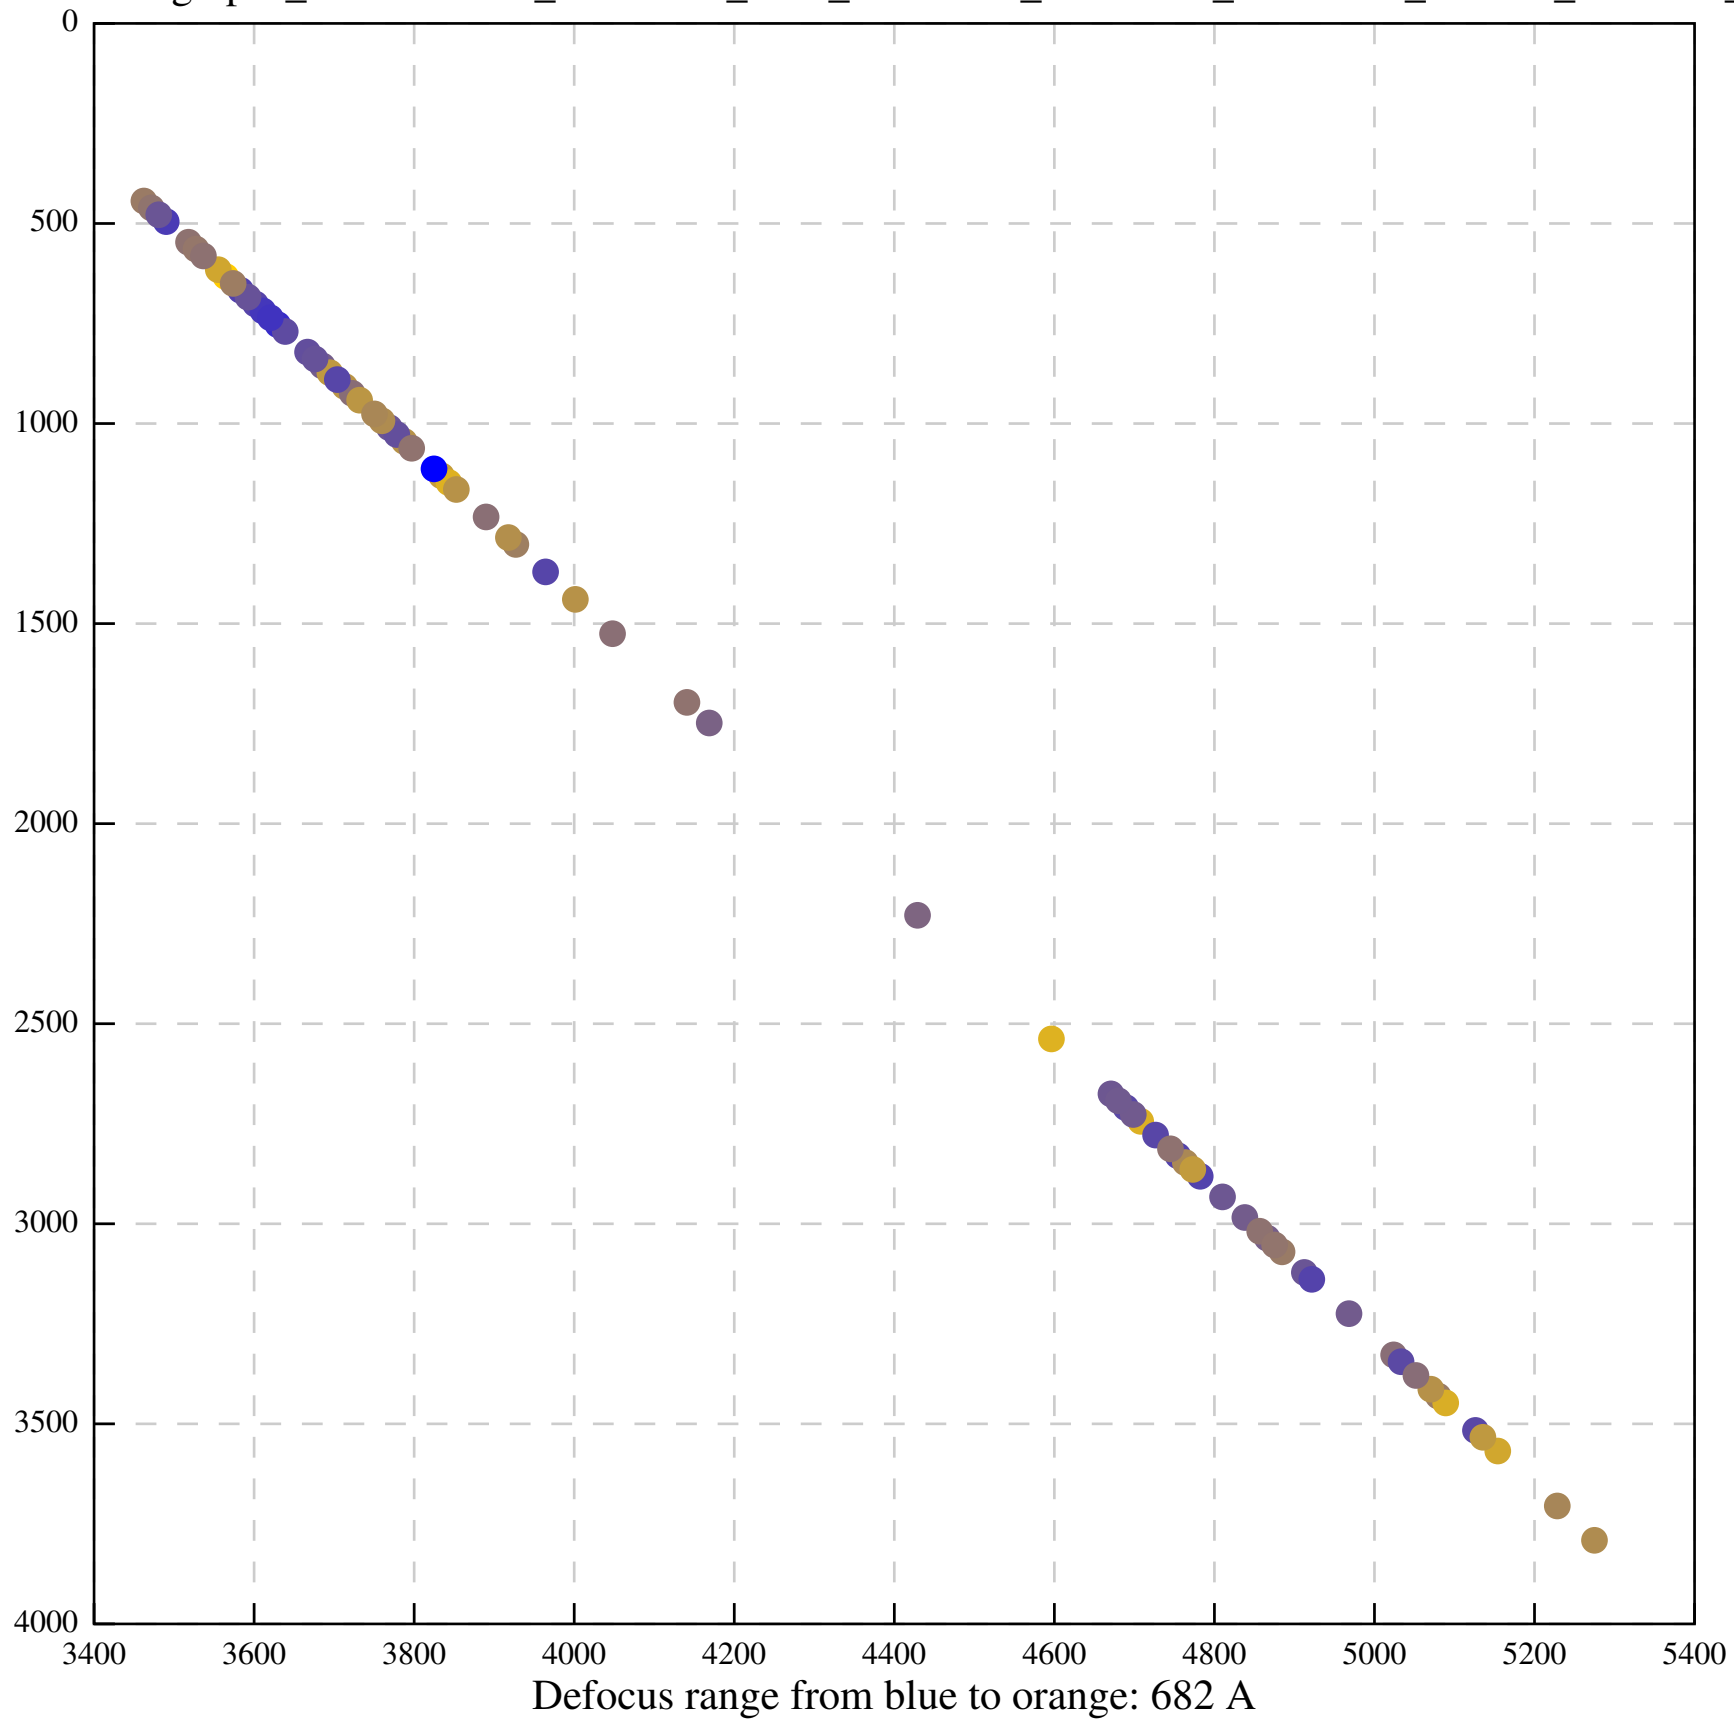

Defocus range from blue to orange: 480 A

Defocus range from blue to orange: 204 Å

Defocus range from blue to orange: 580 A

Defocus range from blue to orange: 353 A

Defocus range from blue to orange: 50 A

Defocus range from blue to orange: 286 A

Defocus range from blue to orange: 552 A

Defocus range from blue to orange: 54 A

Defocus range from blue to orange: 576 A

Defocus range from blue to orange: 69 A

Defocus range from blue to orange: 173 A

Defocus range from blue to orange: 0 A

Defocus range from blue to orange: 232 Å

Defocus range from blue to orange: 575 A

Defocus range from blue to orange: 347 A

Defocus range from blue to orange: 0 A

Defocus range from blue to orange: 487 A

Defocus range from blue to orange: 383 A

Defocus range from blue to orange: 126 A

Defocus range from blue to orange: 748 A

Defocus range from blue to orange: 274 Å

Defocus range from blue to orange: 60 A

Defocus range from blue to orange: 83 A

Defocus range from blue to orange: 328 A