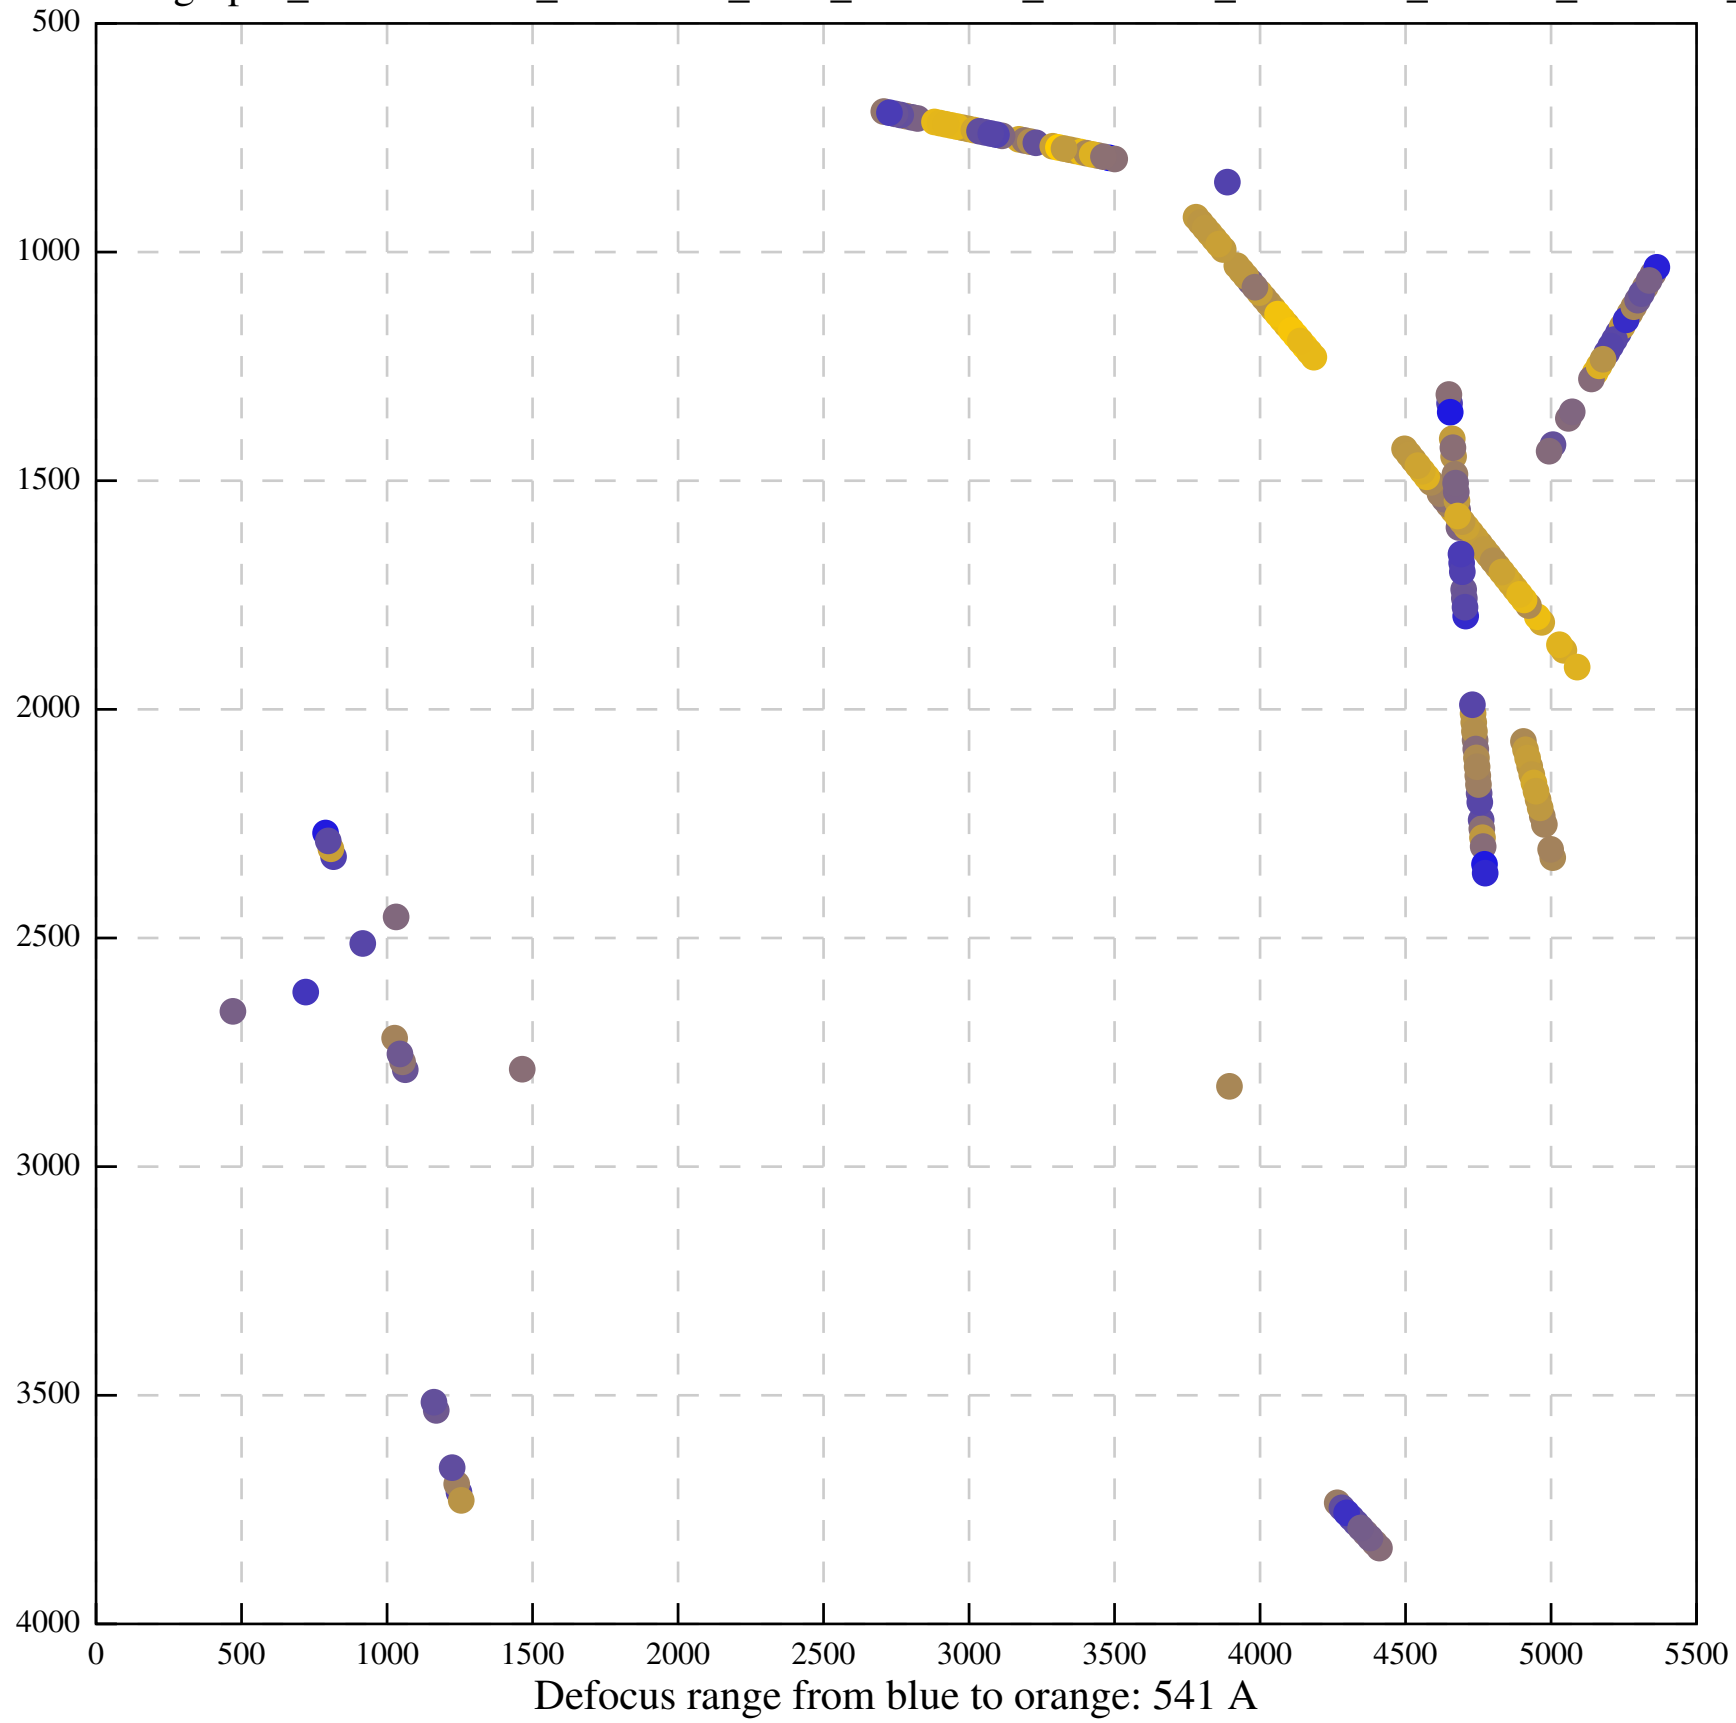

Asymm. obs [-1, 1] opticsGroup2

Asymm. obs [-pi, pi] opticsGroup2

Beamtilt-only fit [-1, 1] opticsGroup2

Beamtilt-only fit [-pi, pi] opticsGroup2

Defocus range from blue to orange: 151 Å

Defocus range from blue to orange: 653 A

Defocus range from blue to orange: 480 A

Defocus range from blue to orange: 204 Å

Defocus range from blue to orange: 580 A

Defocus range from blue to orange: 353 A

Defocus range from blue to orange: 50 A

Defocus range from blue to orange: 286 A

Defocus range from blue to orange: 552 A

Defocus range from blue to orange: 54 A

Defocus range from blue to orange: 576 A

Defocus range from blue to orange: 69 A

Defocus range from blue to orange: 173 A

Defocus range from blue to orange: 0 A

Defocus range from blue to orange: 232 Å

Defocus range from blue to orange: 575 A

Defocus range from blue to orange: 347 A

Defocus range from blue to orange: 0 A

Defocus range from blue to orange: 487 A

Defocus range from blue to orange: 383 A