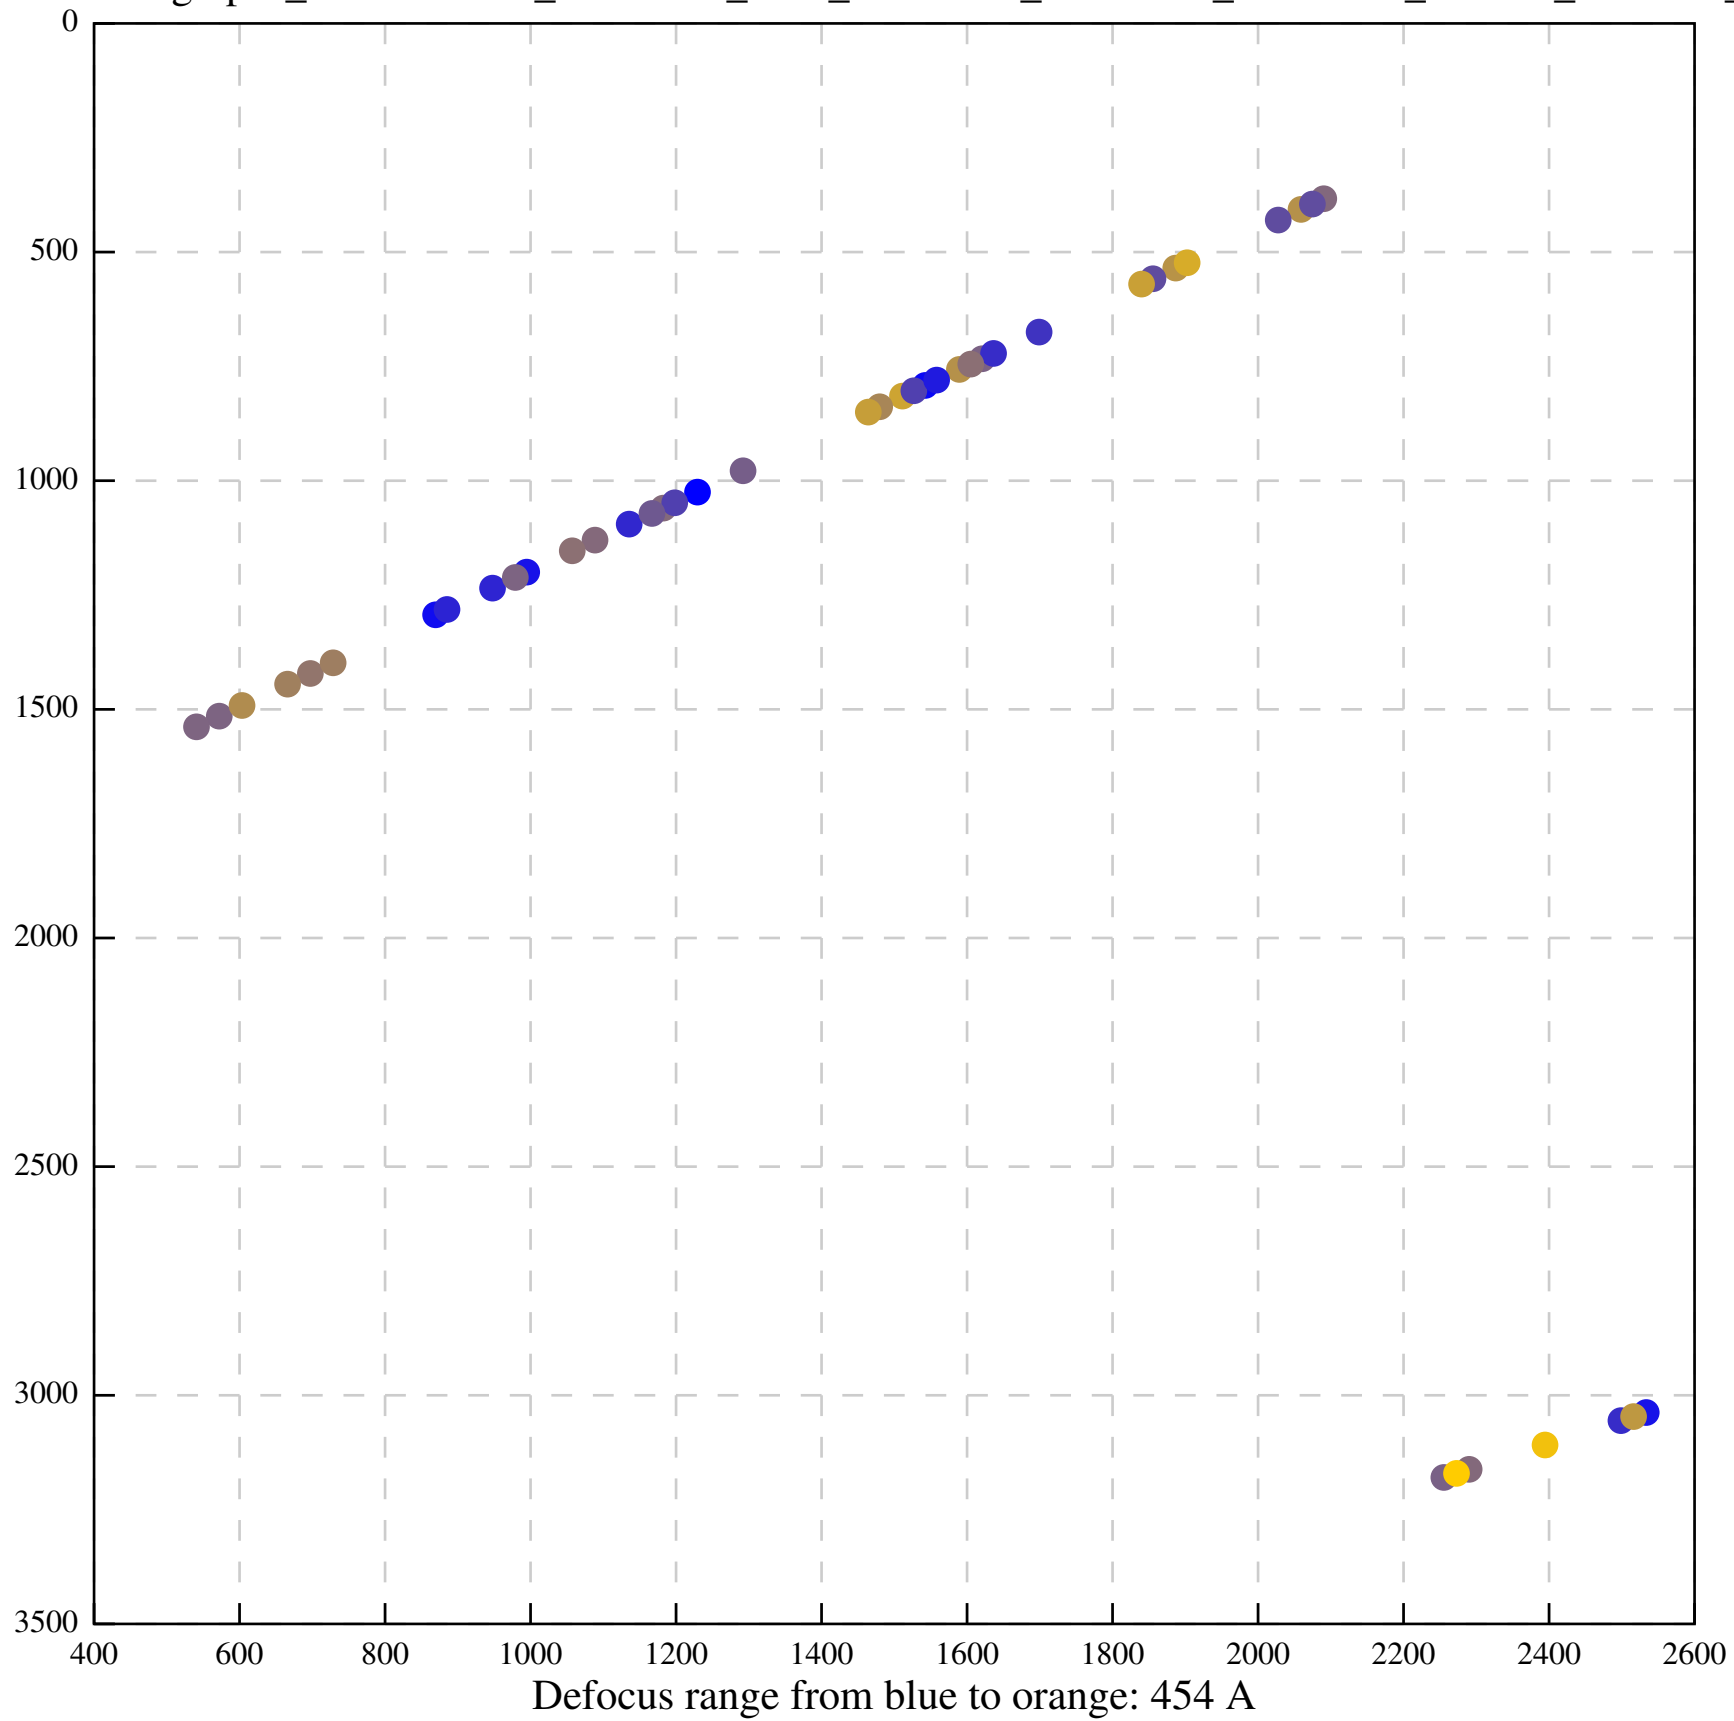

Defocus range from blue to orange: 232 Å

Defocus range from blue to orange: 575 A

Defocus range from blue to orange: 347 A

Defocus range from blue to orange: 0 A

Defocus range from blue to orange: 487 A

Defocus range from blue to orange: 383 A

Defocus range from blue to orange: 126 A

Defocus range from blue to orange: 748 A

Defocus range from blue to orange: 274 Å

Defocus range from blue to orange: 60 A

Defocus range from blue to orange: 83 A

Defocus range from blue to orange: 328 A

Defocus range from blue to orange: 16 A

Defocus range from blue to orange: 93 A

Defocus range from blue to orange: 81 A

Defocus range from blue to orange: 121 A

Defocus range from blue to orange: 438 A

Defocus range from blue to orange: 437 A