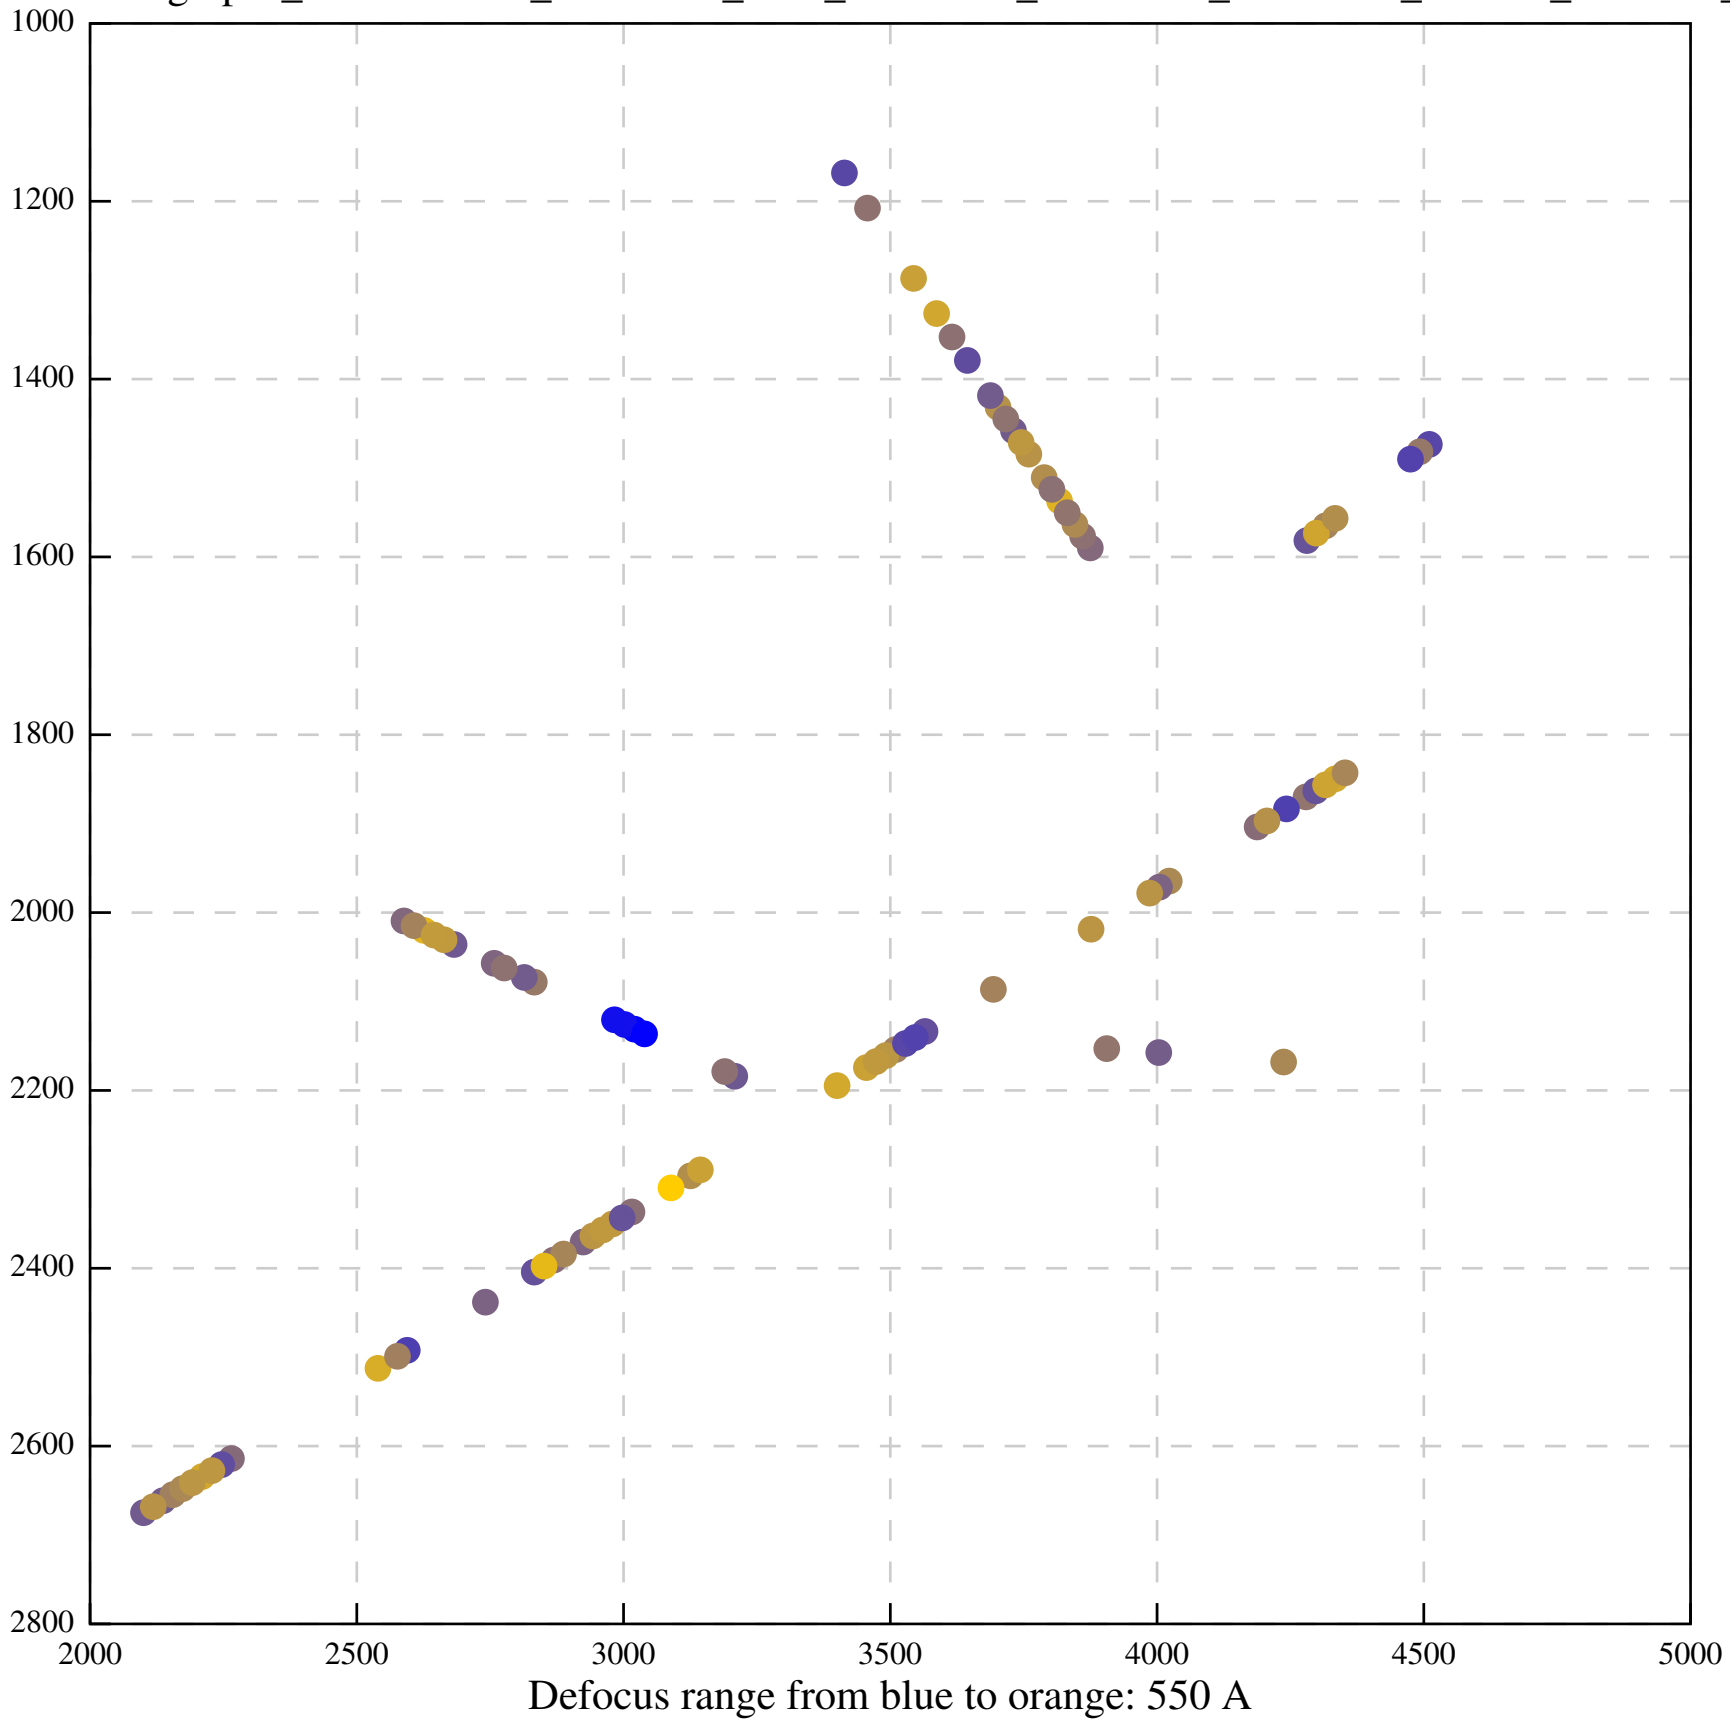

Defocus range from blue to orange: 552 A

Defocus range from blue to orange: 54 A

Defocus range from blue to orange: 576 A

Defocus range from blue to orange: 69 A

Defocus range from blue to orange: 173 A

Defocus range from blue to orange: 0 A

Defocus range from blue to orange: 232 Å

Defocus range from blue to orange: 575 A

Defocus range from blue to orange: 347 A

Defocus range from blue to orange: 0 A

Defocus range from blue to orange: 487 A

Defocus range from blue to orange: 383 A

Defocus range from blue to orange: 126 A

Defocus range from blue to orange: 748 A

Defocus range from blue to orange: 274 Å

Defocus range from blue to orange: 60 A

Defocus range from blue to orange: 83 A

Defocus range from blue to orange: 328 A

Defocus range from blue to orange: 16 A

Defocus range from blue to orange: 93 A

Defocus range from blue to orange: 81 A

Defocus range from blue to orange: 121 A

Defocus range from blue to orange: 438 A

Defocus range from blue to orange: 437 A