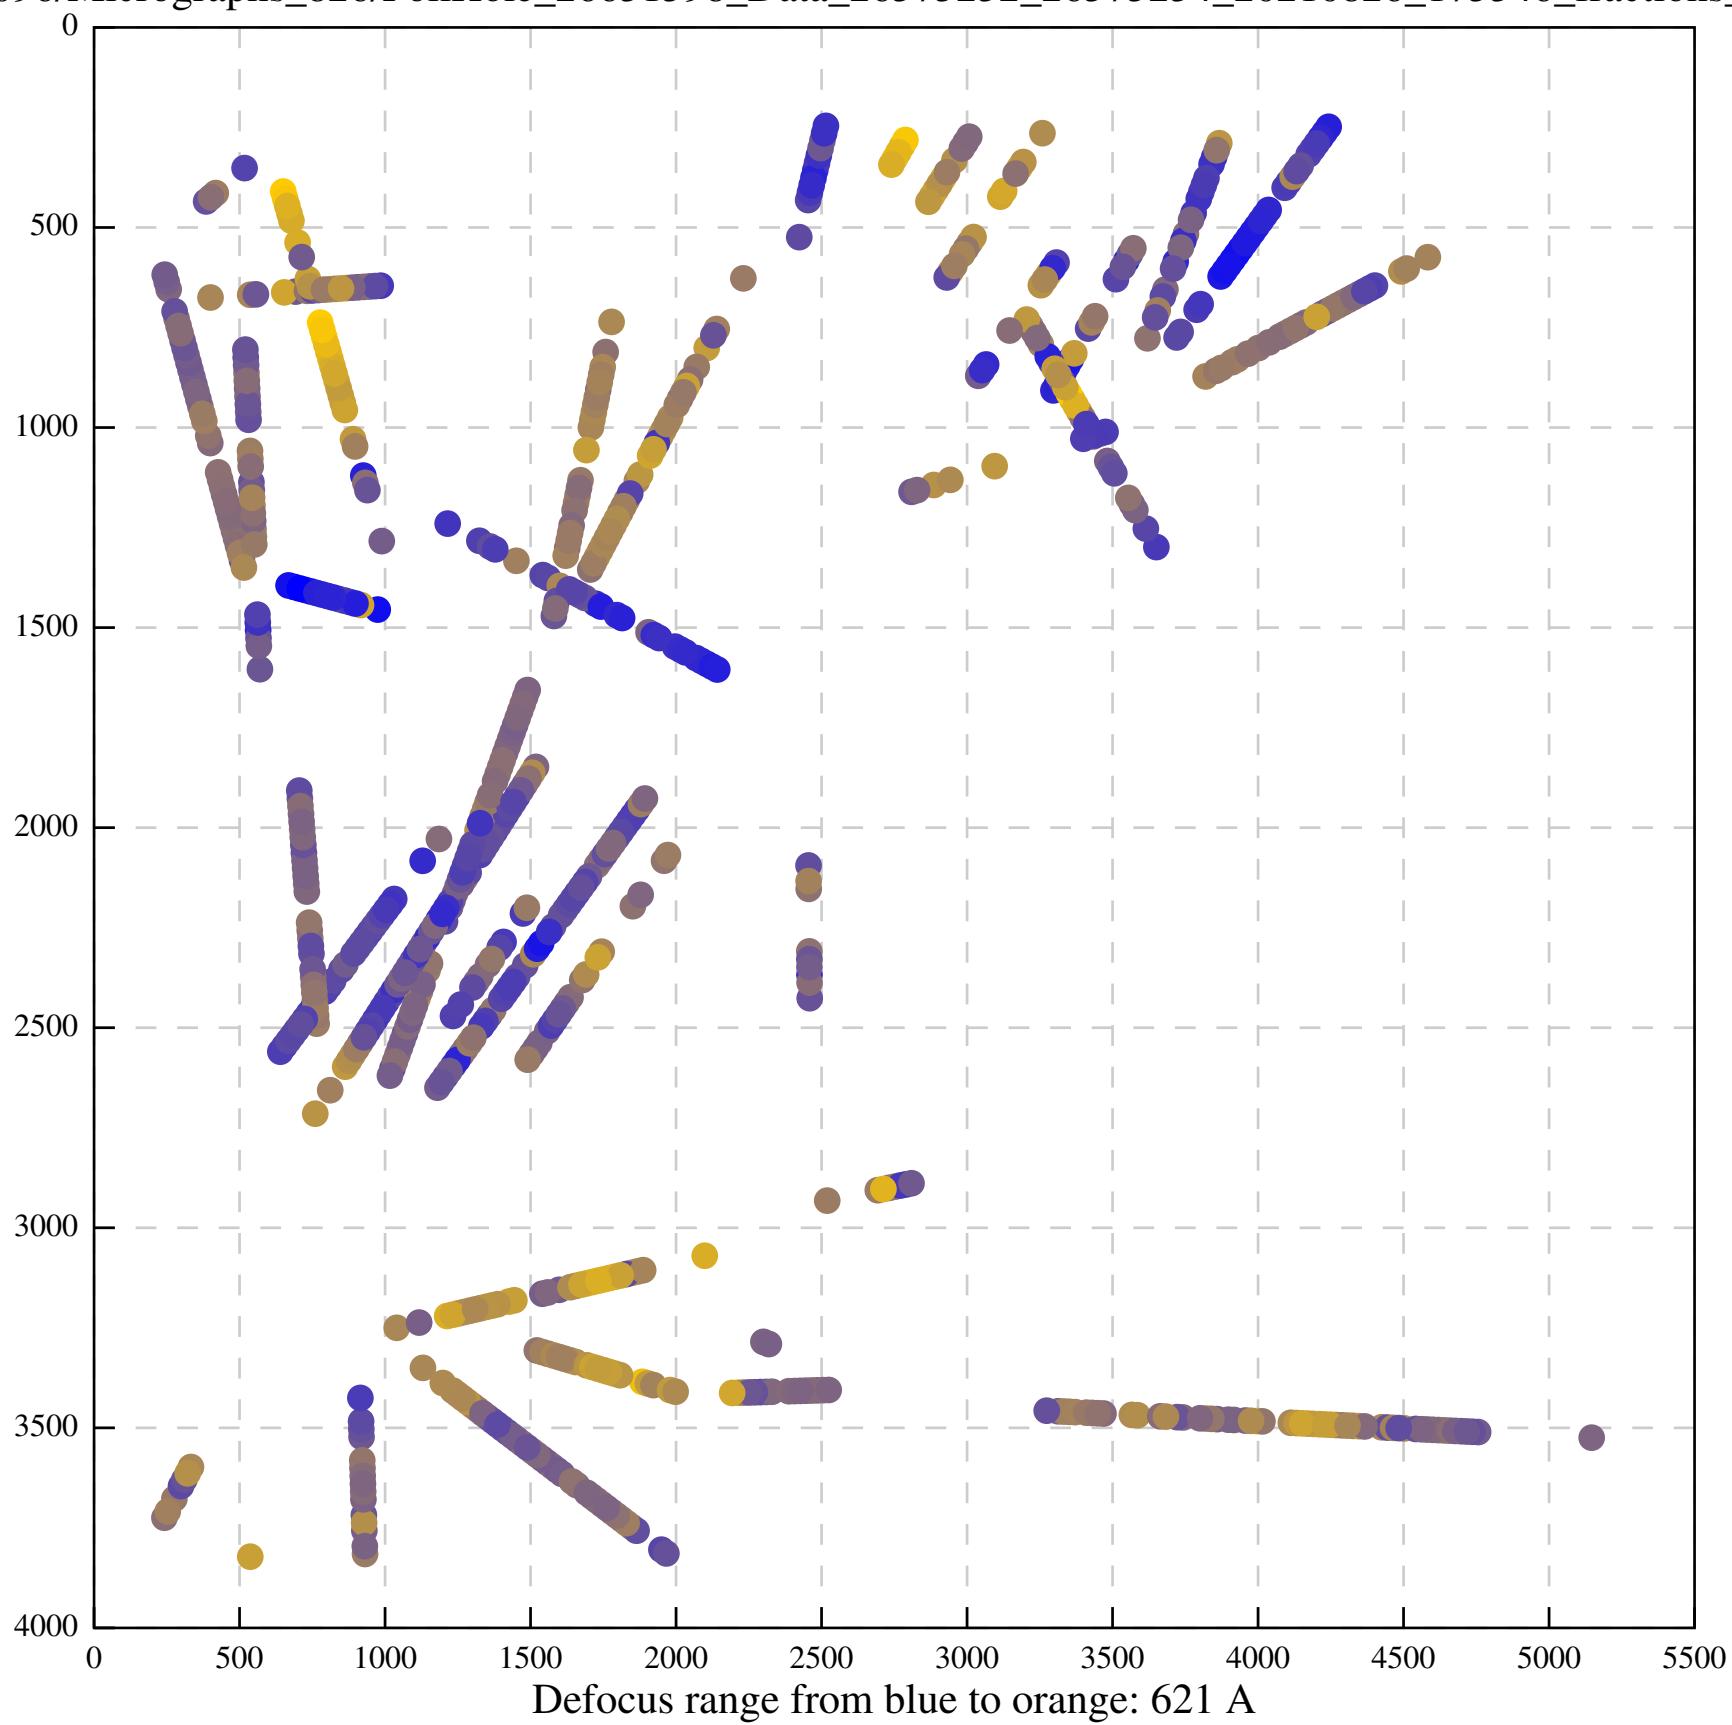

Defocus range from blue to orange: 126 A

Defocus range from blue to orange: 748 A

Defocus range from blue to orange: 274 Å

Defocus range from blue to orange: 60 A

Defocus range from blue to orange: 83 A

Defocus range from blue to orange: 328 A

Defocus range from blue to orange: 16 A

Defocus range from blue to orange: 93 A

Defocus range from blue to orange: 81 A

Defocus range from blue to orange: 121 A

Defocus range from blue to orange: 438 A

Defocus range from blue to orange: 437 A

Defocus range from blue to orange: 502 Å

Defocus range from blue to orange: 765 A

Defocus range from blue to orange: 593 A

Defocus range from blue to orange: 153 A

Defocus range from blue to orange: 171 Å

Defocus range from blue to orange: 36 A

Defocus range from blue to orange: 368 A

Defocus range from blue to orange: 412 A

Defocus range from blue to orange: 93 A

Defocus range from blue to orange: 0 Å