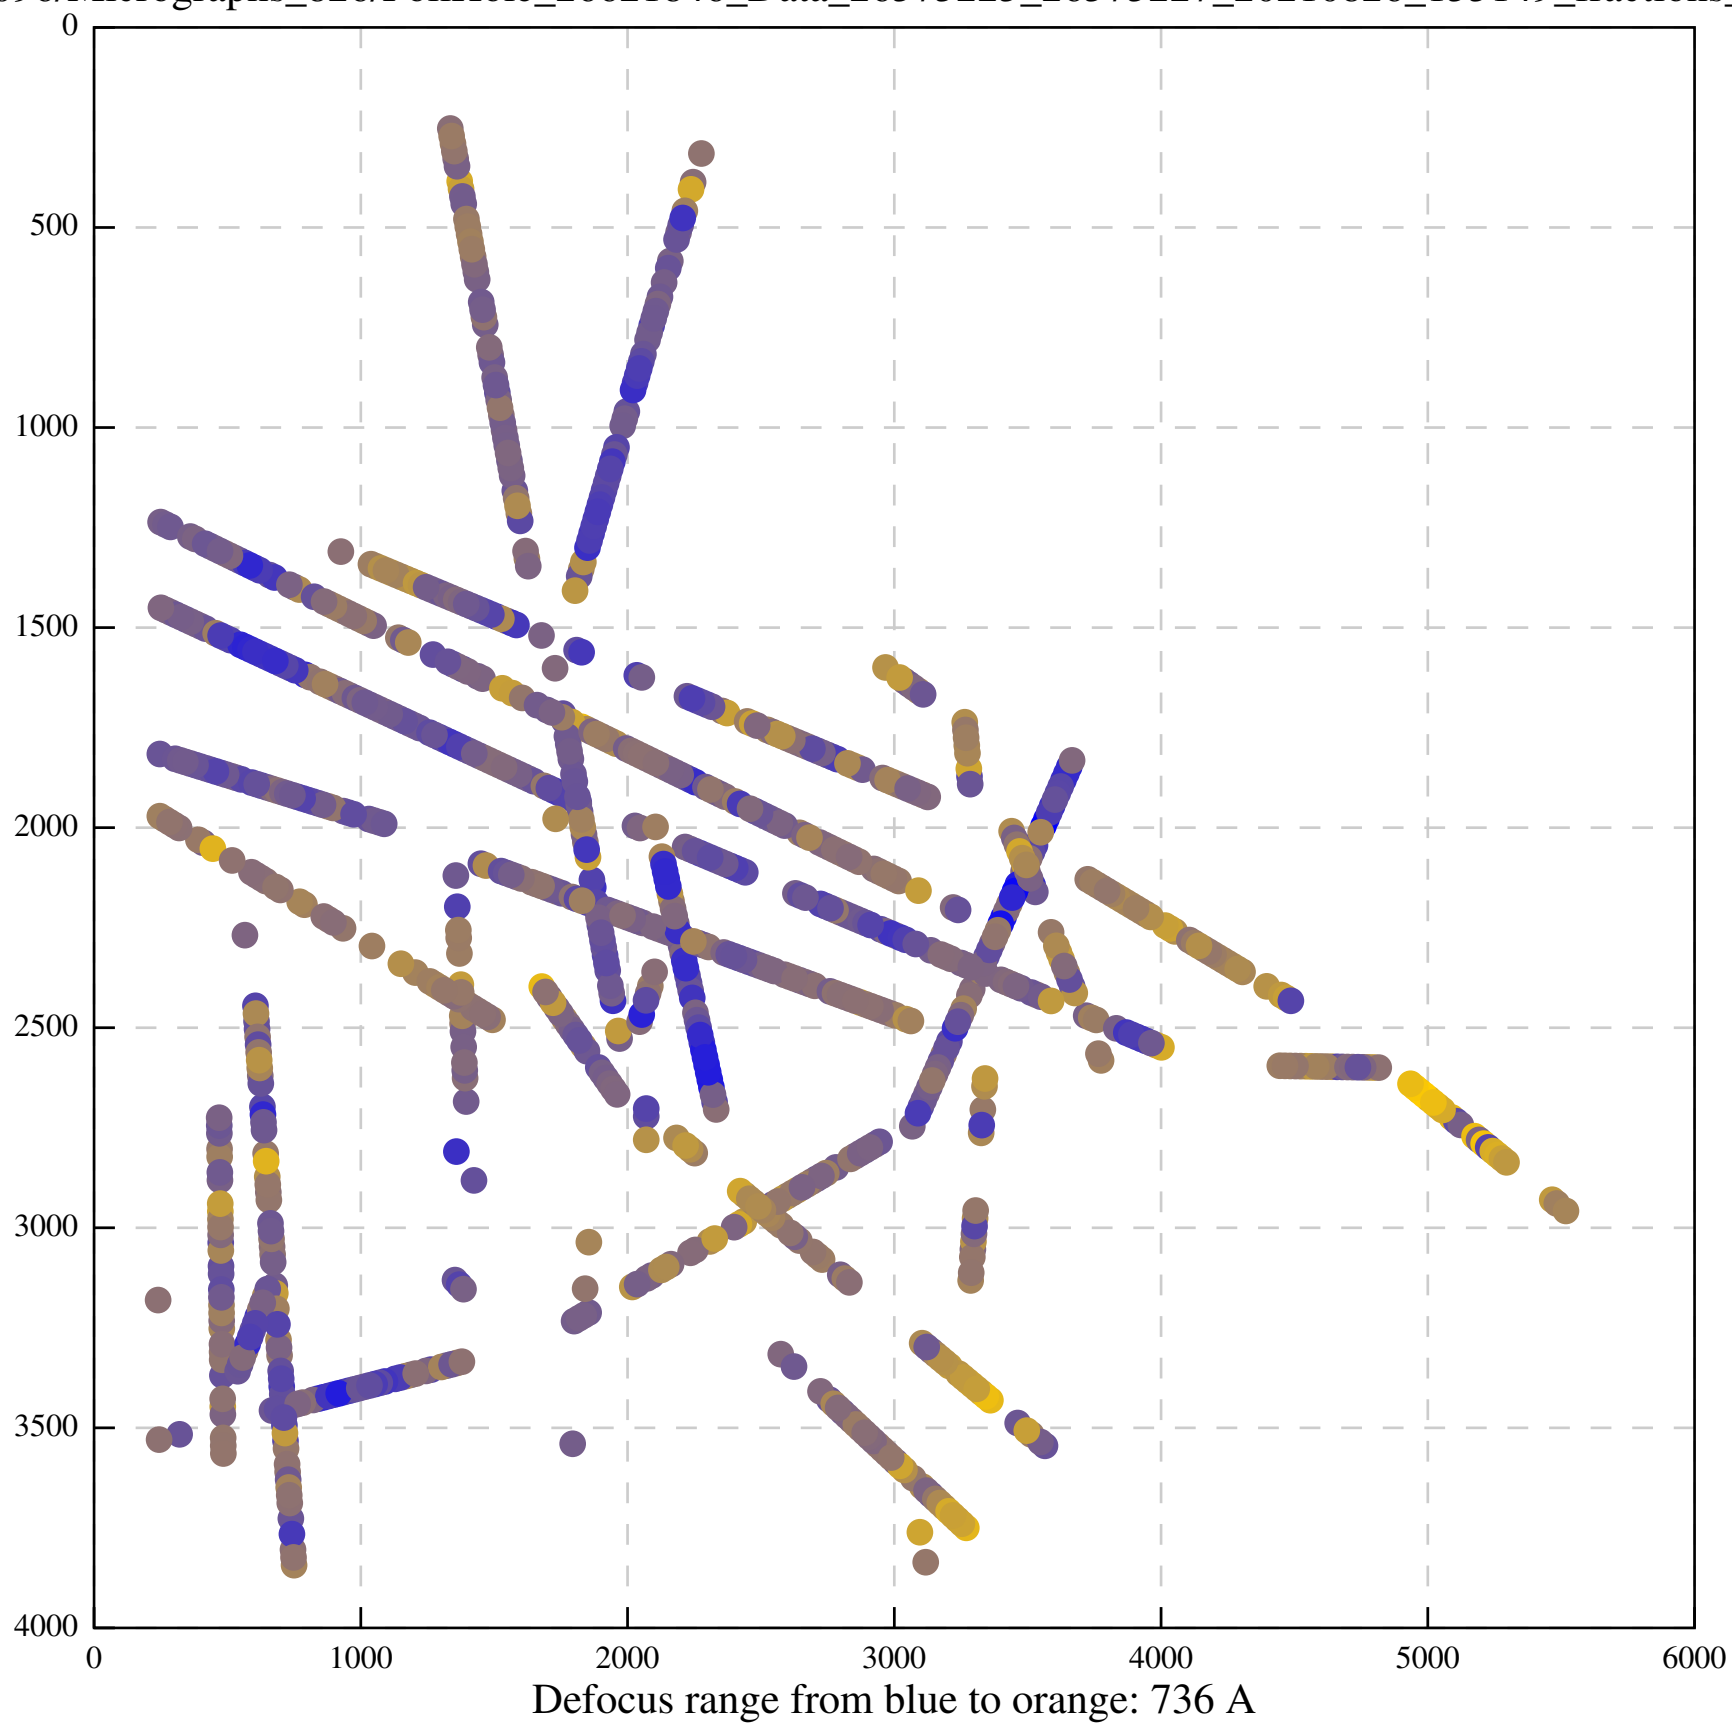

Defocus range from blue to orange: 126 A

Defocus range from blue to orange: 748 A

Defocus range from blue to orange: 274 Å

Defocus range from blue to orange: 60 A

Defocus range from blue to orange: 83 A

Defocus range from blue to orange: 328 A

Defocus range from blue to orange: 16 A

Defocus range from blue to orange: 93 A

Defocus range from blue to orange: 81 A

Defocus range from blue to orange: 121 A

Defocus range from blue to orange: 438 A

Defocus range from blue to orange: 437 A

Defocus range from blue to orange: 502 Å

Defocus range from blue to orange: 765 A

Defocus range from blue to orange: 593 A

Defocus range from blue to orange: 153 A

Defocus range from blue to orange: 171 Å

Defocus range from blue to orange: 36 A

Defocus range from blue to orange: 368 A

Defocus range from blue to orange: 412 A

Defocus range from blue to orange: 93 A

Defocus range from blue to orange: 0 Å