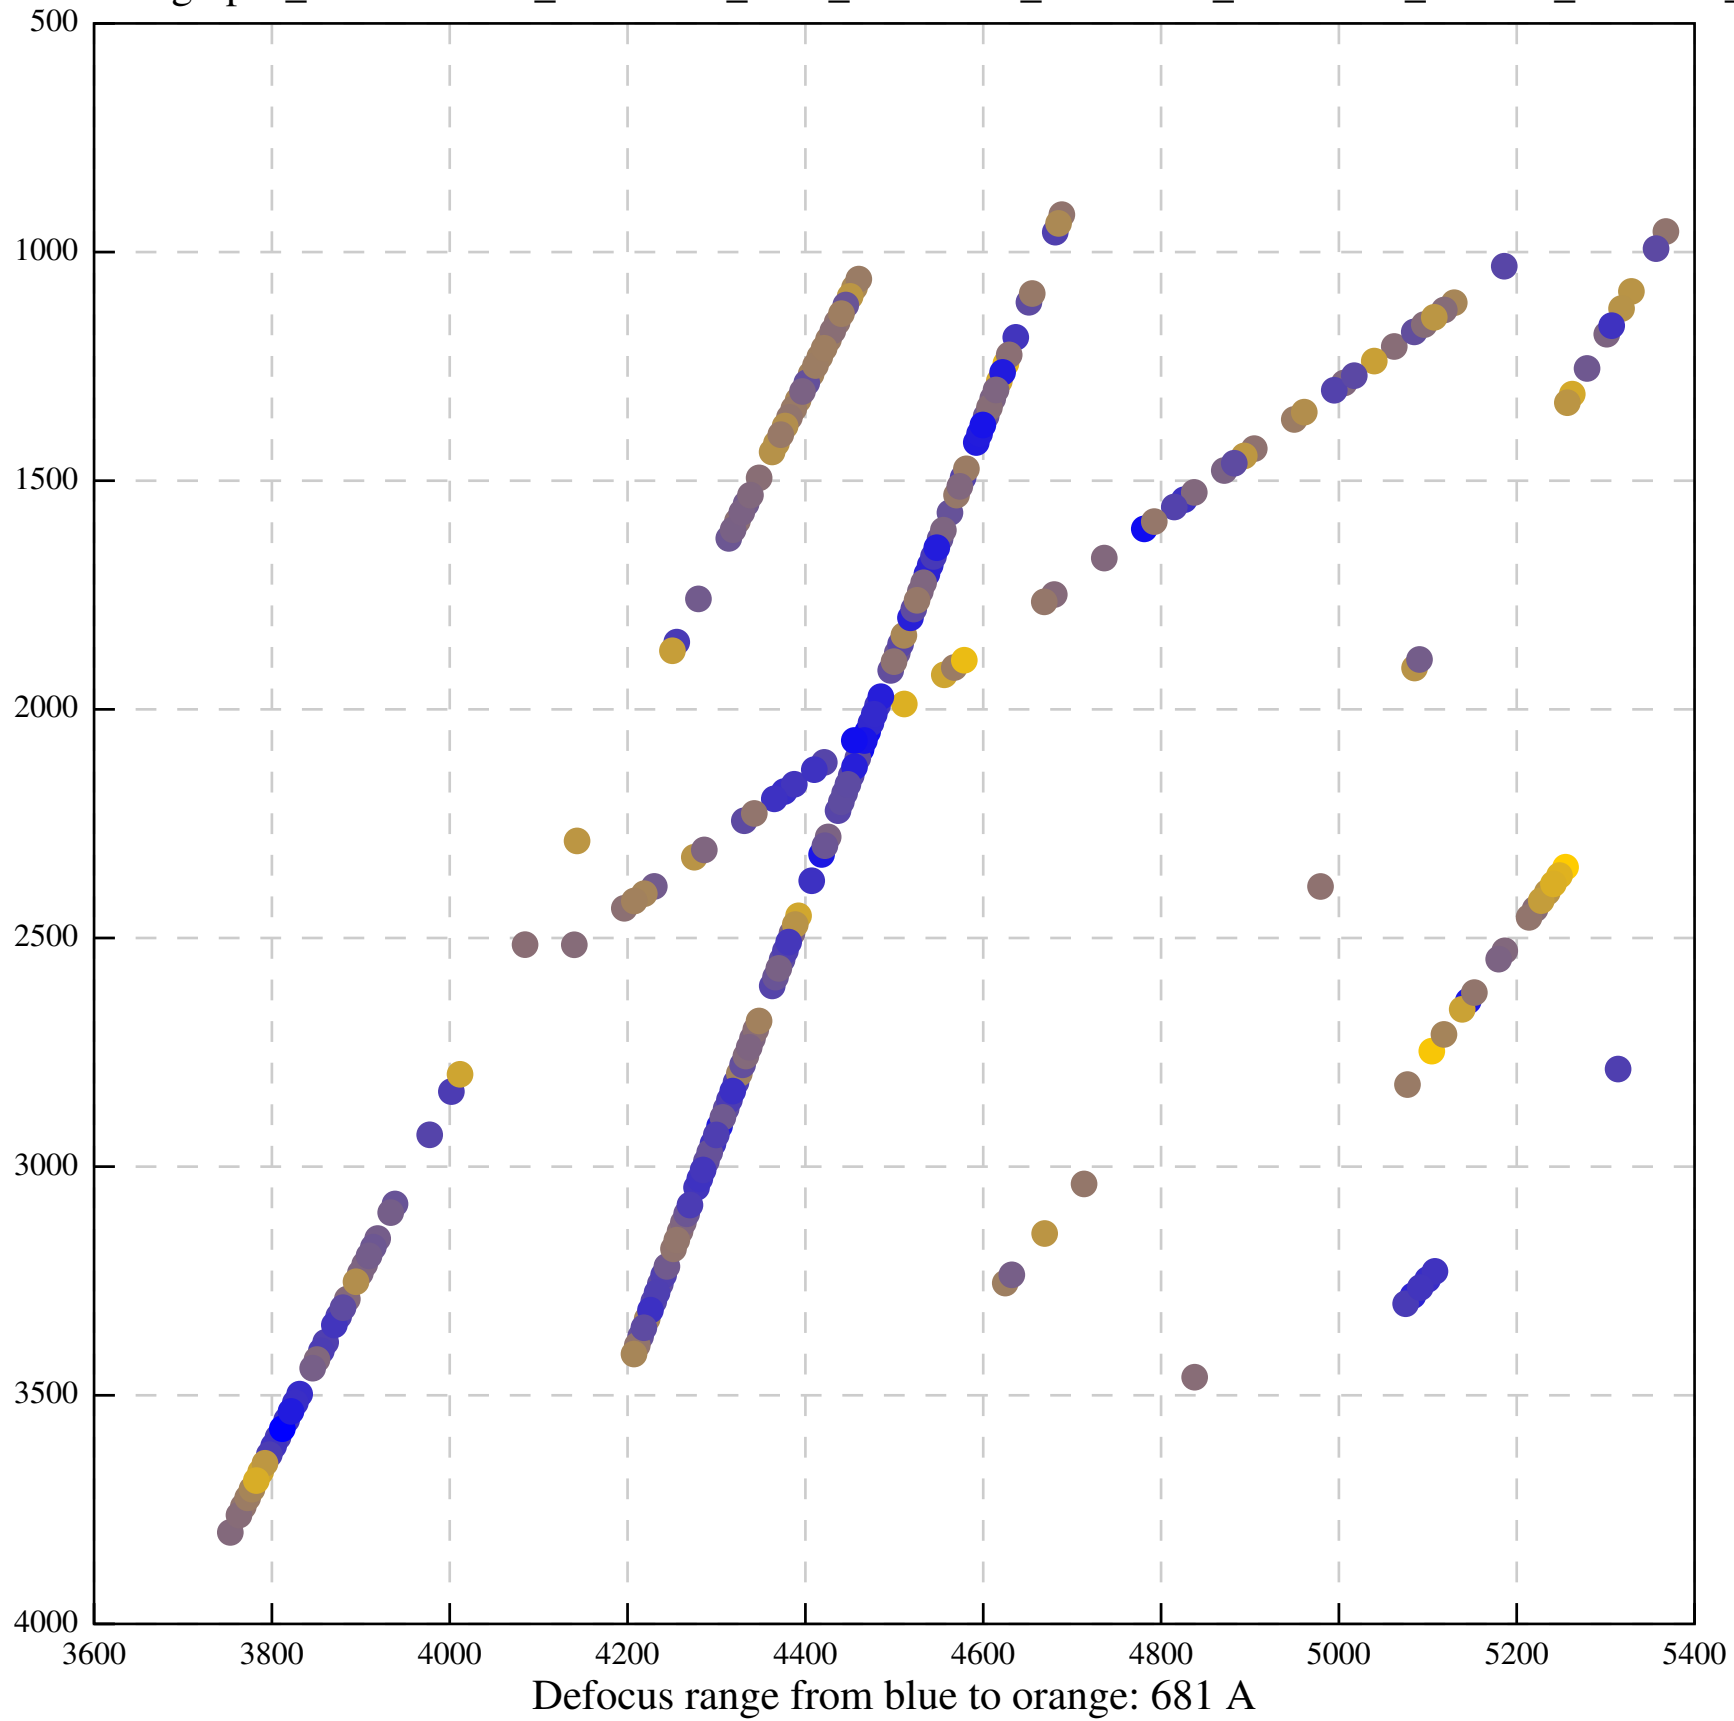

Defocus range from blue to orange: 480 A

Defocus range from blue to orange: 204 Å

Defocus range from blue to orange: 580 A

Defocus range from blue to orange: 353 A

Defocus range from blue to orange: 50 A

Defocus range from blue to orange: 286 A

Defocus range from blue to orange: 552 A

Defocus range from blue to orange: 54 A

Defocus range from blue to orange: 576 A

Defocus range from blue to orange: 69 A

Defocus range from blue to orange: 173 A

Defocus range from blue to orange: 0 A

Defocus range from blue to orange: 232 Å

Defocus range from blue to orange: 575 A

Defocus range from blue to orange: 347 A

Defocus range from blue to orange: 0 A

Defocus range from blue to orange: 487 A

Defocus range from blue to orange: 383 A

Defocus range from blue to orange: 126 A

Defocus range from blue to orange: 748 A

Defocus range from blue to orange: 274 Å

Defocus range from blue to orange: 60 A

Defocus range from blue to orange: 83 A

Defocus range from blue to orange: 328 A