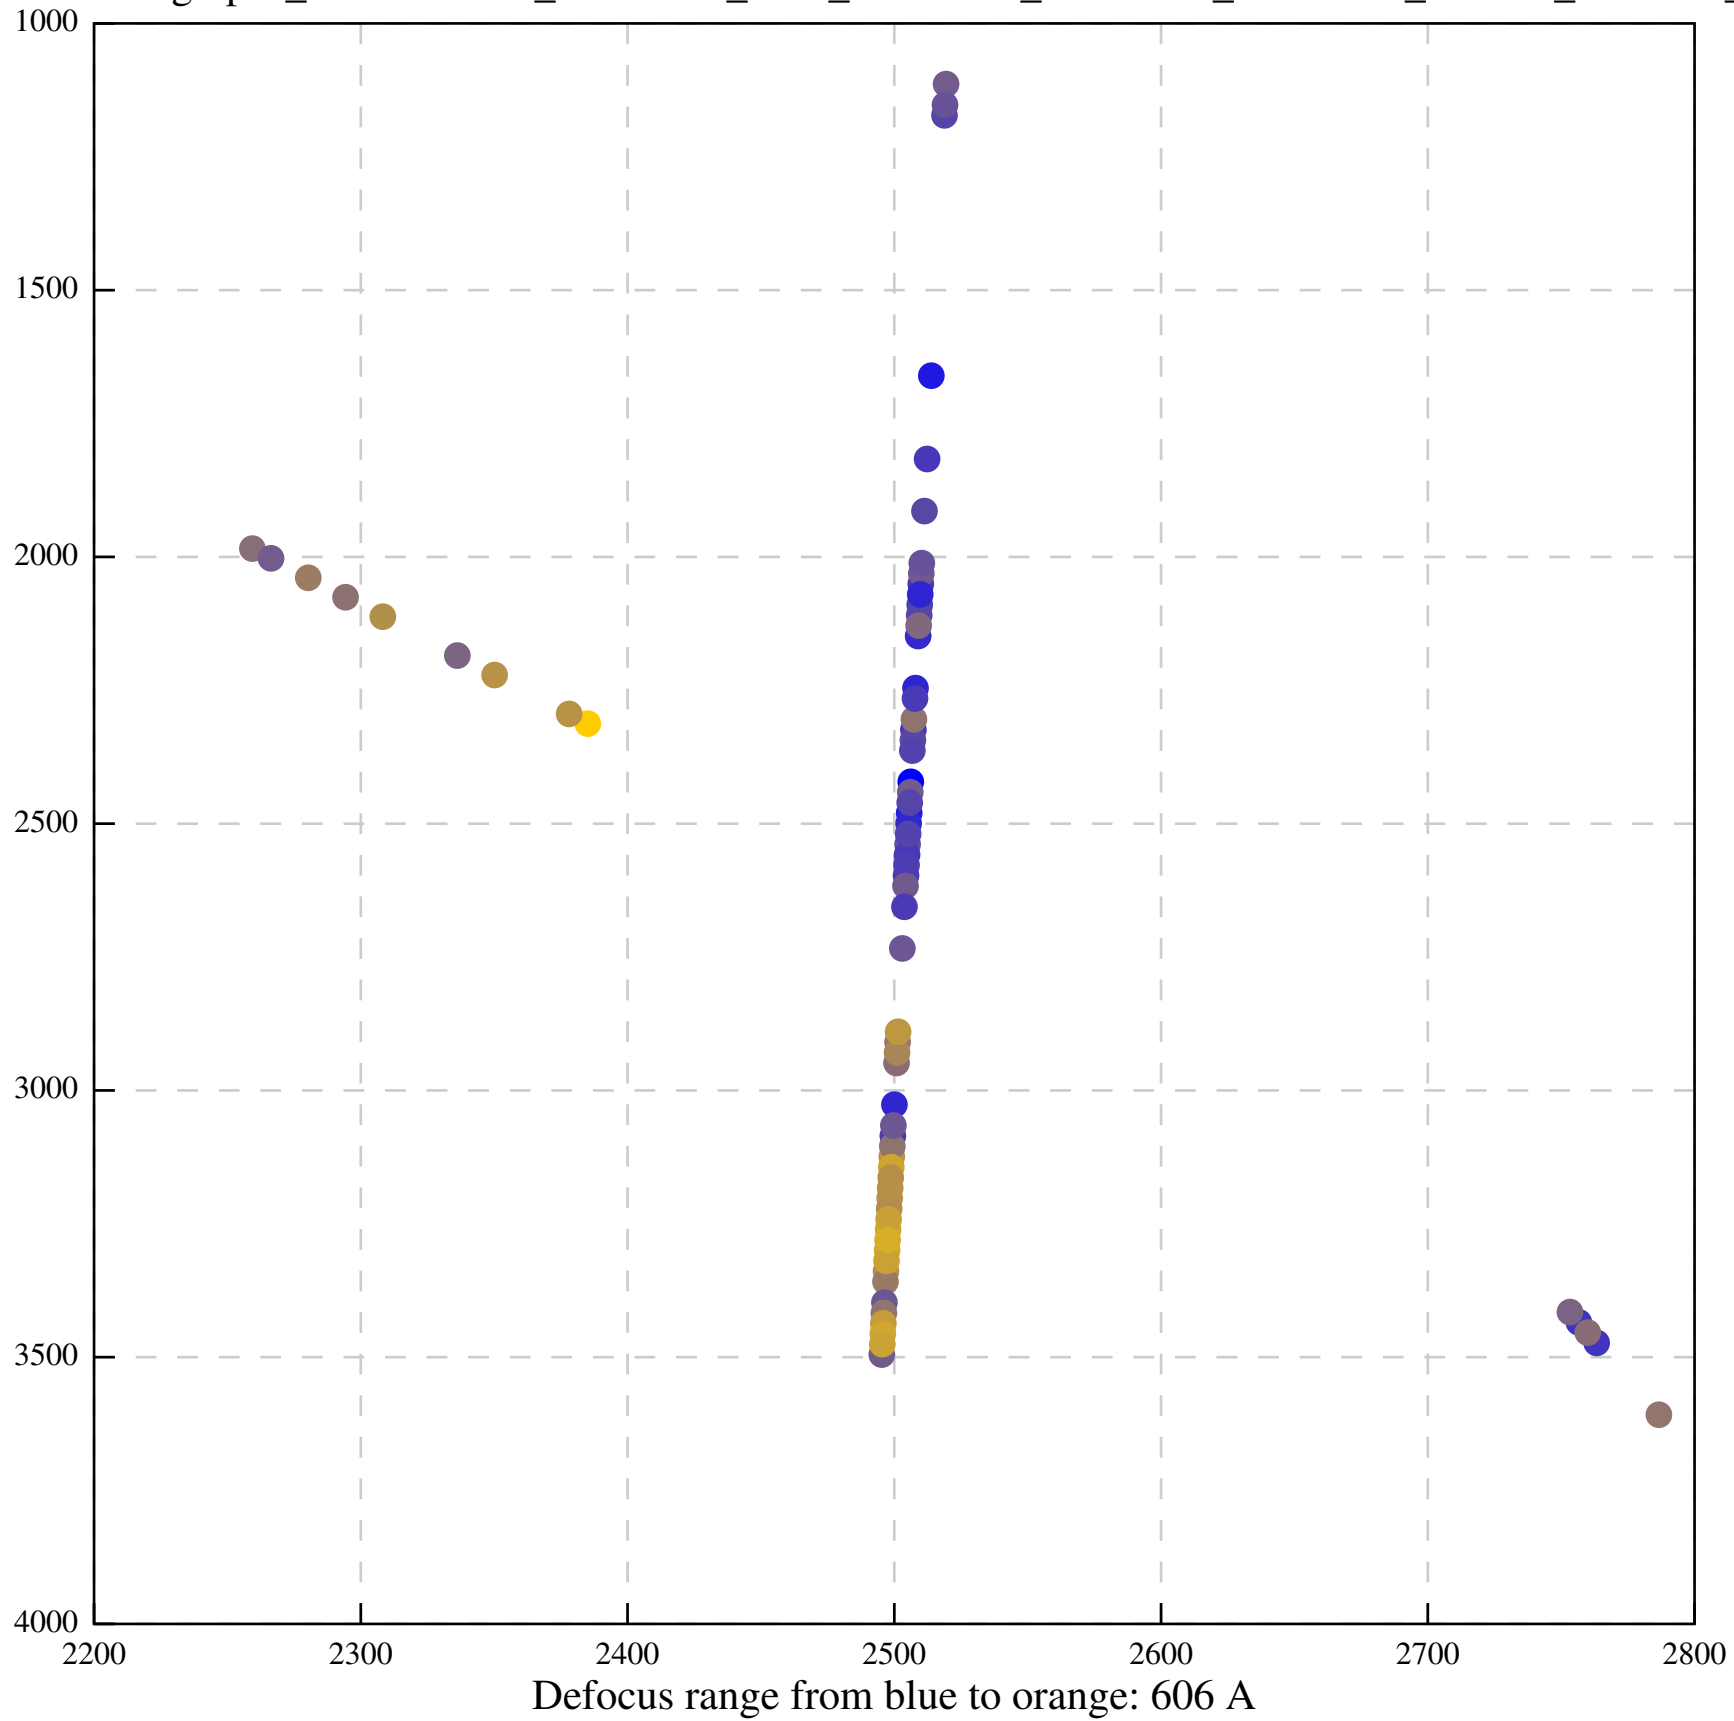

Asymm. obs [-1, 1] opticsGroup2

Asymm. obs [-pi, pi] opticsGroup2

Beamtilt-only fit [-1, 1] opticsGroup2

Beamtilt-only fit [-pi, pi] opticsGroup2

Defocus range from blue to orange: 151 Å

Defocus range from blue to orange: 653 A

Defocus range from blue to orange: 480 A

Defocus range from blue to orange: 204 Å

Defocus range from blue to orange: 580 A

Defocus range from blue to orange: 353 A

Defocus range from blue to orange: 50 A

Defocus range from blue to orange: 286 A

Defocus range from blue to orange: 552 A

Defocus range from blue to orange: 54 A

Defocus range from blue to orange: 576 A

Defocus range from blue to orange: 69 A

Defocus range from blue to orange: 173 A

Defocus range from blue to orange: 0 A

Defocus range from blue to orange: 232 Å

Defocus range from blue to orange: 575 A

Defocus range from blue to orange: 347 A

Defocus range from blue to orange: 0 A

Defocus range from blue to orange: 487 A

Defocus range from blue to orange: 383 A