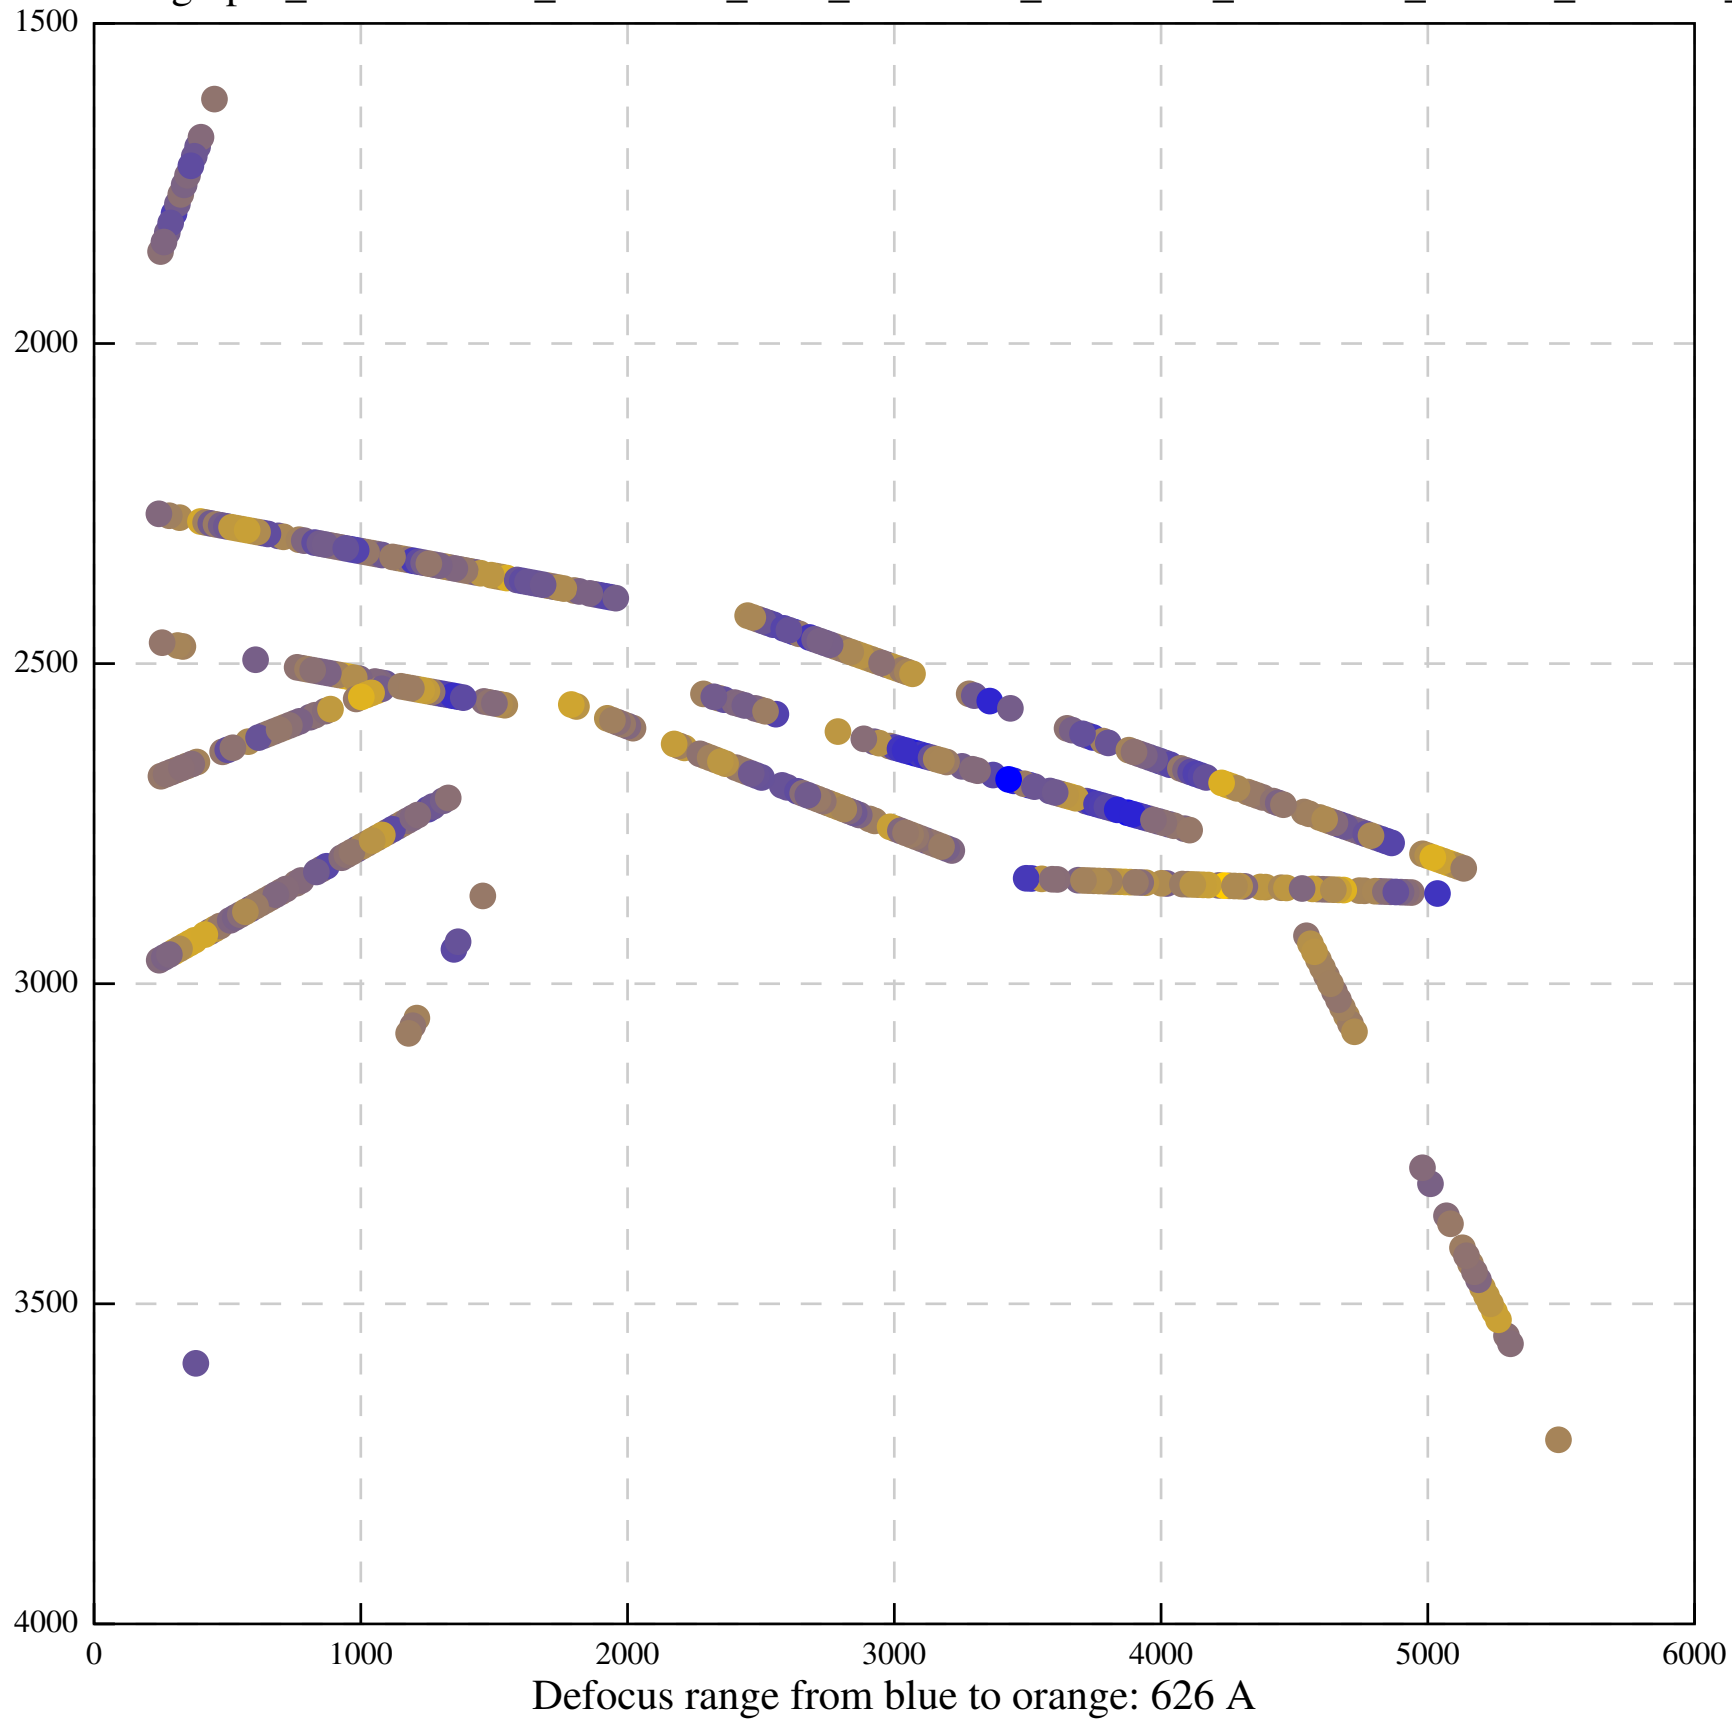

Defocus range from blue to orange: 552 A

Defocus range from blue to orange: 54 A

Defocus range from blue to orange: 576 A

Defocus range from blue to orange: 69 A

Defocus range from blue to orange: 173 A

Defocus range from blue to orange: 0 A

Defocus range from blue to orange: 232 Å

Defocus range from blue to orange: 575 A

Defocus range from blue to orange: 347 A

Defocus range from blue to orange: 0 A

Defocus range from blue to orange: 487 A

Defocus range from blue to orange: 383 A

Defocus range from blue to orange: 126 A

Defocus range from blue to orange: 748 A

Defocus range from blue to orange: 274 Å

Defocus range from blue to orange: 60 A

Defocus range from blue to orange: 83 A

Defocus range from blue to orange: 328 A

Defocus range from blue to orange: 16 A

Defocus range from blue to orange: 93 A

Defocus range from blue to orange: 81 A

Defocus range from blue to orange: 121 A

Defocus range from blue to orange: 438 A

Defocus range from blue to orange: 437 A