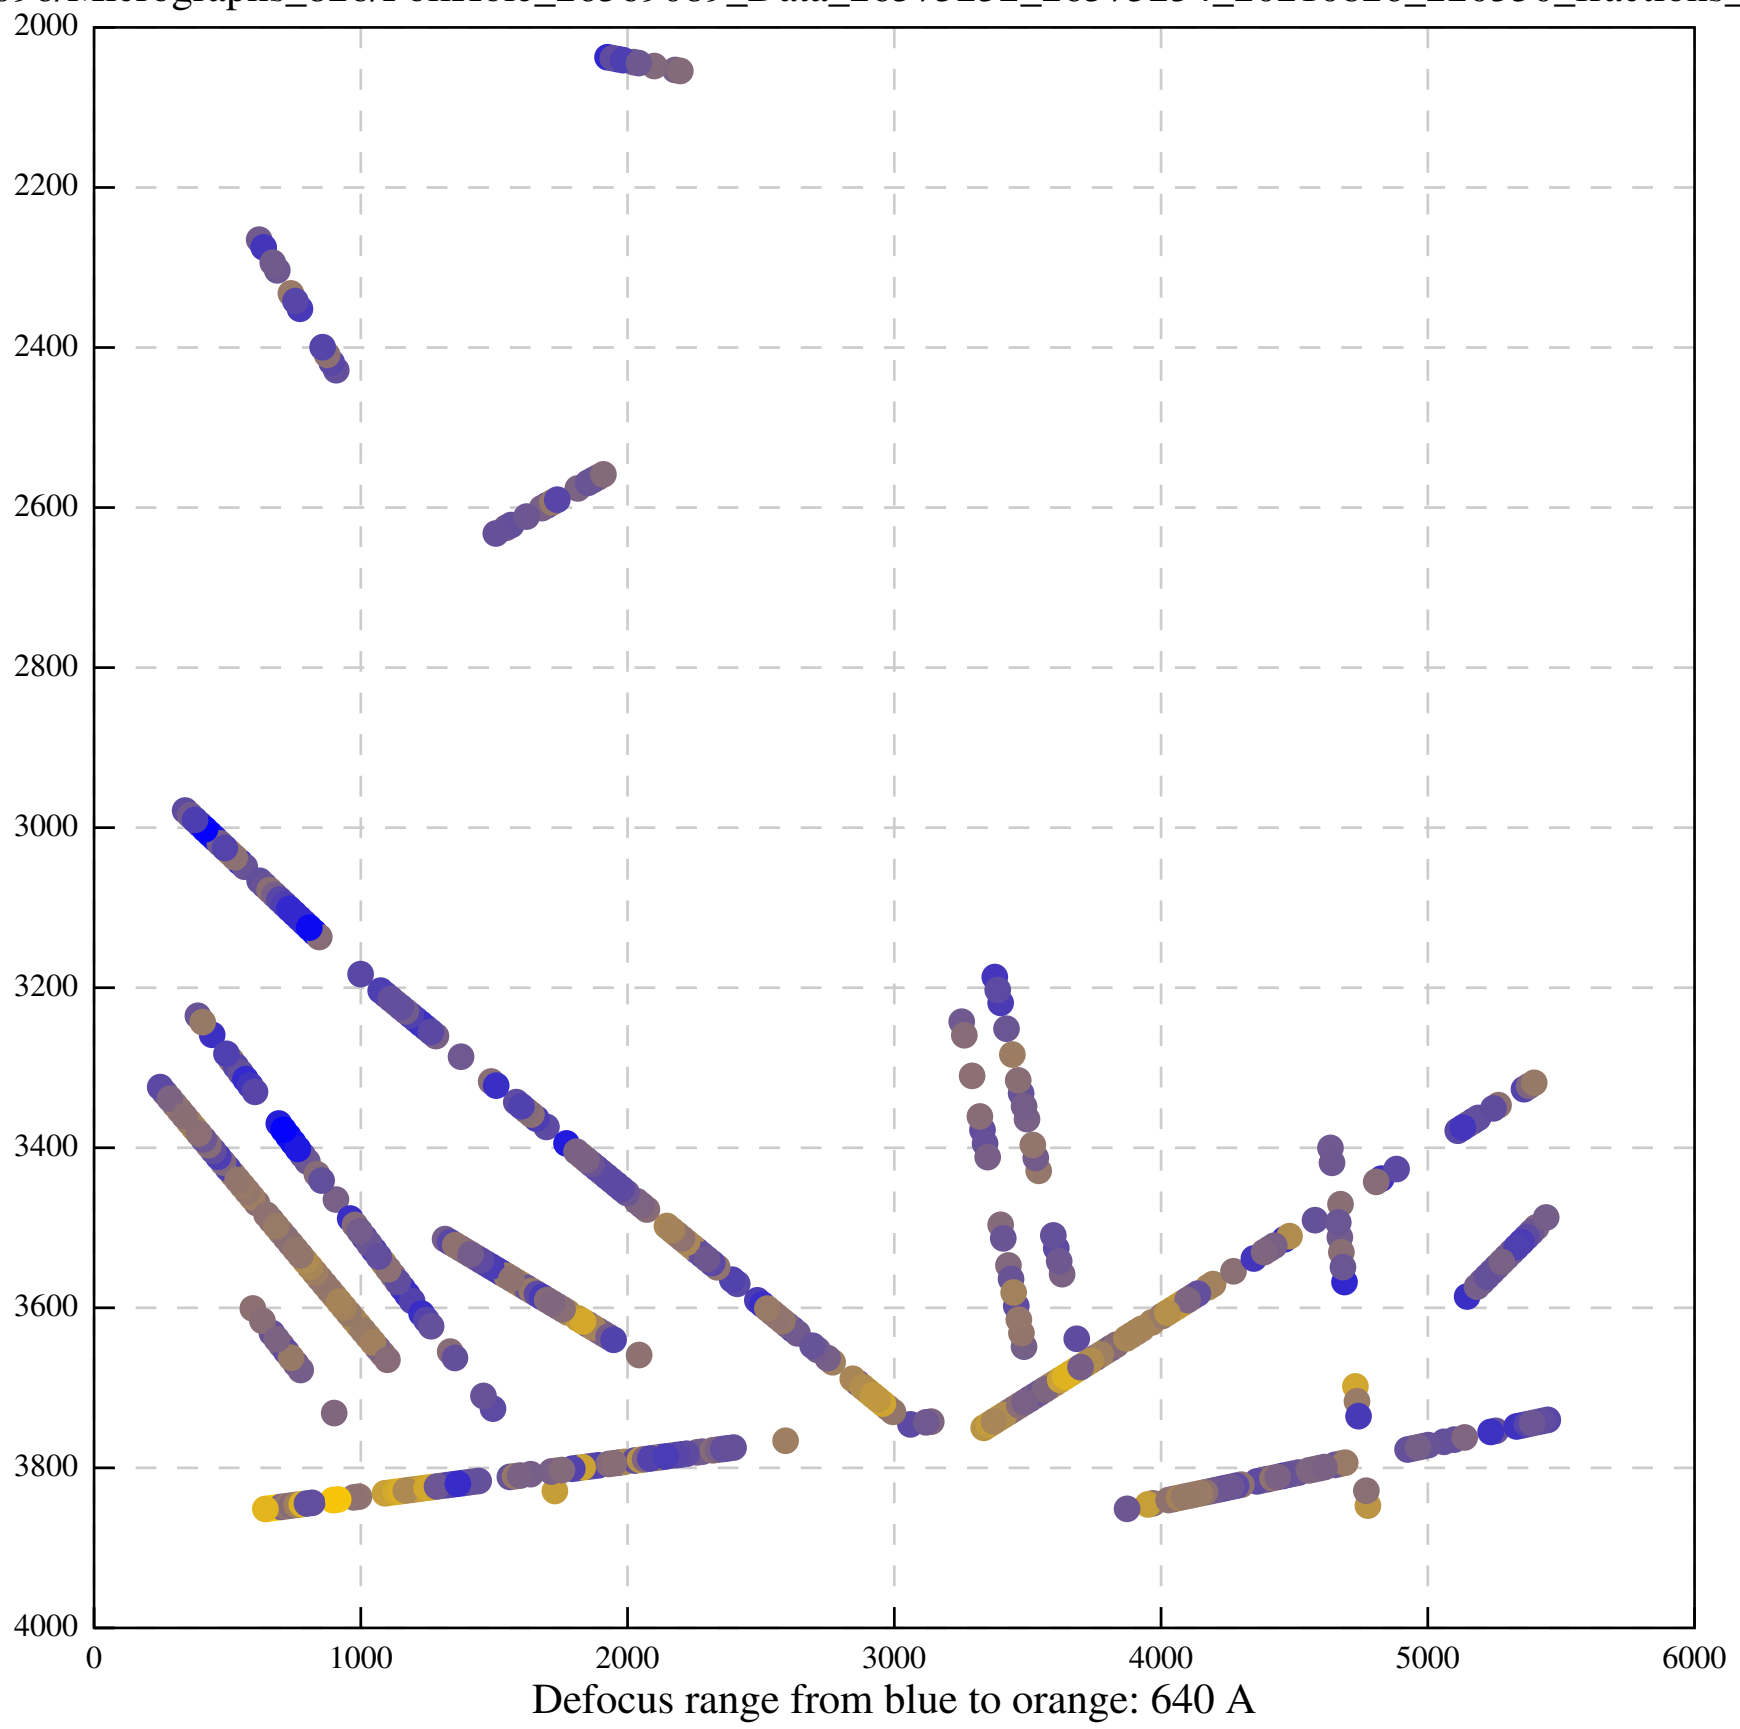

Asymm. obs [-1, 1] opticsGroup2

Asymm. obs [-pi, pi] opticsGroup2

Beamtilt-only fit [-1, 1] opticsGroup2

Beamtilt-only fit [-pi, pi] opticsGroup2

Defocus range from blue to orange: 151 Å

Defocus range from blue to orange: 653 A

Defocus range from blue to orange: 480 A

Defocus range from blue to orange: 204 Å

Defocus range from blue to orange: 580 A

Defocus range from blue to orange: 353 A

Defocus range from blue to orange: 50 A

Defocus range from blue to orange: 286 A

Defocus range from blue to orange: 552 A

Defocus range from blue to orange: 54 A

Defocus range from blue to orange: 576 A

Defocus range from blue to orange: 69 A

Defocus range from blue to orange: 173 A

Defocus range from blue to orange: 0 A

Defocus range from blue to orange: 232 Å

Defocus range from blue to orange: 575 A

Defocus range from blue to orange: 347 A

Defocus range from blue to orange: 0 A

Defocus range from blue to orange: 487 A

Defocus range from blue to orange: 383 A