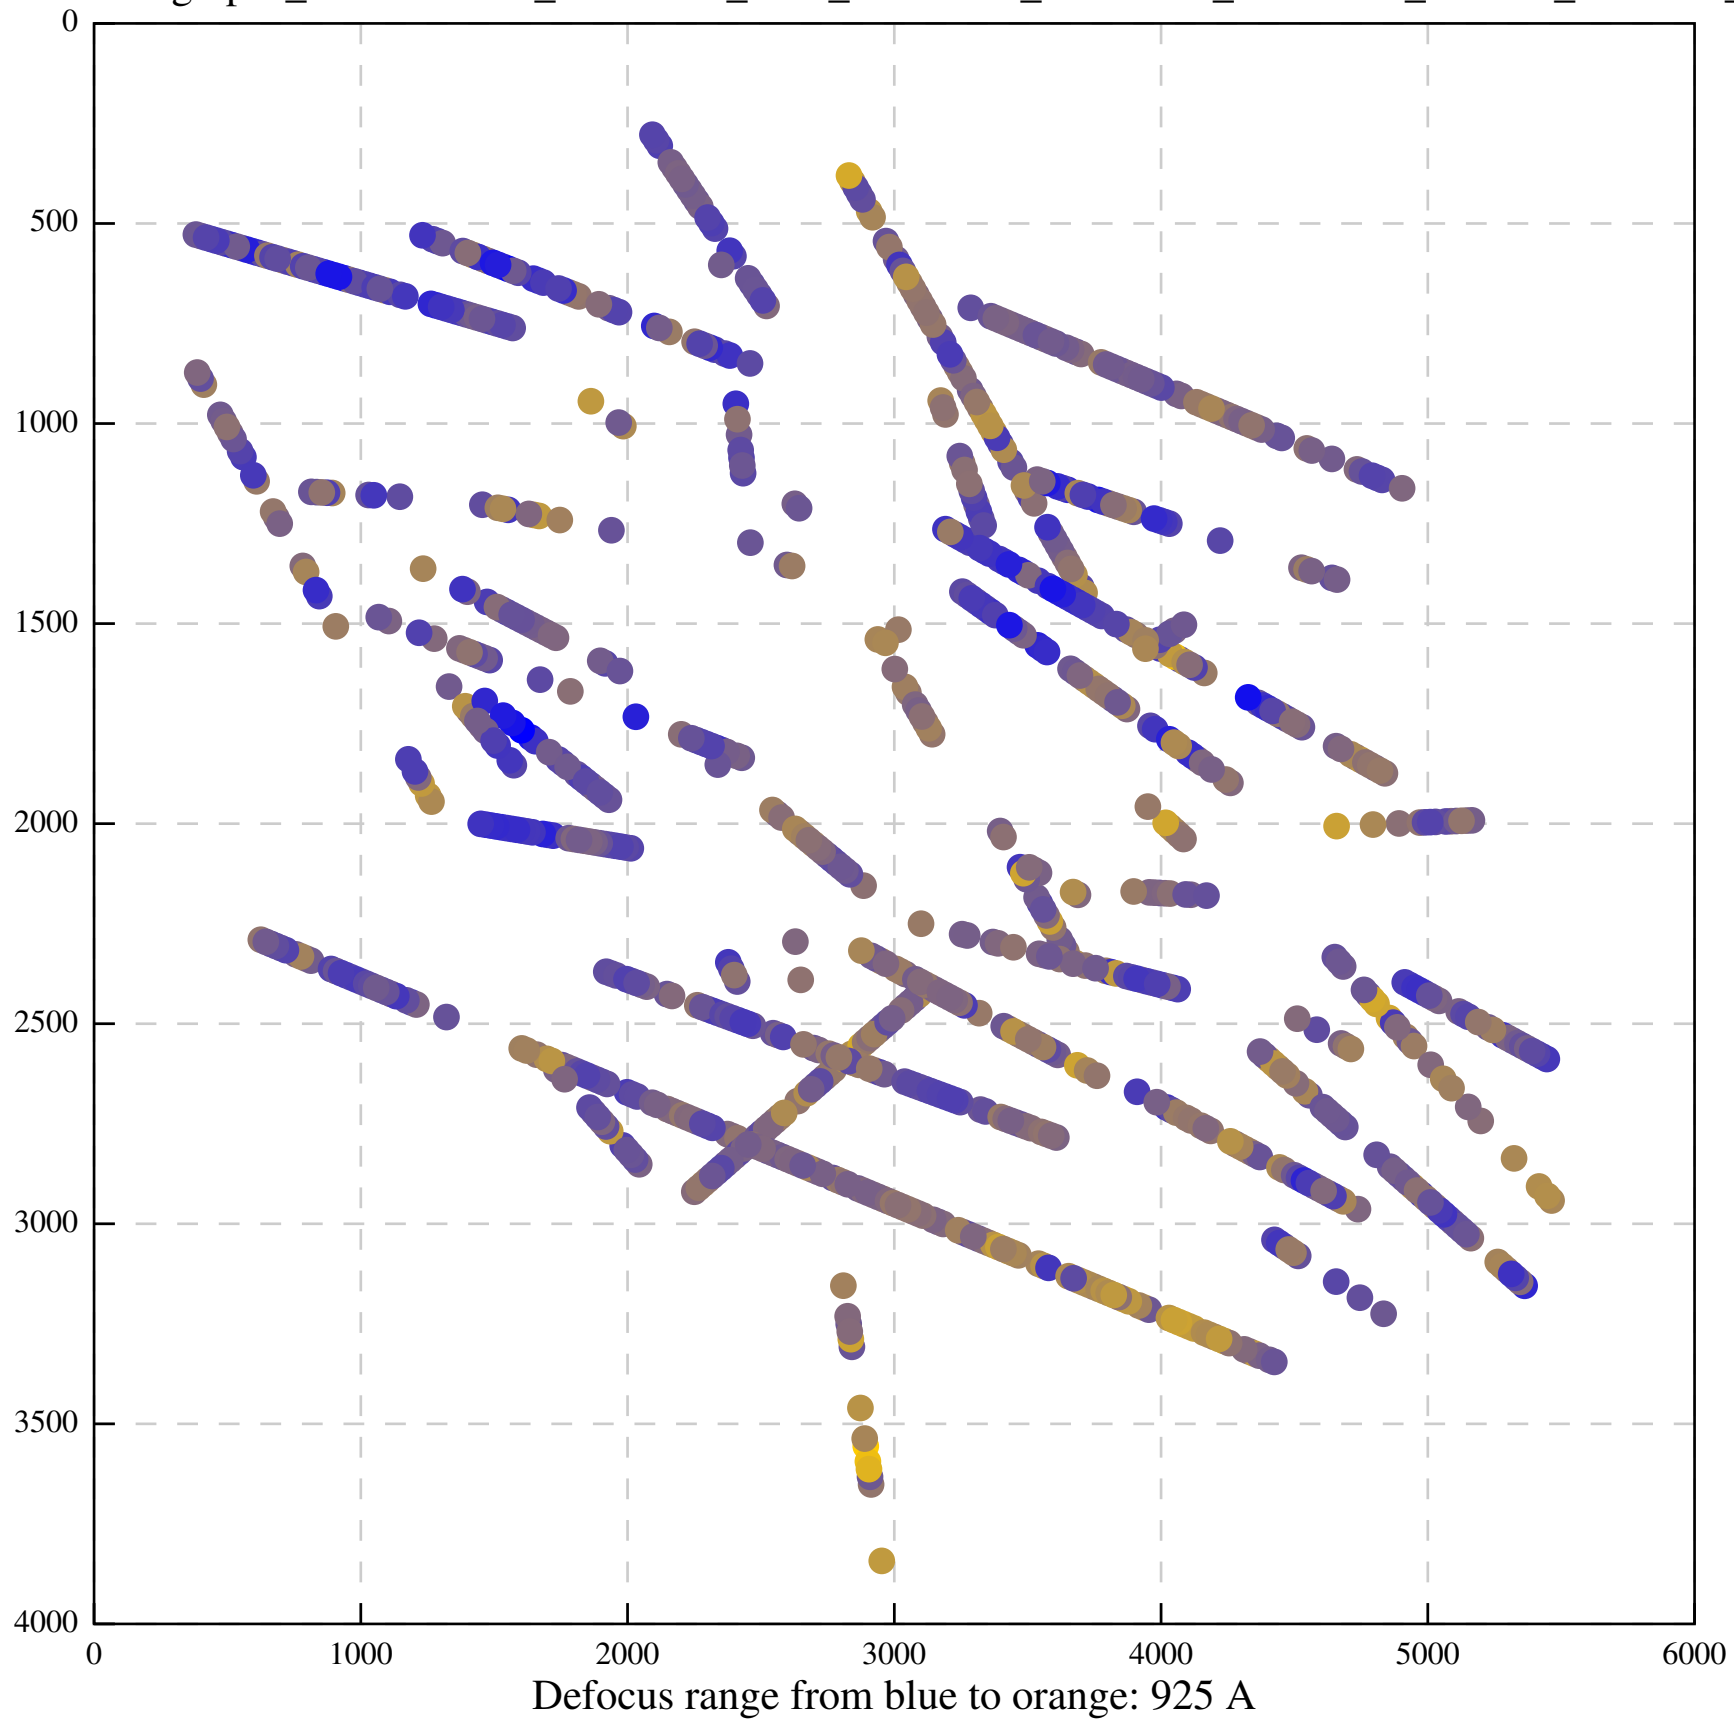

Defocus range from blue to orange: 126 A

Defocus range from blue to orange: 748 A

Defocus range from blue to orange: 274 Å

Defocus range from blue to orange: 60 A

Defocus range from blue to orange: 83 A

Defocus range from blue to orange: 328 A

Defocus range from blue to orange: 16 A

Defocus range from blue to orange: 93 A

Defocus range from blue to orange: 81 A

Defocus range from blue to orange: 121 A

Defocus range from blue to orange: 438 A

Defocus range from blue to orange: 437 A

Defocus range from blue to orange: 502 Å

Defocus range from blue to orange: 765 A

Defocus range from blue to orange: 593 A

Defocus range from blue to orange: 153 A

Defocus range from blue to orange: 171 Å

Defocus range from blue to orange: 36 A

Defocus range from blue to orange: 368 A

Defocus range from blue to orange: 412 A

Defocus range from blue to orange: 93 A

Defocus range from blue to orange: 0 Å