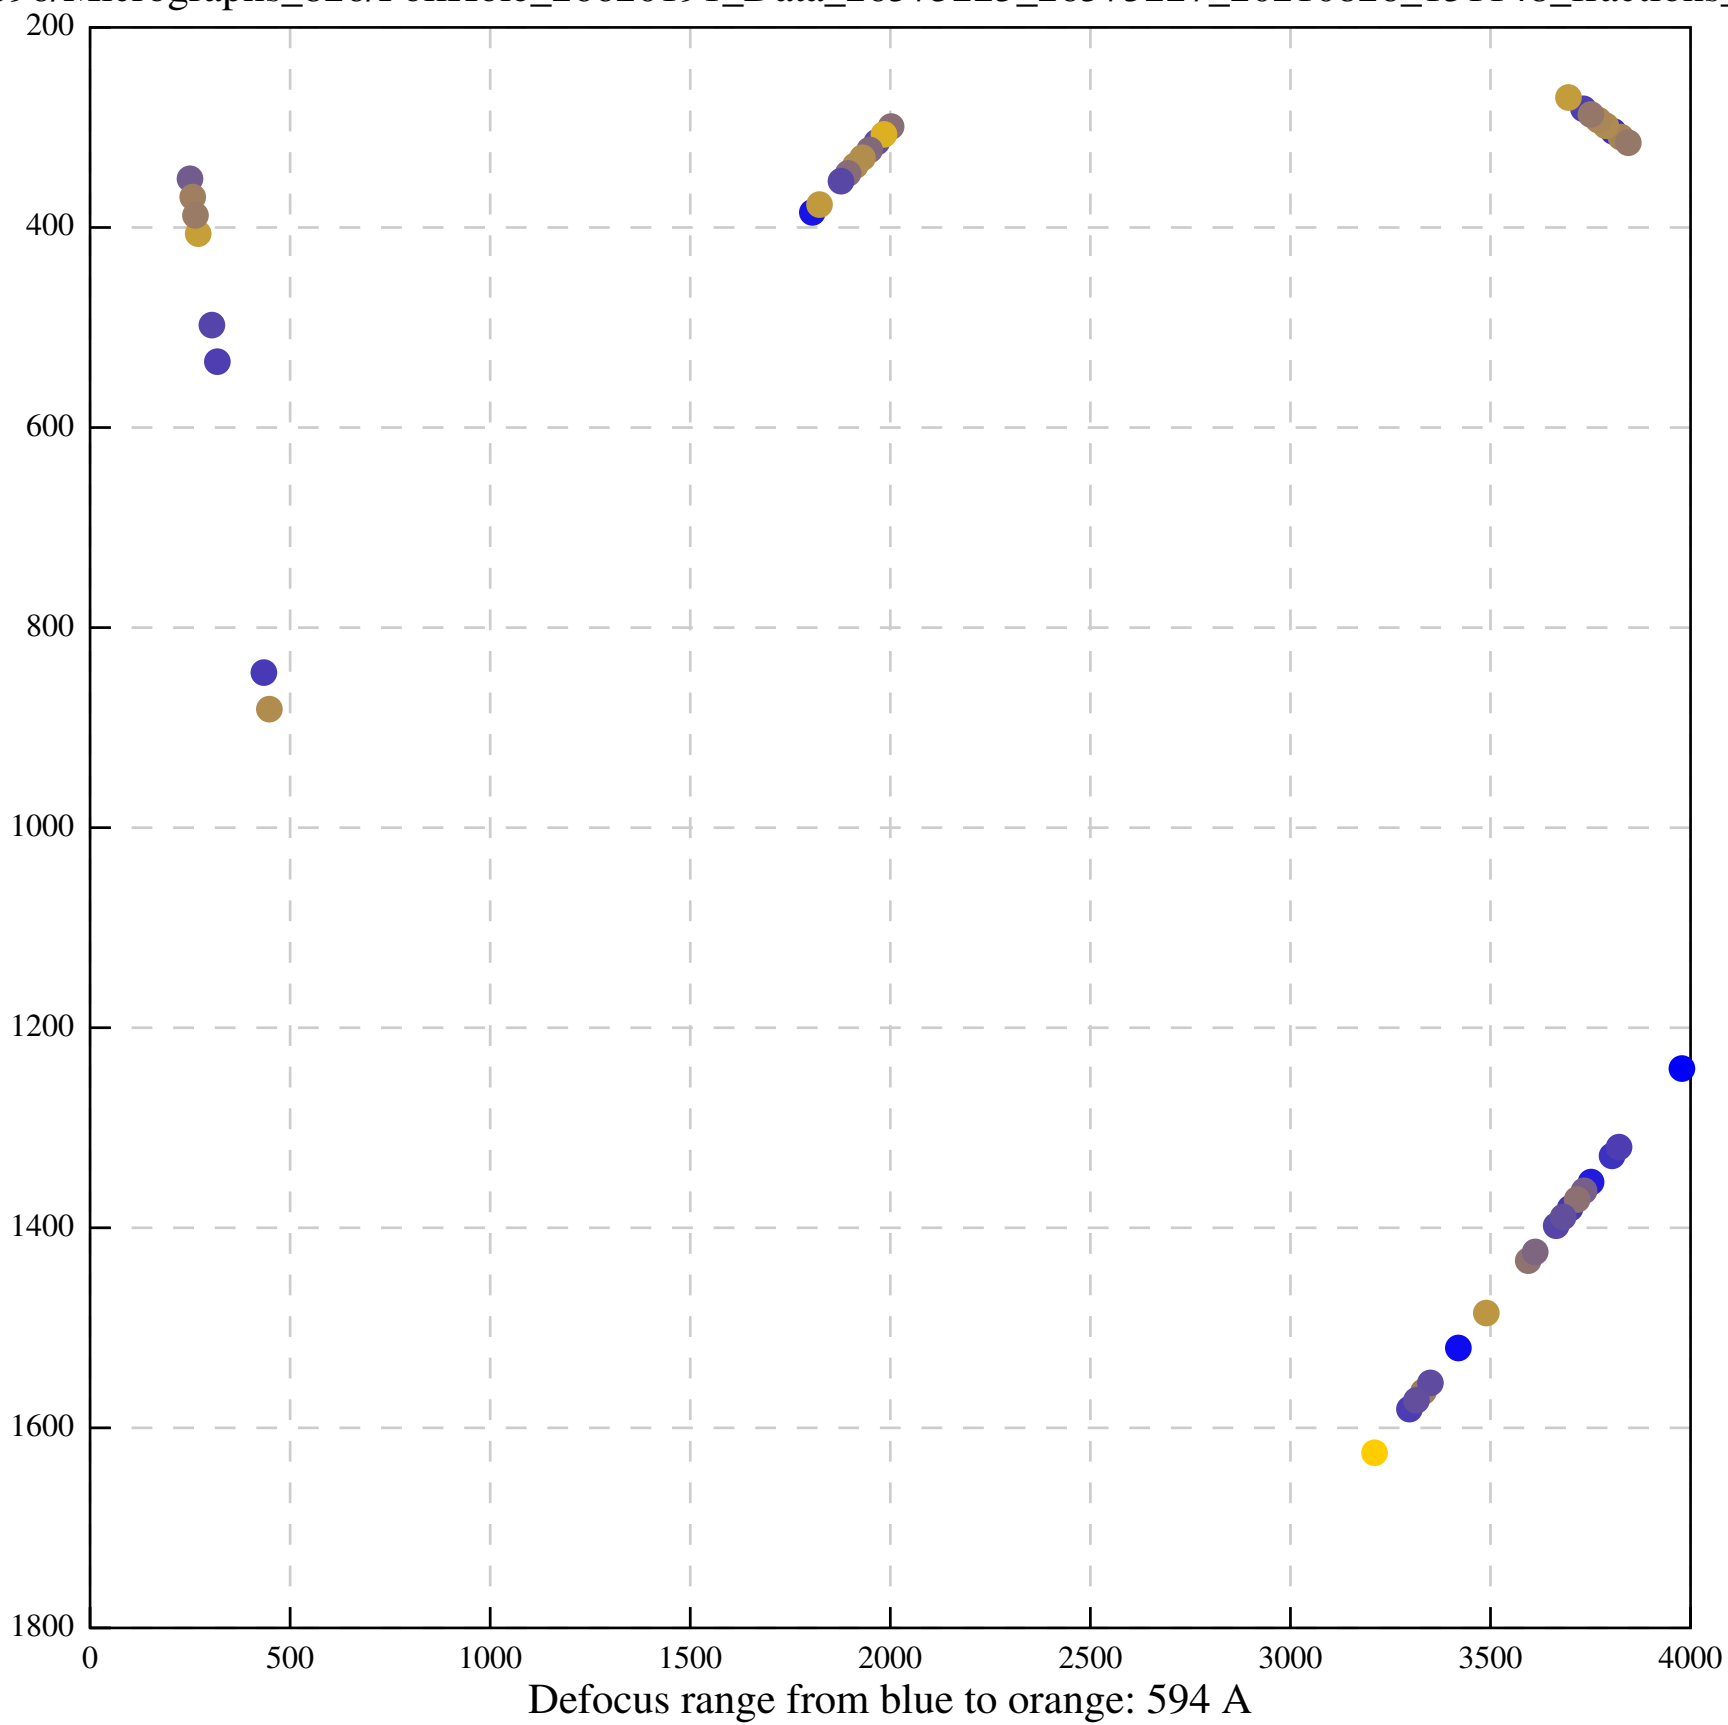

Defocus range from blue to orange: 552 A

Defocus range from blue to orange: 54 A

Defocus range from blue to orange: 576 A

Defocus range from blue to orange: 69 A

Defocus range from blue to orange: 173 A

Defocus range from blue to orange: 0 A

Defocus range from blue to orange: 232 Å

Defocus range from blue to orange: 575 A

Defocus range from blue to orange: 347 A

Defocus range from blue to orange: 0 A

Defocus range from blue to orange: 487 A

Defocus range from blue to orange: 383 A

Defocus range from blue to orange: 126 A

Defocus range from blue to orange: 748 A

Defocus range from blue to orange: 274 Å

Defocus range from blue to orange: 60 A

Defocus range from blue to orange: 83 A

Defocus range from blue to orange: 328 A

Defocus range from blue to orange: 16 A

Defocus range from blue to orange: 93 A

Defocus range from blue to orange: 81 A

Defocus range from blue to orange: 121 A

Defocus range from blue to orange: 438 A

Defocus range from blue to orange: 437 A