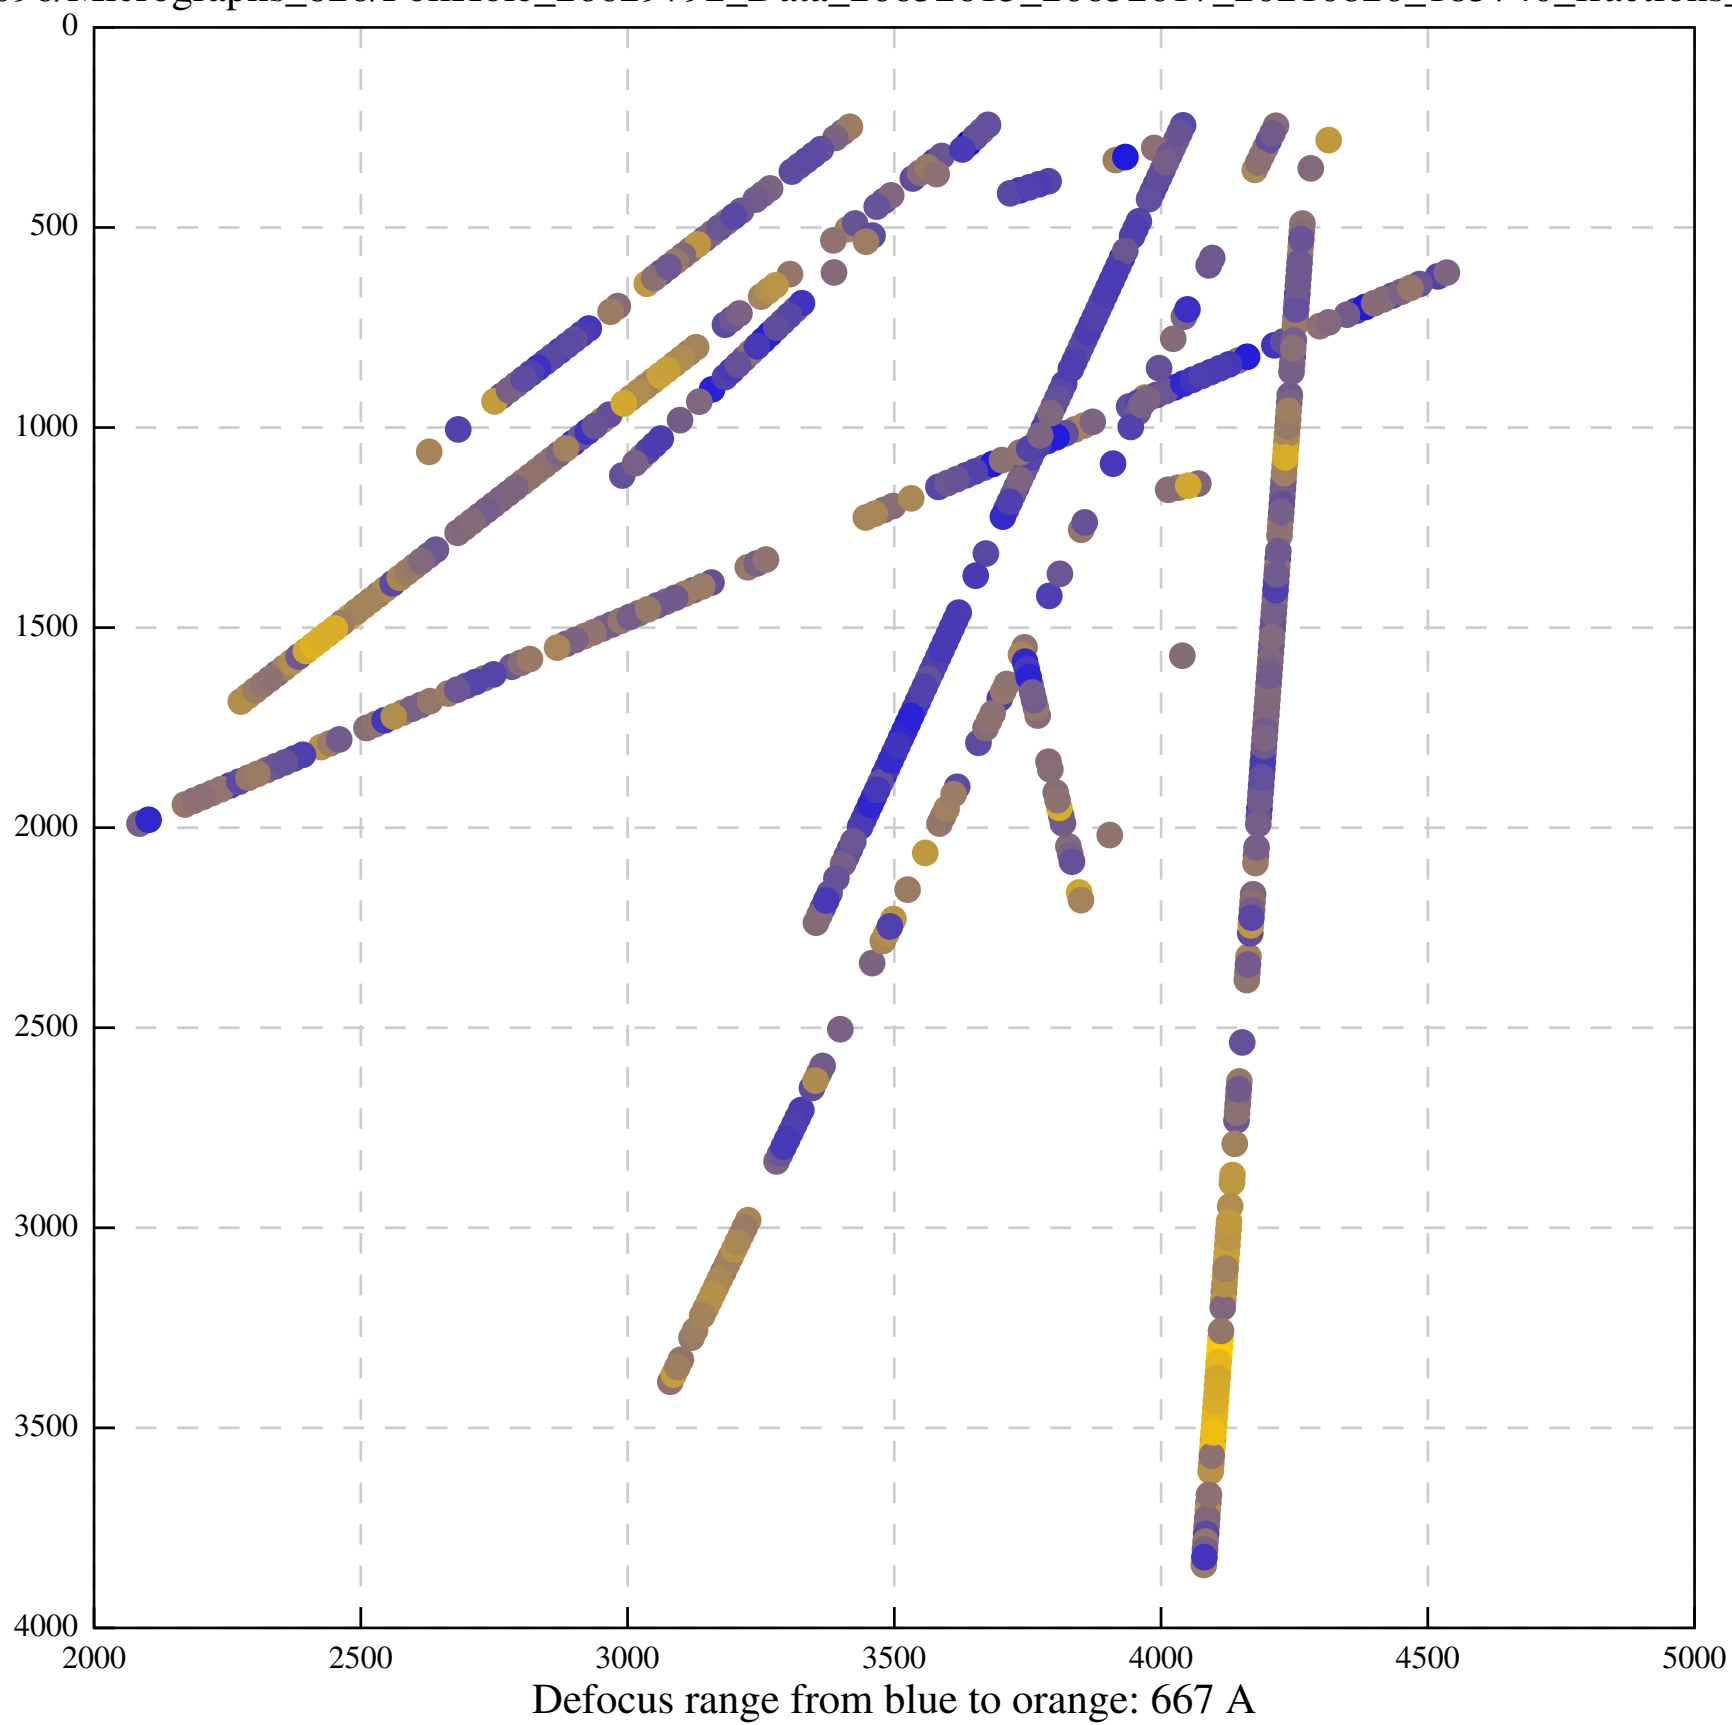

Defocus range from blue to orange: 126 A

Defocus range from blue to orange: 748 A

Defocus range from blue to orange: 274 Å

Defocus range from blue to orange: 60 A

Defocus range from blue to orange: 83 A

Defocus range from blue to orange: 328 A

Defocus range from blue to orange: 16 A

Defocus range from blue to orange: 93 A

Defocus range from blue to orange: 81 A

Defocus range from blue to orange: 121 A

Defocus range from blue to orange: 438 A

Defocus range from blue to orange: 437 A

Defocus range from blue to orange: 502 Å

Defocus range from blue to orange: 765 A

Defocus range from blue to orange: 593 A

Defocus range from blue to orange: 153 A

Defocus range from blue to orange: 171 Å

Defocus range from blue to orange: 36 A

Defocus range from blue to orange: 368 A

Defocus range from blue to orange: 412 A

Defocus range from blue to orange: 93 A

Defocus range from blue to orange: 0 Å