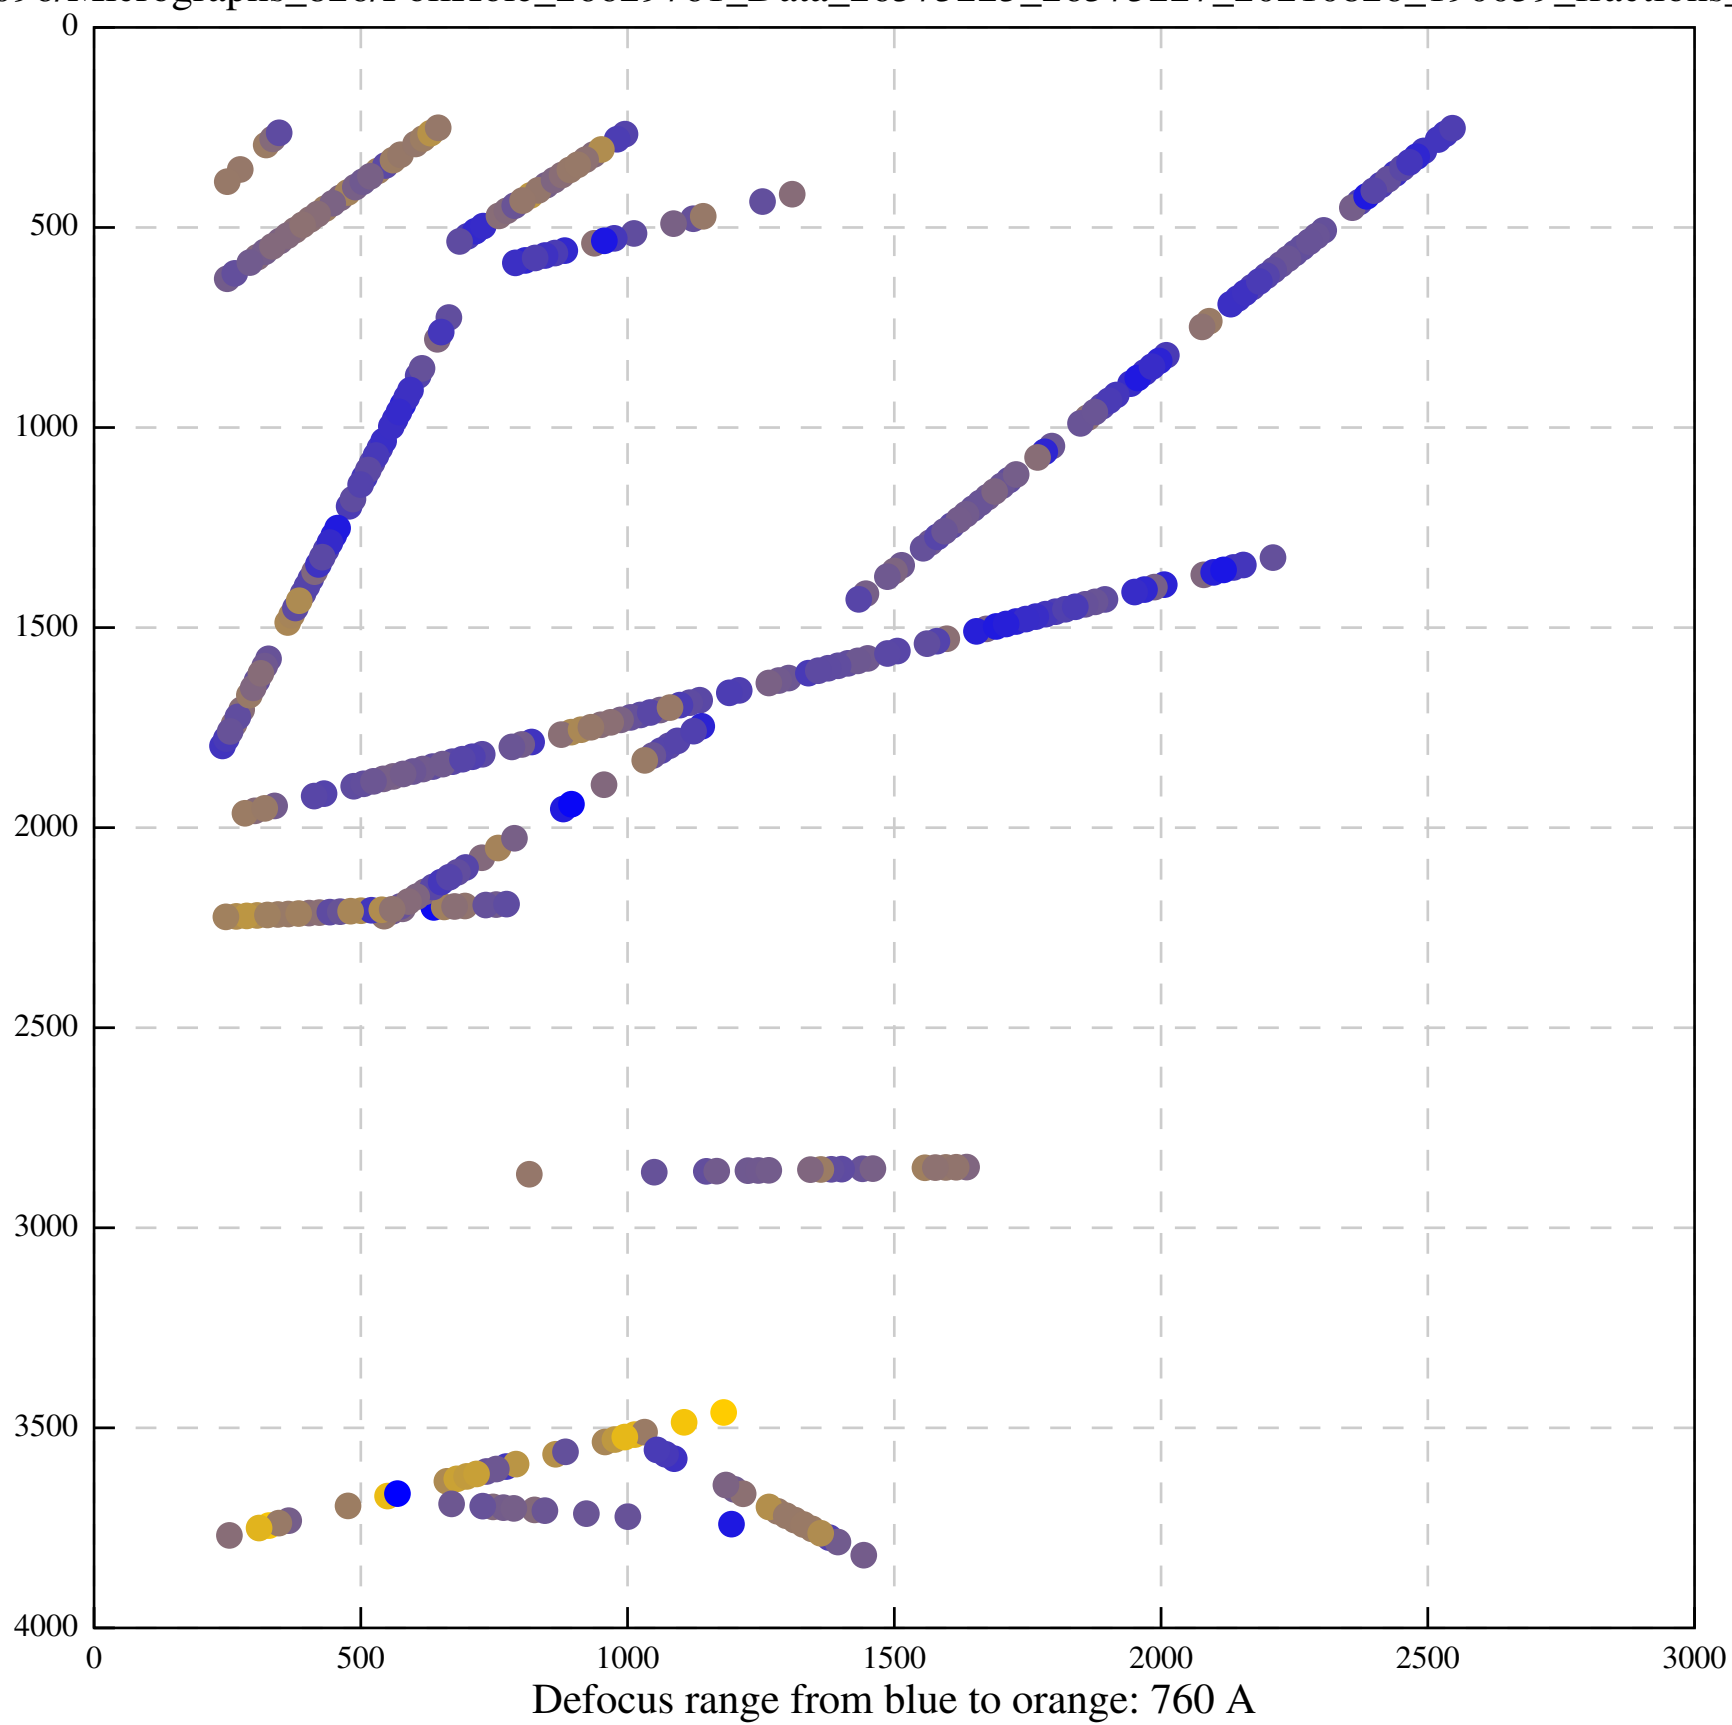

Defocus range from blue to orange: 126 A

Defocus range from blue to orange: 748 A

Defocus range from blue to orange: 274 Å

Defocus range from blue to orange: 60 A

Defocus range from blue to orange: 83 A

Defocus range from blue to orange: 328 A

Defocus range from blue to orange: 16 A

Defocus range from blue to orange: 93 A

Defocus range from blue to orange: 81 A

Defocus range from blue to orange: 121 A

Defocus range from blue to orange: 438 A

Defocus range from blue to orange: 437 A

Defocus range from blue to orange: 502 Å

Defocus range from blue to orange: 765 A

Defocus range from blue to orange: 593 A

Defocus range from blue to orange: 153 A

Defocus range from blue to orange: 171 Å

Defocus range from blue to orange: 36 A

Defocus range from blue to orange: 368 A

Defocus range from blue to orange: 412 A

Defocus range from blue to orange: 93 A

Defocus range from blue to orange: 0 Å