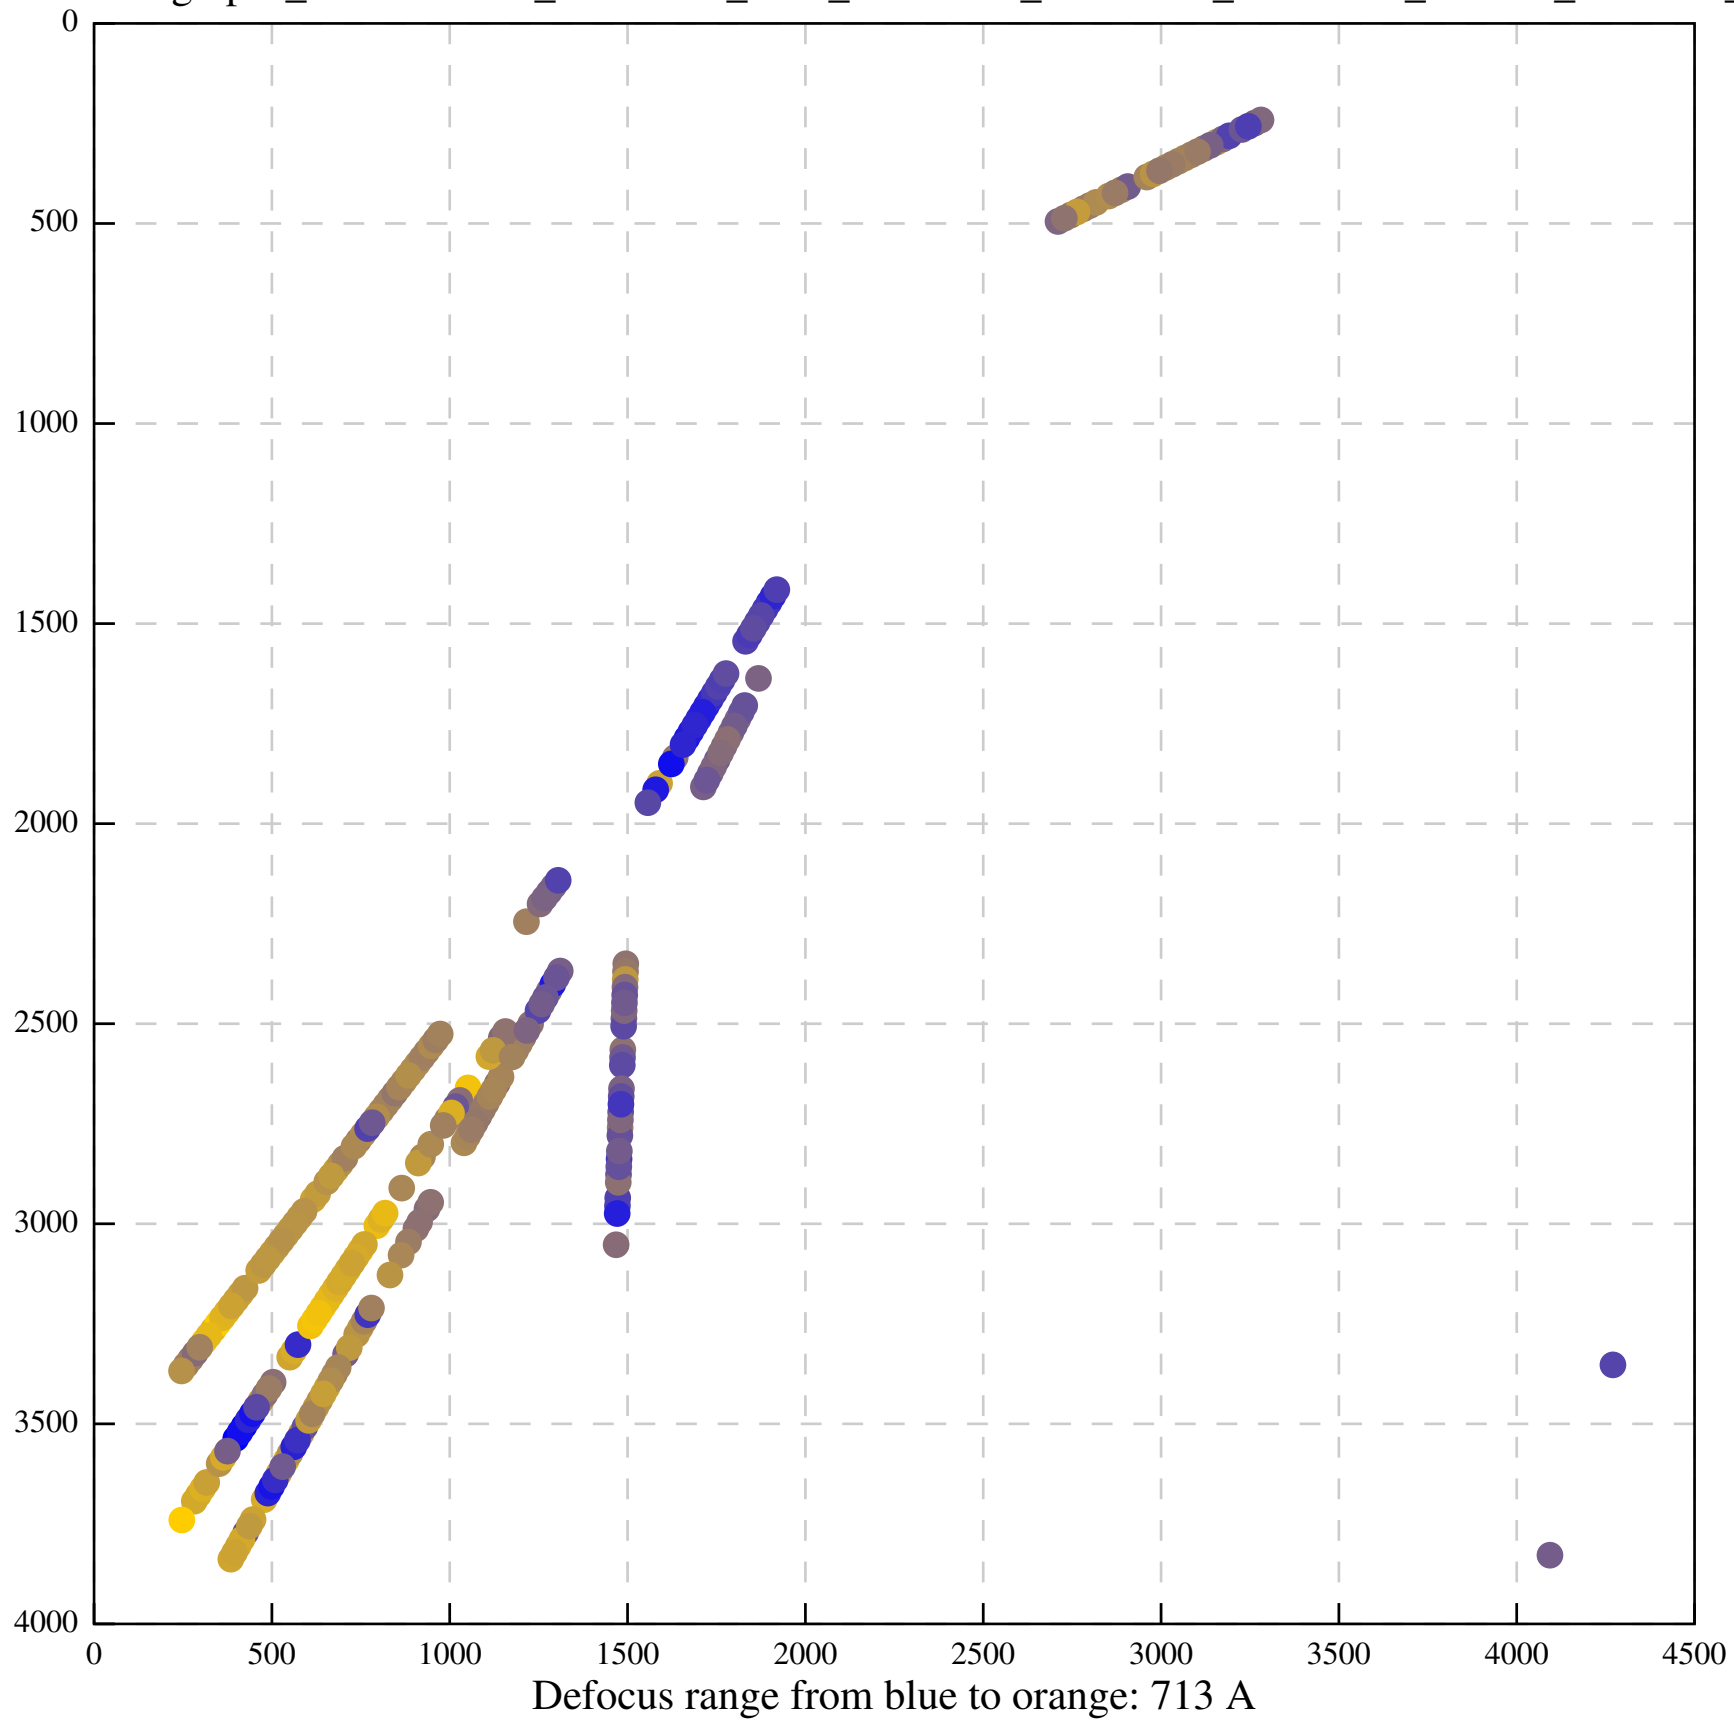

Defocus range from blue to orange: 126 A

Defocus range from blue to orange: 748 A

Defocus range from blue to orange: 274 Å

Defocus range from blue to orange: 60 A

Defocus range from blue to orange: 83 A

Defocus range from blue to orange: 328 A

Defocus range from blue to orange: 16 A

Defocus range from blue to orange: 93 A

Defocus range from blue to orange: 81 A

Defocus range from blue to orange: 121 A

Defocus range from blue to orange: 438 A

Defocus range from blue to orange: 437 A

Defocus range from blue to orange: 502 Å

Defocus range from blue to orange: 765 A

Defocus range from blue to orange: 593 A

Defocus range from blue to orange: 153 A

Defocus range from blue to orange: 171 Å

Defocus range from blue to orange: 36 A

Defocus range from blue to orange: 368 A

Defocus range from blue to orange: 412 A

Defocus range from blue to orange: 93 A

Defocus range from blue to orange: 0 Å