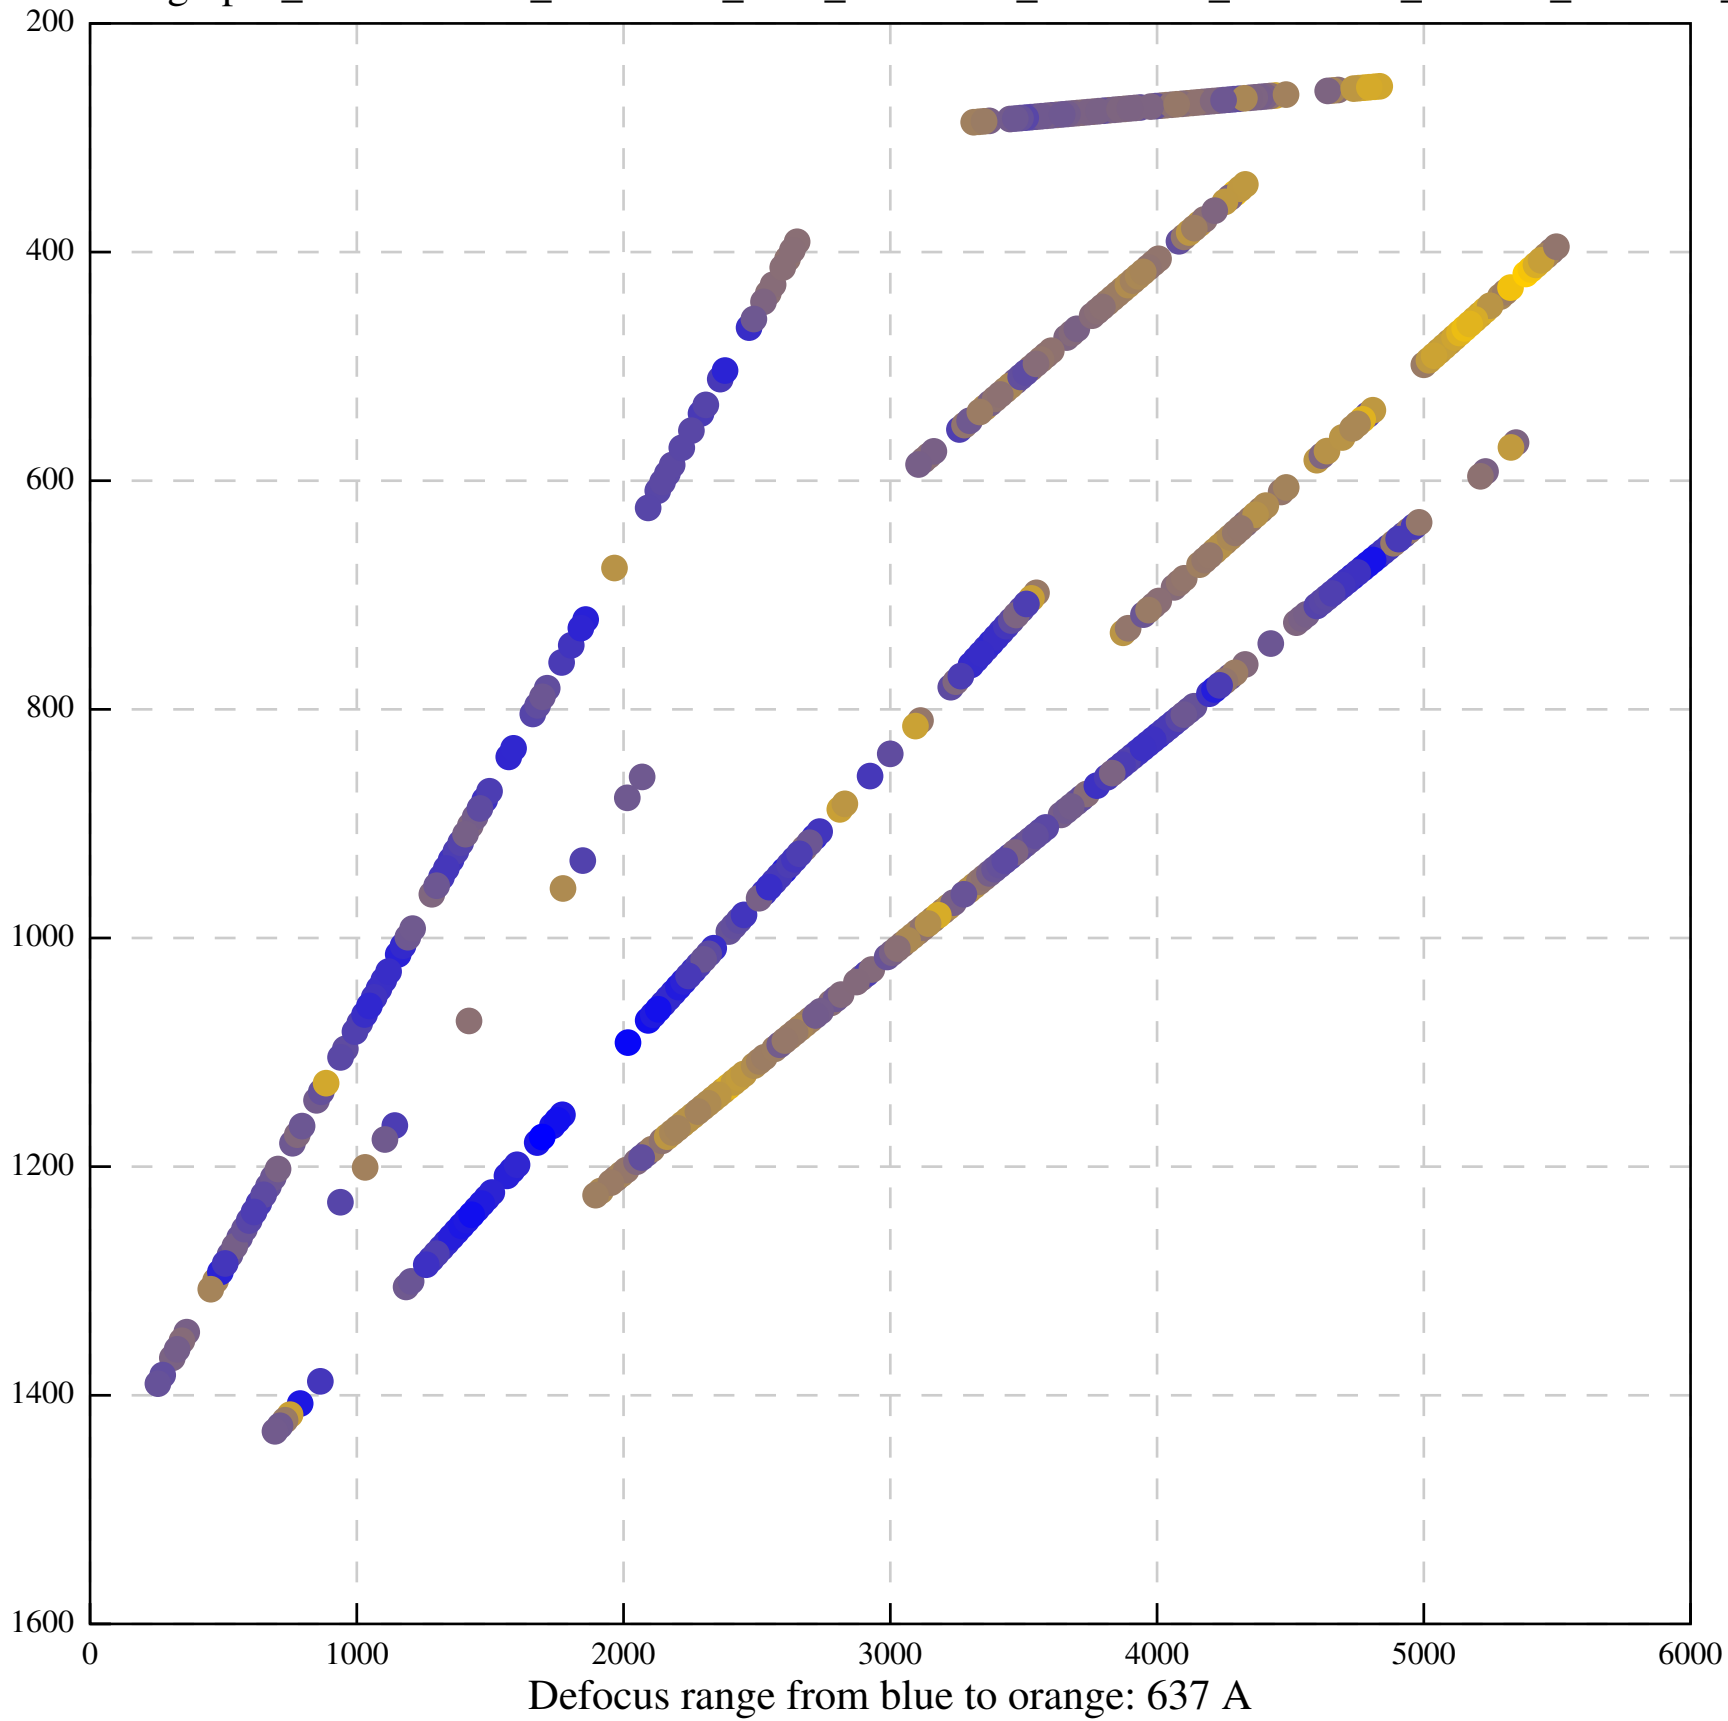

Defocus range from blue to orange: 480 A

Defocus range from blue to orange: 204 Å

Defocus range from blue to orange: 580 A

Defocus range from blue to orange: 353 A

Defocus range from blue to orange: 50 A

Defocus range from blue to orange: 286 A

Defocus range from blue to orange: 552 A

Defocus range from blue to orange: 54 A

Defocus range from blue to orange: 576 A

Defocus range from blue to orange: 69 A

Defocus range from blue to orange: 173 A

Defocus range from blue to orange: 0 A

Defocus range from blue to orange: 232 Å

Defocus range from blue to orange: 575 A

Defocus range from blue to orange: 347 A

Defocus range from blue to orange: 0 A

Defocus range from blue to orange: 487 A

Defocus range from blue to orange: 383 A

Defocus range from blue to orange: 126 A

Defocus range from blue to orange: 748 A

Defocus range from blue to orange: 274 Å

Defocus range from blue to orange: 60 A

Defocus range from blue to orange: 83 A

Defocus range from blue to orange: 328 A