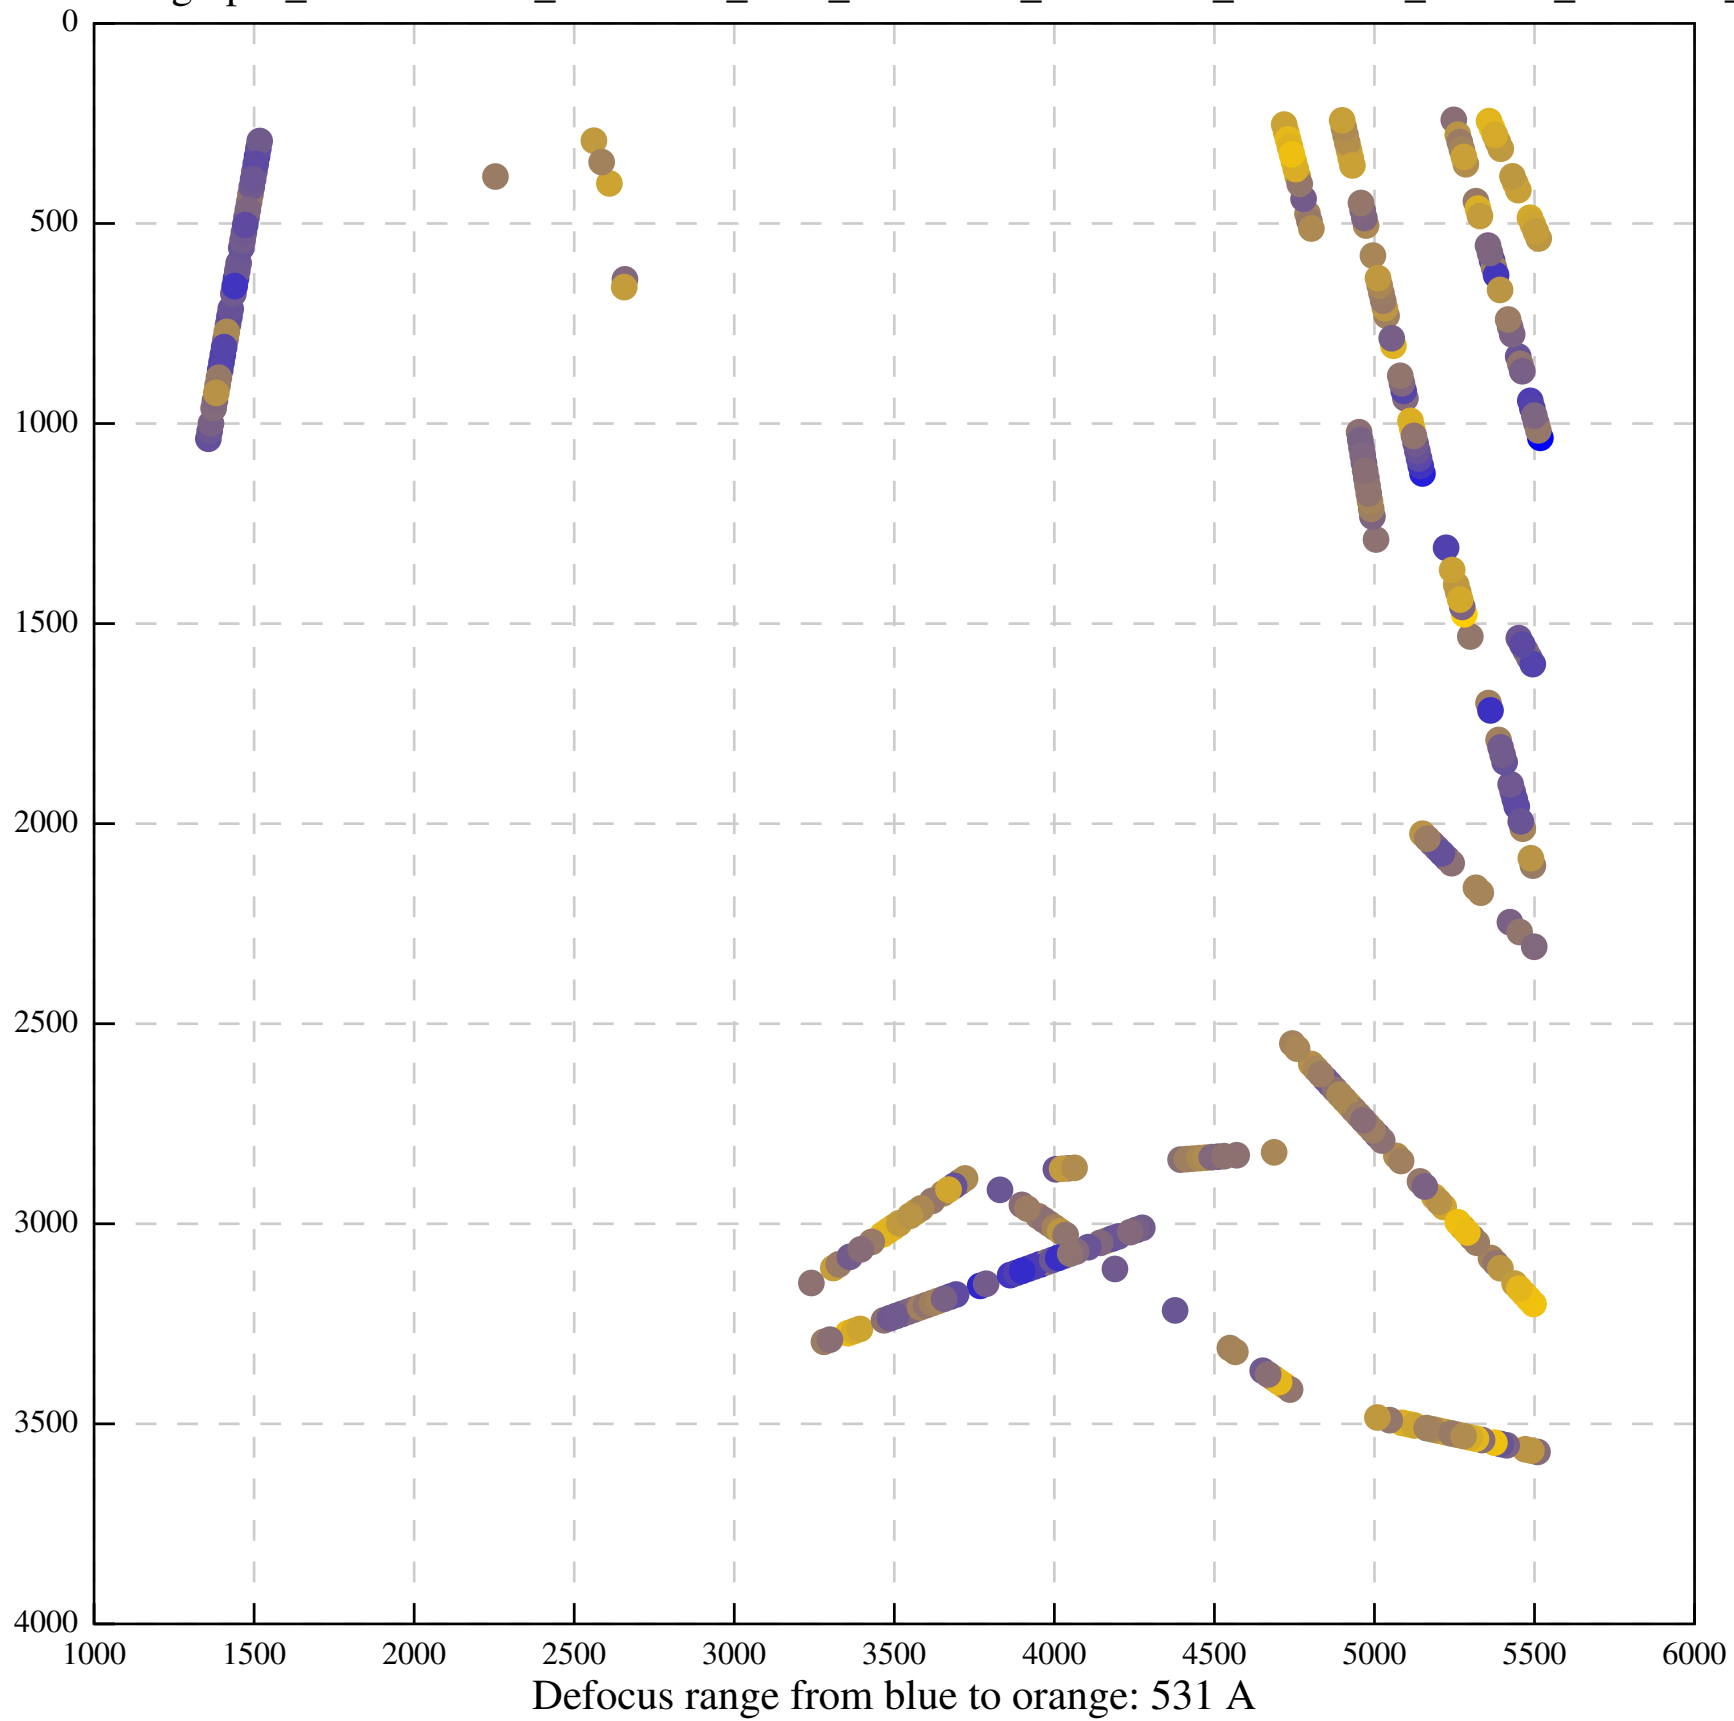

Defocus range from blue to orange: 126 A

Defocus range from blue to orange: 748 A

Defocus range from blue to orange: 274 Å

Defocus range from blue to orange: 60 A

Defocus range from blue to orange: 83 A

Defocus range from blue to orange: 328 A

Defocus range from blue to orange: 16 A

Defocus range from blue to orange: 93 A

Defocus range from blue to orange: 81 A

Defocus range from blue to orange: 121 A

Defocus range from blue to orange: 438 A

Defocus range from blue to orange: 437 A

Defocus range from blue to orange: 502 Å

Defocus range from blue to orange: 765 A

Defocus range from blue to orange: 593 A

Defocus range from blue to orange: 153 A

Defocus range from blue to orange: 171 Å

Defocus range from blue to orange: 36 A

Defocus range from blue to orange: 368 A

Defocus range from blue to orange: 412 A

Defocus range from blue to orange: 93 A

Defocus range from blue to orange: 0 Å