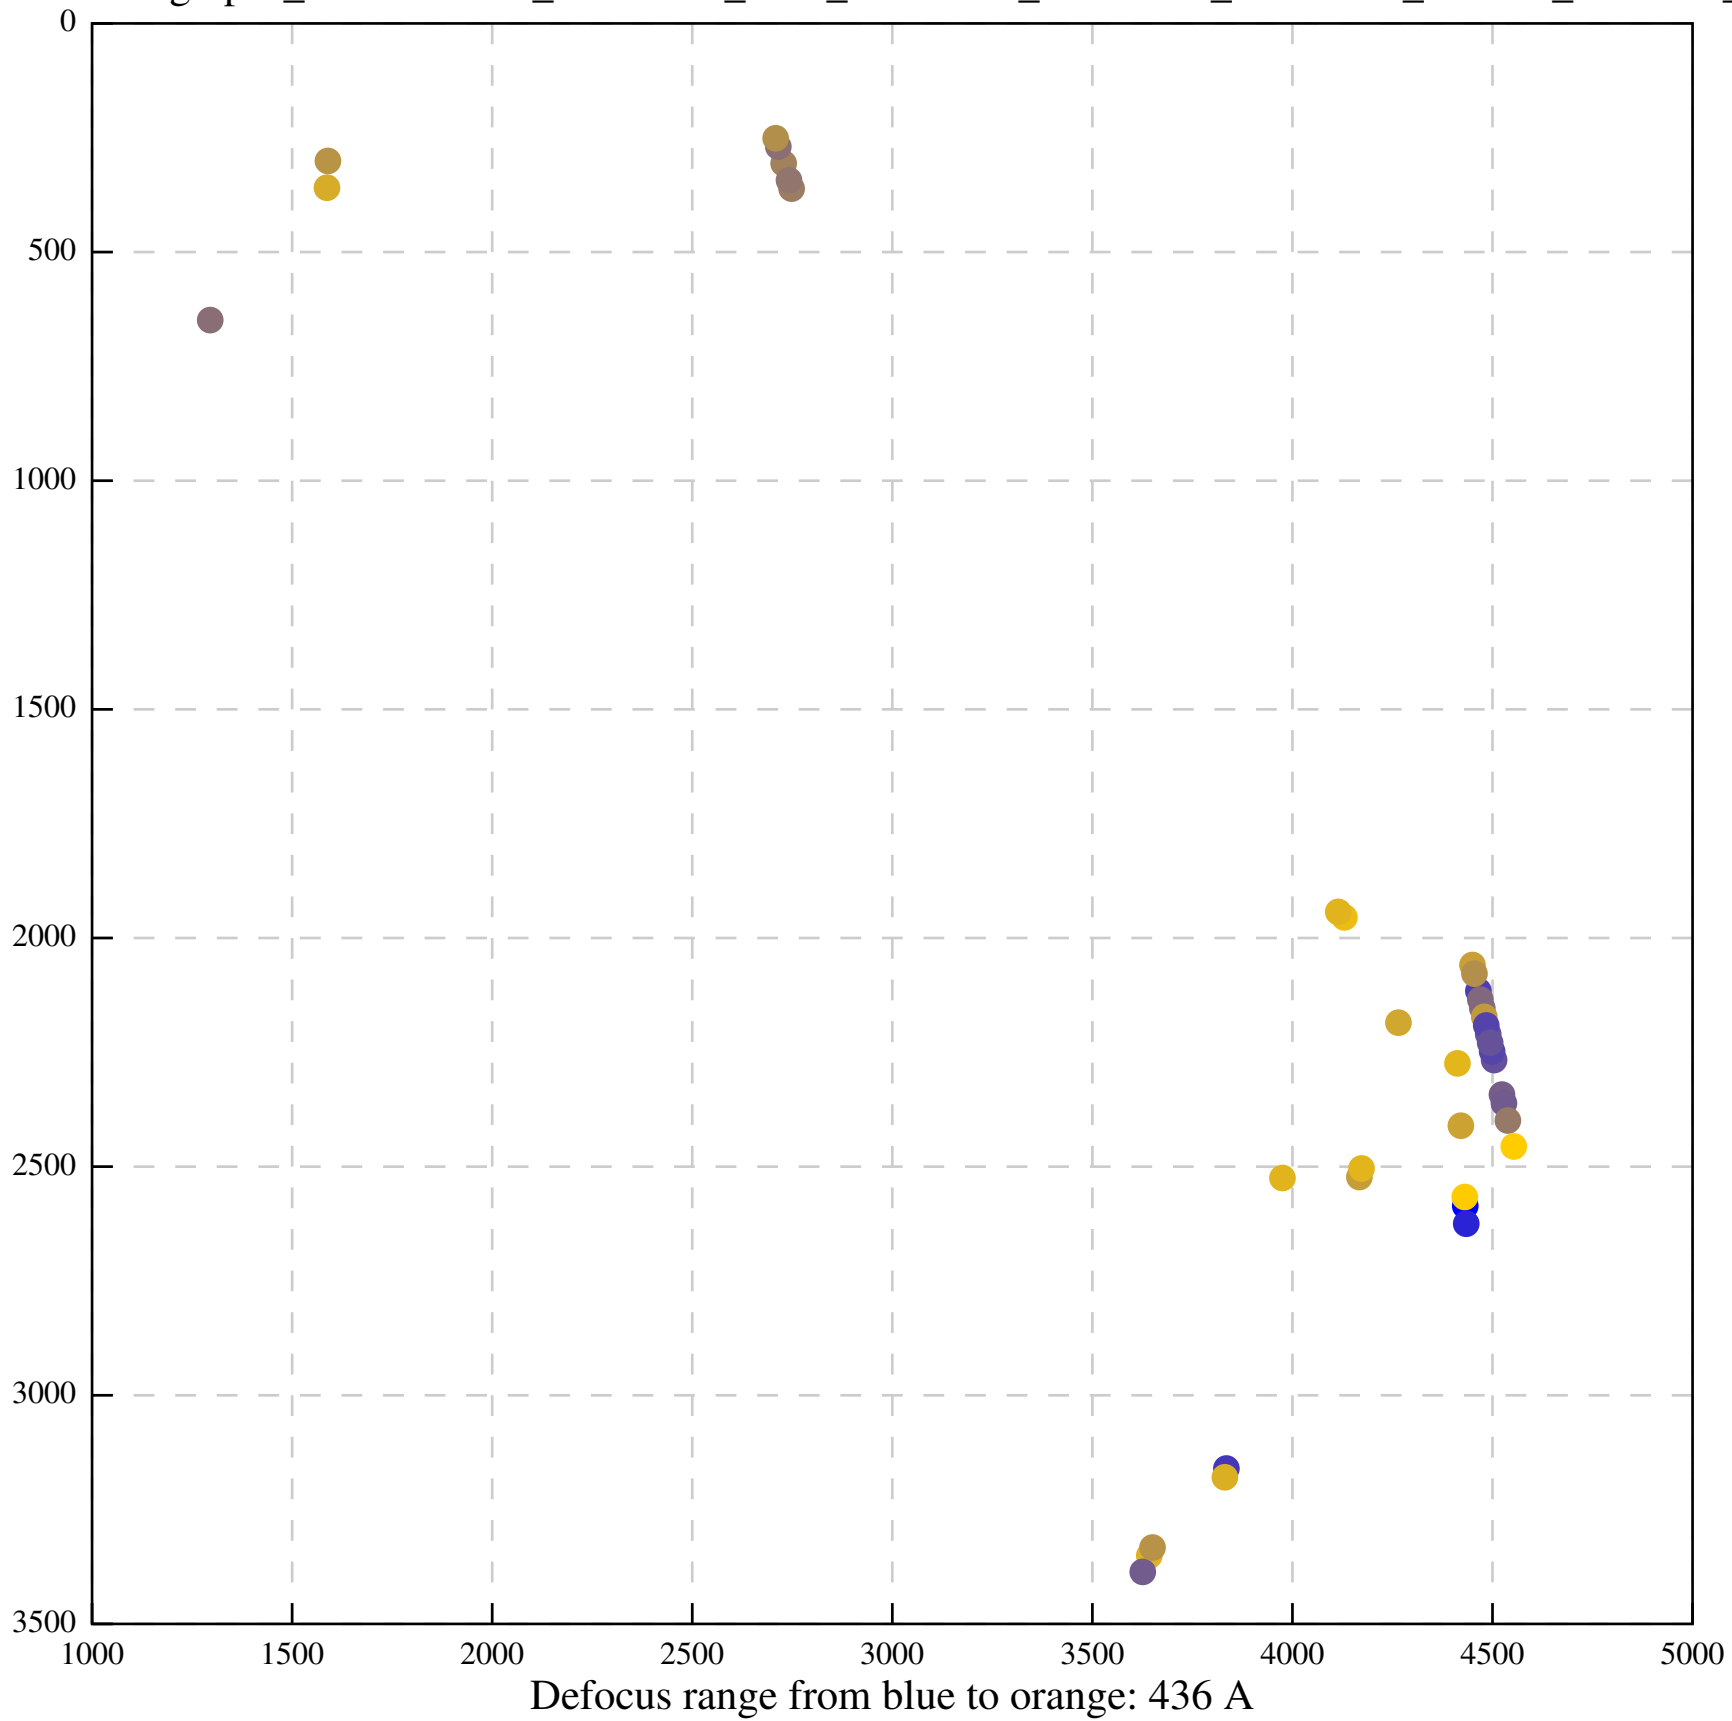

Defocus range from blue to orange: 126 A

Defocus range from blue to orange: 748 A

Defocus range from blue to orange: 274 Å

Defocus range from blue to orange: 60 A

Defocus range from blue to orange: 83 A

Defocus range from blue to orange: 328 A

Defocus range from blue to orange: 16 A

Defocus range from blue to orange: 93 A

Defocus range from blue to orange: 81 A

Defocus range from blue to orange: 121 A

Defocus range from blue to orange: 438 A

Defocus range from blue to orange: 437 A

Defocus range from blue to orange: 502 Å

Defocus range from blue to orange: 765 A

Defocus range from blue to orange: 593 A

Defocus range from blue to orange: 153 A

Defocus range from blue to orange: 171 Å

Defocus range from blue to orange: 36 A

Defocus range from blue to orange: 368 A

Defocus range from blue to orange: 412 A

Defocus range from blue to orange: 93 A

Defocus range from blue to orange: 0 Å