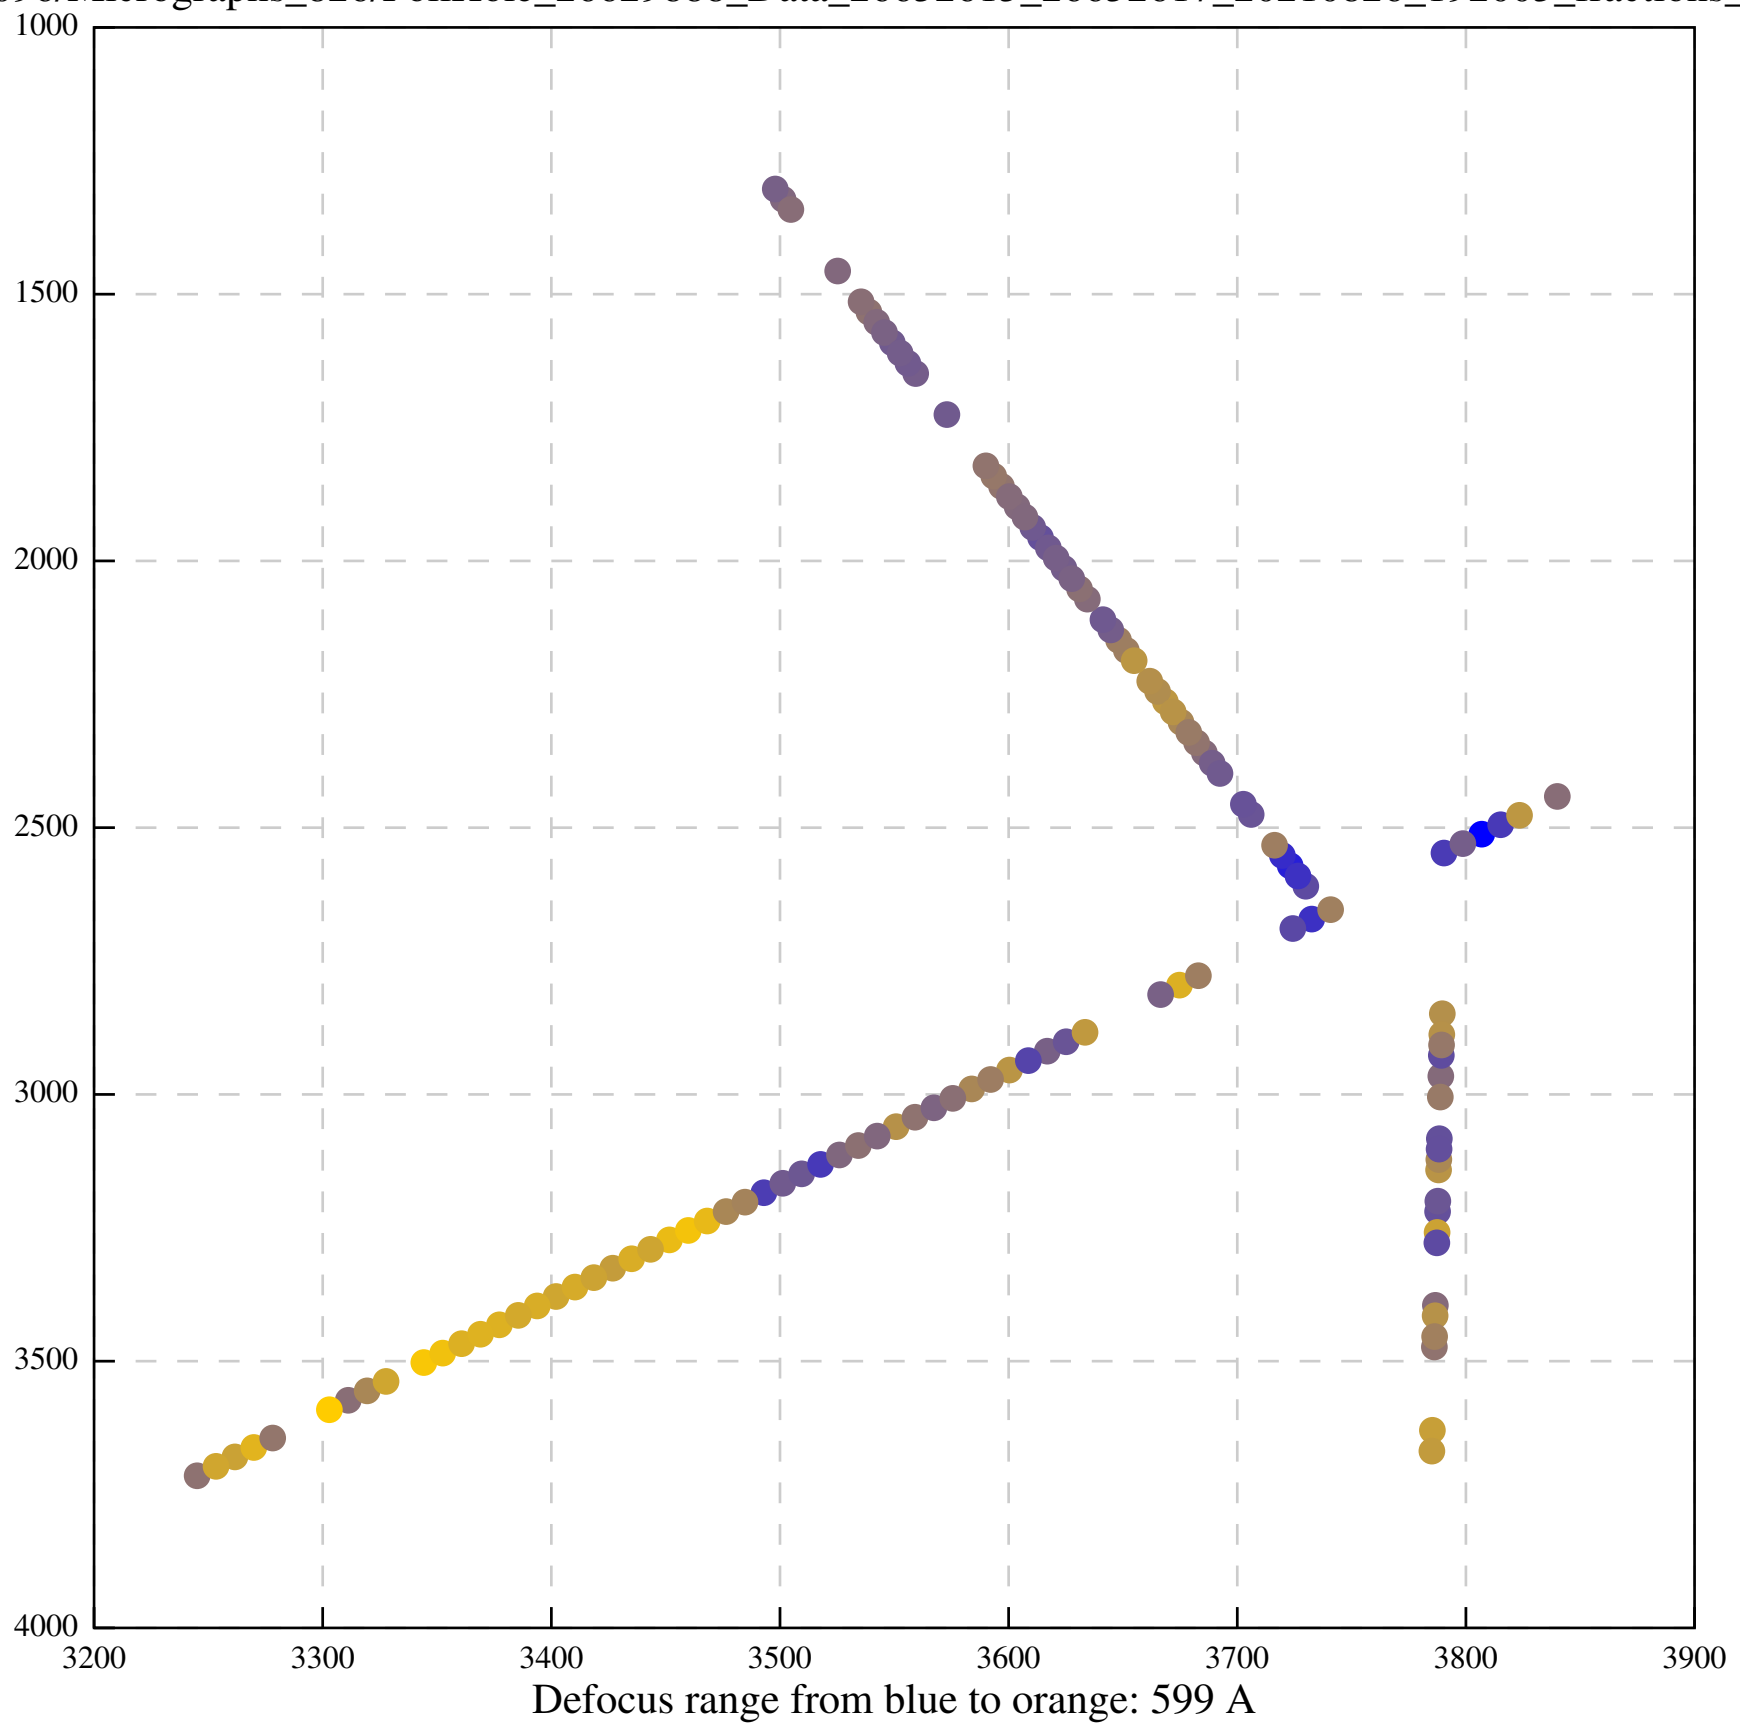

Defocus range from blue to orange: 126 A

Defocus range from blue to orange: 748 A

Defocus range from blue to orange: 274 Å

Defocus range from blue to orange: 60 A

Defocus range from blue to orange: 83 A

Defocus range from blue to orange: 328 A

Defocus range from blue to orange: 16 A

Defocus range from blue to orange: 93 A

Defocus range from blue to orange: 81 A

Defocus range from blue to orange: 121 A

Defocus range from blue to orange: 438 A

Defocus range from blue to orange: 437 A

Defocus range from blue to orange: 502 Å

Defocus range from blue to orange: 765 A

Defocus range from blue to orange: 593 A

Defocus range from blue to orange: 153 A

Defocus range from blue to orange: 171 Å

Defocus range from blue to orange: 36 A

Defocus range from blue to orange: 368 A

Defocus range from blue to orange: 412 A

Defocus range from blue to orange: 93 A

Defocus range from blue to orange: 0 Å