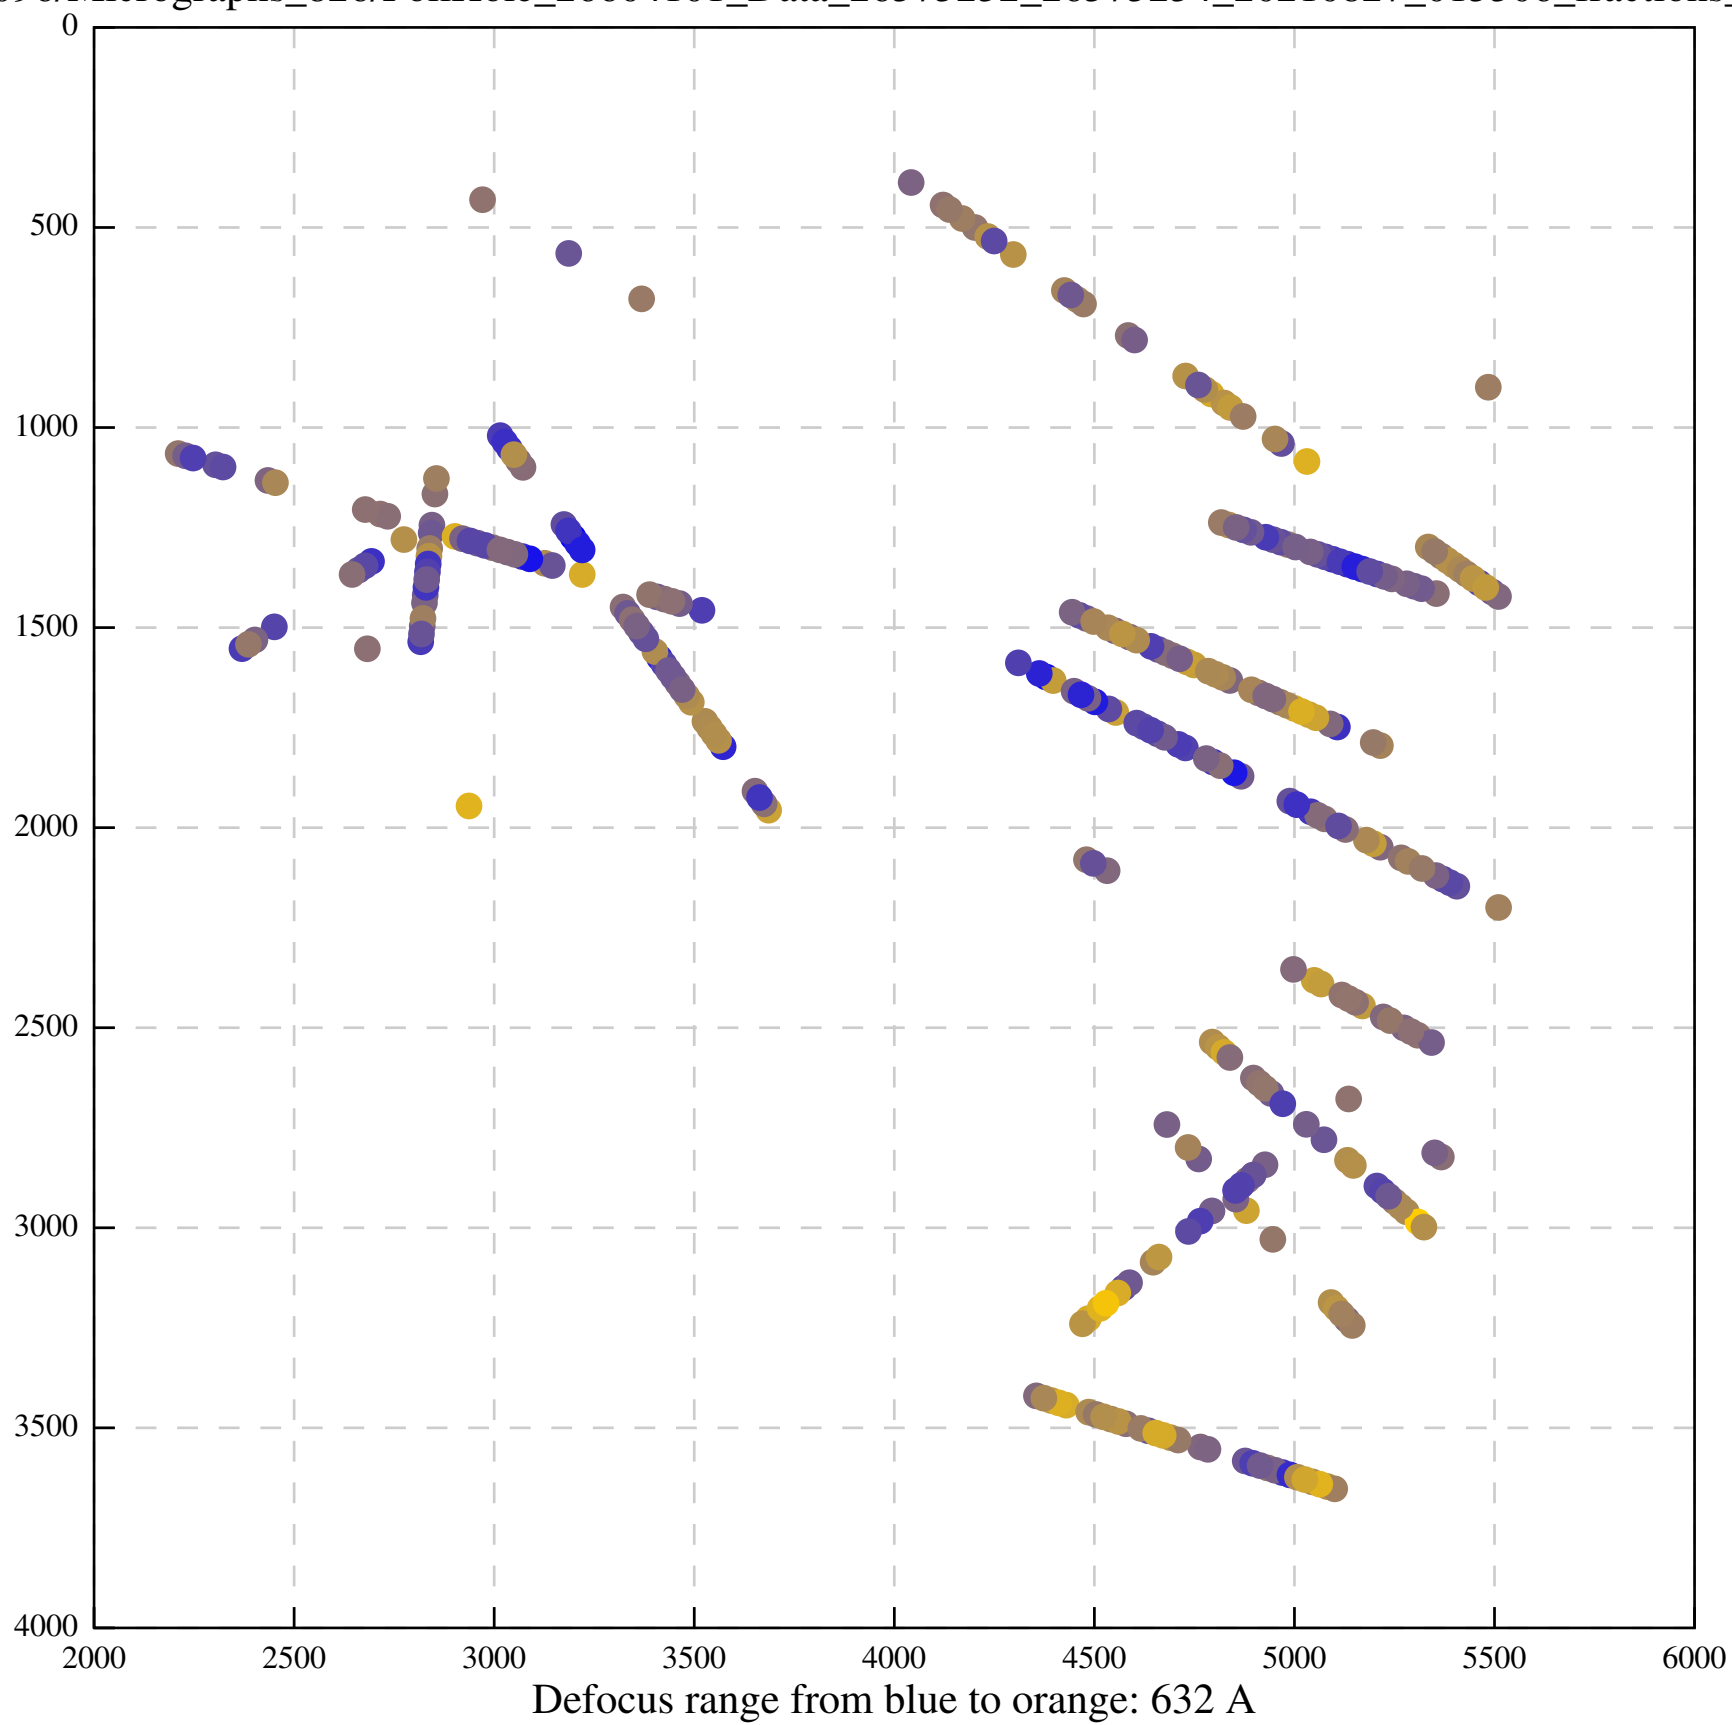

Defocus range from blue to orange: 480 A

Defocus range from blue to orange: 204 Å

Defocus range from blue to orange: 580 A

Defocus range from blue to orange: 353 A

Defocus range from blue to orange: 50 A

Defocus range from blue to orange: 286 A

Defocus range from blue to orange: 552 A

Defocus range from blue to orange: 54 A

Defocus range from blue to orange: 576 A

Defocus range from blue to orange: 69 A

Defocus range from blue to orange: 173 A

Defocus range from blue to orange: 0 A

Defocus range from blue to orange: 232 Å

Defocus range from blue to orange: 575 A

Defocus range from blue to orange: 347 A

Defocus range from blue to orange: 0 A

Defocus range from blue to orange: 487 A

Defocus range from blue to orange: 383 A

Defocus range from blue to orange: 126 A

Defocus range from blue to orange: 748 A

Defocus range from blue to orange: 274 Å

Defocus range from blue to orange: 60 A

Defocus range from blue to orange: 83 A

Defocus range from blue to orange: 328 A