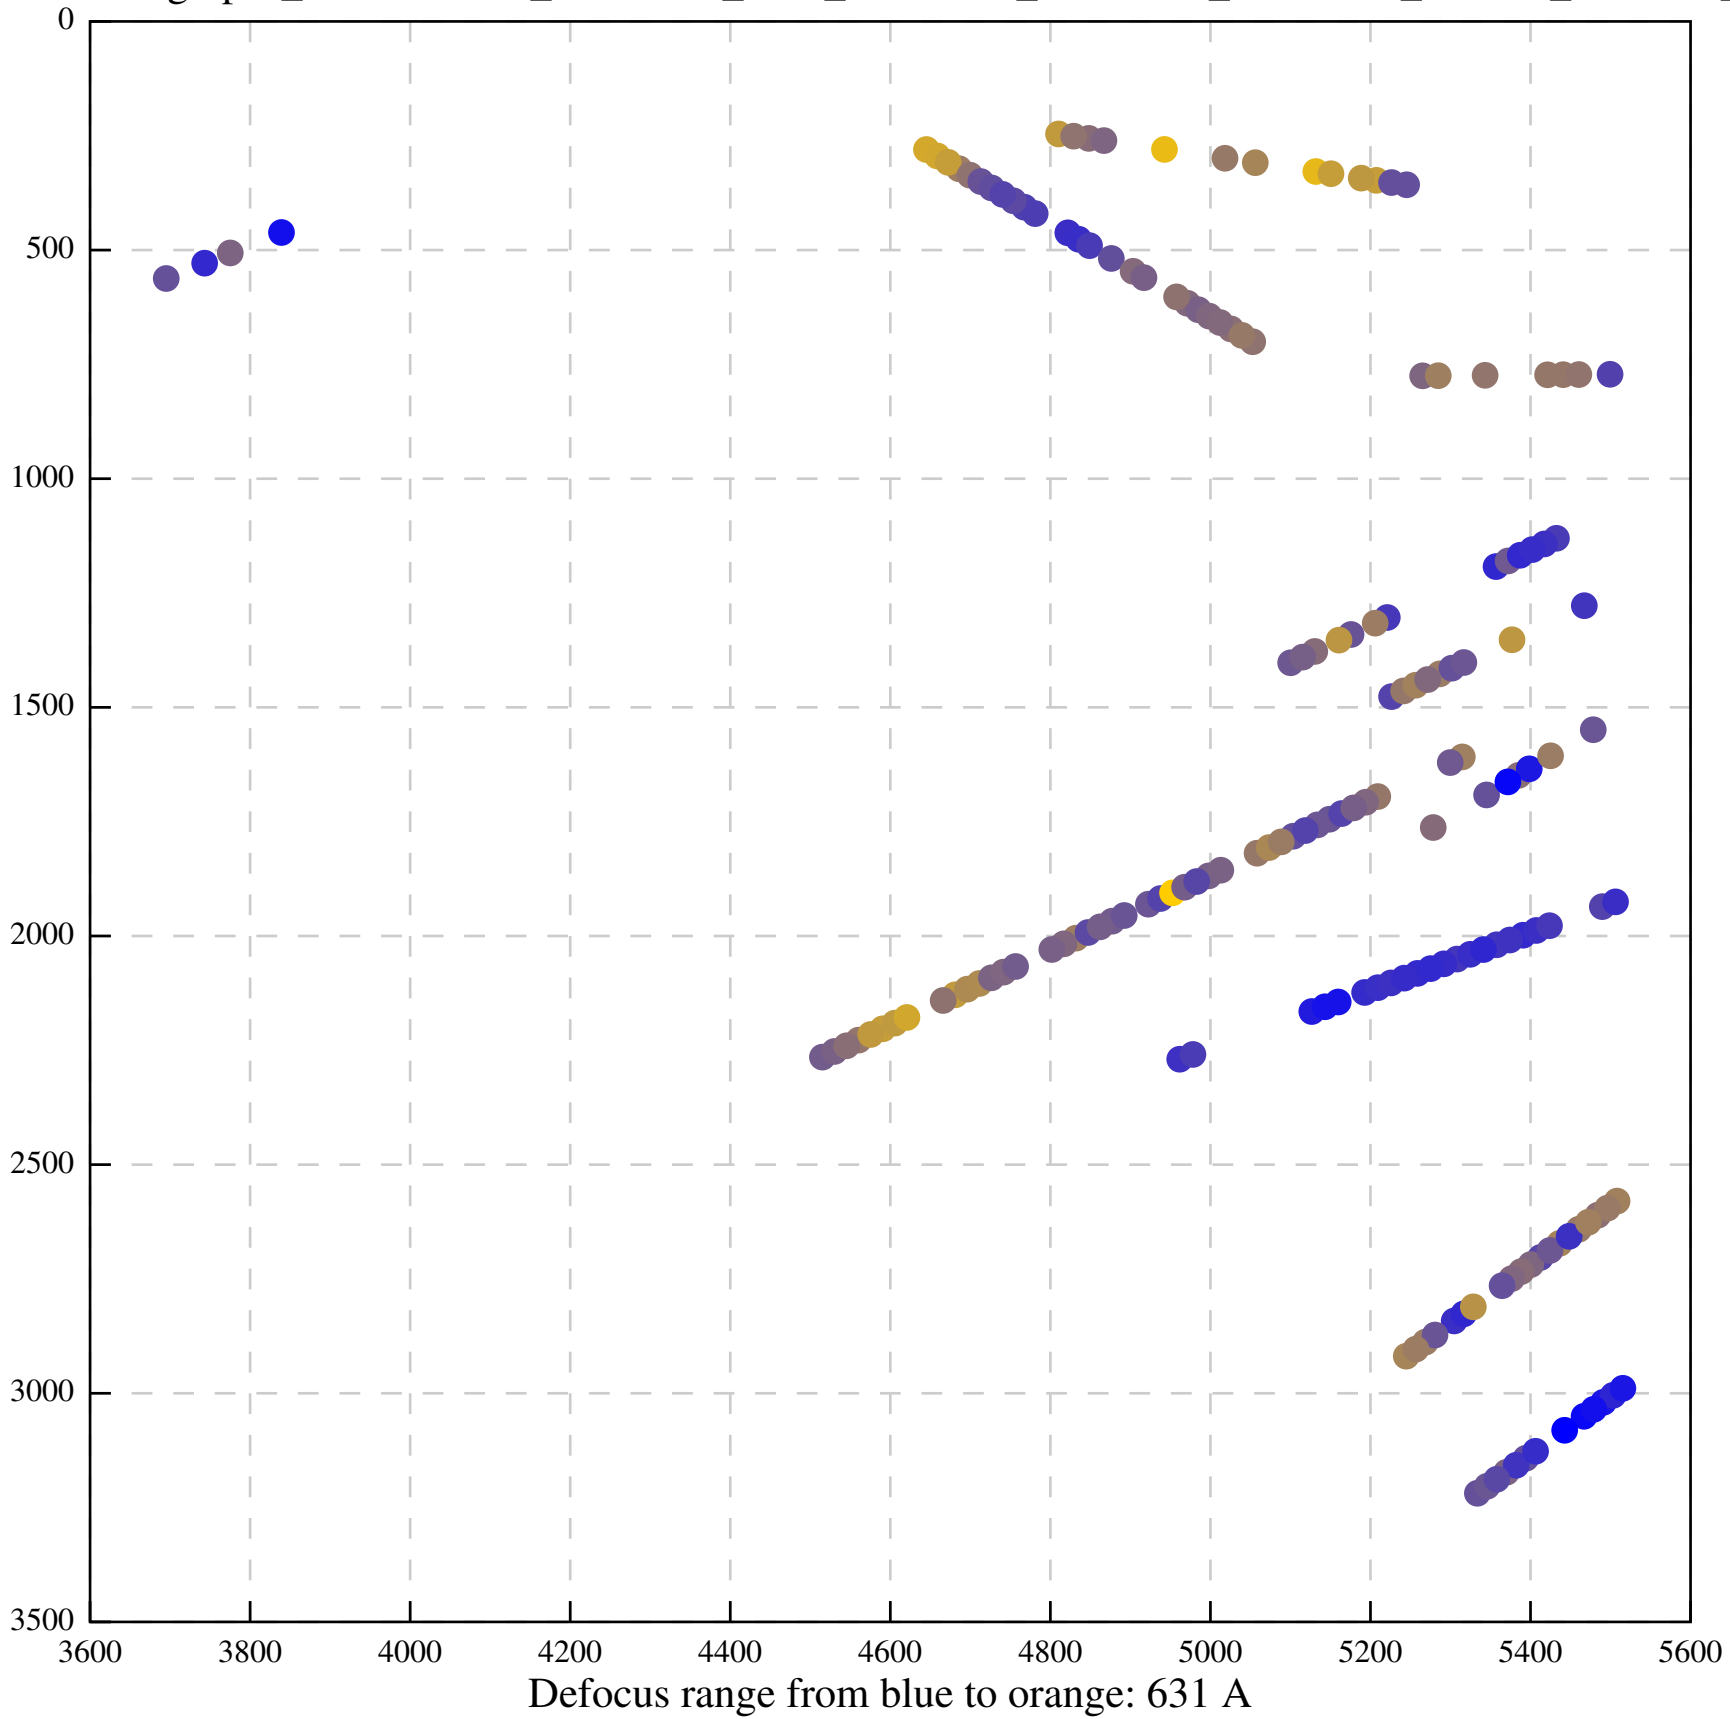

Asymm. obs [-1, 1] opticsGroup2

Asymm. obs [-pi, pi] opticsGroup2

Beamtilt-only fit [-1, 1] opticsGroup2

Beamtilt-only fit [-pi, pi] opticsGroup2

Defocus range from blue to orange: 151 Å

Defocus range from blue to orange: 653 A

Defocus range from blue to orange: 480 A

Defocus range from blue to orange: 204 Å

Defocus range from blue to orange: 580 A

Defocus range from blue to orange: 353 A

Defocus range from blue to orange: 50 A

Defocus range from blue to orange: 286 A

Defocus range from blue to orange: 552 A

Defocus range from blue to orange: 54 A

Defocus range from blue to orange: 576 A

Defocus range from blue to orange: 69 A

Defocus range from blue to orange: 173 A

Defocus range from blue to orange: 0 A

Defocus range from blue to orange: 232 Å

Defocus range from blue to orange: 575 A

Defocus range from blue to orange: 347 A

Defocus range from blue to orange: 0 A

Defocus range from blue to orange: 487 A

Defocus range from blue to orange: 383 A