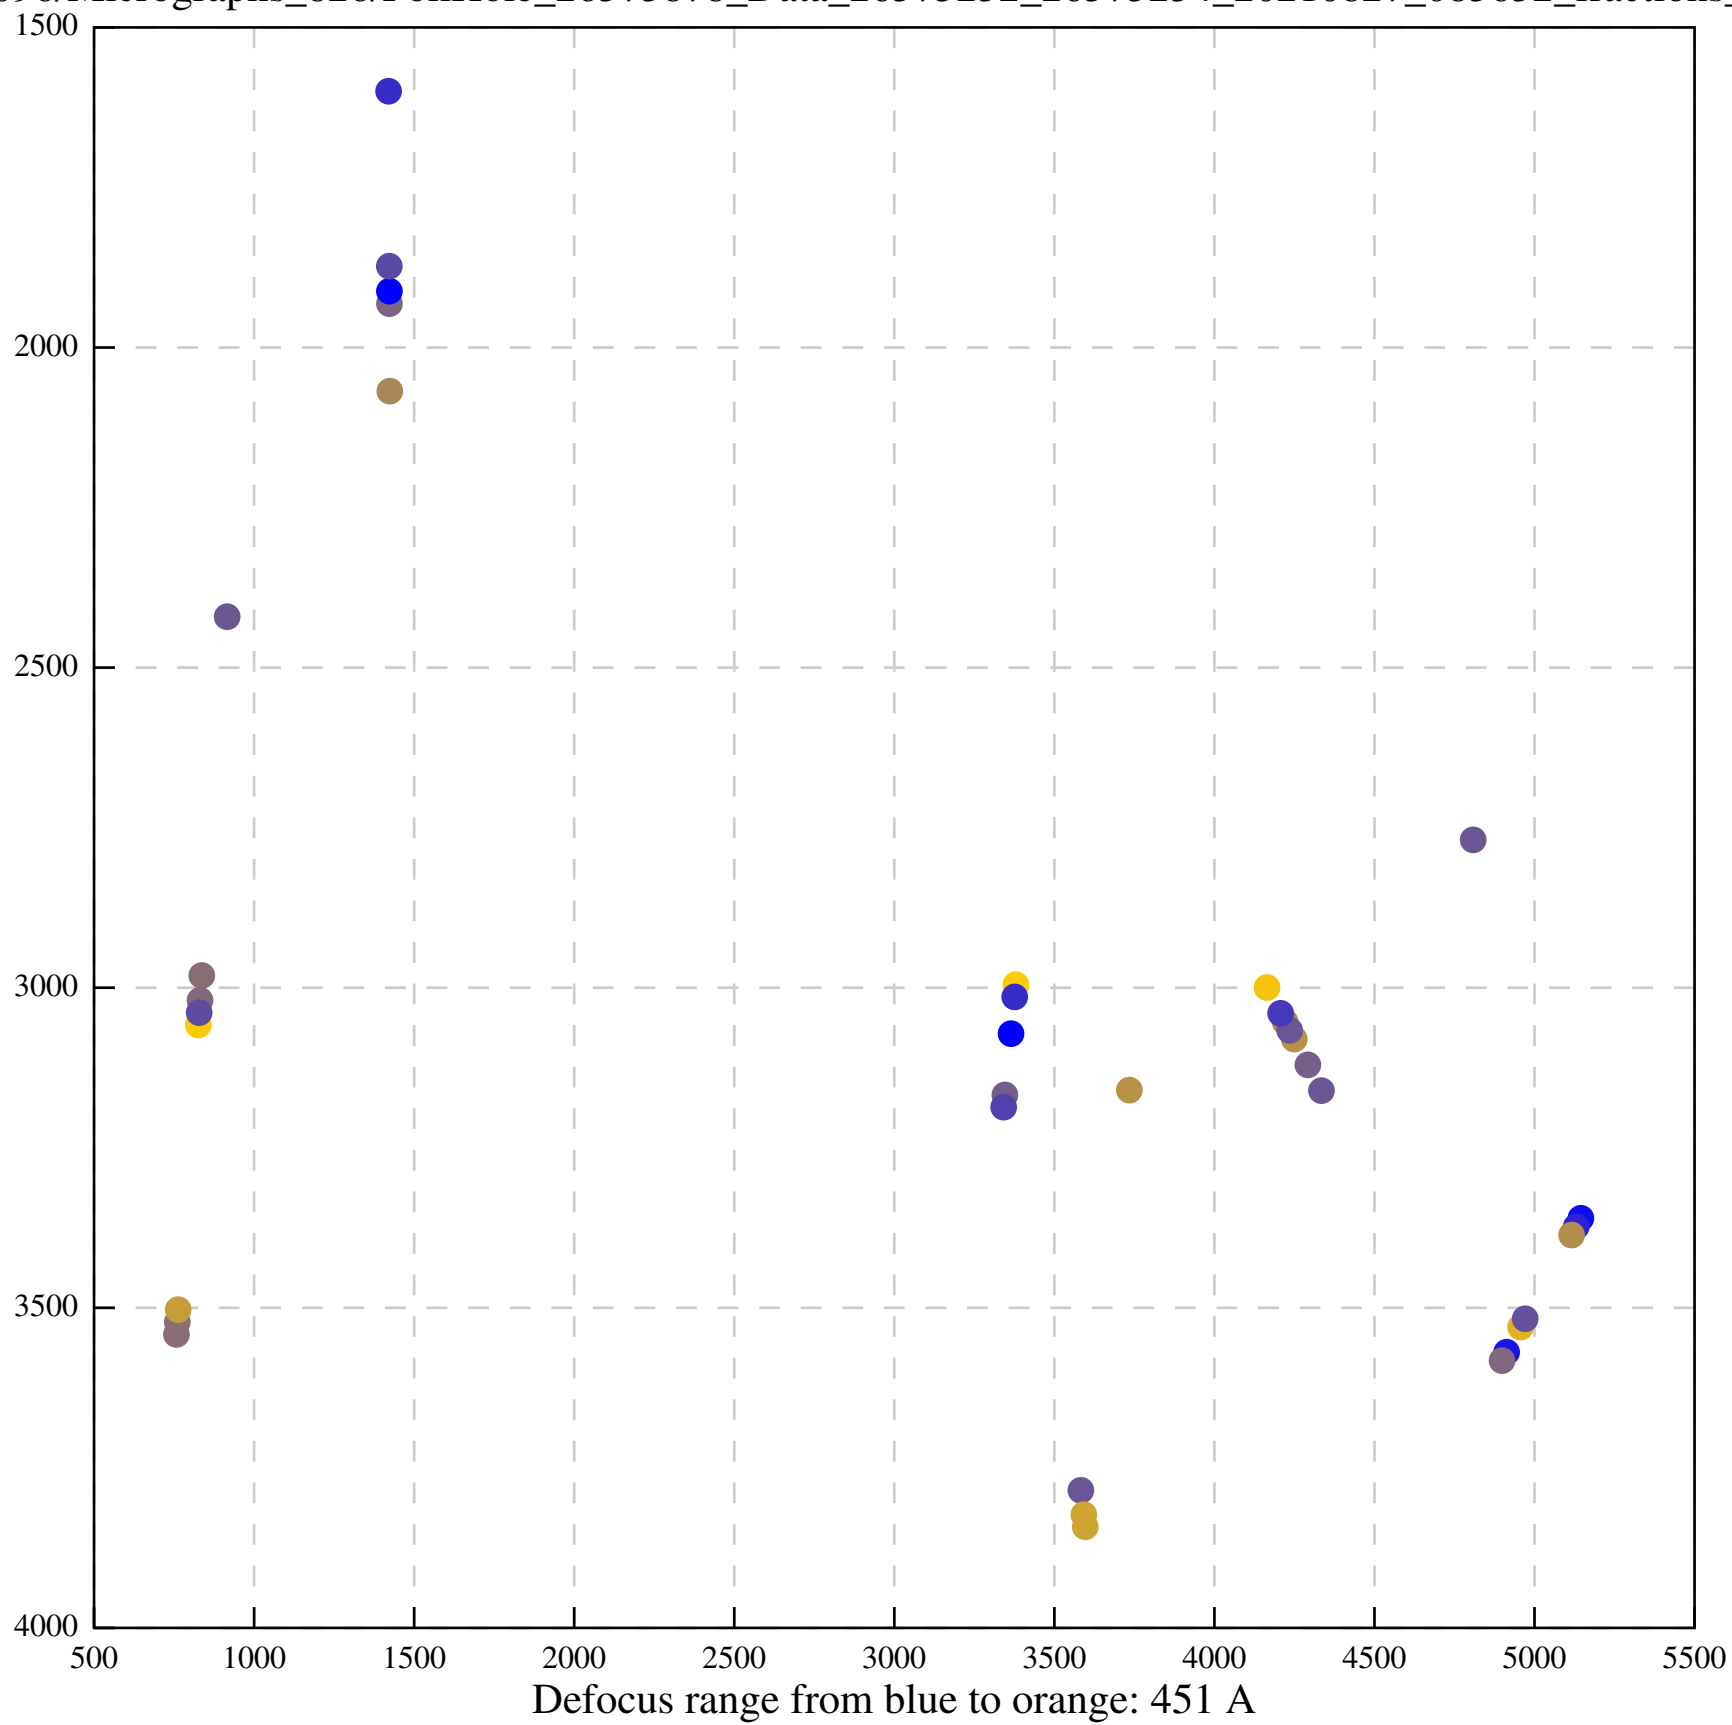

Defocus range from blue to orange: 480 A

Defocus range from blue to orange: 204 Å

Defocus range from blue to orange: 580 A

Defocus range from blue to orange: 353 A

Defocus range from blue to orange: 50 A

Defocus range from blue to orange: 286 A

Defocus range from blue to orange: 552 A

Defocus range from blue to orange: 54 A

Defocus range from blue to orange: 576 A

Defocus range from blue to orange: 69 A

Defocus range from blue to orange: 173 A

Defocus range from blue to orange: 0 A

Defocus range from blue to orange: 232 Å

Defocus range from blue to orange: 575 A

Defocus range from blue to orange: 347 A

Defocus range from blue to orange: 0 A

Defocus range from blue to orange: 487 A

Defocus range from blue to orange: 383 A

Defocus range from blue to orange: 126 A

Defocus range from blue to orange: 748 A

Defocus range from blue to orange: 274 Å

Defocus range from blue to orange: 60 A

Defocus range from blue to orange: 83 A

Defocus range from blue to orange: 328 A