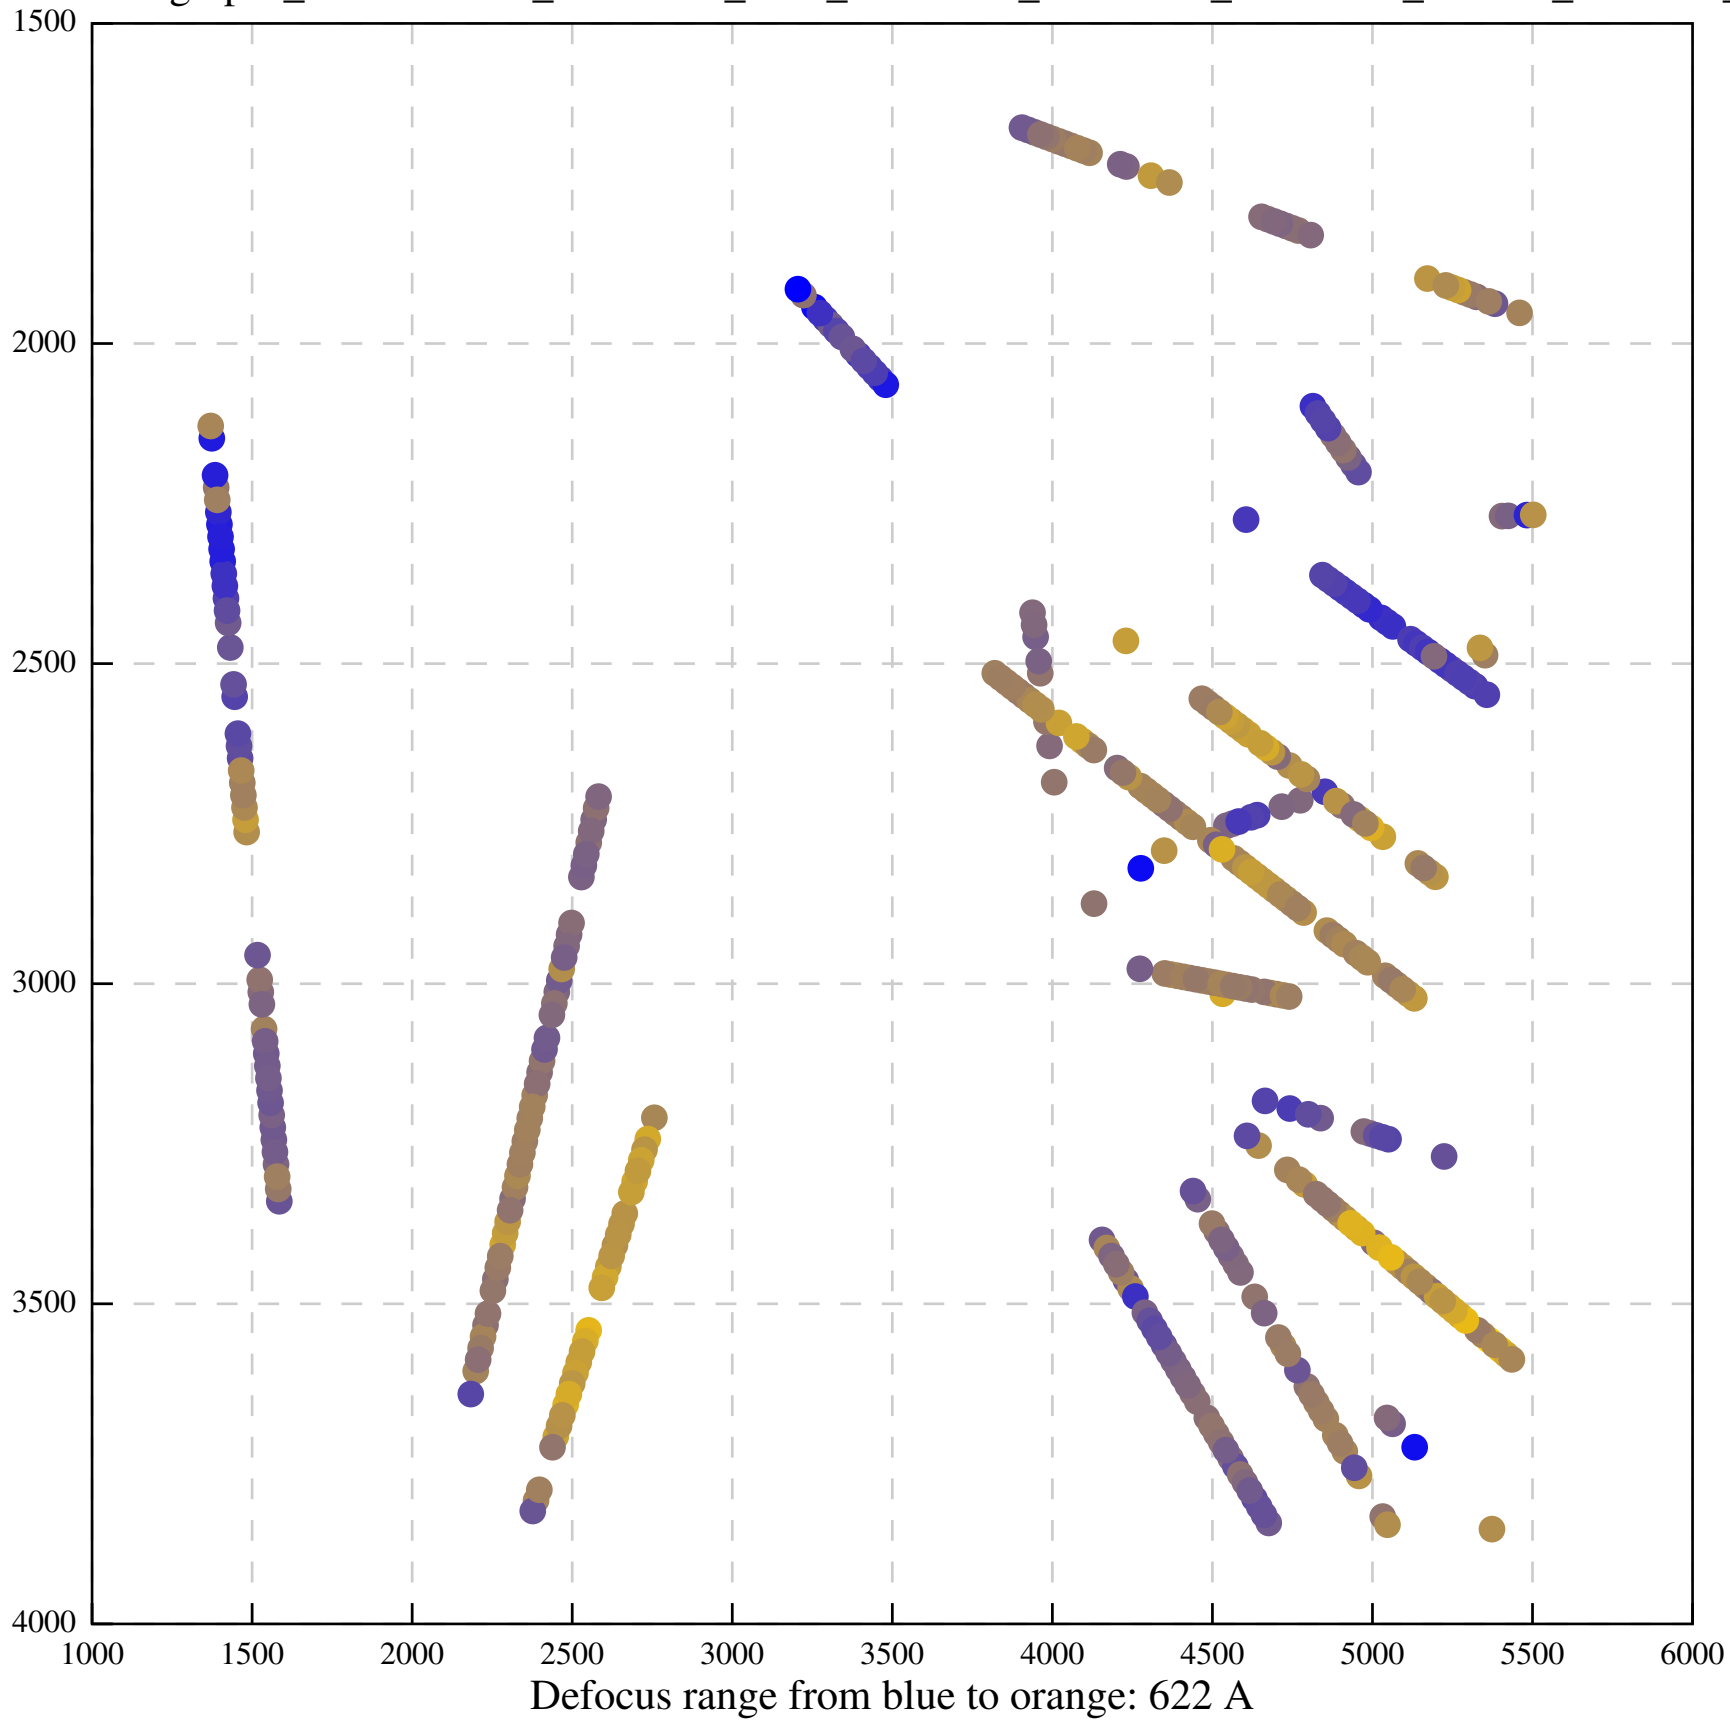

Defocus range from blue to orange: 552 A

Defocus range from blue to orange: 54 A

Defocus range from blue to orange: 576 A

Defocus range from blue to orange: 69 A

Defocus range from blue to orange: 173 A

Defocus range from blue to orange: 0 A

Defocus range from blue to orange: 232 Å

Defocus range from blue to orange: 575 A

Defocus range from blue to orange: 347 A

Defocus range from blue to orange: 0 A

Defocus range from blue to orange: 487 A

Defocus range from blue to orange: 383 A

Defocus range from blue to orange: 126 A

Defocus range from blue to orange: 748 A

Defocus range from blue to orange: 274 Å

Defocus range from blue to orange: 60 A

Defocus range from blue to orange: 83 A

Defocus range from blue to orange: 328 A

Defocus range from blue to orange: 16 A

Defocus range from blue to orange: 93 A

Defocus range from blue to orange: 81 A

Defocus range from blue to orange: 121 A

Defocus range from blue to orange: 438 A

Defocus range from blue to orange: 437 A