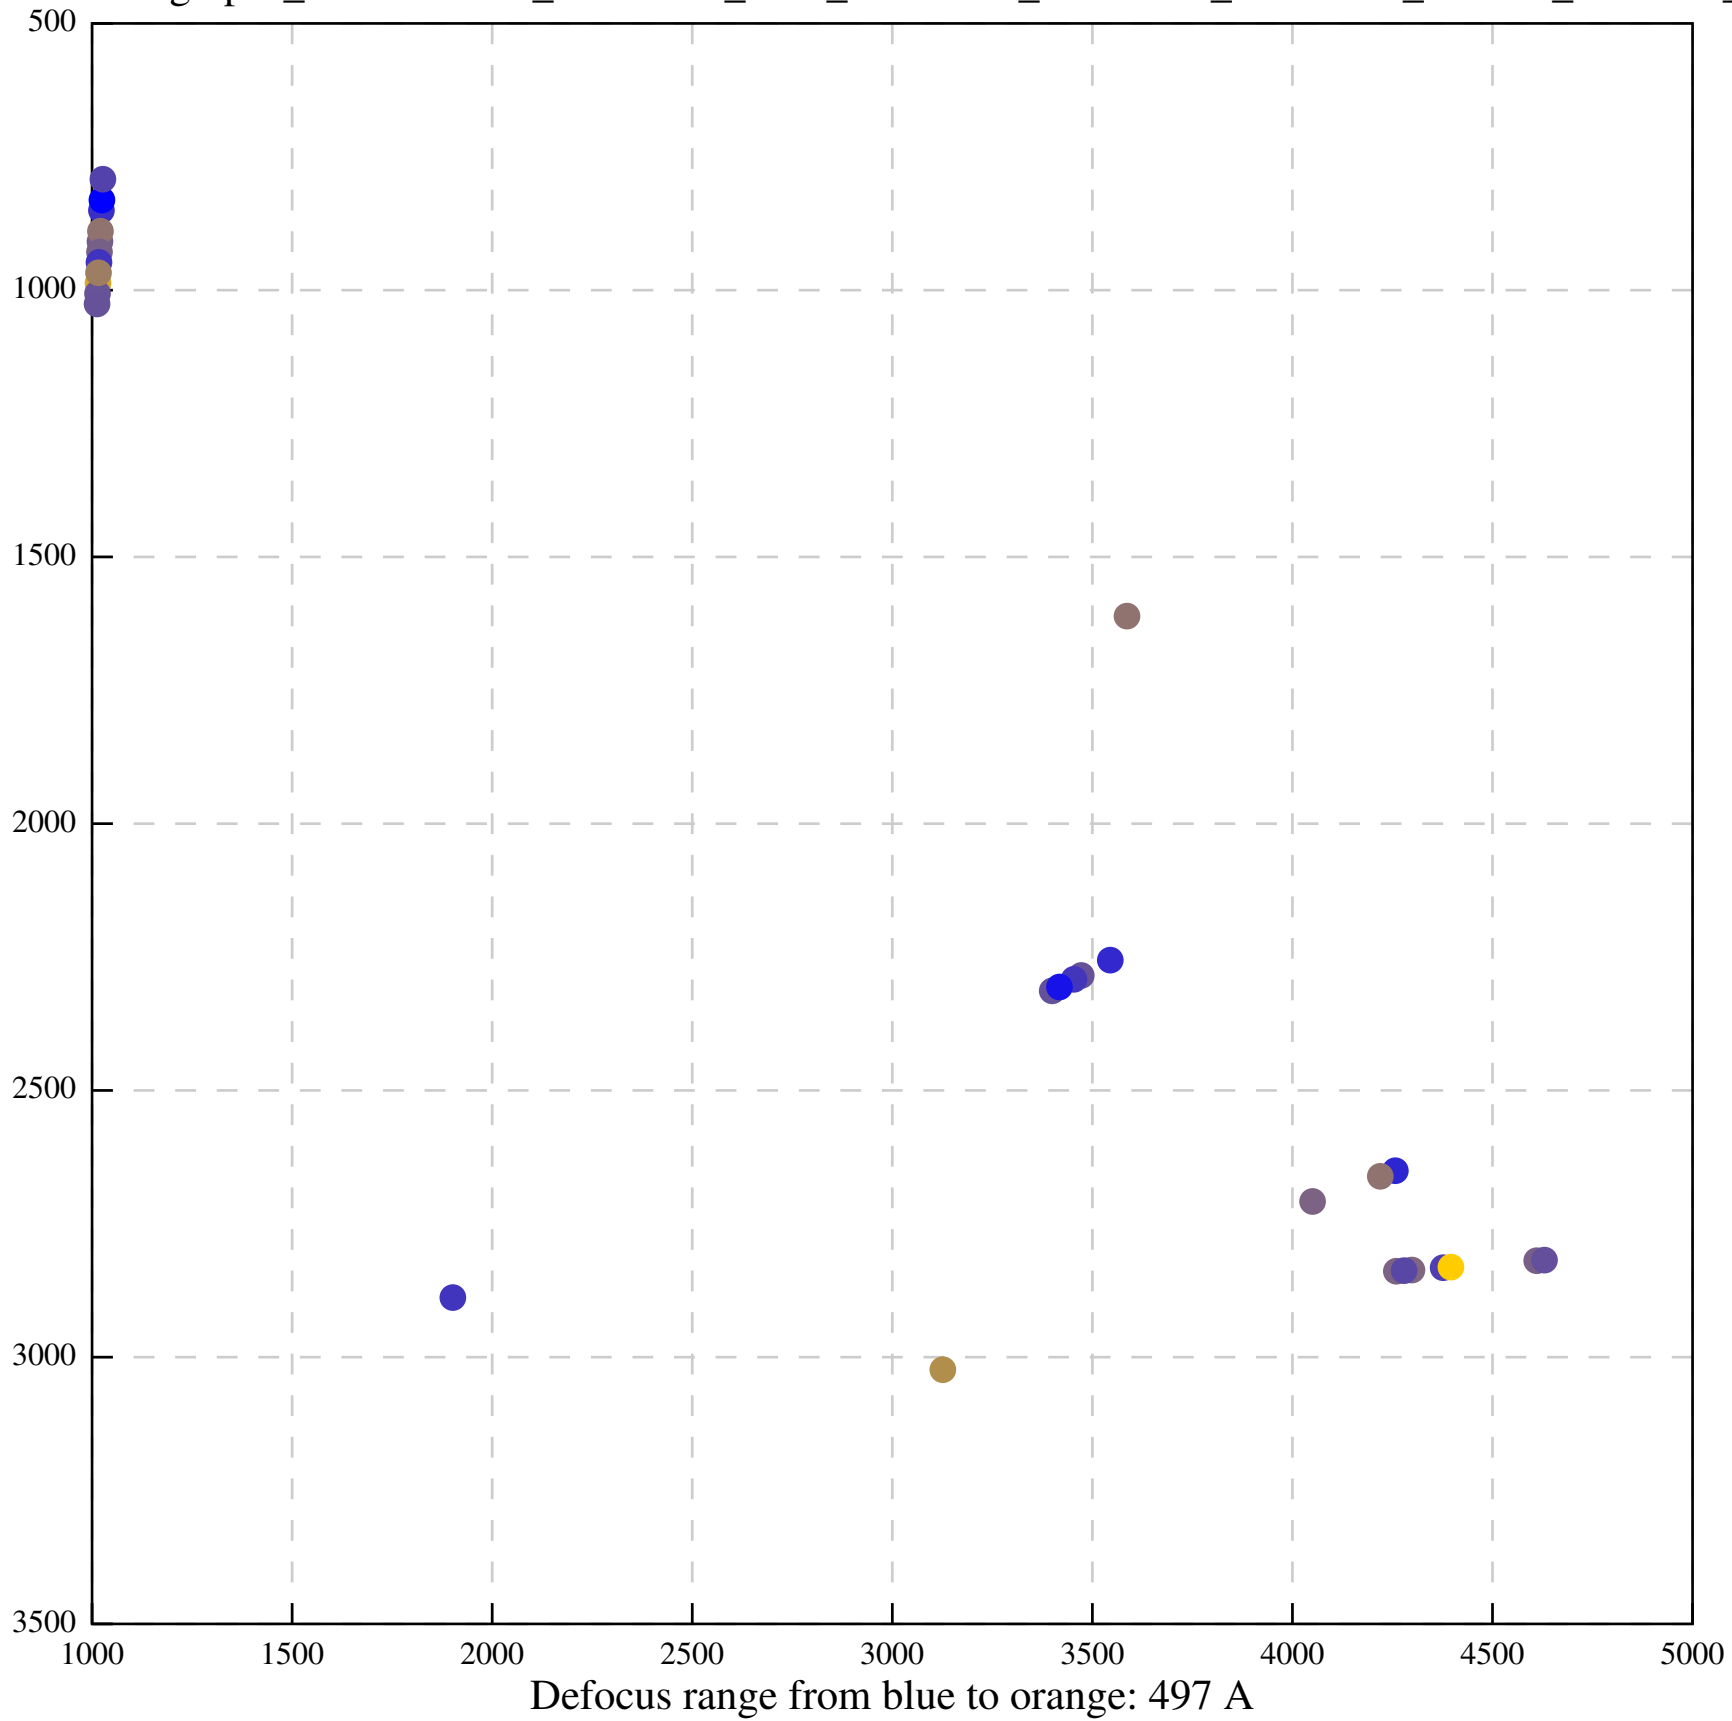

Defocus range from blue to orange: 480 A

Defocus range from blue to orange: 204 Å

Defocus range from blue to orange: 580 A

Defocus range from blue to orange: 353 A

Defocus range from blue to orange: 50 A

Defocus range from blue to orange: 286 A

Defocus range from blue to orange: 552 A

Defocus range from blue to orange: 54 A

Defocus range from blue to orange: 576 A

Defocus range from blue to orange: 69 A

Defocus range from blue to orange: 173 A

Defocus range from blue to orange: 0 A

Defocus range from blue to orange: 232 Å

Defocus range from blue to orange: 575 A

Defocus range from blue to orange: 347 A

Defocus range from blue to orange: 0 A

Defocus range from blue to orange: 487 A

Defocus range from blue to orange: 383 A

Defocus range from blue to orange: 126 A

Defocus range from blue to orange: 748 A

Defocus range from blue to orange: 274 Å

Defocus range from blue to orange: 60 A

Defocus range from blue to orange: 83 A

Defocus range from blue to orange: 328 A