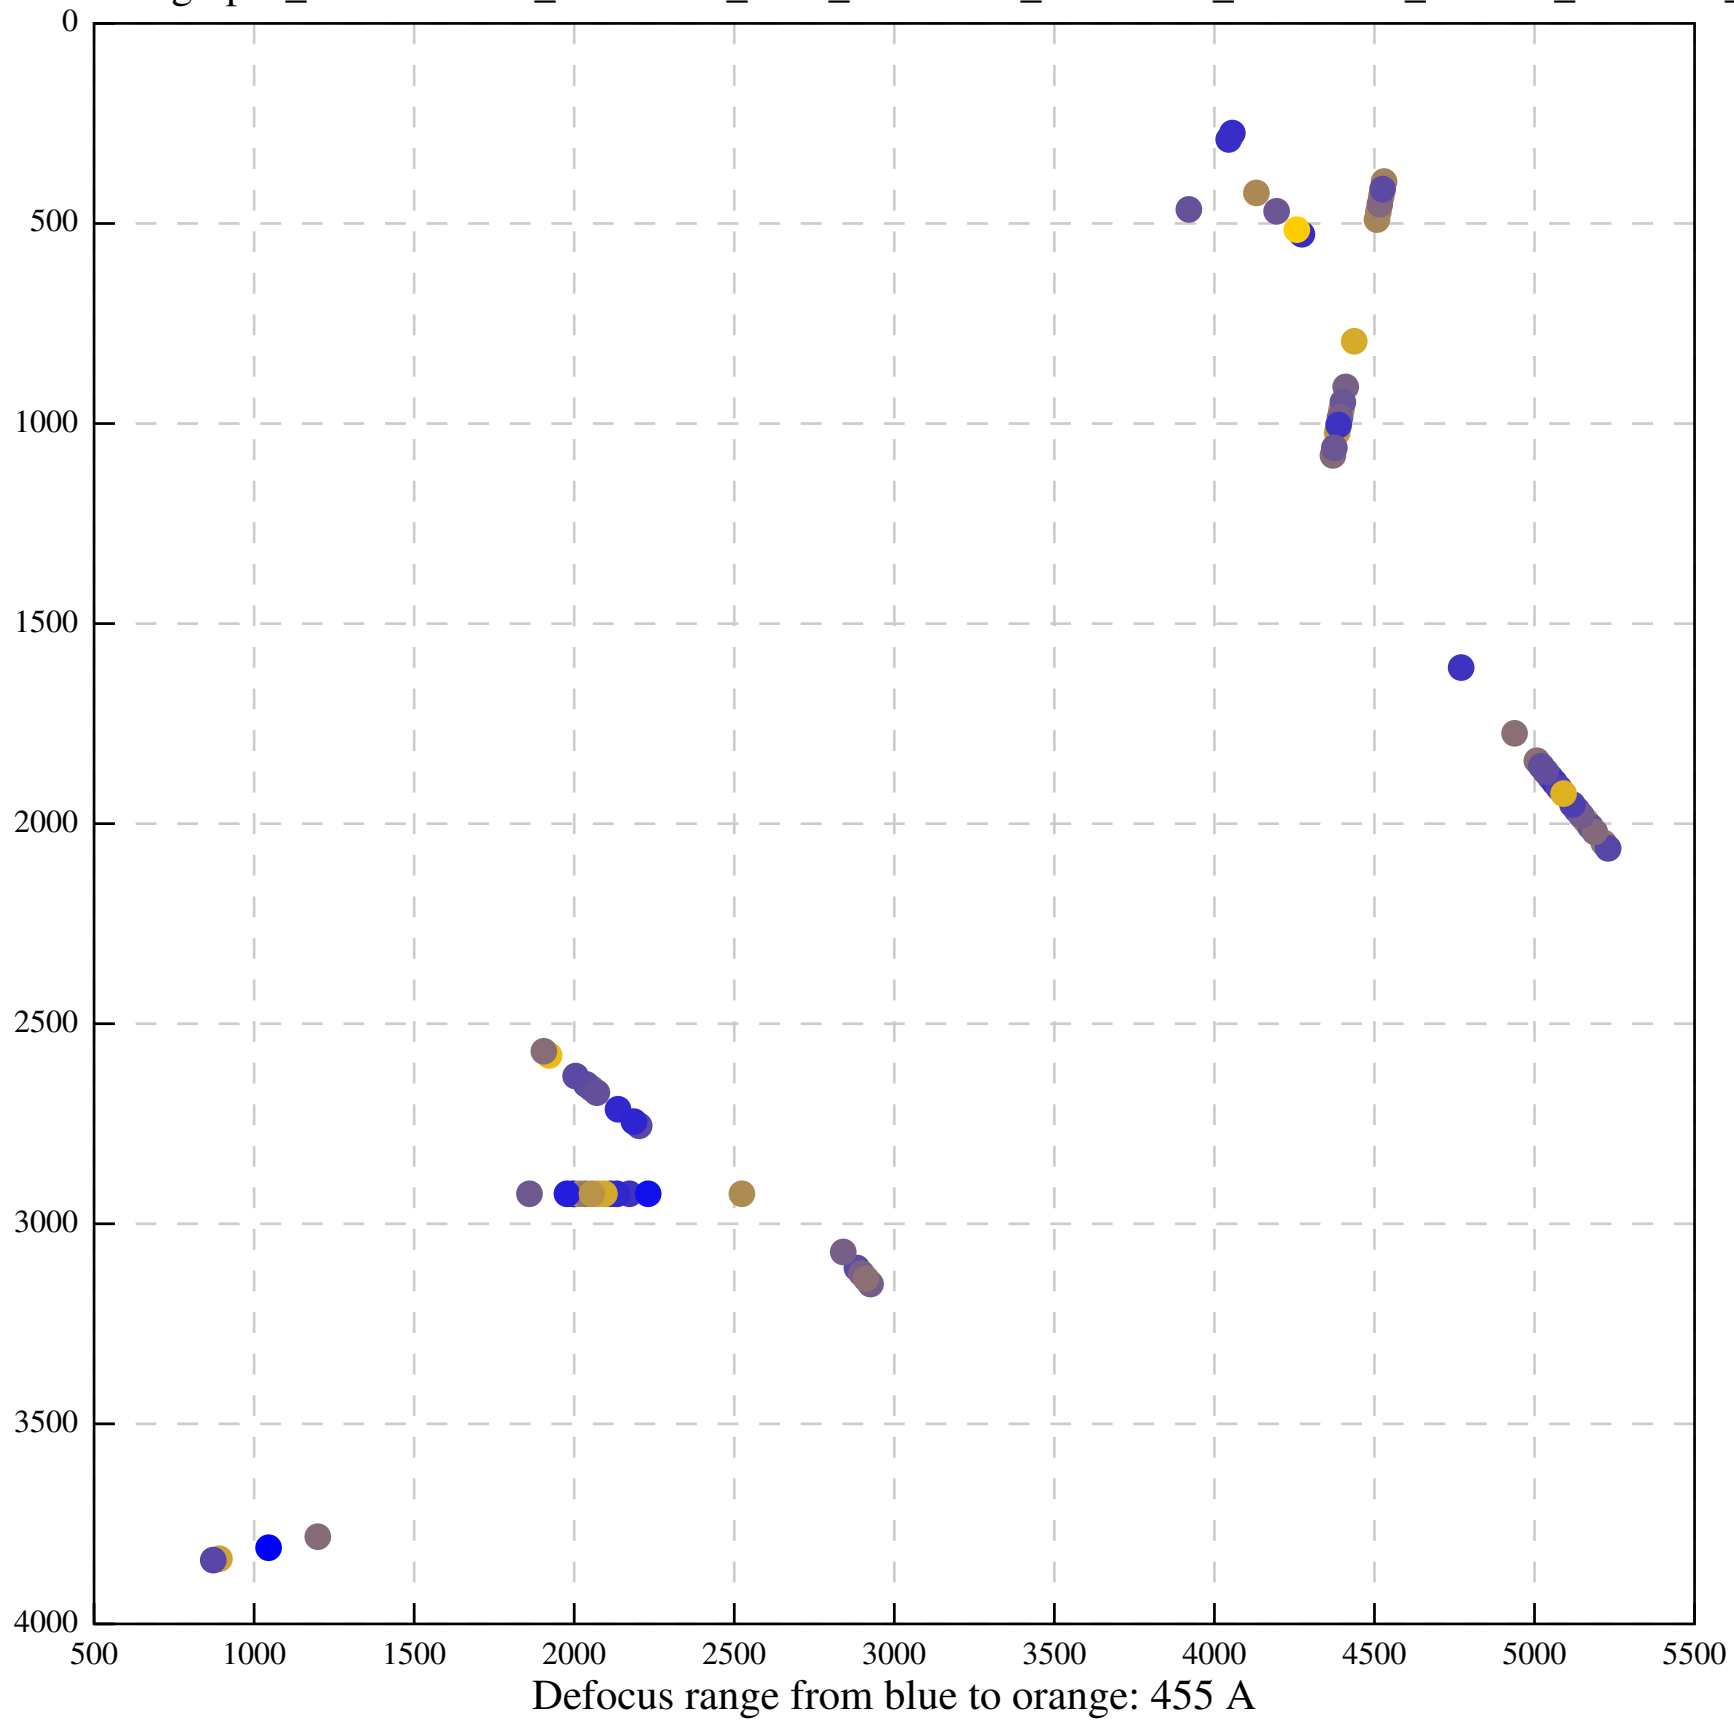

Defocus range from blue to orange: 232 Å

Defocus range from blue to orange: 575 A

Defocus range from blue to orange: 347 A

Defocus range from blue to orange: 0 A

Defocus range from blue to orange: 487 A

Defocus range from blue to orange: 383 A

Defocus range from blue to orange: 126 A

Defocus range from blue to orange: 748 A

Defocus range from blue to orange: 274 Å

Defocus range from blue to orange: 60 A

Defocus range from blue to orange: 83 A

Defocus range from blue to orange: 328 A

Defocus range from blue to orange: 16 A

Defocus range from blue to orange: 93 A

Defocus range from blue to orange: 81 A

Defocus range from blue to orange: 121 A

Defocus range from blue to orange: 438 A

Defocus range from blue to orange: 437 A

Defocus range from blue to orange: 502 Å

Defocus range from blue to orange: 765 A

Defocus range from blue to orange: 593 A

Defocus range from blue to orange: 153 A

Defocus range from blue to orange: 171 Å