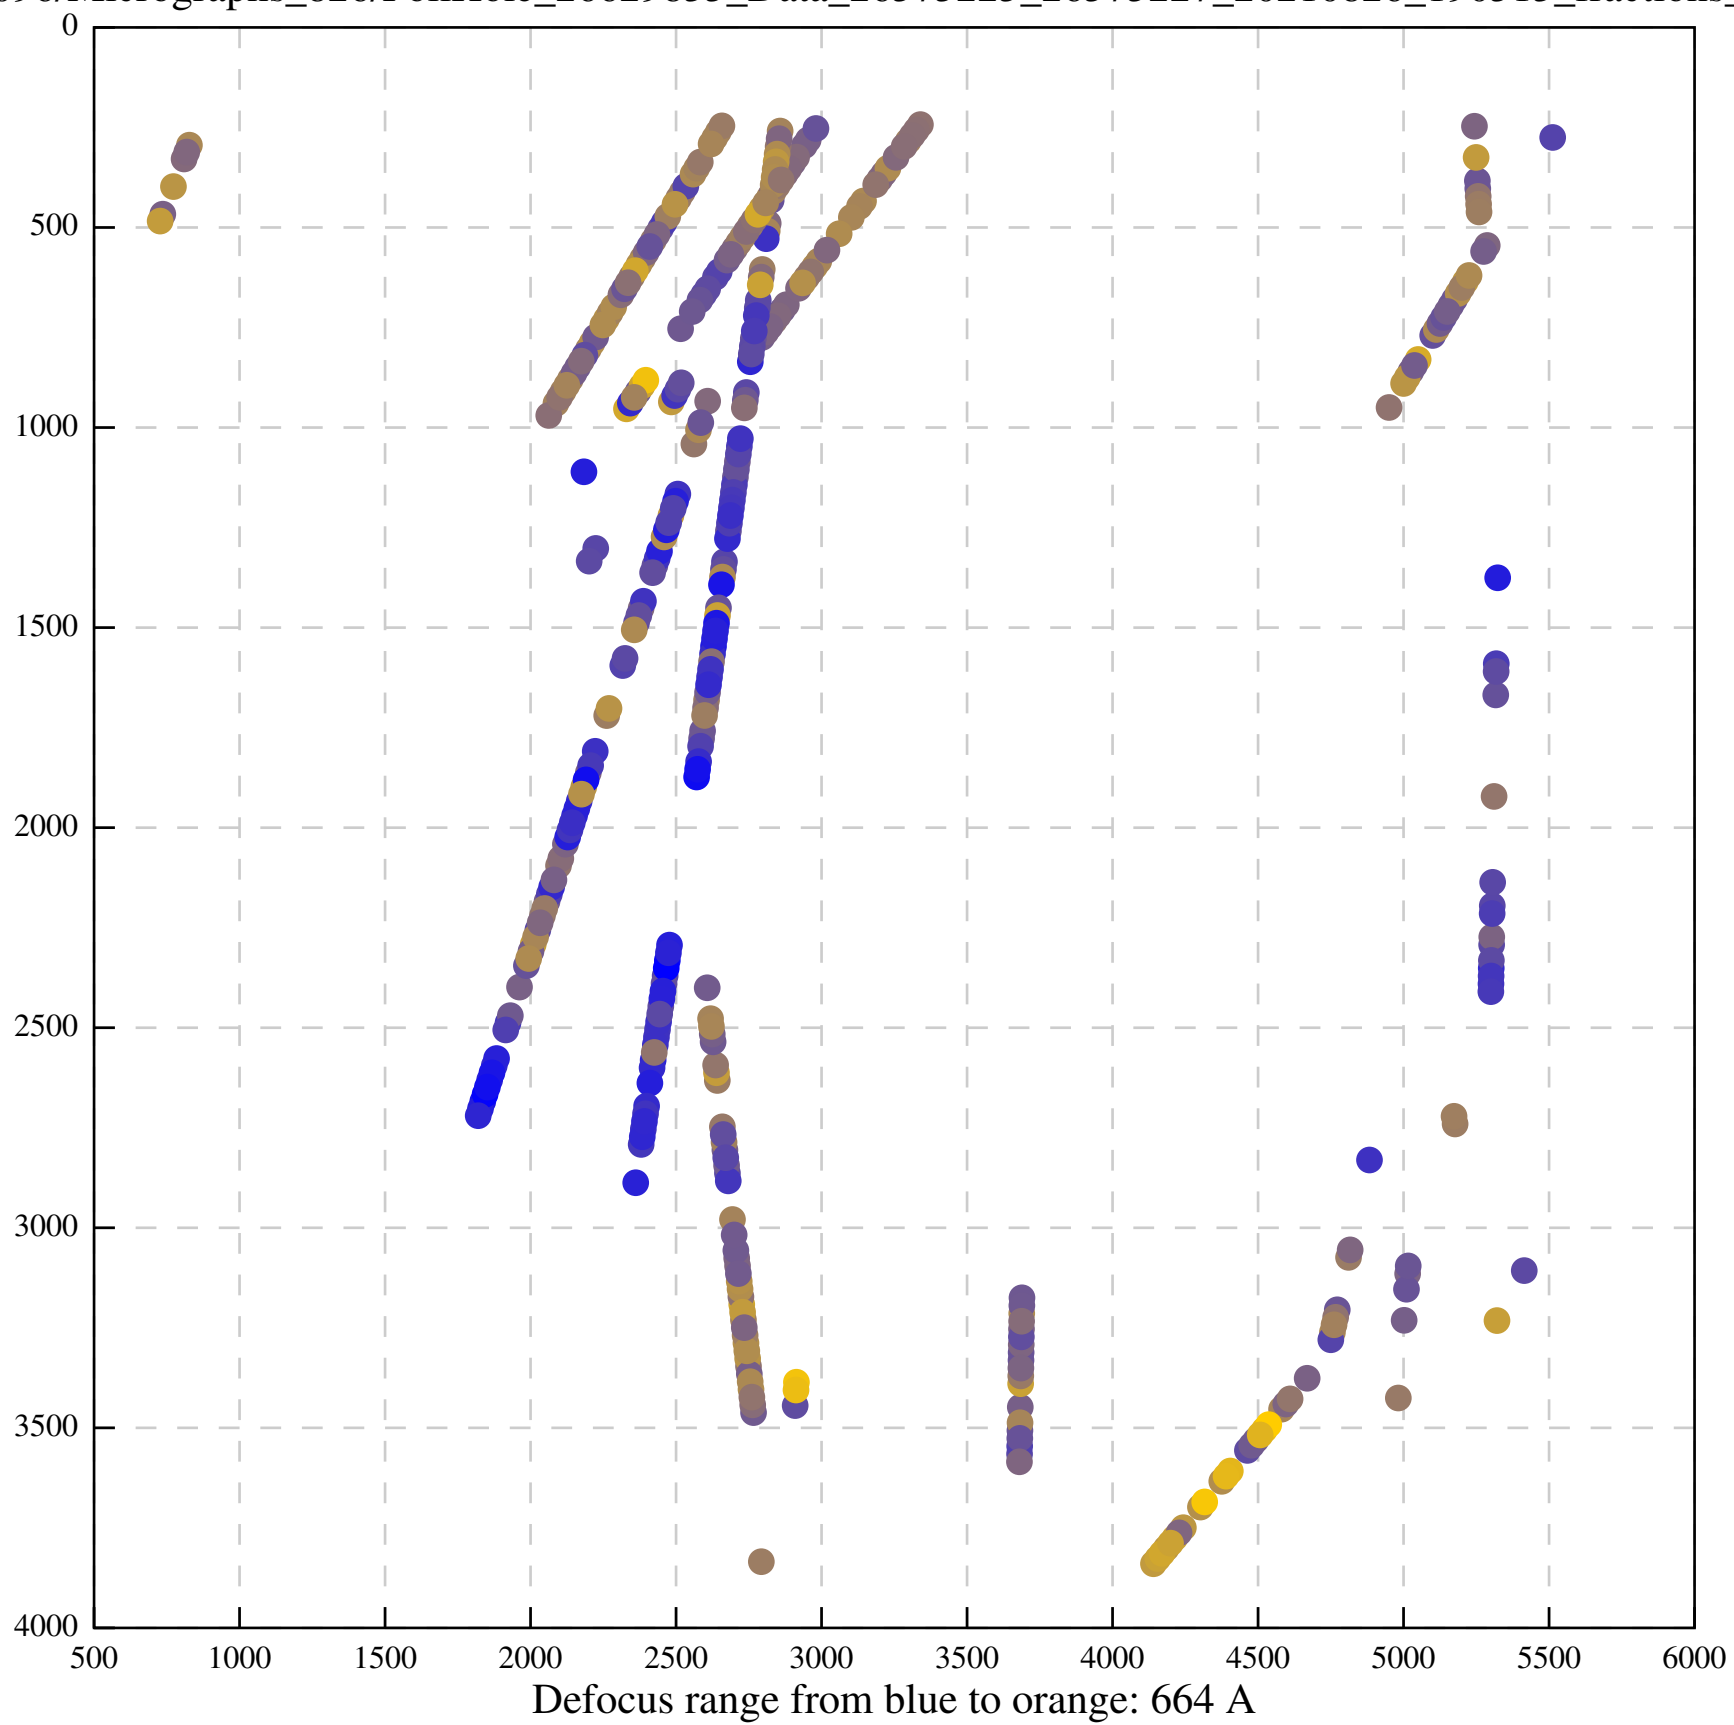

Defocus range from blue to orange: 126 A

Defocus range from blue to orange: 748 A

Defocus range from blue to orange: 274 Å

Defocus range from blue to orange: 60 A

Defocus range from blue to orange: 83 A

Defocus range from blue to orange: 328 A

Defocus range from blue to orange: 16 A

Defocus range from blue to orange: 93 A

Defocus range from blue to orange: 81 A

Defocus range from blue to orange: 121 A

Defocus range from blue to orange: 438 A

Defocus range from blue to orange: 437 A

Defocus range from blue to orange: 502 Å

Defocus range from blue to orange: 765 A

Defocus range from blue to orange: 593 A

Defocus range from blue to orange: 153 A

Defocus range from blue to orange: 171 Å

Defocus range from blue to orange: 36 A

Defocus range from blue to orange: 368 A

Defocus range from blue to orange: 412 A

Defocus range from blue to orange: 93 A

Defocus range from blue to orange: 0 Å