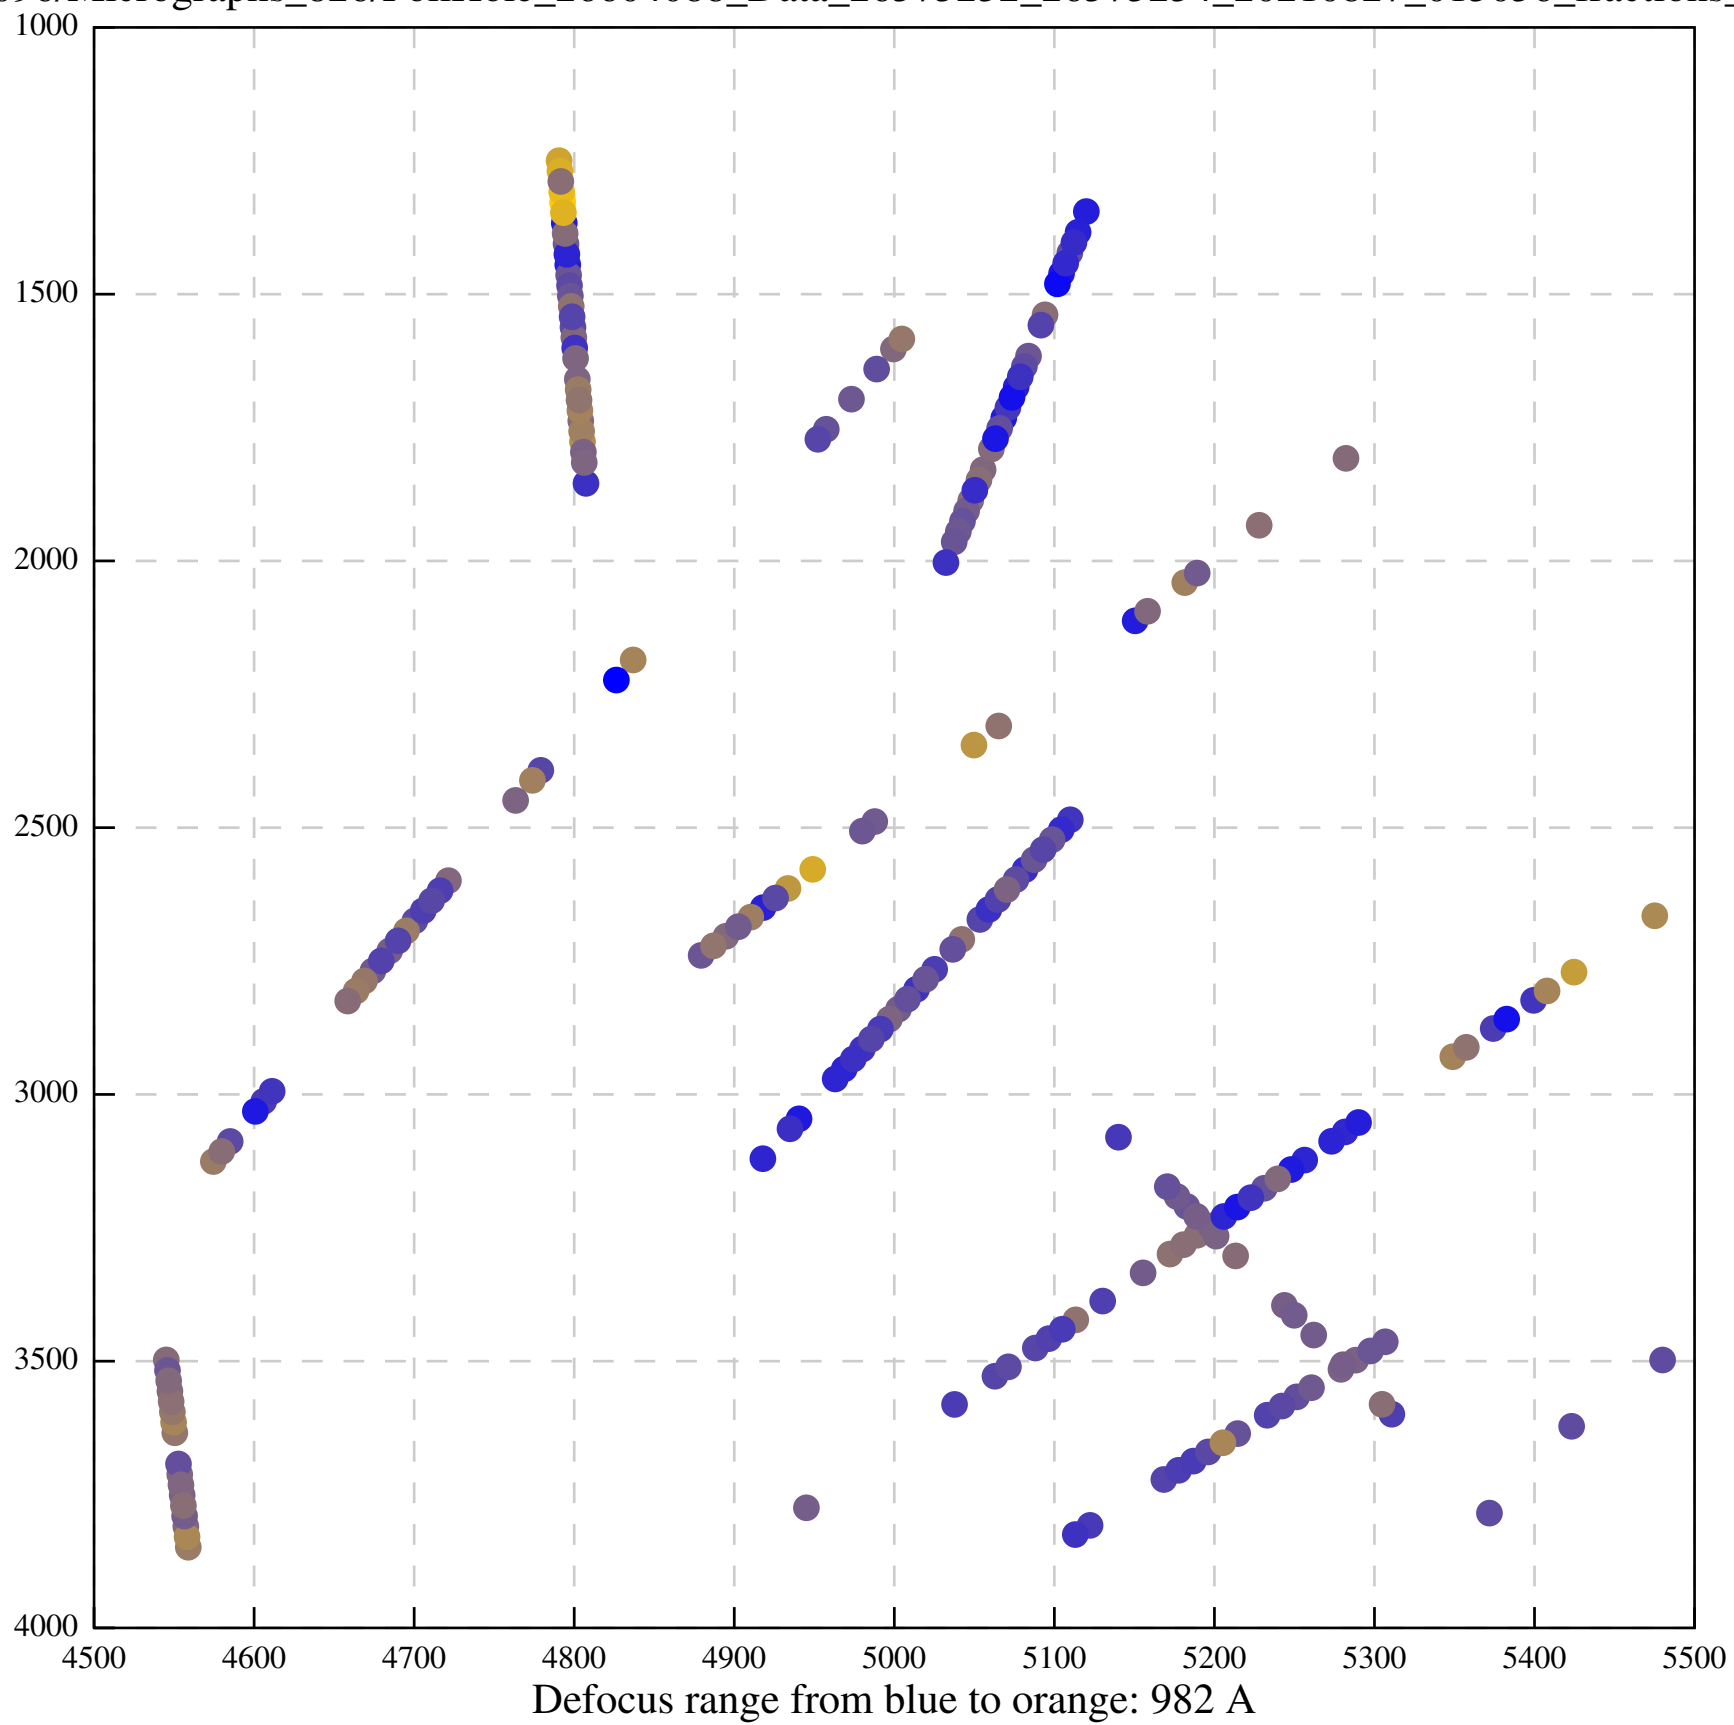

Defocus range from blue to orange: 480 A

Defocus range from blue to orange: 204 Å

Defocus range from blue to orange: 580 A

Defocus range from blue to orange: 353 A

Defocus range from blue to orange: 50 A

Defocus range from blue to orange: 286 A

Defocus range from blue to orange: 552 A

Defocus range from blue to orange: 54 A

Defocus range from blue to orange: 576 A

Defocus range from blue to orange: 69 A

Defocus range from blue to orange: 173 A

Defocus range from blue to orange: 0 A

Defocus range from blue to orange: 232 Å

Defocus range from blue to orange: 575 A

Defocus range from blue to orange: 347 A

Defocus range from blue to orange: 0 A

Defocus range from blue to orange: 487 A

Defocus range from blue to orange: 383 A

Defocus range from blue to orange: 126 A

Defocus range from blue to orange: 748 A

Defocus range from blue to orange: 274 Å

Defocus range from blue to orange: 60 A

Defocus range from blue to orange: 83 A

Defocus range from blue to orange: 328 A