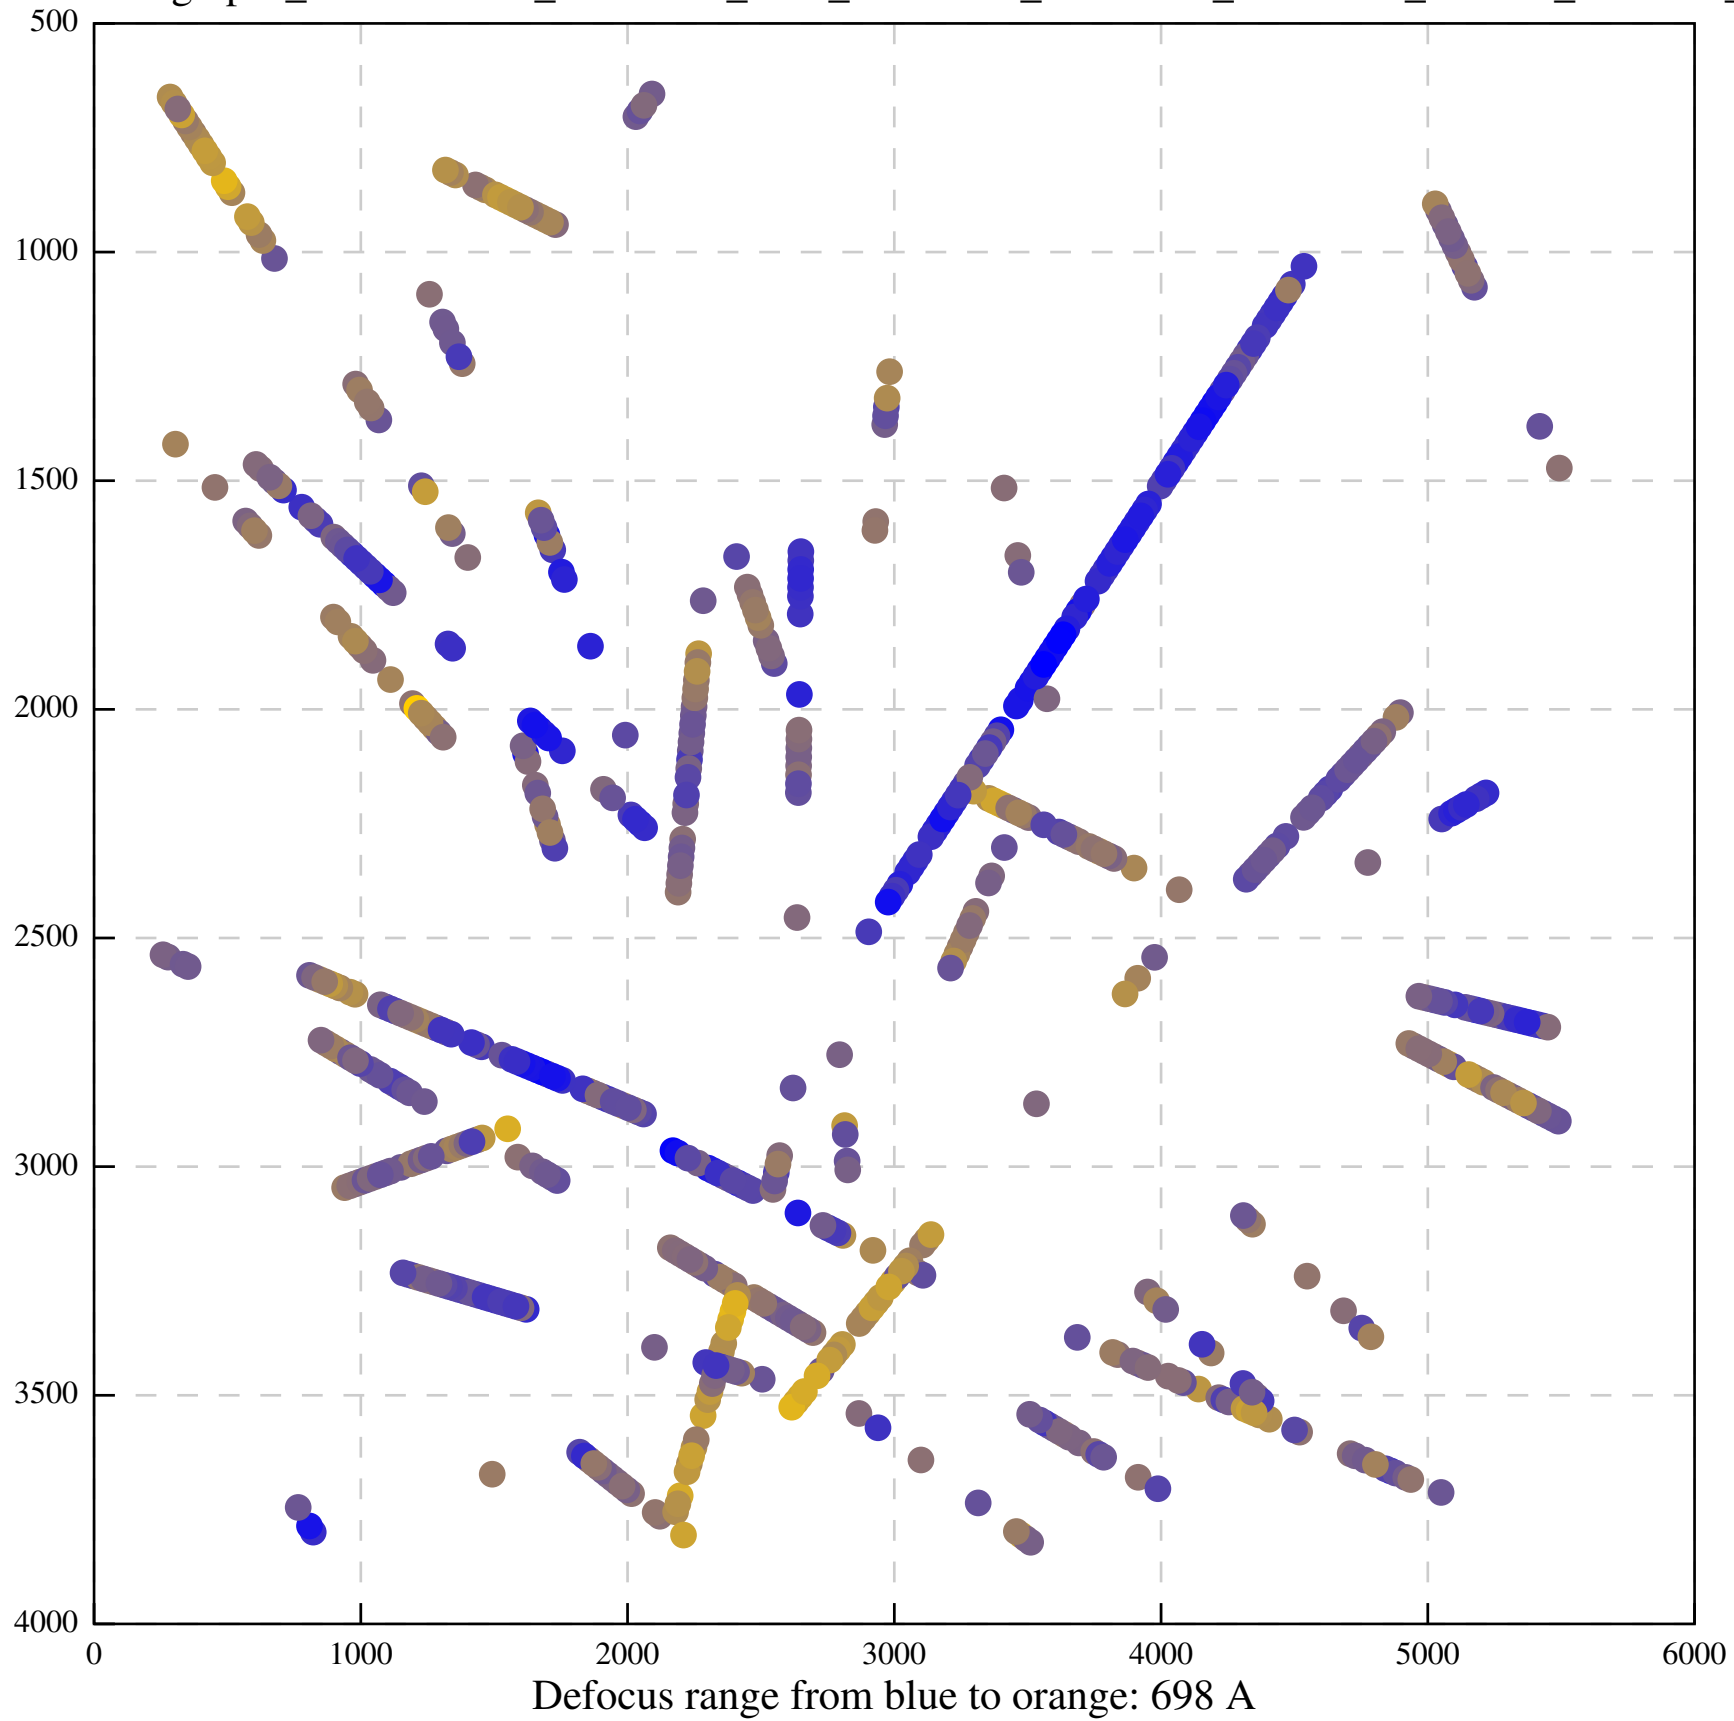

Defocus range from blue to orange: 480 A

Defocus range from blue to orange: 204 Å

Defocus range from blue to orange: 580 A

Defocus range from blue to orange: 353 A

Defocus range from blue to orange: 50 A

Defocus range from blue to orange: 286 A

Defocus range from blue to orange: 552 A

Defocus range from blue to orange: 54 A

Defocus range from blue to orange: 576 A

Defocus range from blue to orange: 69 A

Defocus range from blue to orange: 173 A

Defocus range from blue to orange: 0 A

Defocus range from blue to orange: 232 Å

Defocus range from blue to orange: 575 A

Defocus range from blue to orange: 347 A

Defocus range from blue to orange: 0 A

Defocus range from blue to orange: 487 A

Defocus range from blue to orange: 383 A

Defocus range from blue to orange: 126 A

Defocus range from blue to orange: 748 A

Defocus range from blue to orange: 274 Å

Defocus range from blue to orange: 60 A

Defocus range from blue to orange: 83 A

Defocus range from blue to orange: 328 A