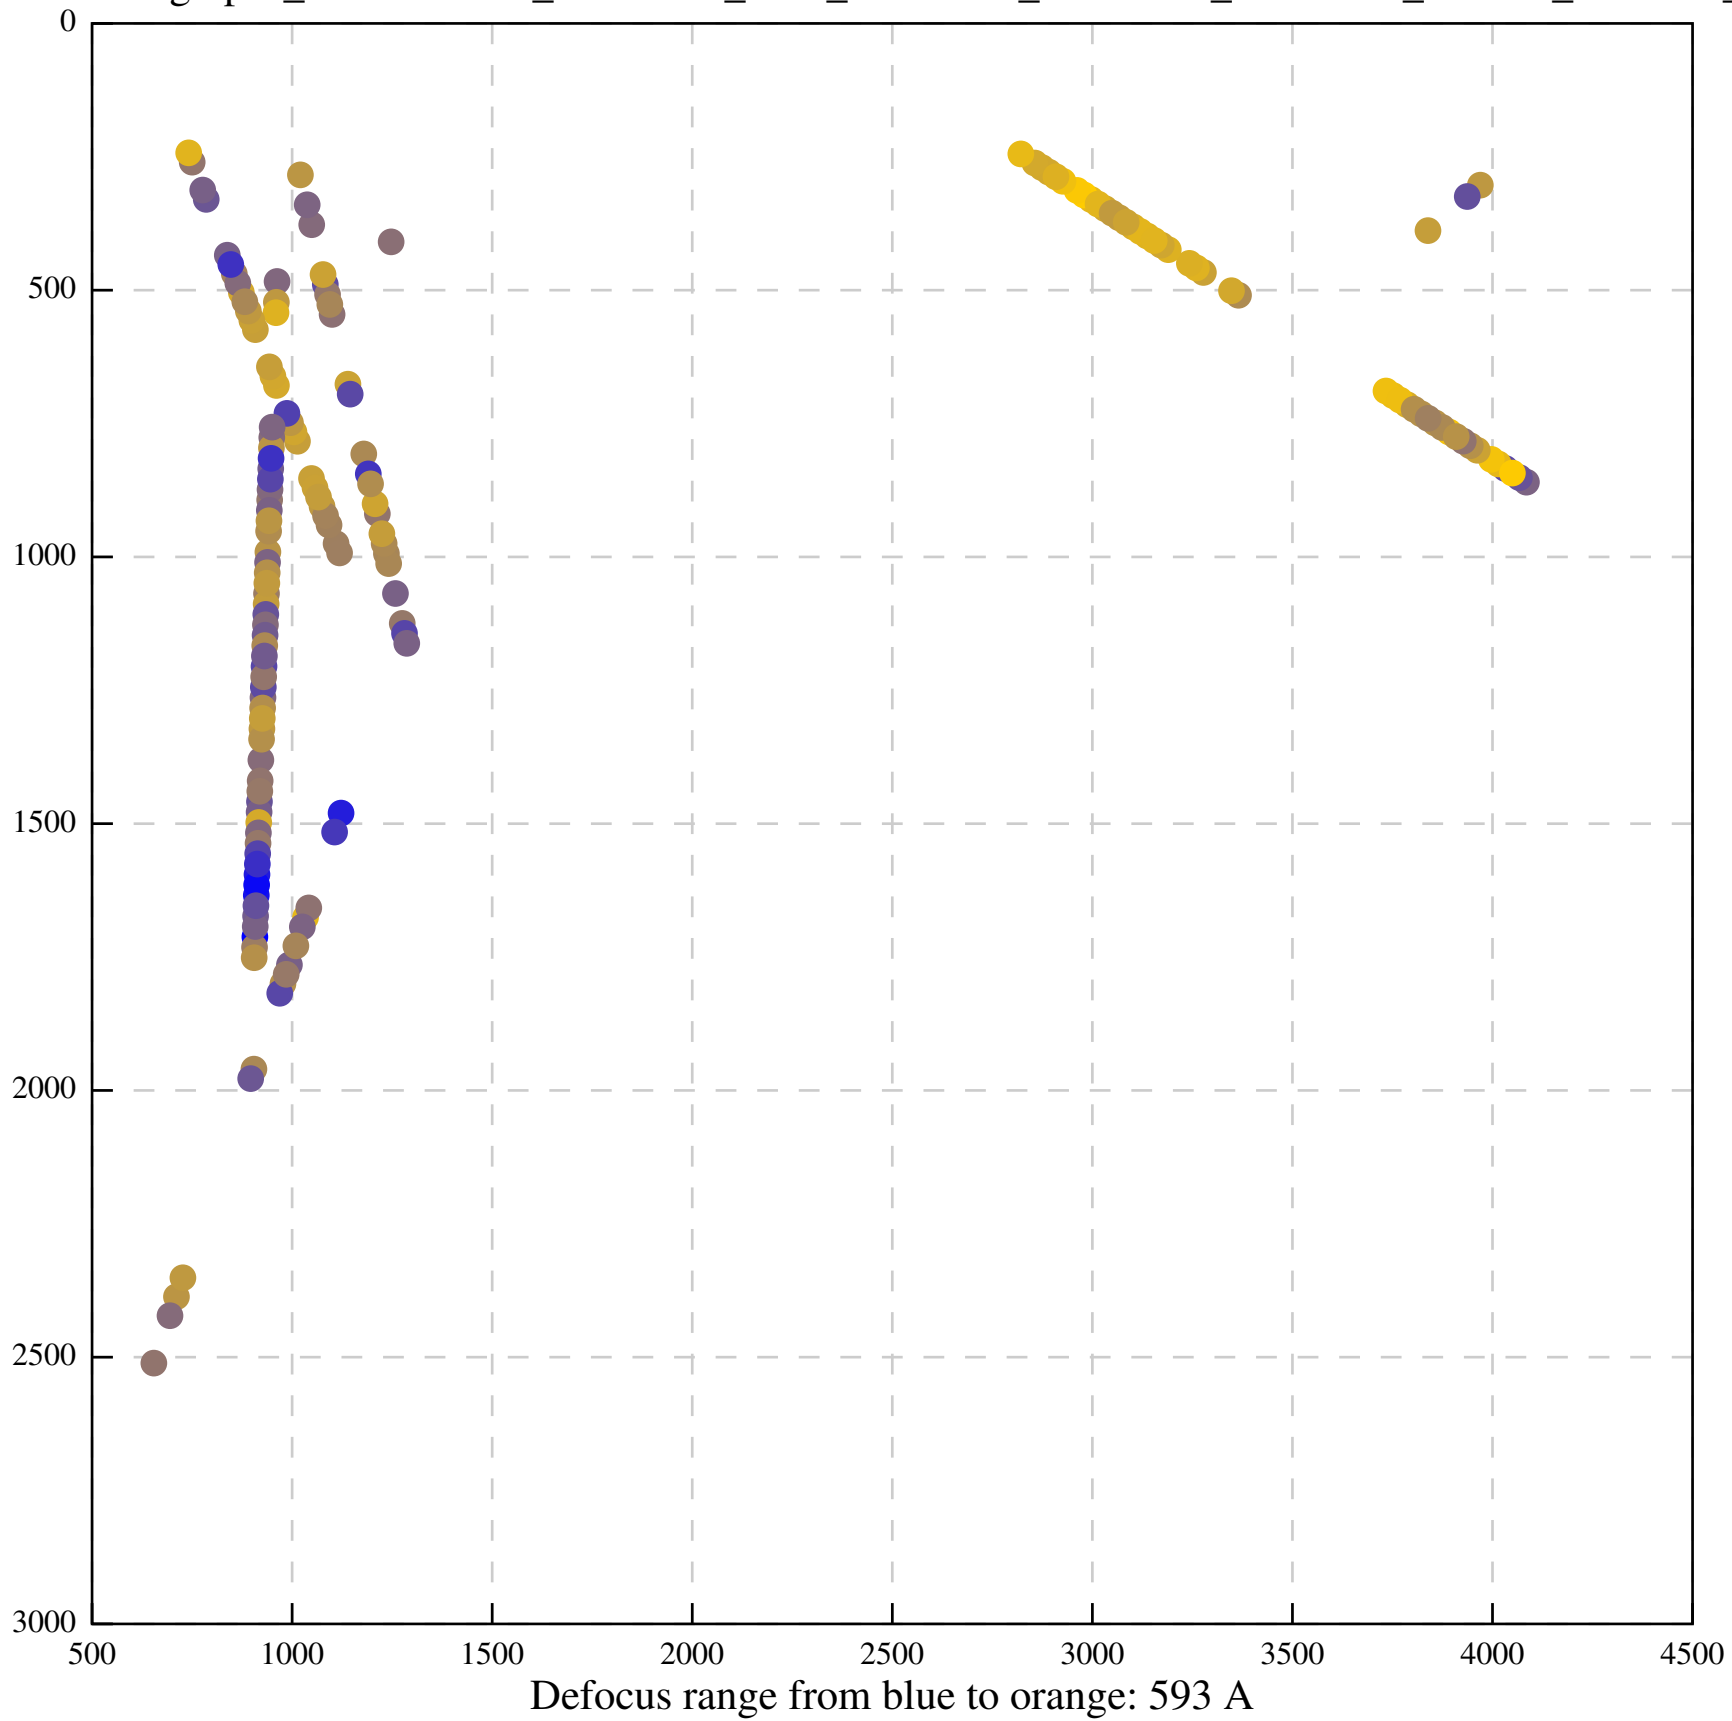

Defocus range from blue to orange: 480 A

Defocus range from blue to orange: 204 Å

Defocus range from blue to orange: 580 A

Defocus range from blue to orange: 353 A

Defocus range from blue to orange: 50 A

Defocus range from blue to orange: 286 A

Defocus range from blue to orange: 552 A

Defocus range from blue to orange: 54 A

Defocus range from blue to orange: 576 A

Defocus range from blue to orange: 69 A

Defocus range from blue to orange: 173 A

Defocus range from blue to orange: 0 A

Defocus range from blue to orange: 232 Å

Defocus range from blue to orange: 575 A

Defocus range from blue to orange: 347 A

Defocus range from blue to orange: 0 A

Defocus range from blue to orange: 487 A

Defocus range from blue to orange: 383 A

Defocus range from blue to orange: 126 A

Defocus range from blue to orange: 748 A

Defocus range from blue to orange: 274 Å

Defocus range from blue to orange: 60 A

Defocus range from blue to orange: 83 A

Defocus range from blue to orange: 328 A