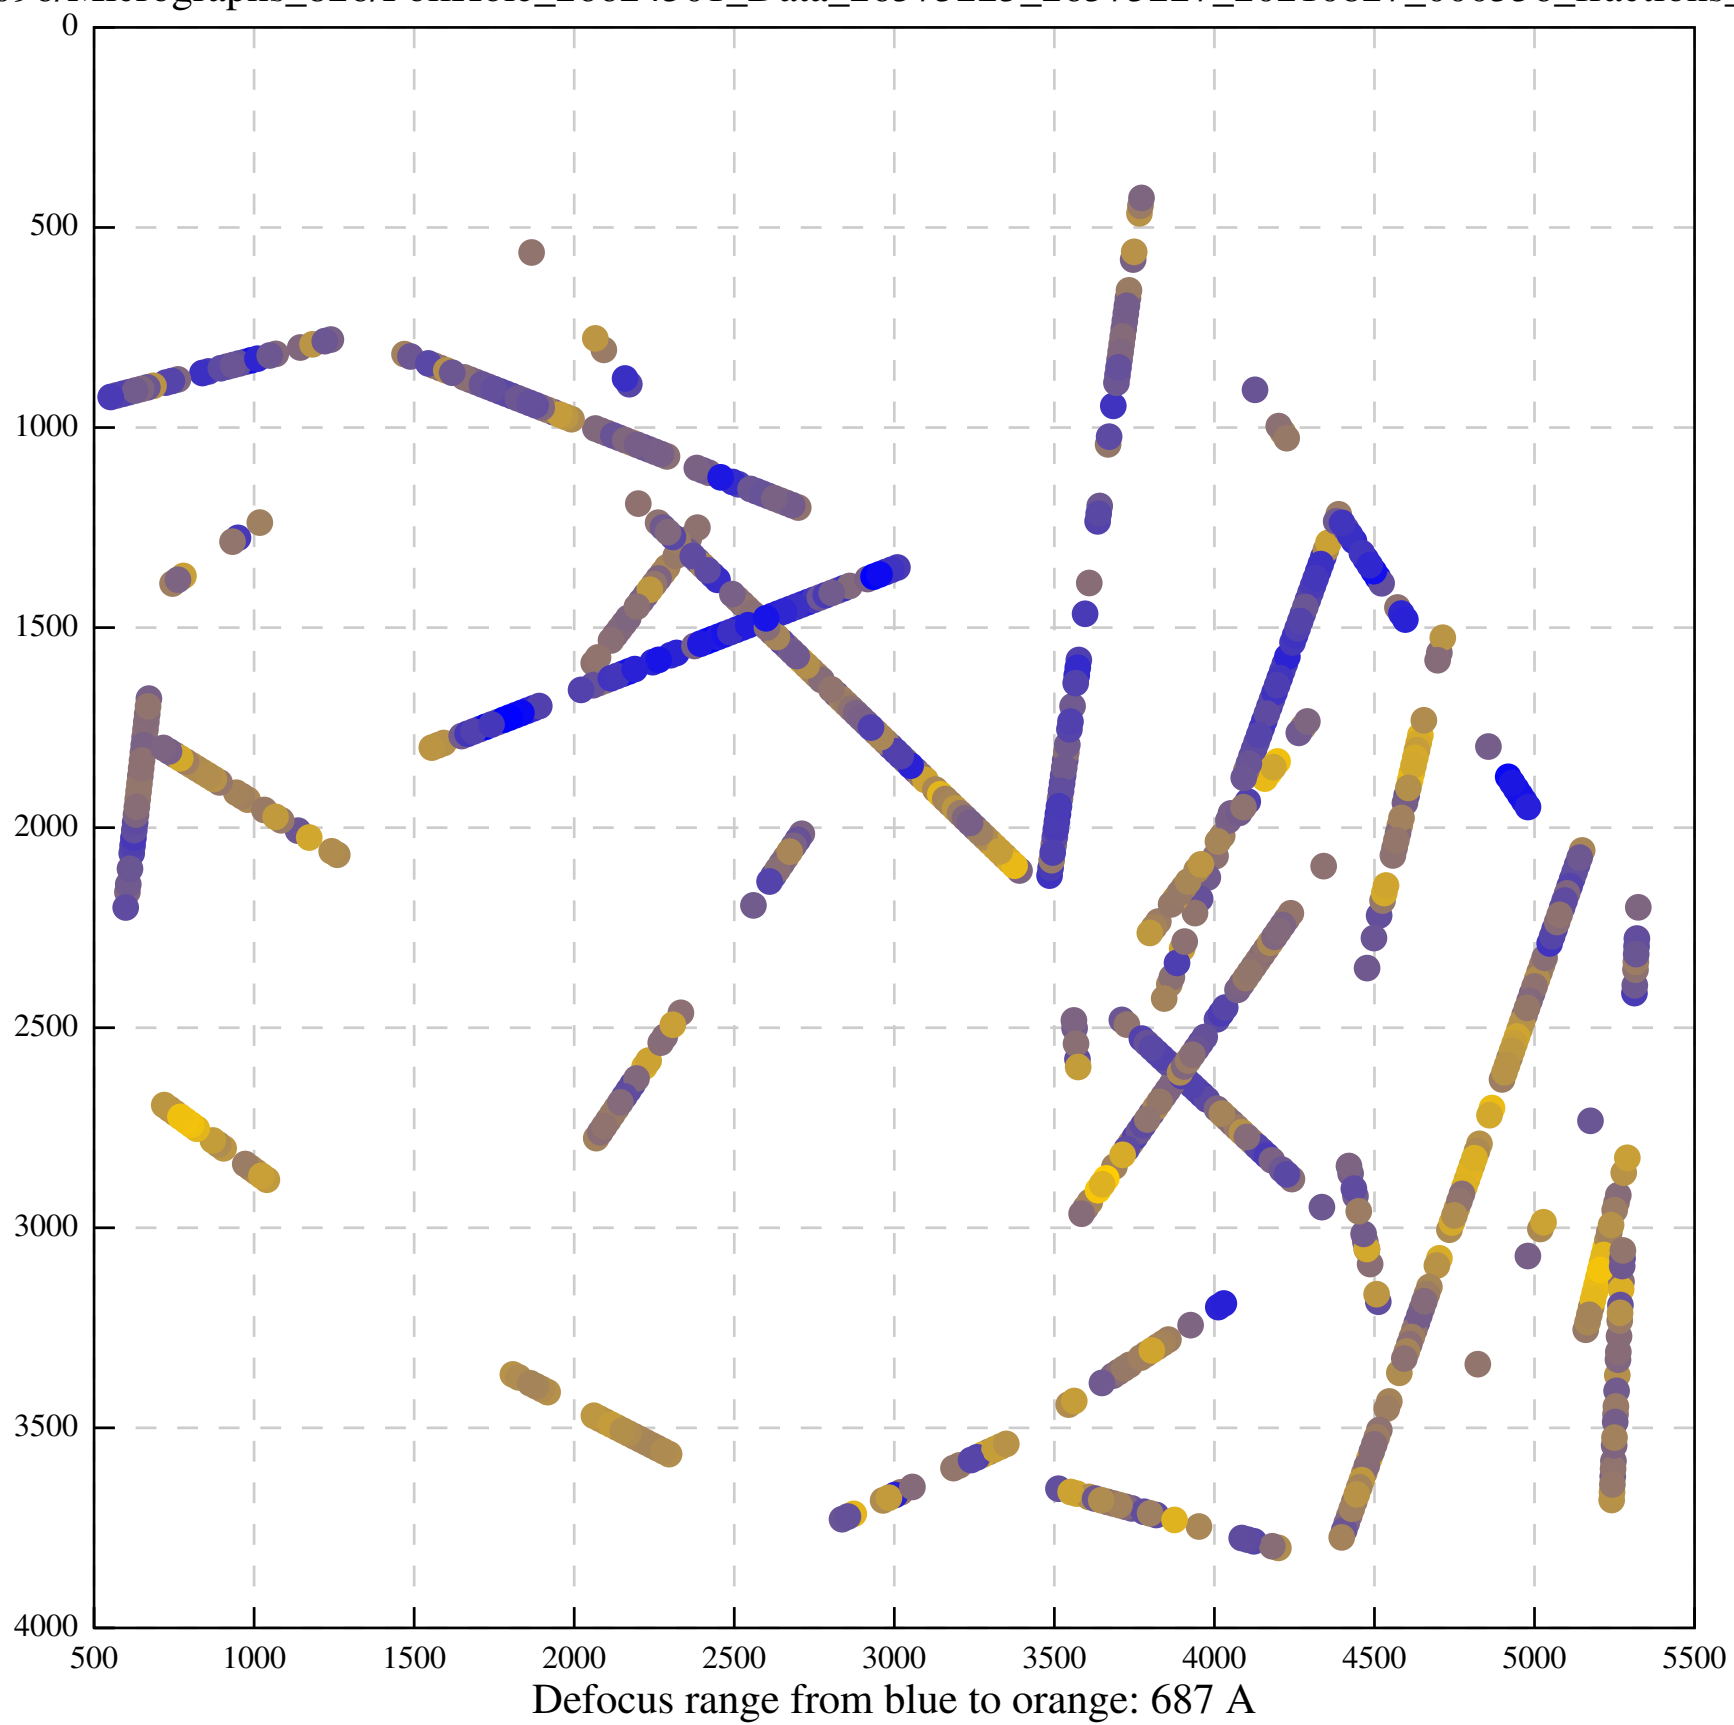

Defocus range from blue to orange: 126 A

Defocus range from blue to orange: 748 A

Defocus range from blue to orange: 274 Å

Defocus range from blue to orange: 60 A

Defocus range from blue to orange: 83 A

Defocus range from blue to orange: 328 A

Defocus range from blue to orange: 16 A

Defocus range from blue to orange: 93 A

Defocus range from blue to orange: 81 A

Defocus range from blue to orange: 121 A

Defocus range from blue to orange: 438 A

Defocus range from blue to orange: 437 A

Defocus range from blue to orange: 502 Å

Defocus range from blue to orange: 765 A

Defocus range from blue to orange: 593 A

Defocus range from blue to orange: 153 A

Defocus range from blue to orange: 171 Å

Defocus range from blue to orange: 36 A

Defocus range from blue to orange: 368 A

Defocus range from blue to orange: 412 A

Defocus range from blue to orange: 93 A

Defocus range from blue to orange: 0 Å