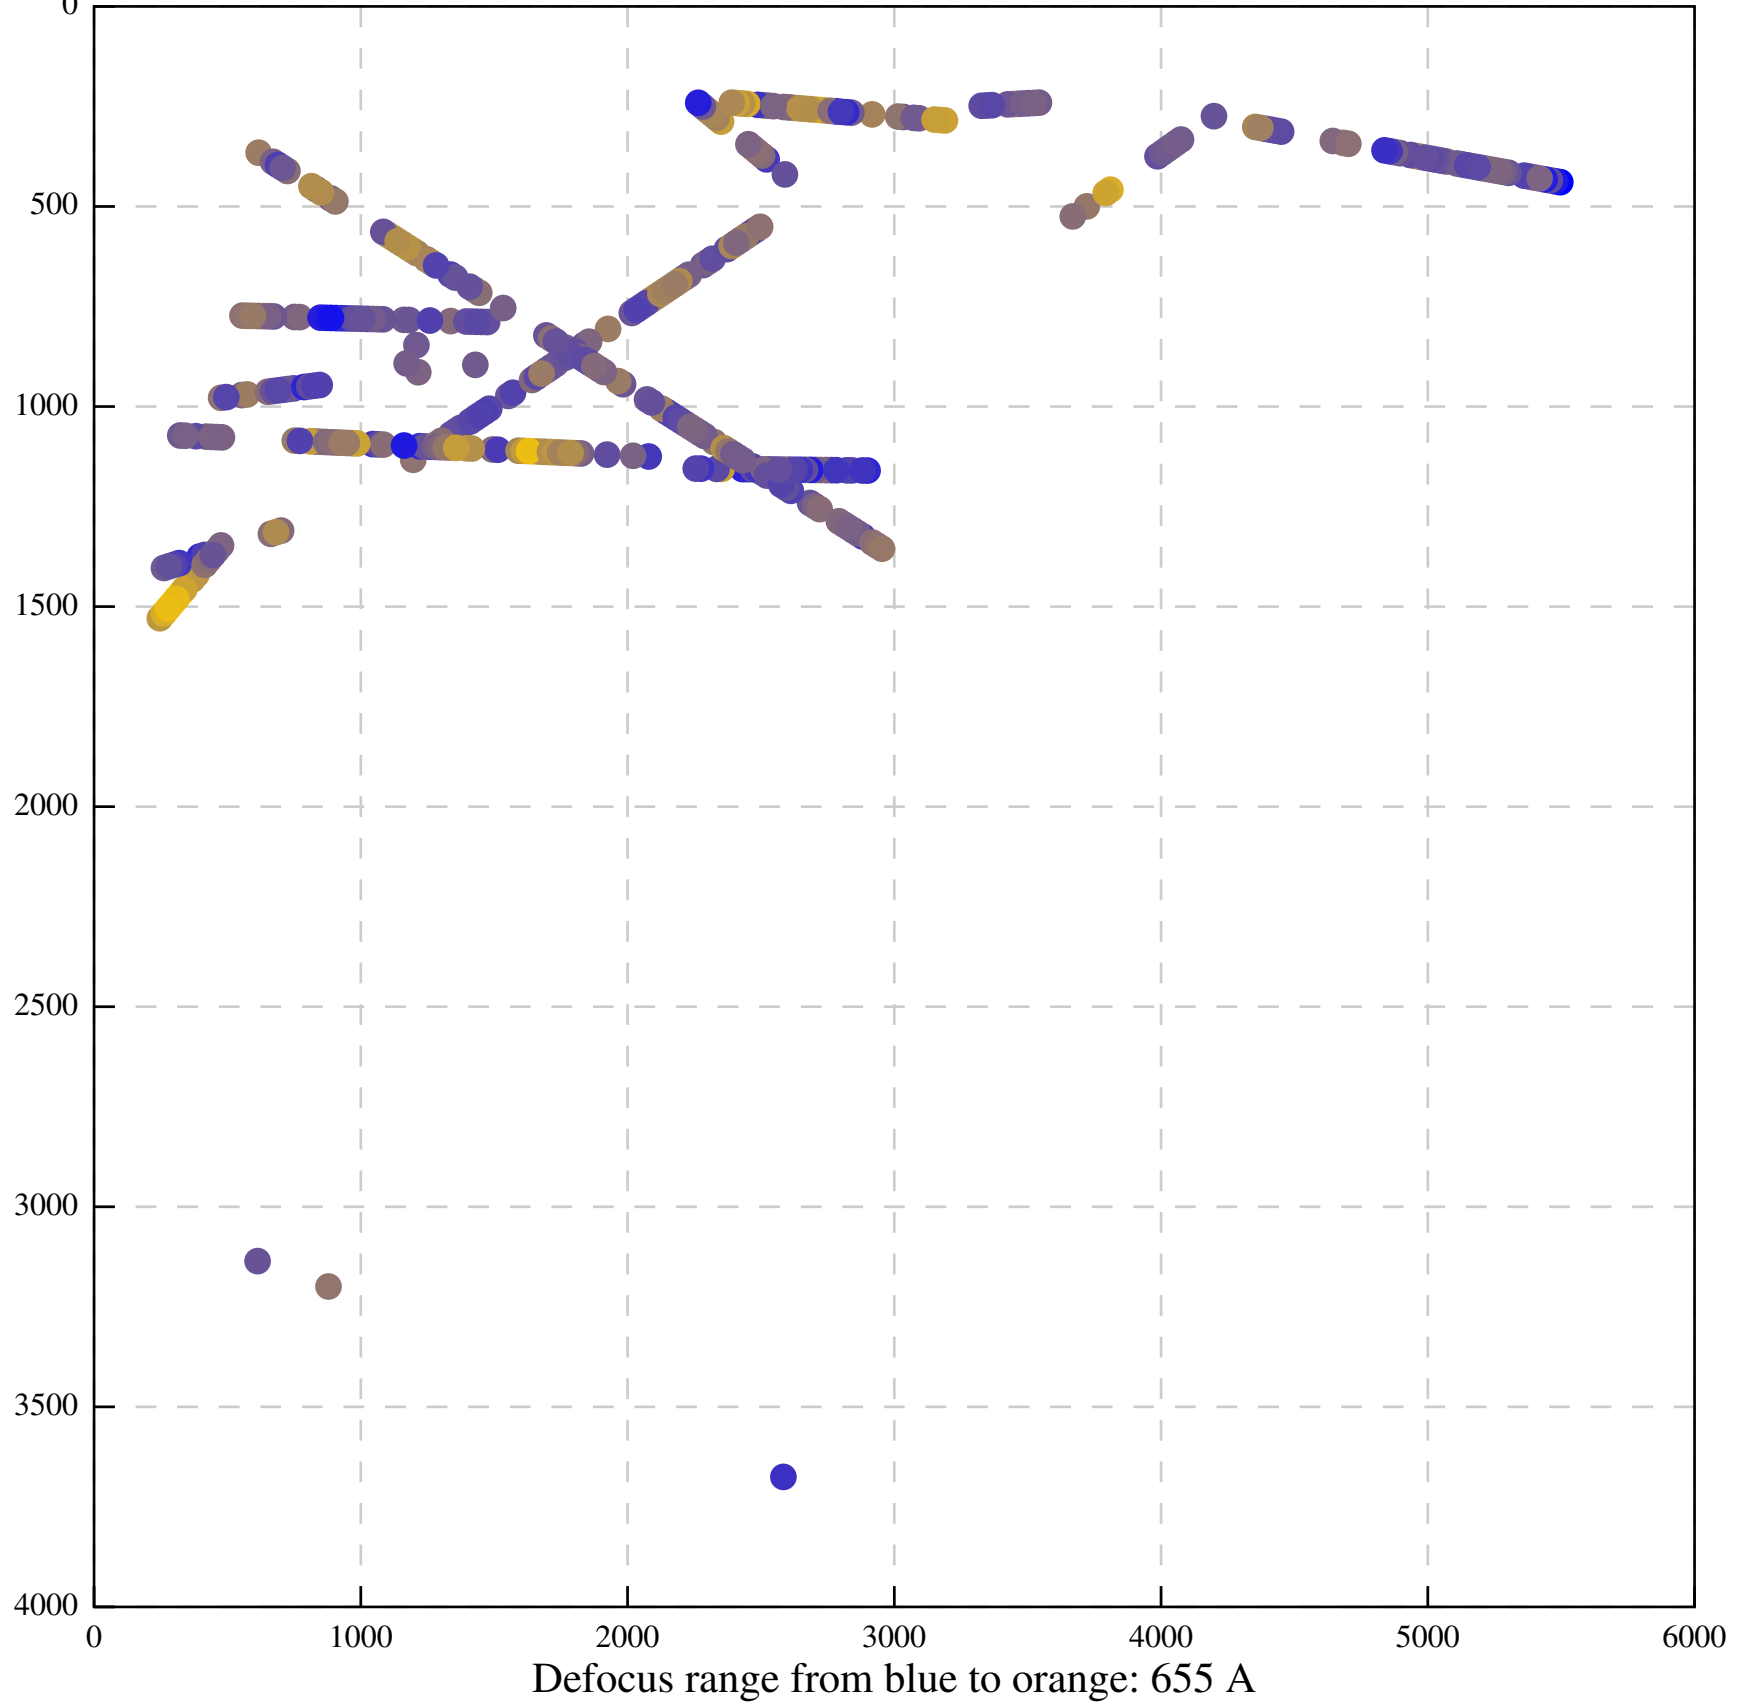

Defocus range from blue to orange: 126 A

Defocus range from blue to orange: 748 A

Defocus range from blue to orange: 274 Å

Defocus range from blue to orange: 60 A

Defocus range from blue to orange: 83 A

Defocus range from blue to orange: 328 A

Defocus range from blue to orange: 16 A

Defocus range from blue to orange: 93 A

Defocus range from blue to orange: 81 A

Defocus range from blue to orange: 121 A

Defocus range from blue to orange: 438 A

Defocus range from blue to orange: 437 A

Defocus range from blue to orange: 502 Å

Defocus range from blue to orange: 765 A

Defocus range from blue to orange: 593 A

Defocus range from blue to orange: 153 A

Defocus range from blue to orange: 171 Å

Defocus range from blue to orange: 36 A

Defocus range from blue to orange: 368 A

Defocus range from blue to orange: 412 A

Defocus range from blue to orange: 93 A

Defocus range from blue to orange: 0 Å