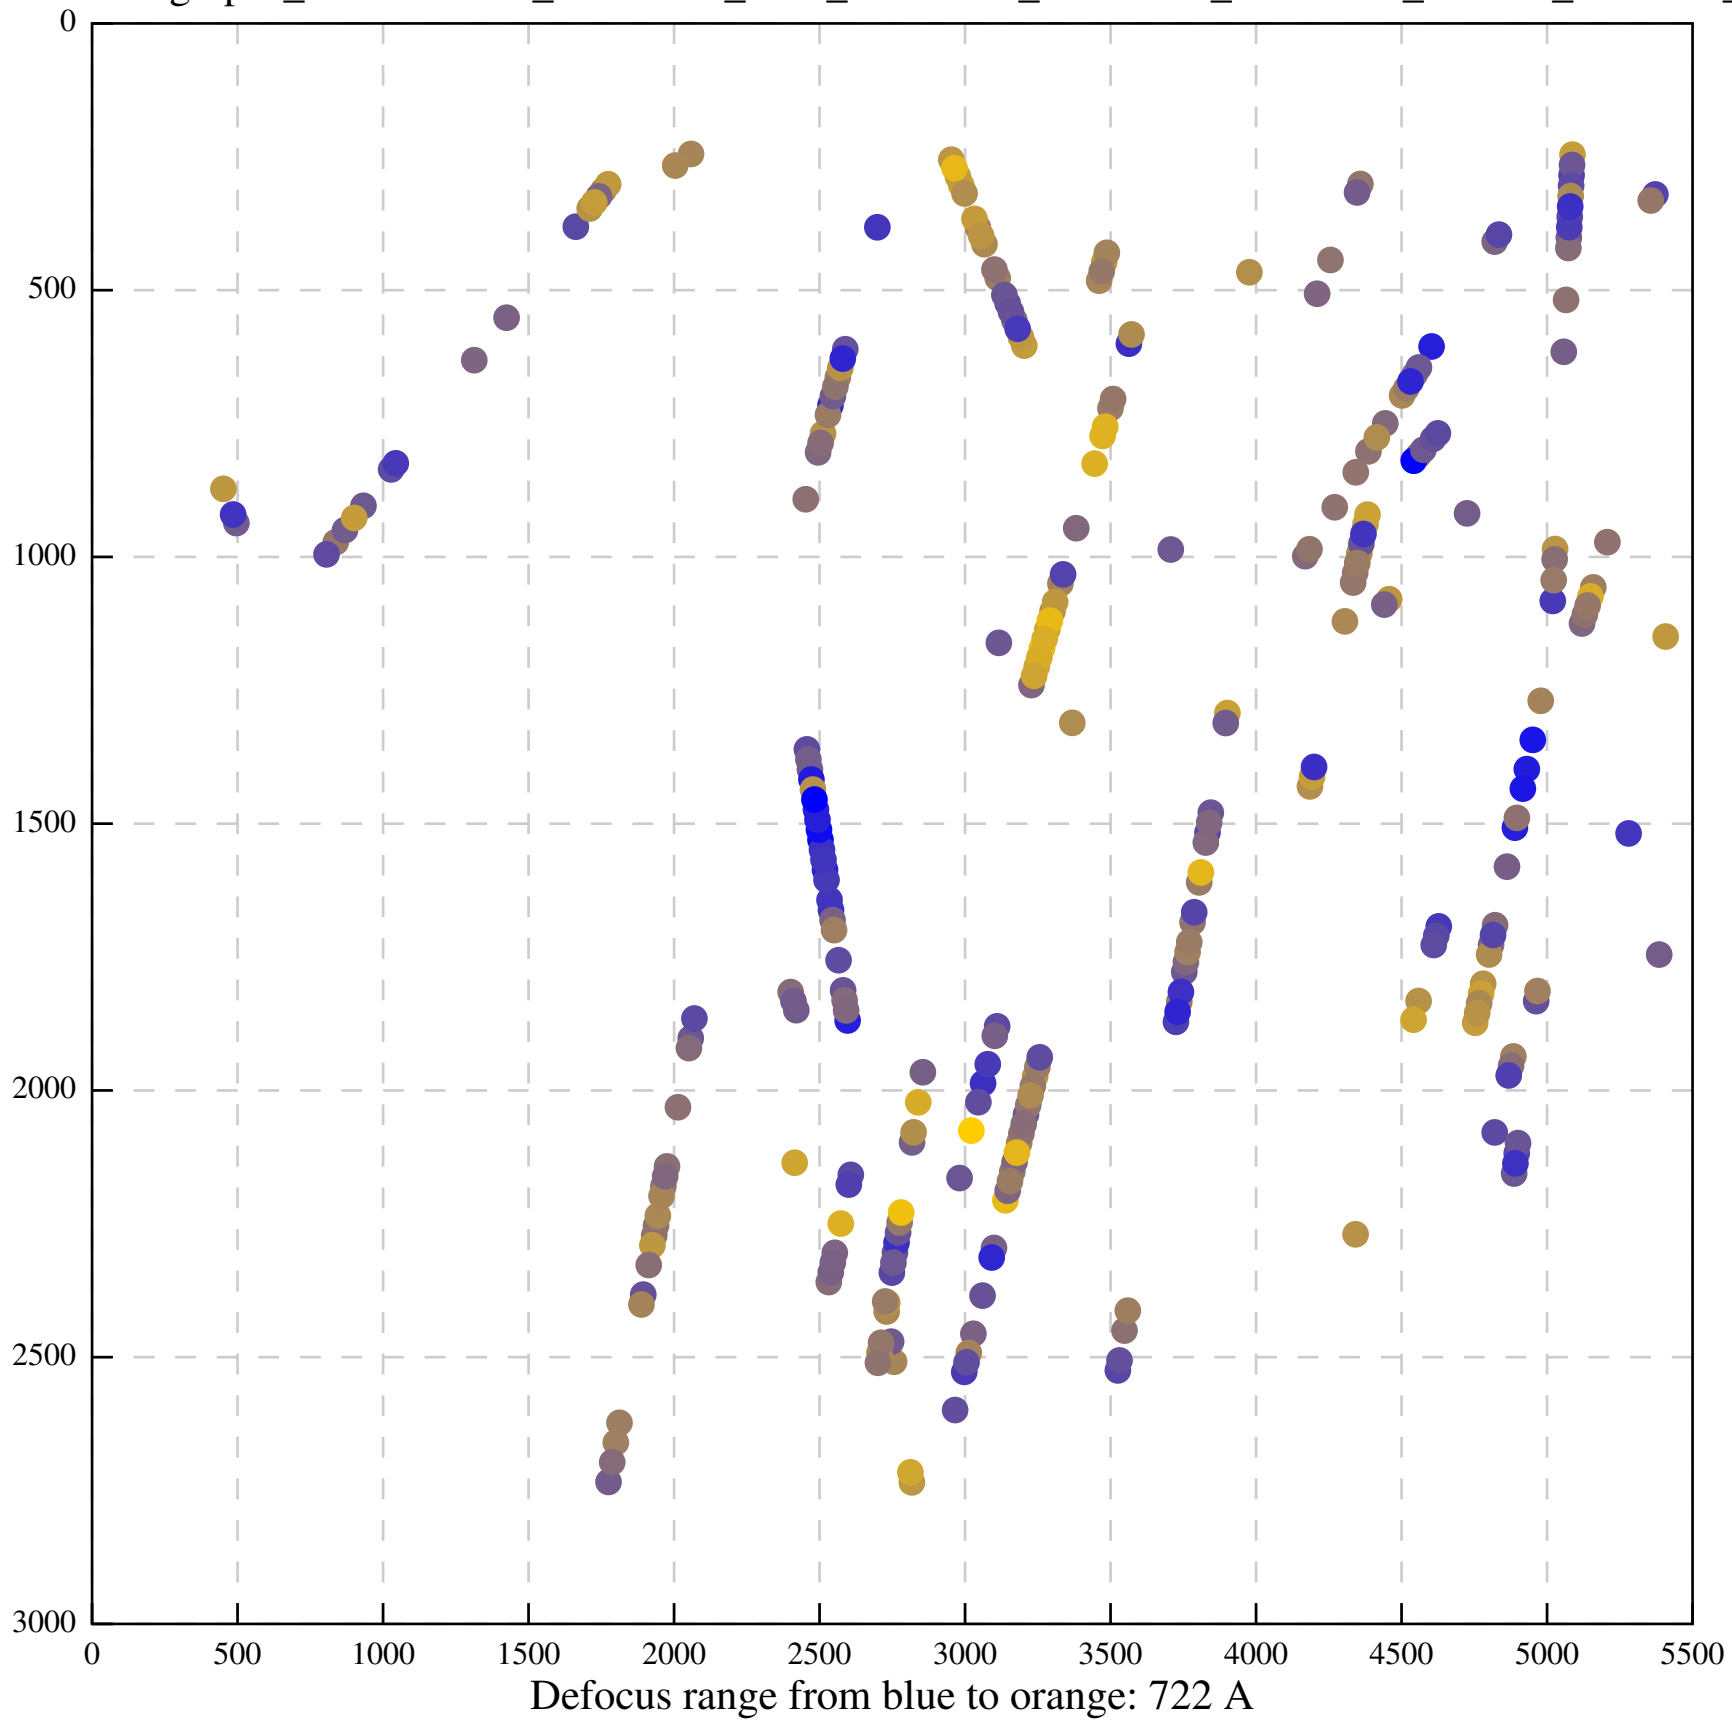

Defocus range from blue to orange: 126 A

Defocus range from blue to orange: 748 A

Defocus range from blue to orange: 274 Å

Defocus range from blue to orange: 60 A

Defocus range from blue to orange: 83 A

Defocus range from blue to orange: 328 A

Defocus range from blue to orange: 16 A

Defocus range from blue to orange: 93 A

Defocus range from blue to orange: 81 A

Defocus range from blue to orange: 121 A

Defocus range from blue to orange: 438 A

Defocus range from blue to orange: 437 A

Defocus range from blue to orange: 502 Å

Defocus range from blue to orange: 765 A

Defocus range from blue to orange: 593 A

Defocus range from blue to orange: 153 A

Defocus range from blue to orange: 171 Å

Defocus range from blue to orange: 36 A

Defocus range from blue to orange: 368 A

Defocus range from blue to orange: 412 A

Defocus range from blue to orange: 93 A

Defocus range from blue to orange: 0 Å