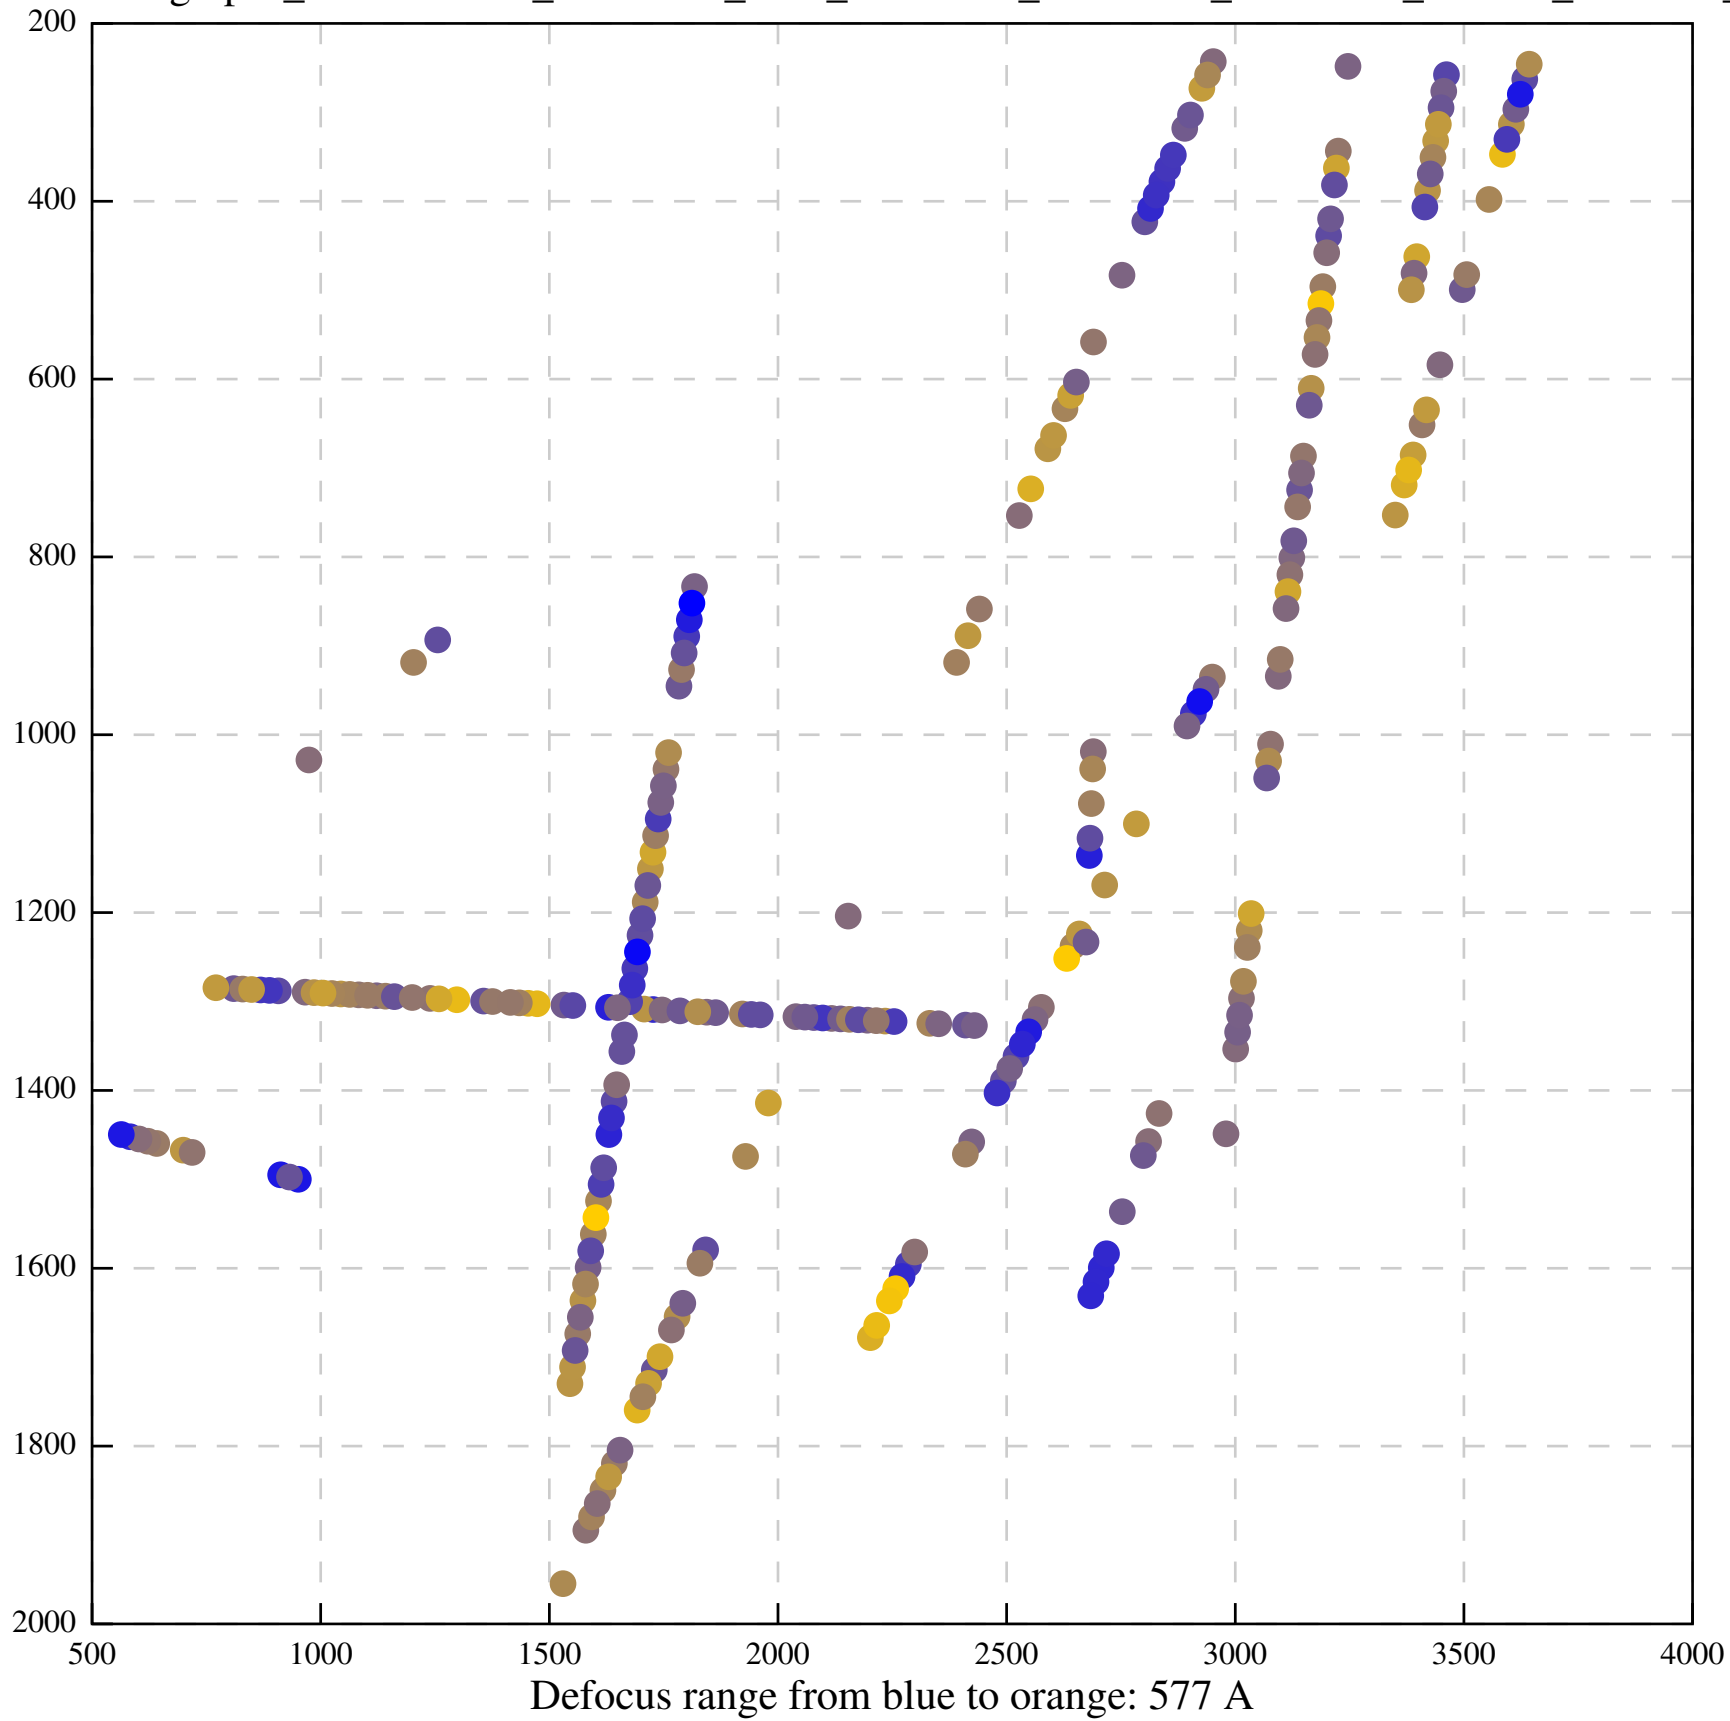

Defocus range from blue to orange: 126 A

Defocus range from blue to orange: 748 A

Defocus range from blue to orange: 274 Å

Defocus range from blue to orange: 60 A

Defocus range from blue to orange: 83 A

Defocus range from blue to orange: 328 A

Defocus range from blue to orange: 16 A

Defocus range from blue to orange: 93 A

Defocus range from blue to orange: 81 A

Defocus range from blue to orange: 121 A

Defocus range from blue to orange: 438 A

Defocus range from blue to orange: 437 A

Defocus range from blue to orange: 502 Å

Defocus range from blue to orange: 765 A

Defocus range from blue to orange: 593 A

Defocus range from blue to orange: 153 A

Defocus range from blue to orange: 171 Å

Defocus range from blue to orange: 36 A

Defocus range from blue to orange: 368 A

Defocus range from blue to orange: 412 A

Defocus range from blue to orange: 93 A

Defocus range from blue to orange: 0 Å