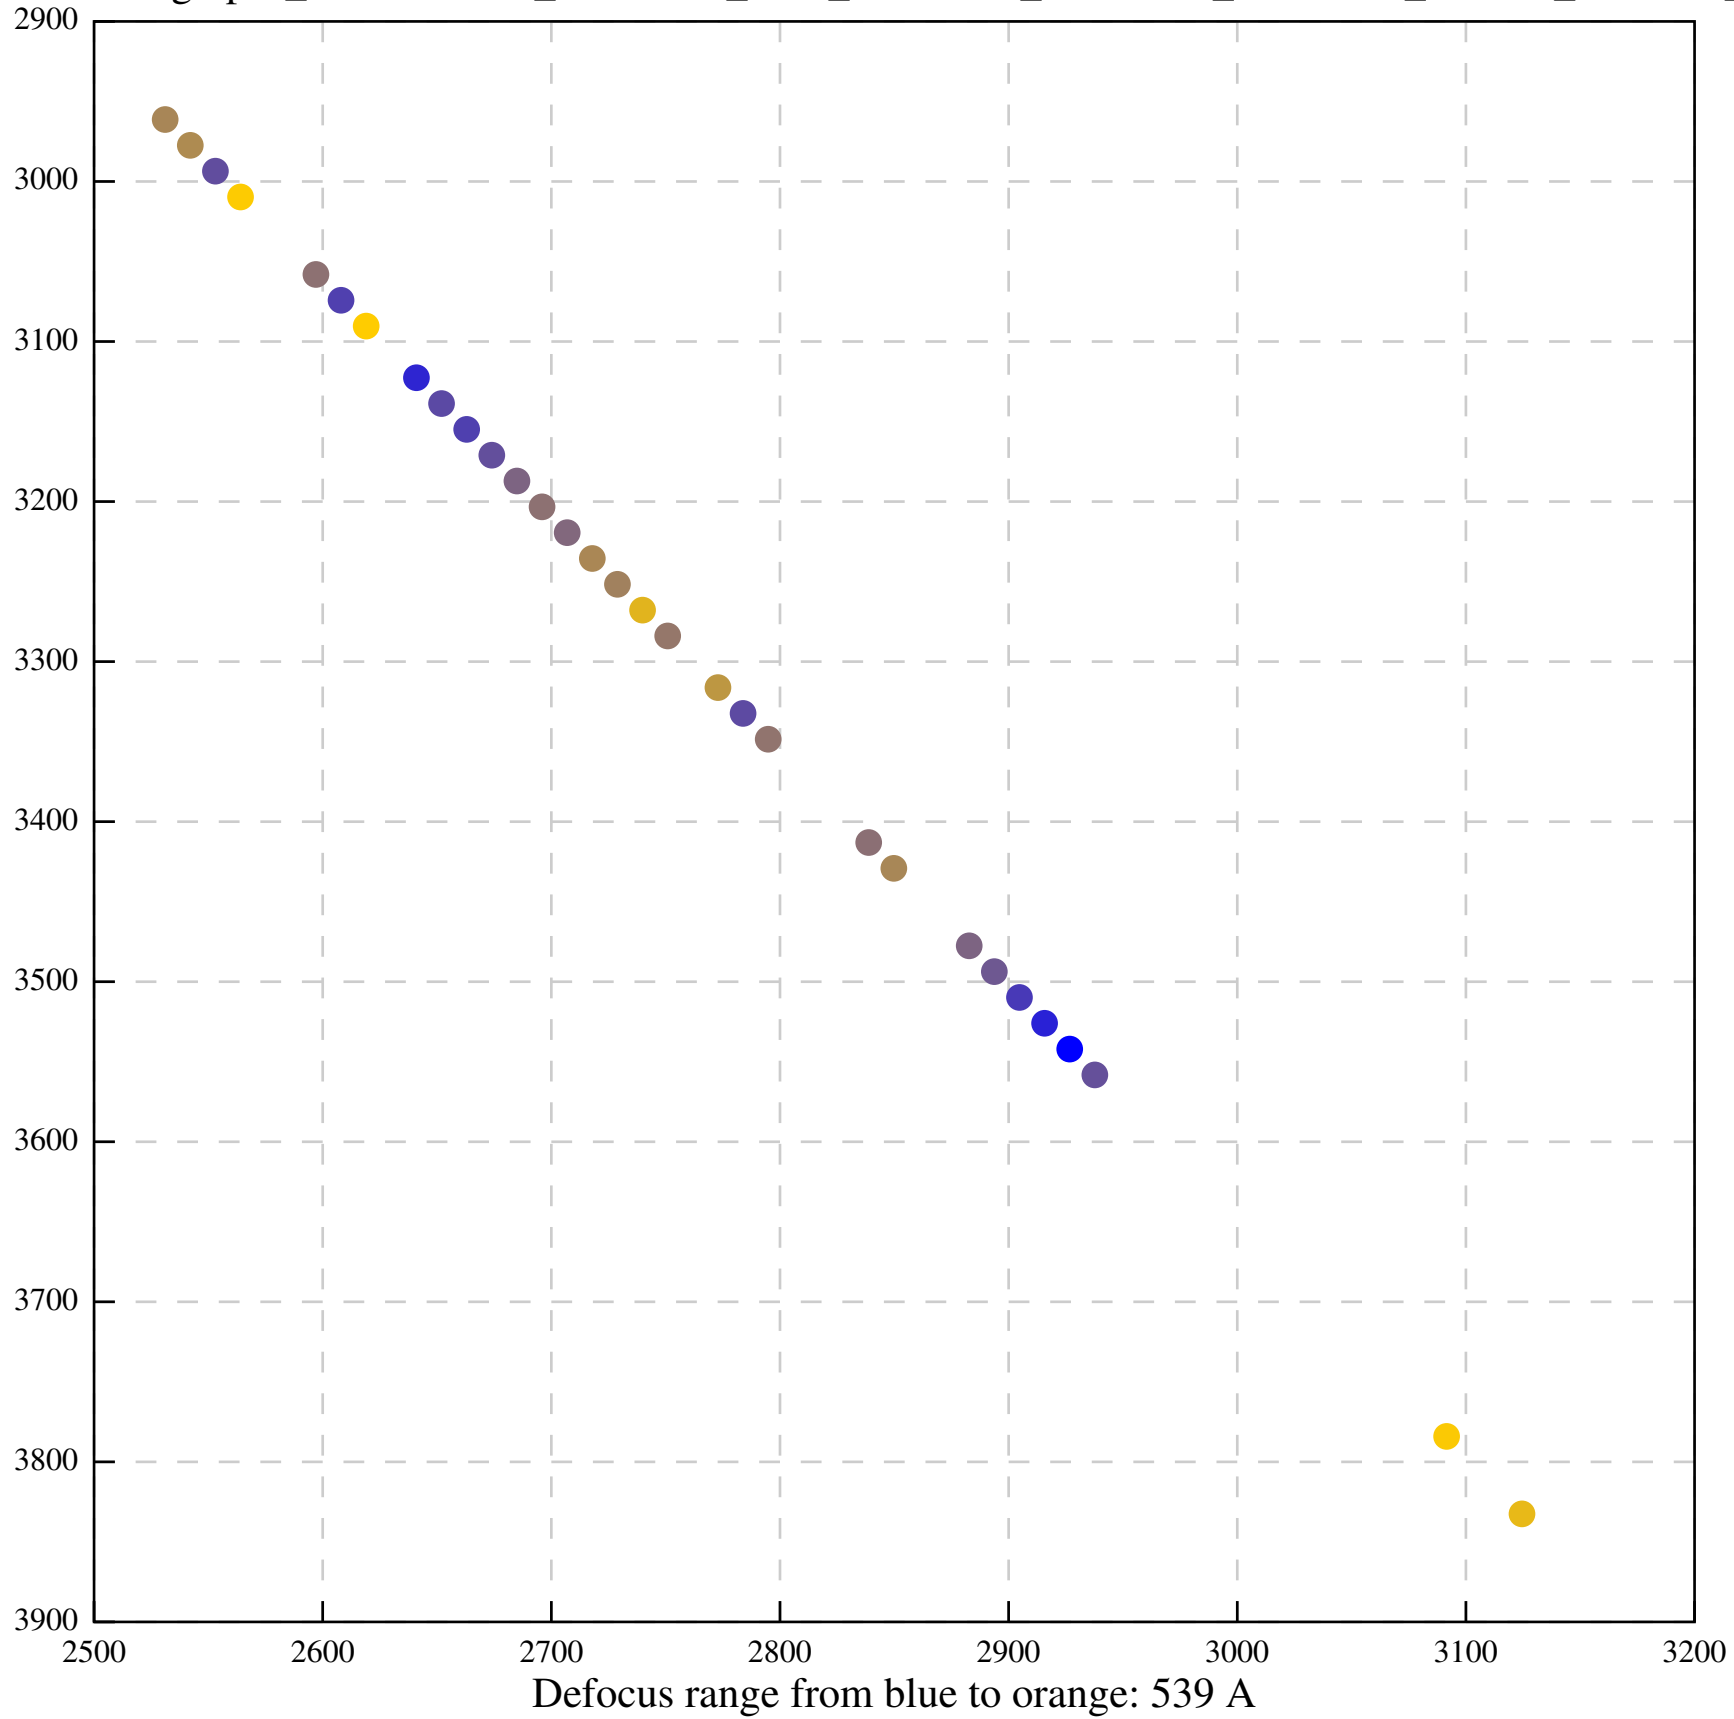

Defocus range from blue to orange: 126 A

Defocus range from blue to orange: 748 A

Defocus range from blue to orange: 274 Å

Defocus range from blue to orange: 60 A

Defocus range from blue to orange: 83 A

Defocus range from blue to orange: 328 A

Defocus range from blue to orange: 16 A

Defocus range from blue to orange: 93 A

Defocus range from blue to orange: 81 A

Defocus range from blue to orange: 121 A

Defocus range from blue to orange: 438 A

Defocus range from blue to orange: 437 A

Defocus range from blue to orange: 502 Å

Defocus range from blue to orange: 765 A

Defocus range from blue to orange: 593 A

Defocus range from blue to orange: 153 A

Defocus range from blue to orange: 171 Å

Defocus range from blue to orange: 36 A

Defocus range from blue to orange: 368 A

Defocus range from blue to orange: 412 A

Defocus range from blue to orange: 93 A

Defocus range from blue to orange: 0 Å