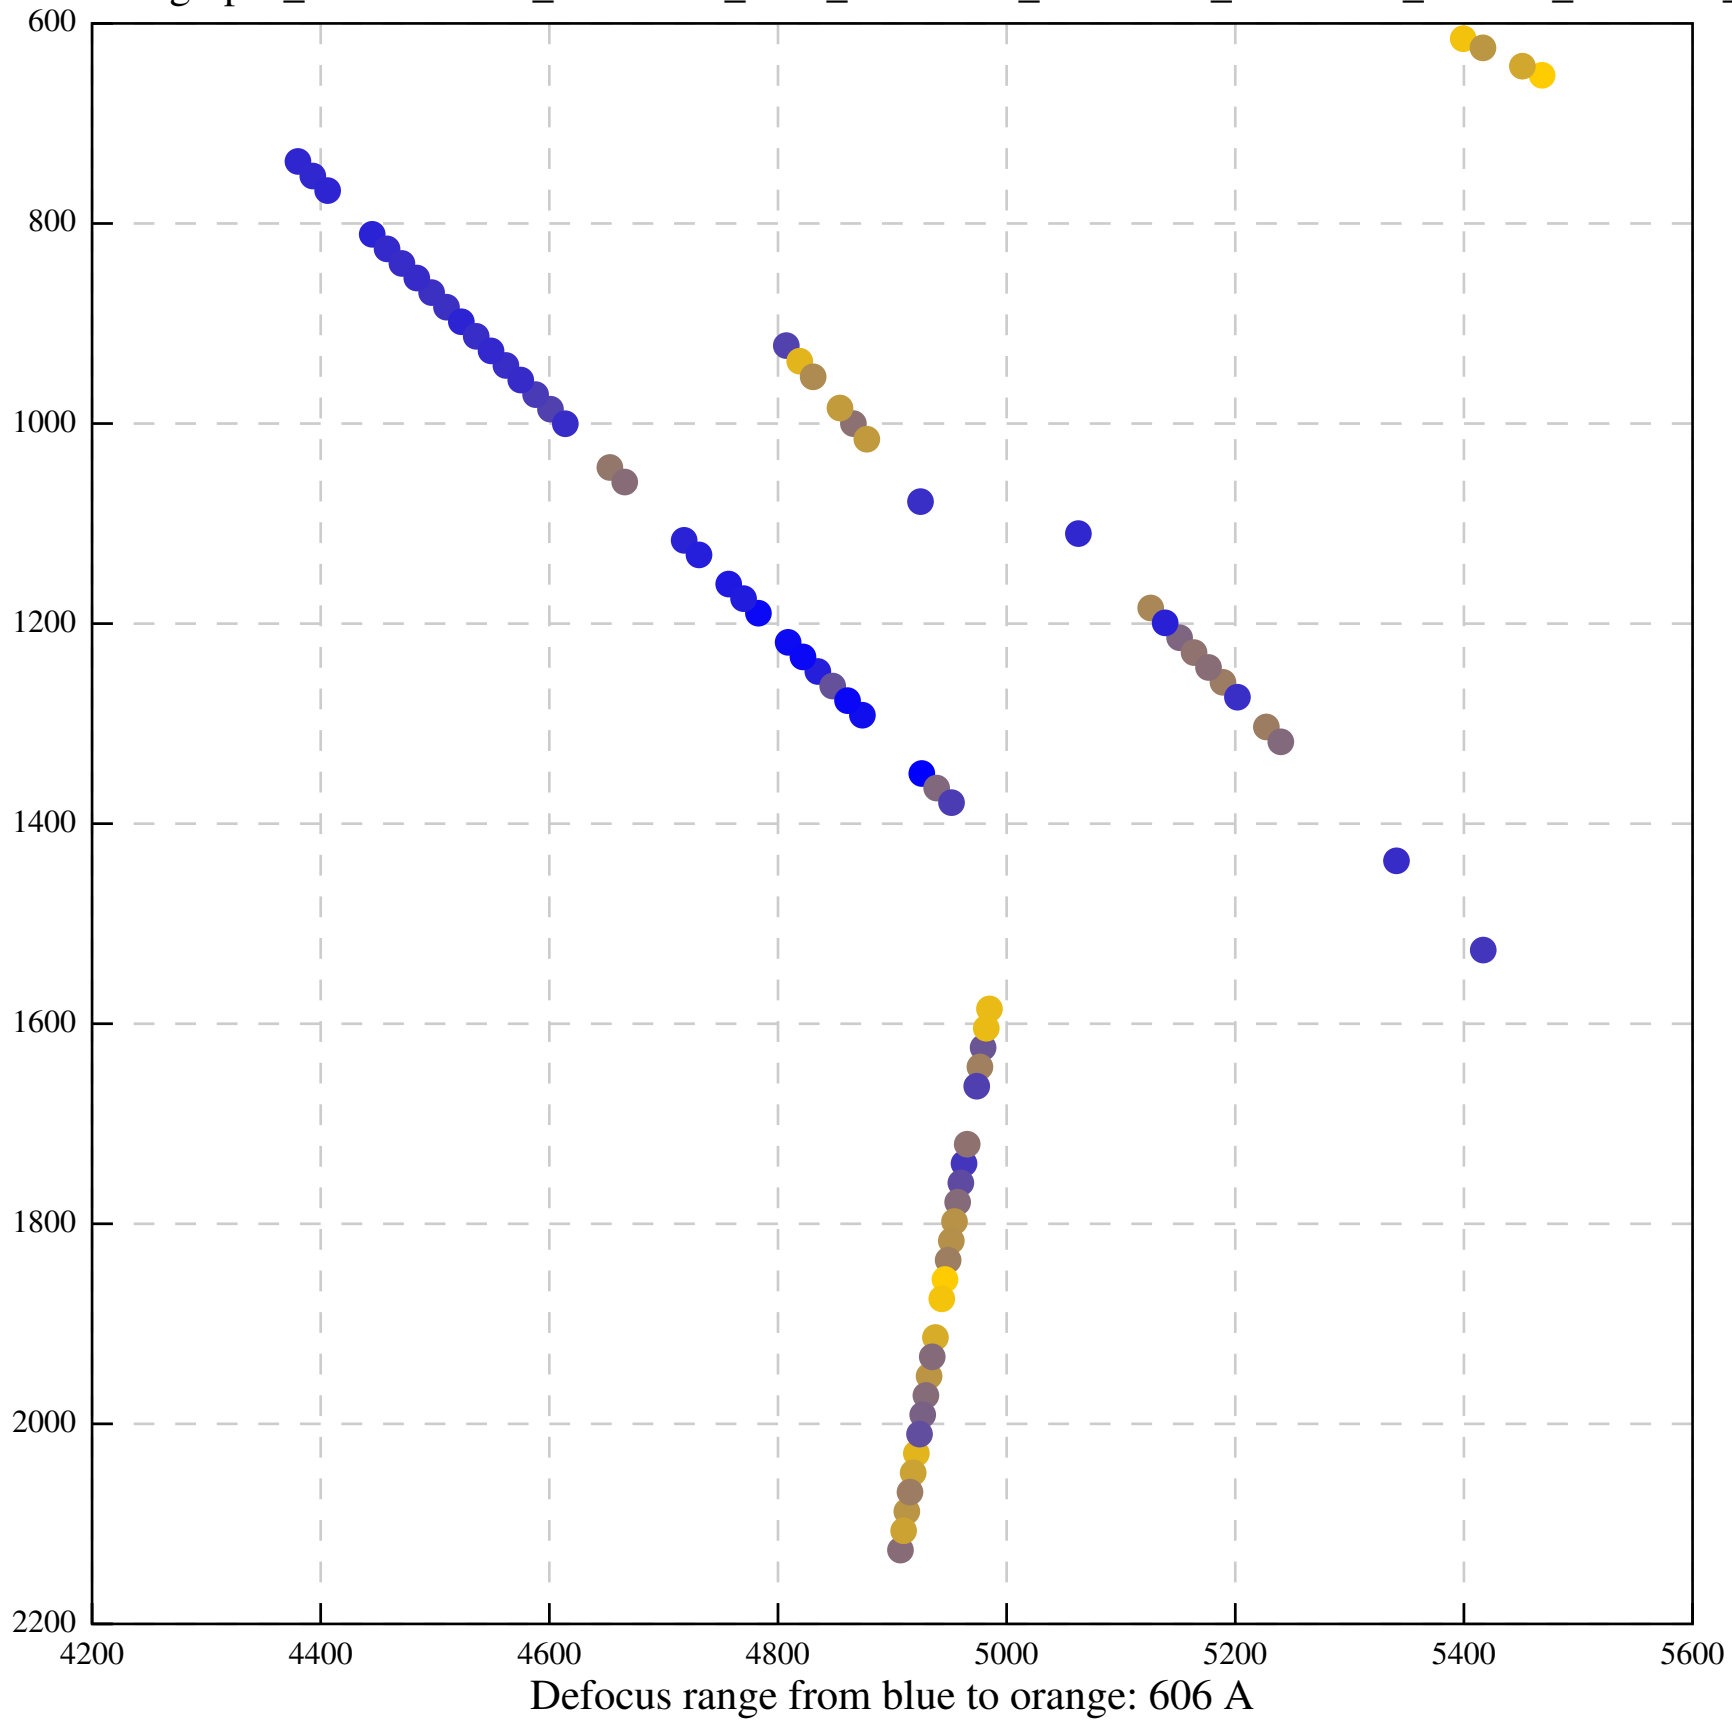

Defocus range from blue to orange: 126 A

Defocus range from blue to orange: 748 A

Defocus range from blue to orange: 274 Å

Defocus range from blue to orange: 60 A

Defocus range from blue to orange: 83 A

Defocus range from blue to orange: 328 A

Defocus range from blue to orange: 16 A

Defocus range from blue to orange: 93 A

Defocus range from blue to orange: 81 A

Defocus range from blue to orange: 121 A

Defocus range from blue to orange: 438 A

Defocus range from blue to orange: 437 A

Defocus range from blue to orange: 502 Å

Defocus range from blue to orange: 765 A

Defocus range from blue to orange: 593 A

Defocus range from blue to orange: 153 A

Defocus range from blue to orange: 171 Å

Defocus range from blue to orange: 36 A

Defocus range from blue to orange: 368 A

Defocus range from blue to orange: 412 A

Defocus range from blue to orange: 93 A

Defocus range from blue to orange: 0 Å