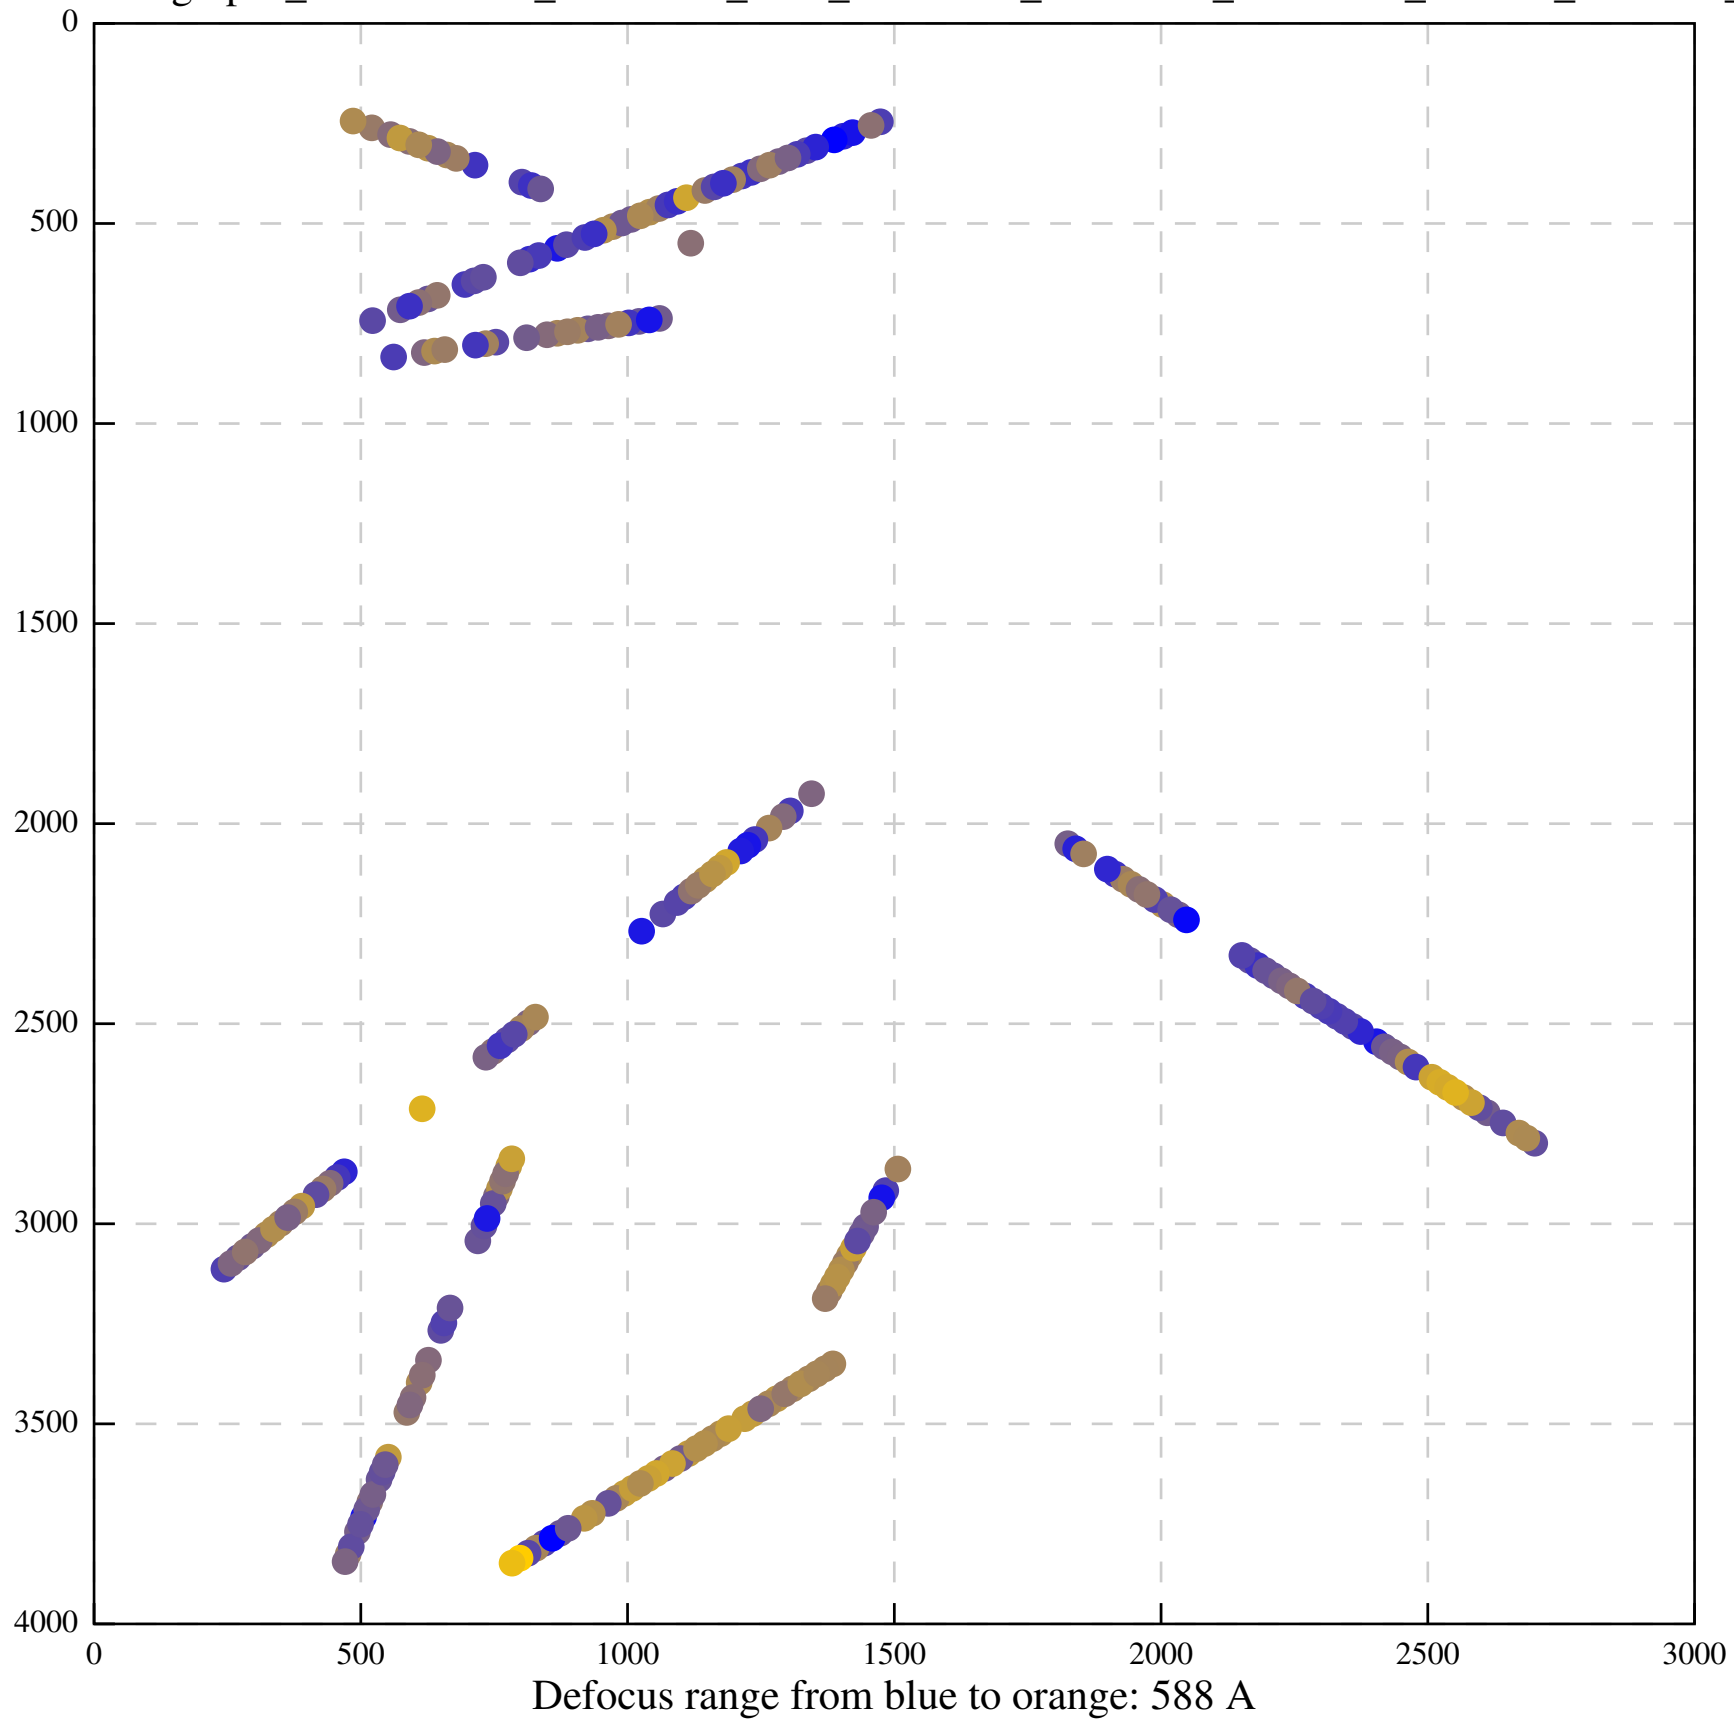

Defocus range from blue to orange: 126 A

Defocus range from blue to orange: 748 A

Defocus range from blue to orange: 274 Å

Defocus range from blue to orange: 60 A

Defocus range from blue to orange: 83 A

Defocus range from blue to orange: 328 A

Defocus range from blue to orange: 16 A

Defocus range from blue to orange: 93 A

Defocus range from blue to orange: 81 A

Defocus range from blue to orange: 121 A

Defocus range from blue to orange: 438 A

Defocus range from blue to orange: 437 A

Defocus range from blue to orange: 502 Å

Defocus range from blue to orange: 765 A

Defocus range from blue to orange: 593 A

Defocus range from blue to orange: 153 A

Defocus range from blue to orange: 171 Å

Defocus range from blue to orange: 36 A

Defocus range from blue to orange: 368 A

Defocus range from blue to orange: 412 A

Defocus range from blue to orange: 93 A

Defocus range from blue to orange: 0 Å