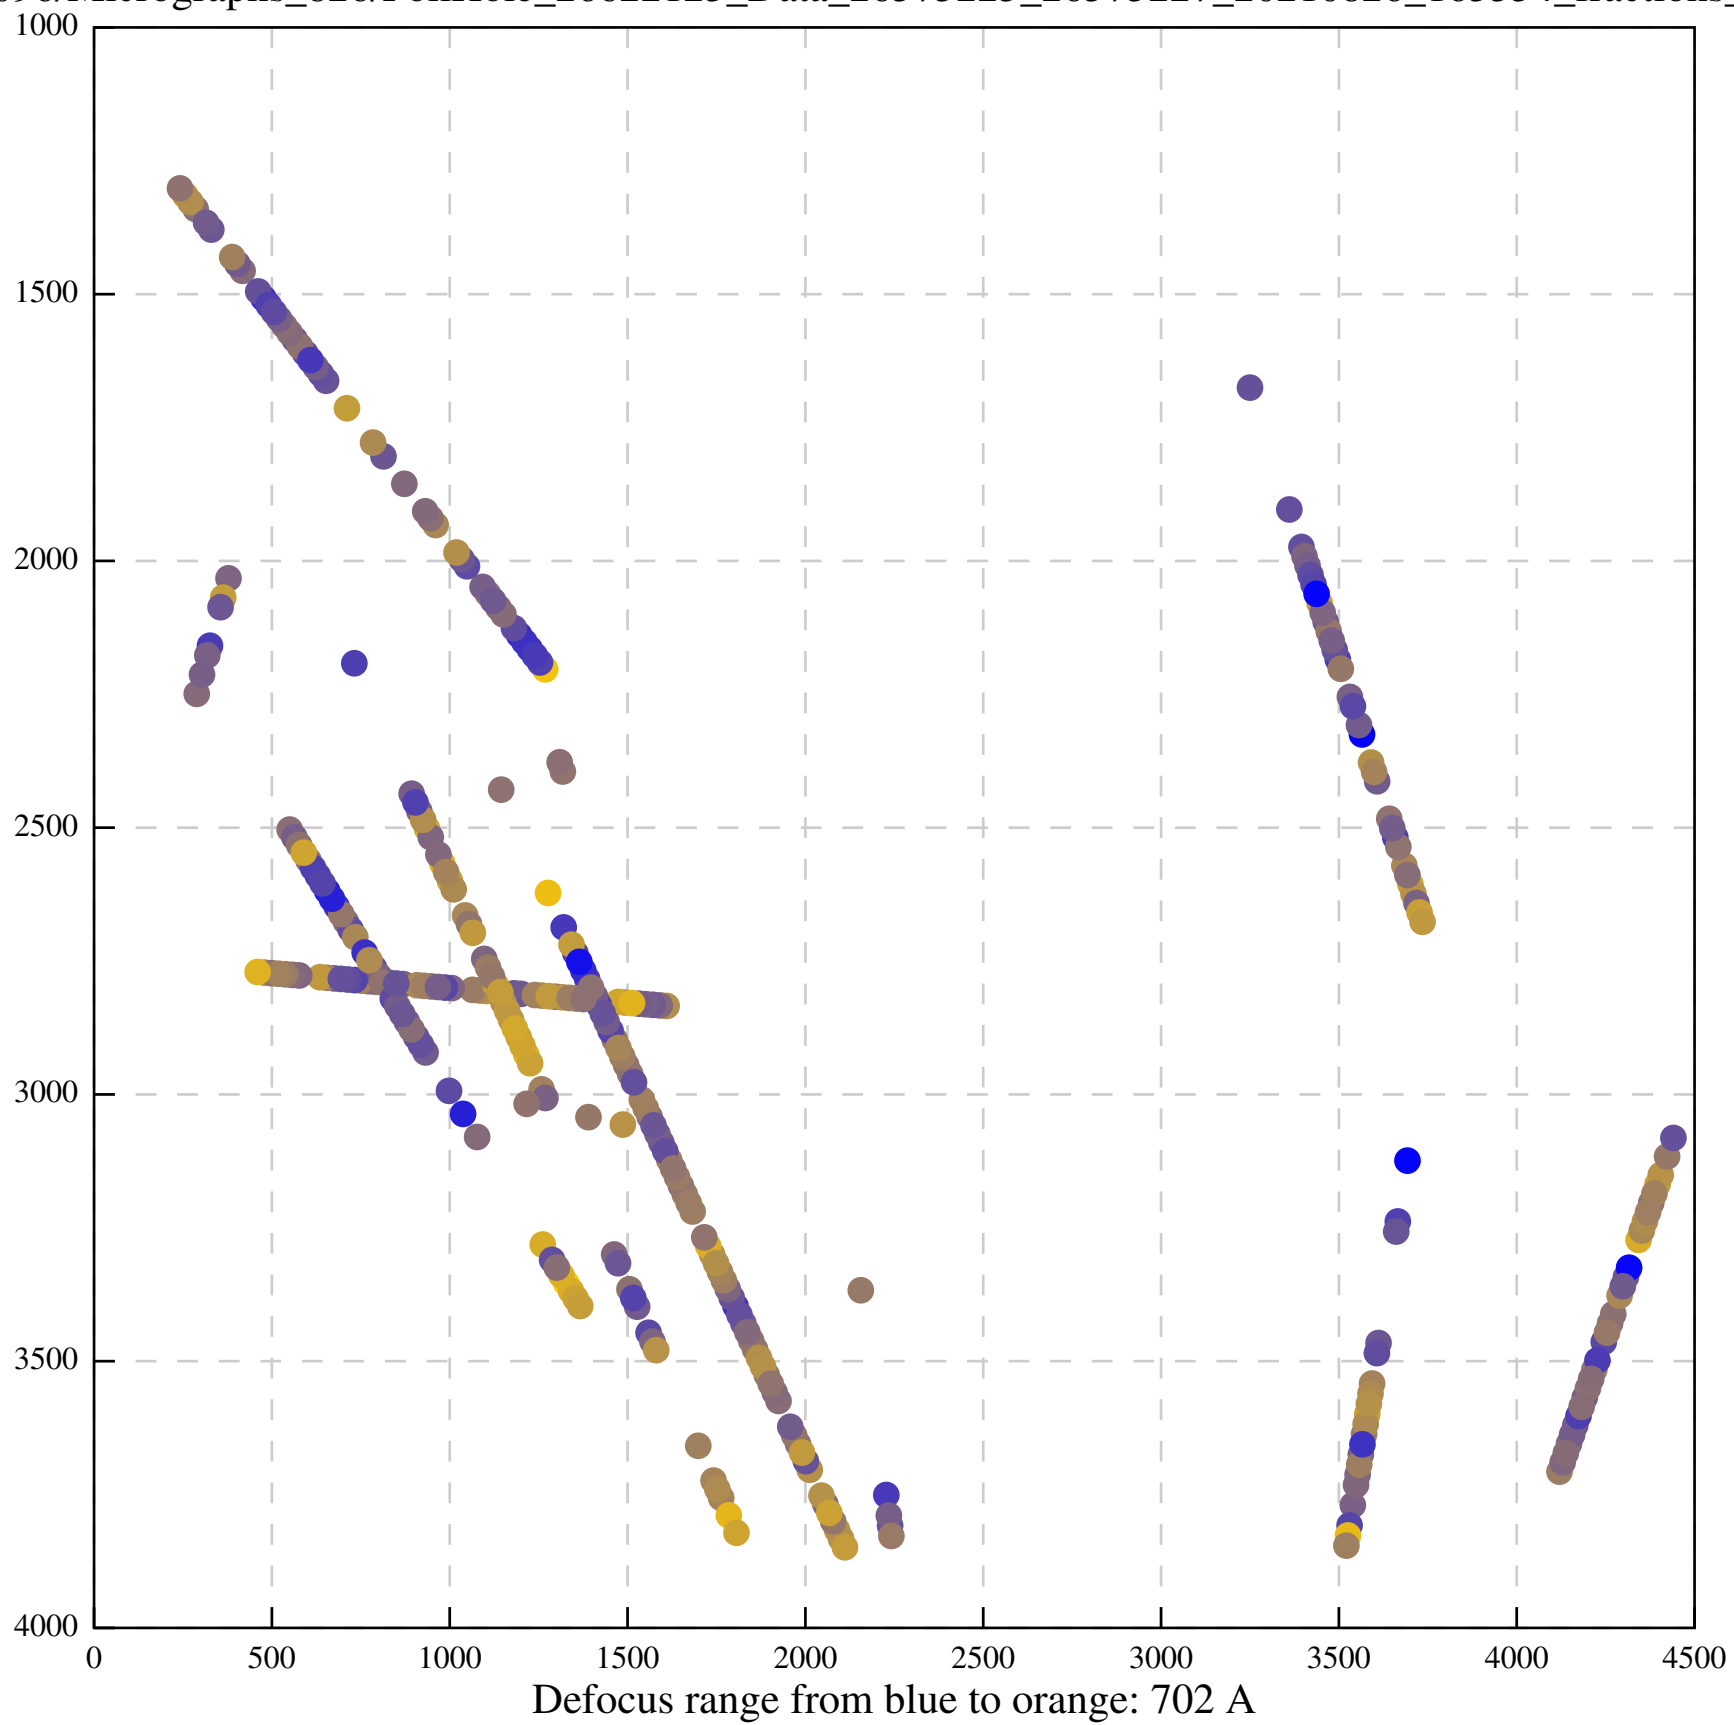

Defocus range from blue to orange: 126 A

Defocus range from blue to orange: 748 A

Defocus range from blue to orange: 274 Å

Defocus range from blue to orange: 60 A

Defocus range from blue to orange: 83 A

Defocus range from blue to orange: 328 A

Defocus range from blue to orange: 16 A

Defocus range from blue to orange: 93 A

Defocus range from blue to orange: 81 A

Defocus range from blue to orange: 121 A

Defocus range from blue to orange: 438 A

Defocus range from blue to orange: 437 A

Defocus range from blue to orange: 502 Å

Defocus range from blue to orange: 765 A

Defocus range from blue to orange: 593 A

Defocus range from blue to orange: 153 A

Defocus range from blue to orange: 171 Å

Defocus range from blue to orange: 36 A

Defocus range from blue to orange: 368 A

Defocus range from blue to orange: 412 A

Defocus range from blue to orange: 93 A

Defocus range from blue to orange: 0 Å