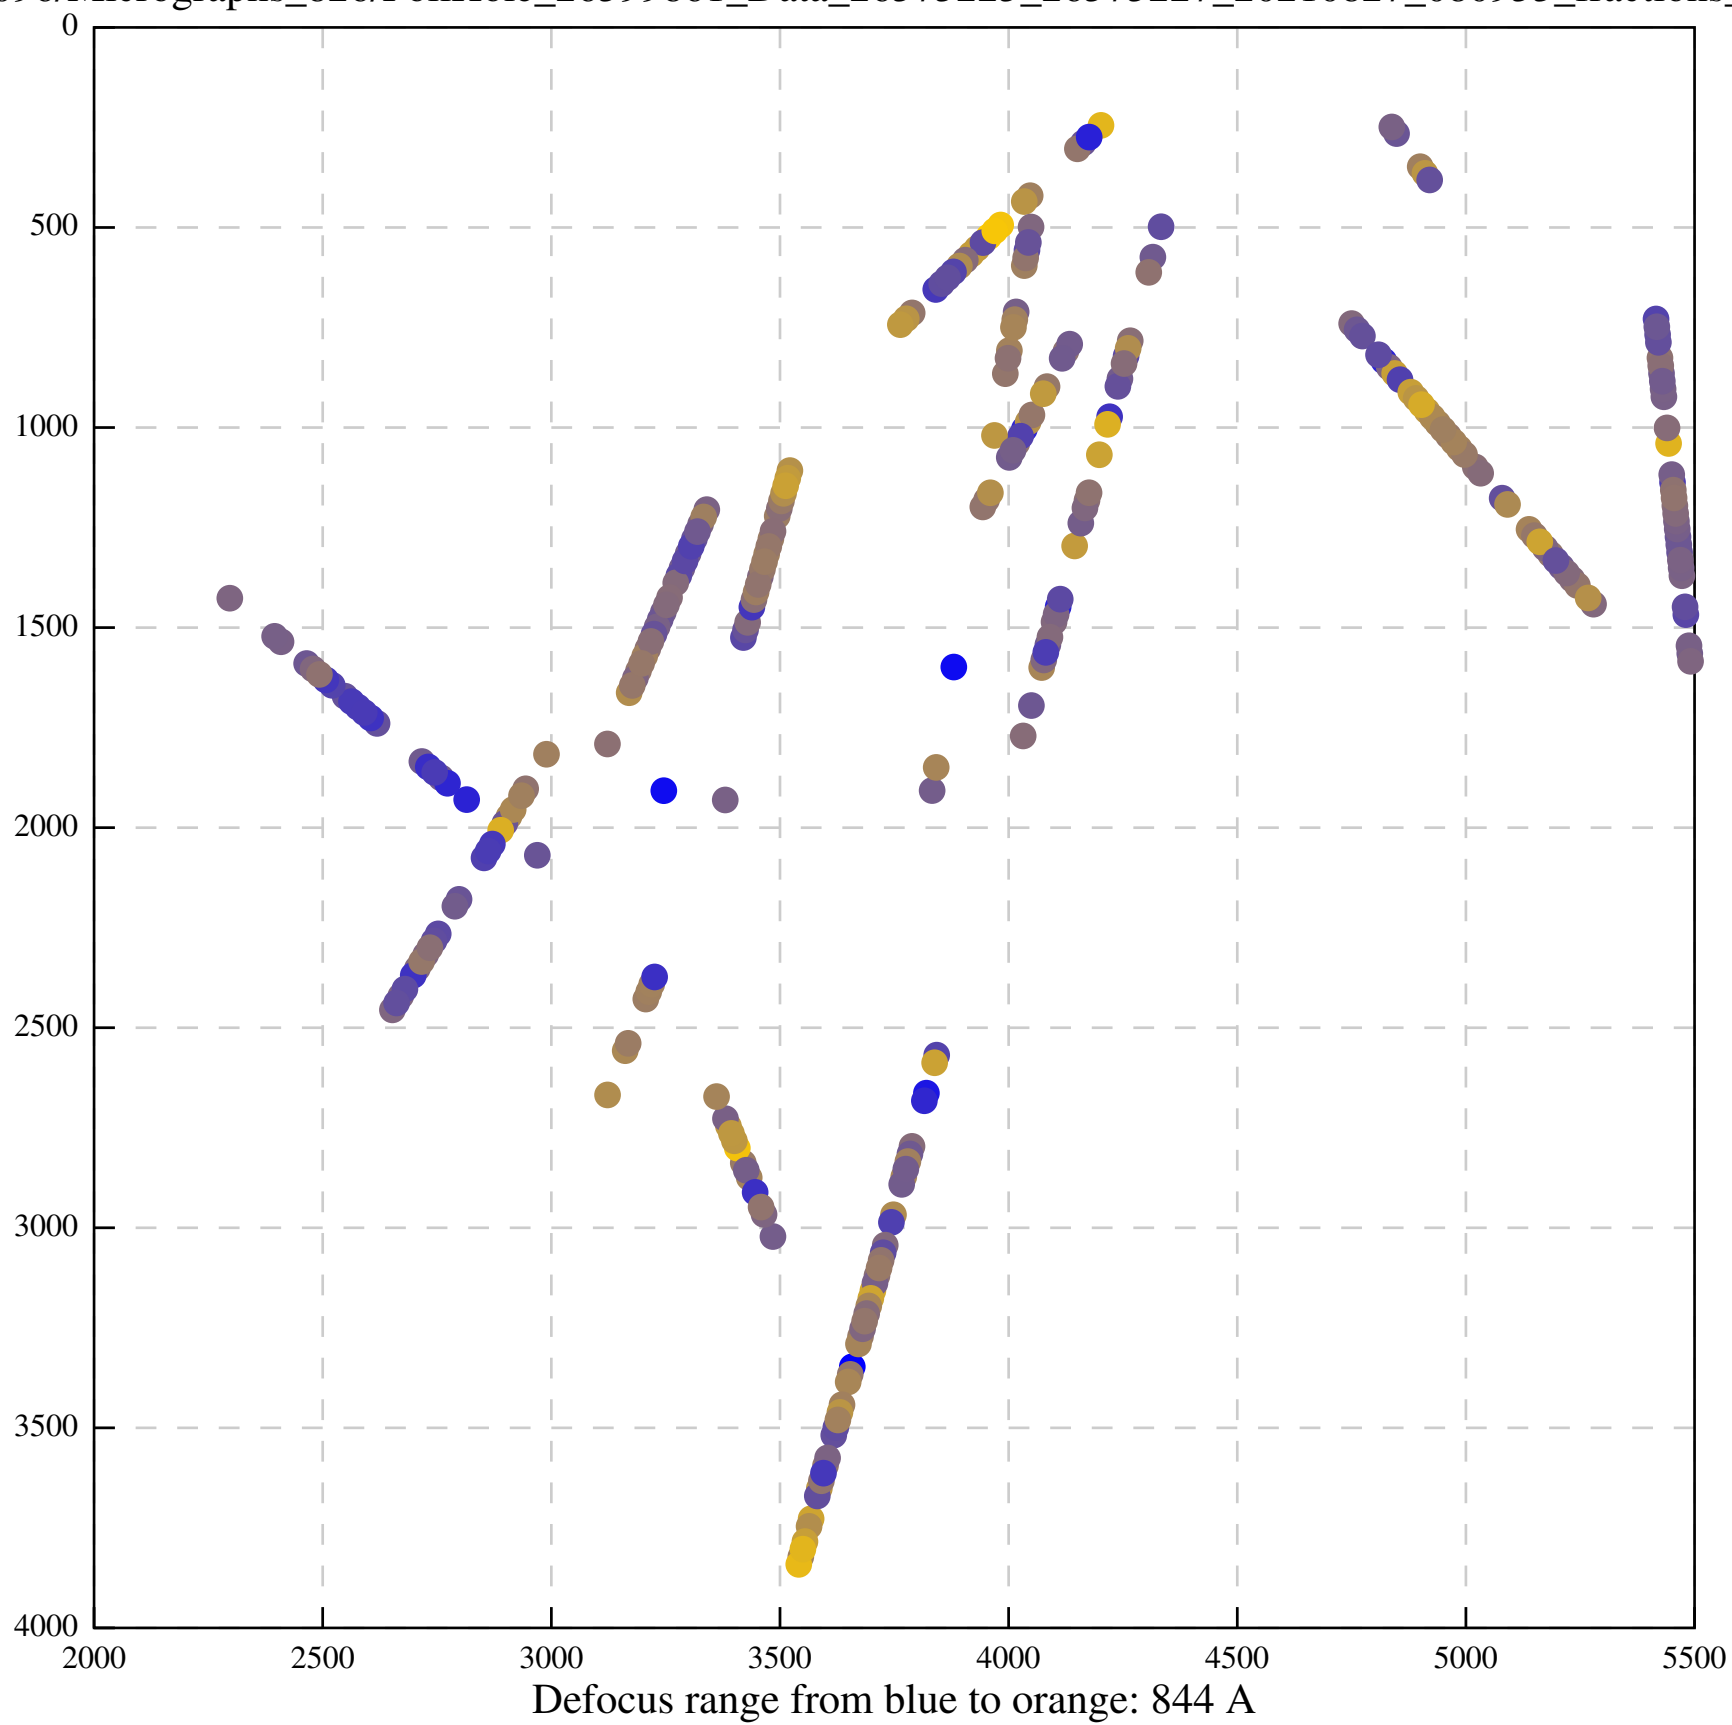

Defocus range from blue to orange: 480 A

Defocus range from blue to orange: 204 Å

Defocus range from blue to orange: 580 A

Defocus range from blue to orange: 353 A

Defocus range from blue to orange: 50 A

Defocus range from blue to orange: 286 A

Defocus range from blue to orange: 552 A

Defocus range from blue to orange: 54 A

Defocus range from blue to orange: 576 A

Defocus range from blue to orange: 69 A

Defocus range from blue to orange: 173 A

Defocus range from blue to orange: 0 A

Defocus range from blue to orange: 232 Å

Defocus range from blue to orange: 575 A

Defocus range from blue to orange: 347 A

Defocus range from blue to orange: 0 A

Defocus range from blue to orange: 487 A

Defocus range from blue to orange: 383 A

Defocus range from blue to orange: 126 A

Defocus range from blue to orange: 748 A

Defocus range from blue to orange: 274 Å

Defocus range from blue to orange: 60 A

Defocus range from blue to orange: 83 A

Defocus range from blue to orange: 328 A