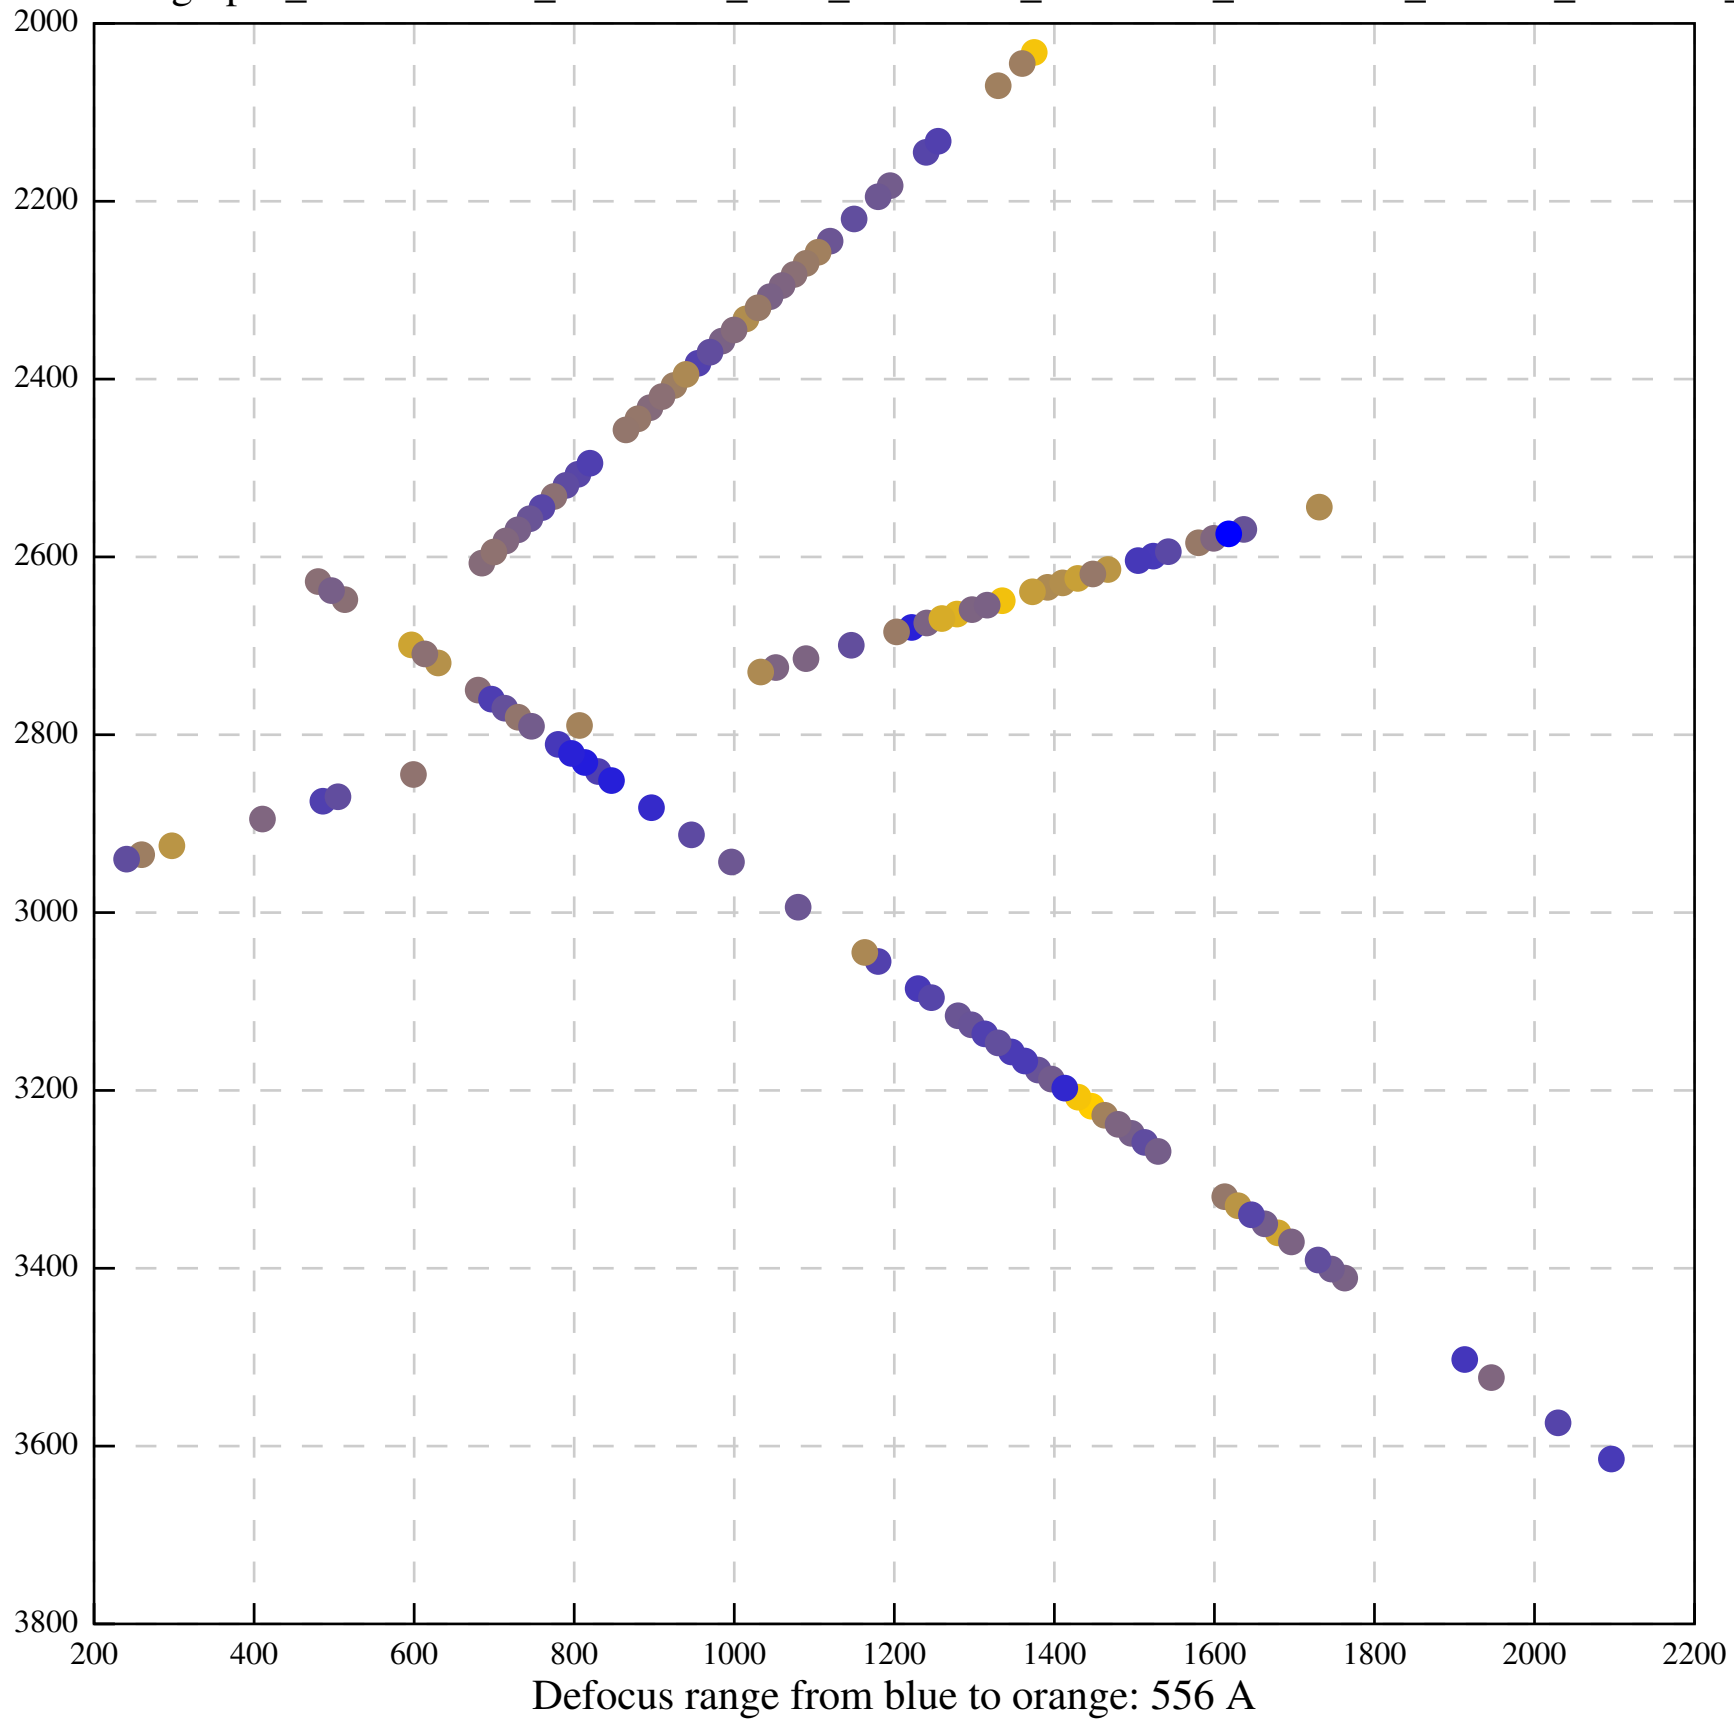

Defocus range from blue to orange: 126 A

Defocus range from blue to orange: 748 A

Defocus range from blue to orange: 274 Å

Defocus range from blue to orange: 60 A

Defocus range from blue to orange: 83 A

Defocus range from blue to orange: 328 A

Defocus range from blue to orange: 16 A

Defocus range from blue to orange: 93 A

Defocus range from blue to orange: 81 A

Defocus range from blue to orange: 121 A

Defocus range from blue to orange: 438 A

Defocus range from blue to orange: 437 A

Defocus range from blue to orange: 502 Å

Defocus range from blue to orange: 765 A

Defocus range from blue to orange: 593 A

Defocus range from blue to orange: 153 A

Defocus range from blue to orange: 171 Å

Defocus range from blue to orange: 36 A

Defocus range from blue to orange: 368 A

Defocus range from blue to orange: 412 A

Defocus range from blue to orange: 93 A

Defocus range from blue to orange: 0 Å