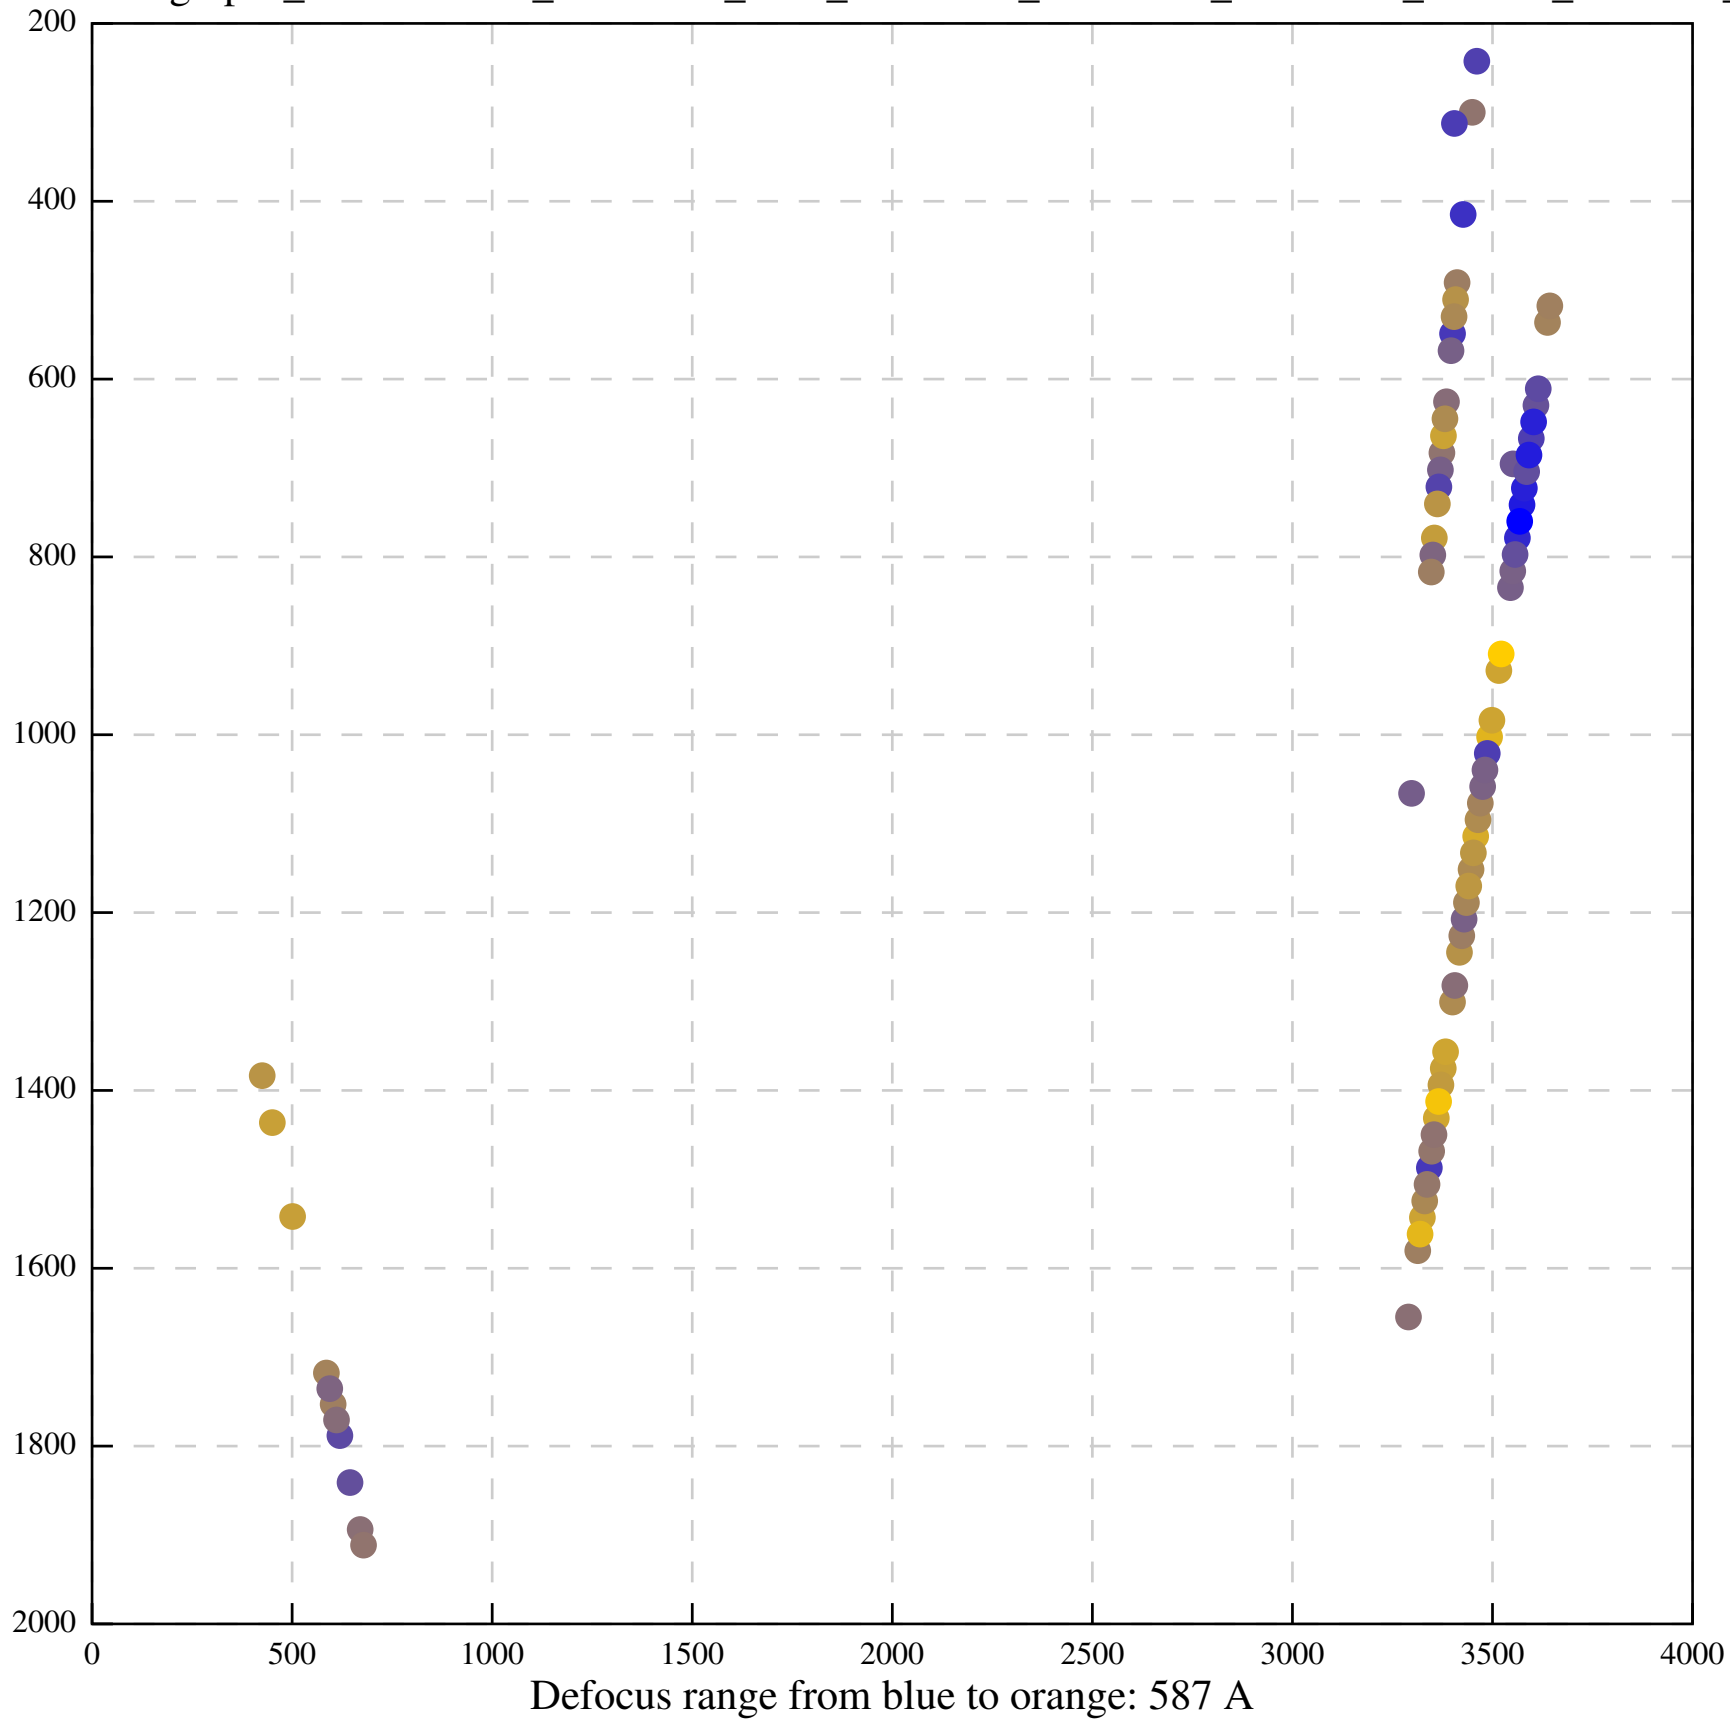

Defocus range from blue to orange: 126 A

Defocus range from blue to orange: 748 A

Defocus range from blue to orange: 274 Å

Defocus range from blue to orange: 60 A

Defocus range from blue to orange: 83 A

Defocus range from blue to orange: 328 A

Defocus range from blue to orange: 16 A

Defocus range from blue to orange: 93 A

Defocus range from blue to orange: 81 A

Defocus range from blue to orange: 121 A

Defocus range from blue to orange: 438 A

Defocus range from blue to orange: 437 A

Defocus range from blue to orange: 502 Å

Defocus range from blue to orange: 765 A

Defocus range from blue to orange: 593 A

Defocus range from blue to orange: 153 A

Defocus range from blue to orange: 171 Å

Defocus range from blue to orange: 36 A

Defocus range from blue to orange: 368 A

Defocus range from blue to orange: 412 A

Defocus range from blue to orange: 93 A

Defocus range from blue to orange: 0 Å