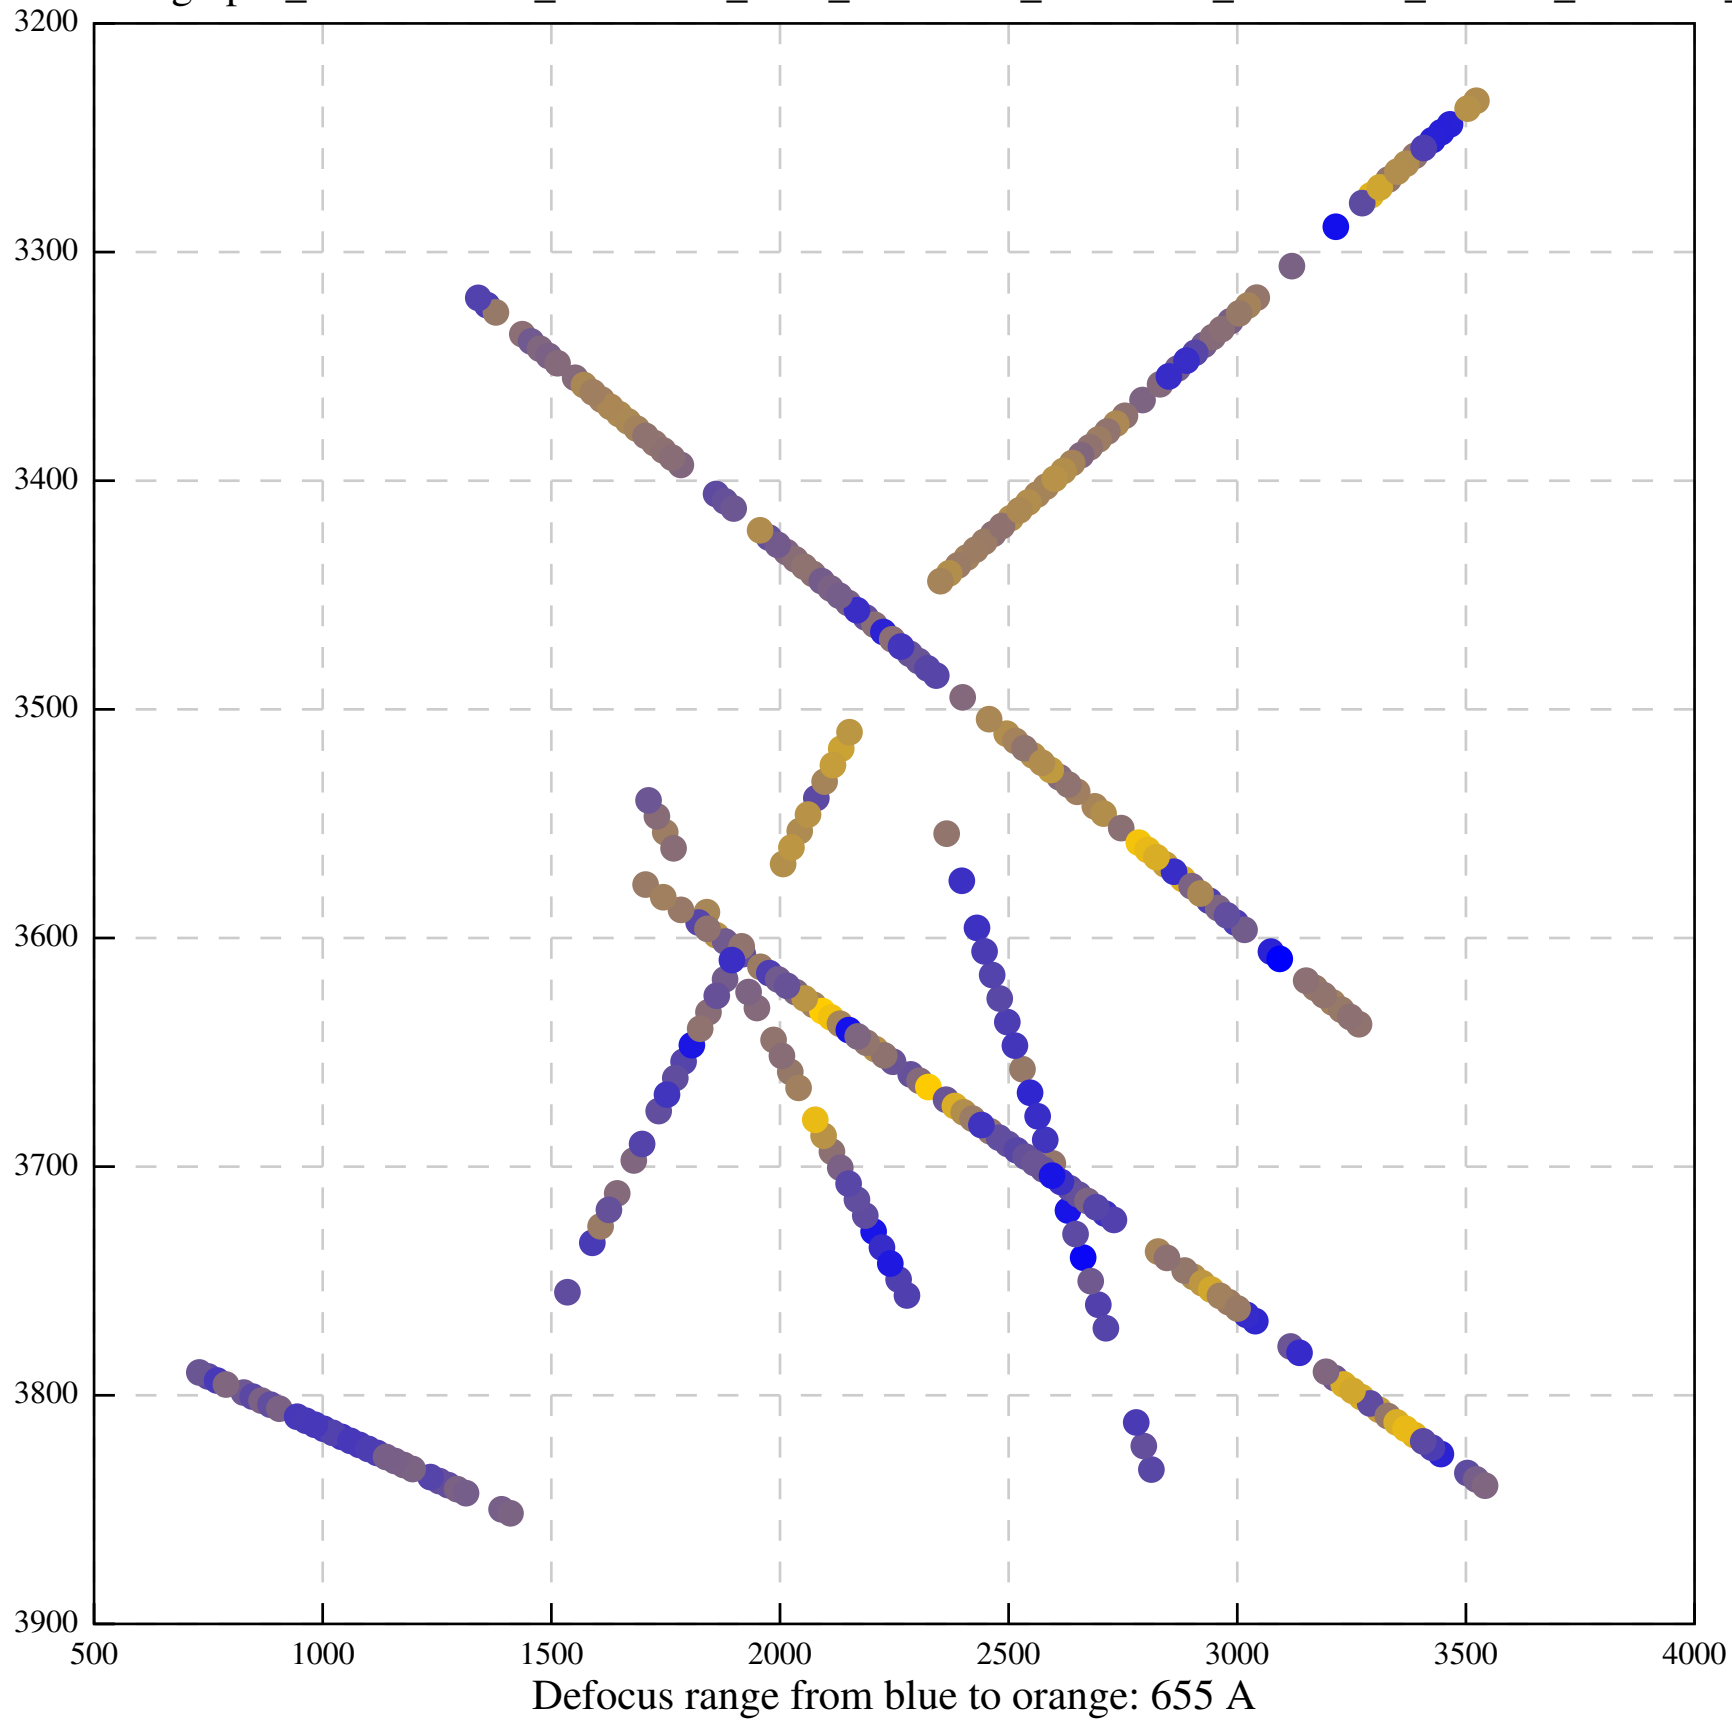

Defocus range from blue to orange: 126 A

Defocus range from blue to orange: 748 A

Defocus range from blue to orange: 274 Å

Defocus range from blue to orange: 60 A

Defocus range from blue to orange: 83 A

Defocus range from blue to orange: 328 A

Defocus range from blue to orange: 16 A

Defocus range from blue to orange: 93 A

Defocus range from blue to orange: 81 A

Defocus range from blue to orange: 121 A

Defocus range from blue to orange: 438 A

Defocus range from blue to orange: 437 A

Defocus range from blue to orange: 502 Å

Defocus range from blue to orange: 765 A

Defocus range from blue to orange: 593 A

Defocus range from blue to orange: 153 A

Defocus range from blue to orange: 171 Å

Defocus range from blue to orange: 36 A

Defocus range from blue to orange: 368 A

Defocus range from blue to orange: 412 A

Defocus range from blue to orange: 93 A

Defocus range from blue to orange: 0 Å