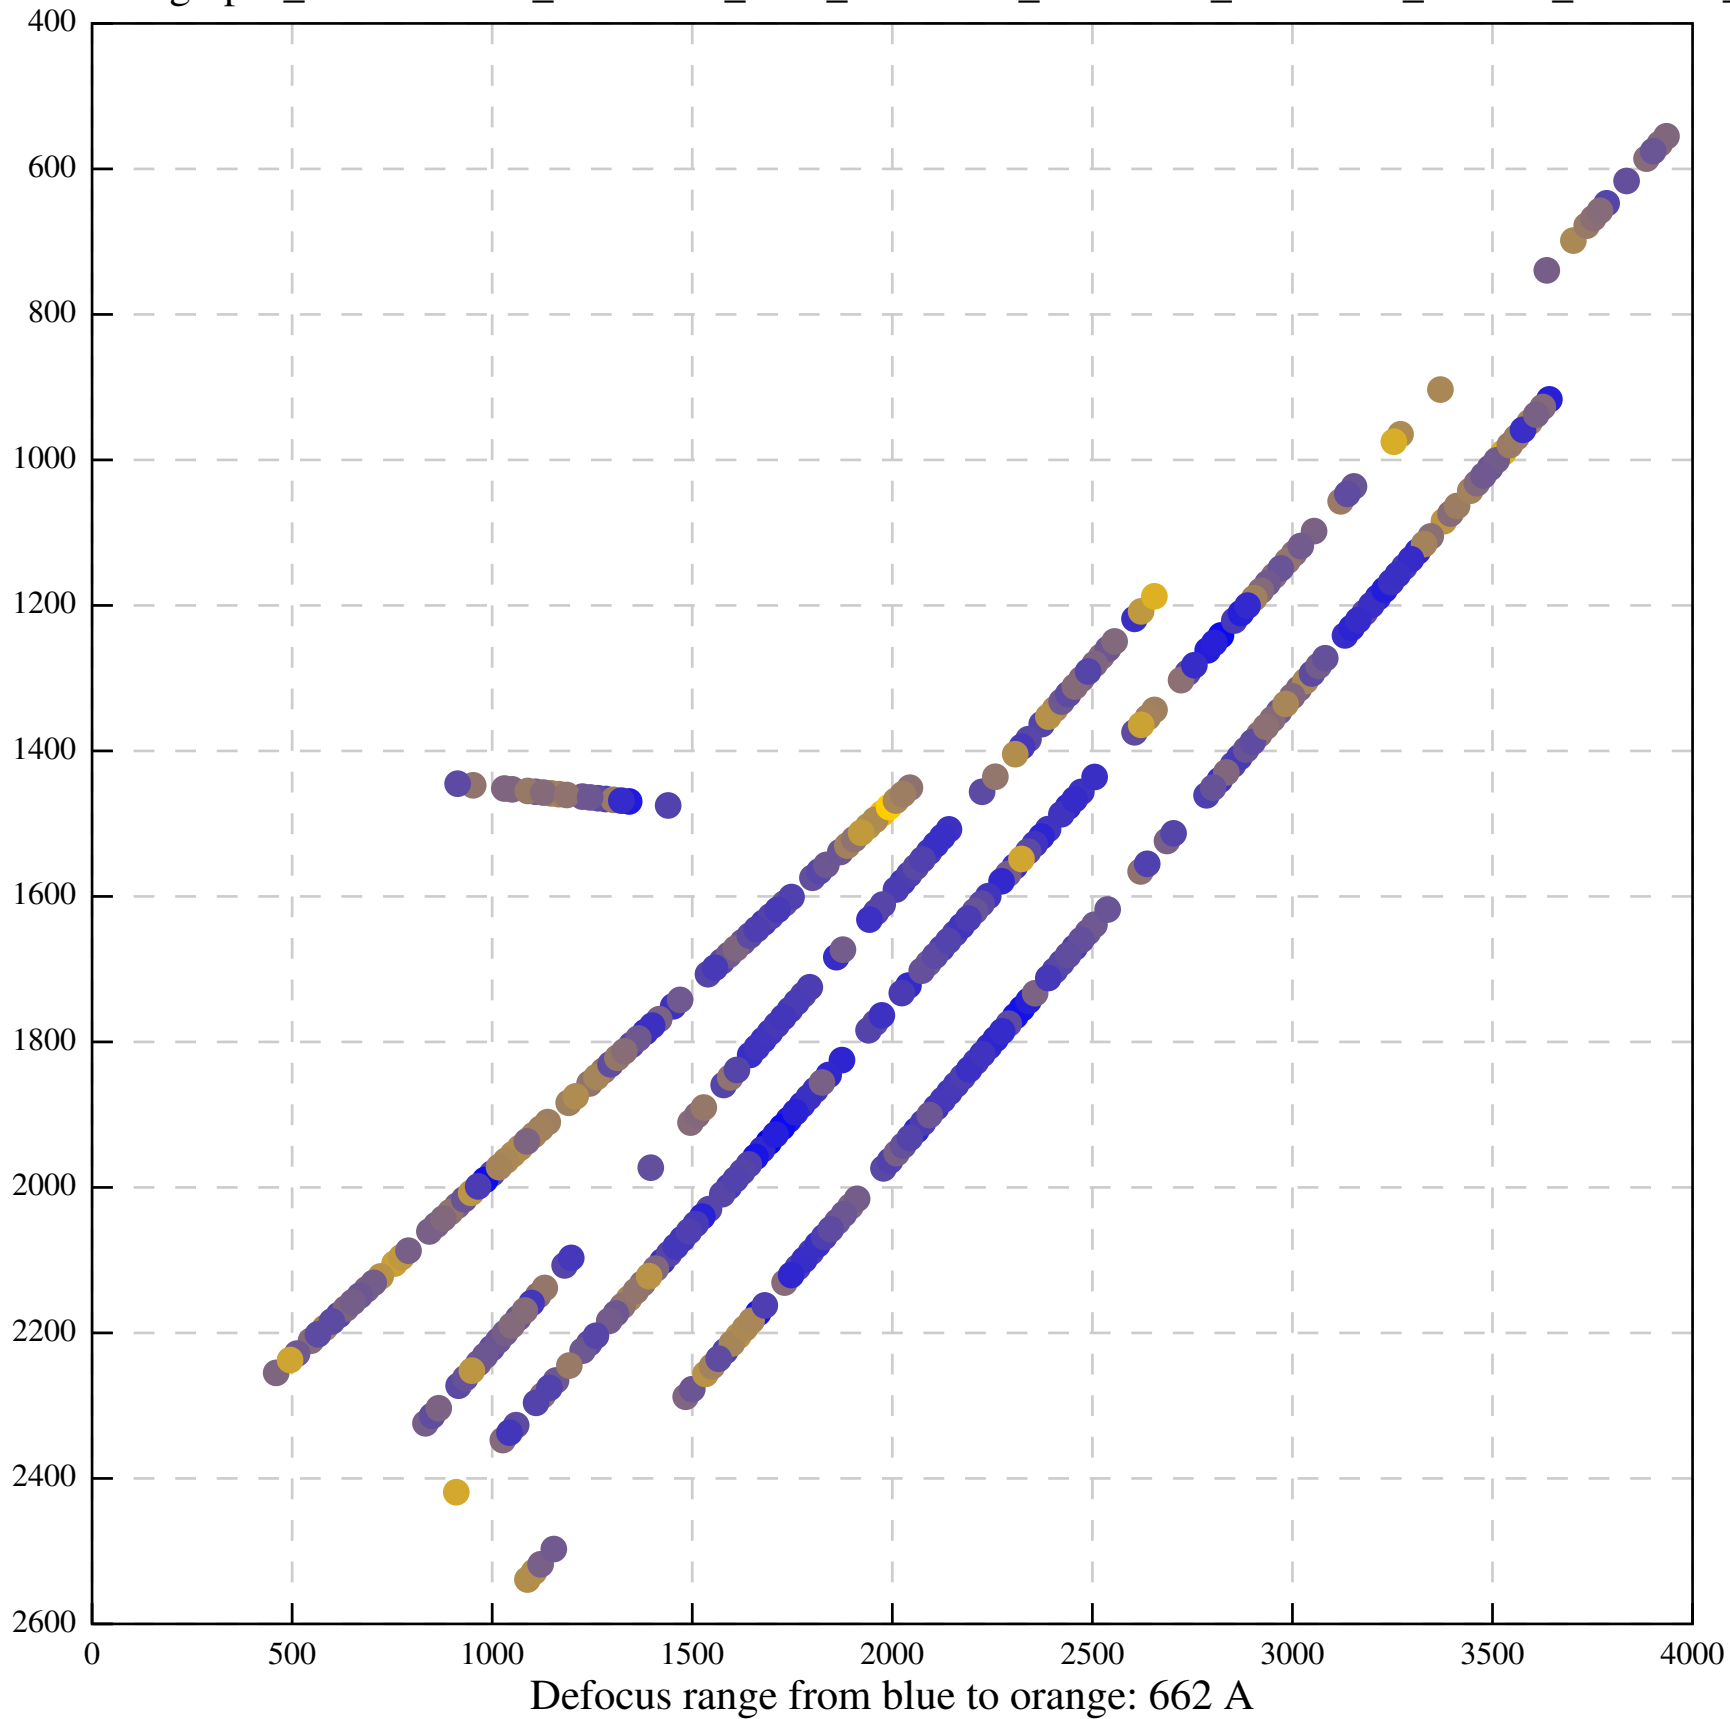

Defocus range from blue to orange: 126 A

Defocus range from blue to orange: 748 A

Defocus range from blue to orange: 274 Å

Defocus range from blue to orange: 60 A

Defocus range from blue to orange: 83 A

Defocus range from blue to orange: 328 A

Defocus range from blue to orange: 16 A

Defocus range from blue to orange: 93 A

Defocus range from blue to orange: 81 A

Defocus range from blue to orange: 121 A

Defocus range from blue to orange: 438 A

Defocus range from blue to orange: 437 A

Defocus range from blue to orange: 502 Å

Defocus range from blue to orange: 765 A

Defocus range from blue to orange: 593 A

Defocus range from blue to orange: 153 A

Defocus range from blue to orange: 171 Å

Defocus range from blue to orange: 36 A

Defocus range from blue to orange: 368 A

Defocus range from blue to orange: 412 A

Defocus range from blue to orange: 93 A

Defocus range from blue to orange: 0 Å