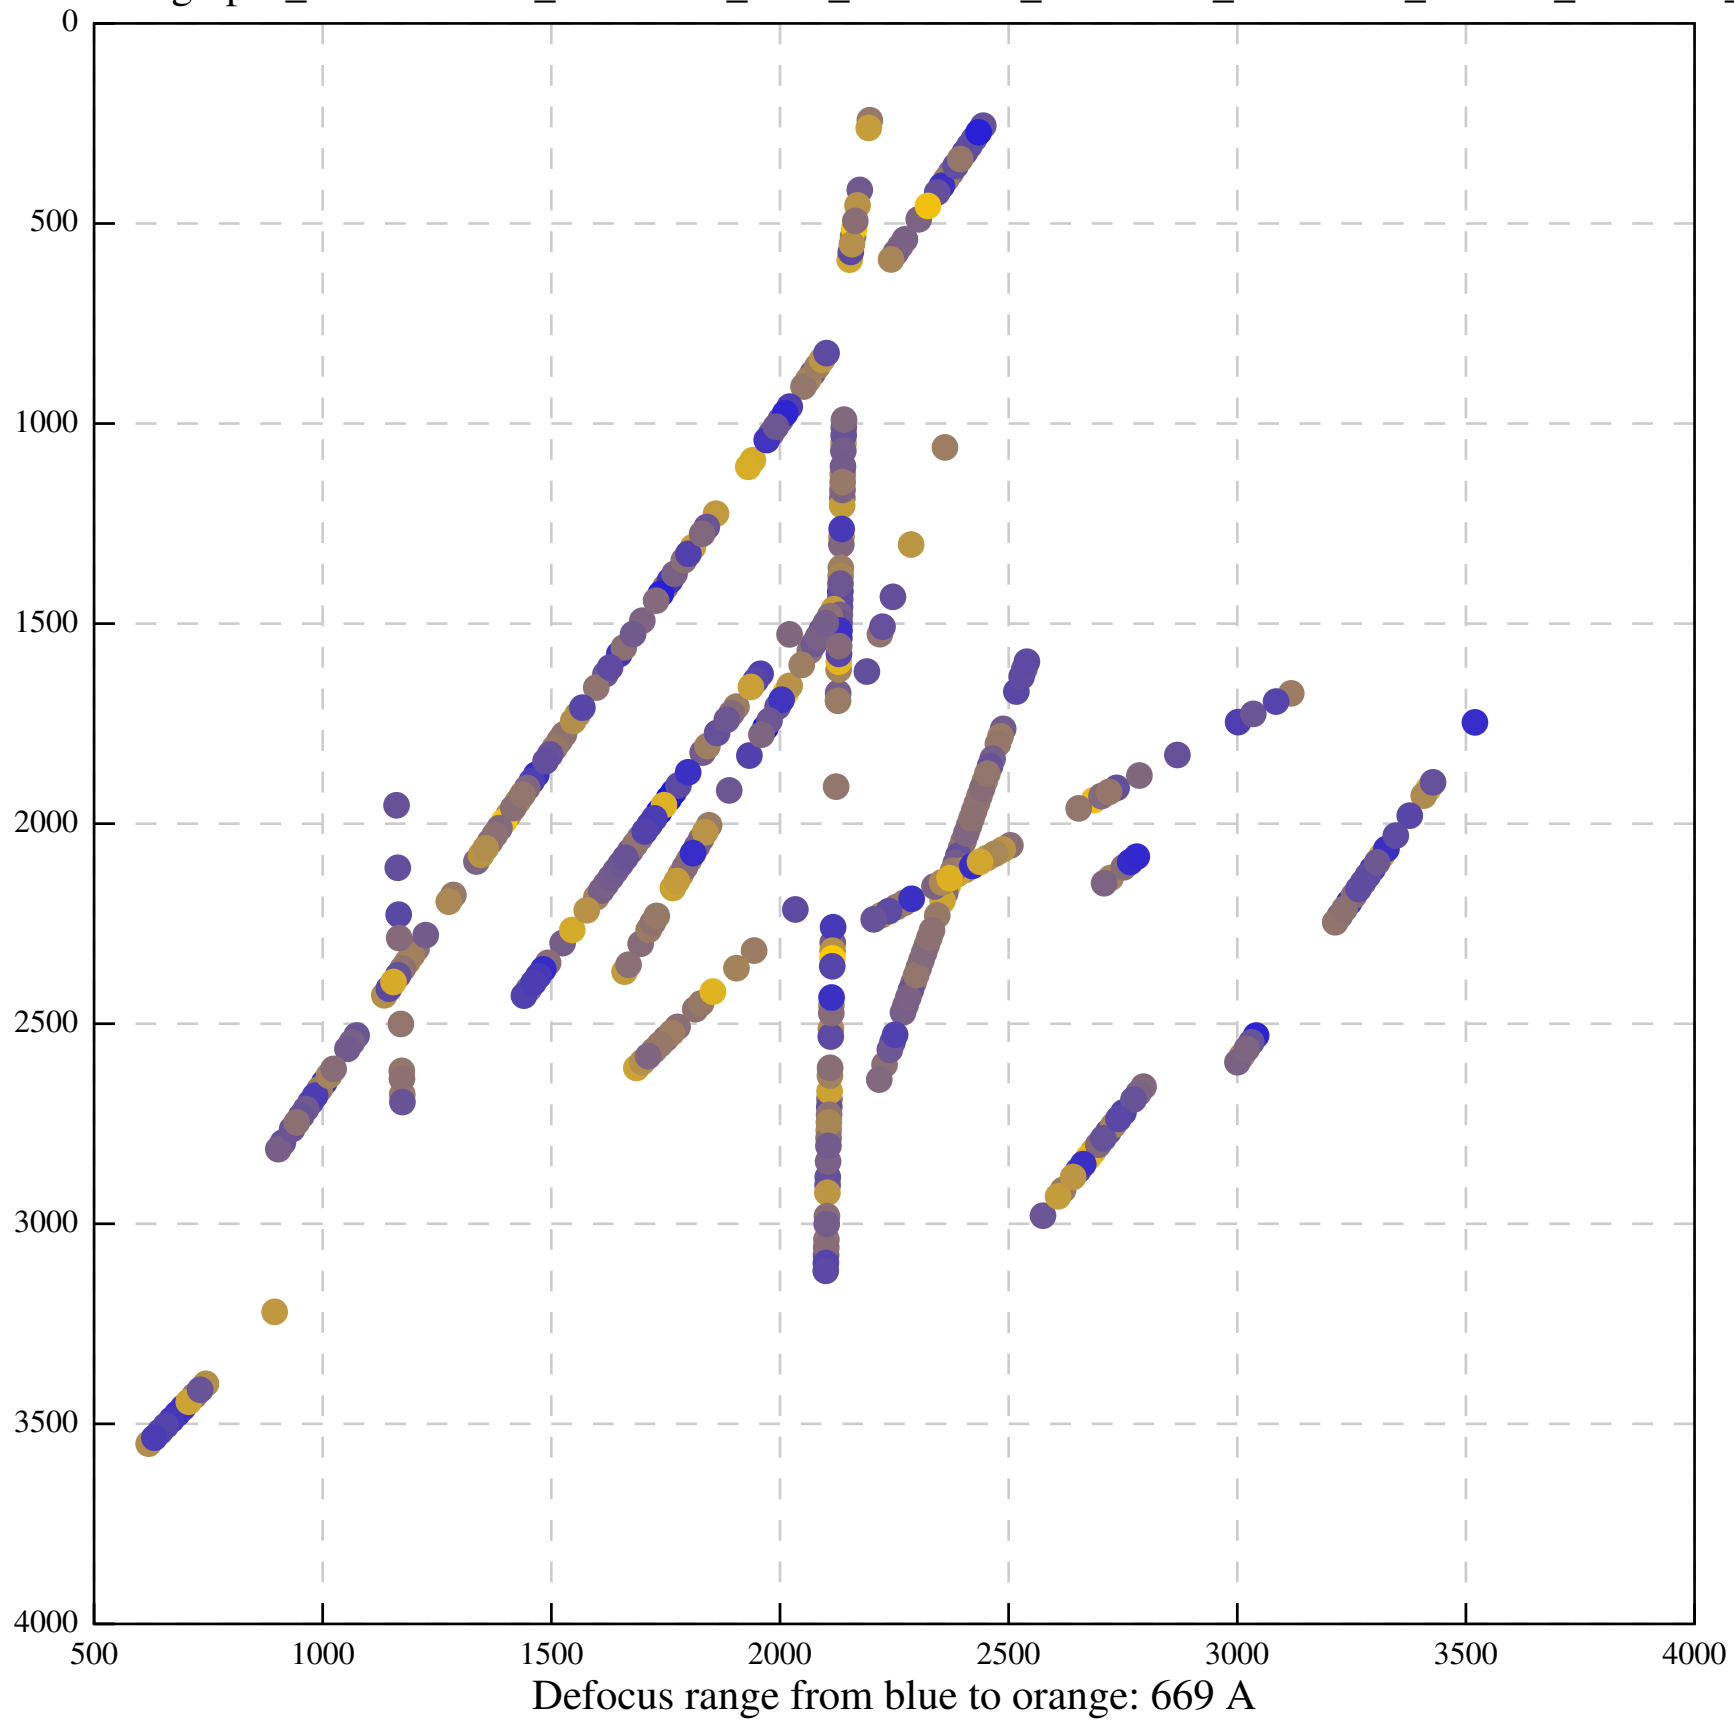

Defocus range from blue to orange: 126 A

Defocus range from blue to orange: 748 A

Defocus range from blue to orange: 274 Å

Defocus range from blue to orange: 60 A

Defocus range from blue to orange: 83 A

Defocus range from blue to orange: 328 A

Defocus range from blue to orange: 16 A

Defocus range from blue to orange: 93 A

Defocus range from blue to orange: 81 A

Defocus range from blue to orange: 121 A

Defocus range from blue to orange: 438 A

Defocus range from blue to orange: 437 A

Defocus range from blue to orange: 502 Å

Defocus range from blue to orange: 765 A

Defocus range from blue to orange: 593 A

Defocus range from blue to orange: 153 A

Defocus range from blue to orange: 171 Å

Defocus range from blue to orange: 36 A

Defocus range from blue to orange: 368 A

Defocus range from blue to orange: 412 A

Defocus range from blue to orange: 93 A

Defocus range from blue to orange: 0 Å