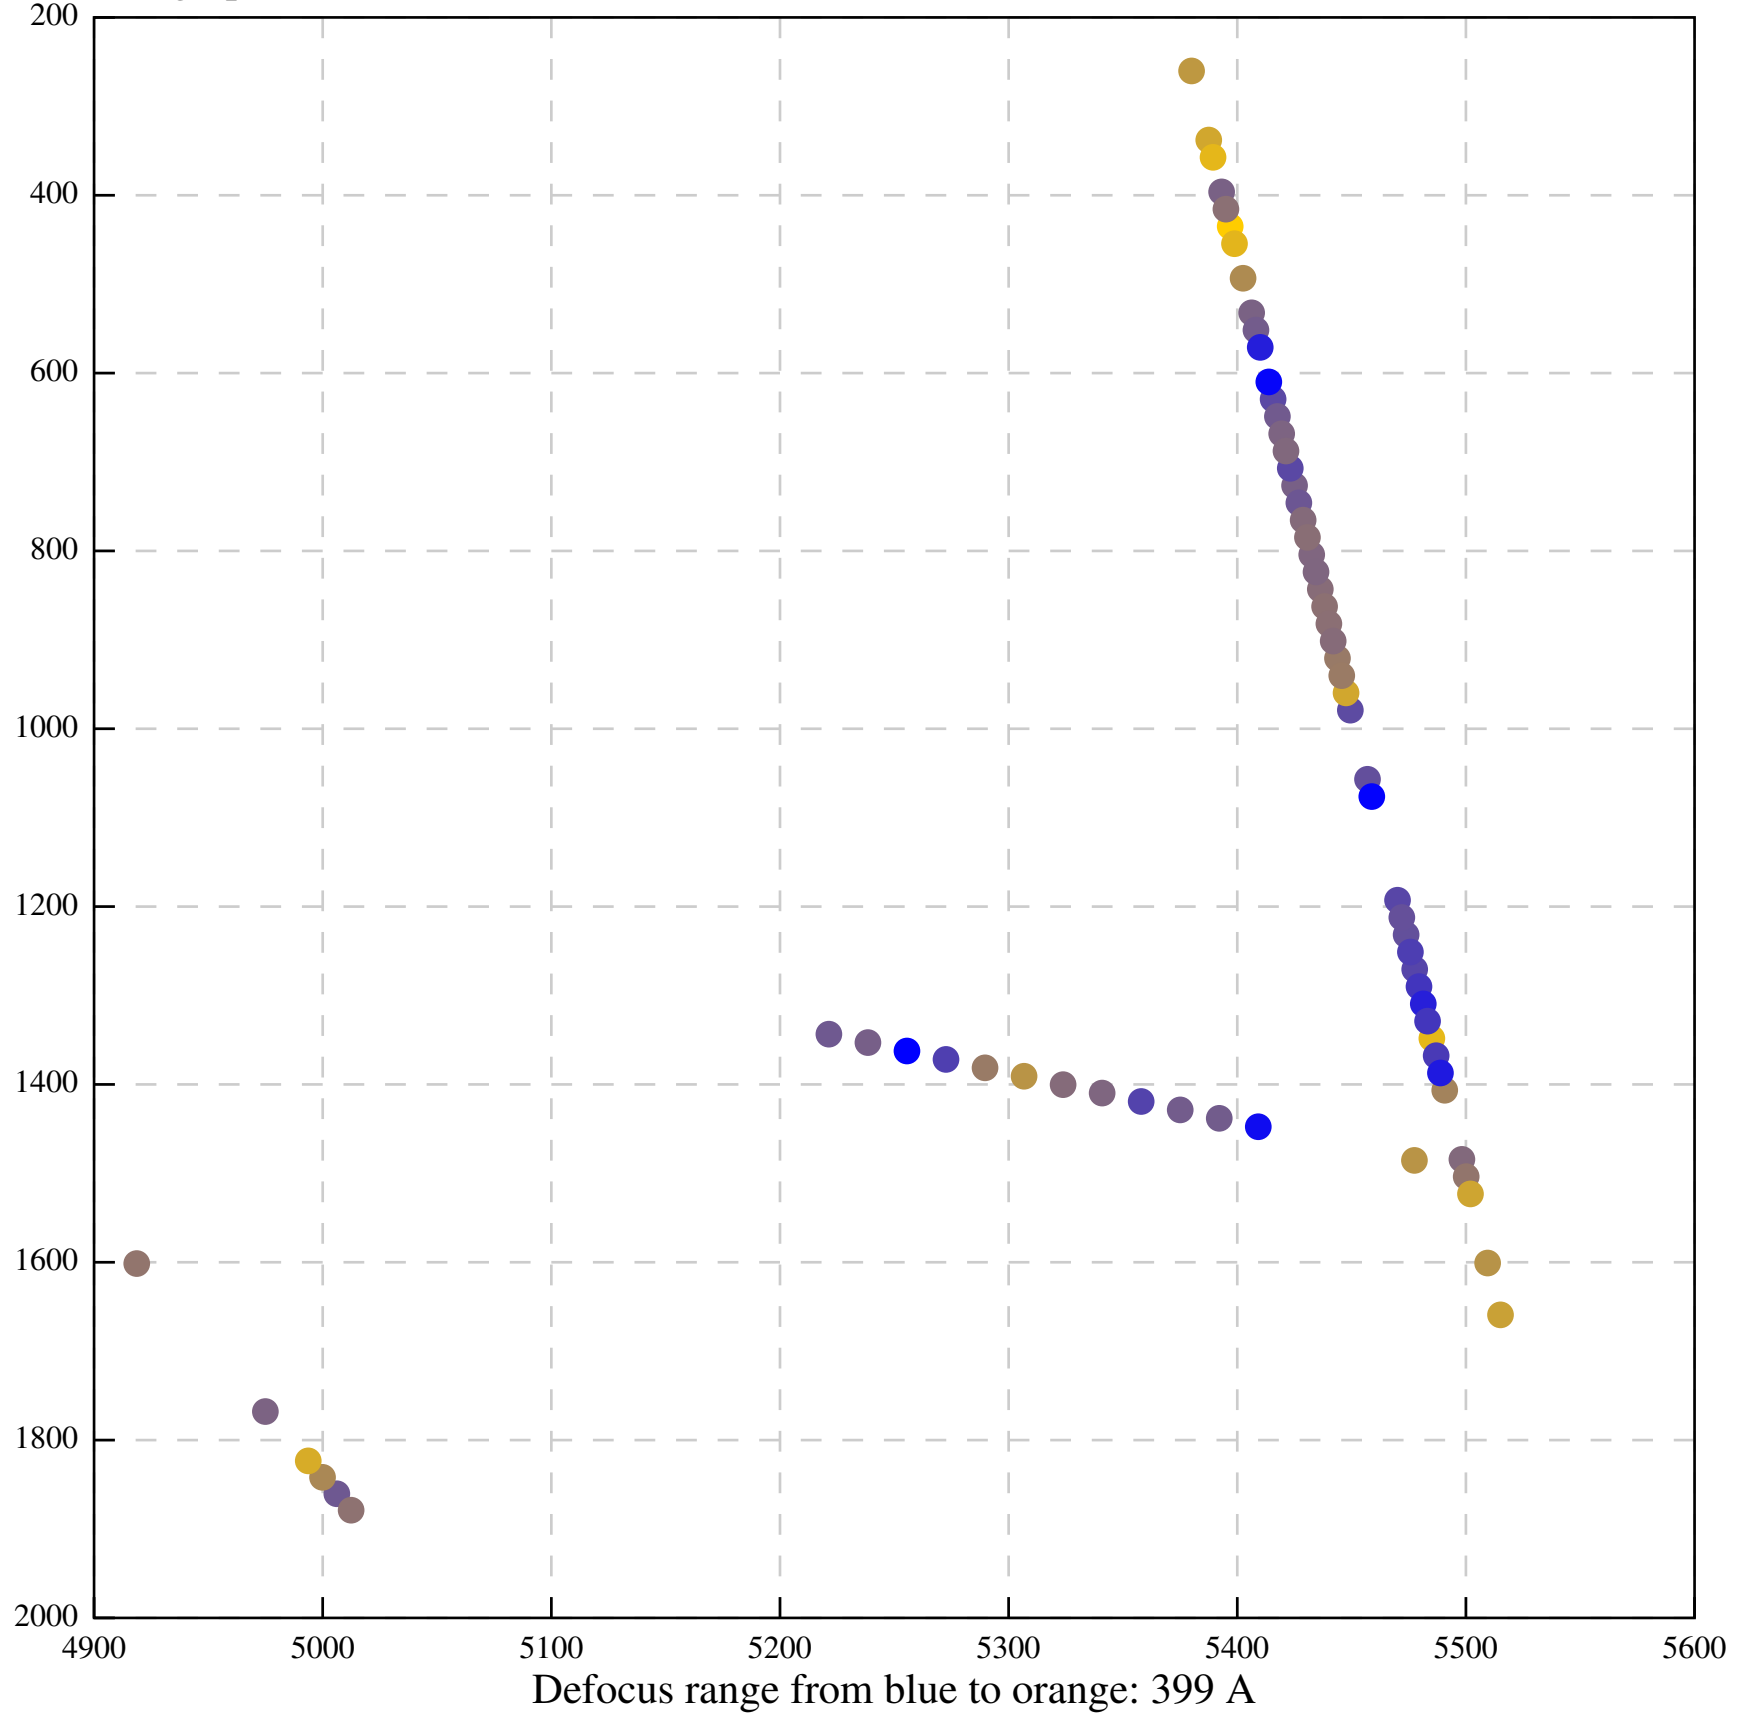

Asymm. obs [-1, 1] opticsGroup2

Asymm. obs [-pi, pi] opticsGroup2

Beamtilt-only fit [-1, 1] opticsGroup2

Beamtilt-only fit [-pi, pi] opticsGroup2

Defocus range from blue to orange: 151 Å

Defocus range from blue to orange: 653 A

Defocus range from blue to orange: 480 A

Defocus range from blue to orange: 204 Å

Defocus range from blue to orange: 580 A

Defocus range from blue to orange: 353 A

Defocus range from blue to orange: 50 A

Defocus range from blue to orange: 286 A

Defocus range from blue to orange: 552 A

Defocus range from blue to orange: 54 A

Defocus range from blue to orange: 576 A

Defocus range from blue to orange: 69 A

Defocus range from blue to orange: 173 A

Defocus range from blue to orange: 0 A

Defocus range from blue to orange: 232 Å

Defocus range from blue to orange: 575 A

Defocus range from blue to orange: 347 A

Defocus range from blue to orange: 0 A

Defocus range from blue to orange: 487 A

Defocus range from blue to orange: 383 A