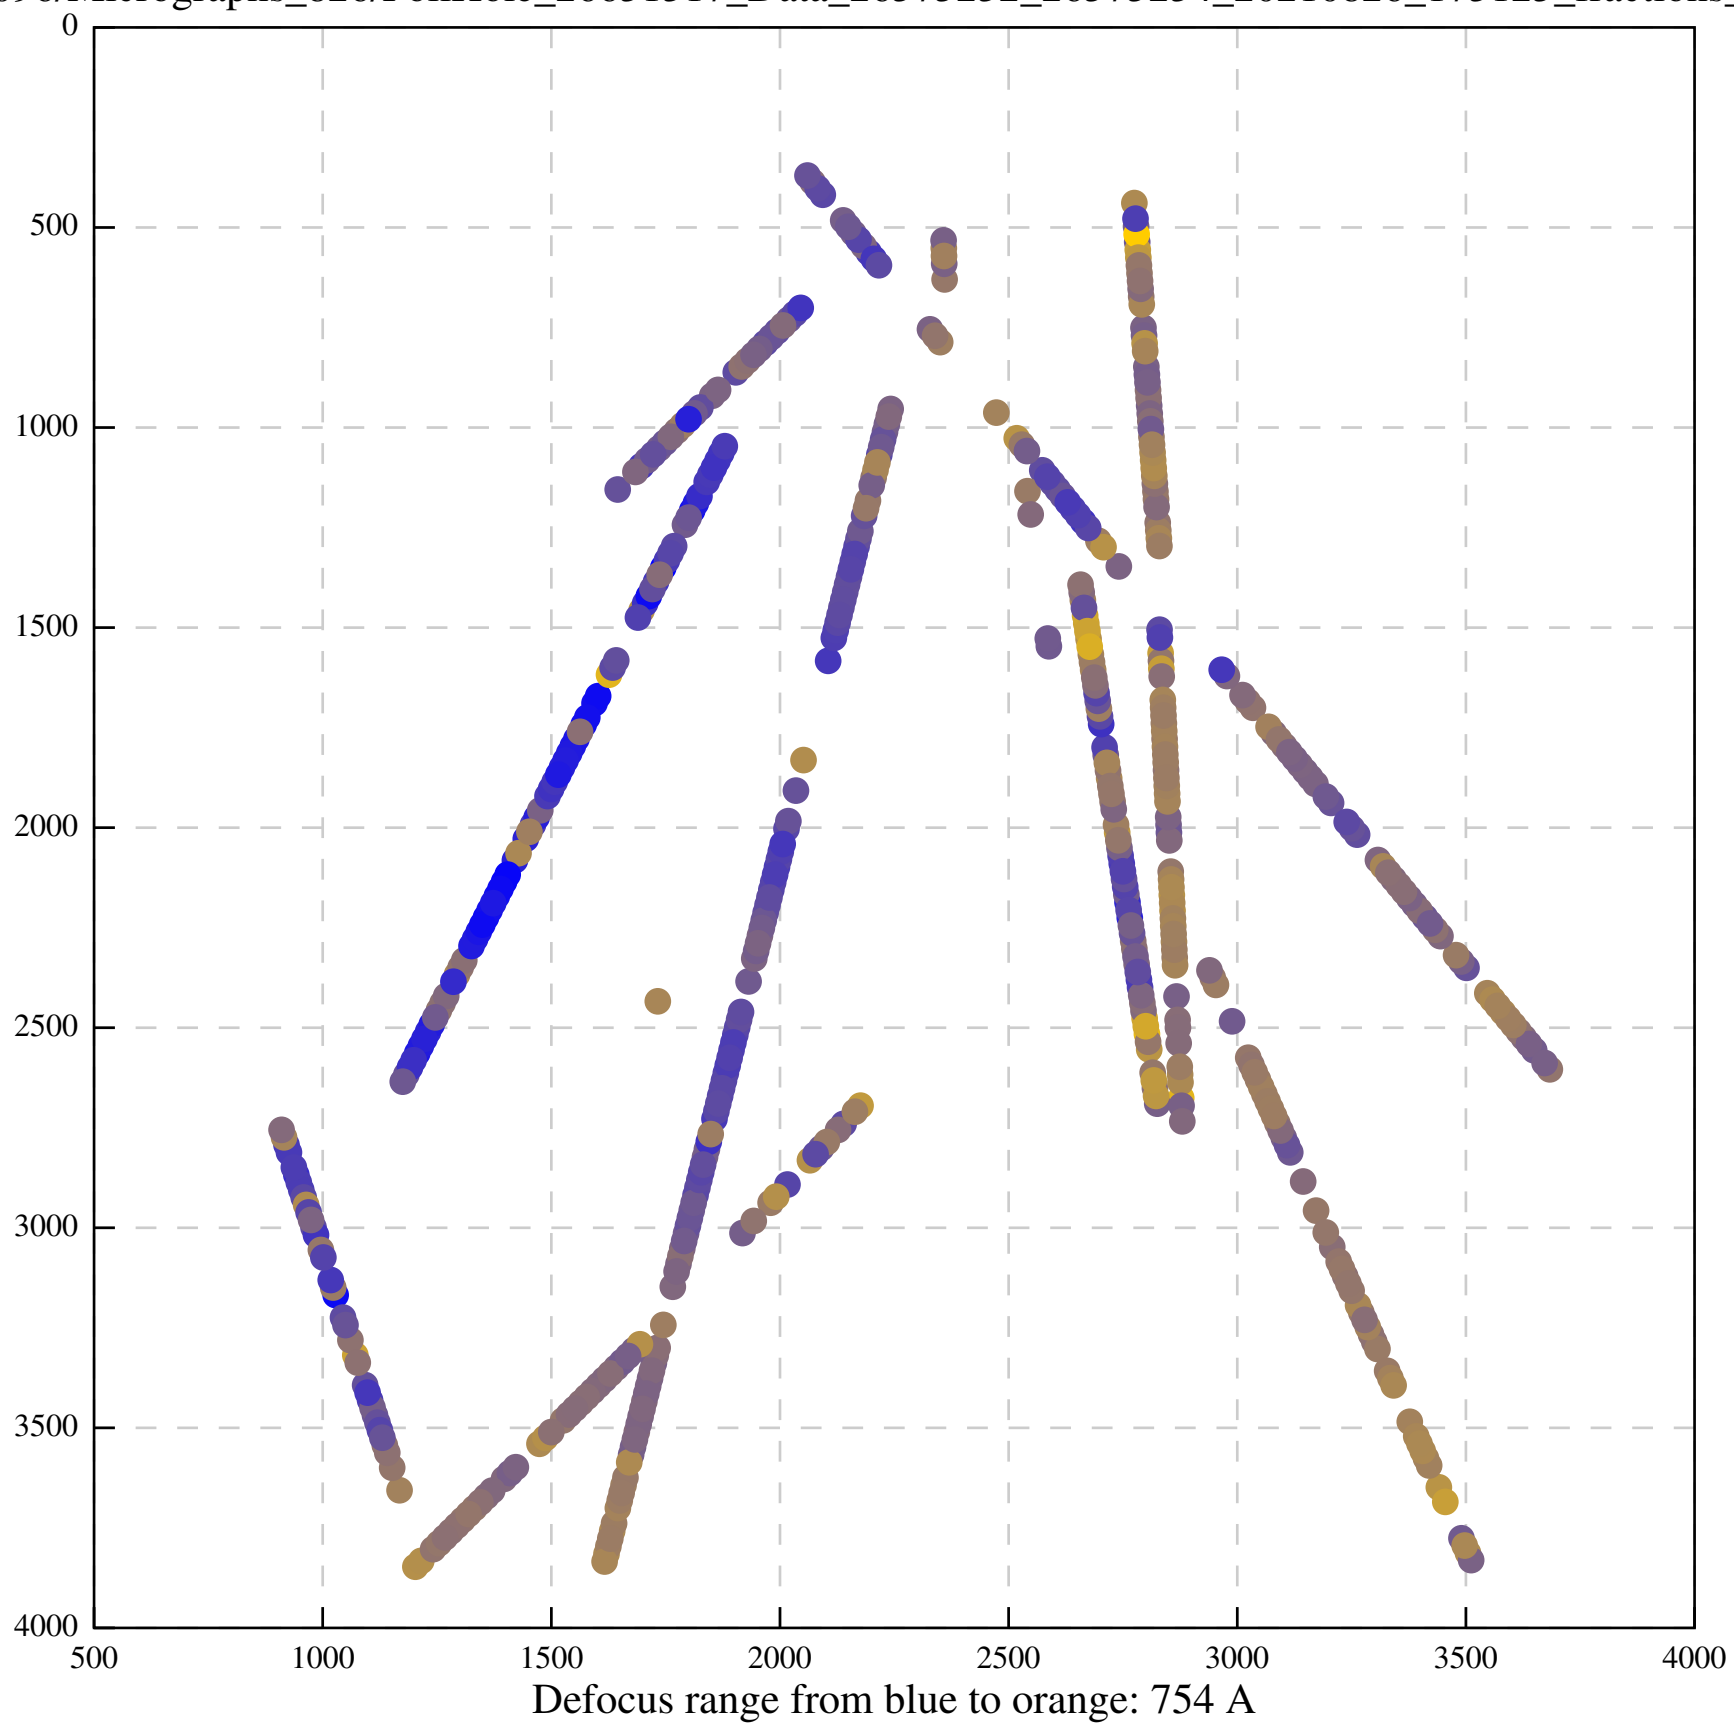

Defocus range from blue to orange: 126 A

Defocus range from blue to orange: 748 A

Defocus range from blue to orange: 274 Å

Defocus range from blue to orange: 60 A

Defocus range from blue to orange: 83 A

Defocus range from blue to orange: 328 A

Defocus range from blue to orange: 16 A

Defocus range from blue to orange: 93 A

Defocus range from blue to orange: 81 A

Defocus range from blue to orange: 121 A

Defocus range from blue to orange: 438 A

Defocus range from blue to orange: 437 A

Defocus range from blue to orange: 502 Å

Defocus range from blue to orange: 765 A

Defocus range from blue to orange: 593 A

Defocus range from blue to orange: 153 A

Defocus range from blue to orange: 171 Å

Defocus range from blue to orange: 36 A

Defocus range from blue to orange: 368 A

Defocus range from blue to orange: 412 A

Defocus range from blue to orange: 93 A

Defocus range from blue to orange: 0 Å