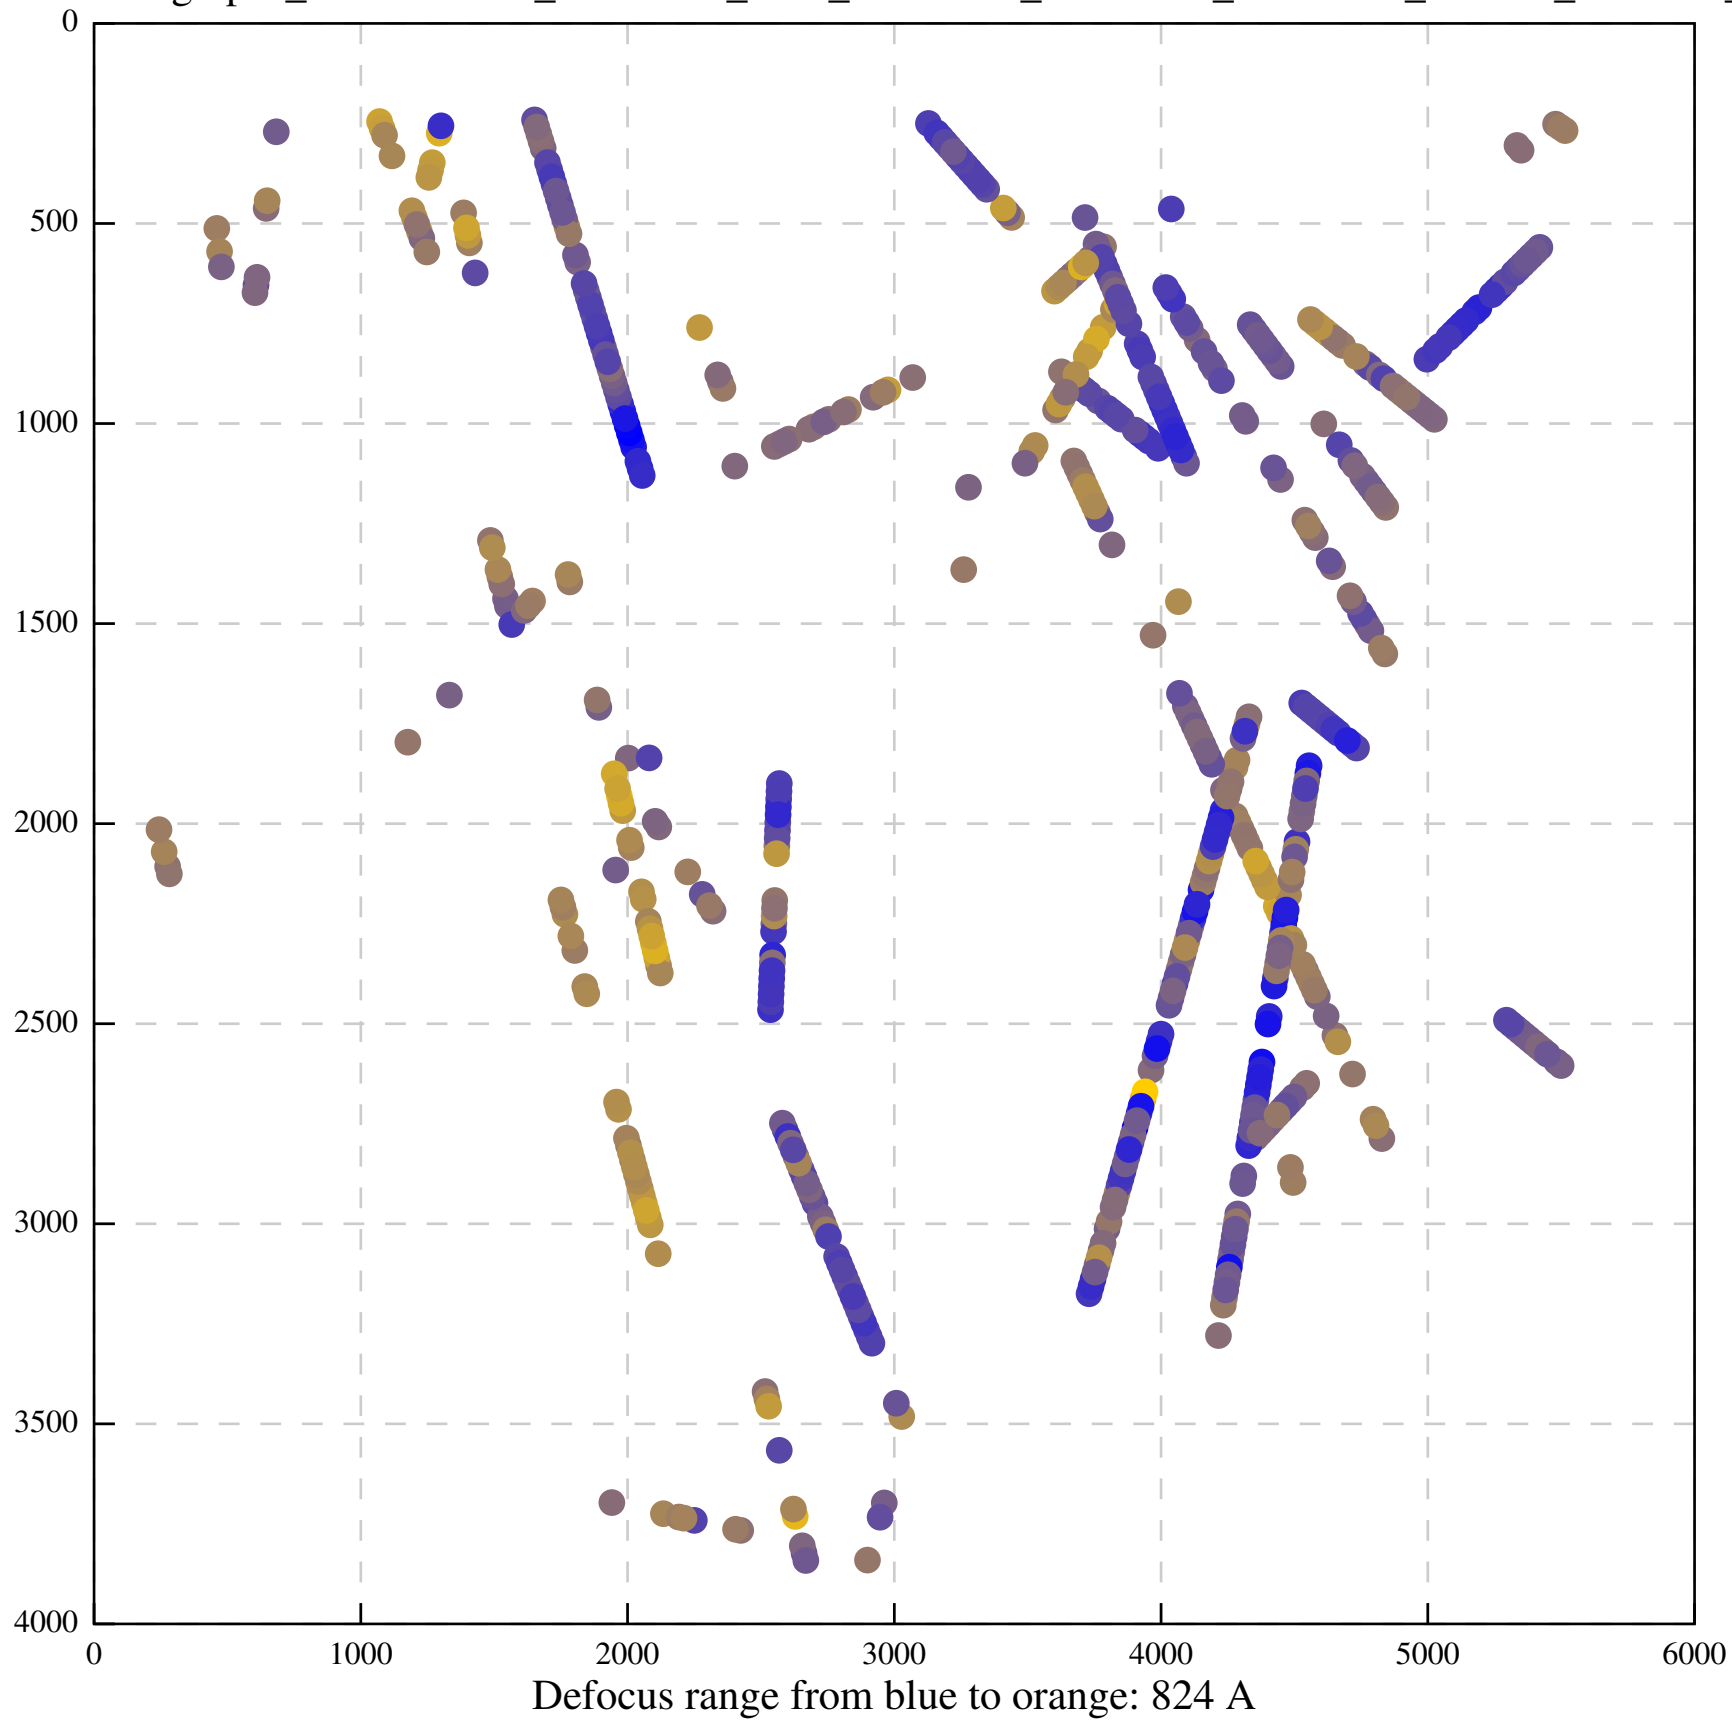

Defocus range from blue to orange: 126 A

Defocus range from blue to orange: 748 A

Defocus range from blue to orange: 274 Å

Defocus range from blue to orange: 60 A

Defocus range from blue to orange: 83 A

Defocus range from blue to orange: 328 A

Defocus range from blue to orange: 16 A

Defocus range from blue to orange: 93 A

Defocus range from blue to orange: 81 A

Defocus range from blue to orange: 121 A

Defocus range from blue to orange: 438 A

Defocus range from blue to orange: 437 A

Defocus range from blue to orange: 502 Å

Defocus range from blue to orange: 765 A

Defocus range from blue to orange: 593 A

Defocus range from blue to orange: 153 A

Defocus range from blue to orange: 171 Å

Defocus range from blue to orange: 36 A

Defocus range from blue to orange: 368 A

Defocus range from blue to orange: 412 A

Defocus range from blue to orange: 93 A

Defocus range from blue to orange: 0 Å