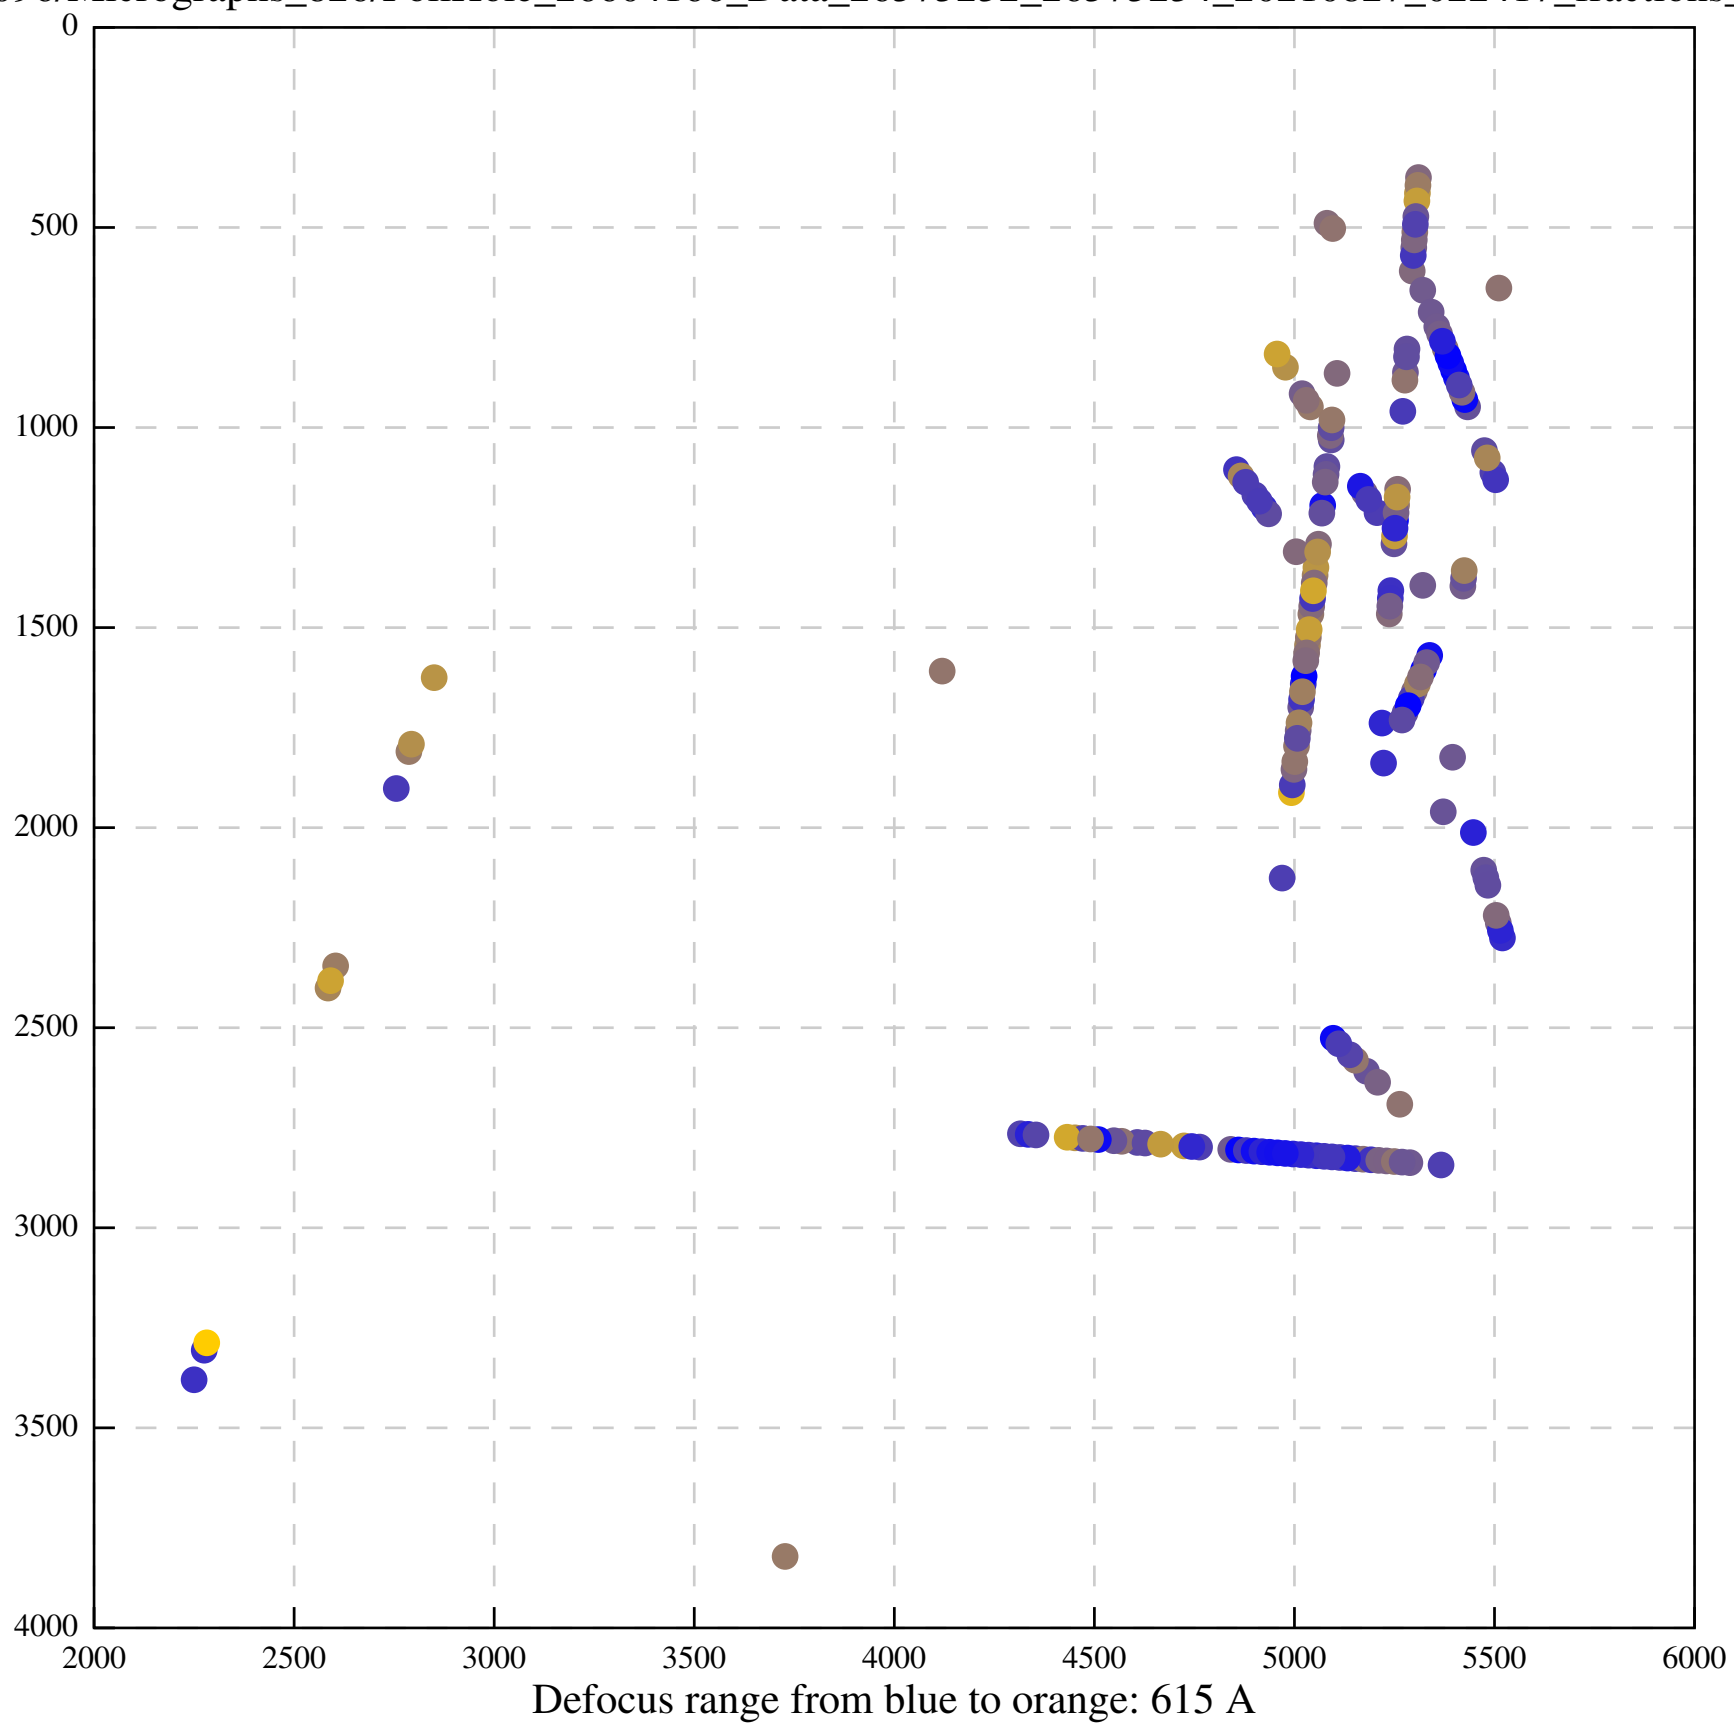

Defocus range from blue to orange: 480 A

Defocus range from blue to orange: 204 Å

Defocus range from blue to orange: 580 A

Defocus range from blue to orange: 353 A

Defocus range from blue to orange: 50 A

Defocus range from blue to orange: 286 A

Defocus range from blue to orange: 552 A

Defocus range from blue to orange: 54 A

Defocus range from blue to orange: 576 A

Defocus range from blue to orange: 69 A

Defocus range from blue to orange: 173 A

Defocus range from blue to orange: 0 A

Defocus range from blue to orange: 232 Å

Defocus range from blue to orange: 575 A

Defocus range from blue to orange: 347 A

Defocus range from blue to orange: 0 A

Defocus range from blue to orange: 487 A

Defocus range from blue to orange: 383 A

Defocus range from blue to orange: 126 A

Defocus range from blue to orange: 748 A

Defocus range from blue to orange: 274 Å

Defocus range from blue to orange: 60 A

Defocus range from blue to orange: 83 A

Defocus range from blue to orange: 328 A