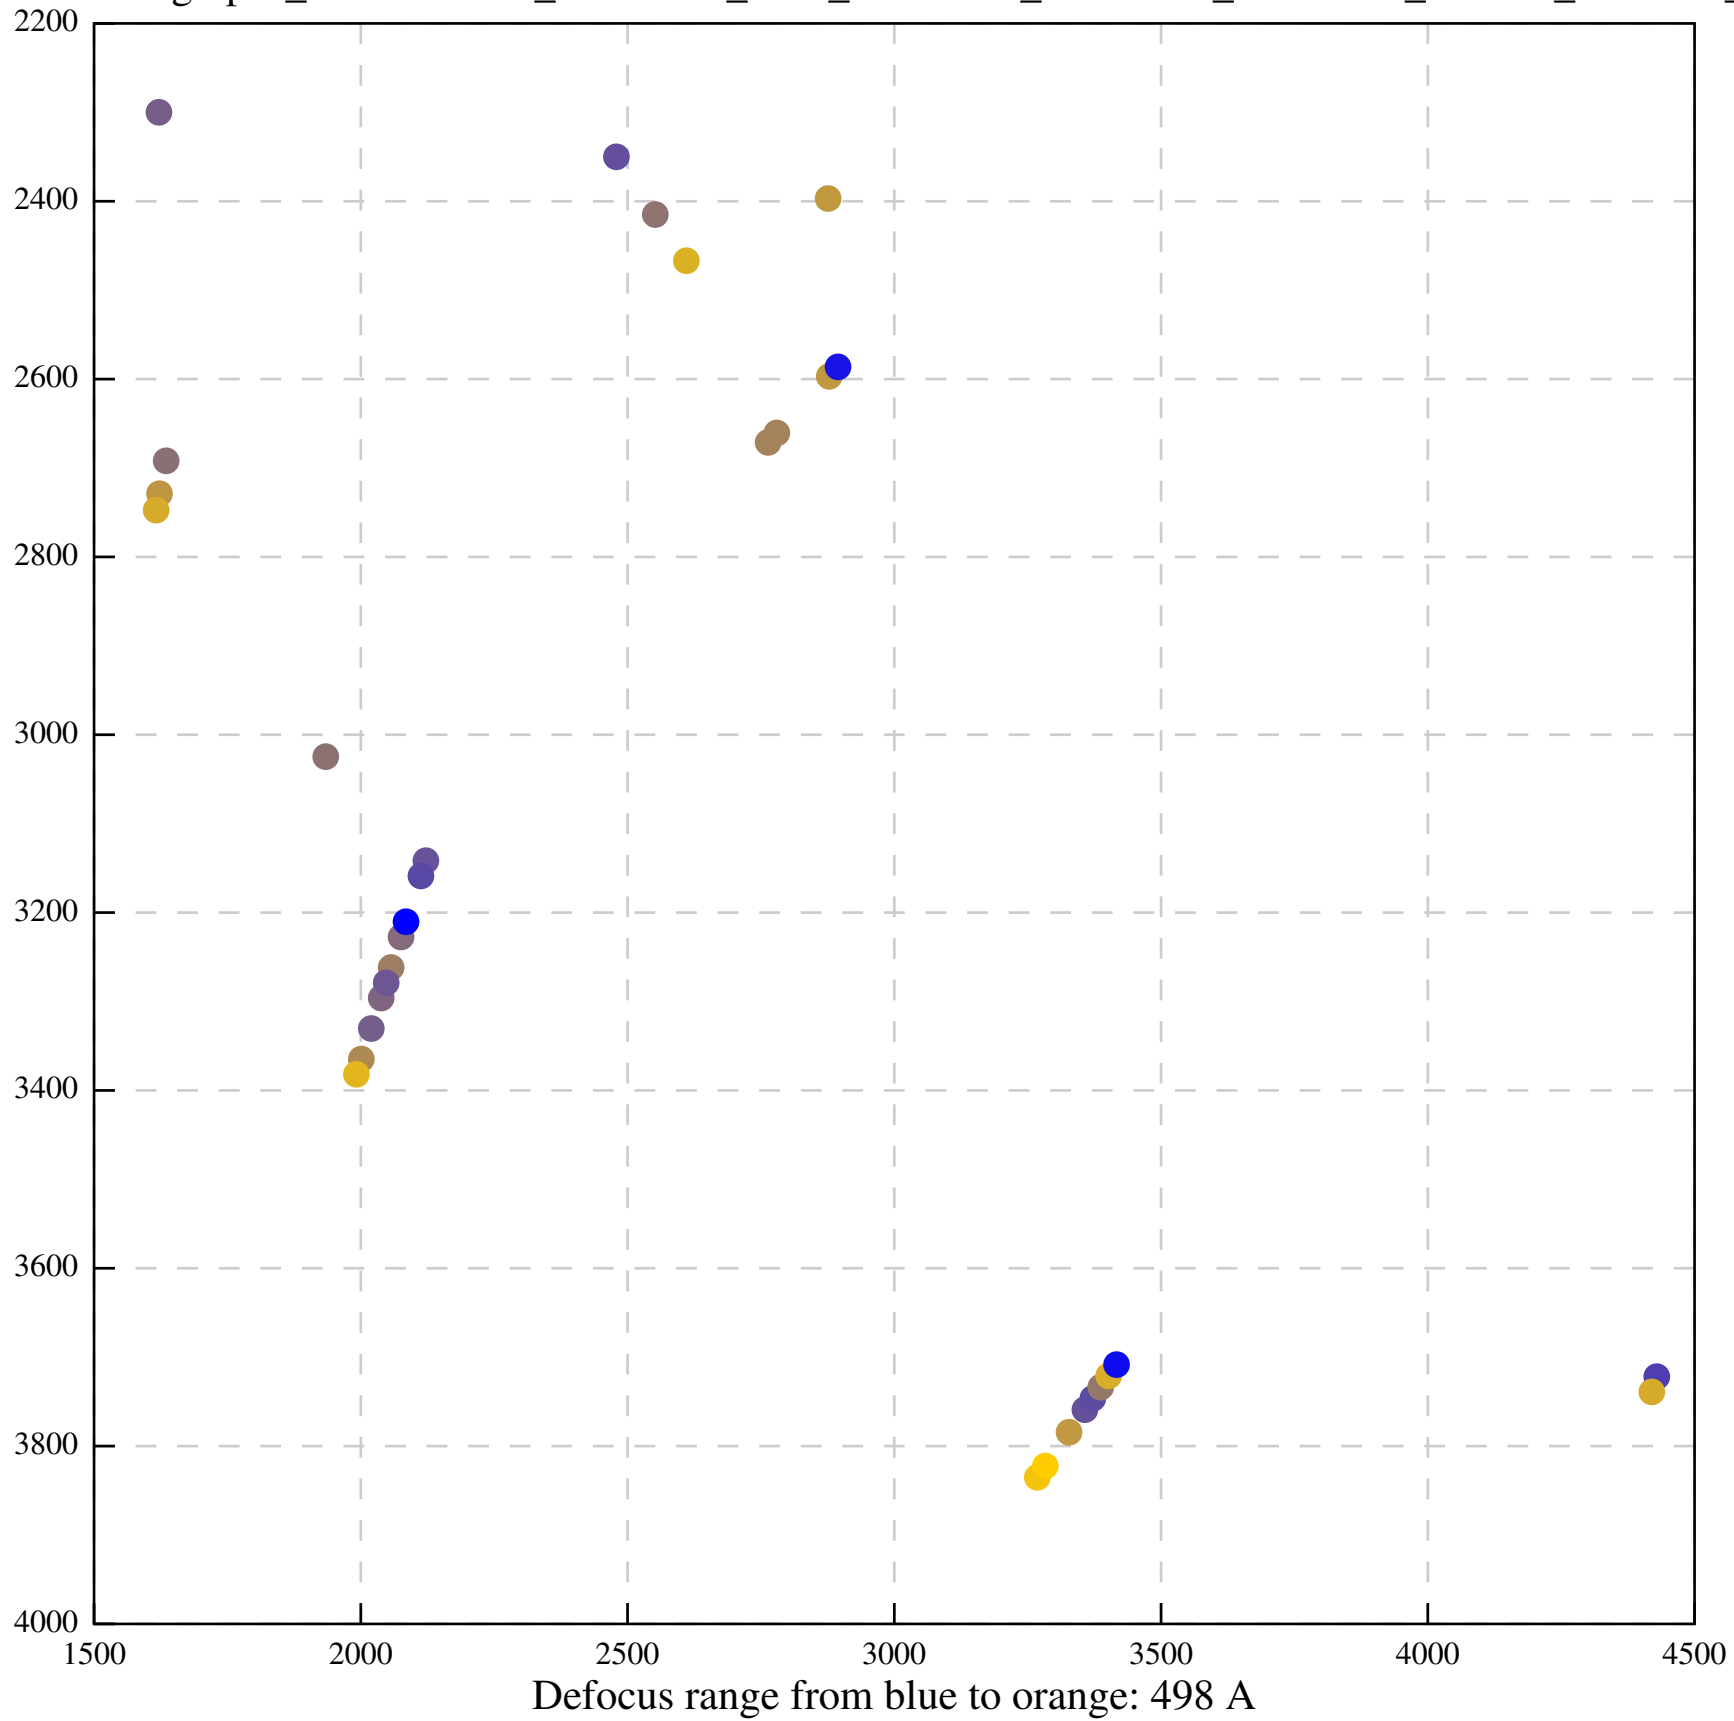

Defocus range from blue to orange: 126 A

Defocus range from blue to orange: 748 A

Defocus range from blue to orange: 274 Å

Defocus range from blue to orange: 60 A

Defocus range from blue to orange: 83 A

Defocus range from blue to orange: 328 A

Defocus range from blue to orange: 16 A

Defocus range from blue to orange: 93 A

Defocus range from blue to orange: 81 A

Defocus range from blue to orange: 121 A

Defocus range from blue to orange: 438 A

Defocus range from blue to orange: 437 A

Defocus range from blue to orange: 502 Å

Defocus range from blue to orange: 765 A

Defocus range from blue to orange: 593 A

Defocus range from blue to orange: 153 A

Defocus range from blue to orange: 171 Å

Defocus range from blue to orange: 36 A

Defocus range from blue to orange: 368 A

Defocus range from blue to orange: 412 A

Defocus range from blue to orange: 93 A

Defocus range from blue to orange: 0 Å