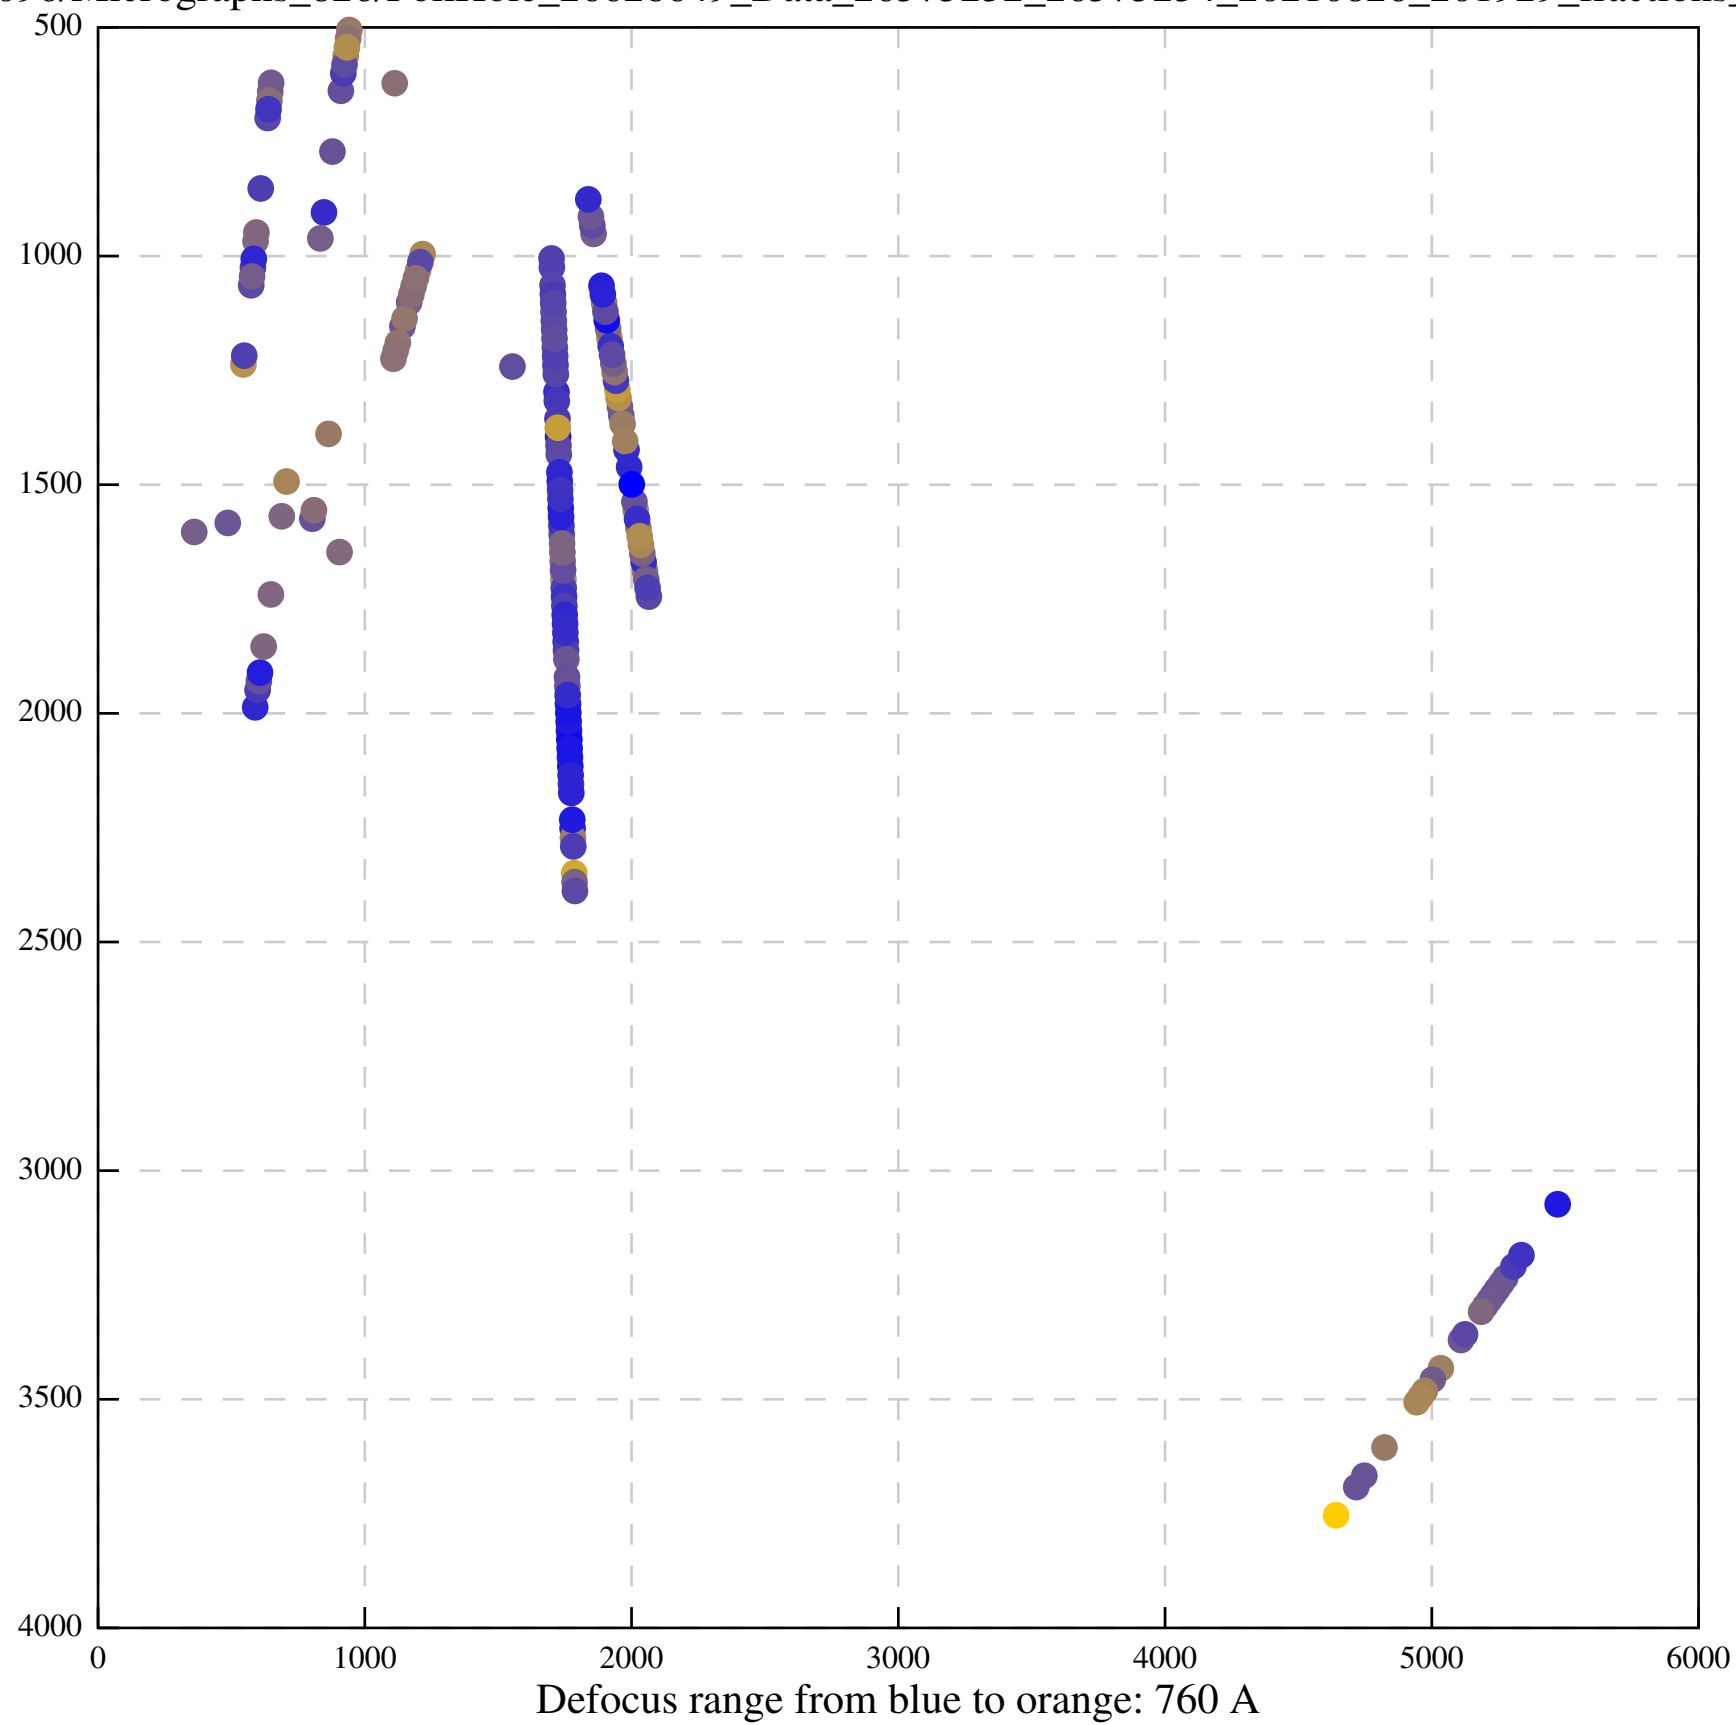

Defocus range from blue to orange: 126 A

Defocus range from blue to orange: 748 A

Defocus range from blue to orange: 274 Å

Defocus range from blue to orange: 60 A

Defocus range from blue to orange: 83 A

Defocus range from blue to orange: 328 A

Defocus range from blue to orange: 16 A

Defocus range from blue to orange: 93 A

Defocus range from blue to orange: 81 A

Defocus range from blue to orange: 121 A

Defocus range from blue to orange: 438 A

Defocus range from blue to orange: 437 A

Defocus range from blue to orange: 502 Å

Defocus range from blue to orange: 765 A

Defocus range from blue to orange: 593 A

Defocus range from blue to orange: 153 A

Defocus range from blue to orange: 171 Å

Defocus range from blue to orange: 36 A

Defocus range from blue to orange: 368 A

Defocus range from blue to orange: 412 A

Defocus range from blue to orange: 93 A

Defocus range from blue to orange: 0 Å