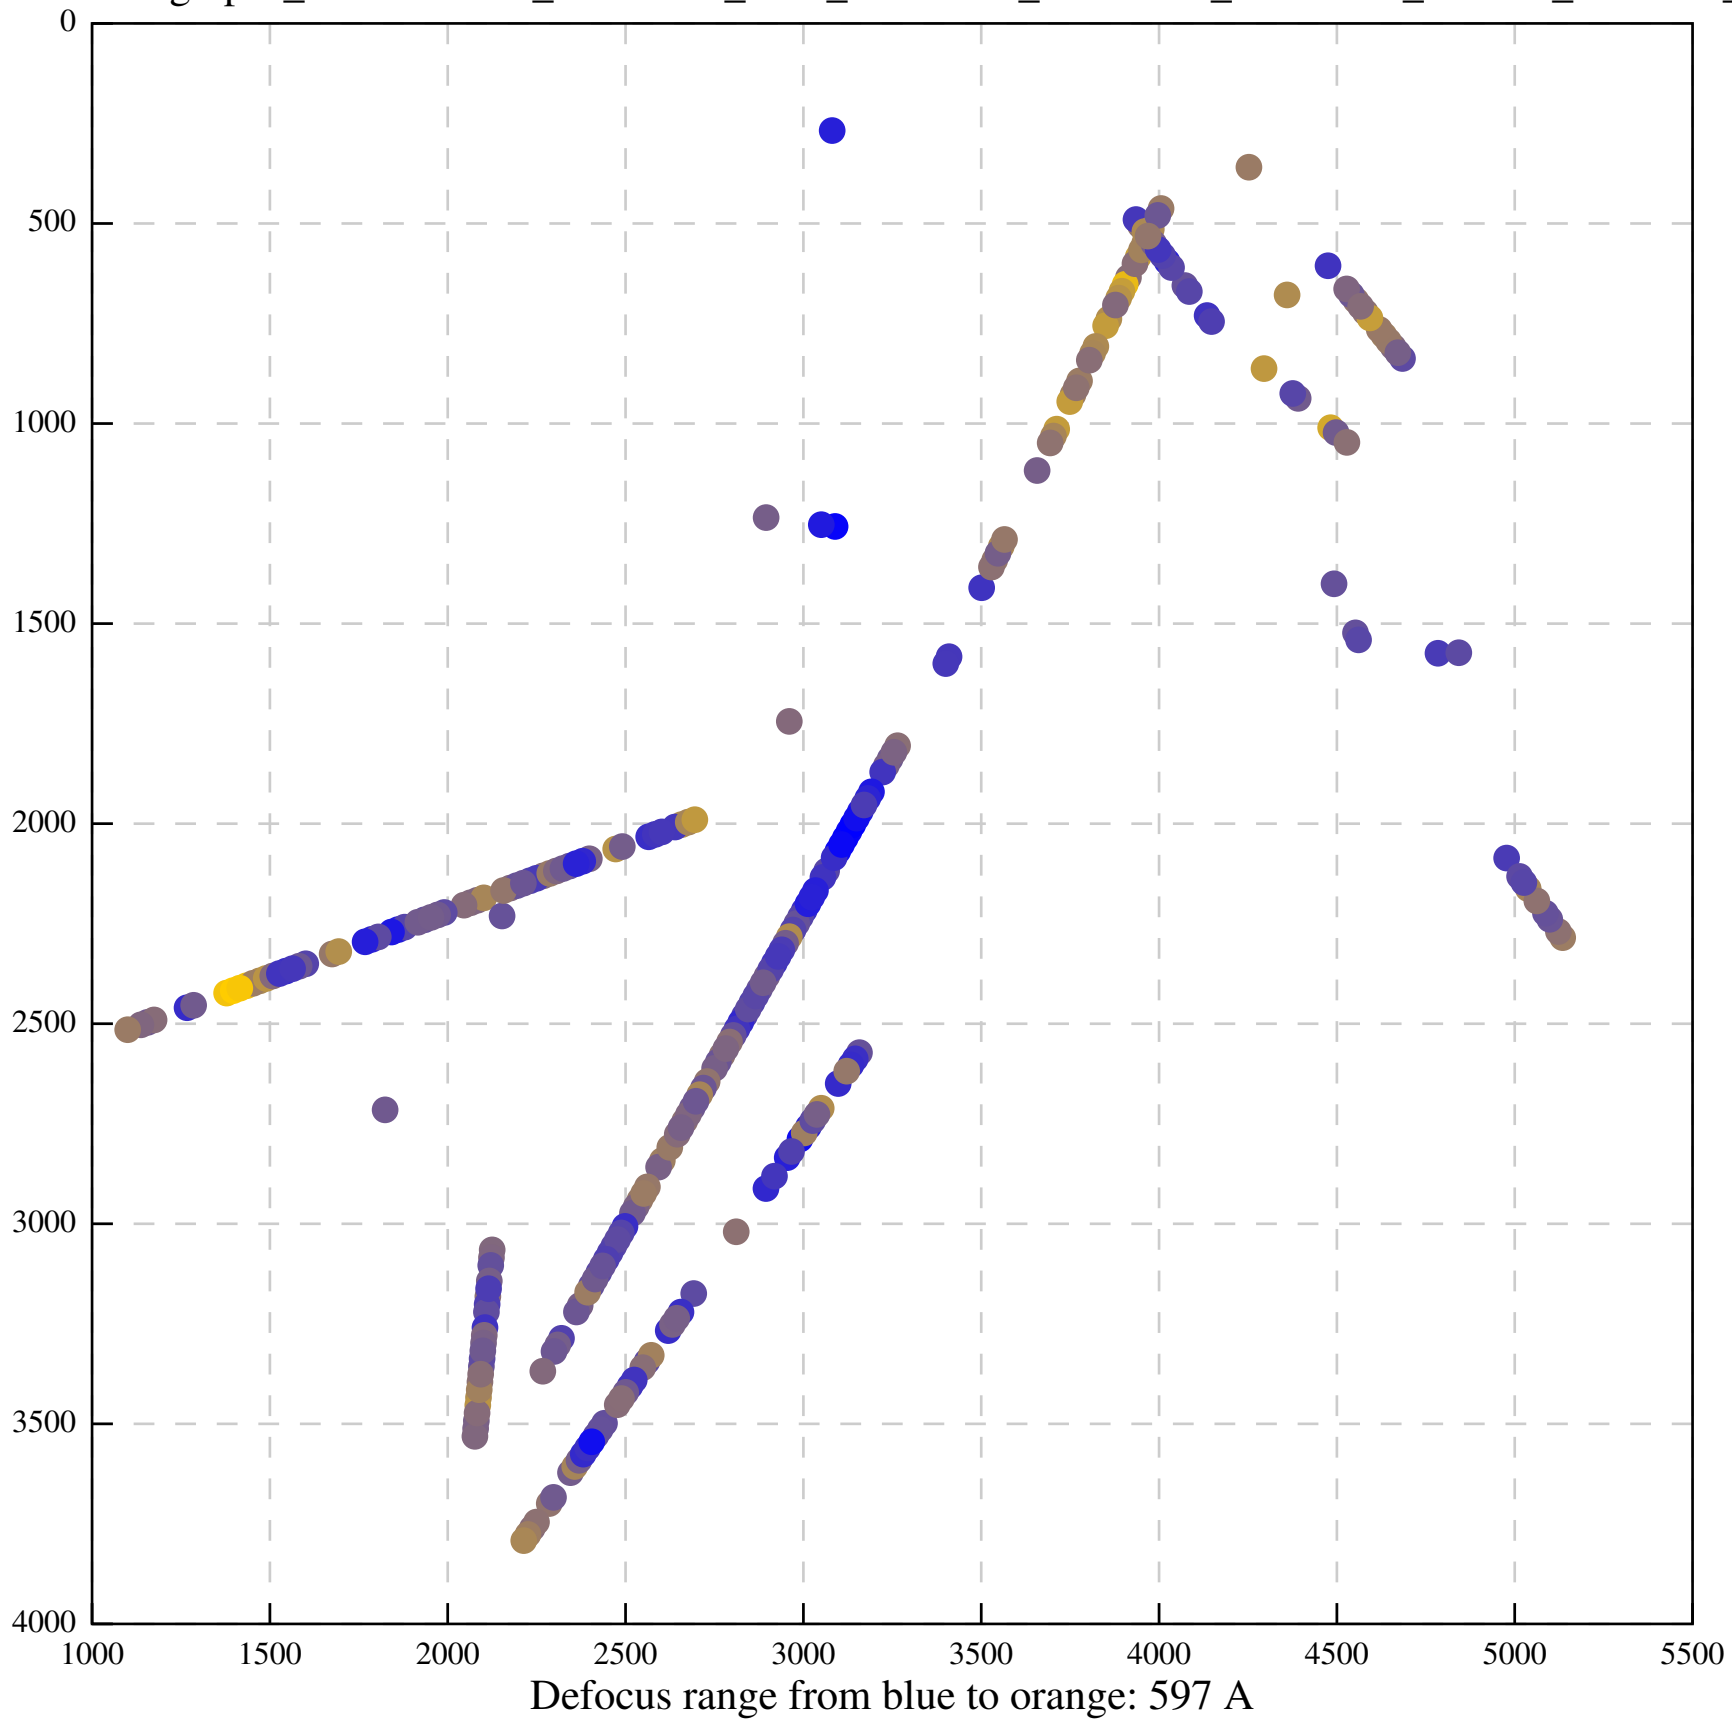

Defocus range from blue to orange: 480 A

Defocus range from blue to orange: 204 Å

Defocus range from blue to orange: 580 A

Defocus range from blue to orange: 353 A

Defocus range from blue to orange: 50 A

Defocus range from blue to orange: 286 A

Defocus range from blue to orange: 232 Å

Defocus range from blue to orange: 575 A

Defocus range from blue to orange: 347 A

Defocus range from blue to orange: 0 A

Defocus range from blue to orange: 487 A

Defocus range from blue to orange: 383 A

Defocus range from blue to orange: 126 A

Defocus range from blue to orange: 748 A

Defocus range from blue to orange: 274 Å

Defocus range from blue to orange: 60 A

Defocus range from blue to orange: 83 A

Defocus range from blue to orange: 328 A

Defocus range from blue to orange: 16 A

Defocus range from blue to orange: 93 A

Defocus range from blue to orange: 81 A

Defocus range from blue to orange: 121 A

Defocus range from blue to orange: 438 A

Defocus range from blue to orange: 437 A