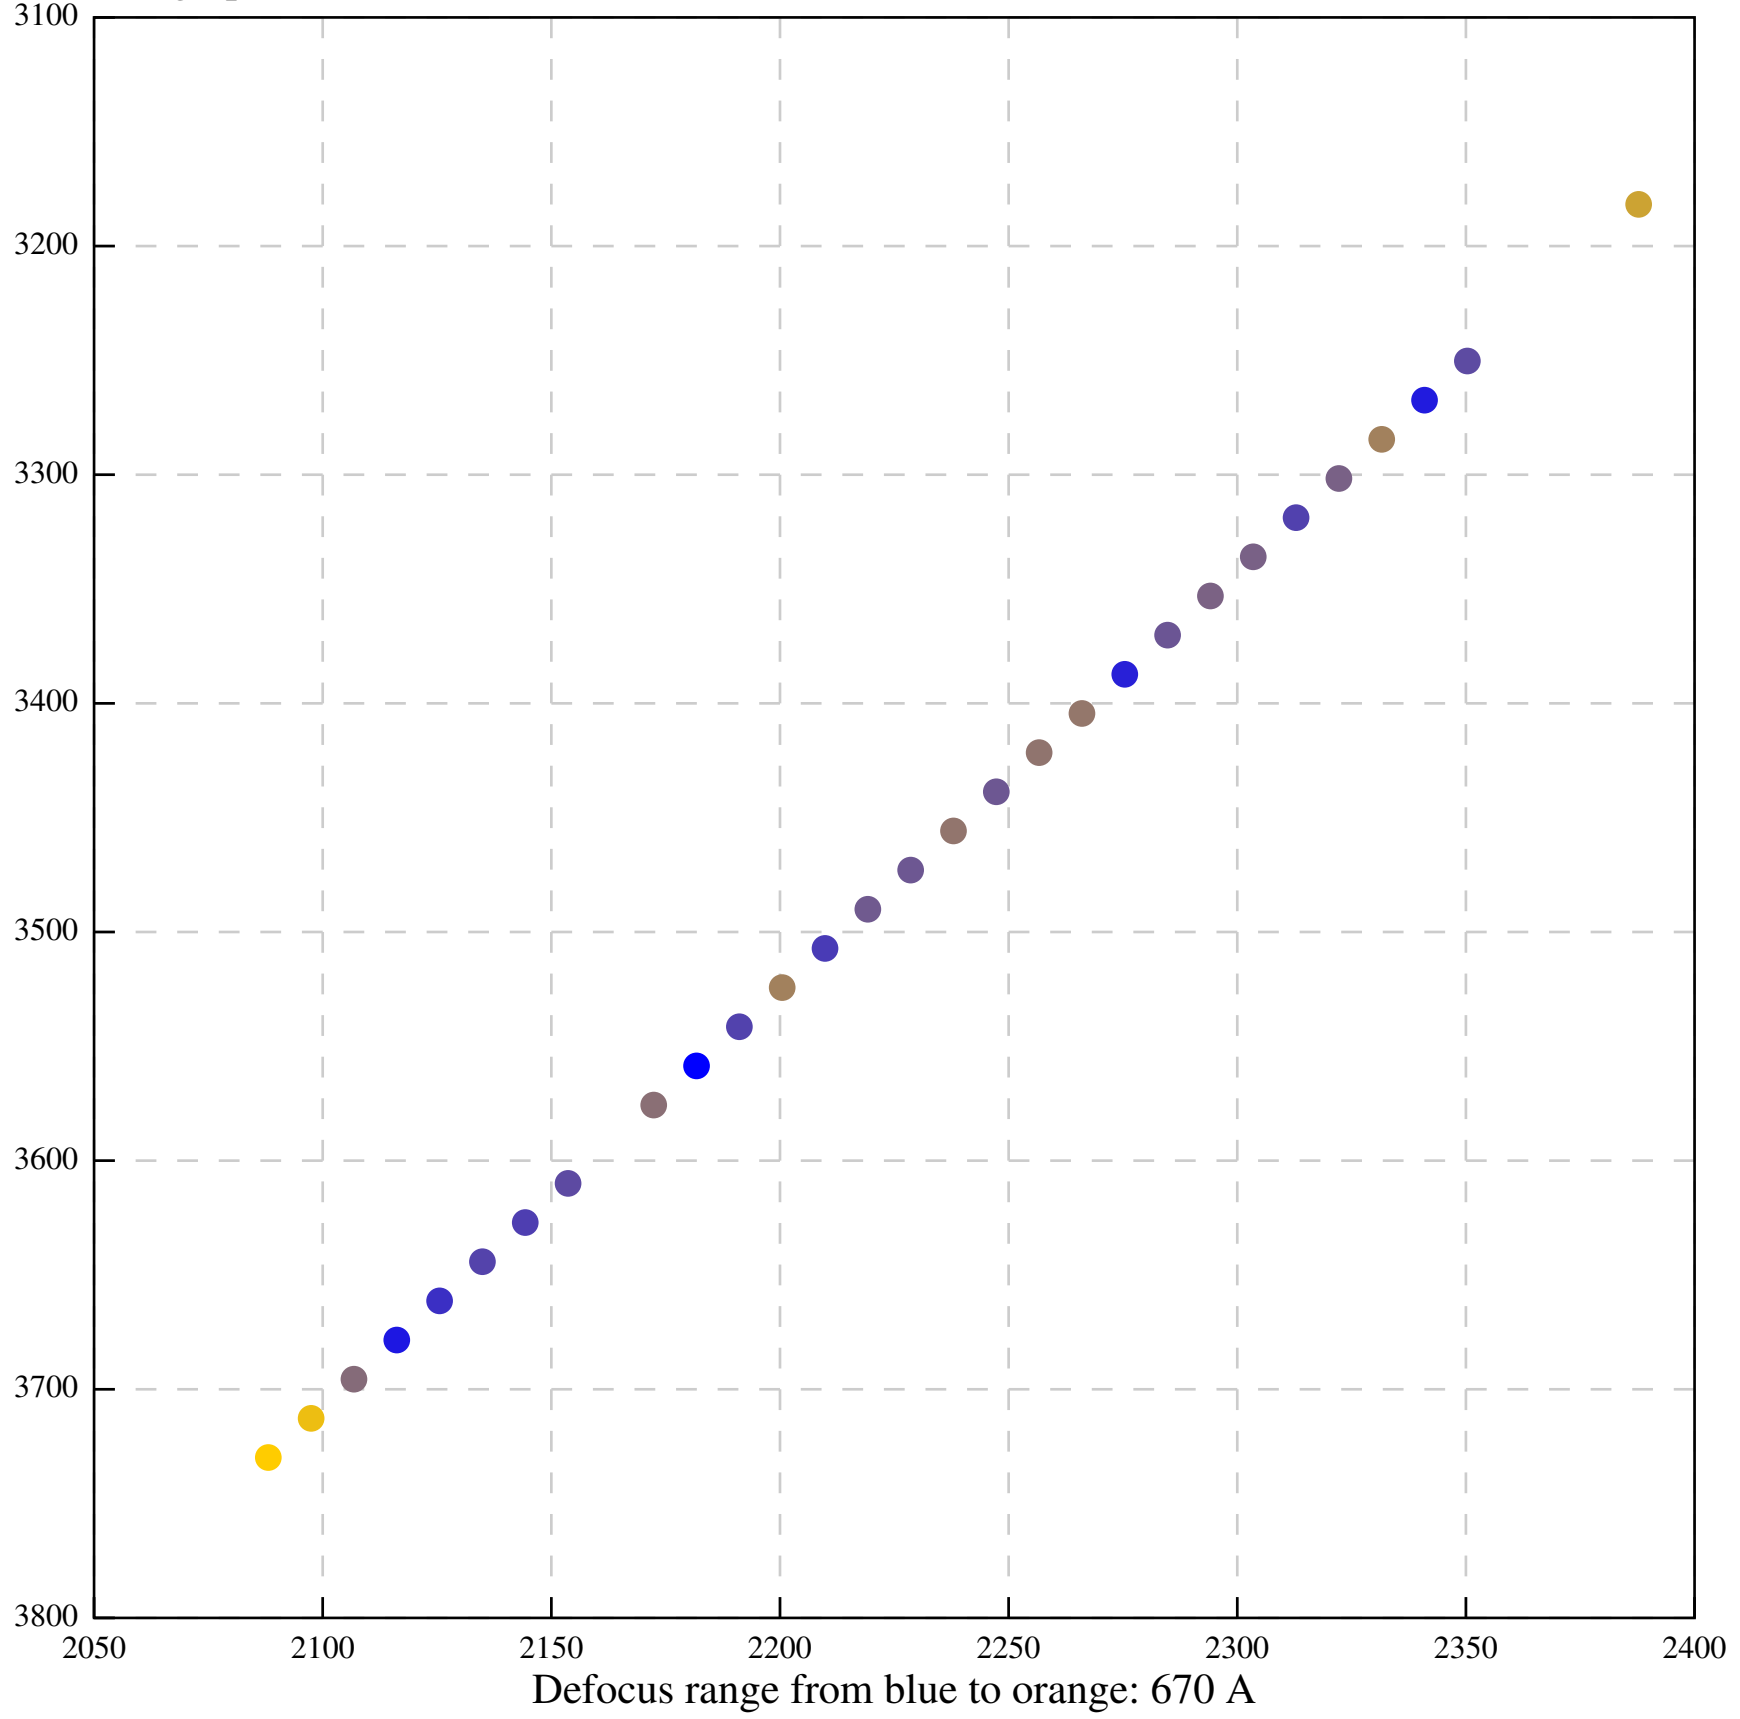

Defocus range from blue to orange: 126 A

Defocus range from blue to orange: 748 A

Defocus range from blue to orange: 274 Å

Defocus range from blue to orange: 60 A

Defocus range from blue to orange: 83 A

Defocus range from blue to orange: 328 A

Defocus range from blue to orange: 16 A

Defocus range from blue to orange: 93 A

Defocus range from blue to orange: 81 A

Defocus range from blue to orange: 121 A

Defocus range from blue to orange: 438 A

Defocus range from blue to orange: 437 A

Defocus range from blue to orange: 502 Å

Defocus range from blue to orange: 765 A

Defocus range from blue to orange: 593 A

Defocus range from blue to orange: 153 A

Defocus range from blue to orange: 171 Å

Defocus range from blue to orange: 36 A

Defocus range from blue to orange: 368 A

Defocus range from blue to orange: 412 A

Defocus range from blue to orange: 93 A

Defocus range from blue to orange: 0 Å