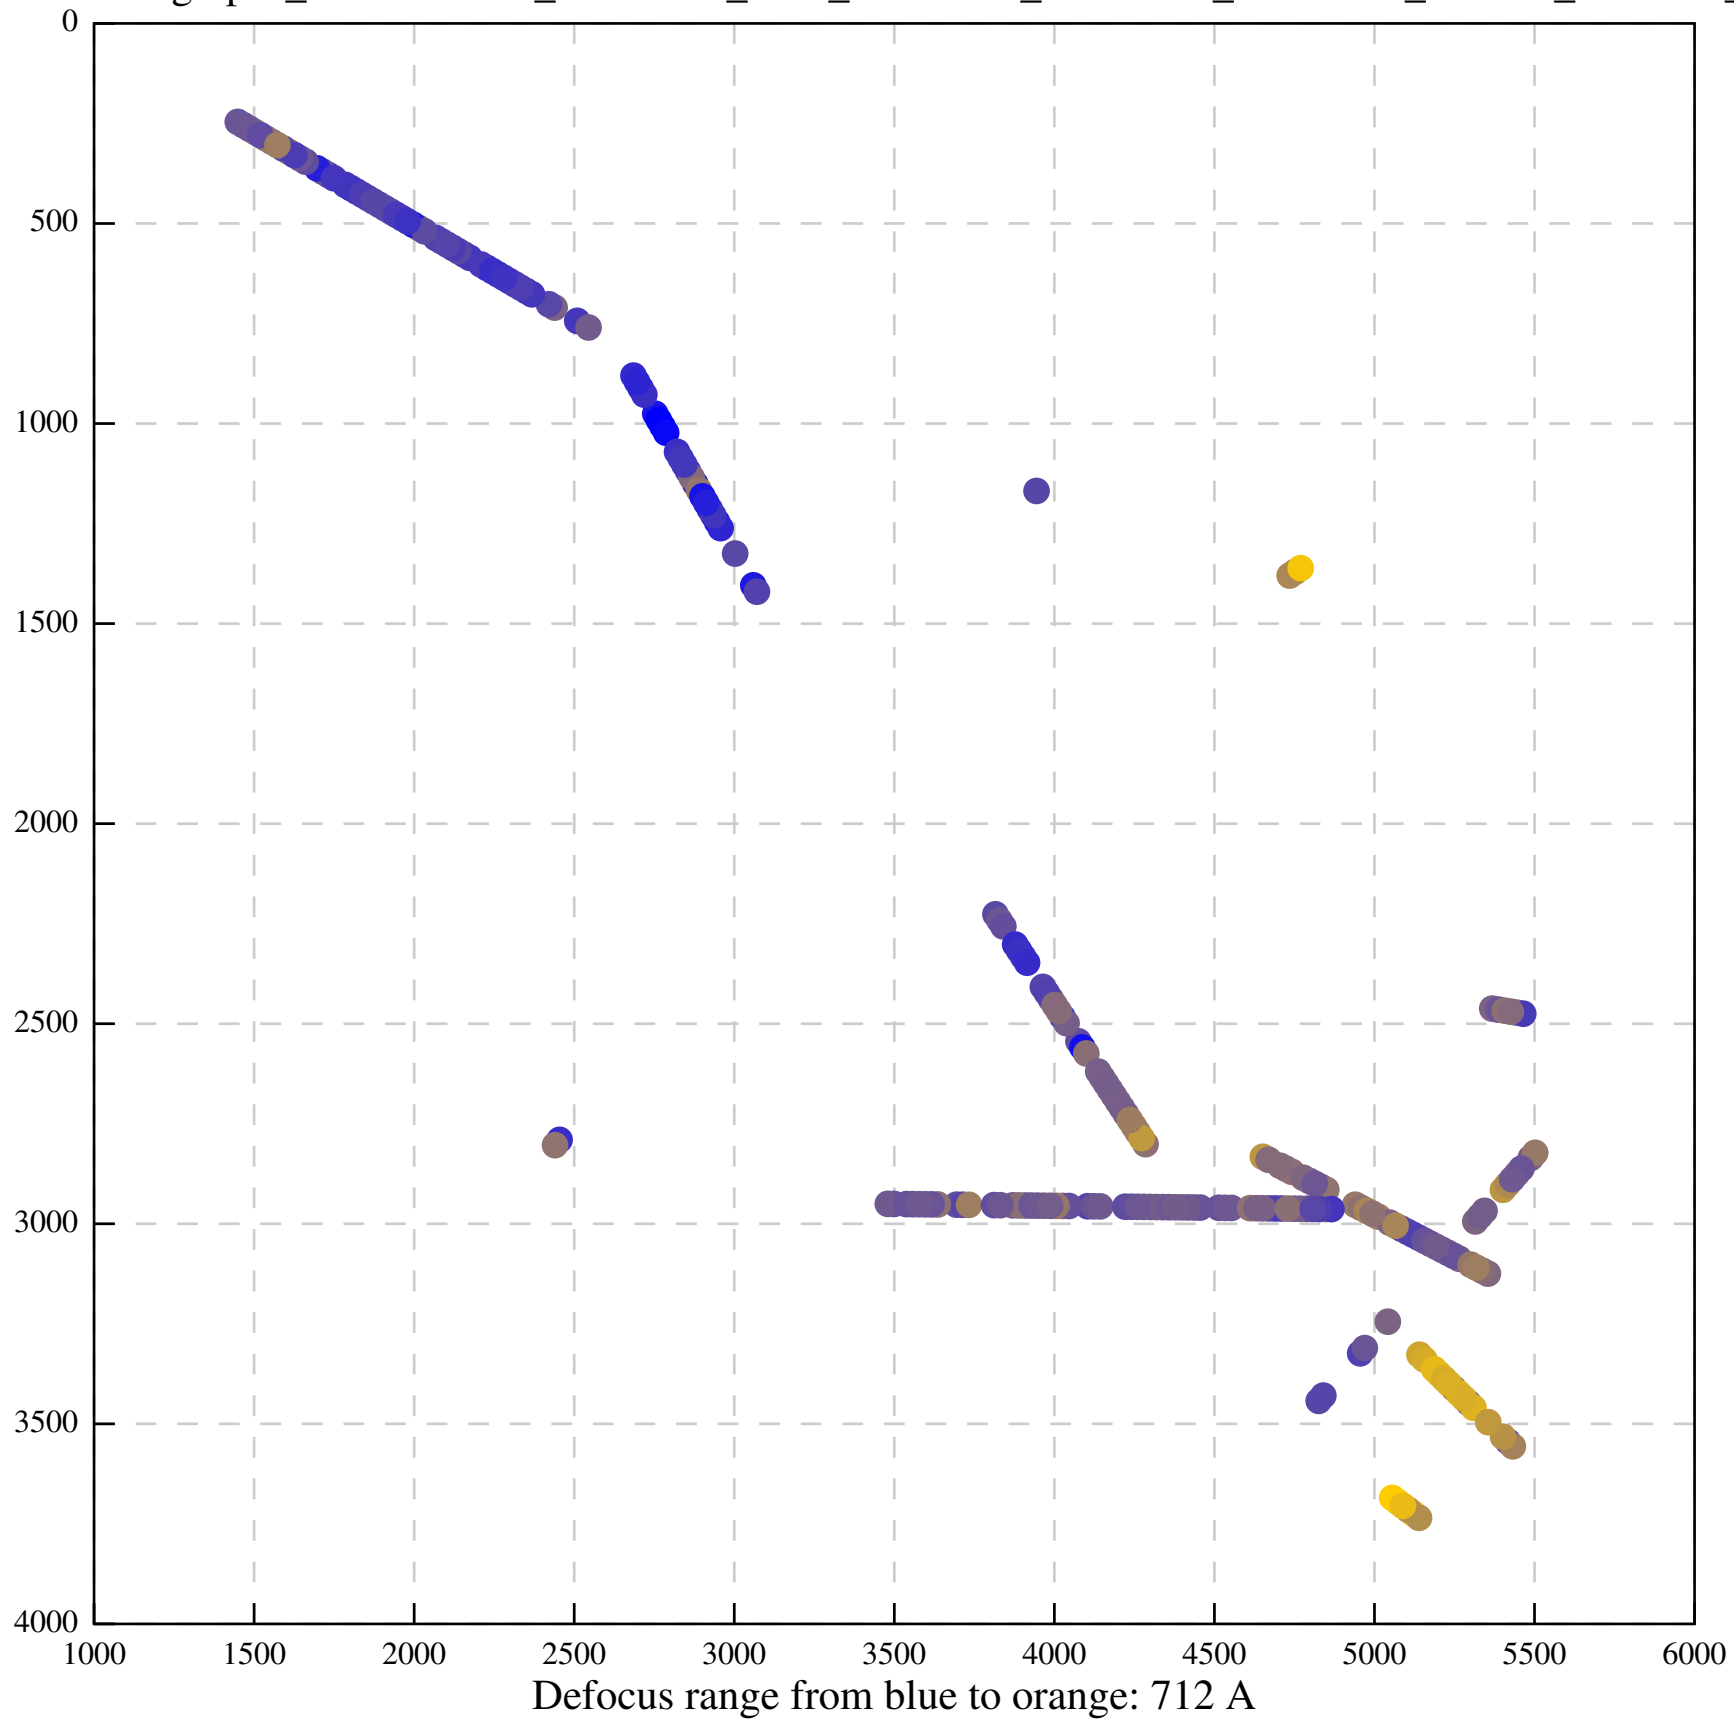

Asymm. obs [-1, 1] opticsGroup2

Asymm. obs [-pi, pi] opticsGroup2

Beamtilt-only fit [-1, 1] opticsGroup2

Beamtilt-only fit [-pi, pi] opticsGroup2

Defocus range from blue to orange: 151 Å

Defocus range from blue to orange: 653 A

Defocus range from blue to orange: 480 A

Defocus range from blue to orange: 204 Å

Defocus range from blue to orange: 580 A

Defocus range from blue to orange: 353 A

Defocus range from blue to orange: 50 A

Defocus range from blue to orange: 286 A

Defocus range from blue to orange: 552 A

Defocus range from blue to orange: 54 A

Defocus range from blue to orange: 576 A

Defocus range from blue to orange: 69 A

Defocus range from blue to orange: 173 A

Defocus range from blue to orange: 0 A

Defocus range from blue to orange: 232 Å

Defocus range from blue to orange: 575 A

Defocus range from blue to orange: 347 A

Defocus range from blue to orange: 0 A

Defocus range from blue to orange: 487 A

Defocus range from blue to orange: 383 A