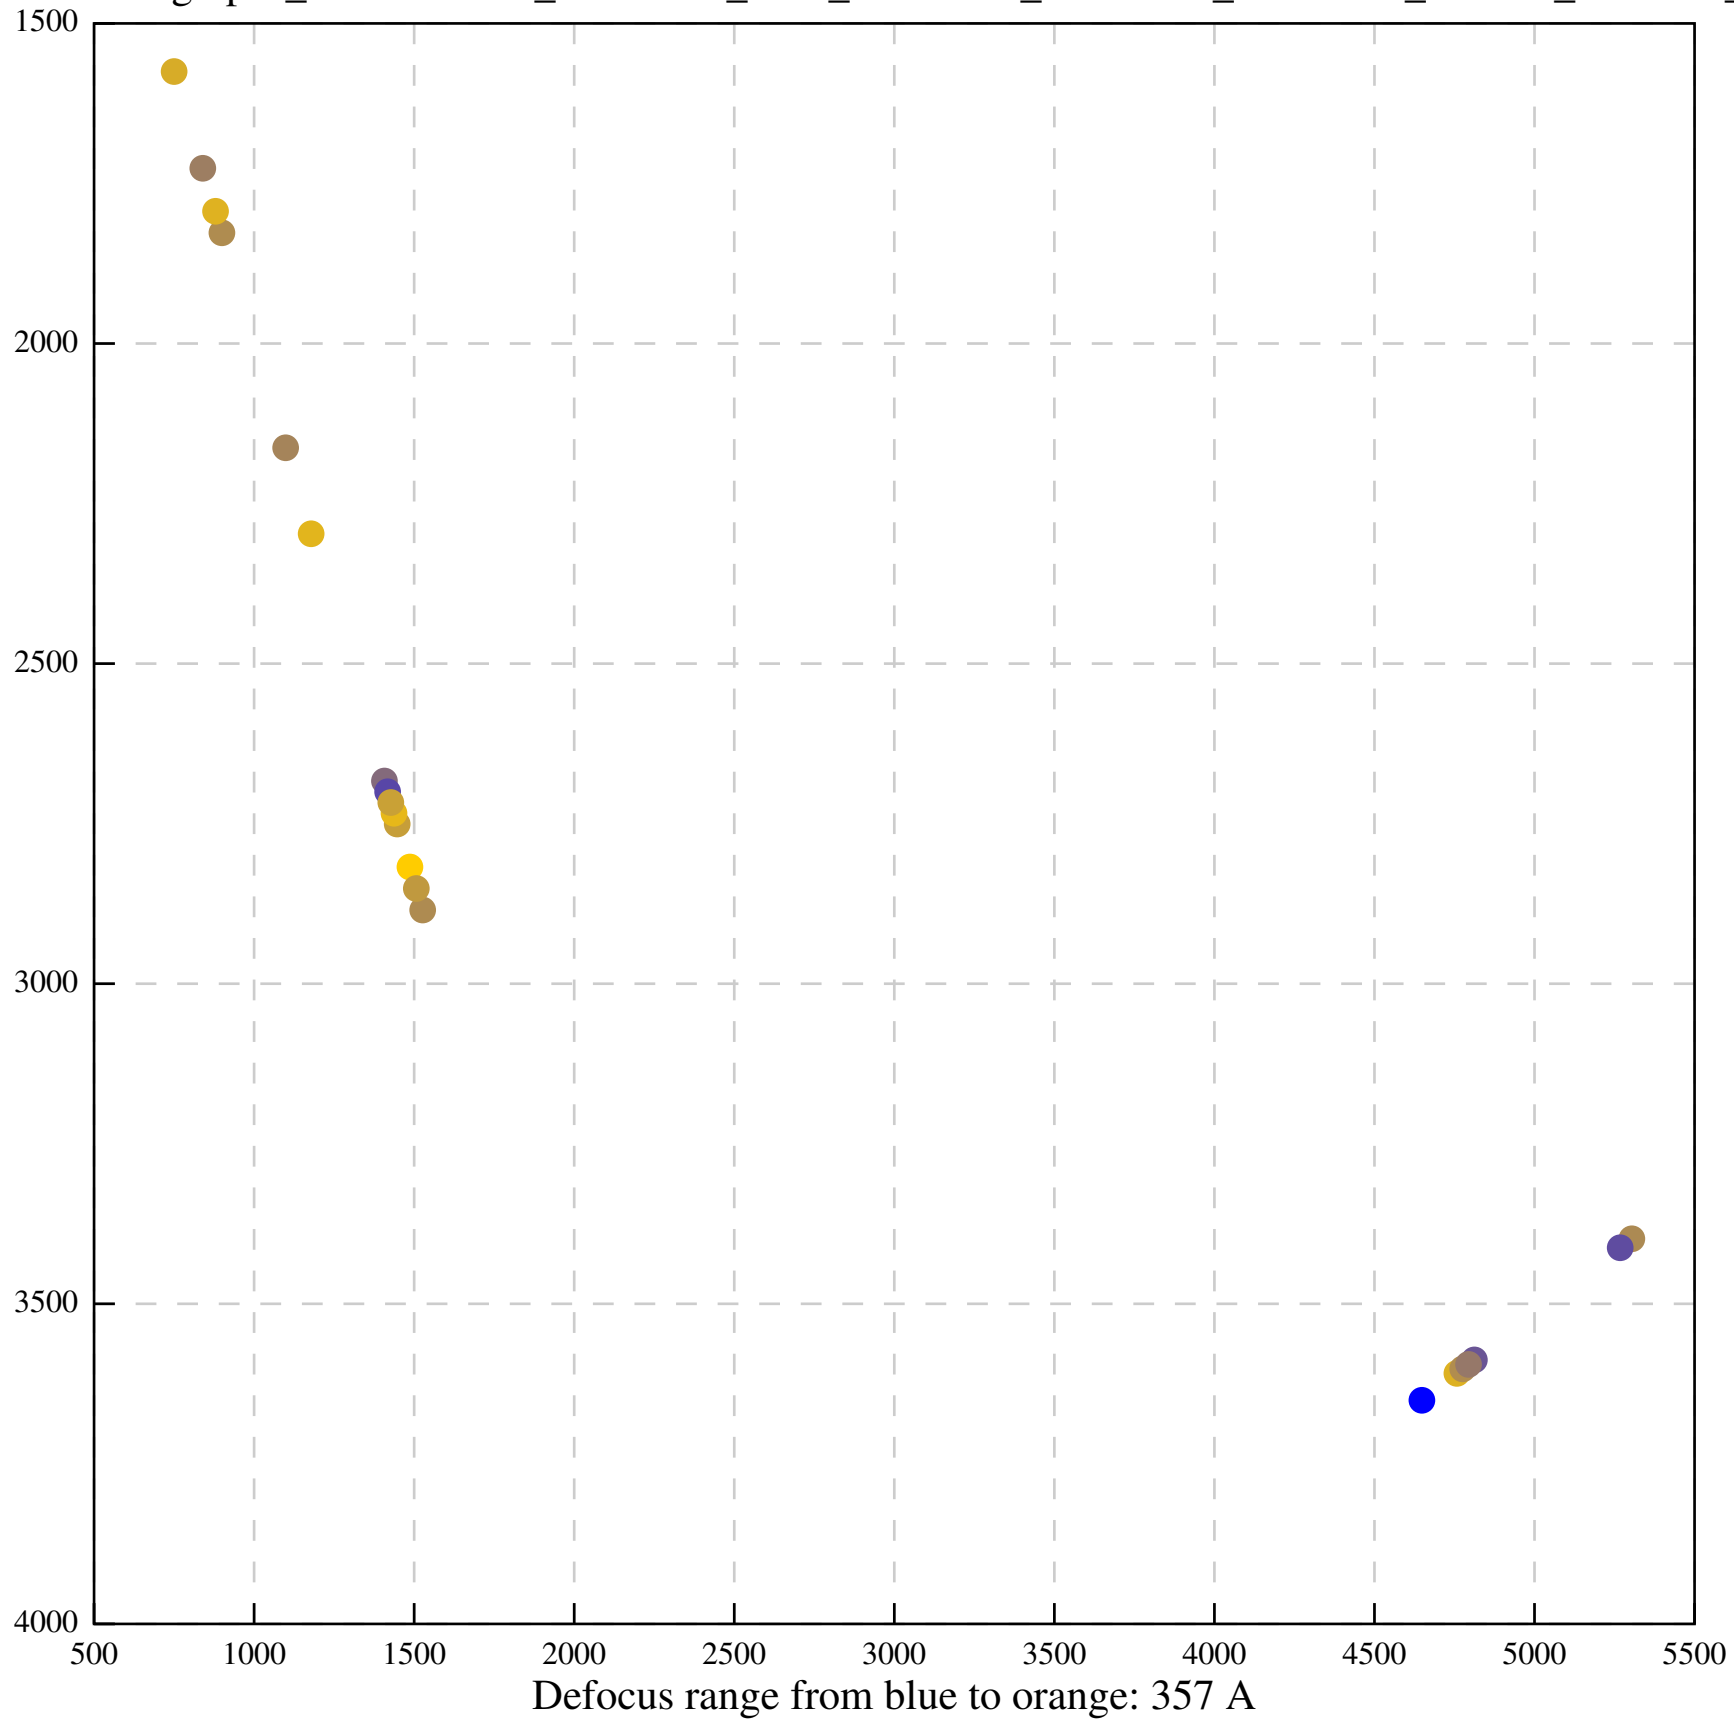

Defocus range from blue to orange: 126 A

Defocus range from blue to orange: 748 A

Defocus range from blue to orange: 274 Å

Defocus range from blue to orange: 60 A

Defocus range from blue to orange: 83 A

Defocus range from blue to orange: 328 A

Defocus range from blue to orange: 16 A

Defocus range from blue to orange: 93 A

Defocus range from blue to orange: 81 A

Defocus range from blue to orange: 121 A

Defocus range from blue to orange: 438 A

Defocus range from blue to orange: 437 A

Defocus range from blue to orange: 502 Å

Defocus range from blue to orange: 765 A

Defocus range from blue to orange: 593 A

Defocus range from blue to orange: 153 A

Defocus range from blue to orange: 171 Å

Defocus range from blue to orange: 36 A

Defocus range from blue to orange: 368 A

Defocus range from blue to orange: 412 A

Defocus range from blue to orange: 93 A

Defocus range from blue to orange: 0 Å