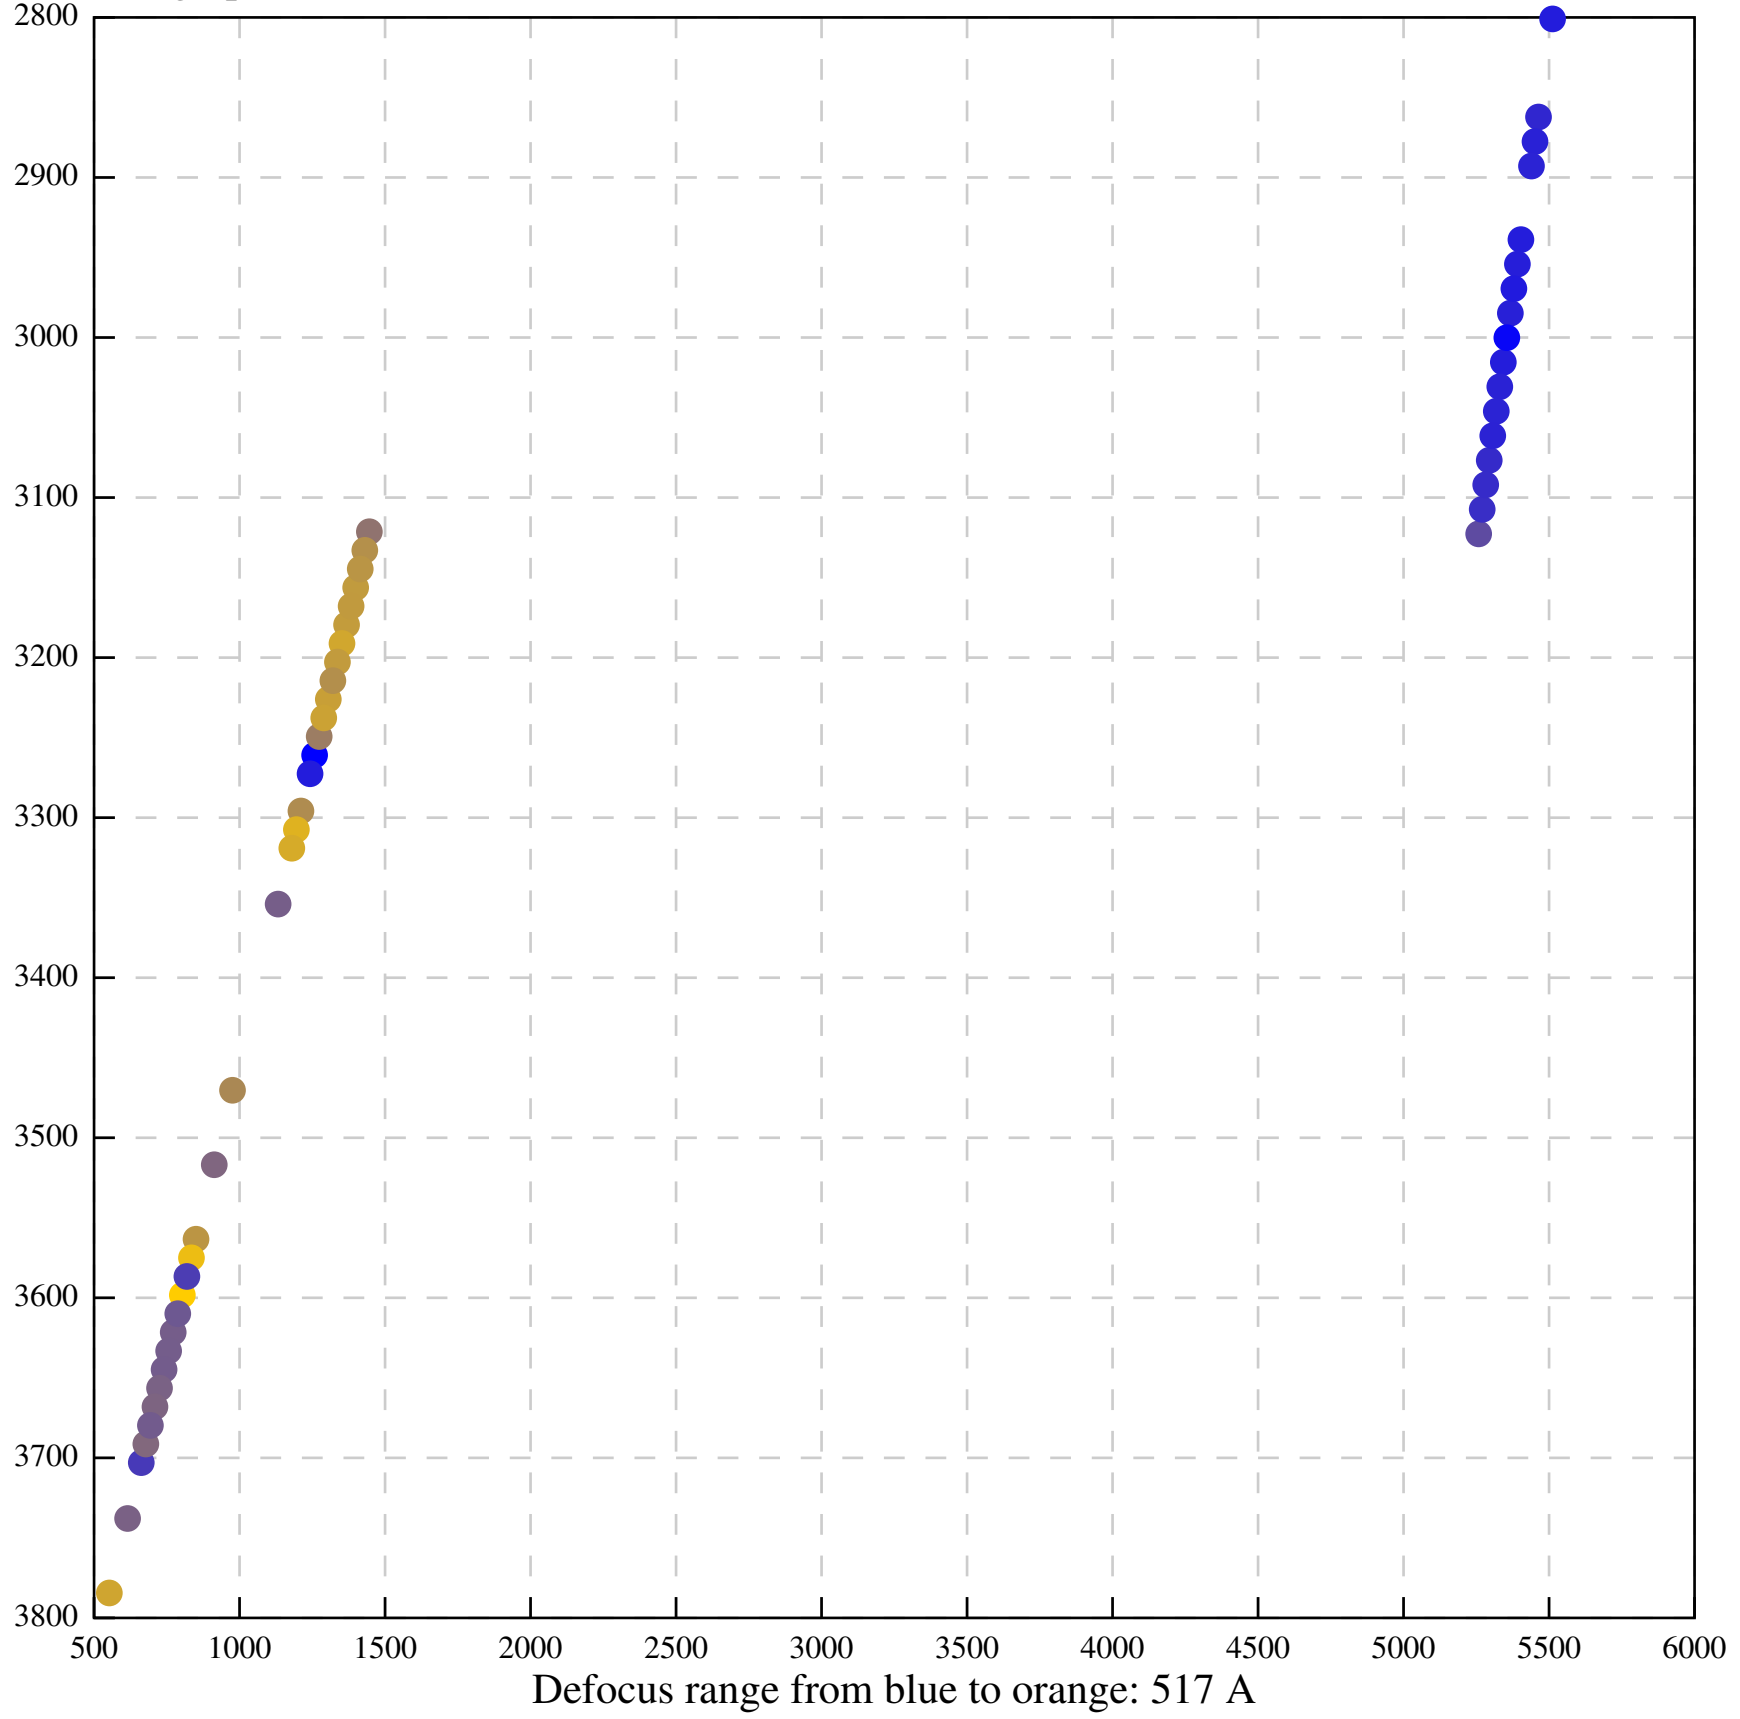

Defocus range from blue to orange: 126 A

Defocus range from blue to orange: 748 A

Defocus range from blue to orange: 274 Å

Defocus range from blue to orange: 60 A

Defocus range from blue to orange: 83 A

Defocus range from blue to orange: 328 A

Defocus range from blue to orange: 16 A

Defocus range from blue to orange: 93 A

Defocus range from blue to orange: 81 A

Defocus range from blue to orange: 121 A

Defocus range from blue to orange: 438 A

Defocus range from blue to orange: 437 A

Defocus range from blue to orange: 502 Å

Defocus range from blue to orange: 765 A

Defocus range from blue to orange: 593 A

Defocus range from blue to orange: 153 A

Defocus range from blue to orange: 171 Å

Defocus range from blue to orange: 36 A

Defocus range from blue to orange: 368 A

Defocus range from blue to orange: 412 A

Defocus range from blue to orange: 93 A

Defocus range from blue to orange: 0 Å