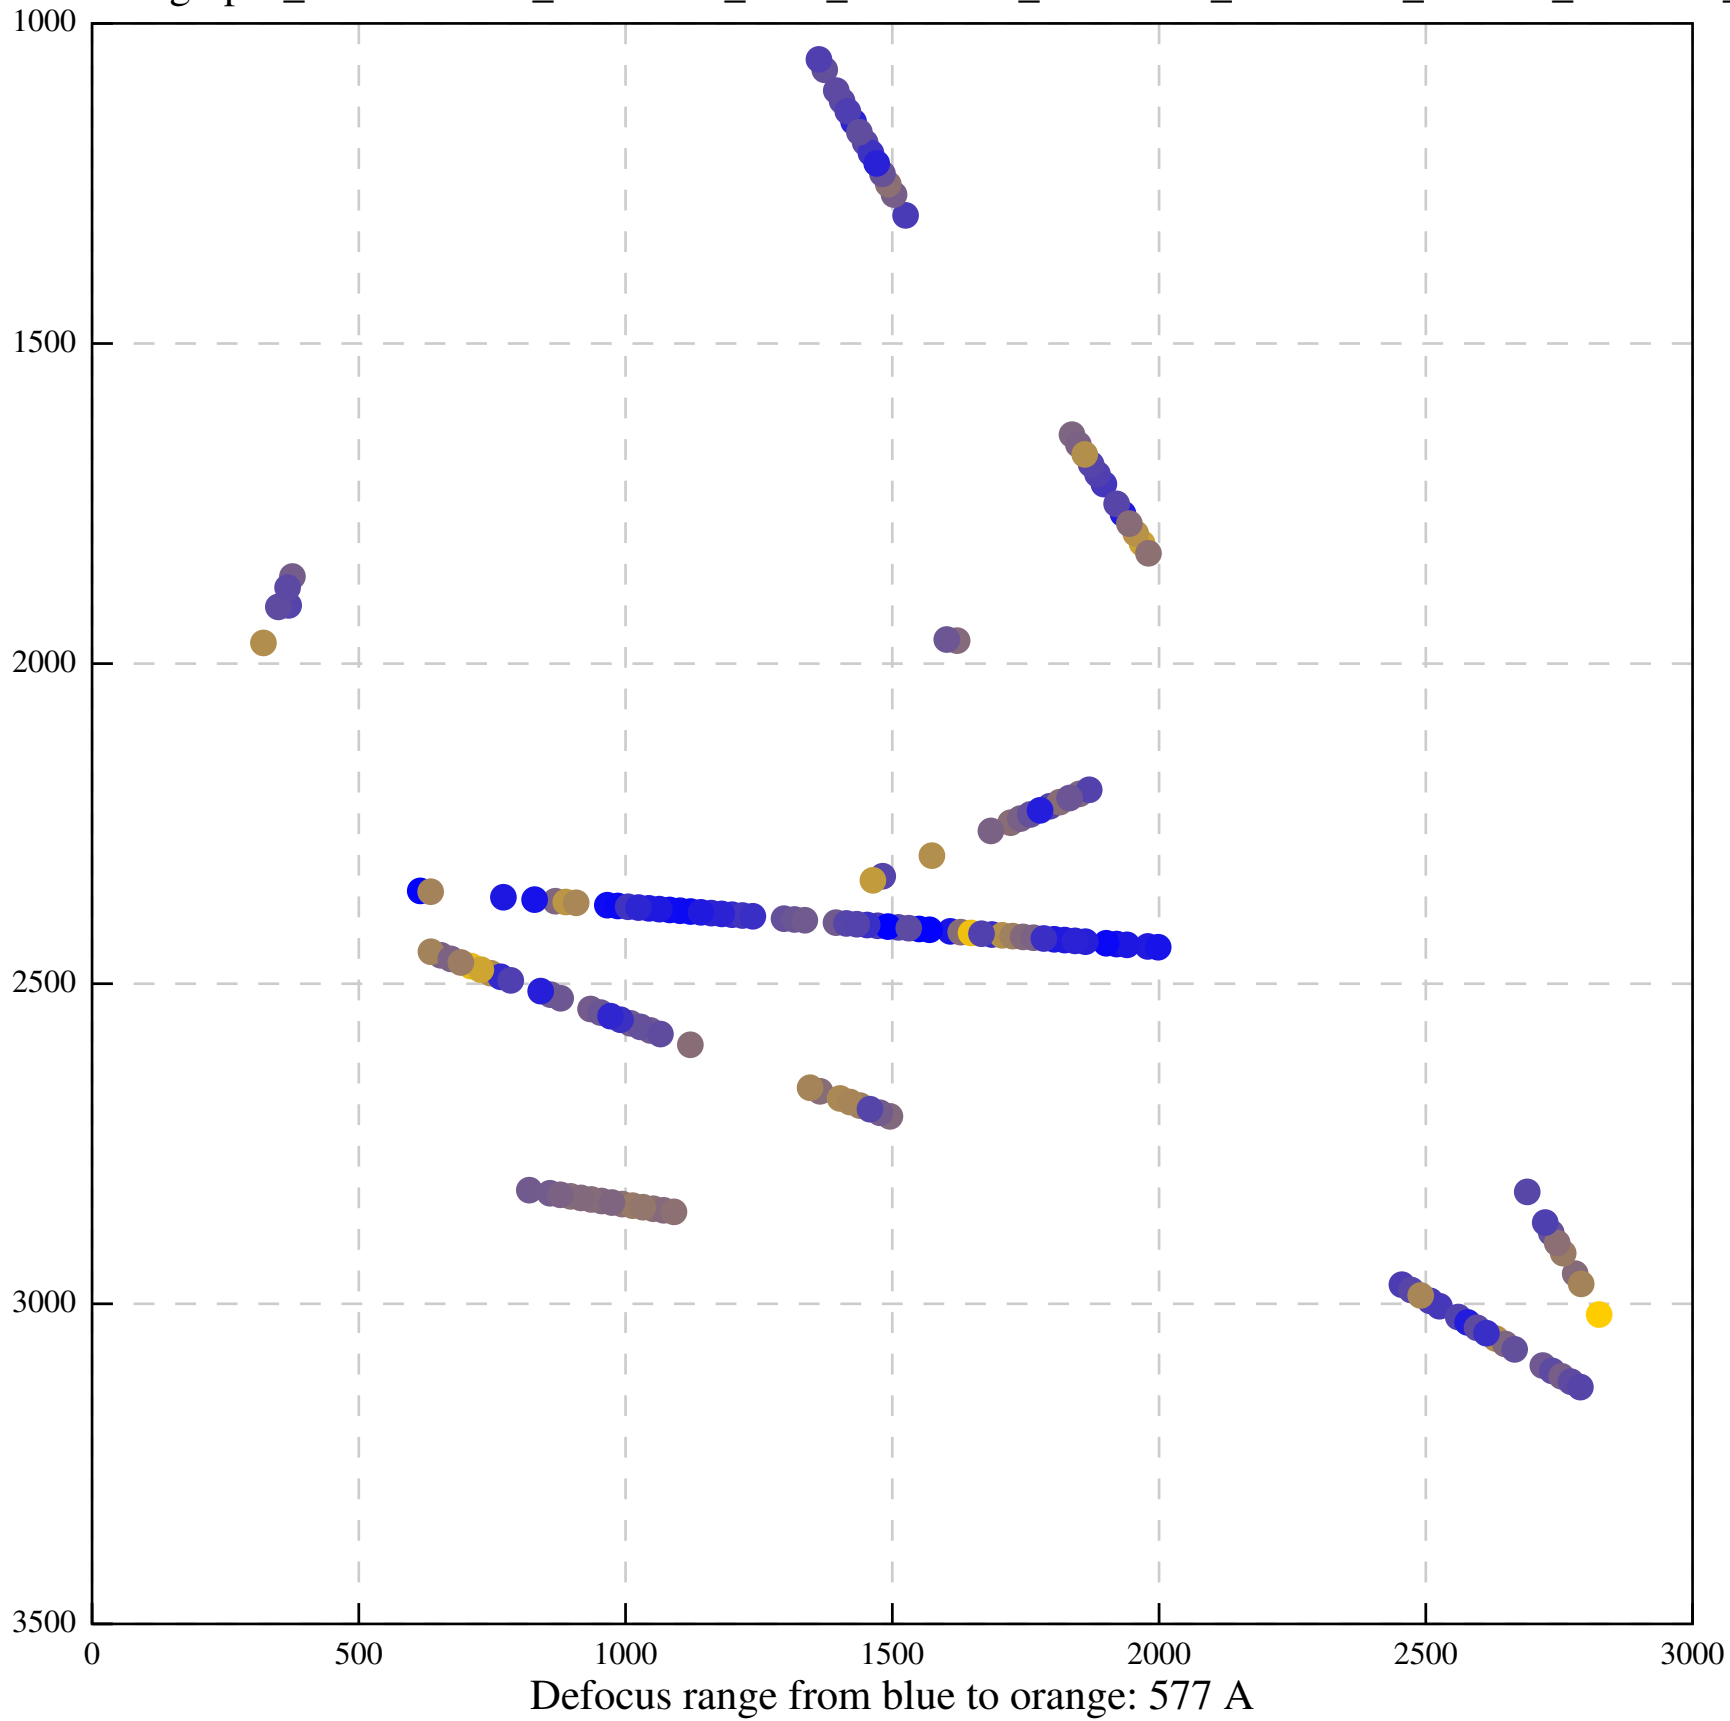

Defocus range from blue to orange: 126 A

Defocus range from blue to orange: 748 A

Defocus range from blue to orange: 274 Å

Defocus range from blue to orange: 60 A

Defocus range from blue to orange: 83 A

Defocus range from blue to orange: 328 A

Defocus range from blue to orange: 16 A

Defocus range from blue to orange: 93 A

Defocus range from blue to orange: 81 A

Defocus range from blue to orange: 121 A

Defocus range from blue to orange: 438 A

Defocus range from blue to orange: 437 A

Defocus range from blue to orange: 502 Å

Defocus range from blue to orange: 765 A

Defocus range from blue to orange: 593 A

Defocus range from blue to orange: 153 A

Defocus range from blue to orange: 171 Å

Defocus range from blue to orange: 36 A

Defocus range from blue to orange: 368 A

Defocus range from blue to orange: 412 A

Defocus range from blue to orange: 93 A

Defocus range from blue to orange: 0 Å