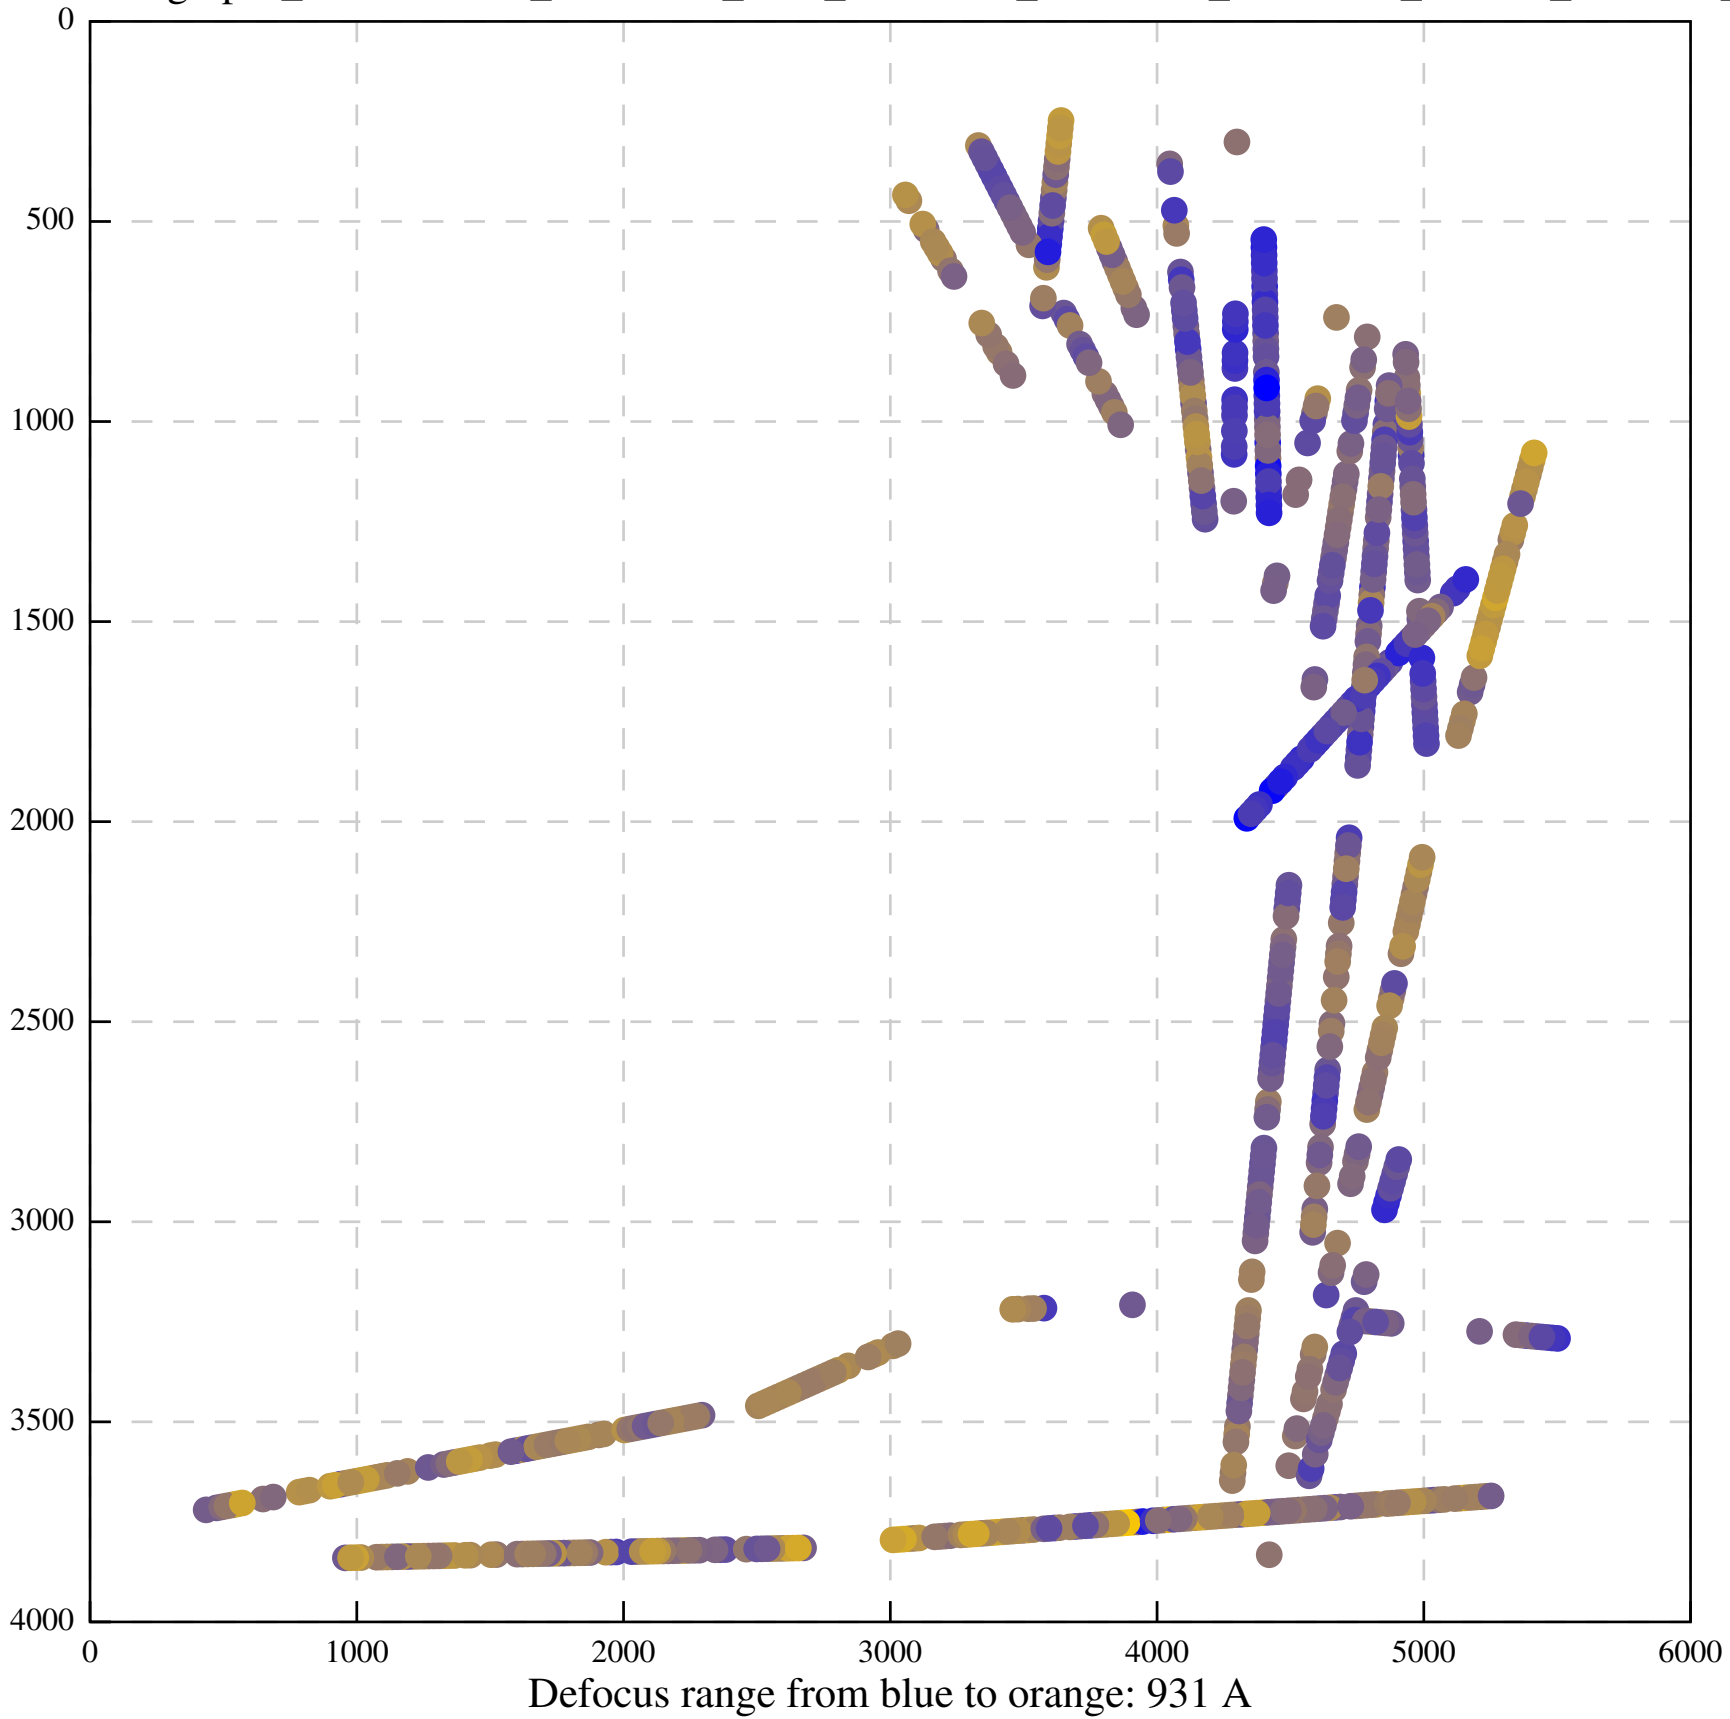

Defocus range from blue to orange: 126 A

Defocus range from blue to orange: 748 A

Defocus range from blue to orange: 274 Å

Defocus range from blue to orange: 60 A

Defocus range from blue to orange: 83 A

Defocus range from blue to orange: 328 A

Defocus range from blue to orange: 16 A

Defocus range from blue to orange: 93 A

Defocus range from blue to orange: 81 A

Defocus range from blue to orange: 121 A

Defocus range from blue to orange: 438 A

Defocus range from blue to orange: 437 A

Defocus range from blue to orange: 502 Å

Defocus range from blue to orange: 765 A

Defocus range from blue to orange: 593 A

Defocus range from blue to orange: 153 A

Defocus range from blue to orange: 171 Å

Defocus range from blue to orange: 36 A

Defocus range from blue to orange: 368 A

Defocus range from blue to orange: 412 A

Defocus range from blue to orange: 93 A

Defocus range from blue to orange: 0 Å