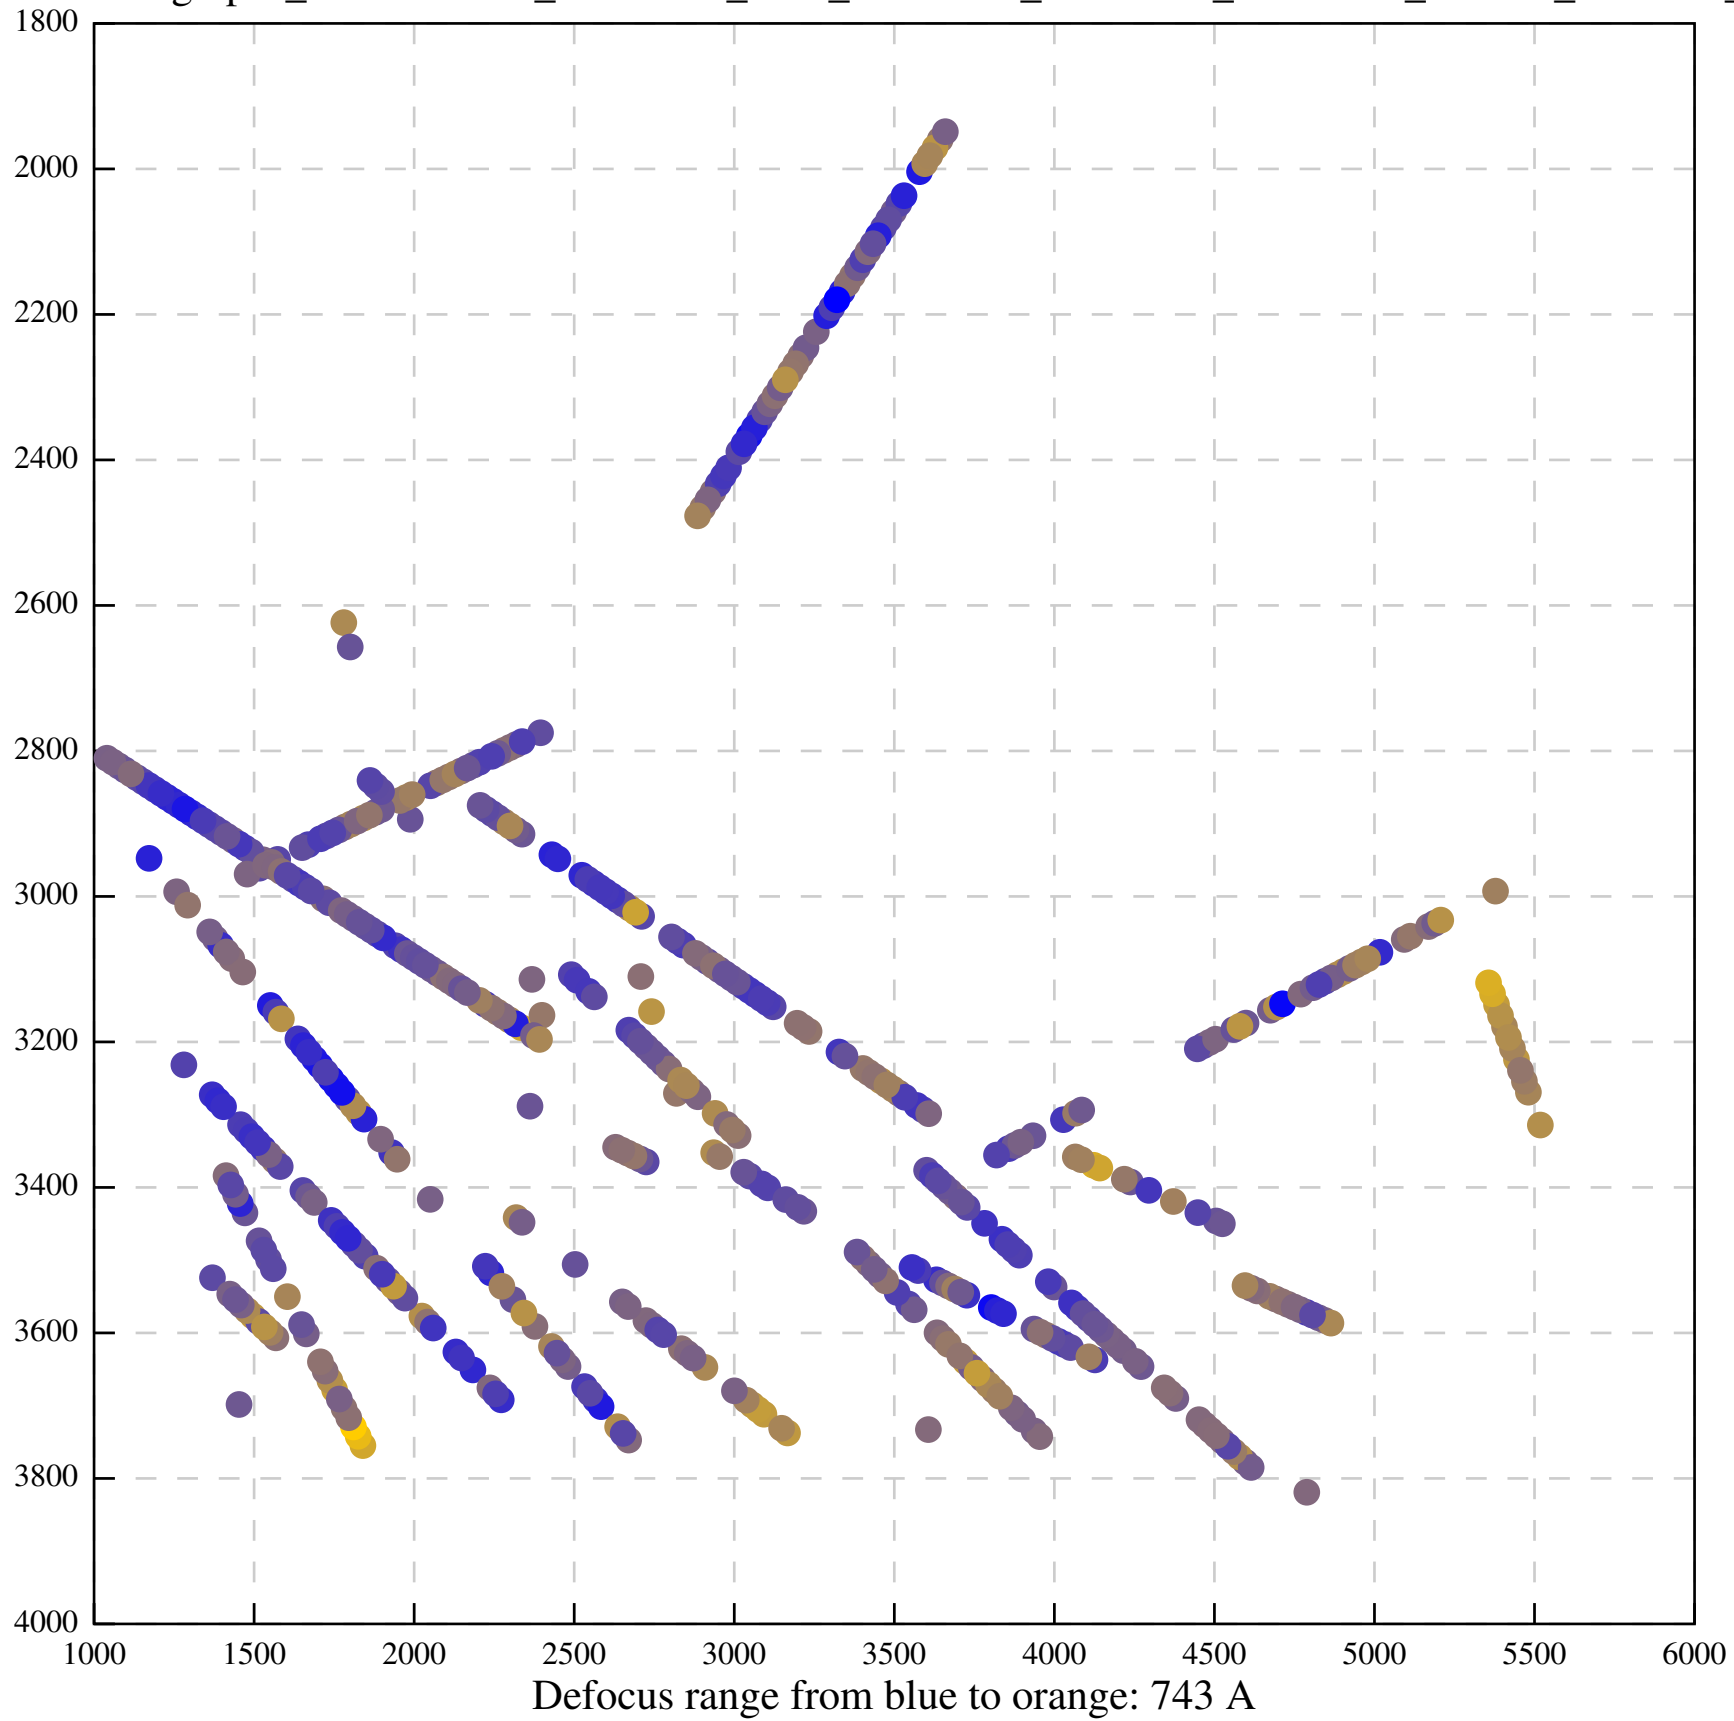

Defocus range from blue to orange: 126 A

Defocus range from blue to orange: 748 A

Defocus range from blue to orange: 274 Å

Defocus range from blue to orange: 60 A

Defocus range from blue to orange: 83 A

Defocus range from blue to orange: 328 A

Defocus range from blue to orange: 16 A

Defocus range from blue to orange: 93 A

Defocus range from blue to orange: 81 A

Defocus range from blue to orange: 121 A

Defocus range from blue to orange: 438 A

Defocus range from blue to orange: 437 A

Defocus range from blue to orange: 502 Å

Defocus range from blue to orange: 765 A

Defocus range from blue to orange: 593 A

Defocus range from blue to orange: 153 A

Defocus range from blue to orange: 171 Å

Defocus range from blue to orange: 36 A

Defocus range from blue to orange: 368 A

Defocus range from blue to orange: 412 A

Defocus range from blue to orange: 93 A

Defocus range from blue to orange: 0 Å