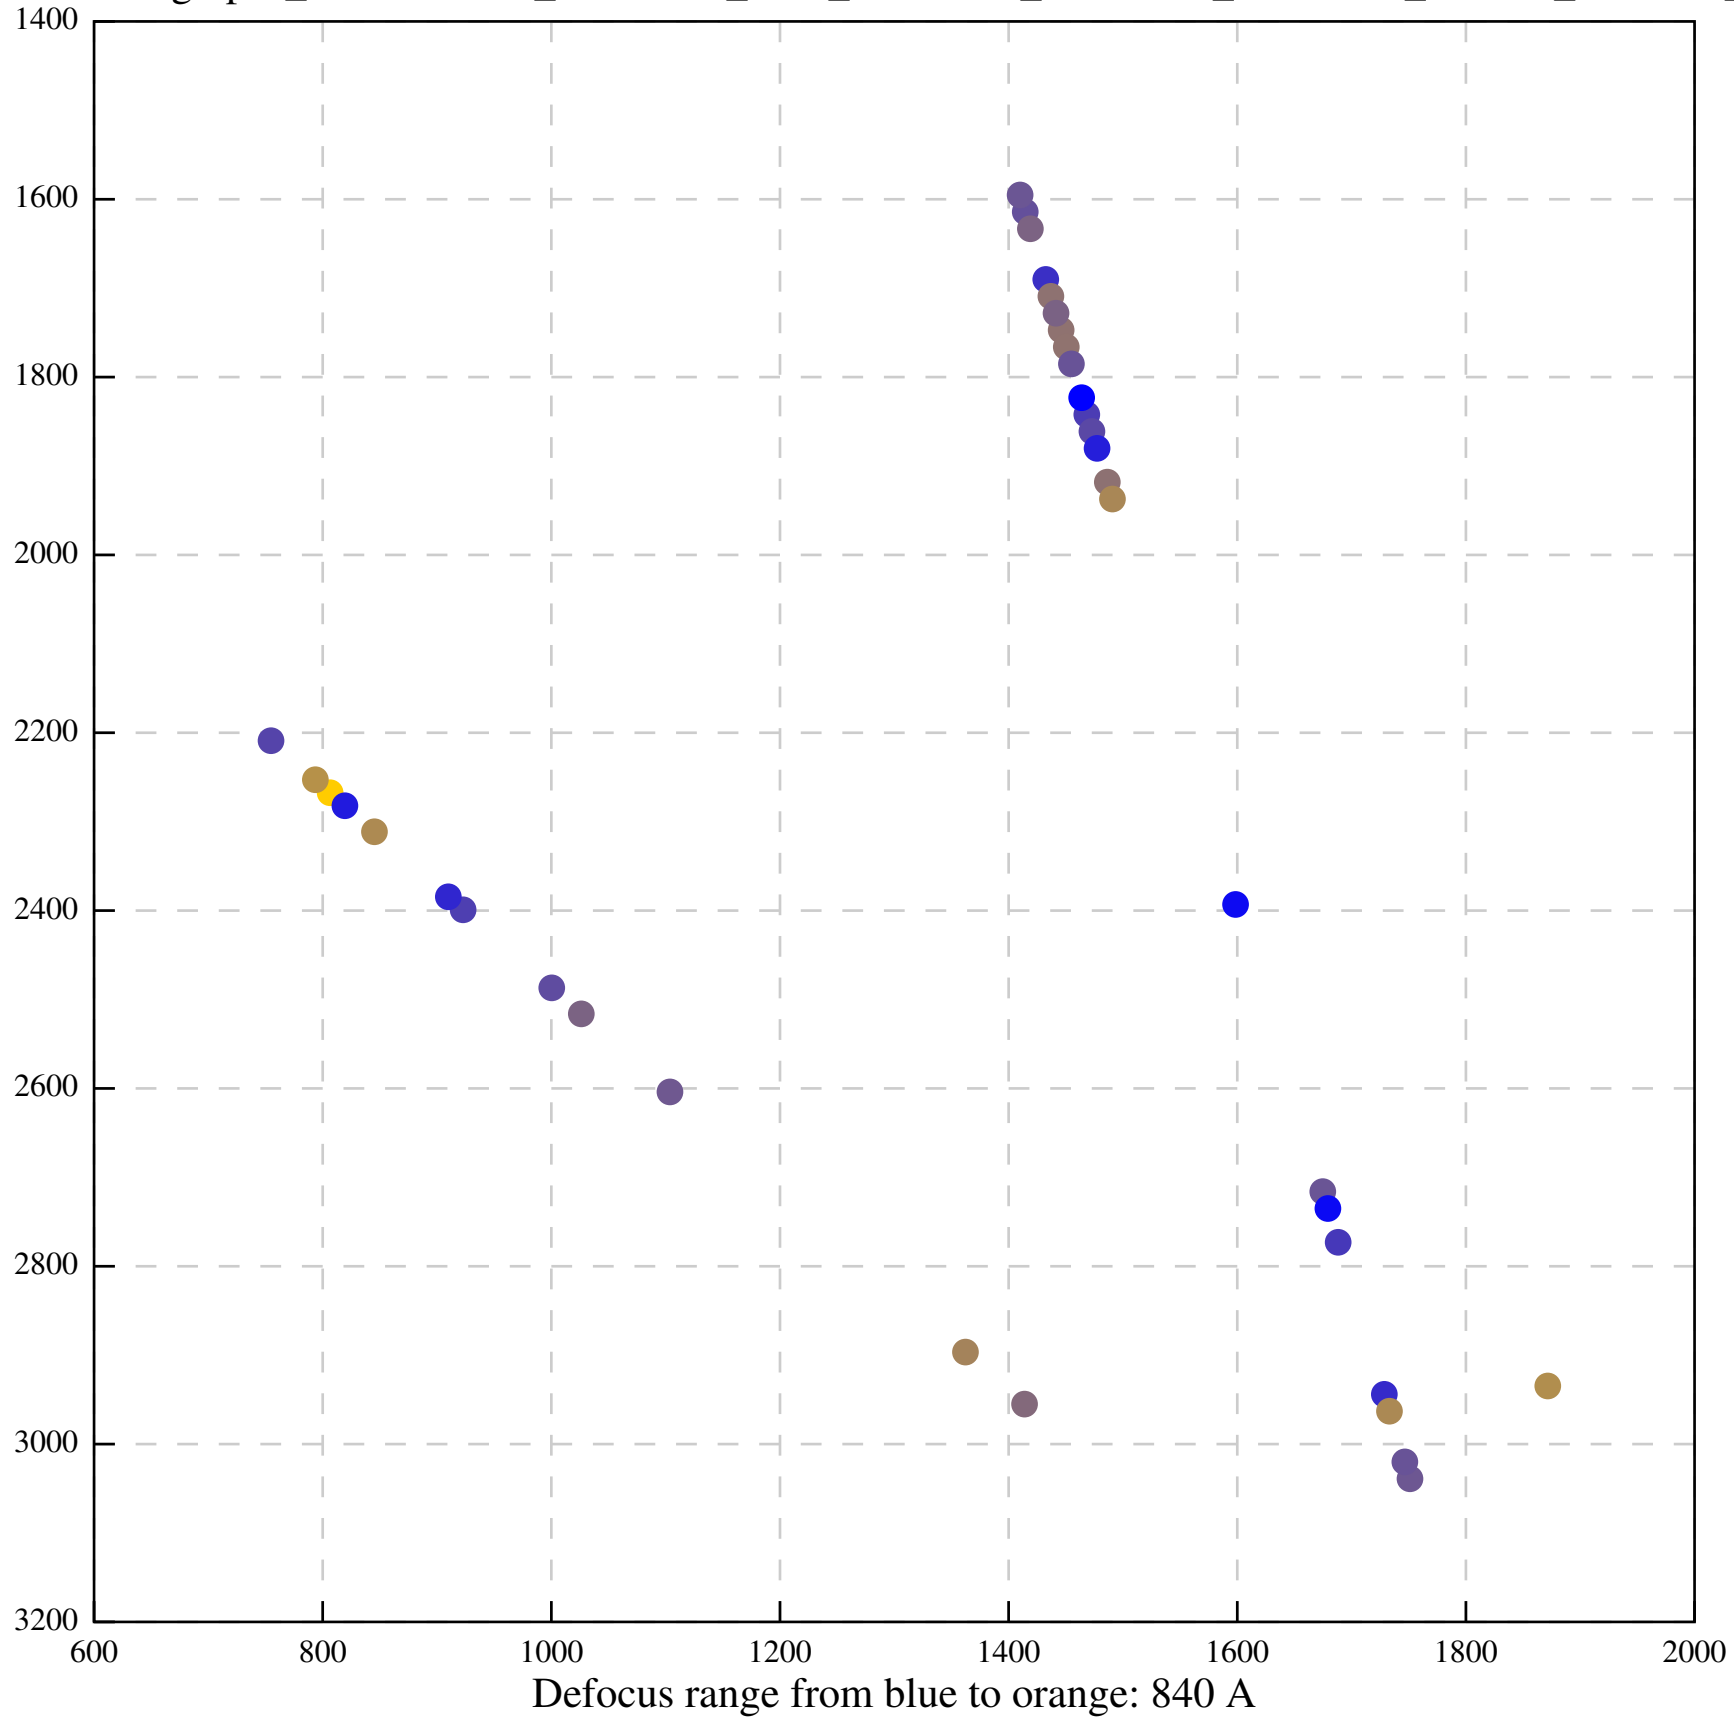

Defocus range from blue to orange: 126 A

Defocus range from blue to orange: 748 A

Defocus range from blue to orange: 274 Å

Defocus range from blue to orange: 60 A

Defocus range from blue to orange: 83 A

Defocus range from blue to orange: 328 A

Defocus range from blue to orange: 16 A

Defocus range from blue to orange: 93 A

Defocus range from blue to orange: 81 A

Defocus range from blue to orange: 121 A

Defocus range from blue to orange: 438 A

Defocus range from blue to orange: 437 A

Defocus range from blue to orange: 502 Å

Defocus range from blue to orange: 765 A

Defocus range from blue to orange: 593 A

Defocus range from blue to orange: 153 A

Defocus range from blue to orange: 171 Å

Defocus range from blue to orange: 36 A

Defocus range from blue to orange: 368 A

Defocus range from blue to orange: 412 A

Defocus range from blue to orange: 93 A

Defocus range from blue to orange: 0 Å