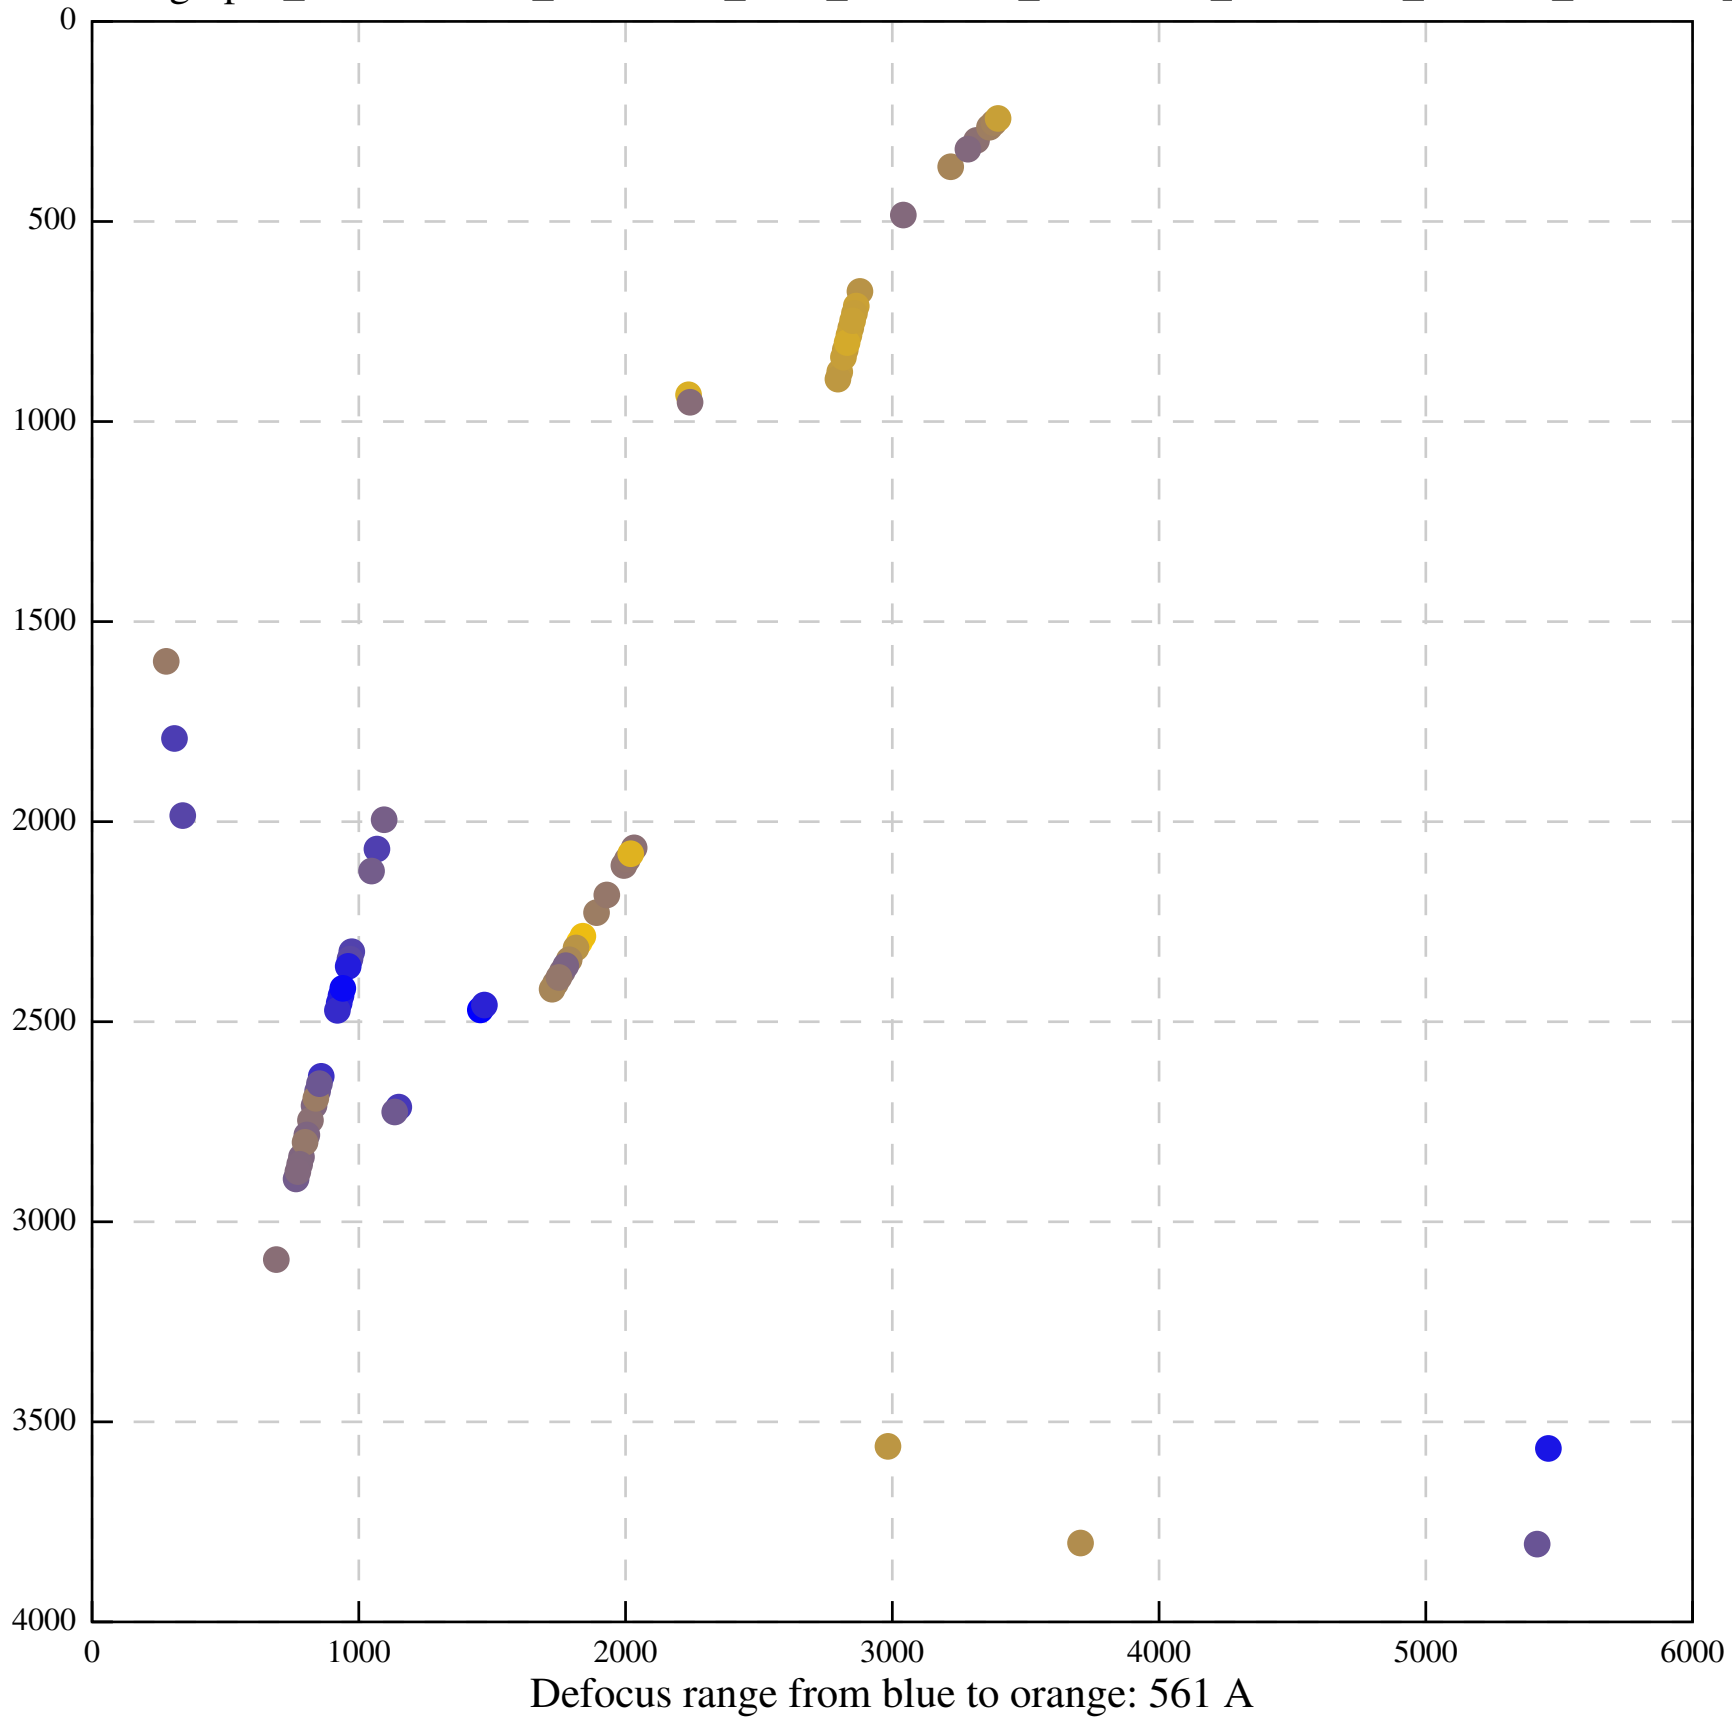

Defocus range from blue to orange: 480 A

Defocus range from blue to orange: 204 Å

Defocus range from blue to orange: 580 A

Defocus range from blue to orange: 353 A

Defocus range from blue to orange: 50 A

Defocus range from blue to orange: 286 A

Defocus range from blue to orange: 552 A

Defocus range from blue to orange: 54 A

Defocus range from blue to orange: 576 A

Defocus range from blue to orange: 69 A

Defocus range from blue to orange: 173 A

Defocus range from blue to orange: 0 A

Defocus range from blue to orange: 232 Å

Defocus range from blue to orange: 575 A

Defocus range from blue to orange: 347 A

Defocus range from blue to orange: 0 A

Defocus range from blue to orange: 487 A

Defocus range from blue to orange: 383 A

Defocus range from blue to orange: 126 A

Defocus range from blue to orange: 748 A

Defocus range from blue to orange: 274 Å

Defocus range from blue to orange: 60 A

Defocus range from blue to orange: 83 A

Defocus range from blue to orange: 328 A