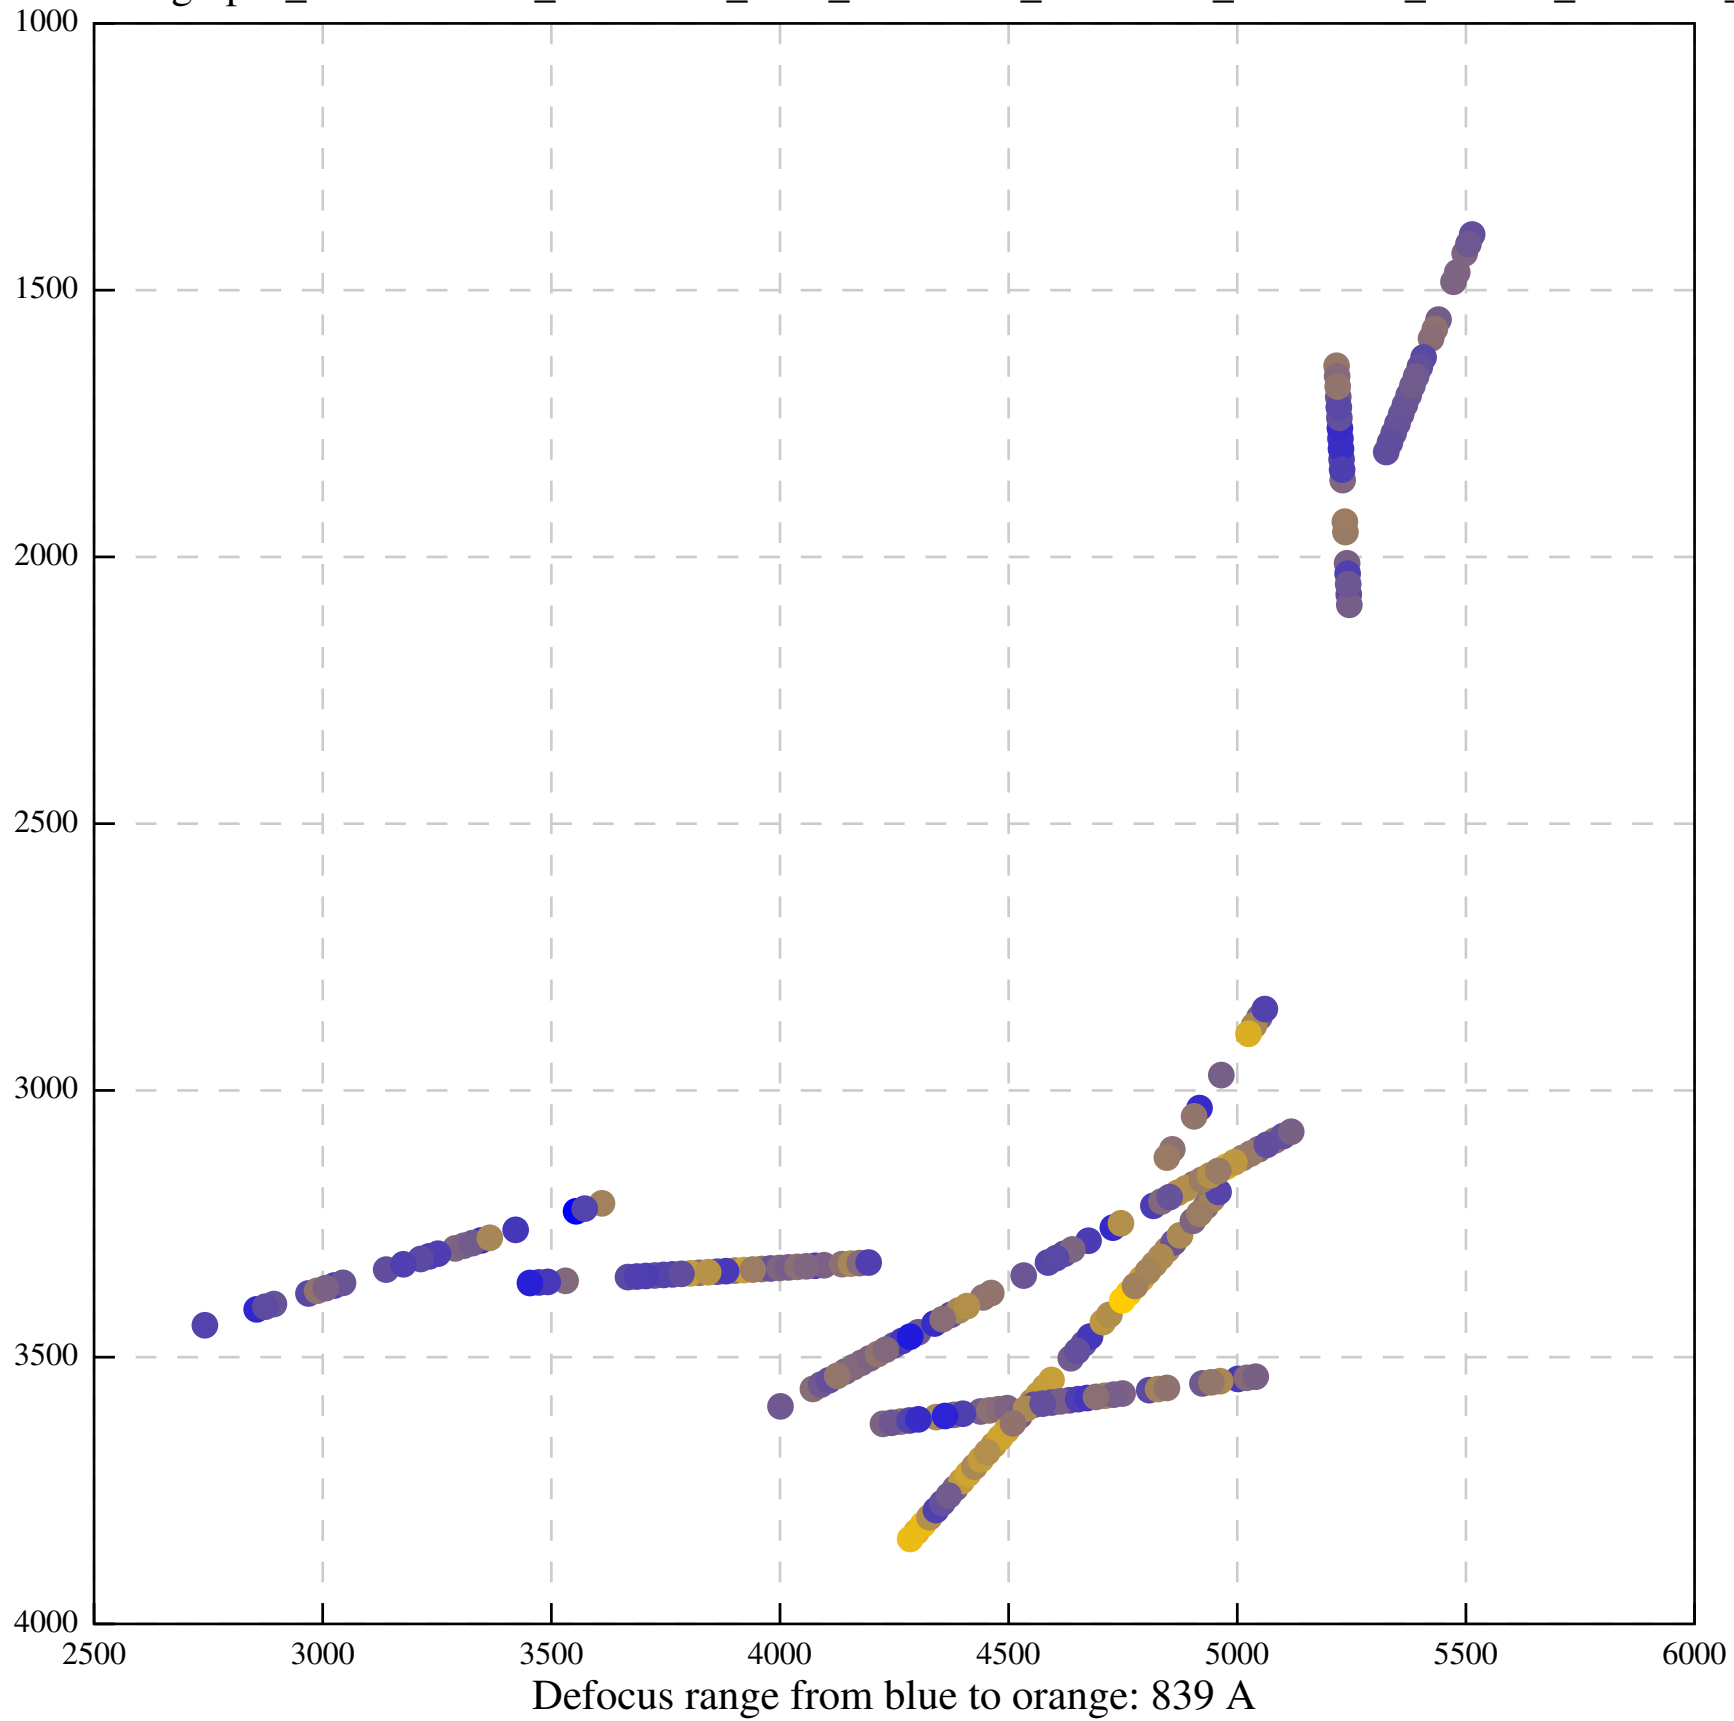

Defocus range from blue to orange: 480 A

Defocus range from blue to orange: 204 Å

Defocus range from blue to orange: 580 A

Defocus range from blue to orange: 353 A

Defocus range from blue to orange: 50 A

Defocus range from blue to orange: 286 A

Defocus range from blue to orange: 232 Å

Defocus range from blue to orange: 575 A

Defocus range from blue to orange: 347 A

Defocus range from blue to orange: 0 A

Defocus range from blue to orange: 487 A

Defocus range from blue to orange: 383 A

Defocus range from blue to orange: 126 A

Defocus range from blue to orange: 748 A

Defocus range from blue to orange: 274 Å

Defocus range from blue to orange: 60 A

Defocus range from blue to orange: 83 A

Defocus range from blue to orange: 328 A

Defocus range from blue to orange: 16 A

Defocus range from blue to orange: 93 A

Defocus range from blue to orange: 81 A

Defocus range from blue to orange: 121 A

Defocus range from blue to orange: 438 A

Defocus range from blue to orange: 437 A