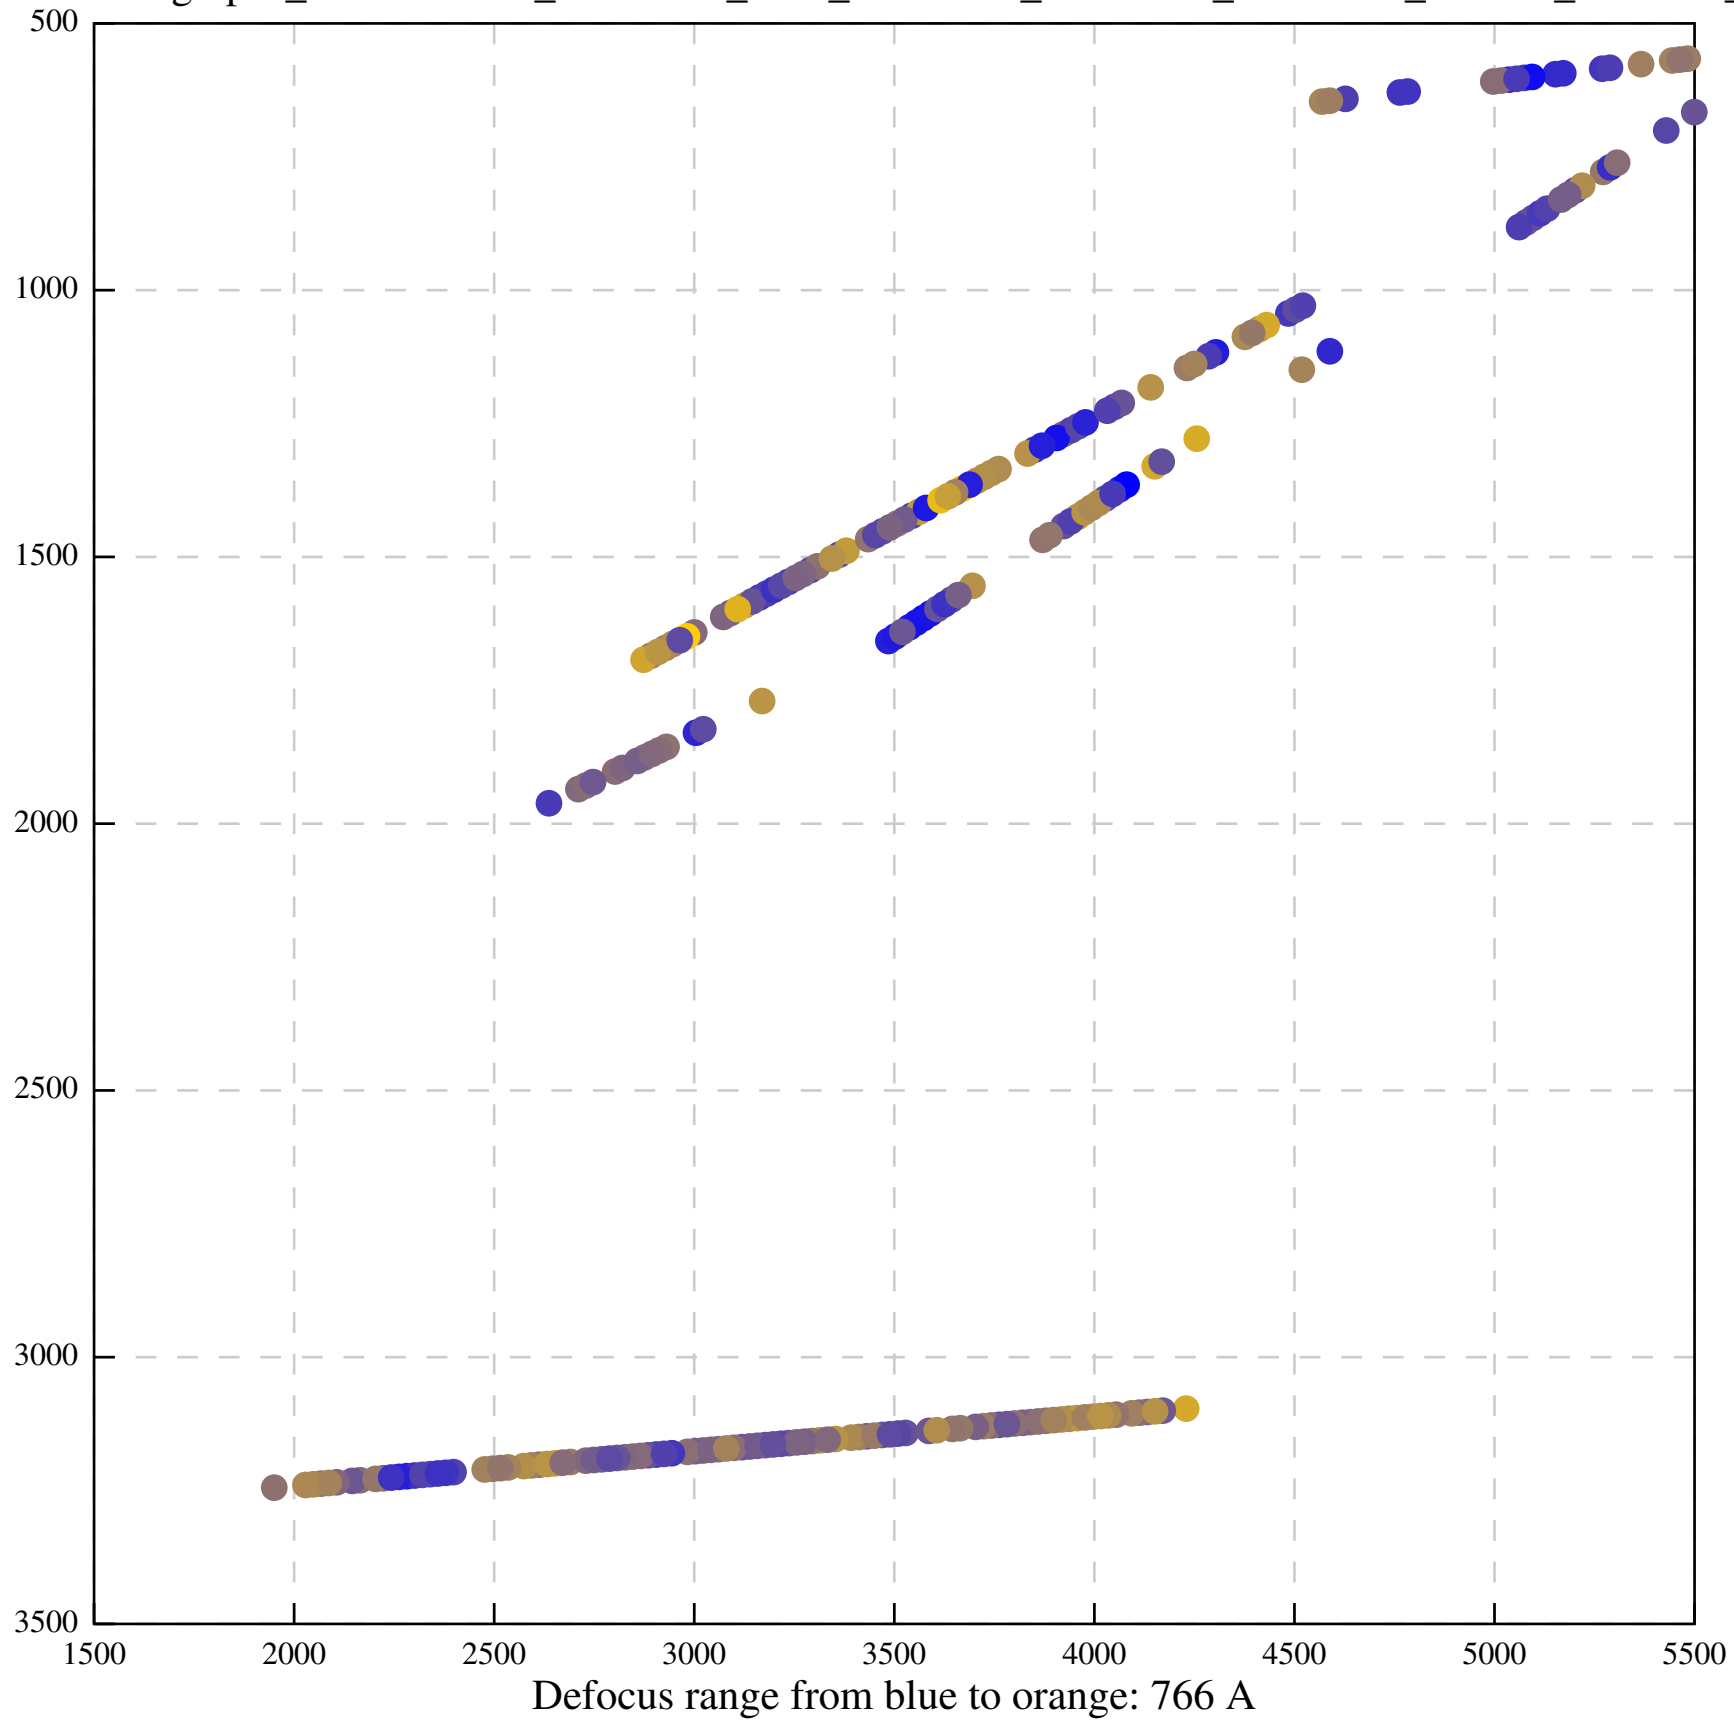

Defocus range from blue to orange: 126 A

Defocus range from blue to orange: 748 A

Defocus range from blue to orange: 274 Å

Defocus range from blue to orange: 60 A

Defocus range from blue to orange: 83 A

Defocus range from blue to orange: 328 A

Defocus range from blue to orange: 16 A

Defocus range from blue to orange: 93 A

Defocus range from blue to orange: 81 A

Defocus range from blue to orange: 121 A

Defocus range from blue to orange: 438 A

Defocus range from blue to orange: 437 A

Defocus range from blue to orange: 502 Å

Defocus range from blue to orange: 765 A

Defocus range from blue to orange: 593 A

Defocus range from blue to orange: 153 A

Defocus range from blue to orange: 171 Å

Defocus range from blue to orange: 36 A

Defocus range from blue to orange: 368 A

Defocus range from blue to orange: 412 A

Defocus range from blue to orange: 93 A

Defocus range from blue to orange: 0 Å