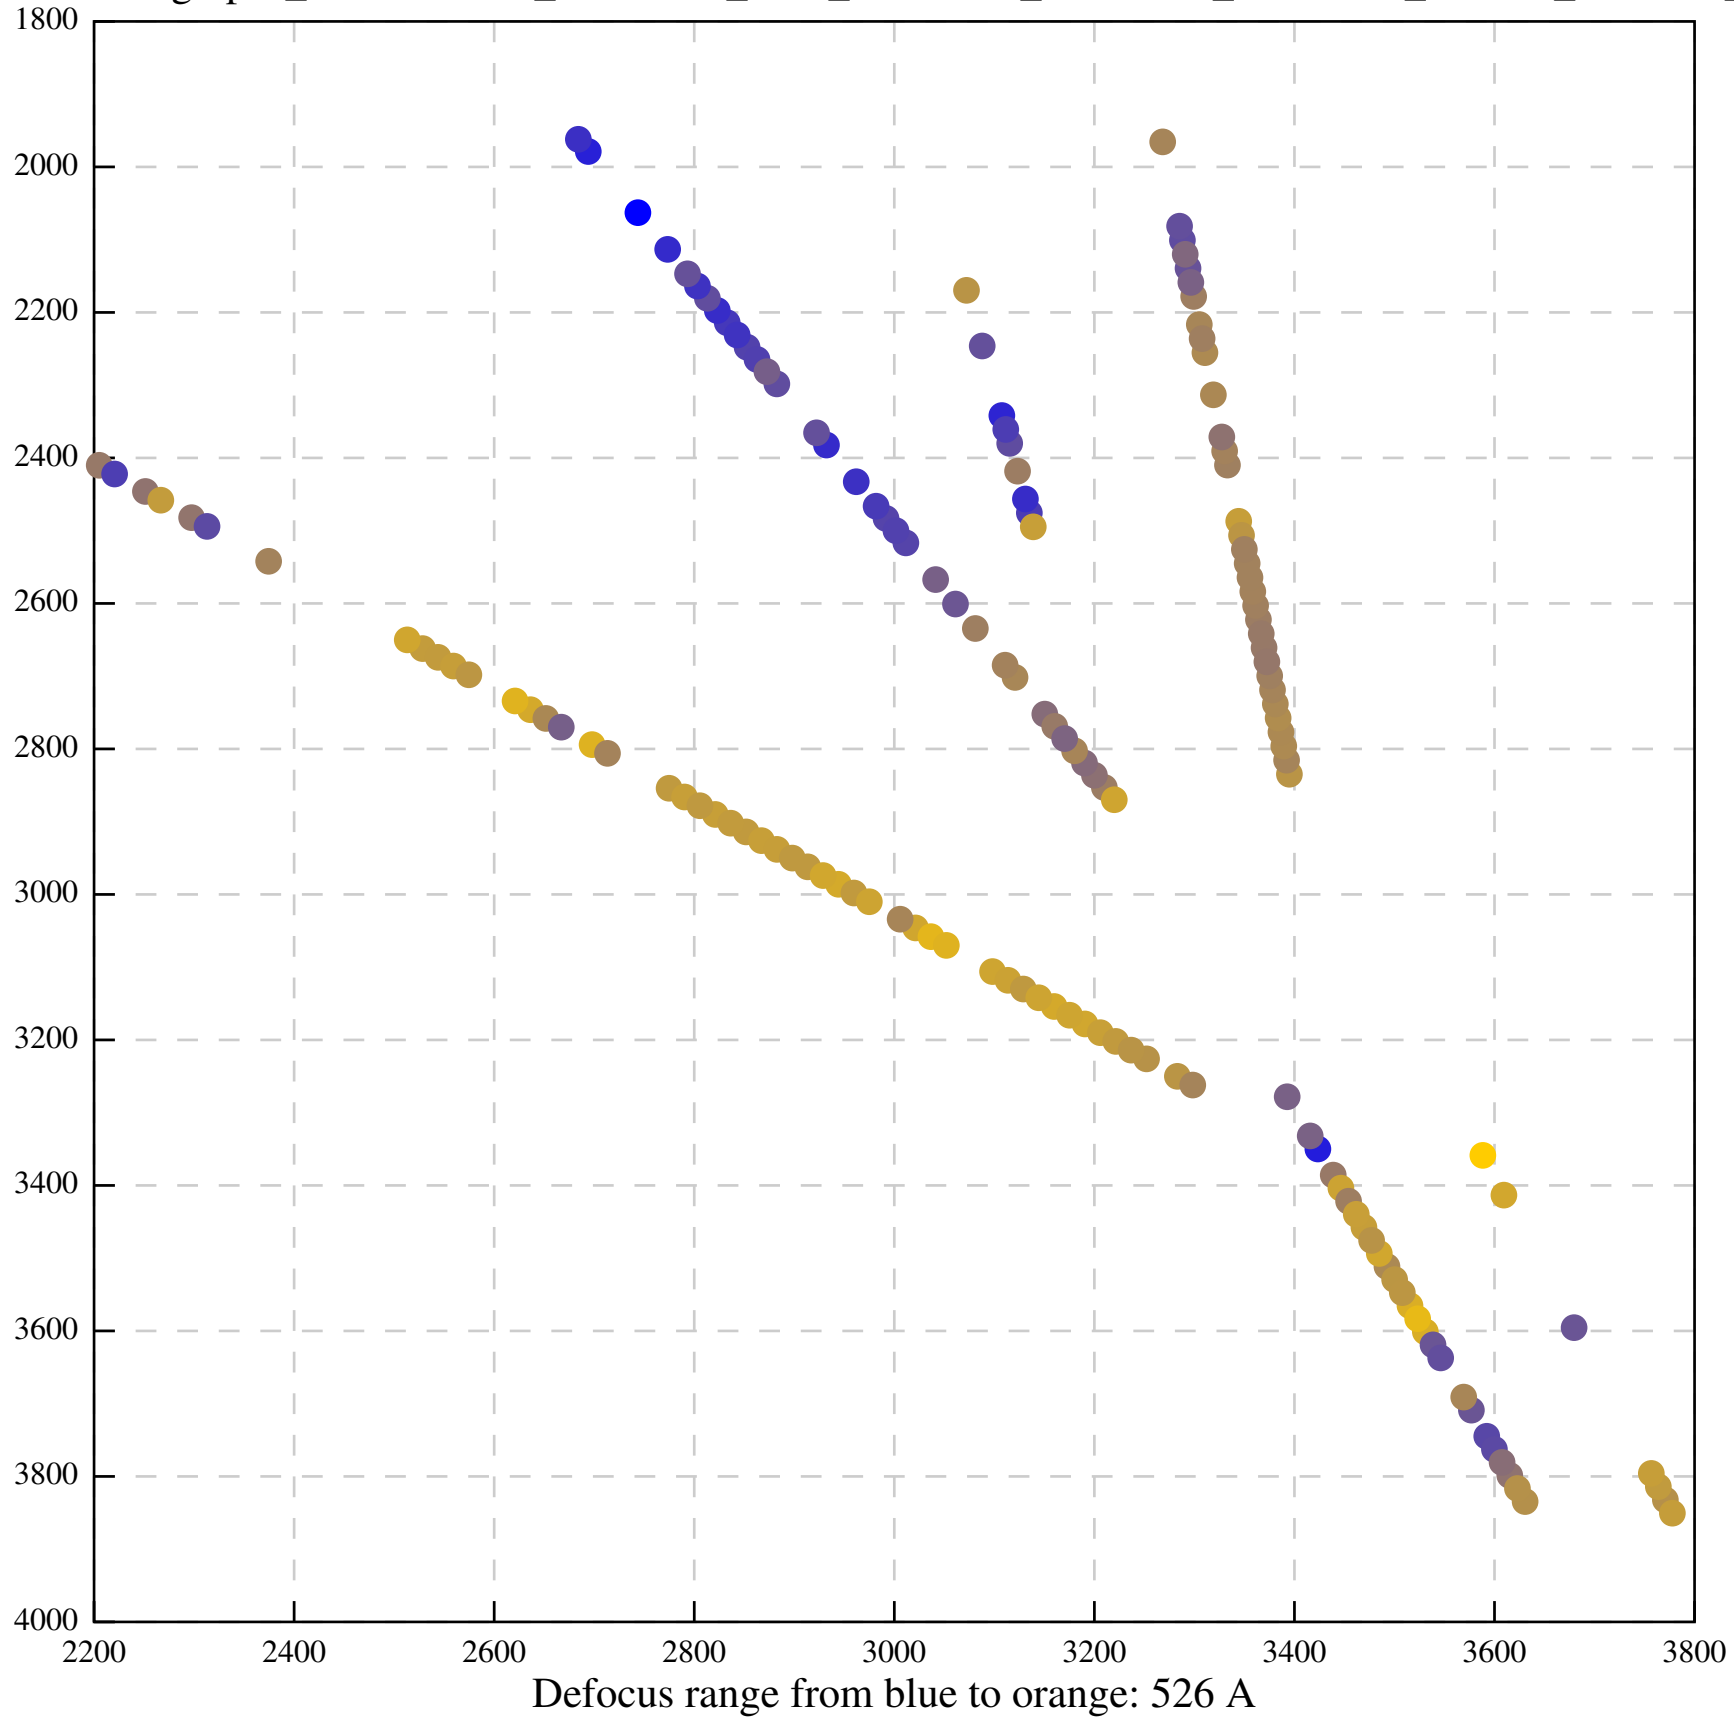

Asymm. obs [-1, 1] opticsGroup2

Asymm. obs [-pi, pi] opticsGroup2

Beamtilt-only fit [-1, 1] opticsGroup2

Beamtilt-only fit [-pi, pi] opticsGroup2

Defocus range from blue to orange: 151 Å

Defocus range from blue to orange: 653 A

Defocus range from blue to orange: 480 A

Defocus range from blue to orange: 204 Å

Defocus range from blue to orange: 580 A

Defocus range from blue to orange: 353 A

Defocus range from blue to orange: 50 A

Defocus range from blue to orange: 286 A

Defocus range from blue to orange: 552 A

Defocus range from blue to orange: 54 A

Defocus range from blue to orange: 576 A

Defocus range from blue to orange: 69 A

Defocus range from blue to orange: 173 A

Defocus range from blue to orange: 0 A

Defocus range from blue to orange: 232 Å

Defocus range from blue to orange: 575 A

Defocus range from blue to orange: 347 A

Defocus range from blue to orange: 0 A

Defocus range from blue to orange: 487 A

Defocus range from blue to orange: 383 A