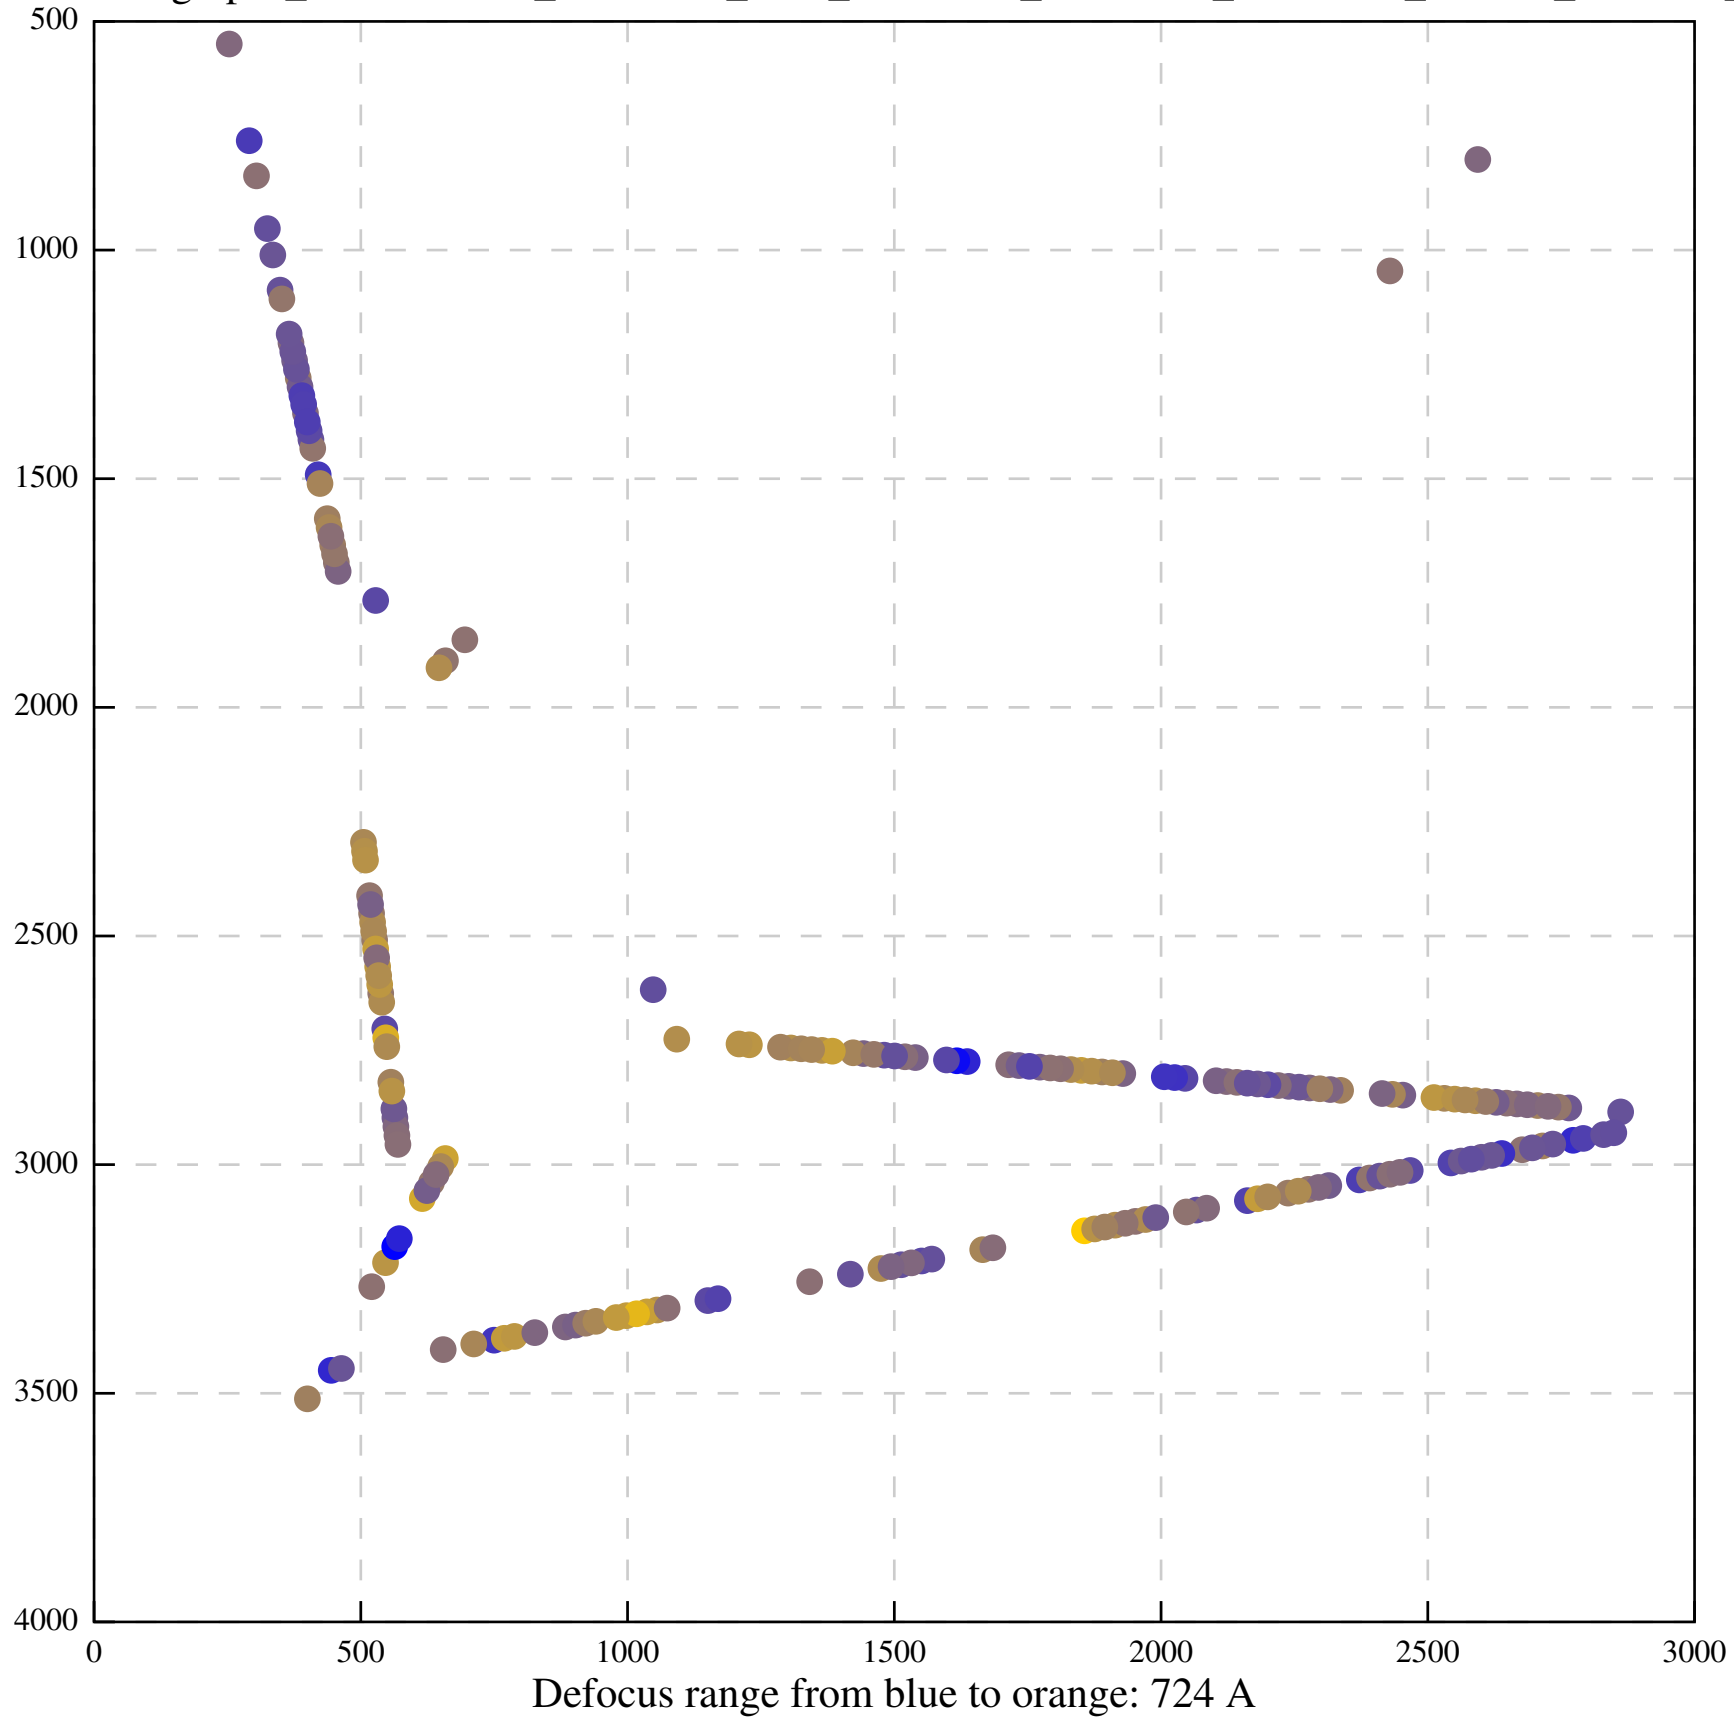

Defocus range from blue to orange: 126 A

Defocus range from blue to orange: 748 A

Defocus range from blue to orange: 274 Å

Defocus range from blue to orange: 60 A

Defocus range from blue to orange: 83 A

Defocus range from blue to orange: 328 A

Defocus range from blue to orange: 16 A

Defocus range from blue to orange: 93 A

Defocus range from blue to orange: 81 A

Defocus range from blue to orange: 121 A

Defocus range from blue to orange: 438 A

Defocus range from blue to orange: 437 A

Defocus range from blue to orange: 502 Å

Defocus range from blue to orange: 765 A

Defocus range from blue to orange: 593 A

Defocus range from blue to orange: 153 A

Defocus range from blue to orange: 171 Å

Defocus range from blue to orange: 36 A

Defocus range from blue to orange: 368 A

Defocus range from blue to orange: 412 A

Defocus range from blue to orange: 93 A

Defocus range from blue to orange: 0 Å