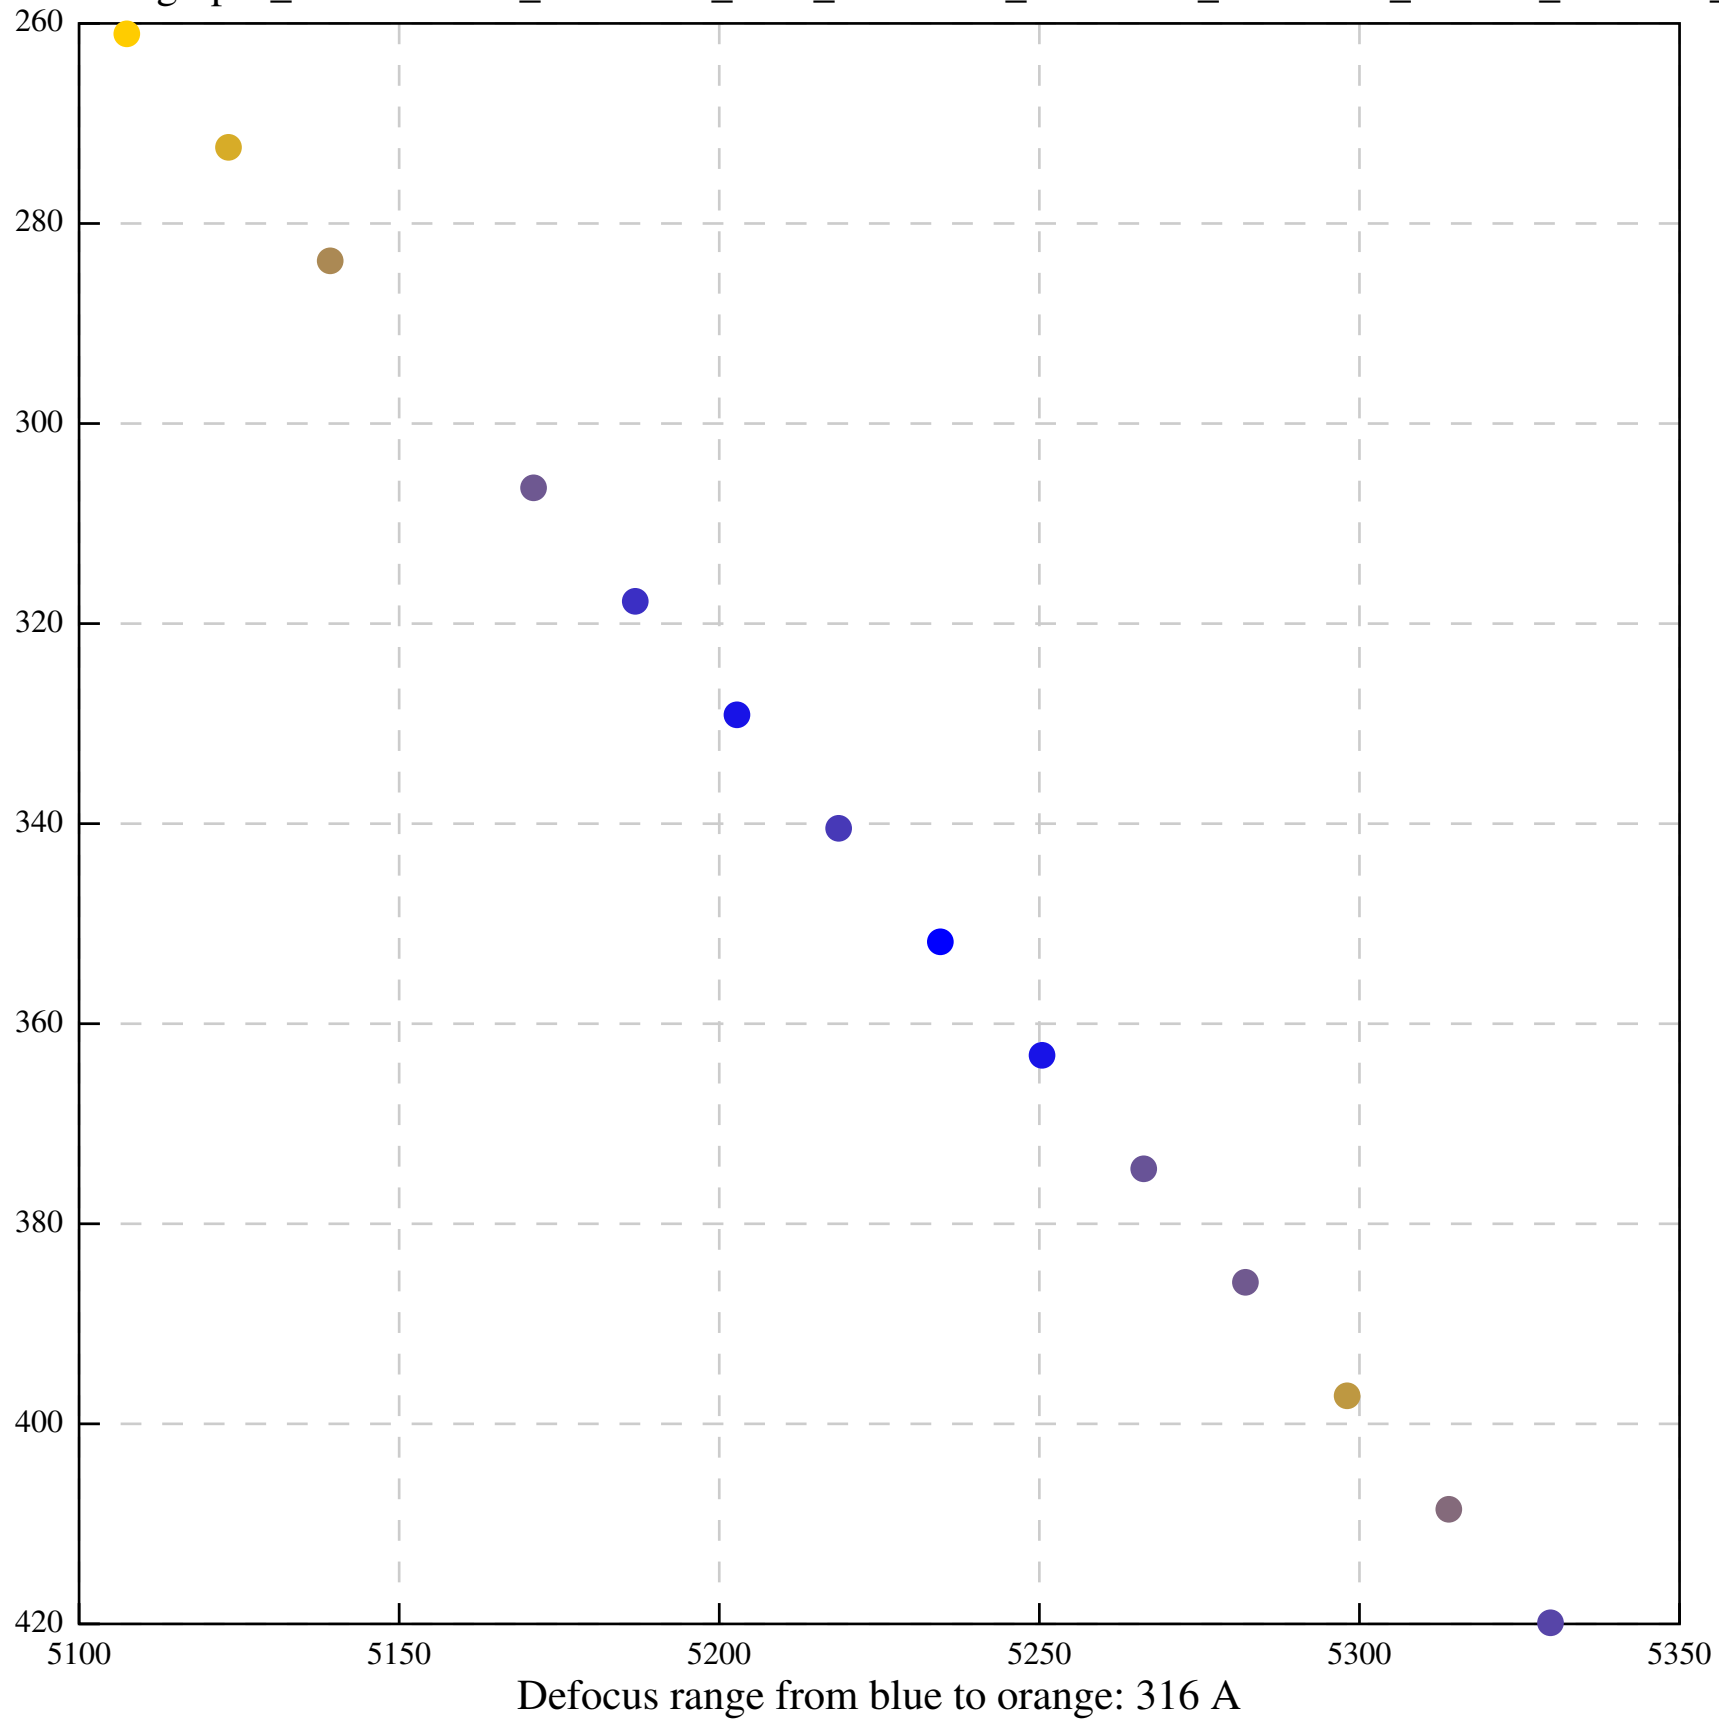

Defocus range from blue to orange: 552 A

Defocus range from blue to orange: 54 A

Defocus range from blue to orange: 576 A

Defocus range from blue to orange: 69 A

Defocus range from blue to orange: 173 A

Defocus range from blue to orange: 0 A

Defocus range from blue to orange: 232 Å

Defocus range from blue to orange: 575 A

Defocus range from blue to orange: 347 A

Defocus range from blue to orange: 0 A

Defocus range from blue to orange: 487 A

Defocus range from blue to orange: 383 A

Defocus range from blue to orange: 126 A

Defocus range from blue to orange: 748 A

Defocus range from blue to orange: 274 Å

Defocus range from blue to orange: 60 A

Defocus range from blue to orange: 83 A

Defocus range from blue to orange: 328 A

Defocus range from blue to orange: 16 A

Defocus range from blue to orange: 93 A

Defocus range from blue to orange: 81 A

Defocus range from blue to orange: 121 A

Defocus range from blue to orange: 438 A

Defocus range from blue to orange: 437 A