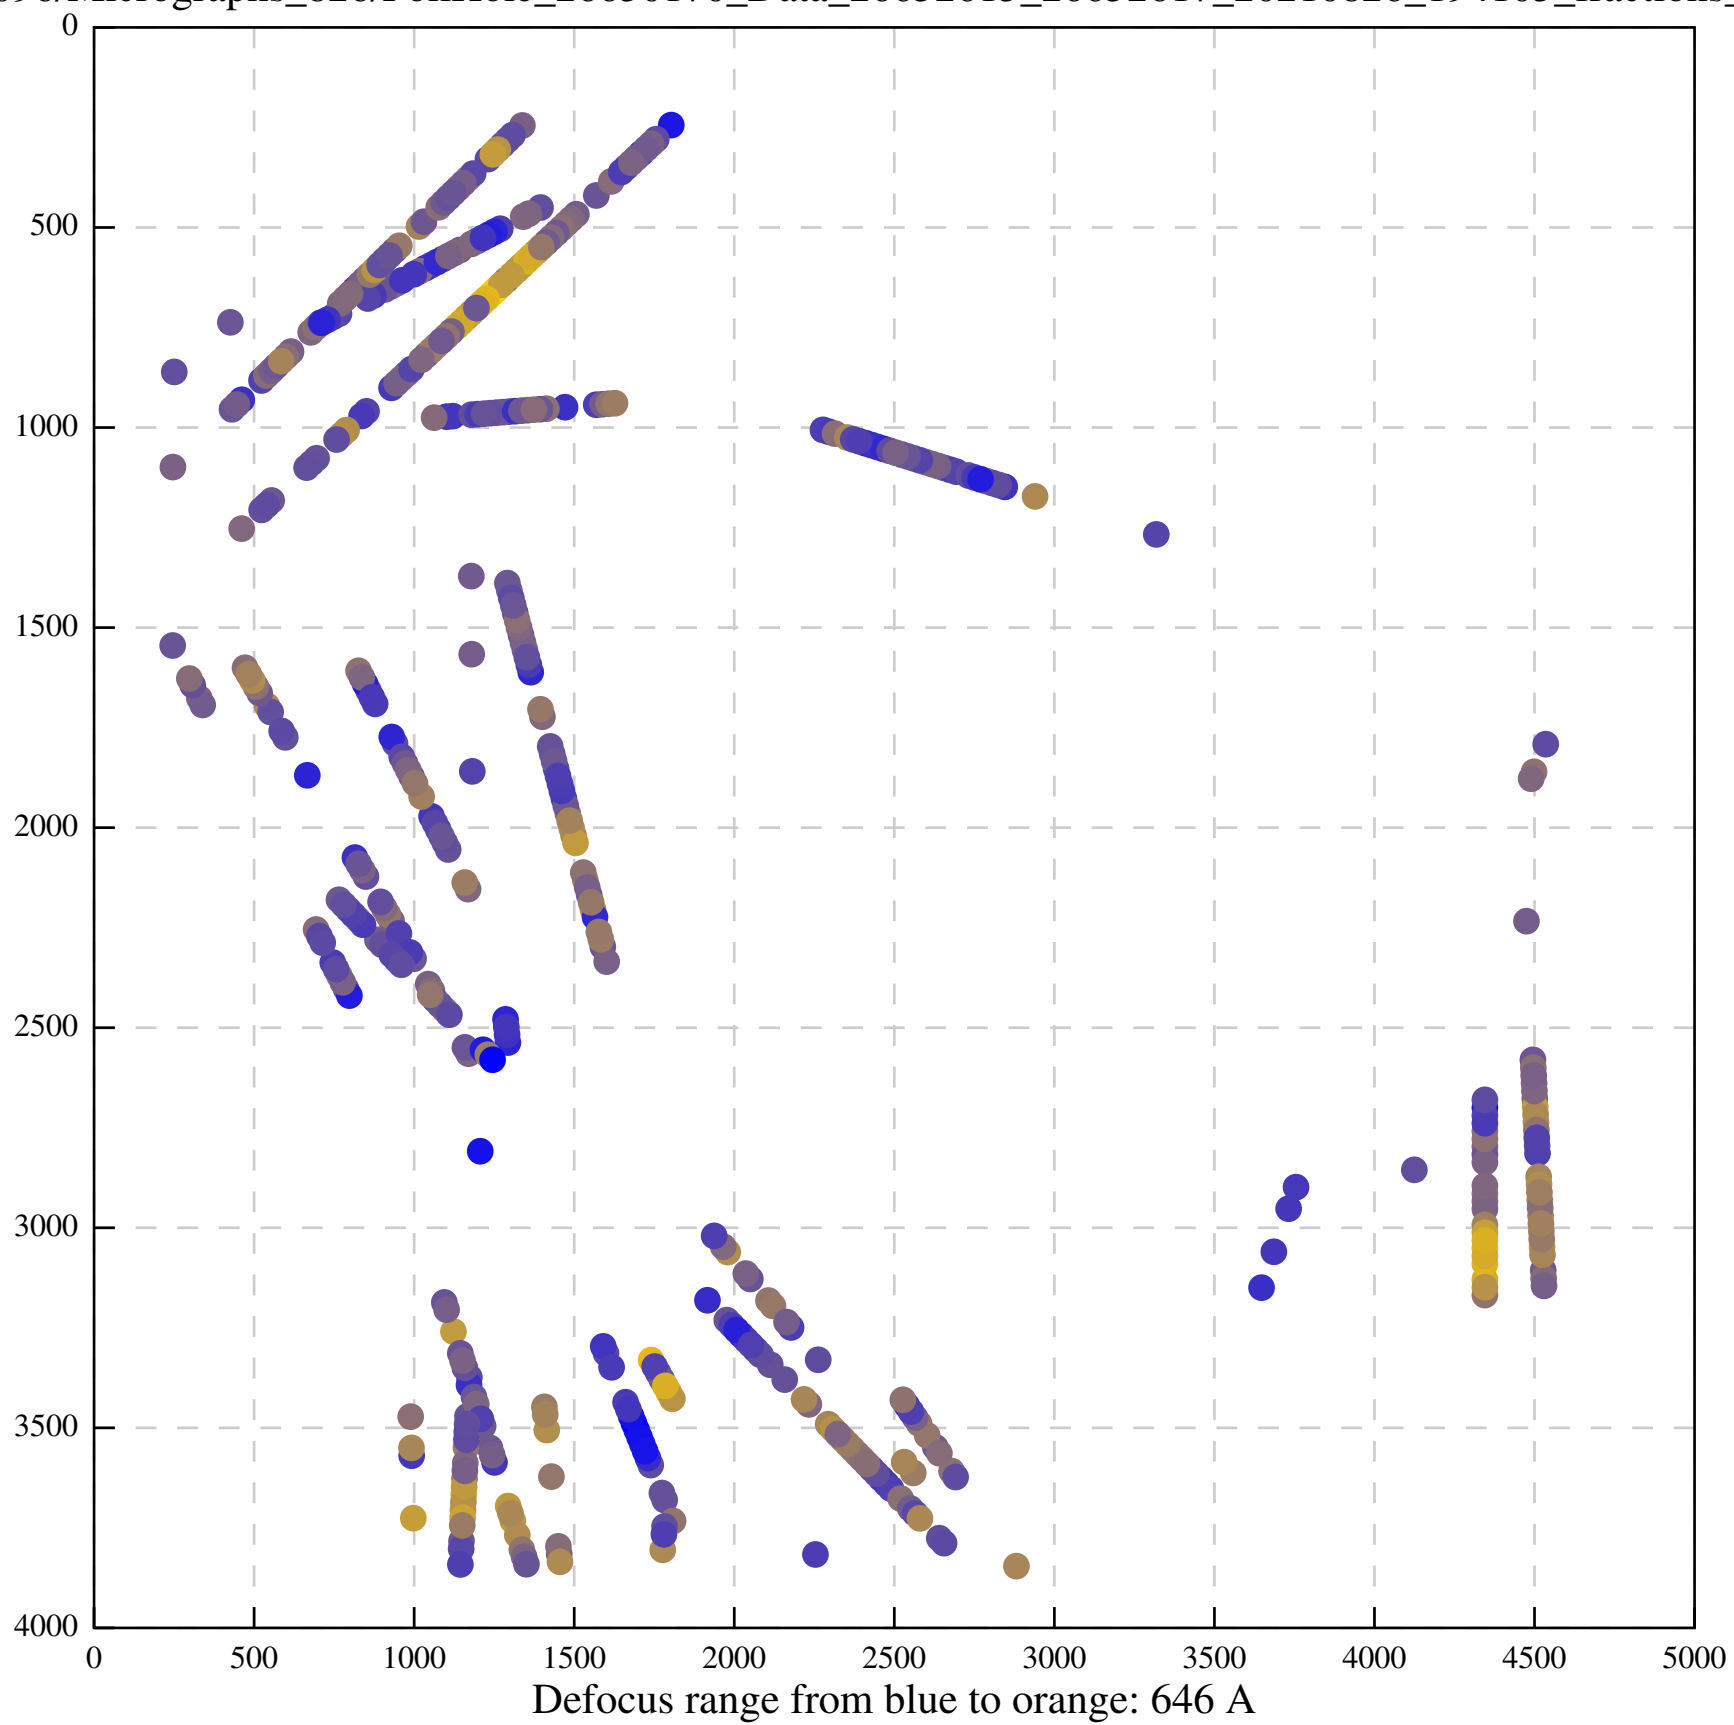

Defocus range from blue to orange: 126 A

Defocus range from blue to orange: 748 A

Defocus range from blue to orange: 274 Å

Defocus range from blue to orange: 60 A

Defocus range from blue to orange: 83 A

Defocus range from blue to orange: 328 A

Defocus range from blue to orange: 16 A

Defocus range from blue to orange: 93 A

Defocus range from blue to orange: 81 A

Defocus range from blue to orange: 121 A

Defocus range from blue to orange: 438 A

Defocus range from blue to orange: 437 A

Defocus range from blue to orange: 502 Å

Defocus range from blue to orange: 765 A

Defocus range from blue to orange: 593 A

Defocus range from blue to orange: 153 A

Defocus range from blue to orange: 171 Å

Defocus range from blue to orange: 36 A

Defocus range from blue to orange: 368 A

Defocus range from blue to orange: 412 A

Defocus range from blue to orange: 93 A

Defocus range from blue to orange: 0 Å