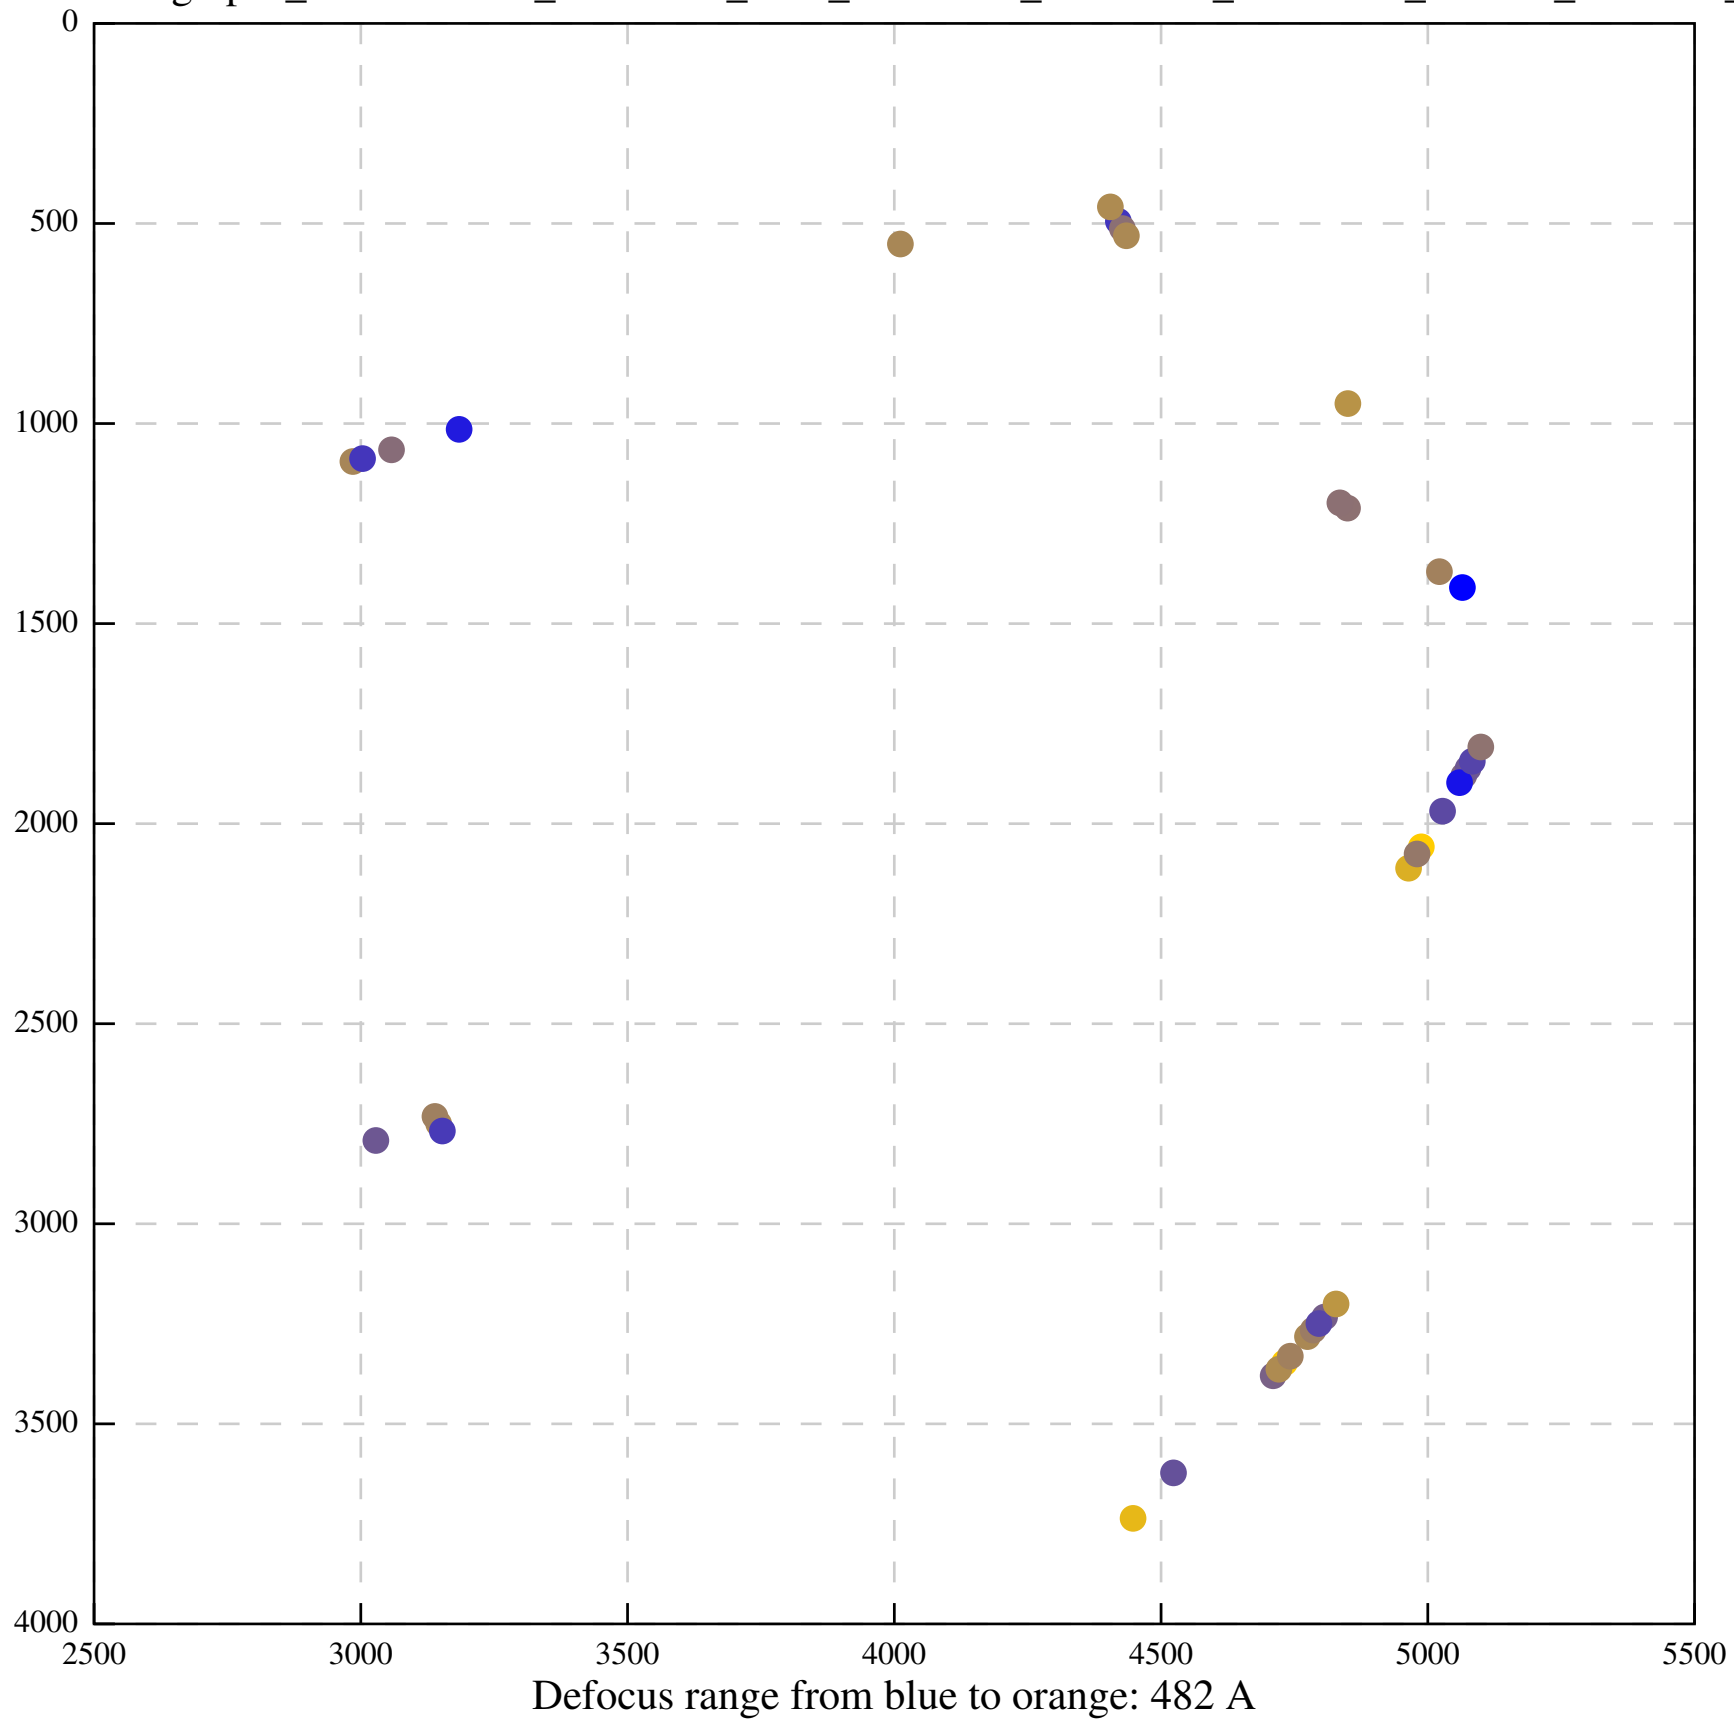

Defocus range from blue to orange: 552 A

Defocus range from blue to orange: 54 A

Defocus range from blue to orange: 576 A

Defocus range from blue to orange: 69 A

Defocus range from blue to orange: 173 A

Defocus range from blue to orange: 0 A

Defocus range from blue to orange: 232 Å

Defocus range from blue to orange: 575 A

Defocus range from blue to orange: 347 A

Defocus range from blue to orange: 0 A

Defocus range from blue to orange: 487 A

Defocus range from blue to orange: 383 A

Defocus range from blue to orange: 126 A

Defocus range from blue to orange: 748 A

Defocus range from blue to orange: 274 Å

Defocus range from blue to orange: 60 A

Defocus range from blue to orange: 83 A

Defocus range from blue to orange: 328 A

Defocus range from blue to orange: 16 A

Defocus range from blue to orange: 93 A

Defocus range from blue to orange: 81 A

Defocus range from blue to orange: 121 A

Defocus range from blue to orange: 438 A

Defocus range from blue to orange: 437 A