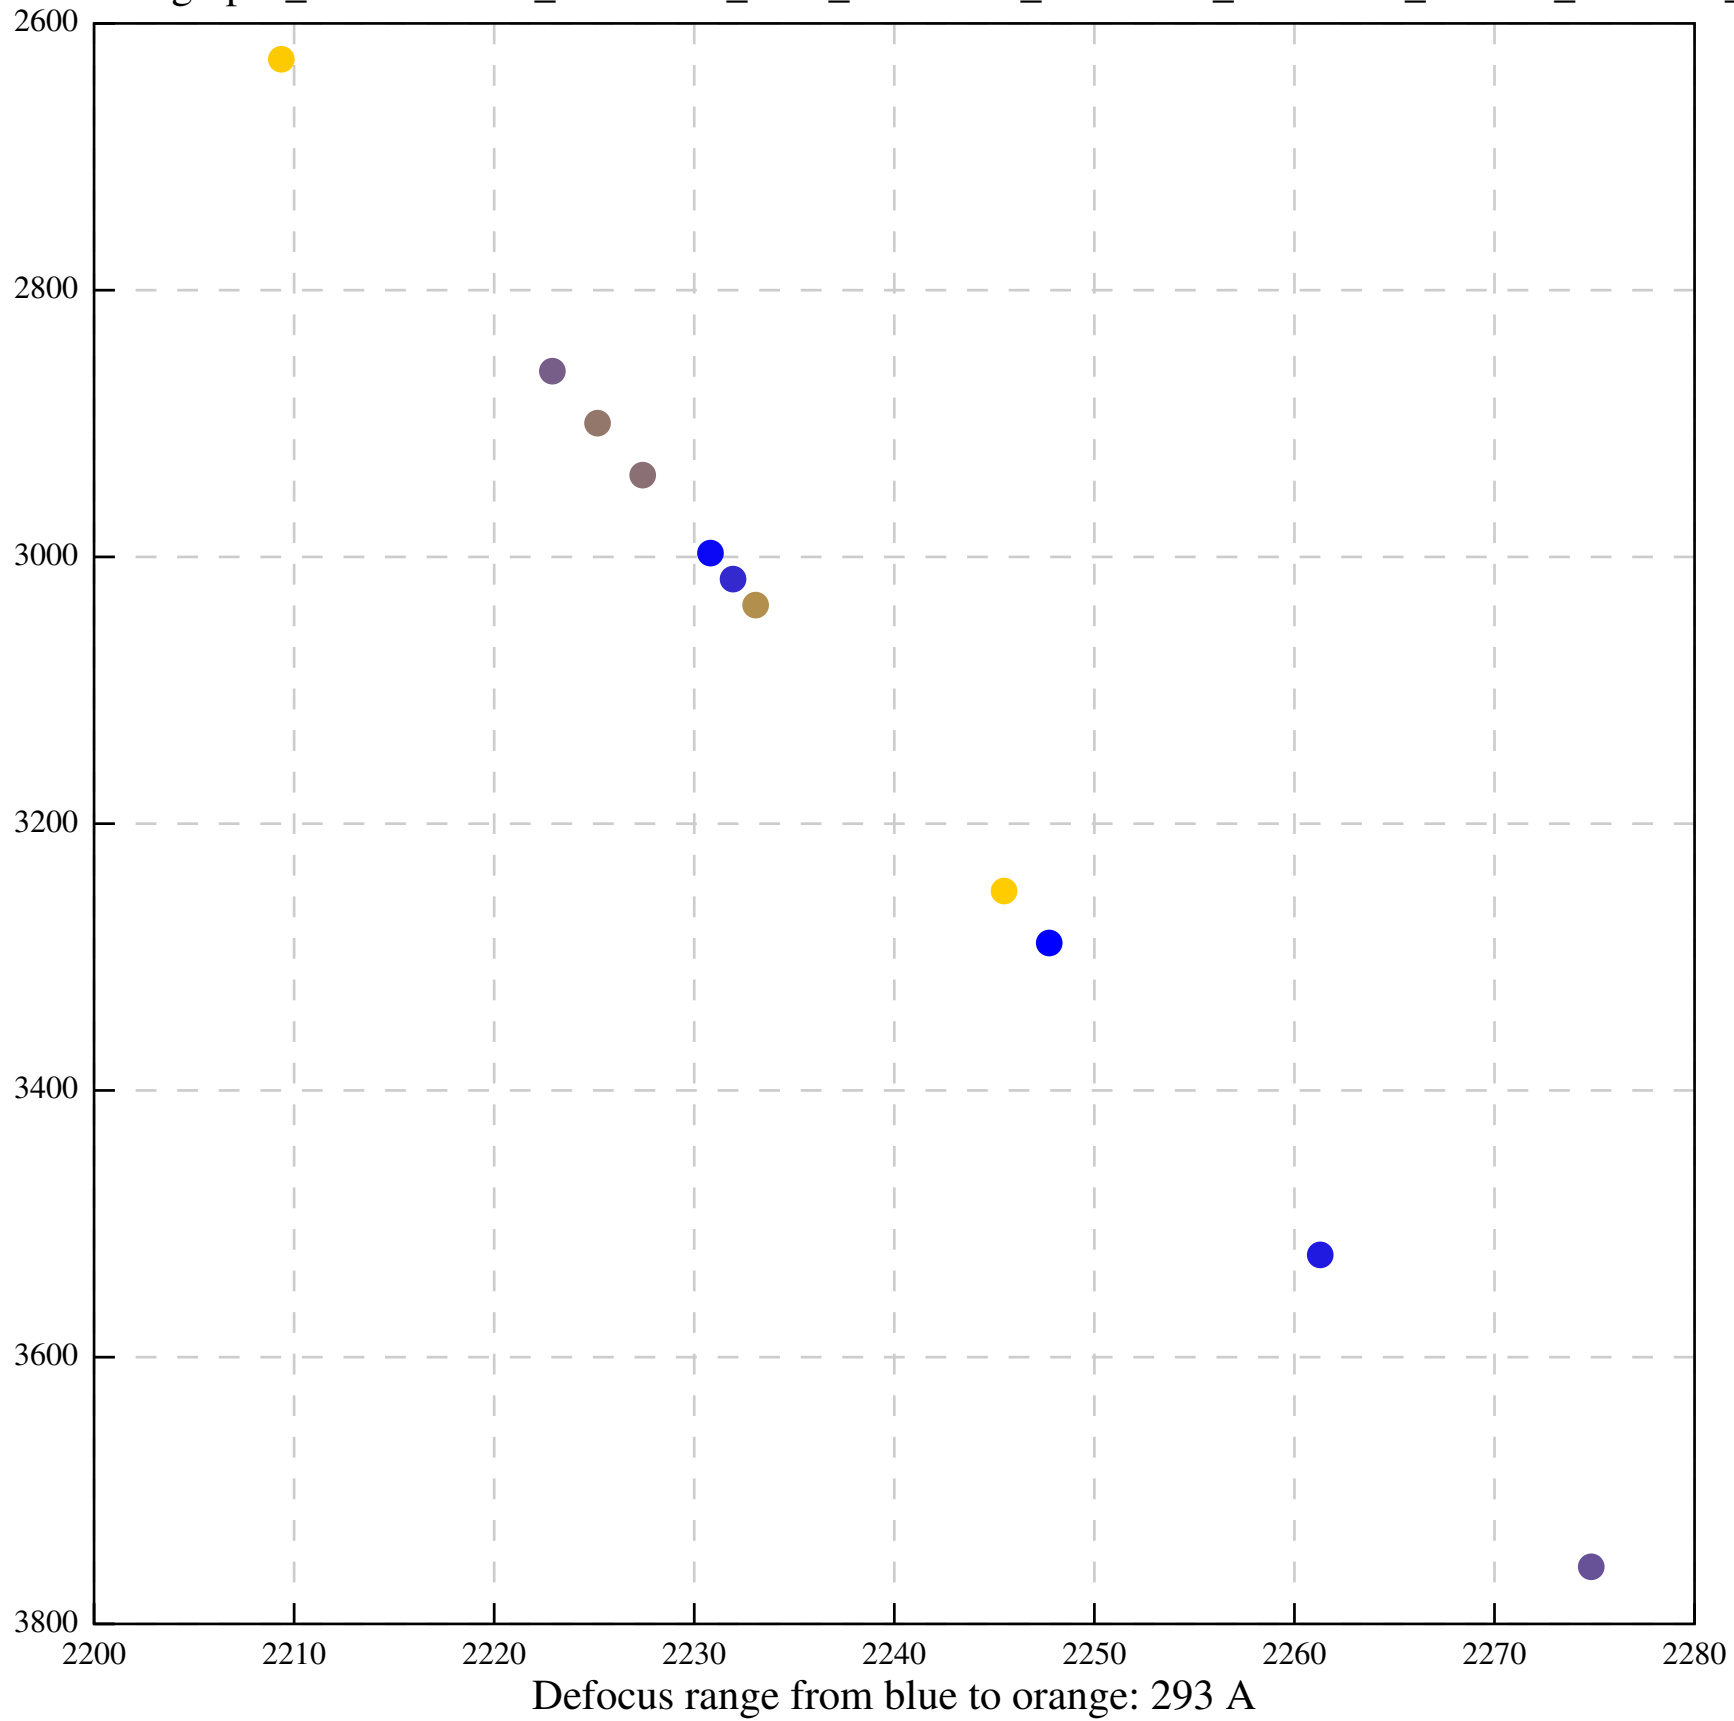

Defocus range from blue to orange: 480 A

Defocus range from blue to orange: 204 Å

Defocus range from blue to orange: 580 A

Defocus range from blue to orange: 353 A

Defocus range from blue to orange: 50 A

Defocus range from blue to orange: 286 A

Defocus range from blue to orange: 552 A

Defocus range from blue to orange: 54 A

Defocus range from blue to orange: 576 A

Defocus range from blue to orange: 69 A

Defocus range from blue to orange: 173 A

Defocus range from blue to orange: 0 A

Defocus range from blue to orange: 232 Å

Defocus range from blue to orange: 575 A

Defocus range from blue to orange: 347 A

Defocus range from blue to orange: 0 A

Defocus range from blue to orange: 487 A

Defocus range from blue to orange: 383 A

Defocus range from blue to orange: 126 A

Defocus range from blue to orange: 748 A

Defocus range from blue to orange: 274 Å

Defocus range from blue to orange: 60 A

Defocus range from blue to orange: 83 A

Defocus range from blue to orange: 328 A