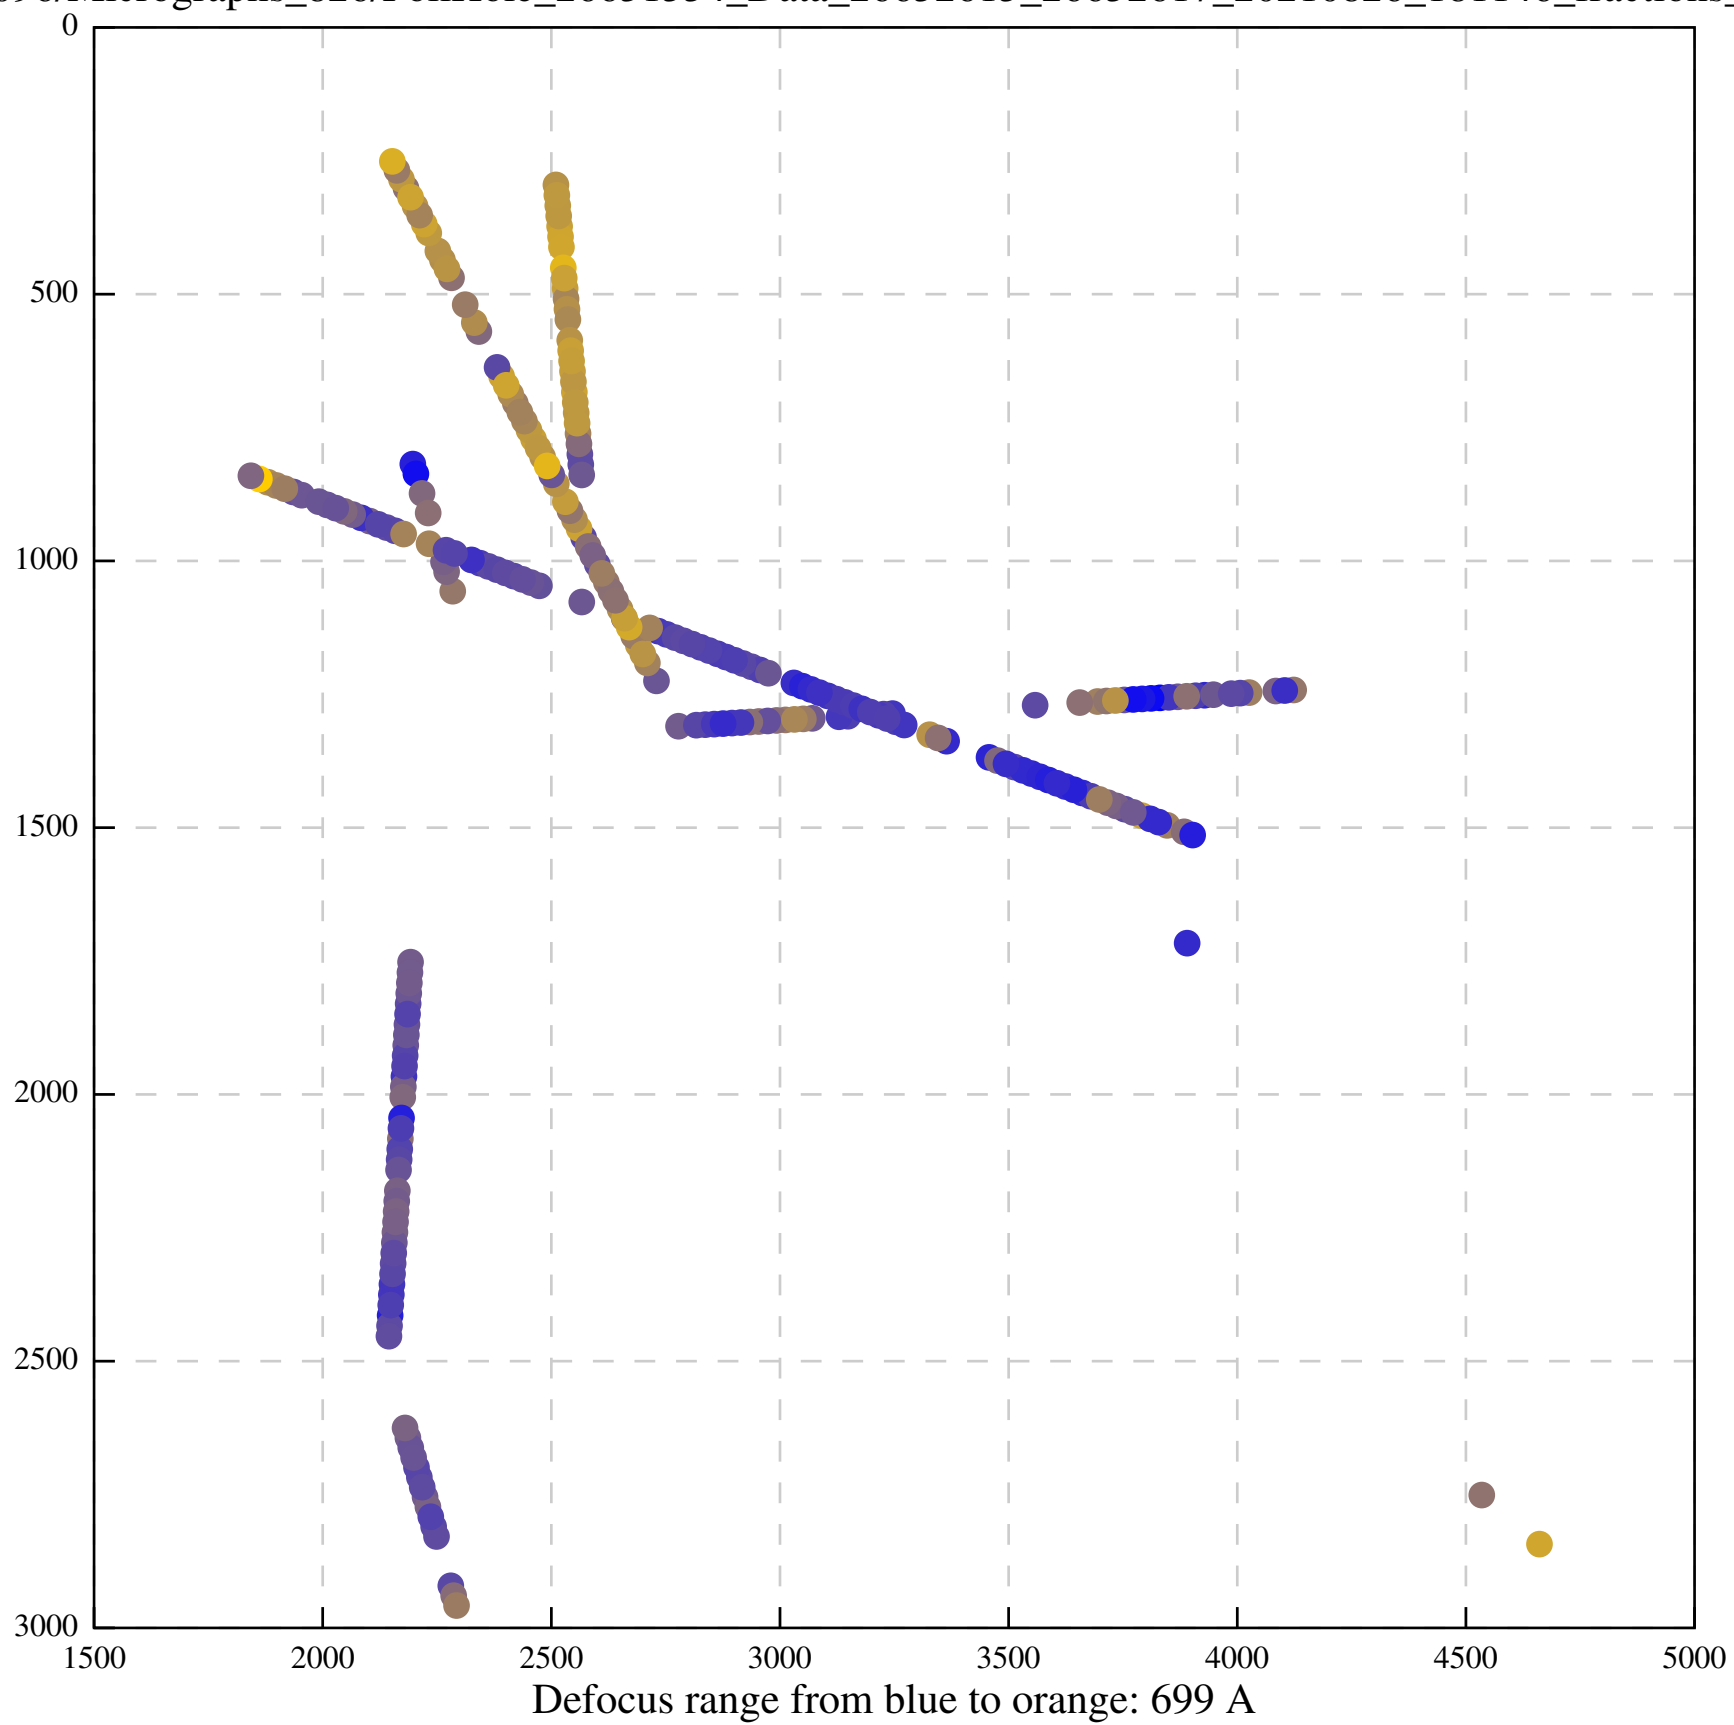

Defocus range from blue to orange: 126 A

Defocus range from blue to orange: 748 A

Defocus range from blue to orange: 274 Å

Defocus range from blue to orange: 60 A

Defocus range from blue to orange: 83 A

Defocus range from blue to orange: 328 A

Defocus range from blue to orange: 16 A

Defocus range from blue to orange: 93 A

Defocus range from blue to orange: 81 A

Defocus range from blue to orange: 121 A

Defocus range from blue to orange: 438 A

Defocus range from blue to orange: 437 A

Defocus range from blue to orange: 502 Å

Defocus range from blue to orange: 765 A

Defocus range from blue to orange: 593 A

Defocus range from blue to orange: 153 A

Defocus range from blue to orange: 171 Å

Defocus range from blue to orange: 36 A

Defocus range from blue to orange: 368 A

Defocus range from blue to orange: 412 A

Defocus range from blue to orange: 93 A

Defocus range from blue to orange: 0 Å