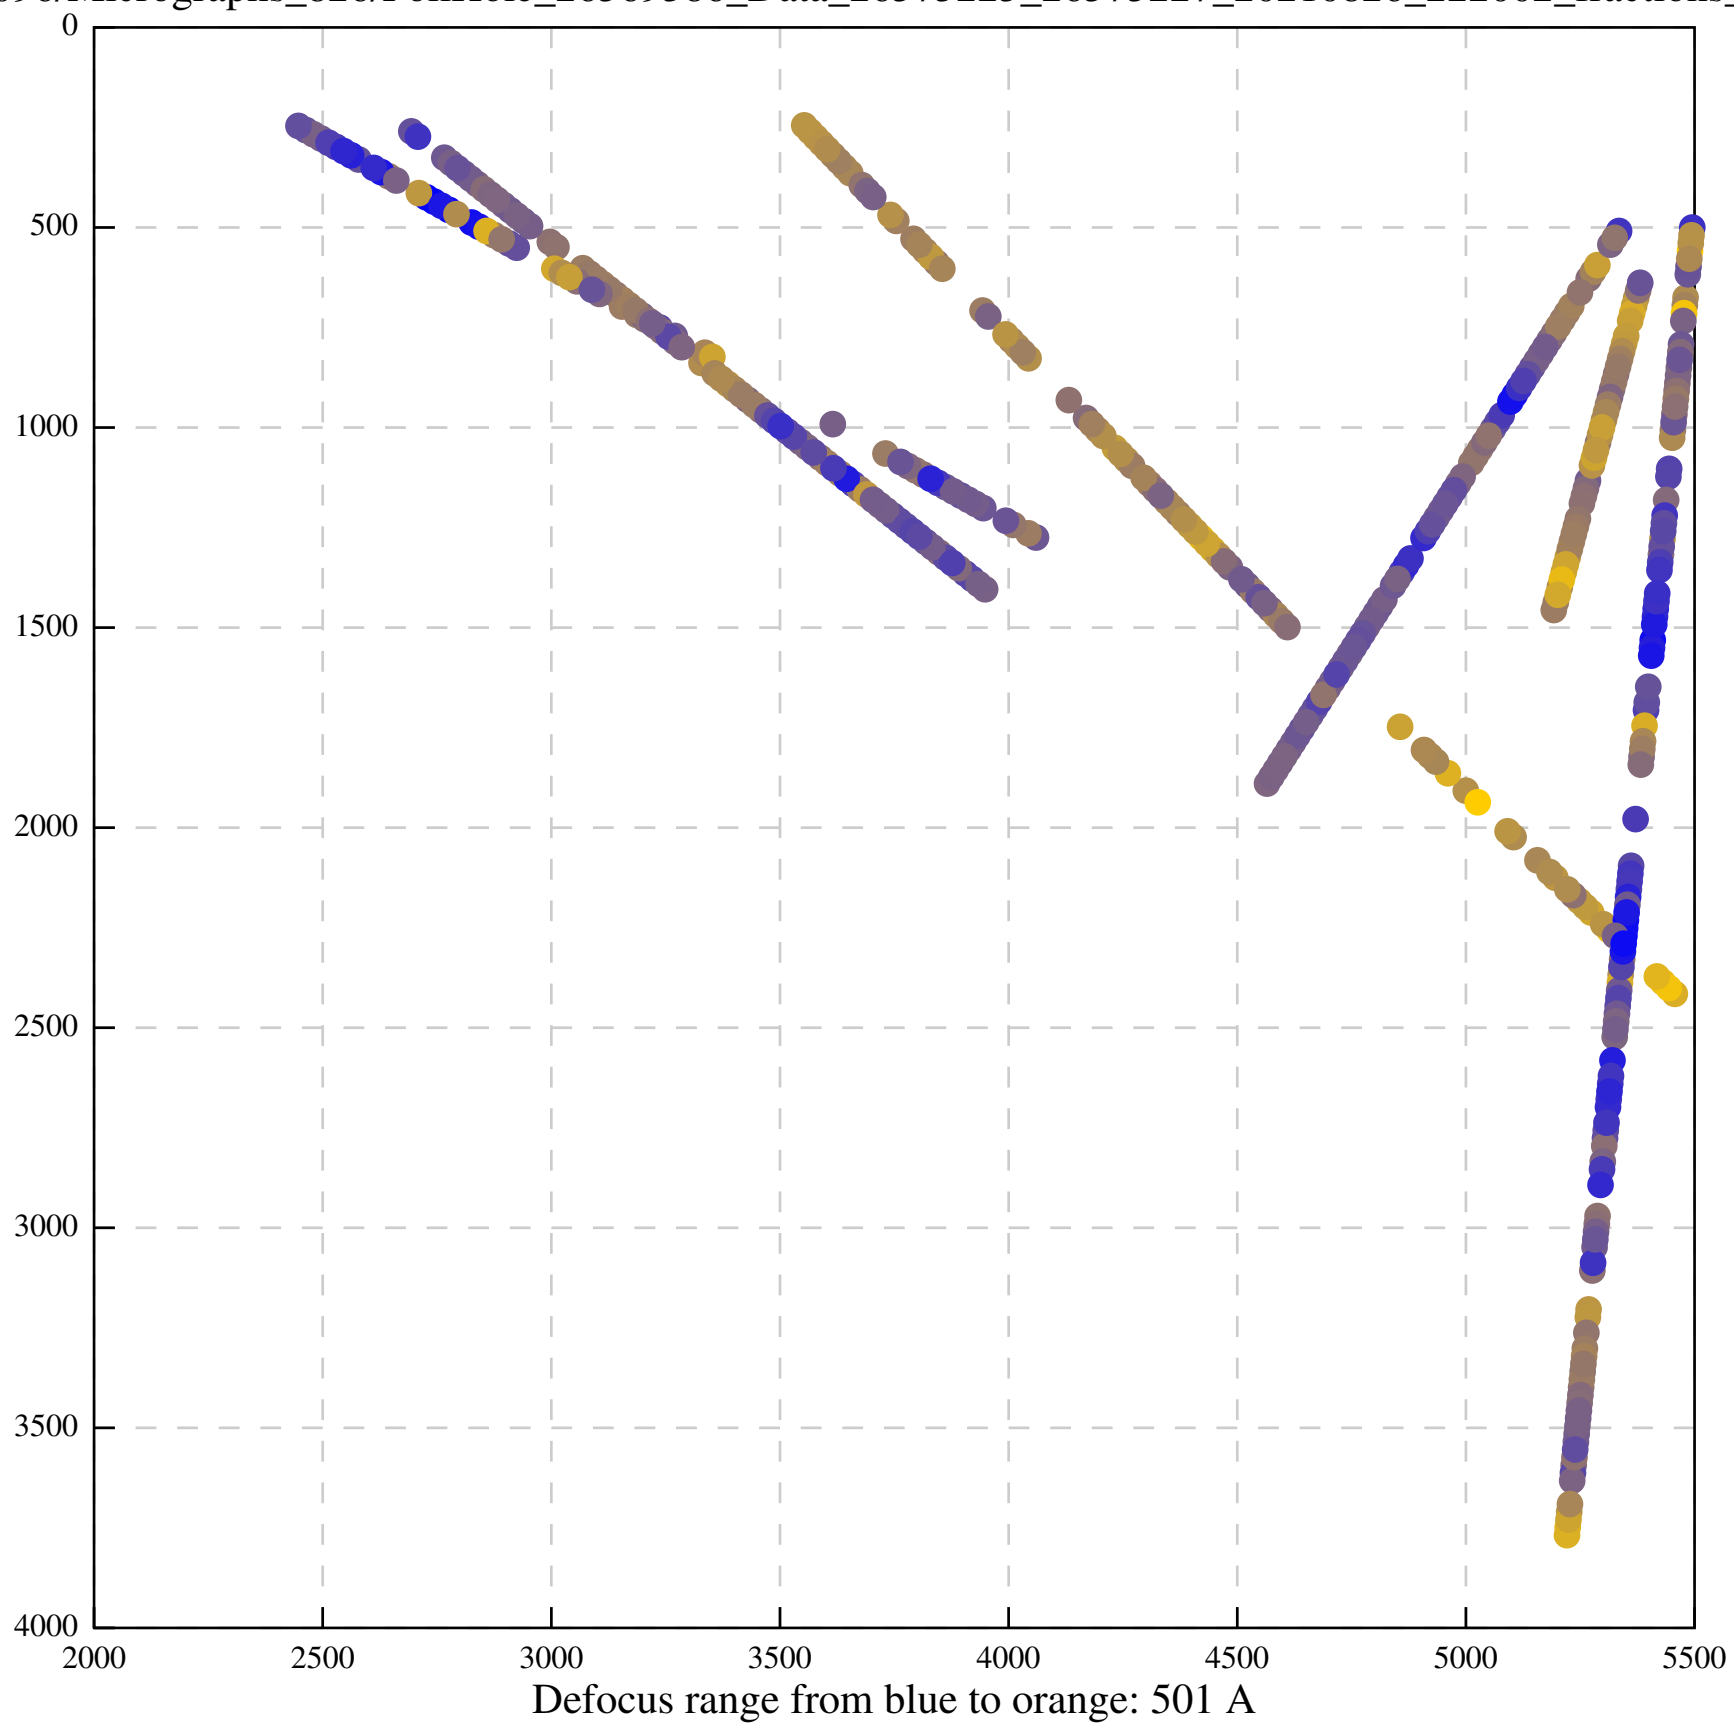

Asymm. obs [-1, 1] opticsGroup2

Asymm. obs [-pi, pi] opticsGroup2

Beamtilt-only fit [-1, 1] opticsGroup2

Beamtilt-only fit [-pi, pi] opticsGroup2

Defocus range from blue to orange: 151 Å

Defocus range from blue to orange: 653 A

Defocus range from blue to orange: 480 A

Defocus range from blue to orange: 204 Å

Defocus range from blue to orange: 580 A

Defocus range from blue to orange: 353 A

Defocus range from blue to orange: 50 A

Defocus range from blue to orange: 286 A

Defocus range from blue to orange: 552 A

Defocus range from blue to orange: 54 A

Defocus range from blue to orange: 576 A

Defocus range from blue to orange: 69 A

Defocus range from blue to orange: 173 A

Defocus range from blue to orange: 0 A

Defocus range from blue to orange: 232 Å

Defocus range from blue to orange: 575 A

Defocus range from blue to orange: 347 A

Defocus range from blue to orange: 0 A

Defocus range from blue to orange: 487 A

Defocus range from blue to orange: 383 A