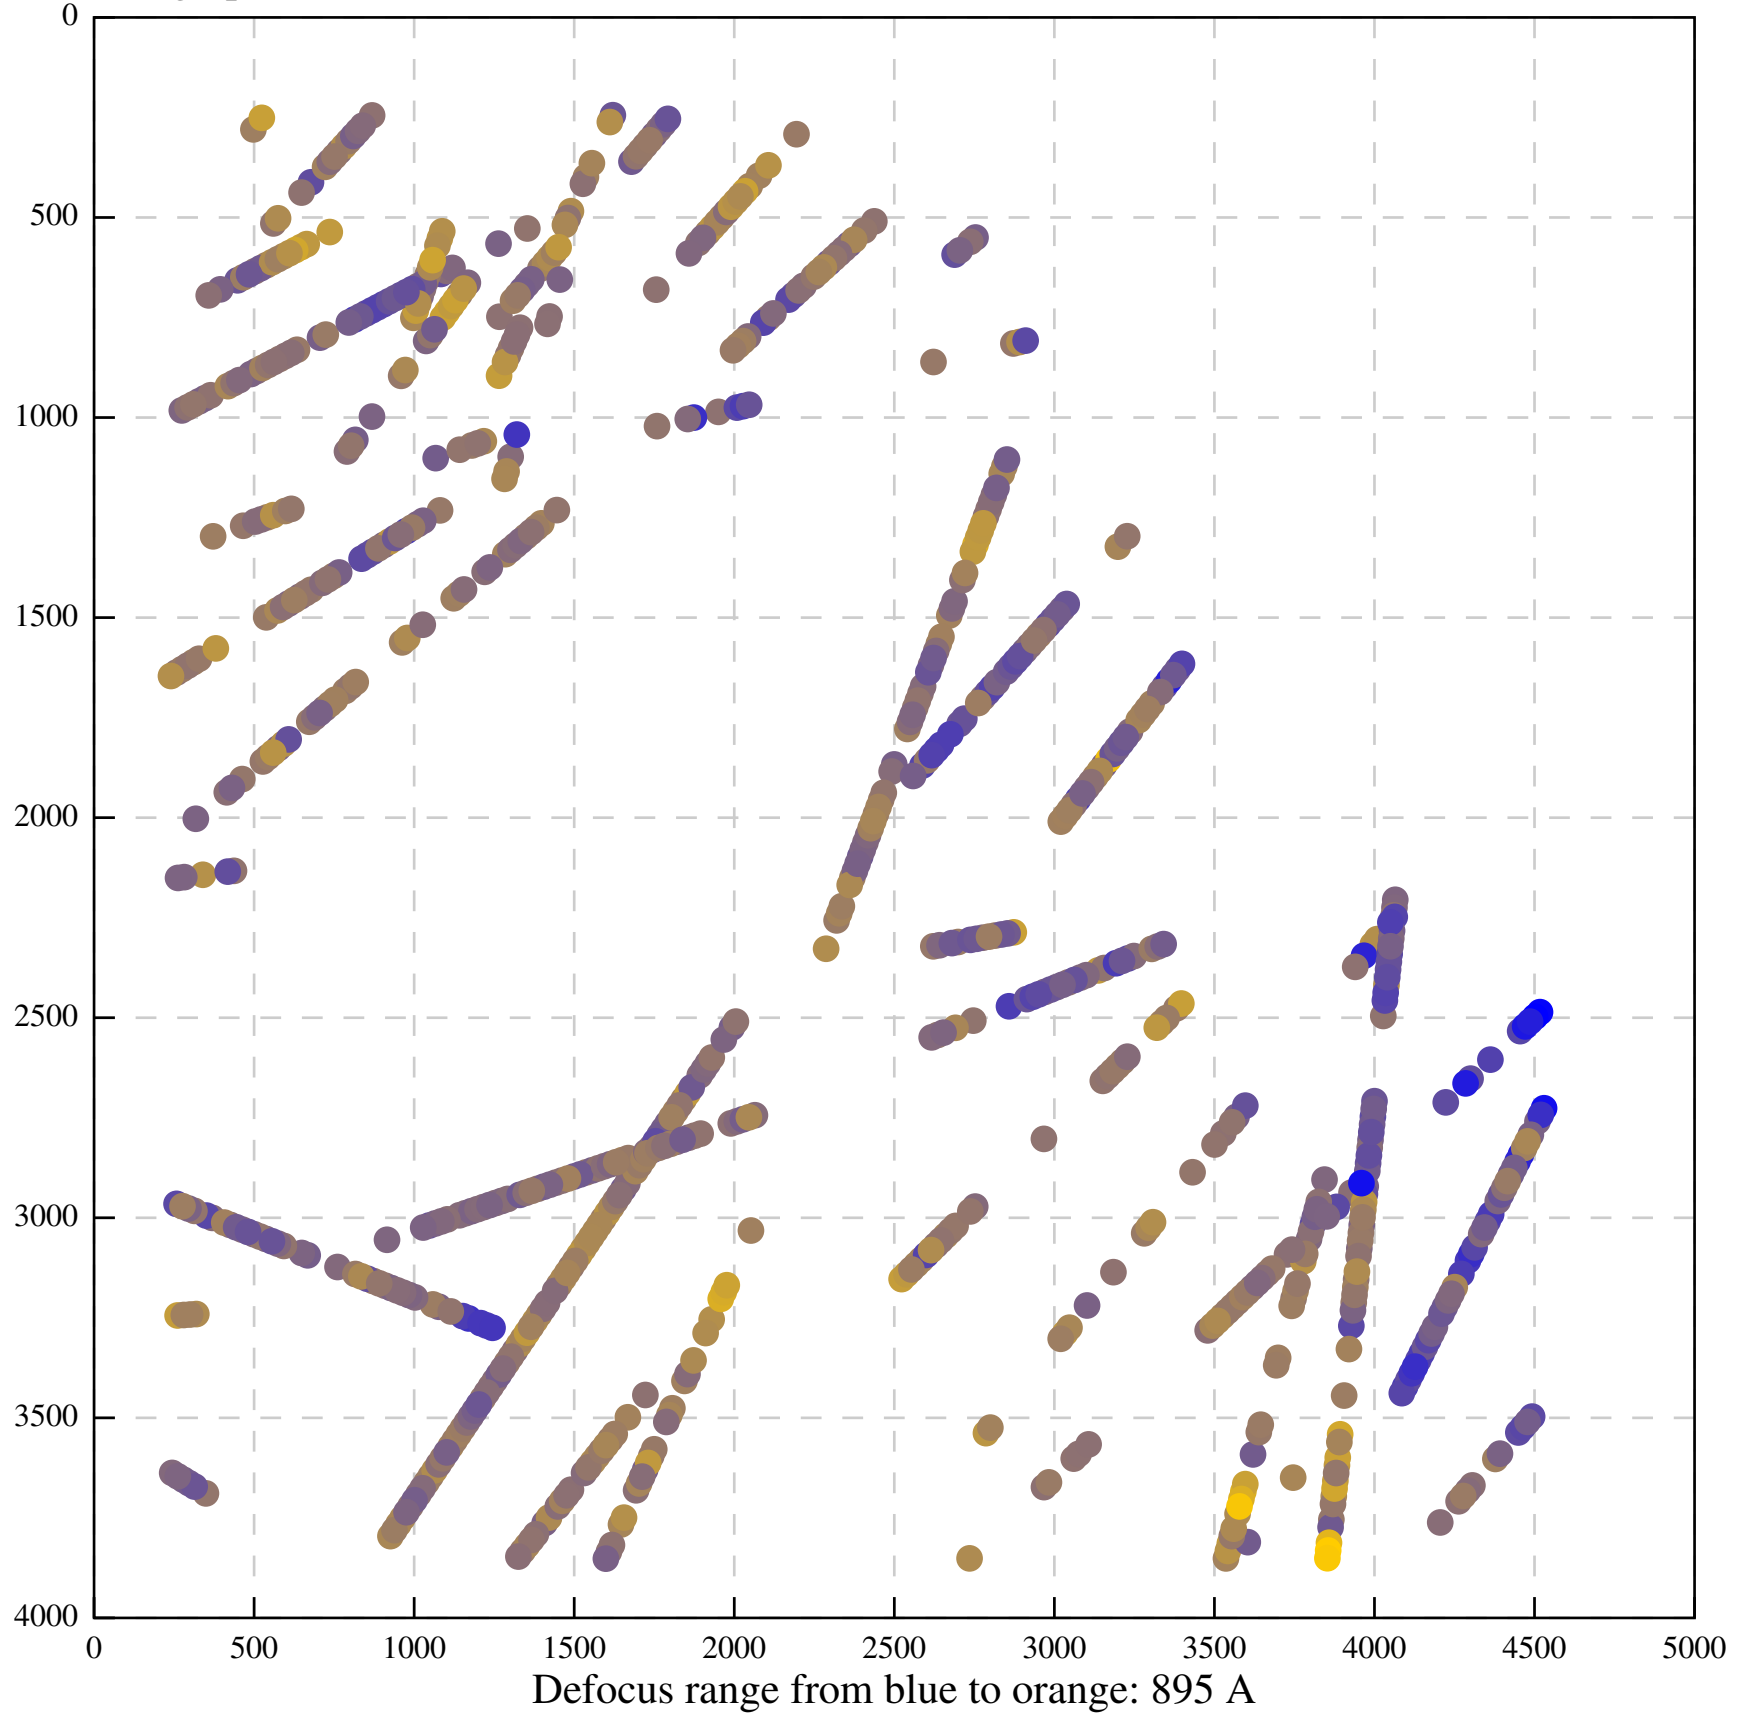

Defocus range from blue to orange: 126 A

Defocus range from blue to orange: 748 A

Defocus range from blue to orange: 274 Å

Defocus range from blue to orange: 60 A

Defocus range from blue to orange: 83 A

Defocus range from blue to orange: 328 A

Defocus range from blue to orange: 16 A

Defocus range from blue to orange: 93 A

Defocus range from blue to orange: 81 A

Defocus range from blue to orange: 121 A

Defocus range from blue to orange: 438 A

Defocus range from blue to orange: 437 A

Defocus range from blue to orange: 502 Å

Defocus range from blue to orange: 765 A

Defocus range from blue to orange: 593 A

Defocus range from blue to orange: 153 A

Defocus range from blue to orange: 171 Å

Defocus range from blue to orange: 36 A

Defocus range from blue to orange: 368 A

Defocus range from blue to orange: 412 A

Defocus range from blue to orange: 93 A

Defocus range from blue to orange: 0 Å