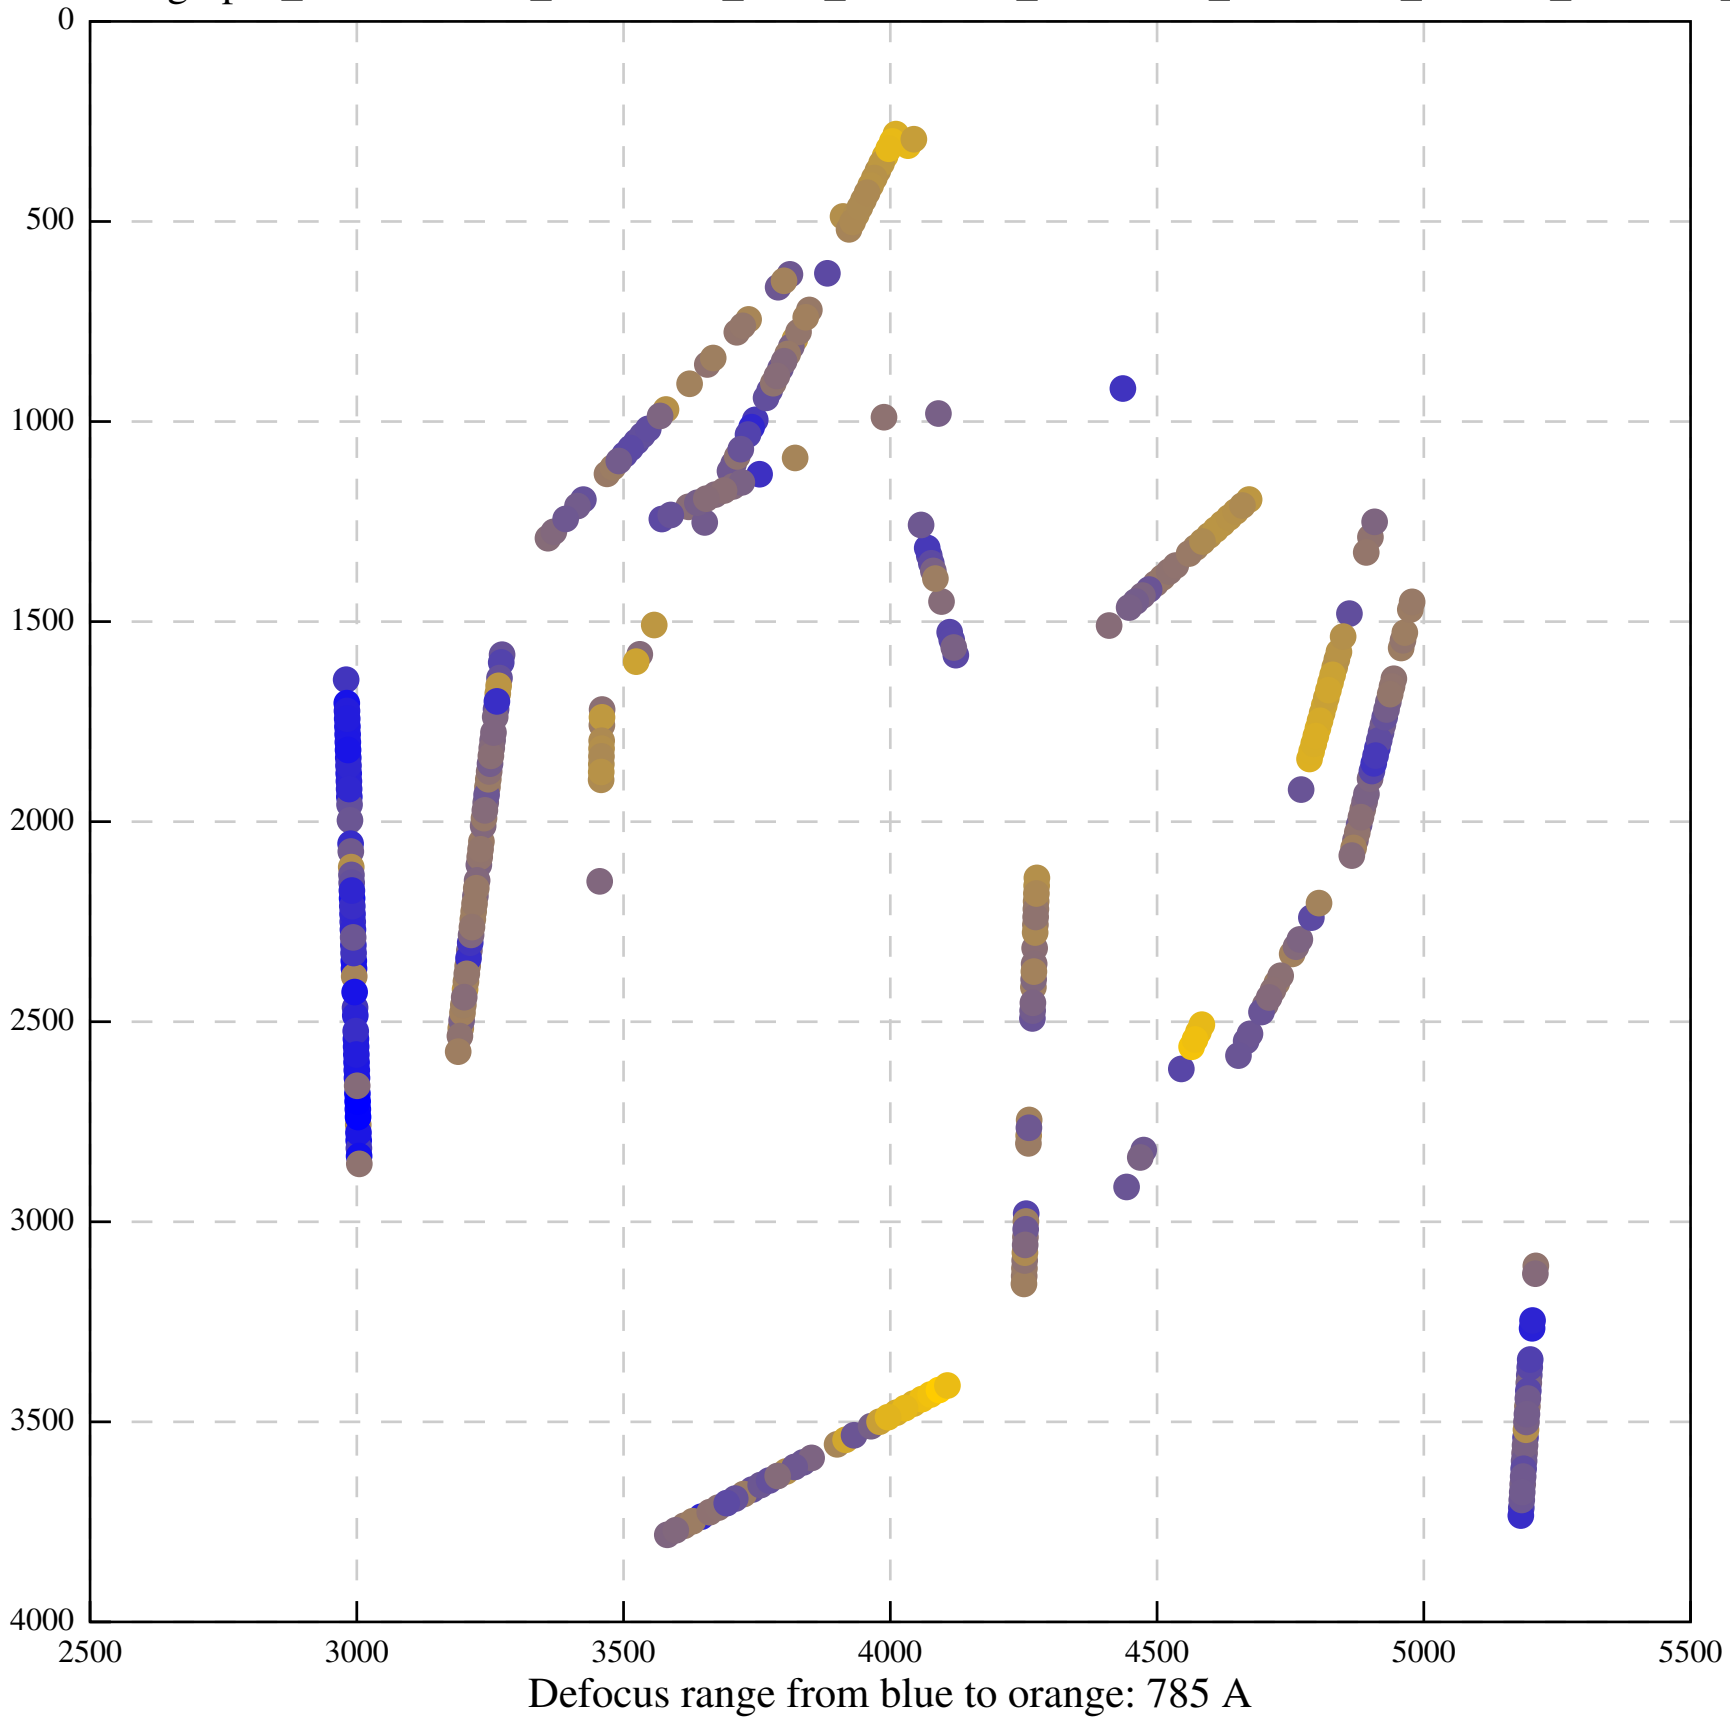

Defocus range from blue to orange: 126 A

Defocus range from blue to orange: 748 A

Defocus range from blue to orange: 274 Å

Defocus range from blue to orange: 60 A

Defocus range from blue to orange: 83 A

Defocus range from blue to orange: 328 A

Defocus range from blue to orange: 16 A

Defocus range from blue to orange: 93 A

Defocus range from blue to orange: 81 A

Defocus range from blue to orange: 121 A

Defocus range from blue to orange: 438 A

Defocus range from blue to orange: 437 A

Defocus range from blue to orange: 502 Å

Defocus range from blue to orange: 765 A

Defocus range from blue to orange: 593 A

Defocus range from blue to orange: 153 A

Defocus range from blue to orange: 171 Å

Defocus range from blue to orange: 36 A

Defocus range from blue to orange: 368 A

Defocus range from blue to orange: 412 A

Defocus range from blue to orange: 93 A

Defocus range from blue to orange: 0 Å