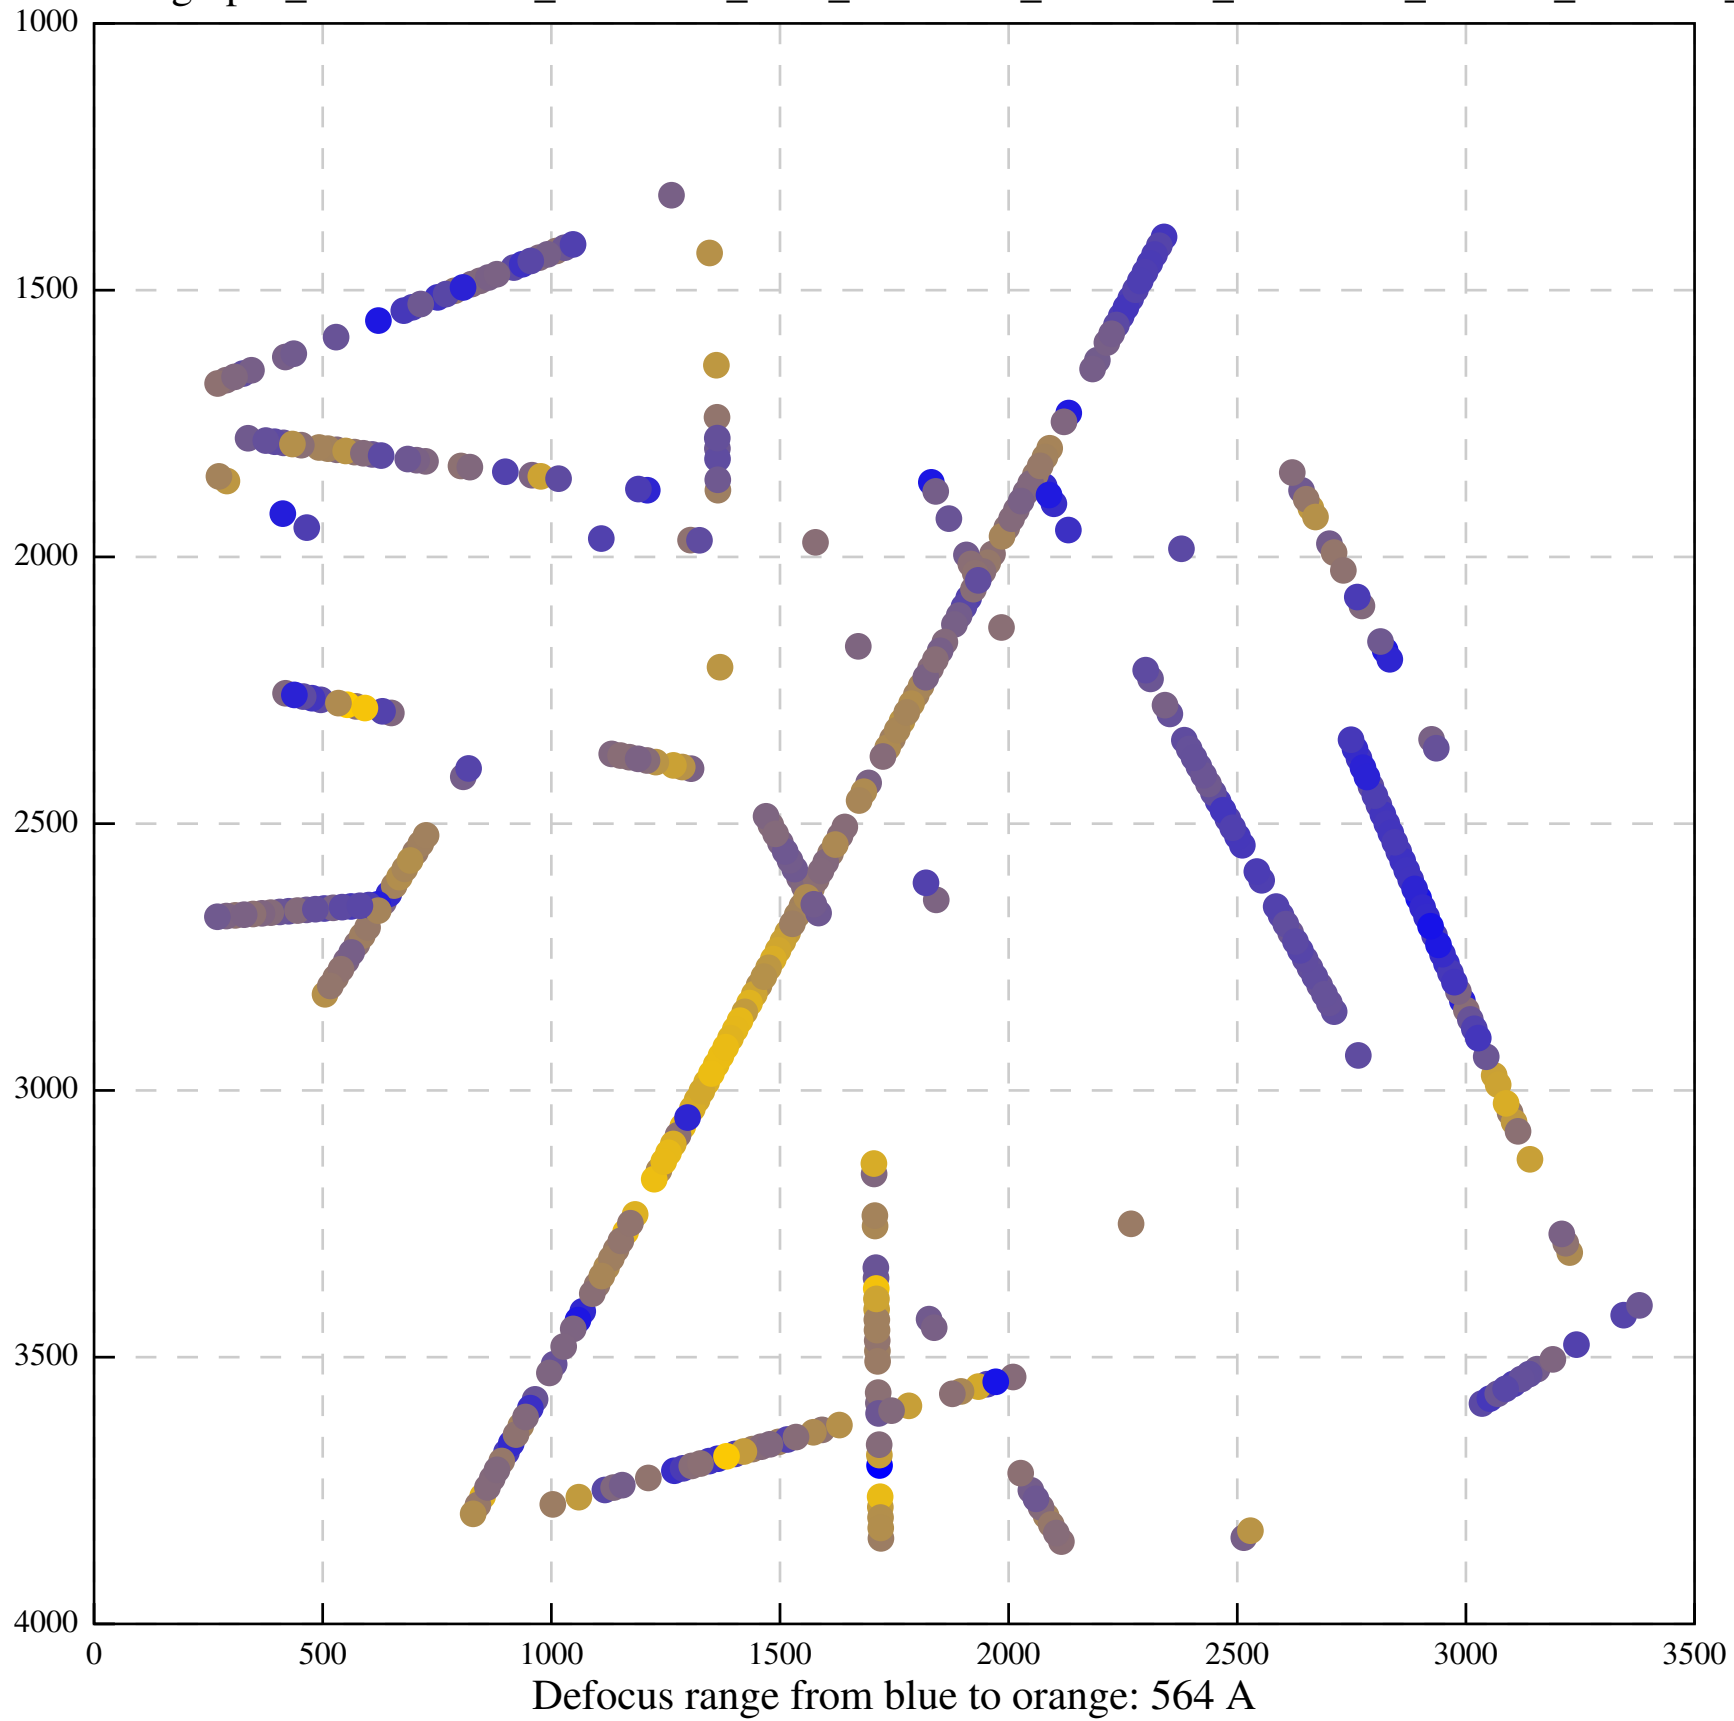

Defocus range from blue to orange: 126 A

Defocus range from blue to orange: 748 A

Defocus range from blue to orange: 274 Å

Defocus range from blue to orange: 60 A

Defocus range from blue to orange: 83 A

Defocus range from blue to orange: 328 A

Defocus range from blue to orange: 16 A

Defocus range from blue to orange: 93 A

Defocus range from blue to orange: 81 A

Defocus range from blue to orange: 121 A

Defocus range from blue to orange: 438 A

Defocus range from blue to orange: 437 A

Defocus range from blue to orange: 502 Å

Defocus range from blue to orange: 765 A

Defocus range from blue to orange: 593 A

Defocus range from blue to orange: 153 A

Defocus range from blue to orange: 171 Å

Defocus range from blue to orange: 36 A

Defocus range from blue to orange: 368 A

Defocus range from blue to orange: 412 A

Defocus range from blue to orange: 93 A

Defocus range from blue to orange: 0 Å