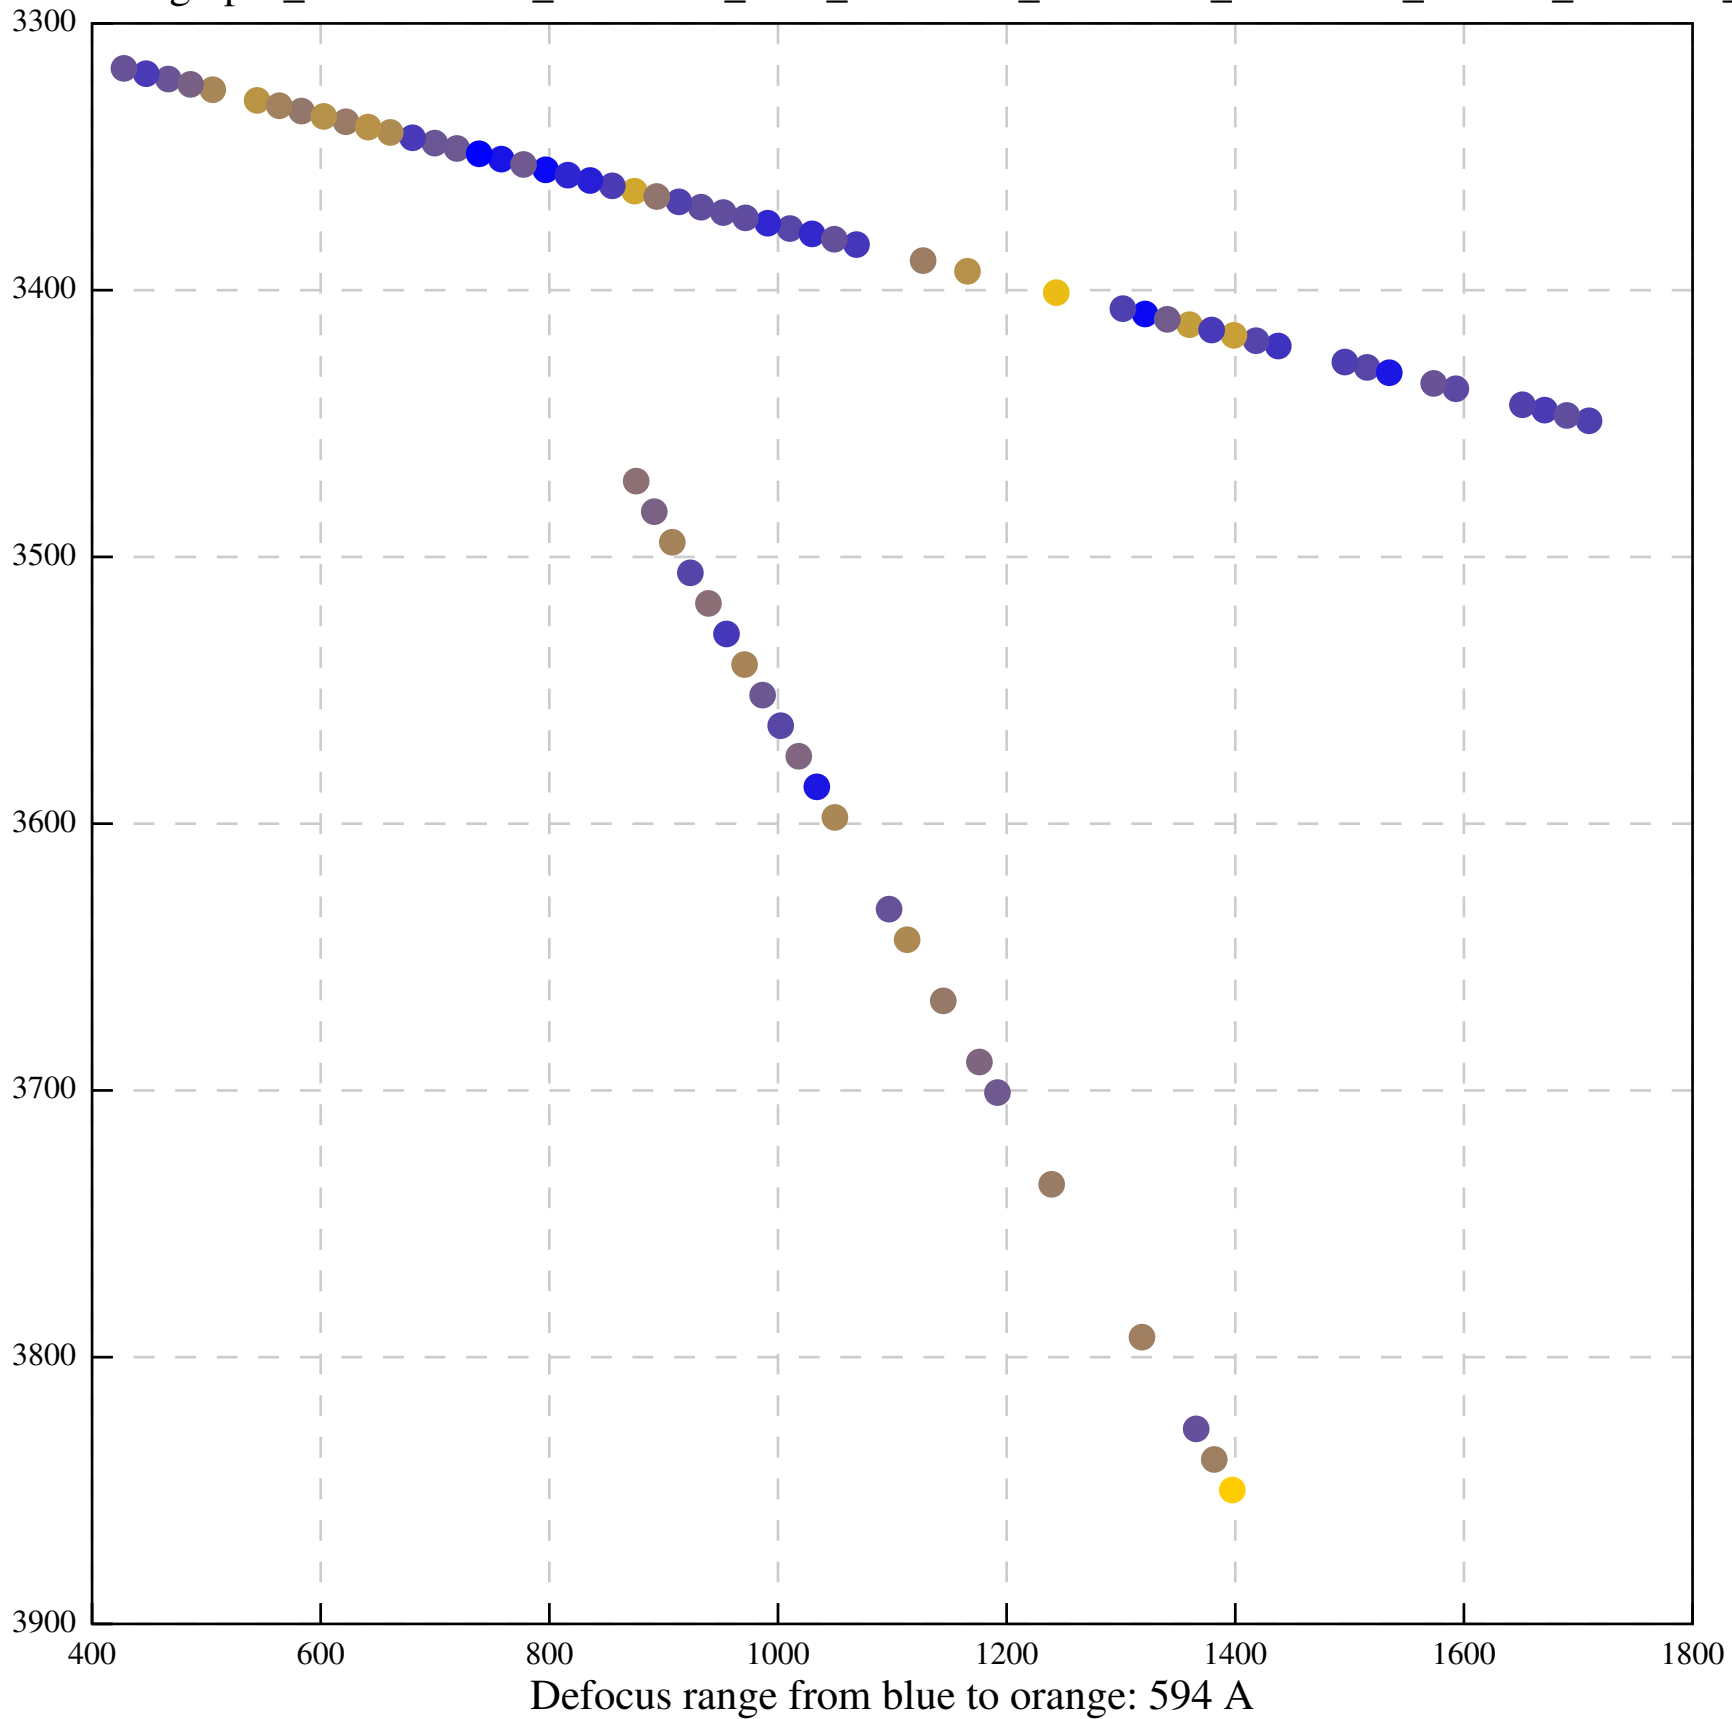

Defocus range from blue to orange: 480 A

Defocus range from blue to orange: 204 Å

Defocus range from blue to orange: 580 A

Defocus range from blue to orange: 353 A

Defocus range from blue to orange: 50 A

Defocus range from blue to orange: 286 A

Defocus range from blue to orange: 552 A

Defocus range from blue to orange: 54 A

Defocus range from blue to orange: 576 A

Defocus range from blue to orange: 69 A

Defocus range from blue to orange: 173 A

Defocus range from blue to orange: 0 A

Defocus range from blue to orange: 232 Å

Defocus range from blue to orange: 575 A

Defocus range from blue to orange: 347 A

Defocus range from blue to orange: 0 A

Defocus range from blue to orange: 487 A

Defocus range from blue to orange: 383 A

Defocus range from blue to orange: 126 A

Defocus range from blue to orange: 748 A

Defocus range from blue to orange: 274 Å

Defocus range from blue to orange: 60 A

Defocus range from blue to orange: 83 A

Defocus range from blue to orange: 328 A