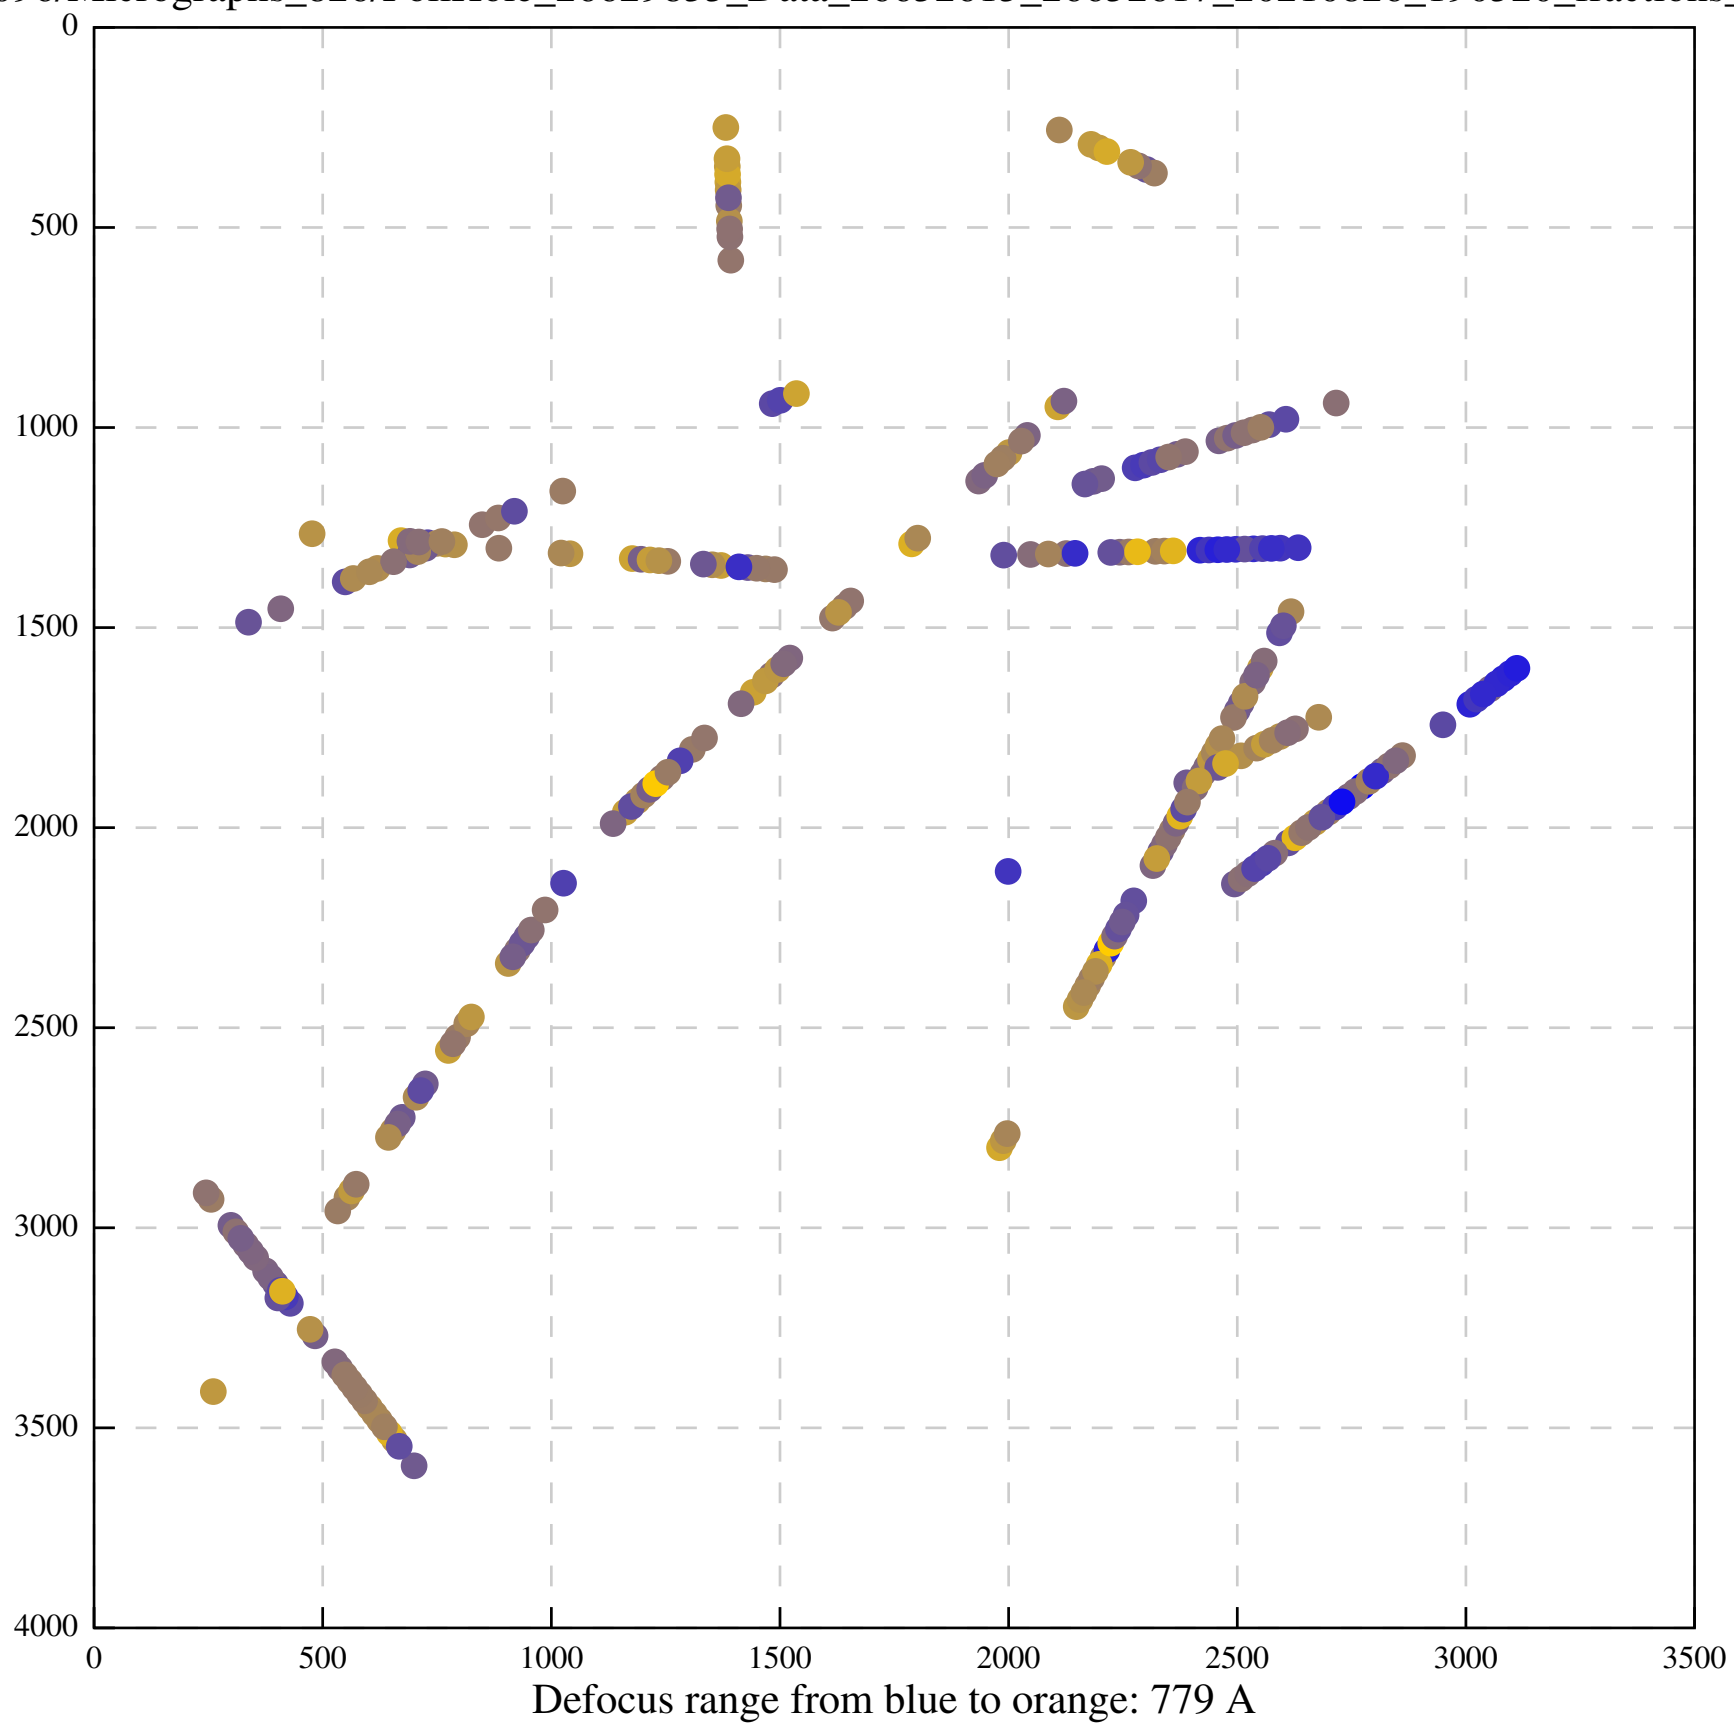

Defocus range from blue to orange: 126 A

Defocus range from blue to orange: 748 A

Defocus range from blue to orange: 274 Å

Defocus range from blue to orange: 60 A

Defocus range from blue to orange: 83 A

Defocus range from blue to orange: 328 A

Defocus range from blue to orange: 16 A

Defocus range from blue to orange: 93 A

Defocus range from blue to orange: 81 A

Defocus range from blue to orange: 121 A

Defocus range from blue to orange: 438 A

Defocus range from blue to orange: 437 A

Defocus range from blue to orange: 502 Å

Defocus range from blue to orange: 765 A

Defocus range from blue to orange: 593 A

Defocus range from blue to orange: 153 A

Defocus range from blue to orange: 171 Å

Defocus range from blue to orange: 36 A

Defocus range from blue to orange: 368 A

Defocus range from blue to orange: 412 A

Defocus range from blue to orange: 93 A

Defocus range from blue to orange: 0 Å