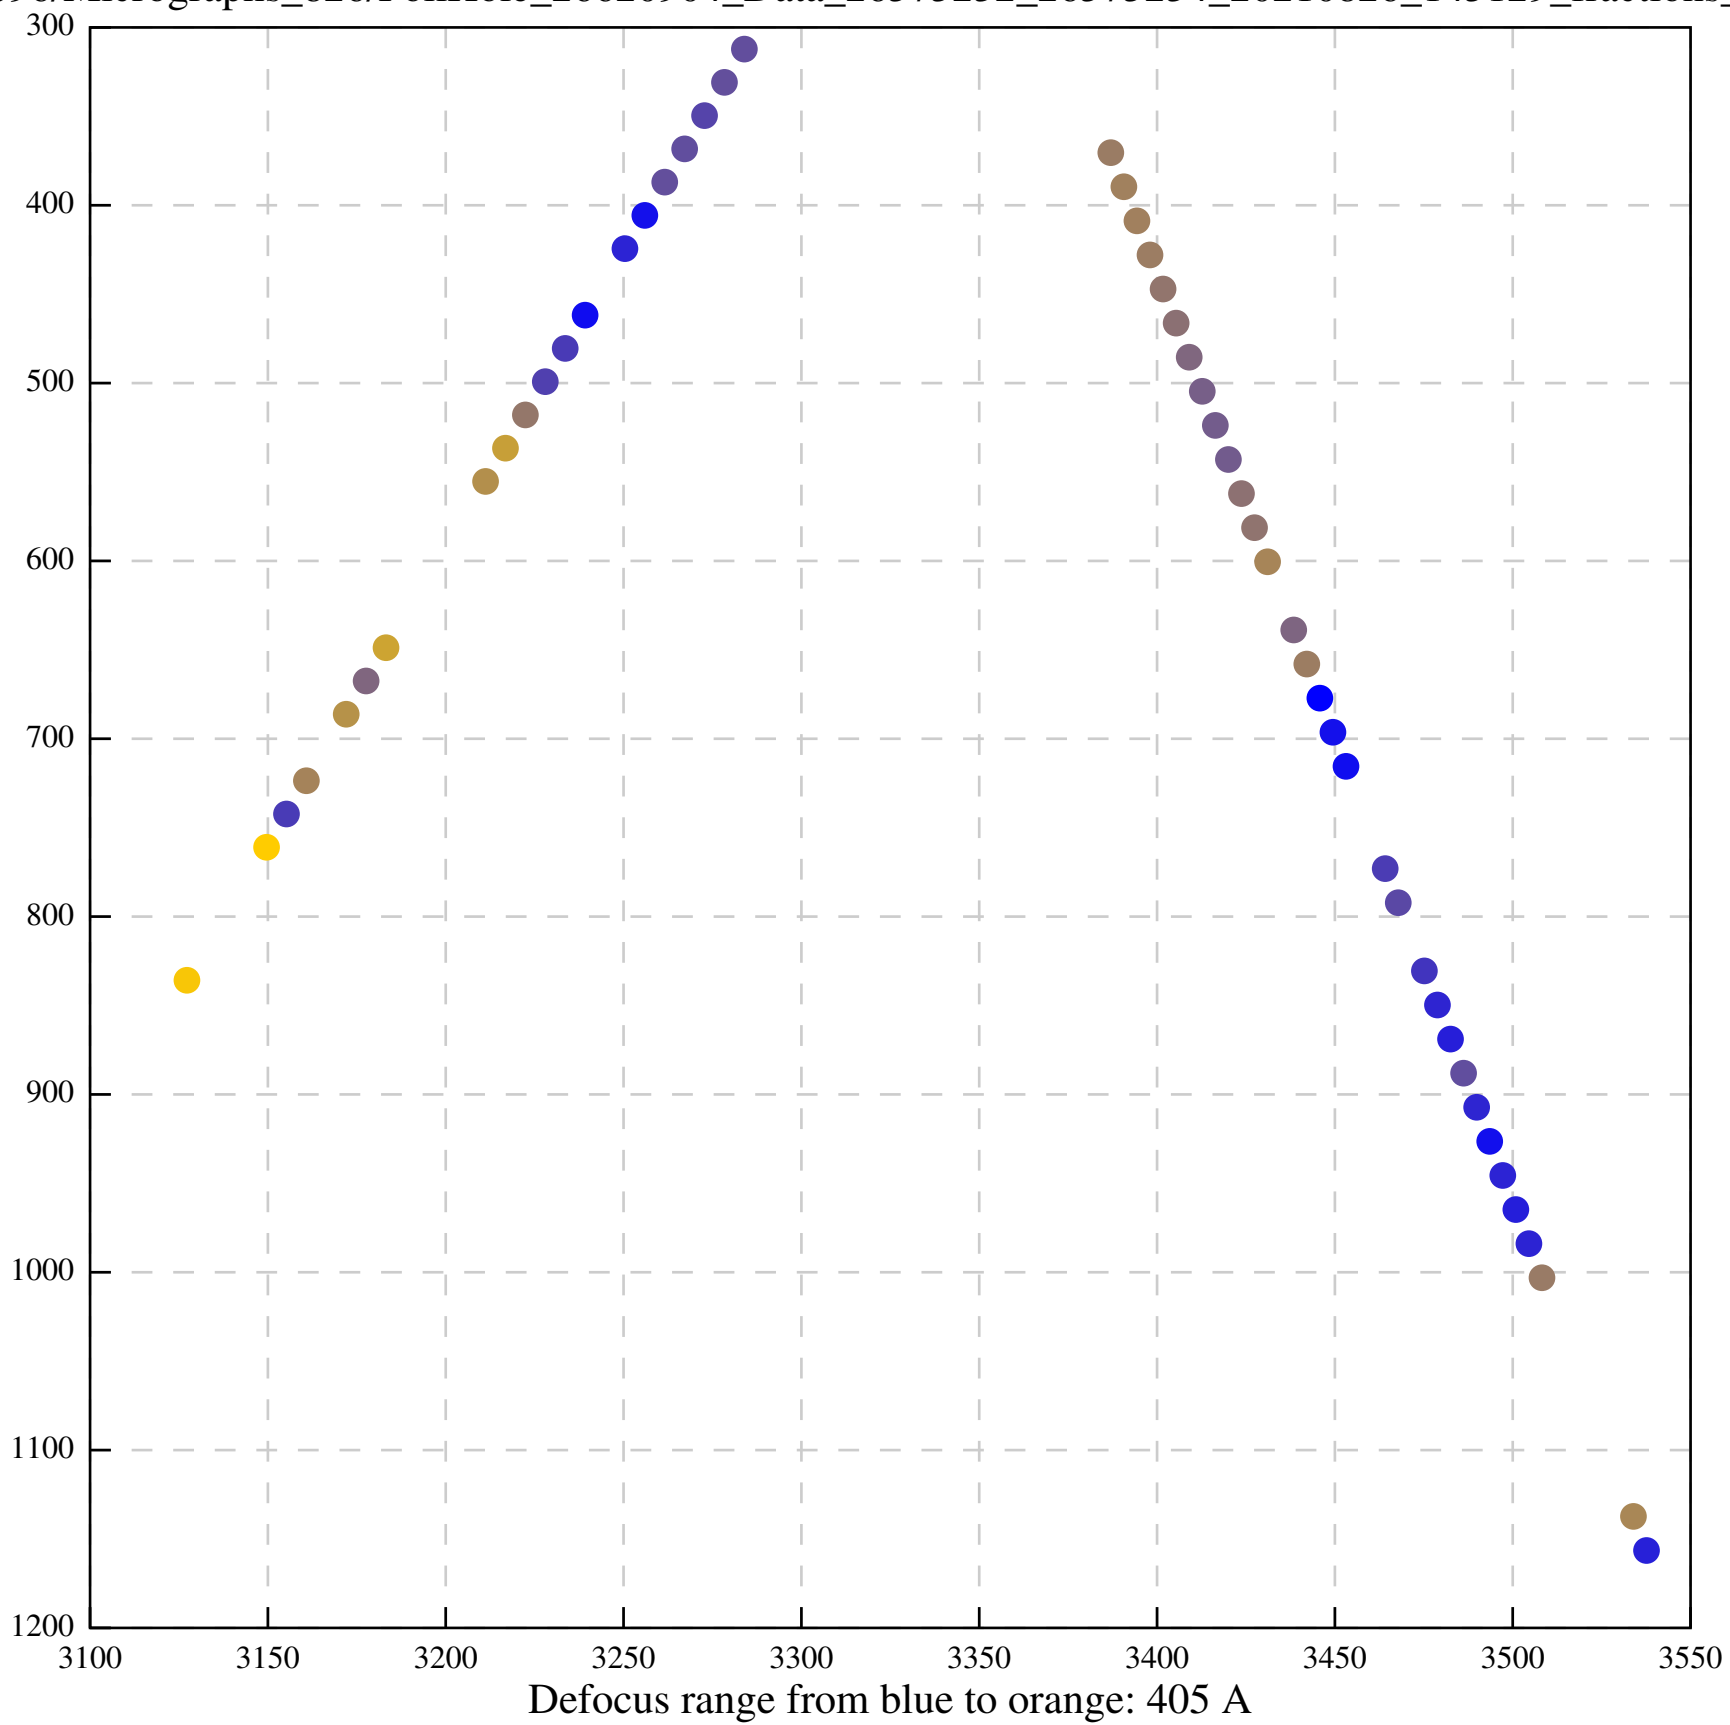

Defocus range from blue to orange: 232 Å

Defocus range from blue to orange: 575 A

Defocus range from blue to orange: 347 A

Defocus range from blue to orange: 0 A

Defocus range from blue to orange: 487 A

Defocus range from blue to orange: 383 A

Defocus range from blue to orange: 126 A

Defocus range from blue to orange: 748 A

Defocus range from blue to orange: 274 Å

Defocus range from blue to orange: 60 A

Defocus range from blue to orange: 83 A

Defocus range from blue to orange: 328 A

Defocus range from blue to orange: 16 A

Defocus range from blue to orange: 93 A

Defocus range from blue to orange: 81 A

Defocus range from blue to orange: 121 A

Defocus range from blue to orange: 438 A

Defocus range from blue to orange: 437 A