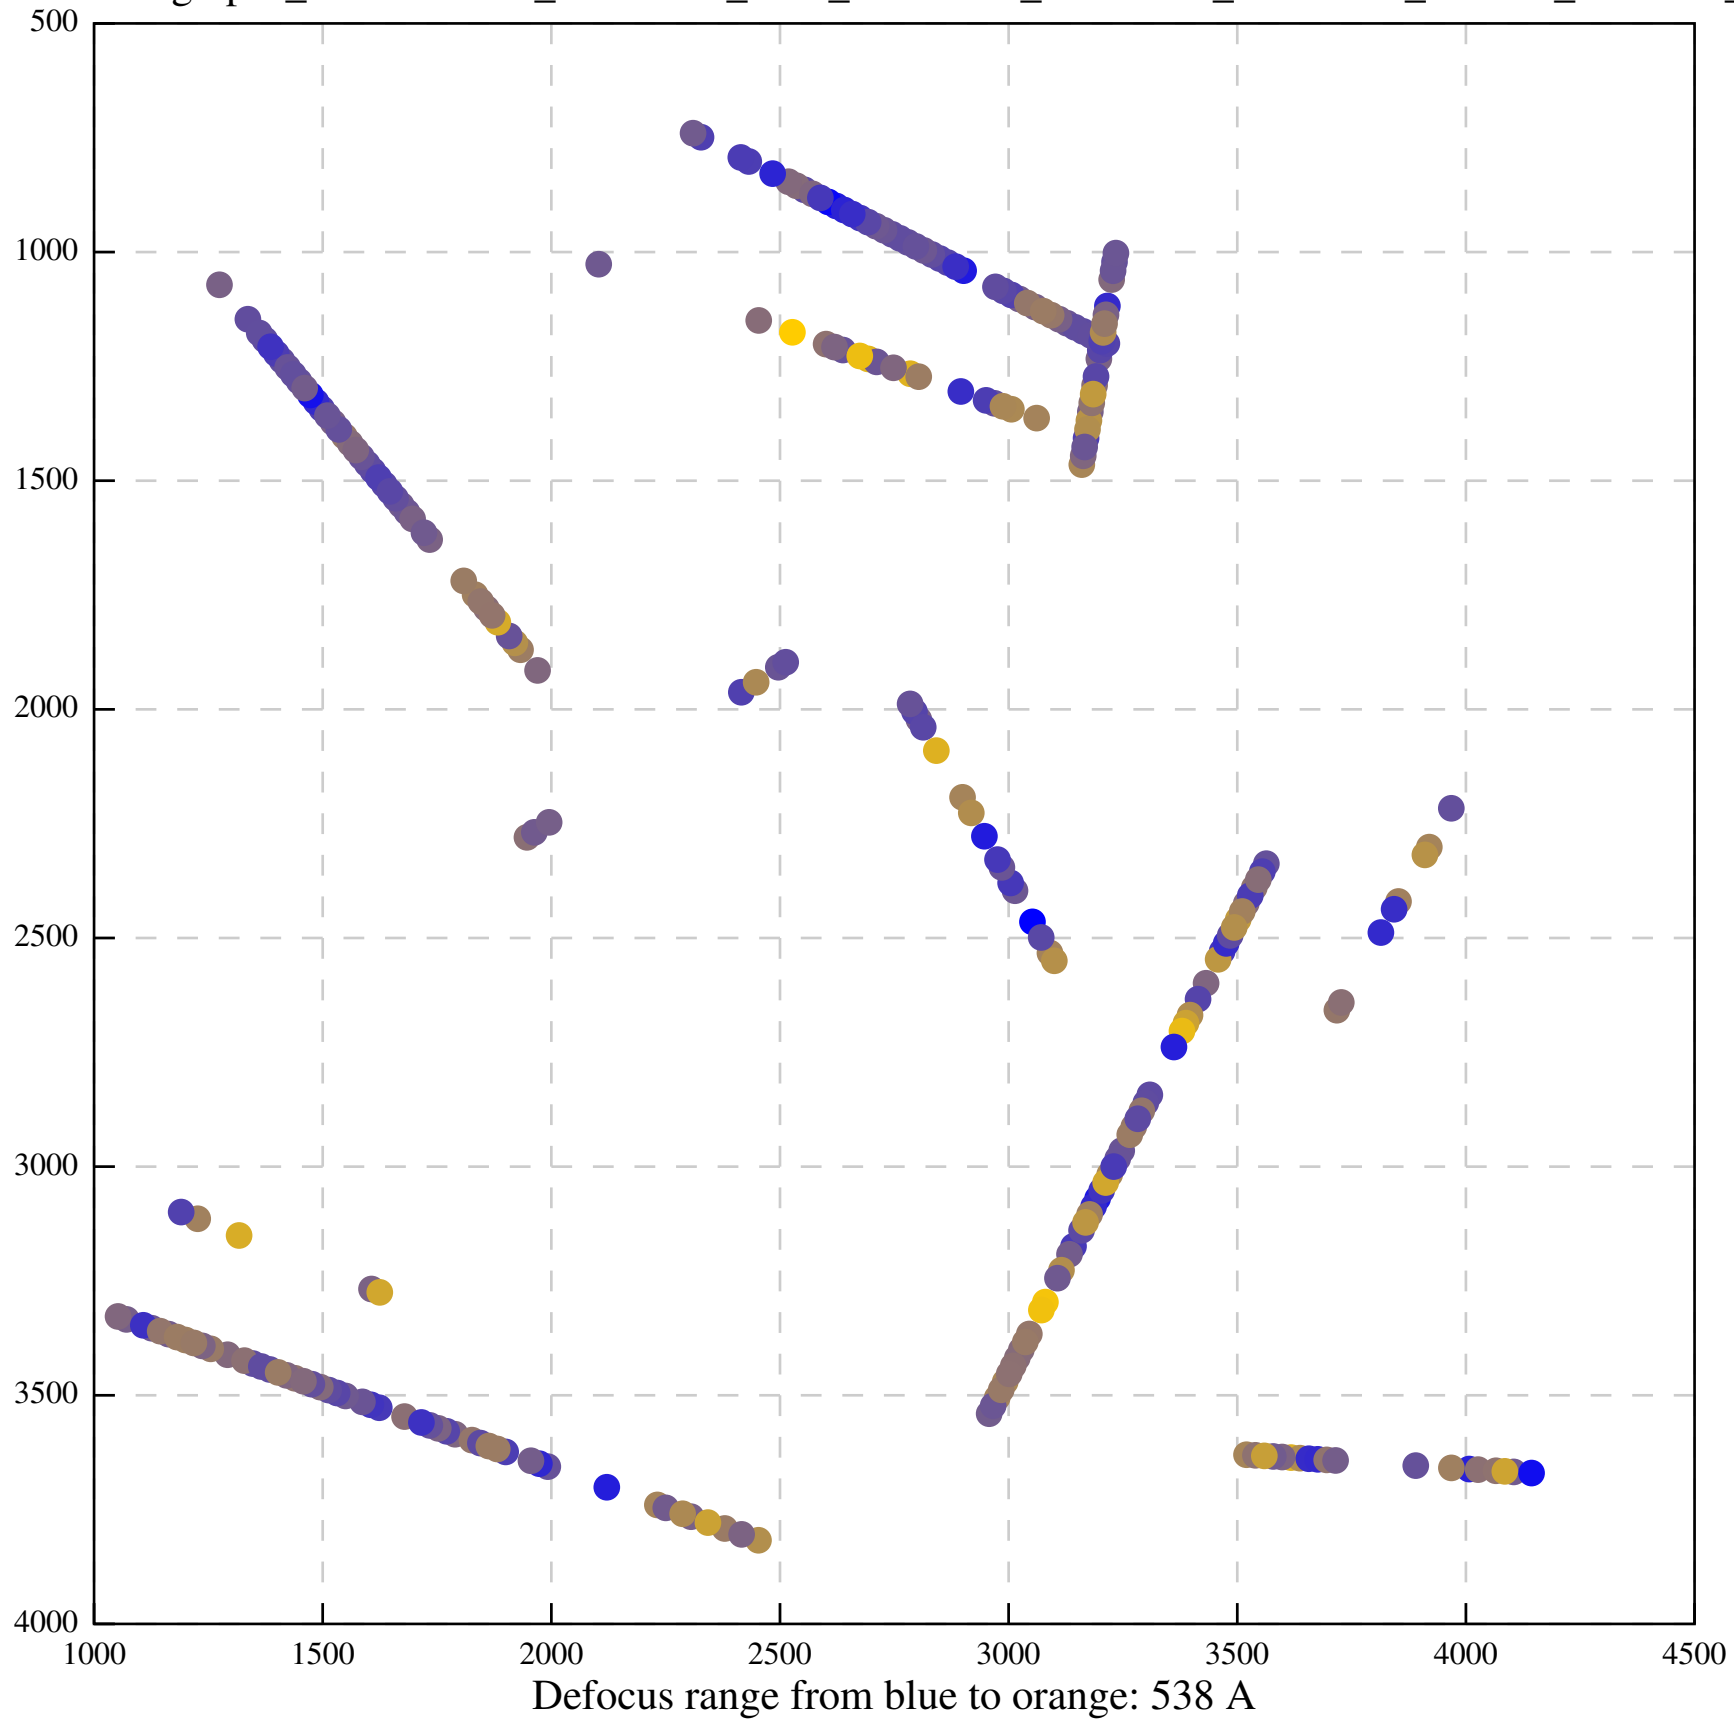

Defocus range from blue to orange: 480 A

Defocus range from blue to orange: 204 Å

Defocus range from blue to orange: 580 A

Defocus range from blue to orange: 353 A

Defocus range from blue to orange: 50 A

Defocus range from blue to orange: 286 A

Defocus range from blue to orange: 552 A

Defocus range from blue to orange: 54 A

Defocus range from blue to orange: 576 A

Defocus range from blue to orange: 69 A

Defocus range from blue to orange: 173 A

Defocus range from blue to orange: 0 A

Defocus range from blue to orange: 232 Å

Defocus range from blue to orange: 575 A

Defocus range from blue to orange: 347 A

Defocus range from blue to orange: 0 A

Defocus range from blue to orange: 487 A

Defocus range from blue to orange: 383 A

Defocus range from blue to orange: 126 A

Defocus range from blue to orange: 748 A

Defocus range from blue to orange: 274 Å

Defocus range from blue to orange: 60 A

Defocus range from blue to orange: 83 A

Defocus range from blue to orange: 328 A