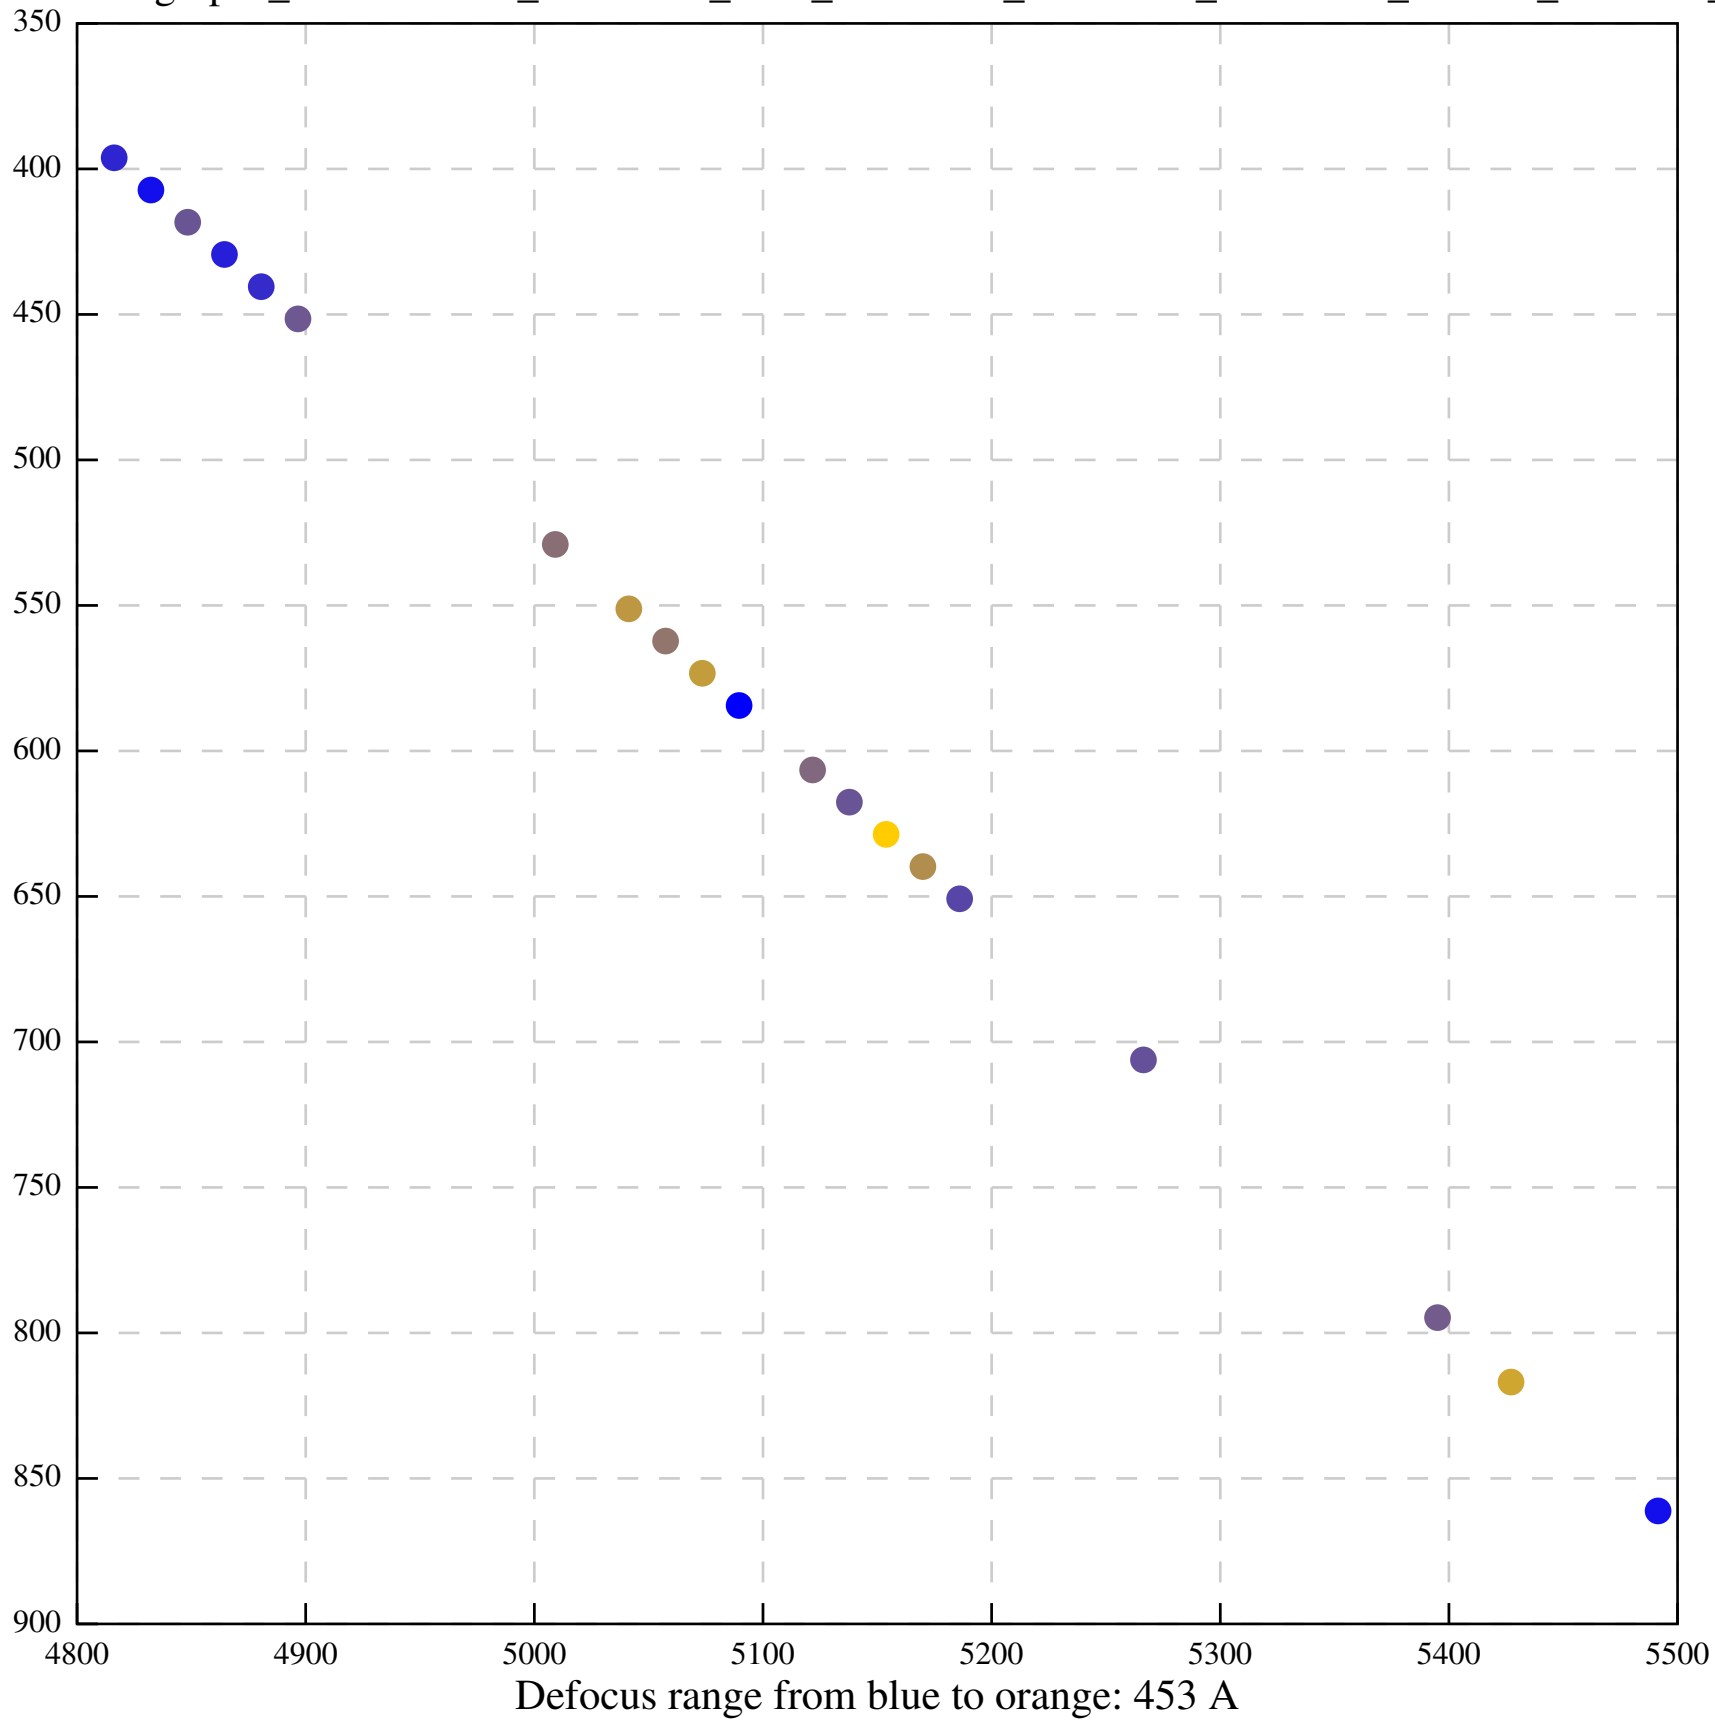

Defocus range from blue to orange: 480 A

Defocus range from blue to orange: 204 Å

Defocus range from blue to orange: 580 A

Defocus range from blue to orange: 353 A

Defocus range from blue to orange: 50 A

Defocus range from blue to orange: 286 A

Defocus range from blue to orange: 232 Å

Defocus range from blue to orange: 575 A

Defocus range from blue to orange: 347 A

Defocus range from blue to orange: 0 A

Defocus range from blue to orange: 487 A

Defocus range from blue to orange: 383 A

Defocus range from blue to orange: 126 A

Defocus range from blue to orange: 748 A

Defocus range from blue to orange: 274 Å

Defocus range from blue to orange: 60 A

Defocus range from blue to orange: 83 A

Defocus range from blue to orange: 328 A

Defocus range from blue to orange: 16 A

Defocus range from blue to orange: 93 A

Defocus range from blue to orange: 81 A

Defocus range from blue to orange: 121 A

Defocus range from blue to orange: 438 A

Defocus range from blue to orange: 437 A