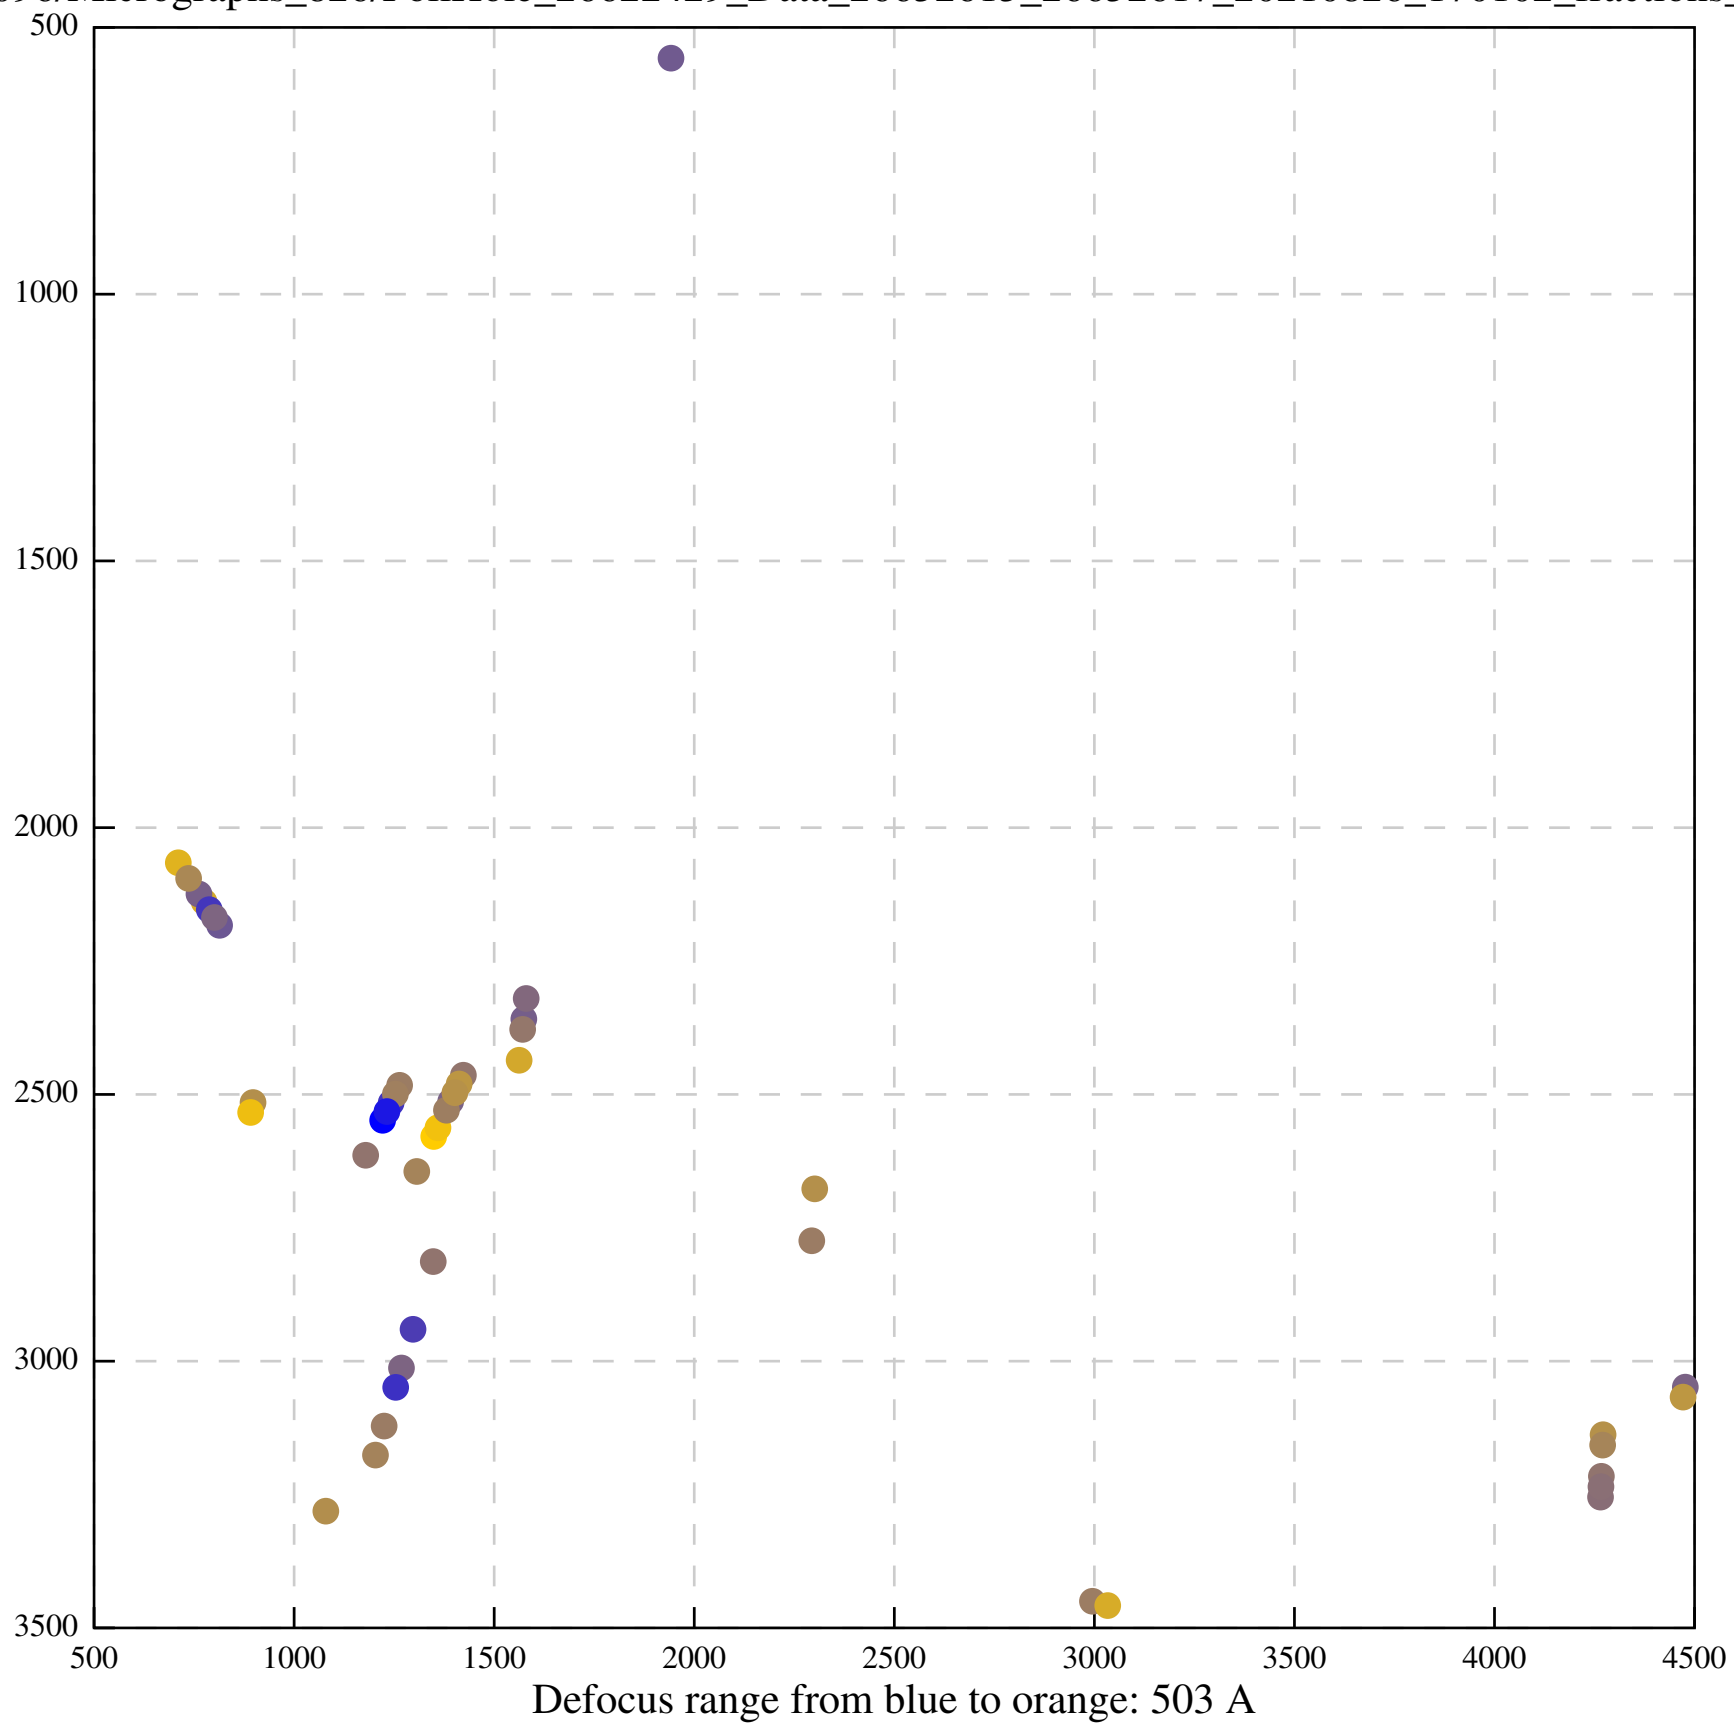

Defocus range from blue to orange: 126 A

Defocus range from blue to orange: 748 A

Defocus range from blue to orange: 274 Å

Defocus range from blue to orange: 60 A

Defocus range from blue to orange: 83 A

Defocus range from blue to orange: 328 A

Defocus range from blue to orange: 16 A

Defocus range from blue to orange: 93 A

Defocus range from blue to orange: 81 A

Defocus range from blue to orange: 121 A

Defocus range from blue to orange: 438 A

Defocus range from blue to orange: 437 A

Defocus range from blue to orange: 502 Å

Defocus range from blue to orange: 765 A

Defocus range from blue to orange: 593 A

Defocus range from blue to orange: 153 A

Defocus range from blue to orange: 171 Å

Defocus range from blue to orange: 36 A

Defocus range from blue to orange: 368 A

Defocus range from blue to orange: 412 A

Defocus range from blue to orange: 93 A

Defocus range from blue to orange: 0 Å