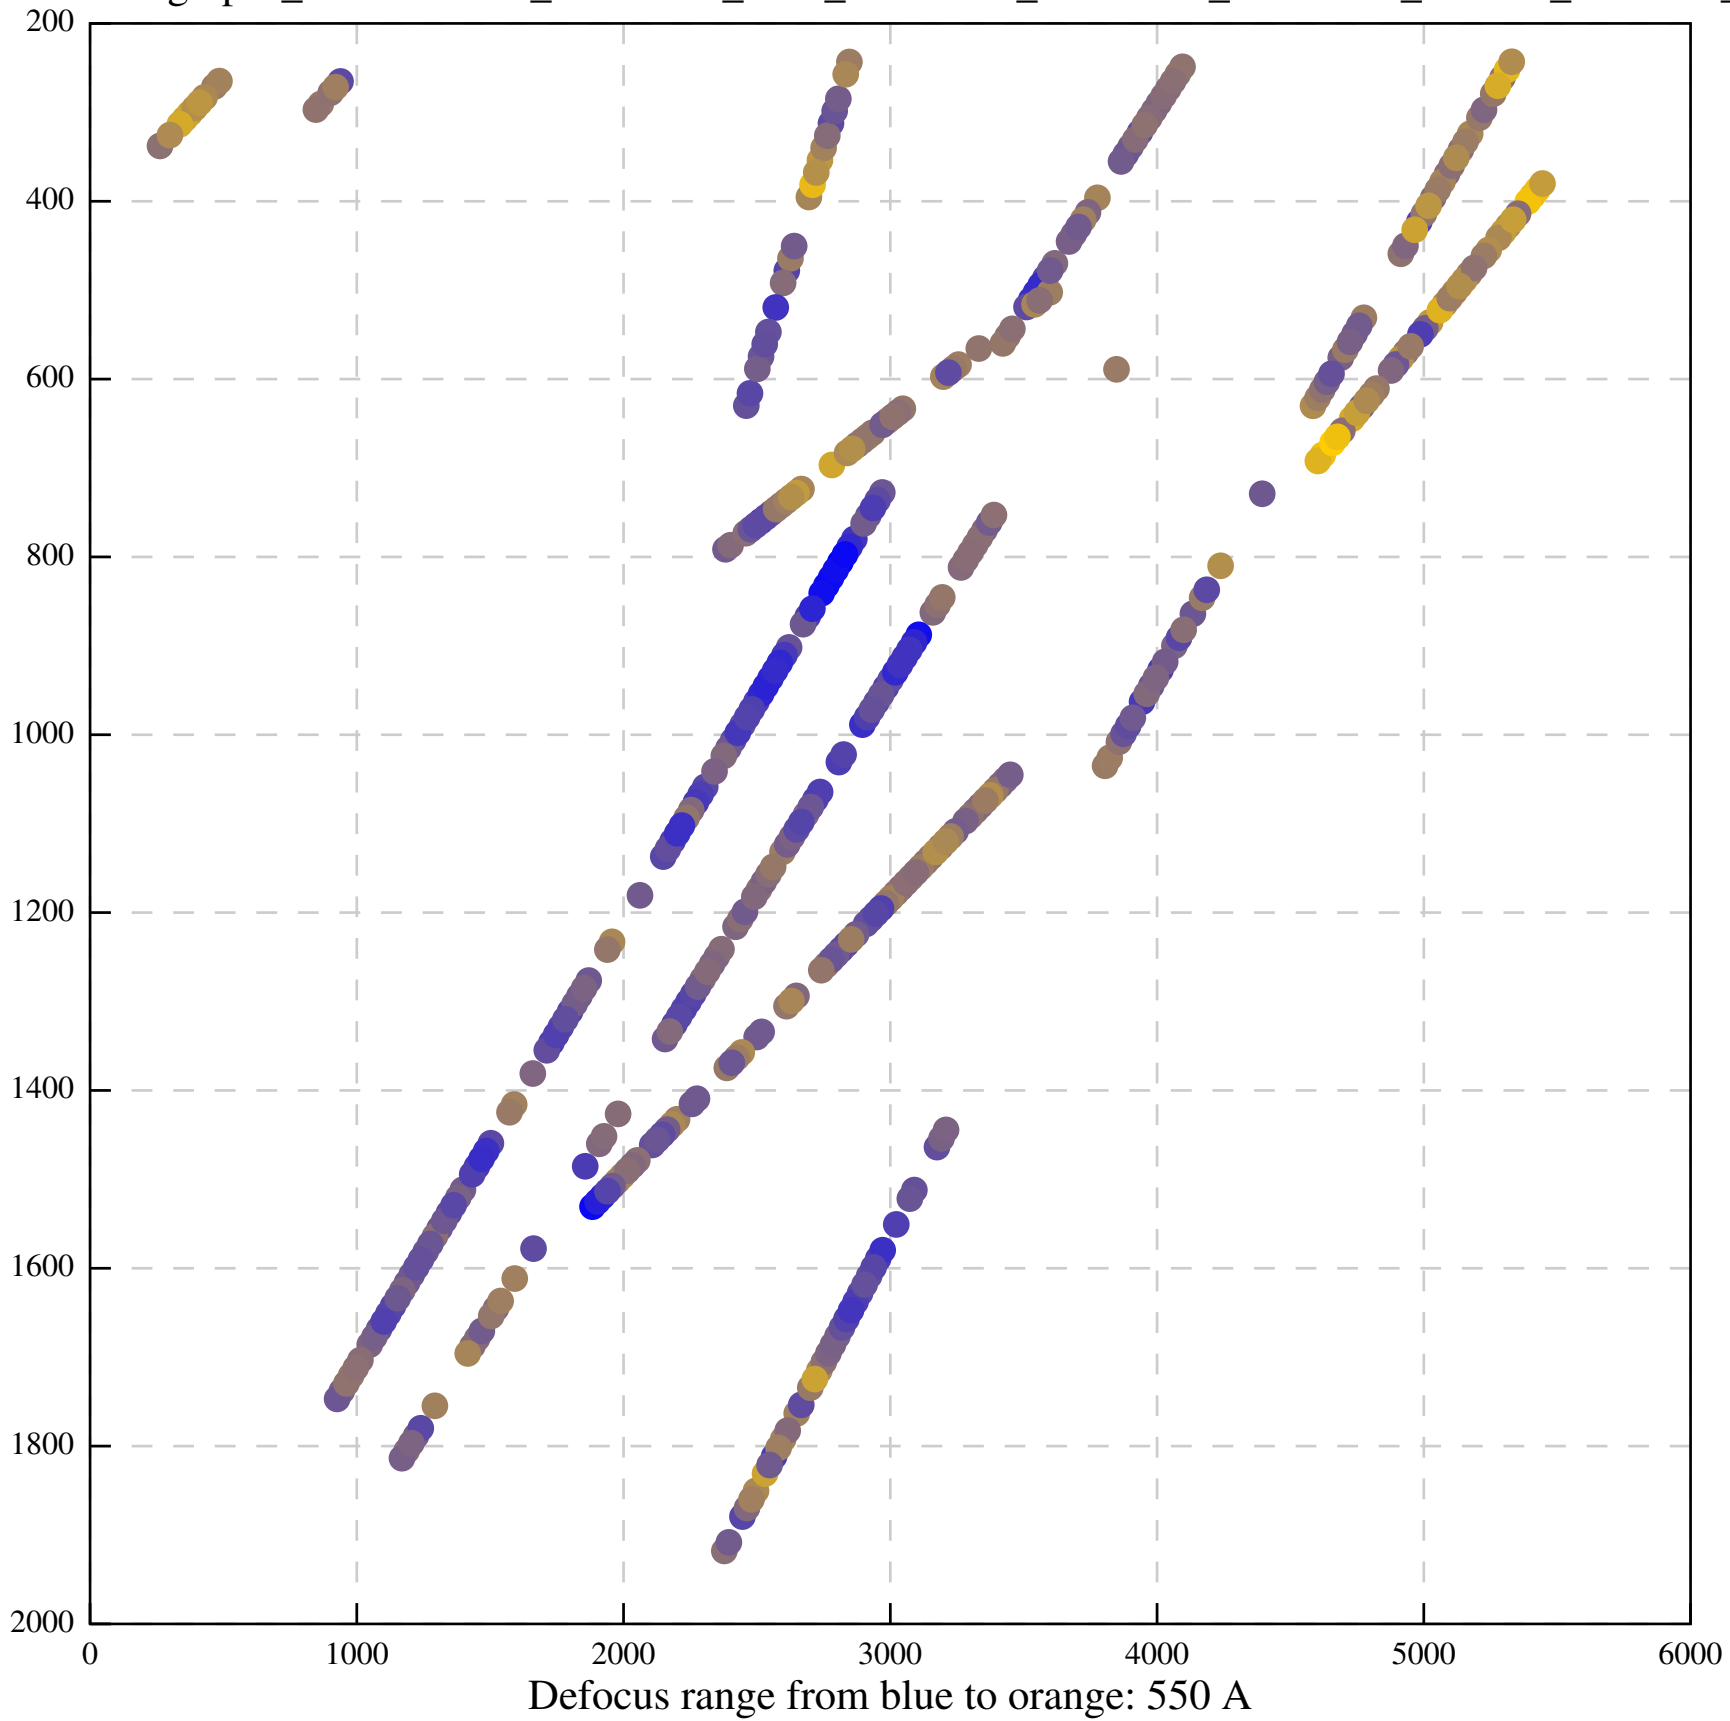

Defocus range from blue to orange: 552 A

Defocus range from blue to orange: 54 A

Defocus range from blue to orange: 576 A

Defocus range from blue to orange: 69 A

Defocus range from blue to orange: 173 A

Defocus range from blue to orange: 0 A

Defocus range from blue to orange: 232 Å

Defocus range from blue to orange: 575 A

Defocus range from blue to orange: 347 A

Defocus range from blue to orange: 0 A

Defocus range from blue to orange: 487 A

Defocus range from blue to orange: 383 A

Defocus range from blue to orange: 126 A

Defocus range from blue to orange: 748 A

Defocus range from blue to orange: 274 Å

Defocus range from blue to orange: 60 A

Defocus range from blue to orange: 83 A

Defocus range from blue to orange: 328 A

Defocus range from blue to orange: 16 A

Defocus range from blue to orange: 93 A

Defocus range from blue to orange: 81 A

Defocus range from blue to orange: 121 A

Defocus range from blue to orange: 438 A

Defocus range from blue to orange: 437 A