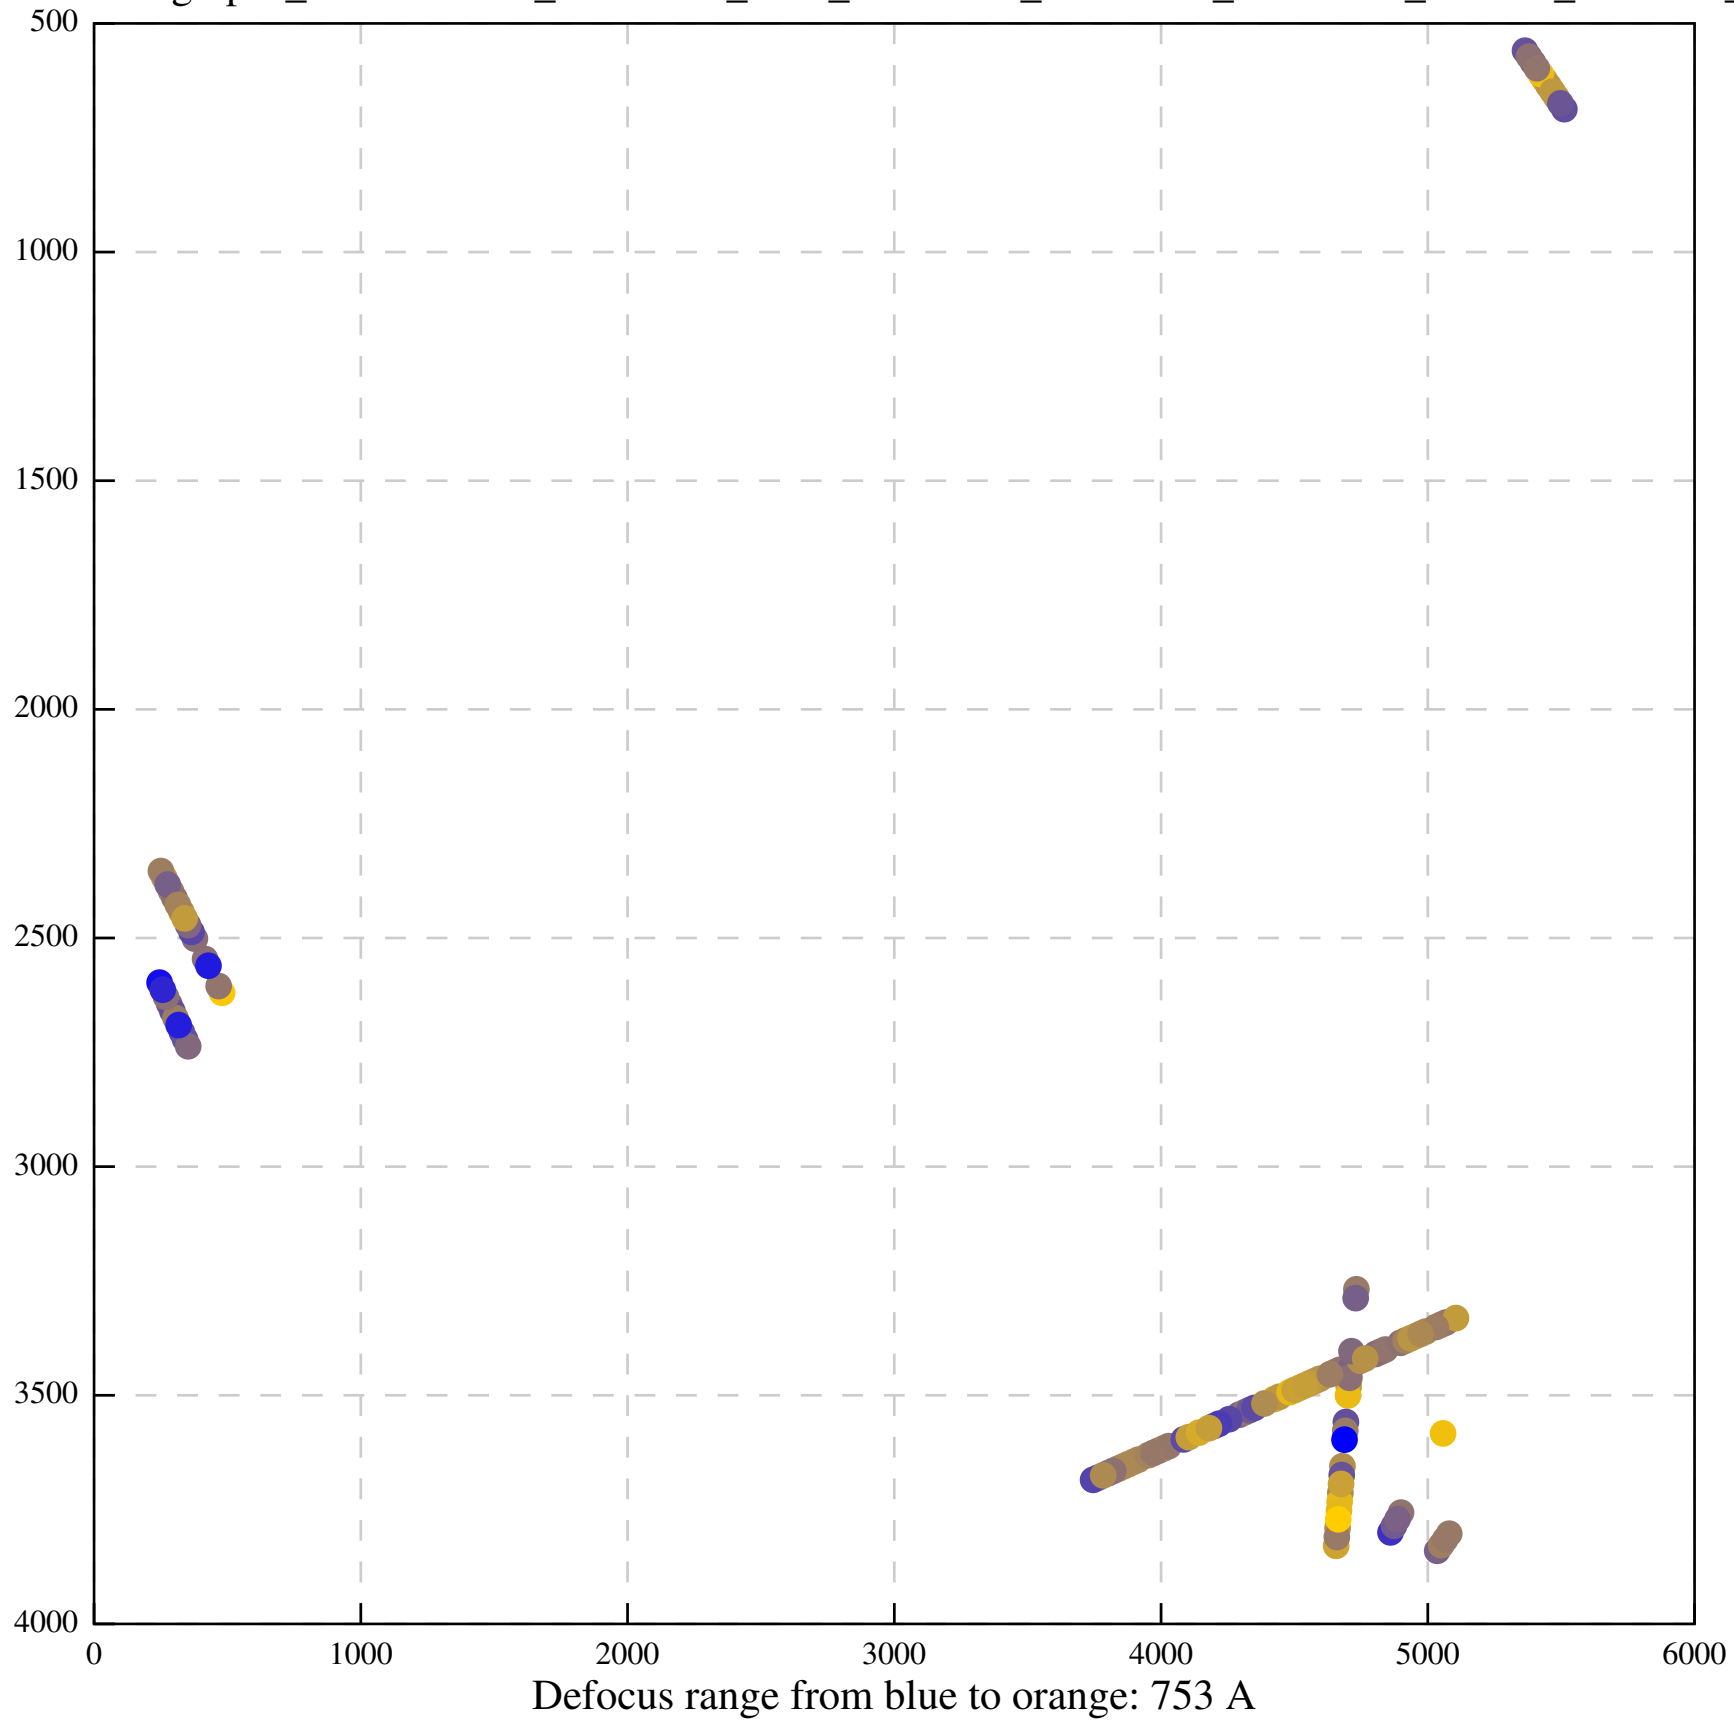

Defocus range from blue to orange: 480 A

Defocus range from blue to orange: 204 Å

Defocus range from blue to orange: 580 A

Defocus range from blue to orange: 353 A

Defocus range from blue to orange: 50 A

Defocus range from blue to orange: 286 A

Defocus range from blue to orange: 552 A

Defocus range from blue to orange: 54 A

Defocus range from blue to orange: 576 A

Defocus range from blue to orange: 69 A

Defocus range from blue to orange: 173 A

Defocus range from blue to orange: 0 A

Defocus range from blue to orange: 232 Å

Defocus range from blue to orange: 575 A

Defocus range from blue to orange: 347 A

Defocus range from blue to orange: 0 A

Defocus range from blue to orange: 487 A

Defocus range from blue to orange: 383 A

Defocus range from blue to orange: 126 A

Defocus range from blue to orange: 748 A

Defocus range from blue to orange: 274 Å

Defocus range from blue to orange: 60 A

Defocus range from blue to orange: 83 A

Defocus range from blue to orange: 328 A