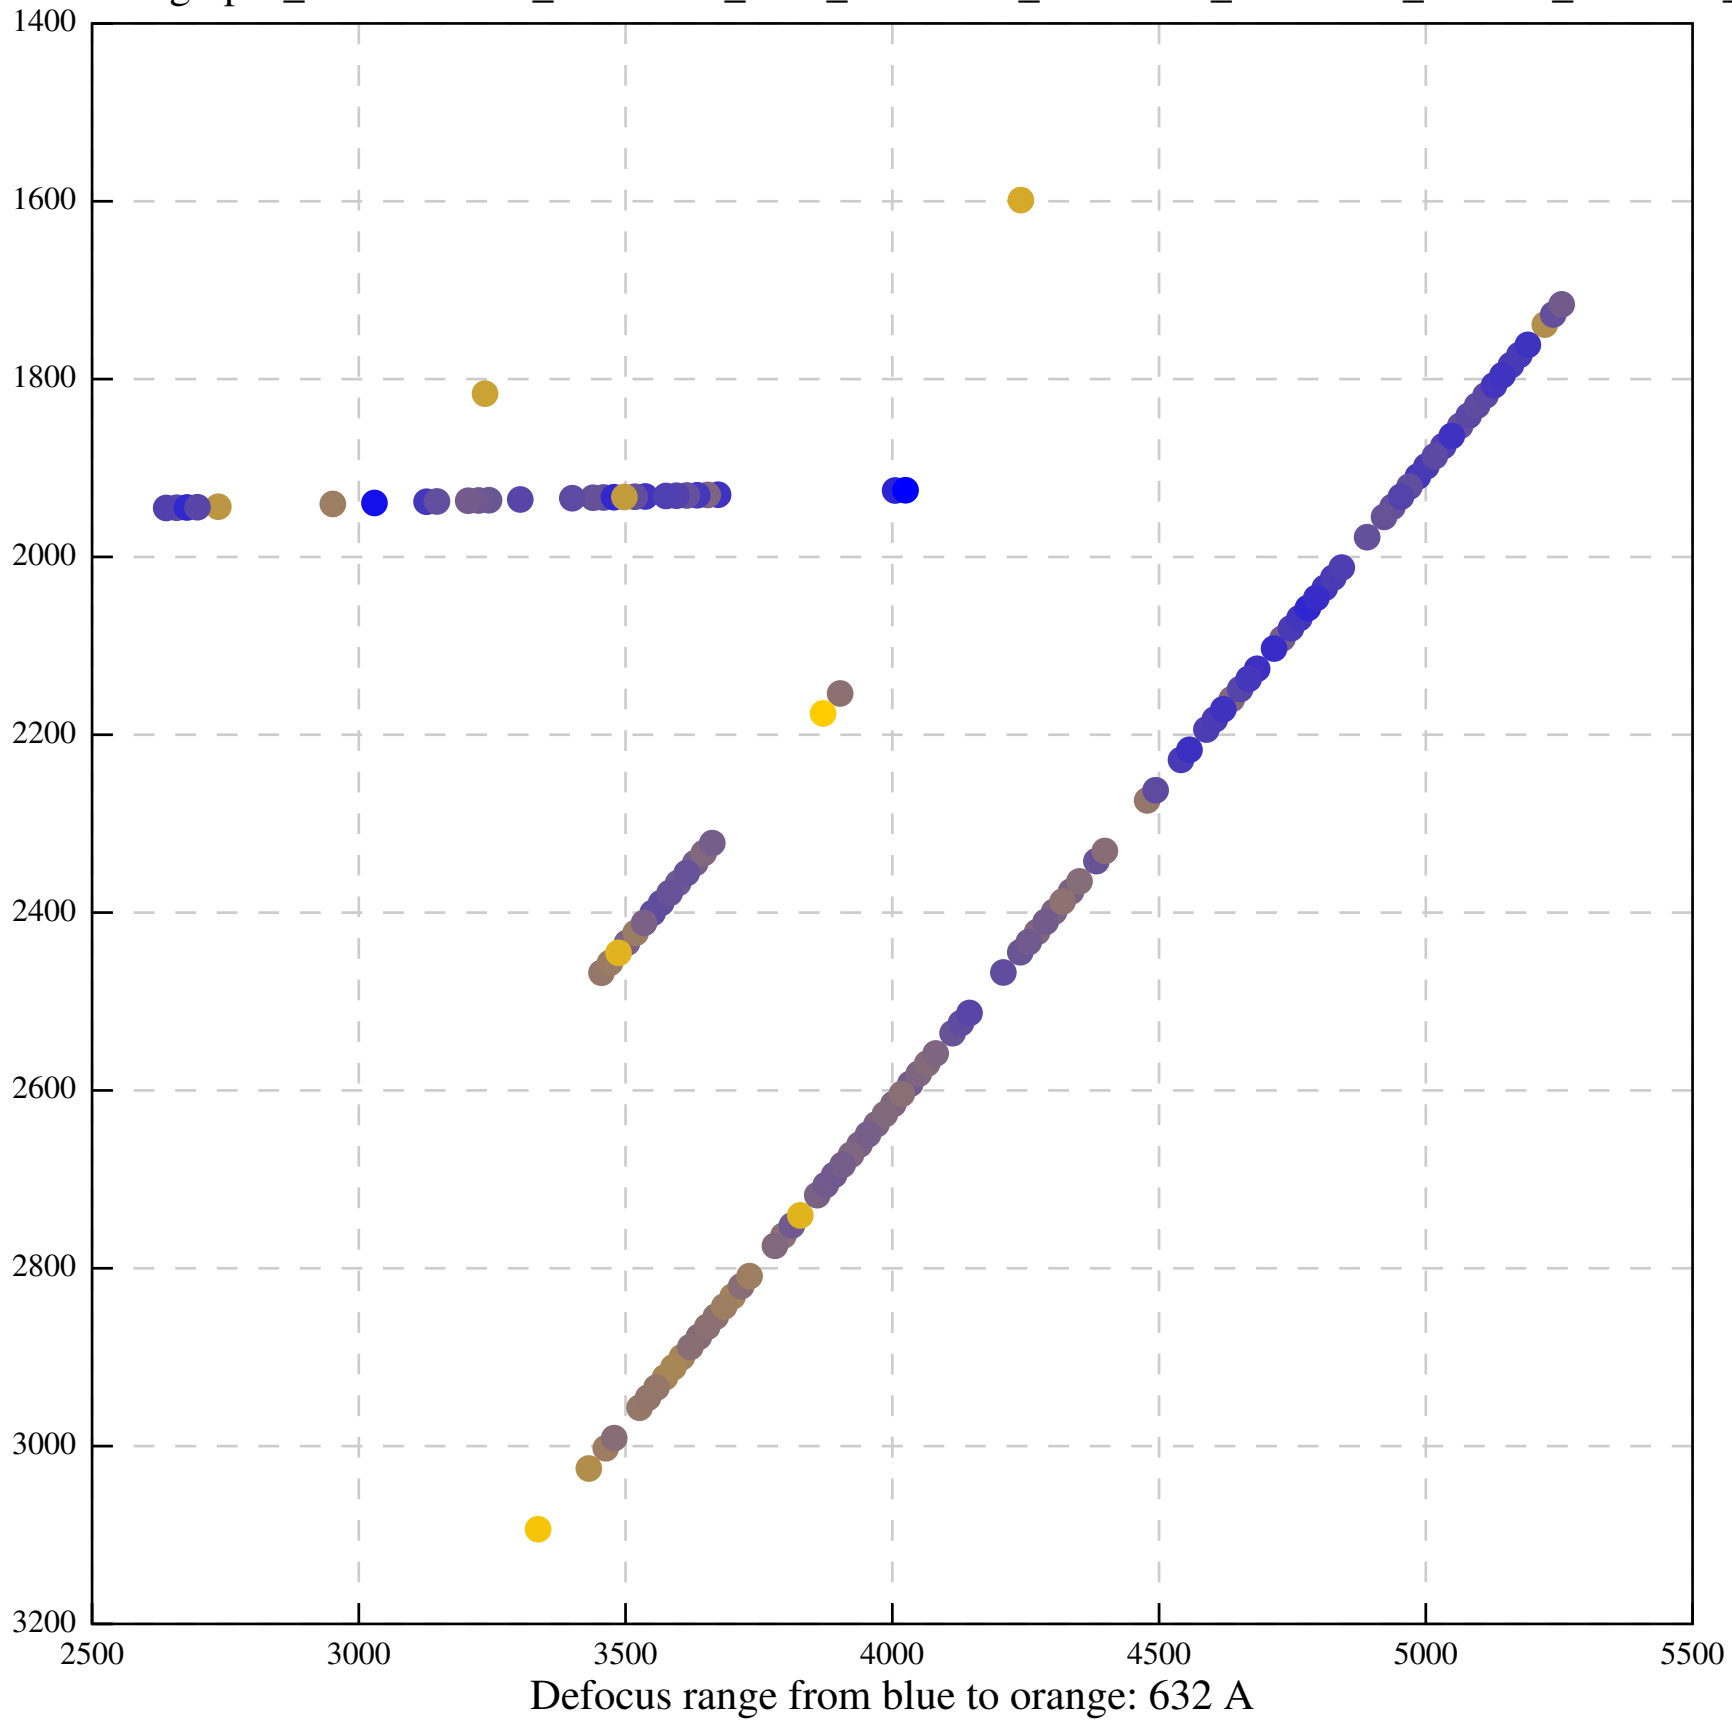

Defocus range from blue to orange: 480 A

Defocus range from blue to orange: 204 Å

Defocus range from blue to orange: 580 A

Defocus range from blue to orange: 353 A

Defocus range from blue to orange: 50 A

Defocus range from blue to orange: 286 A

Defocus range from blue to orange: 552 A

Defocus range from blue to orange: 54 A

Defocus range from blue to orange: 576 A

Defocus range from blue to orange: 69 A

Defocus range from blue to orange: 173 A

Defocus range from blue to orange: 0 A

Defocus range from blue to orange: 232 Å

Defocus range from blue to orange: 575 A

Defocus range from blue to orange: 347 A

Defocus range from blue to orange: 0 A

Defocus range from blue to orange: 487 A

Defocus range from blue to orange: 383 A

Defocus range from blue to orange: 126 A

Defocus range from blue to orange: 748 A

Defocus range from blue to orange: 274 Å

Defocus range from blue to orange: 60 A

Defocus range from blue to orange: 83 A

Defocus range from blue to orange: 328 A