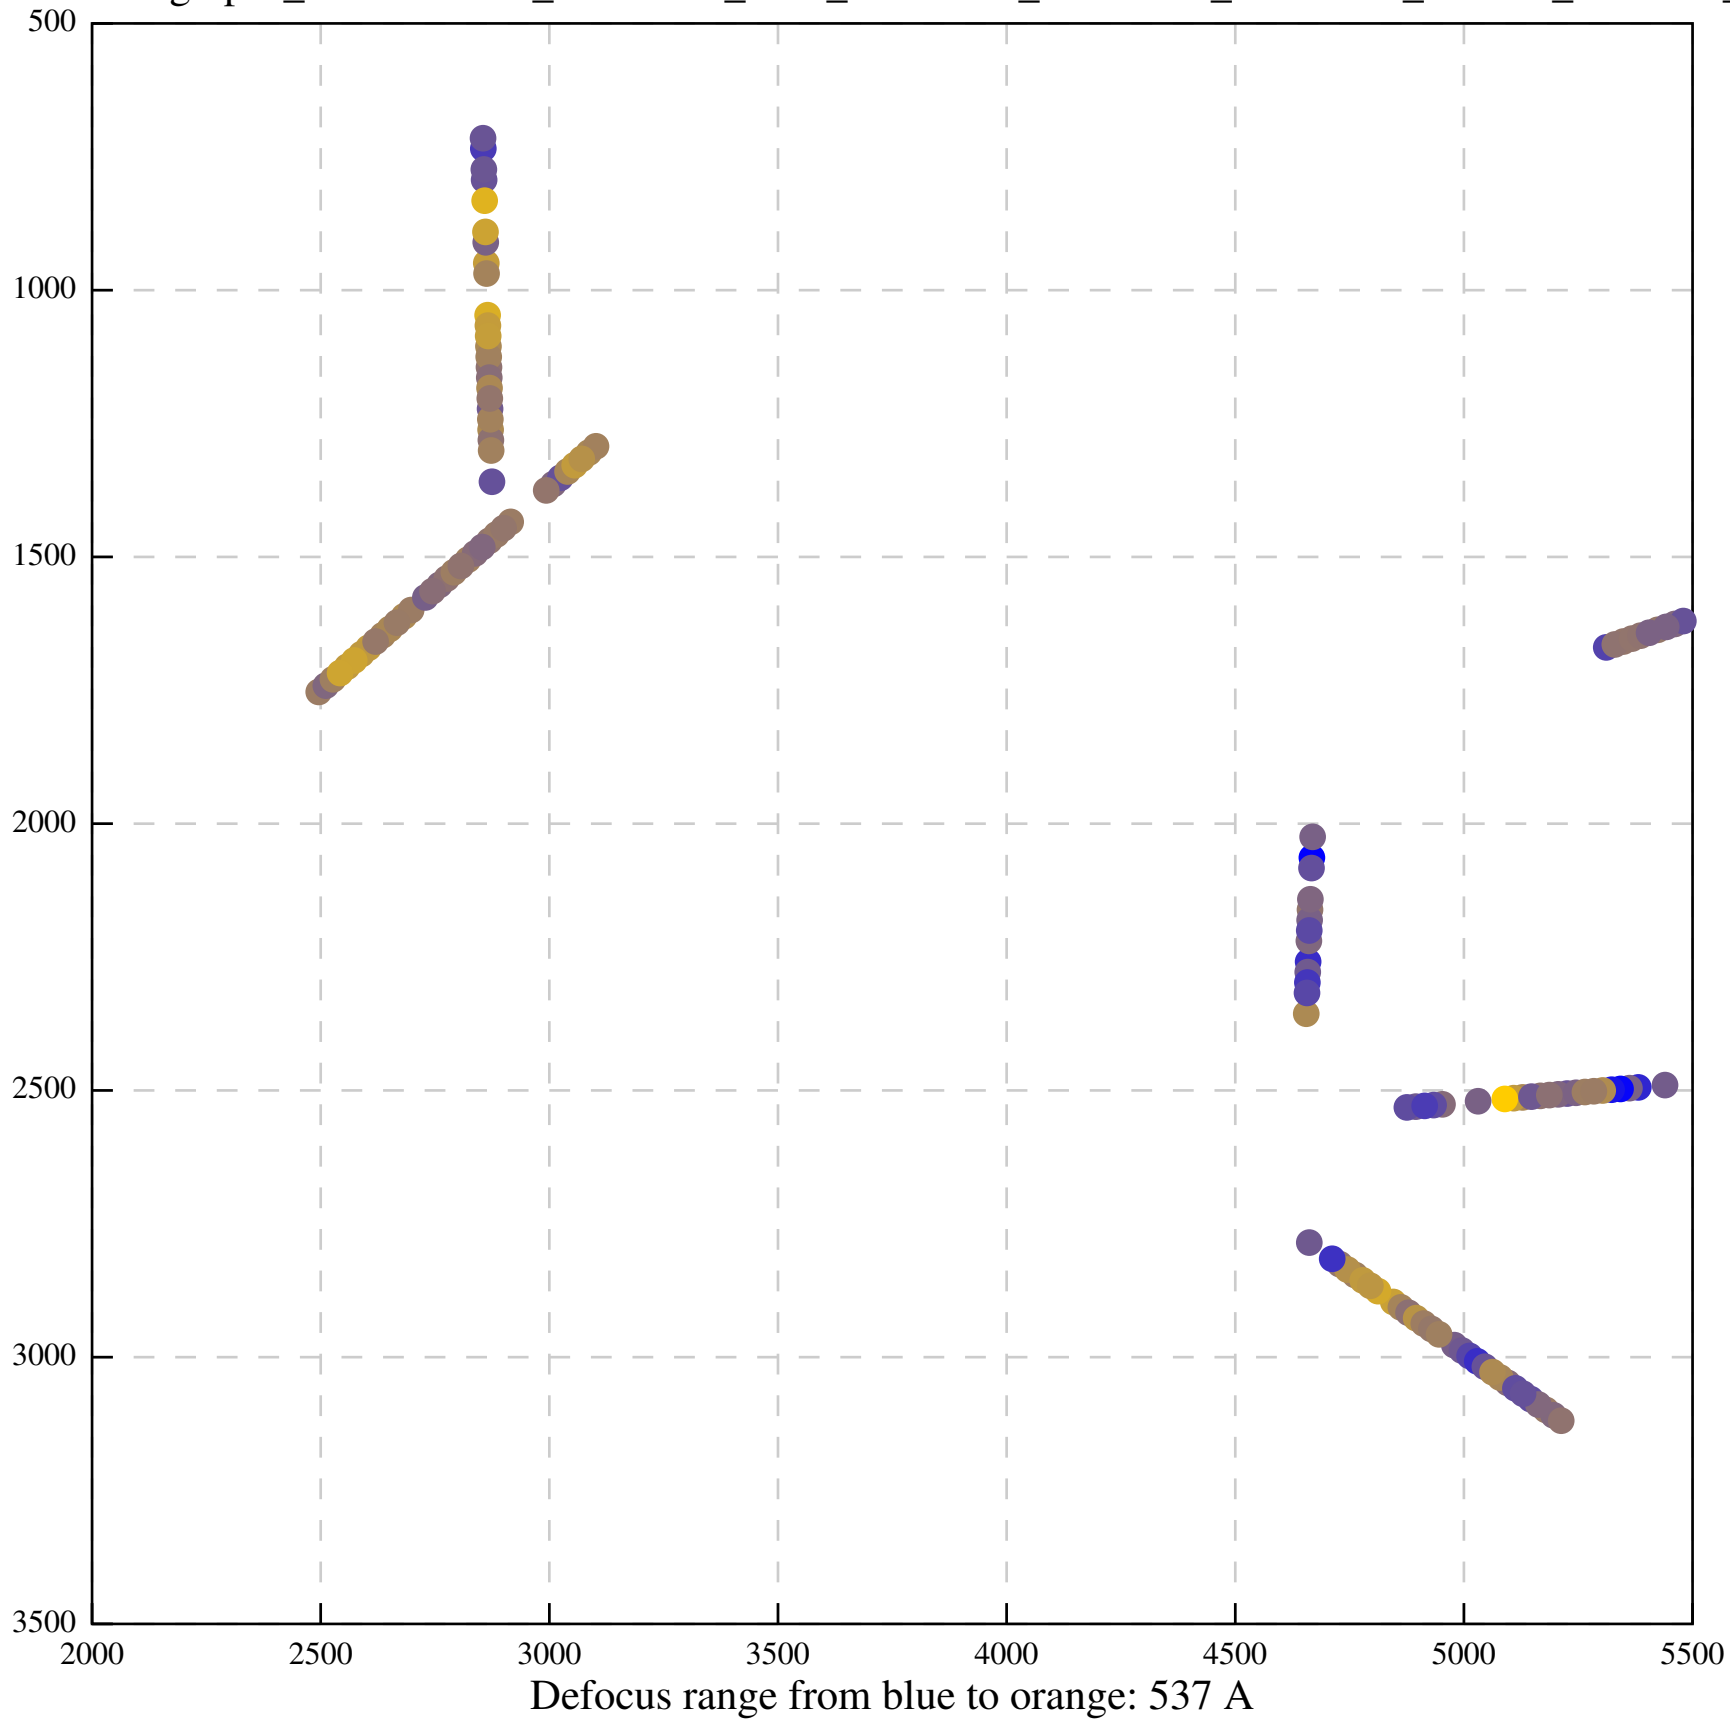

Defocus range from blue to orange: 126 A

Defocus range from blue to orange: 748 A

Defocus range from blue to orange: 274 Å

Defocus range from blue to orange: 60 A

Defocus range from blue to orange: 83 A

Defocus range from blue to orange: 328 A

Defocus range from blue to orange: 16 A

Defocus range from blue to orange: 93 A

Defocus range from blue to orange: 81 A

Defocus range from blue to orange: 121 A

Defocus range from blue to orange: 438 A

Defocus range from blue to orange: 437 A

Defocus range from blue to orange: 502 Å

Defocus range from blue to orange: 765 A

Defocus range from blue to orange: 593 A

Defocus range from blue to orange: 153 A

Defocus range from blue to orange: 171 Å

Defocus range from blue to orange: 36 A

Defocus range from blue to orange: 368 A

Defocus range from blue to orange: 412 A

Defocus range from blue to orange: 93 A

Defocus range from blue to orange: 0 Å