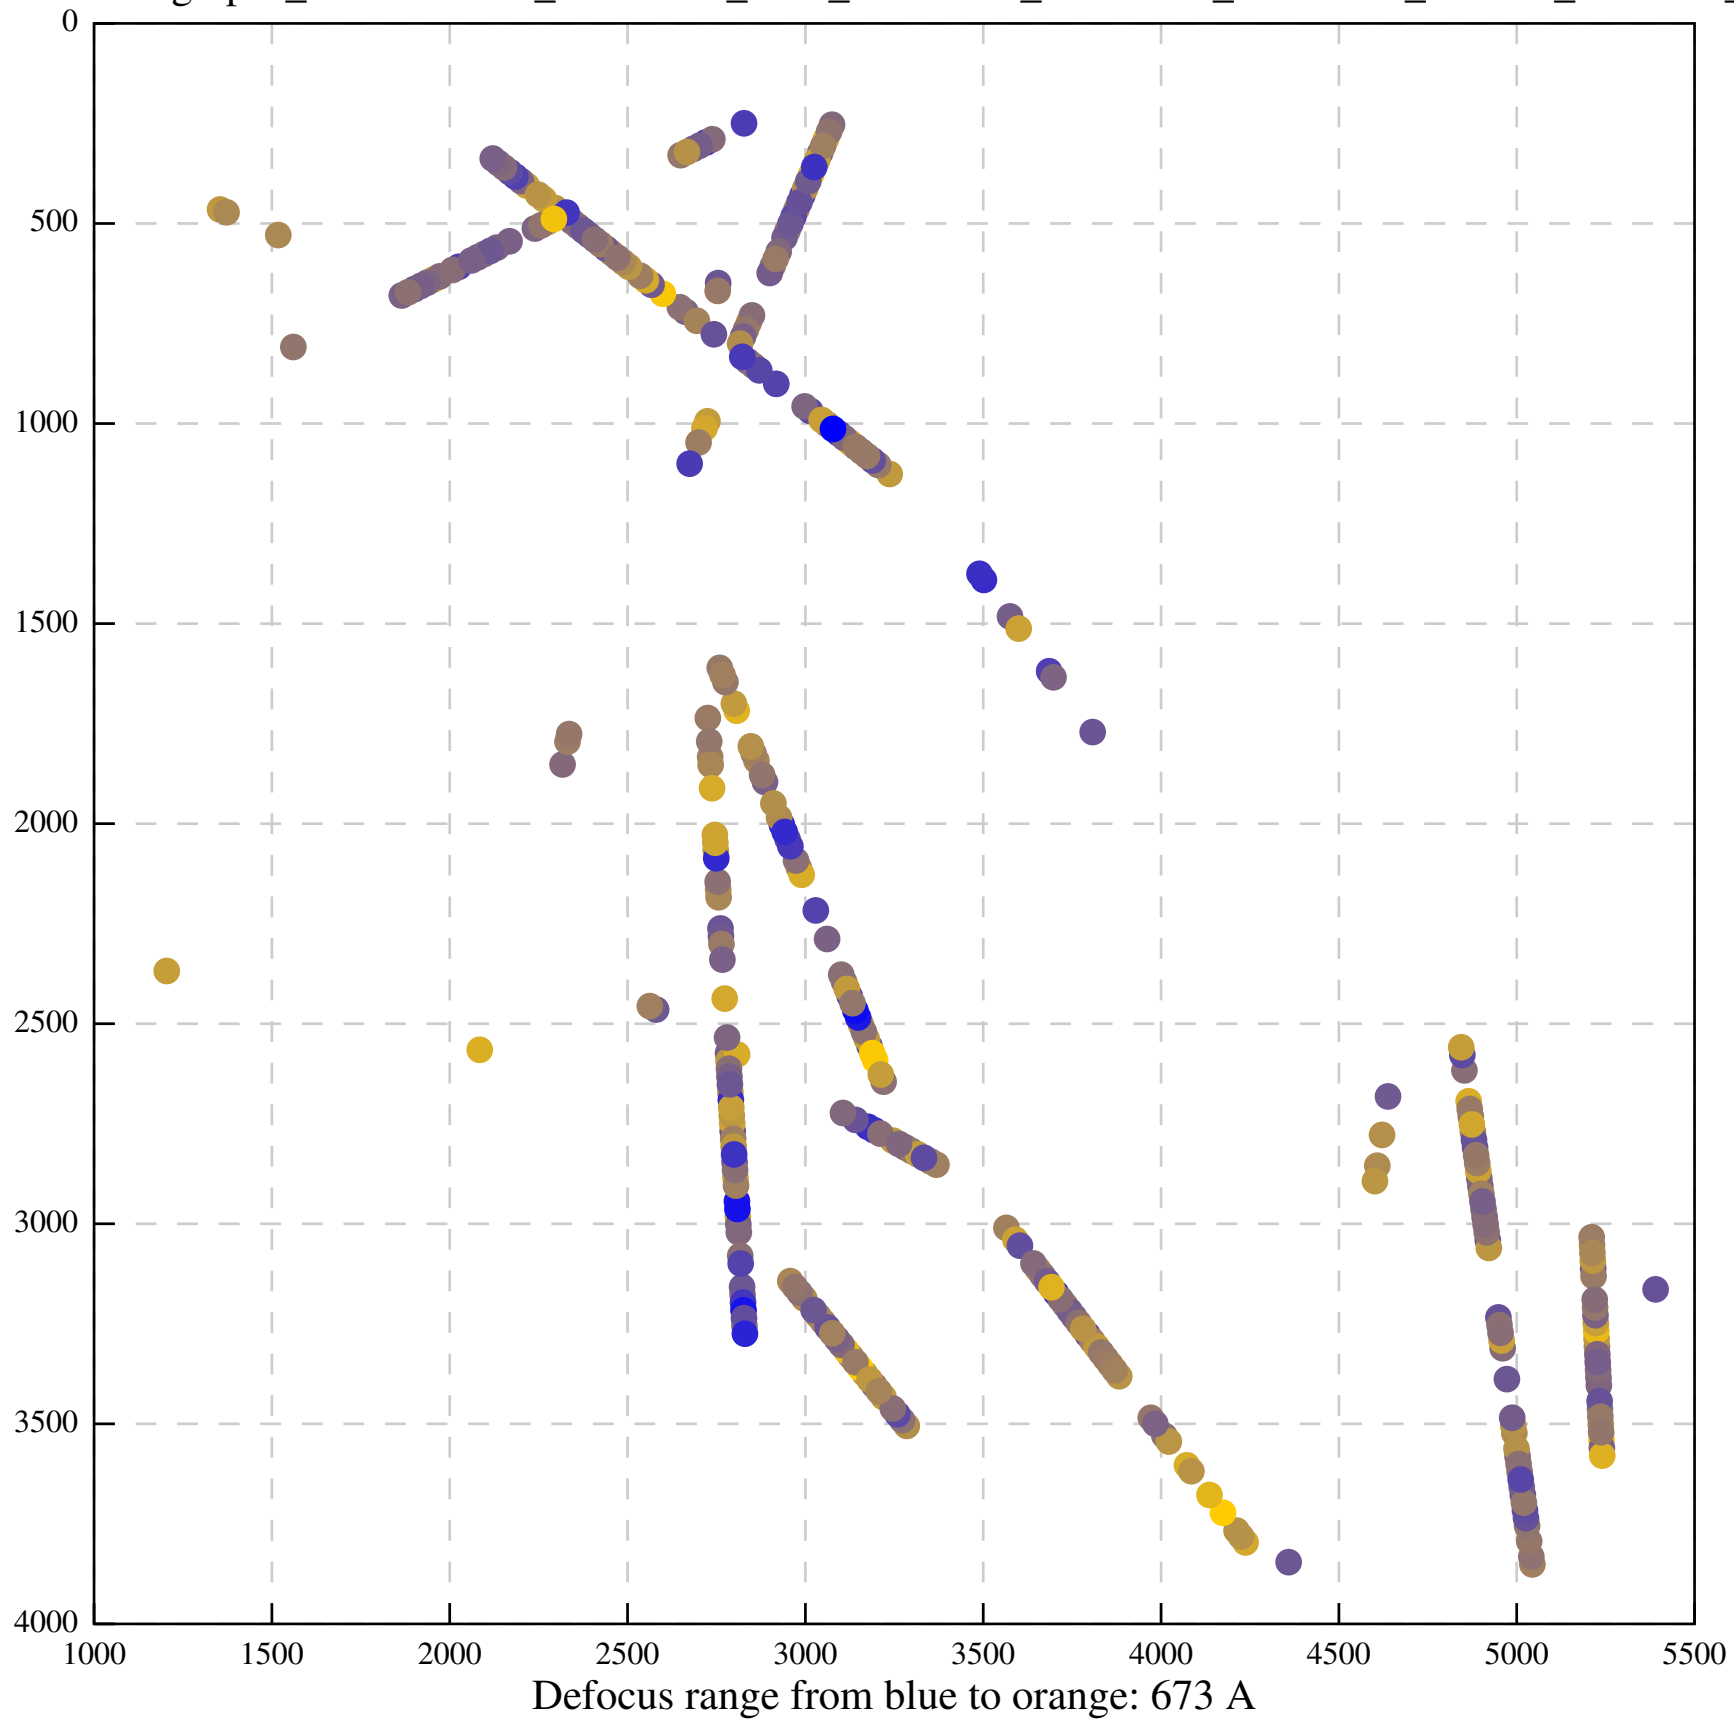

Defocus range from blue to orange: 480 A

Defocus range from blue to orange: 204 Å

Defocus range from blue to orange: 580 A

Defocus range from blue to orange: 353 A

Defocus range from blue to orange: 50 A

Defocus range from blue to orange: 286 A

Defocus range from blue to orange: 552 A

Defocus range from blue to orange: 54 A

Defocus range from blue to orange: 576 A

Defocus range from blue to orange: 69 A

Defocus range from blue to orange: 173 A

Defocus range from blue to orange: 0 A

Defocus range from blue to orange: 232 Å

Defocus range from blue to orange: 575 A

Defocus range from blue to orange: 347 A

Defocus range from blue to orange: 0 A

Defocus range from blue to orange: 487 A

Defocus range from blue to orange: 383 A

Defocus range from blue to orange: 126 A

Defocus range from blue to orange: 748 A

Defocus range from blue to orange: 274 Å

Defocus range from blue to orange: 60 A

Defocus range from blue to orange: 83 A

Defocus range from blue to orange: 328 A