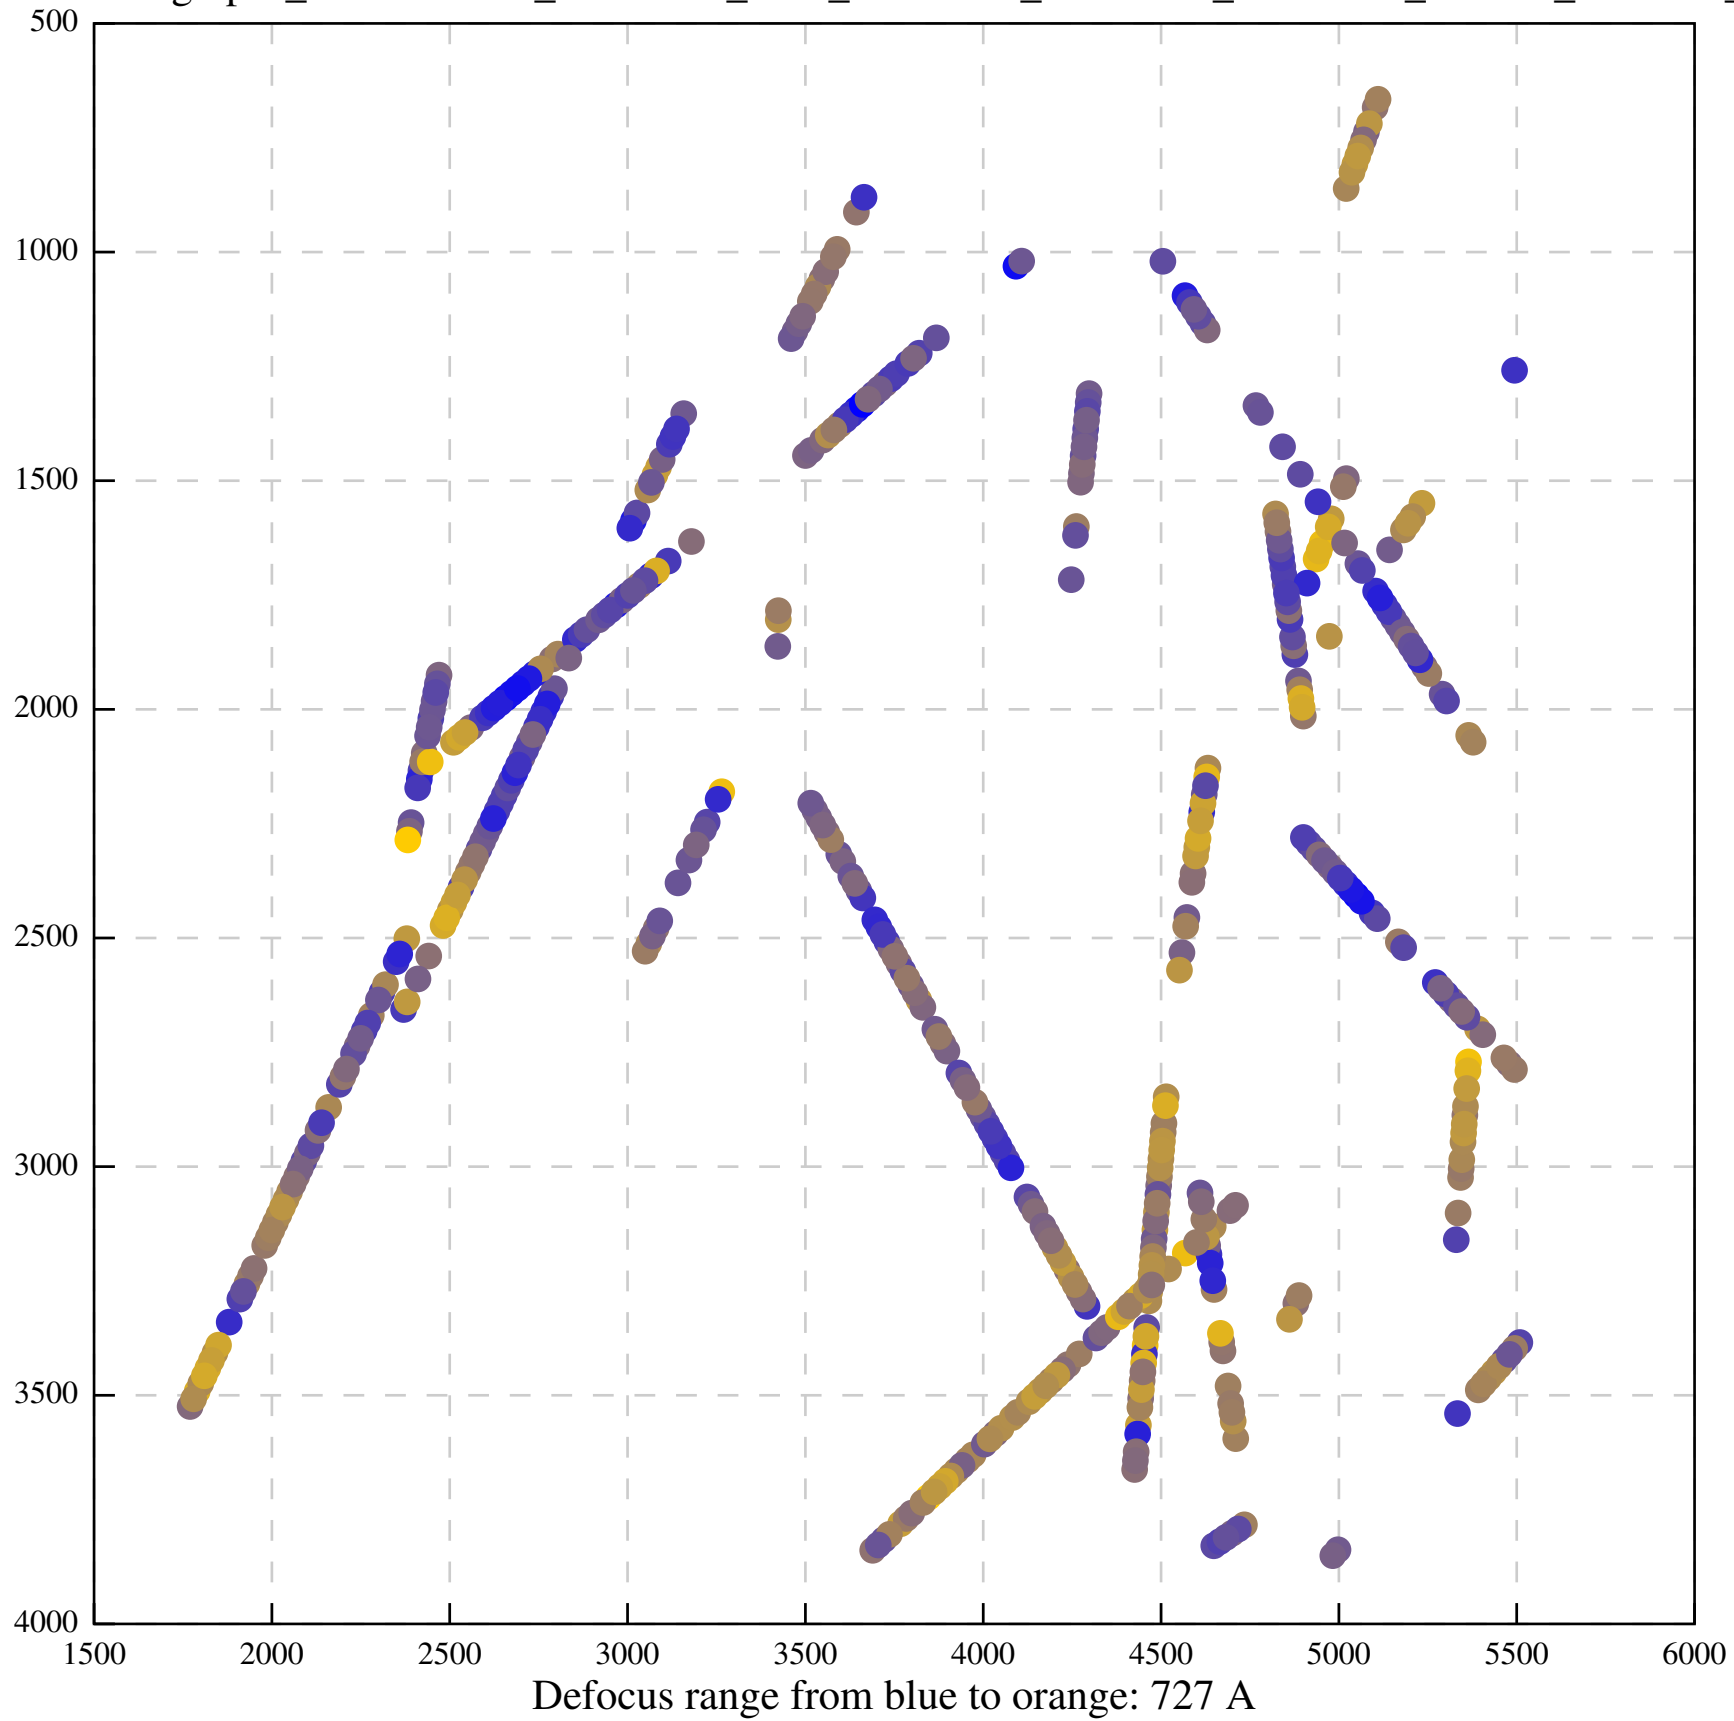

Defocus range from blue to orange: 480 A

Defocus range from blue to orange: 204 Å

Defocus range from blue to orange: 580 A

Defocus range from blue to orange: 353 A

Defocus range from blue to orange: 50 A

Defocus range from blue to orange: 286 A

Defocus range from blue to orange: 552 A

Defocus range from blue to orange: 54 A

Defocus range from blue to orange: 576 A

Defocus range from blue to orange: 69 A

Defocus range from blue to orange: 173 A

Defocus range from blue to orange: 0 A

Defocus range from blue to orange: 232 Å

Defocus range from blue to orange: 575 A

Defocus range from blue to orange: 347 A

Defocus range from blue to orange: 0 A

Defocus range from blue to orange: 487 A

Defocus range from blue to orange: 383 A

Defocus range from blue to orange: 126 A

Defocus range from blue to orange: 748 A

Defocus range from blue to orange: 274 Å

Defocus range from blue to orange: 60 A

Defocus range from blue to orange: 83 A

Defocus range from blue to orange: 328 A