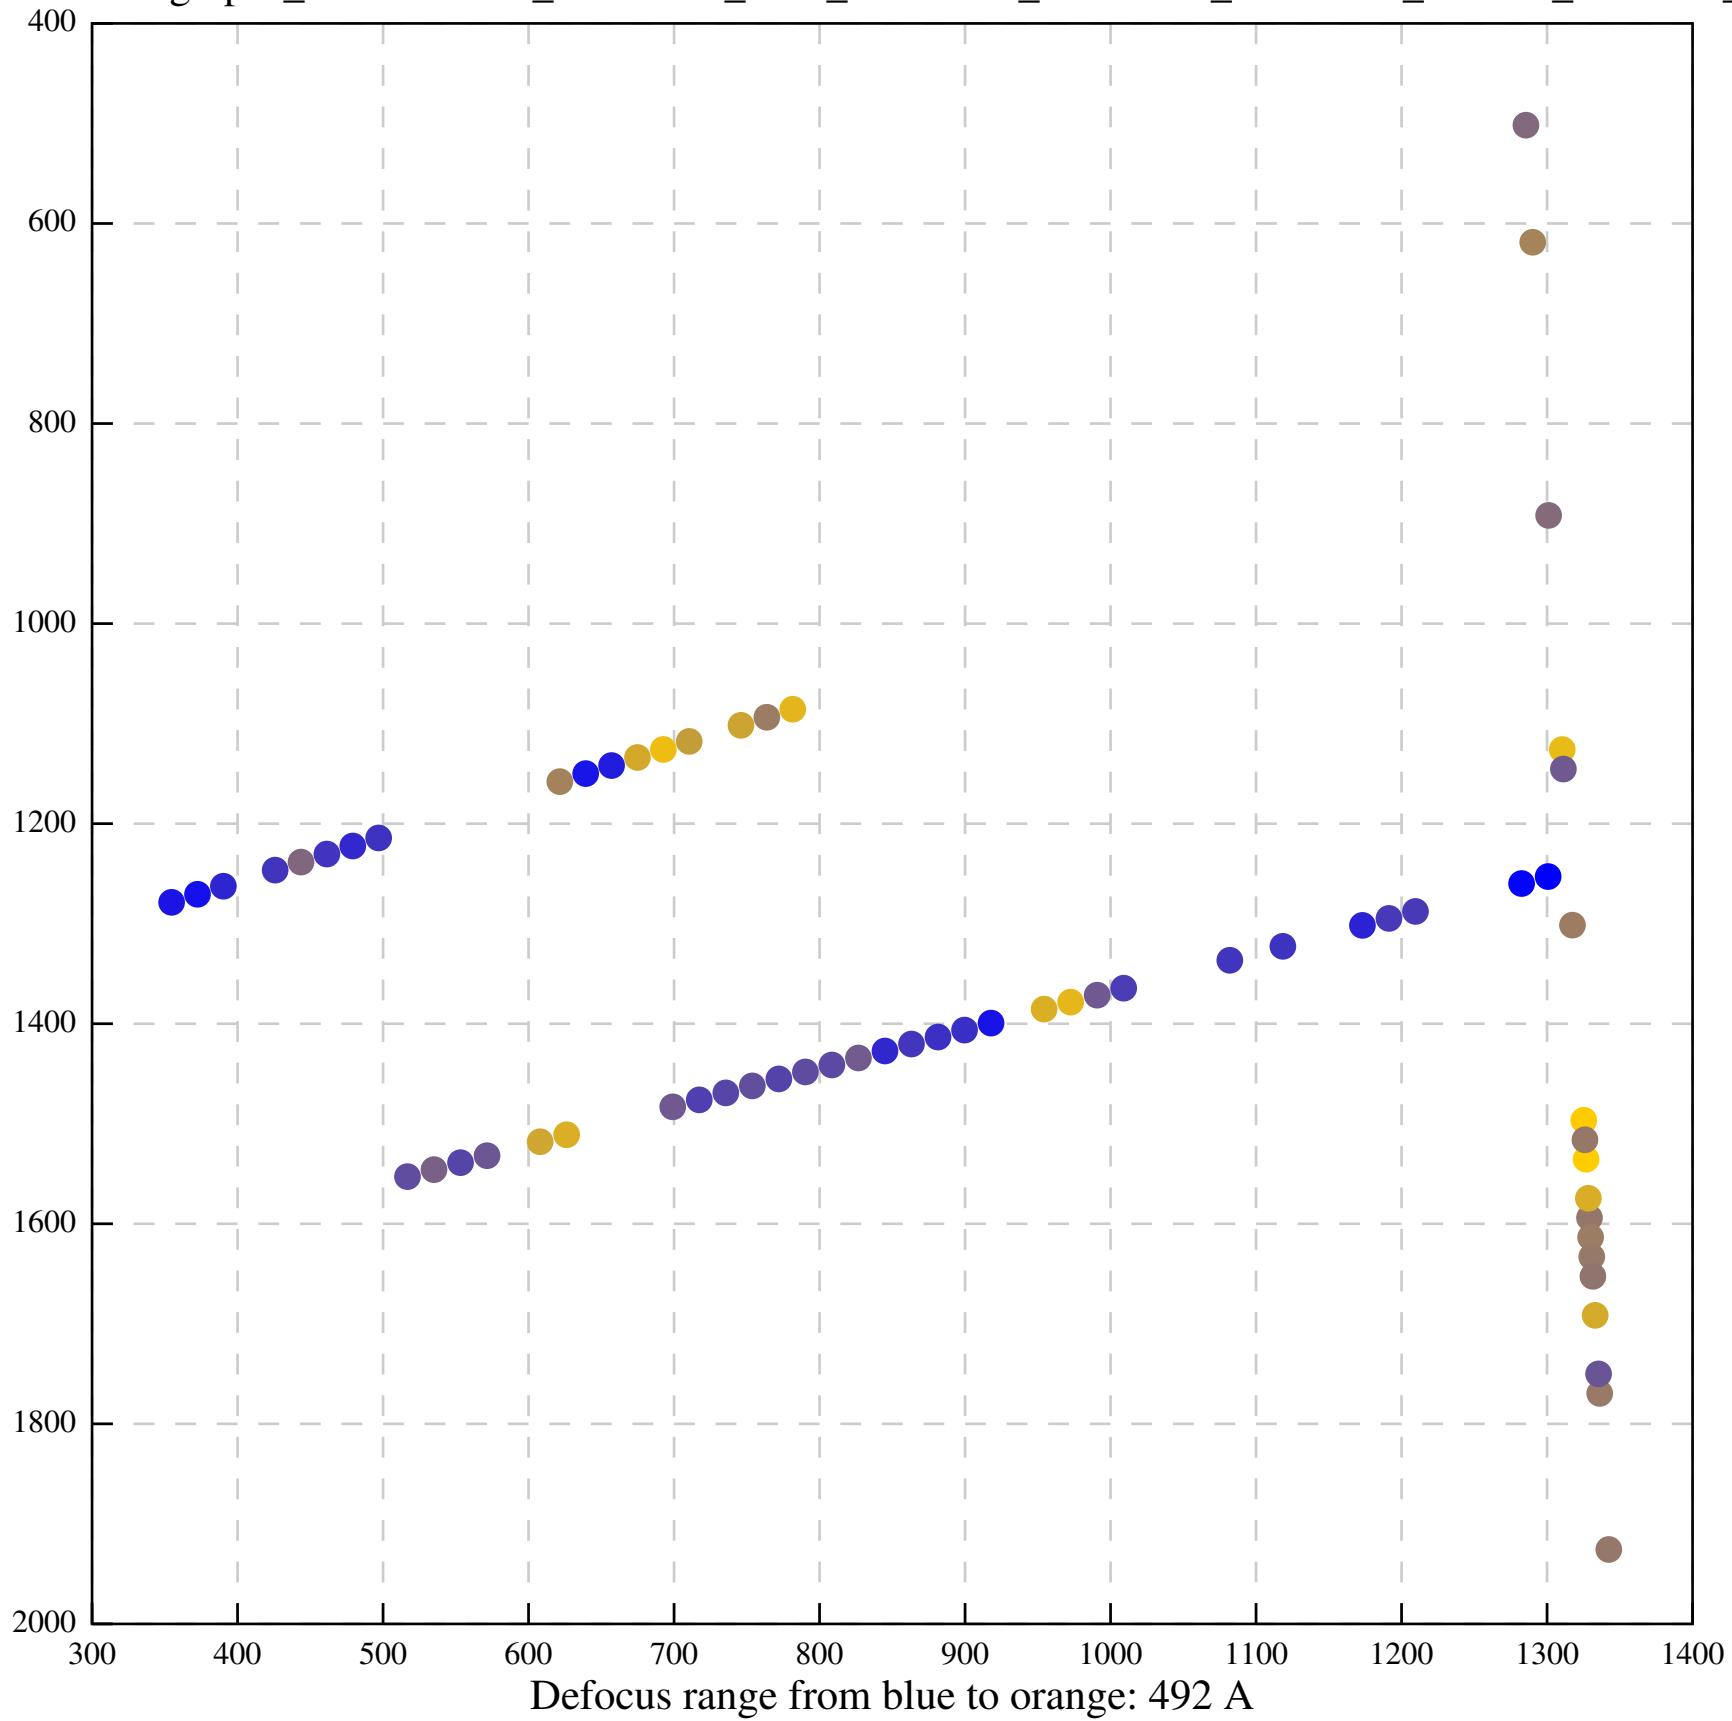

Defocus range from blue to orange: 126 A

Defocus range from blue to orange: 748 A

Defocus range from blue to orange: 274 Å

Defocus range from blue to orange: 60 A

Defocus range from blue to orange: 83 A

Defocus range from blue to orange: 328 A

Defocus range from blue to orange: 16 A

Defocus range from blue to orange: 93 A

Defocus range from blue to orange: 81 A

Defocus range from blue to orange: 121 A

Defocus range from blue to orange: 438 A

Defocus range from blue to orange: 437 A

Defocus range from blue to orange: 502 Å

Defocus range from blue to orange: 765 A

Defocus range from blue to orange: 593 A

Defocus range from blue to orange: 153 A

Defocus range from blue to orange: 171 Å

Defocus range from blue to orange: 36 A

Defocus range from blue to orange: 368 A

Defocus range from blue to orange: 412 A

Defocus range from blue to orange: 93 A

Defocus range from blue to orange: 0 Å