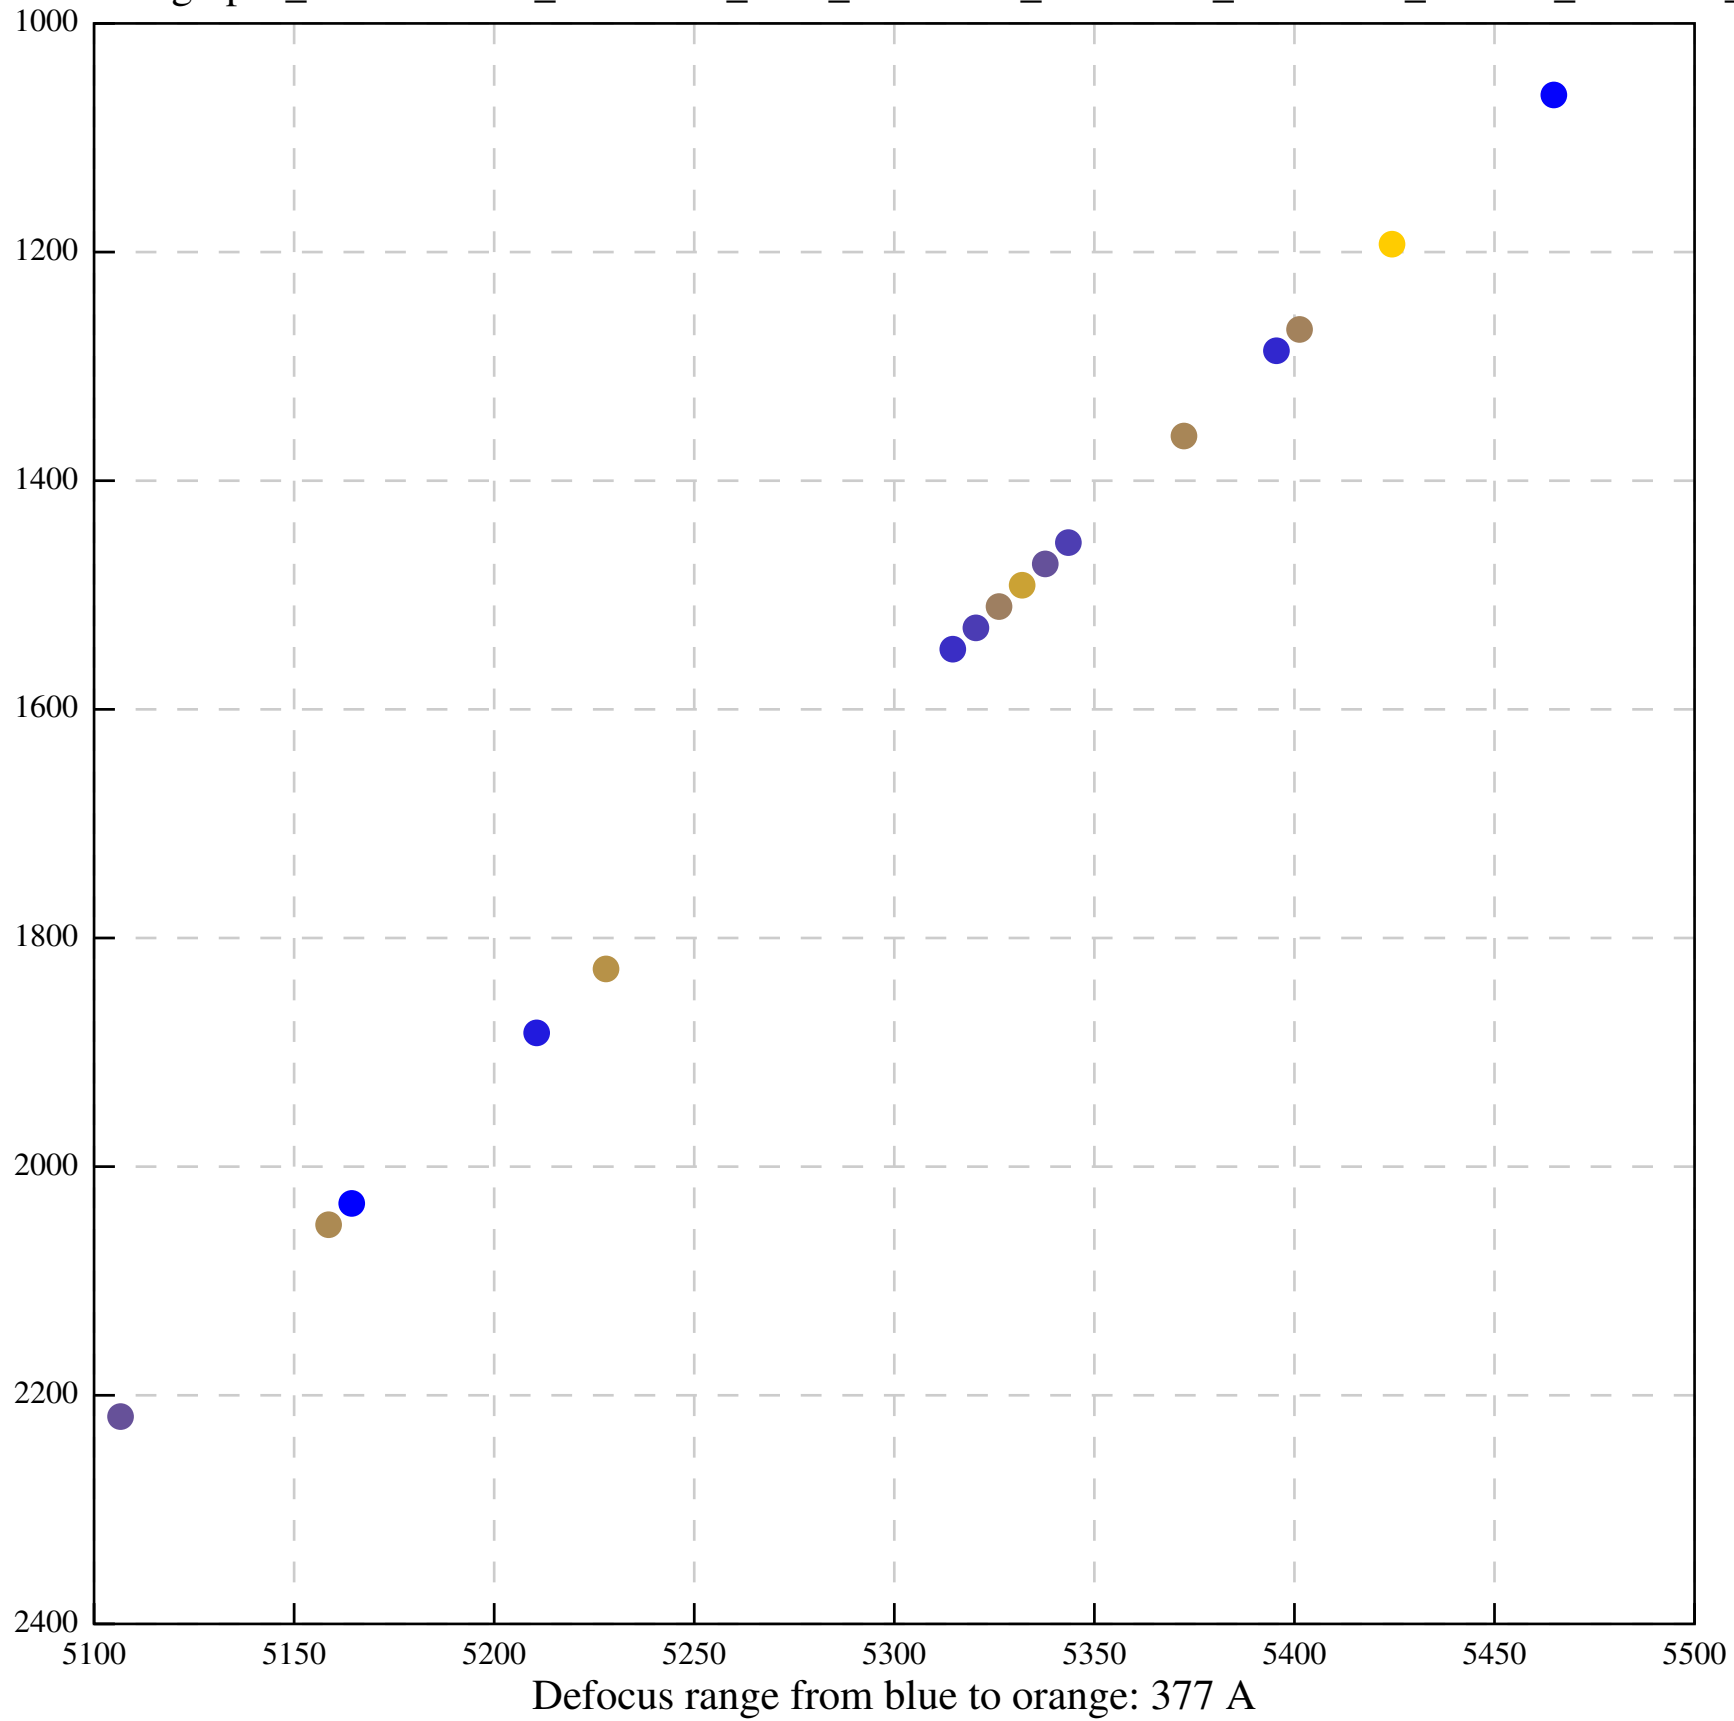

Defocus range from blue to orange: 232 Å

Defocus range from blue to orange: 575 A

Defocus range from blue to orange: 347 A

Defocus range from blue to orange: 0 A

Defocus range from blue to orange: 487 A

Defocus range from blue to orange: 383 A

Defocus range from blue to orange: 126 A

Defocus range from blue to orange: 748 A

Defocus range from blue to orange: 274 Å

Defocus range from blue to orange: 60 A

Defocus range from blue to orange: 83 A

Defocus range from blue to orange: 328 A

Defocus range from blue to orange: 16 A

Defocus range from blue to orange: 93 A

Defocus range from blue to orange: 81 A

Defocus range from blue to orange: 121 A

Defocus range from blue to orange: 438 A

Defocus range from blue to orange: 437 A

Defocus range from blue to orange: 502 Å

Defocus range from blue to orange: 765 A

Defocus range from blue to orange: 593 A

Defocus range from blue to orange: 153 A

Defocus range from blue to orange: 171 Å