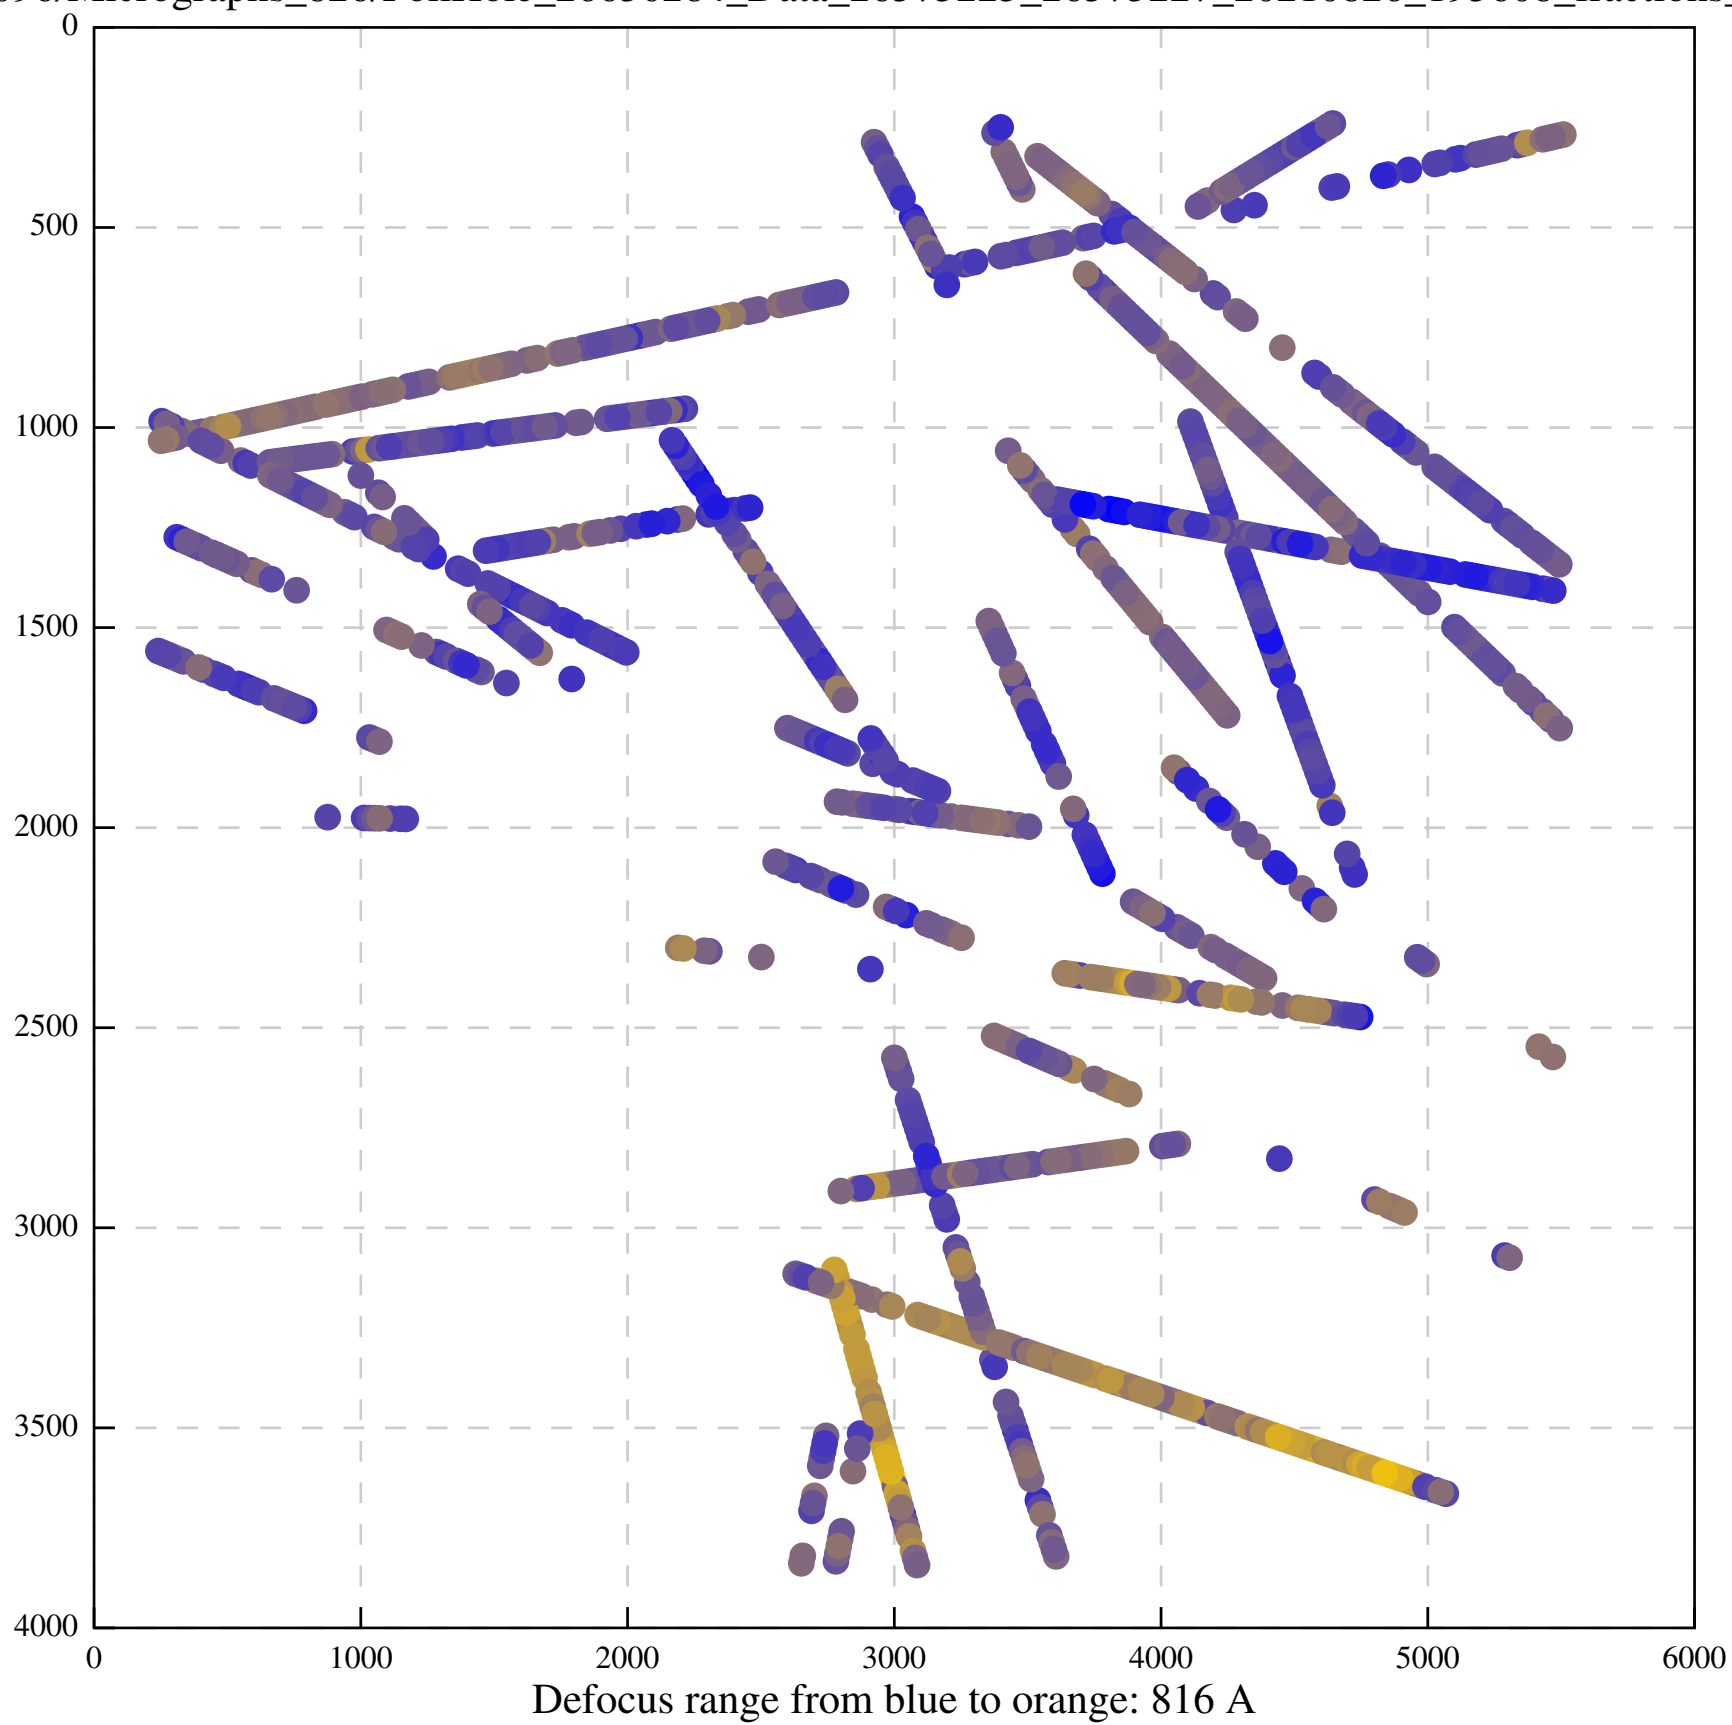

Defocus range from blue to orange: 16 A

Defocus range from blue to orange: 93 A

Defocus range from blue to orange: 81 A

Defocus range from blue to orange: 121 A

Defocus range from blue to orange: 438 A

Defocus range from blue to orange: 437 A

Defocus range from blue to orange: 502 Å

Defocus range from blue to orange: 765 A

Defocus range from blue to orange: 593 A

Defocus range from blue to orange: 153 A

Defocus range from blue to orange: 171 Å

Defocus range from blue to orange: 36 A

Defocus range from blue to orange: 368 A

Defocus range from blue to orange: 412 A

Defocus range from blue to orange: 93 A

Defocus range from blue to orange: 0 Å