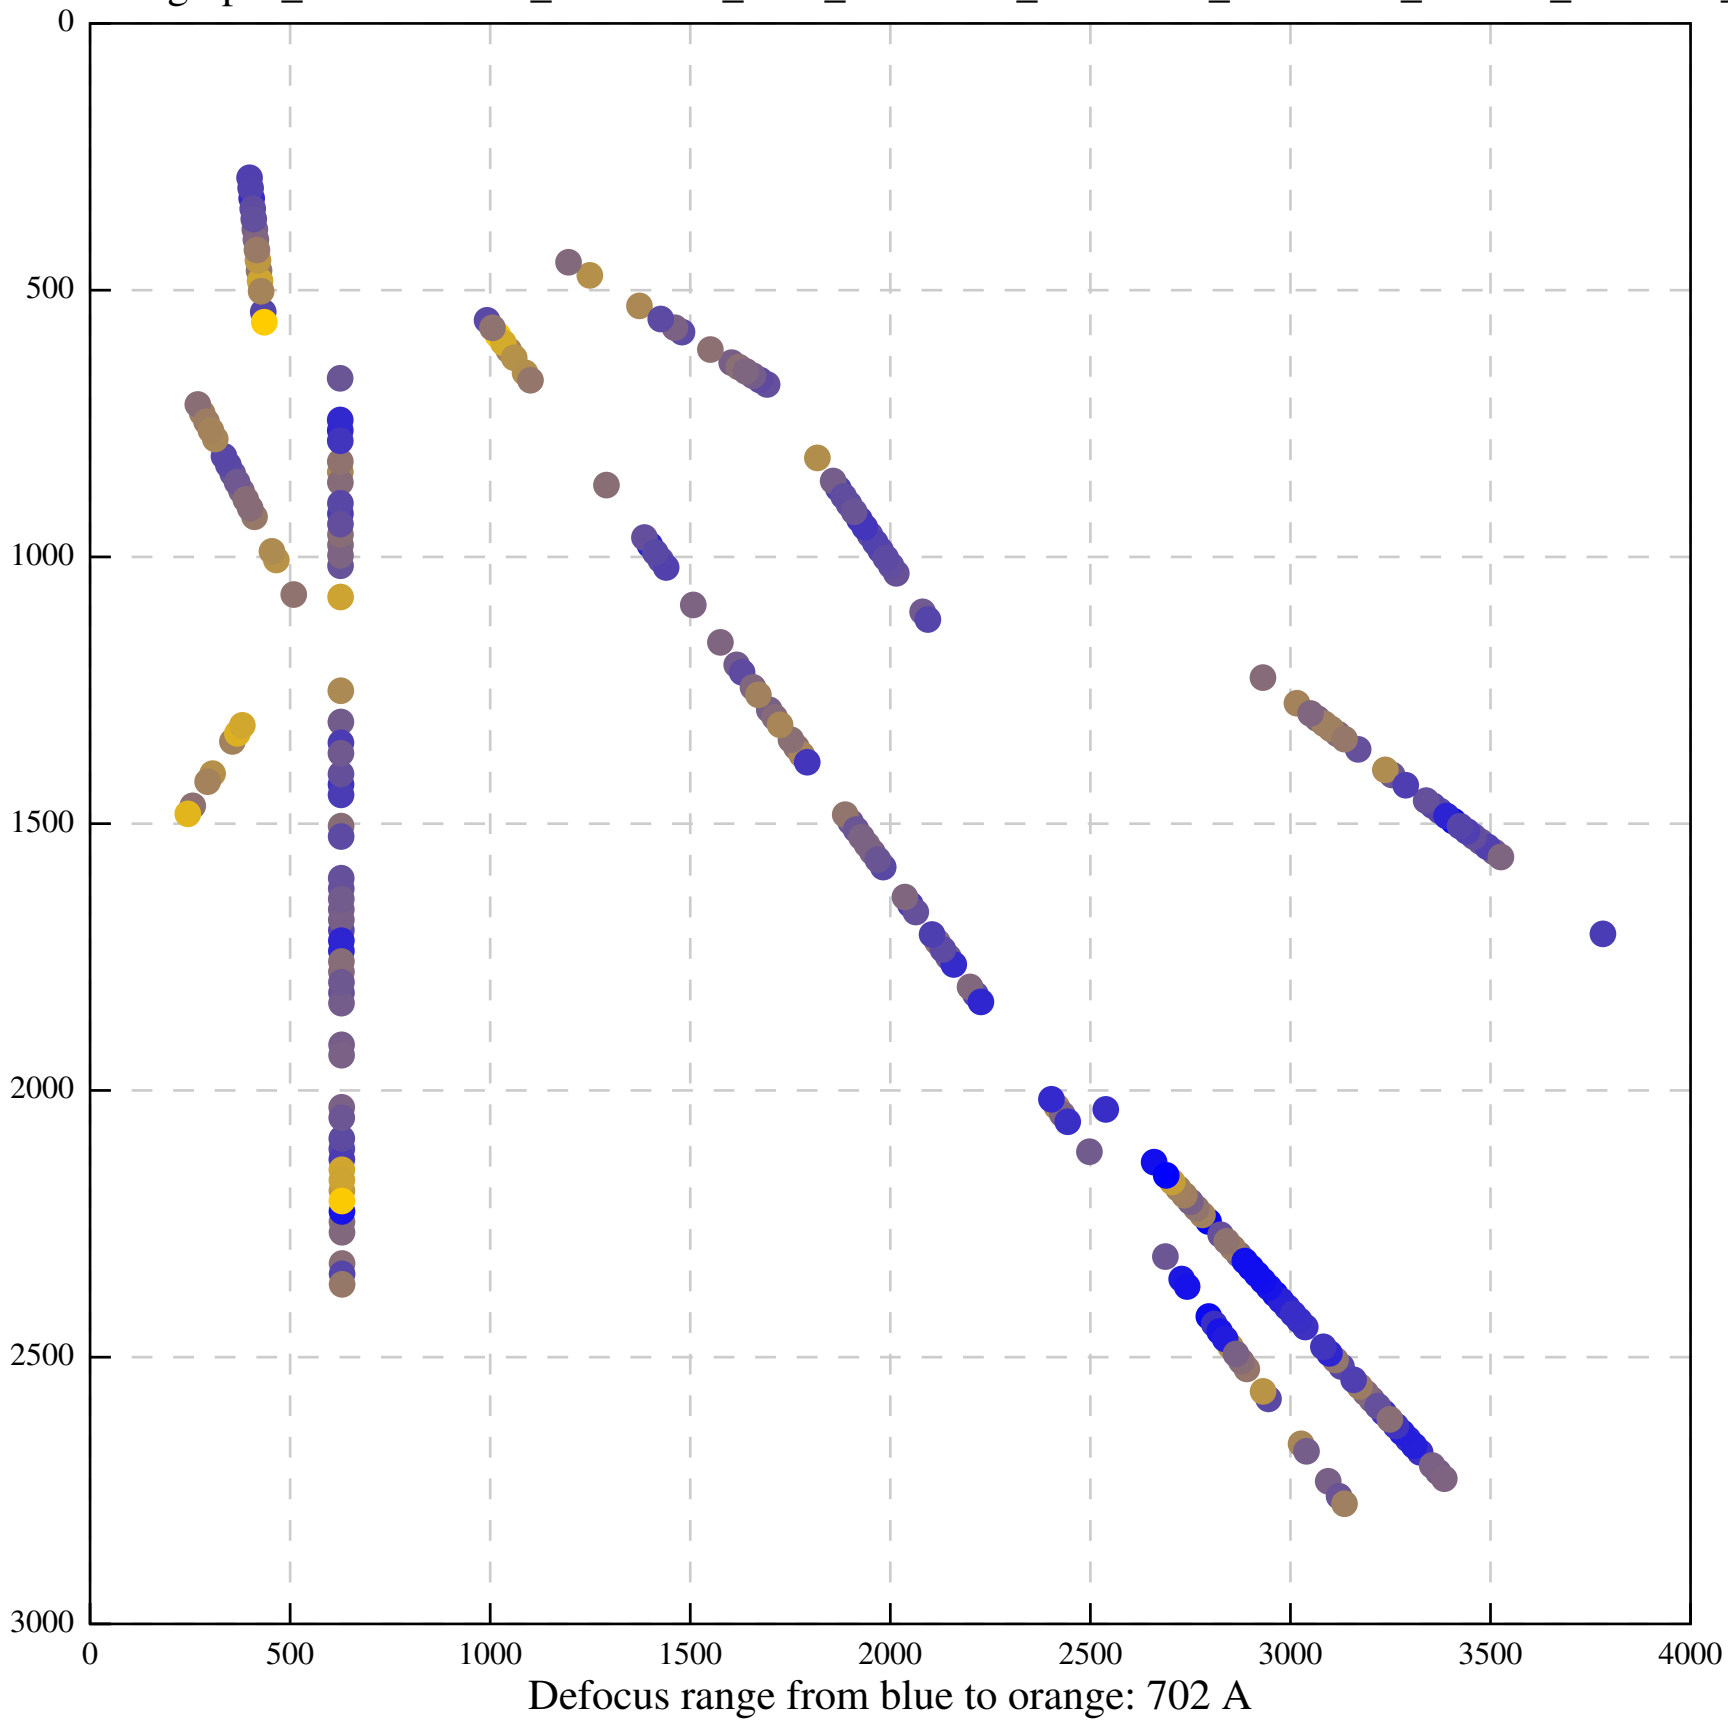

Defocus range from blue to orange: 480 A

Defocus range from blue to orange: 204 Å

Defocus range from blue to orange: 580 A

Defocus range from blue to orange: 353 A

Defocus range from blue to orange: 50 A

Defocus range from blue to orange: 286 A

Defocus range from blue to orange: 552 A

Defocus range from blue to orange: 54 A

Defocus range from blue to orange: 576 A

Defocus range from blue to orange: 69 A

Defocus range from blue to orange: 173 A

Defocus range from blue to orange: 0 A

Defocus range from blue to orange: 232 Å

Defocus range from blue to orange: 575 A

Defocus range from blue to orange: 347 A

Defocus range from blue to orange: 0 A

Defocus range from blue to orange: 487 A

Defocus range from blue to orange: 383 A

Defocus range from blue to orange: 126 A

Defocus range from blue to orange: 748 A

Defocus range from blue to orange: 274 Å

Defocus range from blue to orange: 60 A

Defocus range from blue to orange: 83 A

Defocus range from blue to orange: 328 A