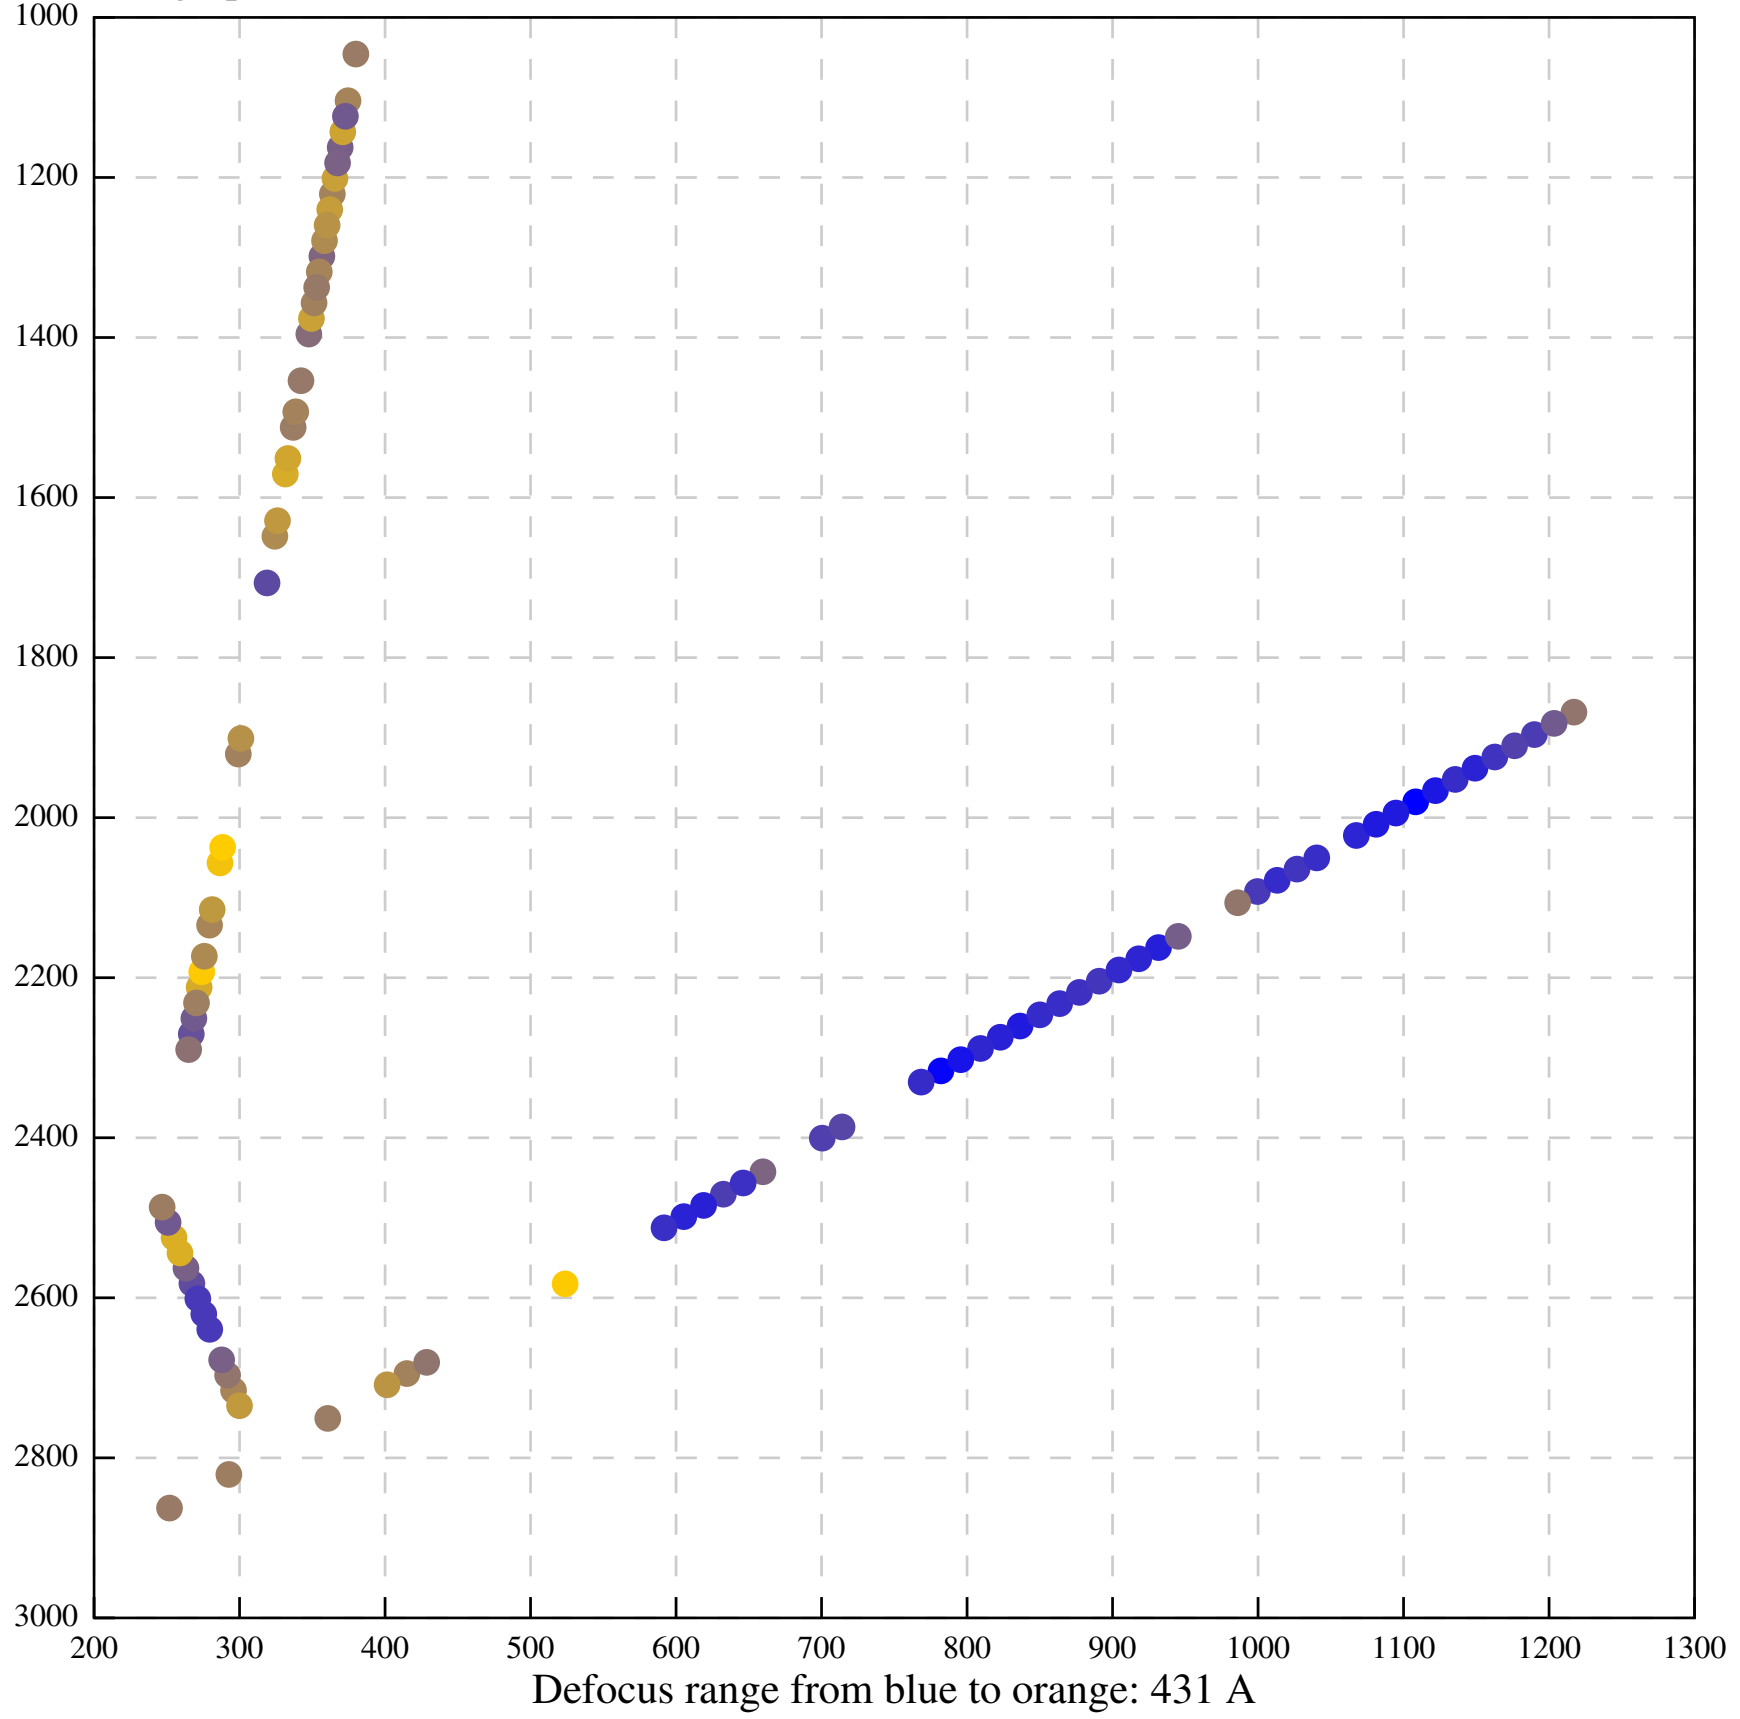

Defocus range from blue to orange: 126 A

Defocus range from blue to orange: 748 A

Defocus range from blue to orange: 274 Å

Defocus range from blue to orange: 60 A

Defocus range from blue to orange: 83 A

Defocus range from blue to orange: 328 A

Defocus range from blue to orange: 16 A

Defocus range from blue to orange: 93 A

Defocus range from blue to orange: 81 A

Defocus range from blue to orange: 121 A

Defocus range from blue to orange: 438 A

Defocus range from blue to orange: 437 A

Defocus range from blue to orange: 502 Å

Defocus range from blue to orange: 765 A

Defocus range from blue to orange: 593 A

Defocus range from blue to orange: 153 A

Defocus range from blue to orange: 171 Å

Defocus range from blue to orange: 36 A

Defocus range from blue to orange: 368 A

Defocus range from blue to orange: 412 A

Defocus range from blue to orange: 93 A

Defocus range from blue to orange: 0 Å