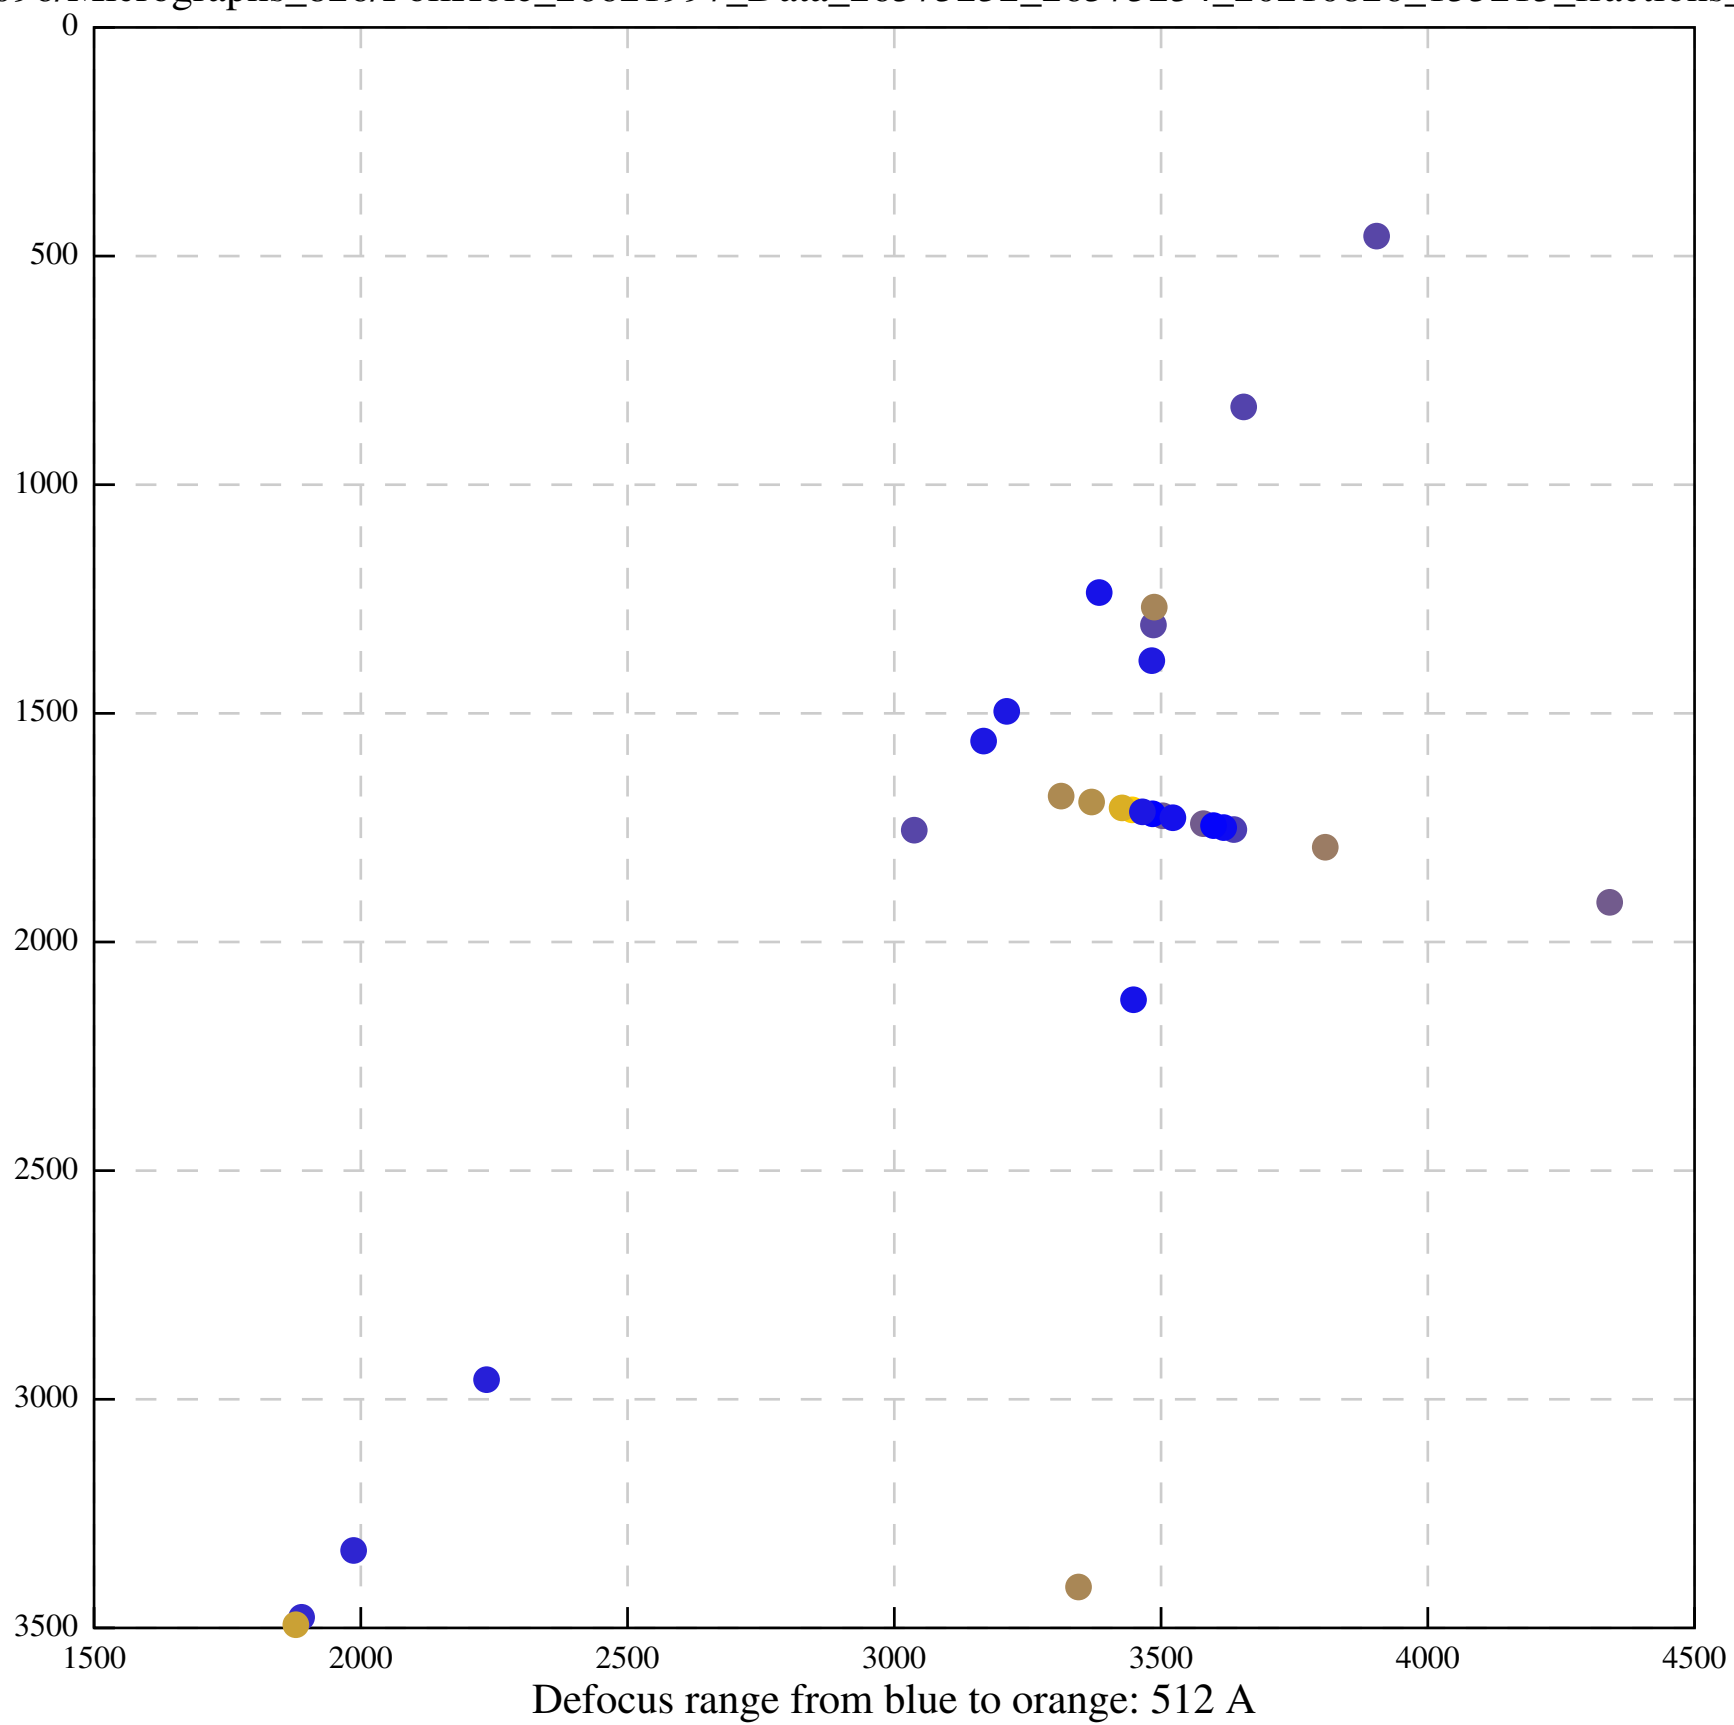

Defocus range from blue to orange: 126 A

Defocus range from blue to orange: 748 A

Defocus range from blue to orange: 274 Å

Defocus range from blue to orange: 60 A

Defocus range from blue to orange: 83 A

Defocus range from blue to orange: 328 A

Defocus range from blue to orange: 16 A

Defocus range from blue to orange: 93 A

Defocus range from blue to orange: 81 A

Defocus range from blue to orange: 121 A

Defocus range from blue to orange: 438 A

Defocus range from blue to orange: 437 A

Defocus range from blue to orange: 502 Å

Defocus range from blue to orange: 765 A

Defocus range from blue to orange: 593 A

Defocus range from blue to orange: 153 A

Defocus range from blue to orange: 171 Å

Defocus range from blue to orange: 36 A

Defocus range from blue to orange: 368 A

Defocus range from blue to orange: 412 A

Defocus range from blue to orange: 93 A

Defocus range from blue to orange: 0 Å