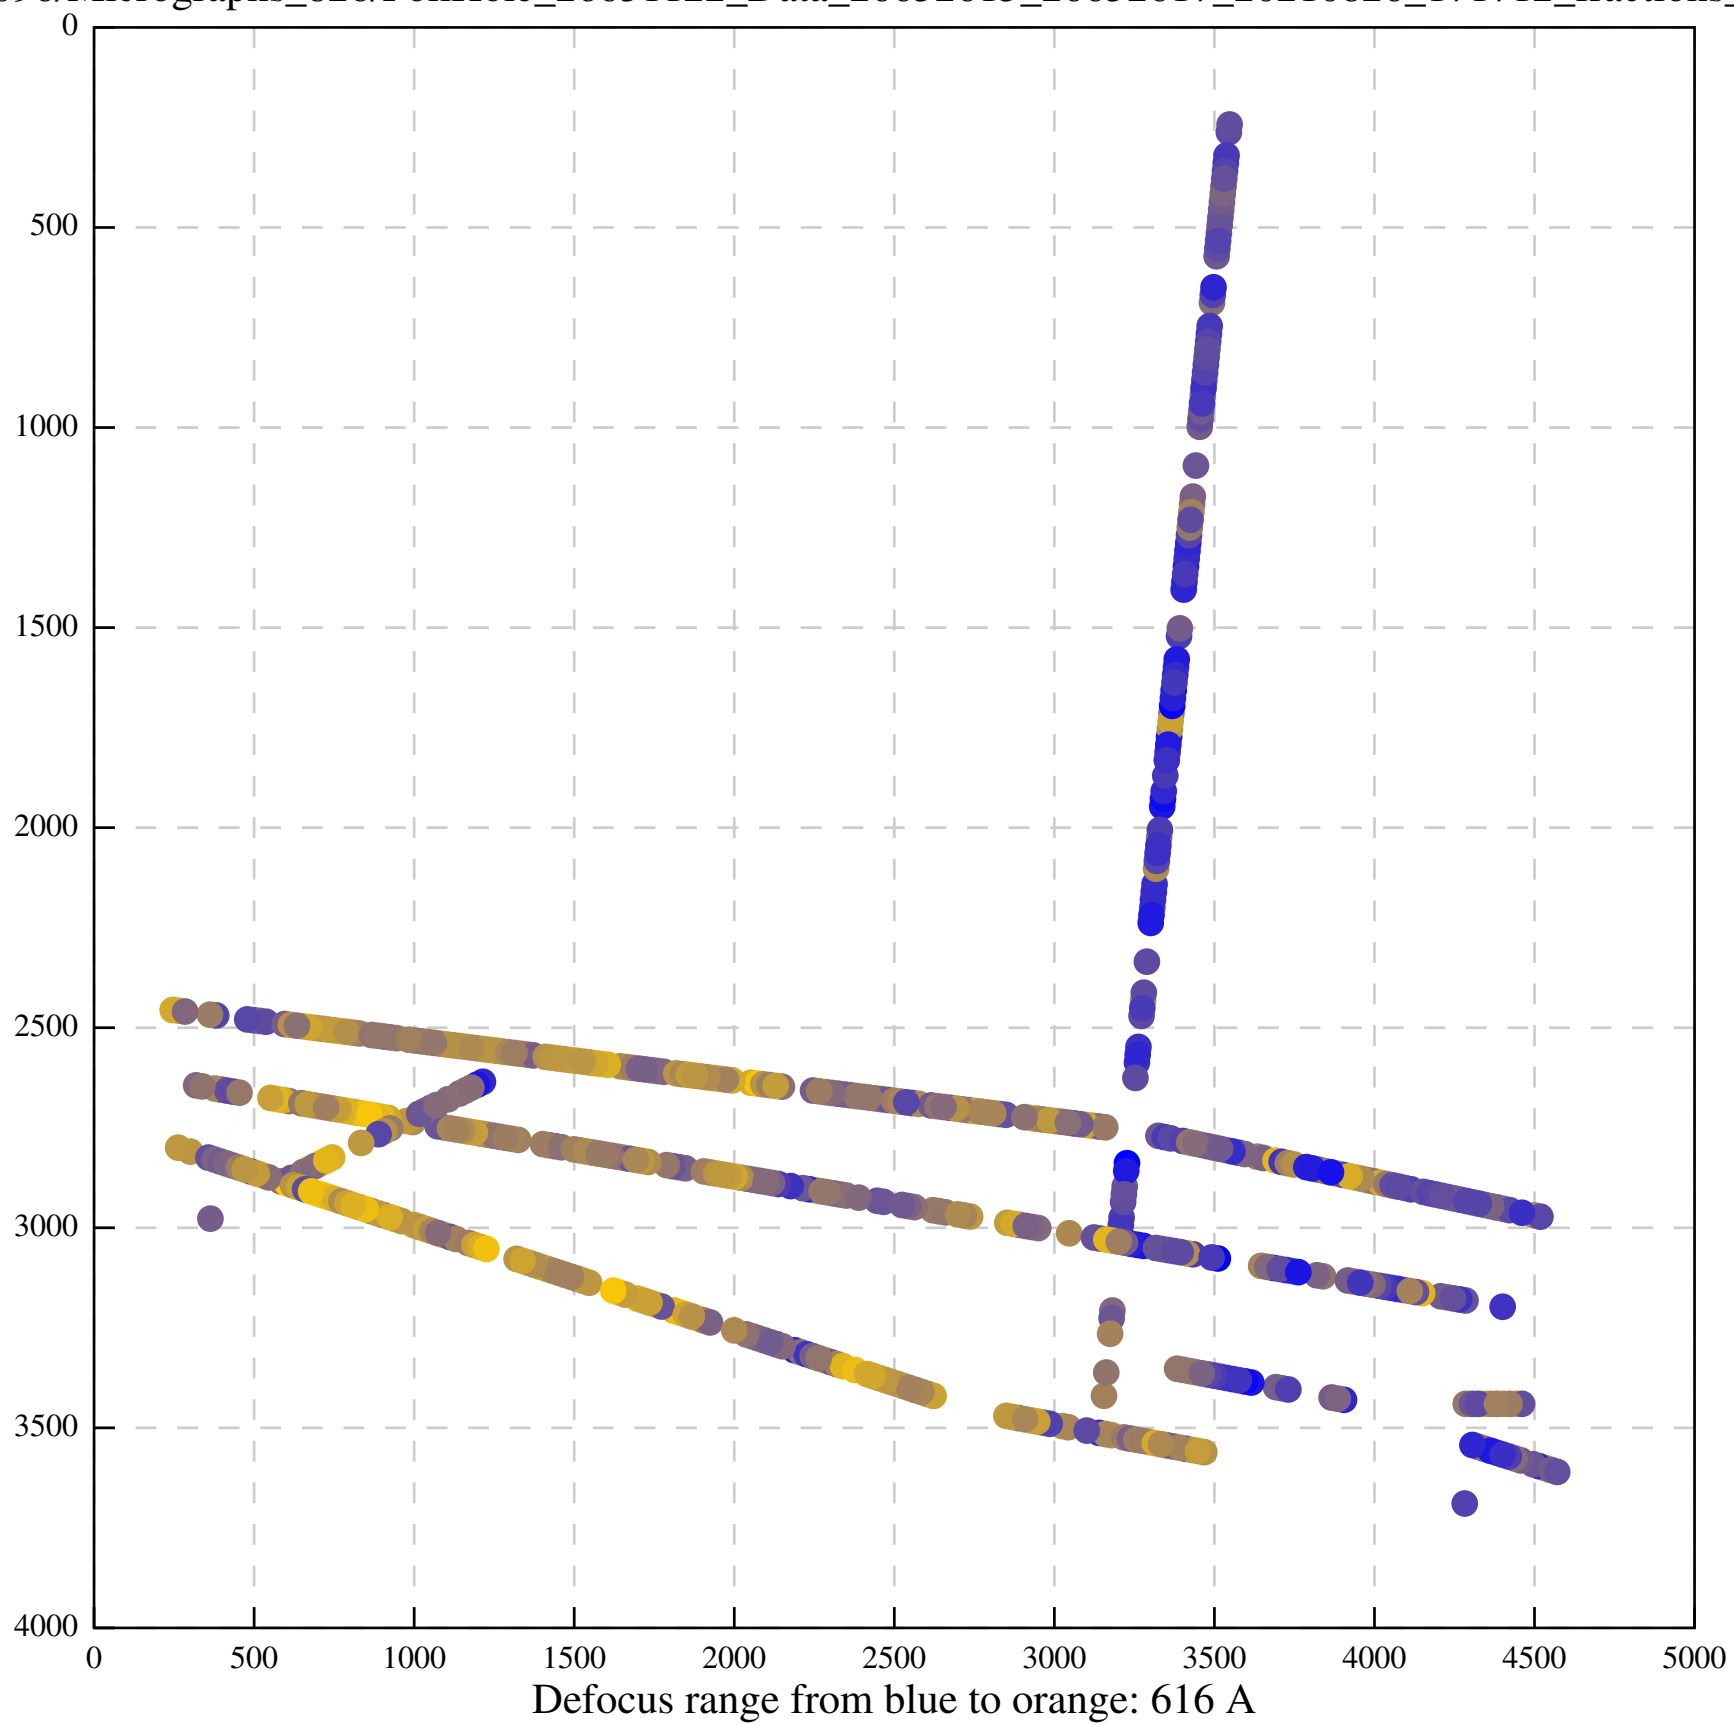

Defocus range from blue to orange: 126 A

Defocus range from blue to orange: 748 A

Defocus range from blue to orange: 274 Å

Defocus range from blue to orange: 60 A

Defocus range from blue to orange: 83 A

Defocus range from blue to orange: 328 A

Defocus range from blue to orange: 16 A

Defocus range from blue to orange: 93 A

Defocus range from blue to orange: 81 A

Defocus range from blue to orange: 121 A

Defocus range from blue to orange: 438 A

Defocus range from blue to orange: 437 A

Defocus range from blue to orange: 502 Å

Defocus range from blue to orange: 765 A

Defocus range from blue to orange: 593 A

Defocus range from blue to orange: 153 A

Defocus range from blue to orange: 171 Å

Defocus range from blue to orange: 36 A

Defocus range from blue to orange: 368 A

Defocus range from blue to orange: 412 A

Defocus range from blue to orange: 93 A

Defocus range from blue to orange: 0 Å