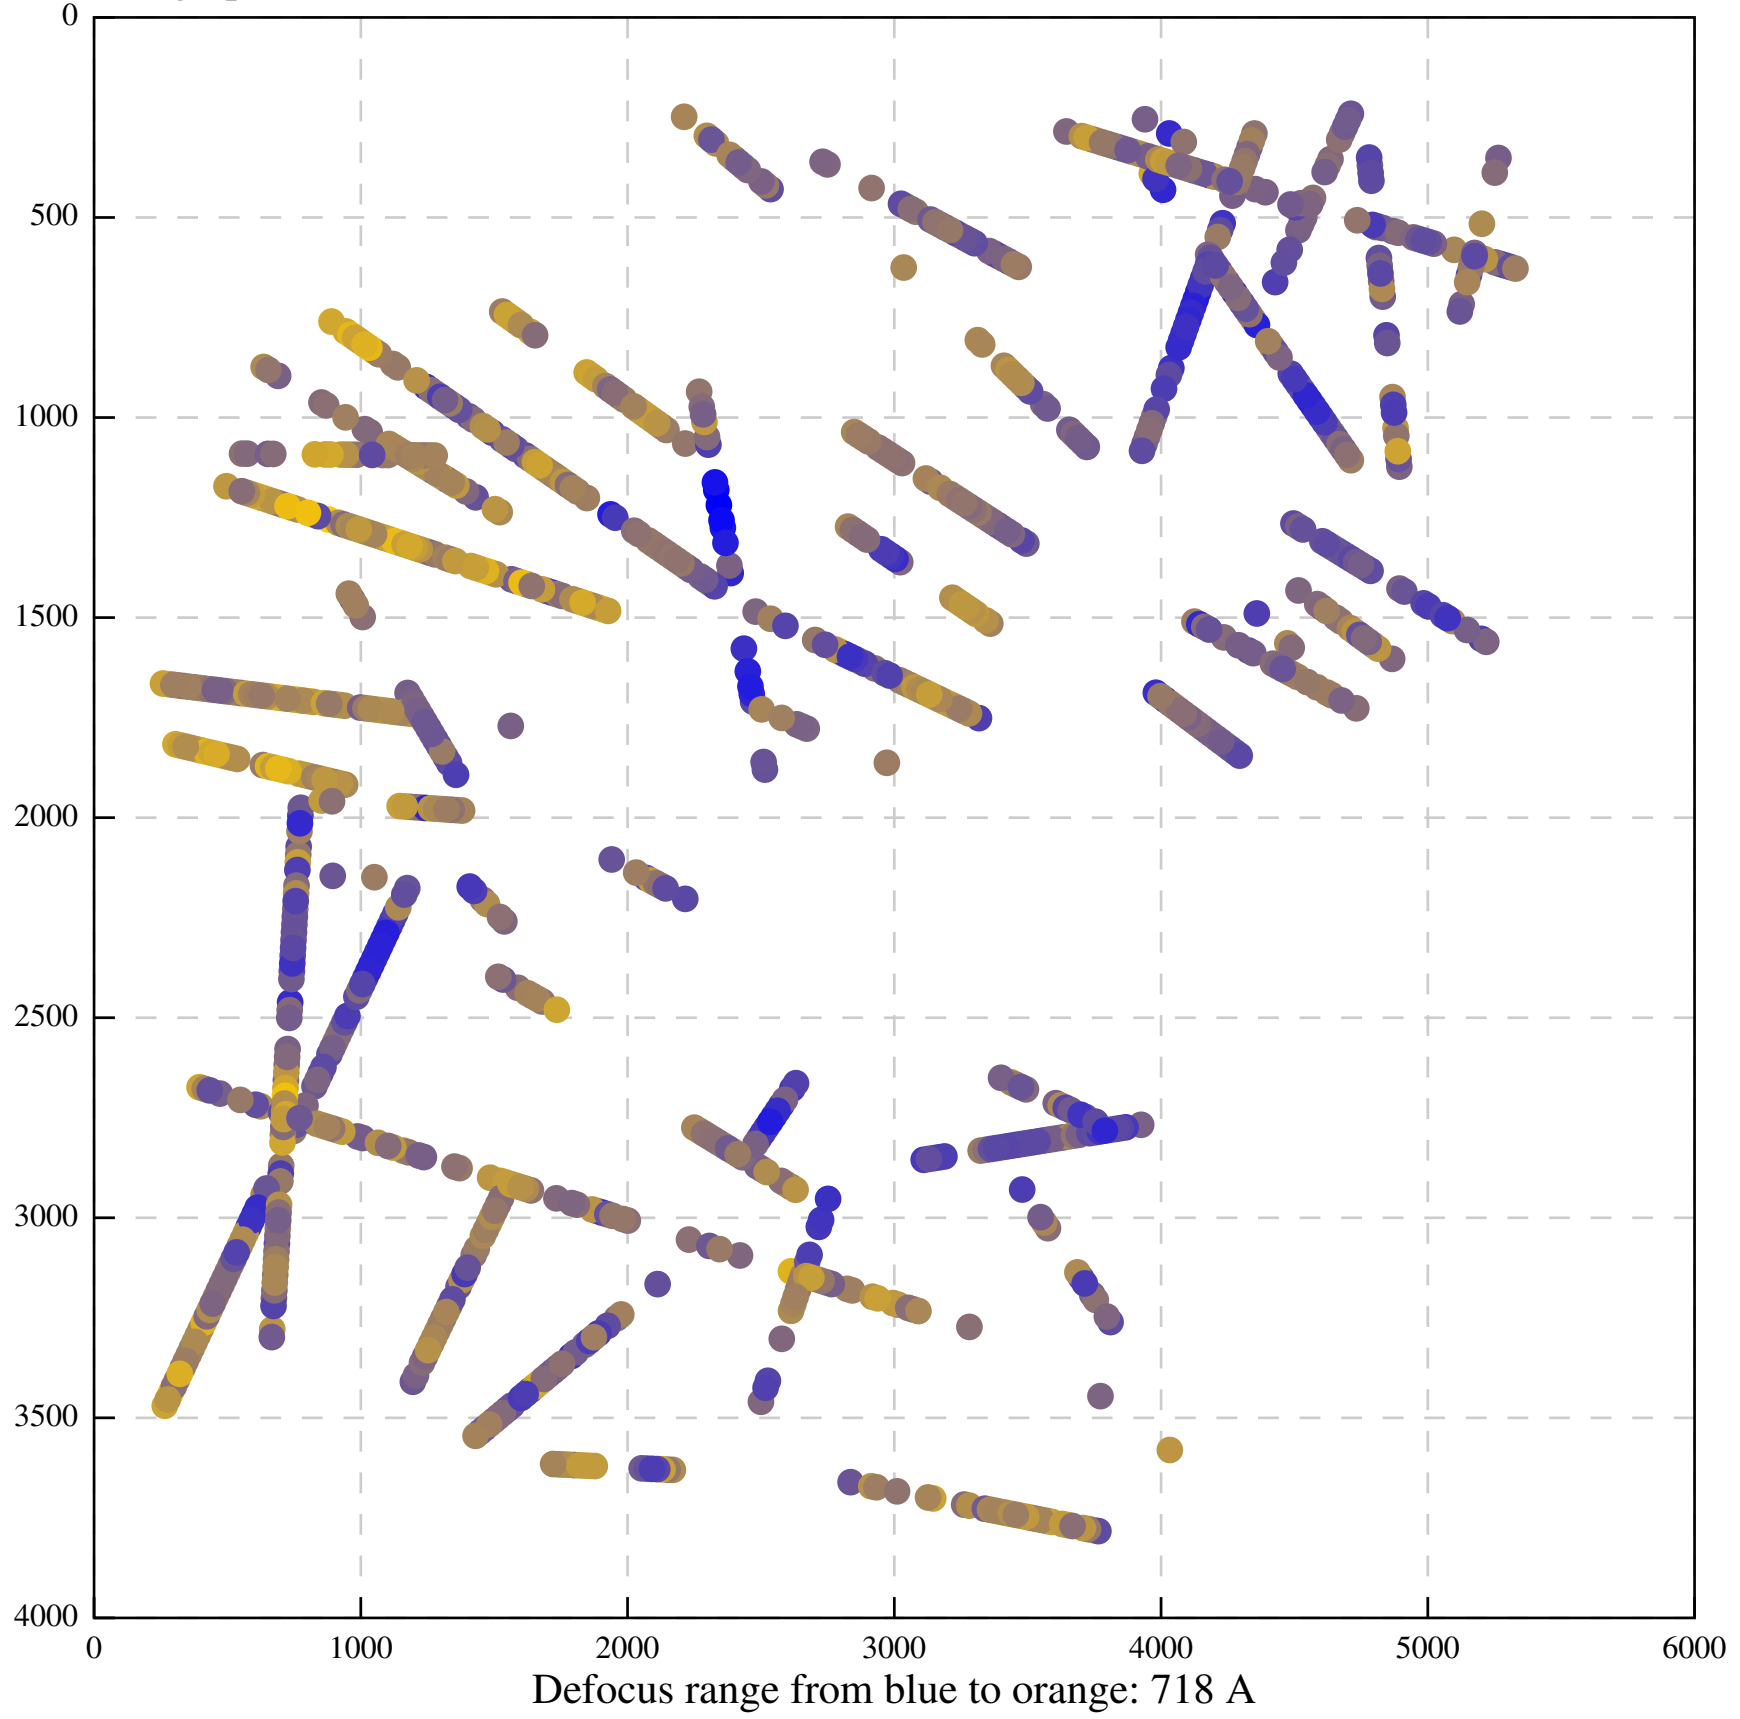

Defocus range from blue to orange: 480 A

Defocus range from blue to orange: 204 Å

Defocus range from blue to orange: 580 A

Defocus range from blue to orange: 353 A

Defocus range from blue to orange: 50 A

Defocus range from blue to orange: 286 A

Defocus range from blue to orange: 552 A

Defocus range from blue to orange: 54 A

Defocus range from blue to orange: 576 A

Defocus range from blue to orange: 69 A

Defocus range from blue to orange: 173 A

Defocus range from blue to orange: 0 A

Defocus range from blue to orange: 232 Å

Defocus range from blue to orange: 575 A

Defocus range from blue to orange: 347 A

Defocus range from blue to orange: 0 A

Defocus range from blue to orange: 487 A

Defocus range from blue to orange: 383 A

Defocus range from blue to orange: 126 A

Defocus range from blue to orange: 748 A

Defocus range from blue to orange: 274 Å

Defocus range from blue to orange: 60 A

Defocus range from blue to orange: 83 A

Defocus range from blue to orange: 328 A