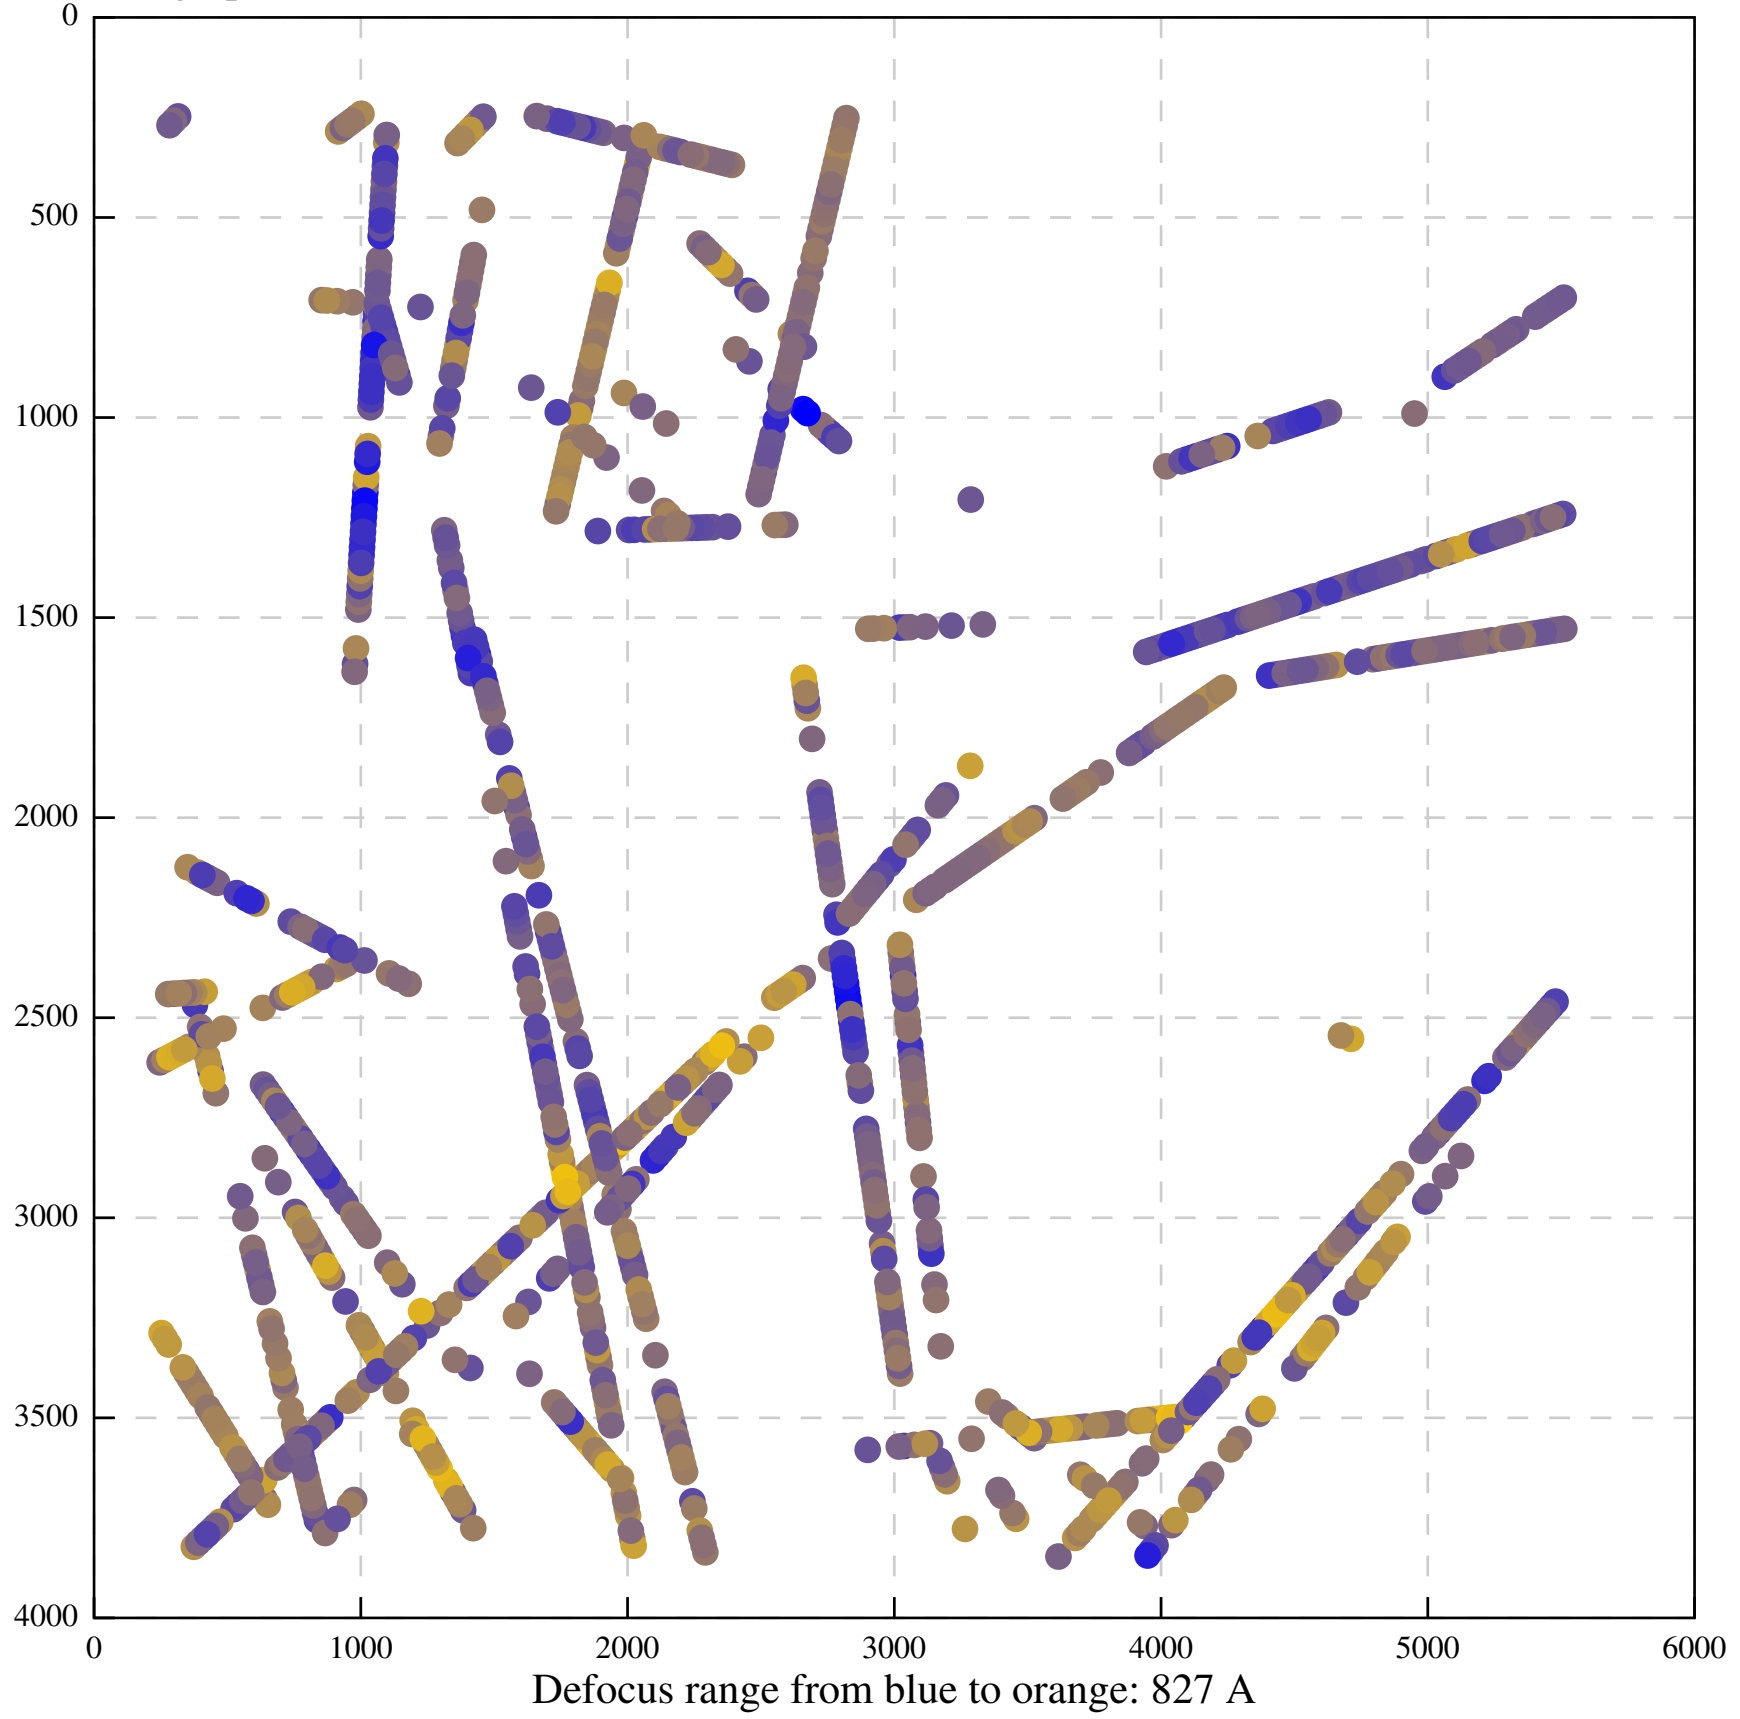

Defocus range from blue to orange: 126 A

Defocus range from blue to orange: 748 A

Defocus range from blue to orange: 274 Å

Defocus range from blue to orange: 60 A

Defocus range from blue to orange: 83 A

Defocus range from blue to orange: 328 A

Defocus range from blue to orange: 16 A

Defocus range from blue to orange: 93 A

Defocus range from blue to orange: 81 A

Defocus range from blue to orange: 121 A

Defocus range from blue to orange: 438 A

Defocus range from blue to orange: 437 A

Defocus range from blue to orange: 502 Å

Defocus range from blue to orange: 765 A

Defocus range from blue to orange: 593 A

Defocus range from blue to orange: 153 A

Defocus range from blue to orange: 171 Å

Defocus range from blue to orange: 36 A

Defocus range from blue to orange: 368 A

Defocus range from blue to orange: 412 A

Defocus range from blue to orange: 93 A

Defocus range from blue to orange: 0 Å