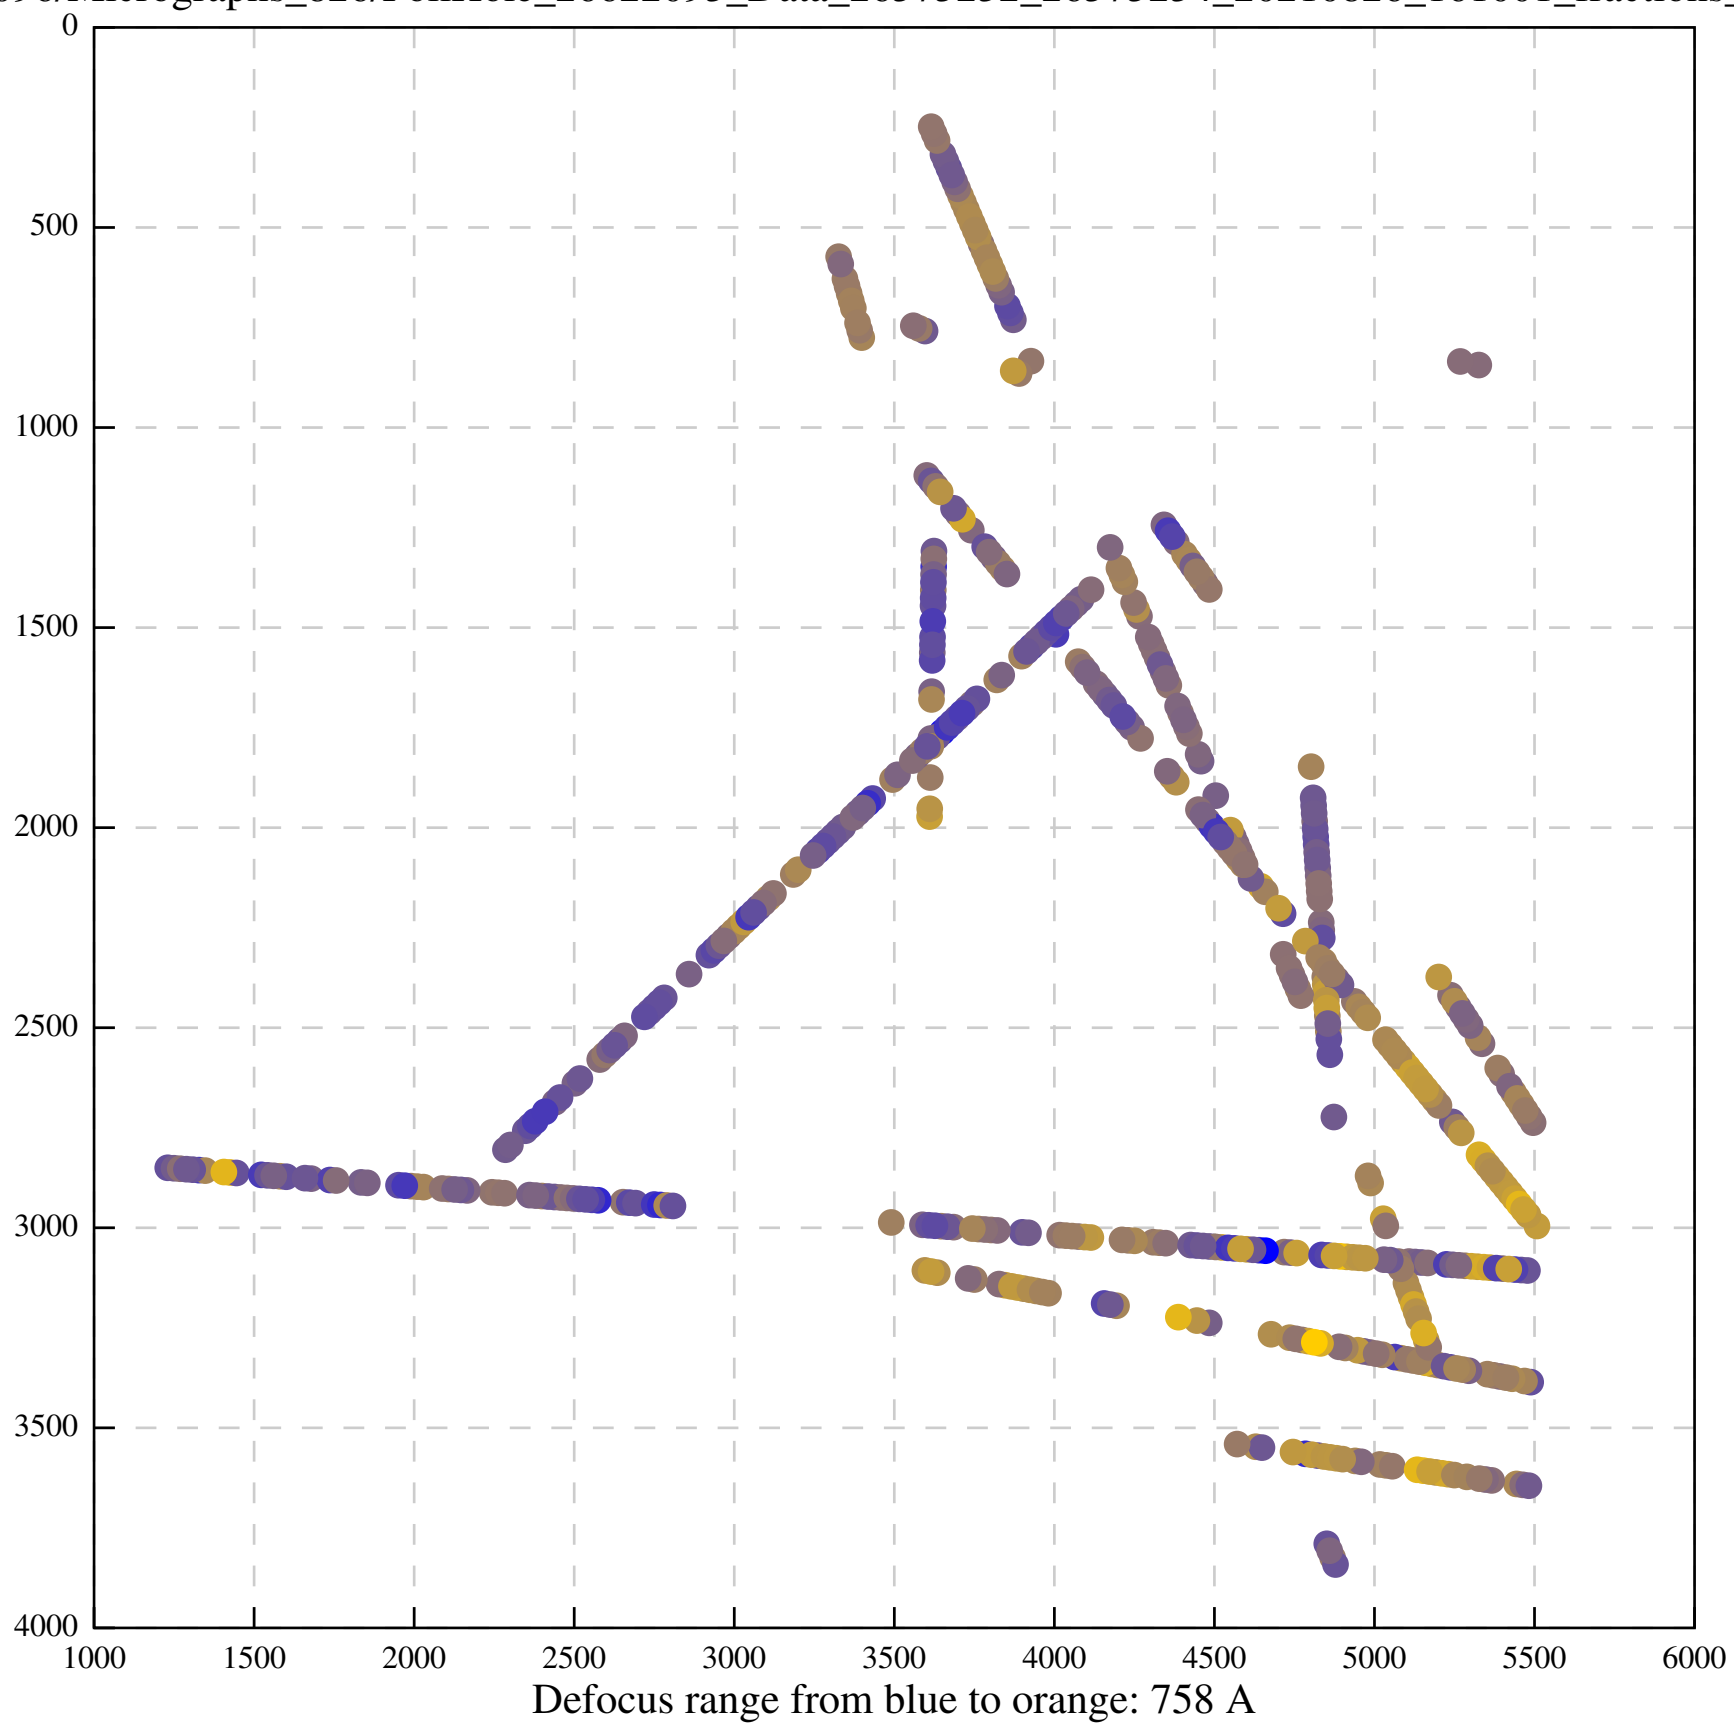

Defocus range from blue to orange: 126 A

Defocus range from blue to orange: 748 A

Defocus range from blue to orange: 274 Å

Defocus range from blue to orange: 60 A

Defocus range from blue to orange: 83 A

Defocus range from blue to orange: 328 A

Defocus range from blue to orange: 16 A

Defocus range from blue to orange: 93 A

Defocus range from blue to orange: 81 A

Defocus range from blue to orange: 121 A

Defocus range from blue to orange: 438 A

Defocus range from blue to orange: 437 A

Defocus range from blue to orange: 502 Å

Defocus range from blue to orange: 765 A

Defocus range from blue to orange: 593 A

Defocus range from blue to orange: 153 A

Defocus range from blue to orange: 171 Å

Defocus range from blue to orange: 36 A

Defocus range from blue to orange: 368 A

Defocus range from blue to orange: 412 A

Defocus range from blue to orange: 93 A

Defocus range from blue to orange: 0 Å