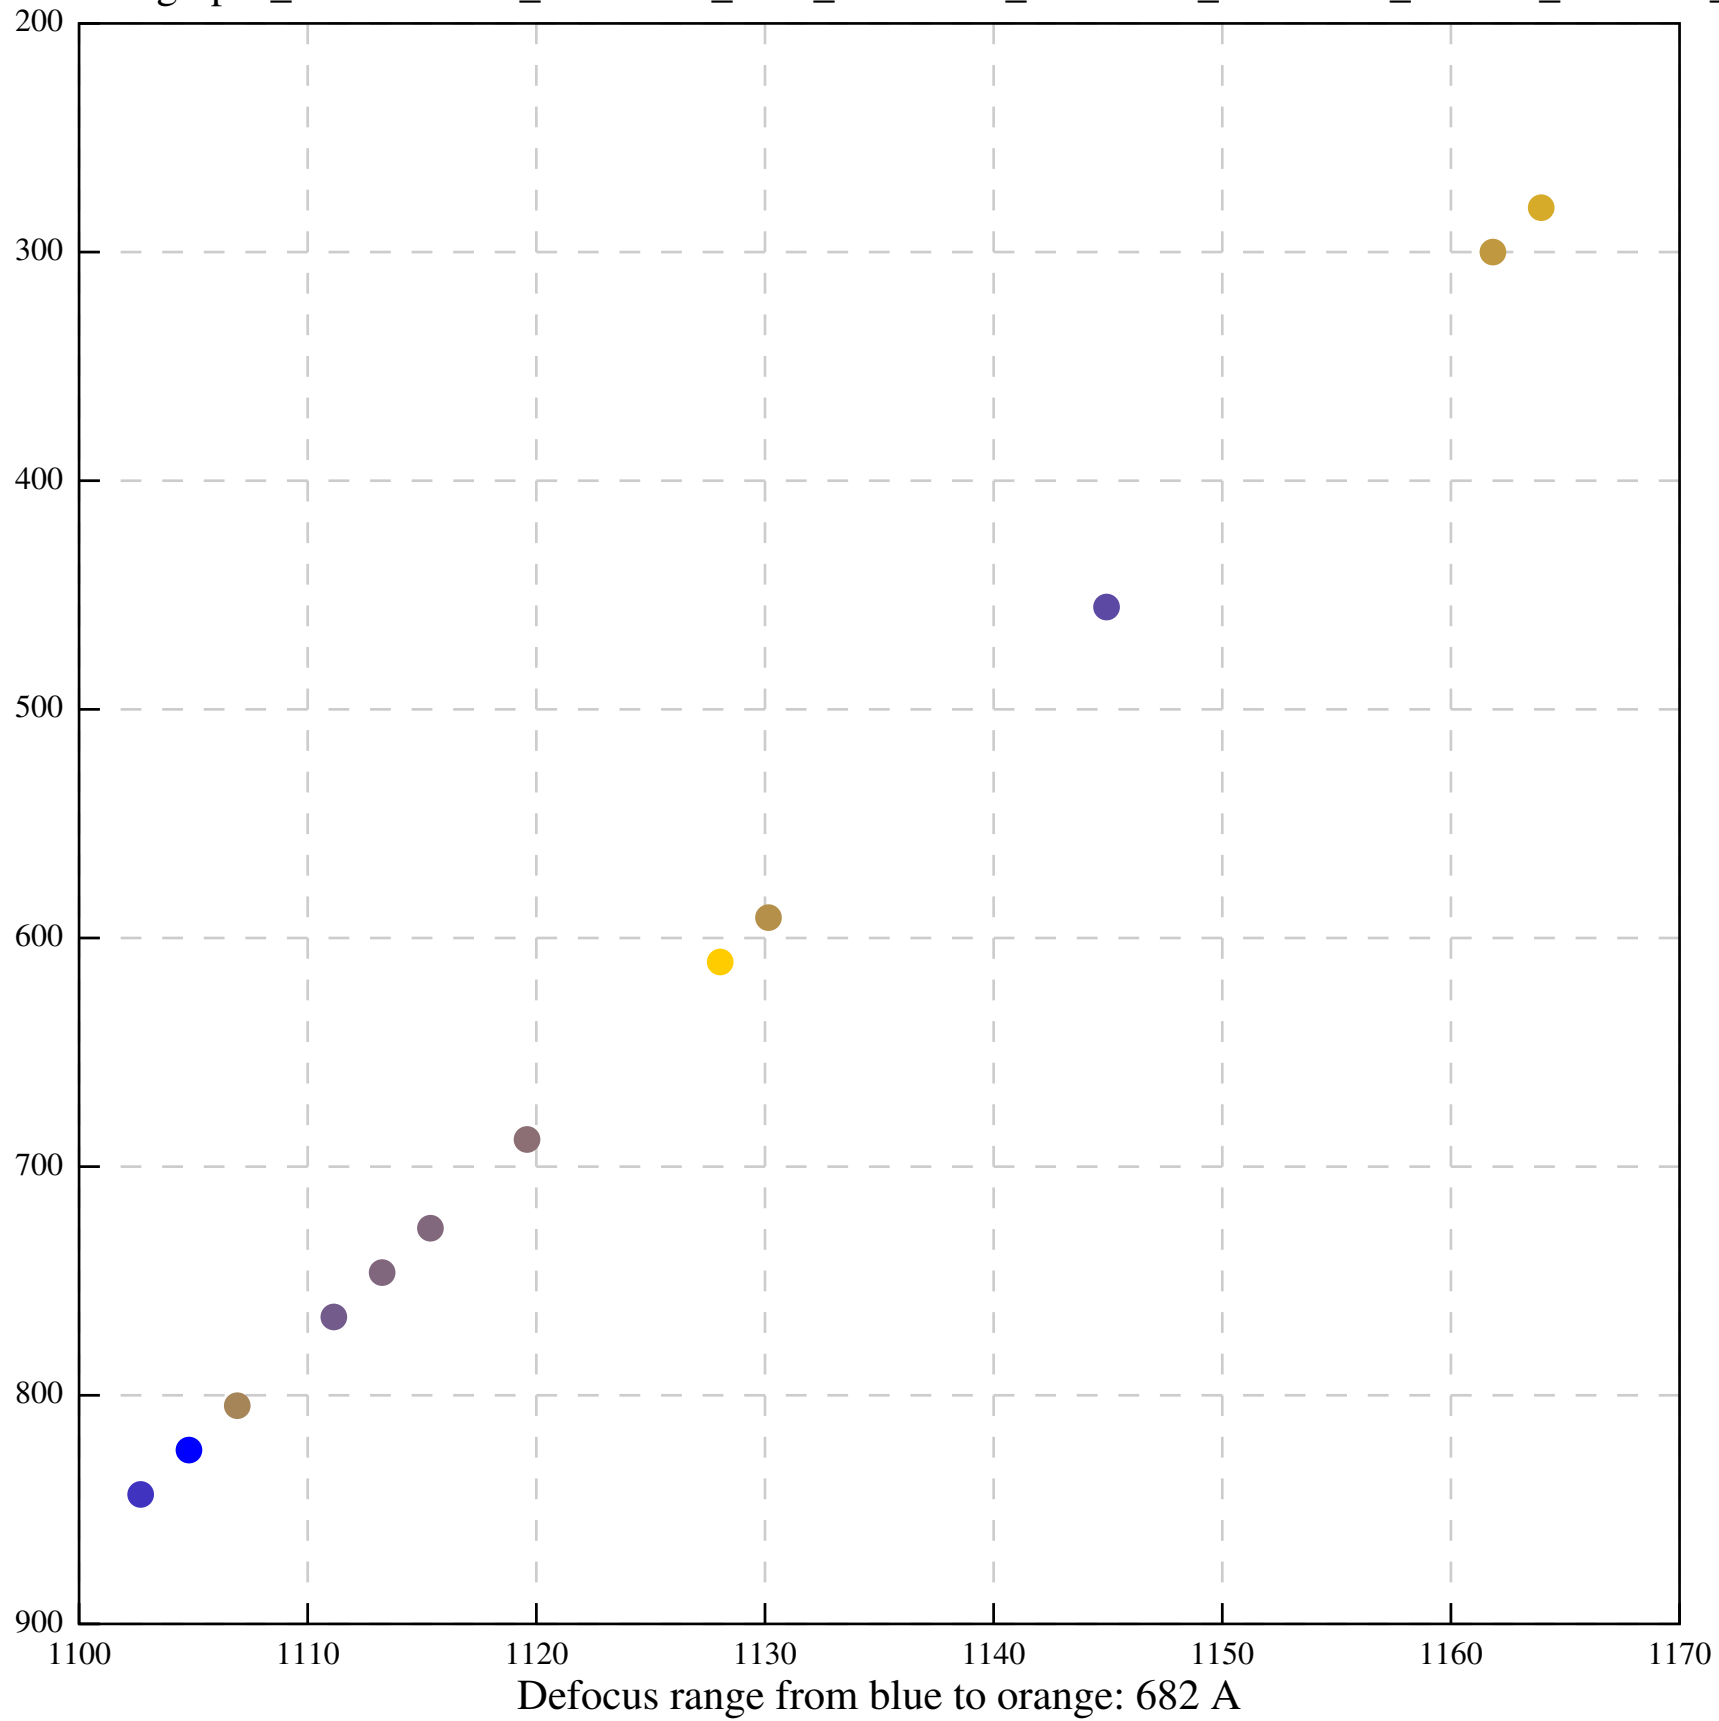

Defocus range from blue to orange: 480 A

Defocus range from blue to orange: 204 Å

Defocus range from blue to orange: 580 A

Defocus range from blue to orange: 353 A

Defocus range from blue to orange: 50 A

Defocus range from blue to orange: 286 A

Defocus range from blue to orange: 552 A

Defocus range from blue to orange: 54 A

Defocus range from blue to orange: 576 A

Defocus range from blue to orange: 69 A

Defocus range from blue to orange: 173 A

Defocus range from blue to orange: 0 A

Defocus range from blue to orange: 232 Å

Defocus range from blue to orange: 575 A

Defocus range from blue to orange: 347 A

Defocus range from blue to orange: 0 A

Defocus range from blue to orange: 487 A

Defocus range from blue to orange: 383 A

Defocus range from blue to orange: 126 A

Defocus range from blue to orange: 748 A

Defocus range from blue to orange: 274 Å

Defocus range from blue to orange: 60 A

Defocus range from blue to orange: 83 A

Defocus range from blue to orange: 328 A