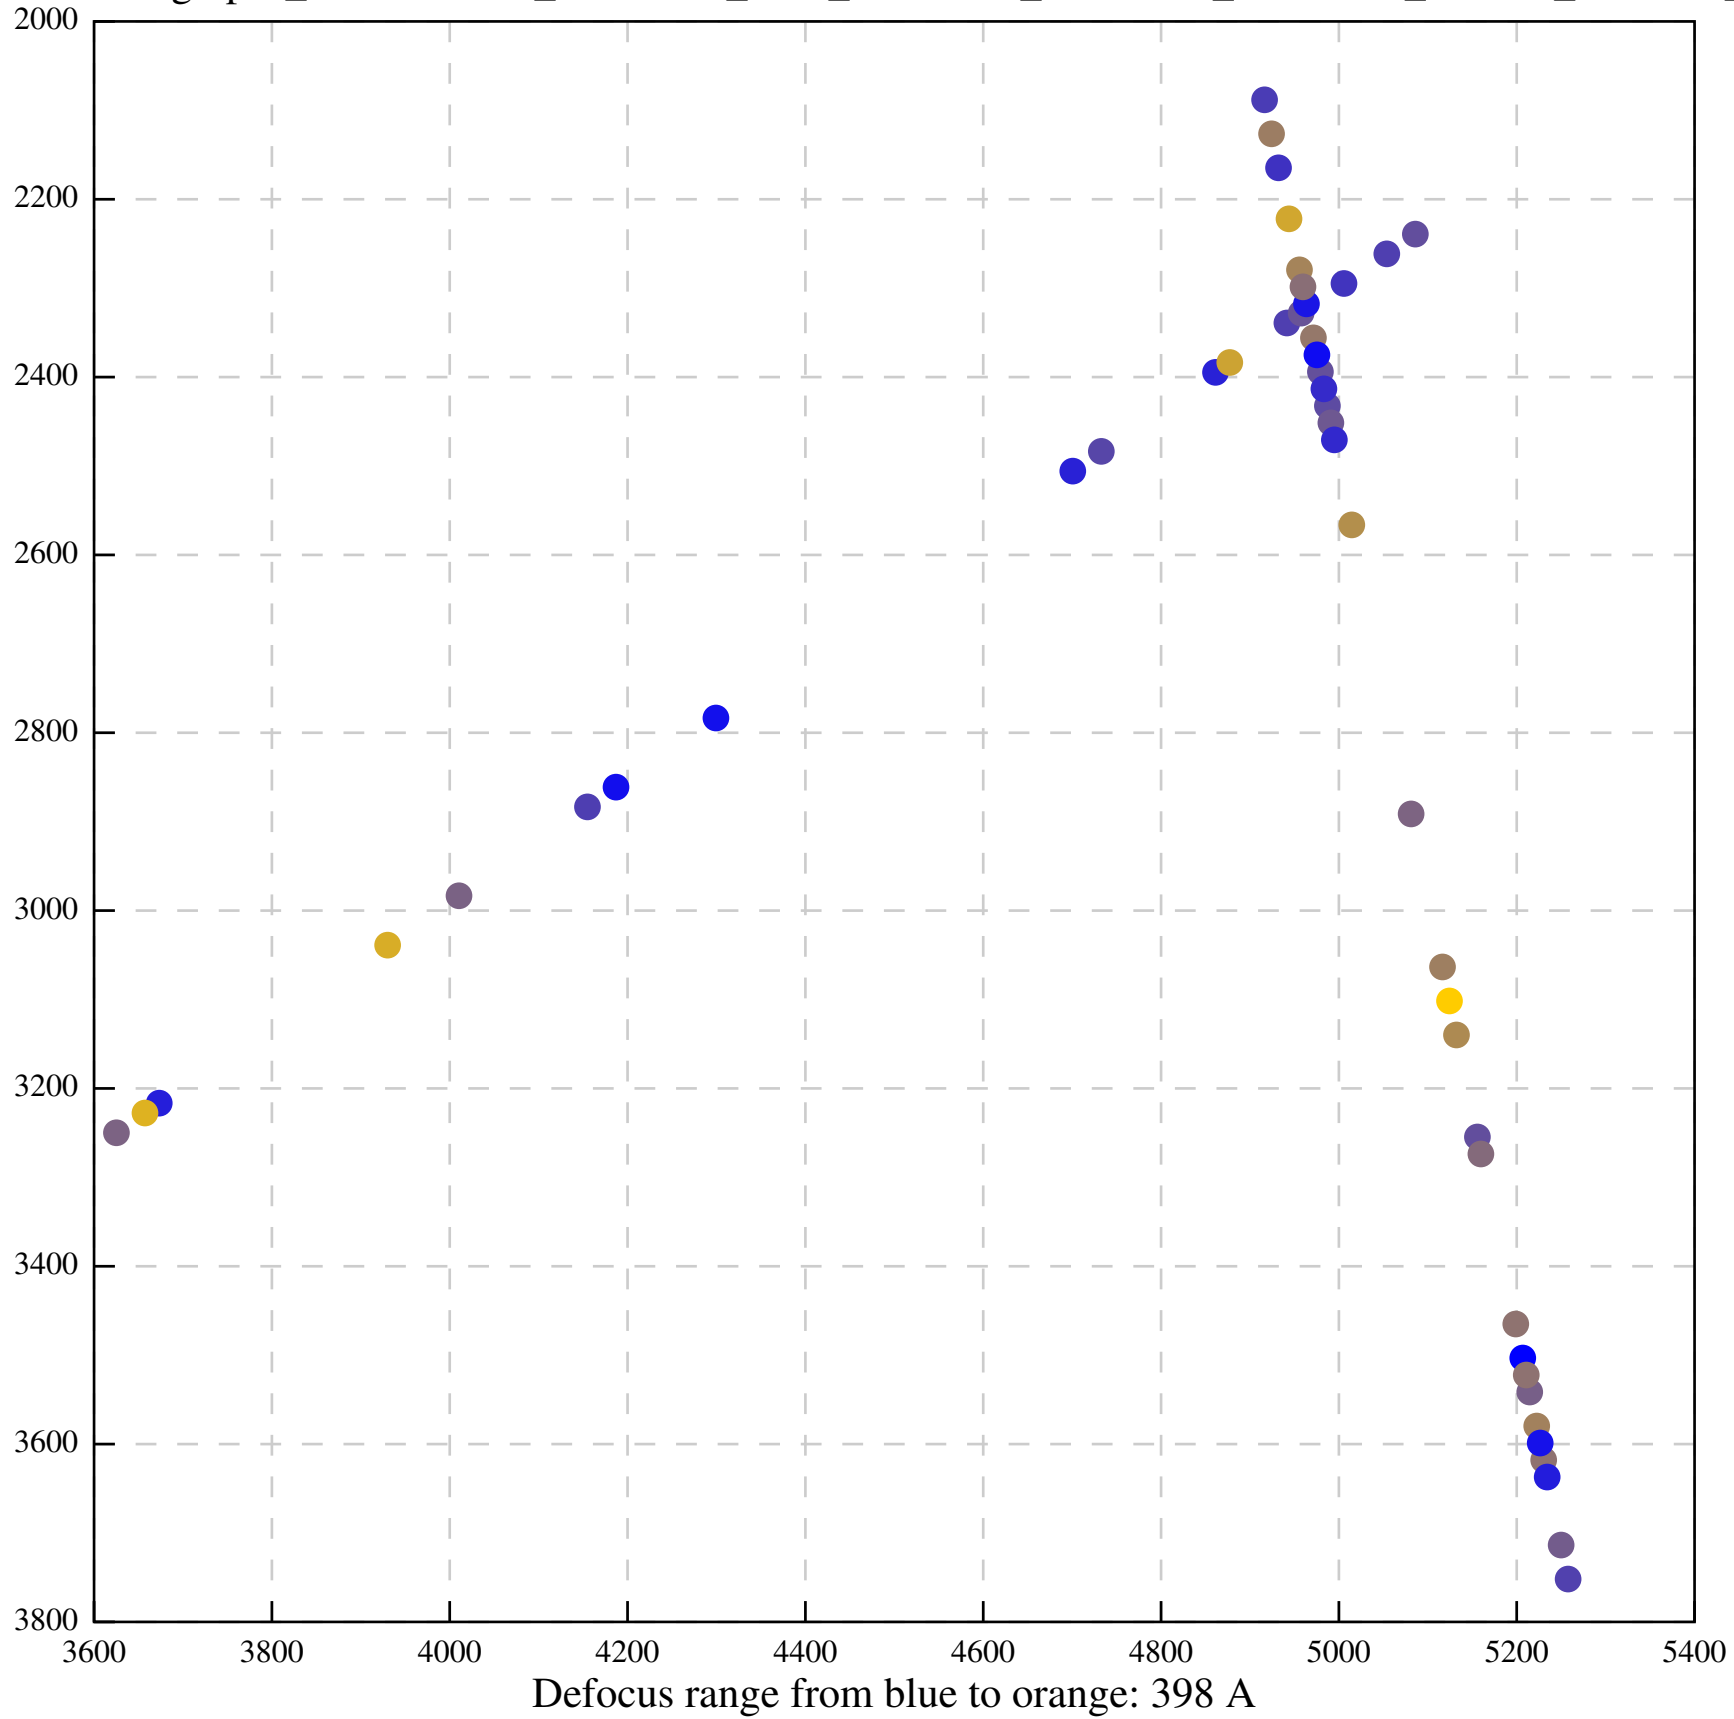

Defocus range from blue to orange: 480 A

Defocus range from blue to orange: 204 Å

Defocus range from blue to orange: 580 A

Defocus range from blue to orange: 353 A

Defocus range from blue to orange: 50 A

Defocus range from blue to orange: 286 A

Defocus range from blue to orange: 552 A

Defocus range from blue to orange: 54 A

Defocus range from blue to orange: 576 A

Defocus range from blue to orange: 69 A

Defocus range from blue to orange: 173 A

Defocus range from blue to orange: 0 A

Defocus range from blue to orange: 232 Å

Defocus range from blue to orange: 575 A

Defocus range from blue to orange: 347 A

Defocus range from blue to orange: 0 A

Defocus range from blue to orange: 487 A

Defocus range from blue to orange: 383 A

Defocus range from blue to orange: 126 A

Defocus range from blue to orange: 748 A

Defocus range from blue to orange: 274 Å

Defocus range from blue to orange: 60 A

Defocus range from blue to orange: 83 A

Defocus range from blue to orange: 328 A