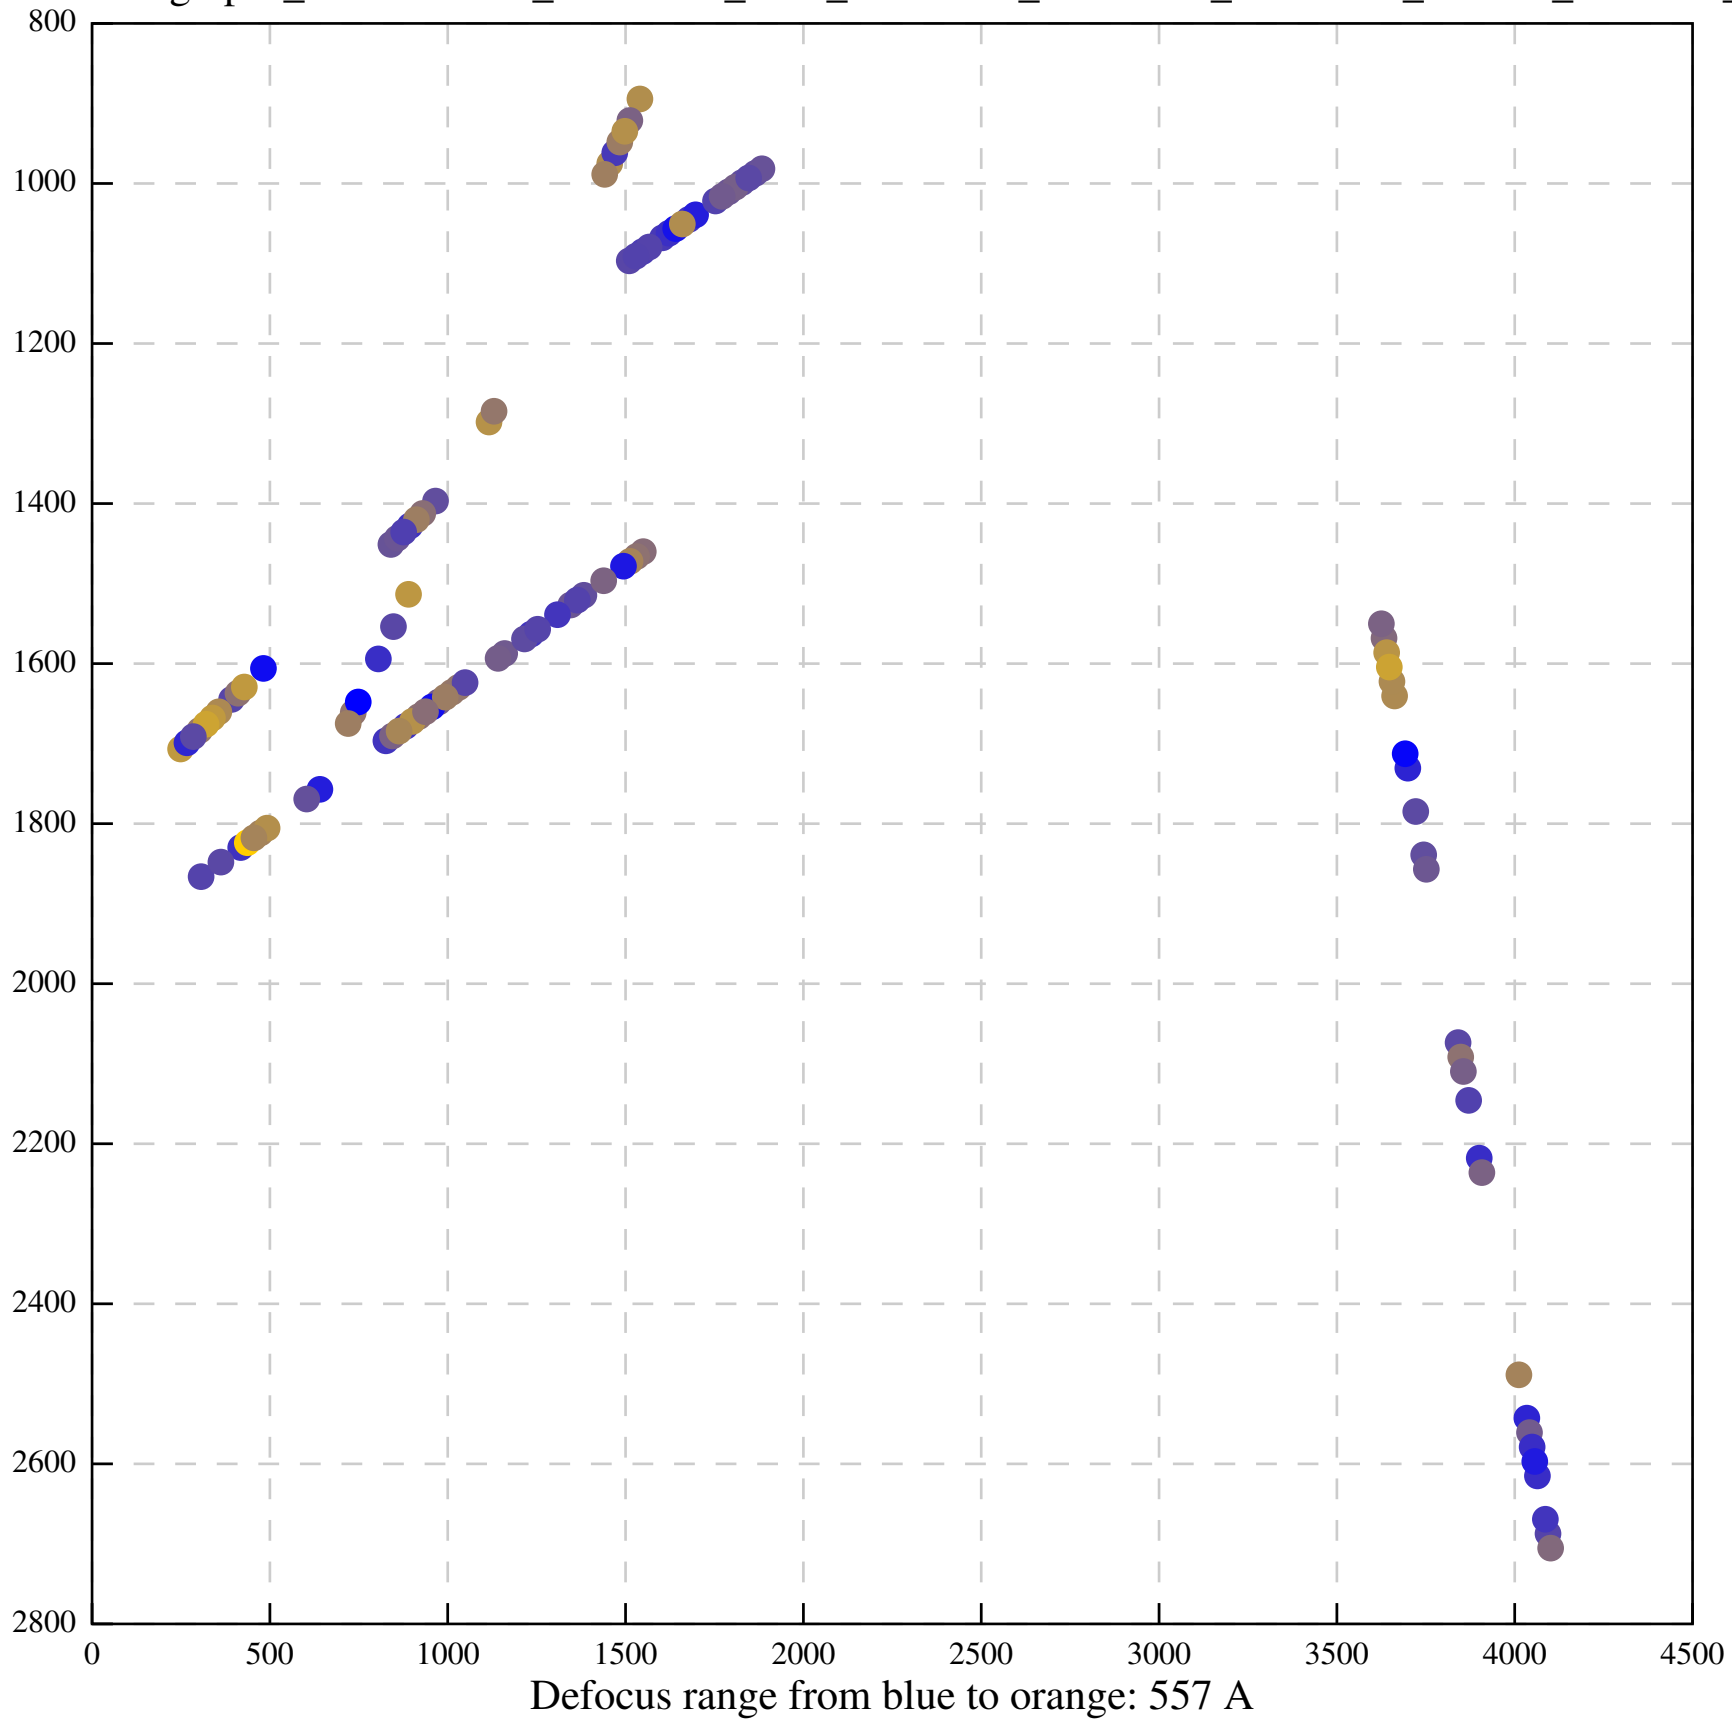

Defocus range from blue to orange: 126 A

Defocus range from blue to orange: 748 A

Defocus range from blue to orange: 274 Å

Defocus range from blue to orange: 60 A

Defocus range from blue to orange: 83 A

Defocus range from blue to orange: 328 A

Defocus range from blue to orange: 16 A

Defocus range from blue to orange: 93 A

Defocus range from blue to orange: 81 A

Defocus range from blue to orange: 121 A

Defocus range from blue to orange: 438 A

Defocus range from blue to orange: 437 A

Defocus range from blue to orange: 502 Å

Defocus range from blue to orange: 765 A

Defocus range from blue to orange: 593 A

Defocus range from blue to orange: 153 A

Defocus range from blue to orange: 171 Å

Defocus range from blue to orange: 36 A

Defocus range from blue to orange: 368 A

Defocus range from blue to orange: 412 A

Defocus range from blue to orange: 93 A

Defocus range from blue to orange: 0 Å