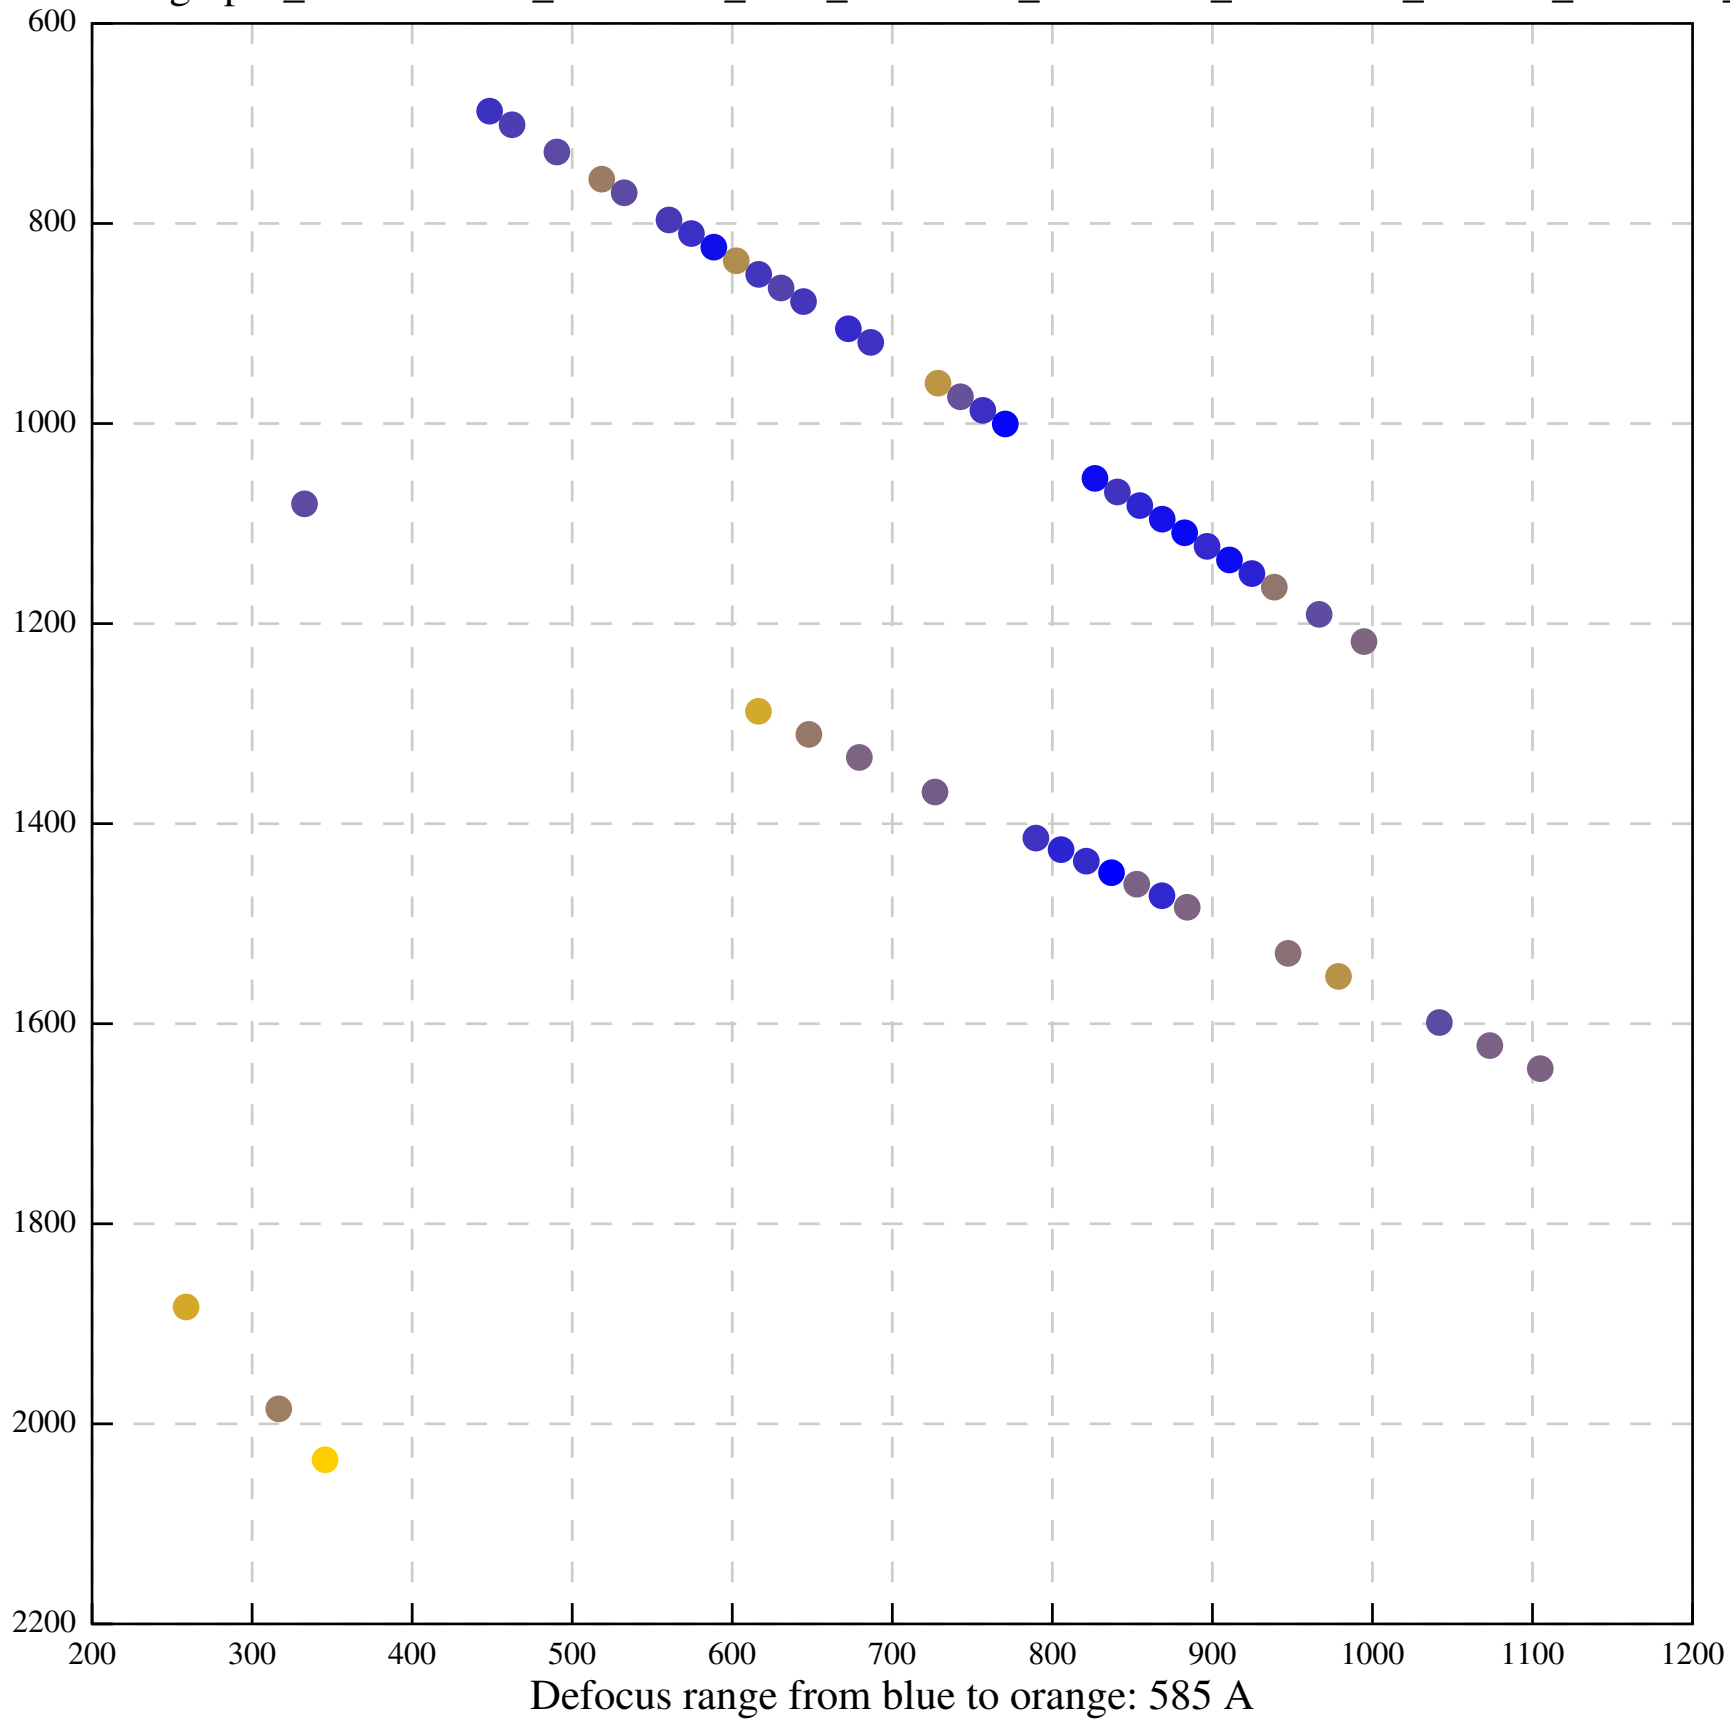

Asymm. obs [-1, 1] opticsGroup2

Asymm. obs [-pi, pi] opticsGroup2

Beamtilt-only fit [-1, 1] opticsGroup2

Beamtilt-only fit [-pi, pi] opticsGroup2

Defocus range from blue to orange: 151 Å

Defocus range from blue to orange: 653 A

Defocus range from blue to orange: 480 A

Defocus range from blue to orange: 204 Å

Defocus range from blue to orange: 580 A

Defocus range from blue to orange: 353 A

Defocus range from blue to orange: 50 A

Defocus range from blue to orange: 286 A

Defocus range from blue to orange: 552 A

Defocus range from blue to orange: 54 A

Defocus range from blue to orange: 576 A

Defocus range from blue to orange: 69 A

Defocus range from blue to orange: 173 A

Defocus range from blue to orange: 0 A

Defocus range from blue to orange: 232 Å

Defocus range from blue to orange: 575 A

Defocus range from blue to orange: 347 A

Defocus range from blue to orange: 0 A

Defocus range from blue to orange: 487 A

Defocus range from blue to orange: 383 A