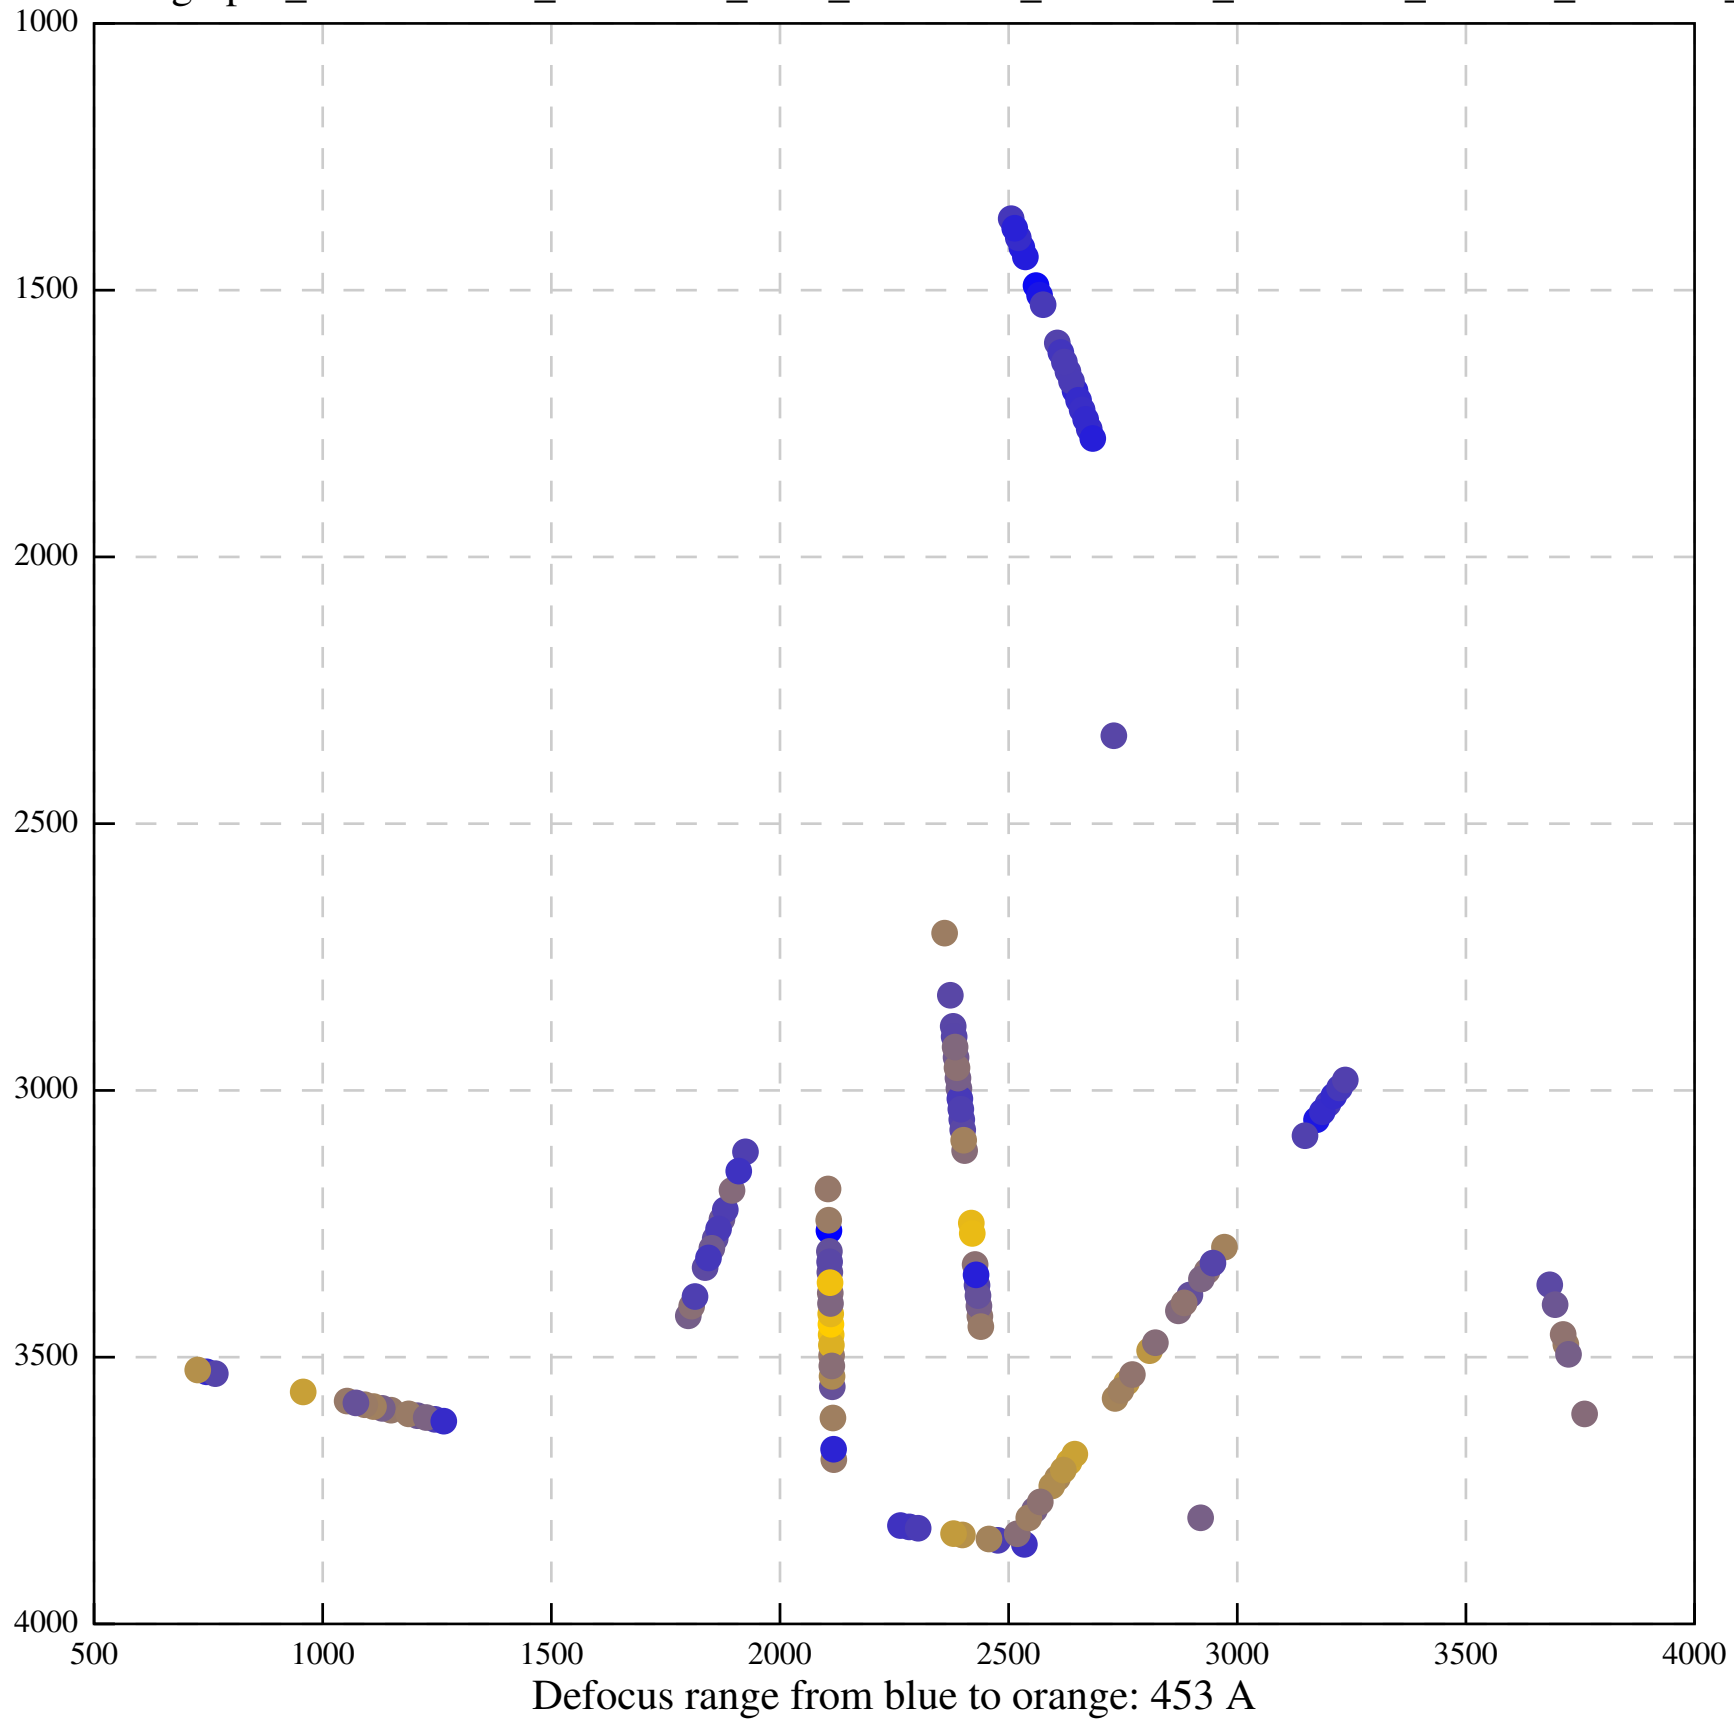

Defocus range from blue to orange: 552 A

Defocus range from blue to orange: 54 A

Defocus range from blue to orange: 576 A

Defocus range from blue to orange: 69 A

Defocus range from blue to orange: 173 A

Defocus range from blue to orange: 0 A

Defocus range from blue to orange: 232 Å

Defocus range from blue to orange: 575 A

Defocus range from blue to orange: 347 A

Defocus range from blue to orange: 0 A

Defocus range from blue to orange: 487 A

Defocus range from blue to orange: 383 A

Defocus range from blue to orange: 126 A

Defocus range from blue to orange: 748 A

Defocus range from blue to orange: 274 Å

Defocus range from blue to orange: 60 A

Defocus range from blue to orange: 83 A

Defocus range from blue to orange: 328 A

Defocus range from blue to orange: 16 A

Defocus range from blue to orange: 93 A

Defocus range from blue to orange: 81 A

Defocus range from blue to orange: 121 A

Defocus range from blue to orange: 438 A

Defocus range from blue to orange: 437 A