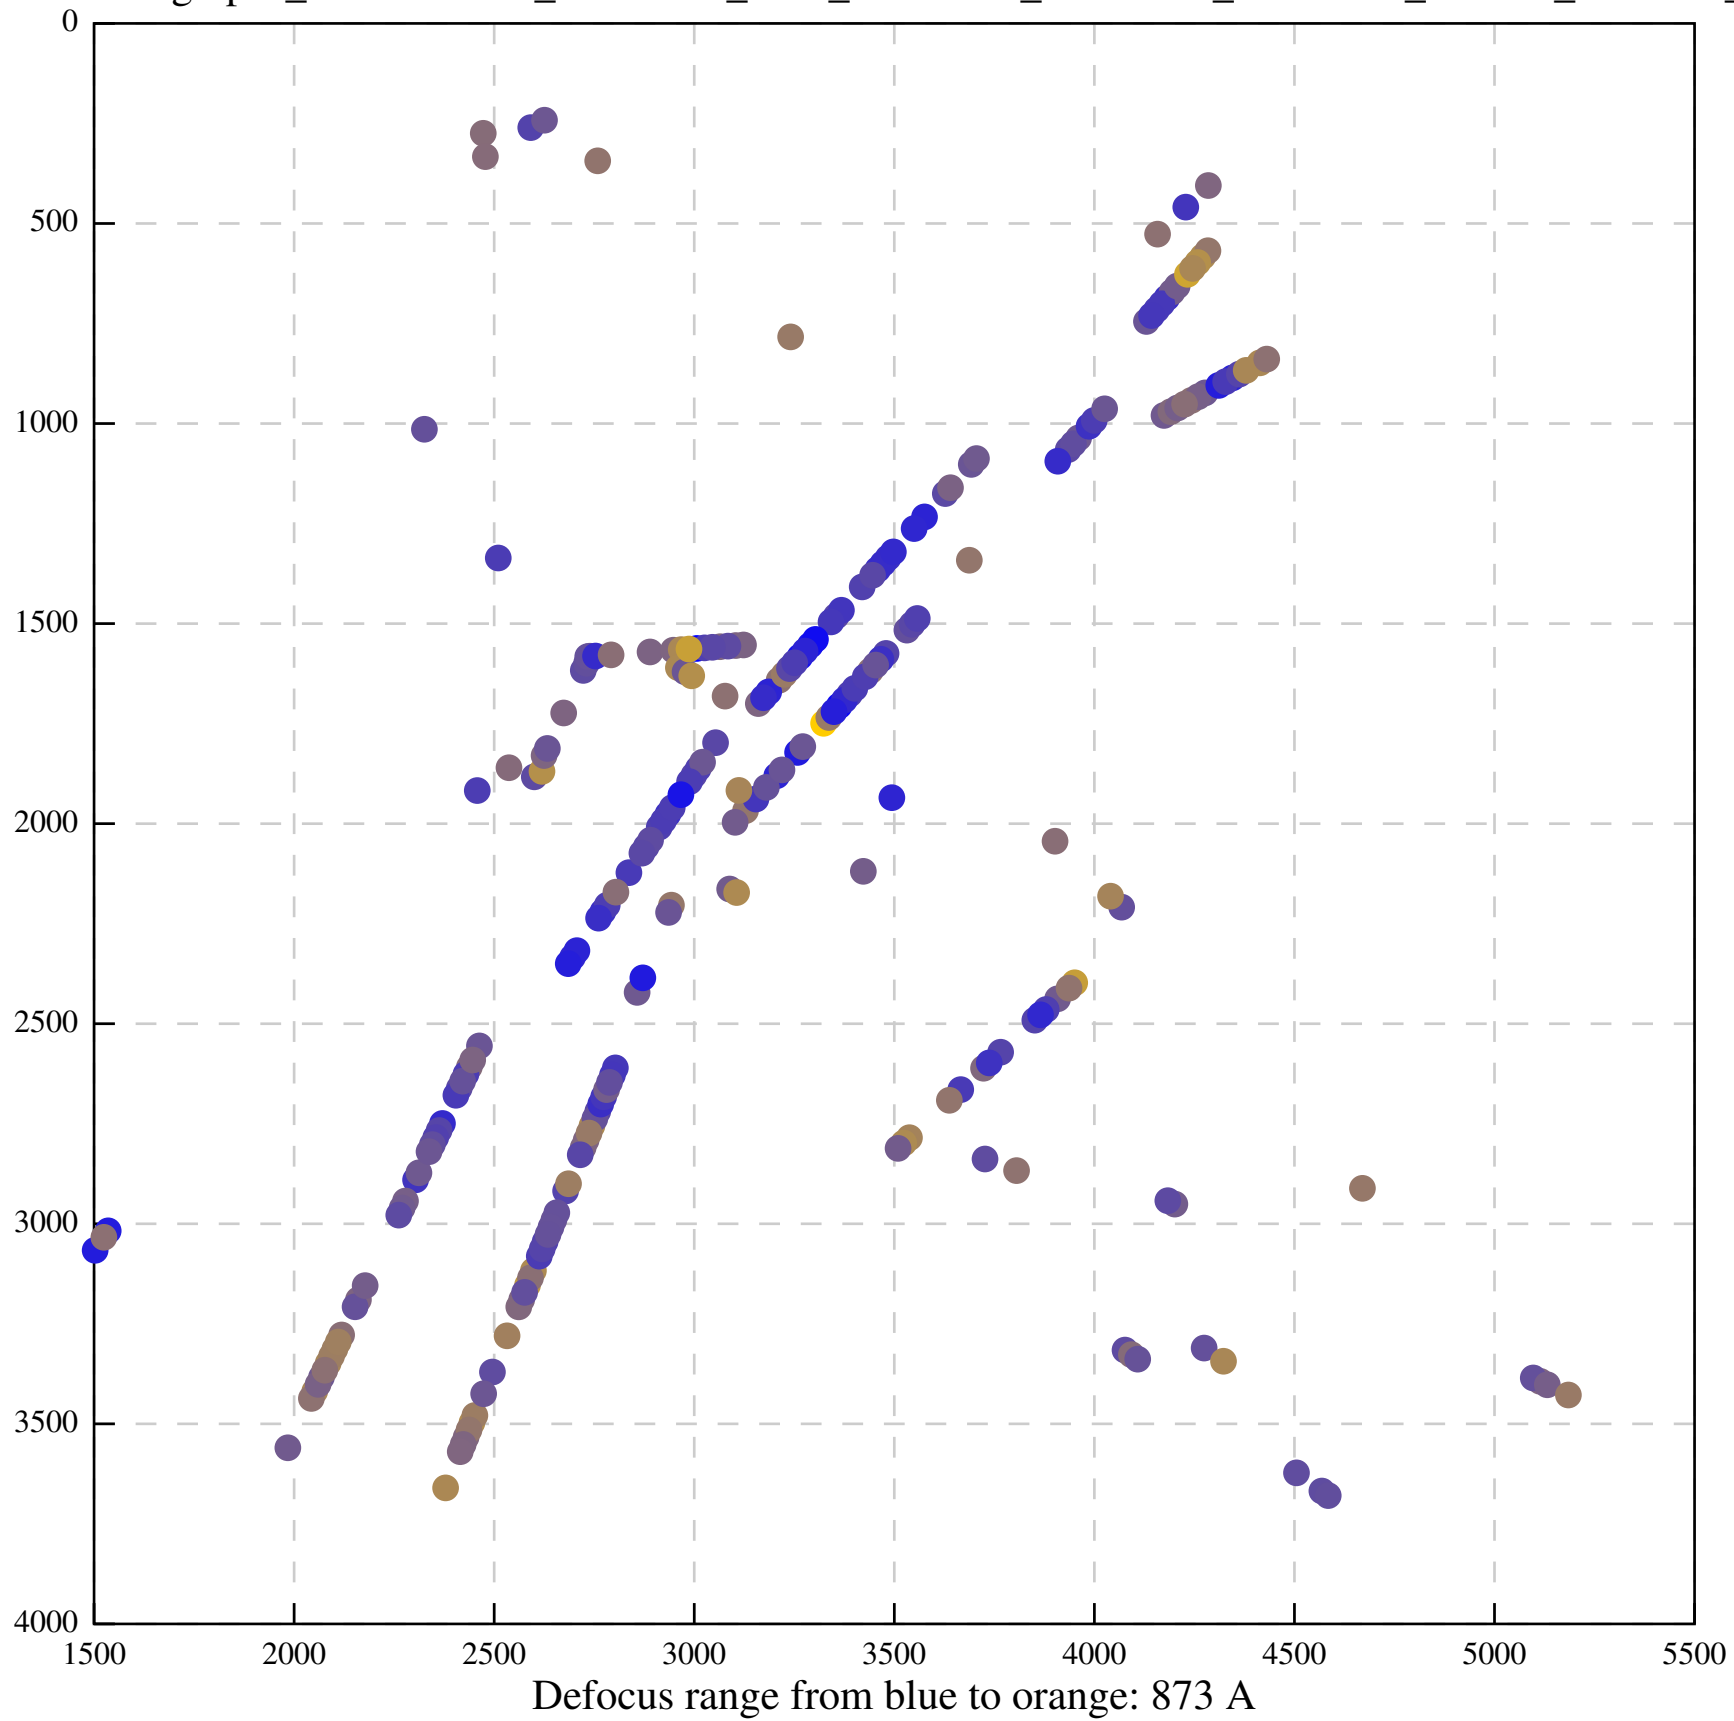

Defocus range from blue to orange: 126 A

Defocus range from blue to orange: 748 A

Defocus range from blue to orange: 274 Å

Defocus range from blue to orange: 60 A

Defocus range from blue to orange: 83 A

Defocus range from blue to orange: 328 A

Defocus range from blue to orange: 16 A

Defocus range from blue to orange: 93 A

Defocus range from blue to orange: 81 A

Defocus range from blue to orange: 121 A

Defocus range from blue to orange: 438 A

Defocus range from blue to orange: 437 A

Defocus range from blue to orange: 502 Å

Defocus range from blue to orange: 765 A

Defocus range from blue to orange: 593 A

Defocus range from blue to orange: 153 A

Defocus range from blue to orange: 171 Å

Defocus range from blue to orange: 36 A

Defocus range from blue to orange: 368 A

Defocus range from blue to orange: 412 A

Defocus range from blue to orange: 93 A

Defocus range from blue to orange: 0 Å