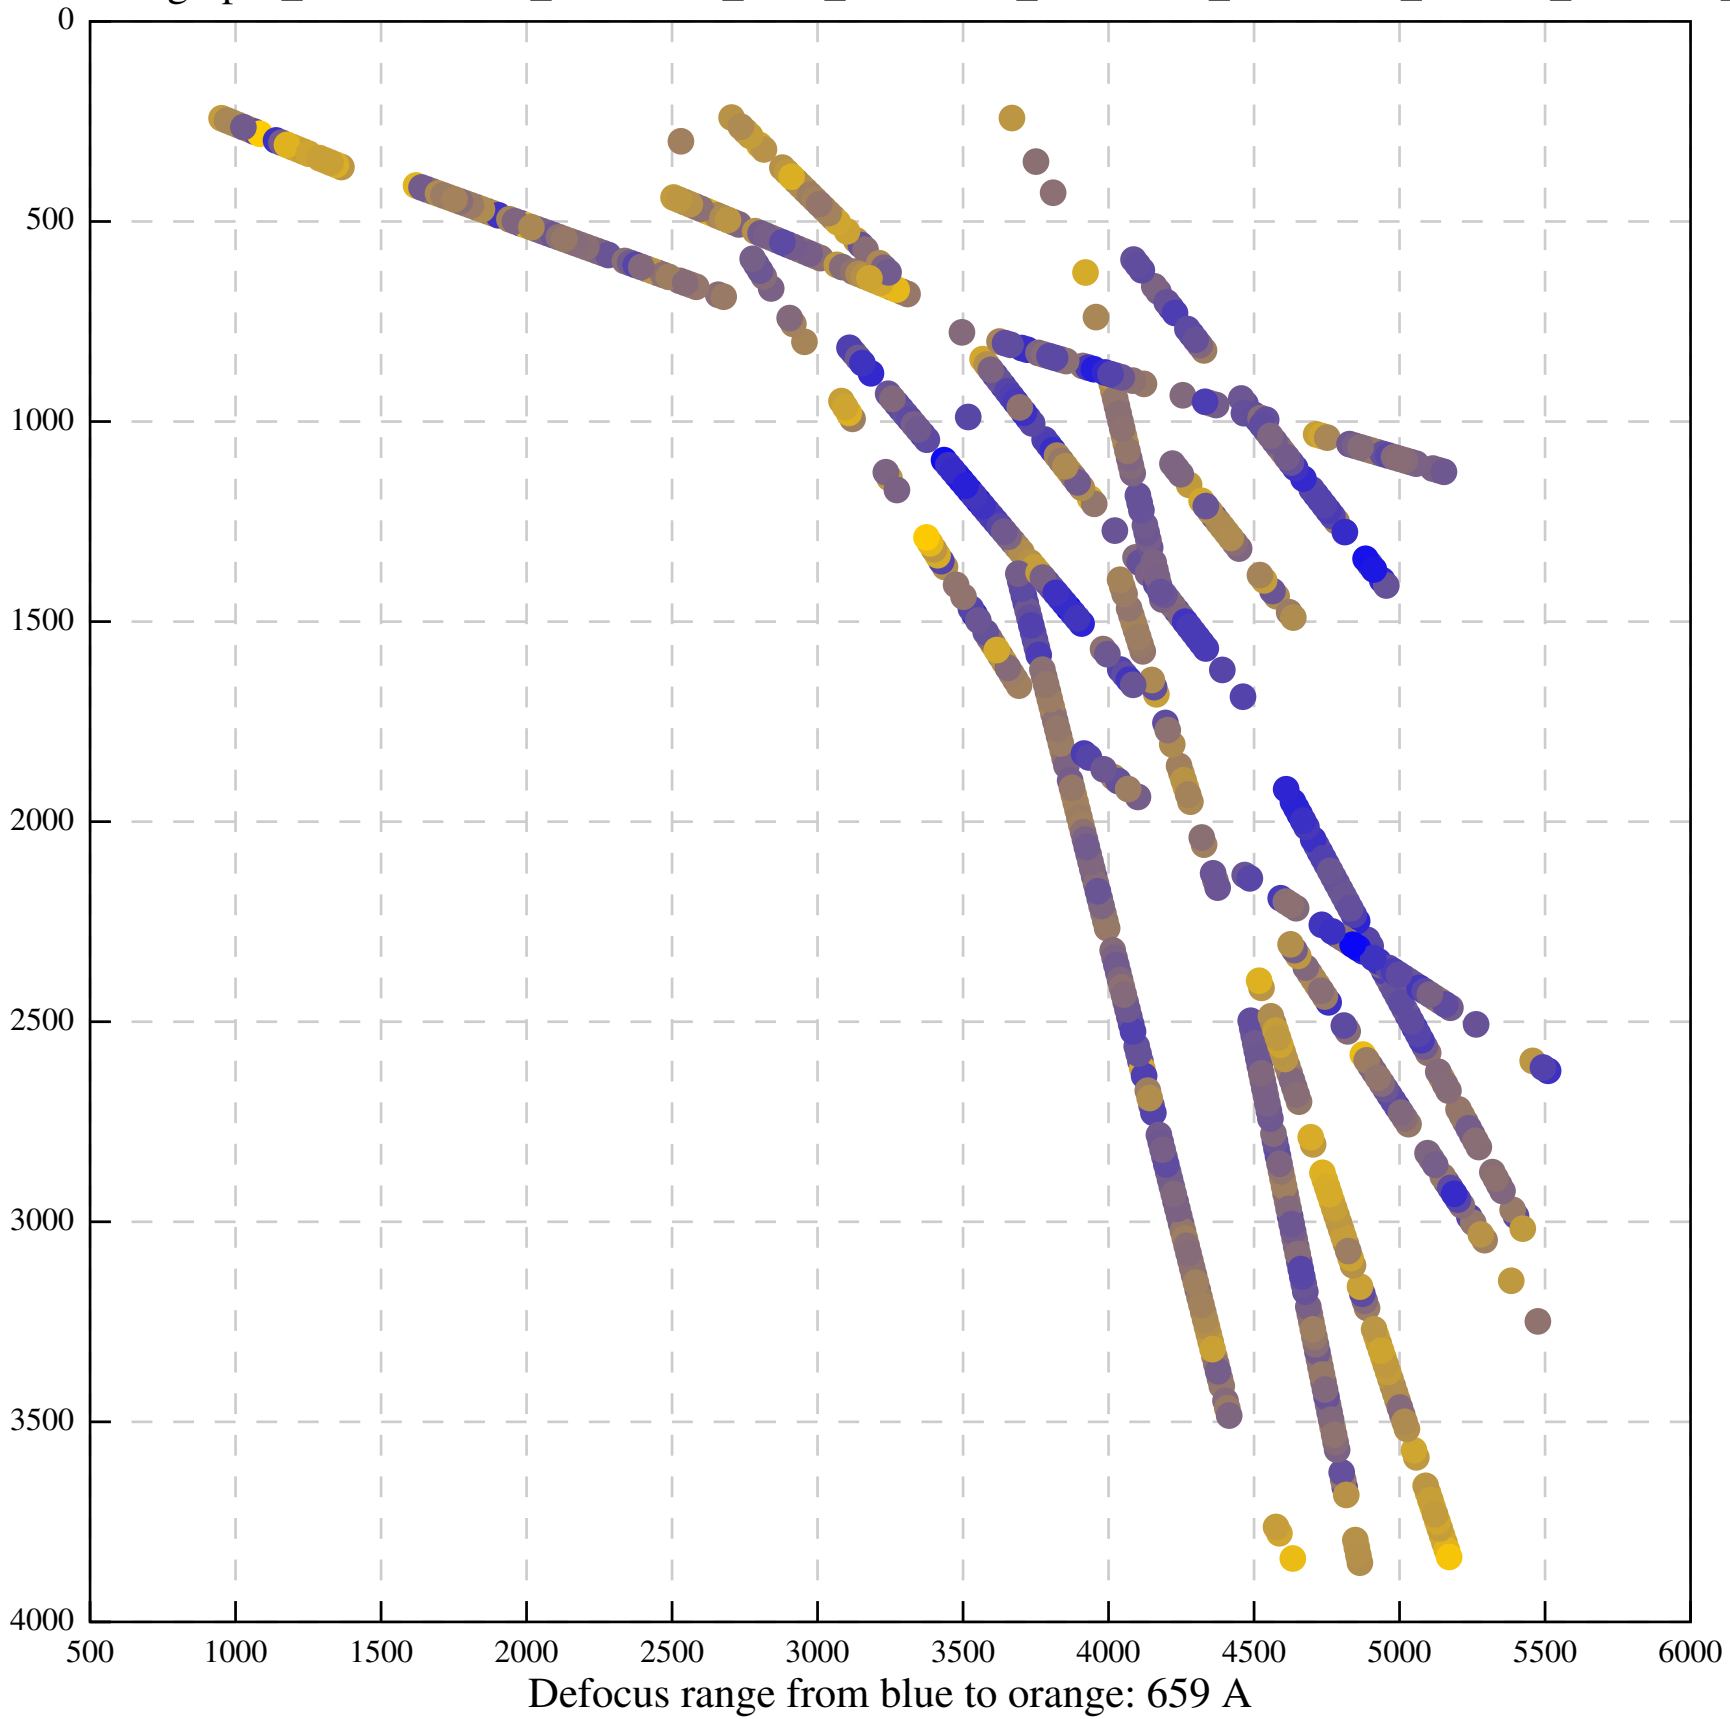

Defocus range from blue to orange: 126 A

Defocus range from blue to orange: 748 A

Defocus range from blue to orange: 274 Å

Defocus range from blue to orange: 60 A

Defocus range from blue to orange: 83 A

Defocus range from blue to orange: 328 A

Defocus range from blue to orange: 16 A

Defocus range from blue to orange: 93 A

Defocus range from blue to orange: 81 A

Defocus range from blue to orange: 121 A

Defocus range from blue to orange: 438 A

Defocus range from blue to orange: 437 A

Defocus range from blue to orange: 502 Å

Defocus range from blue to orange: 765 A

Defocus range from blue to orange: 593 A

Defocus range from blue to orange: 153 A

Defocus range from blue to orange: 171 Å

Defocus range from blue to orange: 36 A

Defocus range from blue to orange: 368 A

Defocus range from blue to orange: 412 A

Defocus range from blue to orange: 93 A

Defocus range from blue to orange: 0 Å