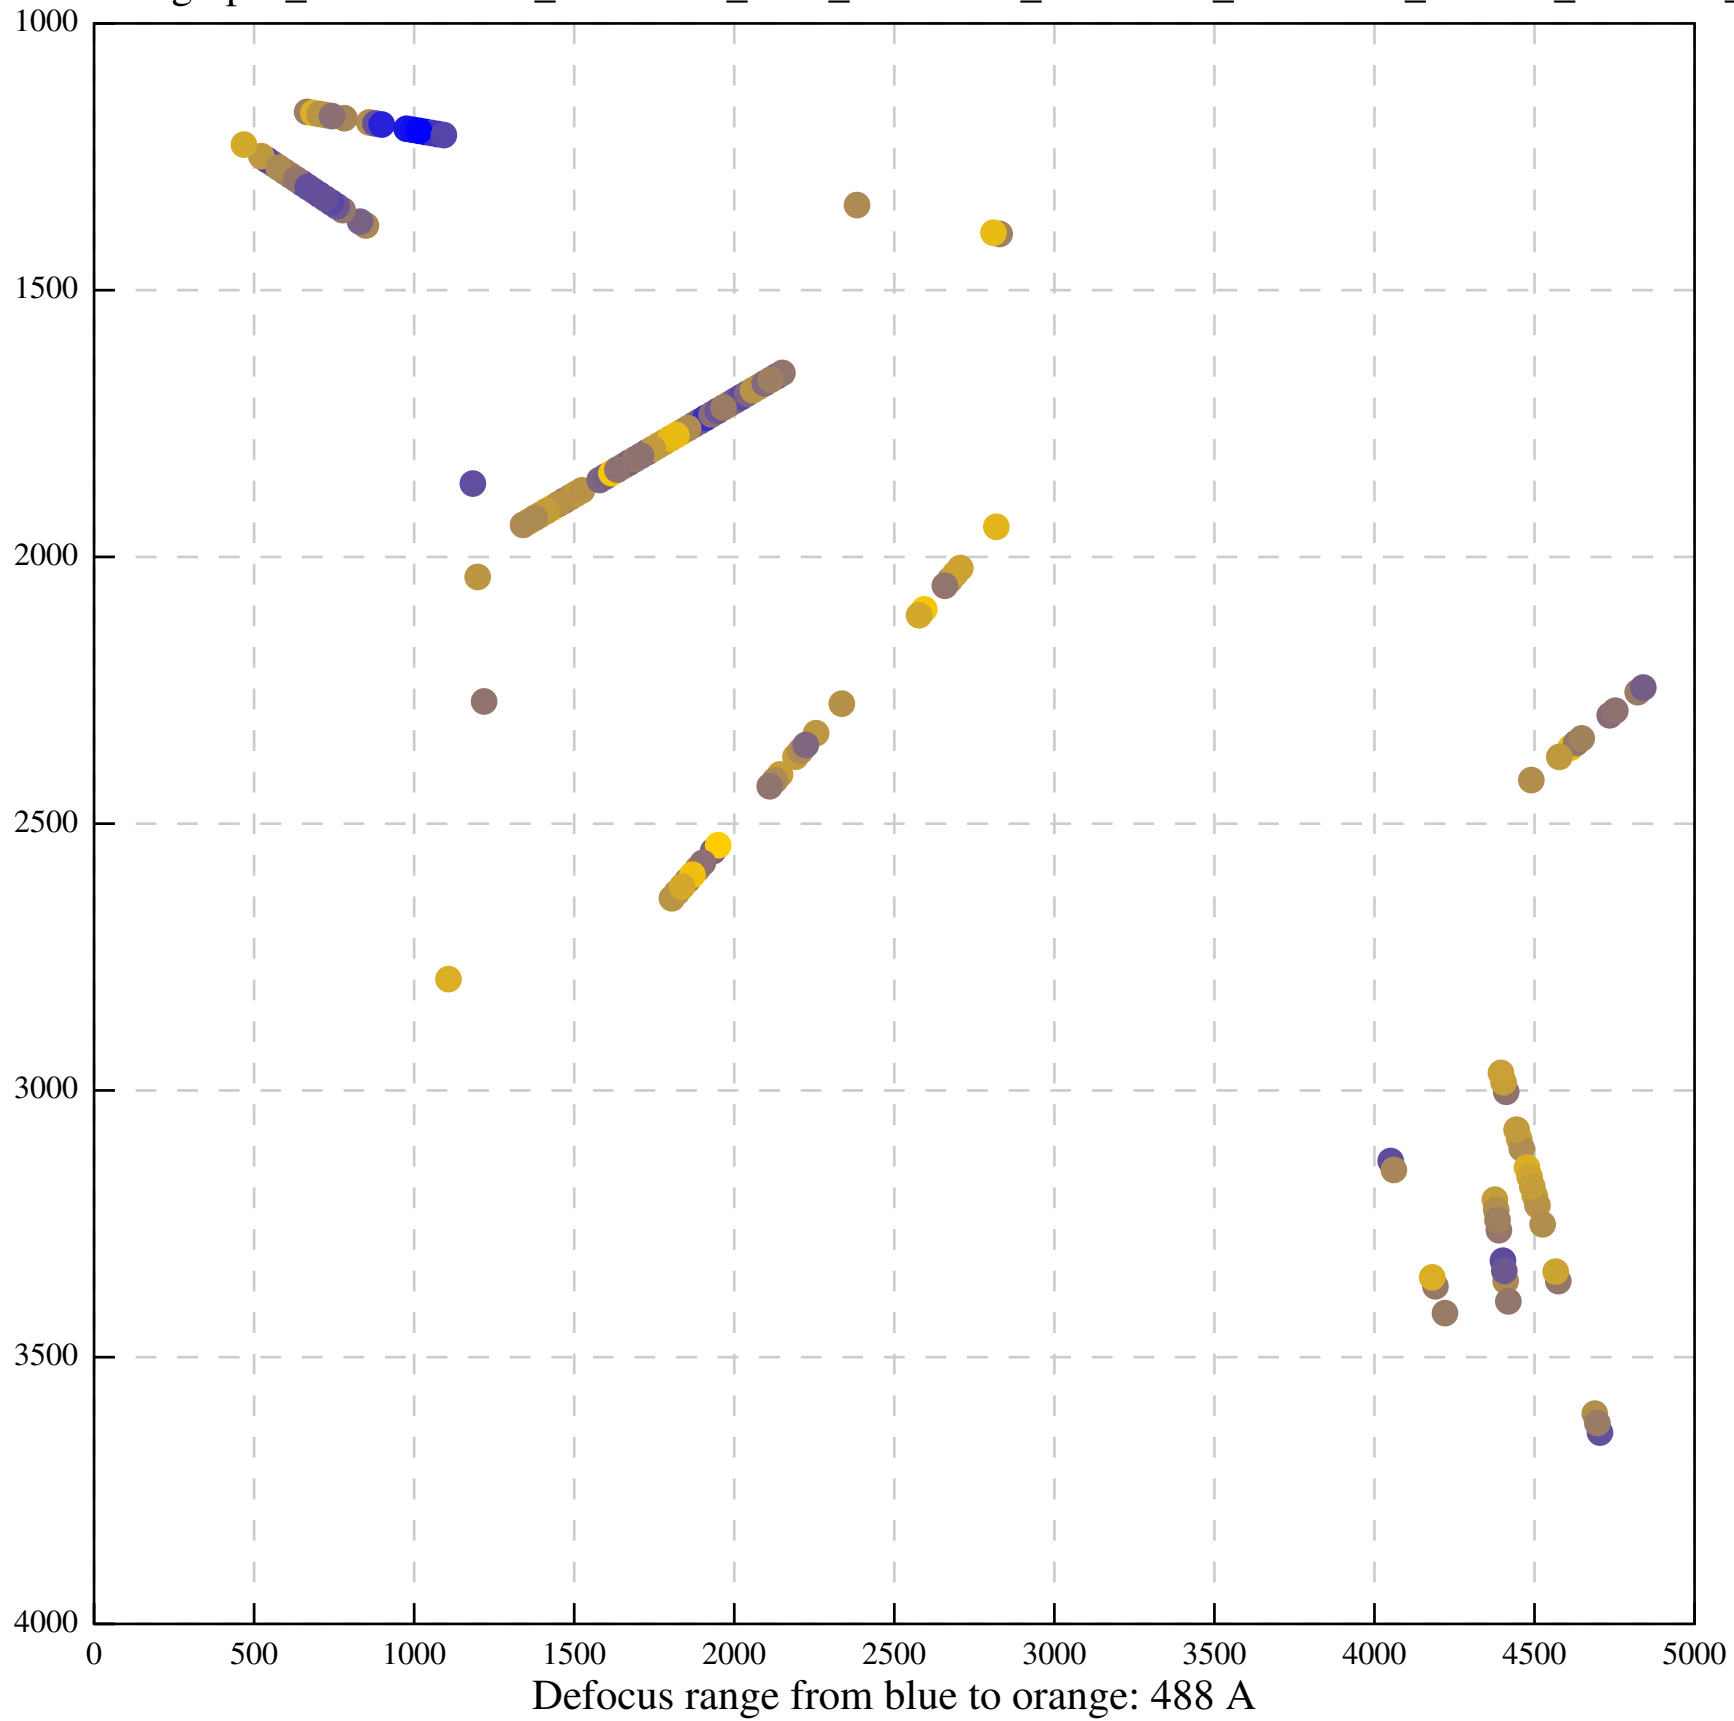

Defocus range from blue to orange: 480 A

Defocus range from blue to orange: 204 Å

Defocus range from blue to orange: 580 A

Defocus range from blue to orange: 353 A

Defocus range from blue to orange: 50 A

Defocus range from blue to orange: 286 A

Defocus range from blue to orange: 552 A

Defocus range from blue to orange: 54 A

Defocus range from blue to orange: 576 A

Defocus range from blue to orange: 69 A

Defocus range from blue to orange: 173 A

Defocus range from blue to orange: 0 A

Defocus range from blue to orange: 232 Å

Defocus range from blue to orange: 575 A

Defocus range from blue to orange: 347 A

Defocus range from blue to orange: 0 A

Defocus range from blue to orange: 487 A

Defocus range from blue to orange: 383 A

Defocus range from blue to orange: 126 A

Defocus range from blue to orange: 748 A

Defocus range from blue to orange: 274 Å

Defocus range from blue to orange: 60 A

Defocus range from blue to orange: 83 A

Defocus range from blue to orange: 328 A