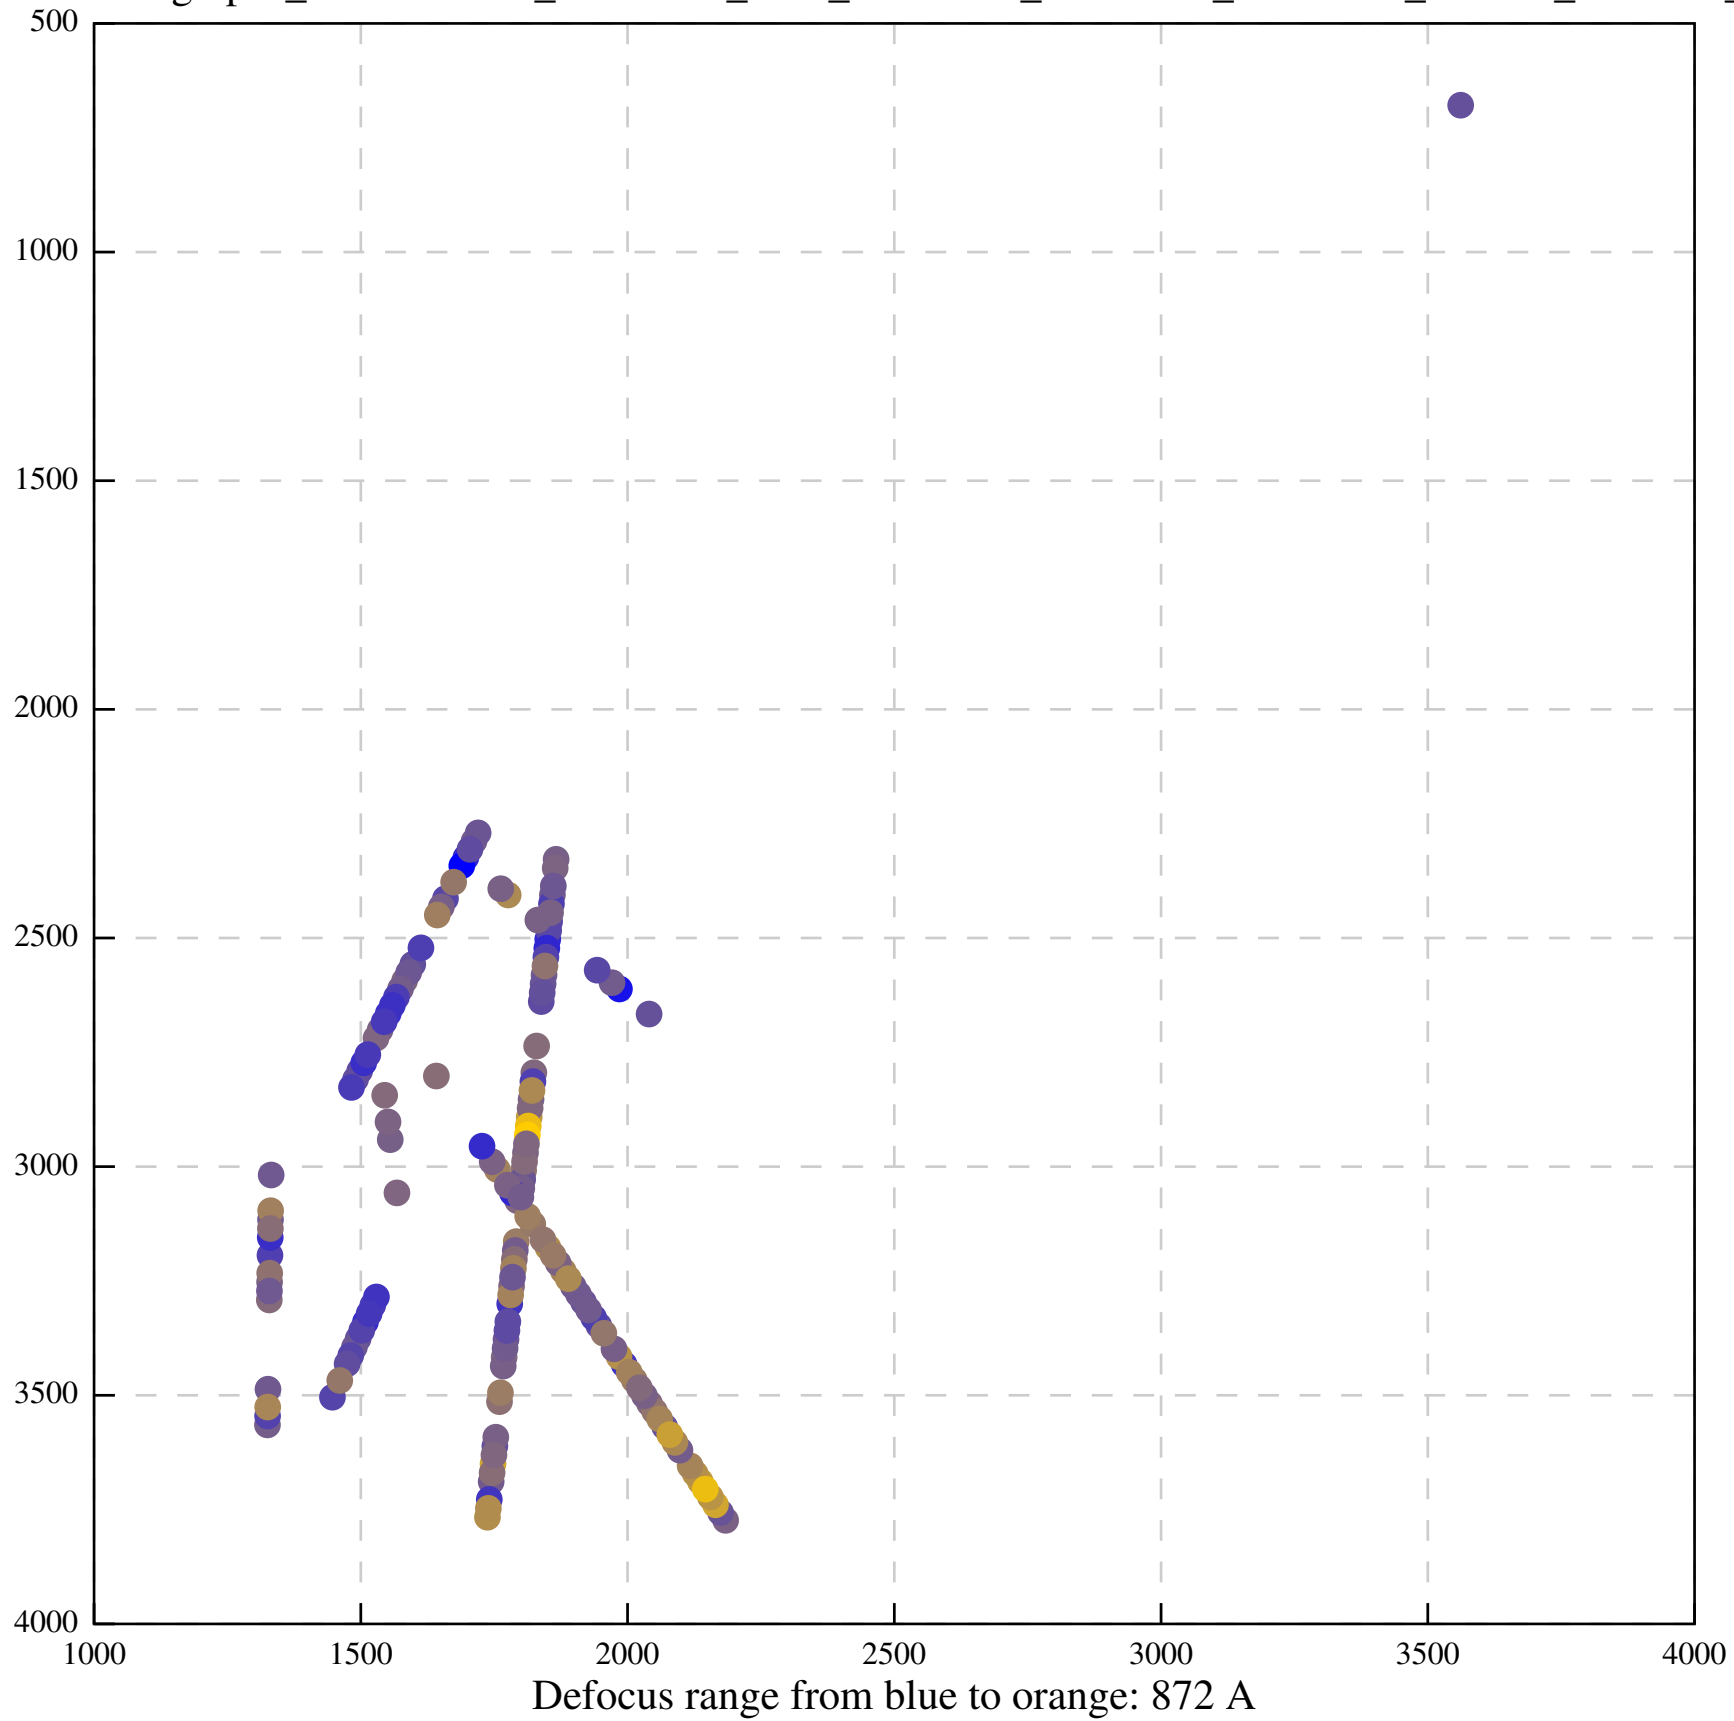

Defocus range from blue to orange: 126 A

Defocus range from blue to orange: 748 A

Defocus range from blue to orange: 274 Å

Defocus range from blue to orange: 60 A

Defocus range from blue to orange: 83 A

Defocus range from blue to orange: 328 A

Defocus range from blue to orange: 16 A

Defocus range from blue to orange: 93 A

Defocus range from blue to orange: 81 A

Defocus range from blue to orange: 121 A

Defocus range from blue to orange: 438 A

Defocus range from blue to orange: 437 A

Defocus range from blue to orange: 502 Å

Defocus range from blue to orange: 765 A

Defocus range from blue to orange: 593 A

Defocus range from blue to orange: 153 A

Defocus range from blue to orange: 171 Å

Defocus range from blue to orange: 36 A

Defocus range from blue to orange: 368 A

Defocus range from blue to orange: 412 A

Defocus range from blue to orange: 93 A

Defocus range from blue to orange: 0 Å