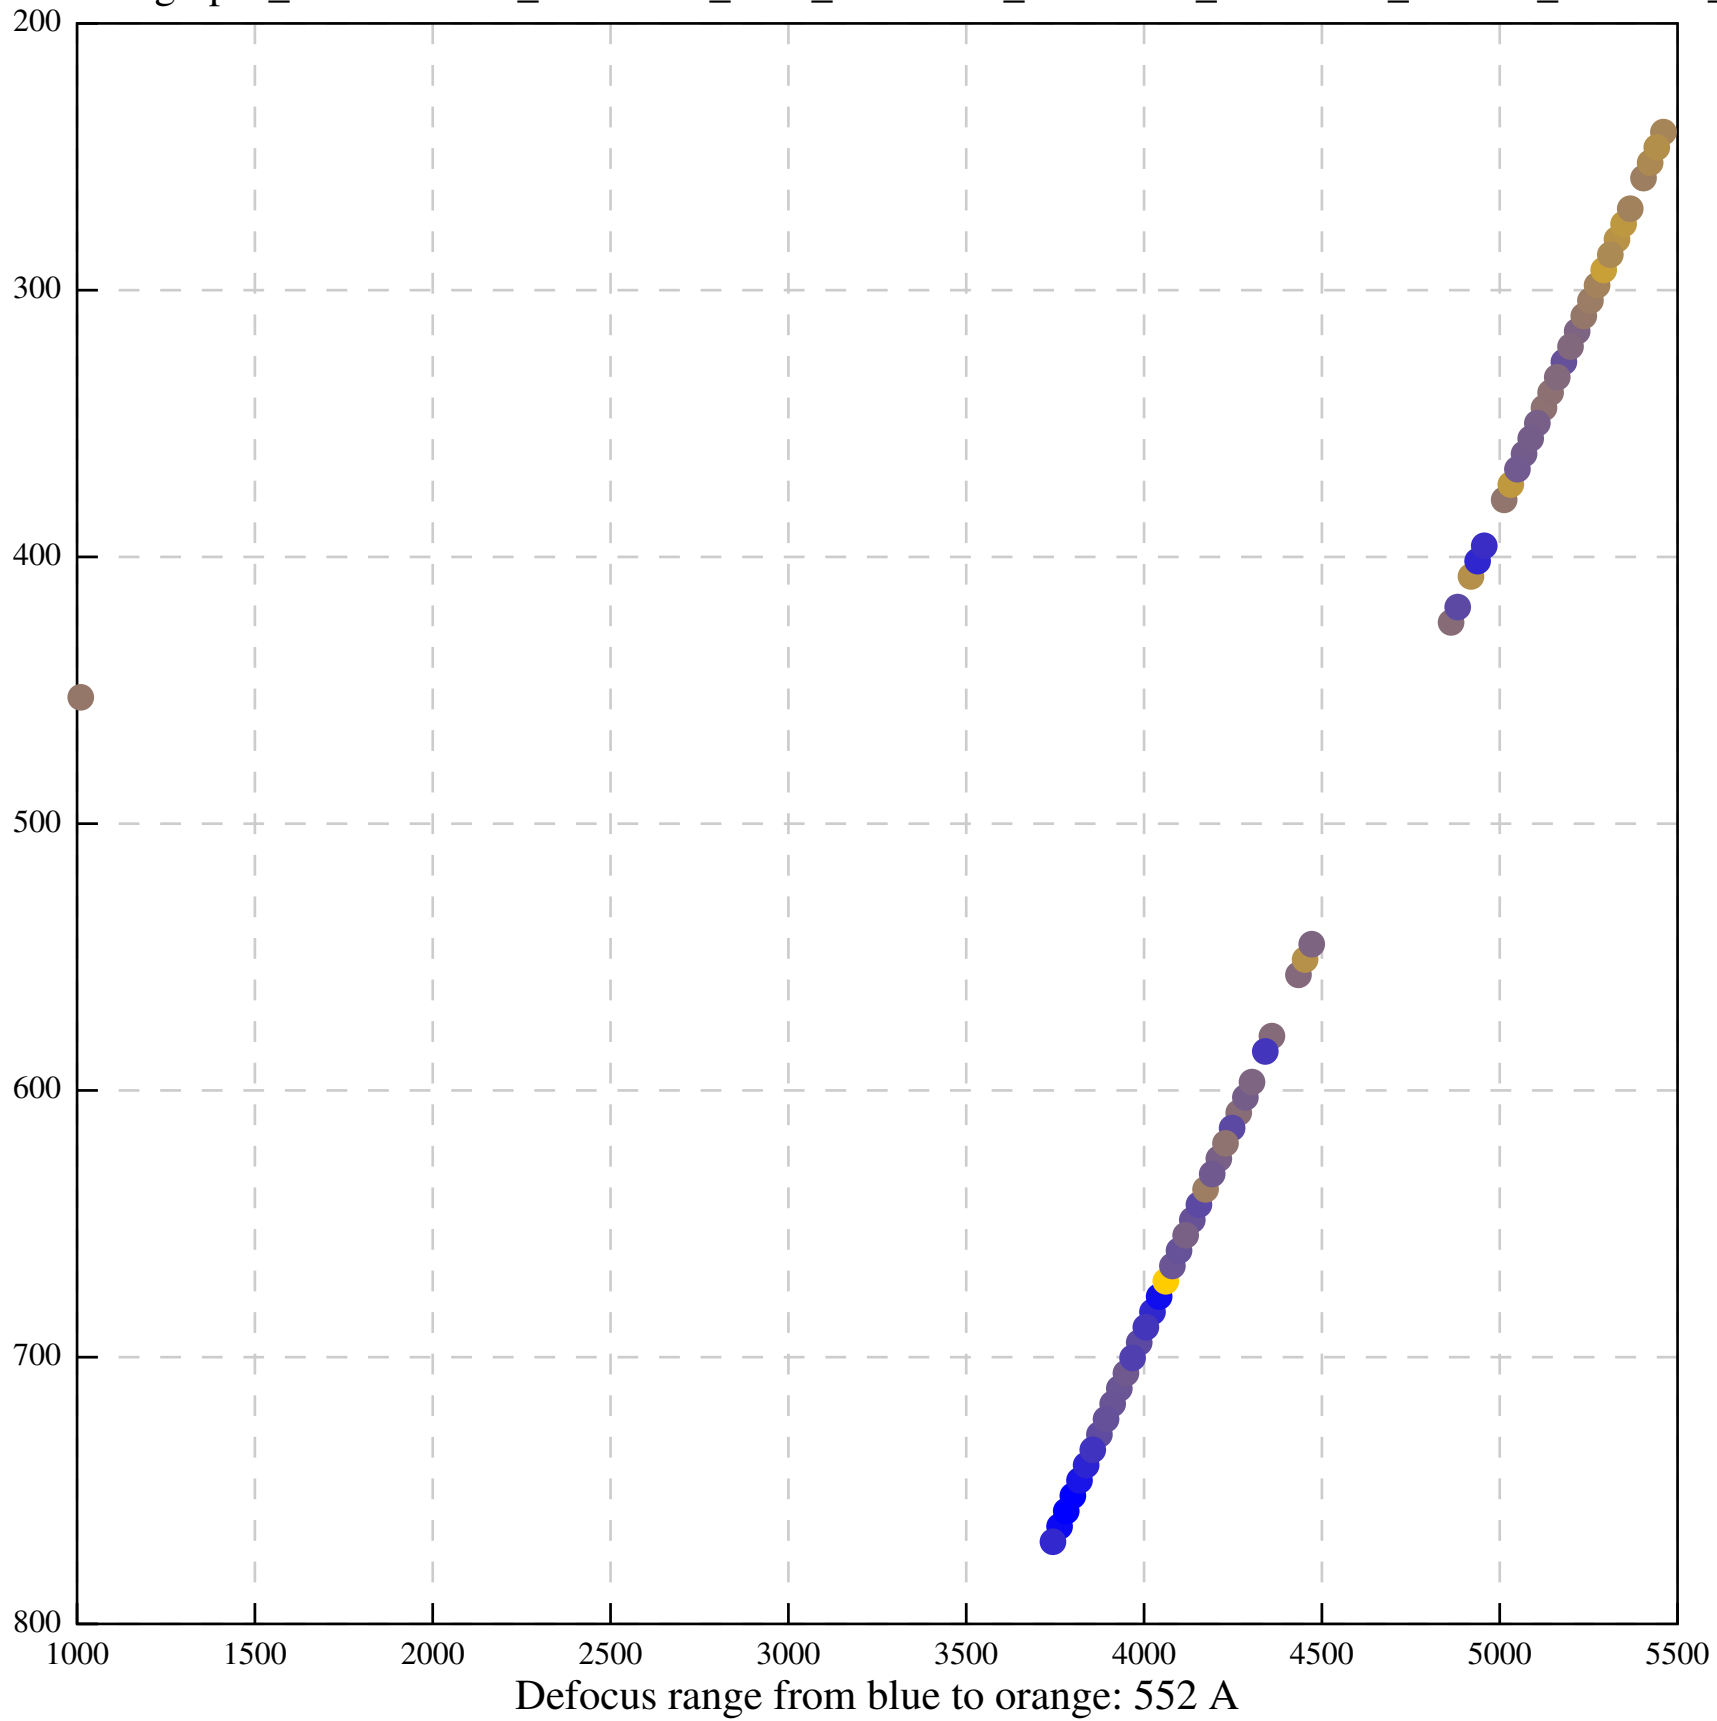

Asymm. obs [-1, 1] opticsGroup2

Asymm. obs [-pi, pi] opticsGroup2

Beamtilt-only fit [-1, 1] opticsGroup2

Beamtilt-only fit [-pi, pi] opticsGroup2

Defocus range from blue to orange: 151 Å

Defocus range from blue to orange: 653 A

Defocus range from blue to orange: 480 A

Defocus range from blue to orange: 204 Å

Defocus range from blue to orange: 580 A

Defocus range from blue to orange: 353 A

Defocus range from blue to orange: 50 A

Defocus range from blue to orange: 286 A

Defocus range from blue to orange: 552 A

Defocus range from blue to orange: 54 A

Defocus range from blue to orange: 576 A

Defocus range from blue to orange: 69 A

Defocus range from blue to orange: 173 A

Defocus range from blue to orange: 0 A

Defocus range from blue to orange: 232 Å

Defocus range from blue to orange: 575 A

Defocus range from blue to orange: 347 A

Defocus range from blue to orange: 0 A

Defocus range from blue to orange: 487 A

Defocus range from blue to orange: 383 A