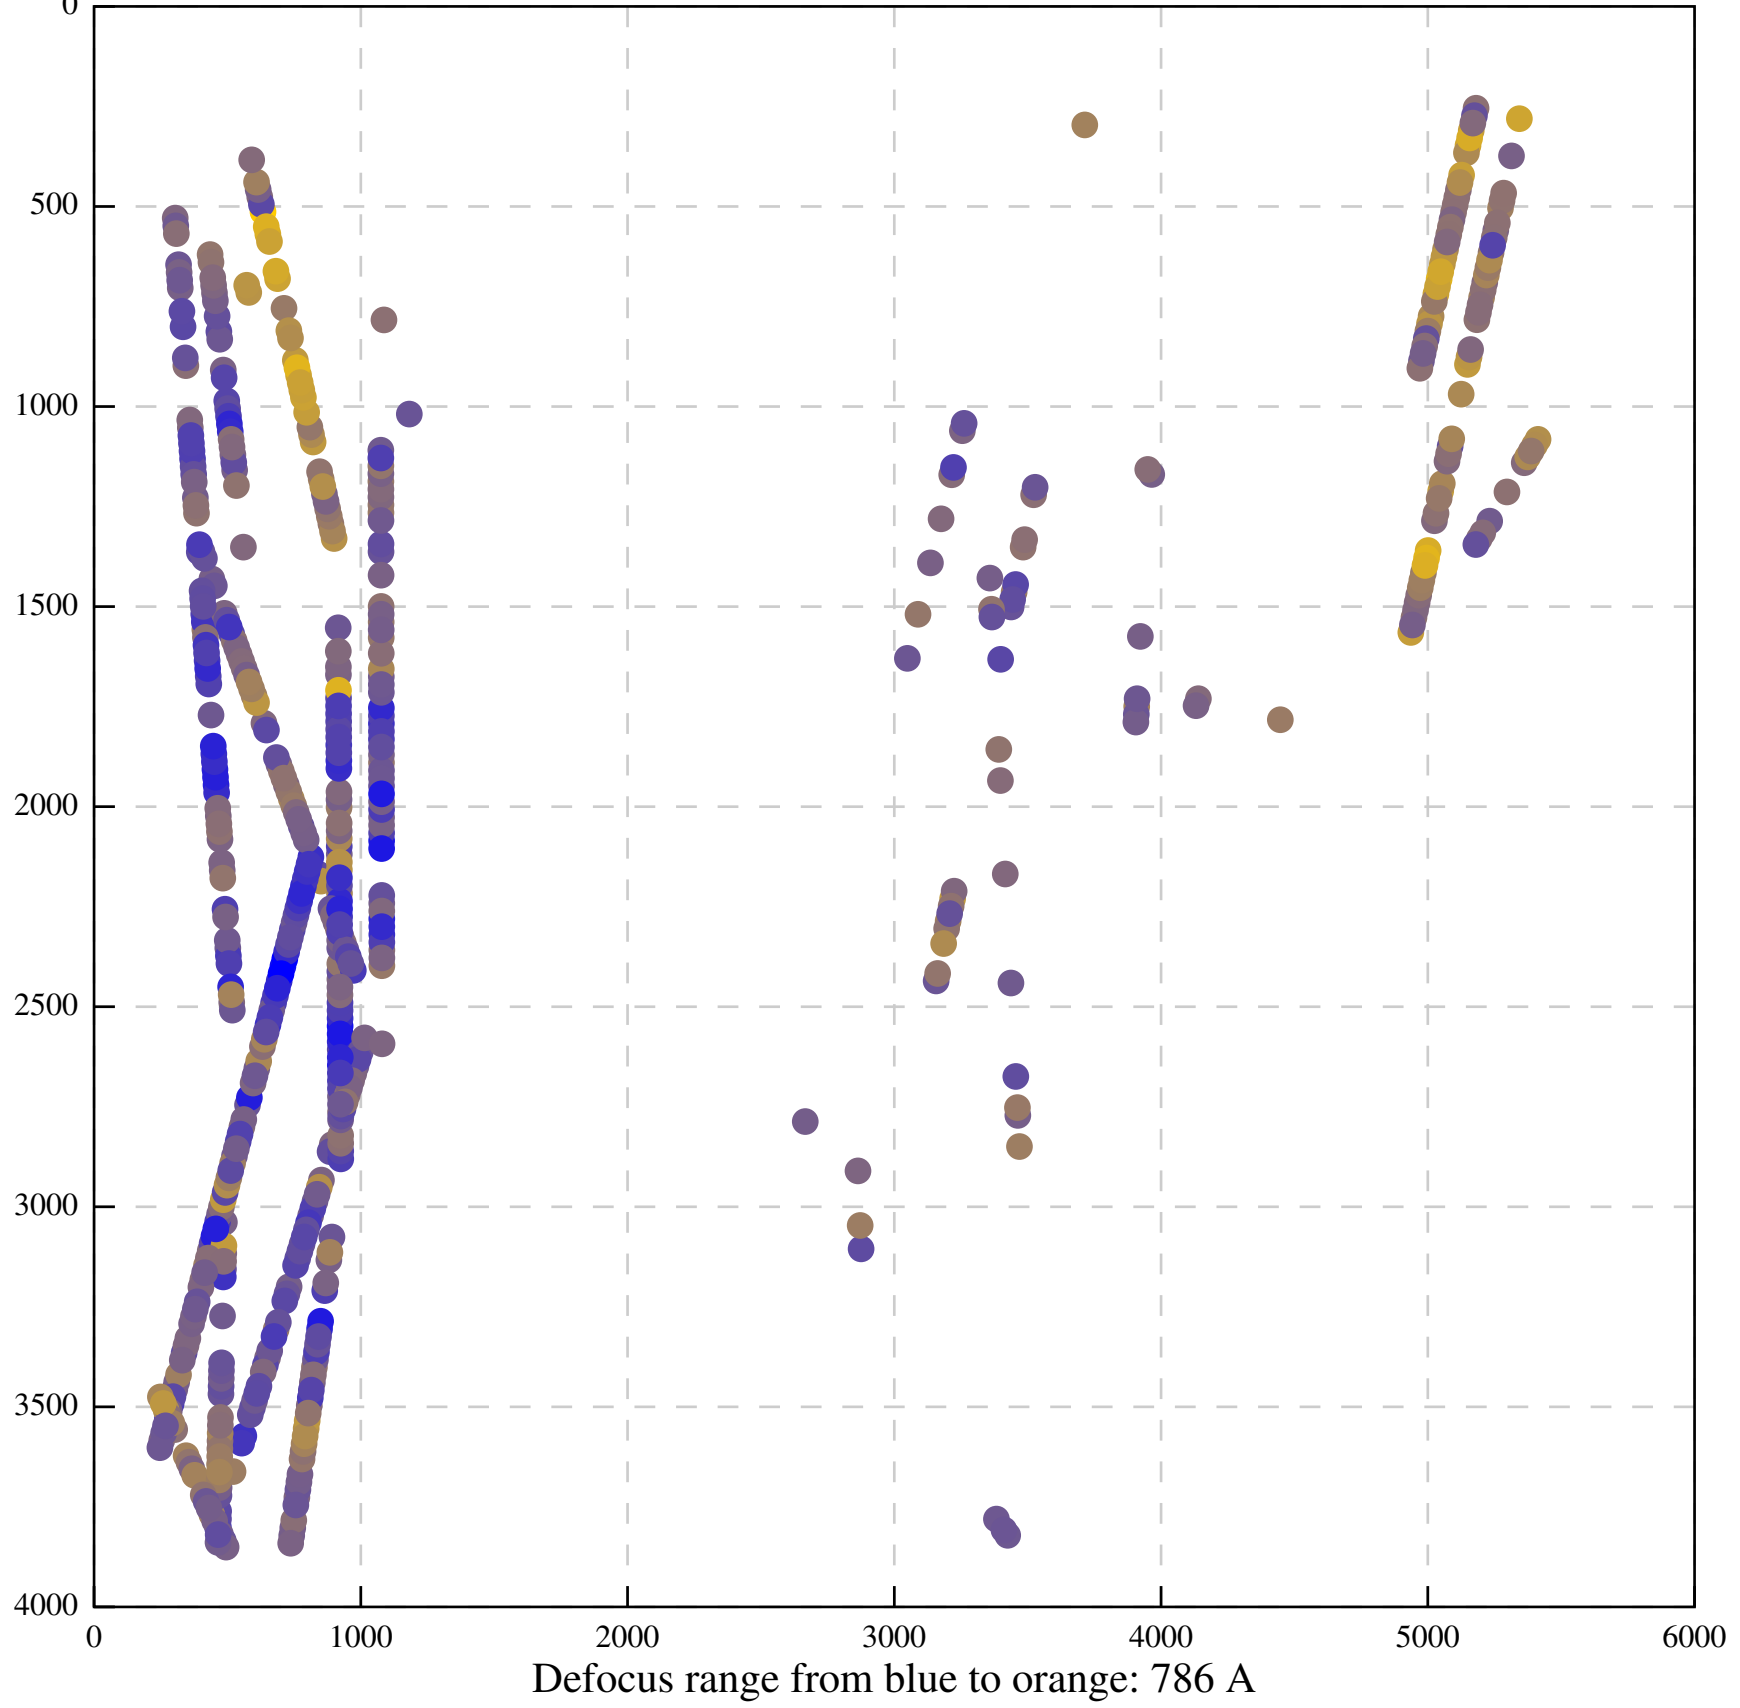

Defocus range from blue to orange: 126 A

Defocus range from blue to orange: 748 A

Defocus range from blue to orange: 274 Å

Defocus range from blue to orange: 60 A

Defocus range from blue to orange: 83 A

Defocus range from blue to orange: 328 A

Defocus range from blue to orange: 16 A

Defocus range from blue to orange: 93 A

Defocus range from blue to orange: 81 A

Defocus range from blue to orange: 121 A

Defocus range from blue to orange: 438 A

Defocus range from blue to orange: 437 A

Defocus range from blue to orange: 502 Å

Defocus range from blue to orange: 765 A

Defocus range from blue to orange: 593 A

Defocus range from blue to orange: 153 A

Defocus range from blue to orange: 171 Å

Defocus range from blue to orange: 36 A

Defocus range from blue to orange: 368 A

Defocus range from blue to orange: 412 A

Defocus range from blue to orange: 93 A

Defocus range from blue to orange: 0 Å