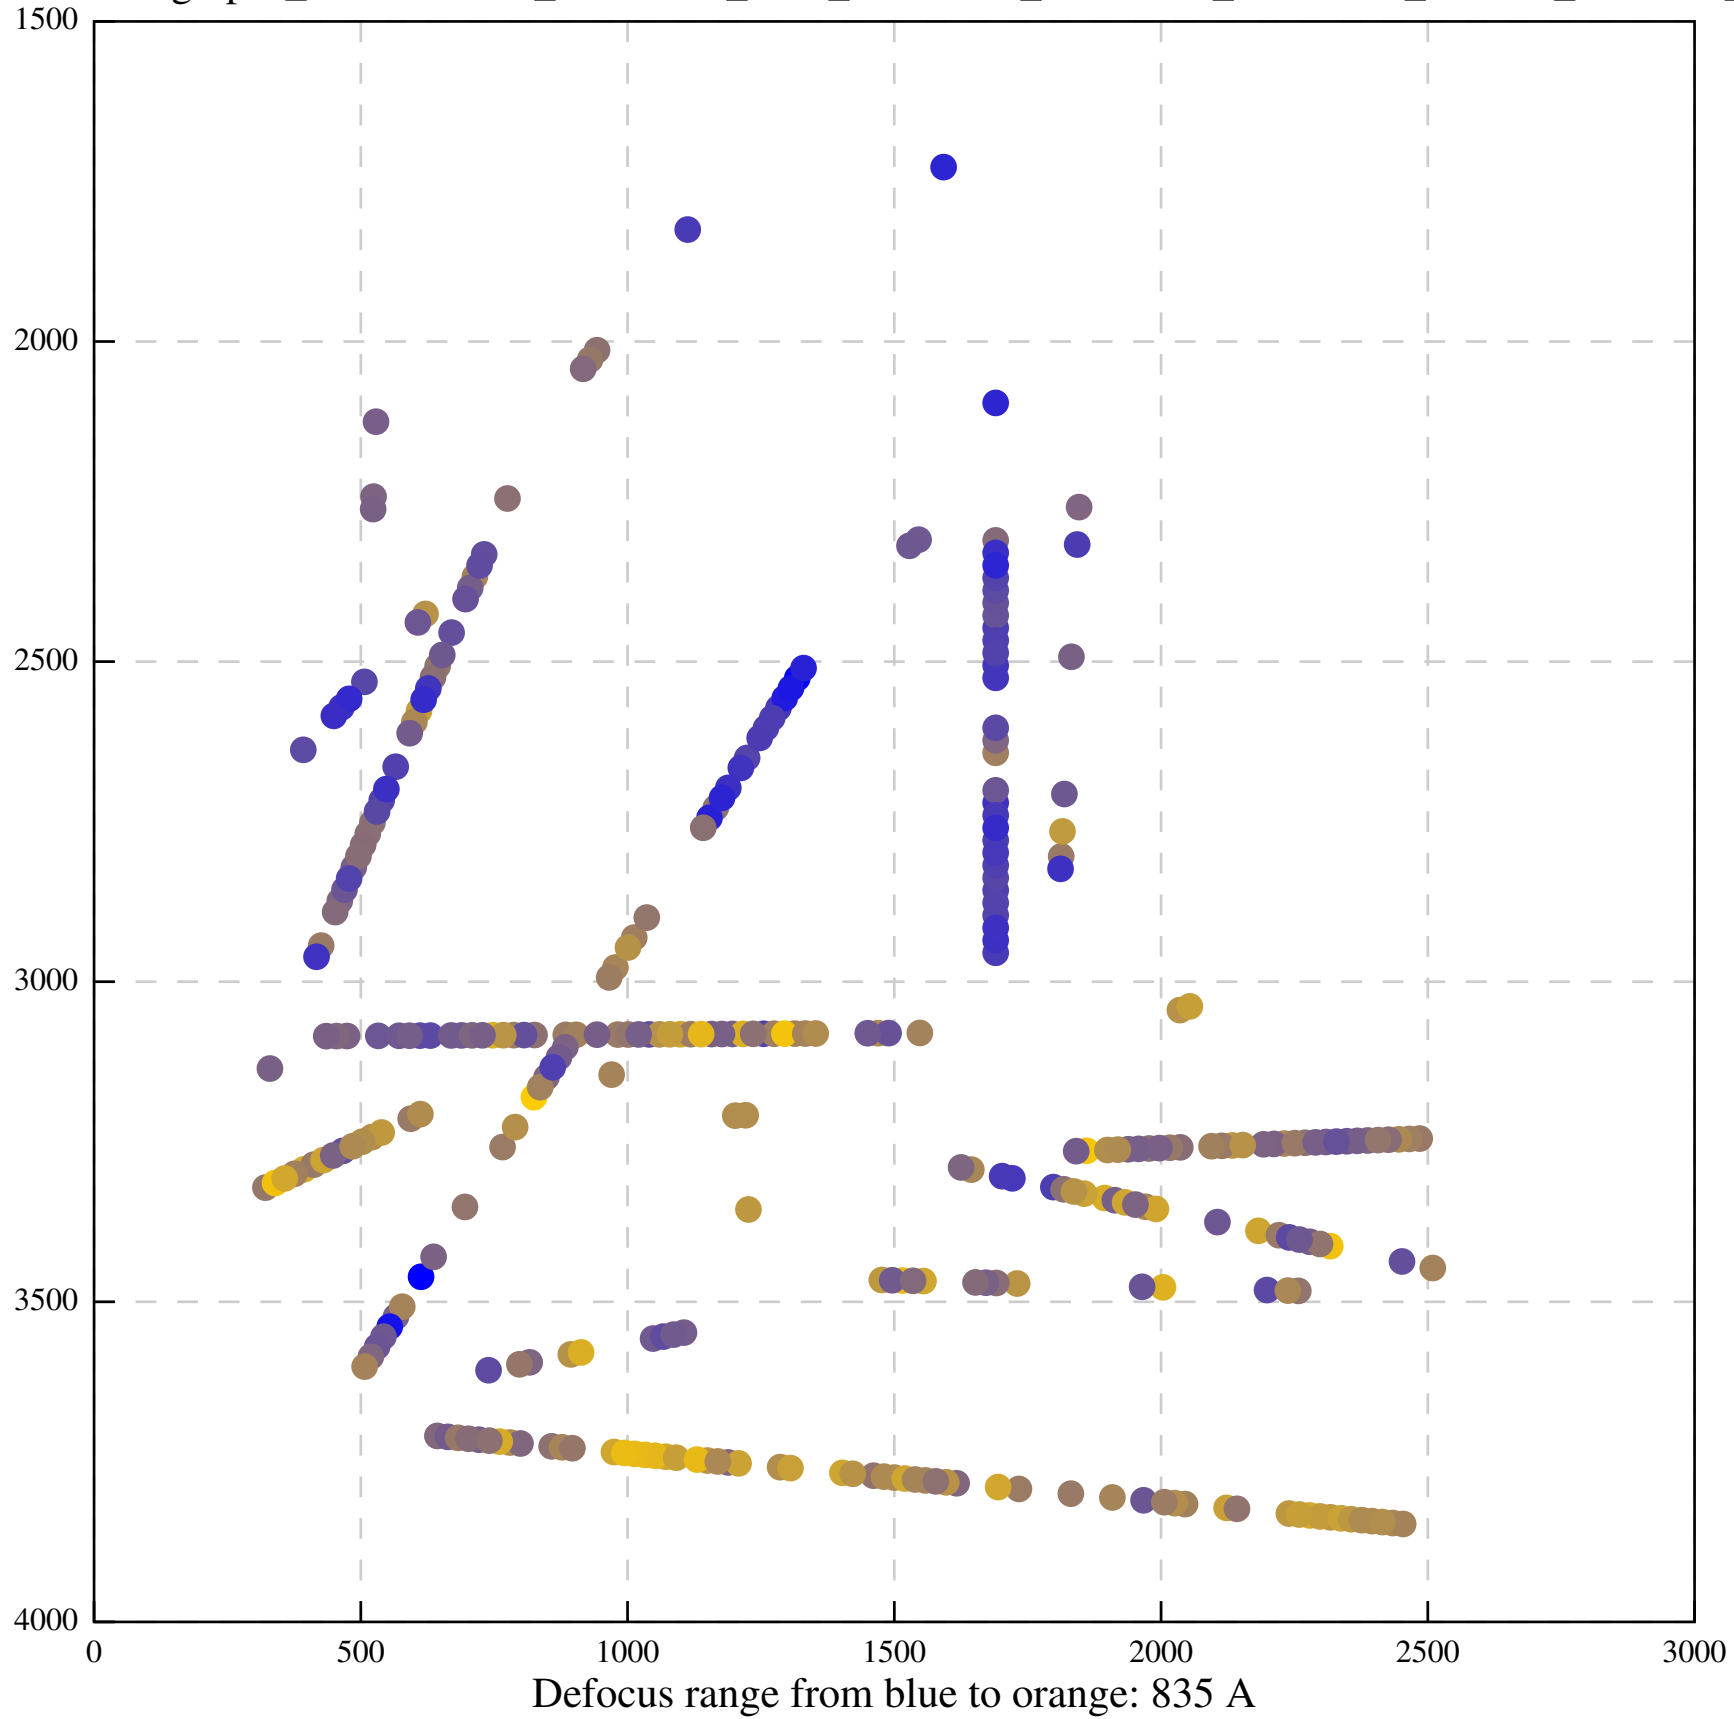

Defocus range from blue to orange: 126 A

Defocus range from blue to orange: 748 A

Defocus range from blue to orange: 274 Å

Defocus range from blue to orange: 60 A

Defocus range from blue to orange: 83 A

Defocus range from blue to orange: 328 A

Defocus range from blue to orange: 16 A

Defocus range from blue to orange: 93 A

Defocus range from blue to orange: 81 A

Defocus range from blue to orange: 121 A

Defocus range from blue to orange: 438 A

Defocus range from blue to orange: 437 A

Defocus range from blue to orange: 502 Å

Defocus range from blue to orange: 765 A

Defocus range from blue to orange: 593 A

Defocus range from blue to orange: 153 A

Defocus range from blue to orange: 171 Å

Defocus range from blue to orange: 36 A

Defocus range from blue to orange: 368 A

Defocus range from blue to orange: 412 A

Defocus range from blue to orange: 93 A

Defocus range from blue to orange: 0 Å