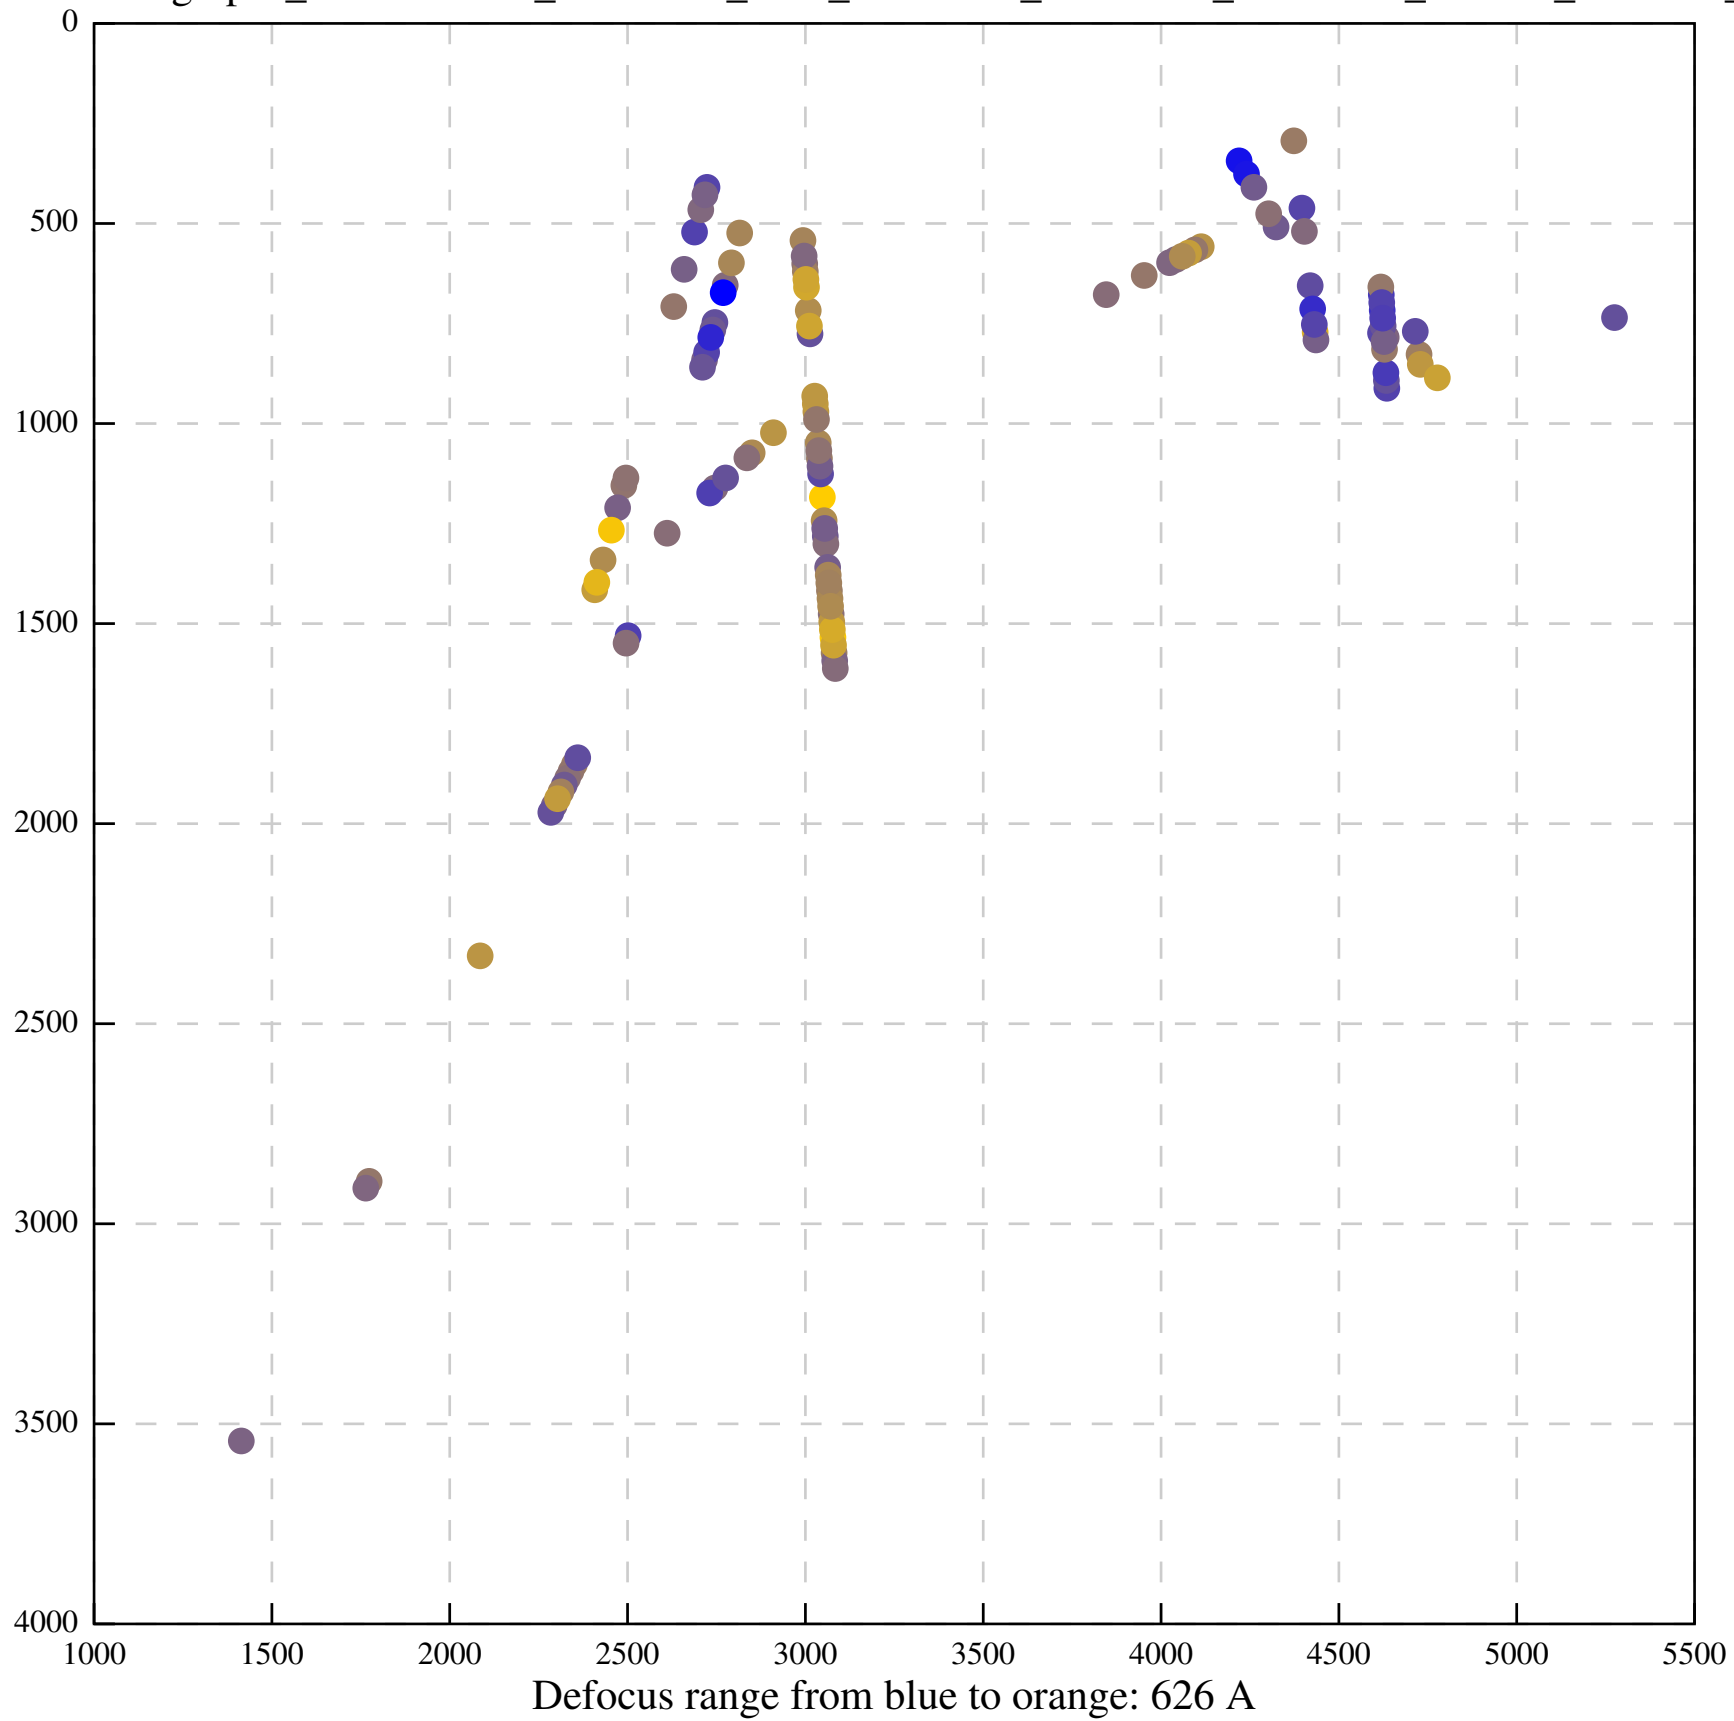

Defocus range from blue to orange: 126 A

Defocus range from blue to orange: 748 A

Defocus range from blue to orange: 274 Å

Defocus range from blue to orange: 60 A

Defocus range from blue to orange: 83 A

Defocus range from blue to orange: 328 A

Defocus range from blue to orange: 16 A

Defocus range from blue to orange: 93 A

Defocus range from blue to orange: 81 A

Defocus range from blue to orange: 121 A

Defocus range from blue to orange: 438 A

Defocus range from blue to orange: 437 A

Defocus range from blue to orange: 502 Å

Defocus range from blue to orange: 765 A

Defocus range from blue to orange: 593 A

Defocus range from blue to orange: 153 A

Defocus range from blue to orange: 171 Å

Defocus range from blue to orange: 36 A

Defocus range from blue to orange: 368 A

Defocus range from blue to orange: 412 A

Defocus range from blue to orange: 93 A

Defocus range from blue to orange: 0 Å