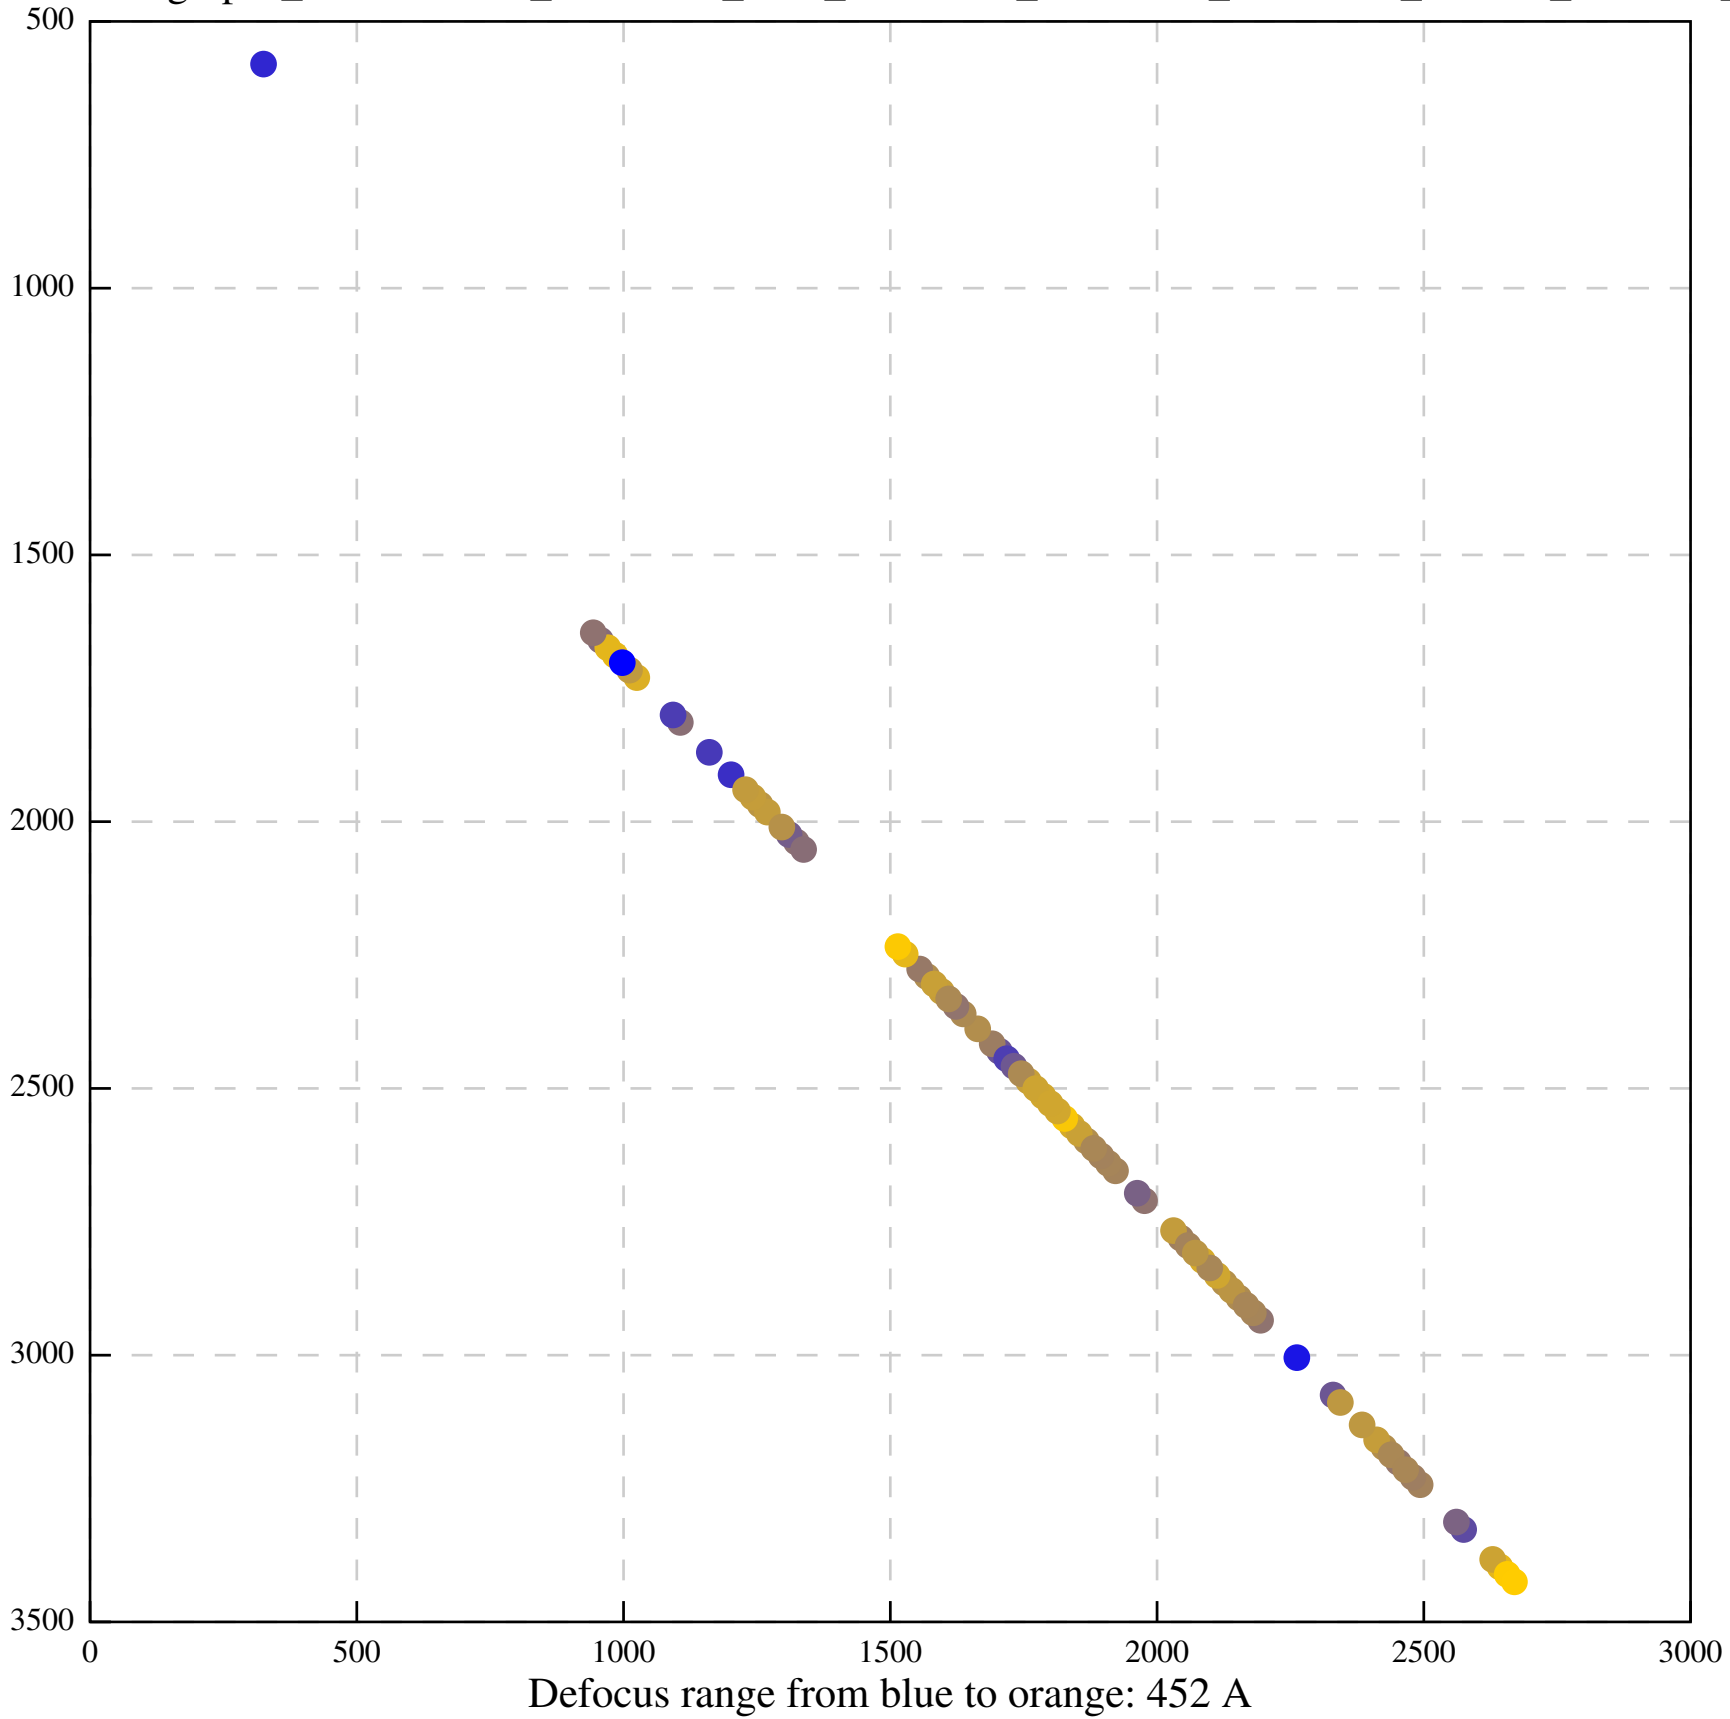

Asymm. obs [-1, 1] opticsGroup2

Asymm. obs [-pi, pi] opticsGroup2

Beamtilt-only fit [-1, 1] opticsGroup2

Beamtilt-only fit [-pi, pi] opticsGroup2

Defocus range from blue to orange: 151 Å

Defocus range from blue to orange: 653 A

Defocus range from blue to orange: 480 A

Defocus range from blue to orange: 204 Å

Defocus range from blue to orange: 580 A

Defocus range from blue to orange: 353 A

Defocus range from blue to orange: 50 A

Defocus range from blue to orange: 286 A

Defocus range from blue to orange: 552 A

Defocus range from blue to orange: 54 A

Defocus range from blue to orange: 576 A

Defocus range from blue to orange: 69 A

Defocus range from blue to orange: 173 A

Defocus range from blue to orange: 0 A

Defocus range from blue to orange: 232 Å

Defocus range from blue to orange: 575 A

Defocus range from blue to orange: 347 A

Defocus range from blue to orange: 0 A

Defocus range from blue to orange: 487 A

Defocus range from blue to orange: 383 A