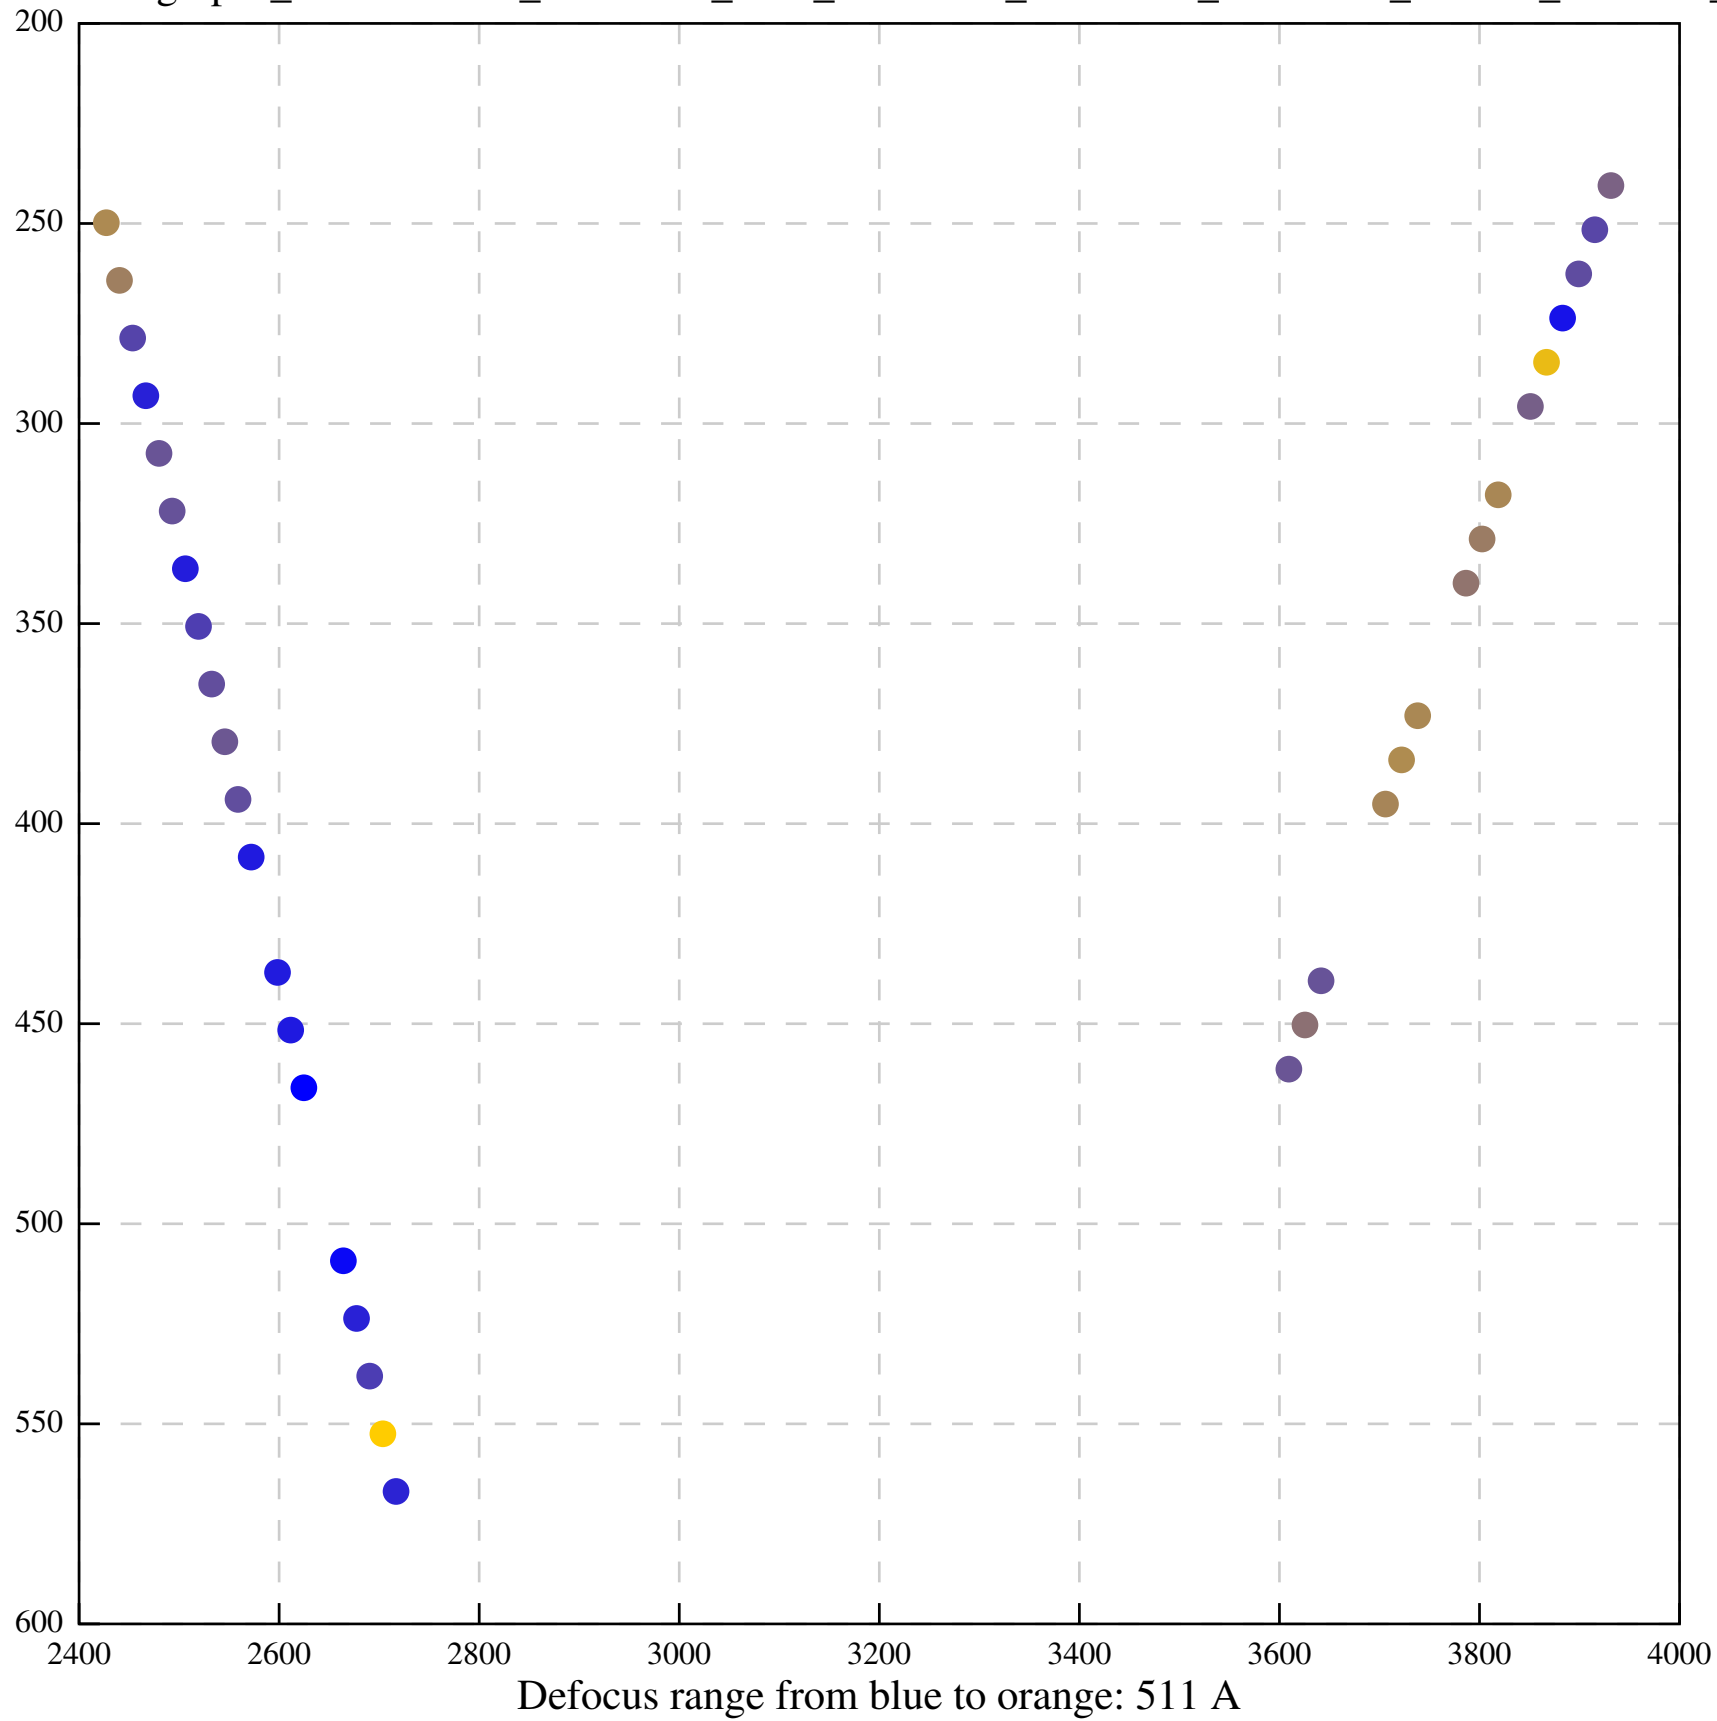

Defocus range from blue to orange: 232 Å

Defocus range from blue to orange: 575 A

Defocus range from blue to orange: 347 A

Defocus range from blue to orange: 0 A

Defocus range from blue to orange: 487 A

Defocus range from blue to orange: 383 A

Defocus range from blue to orange: 126 A

Defocus range from blue to orange: 748 A

Defocus range from blue to orange: 274 Å

Defocus range from blue to orange: 60 A

Defocus range from blue to orange: 83 A

Defocus range from blue to orange: 328 A

Defocus range from blue to orange: 16 A

Defocus range from blue to orange: 93 A

Defocus range from blue to orange: 81 A

Defocus range from blue to orange: 121 A

Defocus range from blue to orange: 438 A

Defocus range from blue to orange: 437 A

Defocus range from blue to orange: 502 Å

Defocus range from blue to orange: 765 A

Defocus range from blue to orange: 593 A

Defocus range from blue to orange: 153 A

Defocus range from blue to orange: 171 Å