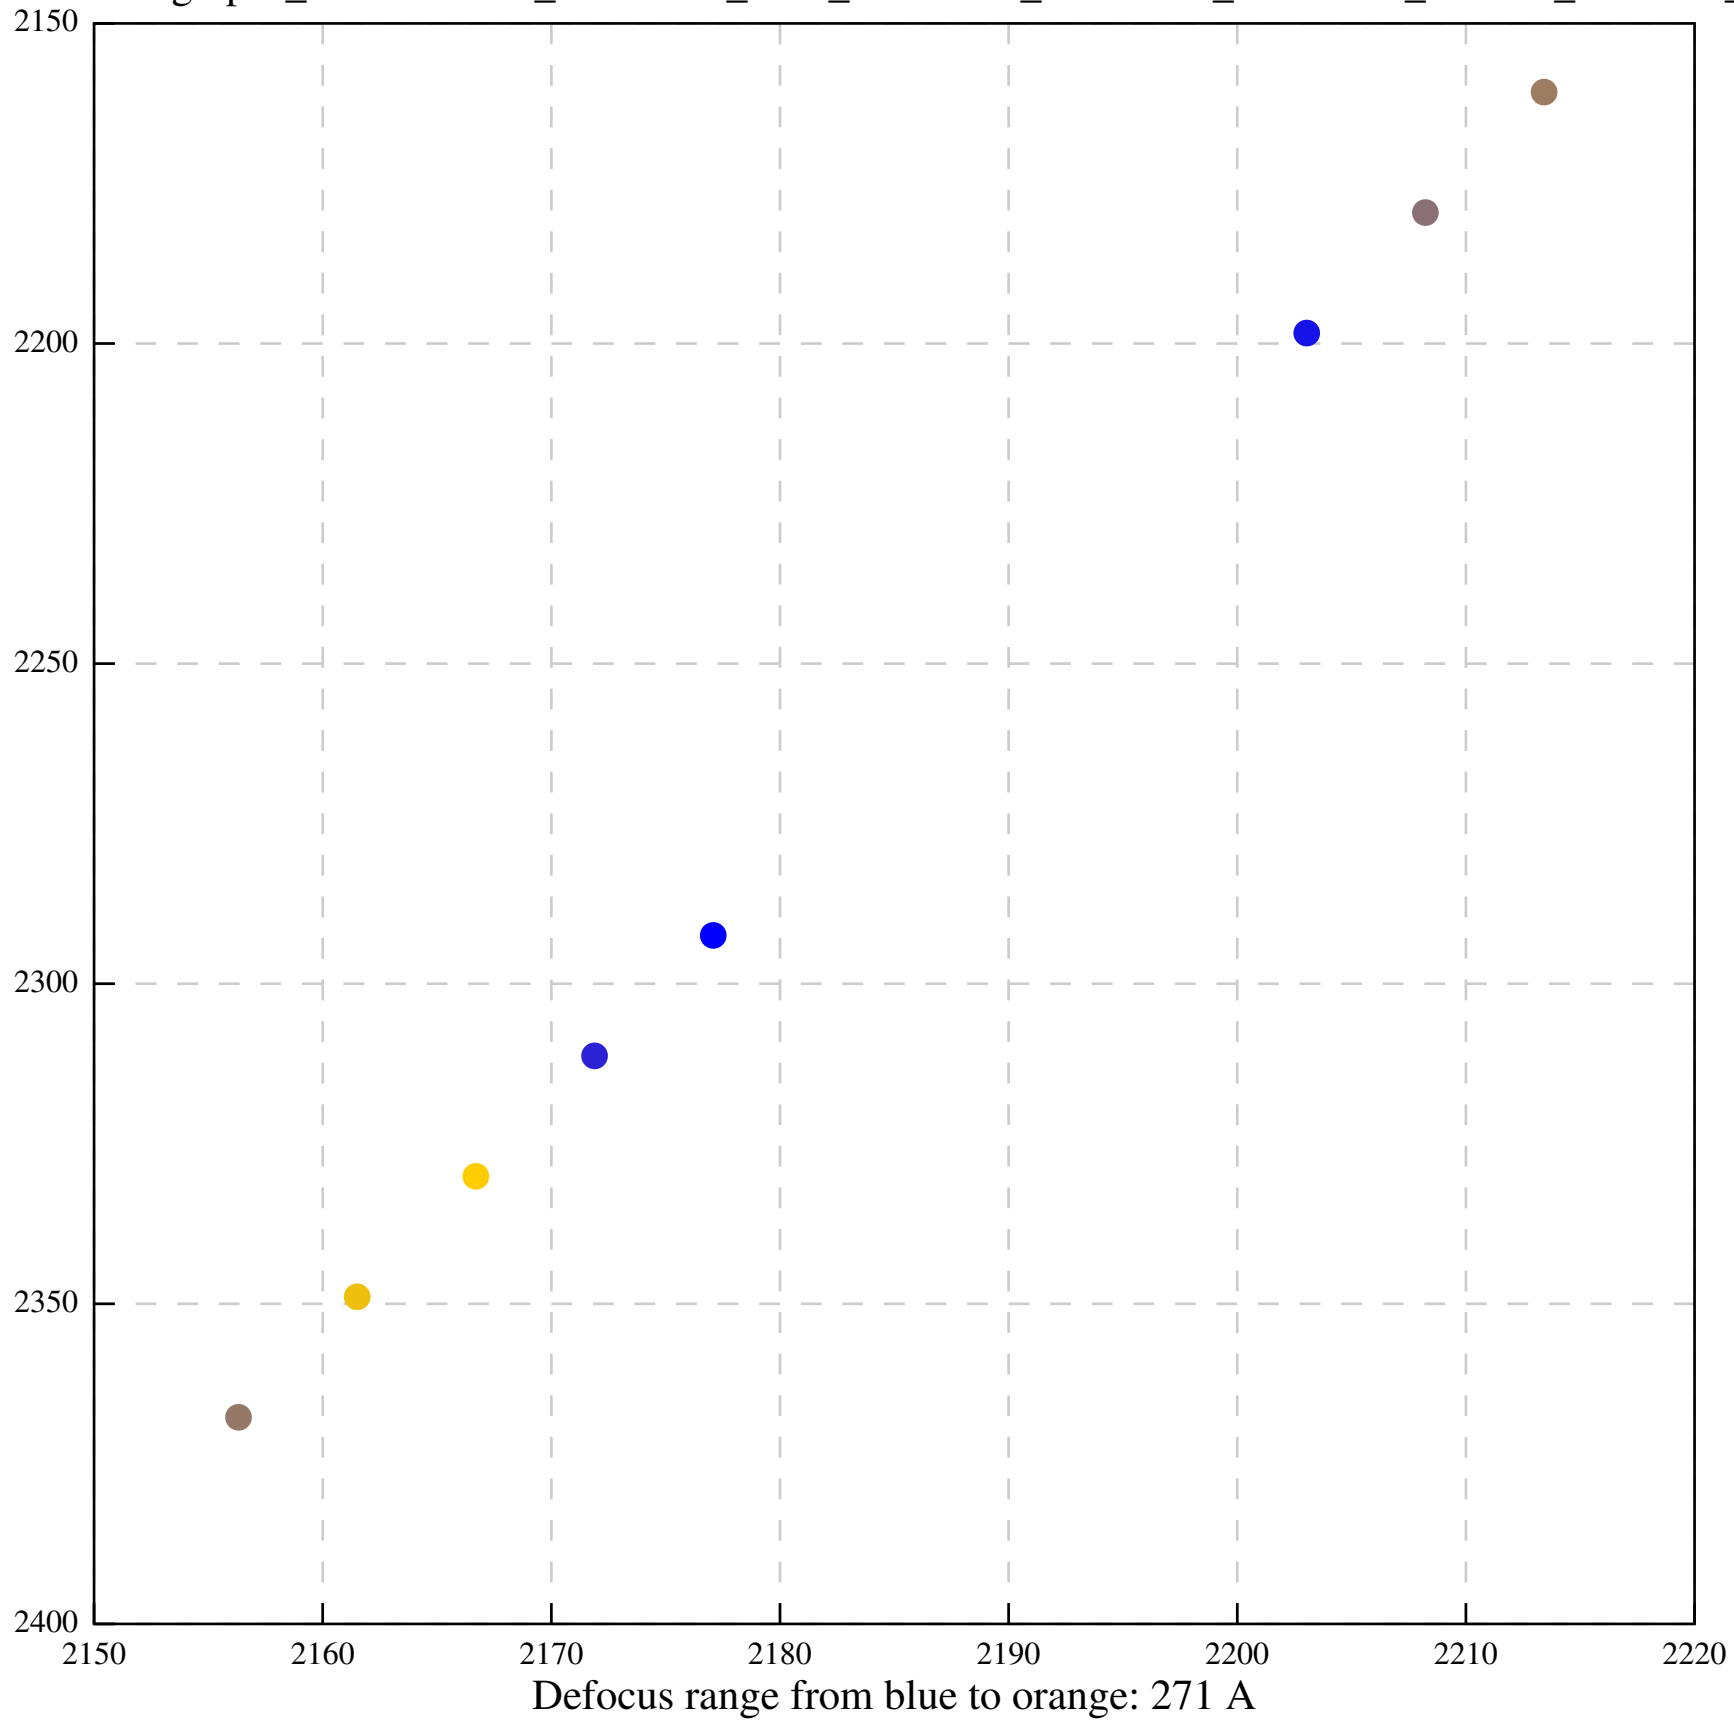

Defocus range from blue to orange: 126 A

Defocus range from blue to orange: 748 A

Defocus range from blue to orange: 274 Å

Defocus range from blue to orange: 60 A

Defocus range from blue to orange: 83 A

Defocus range from blue to orange: 328 A

Defocus range from blue to orange: 16 A

Defocus range from blue to orange: 93 A

Defocus range from blue to orange: 81 A

Defocus range from blue to orange: 121 A

Defocus range from blue to orange: 438 A

Defocus range from blue to orange: 437 A

Defocus range from blue to orange: 502 Å

Defocus range from blue to orange: 765 A

Defocus range from blue to orange: 593 A

Defocus range from blue to orange: 153 A

Defocus range from blue to orange: 171 Å

Defocus range from blue to orange: 36 A

Defocus range from blue to orange: 368 A

Defocus range from blue to orange: 412 A

Defocus range from blue to orange: 93 A

Defocus range from blue to orange: 0 Å