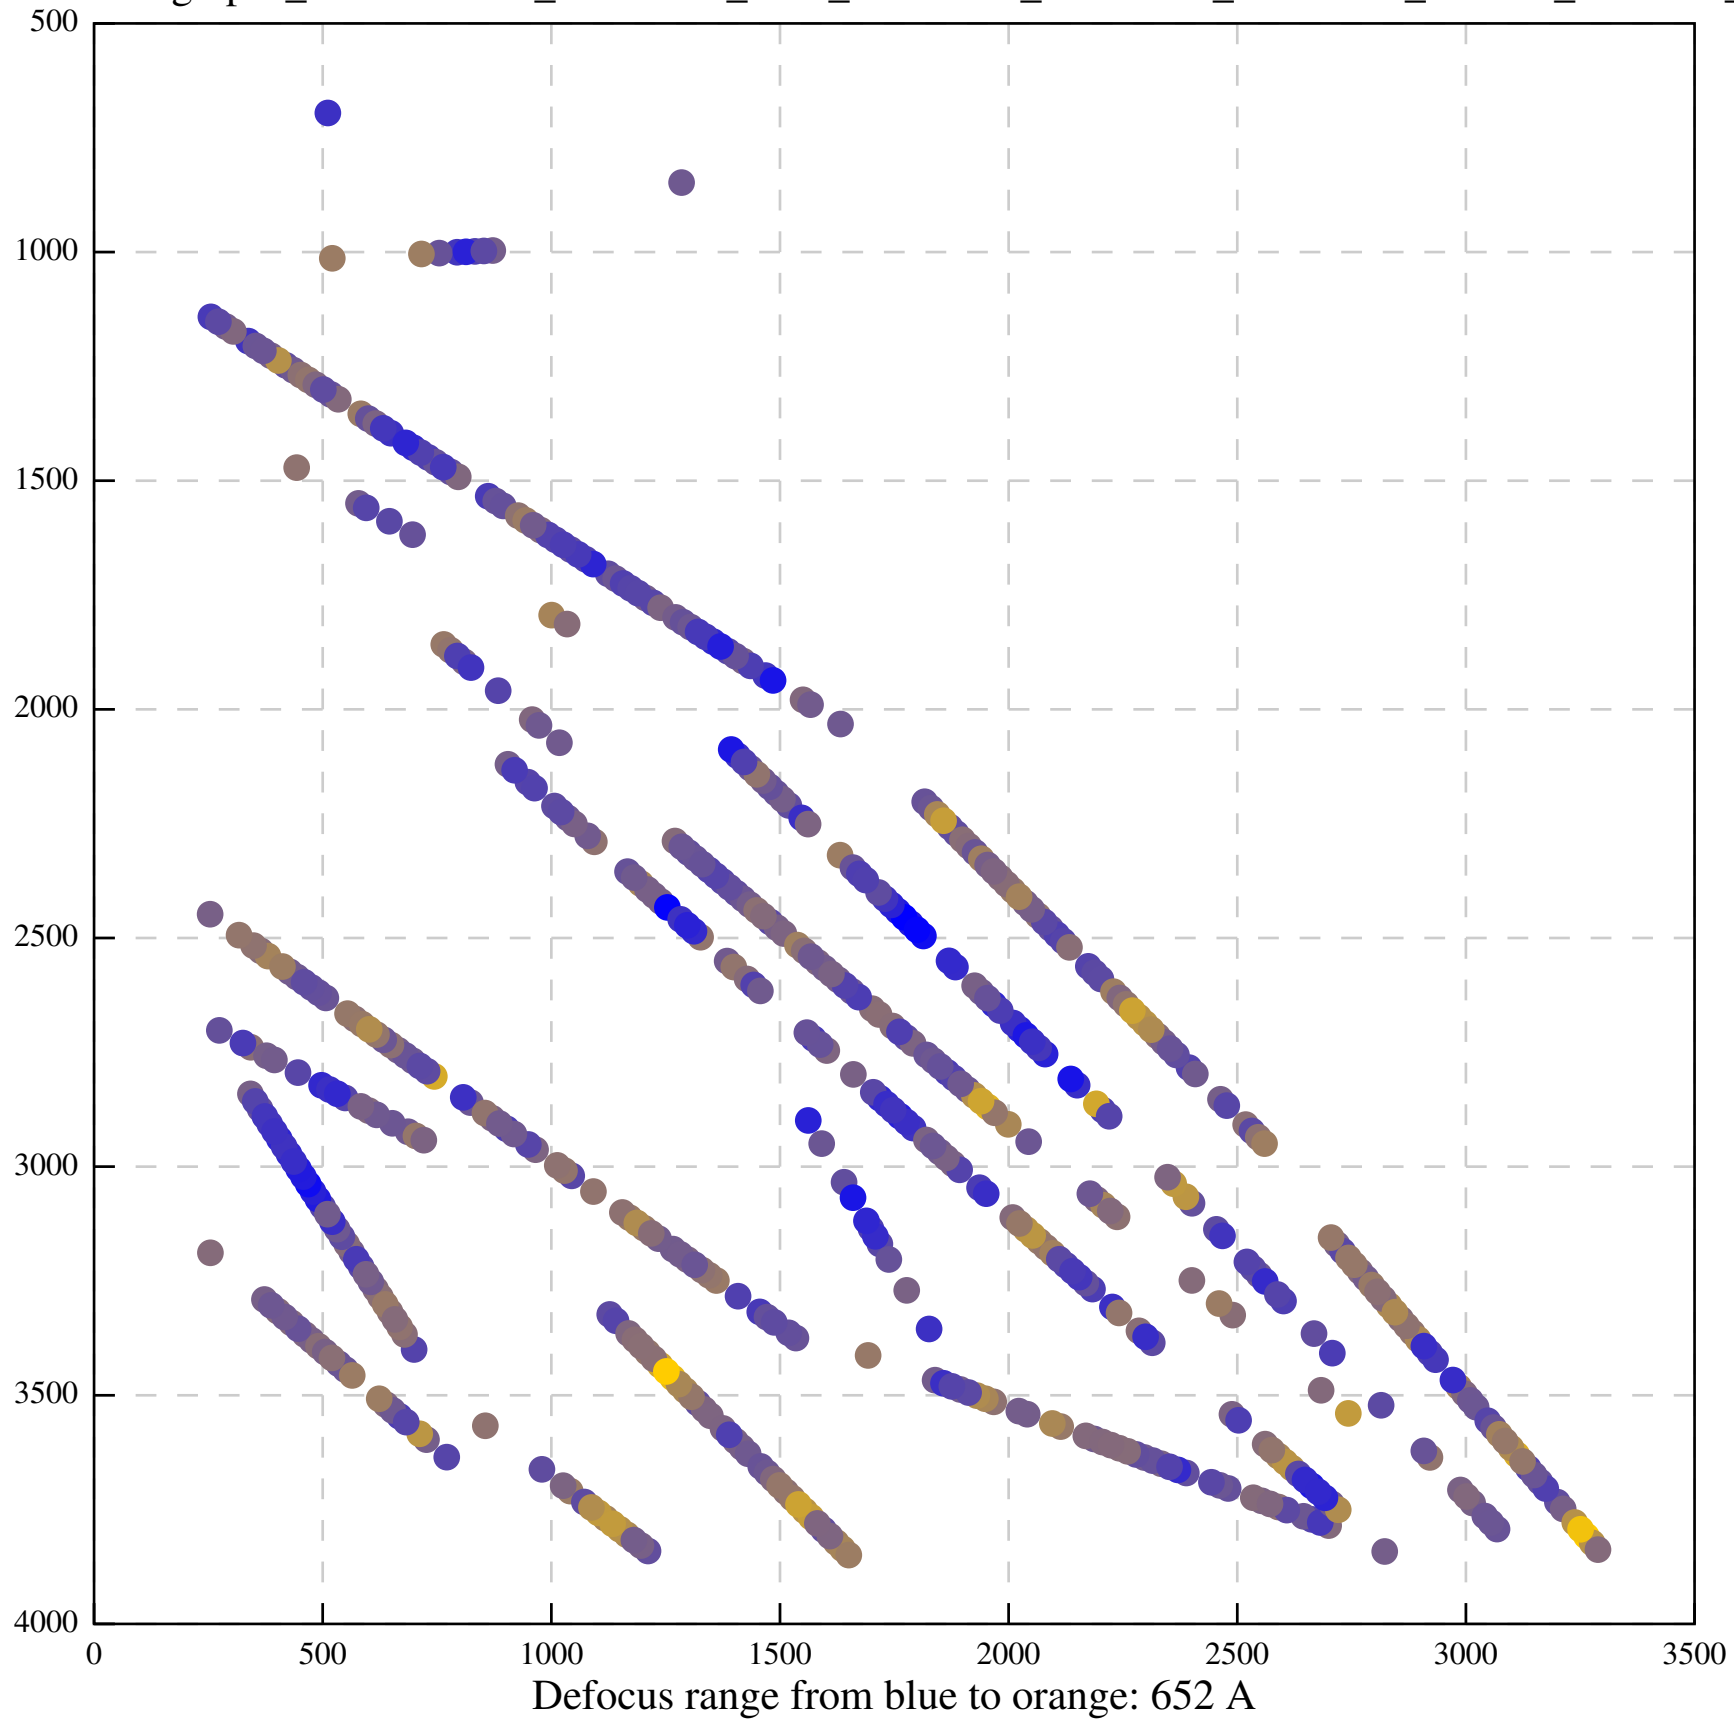

Defocus range from blue to orange: 126 A

Defocus range from blue to orange: 748 A

Defocus range from blue to orange: 274 Å

Defocus range from blue to orange: 60 A

Defocus range from blue to orange: 83 A

Defocus range from blue to orange: 328 A

Defocus range from blue to orange: 16 A

Defocus range from blue to orange: 93 A

Defocus range from blue to orange: 81 A

Defocus range from blue to orange: 121 A

Defocus range from blue to orange: 438 A

Defocus range from blue to orange: 437 A

Defocus range from blue to orange: 502 Å

Defocus range from blue to orange: 765 A

Defocus range from blue to orange: 593 A

Defocus range from blue to orange: 153 A

Defocus range from blue to orange: 171 Å

Defocus range from blue to orange: 36 A

Defocus range from blue to orange: 368 A

Defocus range from blue to orange: 412 A

Defocus range from blue to orange: 93 A

Defocus range from blue to orange: 0 Å