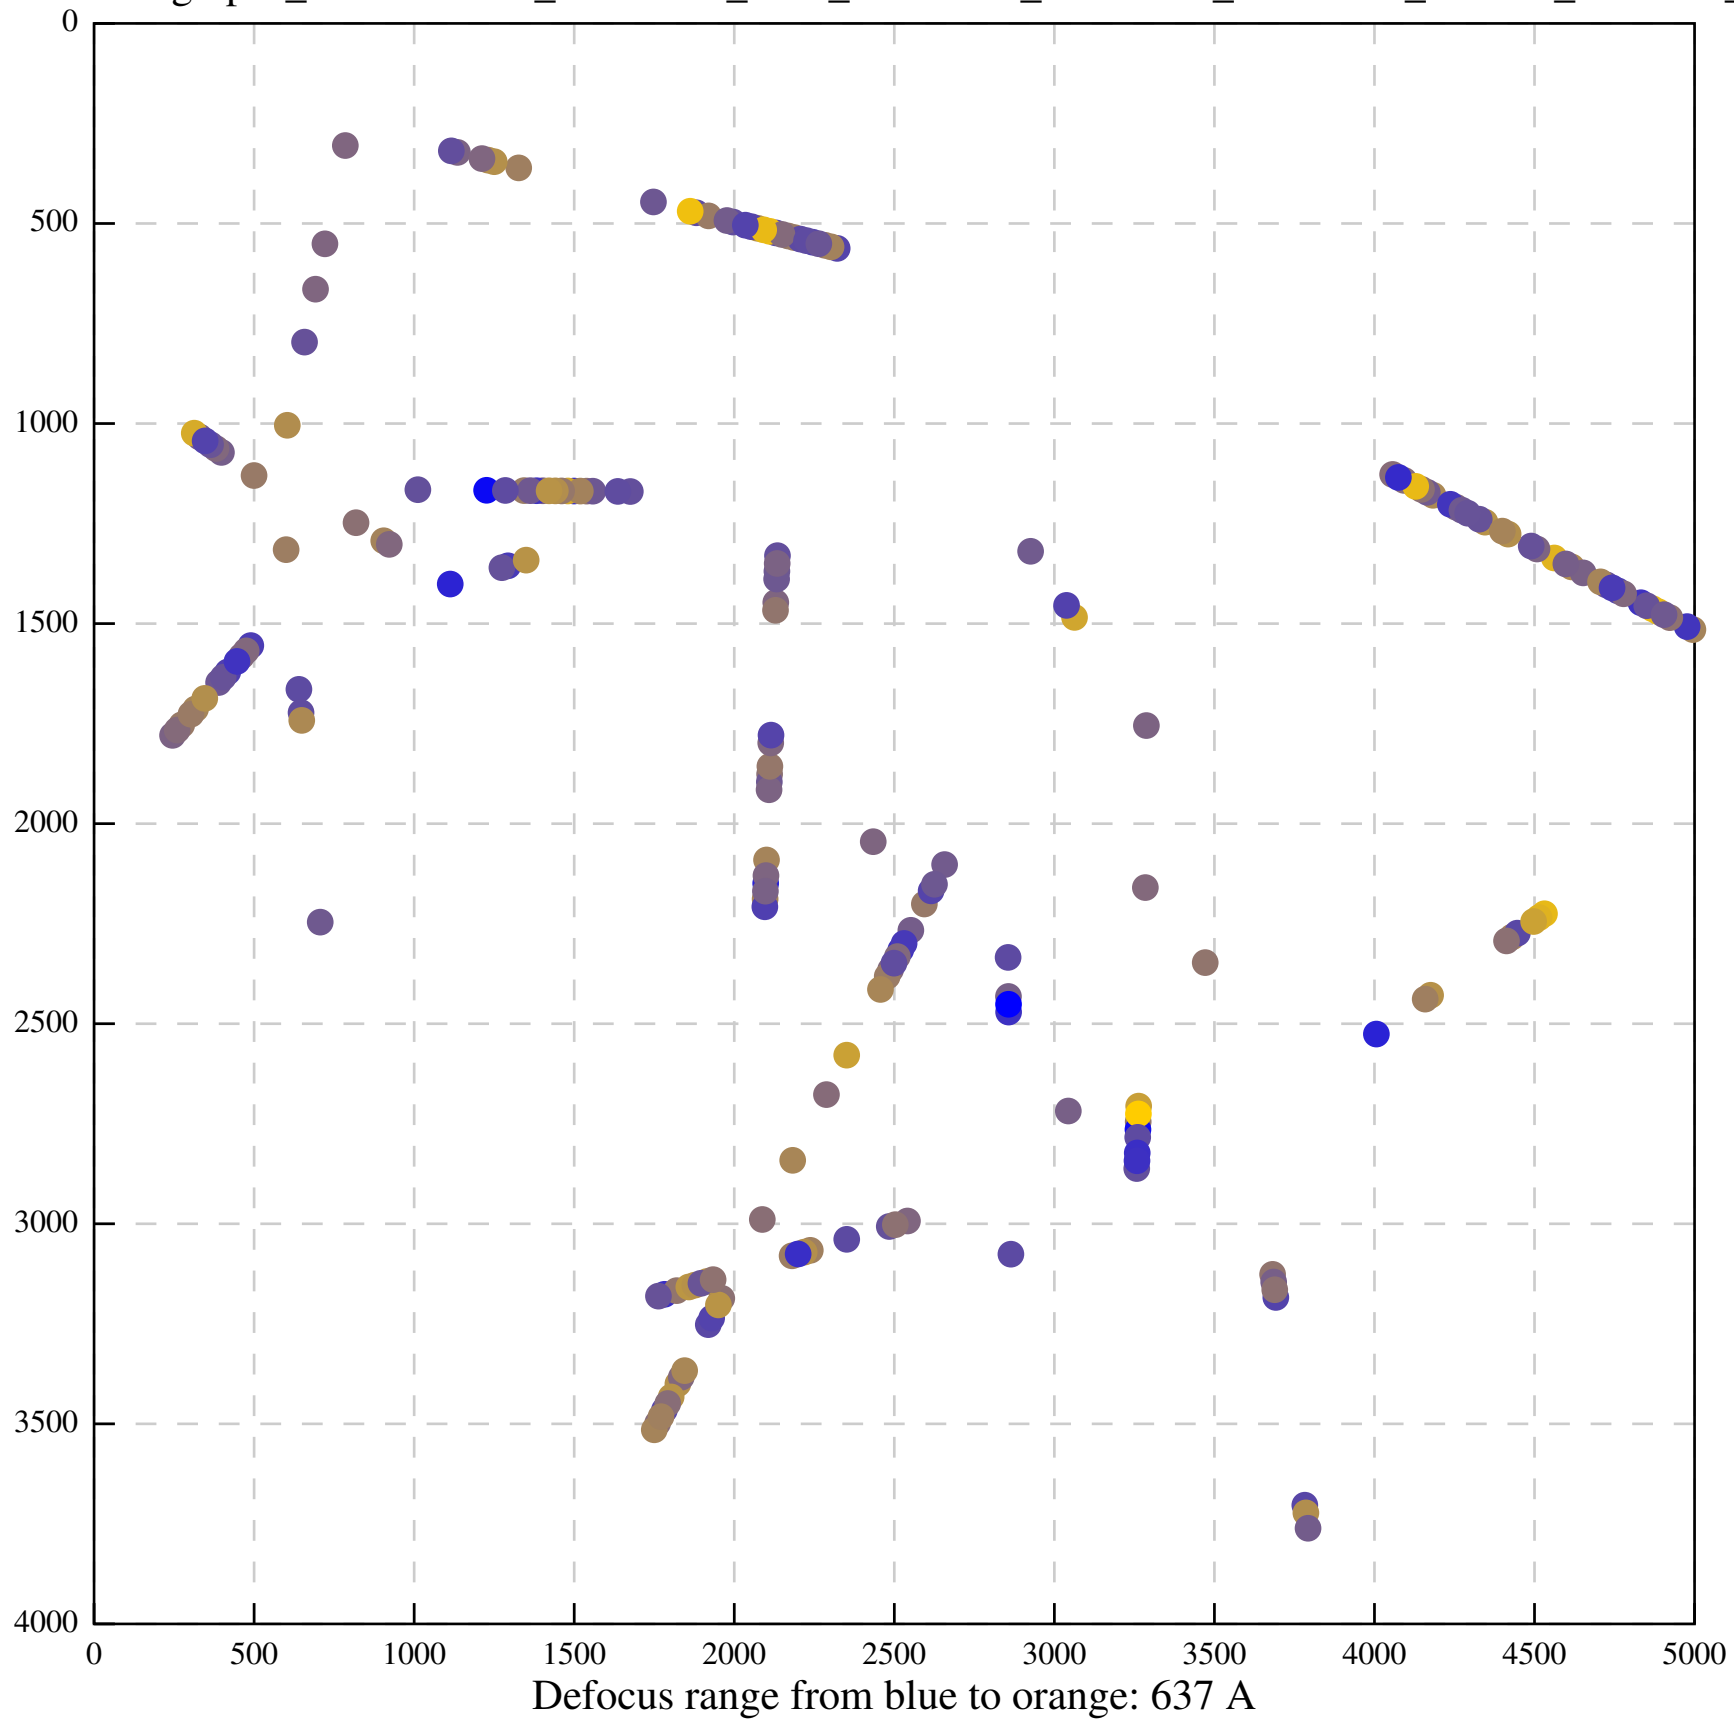

Defocus range from blue to orange: 126 A

Defocus range from blue to orange: 748 A

Defocus range from blue to orange: 274 Å

Defocus range from blue to orange: 60 A

Defocus range from blue to orange: 83 A

Defocus range from blue to orange: 328 A

Defocus range from blue to orange: 16 A

Defocus range from blue to orange: 93 A

Defocus range from blue to orange: 81 A

Defocus range from blue to orange: 121 A

Defocus range from blue to orange: 438 A

Defocus range from blue to orange: 437 A

Defocus range from blue to orange: 502 Å

Defocus range from blue to orange: 765 A

Defocus range from blue to orange: 593 A

Defocus range from blue to orange: 153 A

Defocus range from blue to orange: 171 Å

Defocus range from blue to orange: 36 A

Defocus range from blue to orange: 368 A

Defocus range from blue to orange: 412 A

Defocus range from blue to orange: 93 A

Defocus range from blue to orange: 0 Å