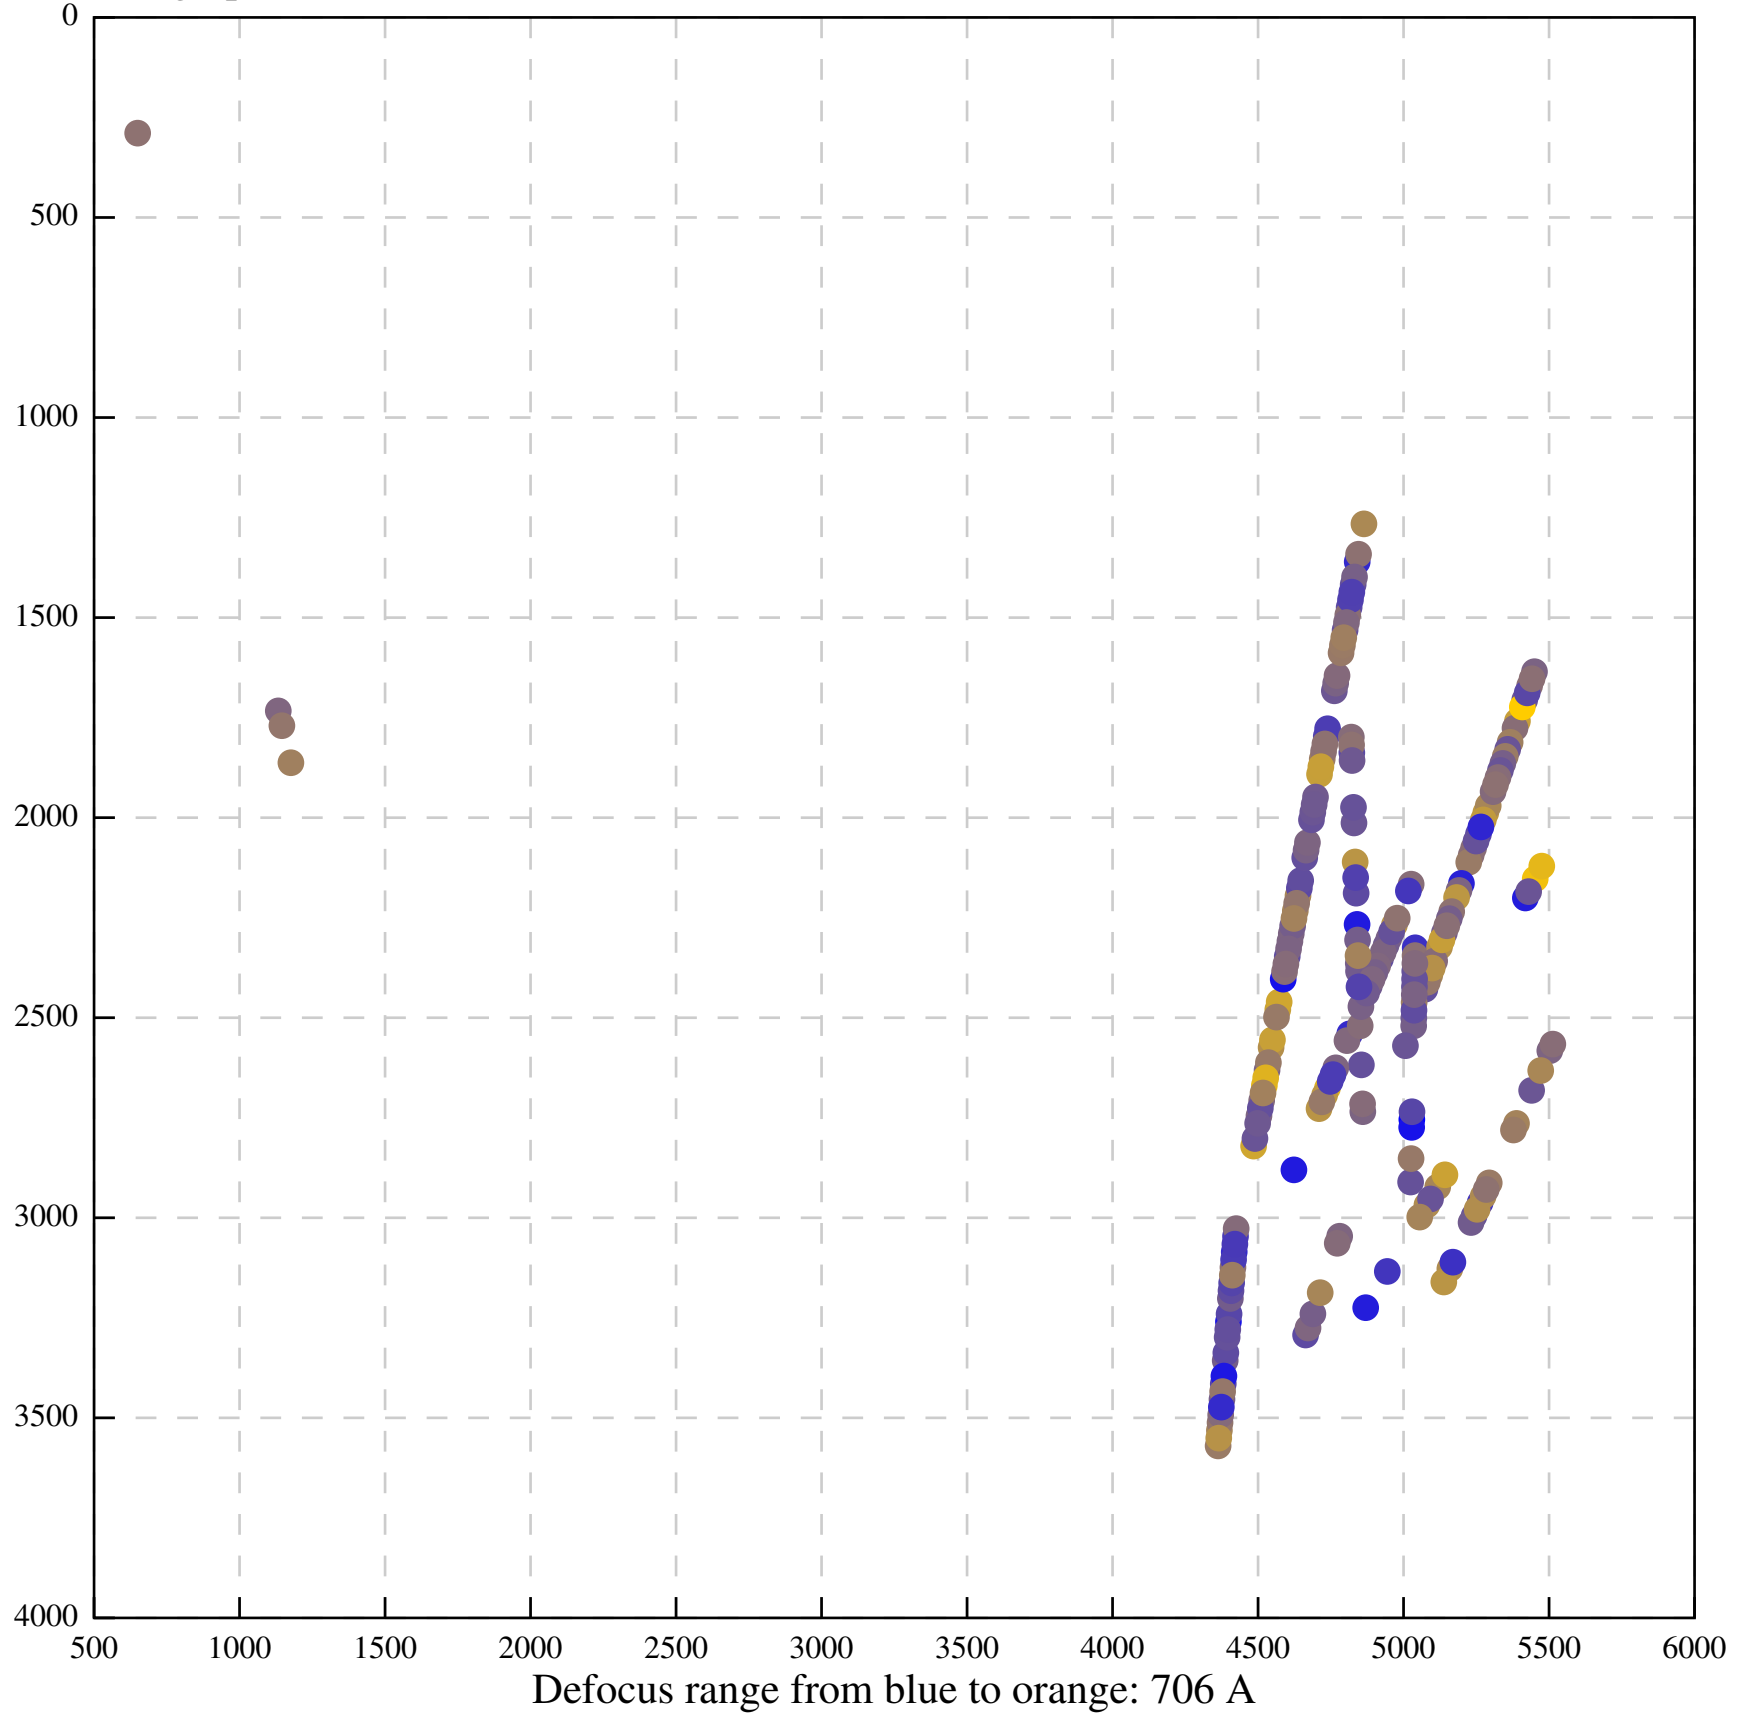

Defocus range from blue to orange: 126 A

Defocus range from blue to orange: 748 A

Defocus range from blue to orange: 274 Å

Defocus range from blue to orange: 60 A

Defocus range from blue to orange: 83 A

Defocus range from blue to orange: 328 A

Defocus range from blue to orange: 16 A

Defocus range from blue to orange: 93 A

Defocus range from blue to orange: 81 A

Defocus range from blue to orange: 121 A

Defocus range from blue to orange: 438 A

Defocus range from blue to orange: 437 A

Defocus range from blue to orange: 502 Å

Defocus range from blue to orange: 765 A

Defocus range from blue to orange: 593 A

Defocus range from blue to orange: 153 A

Defocus range from blue to orange: 171 Å

Defocus range from blue to orange: 36 A

Defocus range from blue to orange: 368 A

Defocus range from blue to orange: 412 A

Defocus range from blue to orange: 93 A

Defocus range from blue to orange: 0 Å