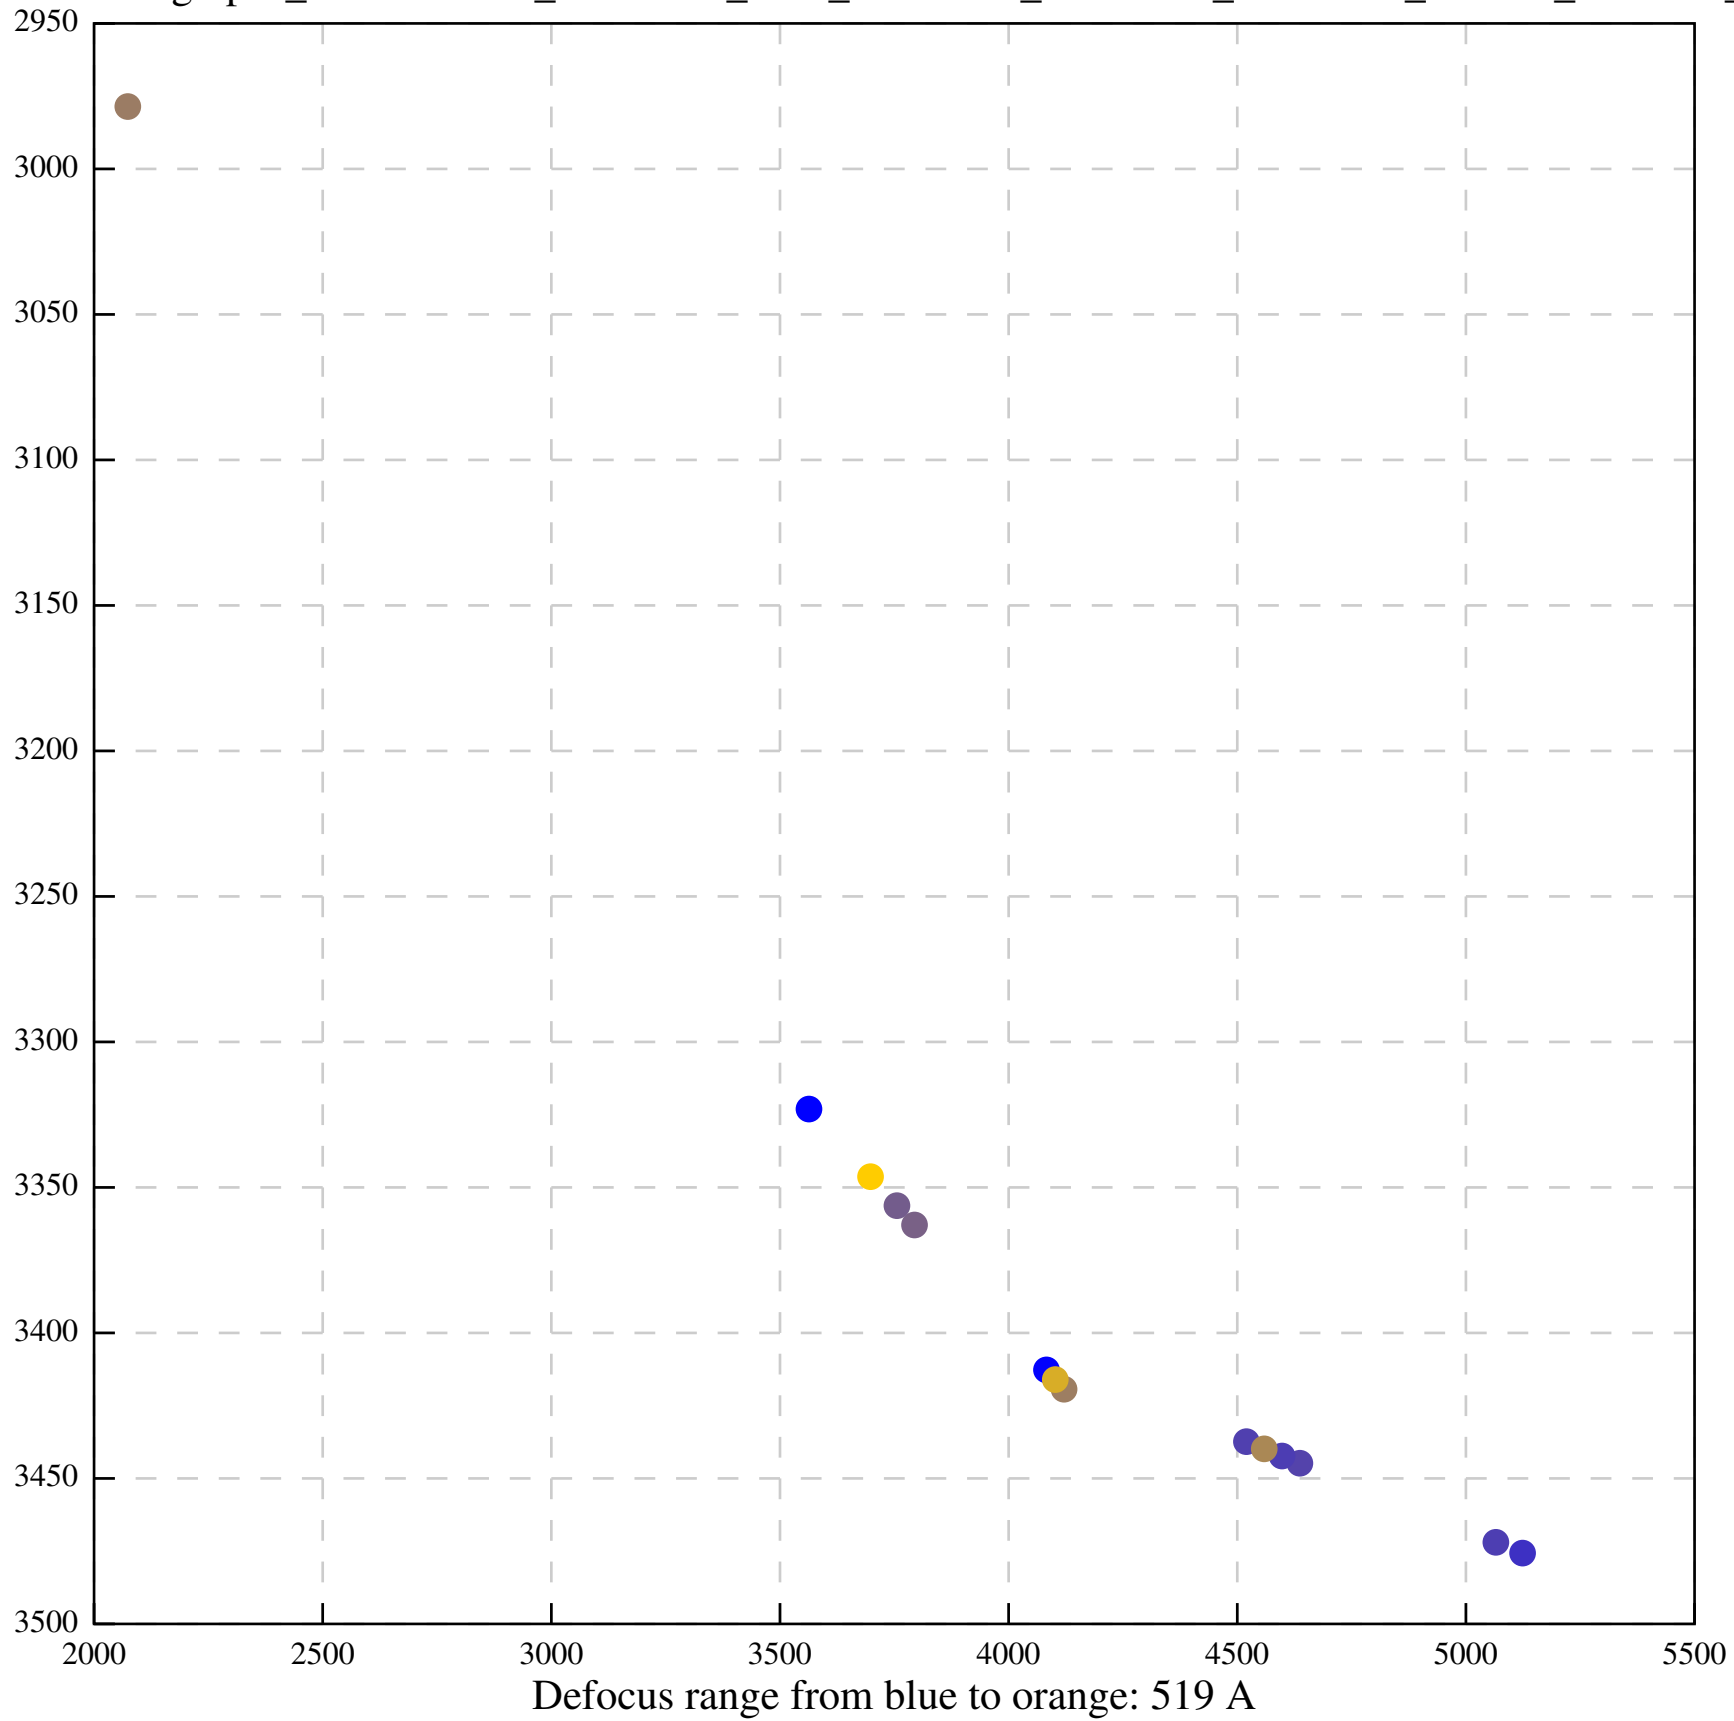

Defocus range from blue to orange: 480 A

Defocus range from blue to orange: 204 Å

Defocus range from blue to orange: 580 A

Defocus range from blue to orange: 353 A

Defocus range from blue to orange: 50 A

Defocus range from blue to orange: 286 A

Defocus range from blue to orange: 552 A

Defocus range from blue to orange: 54 A

Defocus range from blue to orange: 576 A

Defocus range from blue to orange: 69 A

Defocus range from blue to orange: 173 A

Defocus range from blue to orange: 0 A

Defocus range from blue to orange: 232 Å

Defocus range from blue to orange: 575 A

Defocus range from blue to orange: 347 A

Defocus range from blue to orange: 0 A

Defocus range from blue to orange: 487 A

Defocus range from blue to orange: 383 A

Defocus range from blue to orange: 126 A

Defocus range from blue to orange: 748 A

Defocus range from blue to orange: 274 Å

Defocus range from blue to orange: 60 A

Defocus range from blue to orange: 83 A

Defocus range from blue to orange: 328 A