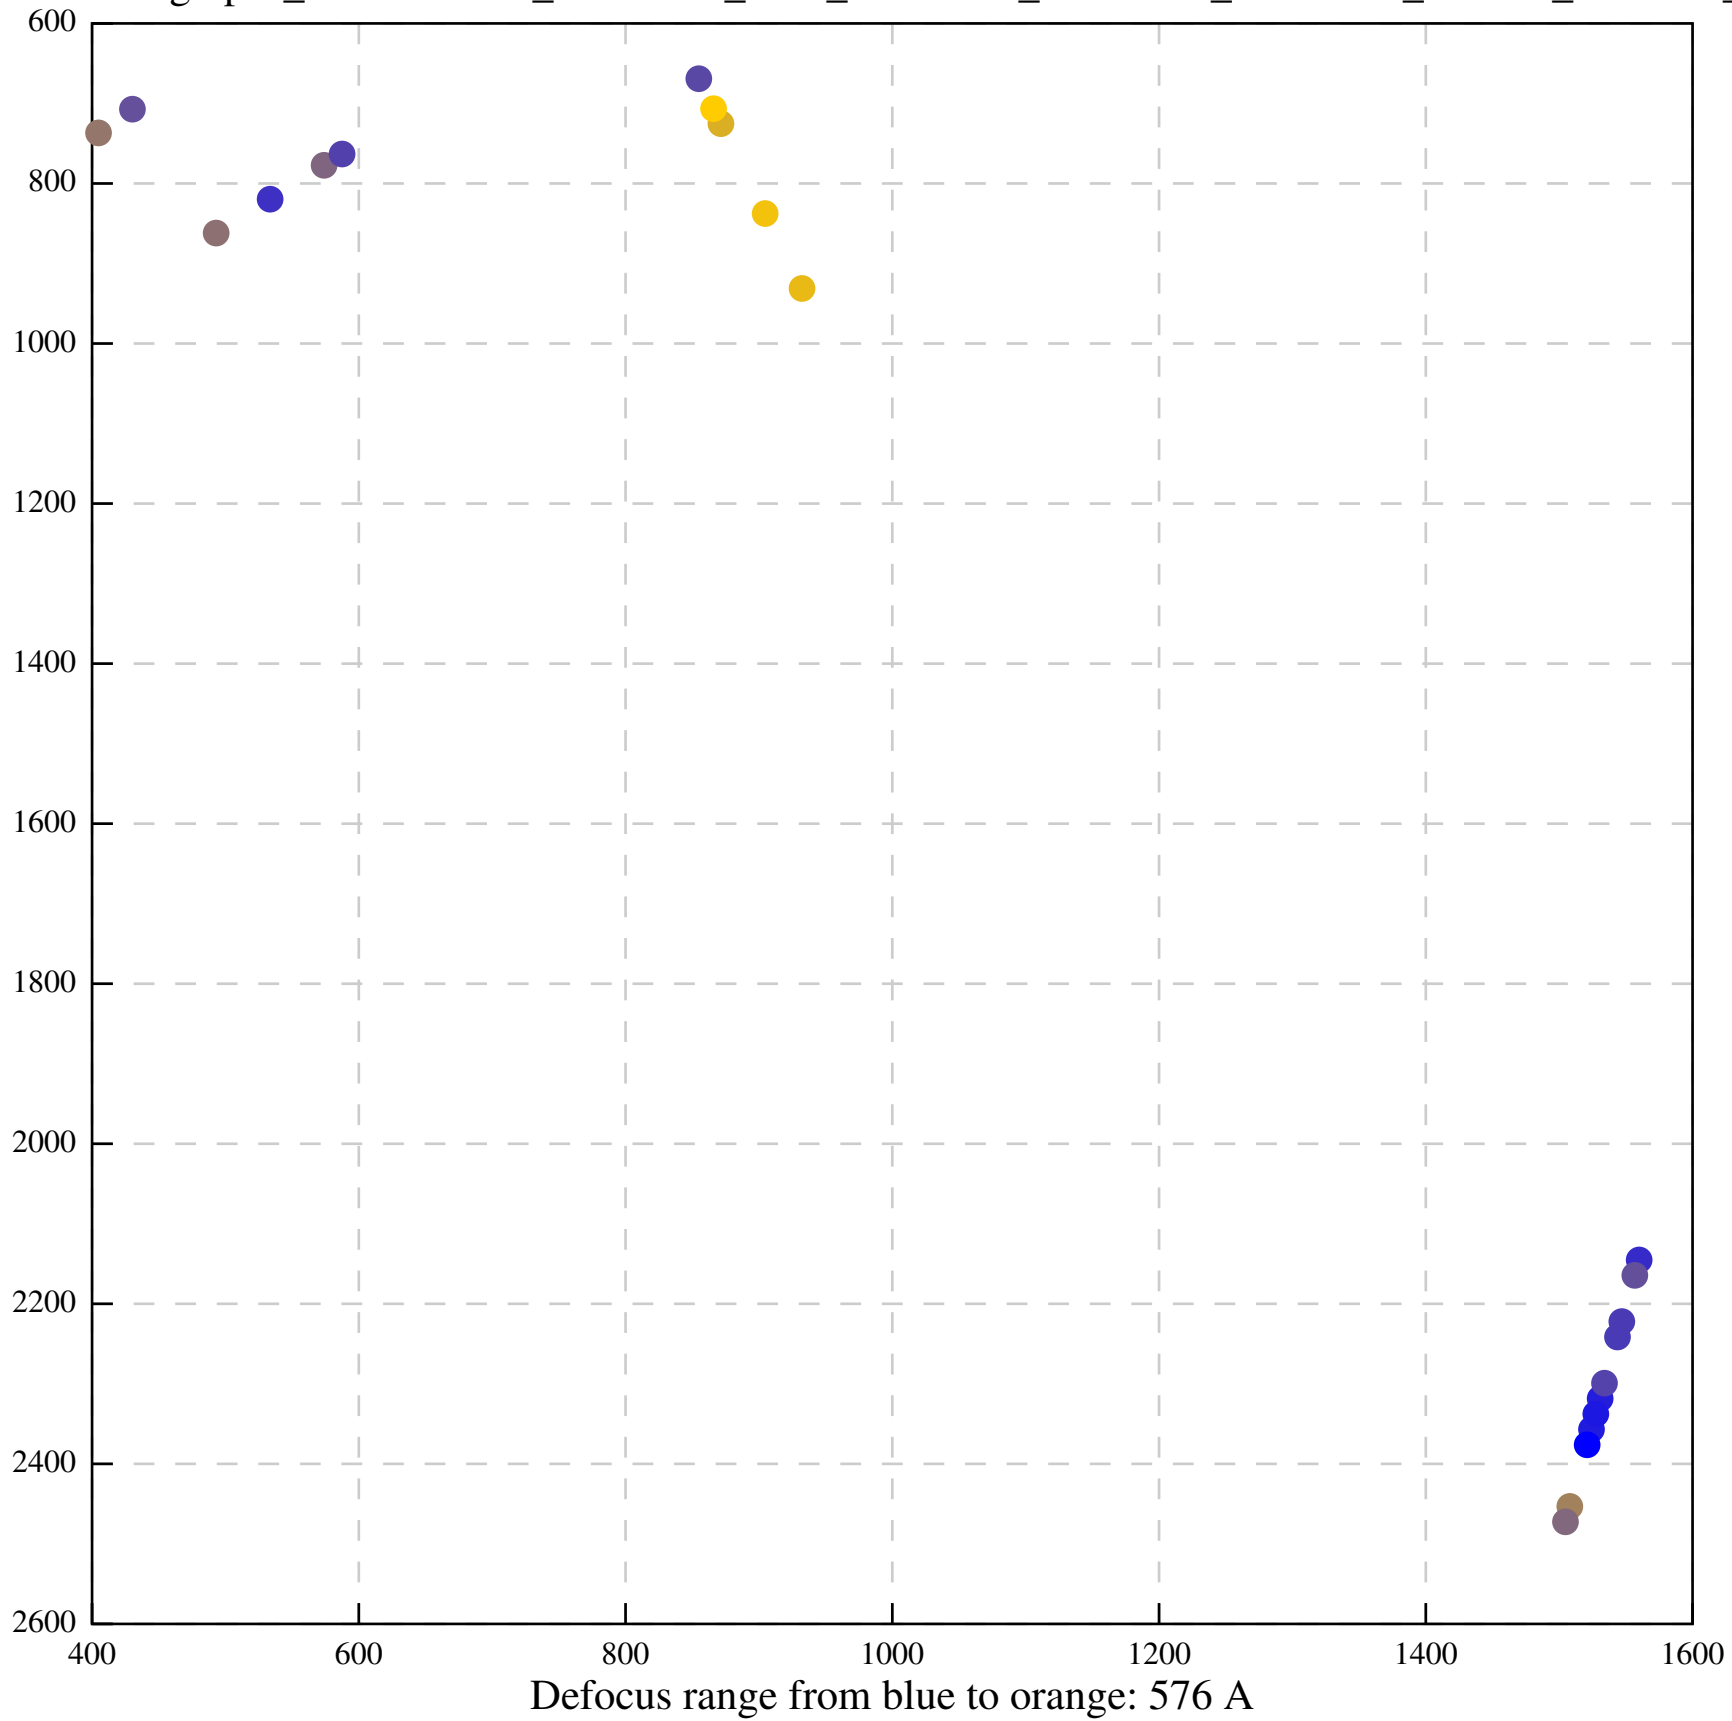

Asymm. obs [-1, 1] opticsGroup2

Asymm. obs [-pi, pi] opticsGroup2

Beamtilt-only fit [-1, 1] opticsGroup2

Beamtilt-only fit [-pi, pi] opticsGroup2

Defocus range from blue to orange: 151 Å

Defocus range from blue to orange: 653 A

Defocus range from blue to orange: 480 A

Defocus range from blue to orange: 204 Å

Defocus range from blue to orange: 580 A

Defocus range from blue to orange: 353 A

Defocus range from blue to orange: 50 A

Defocus range from blue to orange: 286 A

Defocus range from blue to orange: 552 A

Defocus range from blue to orange: 54 A

Defocus range from blue to orange: 576 A

Defocus range from blue to orange: 69 A

Defocus range from blue to orange: 173 A

Defocus range from blue to orange: 0 A

Defocus range from blue to orange: 232 Å

Defocus range from blue to orange: 575 A

Defocus range from blue to orange: 347 A

Defocus range from blue to orange: 0 A

Defocus range from blue to orange: 487 A

Defocus range from blue to orange: 383 A