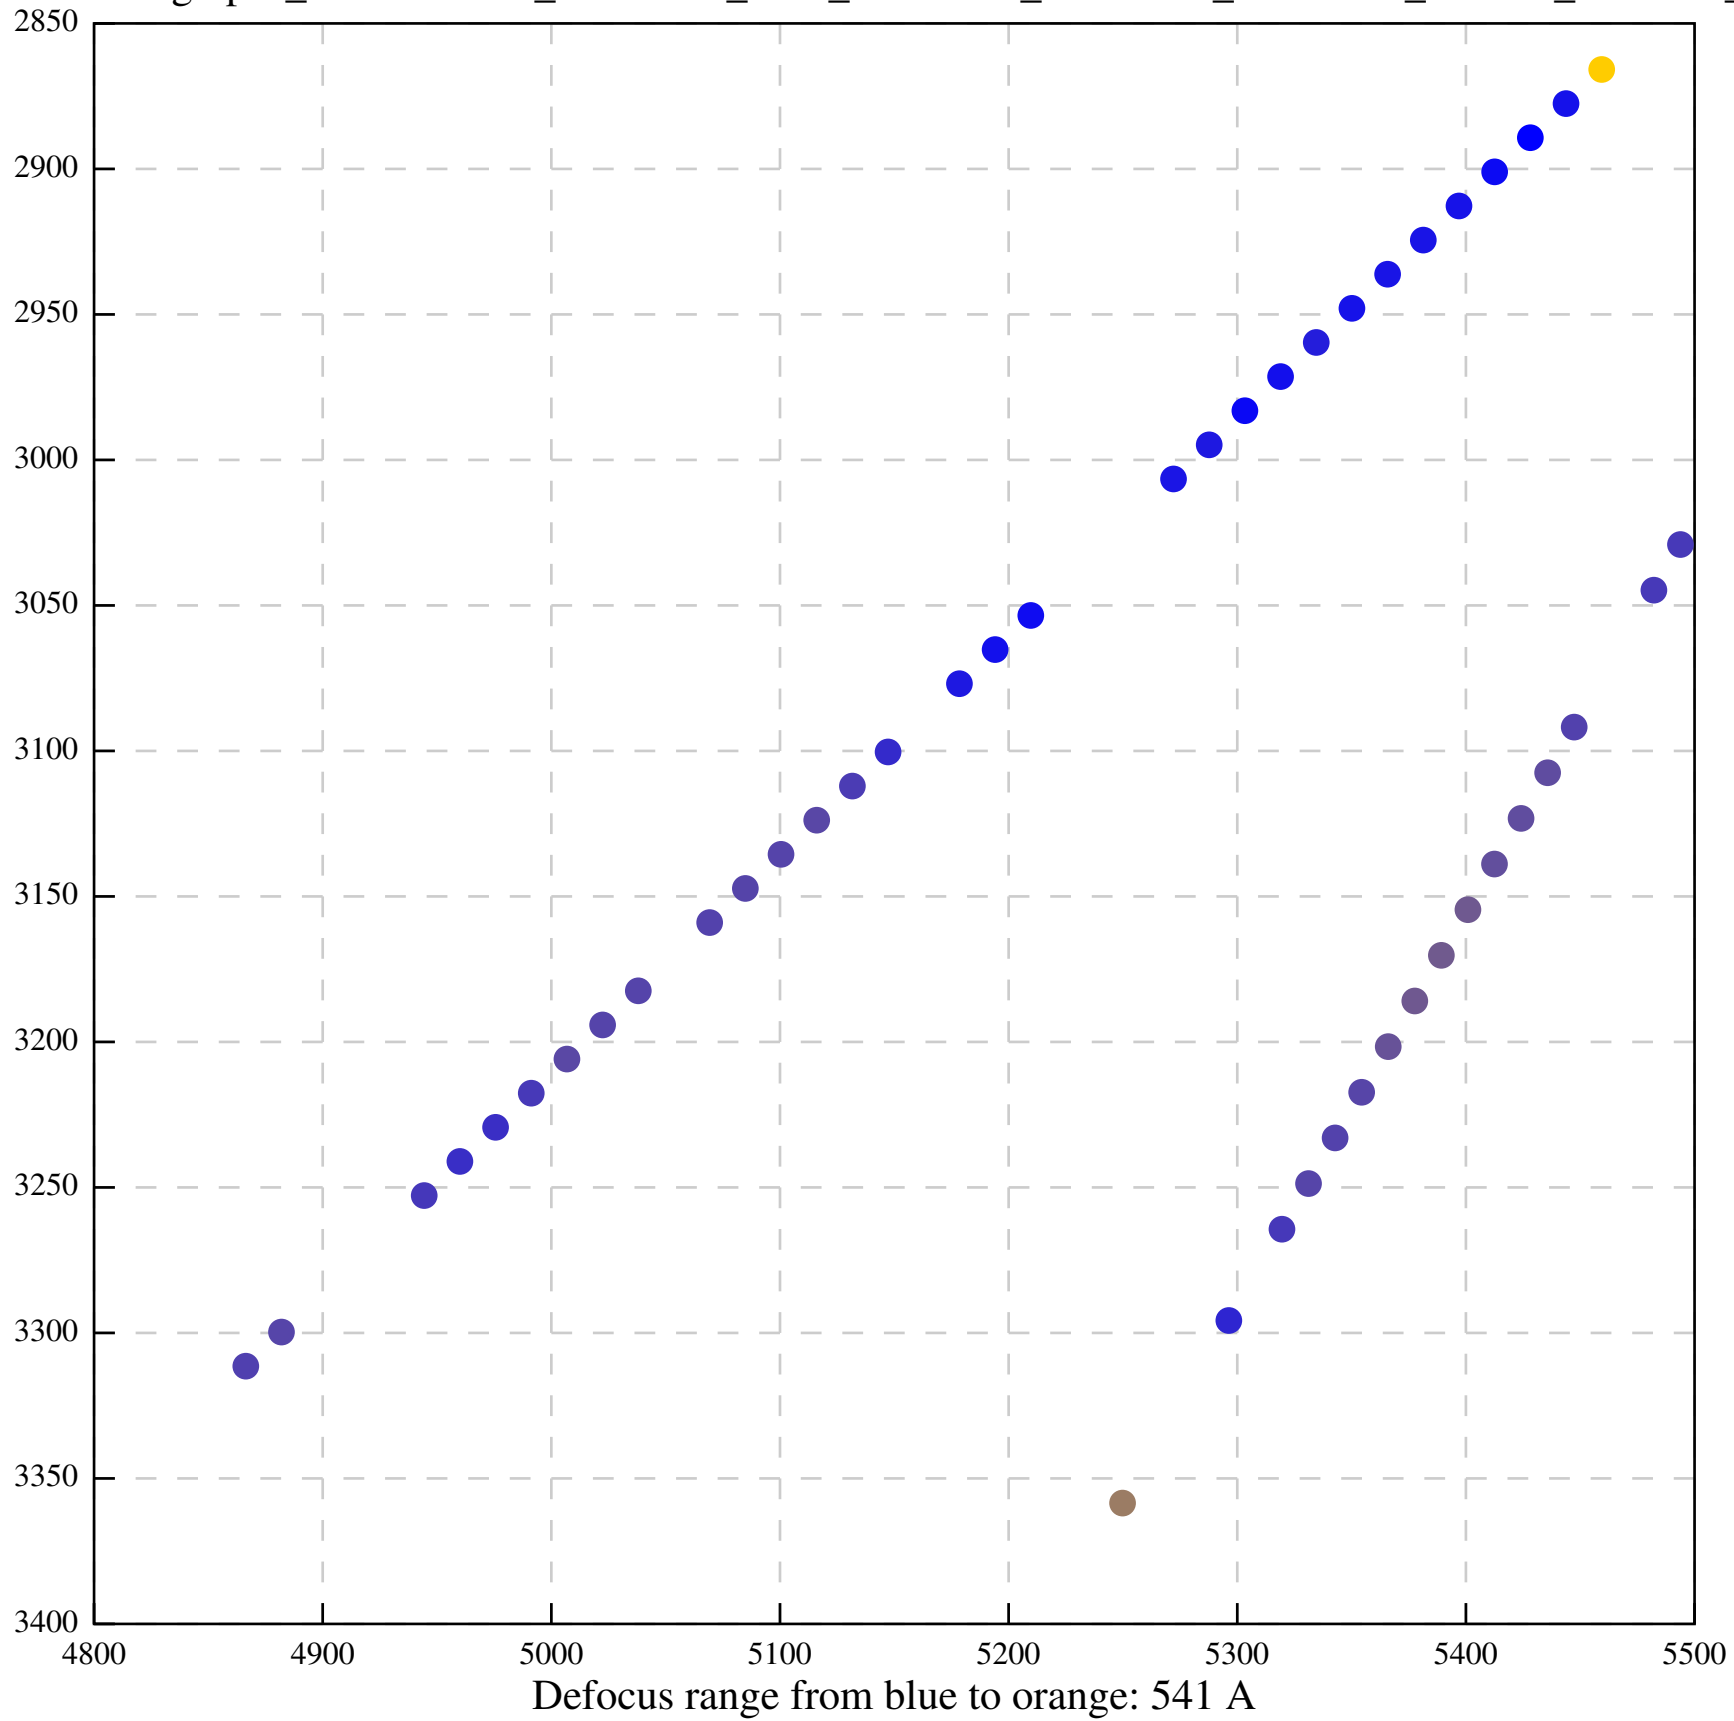

Defocus range from blue to orange: 126 A

Defocus range from blue to orange: 748 A

Defocus range from blue to orange: 274 Å

Defocus range from blue to orange: 60 A

Defocus range from blue to orange: 83 A

Defocus range from blue to orange: 328 A

Defocus range from blue to orange: 16 A

Defocus range from blue to orange: 93 A

Defocus range from blue to orange: 81 A

Defocus range from blue to orange: 121 A

Defocus range from blue to orange: 438 A

Defocus range from blue to orange: 437 A

Defocus range from blue to orange: 502 Å

Defocus range from blue to orange: 765 A

Defocus range from blue to orange: 593 A

Defocus range from blue to orange: 153 A

Defocus range from blue to orange: 171 Å

Defocus range from blue to orange: 36 A

Defocus range from blue to orange: 368 A

Defocus range from blue to orange: 412 A

Defocus range from blue to orange: 93 A

Defocus range from blue to orange: 0 Å