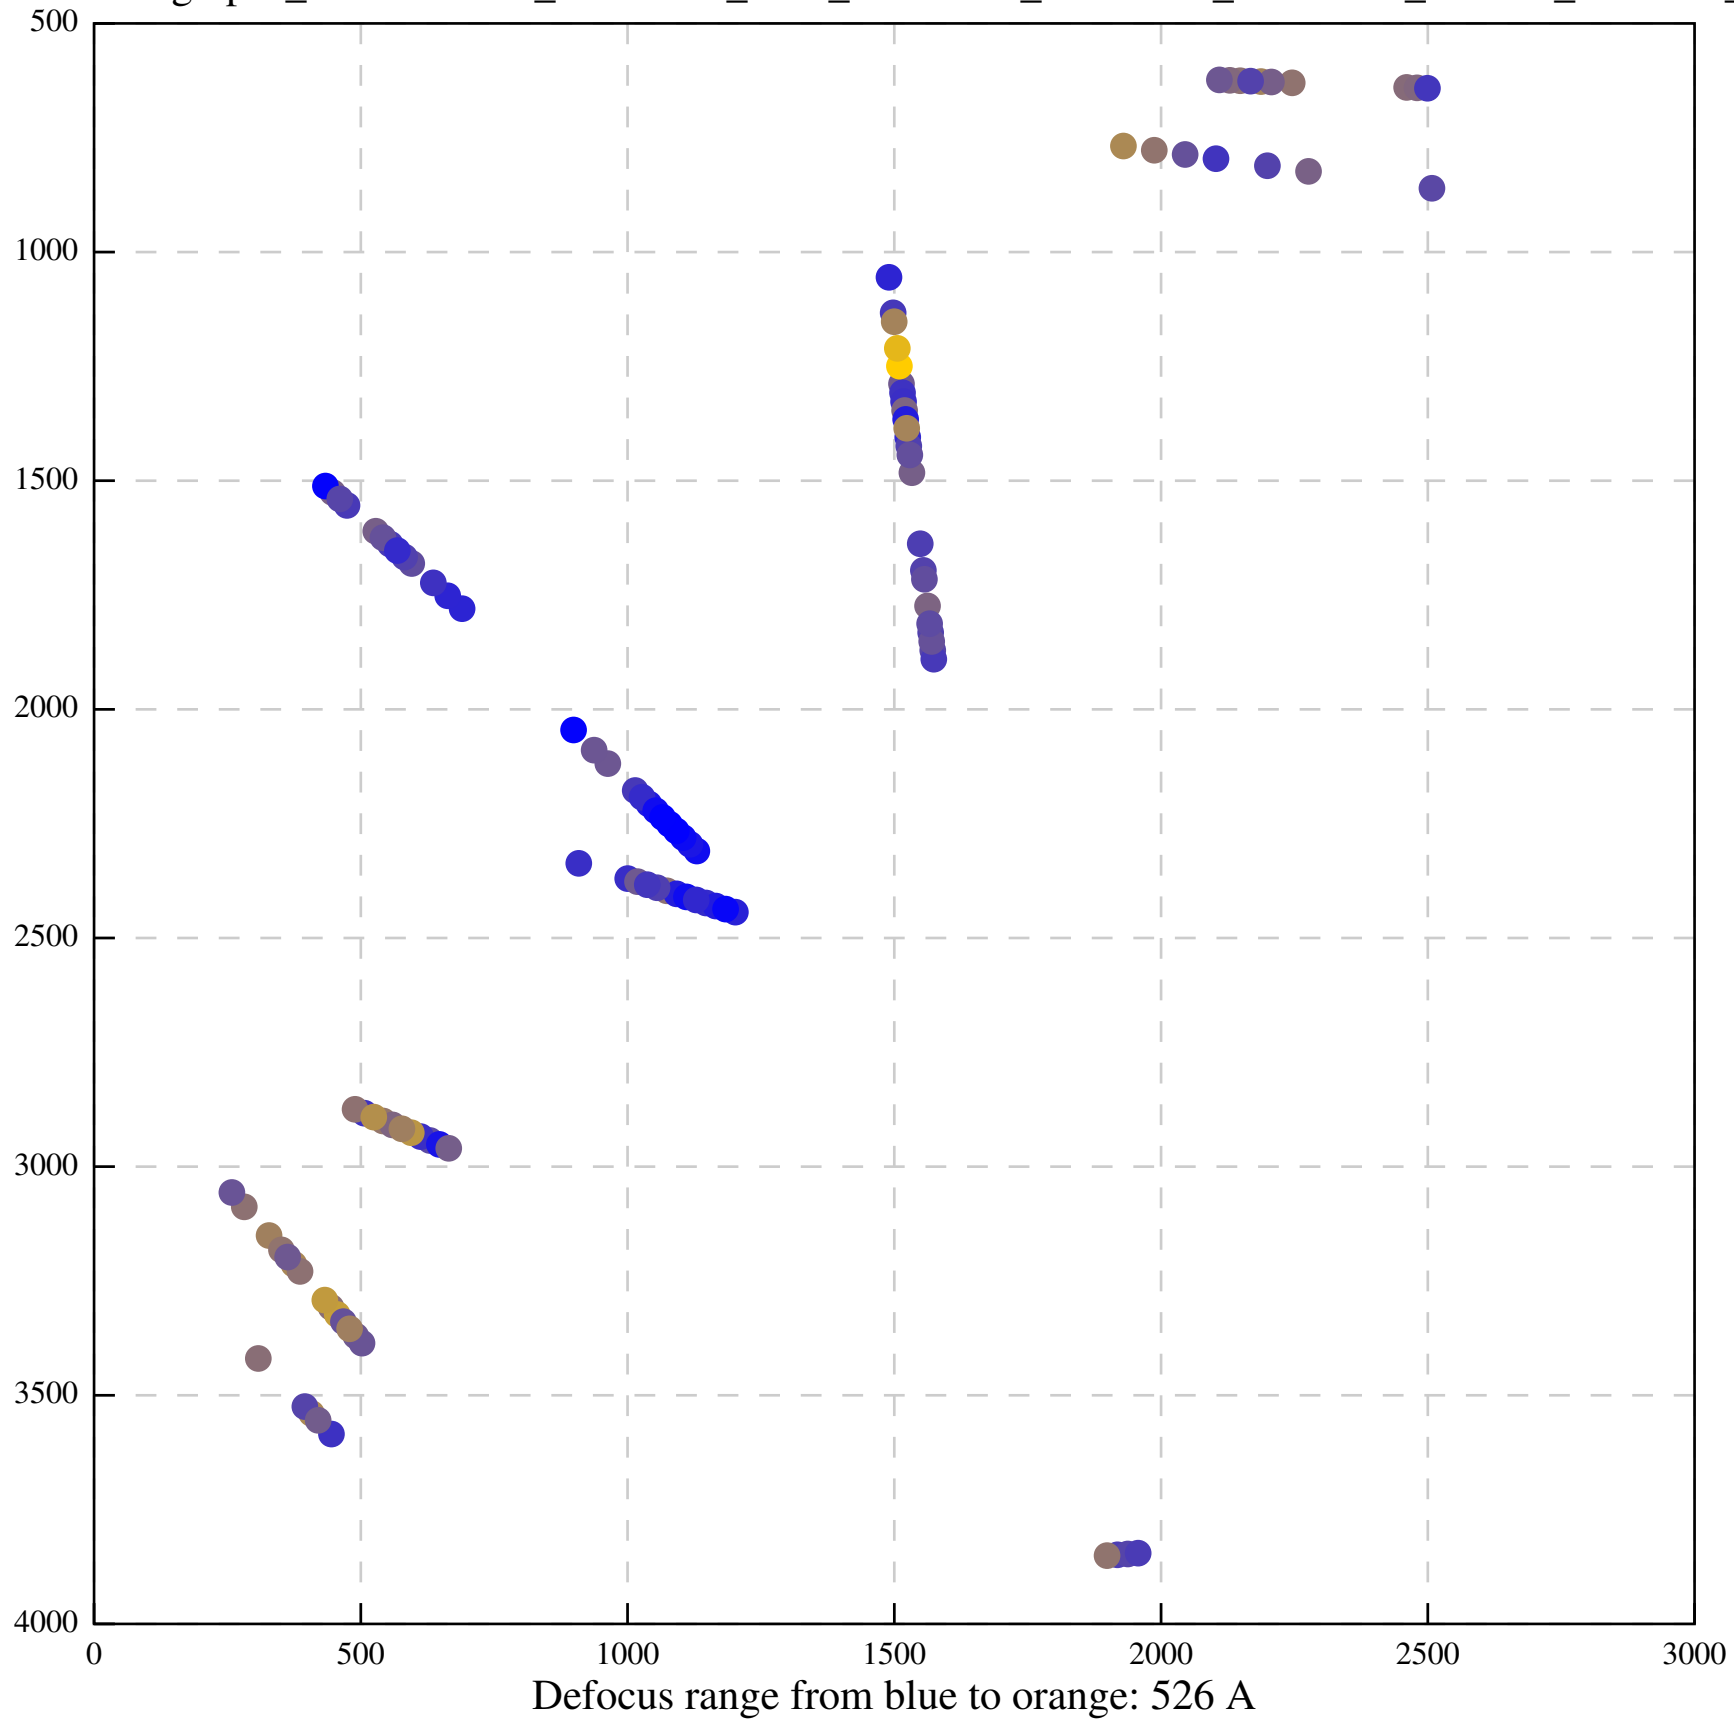

Defocus range from blue to orange: 126 A

Defocus range from blue to orange: 748 A

Defocus range from blue to orange: 274 Å

Defocus range from blue to orange: 60 A

Defocus range from blue to orange: 83 A

Defocus range from blue to orange: 328 A

Defocus range from blue to orange: 16 A

Defocus range from blue to orange: 93 A

Defocus range from blue to orange: 81 A

Defocus range from blue to orange: 121 A

Defocus range from blue to orange: 438 A

Defocus range from blue to orange: 437 A

Defocus range from blue to orange: 502 Å

Defocus range from blue to orange: 765 A

Defocus range from blue to orange: 593 A

Defocus range from blue to orange: 153 A

Defocus range from blue to orange: 171 Å

Defocus range from blue to orange: 36 A

Defocus range from blue to orange: 368 A

Defocus range from blue to orange: 412 A

Defocus range from blue to orange: 93 A

Defocus range from blue to orange: 0 Å