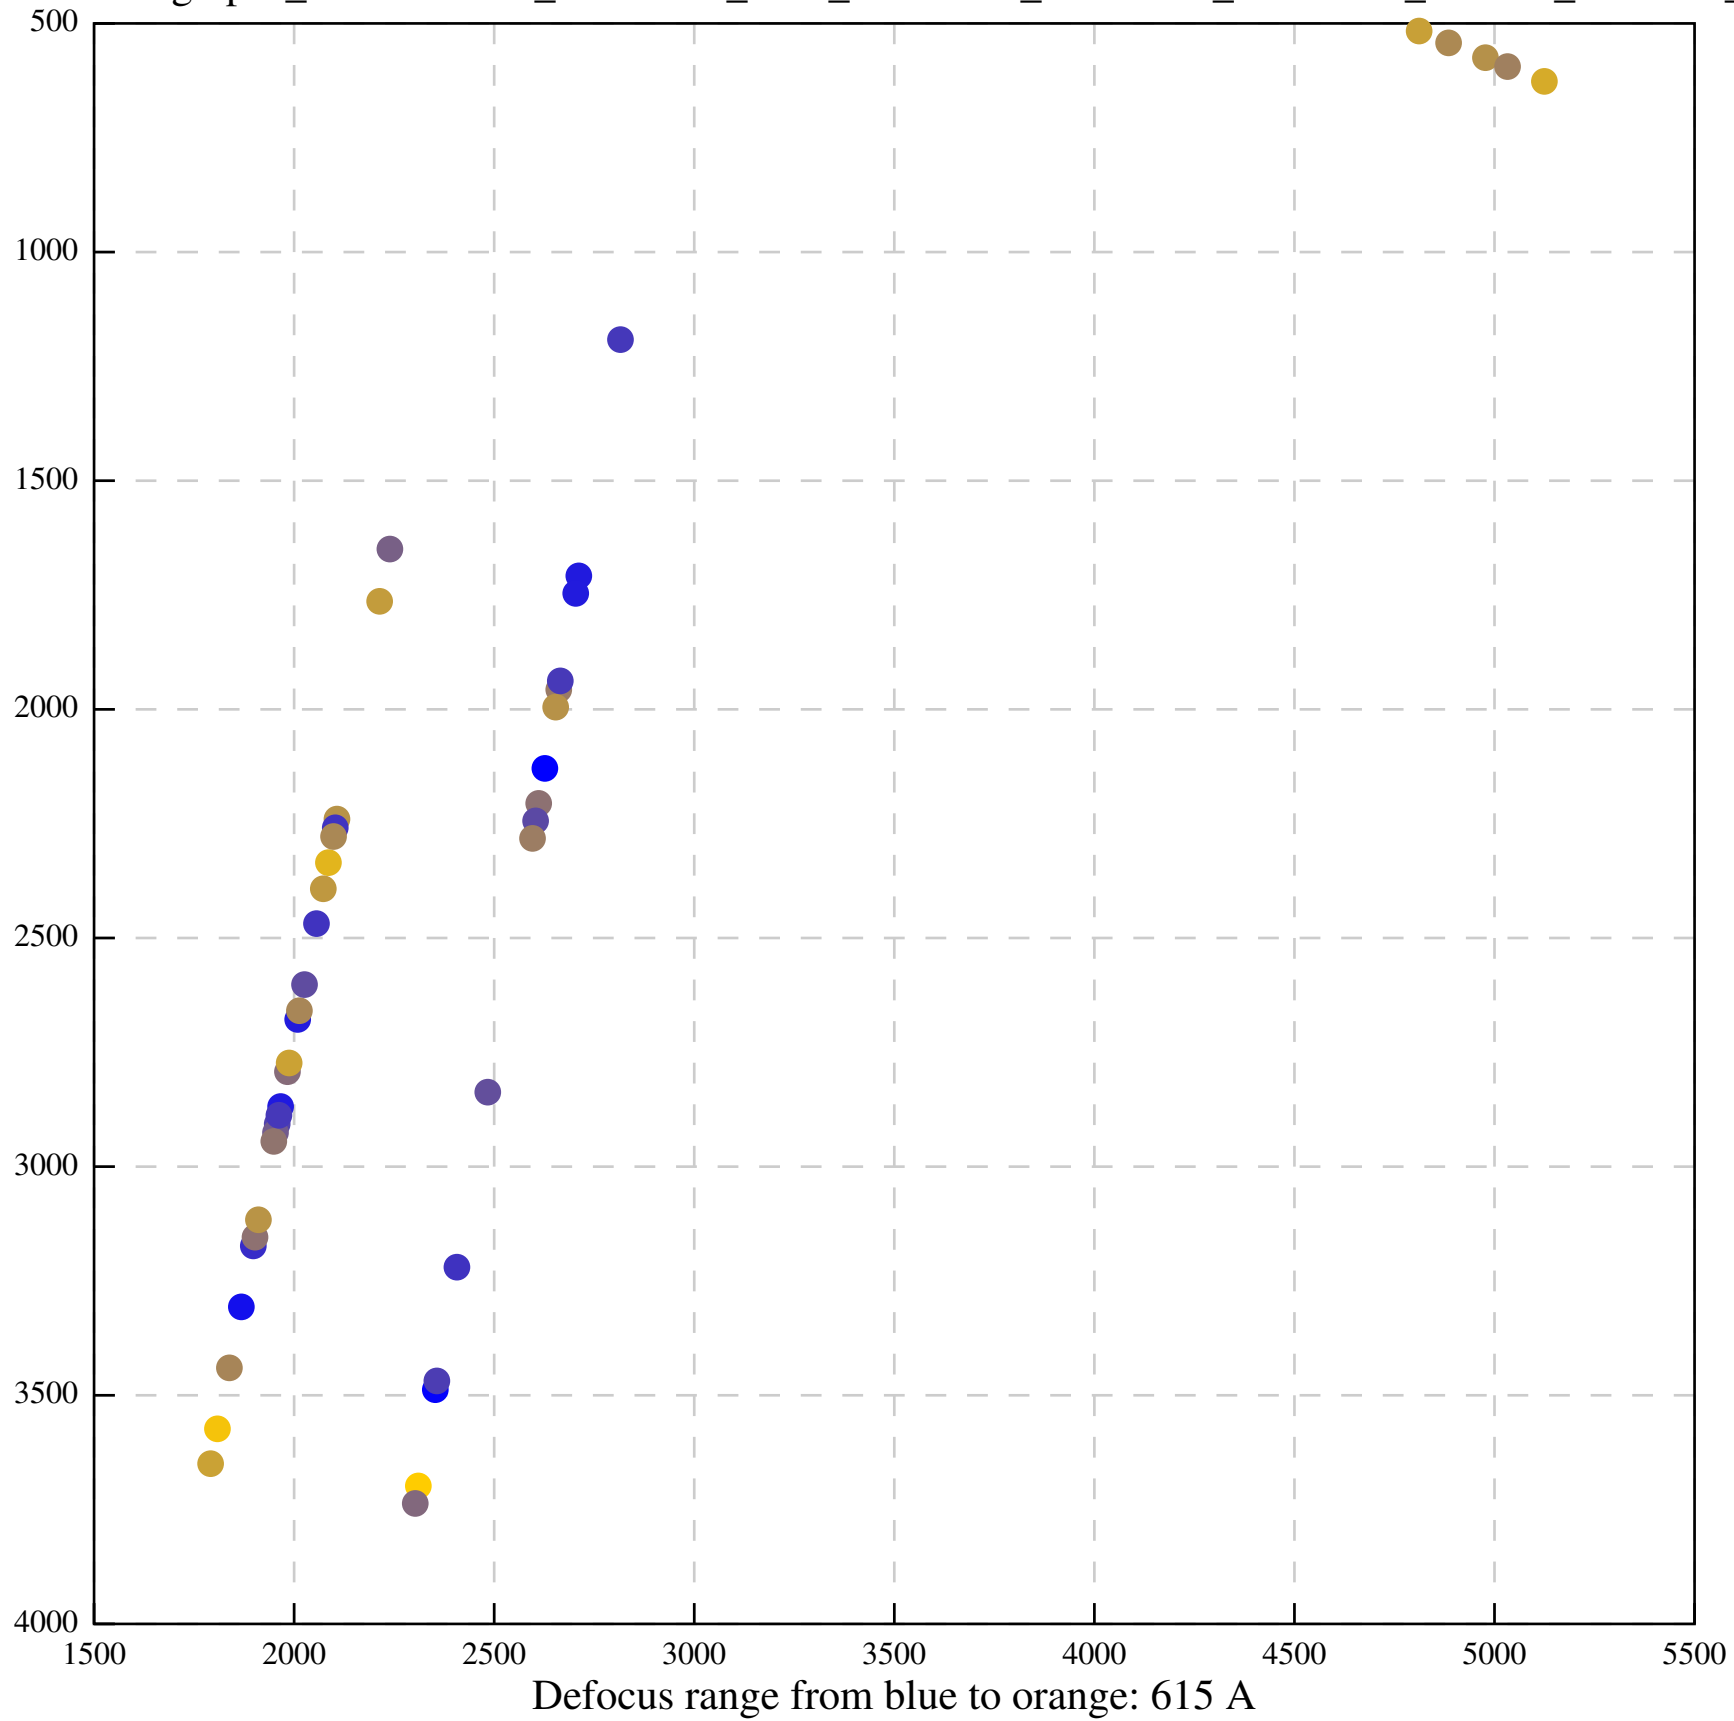

Defocus range from blue to orange: 480 A

Defocus range from blue to orange: 204 Å

Defocus range from blue to orange: 580 A

Defocus range from blue to orange: 353 A

Defocus range from blue to orange: 50 A

Defocus range from blue to orange: 286 A

Defocus range from blue to orange: 552 A

Defocus range from blue to orange: 54 A

Defocus range from blue to orange: 576 A

Defocus range from blue to orange: 69 A

Defocus range from blue to orange: 173 A

Defocus range from blue to orange: 0 A

Defocus range from blue to orange: 232 Å

Defocus range from blue to orange: 575 A

Defocus range from blue to orange: 347 A

Defocus range from blue to orange: 0 A

Defocus range from blue to orange: 487 A

Defocus range from blue to orange: 383 A

Defocus range from blue to orange: 126 A

Defocus range from blue to orange: 748 A

Defocus range from blue to orange: 274 Å

Defocus range from blue to orange: 60 A

Defocus range from blue to orange: 83 A

Defocus range from blue to orange: 328 A