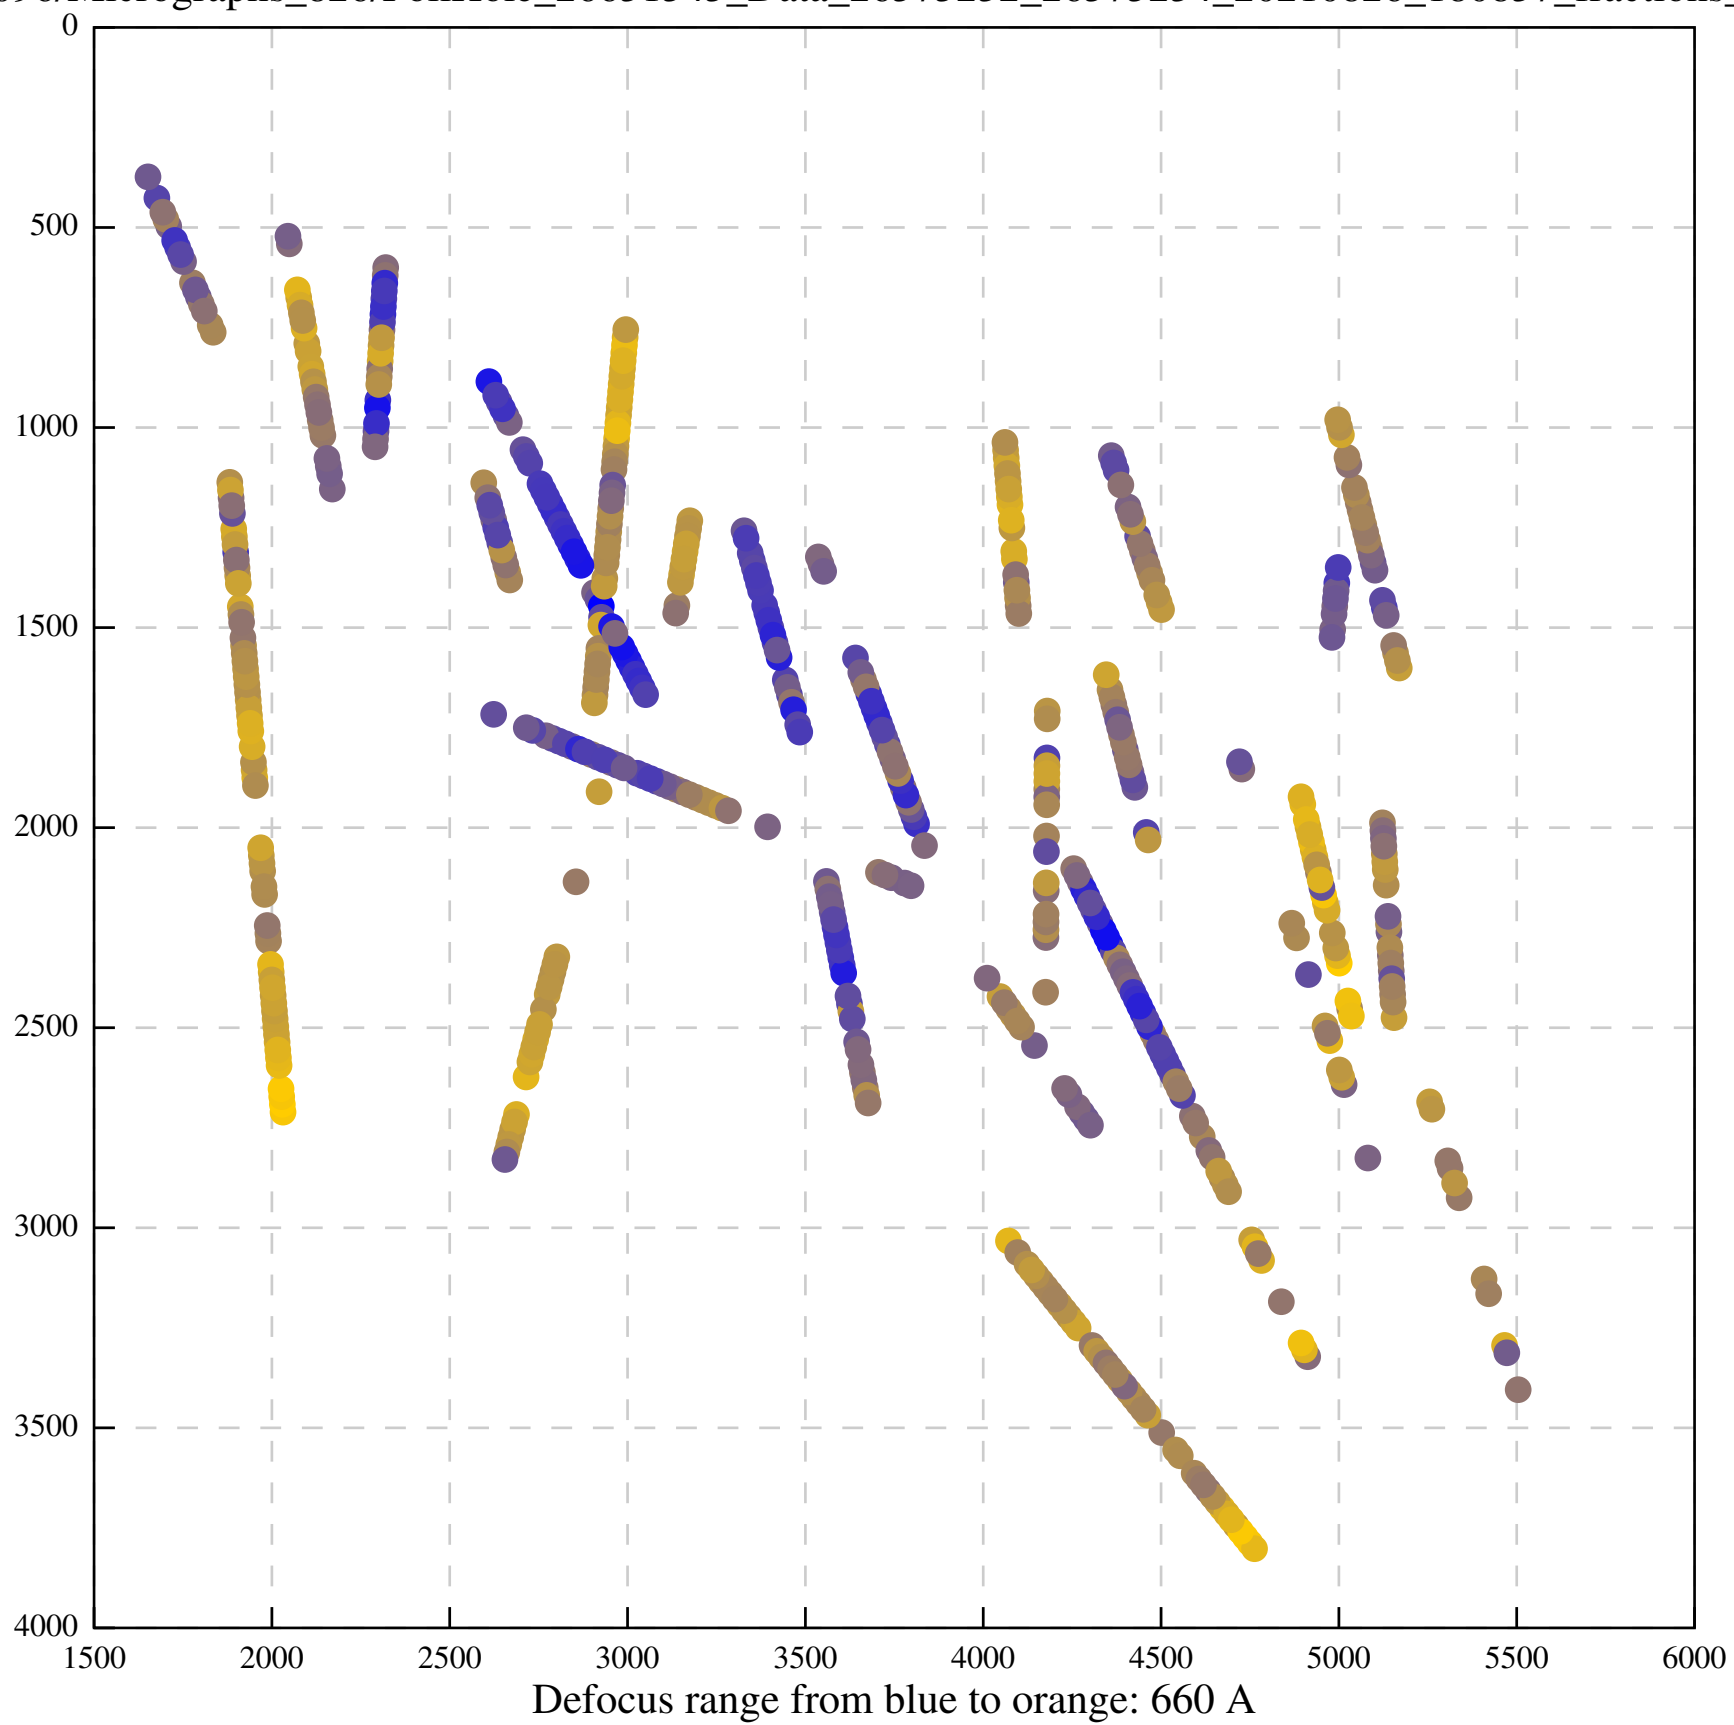

Defocus range from blue to orange: 126 A

Defocus range from blue to orange: 748 A

Defocus range from blue to orange: 274 Å

Defocus range from blue to orange: 60 A

Defocus range from blue to orange: 83 A

Defocus range from blue to orange: 328 A

Defocus range from blue to orange: 16 A

Defocus range from blue to orange: 93 A

Defocus range from blue to orange: 81 A

Defocus range from blue to orange: 121 A

Defocus range from blue to orange: 438 A

Defocus range from blue to orange: 437 A

Defocus range from blue to orange: 502 Å

Defocus range from blue to orange: 765 A

Defocus range from blue to orange: 593 A

Defocus range from blue to orange: 153 A

Defocus range from blue to orange: 171 Å

Defocus range from blue to orange: 36 A

Defocus range from blue to orange: 368 A

Defocus range from blue to orange: 412 A

Defocus range from blue to orange: 93 A

Defocus range from blue to orange: 0 Å