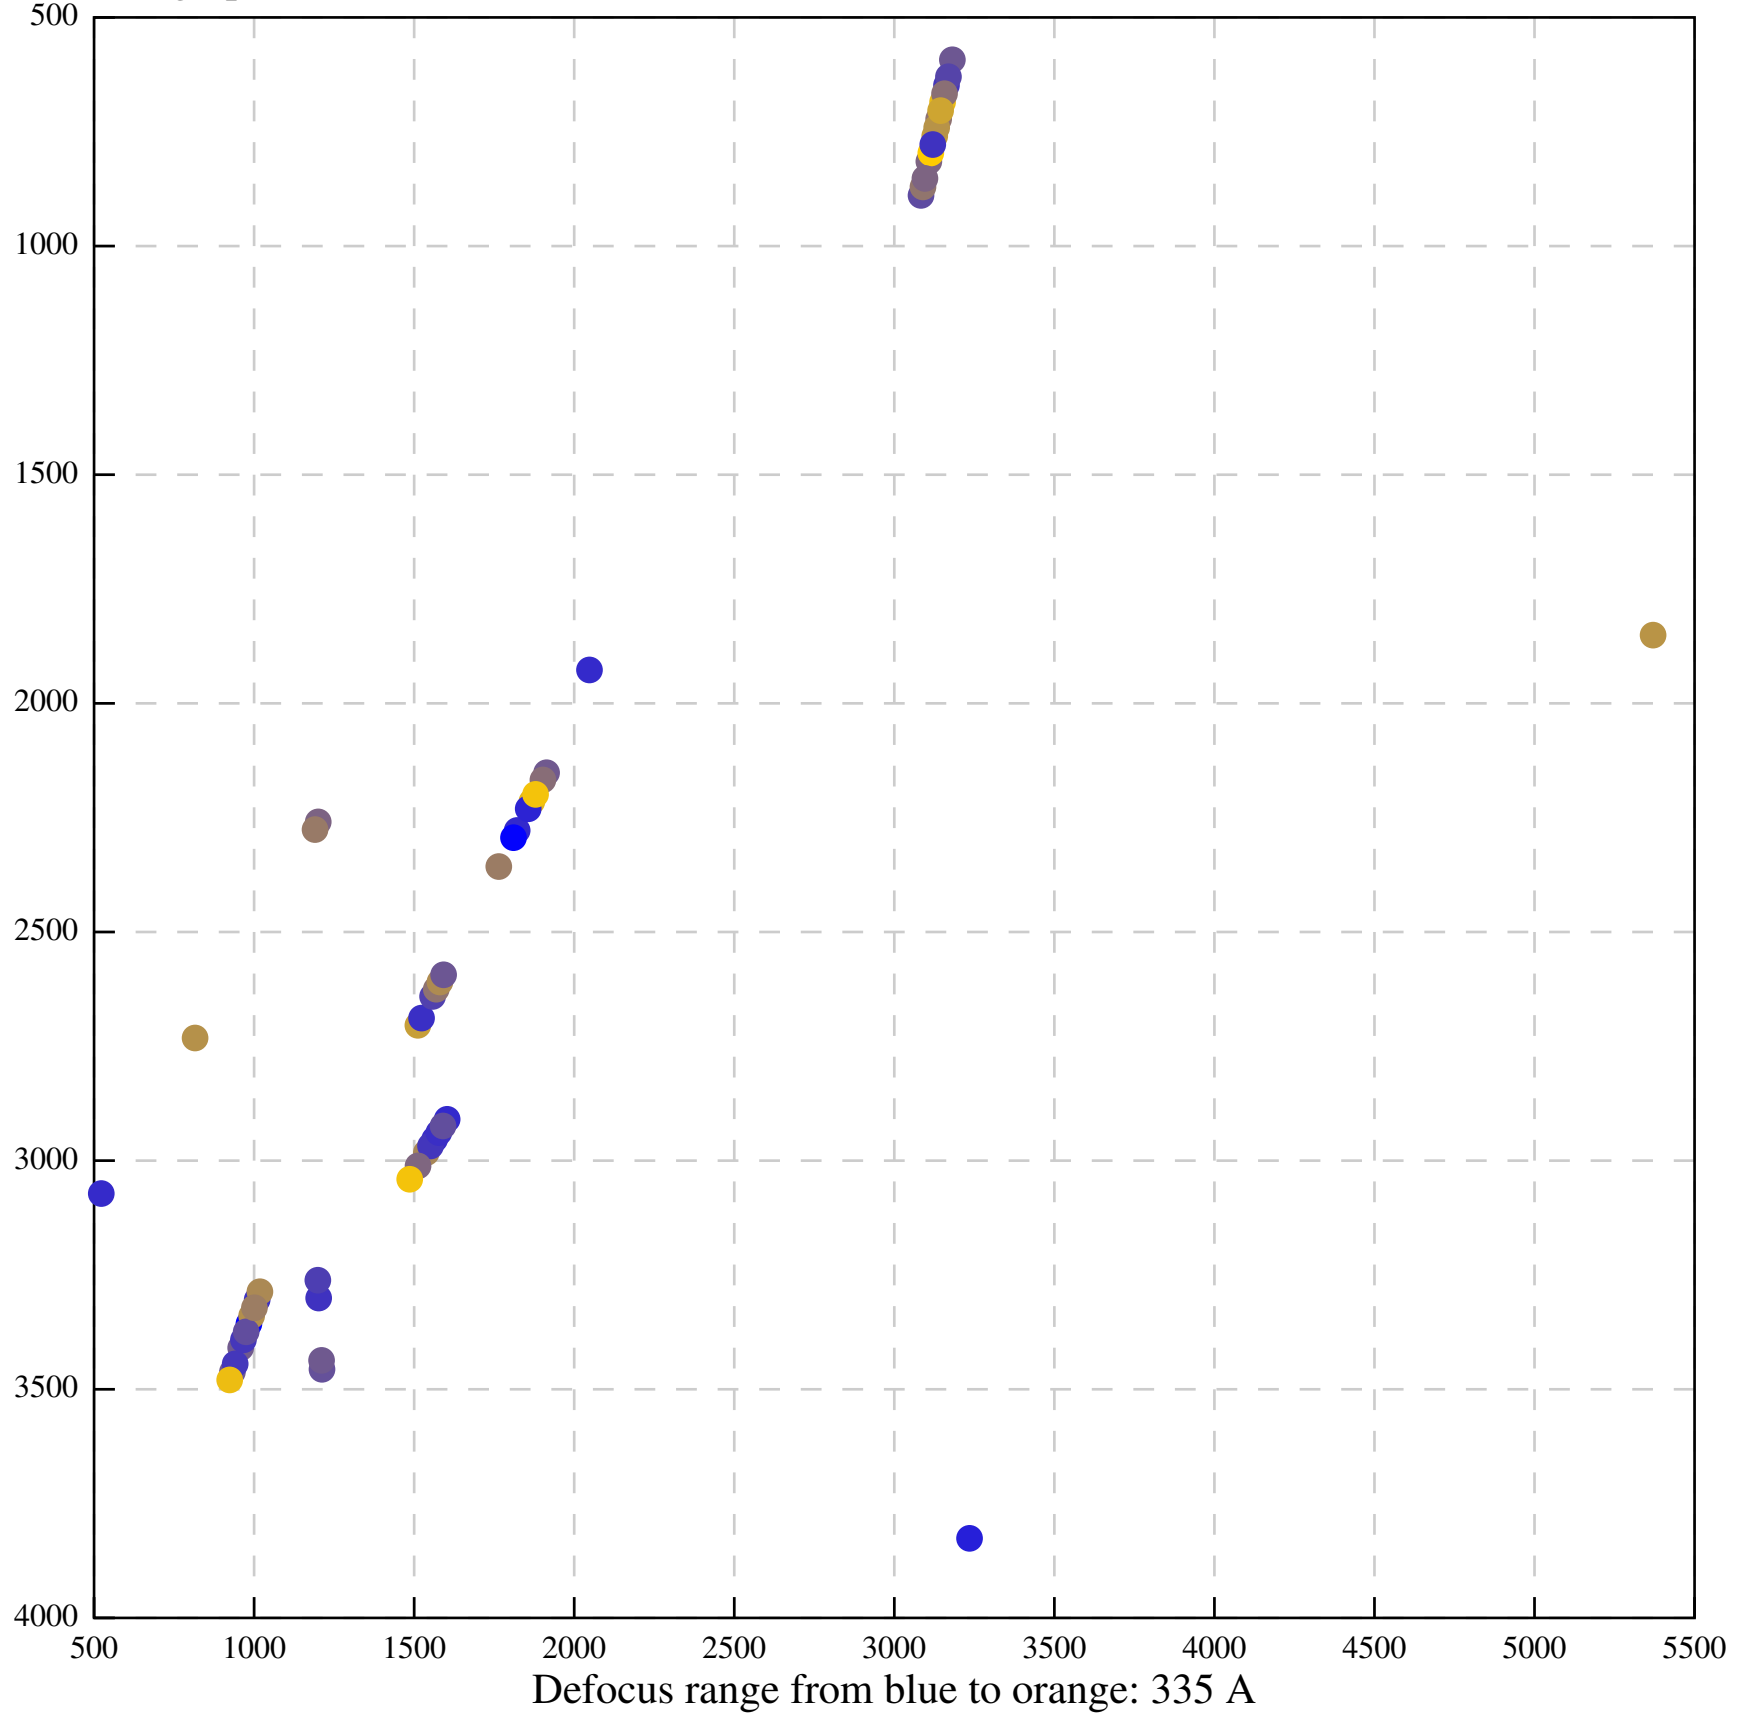

Defocus range from blue to orange: 232 Å

Defocus range from blue to orange: 575 A

Defocus range from blue to orange: 347 A

Defocus range from blue to orange: 0 A

Defocus range from blue to orange: 487 A

Defocus range from blue to orange: 383 A

Defocus range from blue to orange: 126 A

Defocus range from blue to orange: 748 A

Defocus range from blue to orange: 274 Å

Defocus range from blue to orange: 60 A

Defocus range from blue to orange: 83 A

Defocus range from blue to orange: 328 A

Defocus range from blue to orange: 16 A

Defocus range from blue to orange: 93 A

Defocus range from blue to orange: 81 A

Defocus range from blue to orange: 121 A

Defocus range from blue to orange: 438 A

Defocus range from blue to orange: 437 A

Defocus range from blue to orange: 502 Å

Defocus range from blue to orange: 765 A

Defocus range from blue to orange: 593 A

Defocus range from blue to orange: 153 A

Defocus range from blue to orange: 171 Å