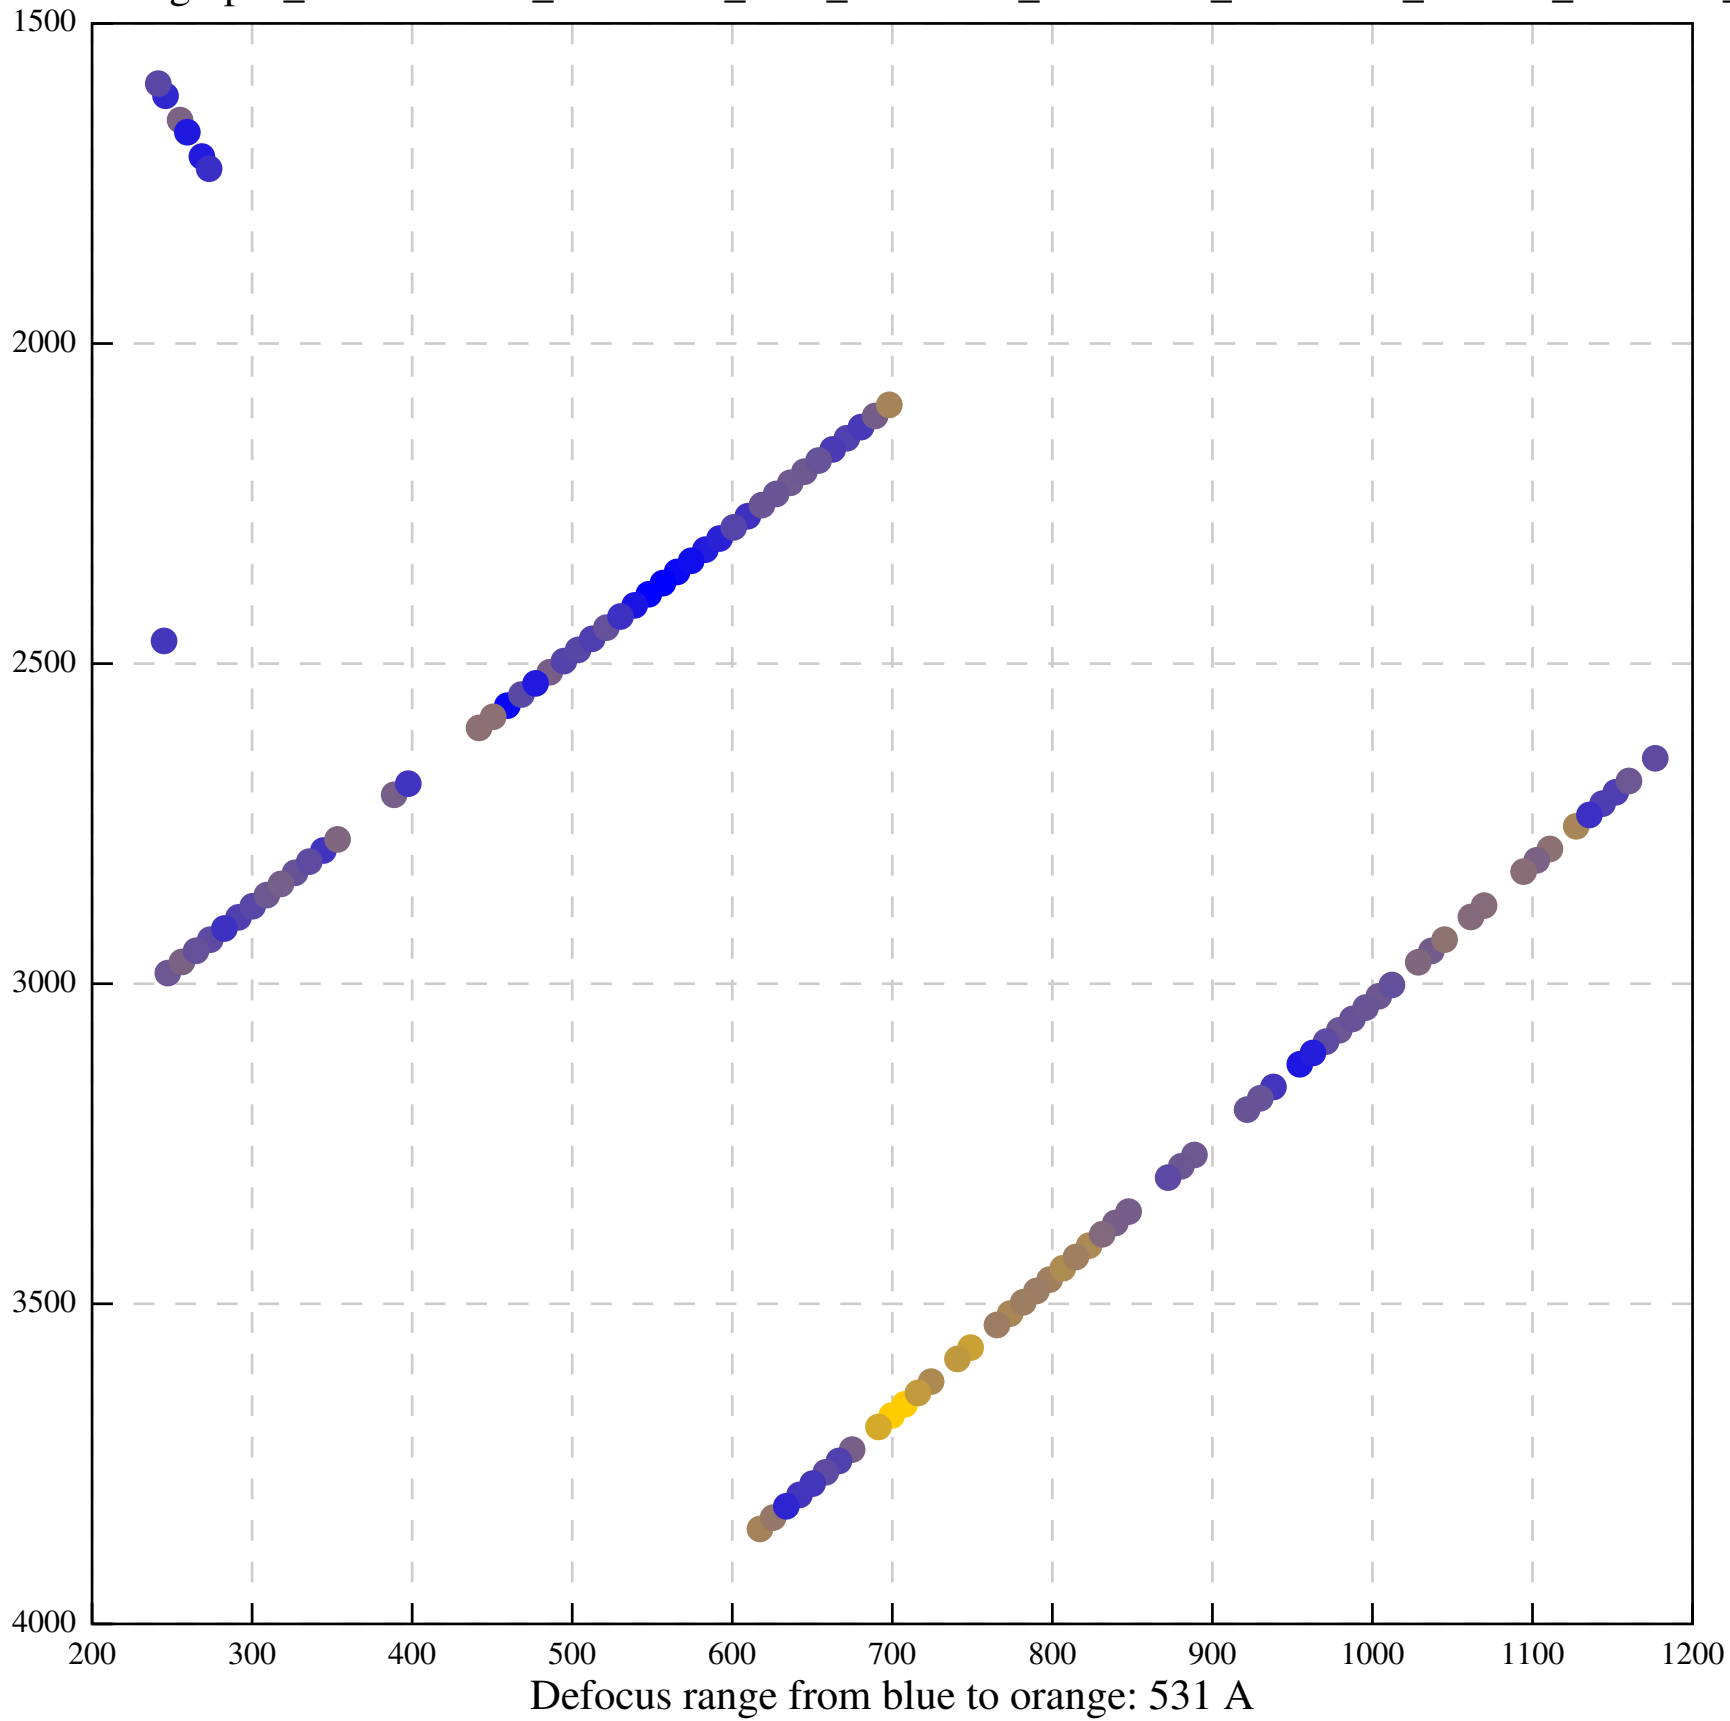

Defocus range from blue to orange: 126 A

Defocus range from blue to orange: 748 A

Defocus range from blue to orange: 274 Å

Defocus range from blue to orange: 60 A

Defocus range from blue to orange: 83 A

Defocus range from blue to orange: 328 A

Defocus range from blue to orange: 16 A

Defocus range from blue to orange: 93 A

Defocus range from blue to orange: 81 A

Defocus range from blue to orange: 121 A

Defocus range from blue to orange: 438 A

Defocus range from blue to orange: 437 A

Defocus range from blue to orange: 502 Å

Defocus range from blue to orange: 765 A

Defocus range from blue to orange: 593 A

Defocus range from blue to orange: 153 A

Defocus range from blue to orange: 171 Å

Defocus range from blue to orange: 36 A

Defocus range from blue to orange: 368 A

Defocus range from blue to orange: 412 A

Defocus range from blue to orange: 93 A

Defocus range from blue to orange: 0 Å