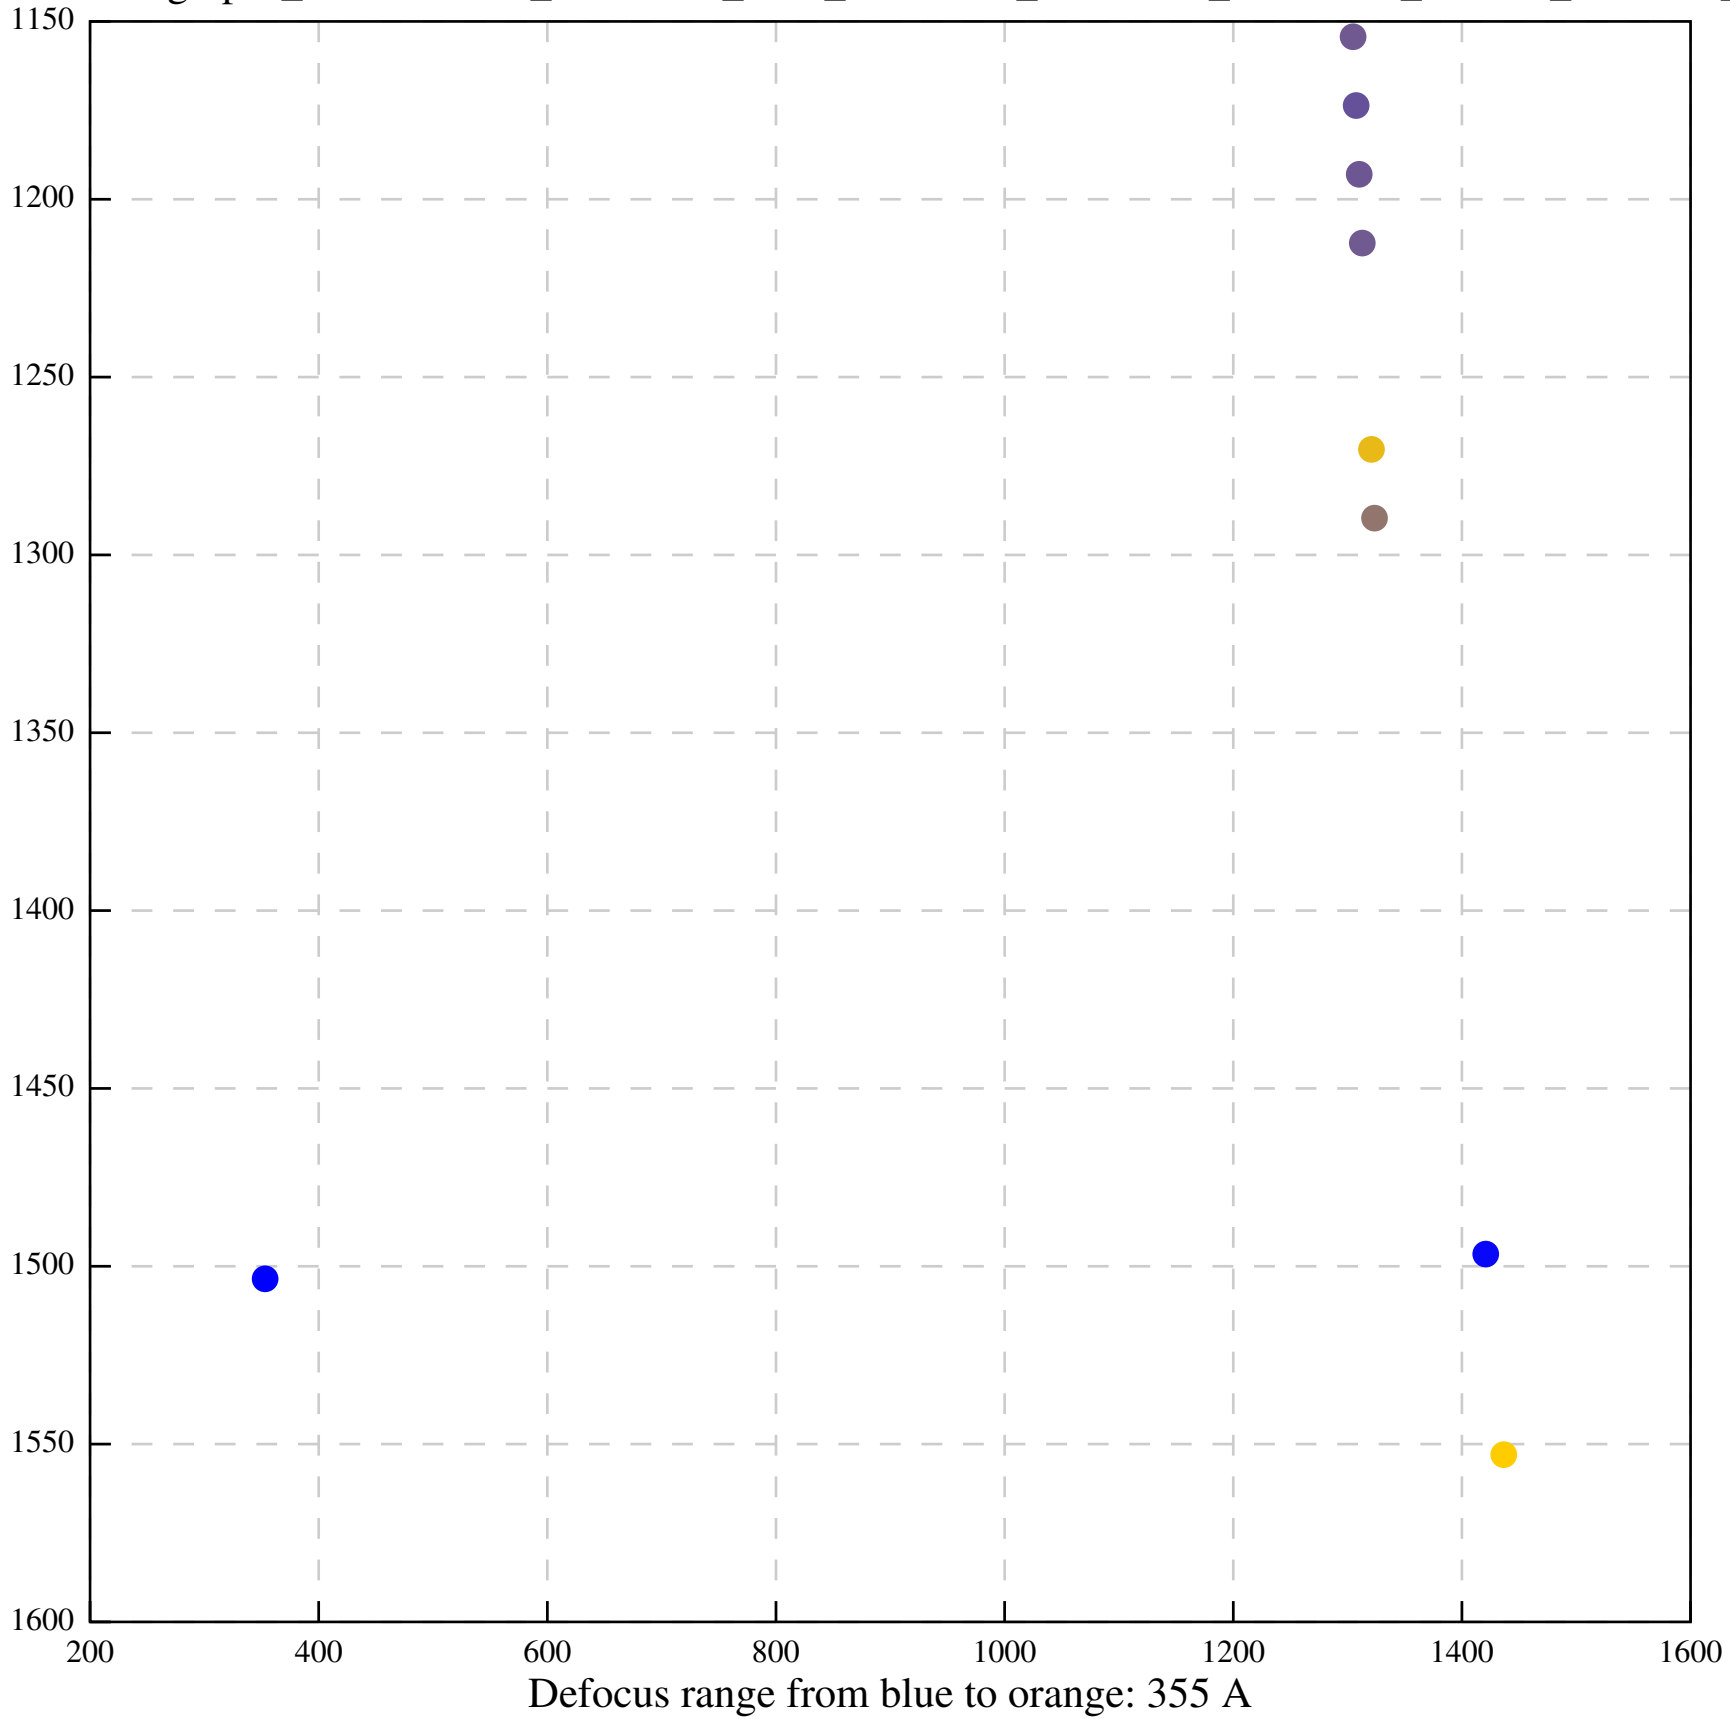

Defocus range from blue to orange: 126 A

Defocus range from blue to orange: 748 A

Defocus range from blue to orange: 274 Å

Defocus range from blue to orange: 60 A

Defocus range from blue to orange: 83 A

Defocus range from blue to orange: 328 A

Defocus range from blue to orange: 16 A

Defocus range from blue to orange: 93 A

Defocus range from blue to orange: 81 A

Defocus range from blue to orange: 121 A

Defocus range from blue to orange: 438 A

Defocus range from blue to orange: 437 A

Defocus range from blue to orange: 502 Å

Defocus range from blue to orange: 765 A

Defocus range from blue to orange: 593 A

Defocus range from blue to orange: 153 A

Defocus range from blue to orange: 171 Å

Defocus range from blue to orange: 36 A

Defocus range from blue to orange: 368 A

Defocus range from blue to orange: 412 A

Defocus range from blue to orange: 93 A

Defocus range from blue to orange: 0 Å