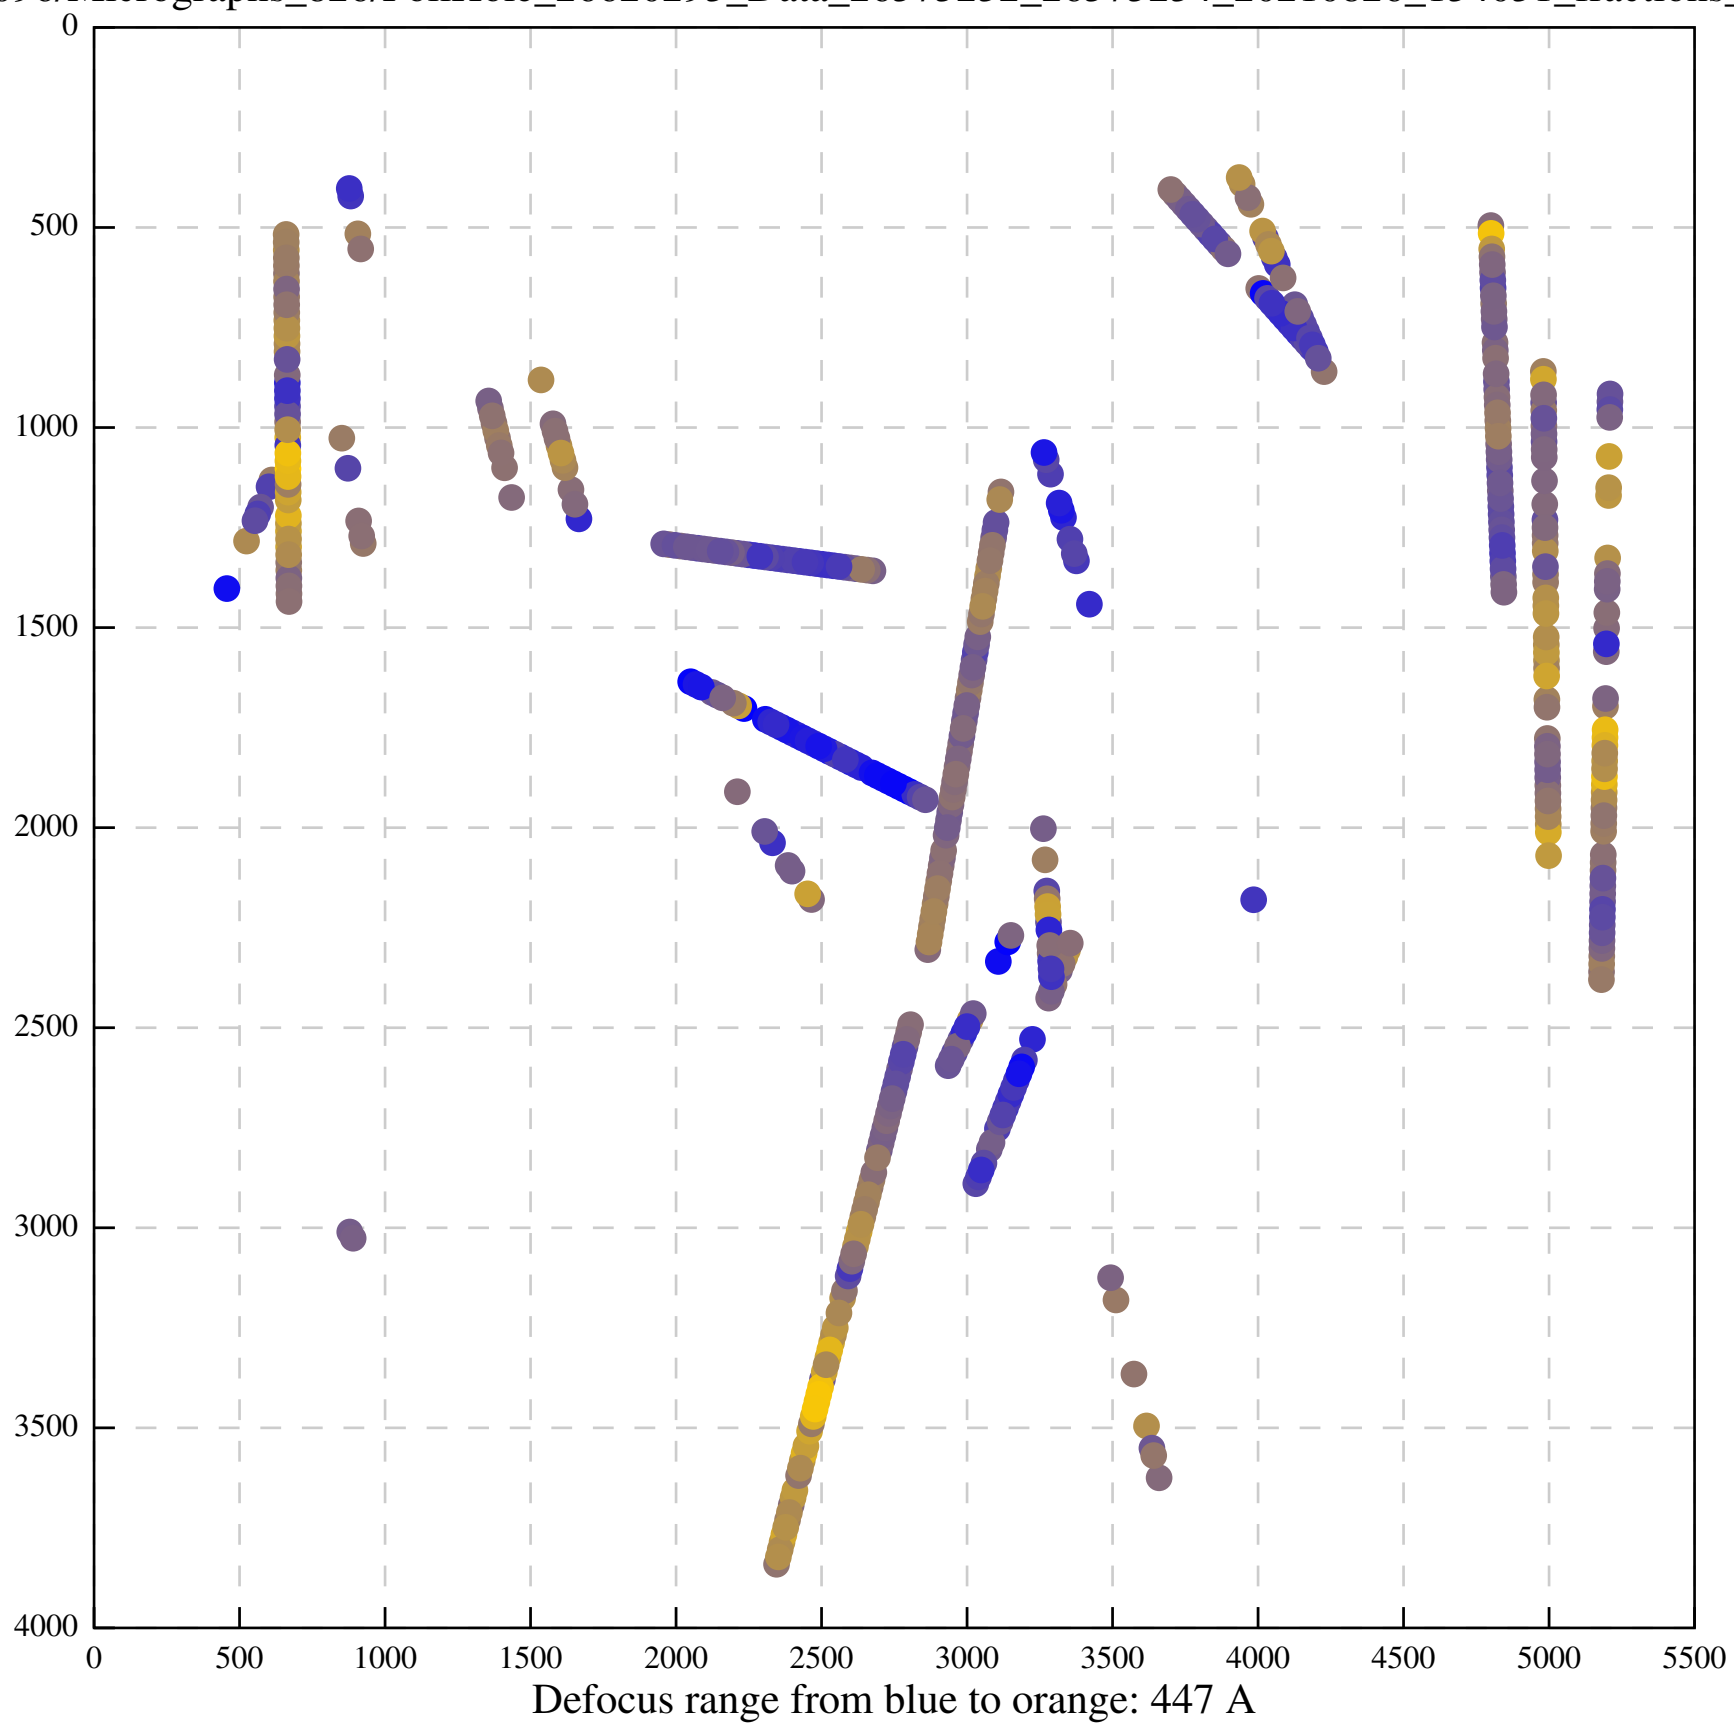

Defocus range from blue to orange: 552 A

Defocus range from blue to orange: 54 A

Defocus range from blue to orange: 576 A

Defocus range from blue to orange: 69 A

Defocus range from blue to orange: 173 A

Defocus range from blue to orange: 0 A

Defocus range from blue to orange: 232 Å

Defocus range from blue to orange: 575 A

Defocus range from blue to orange: 347 A

Defocus range from blue to orange: 0 A

Defocus range from blue to orange: 487 A

Defocus range from blue to orange: 383 A

Defocus range from blue to orange: 126 A

Defocus range from blue to orange: 748 A

Defocus range from blue to orange: 274 Å

Defocus range from blue to orange: 60 A

Defocus range from blue to orange: 83 A

Defocus range from blue to orange: 328 A

Defocus range from blue to orange: 16 A

Defocus range from blue to orange: 93 A

Defocus range from blue to orange: 81 A

Defocus range from blue to orange: 121 A

Defocus range from blue to orange: 438 A

Defocus range from blue to orange: 437 A