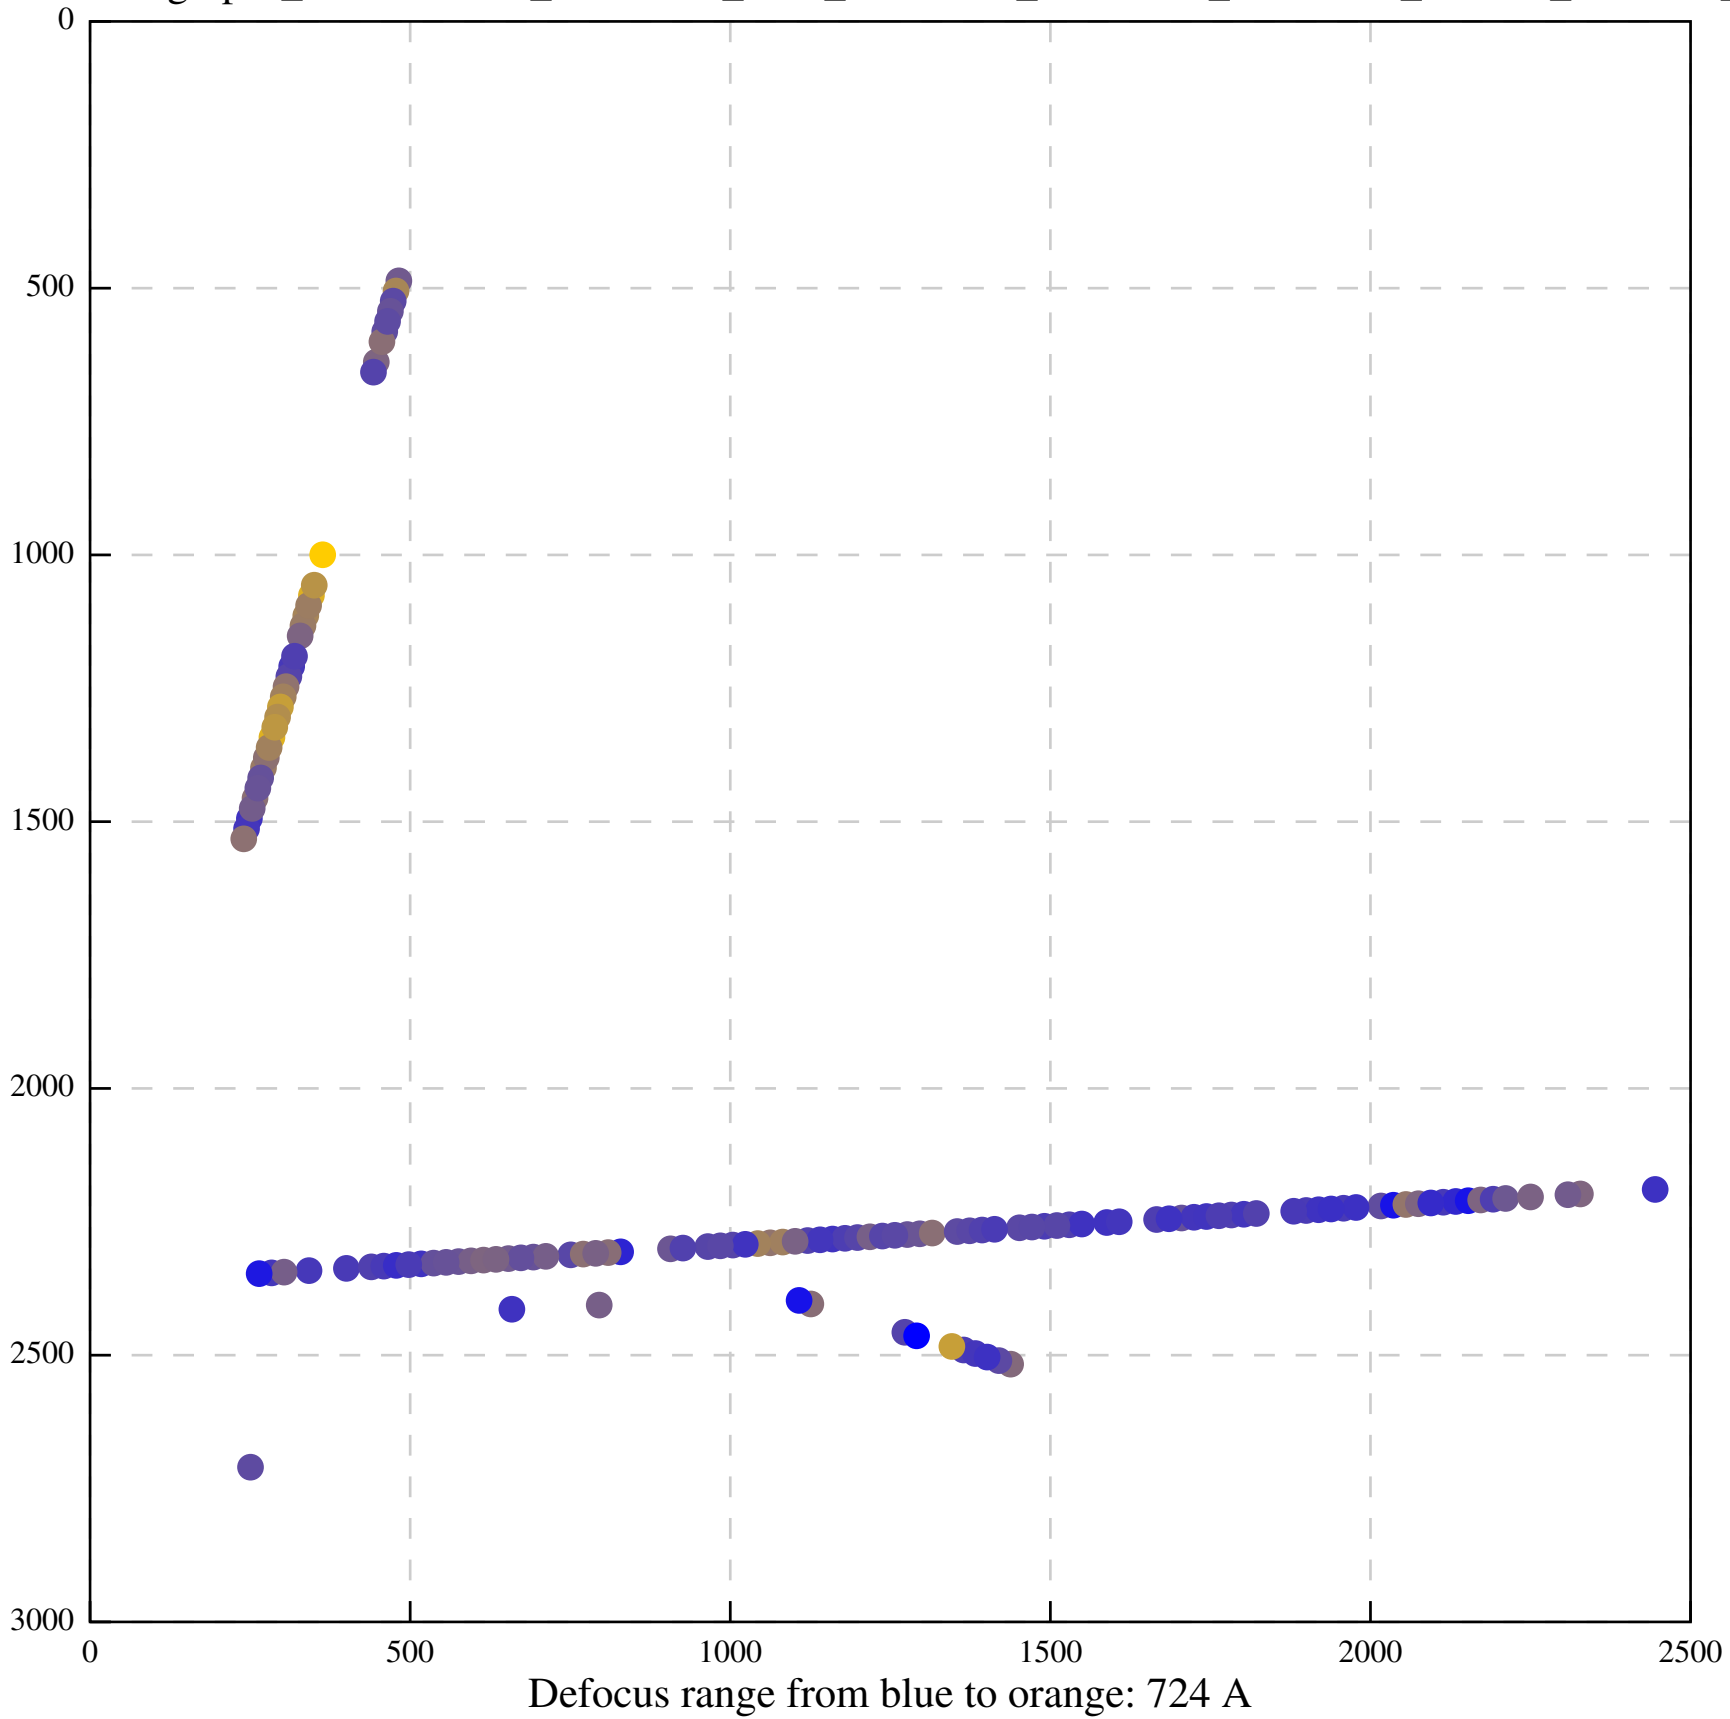

Defocus range from blue to orange: 126 A

Defocus range from blue to orange: 748 A

Defocus range from blue to orange: 274 Å

Defocus range from blue to orange: 60 A

Defocus range from blue to orange: 83 A

Defocus range from blue to orange: 328 A

Defocus range from blue to orange: 16 A

Defocus range from blue to orange: 93 A

Defocus range from blue to orange: 81 A

Defocus range from blue to orange: 121 A

Defocus range from blue to orange: 438 A

Defocus range from blue to orange: 437 A

Defocus range from blue to orange: 502 Å

Defocus range from blue to orange: 765 A

Defocus range from blue to orange: 593 A

Defocus range from blue to orange: 153 A

Defocus range from blue to orange: 171 Å

Defocus range from blue to orange: 36 A

Defocus range from blue to orange: 368 A

Defocus range from blue to orange: 412 A

Defocus range from blue to orange: 93 A

Defocus range from blue to orange: 0 Å