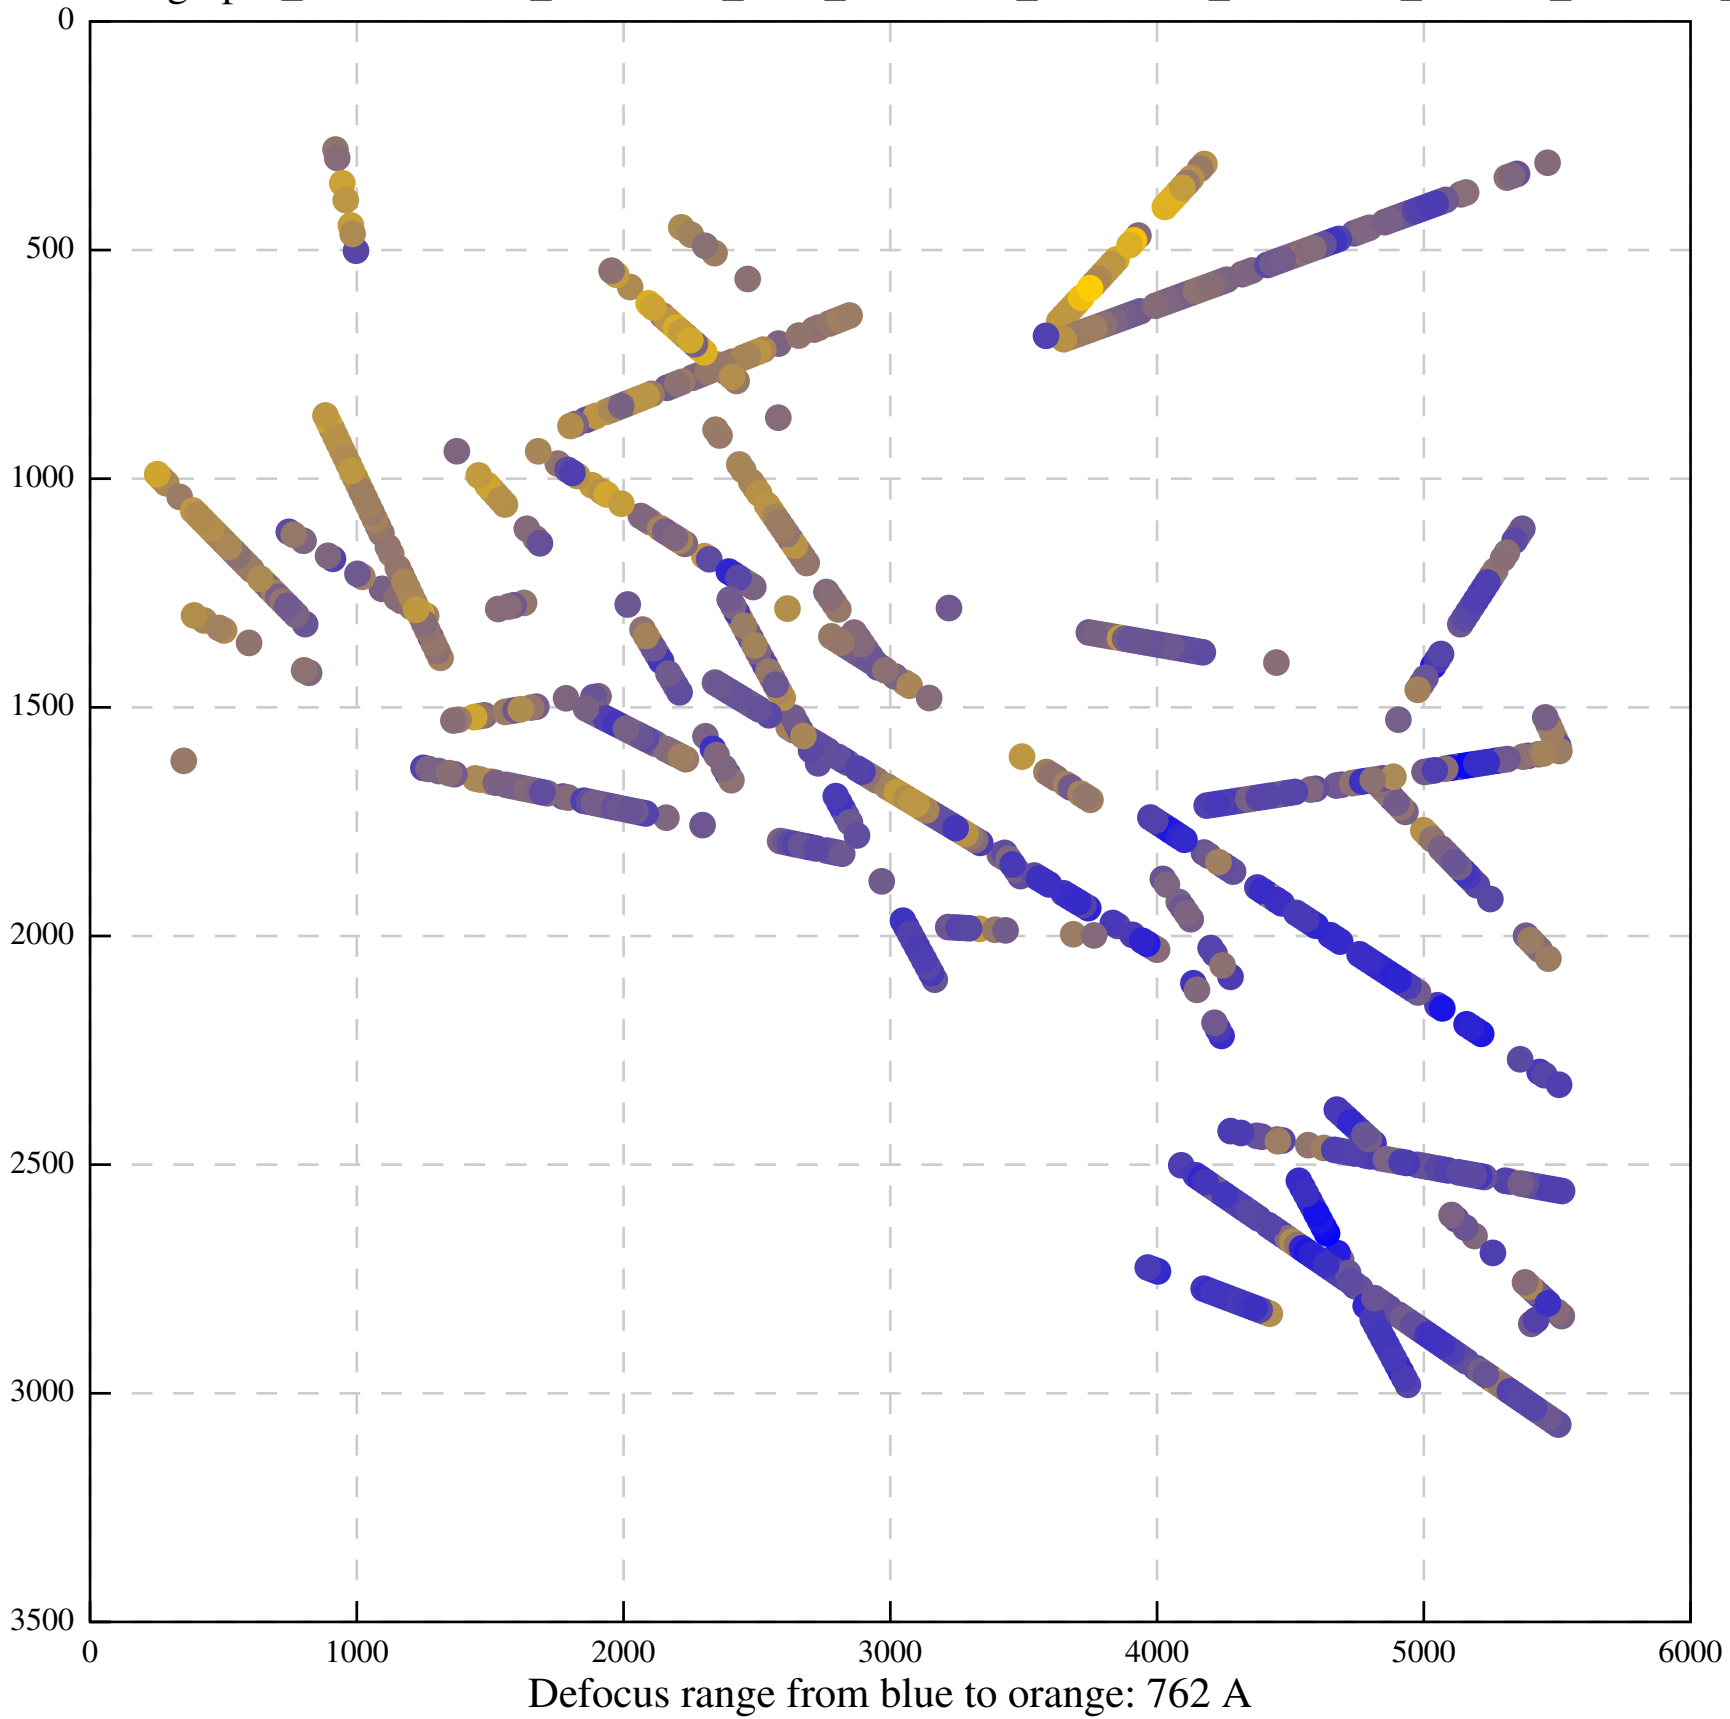

Defocus range from blue to orange: 126 A

Defocus range from blue to orange: 748 A

Defocus range from blue to orange: 274 Å

Defocus range from blue to orange: 60 A

Defocus range from blue to orange: 83 A

Defocus range from blue to orange: 328 A

Defocus range from blue to orange: 16 A

Defocus range from blue to orange: 93 A

Defocus range from blue to orange: 81 A

Defocus range from blue to orange: 121 A

Defocus range from blue to orange: 438 A

Defocus range from blue to orange: 437 A

Defocus range from blue to orange: 502 Å

Defocus range from blue to orange: 765 A

Defocus range from blue to orange: 593 A

Defocus range from blue to orange: 153 A

Defocus range from blue to orange: 171 Å

Defocus range from blue to orange: 36 A

Defocus range from blue to orange: 368 A

Defocus range from blue to orange: 412 A

Defocus range from blue to orange: 93 A

Defocus range from blue to orange: 0 Å