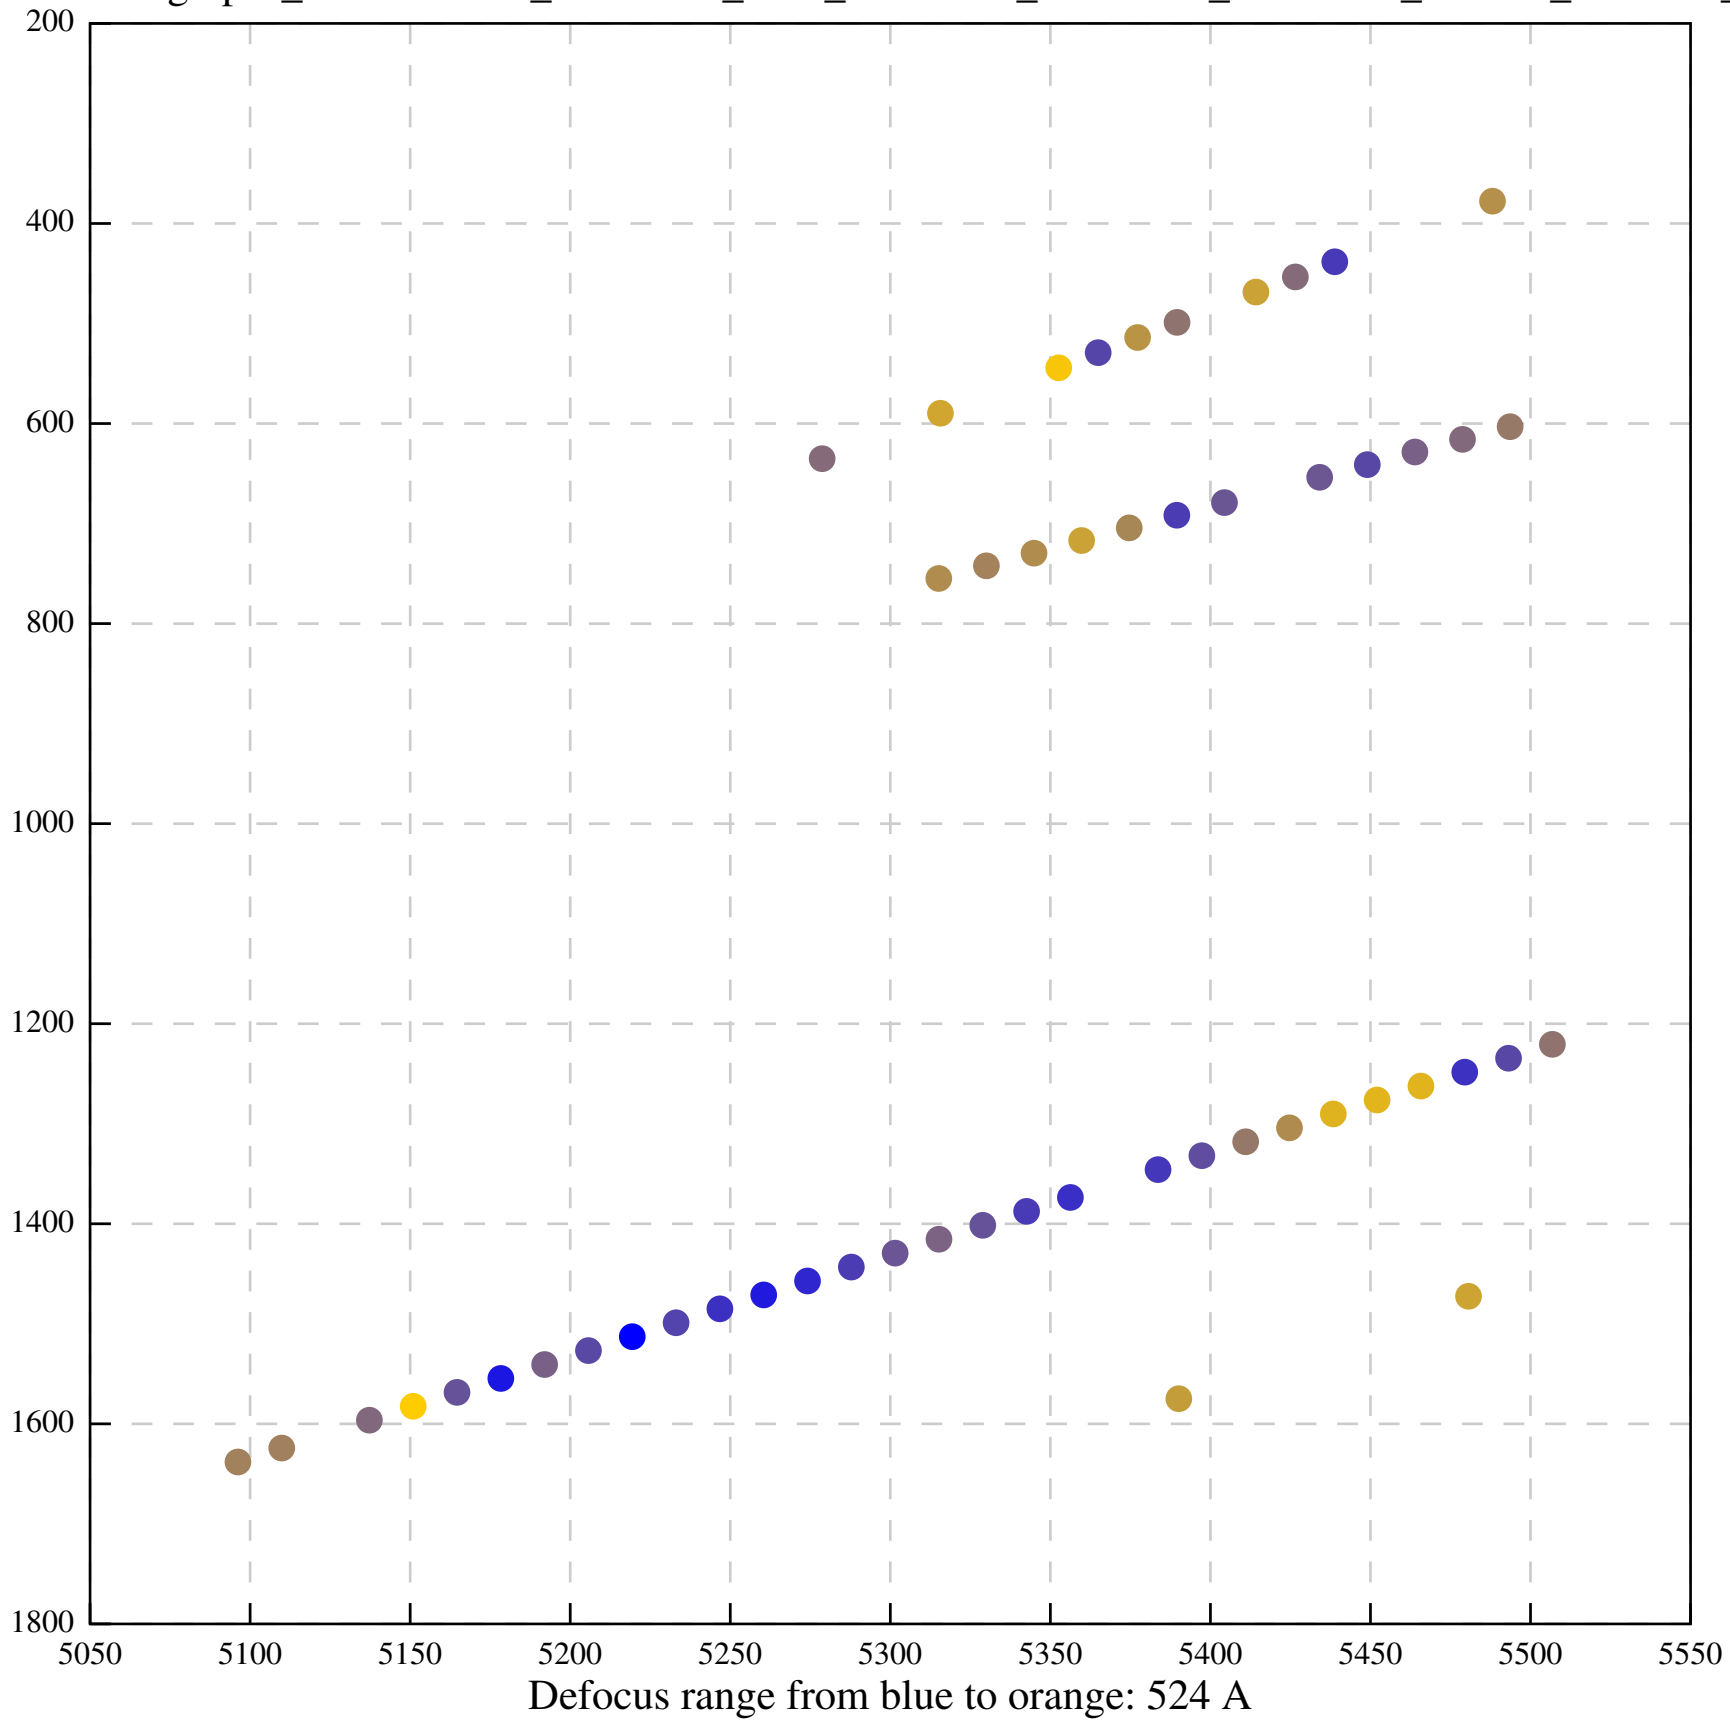

Defocus range from blue to orange: 126 A

Defocus range from blue to orange: 748 A

Defocus range from blue to orange: 274 Å

Defocus range from blue to orange: 60 A

Defocus range from blue to orange: 83 A

Defocus range from blue to orange: 328 A

Defocus range from blue to orange: 16 A

Defocus range from blue to orange: 93 A

Defocus range from blue to orange: 81 A

Defocus range from blue to orange: 121 A

Defocus range from blue to orange: 438 A

Defocus range from blue to orange: 437 A

Defocus range from blue to orange: 502 Å

Defocus range from blue to orange: 765 A

Defocus range from blue to orange: 593 A

Defocus range from blue to orange: 153 A

Defocus range from blue to orange: 171 Å

Defocus range from blue to orange: 36 A

Defocus range from blue to orange: 368 A

Defocus range from blue to orange: 412 A

Defocus range from blue to orange: 93 A

Defocus range from blue to orange: 0 Å