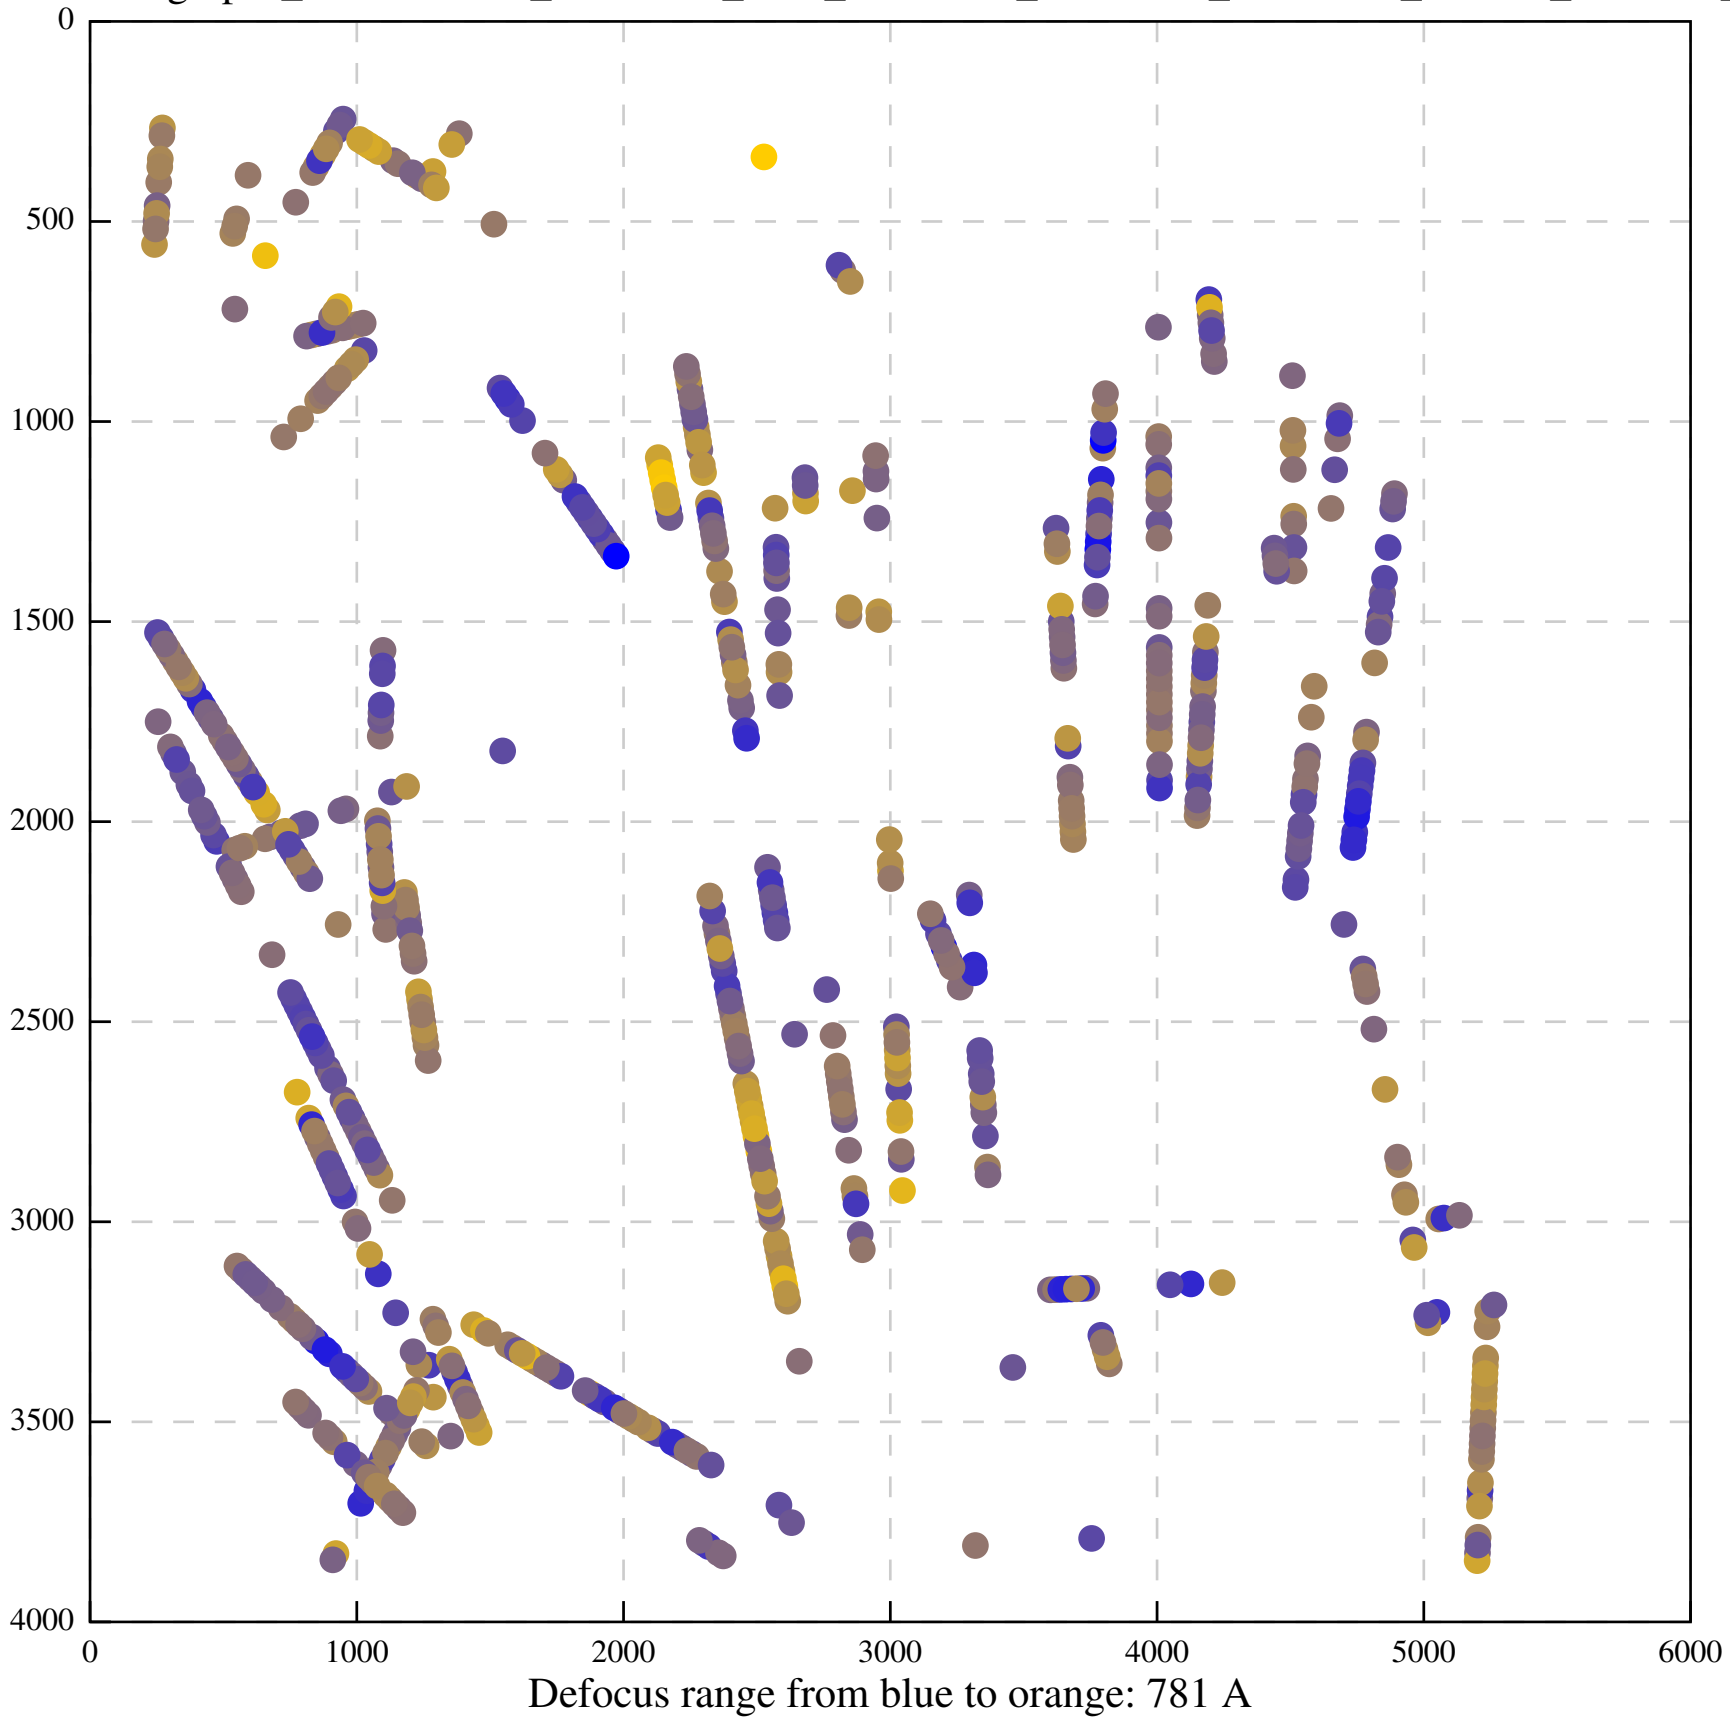

Defocus range from blue to orange: 480 A

Defocus range from blue to orange: 204 Å

Defocus range from blue to orange: 580 A

Defocus range from blue to orange: 353 A

Defocus range from blue to orange: 50 A

Defocus range from blue to orange: 286 A

Defocus range from blue to orange: 552 A

Defocus range from blue to orange: 54 A

Defocus range from blue to orange: 576 A

Defocus range from blue to orange: 69 A

Defocus range from blue to orange: 173 A

Defocus range from blue to orange: 0 A

Defocus range from blue to orange: 232 Å

Defocus range from blue to orange: 575 A

Defocus range from blue to orange: 347 A

Defocus range from blue to orange: 0 A

Defocus range from blue to orange: 487 A

Defocus range from blue to orange: 383 A

Defocus range from blue to orange: 126 A

Defocus range from blue to orange: 748 A

Defocus range from blue to orange: 274 Å

Defocus range from blue to orange: 60 A

Defocus range from blue to orange: 83 A

Defocus range from blue to orange: 328 A