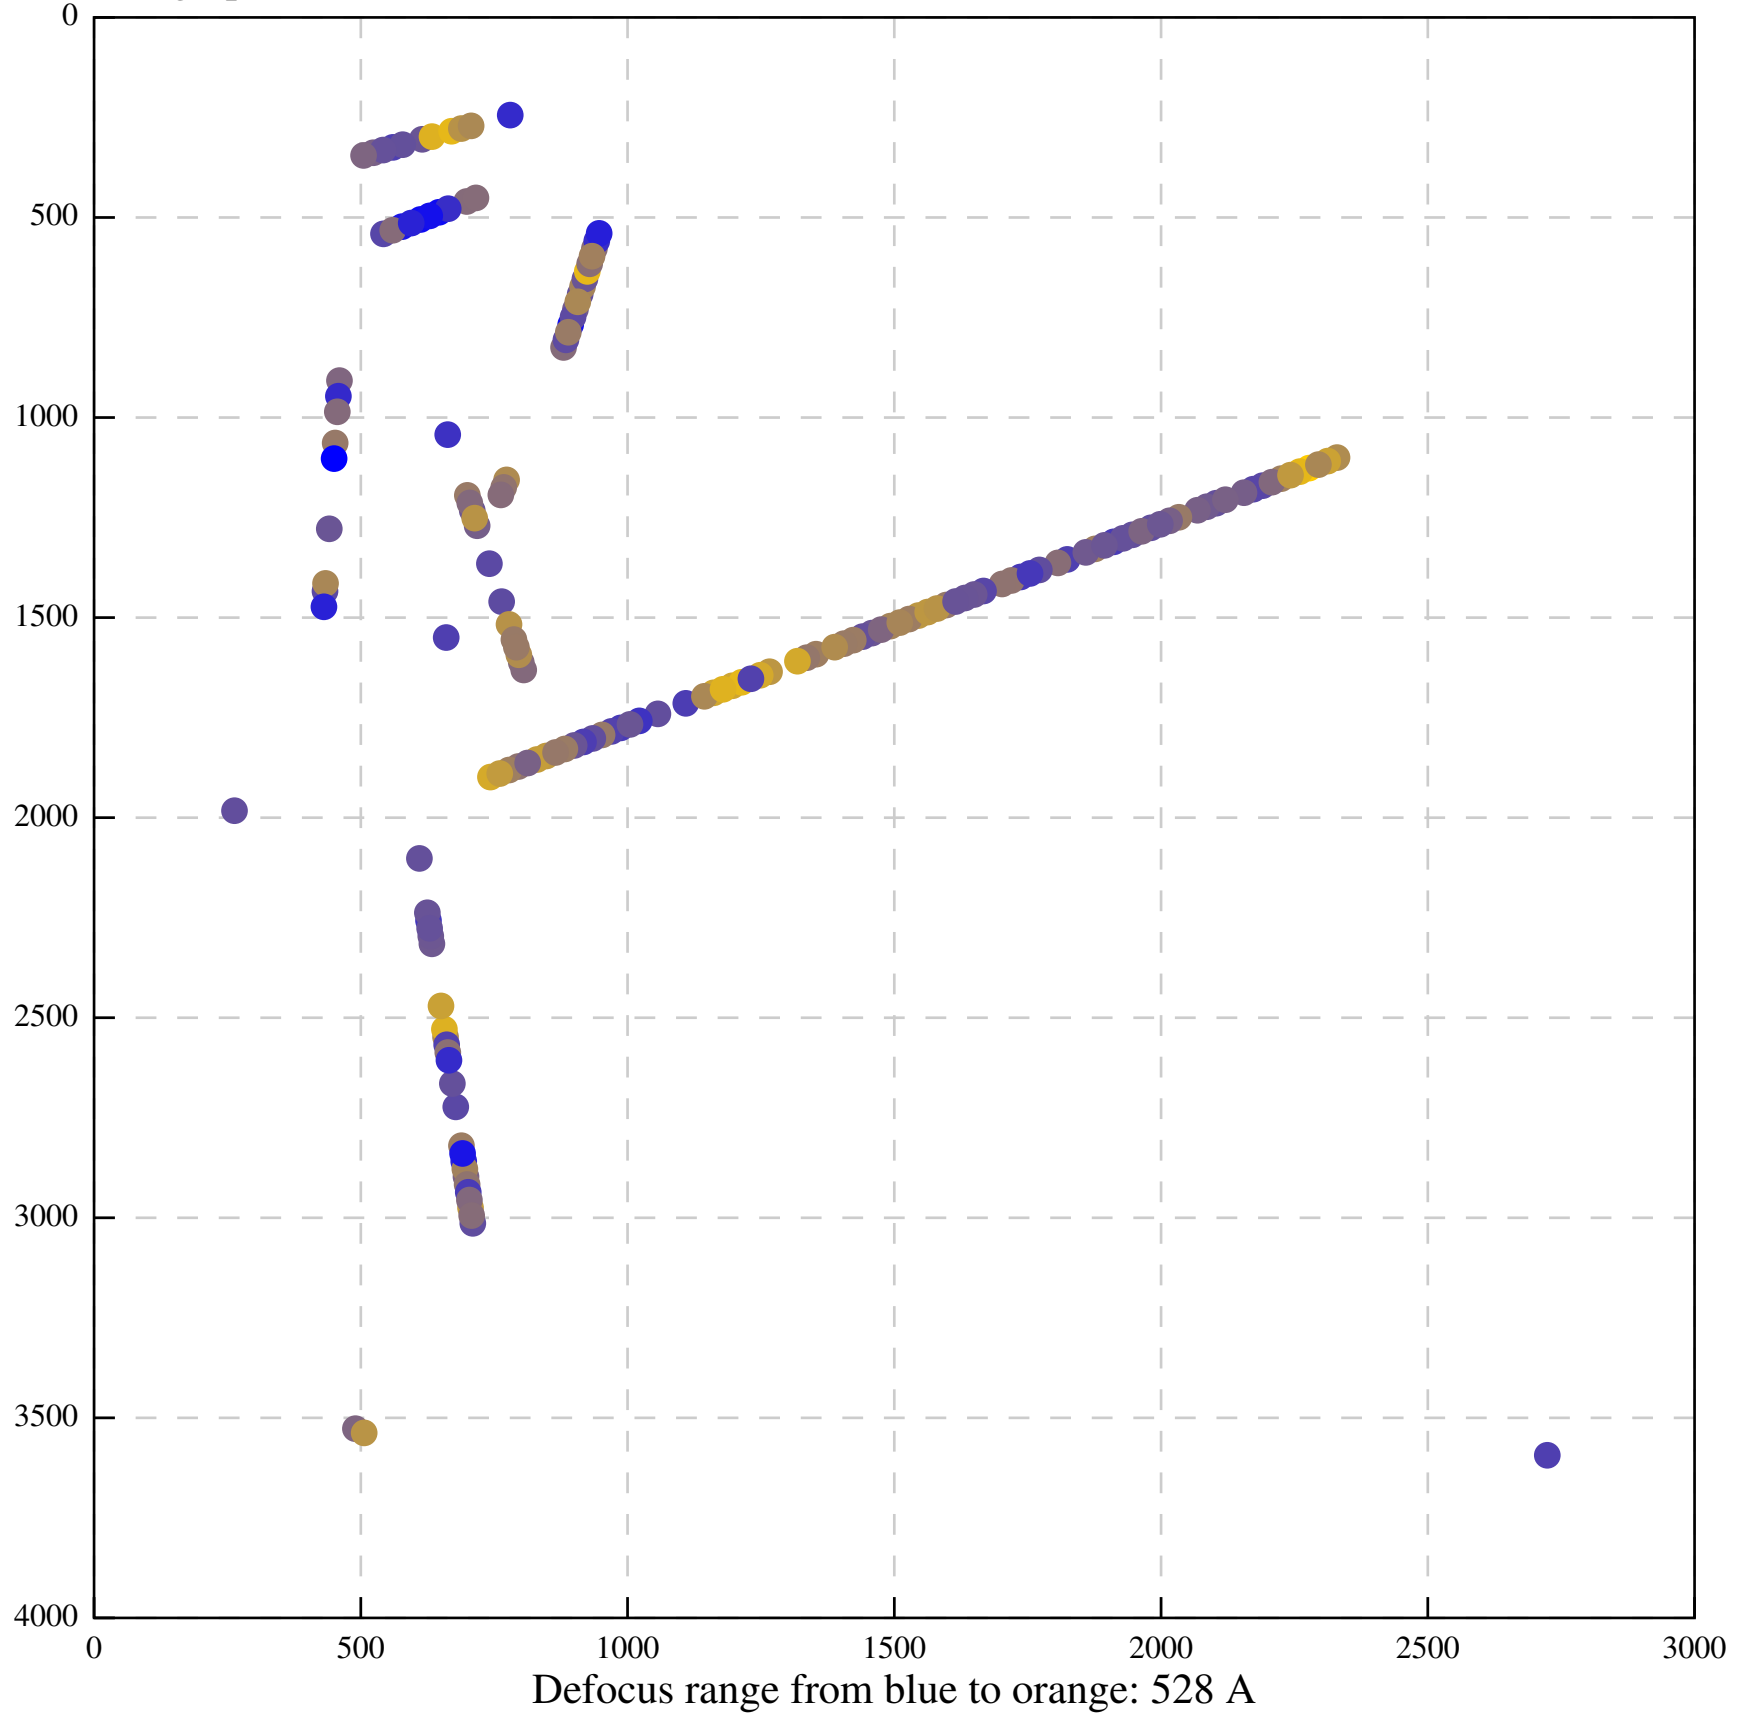

Defocus range from blue to orange: 480 A

Defocus range from blue to orange: 204 Å

Defocus range from blue to orange: 580 A

Defocus range from blue to orange: 353 A

Defocus range from blue to orange: 50 A

Defocus range from blue to orange: 286 A

Defocus range from blue to orange: 552 A

Defocus range from blue to orange: 54 A

Defocus range from blue to orange: 576 A

Defocus range from blue to orange: 69 A

Defocus range from blue to orange: 173 A

Defocus range from blue to orange: 0 A

Defocus range from blue to orange: 232 Å

Defocus range from blue to orange: 575 A

Defocus range from blue to orange: 347 A

Defocus range from blue to orange: 0 A

Defocus range from blue to orange: 487 A

Defocus range from blue to orange: 383 A

Defocus range from blue to orange: 126 A

Defocus range from blue to orange: 748 A

Defocus range from blue to orange: 274 Å

Defocus range from blue to orange: 60 A

Defocus range from blue to orange: 83 A

Defocus range from blue to orange: 328 A