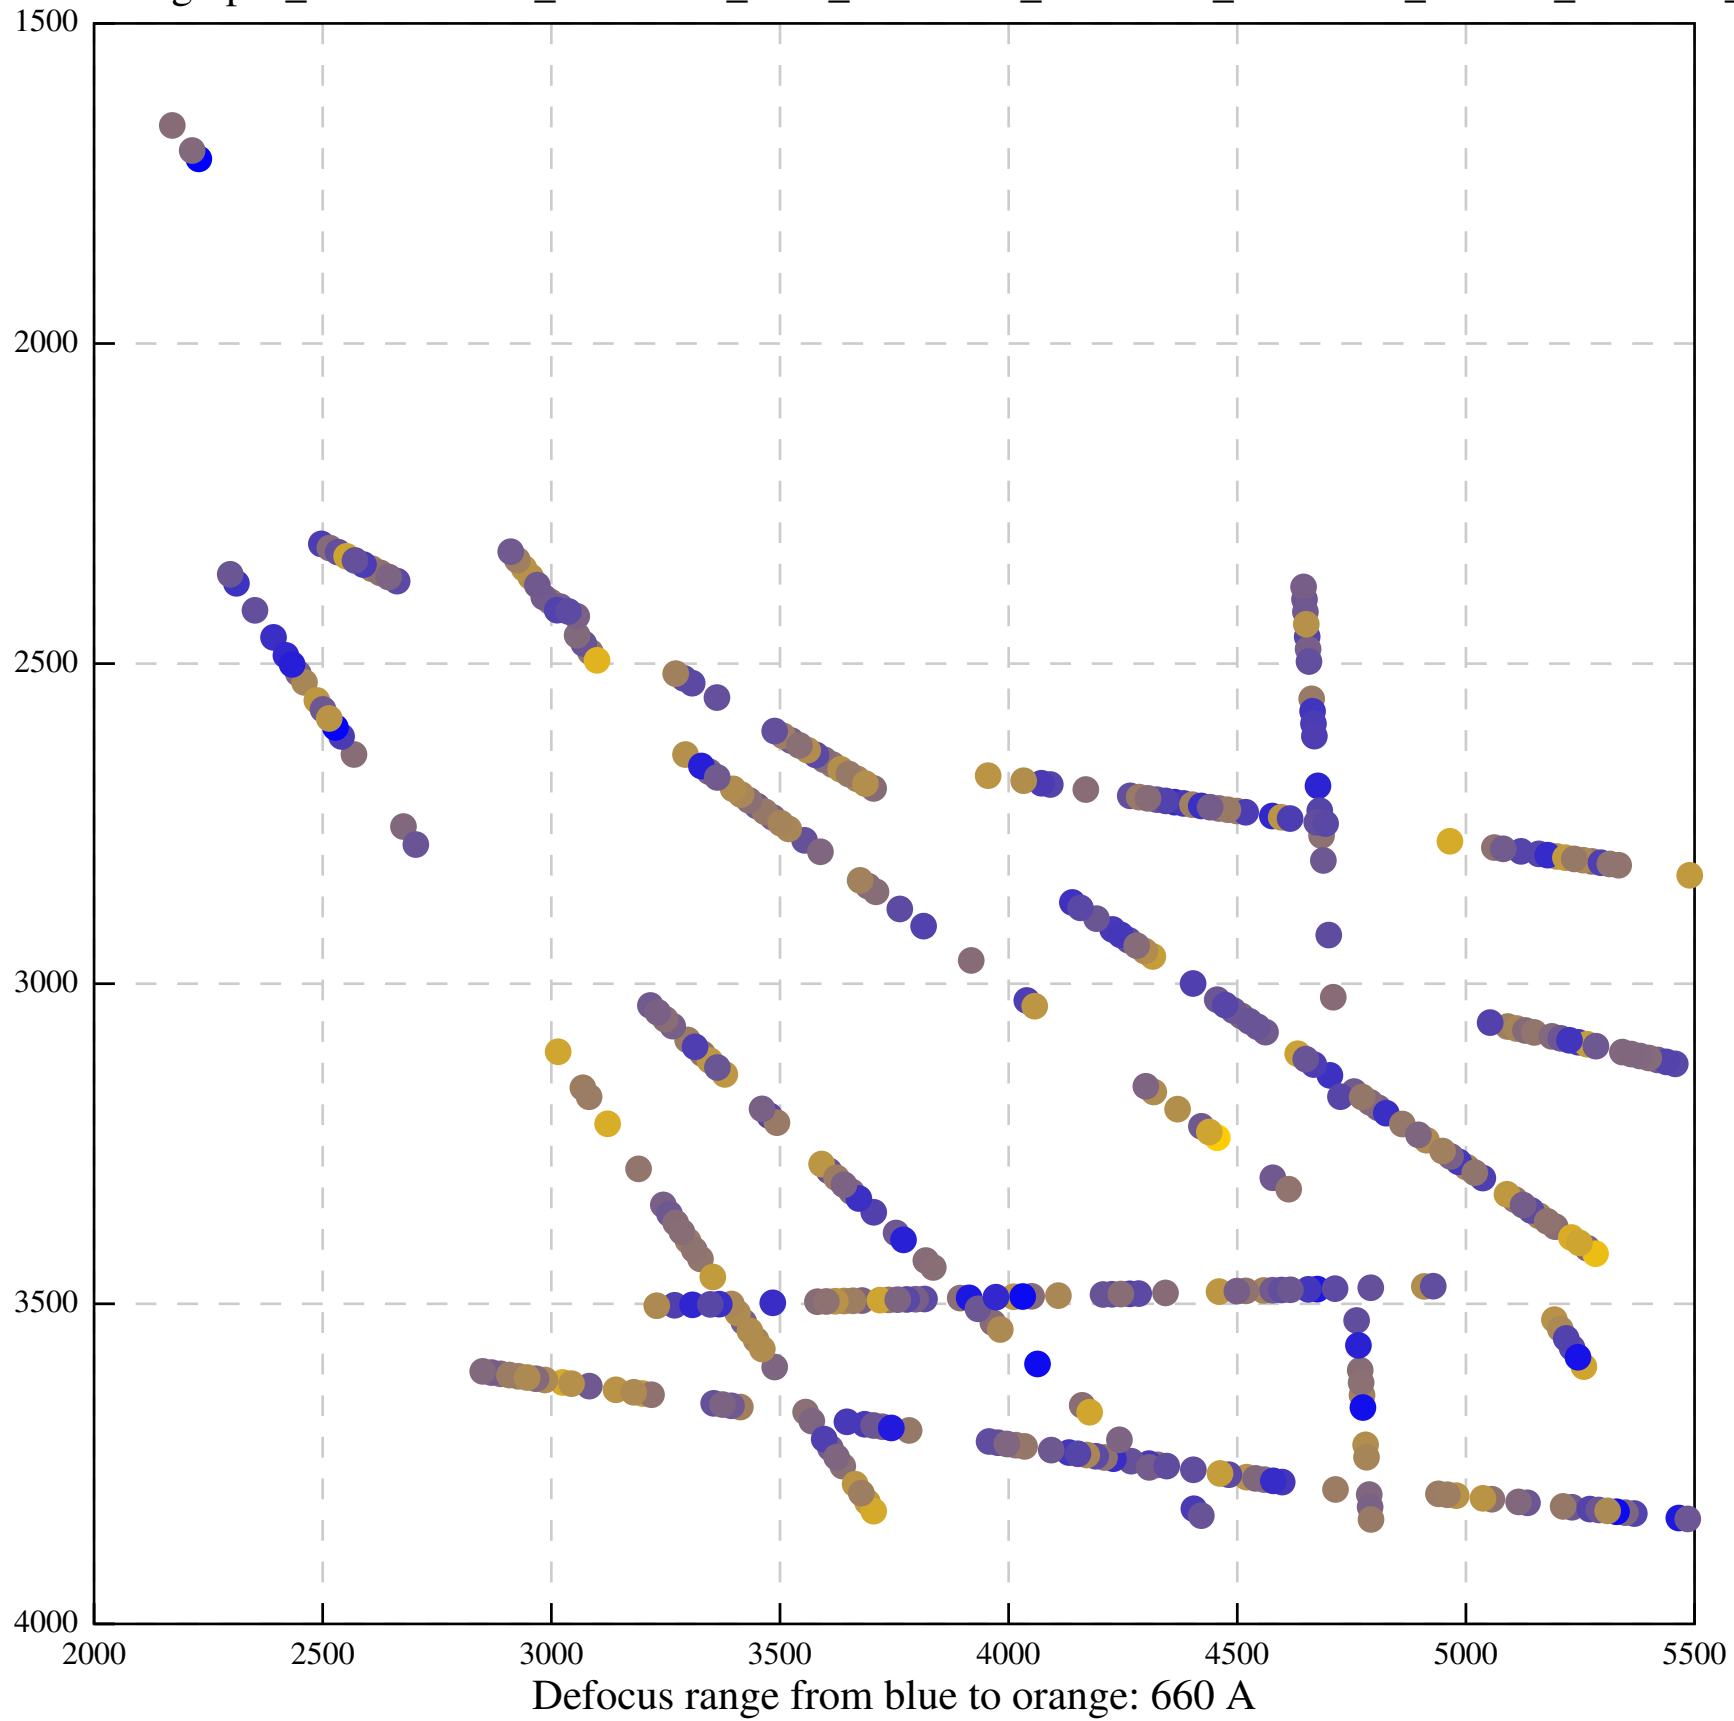

Defocus range from blue to orange: 480 A

Defocus range from blue to orange: 204 Å

Defocus range from blue to orange: 580 A

Defocus range from blue to orange: 353 A

Defocus range from blue to orange: 50 A

Defocus range from blue to orange: 286 A

Defocus range from blue to orange: 552 A

Defocus range from blue to orange: 54 A

Defocus range from blue to orange: 576 A

Defocus range from blue to orange: 69 A

Defocus range from blue to orange: 173 A

Defocus range from blue to orange: 0 A

Defocus range from blue to orange: 232 Å

Defocus range from blue to orange: 575 A

Defocus range from blue to orange: 347 A

Defocus range from blue to orange: 0 A

Defocus range from blue to orange: 487 A

Defocus range from blue to orange: 383 A

Defocus range from blue to orange: 126 A

Defocus range from blue to orange: 748 A

Defocus range from blue to orange: 274 Å

Defocus range from blue to orange: 60 A

Defocus range from blue to orange: 83 A

Defocus range from blue to orange: 328 A