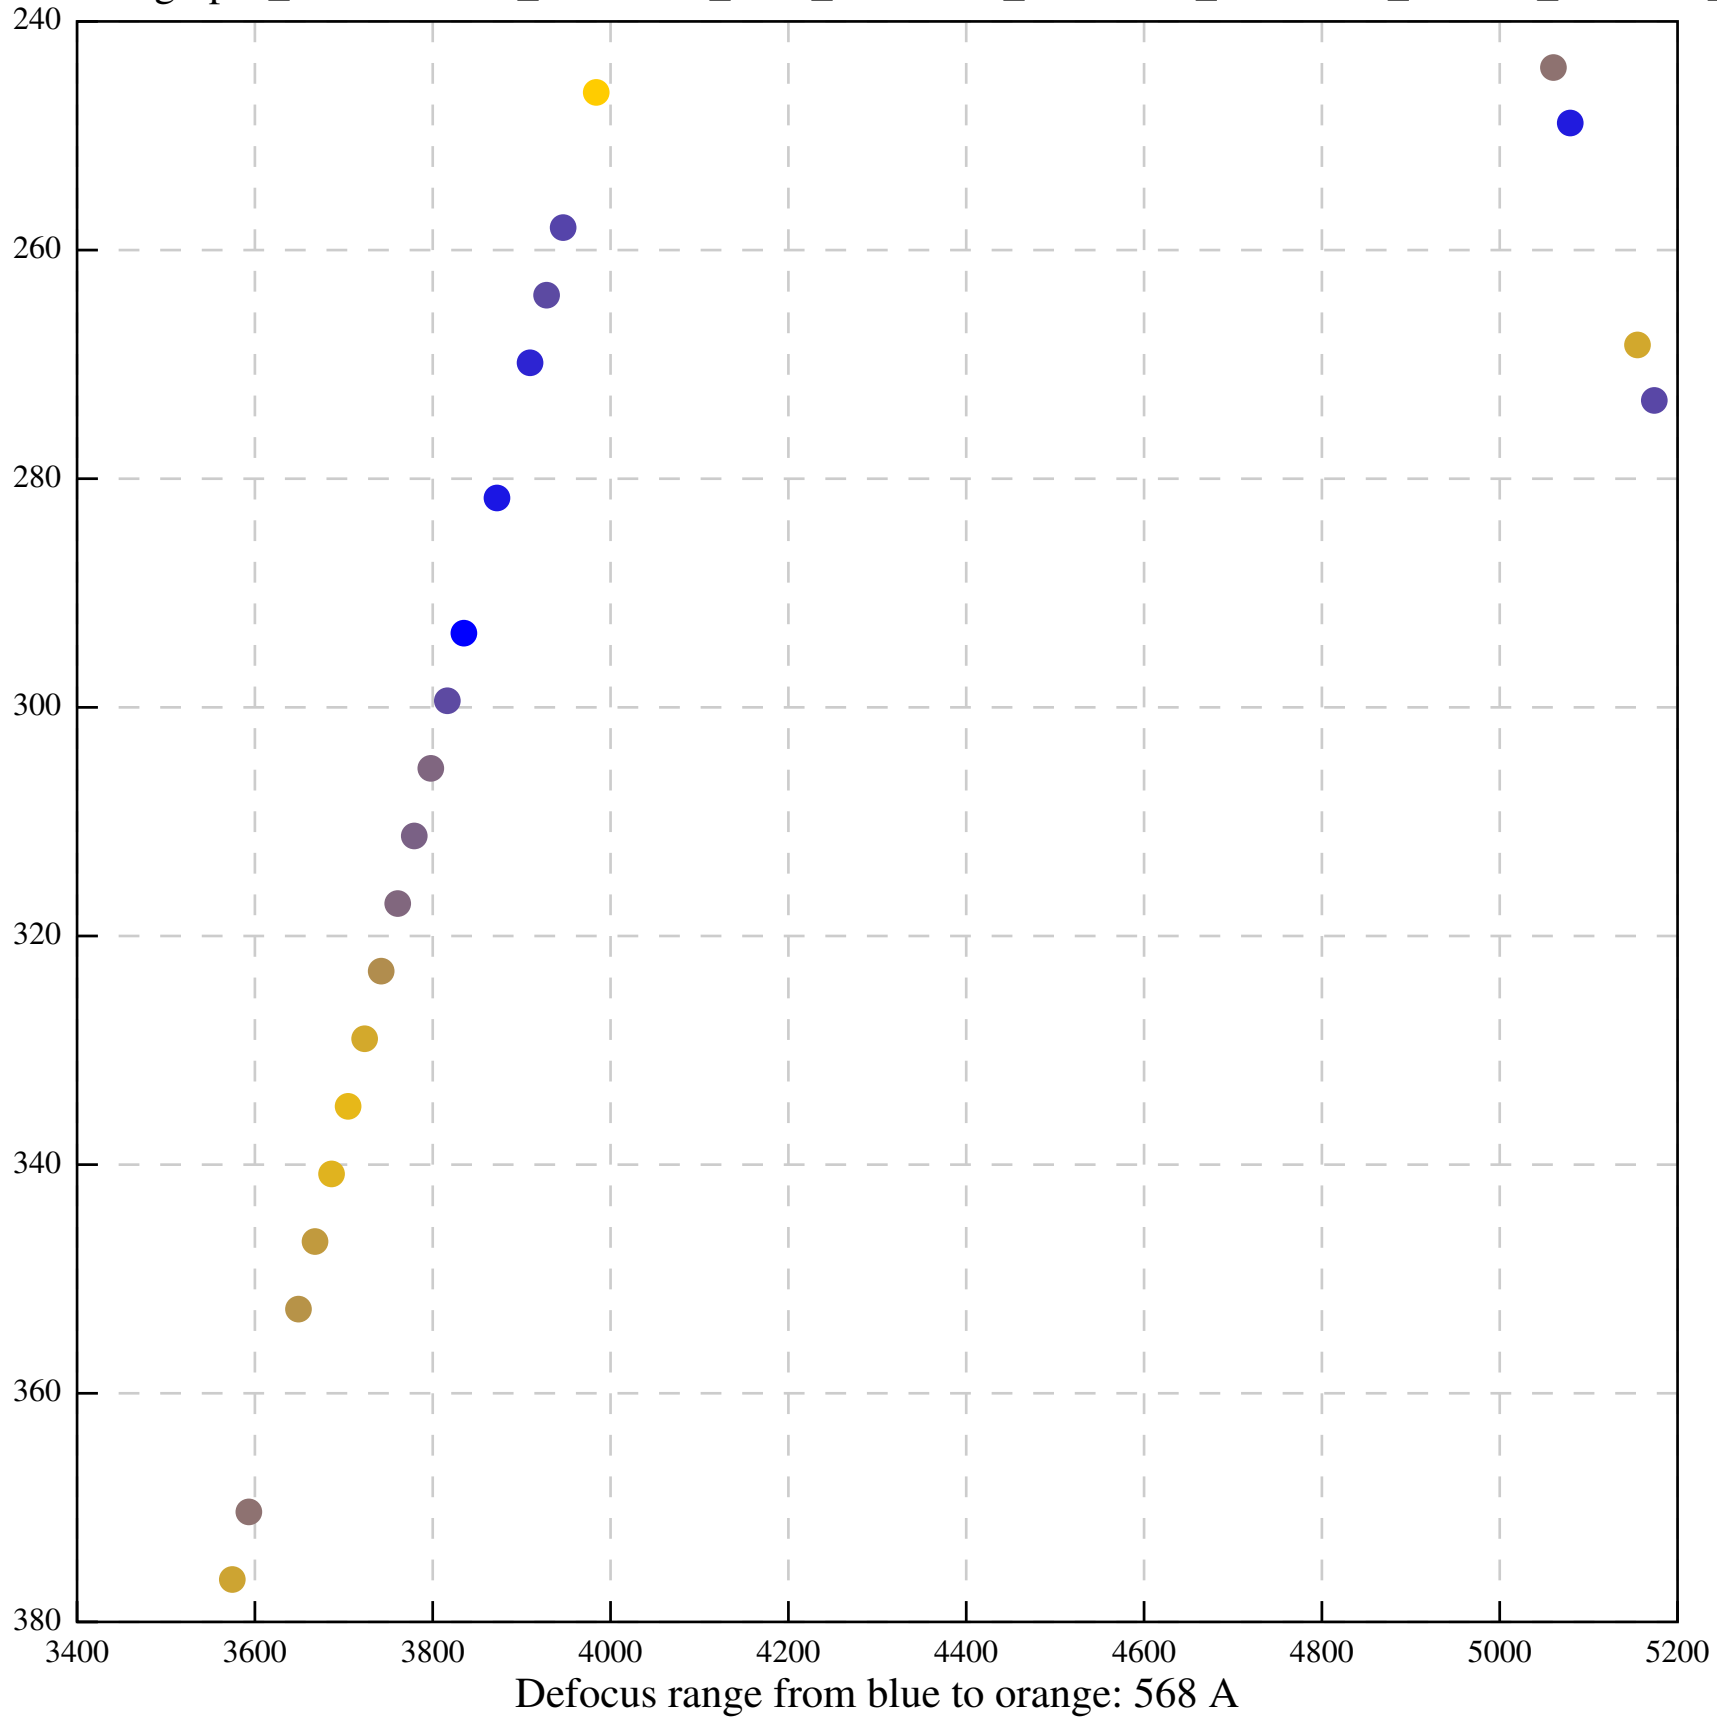

Defocus range from blue to orange: 480 A

Defocus range from blue to orange: 204 Å

Defocus range from blue to orange: 580 A

Defocus range from blue to orange: 353 A

Defocus range from blue to orange: 50 A

Defocus range from blue to orange: 286 A

Defocus range from blue to orange: 552 A

Defocus range from blue to orange: 54 A

Defocus range from blue to orange: 576 A

Defocus range from blue to orange: 69 A

Defocus range from blue to orange: 173 A

Defocus range from blue to orange: 0 A

Defocus range from blue to orange: 232 Å

Defocus range from blue to orange: 575 A

Defocus range from blue to orange: 347 A

Defocus range from blue to orange: 0 A

Defocus range from blue to orange: 487 A

Defocus range from blue to orange: 383 A

Defocus range from blue to orange: 126 A

Defocus range from blue to orange: 748 A

Defocus range from blue to orange: 274 Å

Defocus range from blue to orange: 60 A

Defocus range from blue to orange: 83 A

Defocus range from blue to orange: 328 A