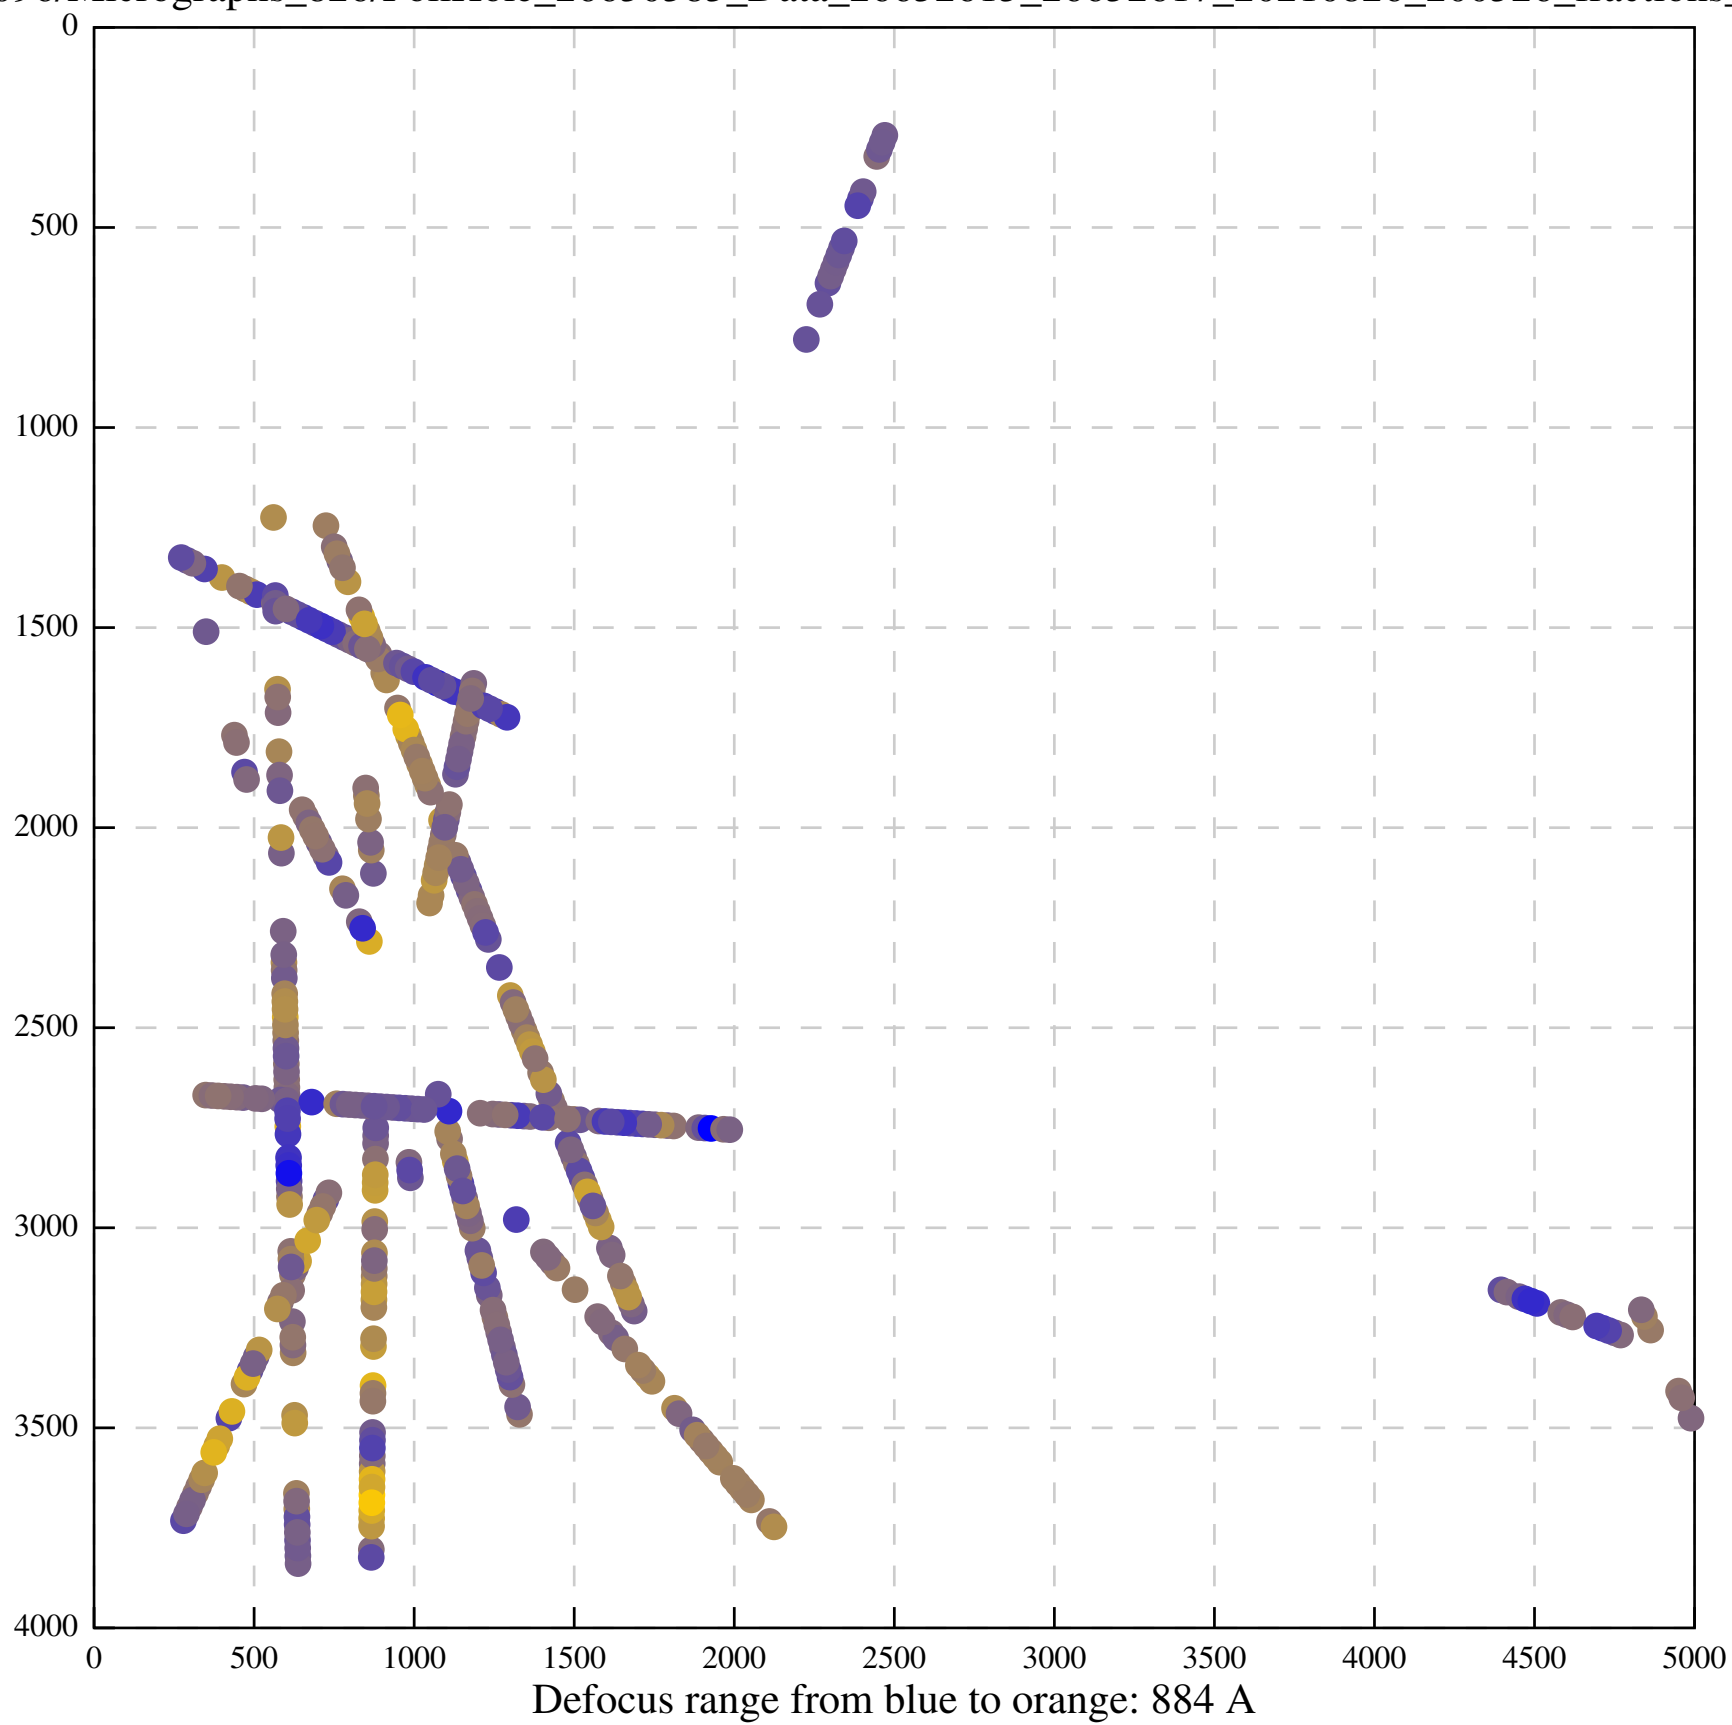

Defocus range from blue to orange: 126 A

Defocus range from blue to orange: 748 A

Defocus range from blue to orange: 274 Å

Defocus range from blue to orange: 60 A

Defocus range from blue to orange: 83 A

Defocus range from blue to orange: 328 A

Defocus range from blue to orange: 16 A

Defocus range from blue to orange: 93 A

Defocus range from blue to orange: 81 A

Defocus range from blue to orange: 121 A

Defocus range from blue to orange: 438 A

Defocus range from blue to orange: 437 A

Defocus range from blue to orange: 502 Å

Defocus range from blue to orange: 765 A

Defocus range from blue to orange: 593 A

Defocus range from blue to orange: 153 A

Defocus range from blue to orange: 171 Å

Defocus range from blue to orange: 36 A

Defocus range from blue to orange: 368 A

Defocus range from blue to orange: 412 A

Defocus range from blue to orange: 93 A

Defocus range from blue to orange: 0 Å