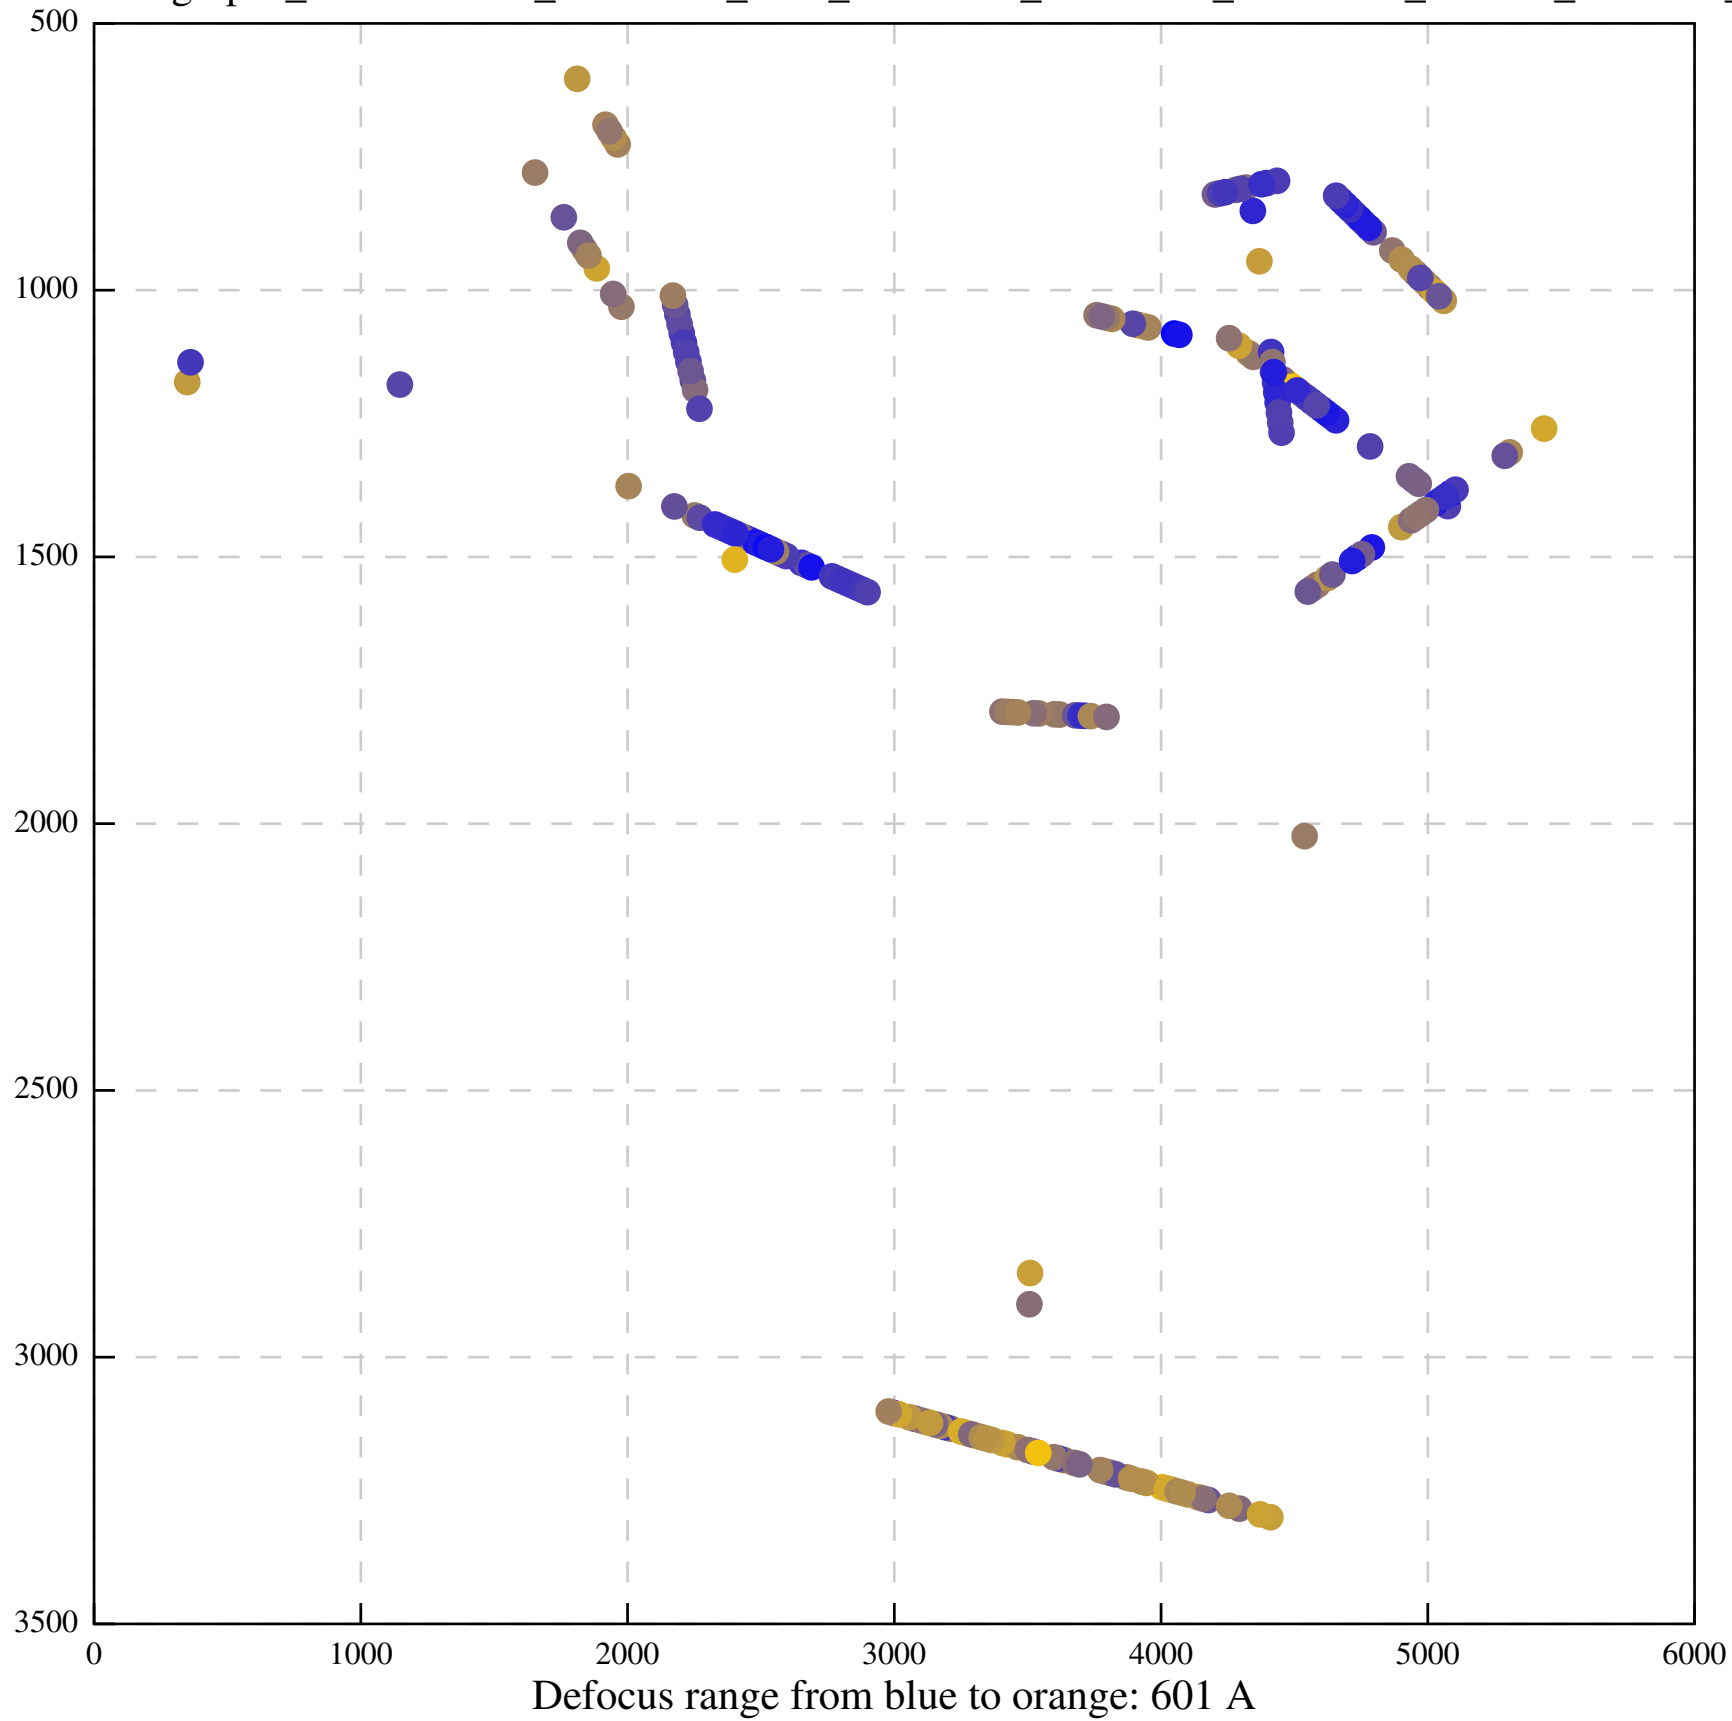

Defocus range from blue to orange: 232 Å

Defocus range from blue to orange: 575 A

Defocus range from blue to orange: 347 A

Defocus range from blue to orange: 0 A

Defocus range from blue to orange: 487 A

Defocus range from blue to orange: 383 A

Defocus range from blue to orange: 126 A

Defocus range from blue to orange: 748 A

Defocus range from blue to orange: 274 Å

Defocus range from blue to orange: 60 A

Defocus range from blue to orange: 83 A

Defocus range from blue to orange: 328 A

Defocus range from blue to orange: 16 A

Defocus range from blue to orange: 93 A

Defocus range from blue to orange: 81 A

Defocus range from blue to orange: 121 A

Defocus range from blue to orange: 438 A

Defocus range from blue to orange: 437 A

Defocus range from blue to orange: 502 Å

Defocus range from blue to orange: 765 A

Defocus range from blue to orange: 593 A

Defocus range from blue to orange: 153 A

Defocus range from blue to orange: 171 Å