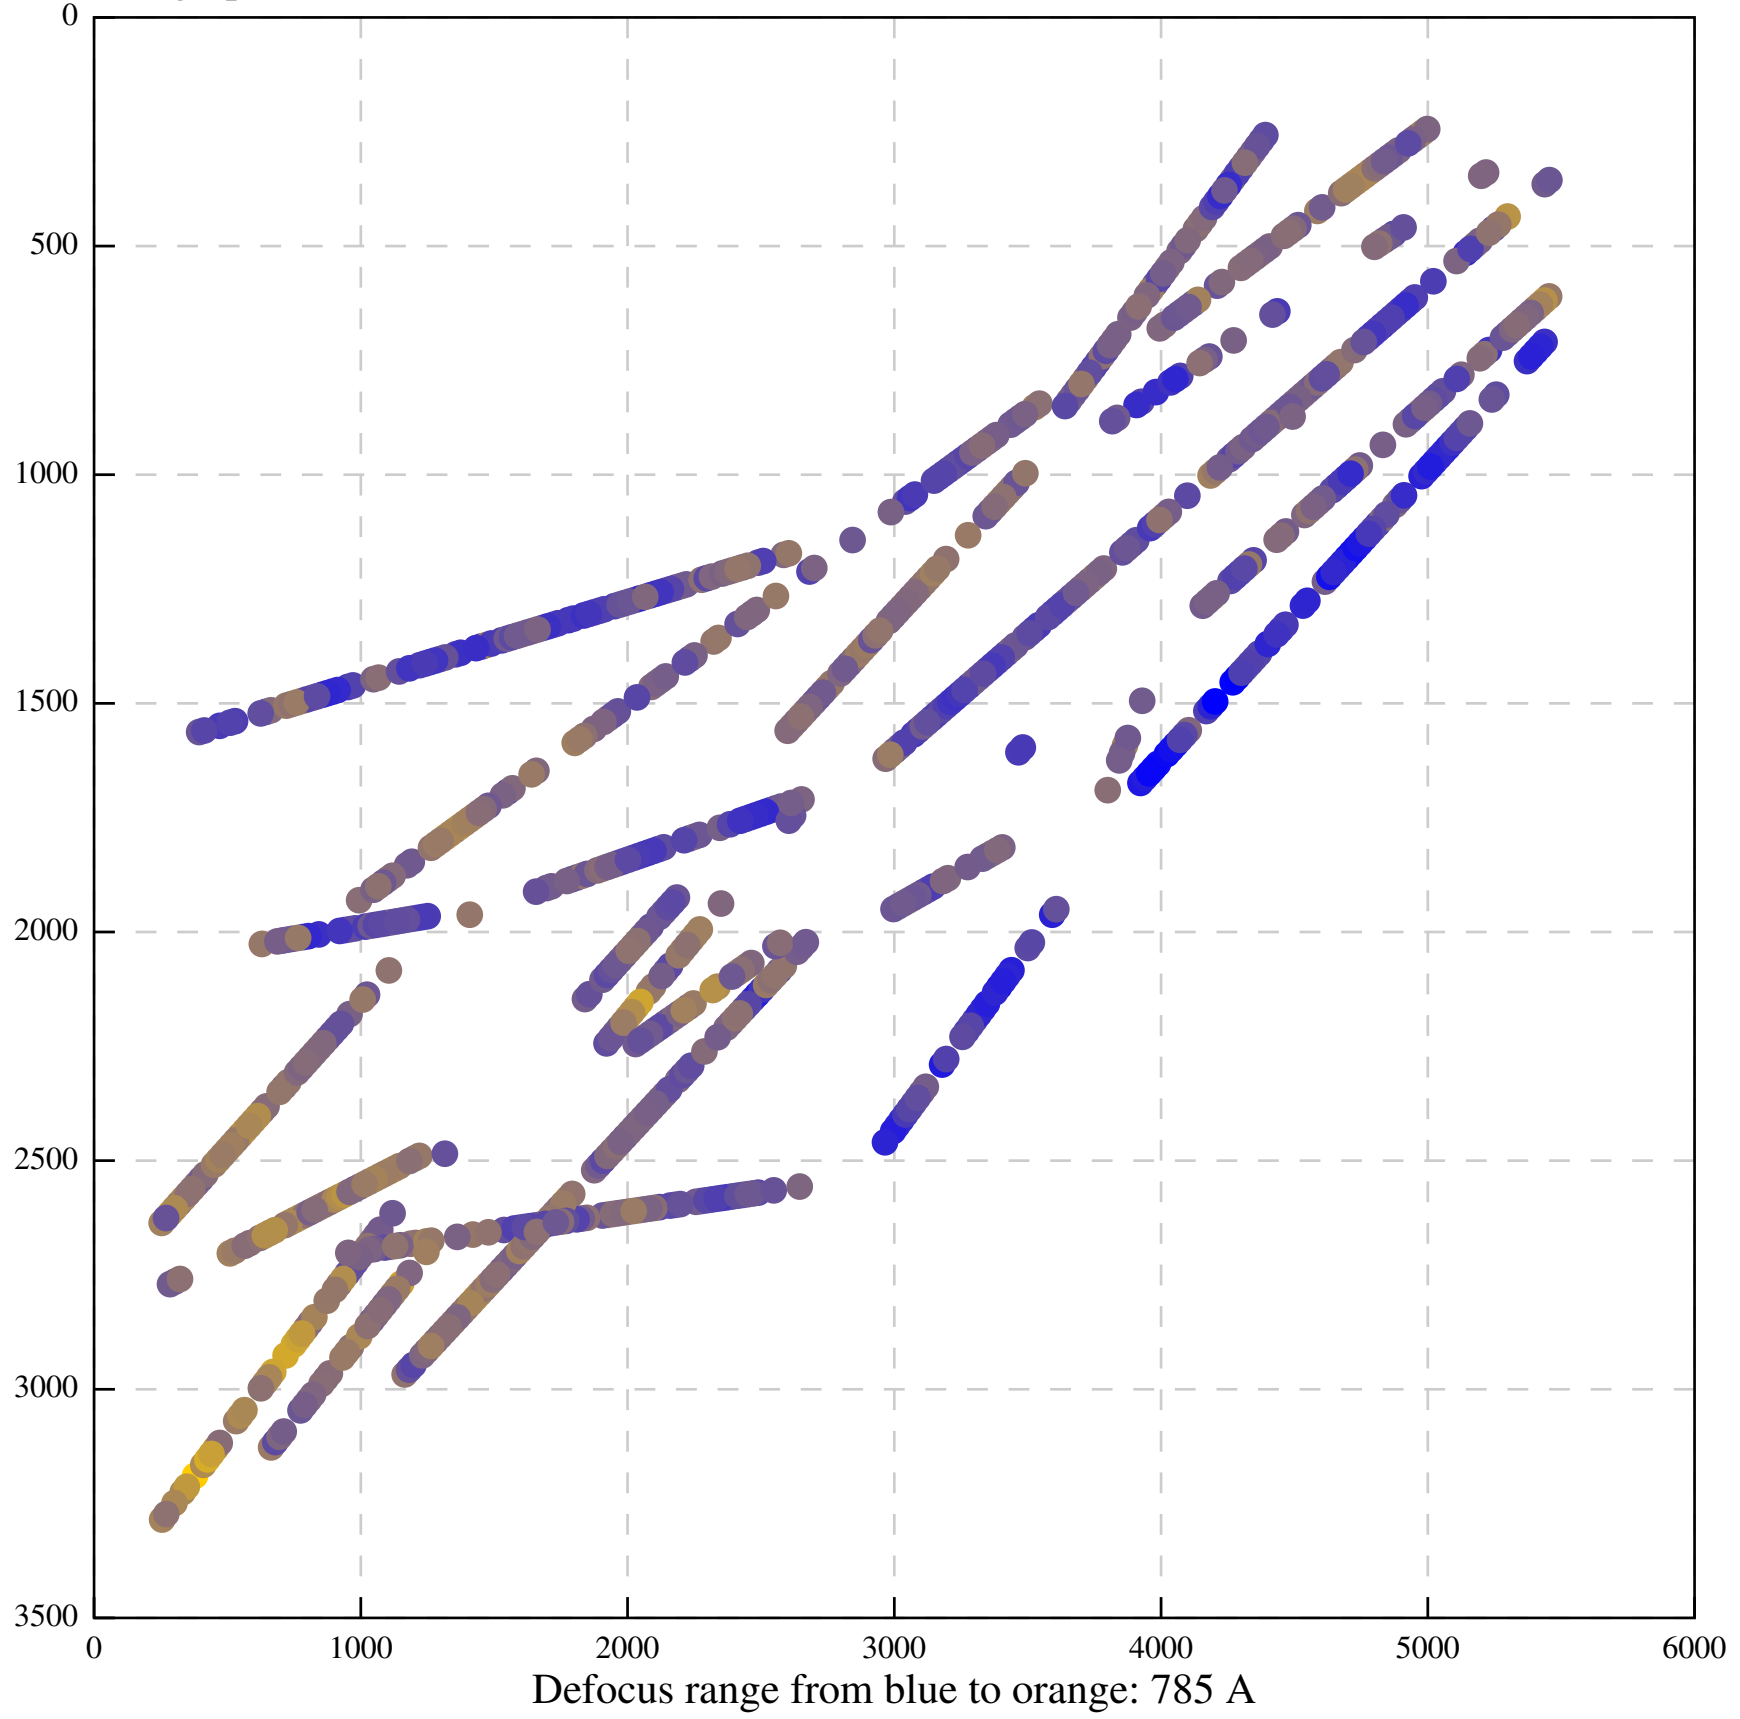

Defocus range from blue to orange: 126 A

Defocus range from blue to orange: 748 A

Defocus range from blue to orange: 274 Å

Defocus range from blue to orange: 60 A

Defocus range from blue to orange: 83 A

Defocus range from blue to orange: 328 A

Defocus range from blue to orange: 16 A

Defocus range from blue to orange: 93 A

Defocus range from blue to orange: 81 A

Defocus range from blue to orange: 121 A

Defocus range from blue to orange: 438 A

Defocus range from blue to orange: 437 A

Defocus range from blue to orange: 502 Å

Defocus range from blue to orange: 765 A

Defocus range from blue to orange: 593 A

Defocus range from blue to orange: 153 A

Defocus range from blue to orange: 171 Å

Defocus range from blue to orange: 36 A

Defocus range from blue to orange: 368 A

Defocus range from blue to orange: 412 A

Defocus range from blue to orange: 93 A

Defocus range from blue to orange: 0 Å