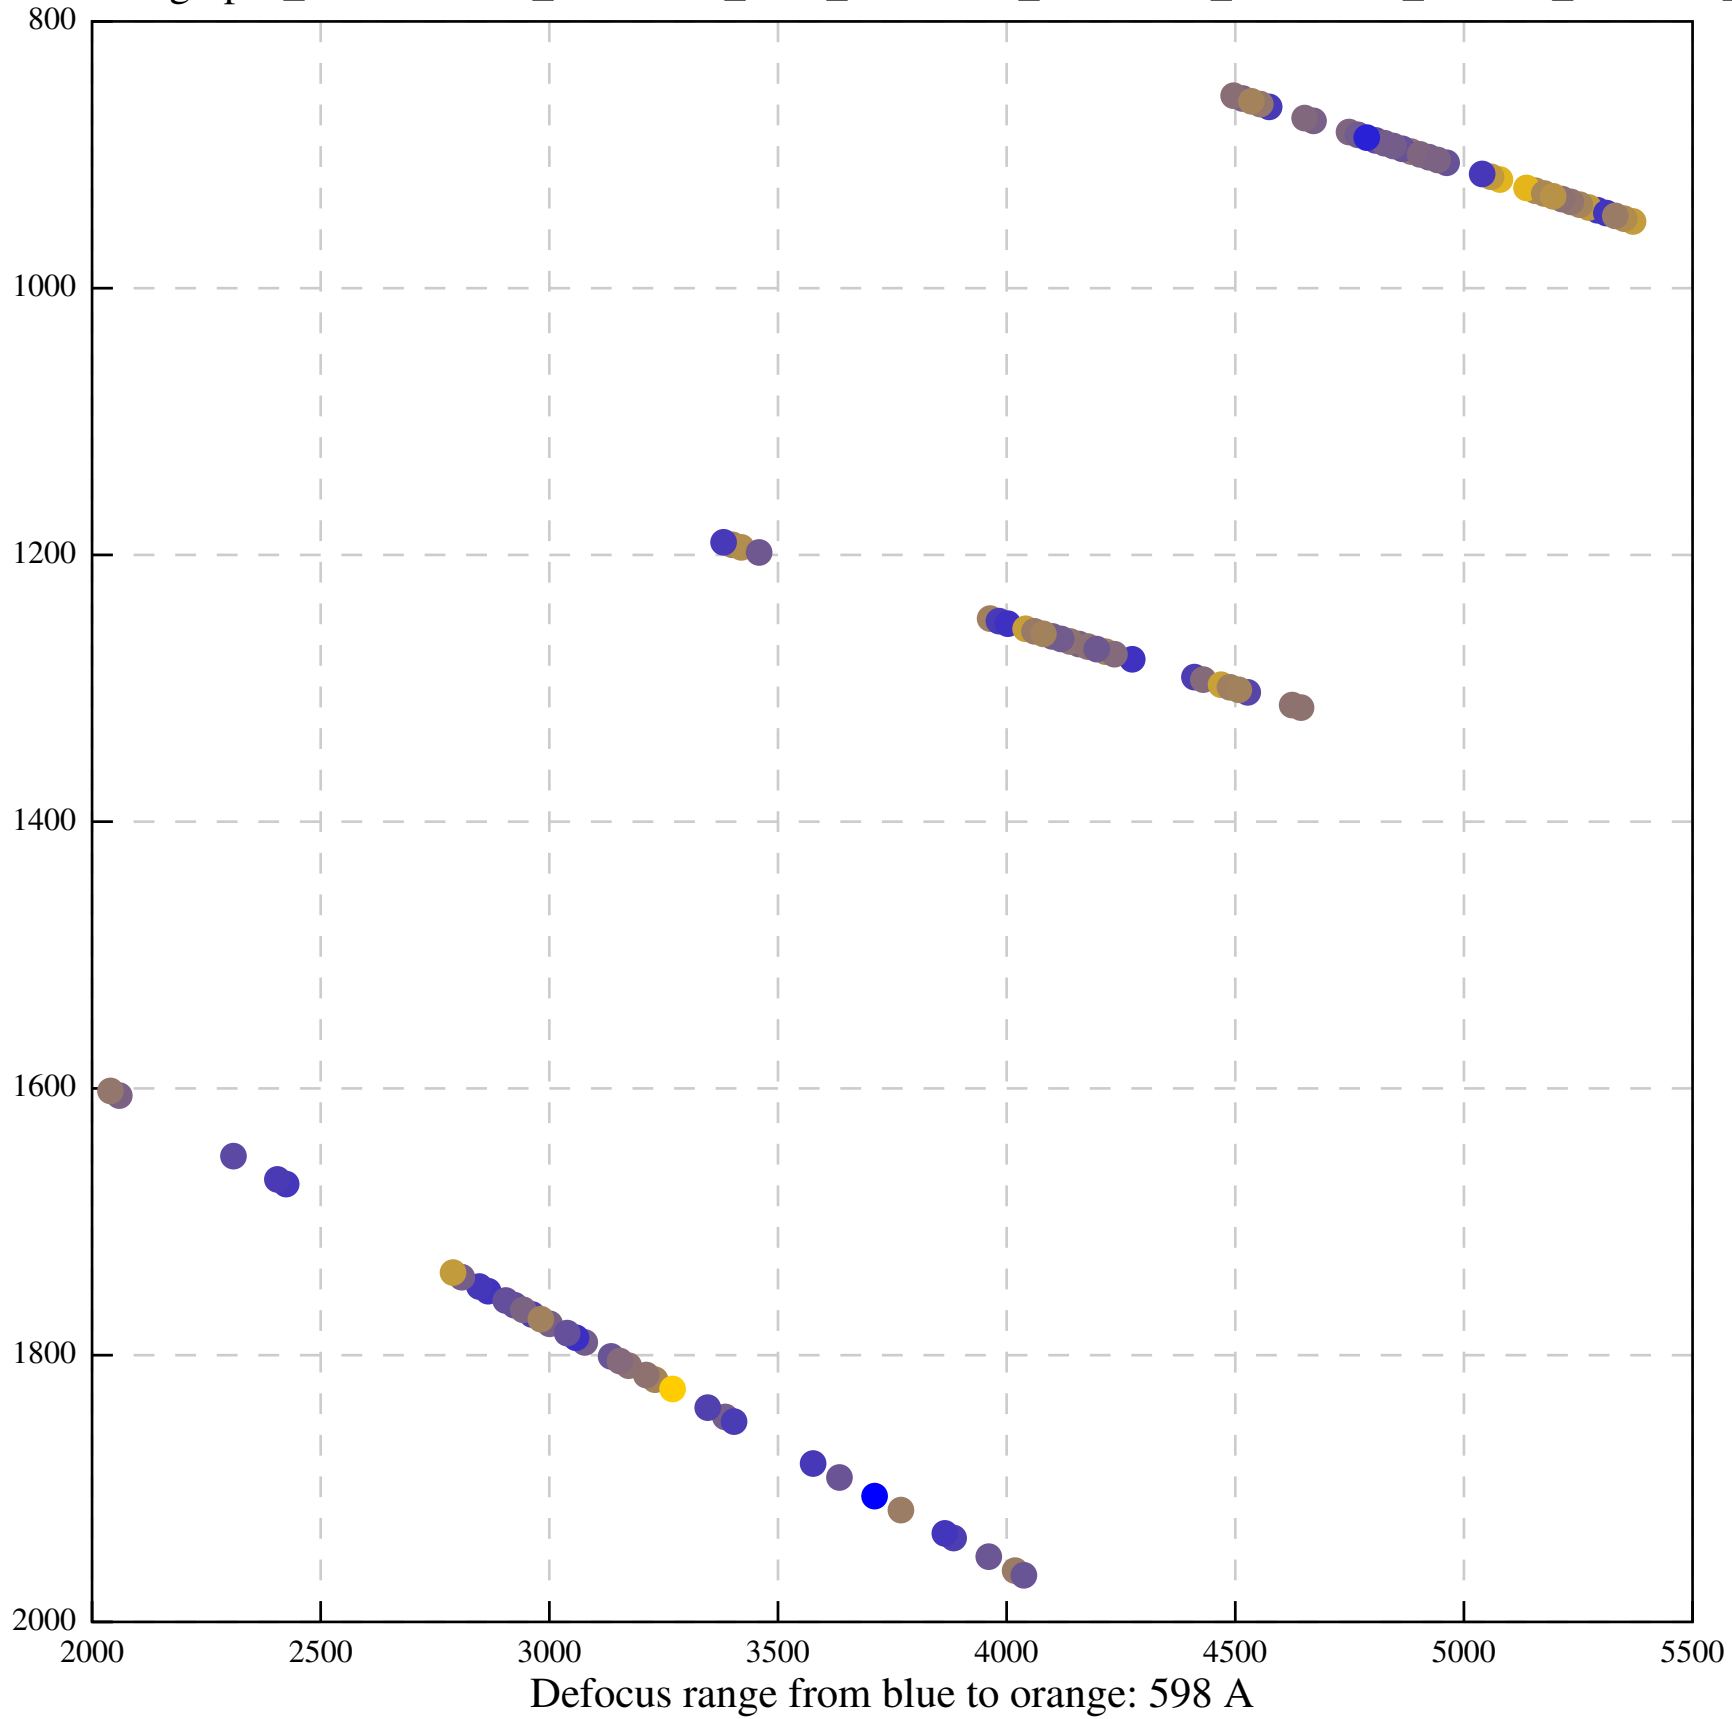

Defocus range from blue to orange: 480 A

Defocus range from blue to orange: 204 Å

Defocus range from blue to orange: 580 A

Defocus range from blue to orange: 353 A

Defocus range from blue to orange: 50 A

Defocus range from blue to orange: 286 A

Defocus range from blue to orange: 552 A

Defocus range from blue to orange: 54 A

Defocus range from blue to orange: 576 A

Defocus range from blue to orange: 69 A

Defocus range from blue to orange: 173 A

Defocus range from blue to orange: 0 A

Defocus range from blue to orange: 232 Å

Defocus range from blue to orange: 575 A

Defocus range from blue to orange: 347 A

Defocus range from blue to orange: 0 A

Defocus range from blue to orange: 487 A

Defocus range from blue to orange: 383 A

Defocus range from blue to orange: 126 A

Defocus range from blue to orange: 748 A

Defocus range from blue to orange: 274 Å

Defocus range from blue to orange: 60 A

Defocus range from blue to orange: 83 A

Defocus range from blue to orange: 328 A