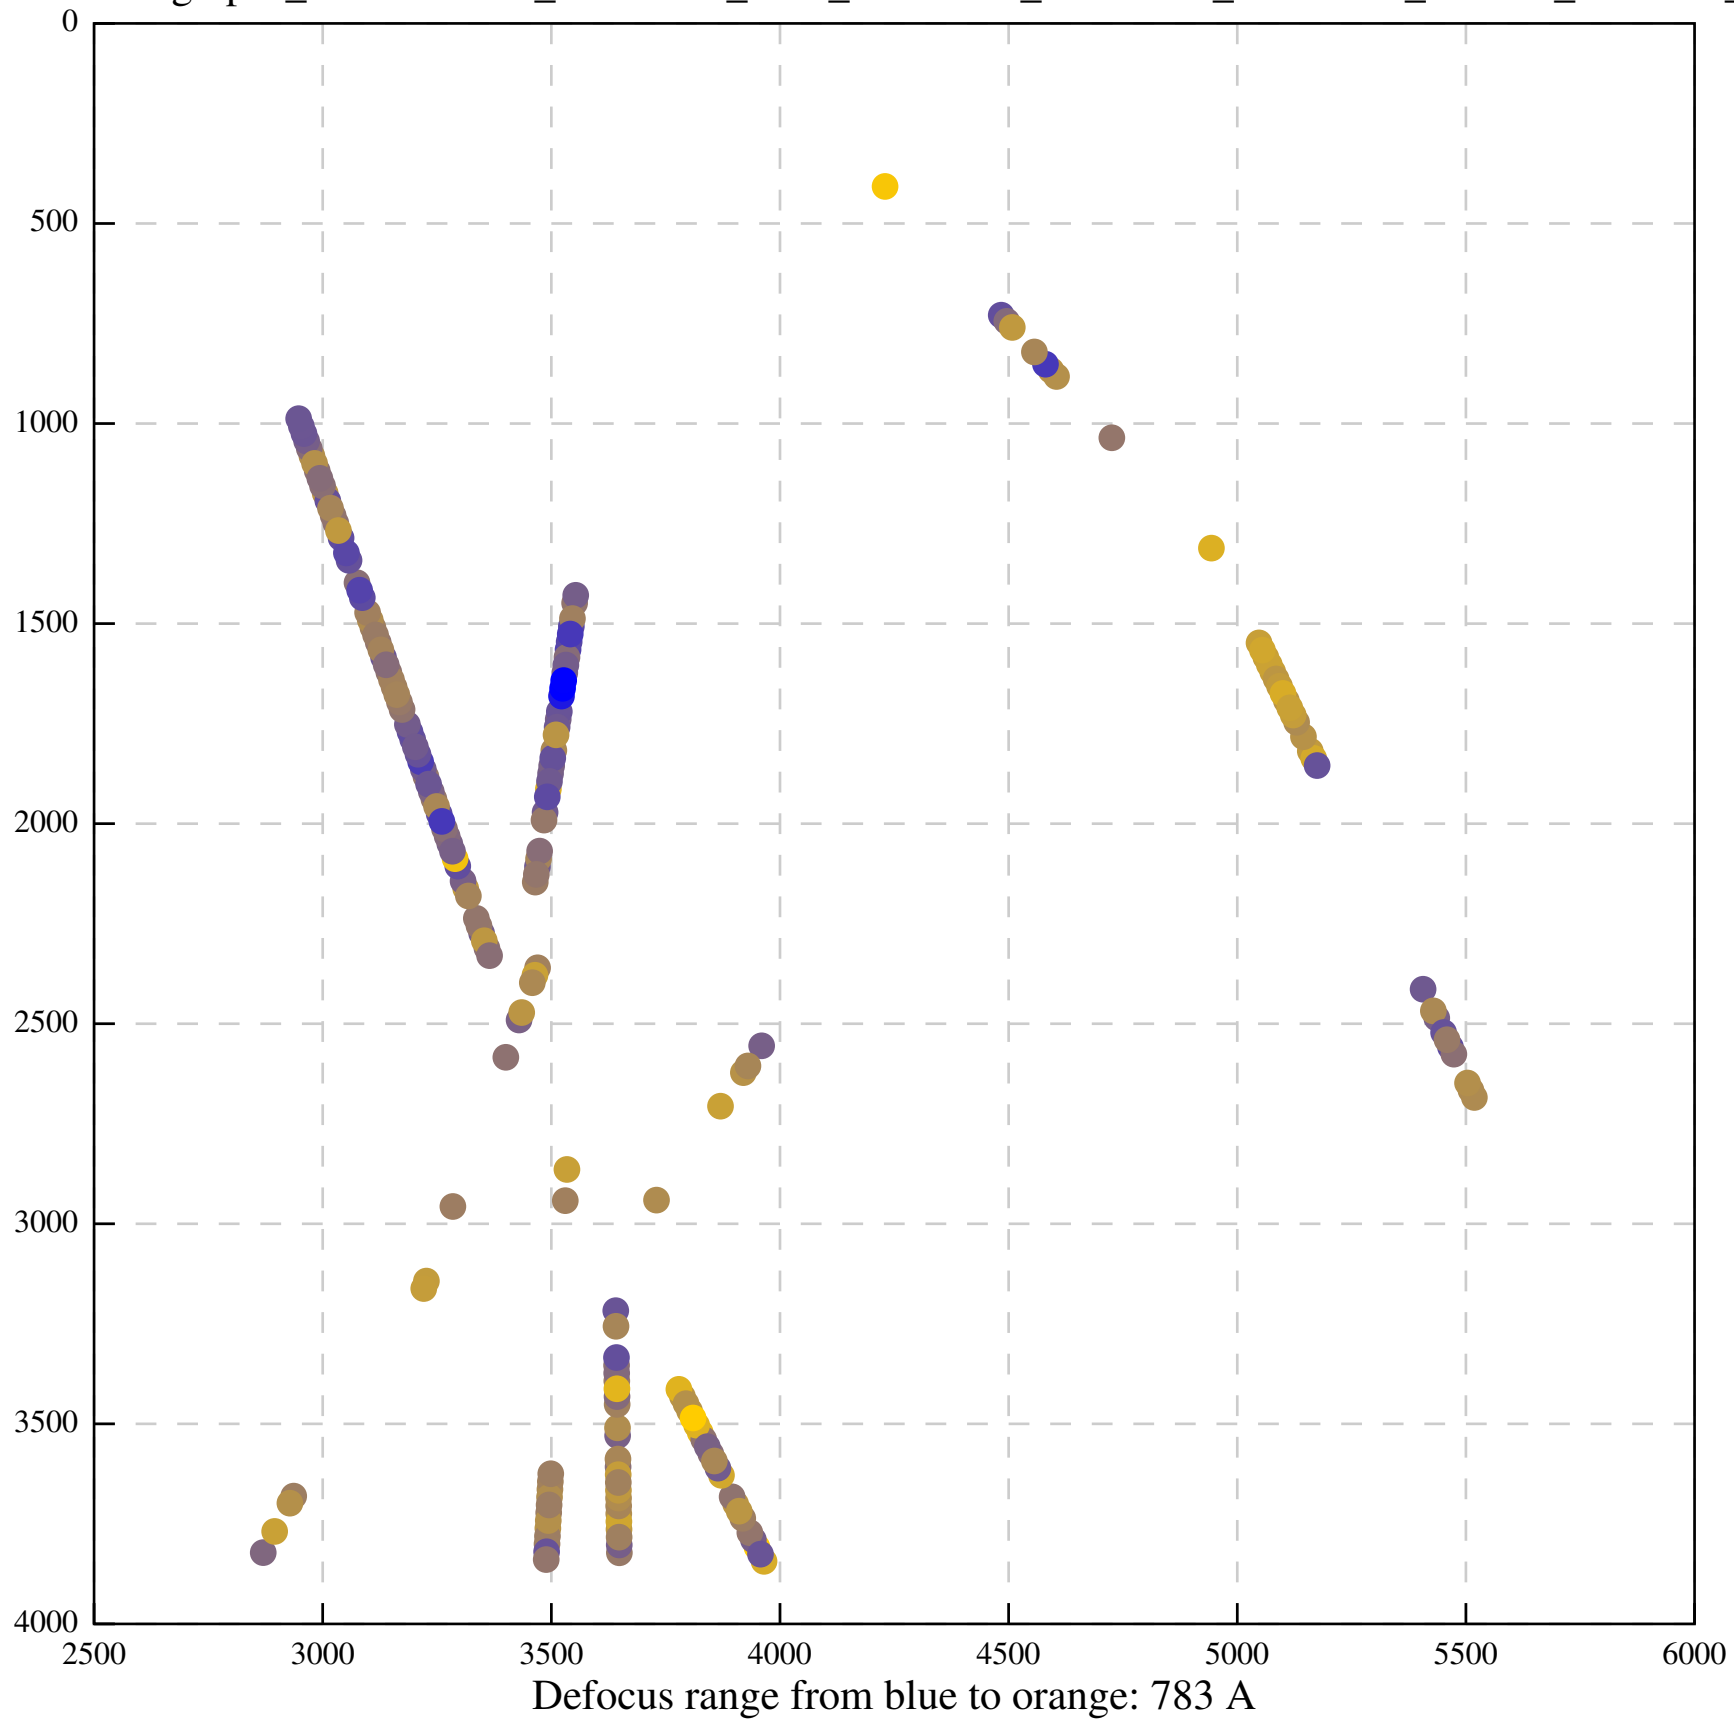

Defocus range from blue to orange: 480 A

Defocus range from blue to orange: 204 Å

Defocus range from blue to orange: 580 A

Defocus range from blue to orange: 353 A

Defocus range from blue to orange: 50 A

Defocus range from blue to orange: 286 A

Defocus range from blue to orange: 552 A

Defocus range from blue to orange: 54 A

Defocus range from blue to orange: 576 A

Defocus range from blue to orange: 69 A

Defocus range from blue to orange: 173 A

Defocus range from blue to orange: 0 A

Defocus range from blue to orange: 232 Å

Defocus range from blue to orange: 575 A

Defocus range from blue to orange: 347 A

Defocus range from blue to orange: 0 A

Defocus range from blue to orange: 487 A

Defocus range from blue to orange: 383 A

Defocus range from blue to orange: 126 A

Defocus range from blue to orange: 748 A

Defocus range from blue to orange: 274 Å

Defocus range from blue to orange: 60 A

Defocus range from blue to orange: 83 A

Defocus range from blue to orange: 328 A