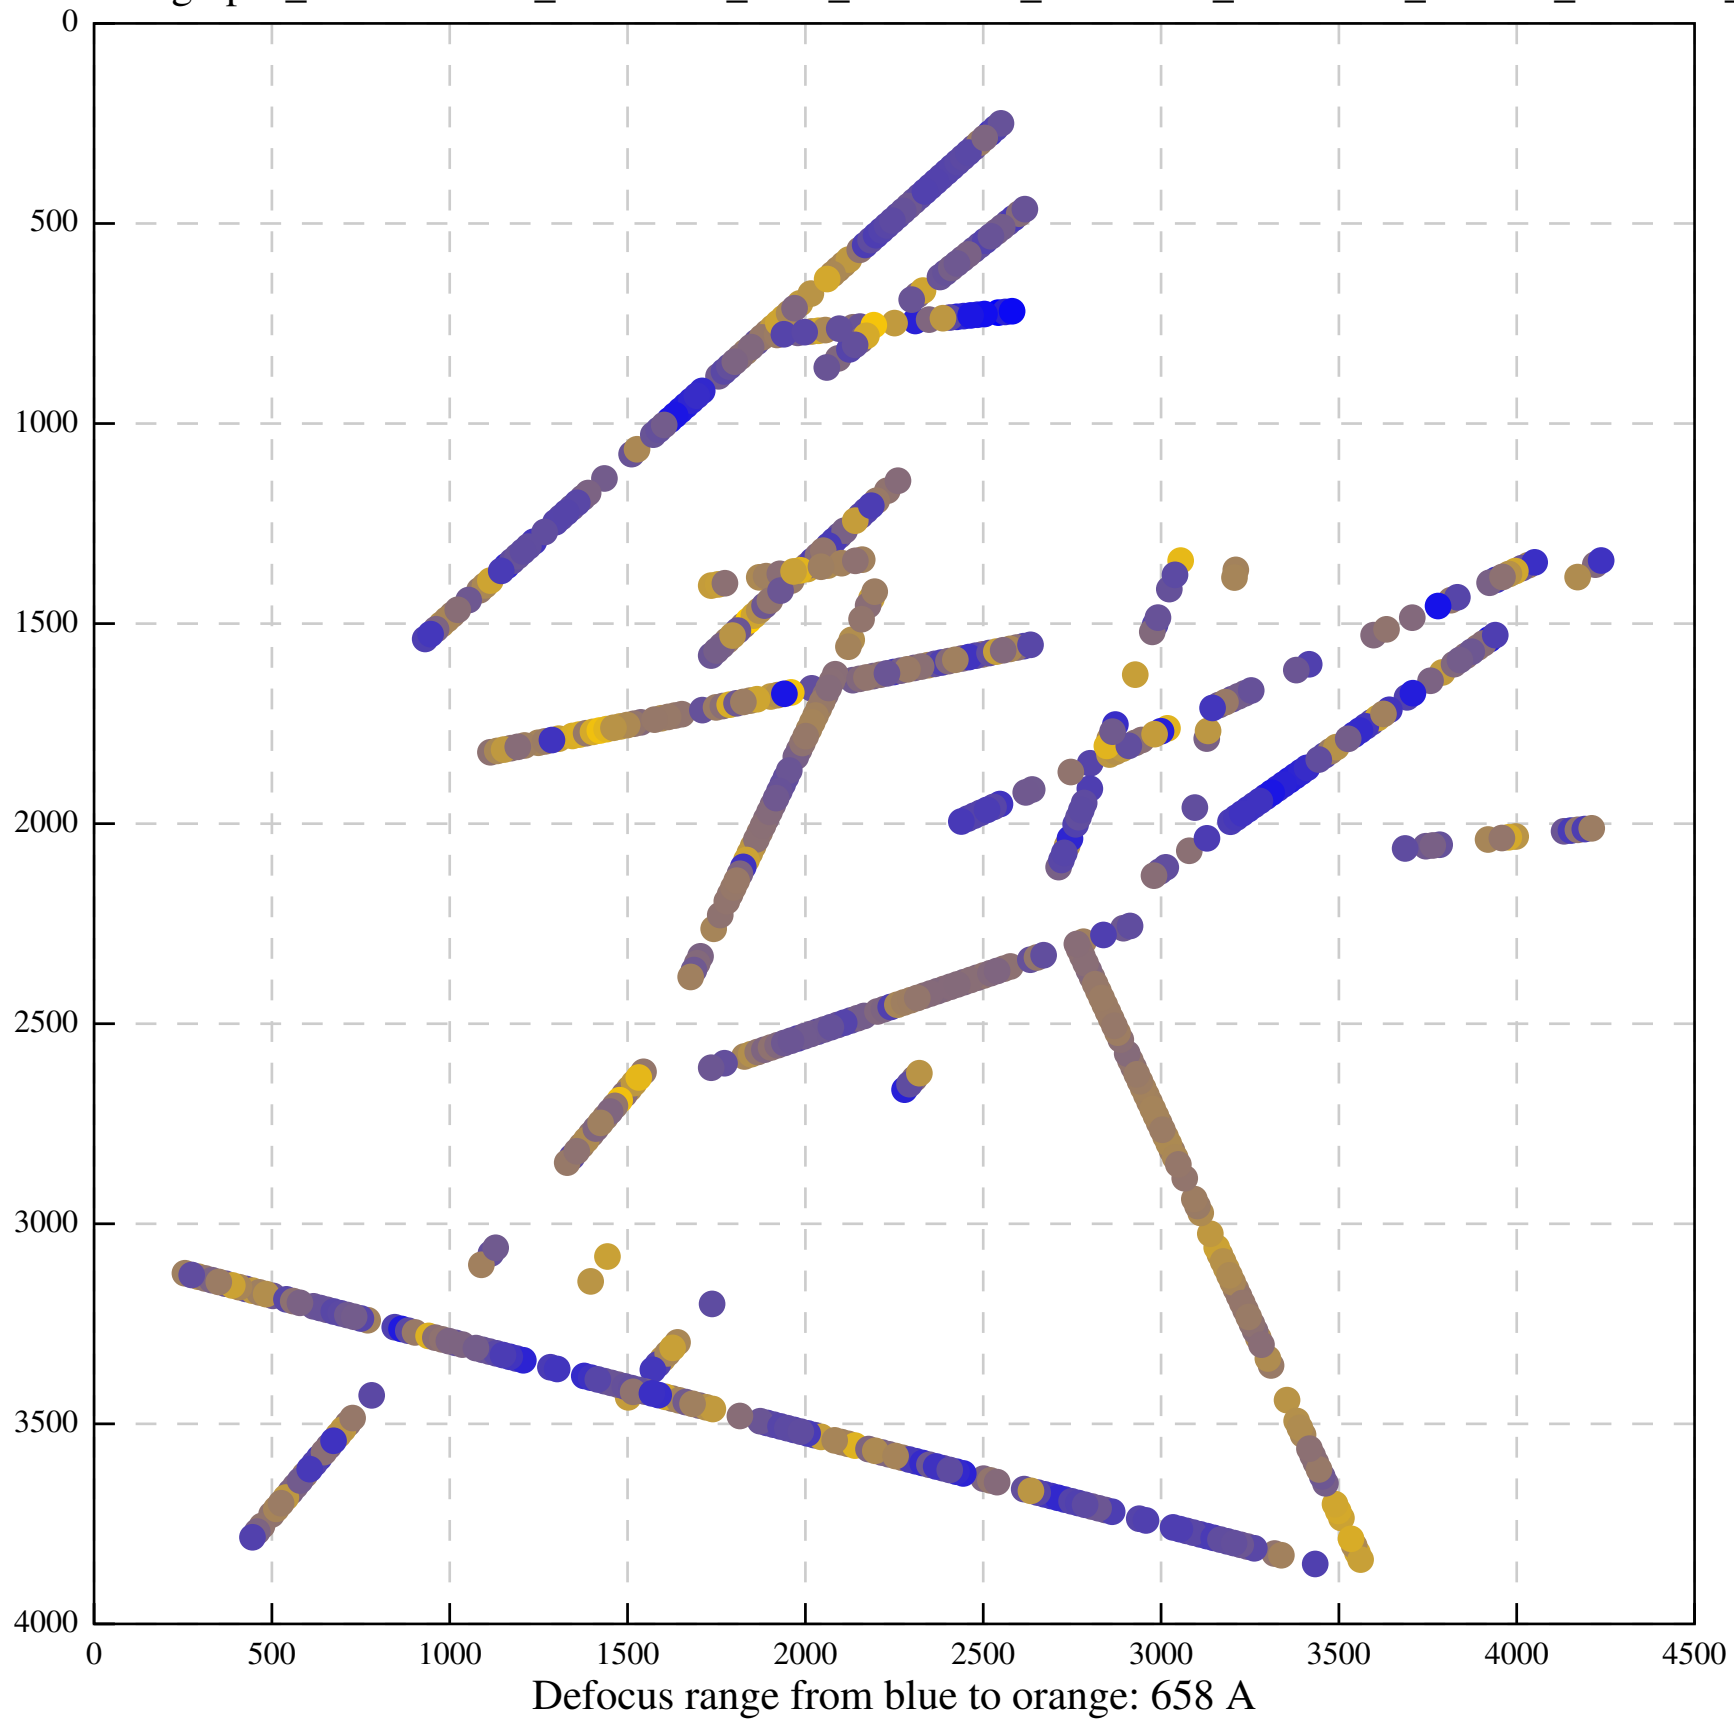

Defocus range from blue to orange: 126 A

Defocus range from blue to orange: 748 A

Defocus range from blue to orange: 274 Å

Defocus range from blue to orange: 60 A

Defocus range from blue to orange: 83 A

Defocus range from blue to orange: 328 A

Defocus range from blue to orange: 16 A

Defocus range from blue to orange: 93 A

Defocus range from blue to orange: 81 A

Defocus range from blue to orange: 121 A

Defocus range from blue to orange: 438 A

Defocus range from blue to orange: 437 A

Defocus range from blue to orange: 502 Å

Defocus range from blue to orange: 765 A

Defocus range from blue to orange: 593 A

Defocus range from blue to orange: 153 A

Defocus range from blue to orange: 171 Å

Defocus range from blue to orange: 36 A

Defocus range from blue to orange: 368 A

Defocus range from blue to orange: 412 A

Defocus range from blue to orange: 93 A

Defocus range from blue to orange: 0 Å