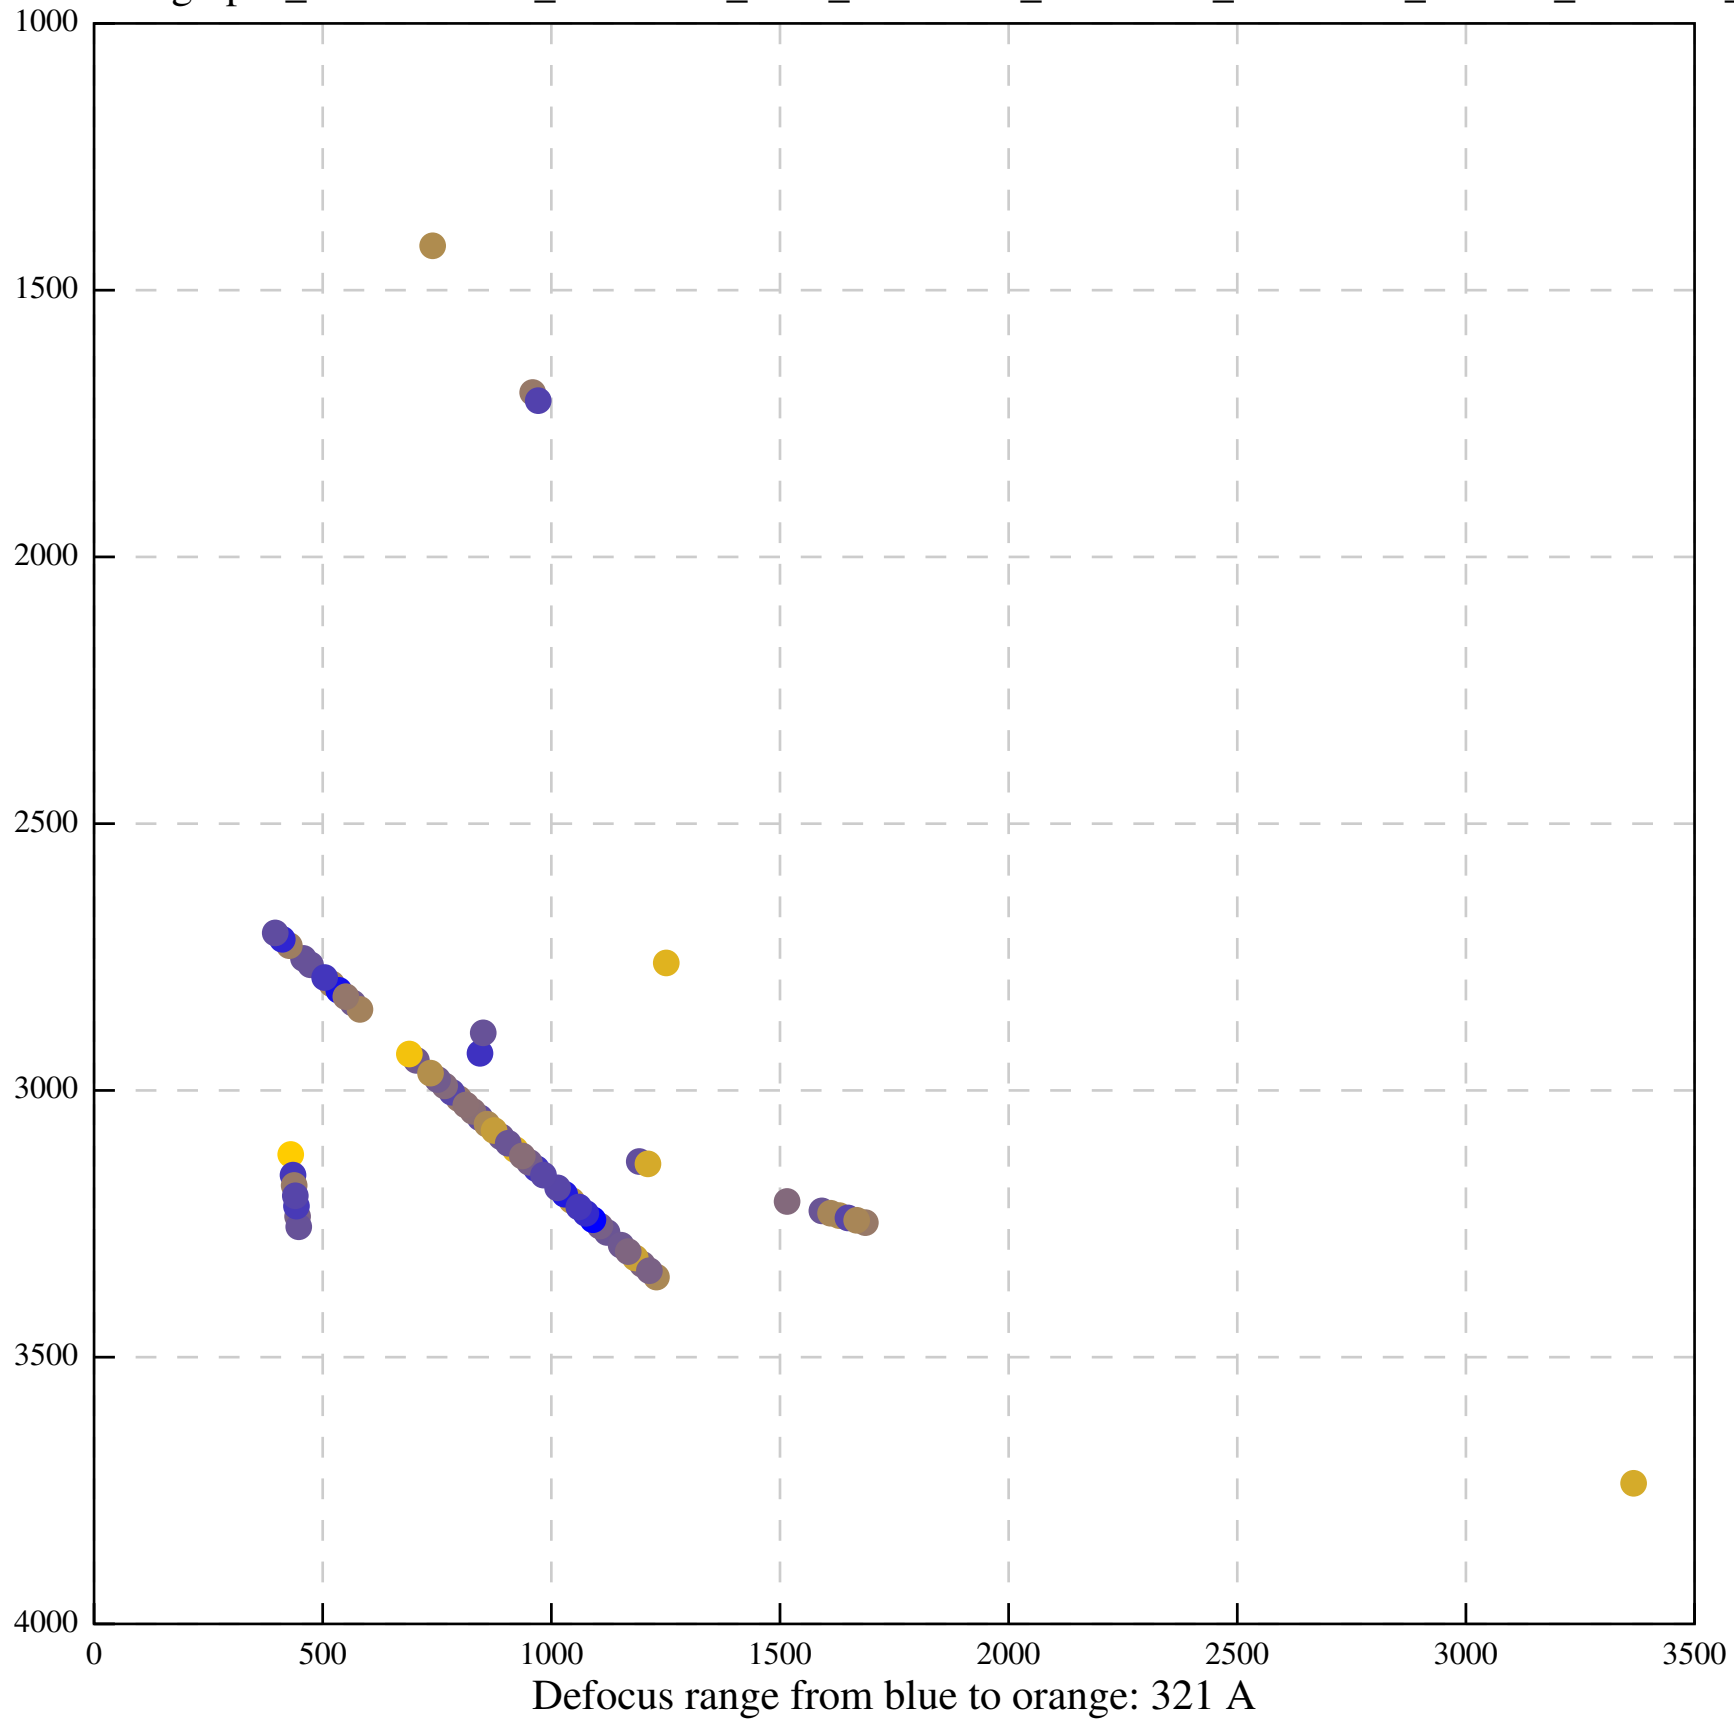

Defocus range from blue to orange: 126 A

Defocus range from blue to orange: 748 A

Defocus range from blue to orange: 274 Å

Defocus range from blue to orange: 60 A

Defocus range from blue to orange: 83 A

Defocus range from blue to orange: 328 A

Defocus range from blue to orange: 16 A

Defocus range from blue to orange: 93 A

Defocus range from blue to orange: 81 A

Defocus range from blue to orange: 121 A

Defocus range from blue to orange: 438 A

Defocus range from blue to orange: 437 A

Defocus range from blue to orange: 502 Å

Defocus range from blue to orange: 765 A

Defocus range from blue to orange: 593 A

Defocus range from blue to orange: 153 A

Defocus range from blue to orange: 171 Å

Defocus range from blue to orange: 36 A

Defocus range from blue to orange: 368 A

Defocus range from blue to orange: 412 A

Defocus range from blue to orange: 93 A

Defocus range from blue to orange: 0 Å