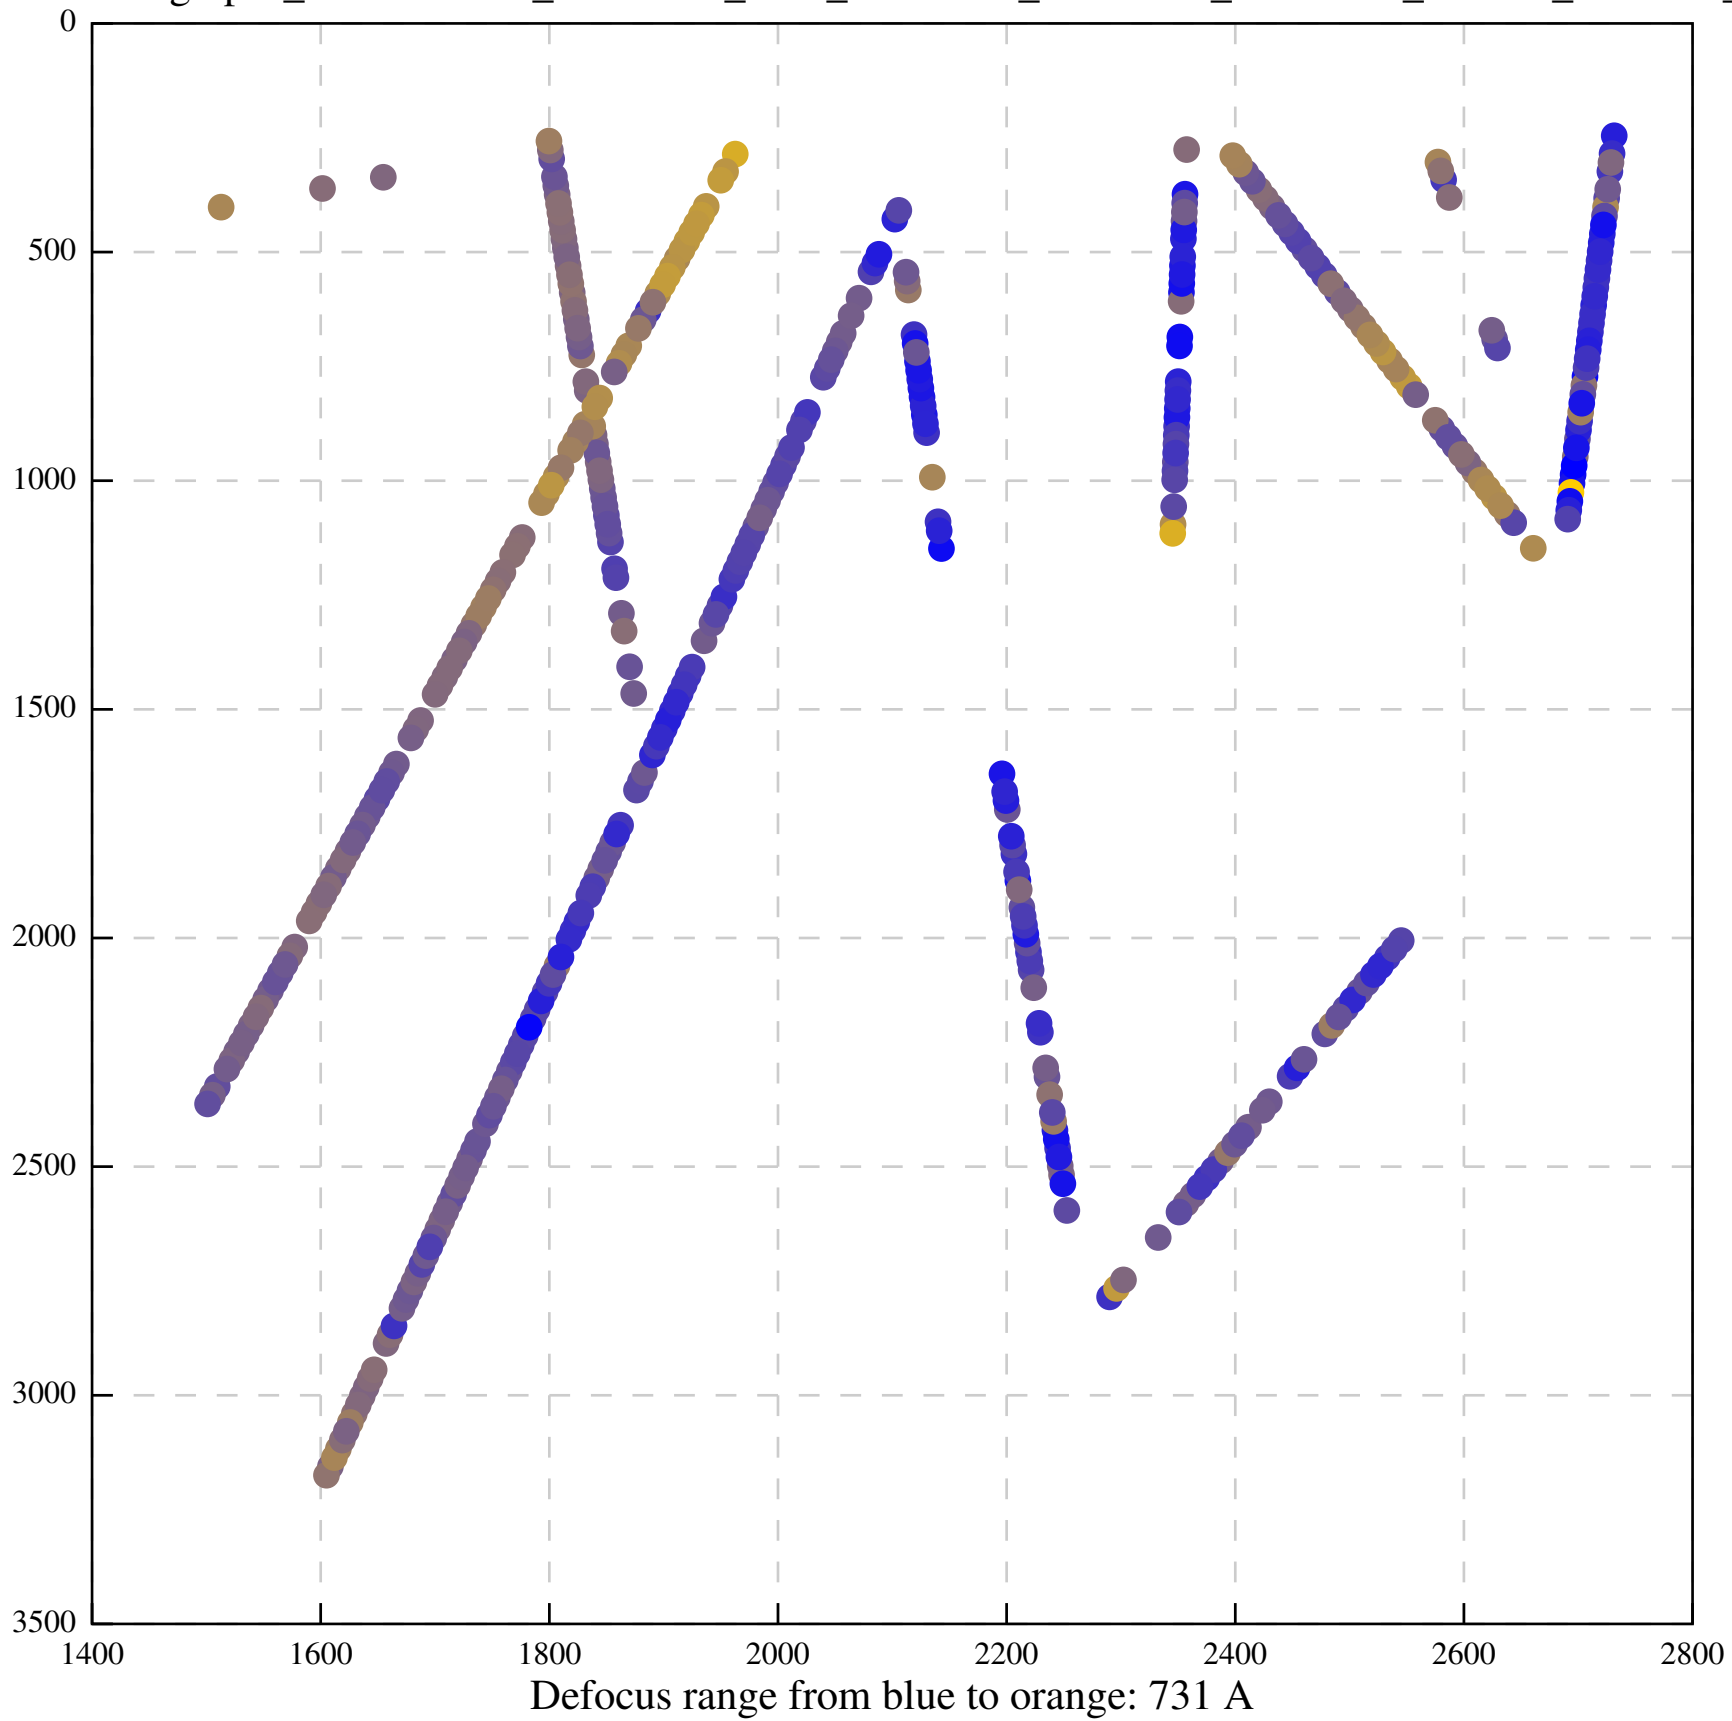

Defocus range from blue to orange: 126 A

Defocus range from blue to orange: 748 A

Defocus range from blue to orange: 274 Å

Defocus range from blue to orange: 60 A

Defocus range from blue to orange: 83 A

Defocus range from blue to orange: 328 A

Defocus range from blue to orange: 16 A

Defocus range from blue to orange: 93 A

Defocus range from blue to orange: 81 A

Defocus range from blue to orange: 121 A

Defocus range from blue to orange: 438 A

Defocus range from blue to orange: 437 A

Defocus range from blue to orange: 502 Å

Defocus range from blue to orange: 765 A

Defocus range from blue to orange: 593 A

Defocus range from blue to orange: 153 A

Defocus range from blue to orange: 171 Å

Defocus range from blue to orange: 36 A

Defocus range from blue to orange: 368 A

Defocus range from blue to orange: 412 A

Defocus range from blue to orange: 93 A

Defocus range from blue to orange: 0 Å