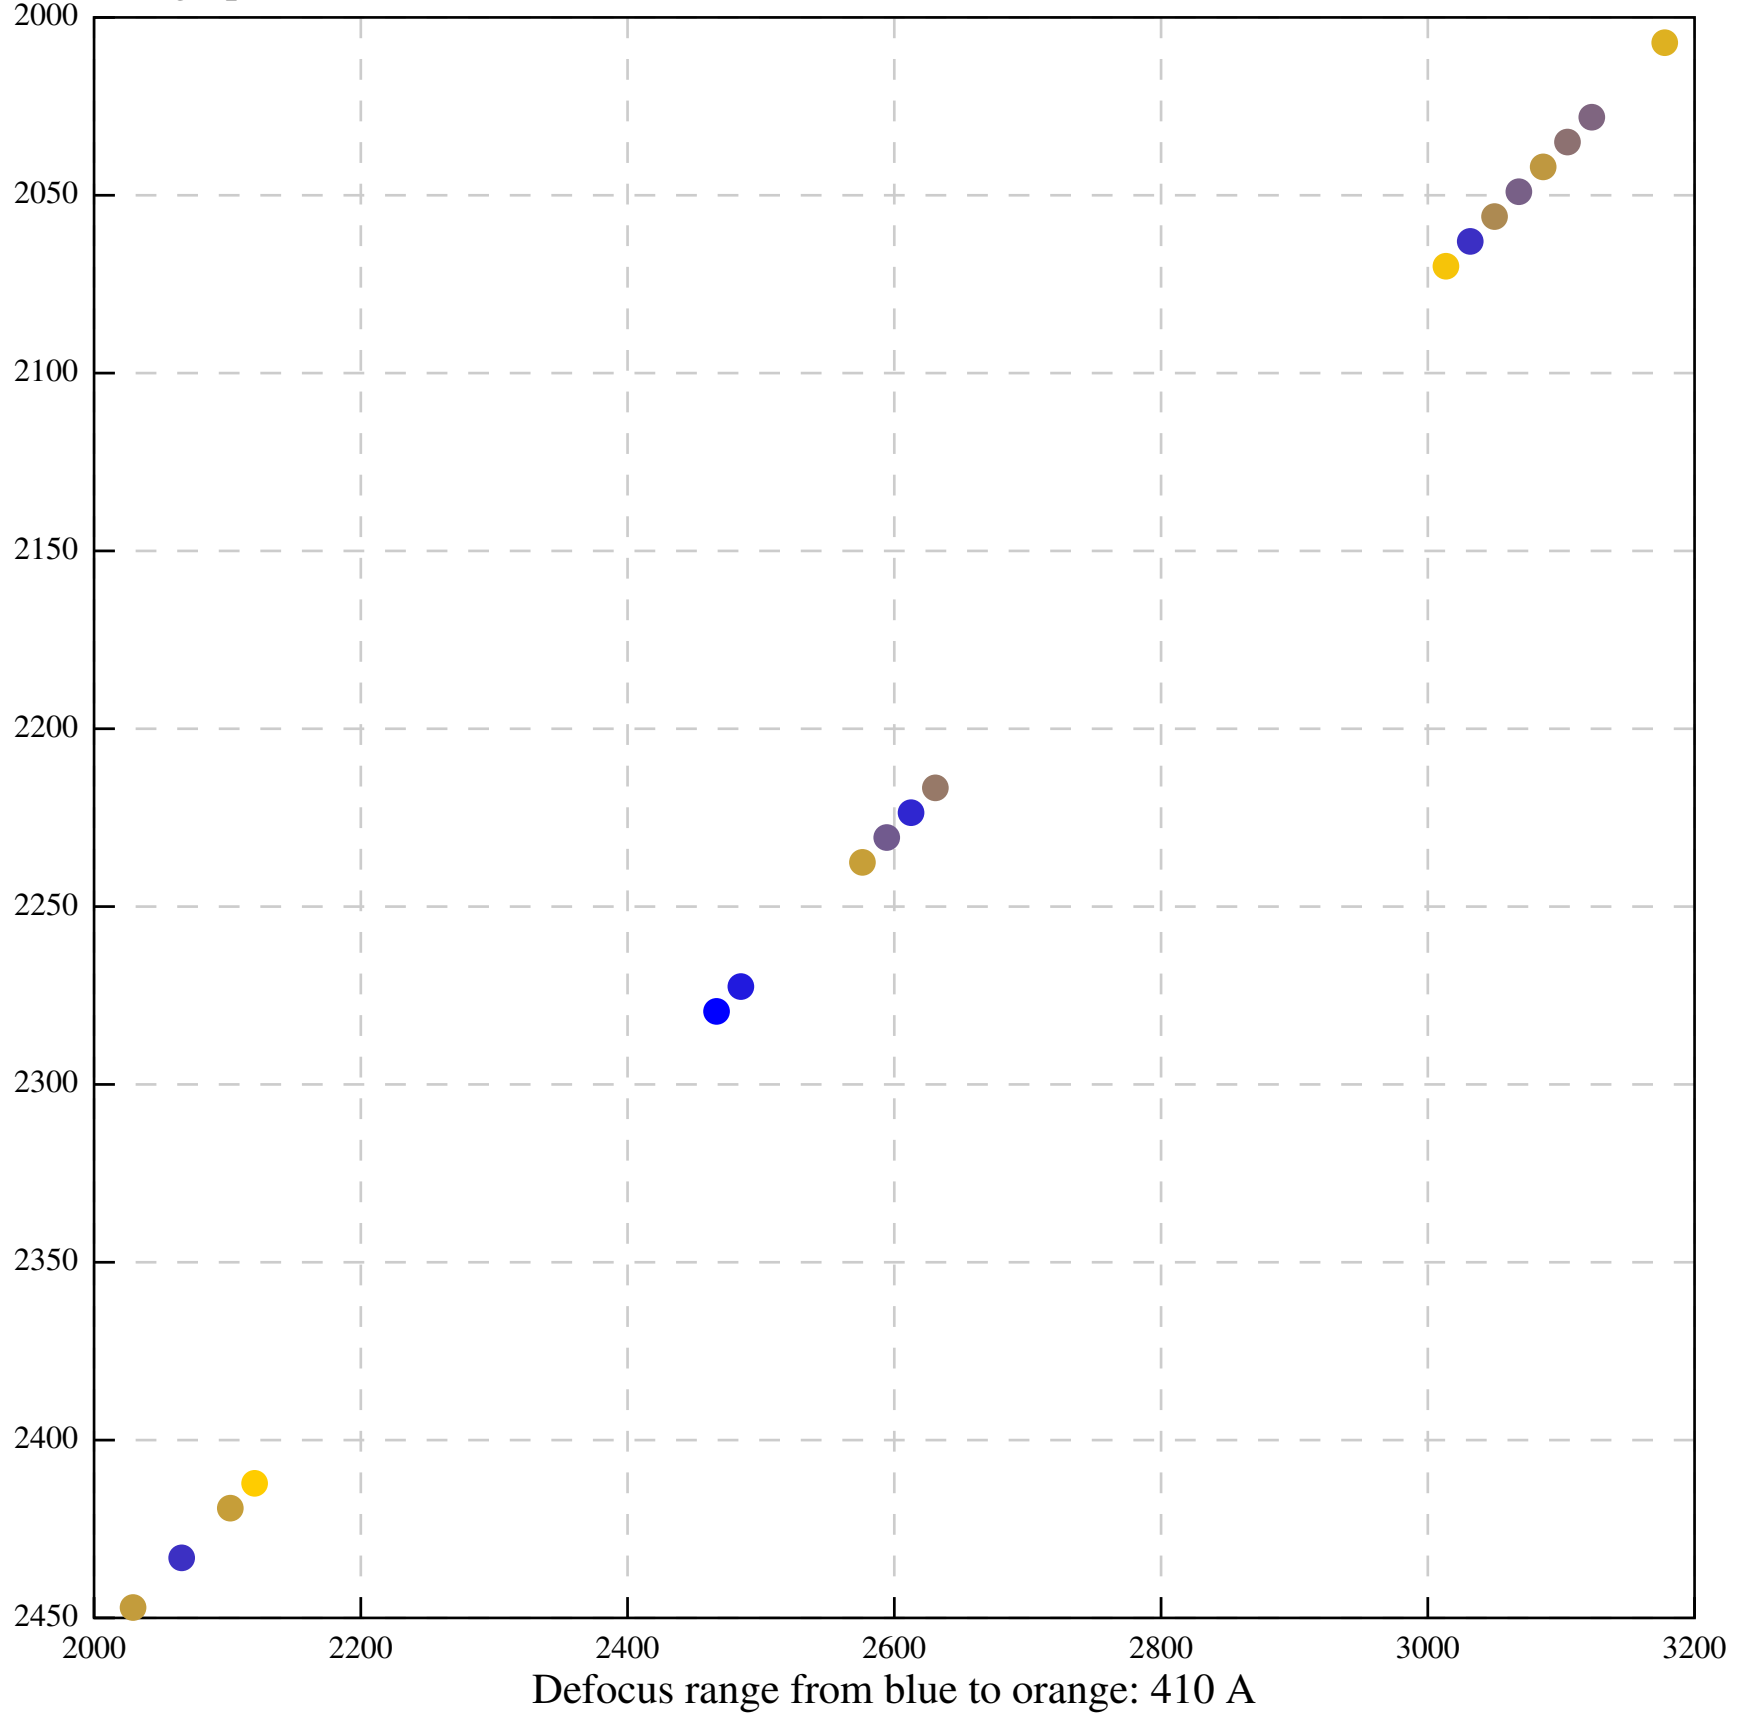

Defocus range from blue to orange: 480 A

Defocus range from blue to orange: 204 Å

Defocus range from blue to orange: 580 A

Defocus range from blue to orange: 353 A

Defocus range from blue to orange: 50 A

Defocus range from blue to orange: 286 A

Defocus range from blue to orange: 552 A

Defocus range from blue to orange: 54 A

Defocus range from blue to orange: 576 A

Defocus range from blue to orange: 69 A

Defocus range from blue to orange: 173 A

Defocus range from blue to orange: 0 A

Defocus range from blue to orange: 232 Å

Defocus range from blue to orange: 575 A

Defocus range from blue to orange: 347 A

Defocus range from blue to orange: 0 A

Defocus range from blue to orange: 487 A

Defocus range from blue to orange: 383 A