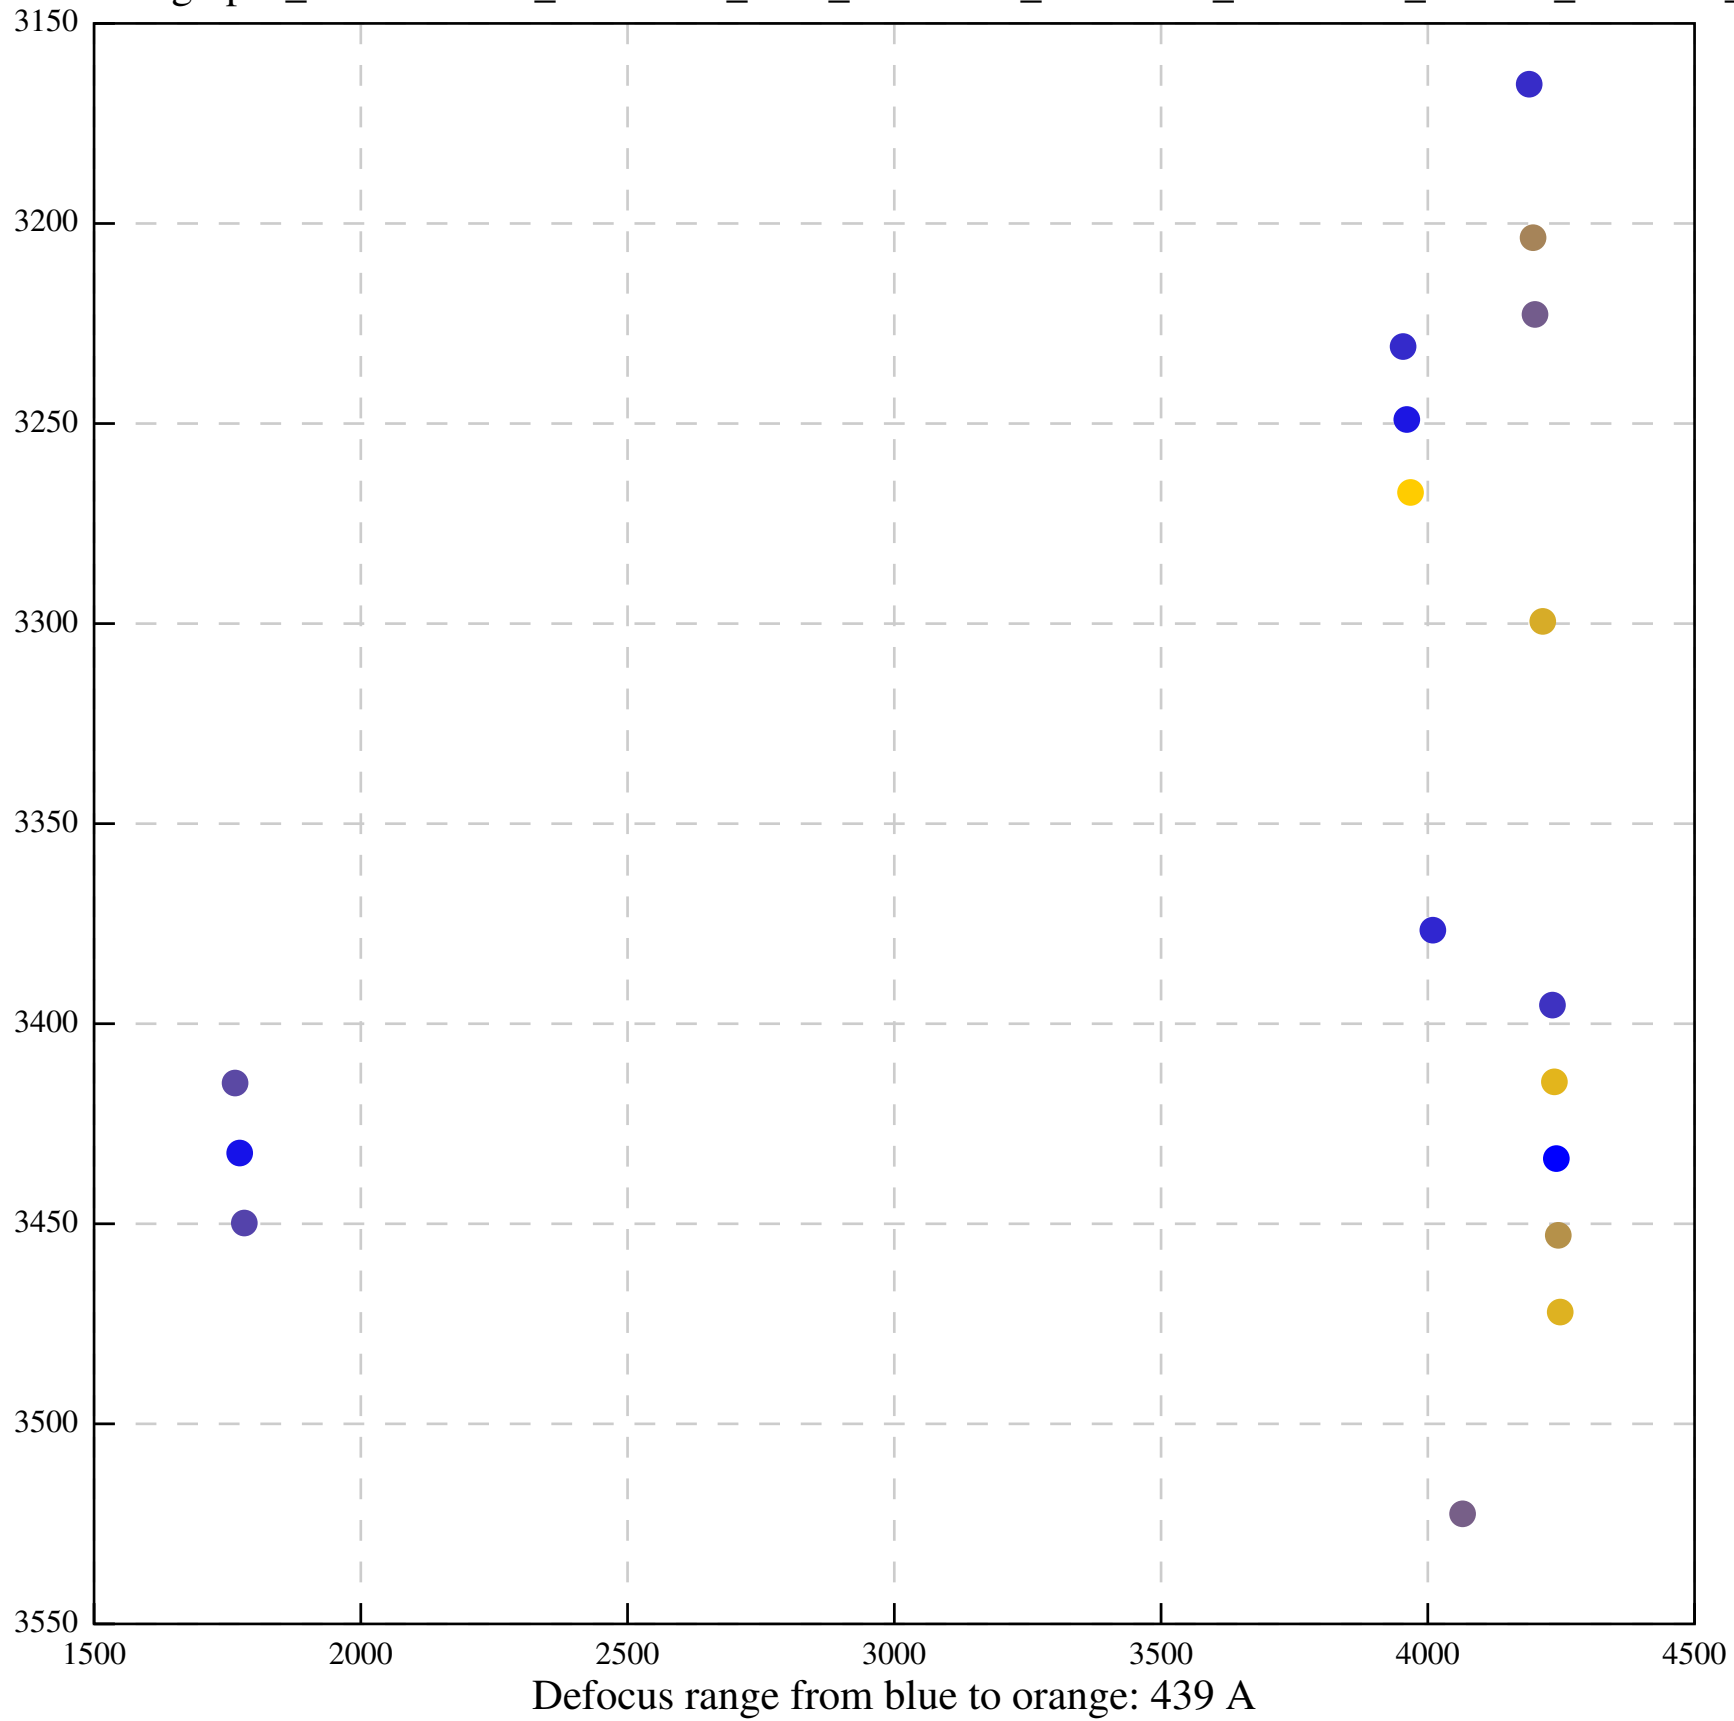

Defocus range from blue to orange: 552 A

Defocus range from blue to orange: 54 A

Defocus range from blue to orange: 576 A

Defocus range from blue to orange: 69 A

Defocus range from blue to orange: 173 A

Defocus range from blue to orange: 0 A

Defocus range from blue to orange: 232 Å

Defocus range from blue to orange: 575 A

Defocus range from blue to orange: 347 A

Defocus range from blue to orange: 0 A

Defocus range from blue to orange: 487 A

Defocus range from blue to orange: 383 A

Defocus range from blue to orange: 126 A

Defocus range from blue to orange: 748 A

Defocus range from blue to orange: 274 Å

Defocus range from blue to orange: 60 A

Defocus range from blue to orange: 83 A

Defocus range from blue to orange: 328 A

Defocus range from blue to orange: 16 A

Defocus range from blue to orange: 93 A

Defocus range from blue to orange: 81 A

Defocus range from blue to orange: 121 A

Defocus range from blue to orange: 438 A

Defocus range from blue to orange: 437 A