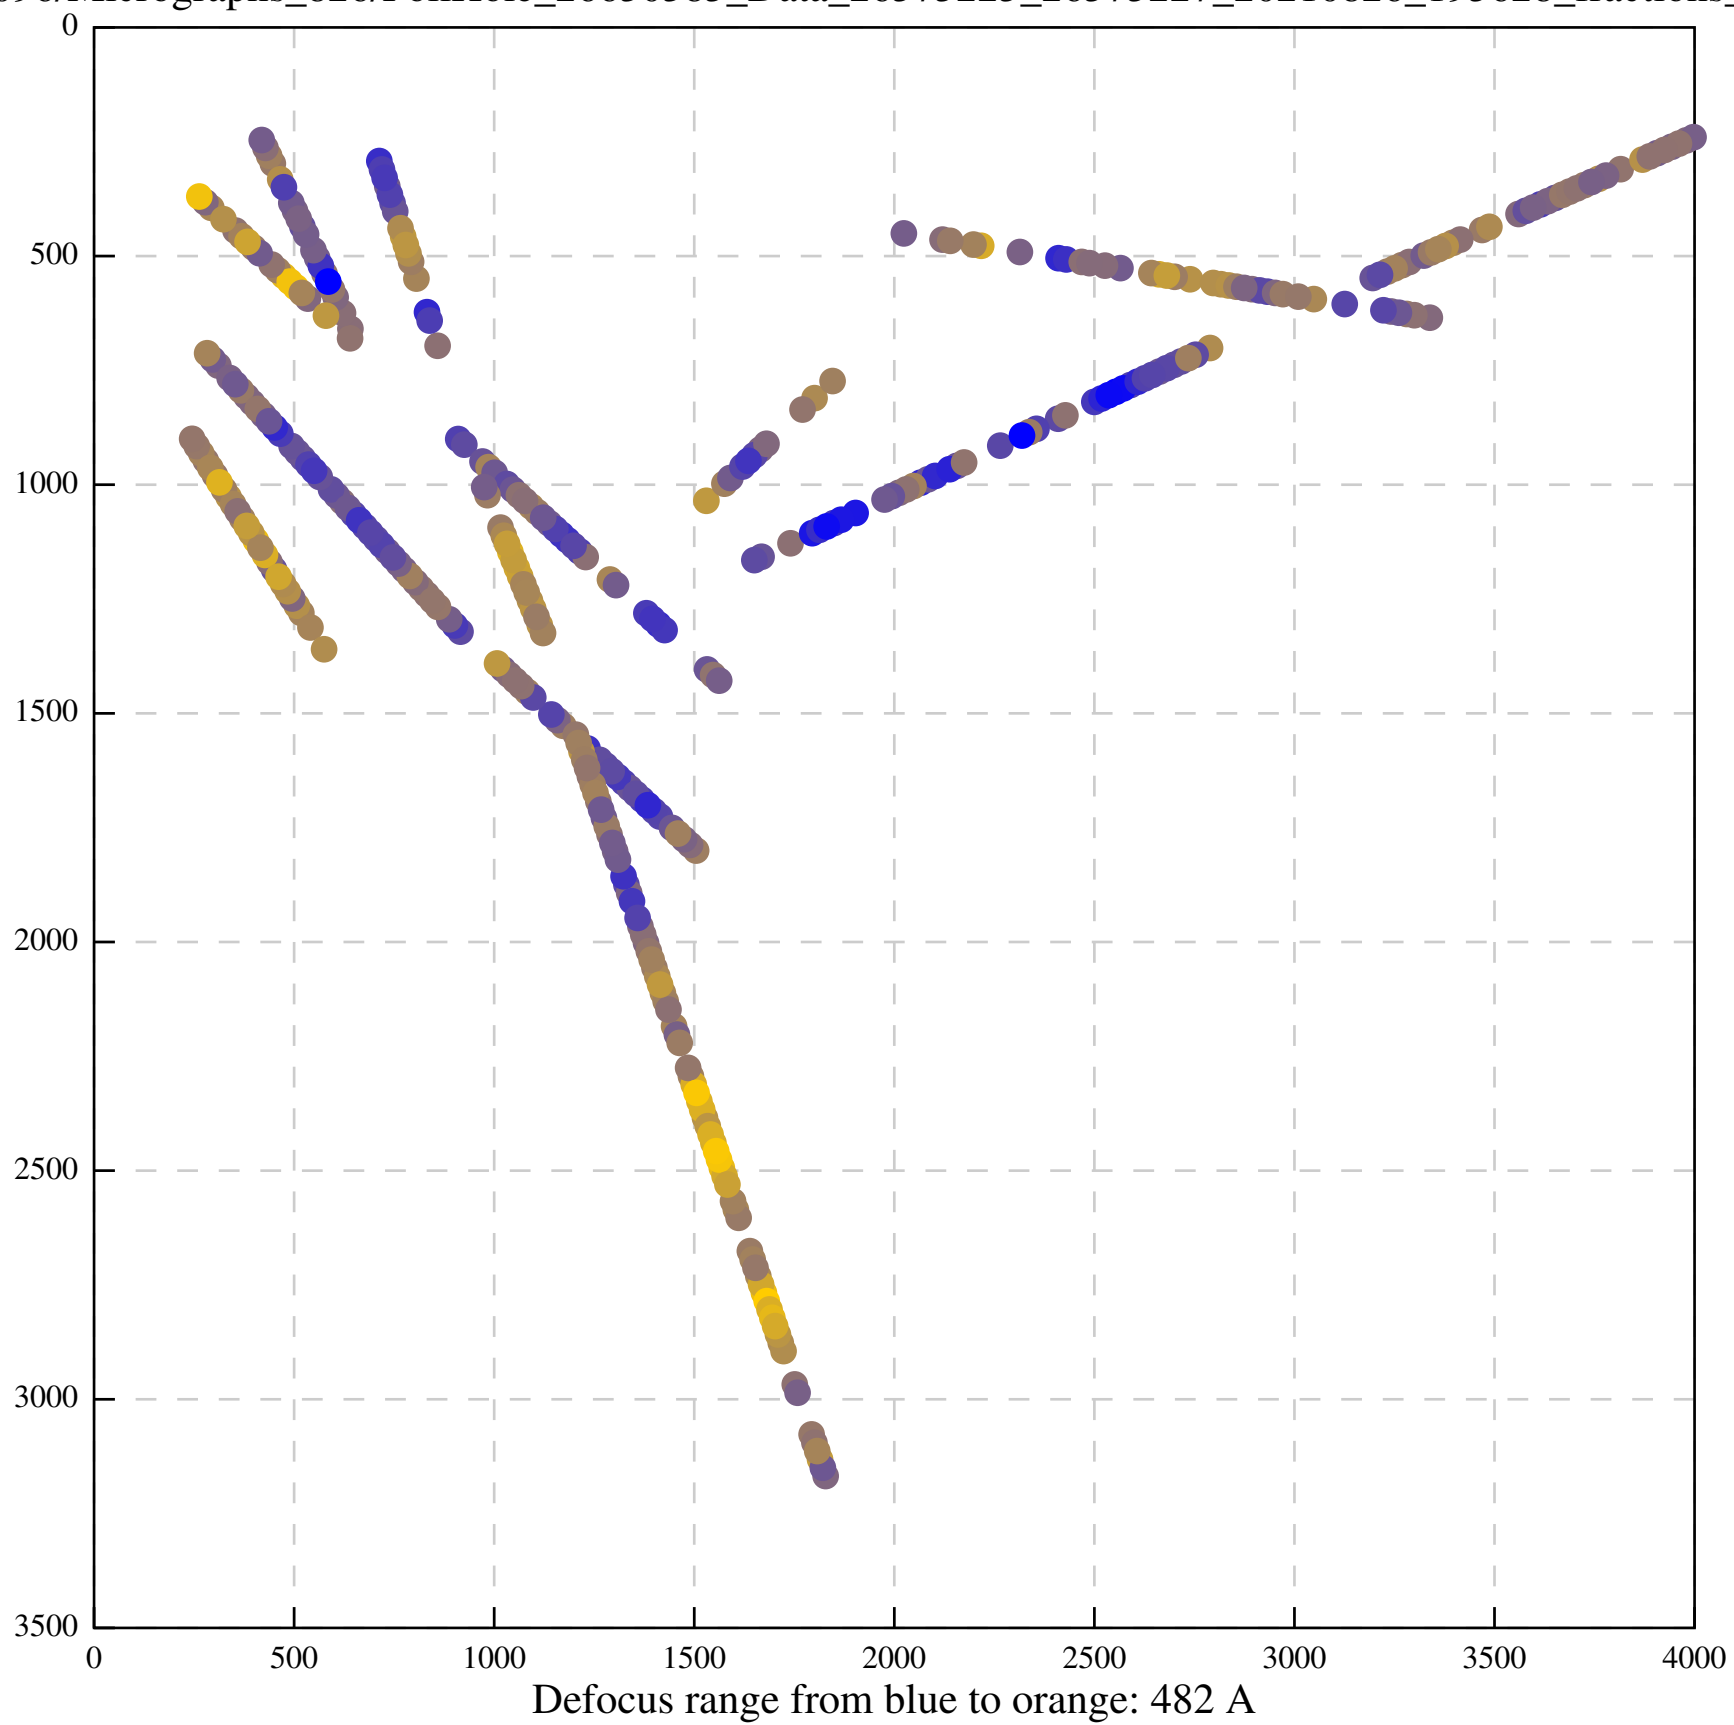

Defocus range from blue to orange: 126 A

Defocus range from blue to orange: 748 A

Defocus range from blue to orange: 274 Å

Defocus range from blue to orange: 60 A

Defocus range from blue to orange: 83 A

Defocus range from blue to orange: 328 A

Defocus range from blue to orange: 16 A

Defocus range from blue to orange: 93 A

Defocus range from blue to orange: 81 A

Defocus range from blue to orange: 121 A

Defocus range from blue to orange: 438 A

Defocus range from blue to orange: 437 A

Defocus range from blue to orange: 502 Å

Defocus range from blue to orange: 765 A

Defocus range from blue to orange: 593 A

Defocus range from blue to orange: 153 A

Defocus range from blue to orange: 171 Å

Defocus range from blue to orange: 36 A

Defocus range from blue to orange: 368 A

Defocus range from blue to orange: 412 A

Defocus range from blue to orange: 93 A

Defocus range from blue to orange: 0 Å