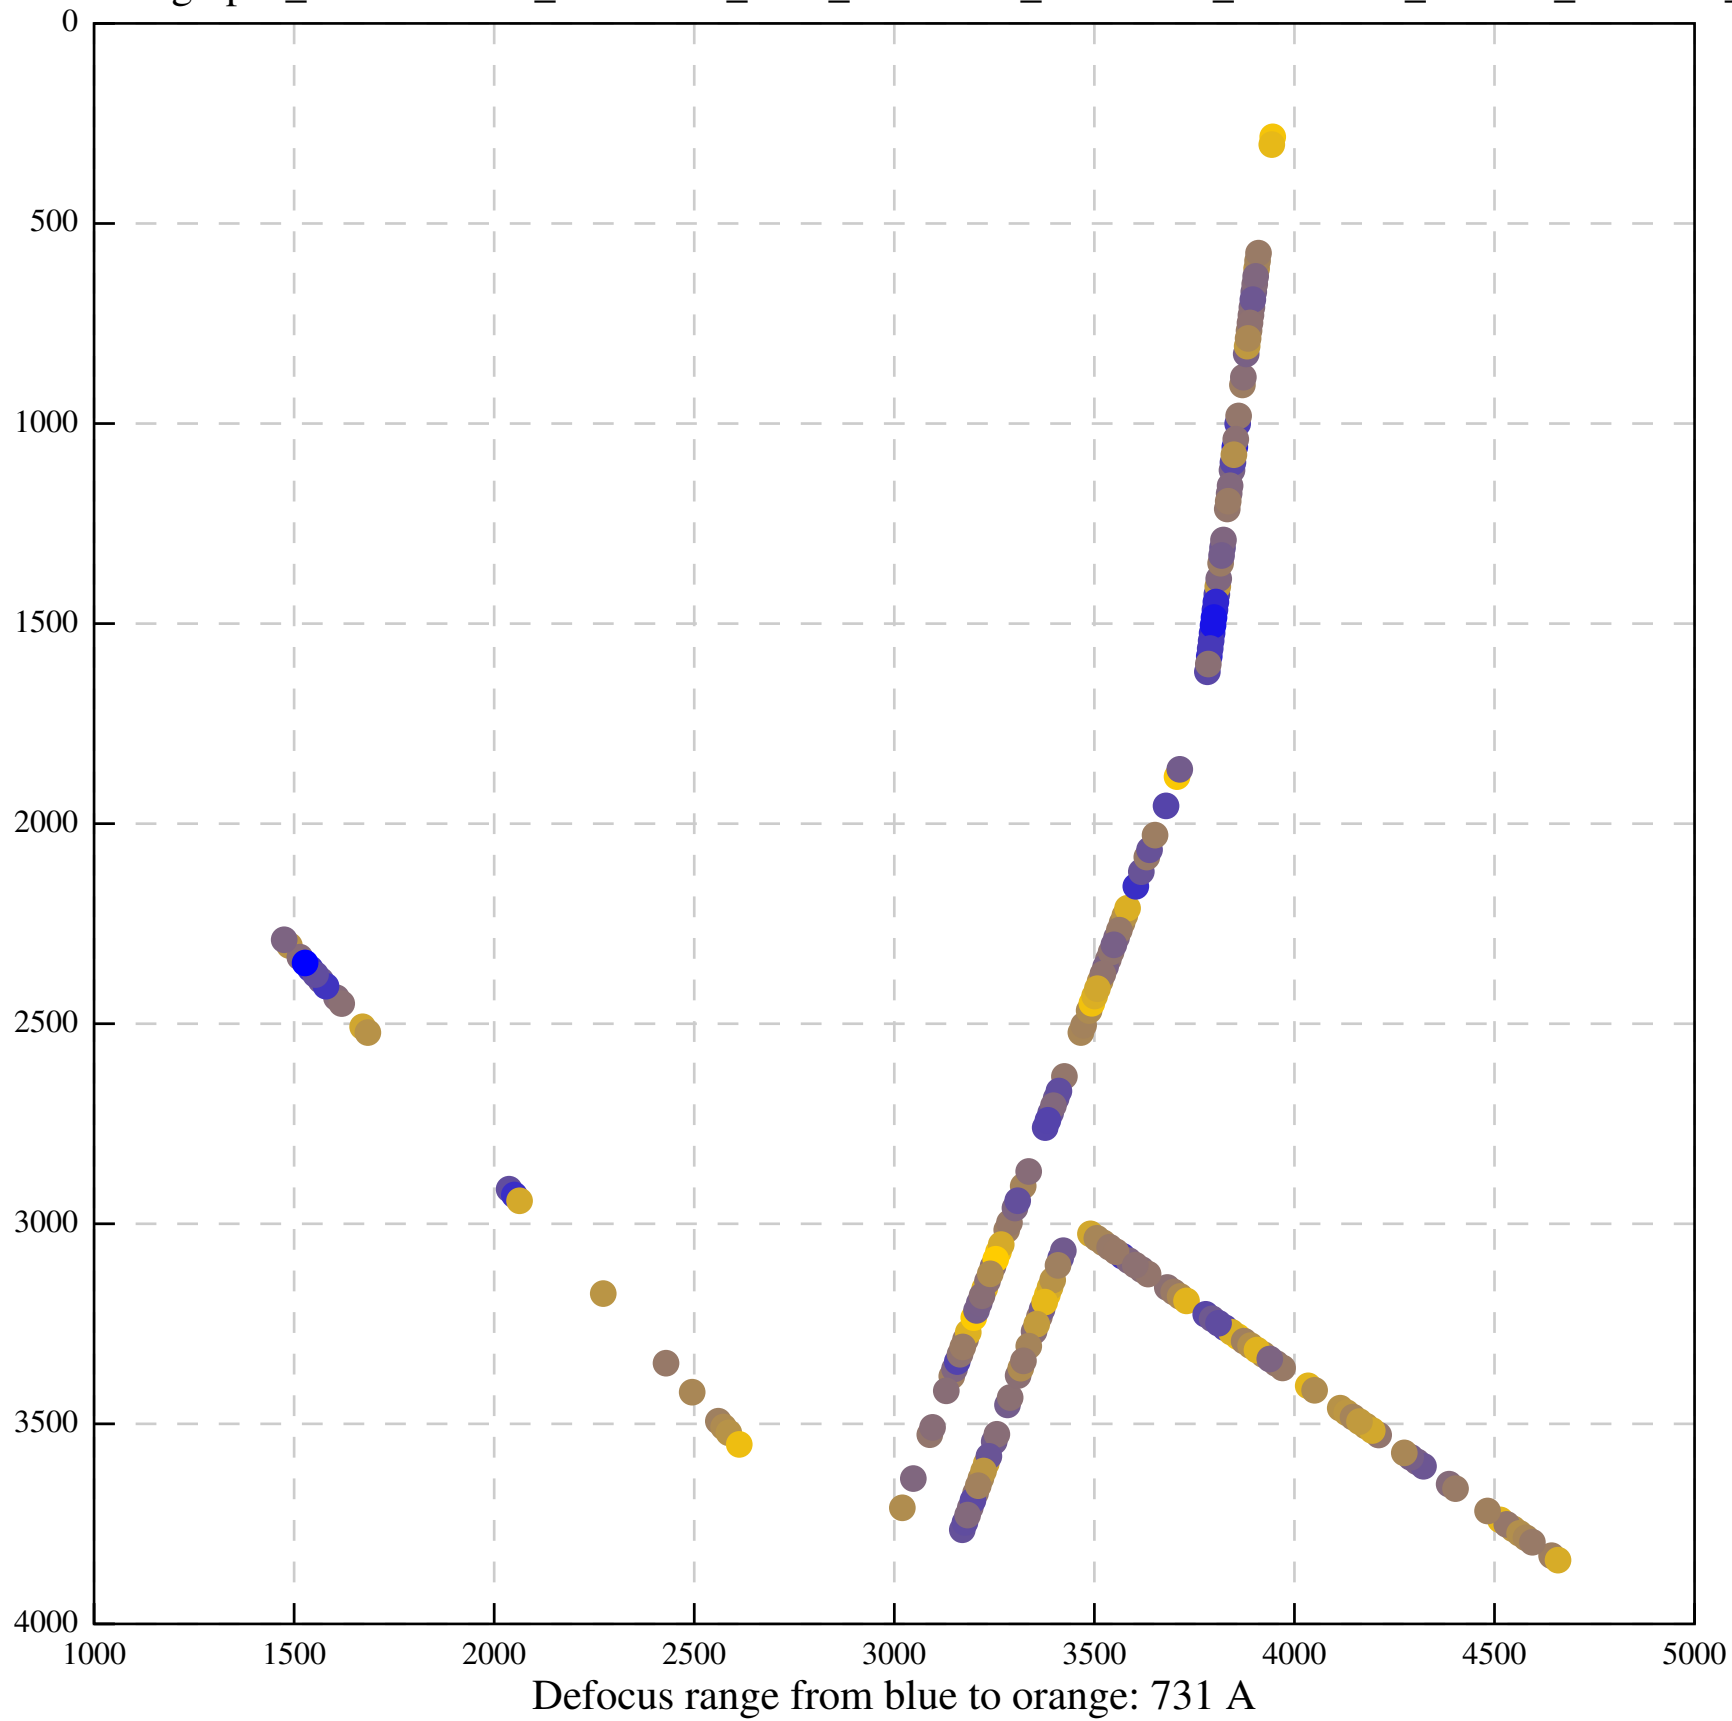

Defocus range from blue to orange: 552 A

Defocus range from blue to orange: 54 A

Defocus range from blue to orange: 576 A

Defocus range from blue to orange: 69 A

Defocus range from blue to orange: 173 A

Defocus range from blue to orange: 0 A

Defocus range from blue to orange: 232 Å

Defocus range from blue to orange: 575 A

Defocus range from blue to orange: 347 A

Defocus range from blue to orange: 0 A

Defocus range from blue to orange: 487 A

Defocus range from blue to orange: 383 A

Defocus range from blue to orange: 126 A

Defocus range from blue to orange: 748 A

Defocus range from blue to orange: 274 Å

Defocus range from blue to orange: 60 A

Defocus range from blue to orange: 83 A

Defocus range from blue to orange: 328 A

Defocus range from blue to orange: 16 A

Defocus range from blue to orange: 93 A

Defocus range from blue to orange: 81 A

Defocus range from blue to orange: 121 A

Defocus range from blue to orange: 438 A

Defocus range from blue to orange: 437 A