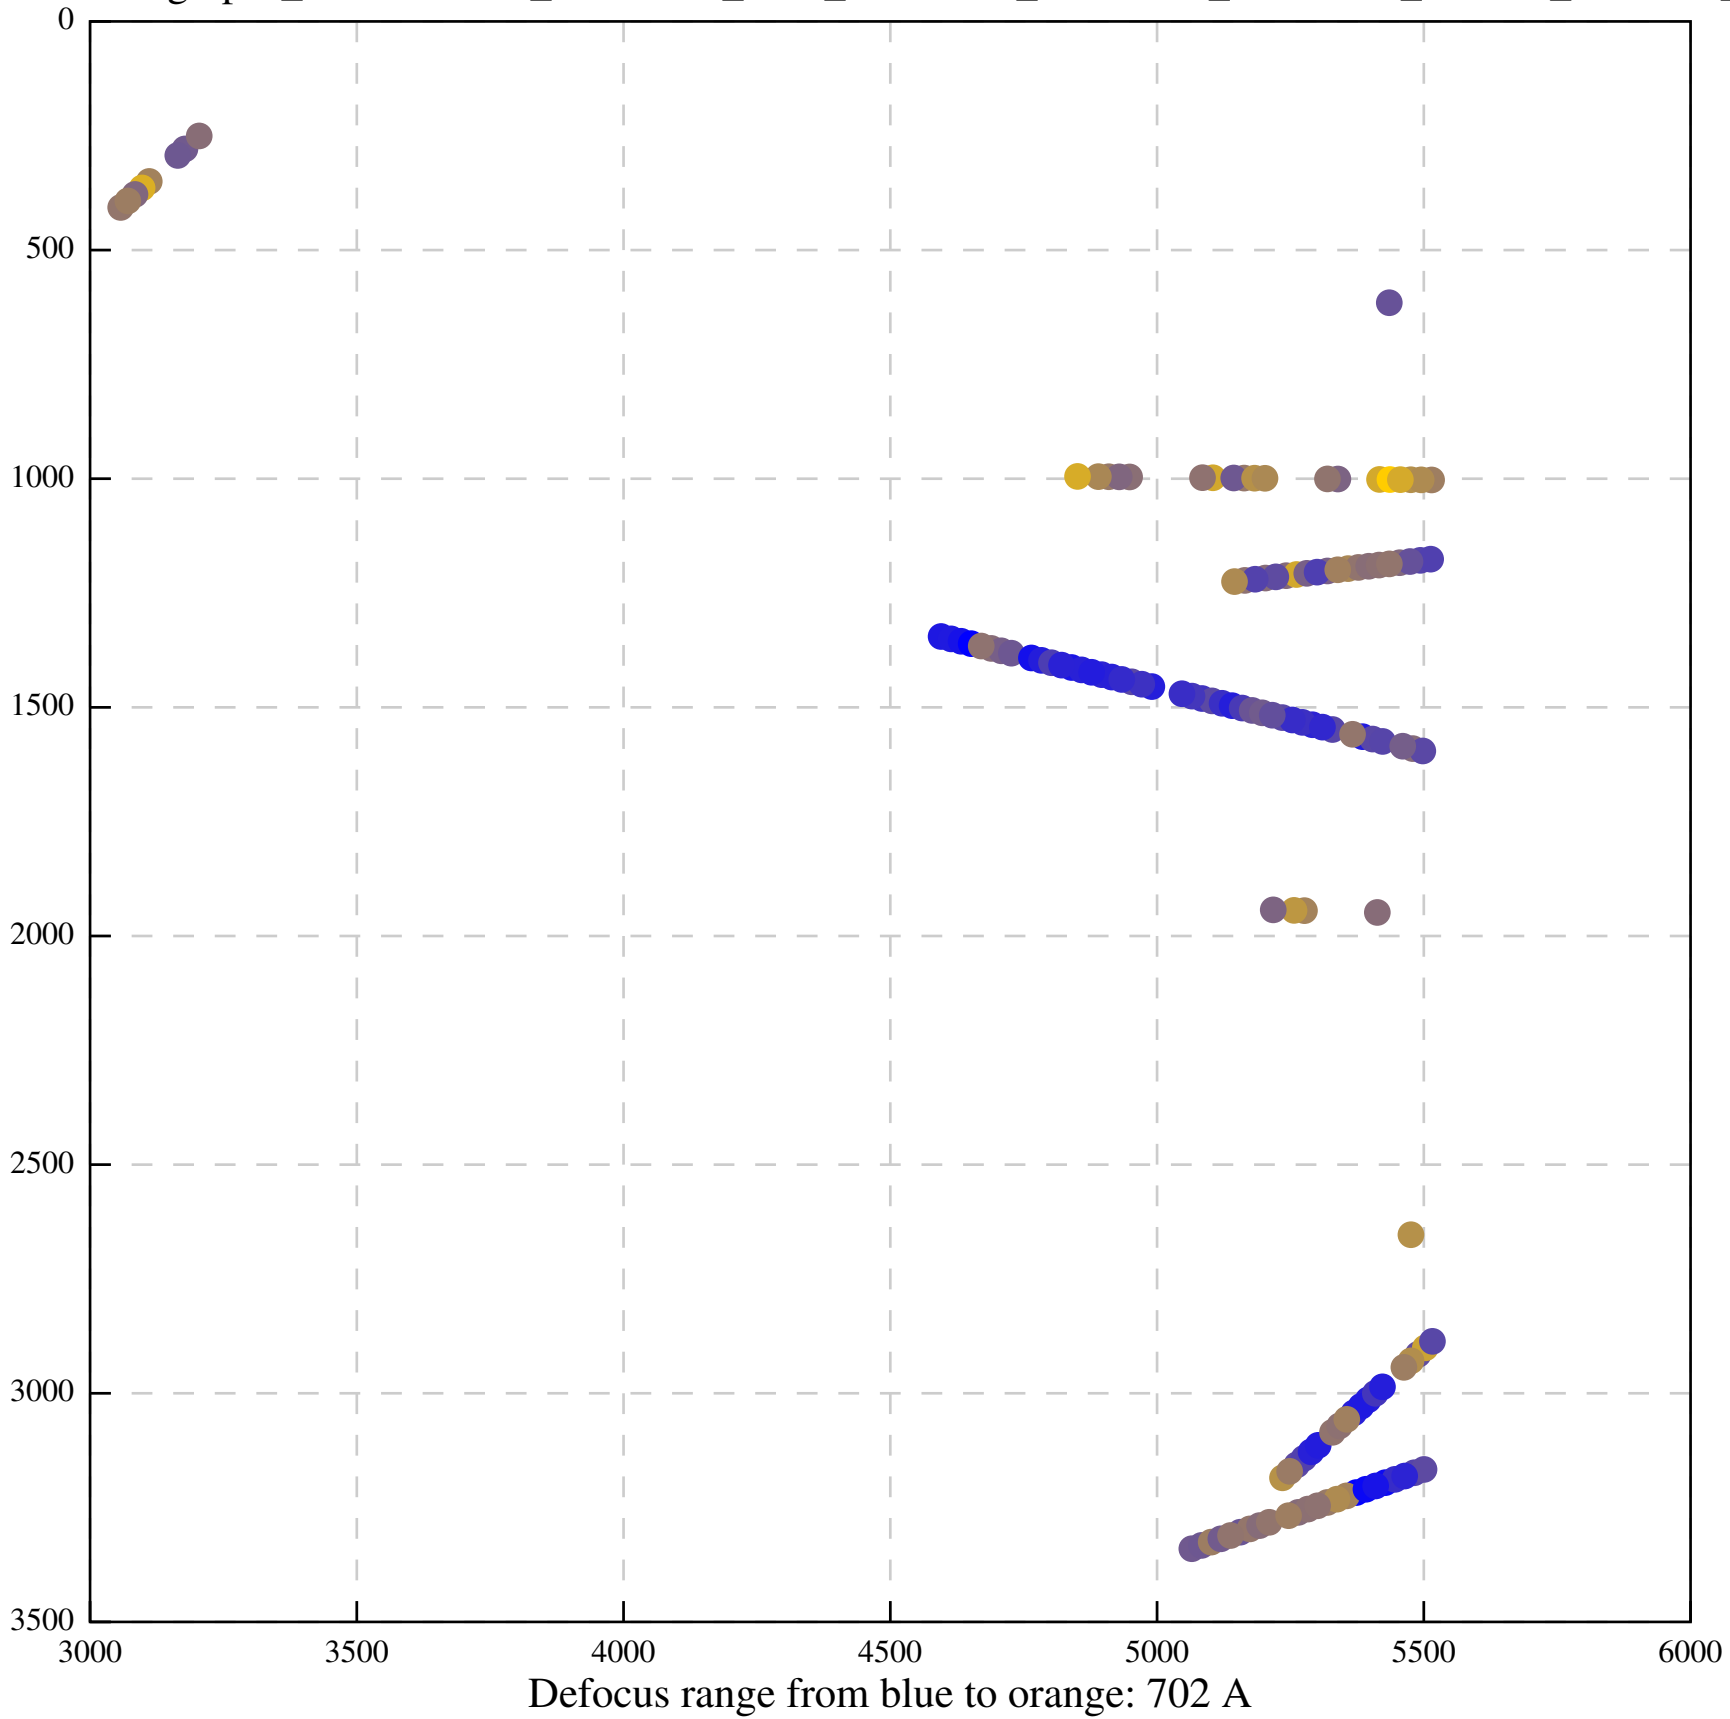

Defocus range from blue to orange: 126 A

Defocus range from blue to orange: 748 A

Defocus range from blue to orange: 274 Å

Defocus range from blue to orange: 60 A

Defocus range from blue to orange: 83 A

Defocus range from blue to orange: 328 A

Defocus range from blue to orange: 16 A

Defocus range from blue to orange: 93 A

Defocus range from blue to orange: 81 A

Defocus range from blue to orange: 121 A

Defocus range from blue to orange: 438 A

Defocus range from blue to orange: 437 A

Defocus range from blue to orange: 502 Å

Defocus range from blue to orange: 765 A

Defocus range from blue to orange: 593 A

Defocus range from blue to orange: 153 A

Defocus range from blue to orange: 171 Å

Defocus range from blue to orange: 36 A

Defocus range from blue to orange: 368 A

Defocus range from blue to orange: 412 A

Defocus range from blue to orange: 93 A

Defocus range from blue to orange: 0 Å