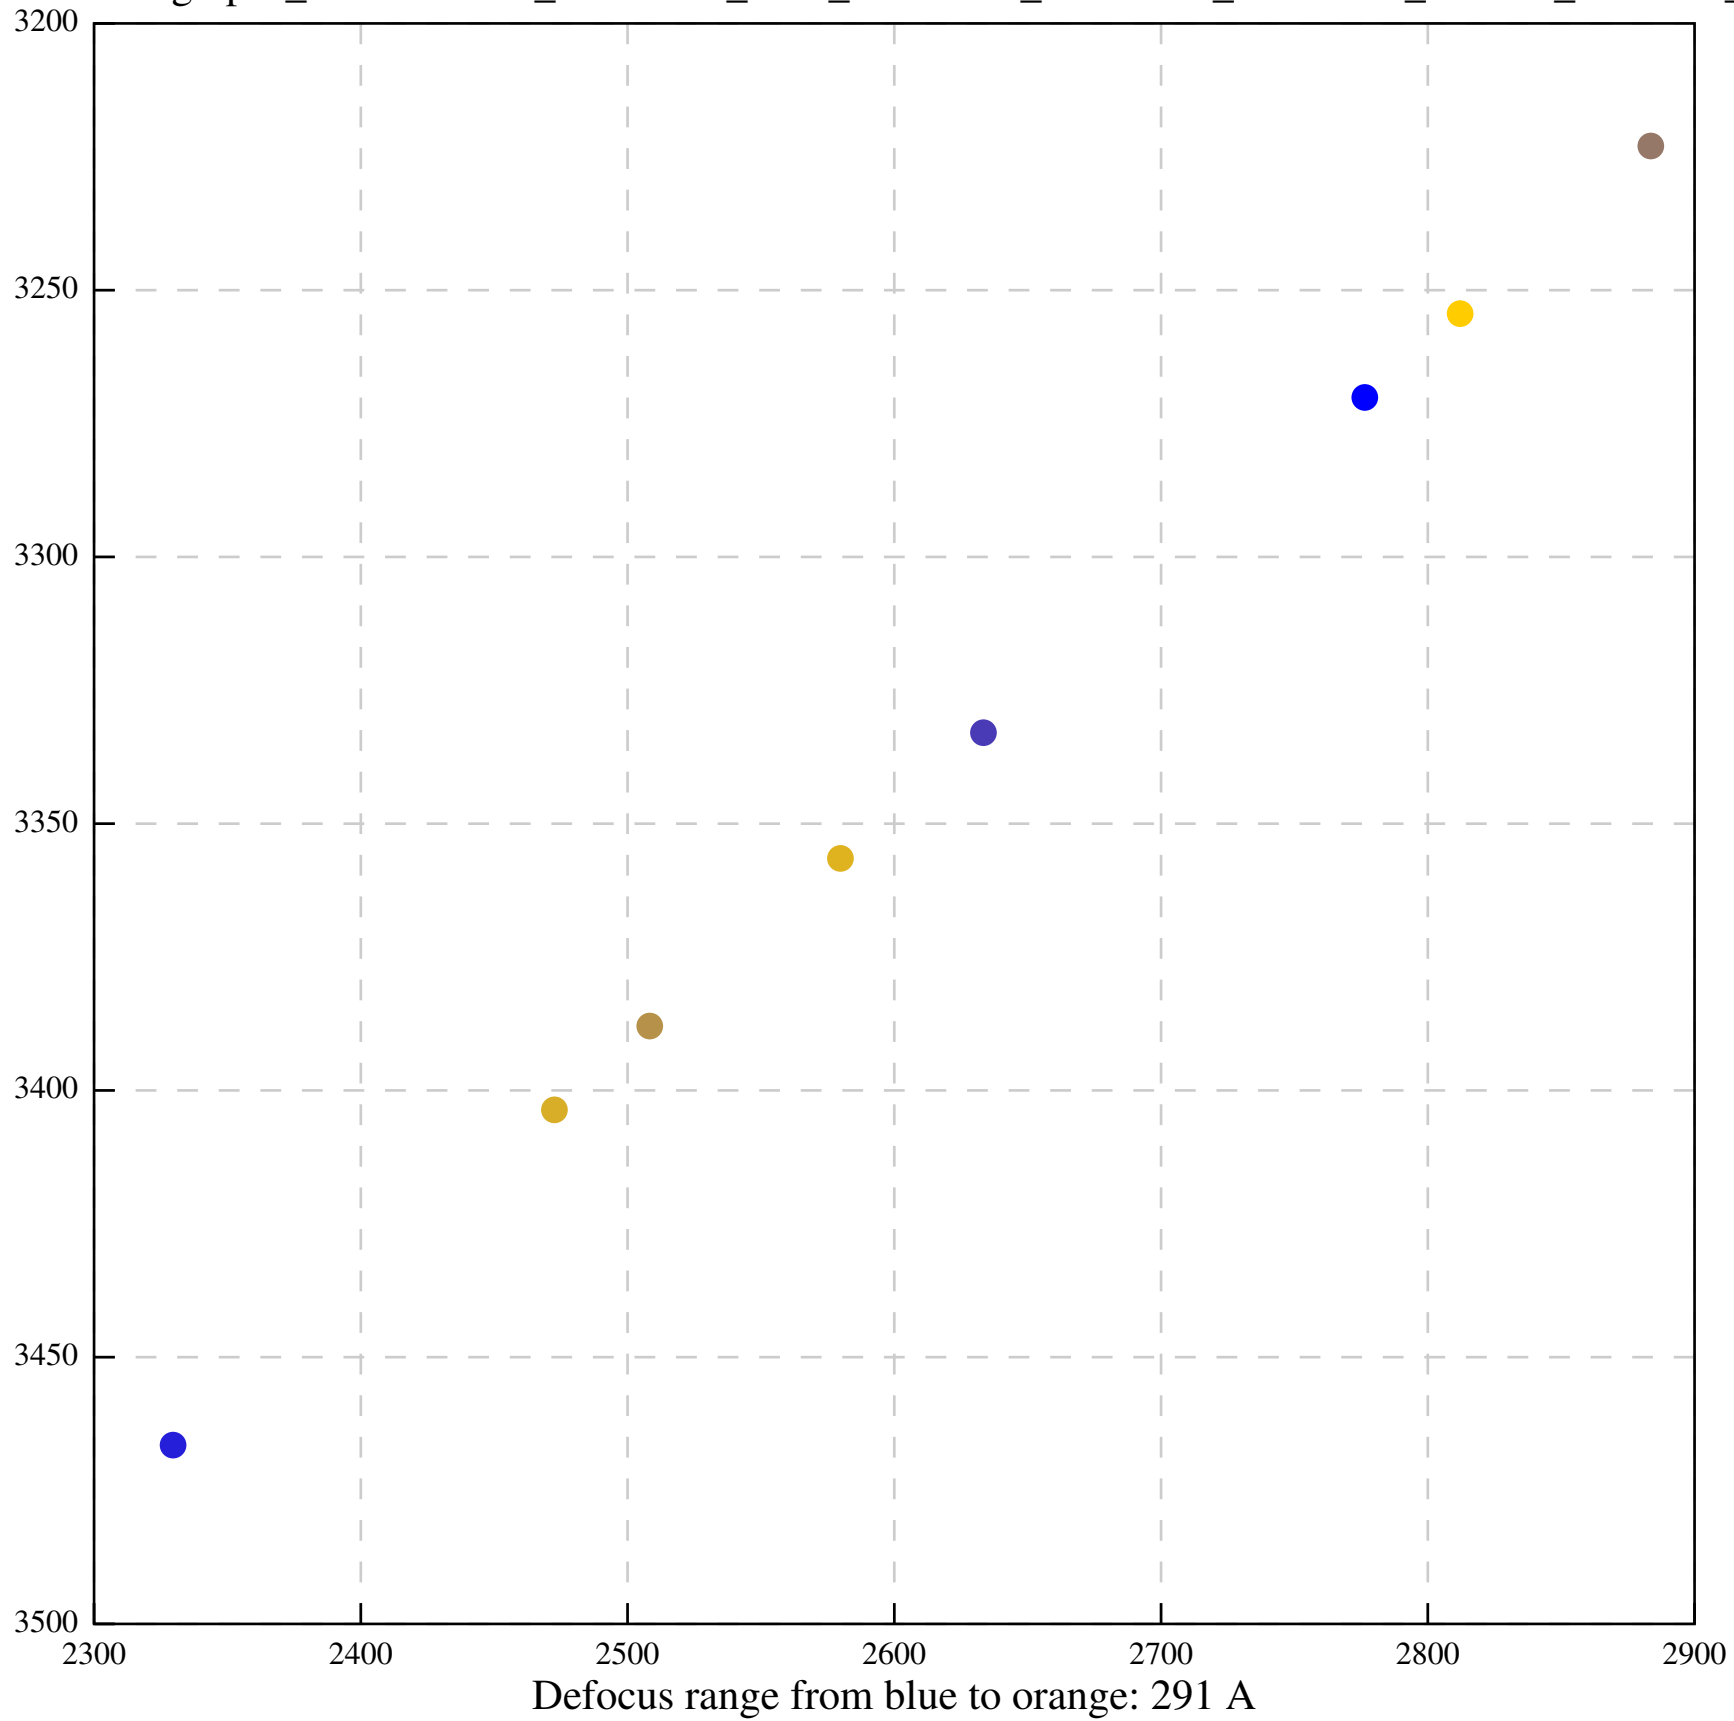

Asymm. obs [-1, 1] opticsGroup2

Asymm. obs [-pi, pi] opticsGroup2

Beamtilt-only fit [-1, 1] opticsGroup2

Beamtilt-only fit [-pi, pi] opticsGroup2

Defocus range from blue to orange: 151 Å

Defocus range from blue to orange: 653 A

Defocus range from blue to orange: 480 A

Defocus range from blue to orange: 204 Å

Defocus range from blue to orange: 580 A

Defocus range from blue to orange: 353 A

Defocus range from blue to orange: 50 A

Defocus range from blue to orange: 286 A

Defocus range from blue to orange: 552 A

Defocus range from blue to orange: 54 A

Defocus range from blue to orange: 576 A

Defocus range from blue to orange: 69 A

Defocus range from blue to orange: 173 A

Defocus range from blue to orange: 0 A

Defocus range from blue to orange: 232 Å

Defocus range from blue to orange: 575 A

Defocus range from blue to orange: 347 A

Defocus range from blue to orange: 0 A

Defocus range from blue to orange: 487 A

Defocus range from blue to orange: 383 A