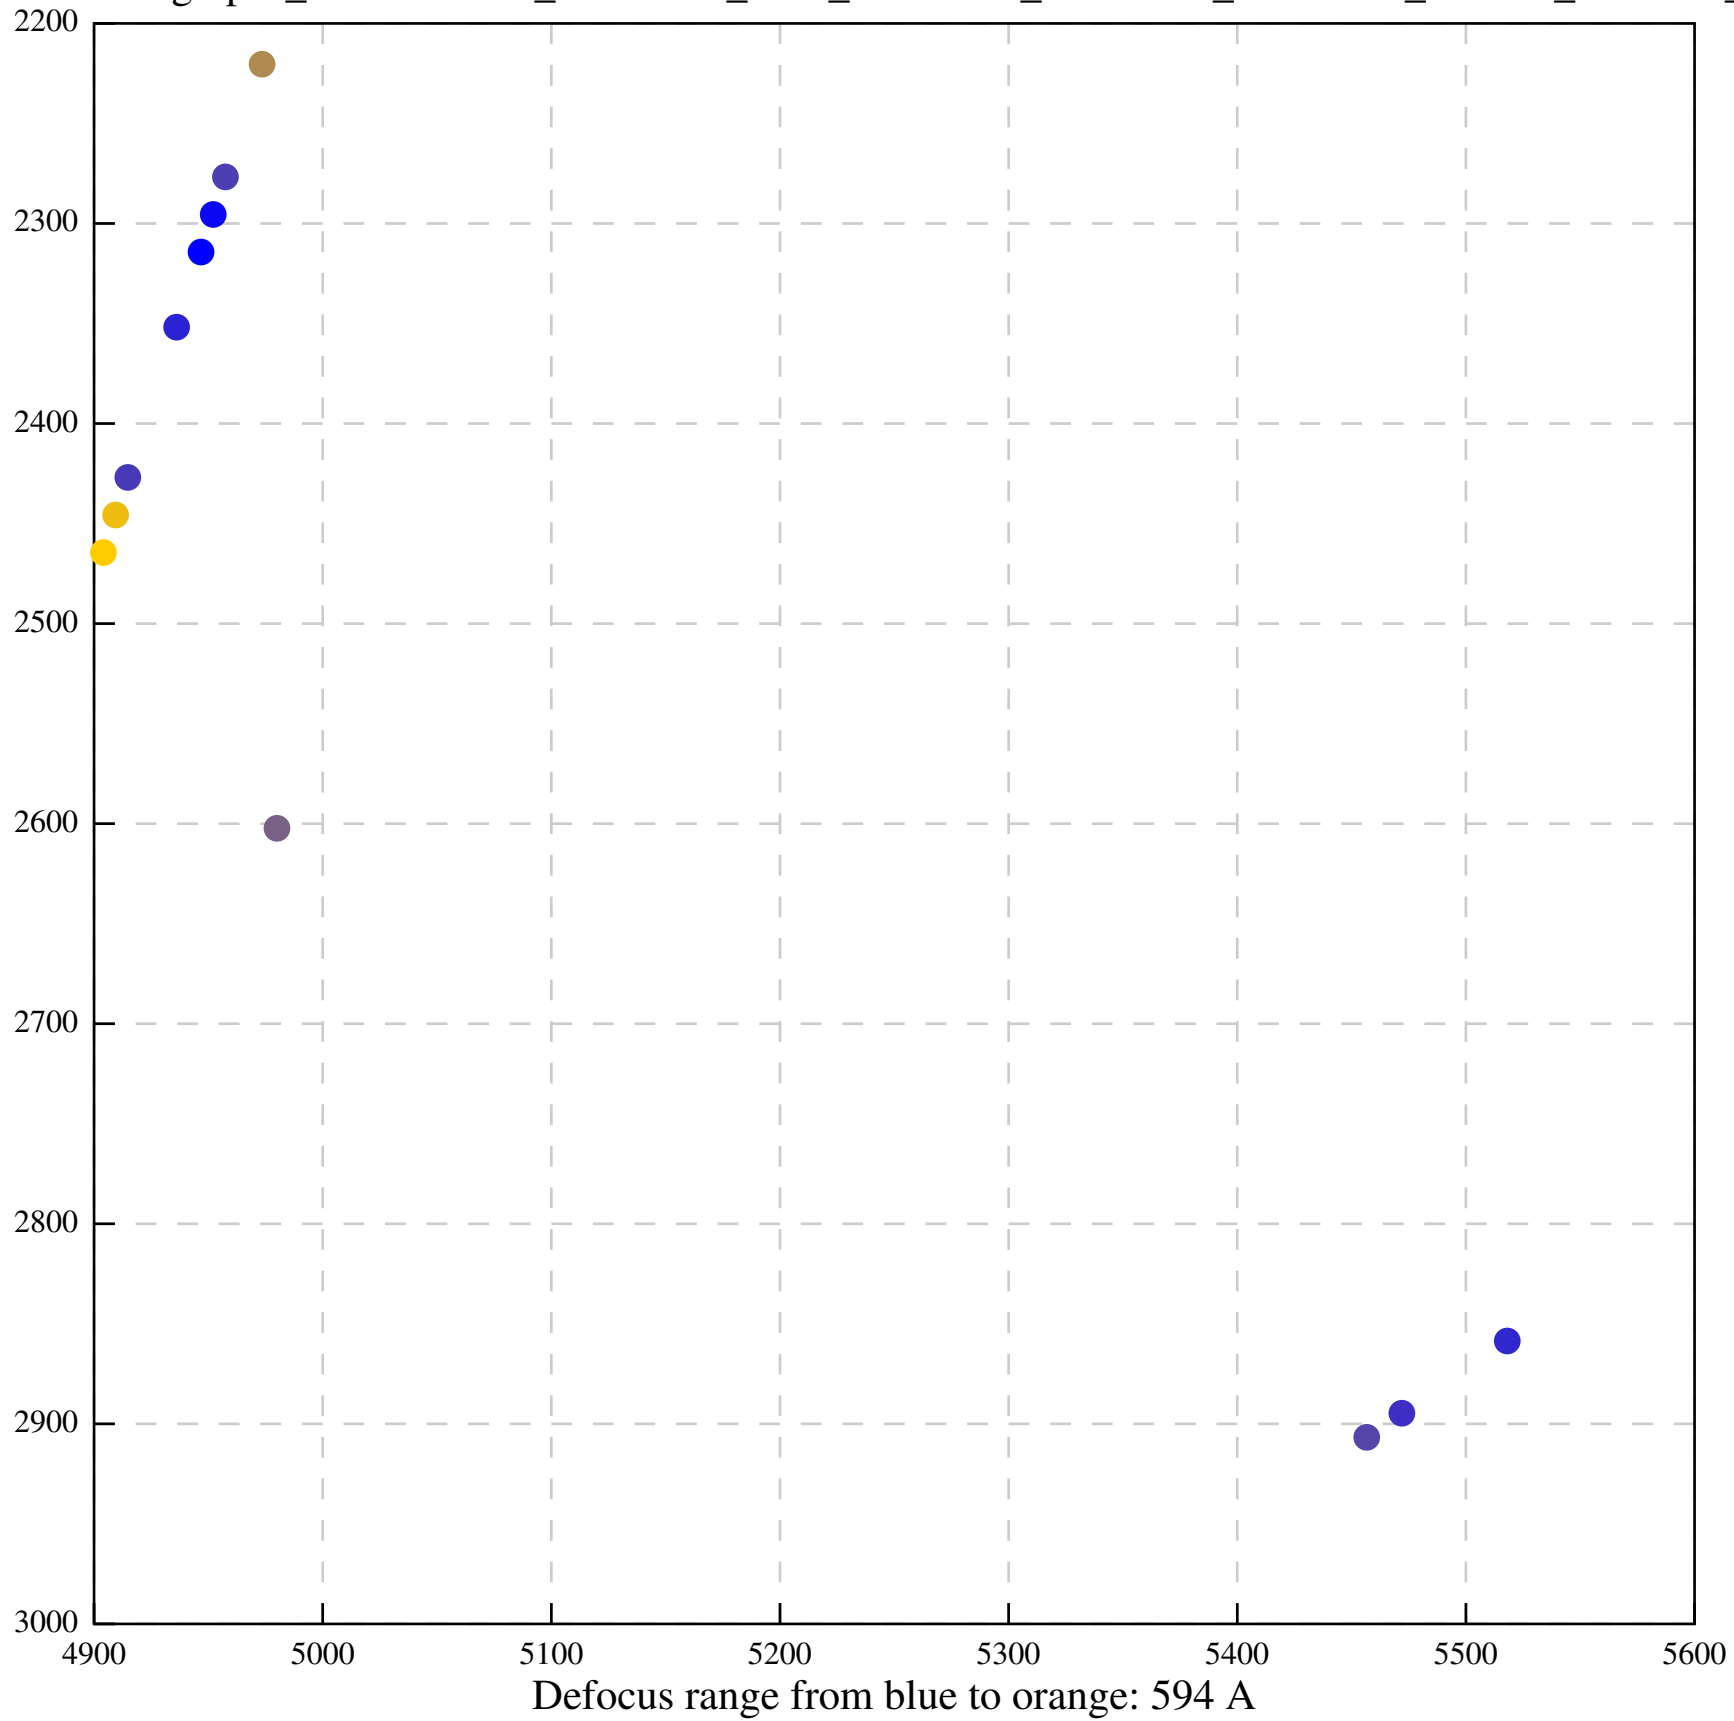

Defocus range from blue to orange: 126 A

Defocus range from blue to orange: 748 A

Defocus range from blue to orange: 274 Å

Defocus range from blue to orange: 60 A

Defocus range from blue to orange: 83 A

Defocus range from blue to orange: 328 A

Defocus range from blue to orange: 16 A

Defocus range from blue to orange: 93 A

Defocus range from blue to orange: 81 A

Defocus range from blue to orange: 121 A

Defocus range from blue to orange: 438 A

Defocus range from blue to orange: 437 A

Defocus range from blue to orange: 502 Å

Defocus range from blue to orange: 765 A

Defocus range from blue to orange: 593 A

Defocus range from blue to orange: 153 A

Defocus range from blue to orange: 171 Å

Defocus range from blue to orange: 36 A

Defocus range from blue to orange: 368 A

Defocus range from blue to orange: 412 A

Defocus range from blue to orange: 93 A

Defocus range from blue to orange: 0 Å