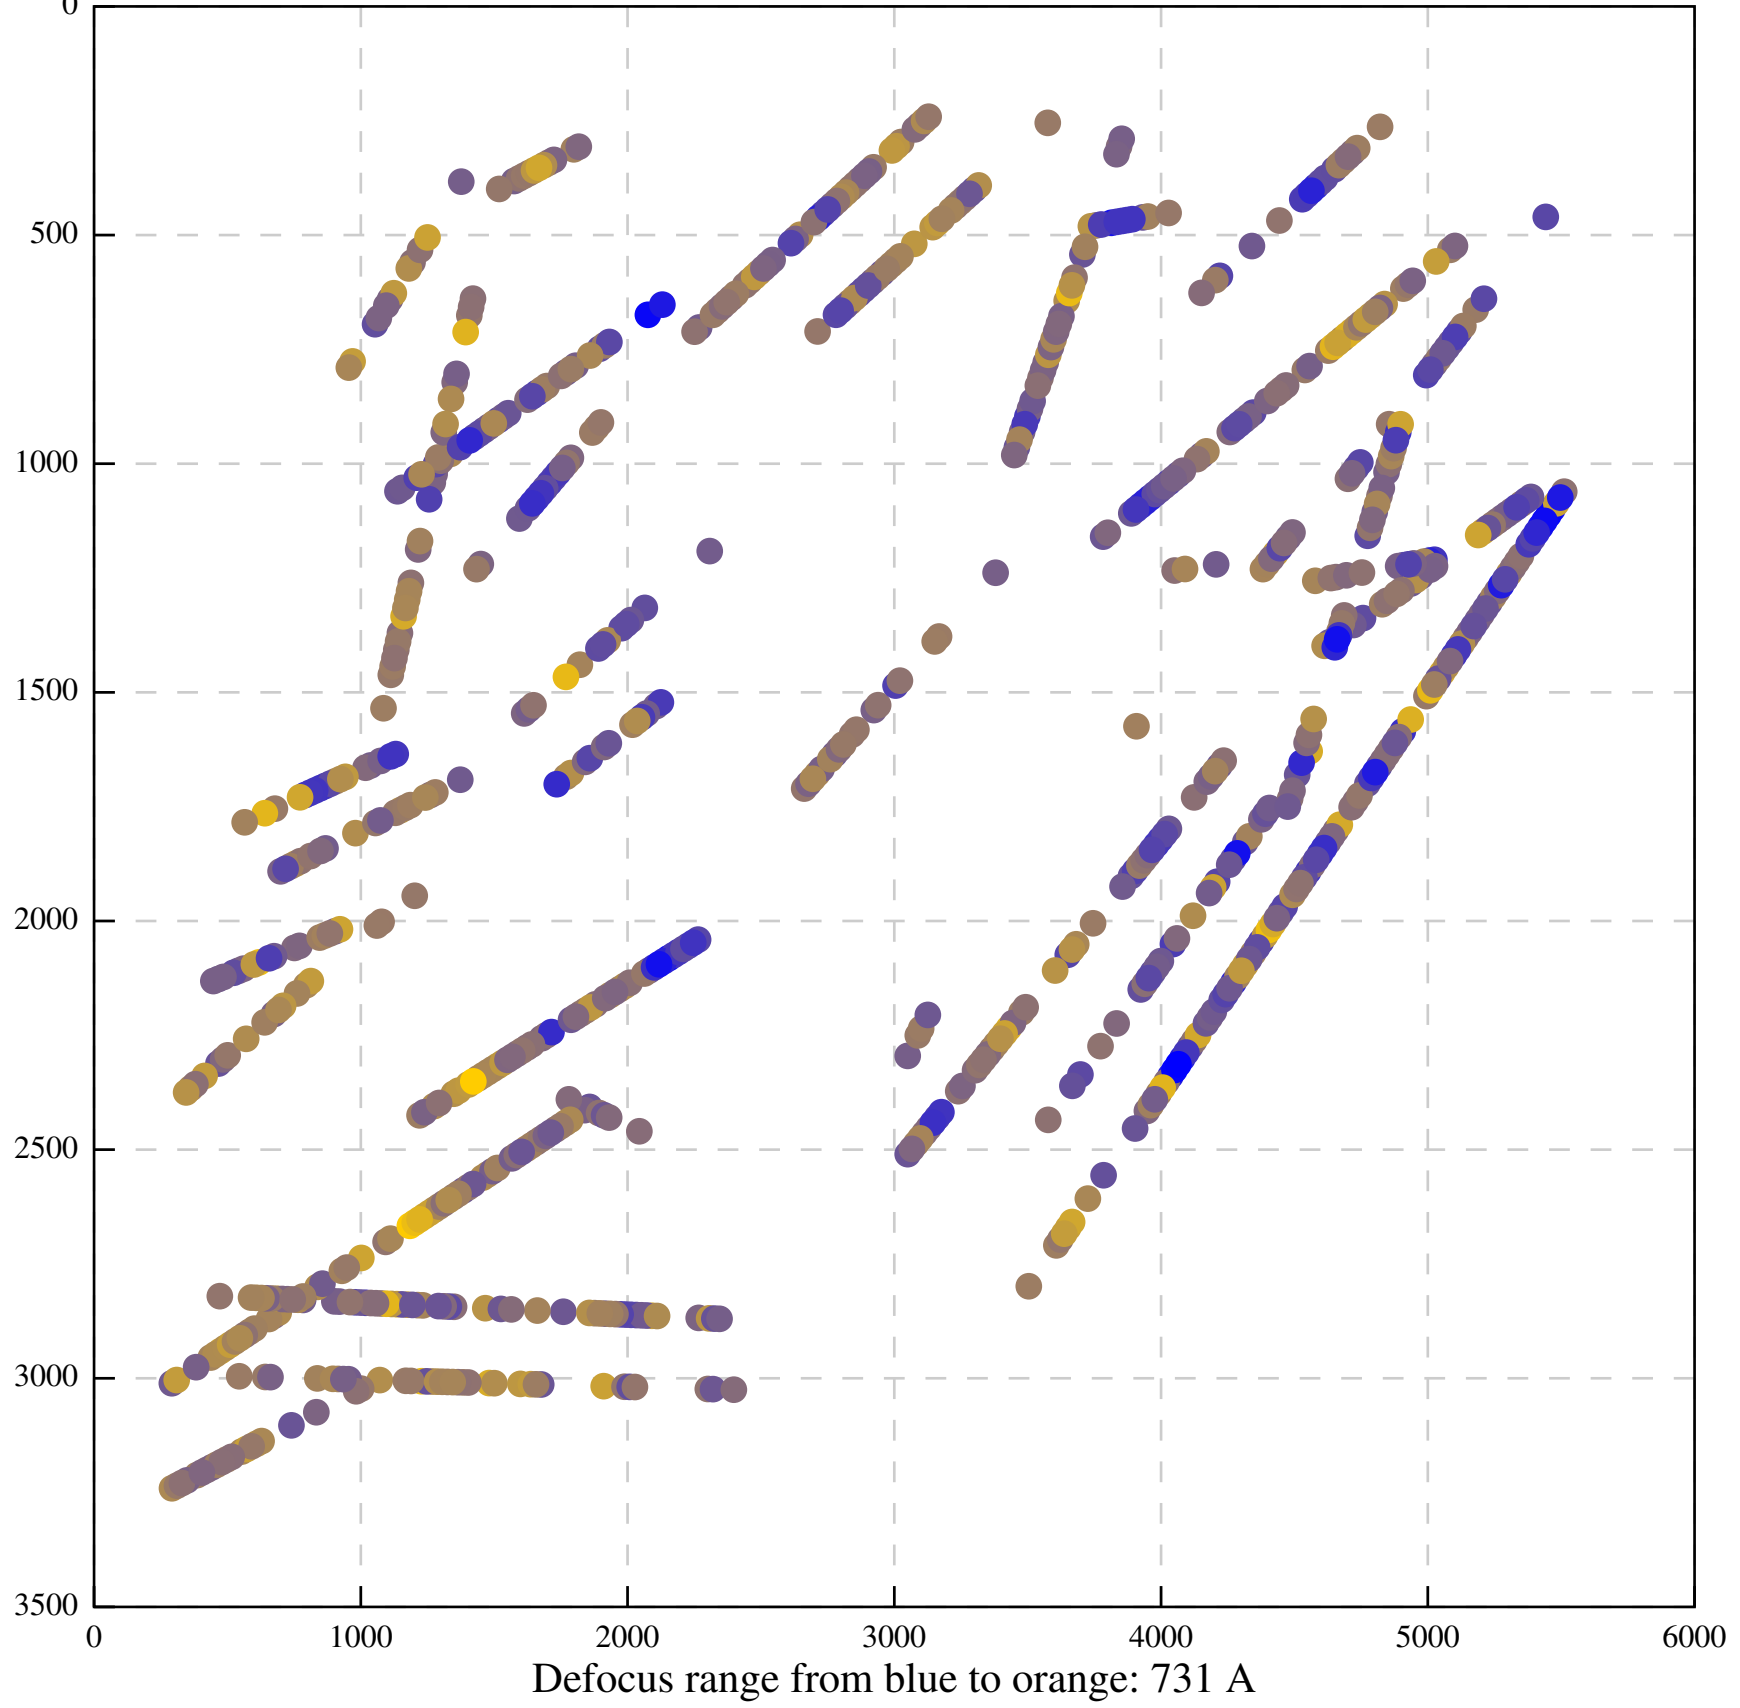

Asymm. obs [-1, 1] opticsGroup2

Asymm. obs [-pi, pi] opticsGroup2

Beamtilt-only fit [-1, 1] opticsGroup2

Beamtilt-only fit [-pi, pi] opticsGroup2

Defocus range from blue to orange: 151 Å

Defocus range from blue to orange: 653 A

Defocus range from blue to orange: 480 A

Defocus range from blue to orange: 204 Å

Defocus range from blue to orange: 580 A

Defocus range from blue to orange: 353 A

Defocus range from blue to orange: 50 A

Defocus range from blue to orange: 286 A

Defocus range from blue to orange: 552 A

Defocus range from blue to orange: 54 A

Defocus range from blue to orange: 576 A

Defocus range from blue to orange: 69 A

Defocus range from blue to orange: 173 A

Defocus range from blue to orange: 0 A

Defocus range from blue to orange: 232 Å

Defocus range from blue to orange: 575 A

Defocus range from blue to orange: 347 A

Defocus range from blue to orange: 0 A

Defocus range from blue to orange: 487 A

Defocus range from blue to orange: 383 A