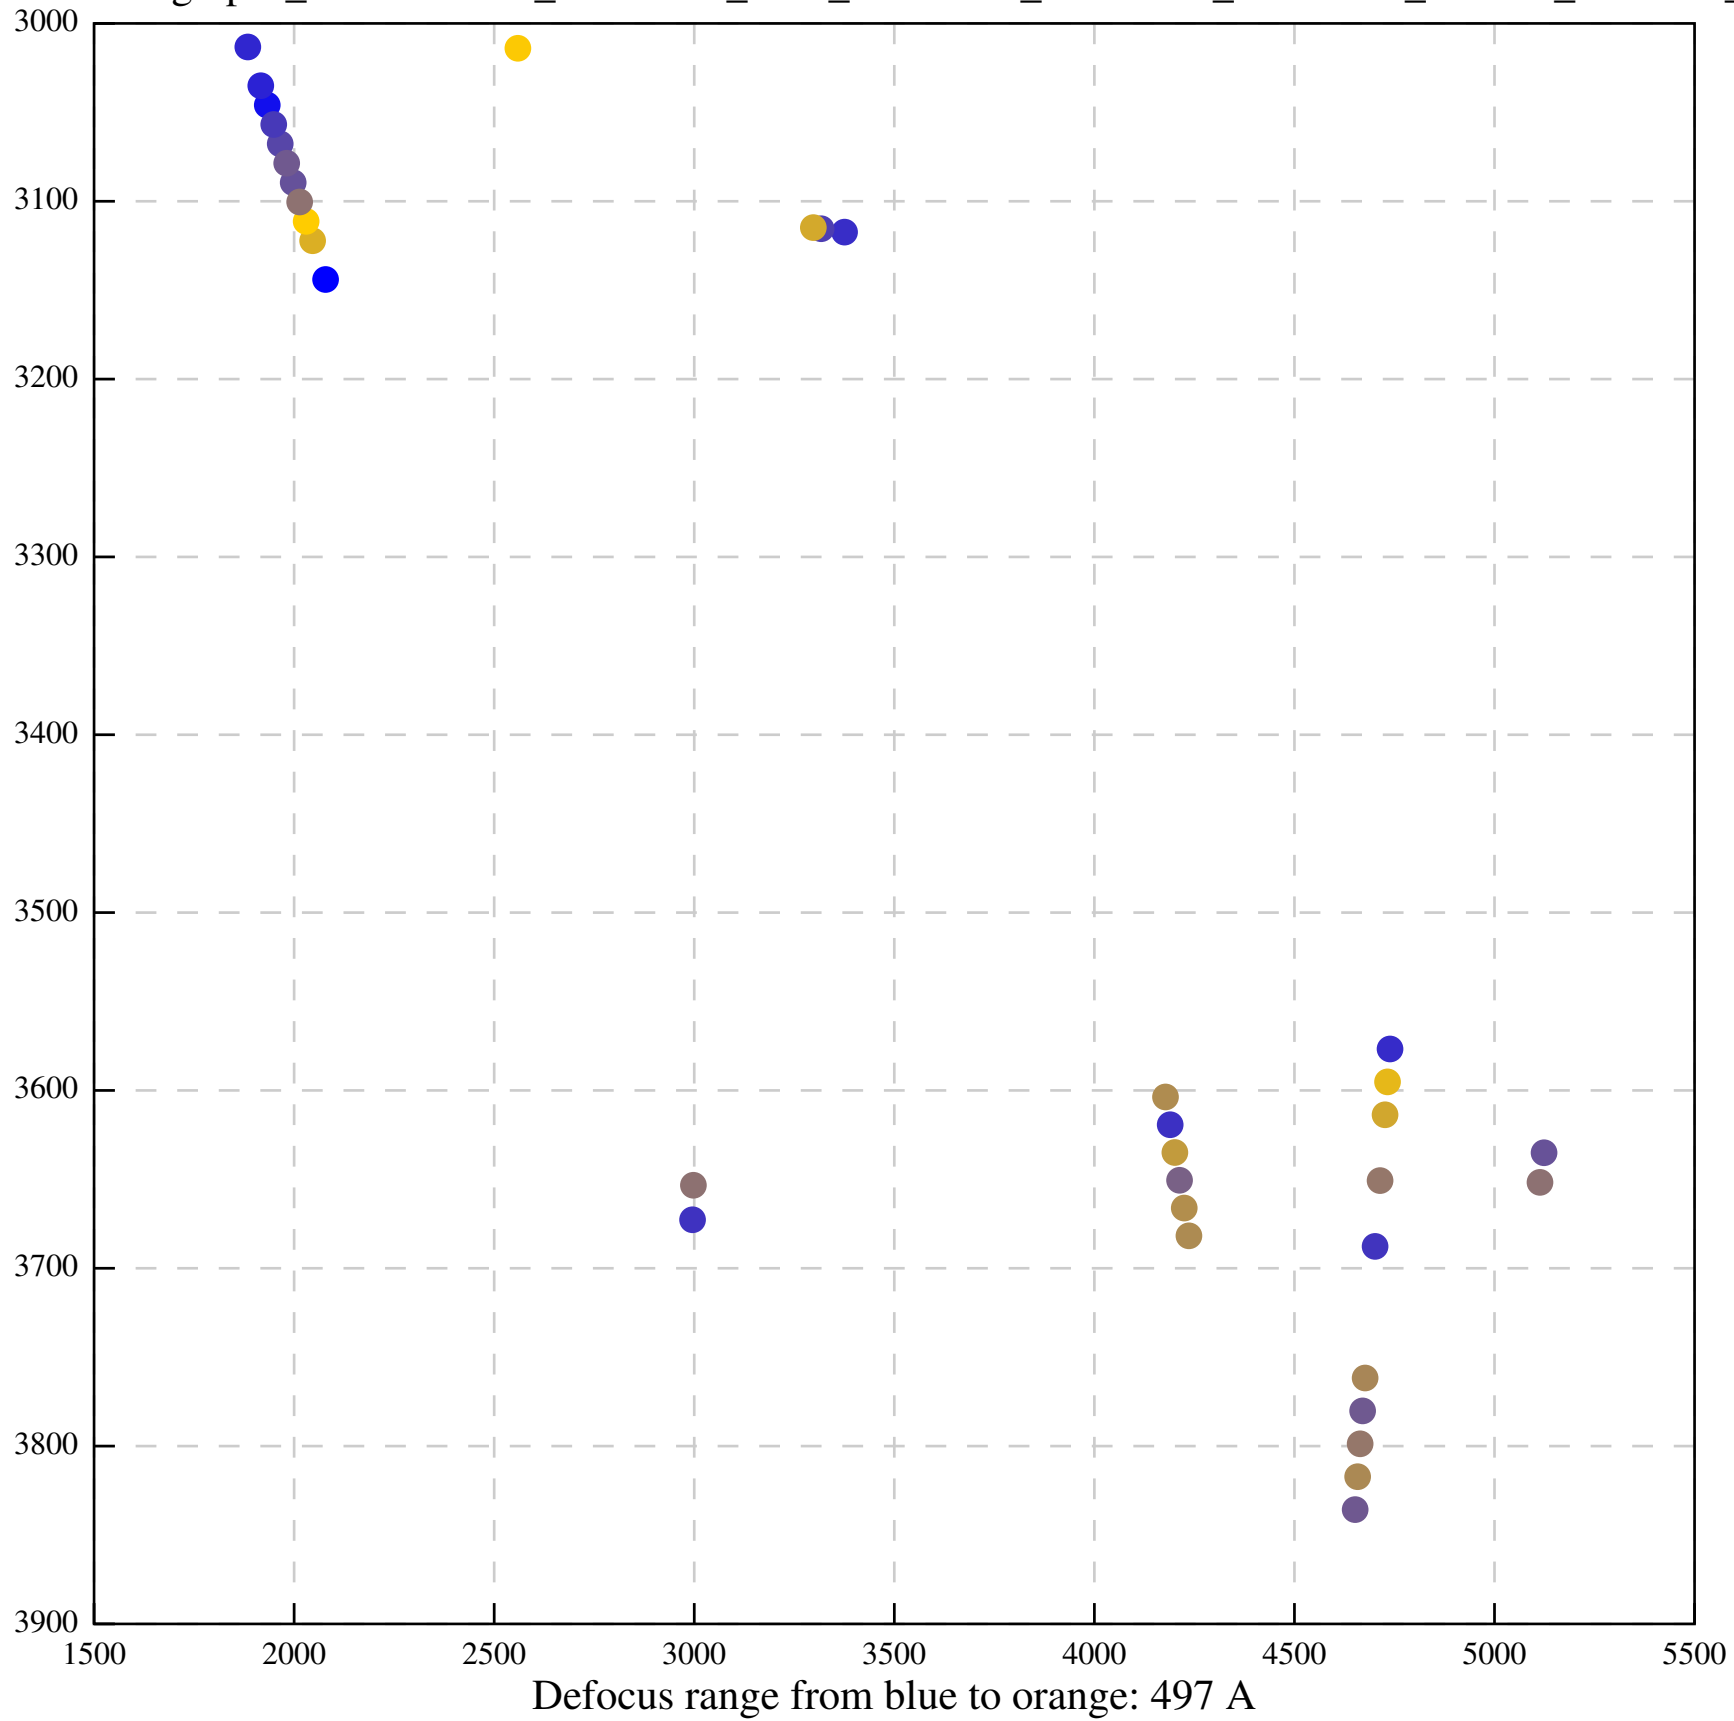

Defocus range from blue to orange: 552 A

Defocus range from blue to orange: 54 A

Defocus range from blue to orange: 576 A

Defocus range from blue to orange: 69 A

Defocus range from blue to orange: 173 A

Defocus range from blue to orange: 0 A

Defocus range from blue to orange: 232 Å

Defocus range from blue to orange: 575 A

Defocus range from blue to orange: 347 A

Defocus range from blue to orange: 0 A

Defocus range from blue to orange: 487 A

Defocus range from blue to orange: 383 A

Defocus range from blue to orange: 126 A

Defocus range from blue to orange: 748 A

Defocus range from blue to orange: 274 Å

Defocus range from blue to orange: 60 A

Defocus range from blue to orange: 83 A

Defocus range from blue to orange: 328 A

Defocus range from blue to orange: 16 A

Defocus range from blue to orange: 93 A

Defocus range from blue to orange: 81 A

Defocus range from blue to orange: 121 A

Defocus range from blue to orange: 438 A

Defocus range from blue to orange: 437 A