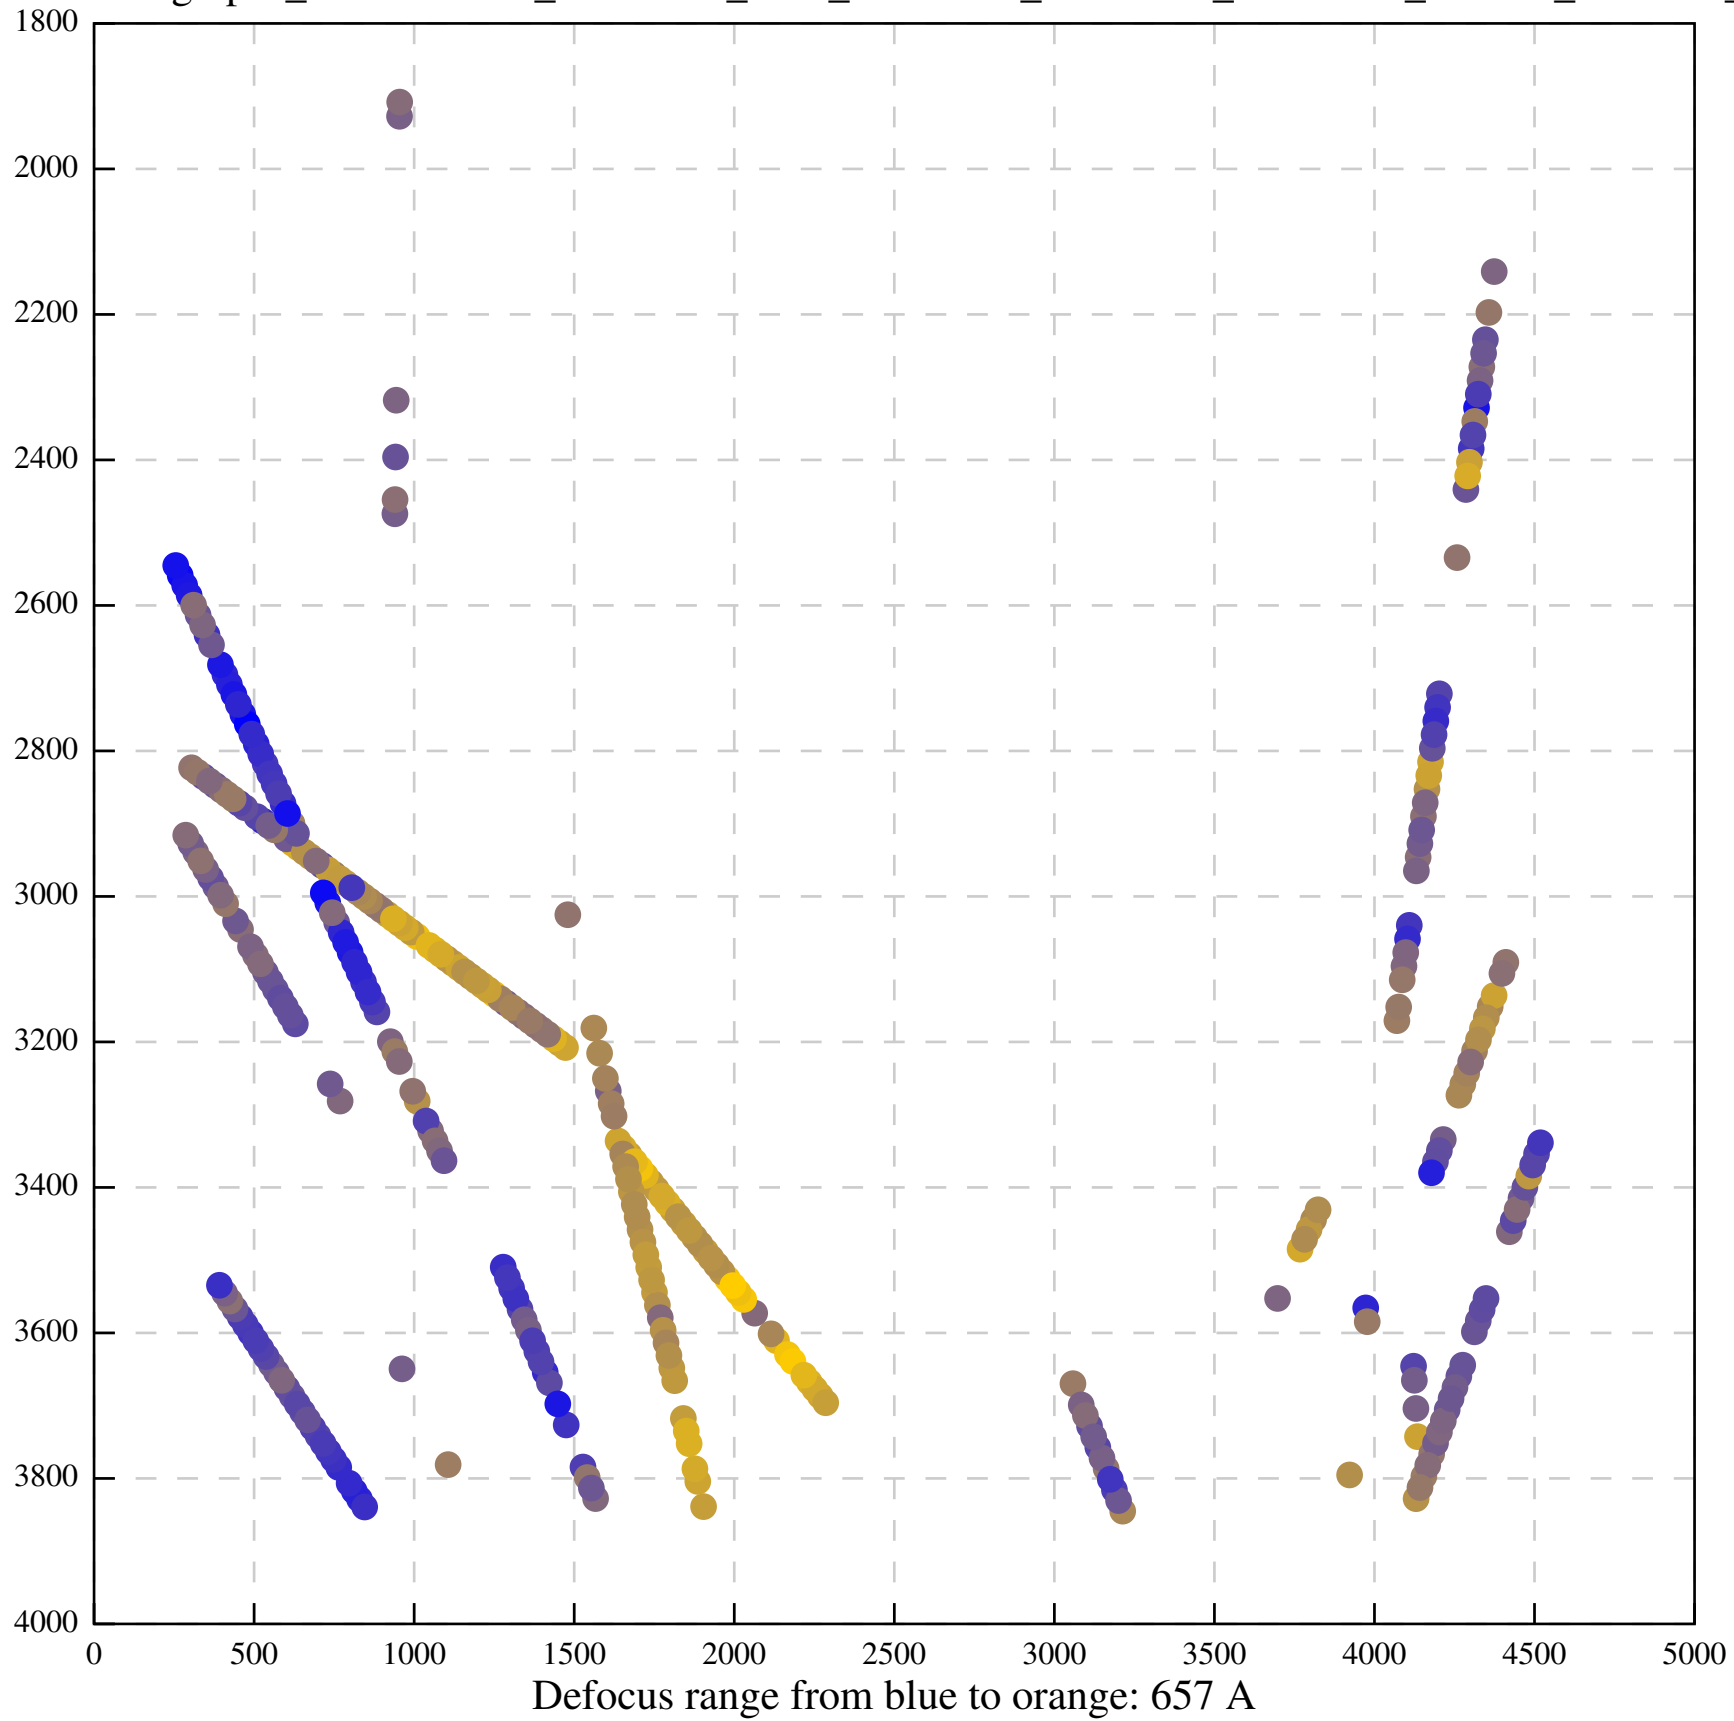

Defocus range from blue to orange: 480 A

Defocus range from blue to orange: 204 Å

Defocus range from blue to orange: 580 A

Defocus range from blue to orange: 353 A

Defocus range from blue to orange: 50 A

Defocus range from blue to orange: 286 A

Defocus range from blue to orange: 232 Å

Defocus range from blue to orange: 575 A

Defocus range from blue to orange: 347 A

Defocus range from blue to orange: 0 A

Defocus range from blue to orange: 487 A

Defocus range from blue to orange: 383 A

Defocus range from blue to orange: 126 A

Defocus range from blue to orange: 748 A

Defocus range from blue to orange: 274 Å

Defocus range from blue to orange: 60 A

Defocus range from blue to orange: 83 A

Defocus range from blue to orange: 328 A

Defocus range from blue to orange: 16 A

Defocus range from blue to orange: 93 A

Defocus range from blue to orange: 81 A

Defocus range from blue to orange: 121 A

Defocus range from blue to orange: 438 A

Defocus range from blue to orange: 437 A