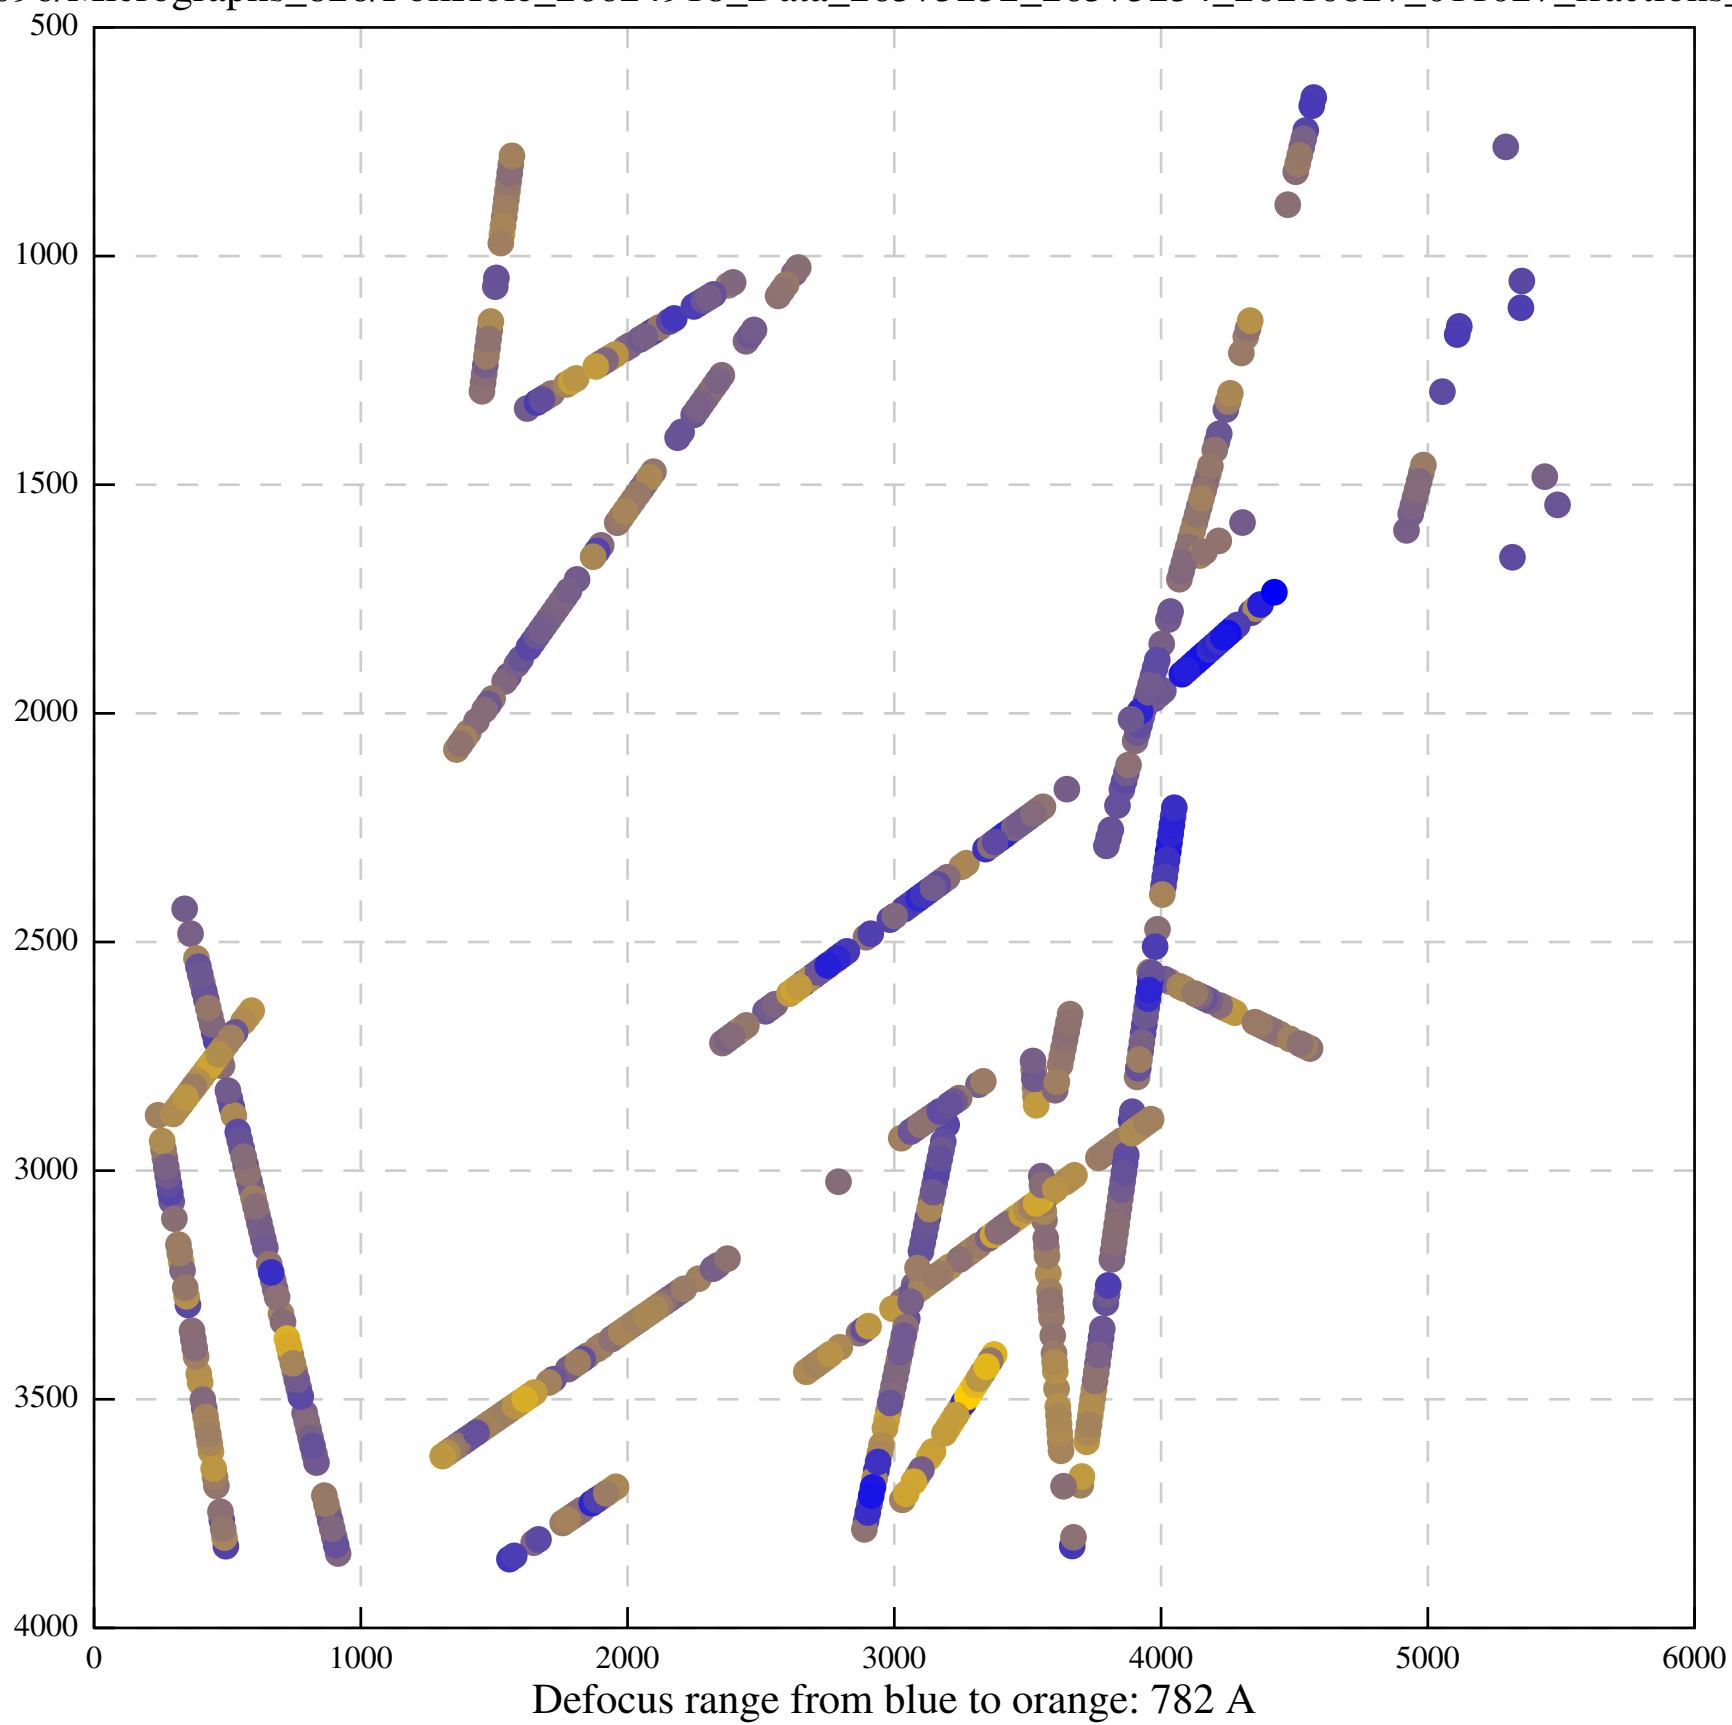

Defocus range from blue to orange: 126 A

Defocus range from blue to orange: 748 A

Defocus range from blue to orange: 274 Å

Defocus range from blue to orange: 60 A

Defocus range from blue to orange: 83 A

Defocus range from blue to orange: 328 A

Defocus range from blue to orange: 16 A

Defocus range from blue to orange: 93 A

Defocus range from blue to orange: 81 A

Defocus range from blue to orange: 121 A

Defocus range from blue to orange: 438 A

Defocus range from blue to orange: 437 A

Defocus range from blue to orange: 502 Å

Defocus range from blue to orange: 765 A

Defocus range from blue to orange: 593 A

Defocus range from blue to orange: 153 A

Defocus range from blue to orange: 171 Å

Defocus range from blue to orange: 36 A

Defocus range from blue to orange: 368 A

Defocus range from blue to orange: 412 A

Defocus range from blue to orange: 93 A

Defocus range from blue to orange: 0 Å