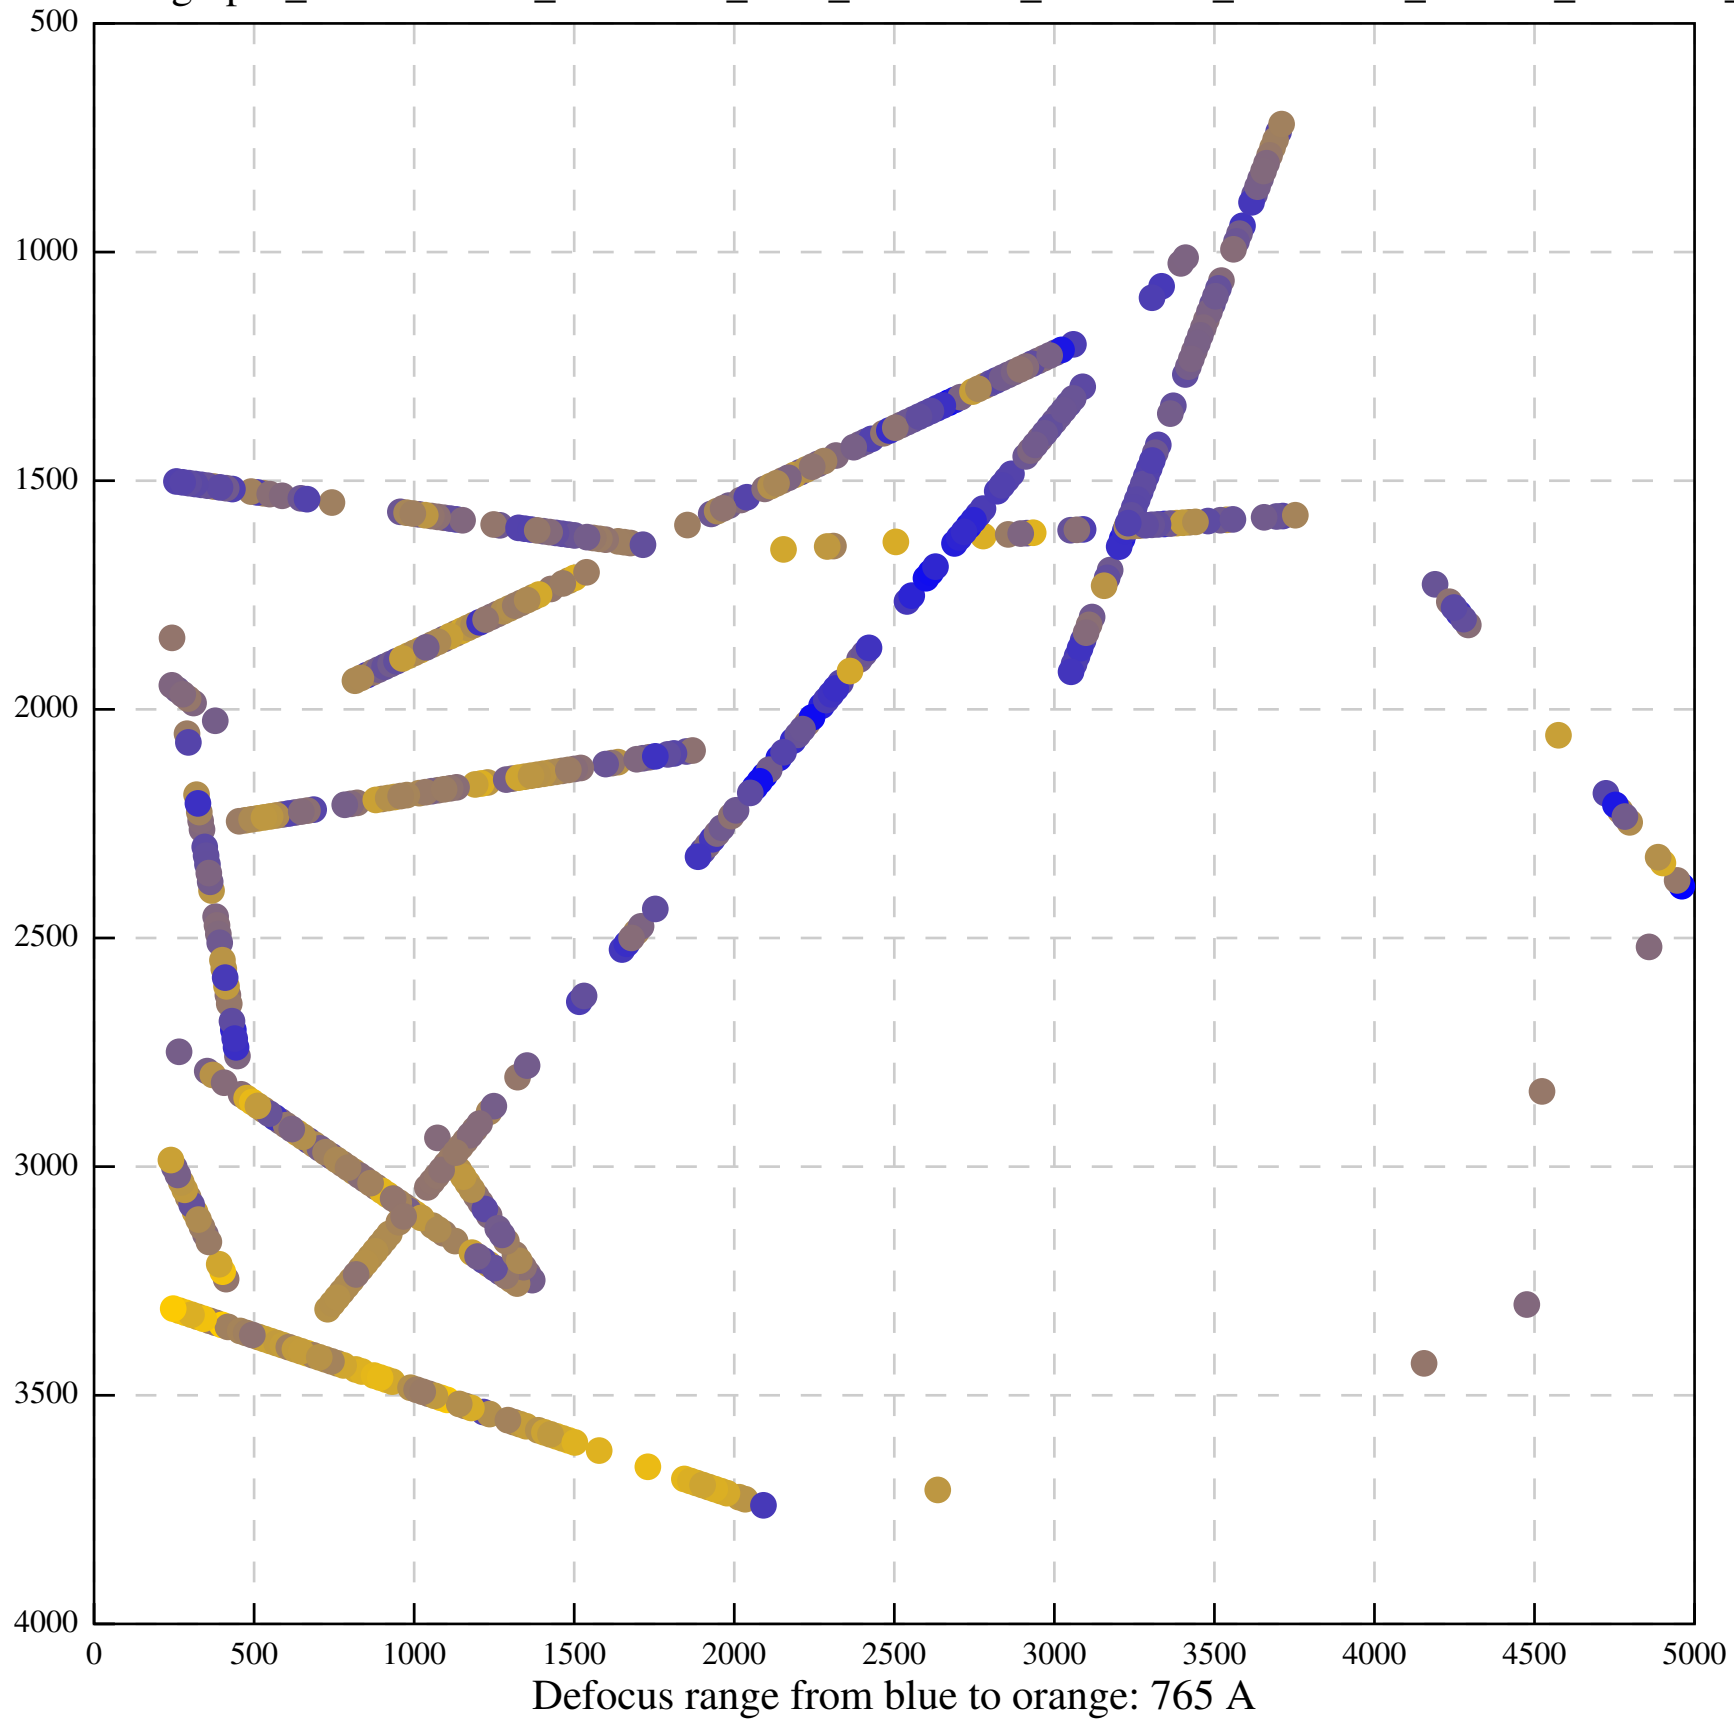

Defocus range from blue to orange: 126 A

Defocus range from blue to orange: 748 A

Defocus range from blue to orange: 274 Å

Defocus range from blue to orange: 60 A

Defocus range from blue to orange: 83 A

Defocus range from blue to orange: 328 A

Defocus range from blue to orange: 16 A

Defocus range from blue to orange: 93 A

Defocus range from blue to orange: 81 A

Defocus range from blue to orange: 121 A

Defocus range from blue to orange: 438 A

Defocus range from blue to orange: 437 A

Defocus range from blue to orange: 502 Å

Defocus range from blue to orange: 765 A

Defocus range from blue to orange: 593 A

Defocus range from blue to orange: 153 A

Defocus range from blue to orange: 171 Å

Defocus range from blue to orange: 36 A

Defocus range from blue to orange: 368 A

Defocus range from blue to orange: 412 A

Defocus range from blue to orange: 93 A

Defocus range from blue to orange: 0 Å