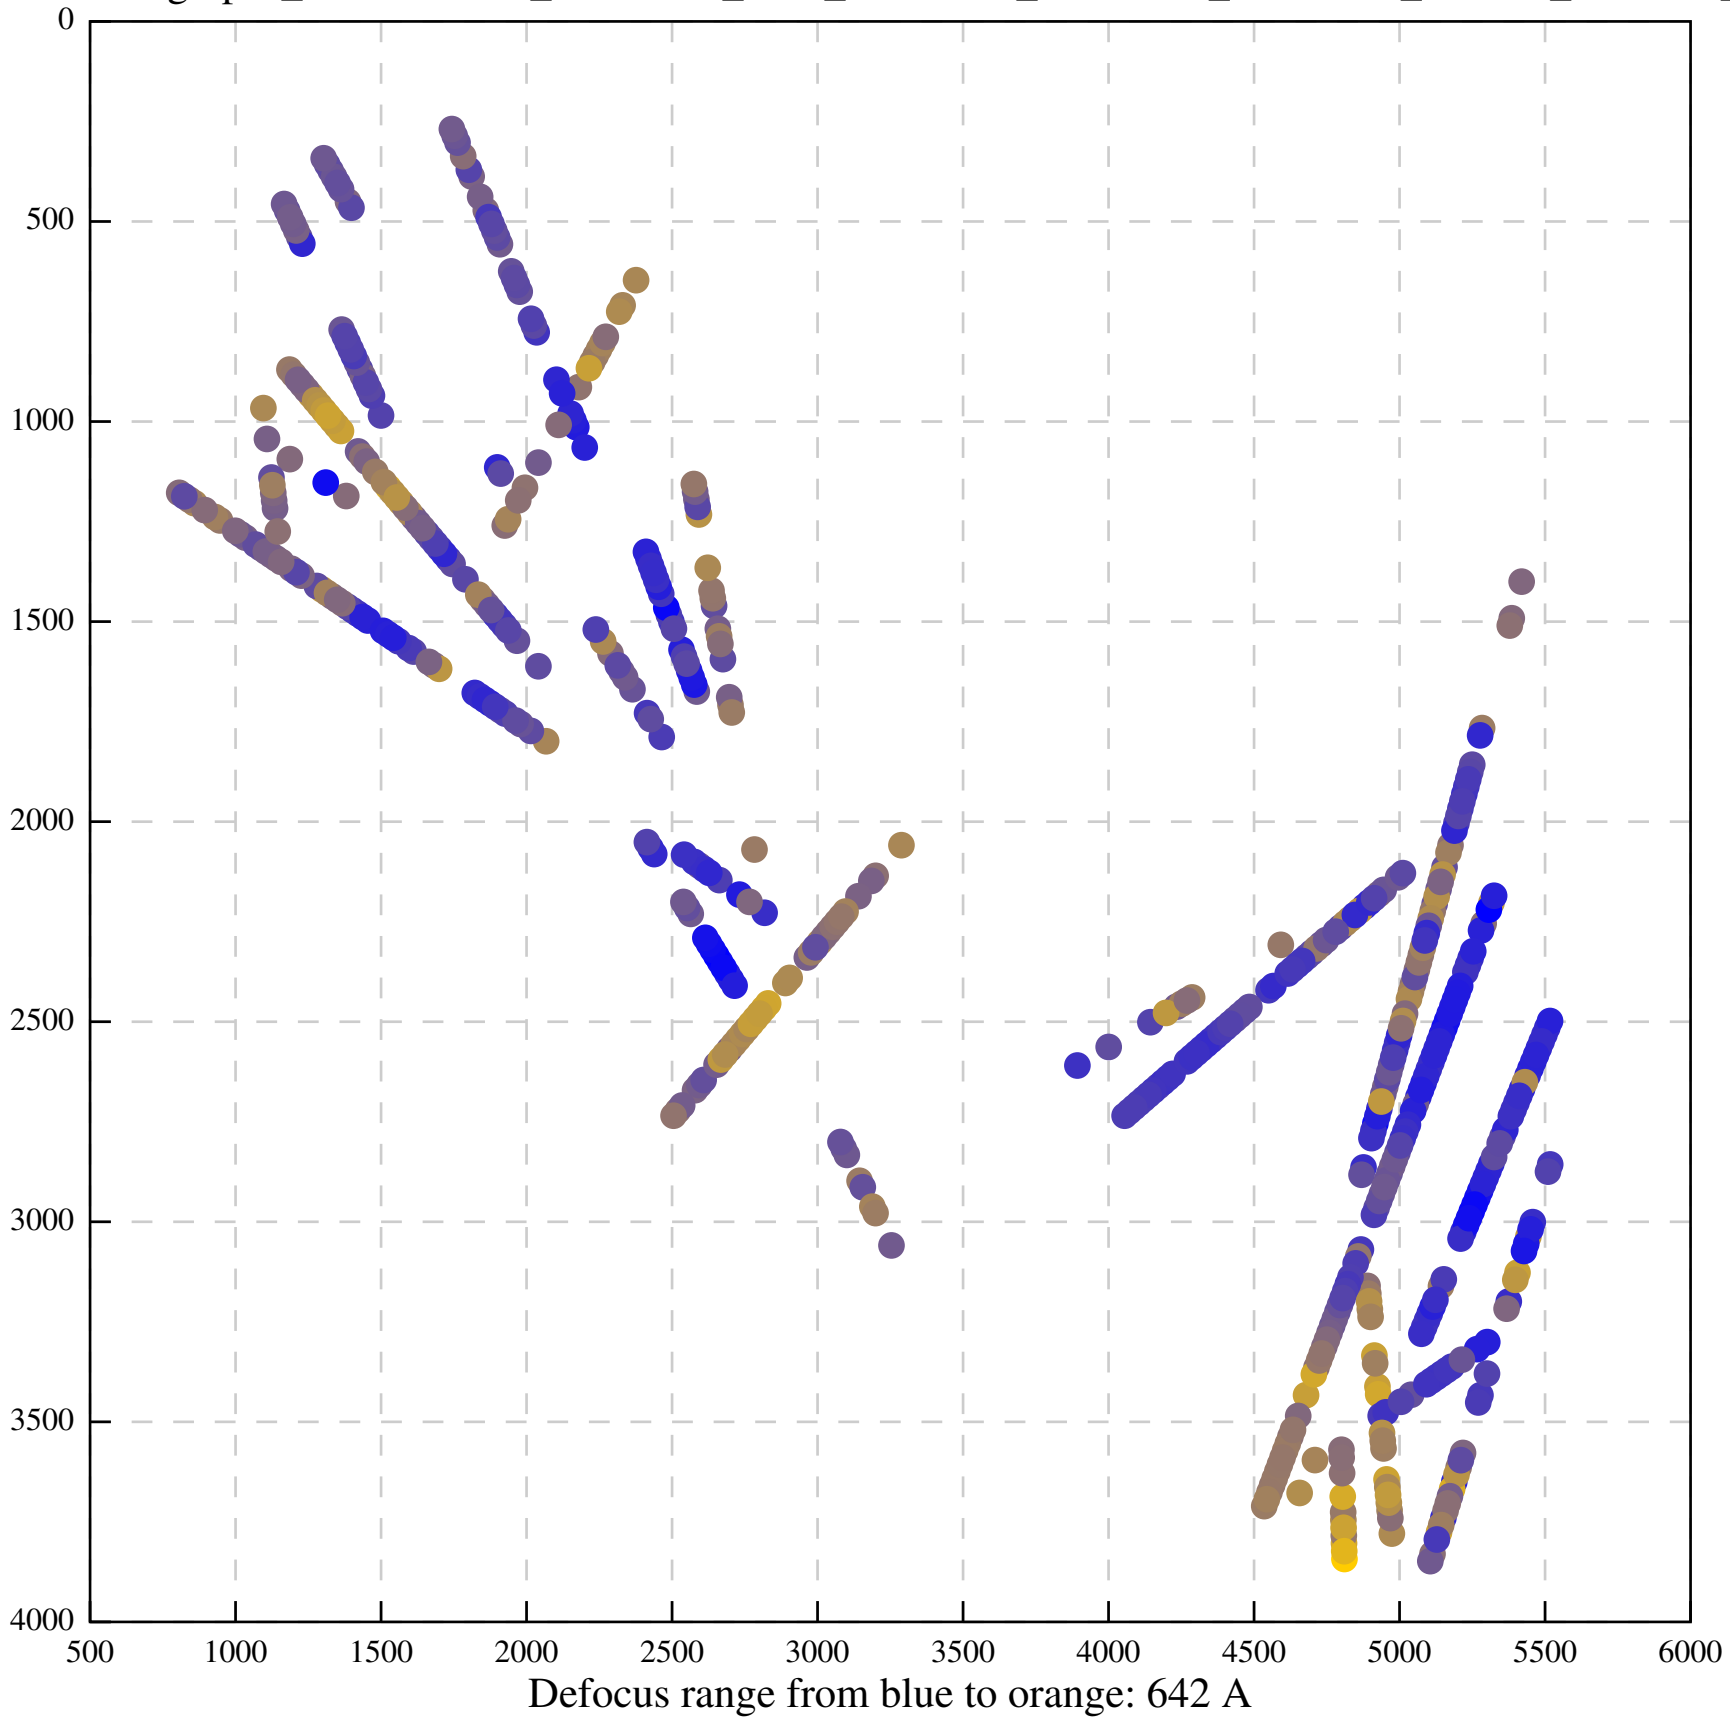

Defocus range from blue to orange: 480 A

Defocus range from blue to orange: 204 Å

Defocus range from blue to orange: 580 A

Defocus range from blue to orange: 353 A

Defocus range from blue to orange: 50 A

Defocus range from blue to orange: 286 A

Defocus range from blue to orange: 552 A

Defocus range from blue to orange: 54 A

Defocus range from blue to orange: 576 A

Defocus range from blue to orange: 69 A

Defocus range from blue to orange: 173 A

Defocus range from blue to orange: 0 A

Defocus range from blue to orange: 232 Å

Defocus range from blue to orange: 575 A

Defocus range from blue to orange: 347 A

Defocus range from blue to orange: 0 A

Defocus range from blue to orange: 487 A

Defocus range from blue to orange: 383 A

Defocus range from blue to orange: 126 A

Defocus range from blue to orange: 748 A

Defocus range from blue to orange: 274 Å

Defocus range from blue to orange: 60 A

Defocus range from blue to orange: 83 A

Defocus range from blue to orange: 328 A