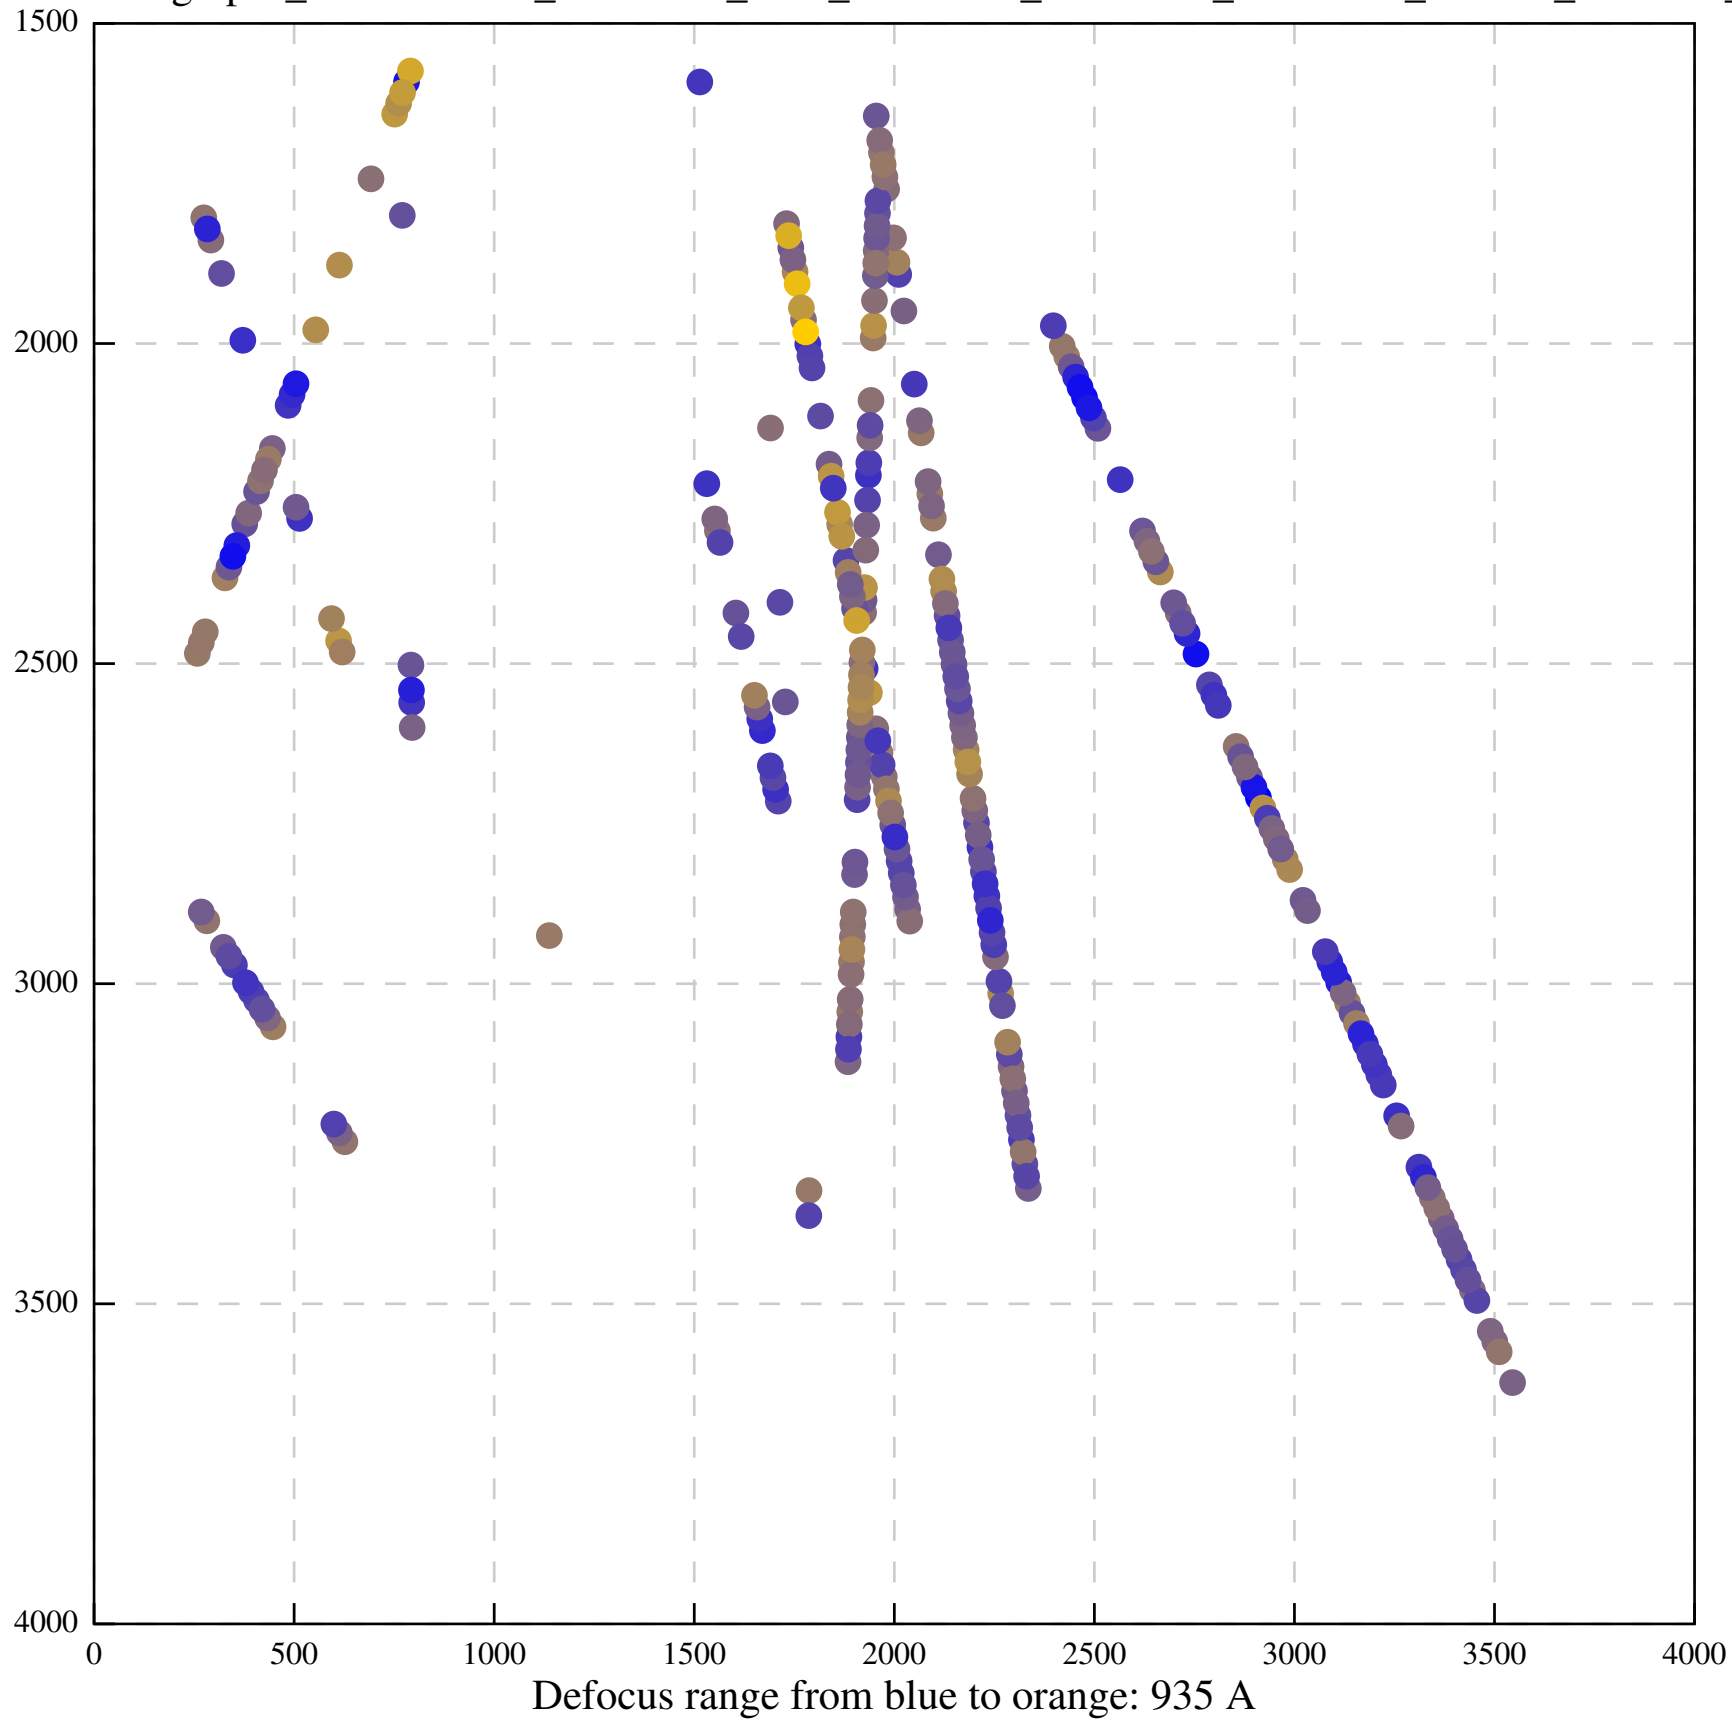

Defocus range from blue to orange: 480 A

Defocus range from blue to orange: 204 Å

Defocus range from blue to orange: 580 A

Defocus range from blue to orange: 353 A

Defocus range from blue to orange: 50 A

Defocus range from blue to orange: 286 A

Defocus range from blue to orange: 552 A

Defocus range from blue to orange: 54 A

Defocus range from blue to orange: 576 A

Defocus range from blue to orange: 69 A

Defocus range from blue to orange: 173 A

Defocus range from blue to orange: 0 A

Defocus range from blue to orange: 232 Å

Defocus range from blue to orange: 575 A

Defocus range from blue to orange: 347 A

Defocus range from blue to orange: 0 A

Defocus range from blue to orange: 487 A

Defocus range from blue to orange: 383 A

Defocus range from blue to orange: 126 A

Defocus range from blue to orange: 748 A

Defocus range from blue to orange: 274 Å

Defocus range from blue to orange: 60 A

Defocus range from blue to orange: 83 A

Defocus range from blue to orange: 328 A