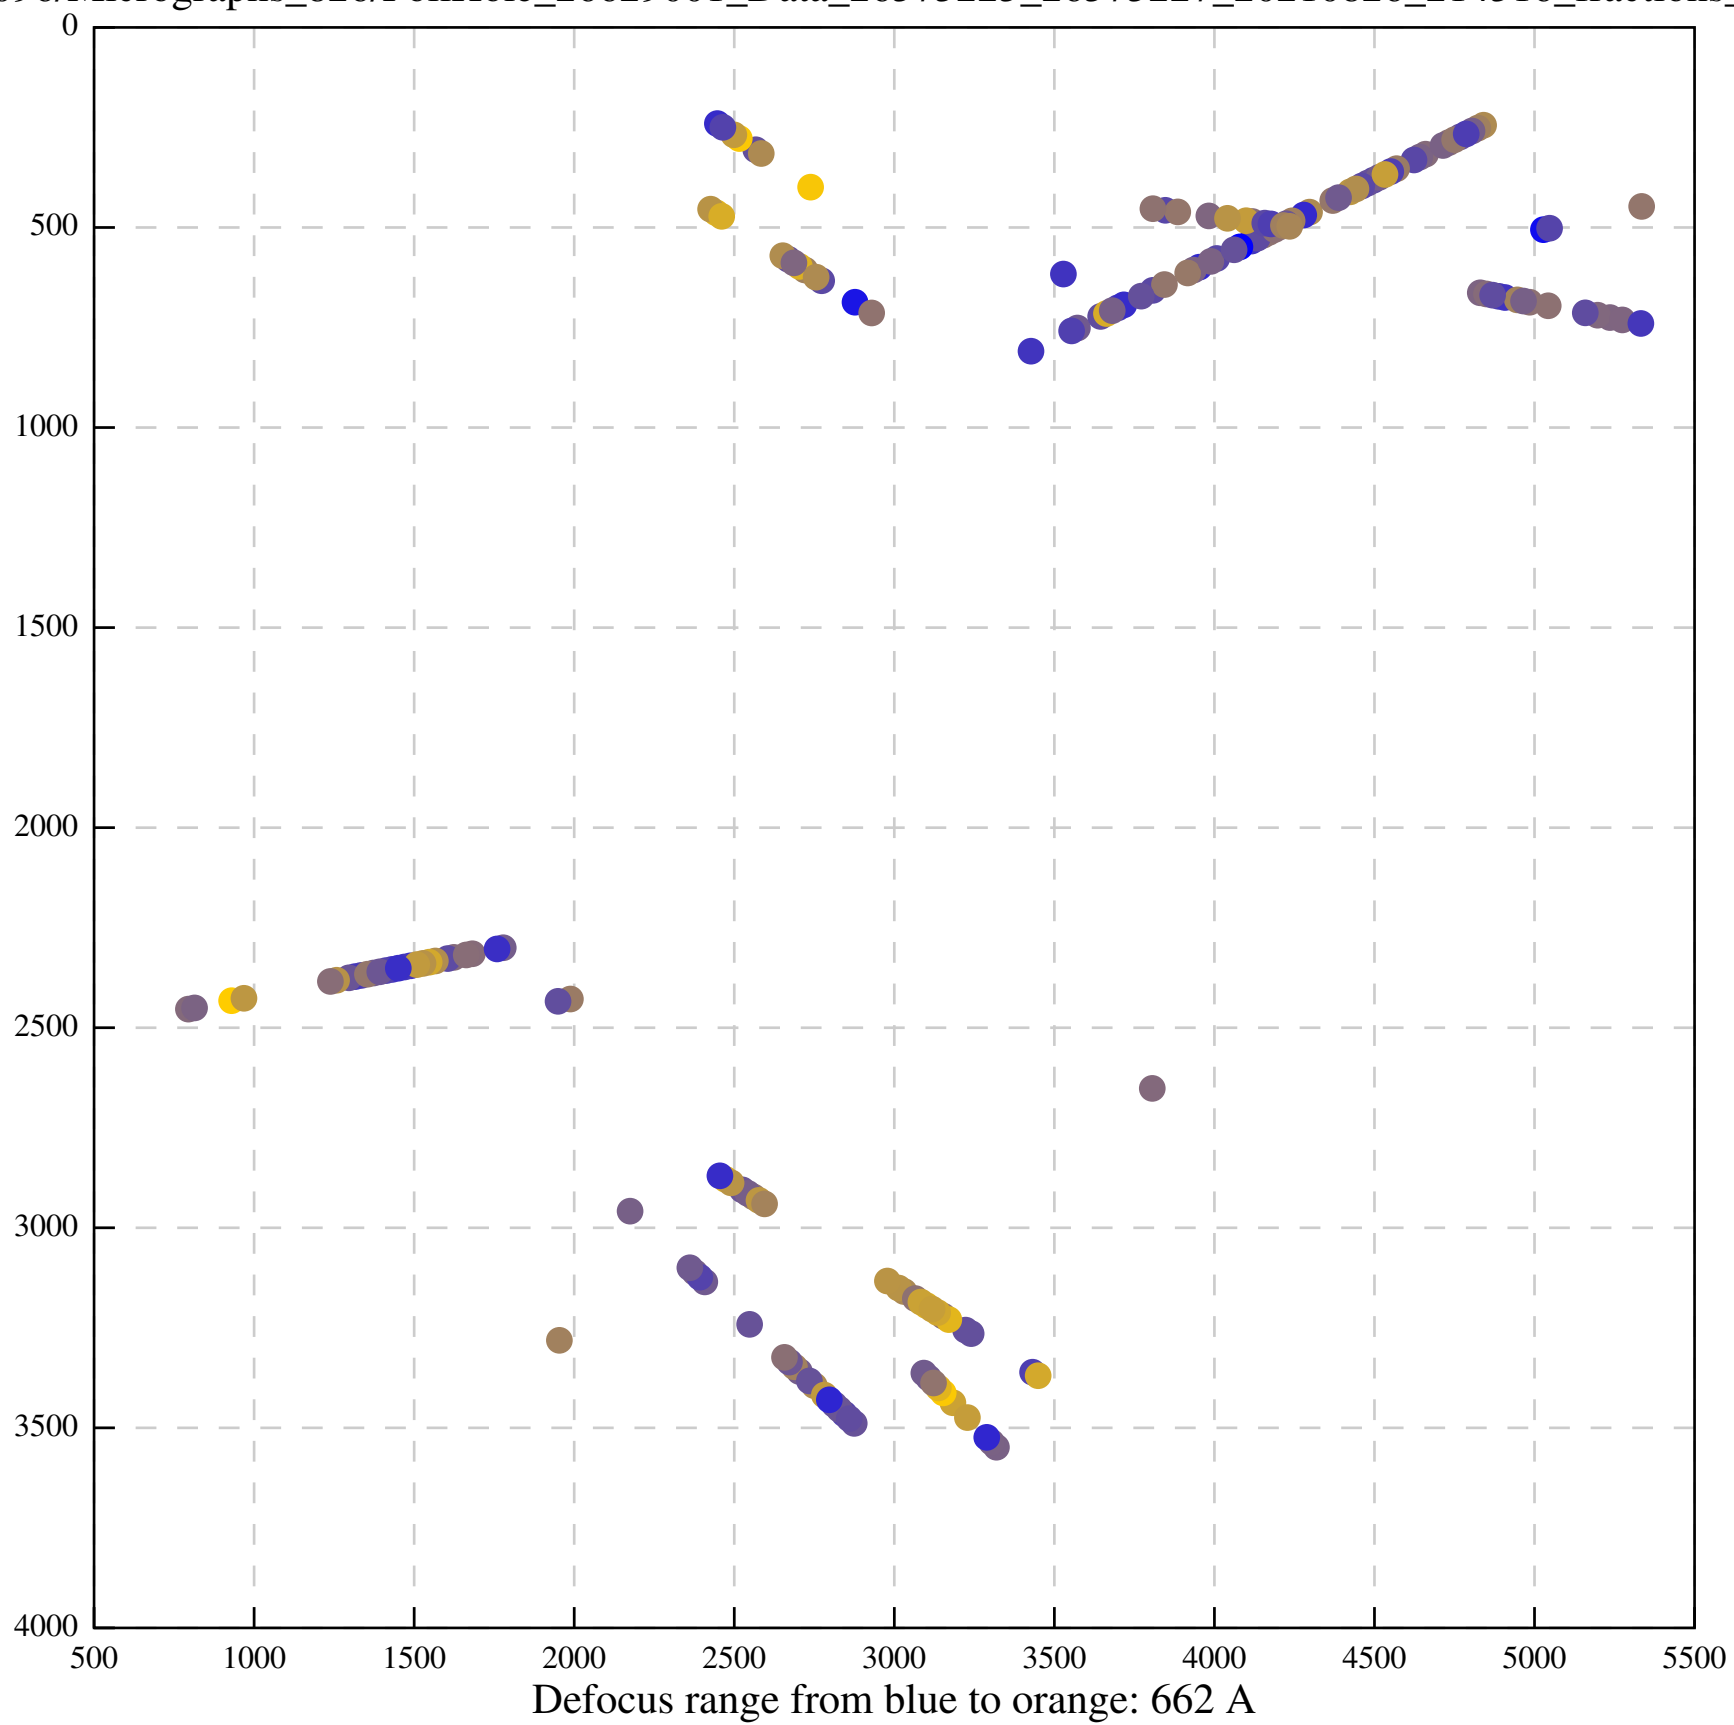

Defocus range from blue to orange: 126 A

Defocus range from blue to orange: 748 A

Defocus range from blue to orange: 274 Å

Defocus range from blue to orange: 60 A

Defocus range from blue to orange: 83 A

Defocus range from blue to orange: 328 A

Defocus range from blue to orange: 16 A

Defocus range from blue to orange: 93 A

Defocus range from blue to orange: 81 A

Defocus range from blue to orange: 121 A

Defocus range from blue to orange: 438 A

Defocus range from blue to orange: 437 A

Defocus range from blue to orange: 502 Å

Defocus range from blue to orange: 765 A

Defocus range from blue to orange: 593 A

Defocus range from blue to orange: 153 A

Defocus range from blue to orange: 171 Å

Defocus range from blue to orange: 36 A

Defocus range from blue to orange: 368 A

Defocus range from blue to orange: 412 A

Defocus range from blue to orange: 93 A

Defocus range from blue to orange: 0 Å