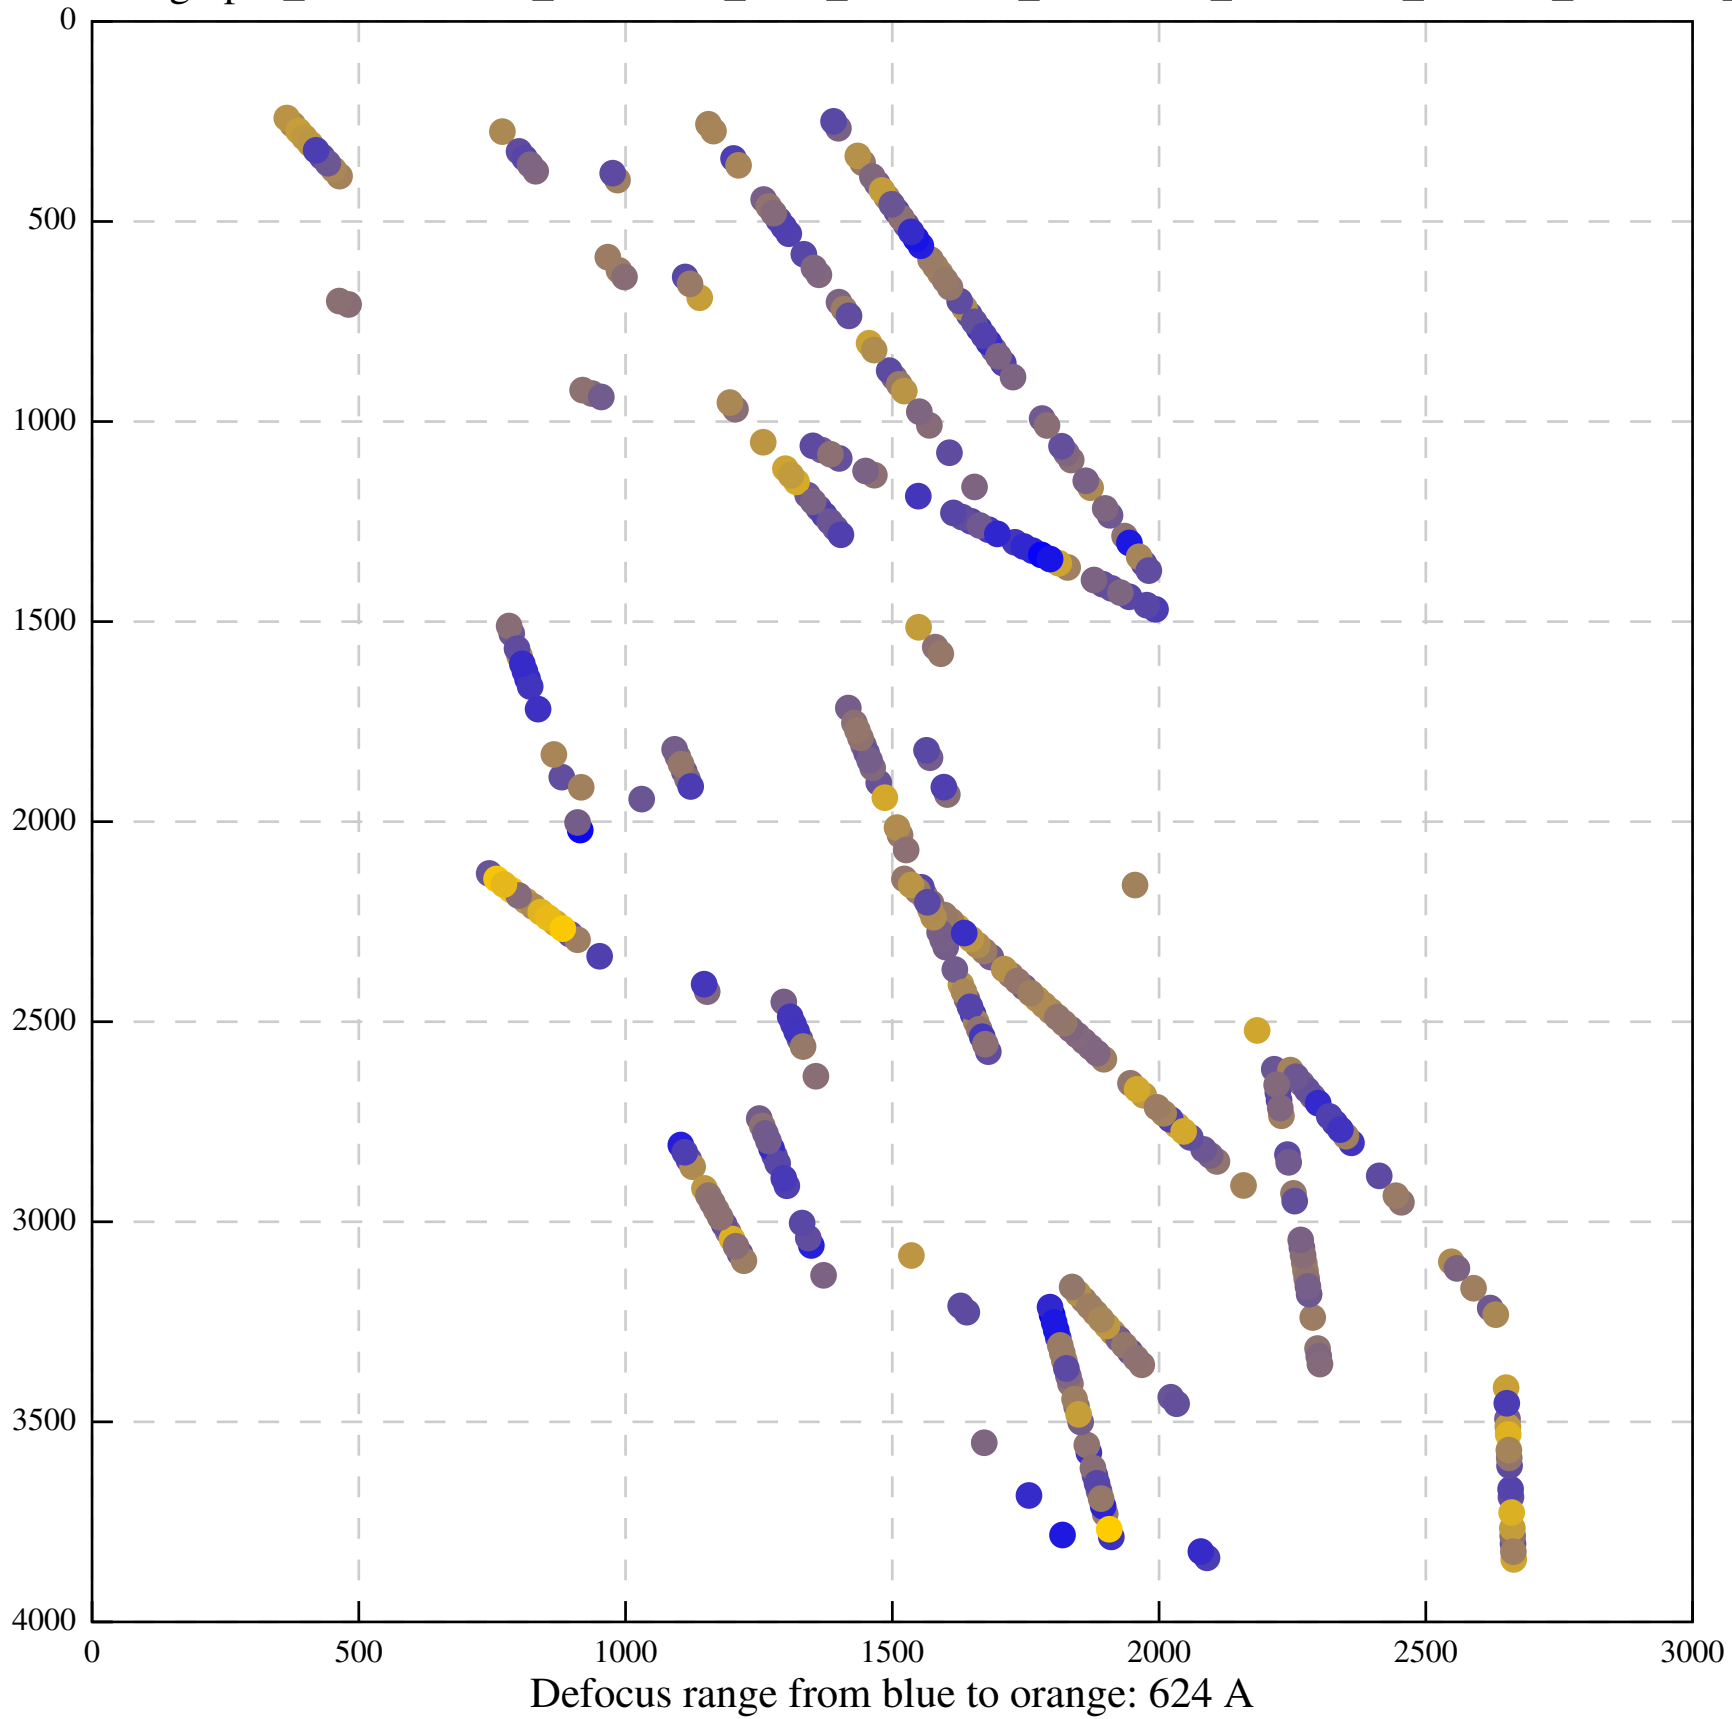

Defocus range from blue to orange: 126 A

Defocus range from blue to orange: 748 A

Defocus range from blue to orange: 274 Å

Defocus range from blue to orange: 60 A

Defocus range from blue to orange: 83 A

Defocus range from blue to orange: 328 A

Defocus range from blue to orange: 16 A

Defocus range from blue to orange: 93 A

Defocus range from blue to orange: 81 A

Defocus range from blue to orange: 121 A

Defocus range from blue to orange: 438 A

Defocus range from blue to orange: 437 A

Defocus range from blue to orange: 502 Å

Defocus range from blue to orange: 765 A

Defocus range from blue to orange: 593 A

Defocus range from blue to orange: 153 A

Defocus range from blue to orange: 171 Å

Defocus range from blue to orange: 36 A

Defocus range from blue to orange: 368 A

Defocus range from blue to orange: 412 A

Defocus range from blue to orange: 93 A

Defocus range from blue to orange: 0 Å