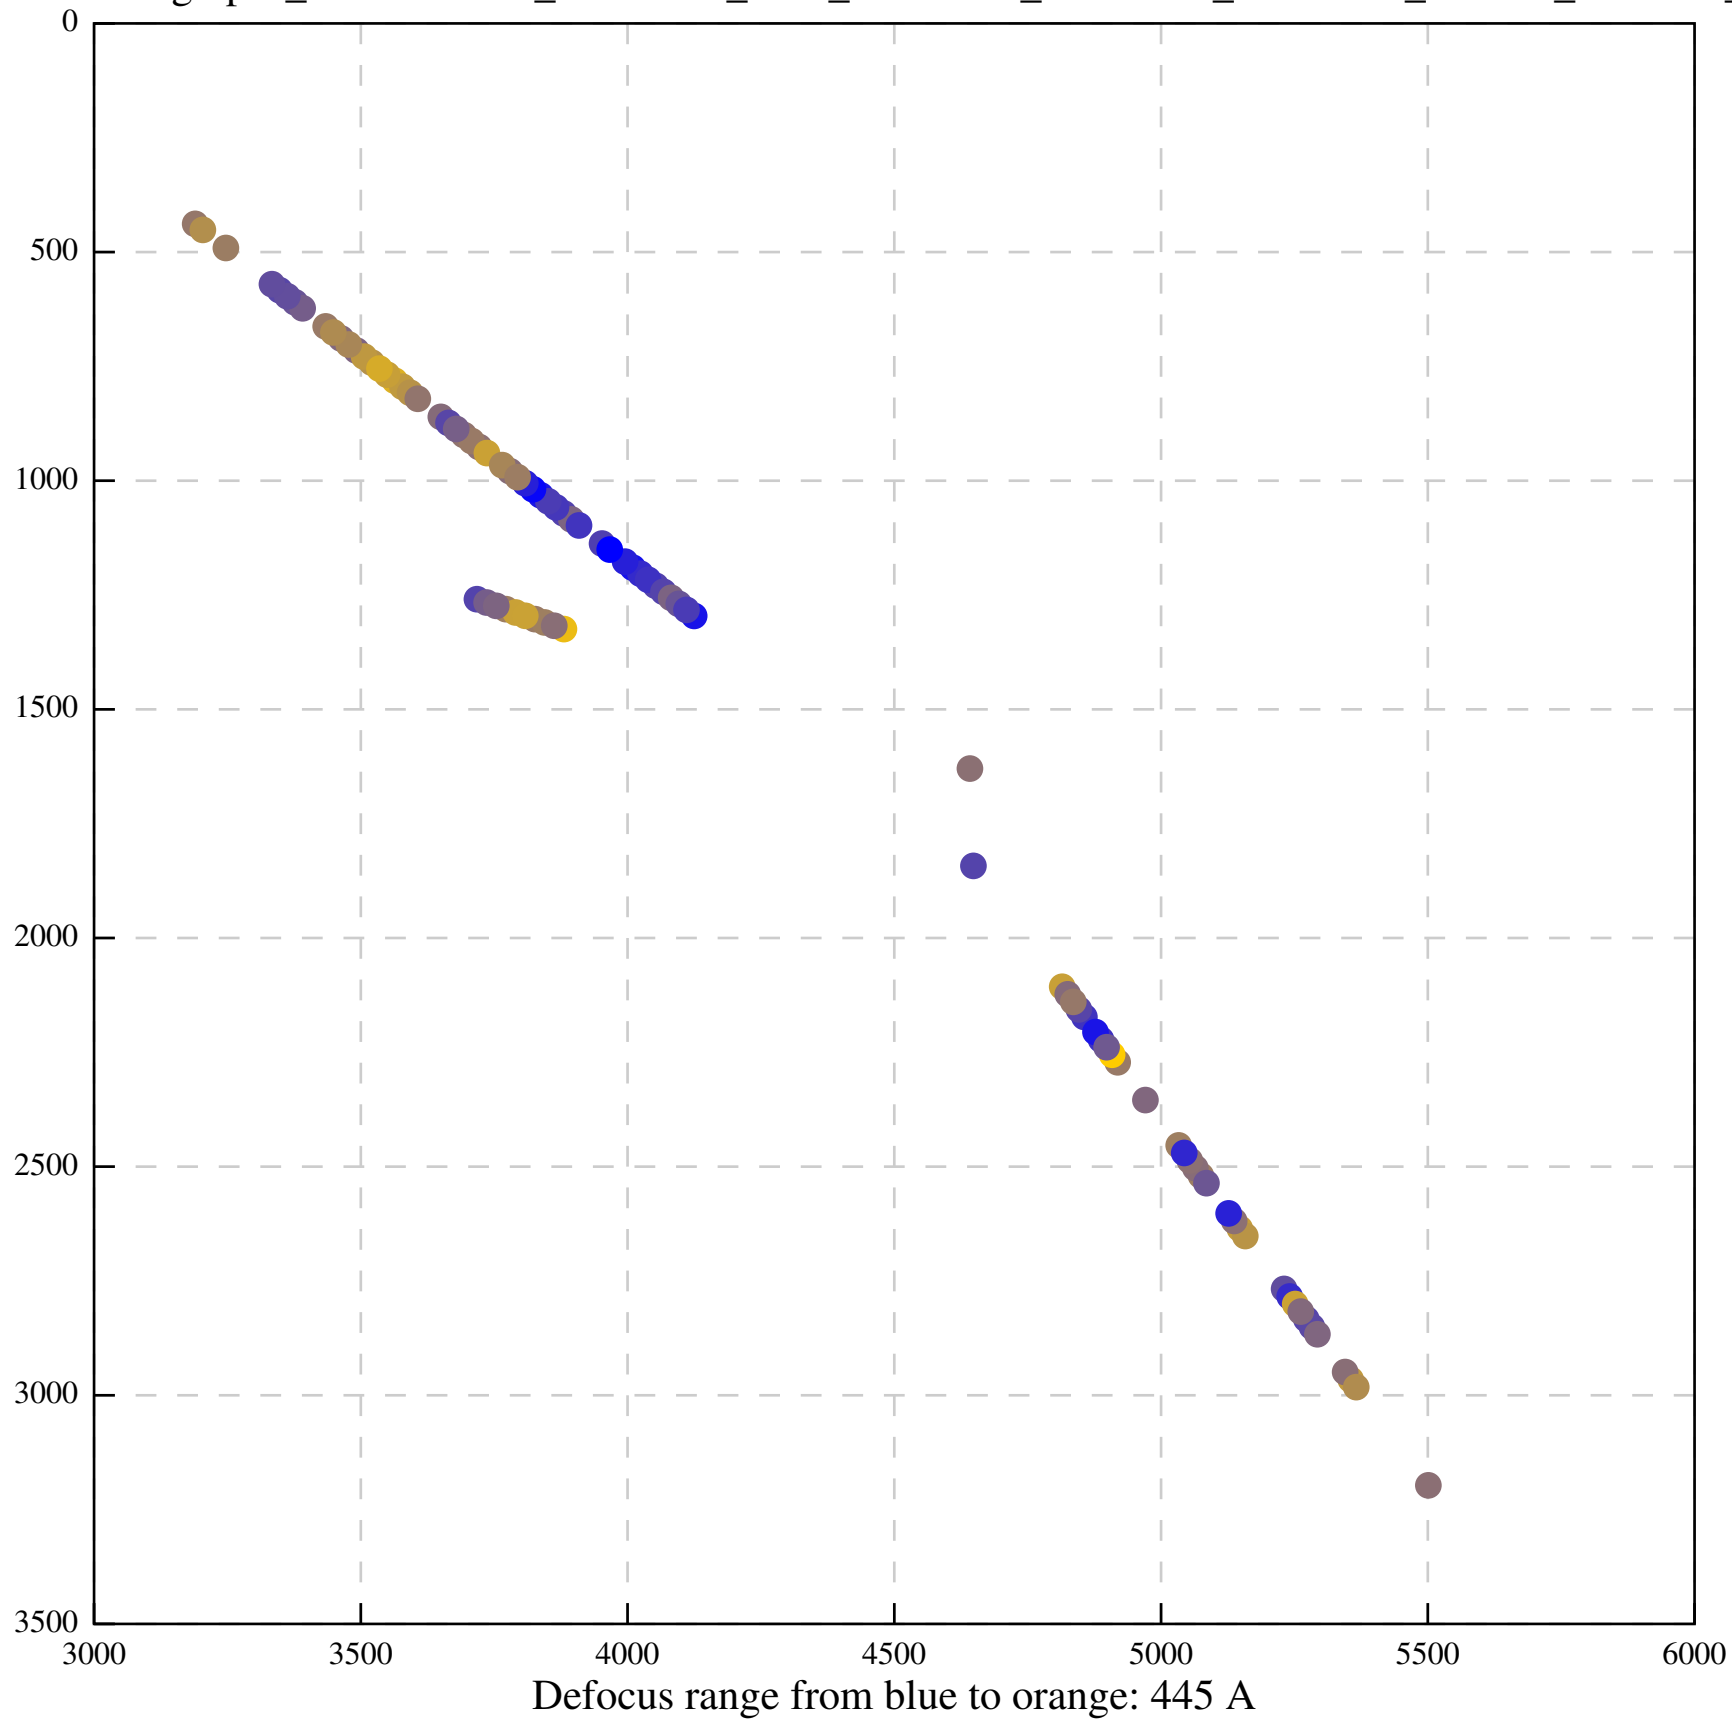

Defocus range from blue to orange: 480 A

Defocus range from blue to orange: 204 Å

Defocus range from blue to orange: 580 A

Defocus range from blue to orange: 353 A

Defocus range from blue to orange: 50 A

Defocus range from blue to orange: 286 A

Defocus range from blue to orange: 552 A

Defocus range from blue to orange: 54 A

Defocus range from blue to orange: 576 A

Defocus range from blue to orange: 69 A

Defocus range from blue to orange: 173 A

Defocus range from blue to orange: 0 A

Defocus range from blue to orange: 232 Å

Defocus range from blue to orange: 575 A

Defocus range from blue to orange: 347 A

Defocus range from blue to orange: 0 A

Defocus range from blue to orange: 487 A

Defocus range from blue to orange: 383 A

Defocus range from blue to orange: 126 A

Defocus range from blue to orange: 748 A

Defocus range from blue to orange: 274 Å

Defocus range from blue to orange: 60 A

Defocus range from blue to orange: 83 A

Defocus range from blue to orange: 328 A