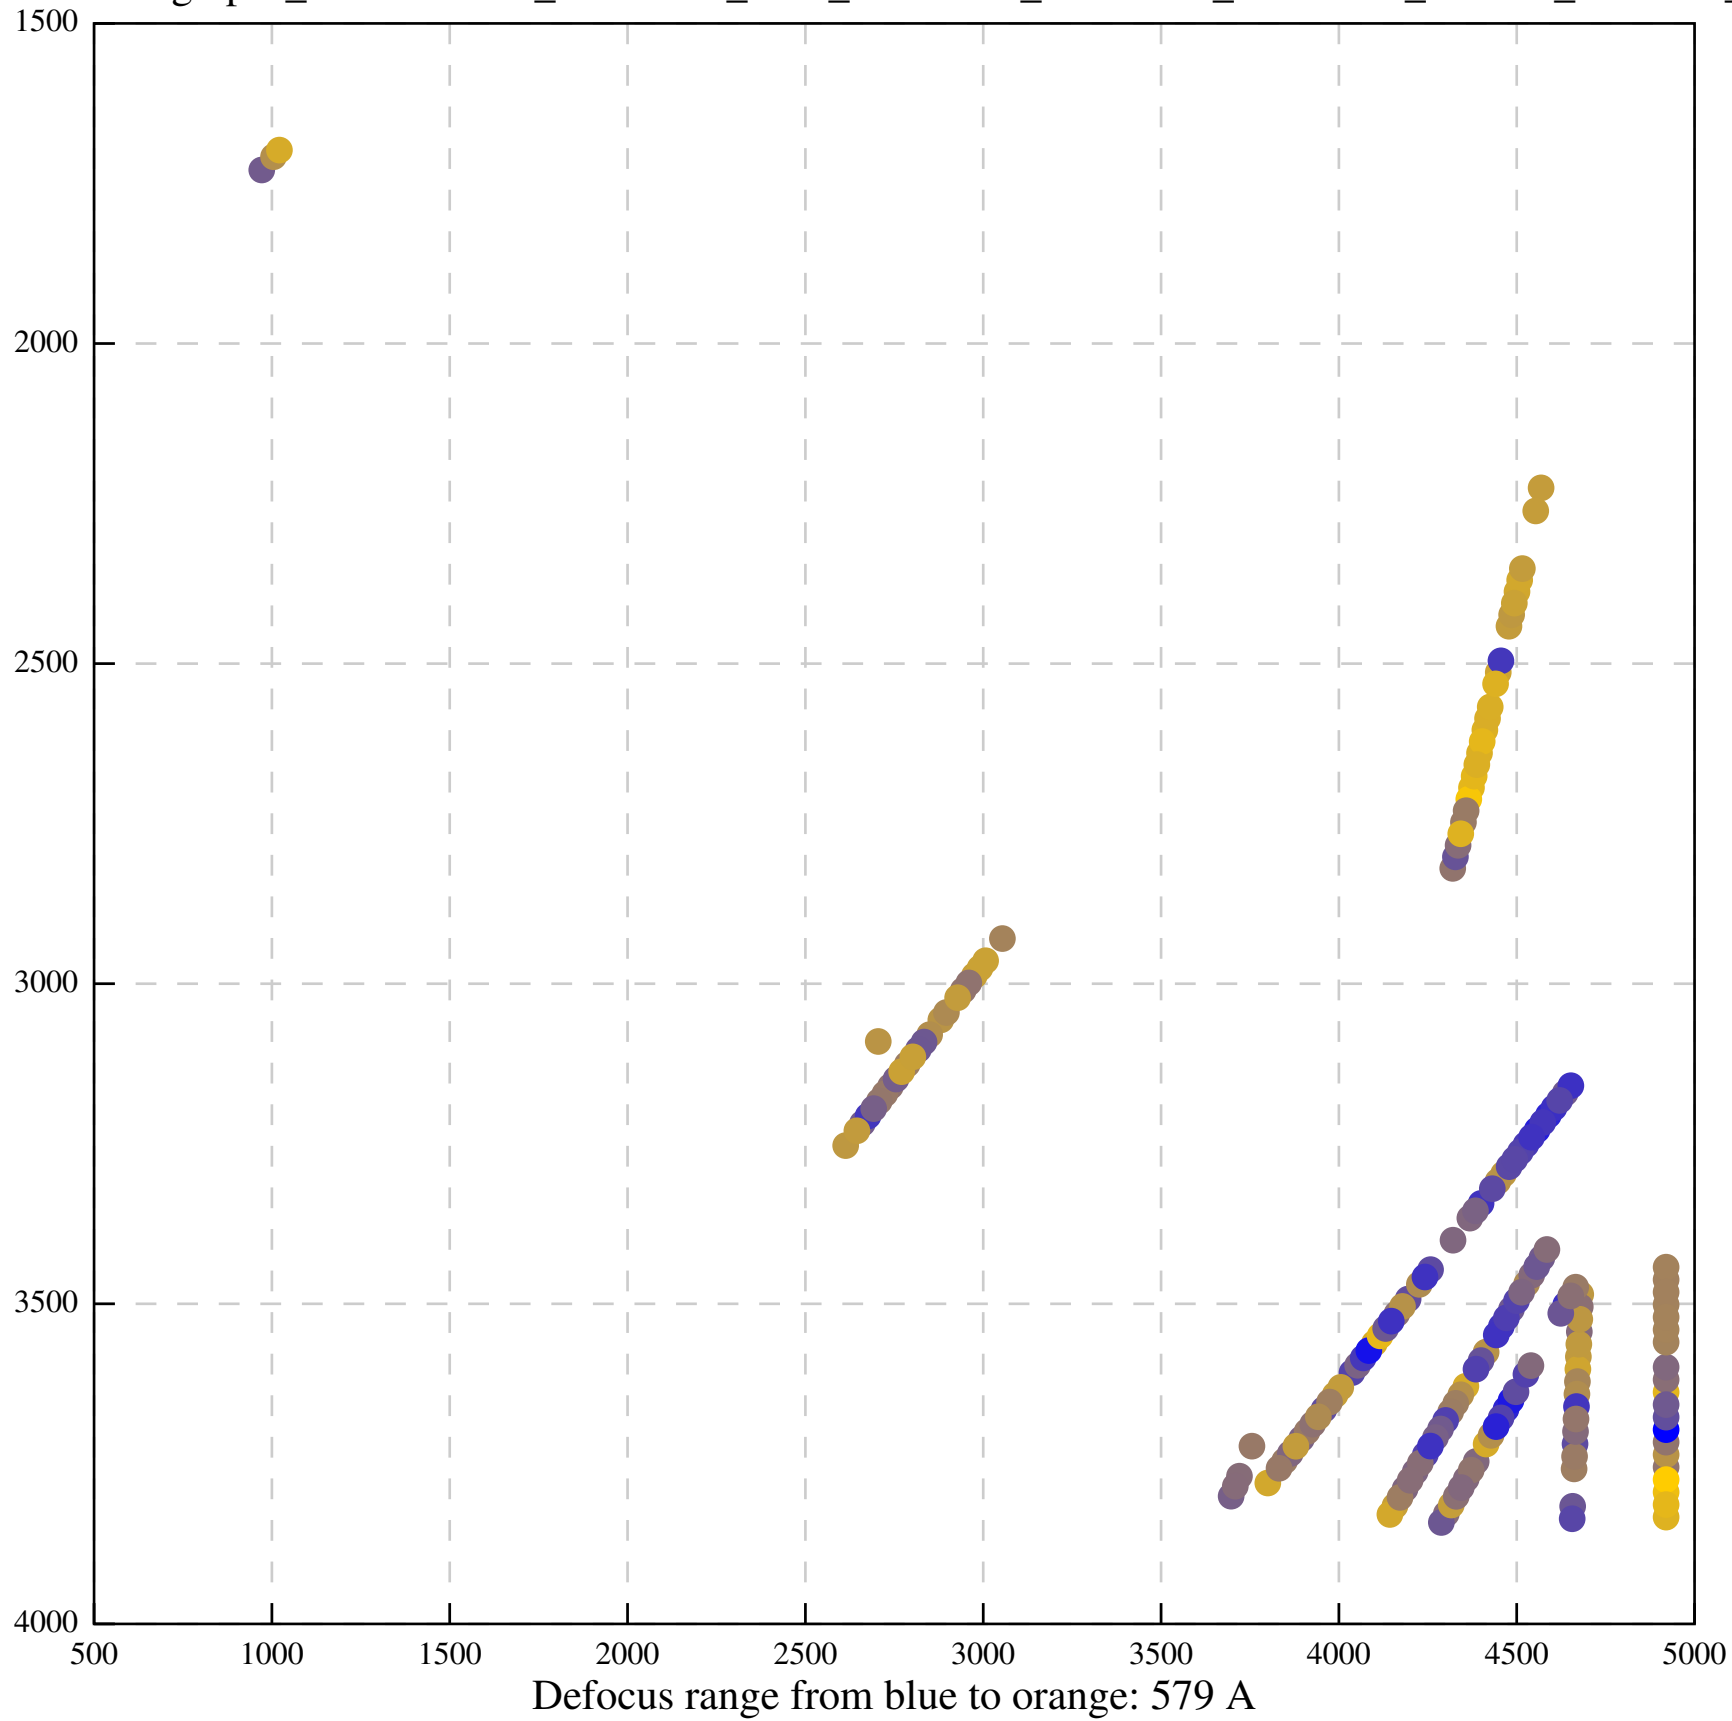

Defocus range from blue to orange: 126 A

Defocus range from blue to orange: 748 A

Defocus range from blue to orange: 274 Å

Defocus range from blue to orange: 60 A

Defocus range from blue to orange: 83 A

Defocus range from blue to orange: 328 A

Defocus range from blue to orange: 16 A

Defocus range from blue to orange: 93 A

Defocus range from blue to orange: 81 A

Defocus range from blue to orange: 121 A

Defocus range from blue to orange: 438 A

Defocus range from blue to orange: 437 A

Defocus range from blue to orange: 502 Å

Defocus range from blue to orange: 765 A

Defocus range from blue to orange: 593 A

Defocus range from blue to orange: 153 A

Defocus range from blue to orange: 171 Å

Defocus range from blue to orange: 36 A

Defocus range from blue to orange: 368 A

Defocus range from blue to orange: 412 A

Defocus range from blue to orange: 93 A

Defocus range from blue to orange: 0 Å