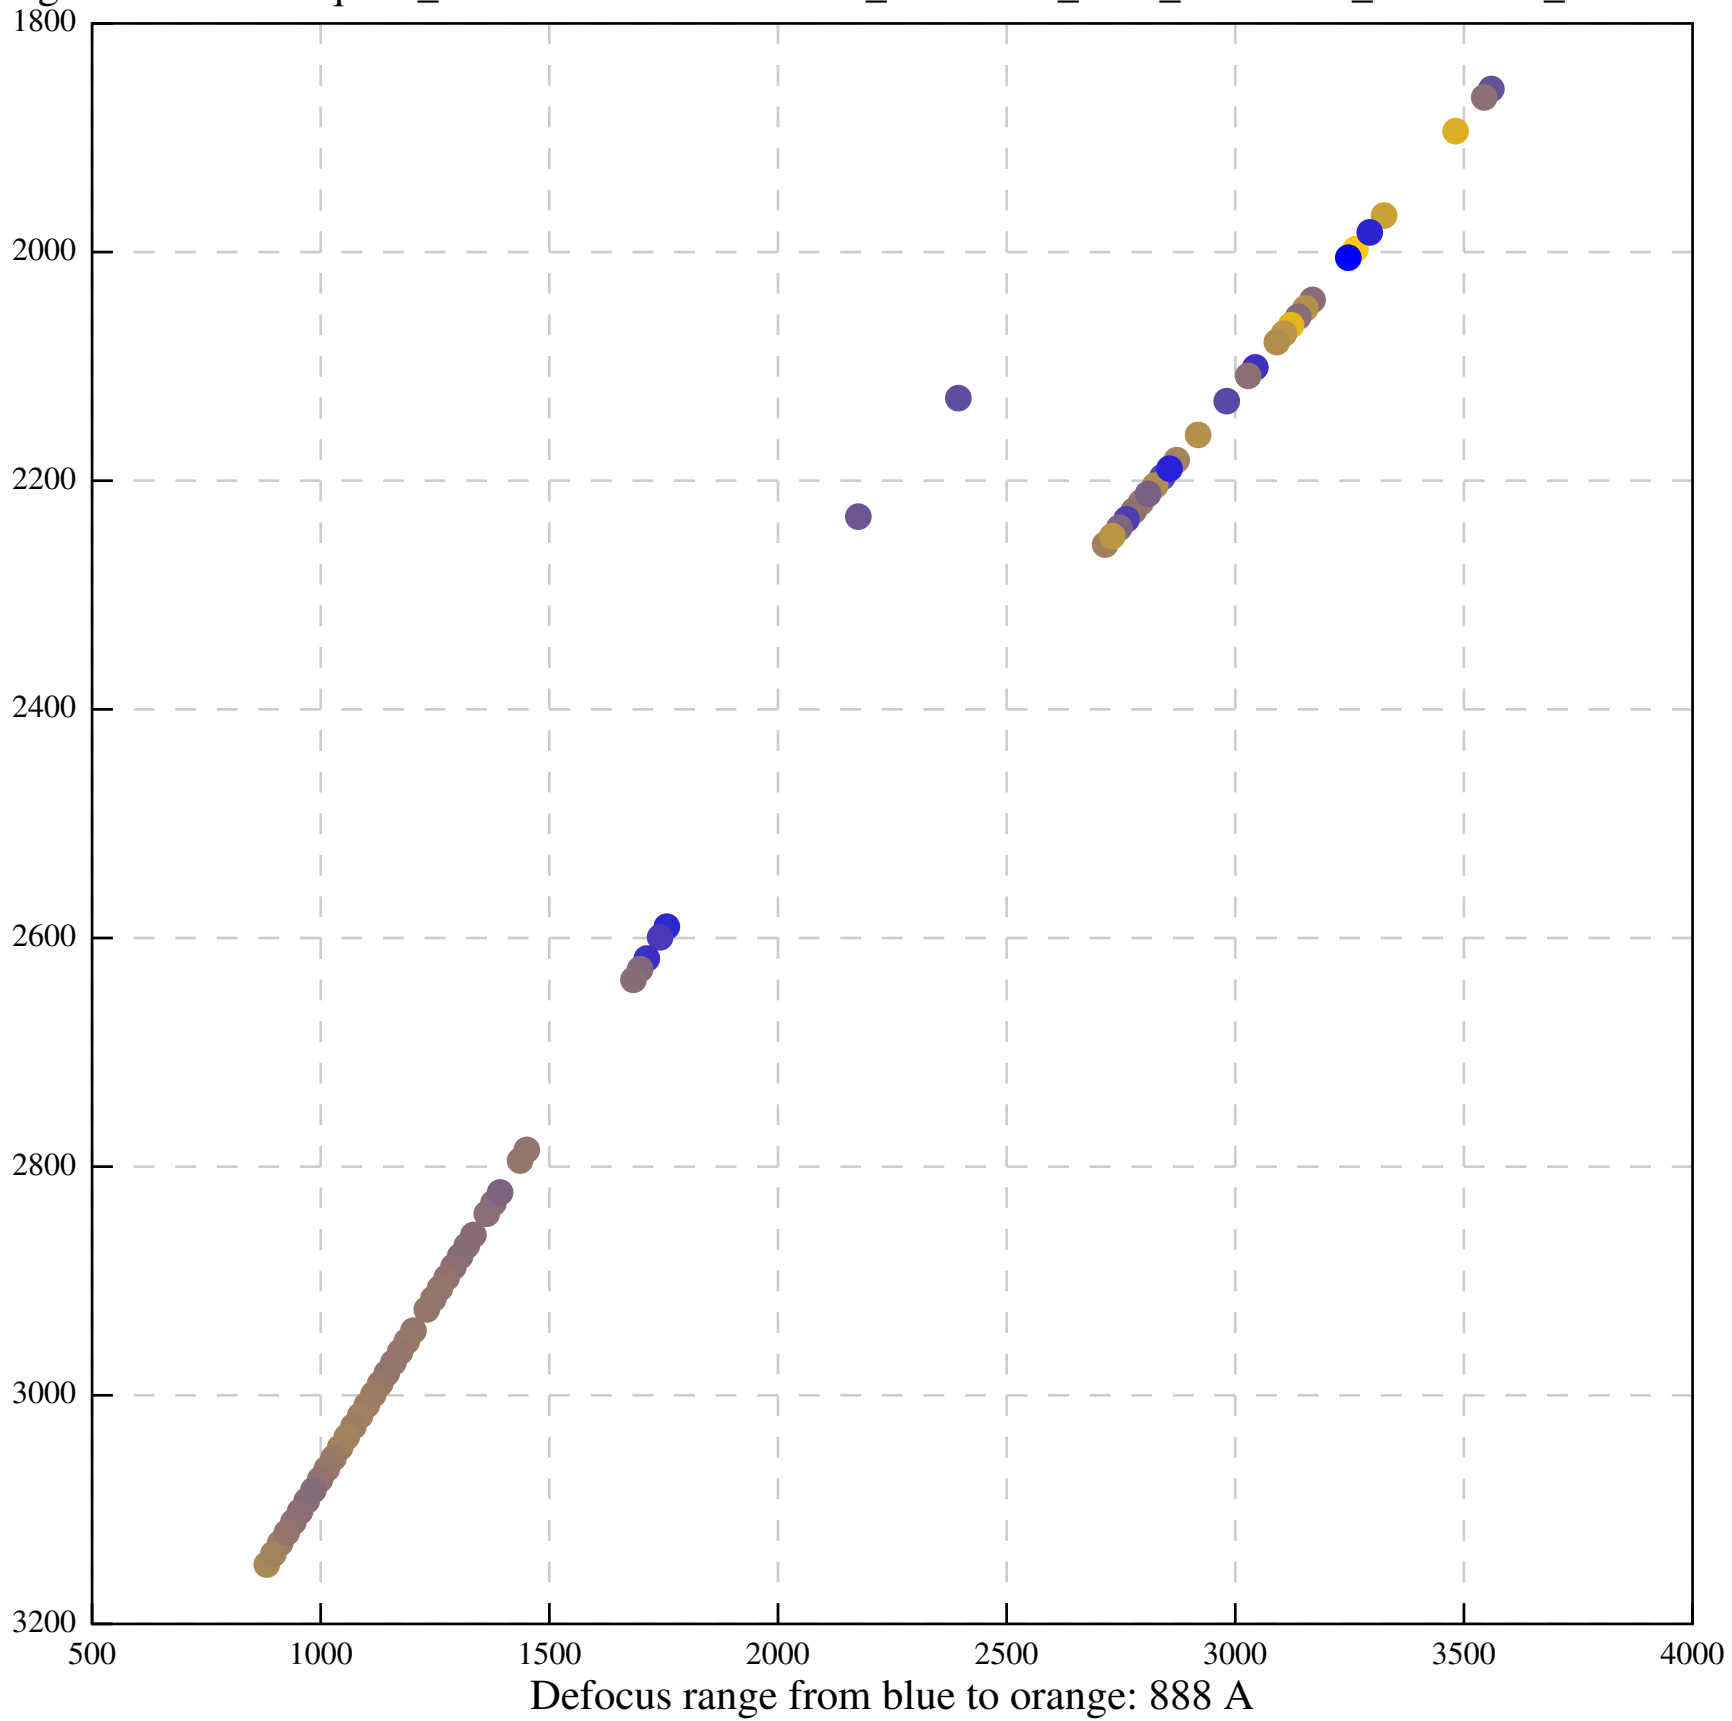

Defocus range from blue to orange: 872 A

Defocus range from blue to orange: 774 A

Defocus range from blue to orange: 748 A

Defocus range from blue to orange: 295 Å

Defocus range from blue to orange: 654 A