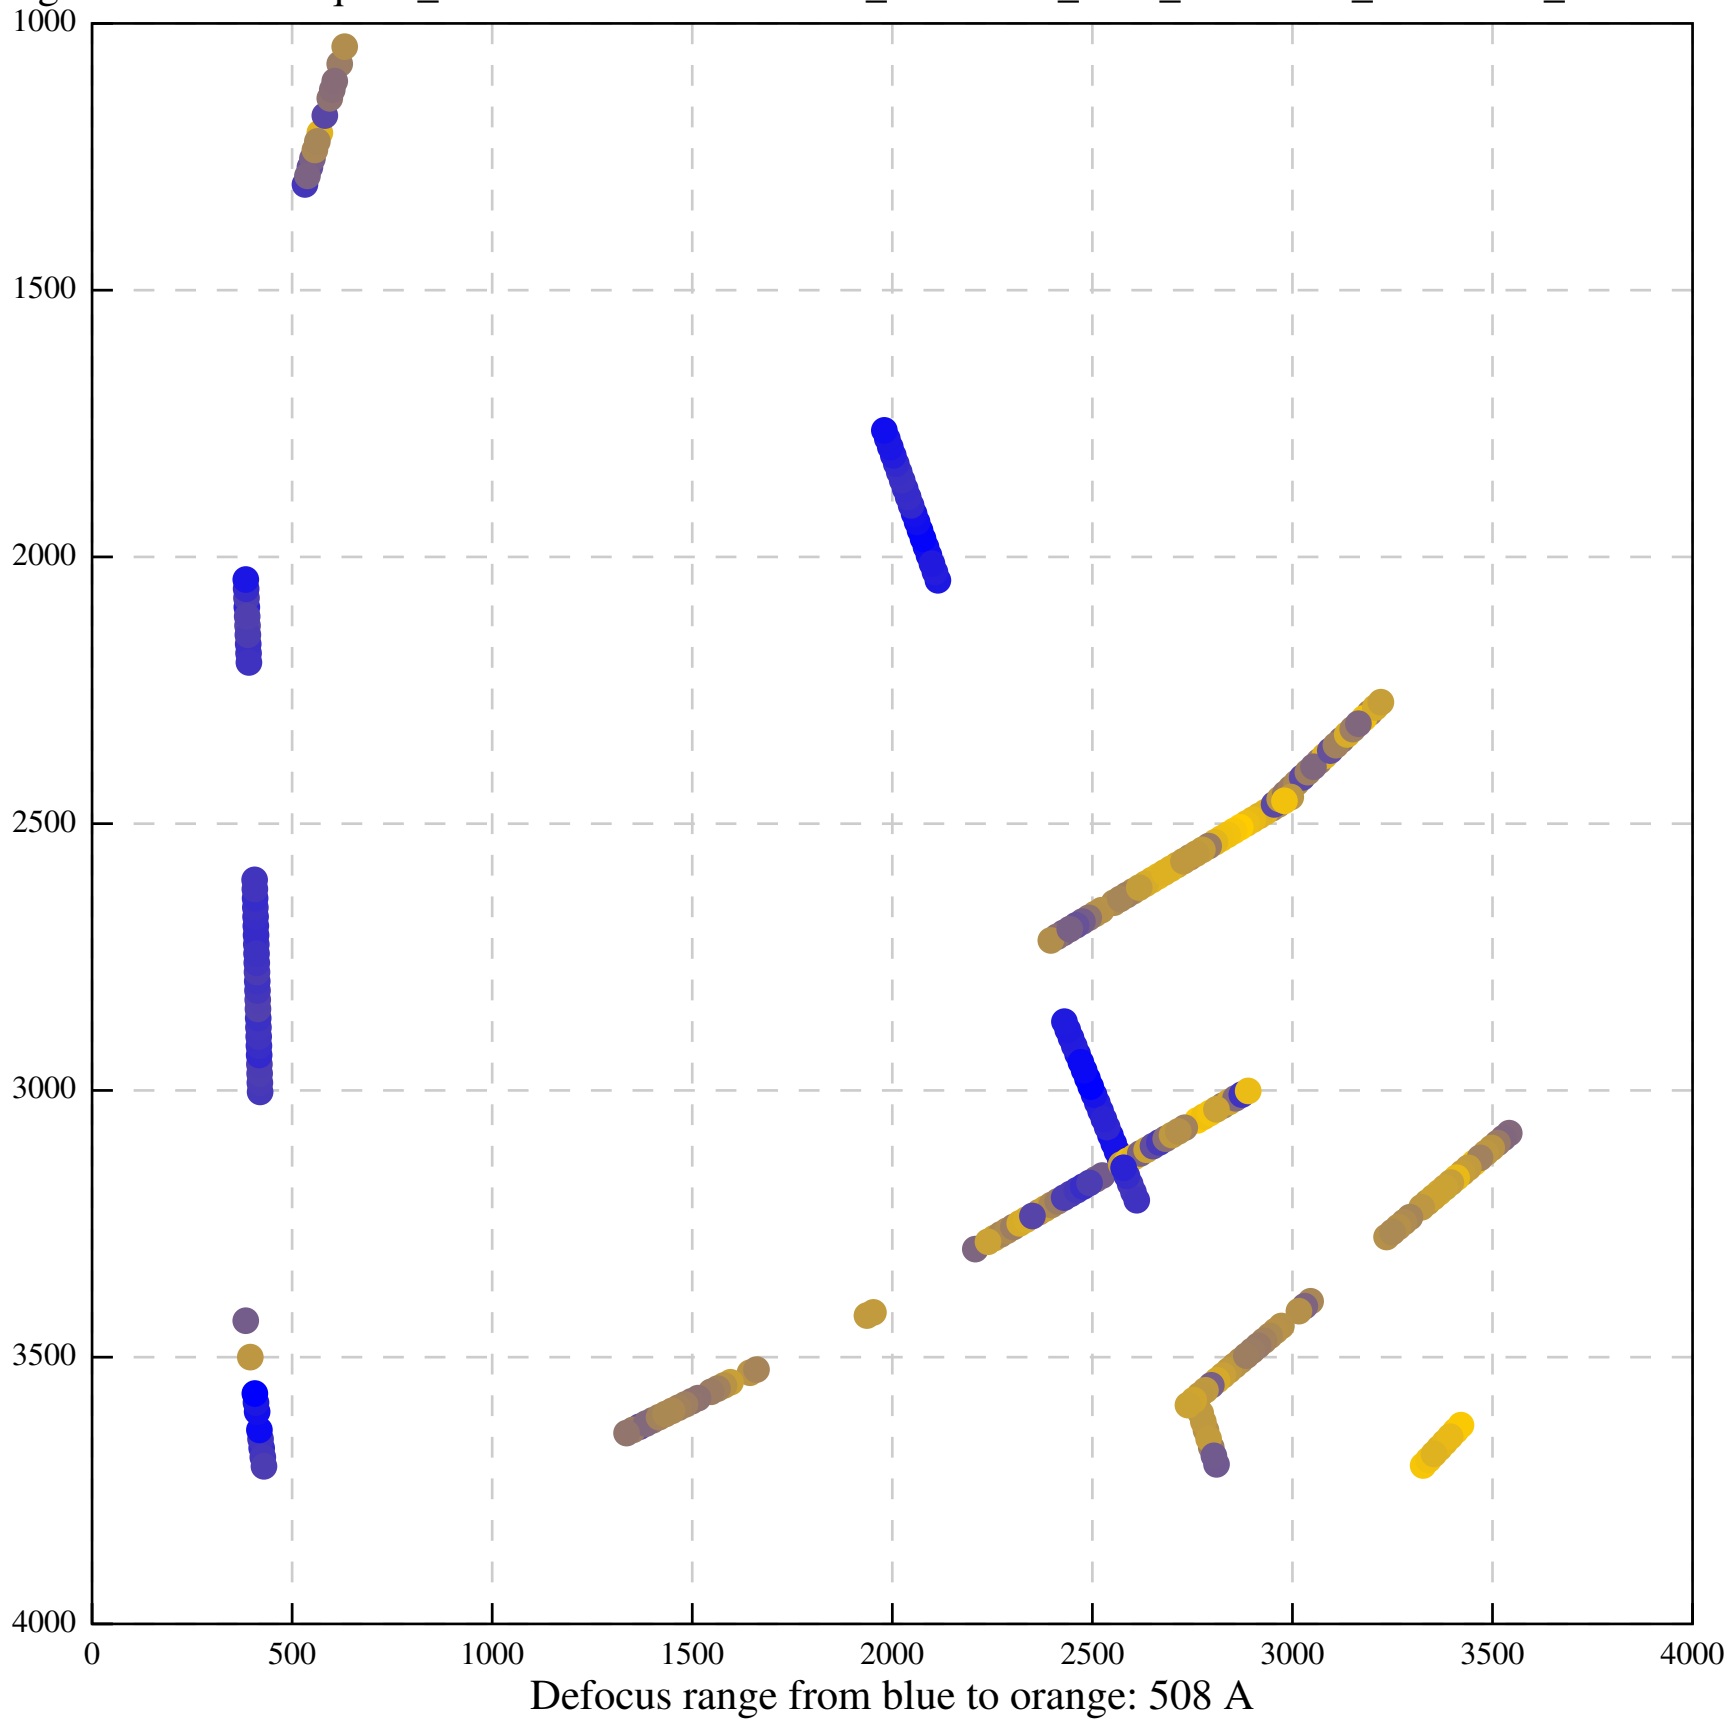

Defocus range from blue to orange: 402 A

Defocus range from blue to orange: 1401 Å

Defocus range from blue to orange: 319 A

Defocus range from blue to orange: 807 A

Defocus range from blue to orange: 72 A