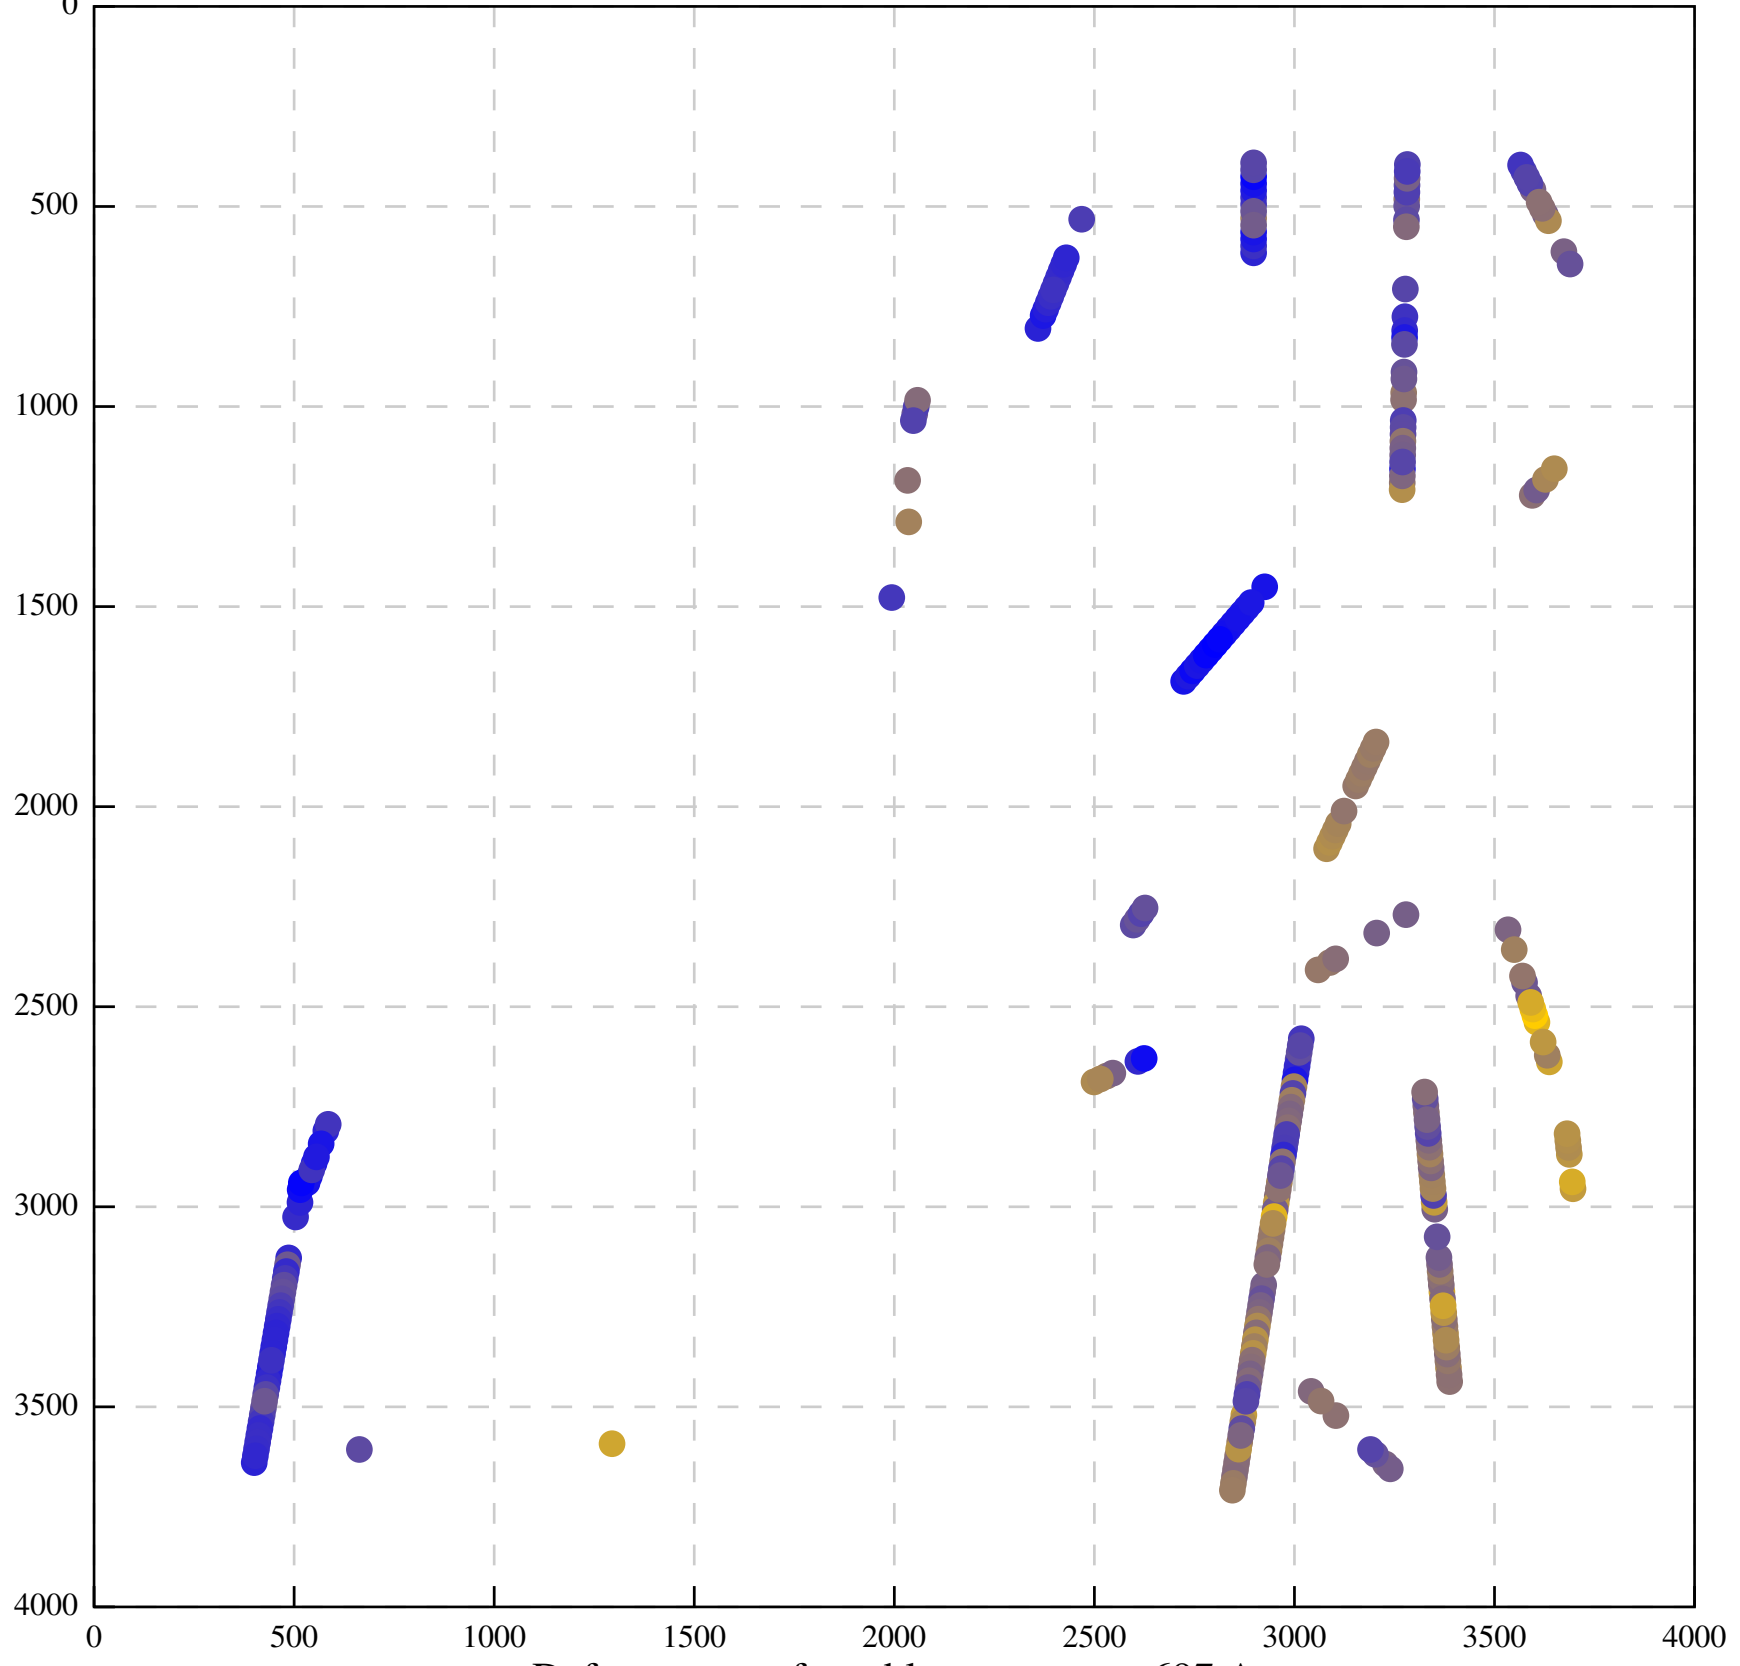

Defocus range from blue to orange: 418 A

Defocus range from blue to orange: 0 A

Defocus range from blue to orange: 669 A

Defocus range from blue to orange: 406 A

Defocus range from blue to orange: 427 A

Defocus range from blue to orange: 136 A

Defocus range from blue to orange: 212 A

Defocus range from blue to orange: 98 A

Defocus range from blue to orange: 697 A

Defocus range from blue to orange: 468 A

Defocus range from blue to orange: 293 A

Defocus range from blue to orange: 133 A