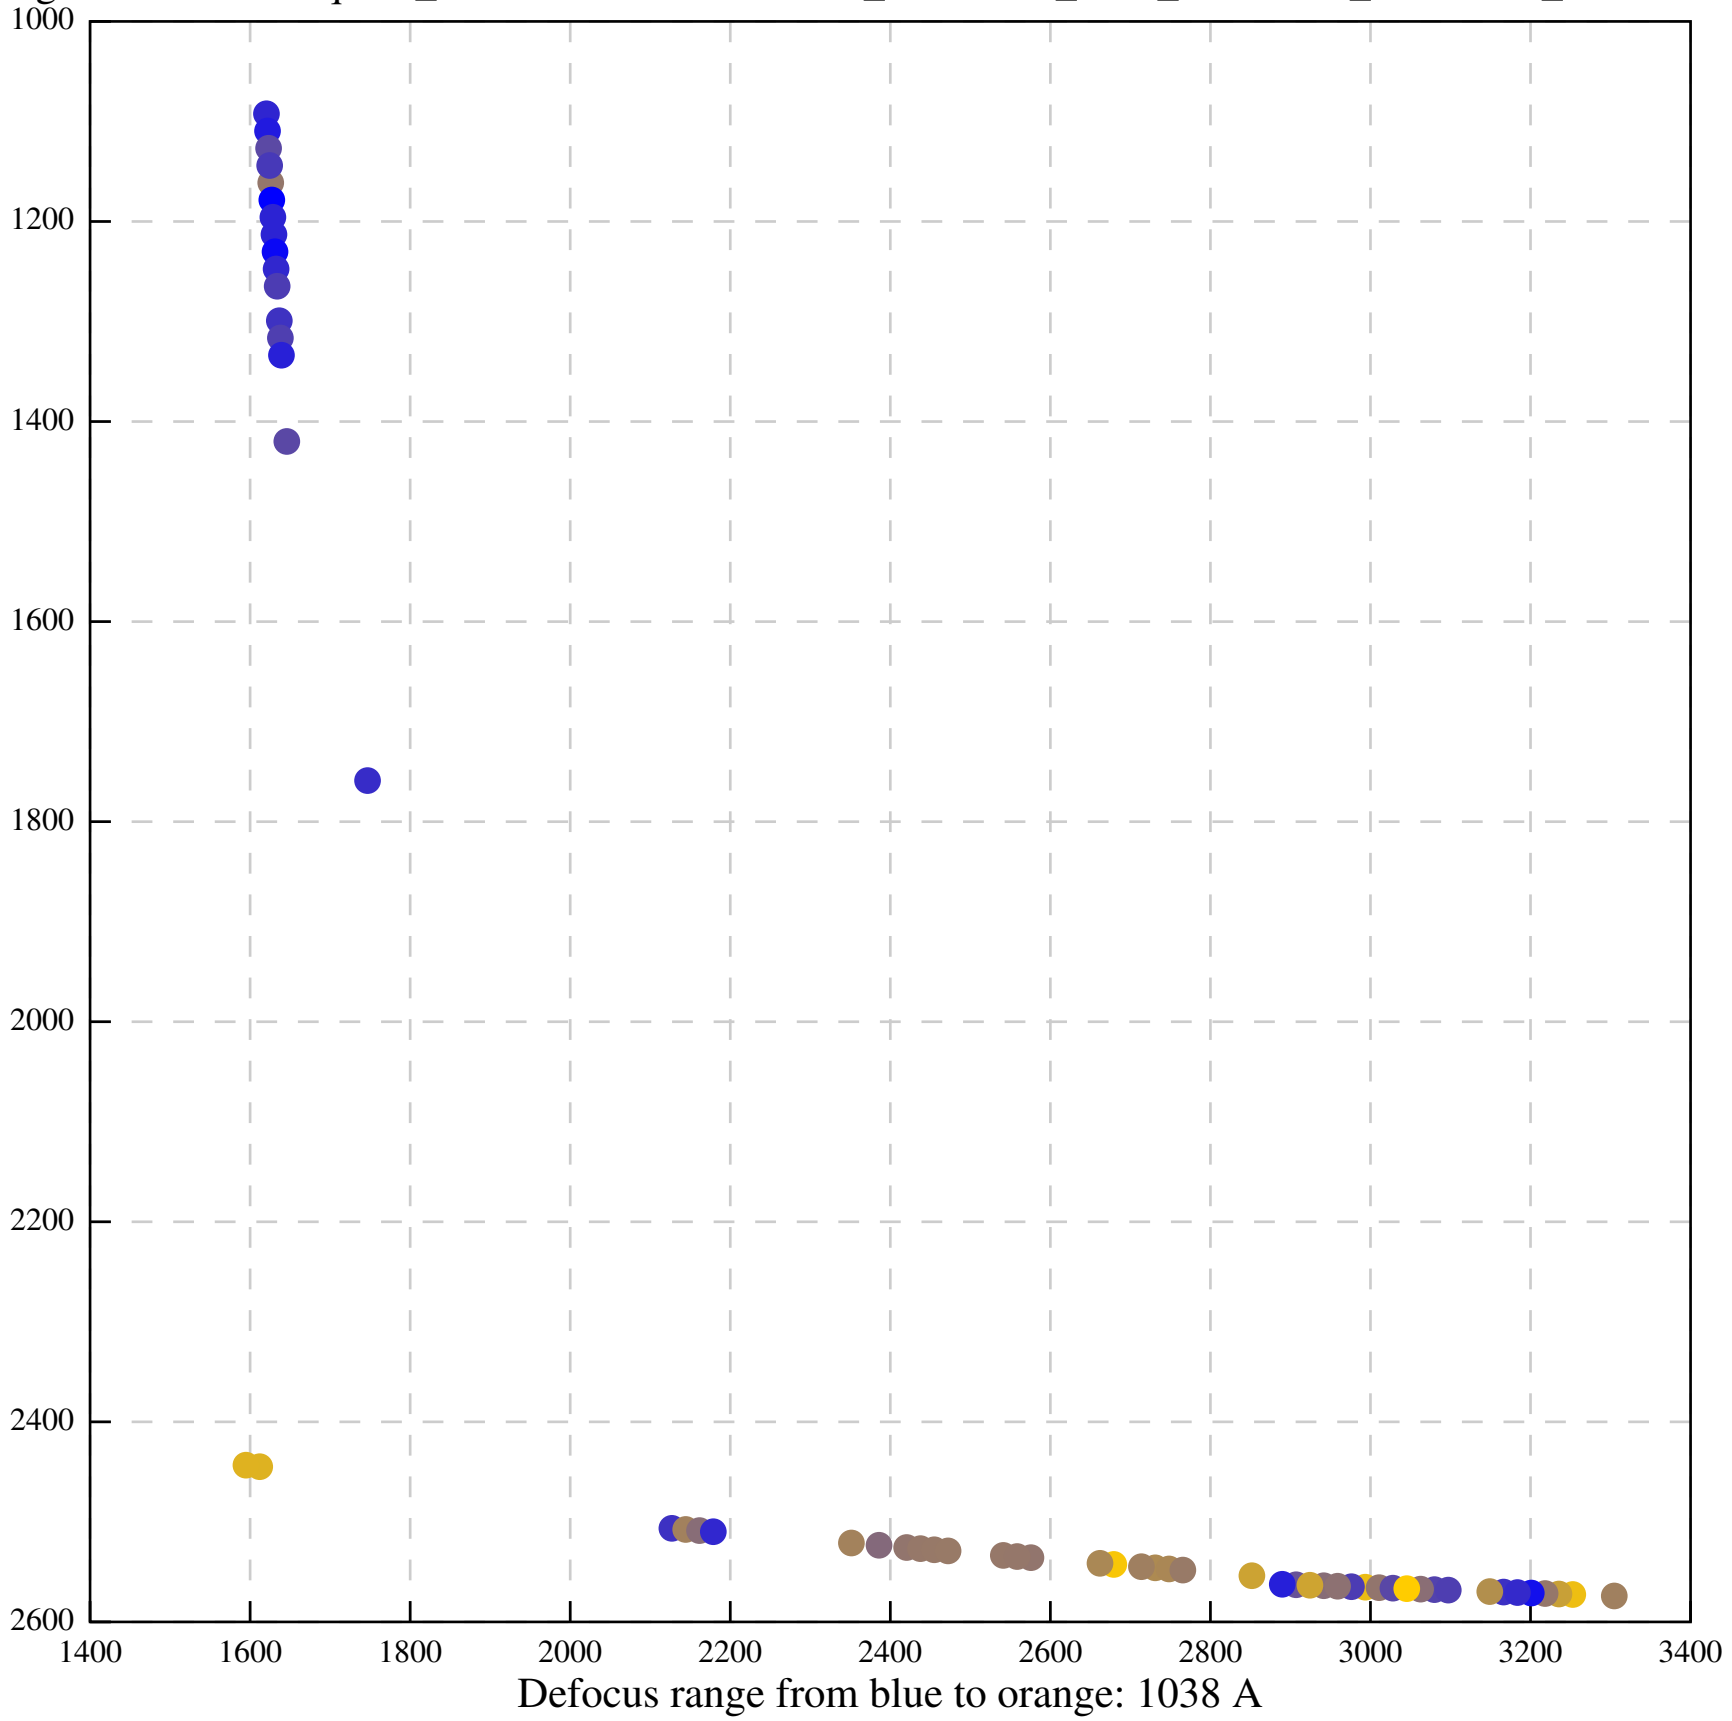

Defocus range from blue to orange: 237 Å

Defocus range from blue to orange: 0 A

Defocus range from blue to orange: 762 A

Defocus range from blue to orange: 146 A

Defocus range from blue to orange: 386 A

Defocus range from blue to orange: 17 A