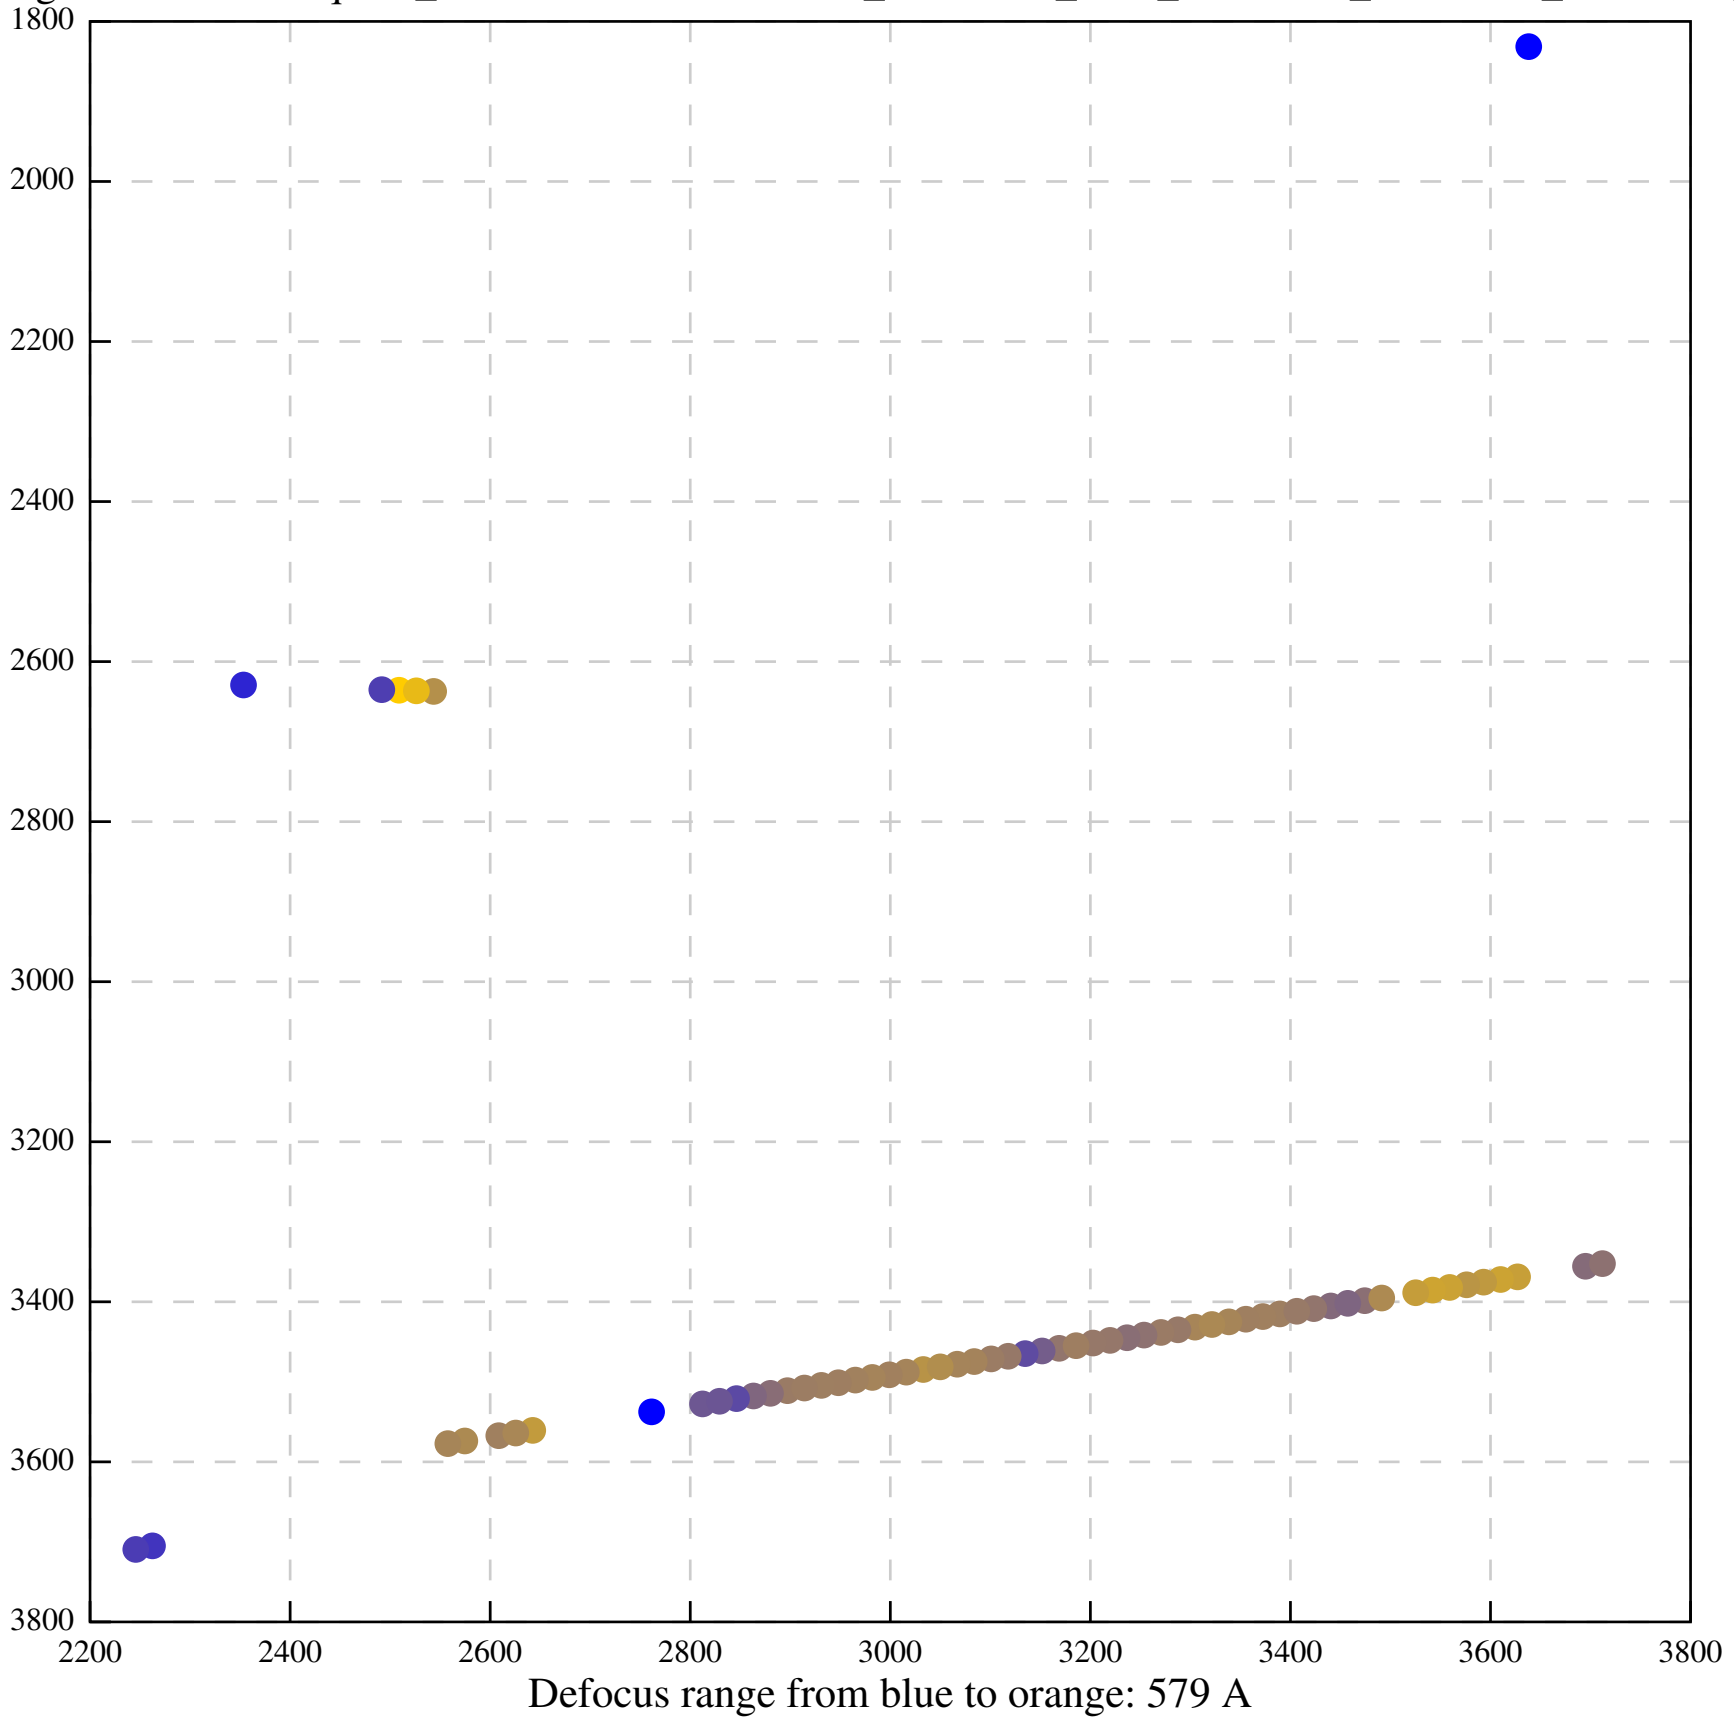

Defocus range from blue to orange: 354 A

Defocus range from blue to orange: 459 A

Defocus range from blue to orange: 89 A

Defocus range from blue to orange: 665 A

Defocus range from blue to orange: 928 A

Defocus range from blue to orange: 231 A