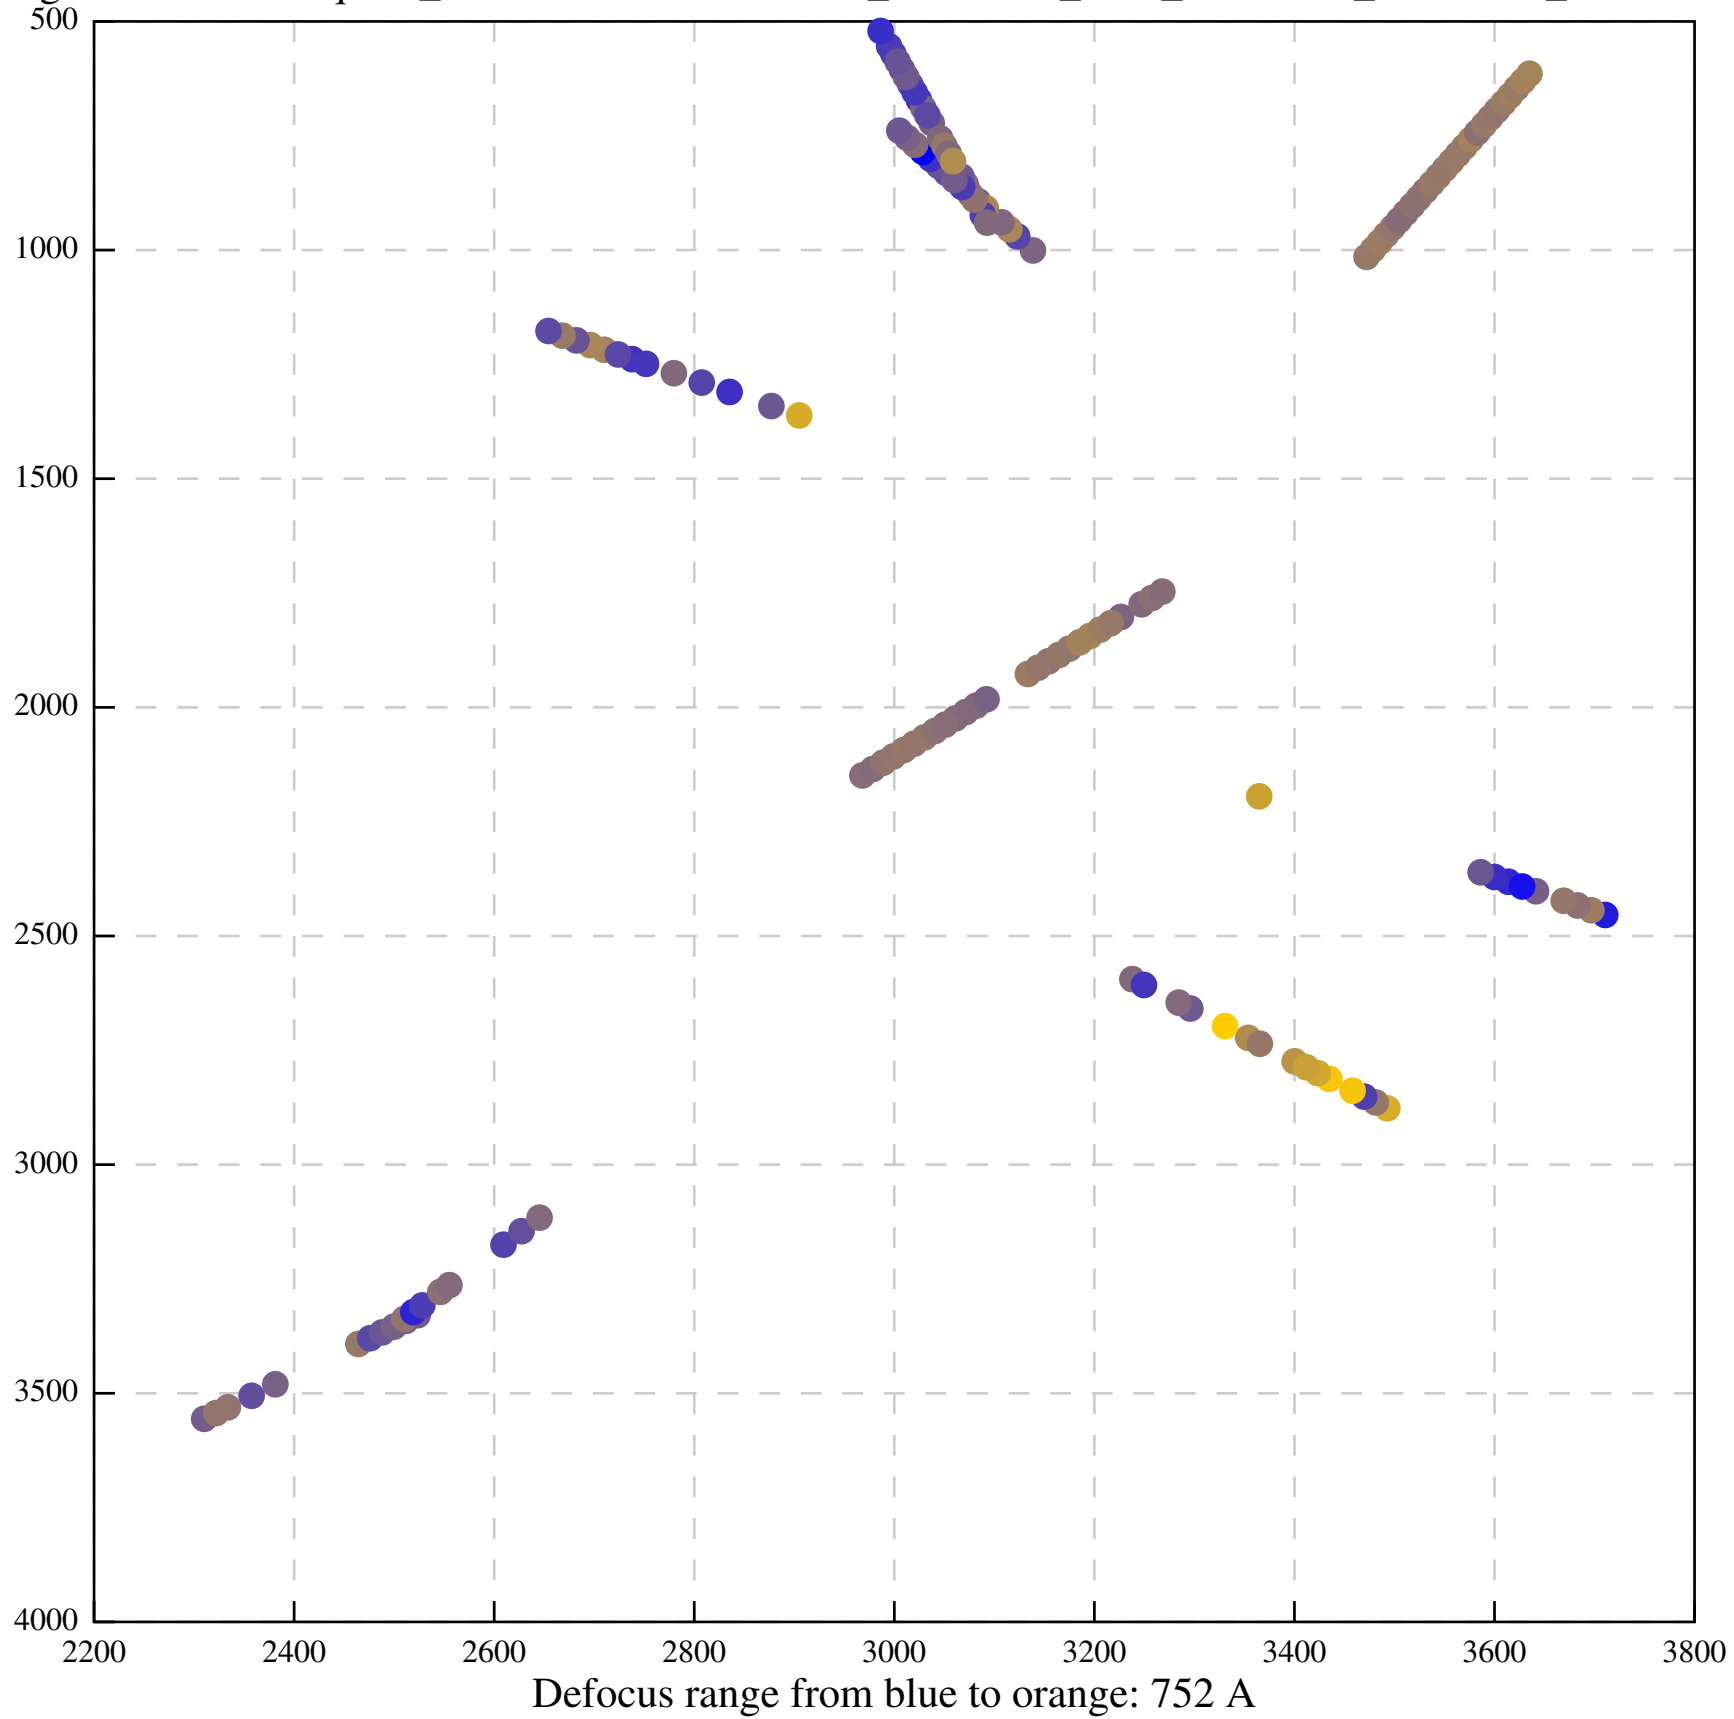

Defocus range from blue to orange: 429 A

Defocus range from blue to orange: 233 A

Defocus range from blue to orange: 1213 A

Defocus range from blue to orange: 381 A

Defocus range from blue to orange: 180 A