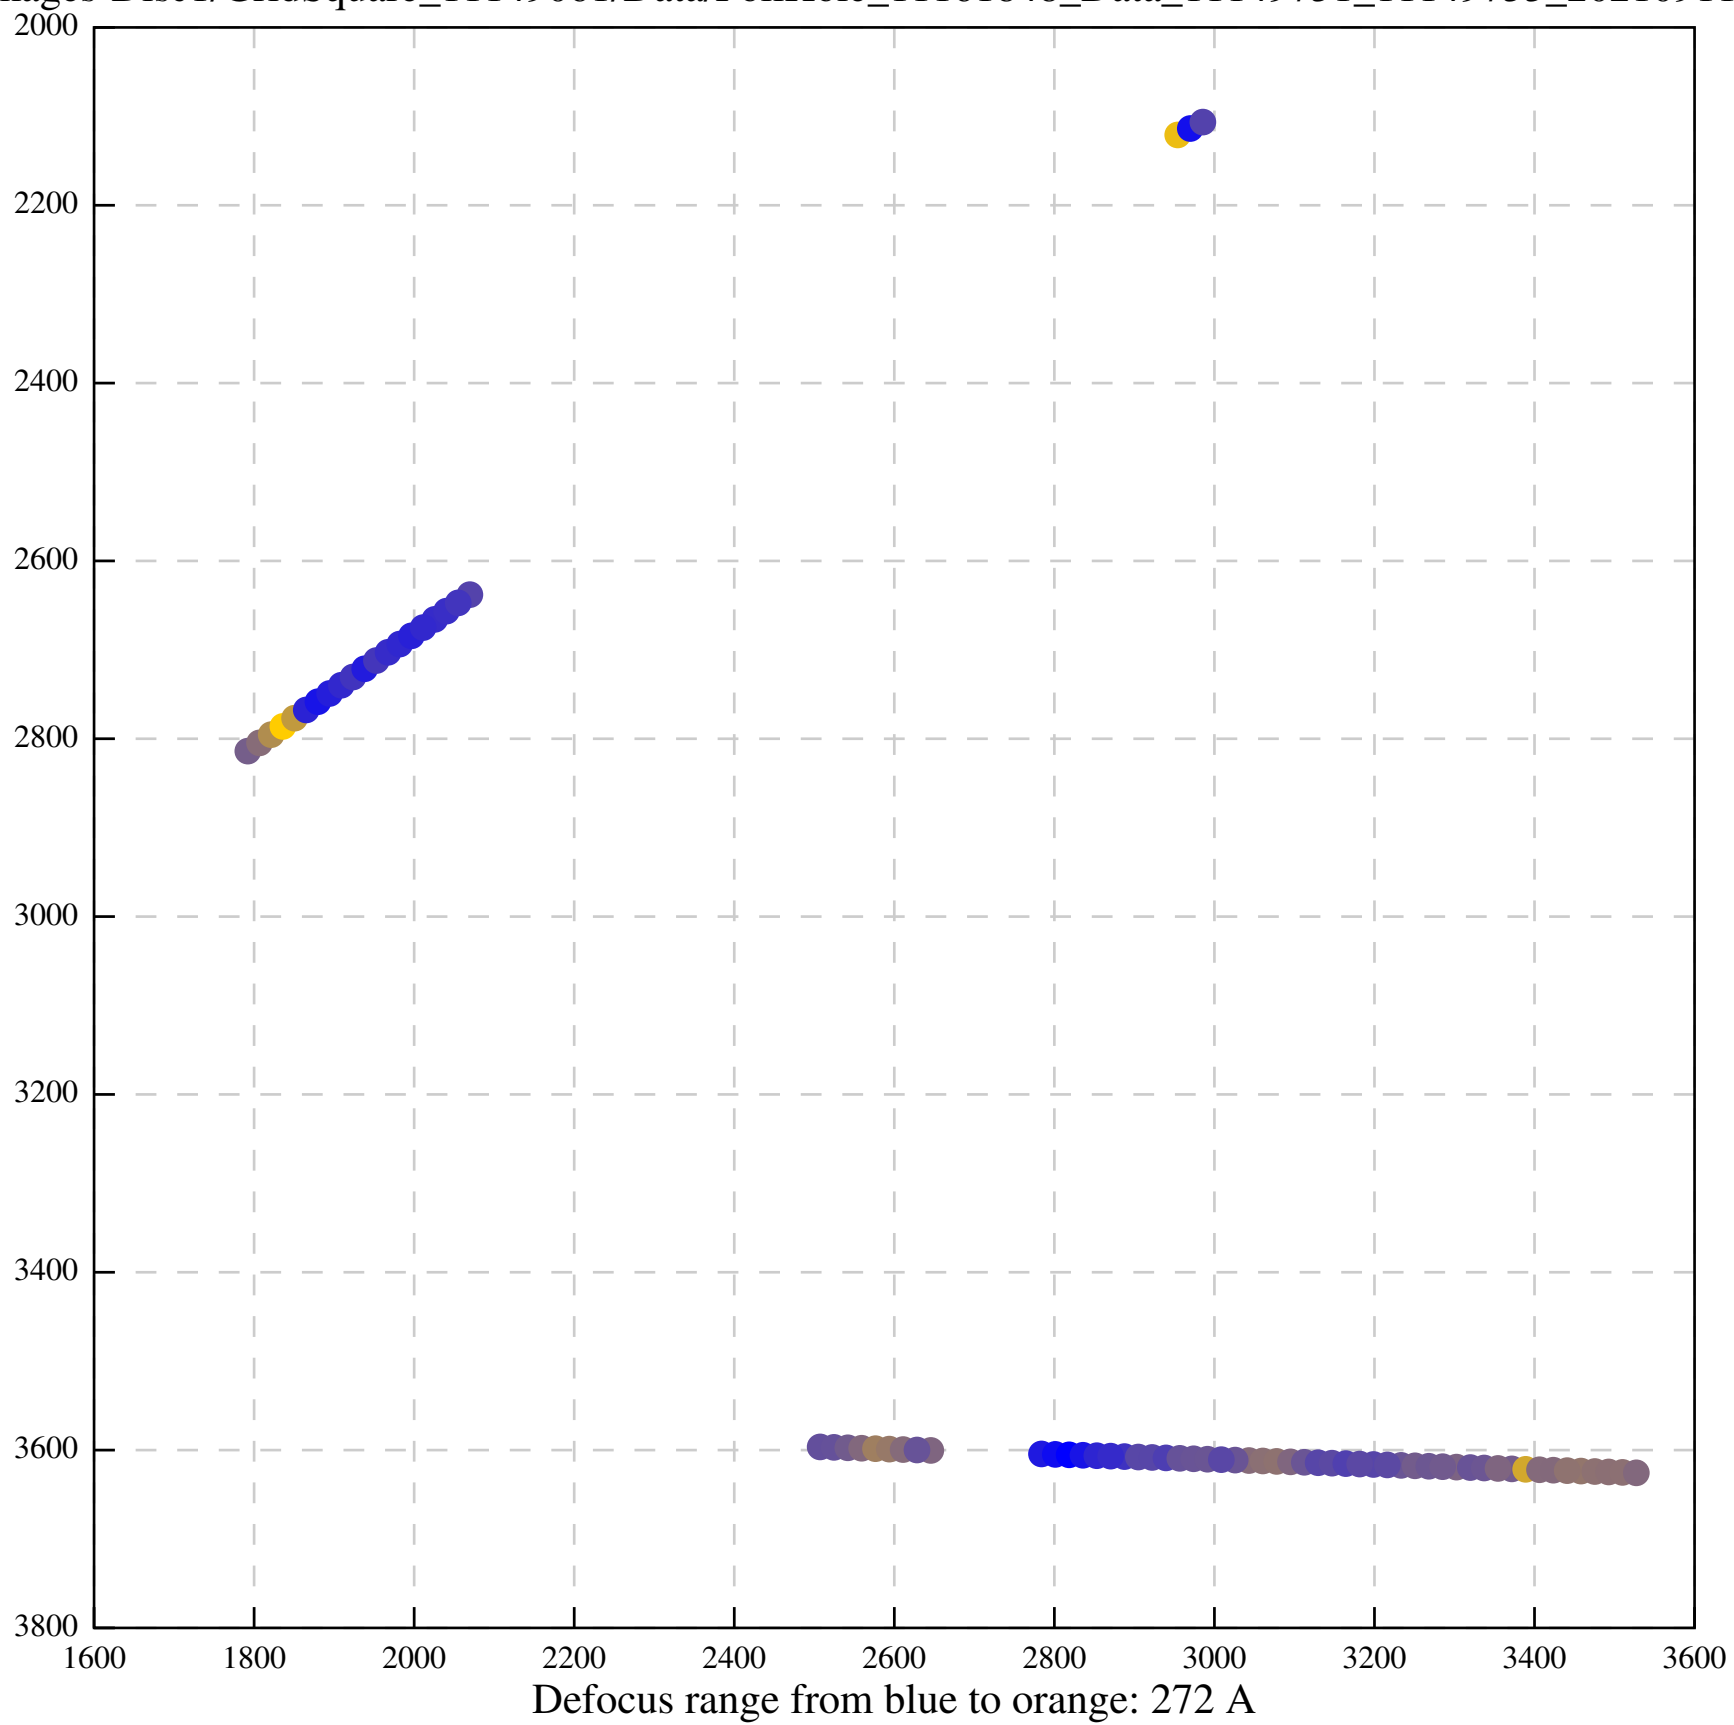

Defocus range from blue to orange: 281 A

Defocus range from blue to orange: 324 A

Defocus range from blue to orange: 1354 A

Defocus range from blue to orange: 185 A

Defocus range from blue to orange: 577 A