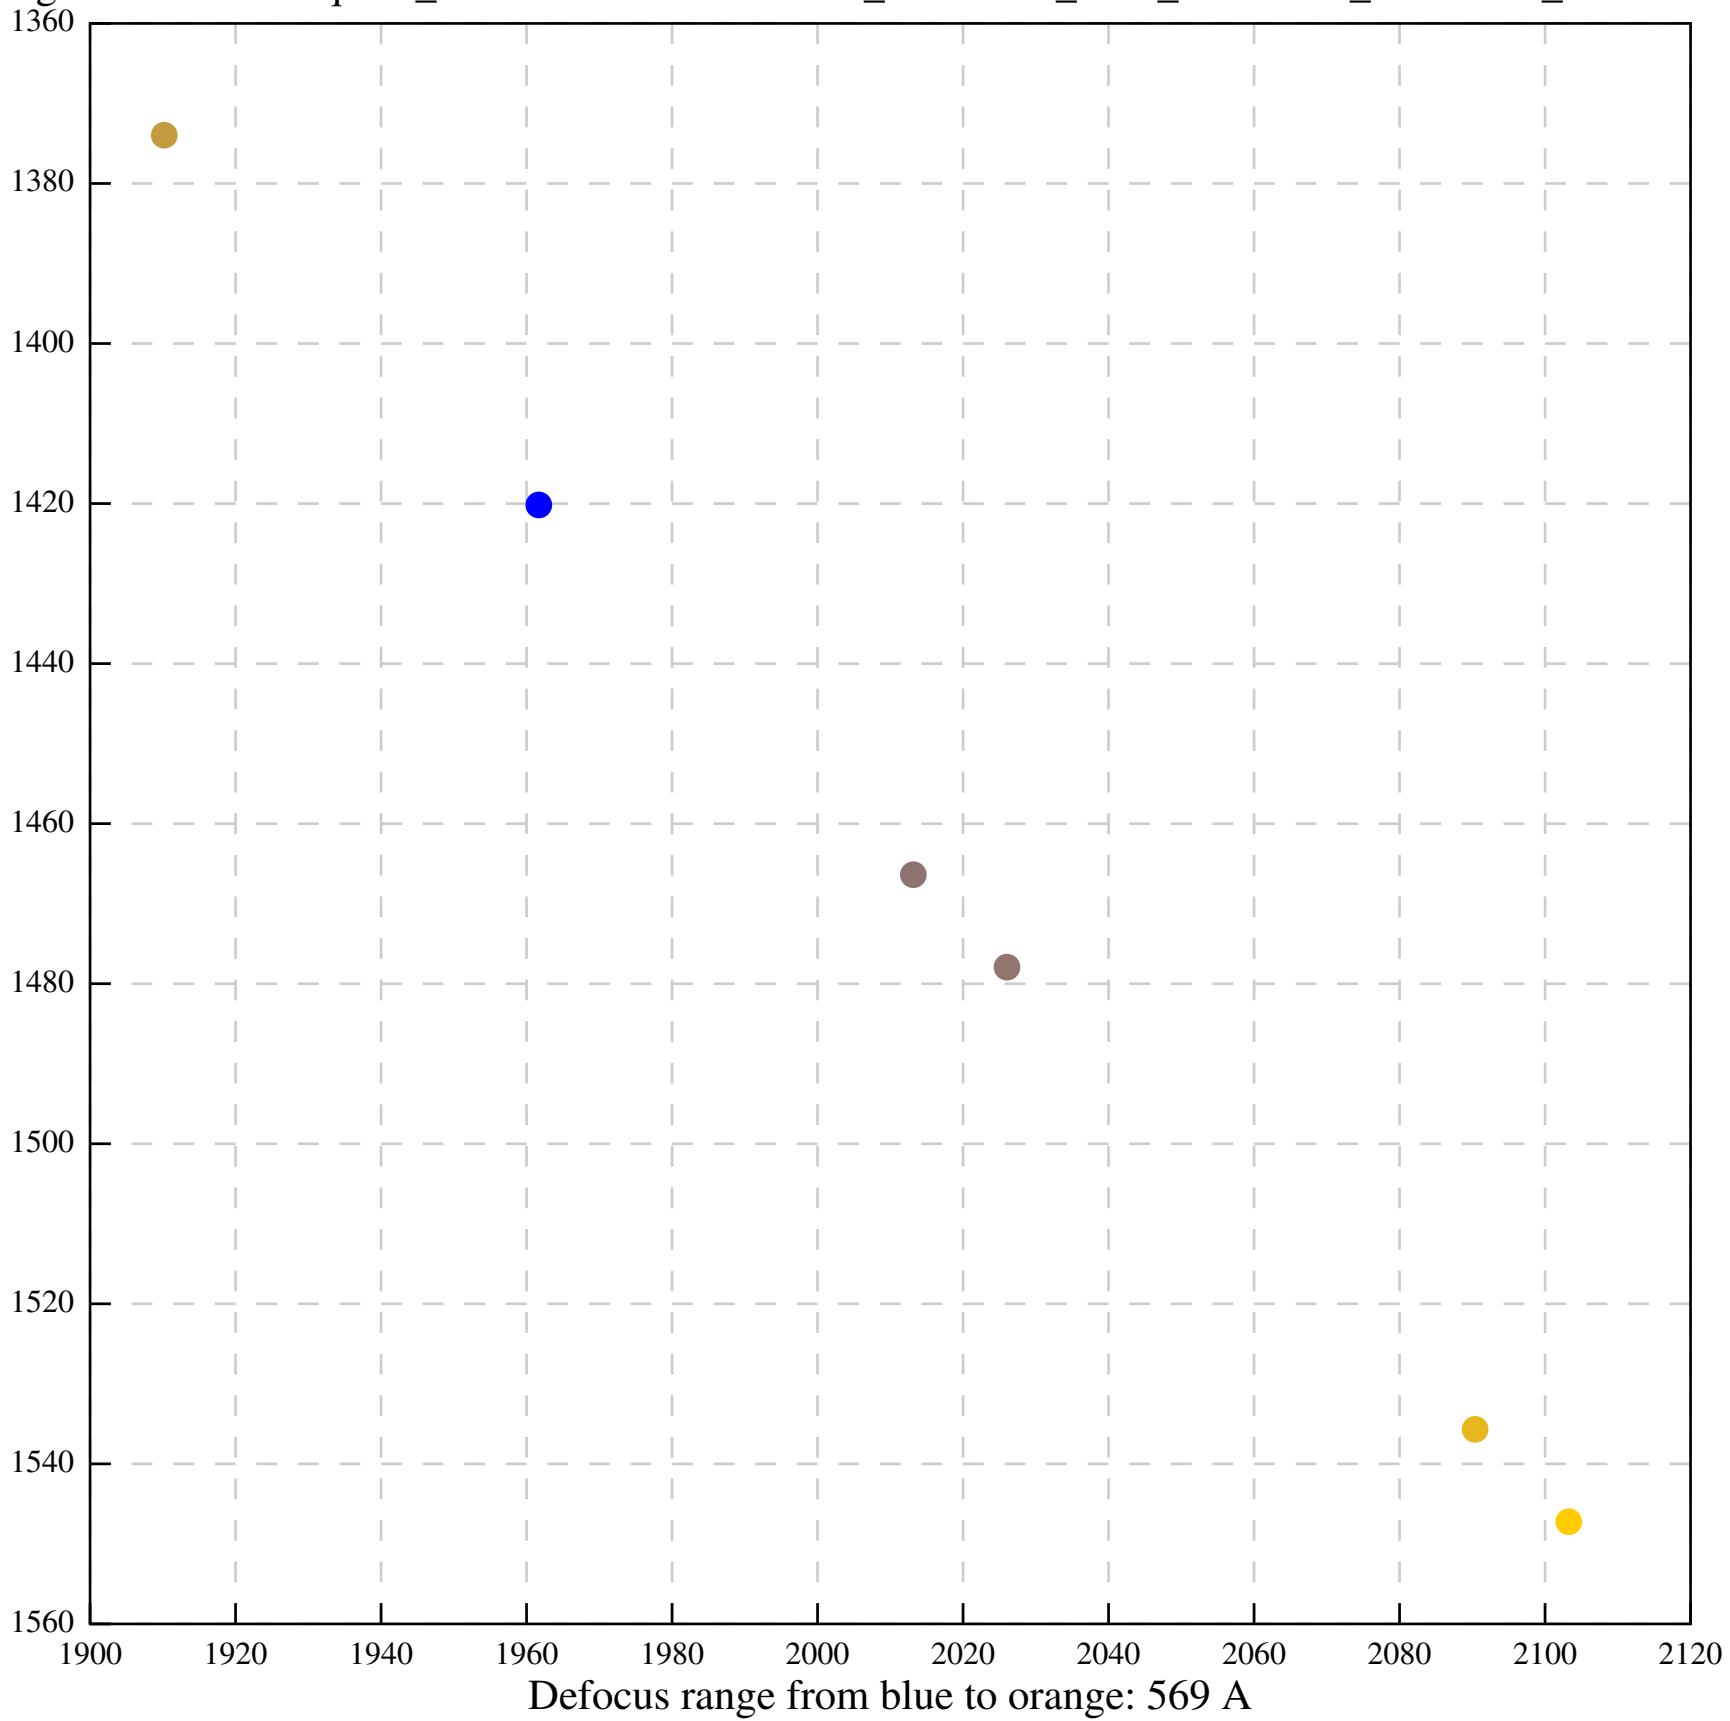

Defocus range from blue to orange: 509 A

Defocus range from blue to orange: 497 Å

Defocus range from blue to orange: 317 A

Defocus range from blue to orange: 327 A

Defocus range from blue to orange: 640 A