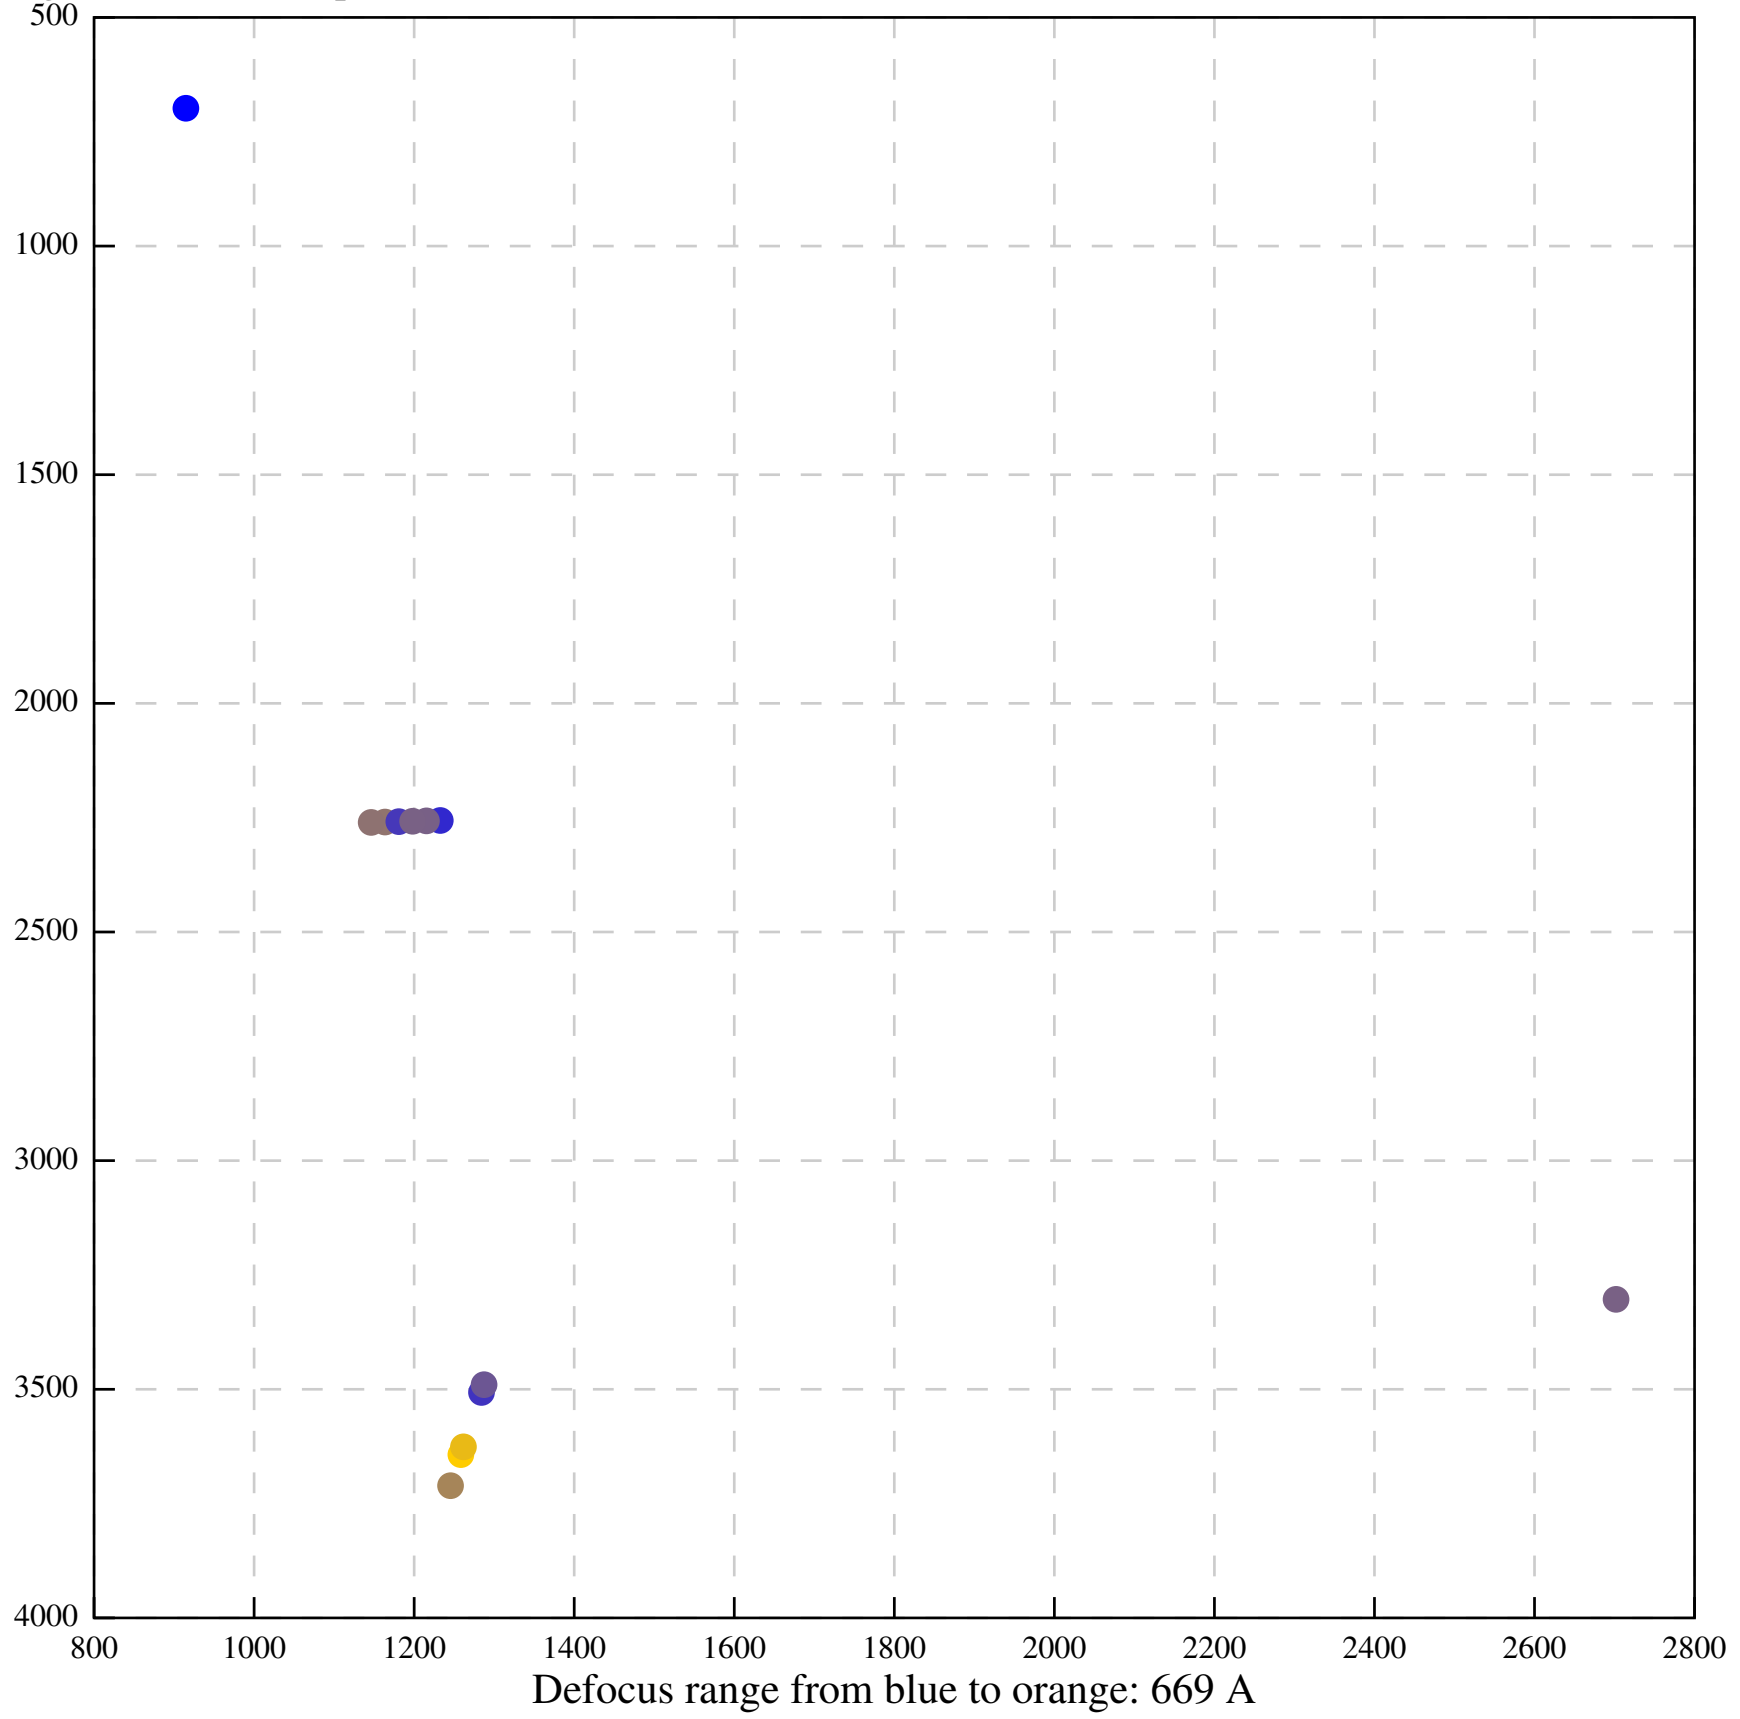

Defocus range from blue to orange: 1384 A

Defocus range from blue to orange: 1111 A

Defocus range from blue to orange: 785 A

Defocus range from blue to orange: 1651 A

Defocus range from blue to orange: 485 A