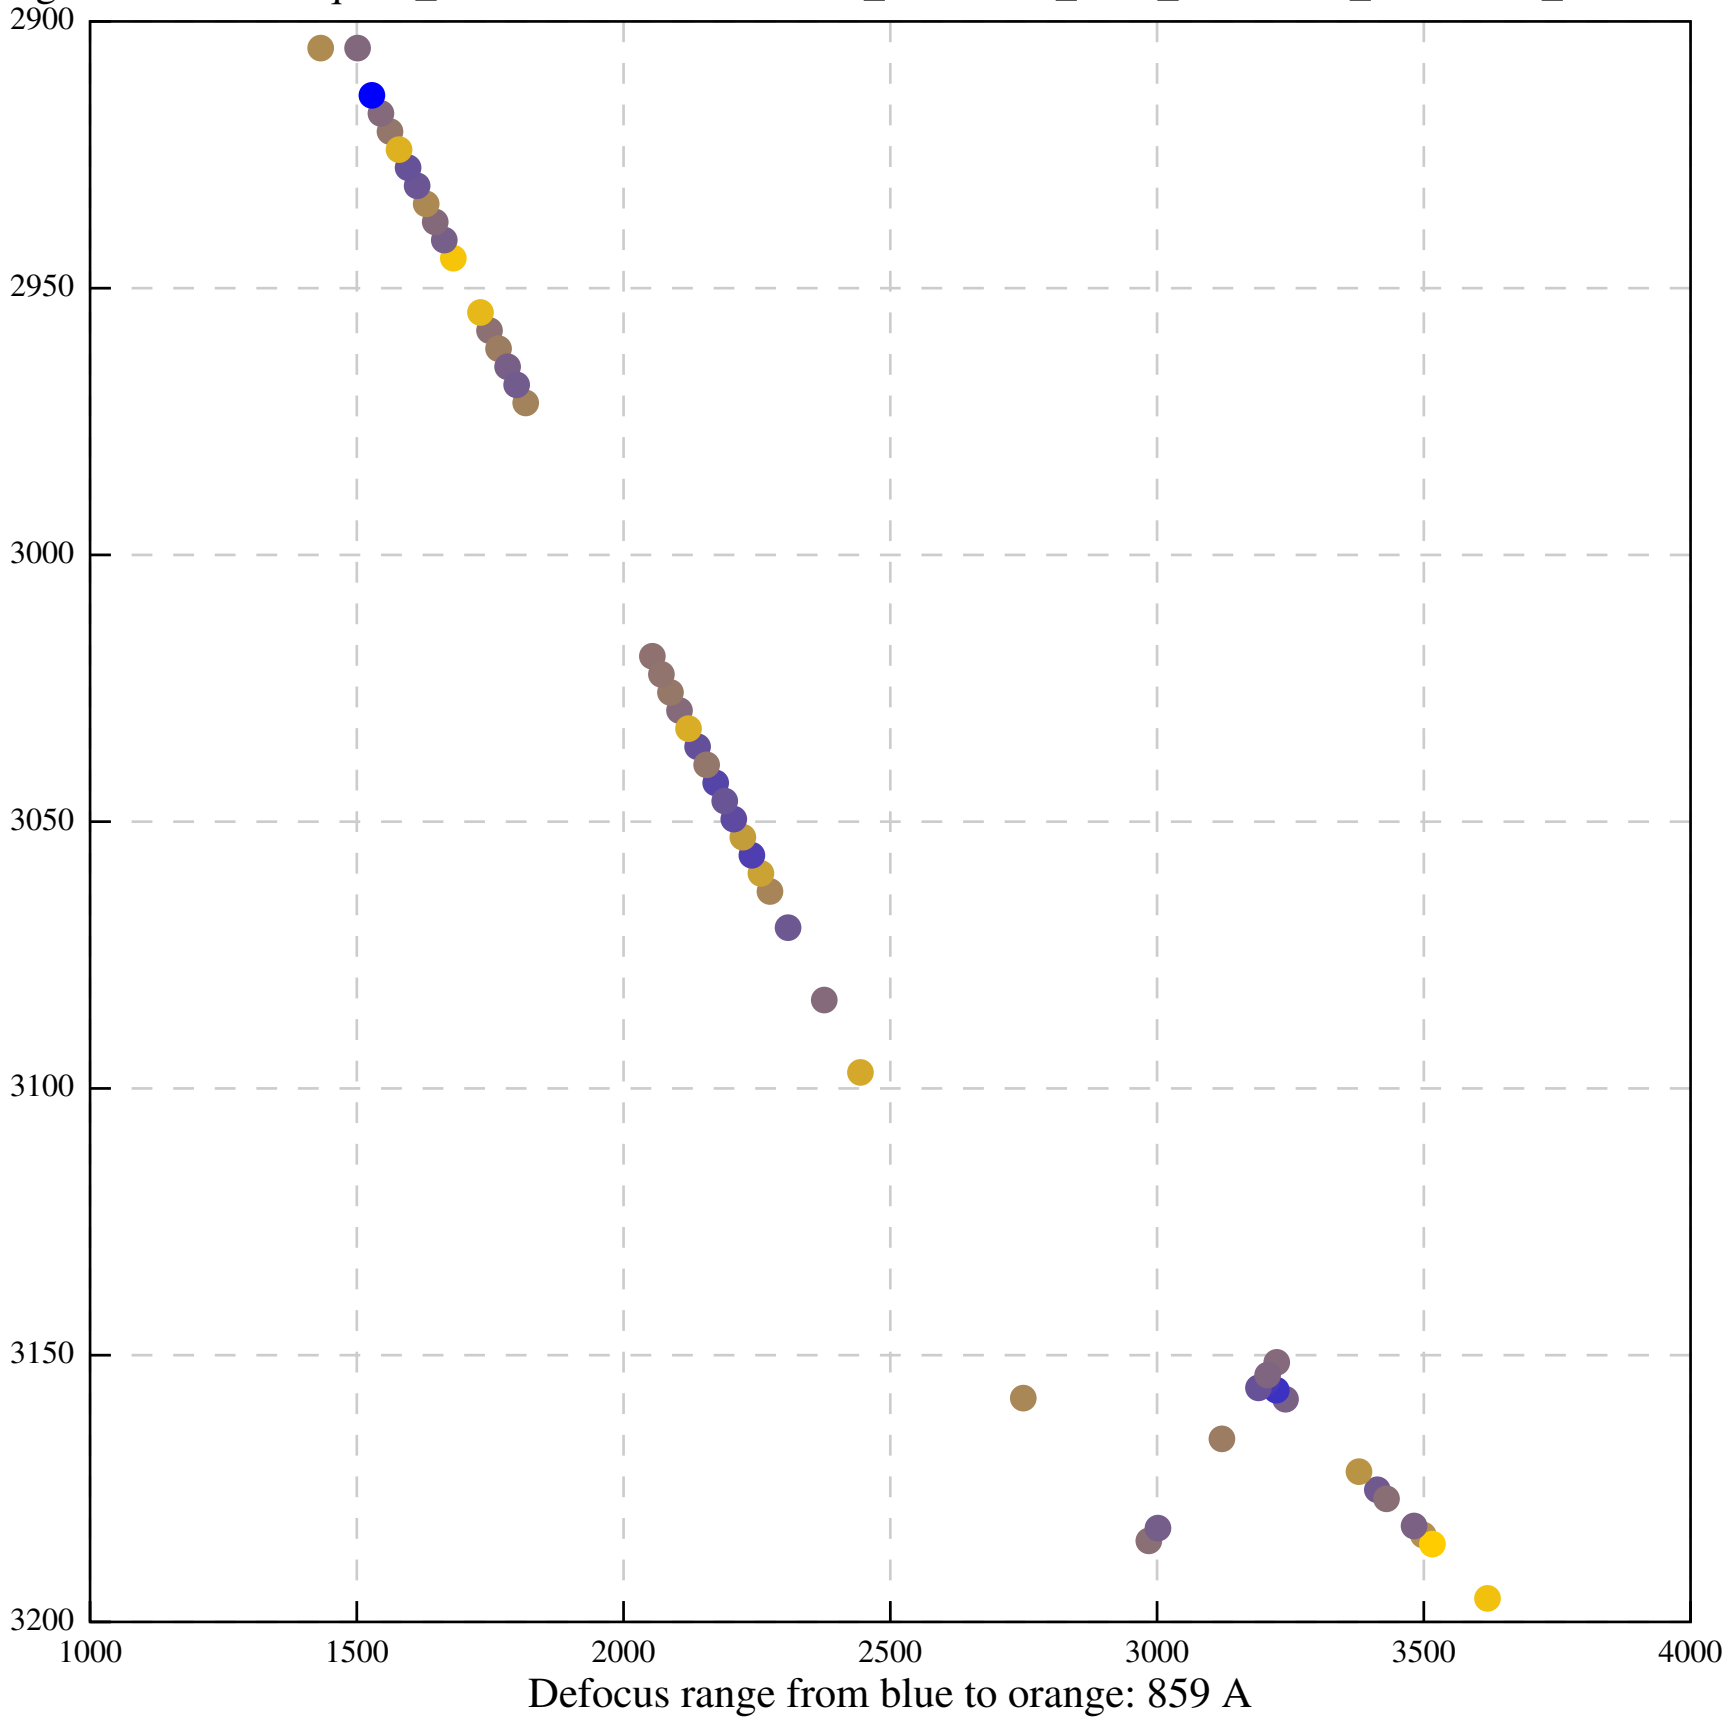

Defocus range from blue to orange: 625 A

Defocus range from blue to orange: 136 A

Defocus range from blue to orange: 728 A

Defocus range from blue to orange: 798 A

Defocus range from blue to orange: 676 A