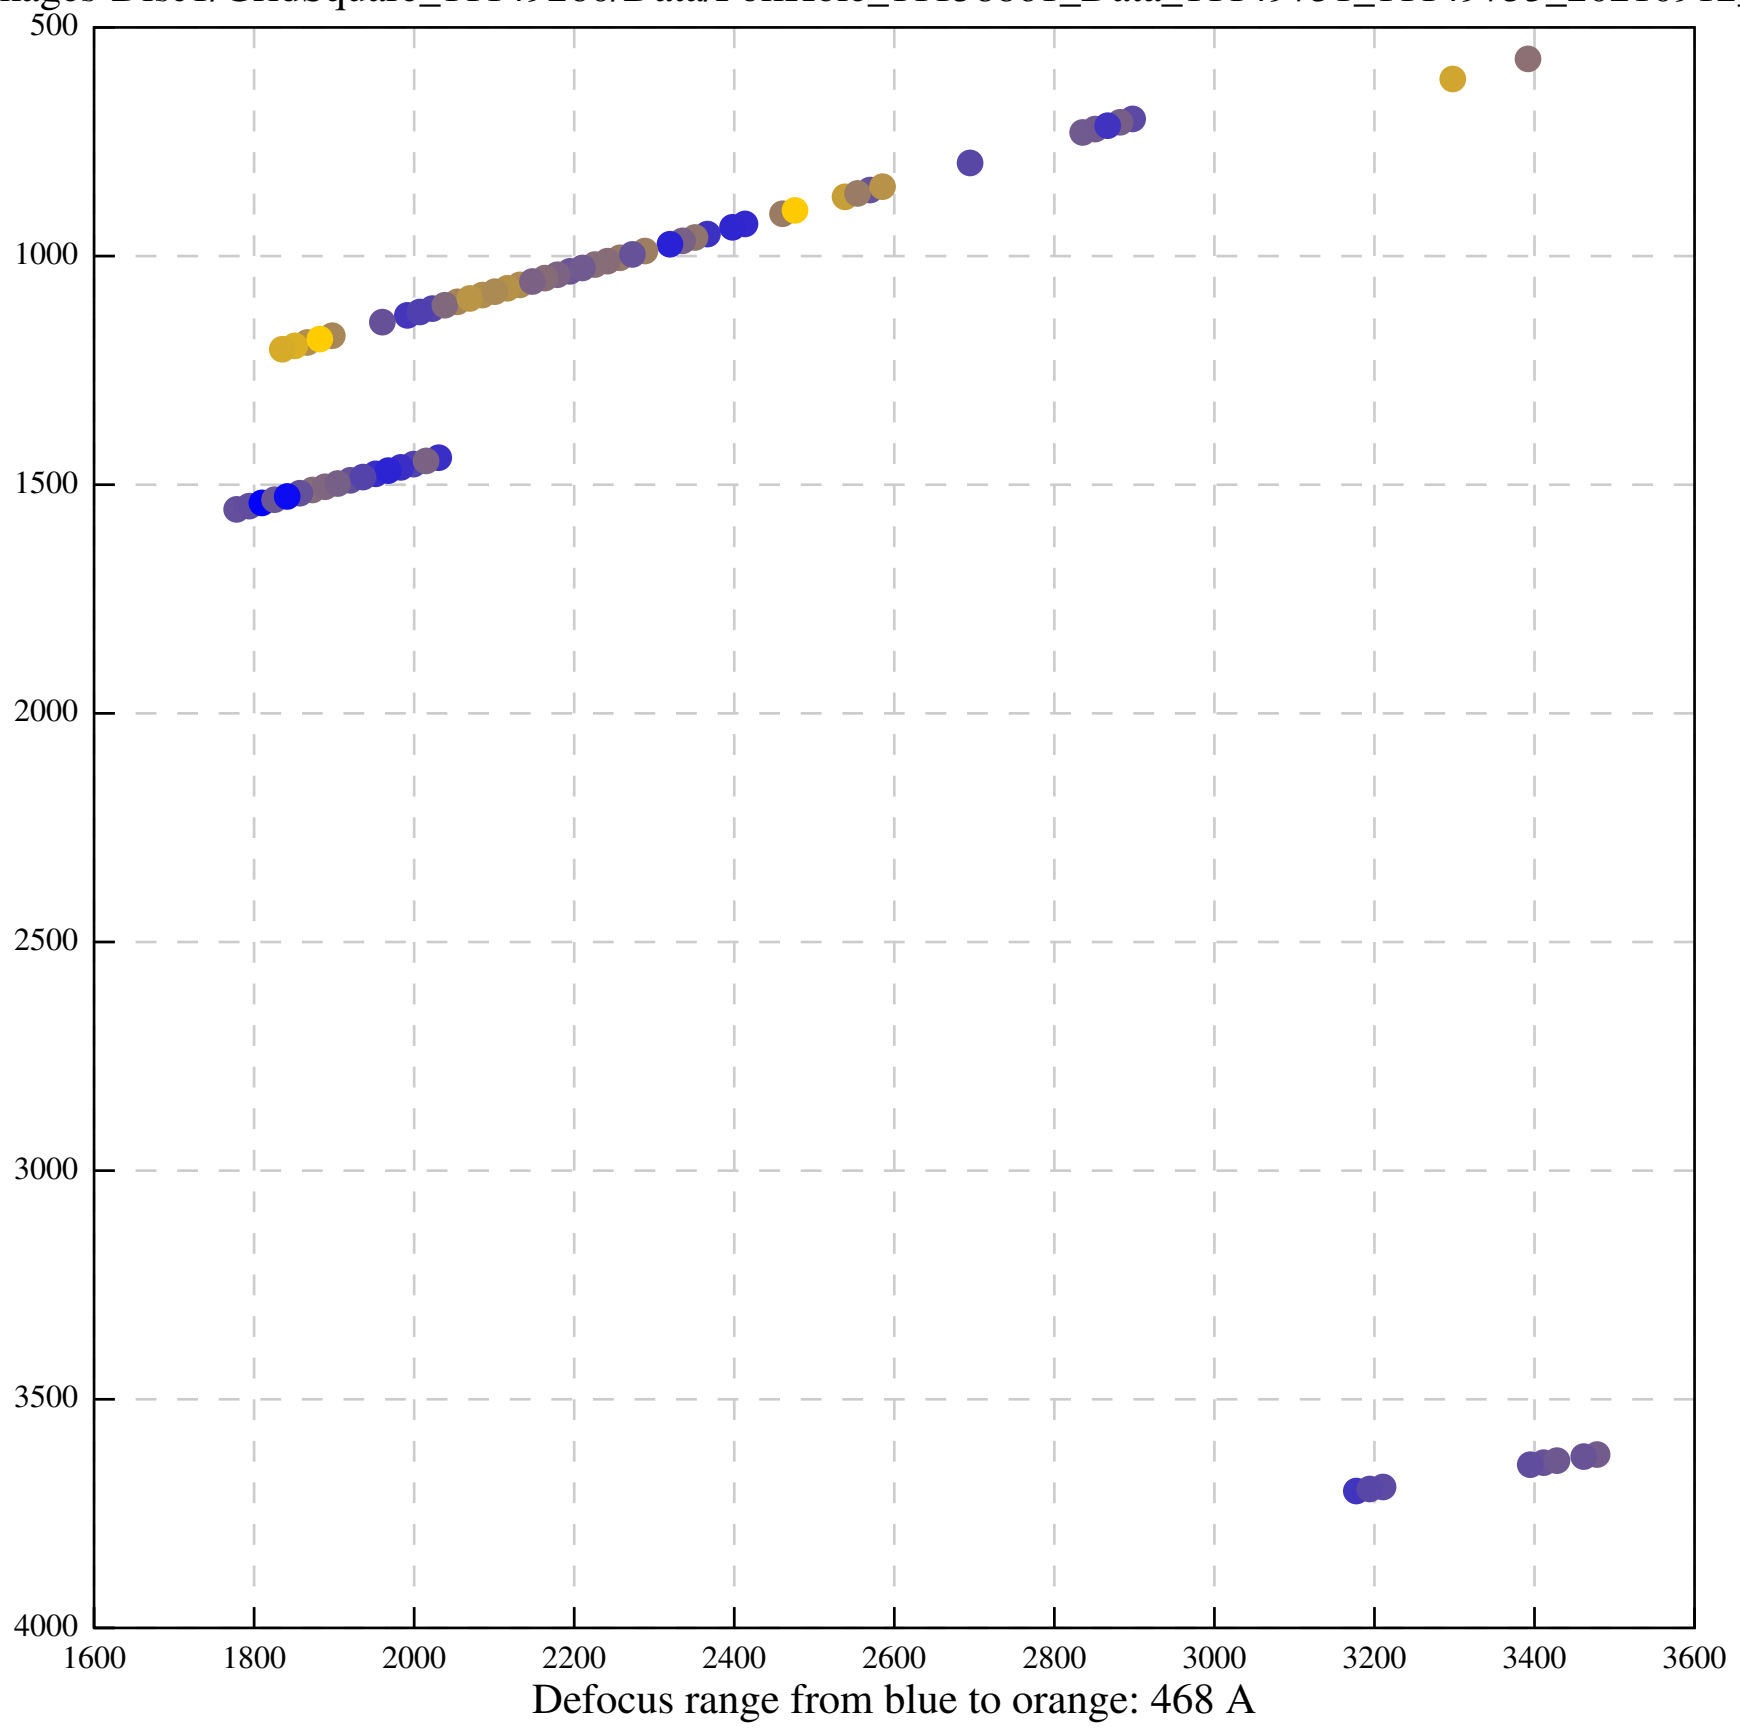

Defocus range from blue to orange: 774 A