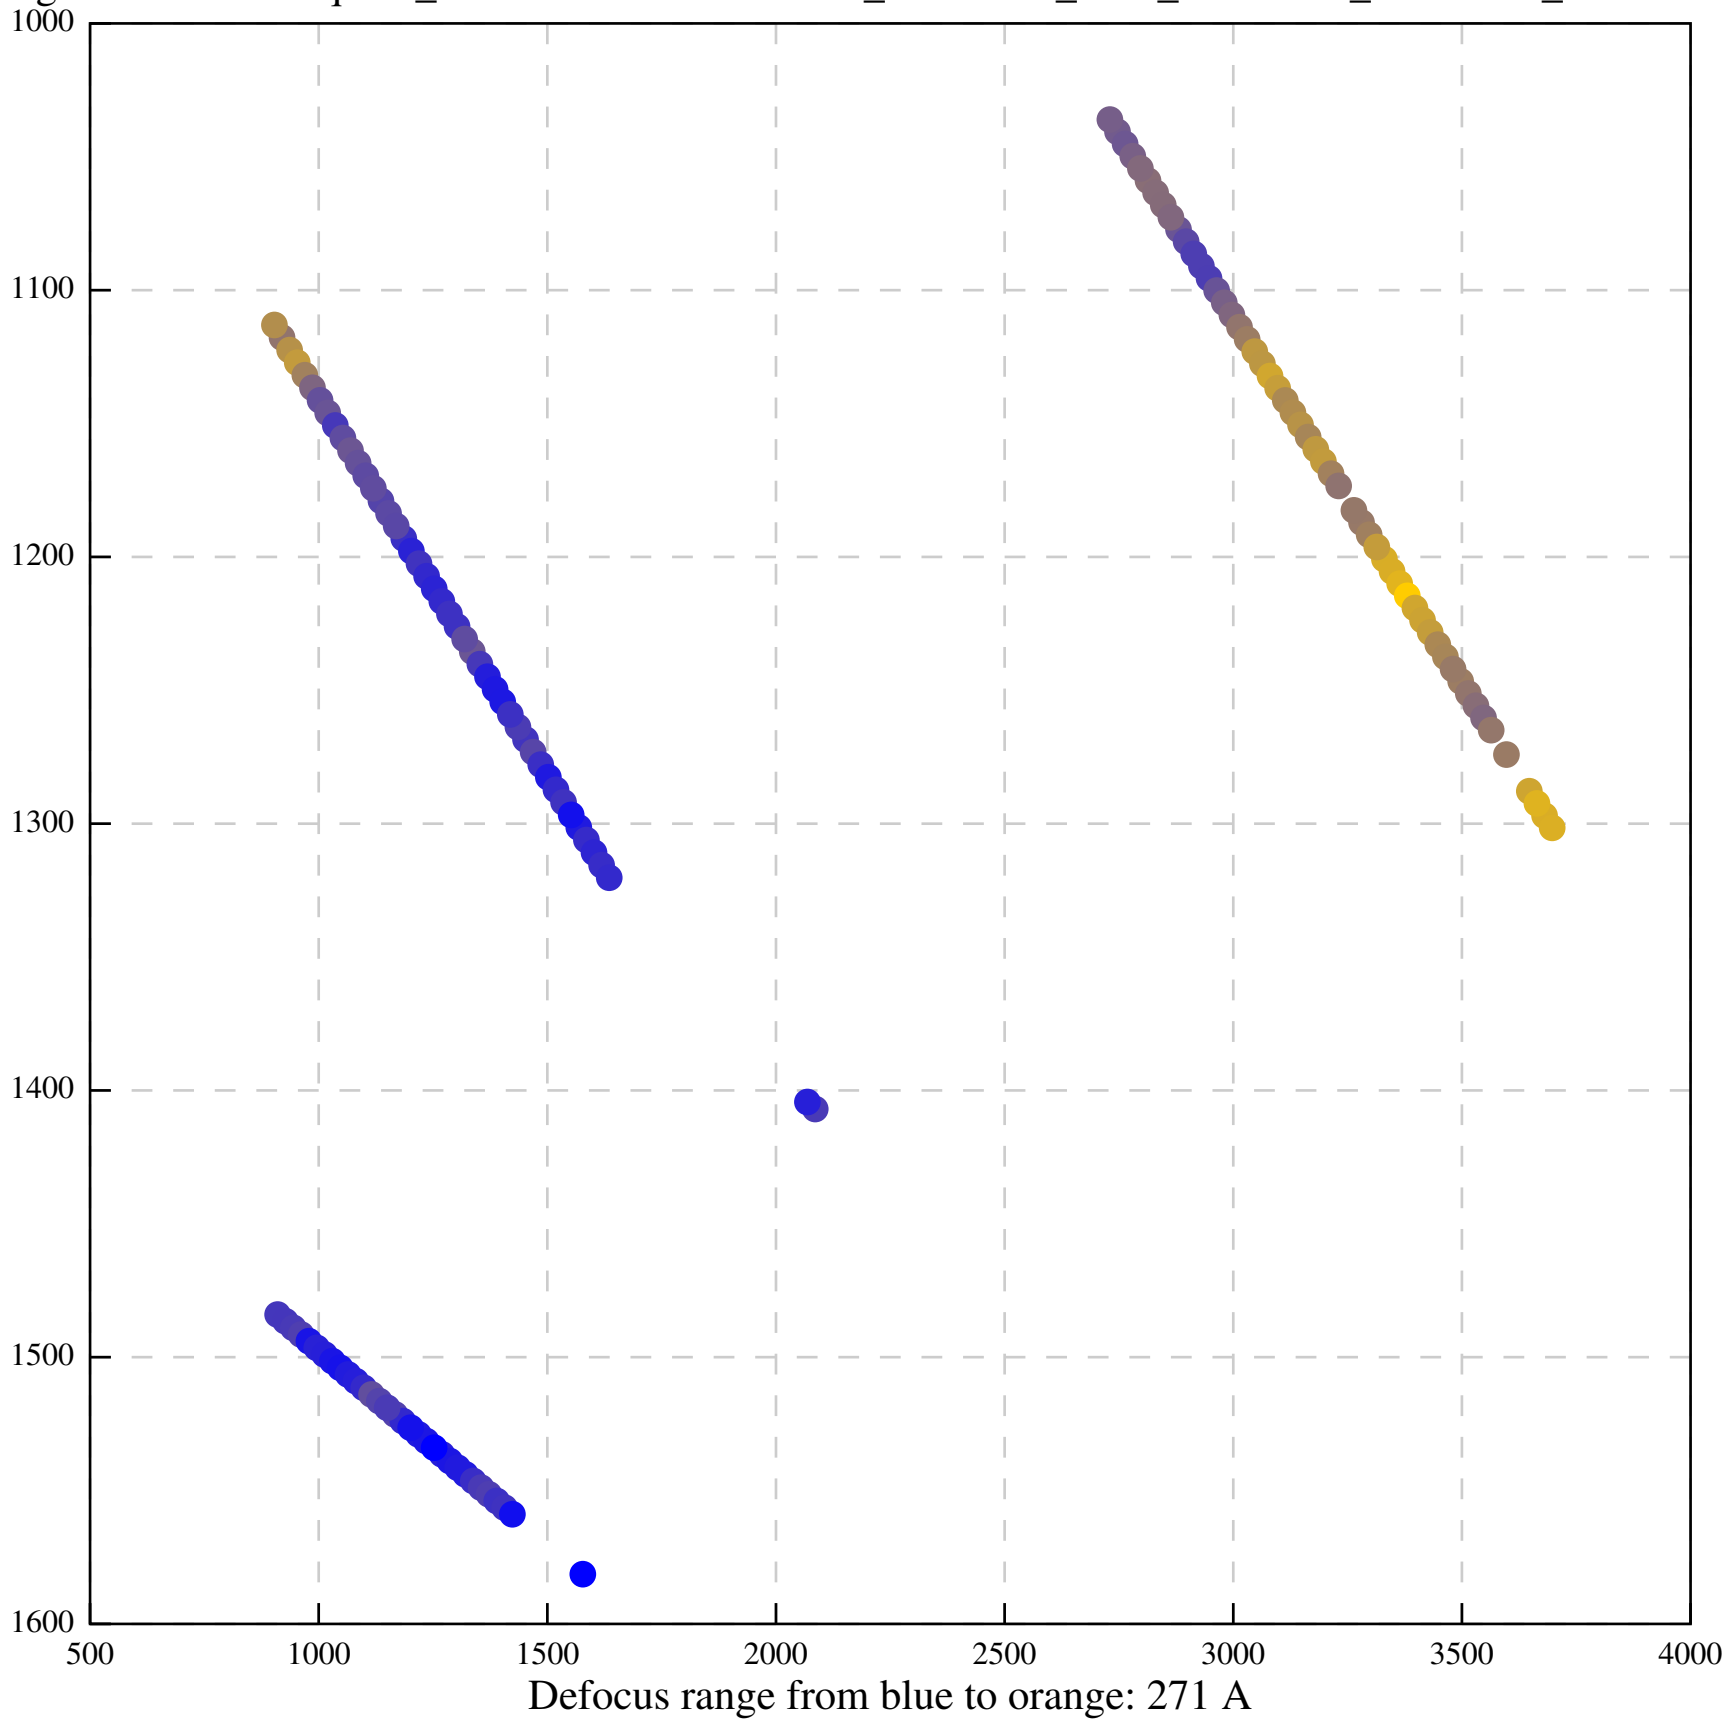

Defocus range from blue to orange: 1079 A

Defocus range from blue to orange: 737 A

Defocus range from blue to orange: 366 A

Defocus range from blue to orange: 366 A

Defocus range from blue to orange: 261 A