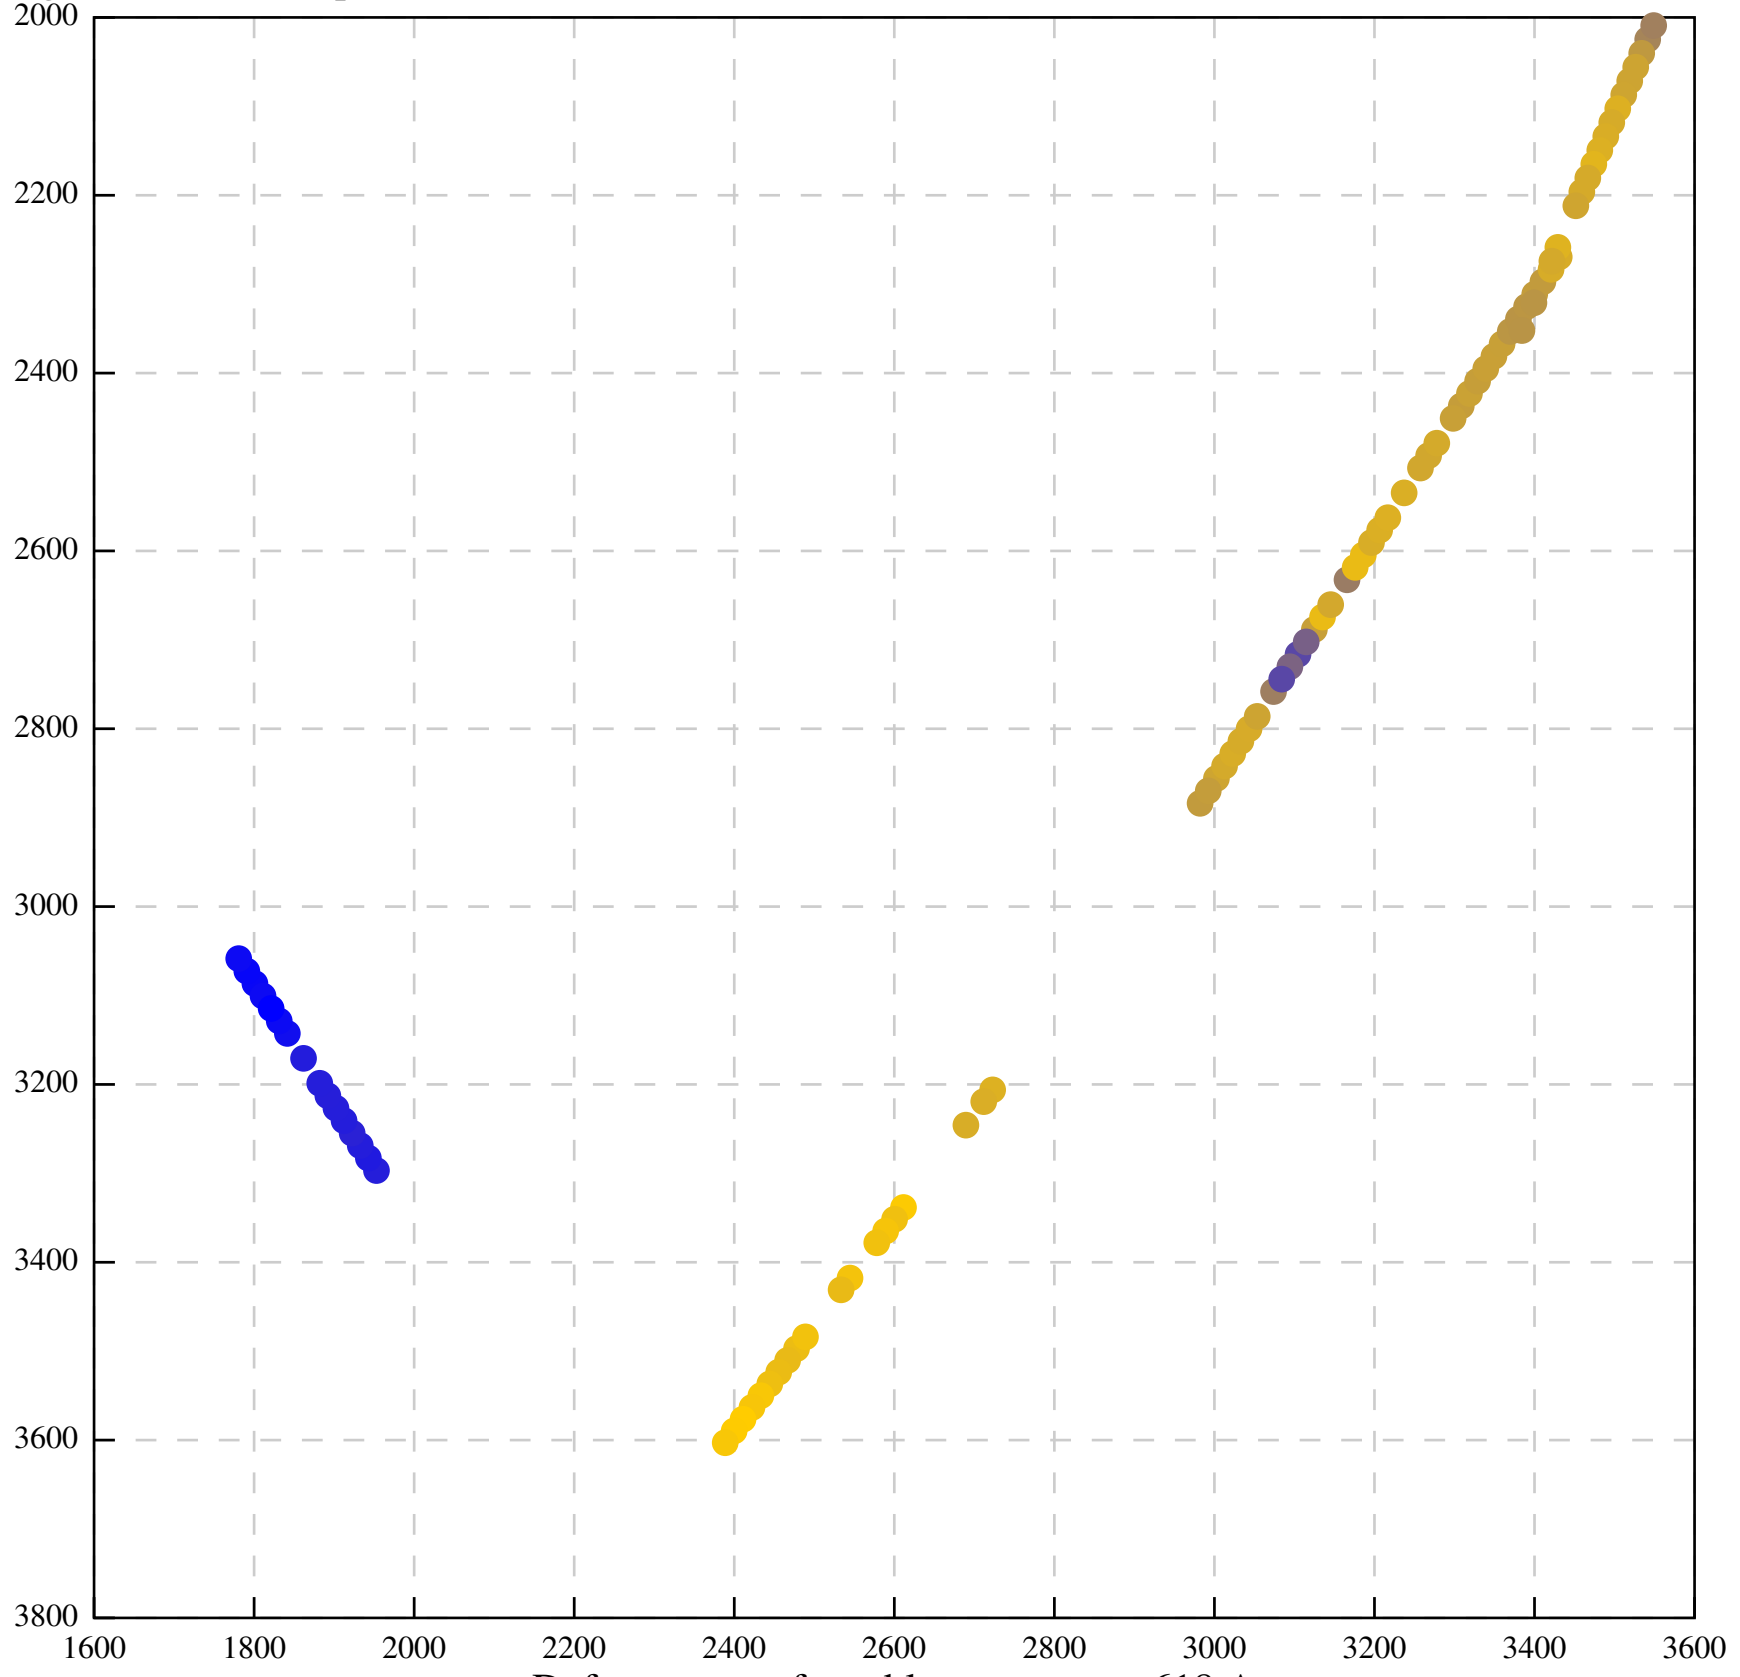

Defocus range from blue to orange: 666 A

Defocus range from blue to orange: 1012 A

Defocus range from blue to orange: 334 A

Defocus range from blue to orange: 522 A

Defocus range from blue to orange: 379 A