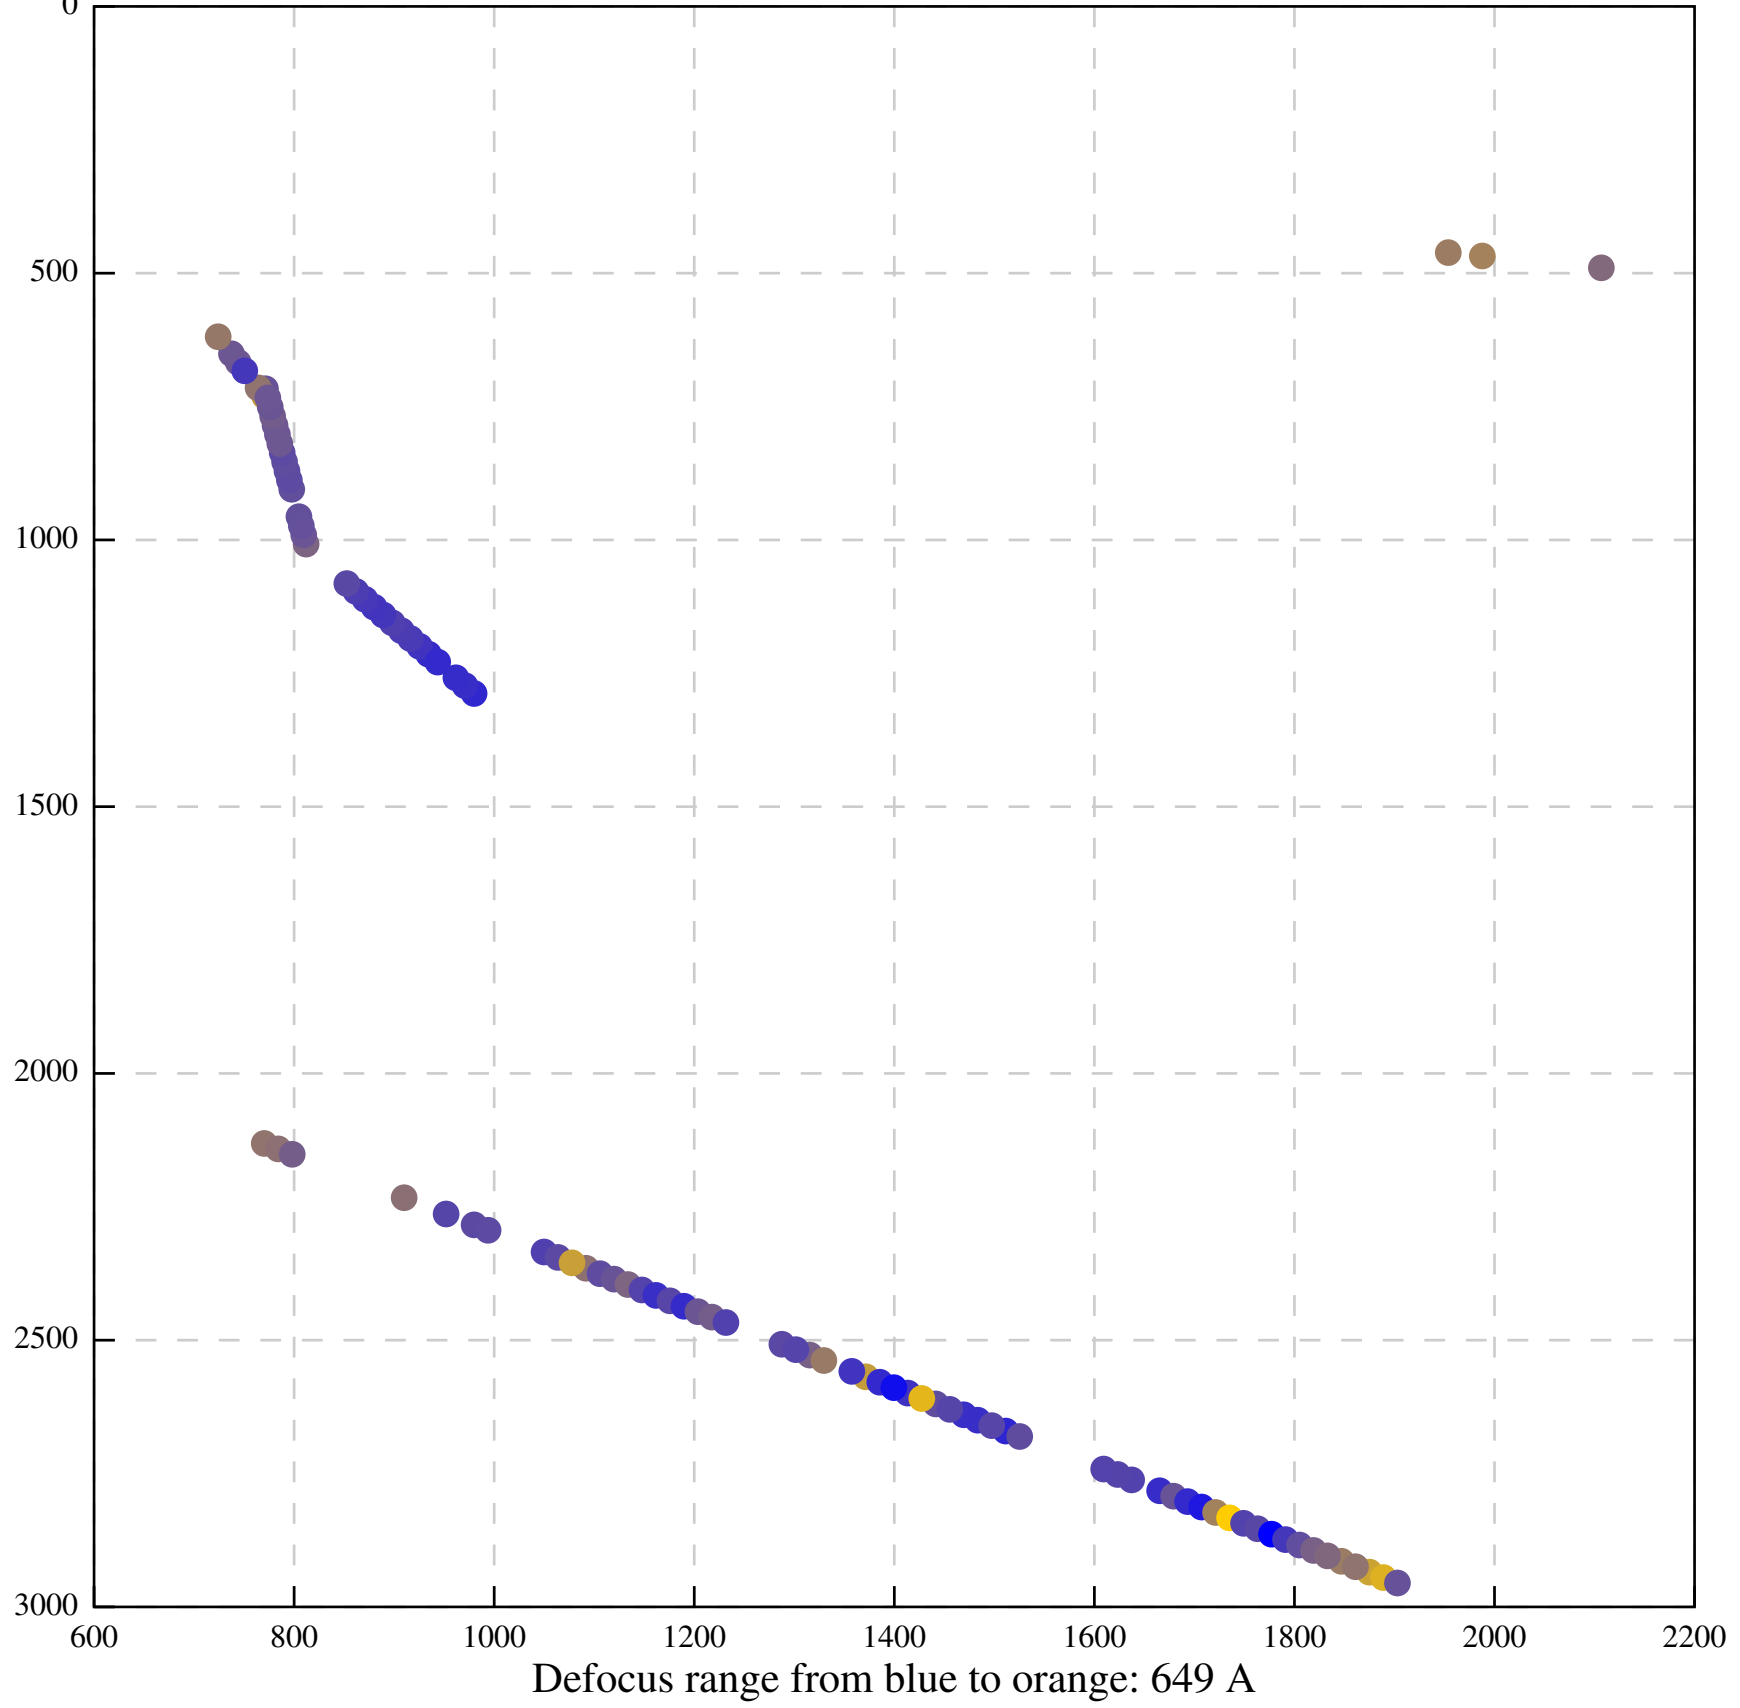

Defocus range from blue to orange: 0 A

Defocus range from blue to orange: 959 A

Defocus range from blue to orange: 641 A

Defocus range from blue to orange: 1206 A

Defocus range from blue to orange: 761 A

Defocus range from blue to orange: 1267 A