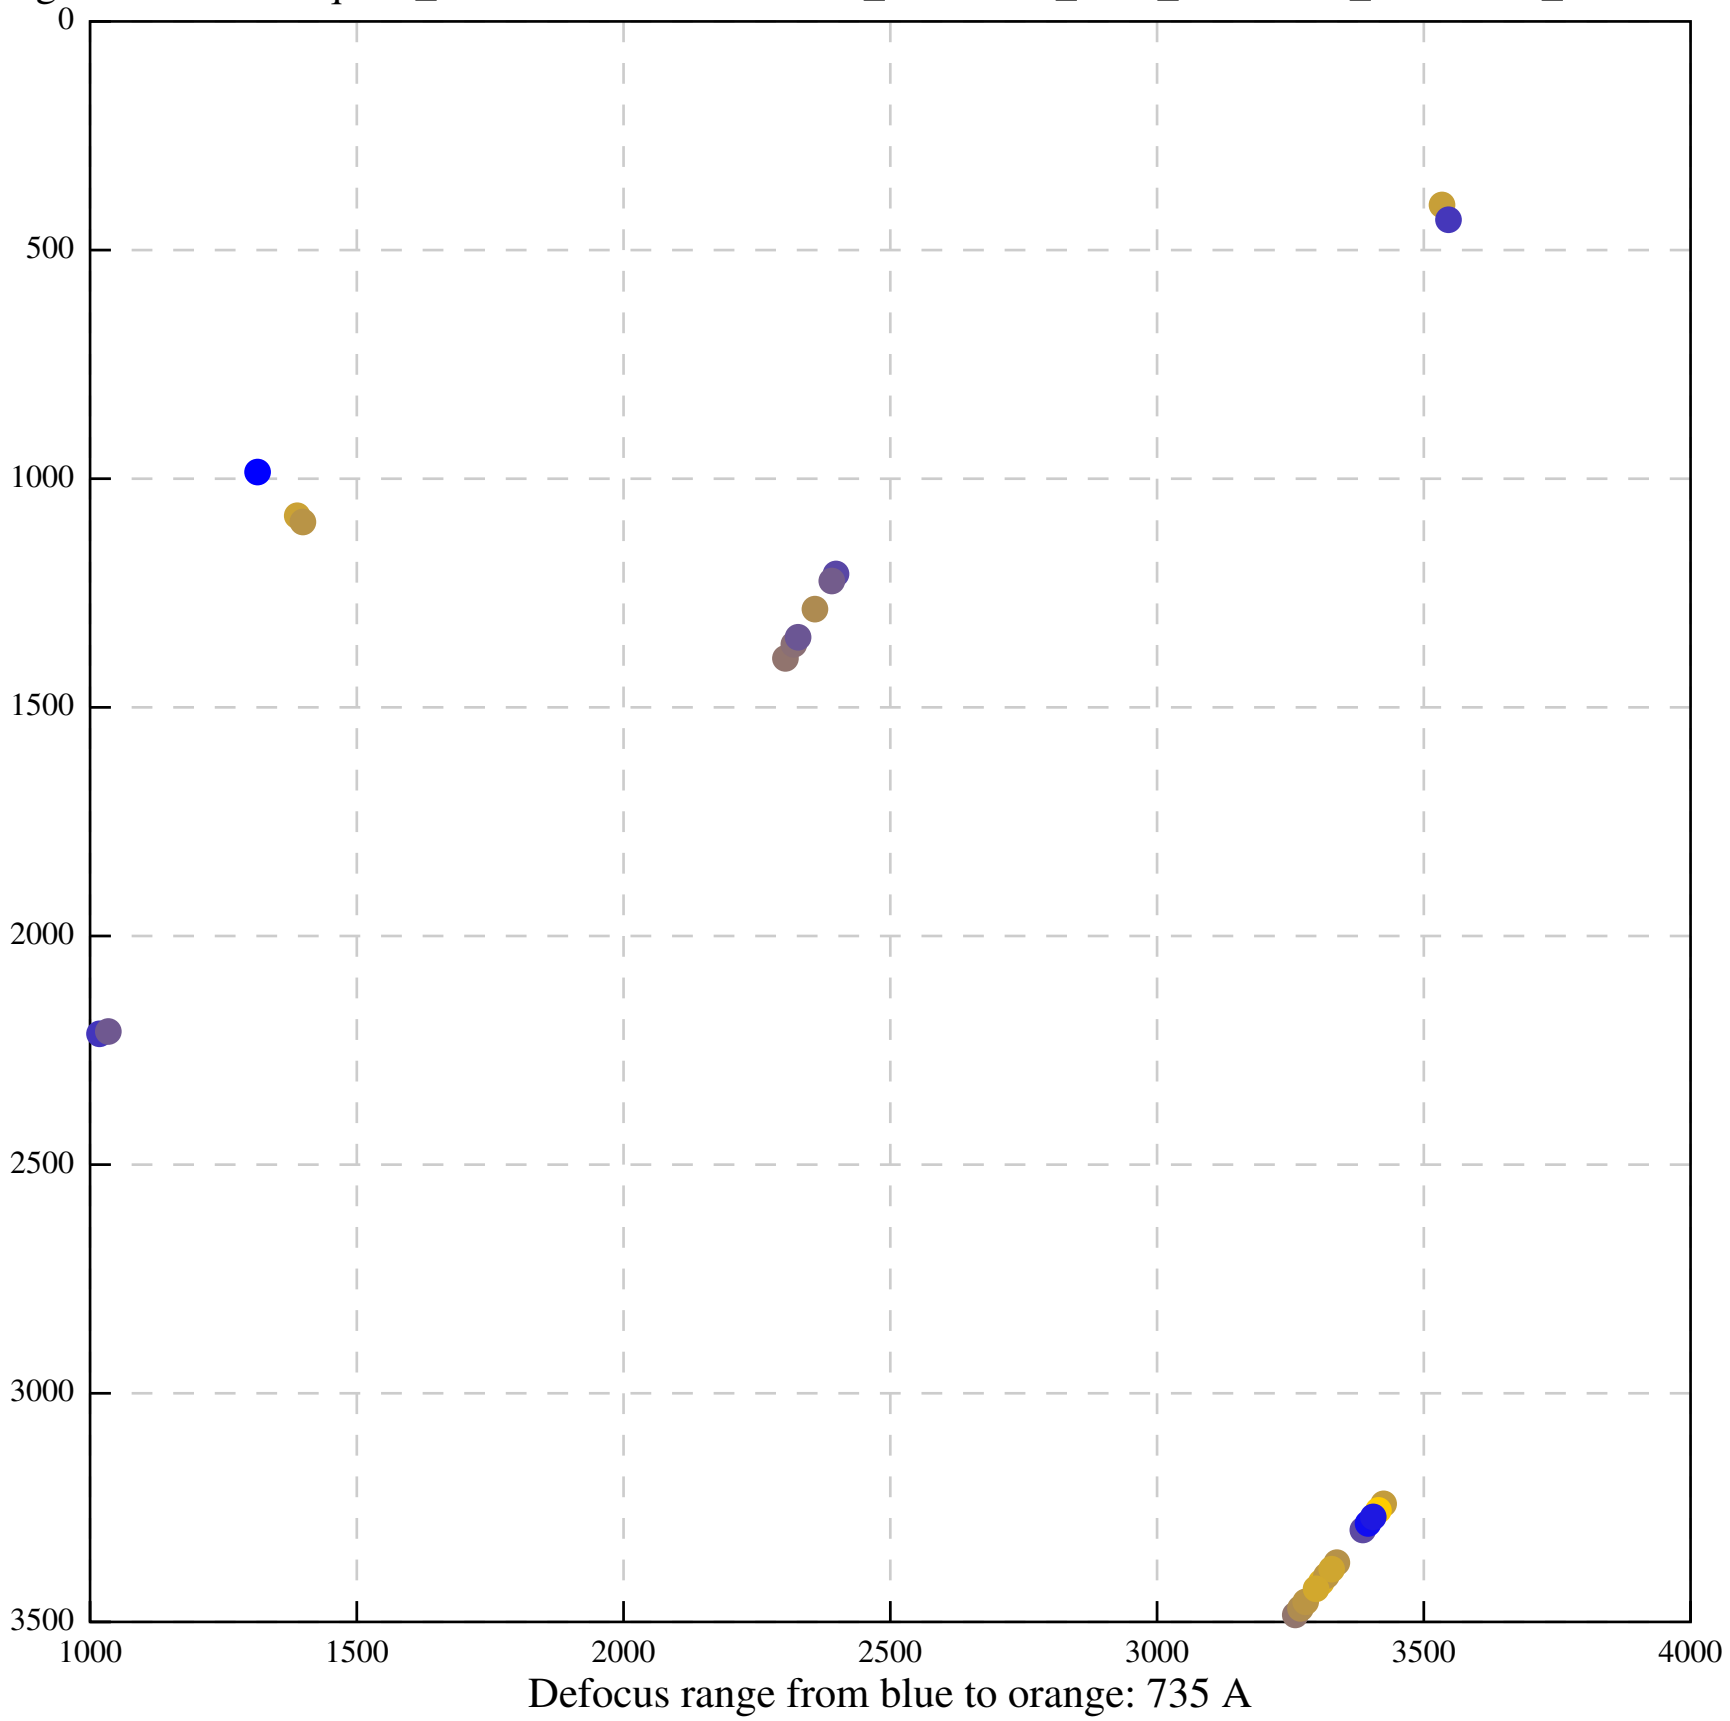

Defocus range from blue to orange: 91 A

Defocus range from blue to orange: 1145 A

Defocus range from blue to orange: 0 A

Defocus range from blue to orange: 523 A

Defocus range from blue to orange: 13 A

Defocus range from blue to orange: 663 A