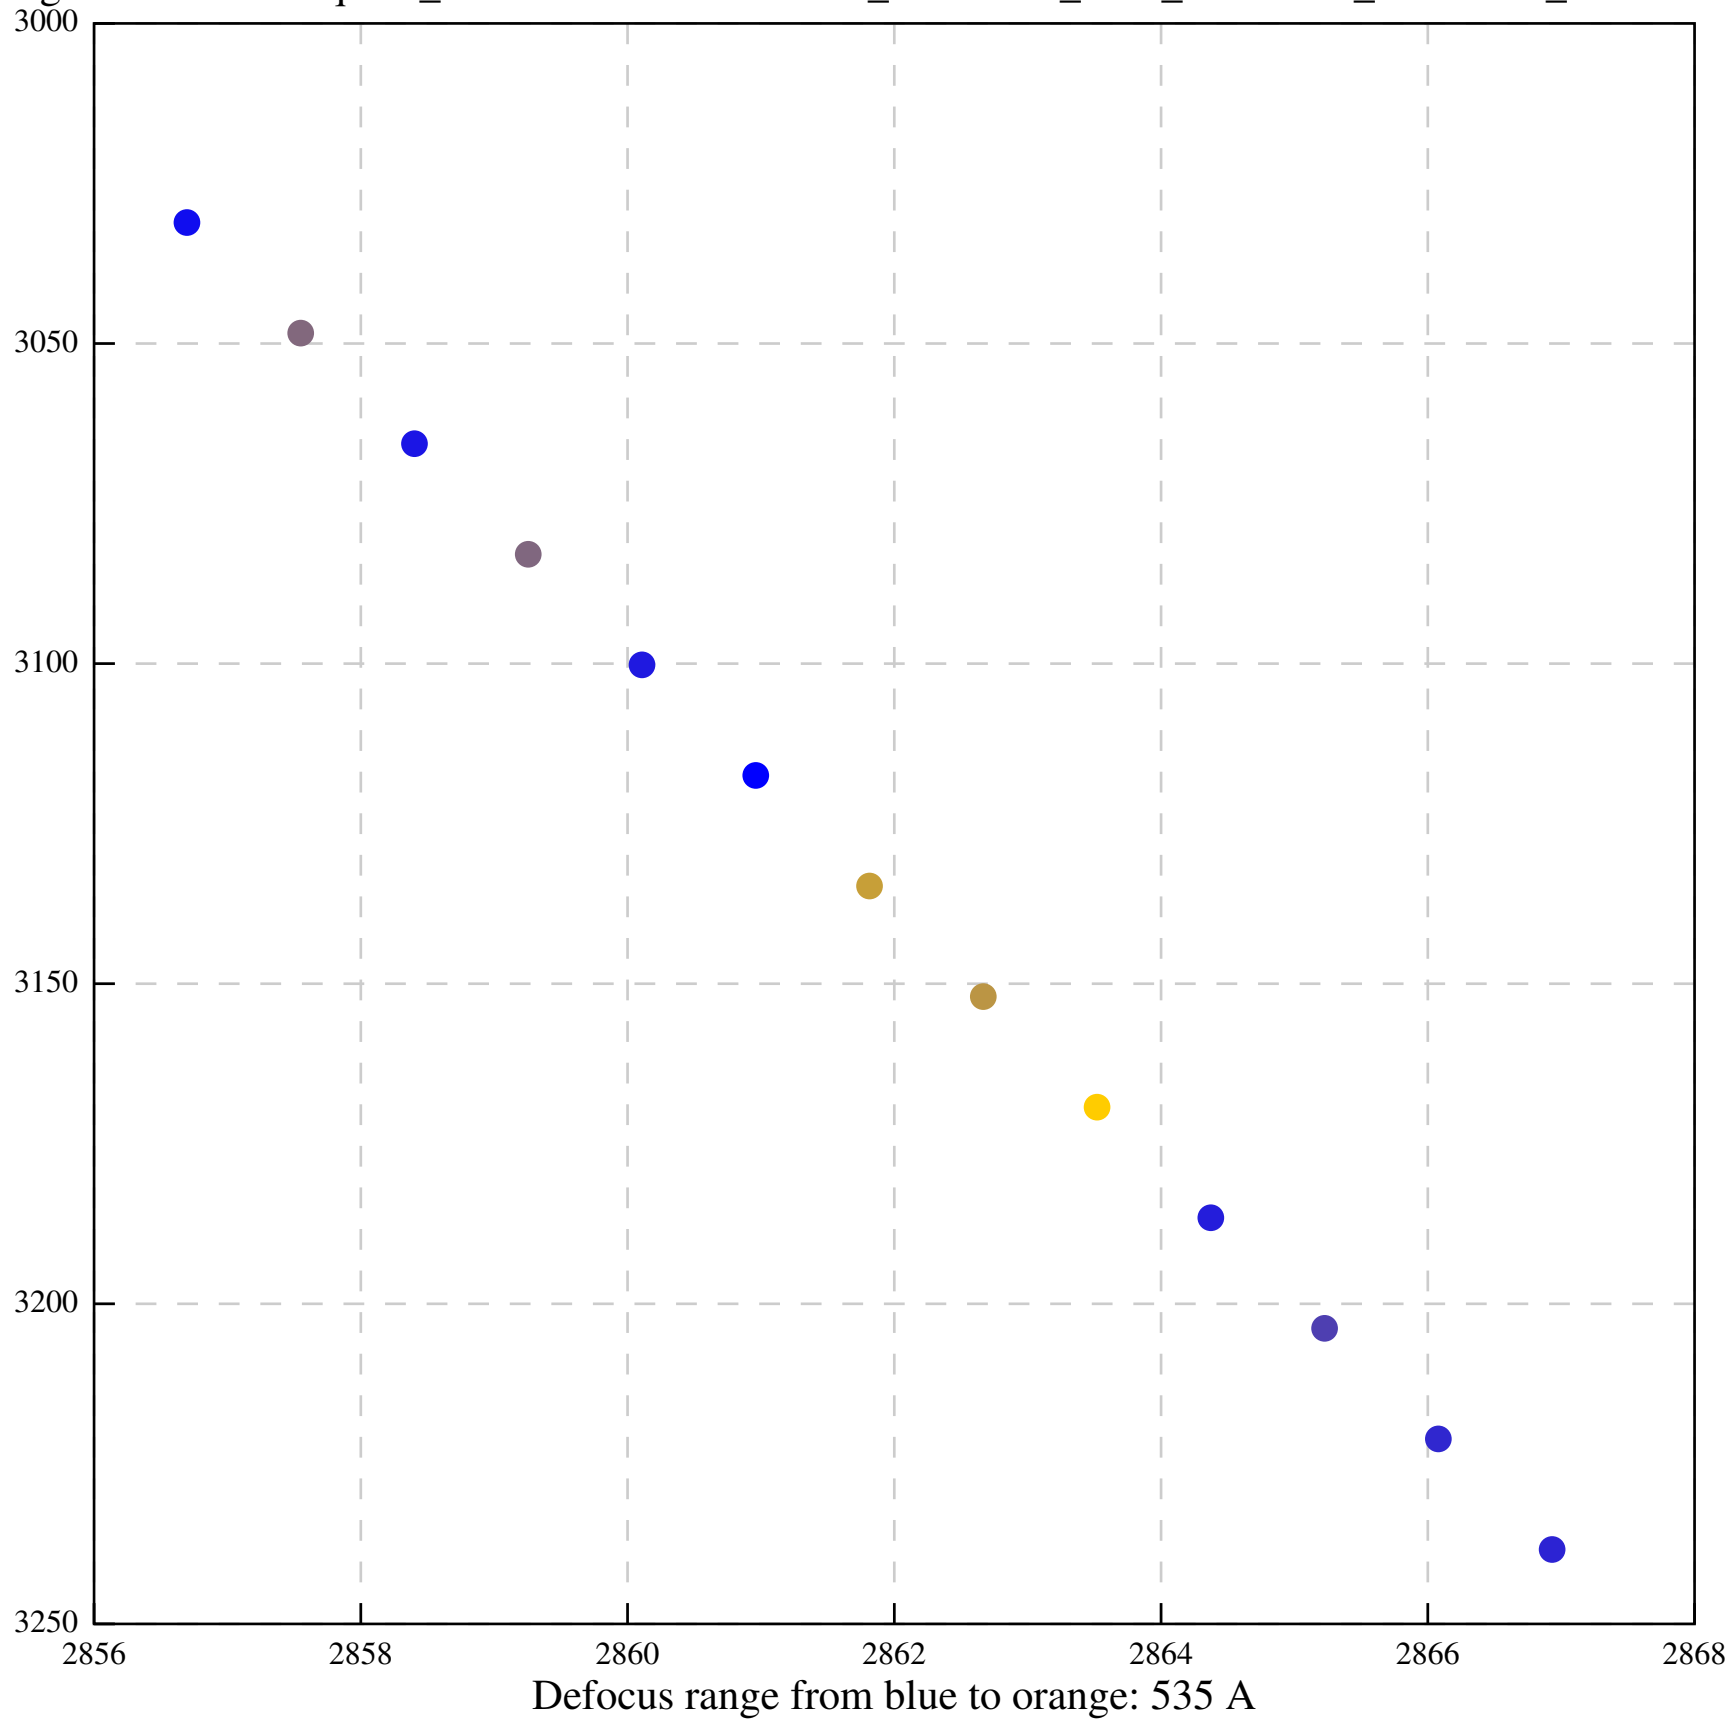

Defocus range from blue to orange: 281 A

Defocus range from blue to orange: 324 A

Defocus range from blue to orange: 1354 A

Defocus range from blue to orange: 185 A

Defocus range from blue to orange: 577 A