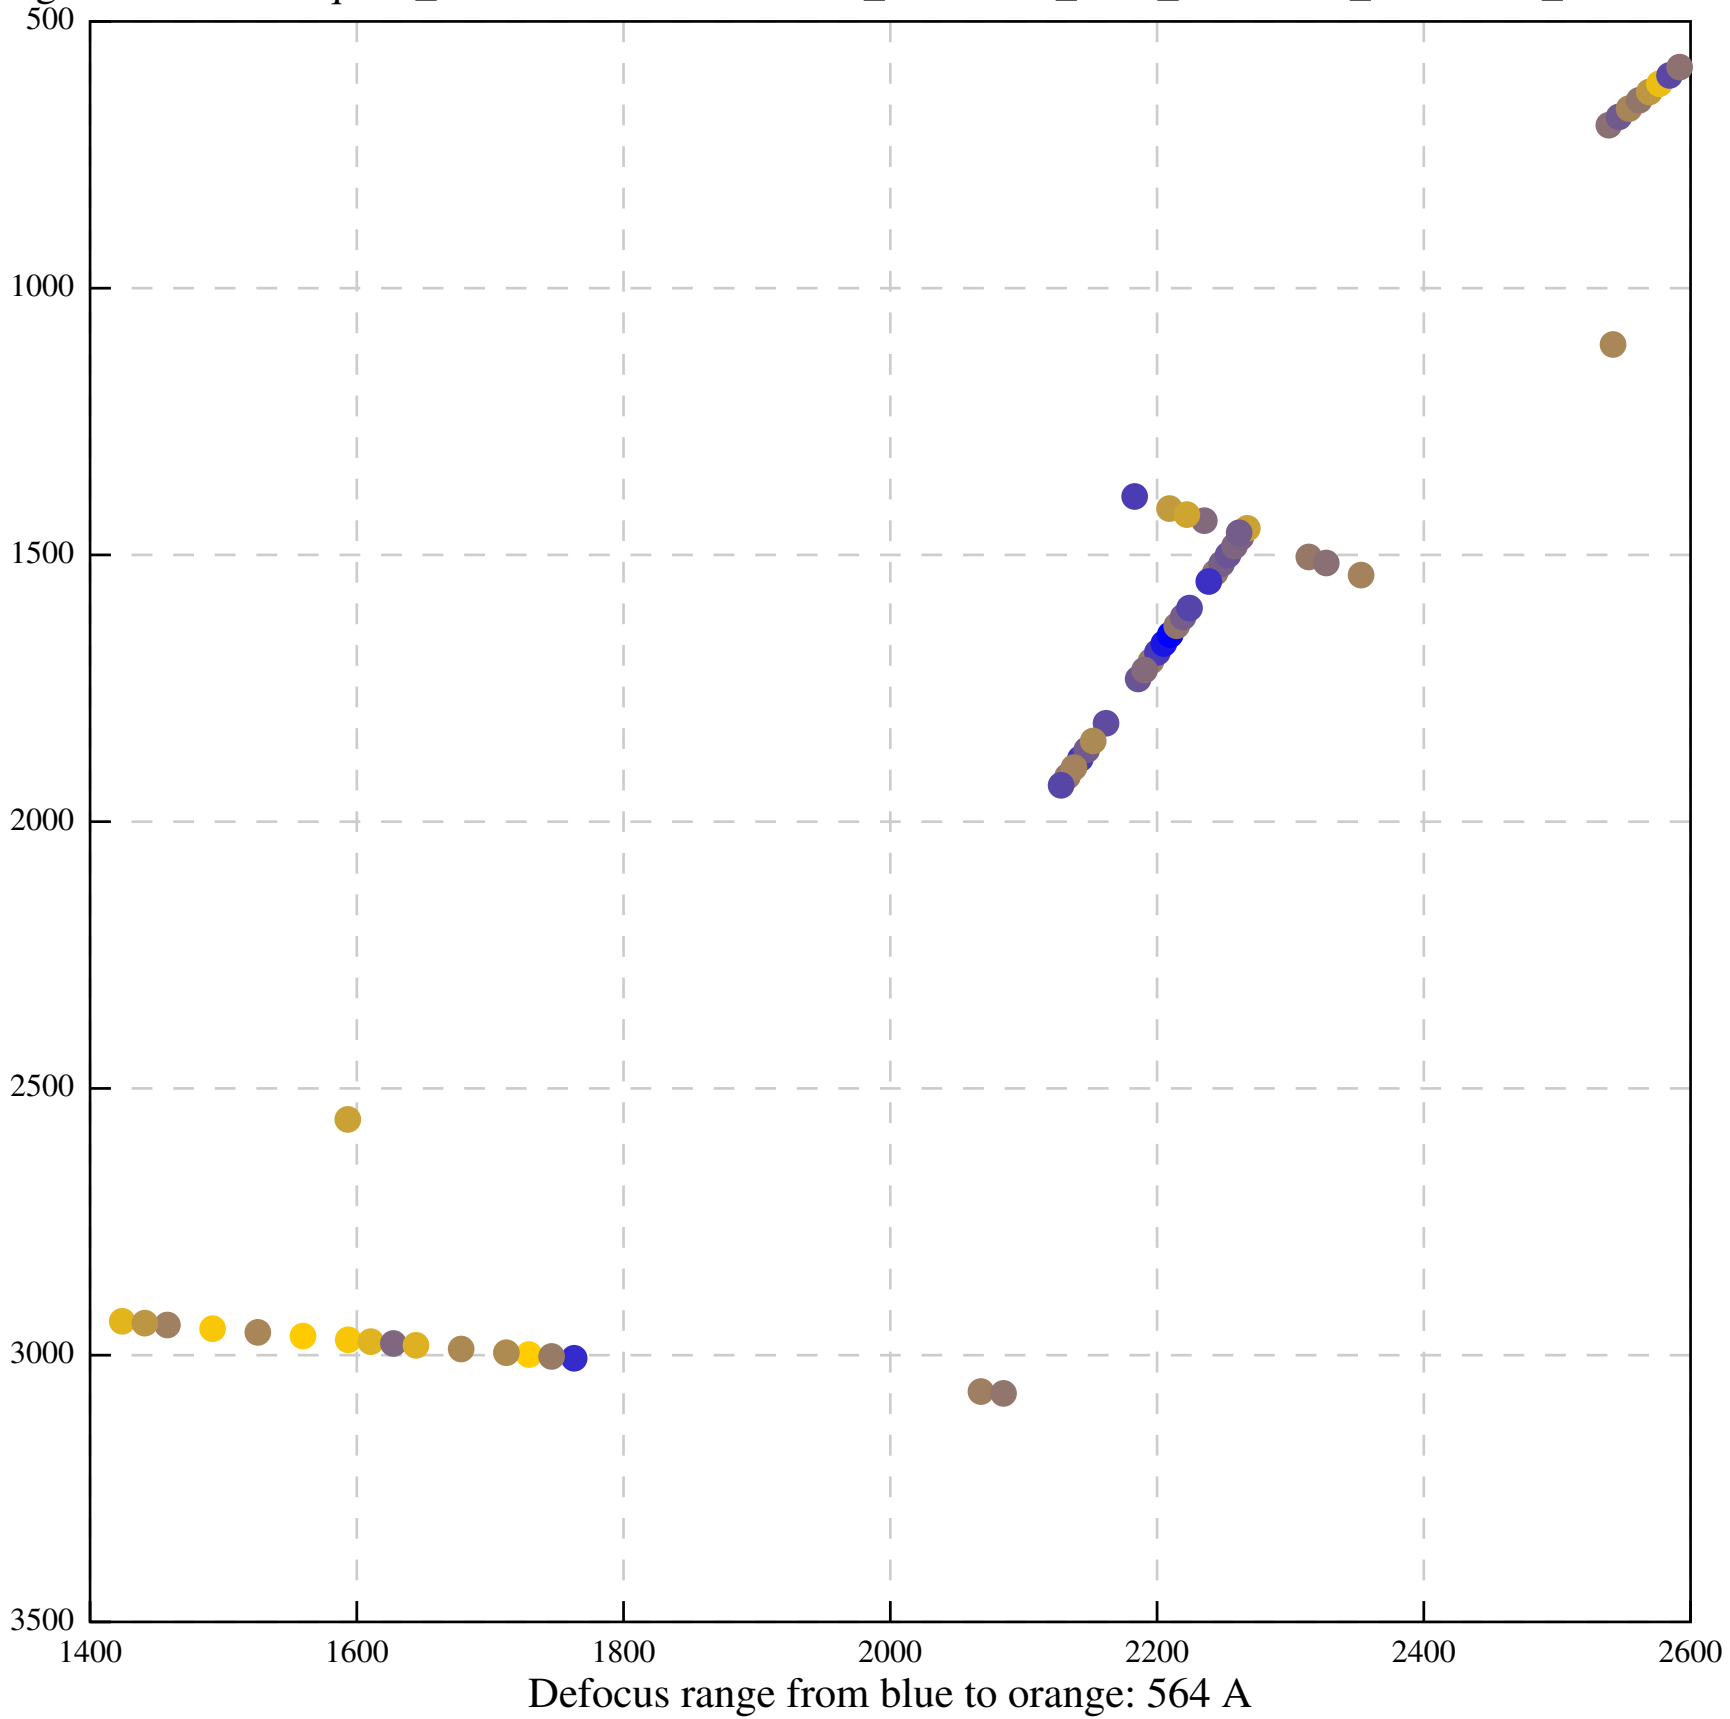

Defocus range from blue to orange: 1001 A