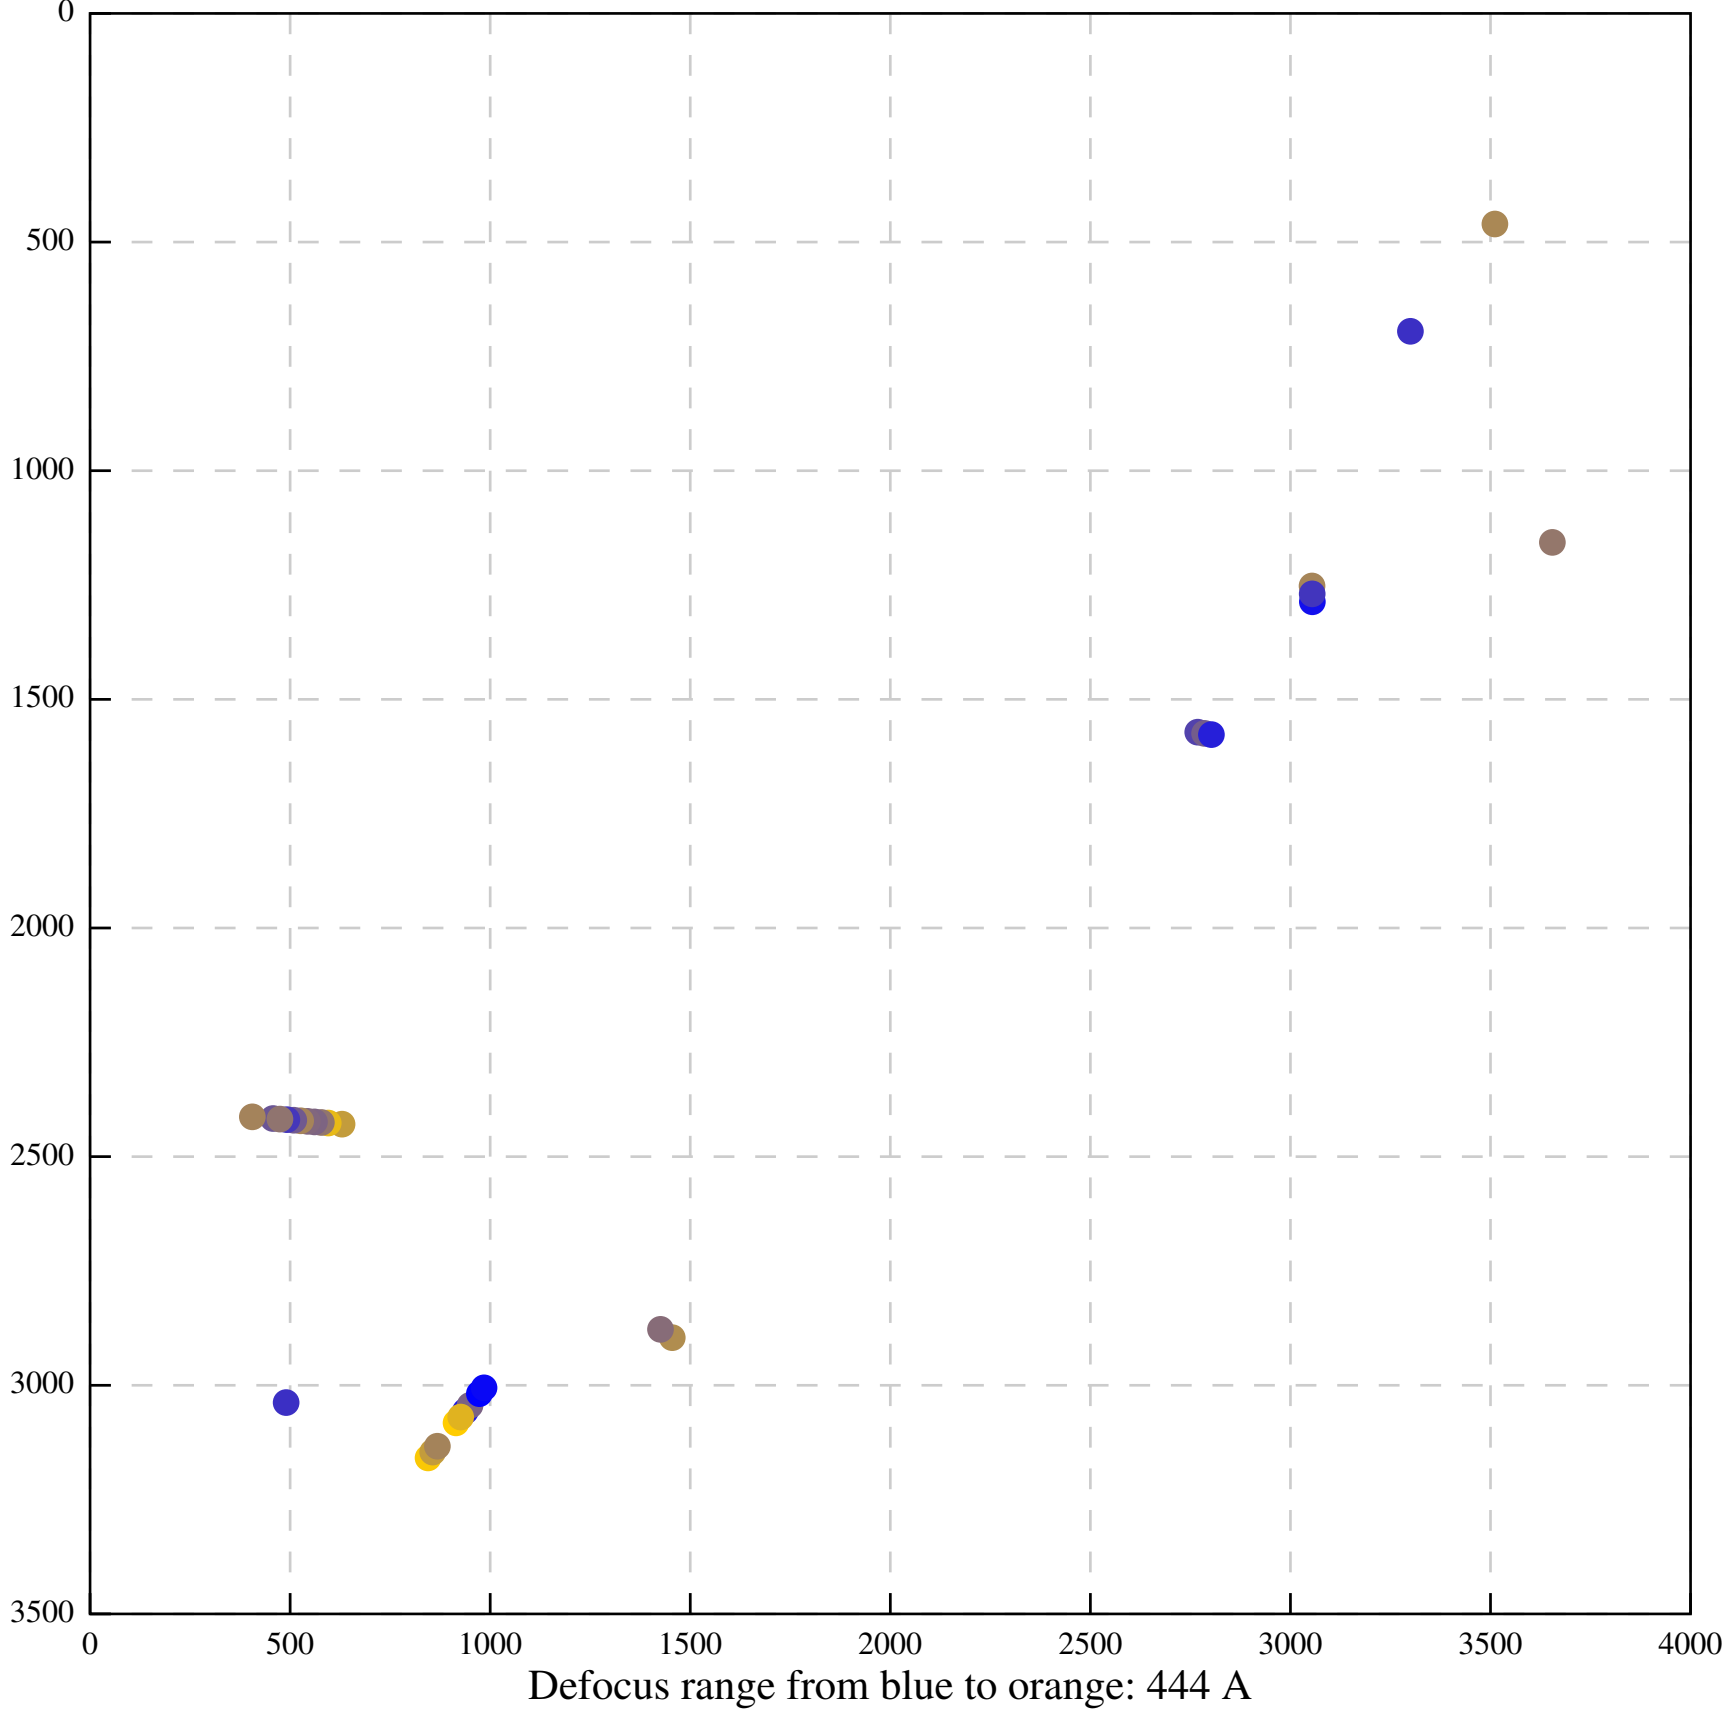

Defocus range from blue to orange: 655 A

Defocus range from blue to orange: 816 A

Defocus range from blue to orange: 45 A

Defocus range from blue to orange: 397 Å

Defocus range from blue to orange: 423 Å

Defocus range from blue to orange: 307 A