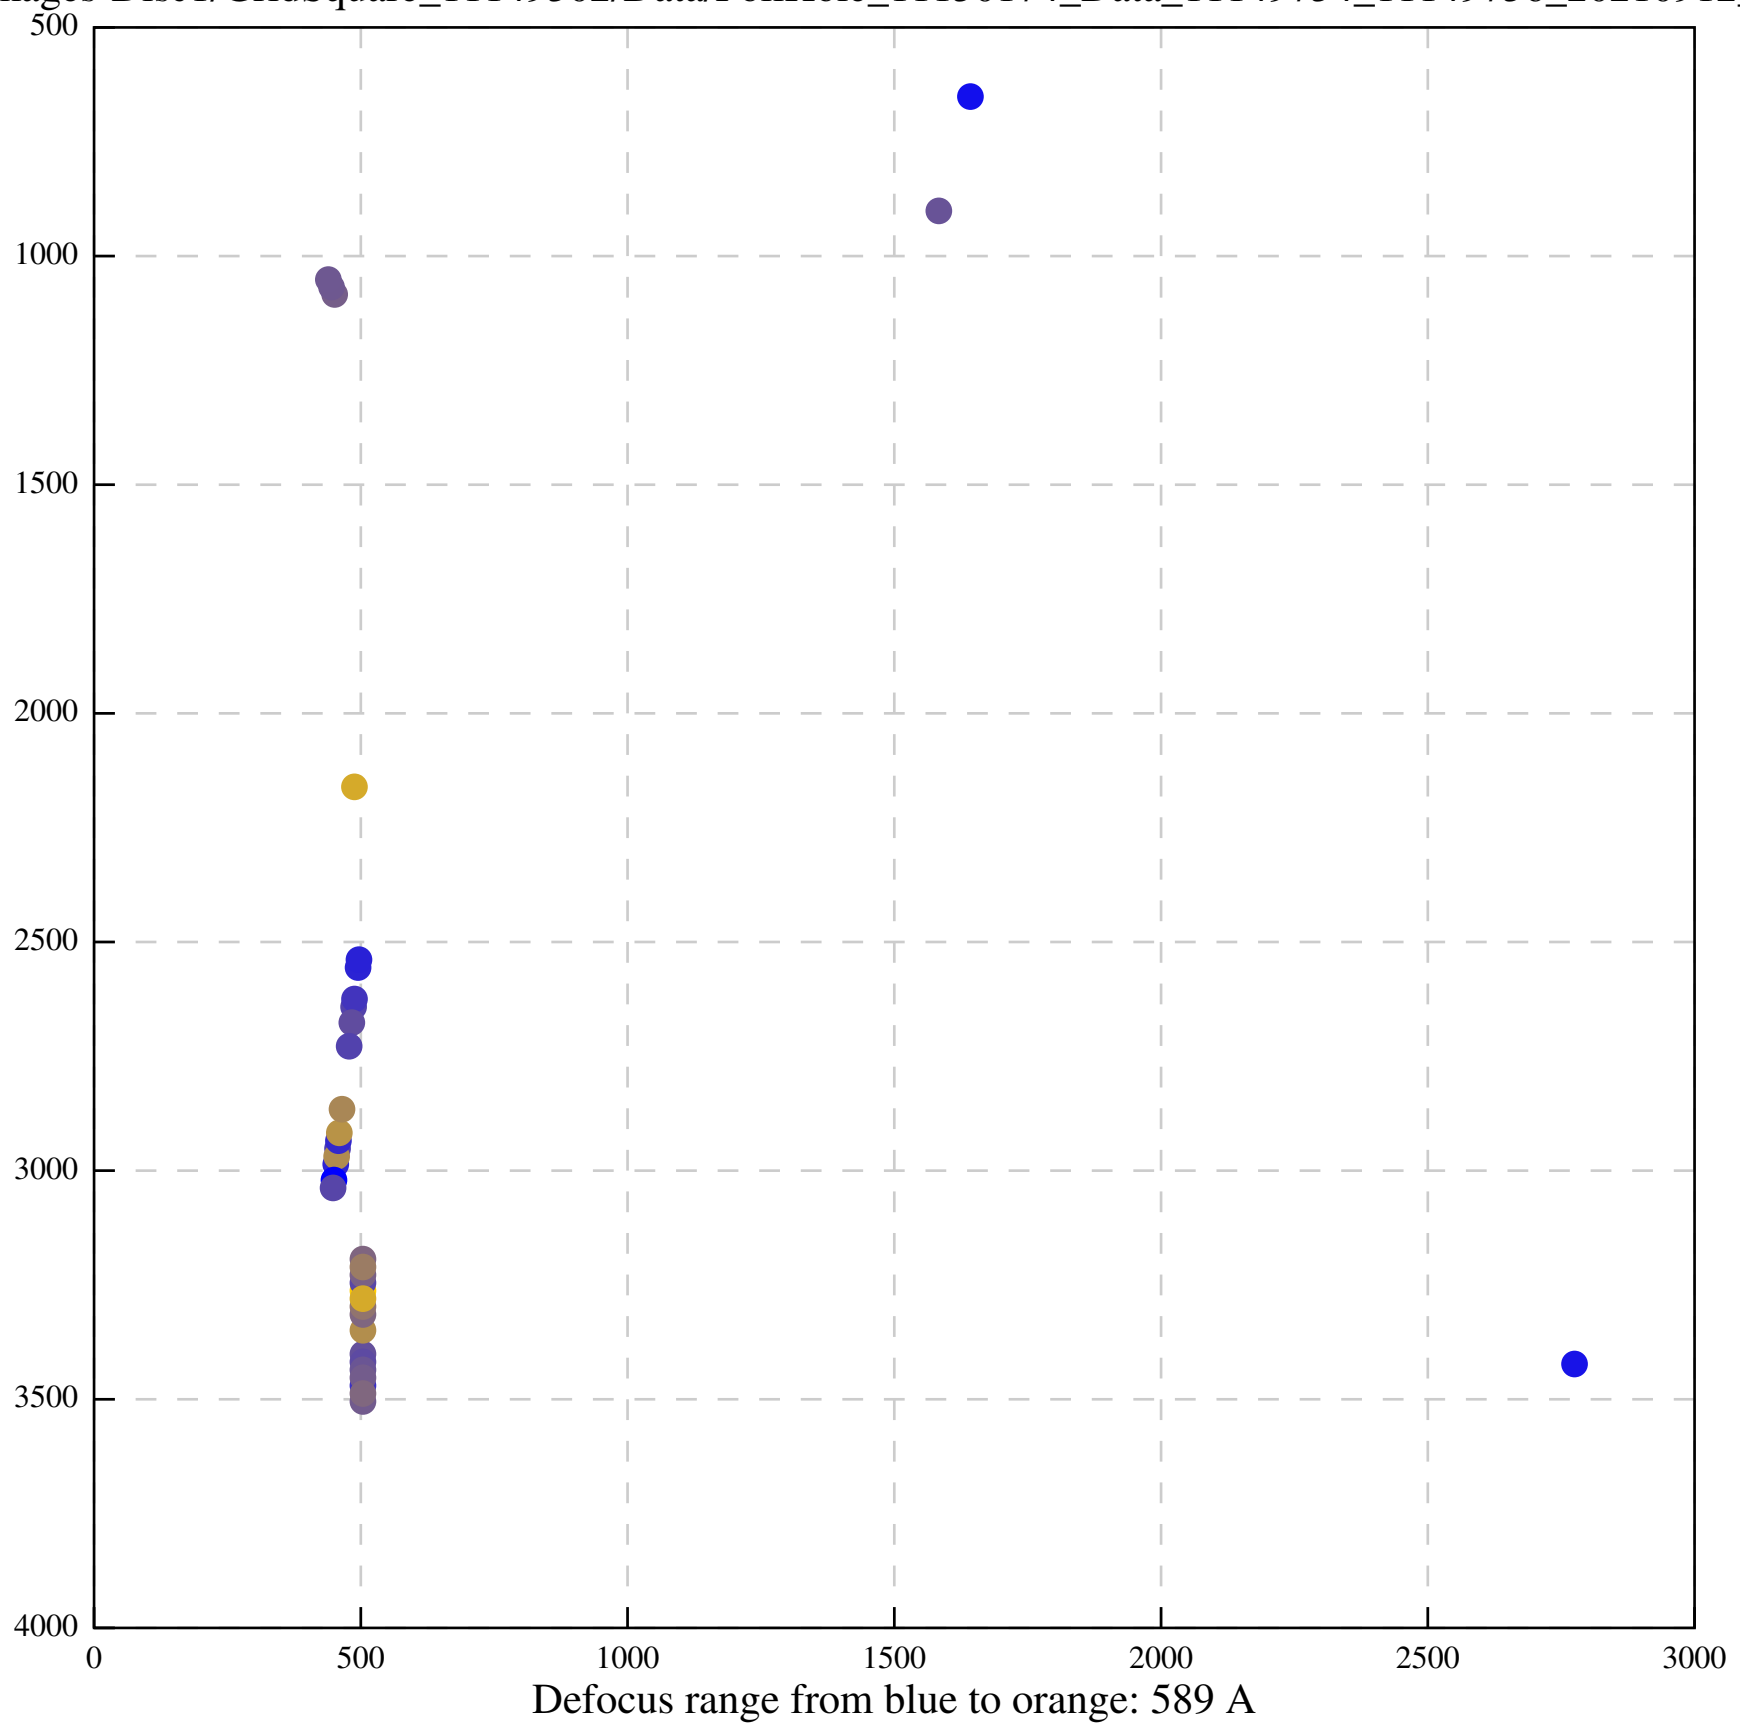

Defocus range from blue to orange: 0 A

Defocus range from blue to orange: 331 A

Defocus range from blue to orange: 687 A

Defocus range from blue to orange: 505 A

Defocus range from blue to orange: 503 A

Defocus range from blue to orange: 567 A