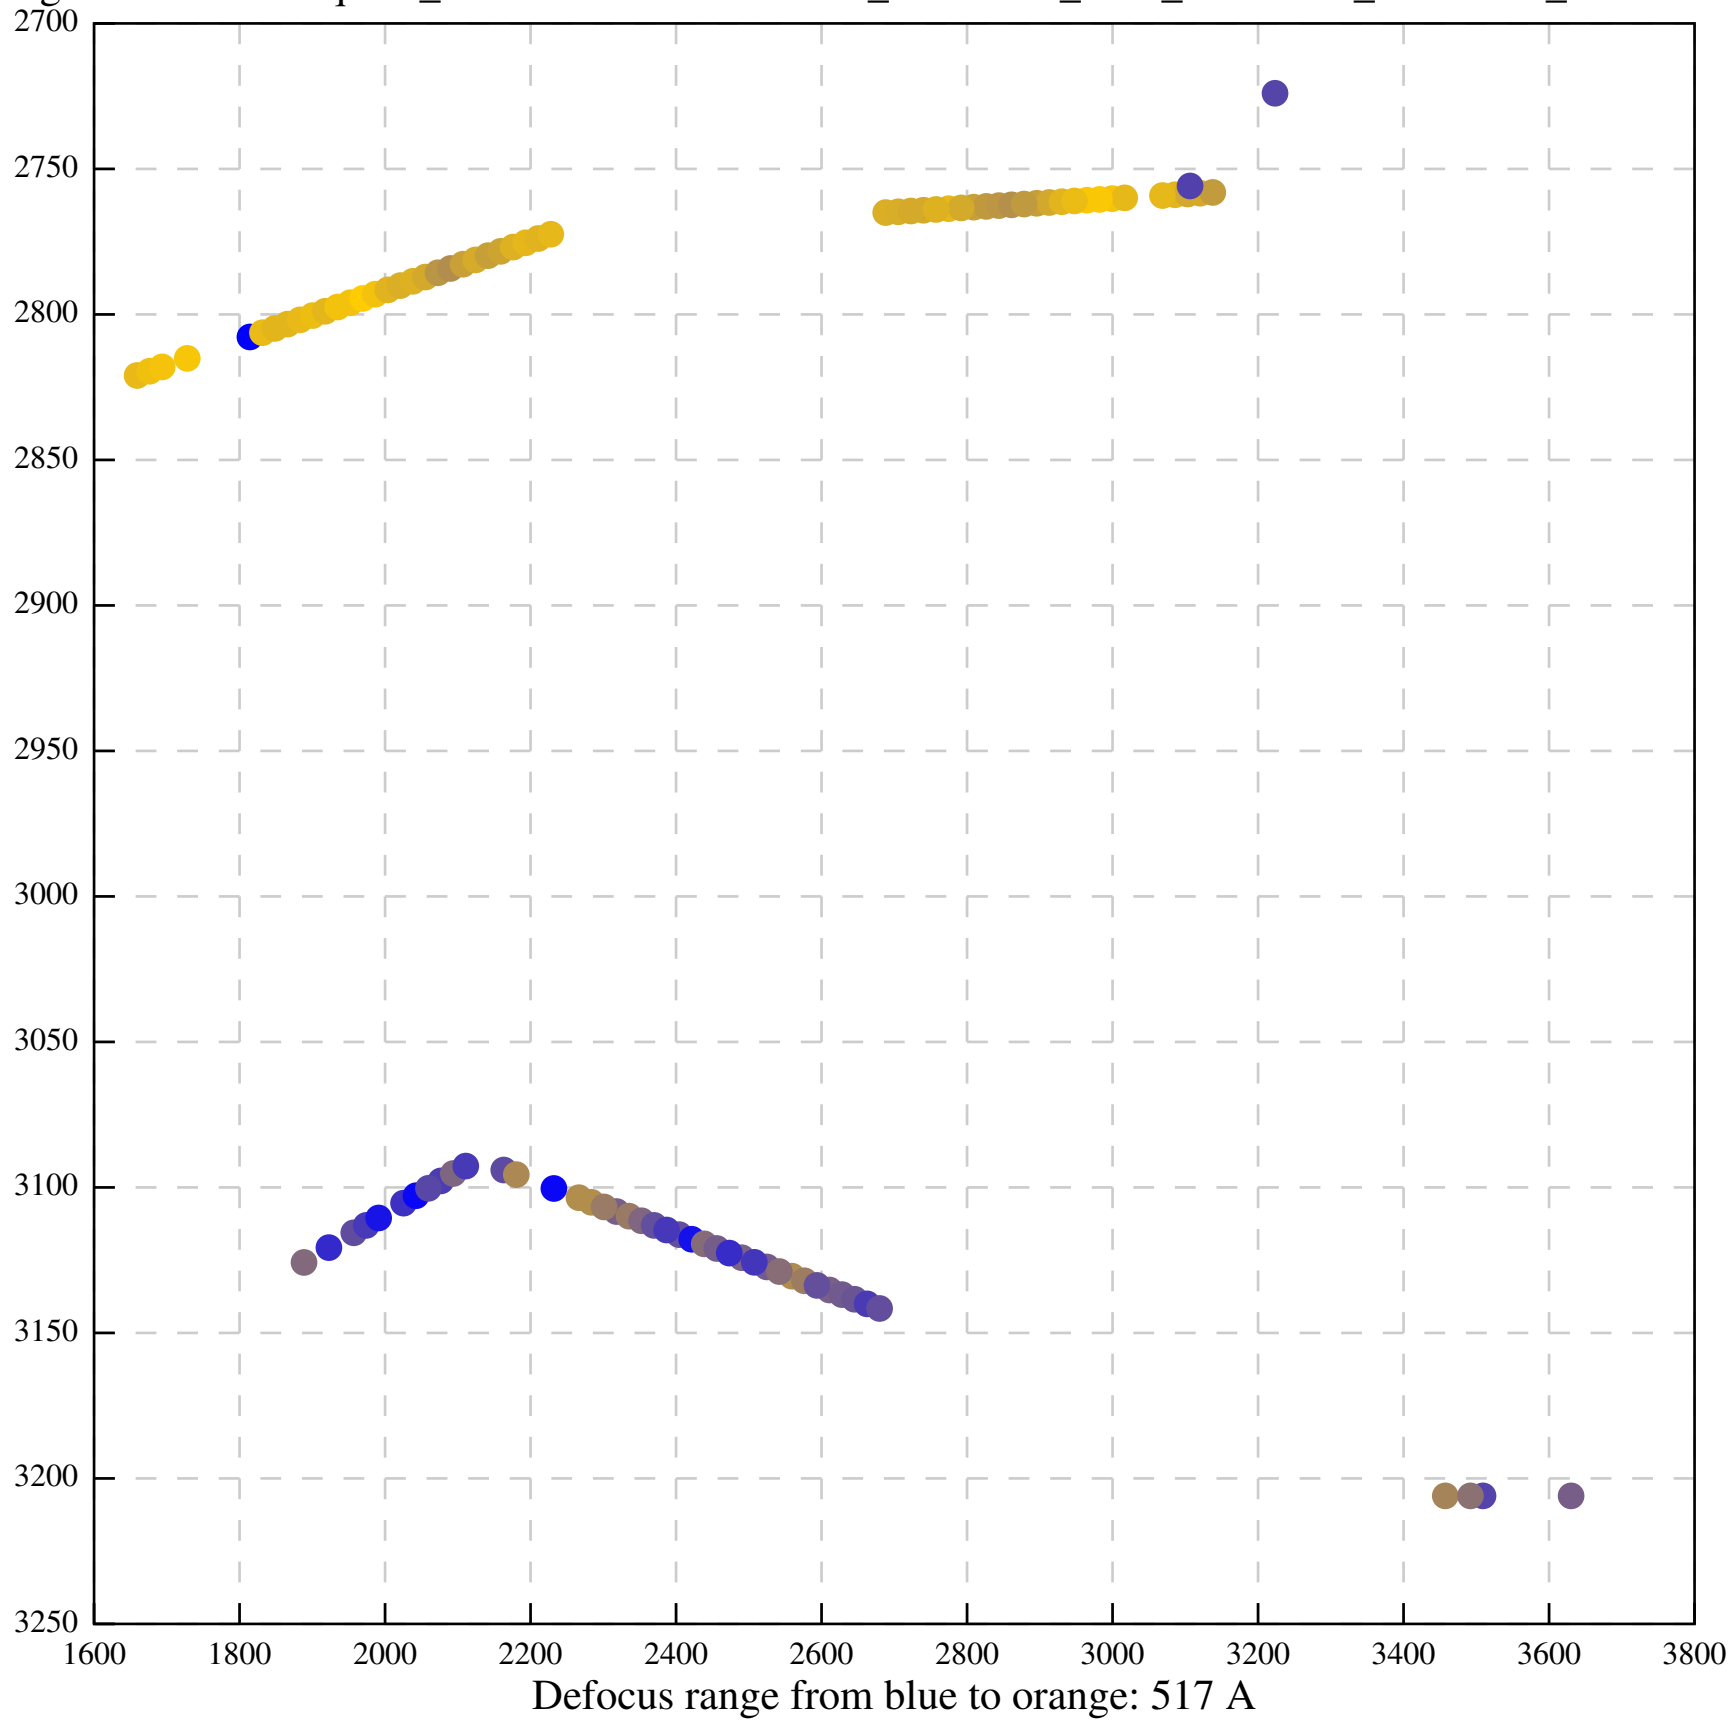

Defocus range from blue to orange: 542 A

Defocus range from blue to orange: 1001 A

Defocus range from blue to orange: 424 A

Defocus range from blue to orange: 347 A

Defocus range from blue to orange: 0 A

Defocus range from blue to orange: 1450 A