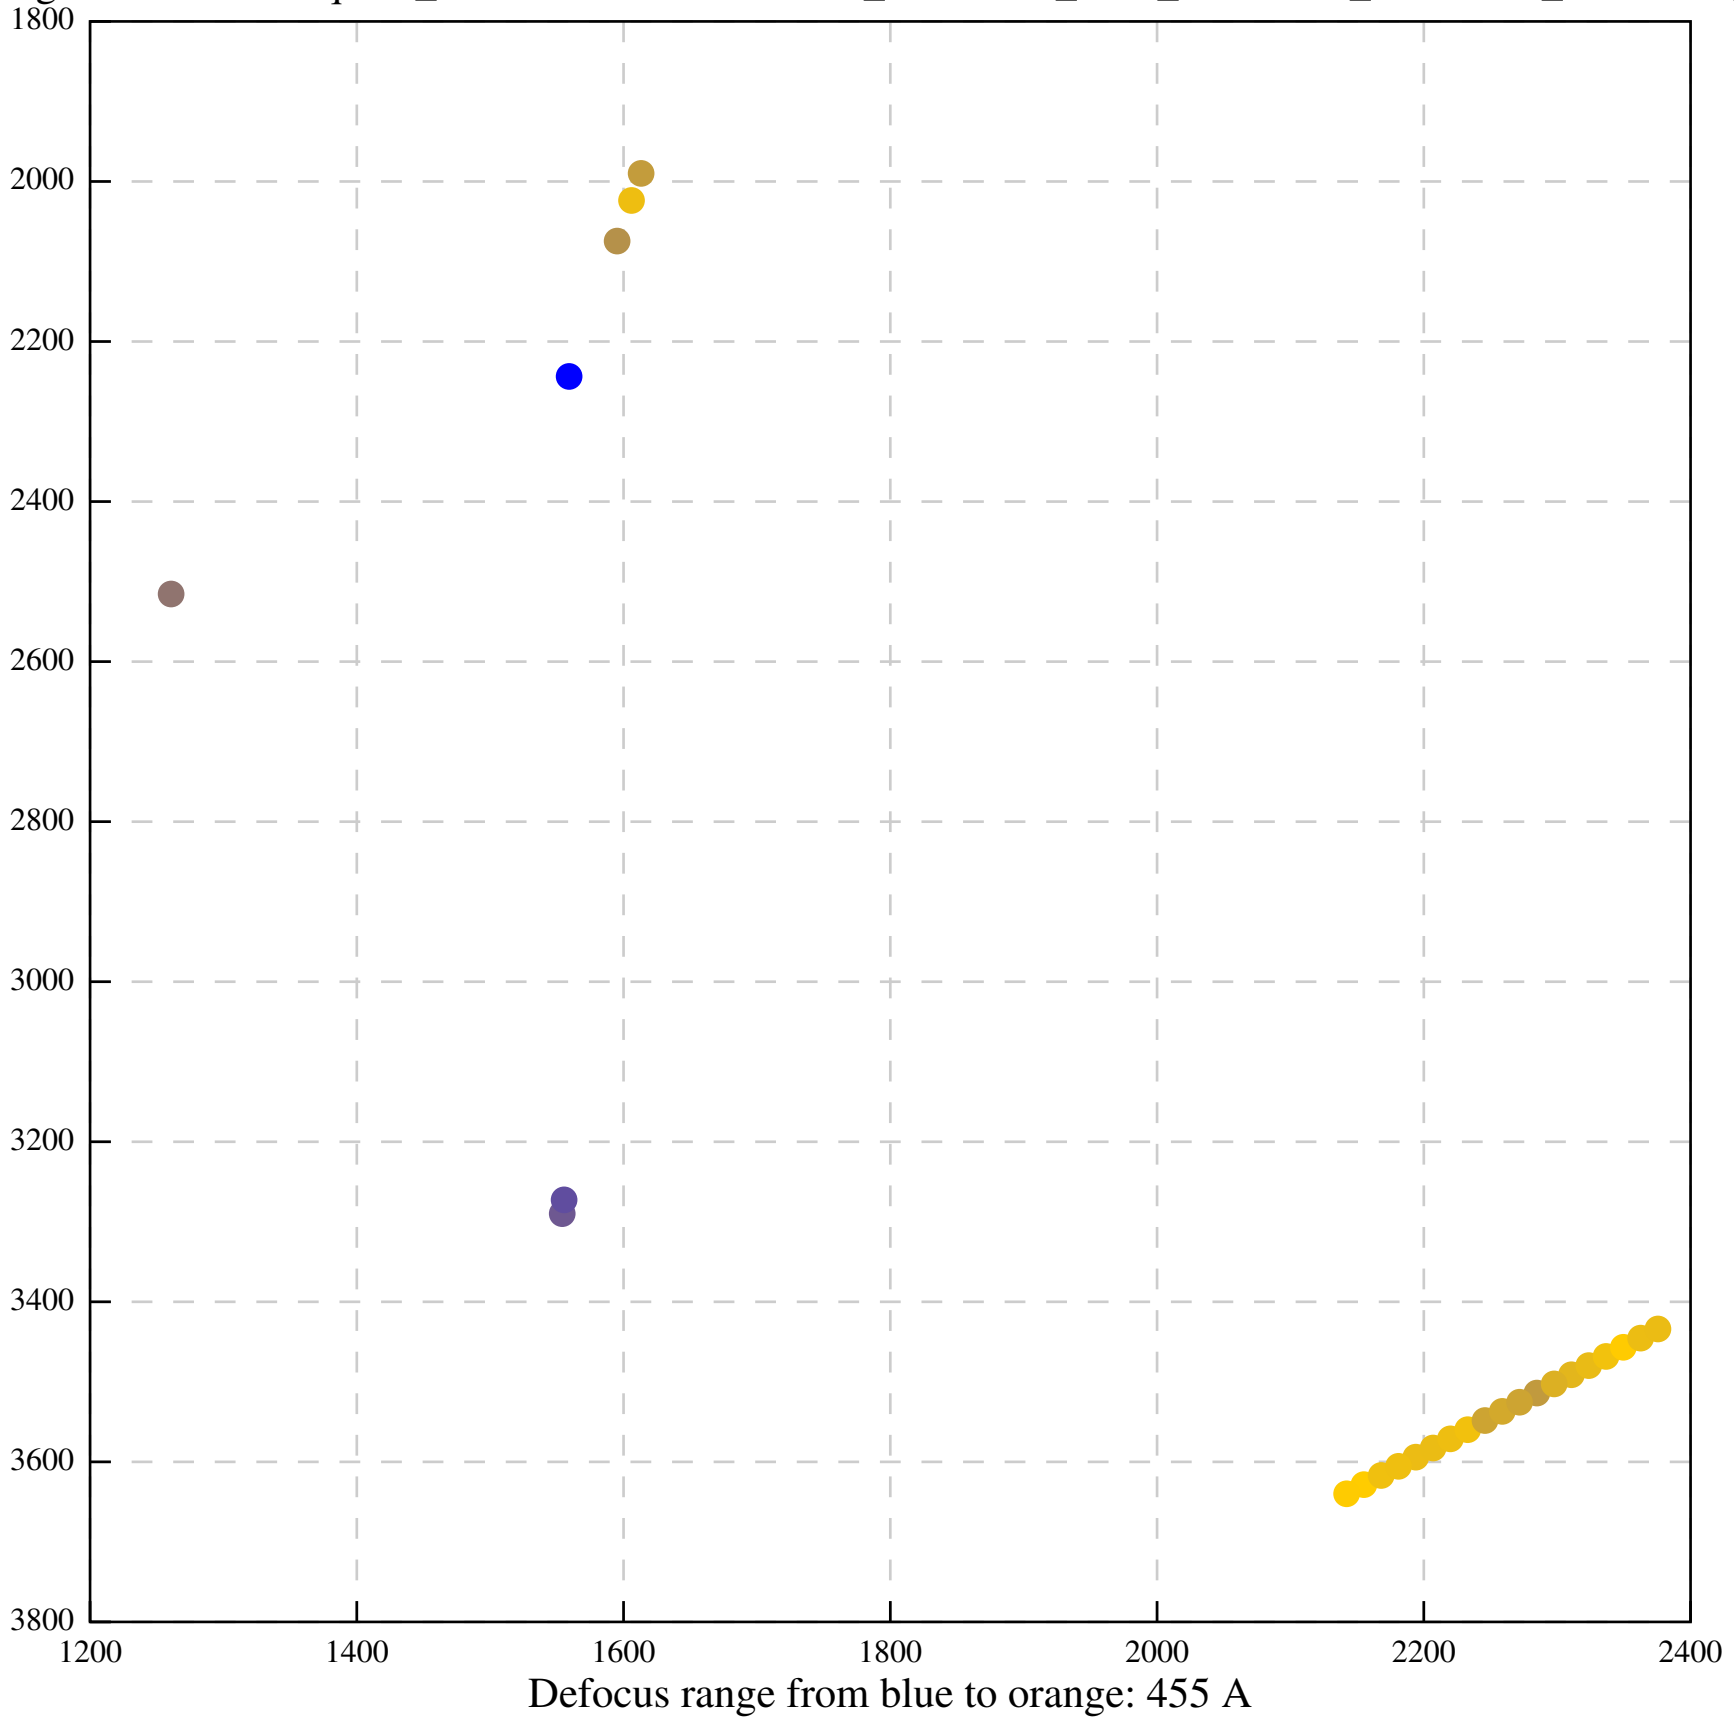

Defocus range from blue to orange: 0 A

Defocus range from blue to orange: 0 A

Defocus range from blue to orange: 63 A

Defocus range from blue to orange: 551 A

Defocus range from blue to orange: 0 A

Defocus range from blue to orange: 0 A