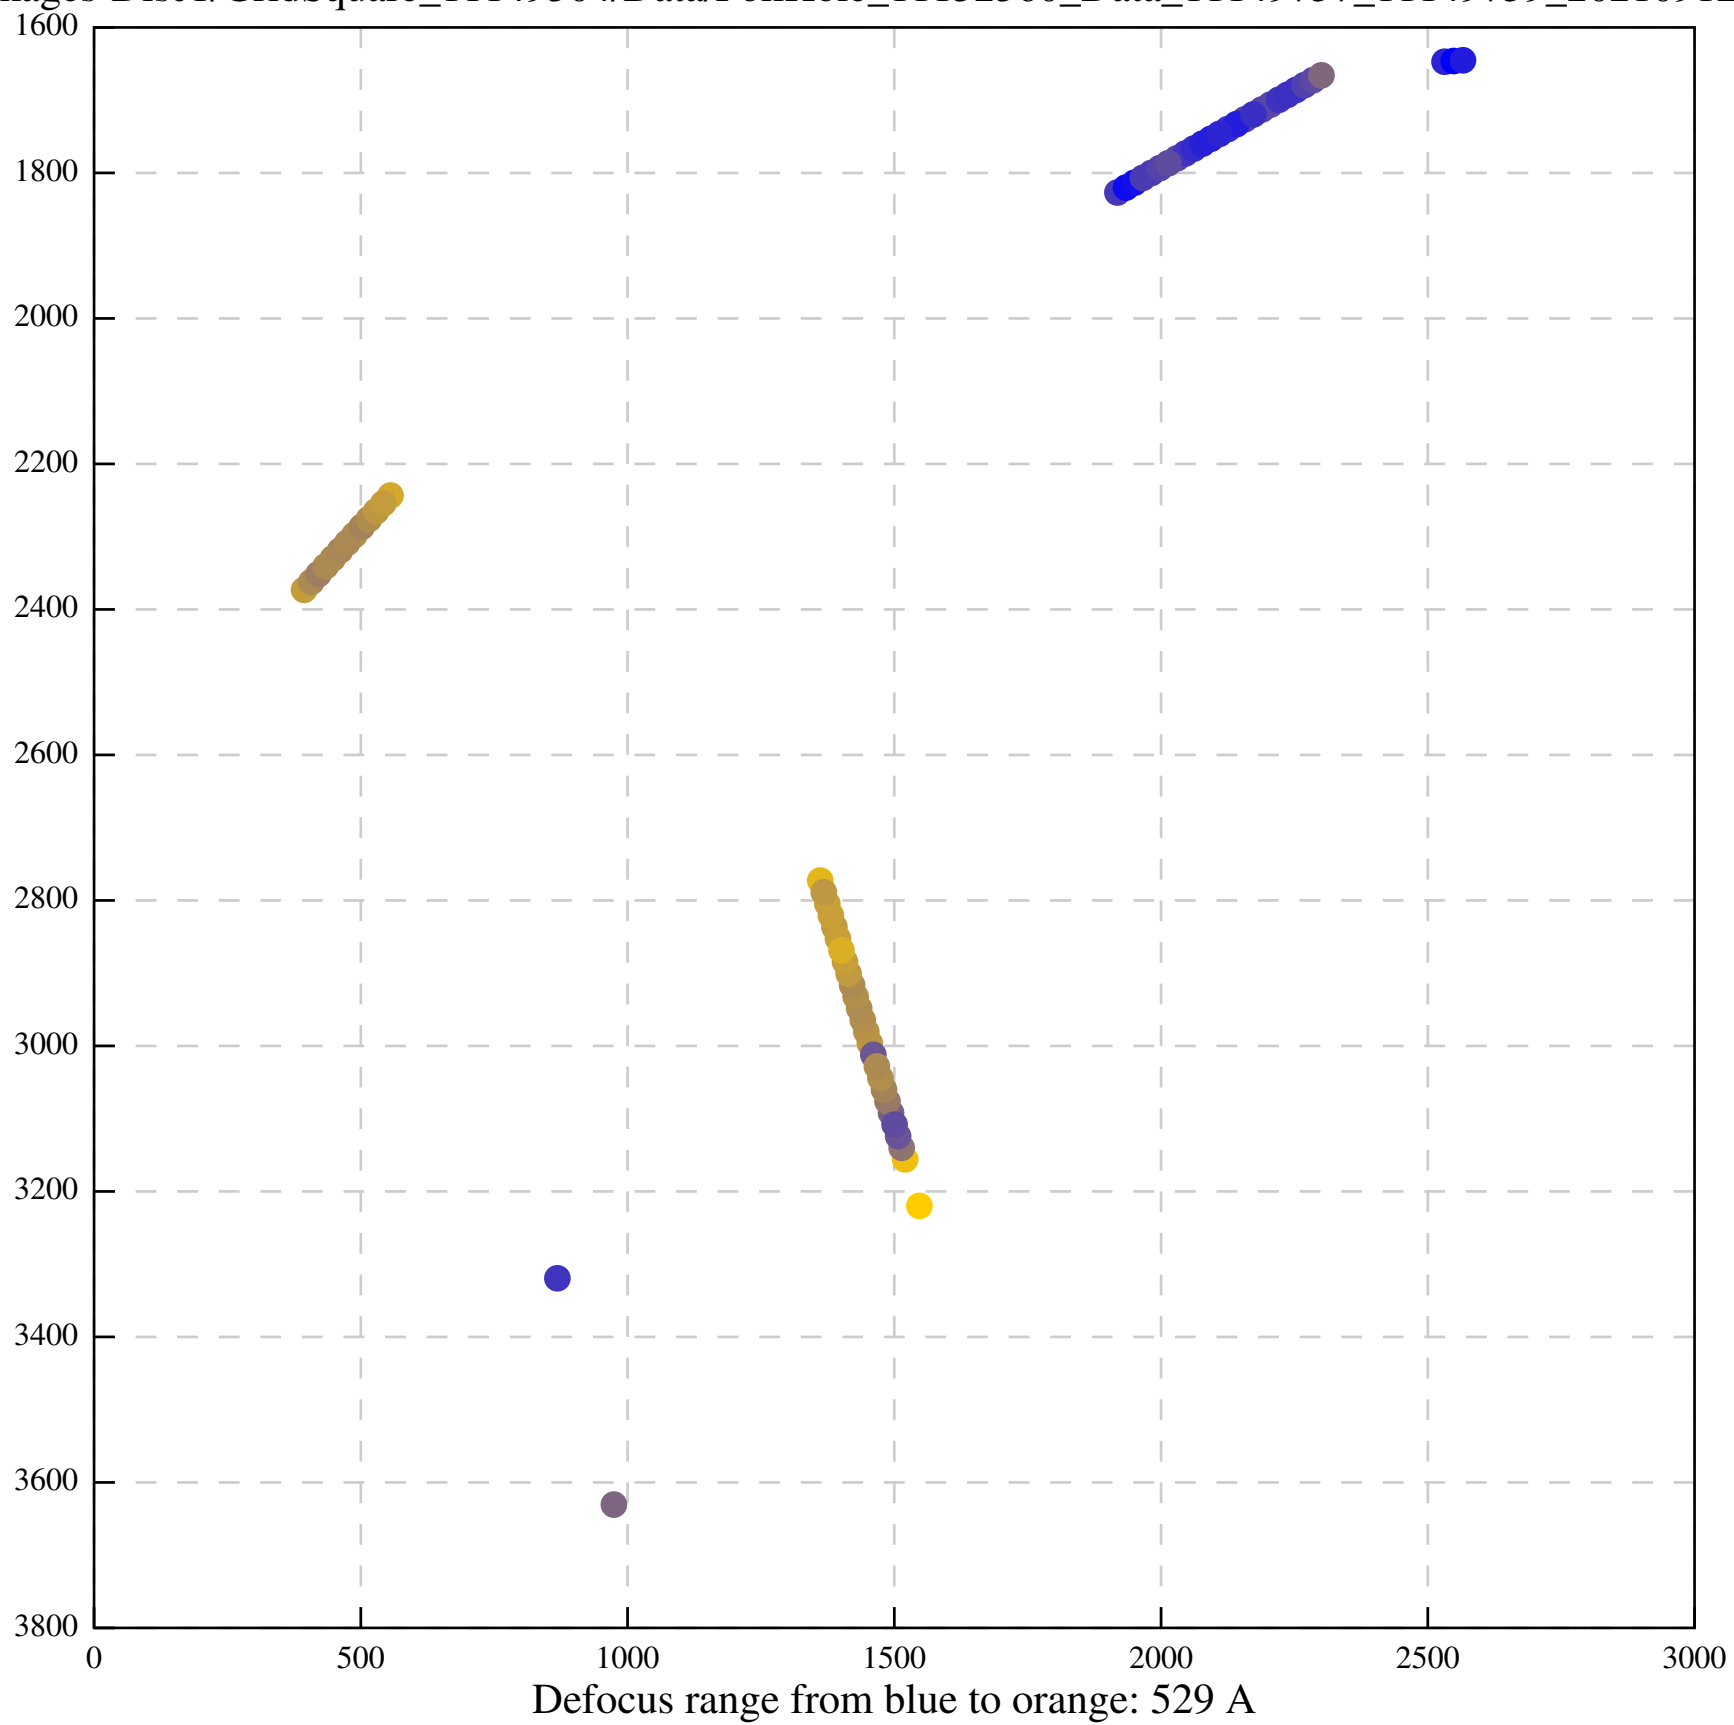

Defocus range from blue to orange: 509 A

Defocus range from blue to orange: 601 A

Defocus range from blue to orange: 0 A

Defocus range from blue to orange: 409 A

Defocus range from blue to orange: 139 A

Defocus range from blue to orange: 140 A