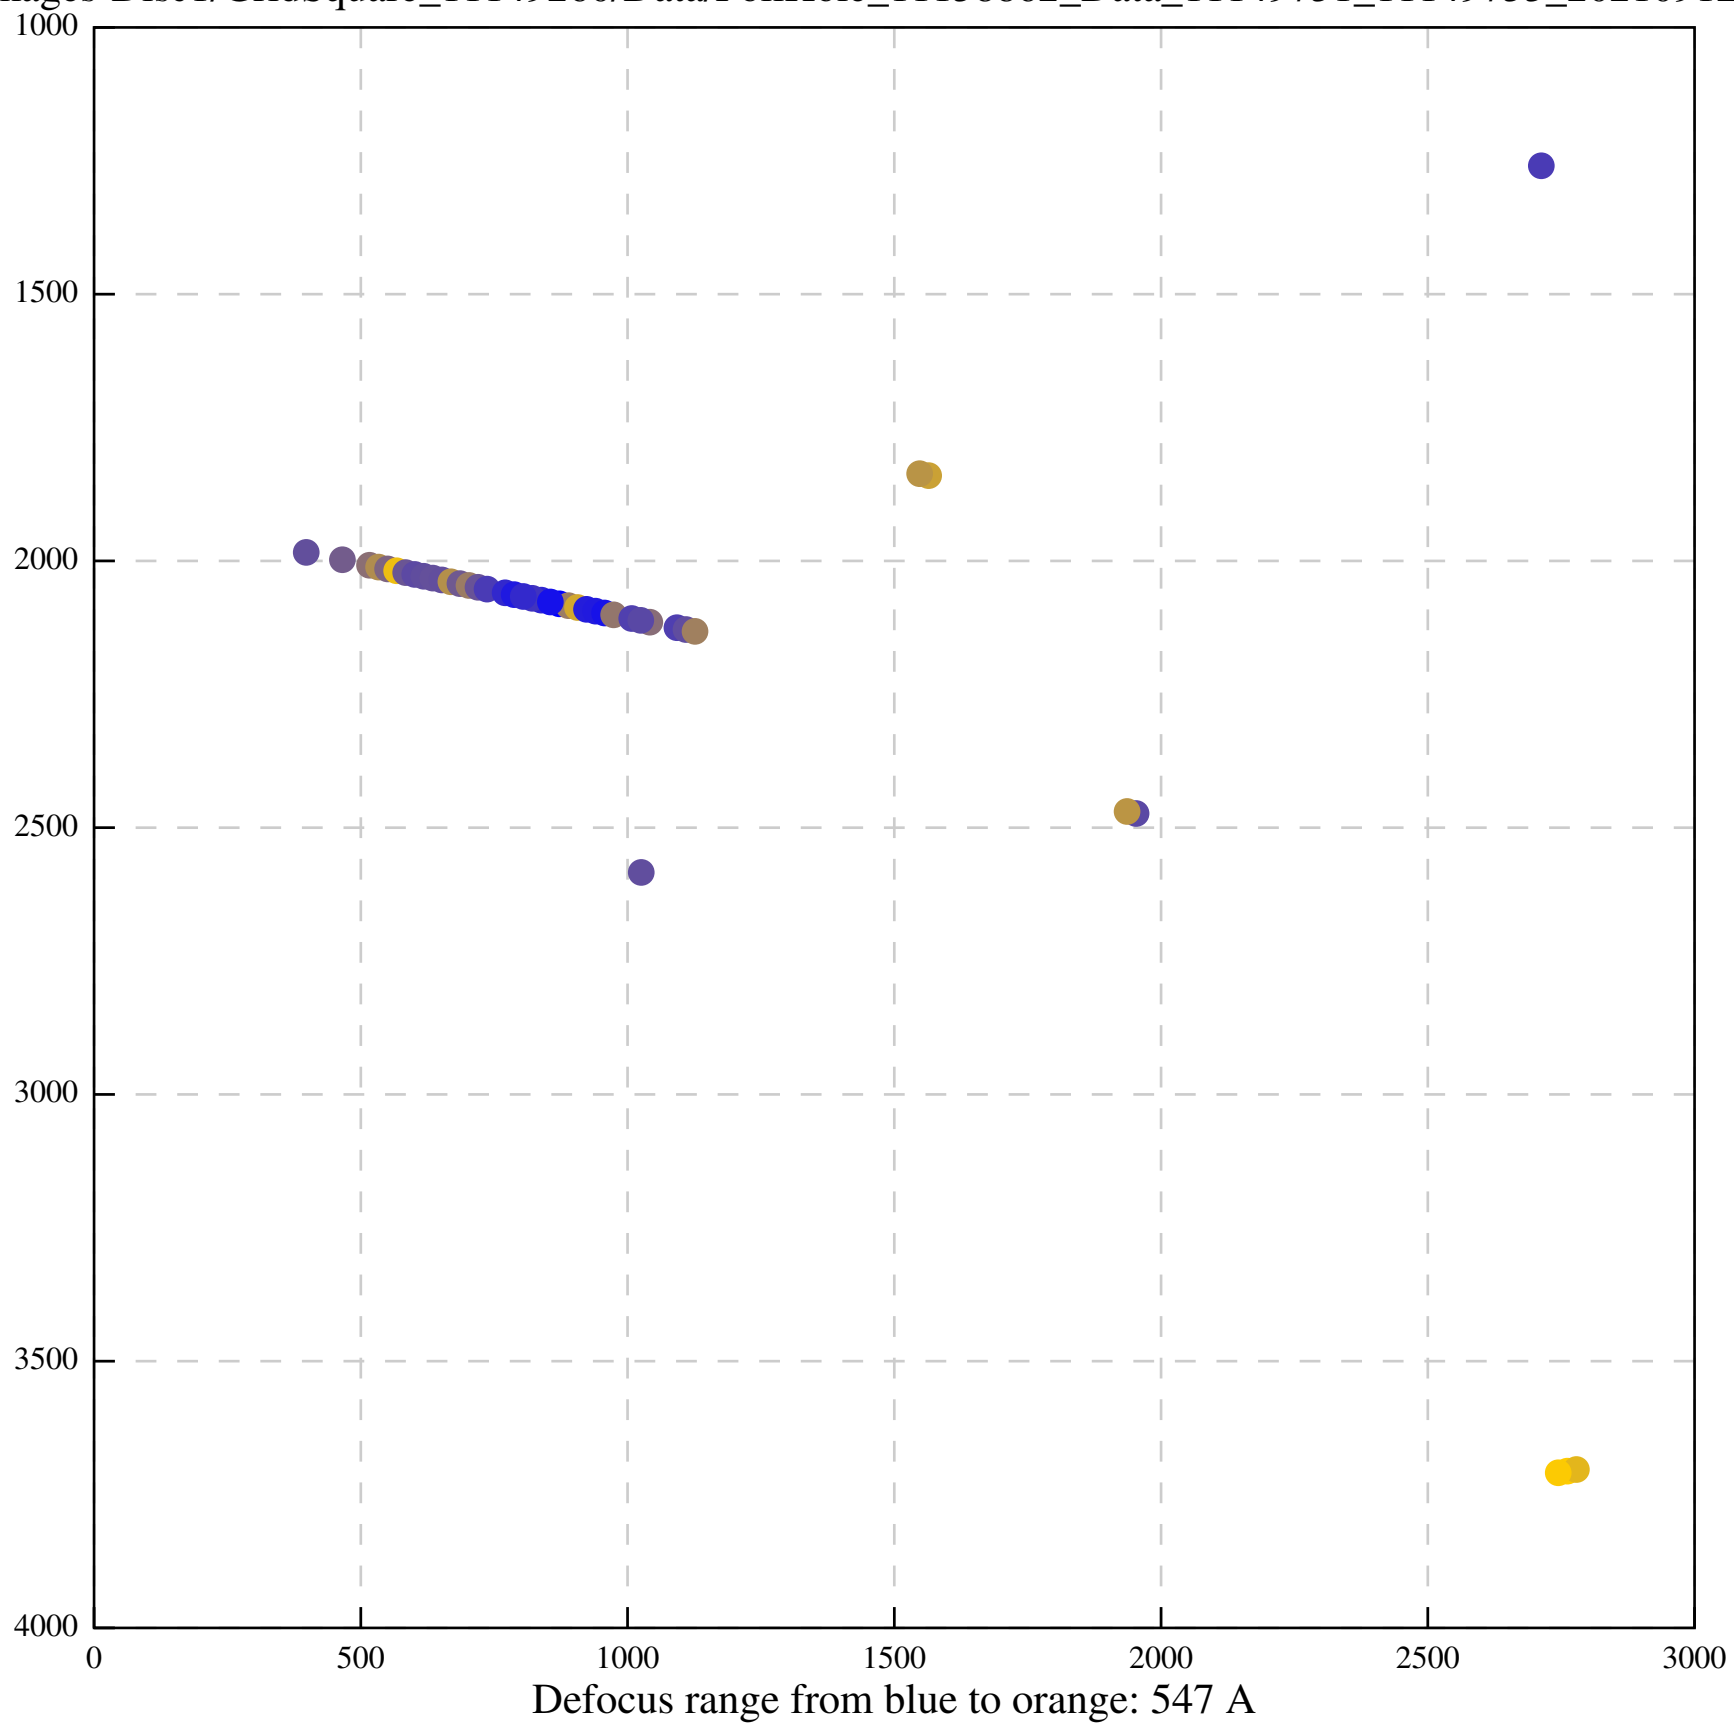

Defocus range from blue to orange: 872 A

Defocus range from blue to orange: 774 A

Defocus range from blue to orange: 748 A

Defocus range from blue to orange: 295 Å

Defocus range from blue to orange: 654 A