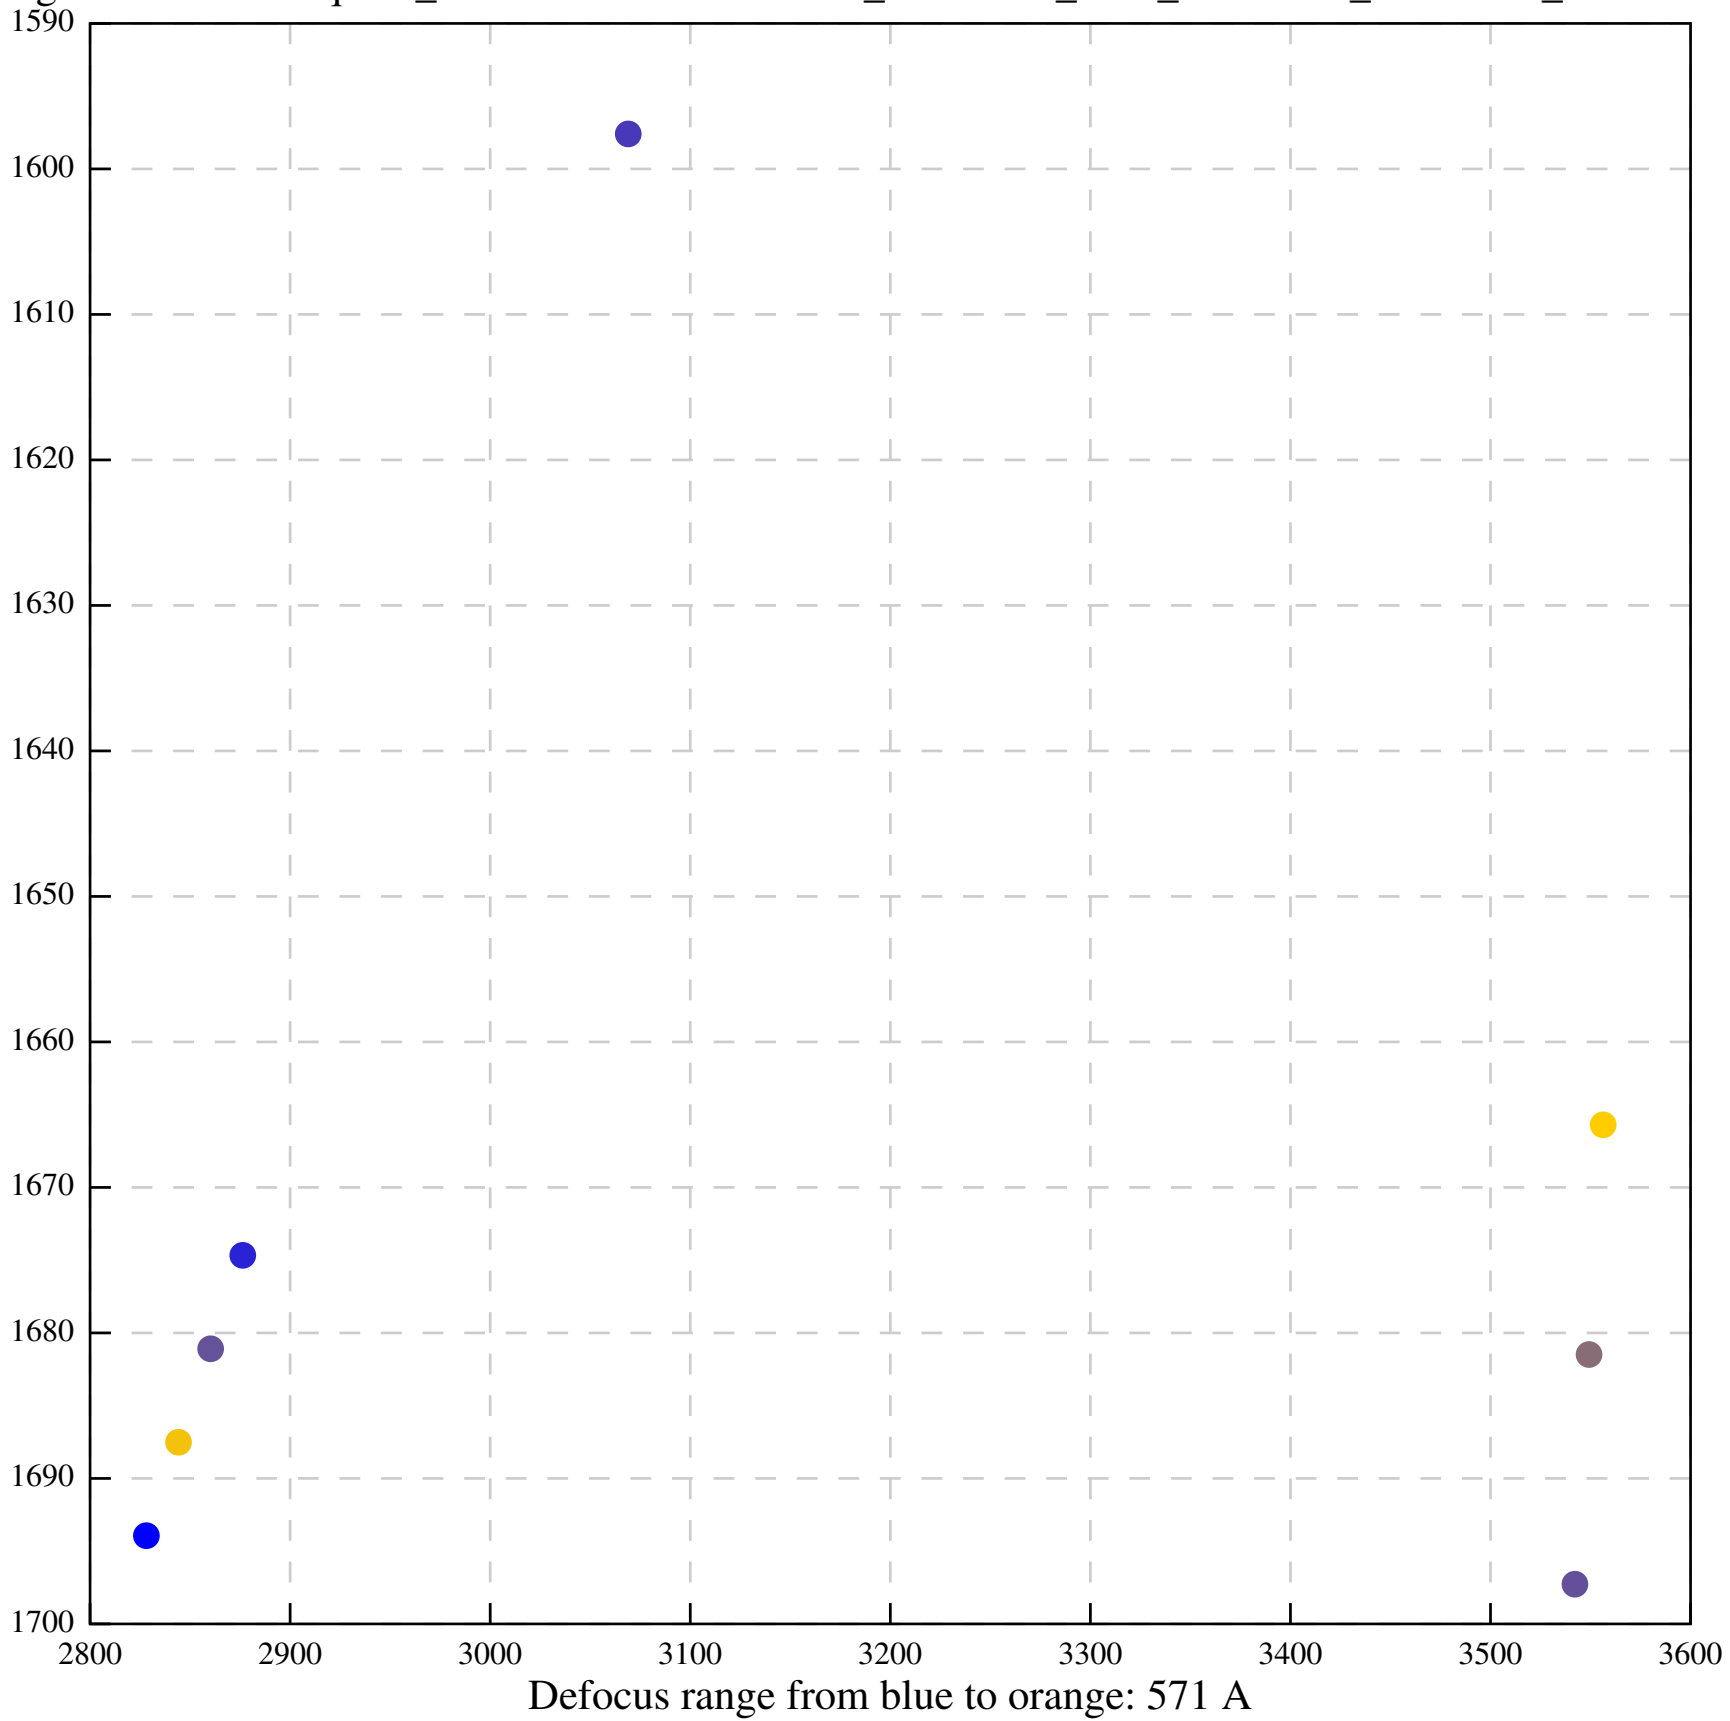

Defocus range from blue to orange: 592 A

Defocus range from blue to orange: 468 A

Defocus range from blue to orange: 372 A

Defocus range from blue to orange: 486 A

Defocus range from blue to orange: 696 A