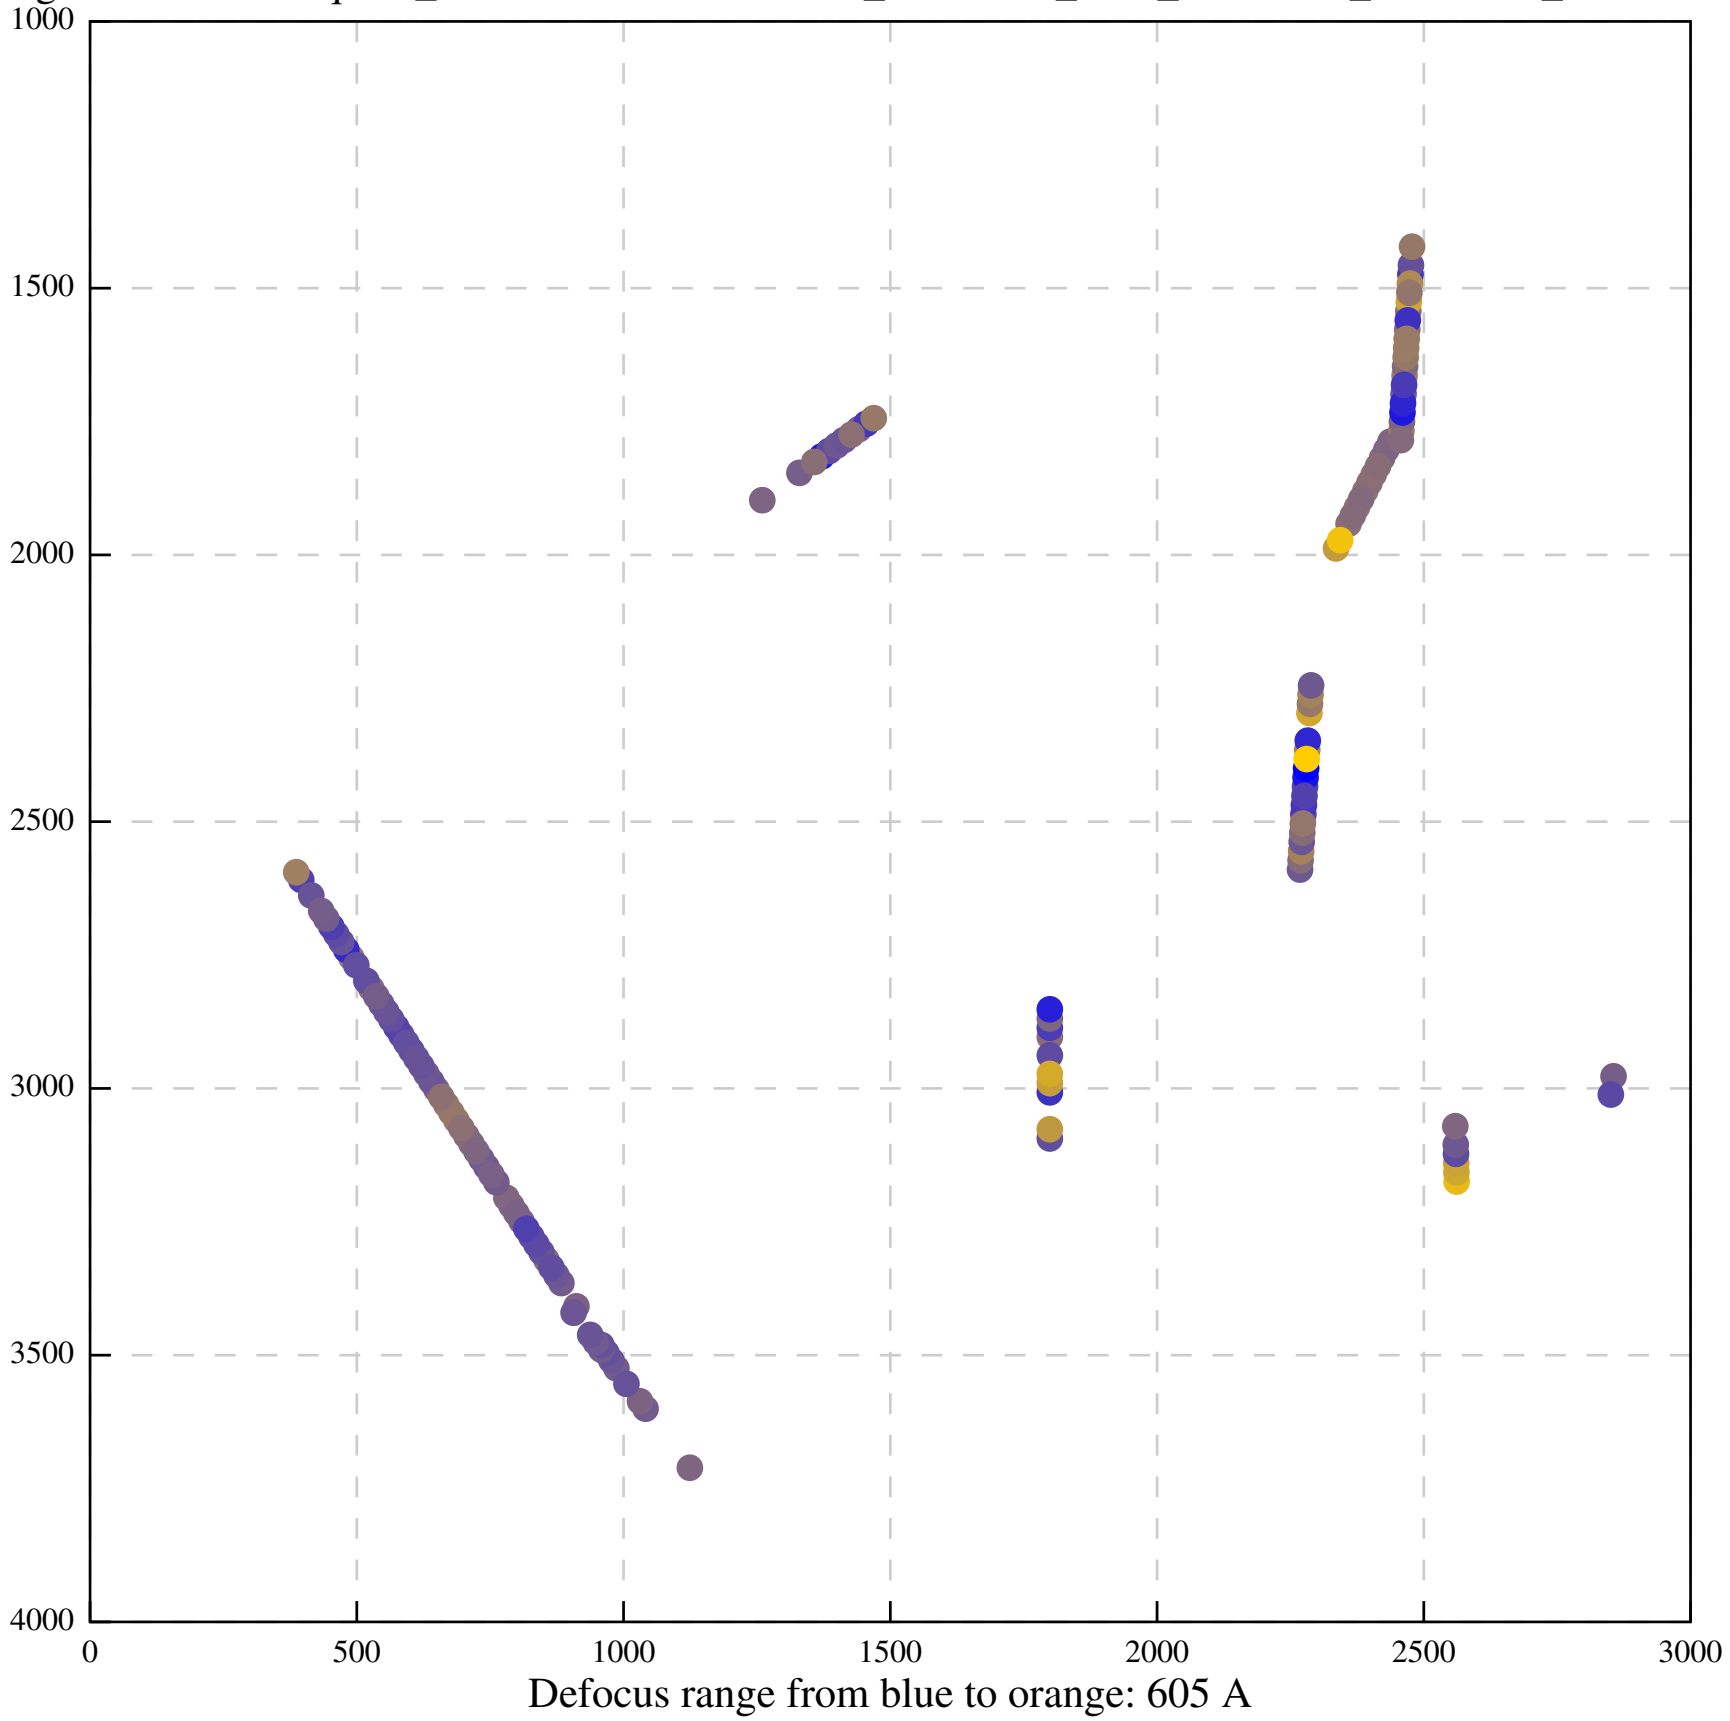

Defocus range from blue to orange: 666 A

Defocus range from blue to orange: 1012 A

Defocus range from blue to orange: 334 A

Defocus range from blue to orange: 522 A

Defocus range from blue to orange: 379 A