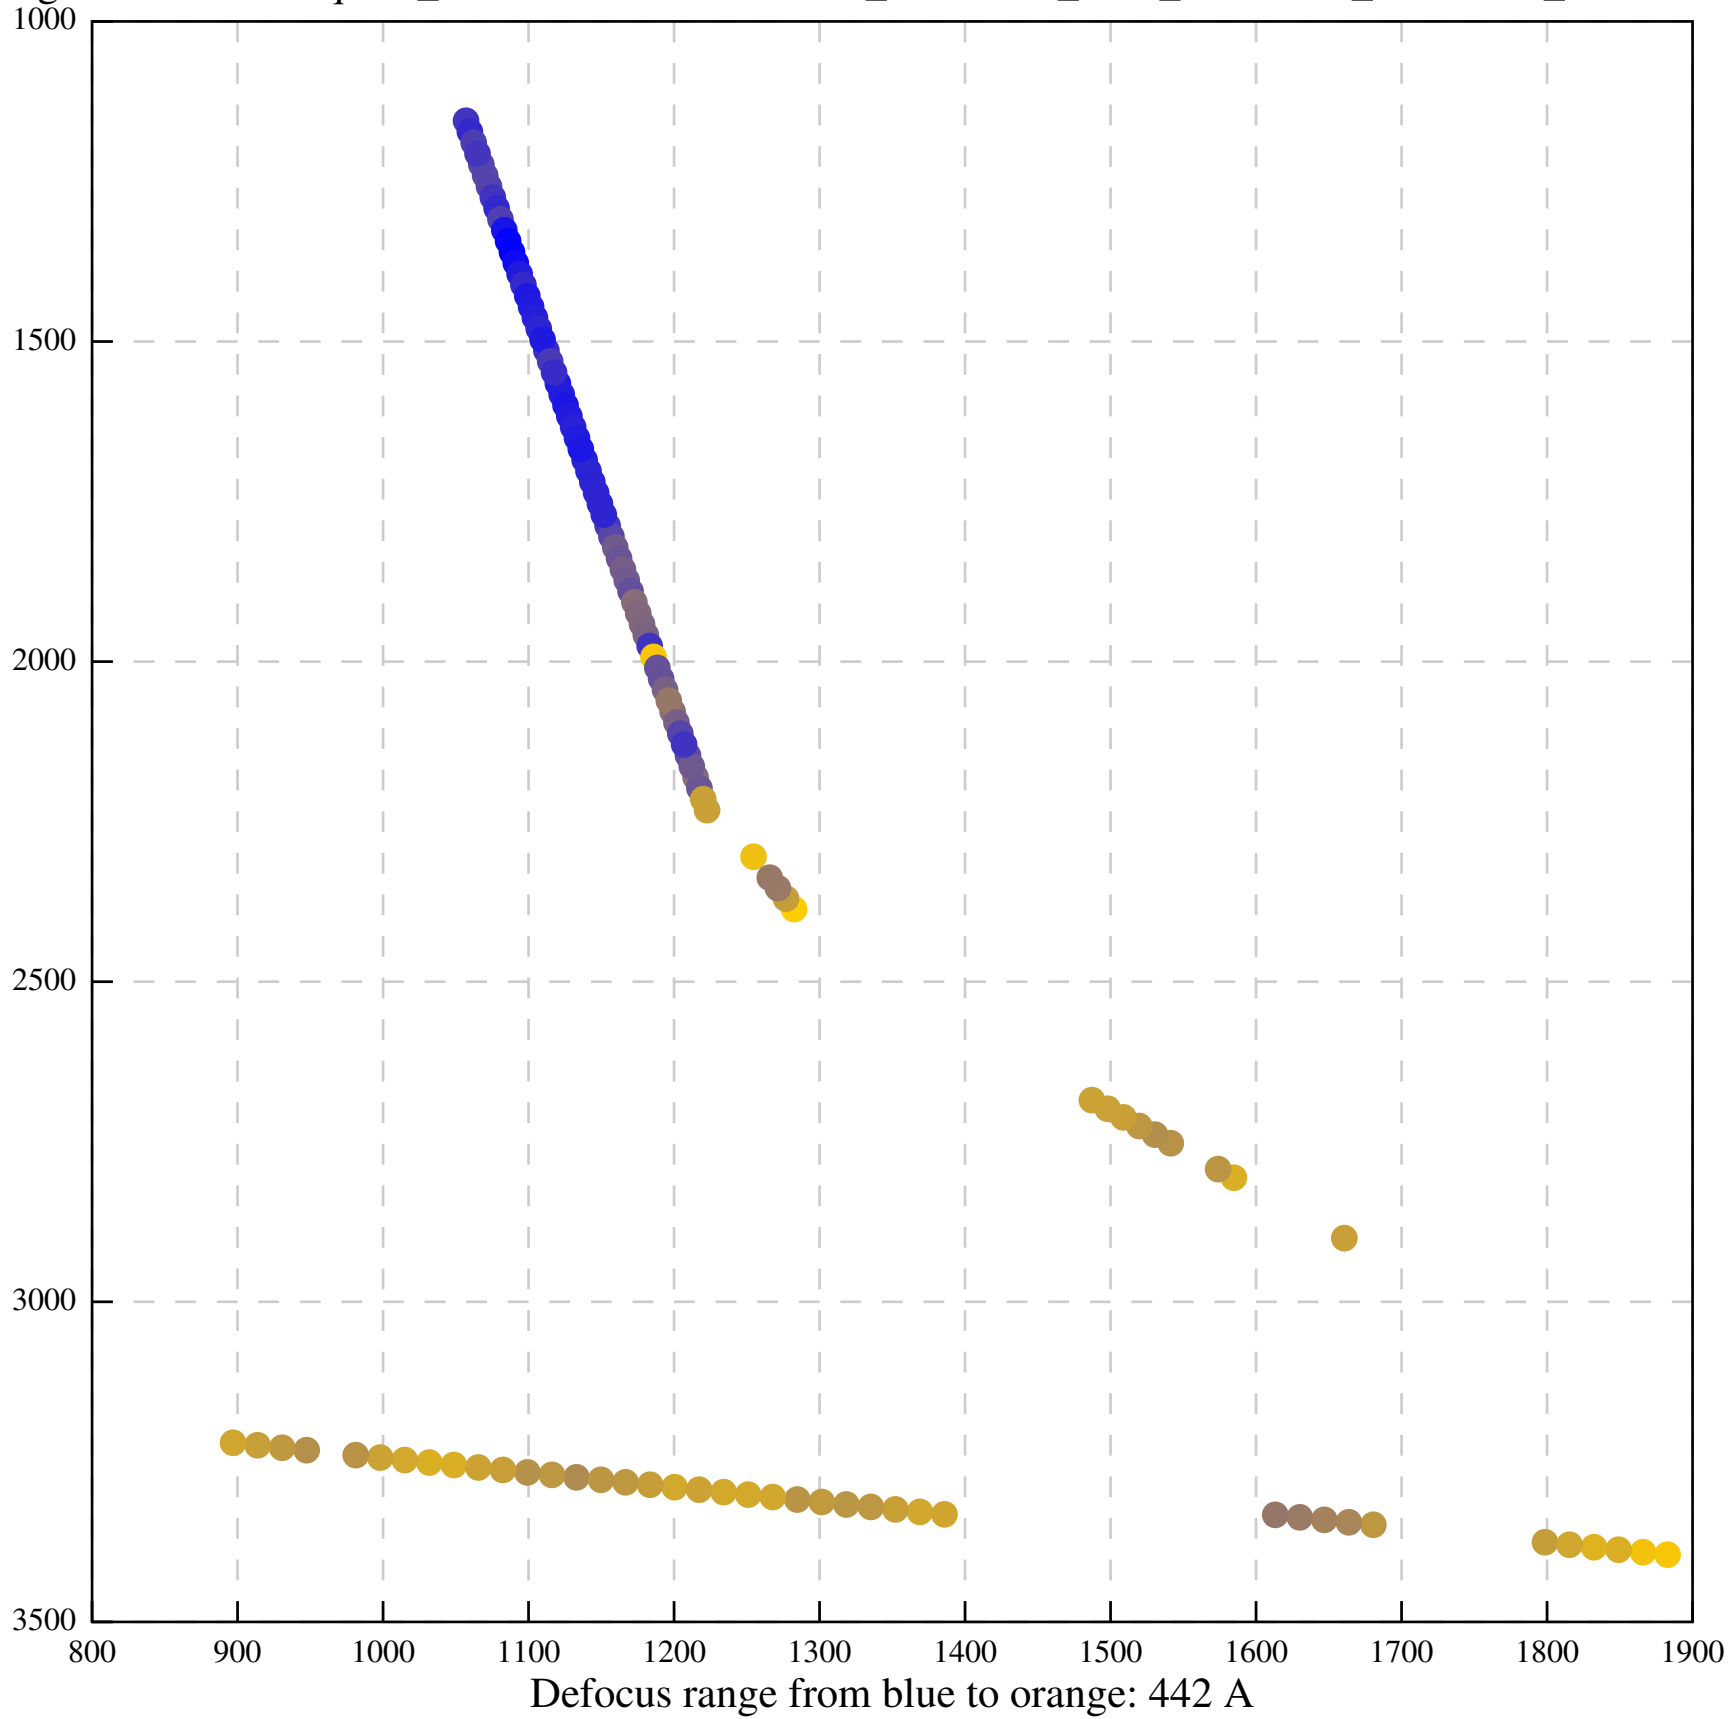

Defocus range from blue to orange: 613 A

Defocus range from blue to orange: 848 A

Defocus range from blue to orange: 476 A

Defocus range from blue to orange: 463 A

Defocus range from blue to orange: 157 A