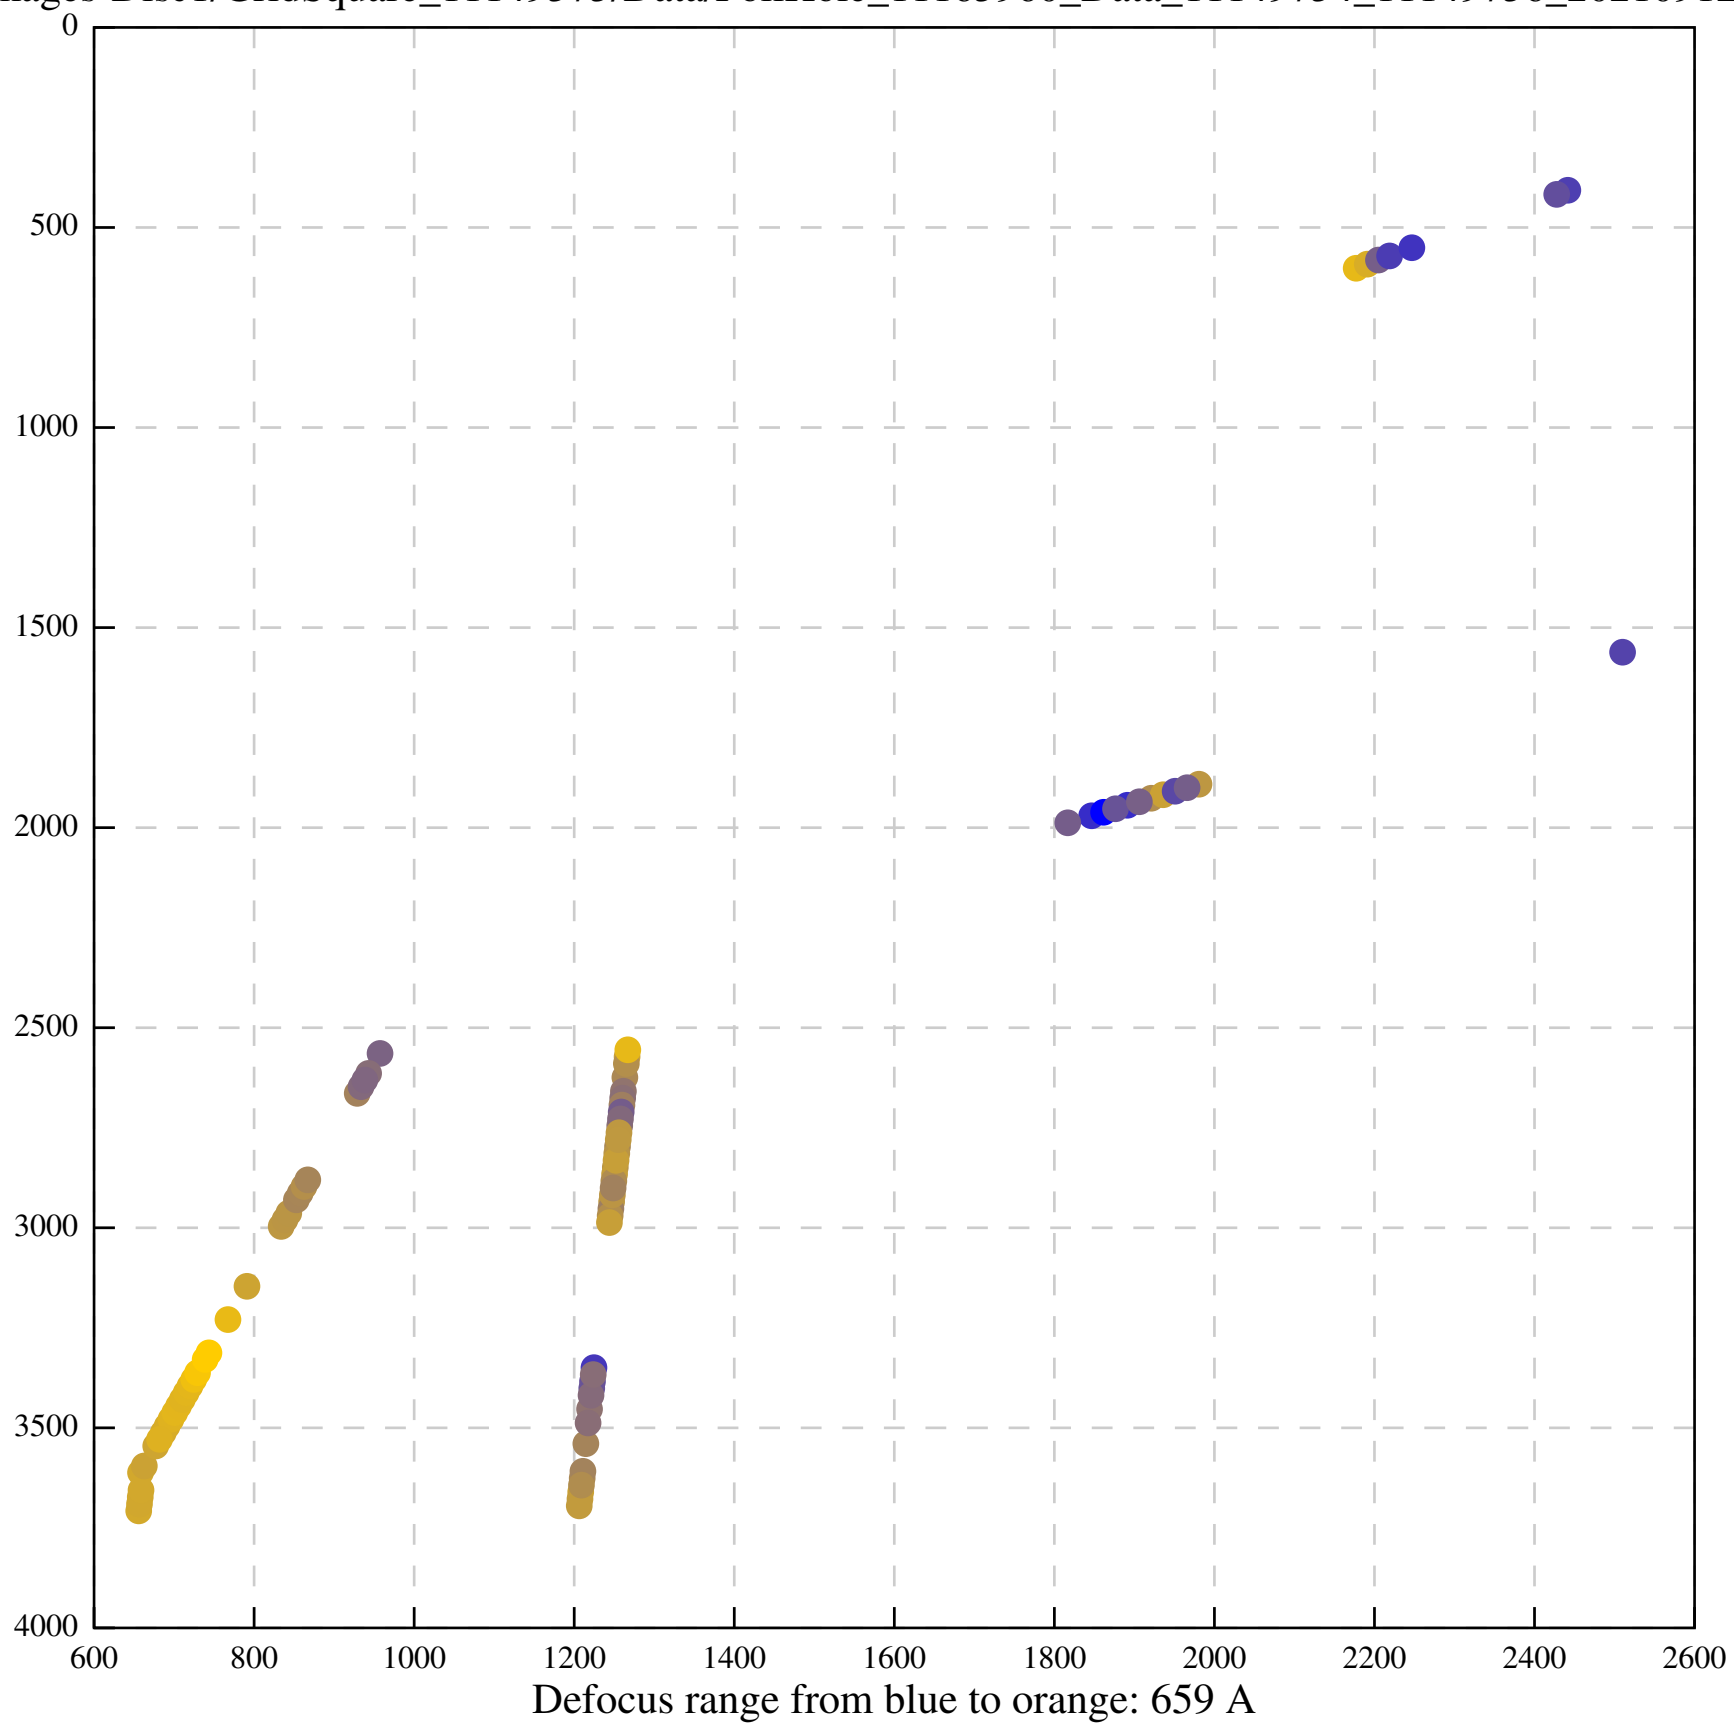

Defocus range from blue to orange: 1040 A

Defocus range from blue to orange: 244 A

Defocus range from blue to orange: 526 A

Defocus range from blue to orange: 336 A

Defocus range from blue to orange: 0 A

Defocus range from blue to orange: 124 A