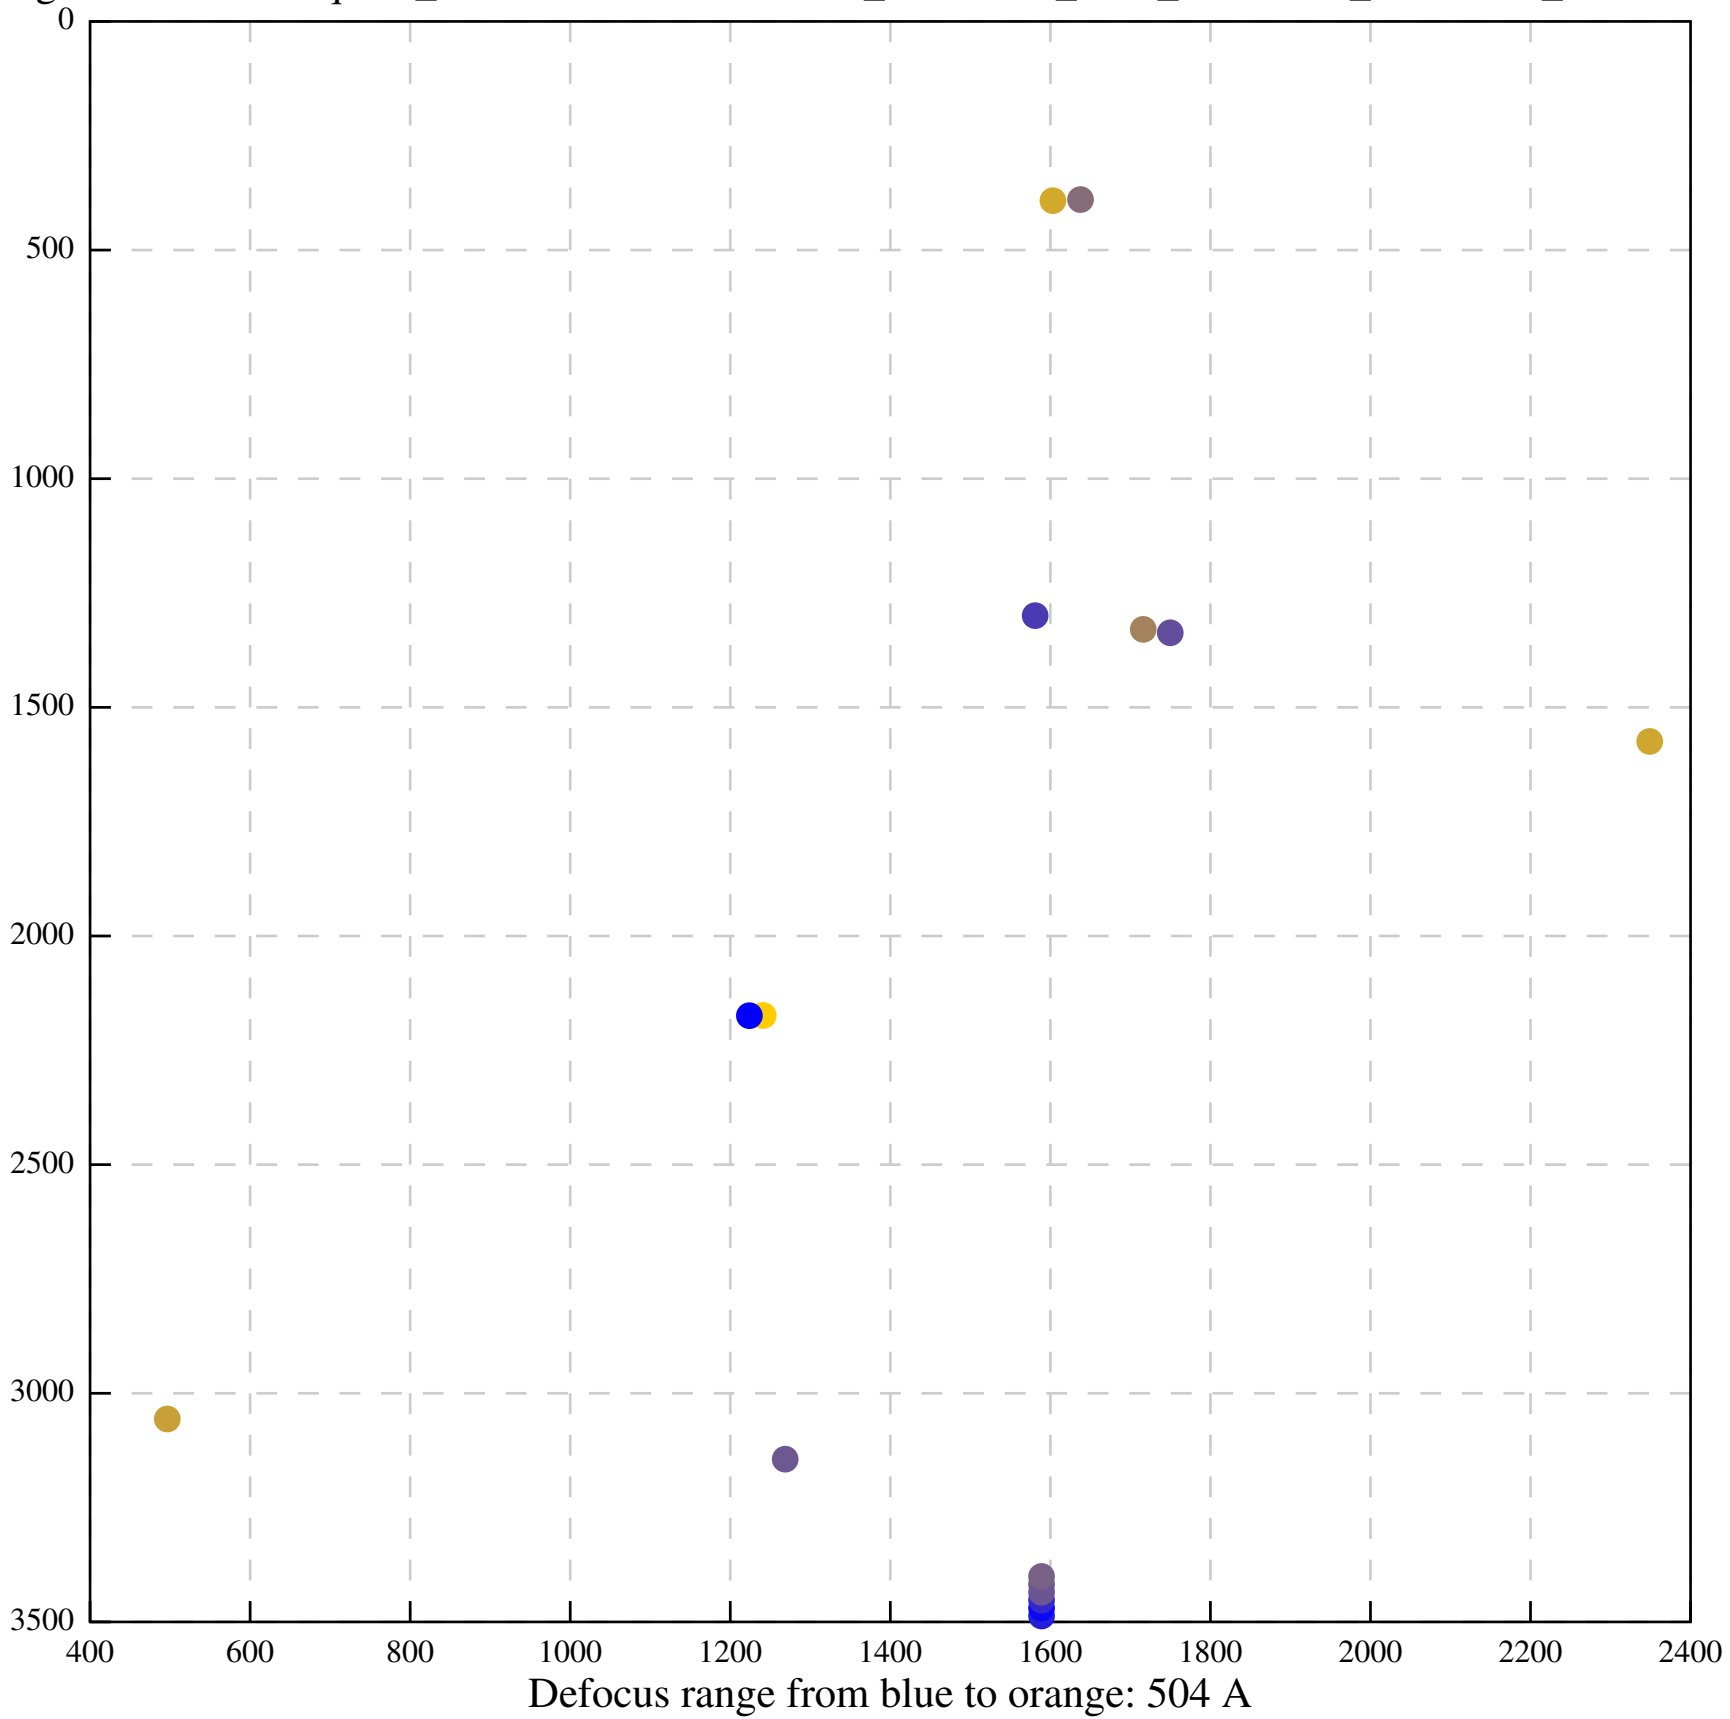

Defocus range from blue to orange: 212 A

Defocus range from blue to orange: 98 A

Defocus range from blue to orange: 697 A

Defocus range from blue to orange: 468 A

Defocus range from blue to orange: 293 A

Defocus range from blue to orange: 133 A