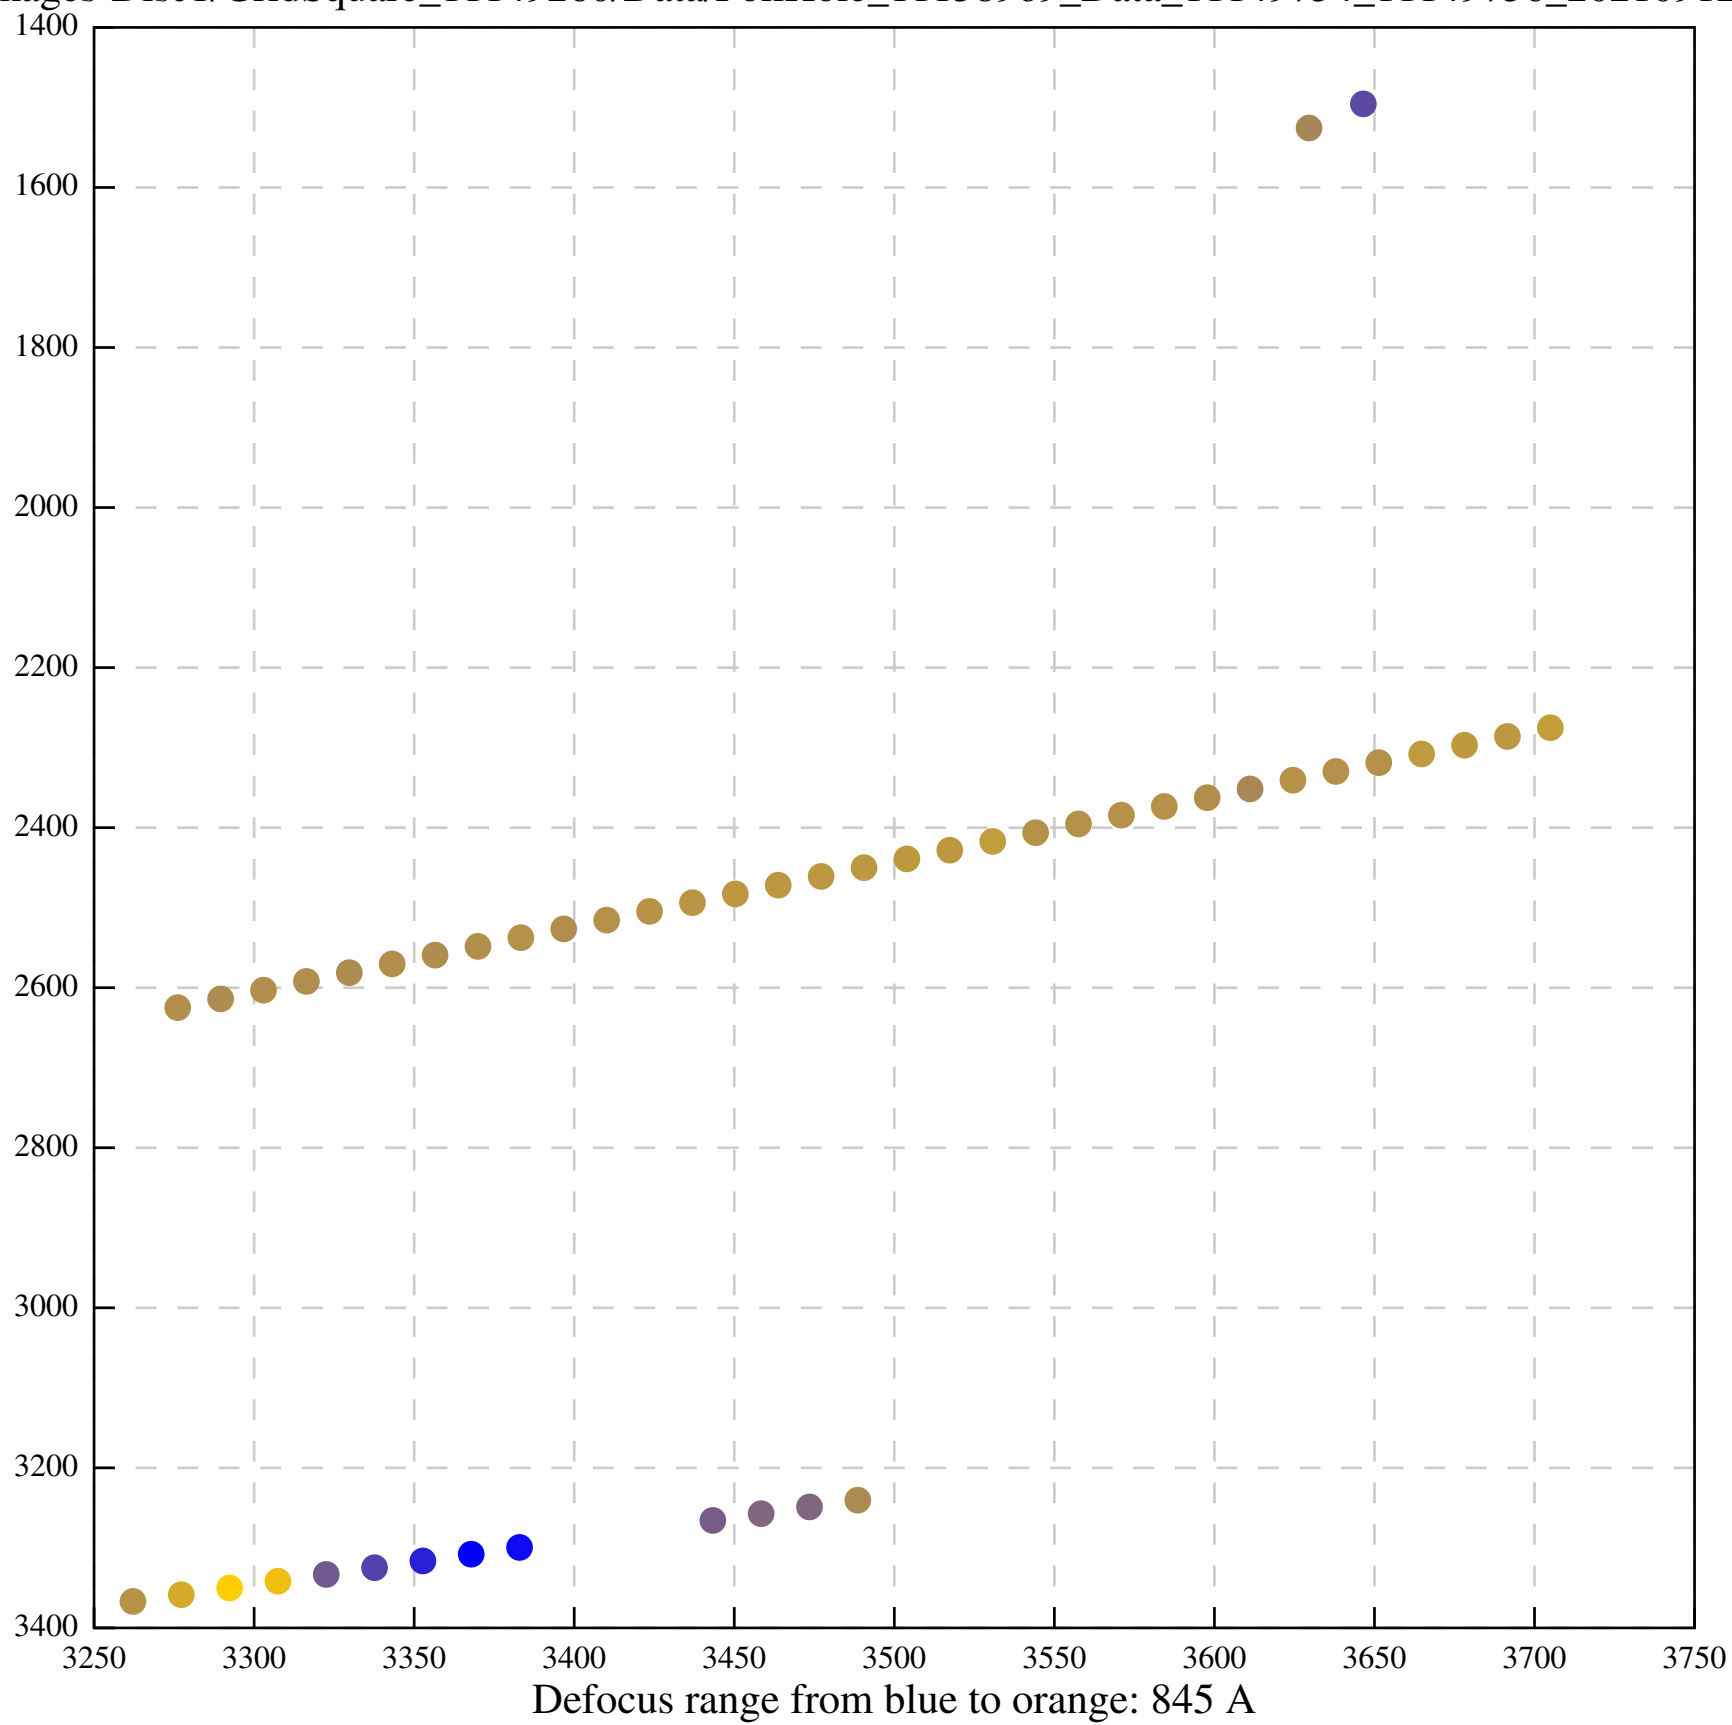

Defocus range from blue to orange: 90 A

Defocus range from blue to orange: 0 A

Defocus range from blue to orange: 182 A

Defocus range from blue to orange: 83 A

Defocus range from blue to orange: 930 A

Defocus range from blue to orange: 287 A