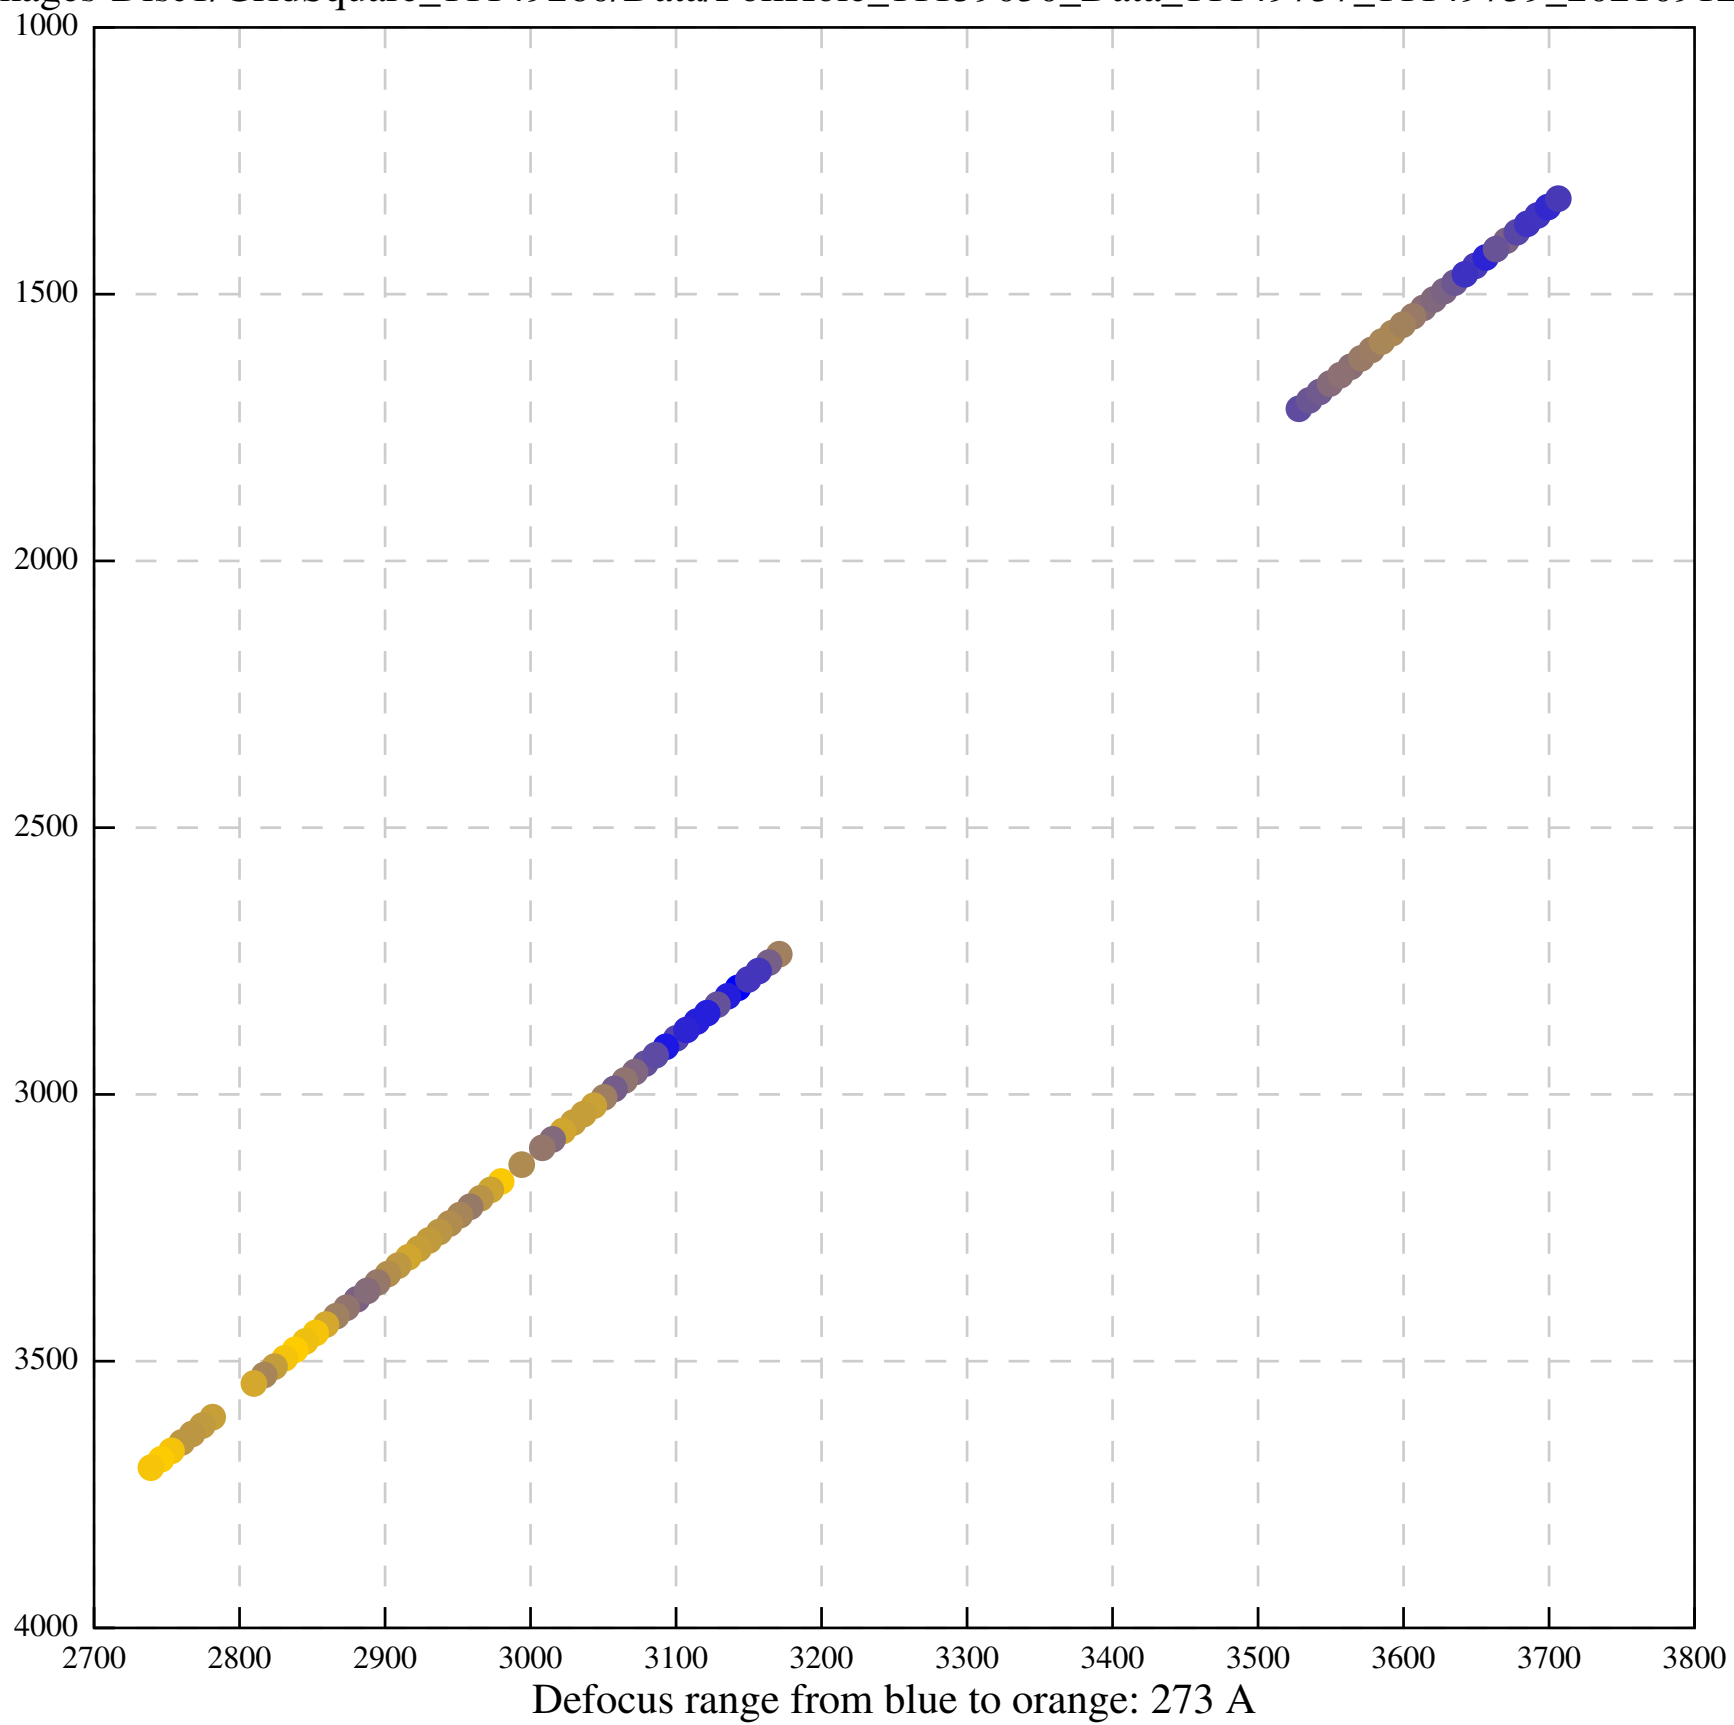

Defocus range from blue to orange: 90 A

Defocus range from blue to orange: 0 A

Defocus range from blue to orange: 182 A

Defocus range from blue to orange: 83 A

Defocus range from blue to orange: 930 A

Defocus range from blue to orange: 287 A