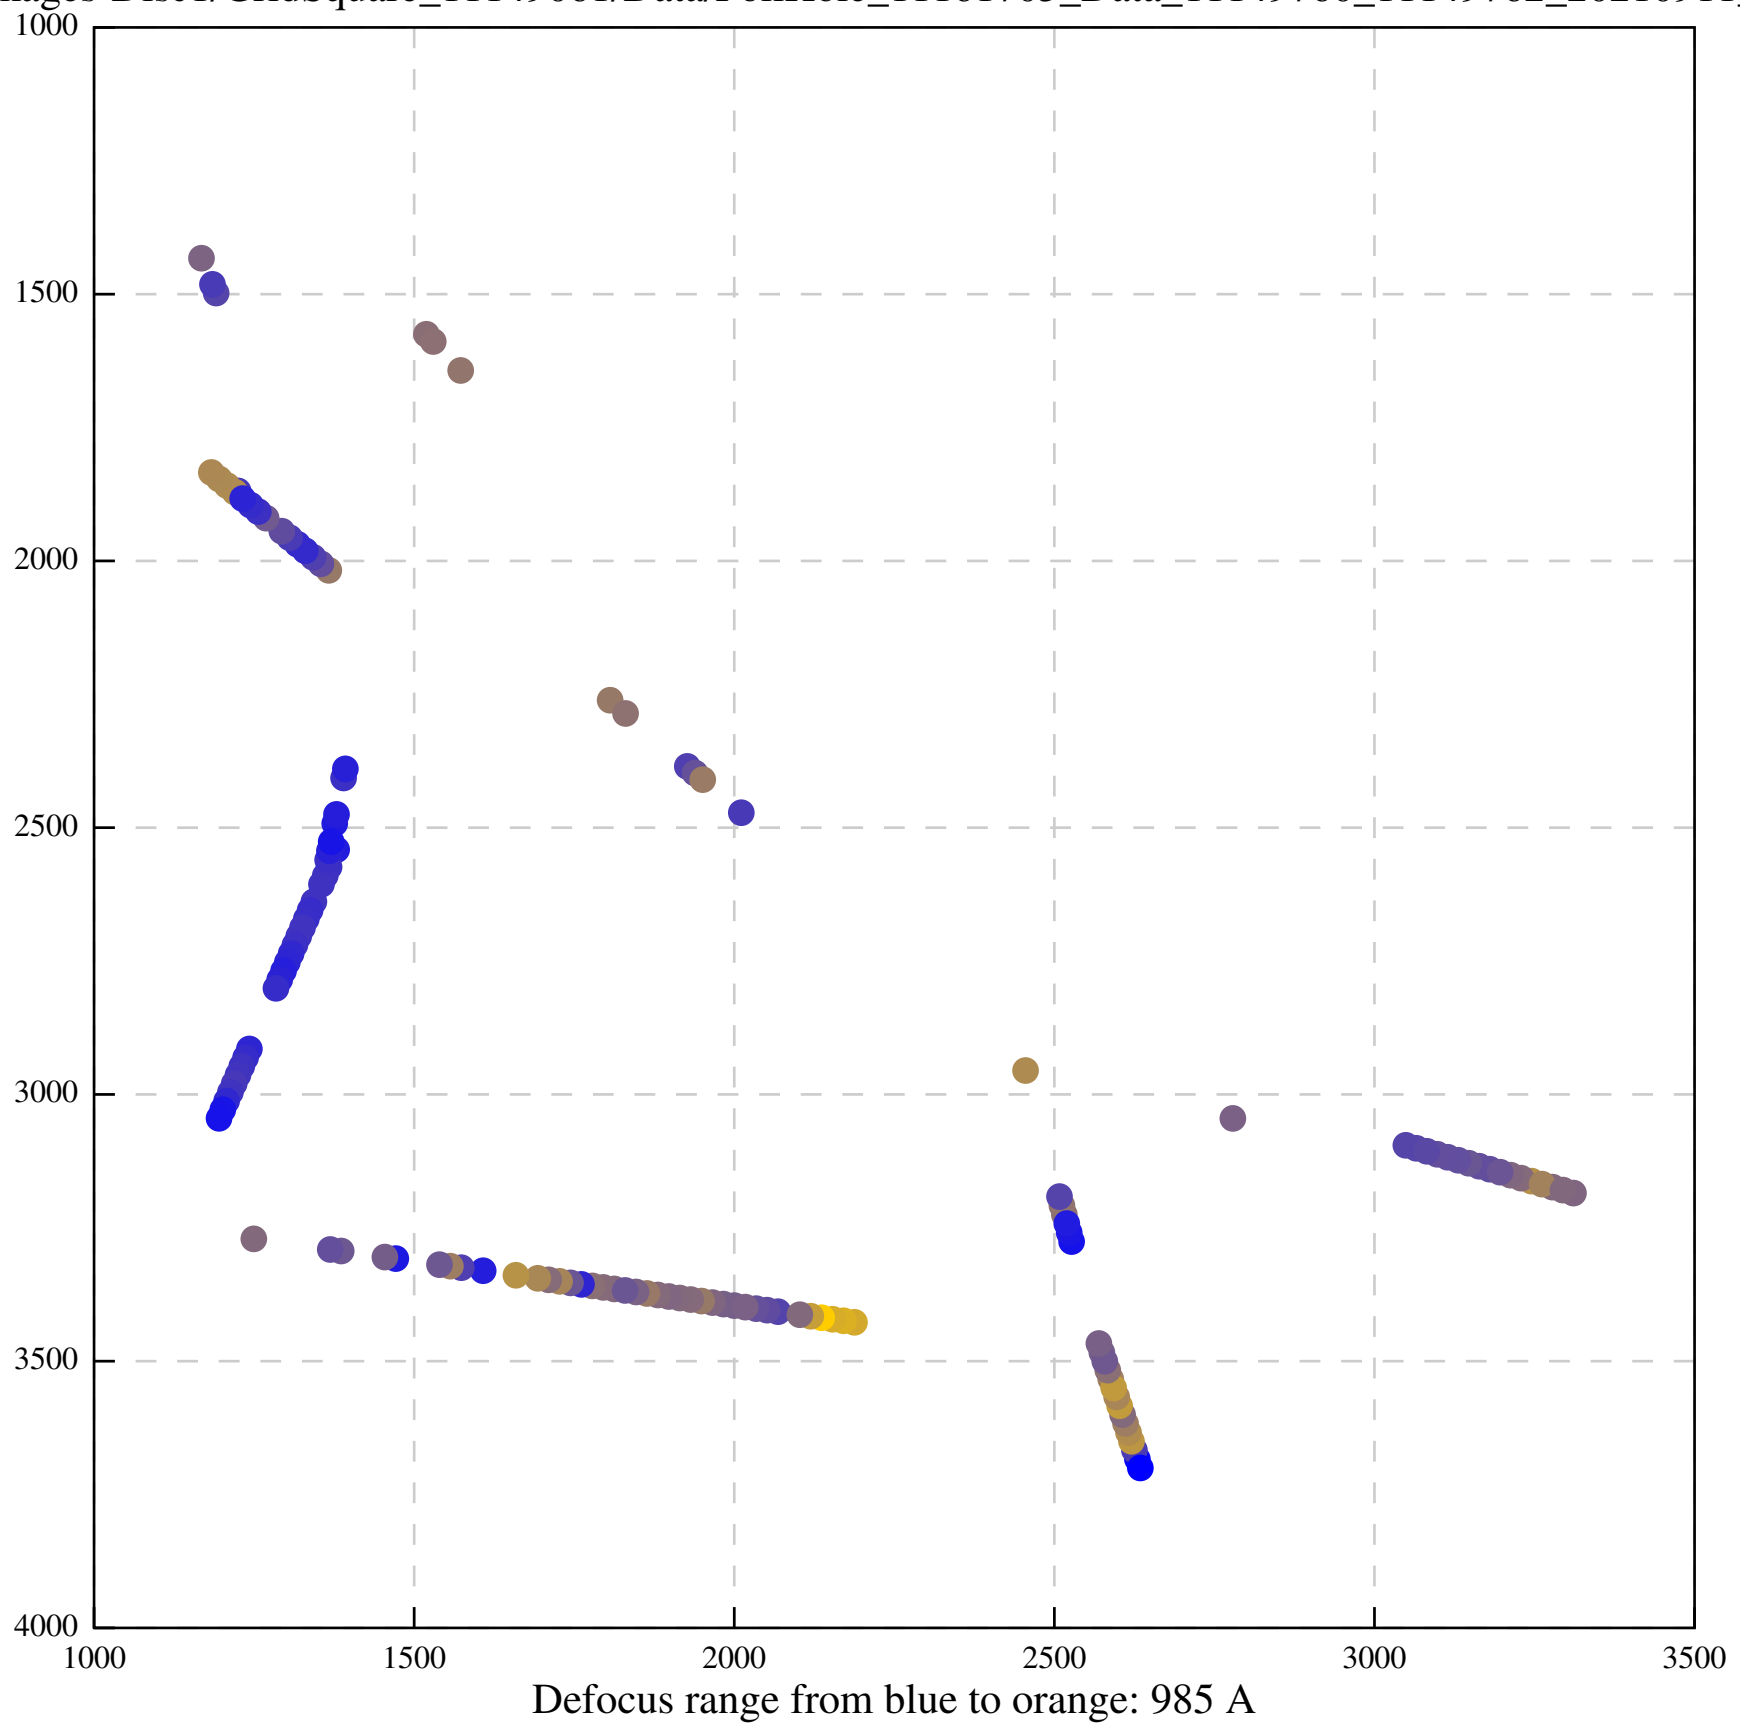

Defocus range from blue to orange: 1107 A

Defocus range from blue to orange: 672 A

Defocus range from blue to orange: 455 A

Defocus range from blue to orange: 261 A

Defocus range from blue to orange: 1022 A