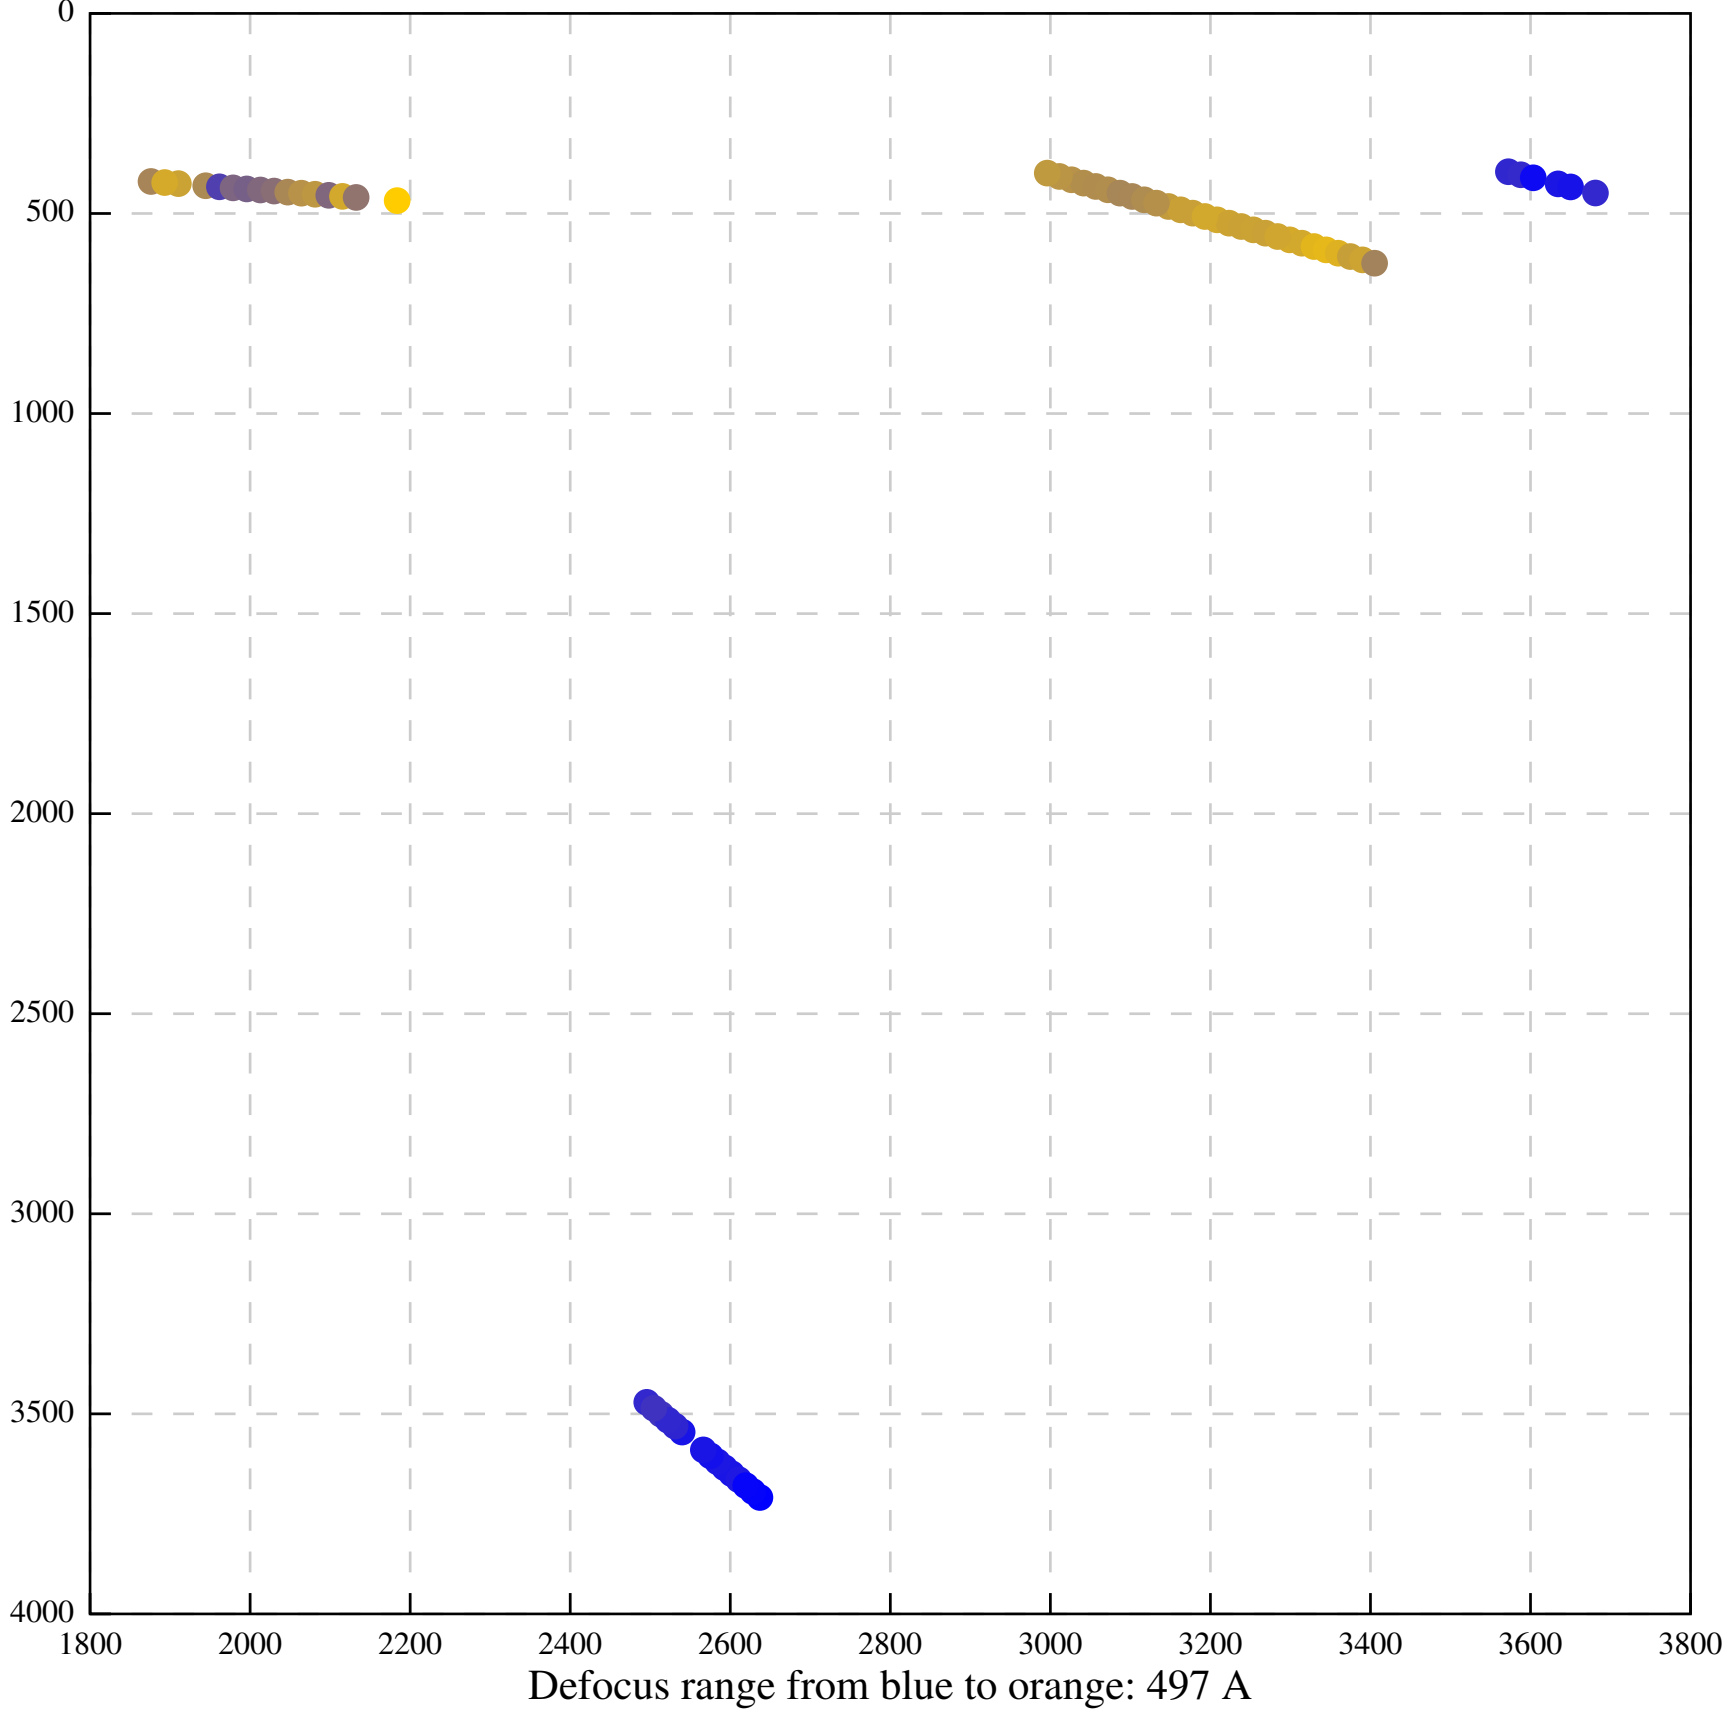

Defocus range from blue to orange: 601 A