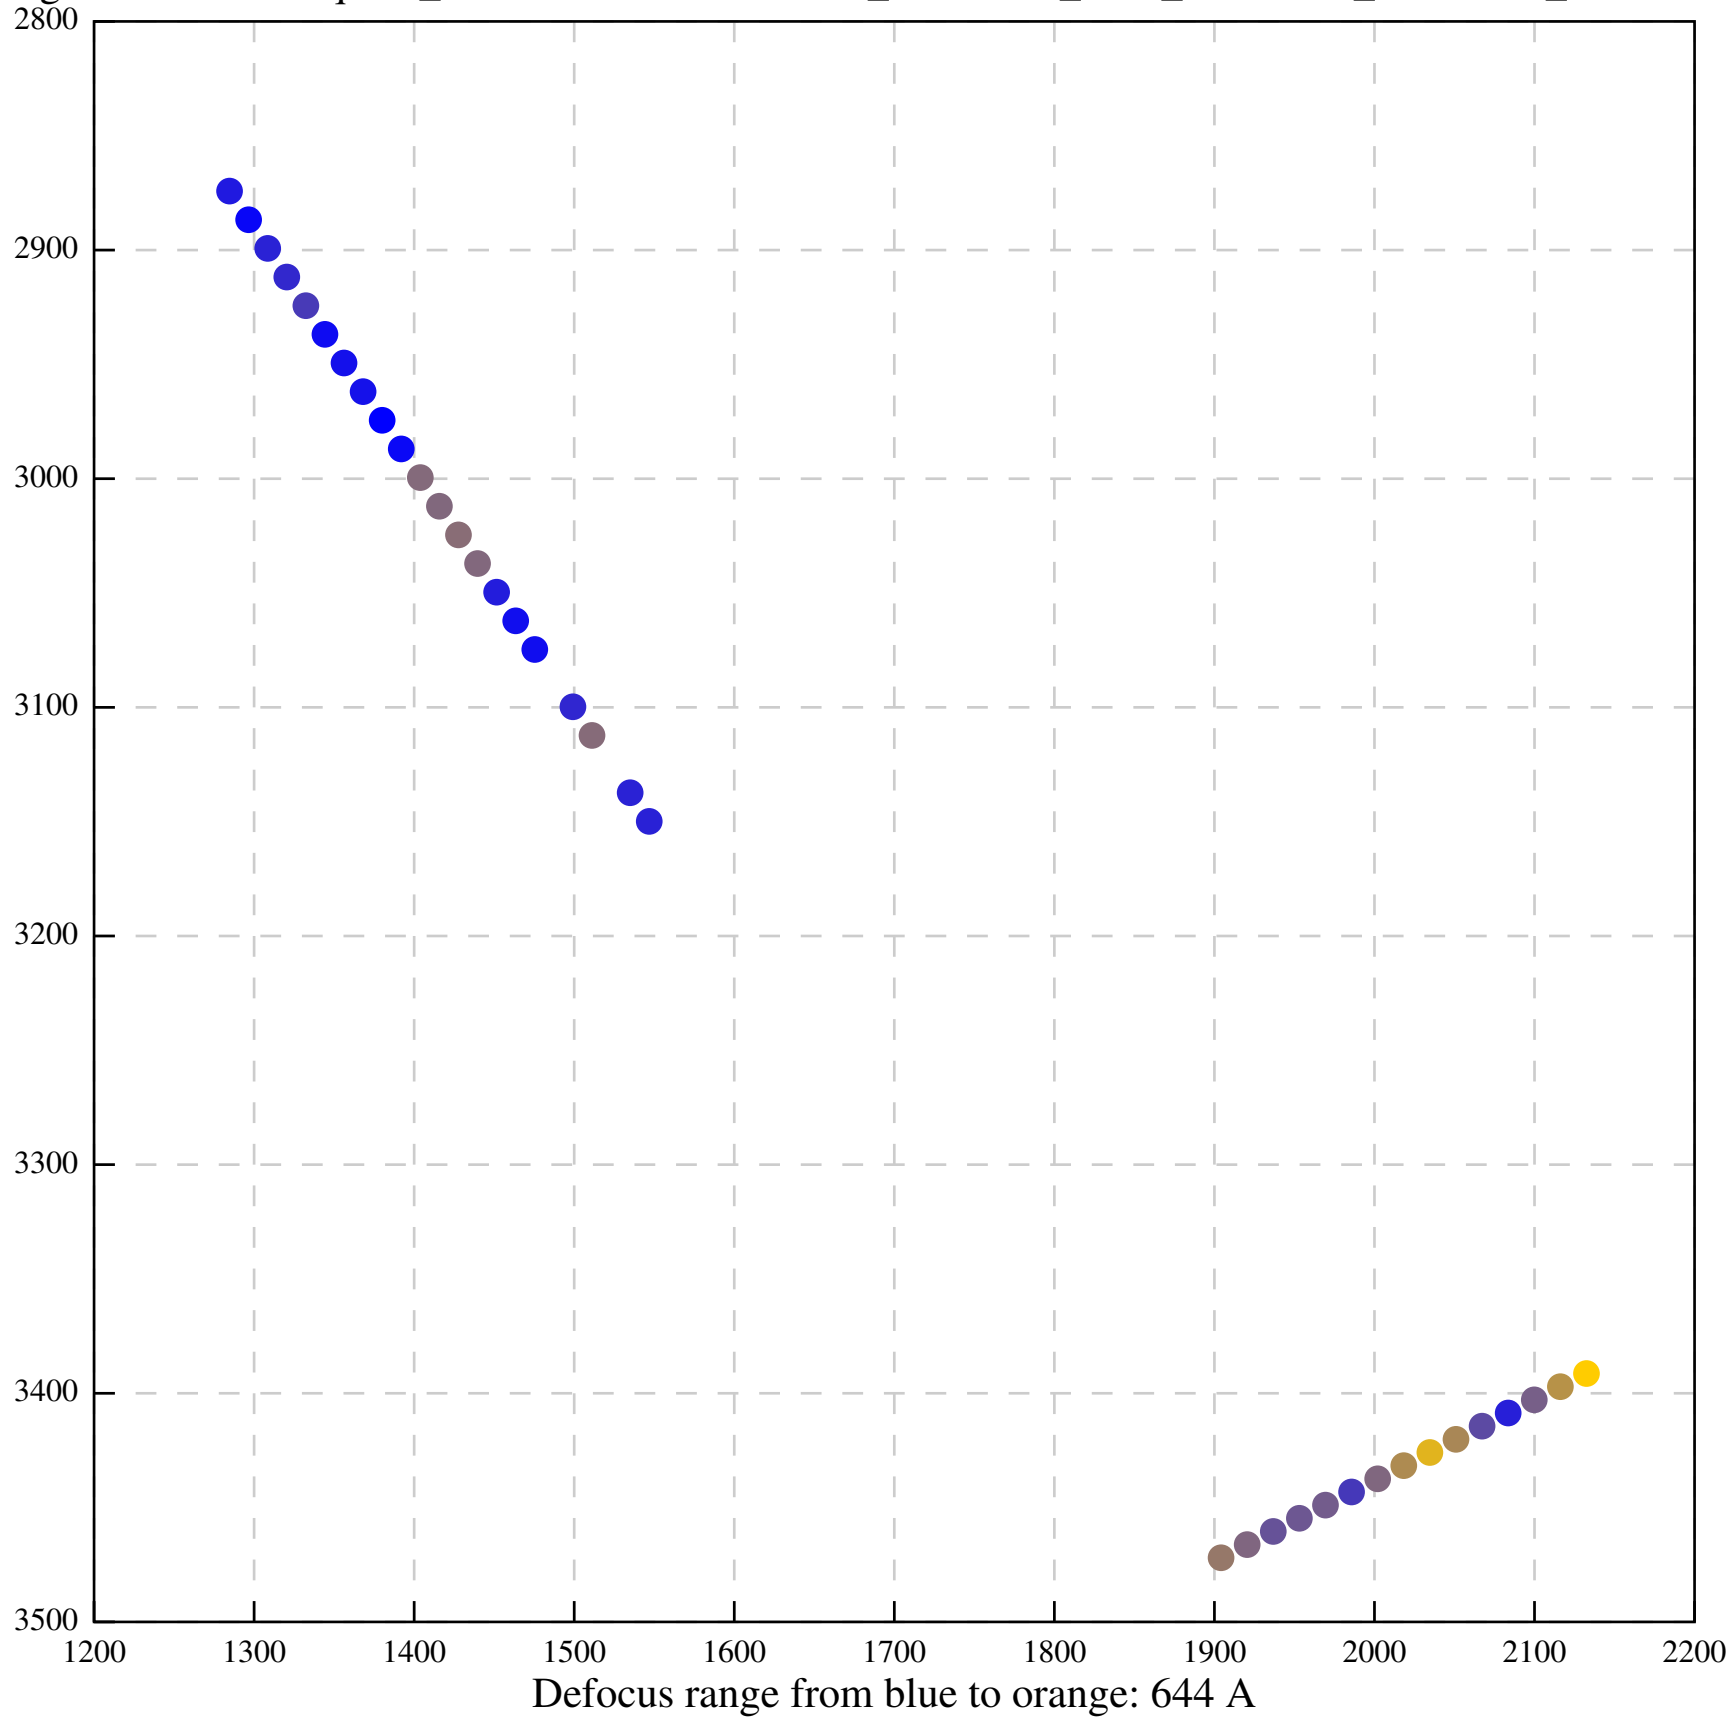

Defocus range from blue to orange: 659 A

Defocus range from blue to orange: 686 A

Defocus range from blue to orange: 65 A

Defocus range from blue to orange: 458 A

Defocus range from blue to orange: 459 A

Defocus range from blue to orange: 134 A