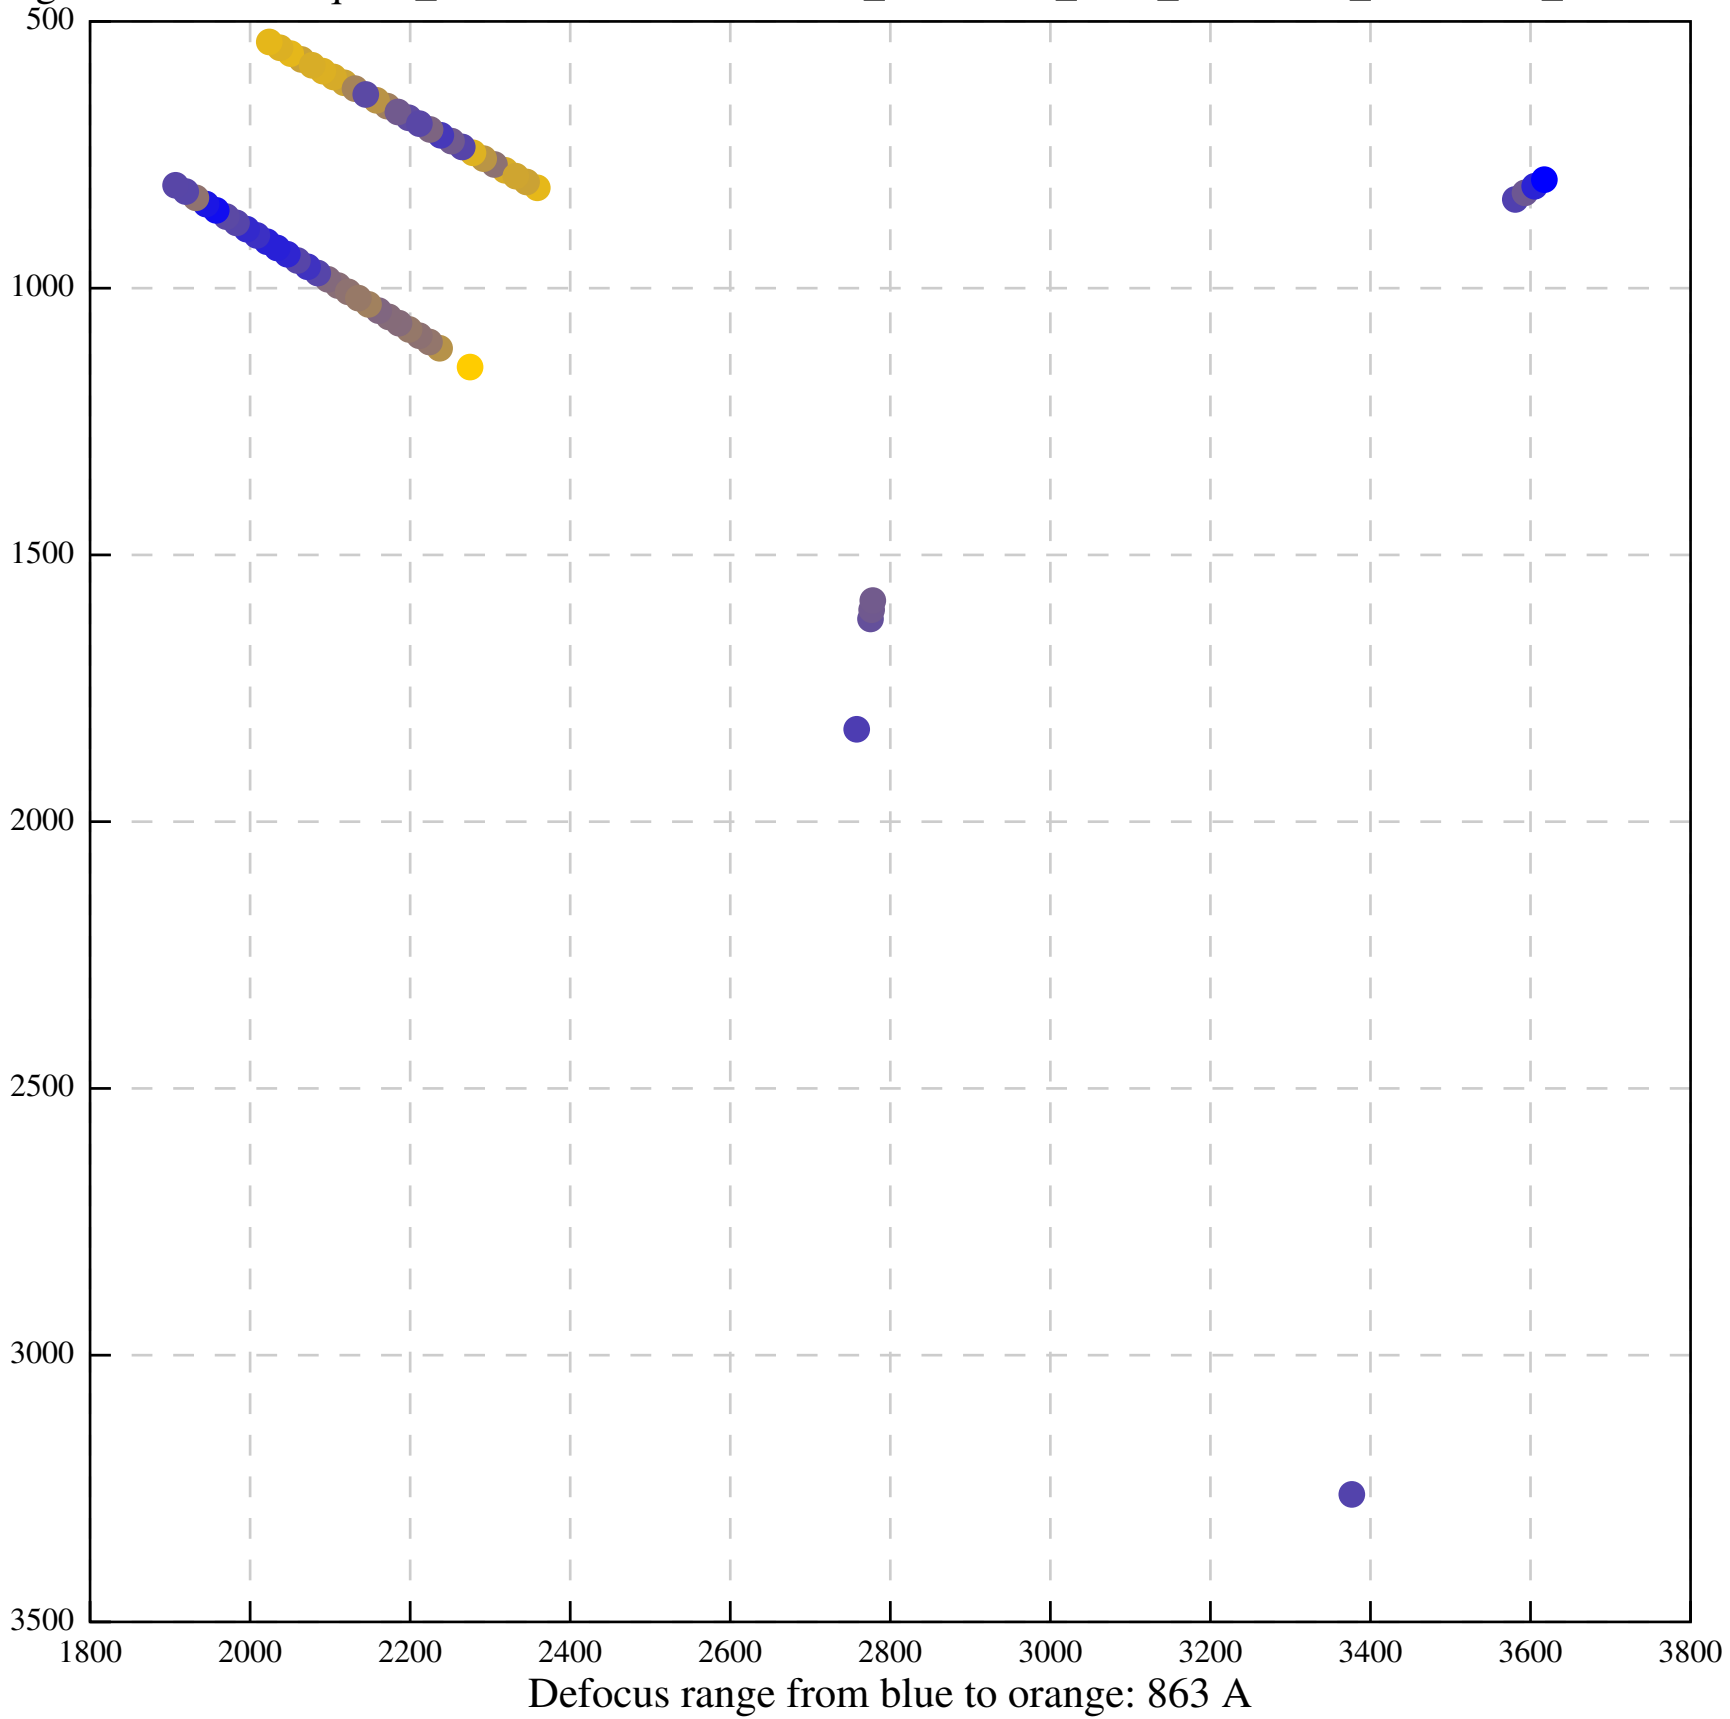

Defocus range from blue to orange: 79 A

Defocus range from blue to orange: 0 A

Defocus range from blue to orange: 0 A

Defocus range from blue to orange: 0 A

Defocus range from blue to orange: 271 A

Defocus range from blue to orange: 493 A