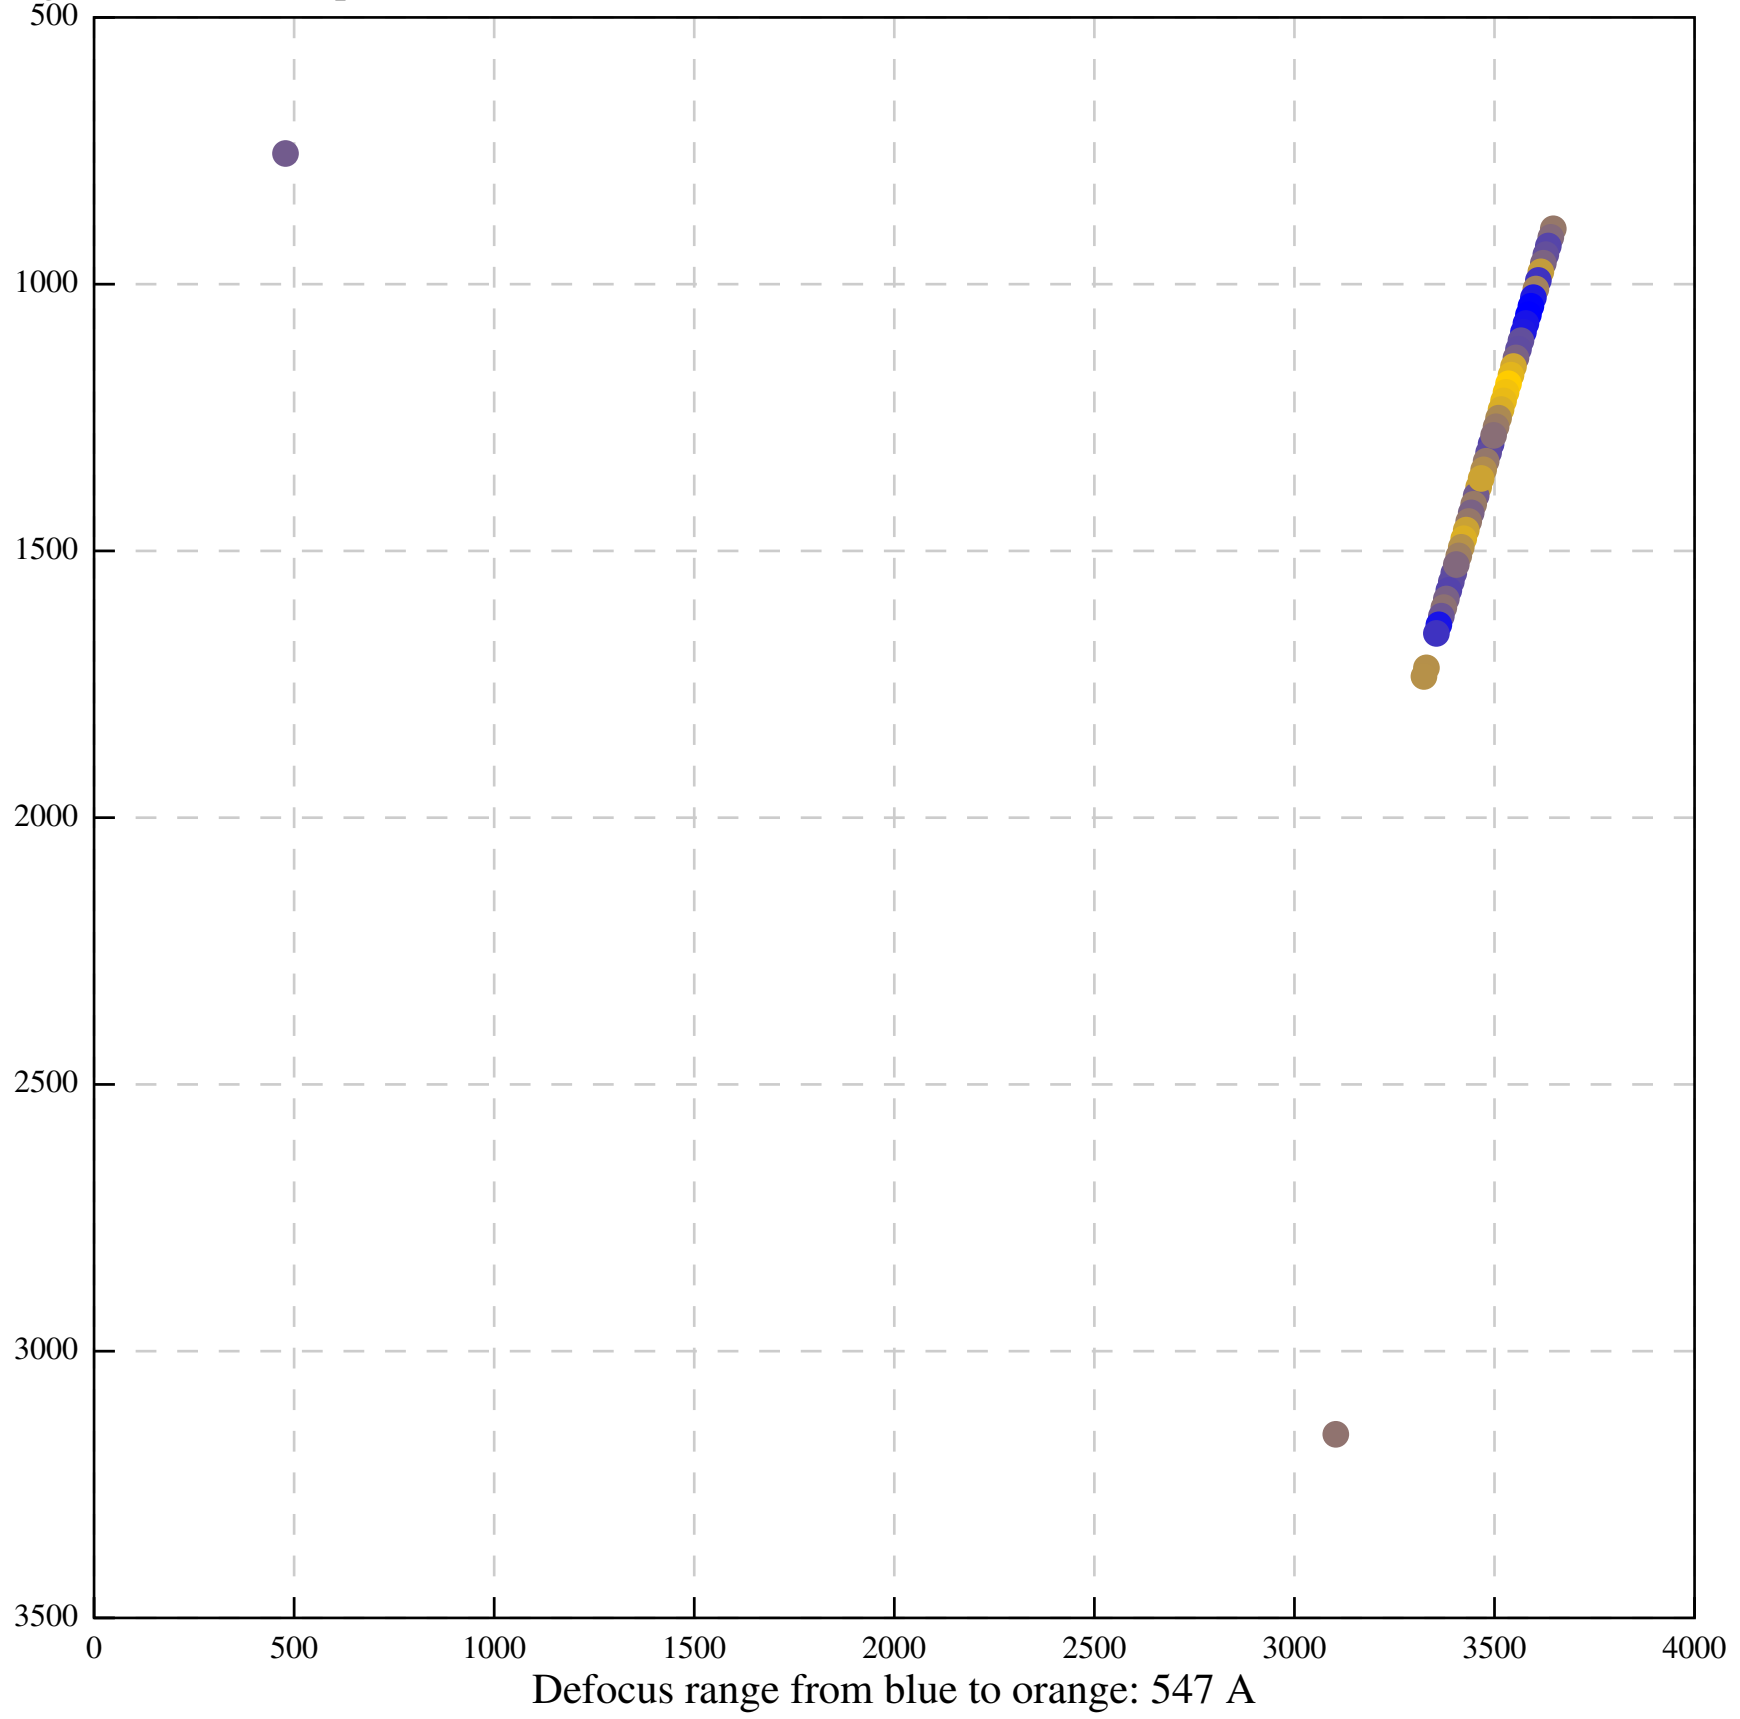

Defocus range from blue to orange: 0 A