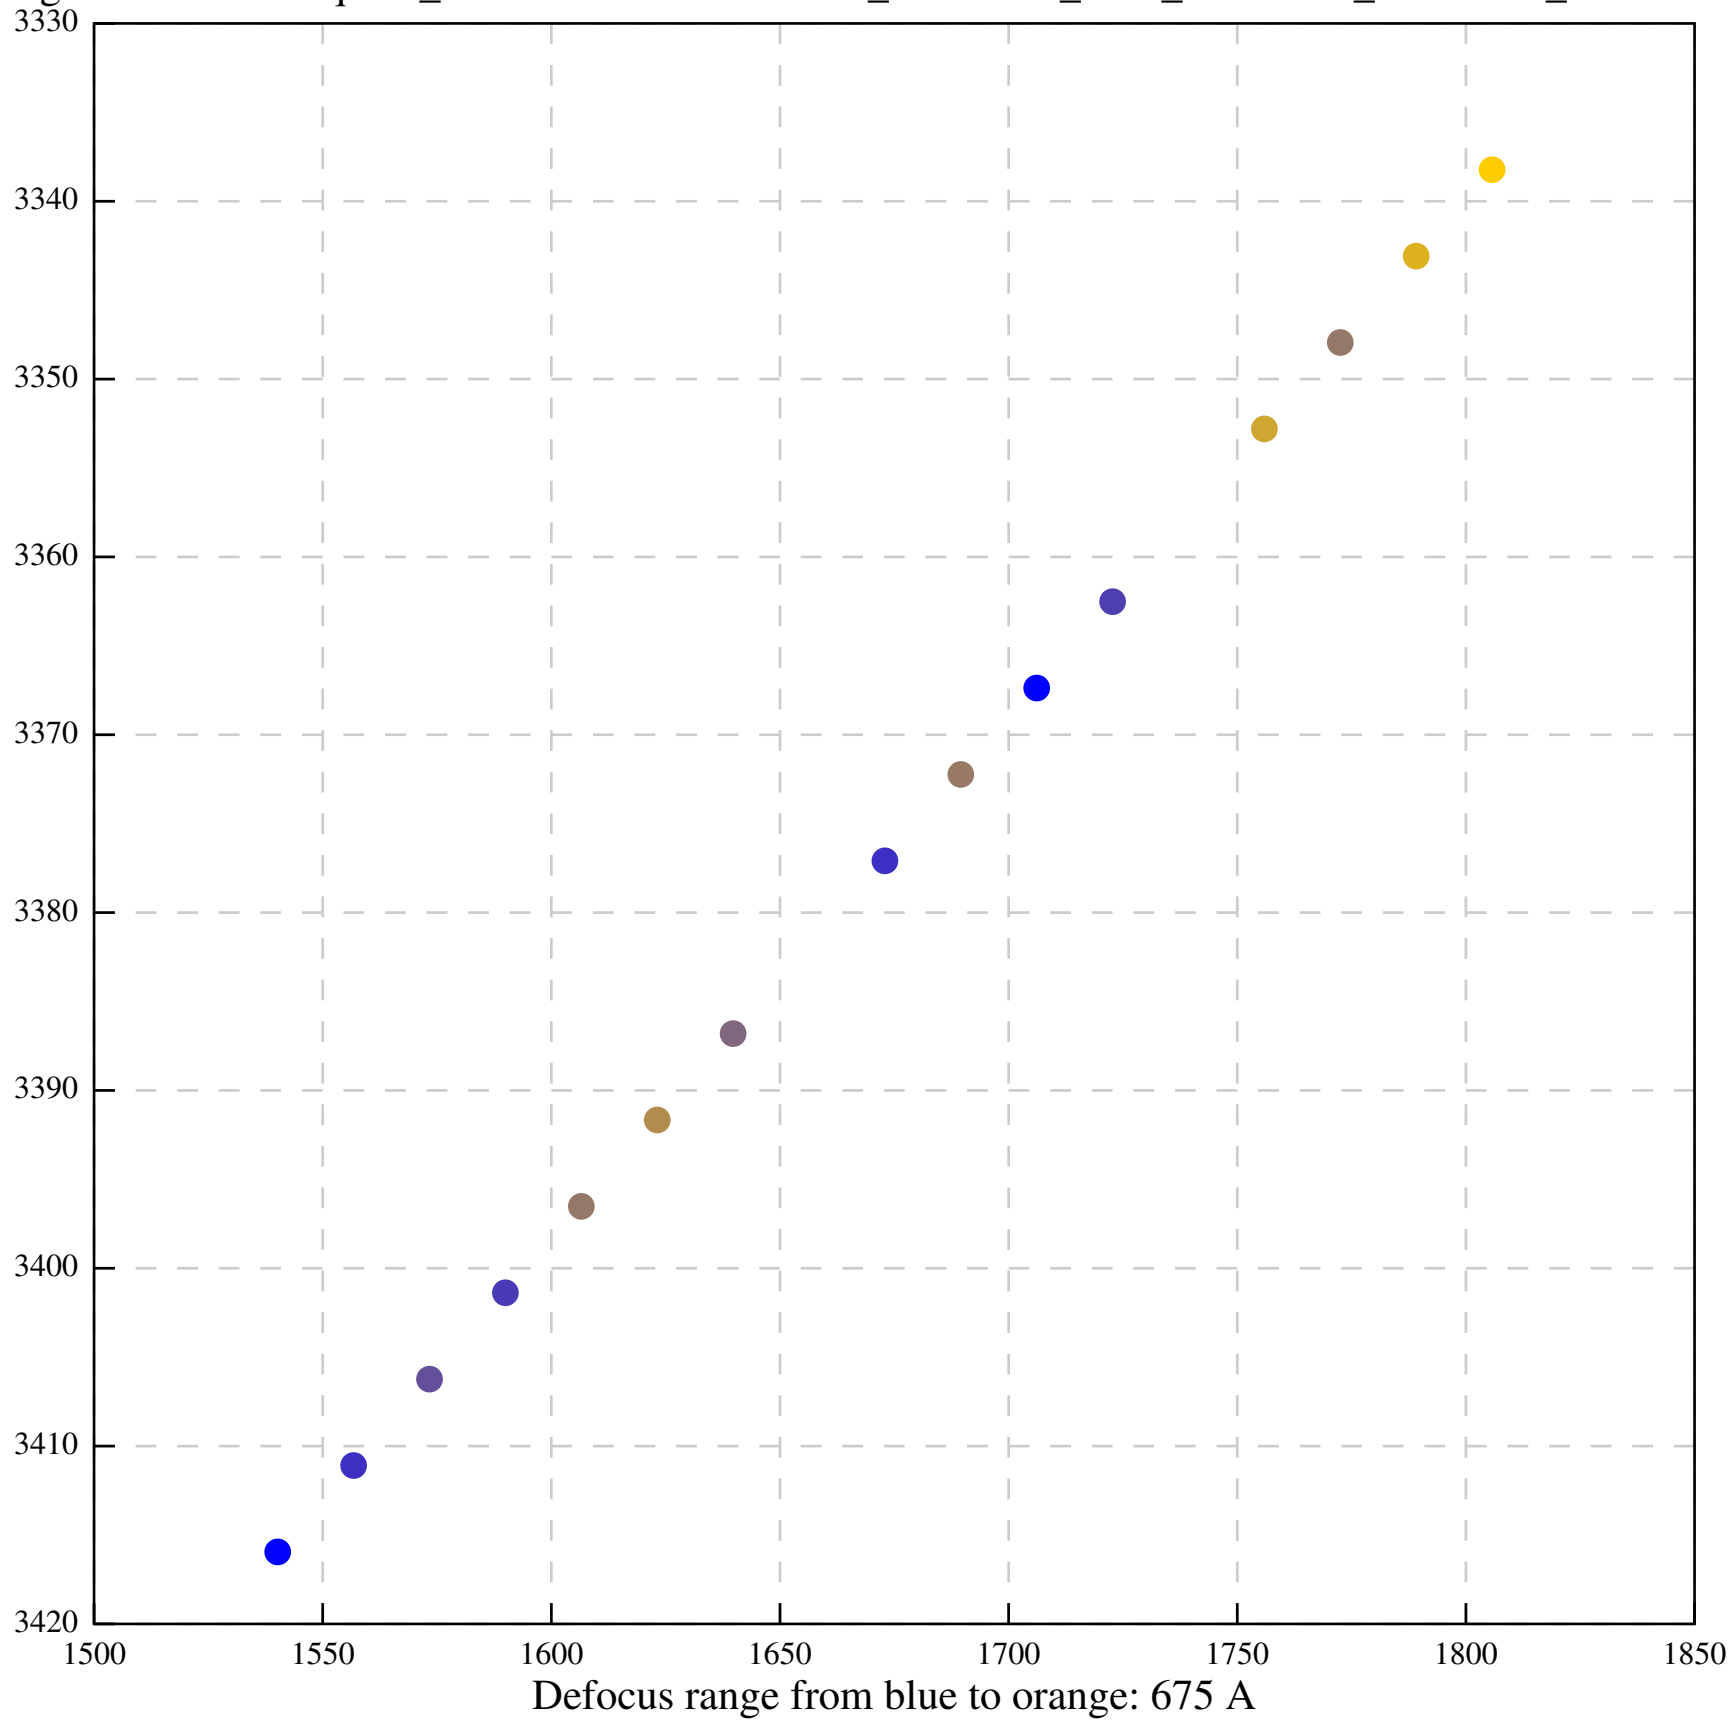

Defocus range from blue to orange: 1147 A

Defocus range from blue to orange: 638 A

Defocus range from blue to orange: 0 A

Defocus range from blue to orange: 679 A

Defocus range from blue to orange: 10 A

Defocus range from blue to orange: 0 A