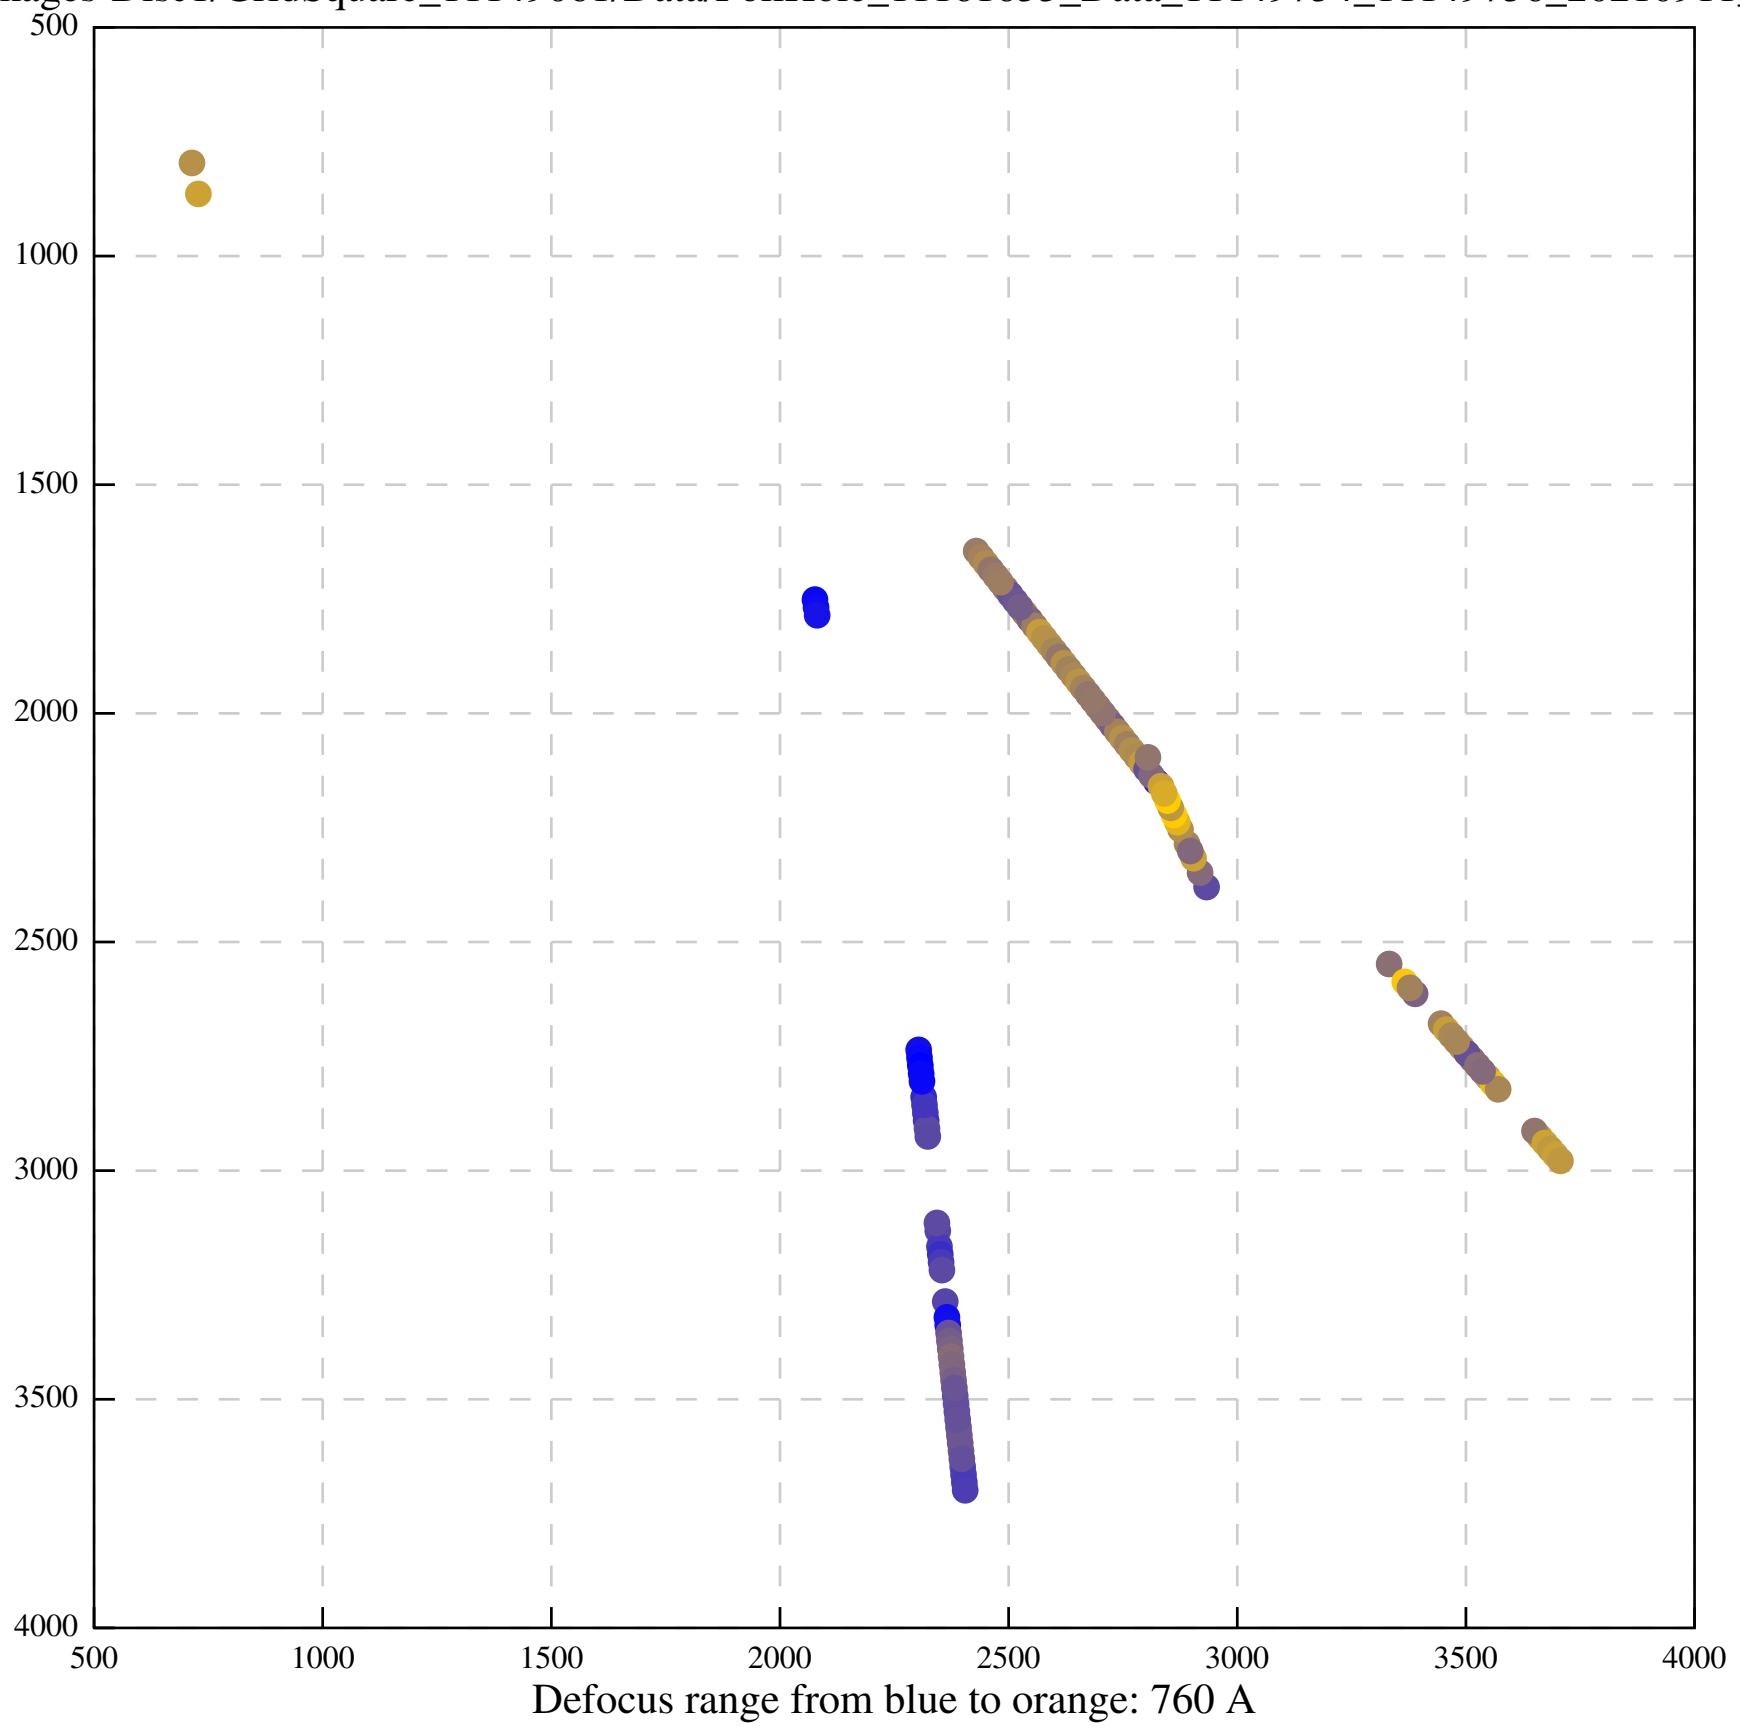

Defocus range from blue to orange: 613 A