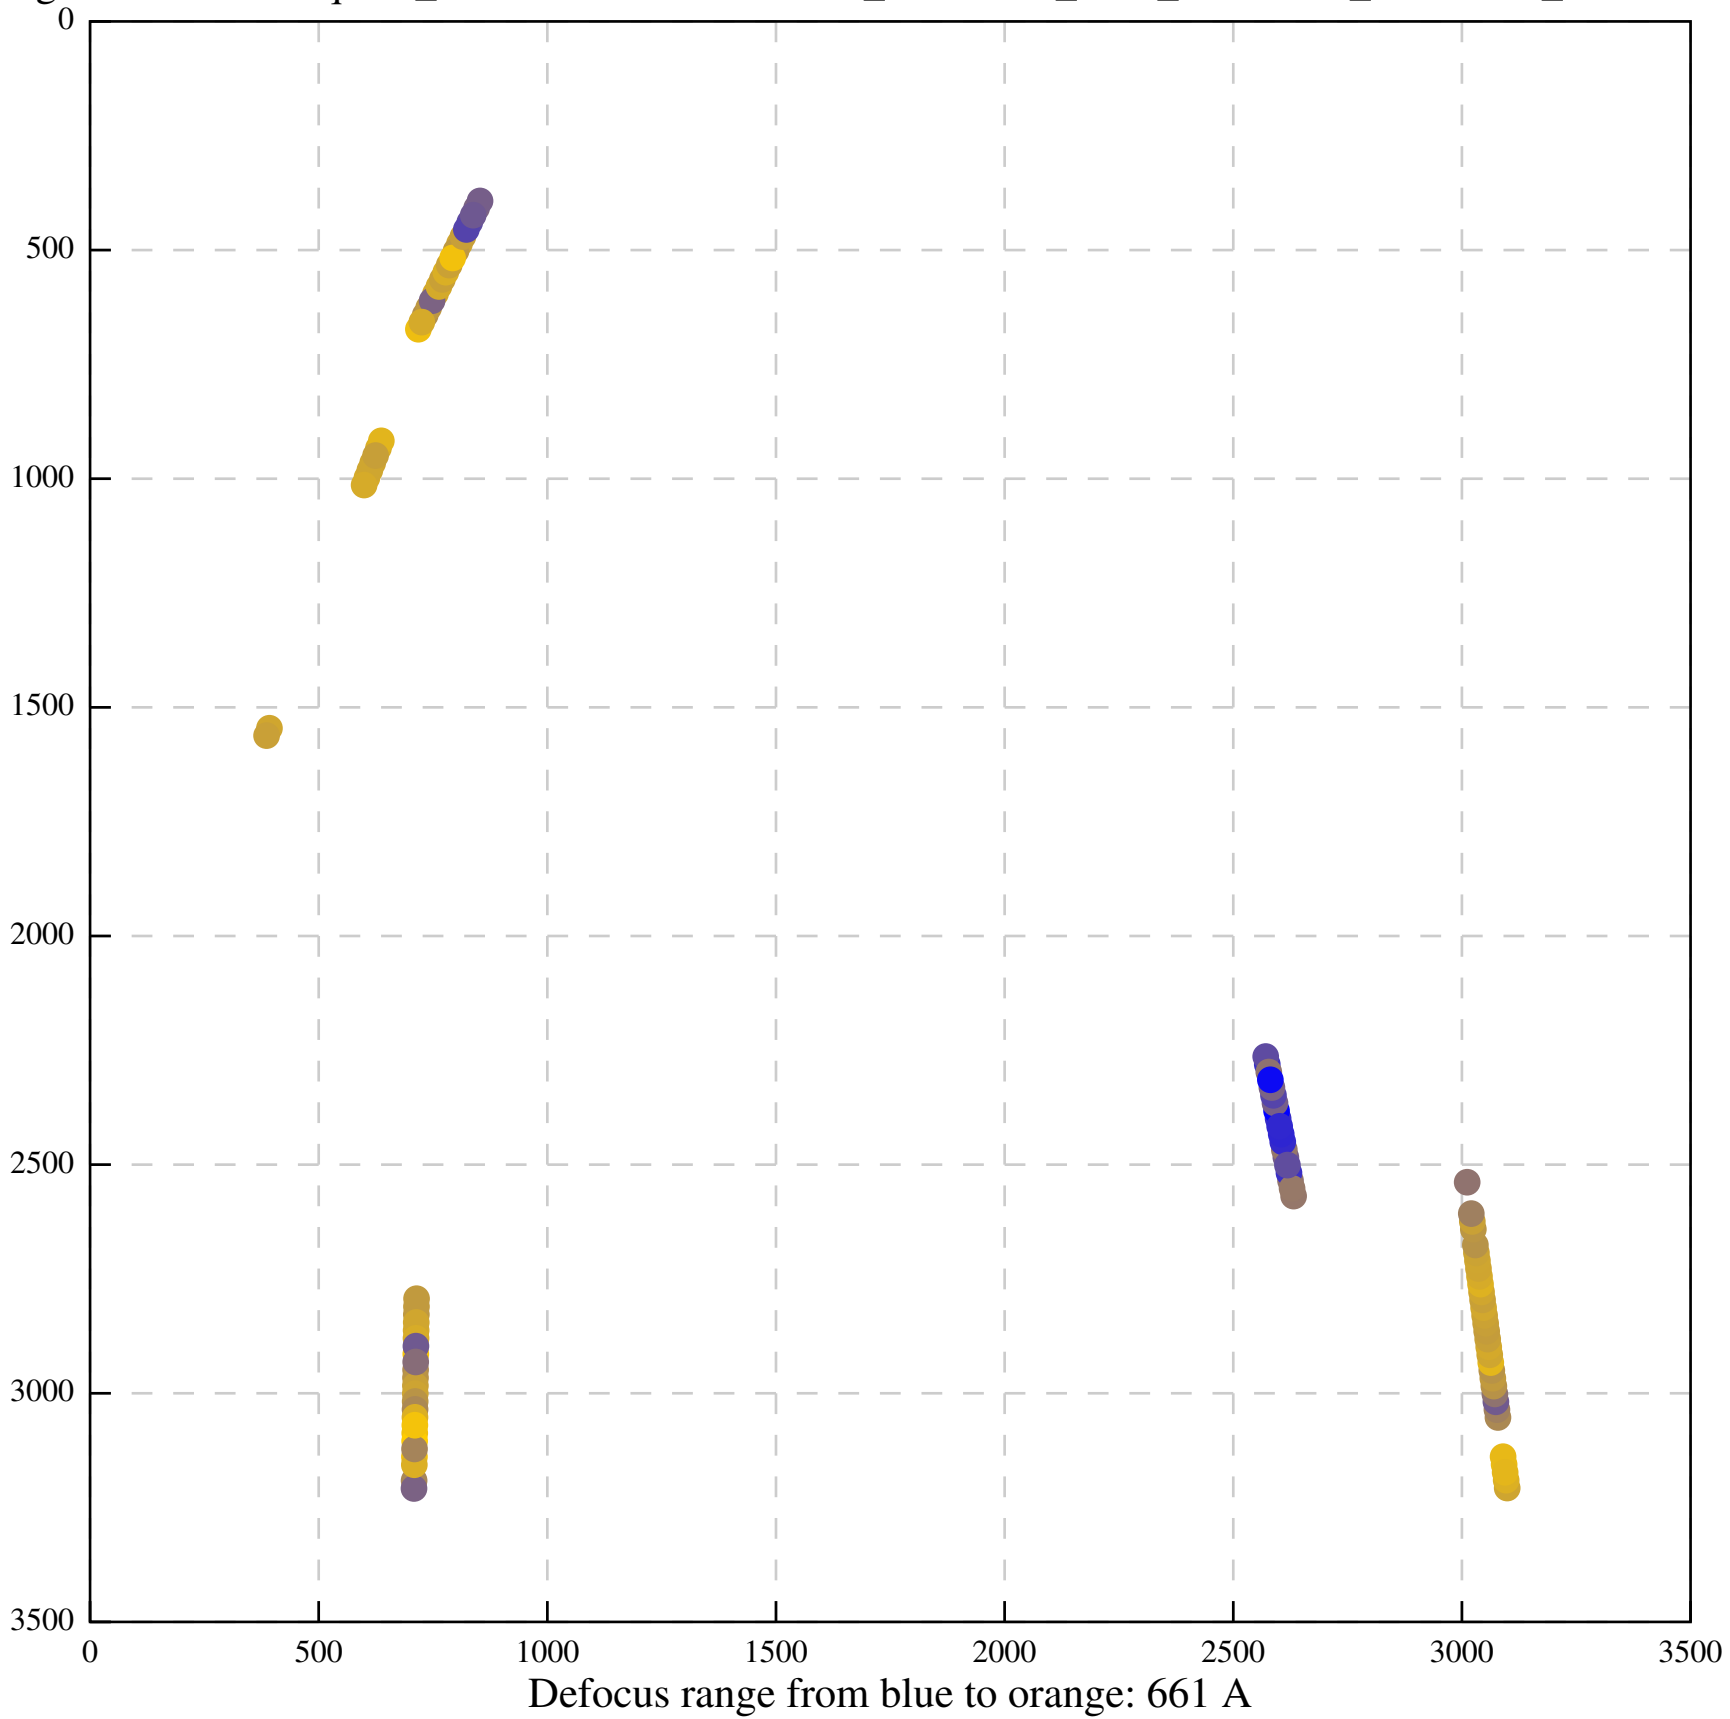

Defocus range from blue to orange: 0 A

Defocus range from blue to orange: 959 A

Defocus range from blue to orange: 641 A

Defocus range from blue to orange: 1206 A

Defocus range from blue to orange: 761 A

Defocus range from blue to orange: 1267 A