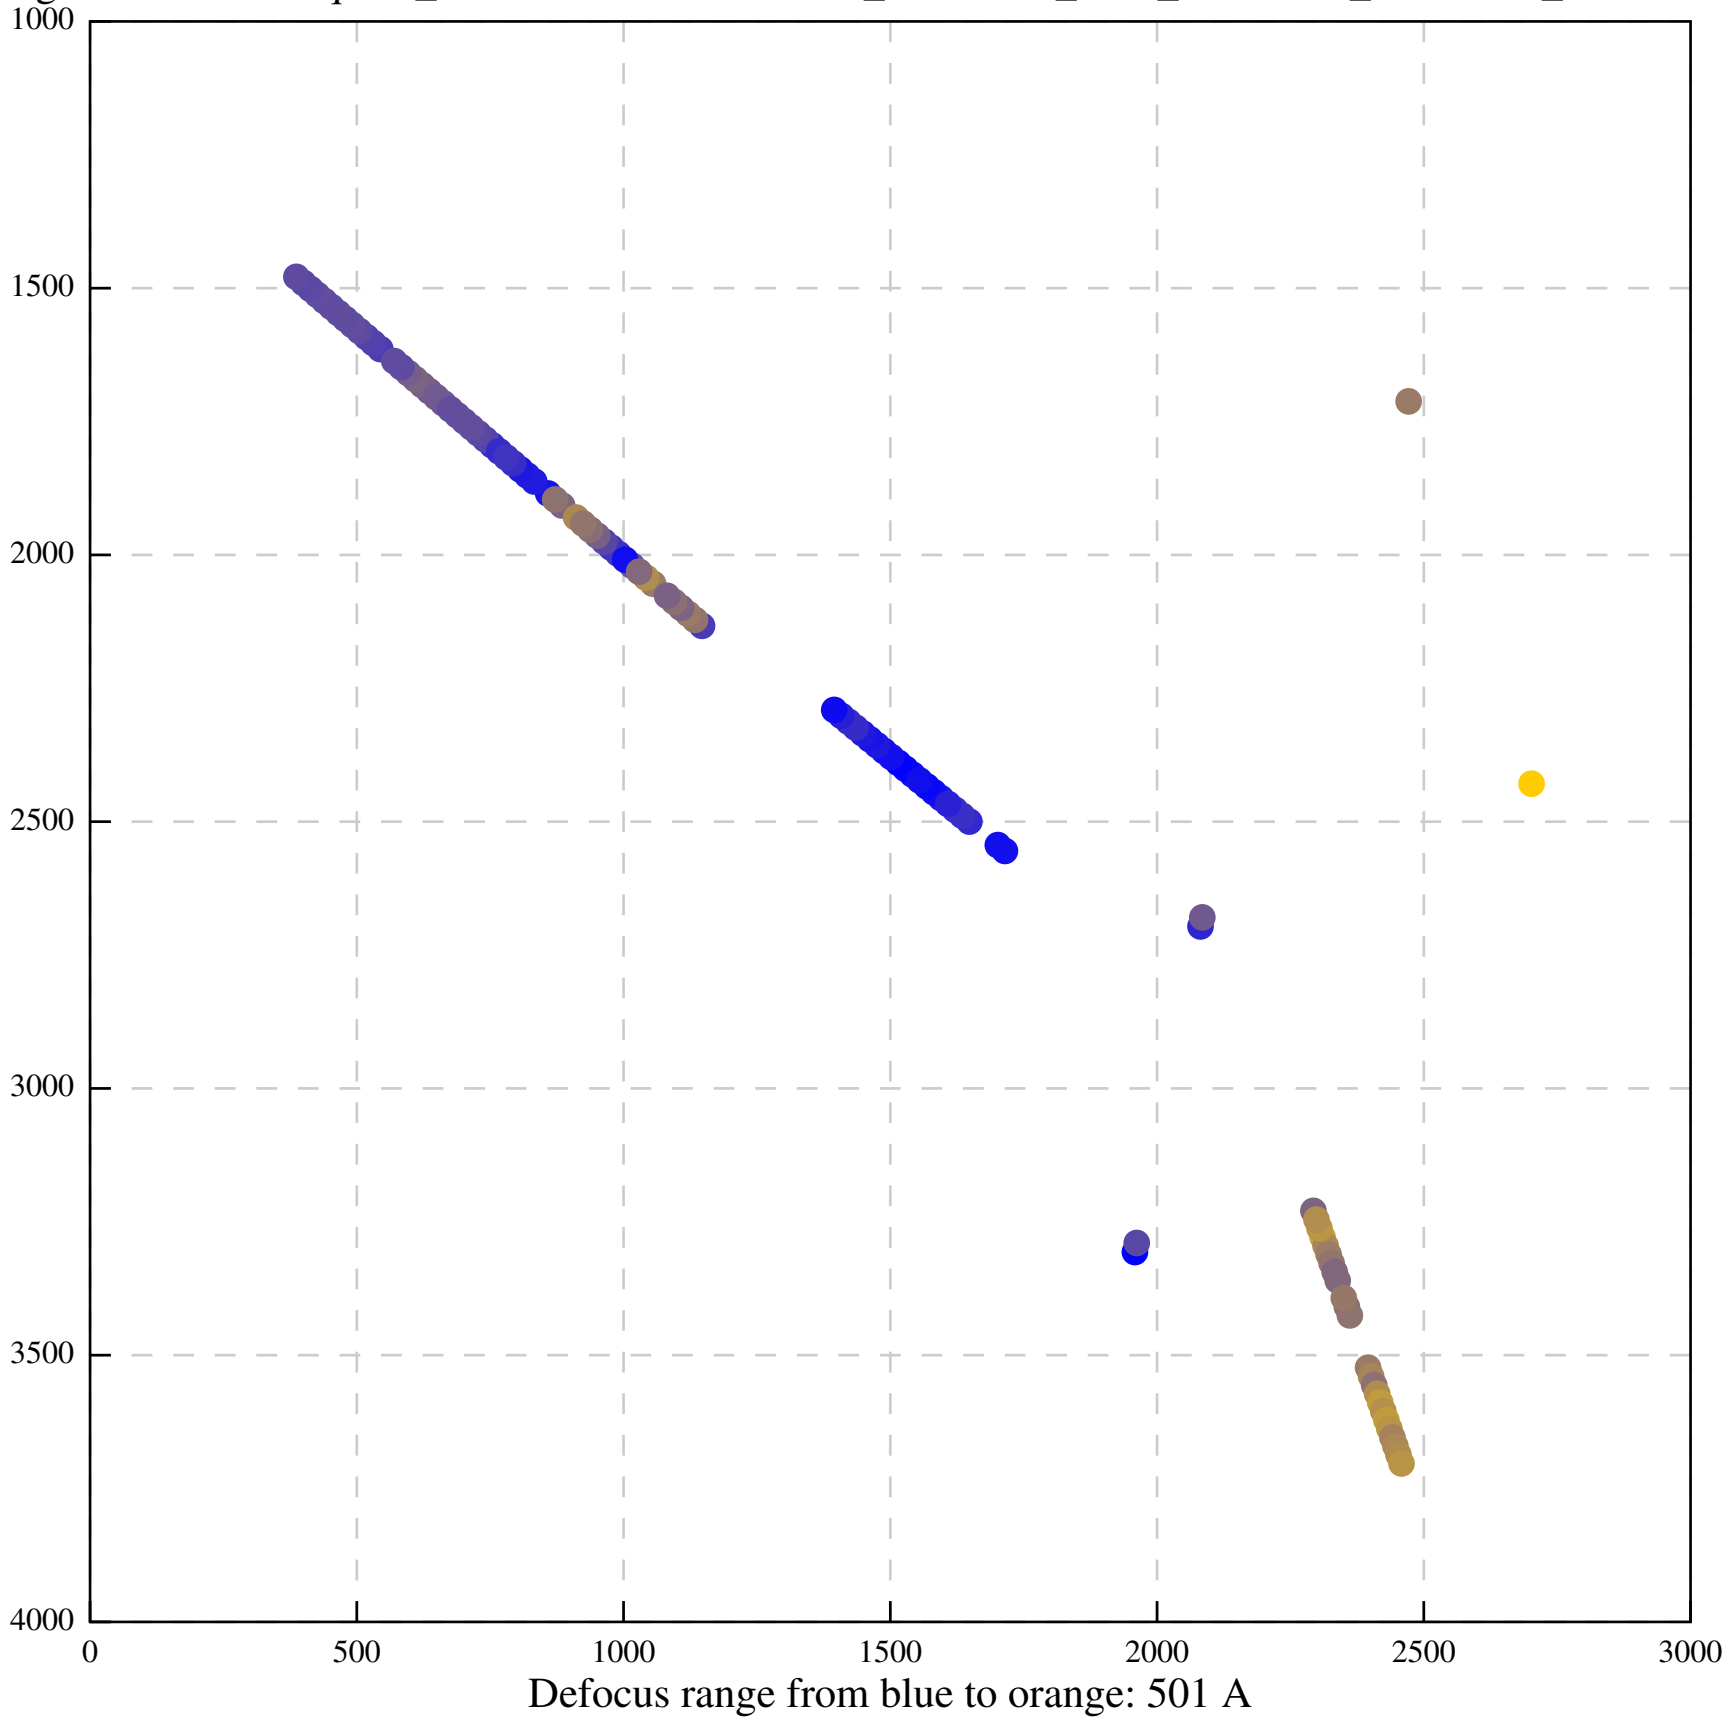

Defocus range from blue to orange: 1055 A

Defocus range from blue to orange: 996 A

Defocus range from blue to orange: 646 A

Defocus range from blue to orange: 342 A

Defocus range from blue to orange: 558 A