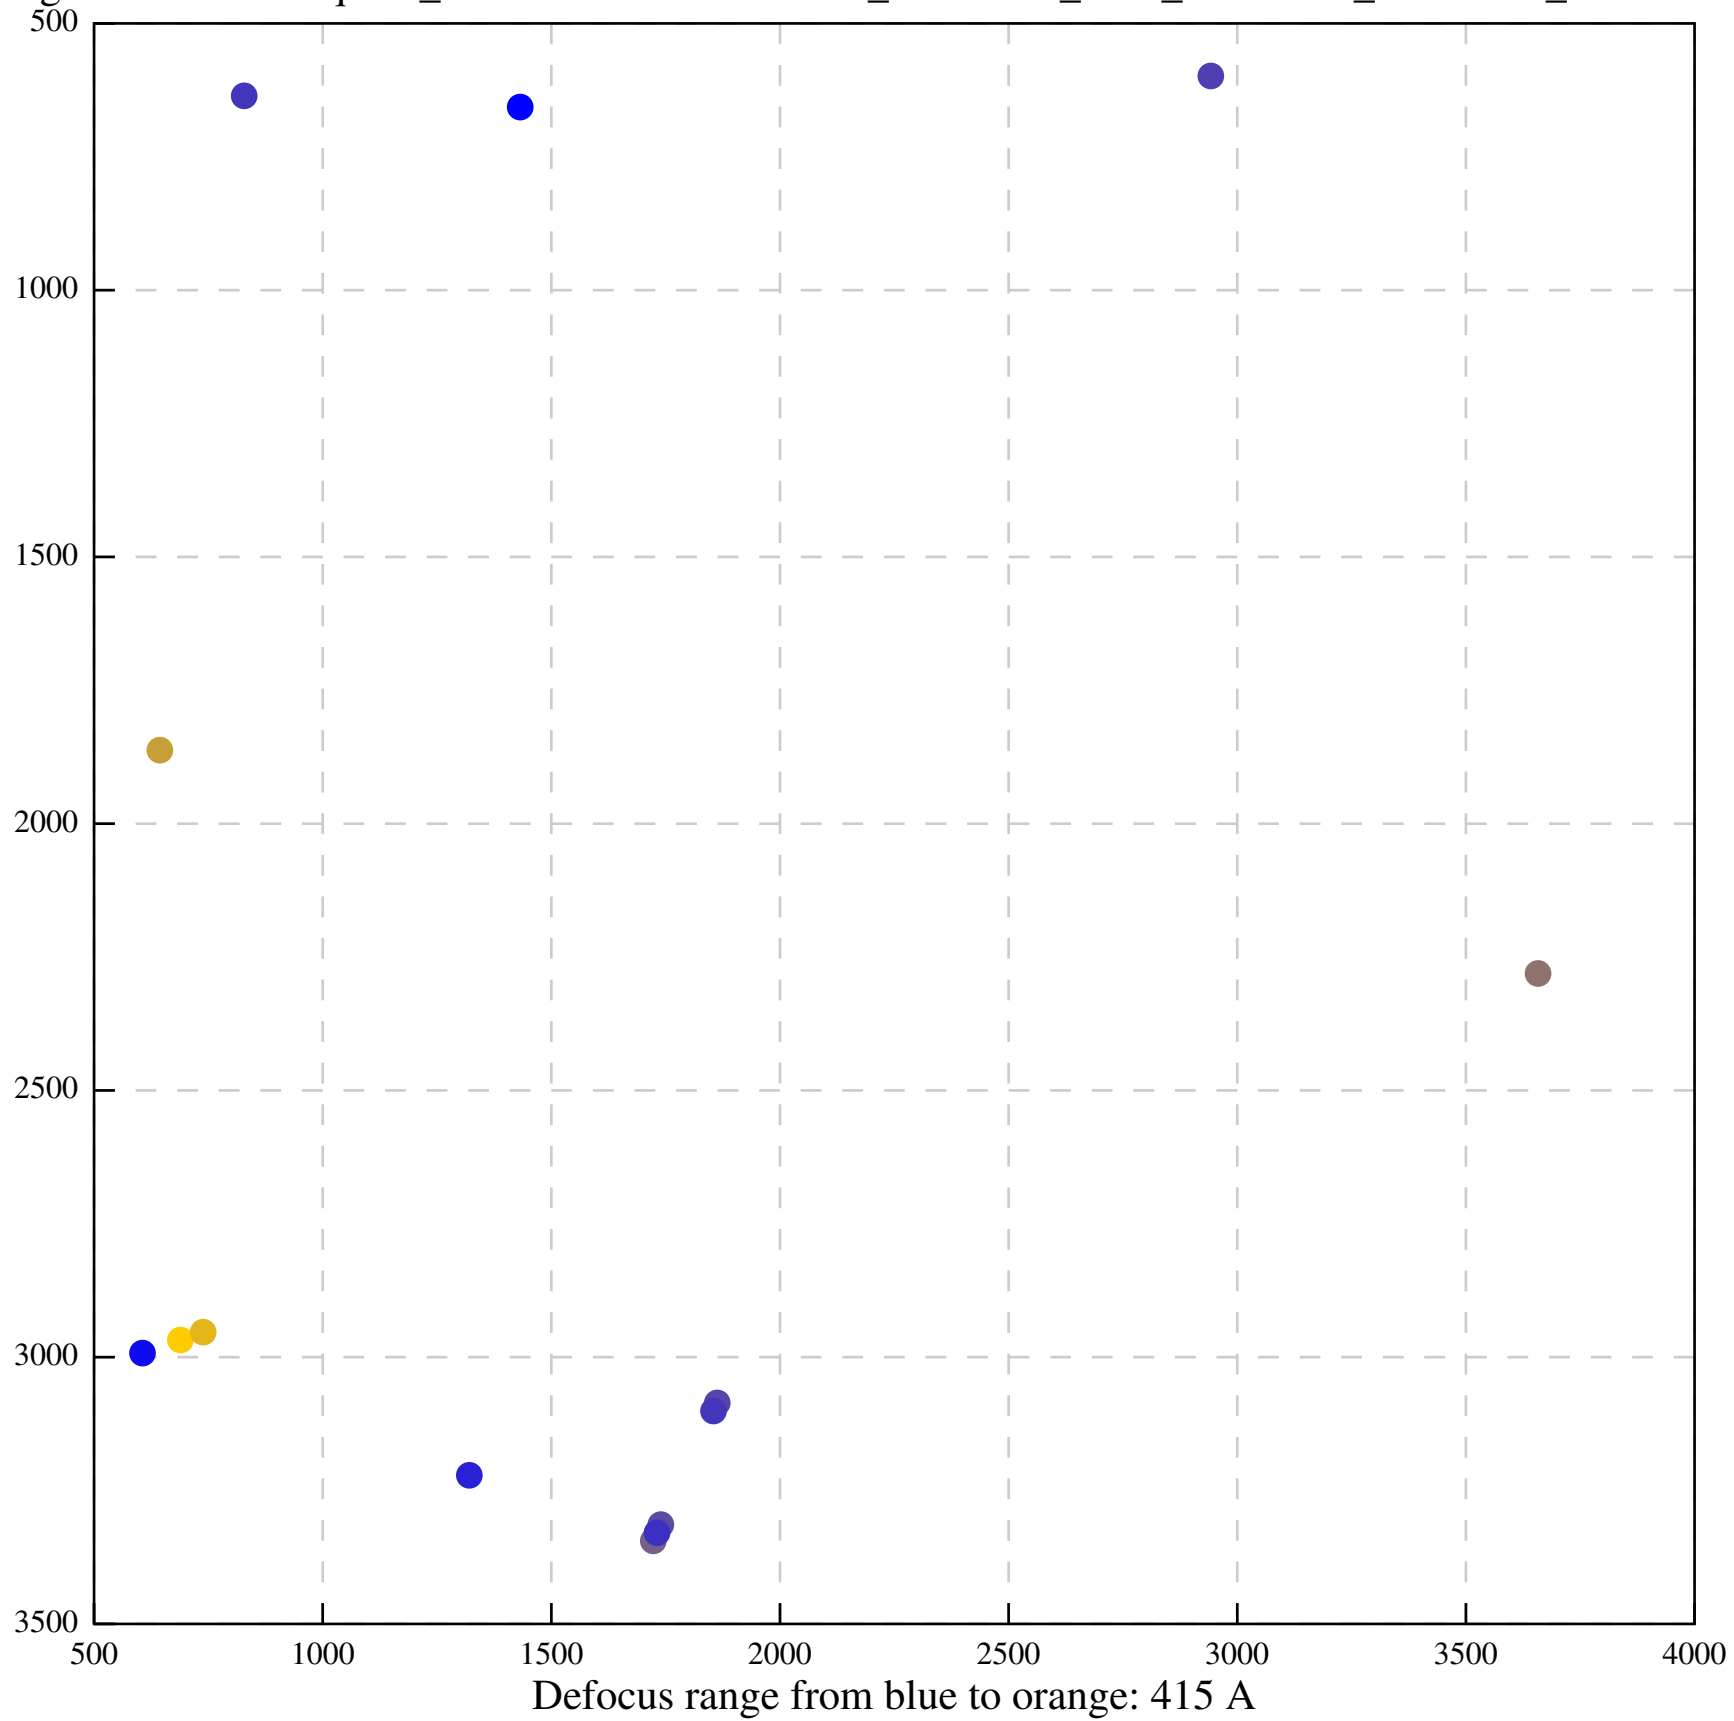

Defocus range from blue to orange: 354 A

Defocus range from blue to orange: 459 A

Defocus range from blue to orange: 89 A

Defocus range from blue to orange: 665 A

Defocus range from blue to orange: 928 A

Defocus range from blue to orange: 231 A