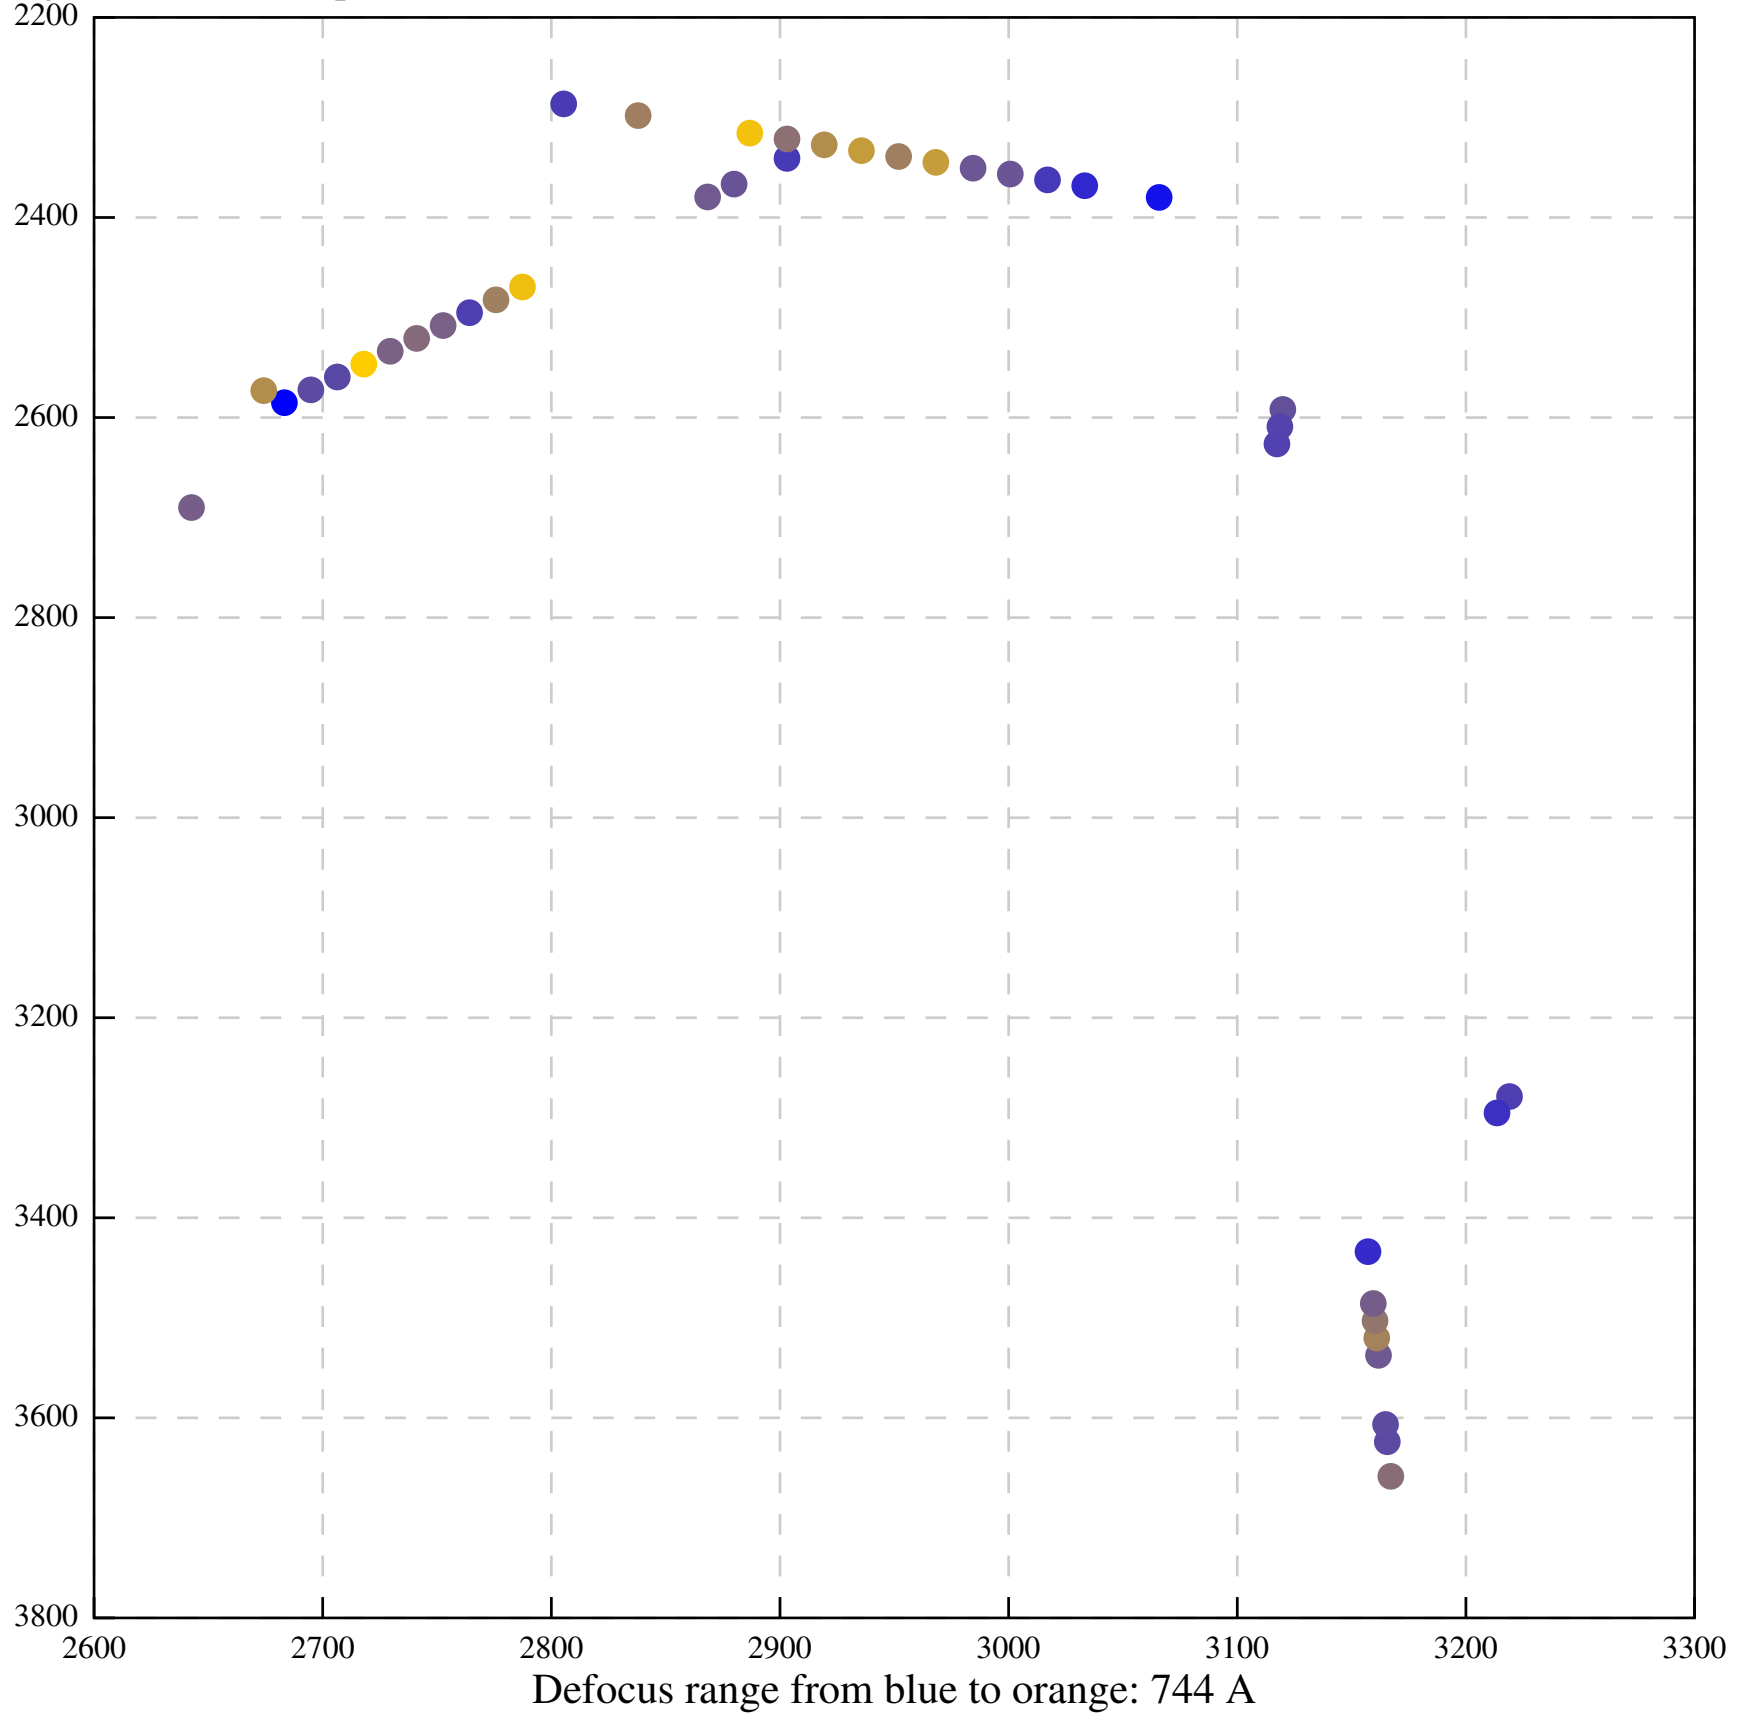

Defocus range from blue to orange: 229 A

Defocus range from blue to orange: 561 A

Defocus range from blue to orange: 0 A

Defocus range from blue to orange: 1289 A

Defocus range from blue to orange: 678 A

EER/Images-Disc1/GridSquare\_11149073/Data/FoilHole\_11162623\_Data\_11149757\_11149759\_20210912\_002301\_EER\_c