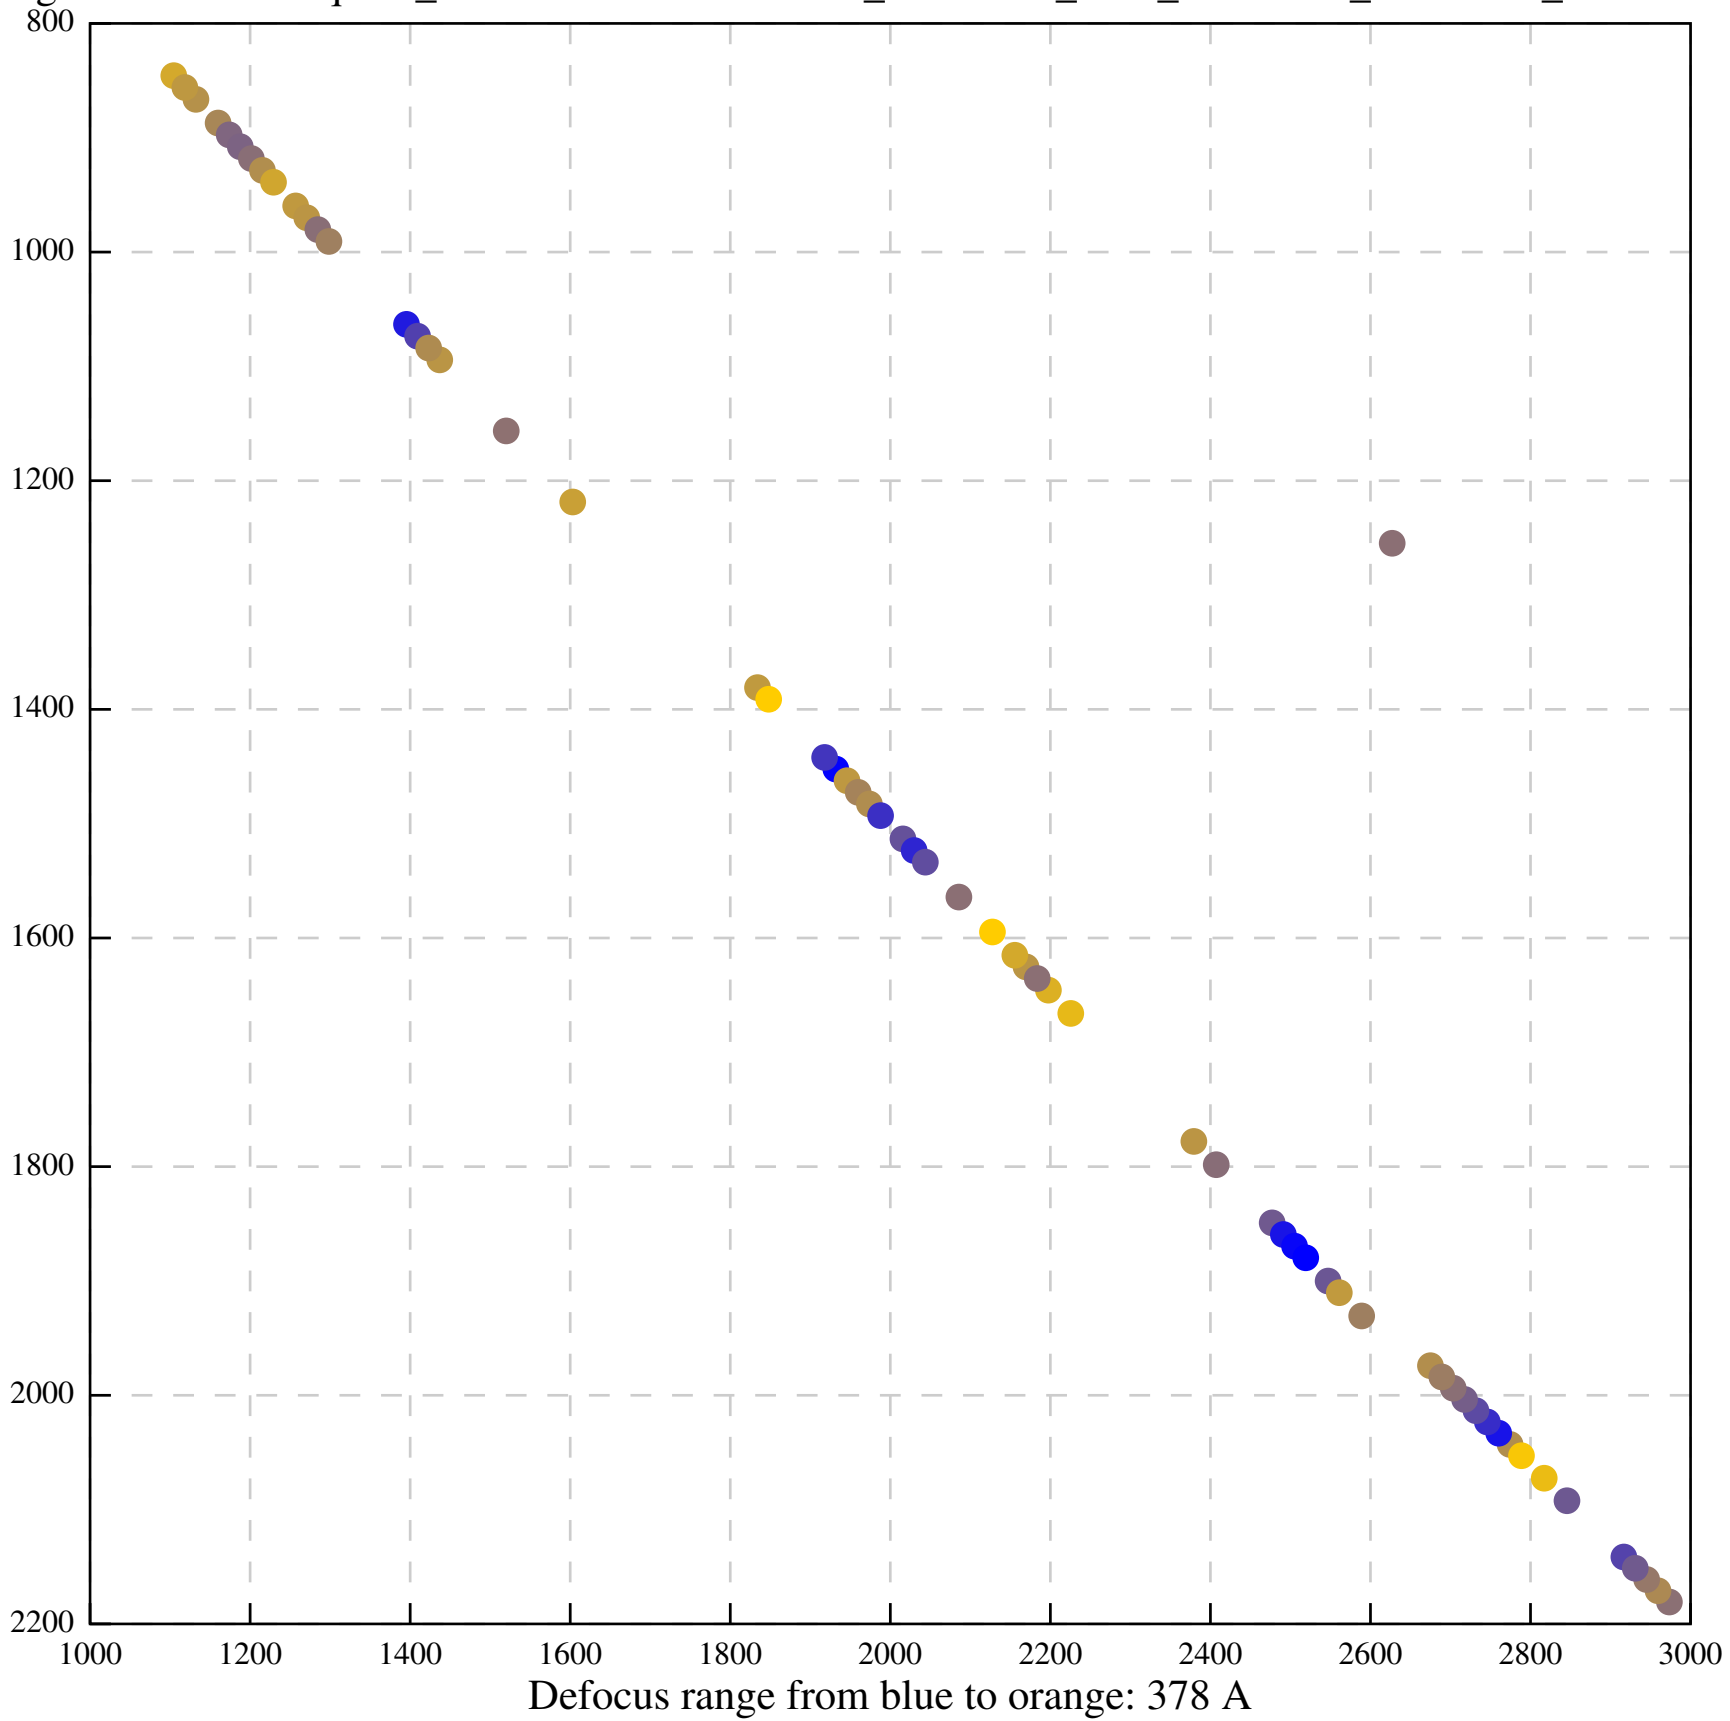

Defocus range from blue to orange: 0 A

Defocus range from blue to orange: 597 A

Defocus range from blue to orange: 108 A

Defocus range from blue to orange: 159 Å

Defocus range from blue to orange: 1026 Å

Defocus range from blue to orange: 57 A