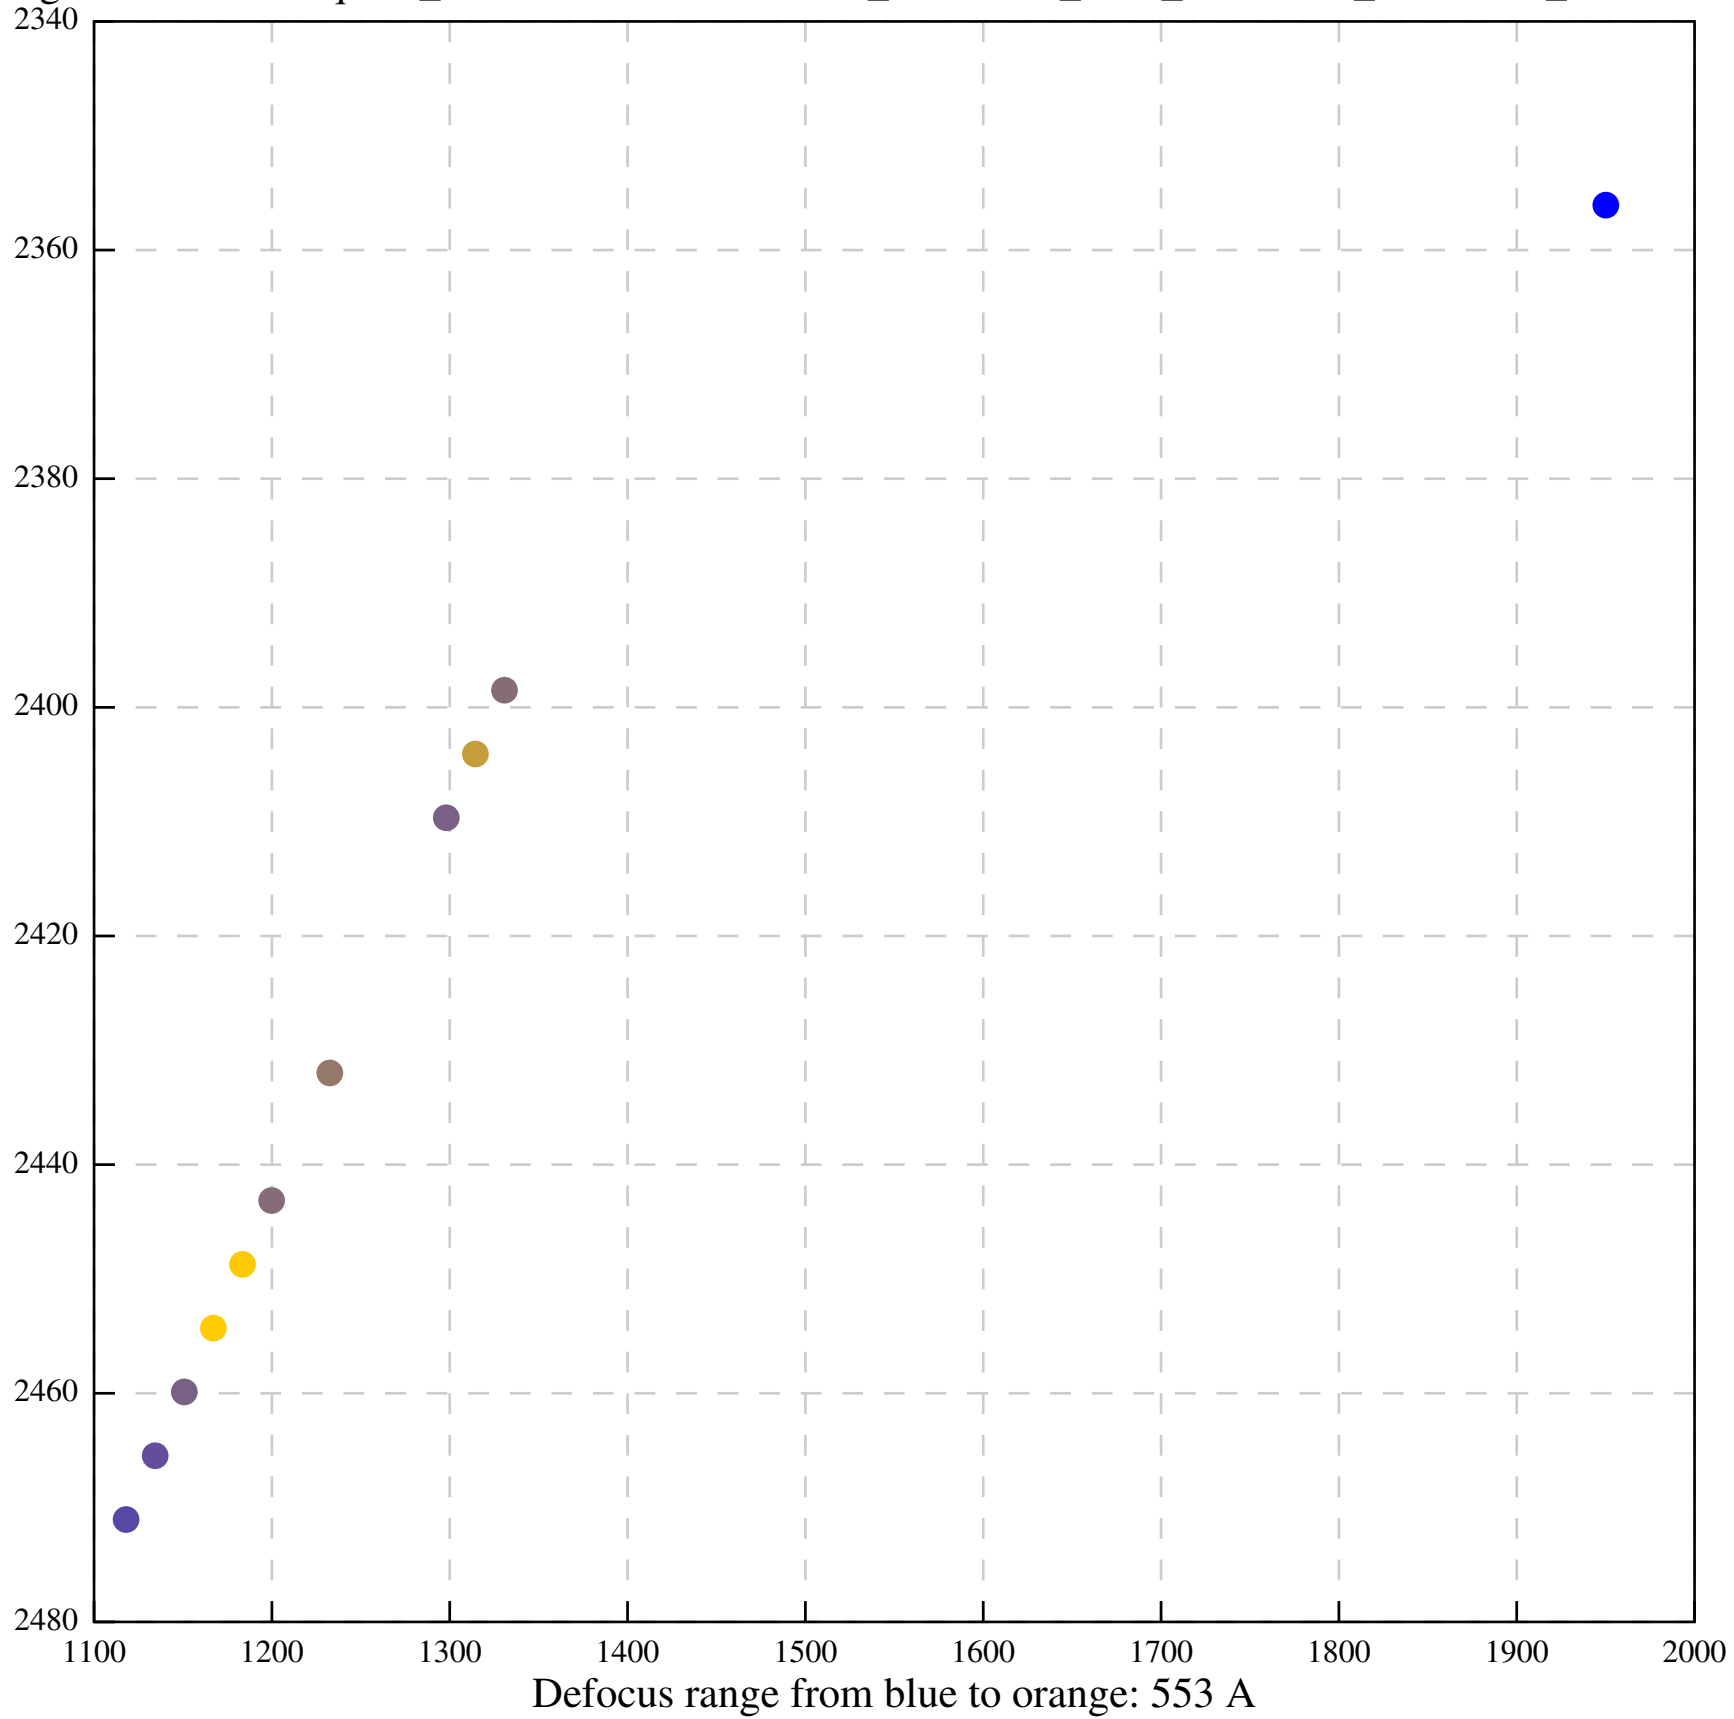

Defocus range from blue to orange: 917 A

Defocus range from blue to orange: 517 A

Defocus range from blue to orange: 593 A

Defocus range from blue to orange: 798 A

Defocus range from blue to orange: 342 Å