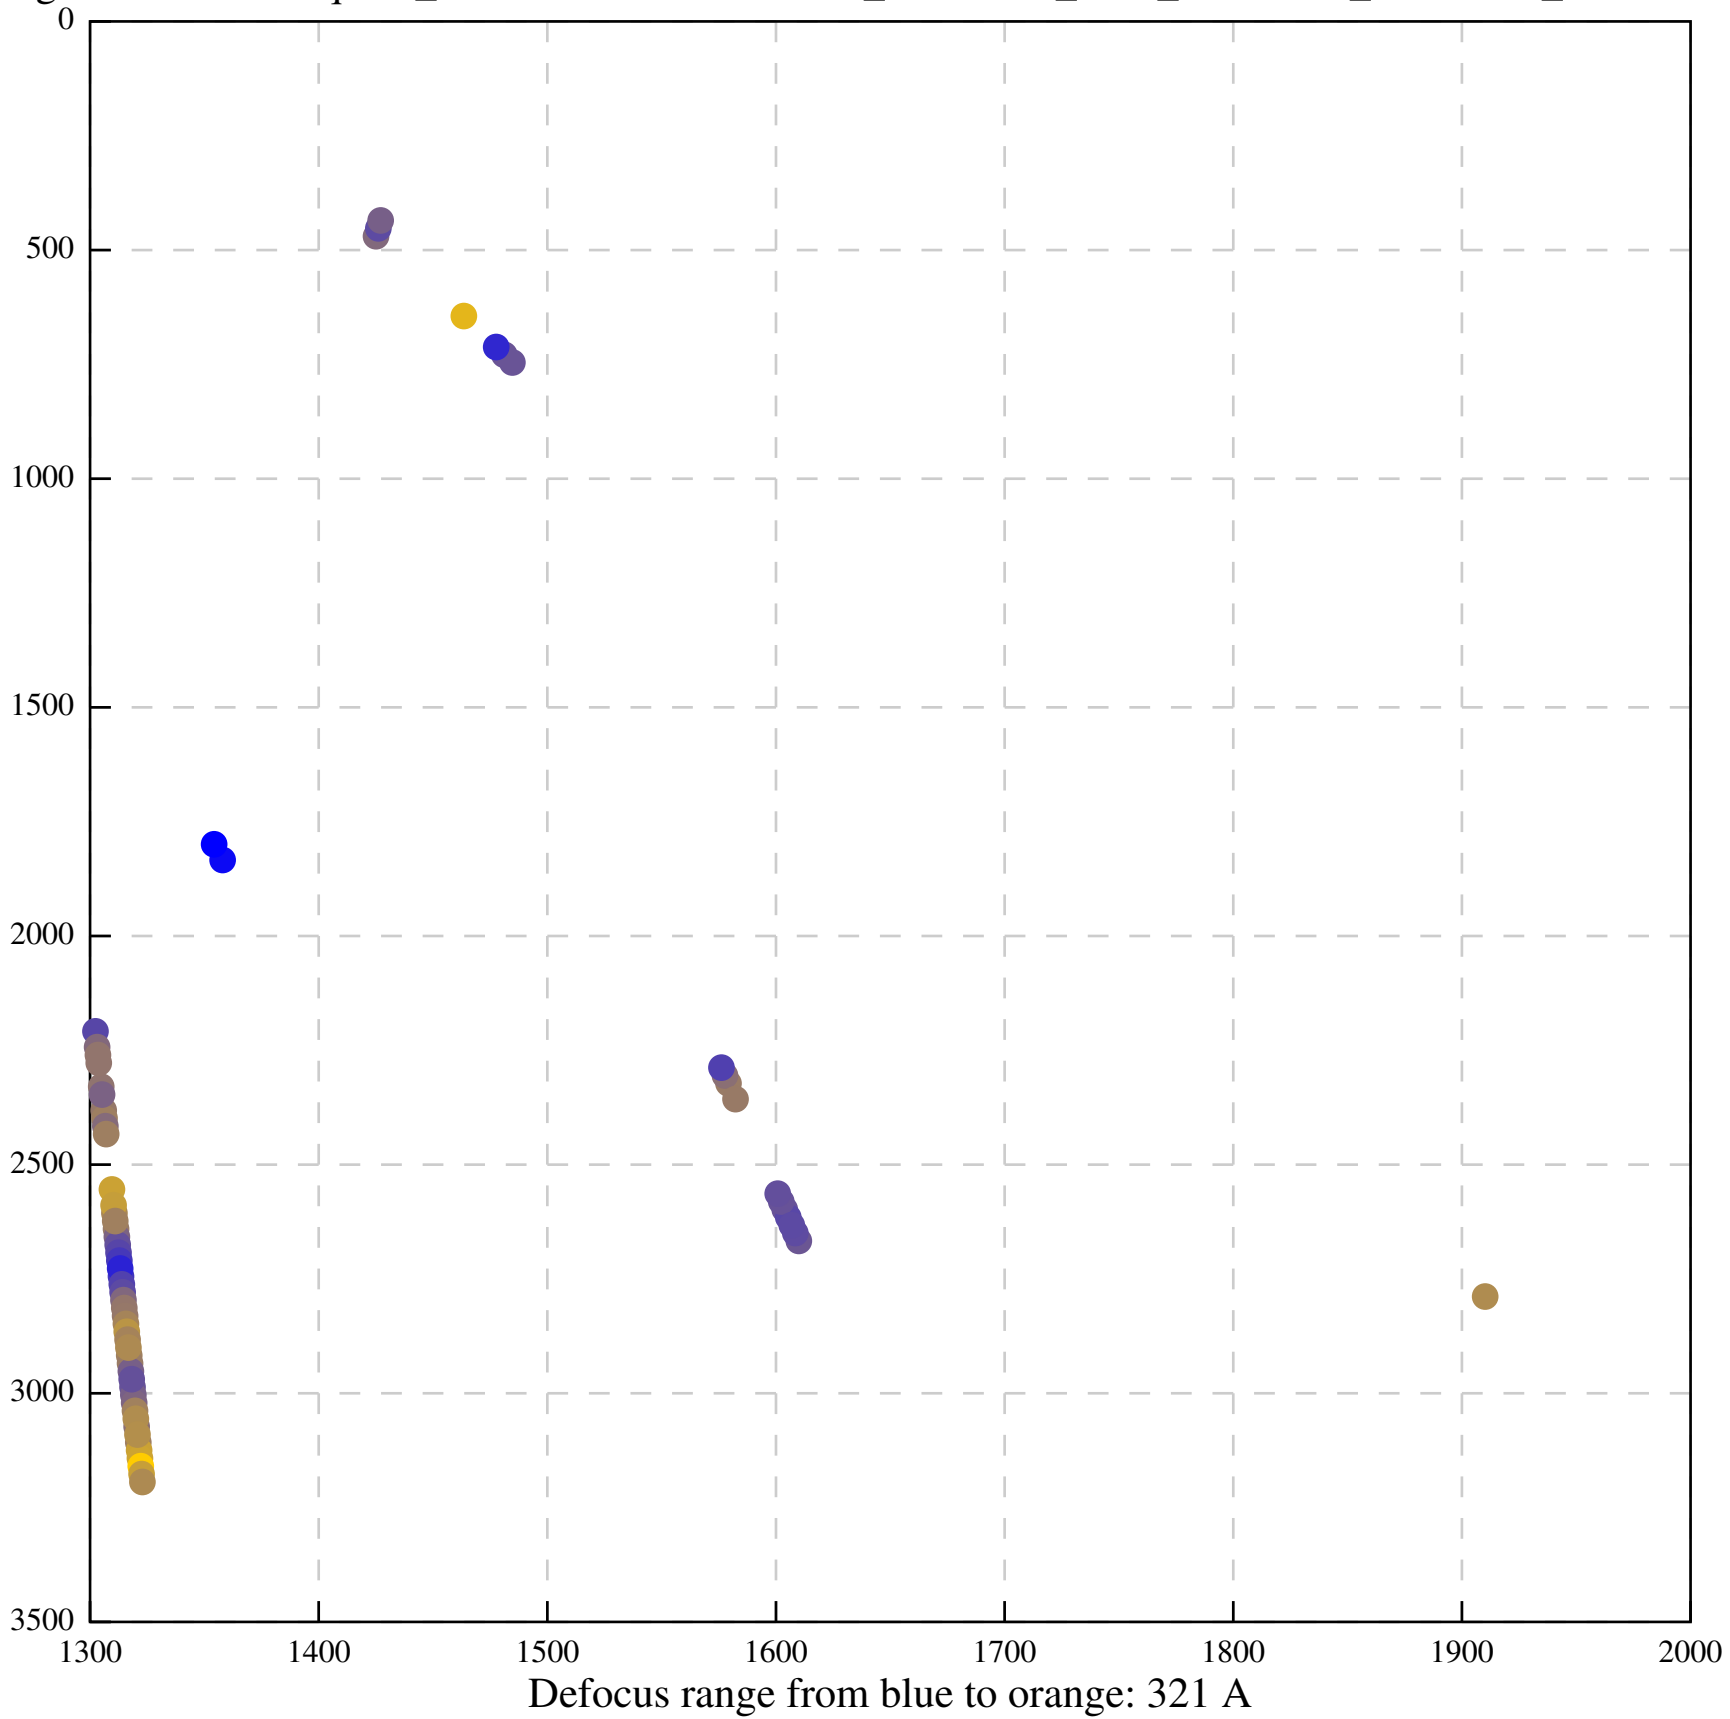

Defocus range from blue to orange: 0 A

Defocus range from blue to orange: 378 A

Defocus range from blue to orange: 0 A

Defocus range from blue to orange: 0 A

Defocus range from blue to orange: 55 A

Defocus range from blue to orange: 118 A