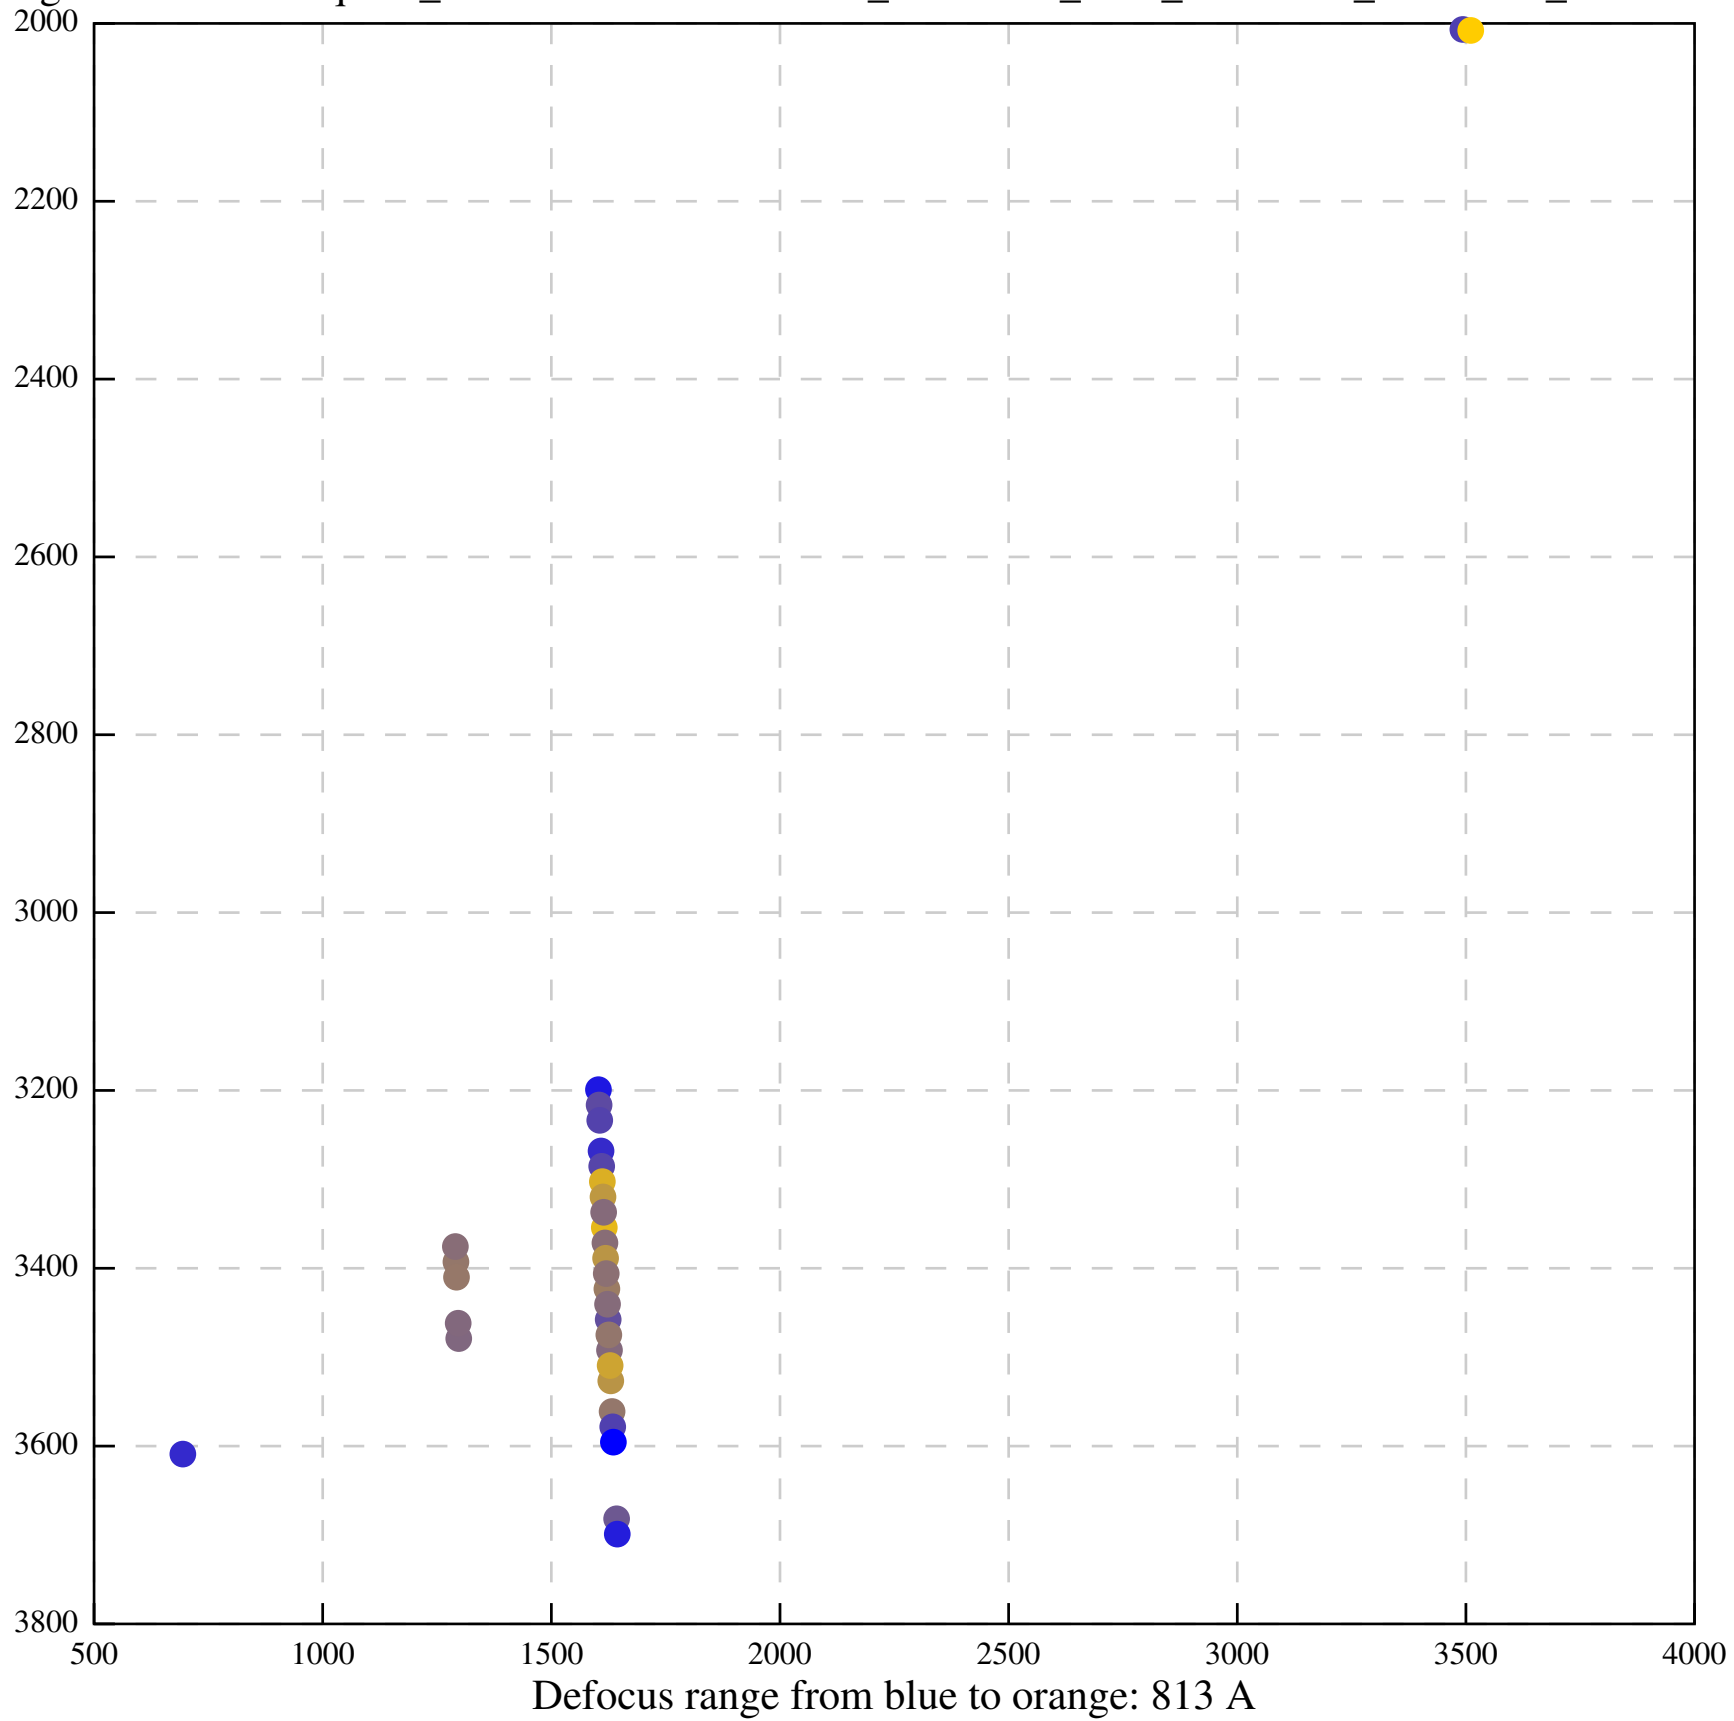

Defocus range from blue to orange: 281 A