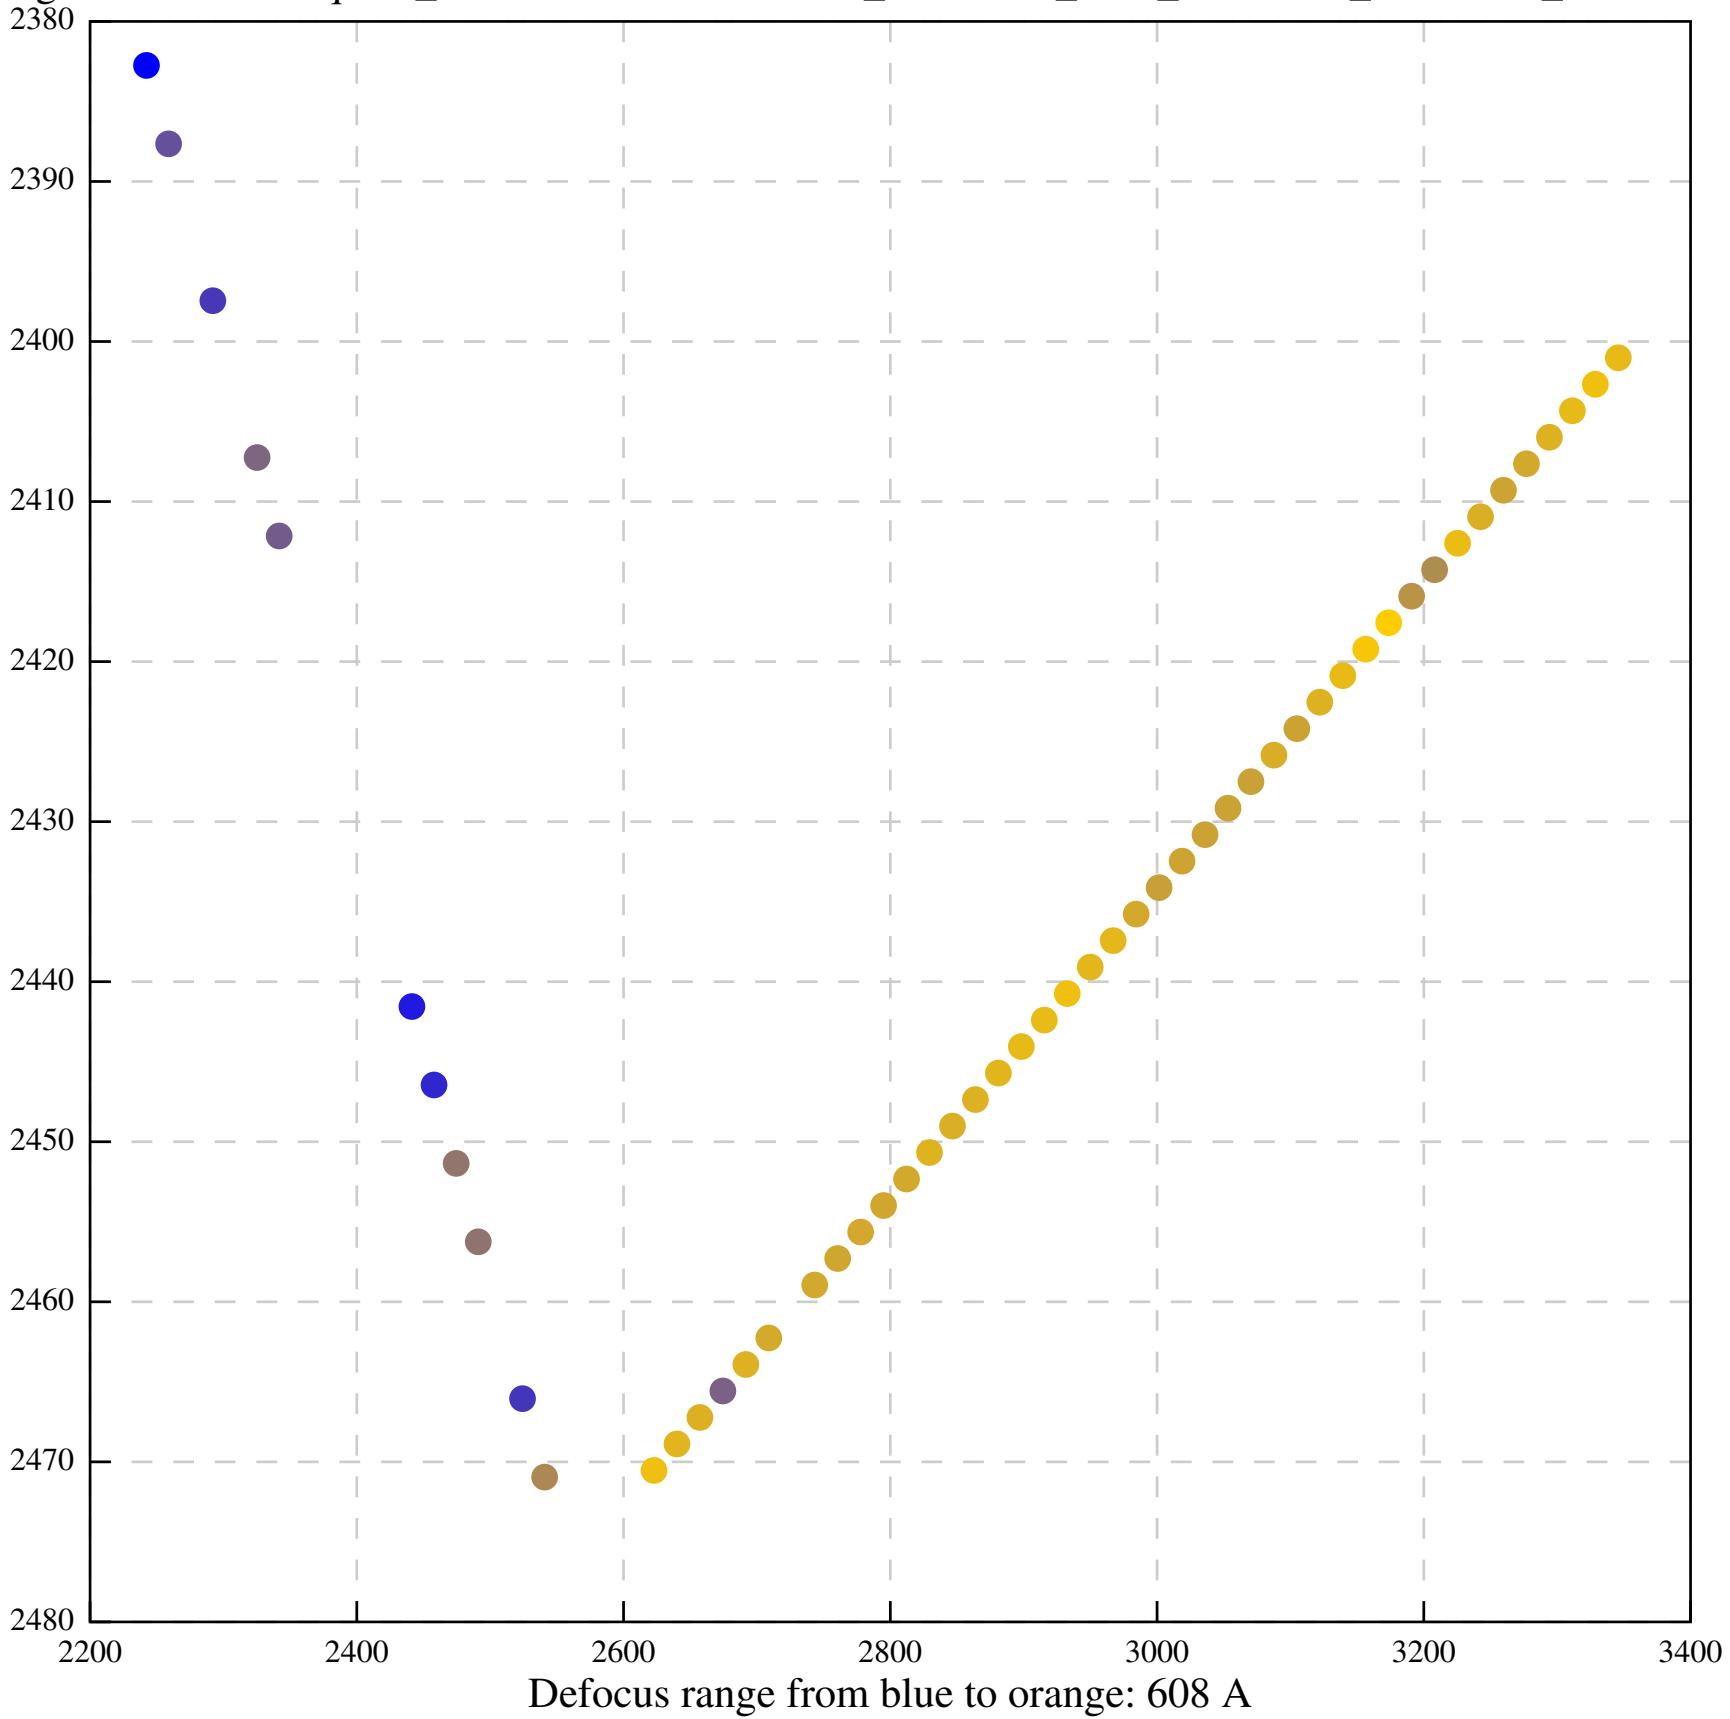

Defocus range from blue to orange: 182 A

Defocus range from blue to orange: 0 A

Defocus range from blue to orange: 326 A

Defocus range from blue to orange: 0 A

Defocus range from blue to orange: 1129 A

Defocus range from blue to orange: 576 Å