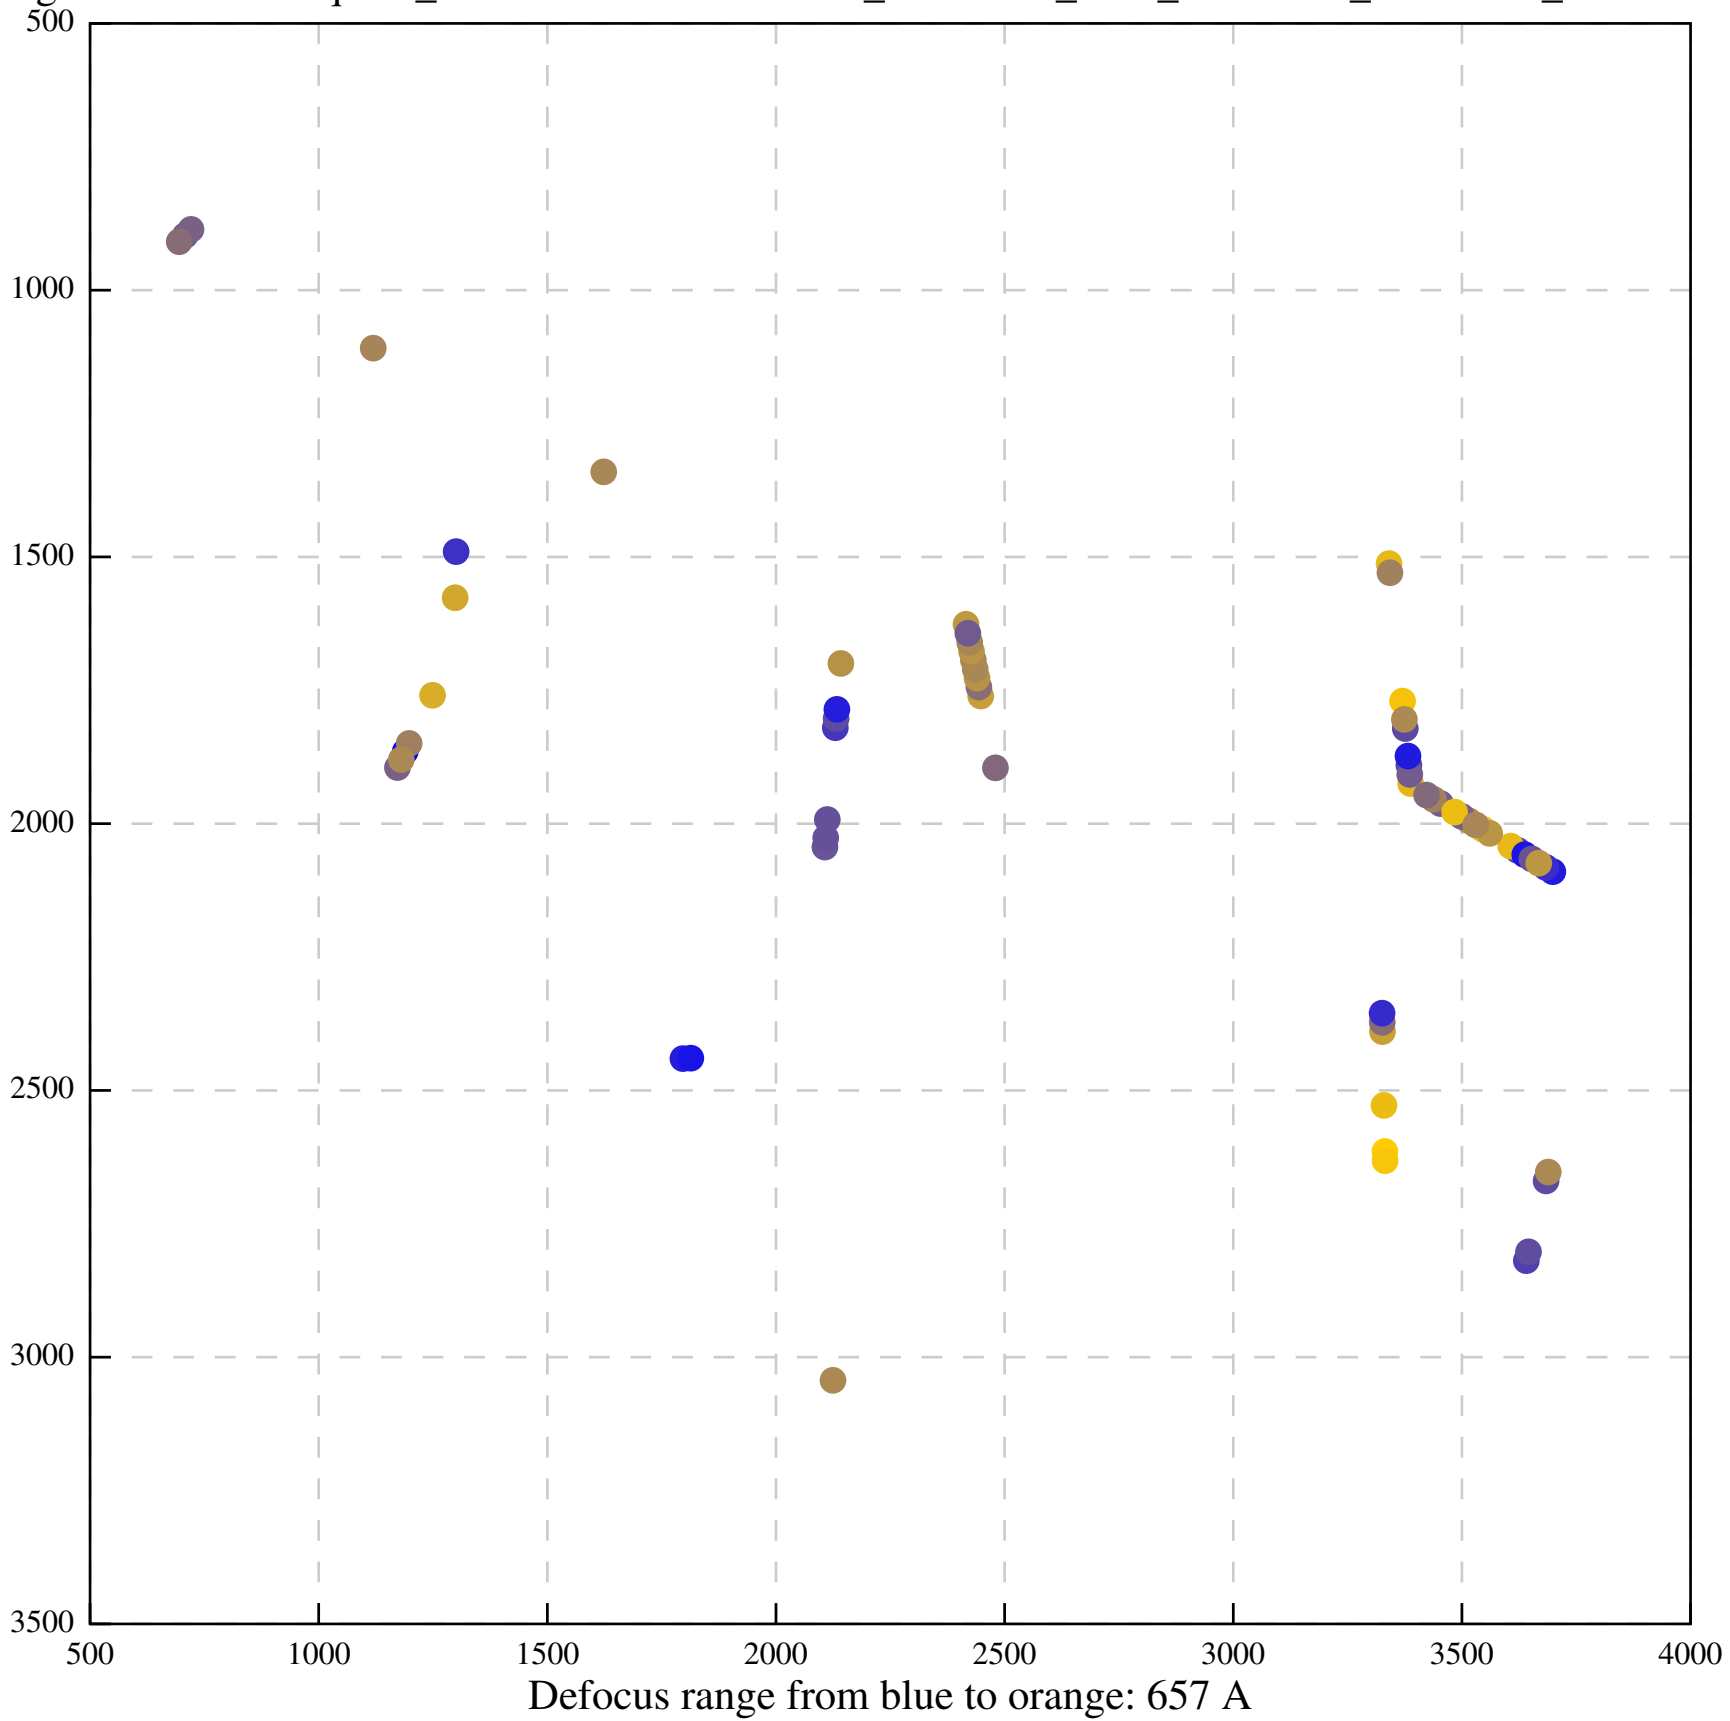

Defocus range from blue to orange: 1147 A

Defocus range from blue to orange: 638 A

Defocus range from blue to orange: 0 A

Defocus range from blue to orange: 679 A

Defocus range from blue to orange: 10 A

Defocus range from blue to orange: 0 A