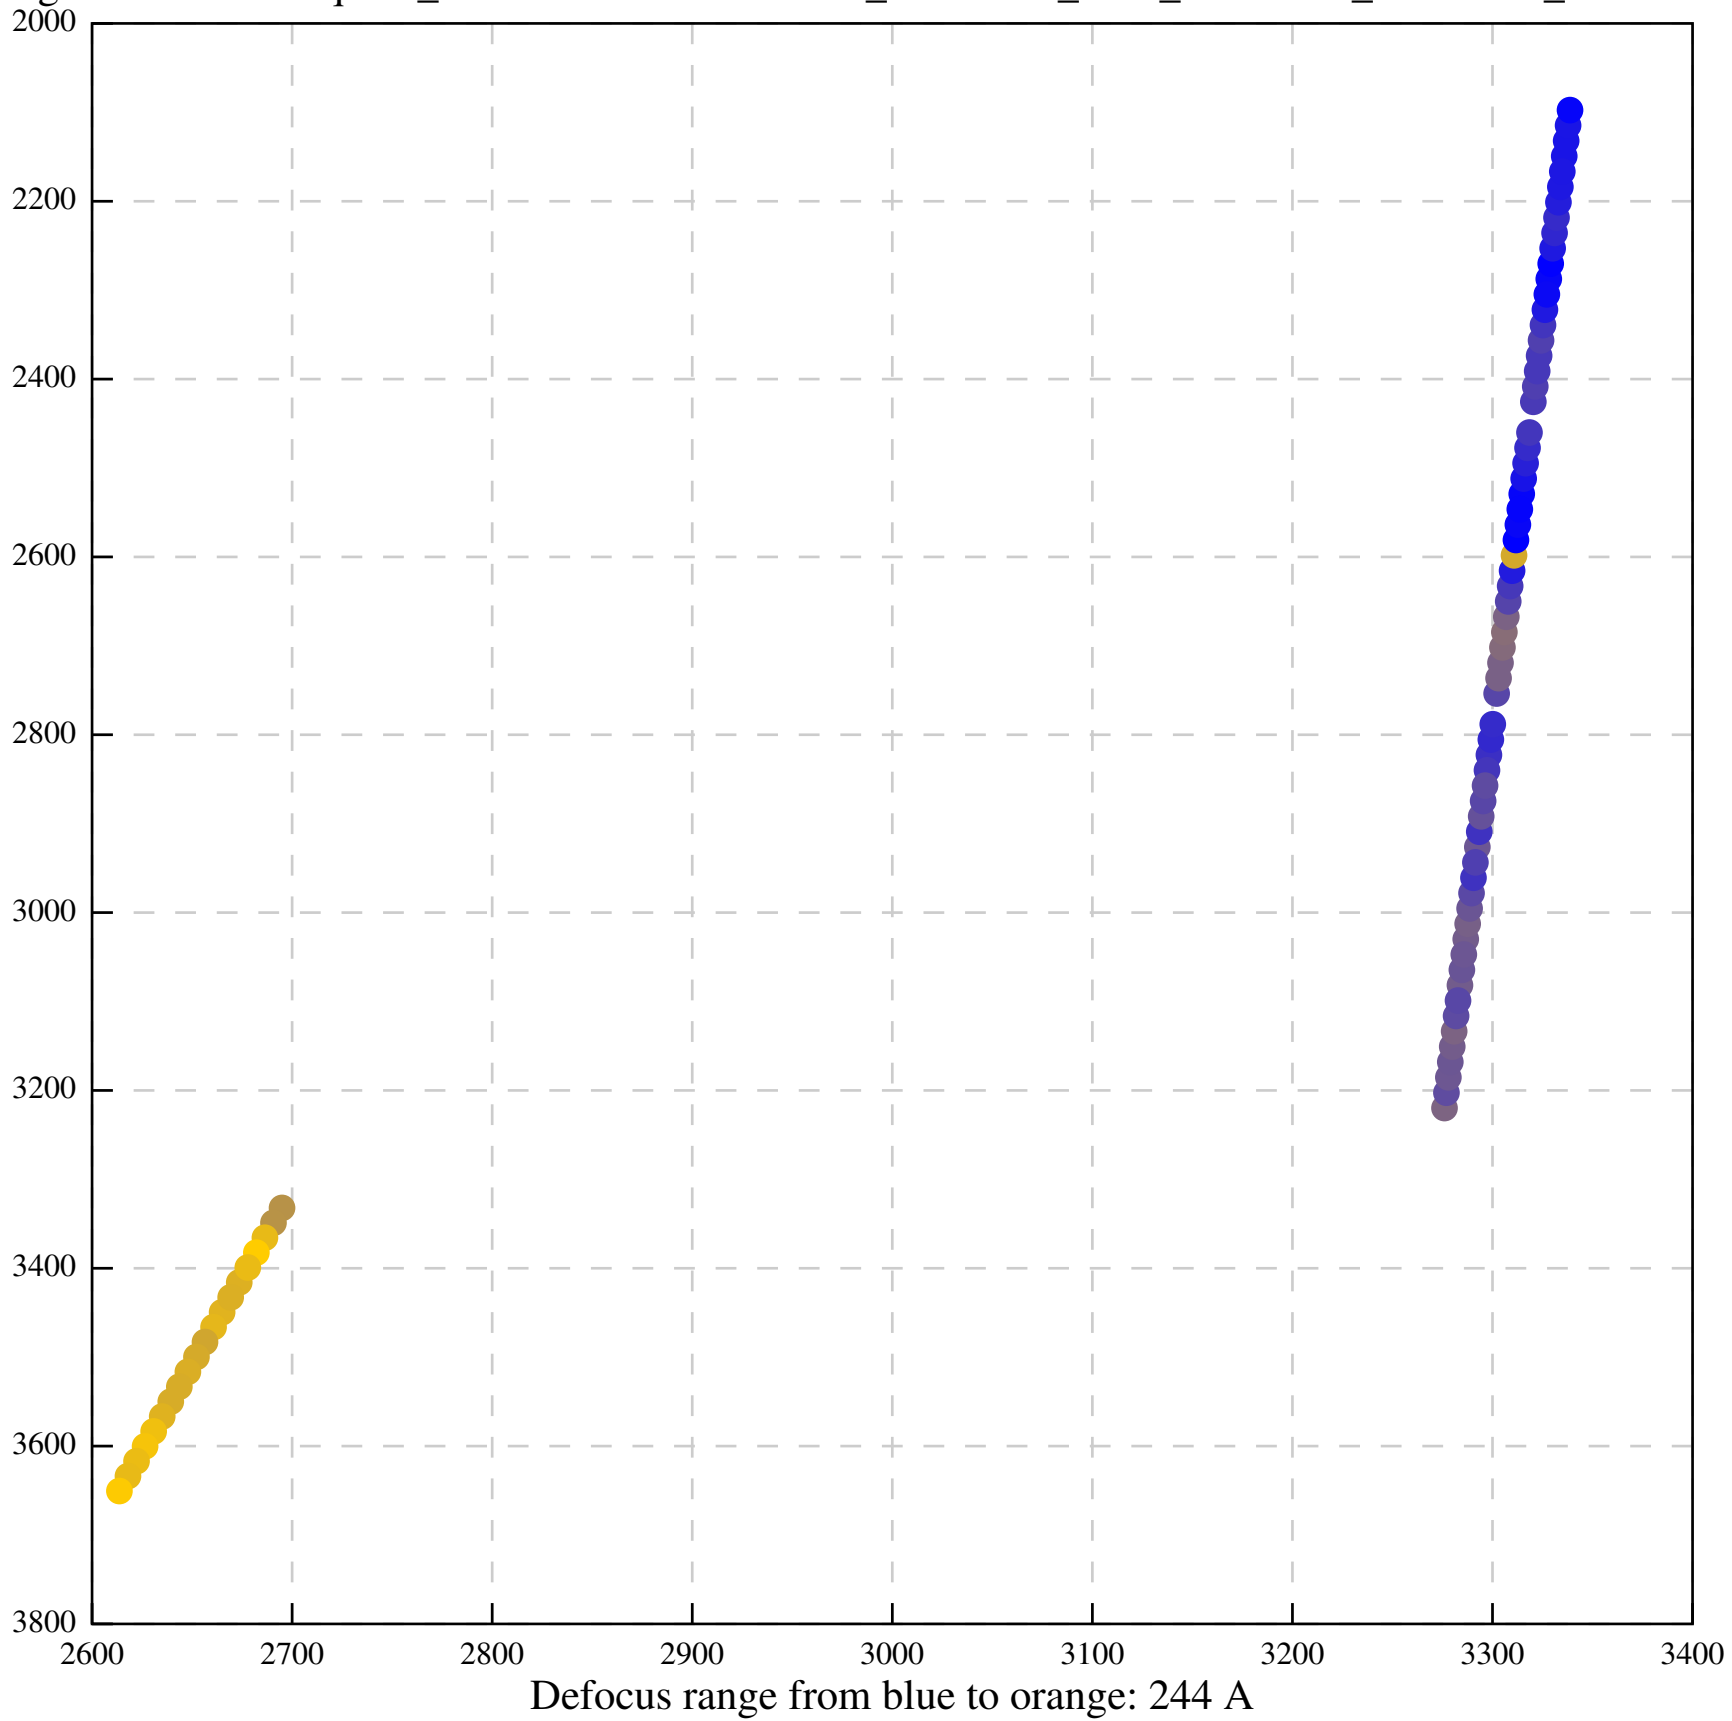

Defocus range from blue to orange: 281 A

Defocus range from blue to orange: 324 A

Defocus range from blue to orange: 1354 A

Defocus range from blue to orange: 185 A

Defocus range from blue to orange: 577 A