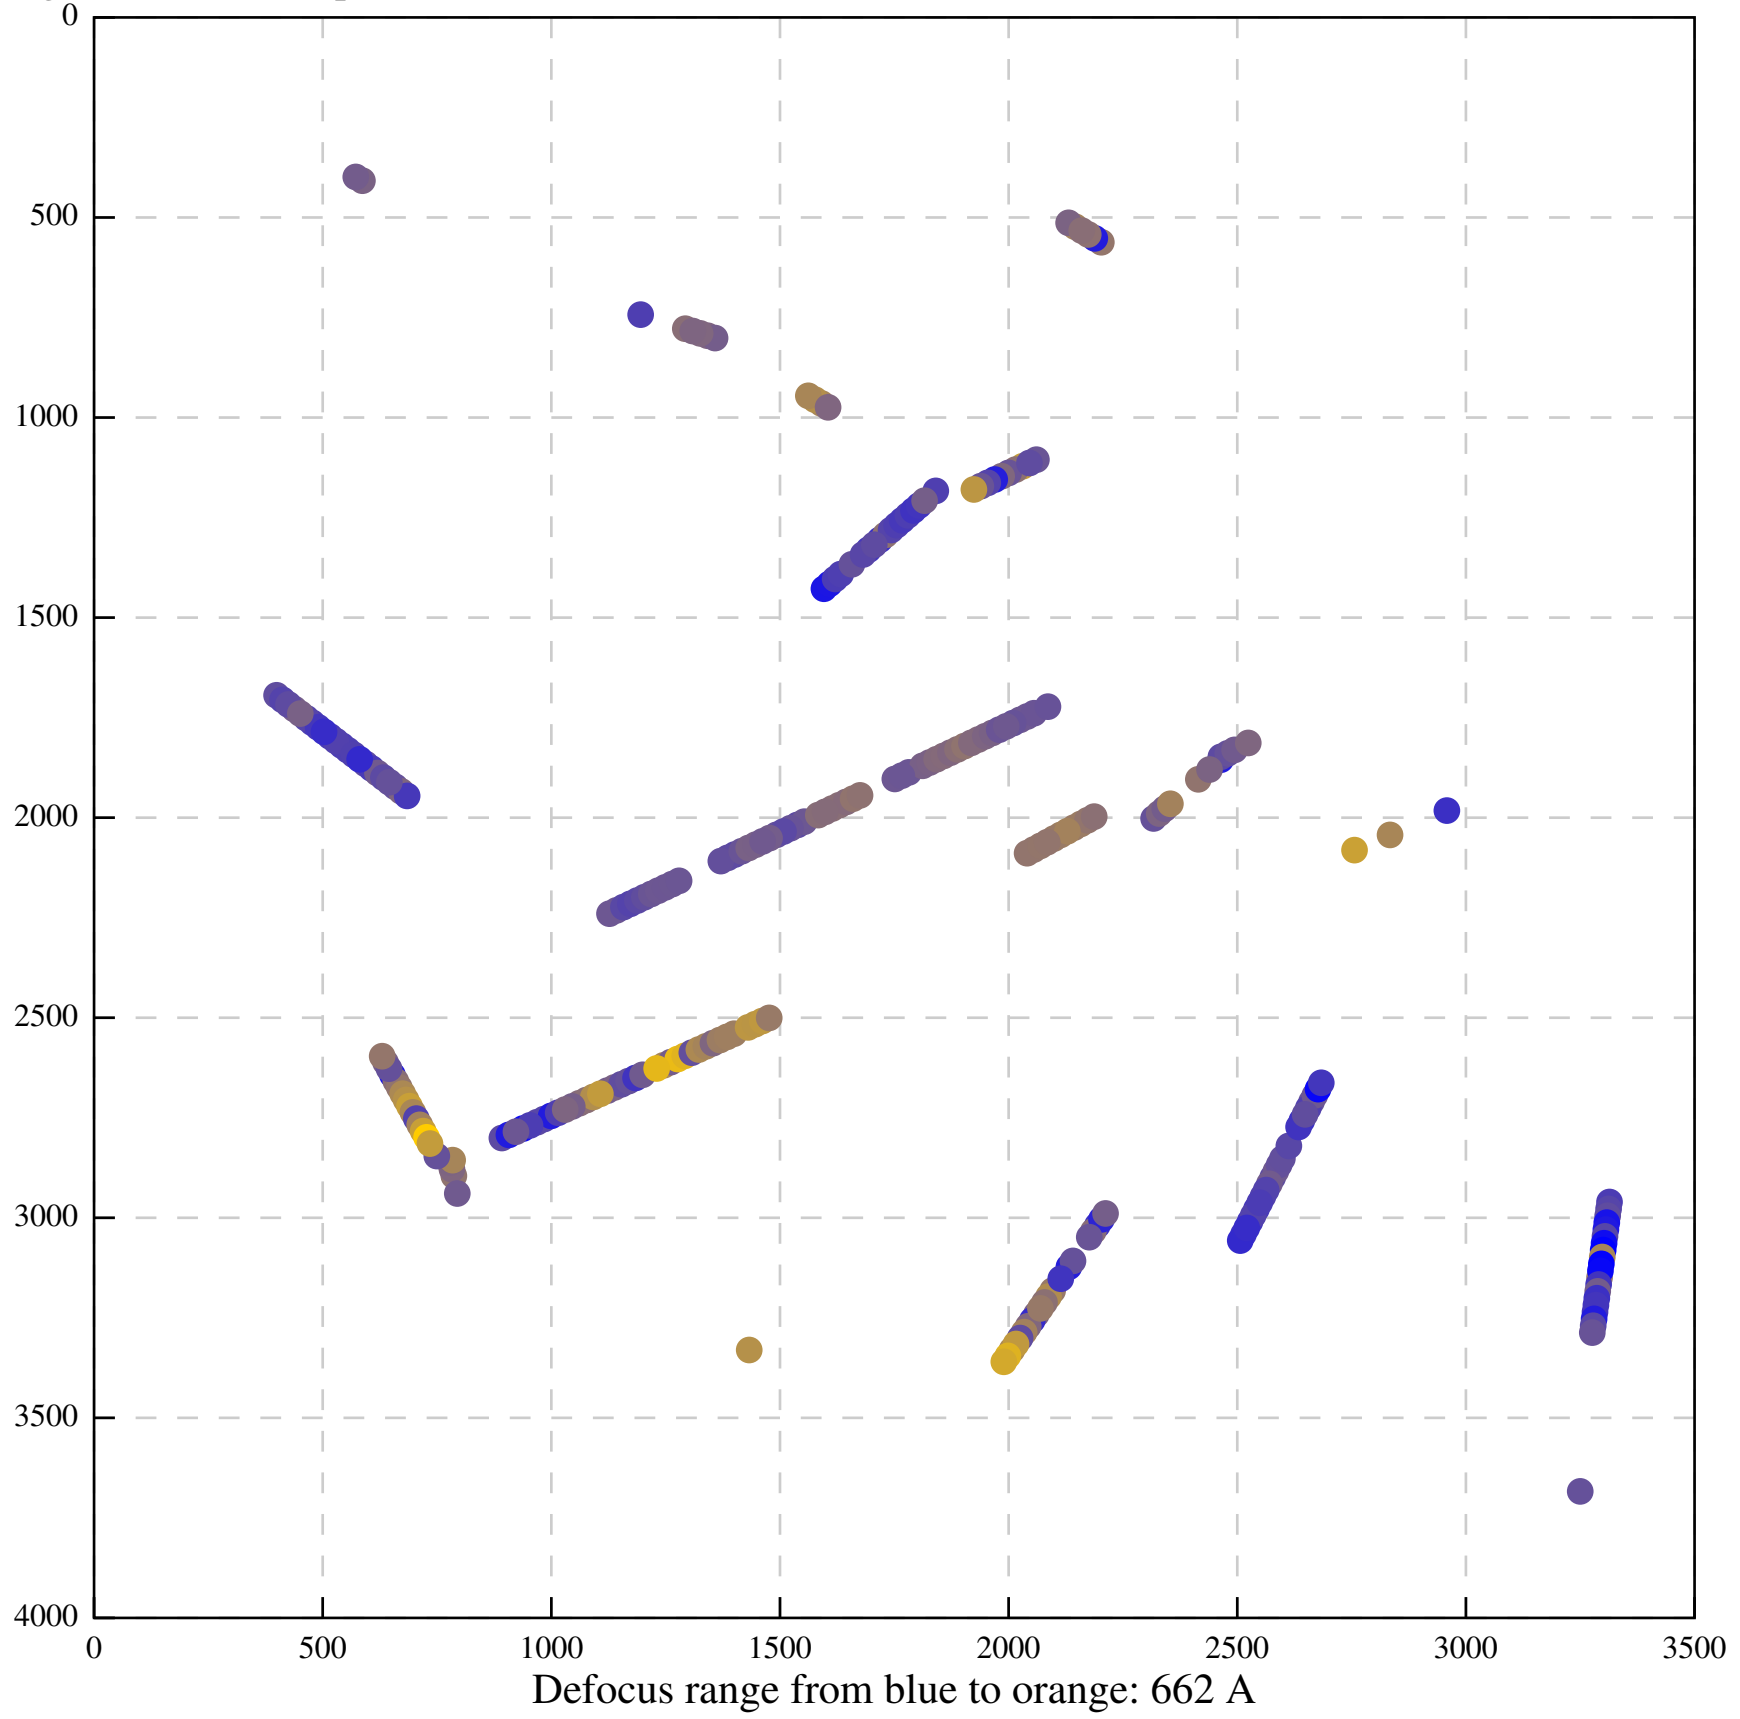

Defocus range from blue to orange: 0 A

Defocus range from blue to orange: 0 A

Defocus range from blue to orange: 546 A

Defocus range from blue to orange: 406 A

Defocus range from blue to orange: 0 A

Defocus range from blue to orange: 1069 A