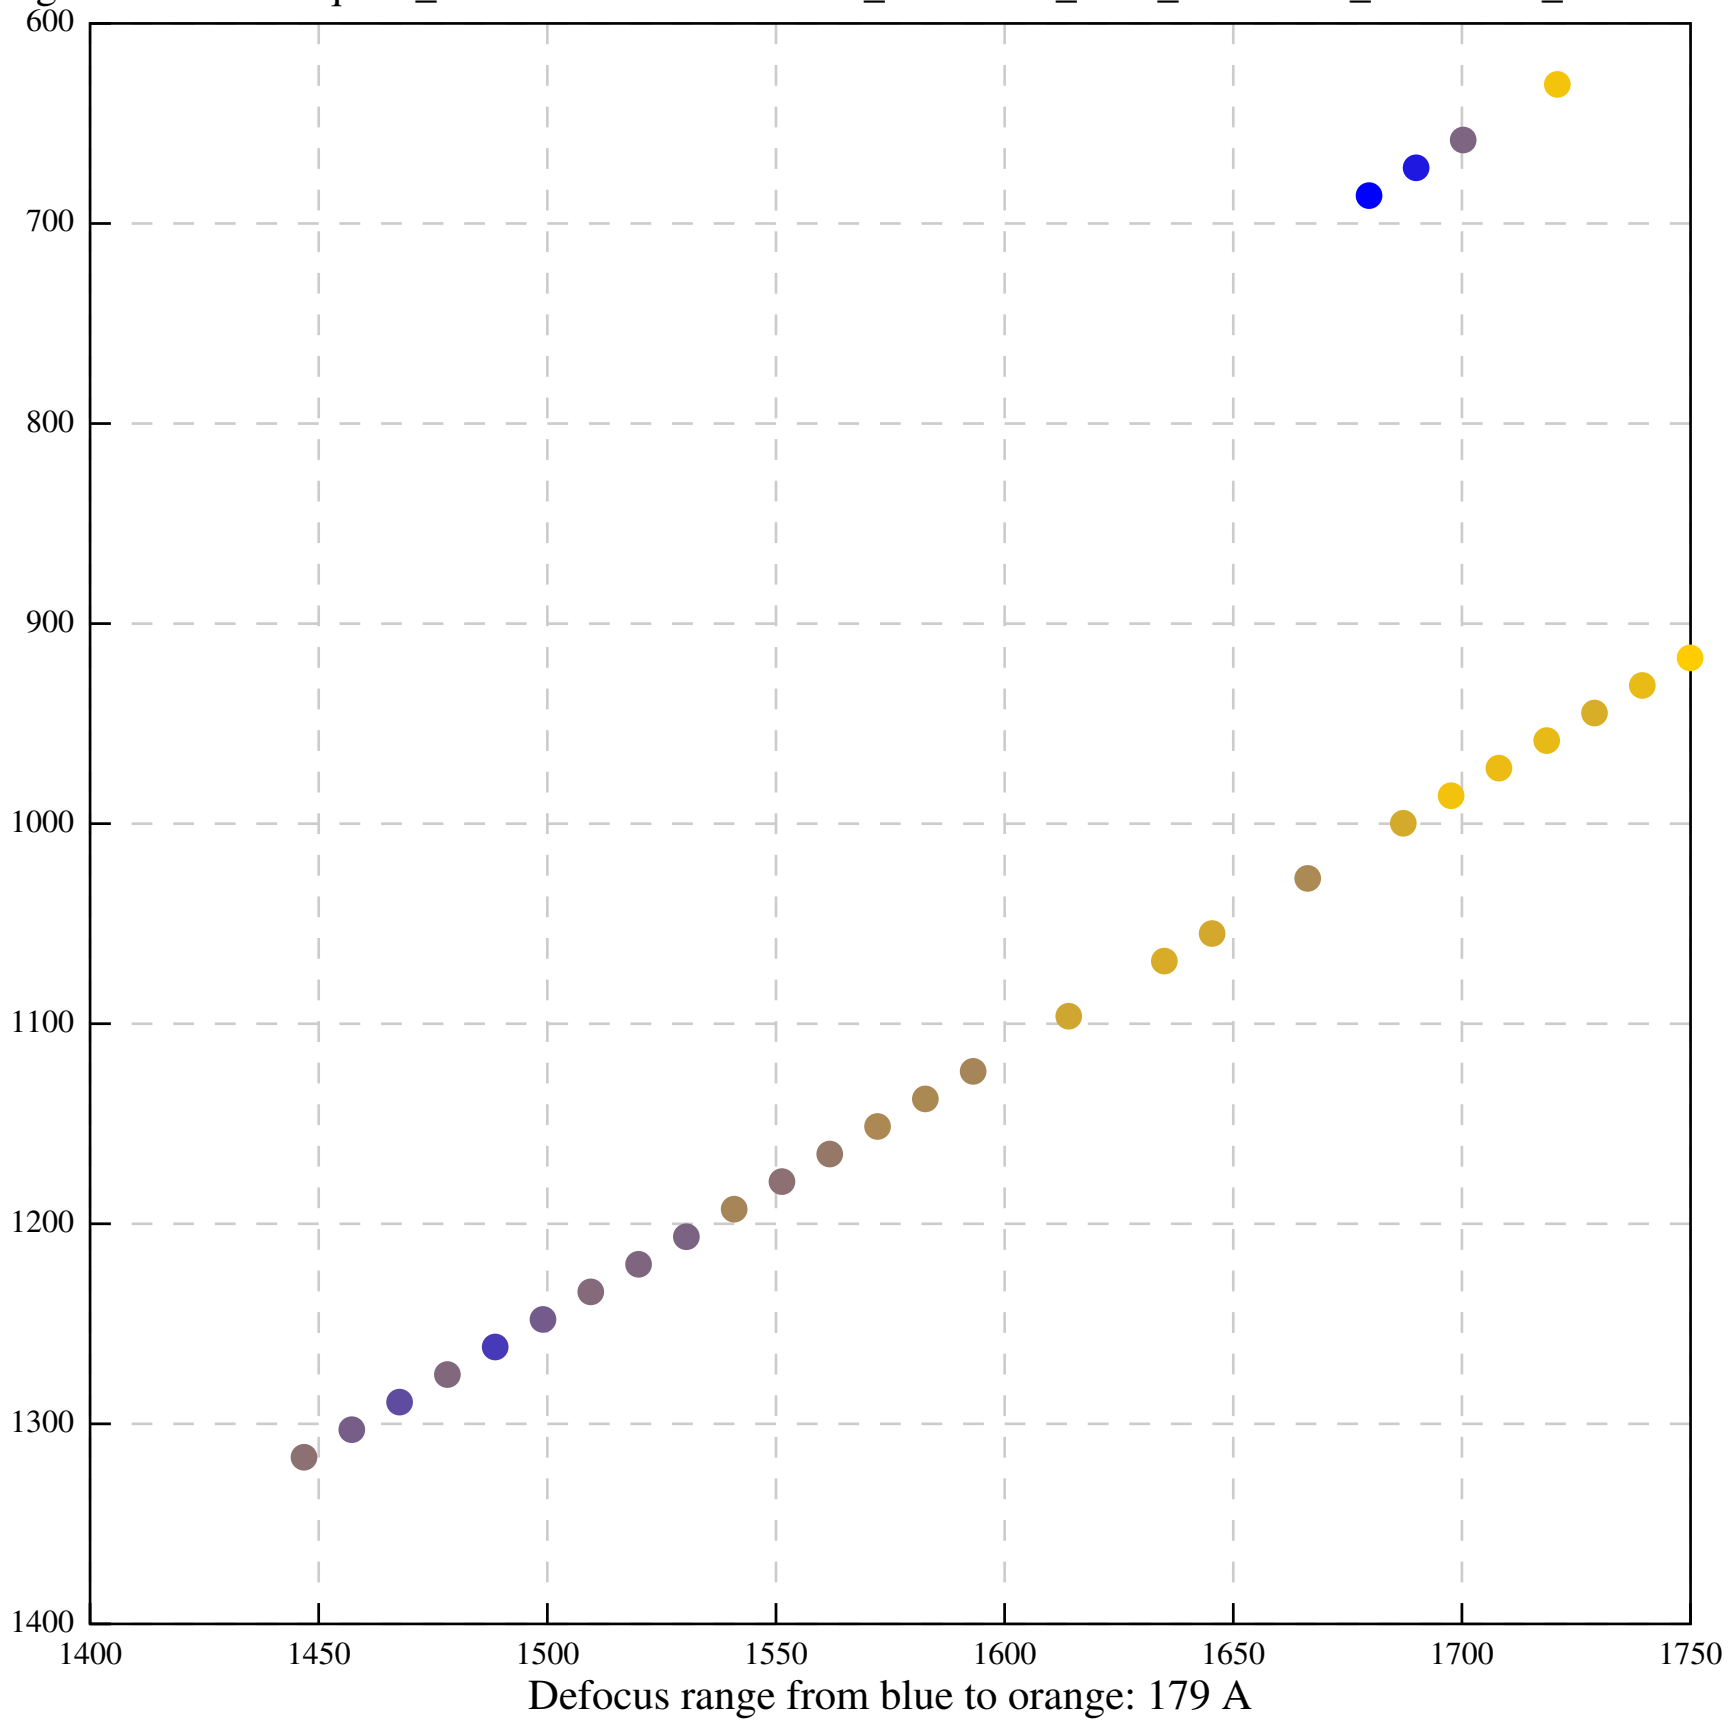

Defocus range from blue to orange: 418 A

Defocus range from blue to orange: 0 A

Defocus range from blue to orange: 669 A

Defocus range from blue to orange: 406 A

Defocus range from blue to orange: 427 A

Defocus range from blue to orange: 136 A