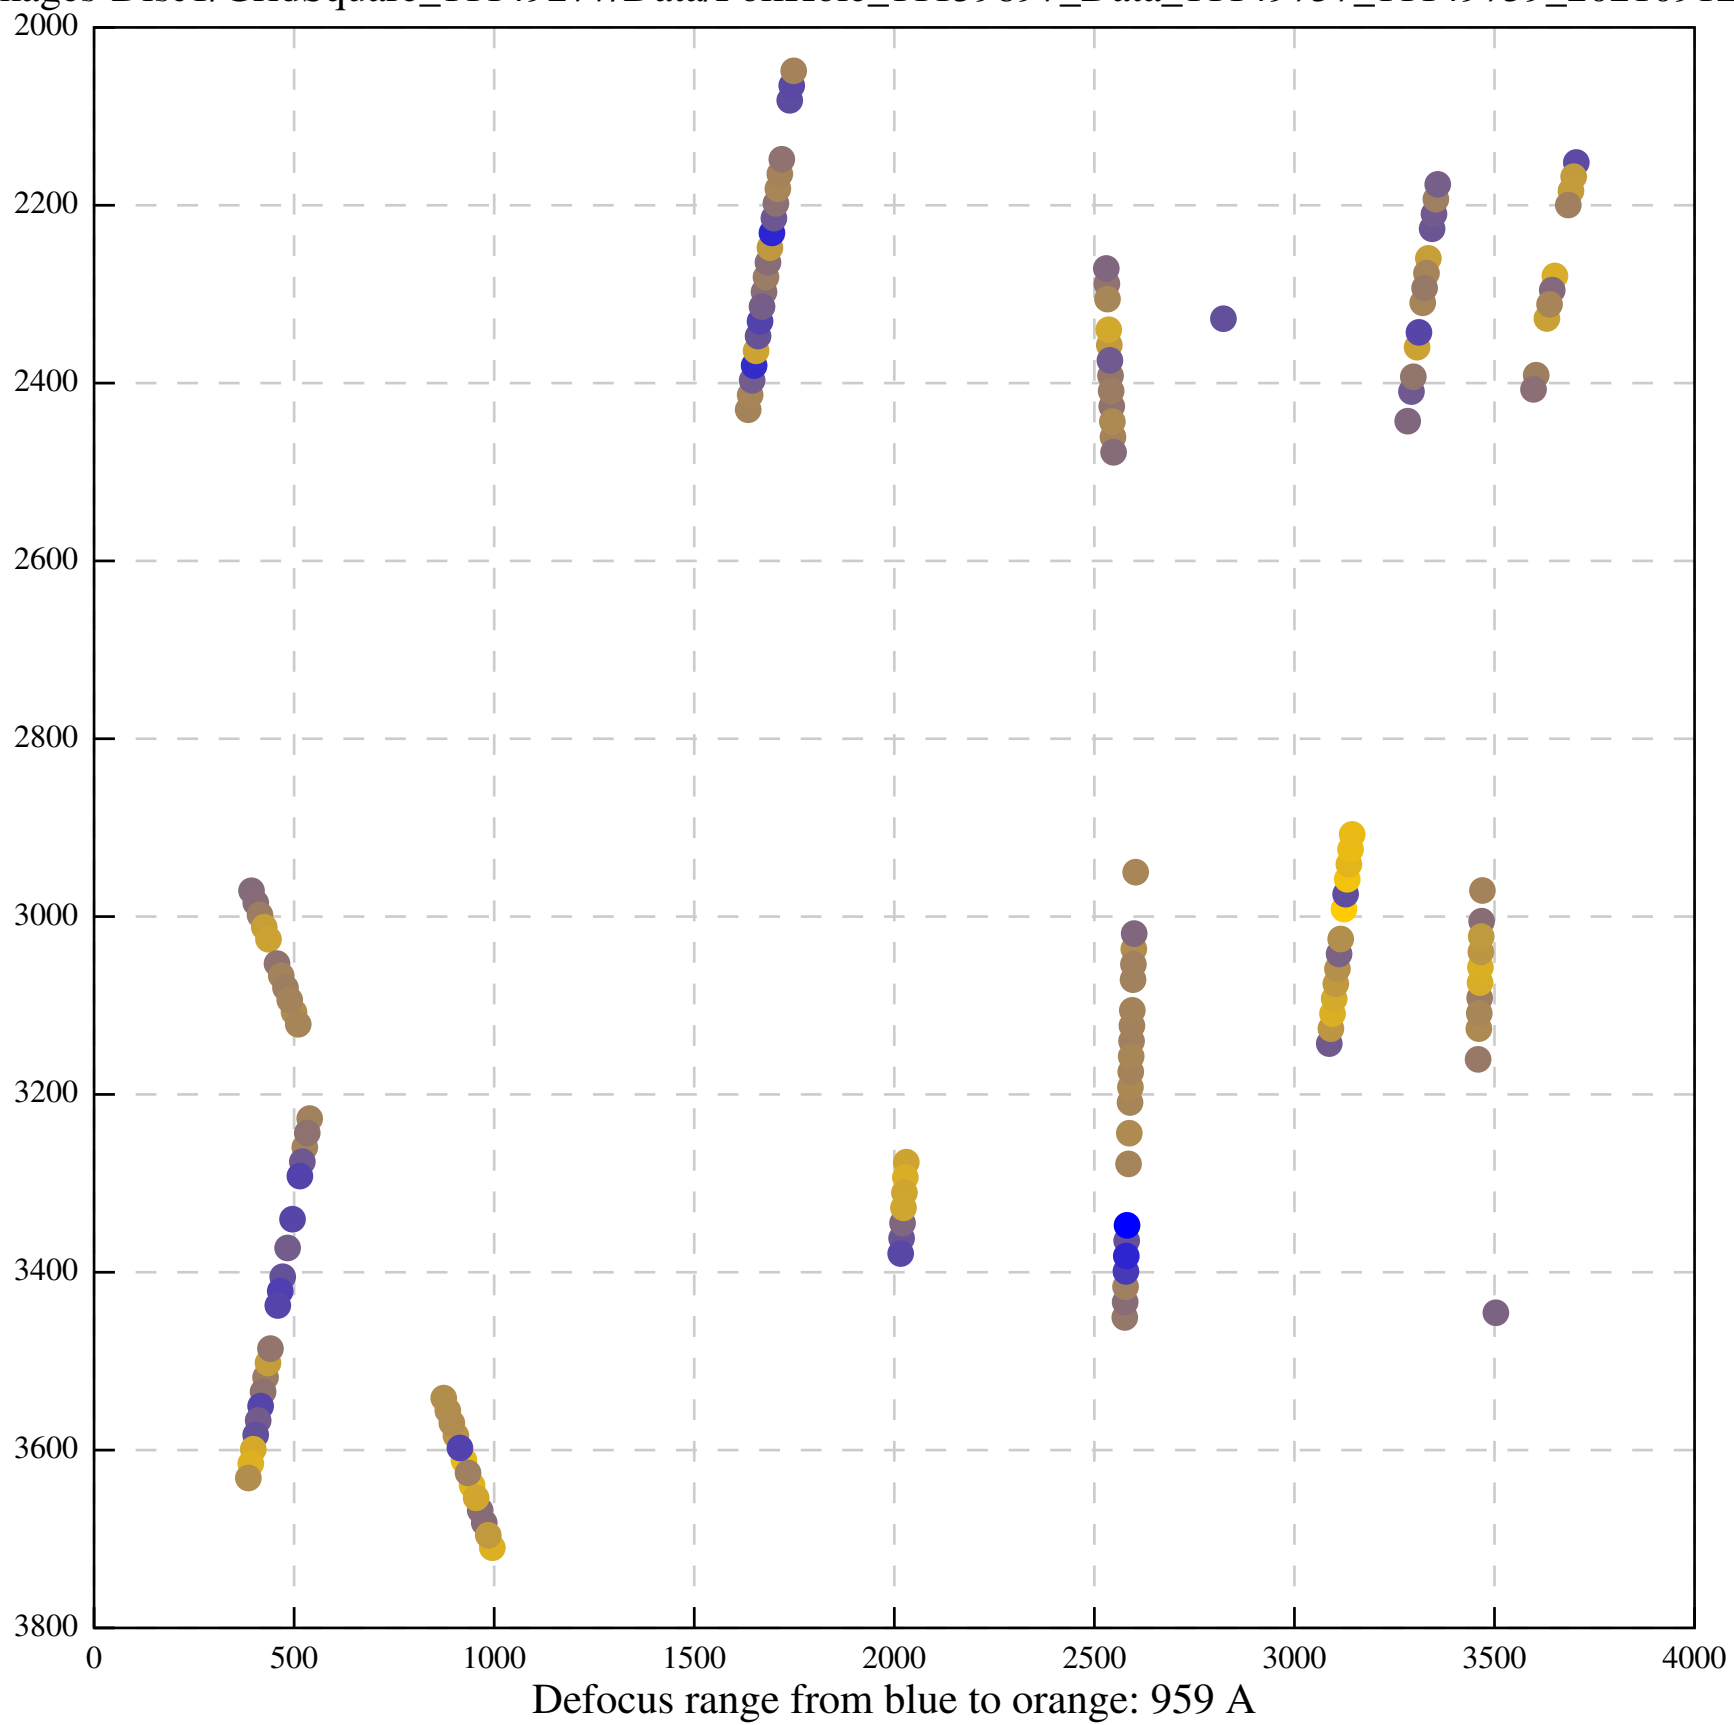

Defocus range from blue to orange: 212 A

Defocus range from blue to orange: 98 A

Defocus range from blue to orange: 697 A

Defocus range from blue to orange: 468 A

Defocus range from blue to orange: 293 A

Defocus range from blue to orange: 133 A