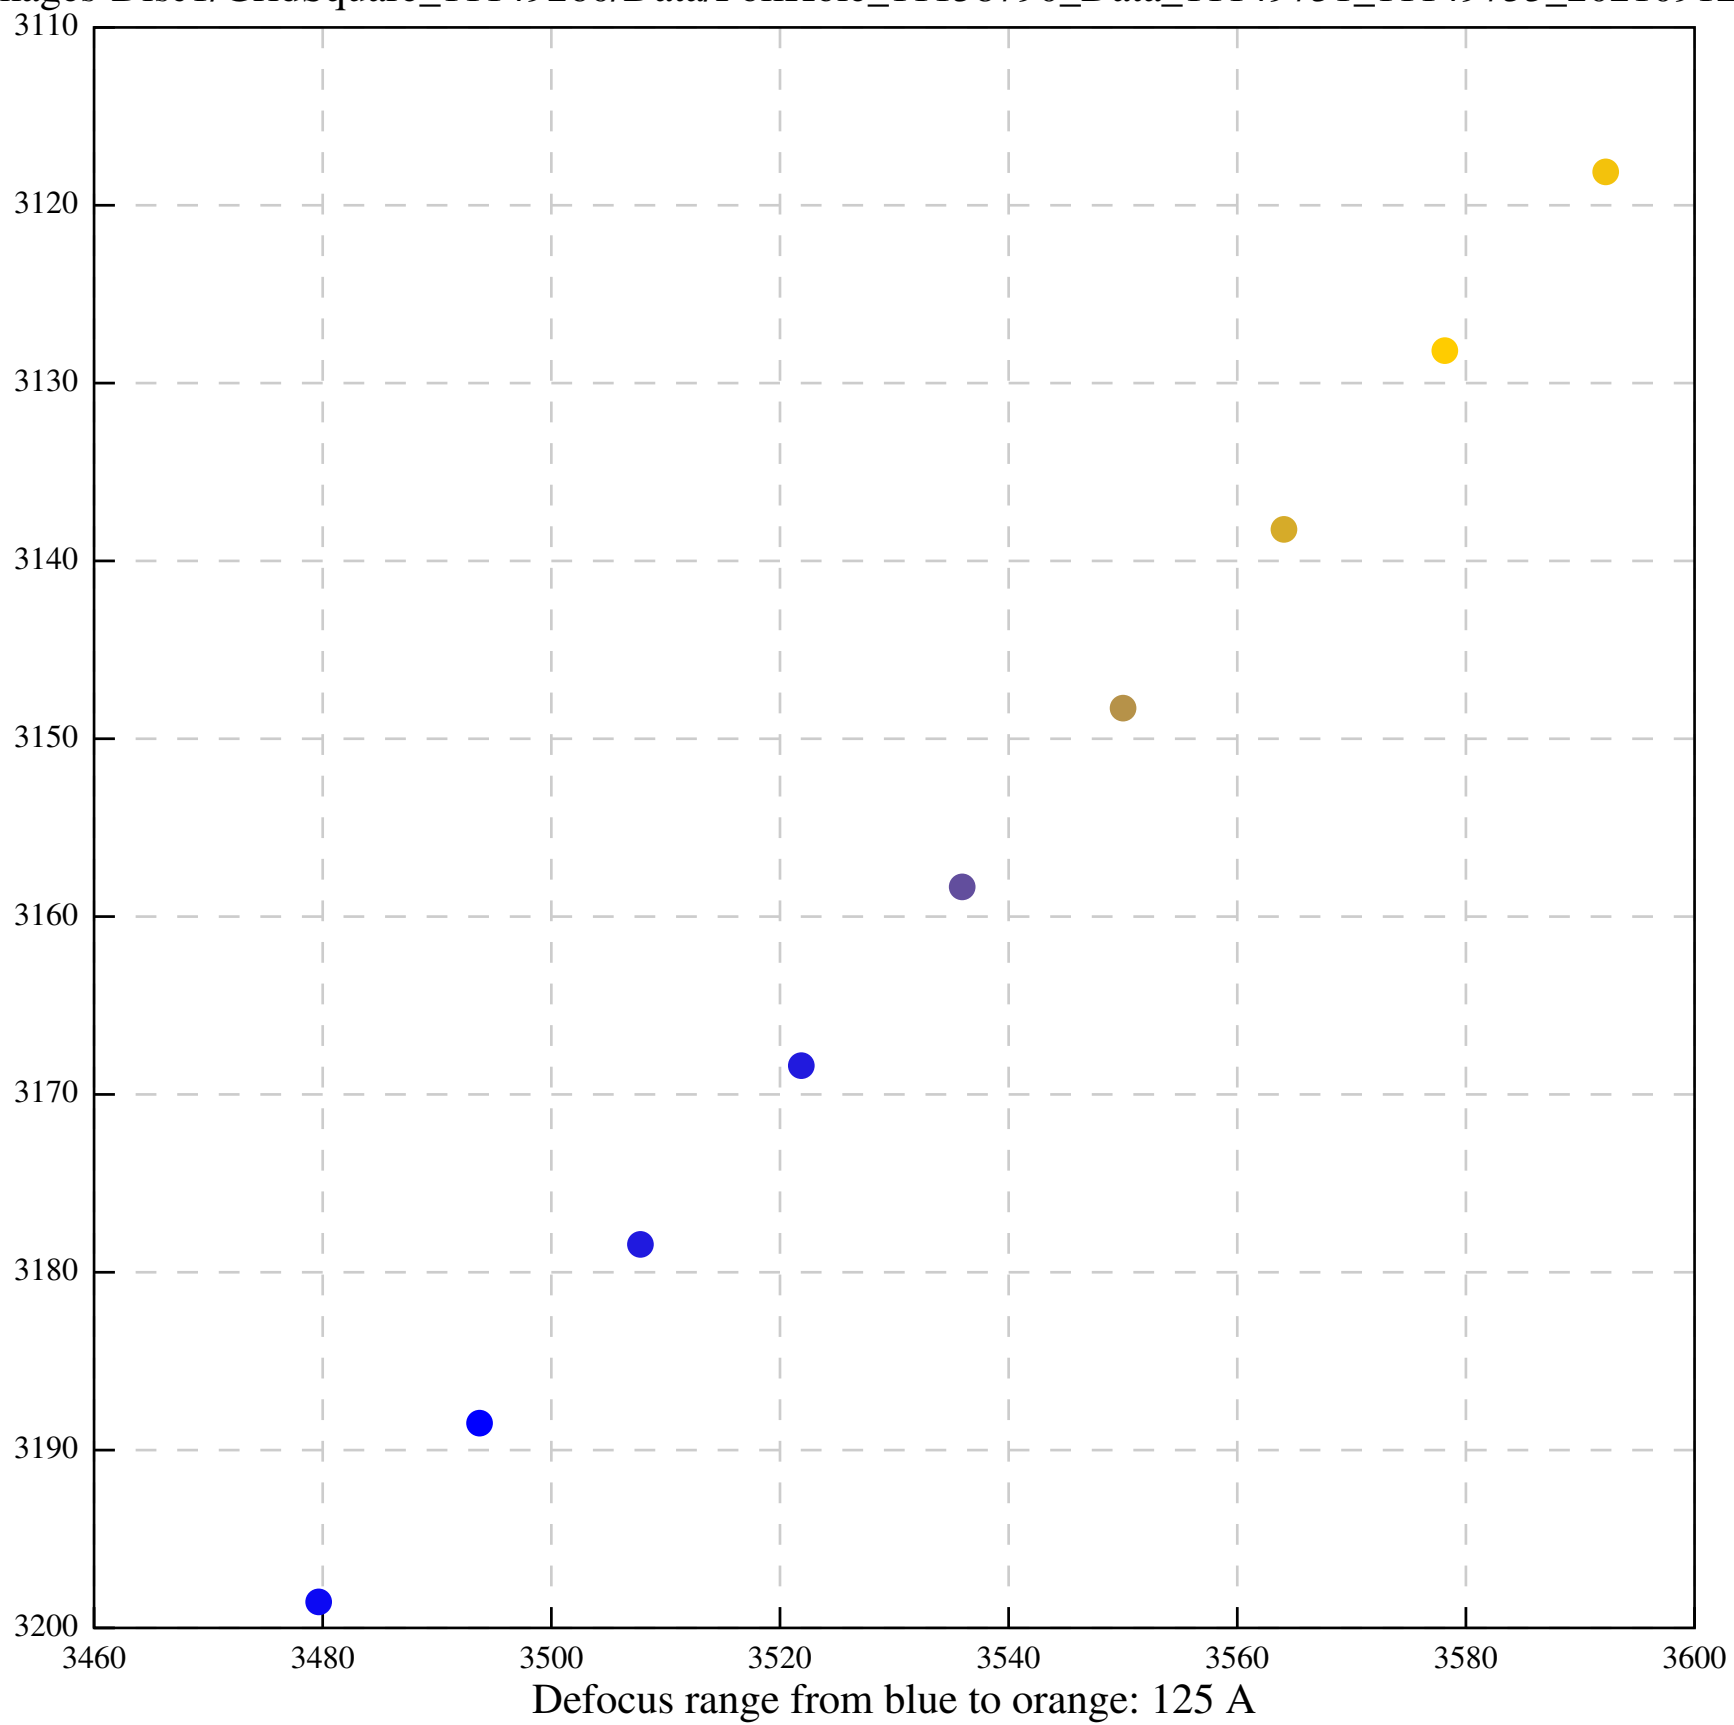

Defocus range from blue to orange: 130 A

Defocus range from blue to orange: 0 A

Defocus range from blue to orange: 0 A

Defocus range from blue to orange: 792 A

Defocus range from blue to orange: 749 A

Defocus range from blue to orange: 521 A