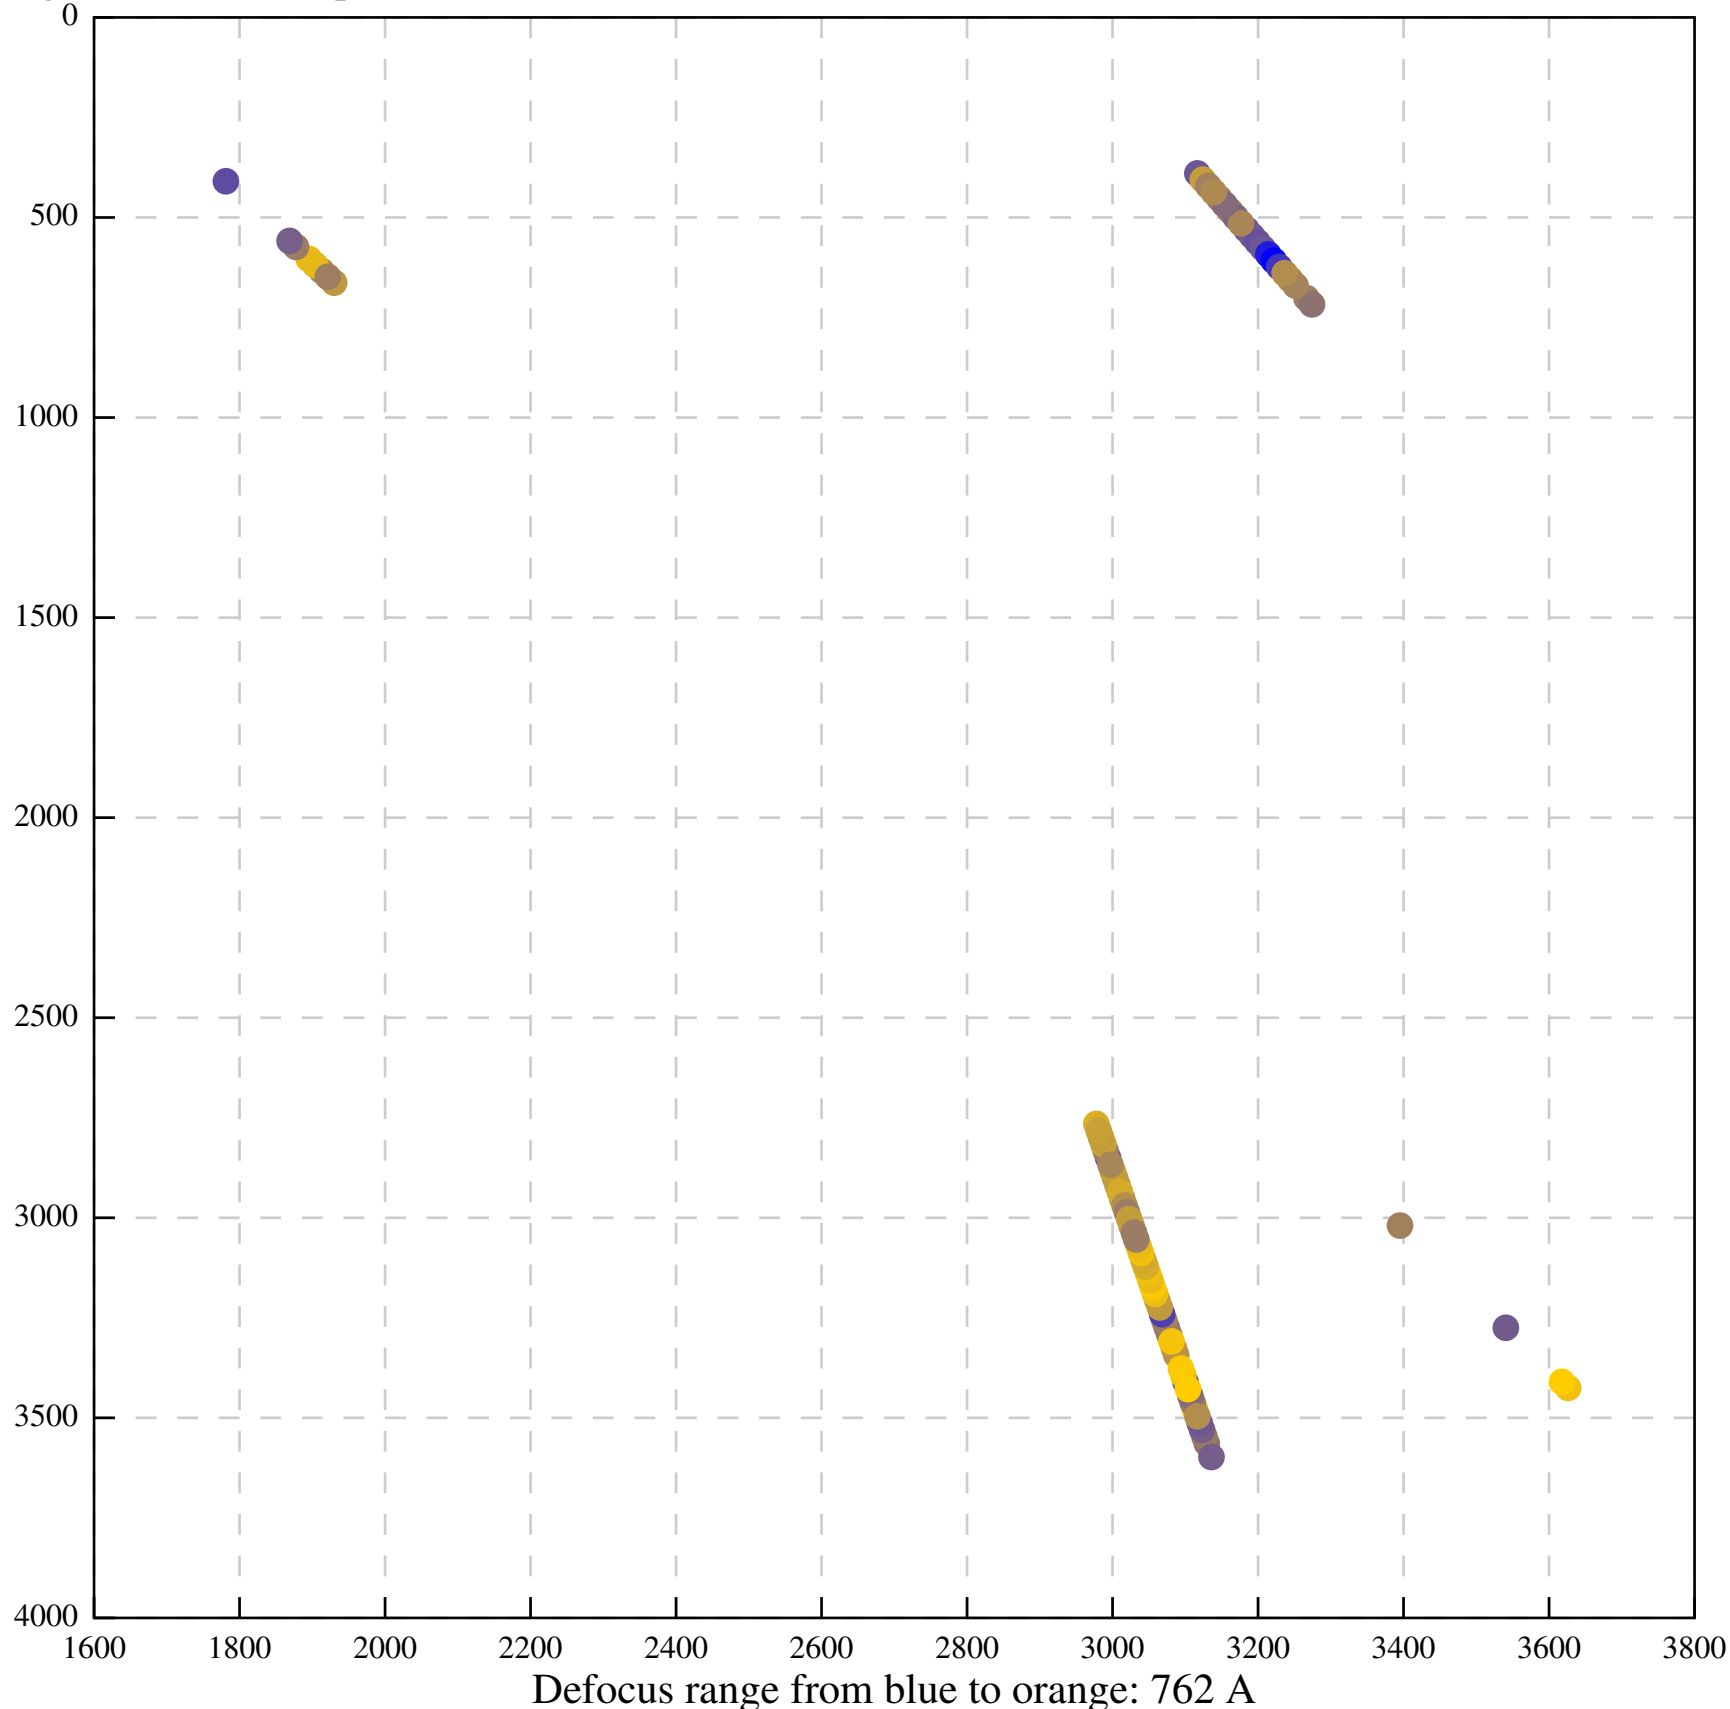

Defocus range from blue to orange: 45 A