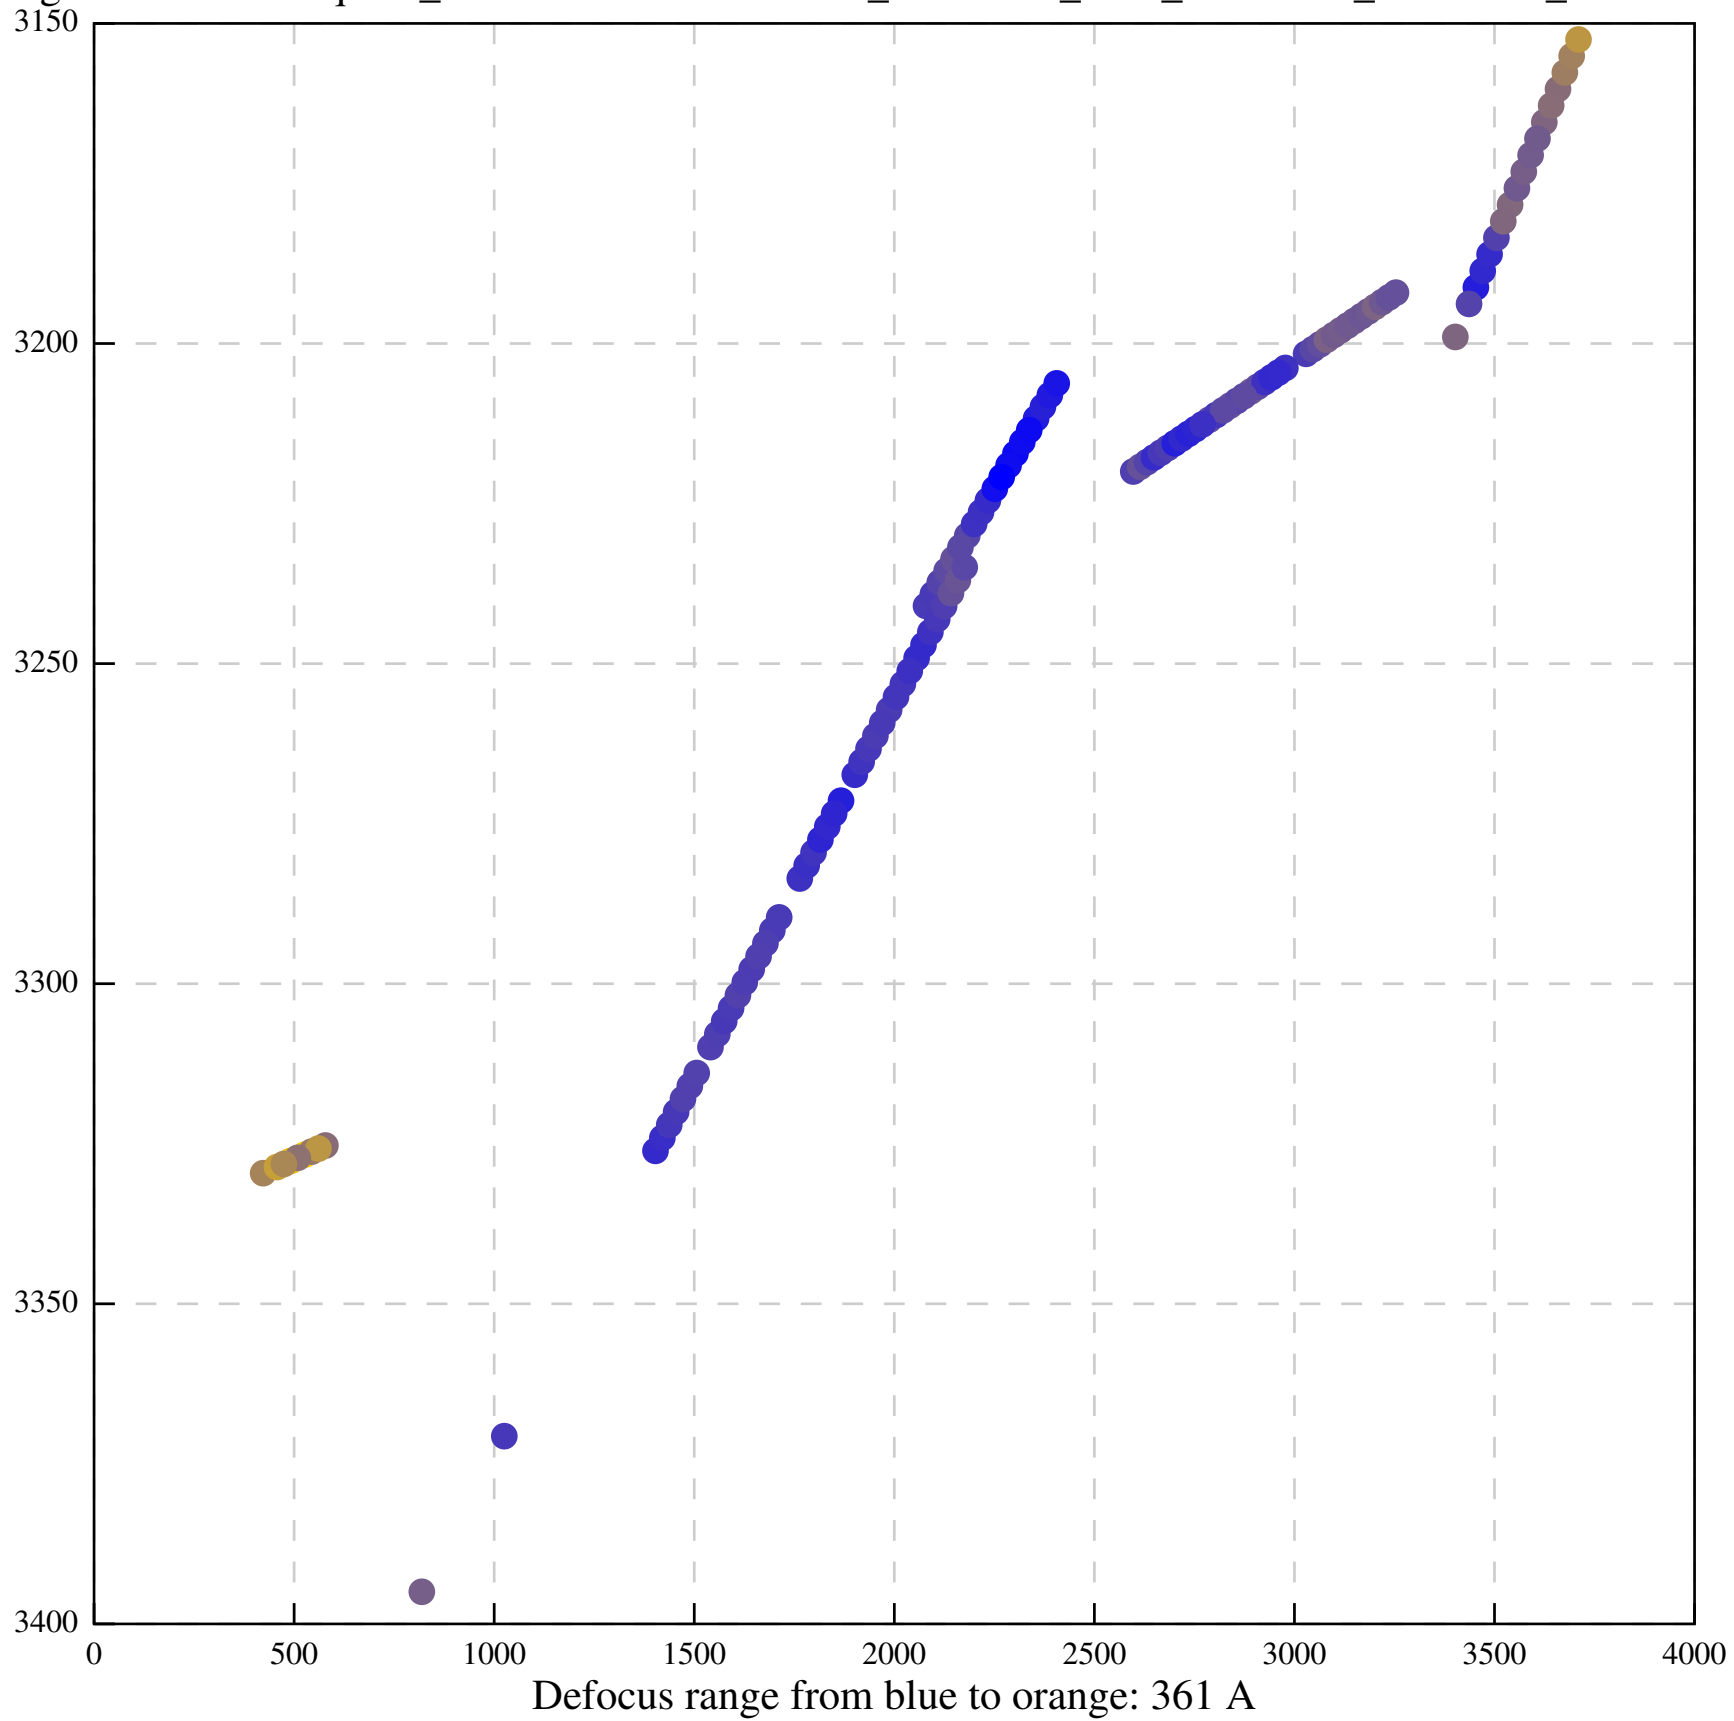

Defocus range from blue to orange: 229 A

Defocus range from blue to orange: 561 A

Defocus range from blue to orange: 0 A

Defocus range from blue to orange: 1289 A

Defocus range from blue to orange: 678 A

EER/Images-Disc1/GridSquare\_11149073/Data/FoilHole\_11162623\_Data\_11149757\_11149759\_20210912\_002301\_EER\_c