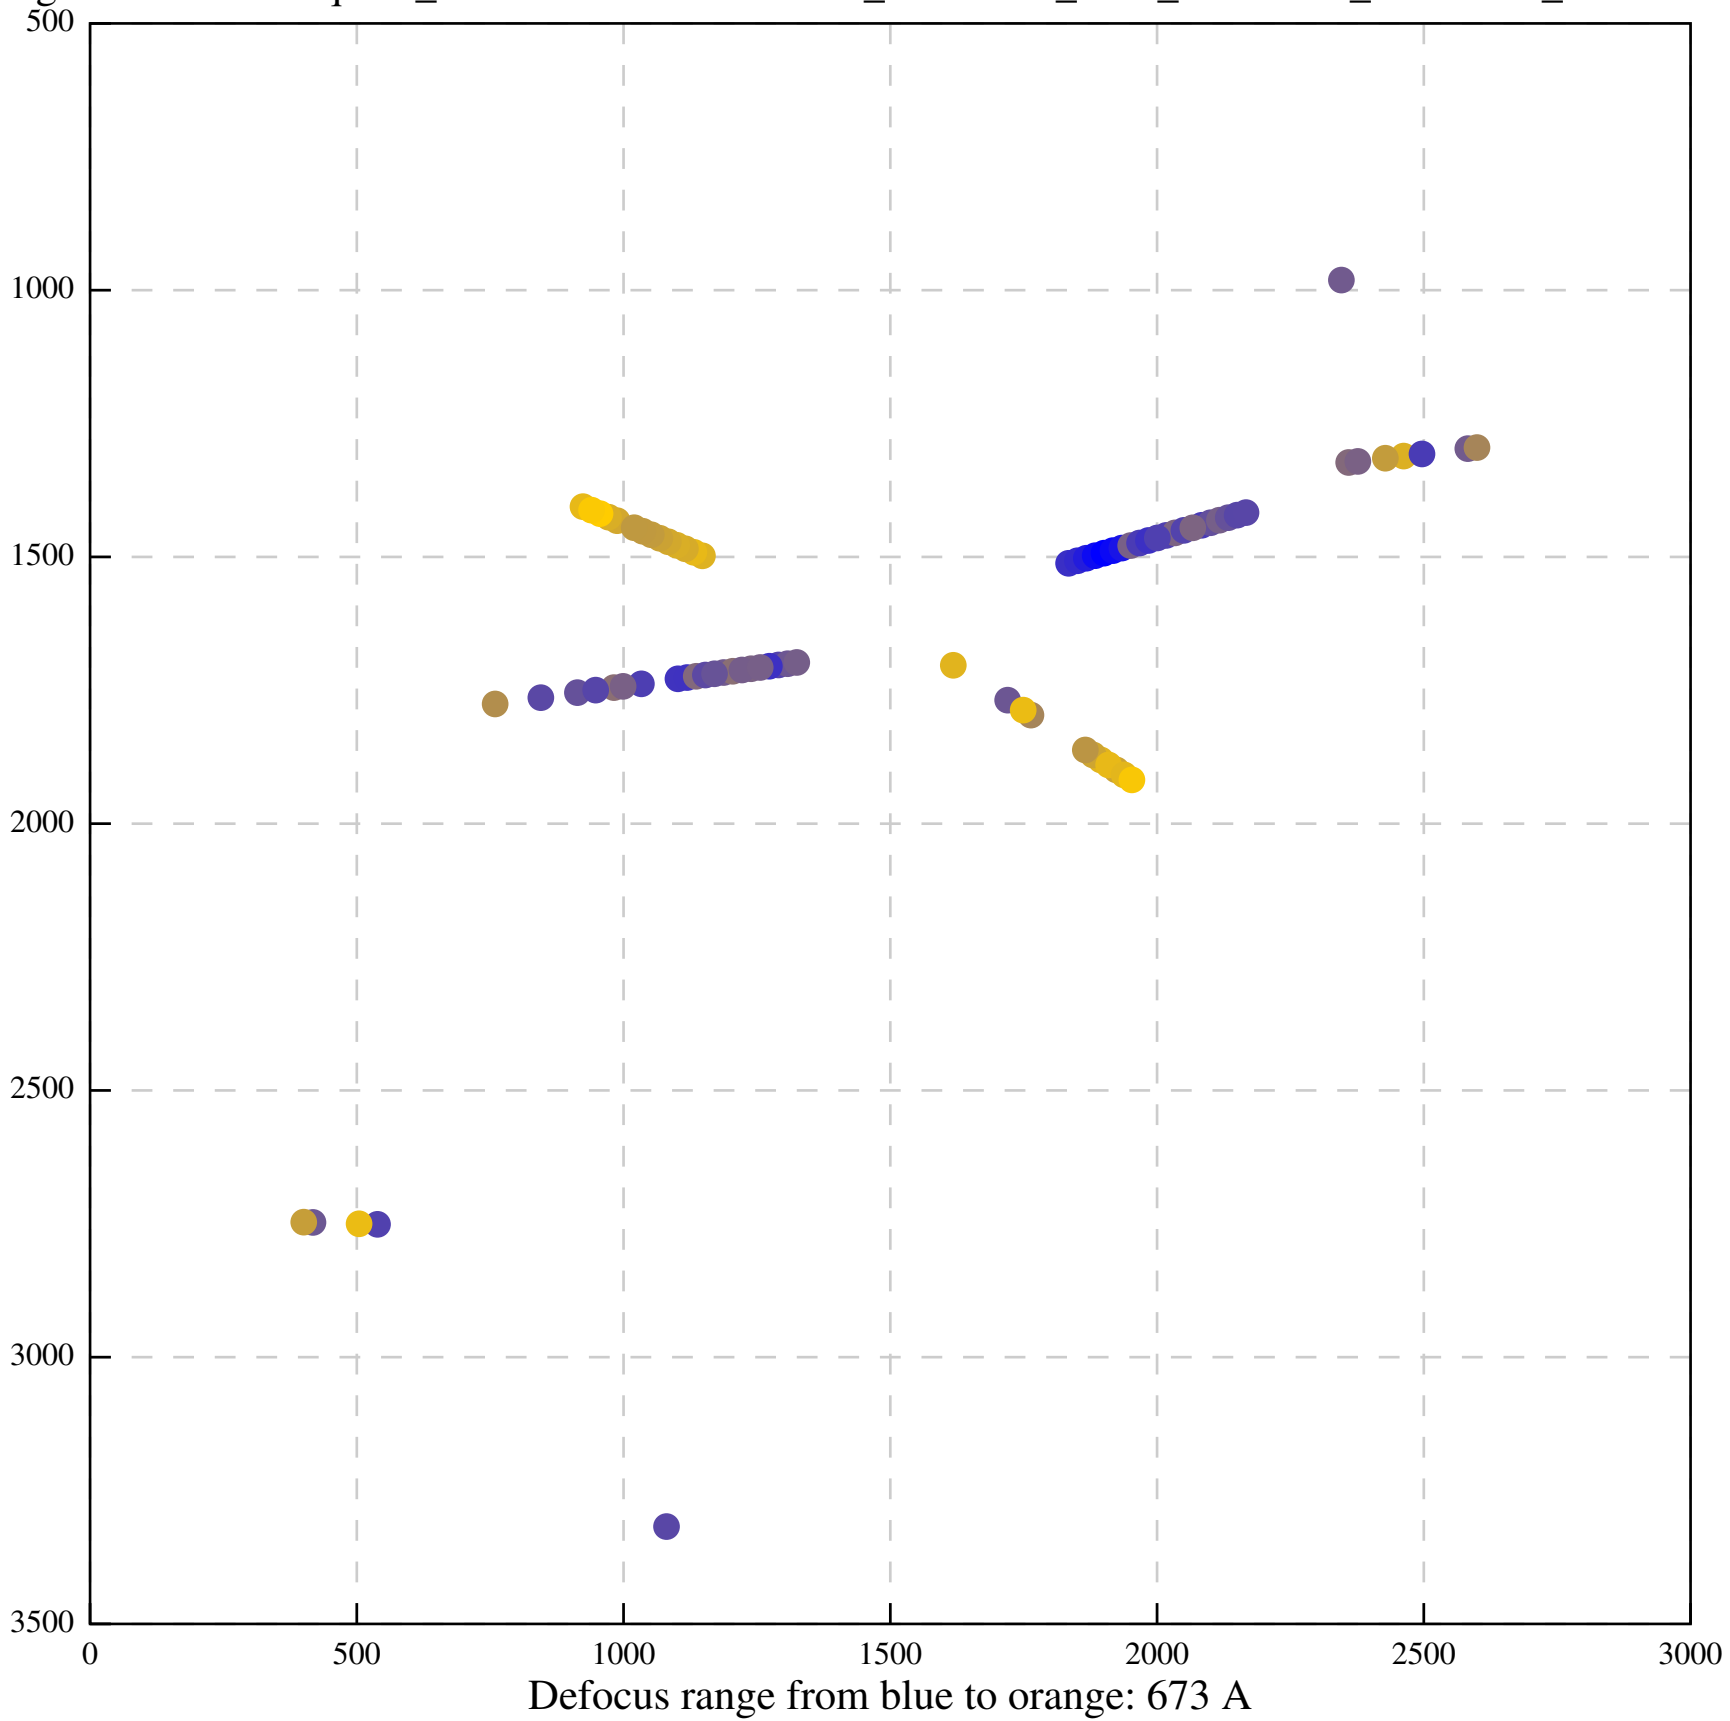

Defocus range from blue to orange: 148 A

Defocus range from blue to orange: 502 A

Defocus range from blue to orange: 224 A

Defocus range from blue to orange: 0 A

Defocus range from blue to orange: 516 Å

Defocus range from blue to orange: 600 A