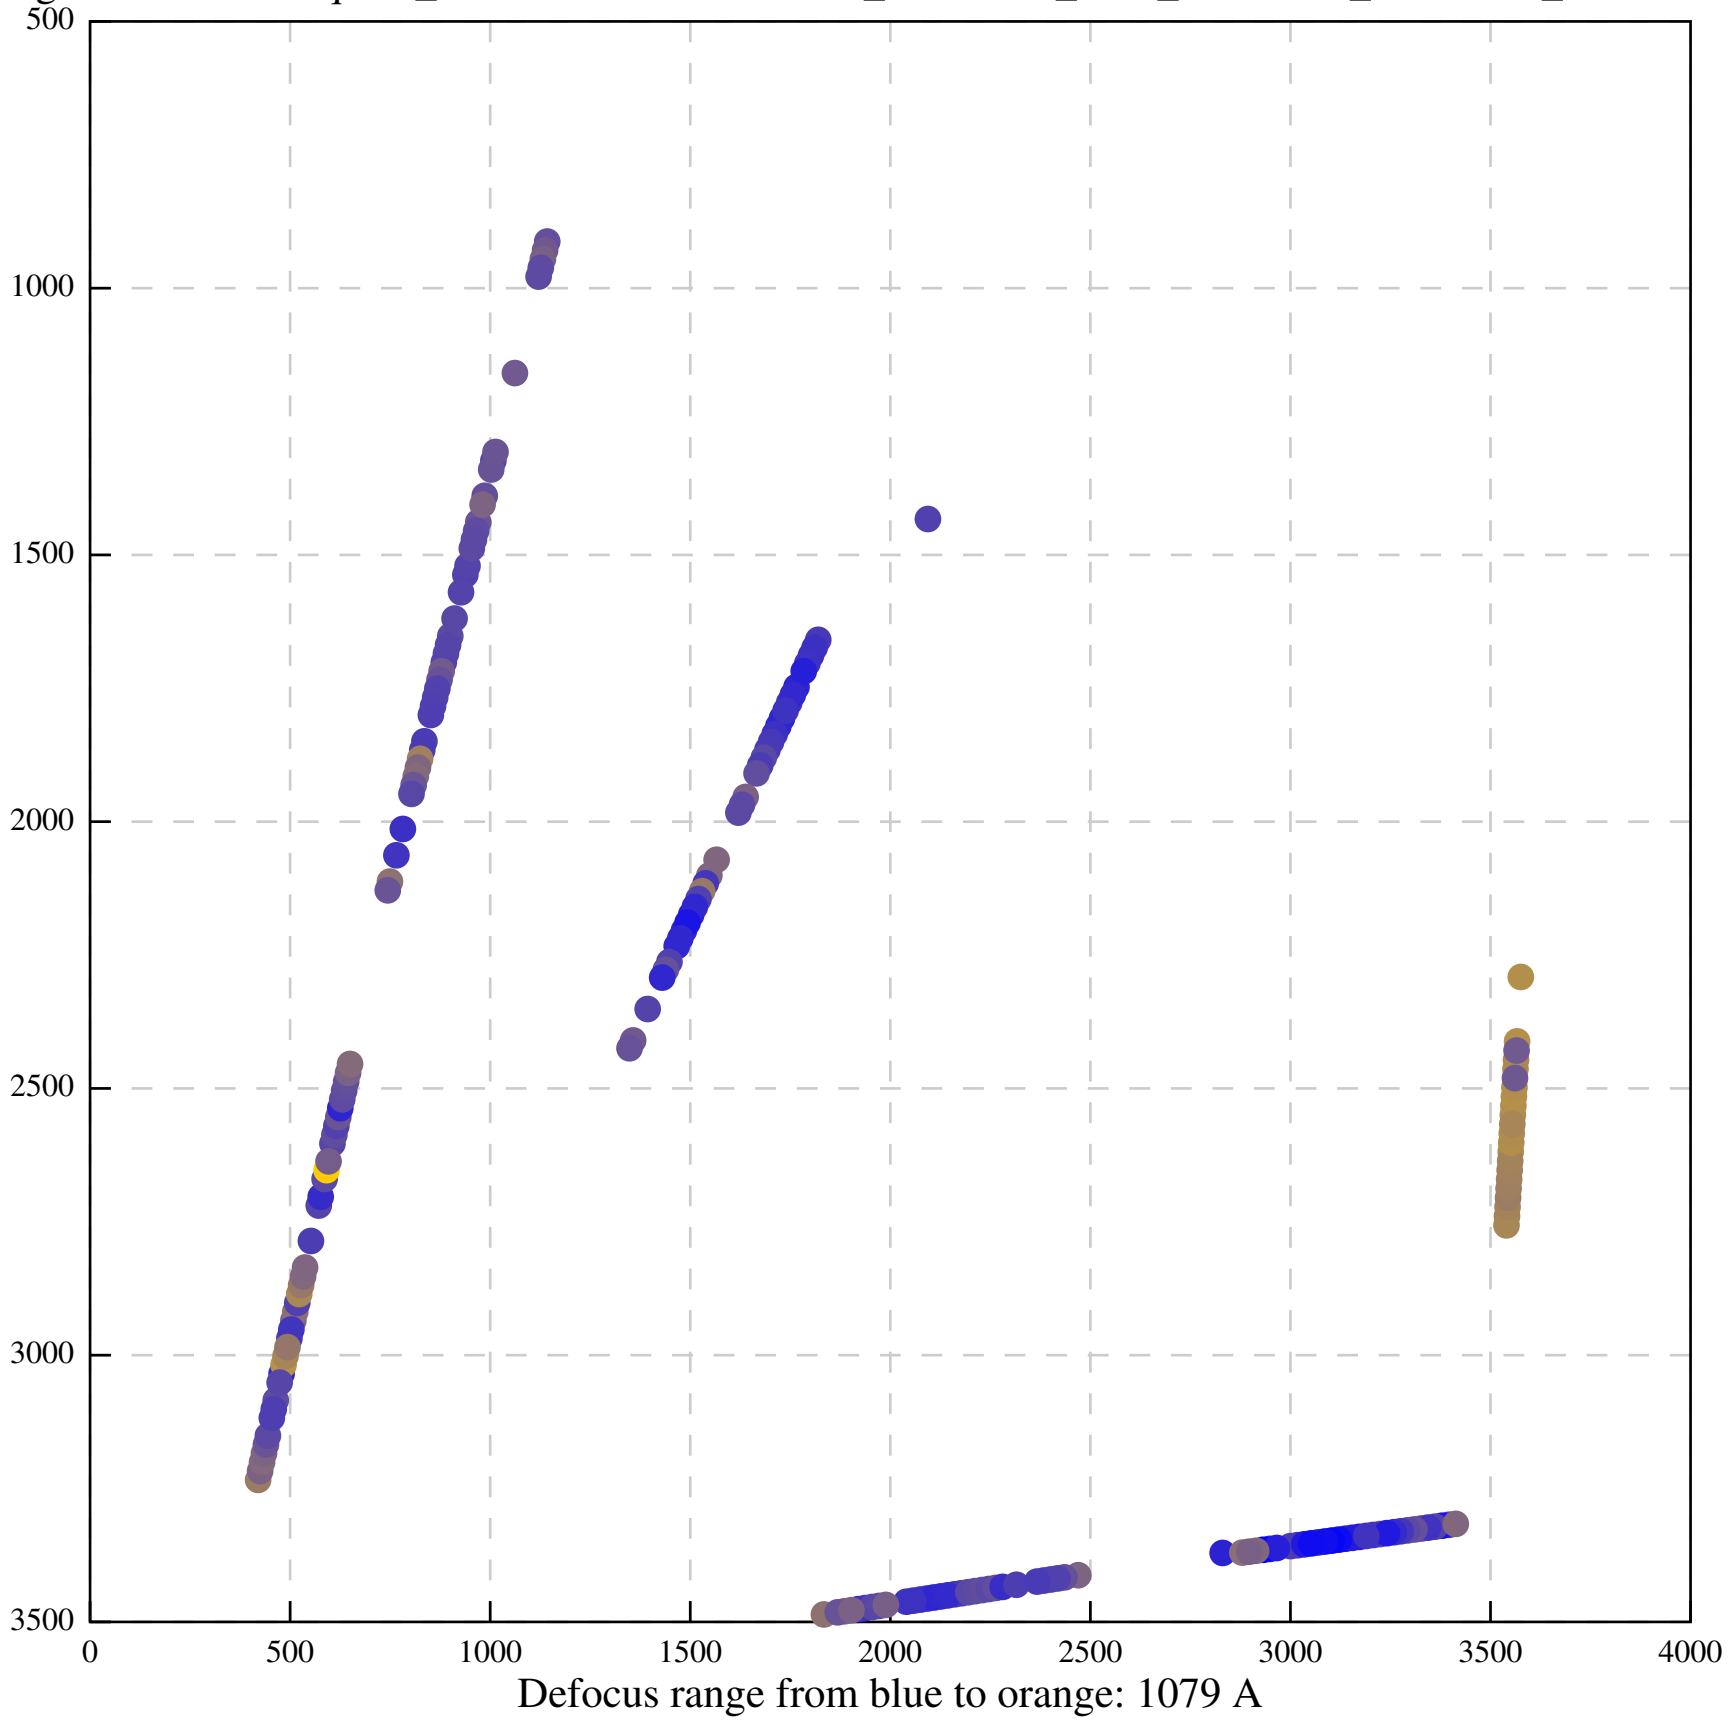

Defocus range from blue to orange: 618 A

Defocus range from blue to orange: 138 A

Defocus range from blue to orange: 341 A

Defocus range from blue to orange: 291 A

Defocus range from blue to orange: 15 A

Defocus range from blue to orange: 0 A