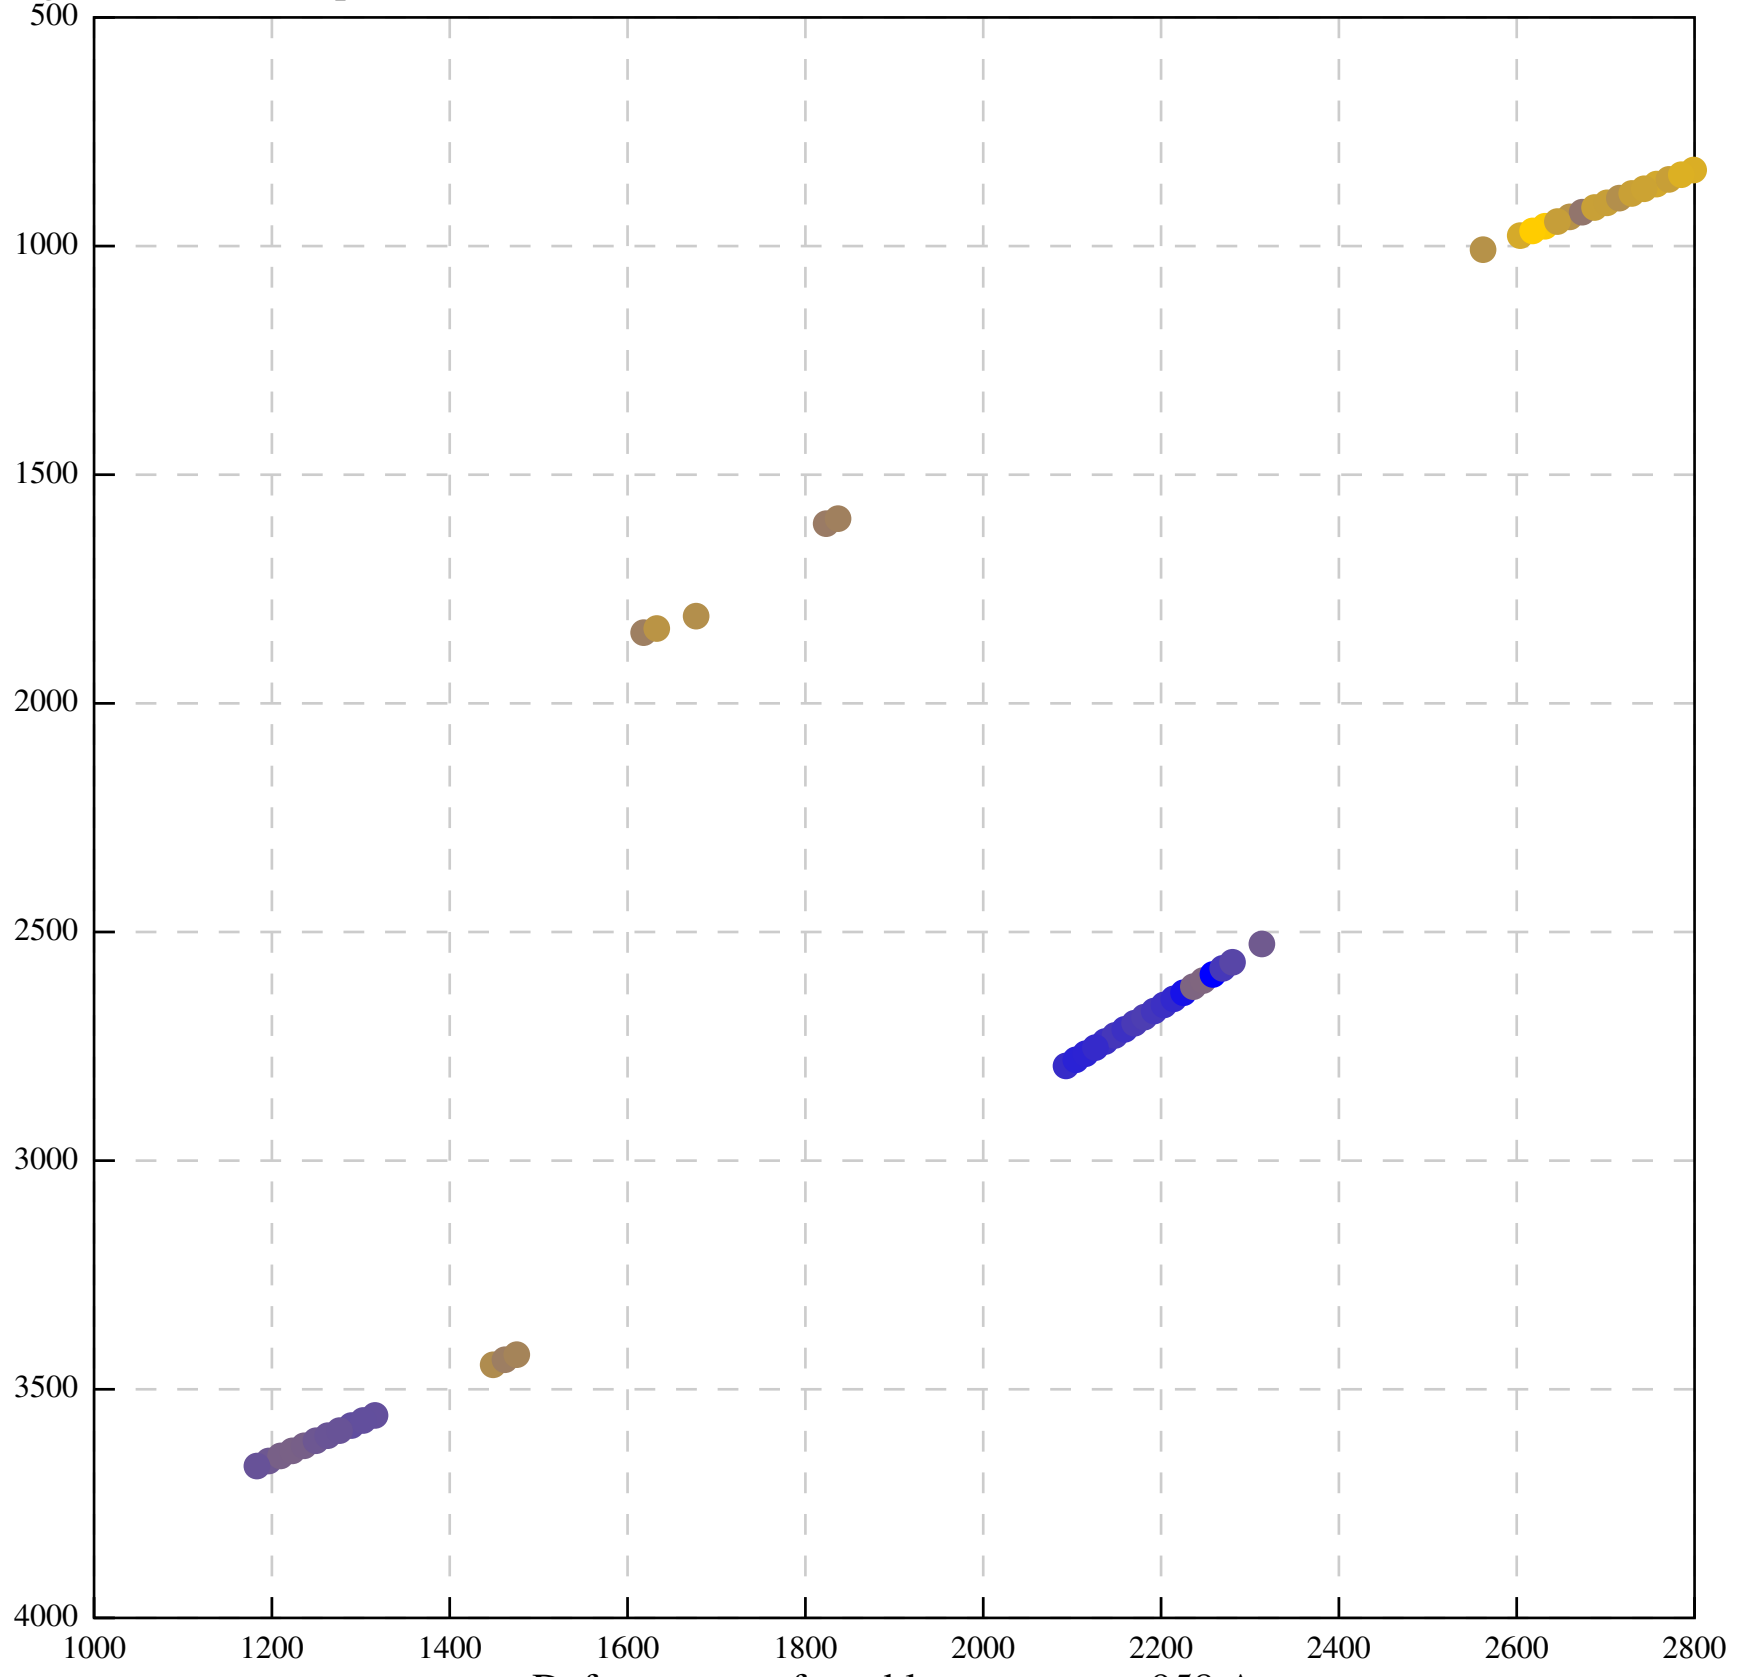

Defocus range from blue to orange: 448 A

Defocus range from blue to orange: 1051 A

Defocus range from blue to orange: 958 A

Defocus range from blue to orange: 215 A

Defocus range from blue to orange: 424 A