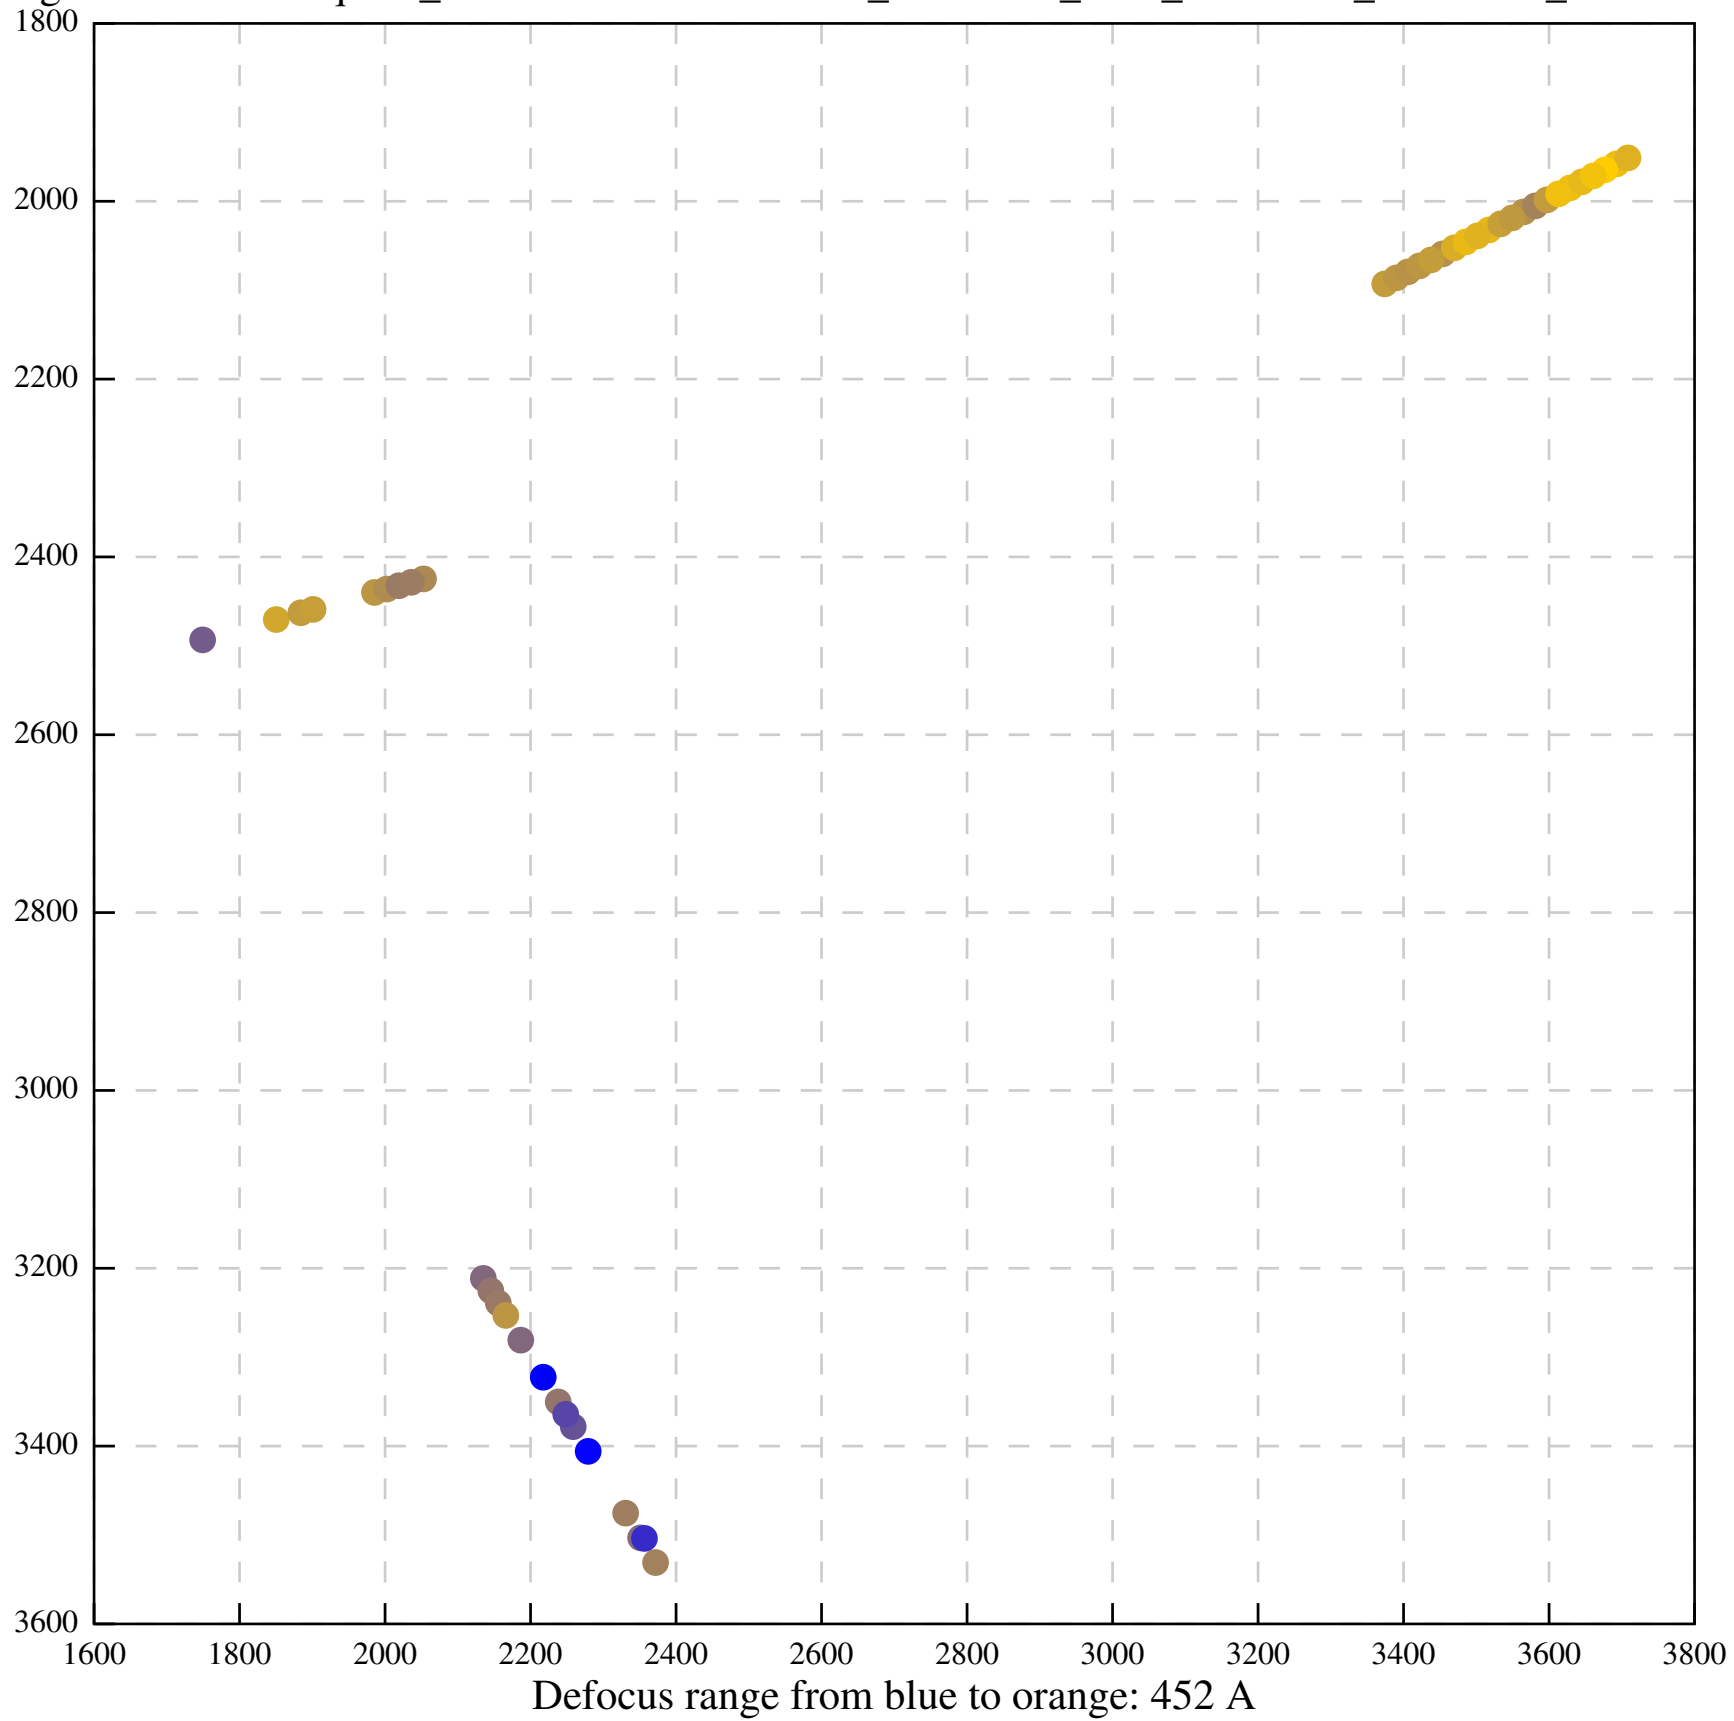

Defocus range from blue to orange: 170 A

Defocus range from blue to orange: 477 Å

Defocus range from blue to orange: 0 A

Defocus range from blue to orange: 0 A

Defocus range from blue to orange: 0 A

Defocus range from blue to orange: 1233 A