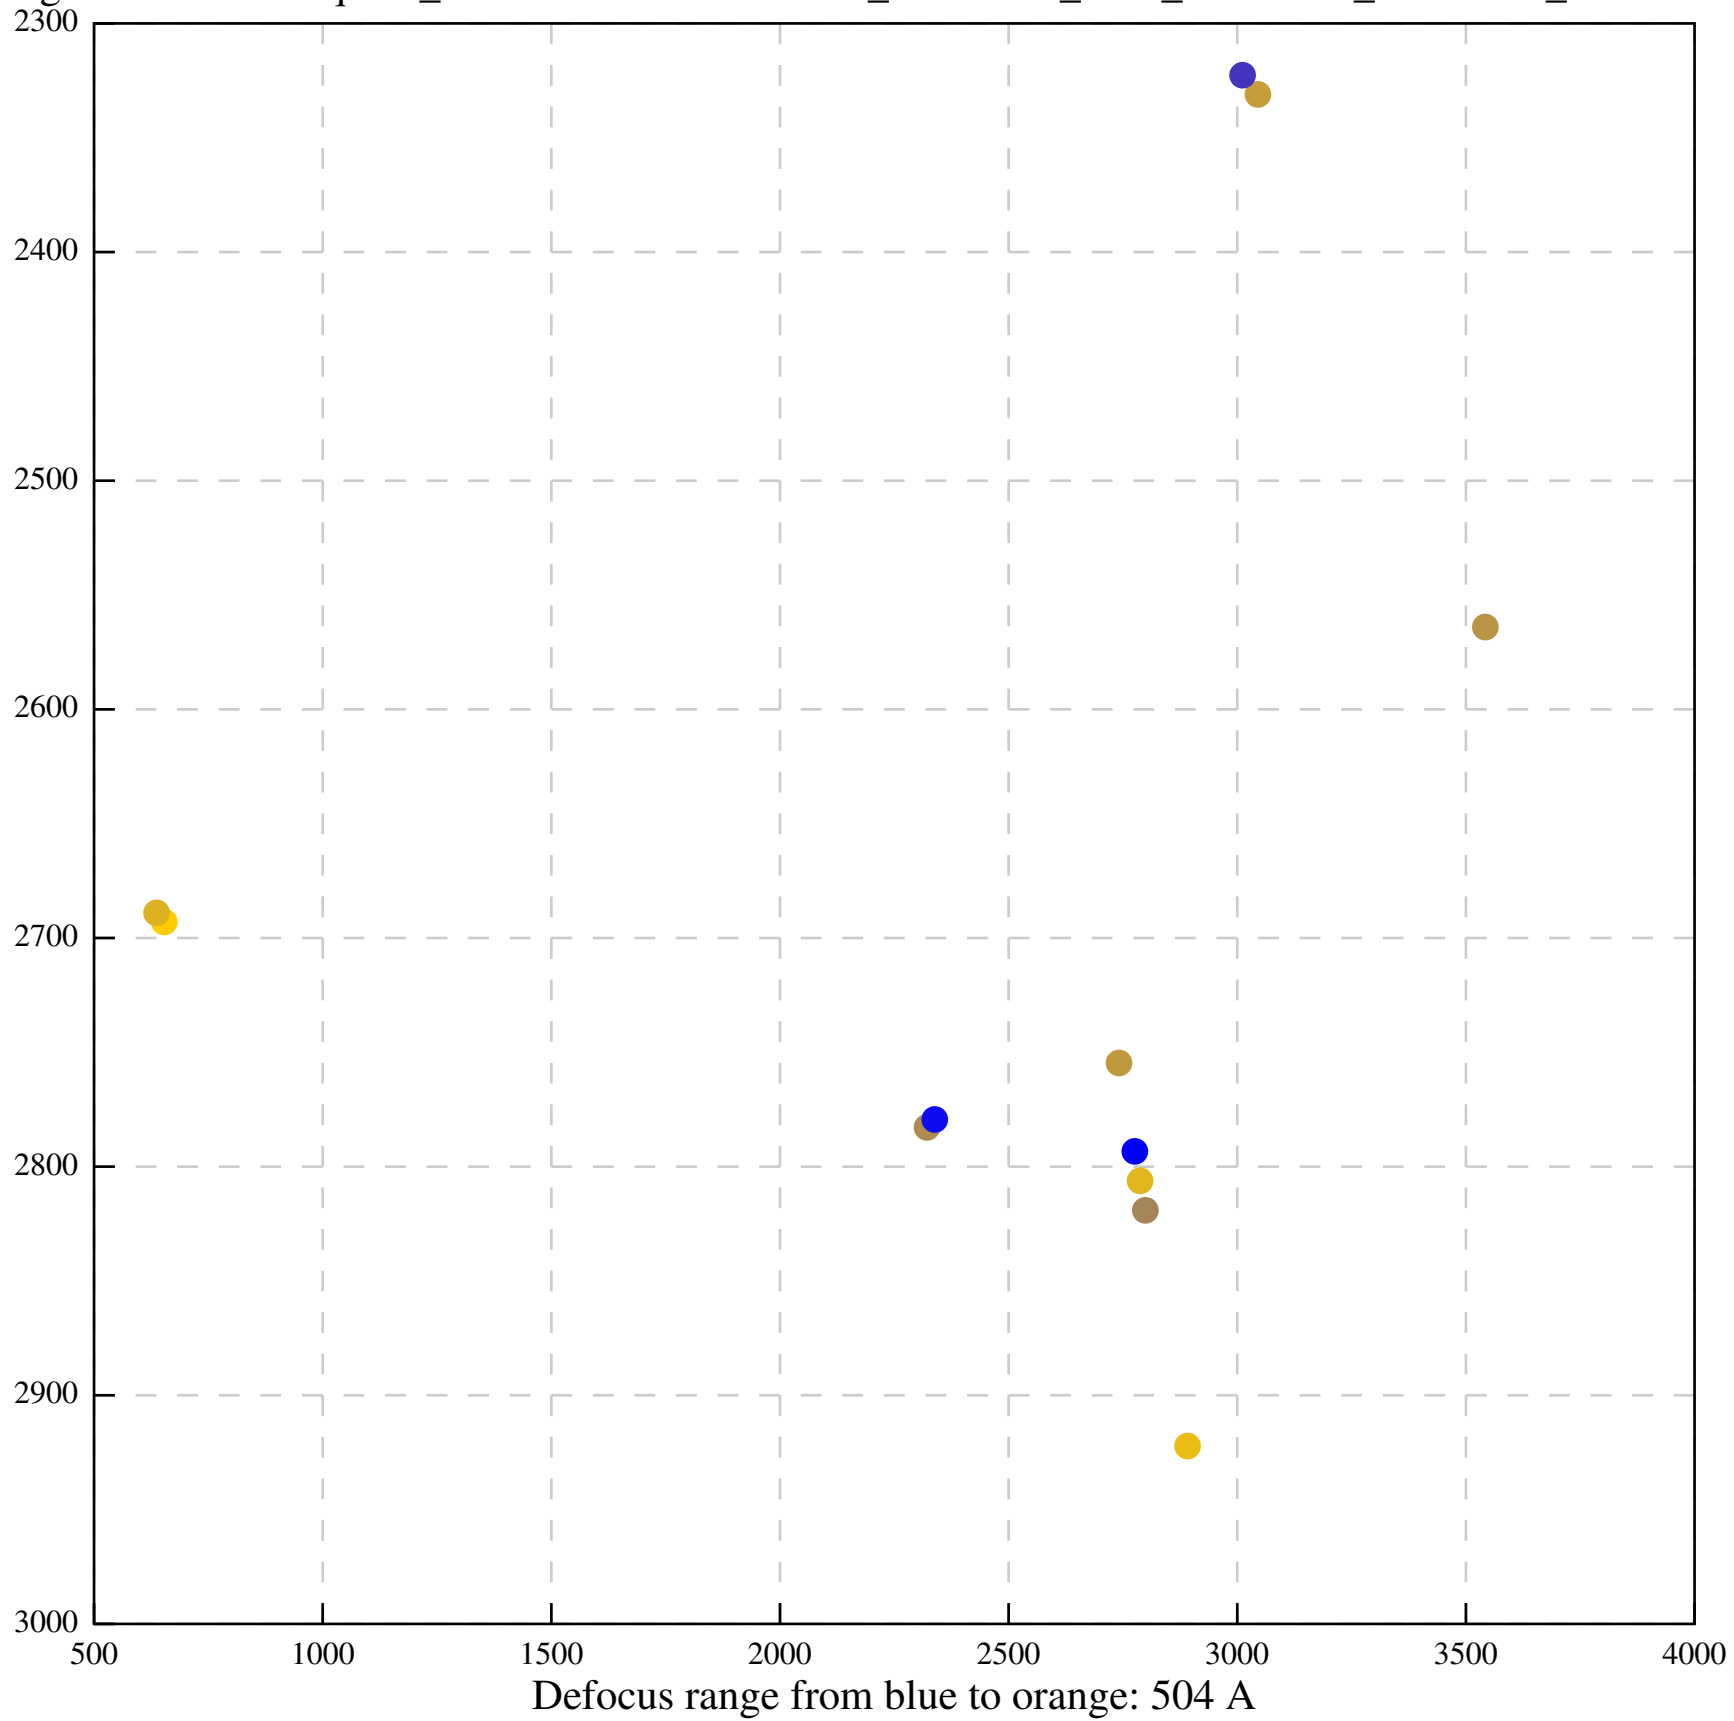

Defocus range from blue to orange: 70 A

Defocus range from blue to orange: 978 A

Defocus range from blue to orange: 641 A

Defocus range from blue to orange: 0 A

Defocus range from blue to orange: 356 A

Defocus range from blue to orange: 749 A