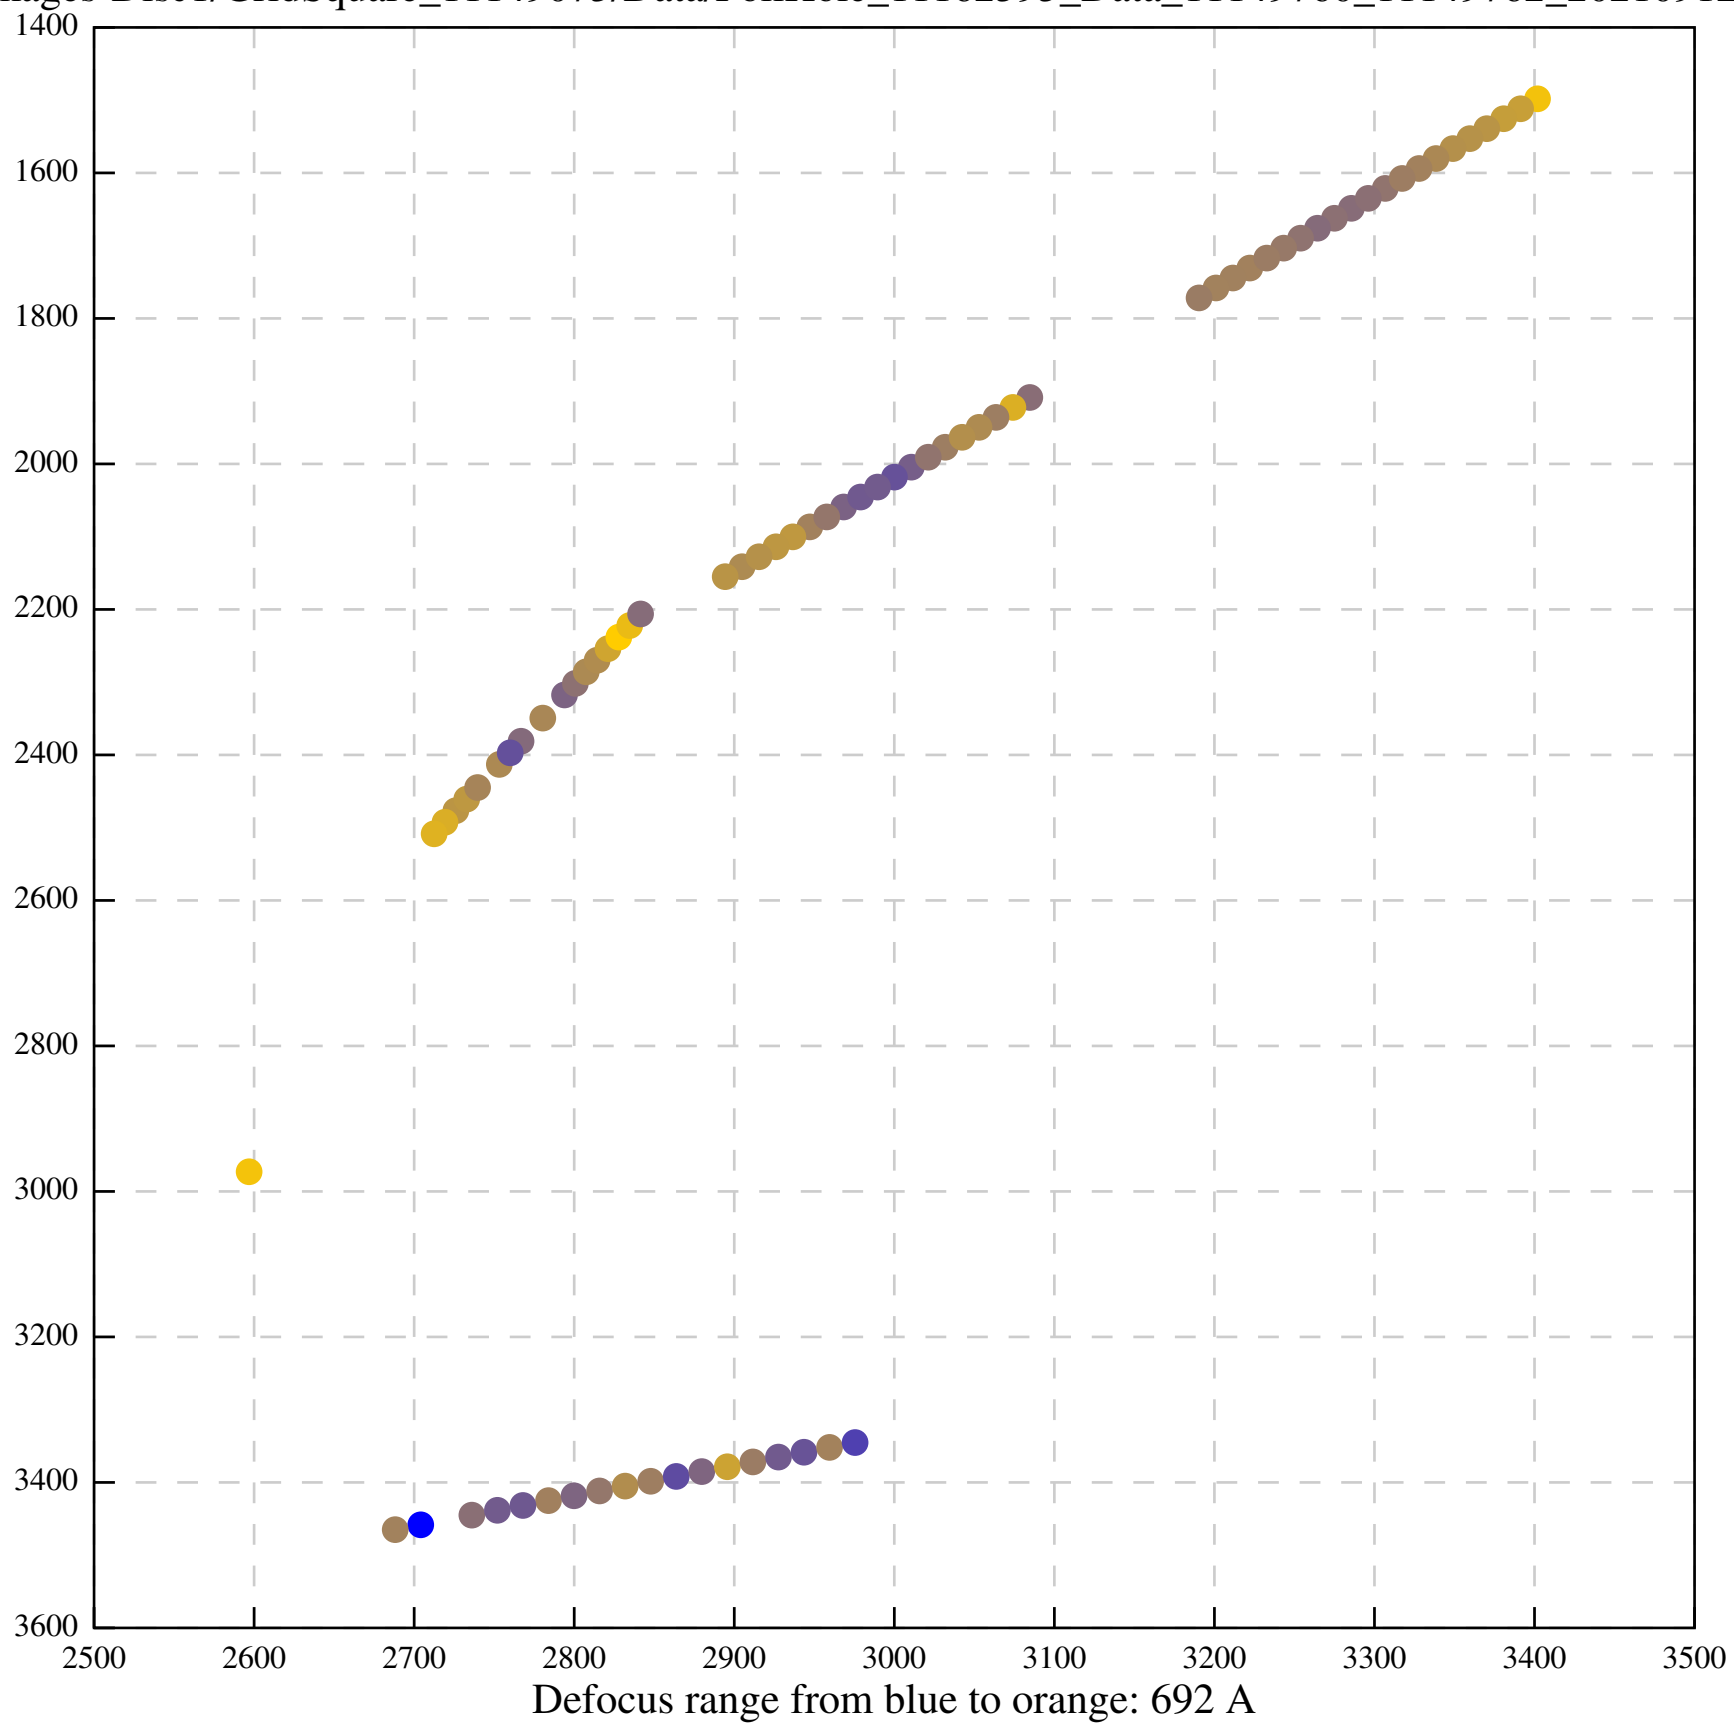

Defocus range from blue to orange: 229 A

Defocus range from blue to orange: 561 A

Defocus range from blue to orange: 0 A

Defocus range from blue to orange: 1289 A

Defocus range from blue to orange: 678 A

EER/Images-Disc1/GridSquare\_11149073/Data/FoilHole\_11162623\_Data\_11149757\_11149759\_20210912\_002301\_EER\_c