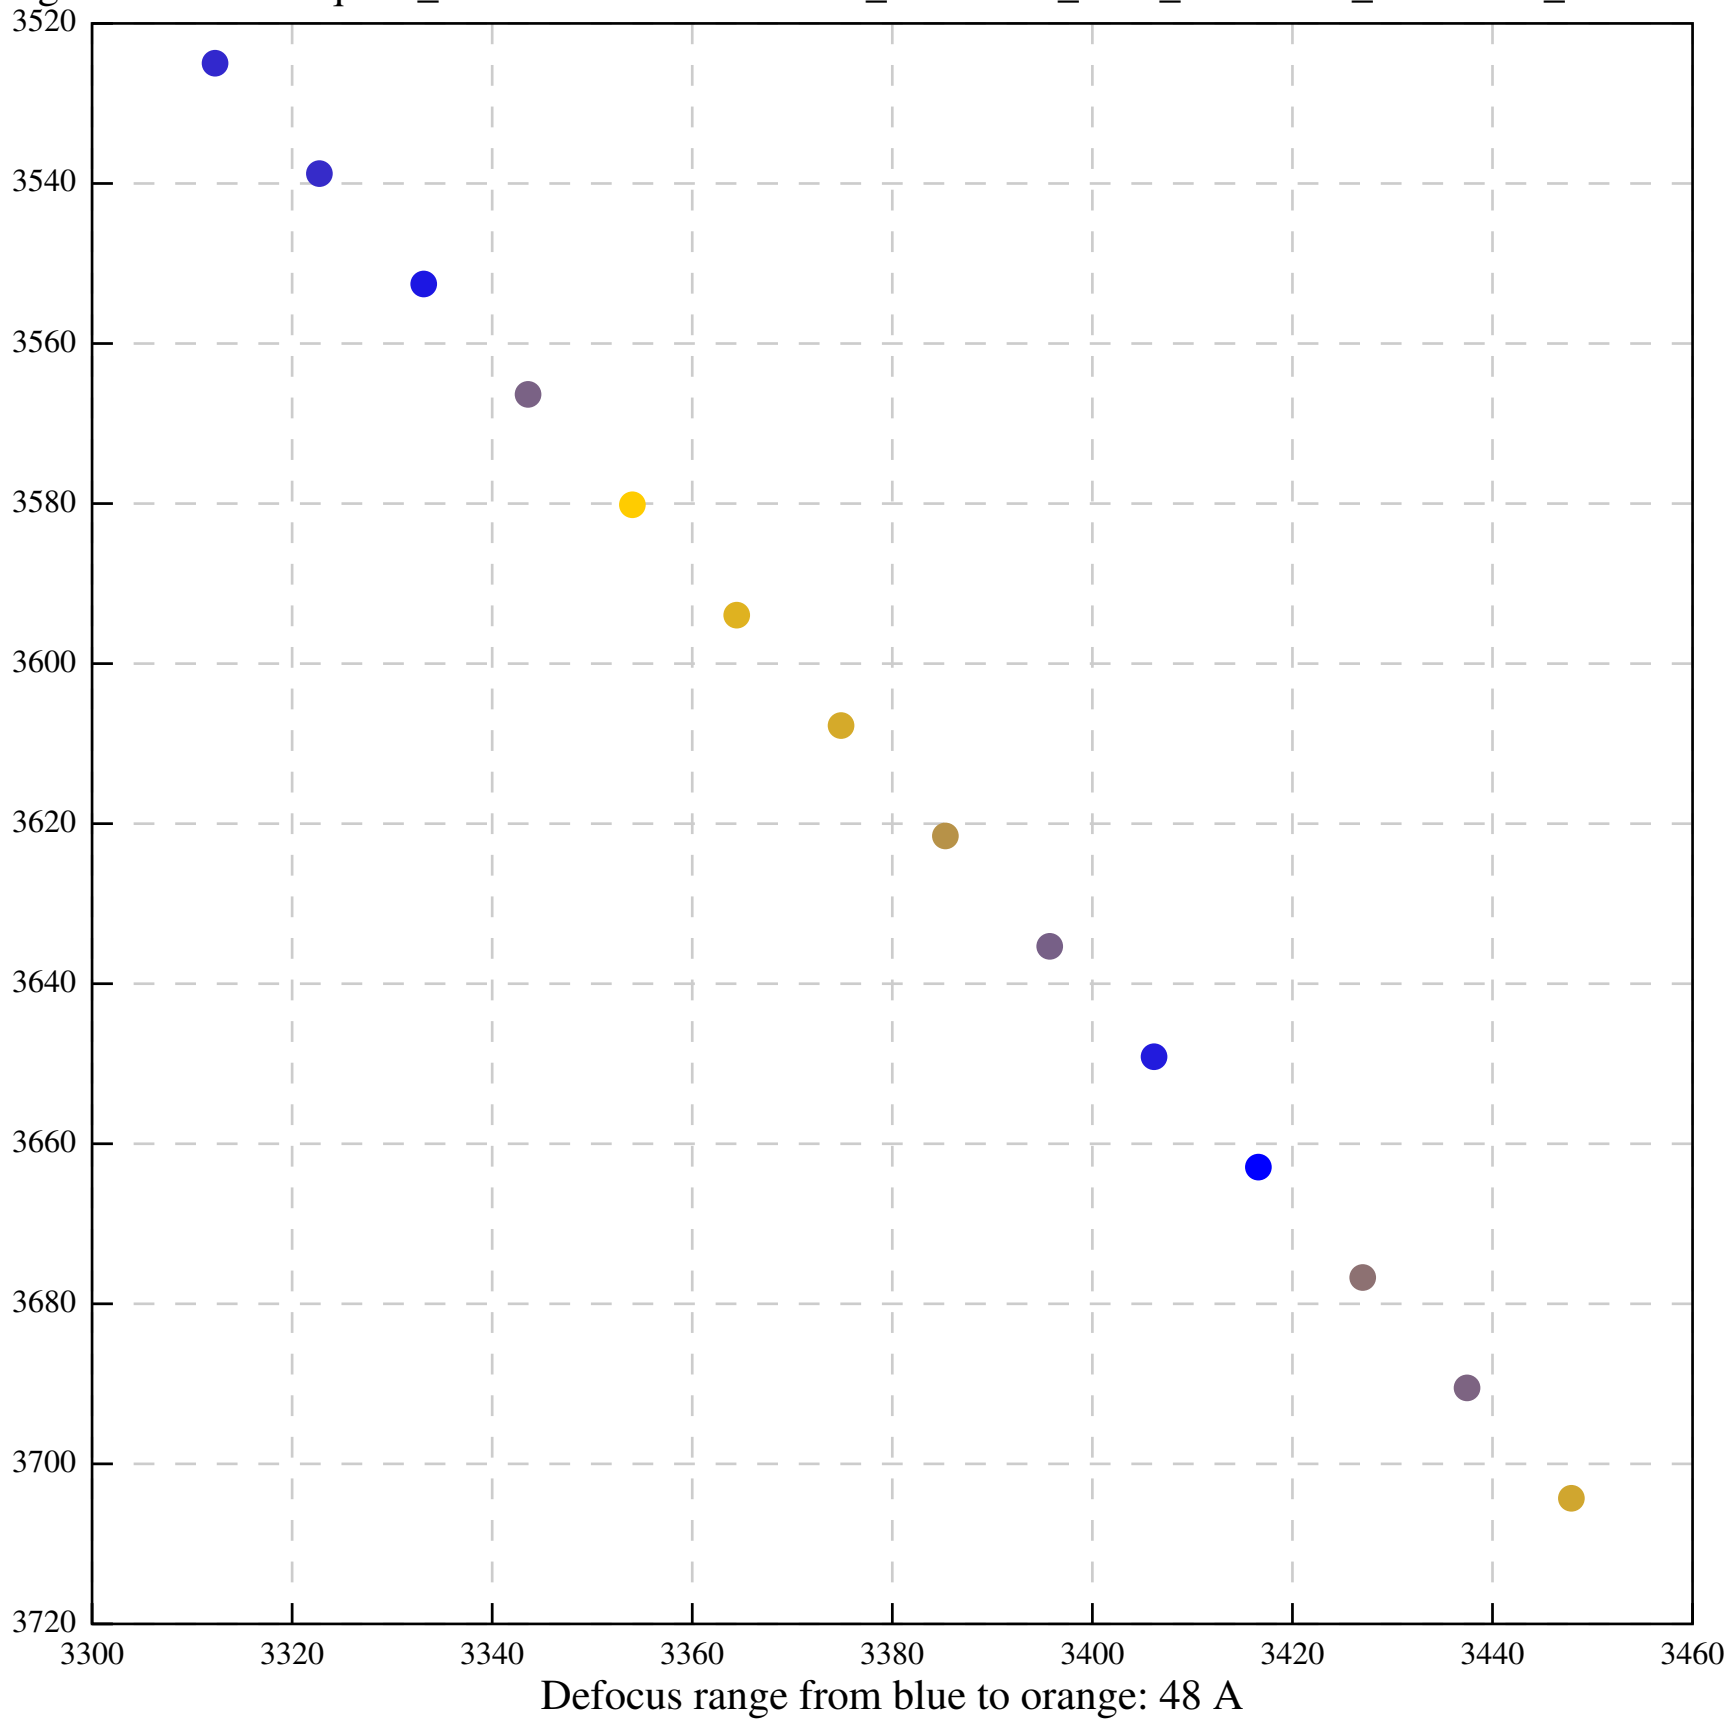

Defocus range from blue to orange: 1384 A

Defocus range from blue to orange: 1111 A

Defocus range from blue to orange: 785 A

Defocus range from blue to orange: 1651 A

Defocus range from blue to orange: 485 A