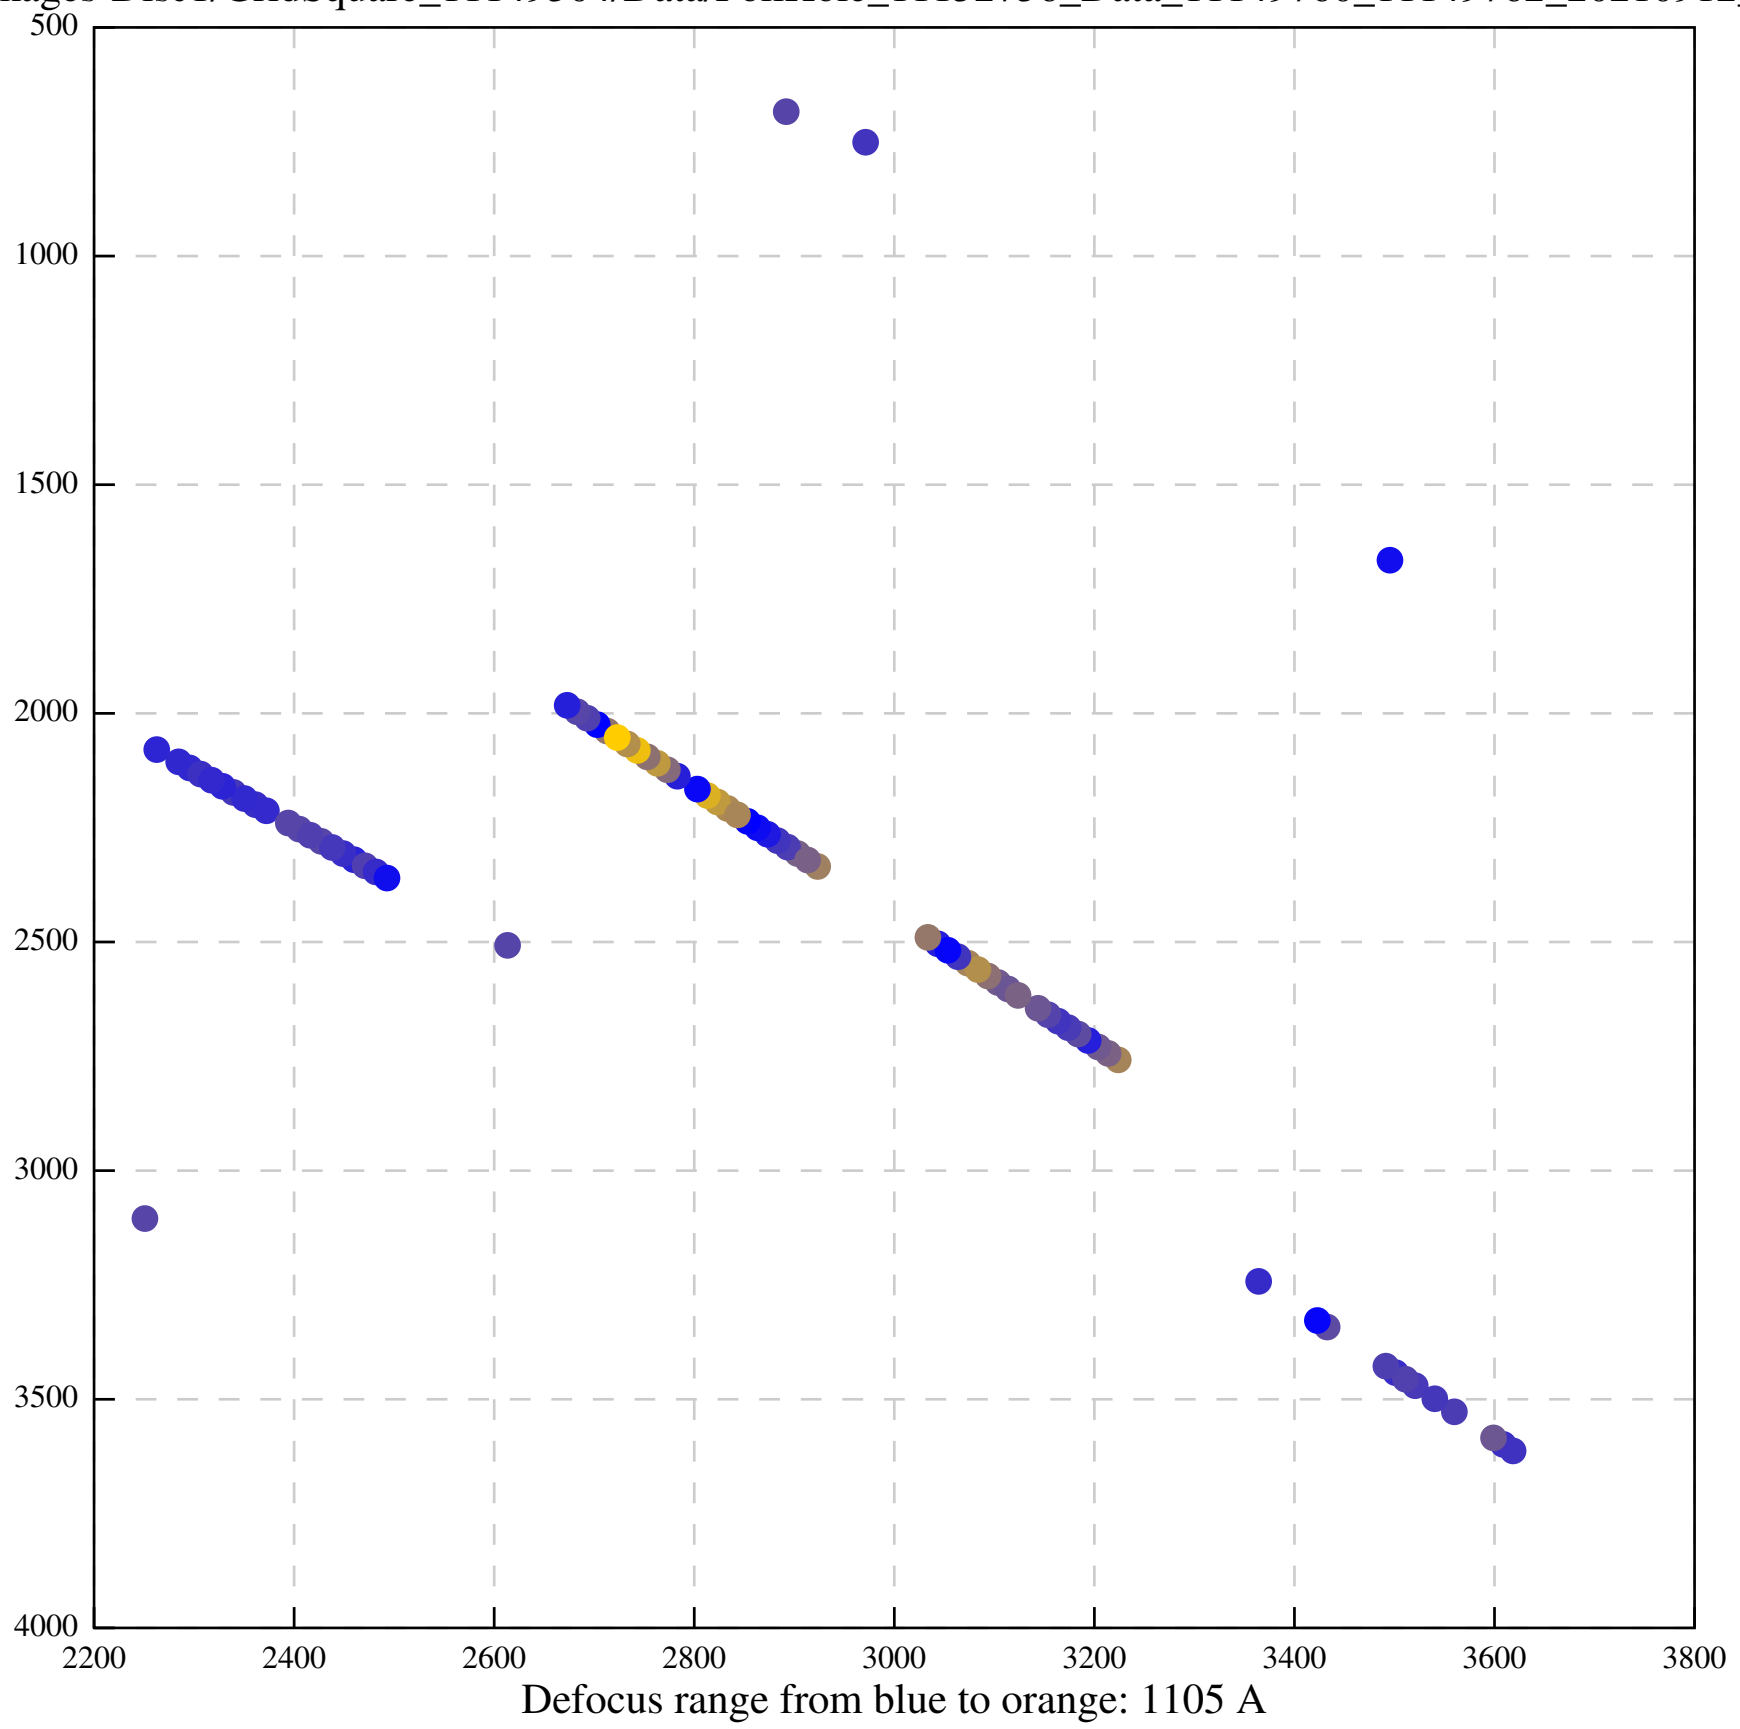

Defocus range from blue to orange: 612 A

Defocus range from blue to orange: 562 A

Defocus range from blue to orange: 428 A

Defocus range from blue to orange: 662 A

Defocus range from blue to orange: 671 A