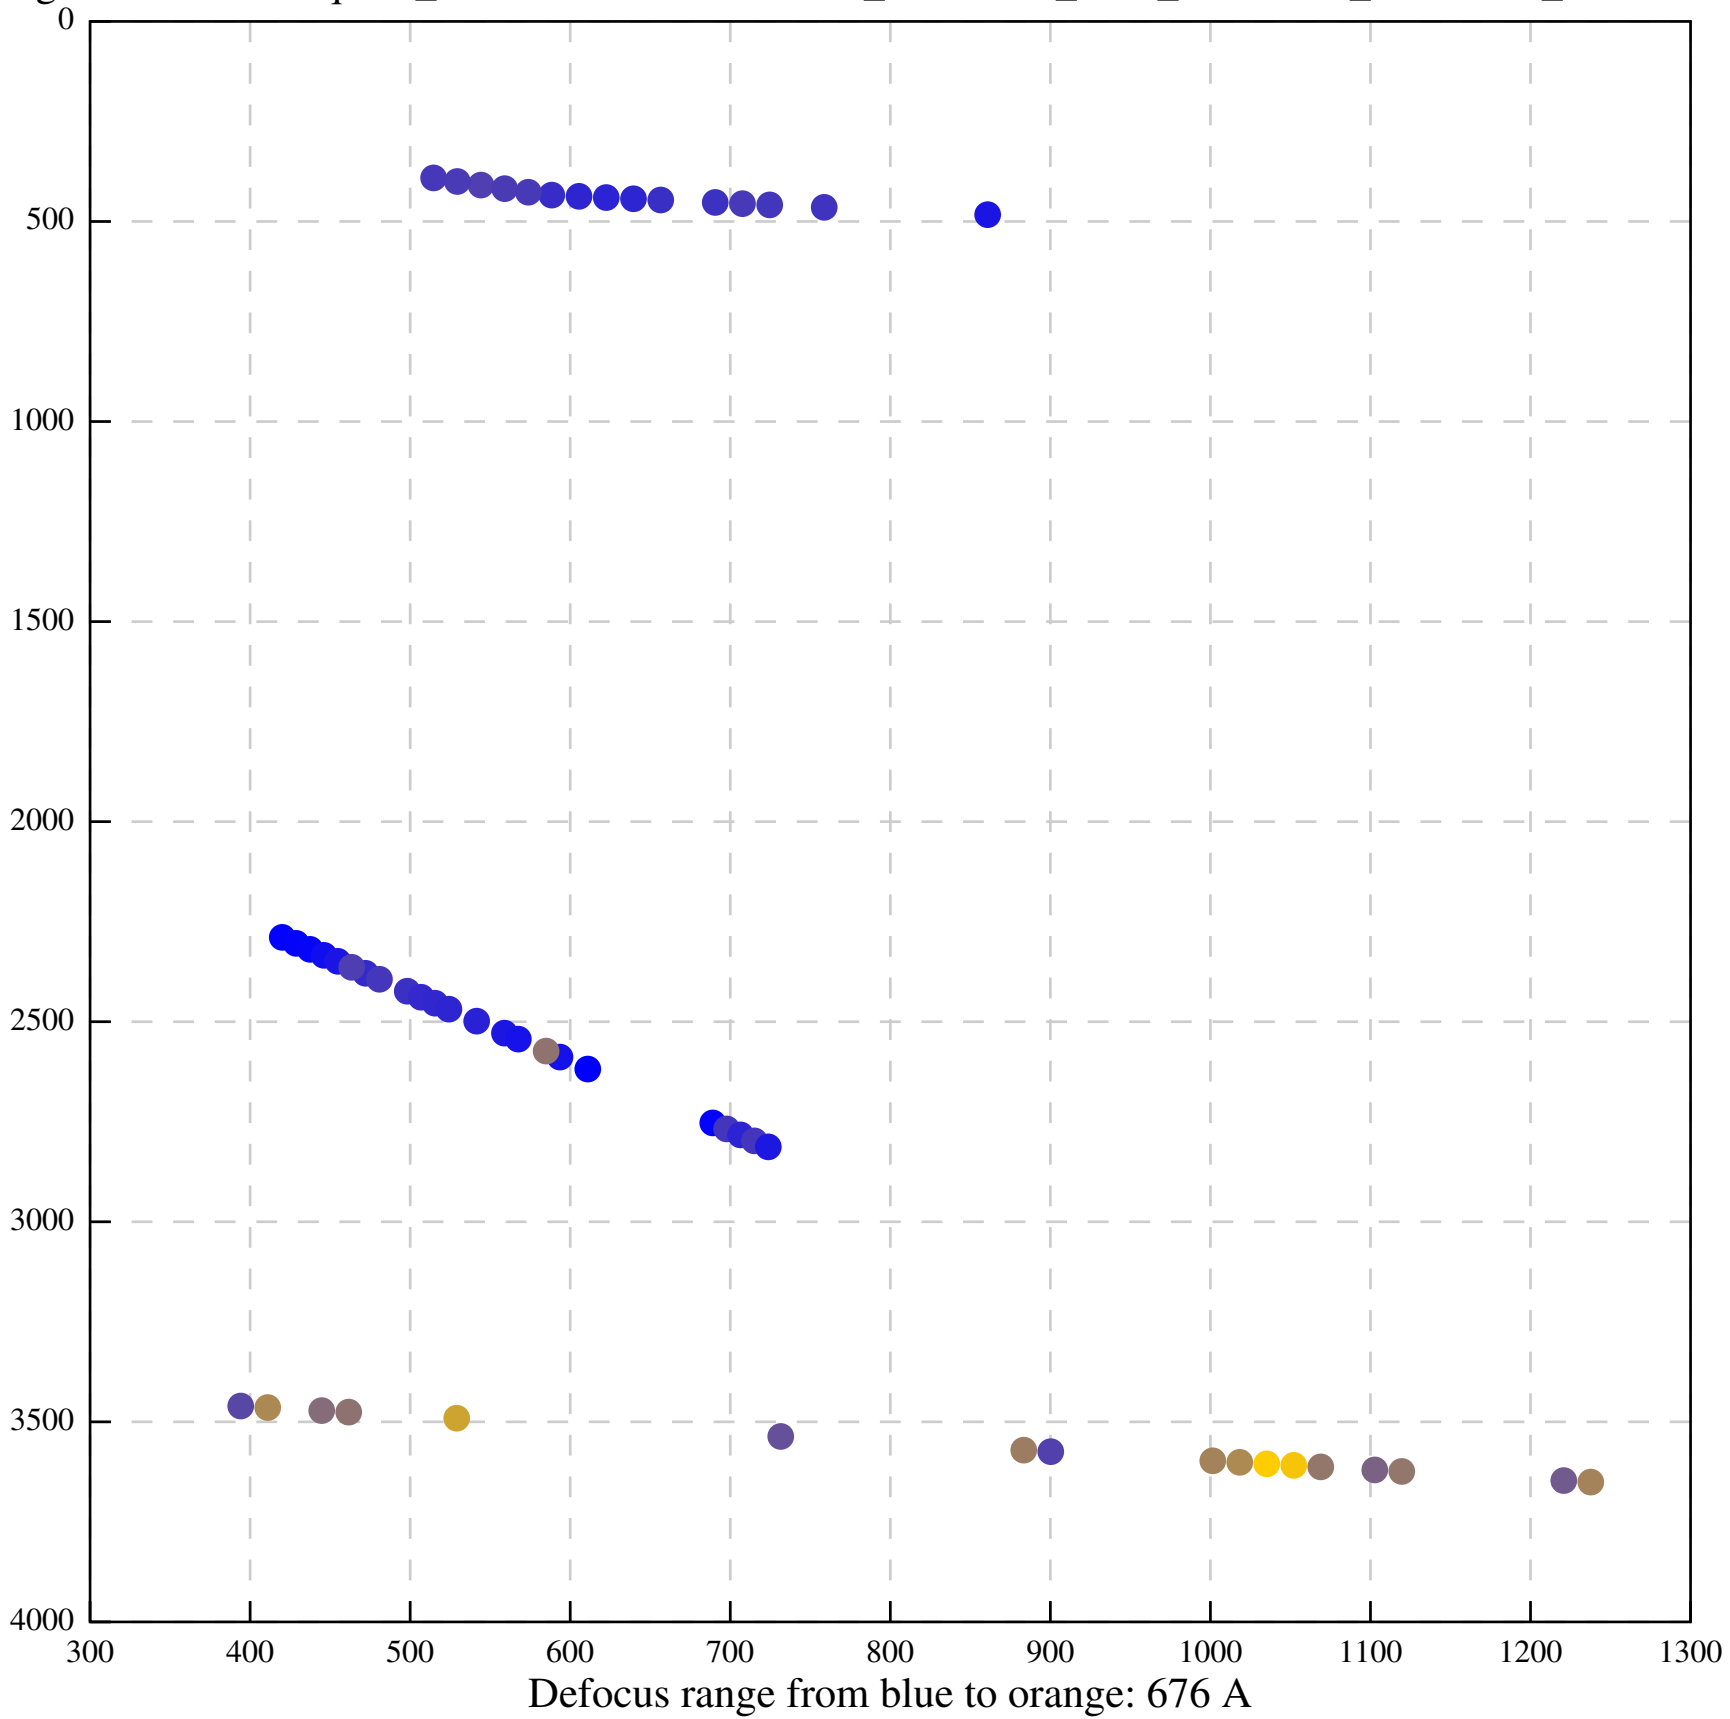

Defocus range from blue to orange: 613 A

Defocus range from blue to orange: 848 A

Defocus range from blue to orange: 476 A

Defocus range from blue to orange: 463 A

Defocus range from blue to orange: 157 A