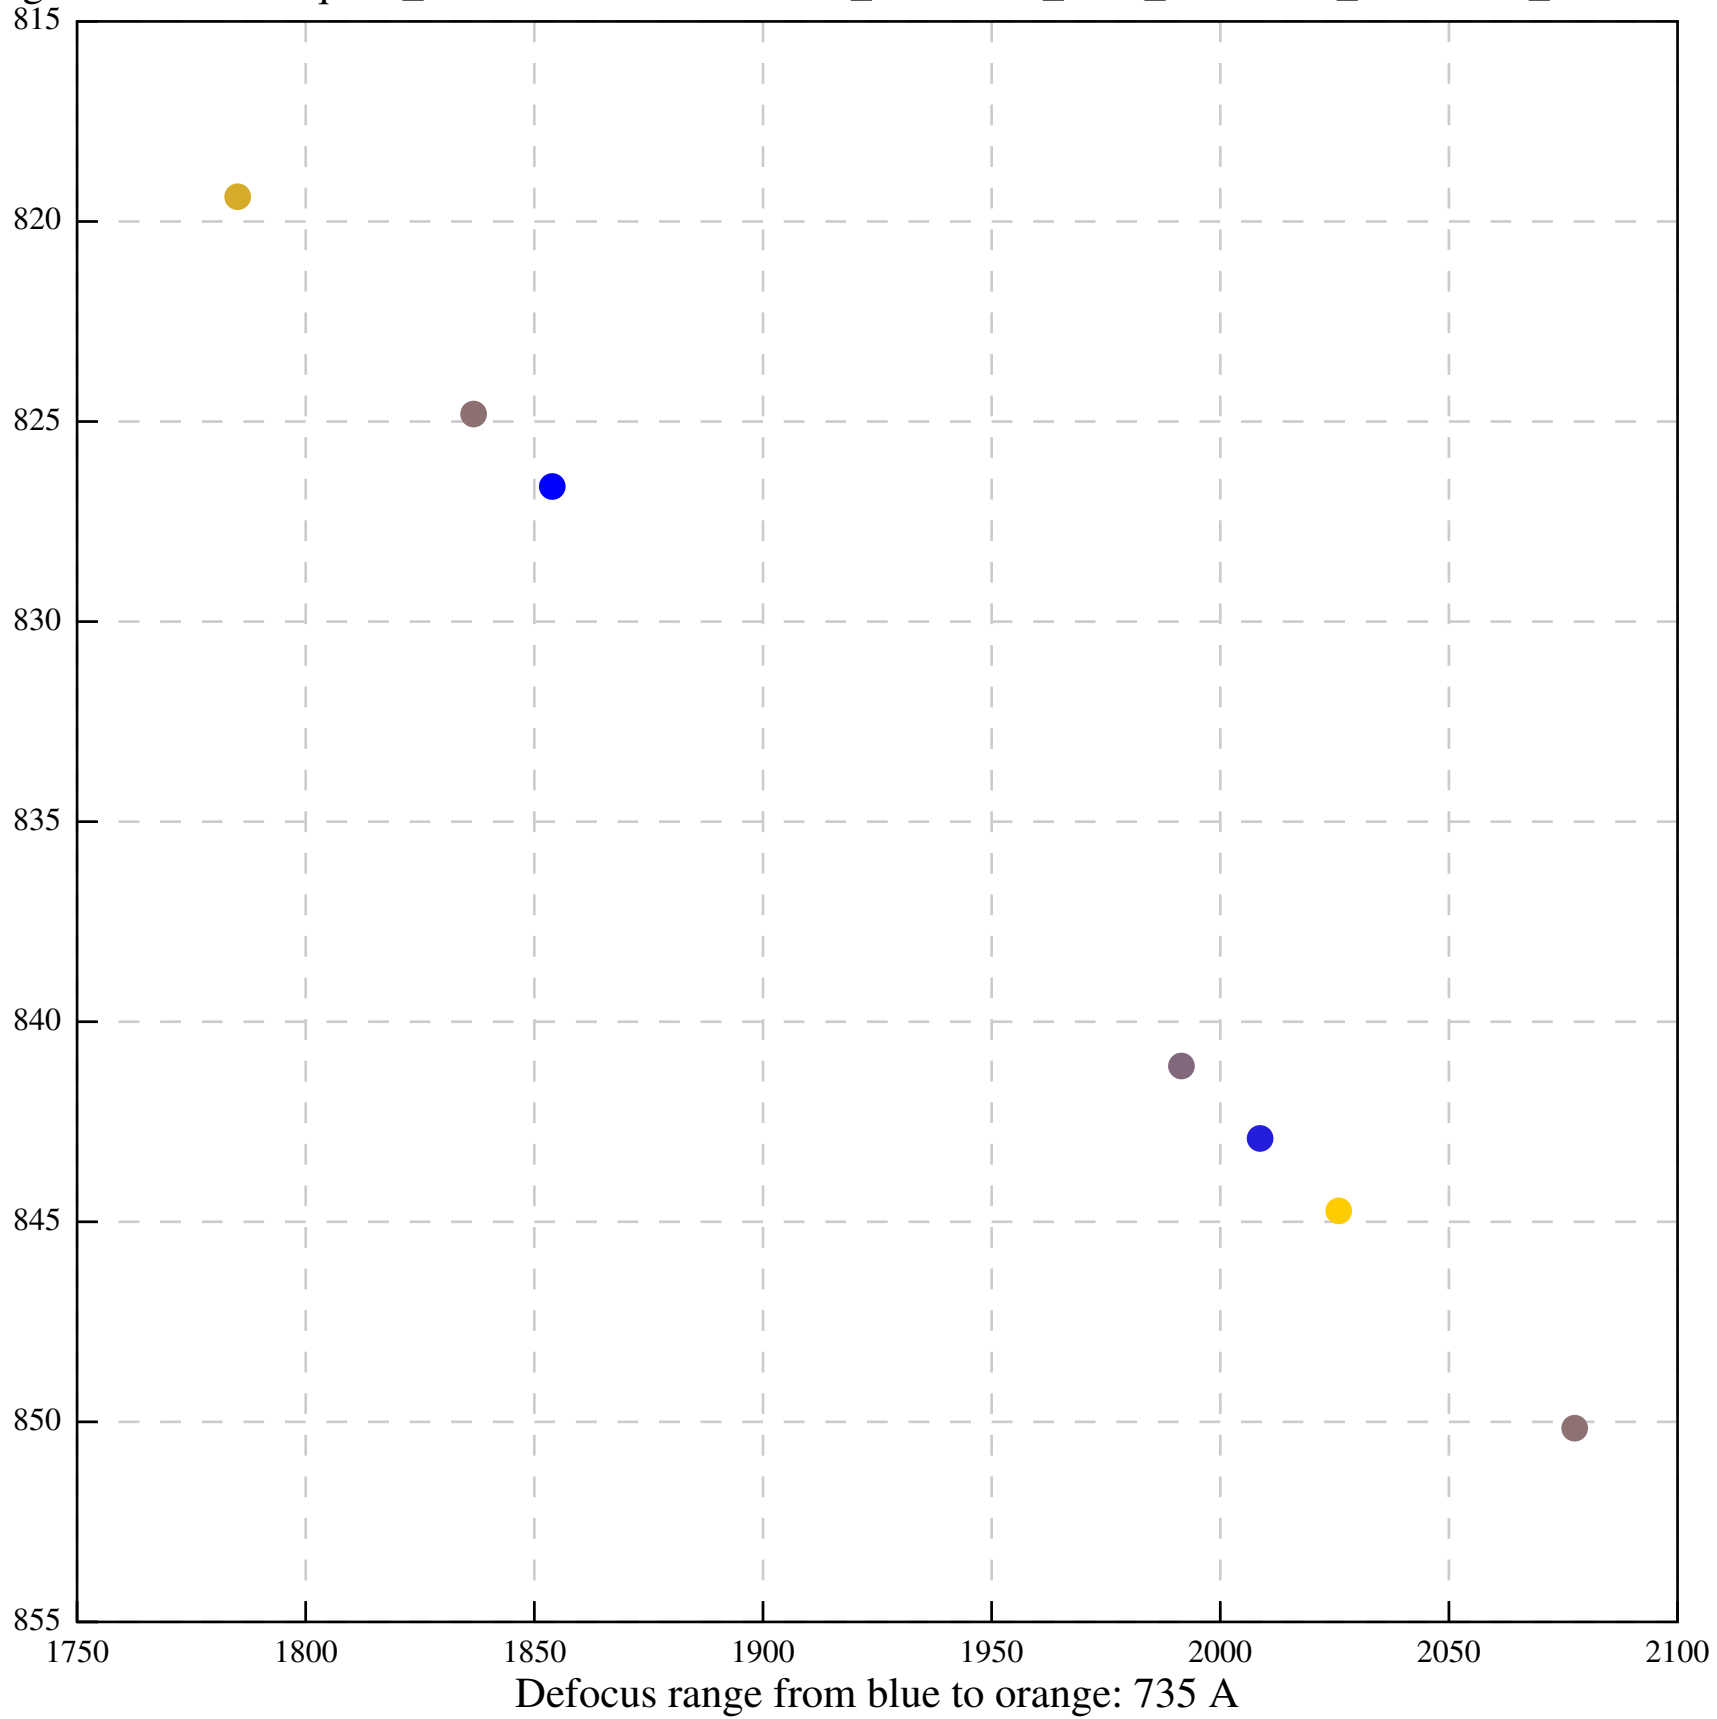

Defocus range from blue to orange: 0 A

Defocus range from blue to orange: 597 A

Defocus range from blue to orange: 108 A

Defocus range from blue to orange: 159 Å

Defocus range from blue to orange: 1026 Å

Defocus range from blue to orange: 57 A