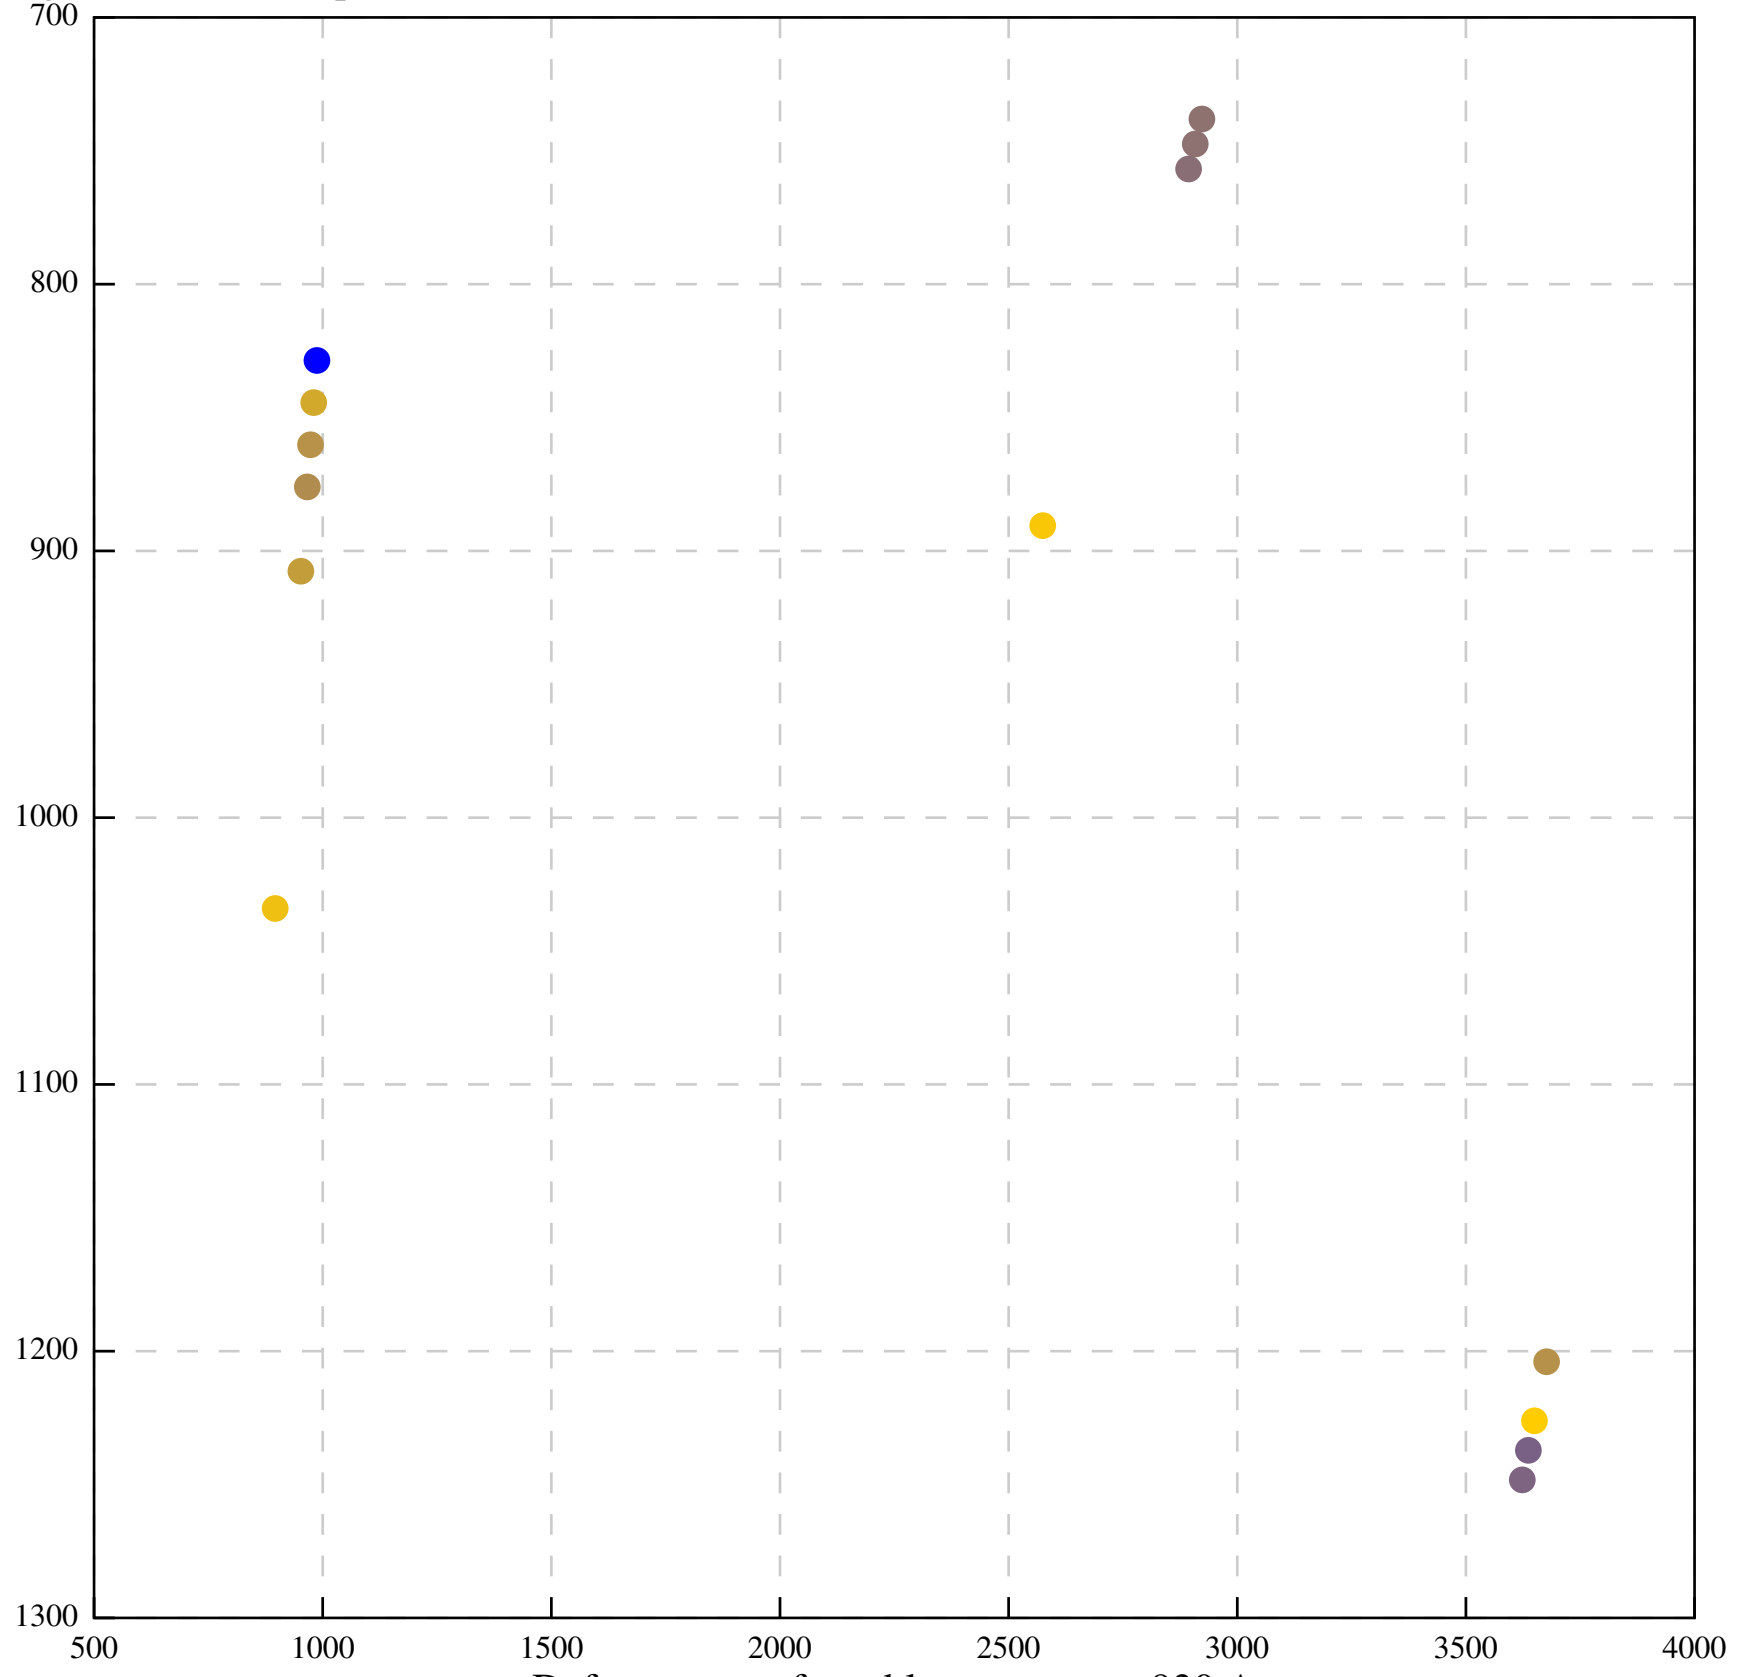

Defocus range from blue to orange: 0 A

Defocus range from blue to orange: 146 A

Defocus range from blue to orange: 378 A

Defocus range from blue to orange: 579 A

Defocus range from blue to orange: 0 A

Defocus range from blue to orange: 261 A