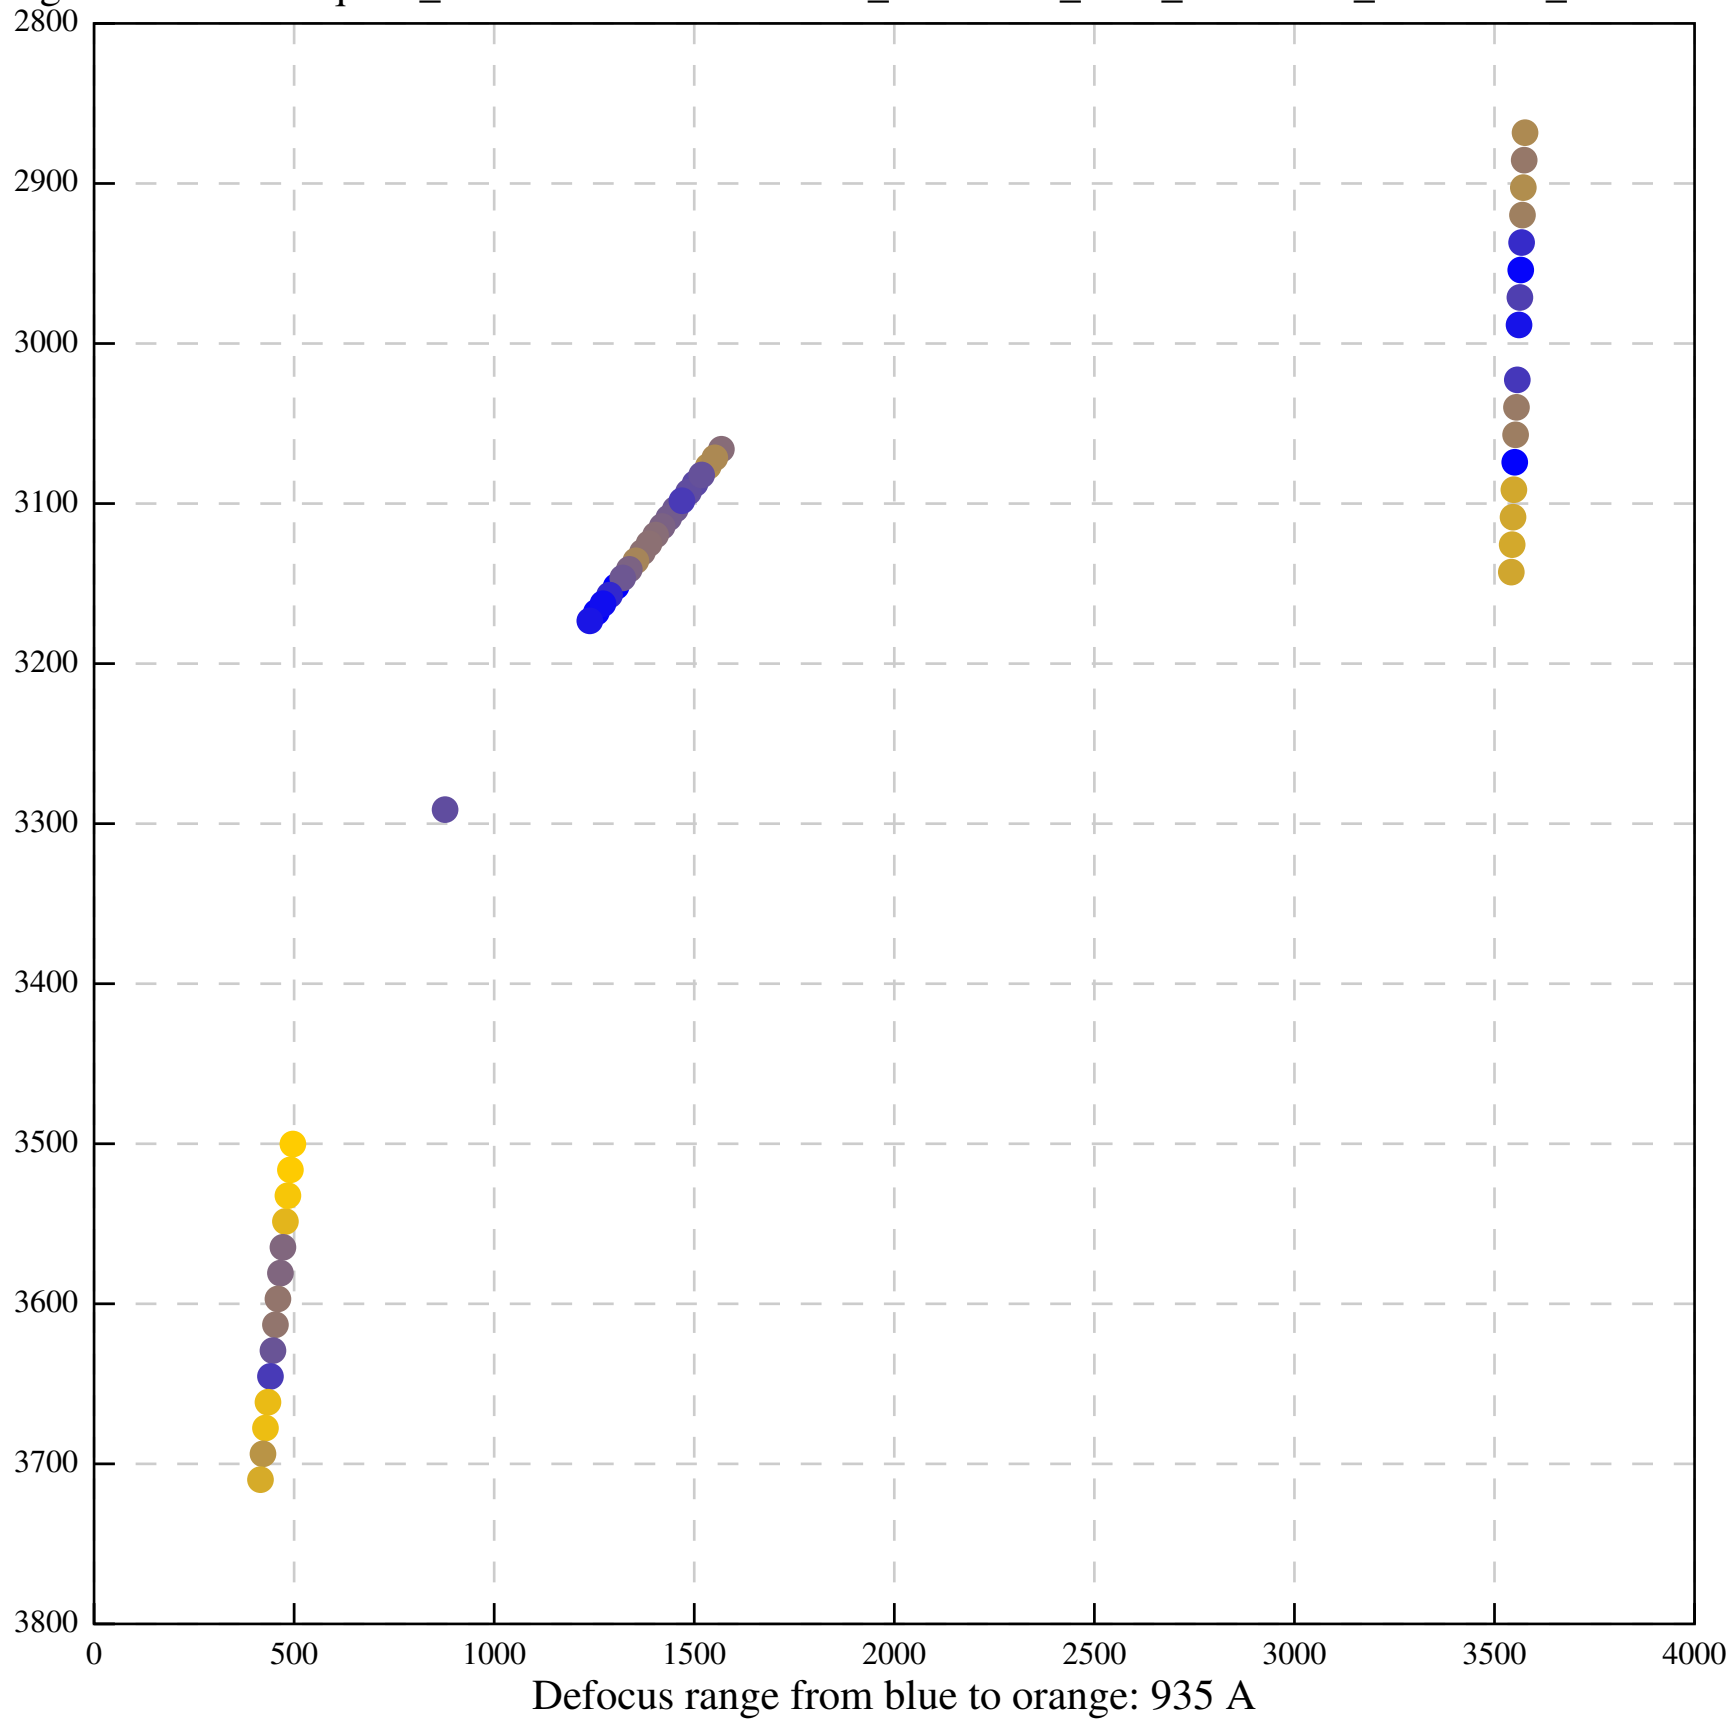

Defocus range from blue to orange: 918 A

Defocus range from blue to orange: 919 A

Defocus range from blue to orange: 678 A

Defocus range from blue to orange: 1040 A

Defocus range from blue to orange: 1131 A