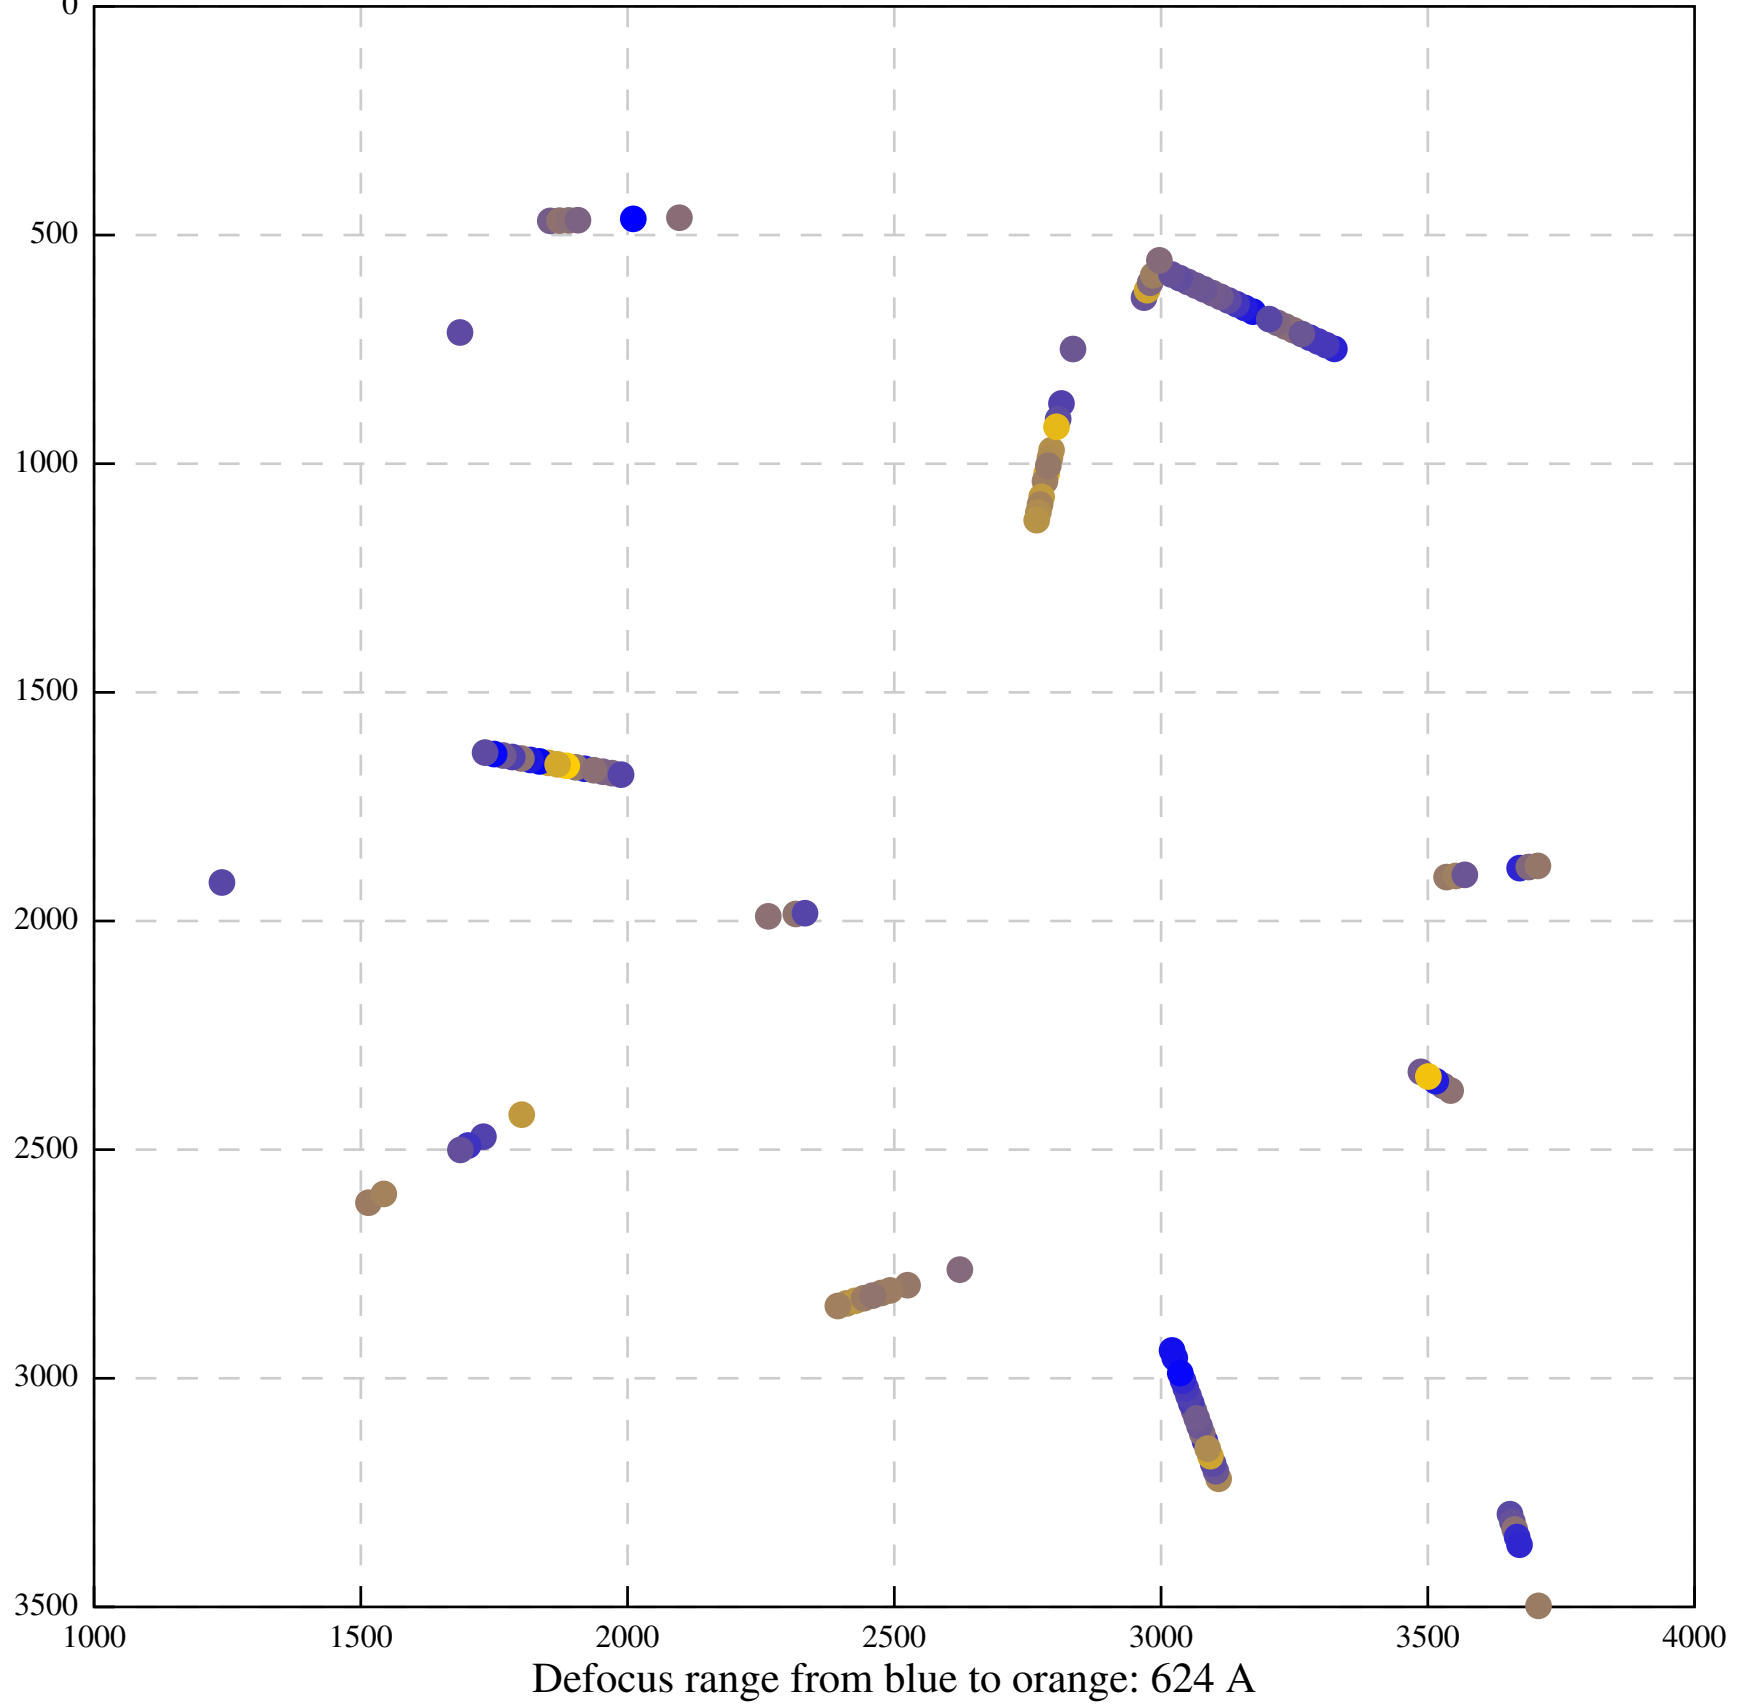

Defocus range from blue to orange: 0 A

Defocus range from blue to orange: 419 A

Defocus range from blue to orange: 487 Å

Defocus range from blue to orange: 130 A

Defocus range from blue to orange: 0 A

Defocus range from blue to orange: 798 A