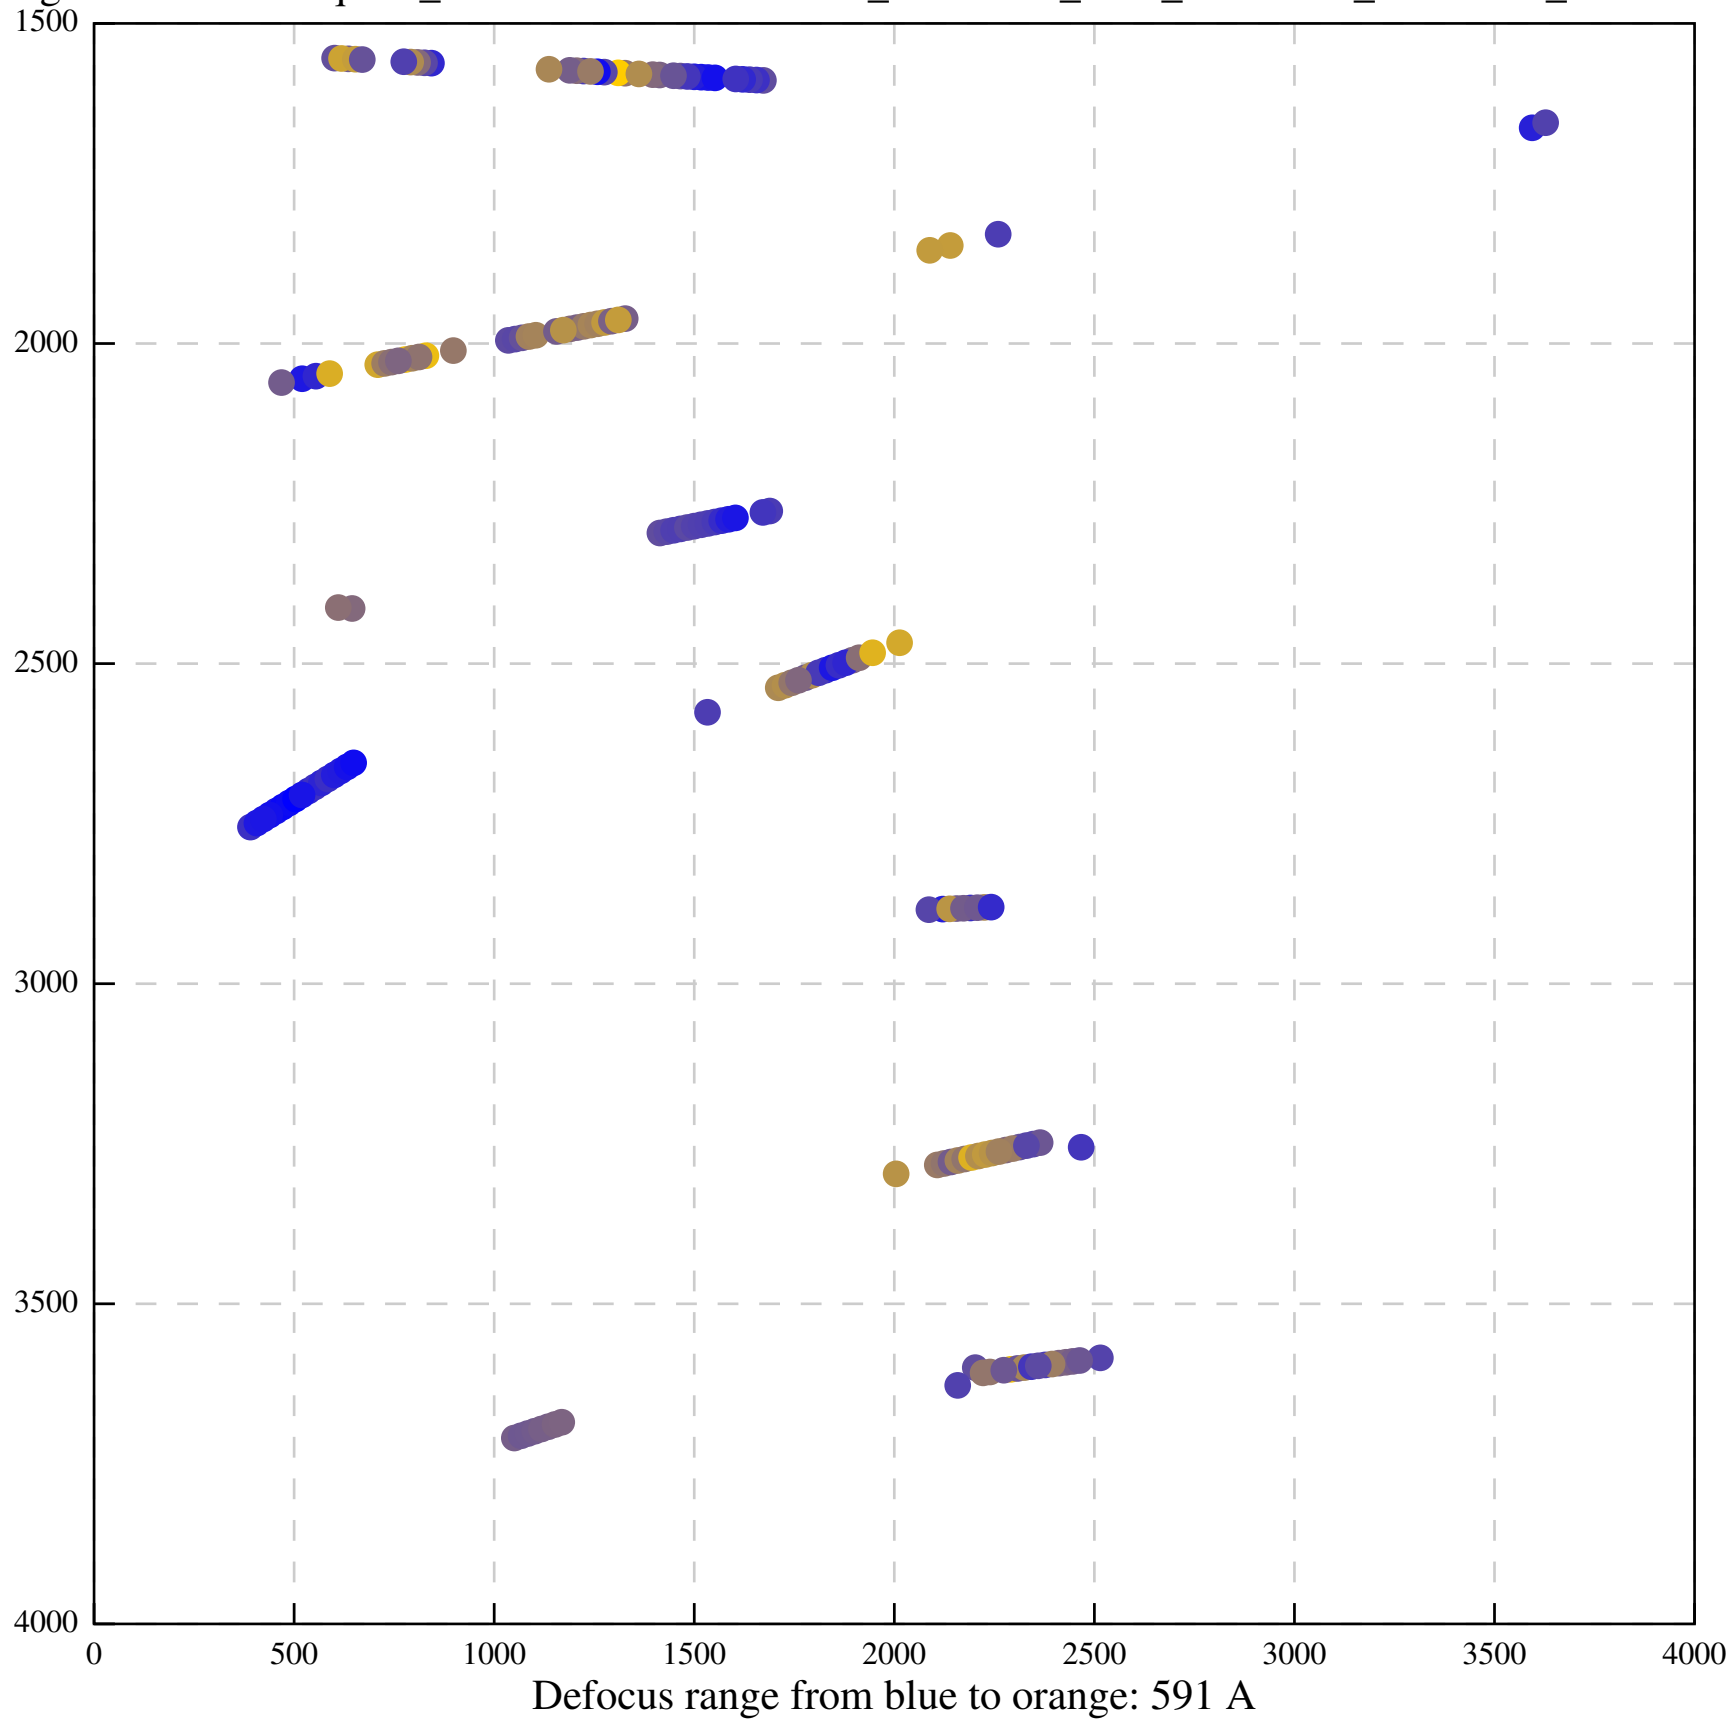

Defocus range from blue to orange: 0 A

Defocus range from blue to orange: 0 A

Defocus range from blue to orange: 63 A

Defocus range from blue to orange: 551 A

Defocus range from blue to orange: 0 A

Defocus range from blue to orange: 0 A