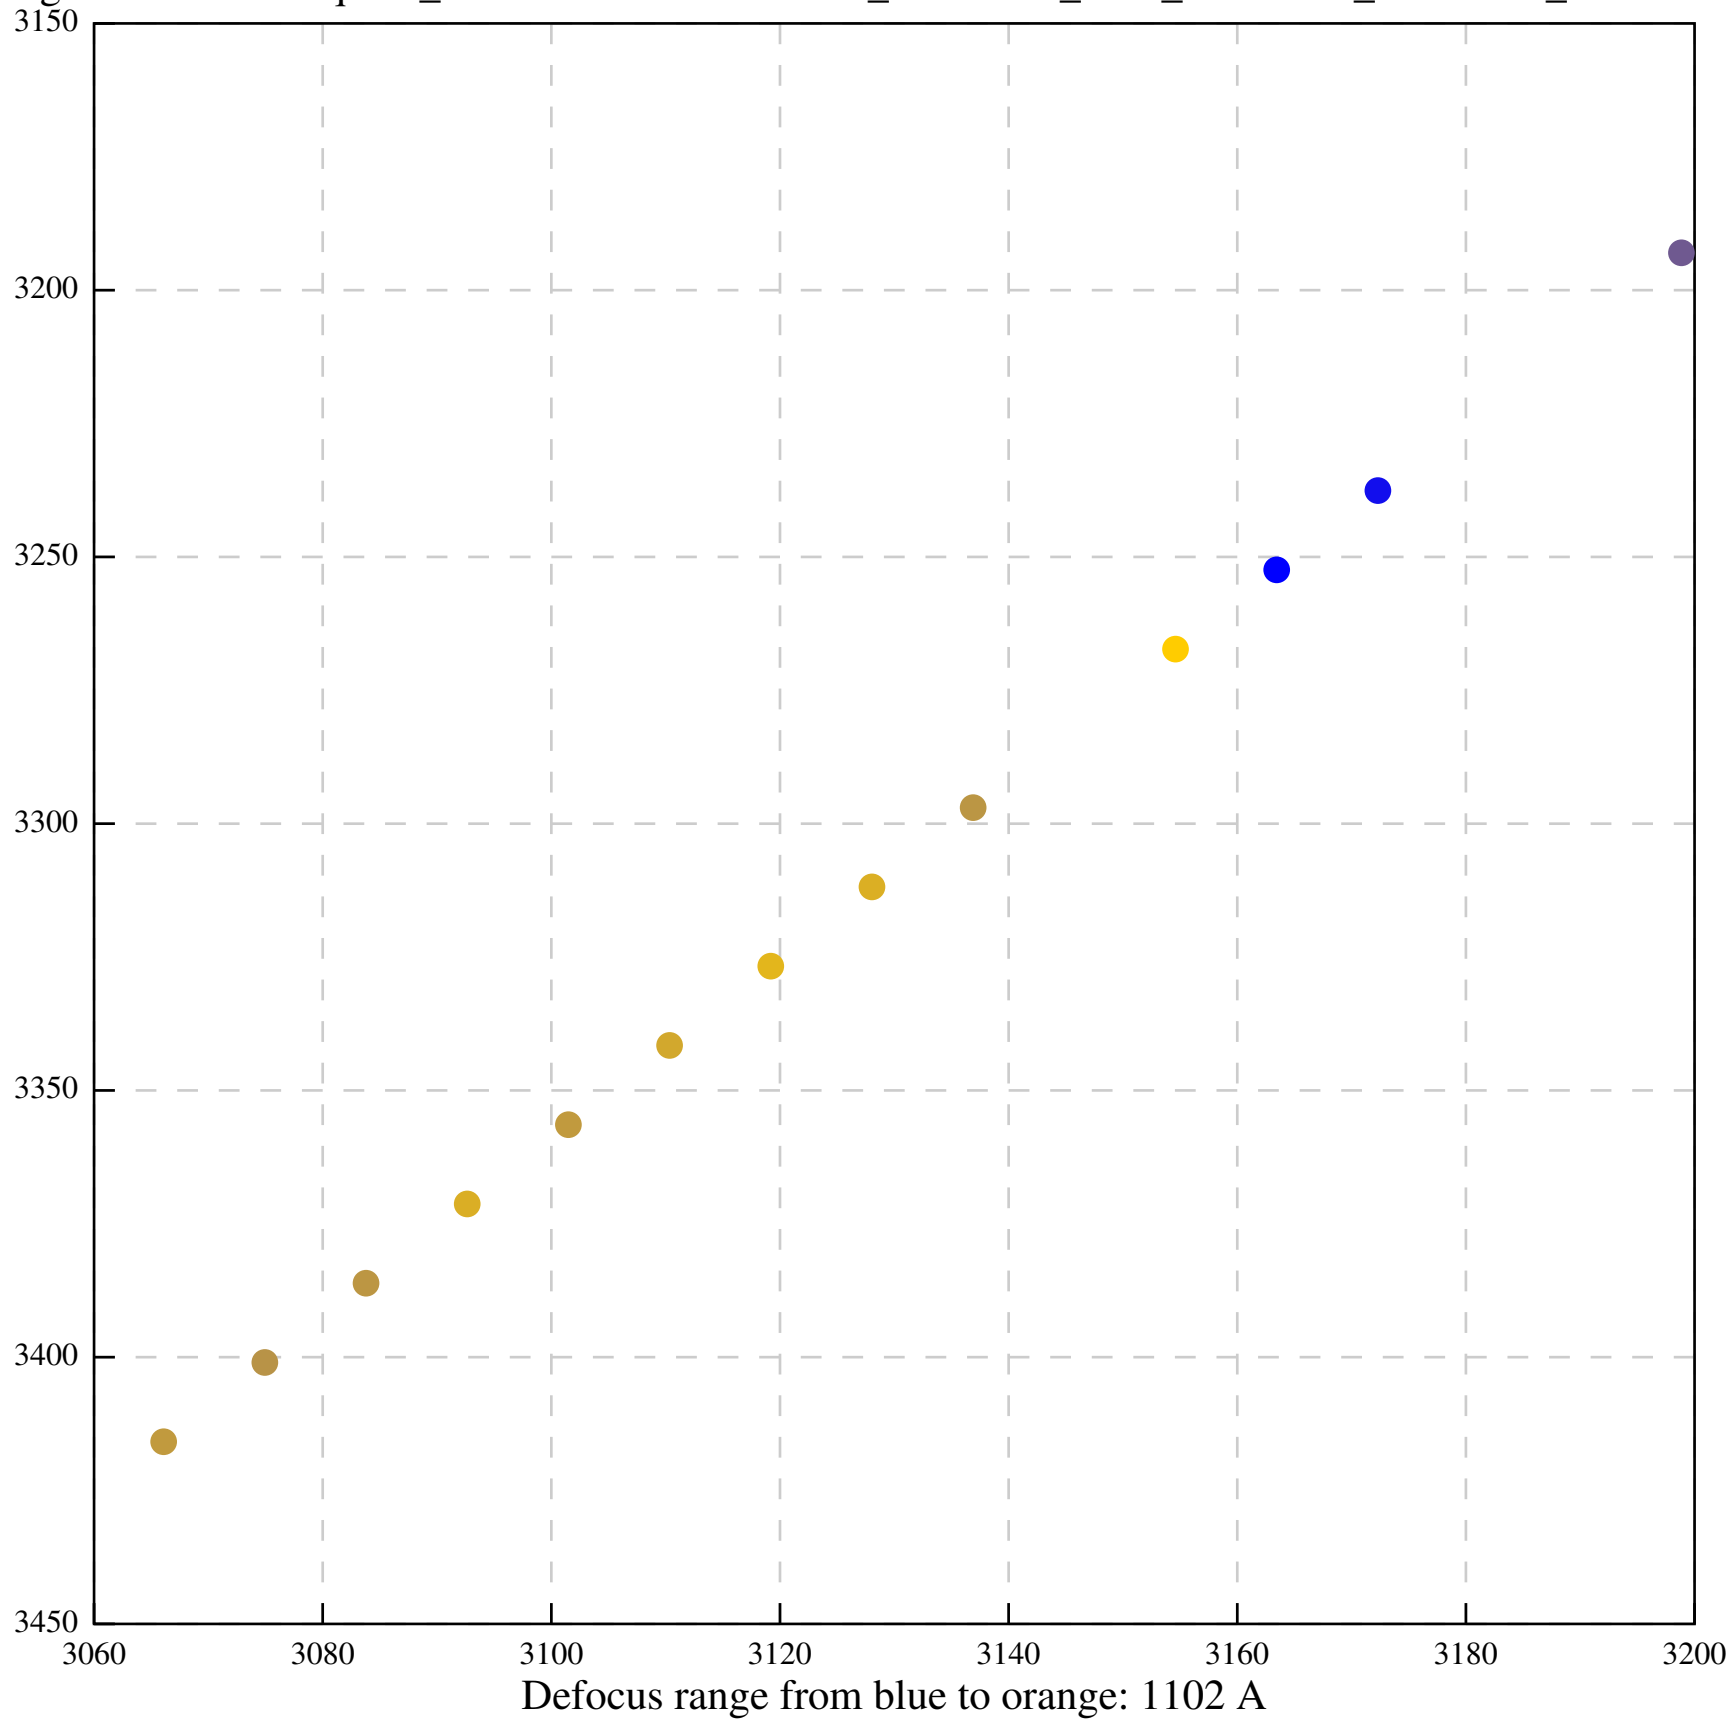

Defocus range from blue to orange: 52 A

Defocus range from blue to orange: 205 A

Defocus range from blue to orange: 118 A

Defocus range from blue to orange: 63 A

Defocus range from blue to orange: 417 A

Defocus range from blue to orange: 1470 Å