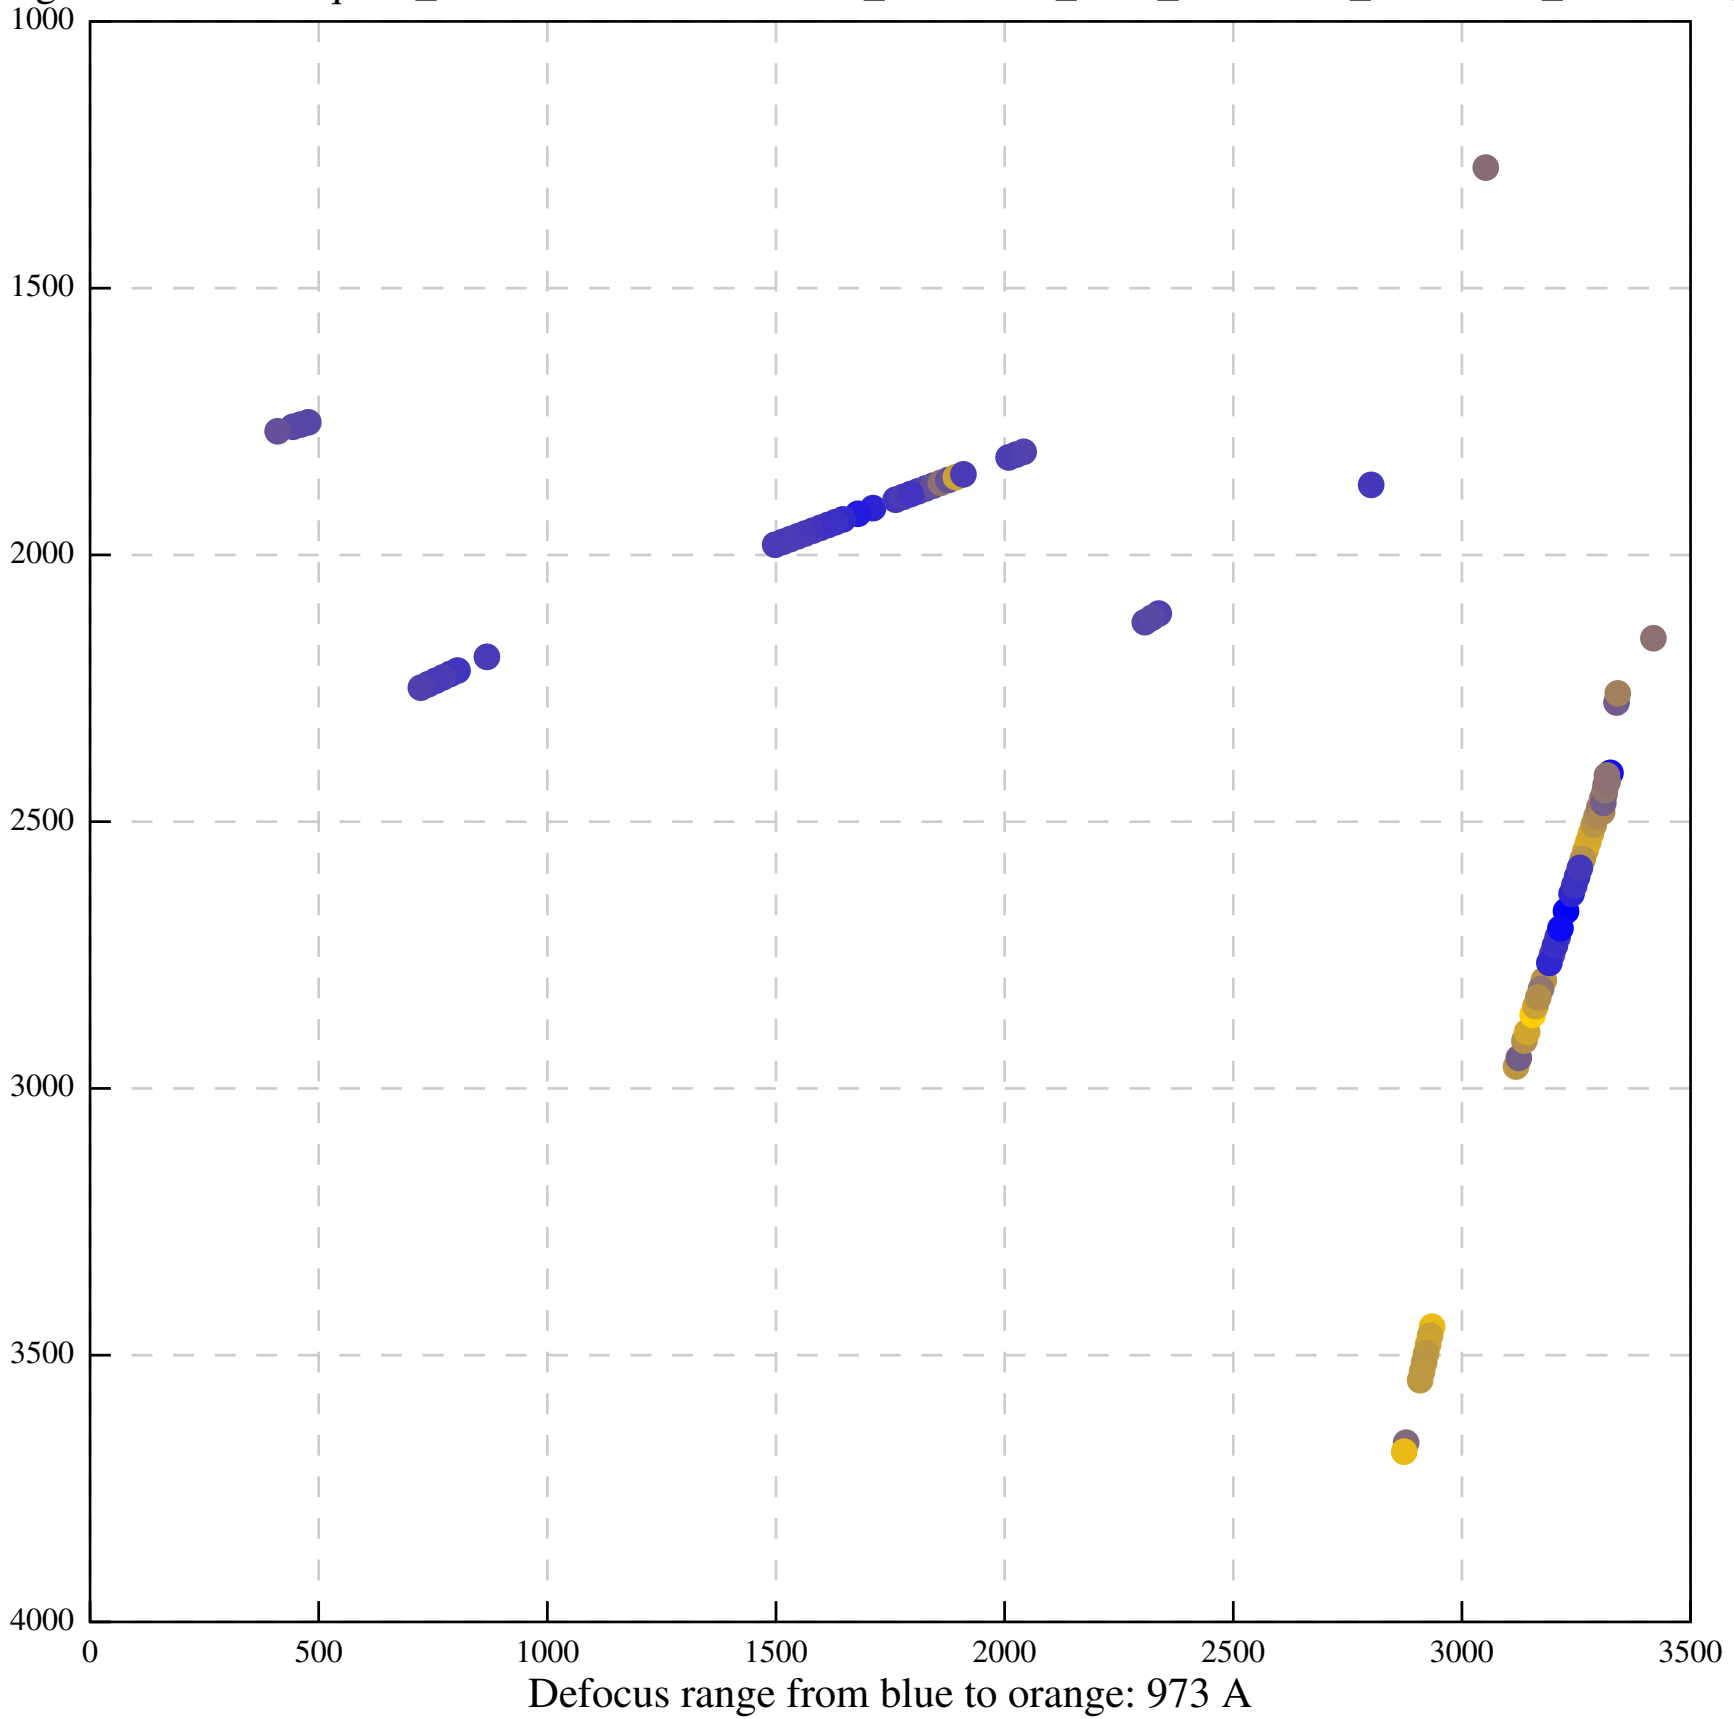

Defocus range from blue to orange: 542 A

Defocus range from blue to orange: 1001 A

Defocus range from blue to orange: 424 A

Defocus range from blue to orange: 347 A

Defocus range from blue to orange: 0 A

Defocus range from blue to orange: 1450 A