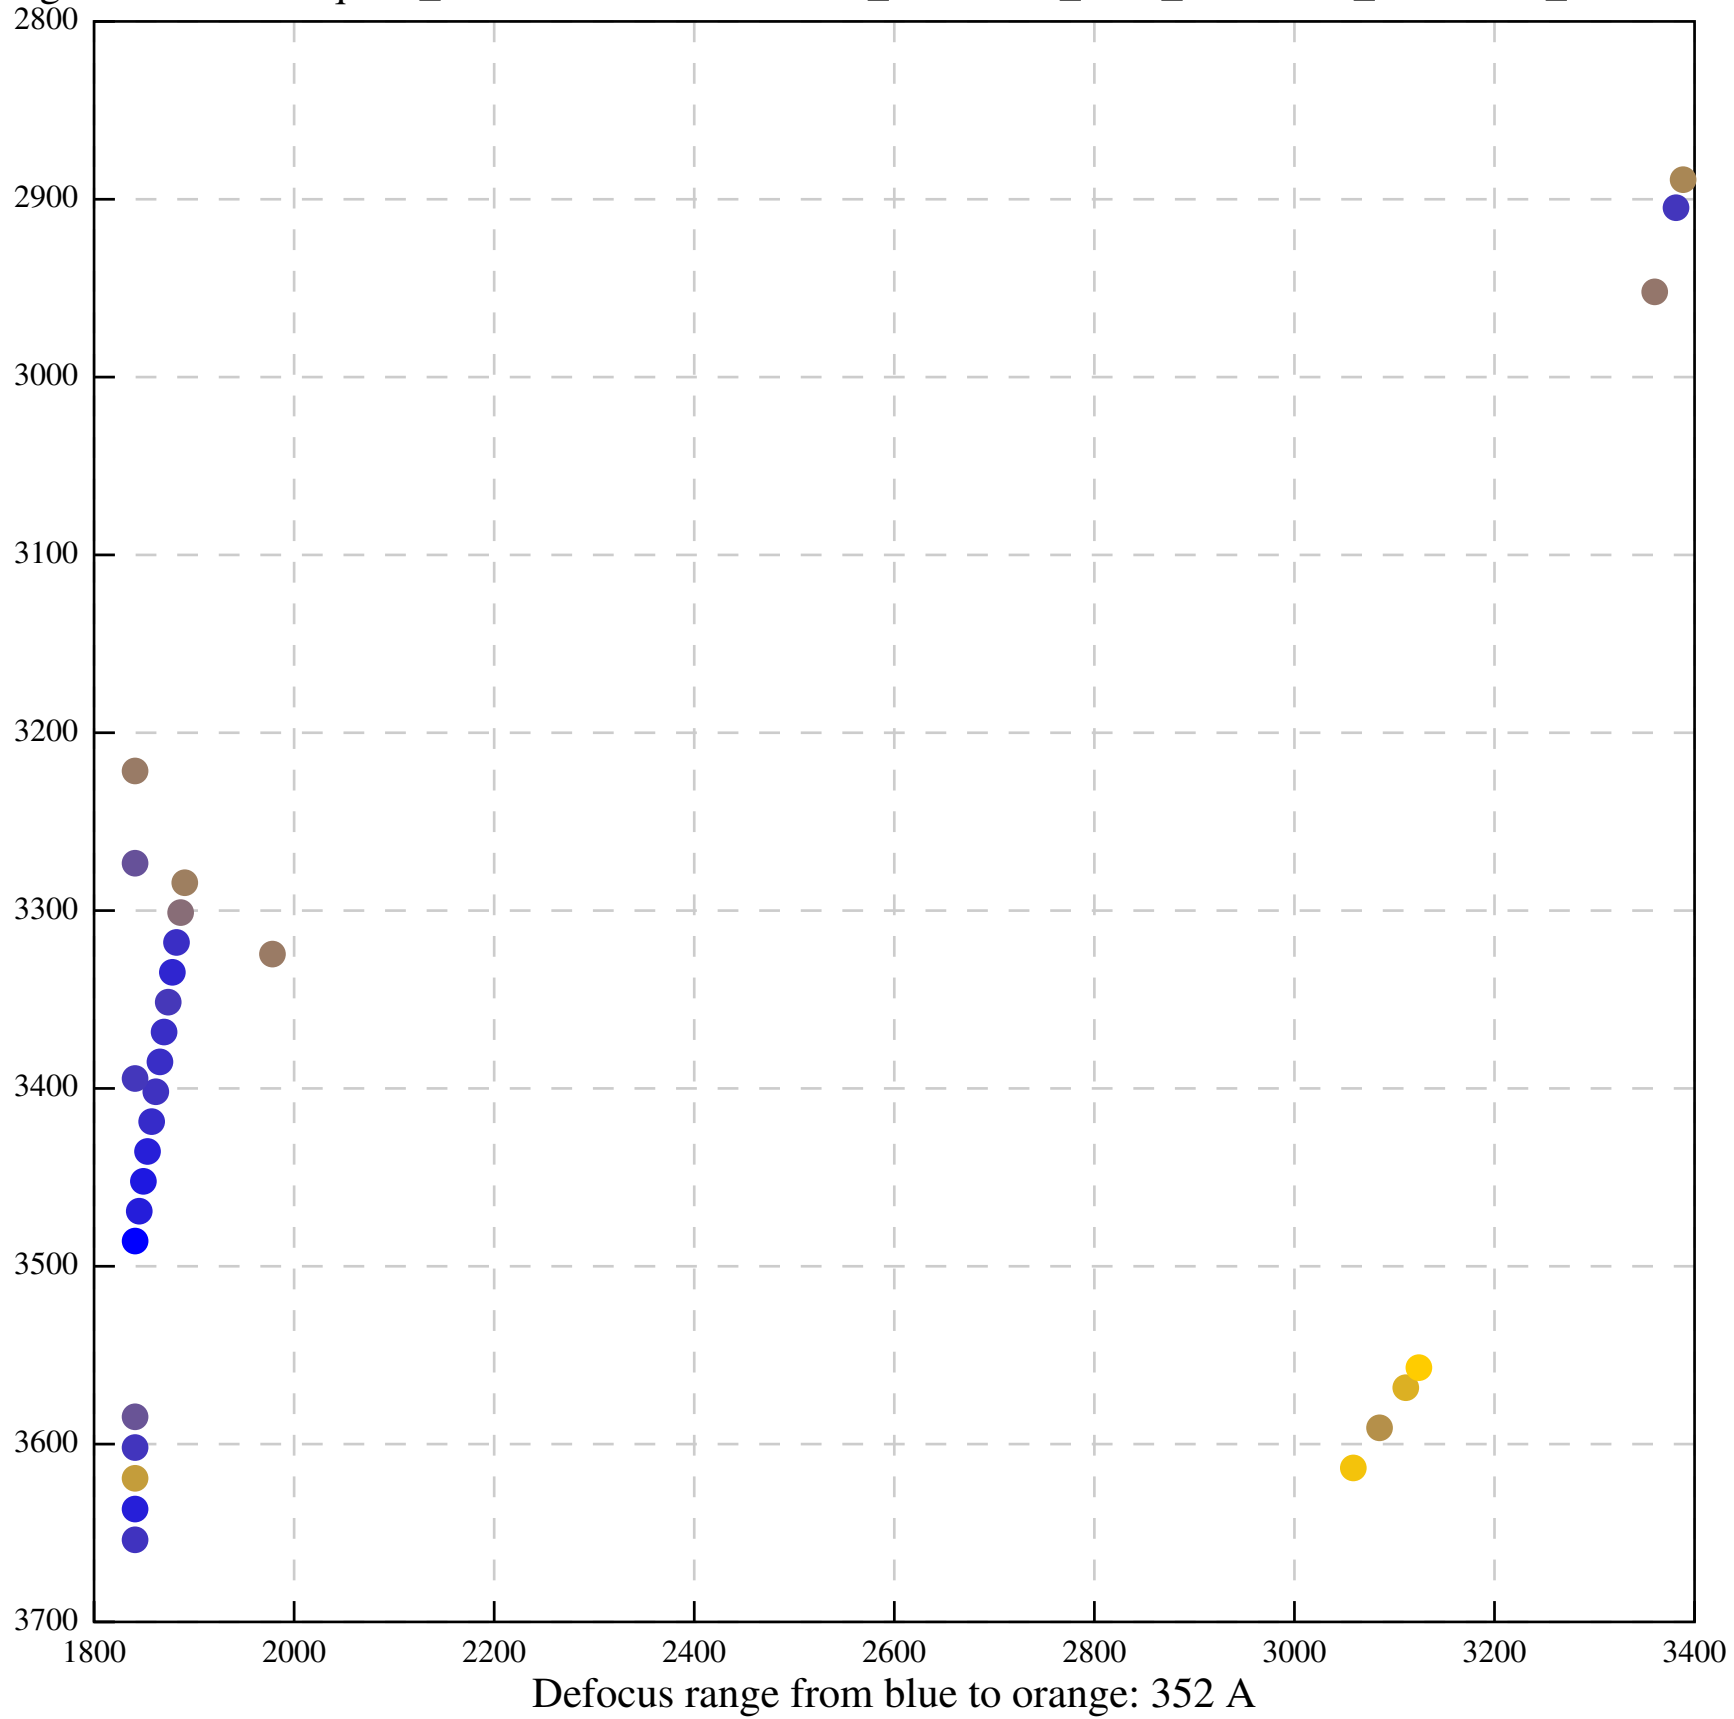

Defocus range from blue to orange: 618 A

Defocus range from blue to orange: 138 A

Defocus range from blue to orange: 341 A

Defocus range from blue to orange: 291 A

Defocus range from blue to orange: 15 A

Defocus range from blue to orange: 0 A