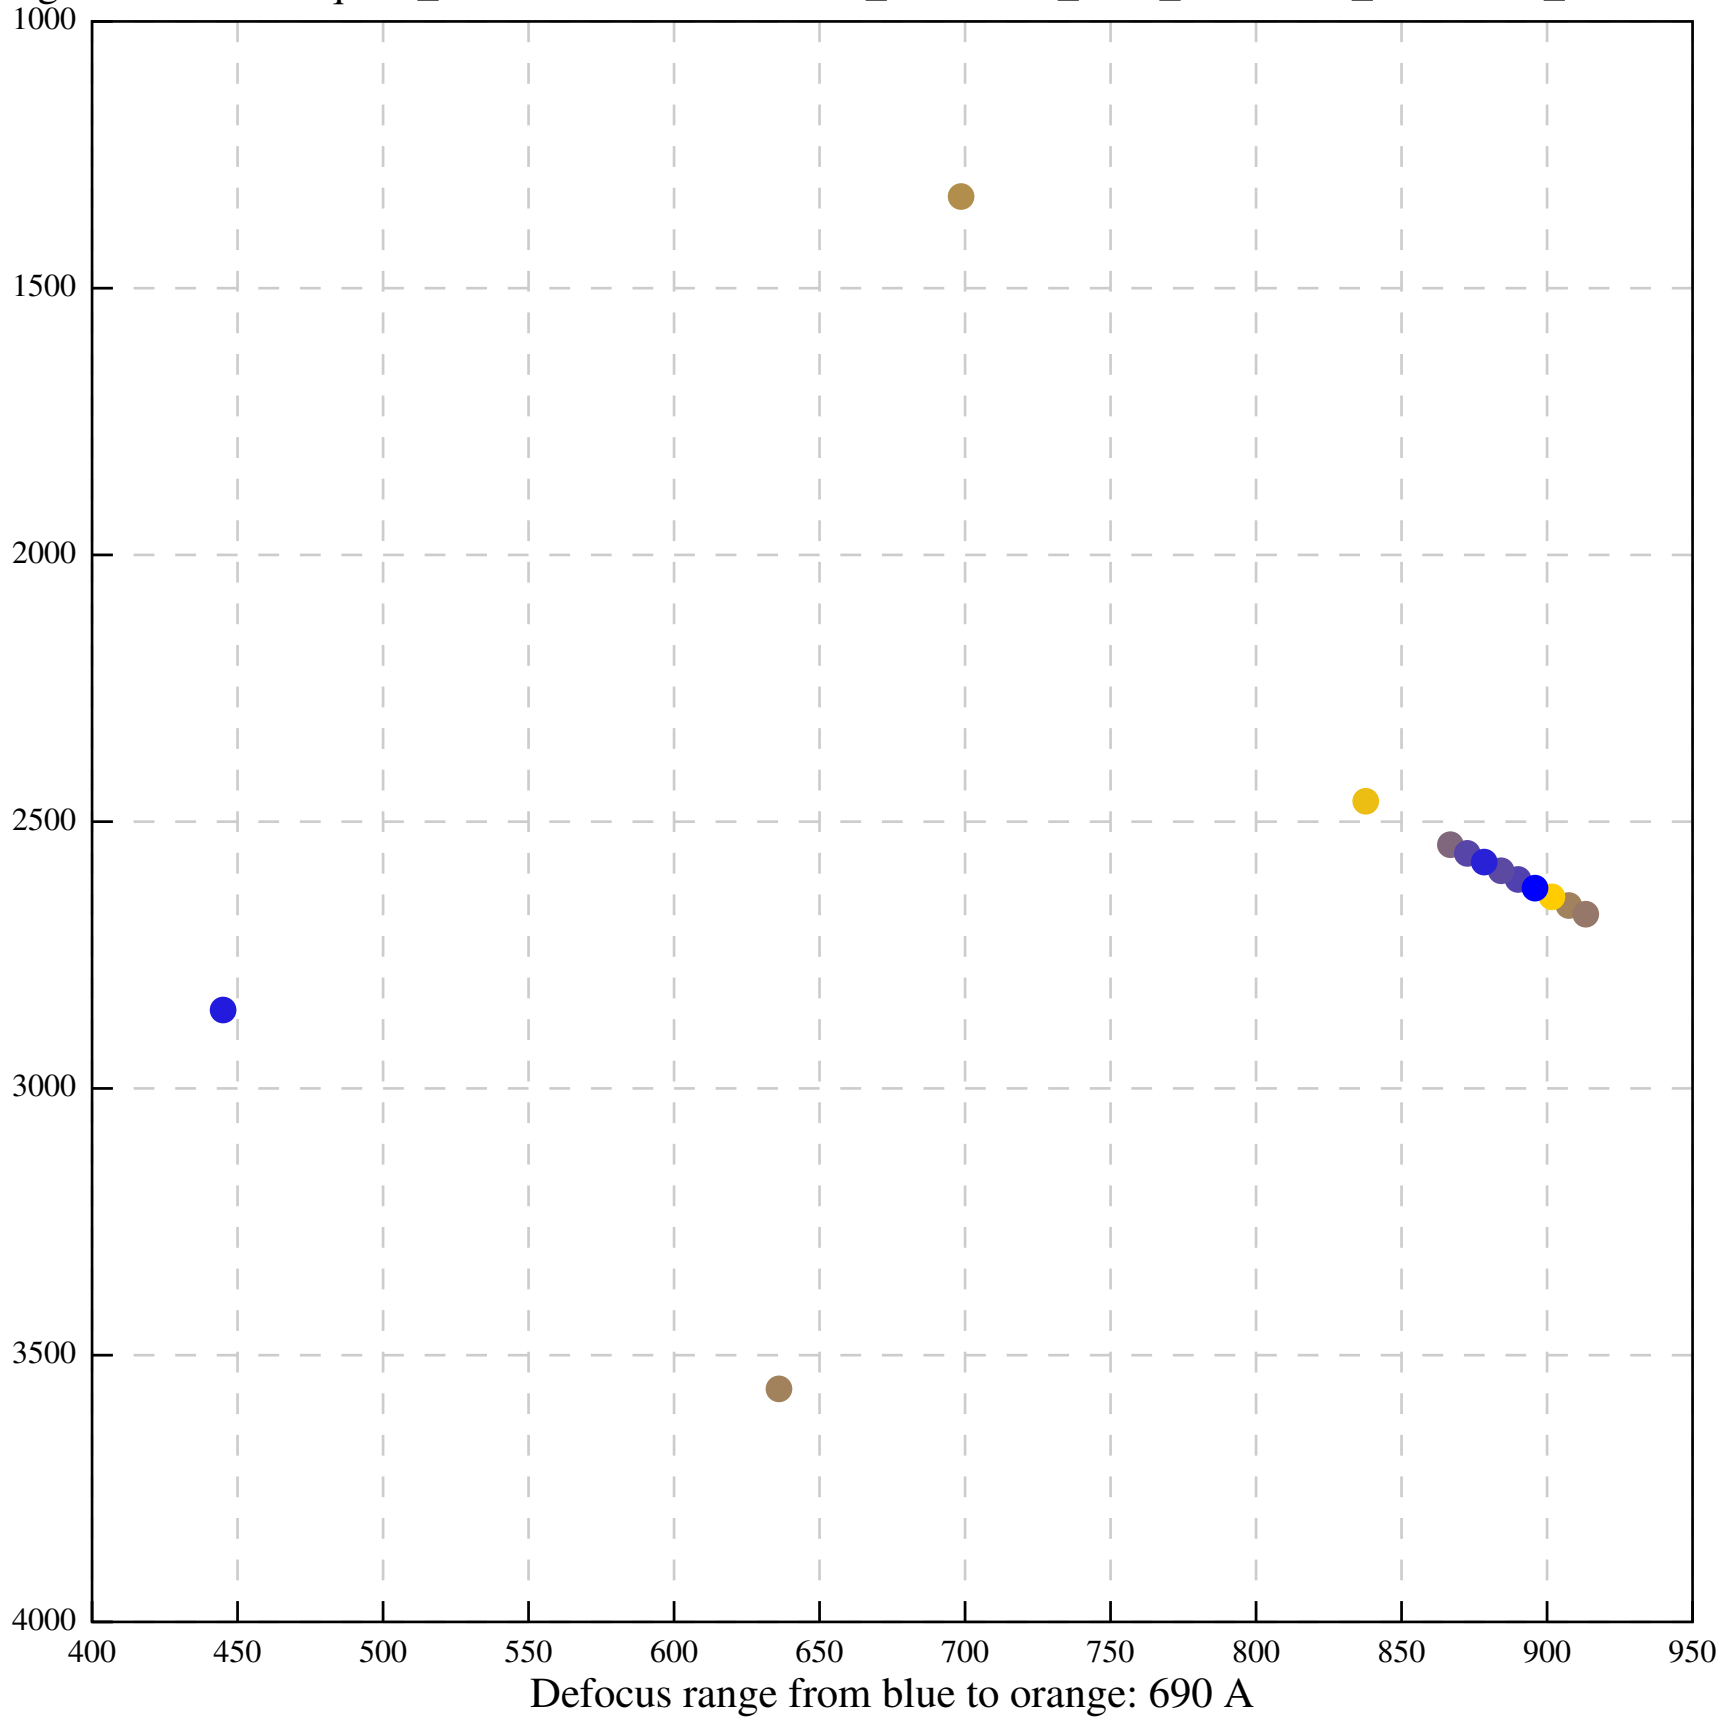

Defocus range from blue to orange: 787 A

Defocus range from blue to orange: 761 A

Defocus range from blue to orange: 1005 A

Defocus range from blue to orange: 354 A

Defocus range from blue to orange: 1014 A