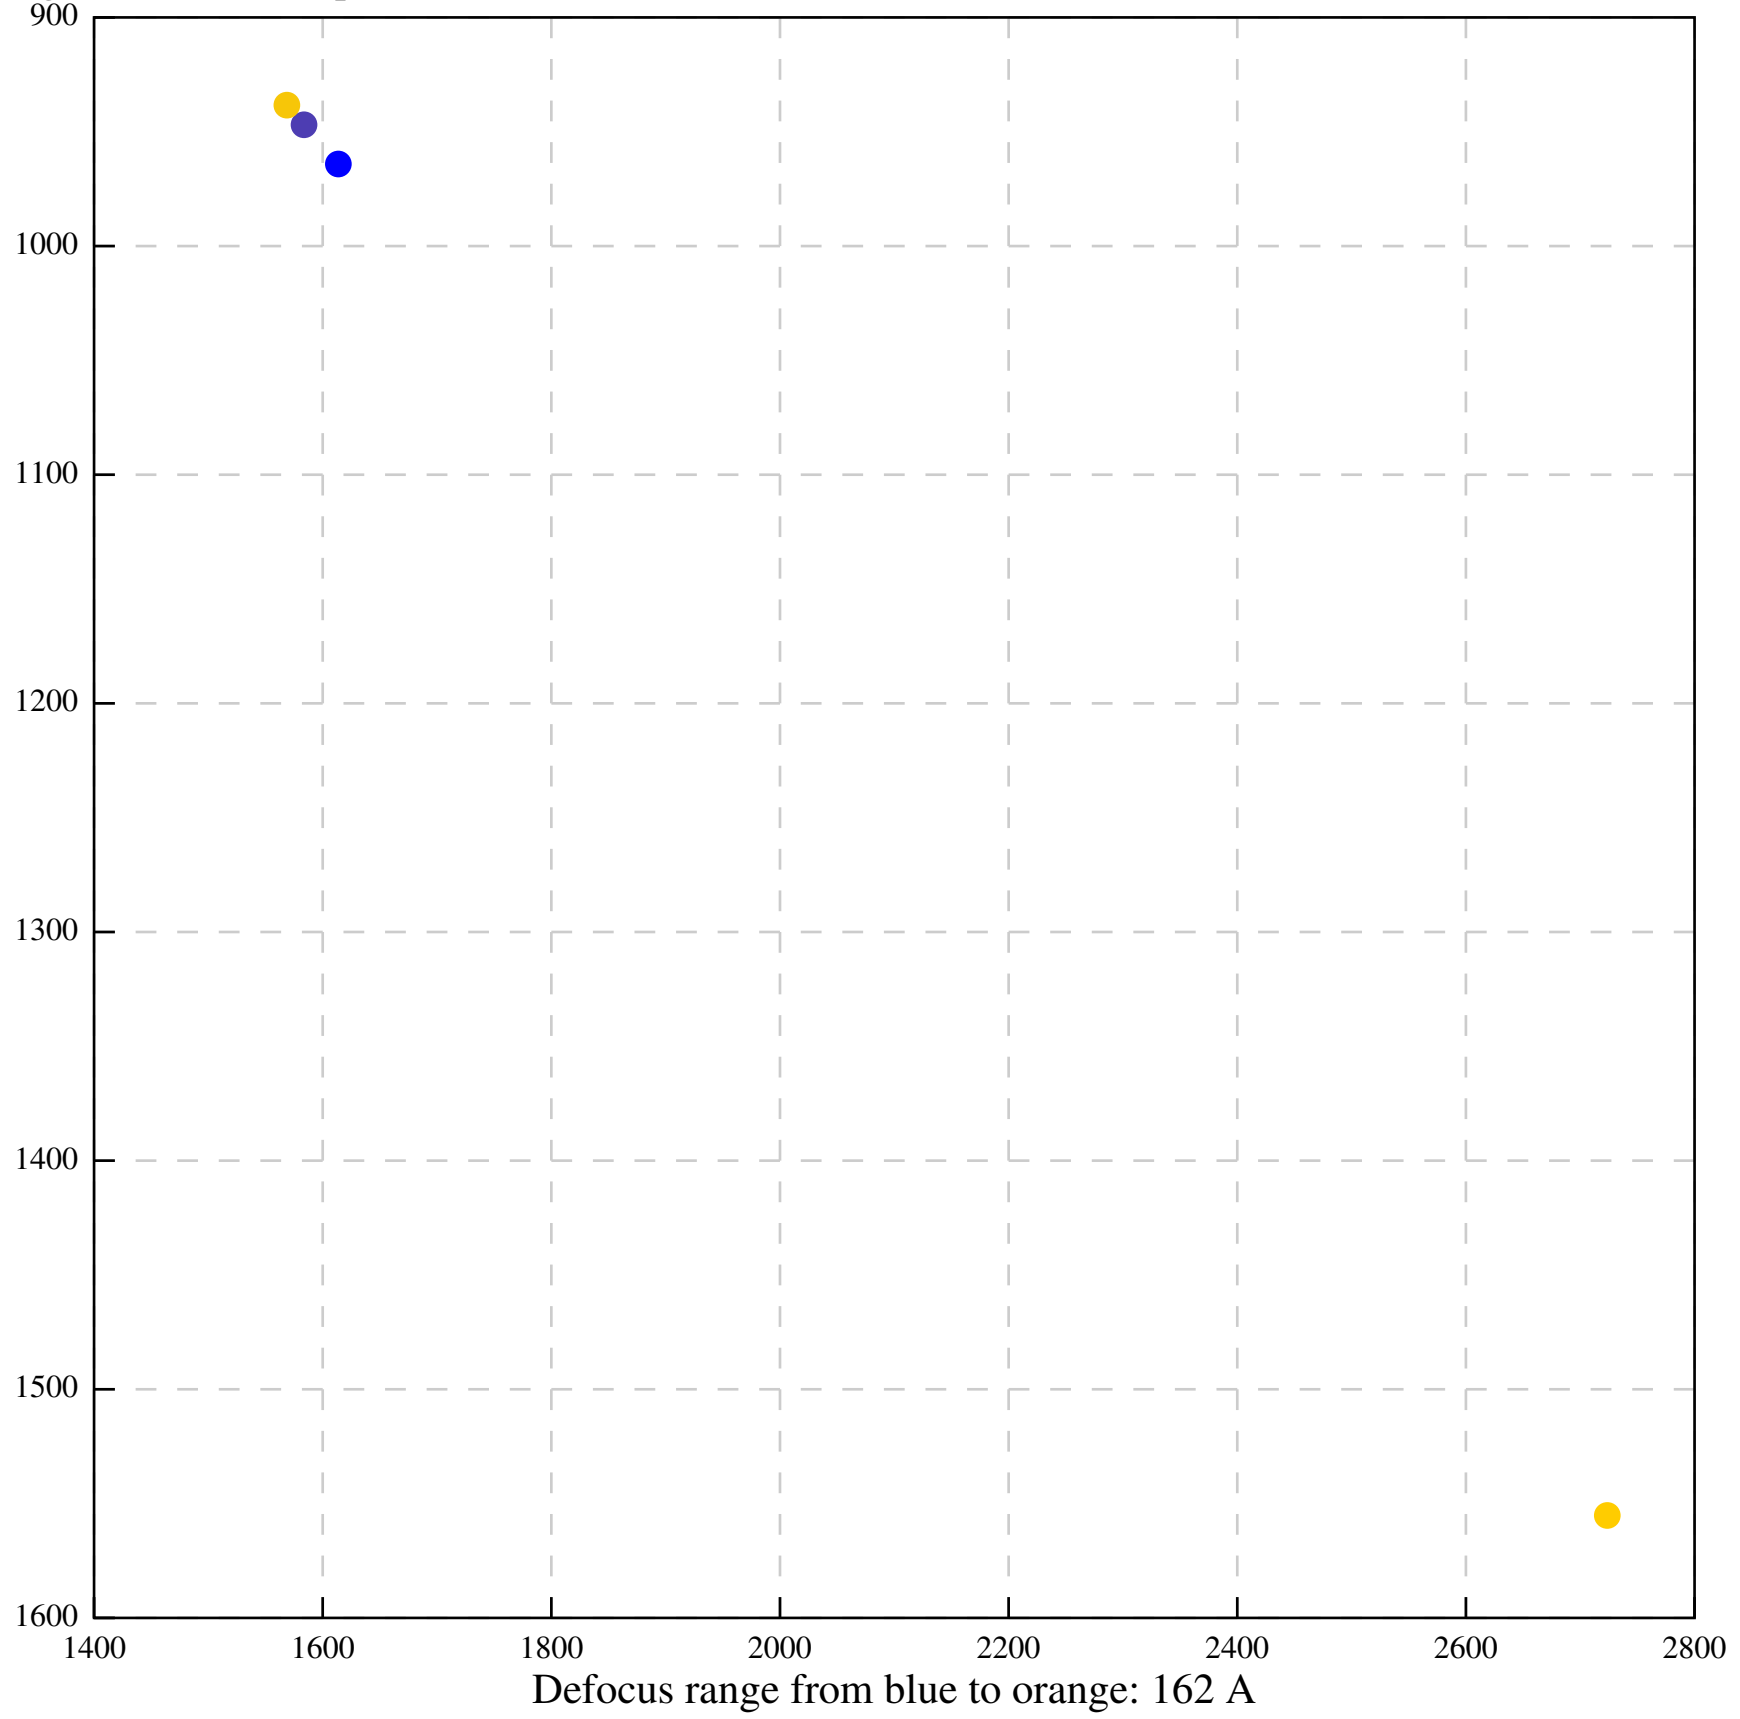

Defocus range from blue to orange: 836 A

Defocus range from blue to orange: 0 A

Defocus range from blue to orange: 0 A

Defocus range from blue to orange: 284 A

Defocus range from blue to orange: 1052 A

Defocus range from blue to orange: 687 A