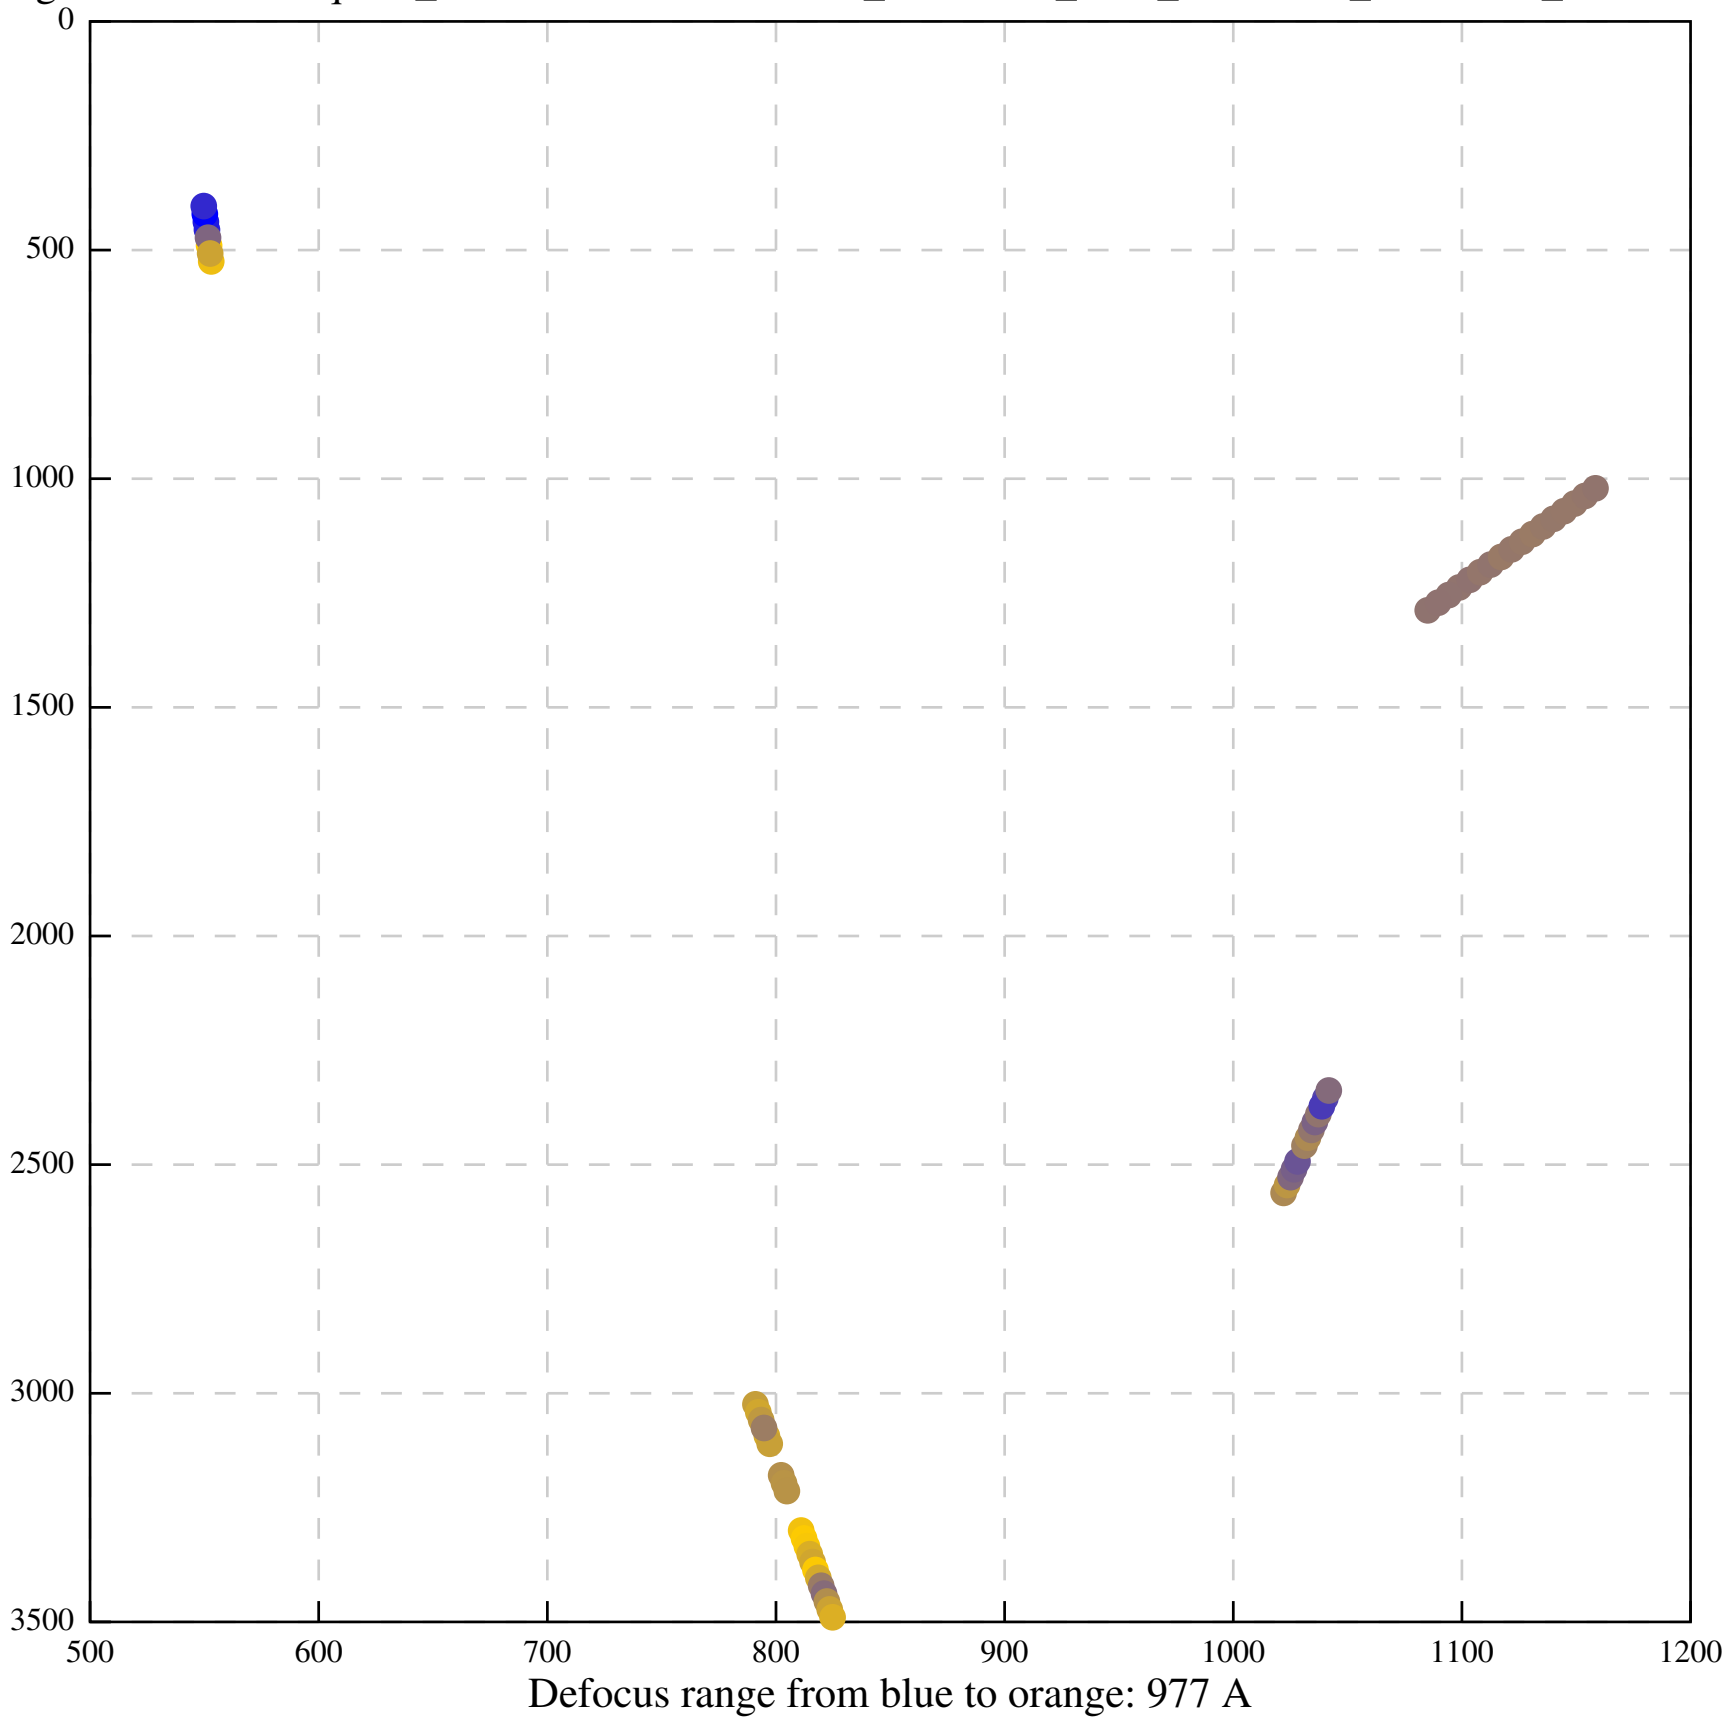

Defocus range from blue to orange: 1107 A

Defocus range from blue to orange: 672 A

Defocus range from blue to orange: 455 A

Defocus range from blue to orange: 261 A

Defocus range from blue to orange: 1022 A