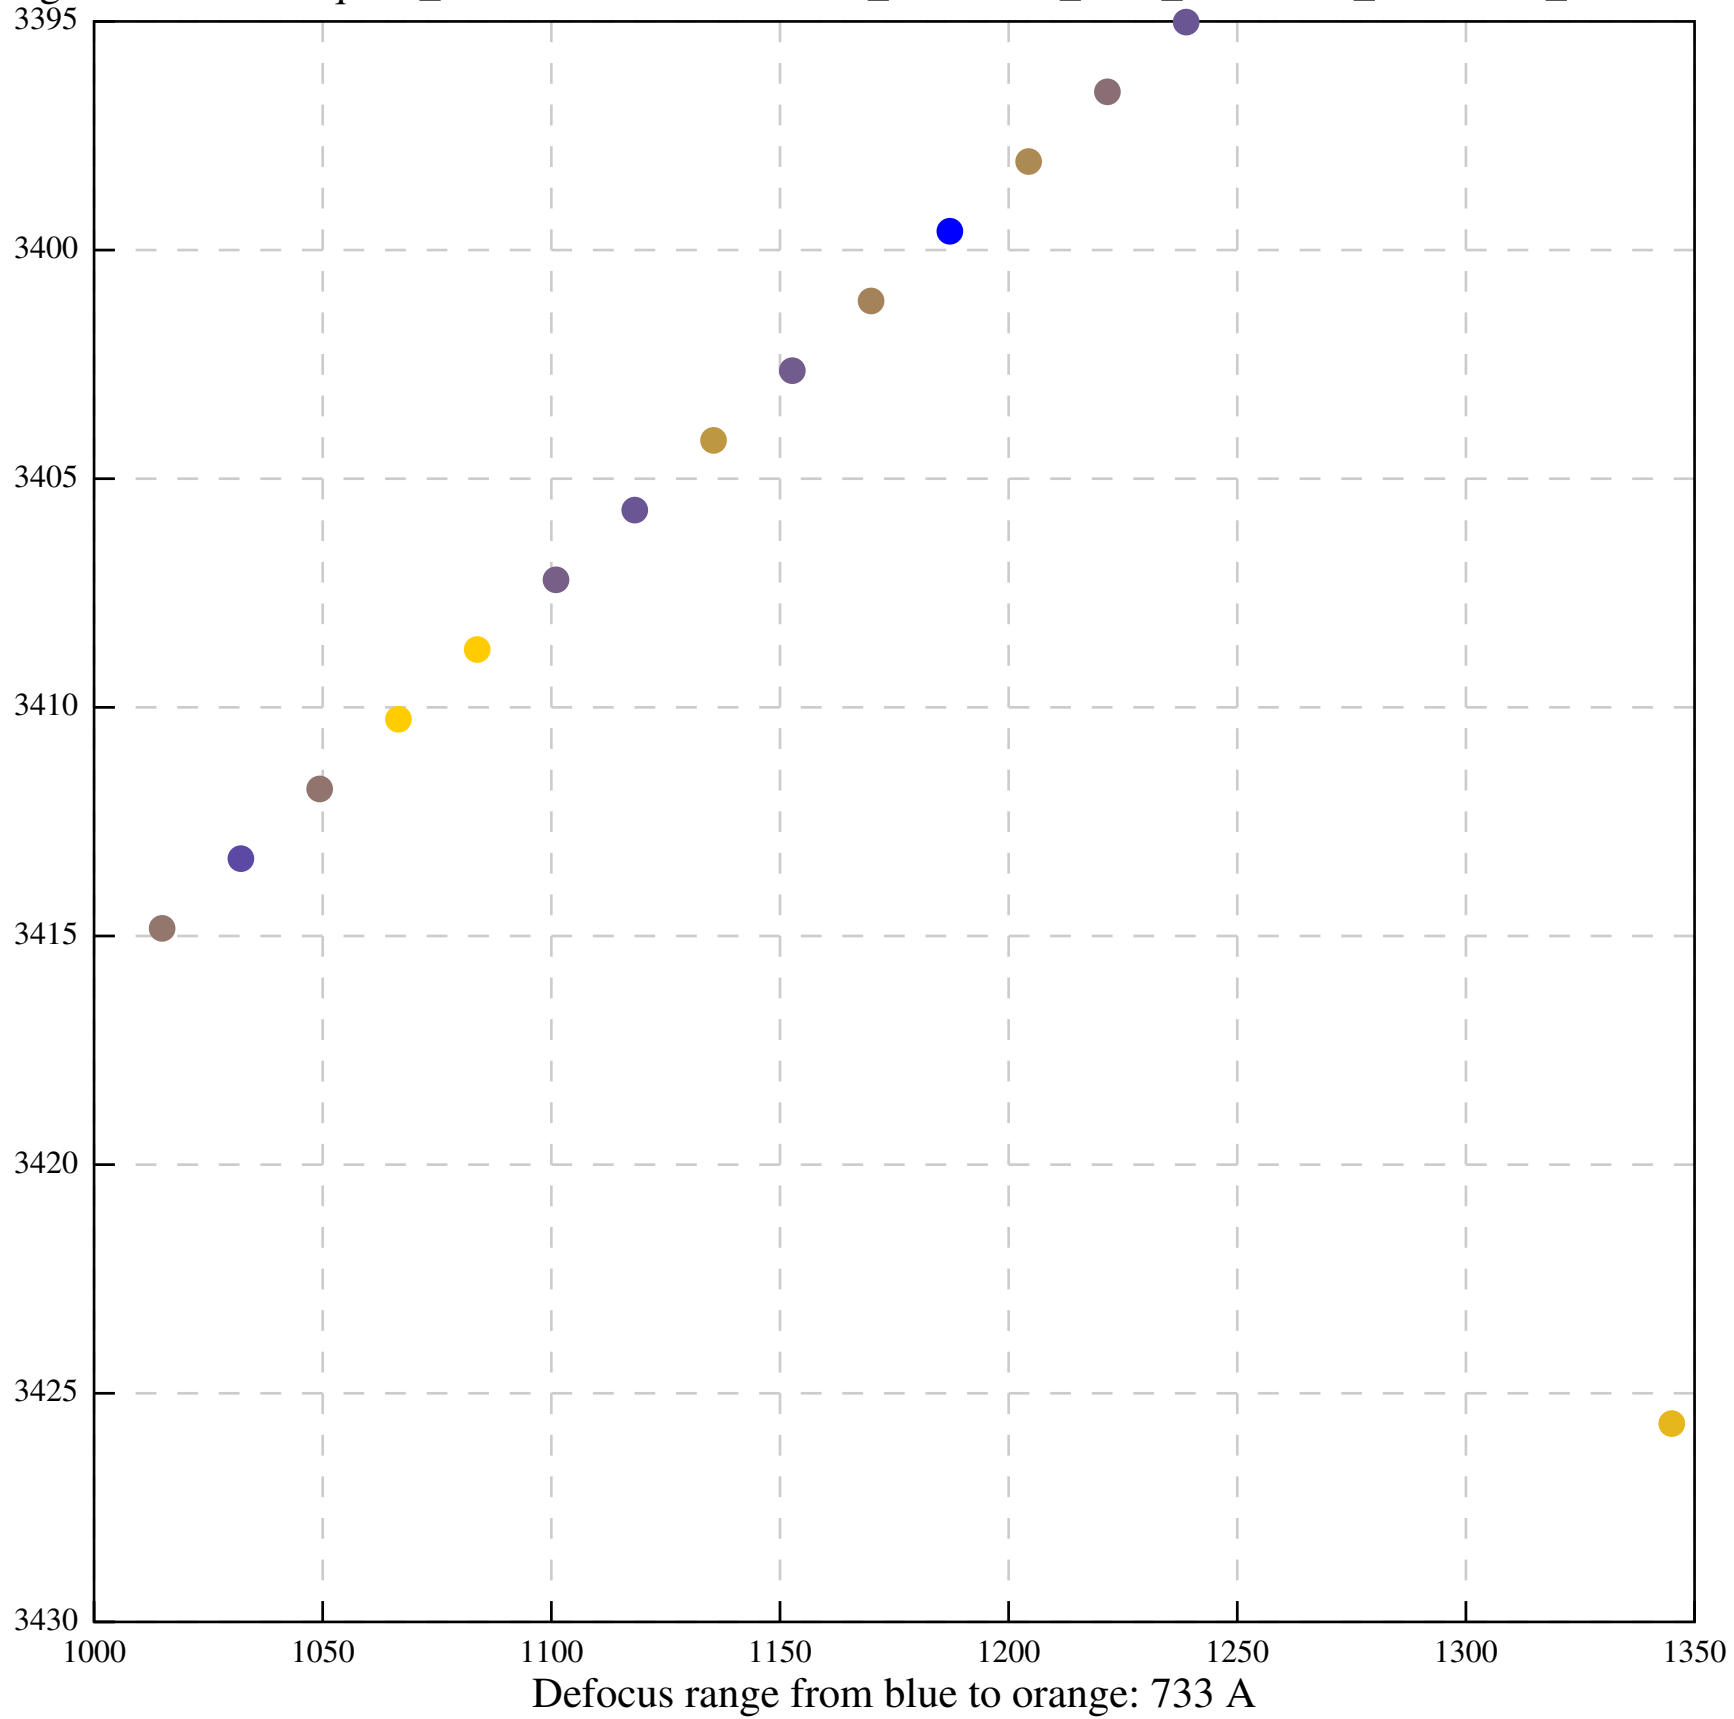

Defocus range from blue to orange: 182 A

Defocus range from blue to orange: 0 A

Defocus range from blue to orange: 326 A

Defocus range from blue to orange: 0 A

Defocus range from blue to orange: 1129 A

Defocus range from blue to orange: 576 Å