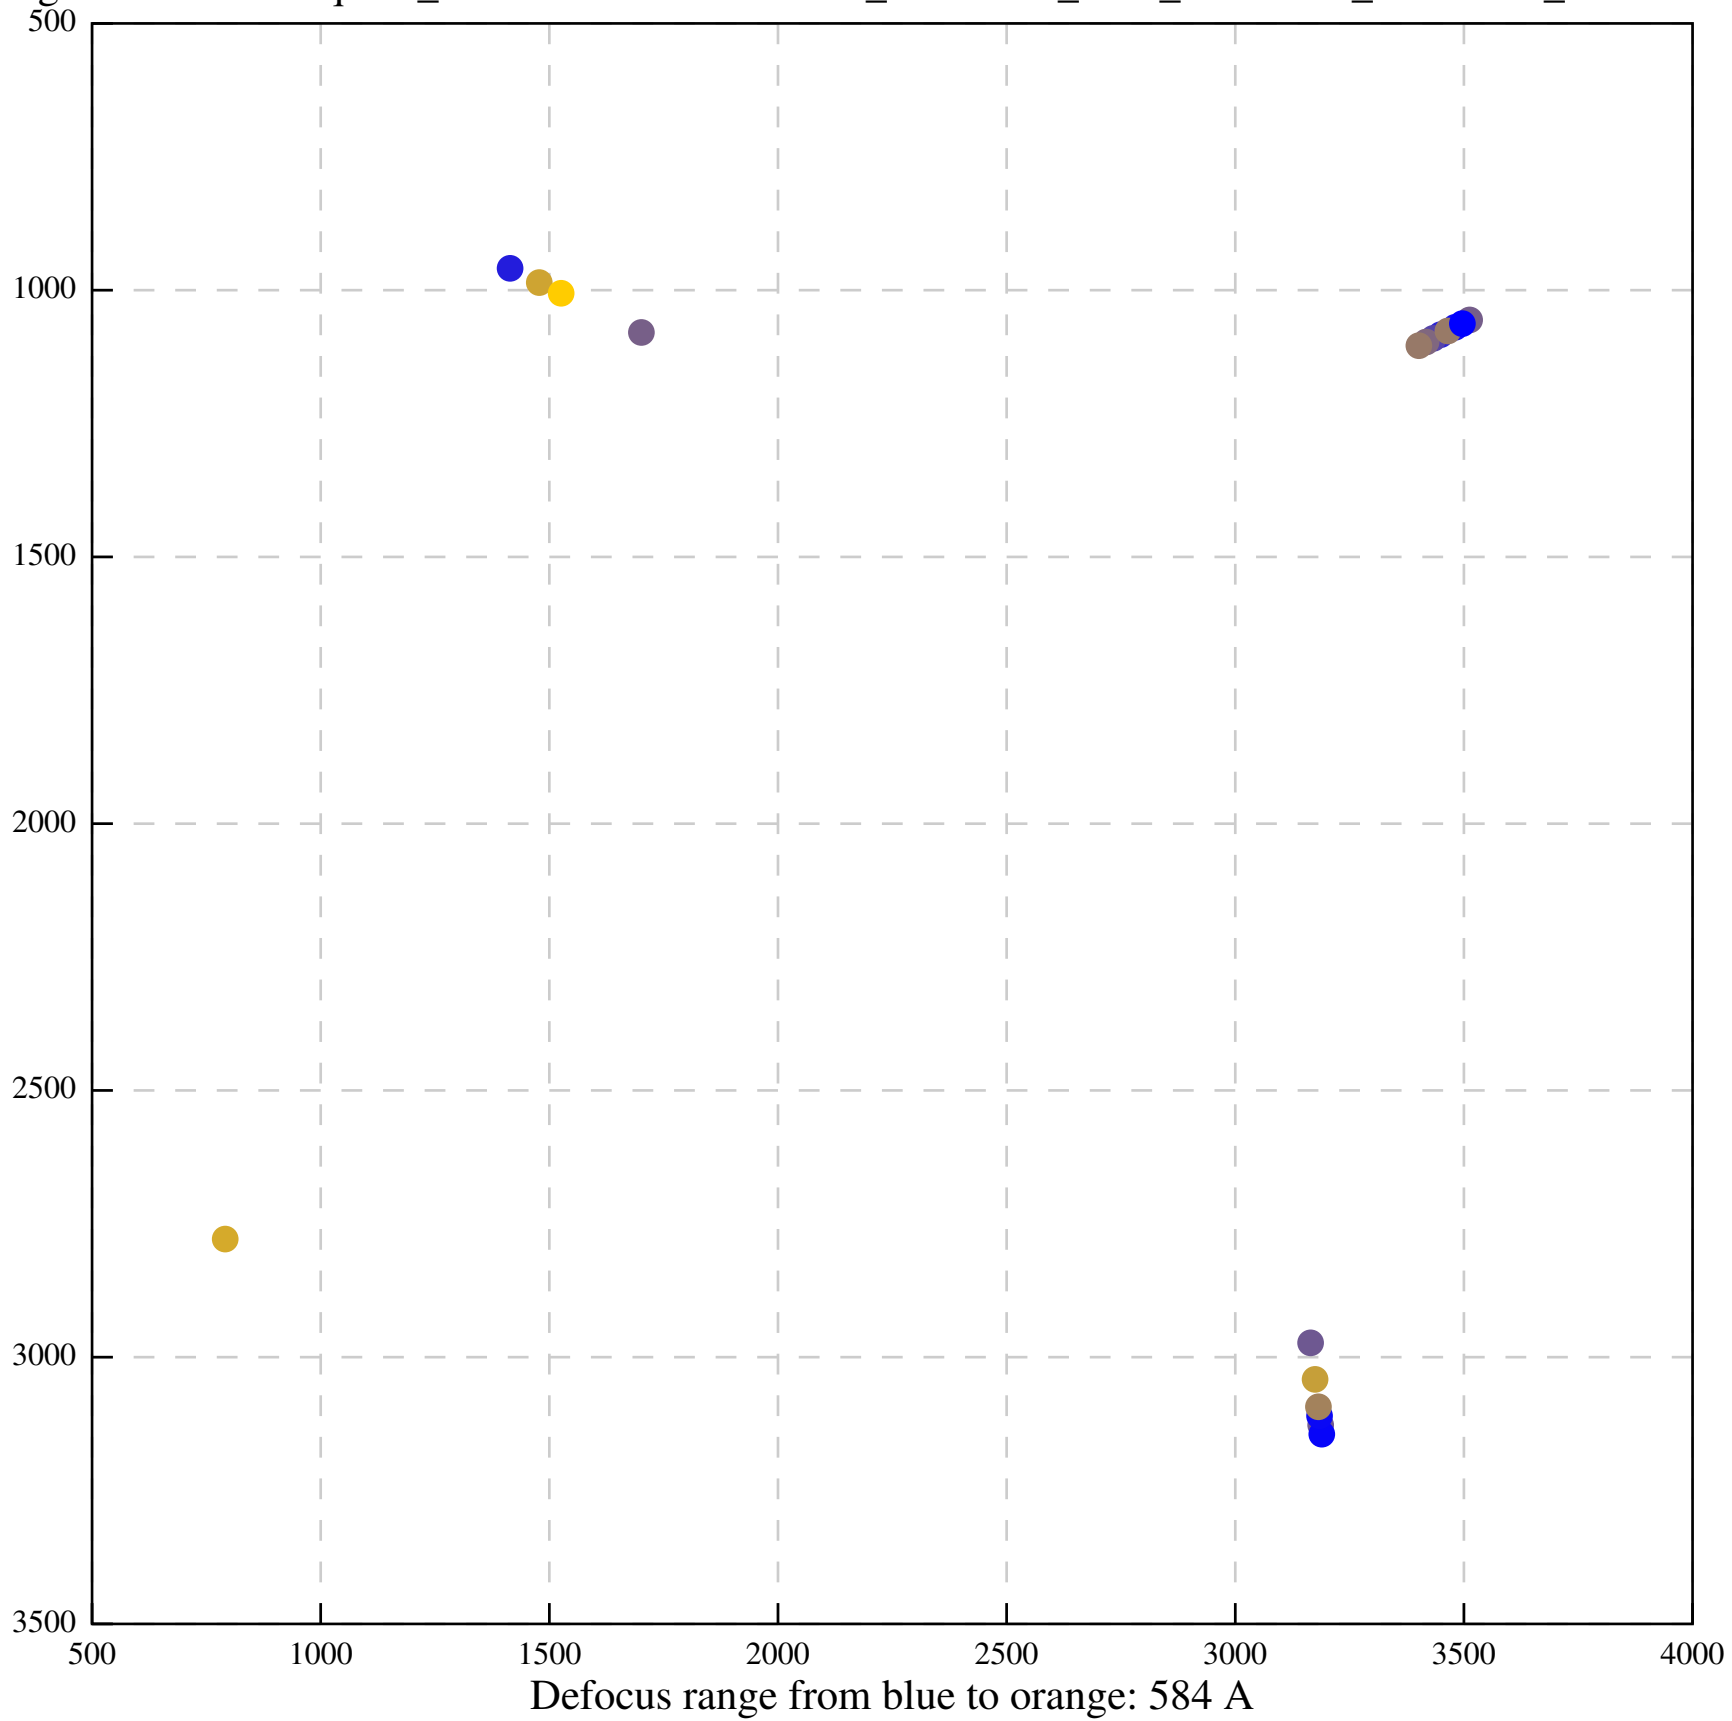

Defocus range from blue to orange: 70 A

Defocus range from blue to orange: 978 A

Defocus range from blue to orange: 641 A

Defocus range from blue to orange: 0 A

Defocus range from blue to orange: 356 A

Defocus range from blue to orange: 749 A