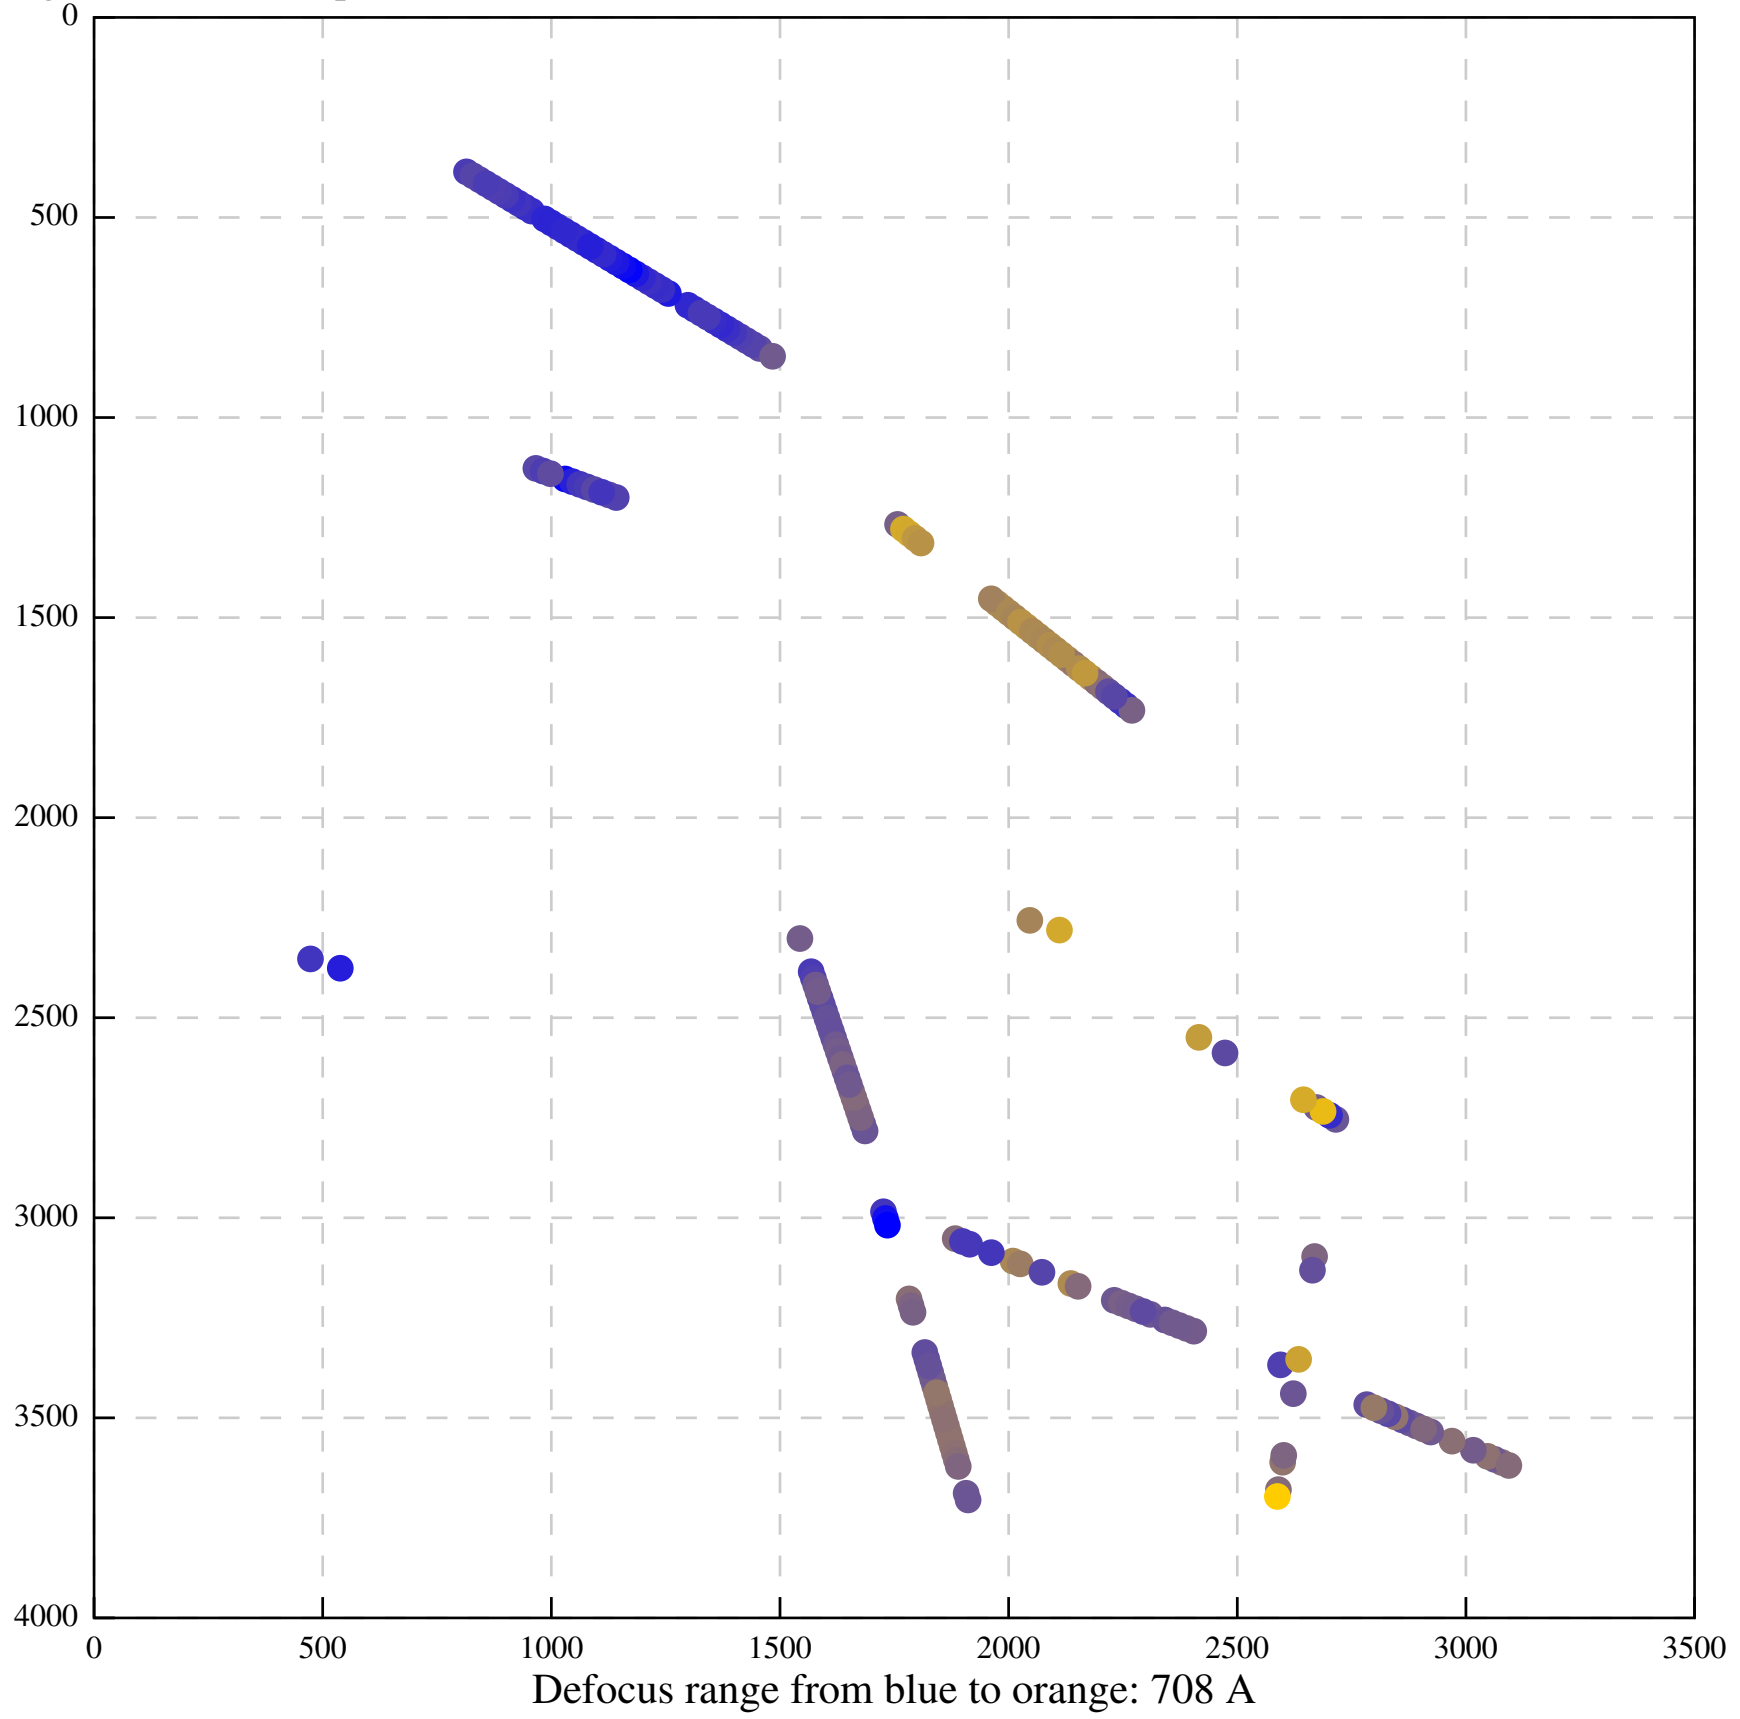

Defocus range from blue to orange: 1077 A

Defocus range from blue to orange: 467 A

Defocus range from blue to orange: 1224 A

Defocus range from blue to orange: 531 A

Defocus range from blue to orange: 1146 A