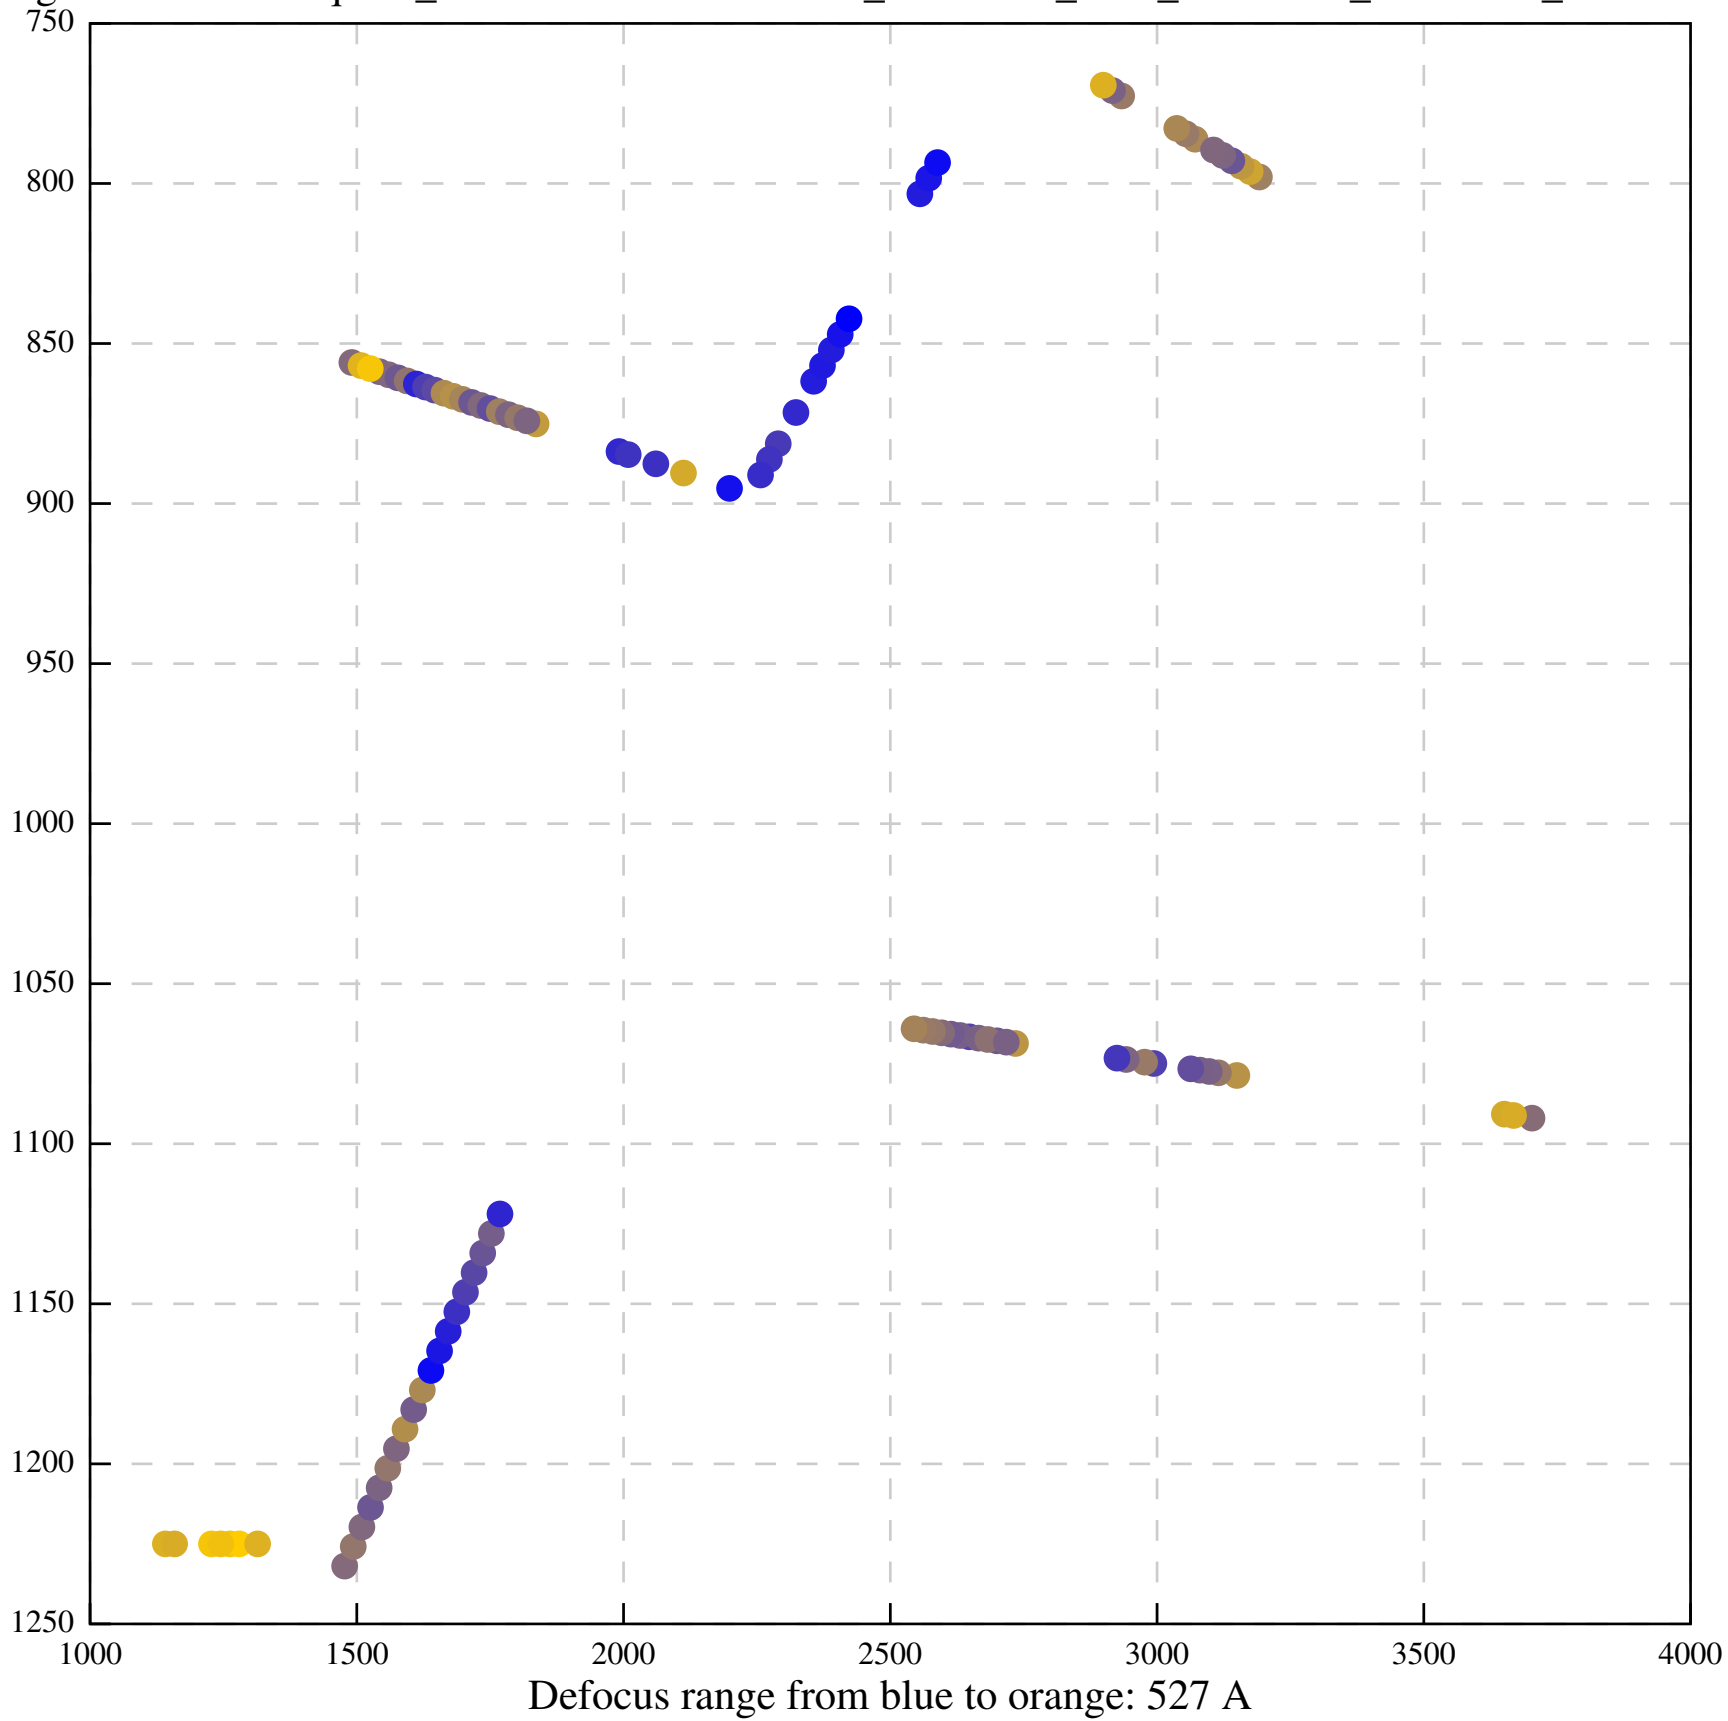

Defocus range from blue to orange: 509 A

Defocus range from blue to orange: 497 Å

Defocus range from blue to orange: 317 A

Defocus range from blue to orange: 327 A

Defocus range from blue to orange: 640 A