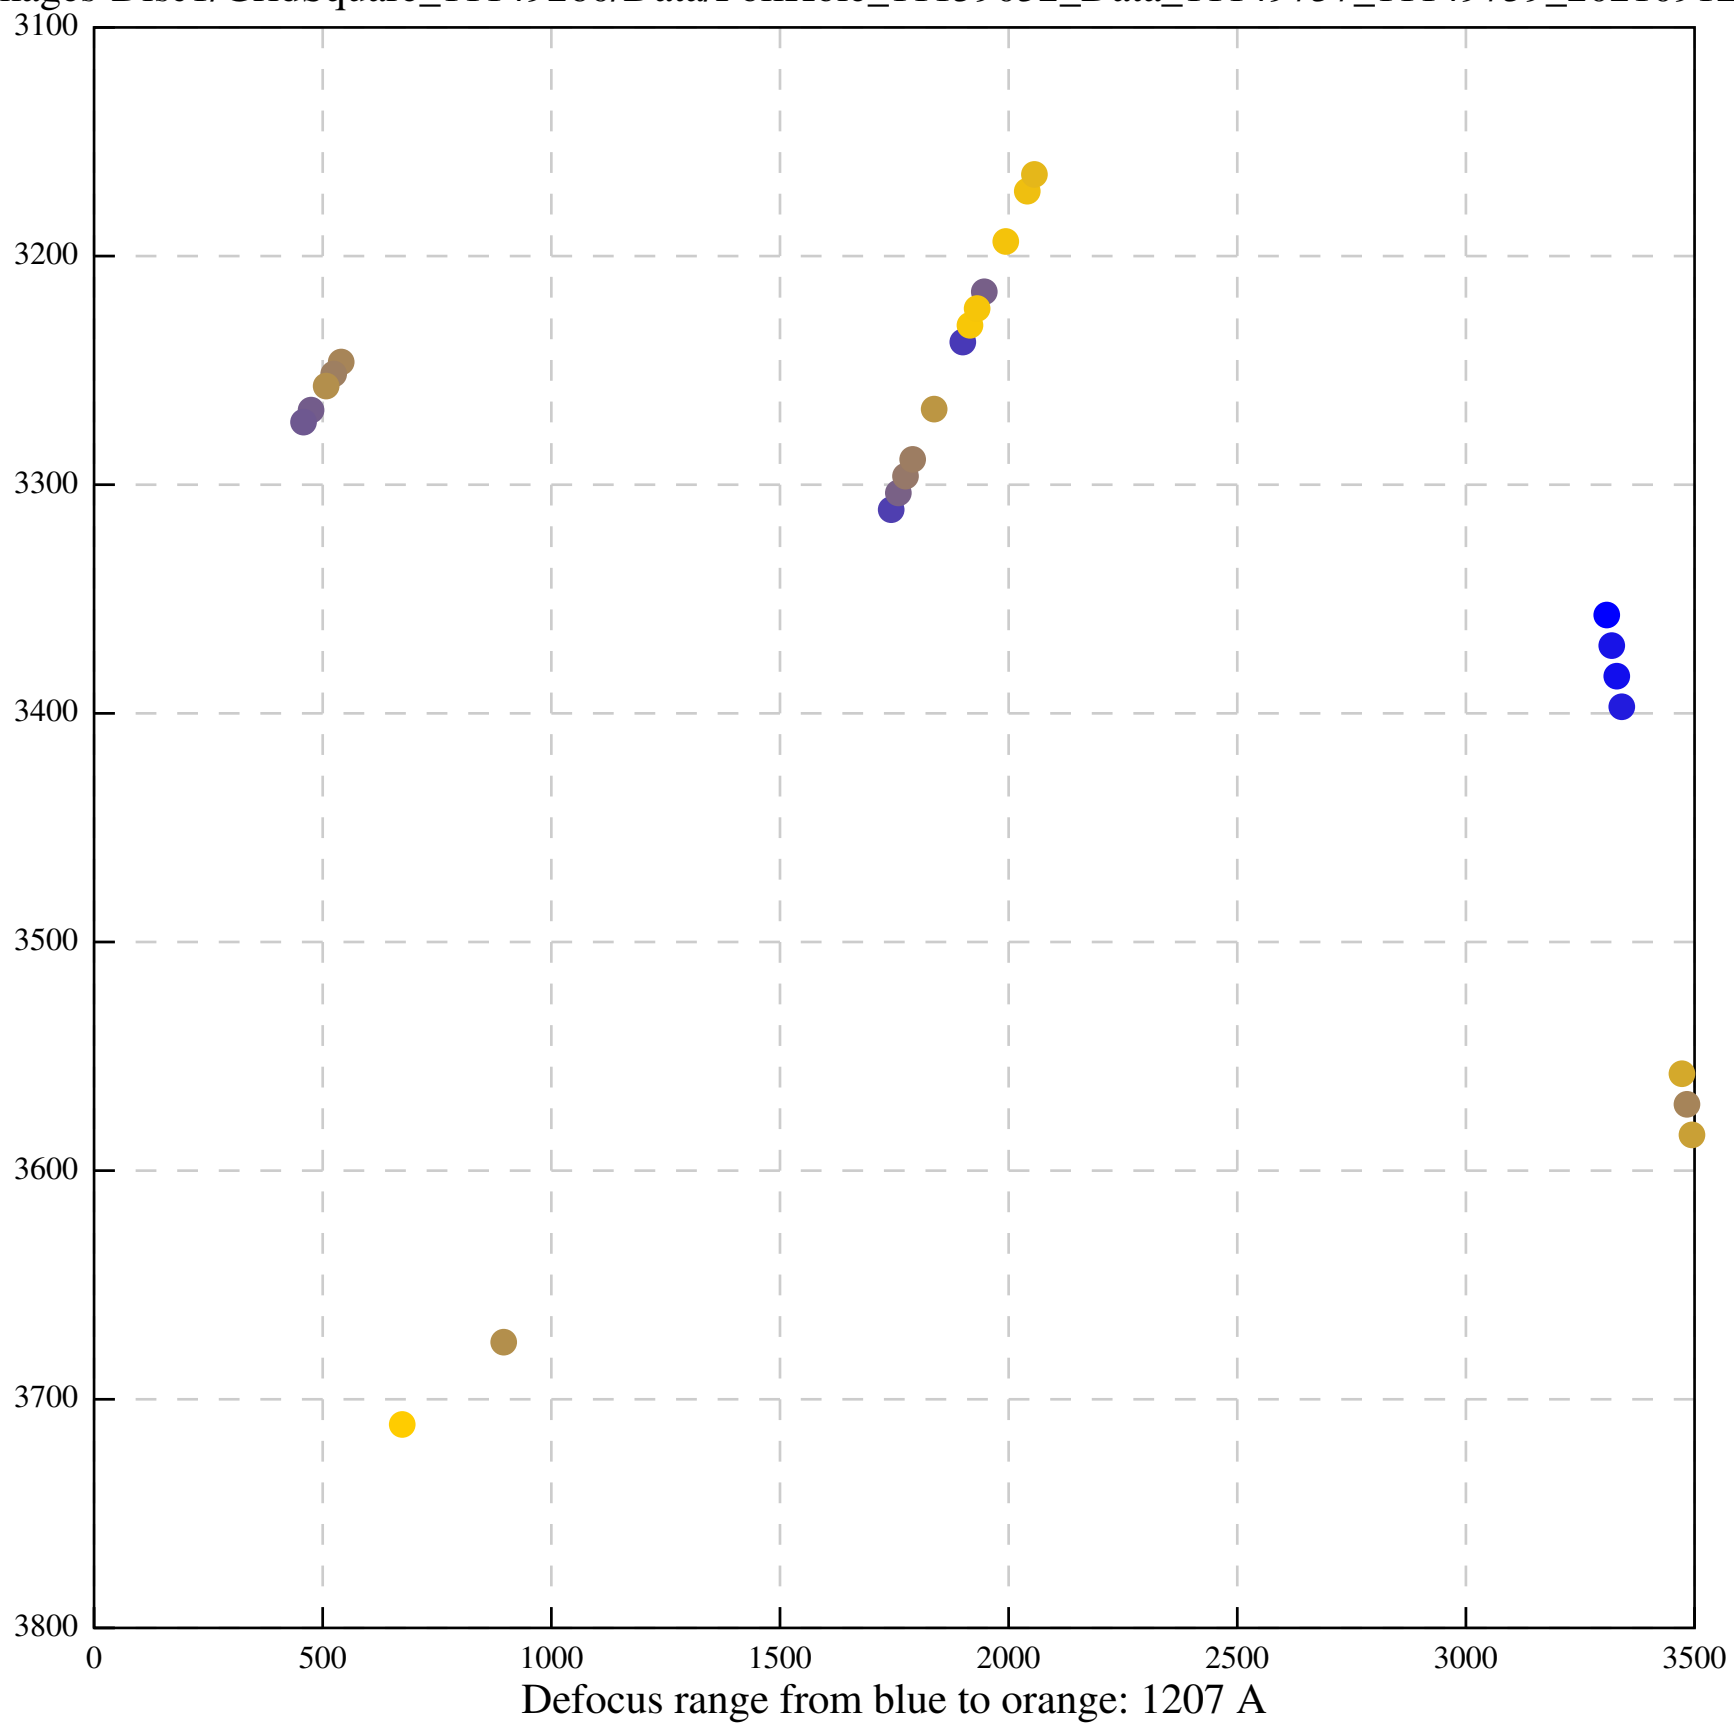

Defocus range from blue to orange: 90 A

Defocus range from blue to orange: 0 A

Defocus range from blue to orange: 182 A

Defocus range from blue to orange: 83 A

Defocus range from blue to orange: 930 A

Defocus range from blue to orange: 287 A