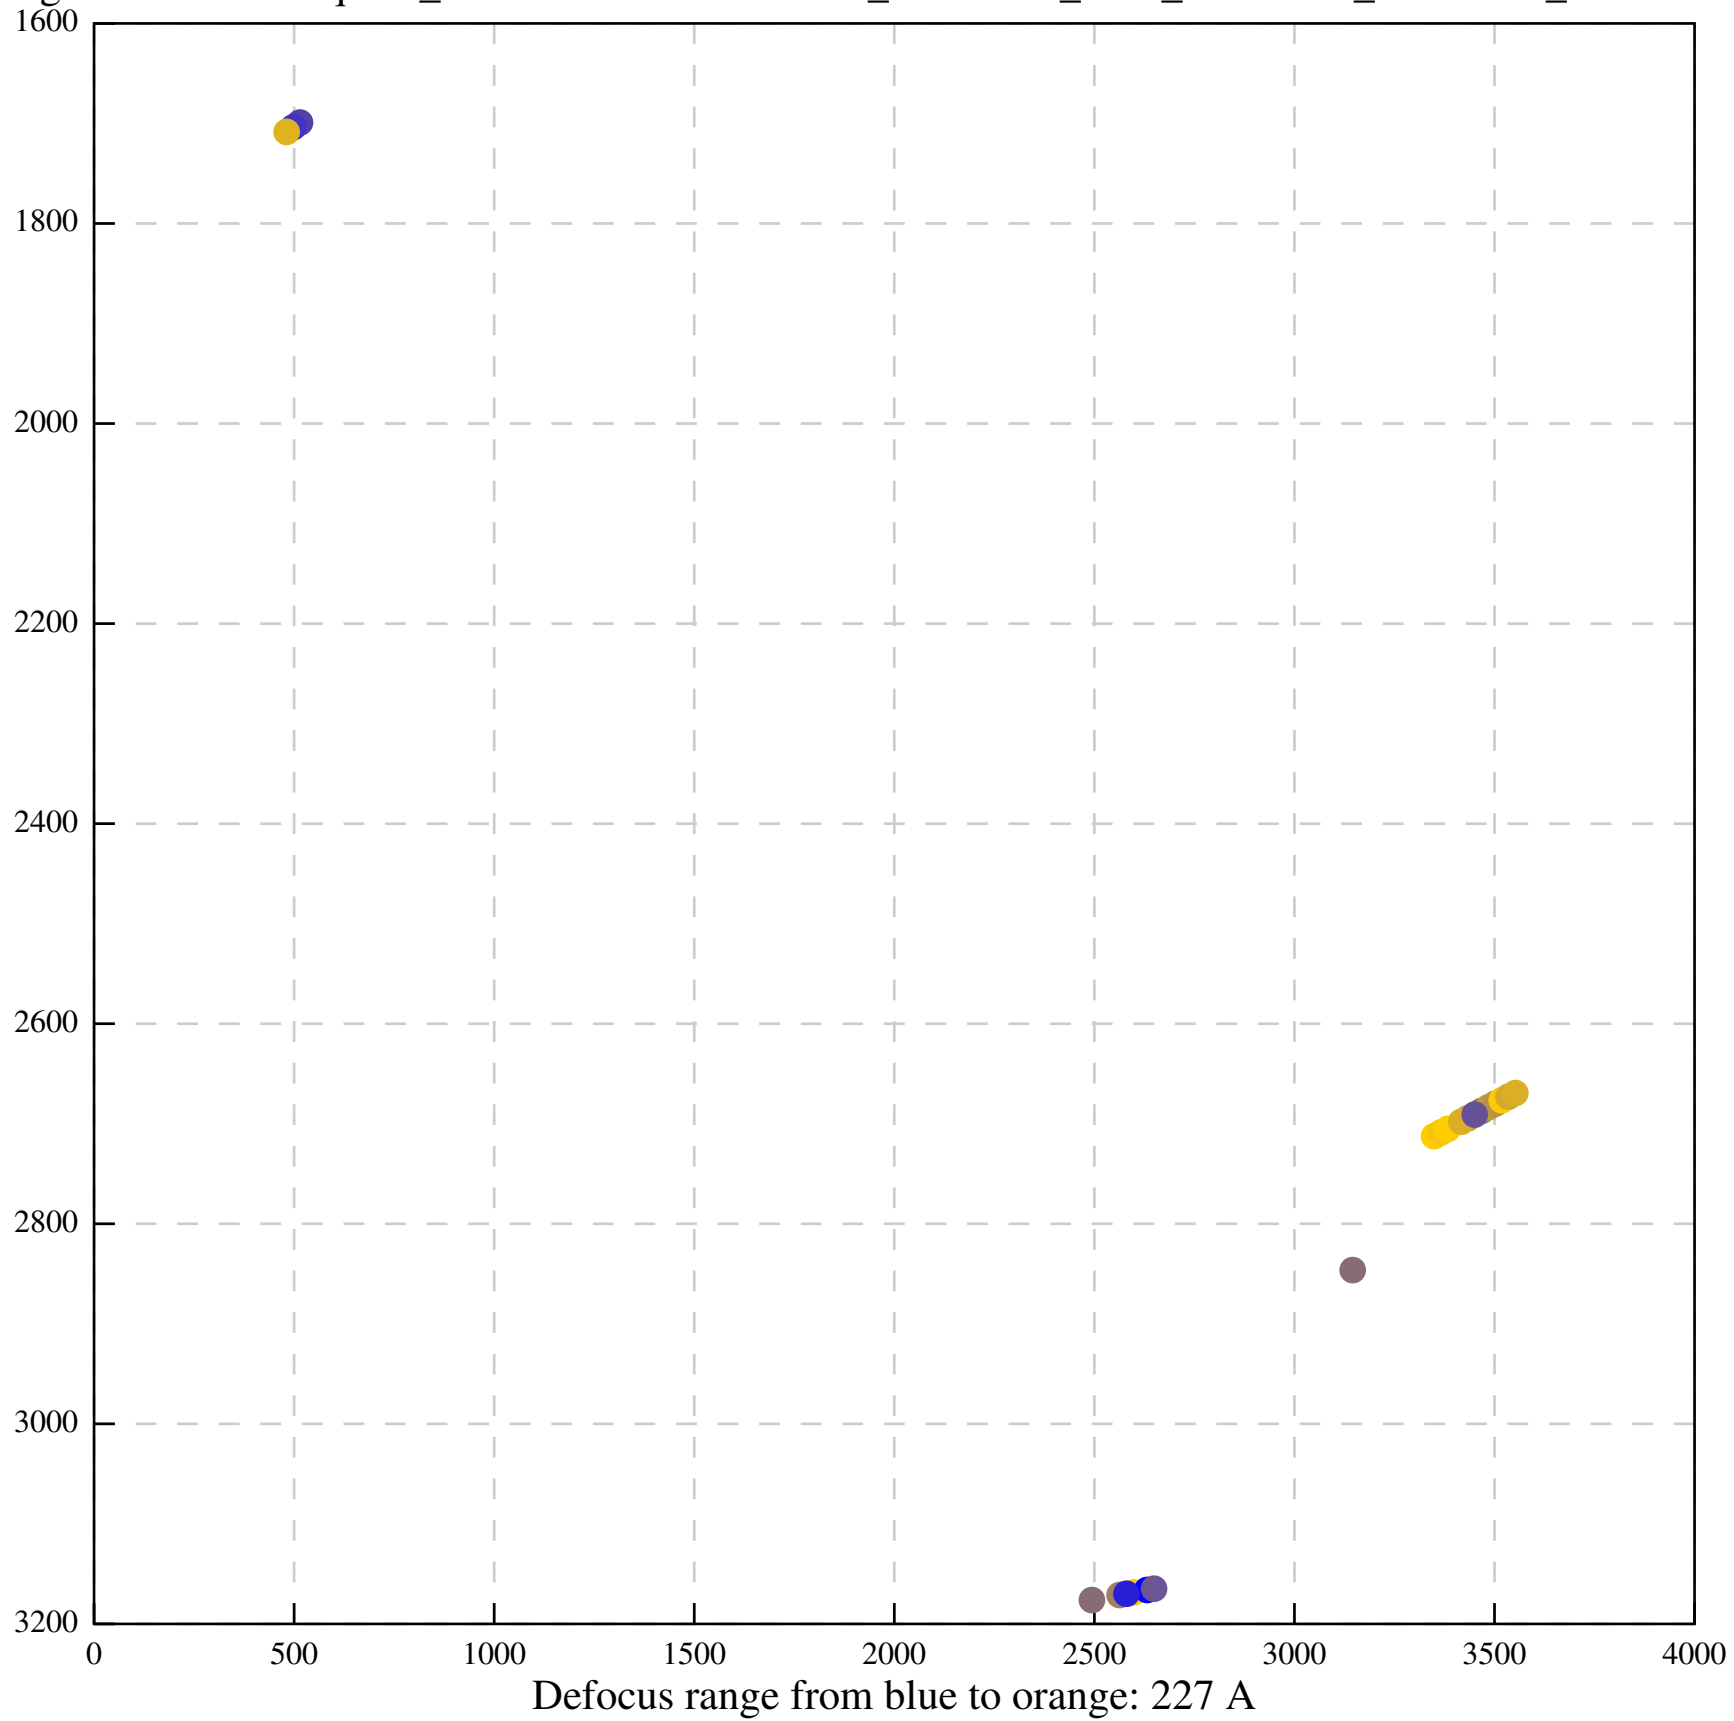

Defocus range from blue to orange: 574 A