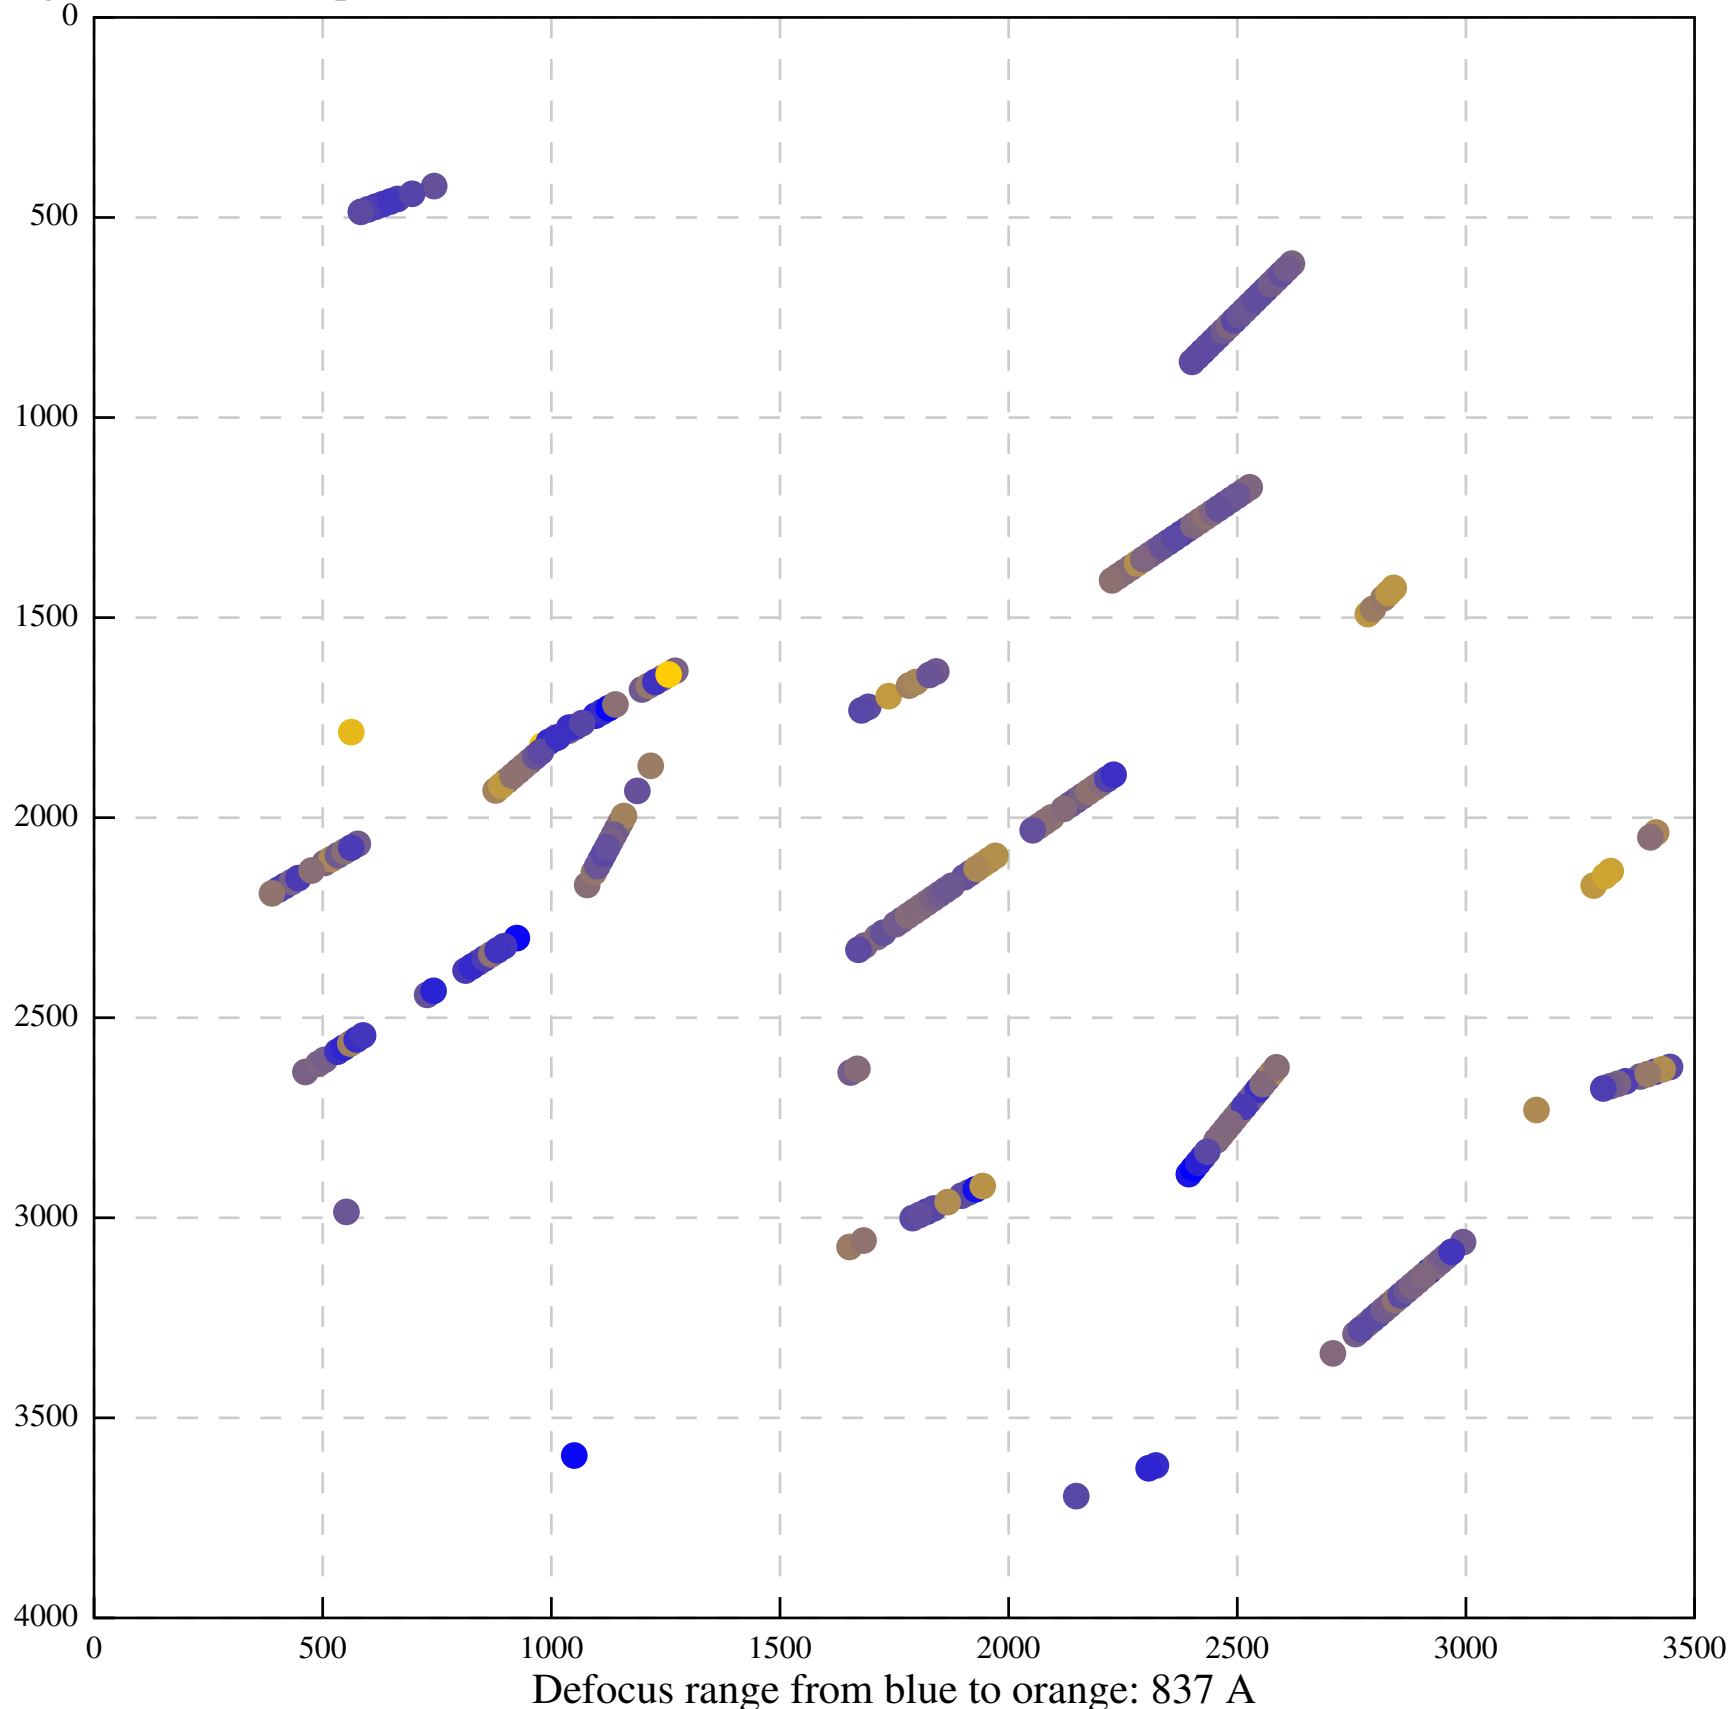

Defocus range from blue to orange: 0 A

Defocus range from blue to orange: 0 A

Defocus range from blue to orange: 546 A

Defocus range from blue to orange: 406 A

Defocus range from blue to orange: 0 A

Defocus range from blue to orange: 1069 A