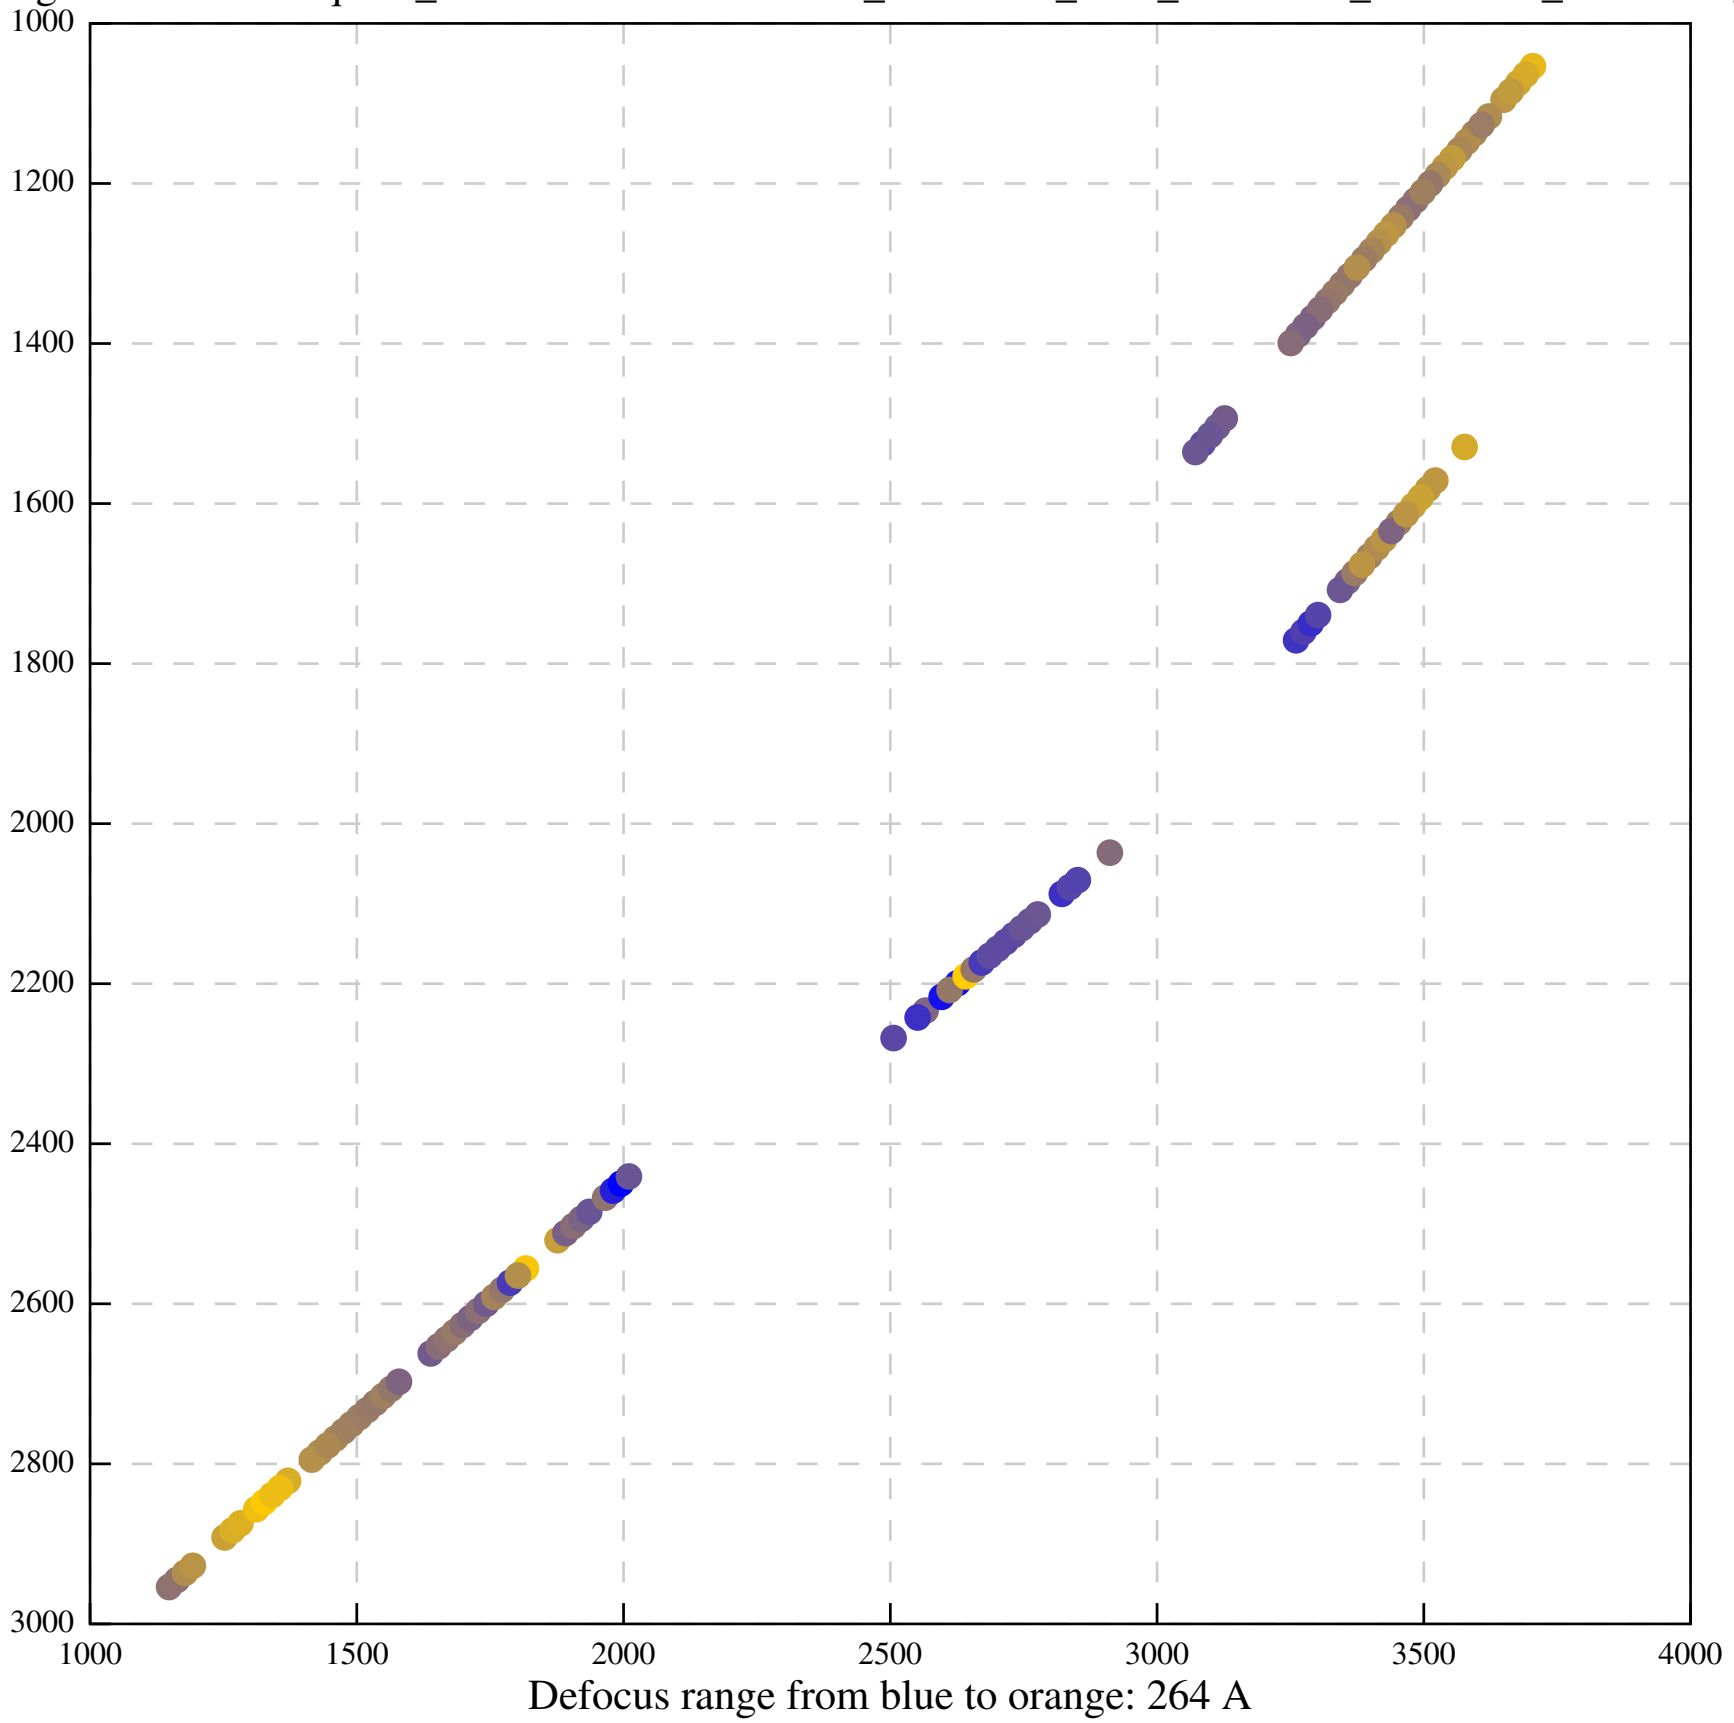

Defocus range from blue to orange: 547 A

Defocus range from blue to orange: 0 A

Defocus range from blue to orange: 281 A

Defocus range from blue to orange: 0 A

Defocus range from blue to orange: 0 A

Defocus range from blue to orange: 0 A