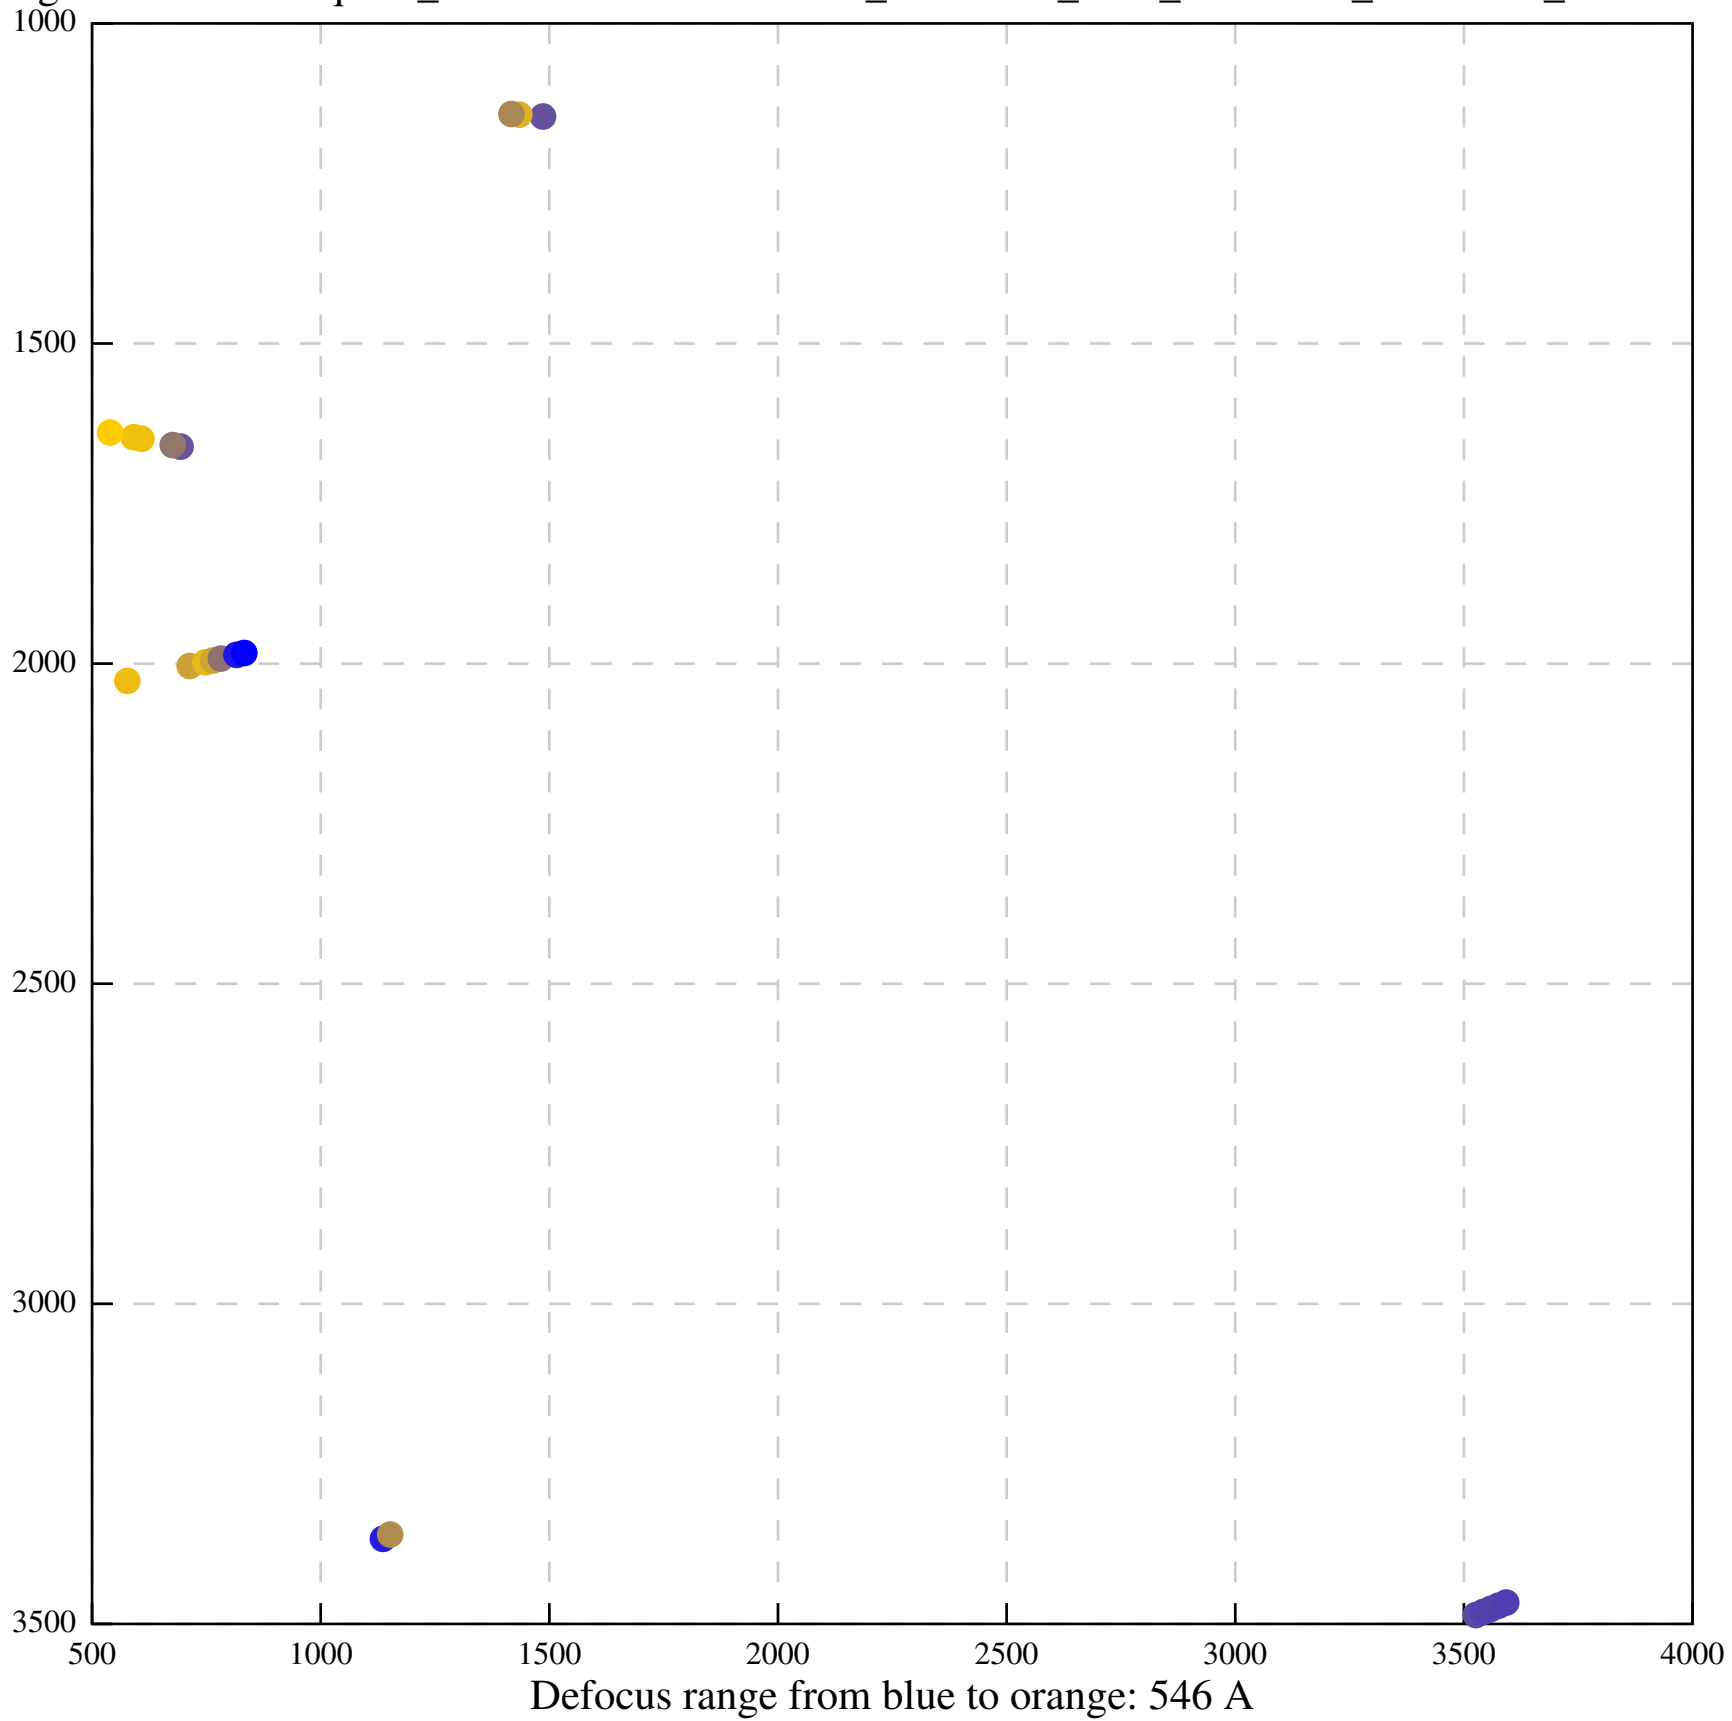

Defocus range from blue to orange: 917 A

Defocus range from blue to orange: 517 A

Defocus range from blue to orange: 593 A

Defocus range from blue to orange: 798 A

Defocus range from blue to orange: 342 Å