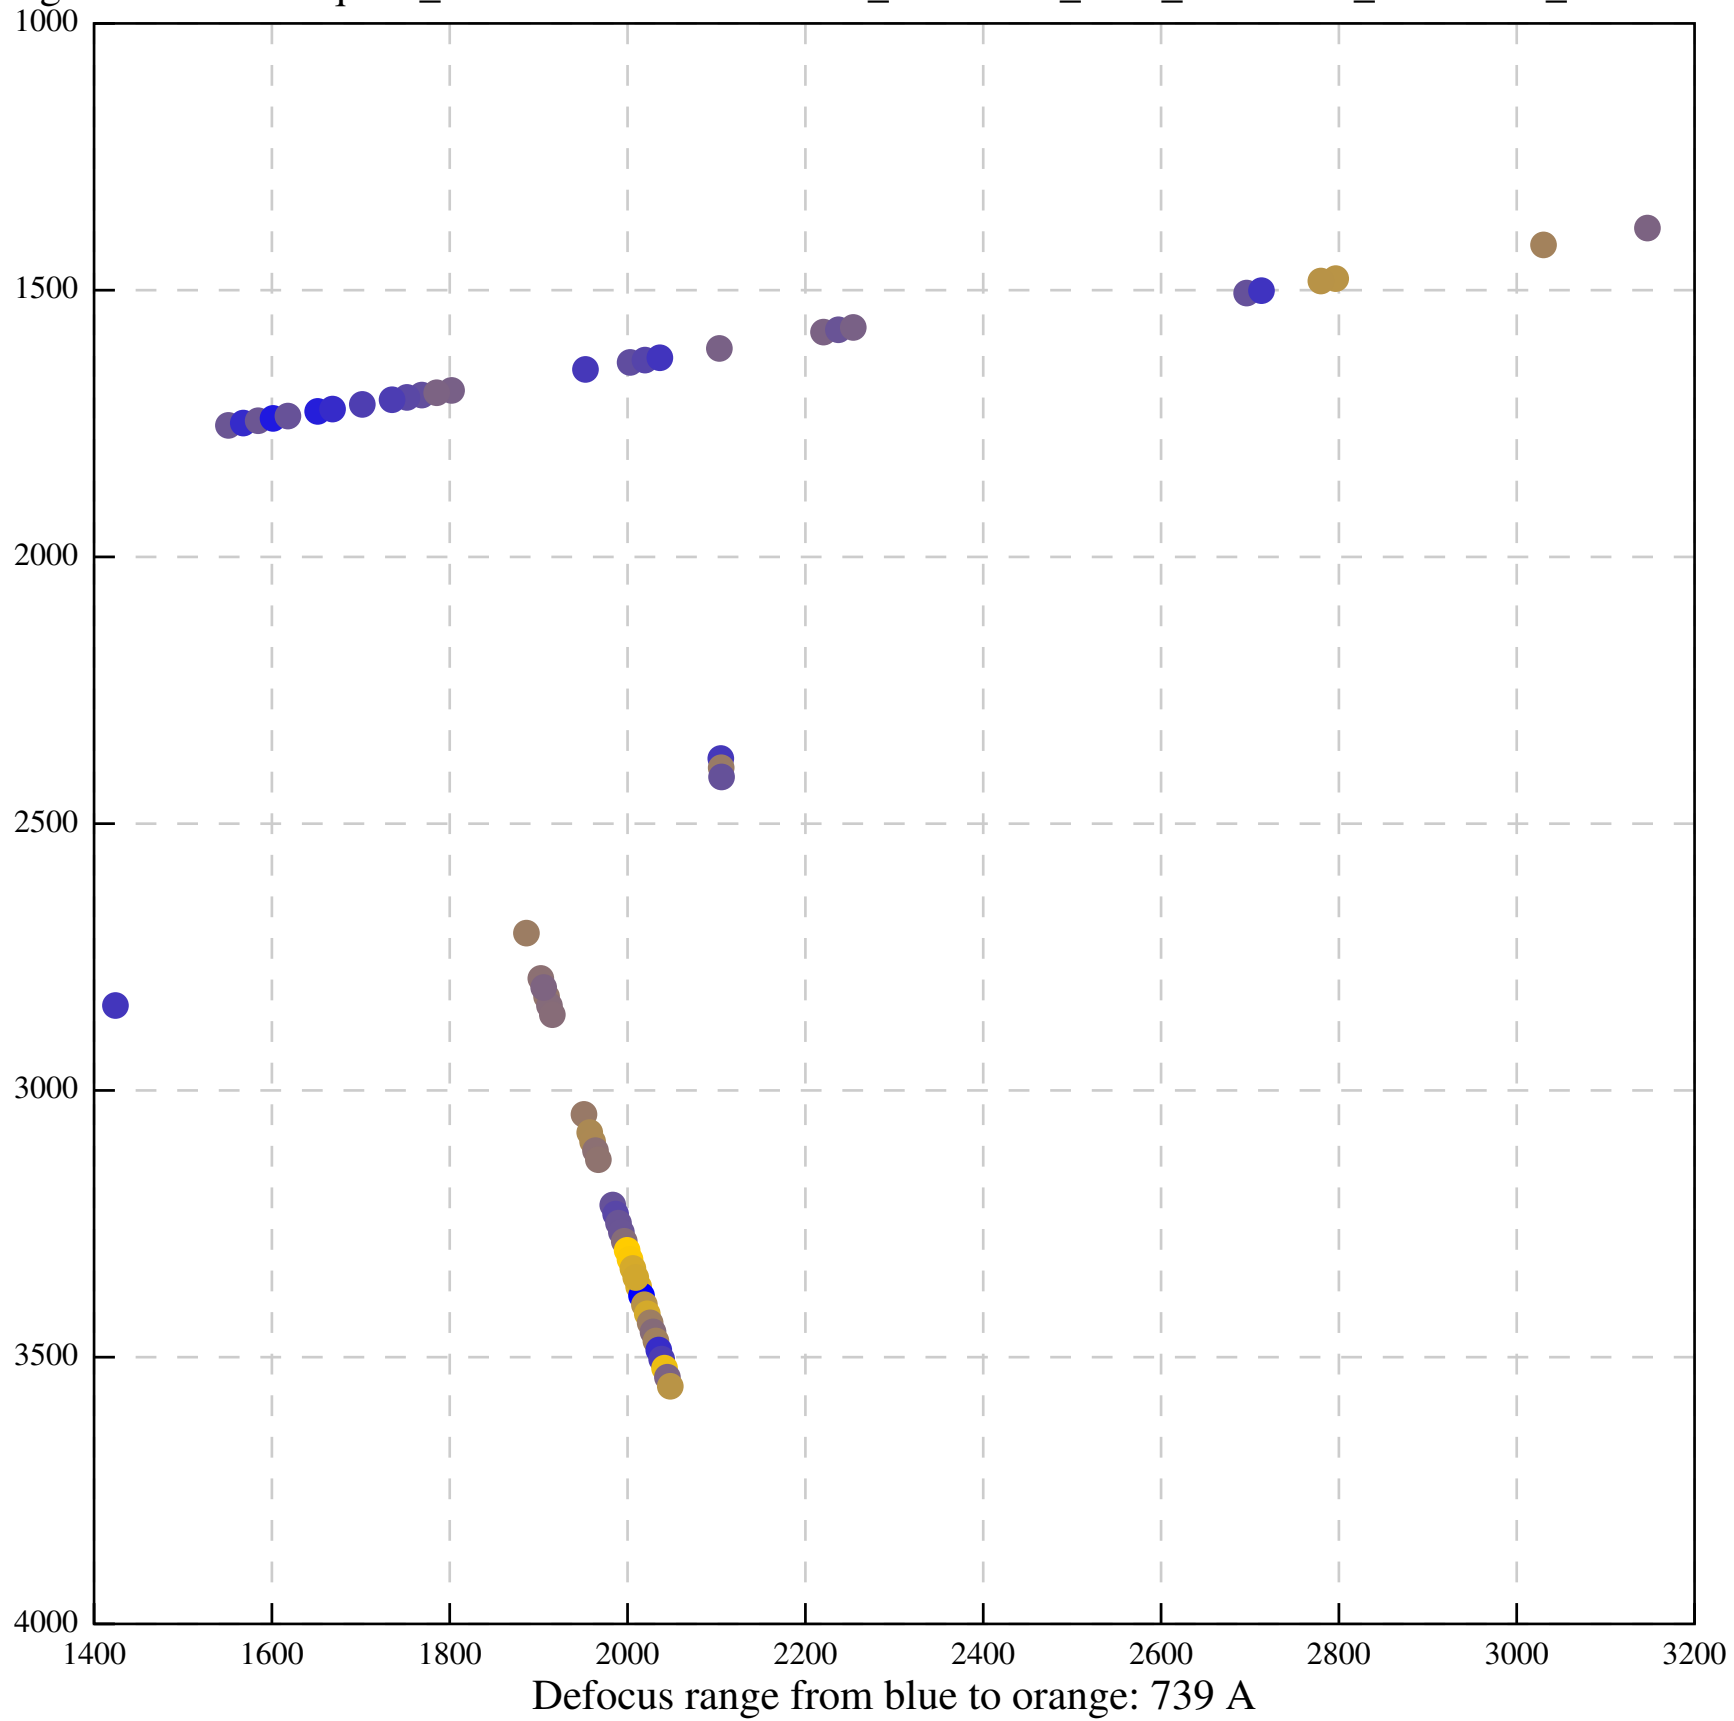

Defocus range from blue to orange: 542 A

Defocus range from blue to orange: 1001 A

Defocus range from blue to orange: 424 A

Defocus range from blue to orange: 347 A

Defocus range from blue to orange: 0 A

Defocus range from blue to orange: 1450 A