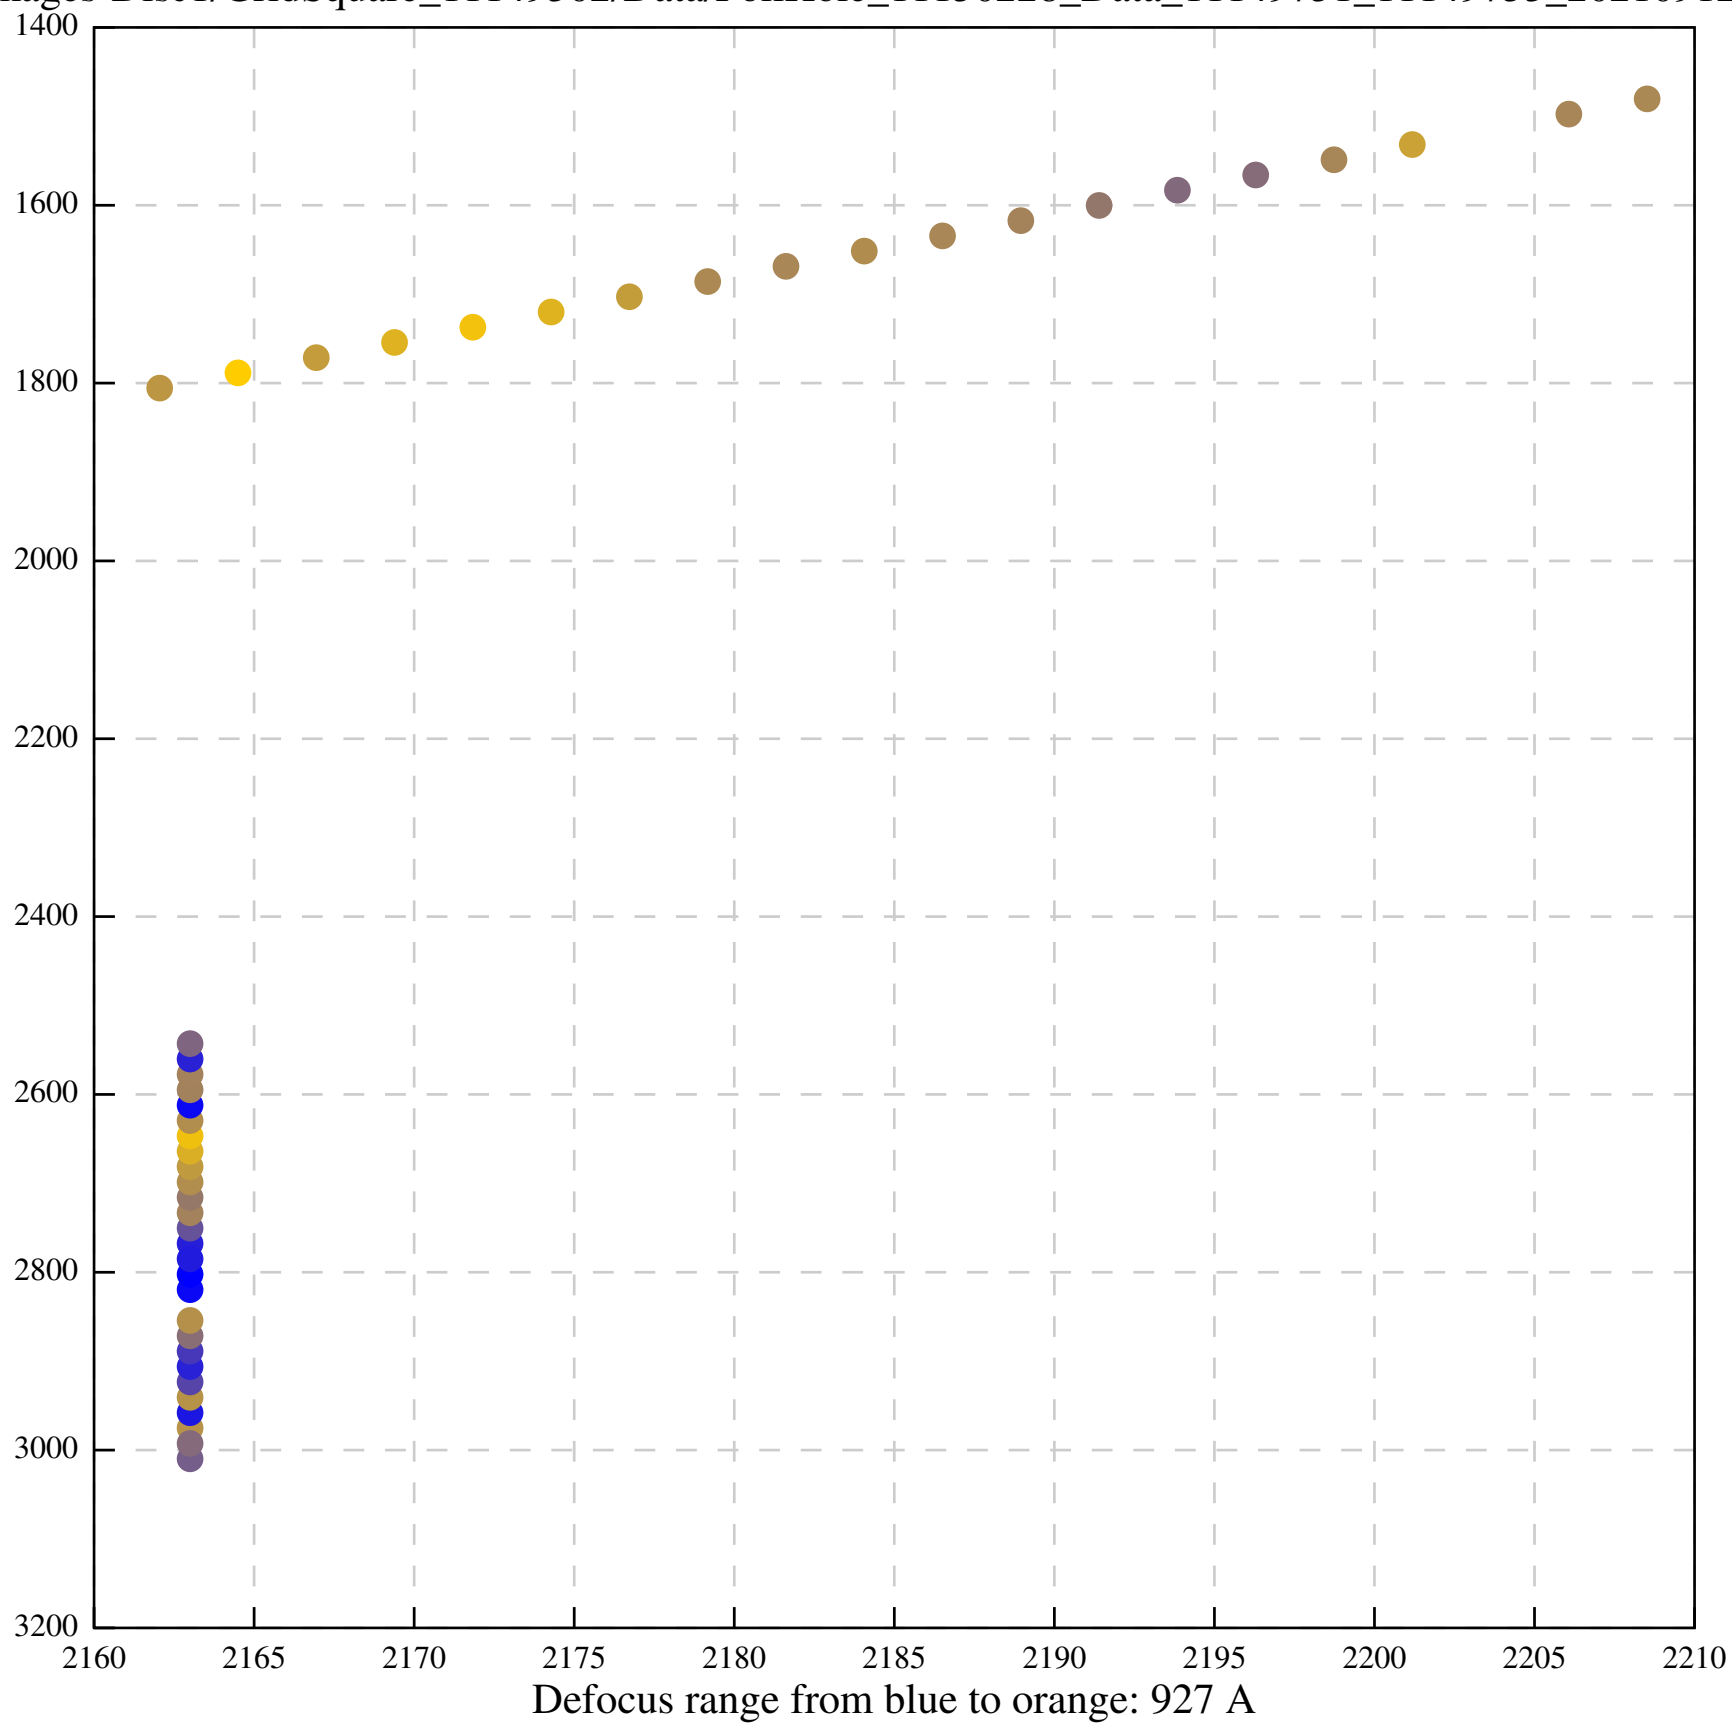

Defocus range from blue to orange: 52 A

Defocus range from blue to orange: 205 A

Defocus range from blue to orange: 118 A

Defocus range from blue to orange: 63 A

Defocus range from blue to orange: 417 A

Defocus range from blue to orange: 1470 Å