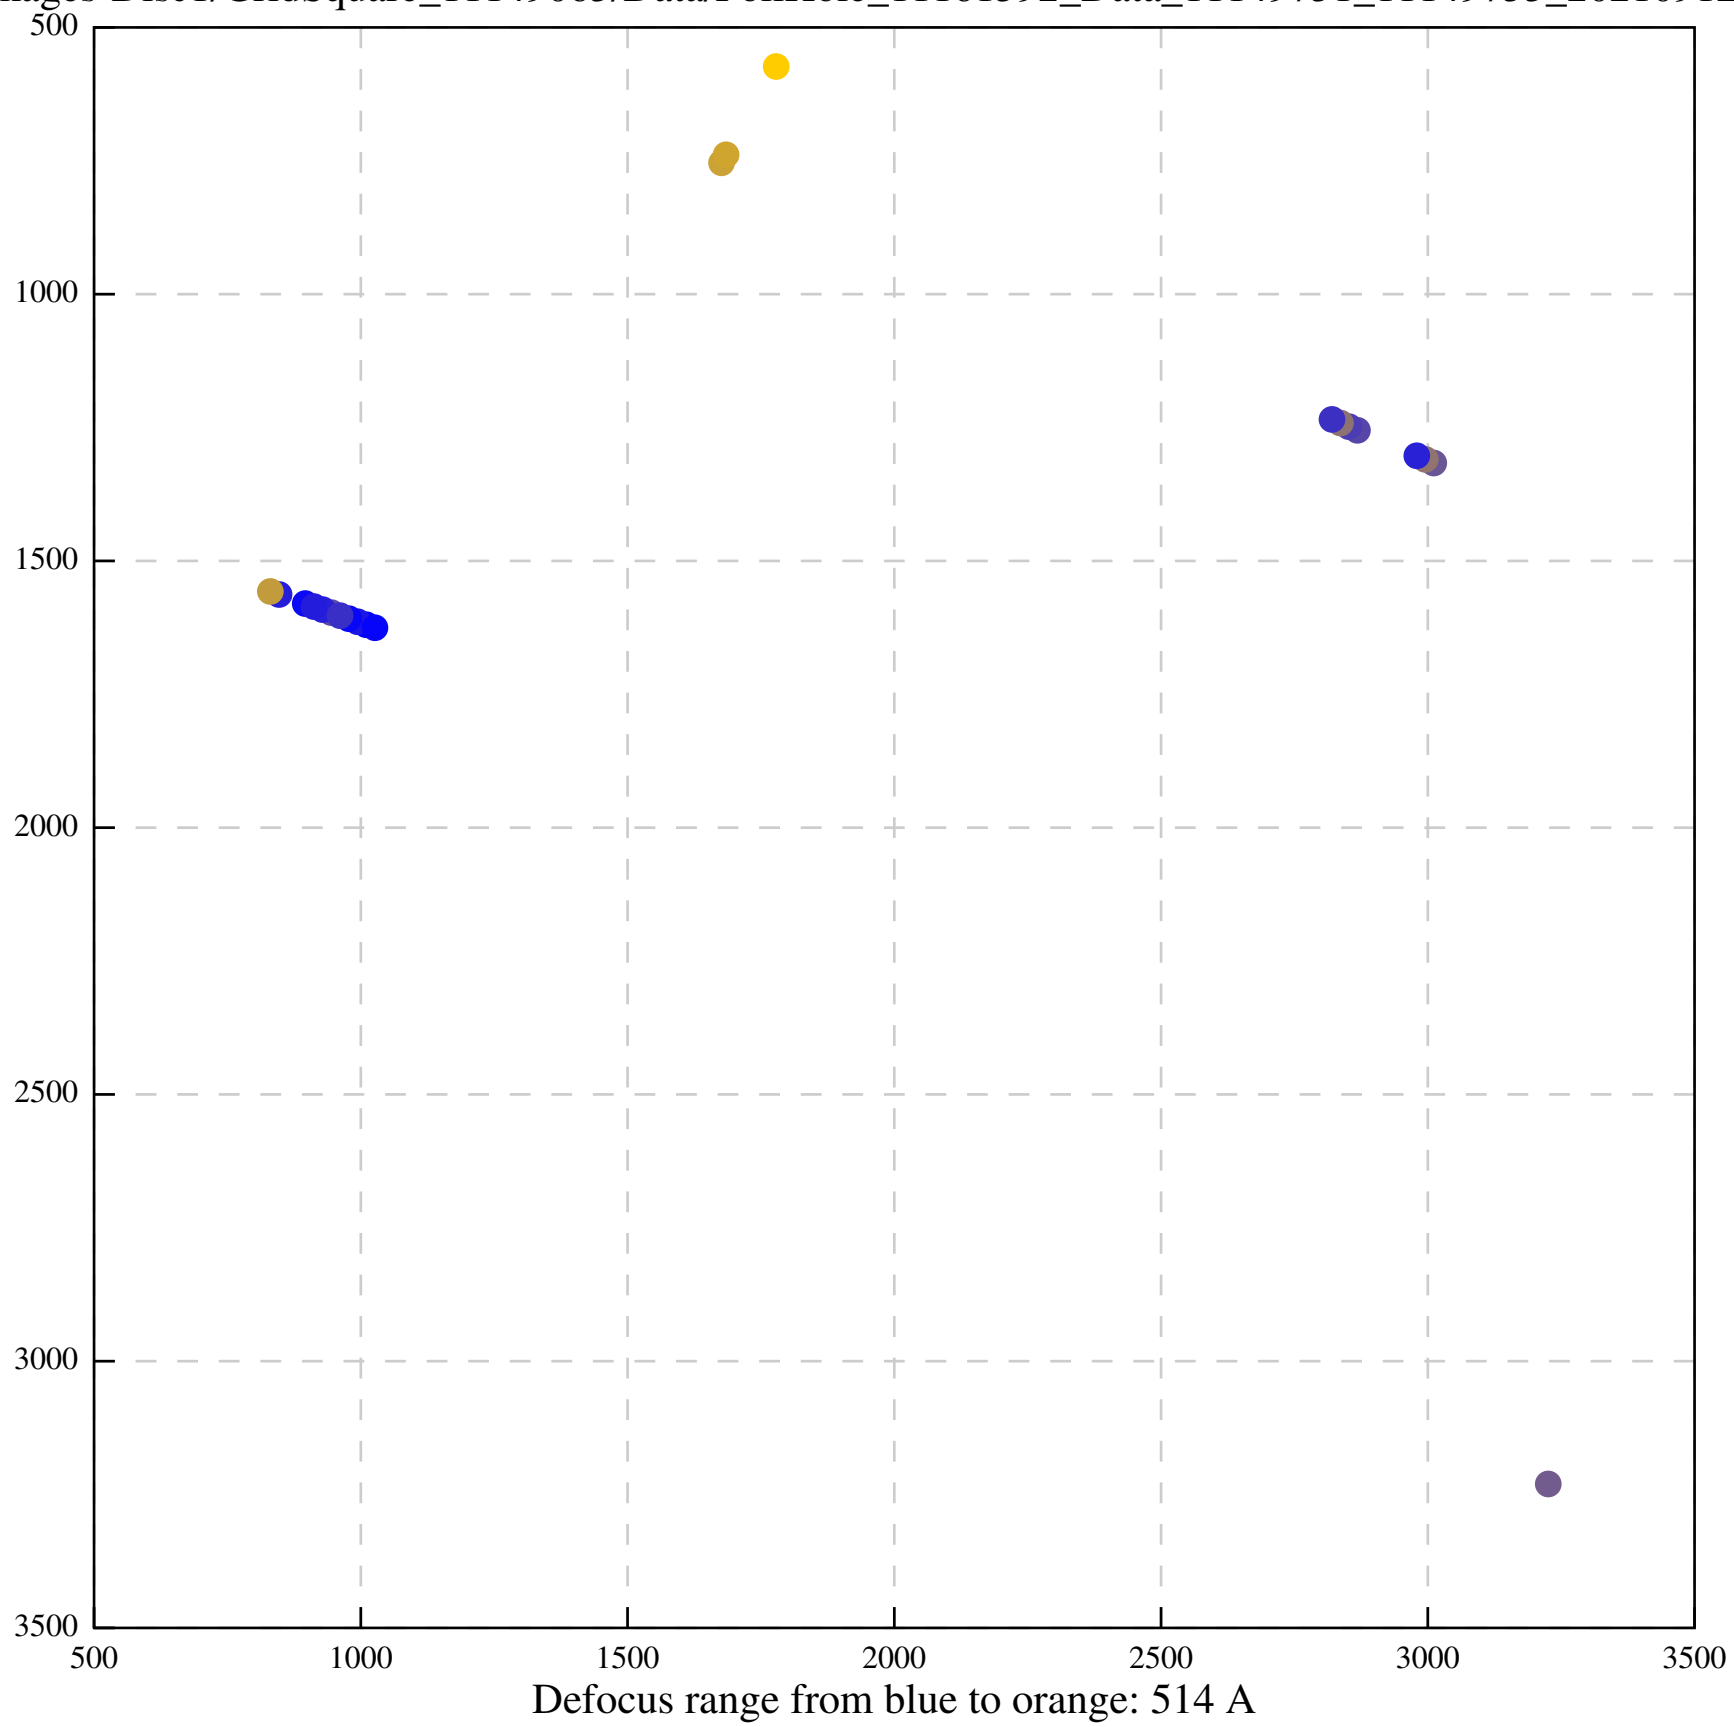

Defocus range from blue to orange: 0 A

Defocus range from blue to orange: 0 A

Defocus range from blue to orange: 0 A

Defocus range from blue to orange: 562 A

Defocus range from blue to orange: 0 A

Defocus range from blue to orange: 314 A