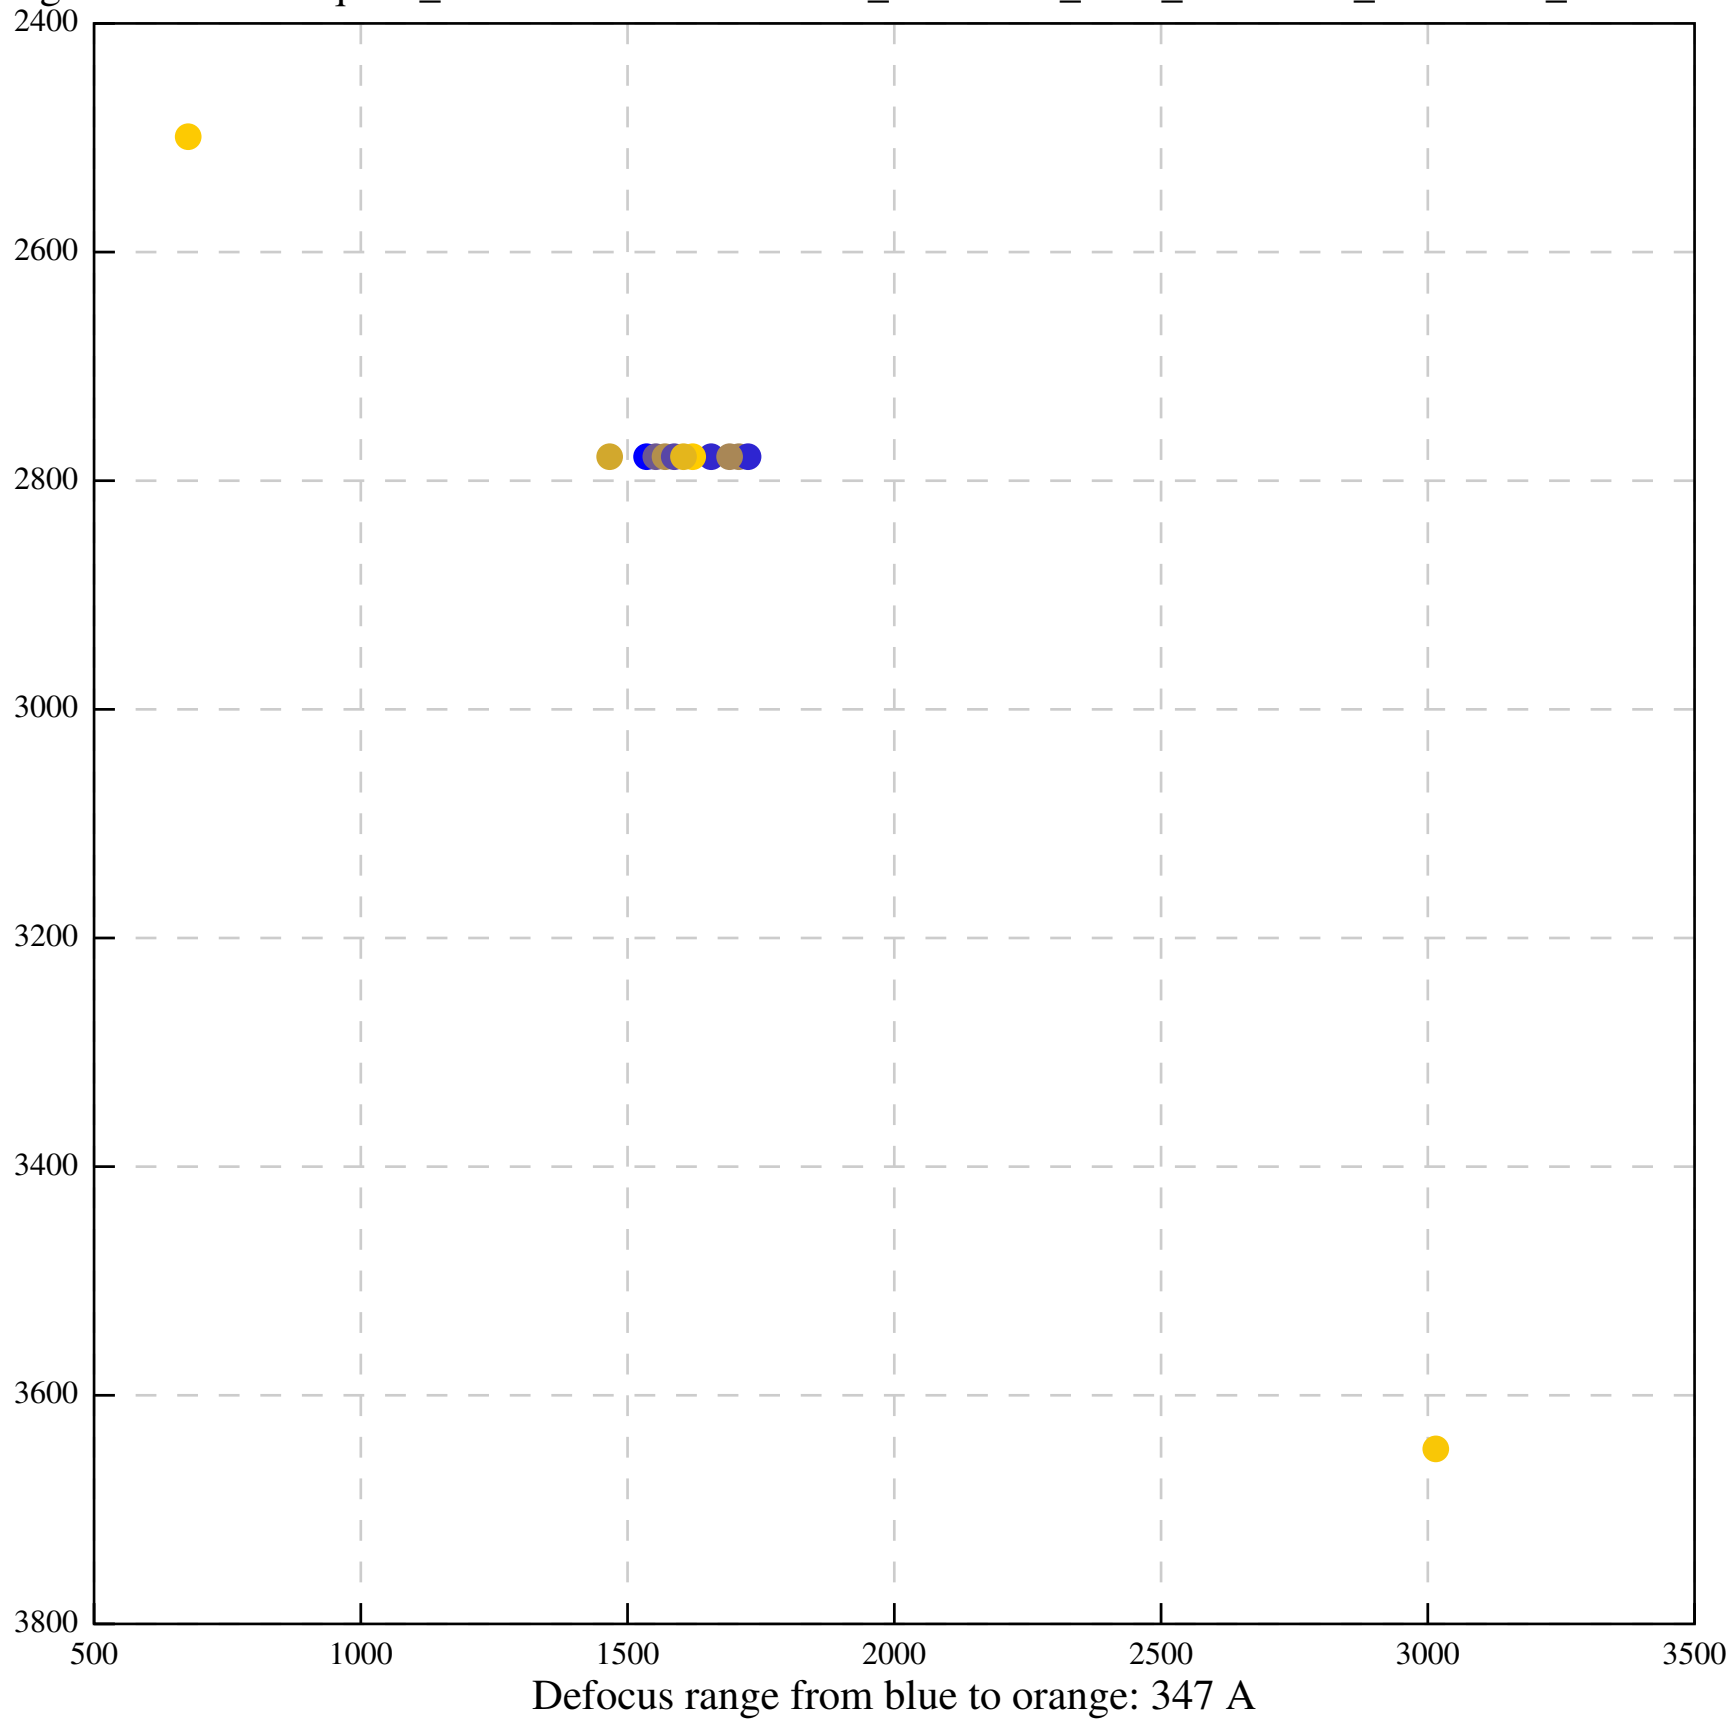

Defocus range from blue to orange: 49 A

Defocus range from blue to orange: 0 A

Defocus range from blue to orange: 318 A

Defocus range from blue to orange: 34 A

Defocus range from blue to orange: 462 Å

Defocus range from blue to orange: 82 A