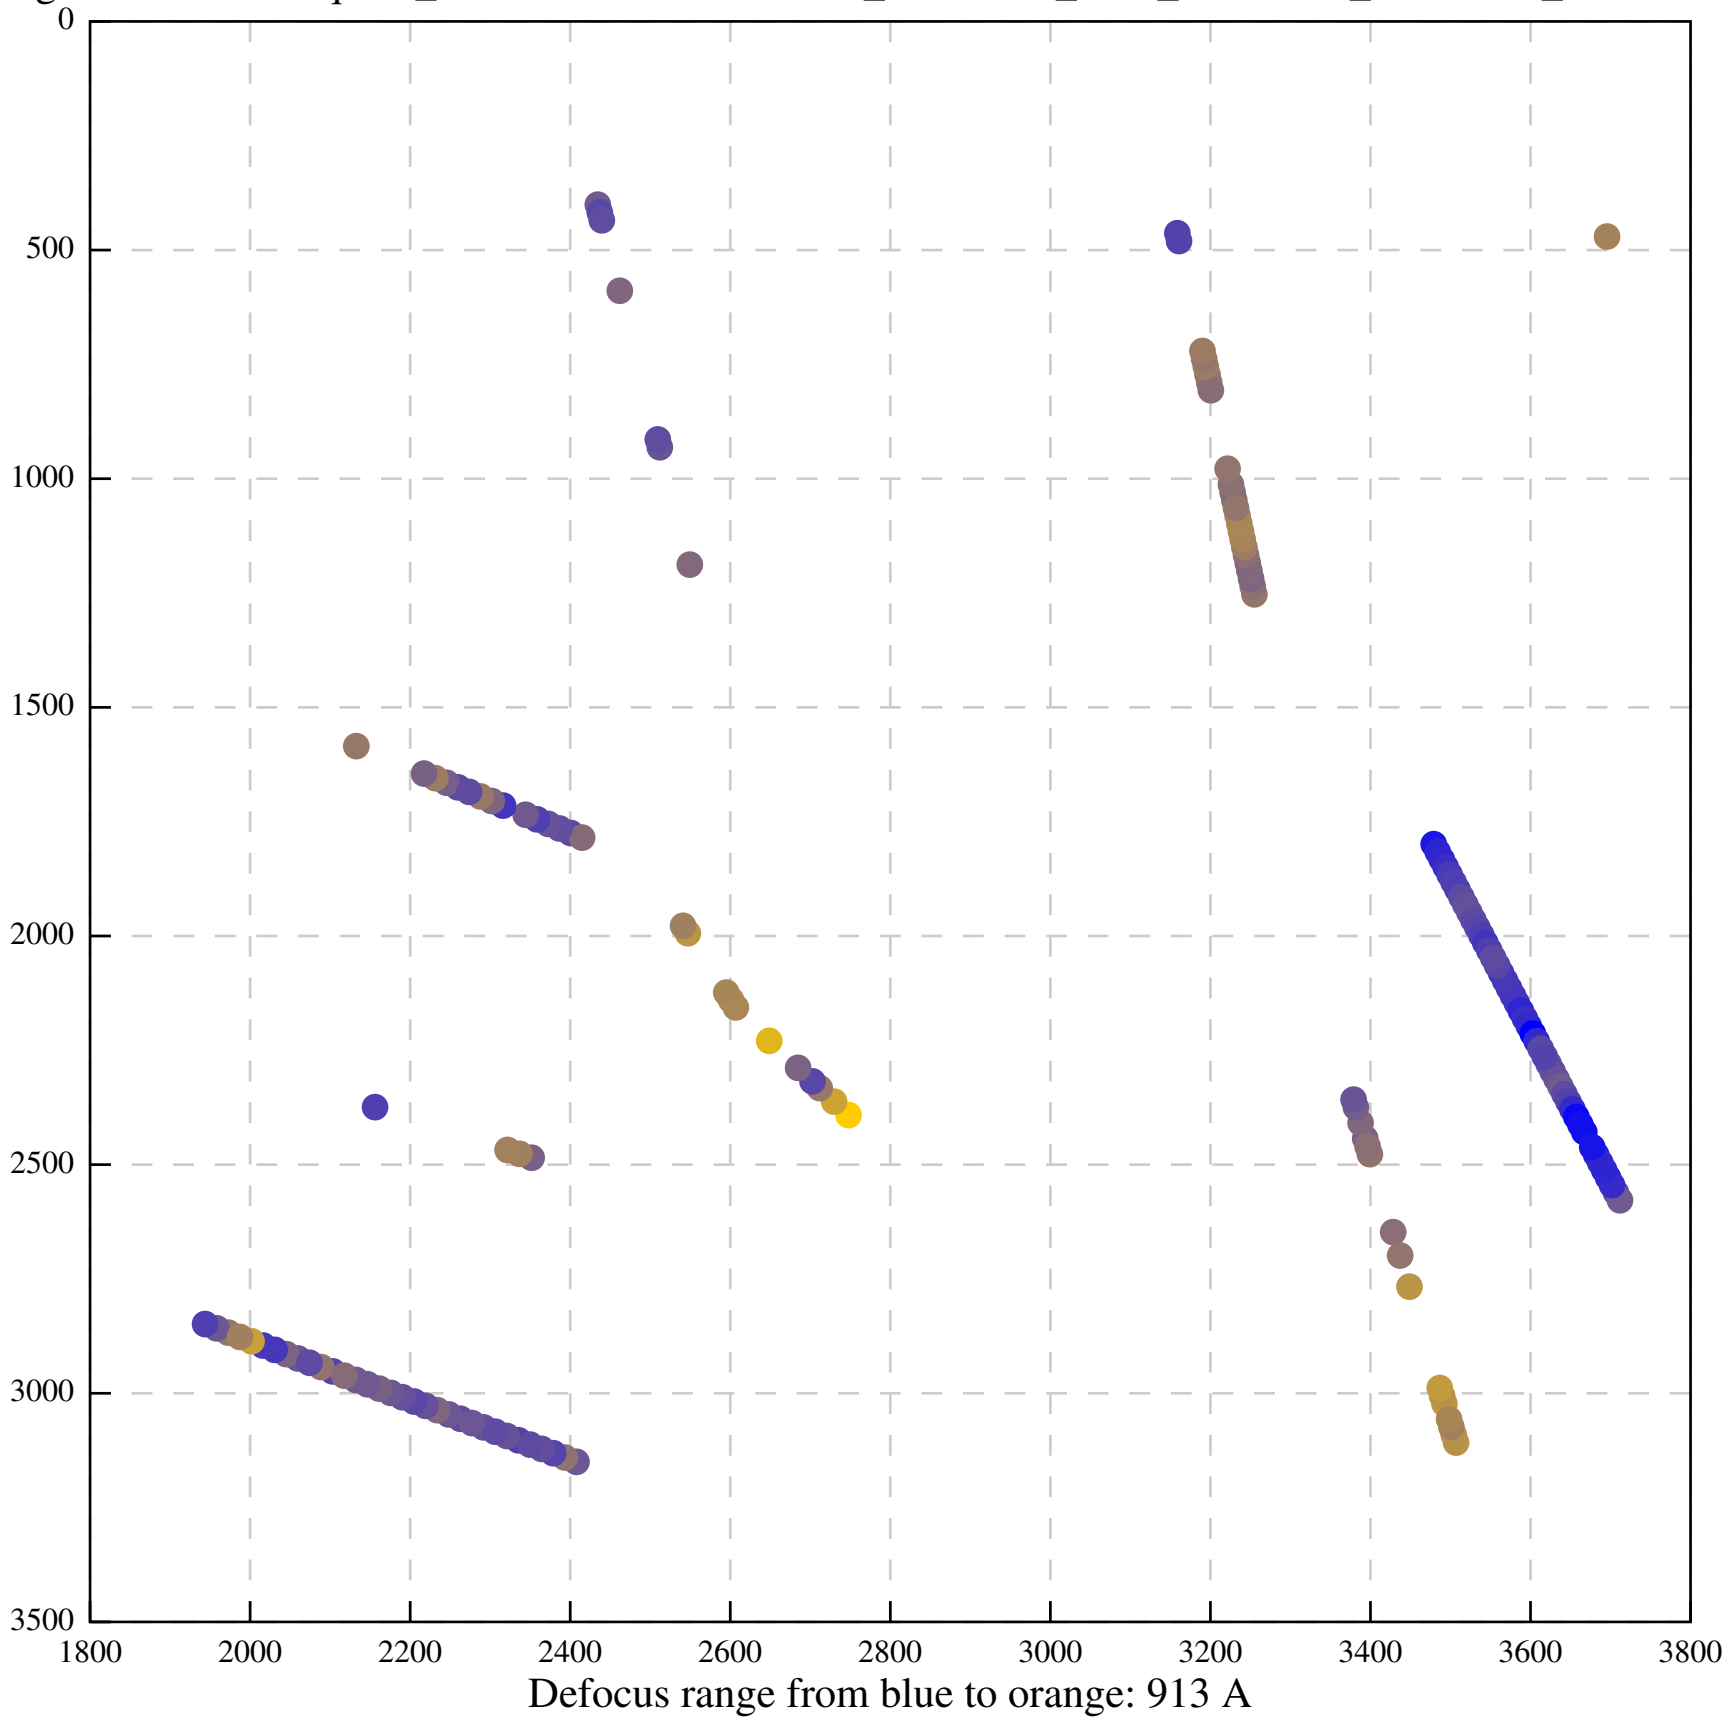

Defocus range from blue to orange: 427 A

Defocus range from blue to orange: 1371 A

Defocus range from blue to orange: 216 A

Defocus range from blue to orange: 905 A

Defocus range from blue to orange: 575 A