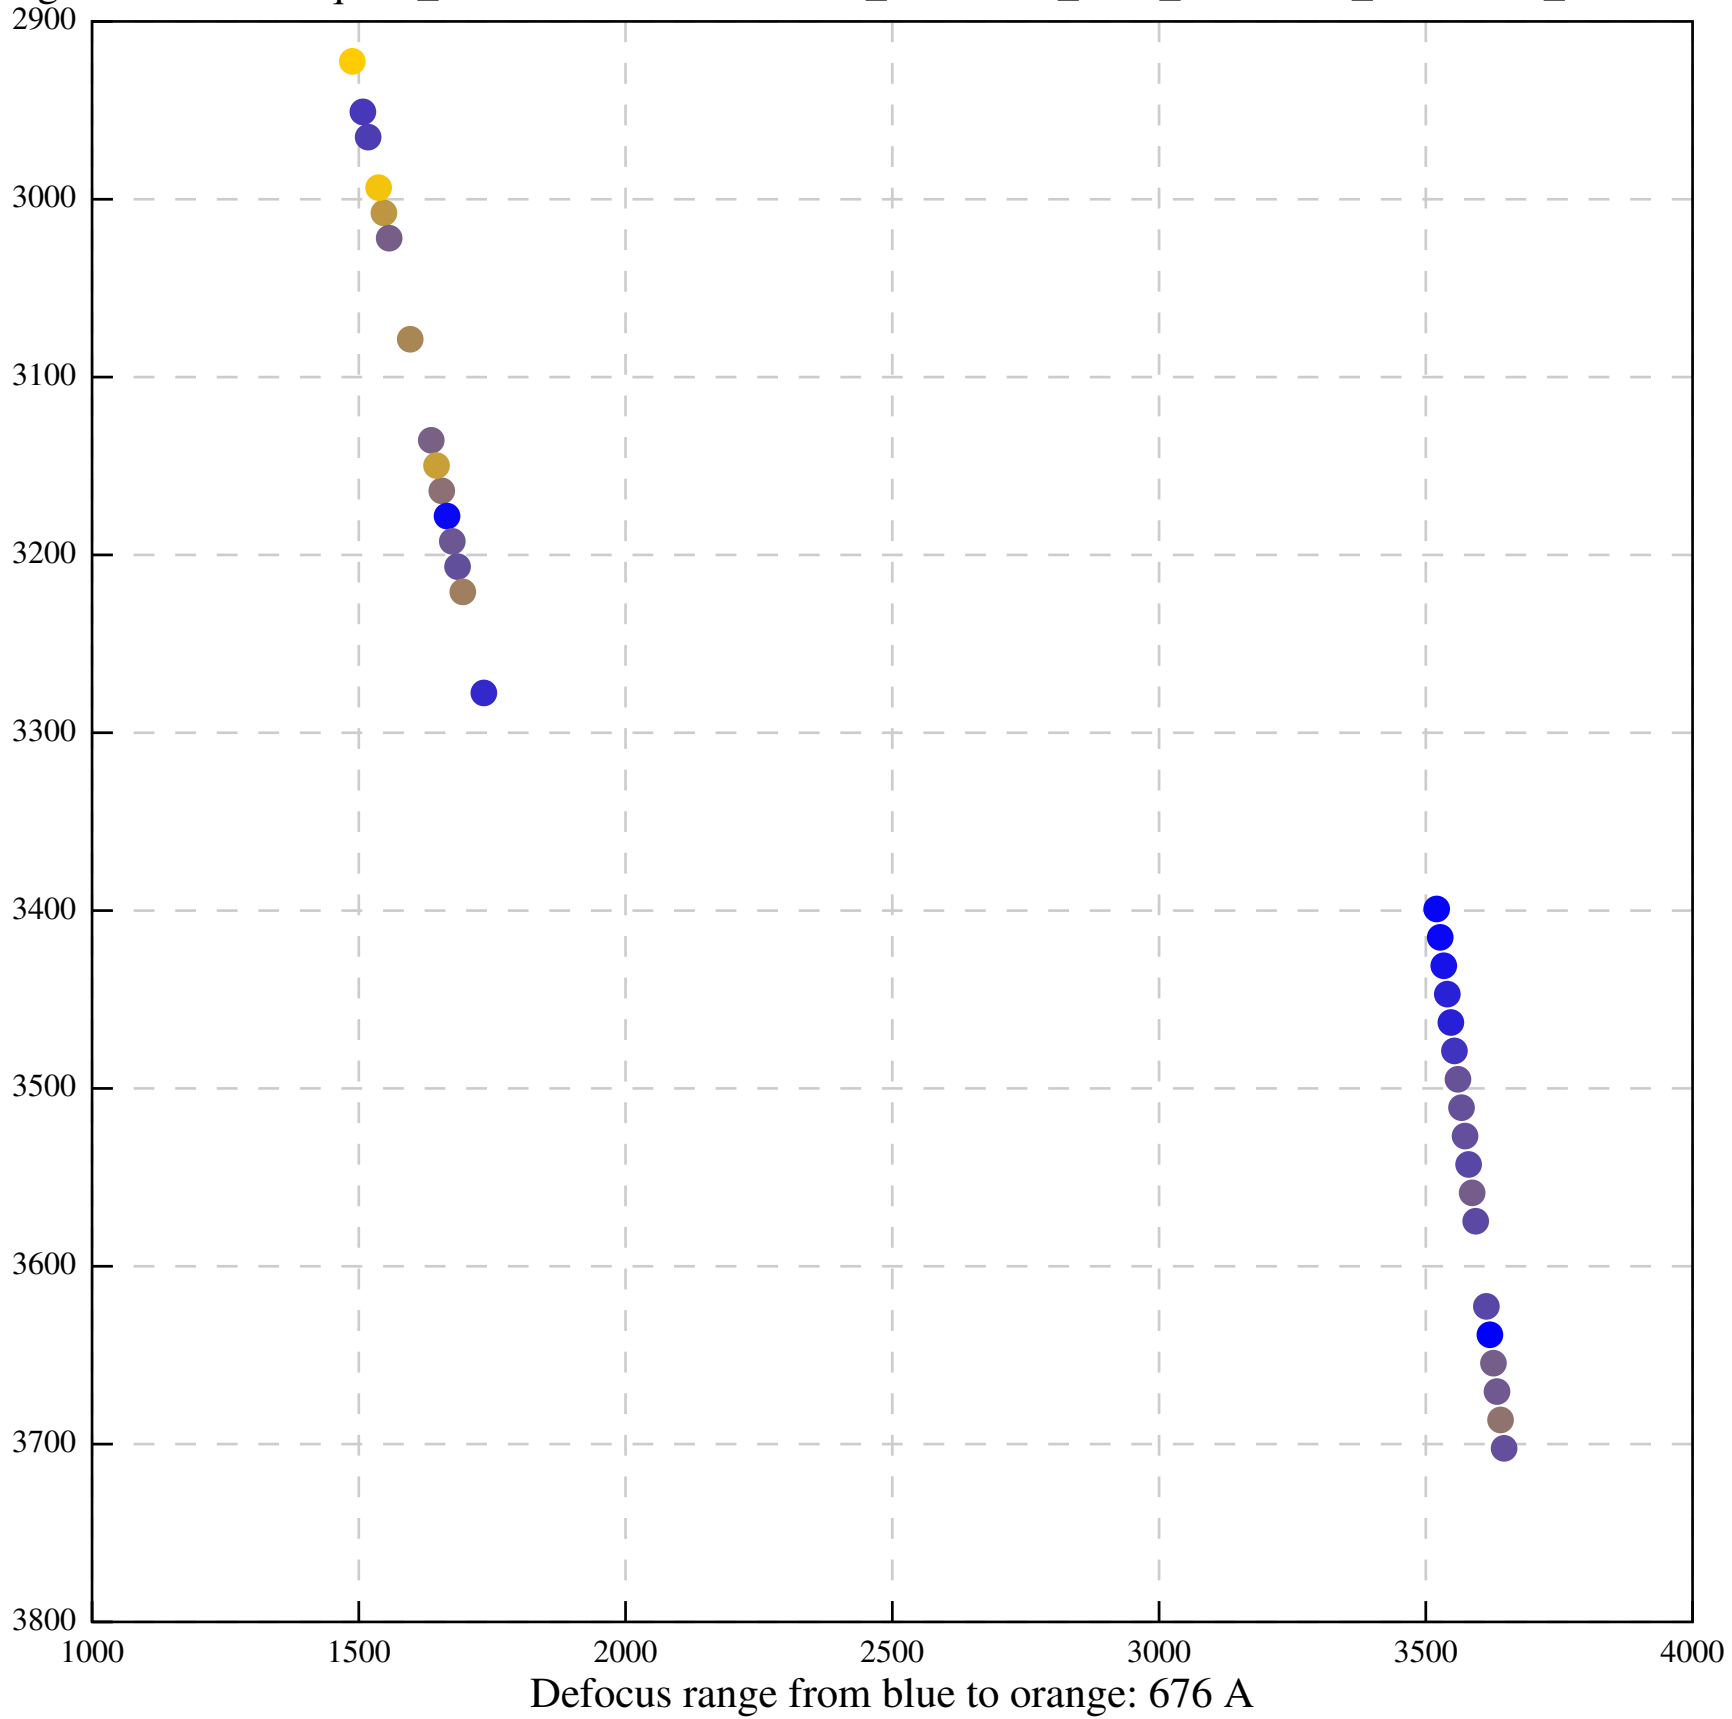

Defocus range from blue to orange: 1384 A

Defocus range from blue to orange: 1111 A

Defocus range from blue to orange: 785 A

Defocus range from blue to orange: 1651 A

Defocus range from blue to orange: 485 A