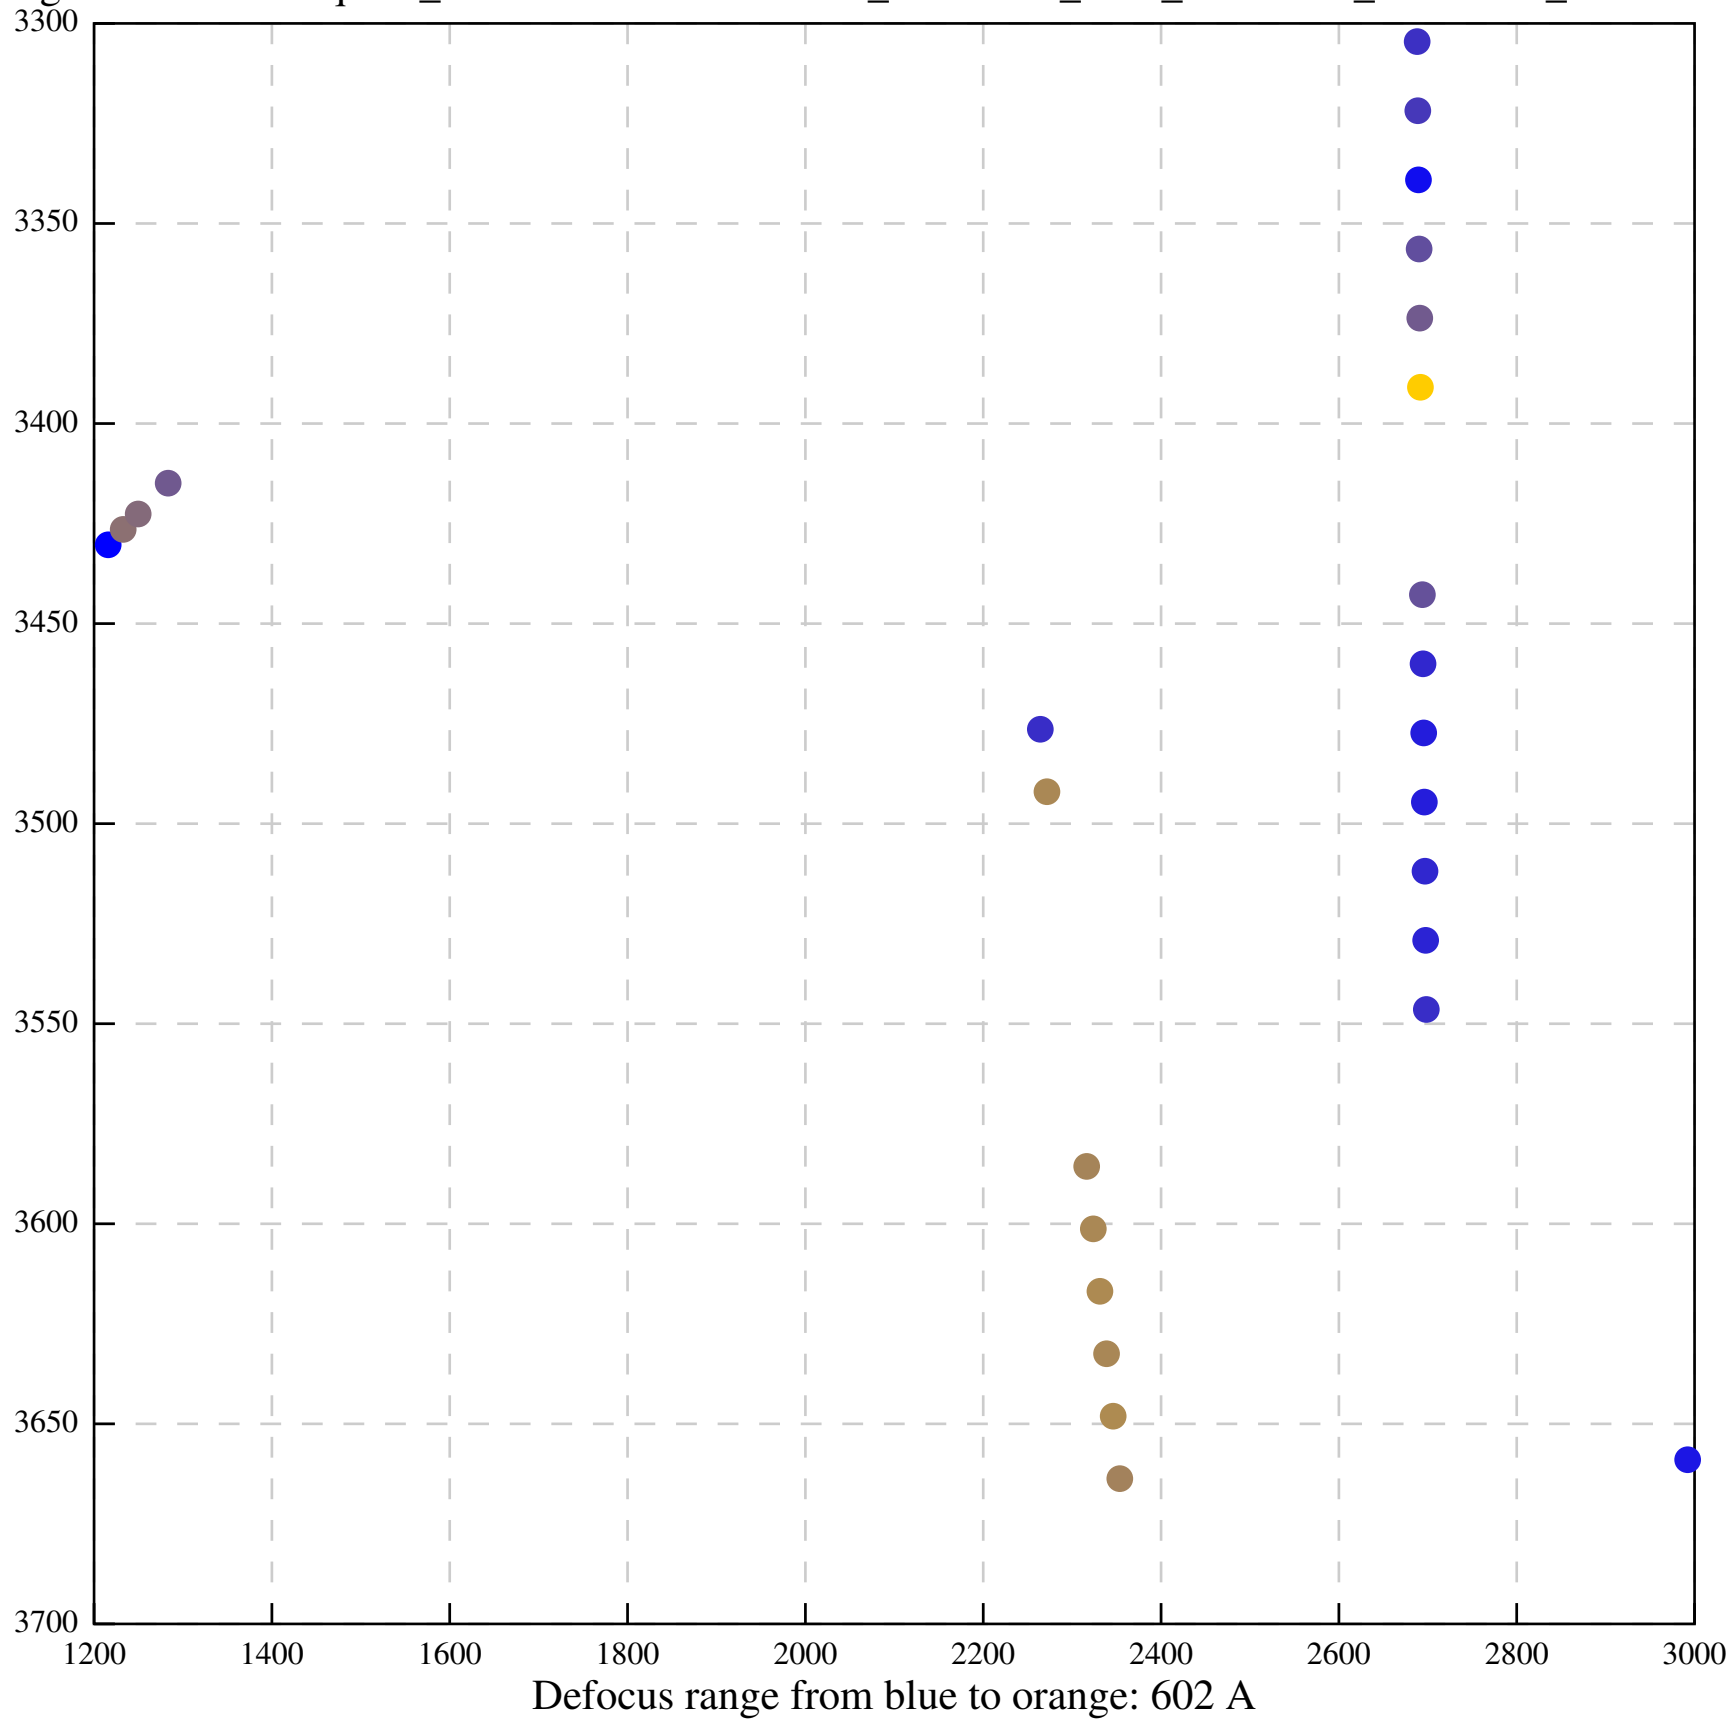

Defocus range from blue to orange: 666 A

Defocus range from blue to orange: 1012 A

Defocus range from blue to orange: 334 A

Defocus range from blue to orange: 522 A

Defocus range from blue to orange: 379 A