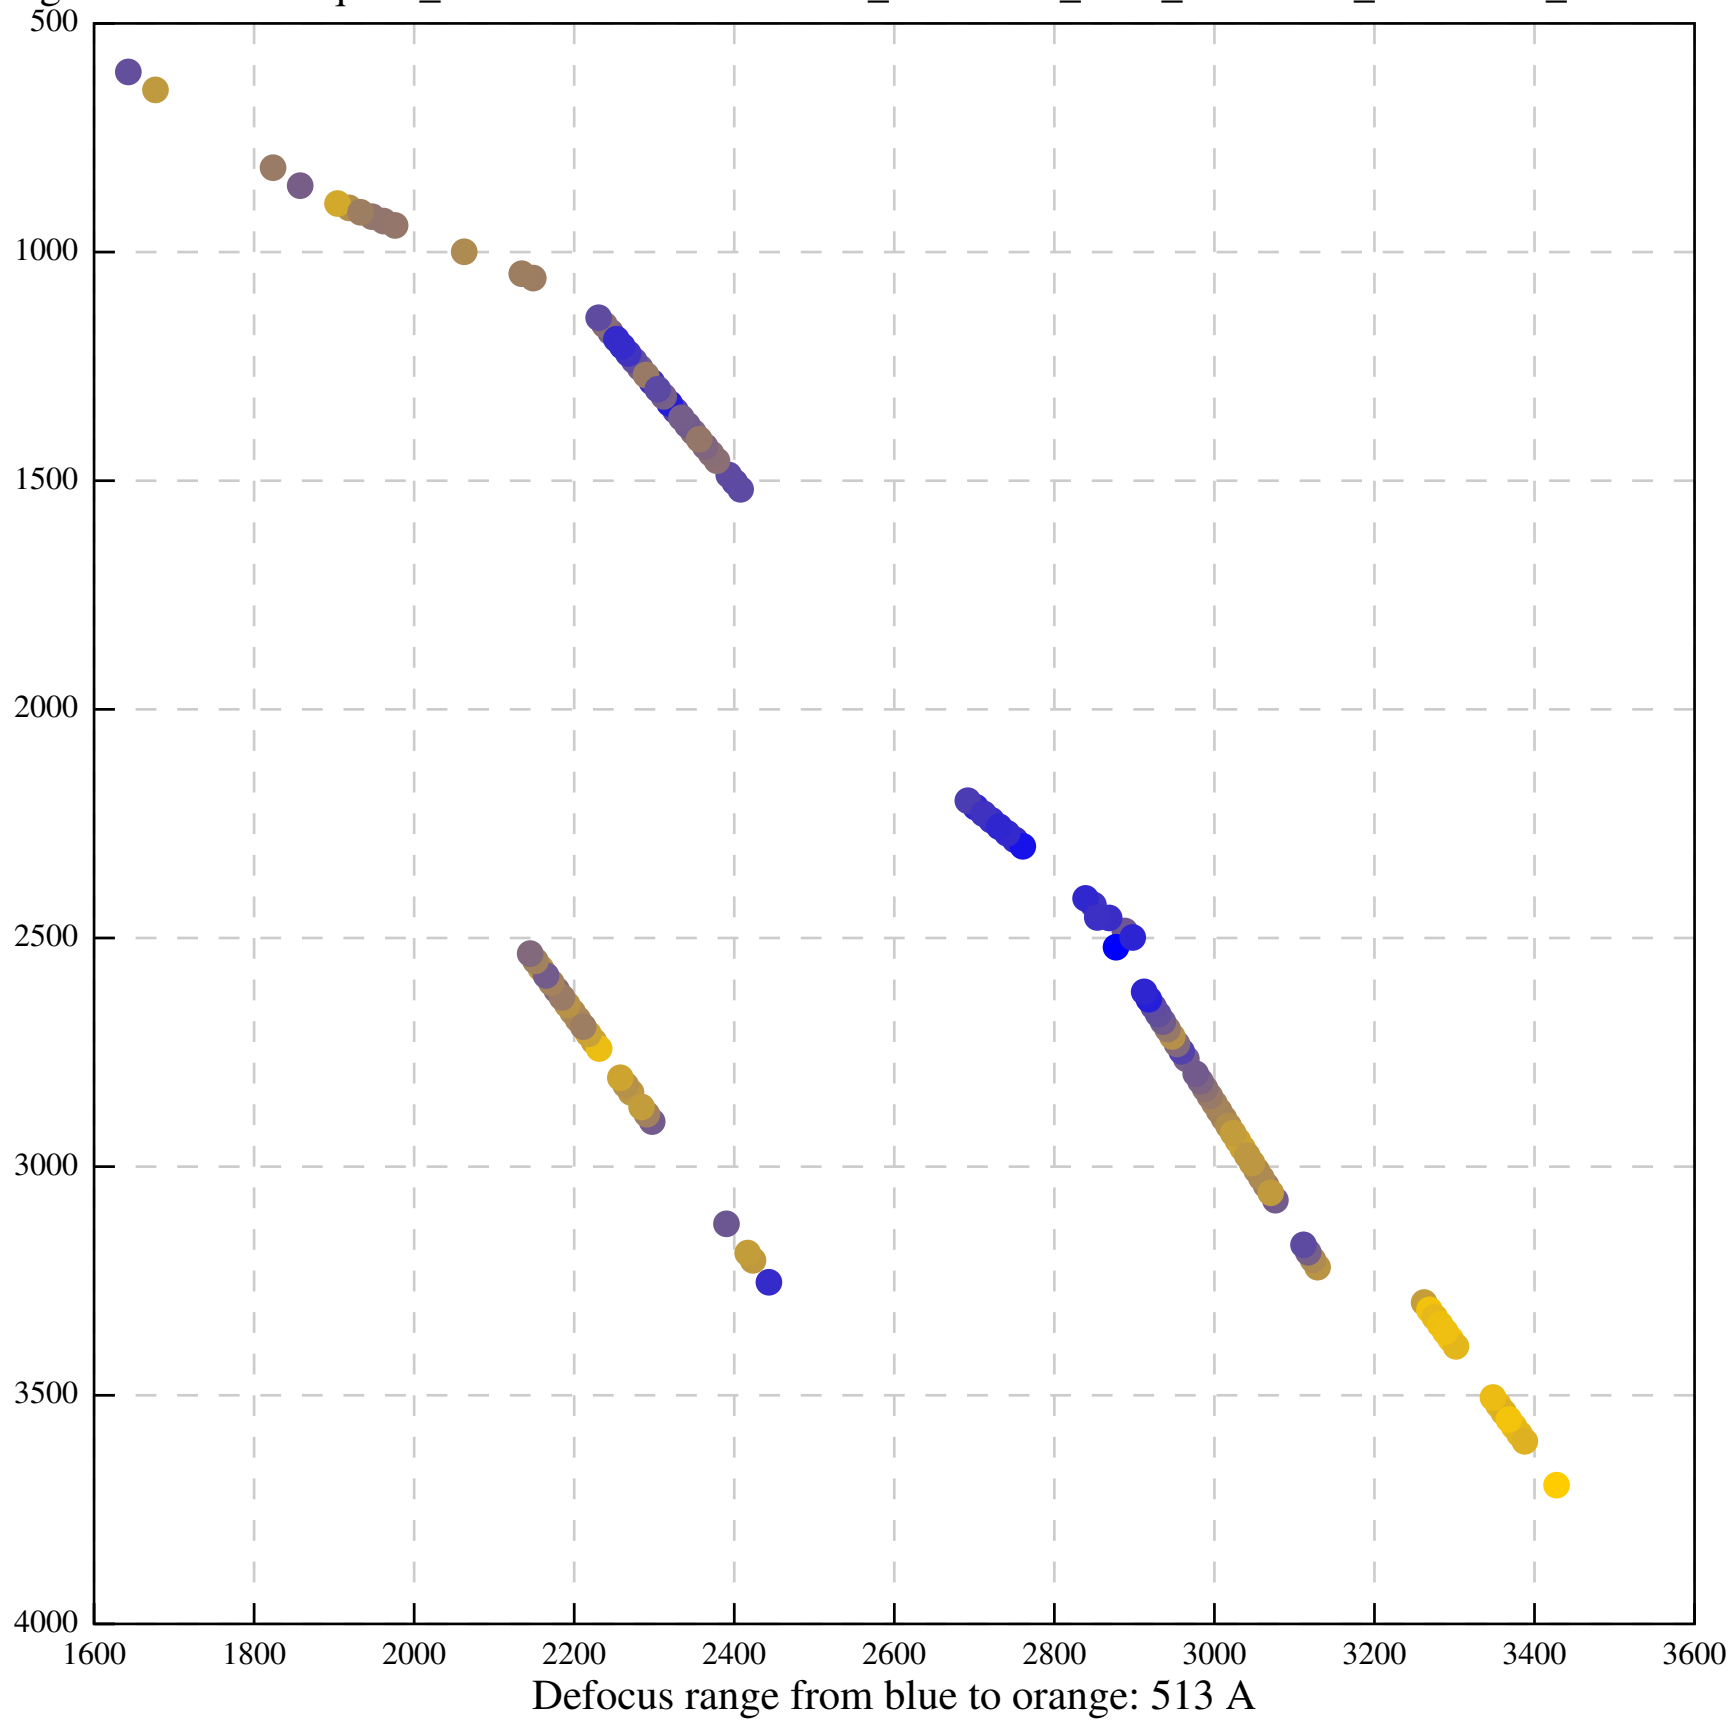

Defocus range from blue to orange: 618 A

Defocus range from blue to orange: 138 A

Defocus range from blue to orange: 341 A

Defocus range from blue to orange: 291 A

Defocus range from blue to orange: 15 A

Defocus range from blue to orange: 0 A