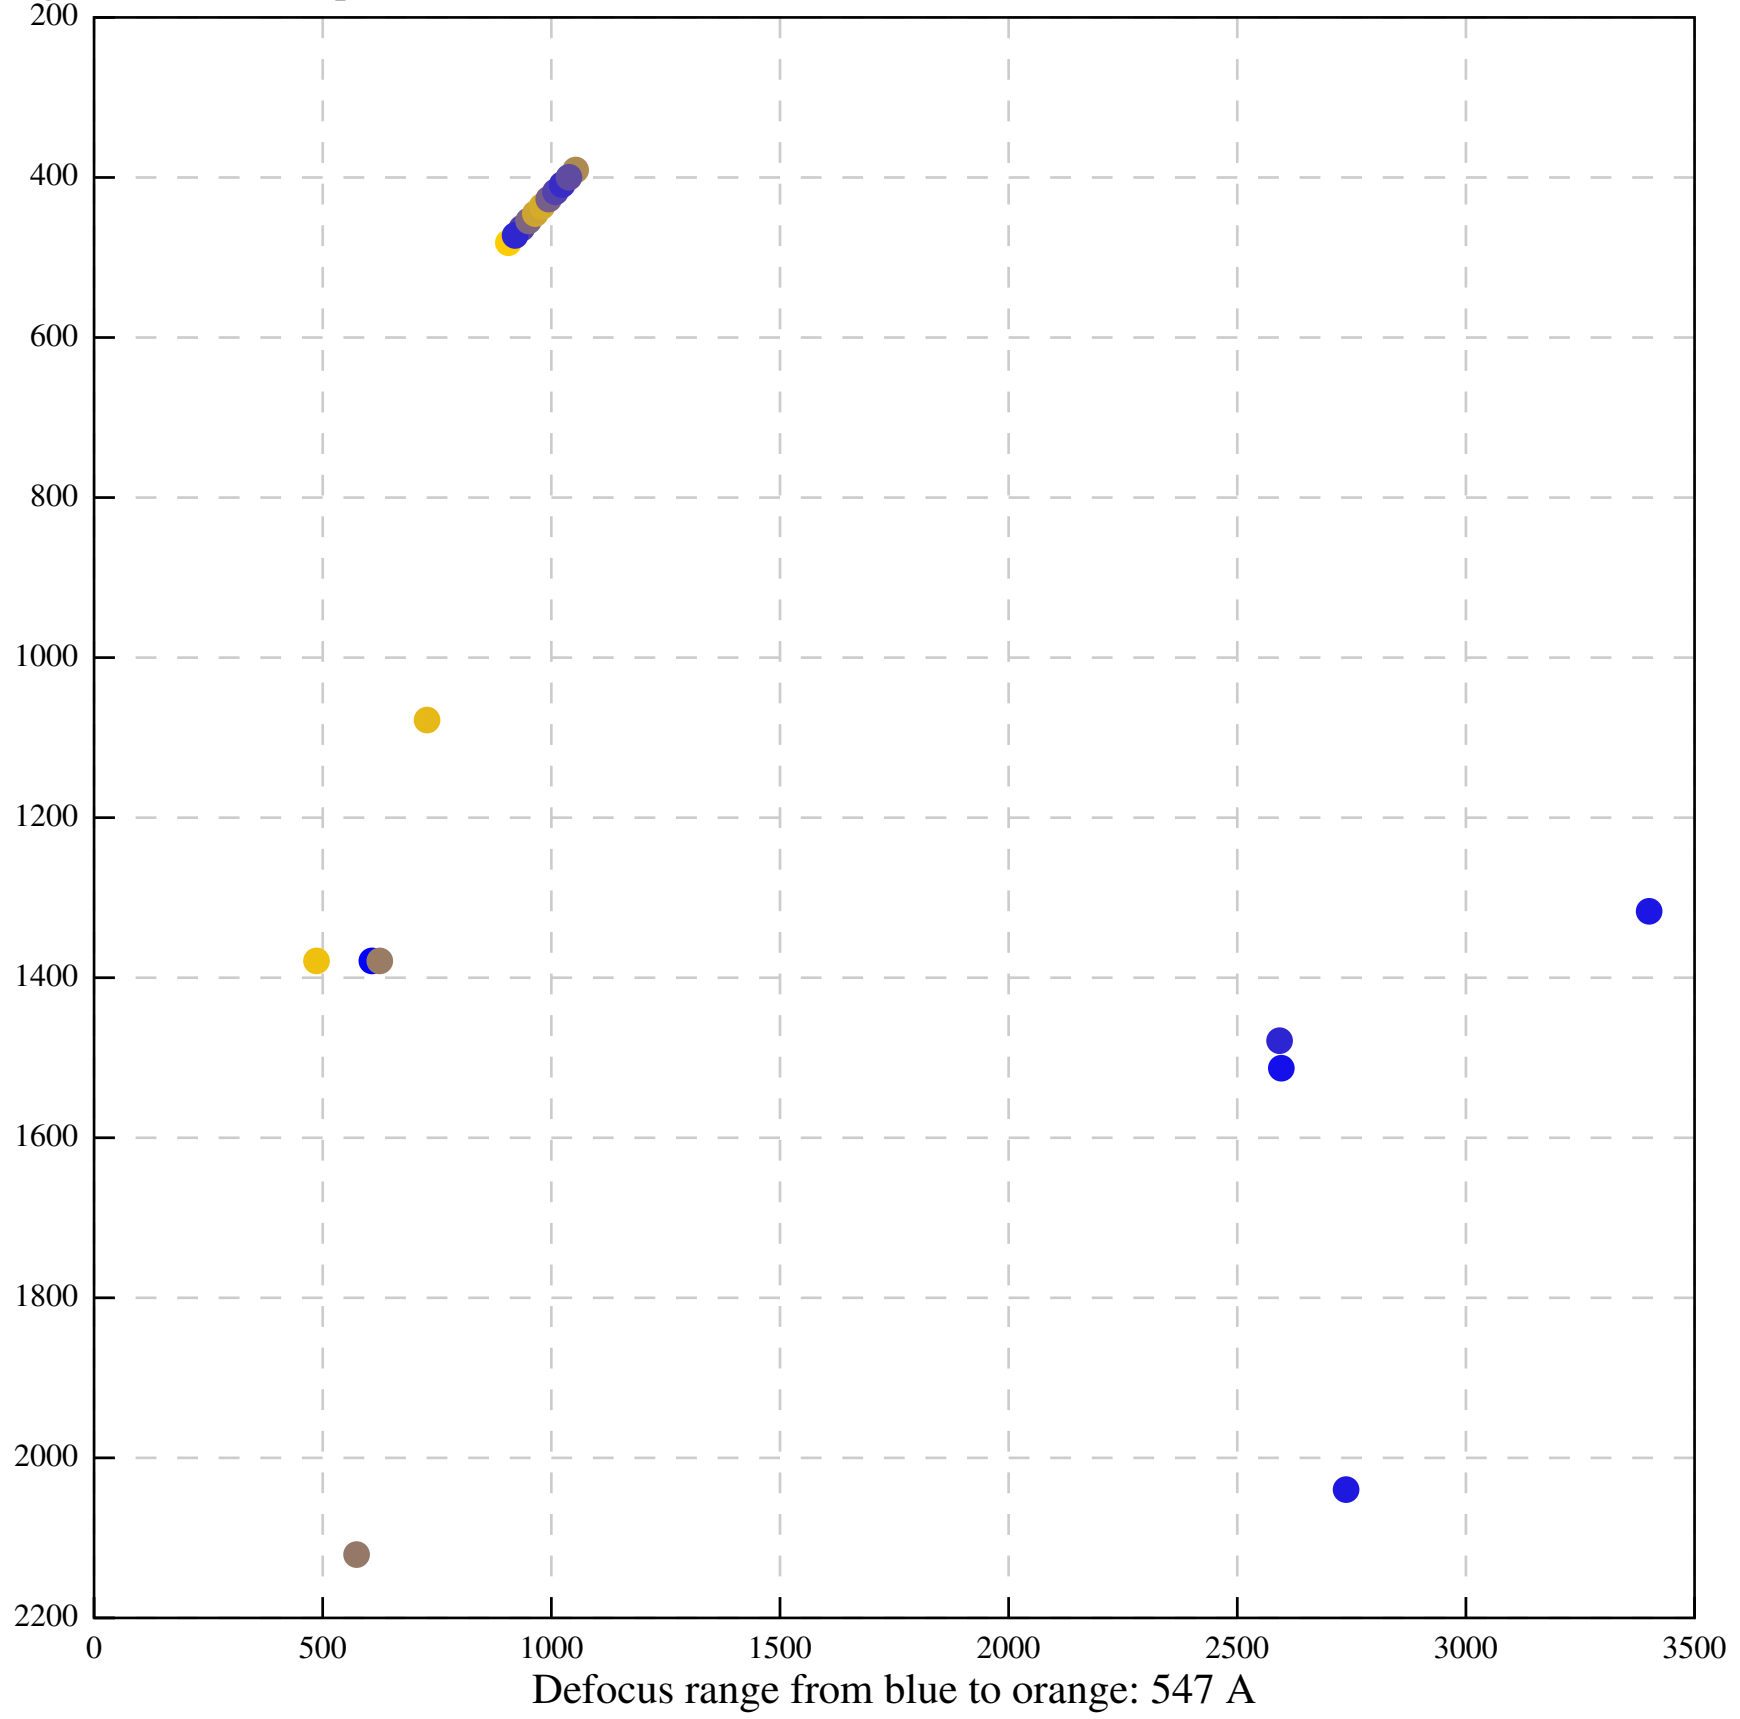

Defocus range from blue to orange: 613 A

Defocus range from blue to orange: 848 A

Defocus range from blue to orange: 476 A

Defocus range from blue to orange: 463 A

Defocus range from blue to orange: 157 A