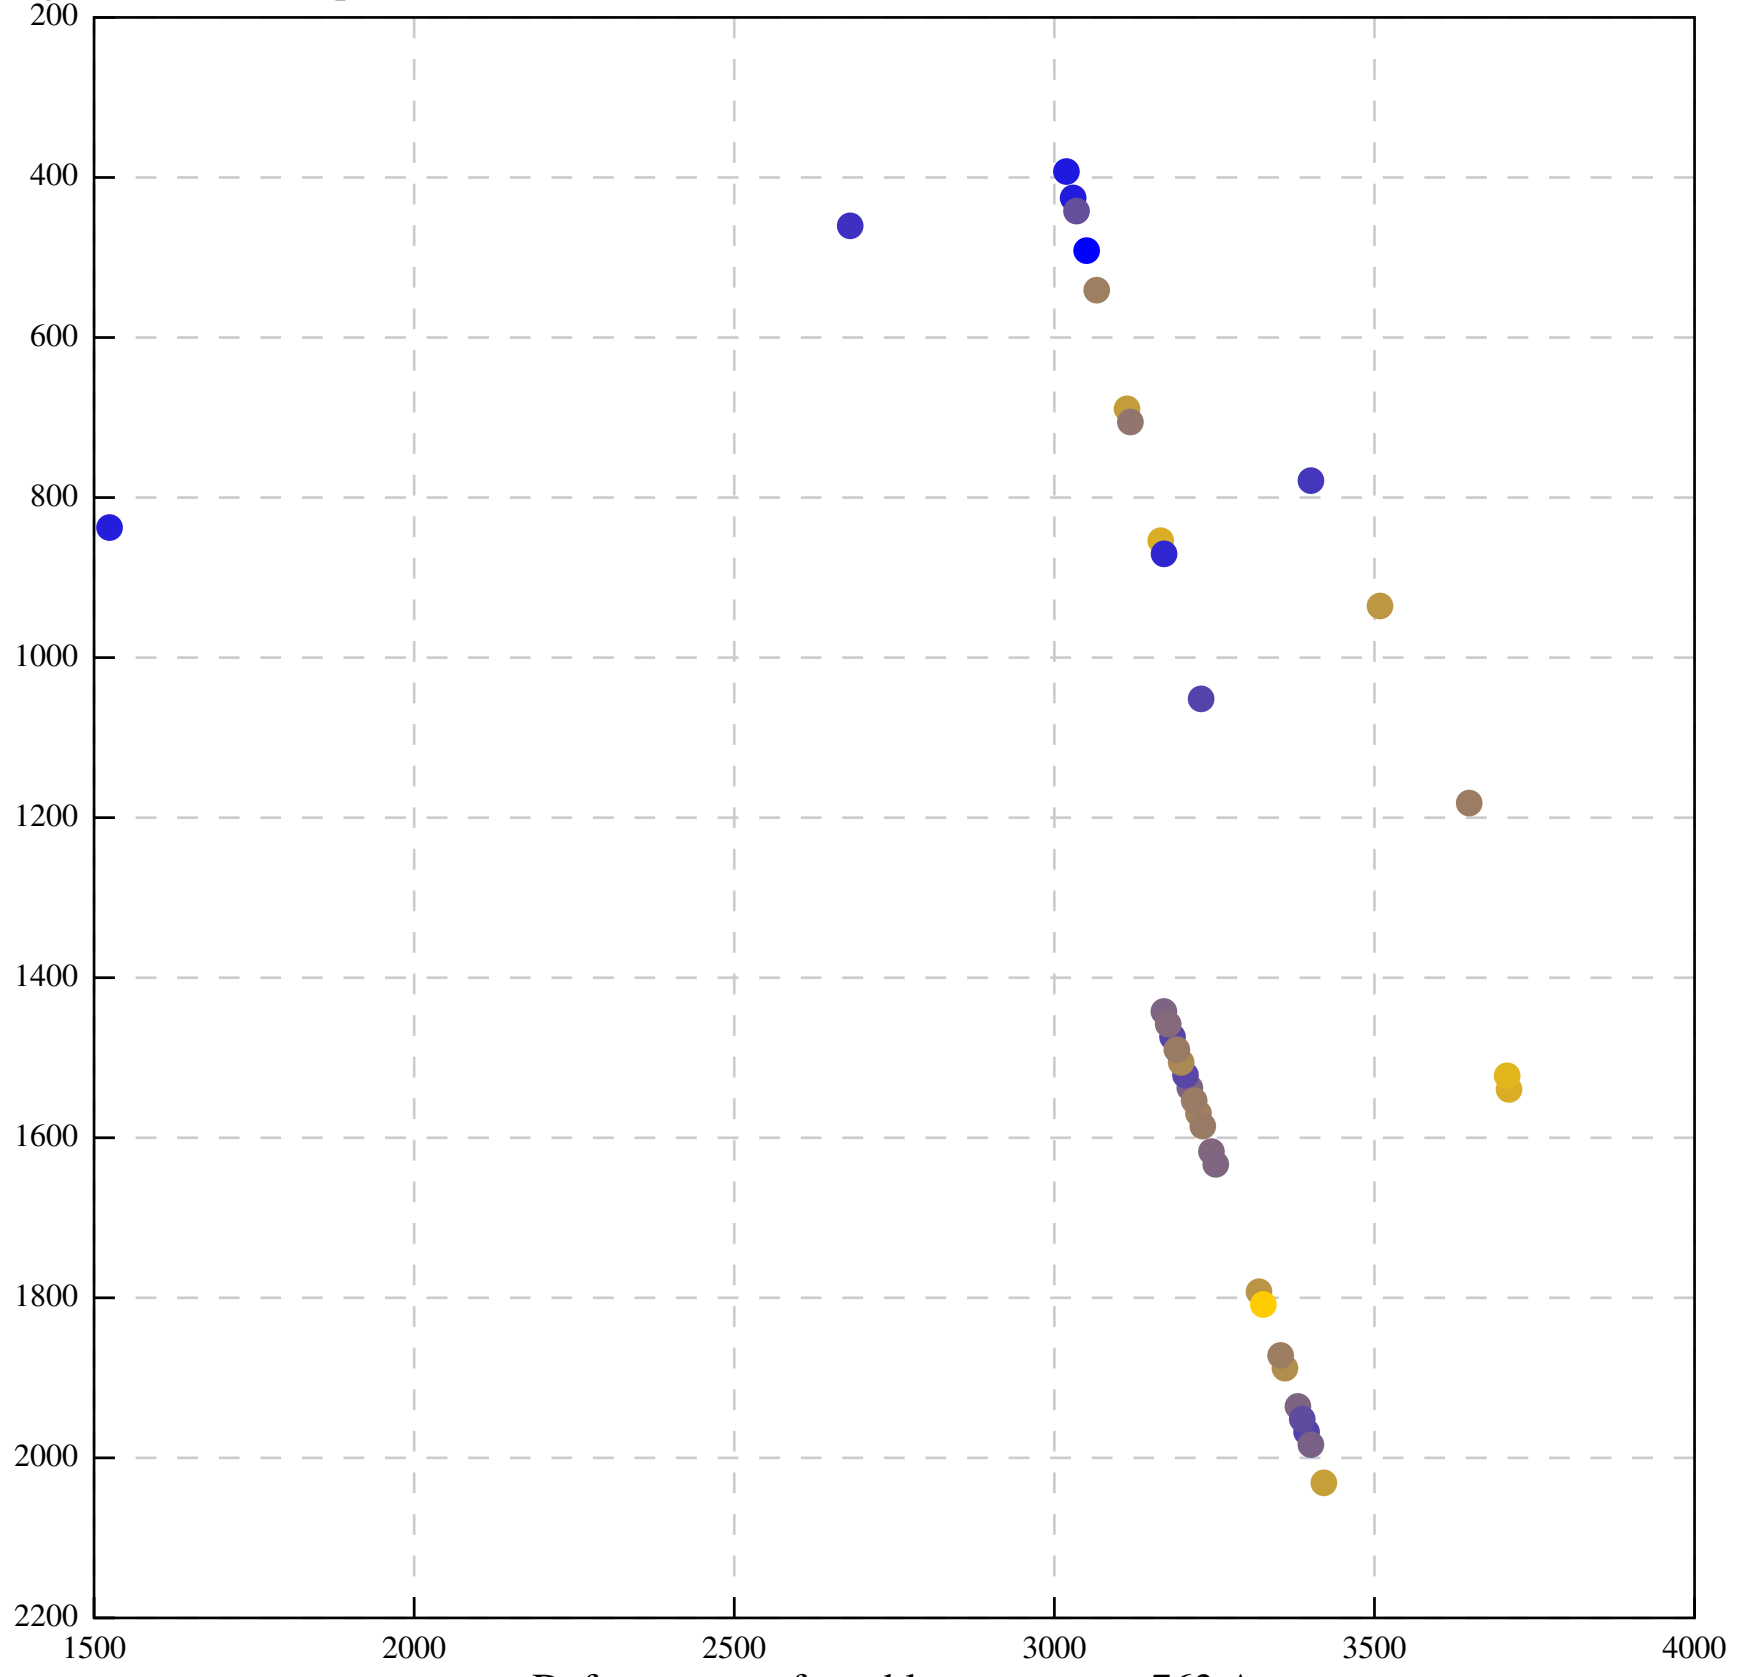

Defocus range from blue to orange: 785 A

Defocus range from blue to orange: 982 A

Defocus range from blue to orange: 9 A

Defocus range from blue to orange: 0 A

Defocus range from blue to orange: 0 A

Defocus range from blue to orange: 763 A