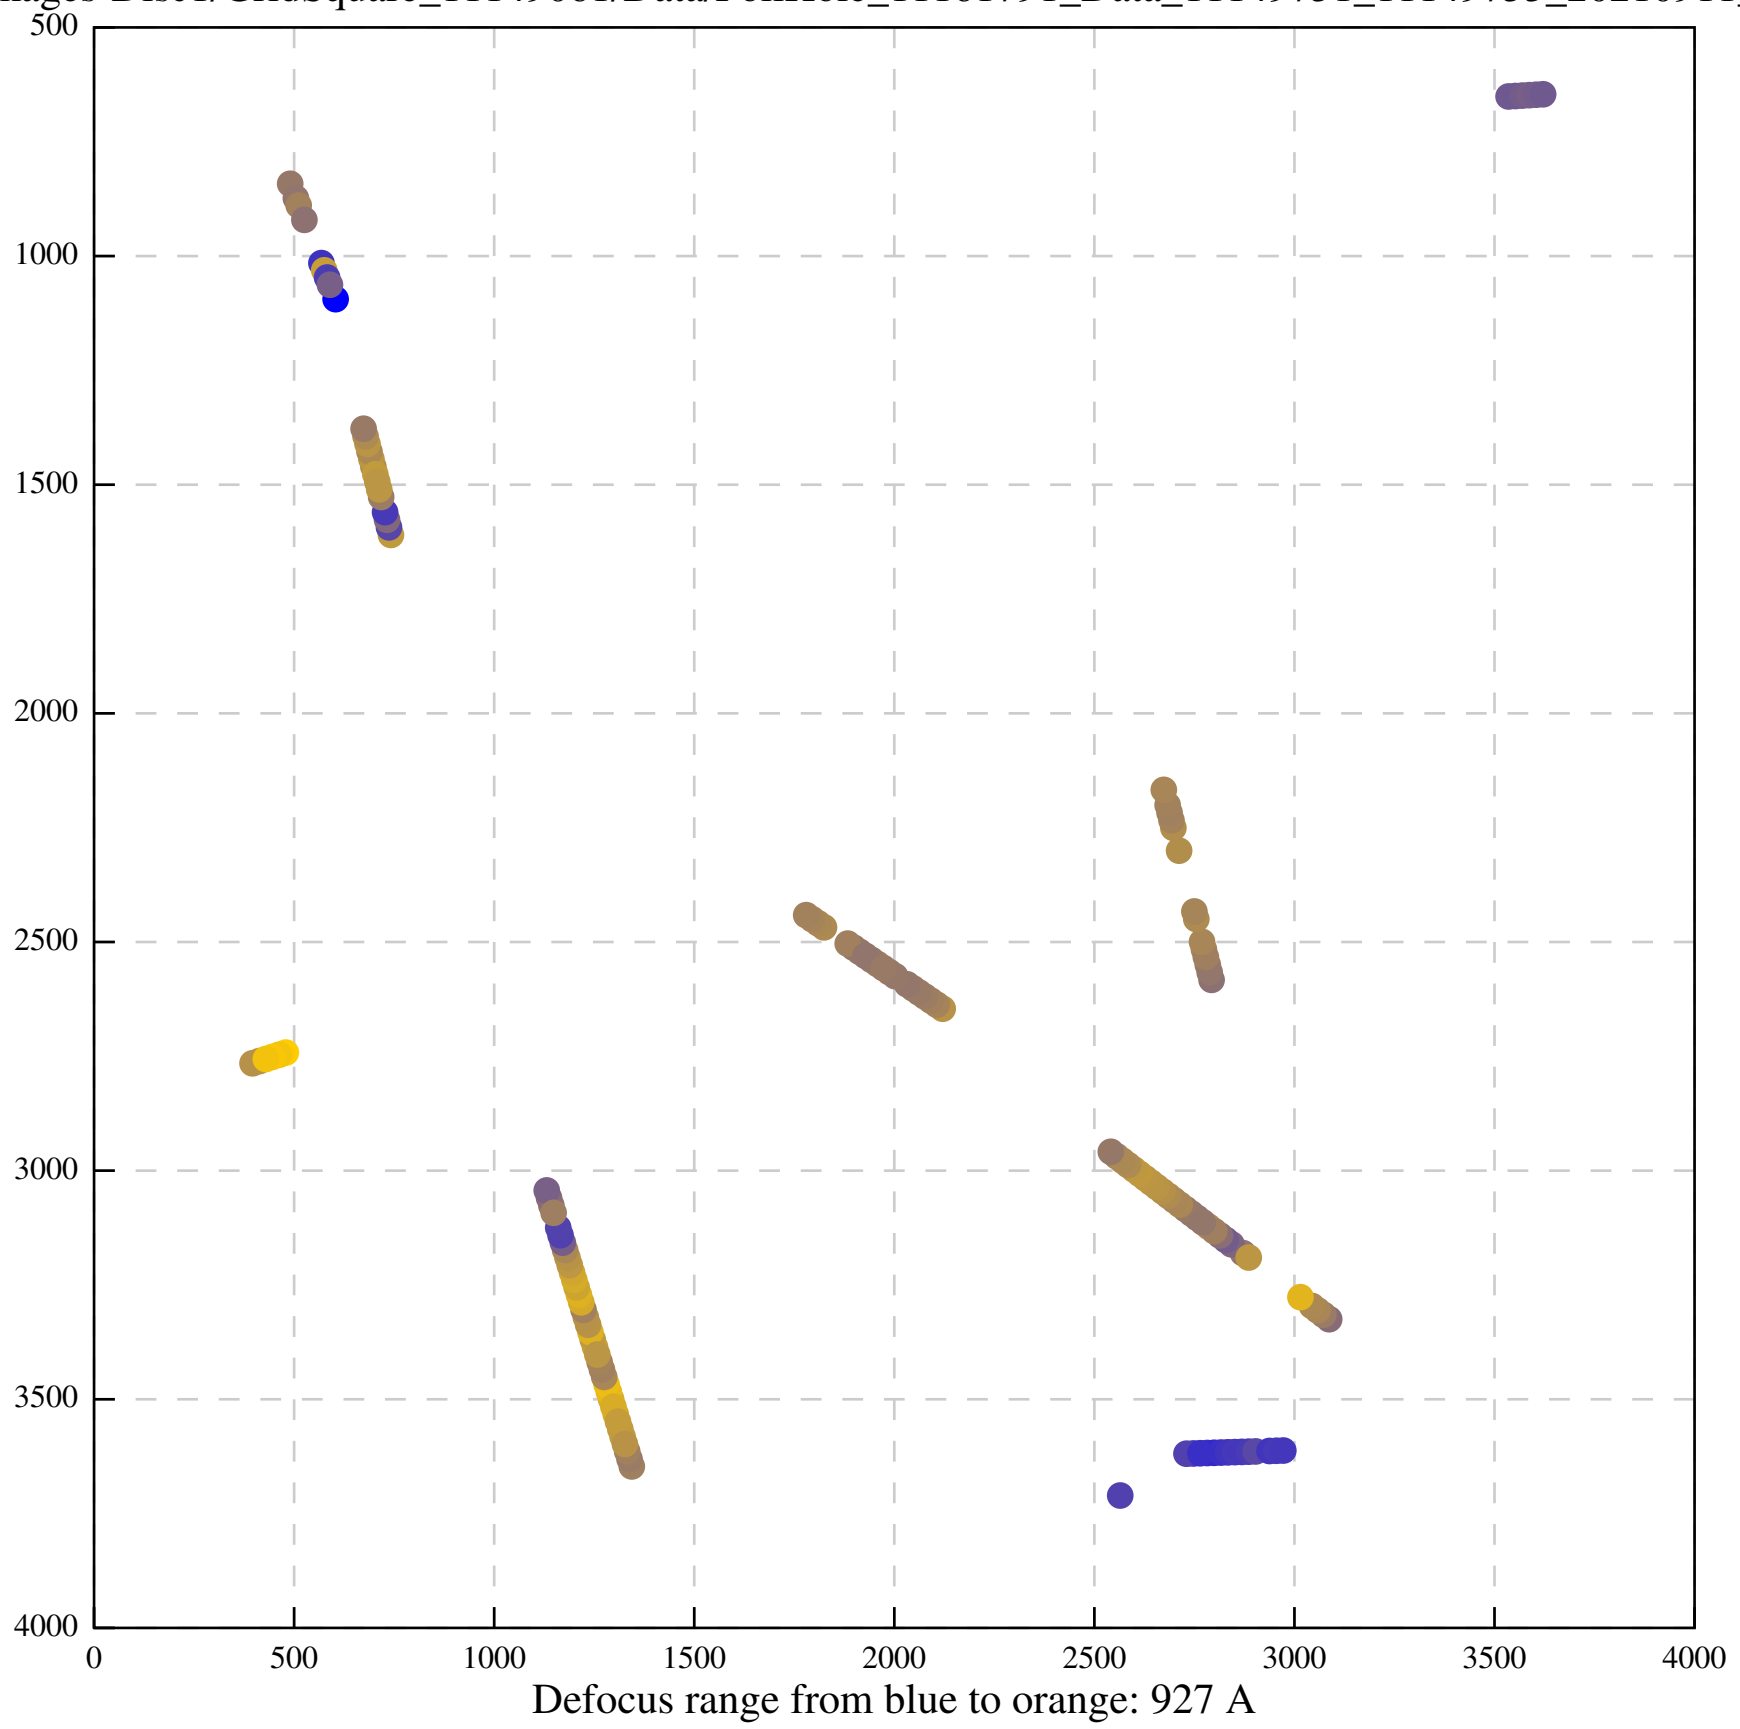

Defocus range from blue to orange: 1127 A

Defocus range from blue to orange: 936 A

Defocus range from blue to orange: 732 Å

Defocus range from blue to orange: 300 Å

Defocus range from blue to orange: 728 A