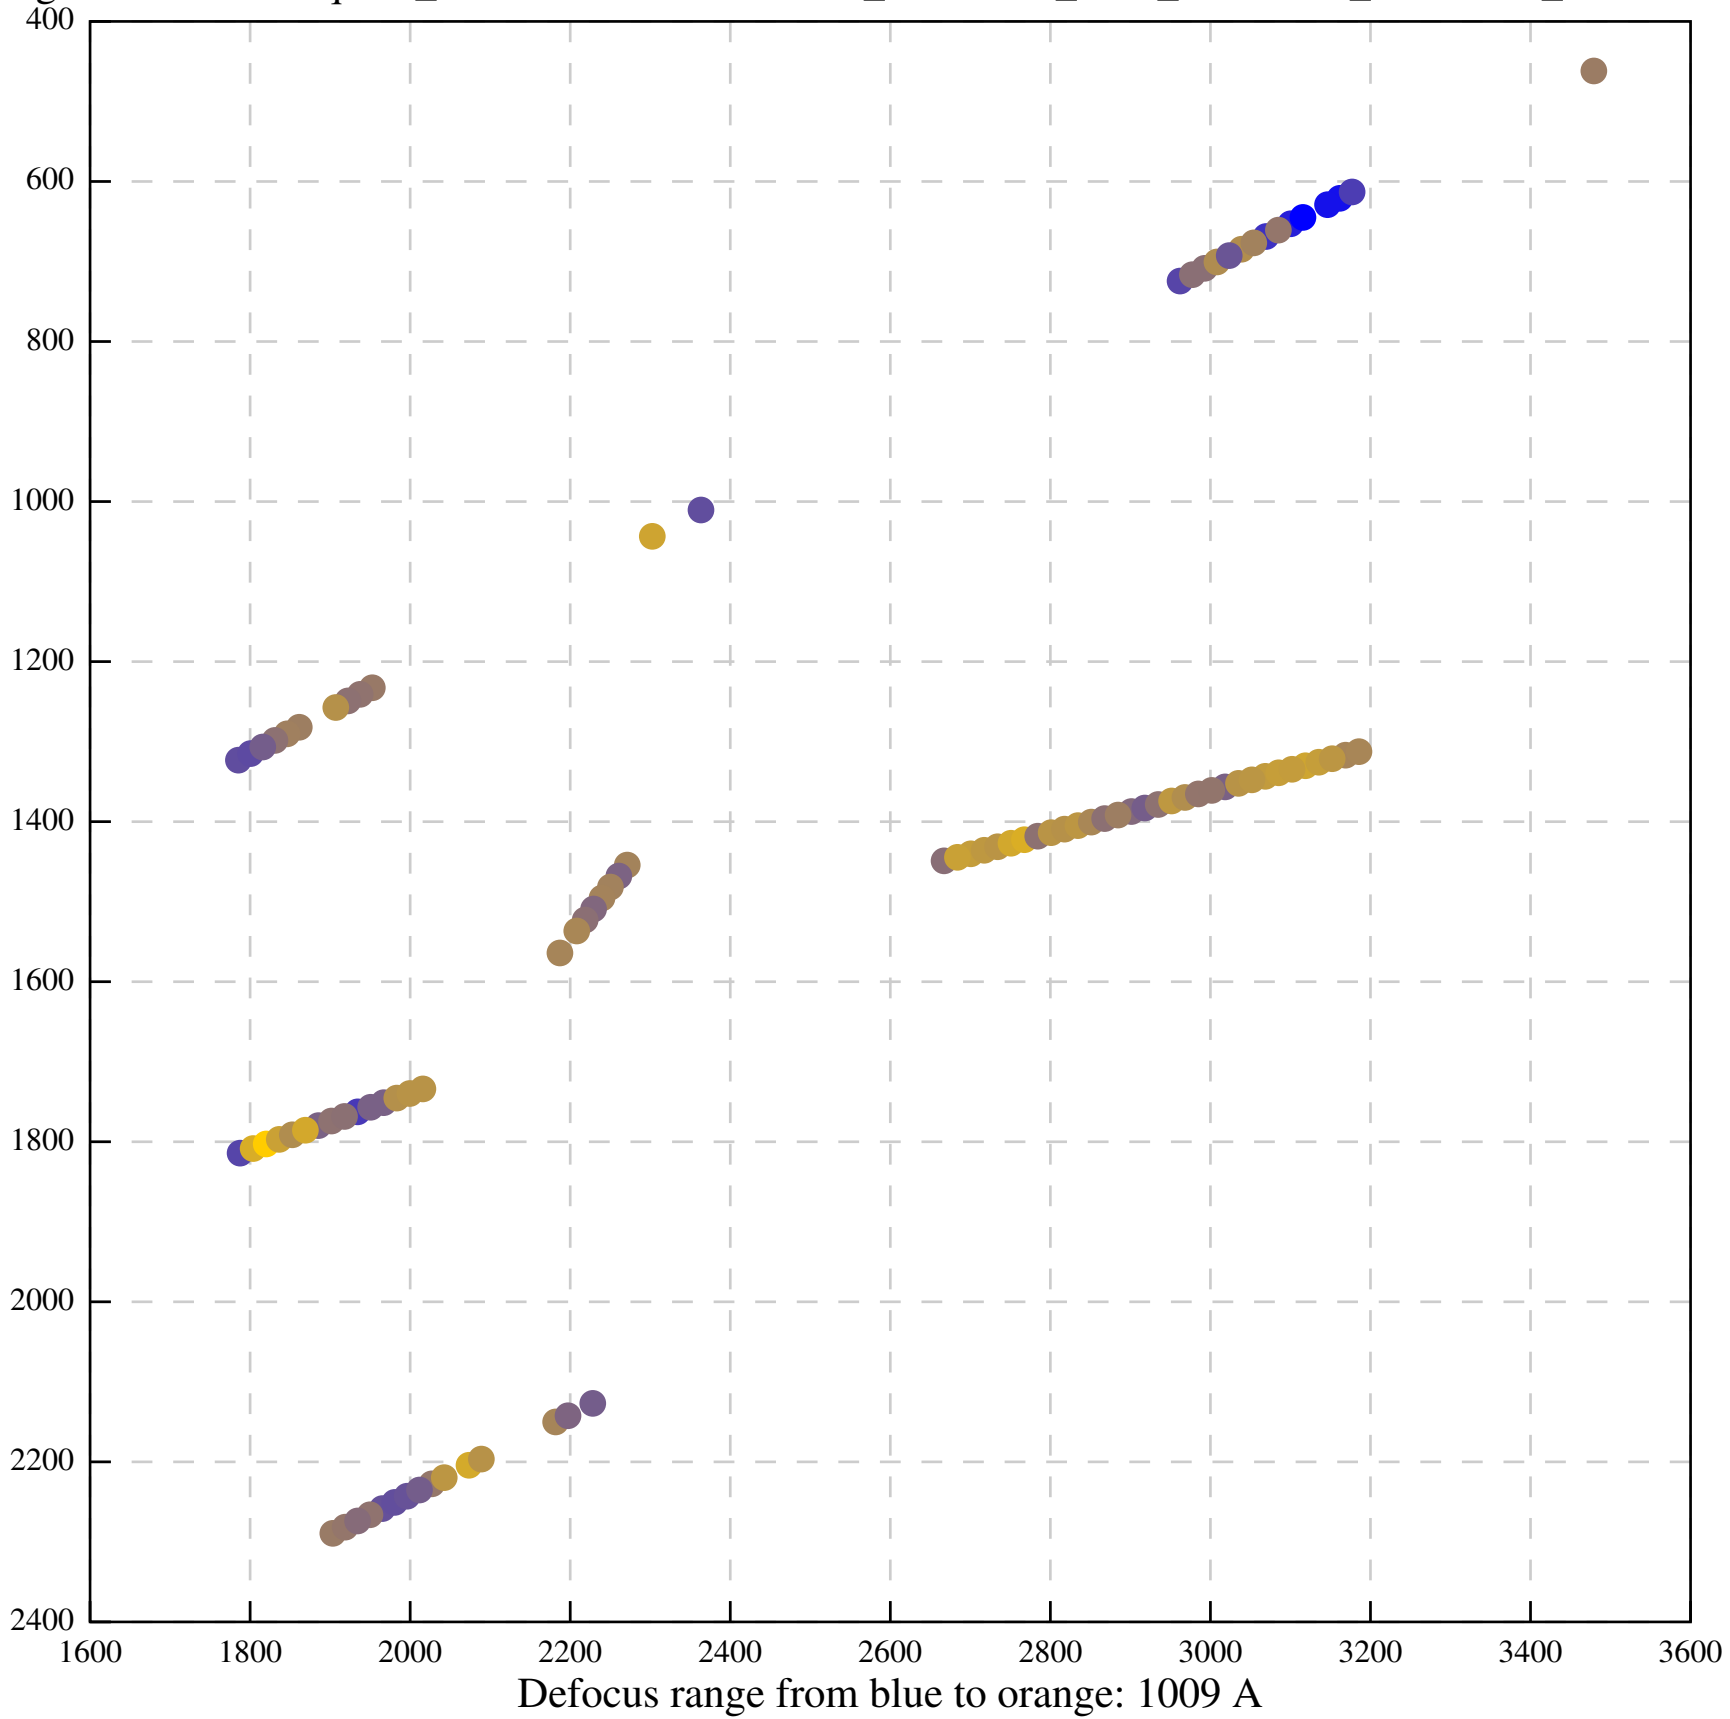

Defocus range from blue to orange: 793 A

Defocus range from blue to orange: 93 A

Defocus range from blue to orange: 0 A

Defocus range from blue to orange: 73 A

Defocus range from blue to orange: 169 A

Defocus range from blue to orange: 0 A