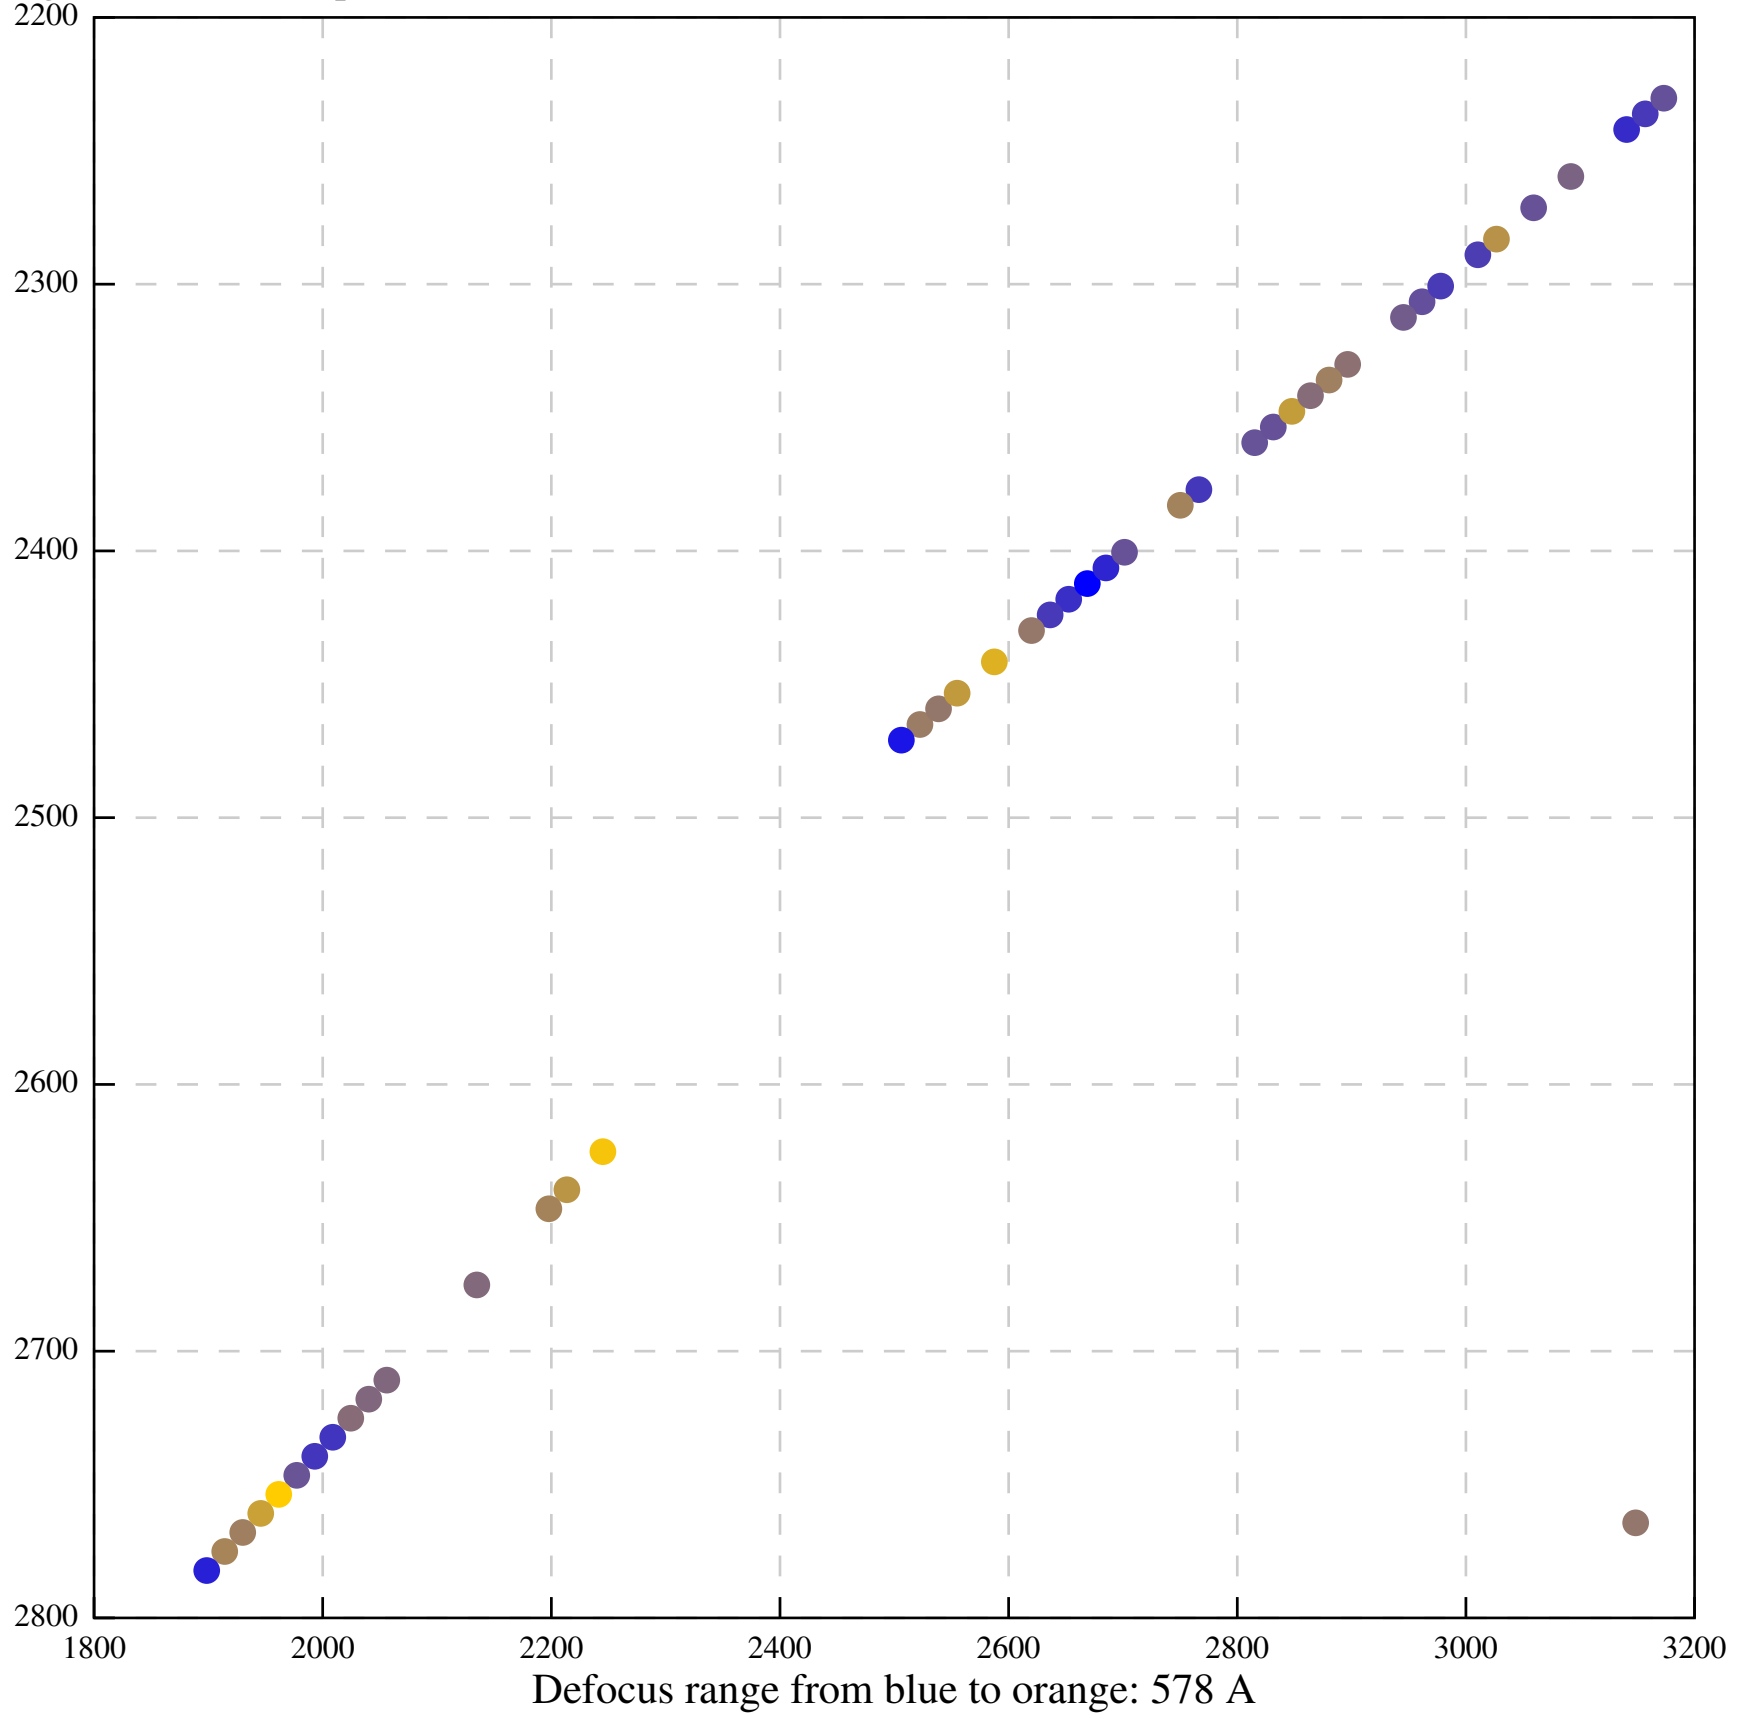

Defocus range from blue to orange: 281 A

Defocus range from blue to orange: 542 A

Defocus range from blue to orange: 535 A

Defocus range from blue to orange: 672 A

Defocus range from blue to orange: 235 A