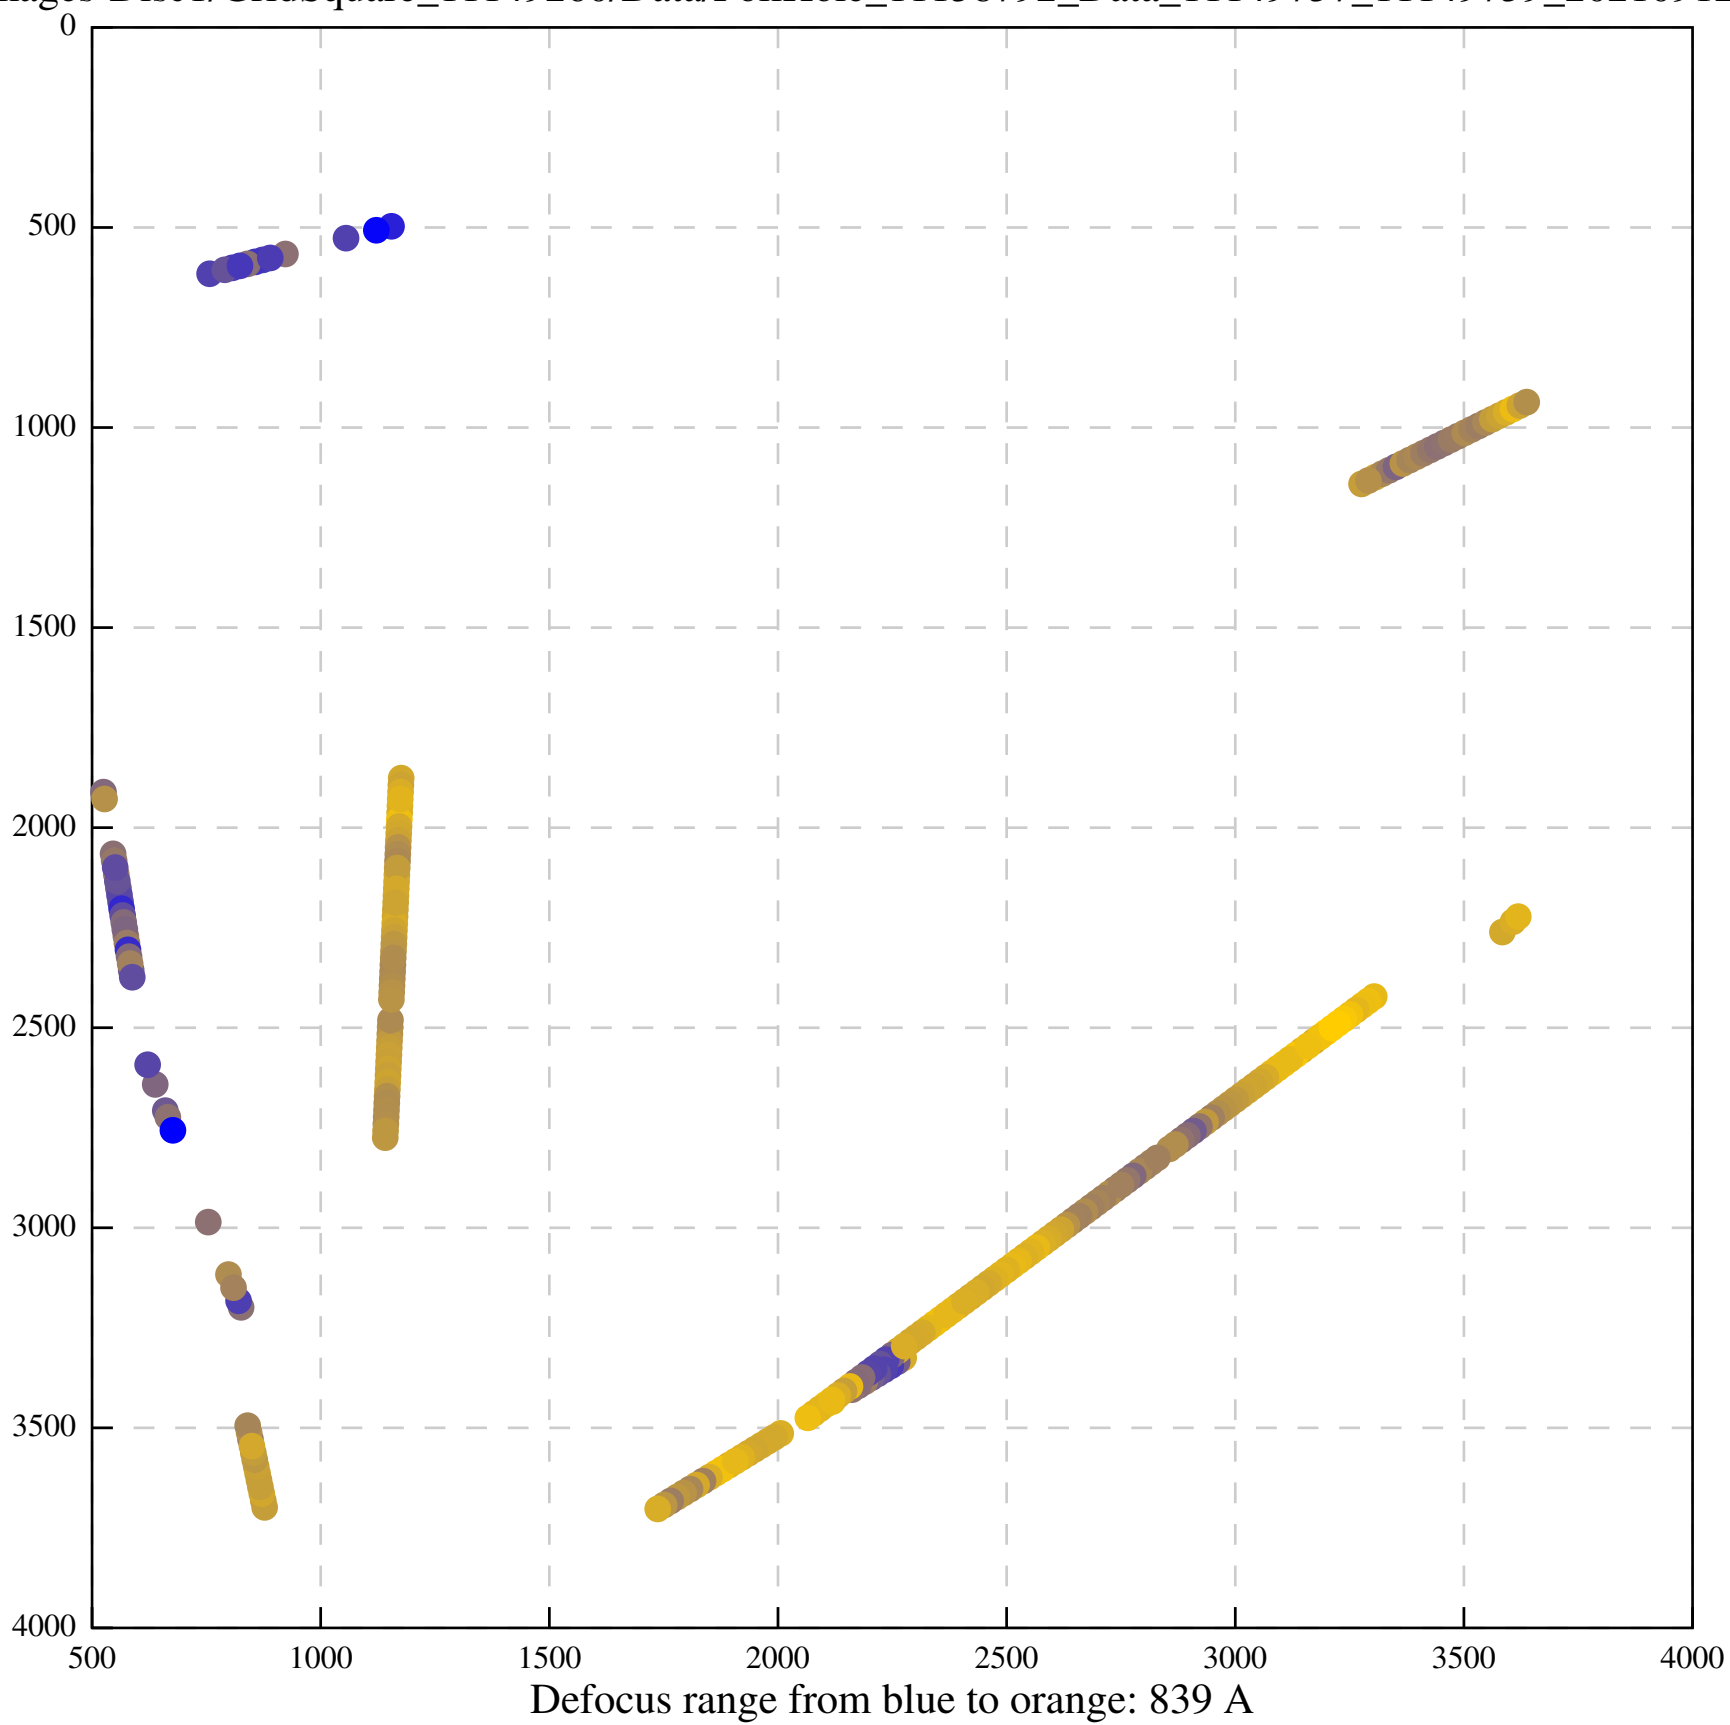

Defocus range from blue to orange: 785 A