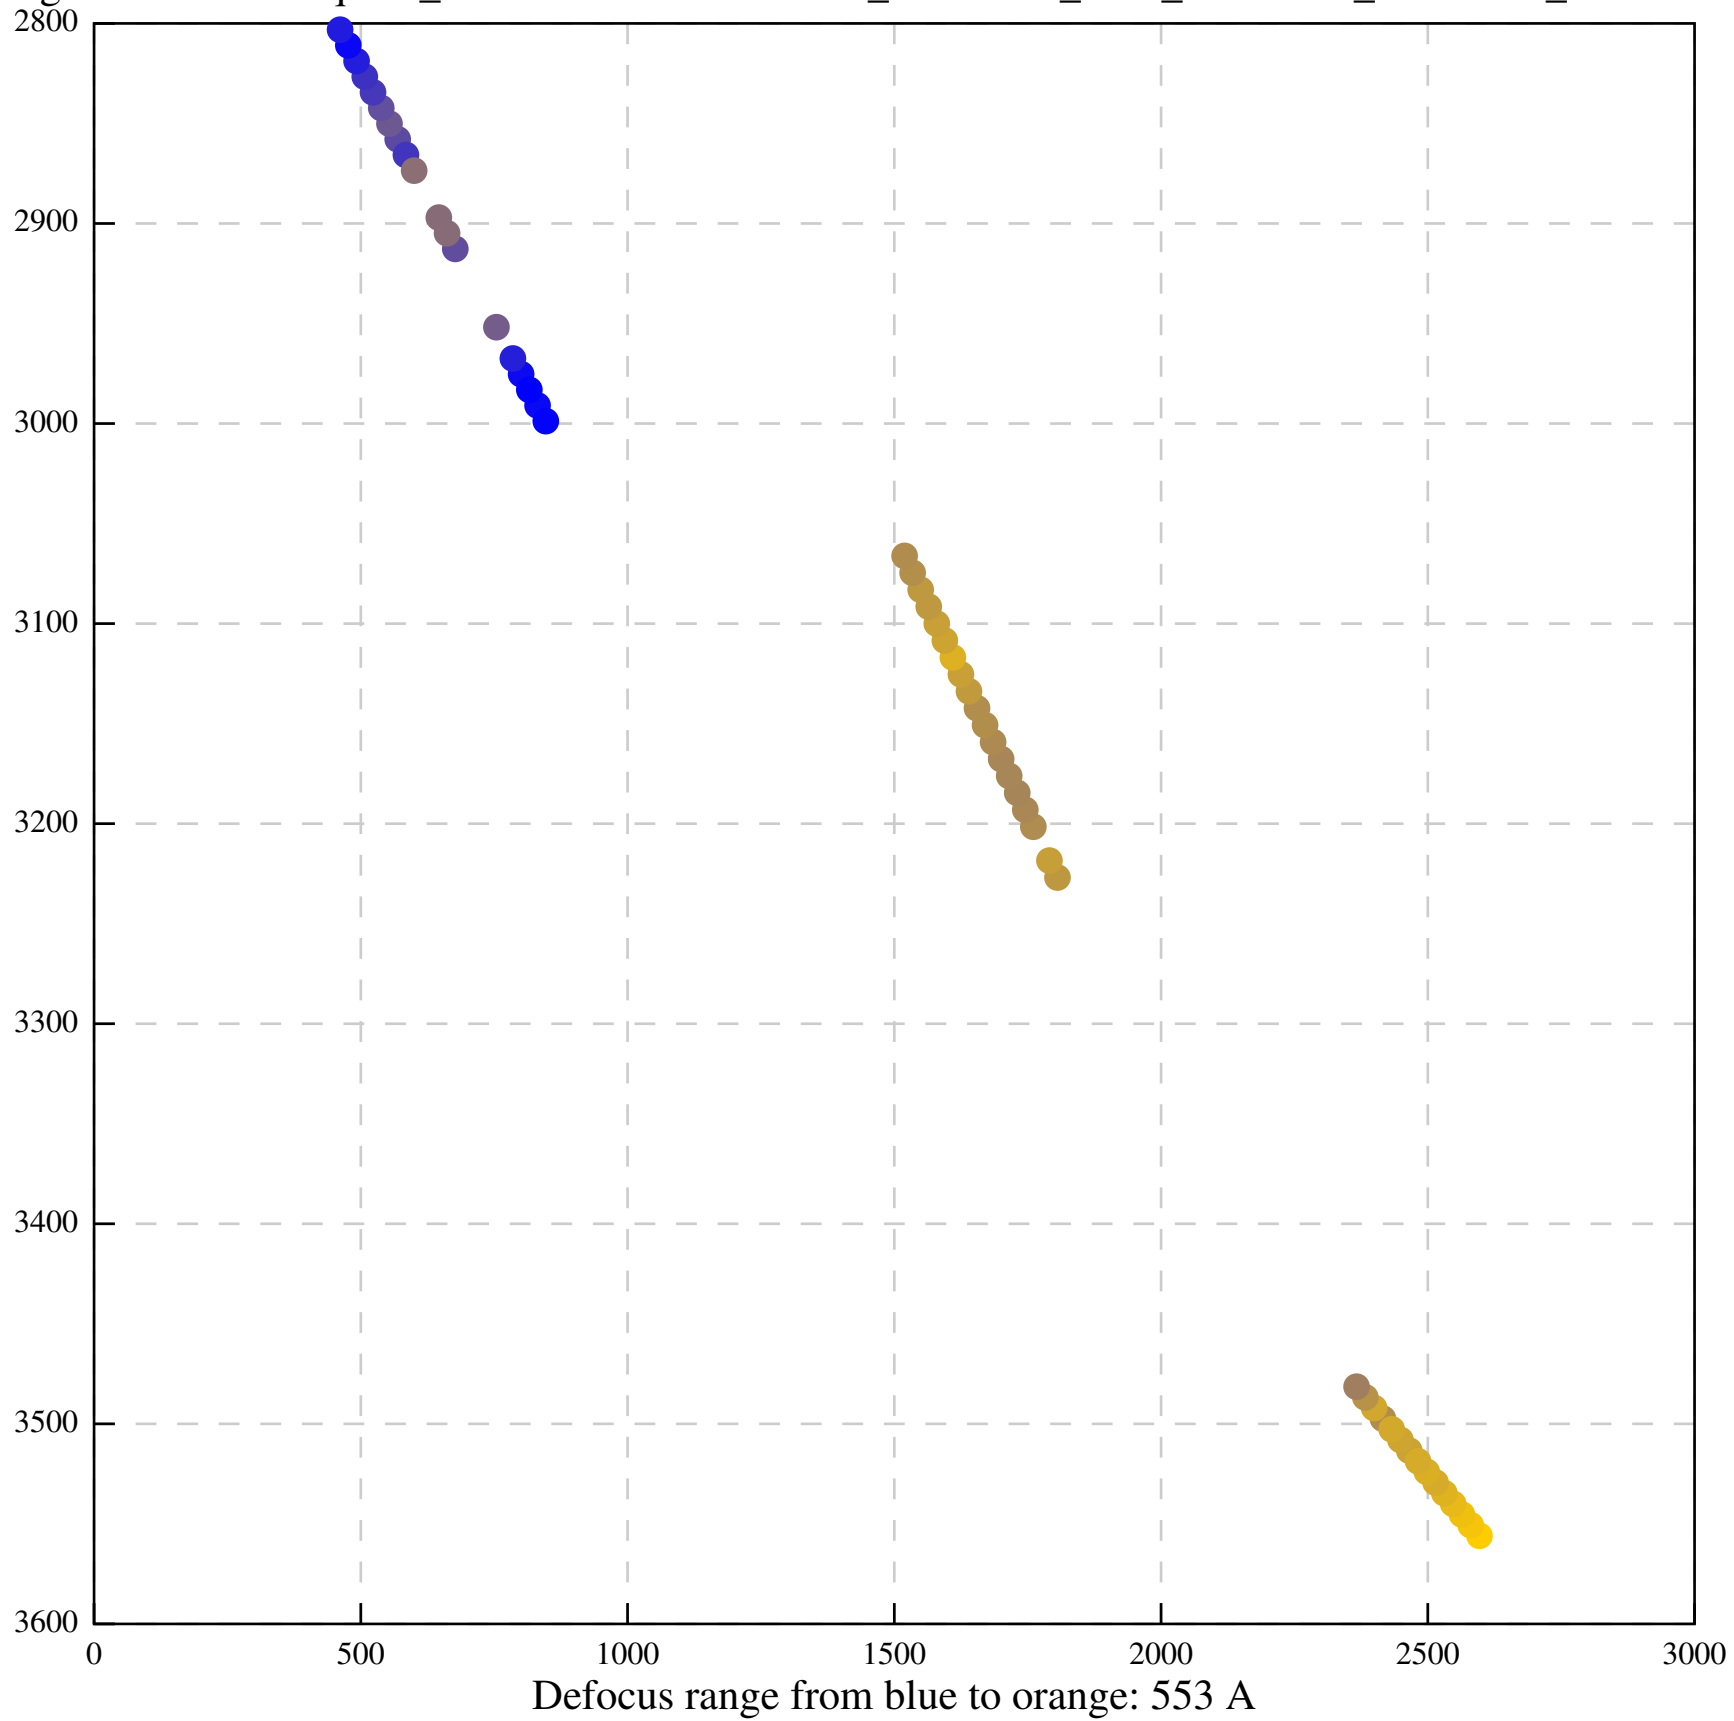

Defocus range from blue to orange: 315 A

Defocus range from blue to orange: 920 A

Defocus range from blue to orange: 662 A

Defocus range from blue to orange: 877 A

Defocus range from blue to orange: 1069 A