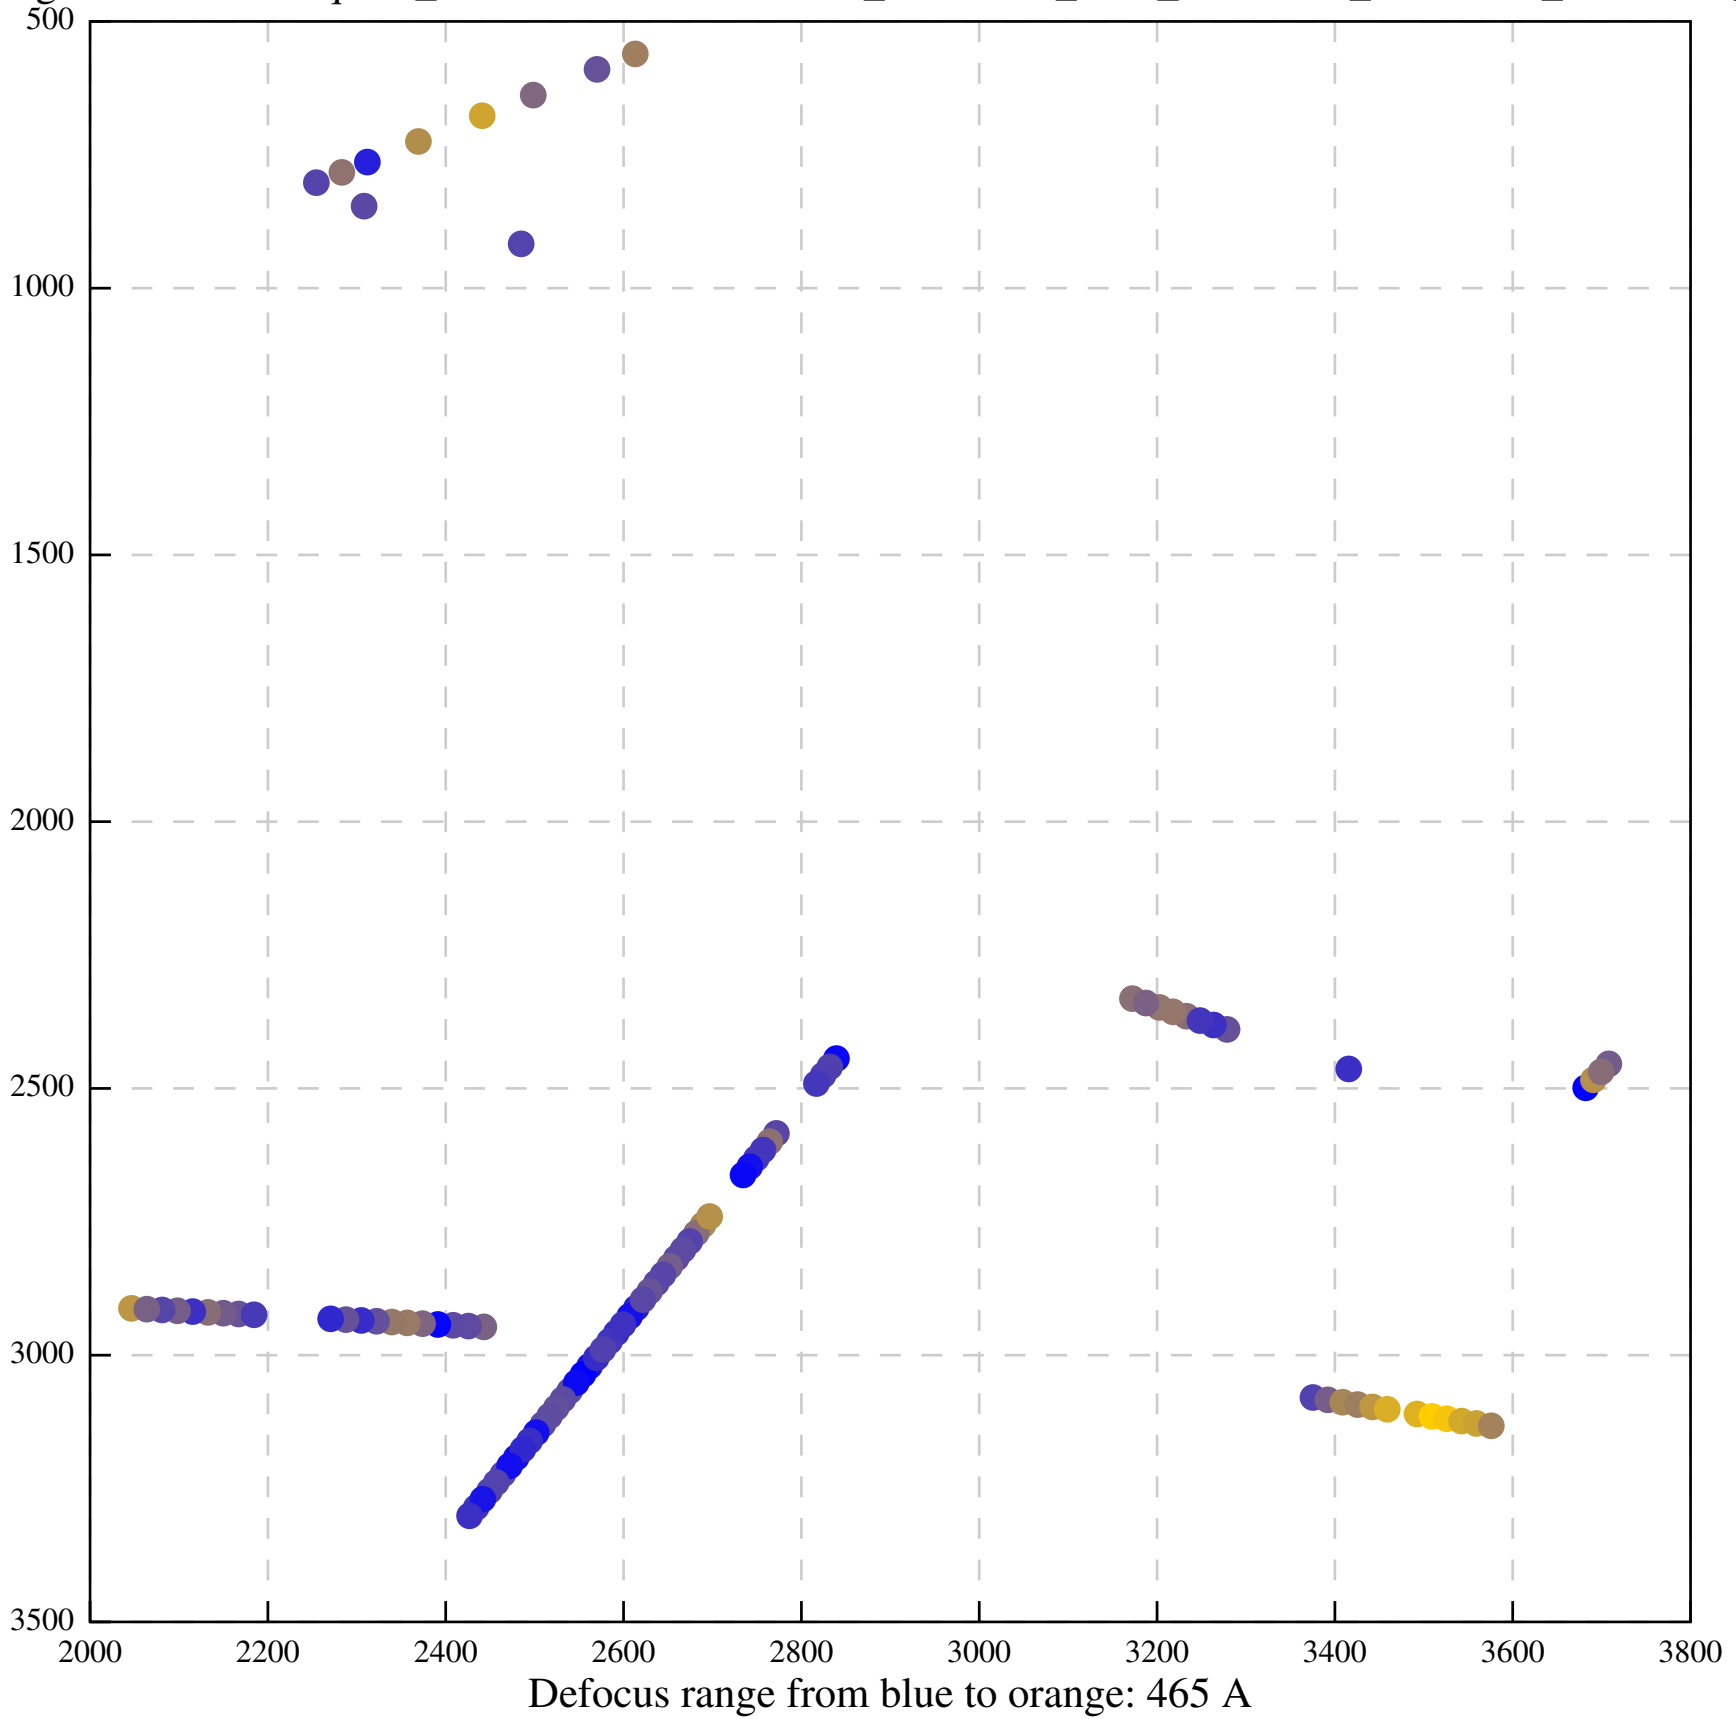

Defocus range from blue to orange: 229 A

Defocus range from blue to orange: 561 A

Defocus range from blue to orange: 0 A

Defocus range from blue to orange: 1289 A

Defocus range from blue to orange: 678 A

EER/Images-Disc1/GridSquare\_11149073/Data/FoilHole\_11162623\_Data\_11149757\_11149759\_20210912\_002301\_EER\_c