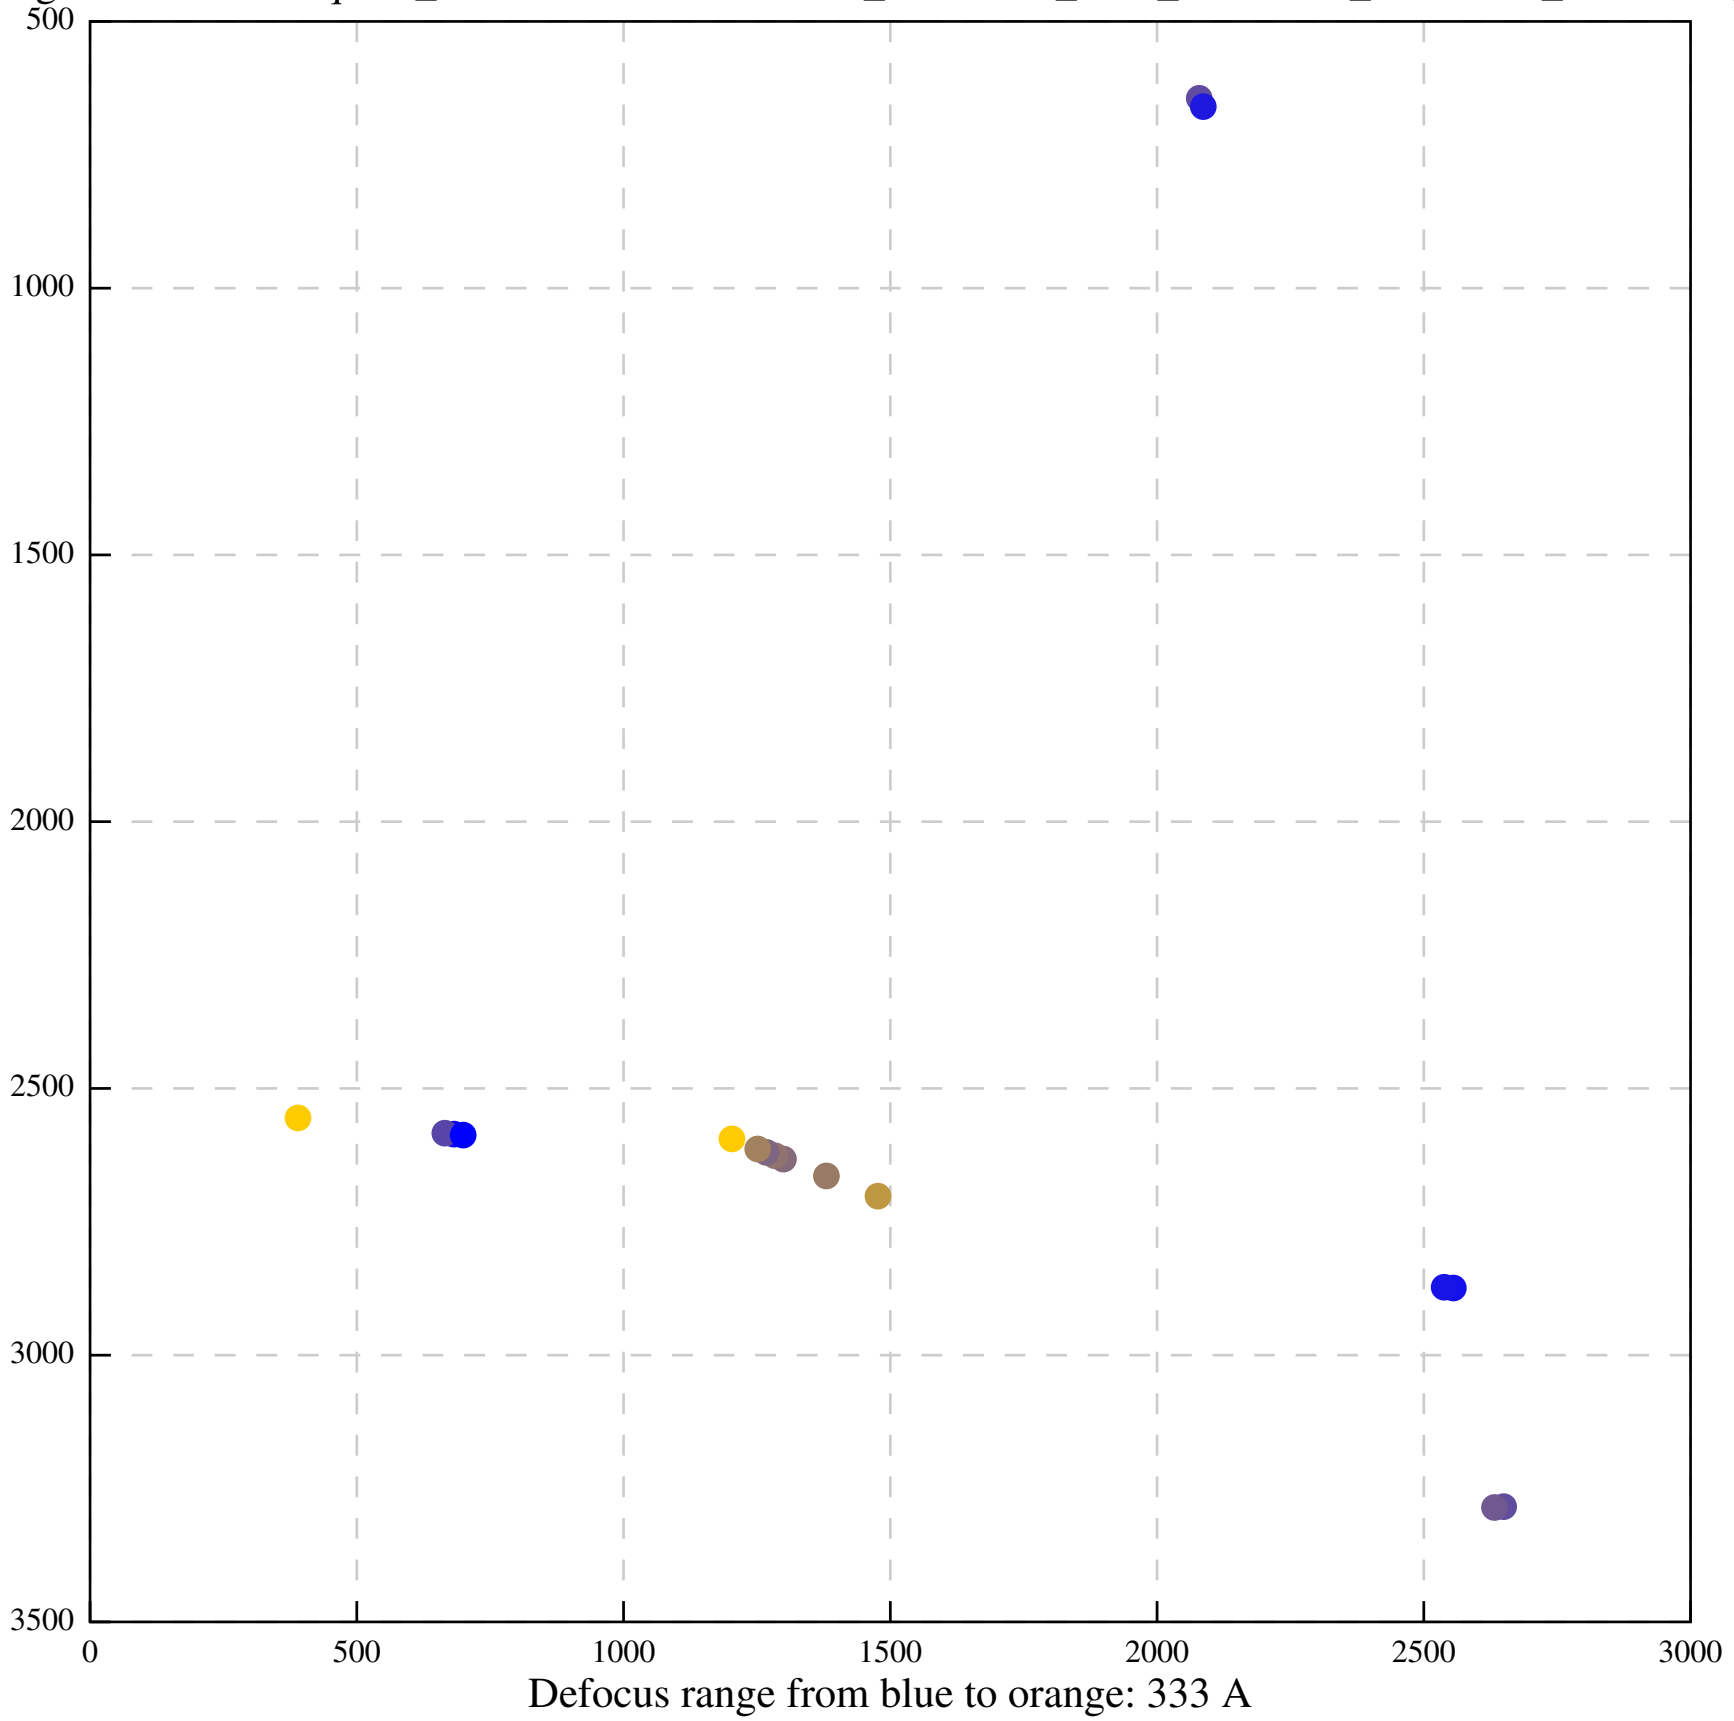

Defocus range from blue to orange: 625 A

Defocus range from blue to orange: 136 A

Defocus range from blue to orange: 728 A

Defocus range from blue to orange: 798 A

Defocus range from blue to orange: 676 A