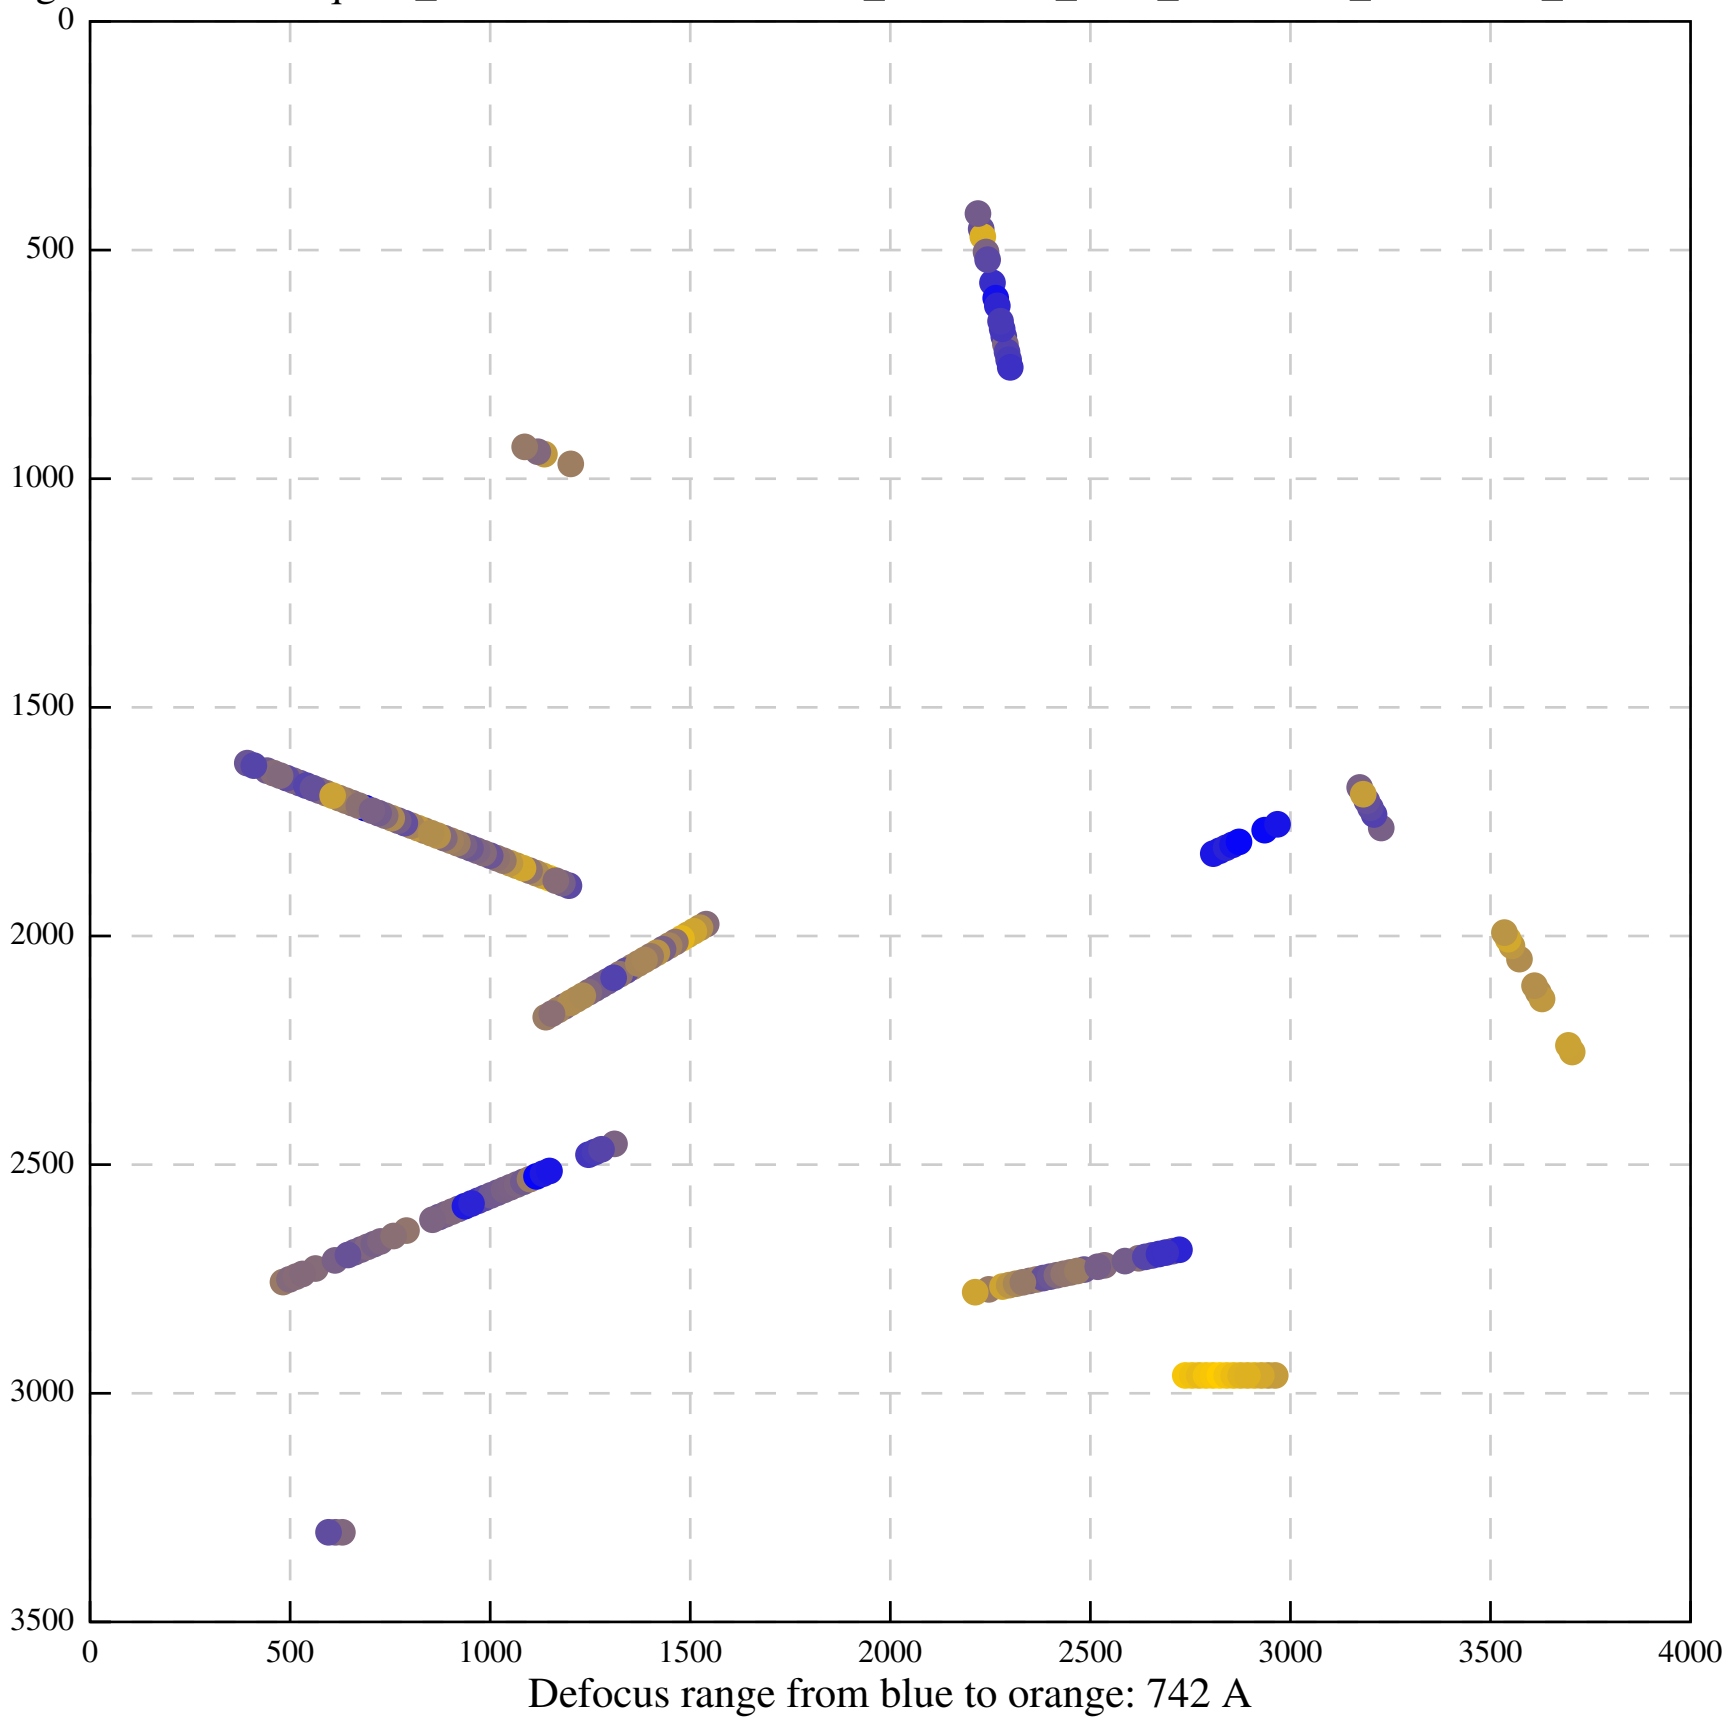

Defocus range from blue to orange: 1077 A

Defocus range from blue to orange: 467 A

Defocus range from blue to orange: 1224 A

Defocus range from blue to orange: 531 A

Defocus range from blue to orange: 1146 A