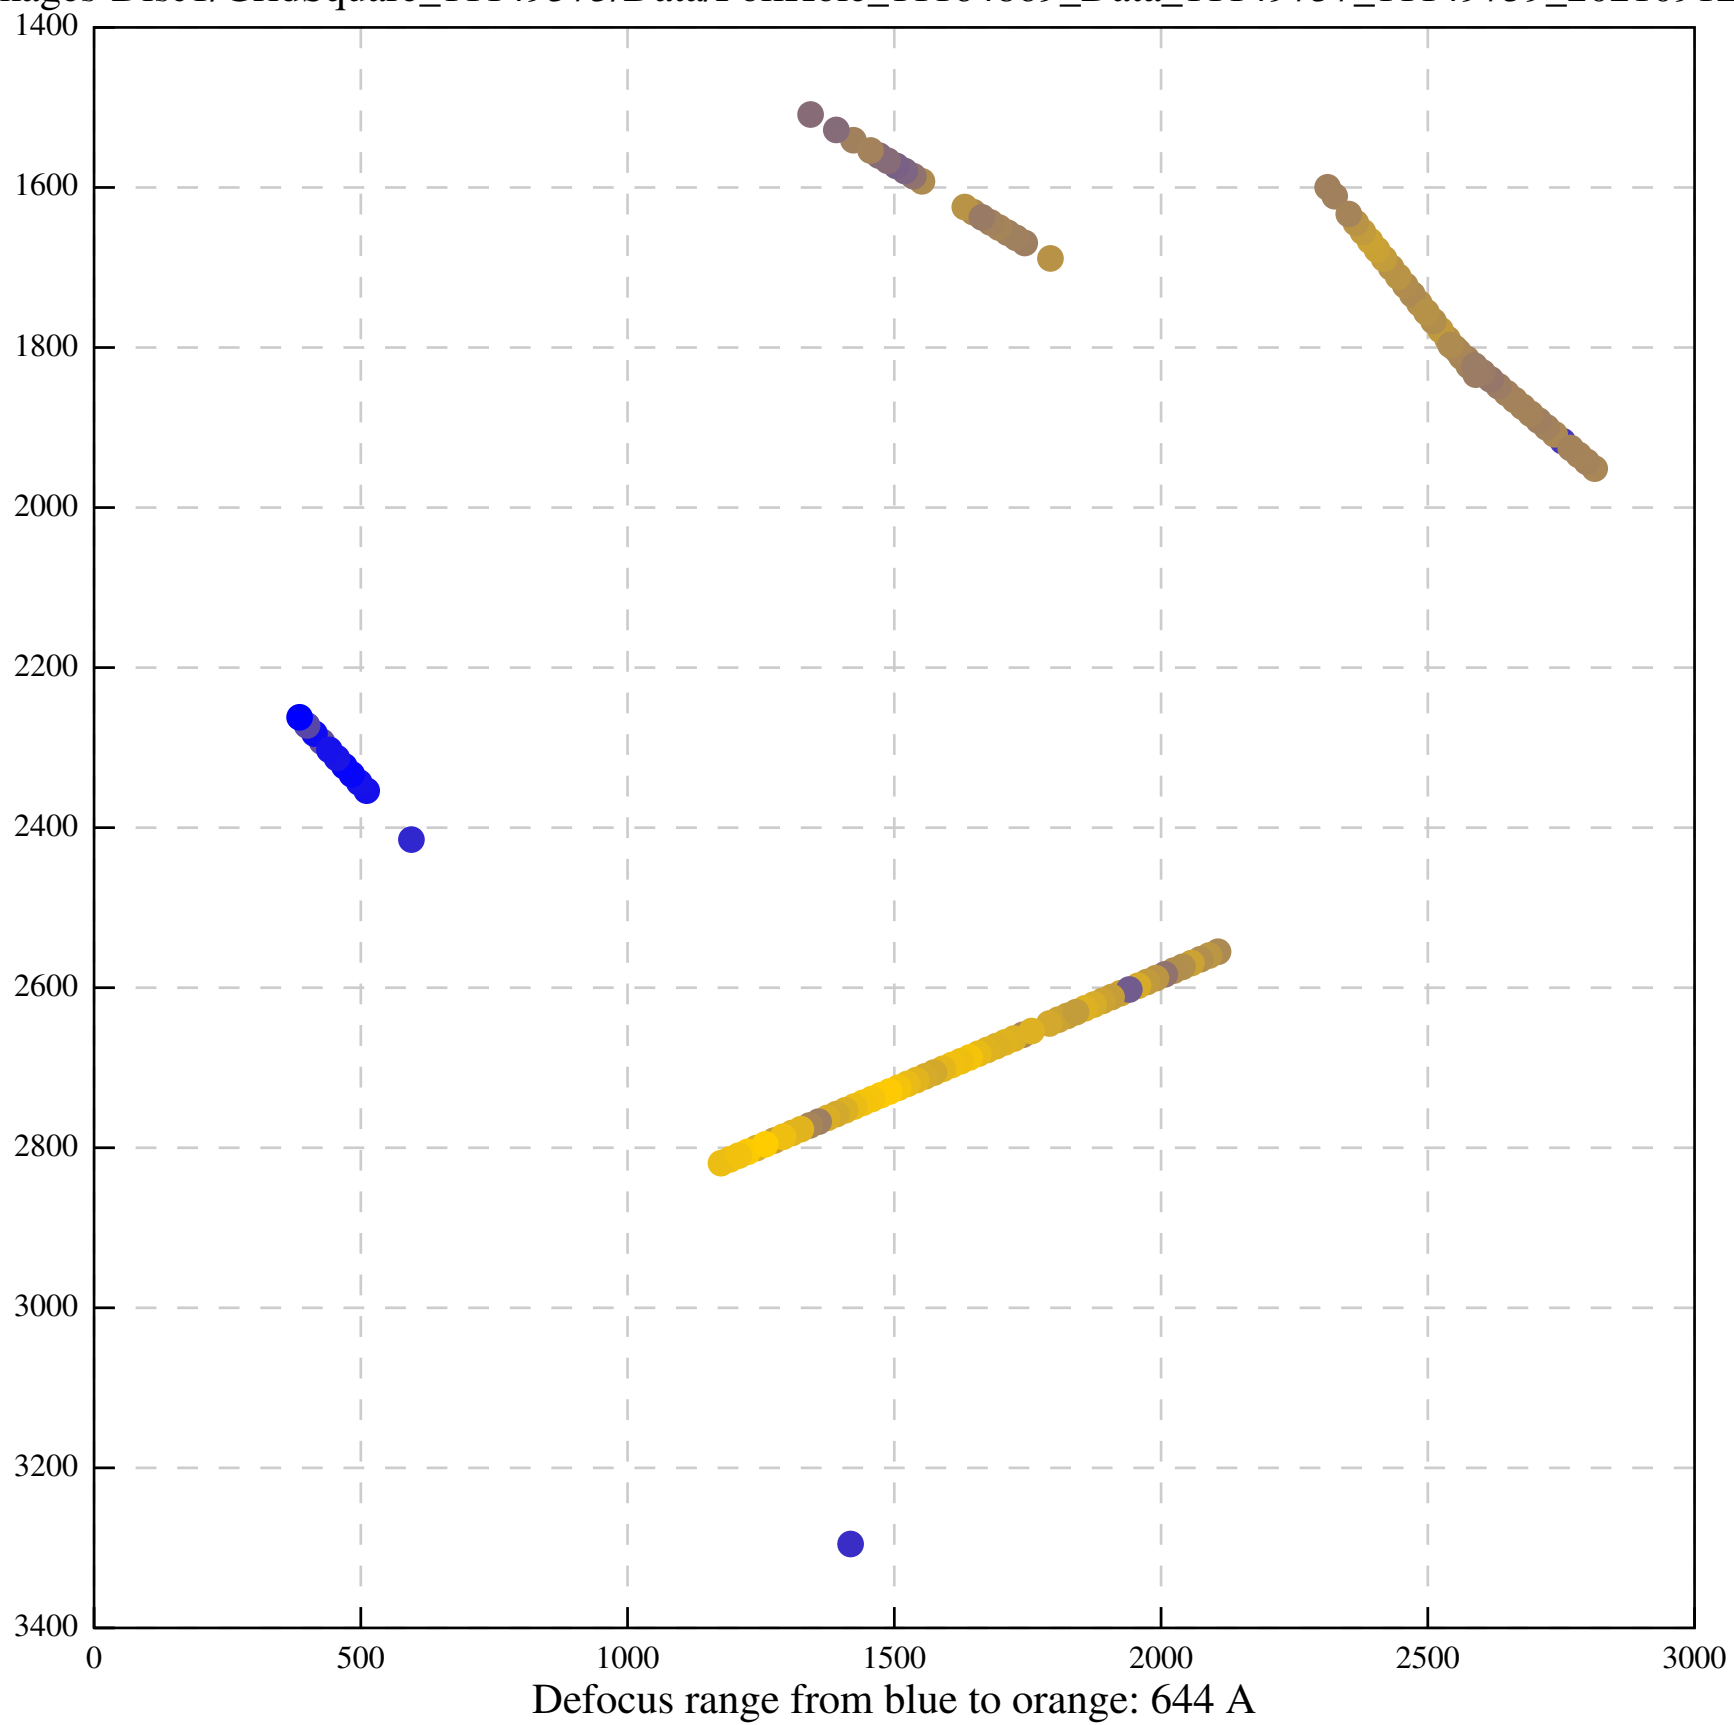

Defocus range from blue to orange: 1077 A

Defocus range from blue to orange: 467 A

Defocus range from blue to orange: 1224 A

Defocus range from blue to orange: 531 A

Defocus range from blue to orange: 1146 A