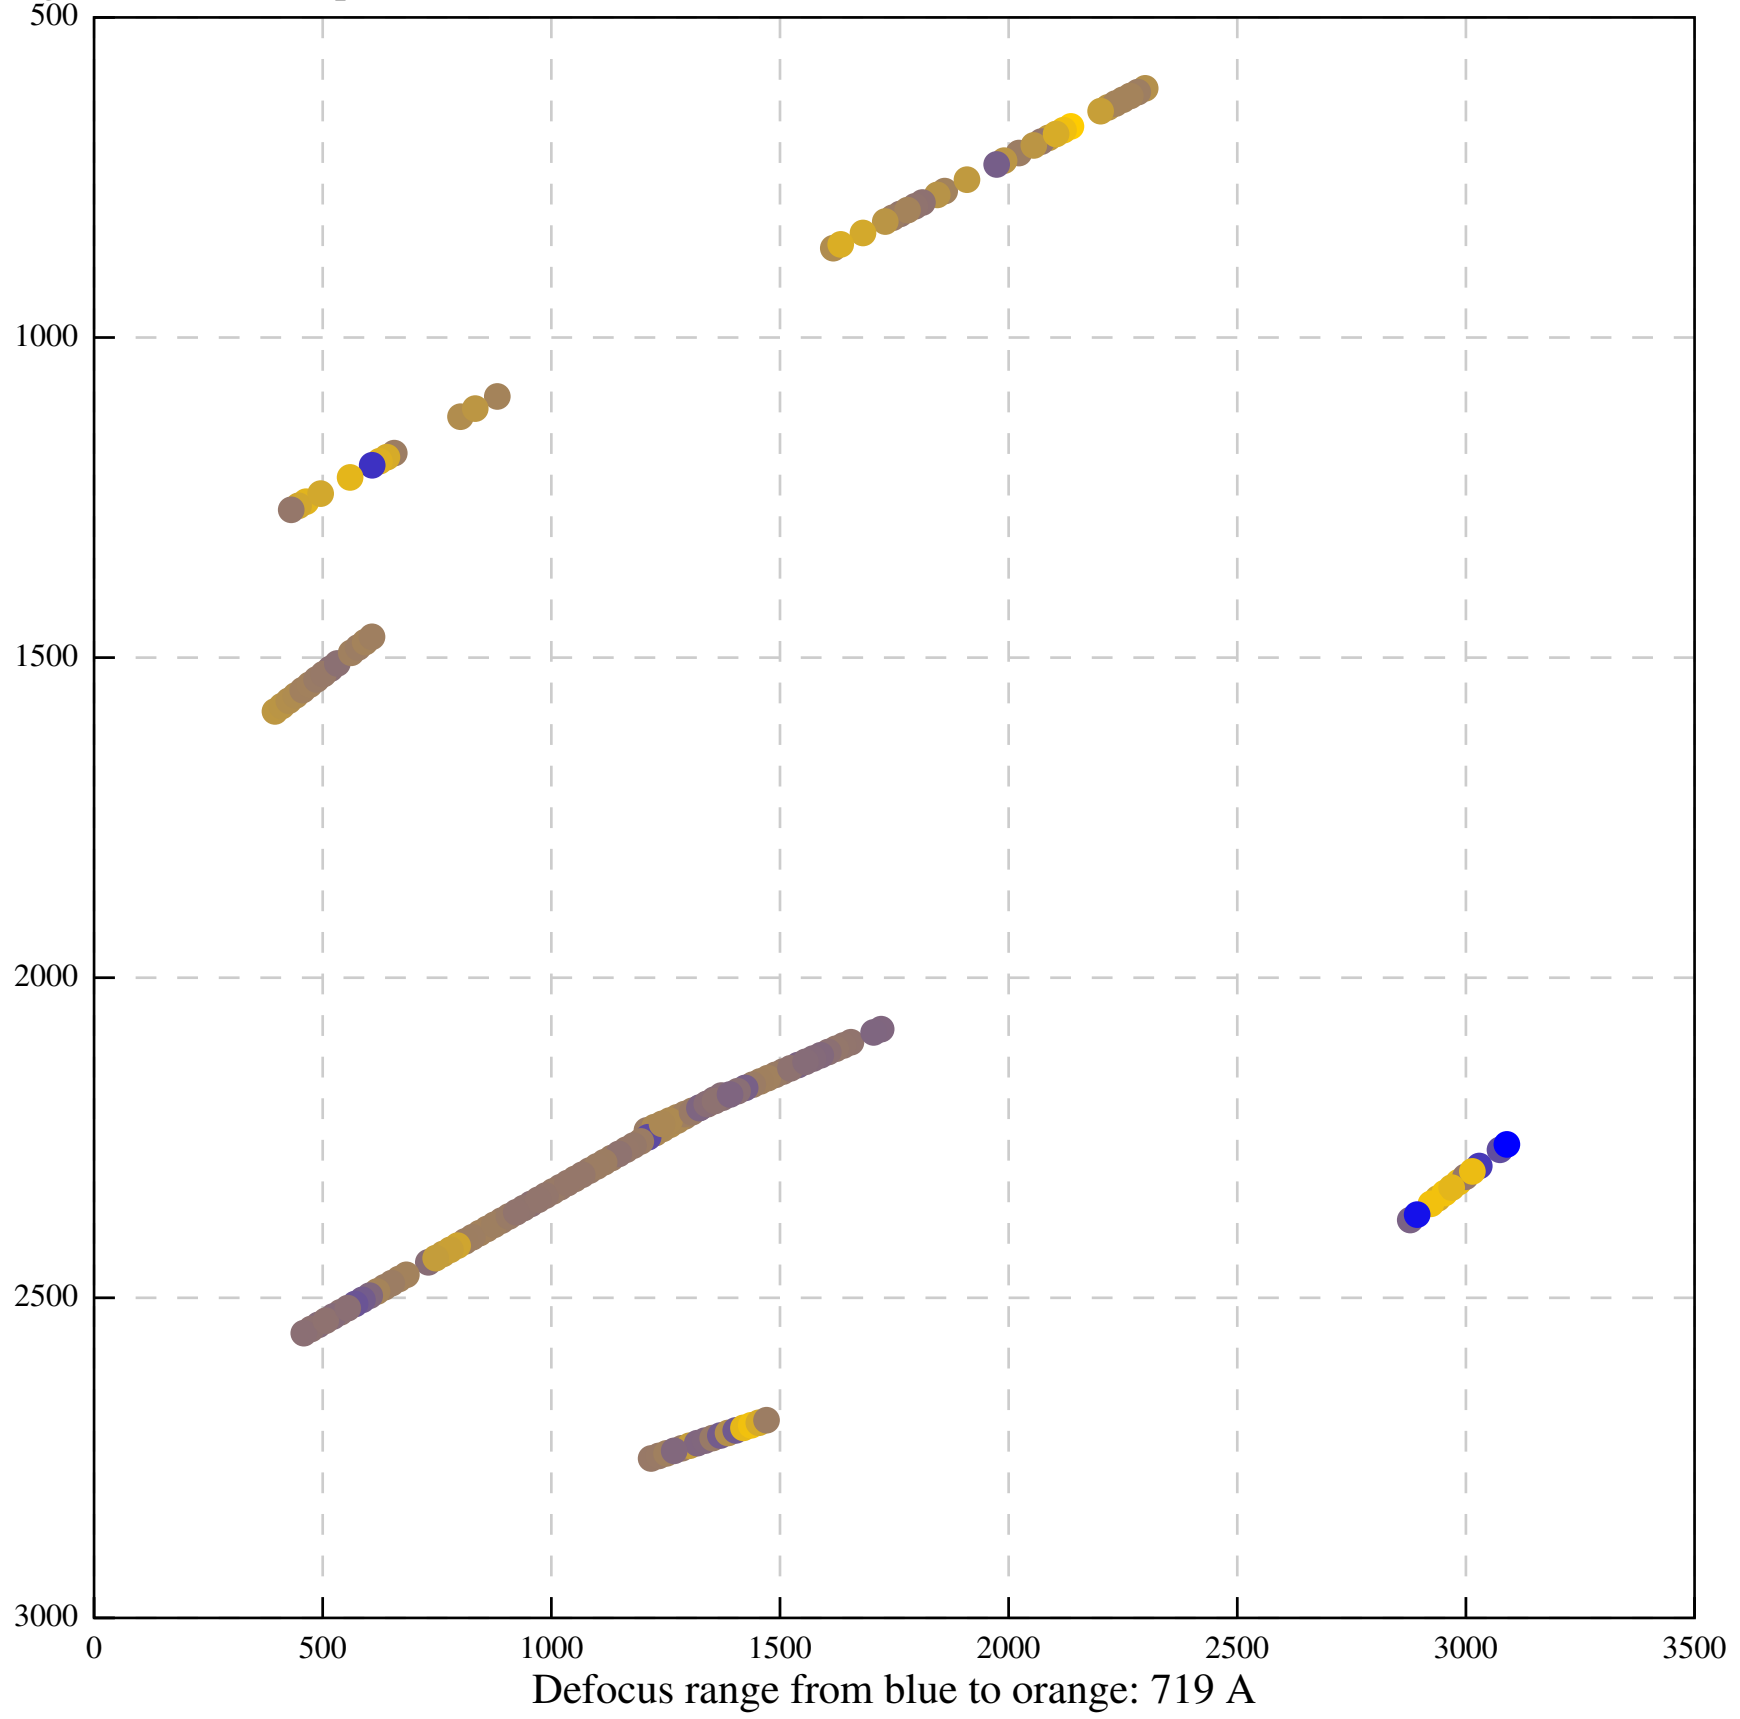

Defocus range from blue to orange: 130 A

Defocus range from blue to orange: 0 A

Defocus range from blue to orange: 0 A

Defocus range from blue to orange: 792 A

Defocus range from blue to orange: 749 A

Defocus range from blue to orange: 521 A