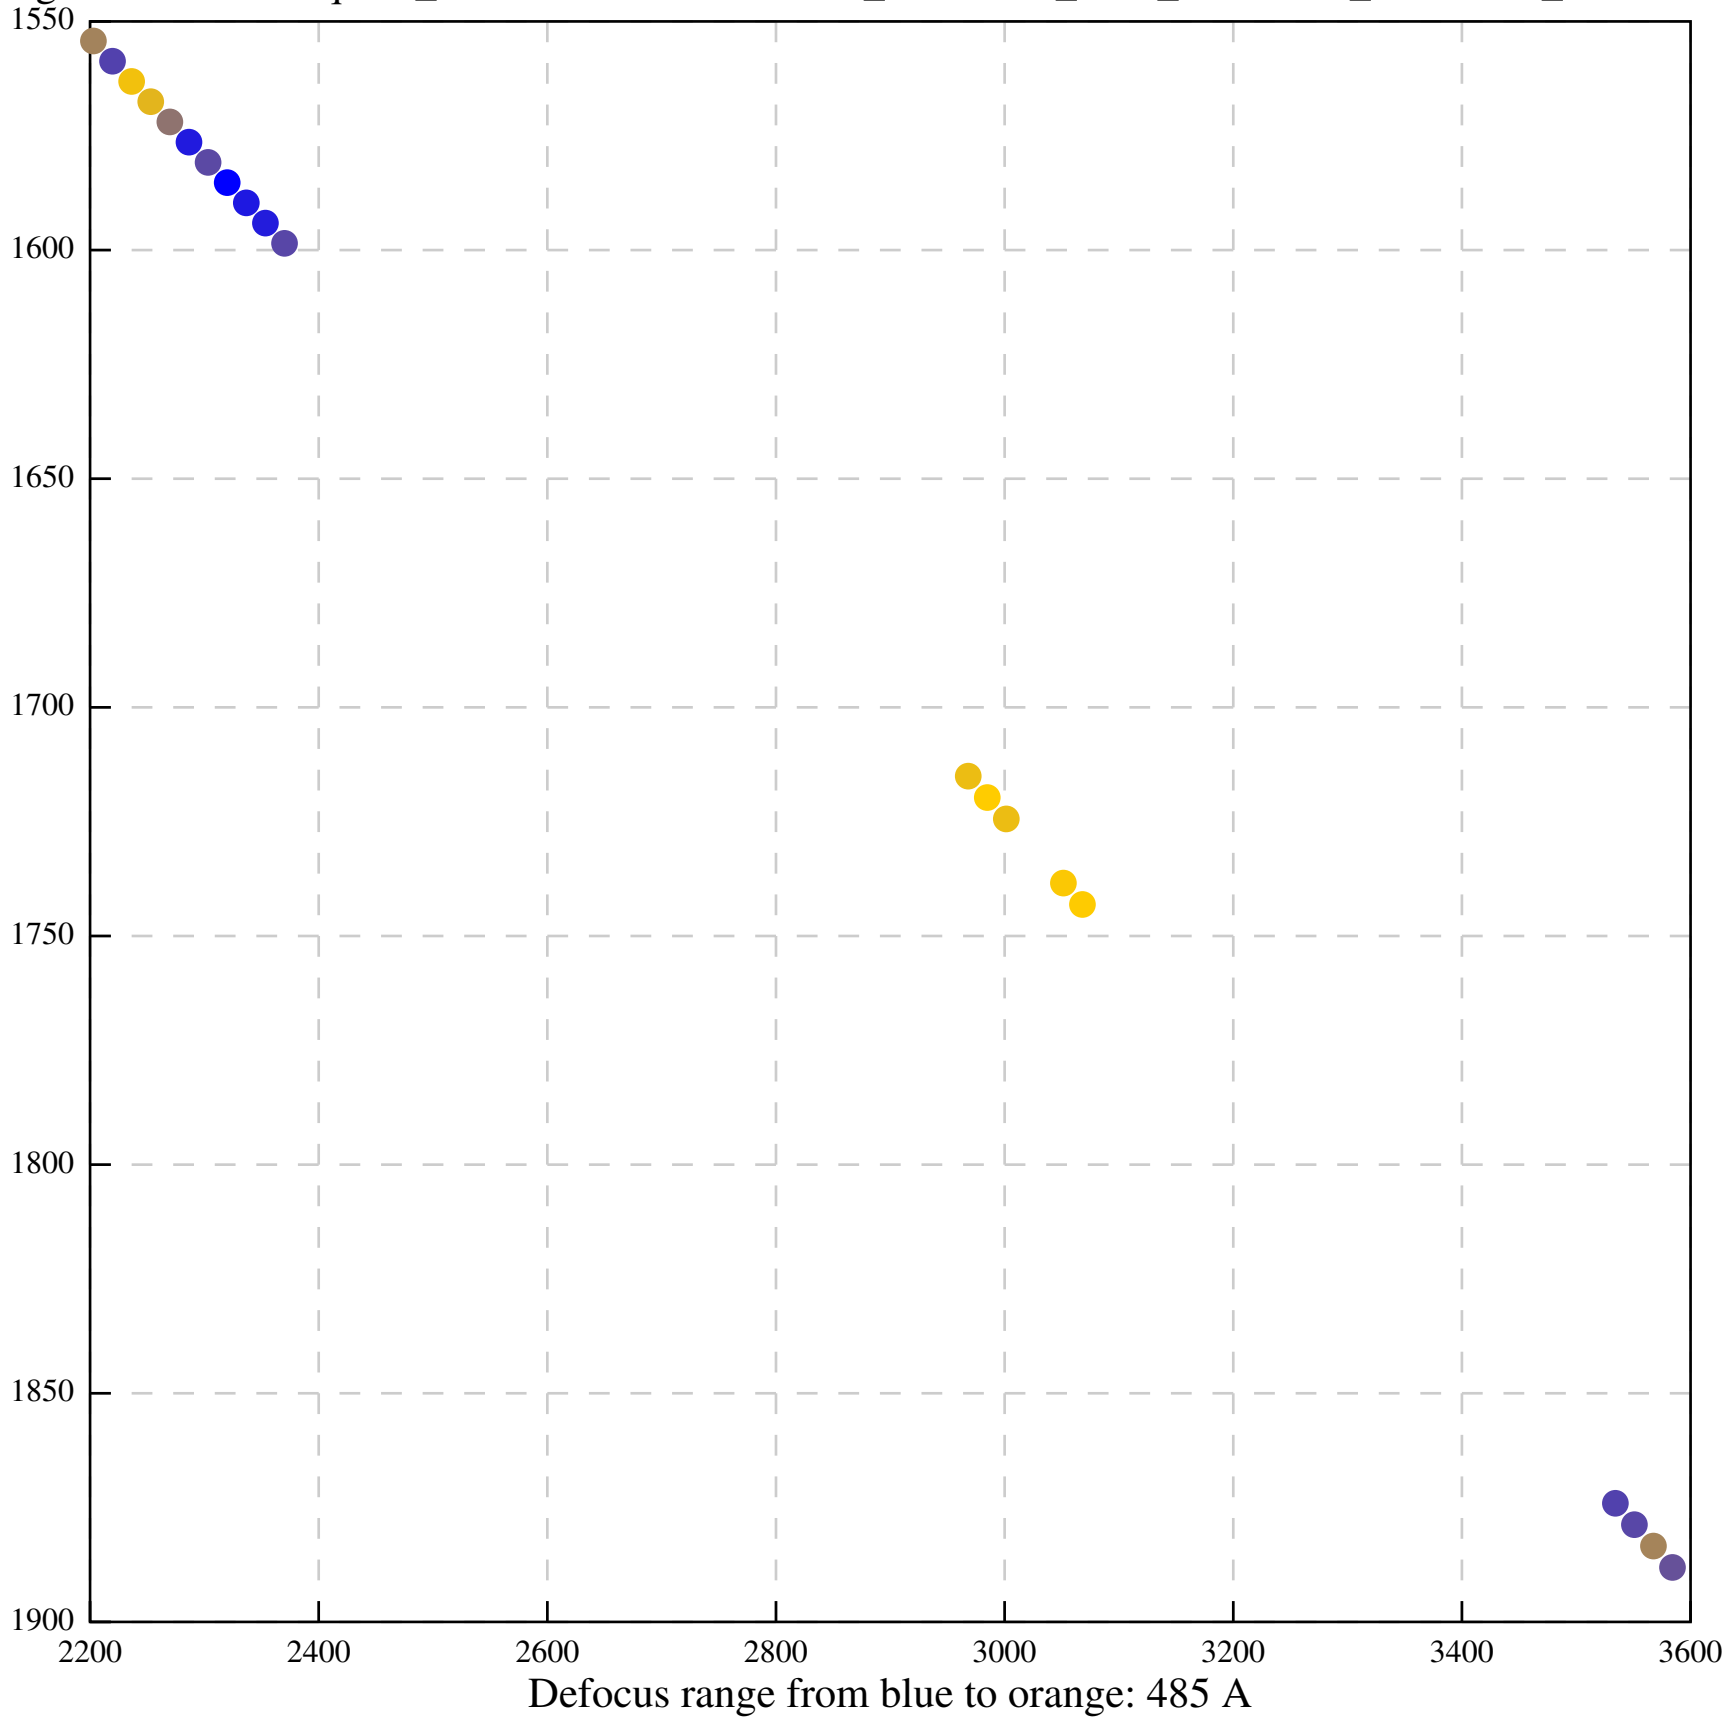

Defocus range from blue to orange: 659 A

Defocus range from blue to orange: 686 A

Defocus range from blue to orange: 65 A

Defocus range from blue to orange: 458 A

Defocus range from blue to orange: 459 A

Defocus range from blue to orange: 134 A