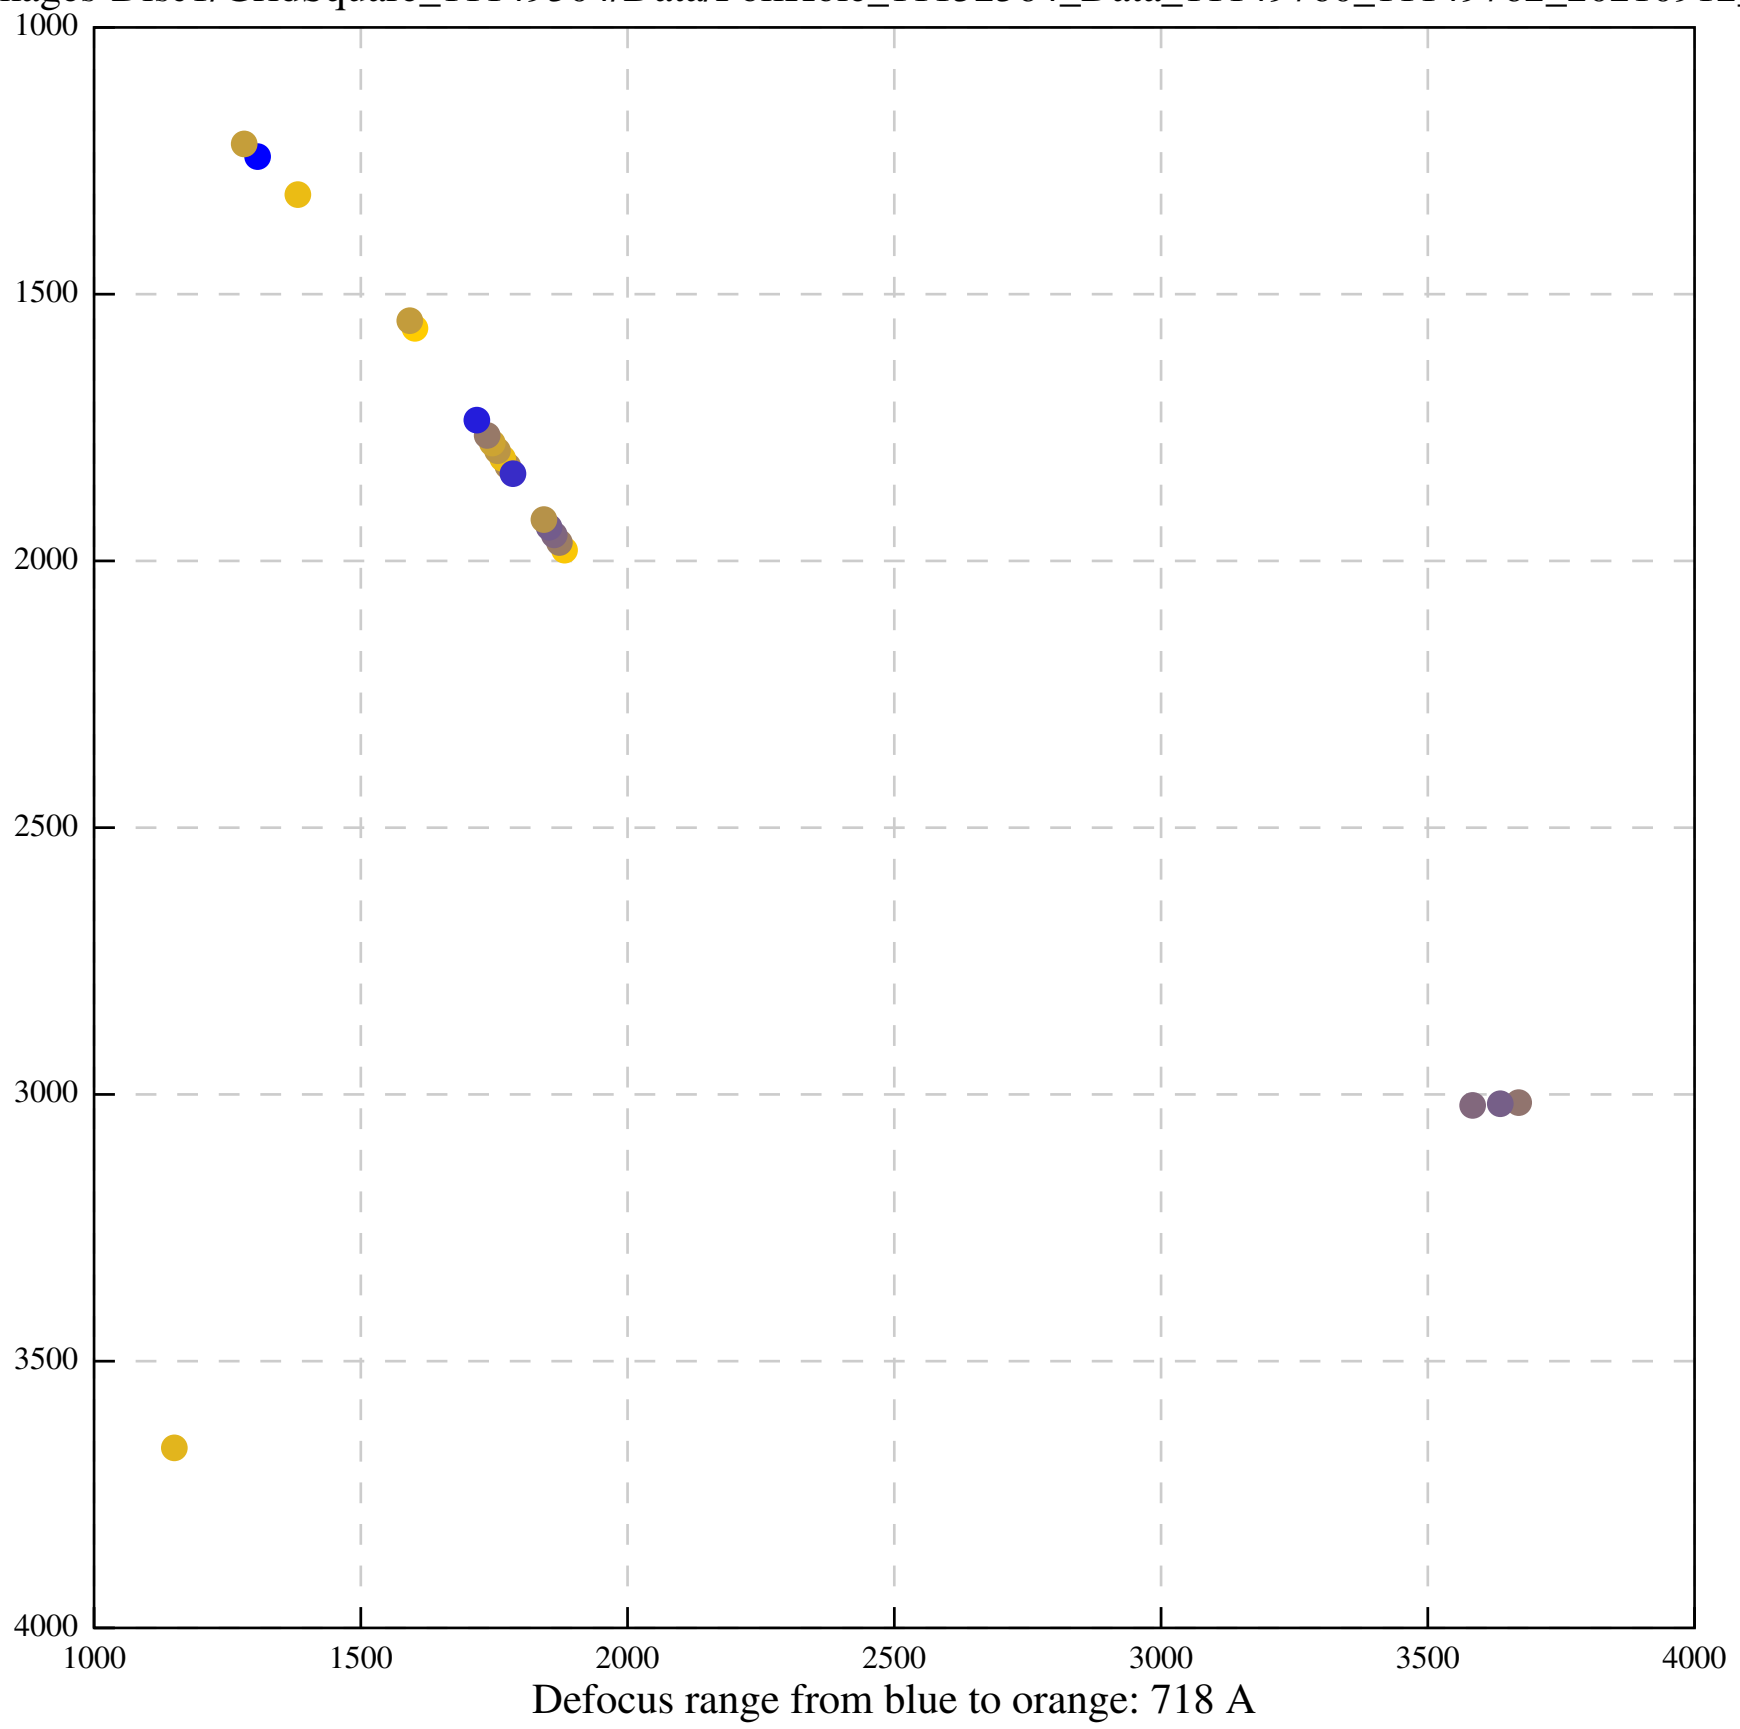

Defocus range from blue to orange: 79 A

Defocus range from blue to orange: 0 A

Defocus range from blue to orange: 0 A

Defocus range from blue to orange: 0 A

Defocus range from blue to orange: 271 A

Defocus range from blue to orange: 493 A