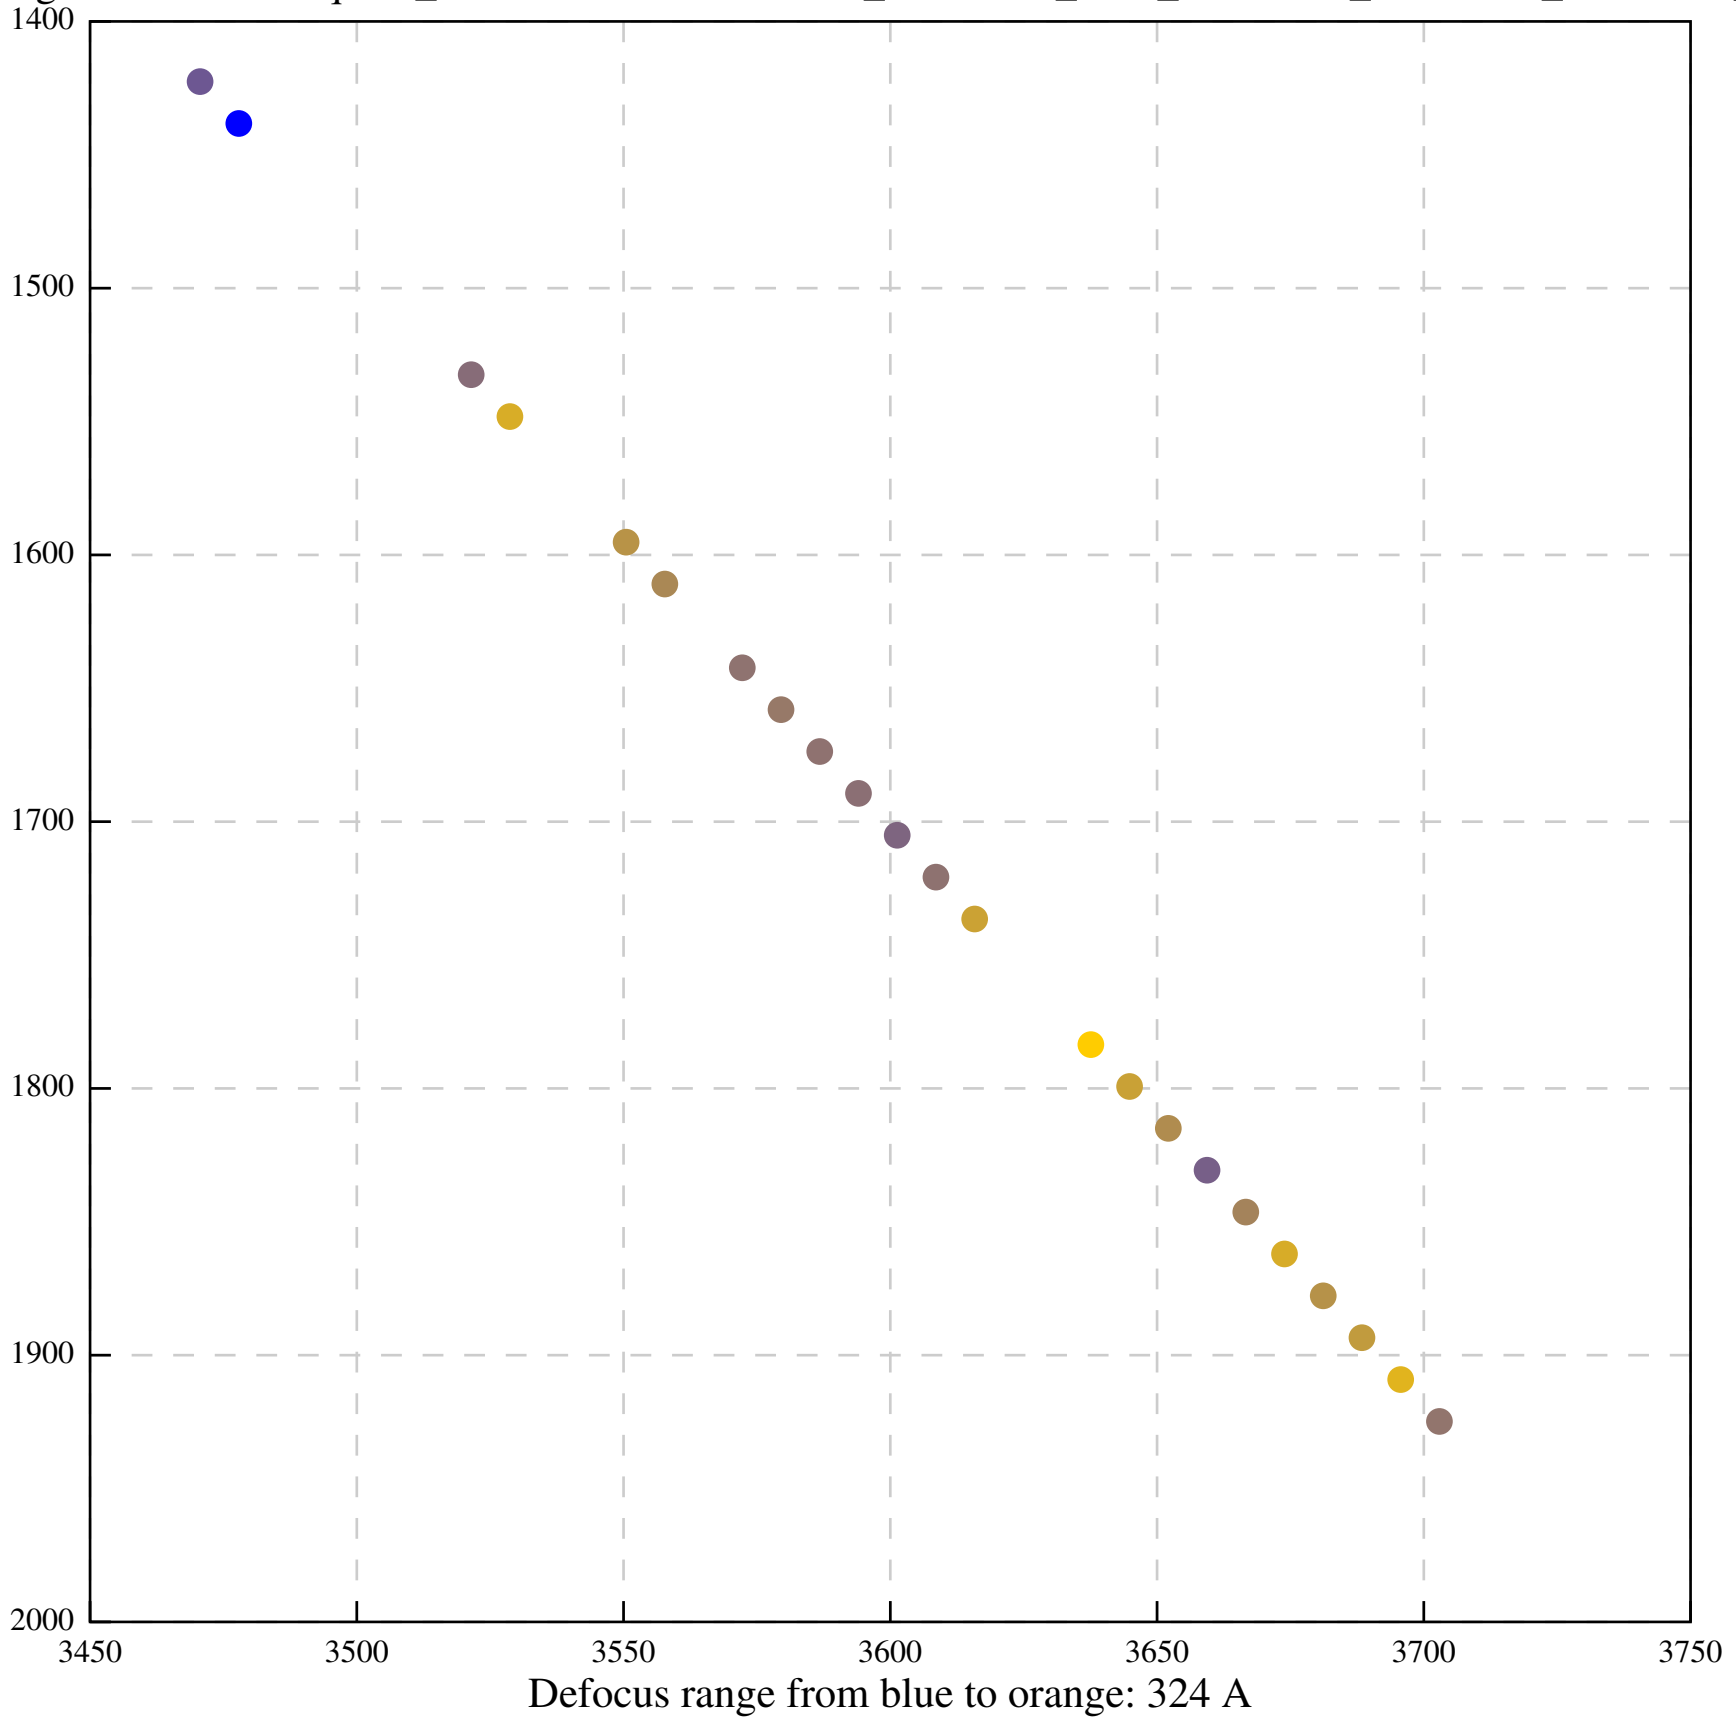

Defocus range from blue to orange: 148 A

Defocus range from blue to orange: 502 A

Defocus range from blue to orange: 224 A

Defocus range from blue to orange: 0 A

Defocus range from blue to orange: 516 Å

Defocus range from blue to orange: 600 A