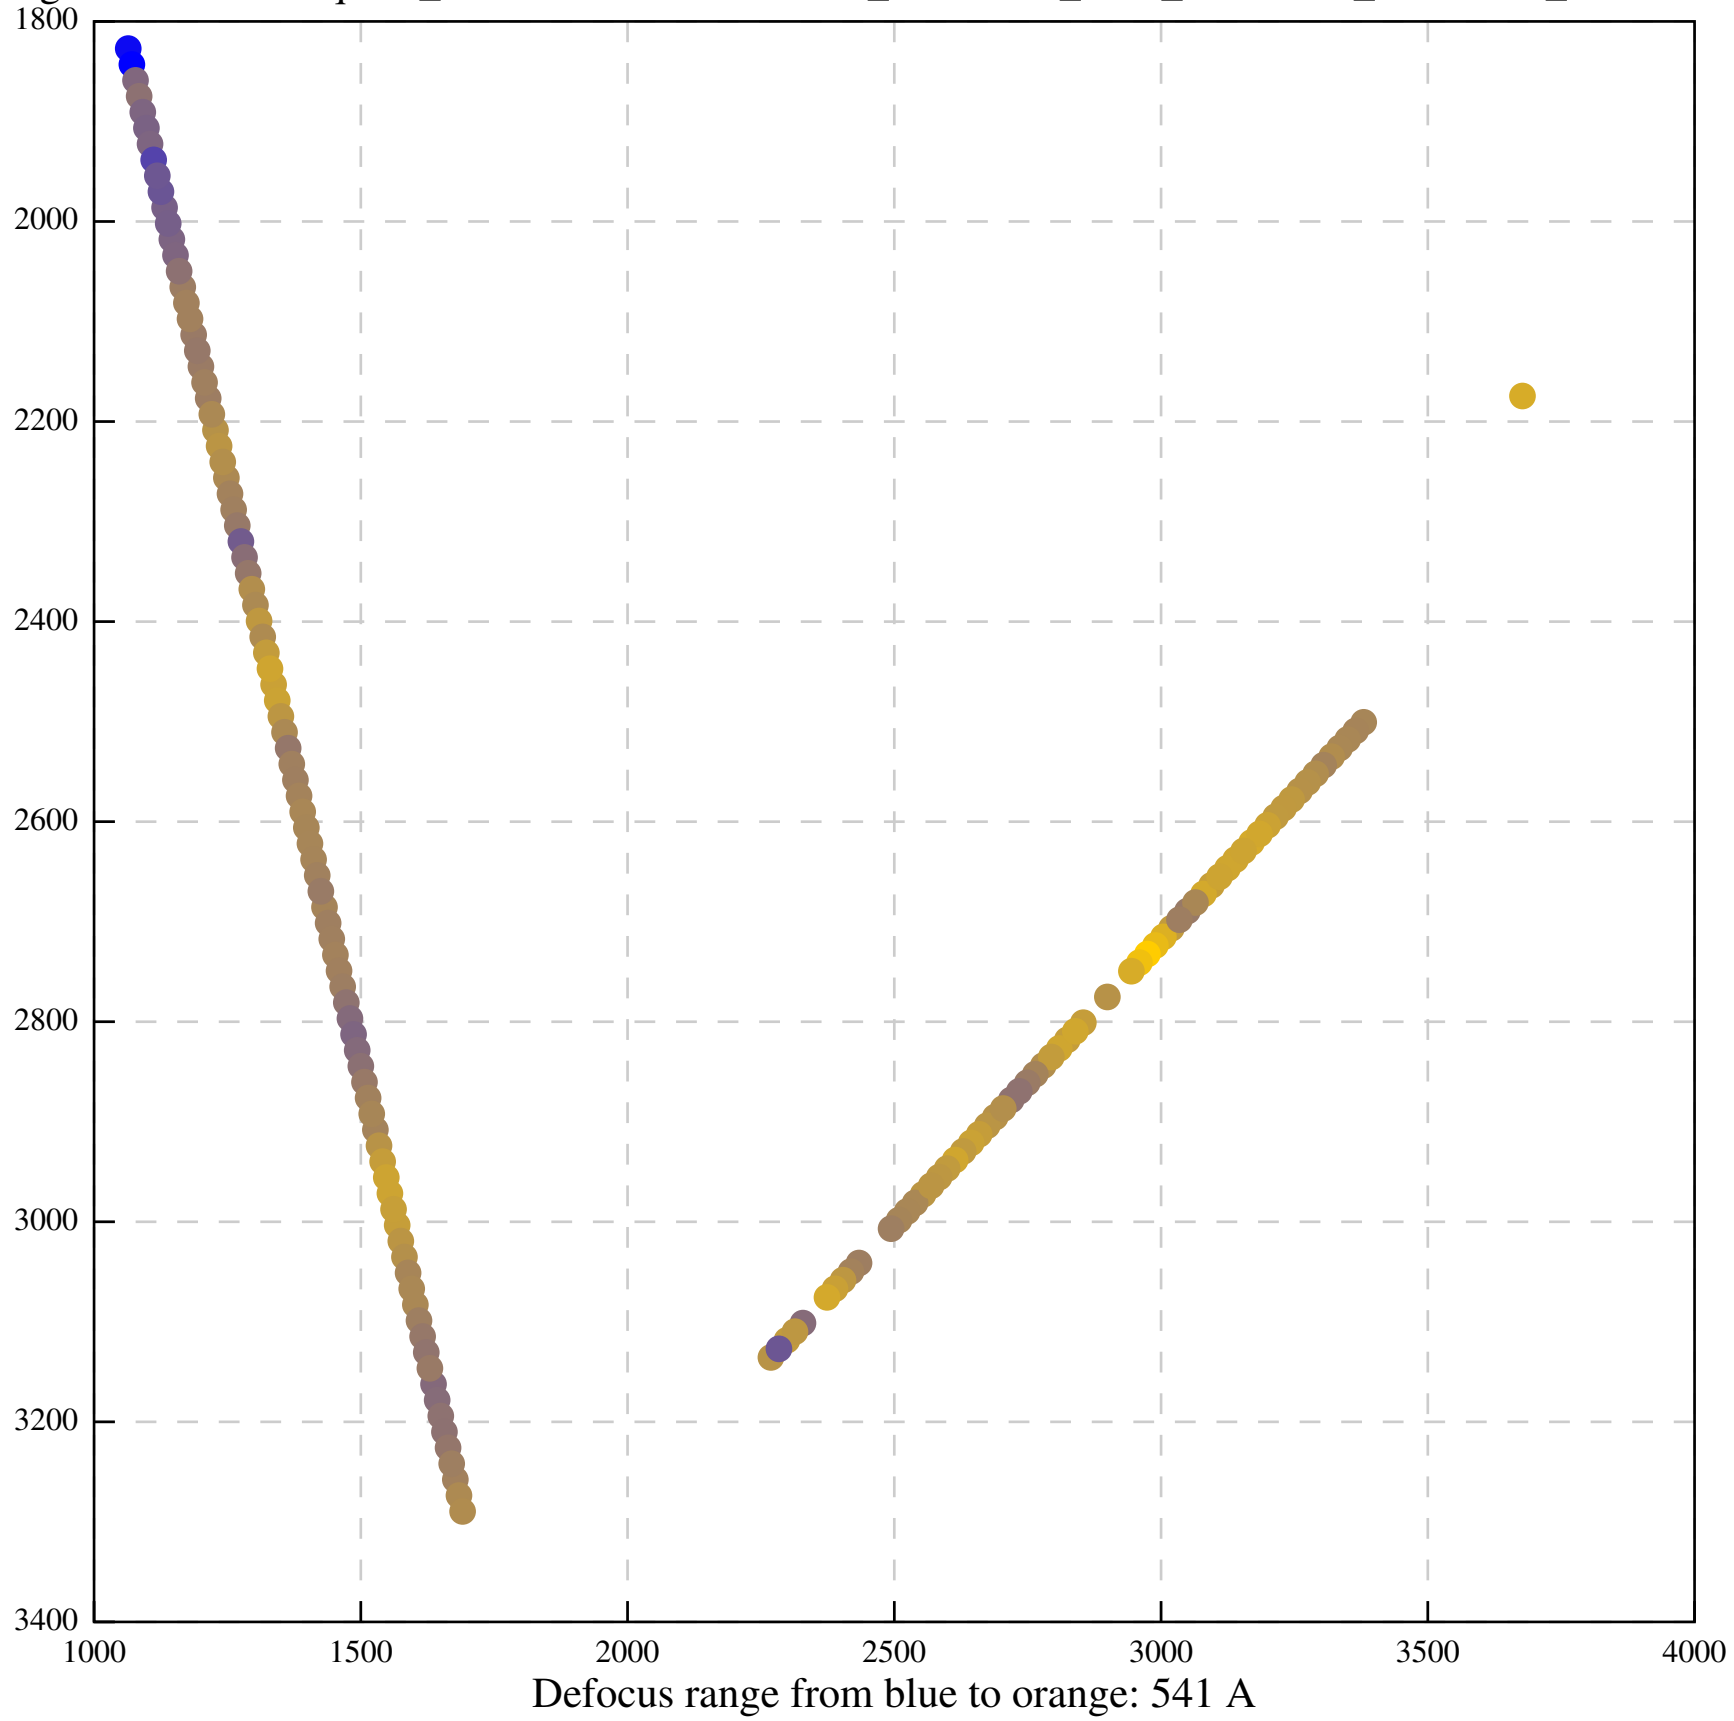

Defocus range from blue to orange: 509 A

Defocus range from blue to orange: 497 Å

Defocus range from blue to orange: 317 A

Defocus range from blue to orange: 327 A

Defocus range from blue to orange: 640 A