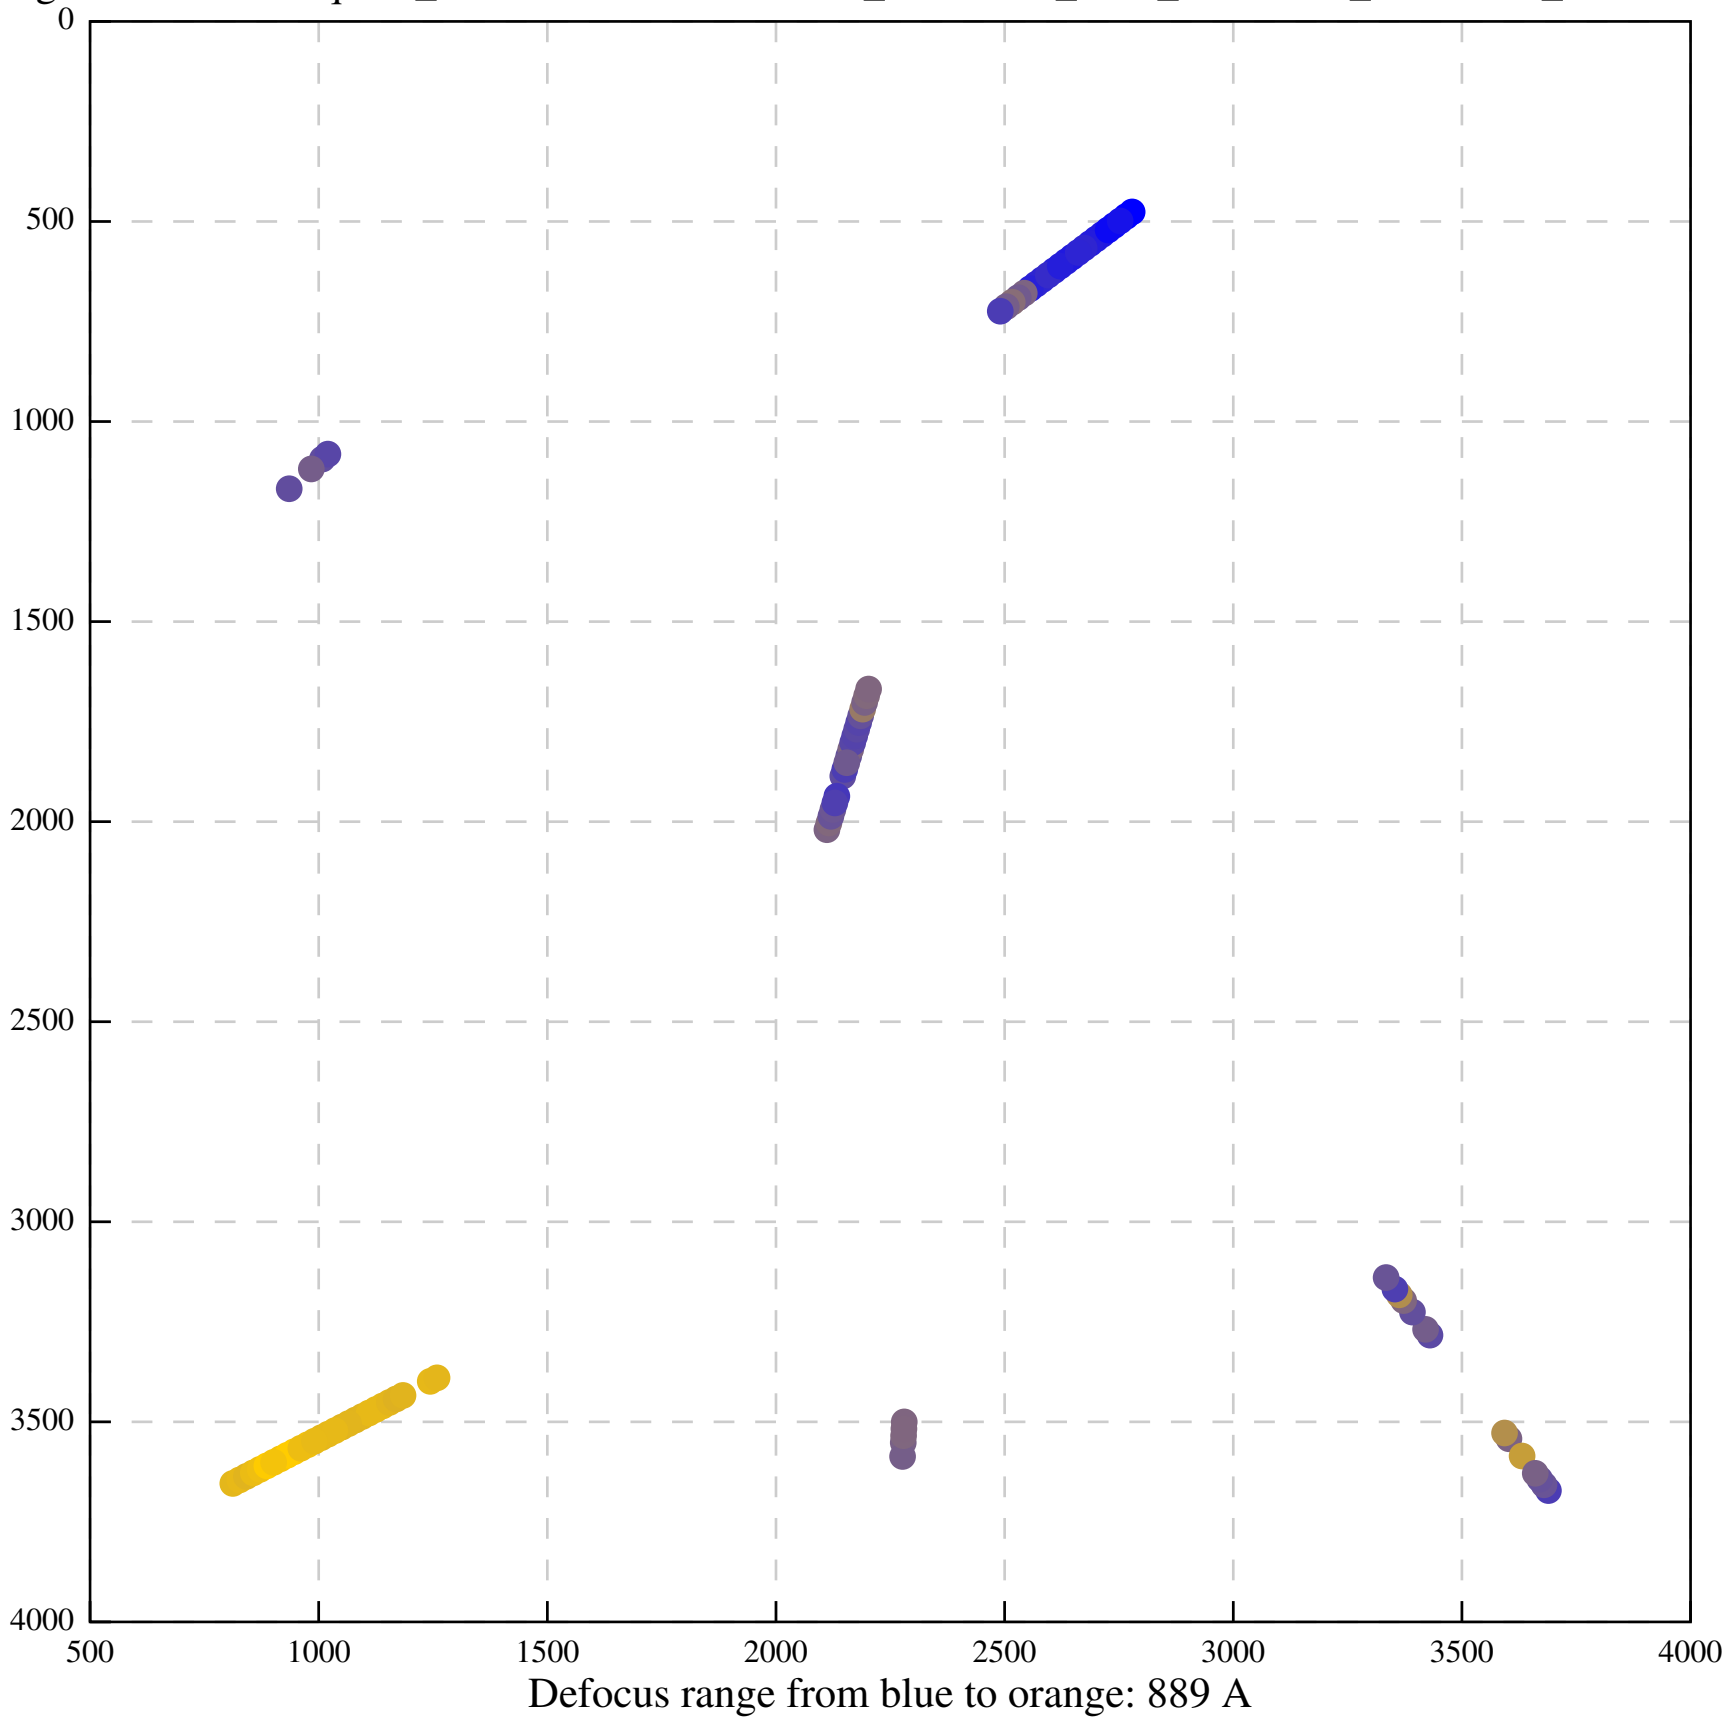

Defocus range from blue to orange: 1107 A

Defocus range from blue to orange: 672 A

Defocus range from blue to orange: 455 A

Defocus range from blue to orange: 261 A

Defocus range from blue to orange: 1022 A