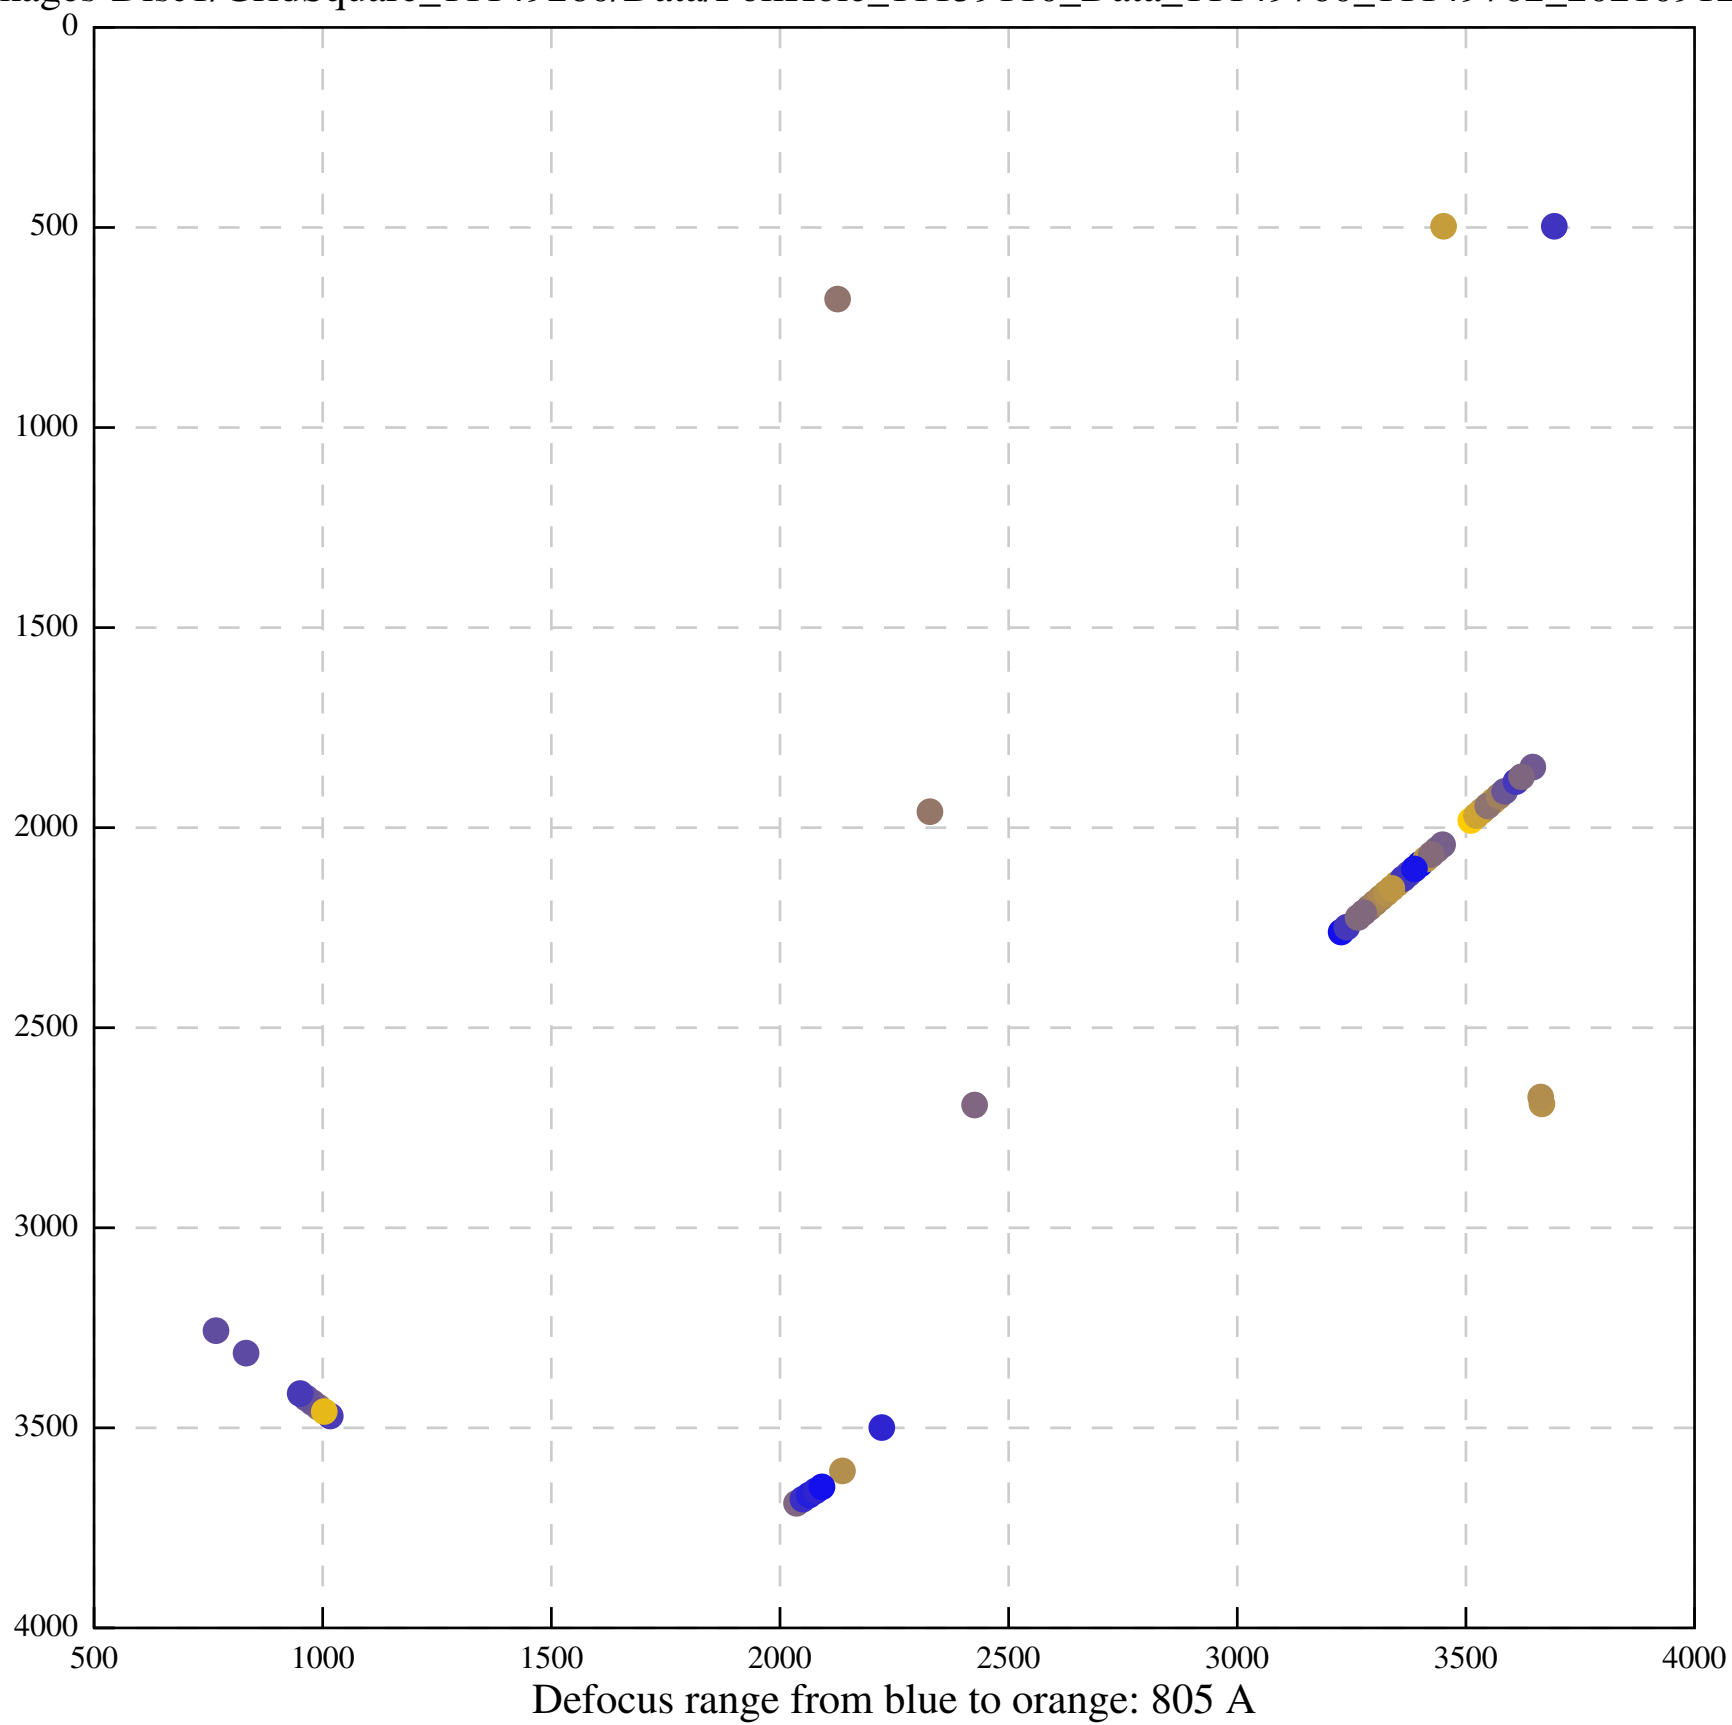

Defocus range from blue to orange: 402 A

Defocus range from blue to orange: 1401 Å

Defocus range from blue to orange: 319 A

Defocus range from blue to orange: 807 A

Defocus range from blue to orange: 72 A