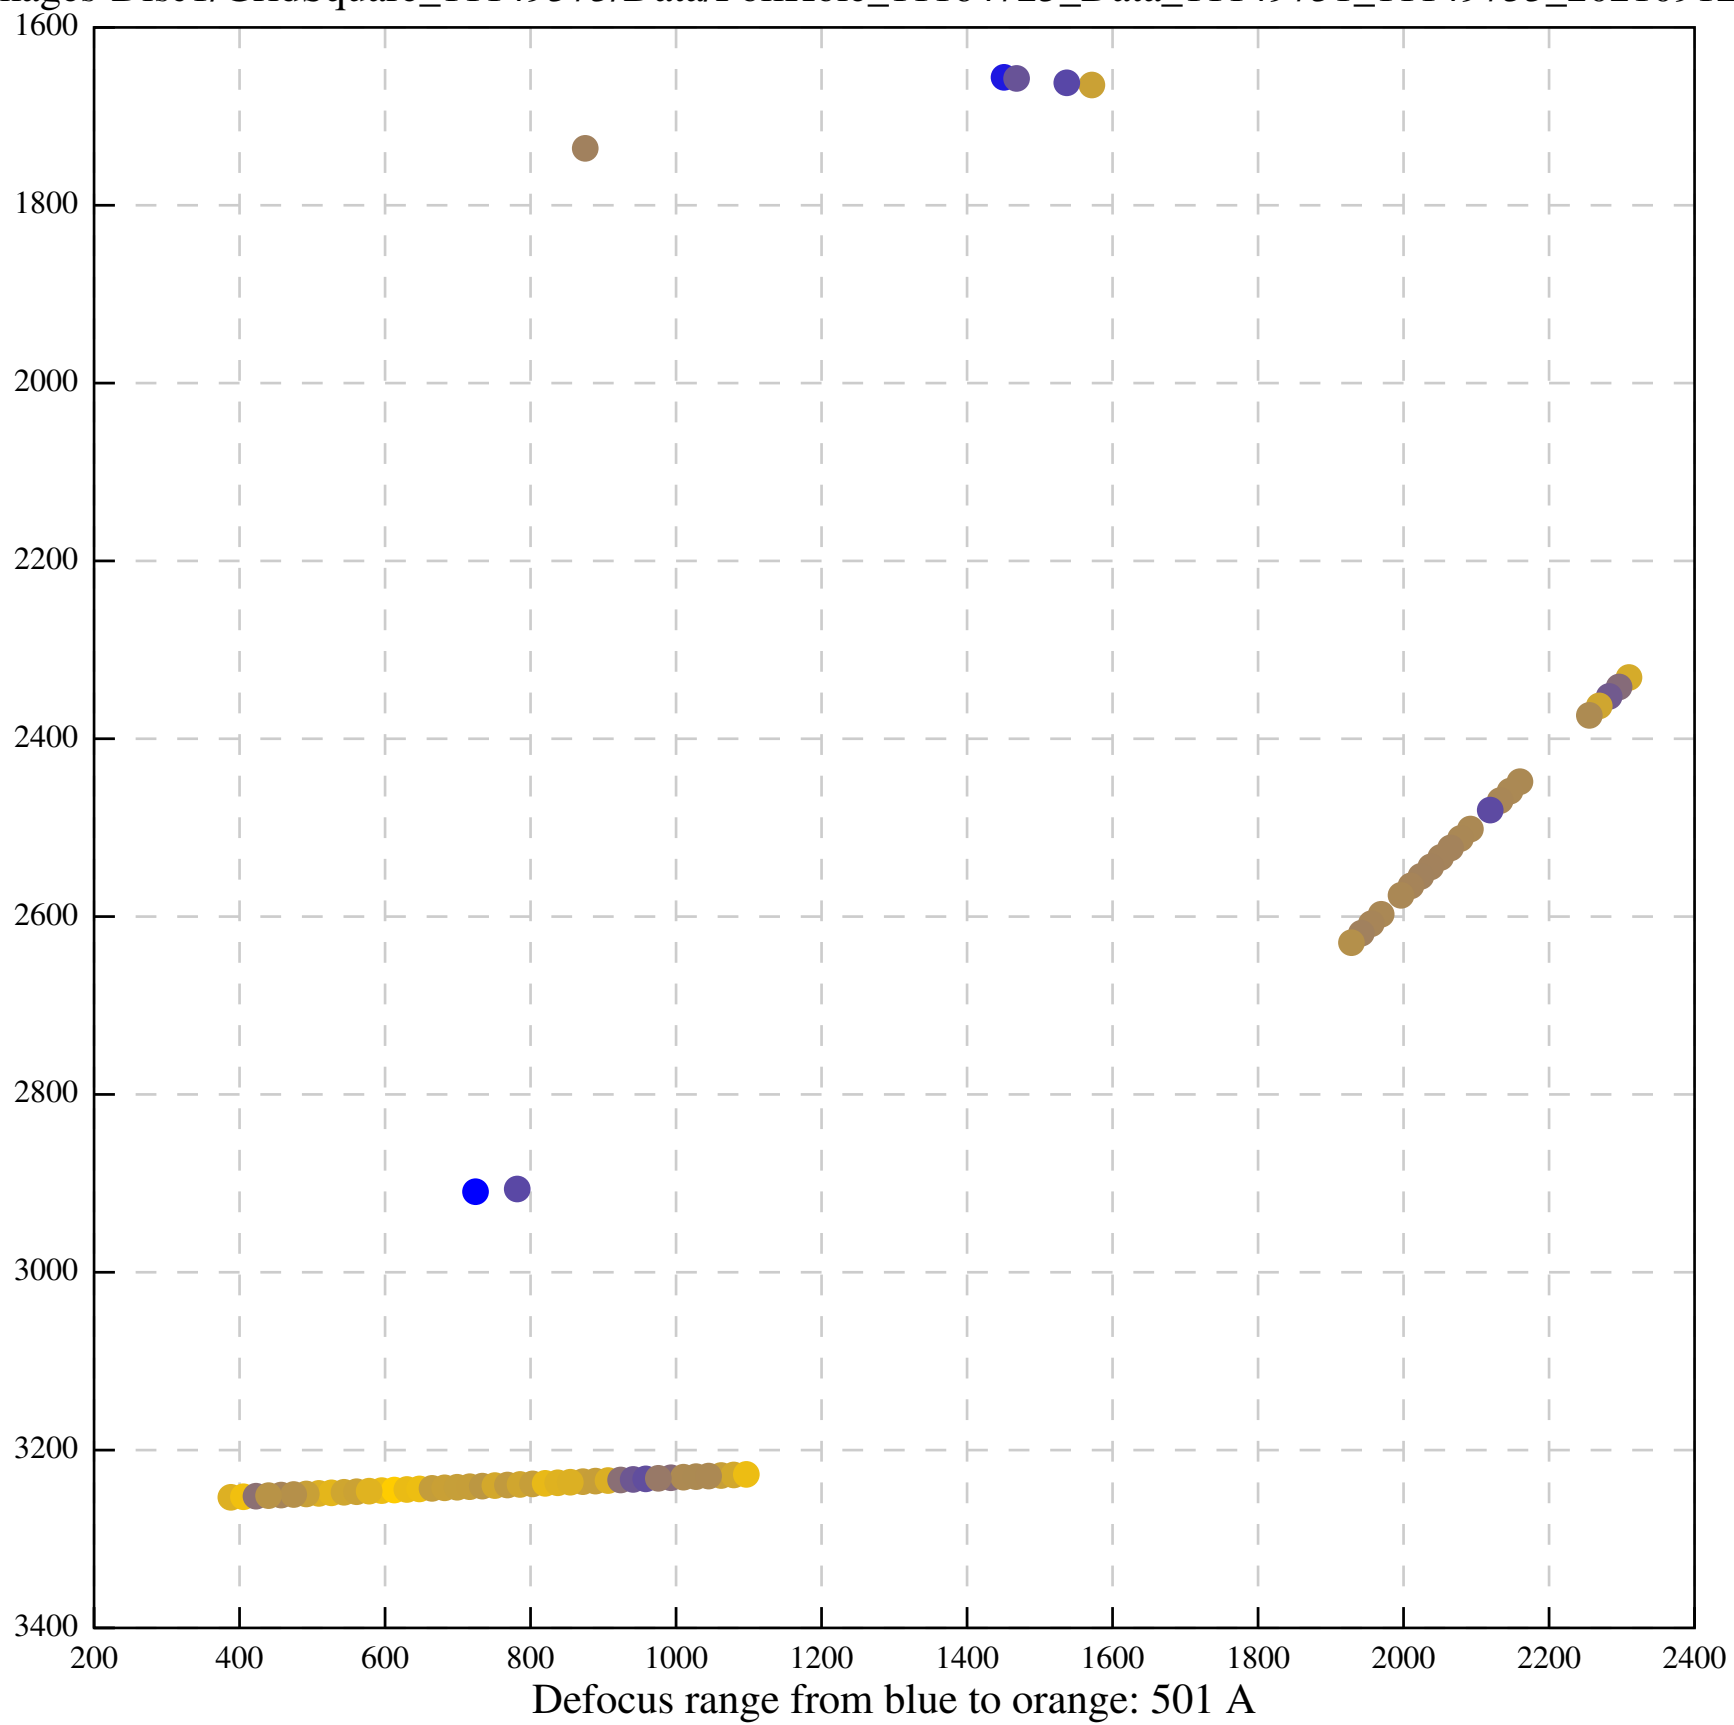

Defocus range from blue to orange: 554 A

Defocus range from blue to orange: 689 A

Defocus range from blue to orange: 87 A

Defocus range from blue to orange: 0 A

Defocus range from blue to orange: 322 A

Defocus range from blue to orange: 349 A