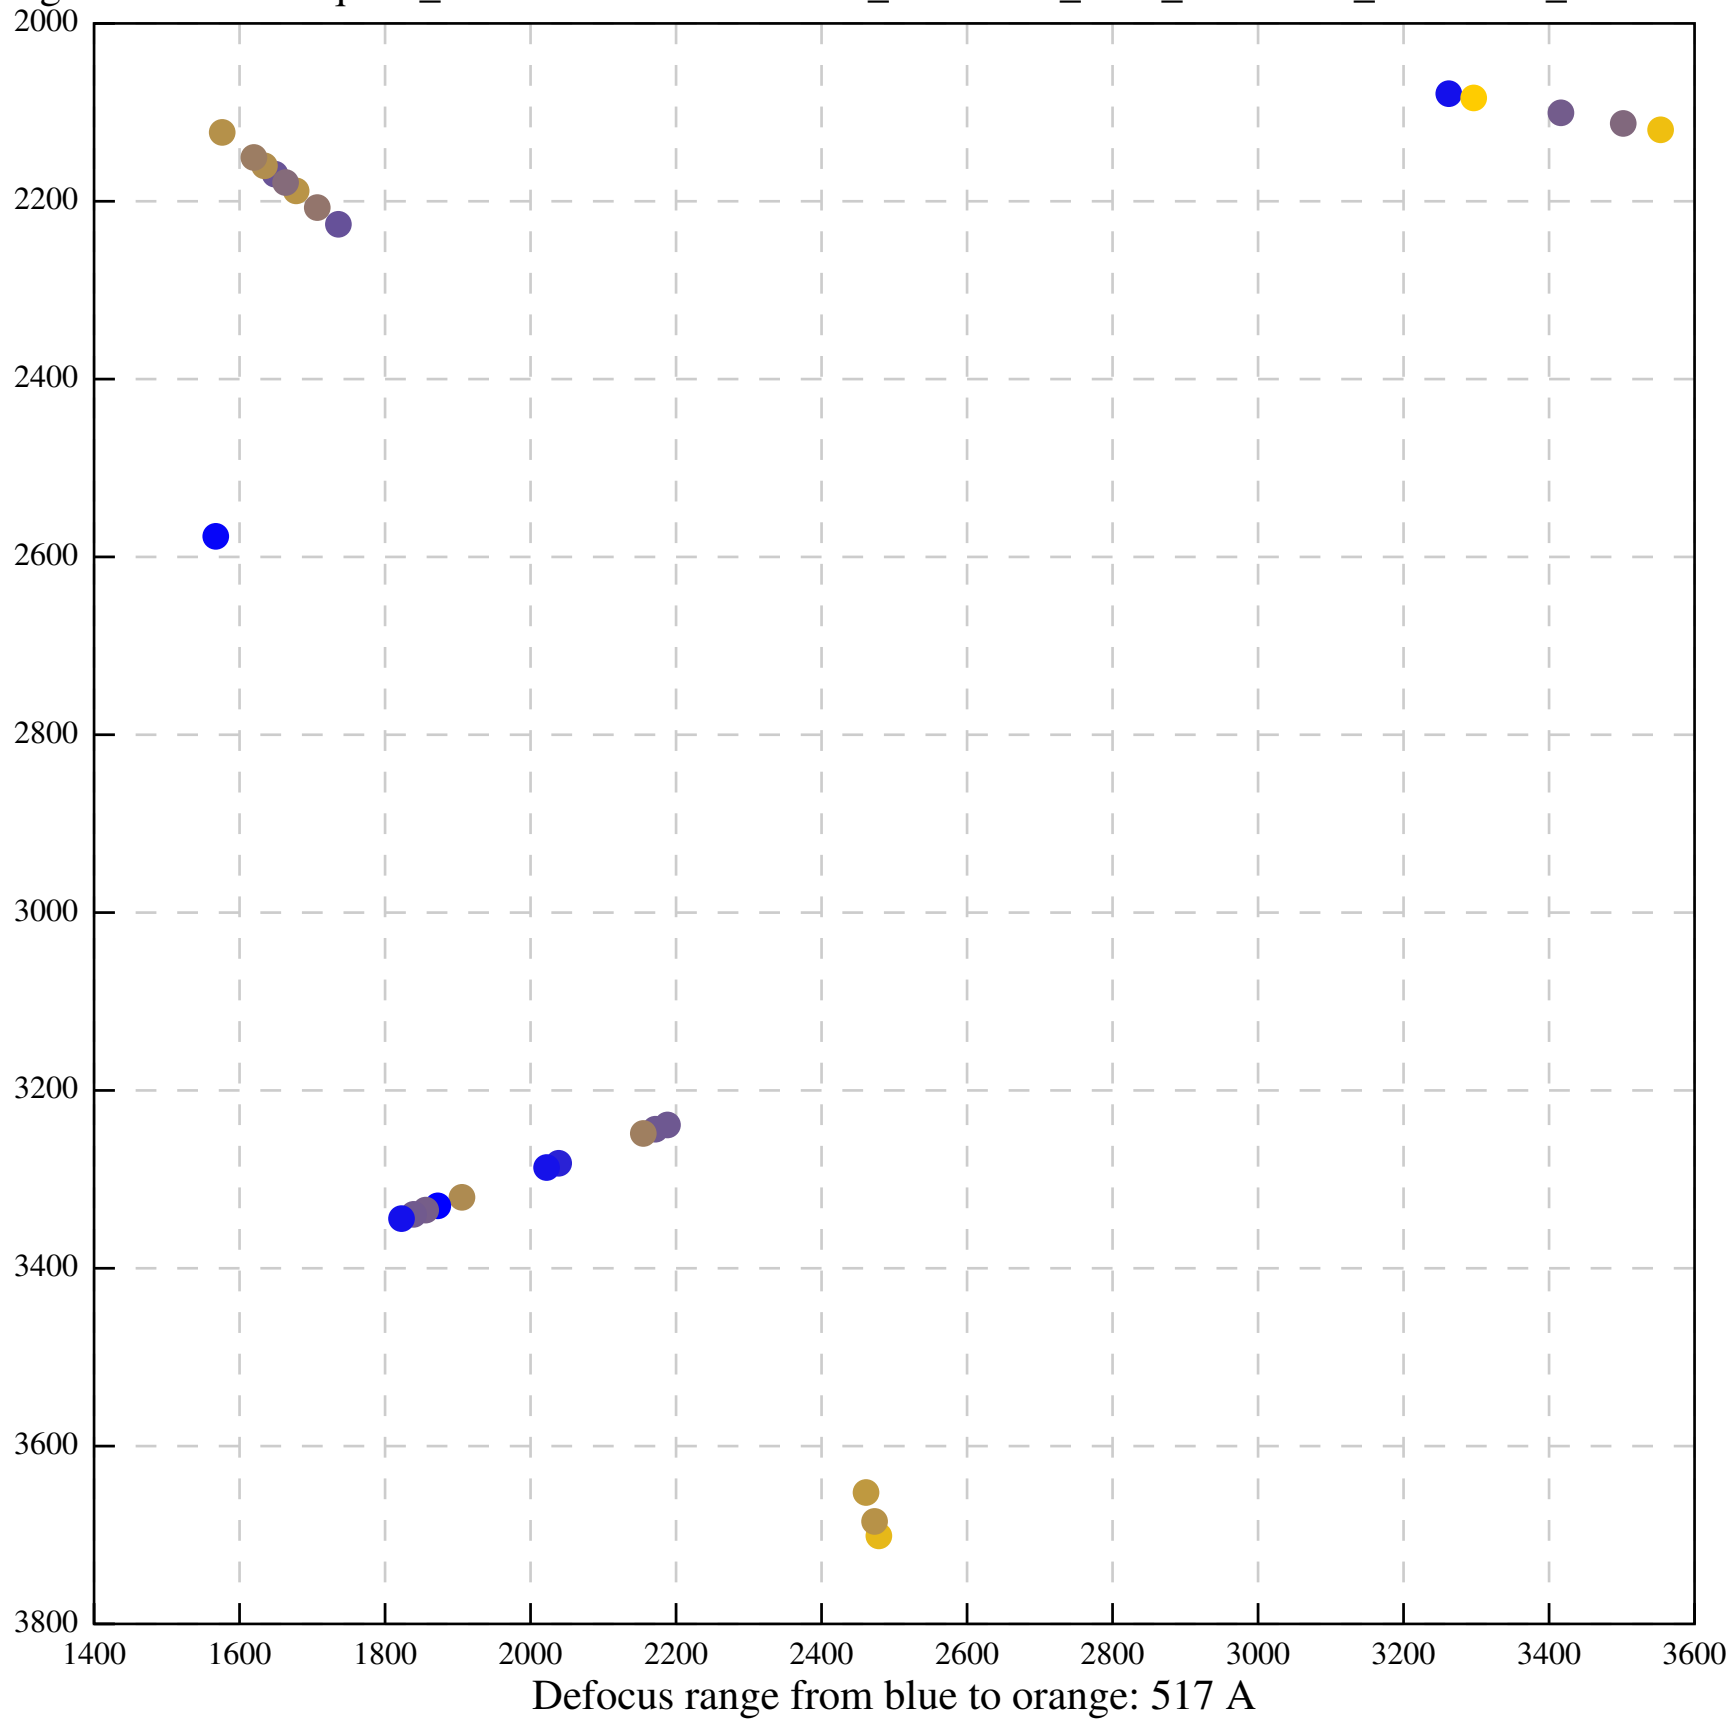

Defocus range from blue to orange: 354 A

Defocus range from blue to orange: 459 A

Defocus range from blue to orange: 89 A

Defocus range from blue to orange: 665 A

Defocus range from blue to orange: 928 A

Defocus range from blue to orange: 231 A