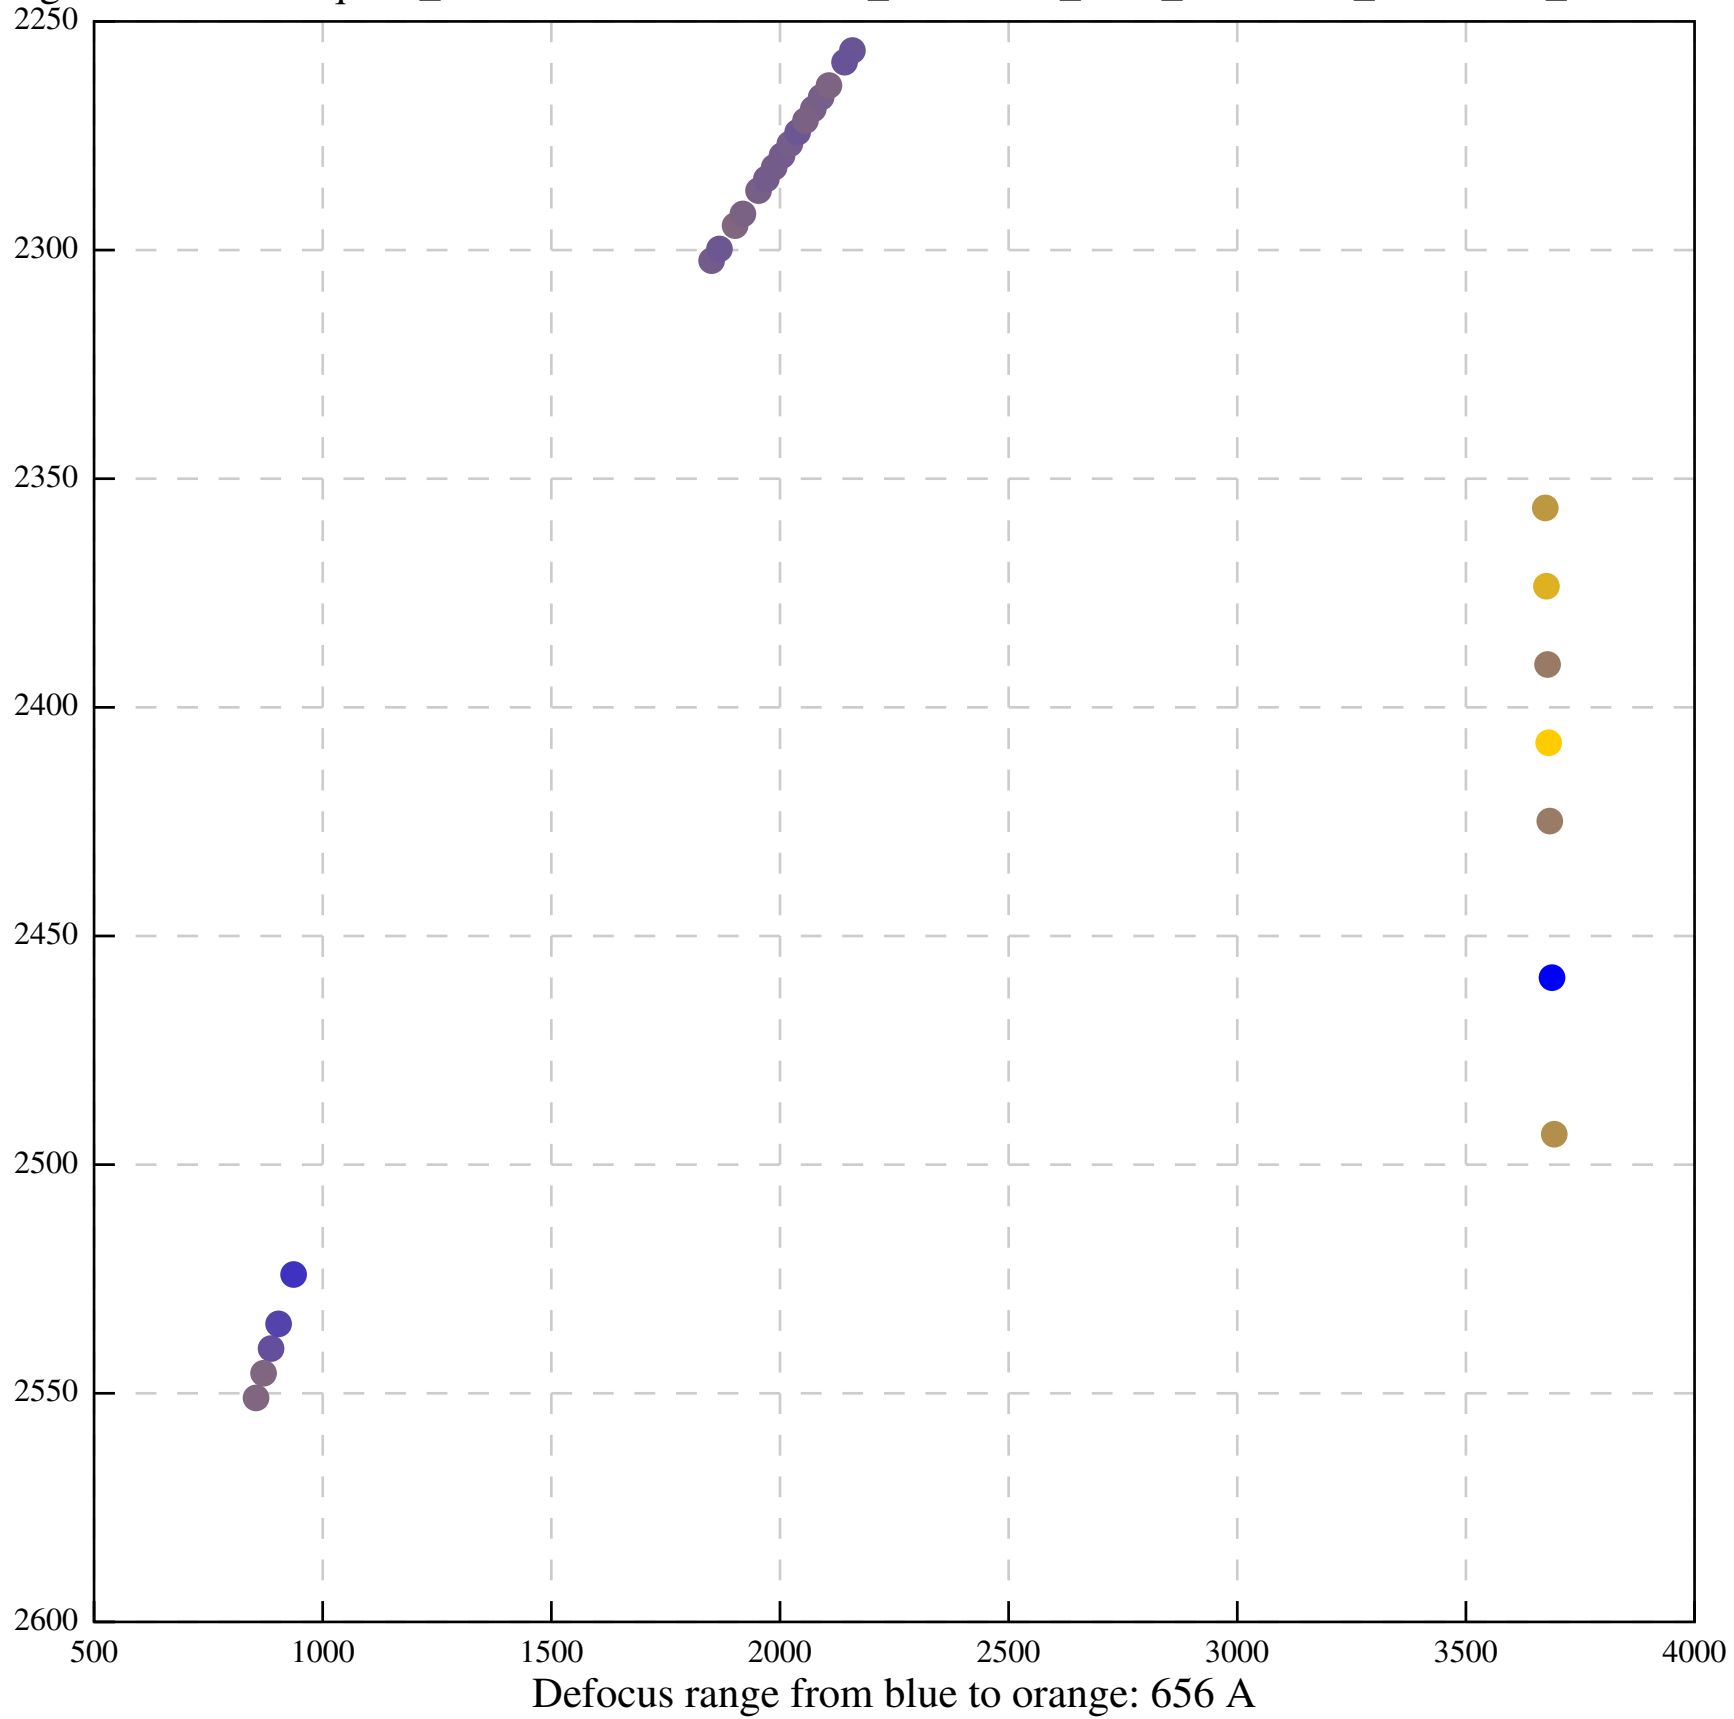

Defocus range from blue to orange: 918 A

Defocus range from blue to orange: 919 A

Defocus range from blue to orange: 678 A

Defocus range from blue to orange: 1040 A

Defocus range from blue to orange: 1131 A