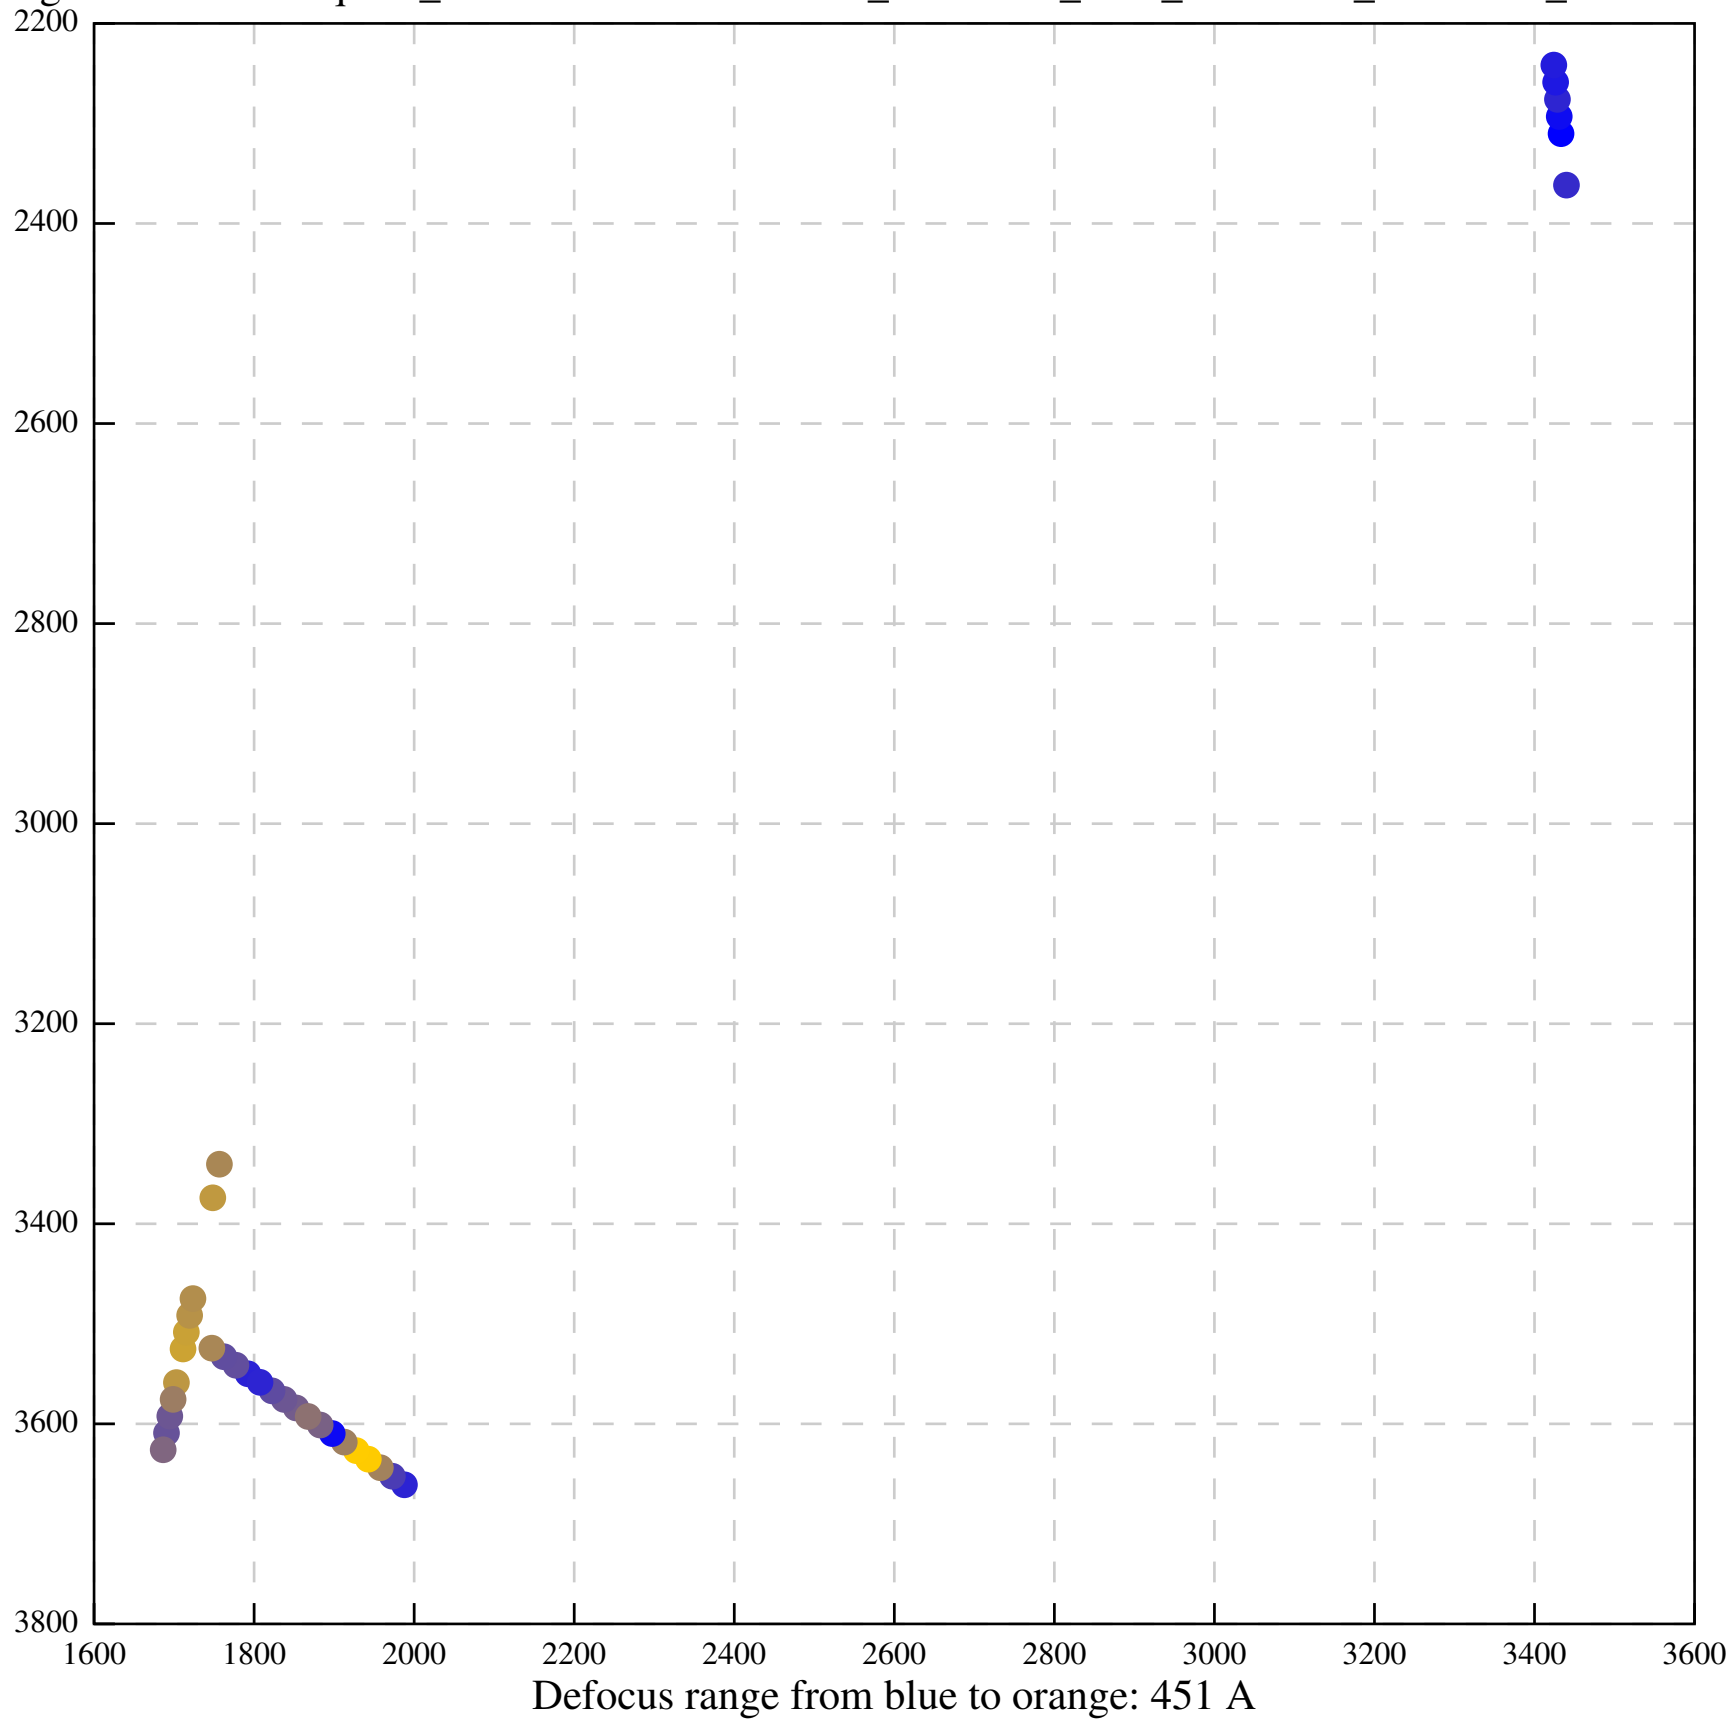

Defocus range from blue to orange: 1077 A