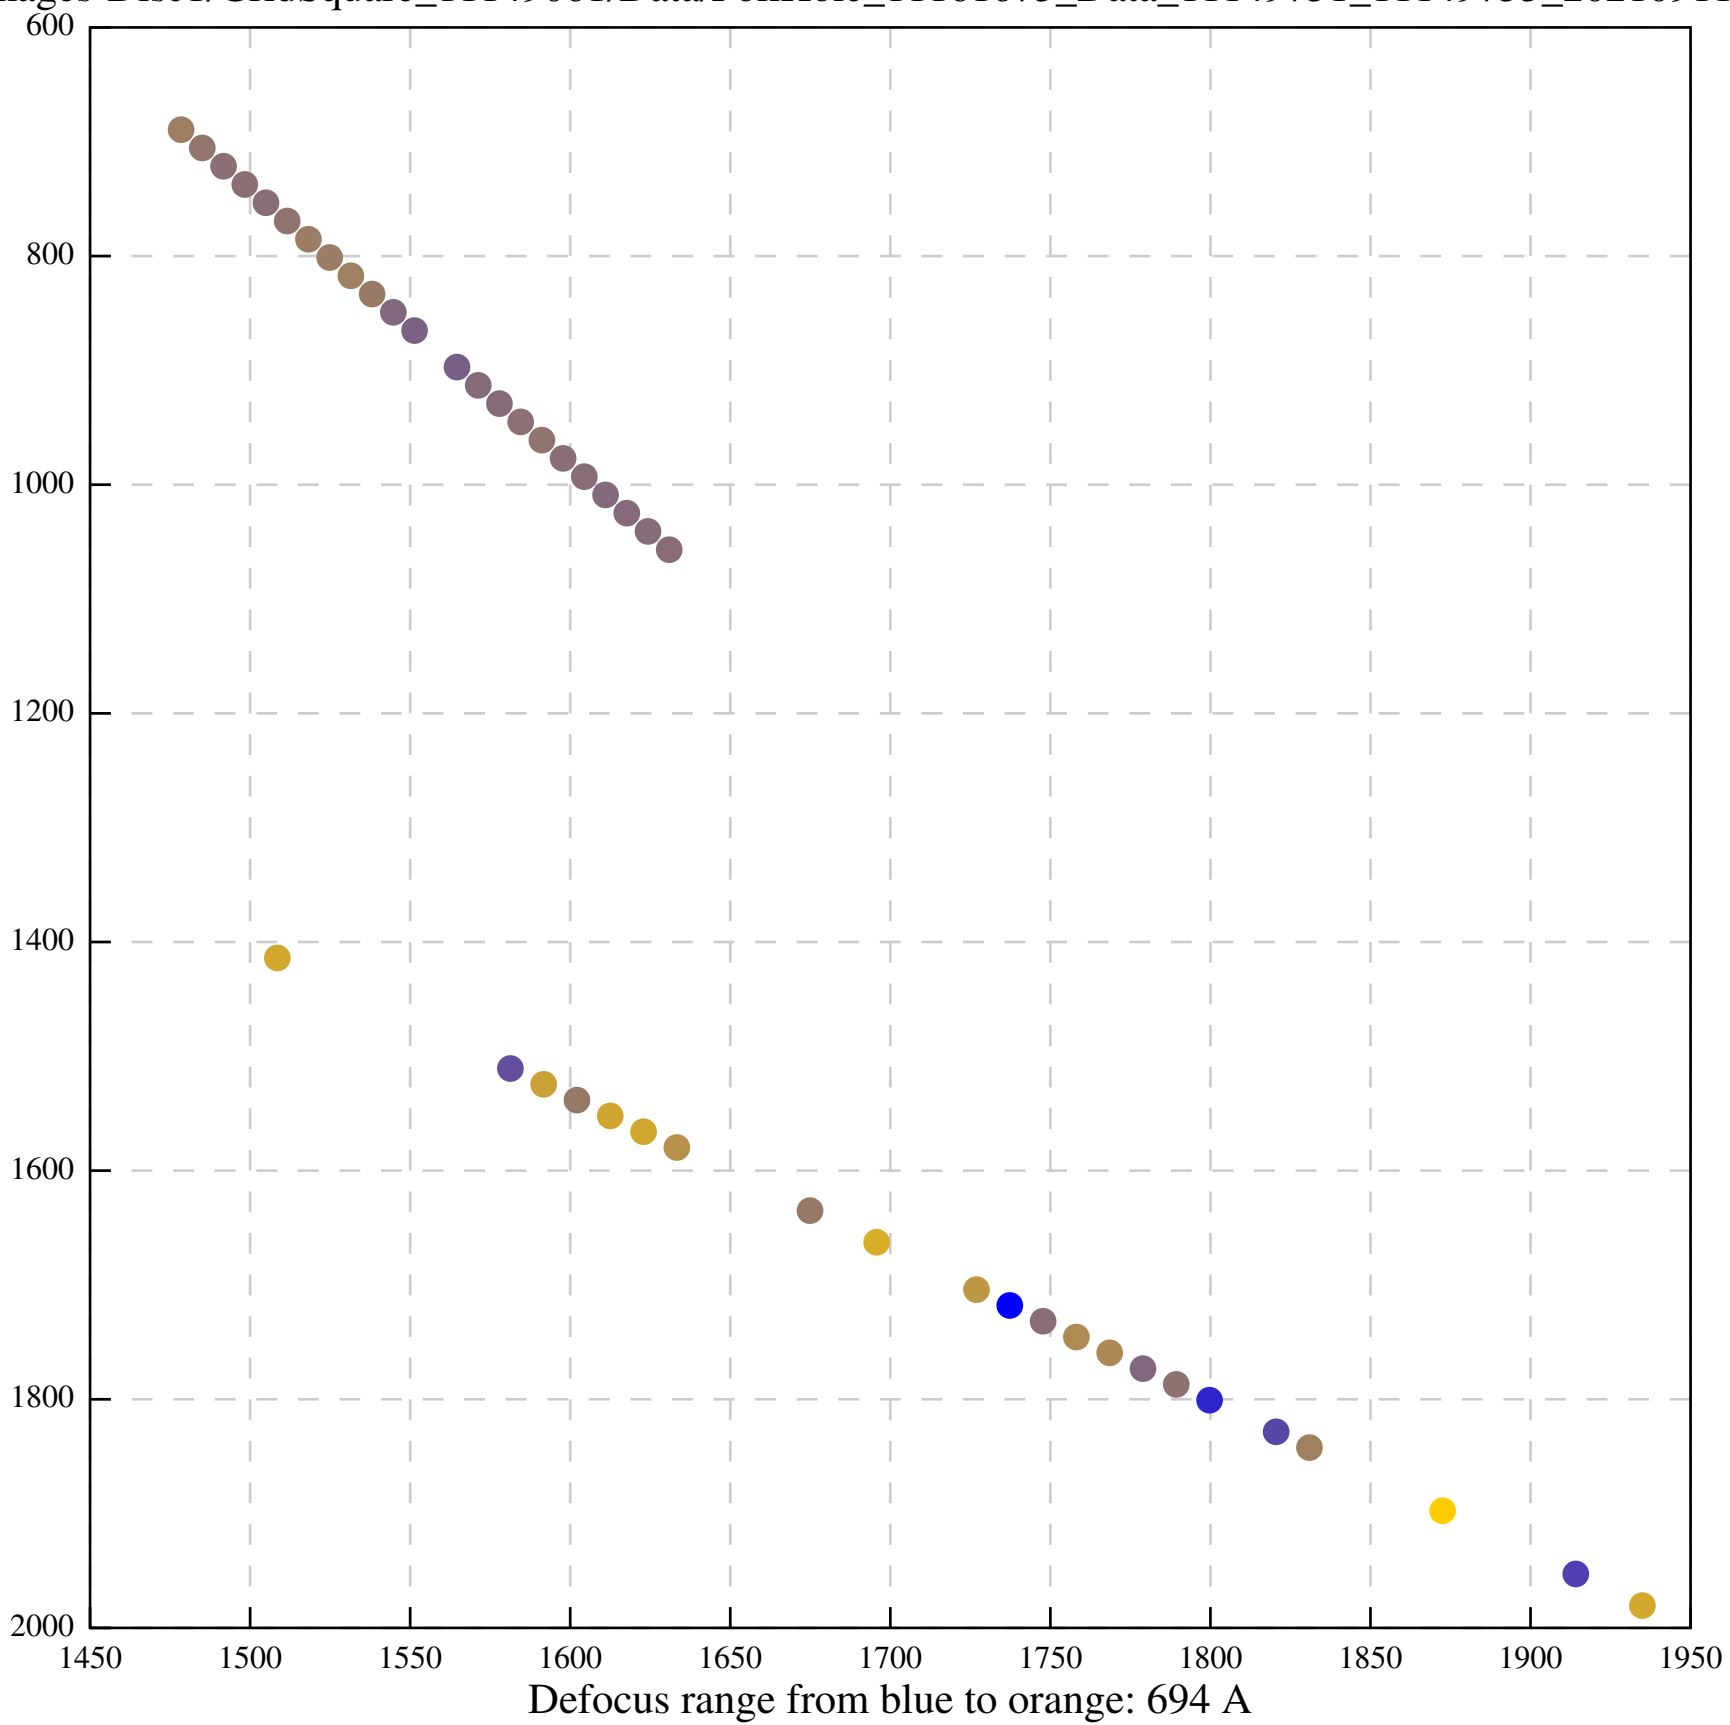

Defocus range from blue to orange: 666 A

Defocus range from blue to orange: 1012 A

Defocus range from blue to orange: 334 A

Defocus range from blue to orange: 522 A

Defocus range from blue to orange: 379 A