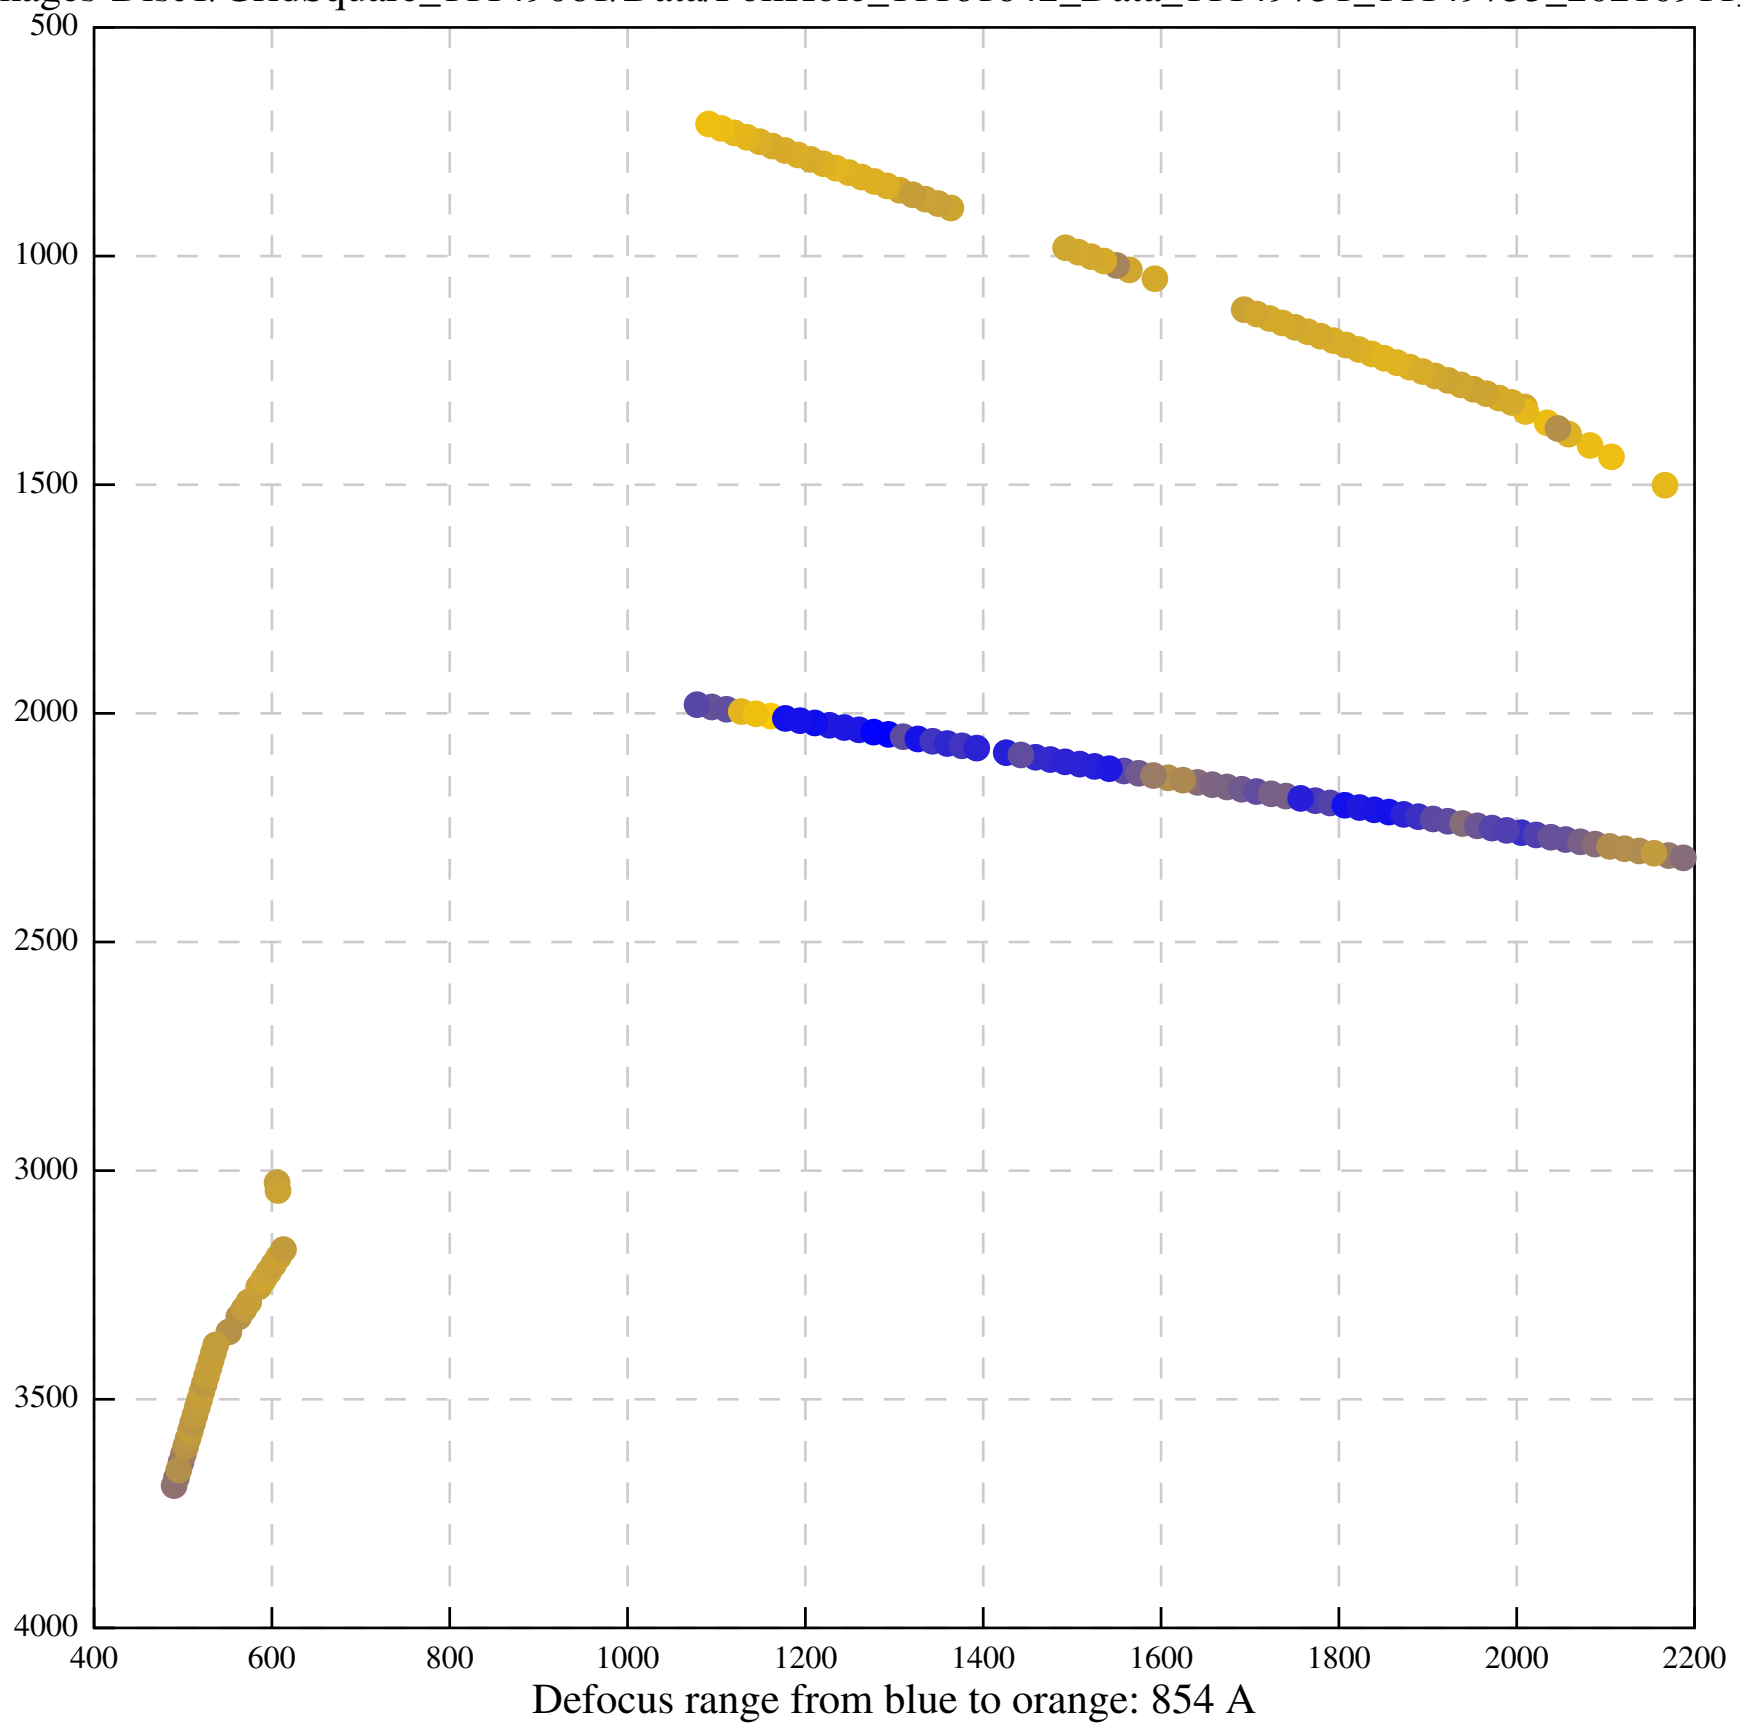

Defocus range from blue to orange: 613 A

Defocus range from blue to orange: 848 A

Defocus range from blue to orange: 476 A

Defocus range from blue to orange: 463 A

Defocus range from blue to orange: 157 A