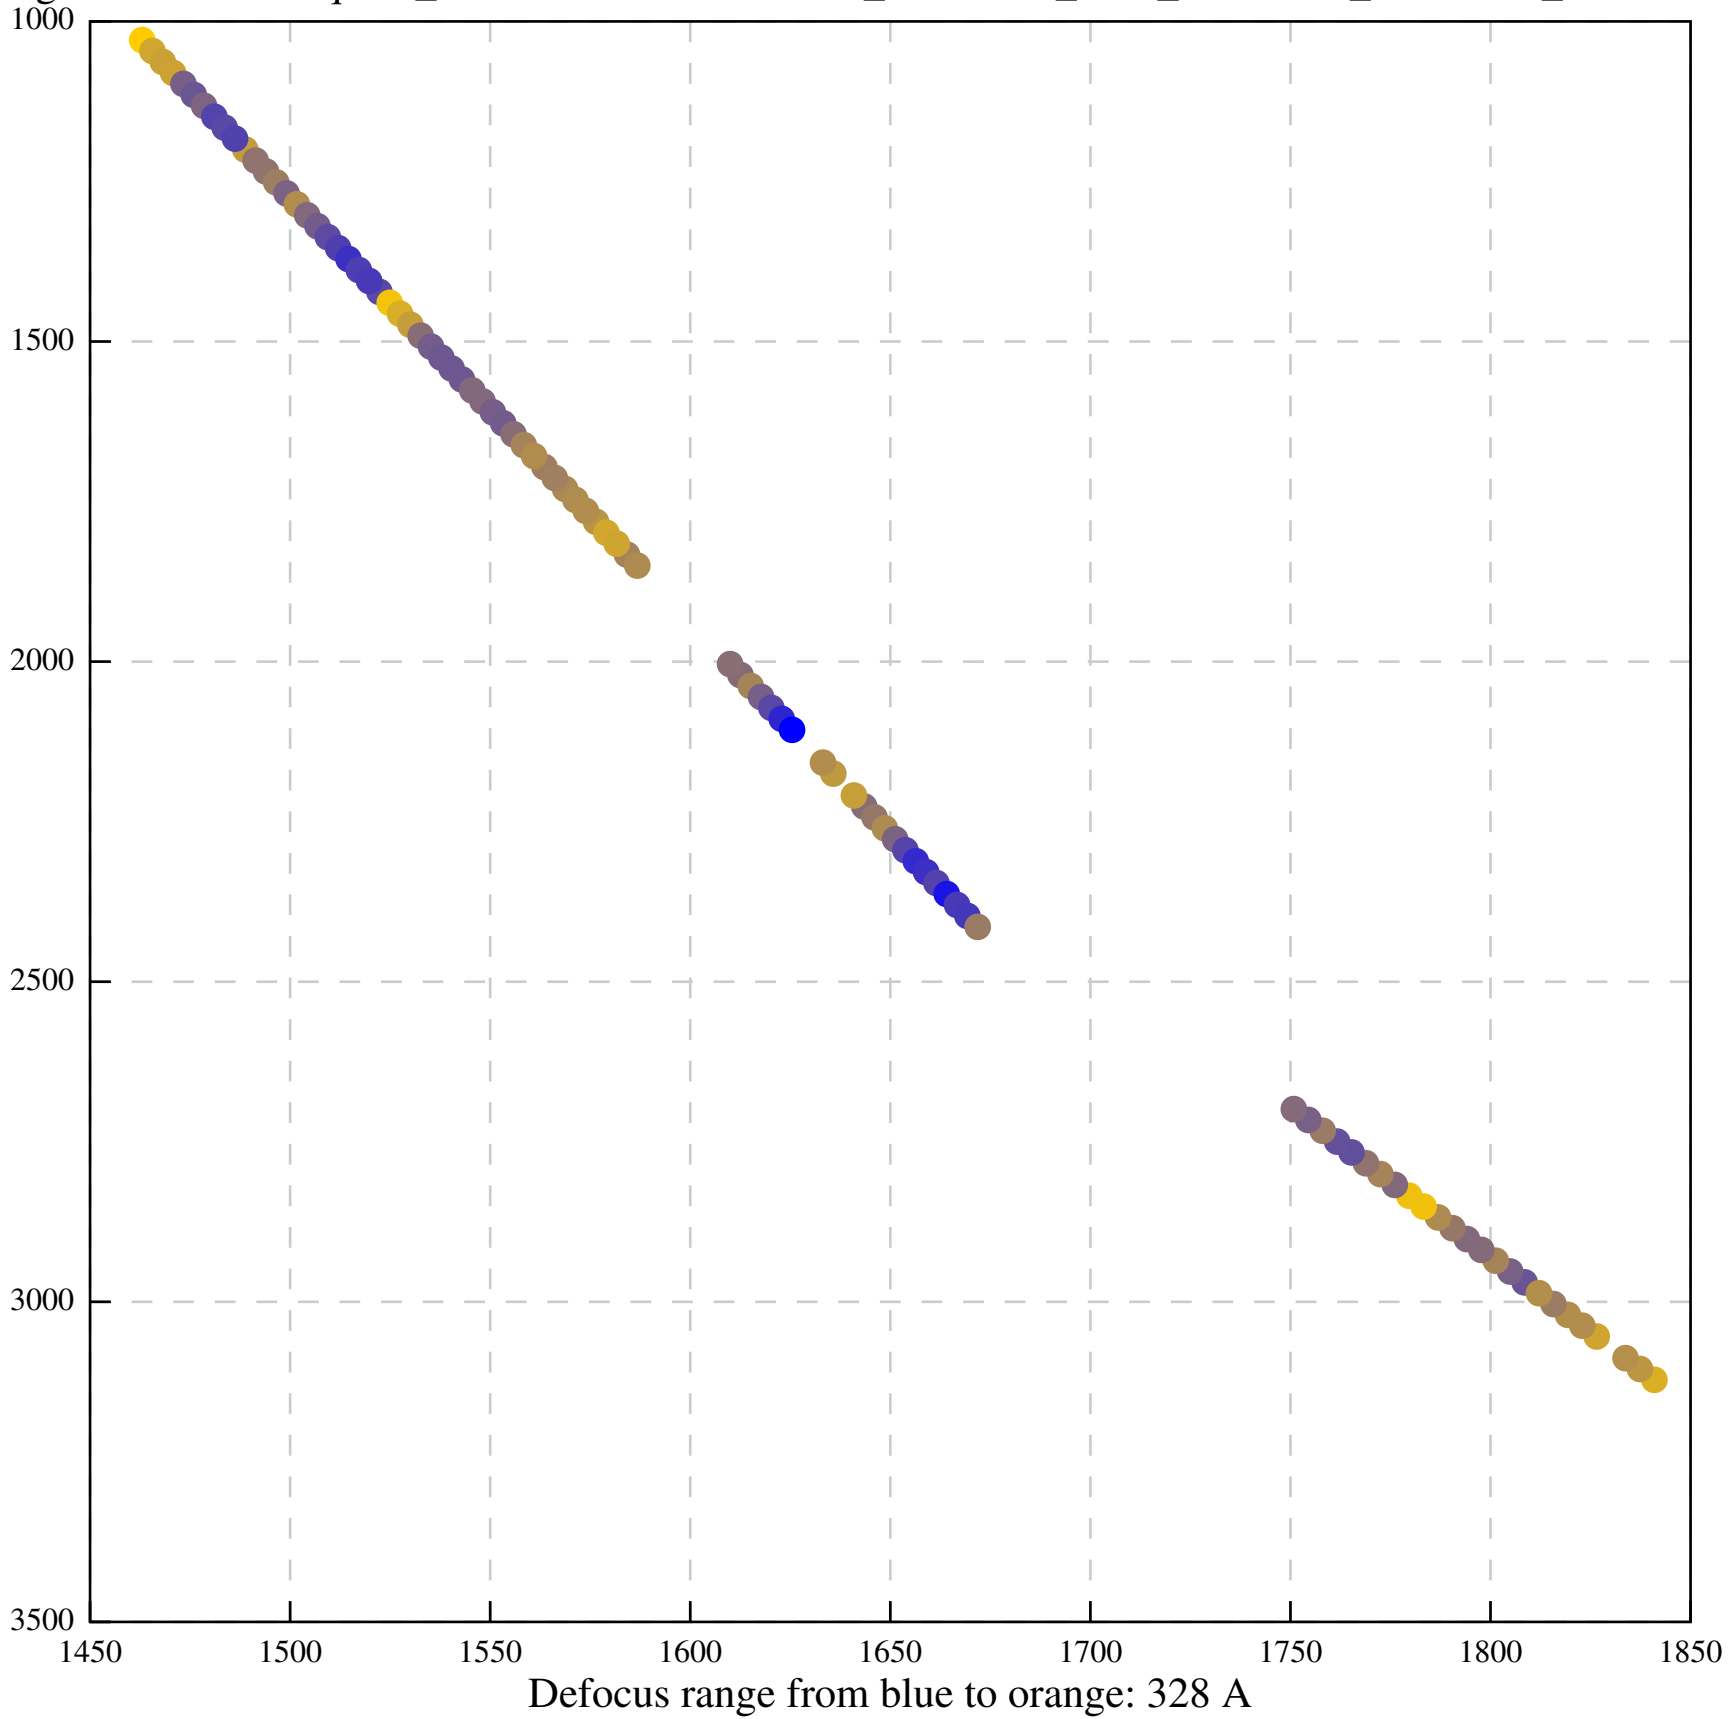

Defocus range from blue to orange: 0 A

Defocus range from blue to orange: 113 A

Defocus range from blue to orange: 393 A

Defocus range from blue to orange: 648 A

Defocus range from blue to orange: 665 A

Defocus range from blue to orange: 487 A