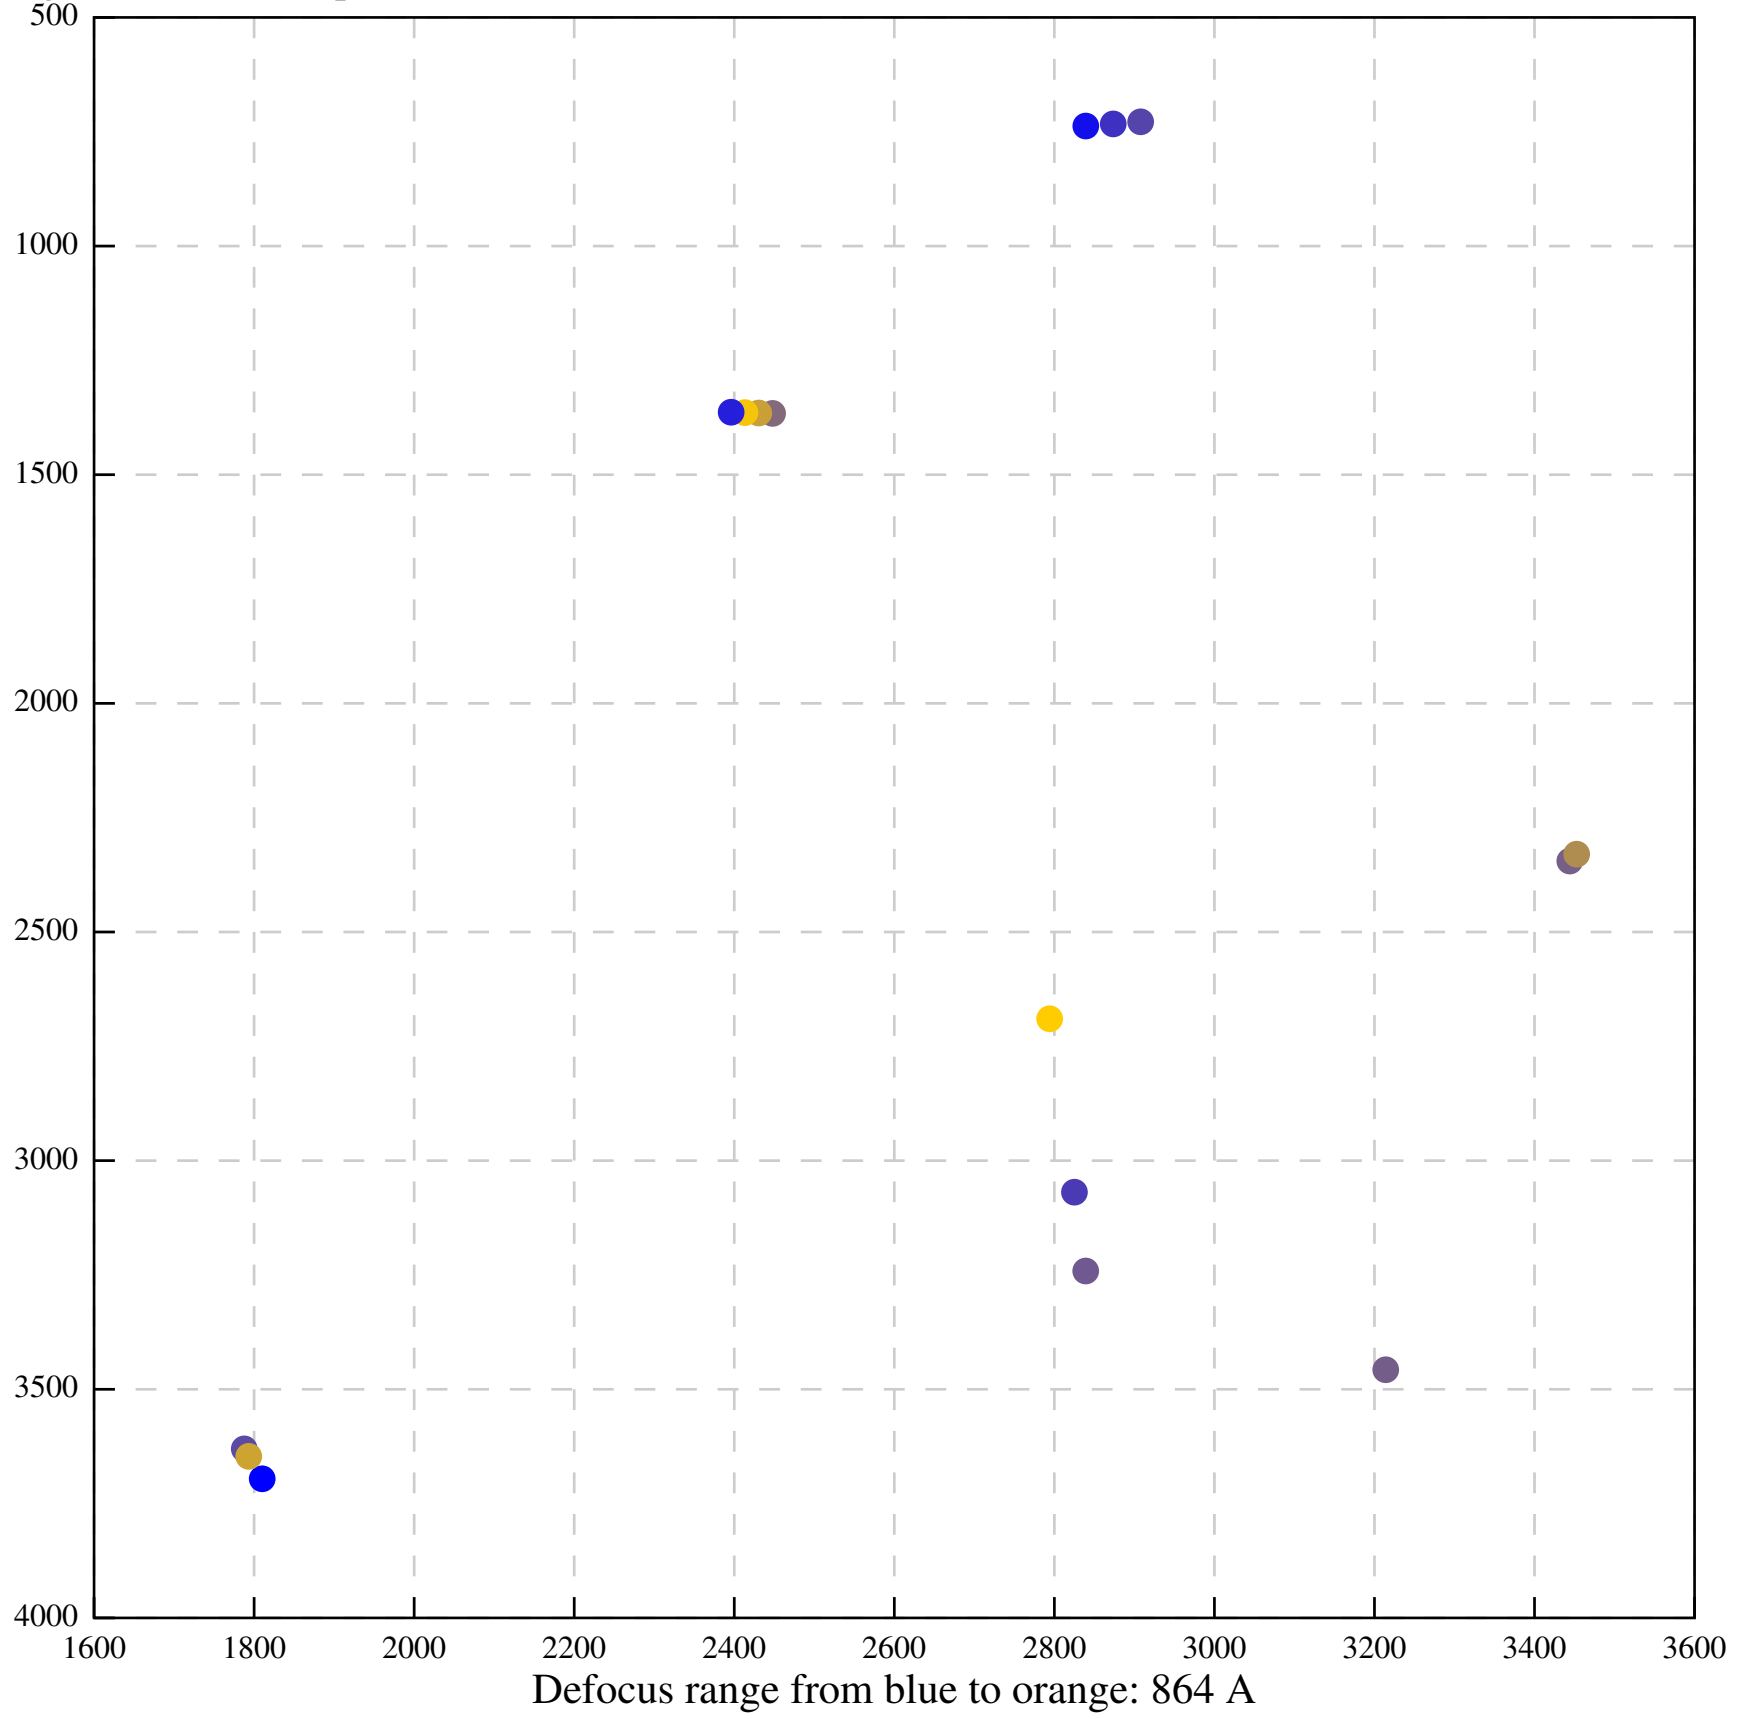

Defocus range from blue to orange: 0 A

Defocus range from blue to orange: 667 A

Defocus range from blue to orange: 590 A

Defocus range from blue to orange: 0 A

Defocus range from blue to orange: 0 A

Defocus range from blue to orange: 0 A