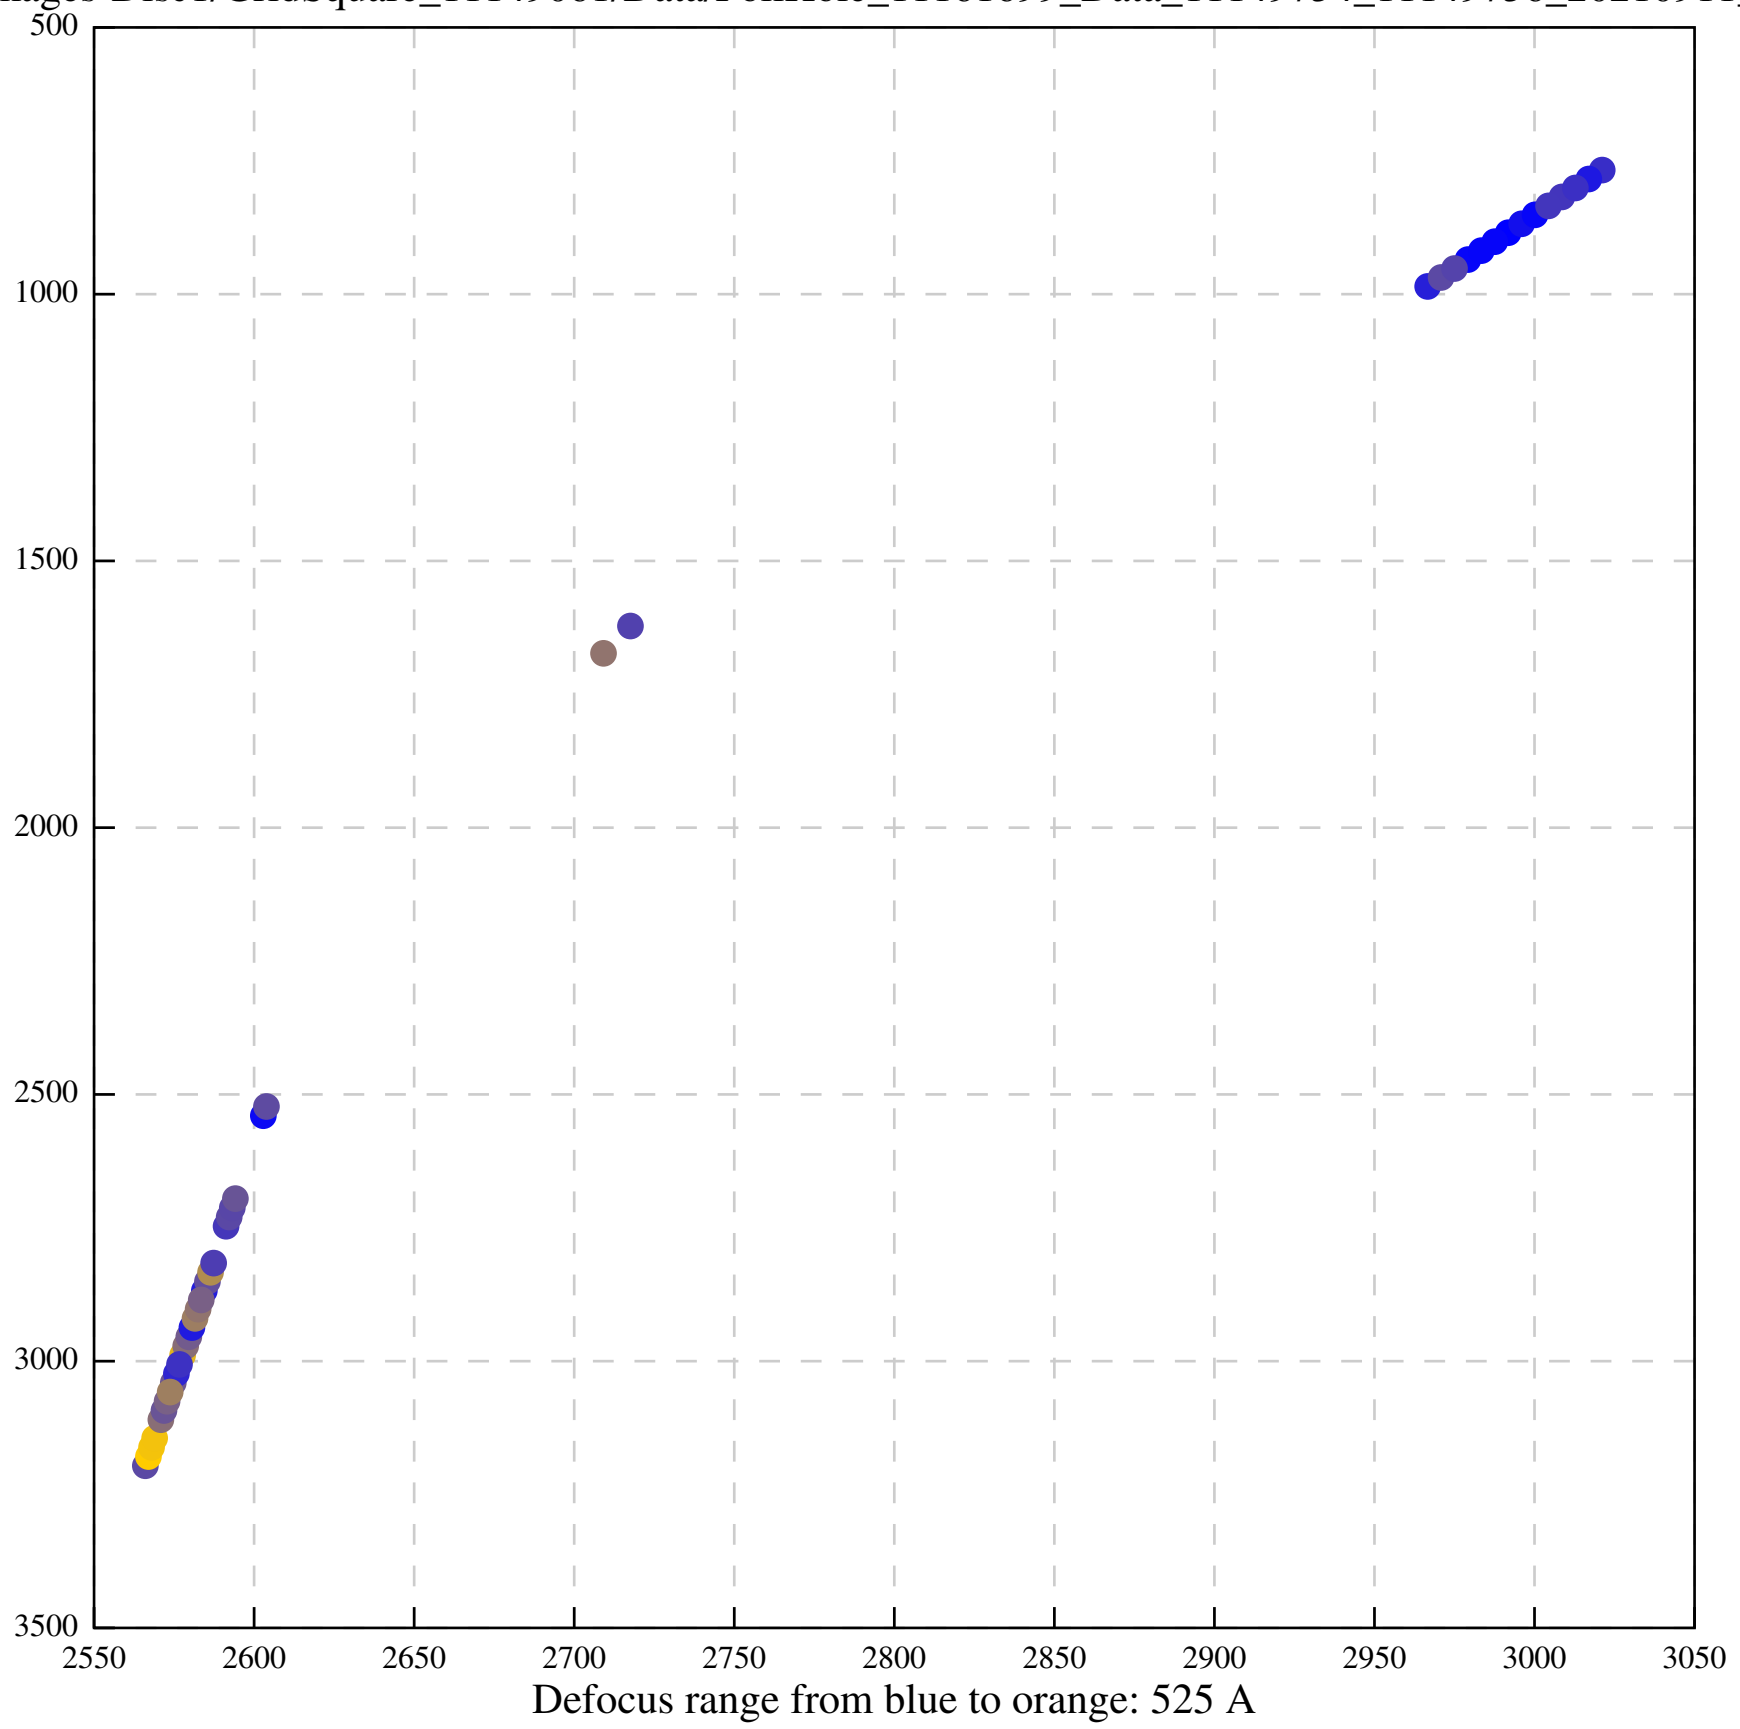

Defocus range from blue to orange: 639 A

Defocus range from blue to orange: 522 A

Defocus range from blue to orange: 0 A

Defocus range from blue to orange: 0 A

Defocus range from blue to orange: 597 A

Defocus range from blue to orange: 1120 A