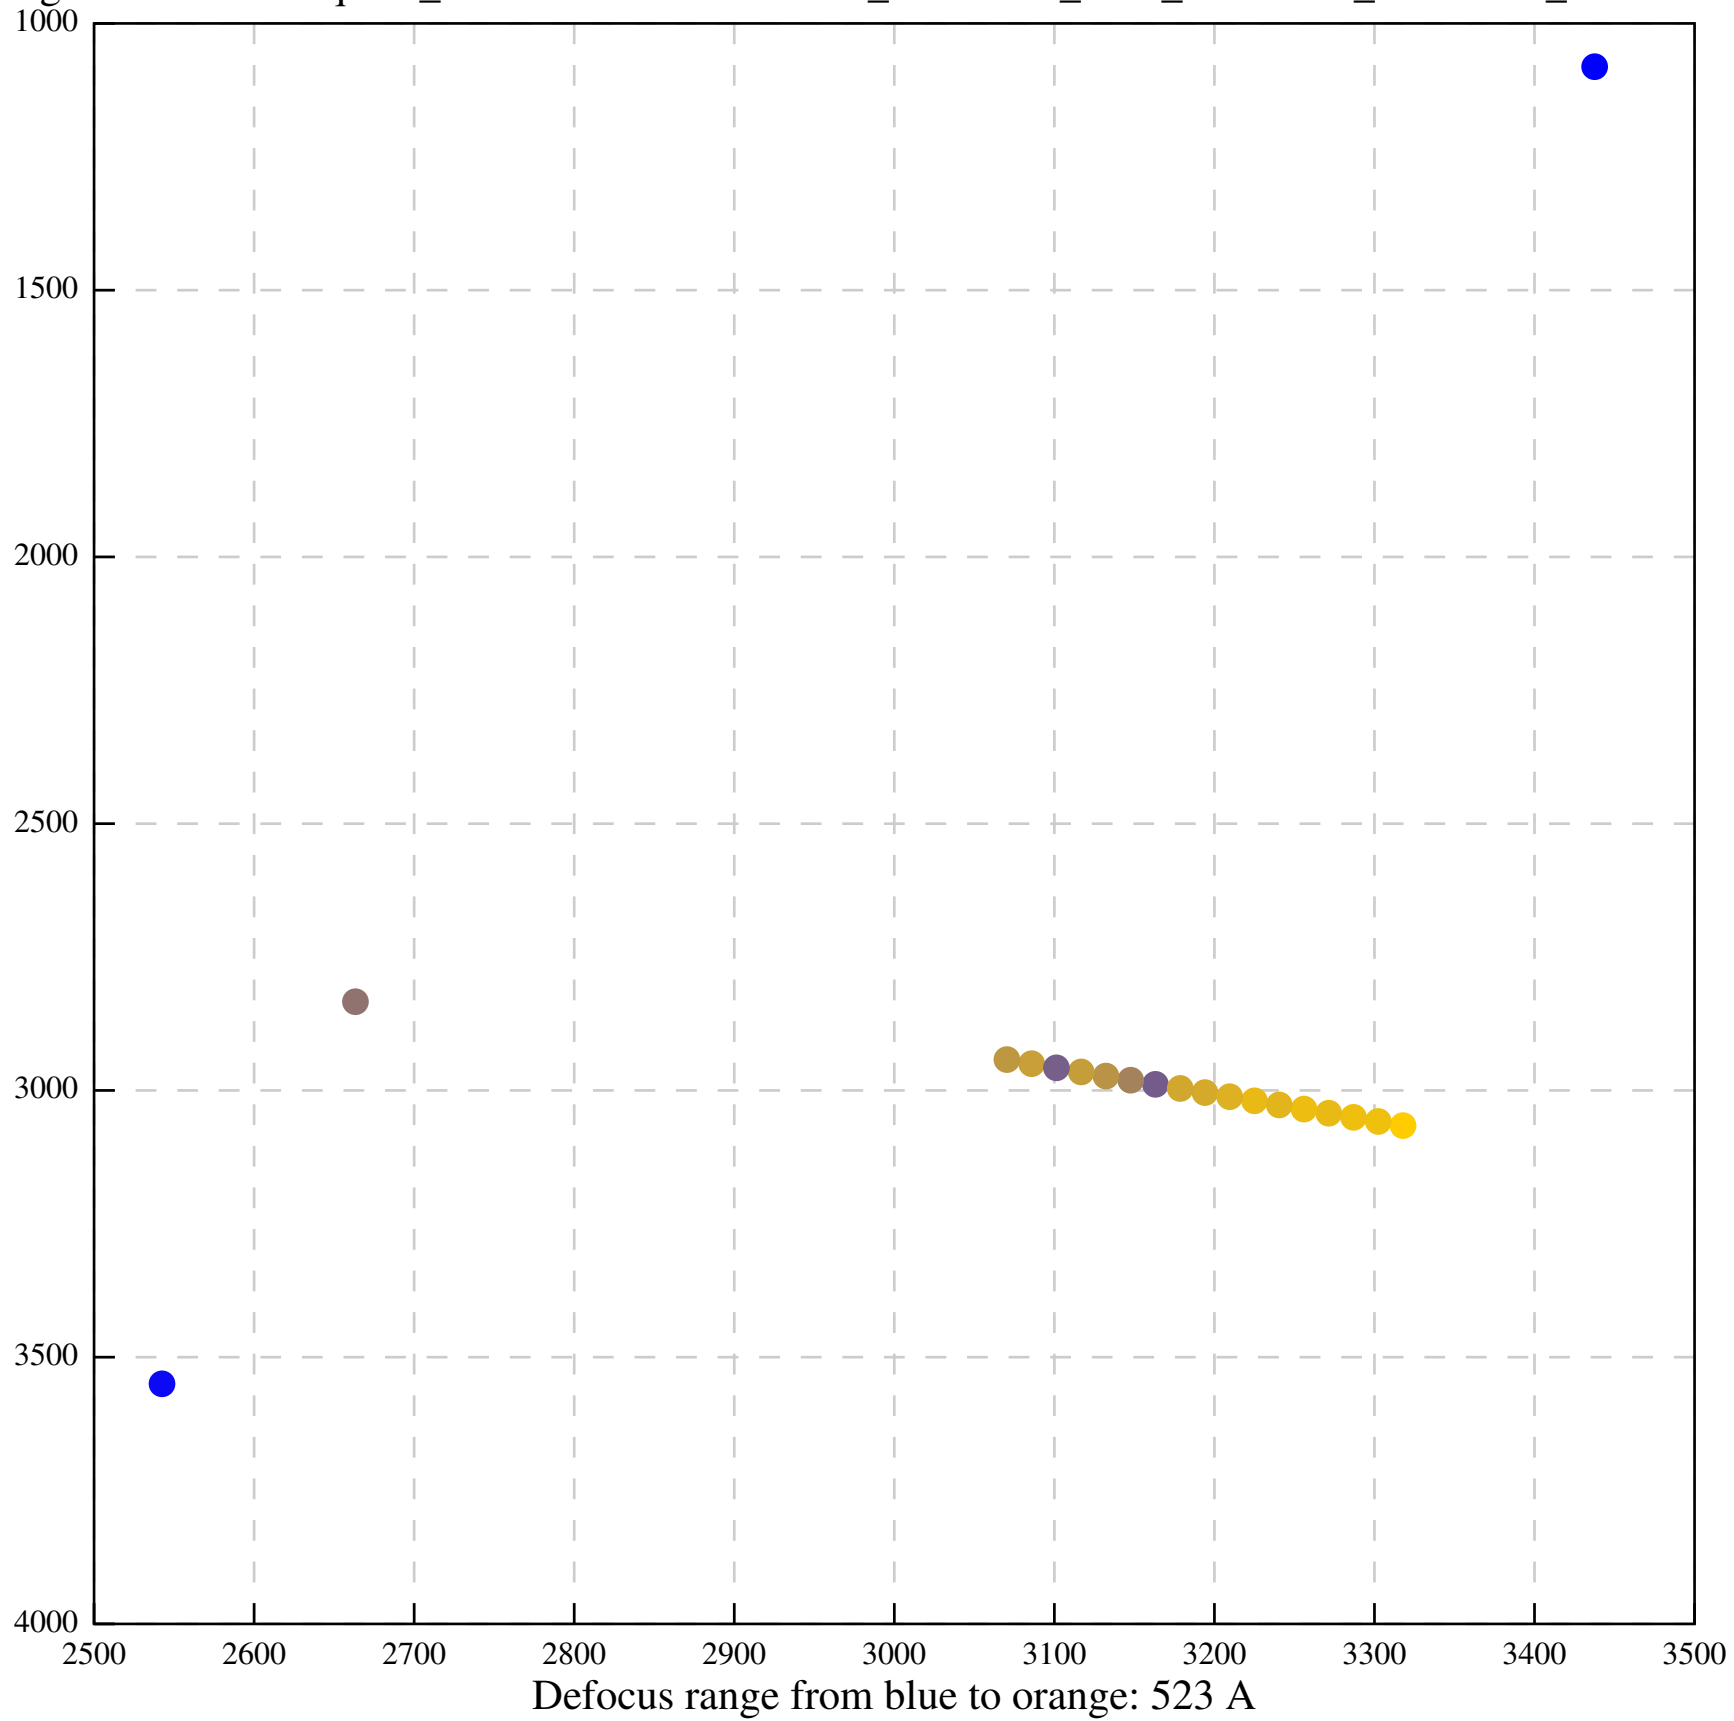

Defocus range from blue to orange: 315 A

Defocus range from blue to orange: 920 A

Defocus range from blue to orange: 662 A

Defocus range from blue to orange: 877 A

Defocus range from blue to orange: 1069 A