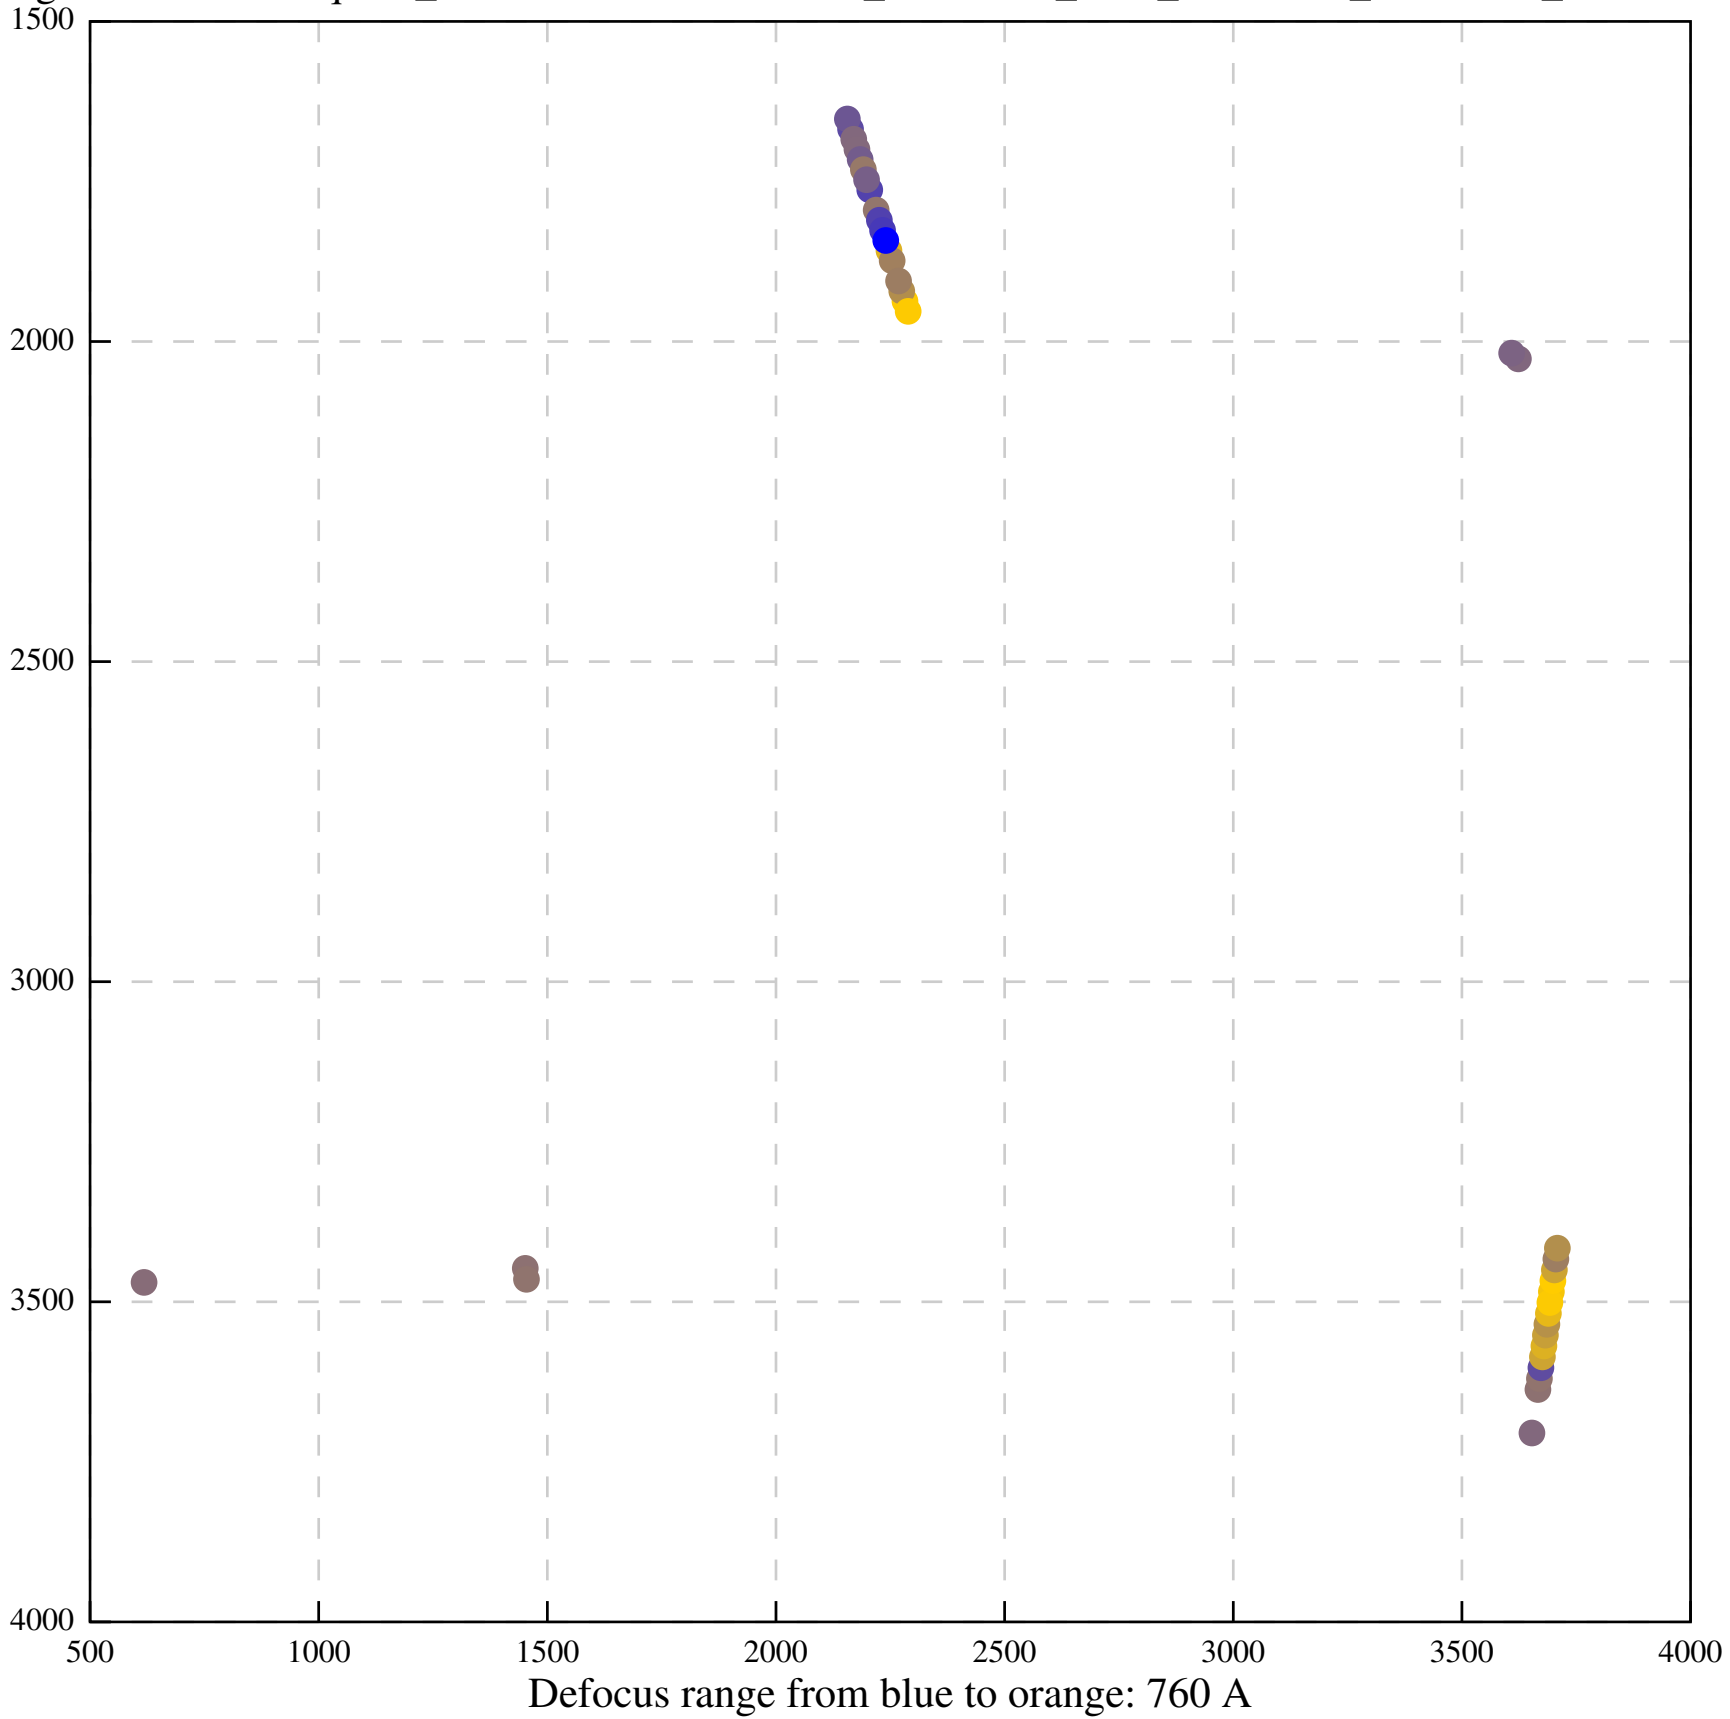

Defocus range from blue to orange: 618 A

Defocus range from blue to orange: 138 A

Defocus range from blue to orange: 341 A

Defocus range from blue to orange: 291 A

Defocus range from blue to orange: 15 A

Defocus range from blue to orange: 0 A