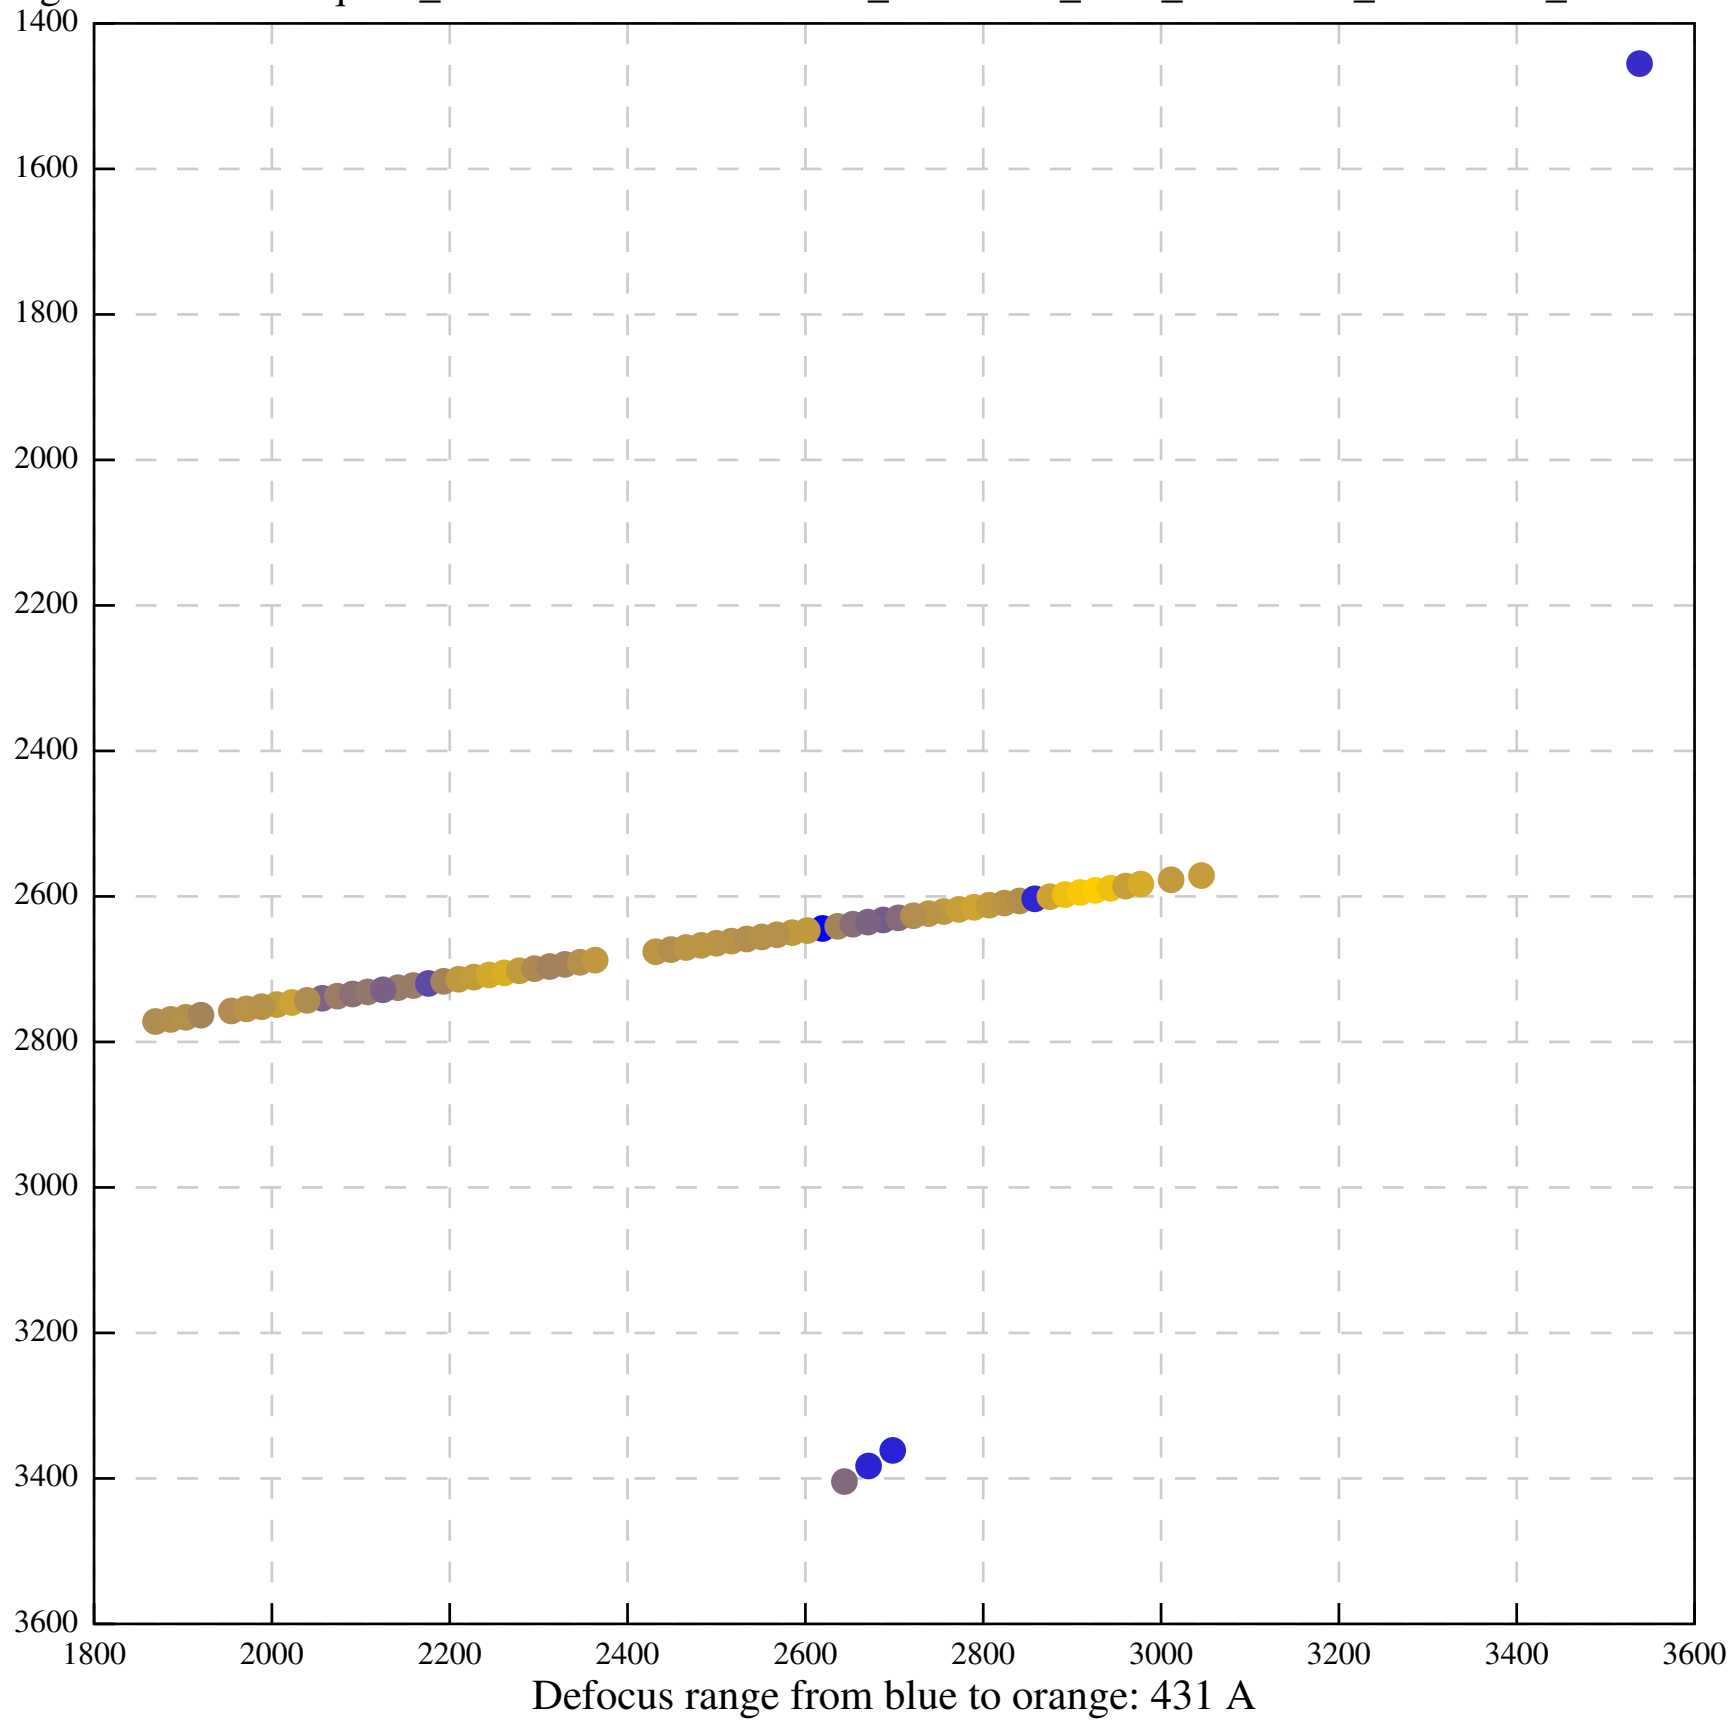

Defocus range from blue to orange: 930 A

Defocus range from blue to orange: 52 A

Defocus range from blue to orange: 709 A

Defocus range from blue to orange: 155 A

Defocus range from blue to orange: 476 A

Defocus range from blue to orange: 0 A