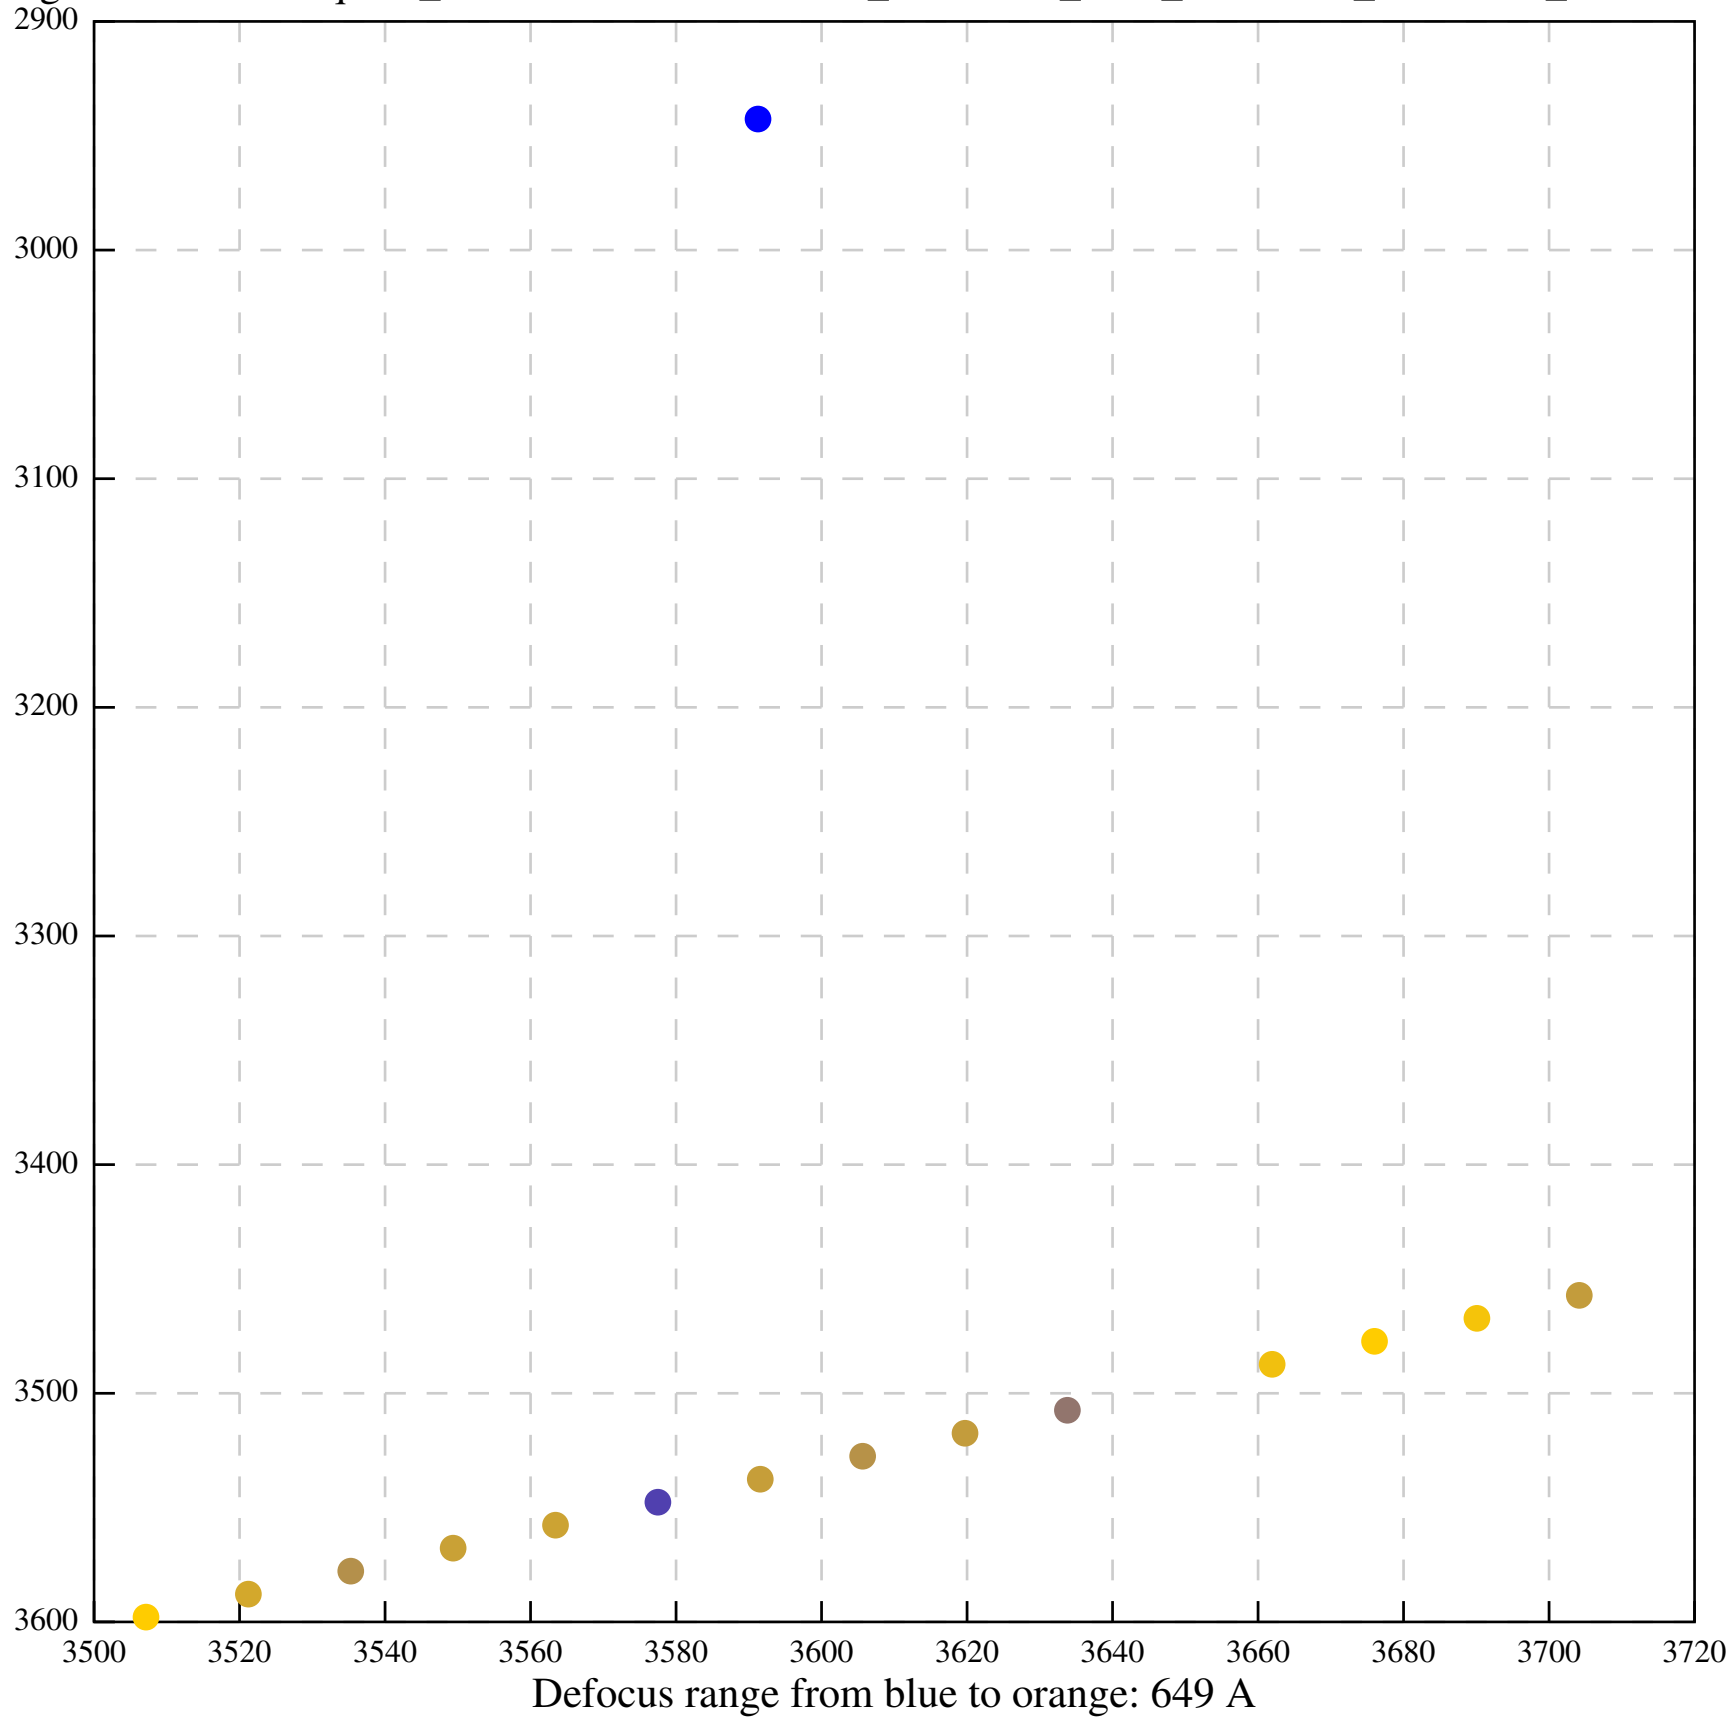

Defocus range from blue to orange: 542 A

Defocus range from blue to orange: 1001 A

Defocus range from blue to orange: 424 A

Defocus range from blue to orange: 347 A

Defocus range from blue to orange: 0 A

Defocus range from blue to orange: 1450 A