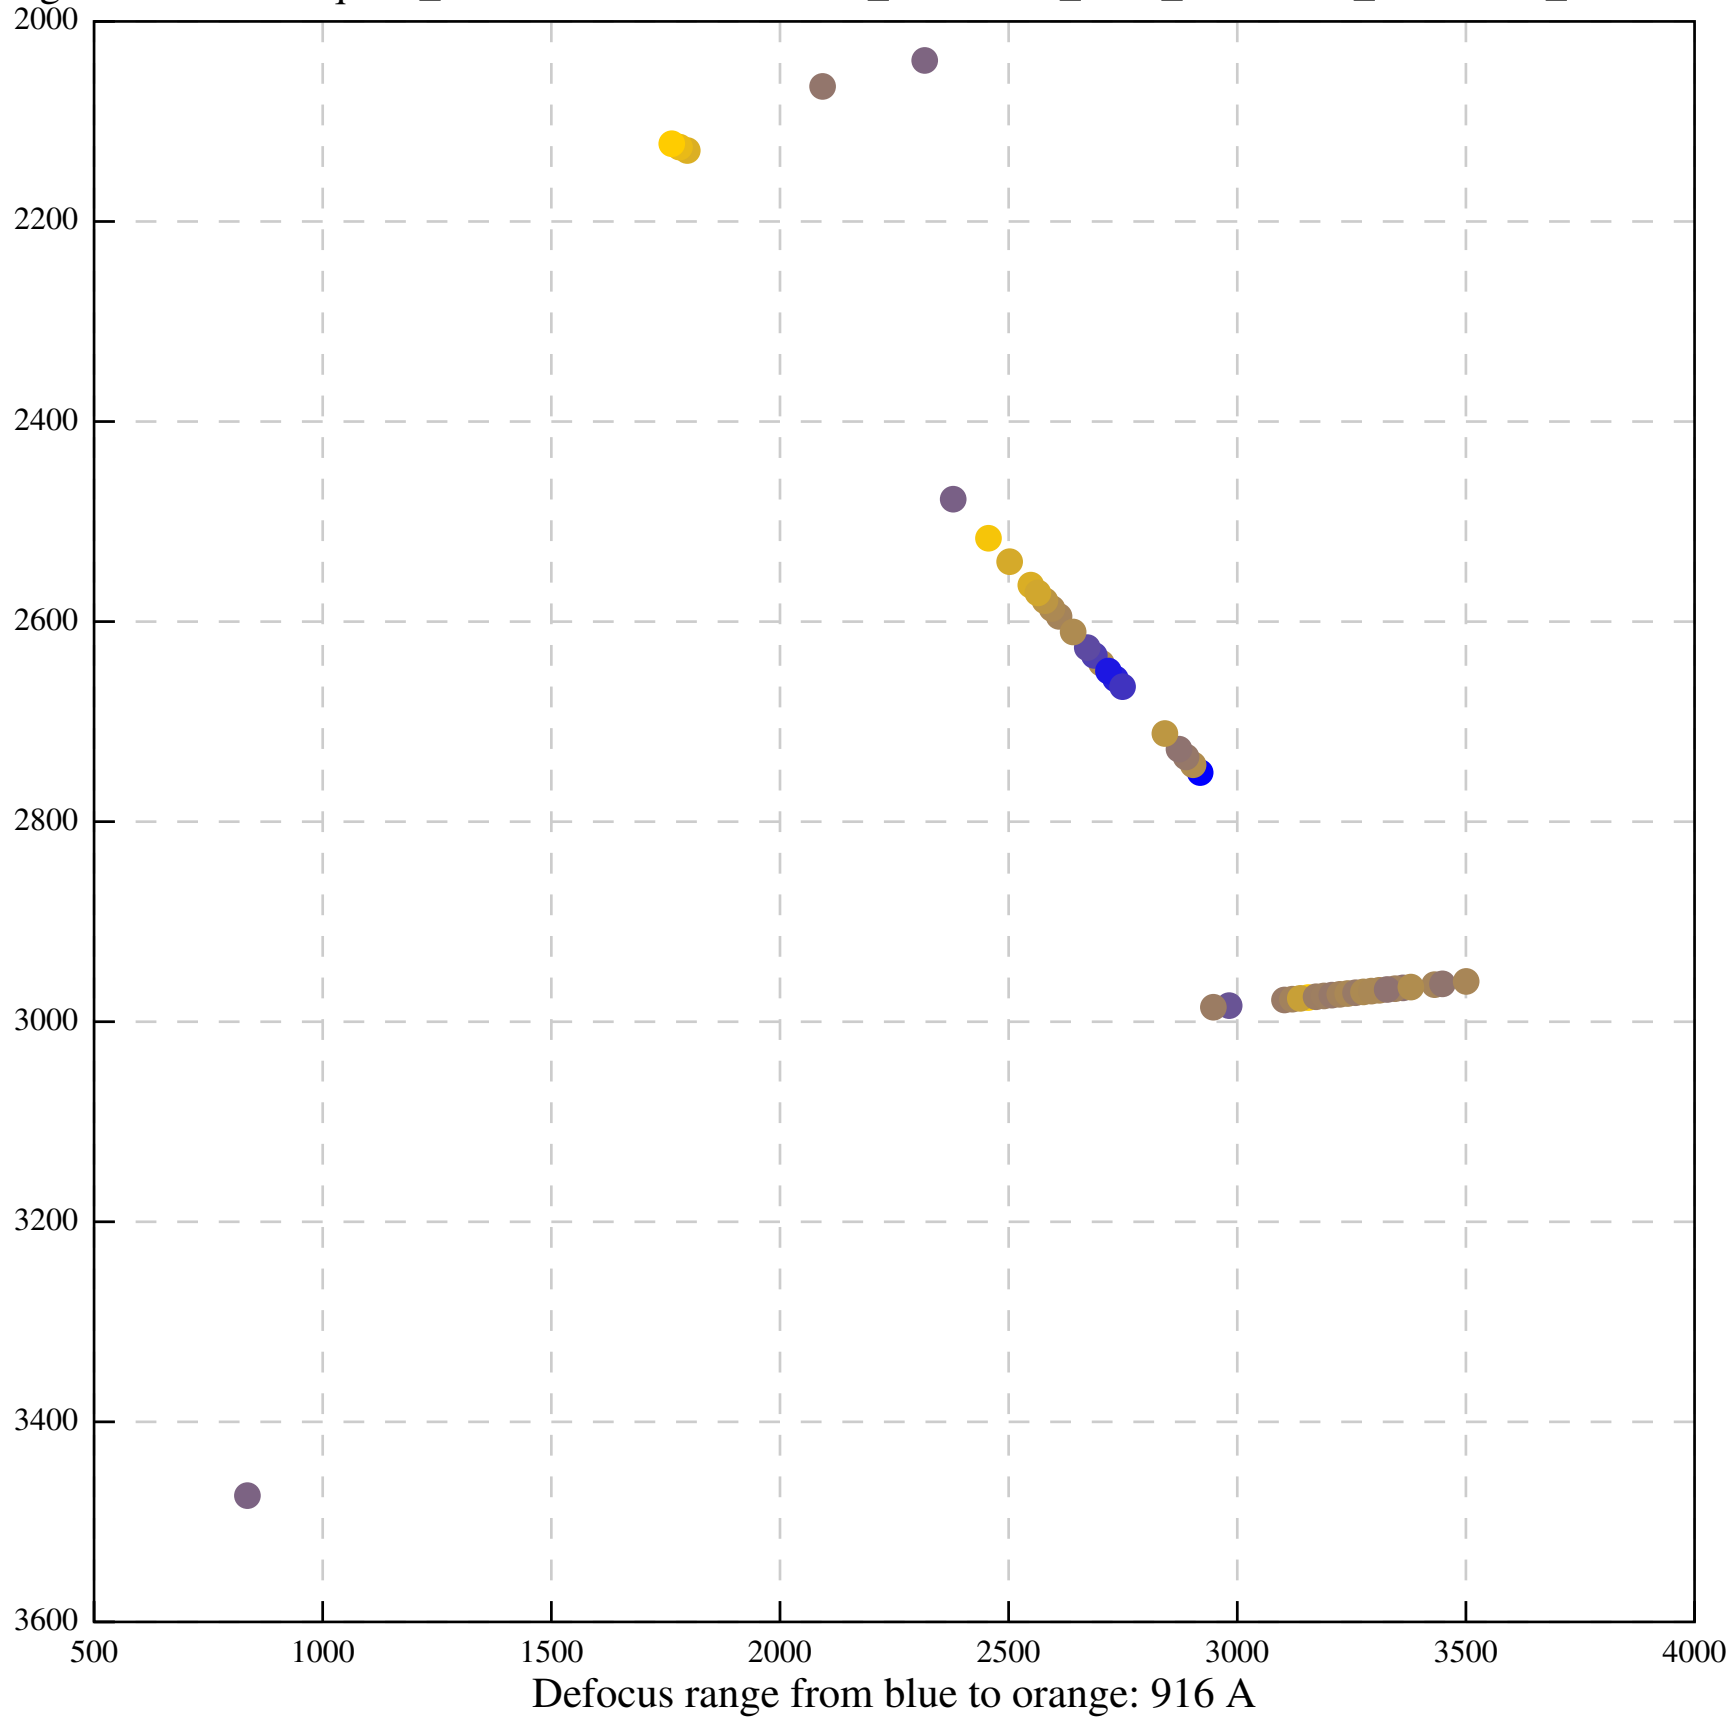

Defocus range from blue to orange: 281 A

Defocus range from blue to orange: 324 A

Defocus range from blue to orange: 1354 A

Defocus range from blue to orange: 185 A

Defocus range from blue to orange: 577 A