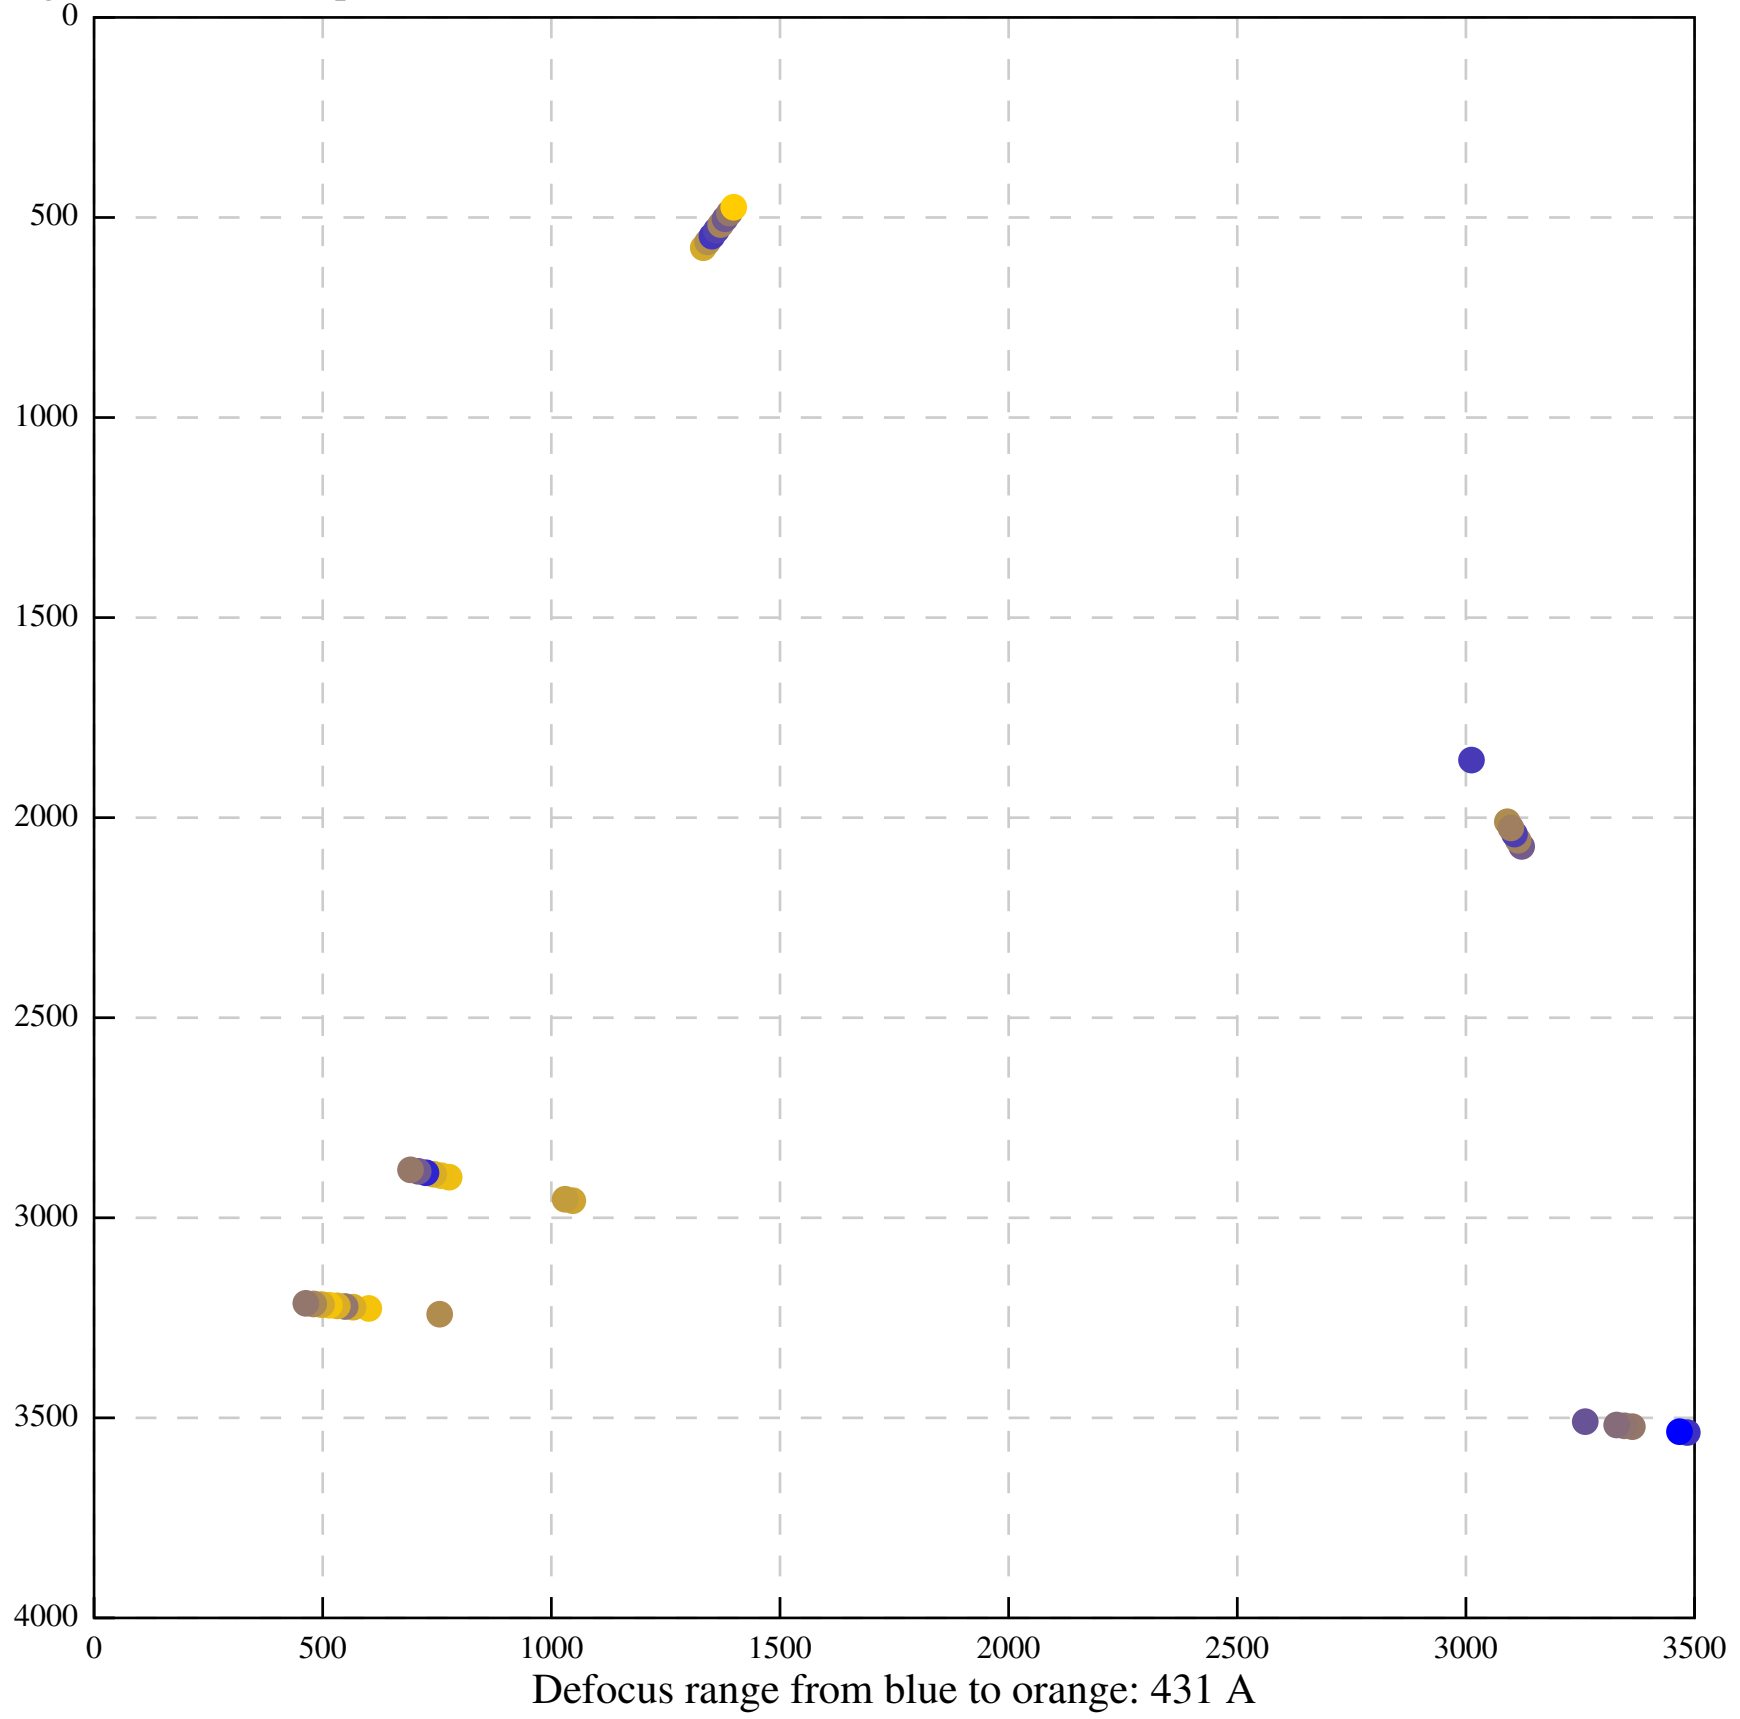

Defocus range from blue to orange: 836 A

Defocus range from blue to orange: 0 A

Defocus range from blue to orange: 0 A

Defocus range from blue to orange: 284 A

Defocus range from blue to orange: 1052 A

Defocus range from blue to orange: 687 A