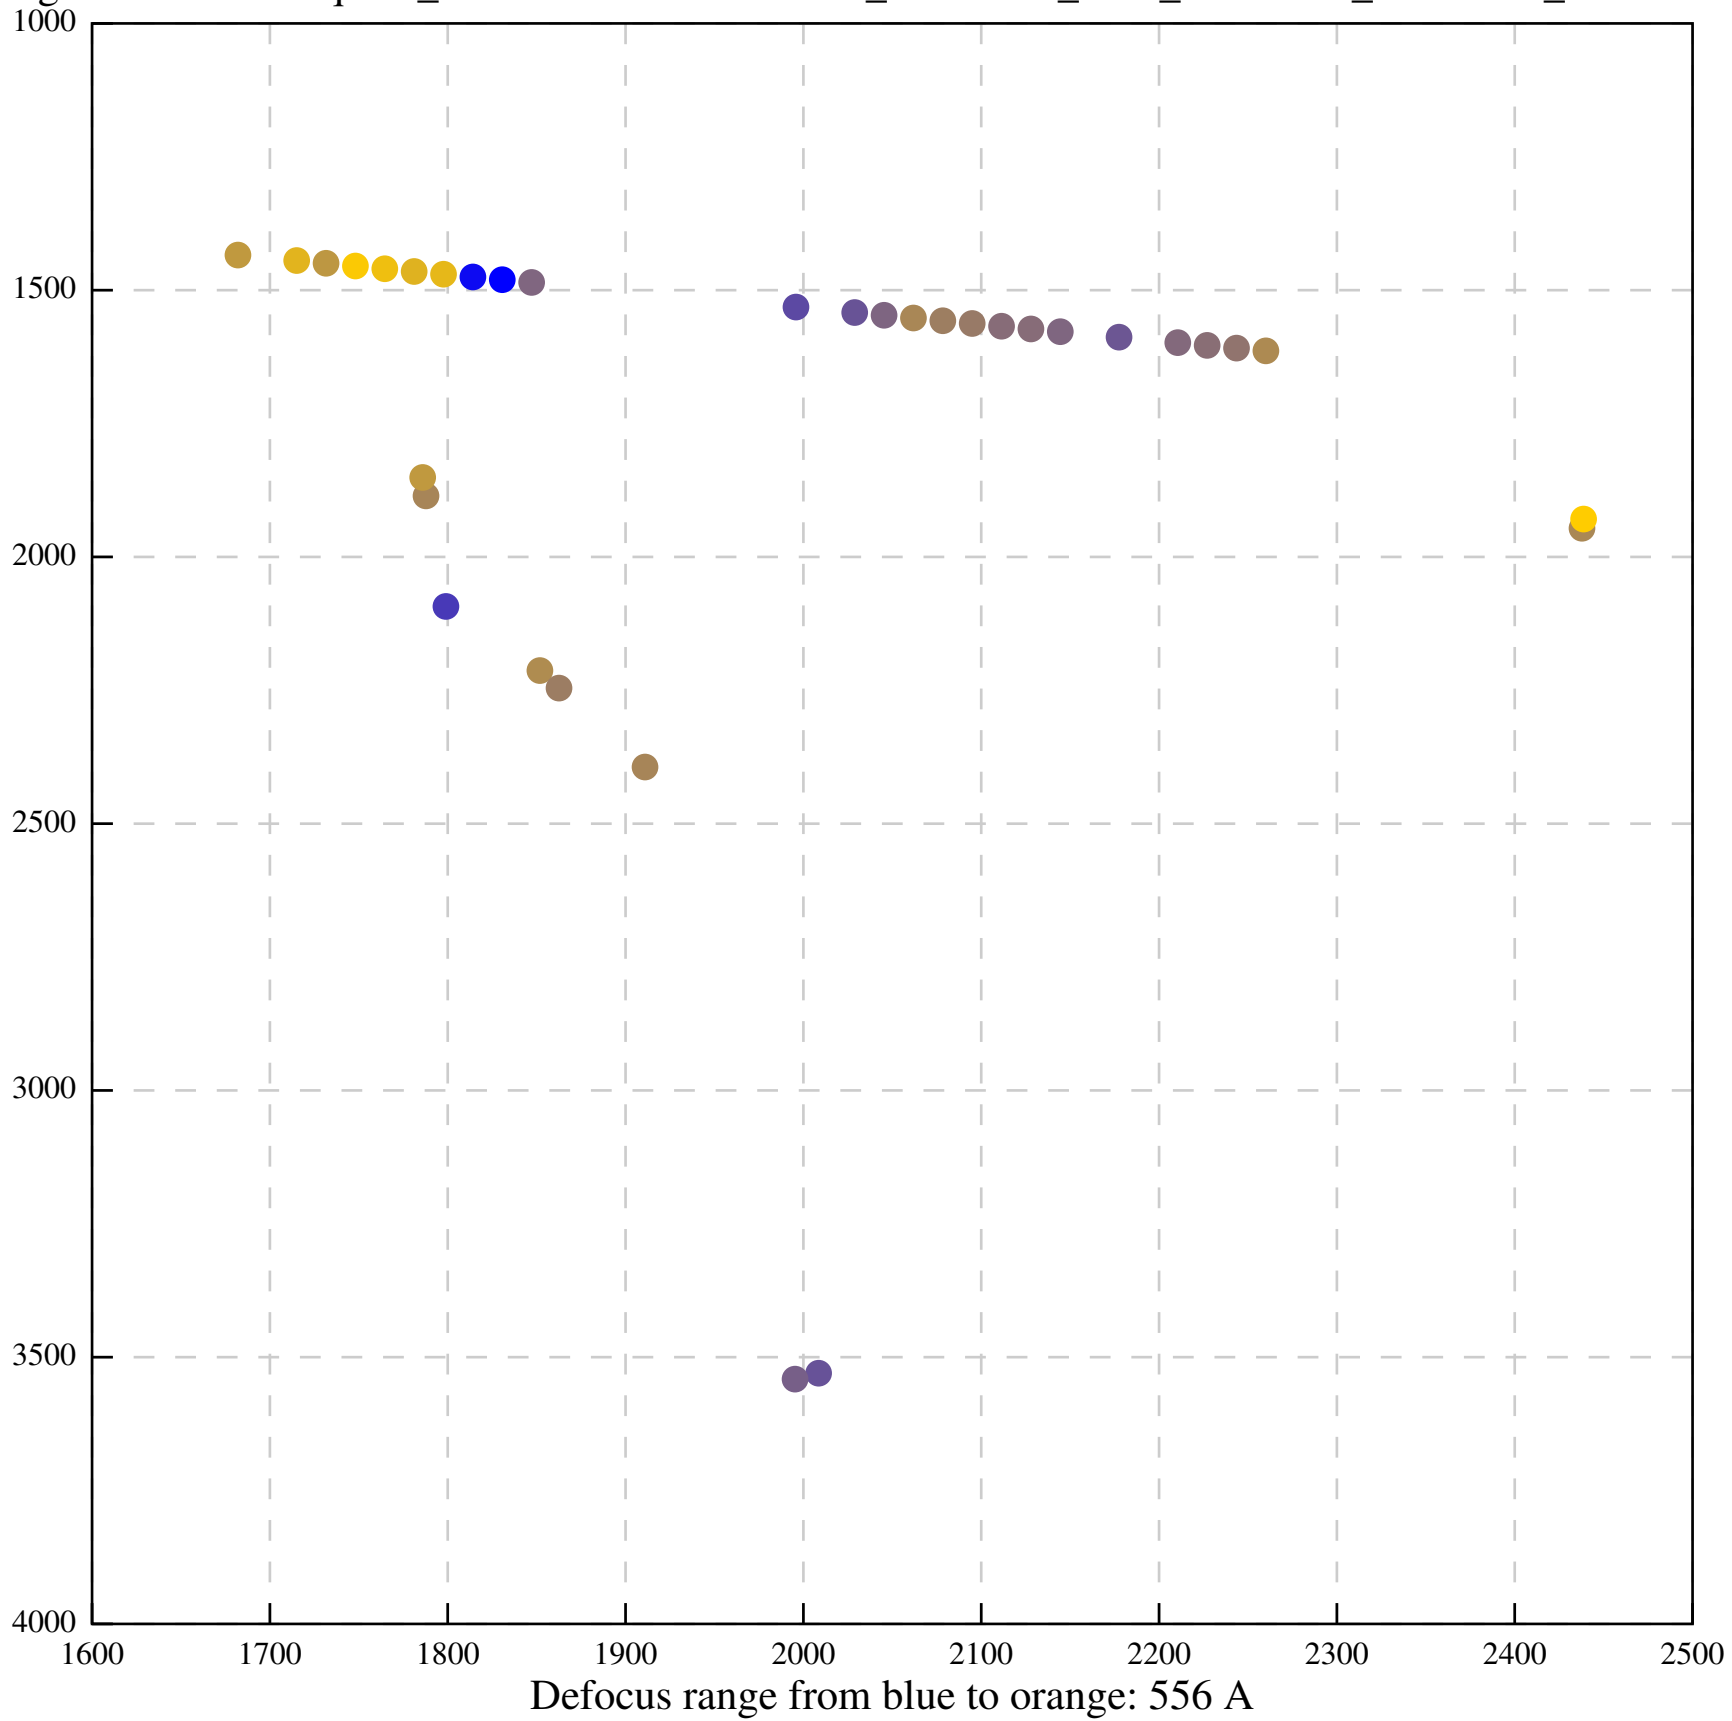

Defocus range from blue to orange: 281 A

Defocus range from blue to orange: 324 A

Defocus range from blue to orange: 1354 A

Defocus range from blue to orange: 185 A

Defocus range from blue to orange: 577 A