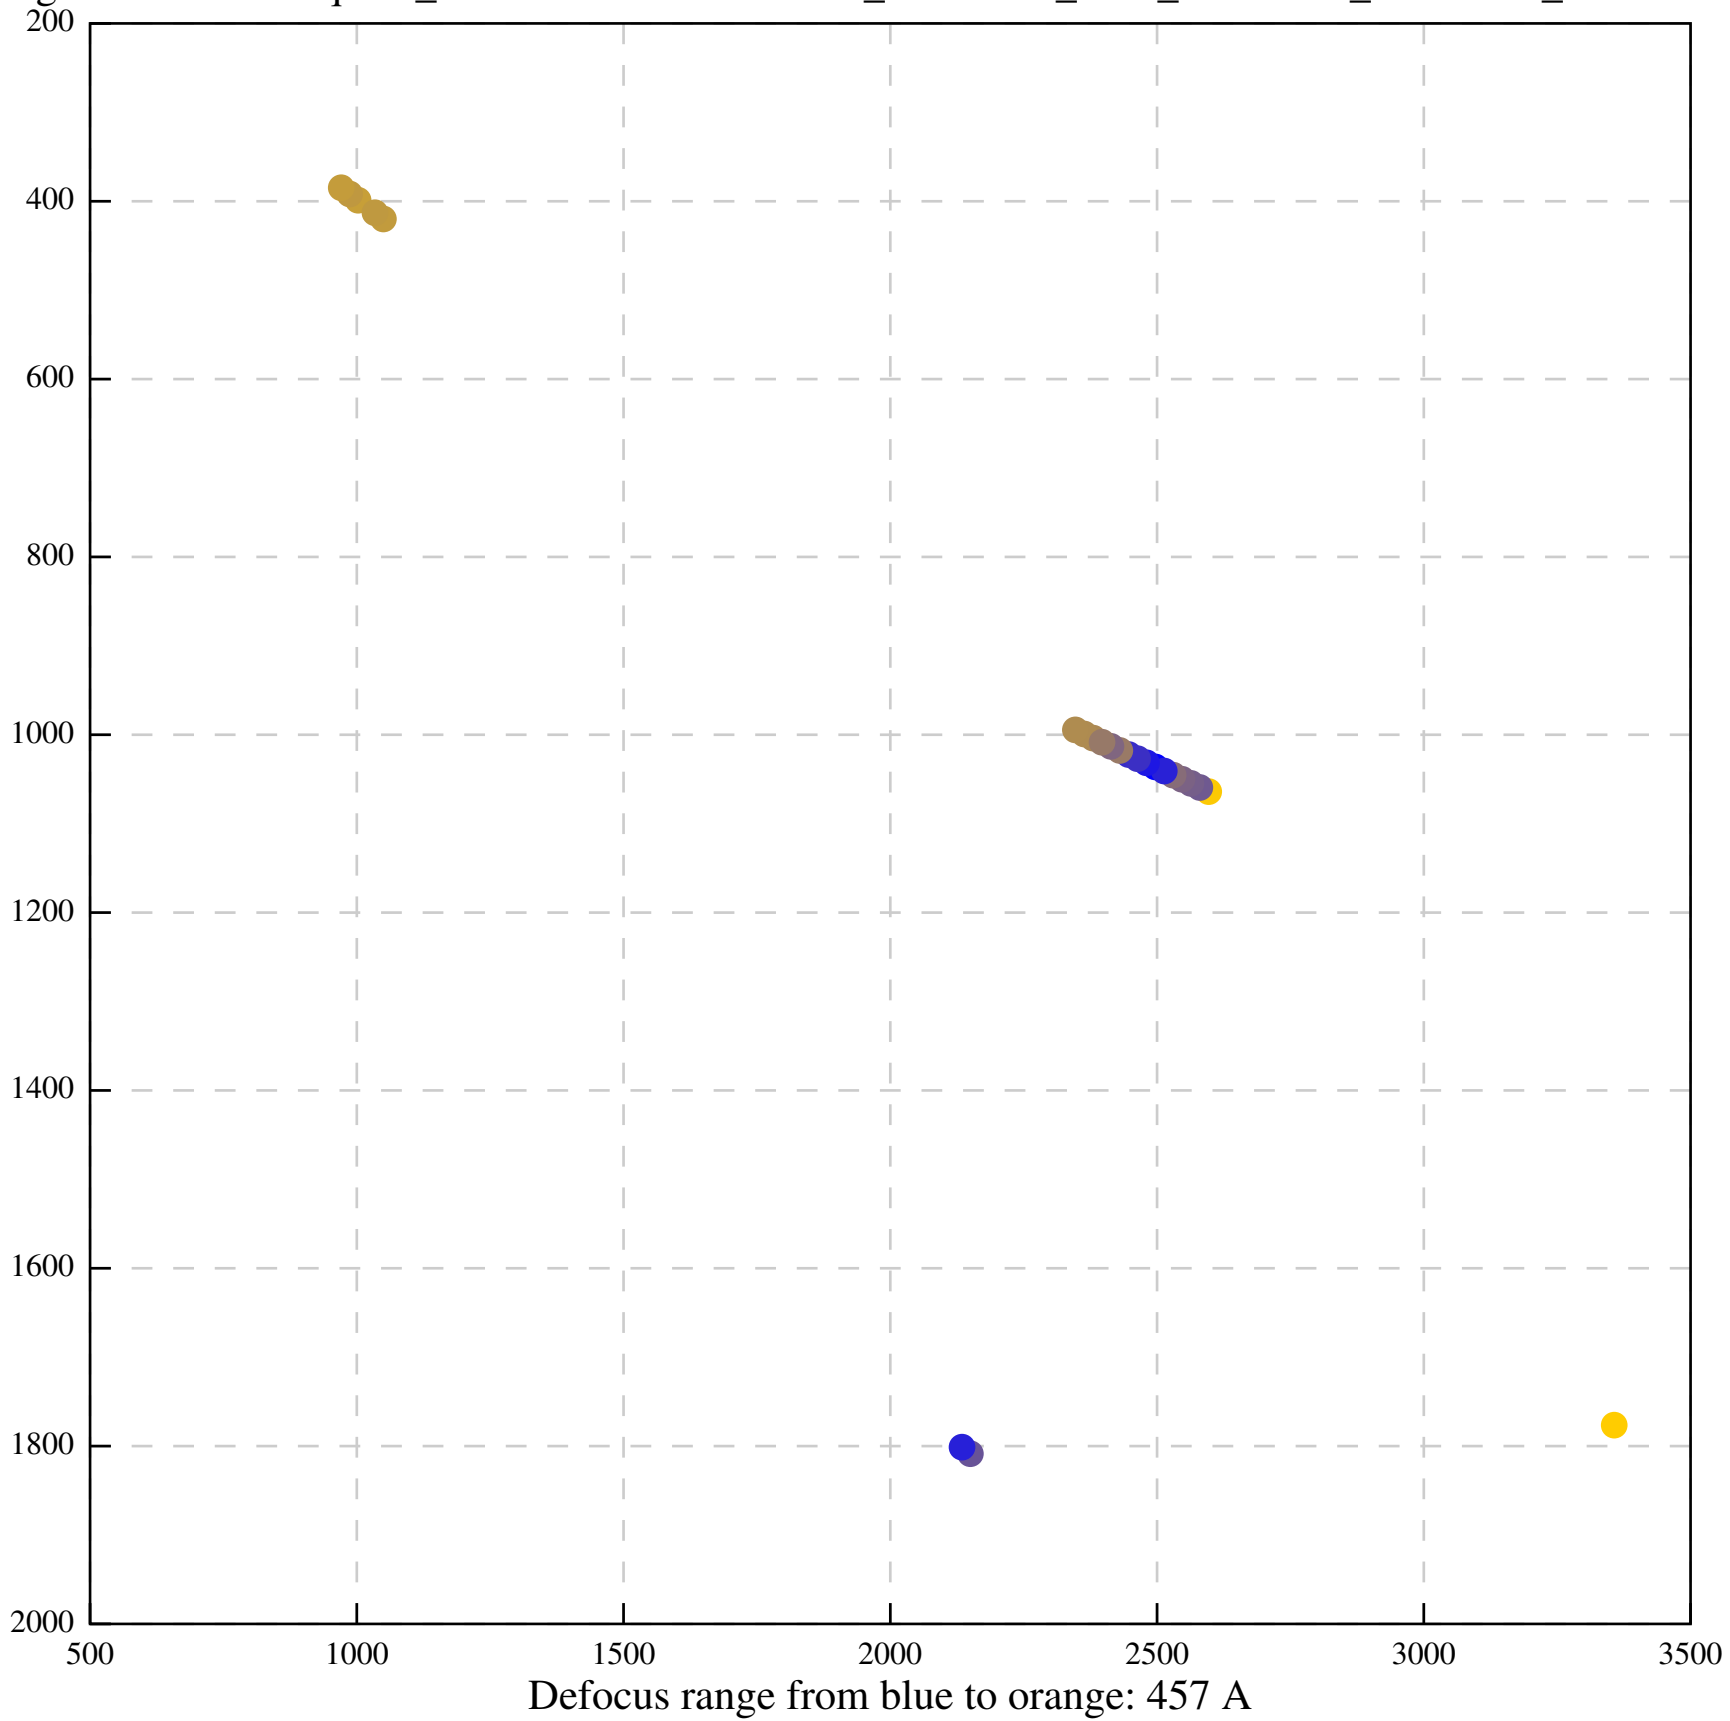

Defocus range from blue to orange: 639 A

Defocus range from blue to orange: 522 A

Defocus range from blue to orange: 0 A

Defocus range from blue to orange: 0 A

Defocus range from blue to orange: 597 A

Defocus range from blue to orange: 1120 A