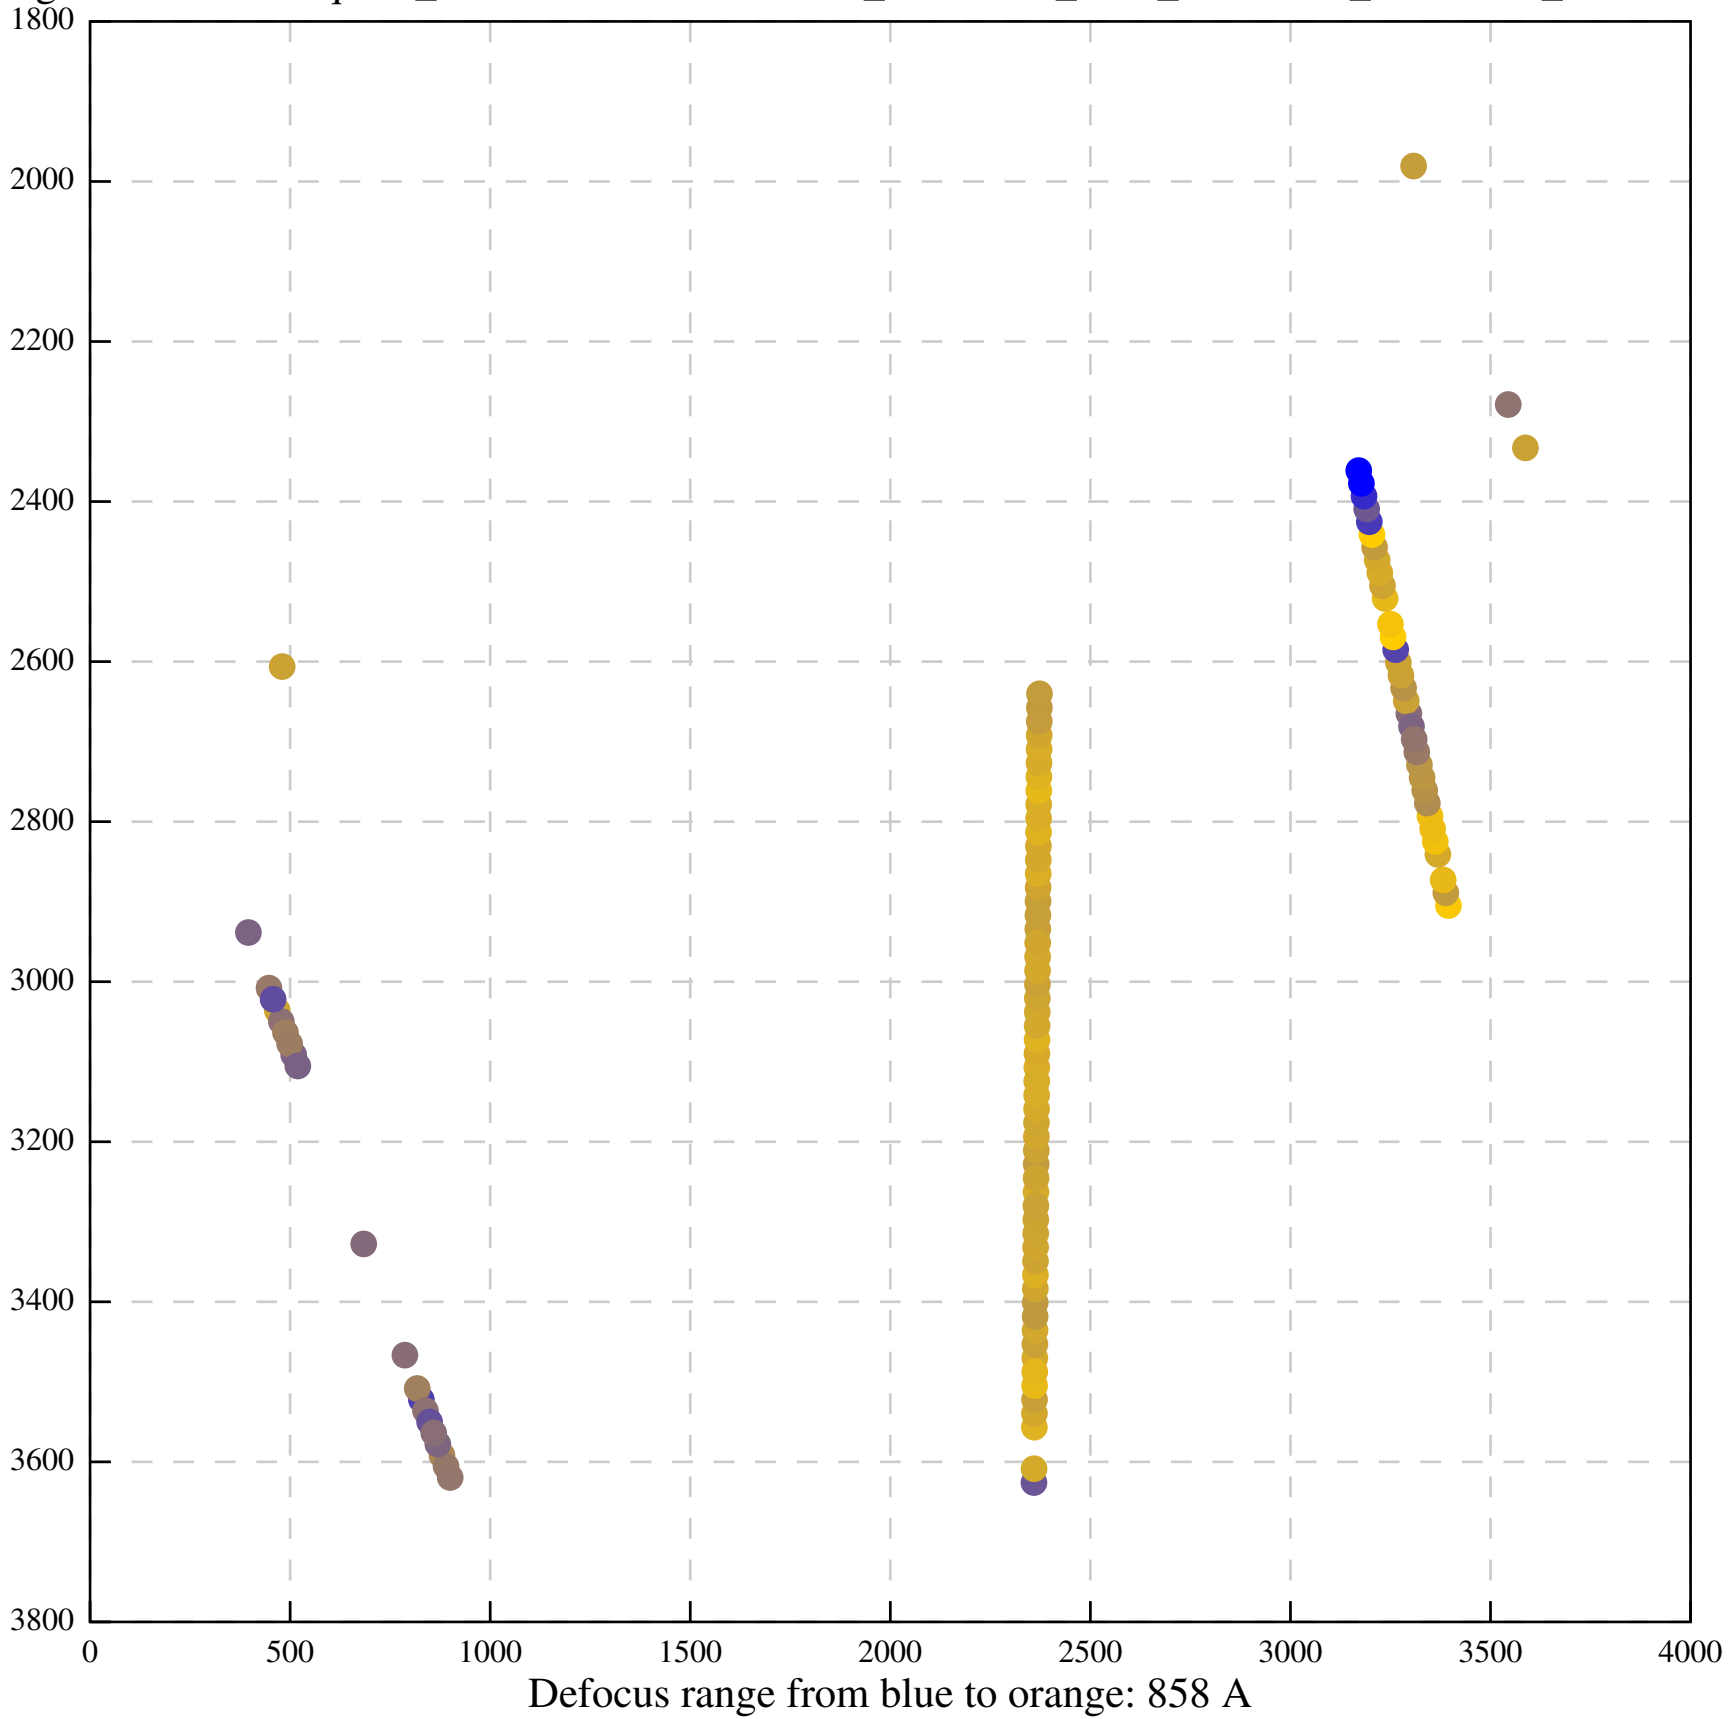

Defocus range from blue to orange: 315 A

Defocus range from blue to orange: 920 A

Defocus range from blue to orange: 662 A

Defocus range from blue to orange: 877 A

Defocus range from blue to orange: 1069 A