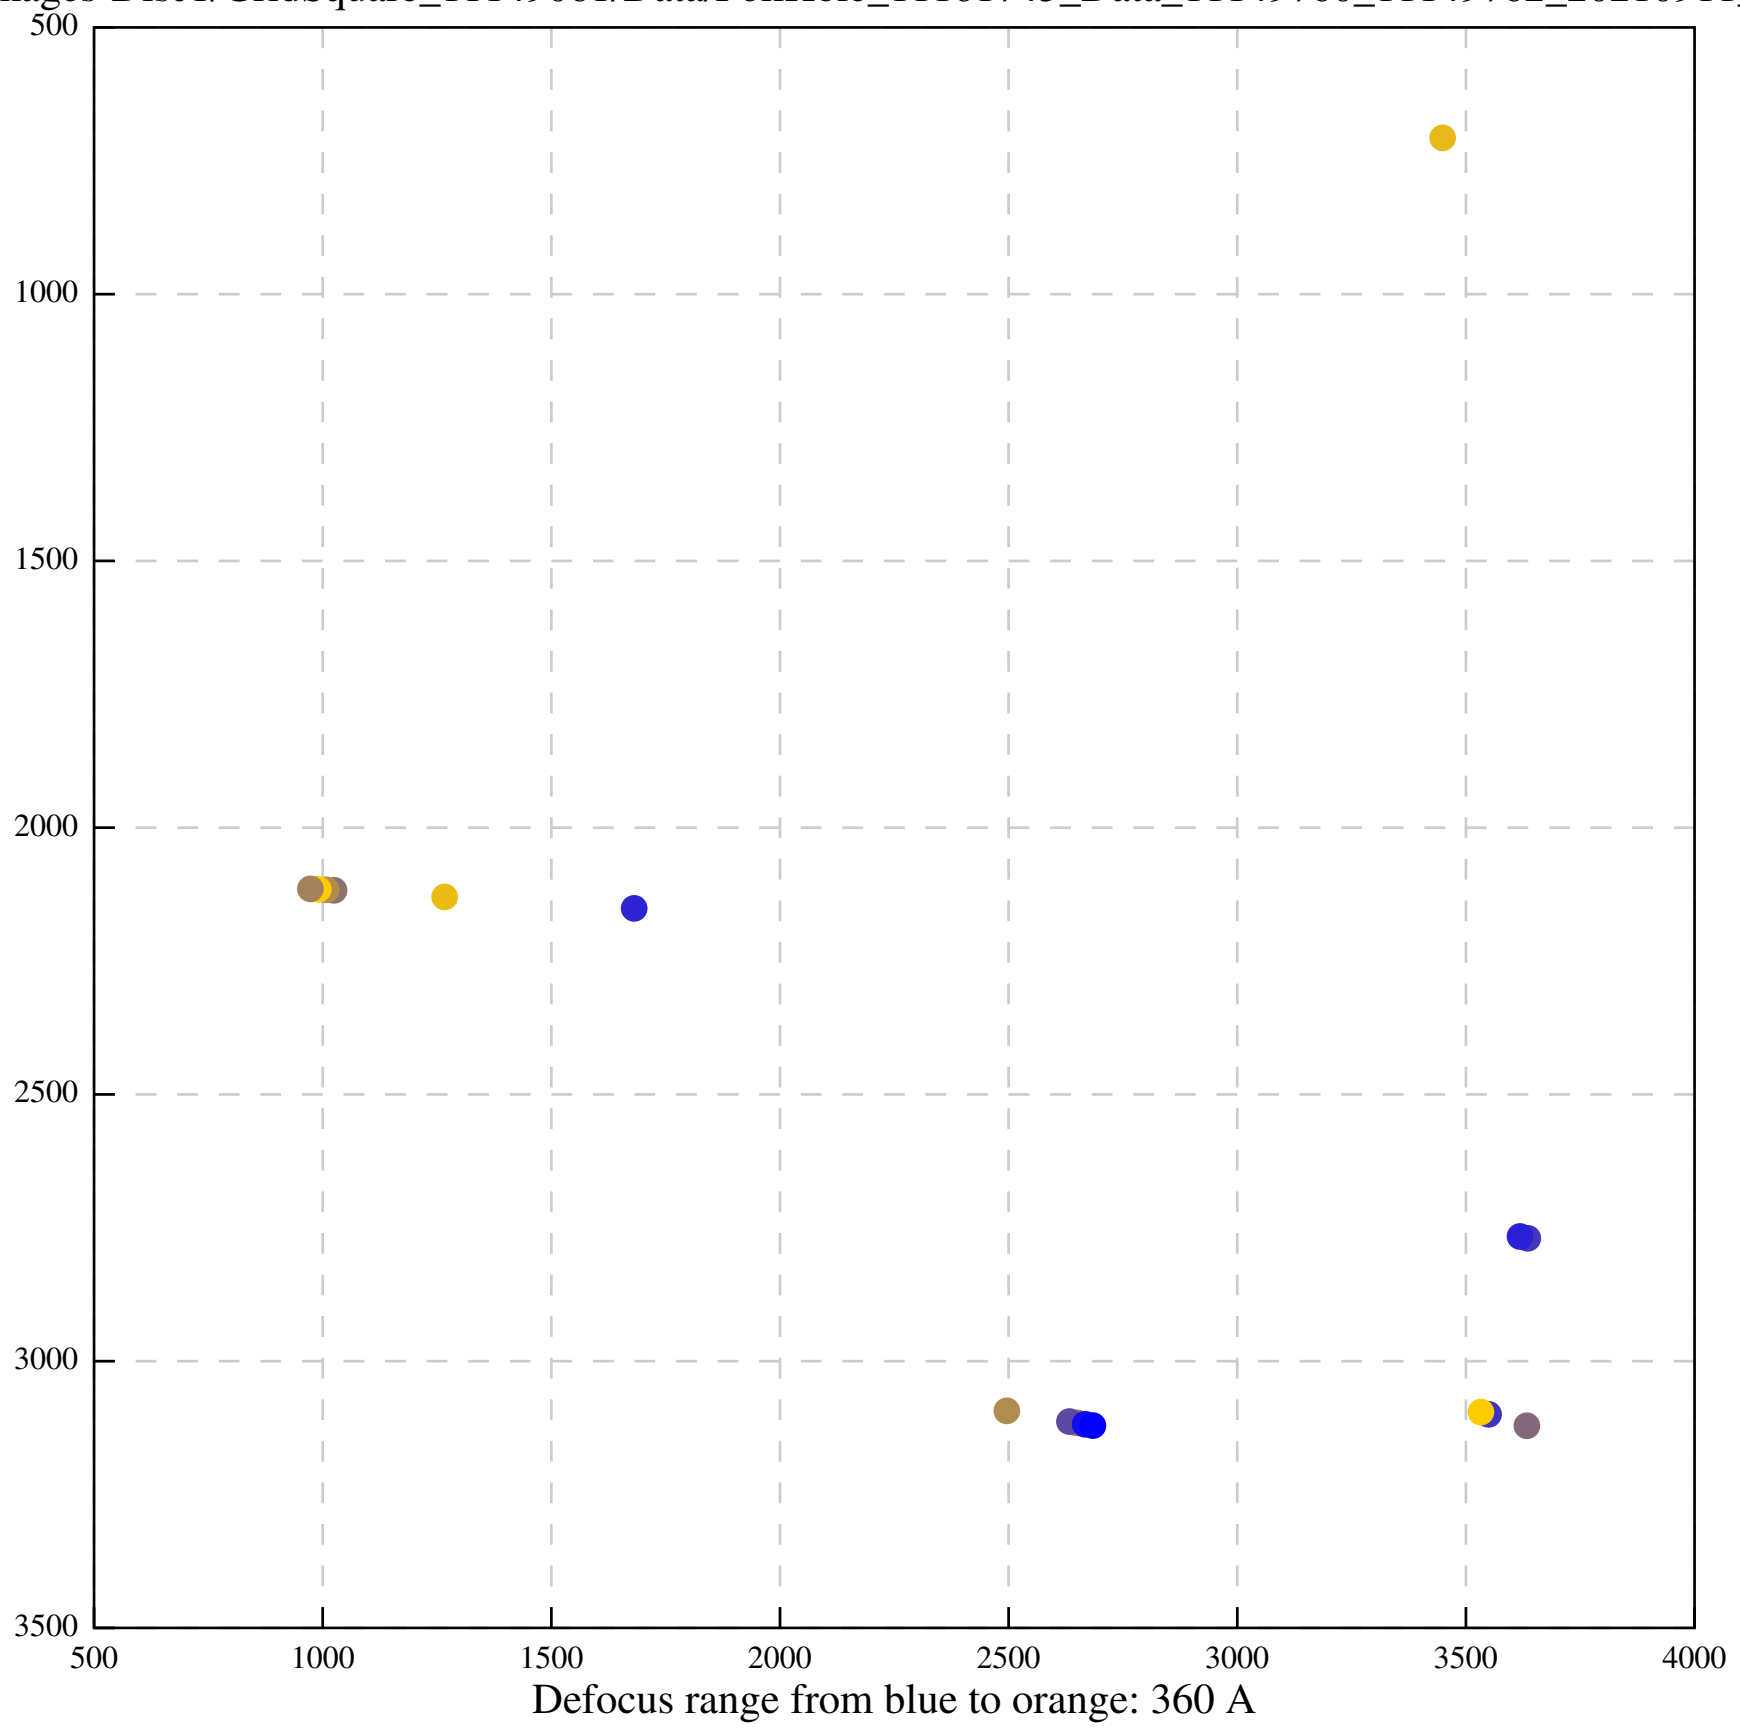

Defocus range from blue to orange: 1286 A

Defocus range from blue to orange: 1385 A

Defocus range from blue to orange: 475 A

Defocus range from blue to orange: 523 A

Defocus range from blue to orange: 743 A