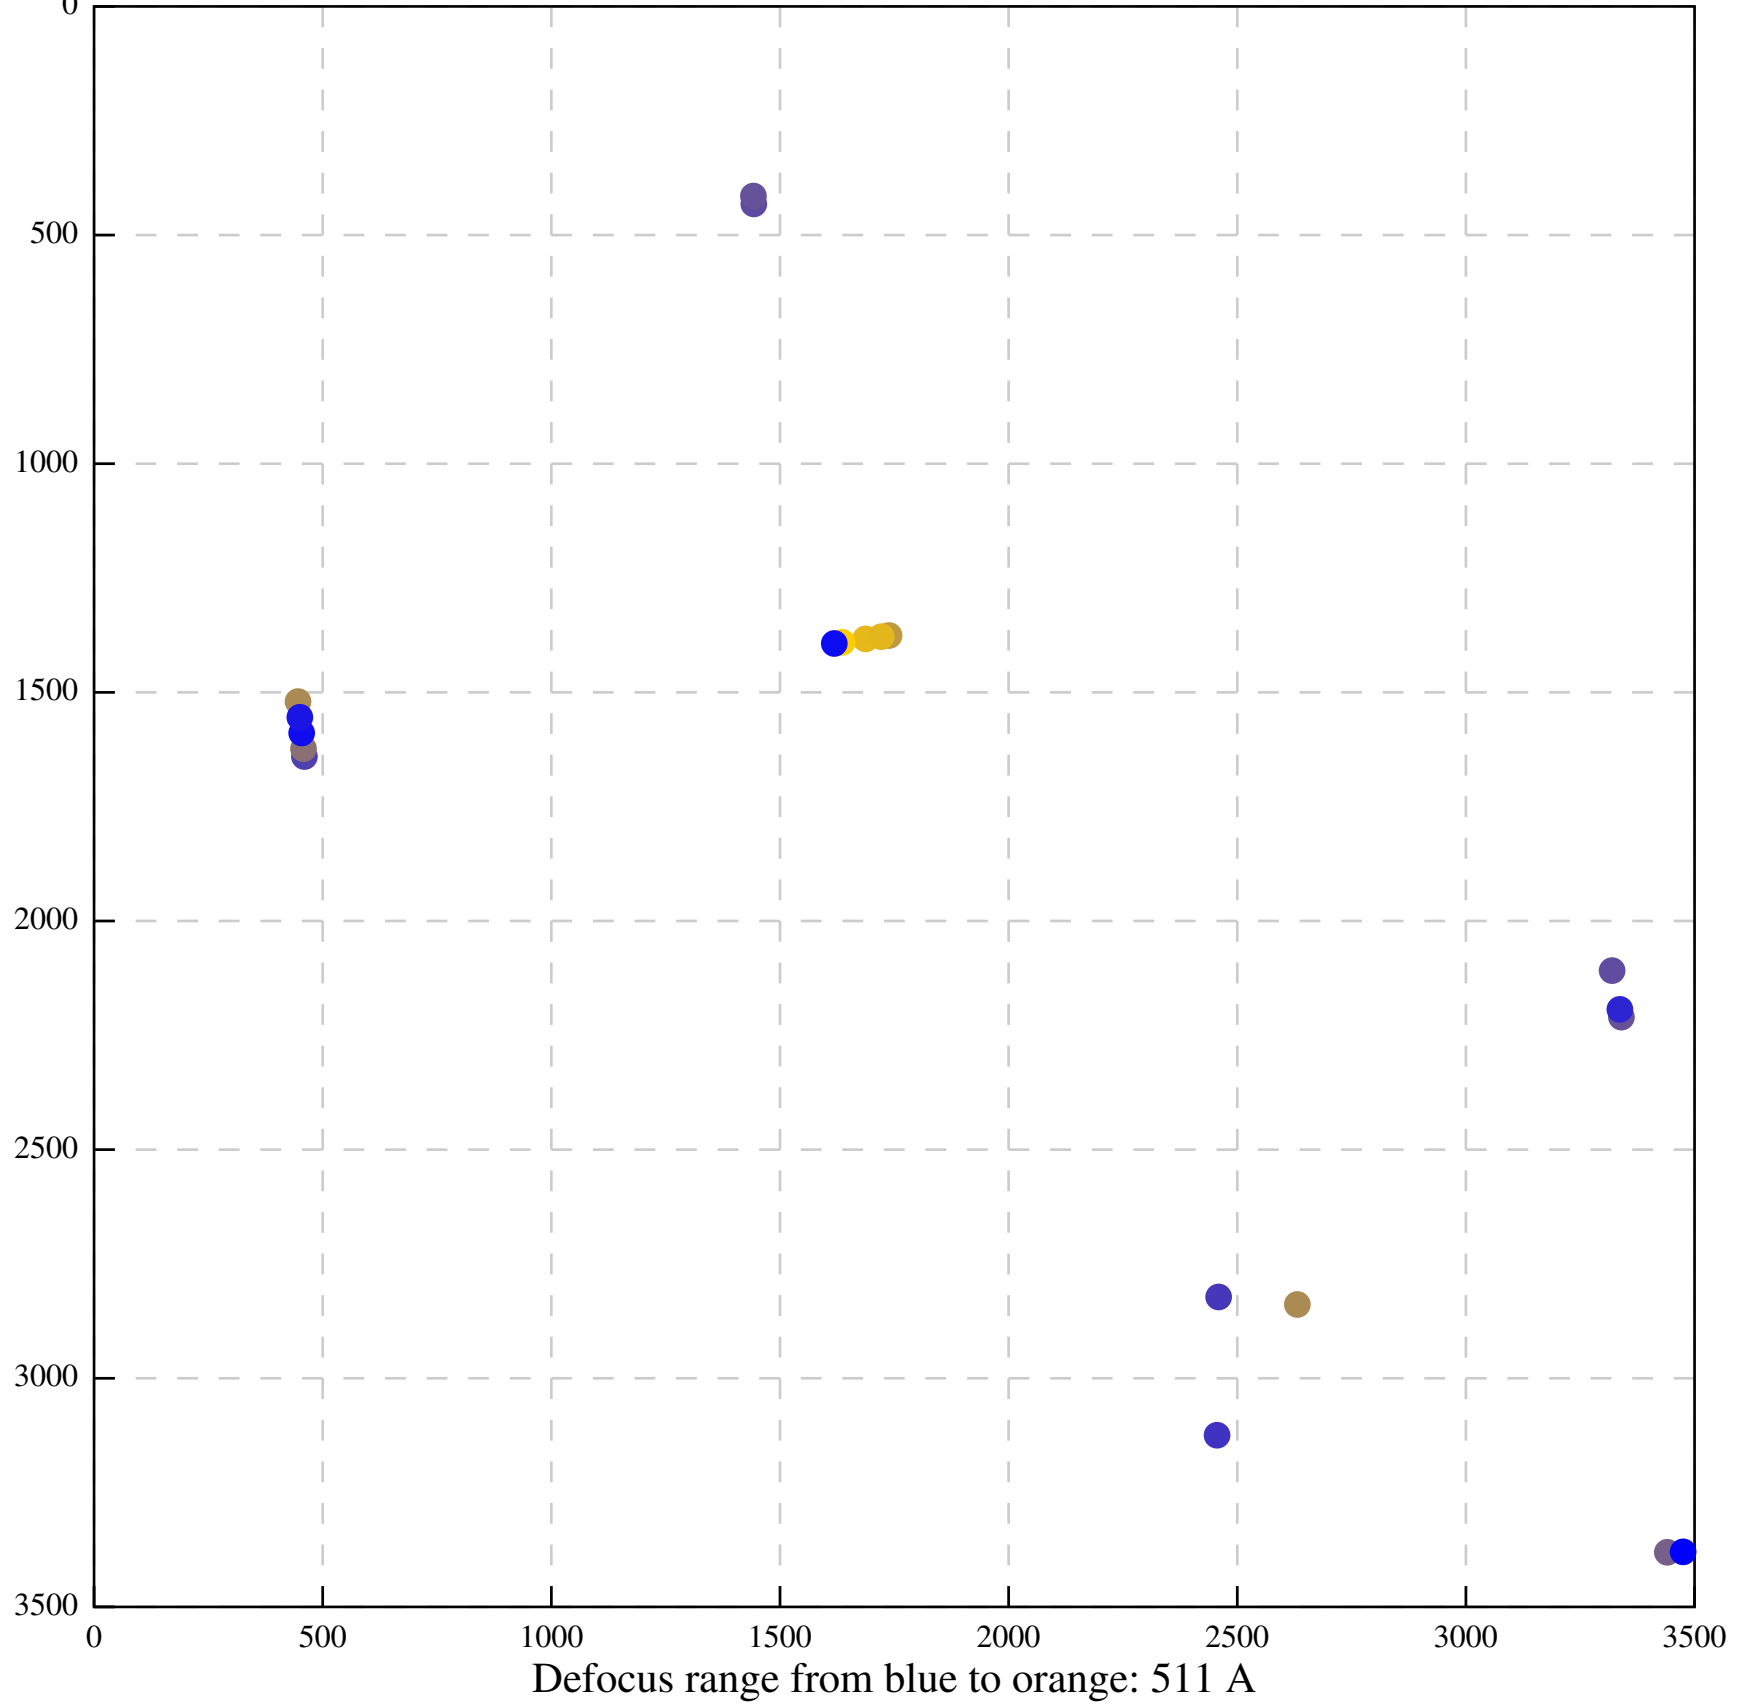

Defocus range from blue to orange: 90 A

Defocus range from blue to orange: 0 A

Defocus range from blue to orange: 182 A

Defocus range from blue to orange: 83 A

Defocus range from blue to orange: 930 A

Defocus range from blue to orange: 287 A