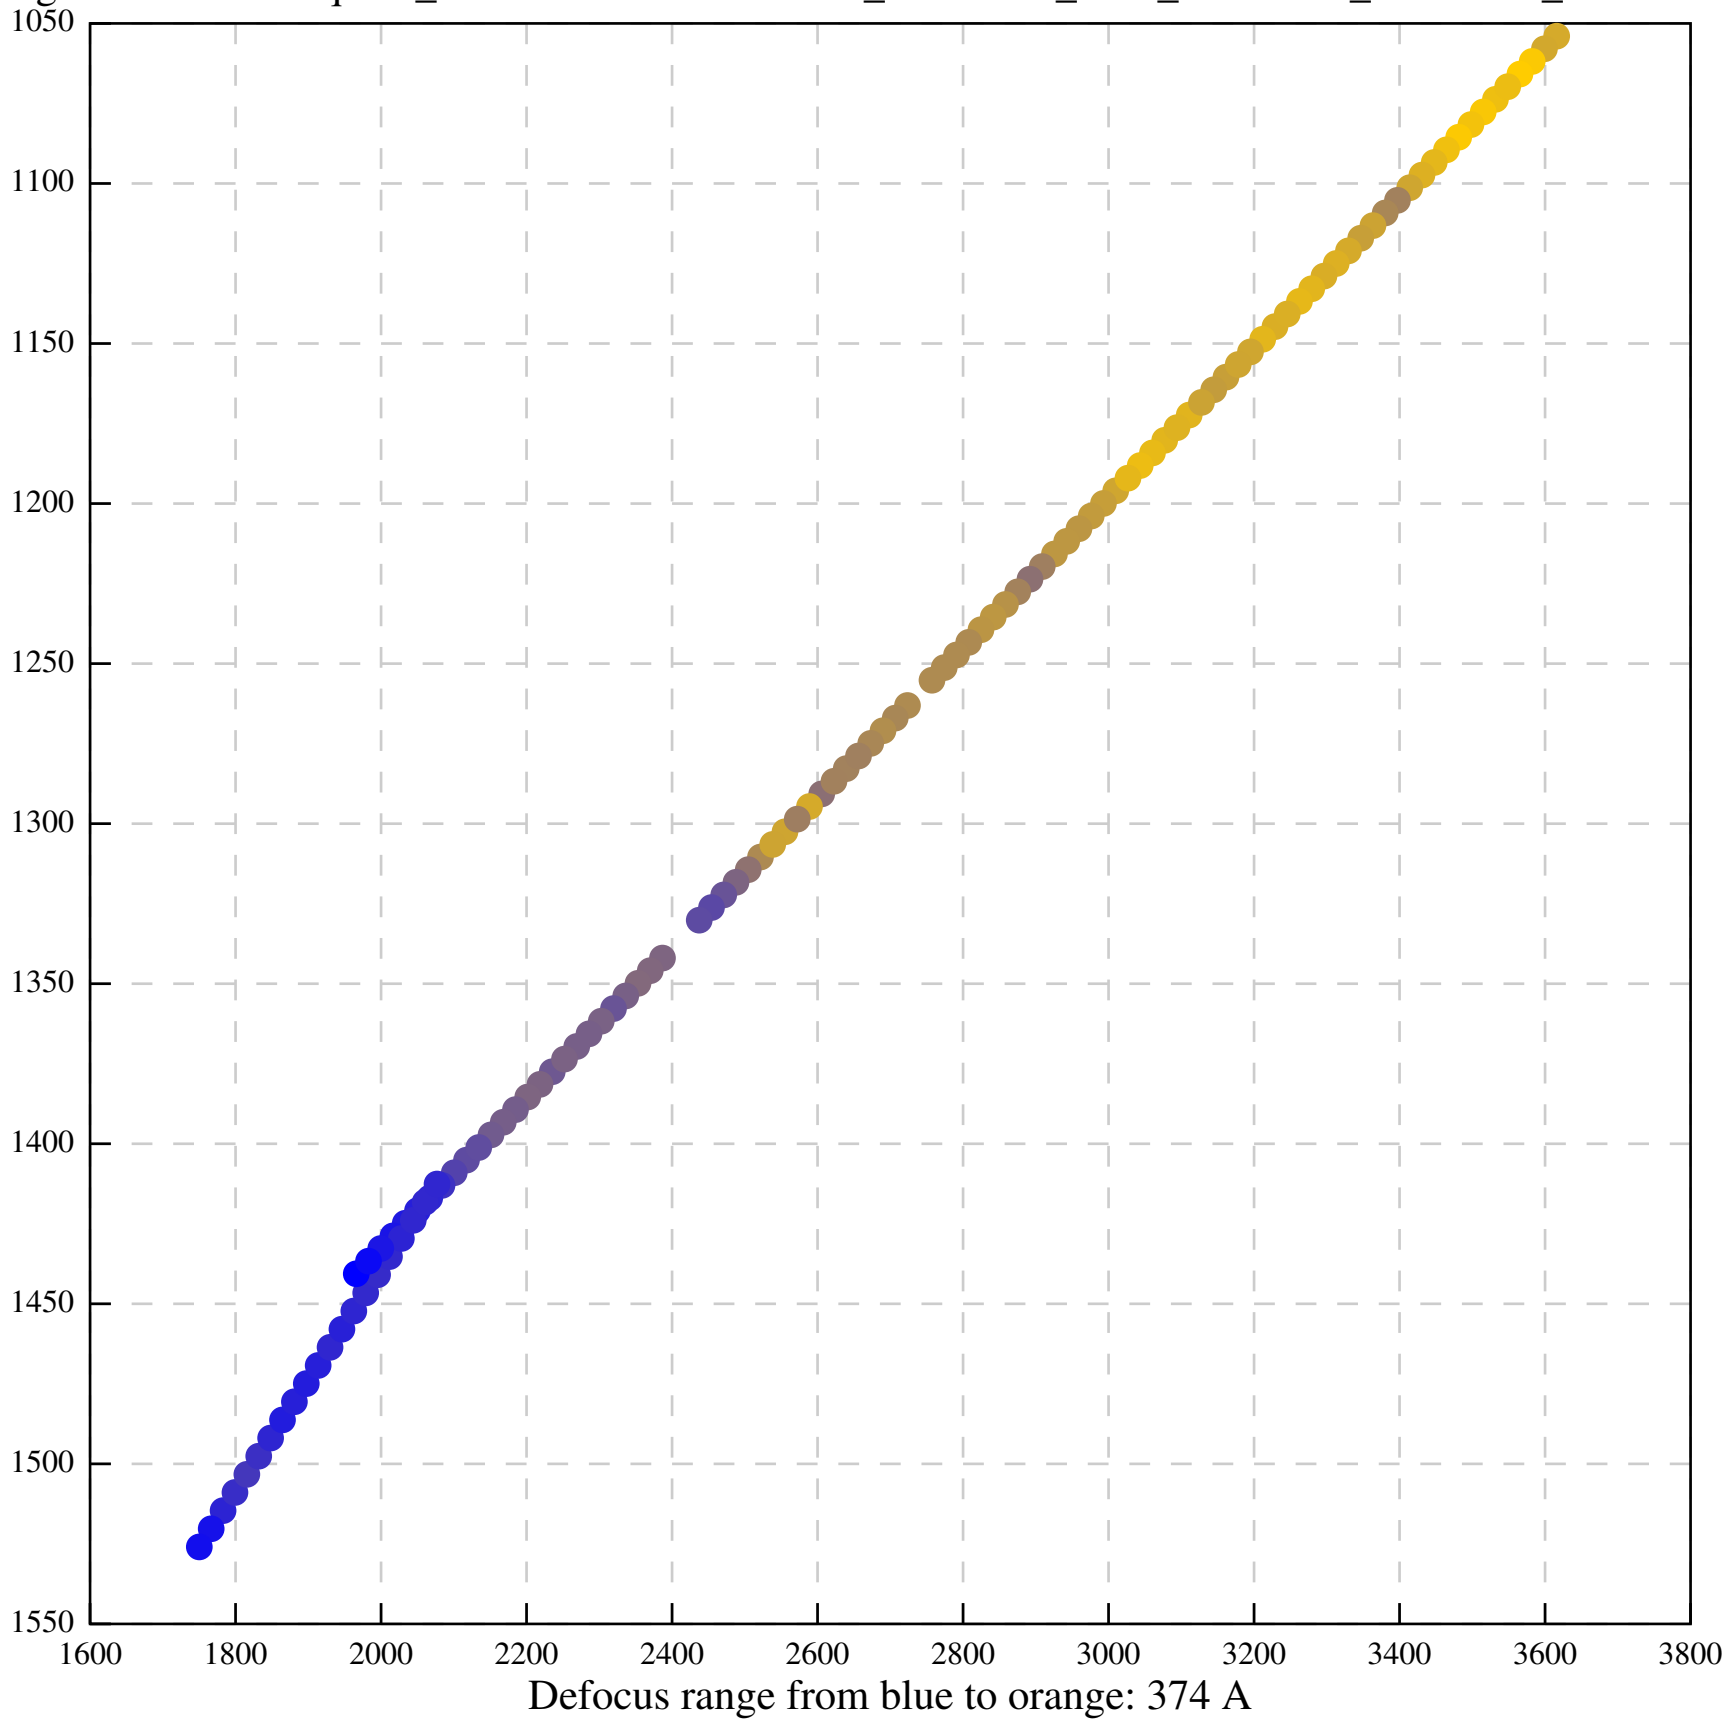

Defocus range from blue to orange: 174 Å

Defocus range from blue to orange: 273 A

Defocus range from blue to orange: 361 A

Defocus range from blue to orange: 0 A

Defocus range from blue to orange: 562 A

Defocus range from blue to orange: 91 A