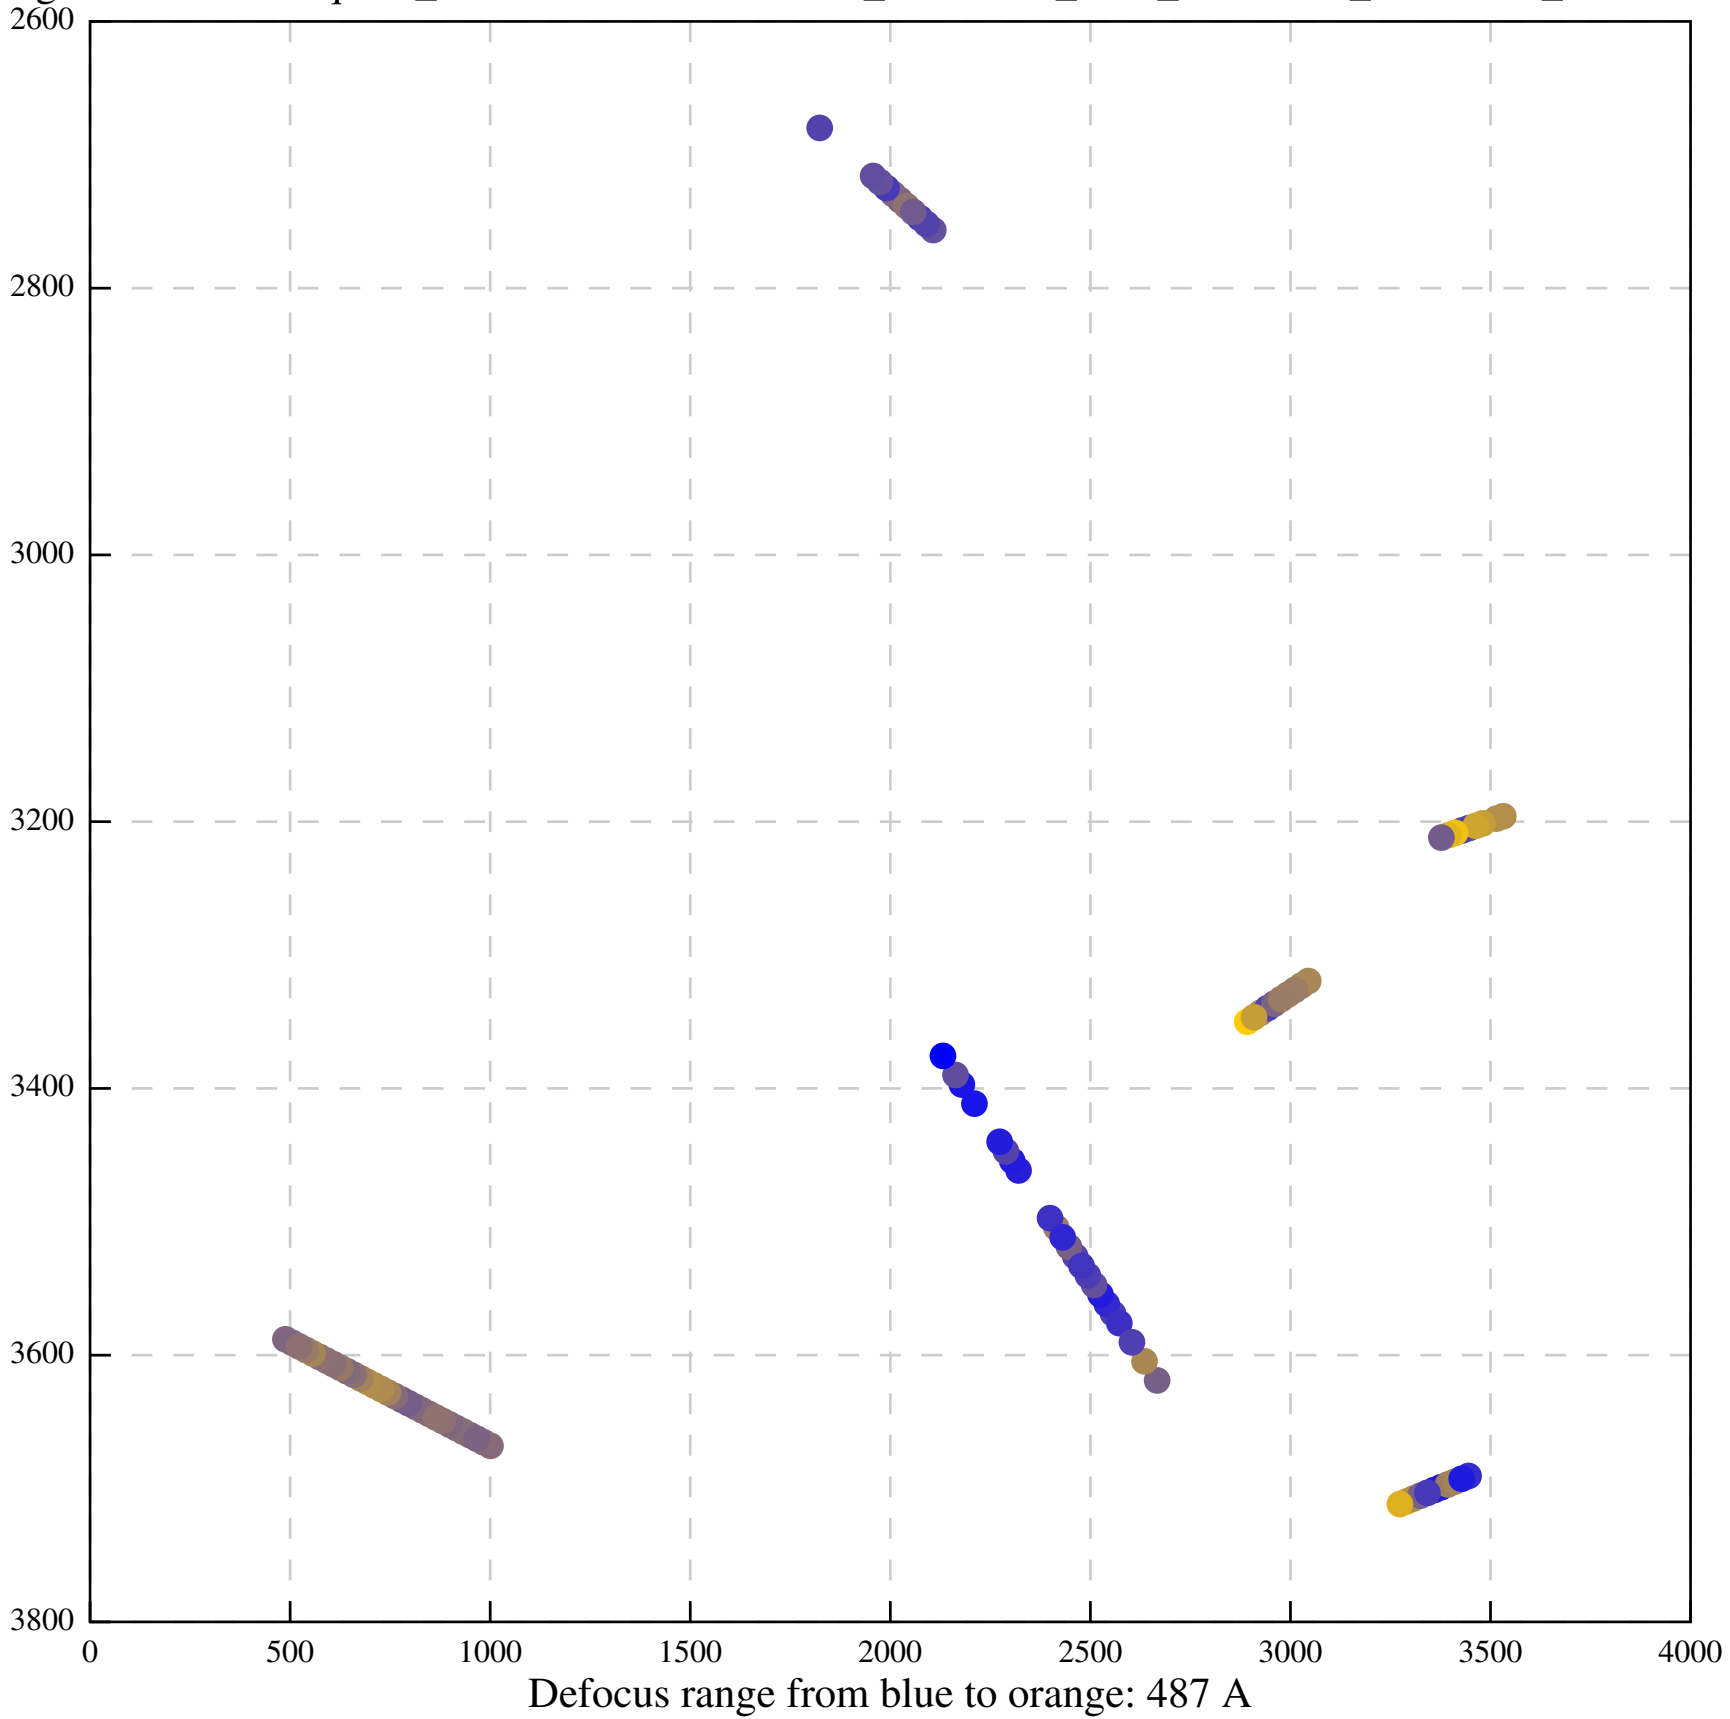

Defocus range from blue to orange: 346 A

Defocus range from blue to orange: 313 Å

Defocus range from blue to orange: 368 A

Defocus range from blue to orange: 633 A

Defocus range from blue to orange: 778 A