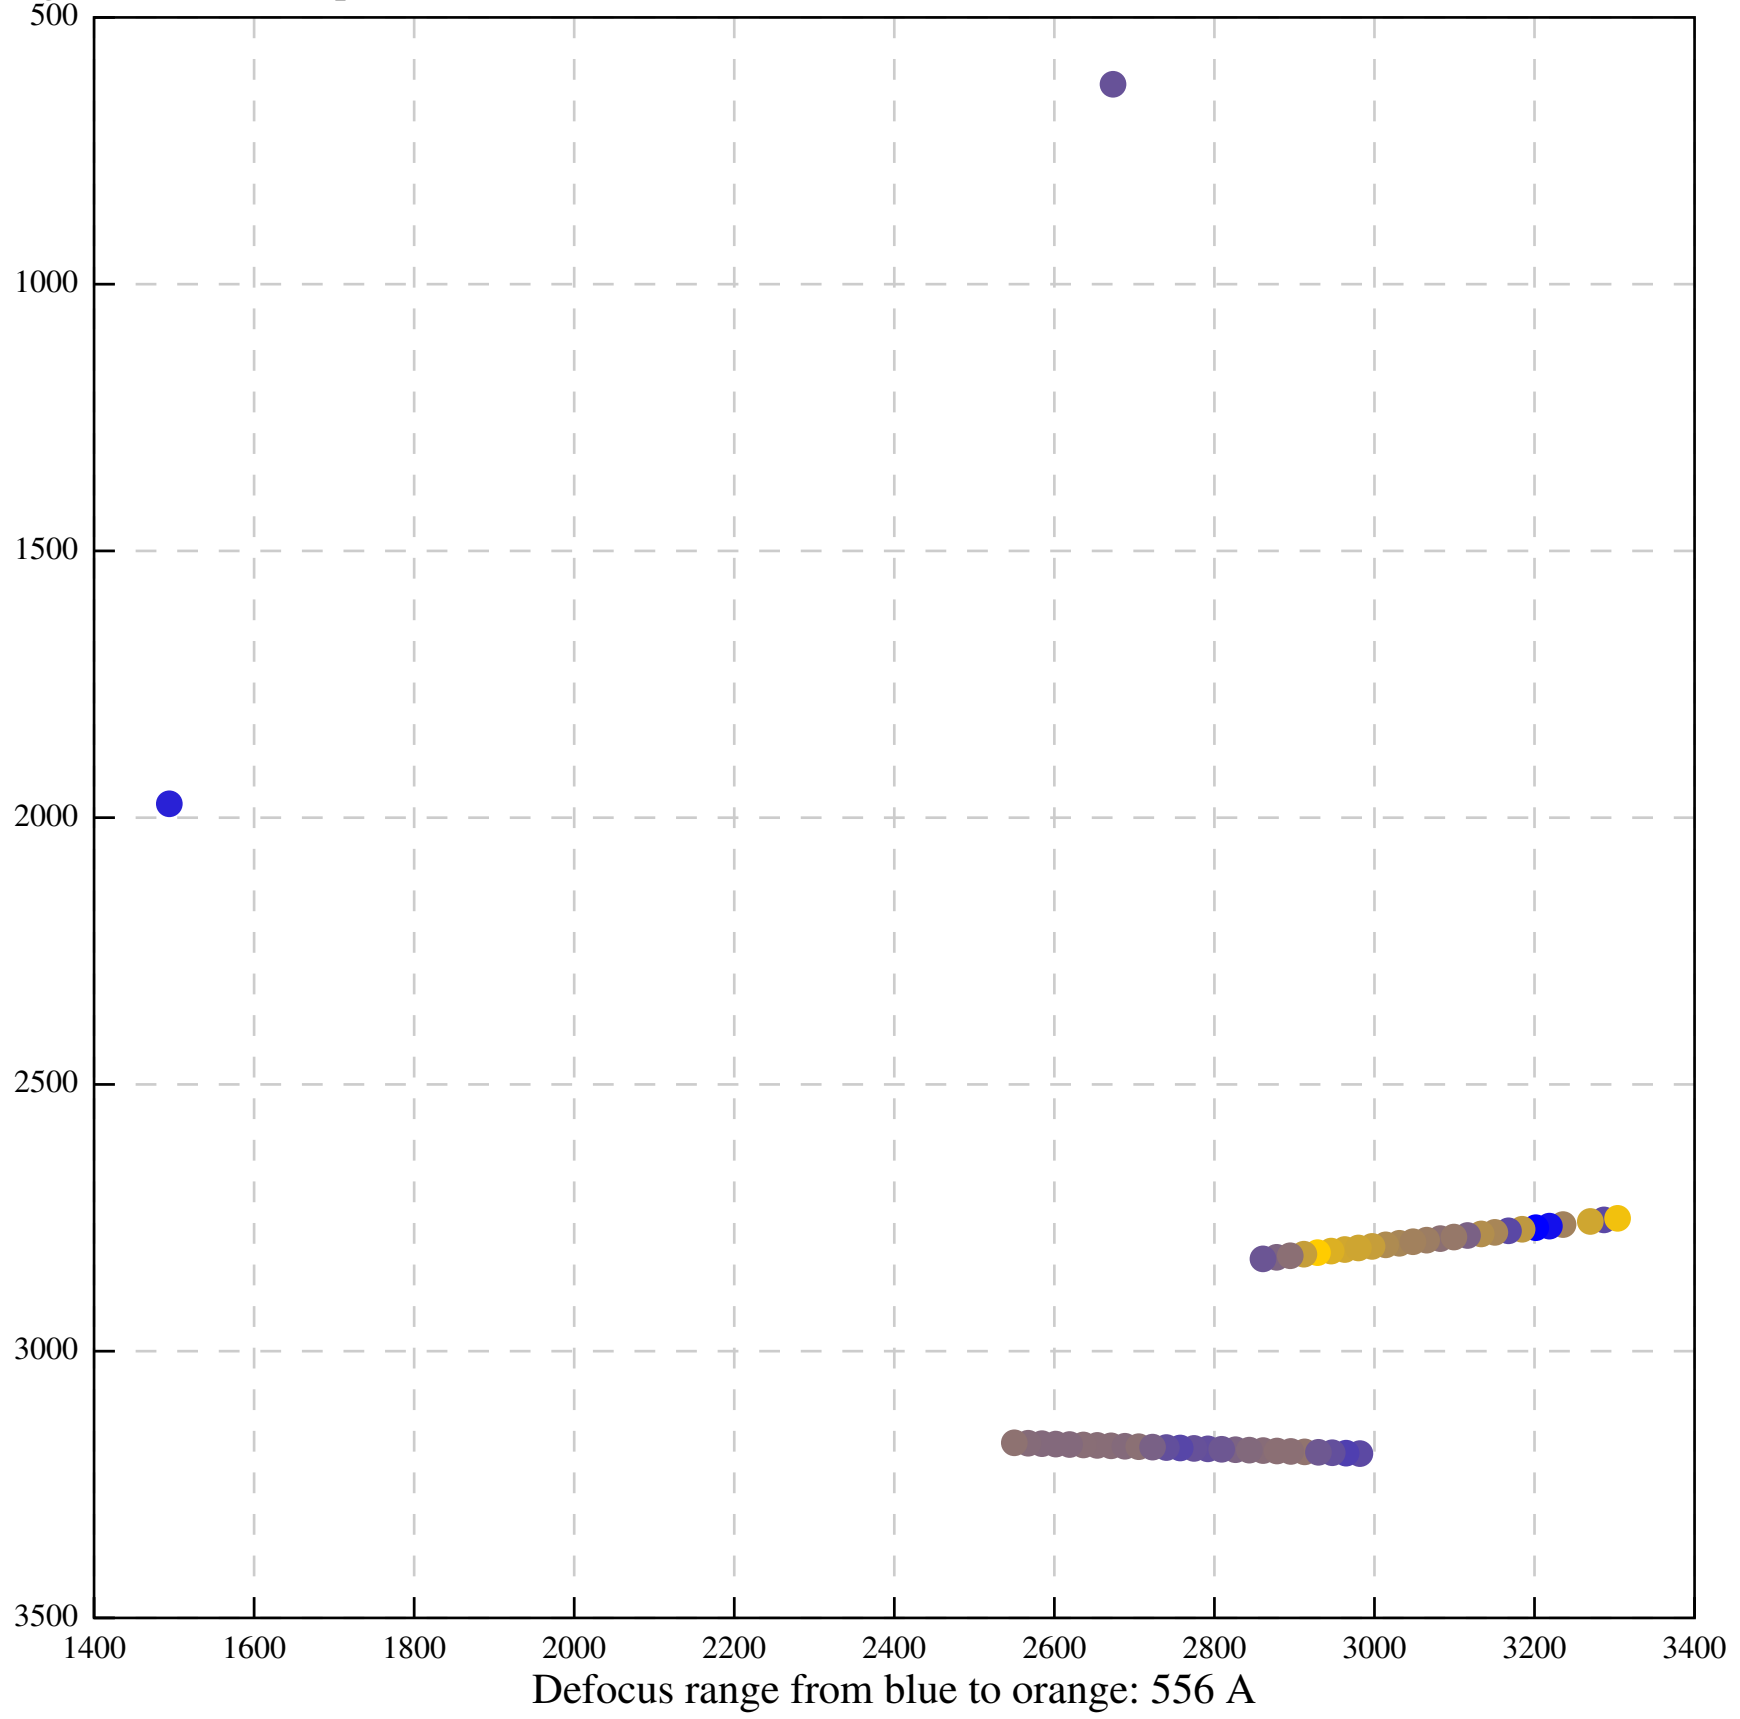

Defocus range from blue to orange: 48 A

Defocus range from blue to orange: 16 A

Defocus range from blue to orange: 0 A

Defocus range from blue to orange: 0 A

Defocus range from blue to orange: 706 A

Defocus range from blue to orange: 463 A