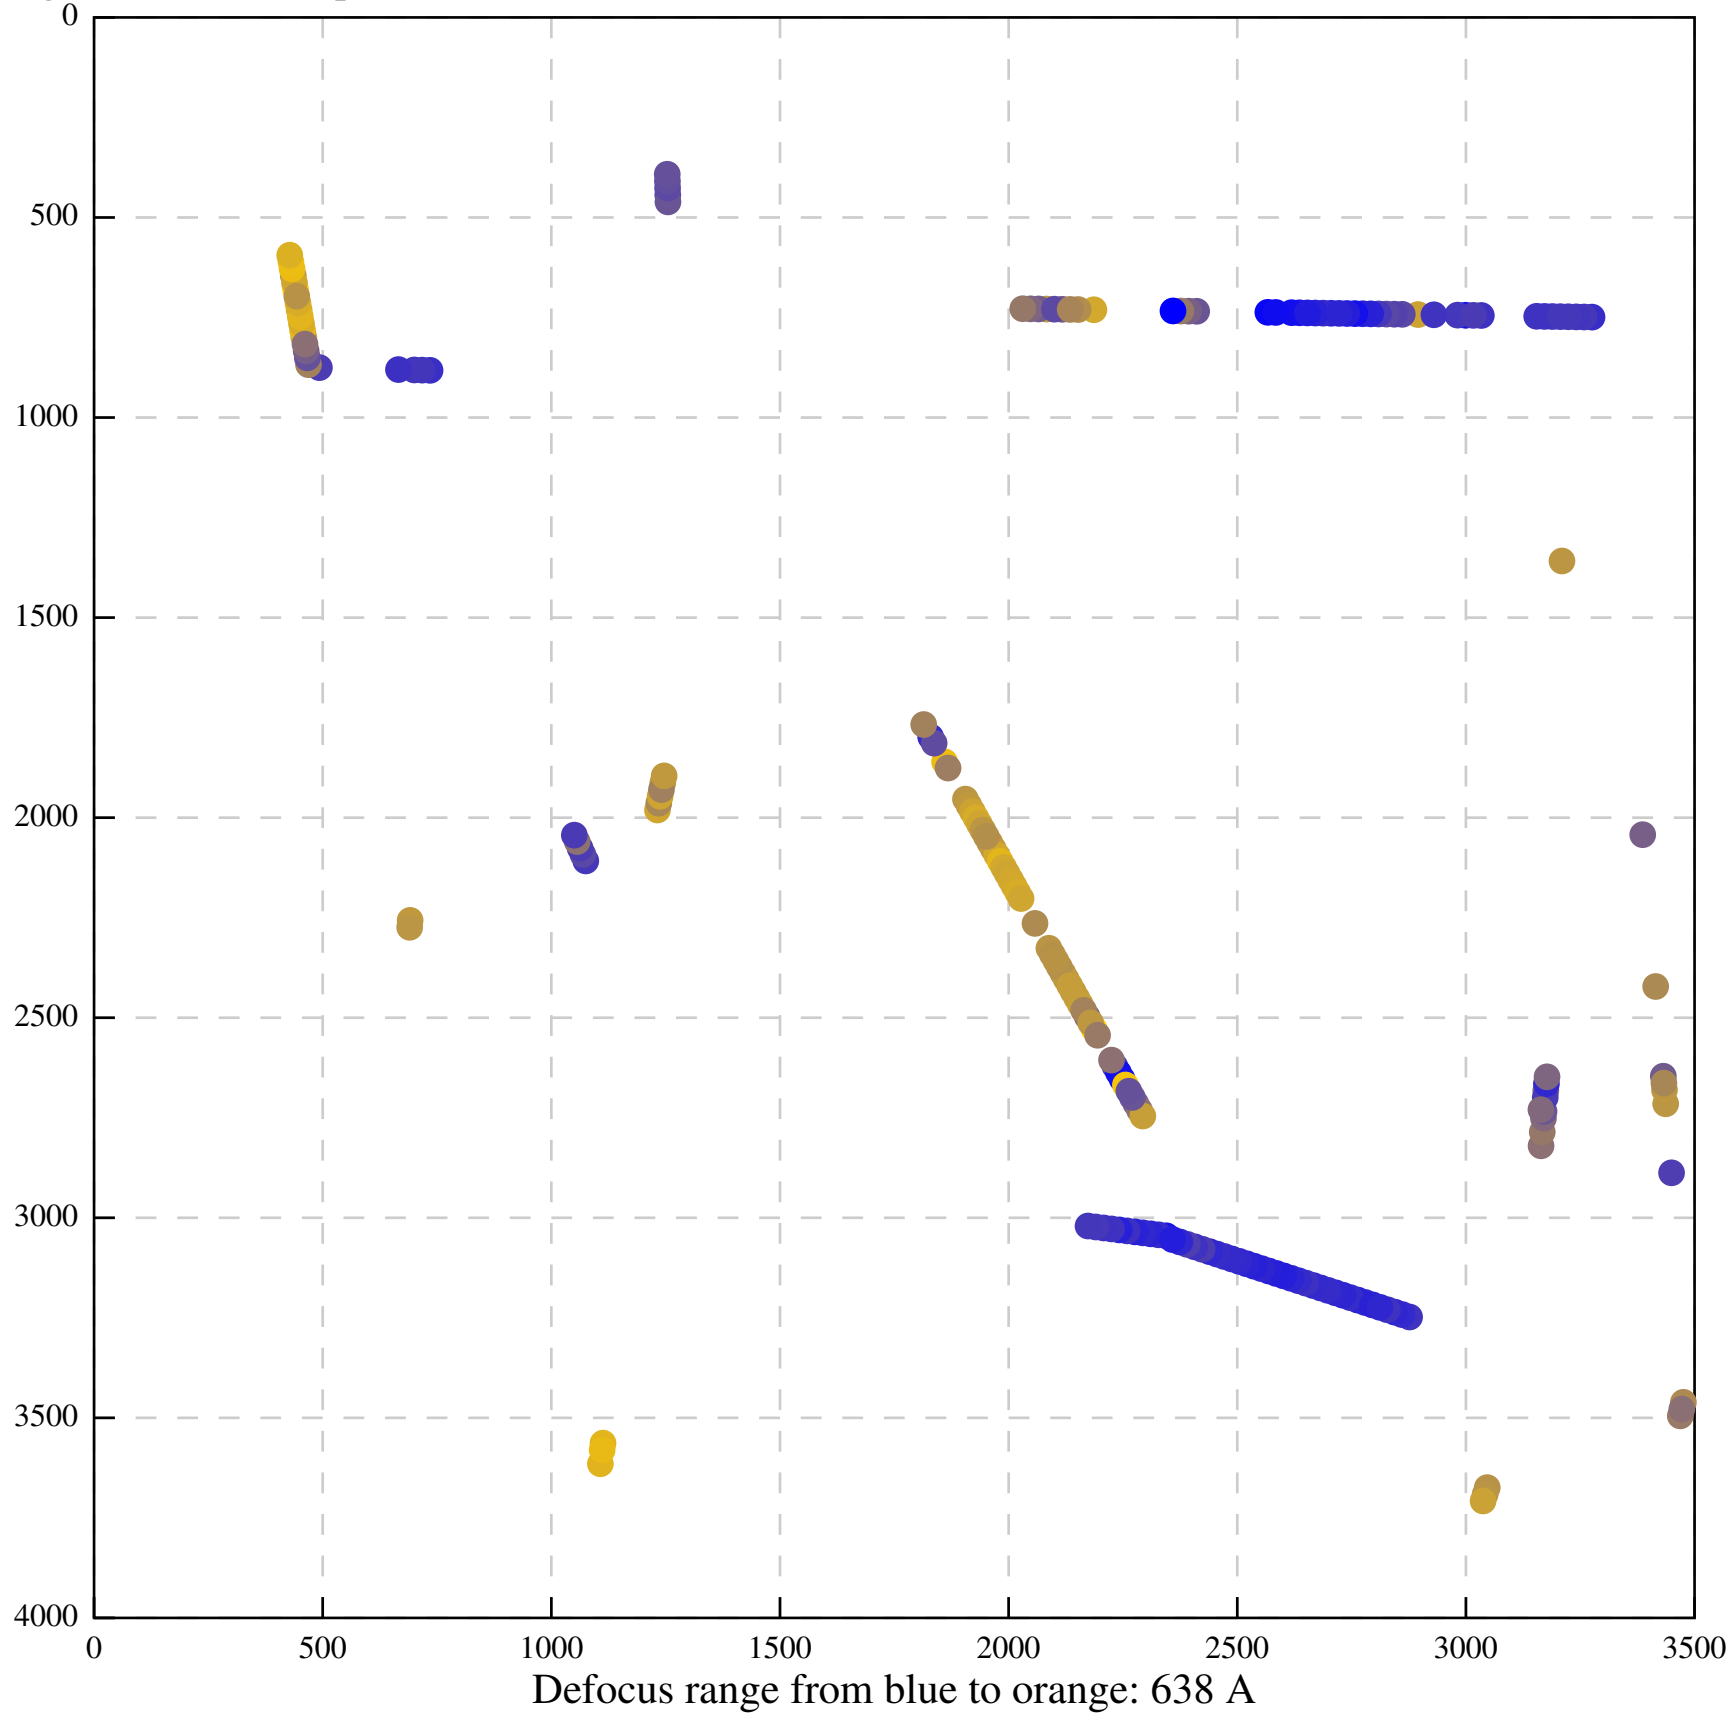

Defocus range from blue to orange: 672 A