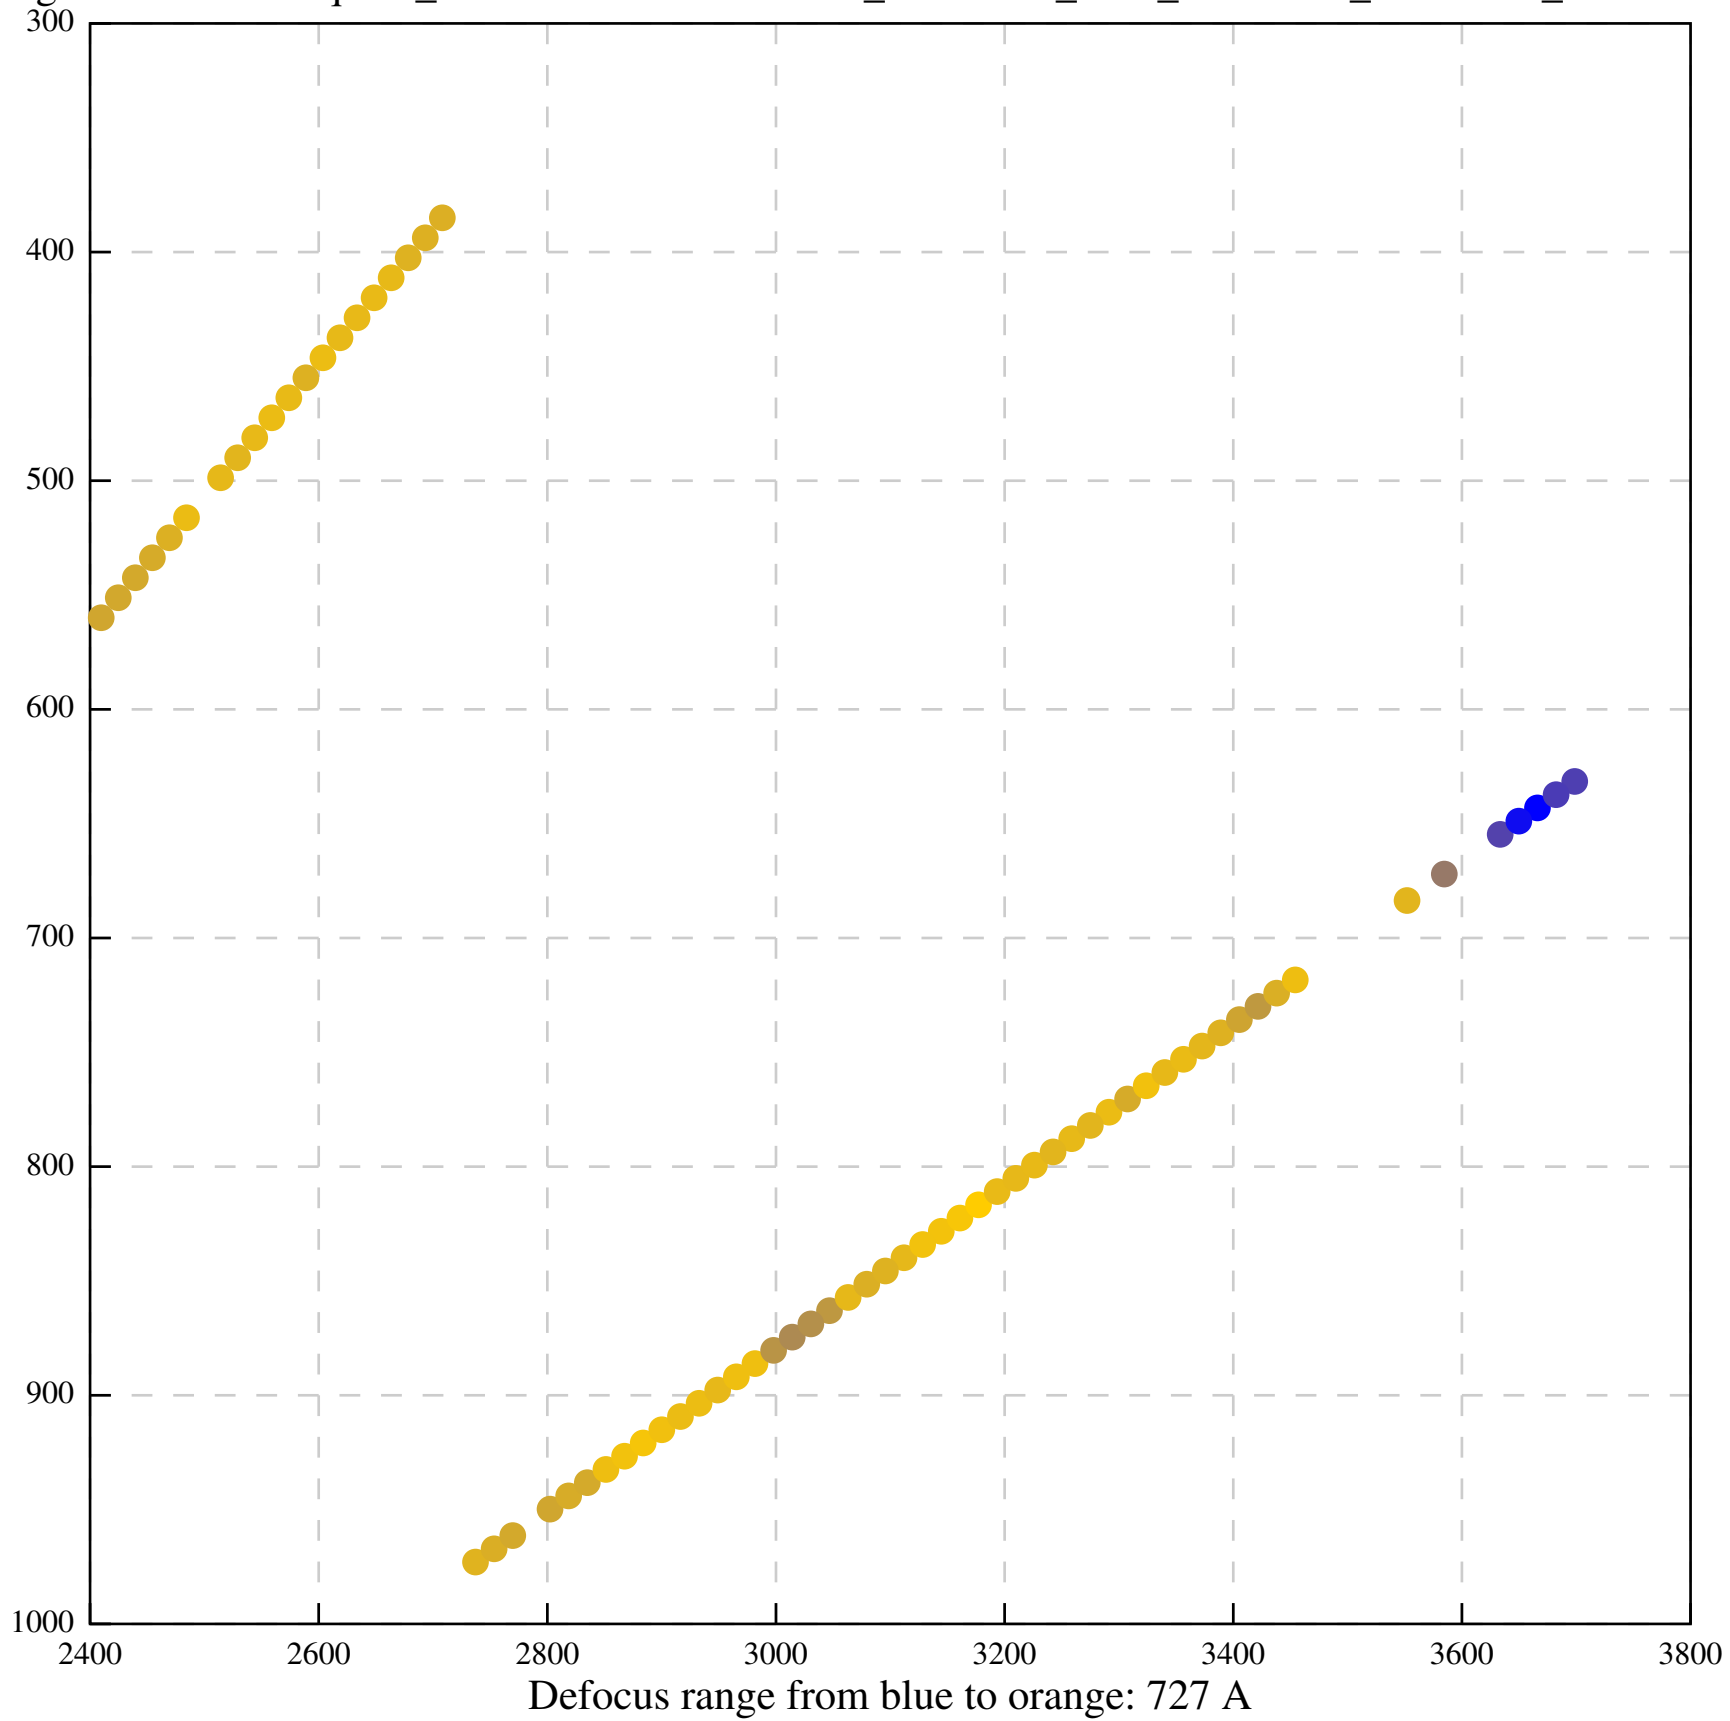

Defocus range from blue to orange: 90 A

Defocus range from blue to orange: 0 A

Defocus range from blue to orange: 182 A

Defocus range from blue to orange: 83 A

Defocus range from blue to orange: 930 A

Defocus range from blue to orange: 287 A