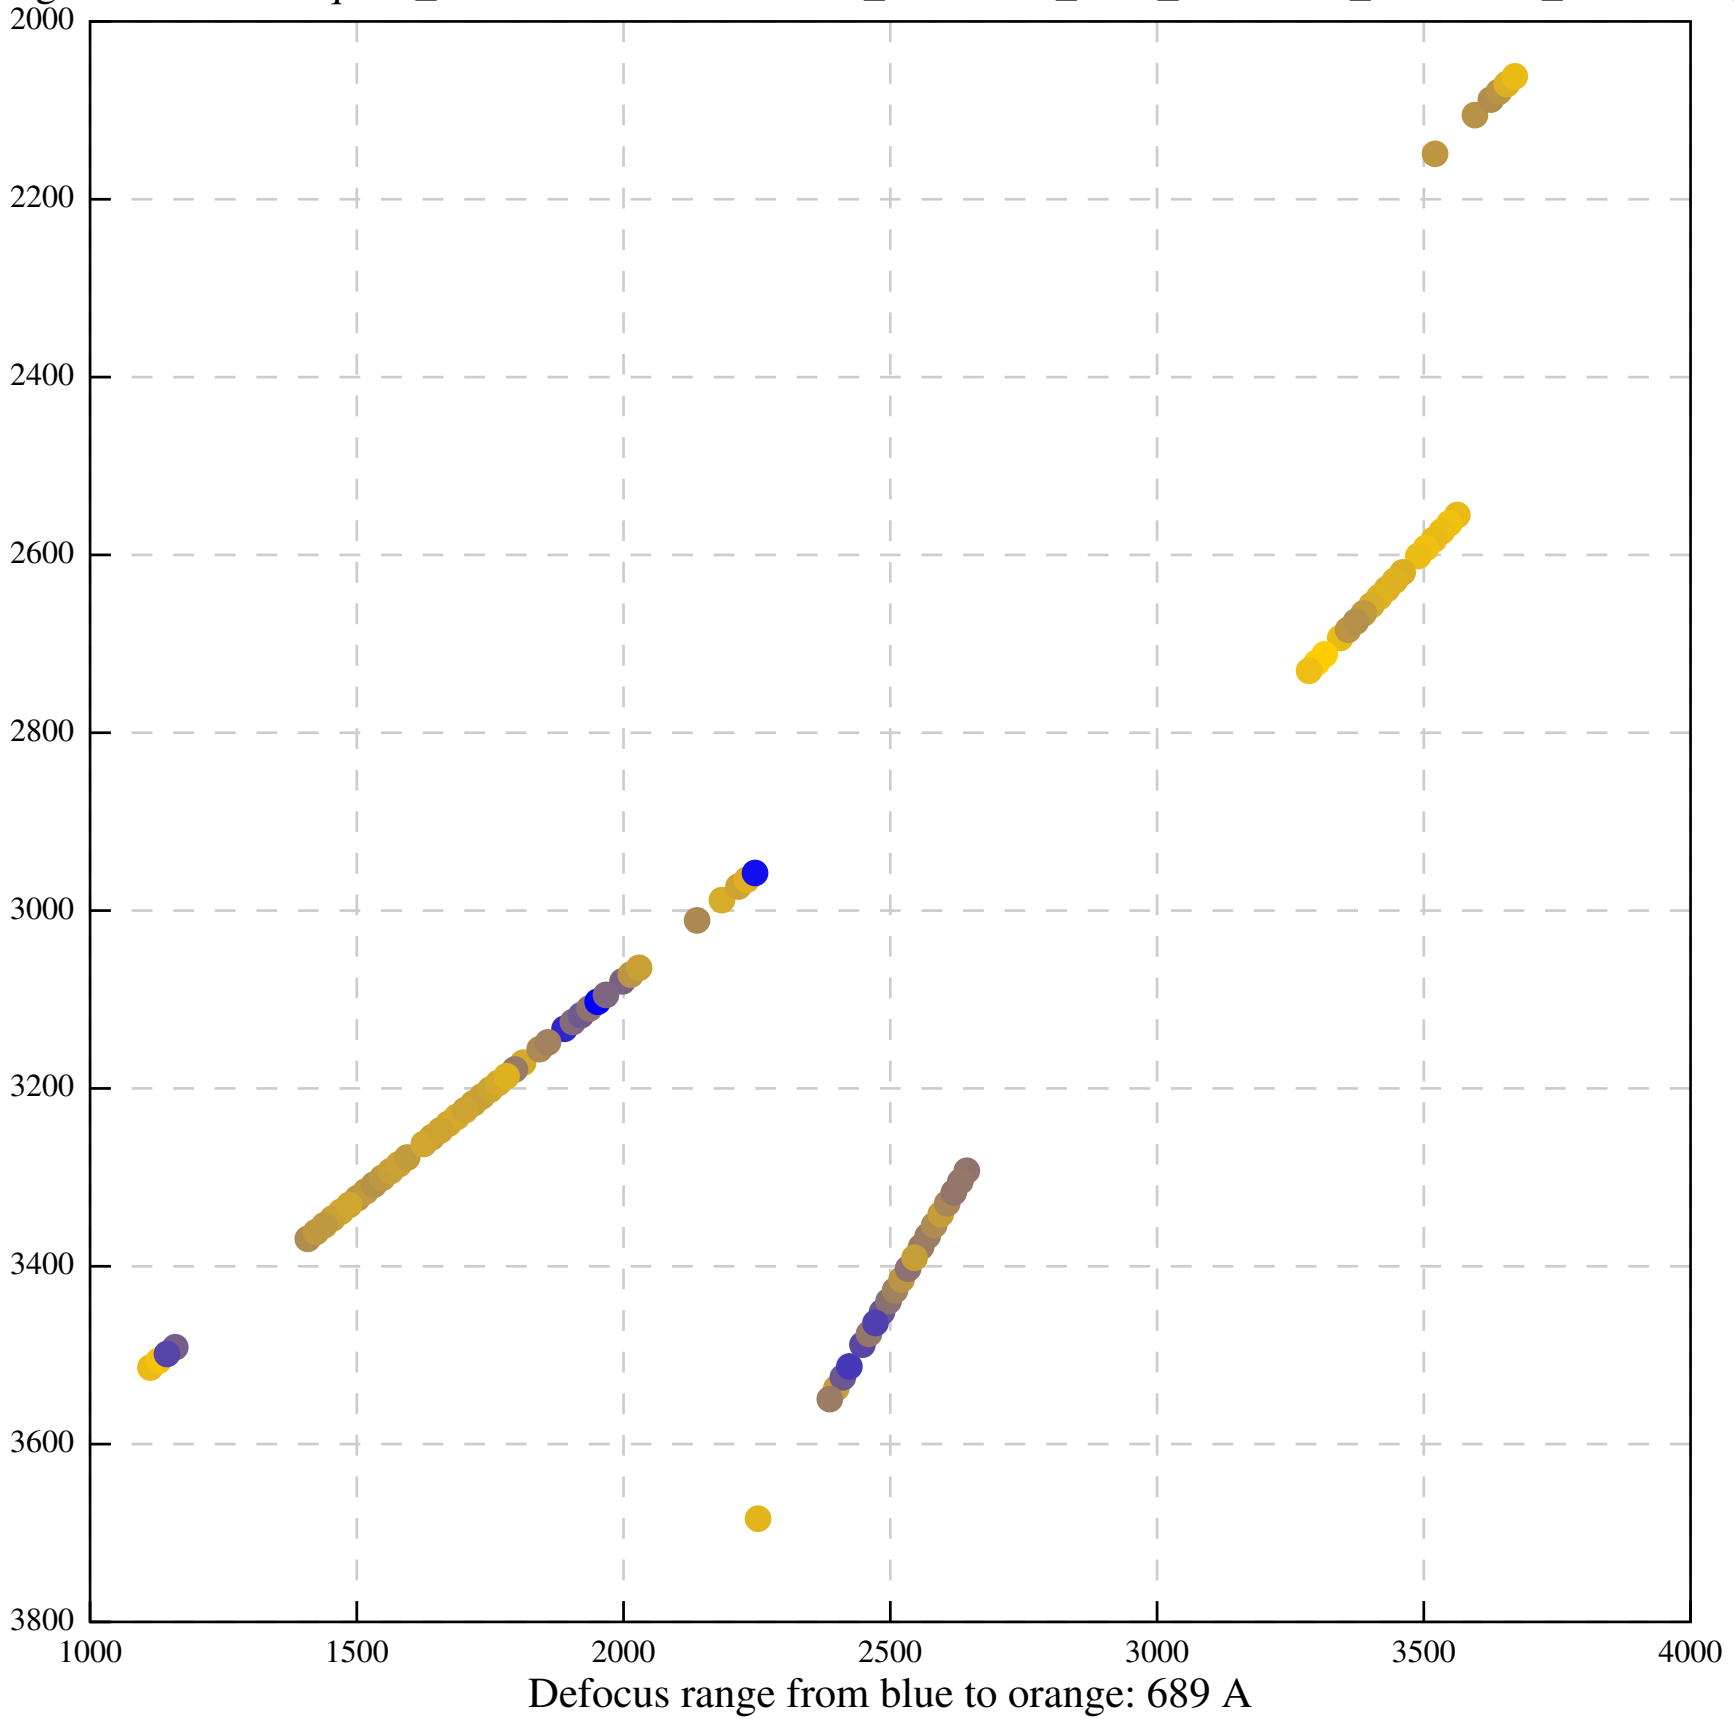

Defocus range from blue to orange: 48 A

Defocus range from blue to orange: 16 A

Defocus range from blue to orange: 0 A

Defocus range from blue to orange: 0 A

Defocus range from blue to orange: 706 A

Defocus range from blue to orange: 463 A