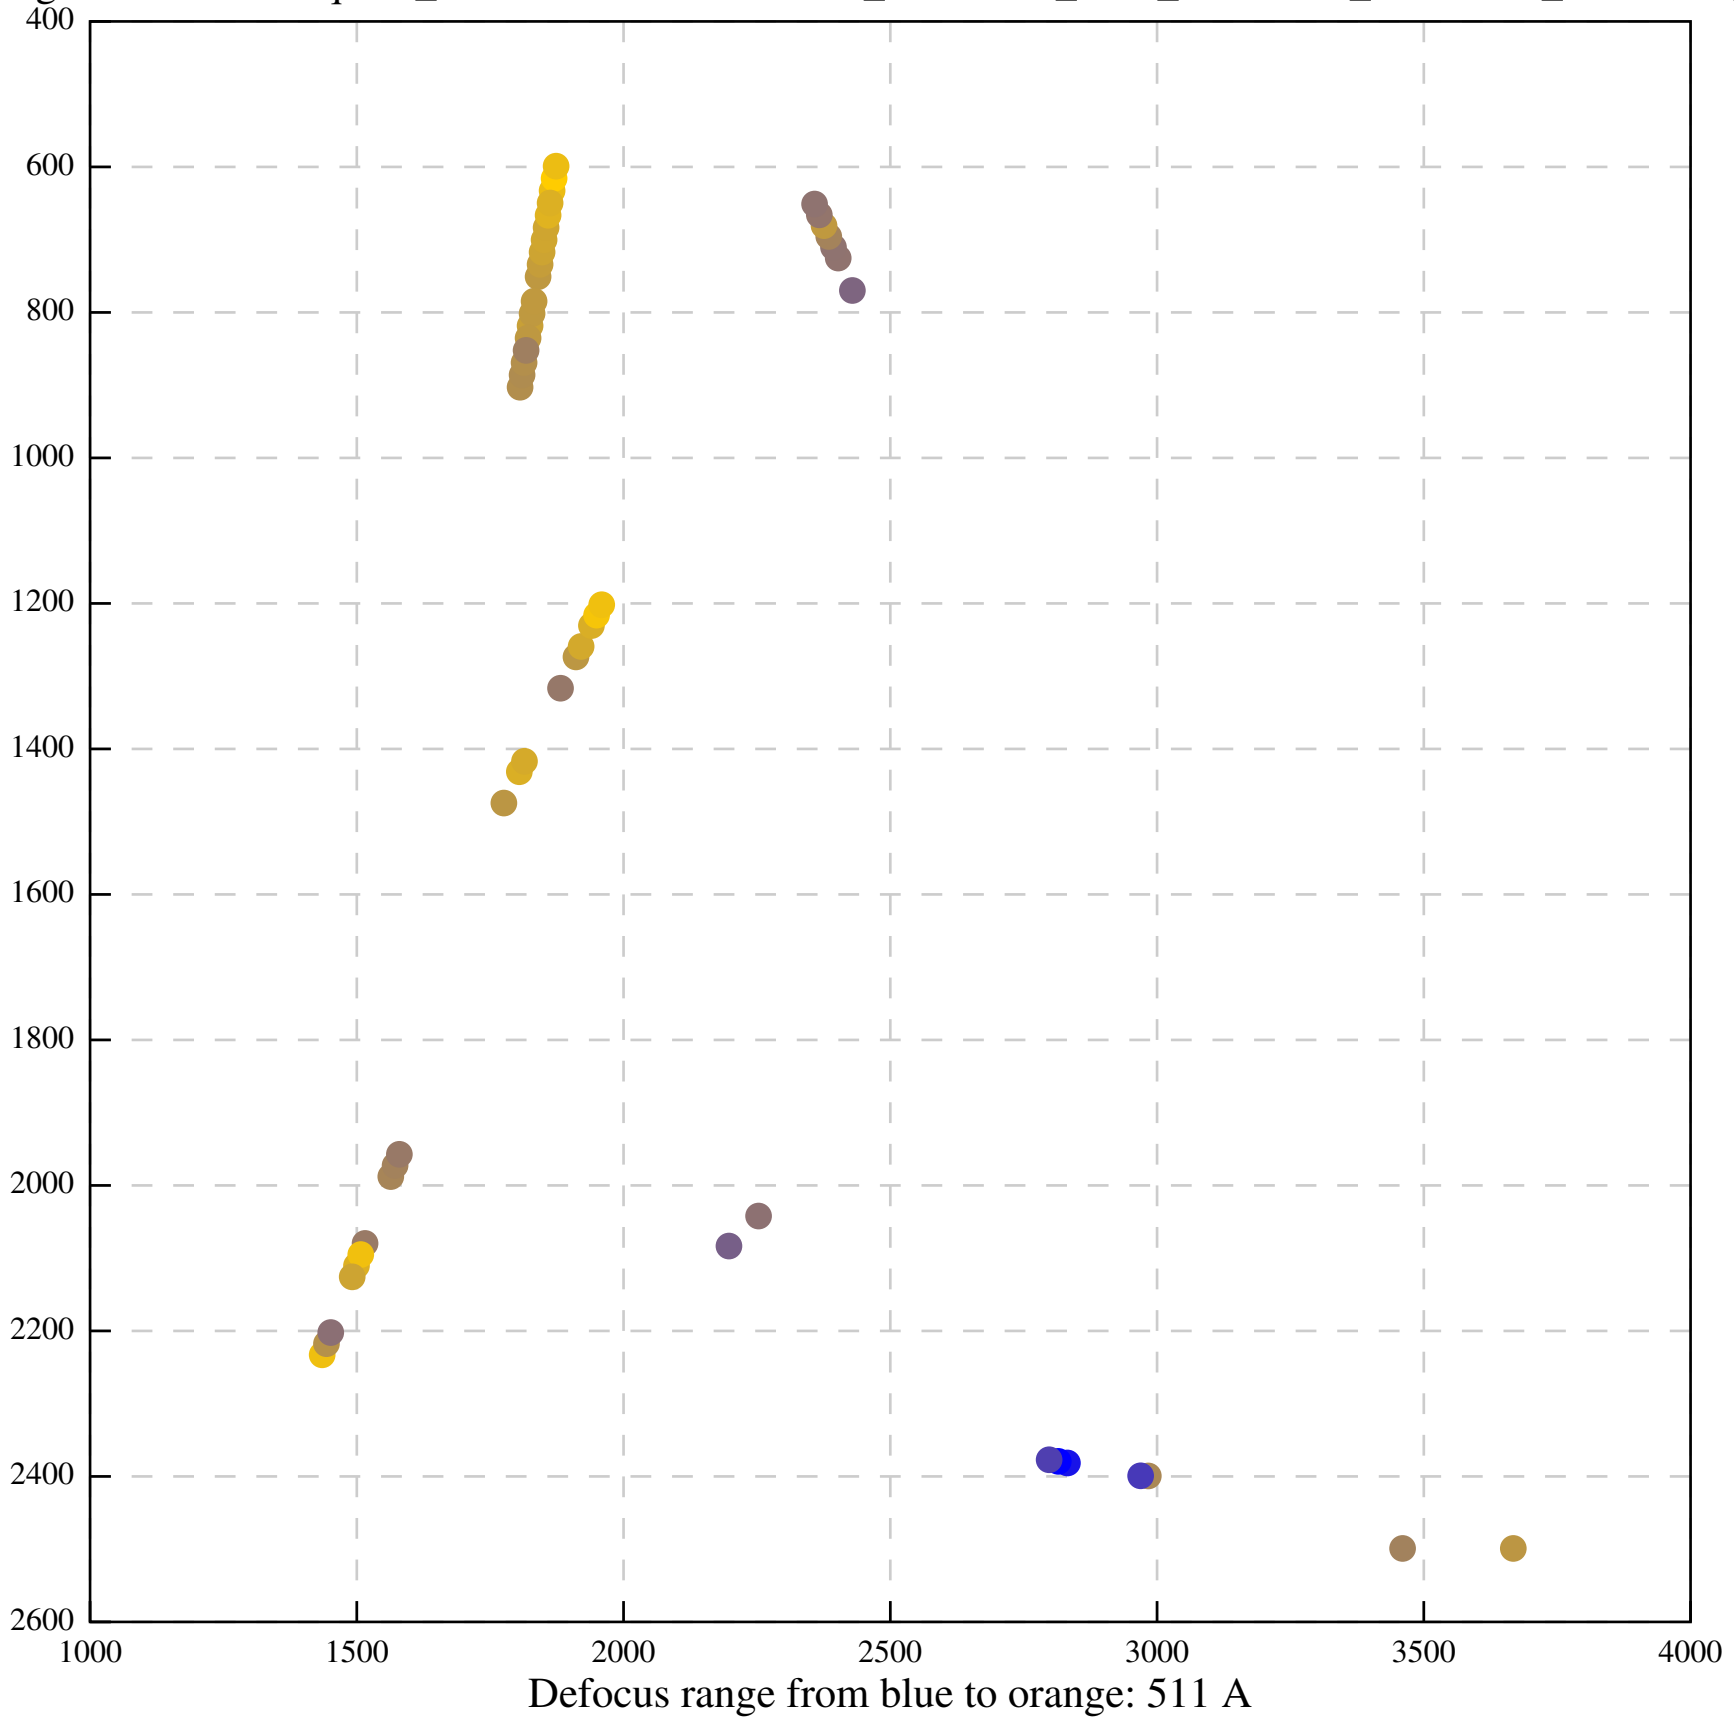

Defocus range from blue to orange: 0 A

Defocus range from blue to orange: 331 A

Defocus range from blue to orange: 687 A

Defocus range from blue to orange: 505 A

Defocus range from blue to orange: 503 A

Defocus range from blue to orange: 567 A