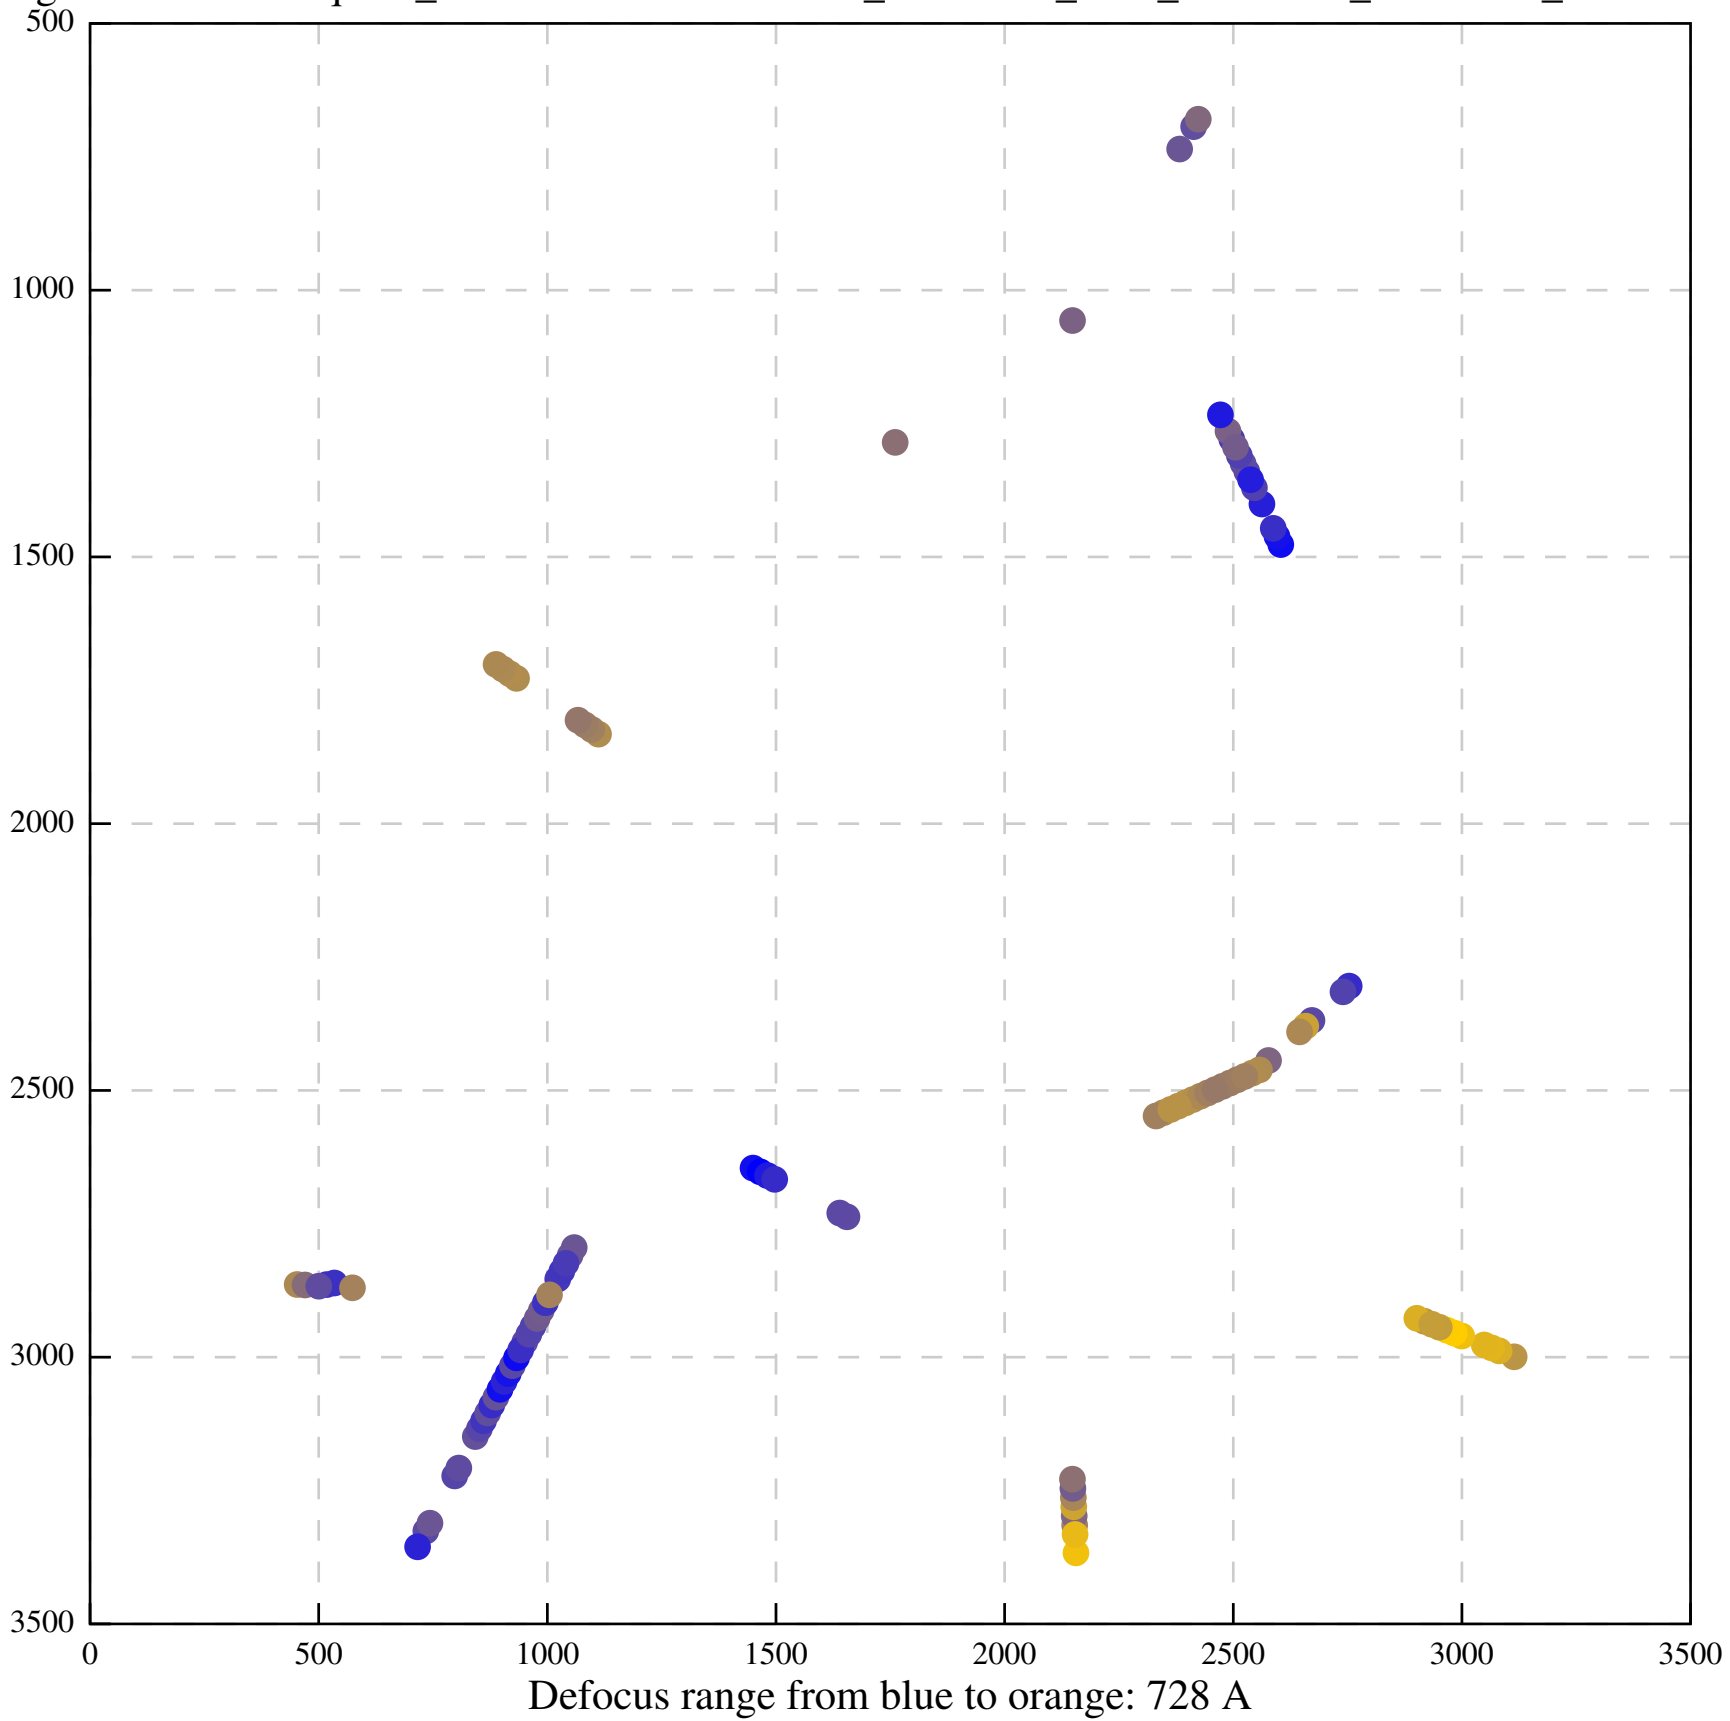

Defocus range from blue to orange: 918 A

Defocus range from blue to orange: 919 A

Defocus range from blue to orange: 678 A

Defocus range from blue to orange: 1040 A

Defocus range from blue to orange: 1131 A