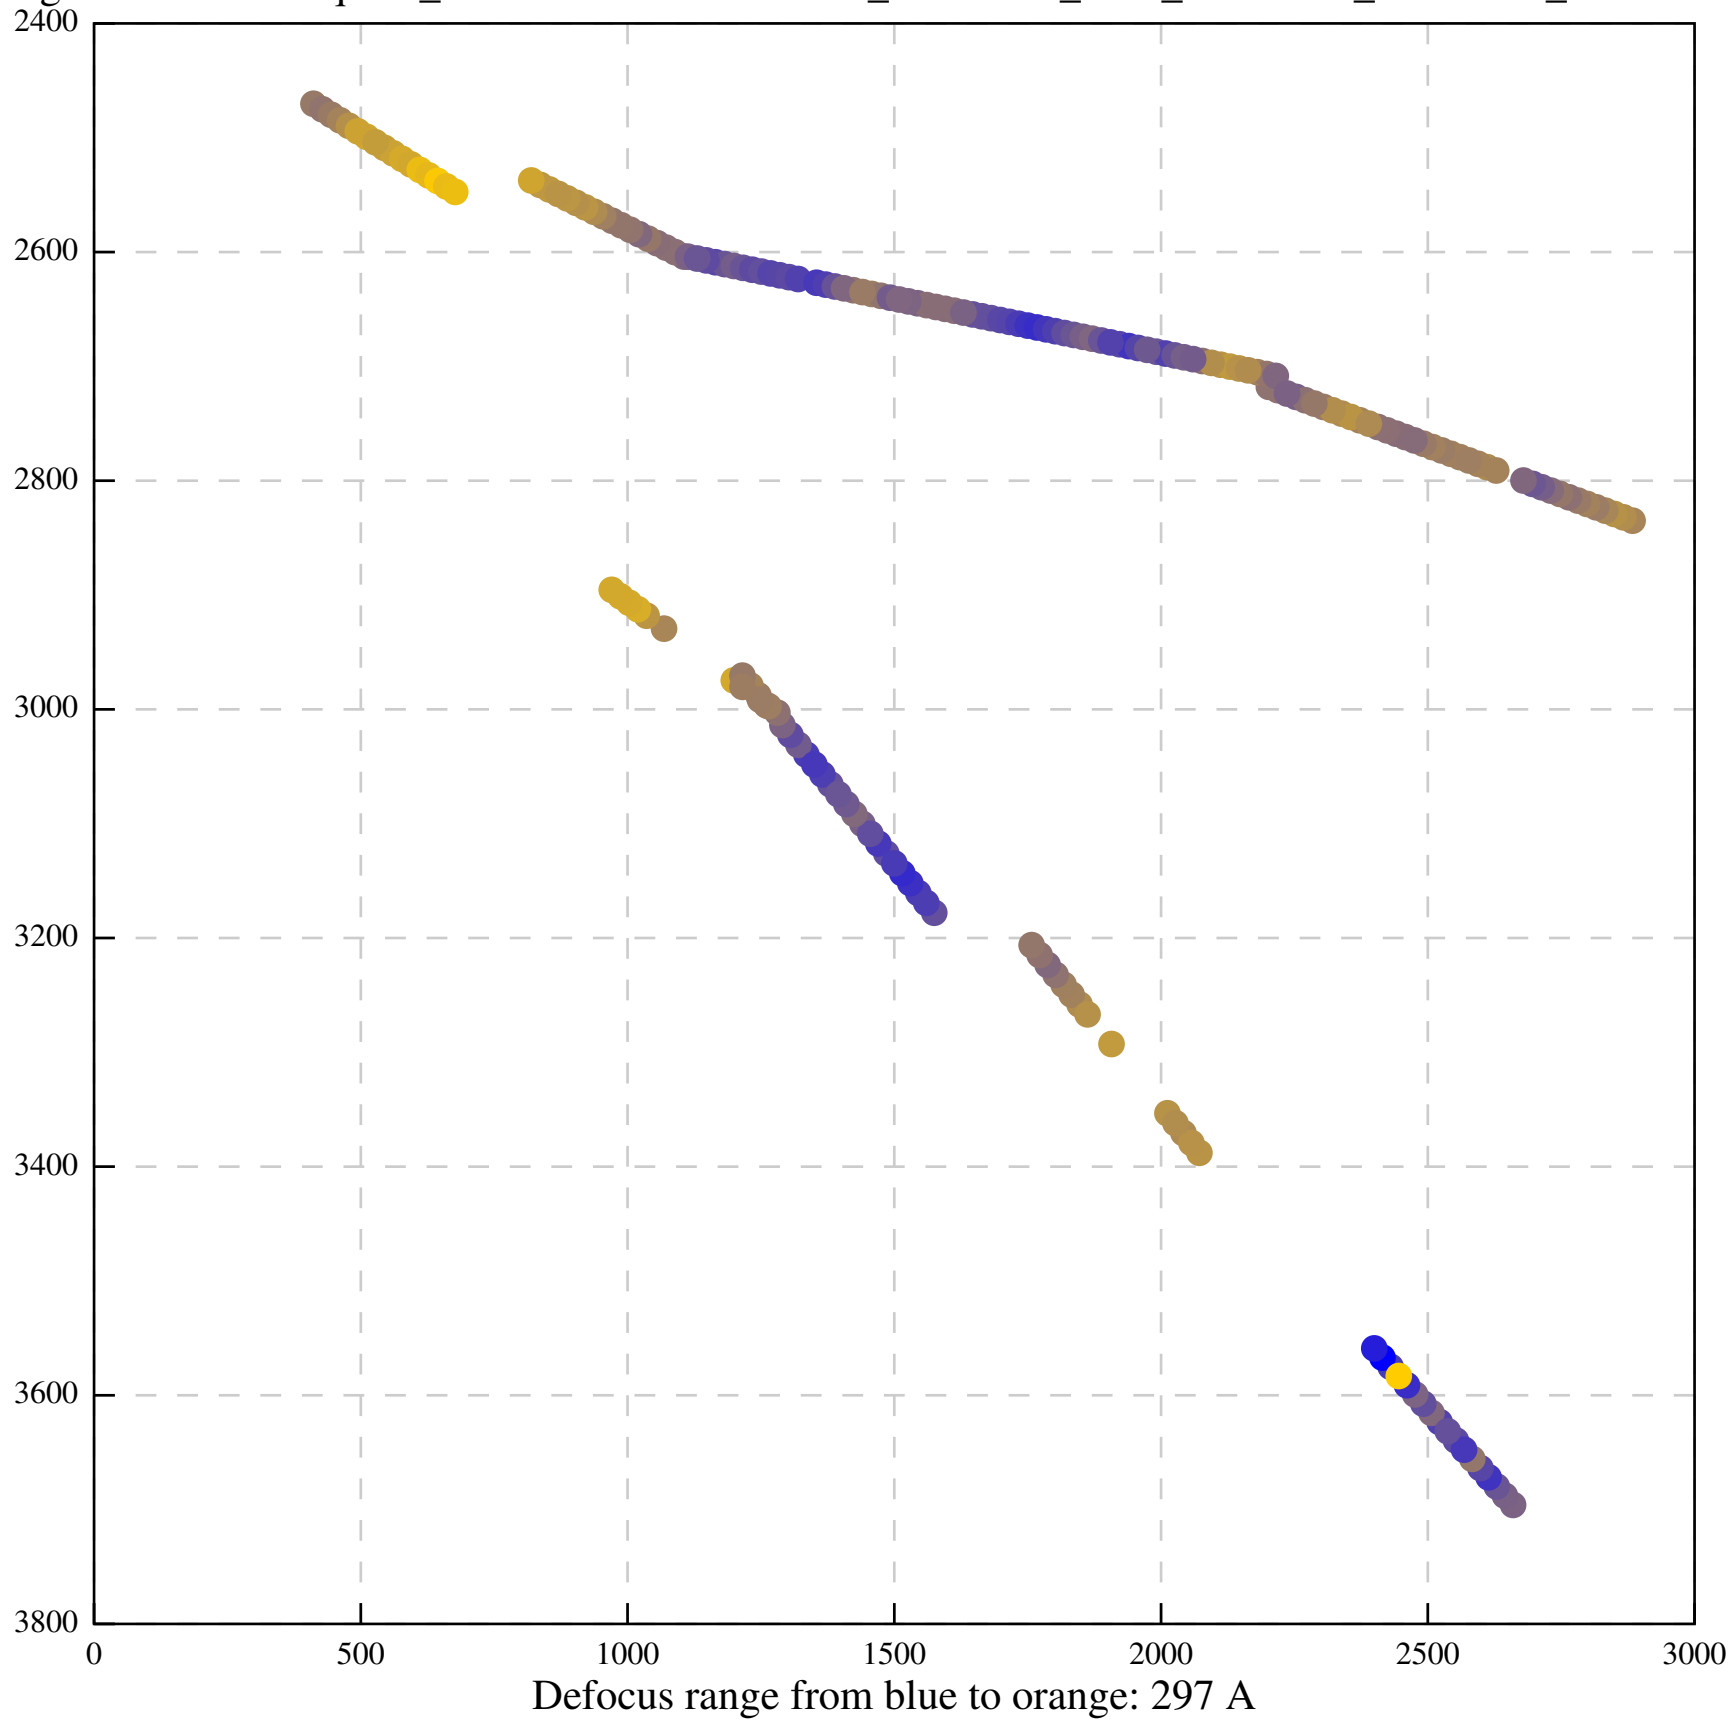

Defocus range from blue to orange: 704 A

Defocus range from blue to orange: 0 A

Defocus range from blue to orange: 798 A

Defocus range from blue to orange: 228 A

Defocus range from blue to orange: 772 A

Defocus range from blue to orange: 217 A