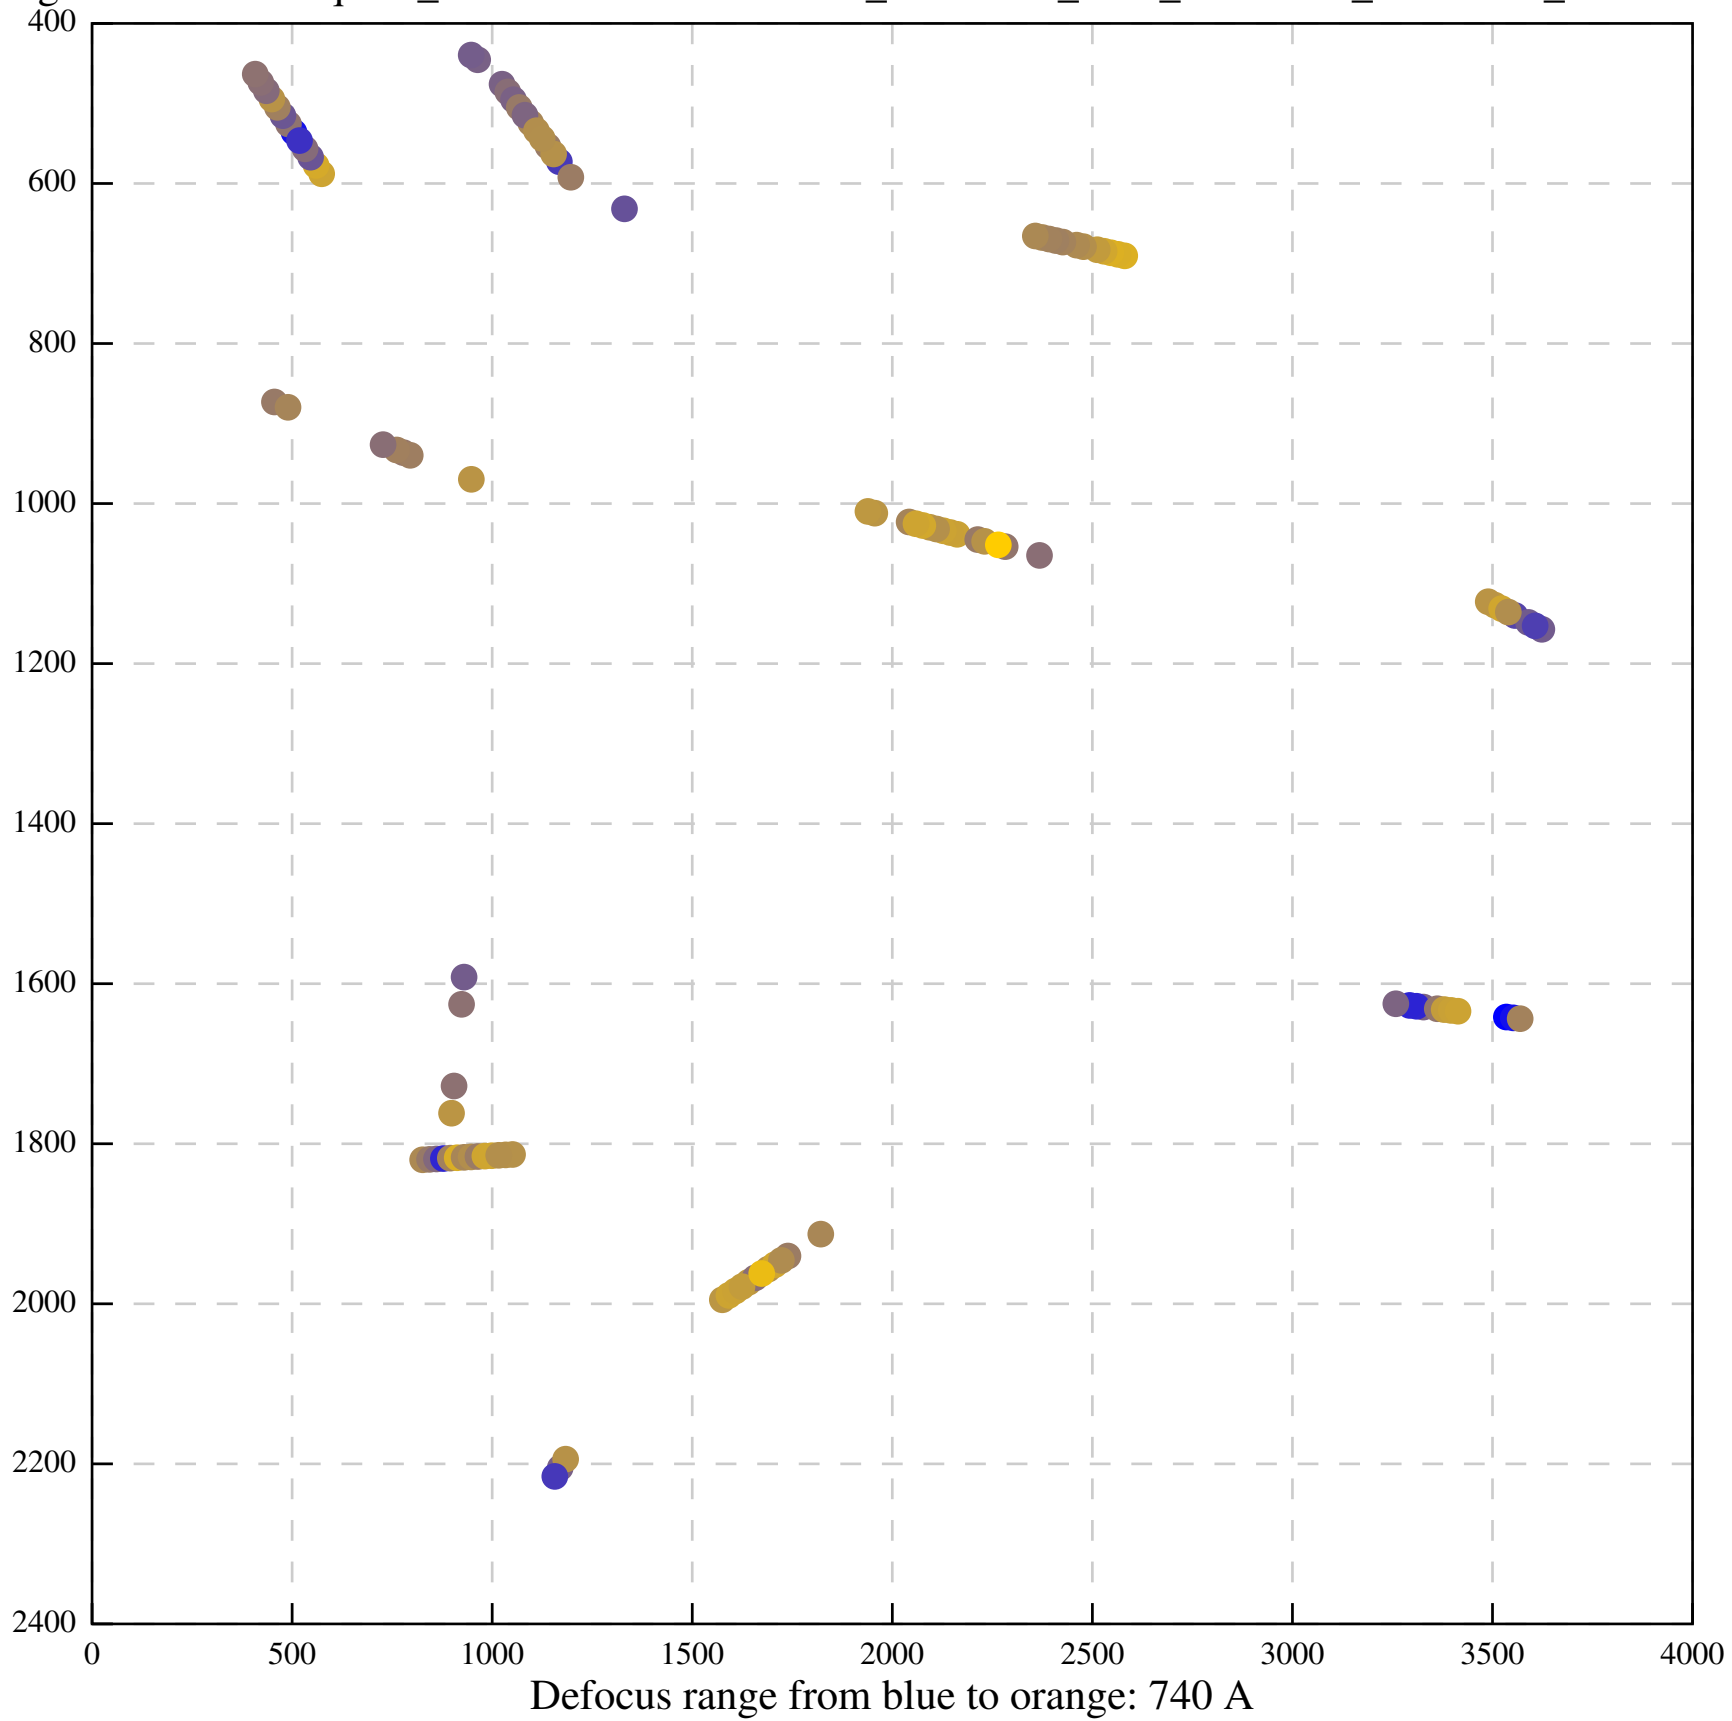

Defocus range from blue to orange: 785 A

Defocus range from blue to orange: 982 A

Defocus range from blue to orange: 9 A

Defocus range from blue to orange: 0 A

Defocus range from blue to orange: 0 A

Defocus range from blue to orange: 763 A