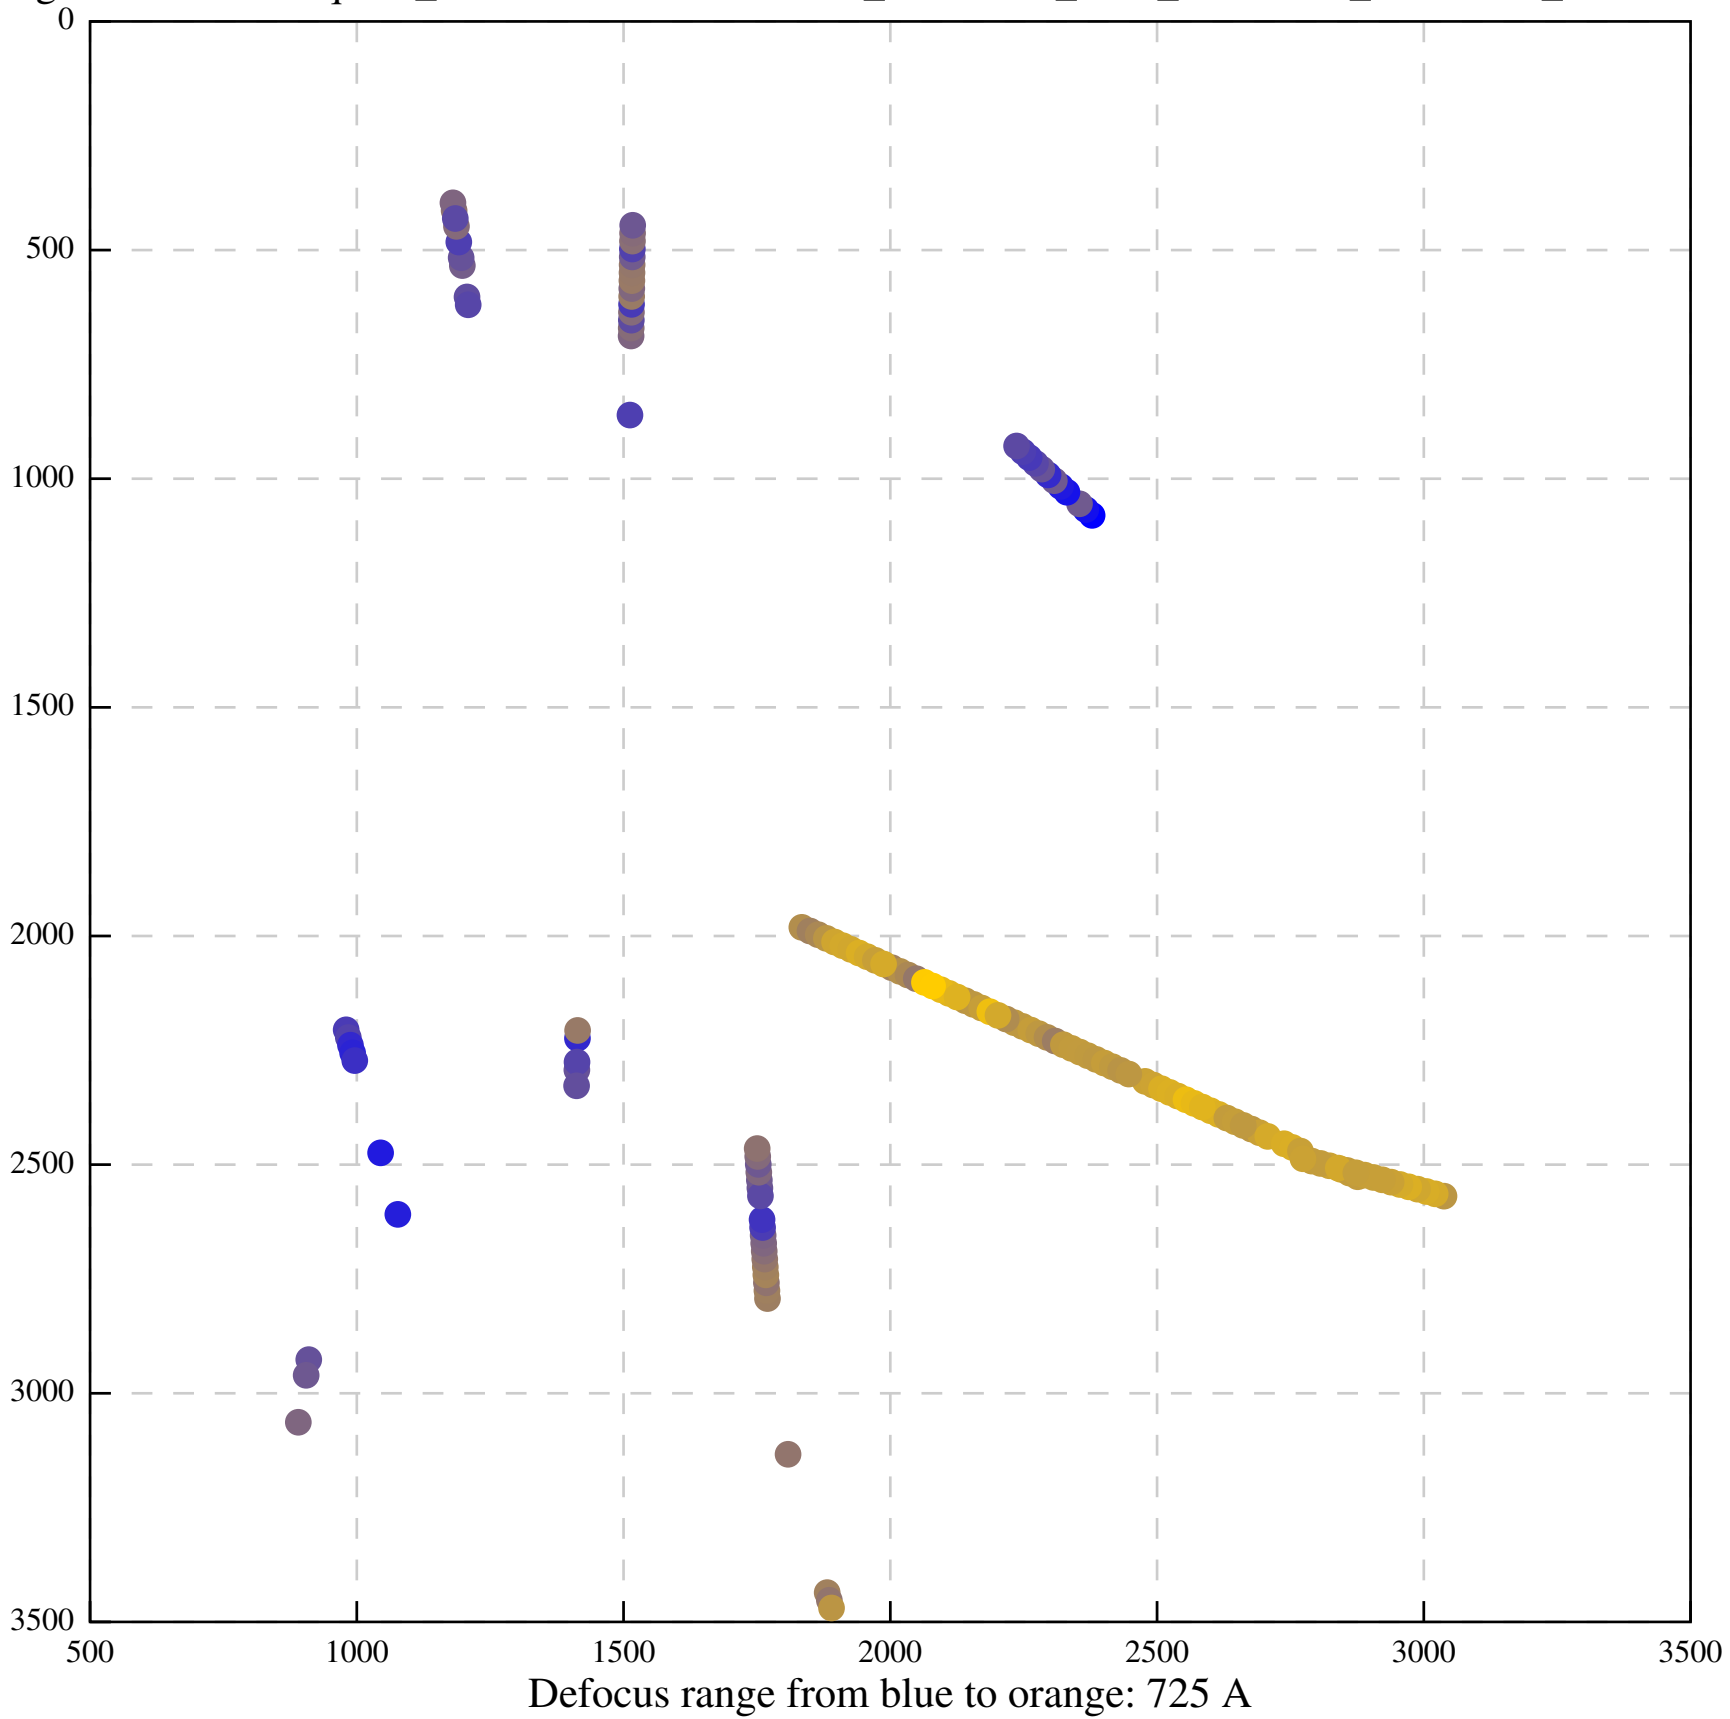

Defocus range from blue to orange: 448 A

Defocus range from blue to orange: 1051 A

Defocus range from blue to orange: 958 A

Defocus range from blue to orange: 215 A

Defocus range from blue to orange: 424 A