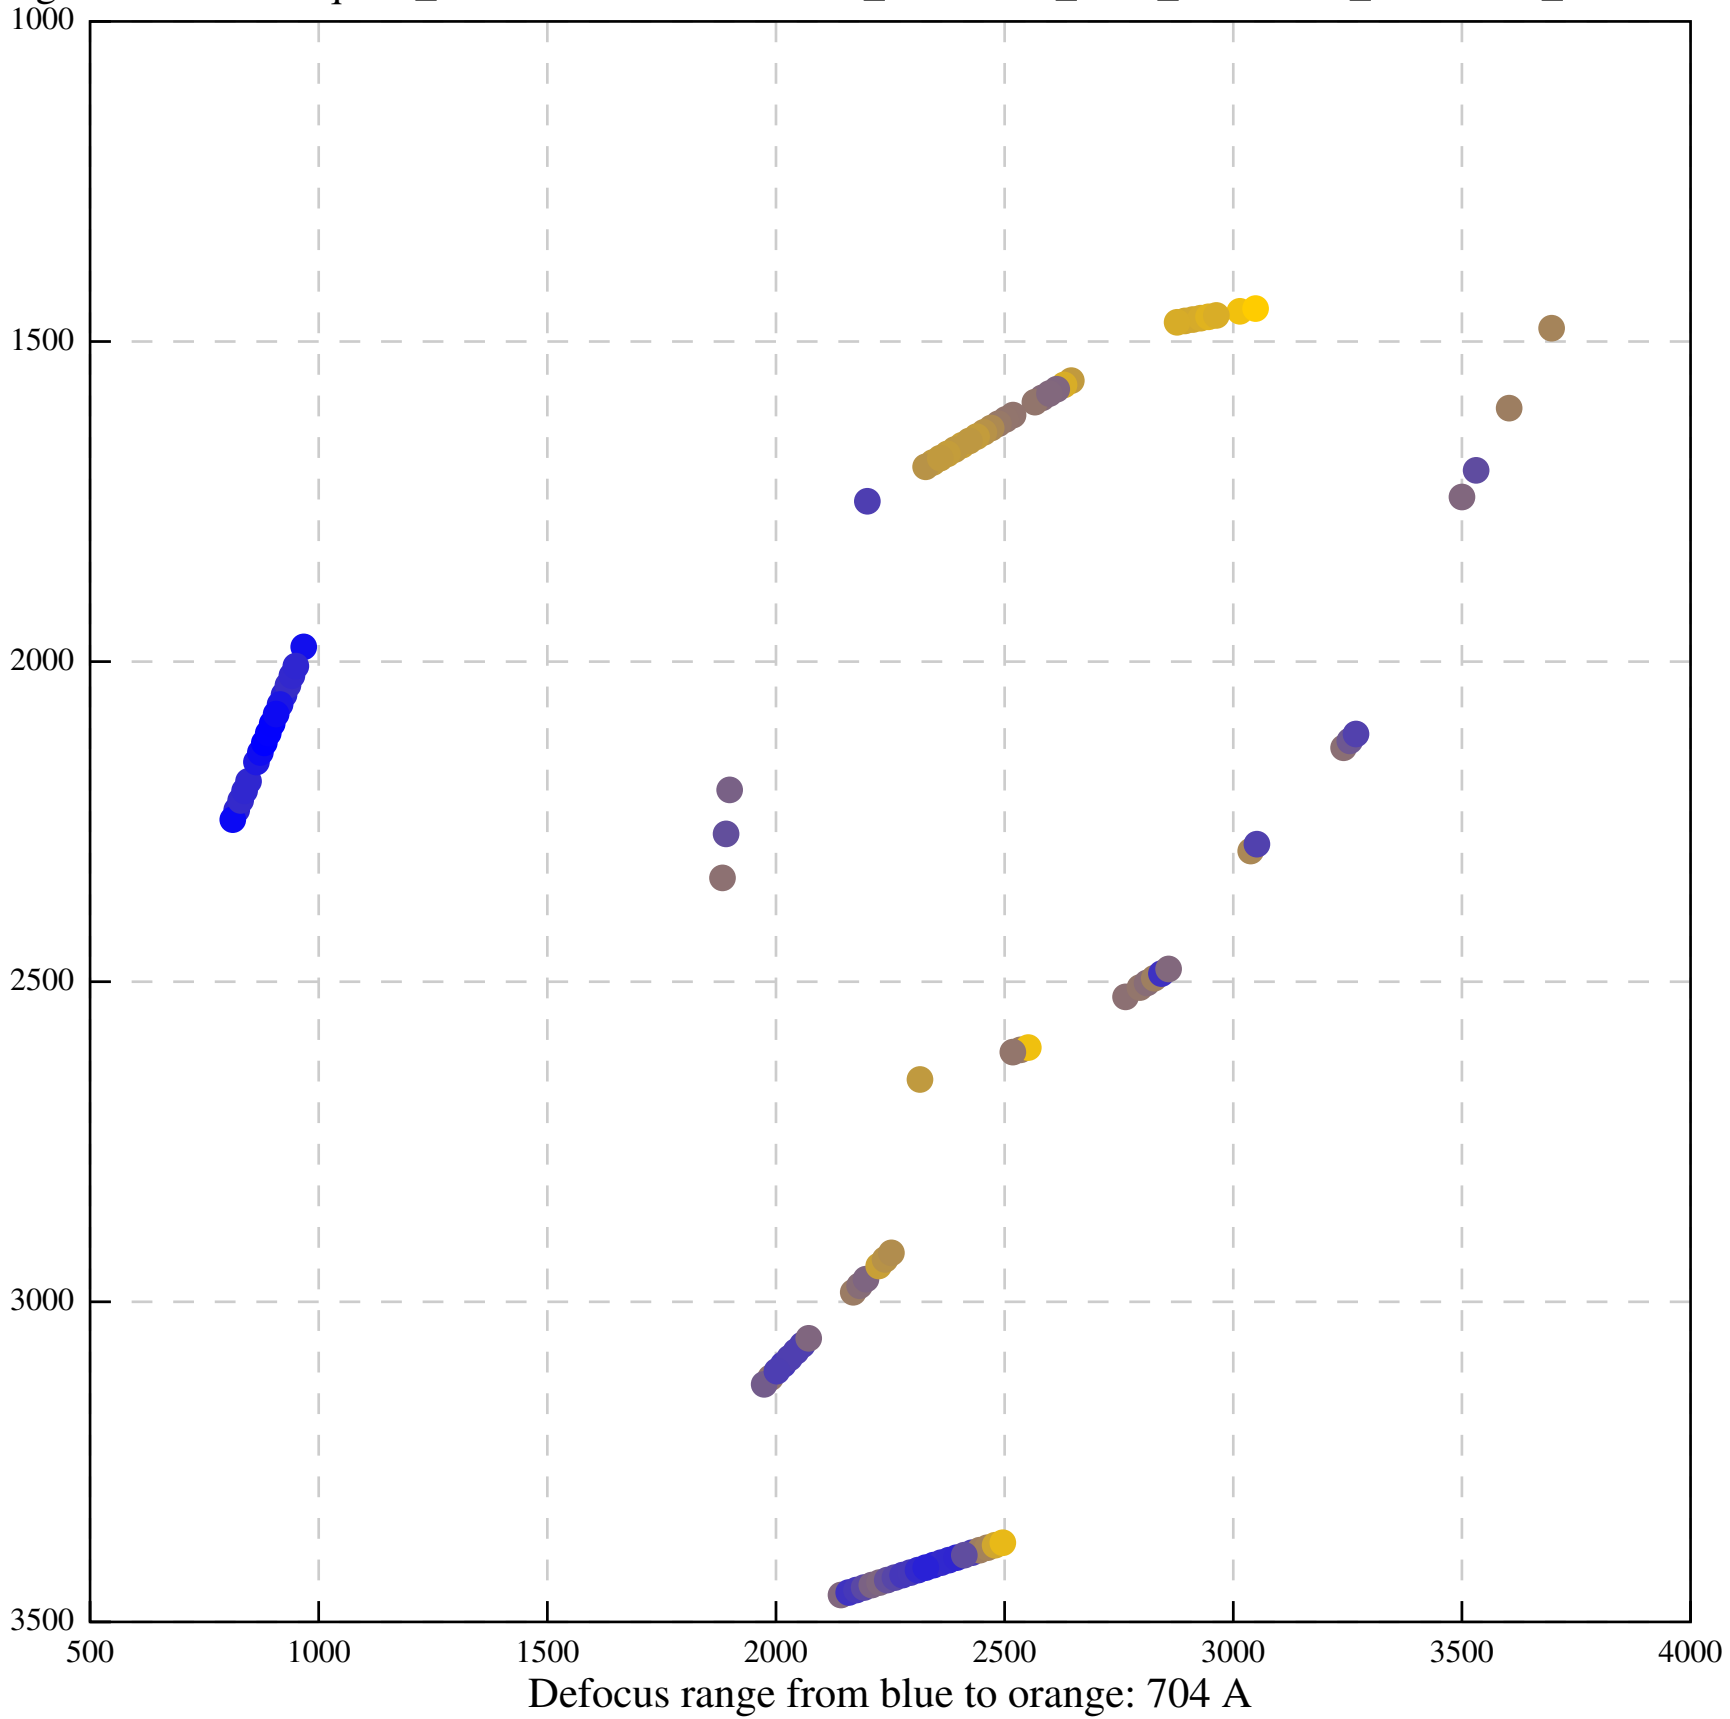

Defocus range from blue to orange: 130 A