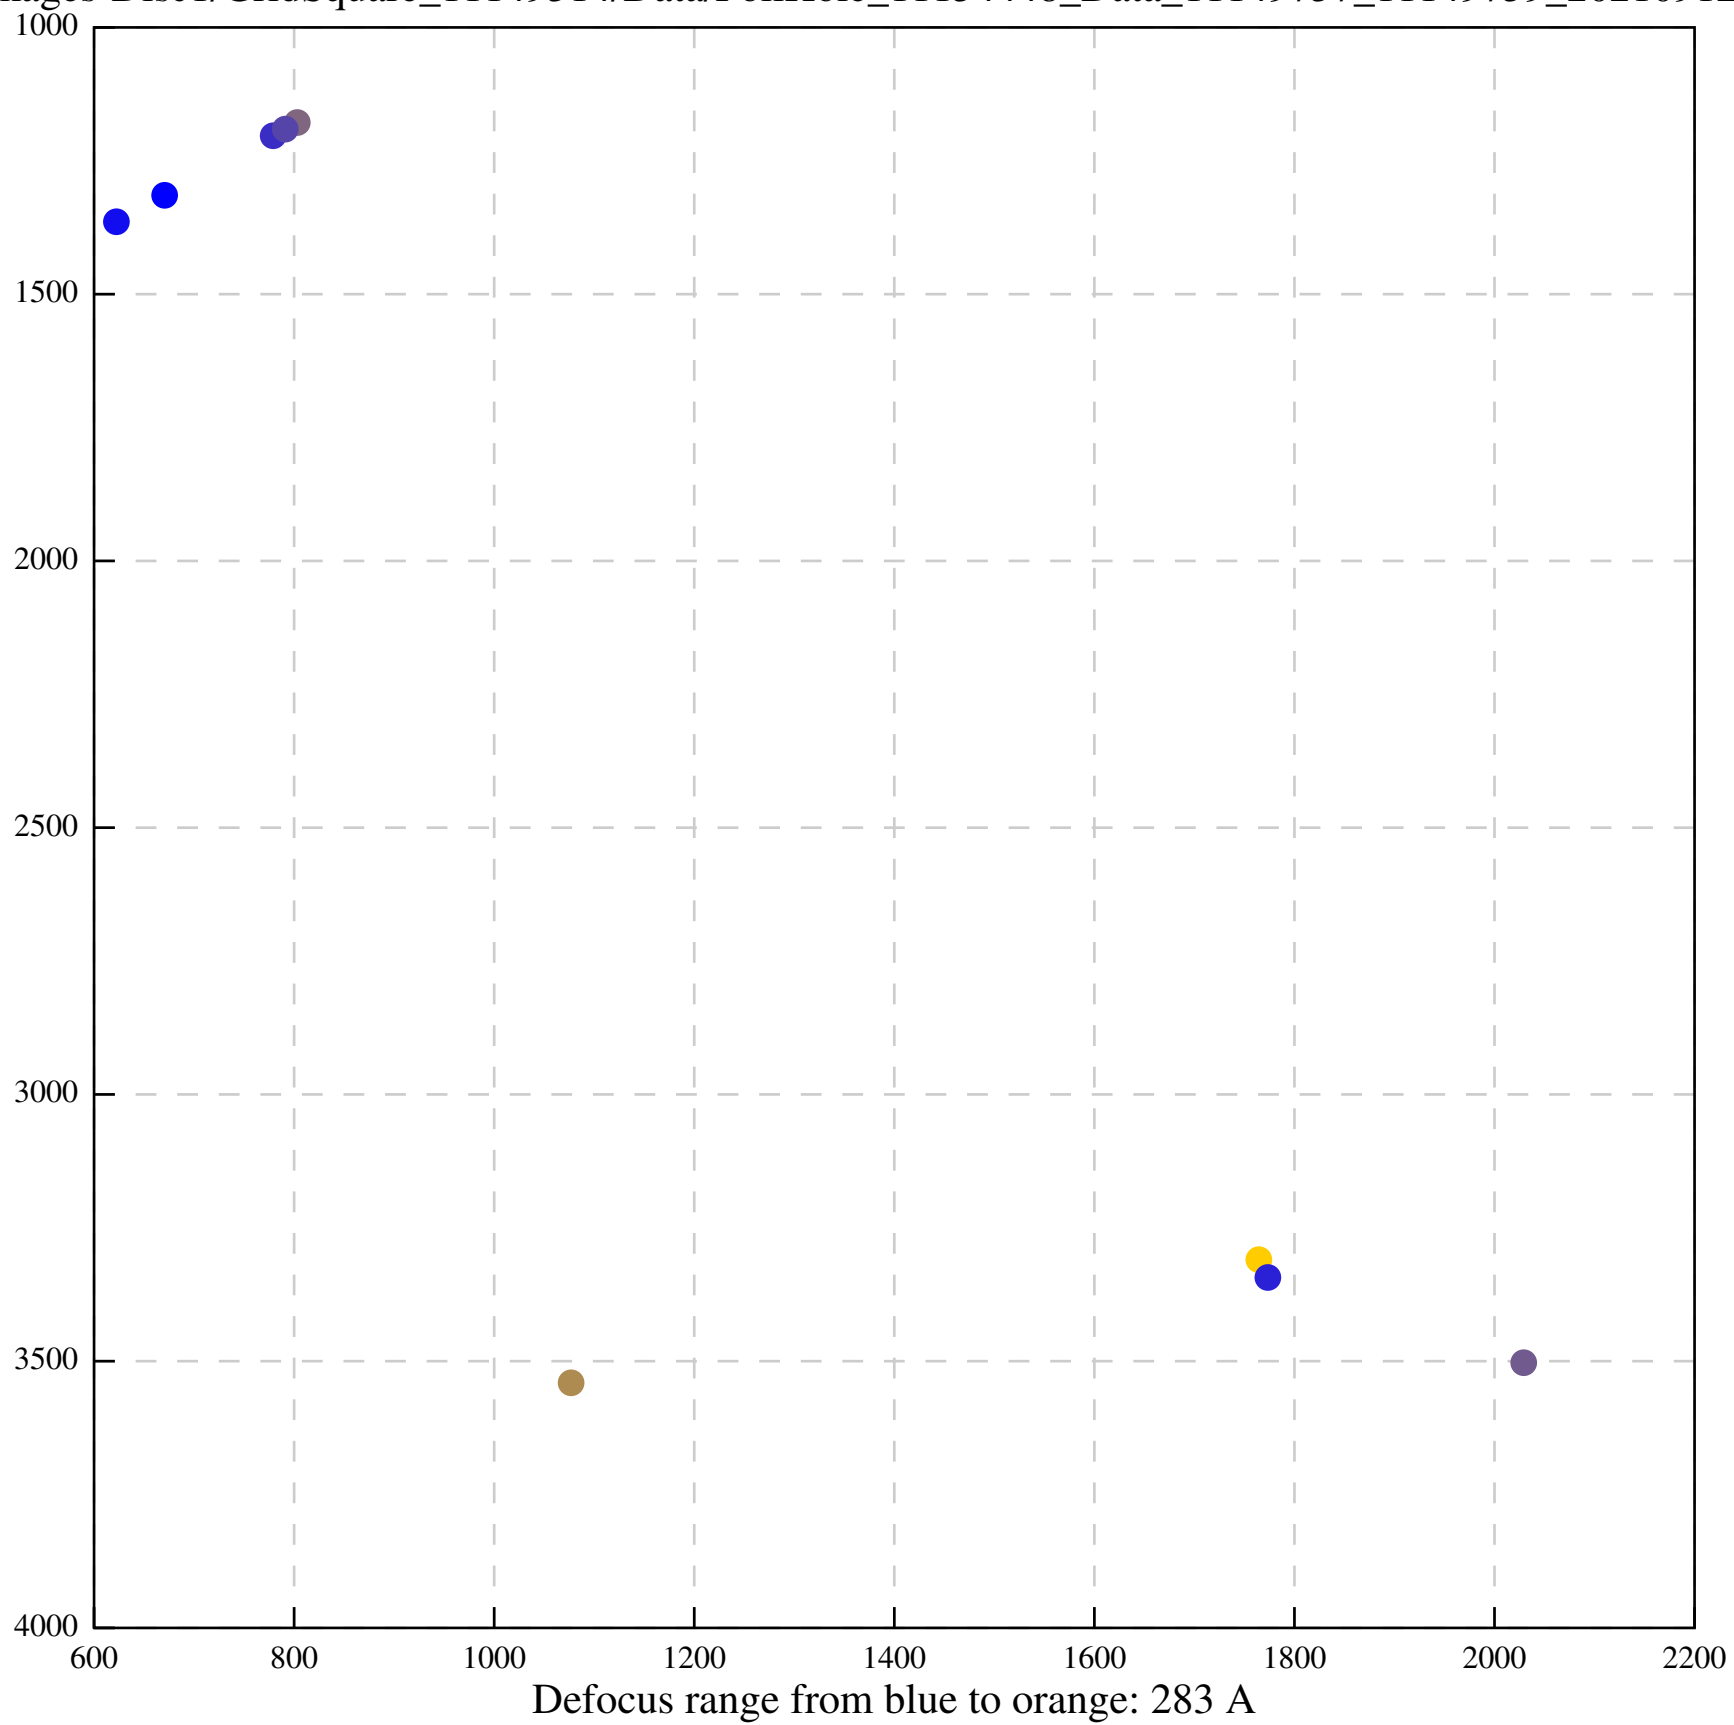

Defocus range from blue to orange: 147 A

Defocus range from blue to orange: 82 A

Defocus range from blue to orange: 43 A

Defocus range from blue to orange: 91 A

Defocus range from blue to orange: 349 A

Defocus range from blue to orange: 0 A