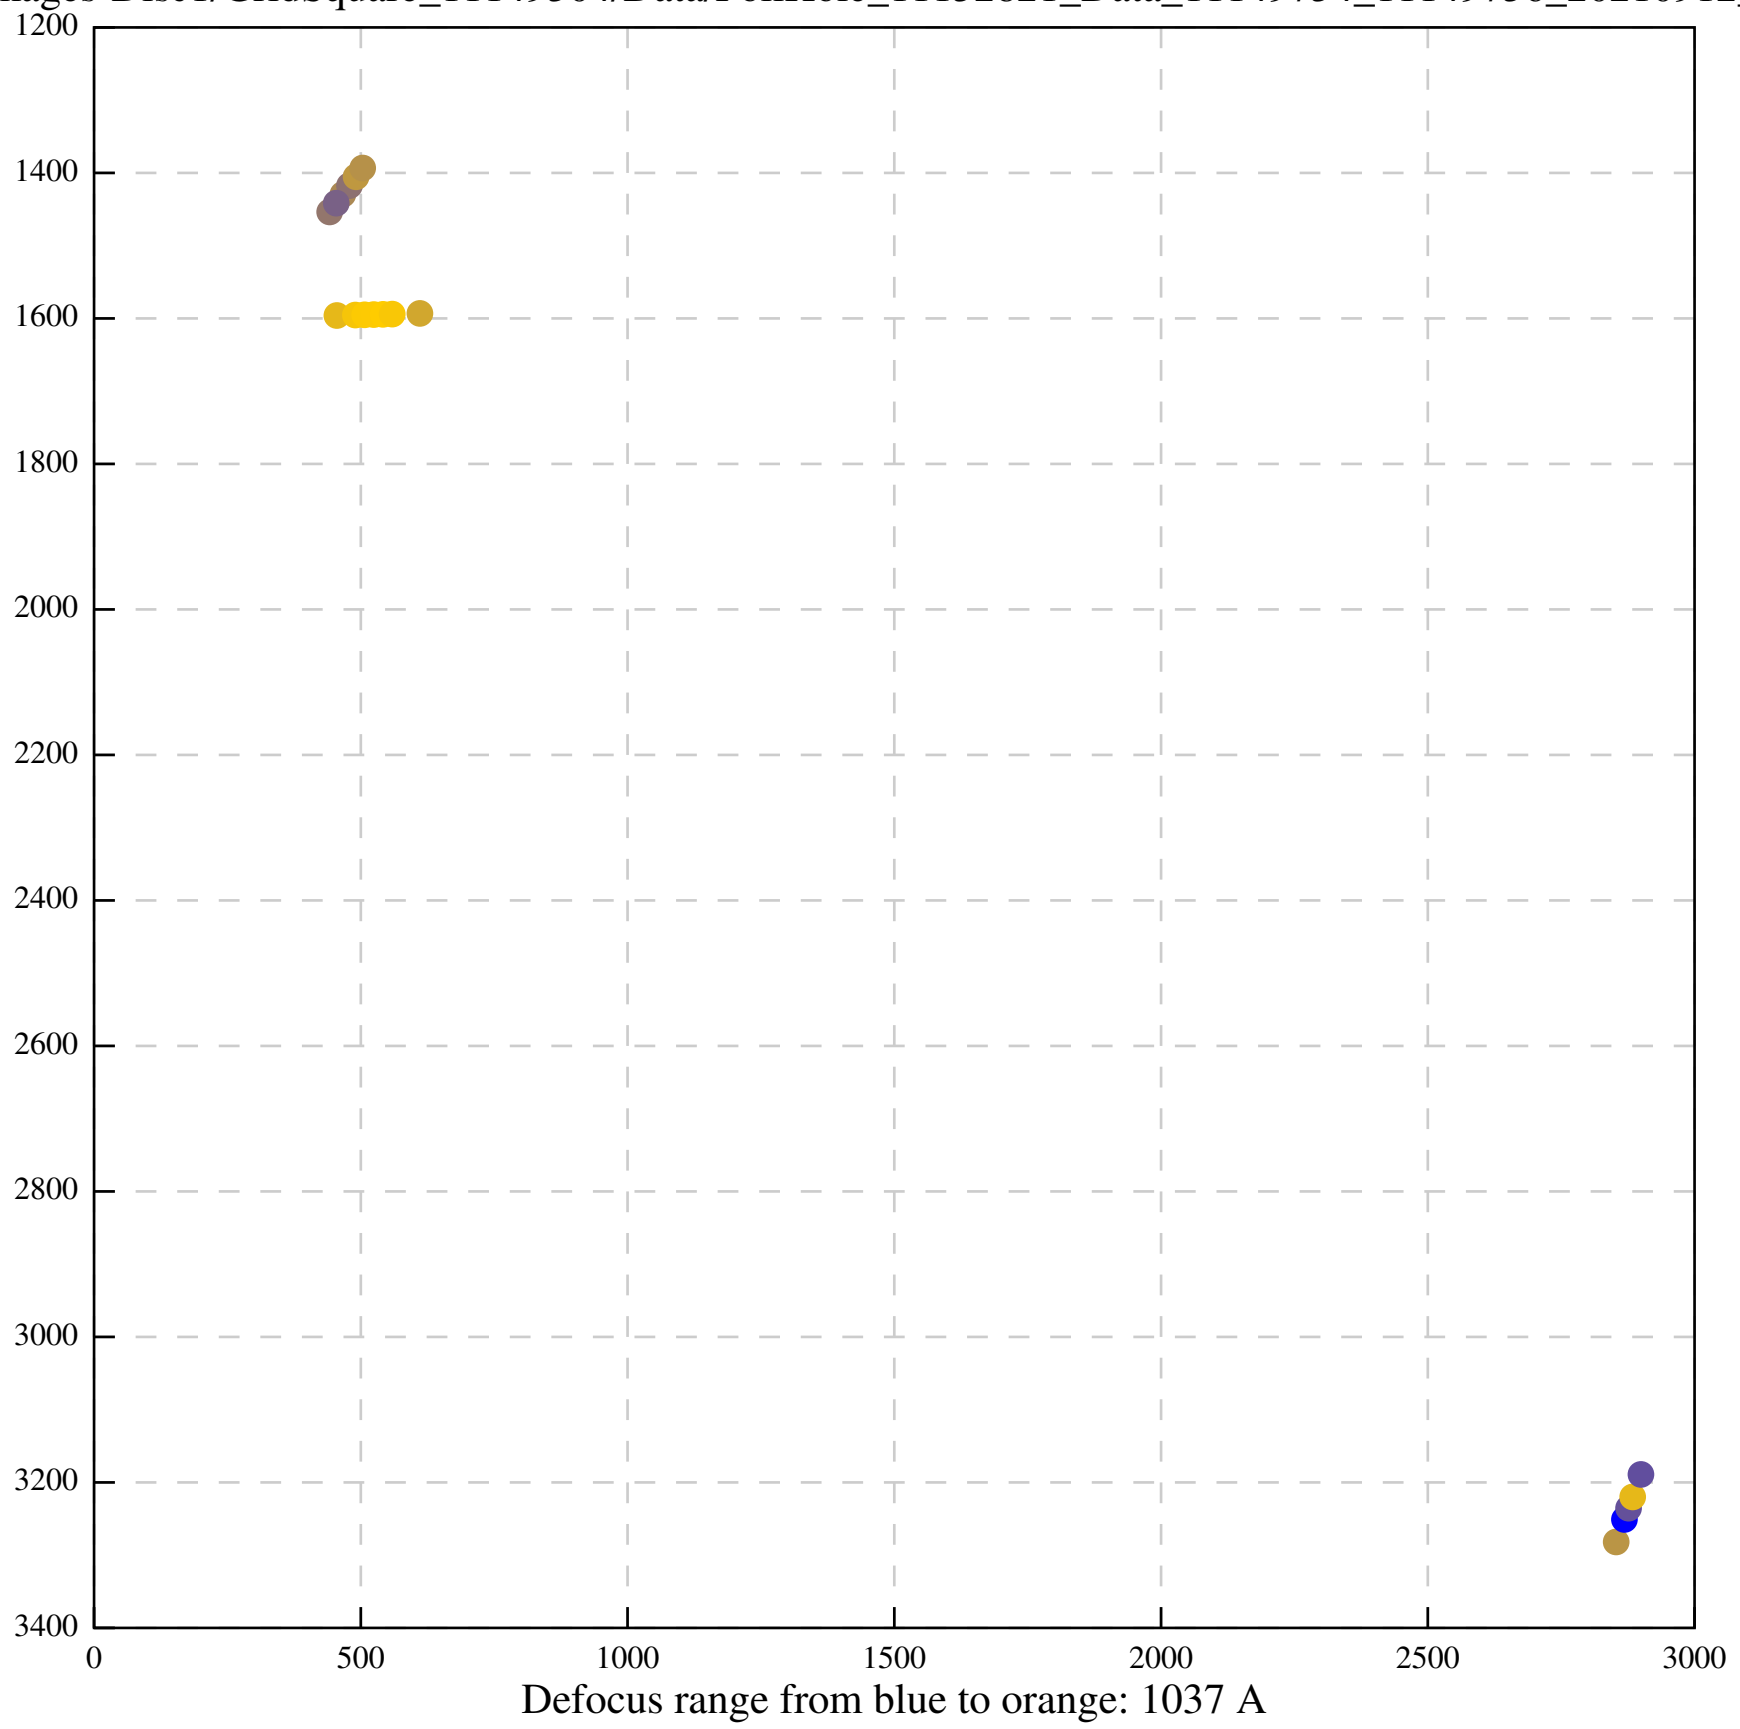

Defocus range from blue to orange: 11 A

Defocus range from blue to orange: 84 A

Defocus range from blue to orange: 0 A

Defocus range from blue to orange: 0 A

Defocus range from blue to orange: 484 A

Defocus range from blue to orange: 271 A