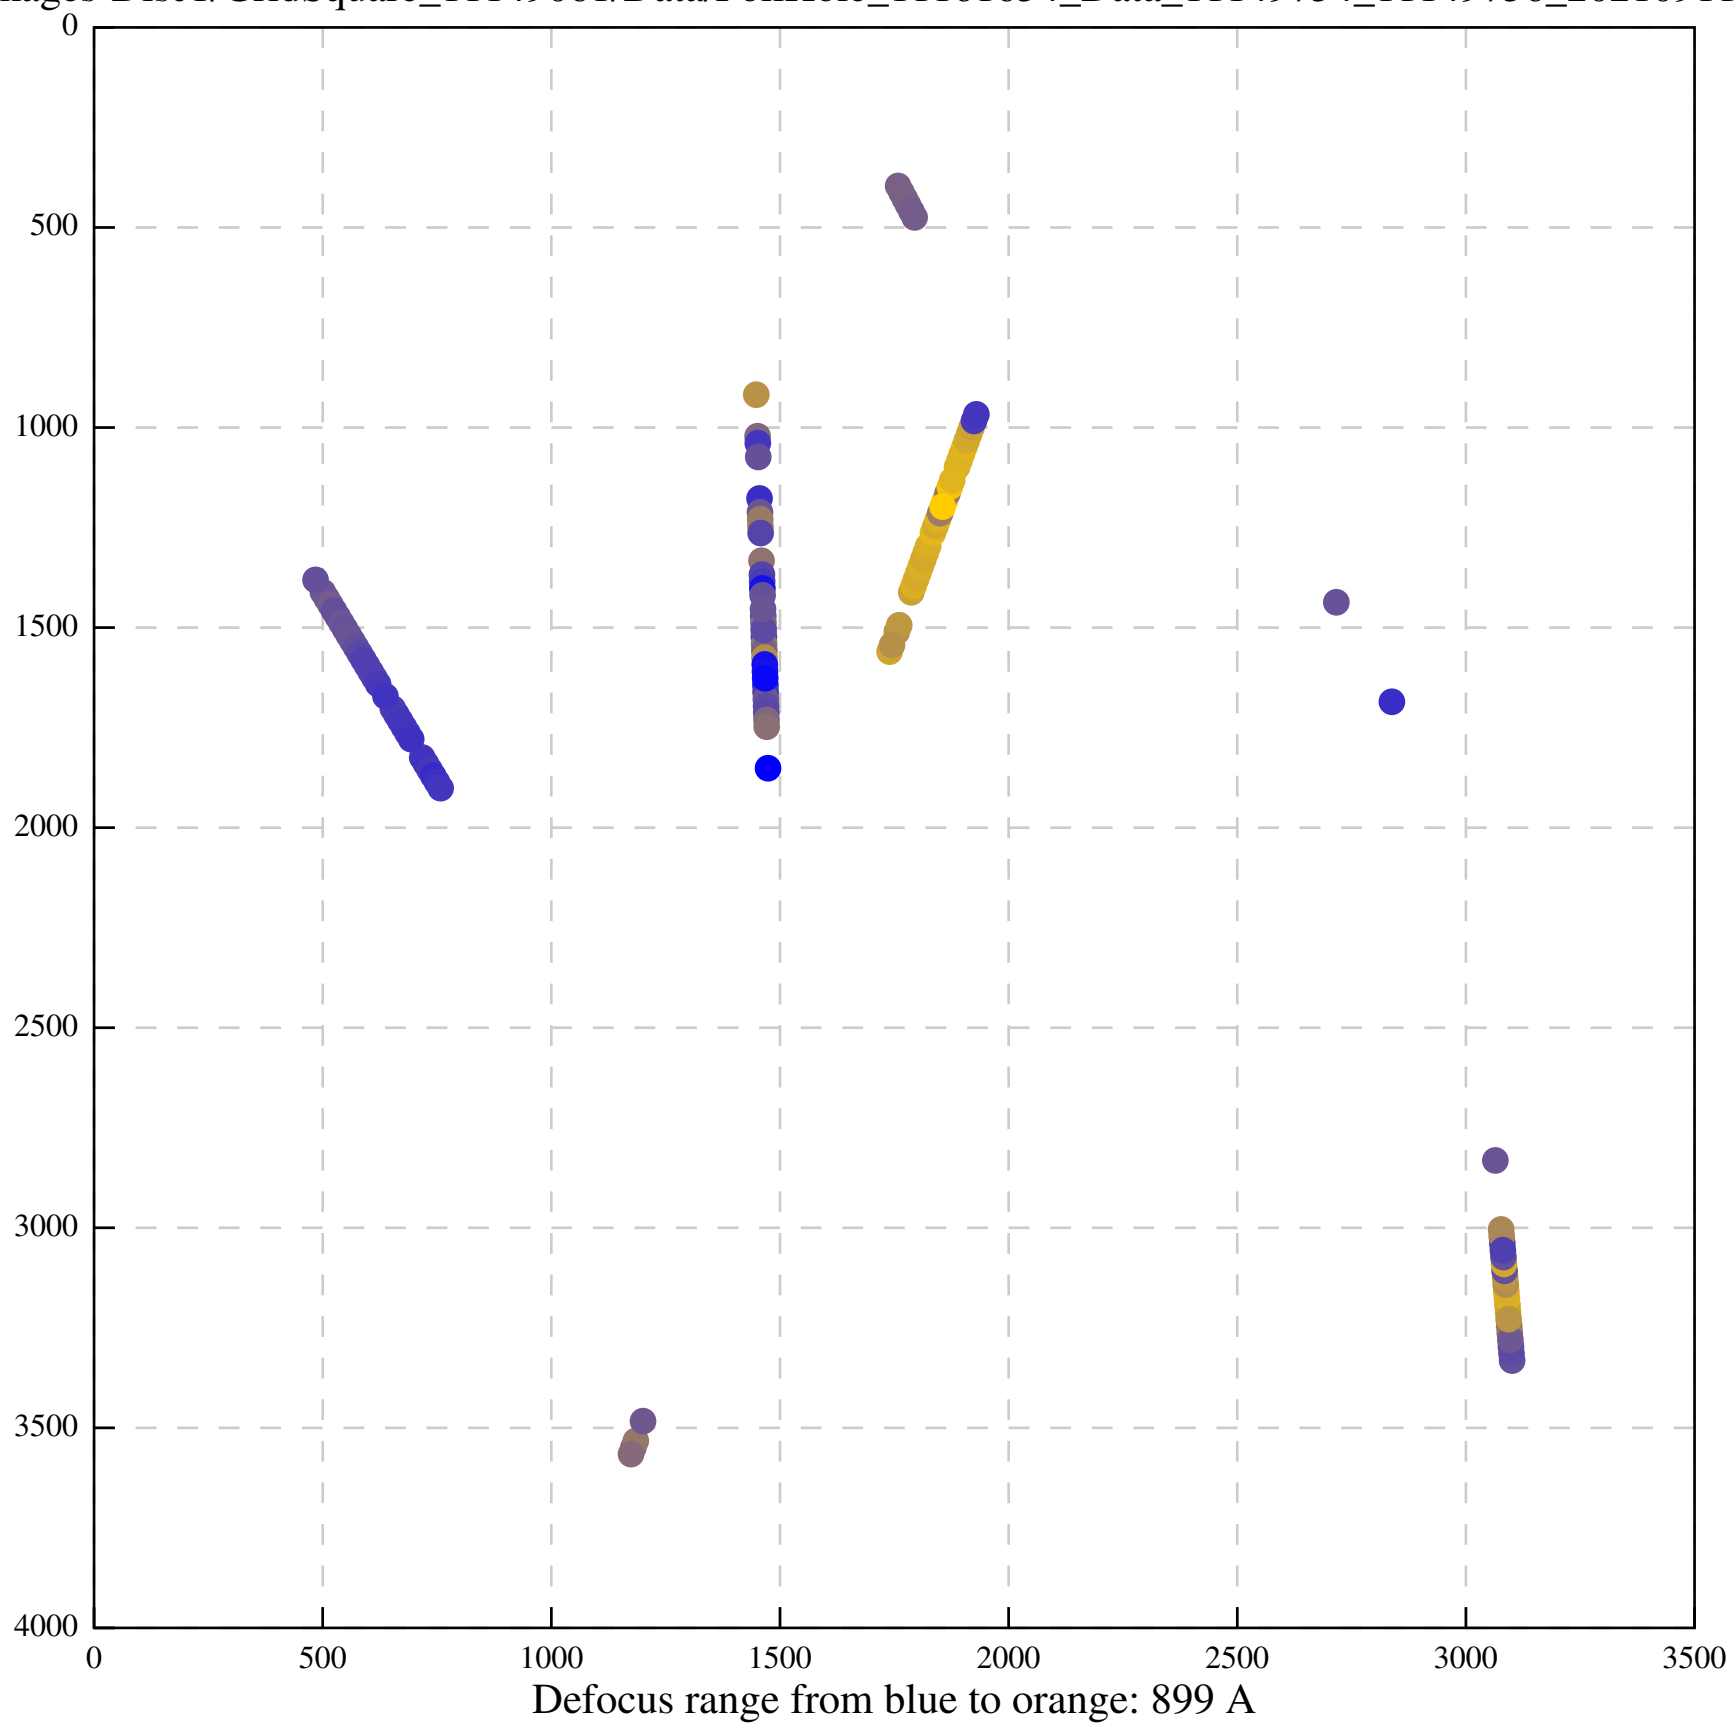

Defocus range from blue to orange: 1384 A

Defocus range from blue to orange: 1111 A

Defocus range from blue to orange: 785 A

Defocus range from blue to orange: 1651 A

Defocus range from blue to orange: 485 A