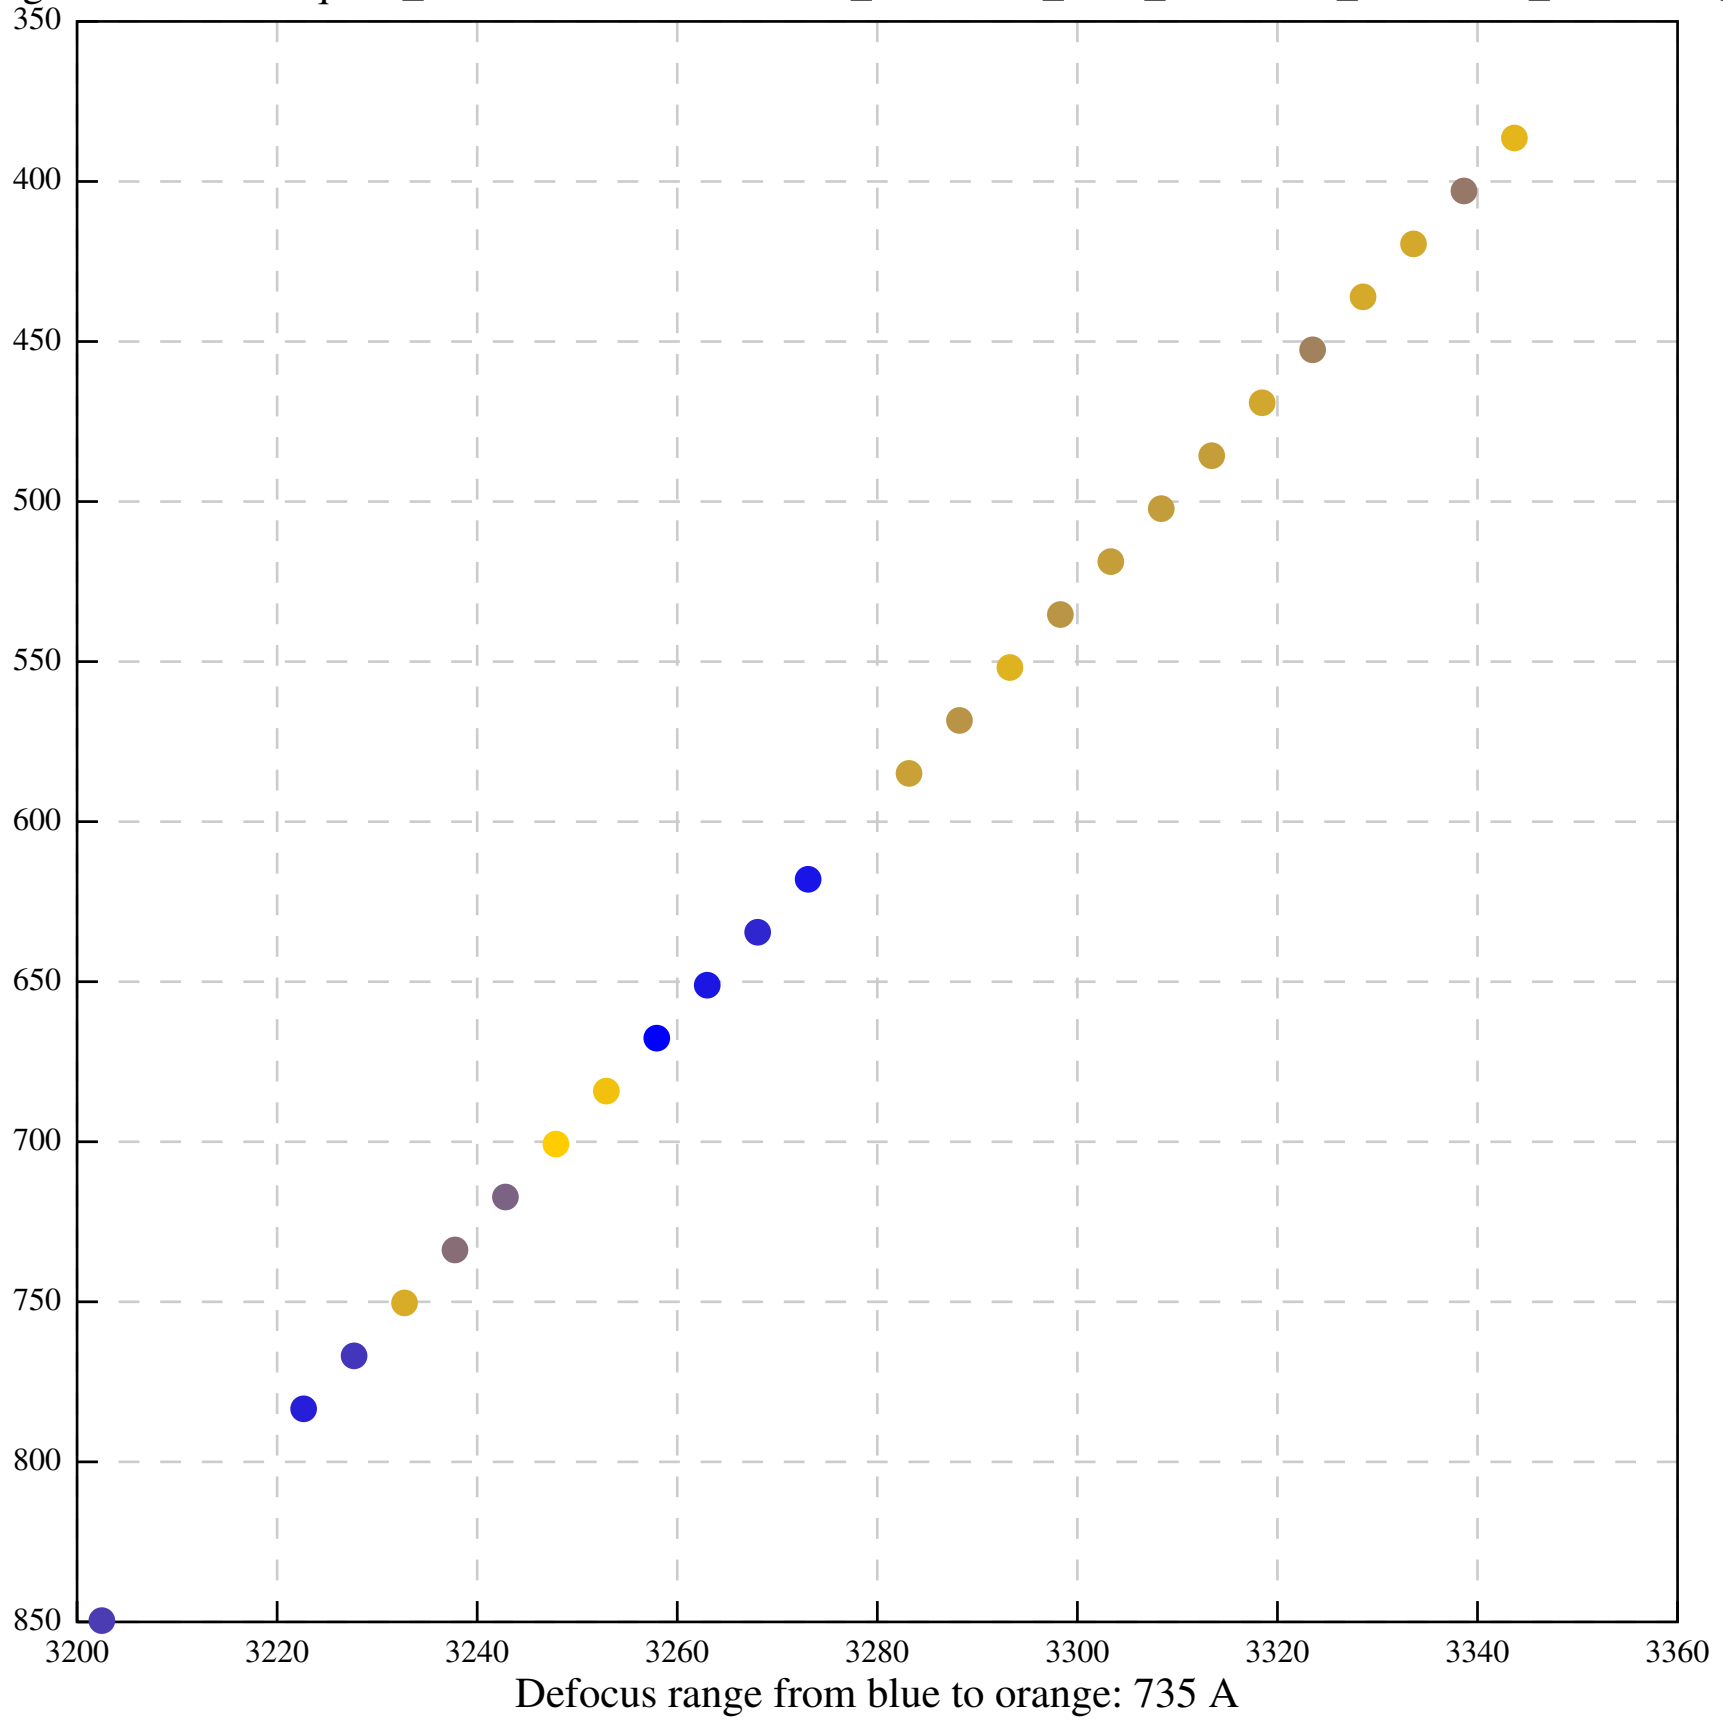

Defocus range from blue to orange: 612 A

Defocus range from blue to orange: 562 A

Defocus range from blue to orange: 428 A

Defocus range from blue to orange: 662 A

Defocus range from blue to orange: 671 A