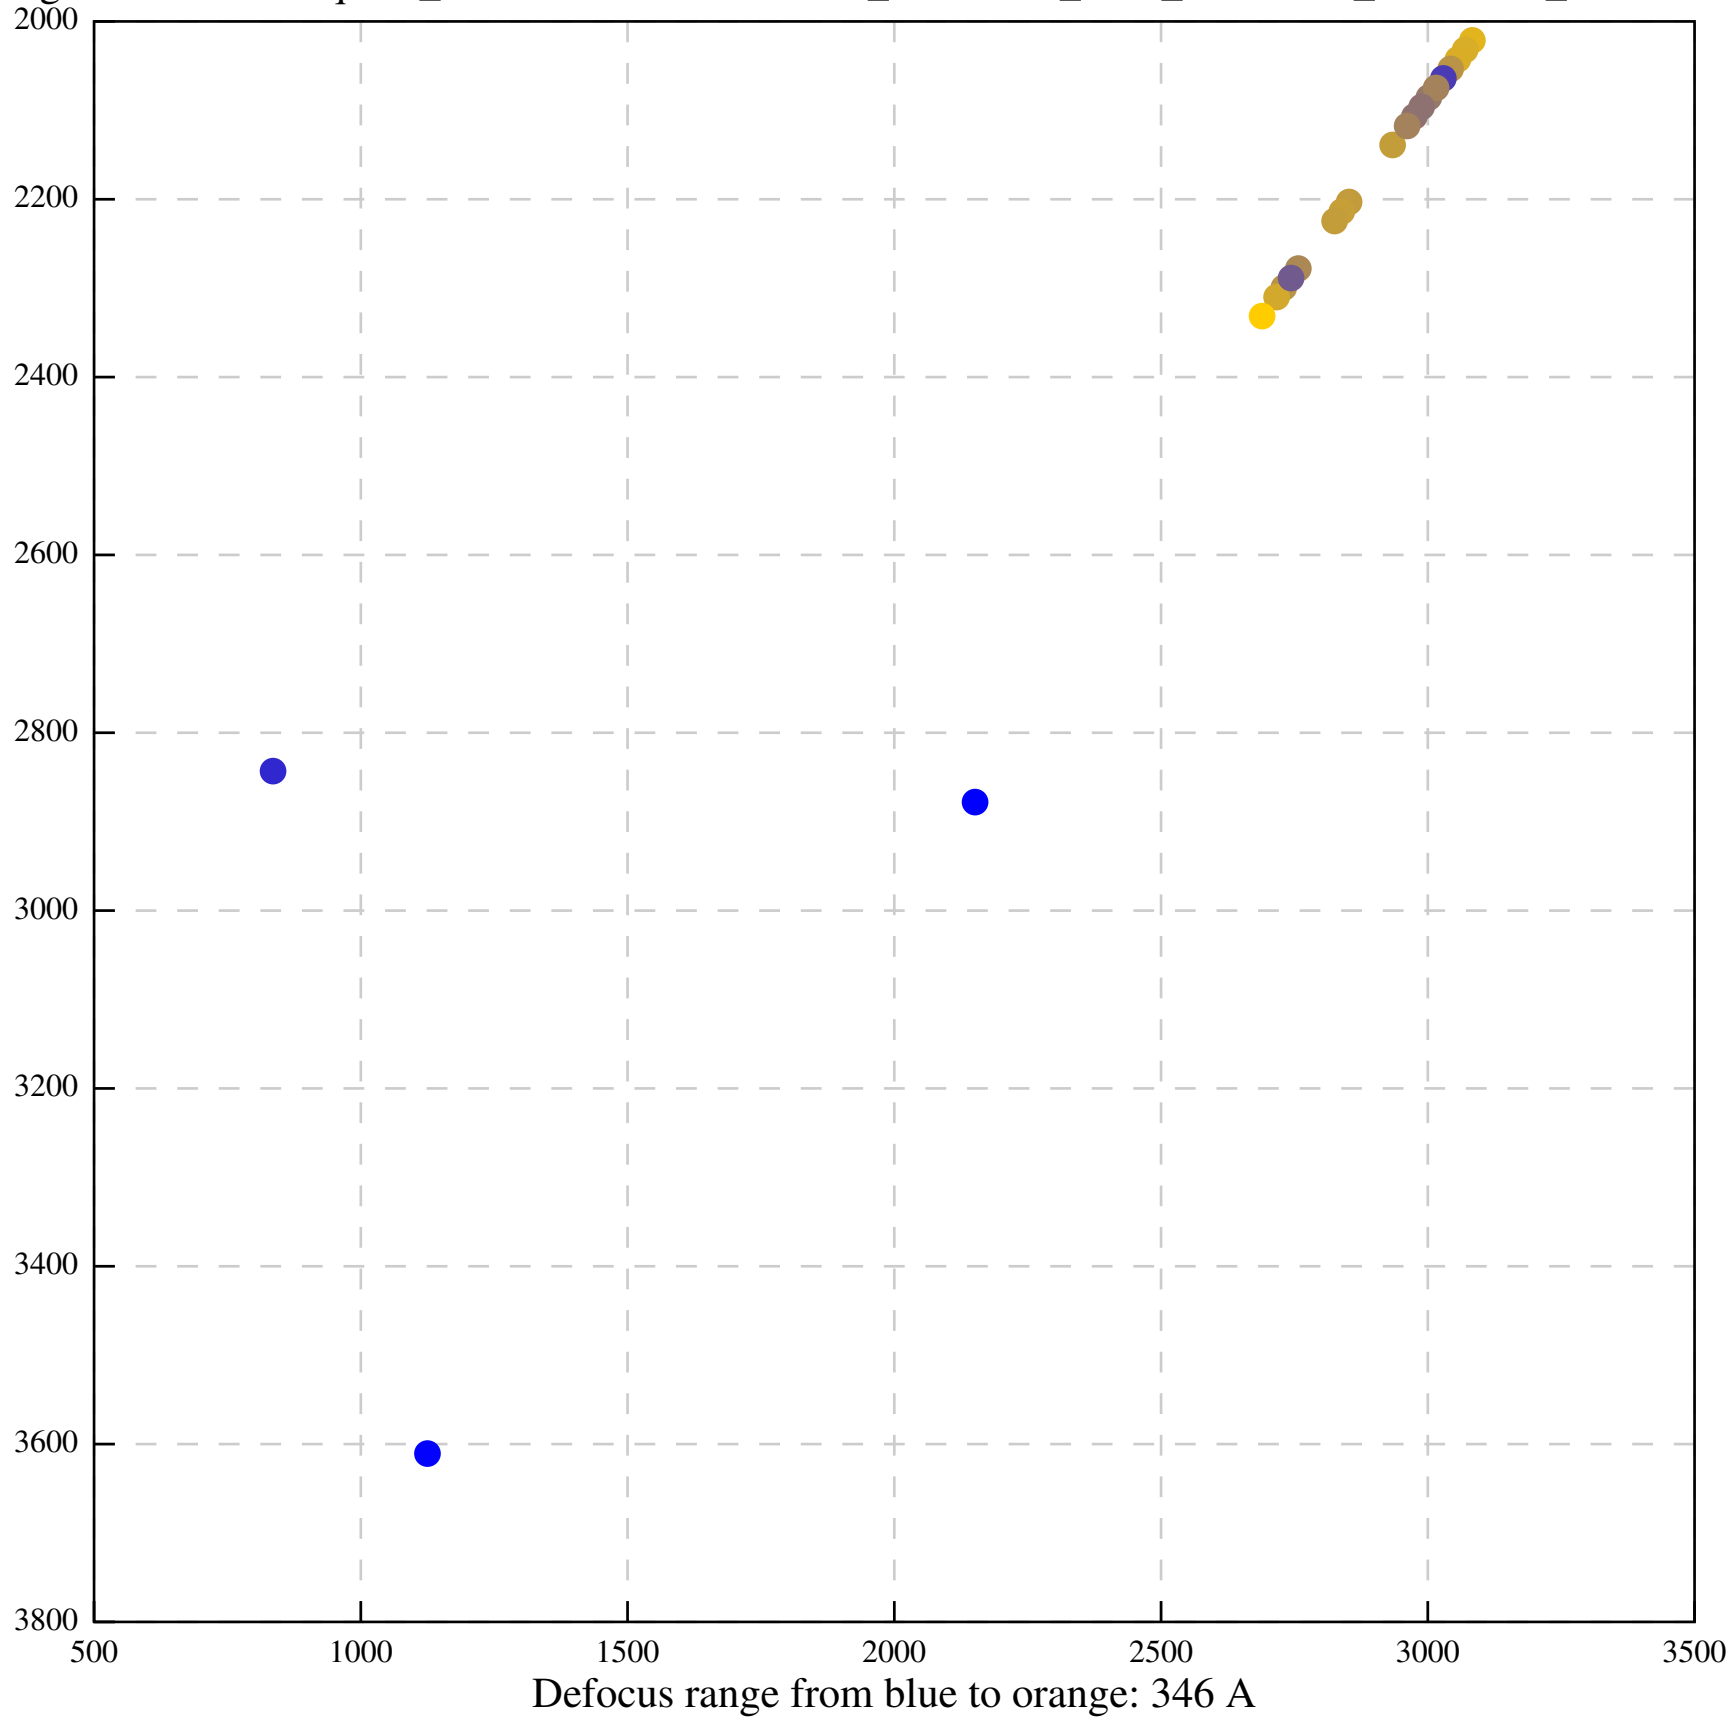

Defocus range from blue to orange: 0 A

Defocus range from blue to orange: 113 A

Defocus range from blue to orange: 393 A

Defocus range from blue to orange: 648 A

Defocus range from blue to orange: 665 A

Defocus range from blue to orange: 487 A