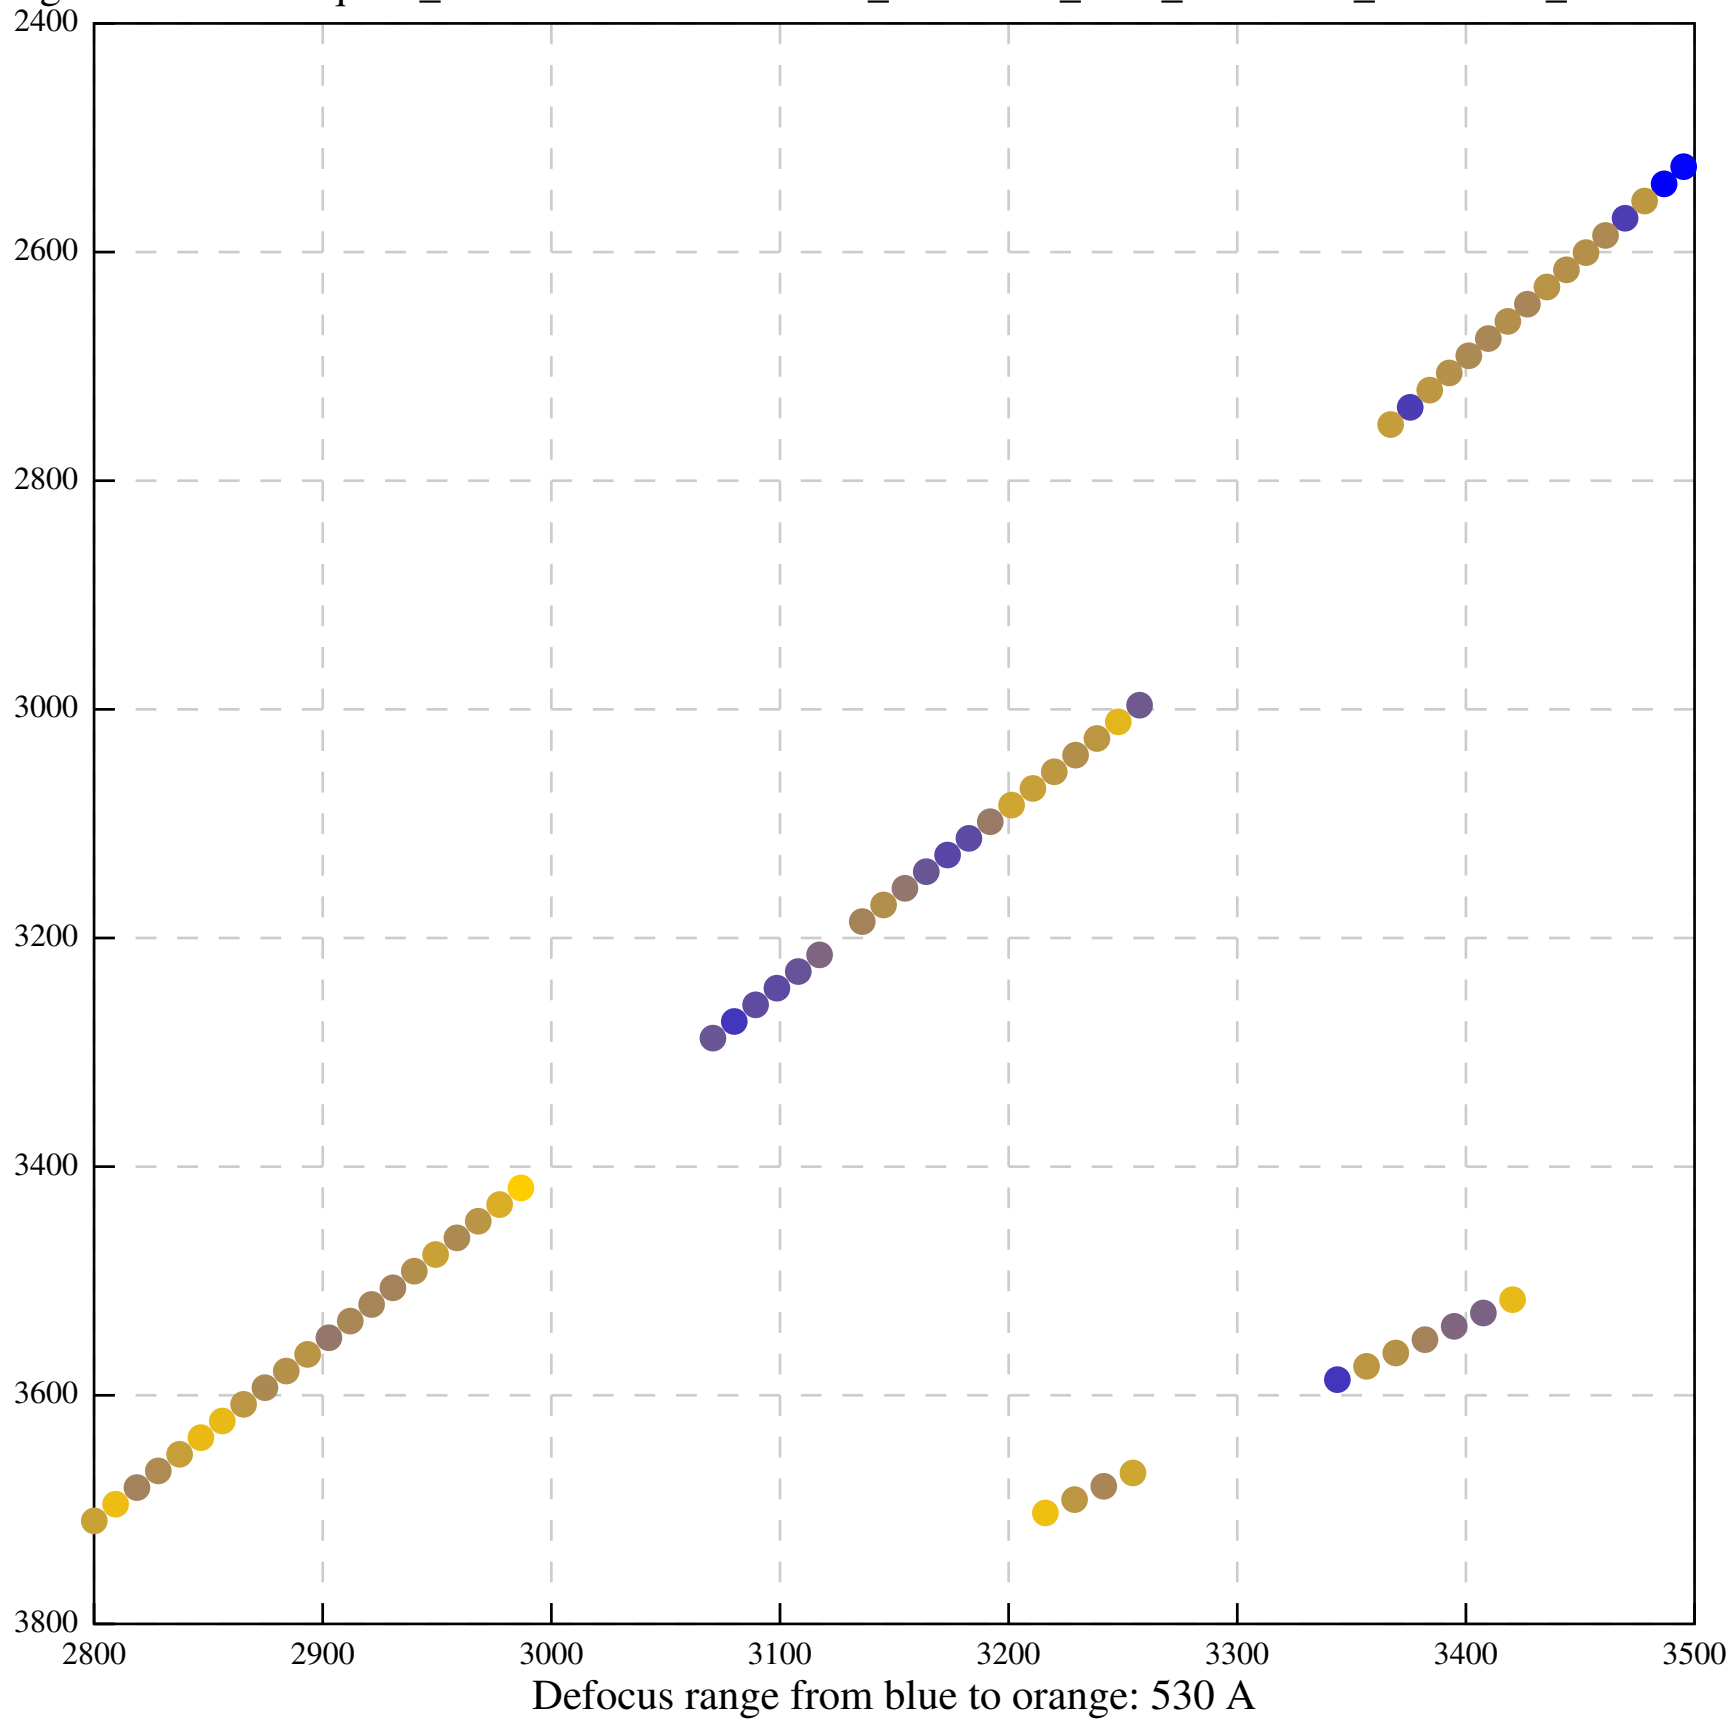

Defocus range from blue to orange: 0 A

Defocus range from blue to orange: 0 A

Defocus range from blue to orange: 546 A

Defocus range from blue to orange: 406 A

Defocus range from blue to orange: 0 A

Defocus range from blue to orange: 1069 A