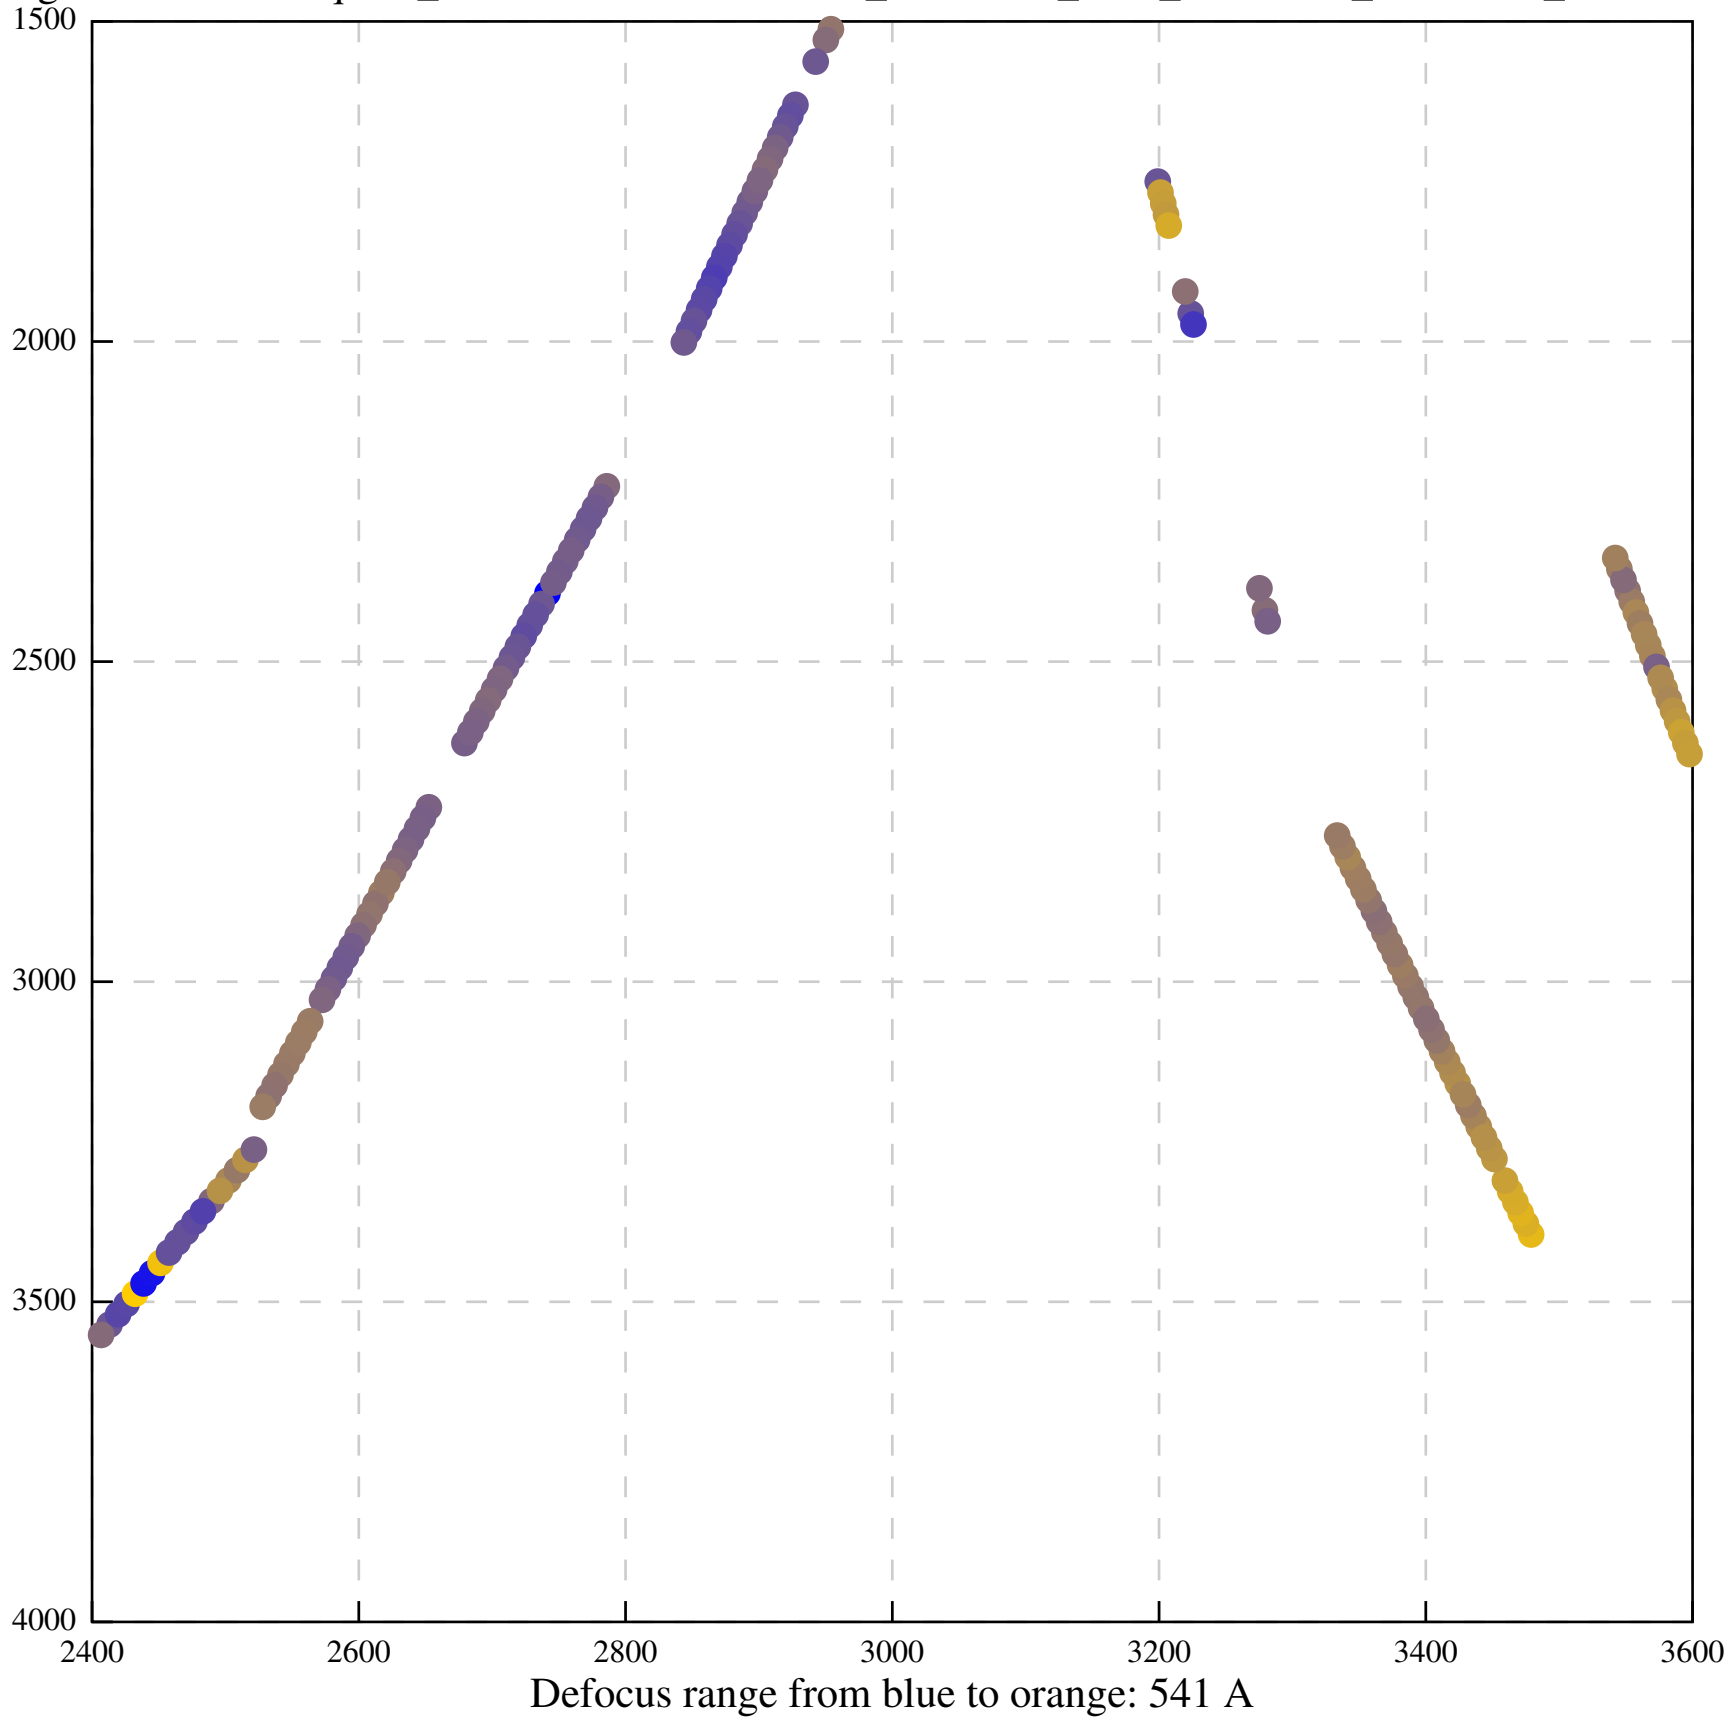

Defocus range from blue to orange: 1040 A

Defocus range from blue to orange: 244 A

Defocus range from blue to orange: 526 A

Defocus range from blue to orange: 336 A

Defocus range from blue to orange: 0 A

Defocus range from blue to orange: 124 A