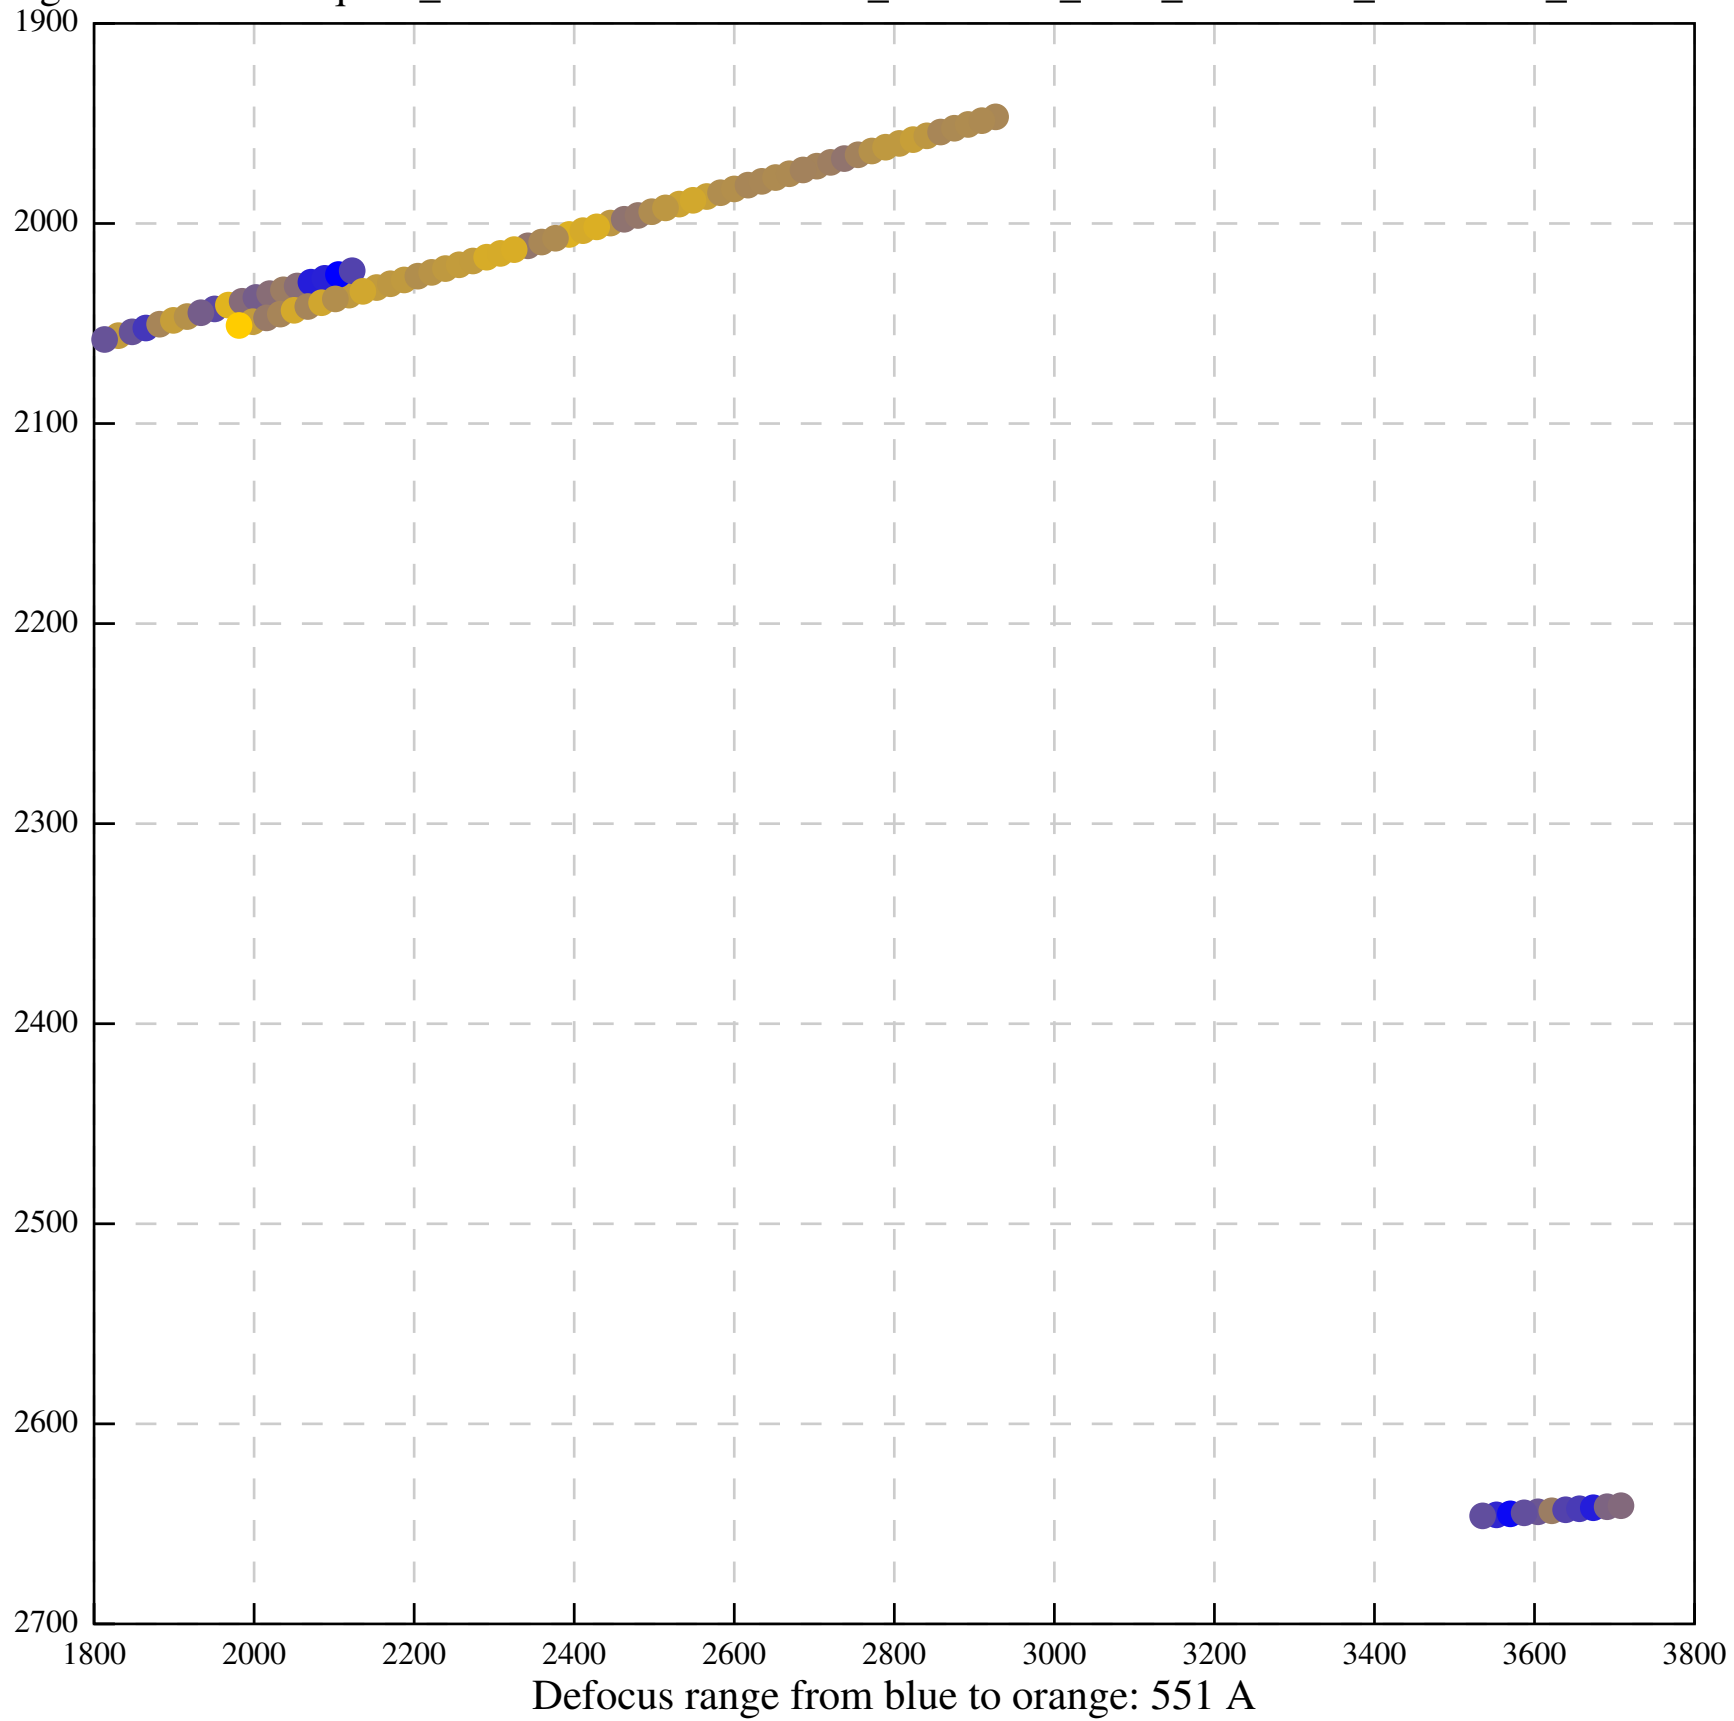

Defocus range from blue to orange: 281 A

Defocus range from blue to orange: 324 A

Defocus range from blue to orange: 1354 A

Defocus range from blue to orange: 185 A

Defocus range from blue to orange: 577 A