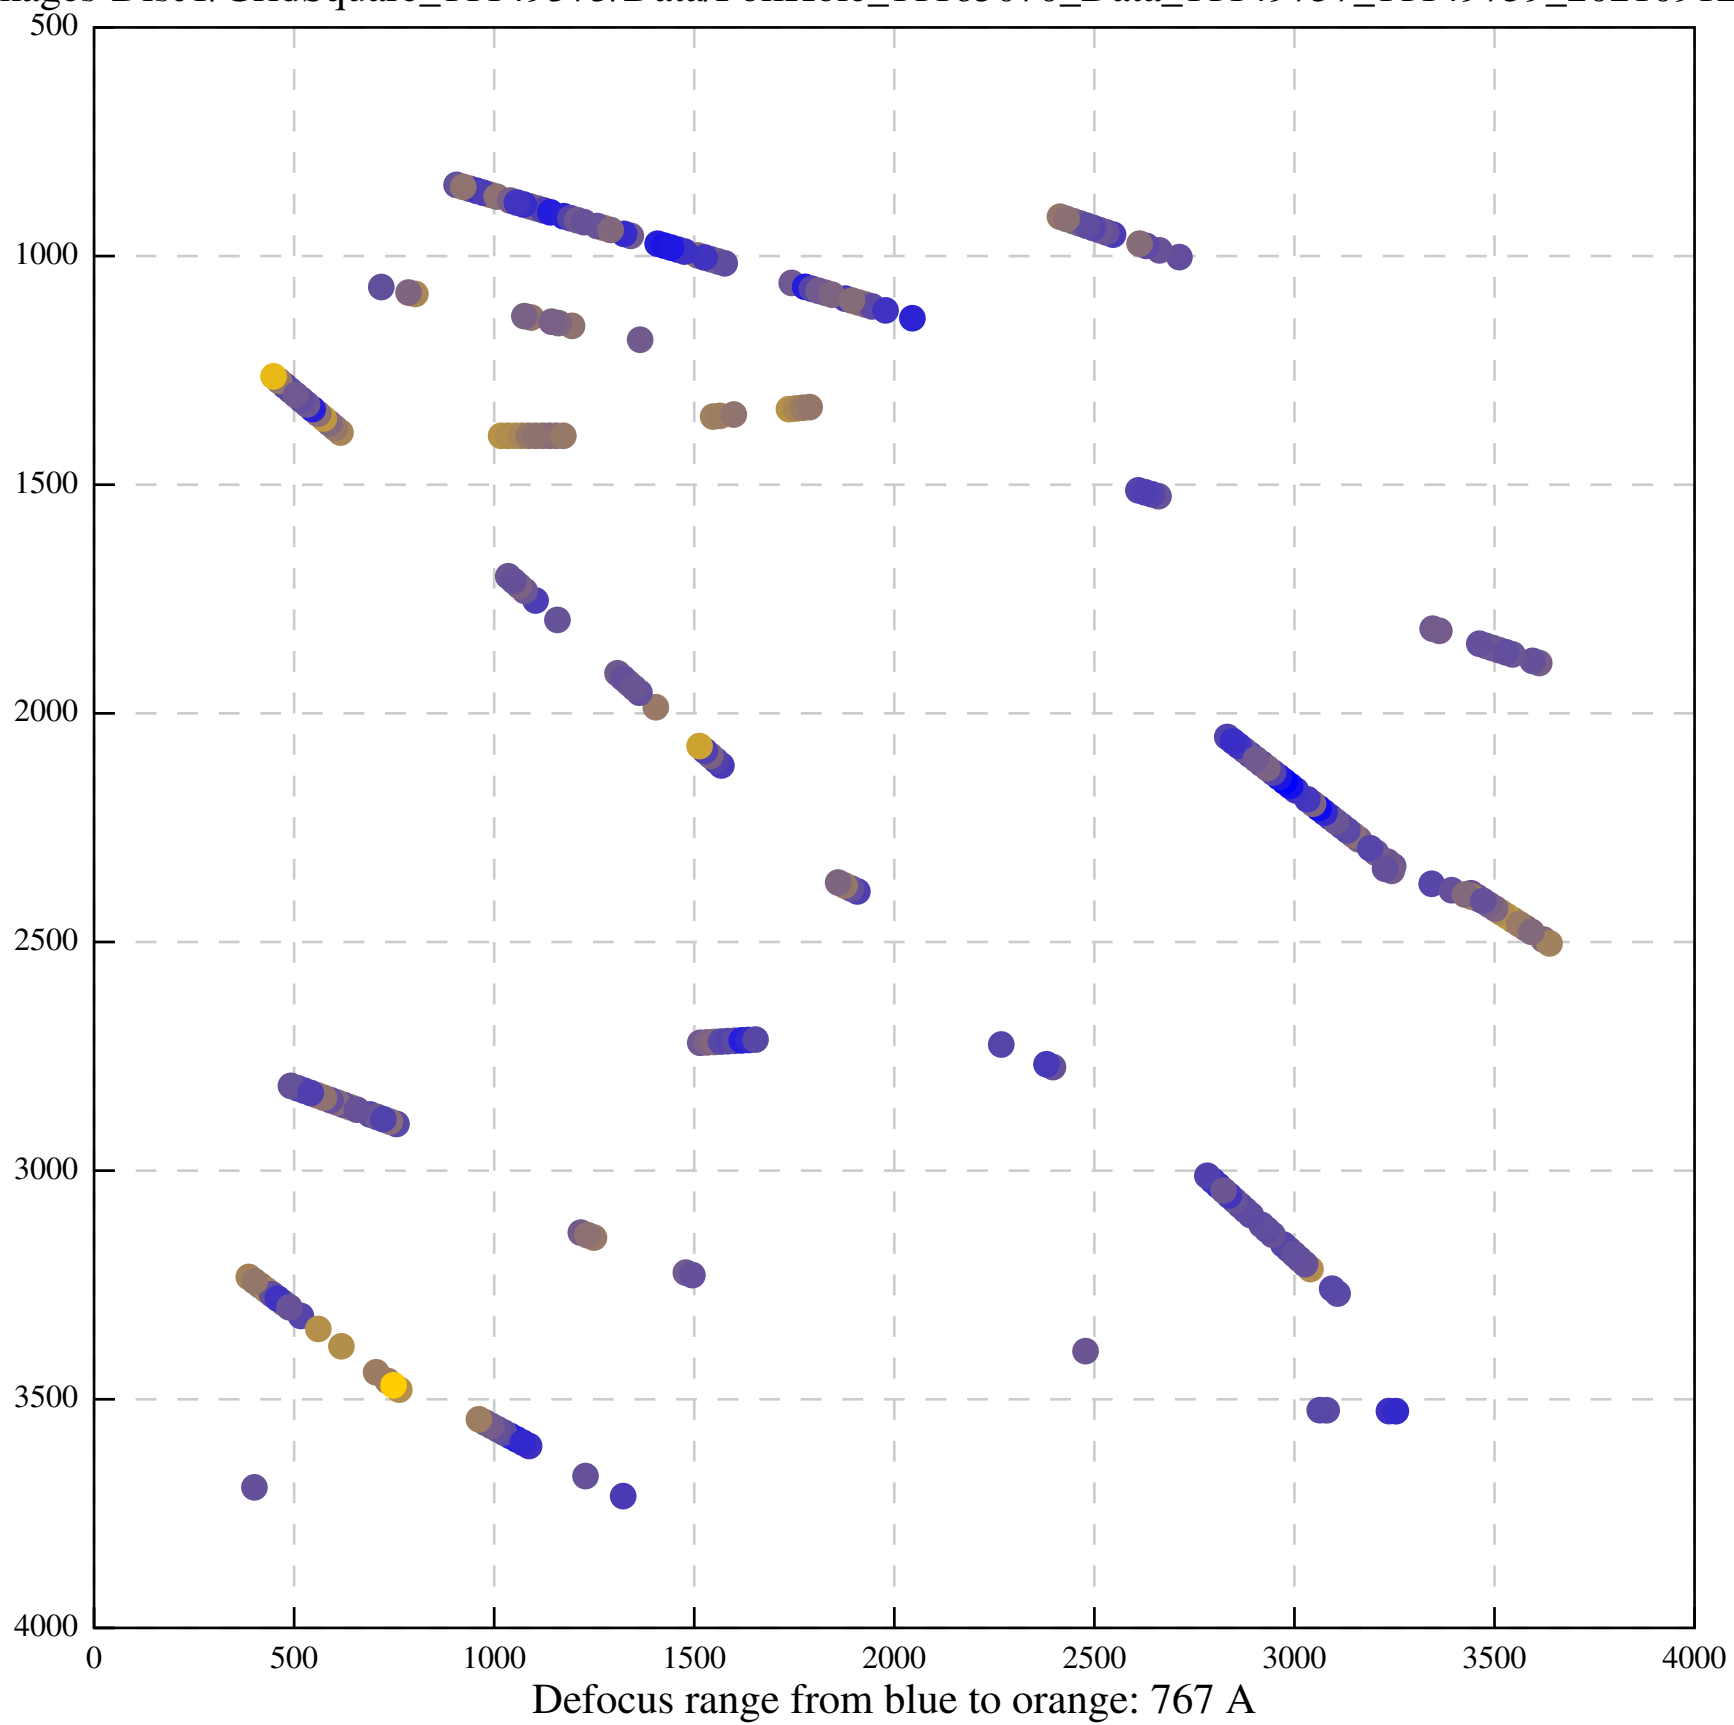

Defocus range from blue to orange: 1040 A

Defocus range from blue to orange: 244 A

Defocus range from blue to orange: 526 A

Defocus range from blue to orange: 336 A

Defocus range from blue to orange: 0 A

Defocus range from blue to orange: 124 A