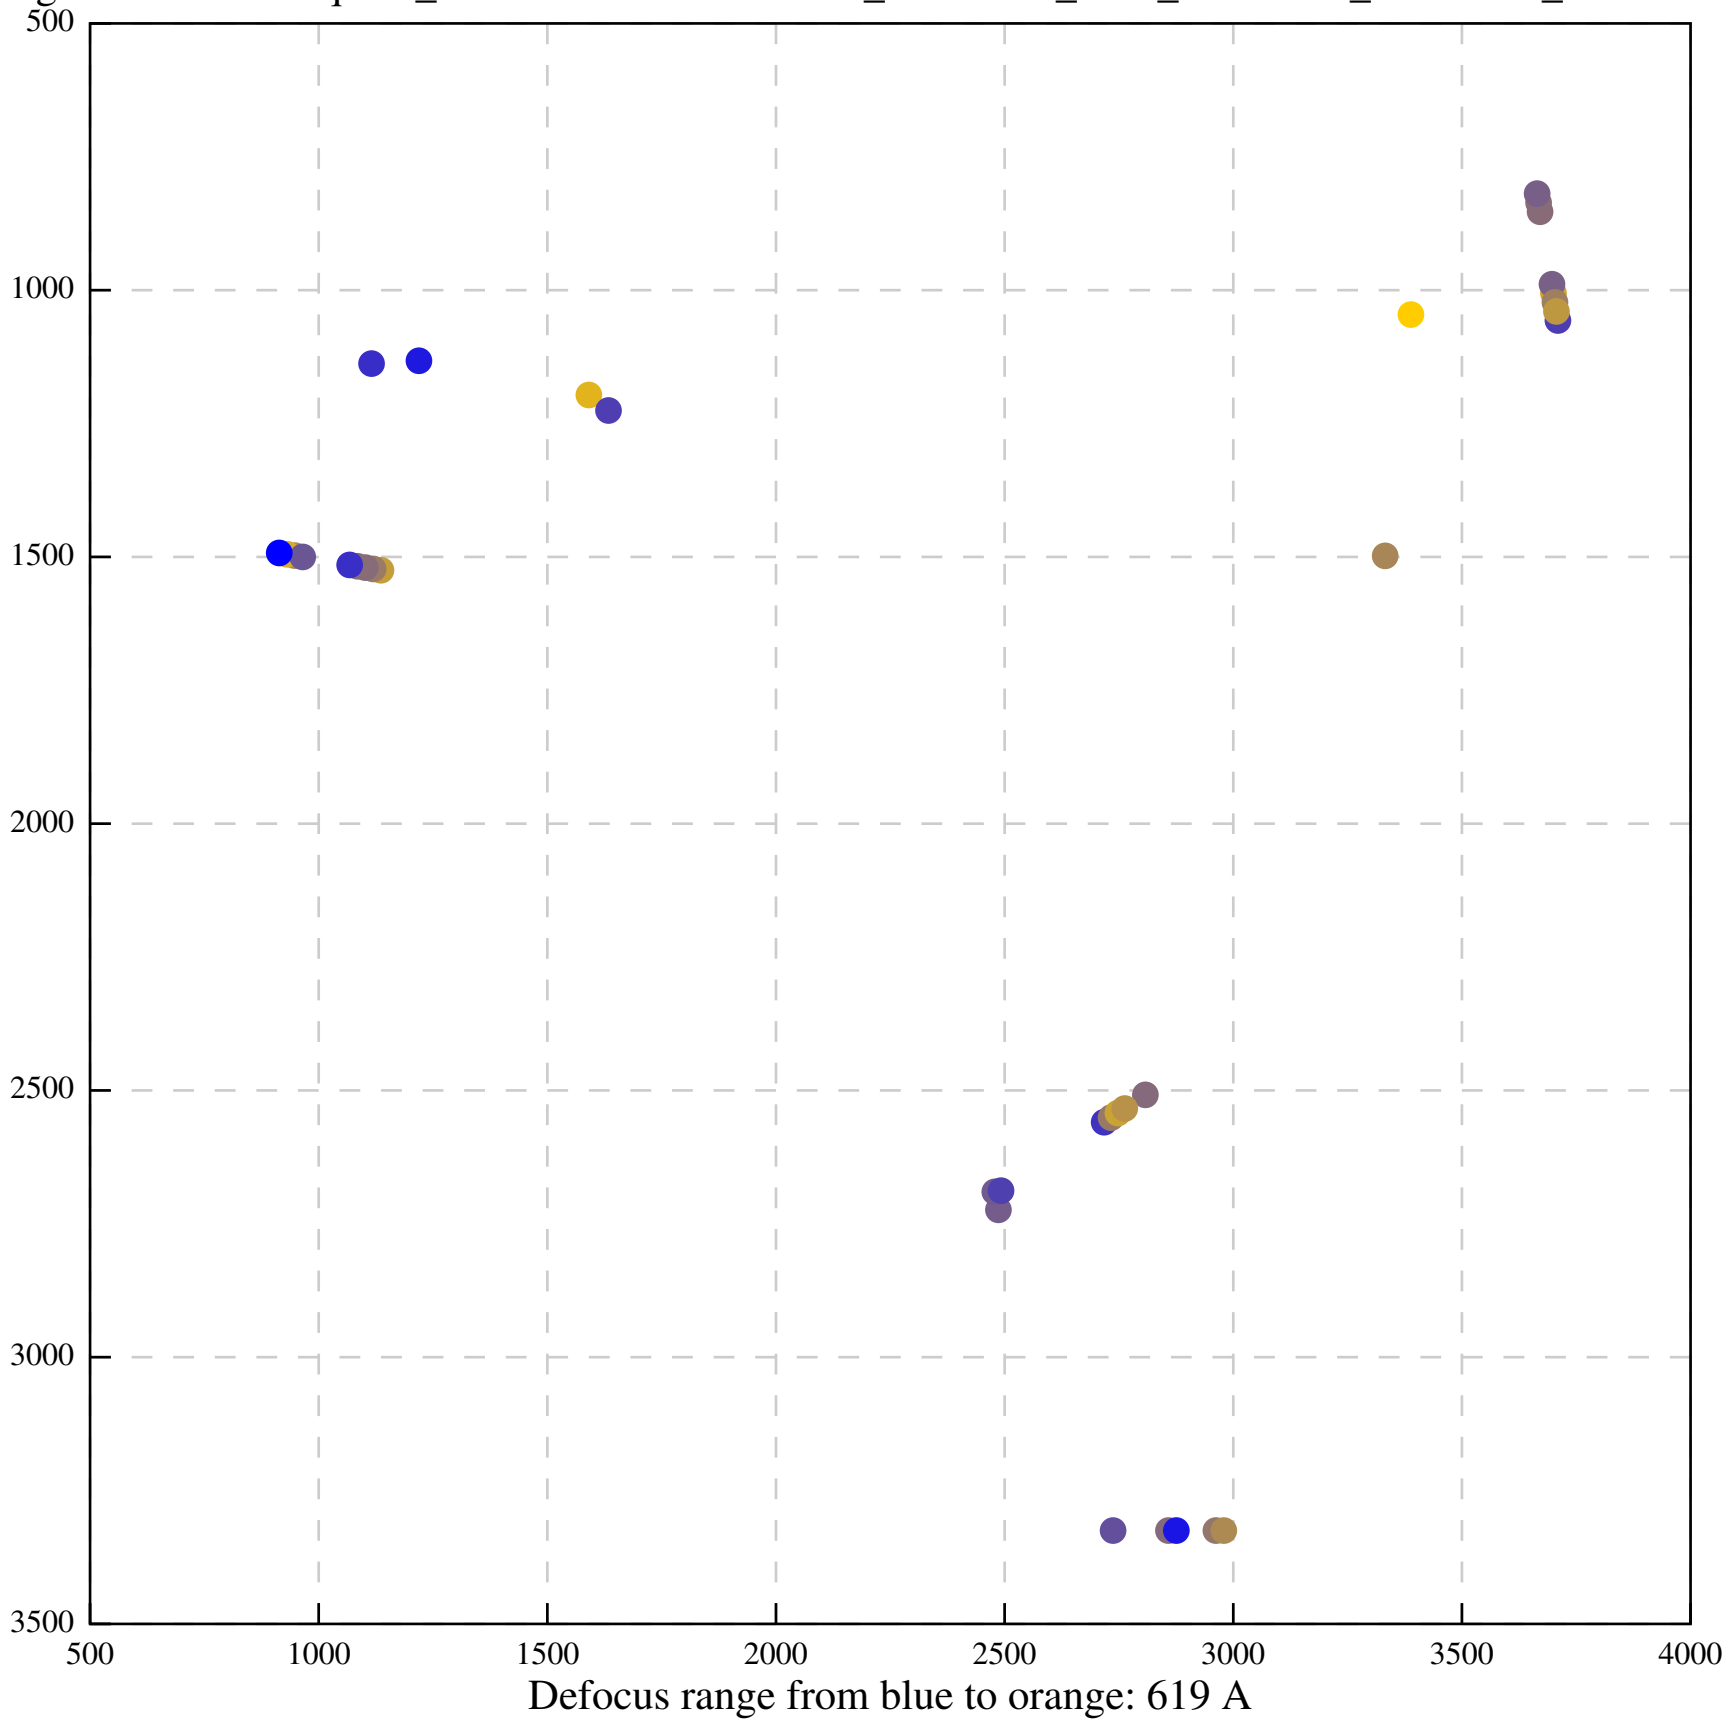

Defocus range from blue to orange: 260 A

Defocus range from blue to orange: 56 A

Defocus range from blue to orange: 1401 A

Defocus range from blue to orange: 291 A

Defocus range from blue to orange: 197 A