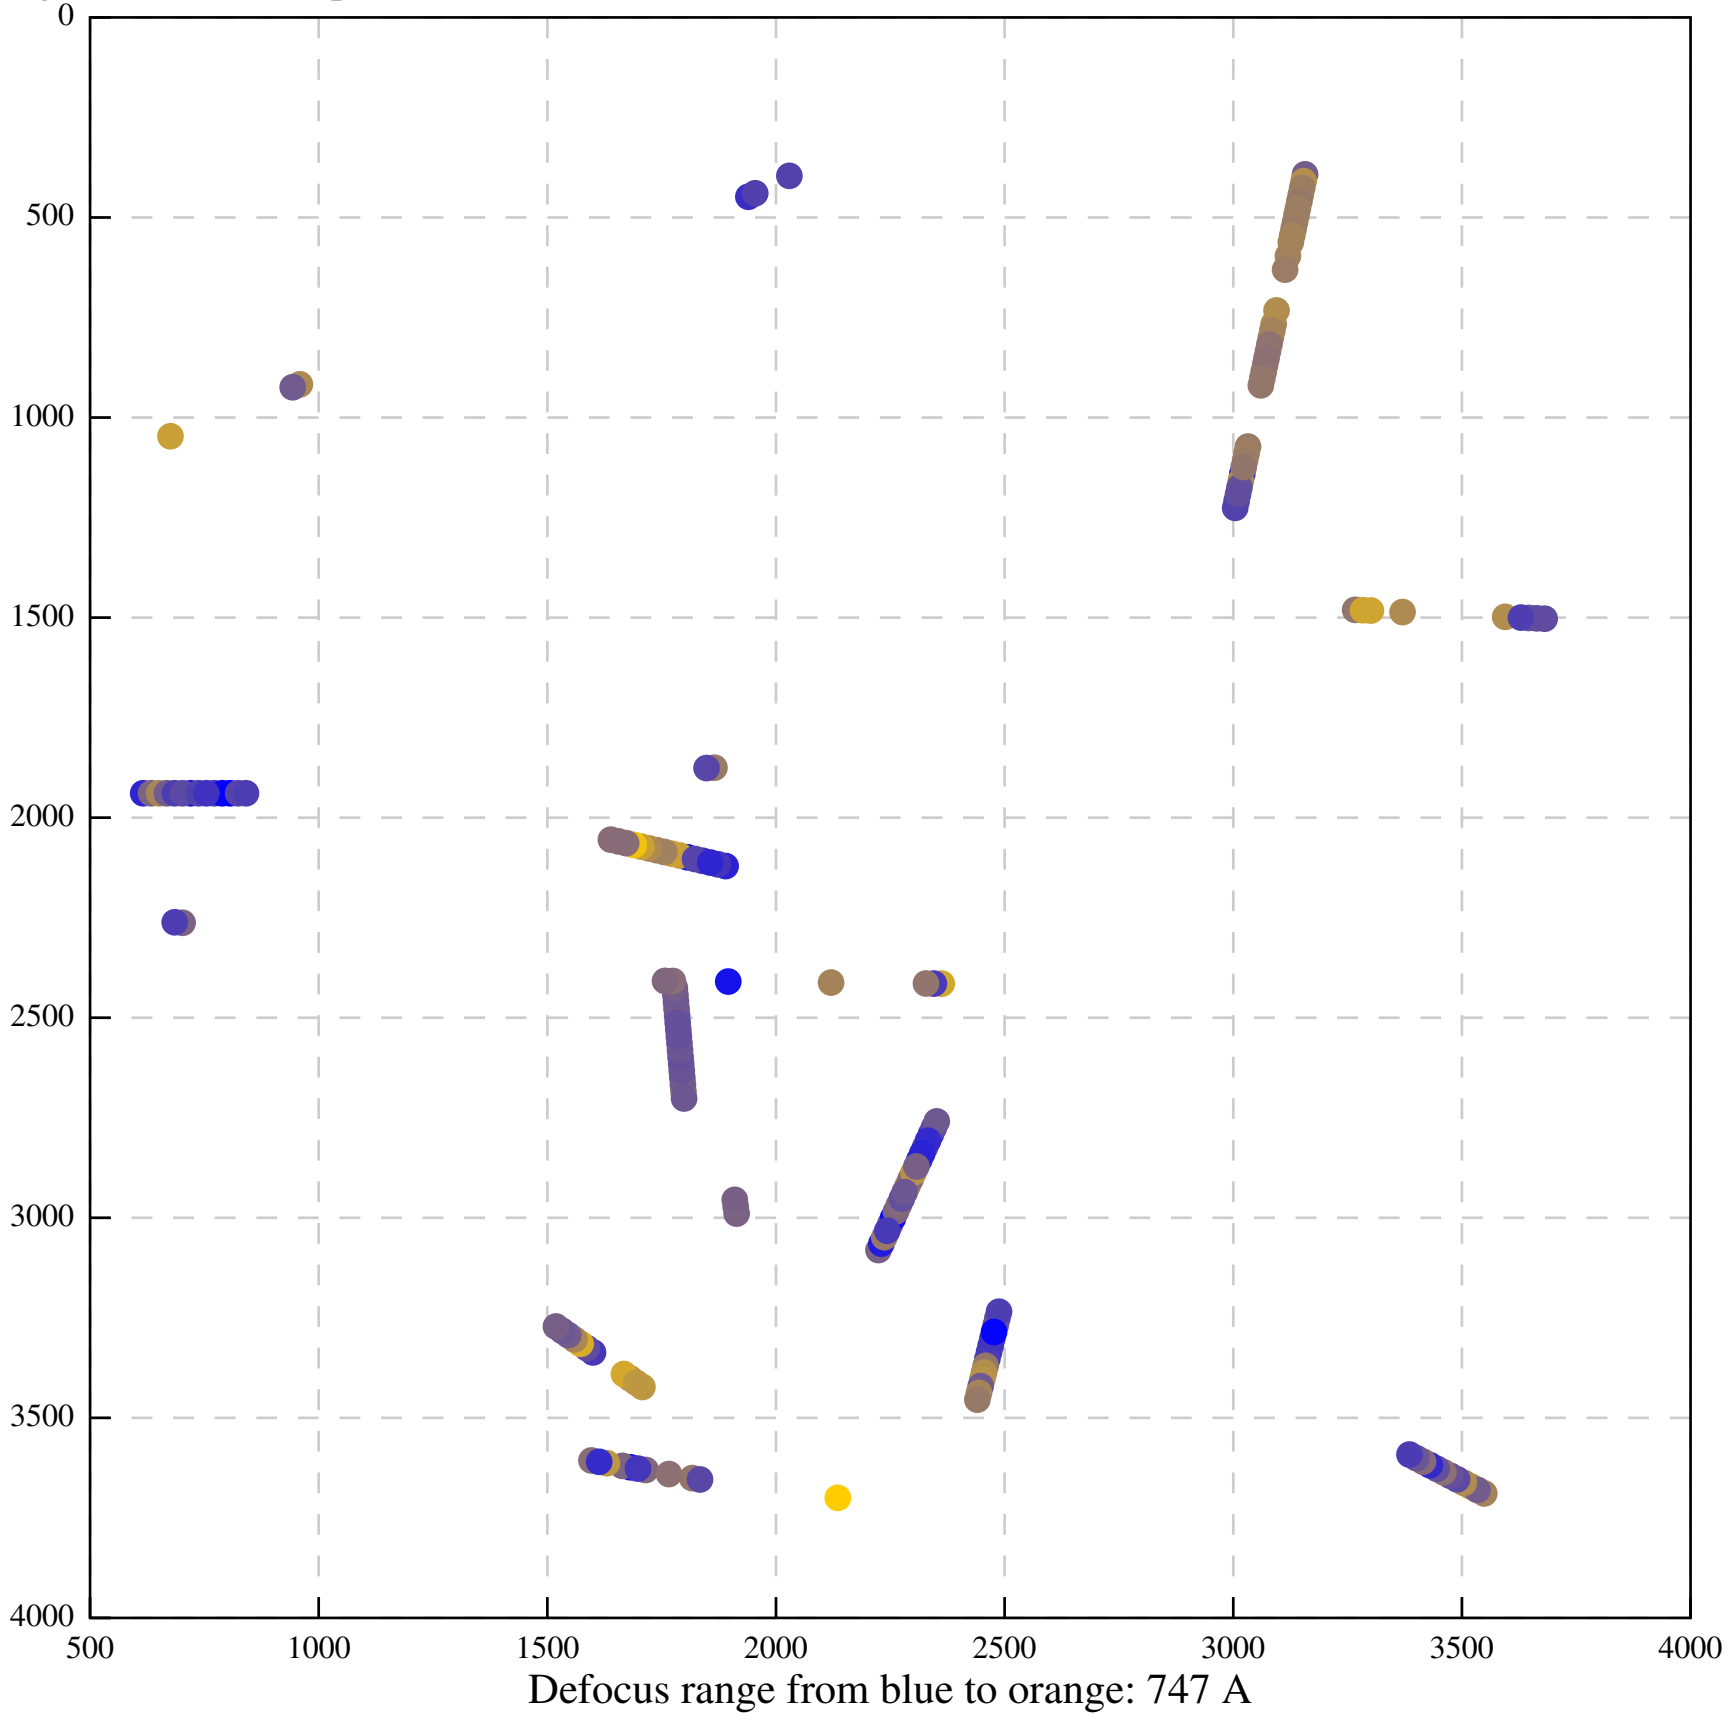

Defocus range from blue to orange: 917 A

Defocus range from blue to orange: 517 A

Defocus range from blue to orange: 593 A

Defocus range from blue to orange: 798 A

Defocus range from blue to orange: 342 Å