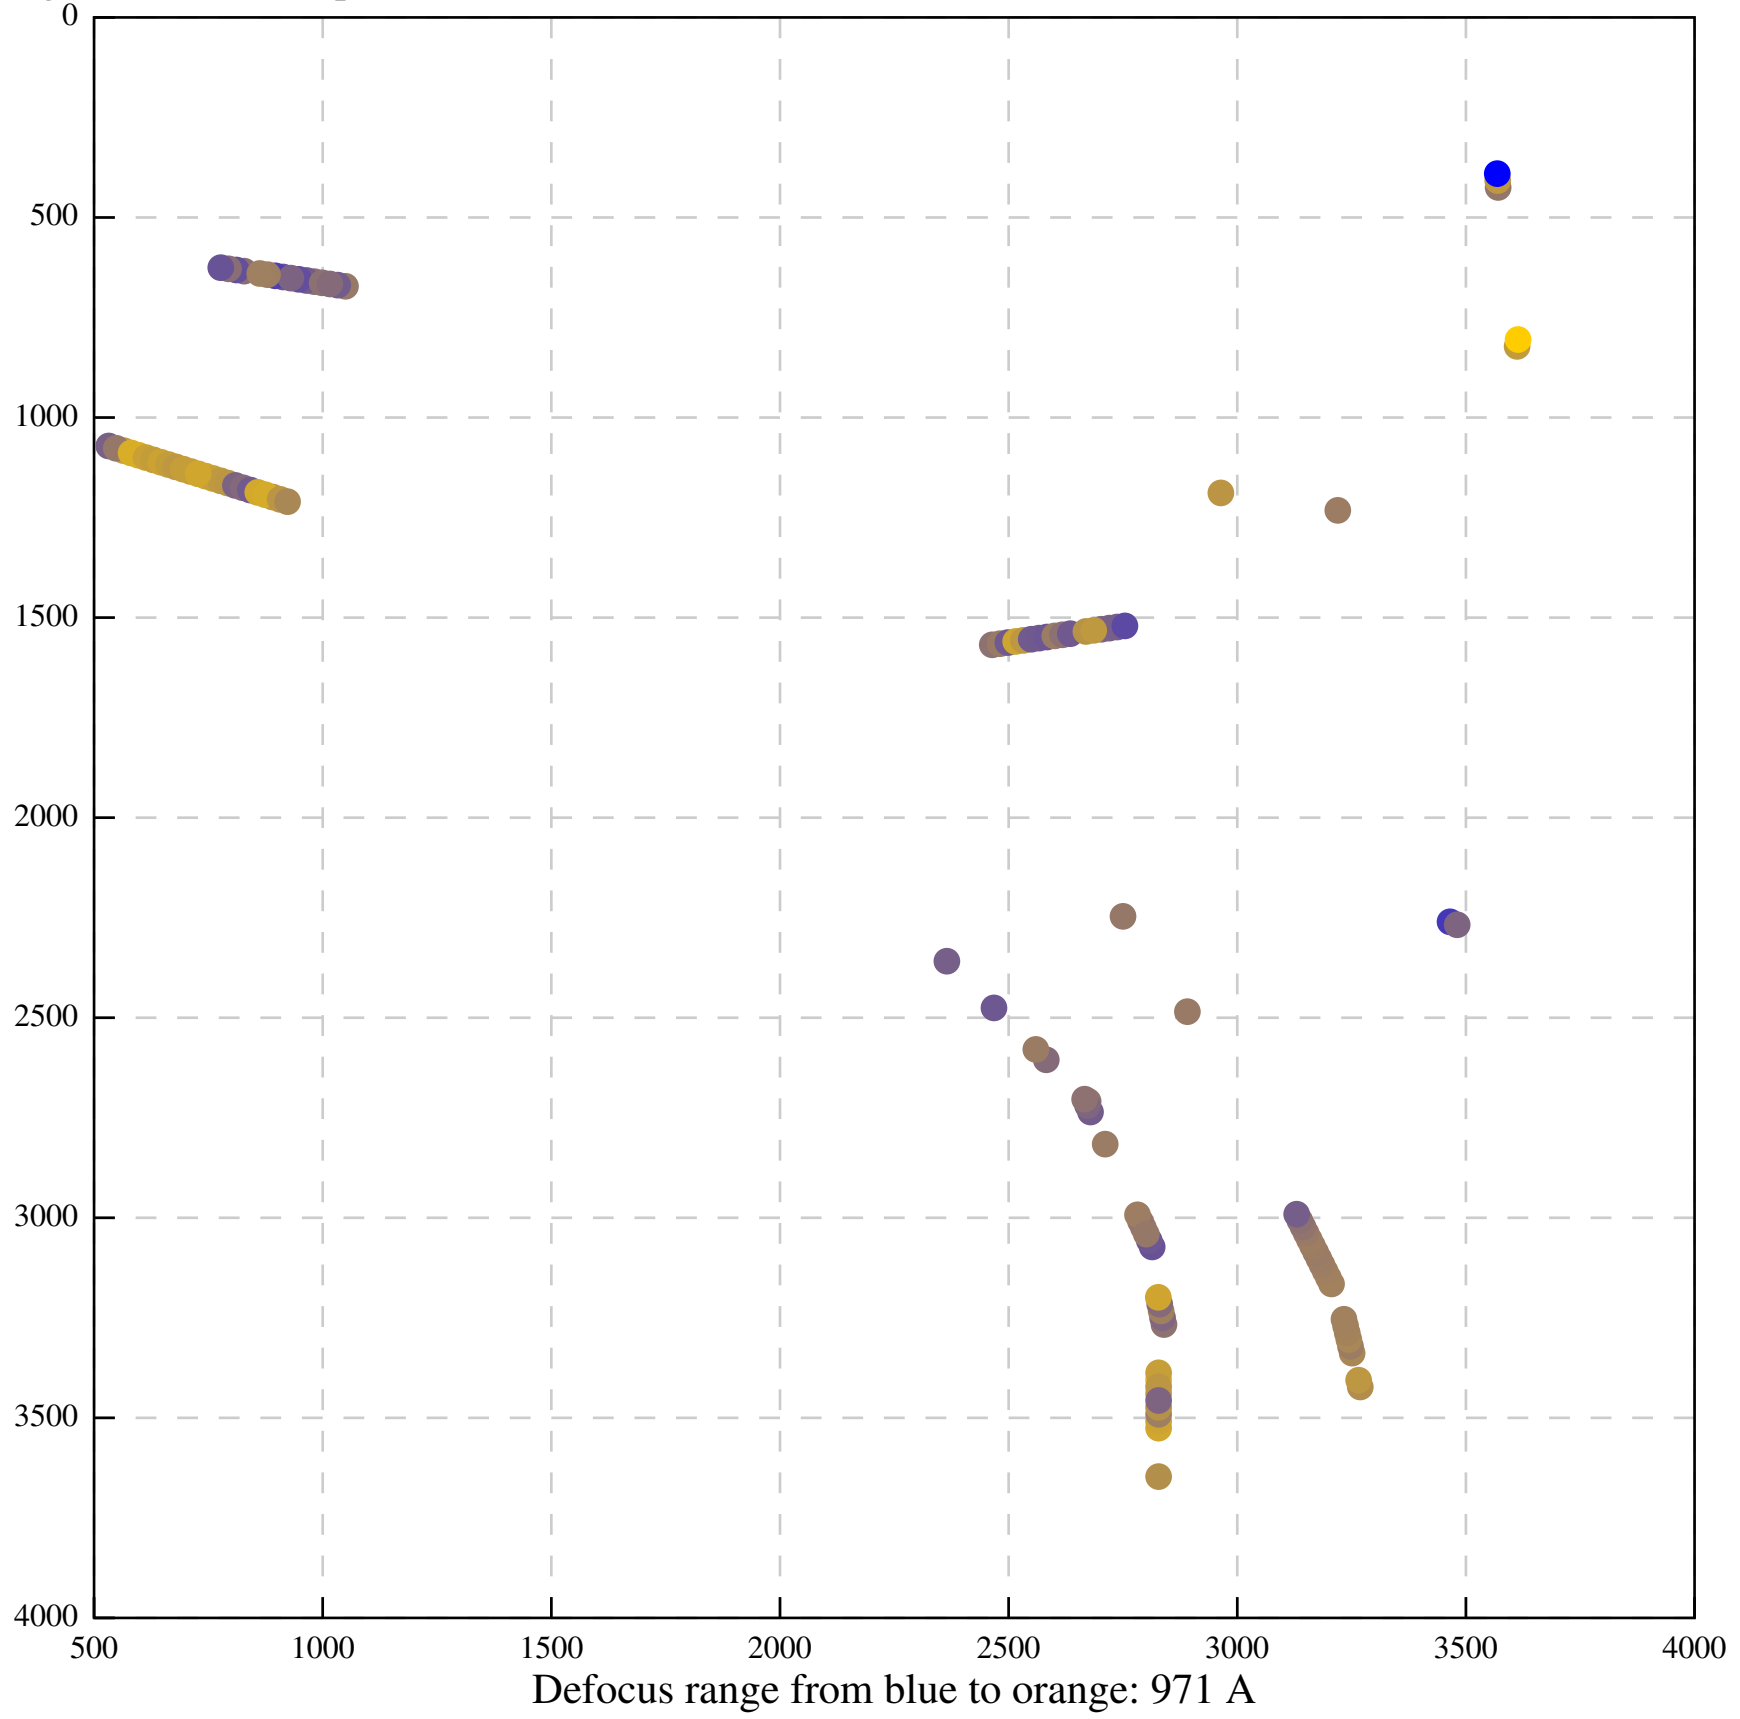

Defocus range from blue to orange: 346 A

Defocus range from blue to orange: 313 Å

Defocus range from blue to orange: 368 A

Defocus range from blue to orange: 633 A

Defocus range from blue to orange: 778 A