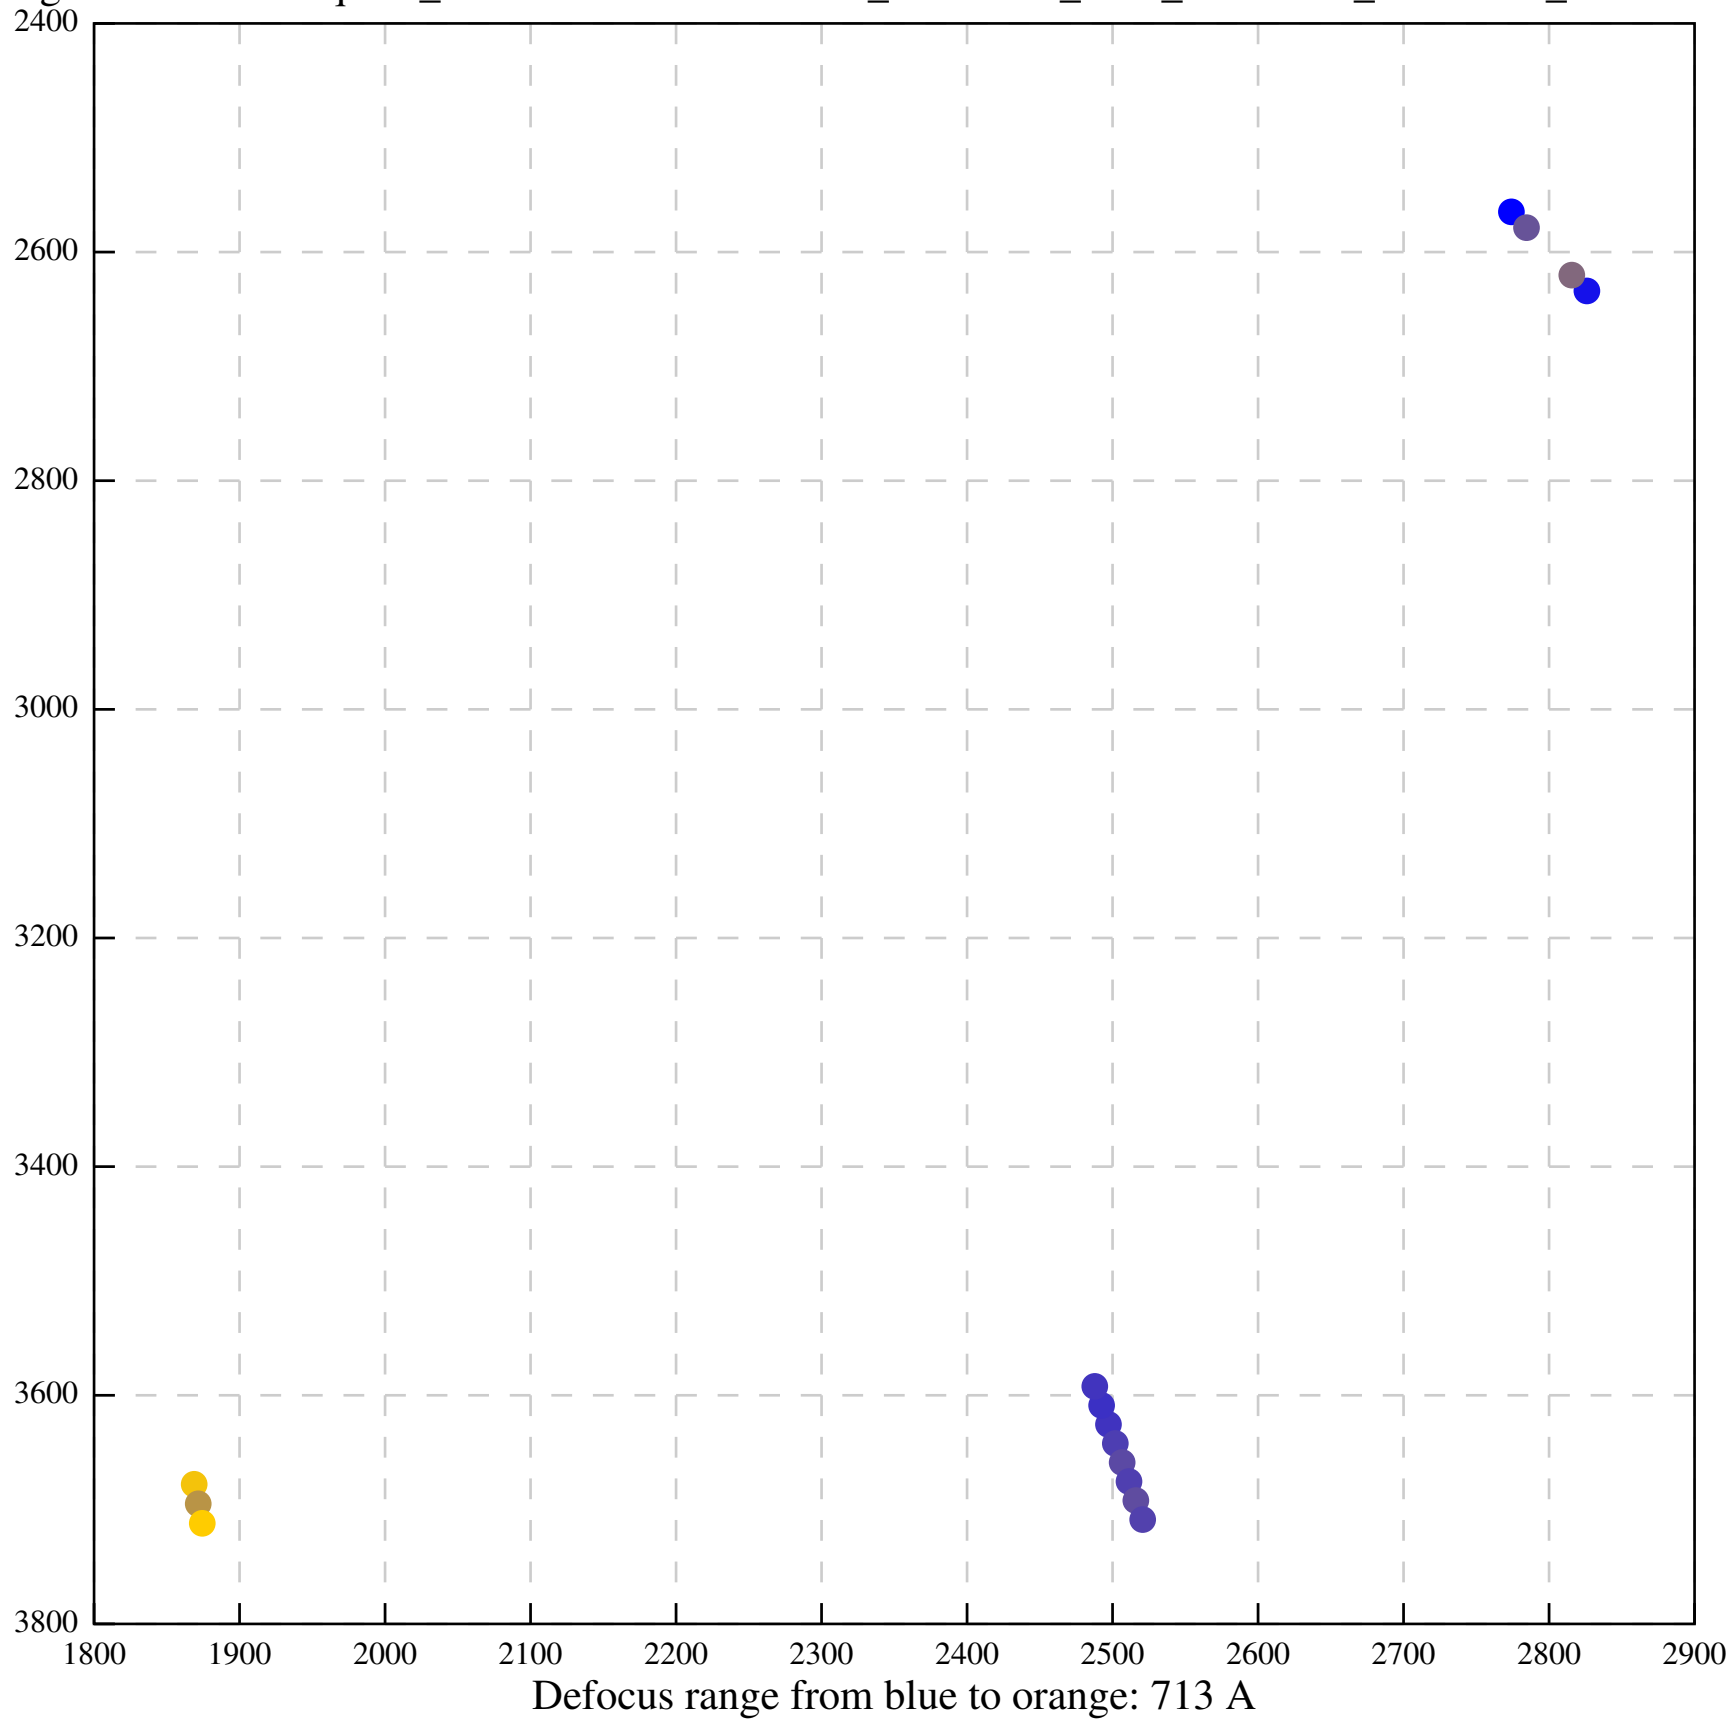

Defocus range from blue to orange: 666 A

Defocus range from blue to orange: 1012 A

Defocus range from blue to orange: 334 A

Defocus range from blue to orange: 522 A

Defocus range from blue to orange: 379 A