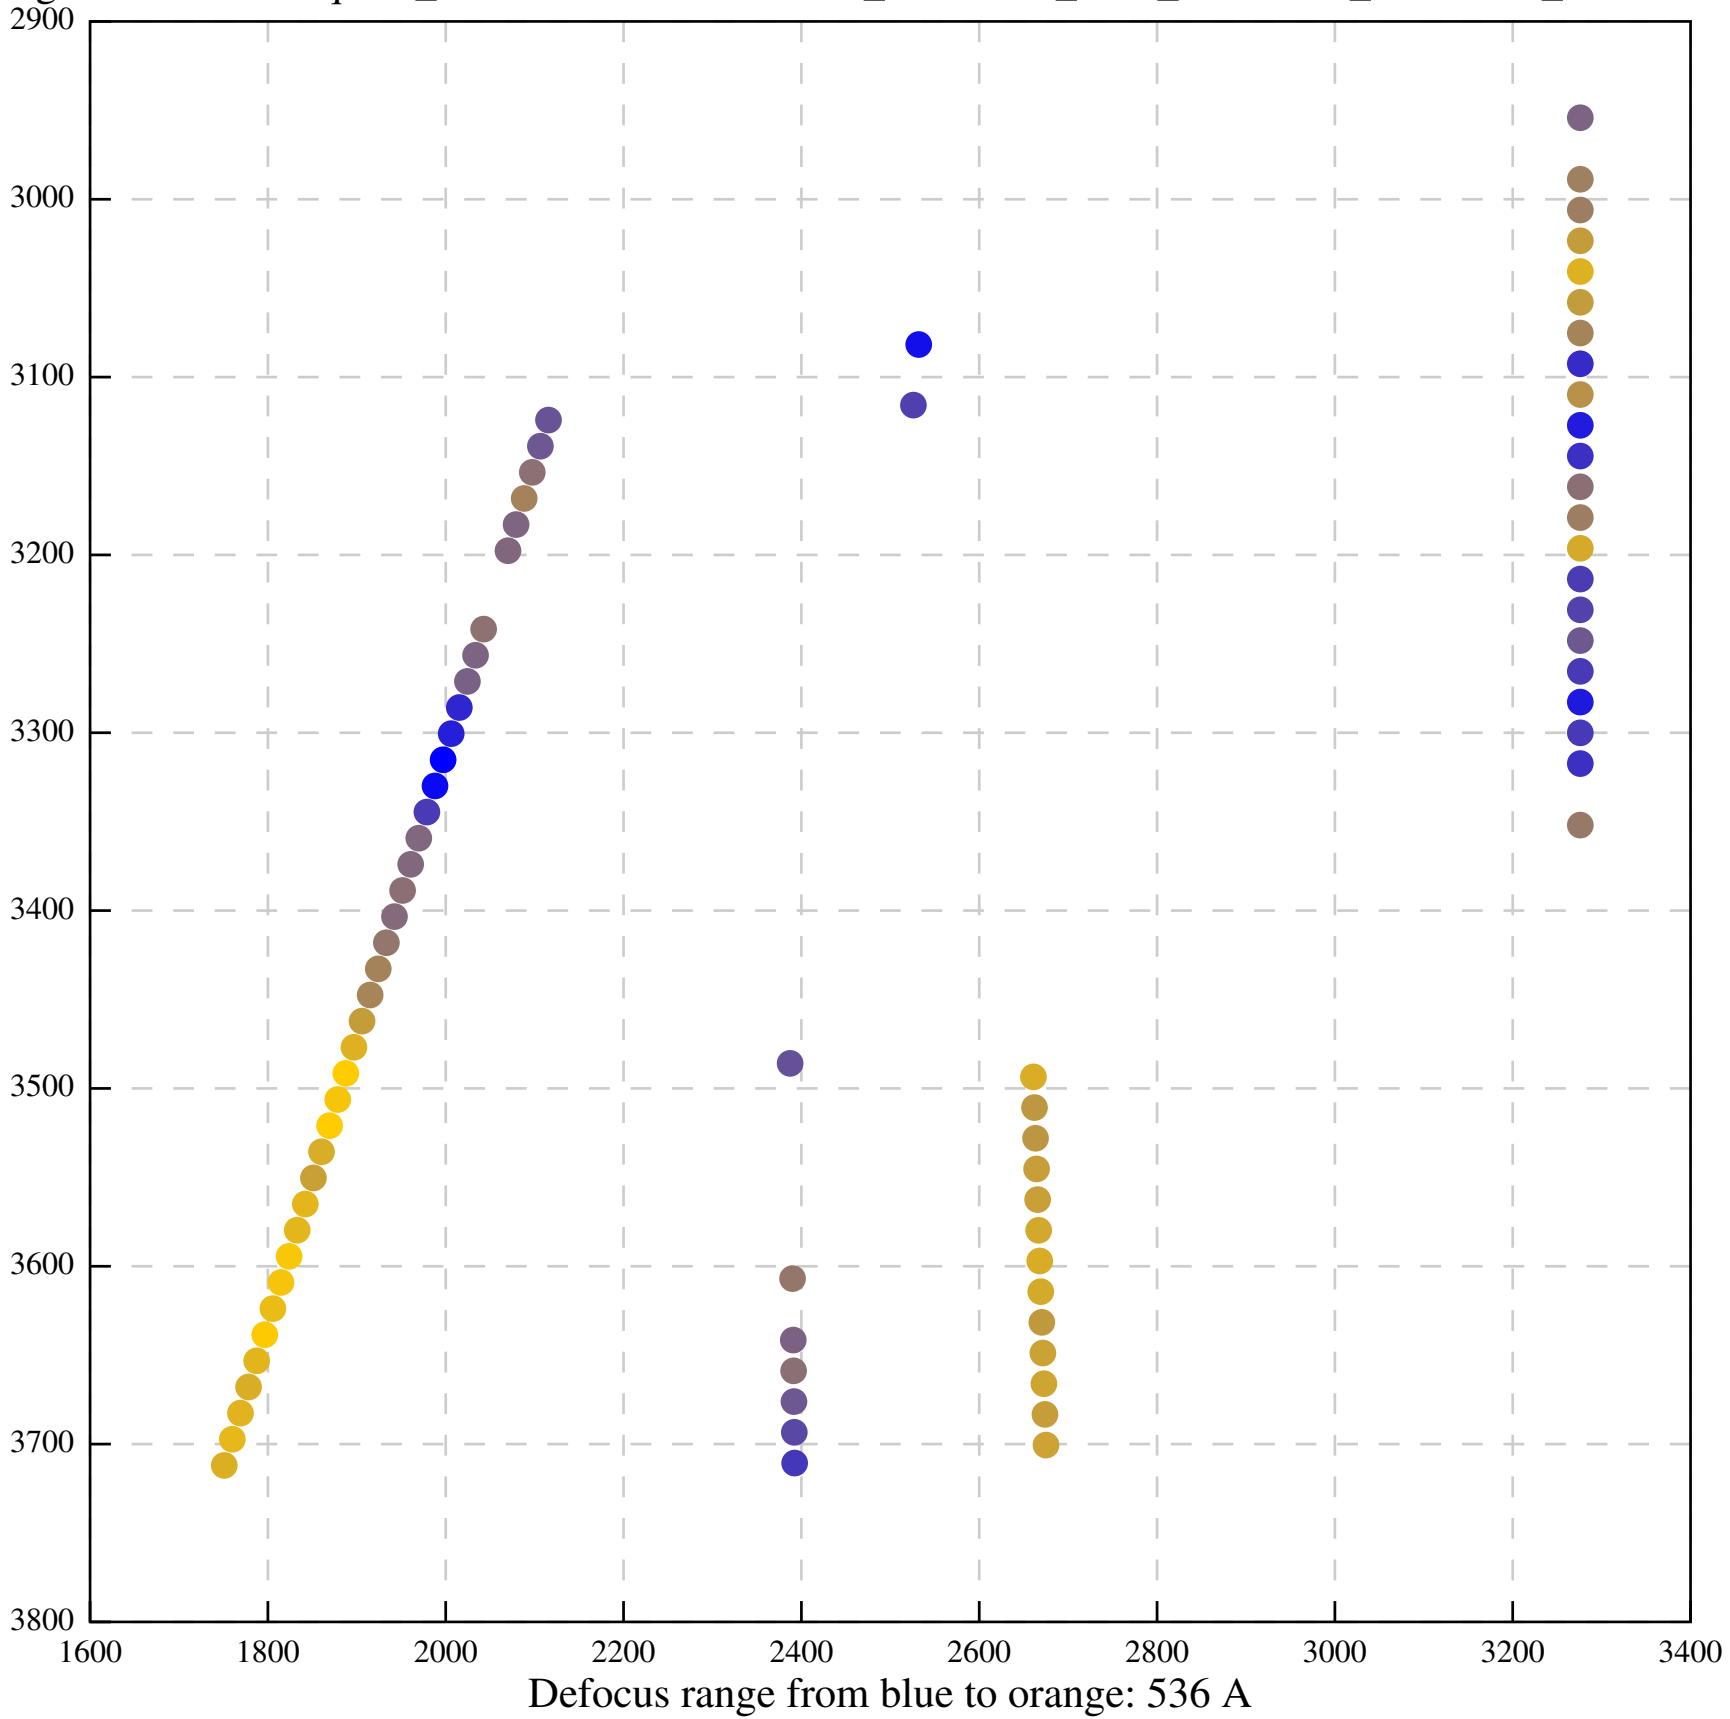

Defocus range from blue to orange: 1040 A

Defocus range from blue to orange: 244 A

Defocus range from blue to orange: 526 A

Defocus range from blue to orange: 336 A

Defocus range from blue to orange: 0 A

Defocus range from blue to orange: 124 A