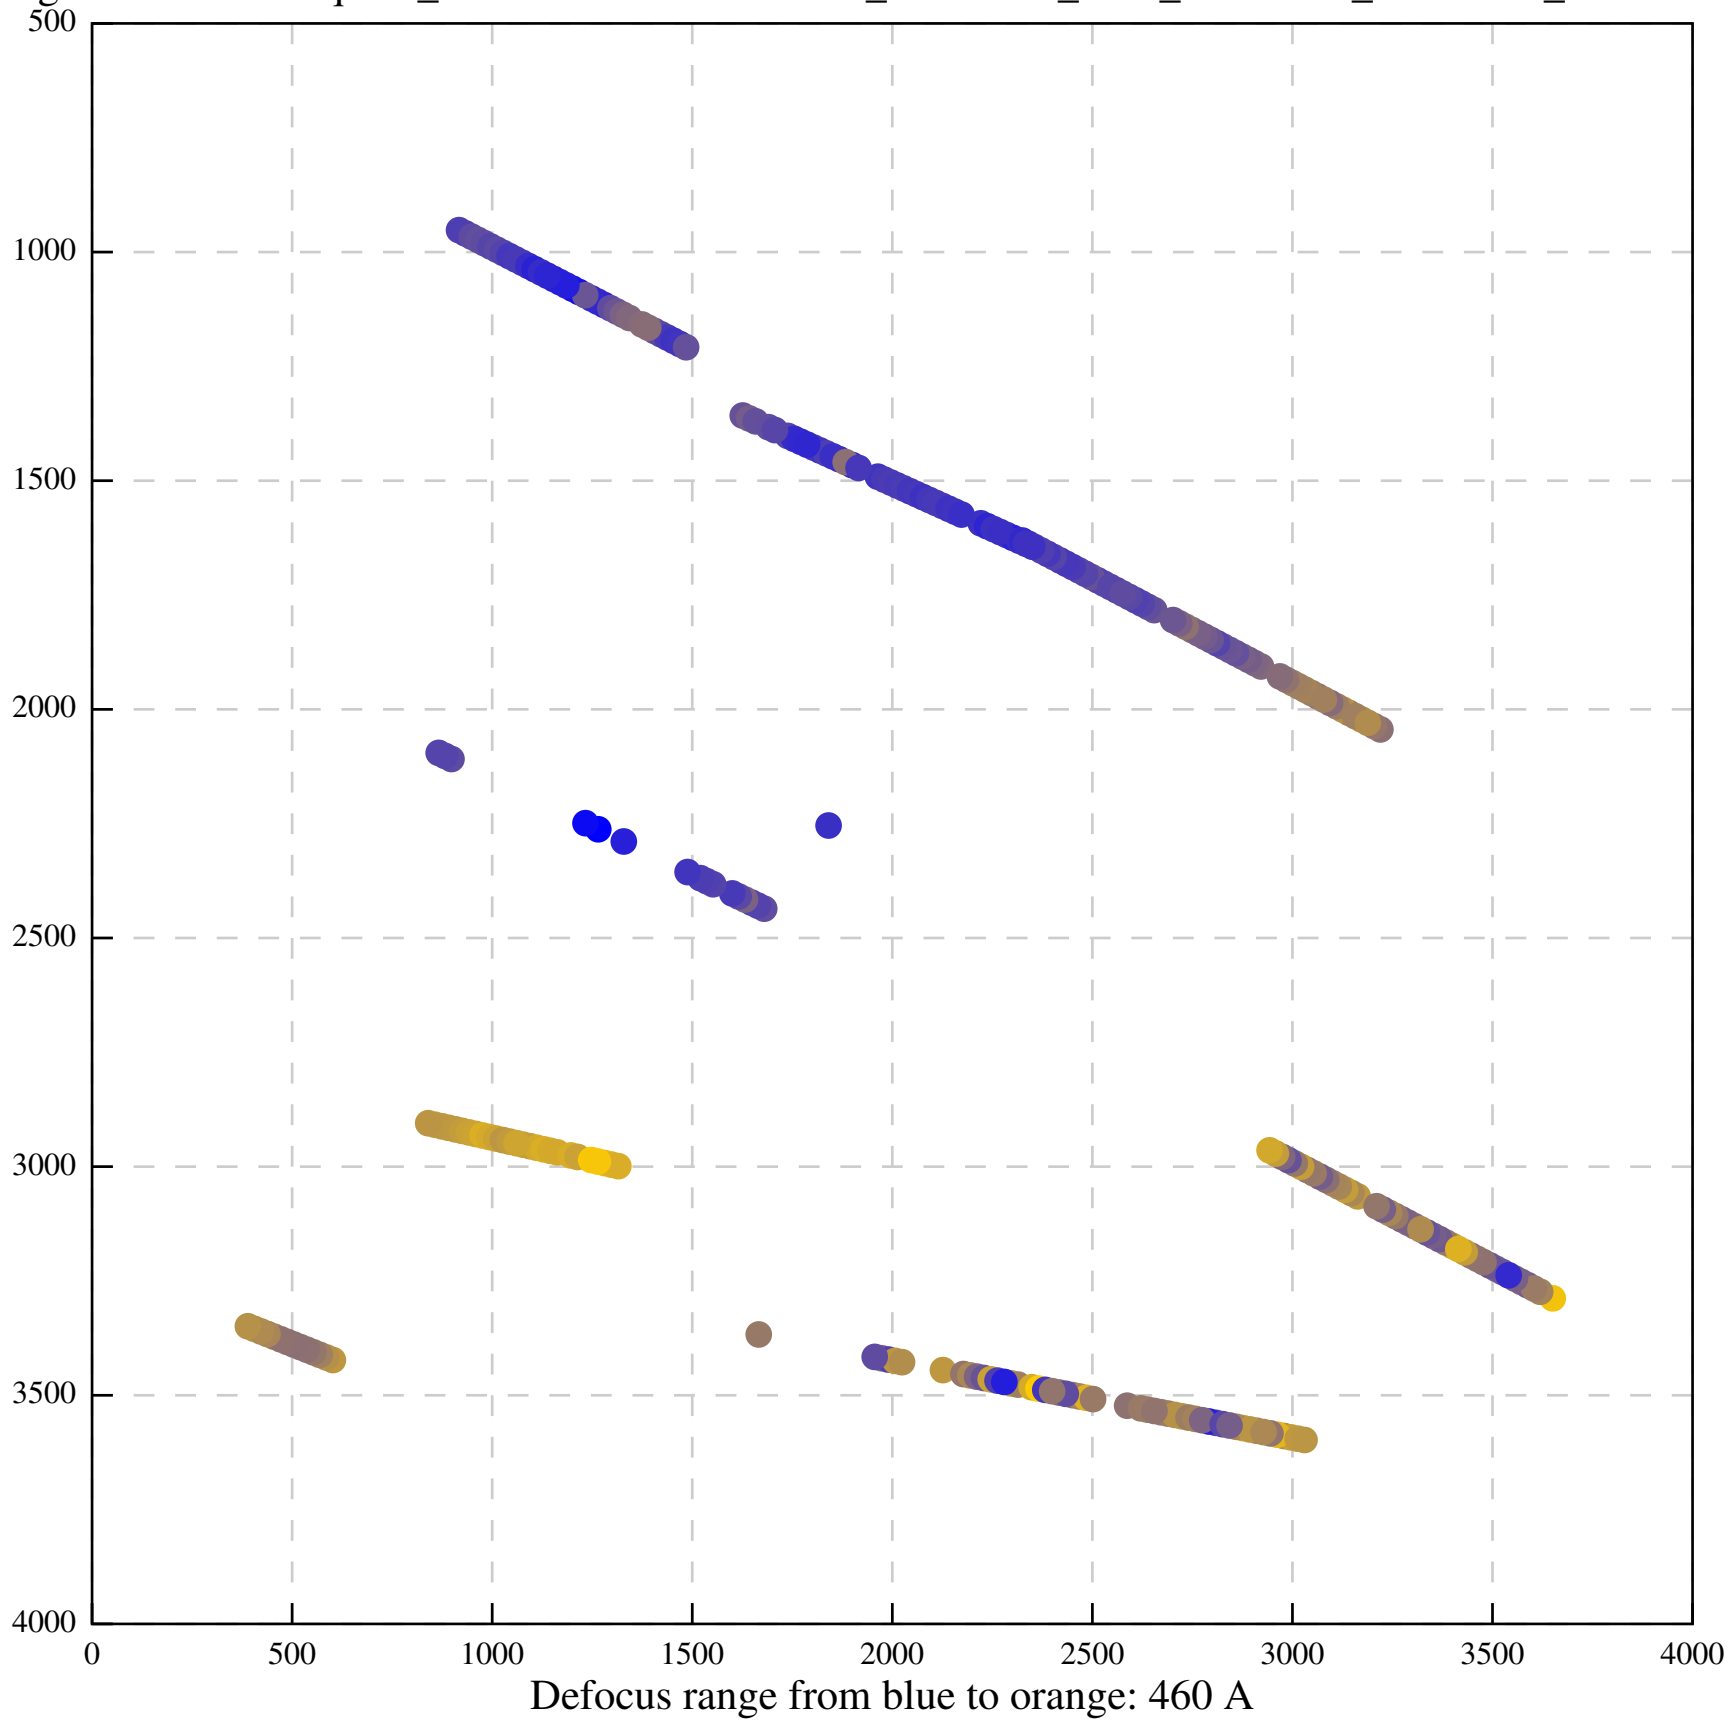

Defocus range from blue to orange: 91 A

Defocus range from blue to orange: 1145 A

Defocus range from blue to orange: 0 A

Defocus range from blue to orange: 523 A

Defocus range from blue to orange: 13 A

Defocus range from blue to orange: 663 A