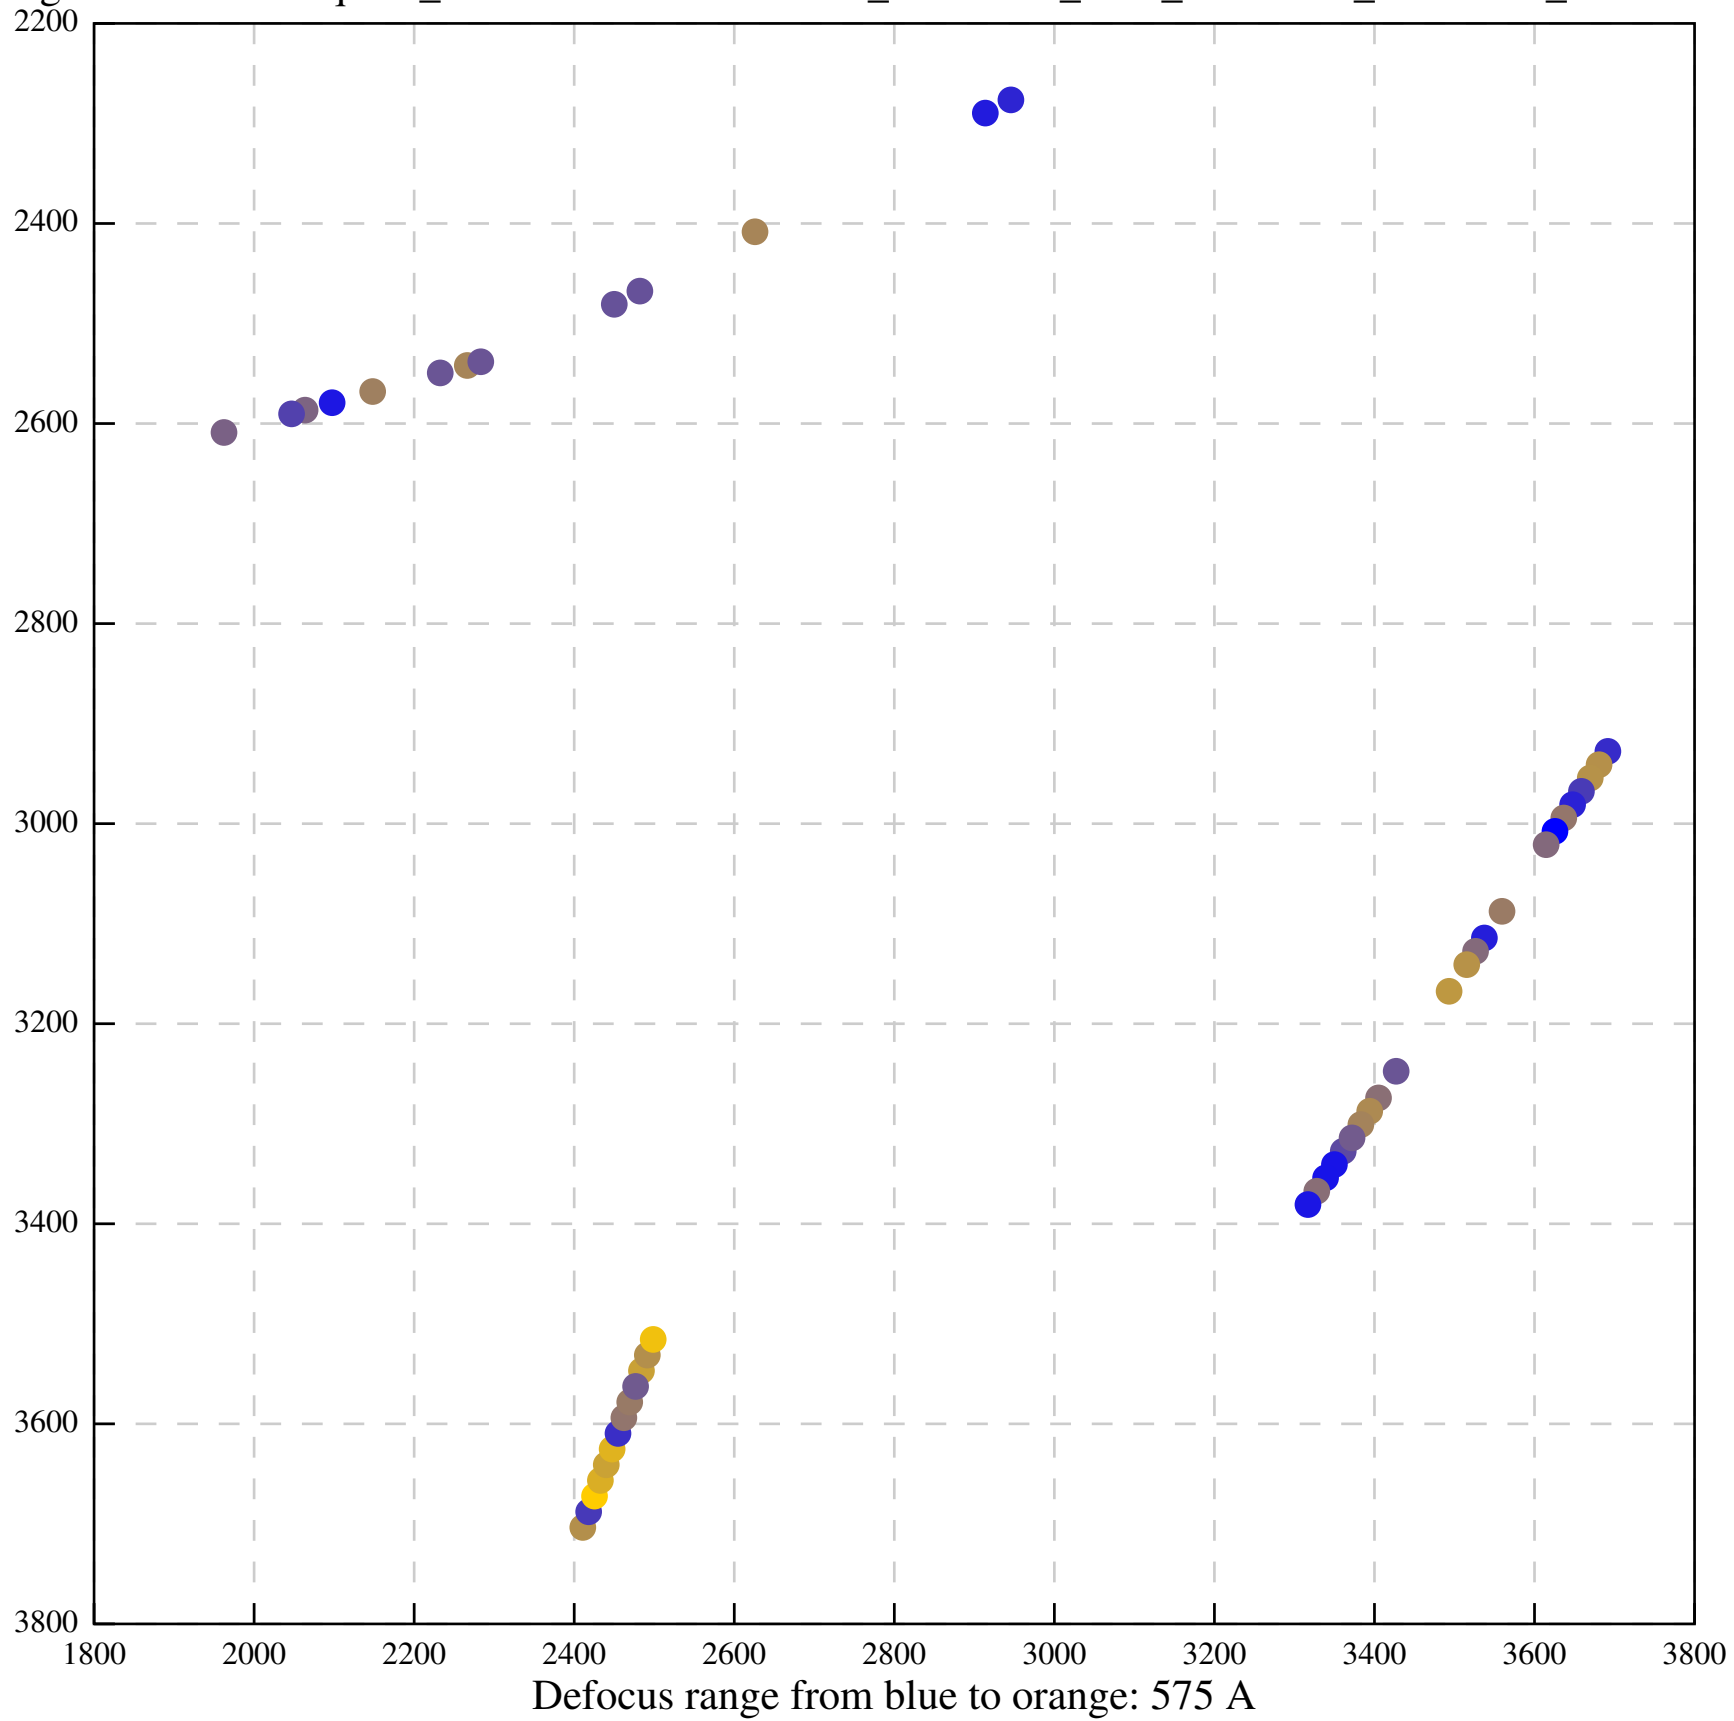

Defocus range from blue to orange: 90 A

Defocus range from blue to orange: 0 A

Defocus range from blue to orange: 182 A

Defocus range from blue to orange: 83 A

Defocus range from blue to orange: 930 A

Defocus range from blue to orange: 287 A