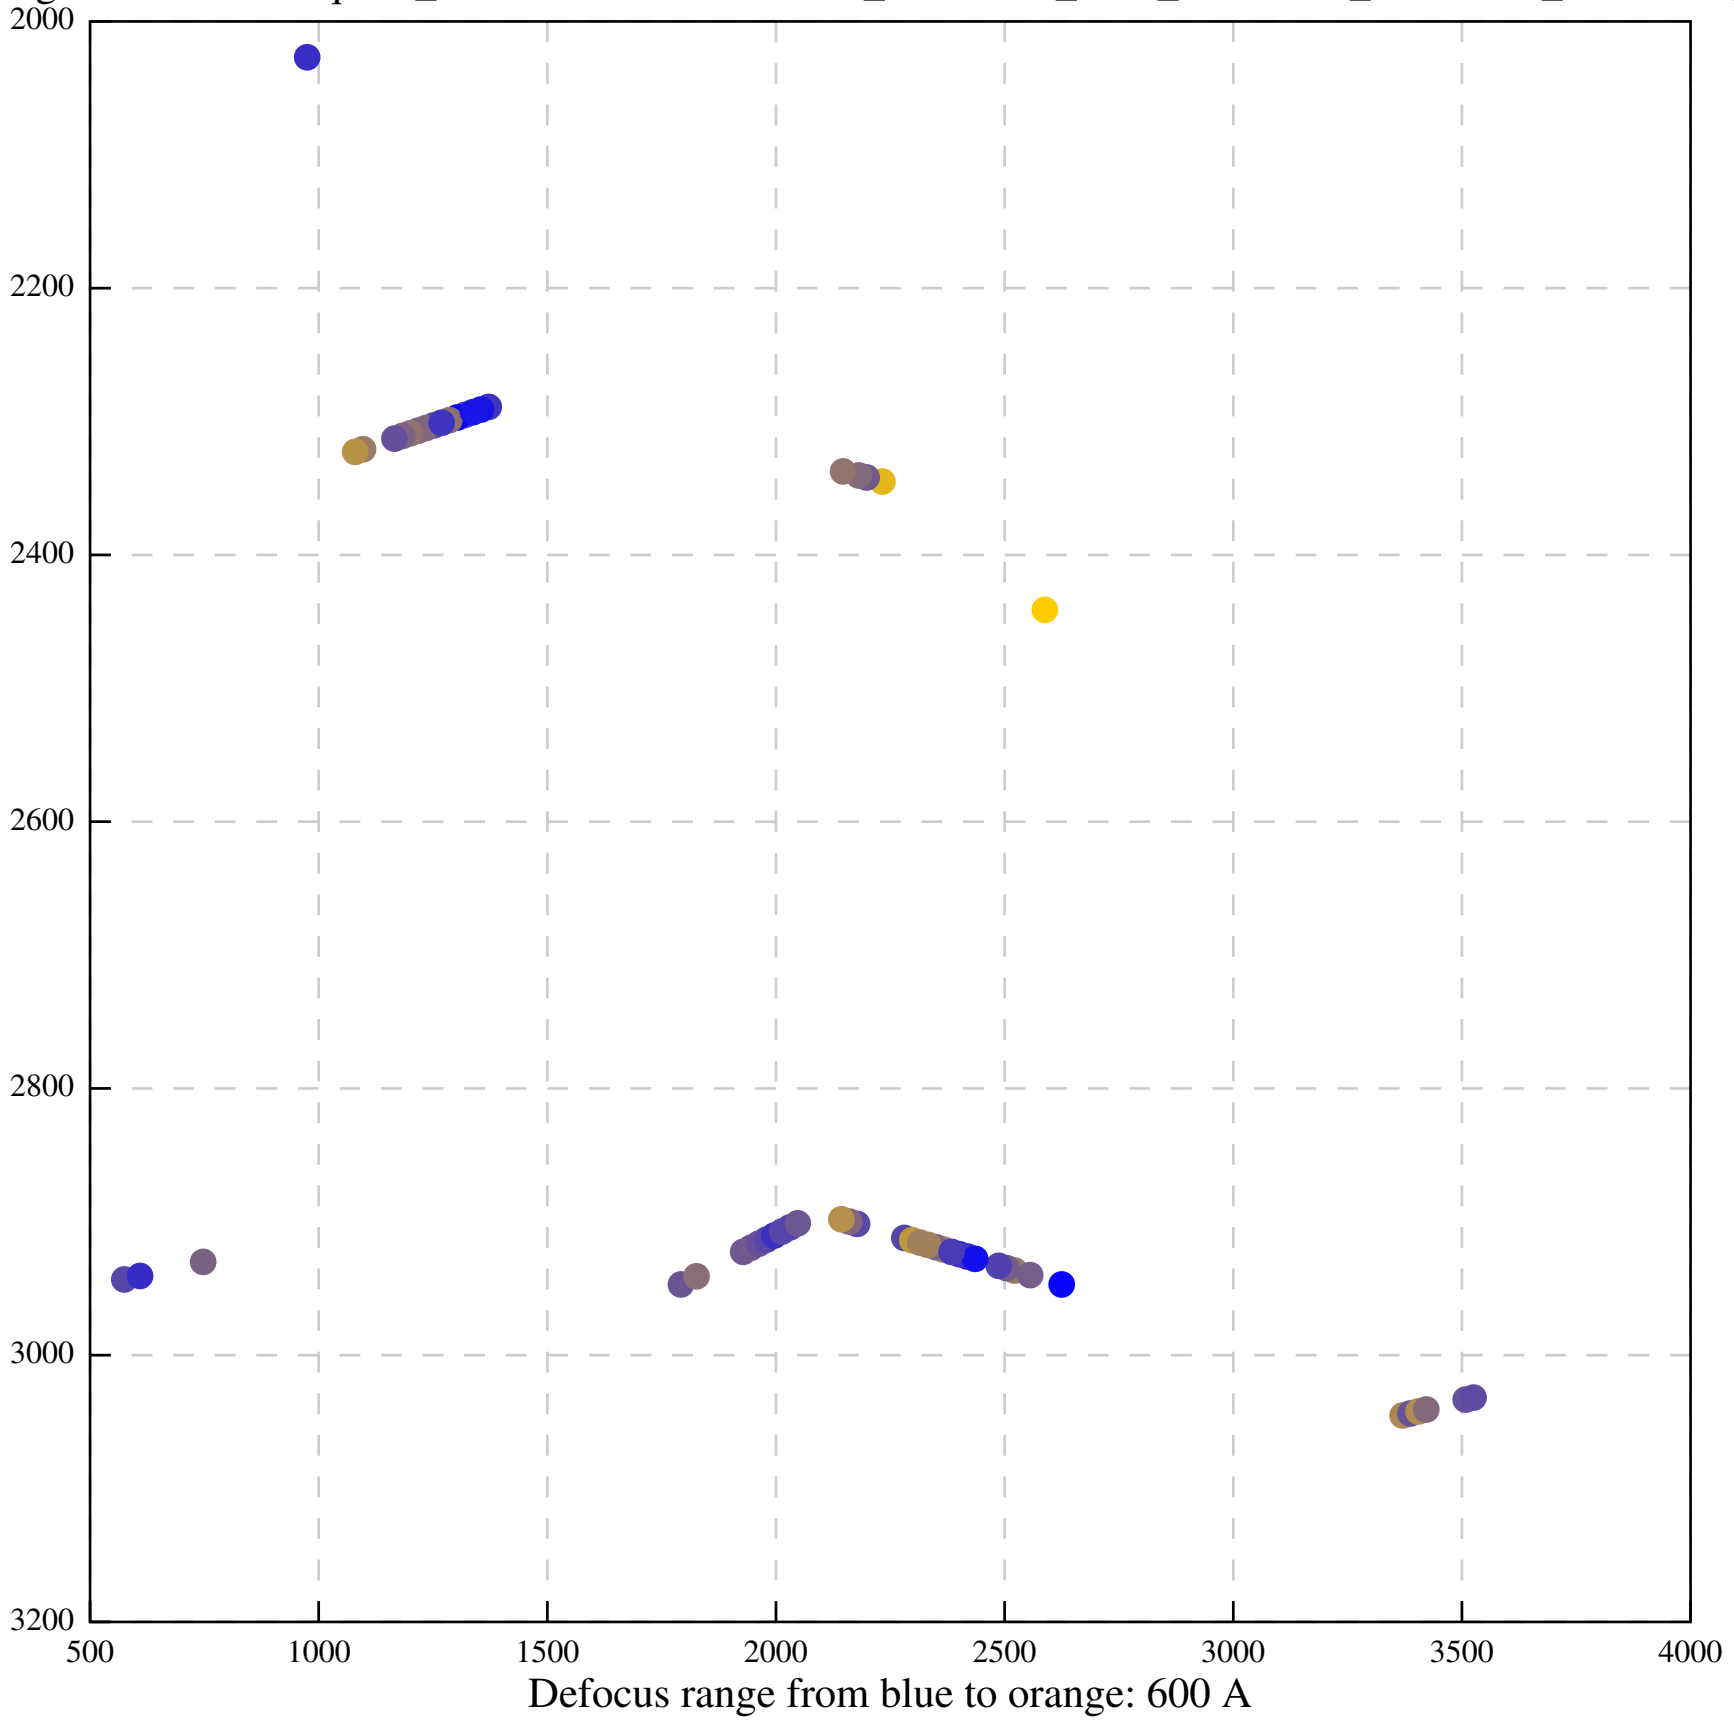

Defocus range from blue to orange: 148 A

Defocus range from blue to orange: 502 A

Defocus range from blue to orange: 224 A

Defocus range from blue to orange: 0 A

Defocus range from blue to orange: 516 Å

Defocus range from blue to orange: 600 A