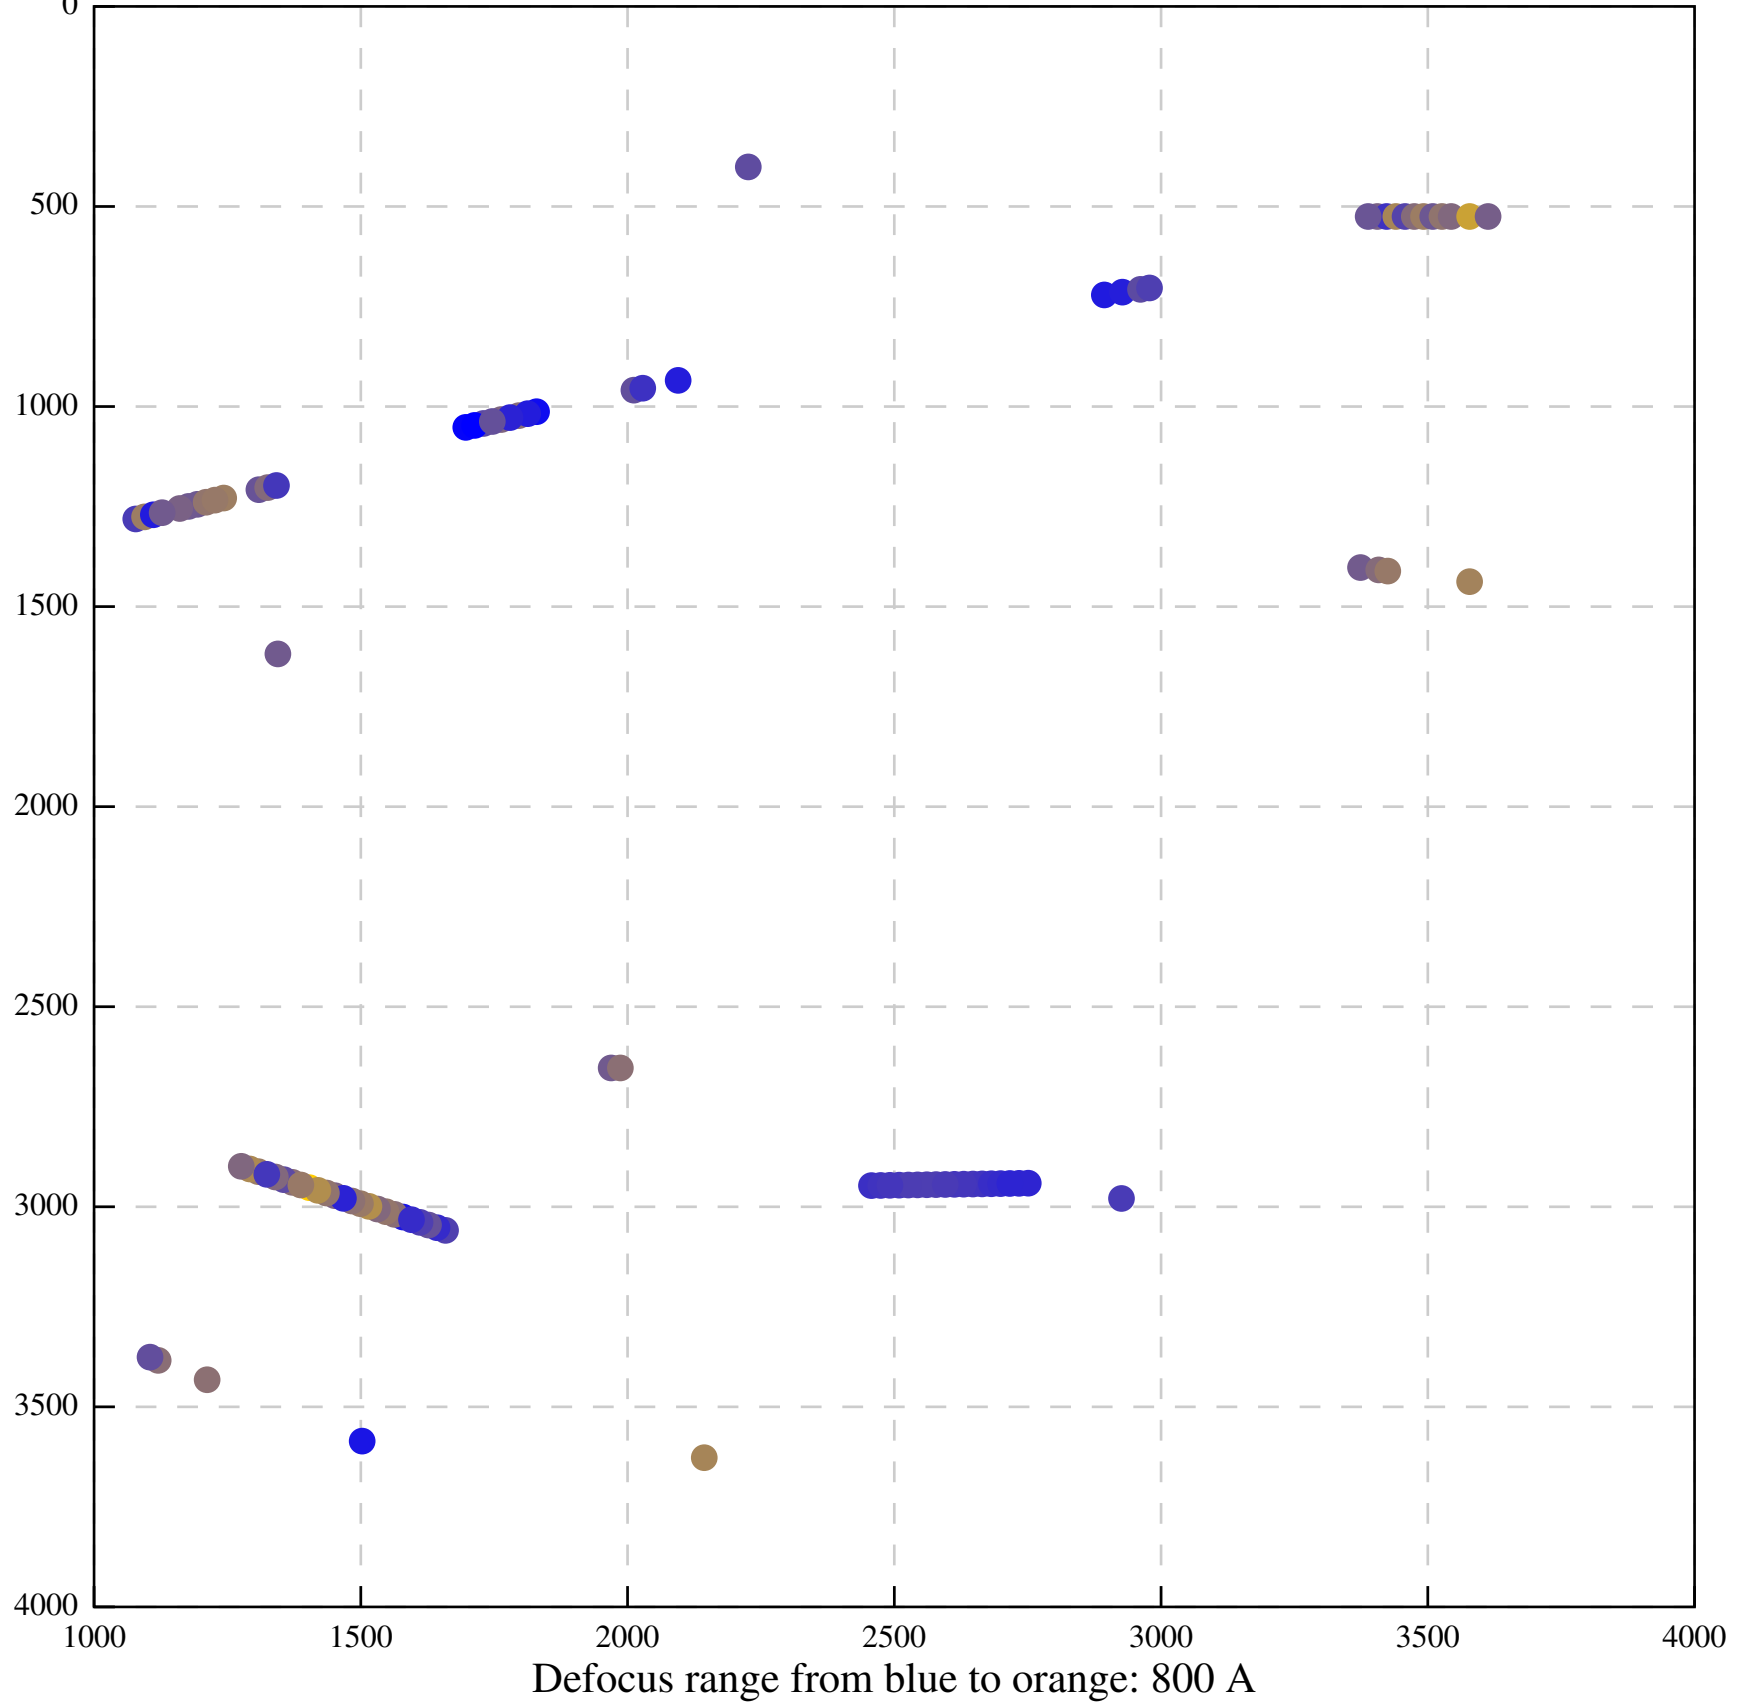

Defocus range from blue to orange: 731 A