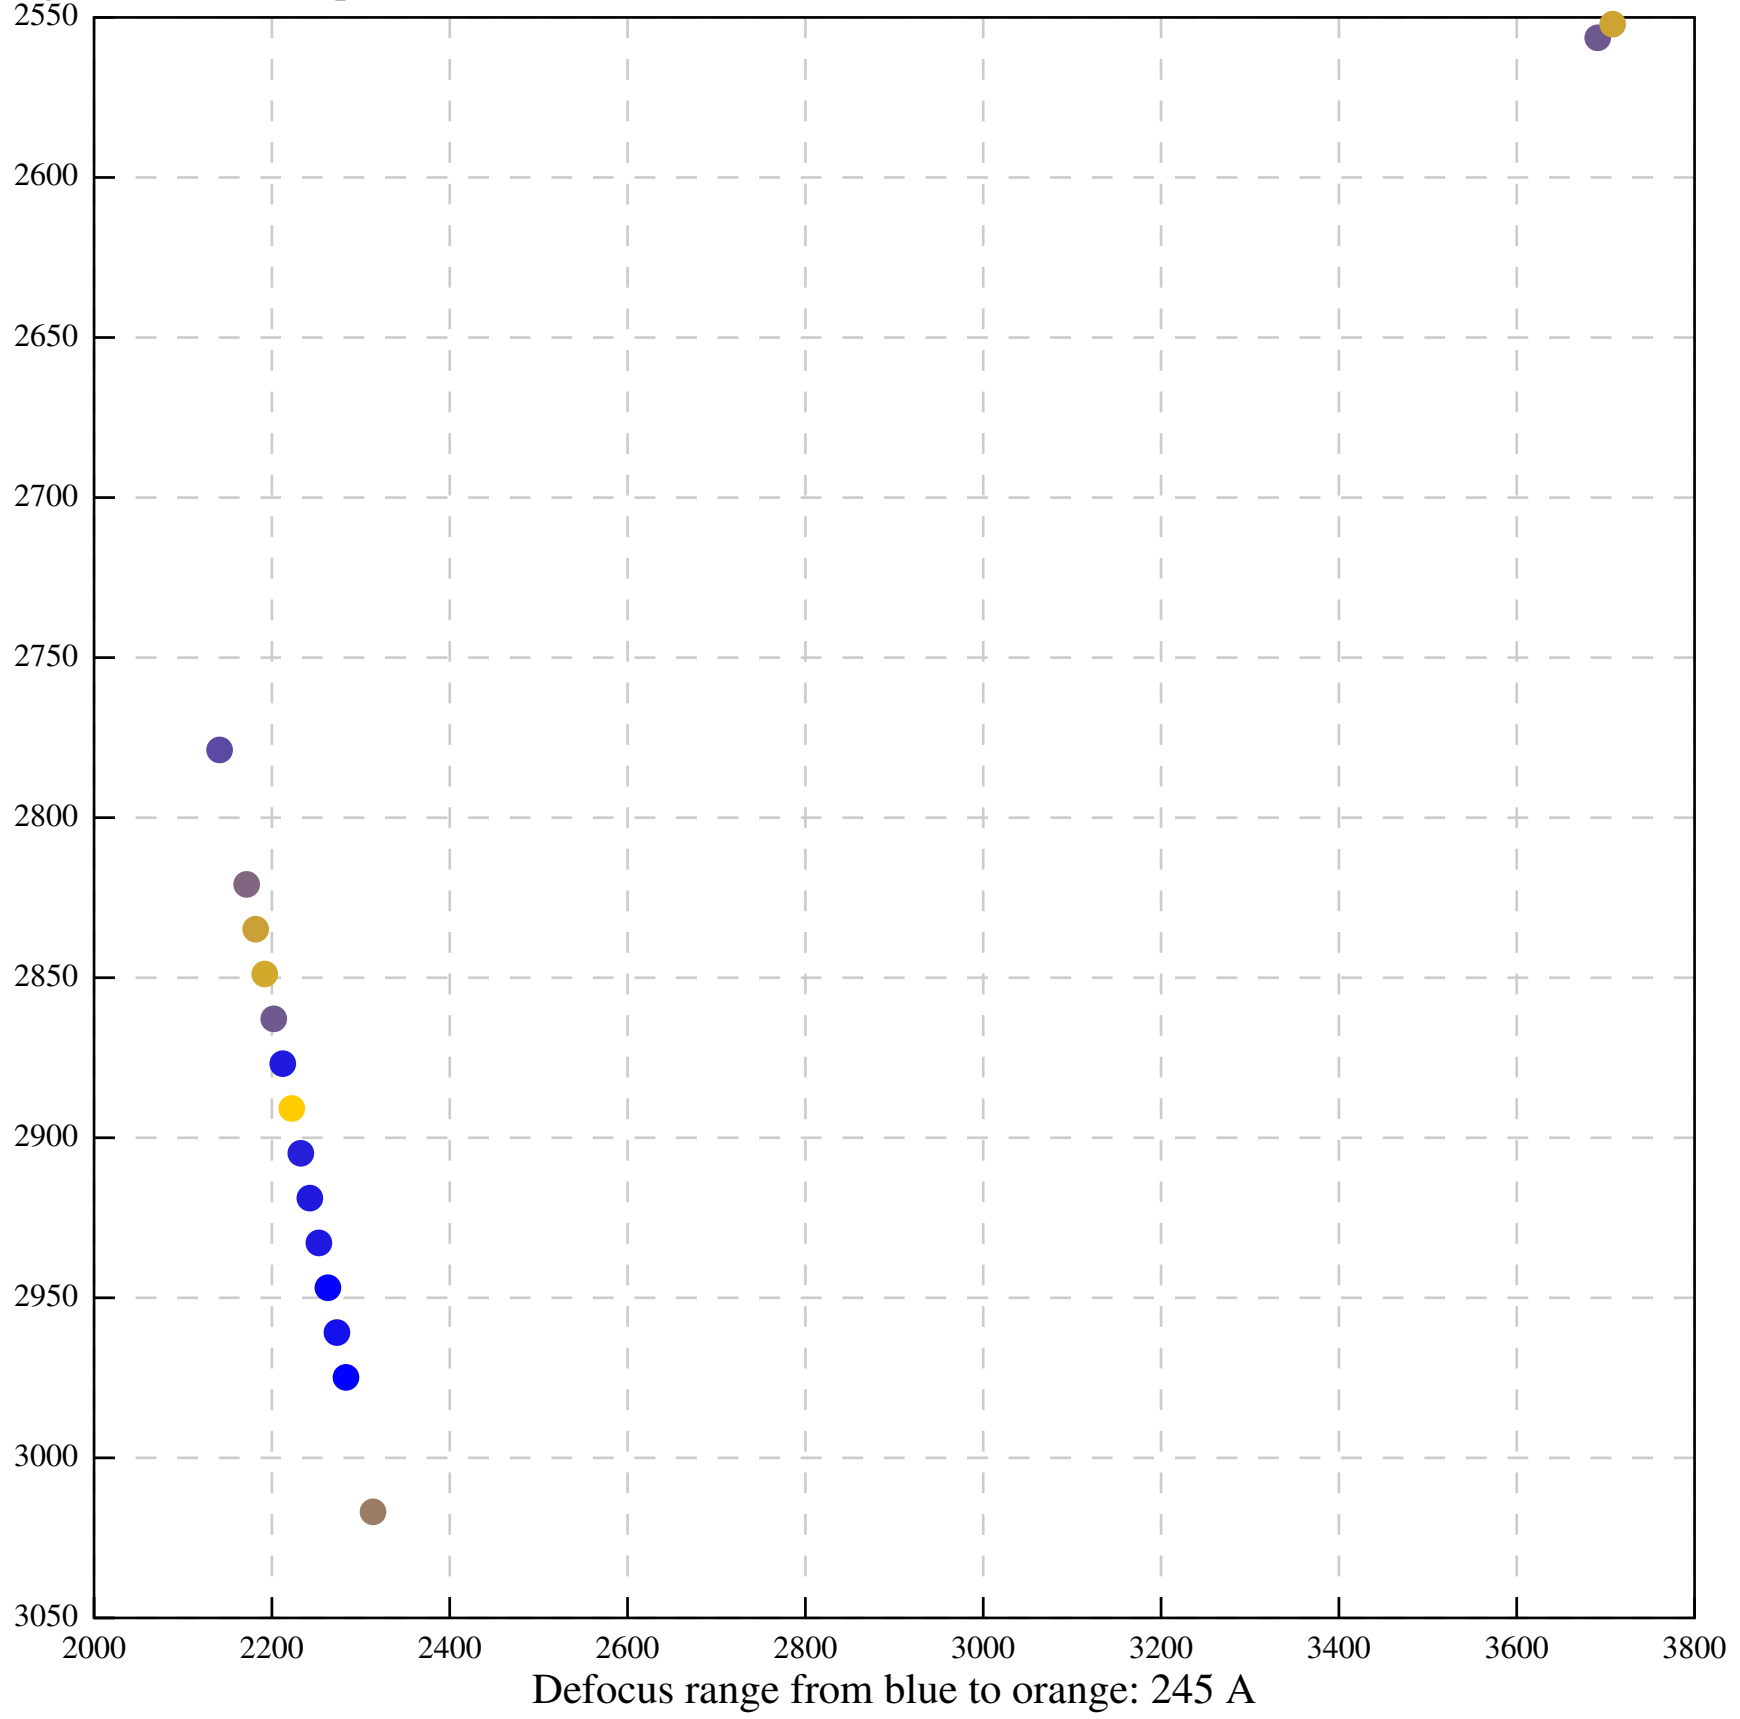

Defocus range from blue to orange: 793 A

Defocus range from blue to orange: 93 A

Defocus range from blue to orange: 0 A

Defocus range from blue to orange: 73 A

Defocus range from blue to orange: 169 A

Defocus range from blue to orange: 0 A