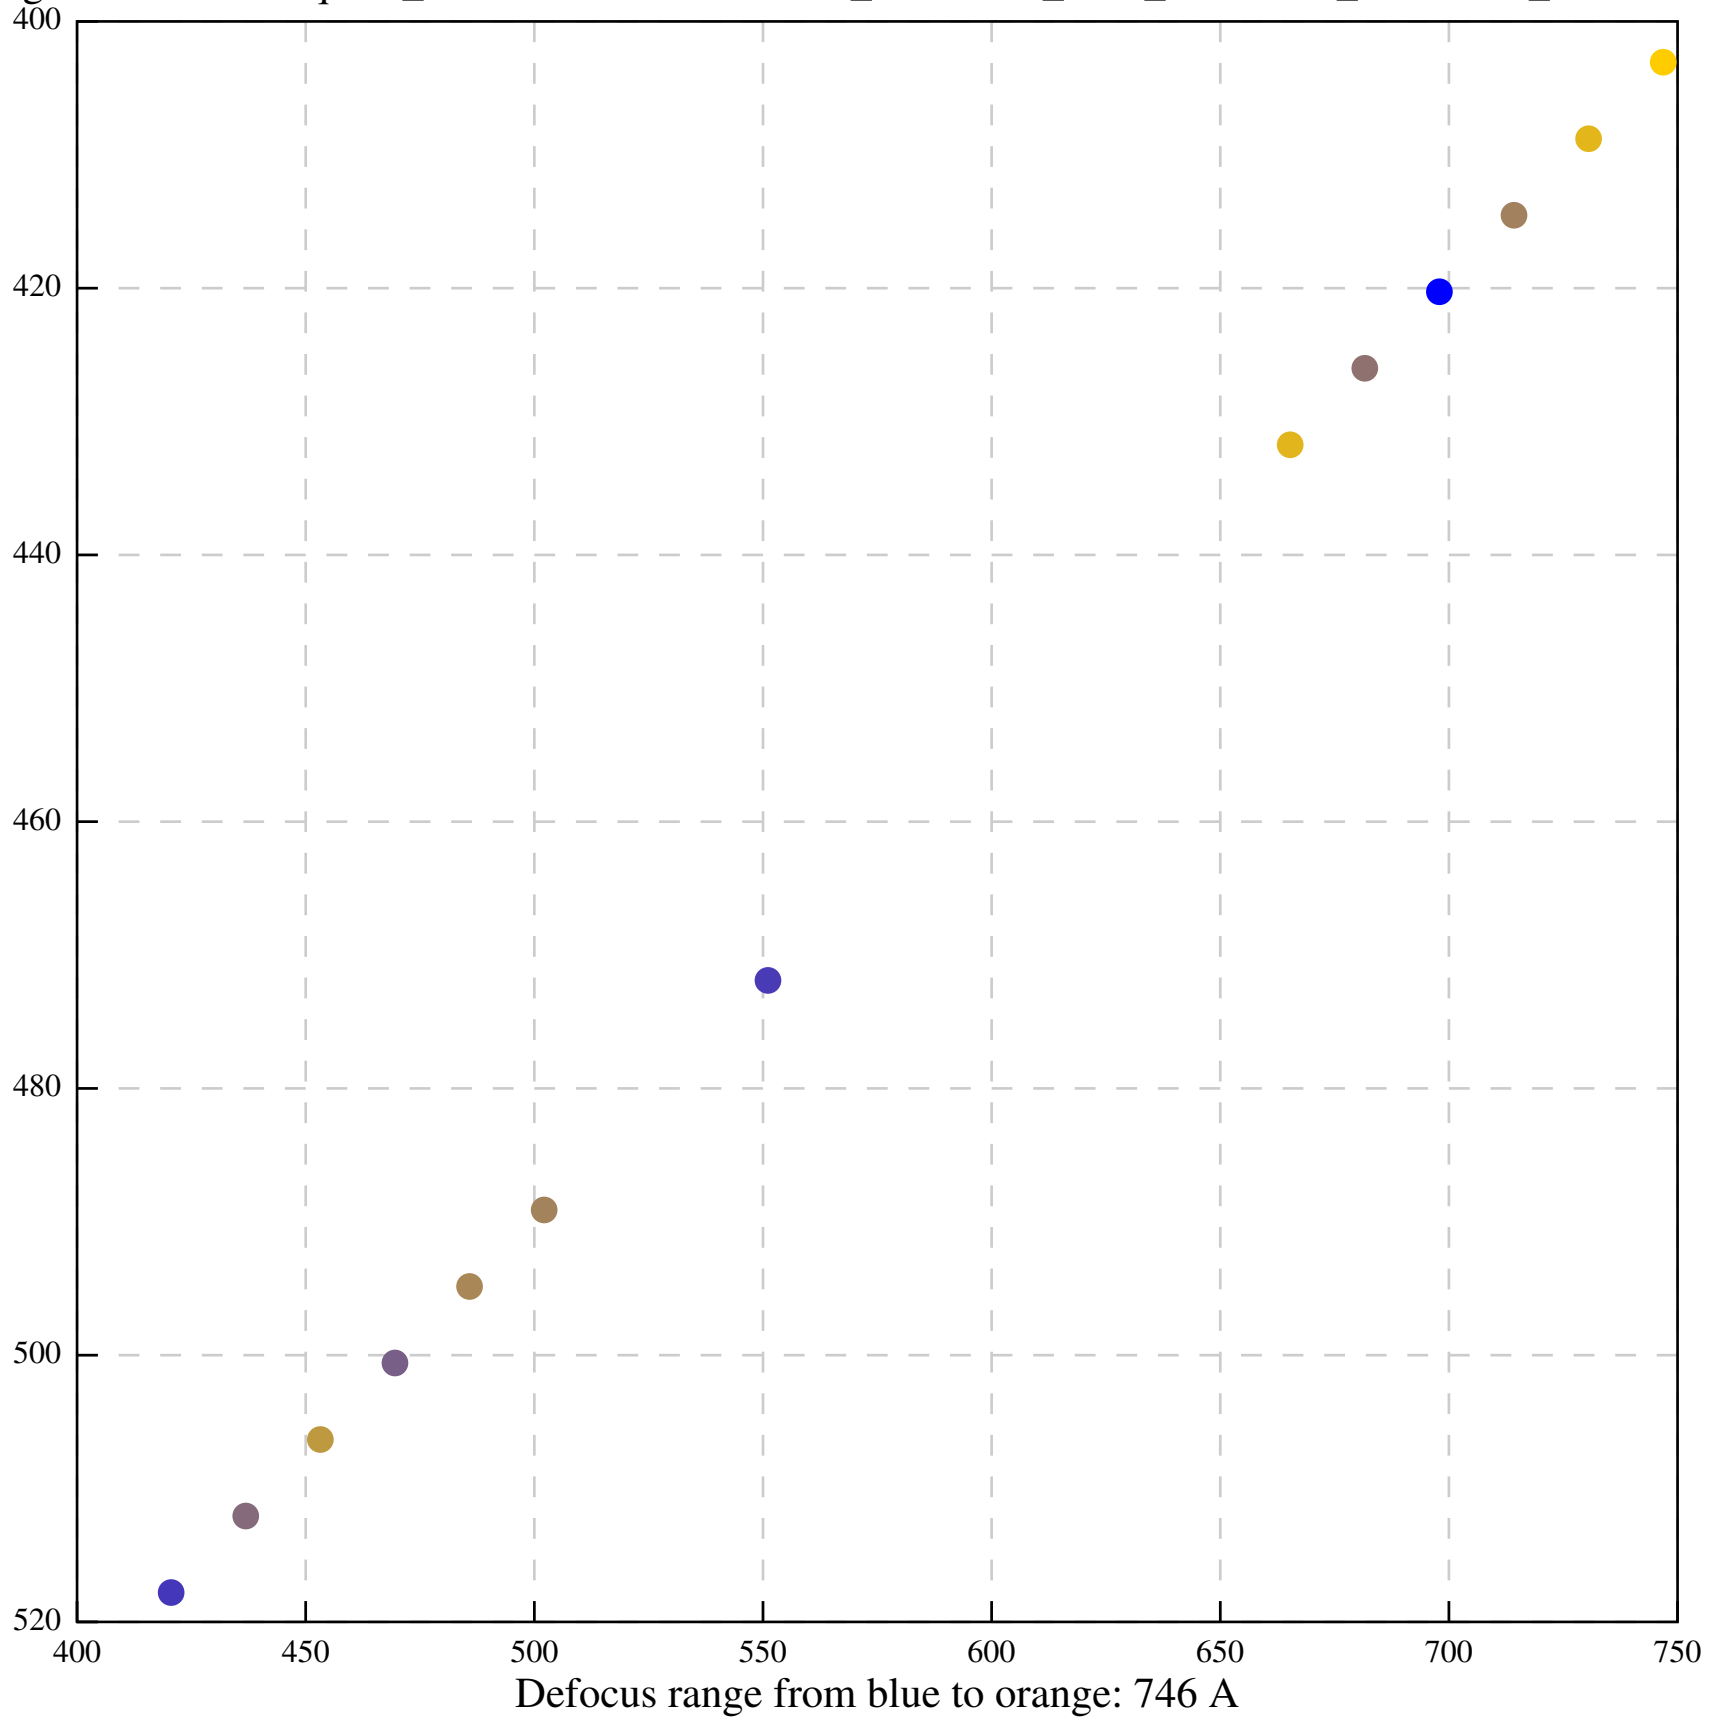

Defocus range from blue to orange: 260 A

Defocus range from blue to orange: 56 A

Defocus range from blue to orange: 1401 A

Defocus range from blue to orange: 291 A

Defocus range from blue to orange: 197 A