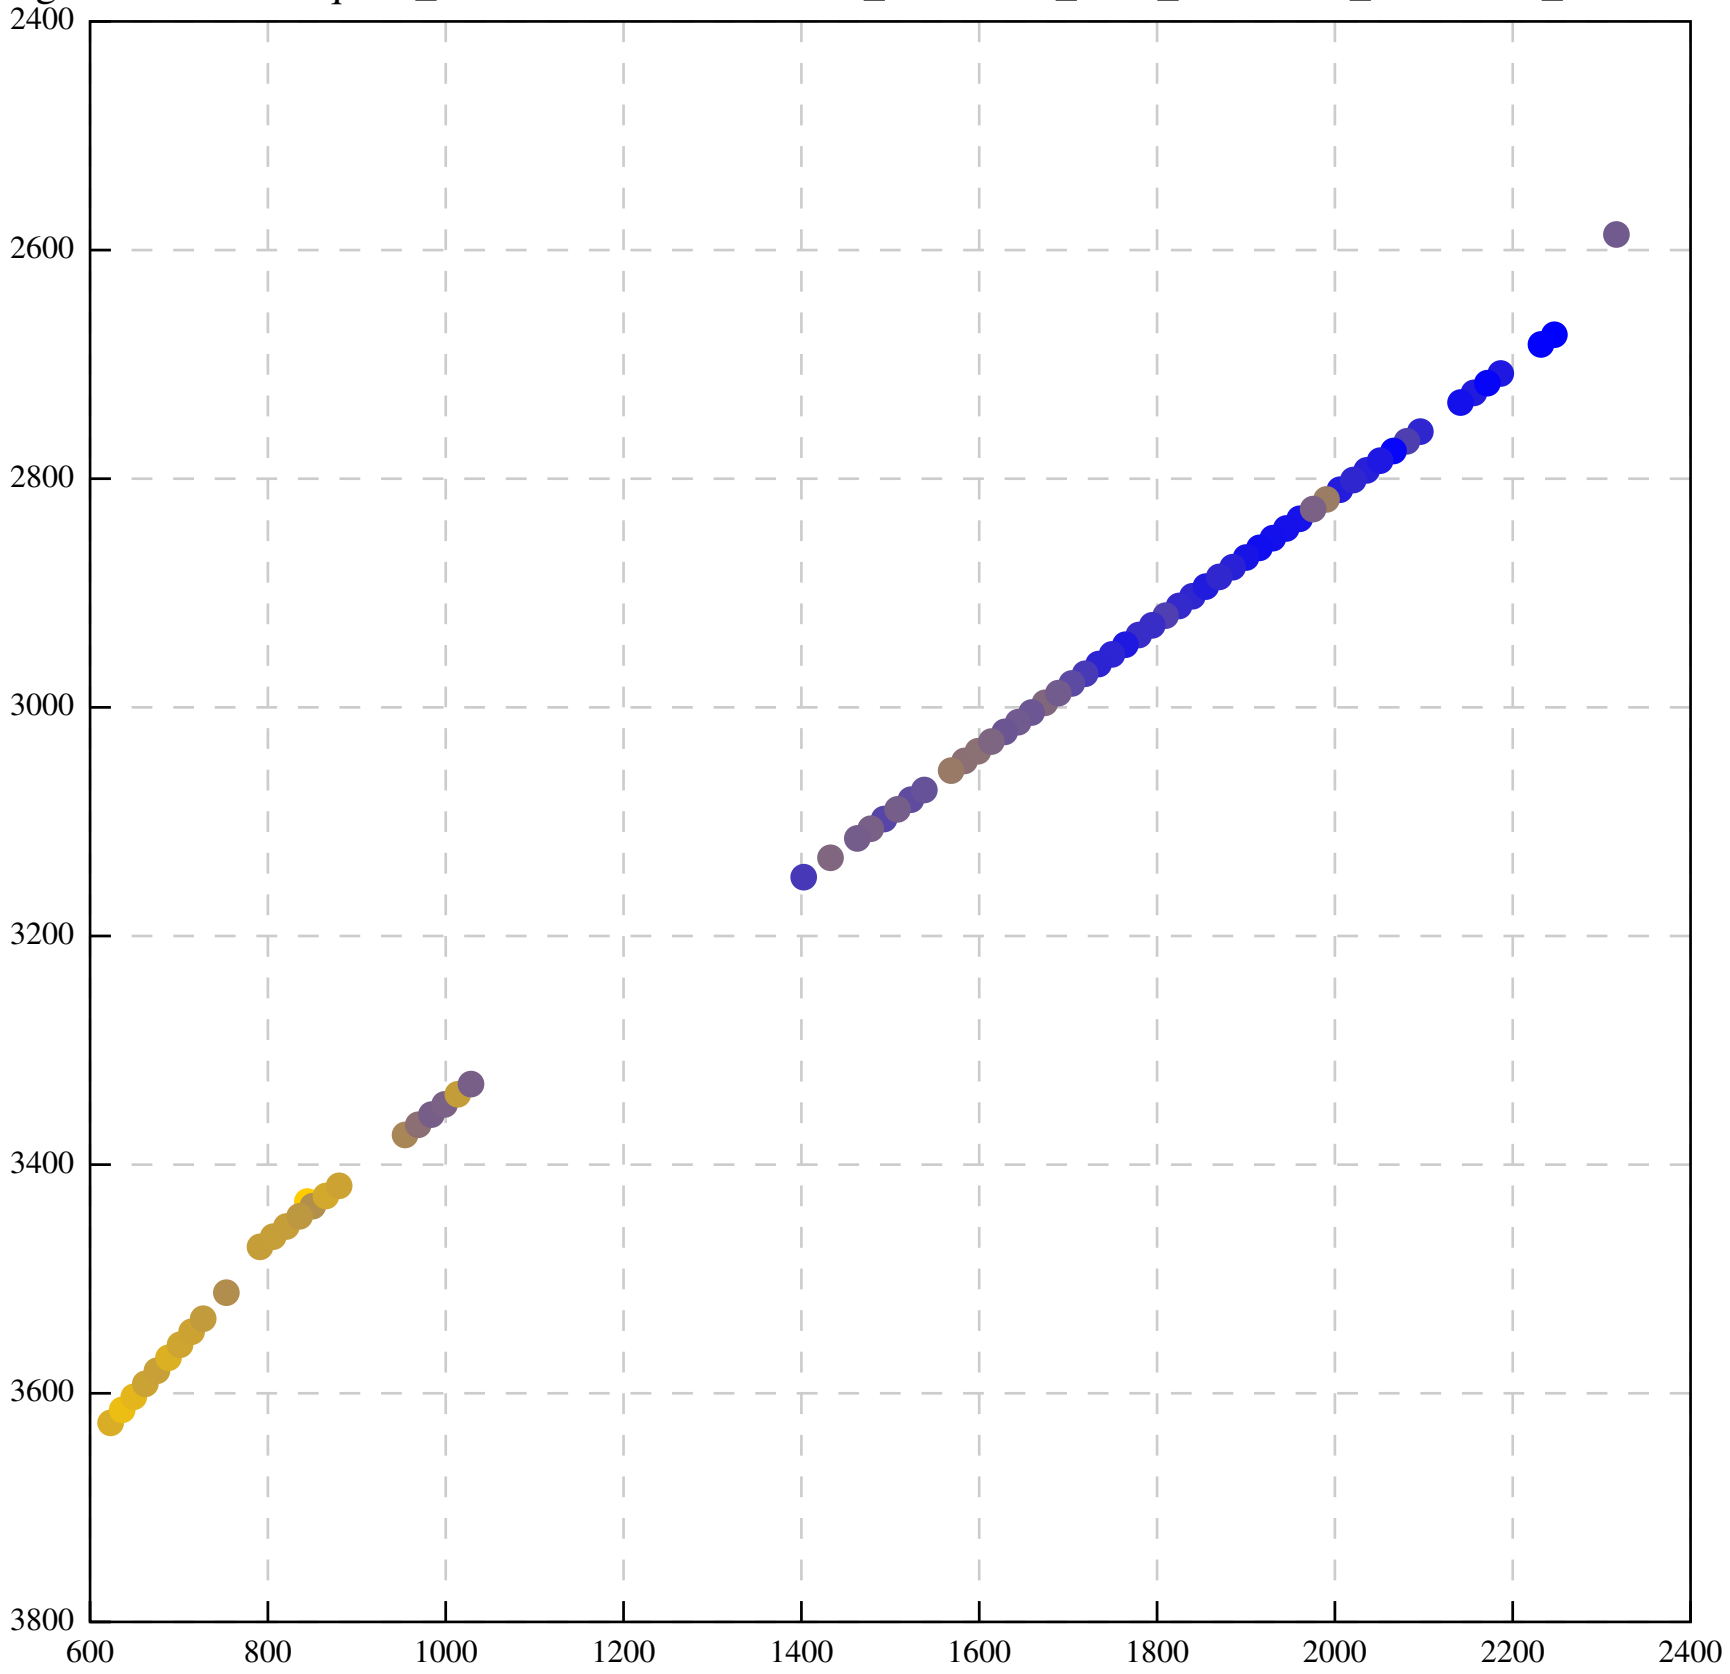

Defocus range from blue to orange: 872 A

Defocus range from blue to orange: 774 A

Defocus range from blue to orange: 748 A

Defocus range from blue to orange: 295 Å

Defocus range from blue to orange: 654 A