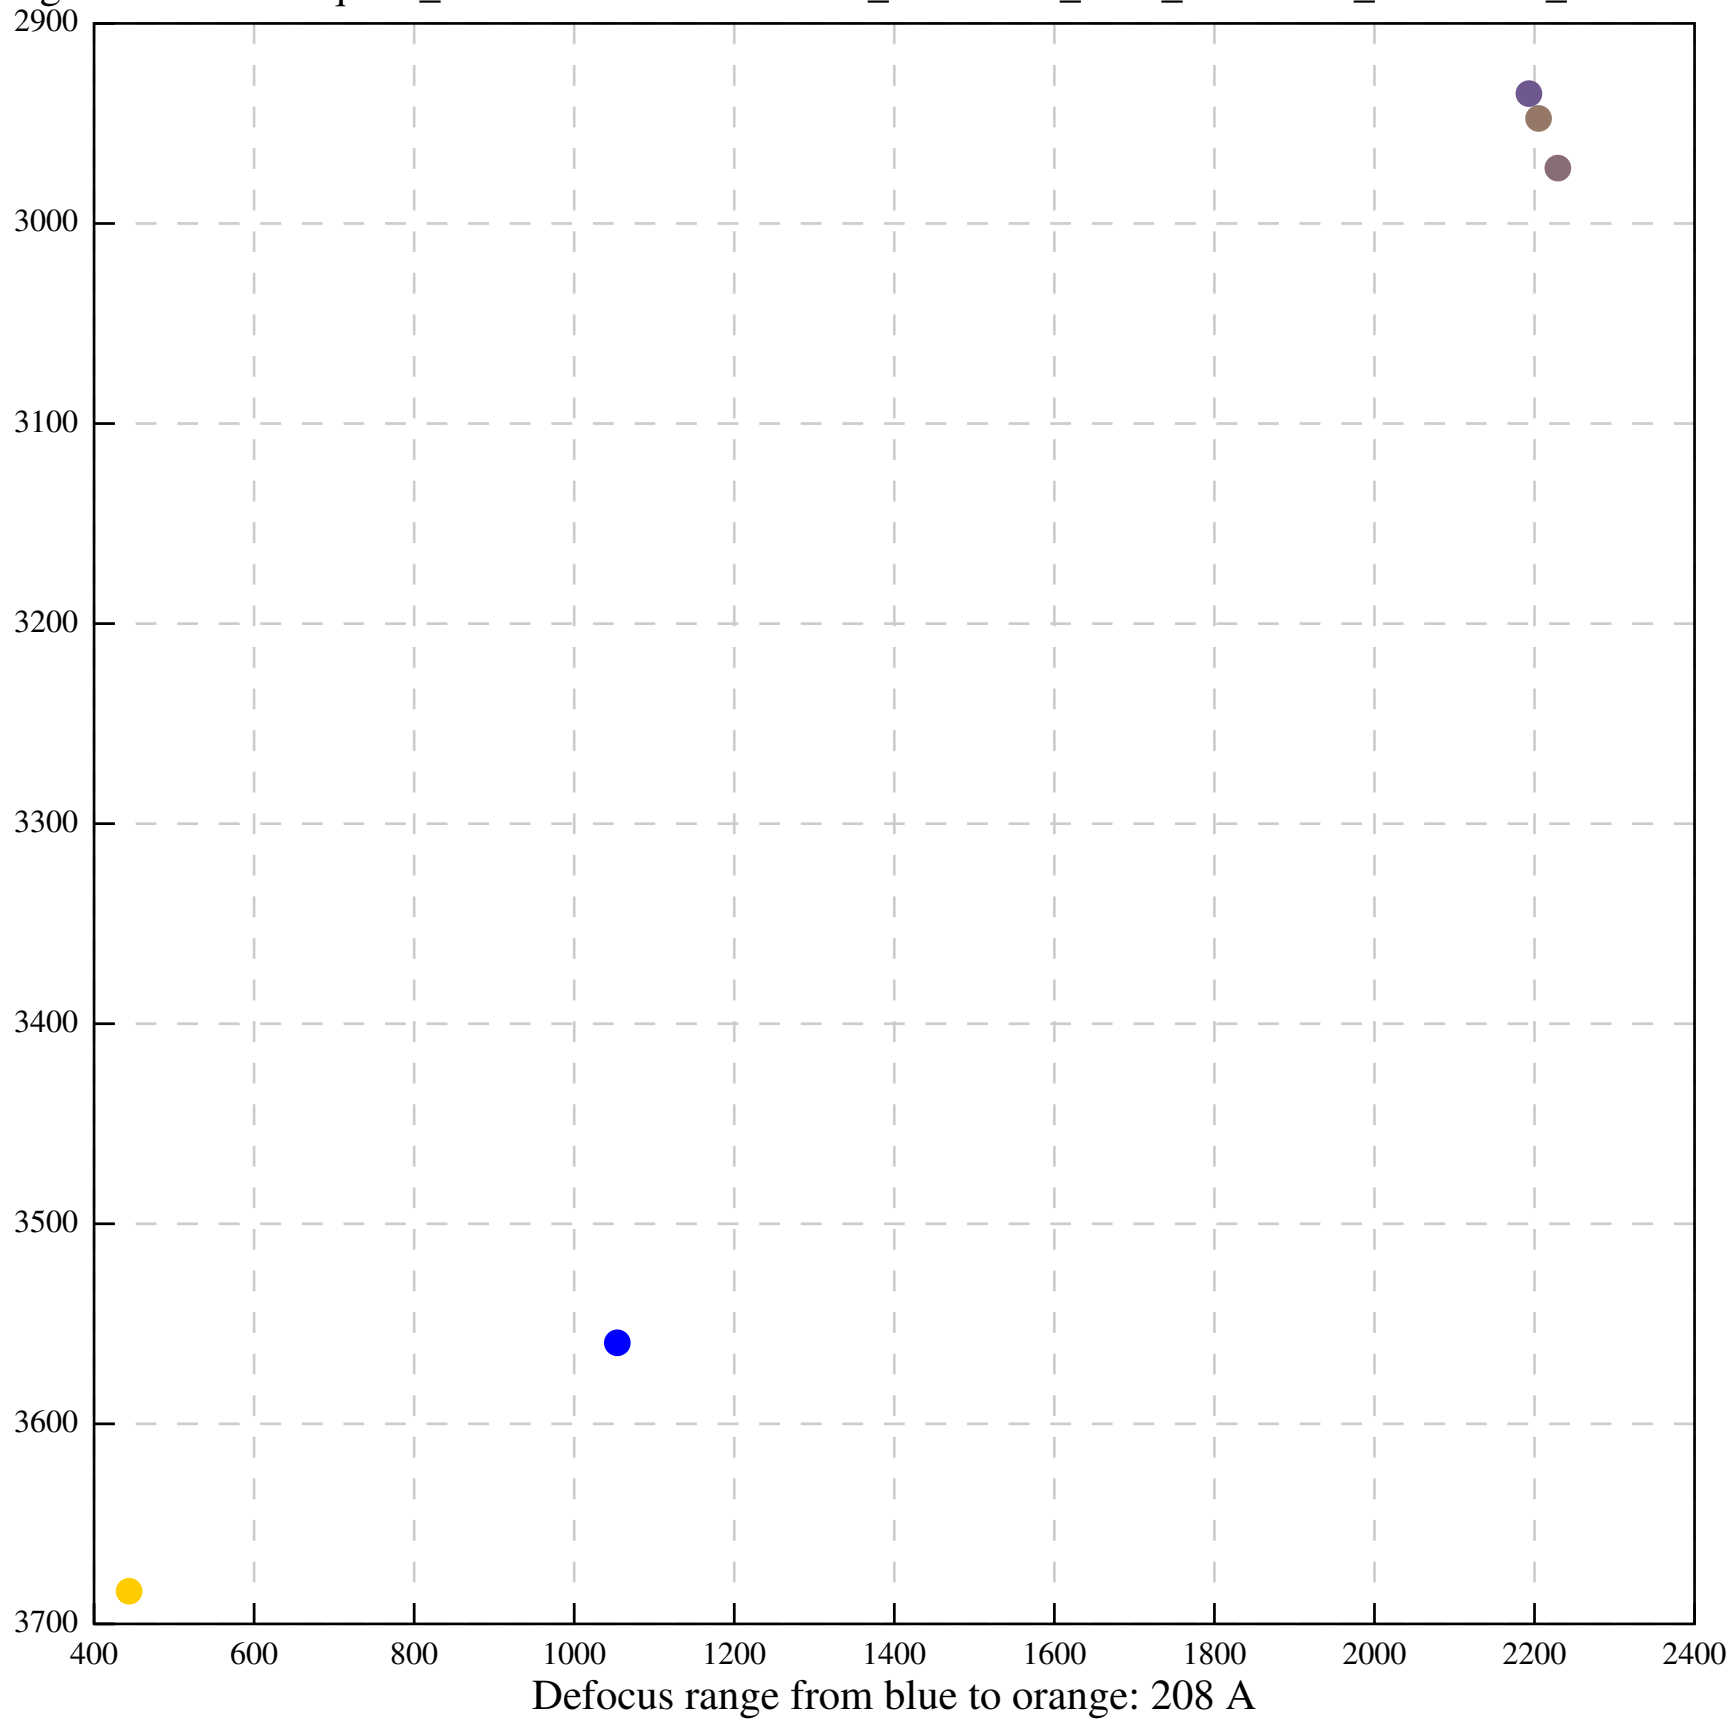

Defocus range from blue to orange: 14 A

Defocus range from blue to orange: 669 A

Defocus range from blue to orange: 0 A

Defocus range from blue to orange: 439 A

Defocus range from blue to orange: 305 A

Defocus range from blue to orange: 219 A