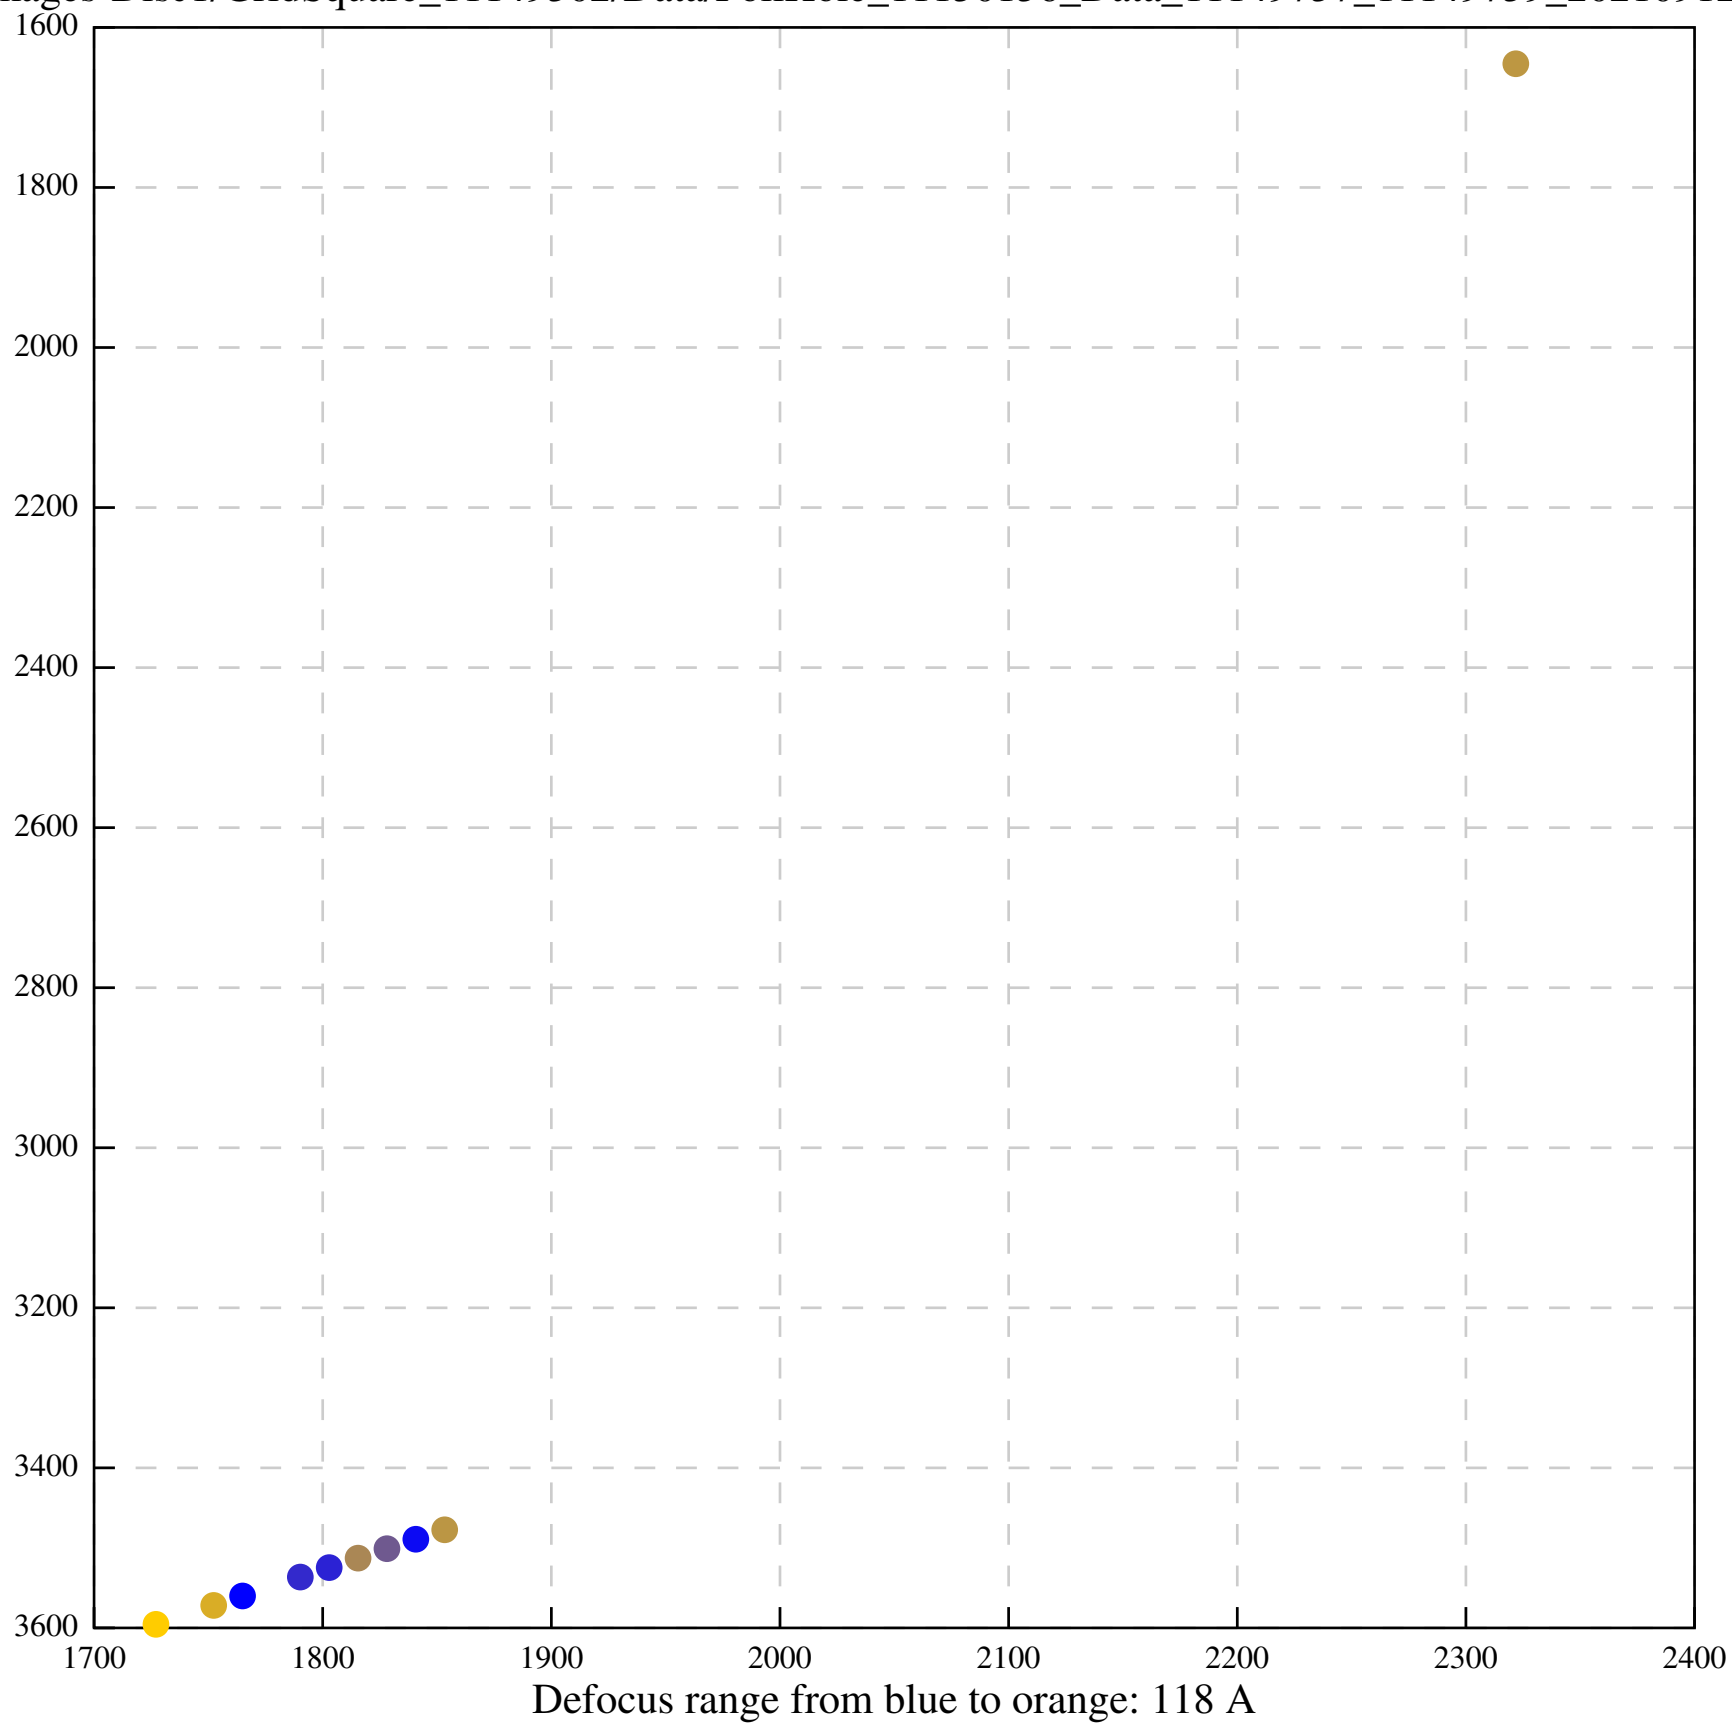

Defocus range from blue to orange: 0 A

Defocus range from blue to orange: 113 A

Defocus range from blue to orange: 393 A

Defocus range from blue to orange: 648 A

Defocus range from blue to orange: 665 A

Defocus range from blue to orange: 487 A