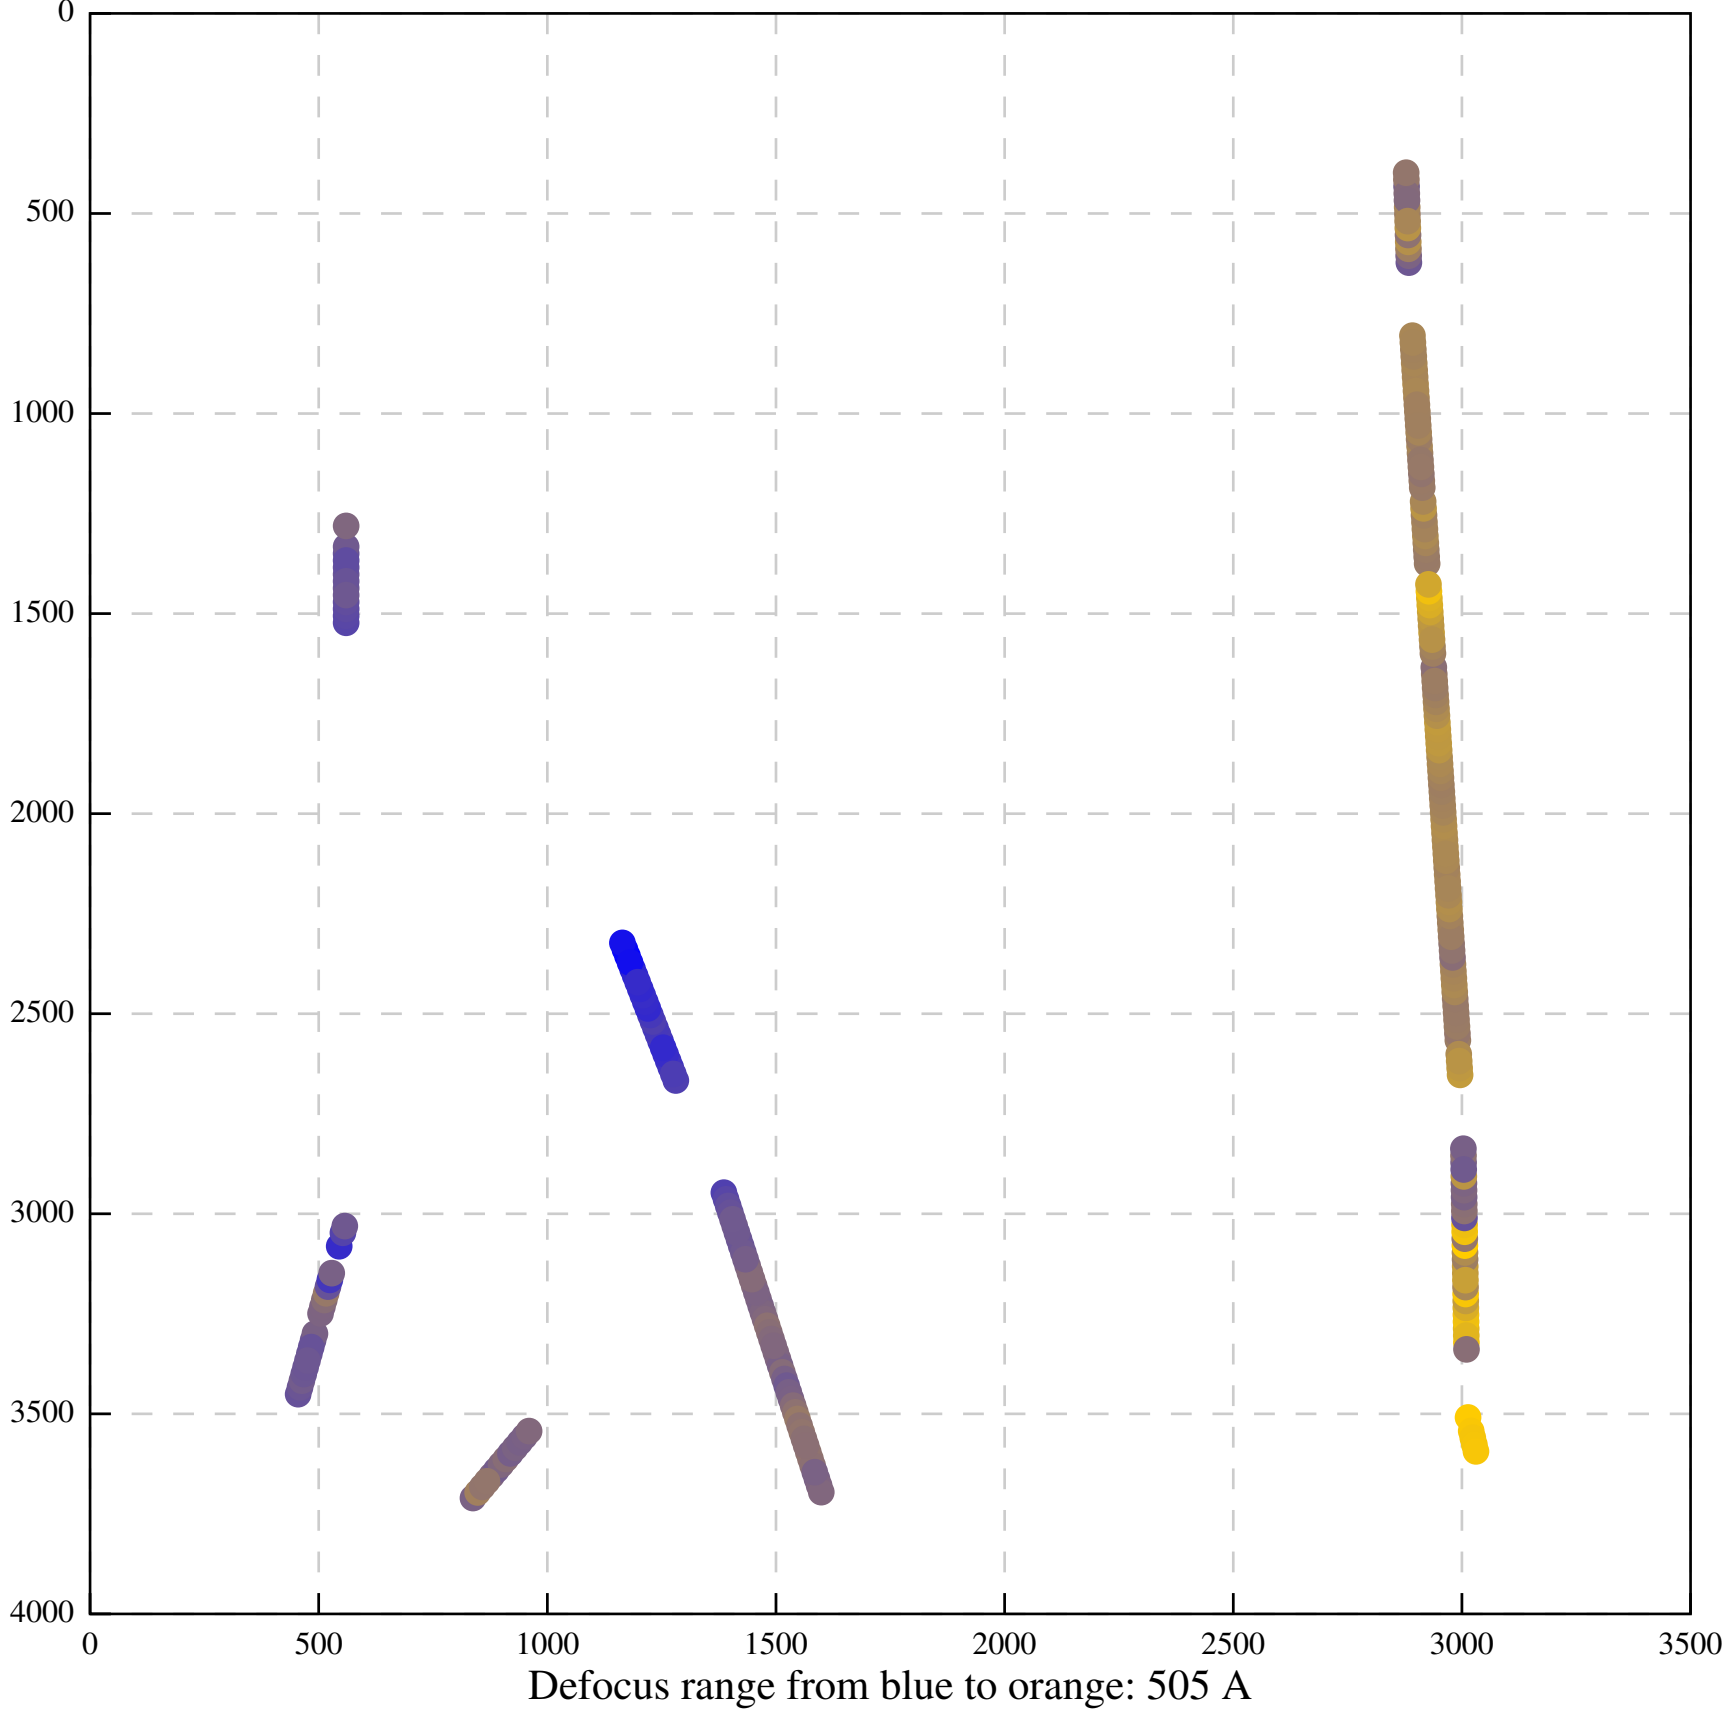

Defocus range from blue to orange: 1040 A

Defocus range from blue to orange: 244 A

Defocus range from blue to orange: 526 A

Defocus range from blue to orange: 336 A

Defocus range from blue to orange: 0 A

Defocus range from blue to orange: 124 A