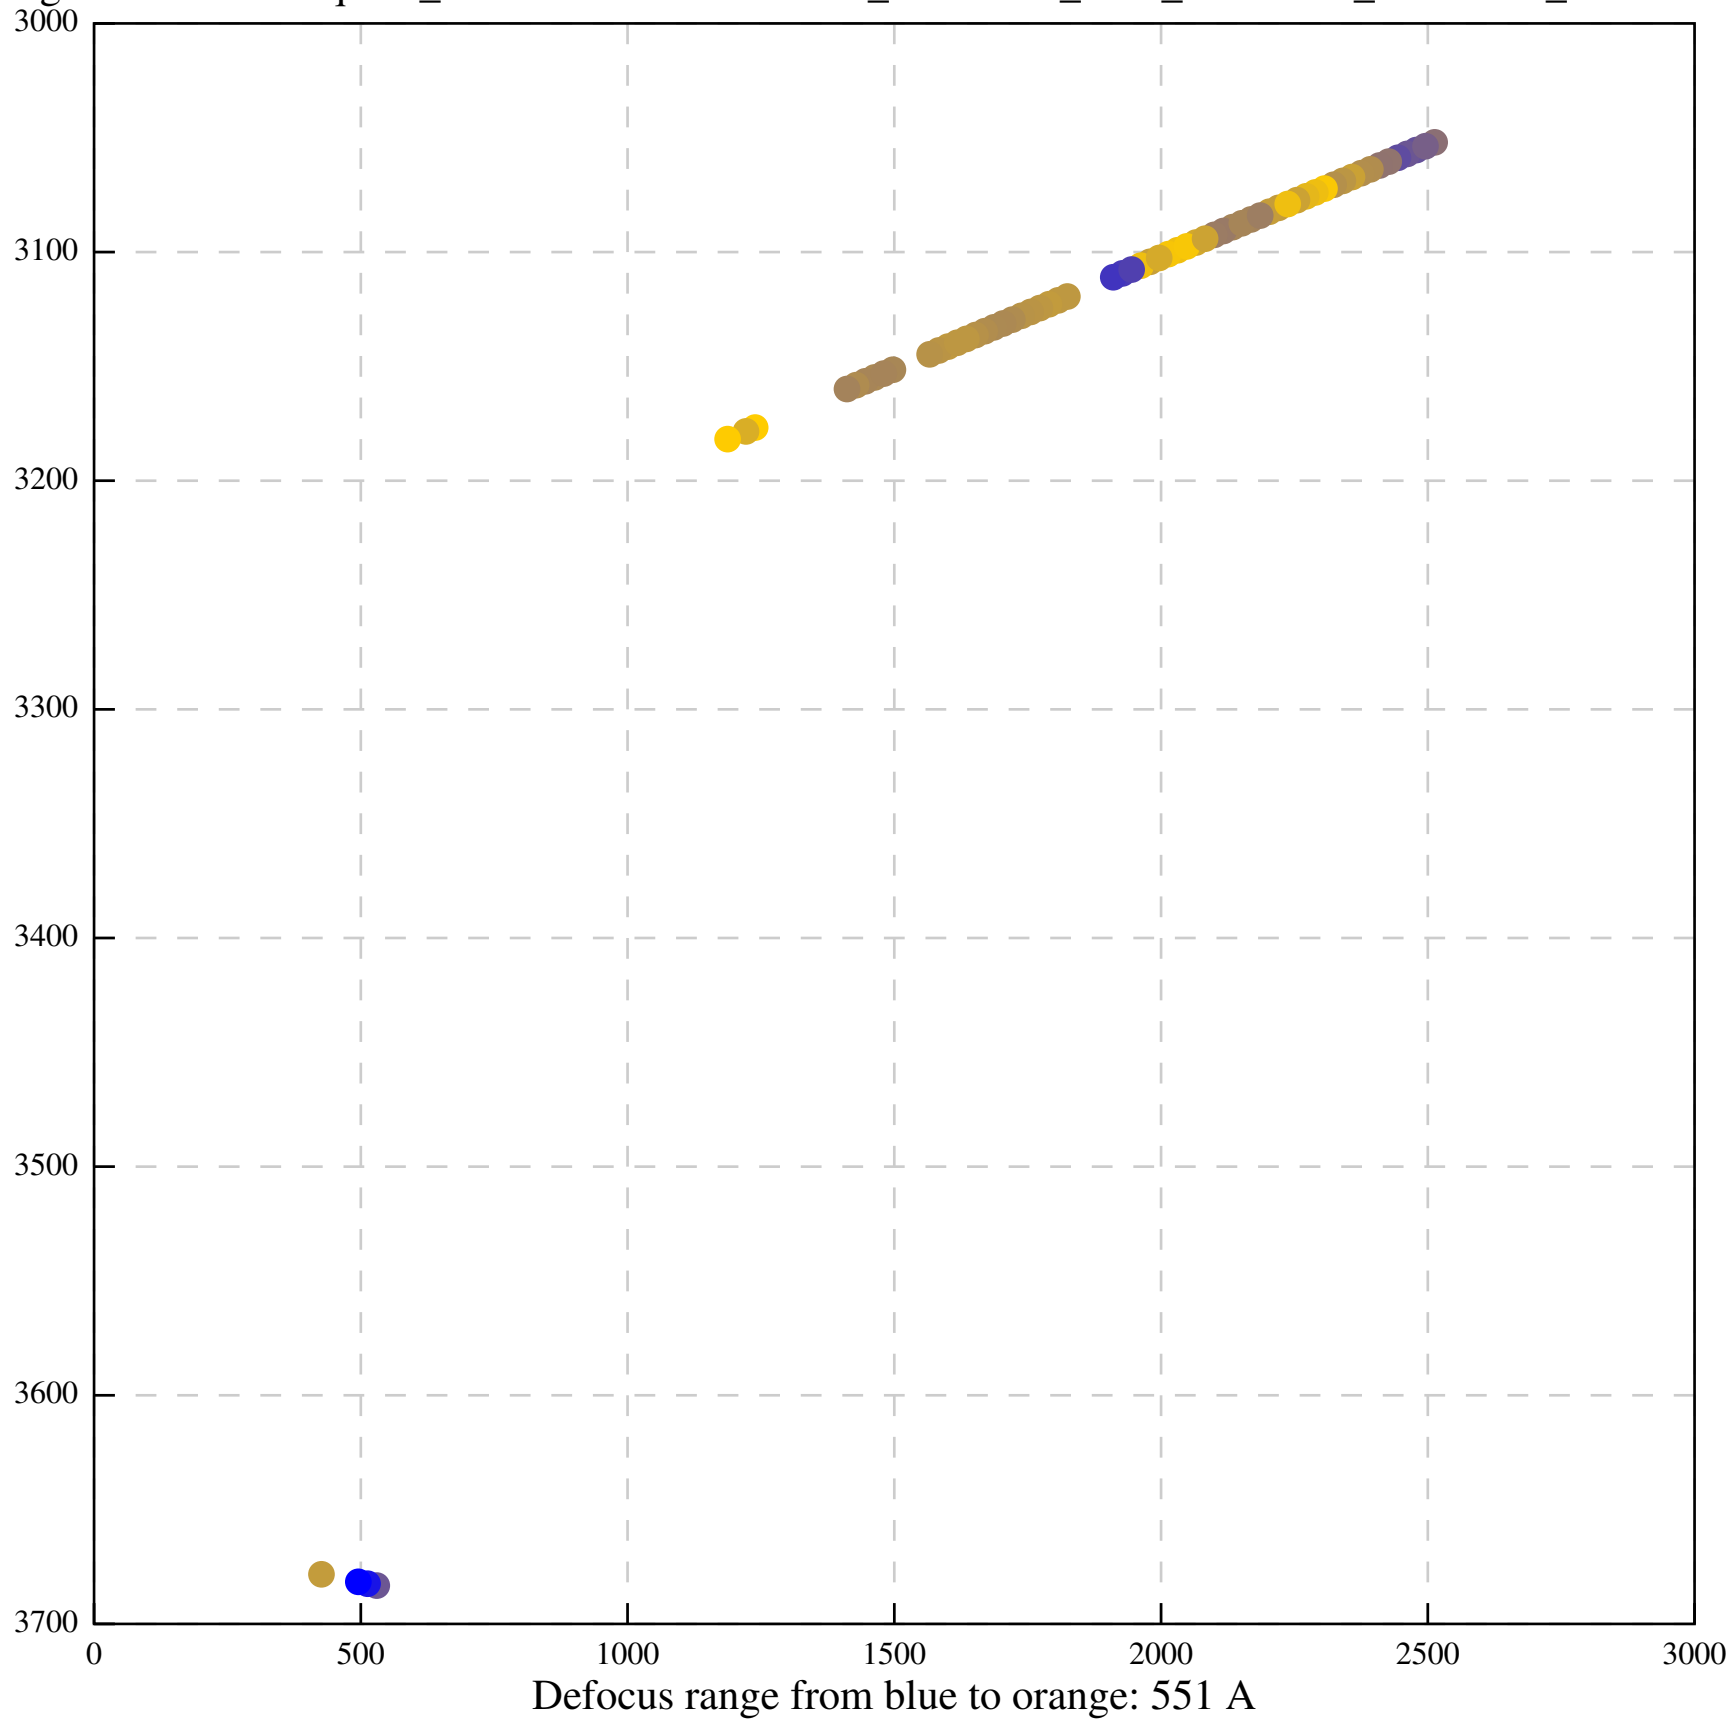

Defocus range from blue to orange: 1127 A

Defocus range from blue to orange: 936 A

Defocus range from blue to orange: 732 Å

Defocus range from blue to orange: 300 Å

Defocus range from blue to orange: 728 A