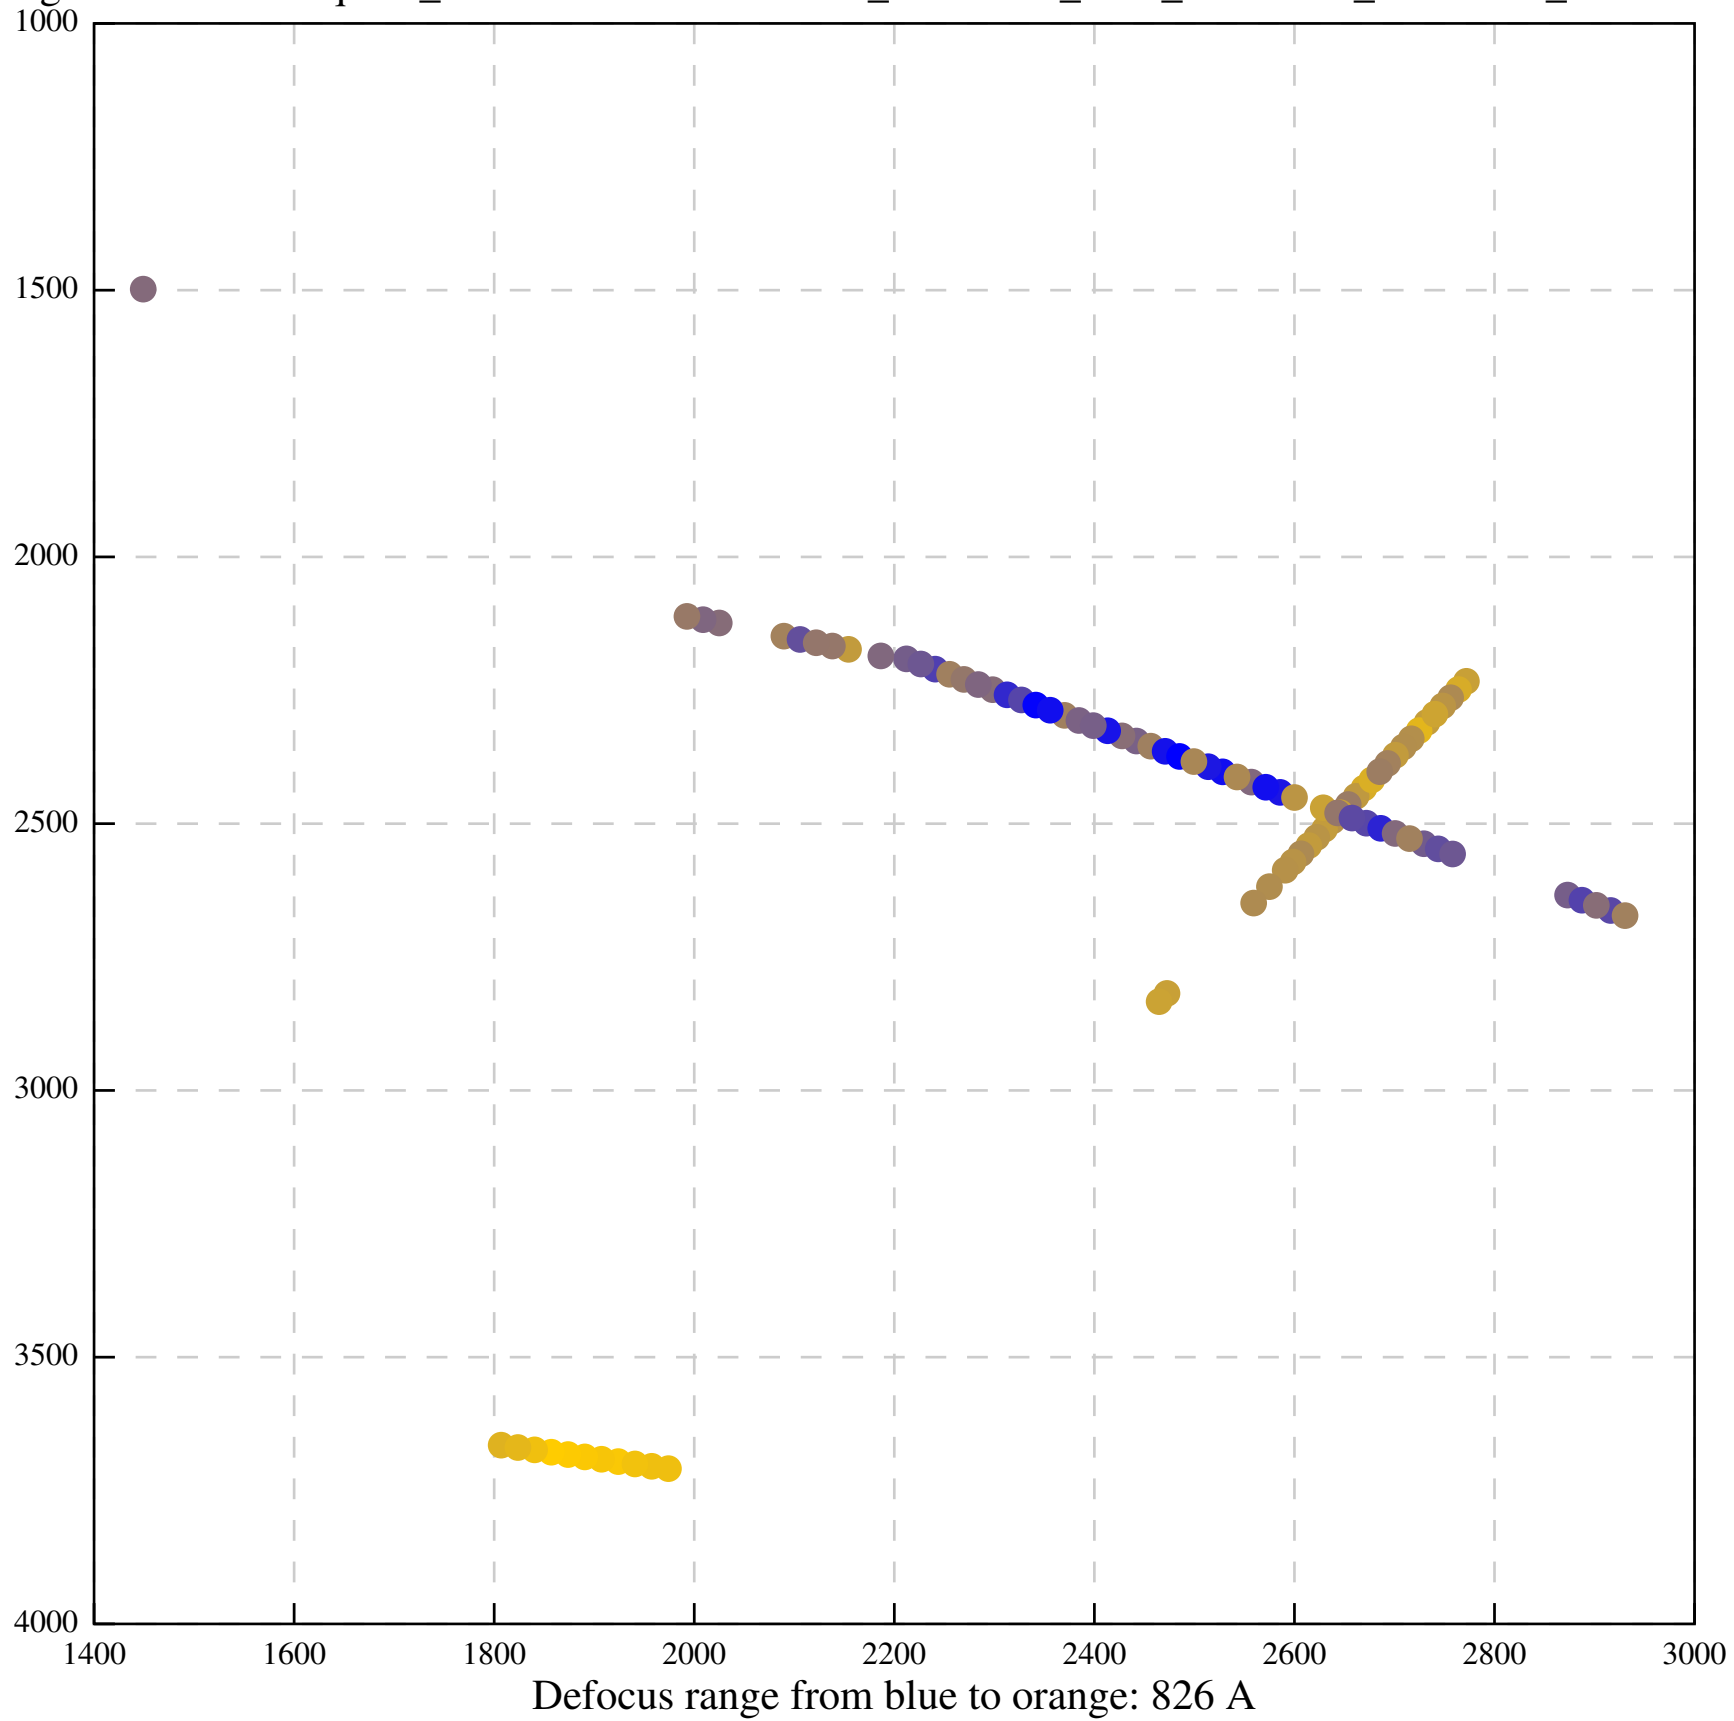

Defocus range from blue to orange: 1286 A

Defocus range from blue to orange: 1385 A

Defocus range from blue to orange: 475 A

Defocus range from blue to orange: 523 A

Defocus range from blue to orange: 743 A