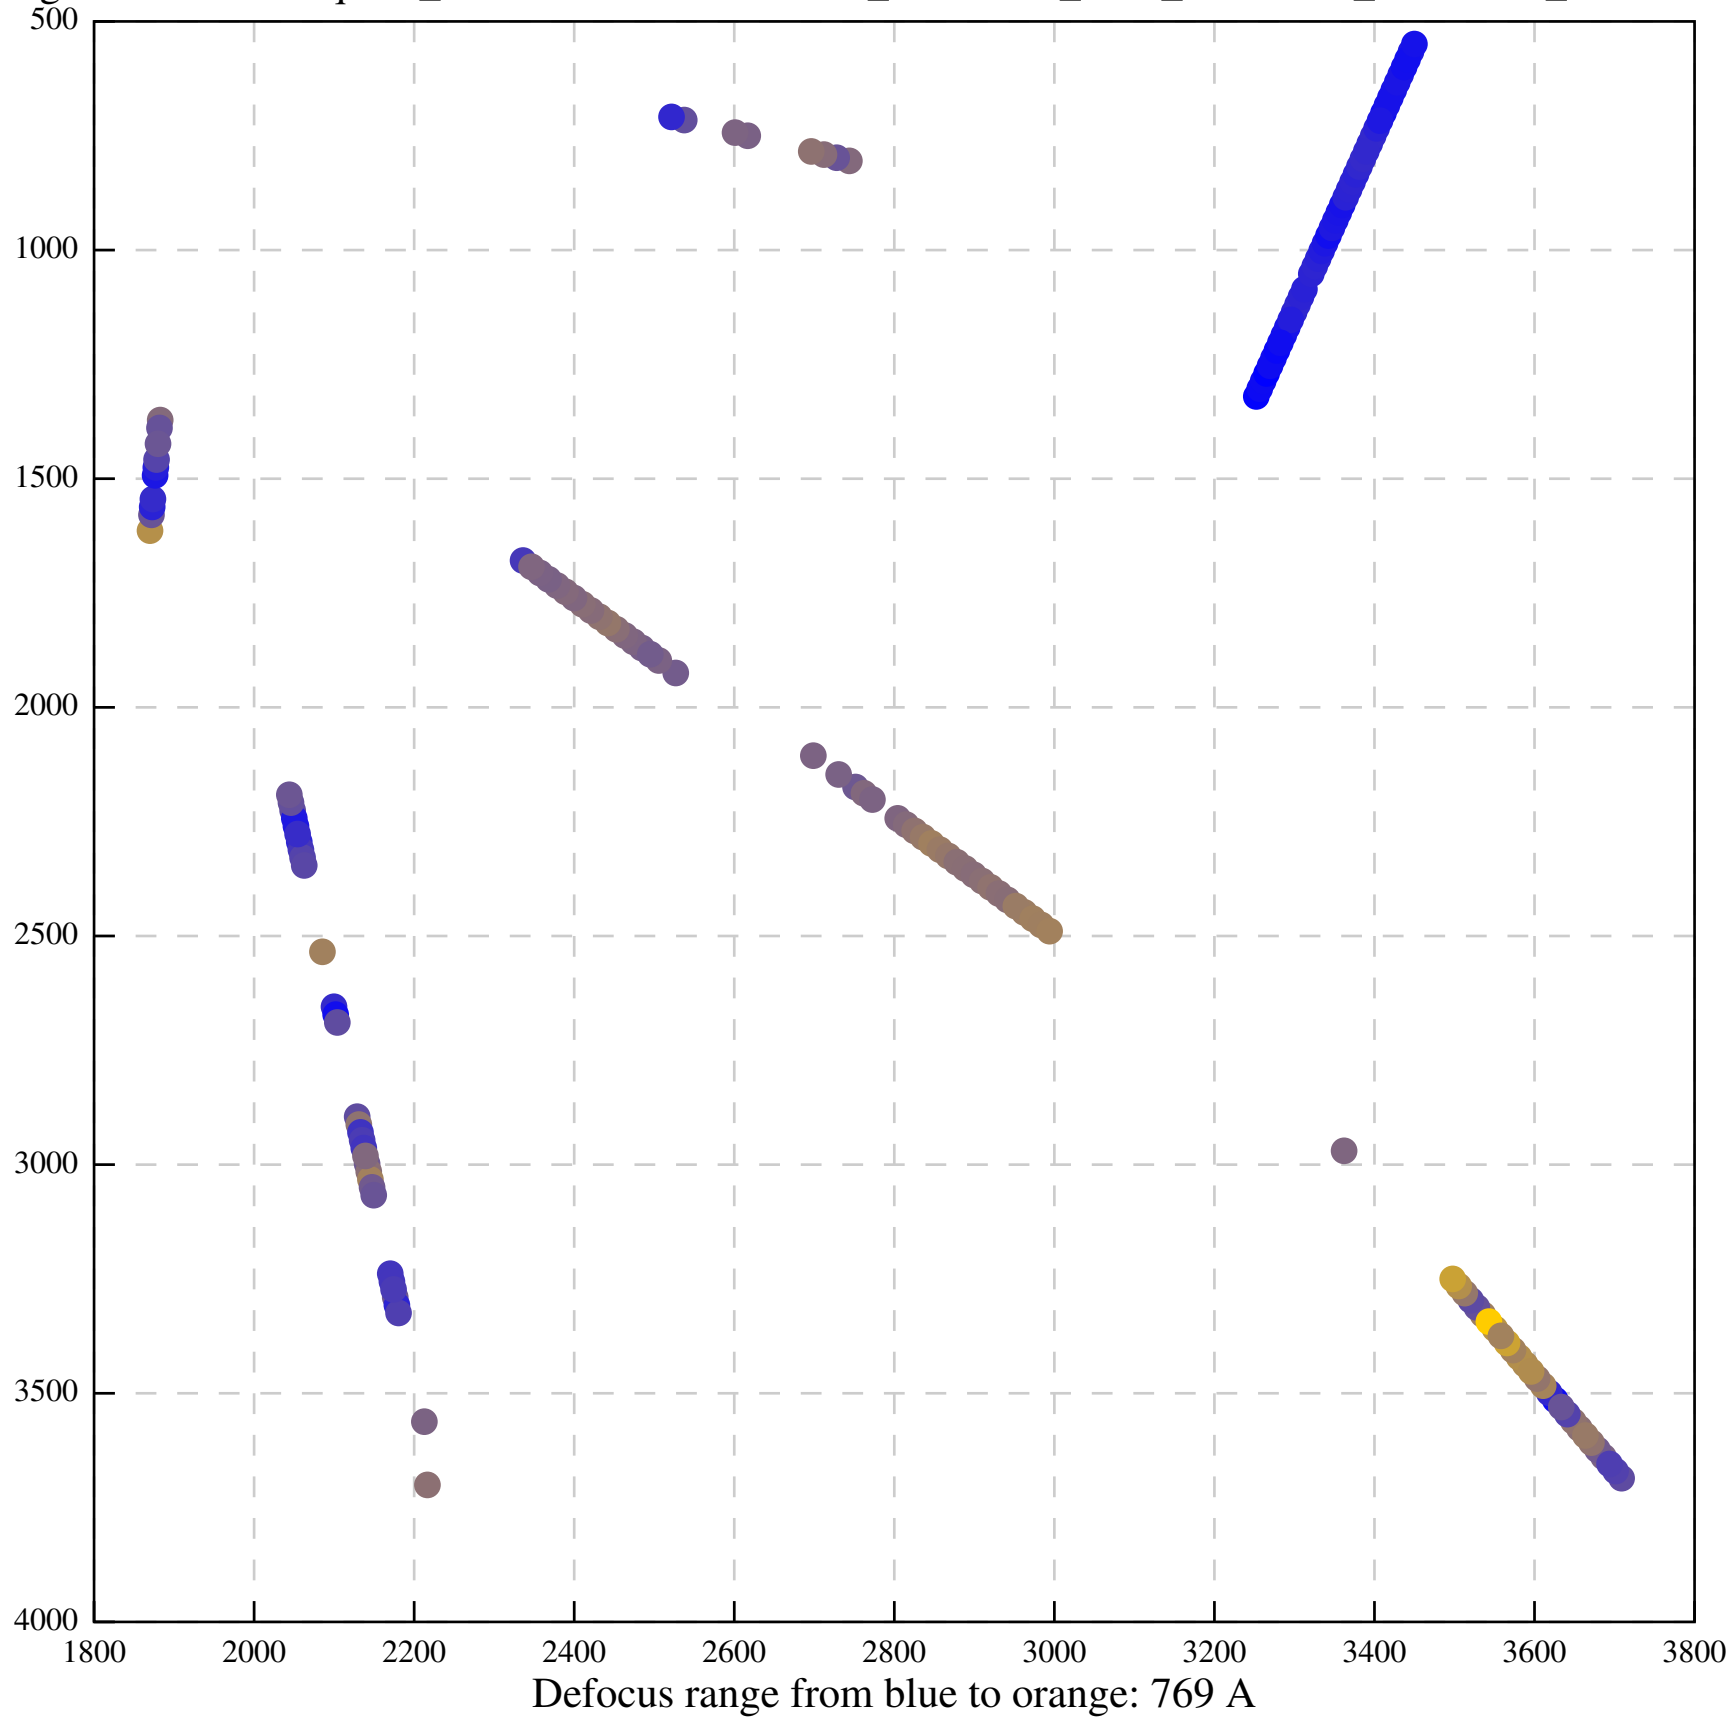

Defocus range from blue to orange: 0 A

Defocus range from blue to orange: 959 A

Defocus range from blue to orange: 641 A

Defocus range from blue to orange: 1206 A

Defocus range from blue to orange: 761 A

Defocus range from blue to orange: 1267 A

Defocus range from blue to orange: 666 A

Defocus range from blue to orange: 1012 A

Defocus range from blue to orange: 334 A

Defocus range from blue to orange: 522 A

Defocus range from blue to orange: 379 A