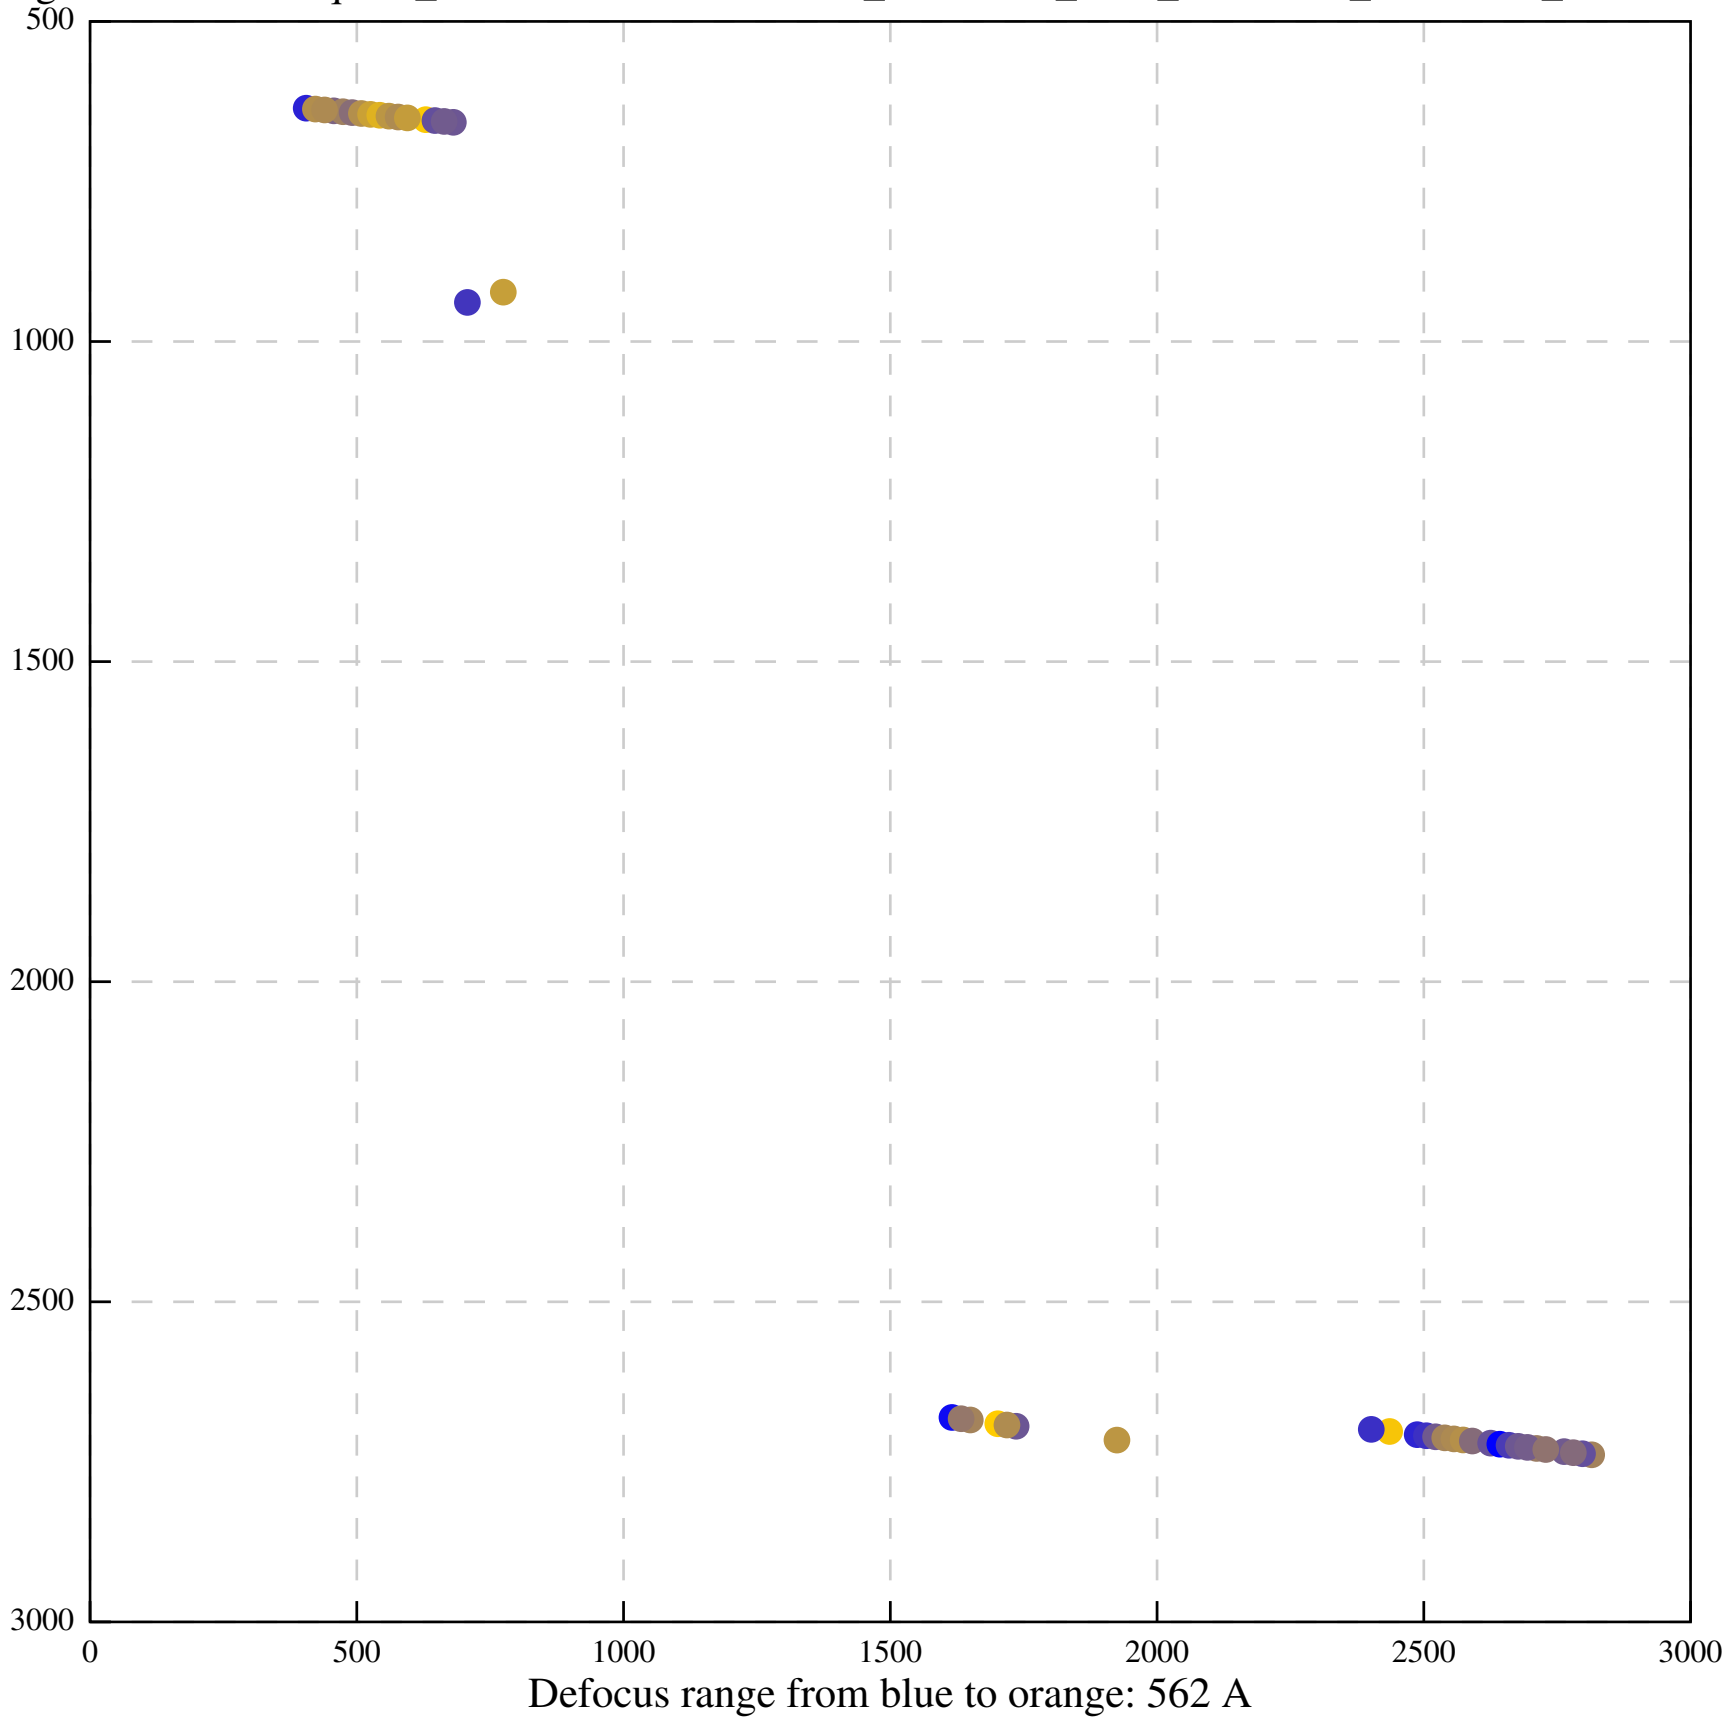

Defocus range from blue to orange: 793 A

Defocus range from blue to orange: 93 A

Defocus range from blue to orange: 0 A

Defocus range from blue to orange: 73 A

Defocus range from blue to orange: 169 A

Defocus range from blue to orange: 0 A