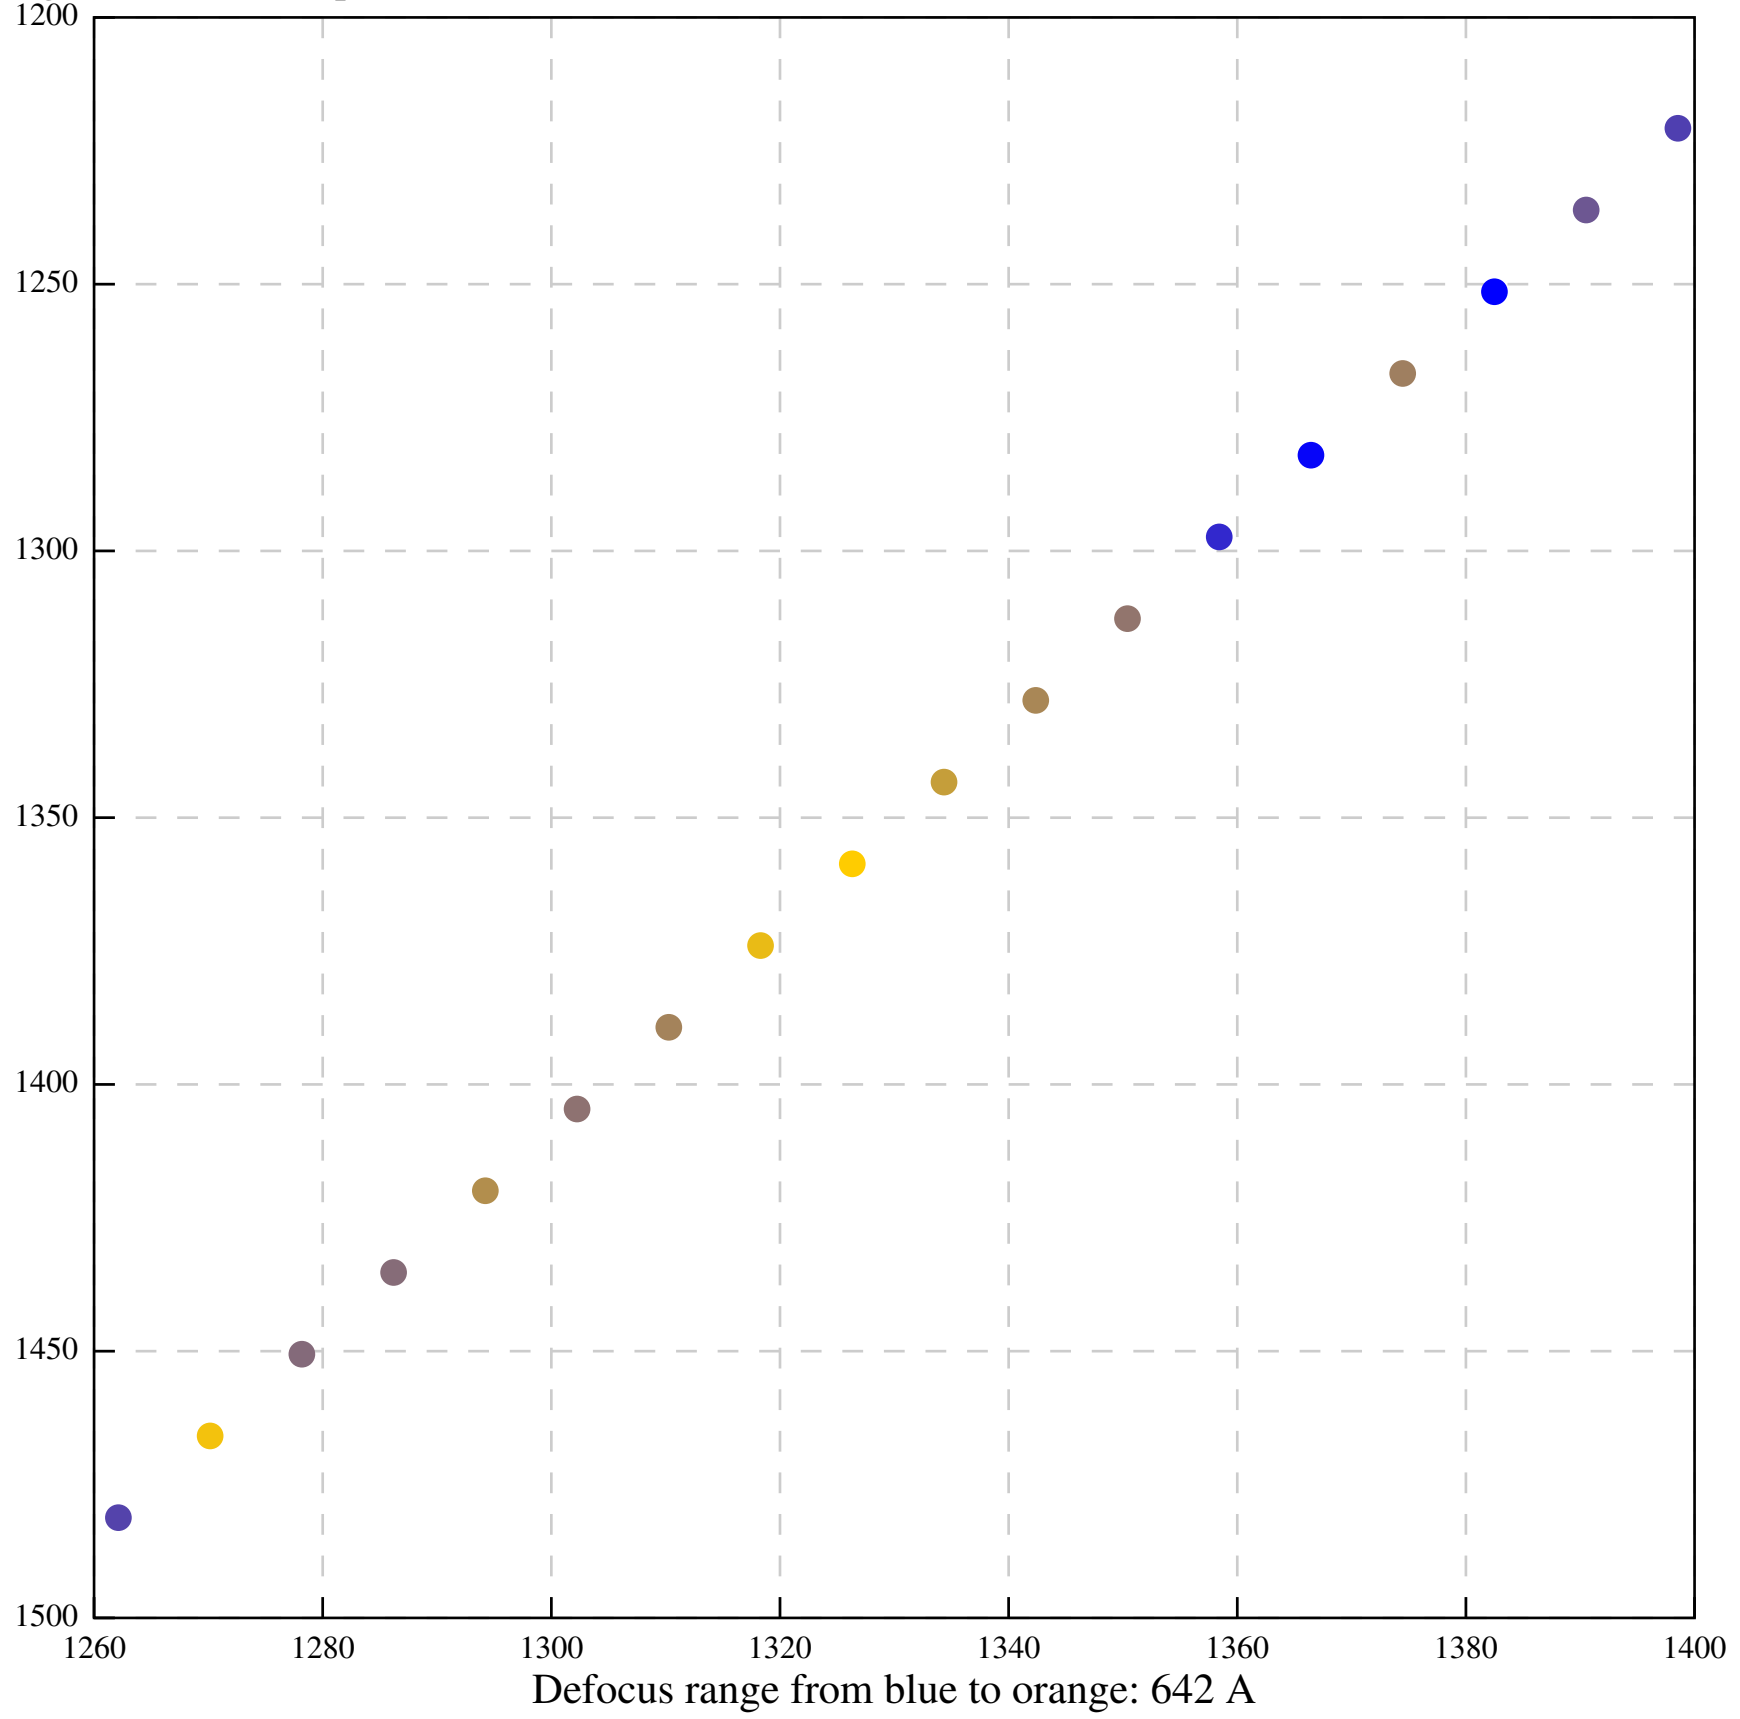

Defocus range from blue to orange: 547 A

Defocus range from blue to orange: 0 A

Defocus range from blue to orange: 281 A

Defocus range from blue to orange: 0 A

Defocus range from blue to orange: 0 A

Defocus range from blue to orange: 0 A