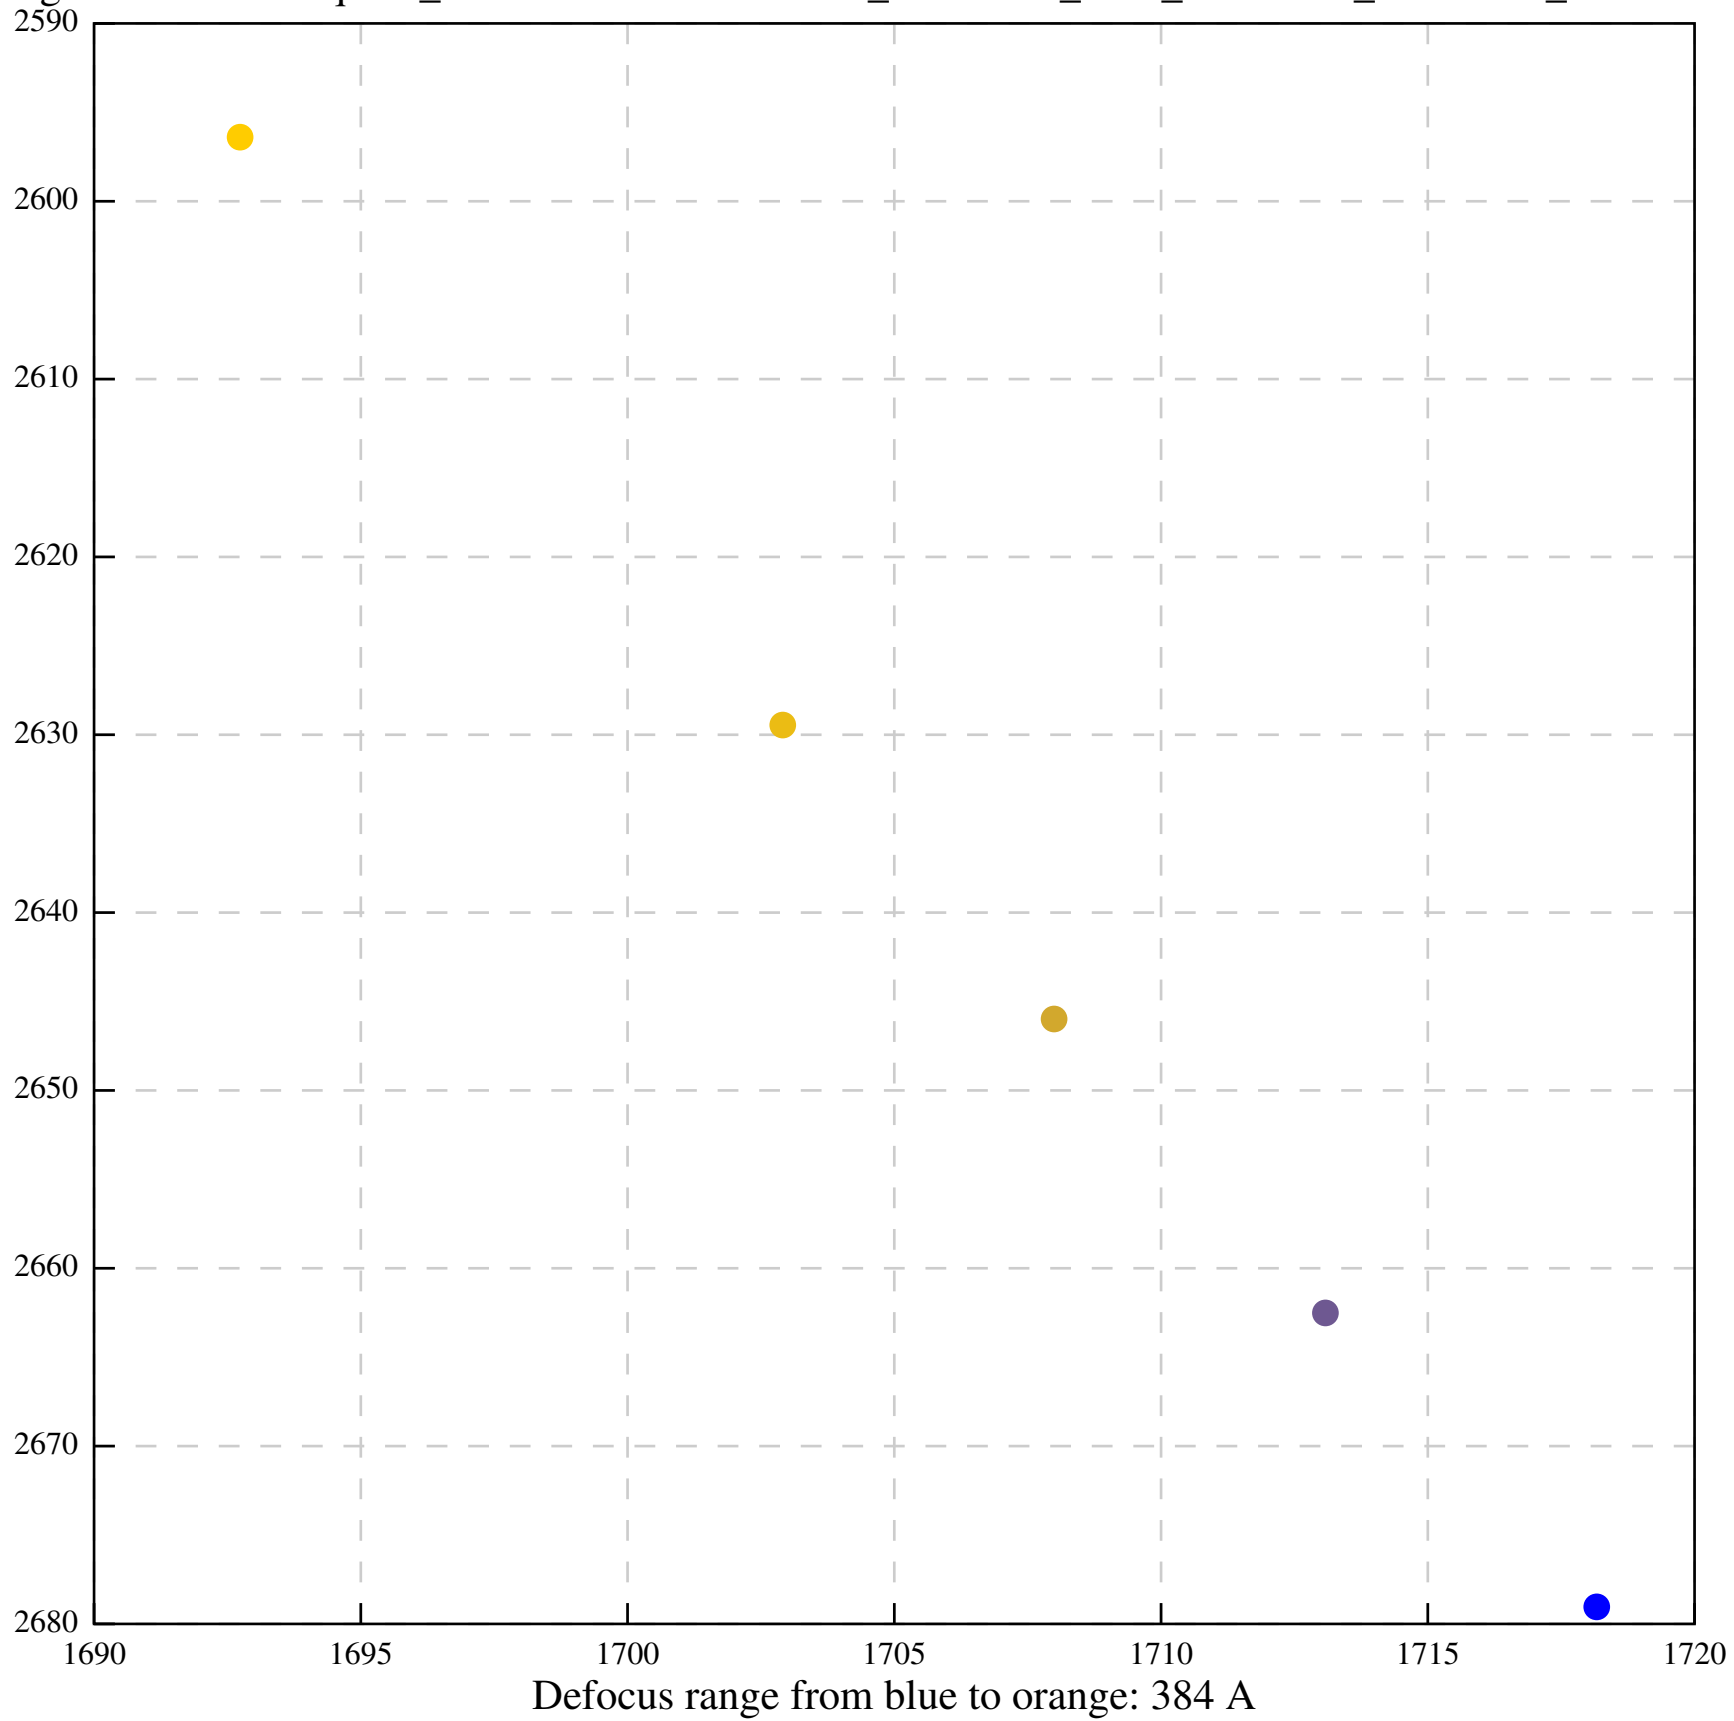

Defocus range from blue to orange: 90 A

Defocus range from blue to orange: 0 A

Defocus range from blue to orange: 182 A

Defocus range from blue to orange: 83 A

Defocus range from blue to orange: 930 A

Defocus range from blue to orange: 287 A