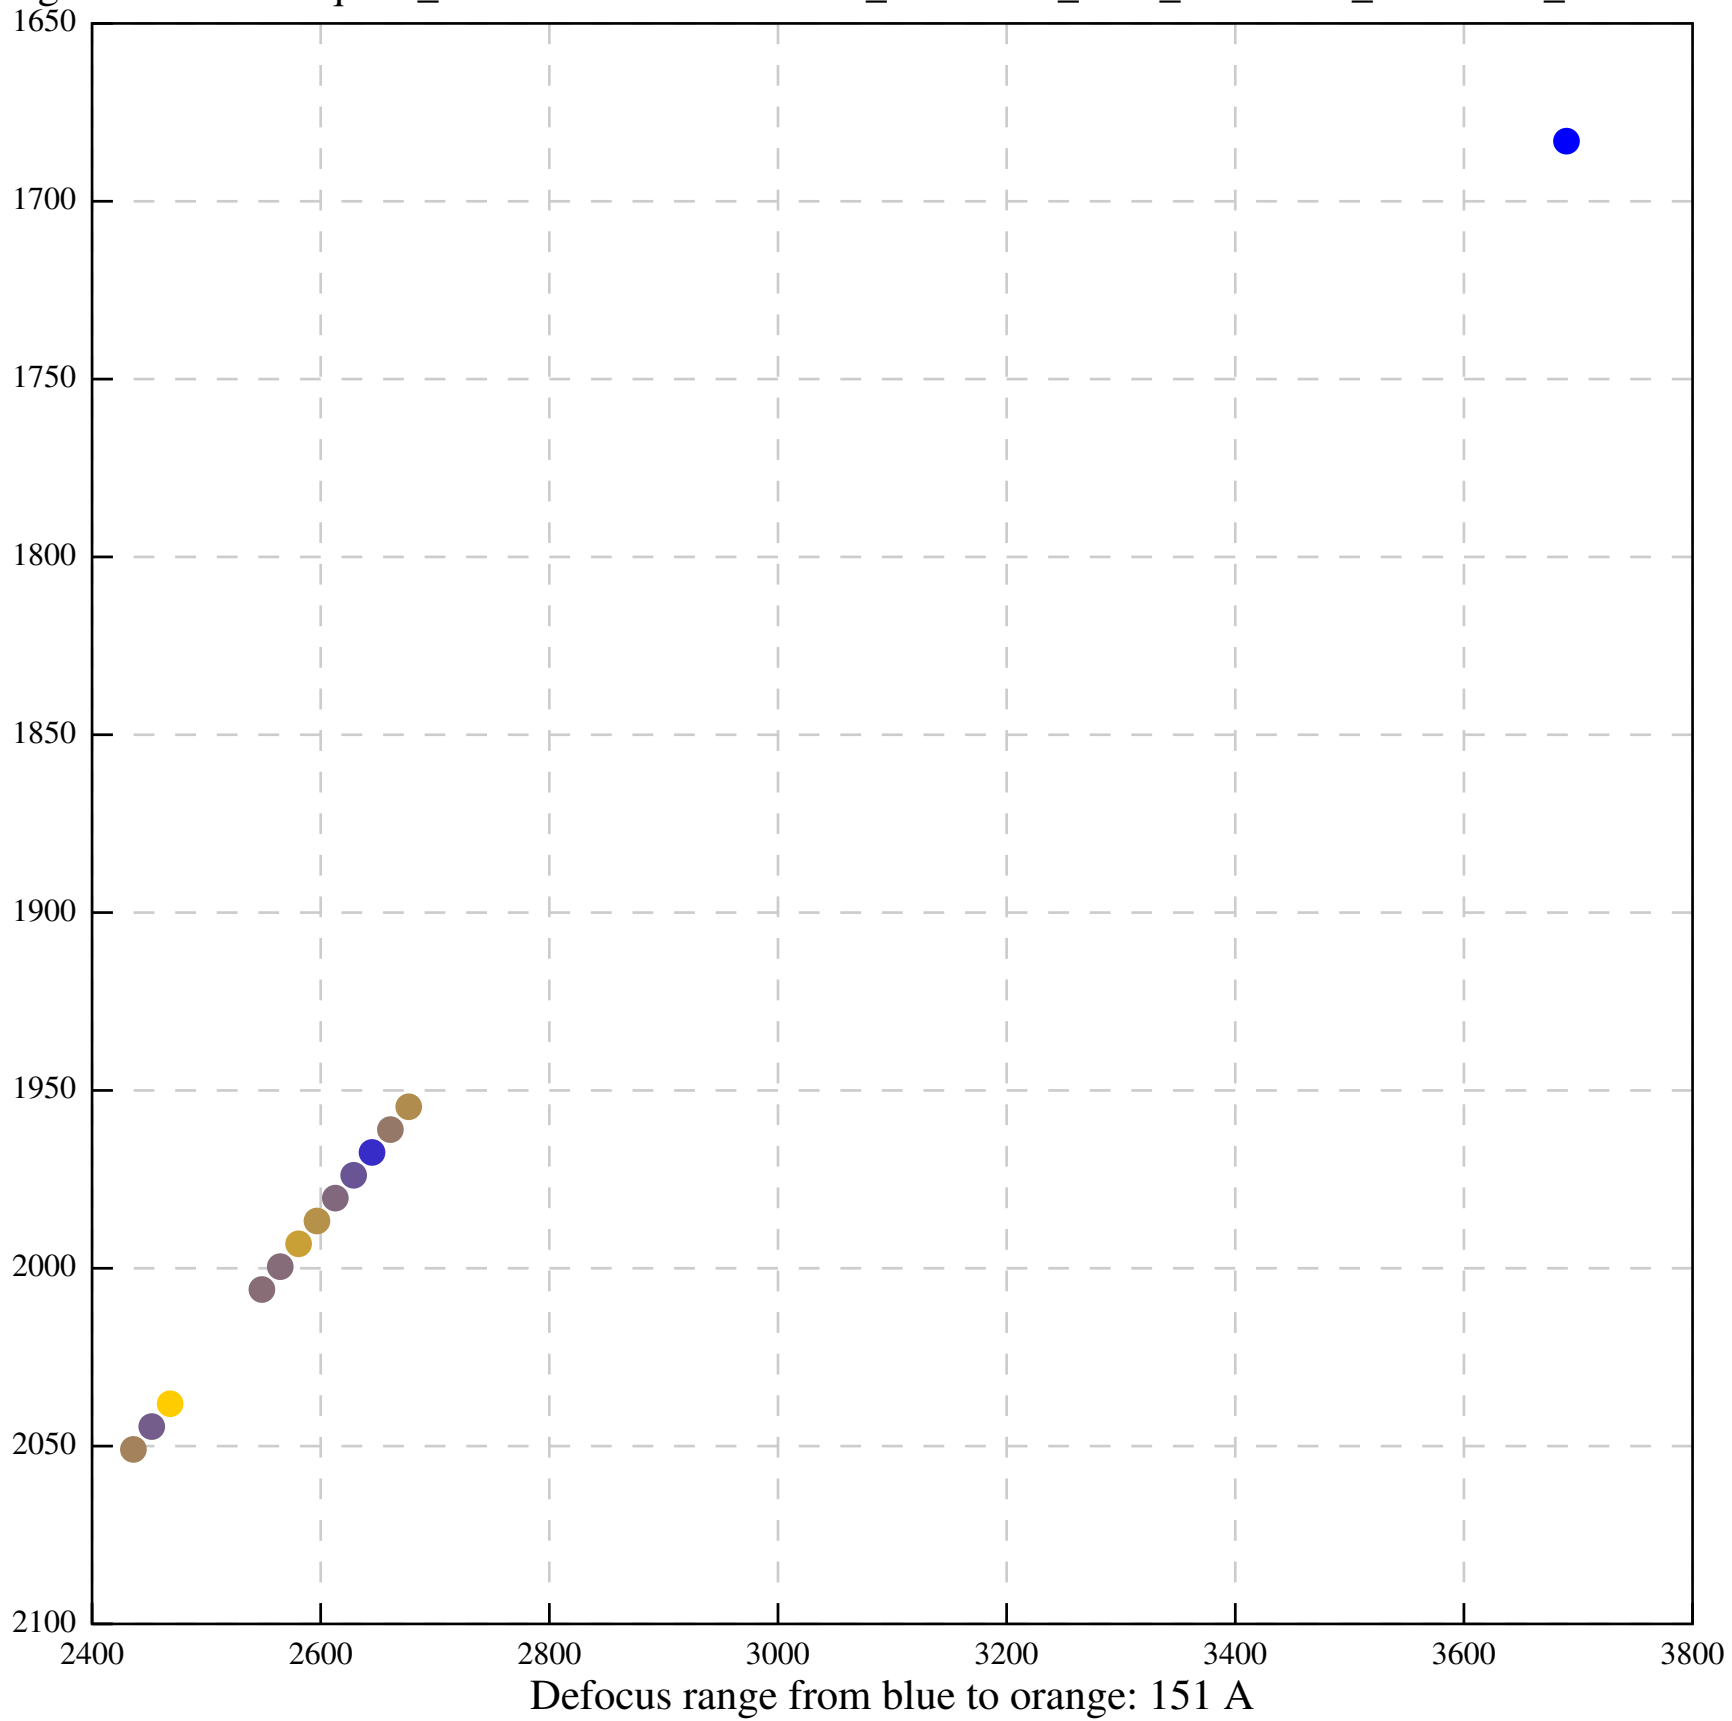

Defocus range from blue to orange: 554 A

Defocus range from blue to orange: 689 A

Defocus range from blue to orange: 87 A

Defocus range from blue to orange: 0 A

Defocus range from blue to orange: 322 A

Defocus range from blue to orange: 349 A