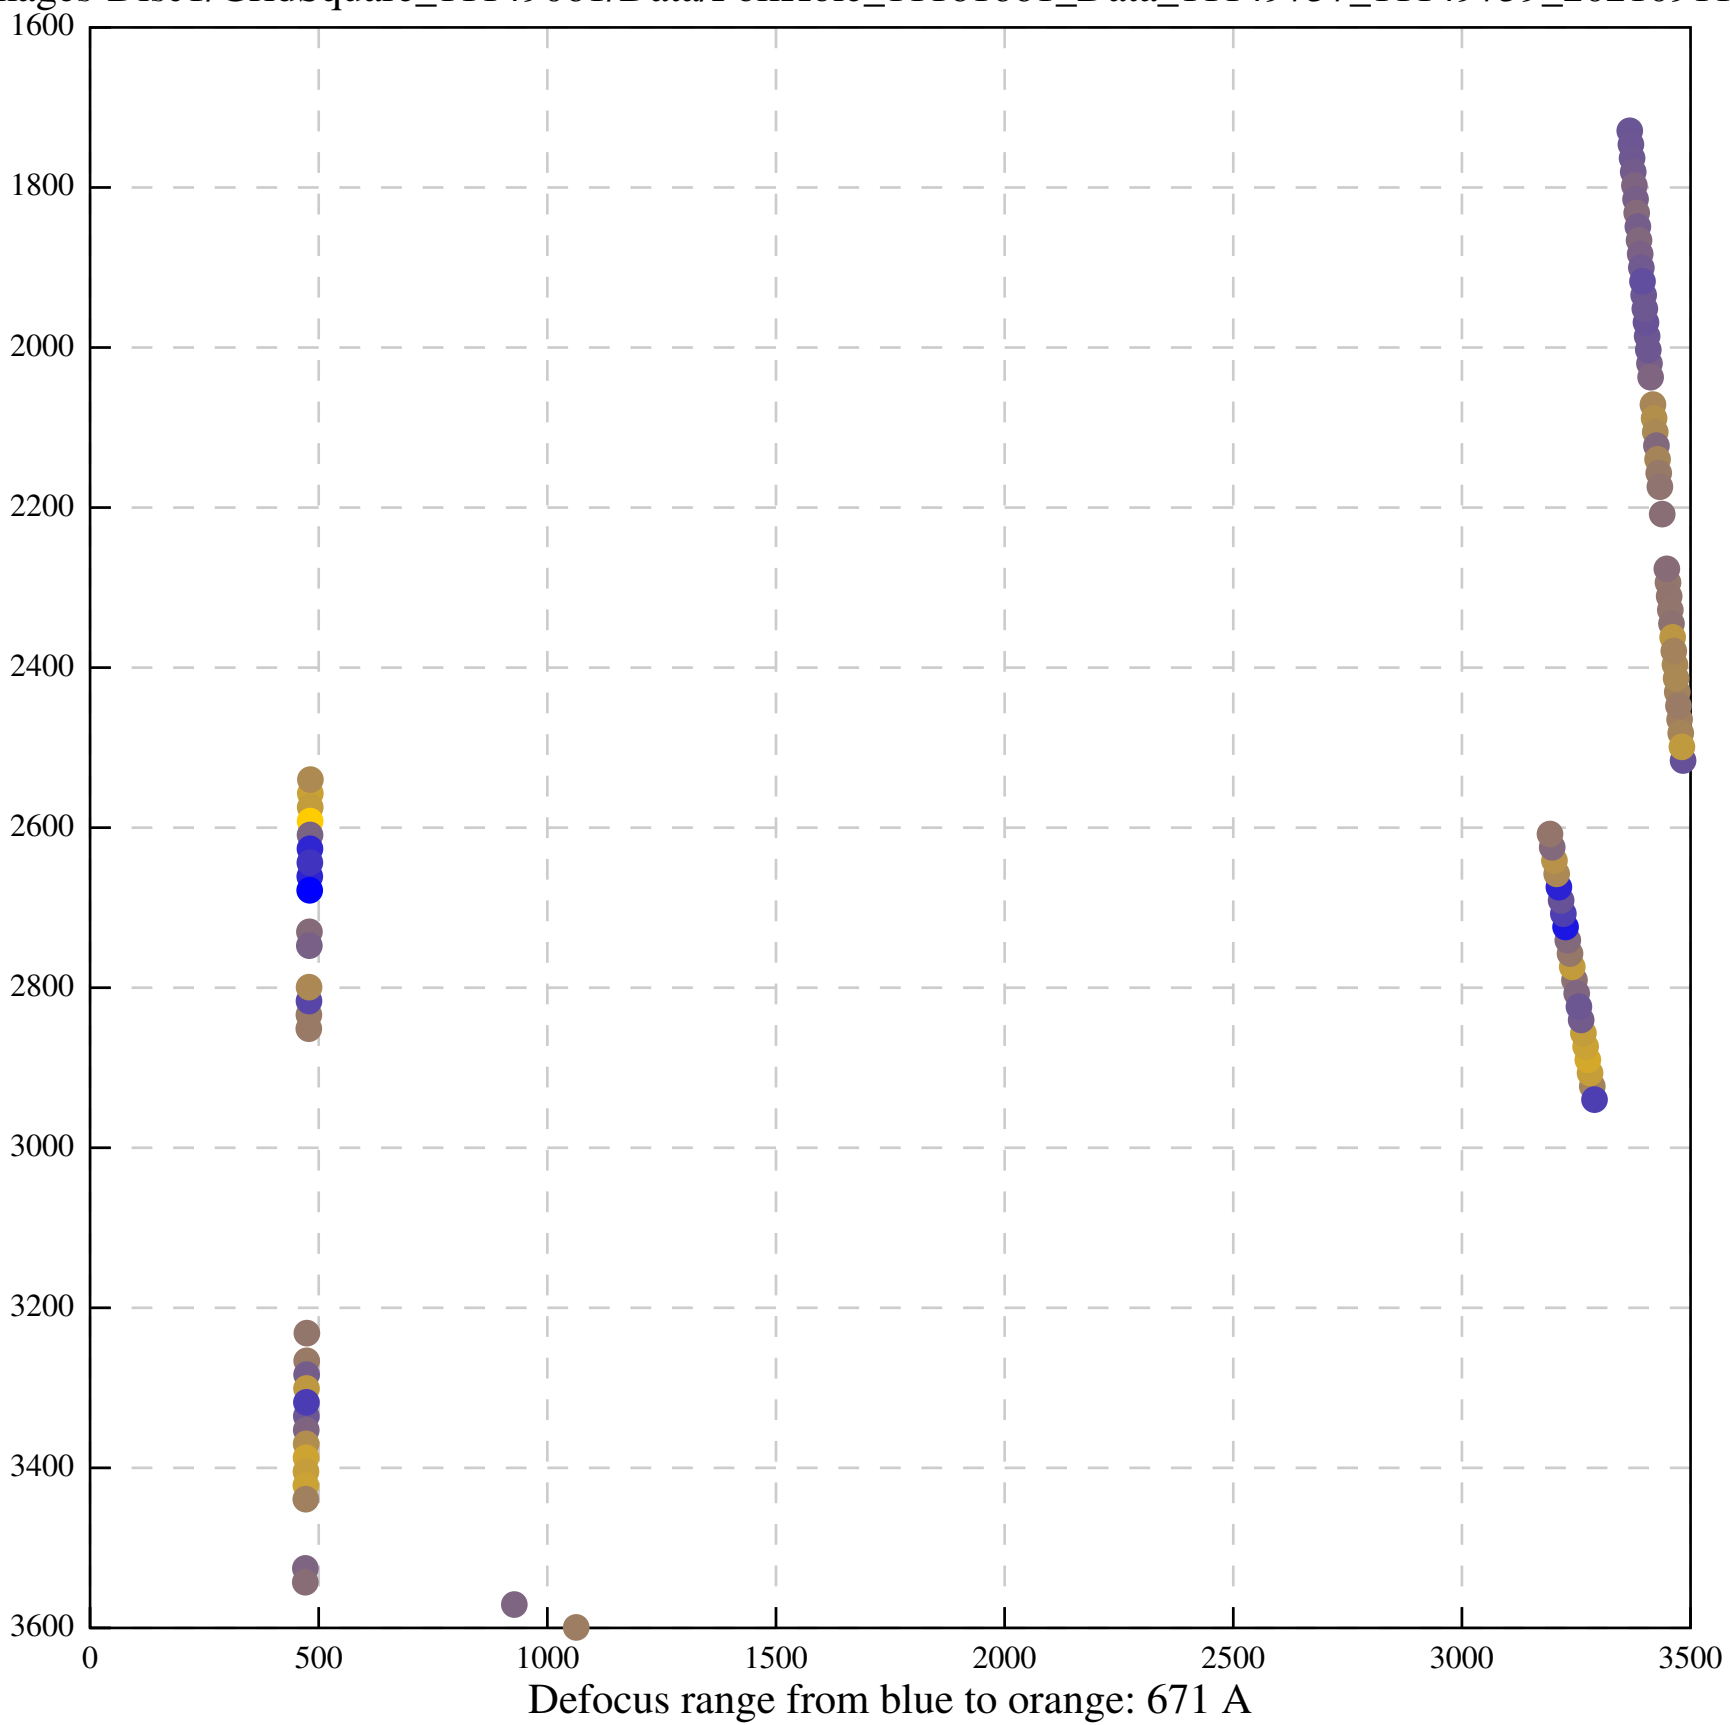

Defocus range from blue to orange: 427 A

Defocus range from blue to orange: 1371 A

Defocus range from blue to orange: 216 A

Defocus range from blue to orange: 905 A

Defocus range from blue to orange: 575 A