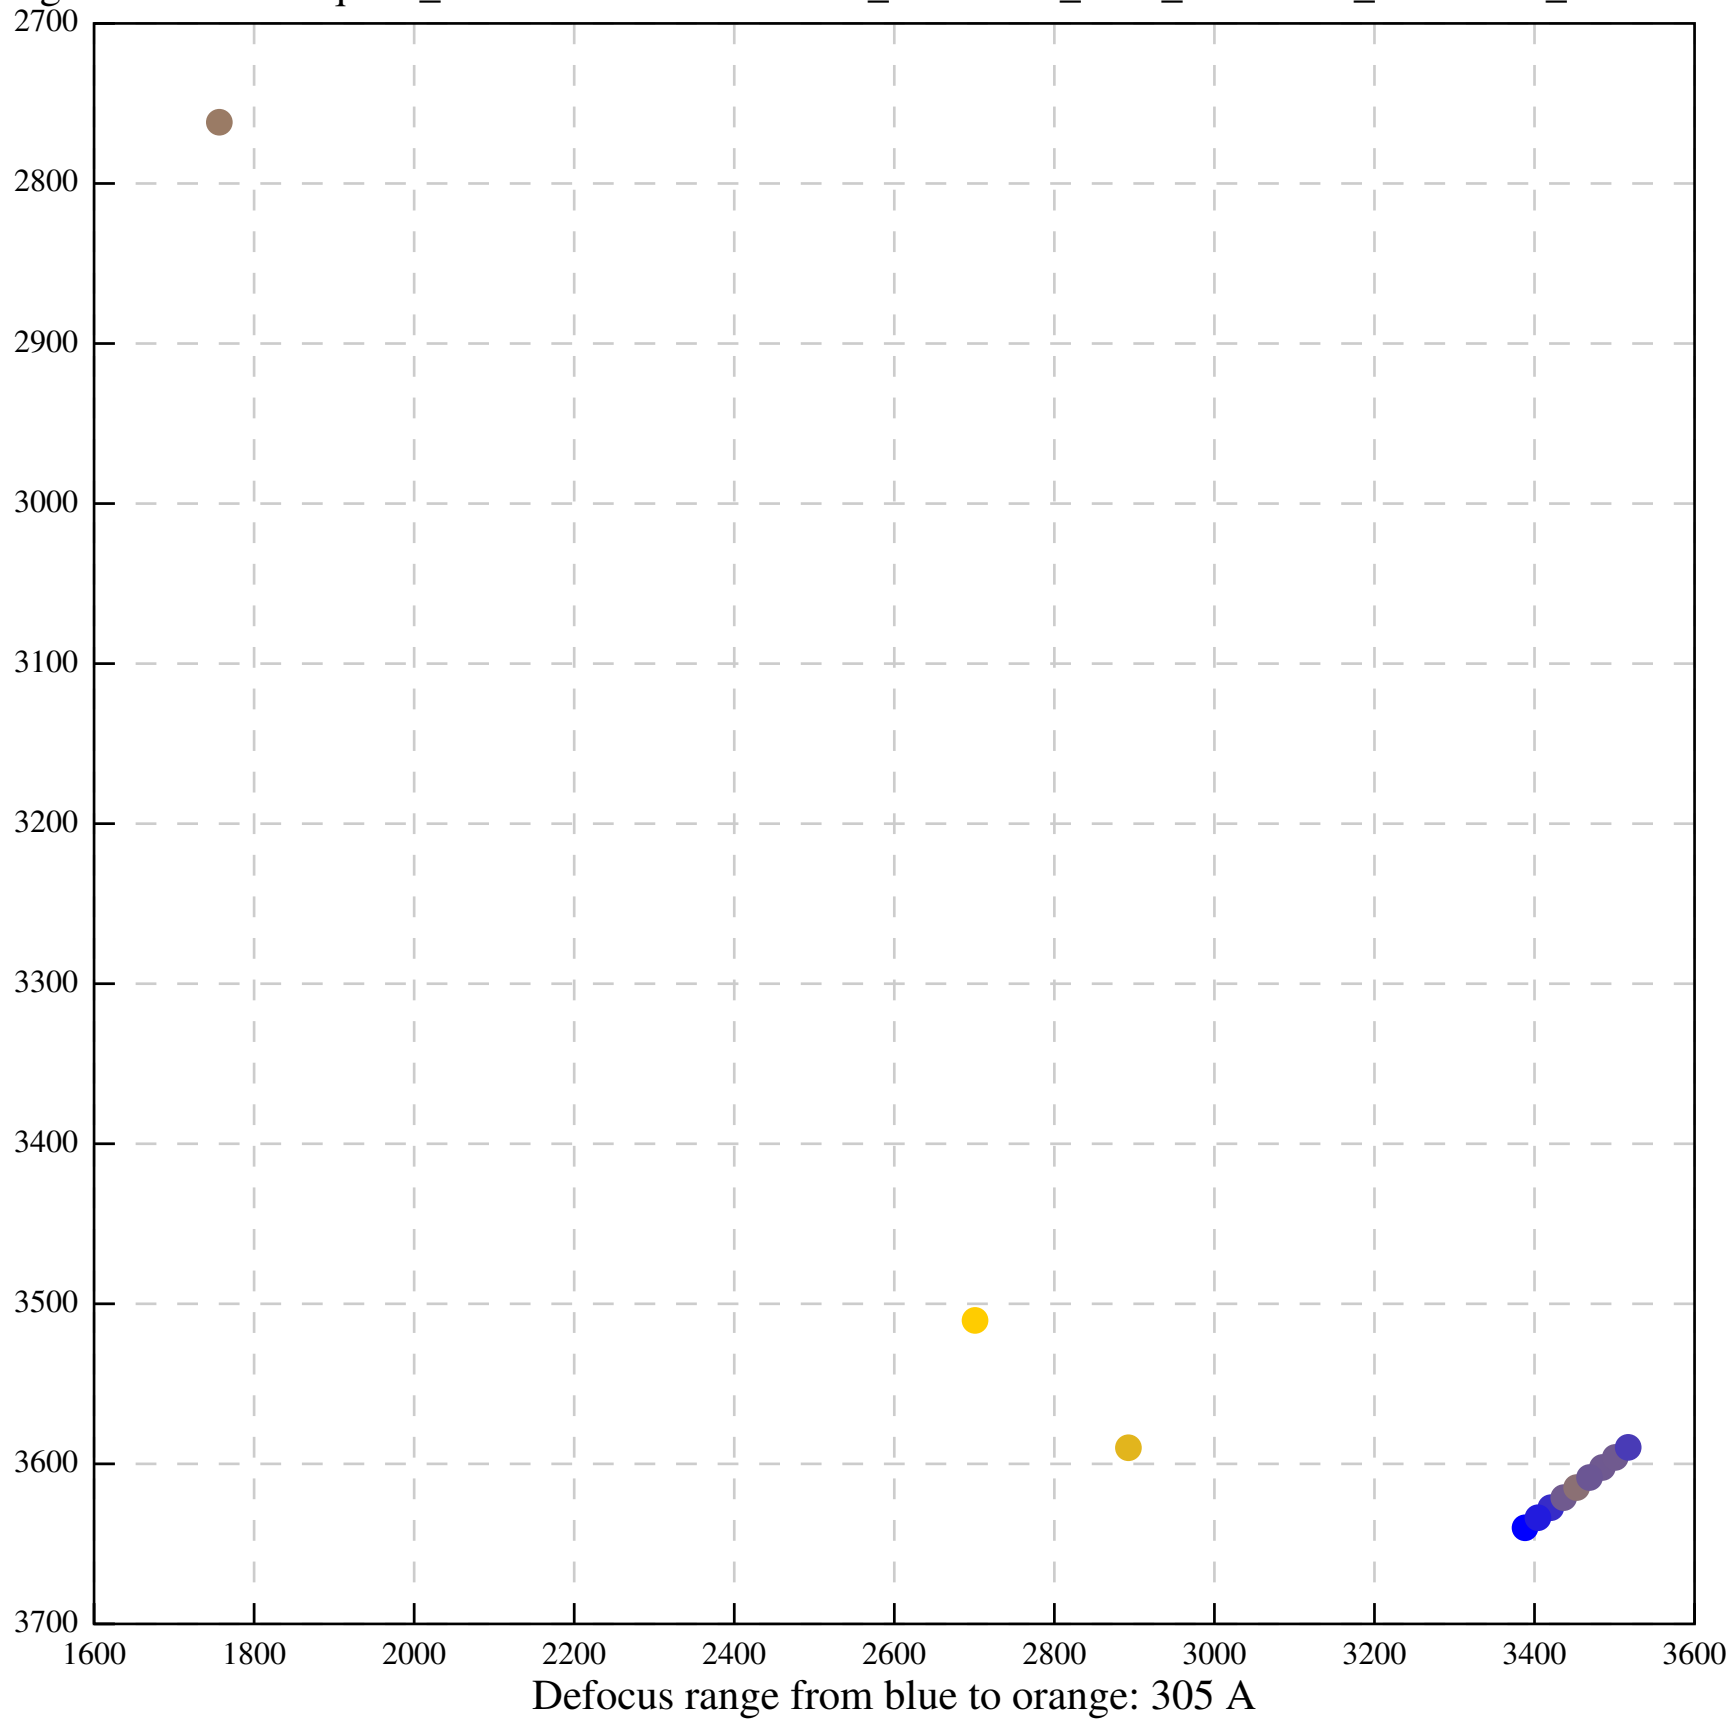

Defocus range from blue to orange: 1107 A

Defocus range from blue to orange: 672 A

Defocus range from blue to orange: 455 A

Defocus range from blue to orange: 261 A

Defocus range from blue to orange: 1022 A