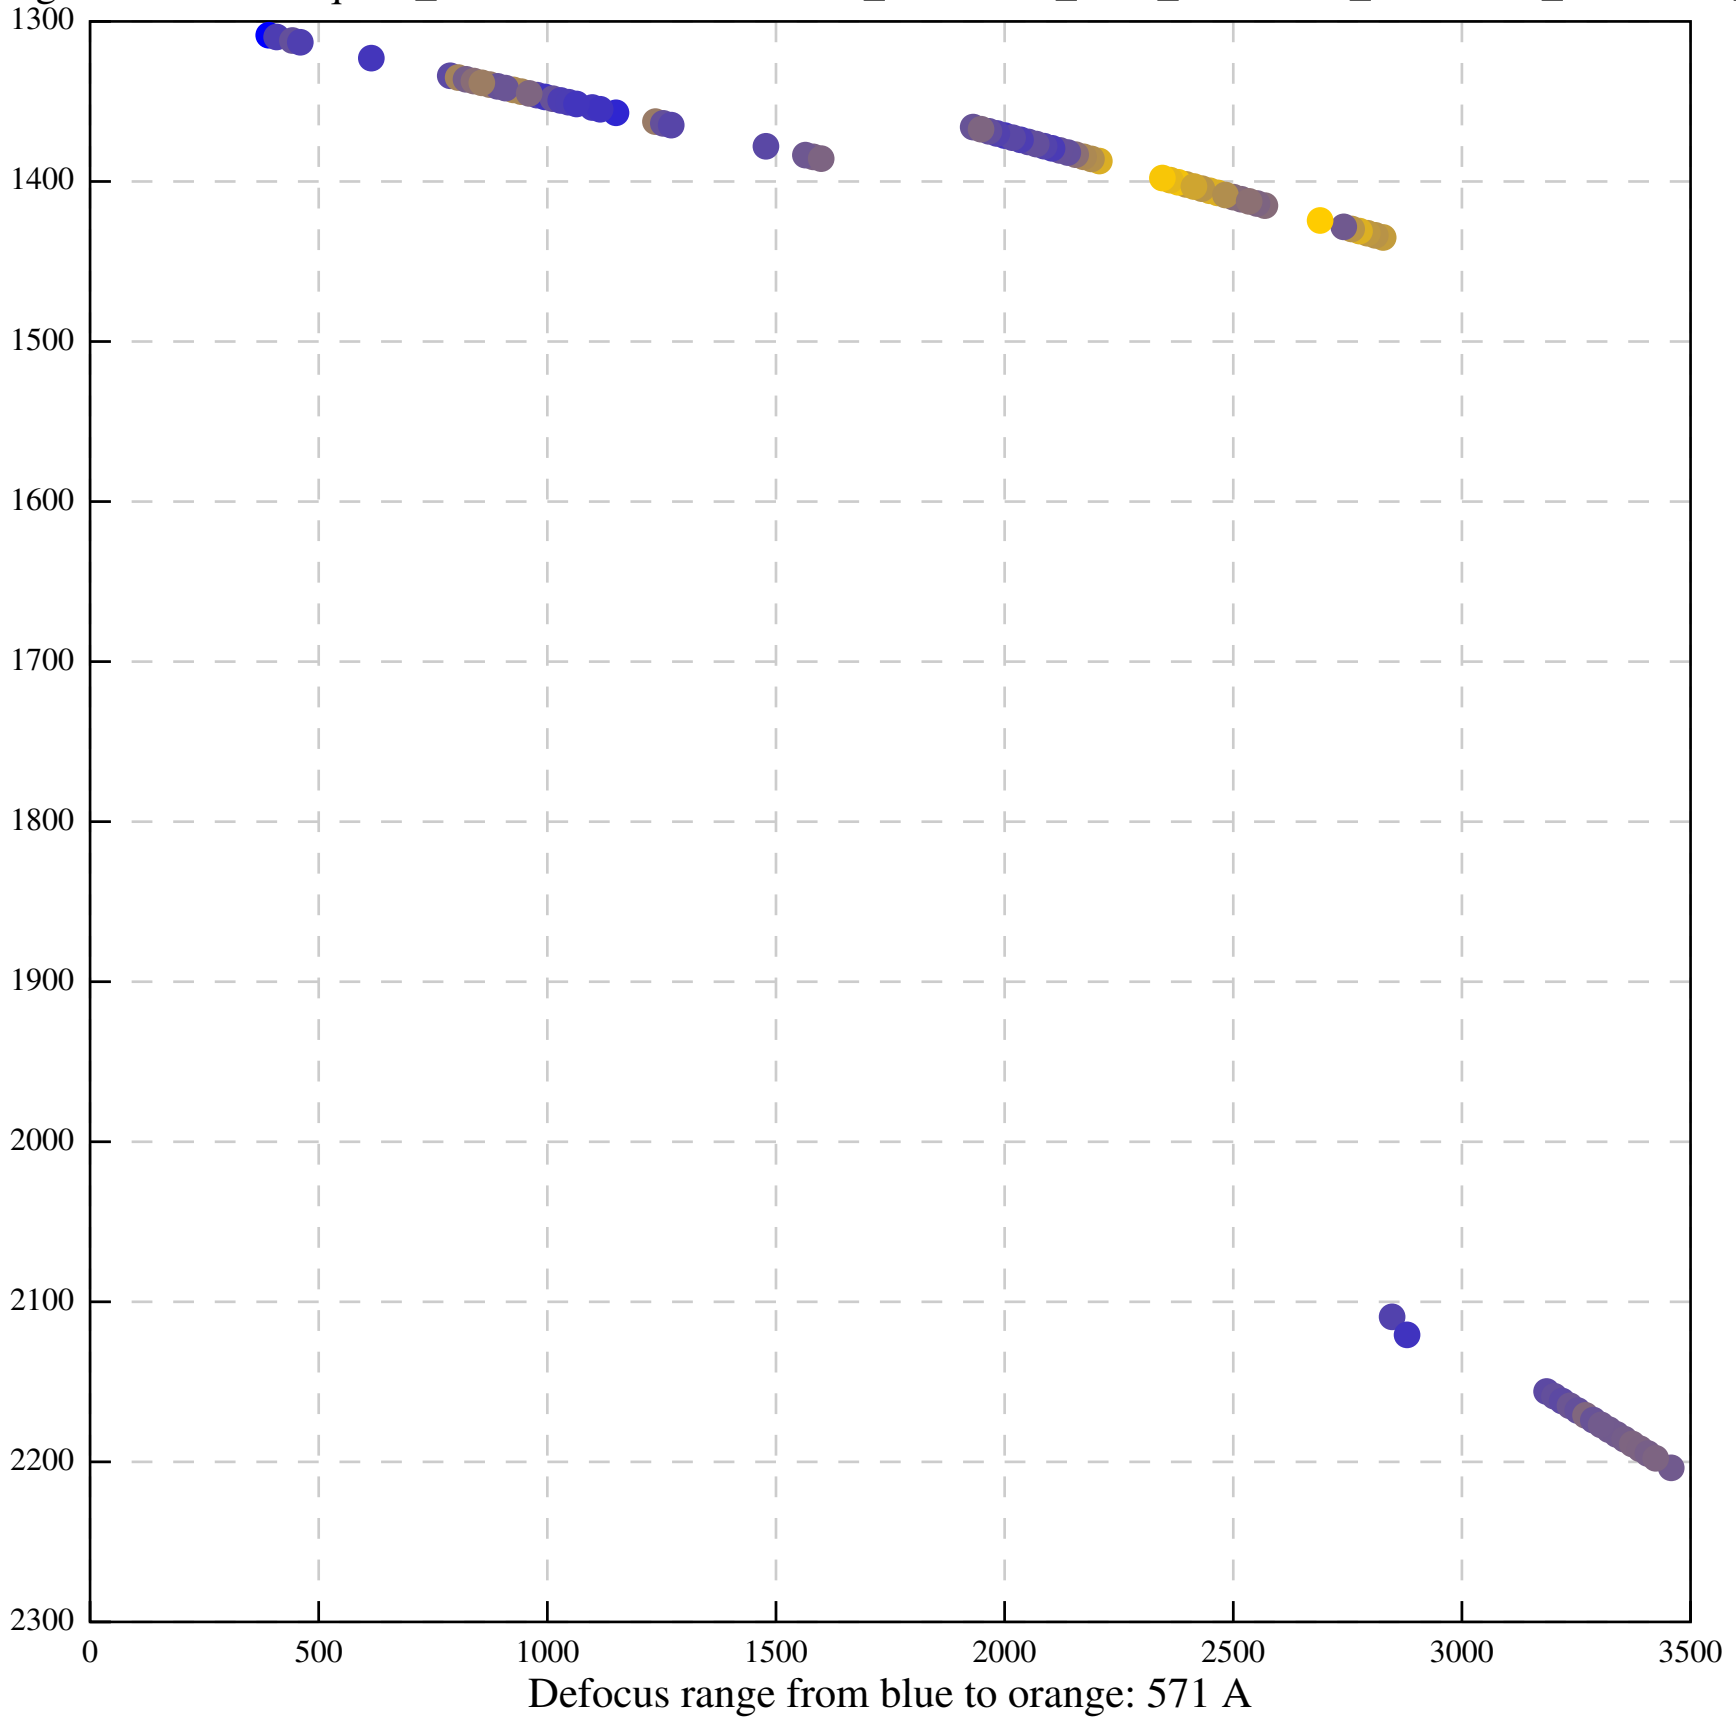

Defocus range from blue to orange: 1127 A

Defocus range from blue to orange: 936 A

Defocus range from blue to orange: 732 Å

Defocus range from blue to orange: 300 Å

Defocus range from blue to orange: 728 A