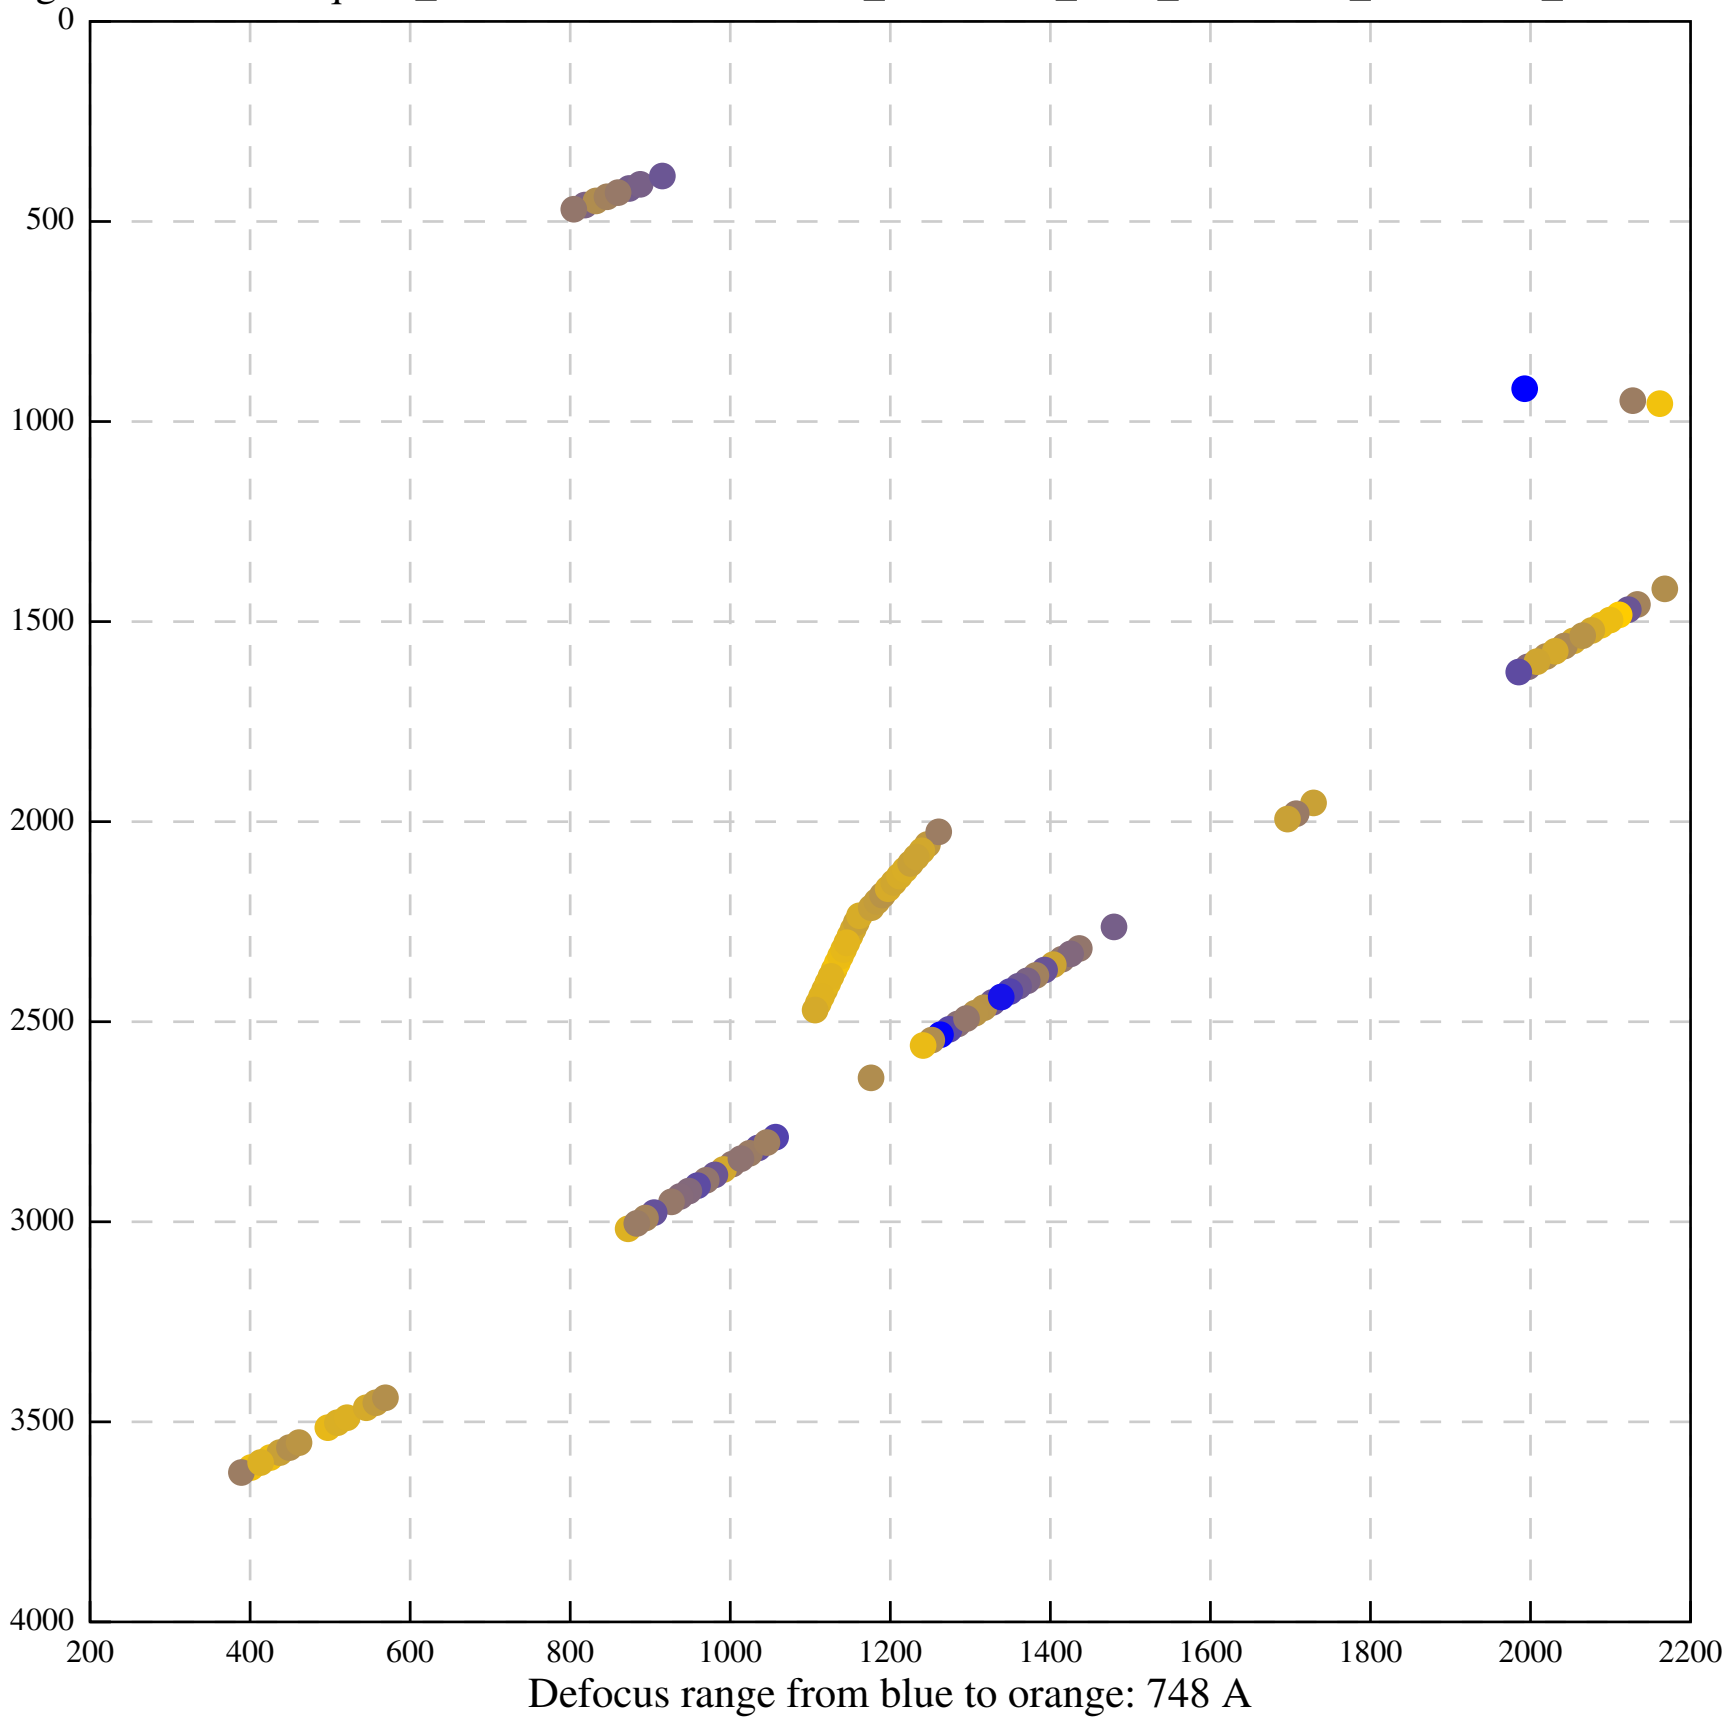

Defocus range from blue to orange: 0 A

Defocus range from blue to orange: 0 A

Defocus range from blue to orange: 546 A

Defocus range from blue to orange: 406 A

Defocus range from blue to orange: 0 A

Defocus range from blue to orange: 1069 A