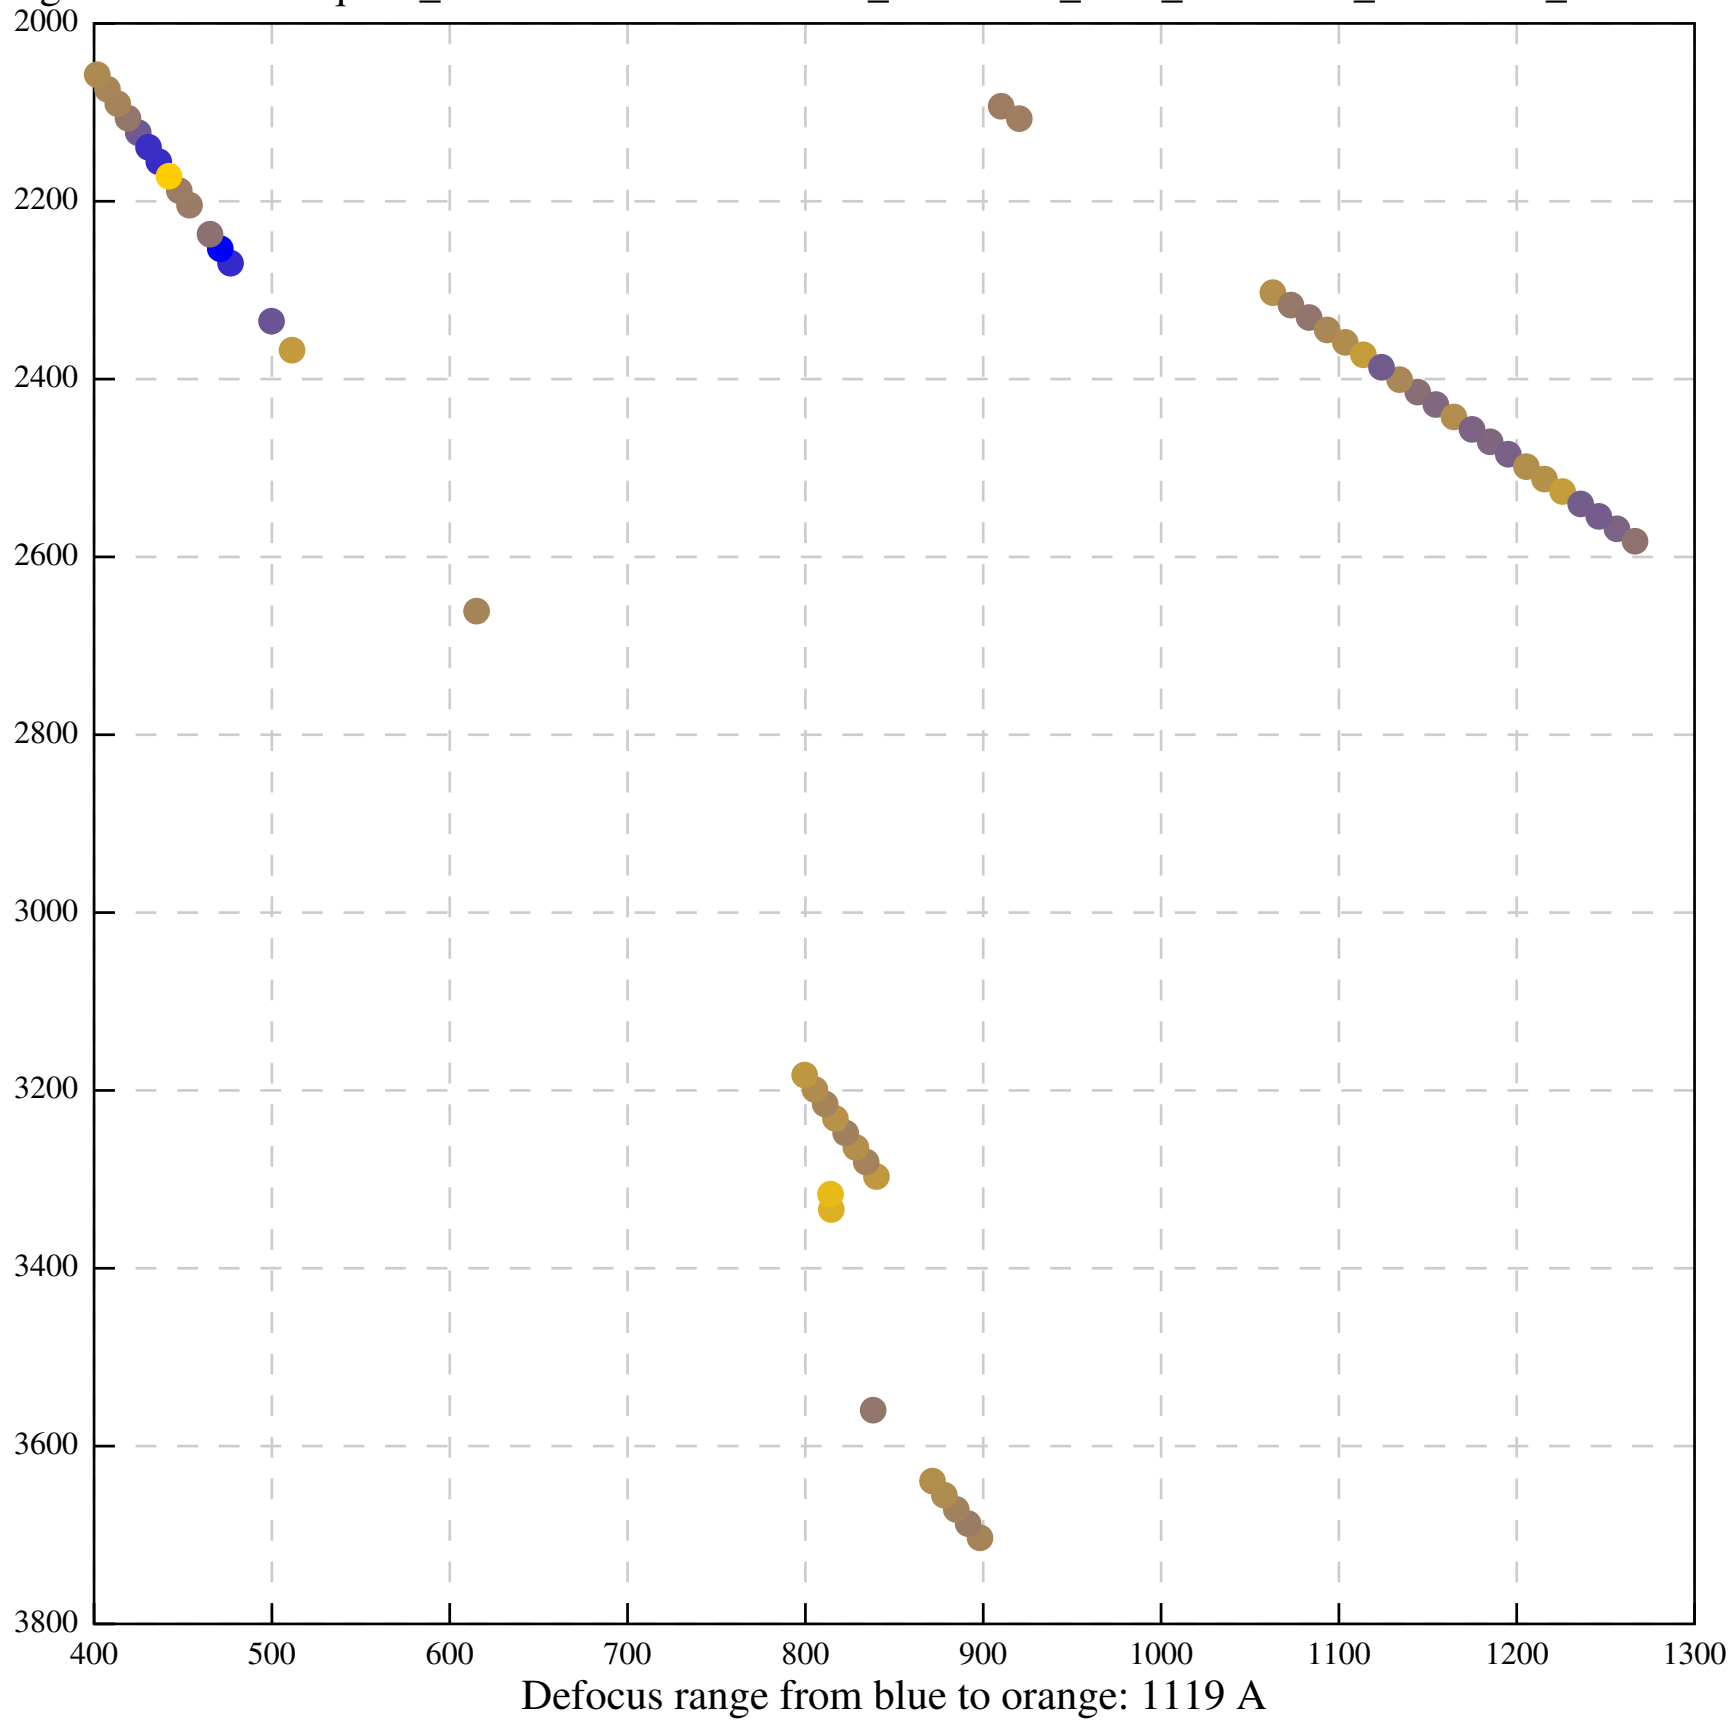

Defocus range from blue to orange: 1127 A

Defocus range from blue to orange: 936 A

Defocus range from blue to orange: 732 Å

Defocus range from blue to orange: 300 Å

Defocus range from blue to orange: 728 A