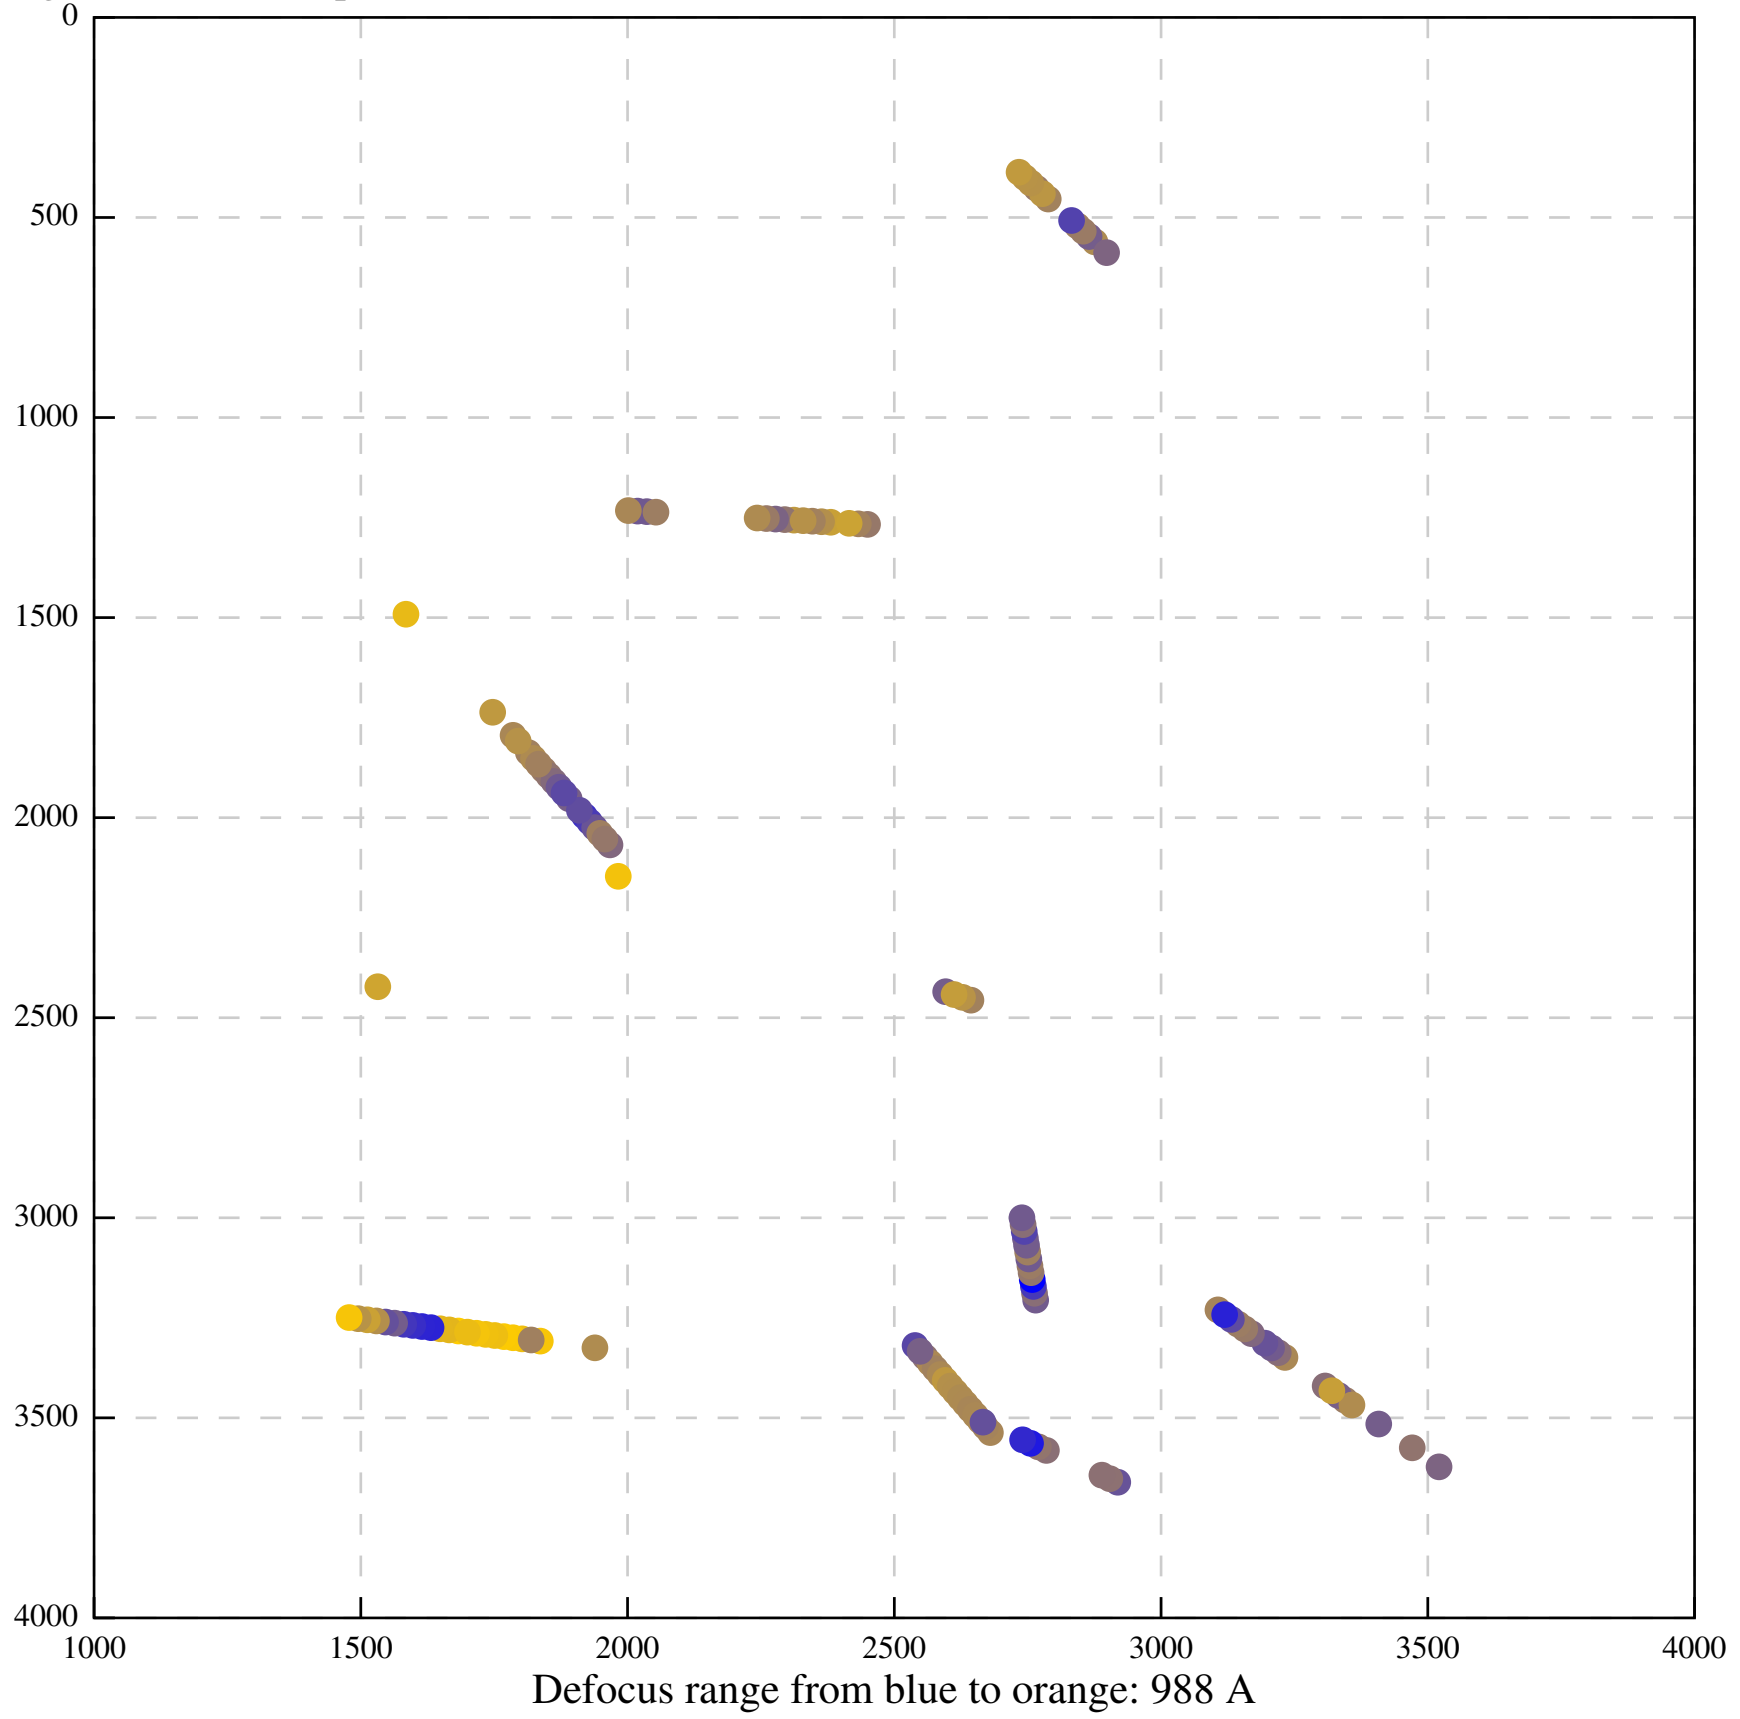

Defocus range from blue to orange: 1107 A