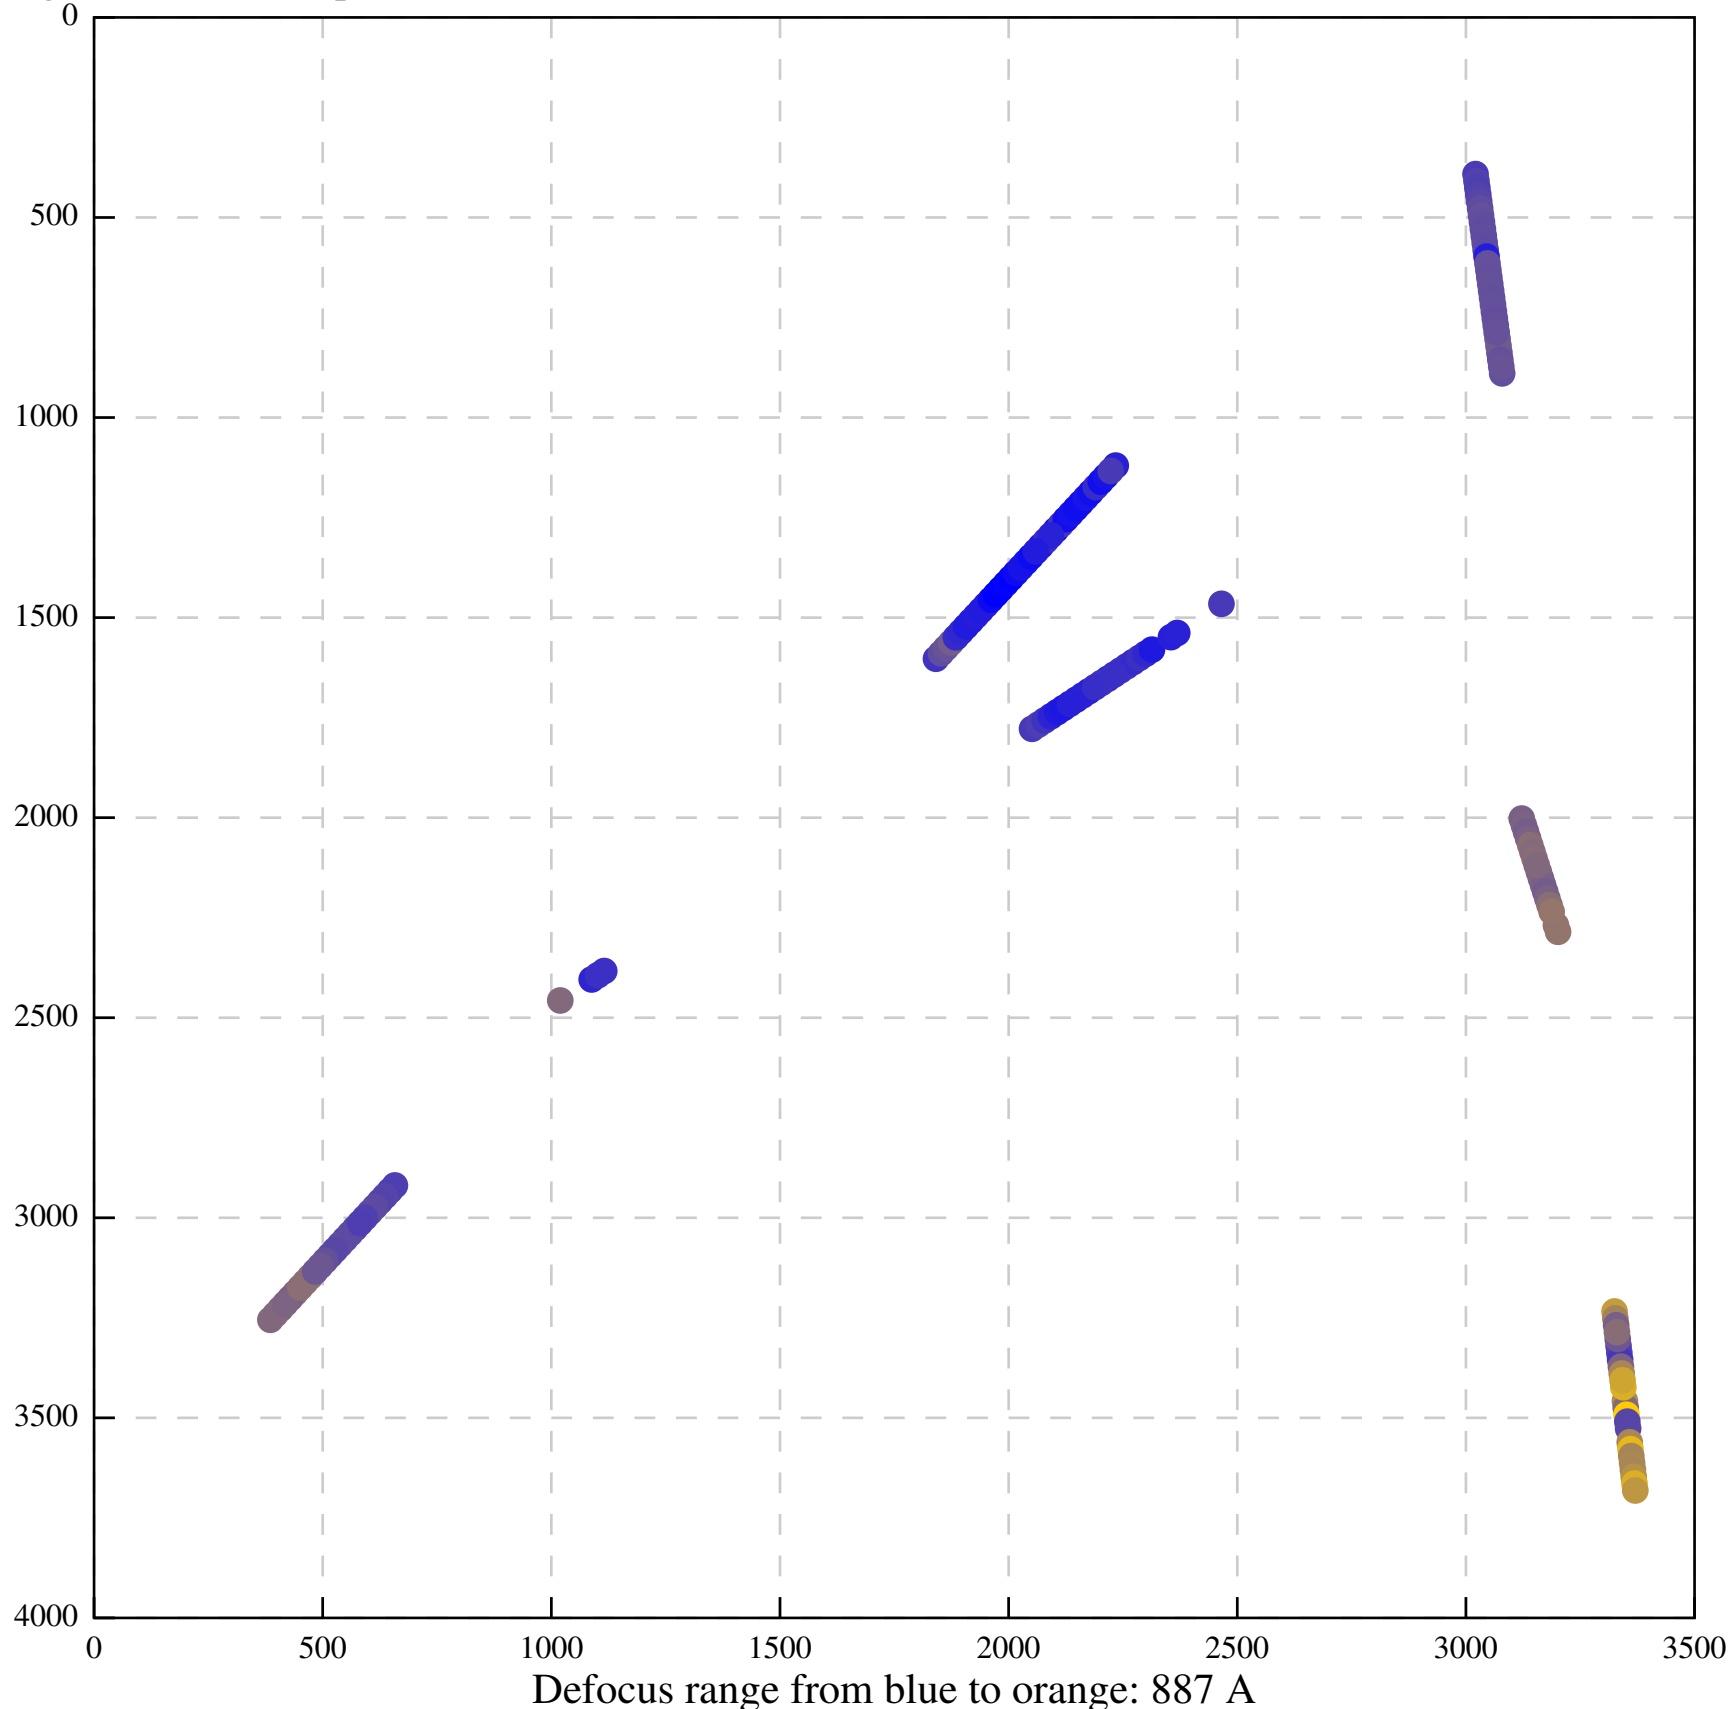

Defocus range from blue to orange: 281 A

Defocus range from blue to orange: 324 A

Defocus range from blue to orange: 1354 A

Defocus range from blue to orange: 185 A

Defocus range from blue to orange: 577 A