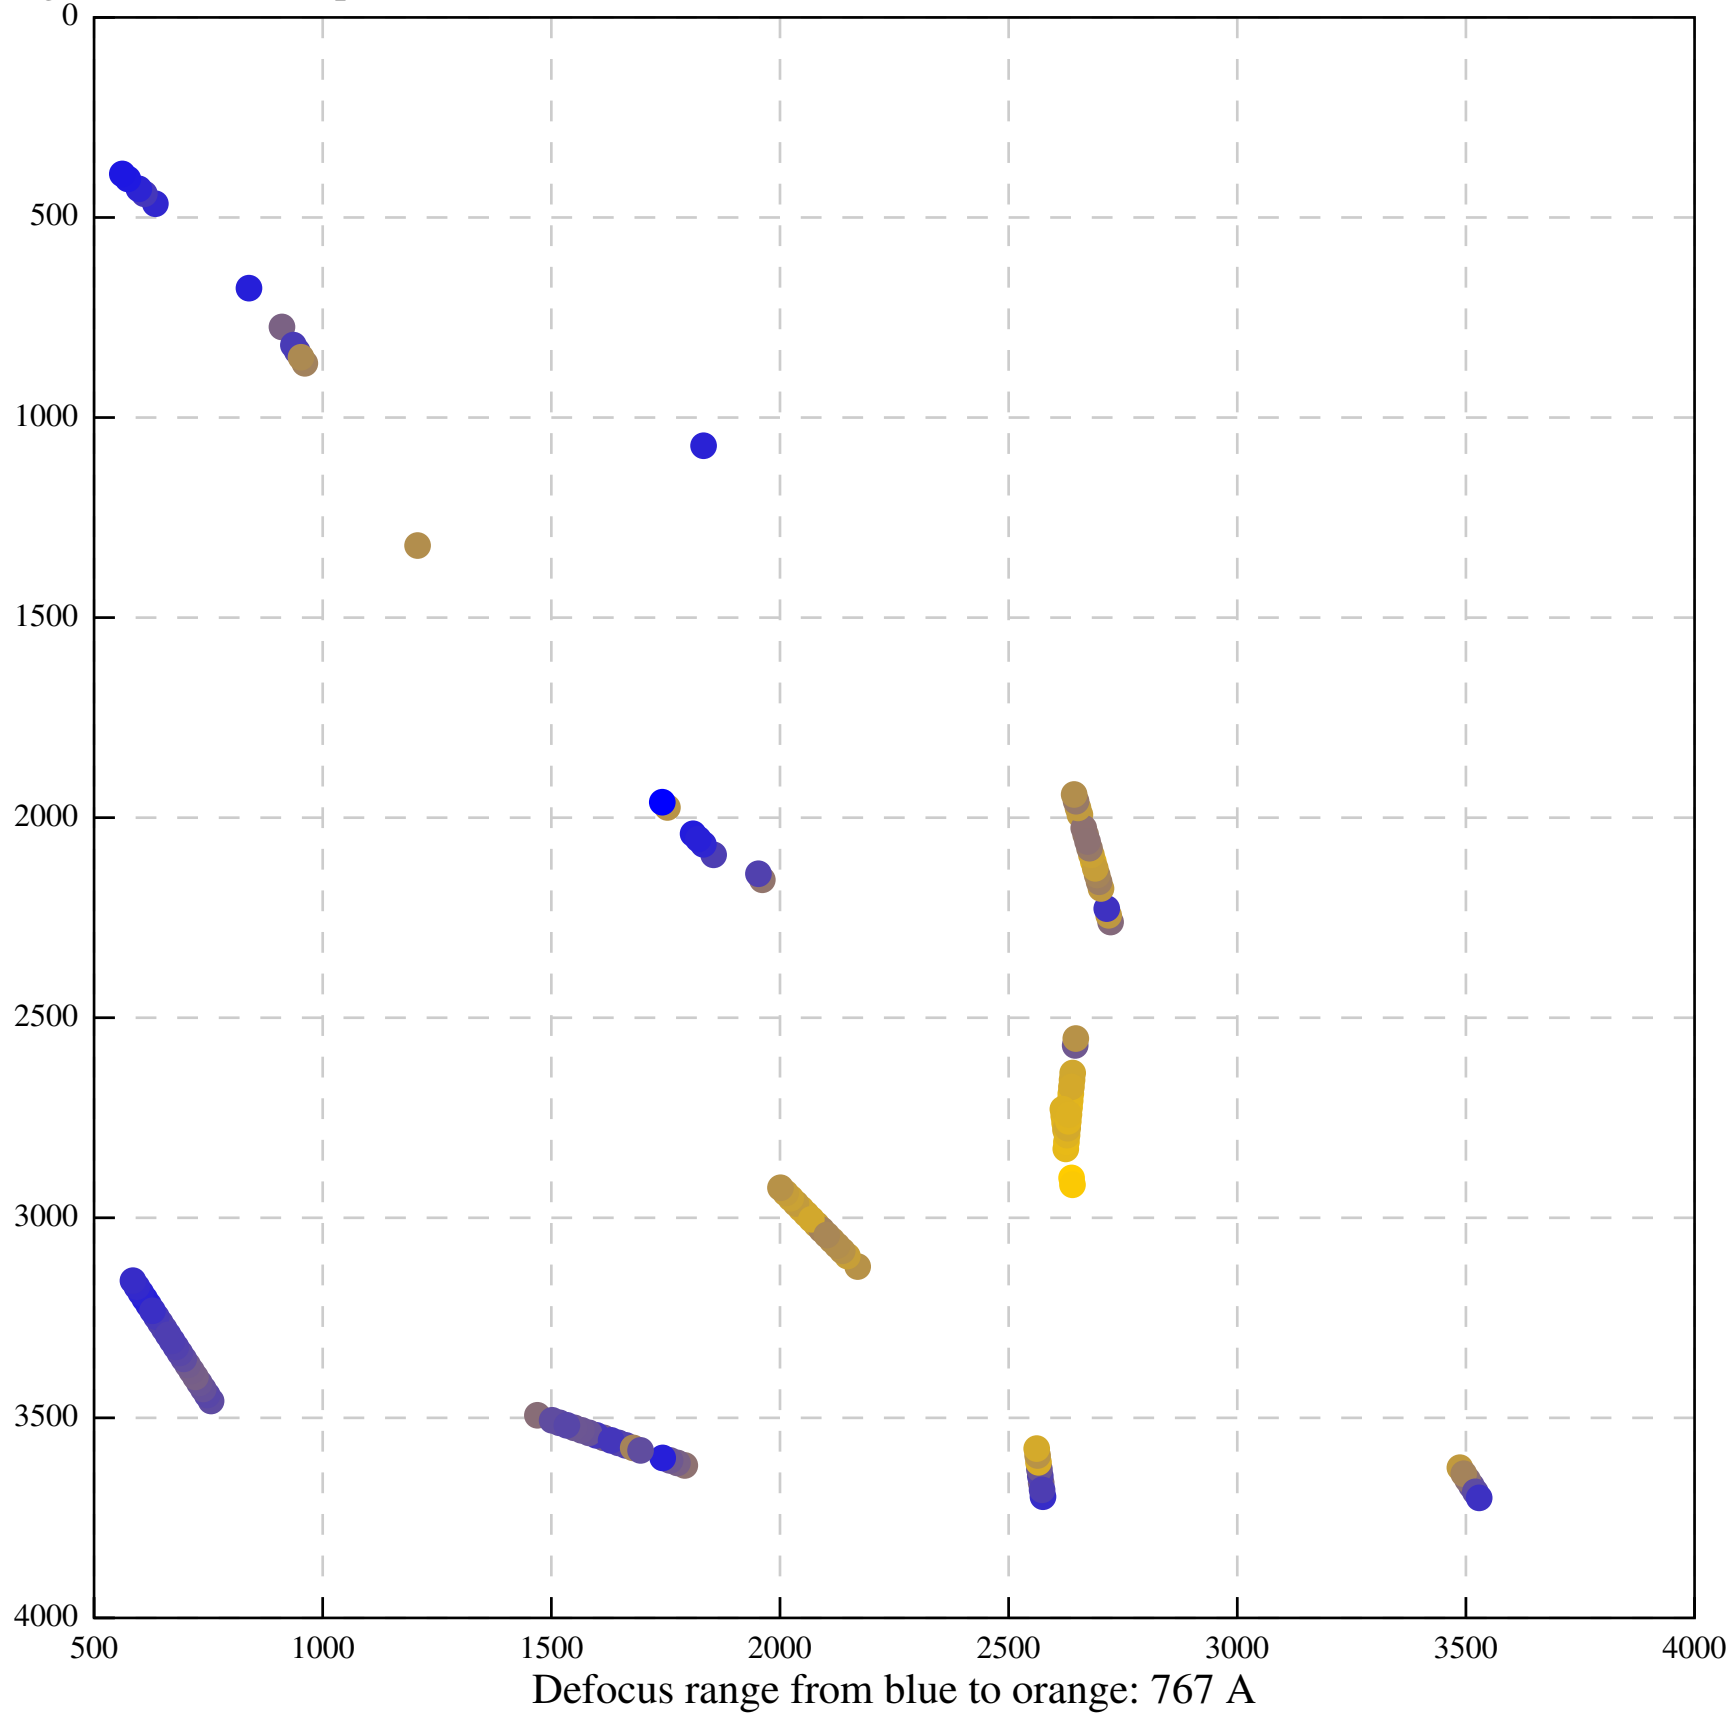

Defocus range from blue to orange: 1107 A

Defocus range from blue to orange: 672 A

Defocus range from blue to orange: 455 A

Defocus range from blue to orange: 261 A

Defocus range from blue to orange: 1022 A

Defocus range from blue to orange: 542 A

Defocus range from blue to orange: 1001 A

Defocus range from blue to orange: 424 A

Defocus range from blue to orange: 347 A

Defocus range from blue to orange: 0 A

Defocus range from blue to orange: 1450 A