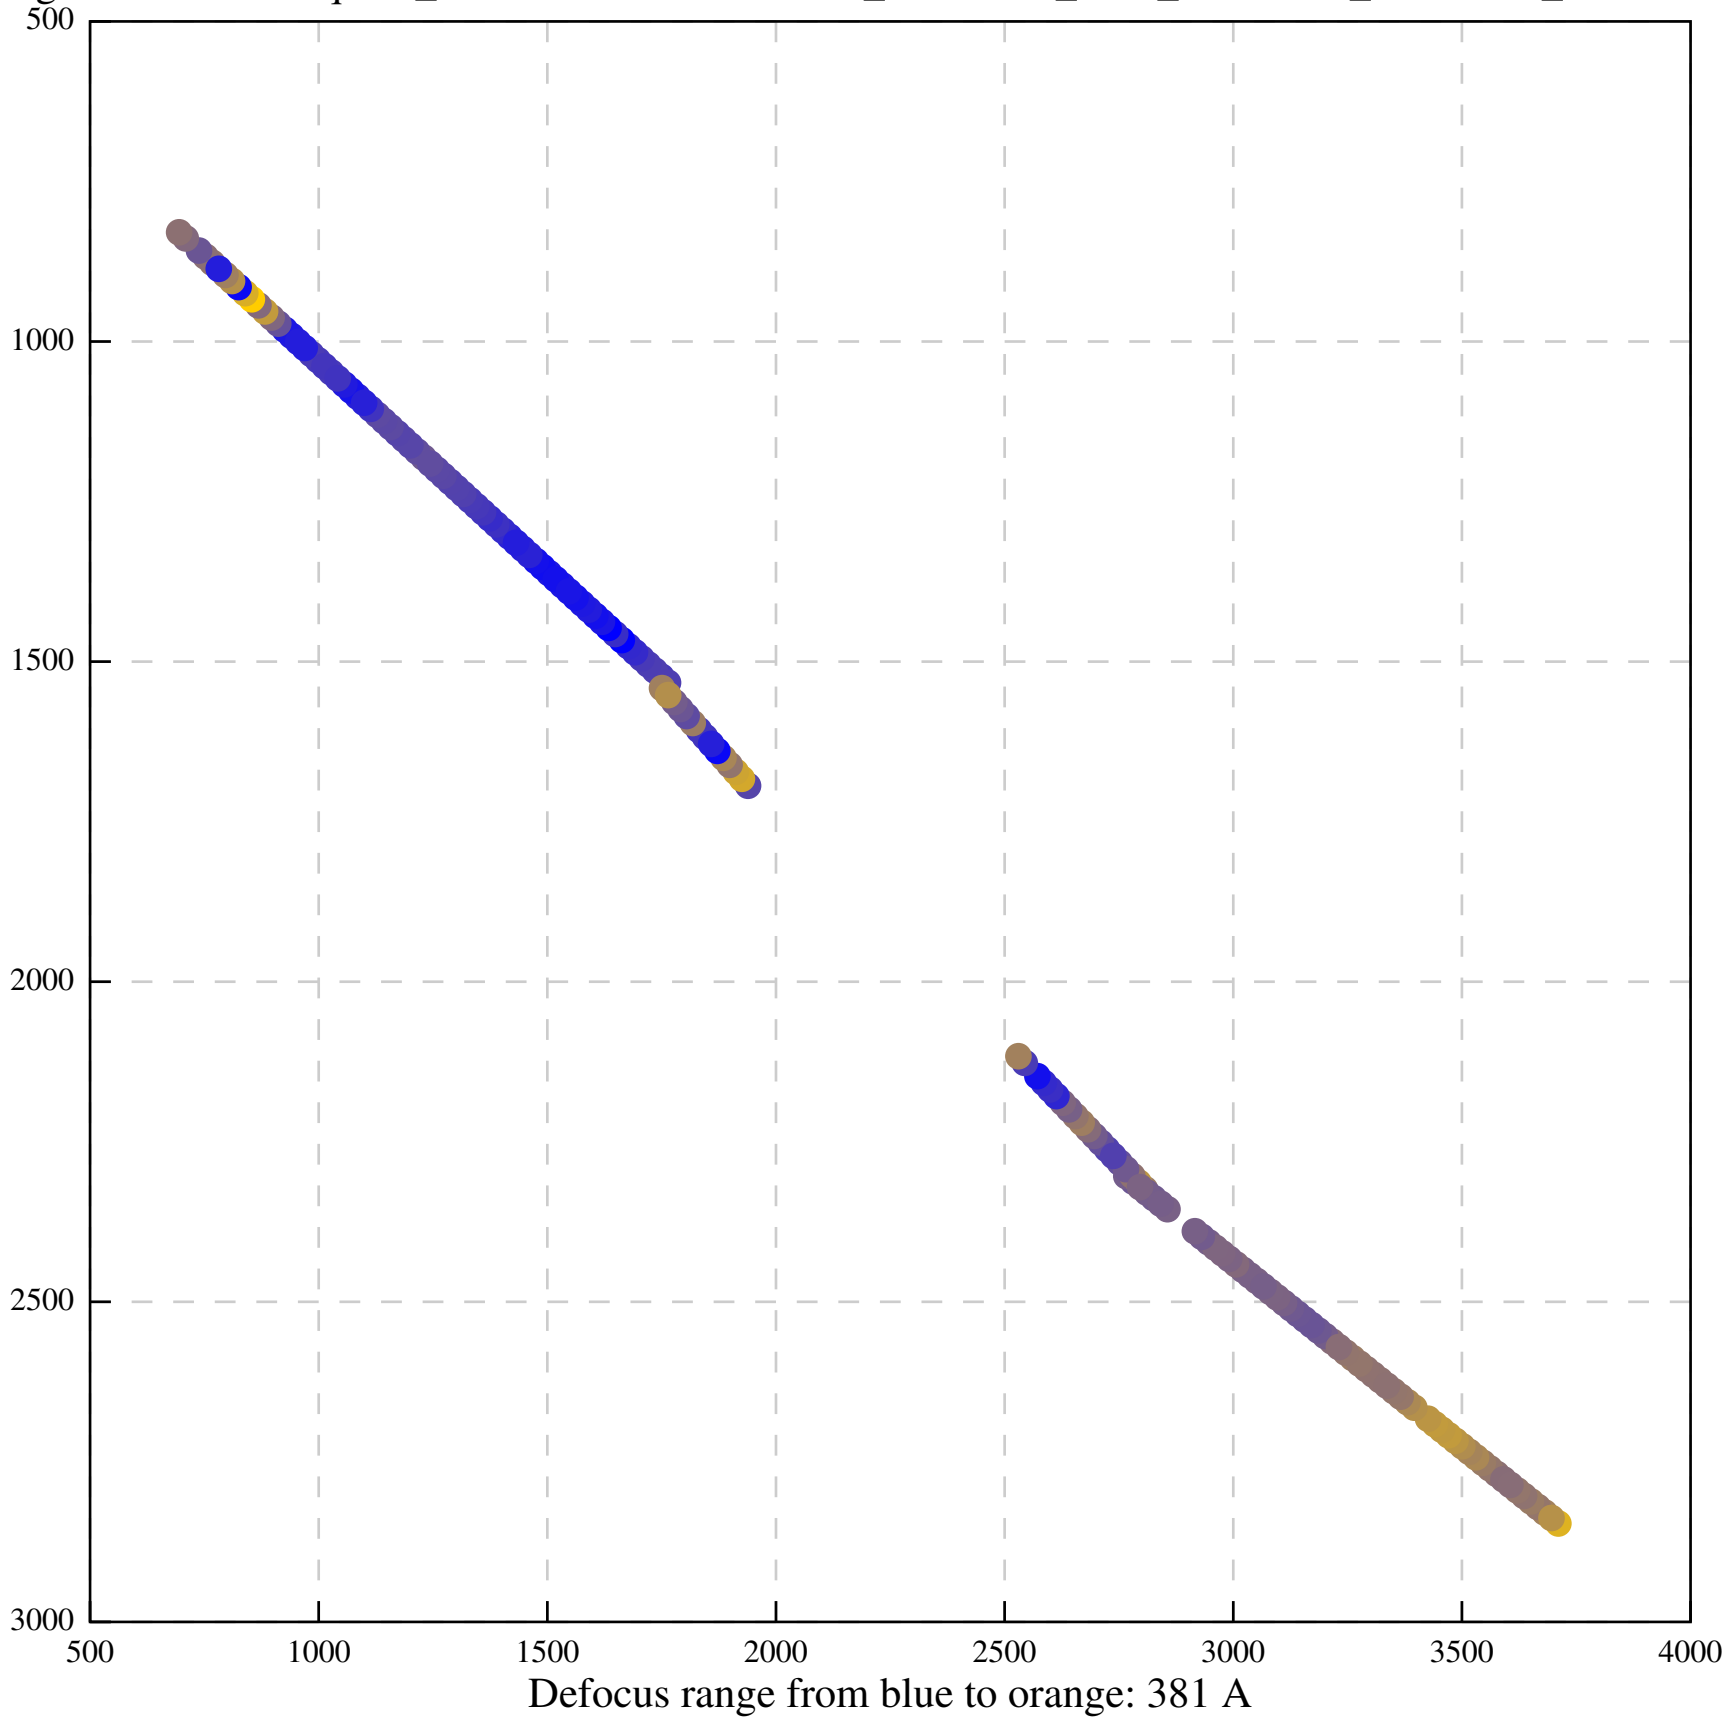

Defocus range from blue to orange: 148 A

Defocus range from blue to orange: 502 A

Defocus range from blue to orange: 224 A

Defocus range from blue to orange: 0 A

Defocus range from blue to orange: 516 Å

Defocus range from blue to orange: 600 A