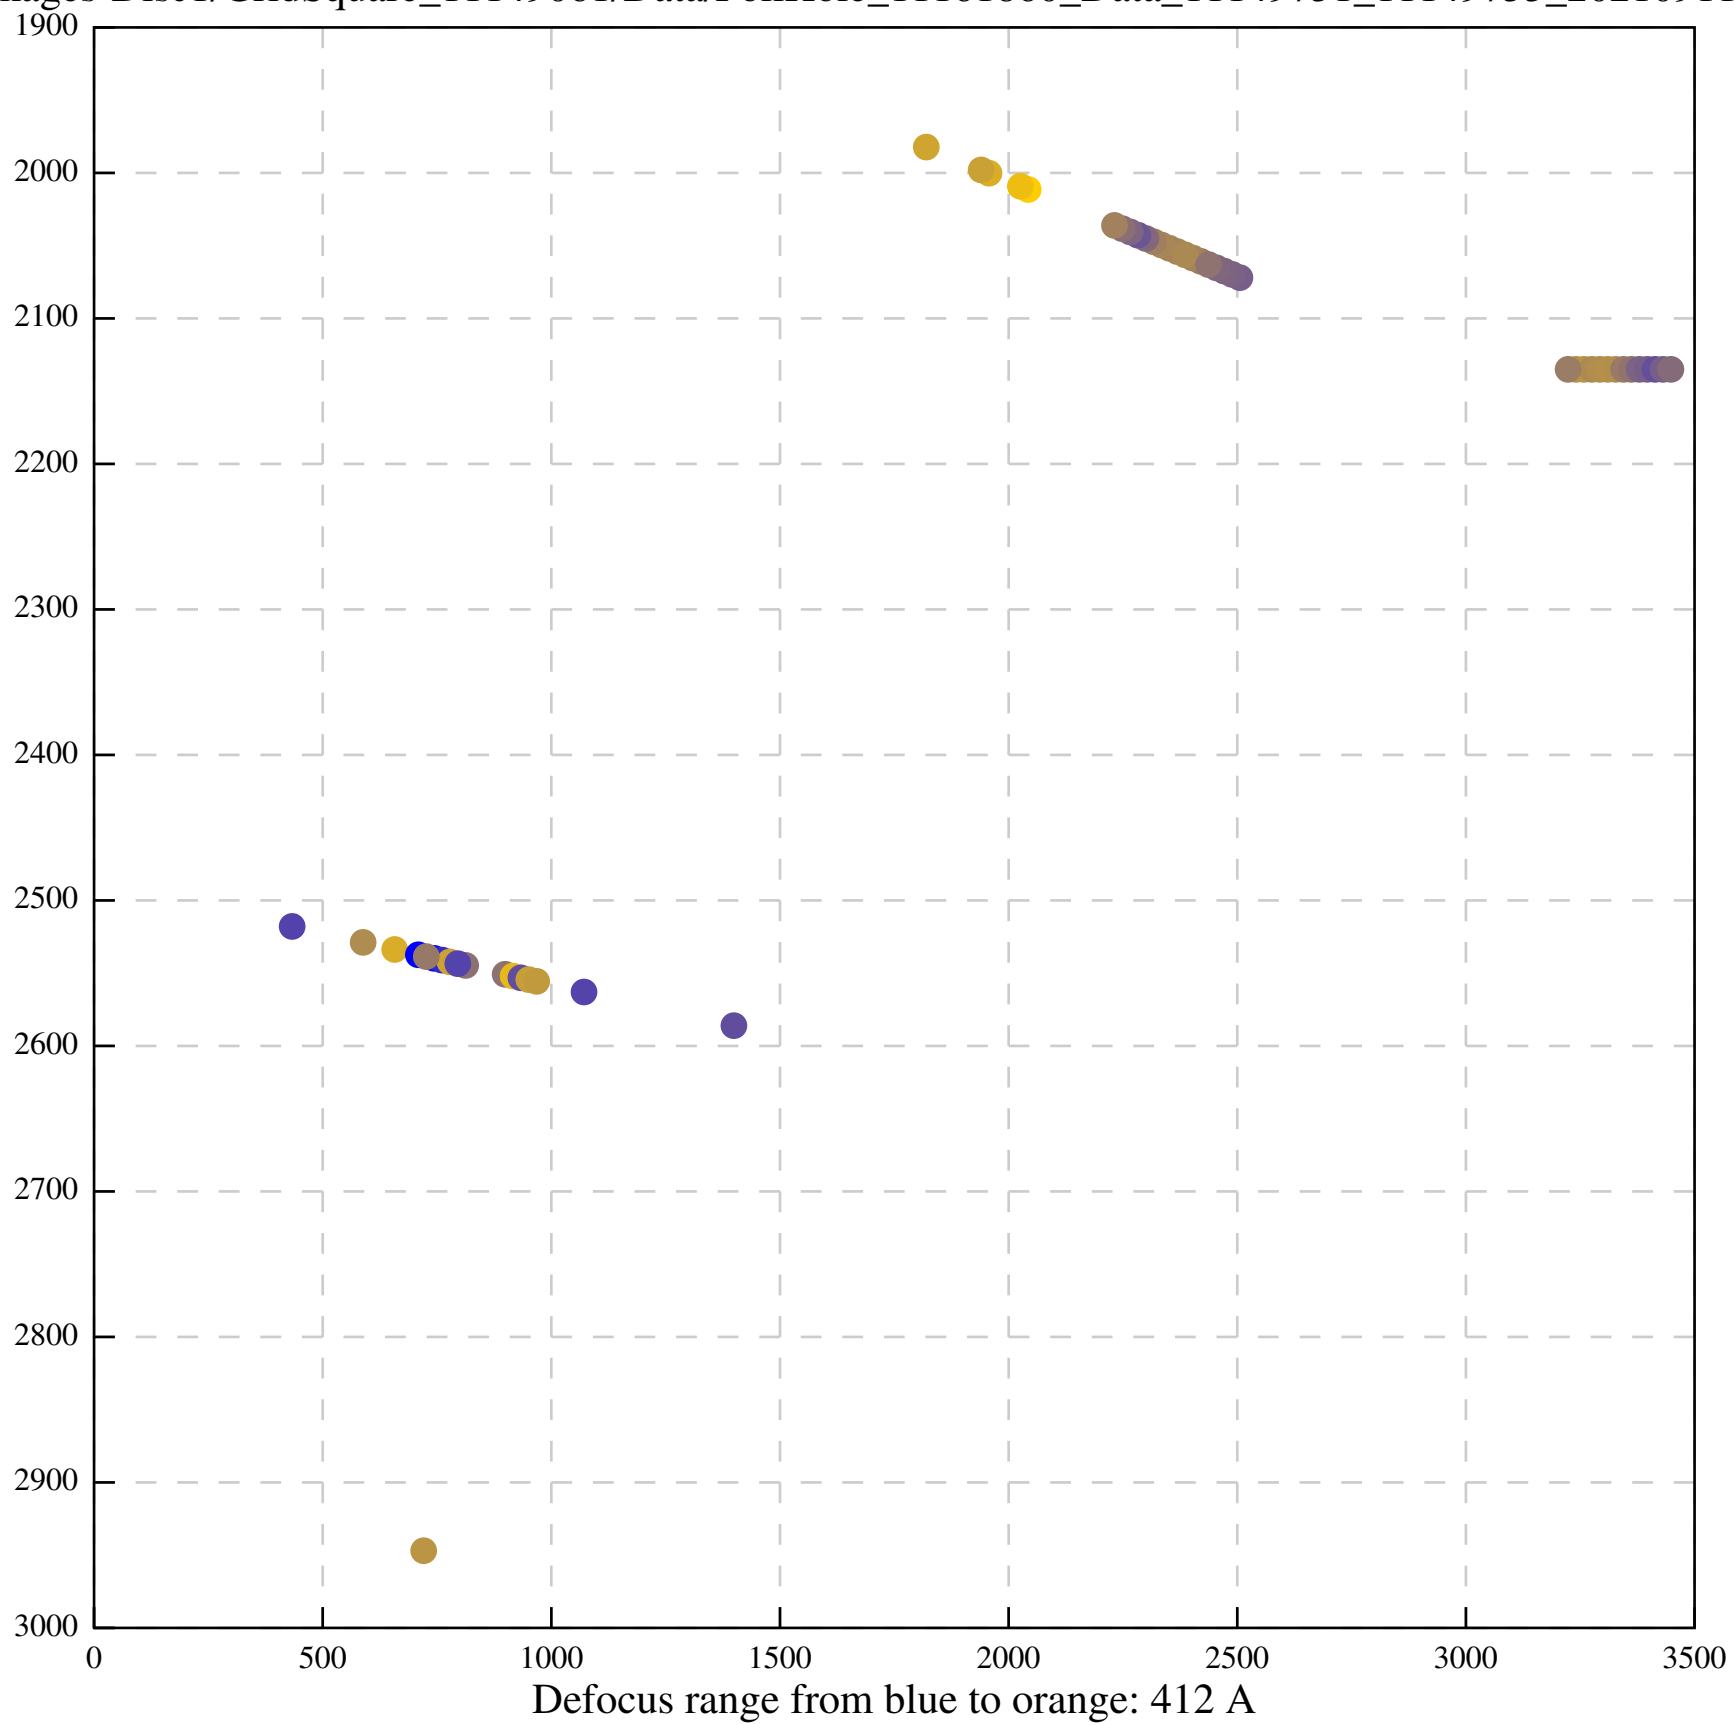

Defocus range from blue to orange: 787 A

Defocus range from blue to orange: 761 A

Defocus range from blue to orange: 1005 A

Defocus range from blue to orange: 354 A

Defocus range from blue to orange: 1014 A