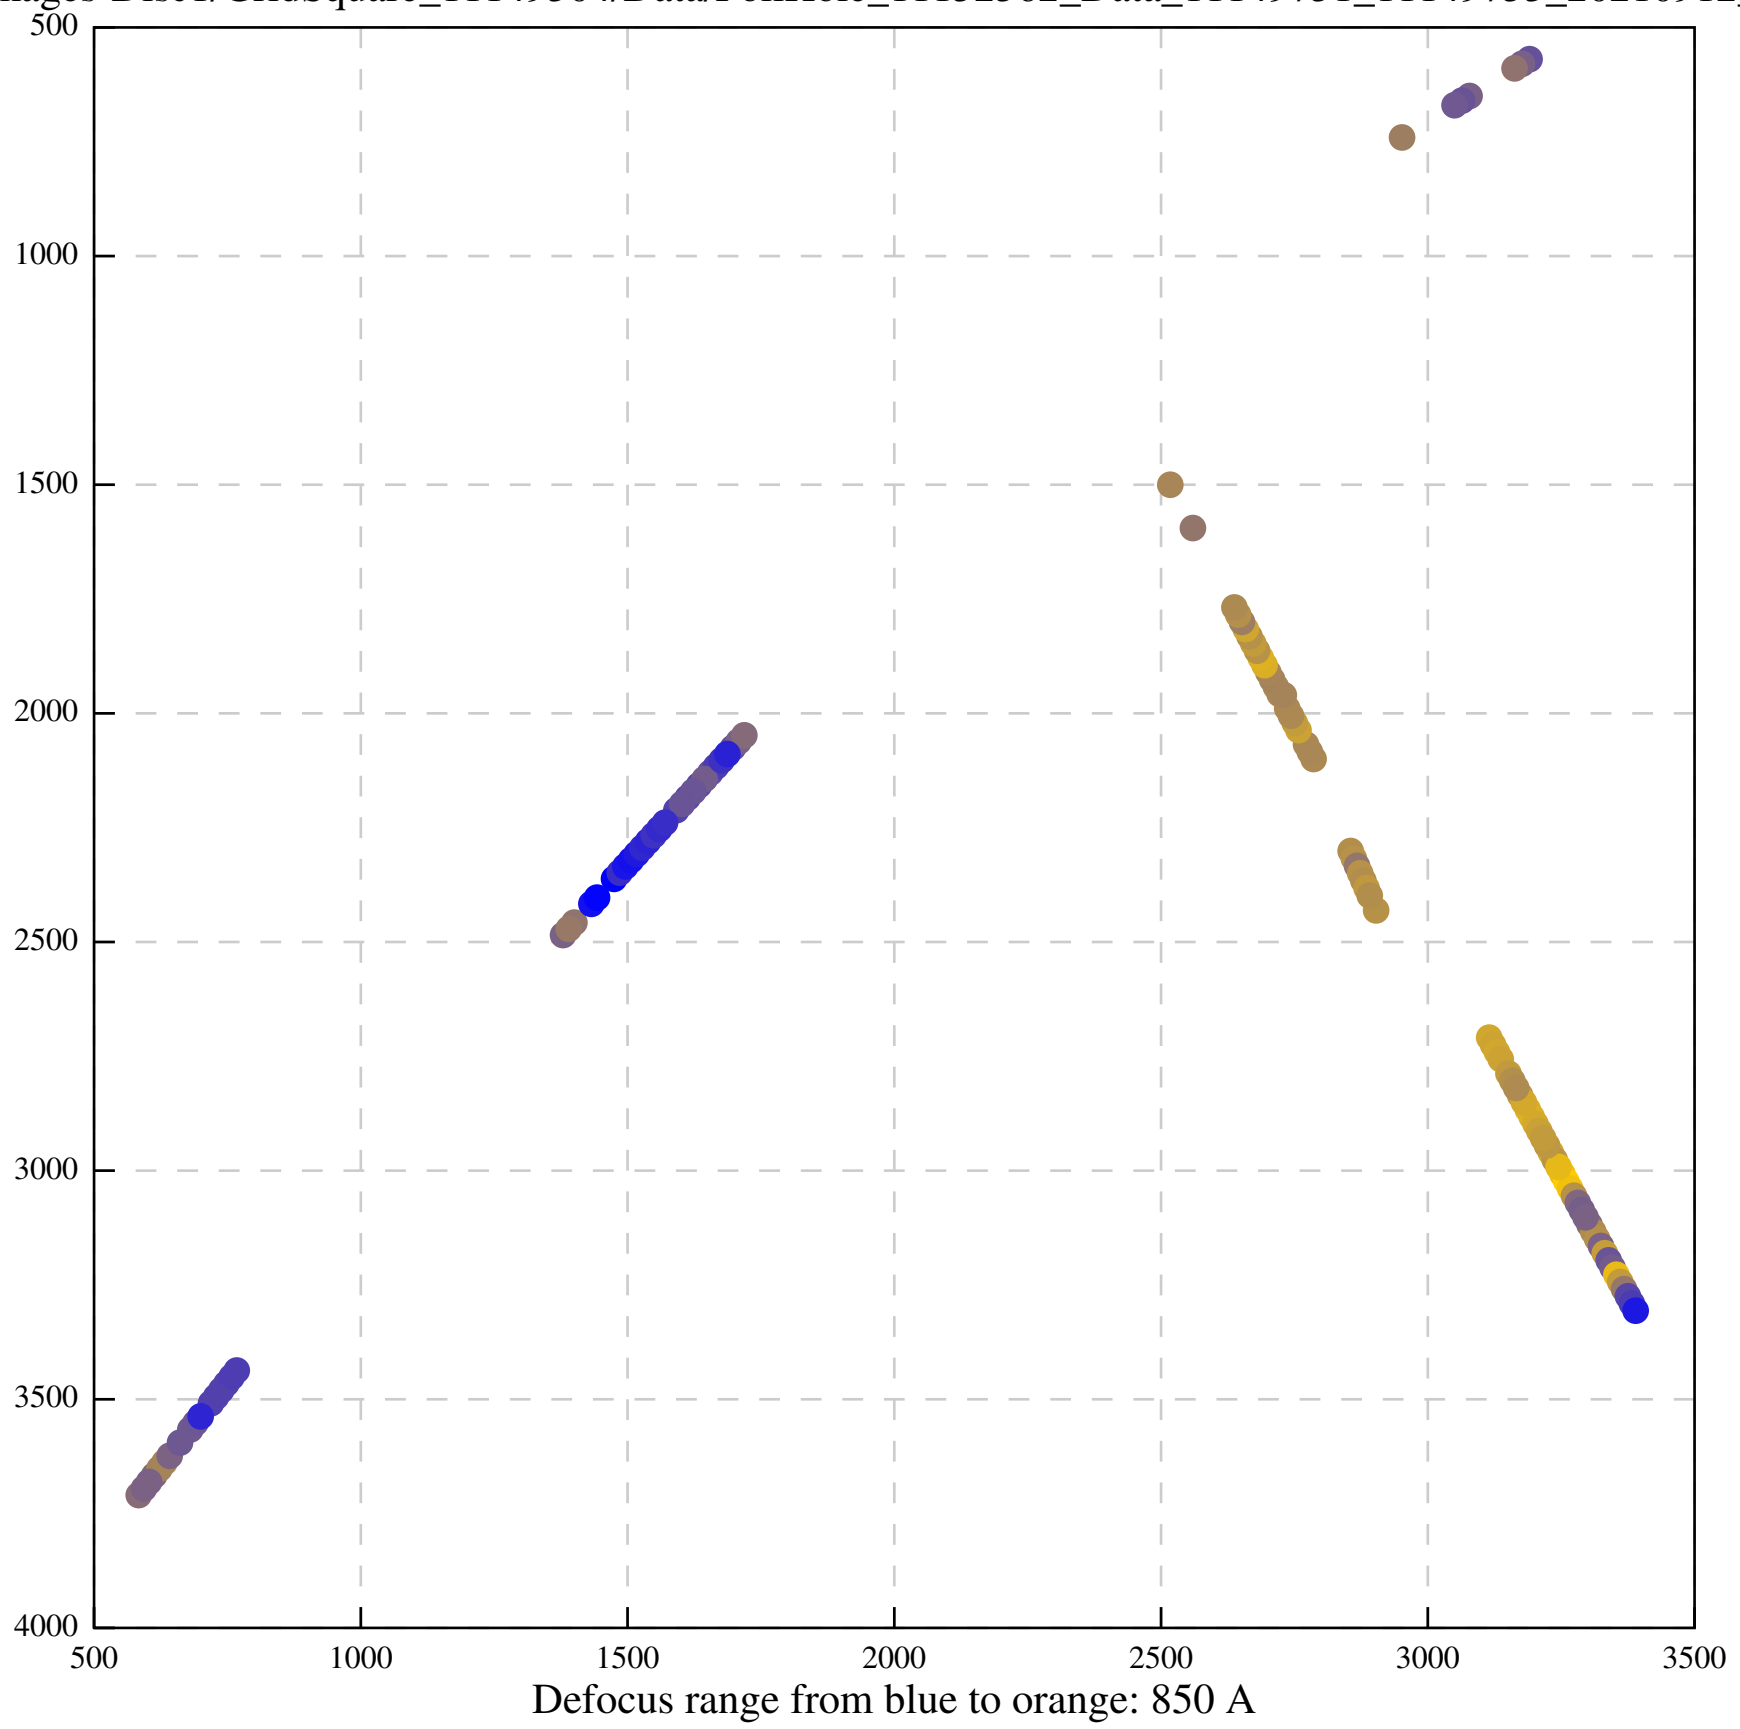

Defocus range from blue to orange: 509 A

Defocus range from blue to orange: 601 A

Defocus range from blue to orange: 0 A

Defocus range from blue to orange: 409 A

Defocus range from blue to orange: 139 A

Defocus range from blue to orange: 140 A