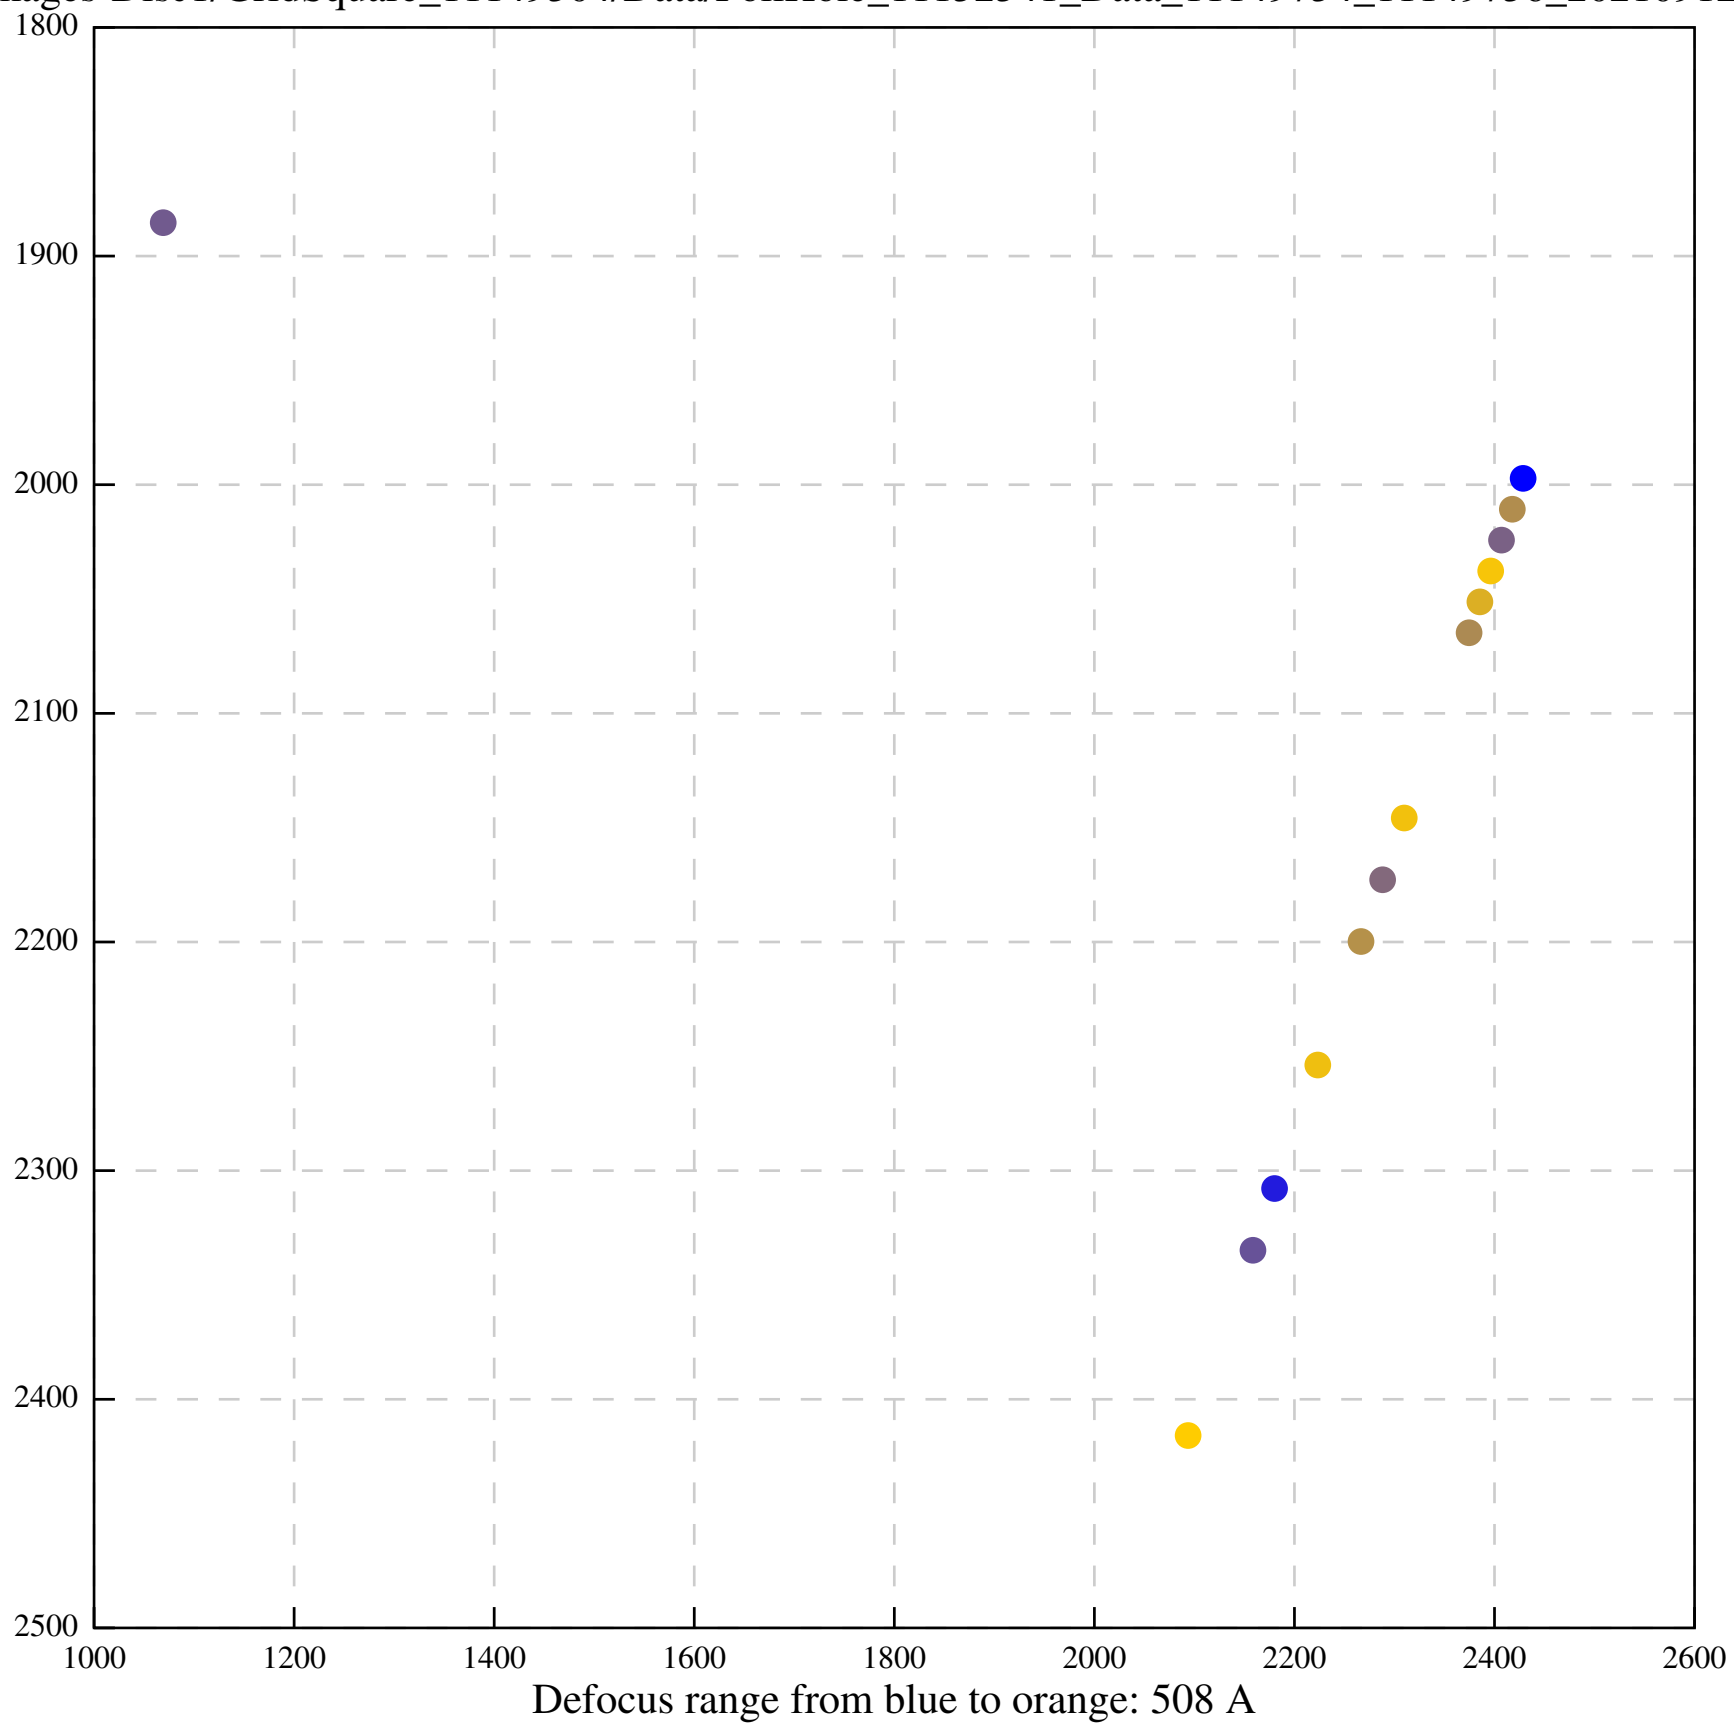

Defocus range from blue to orange: 170 A

Defocus range from blue to orange: 477 Å

Defocus range from blue to orange: 0 A

Defocus range from blue to orange: 0 A

Defocus range from blue to orange: 0 A

Defocus range from blue to orange: 1233 A