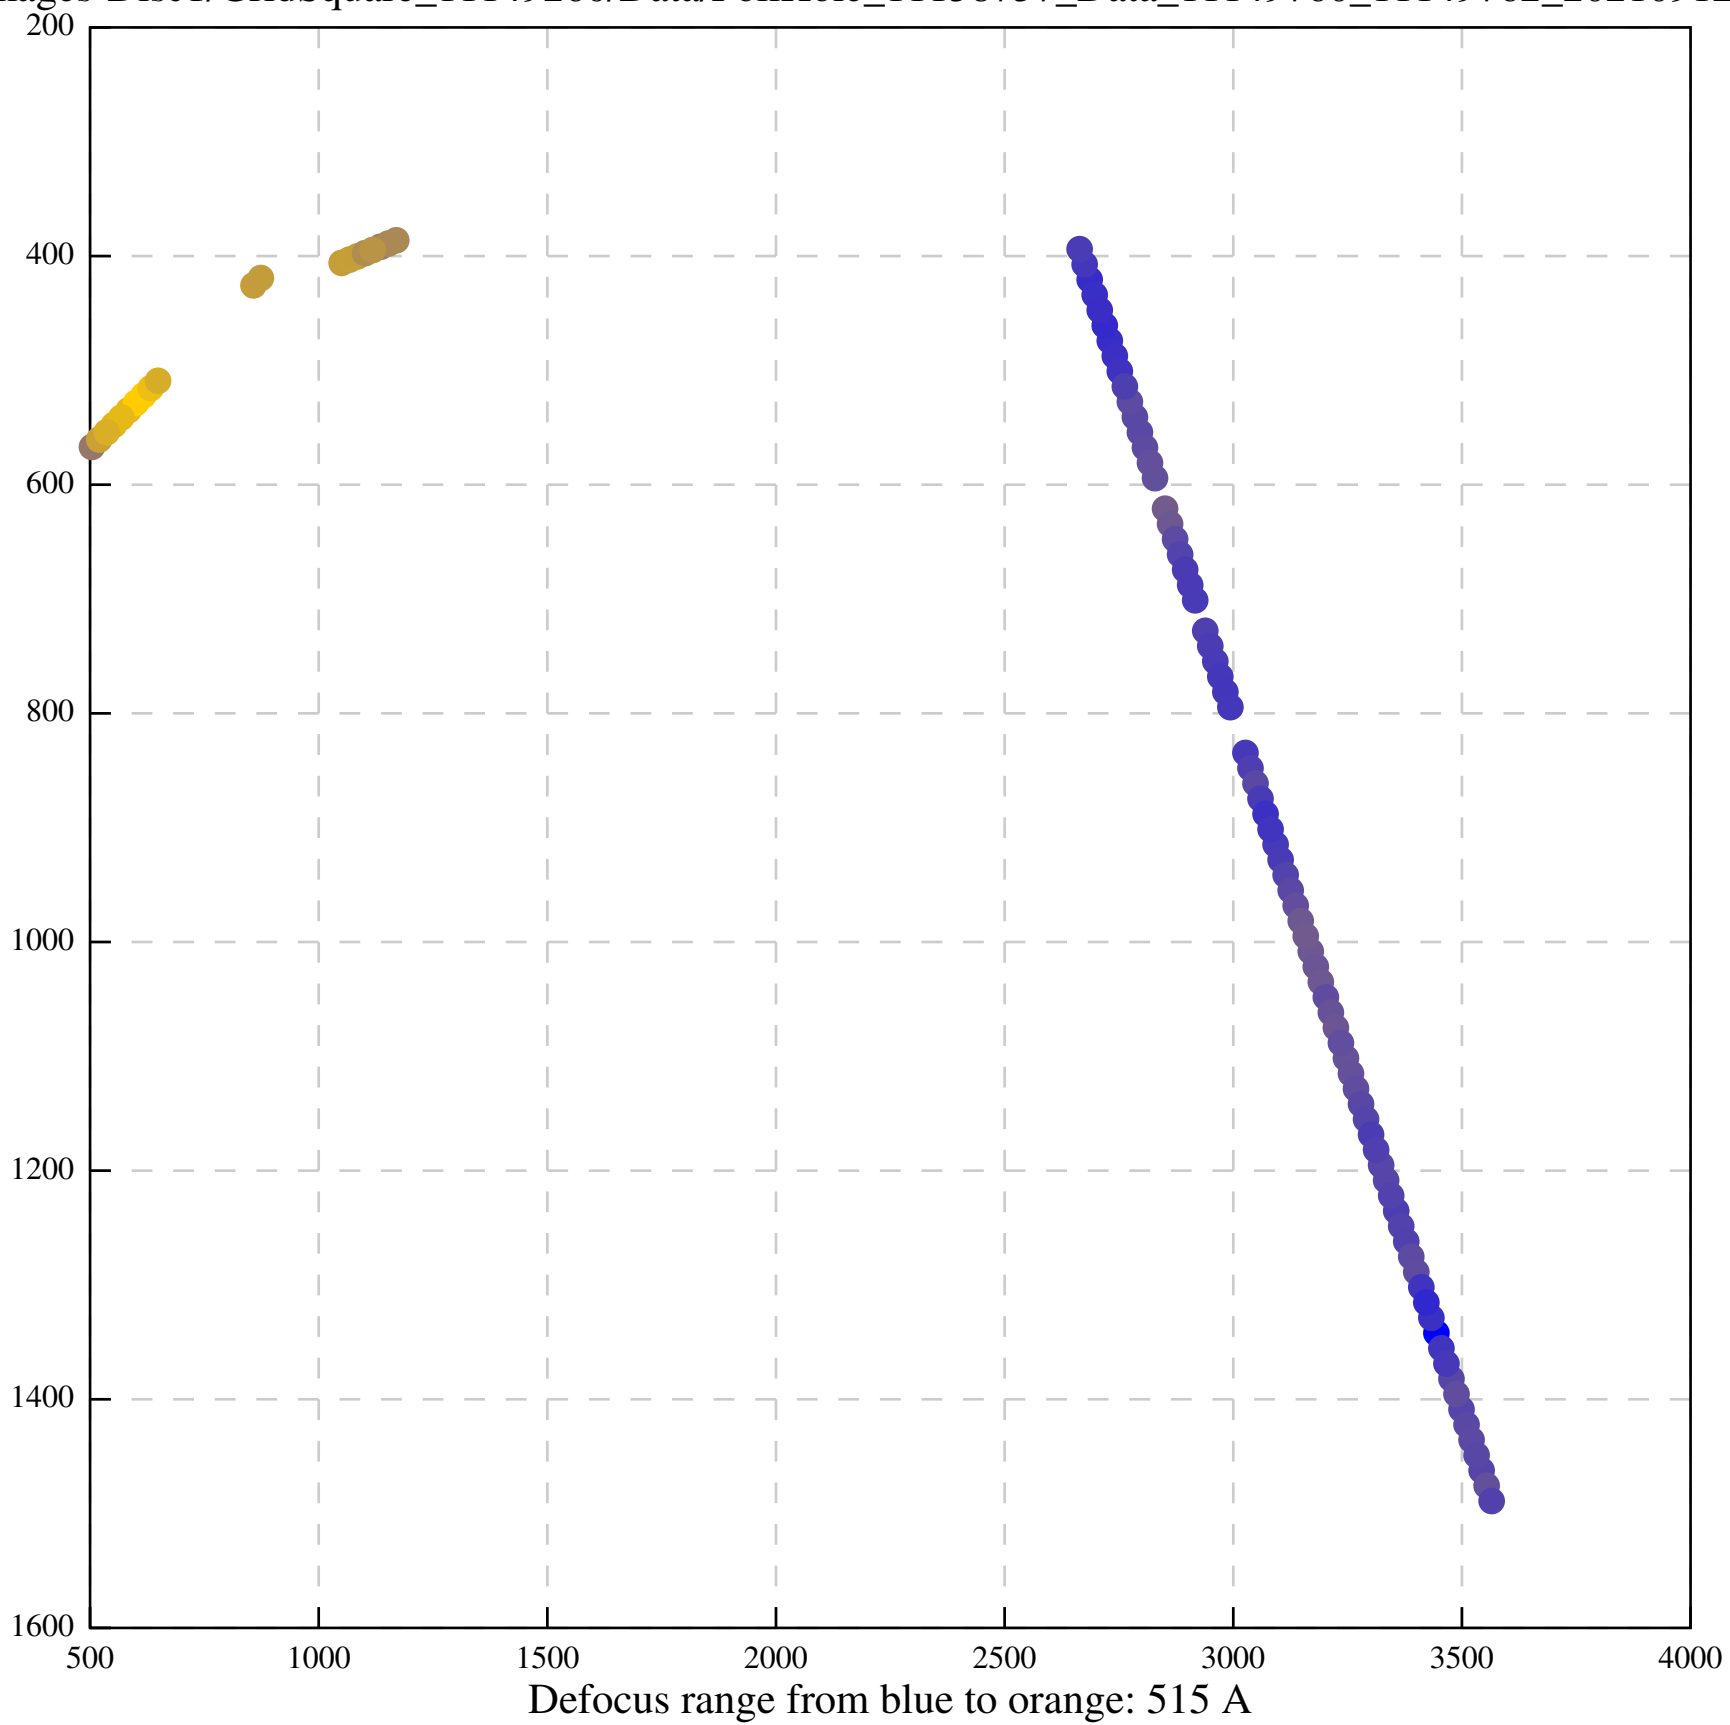

Defocus range from blue to orange: 0 A

Defocus range from blue to orange: 352 A

Defocus range from blue to orange: 0 A

Defocus range from blue to orange: 0 A

Defocus range from blue to orange: 820 A

Defocus range from blue to orange: 185 A