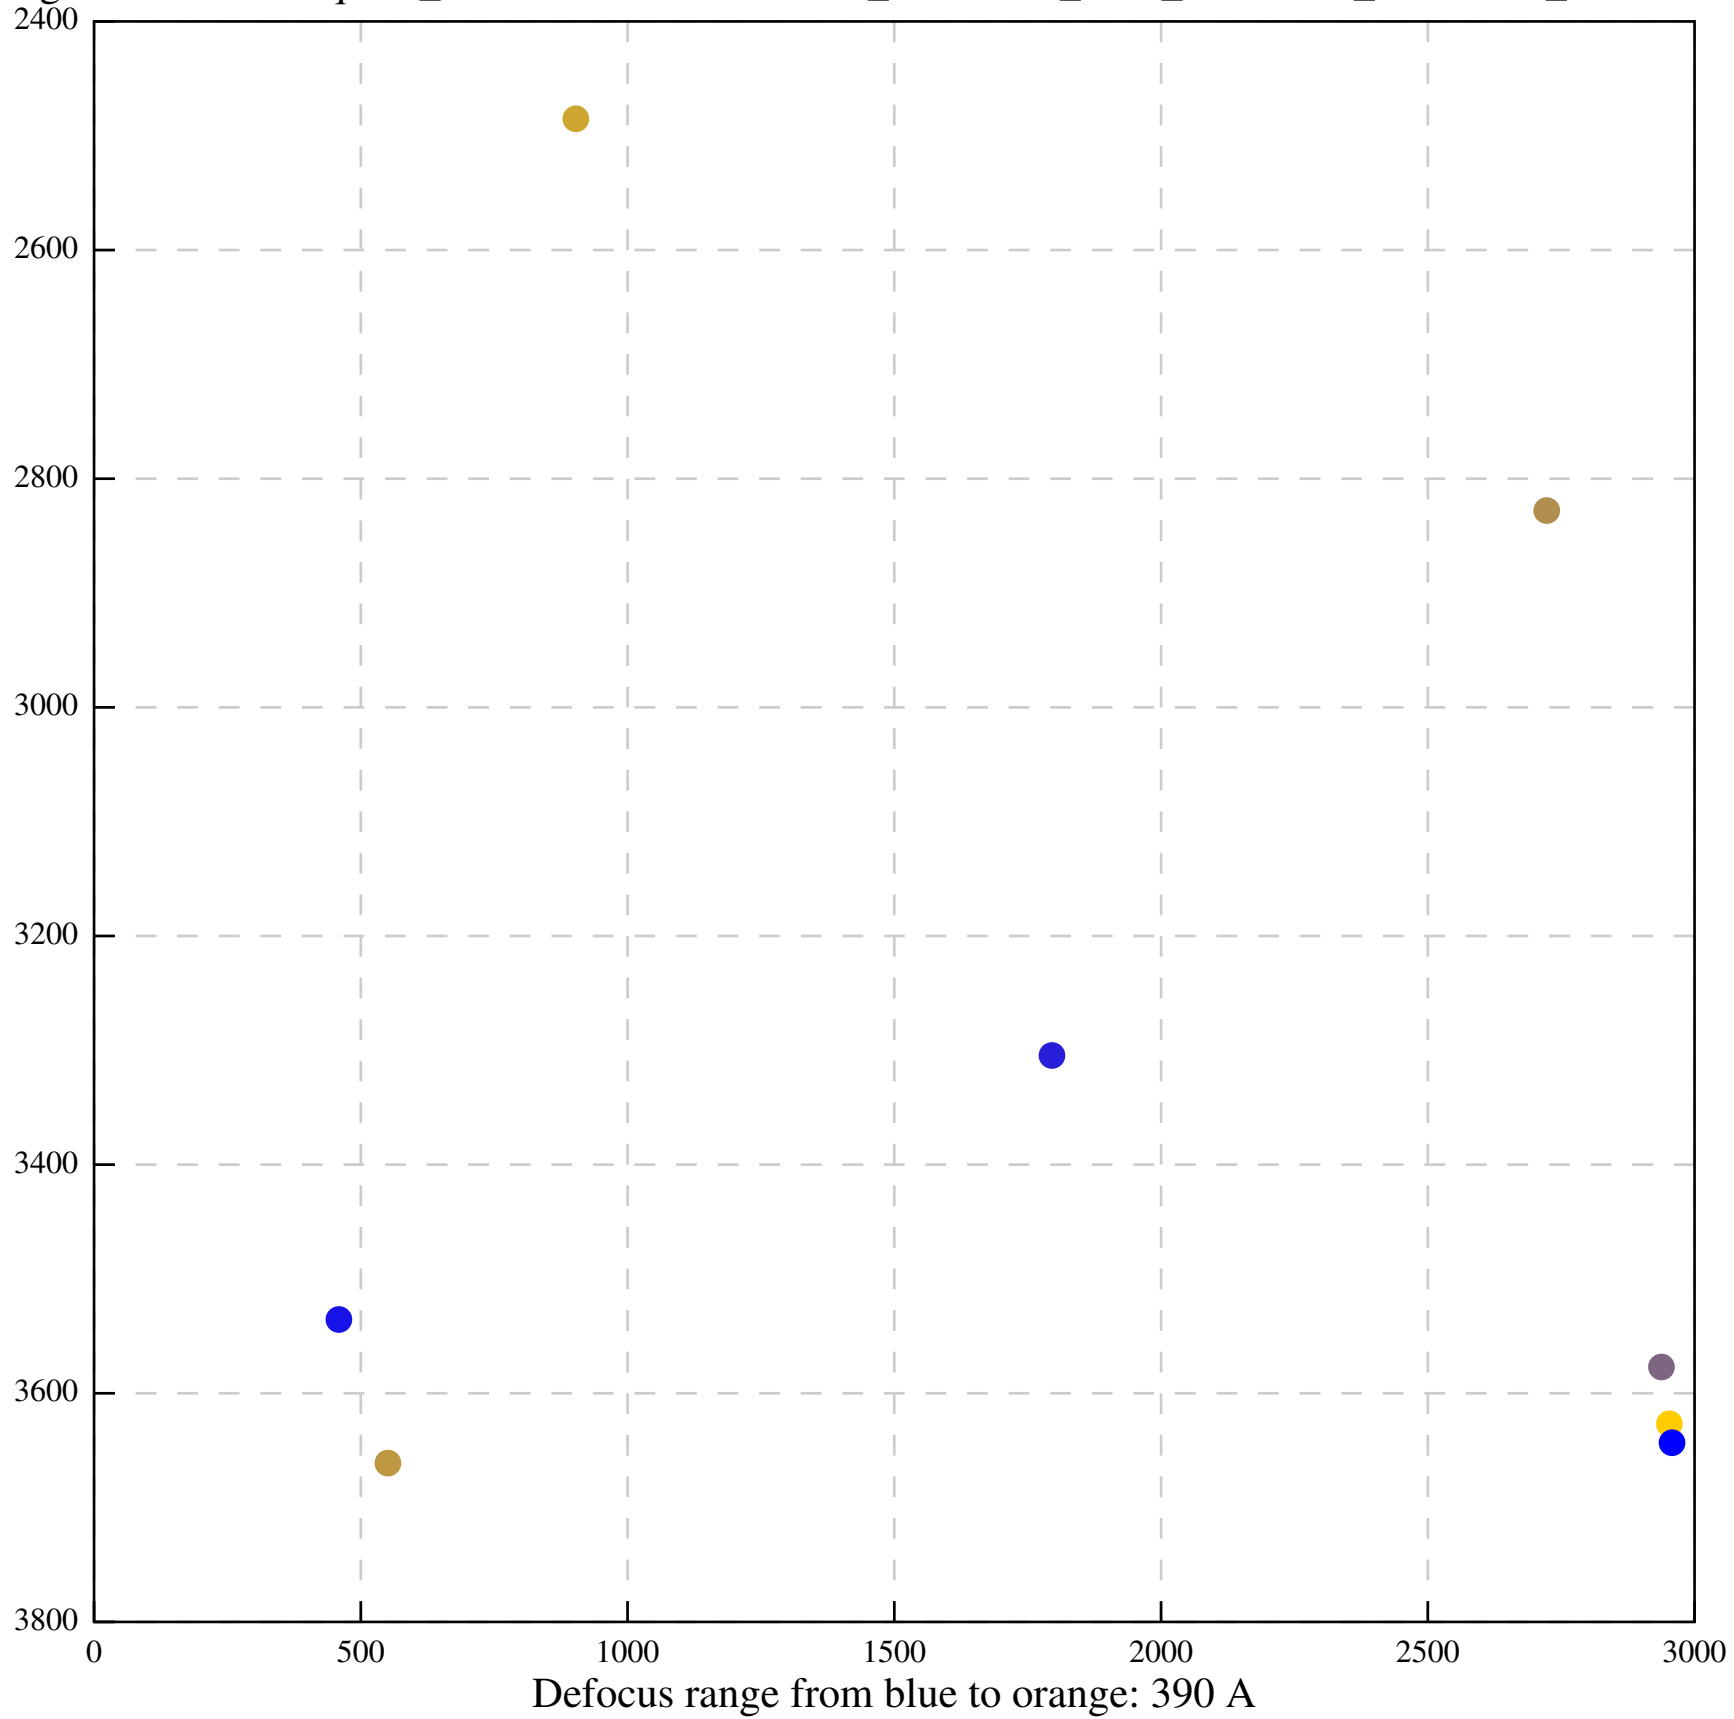

Defocus range from blue to orange: 209 A

Defocus range from blue to orange: 263 A

Defocus range from blue to orange: 0 A

Defocus range from blue to orange: 266 A

Defocus range from blue to orange: 26 A

Defocus range from blue to orange: 0 A