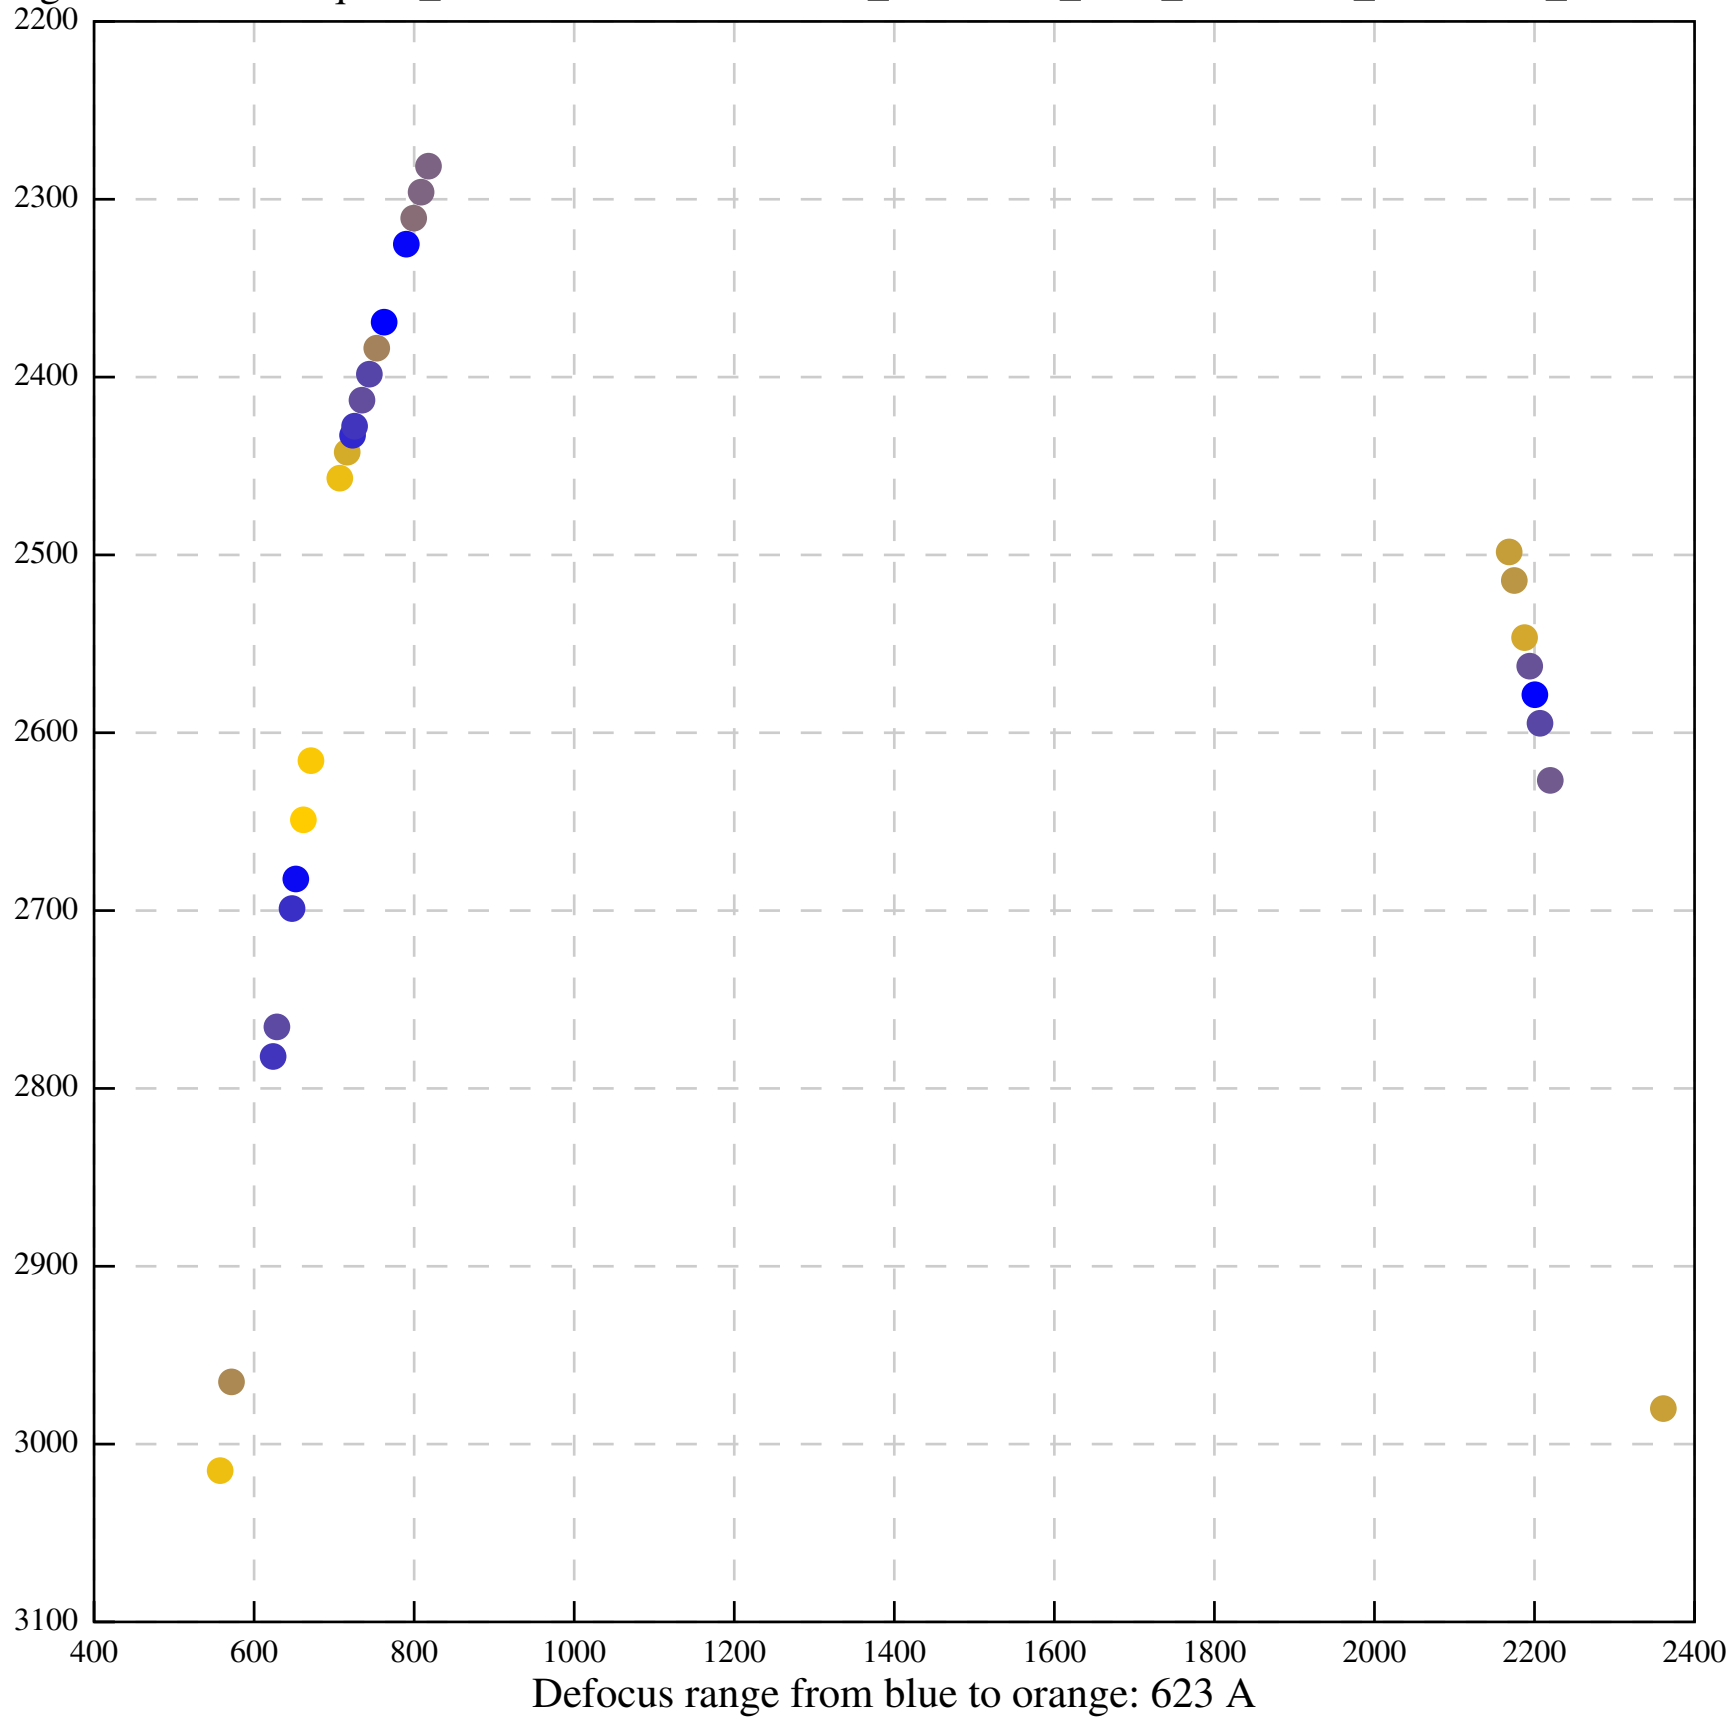

Defocus range from blue to orange: 281 A

Defocus range from blue to orange: 324 A

Defocus range from blue to orange: 1354 A

Defocus range from blue to orange: 185 A

Defocus range from blue to orange: 577 A