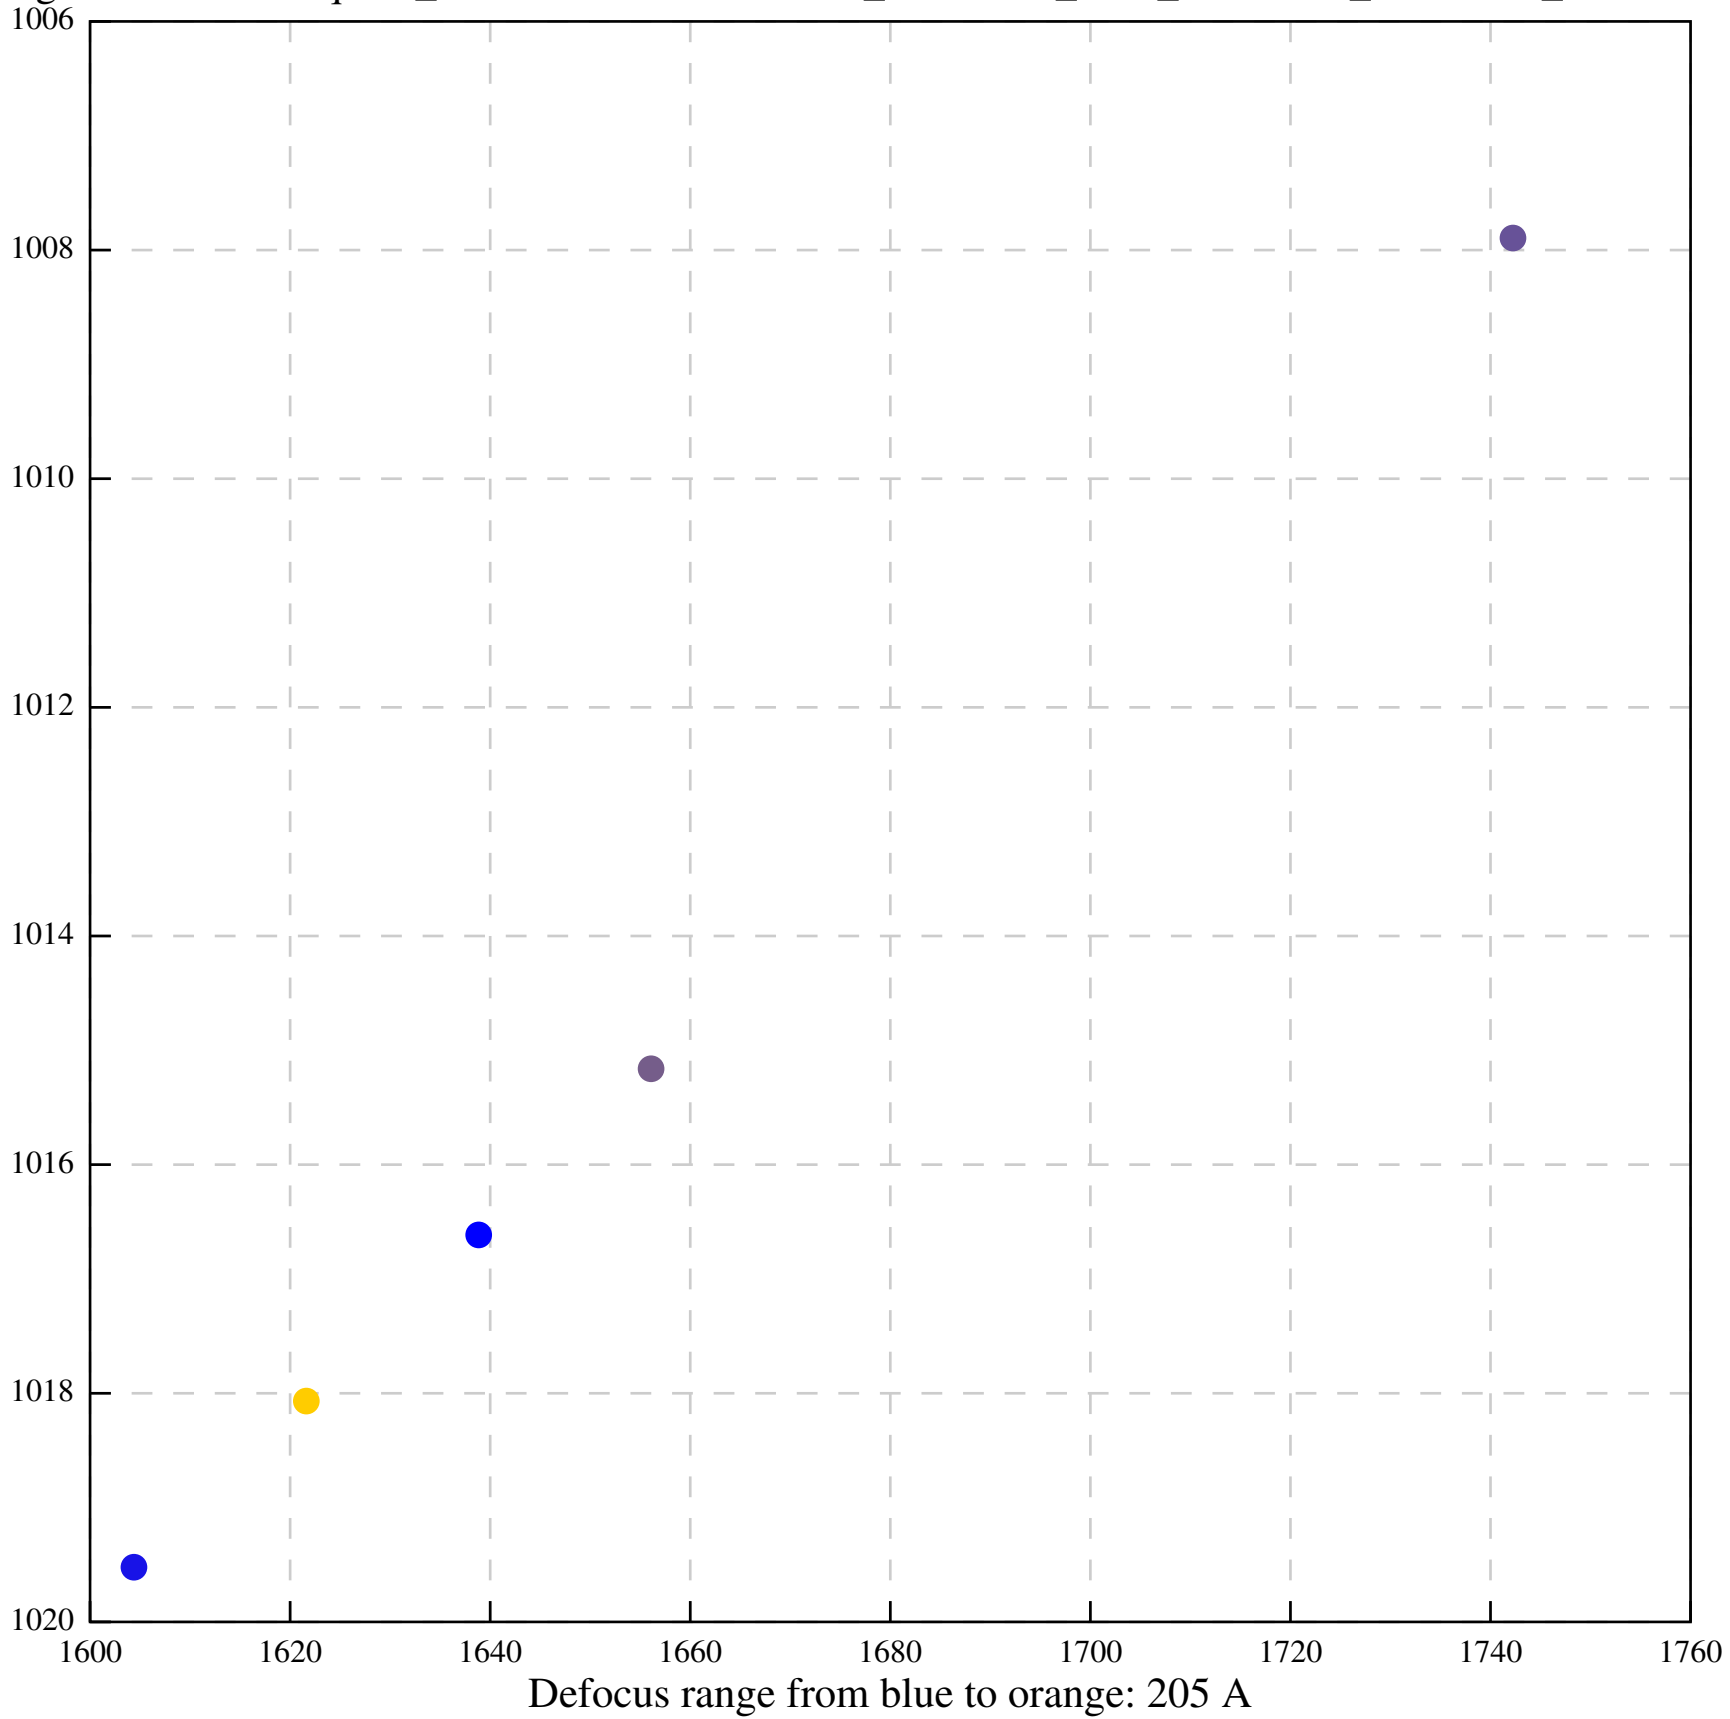

Defocus range from blue to orange: 542 A

Defocus range from blue to orange: 1001 A

Defocus range from blue to orange: 424 A

Defocus range from blue to orange: 347 A

Defocus range from blue to orange: 0 A

Defocus range from blue to orange: 1450 A