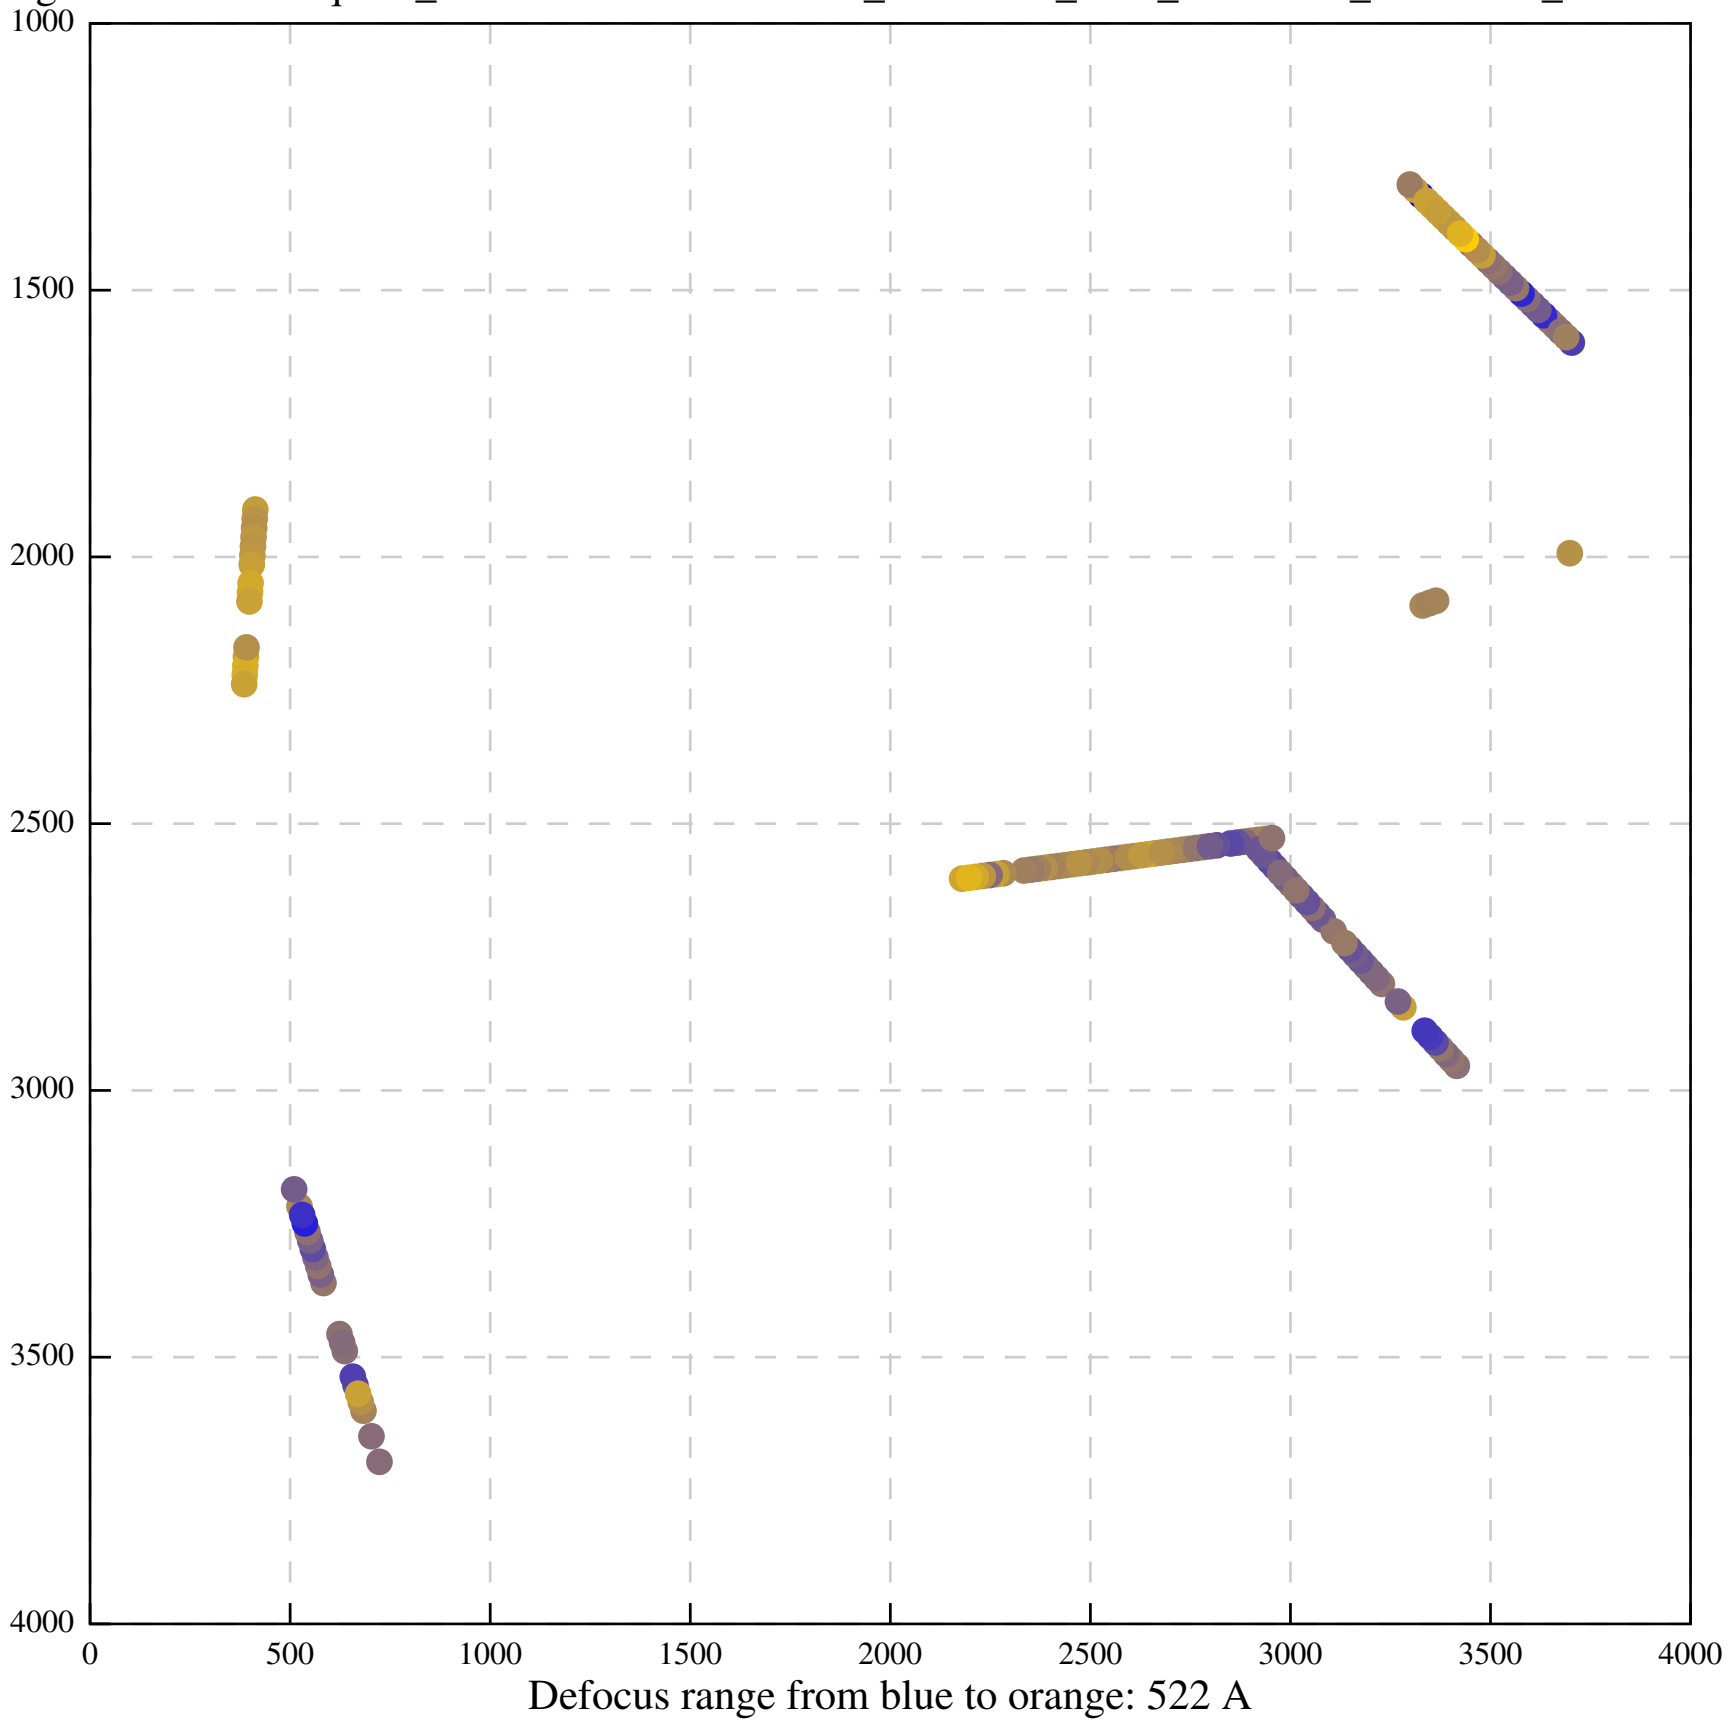

Defocus range from blue to orange: 281 A