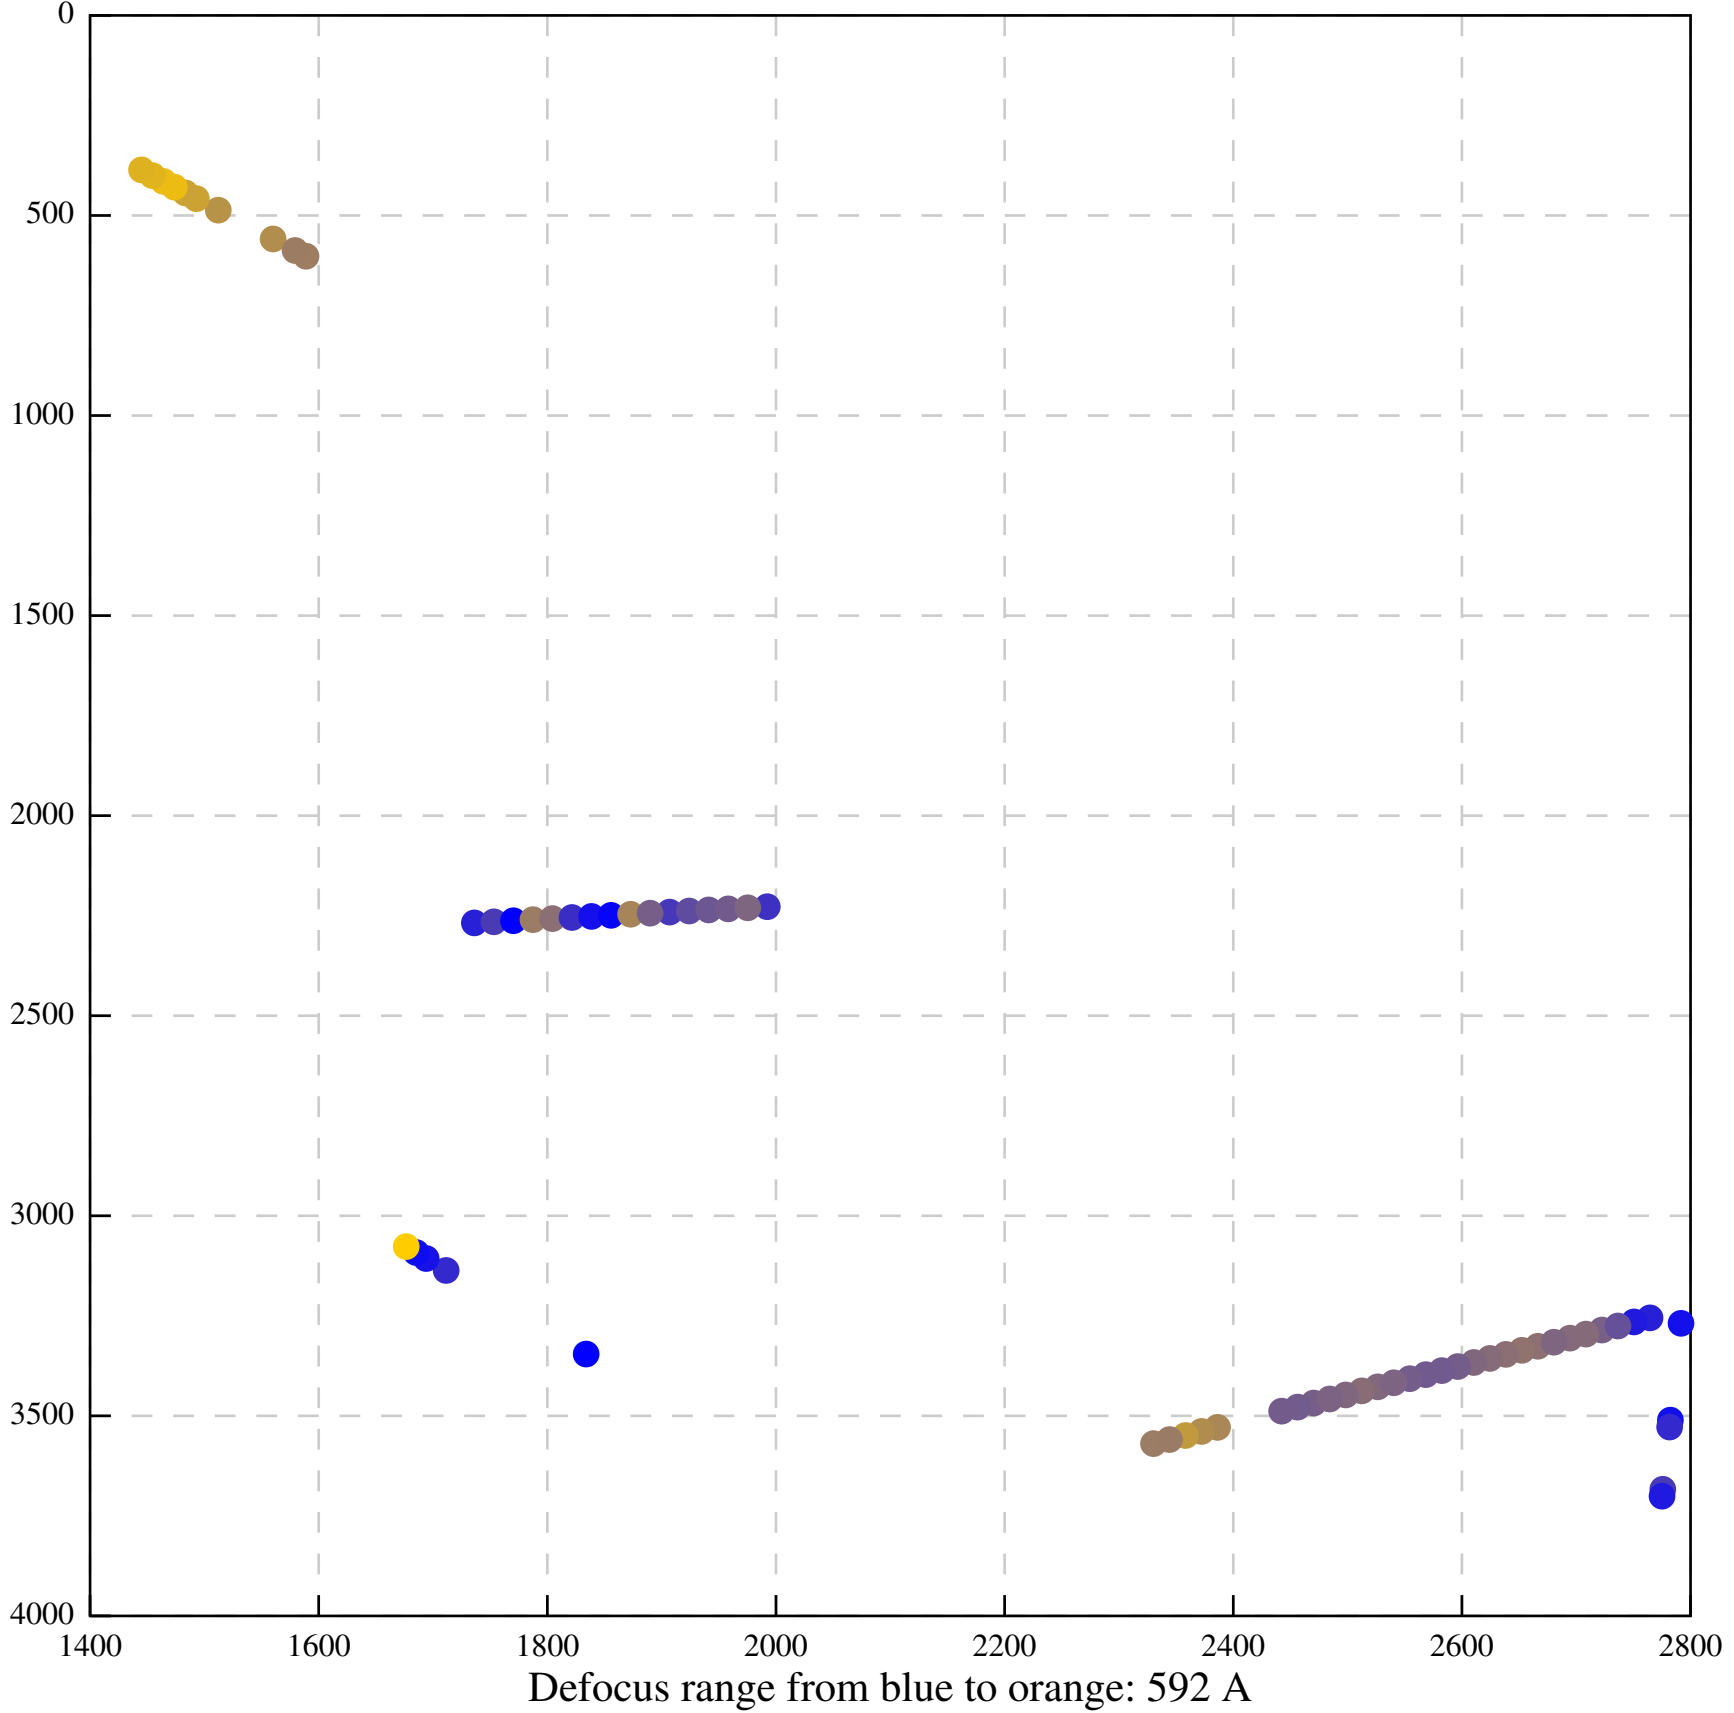

Defocus range from blue to orange: 613 A

Defocus range from blue to orange: 848 A

Defocus range from blue to orange: 476 A

Defocus range from blue to orange: 463 A

Defocus range from blue to orange: 157 A