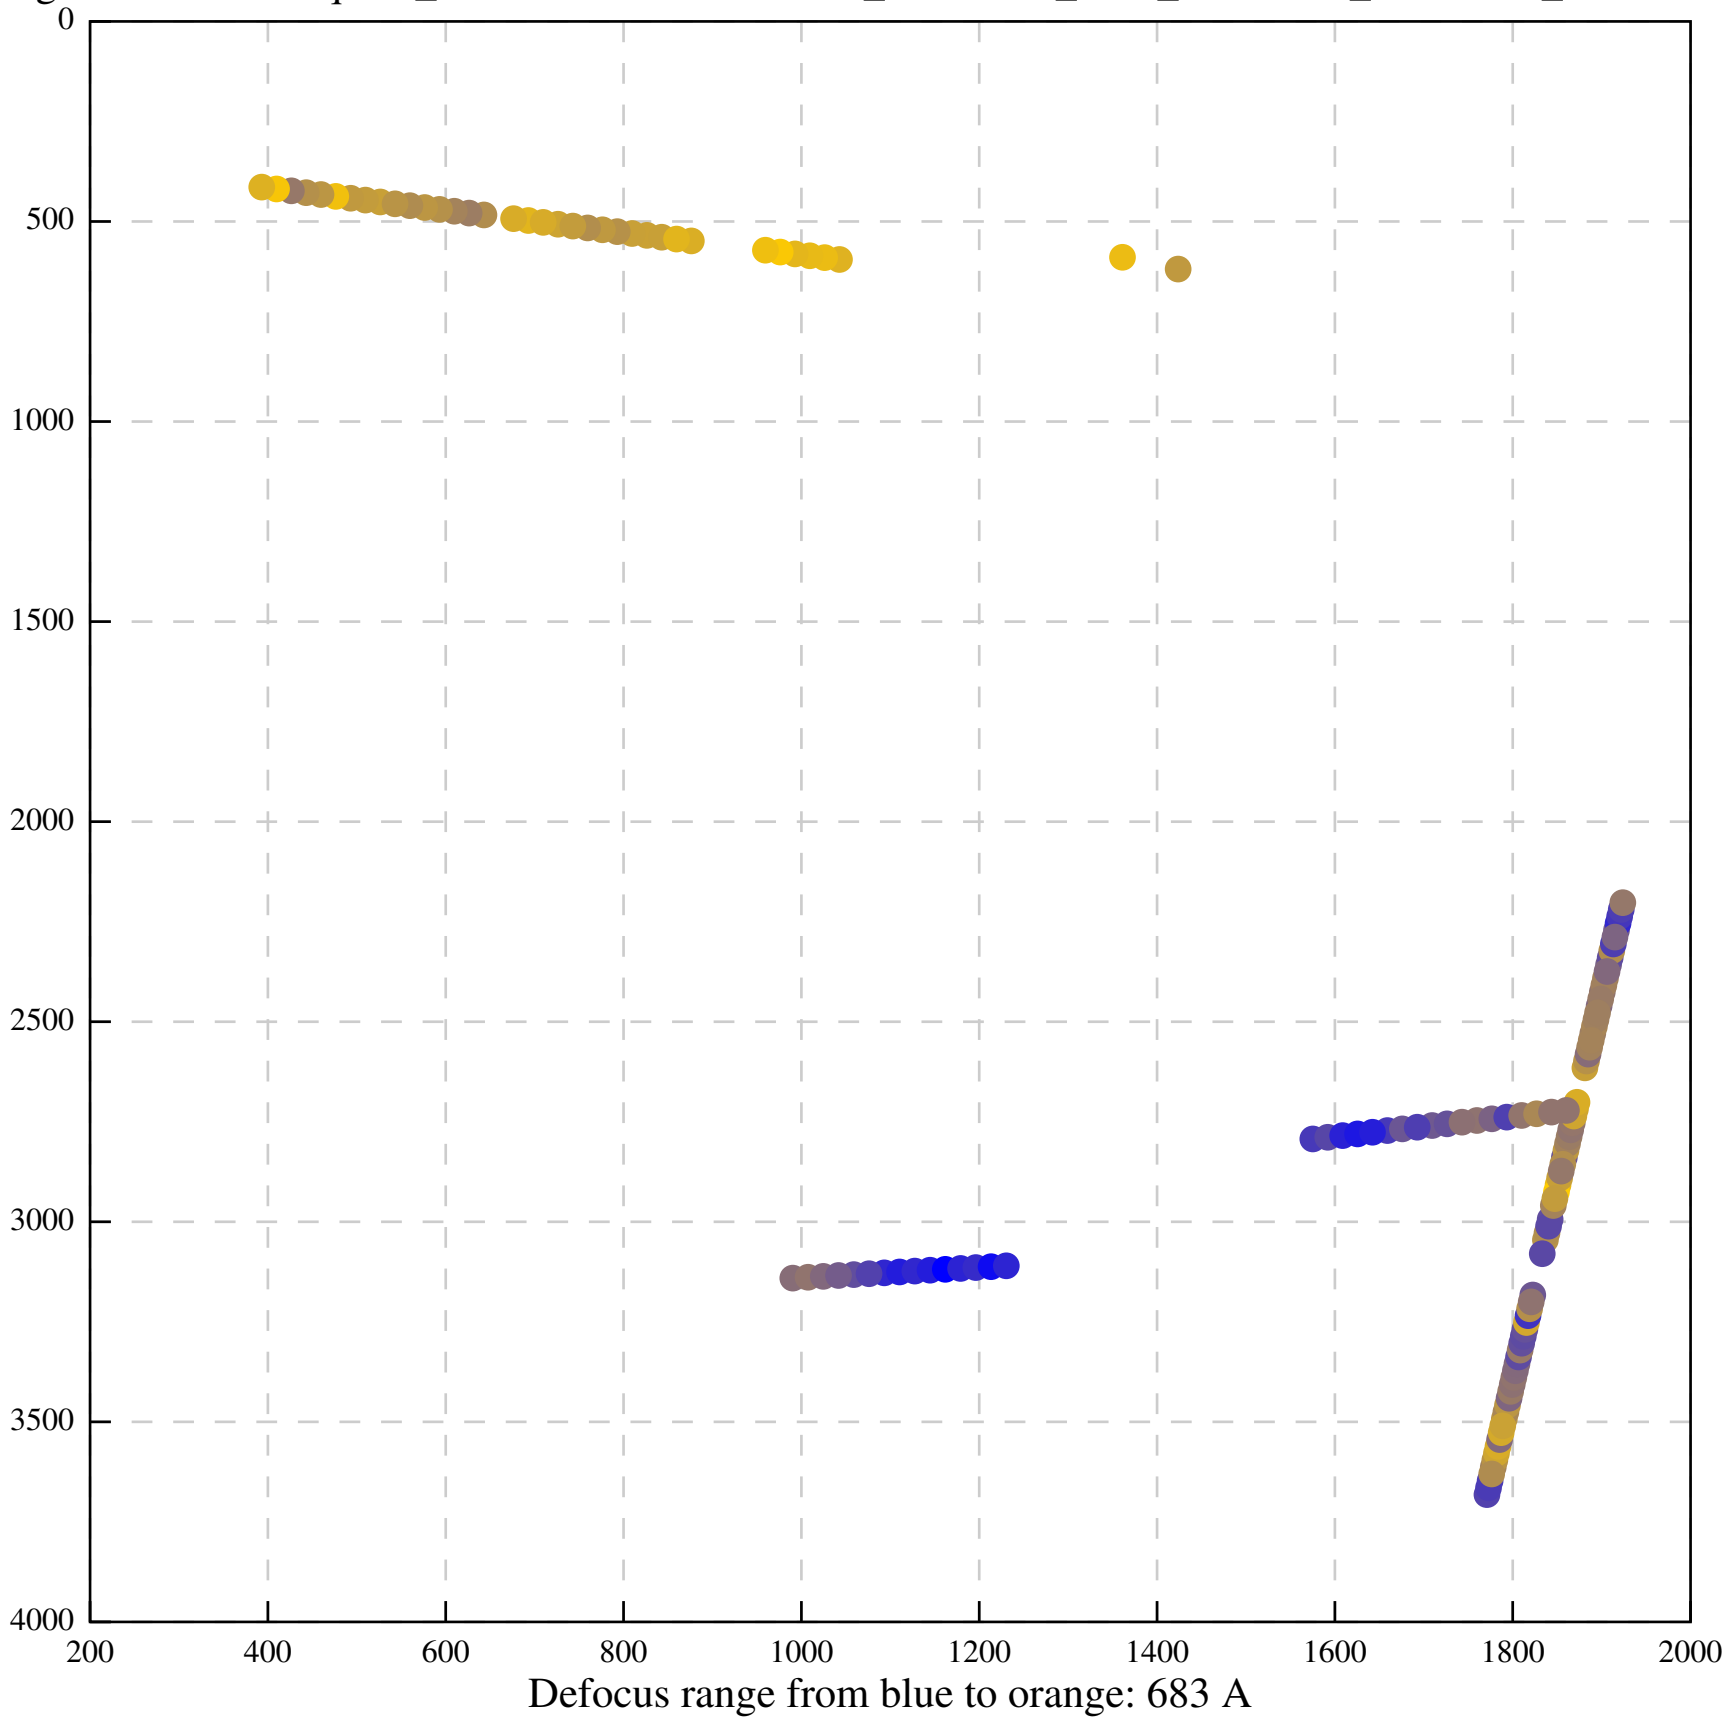

Defocus range from blue to orange: 448 A

Defocus range from blue to orange: 1051 A

Defocus range from blue to orange: 958 A

Defocus range from blue to orange: 215 A

Defocus range from blue to orange: 424 A