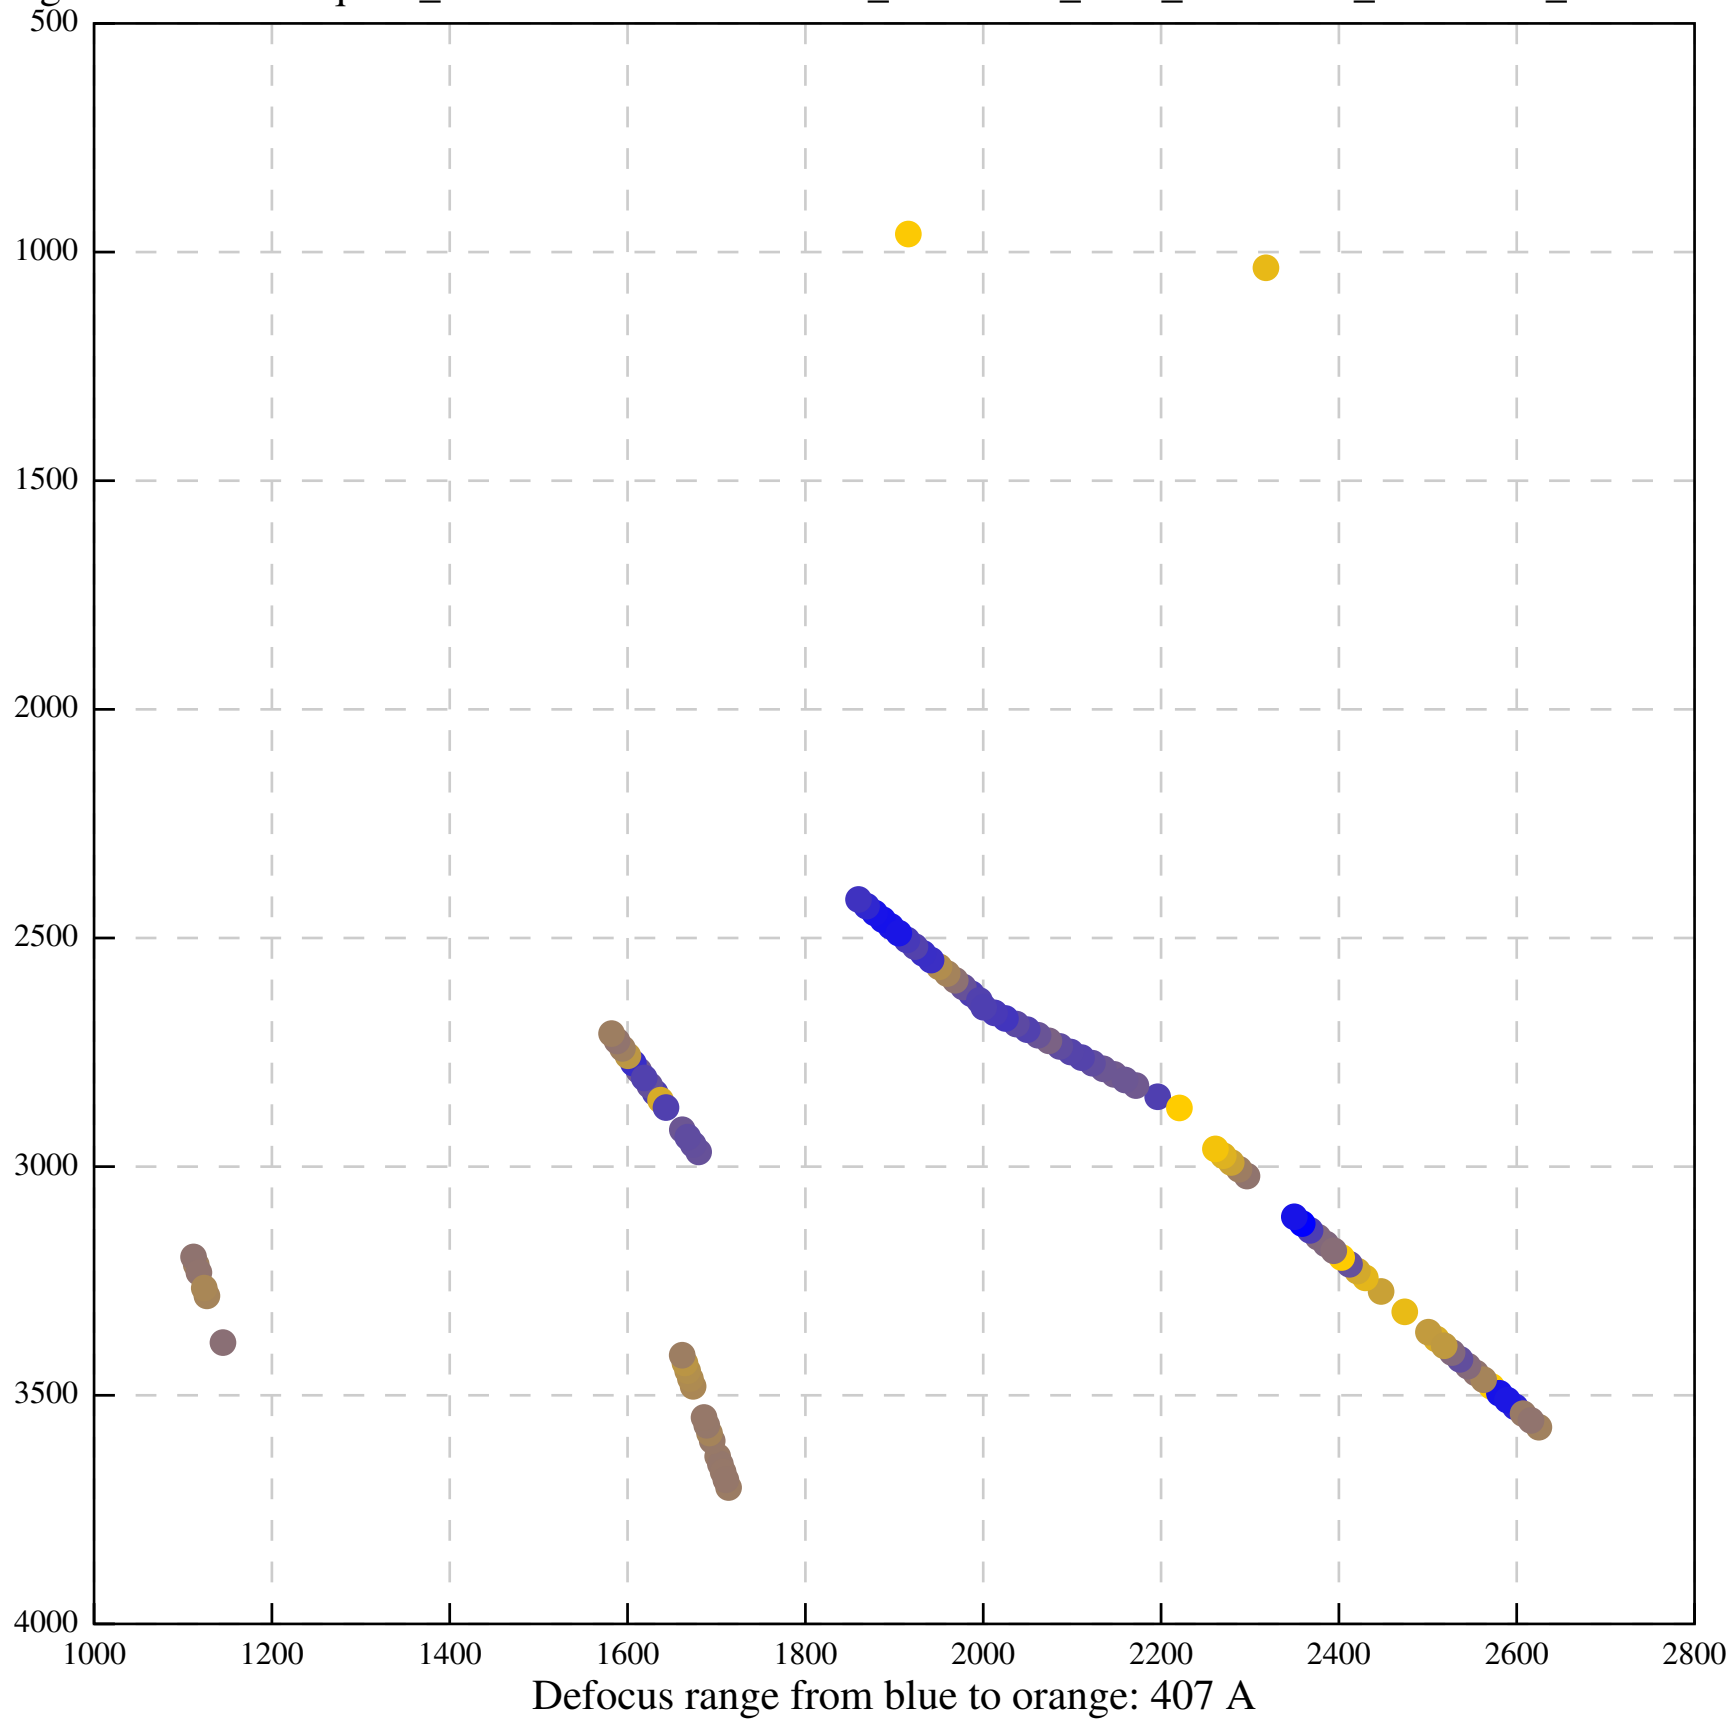

Defocus range from blue to orange: 49 A

Defocus range from blue to orange: 0 A

Defocus range from blue to orange: 318 A

Defocus range from blue to orange: 34 A

Defocus range from blue to orange: 462 Å

Defocus range from blue to orange: 82 A