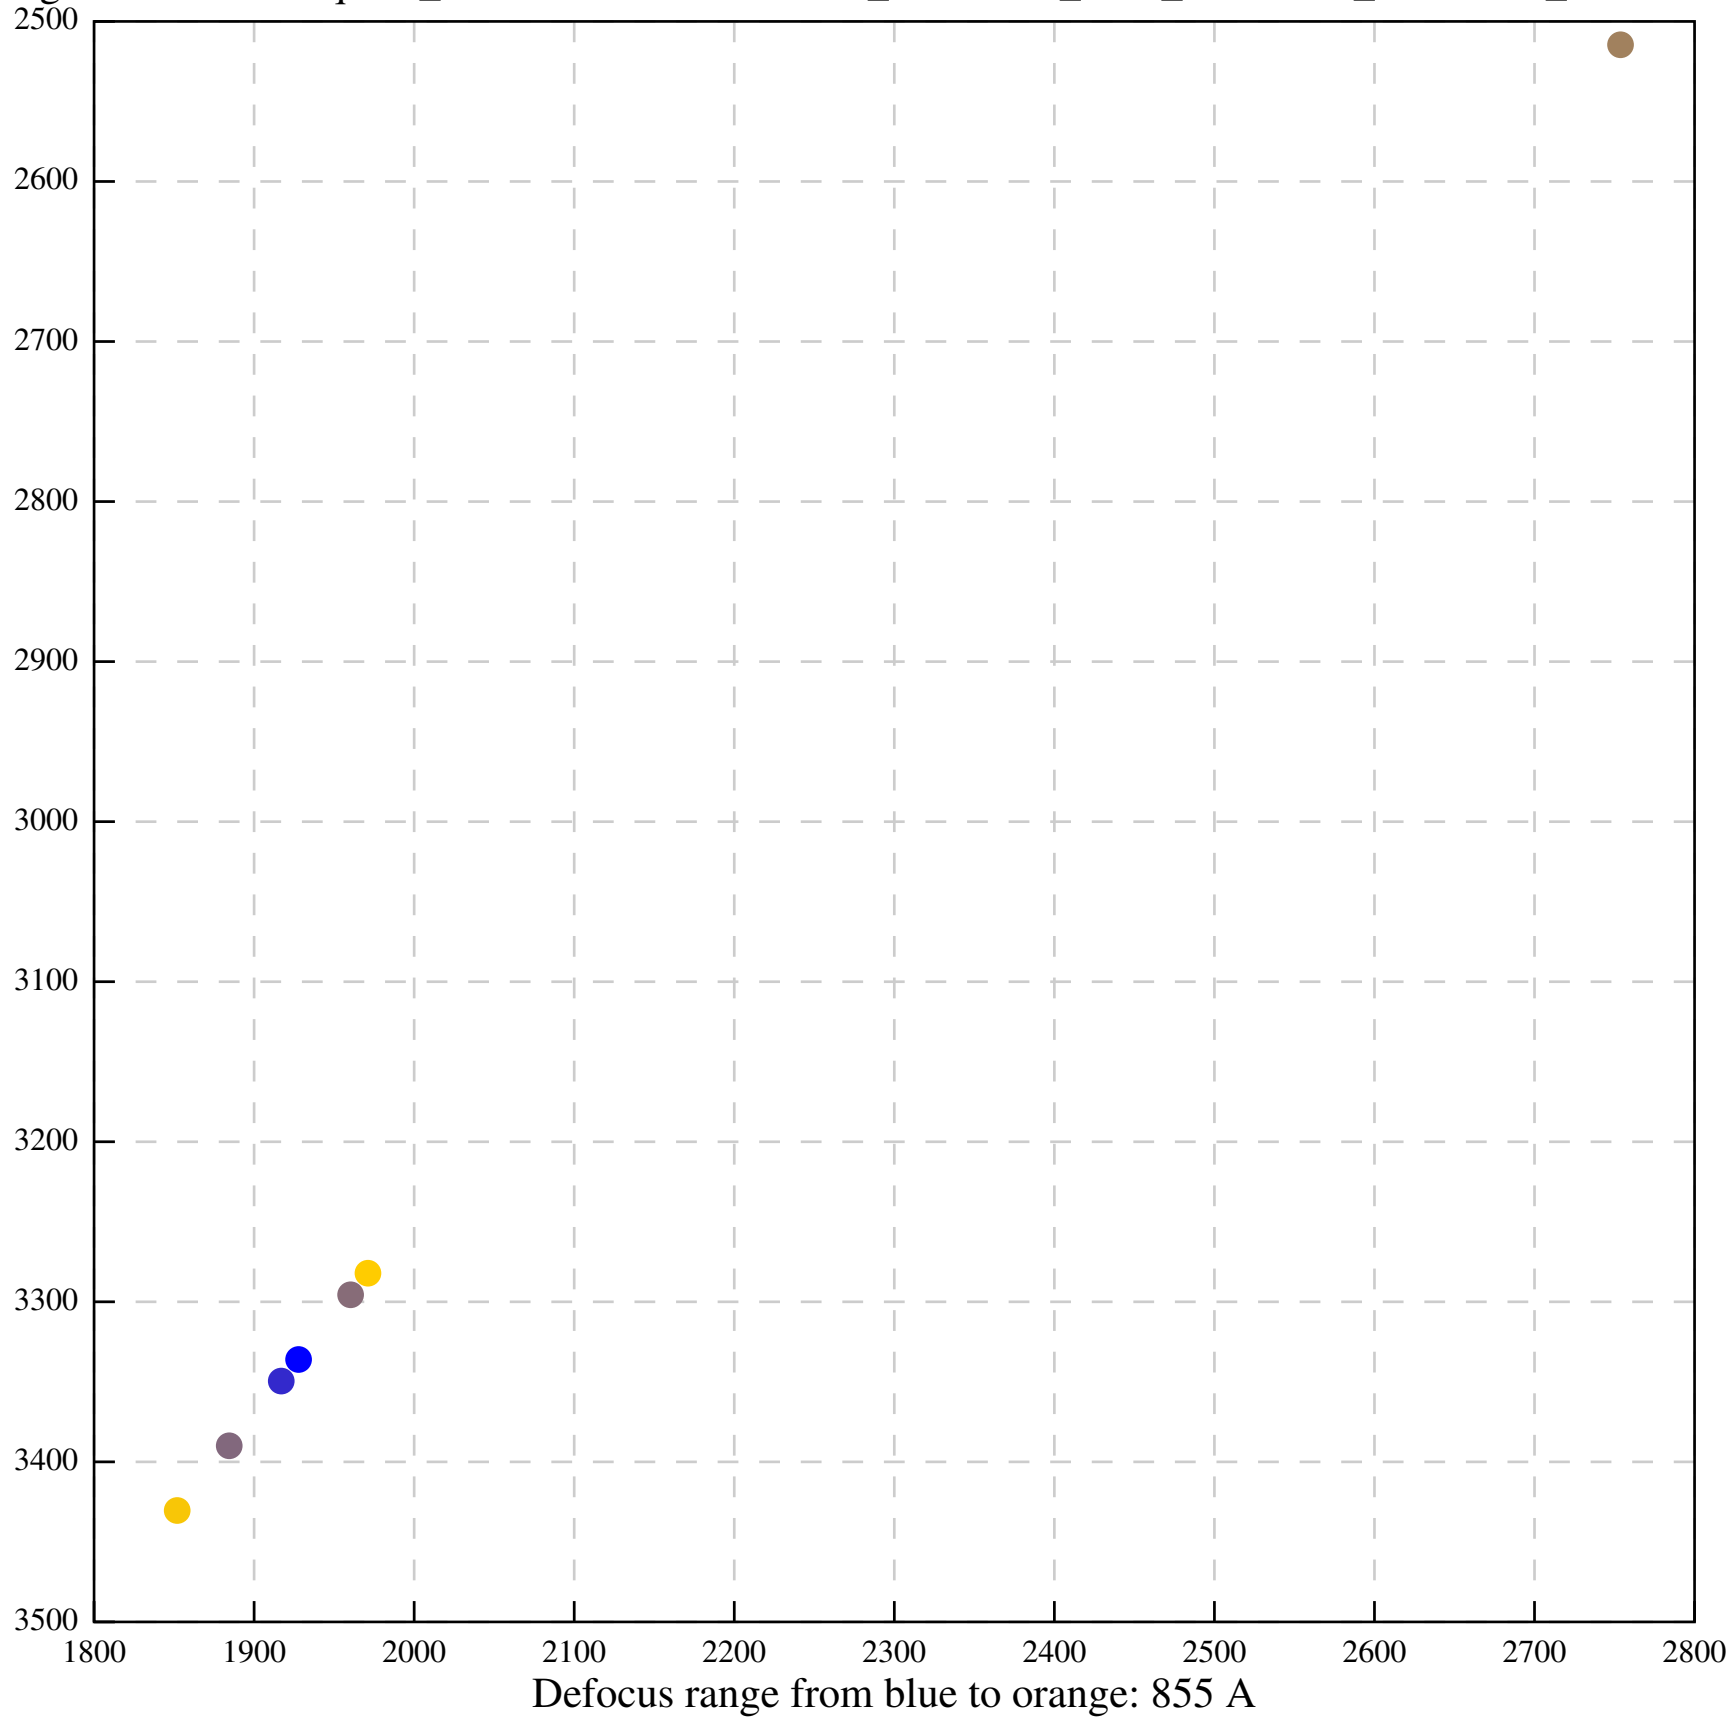

Defocus range from blue to orange: 749 A

Defocus range from blue to orange: 0 A

Defocus range from blue to orange: 55 A

Defocus range from blue to orange: 0 A

Defocus range from blue to orange: 333 A

Defocus range from blue to orange: 151 A