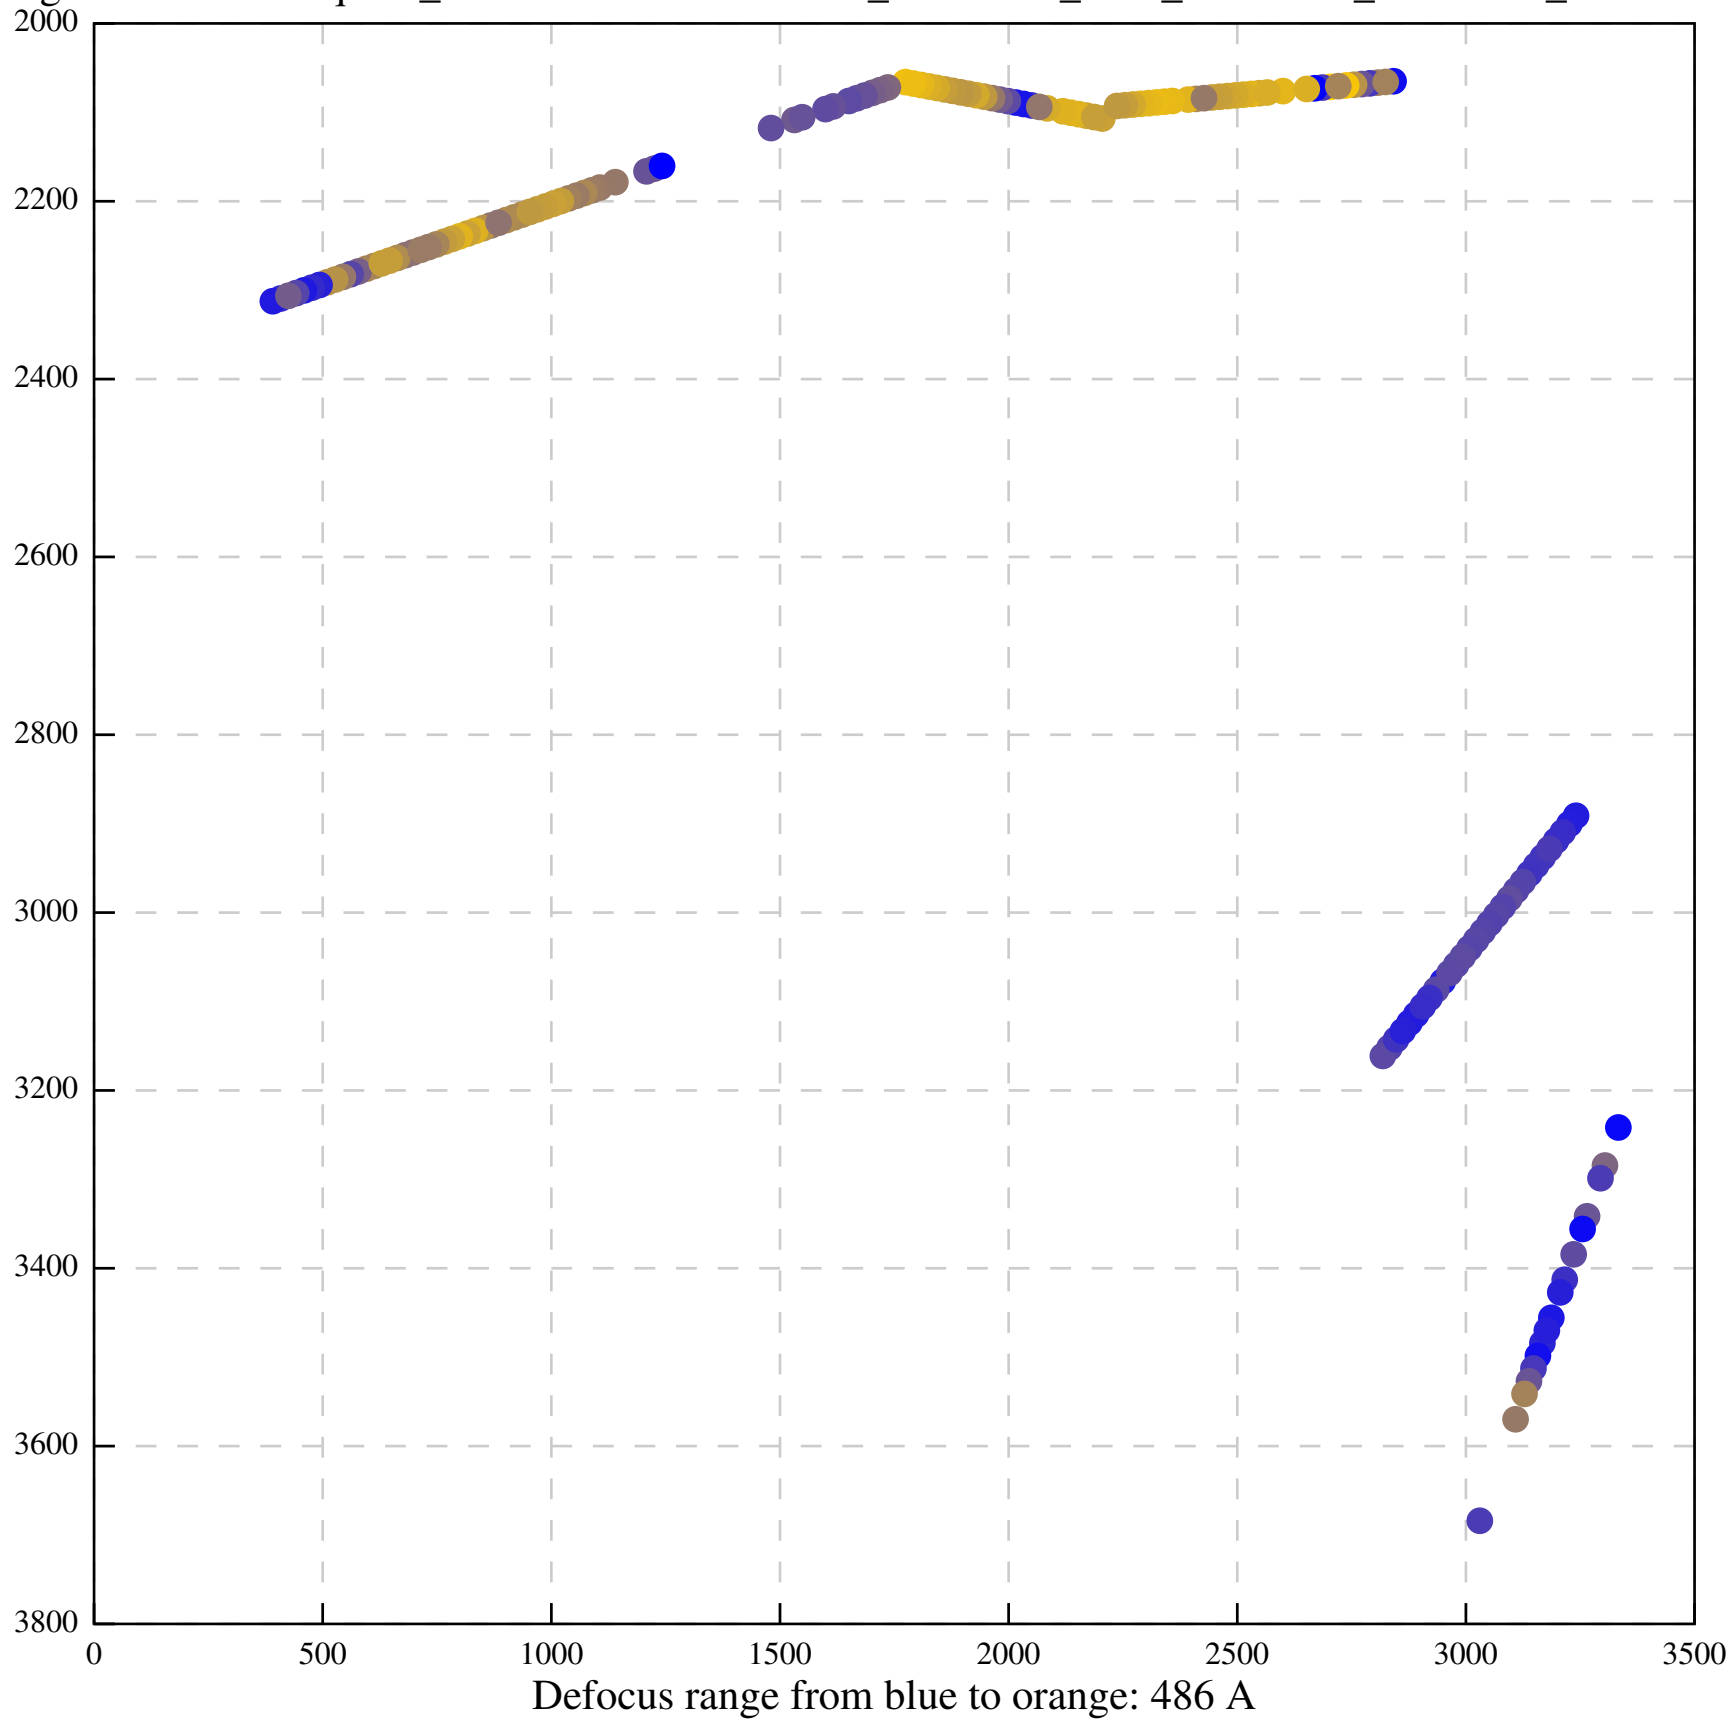

Defocus range from blue to orange: 90 A

Defocus range from blue to orange: 0 A

Defocus range from blue to orange: 182 A

Defocus range from blue to orange: 83 A

Defocus range from blue to orange: 930 A

Defocus range from blue to orange: 287 A