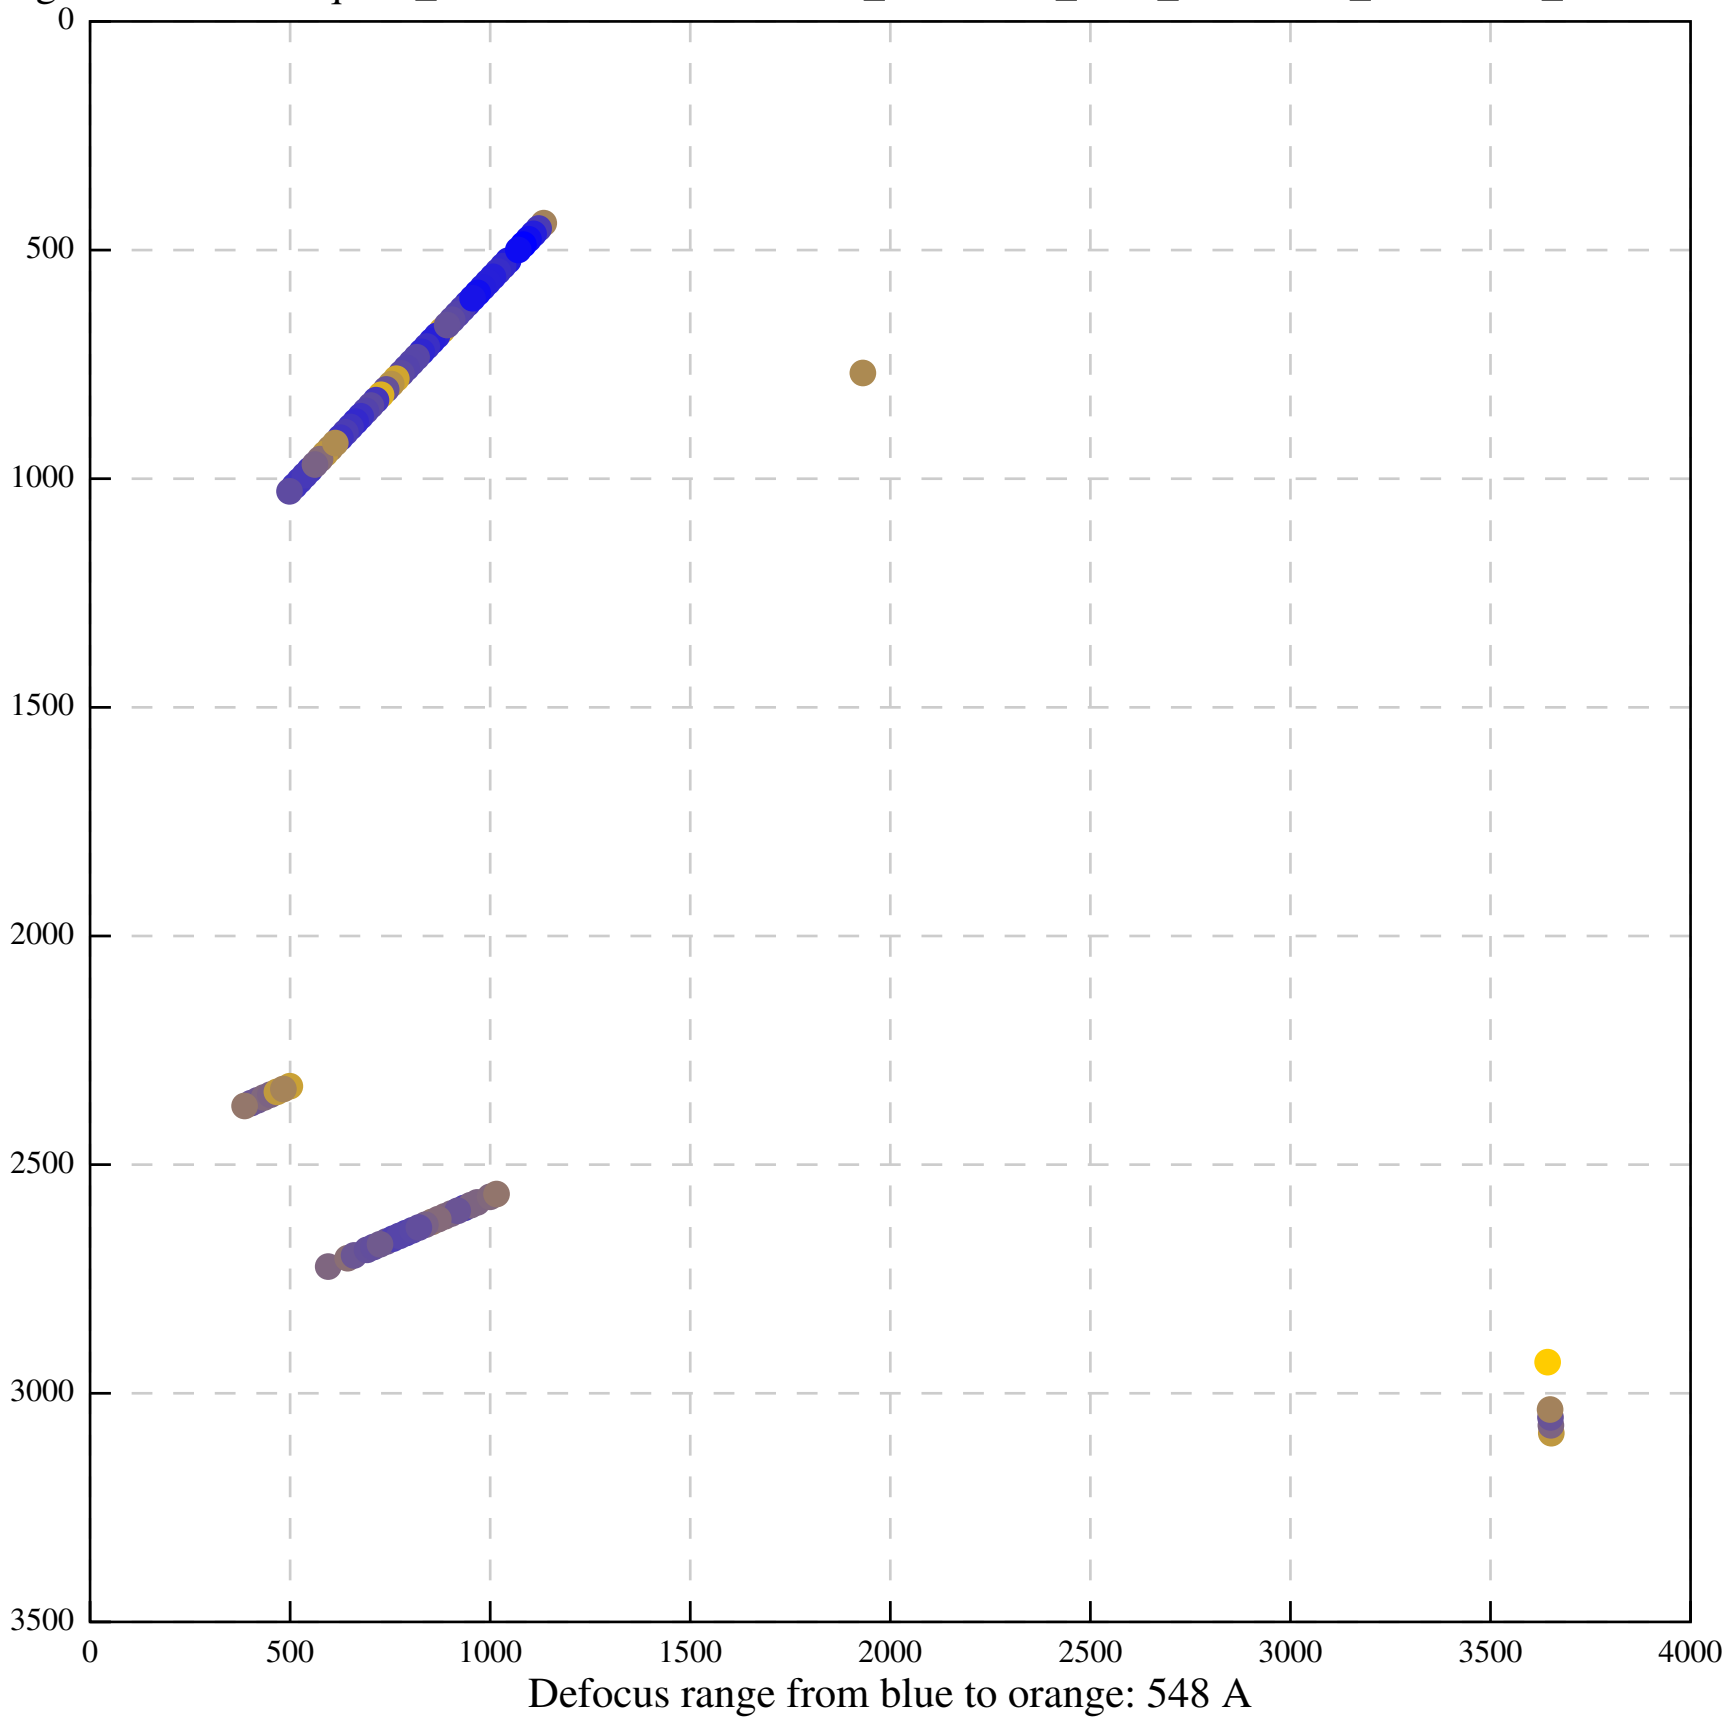

Defocus range from blue to orange: 592 A

Defocus range from blue to orange: 468 A

Defocus range from blue to orange: 372 A

Defocus range from blue to orange: 486 A

Defocus range from blue to orange: 696 A