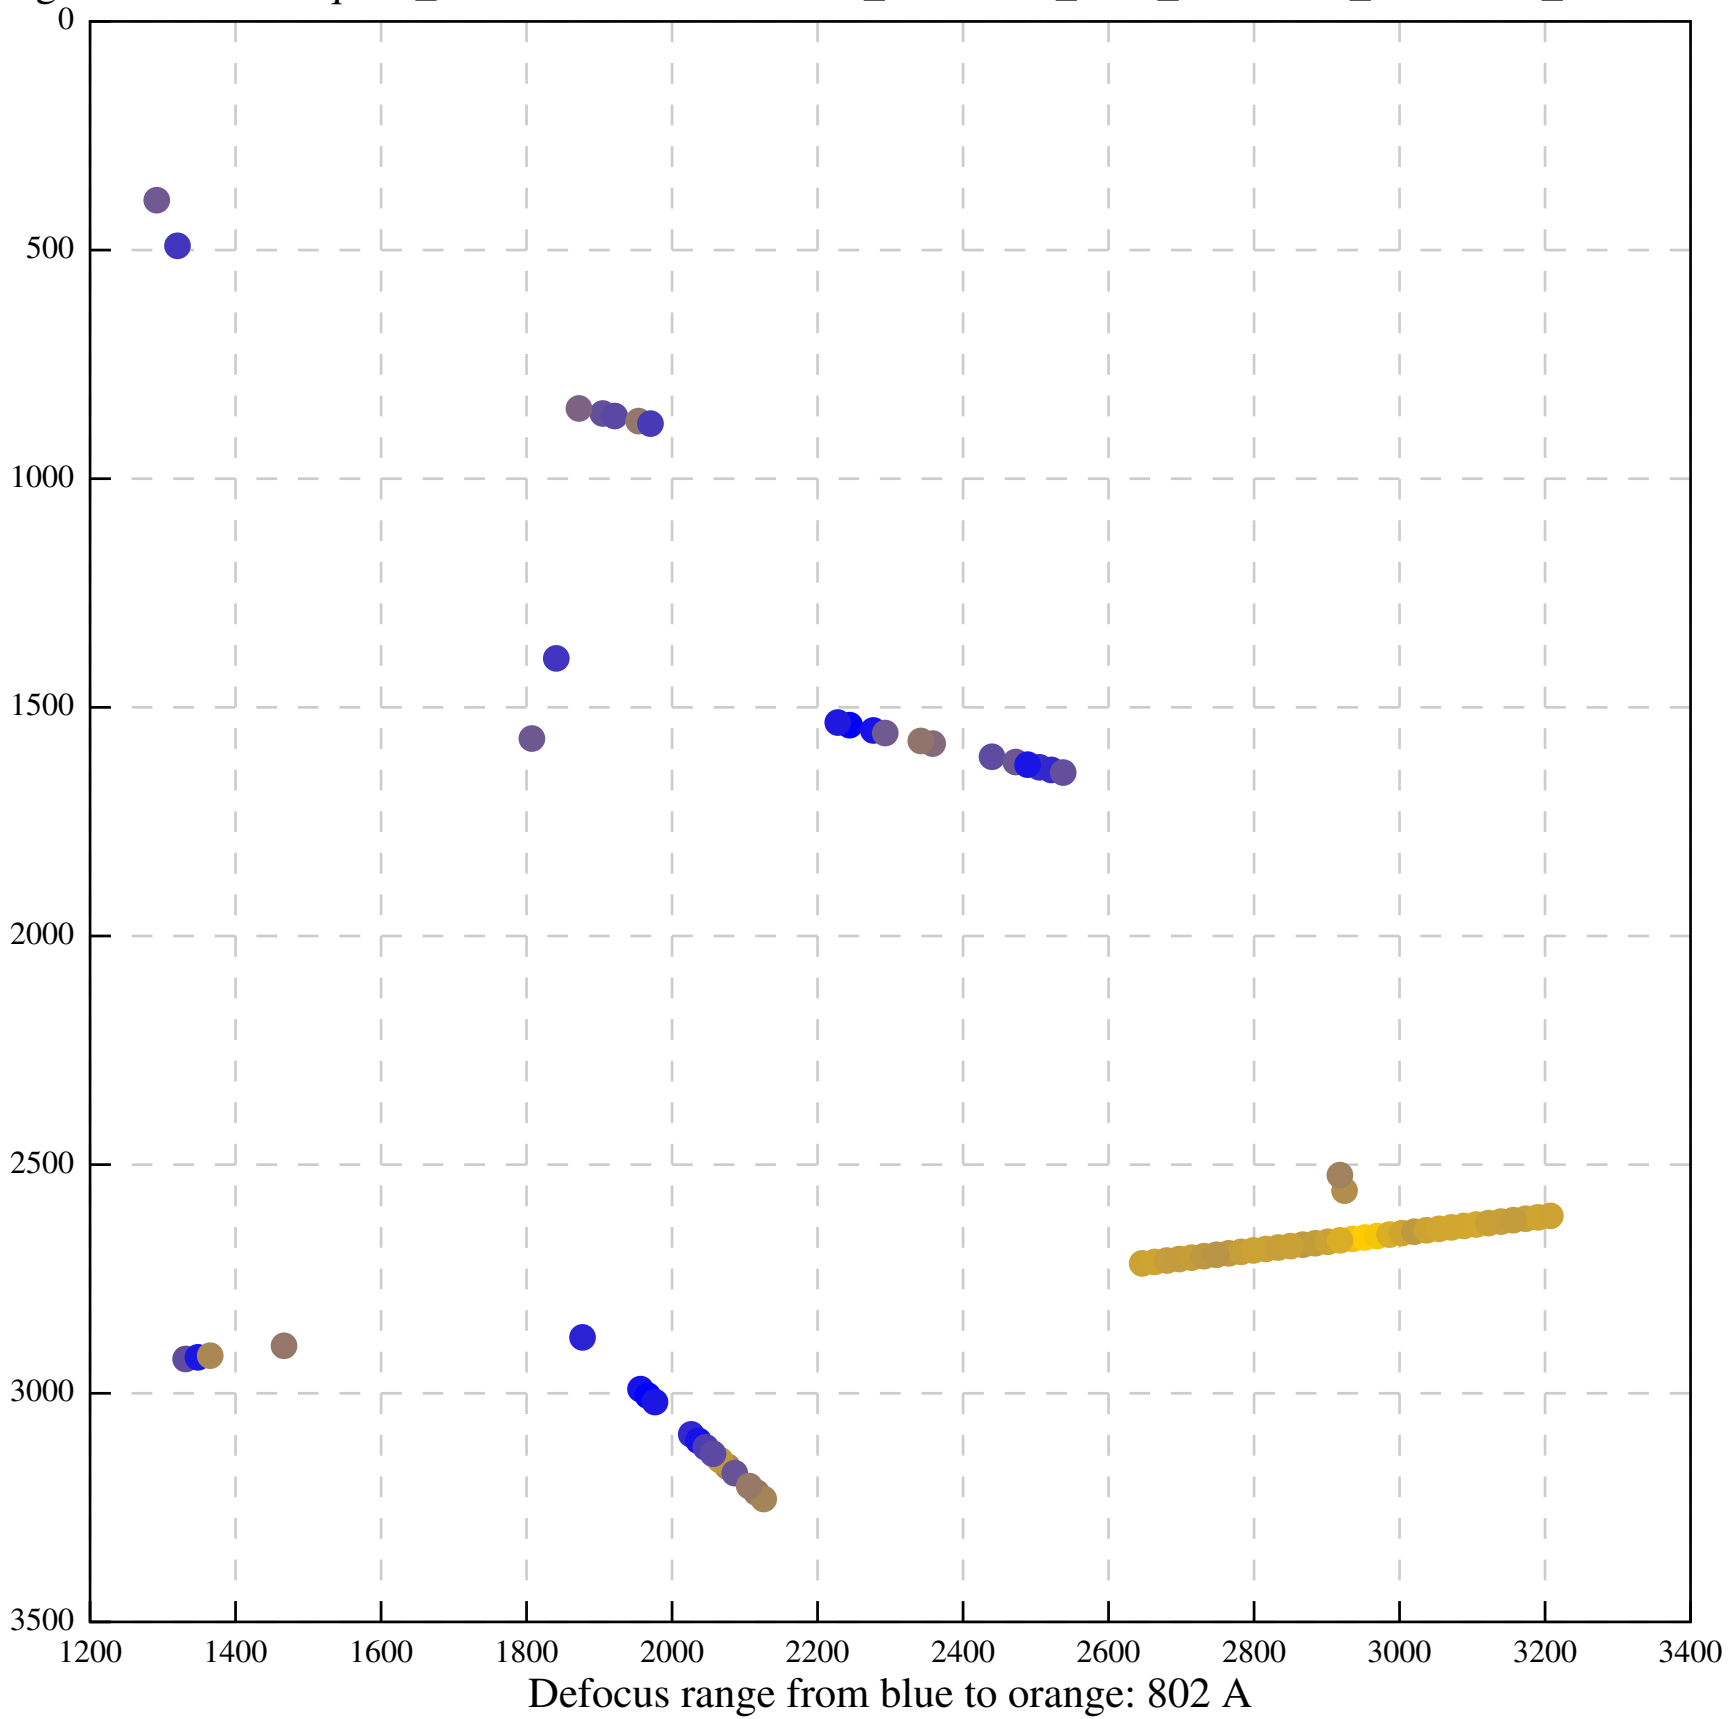

Defocus range from blue to orange: 418 A

Defocus range from blue to orange: 0 A

Defocus range from blue to orange: 669 A

Defocus range from blue to orange: 406 A

Defocus range from blue to orange: 427 A

Defocus range from blue to orange: 136 A