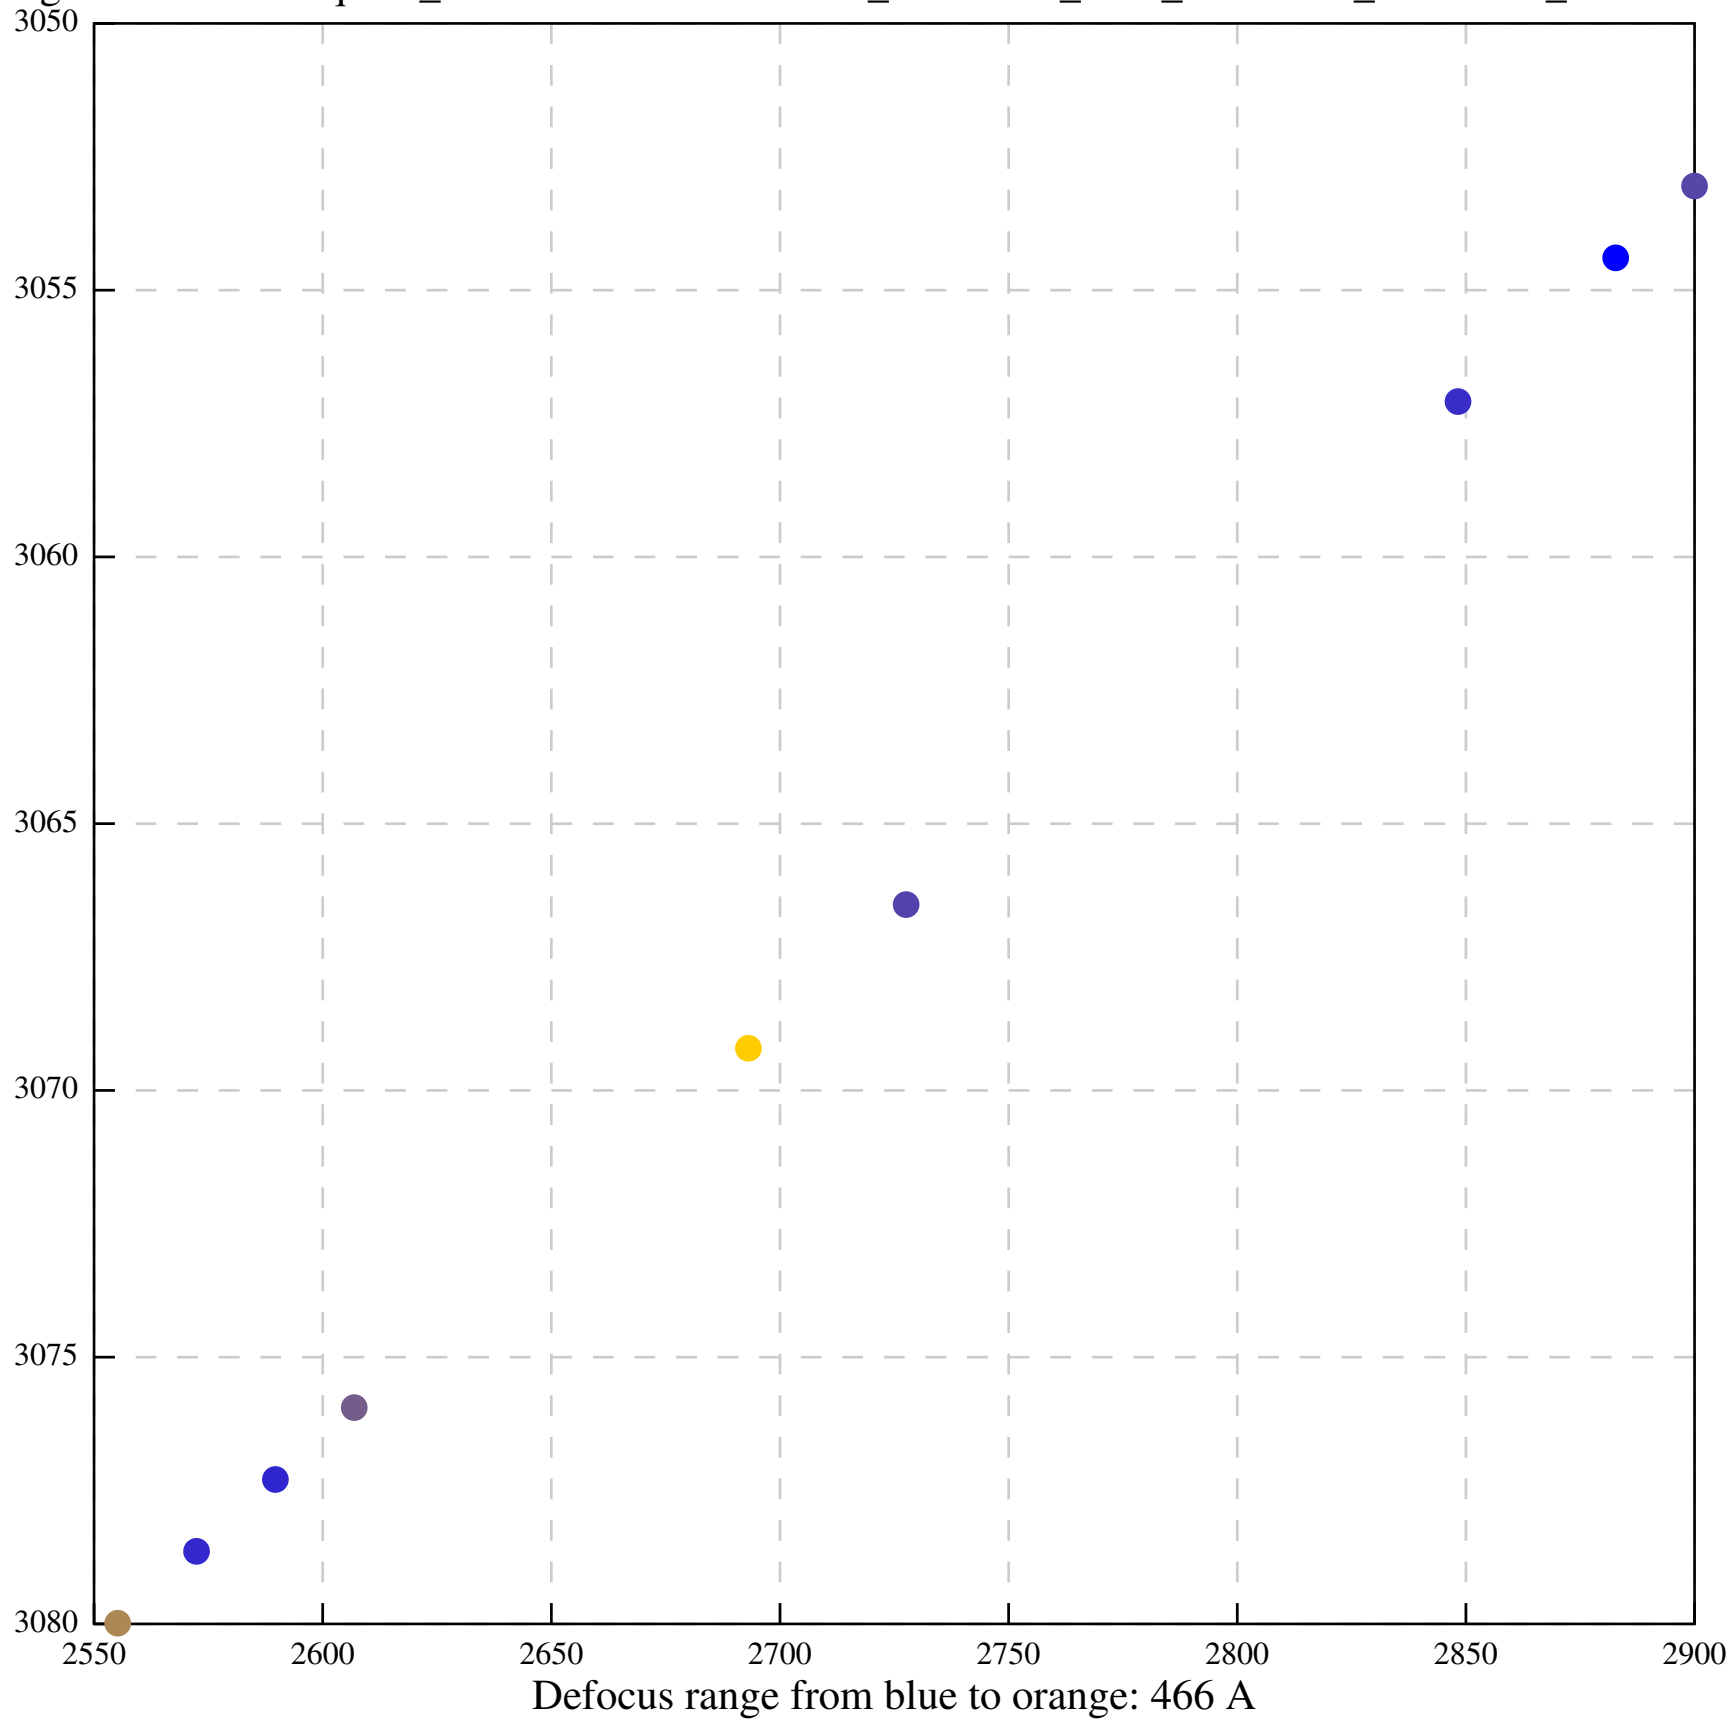

Defocus range from blue to orange: 0 A