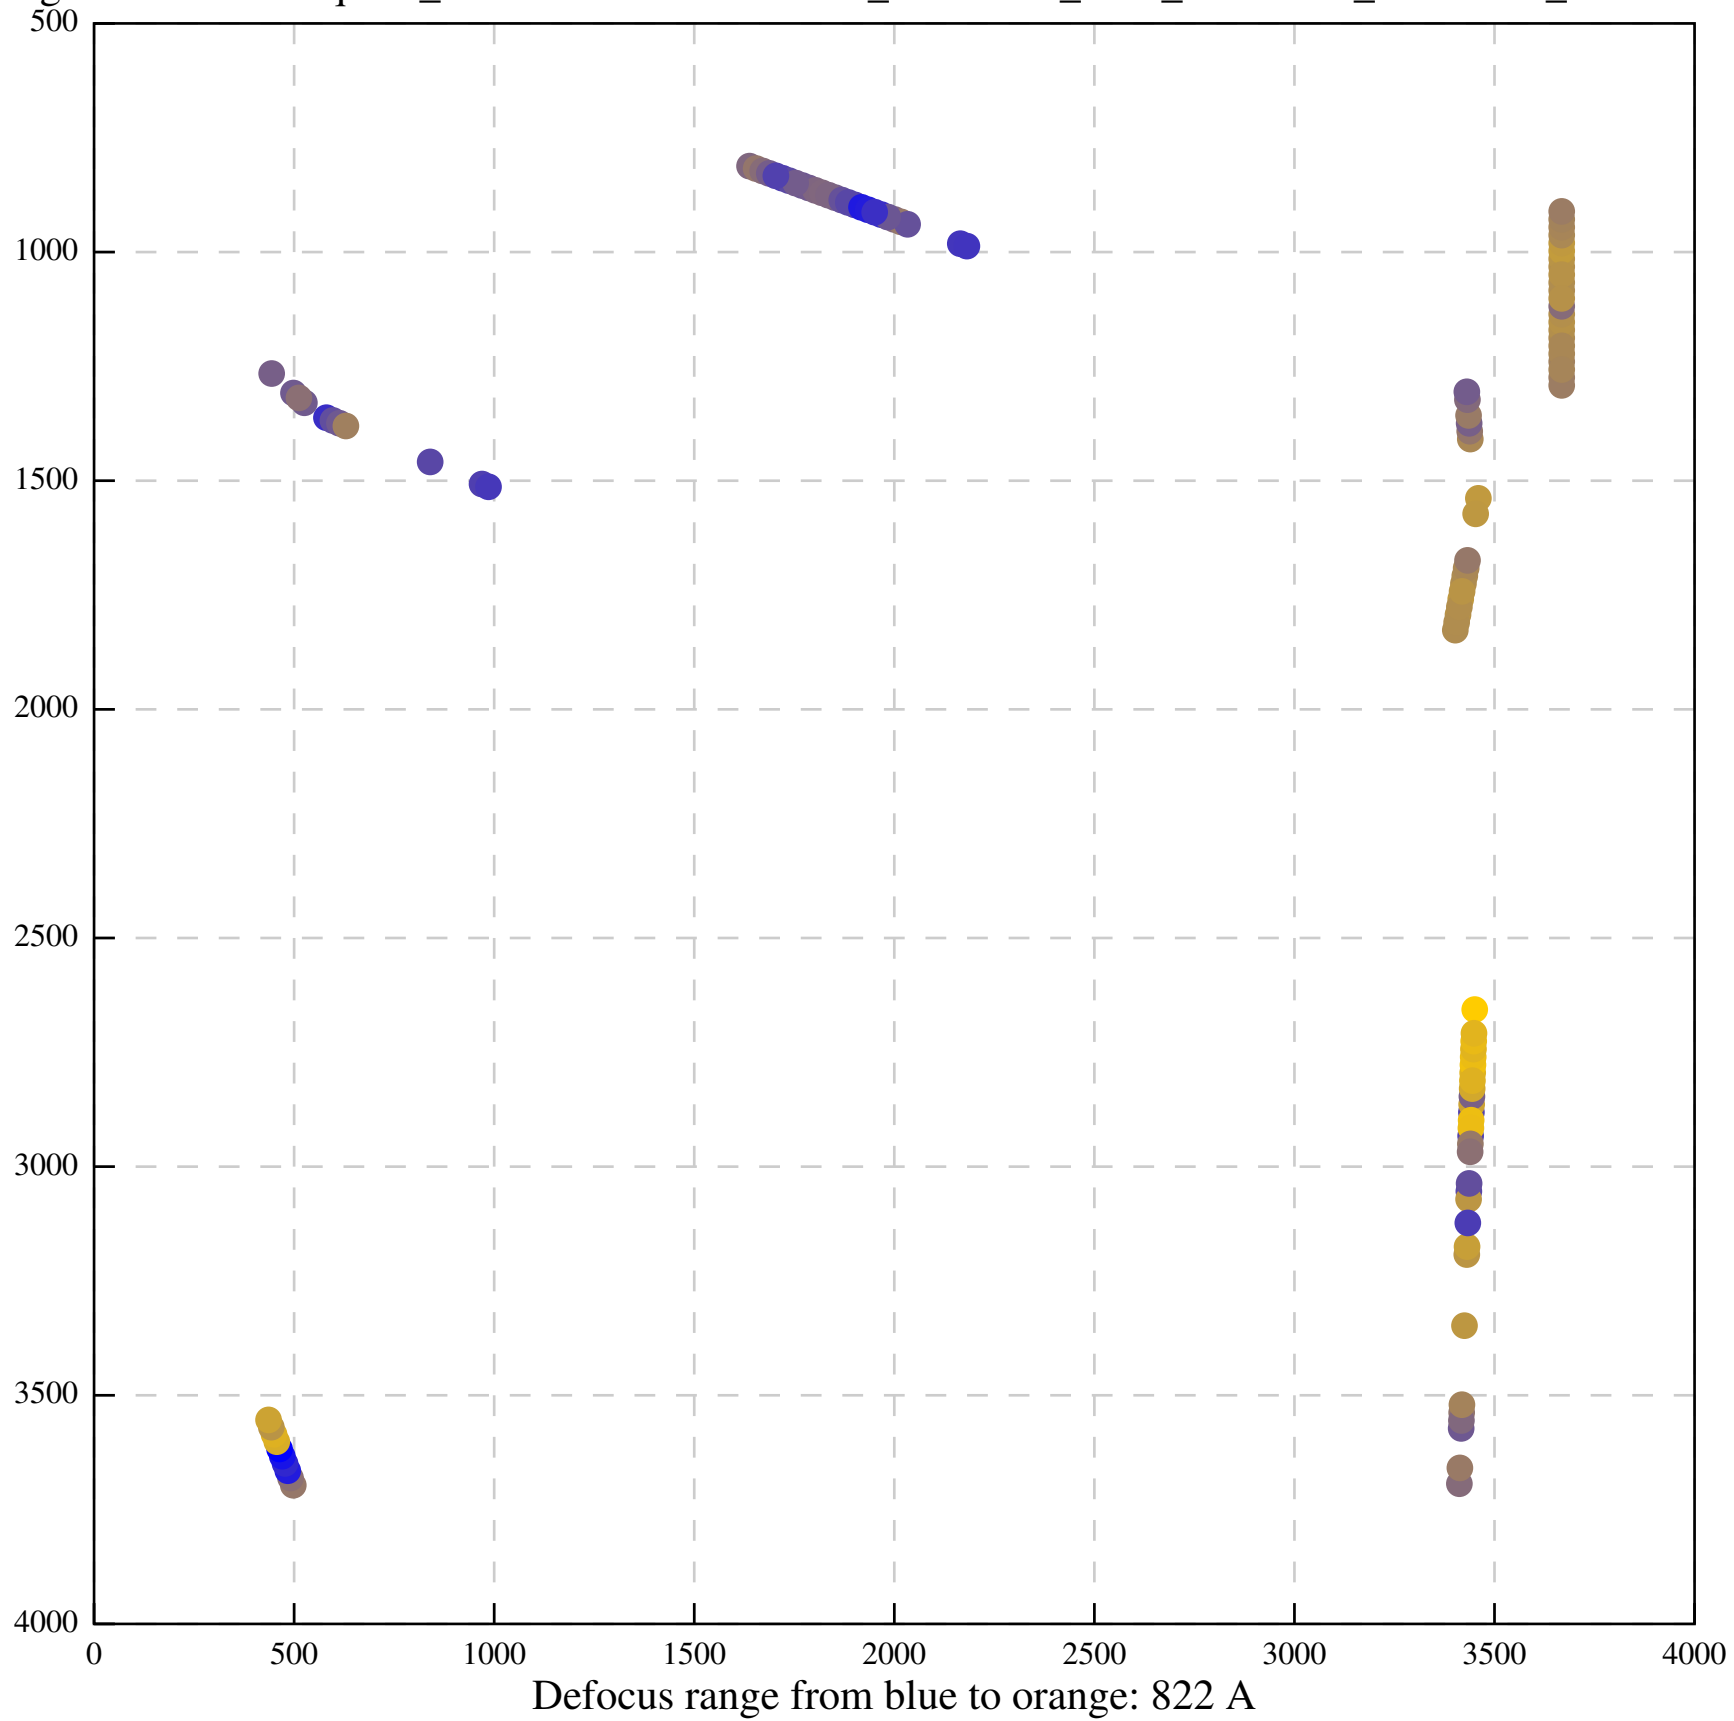

Defocus range from blue to orange: 787 A

Defocus range from blue to orange: 761 A

Defocus range from blue to orange: 1005 A

Defocus range from blue to orange: 354 A

Defocus range from blue to orange: 1014 A