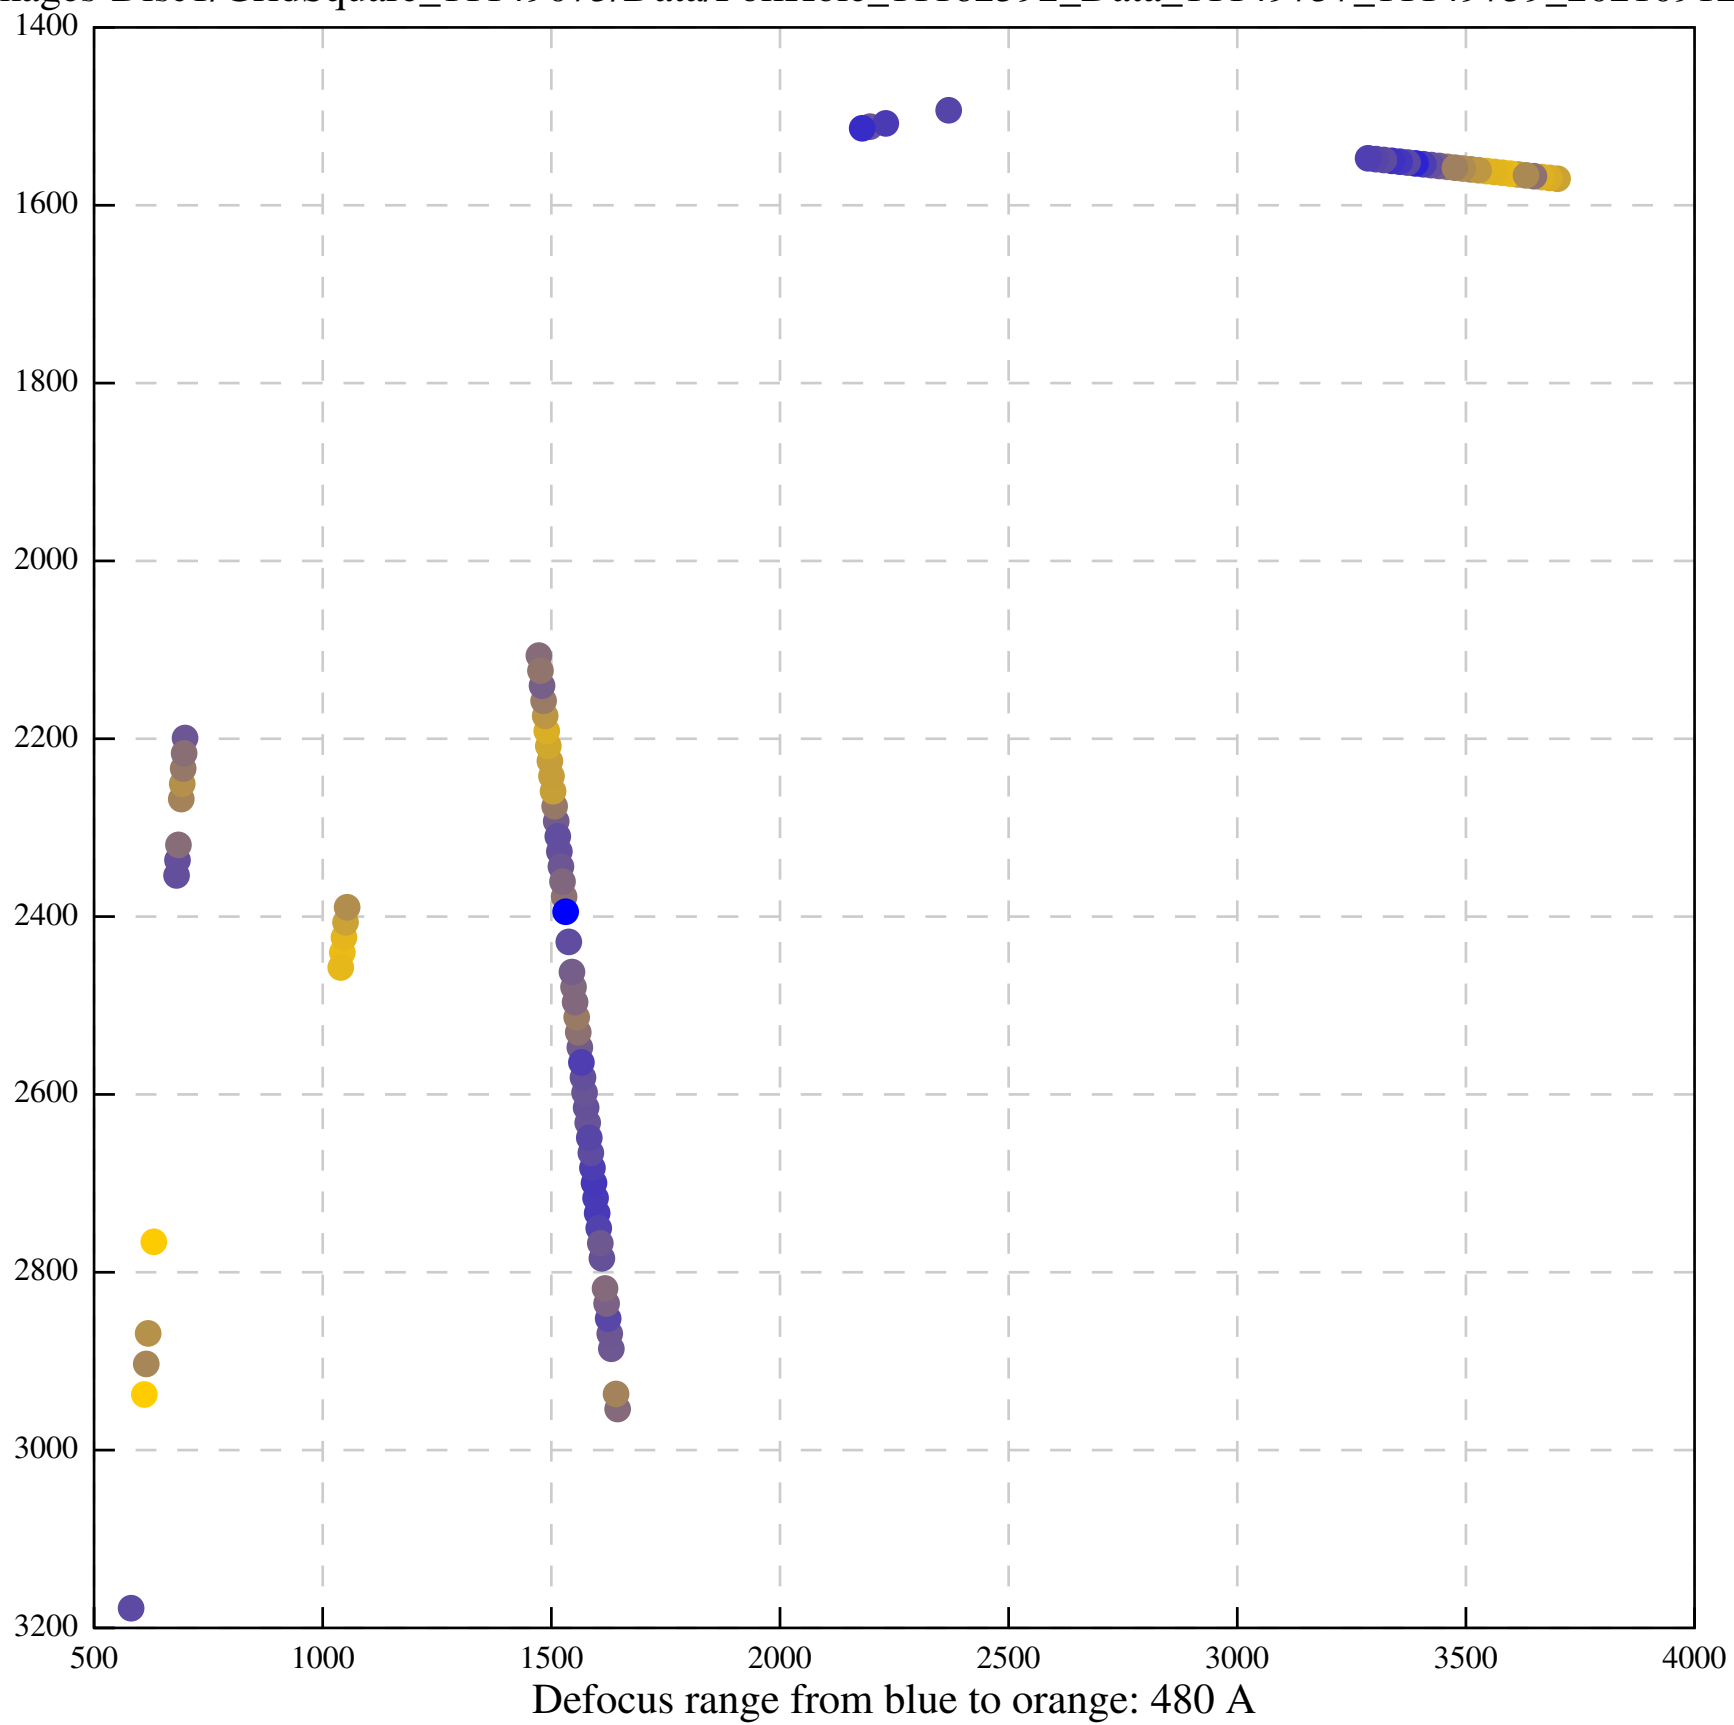

Defocus range from blue to orange: 0 A

Defocus range from blue to orange: 0 A

Defocus range from blue to orange: 0 A

Defocus range from blue to orange: 562 A

Defocus range from blue to orange: 0 A

Defocus range from blue to orange: 314 A

Defocus range from blue to orange: 229 A

Defocus range from blue to orange: 561 A

Defocus range from blue to orange: 0 A

Defocus range from blue to orange: 1289 A

Defocus range from blue to orange: 678 A

EER/Images-Disc1/GridSquare\_11149073/Data/FoilHole\_11162623\_Data\_11149757\_11149759\_20210912\_002301\_EER\_c