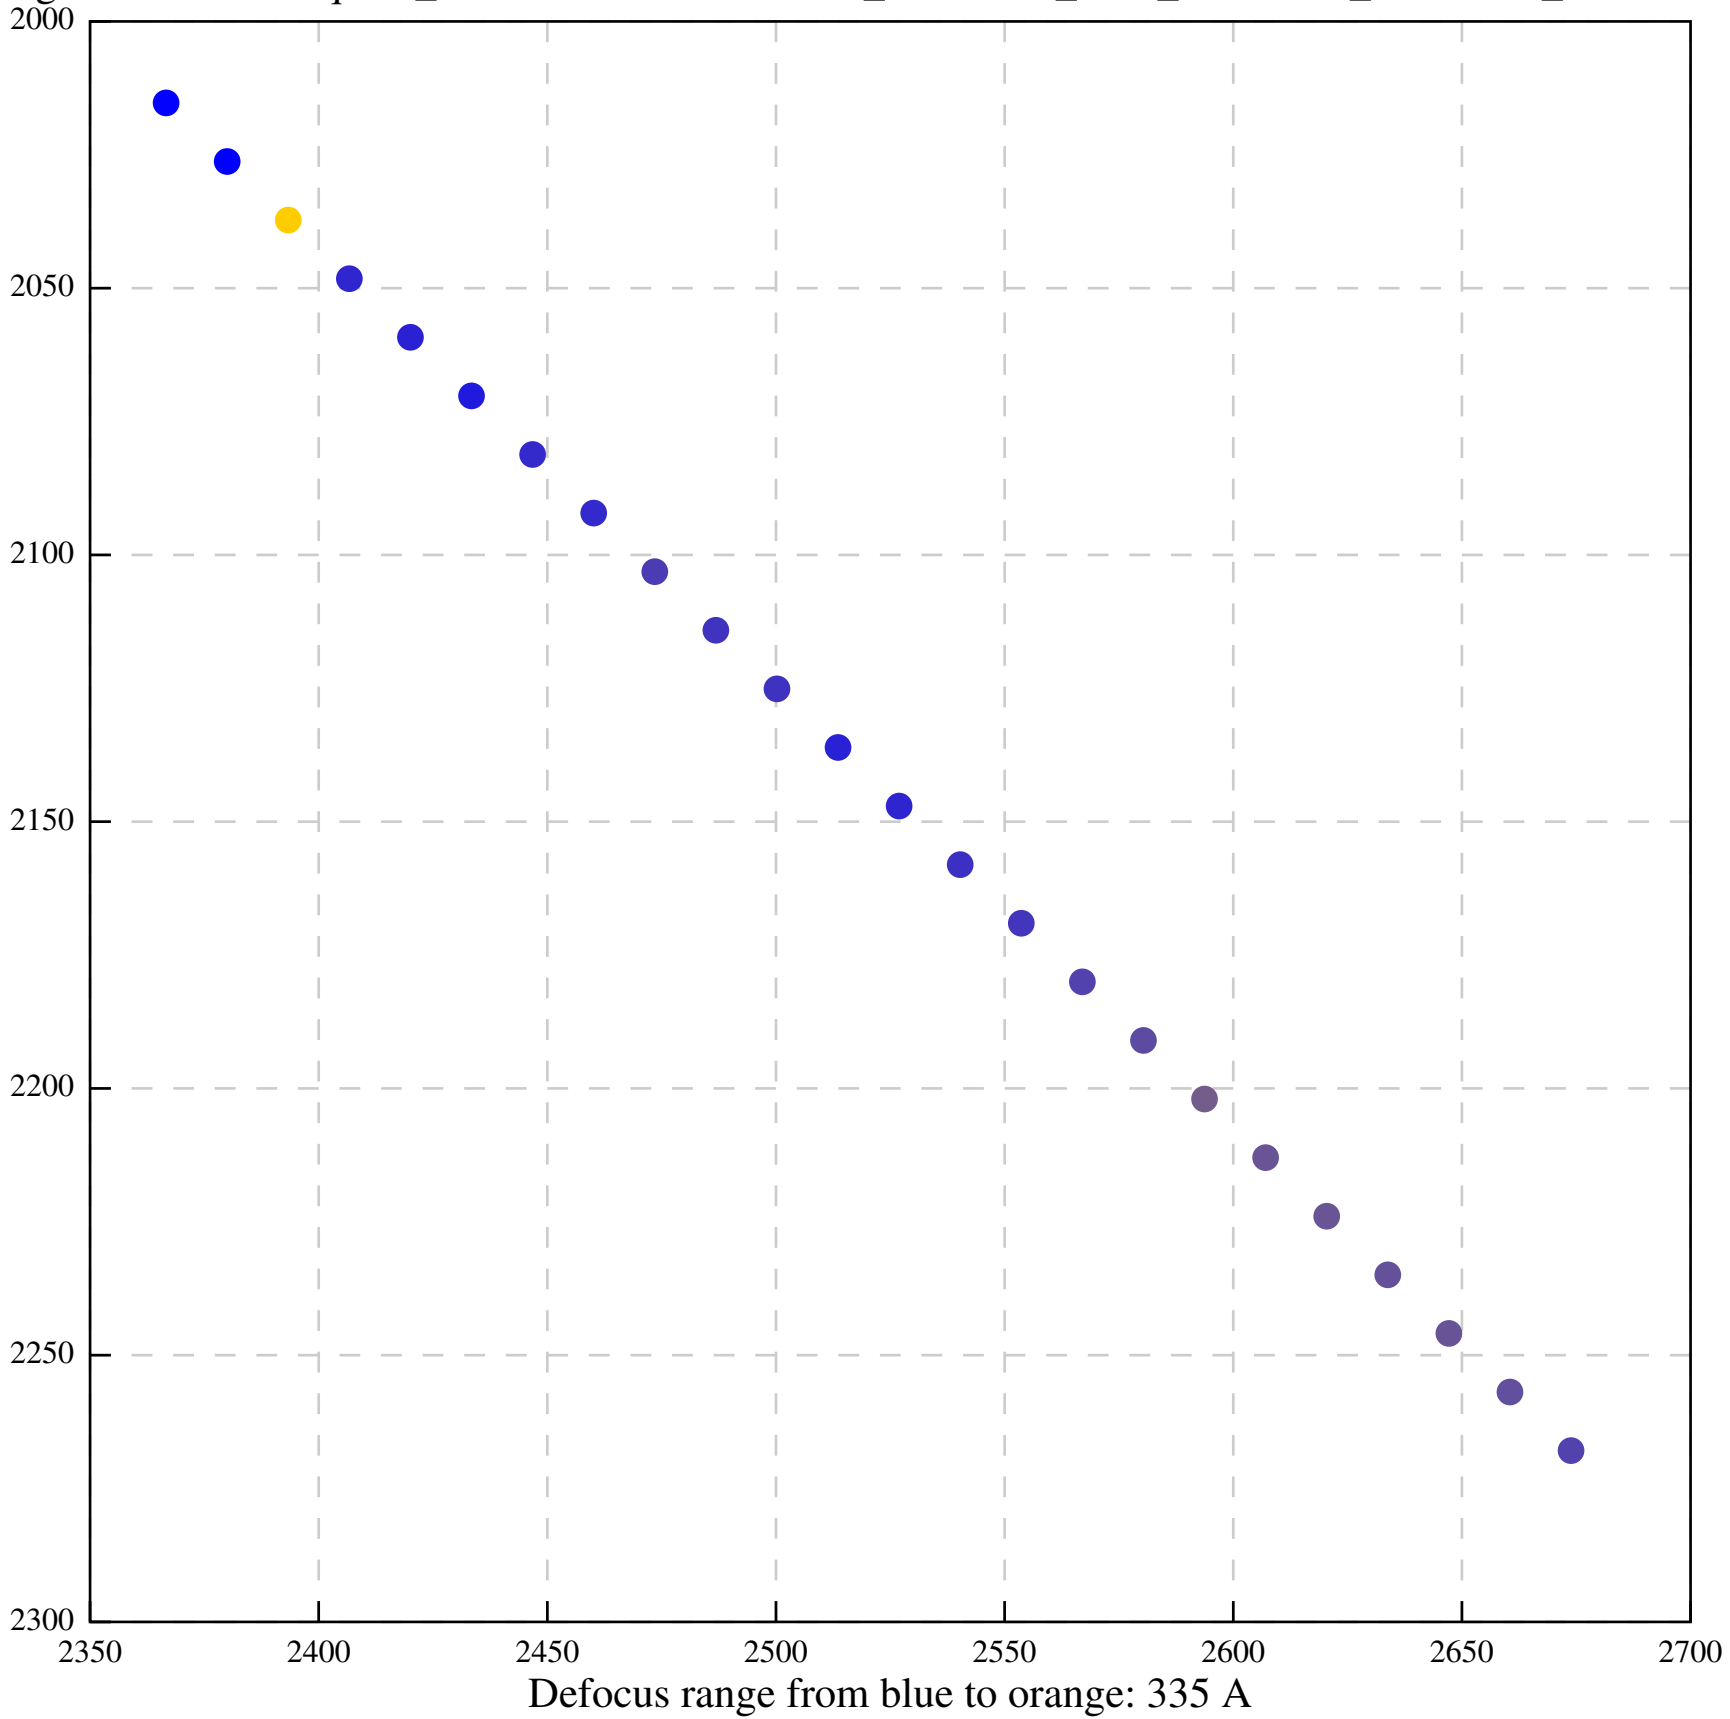

Defocus range from blue to orange: 1384 A

Defocus range from blue to orange: 1111 A

Defocus range from blue to orange: 785 A

Defocus range from blue to orange: 1651 A

Defocus range from blue to orange: 485 A