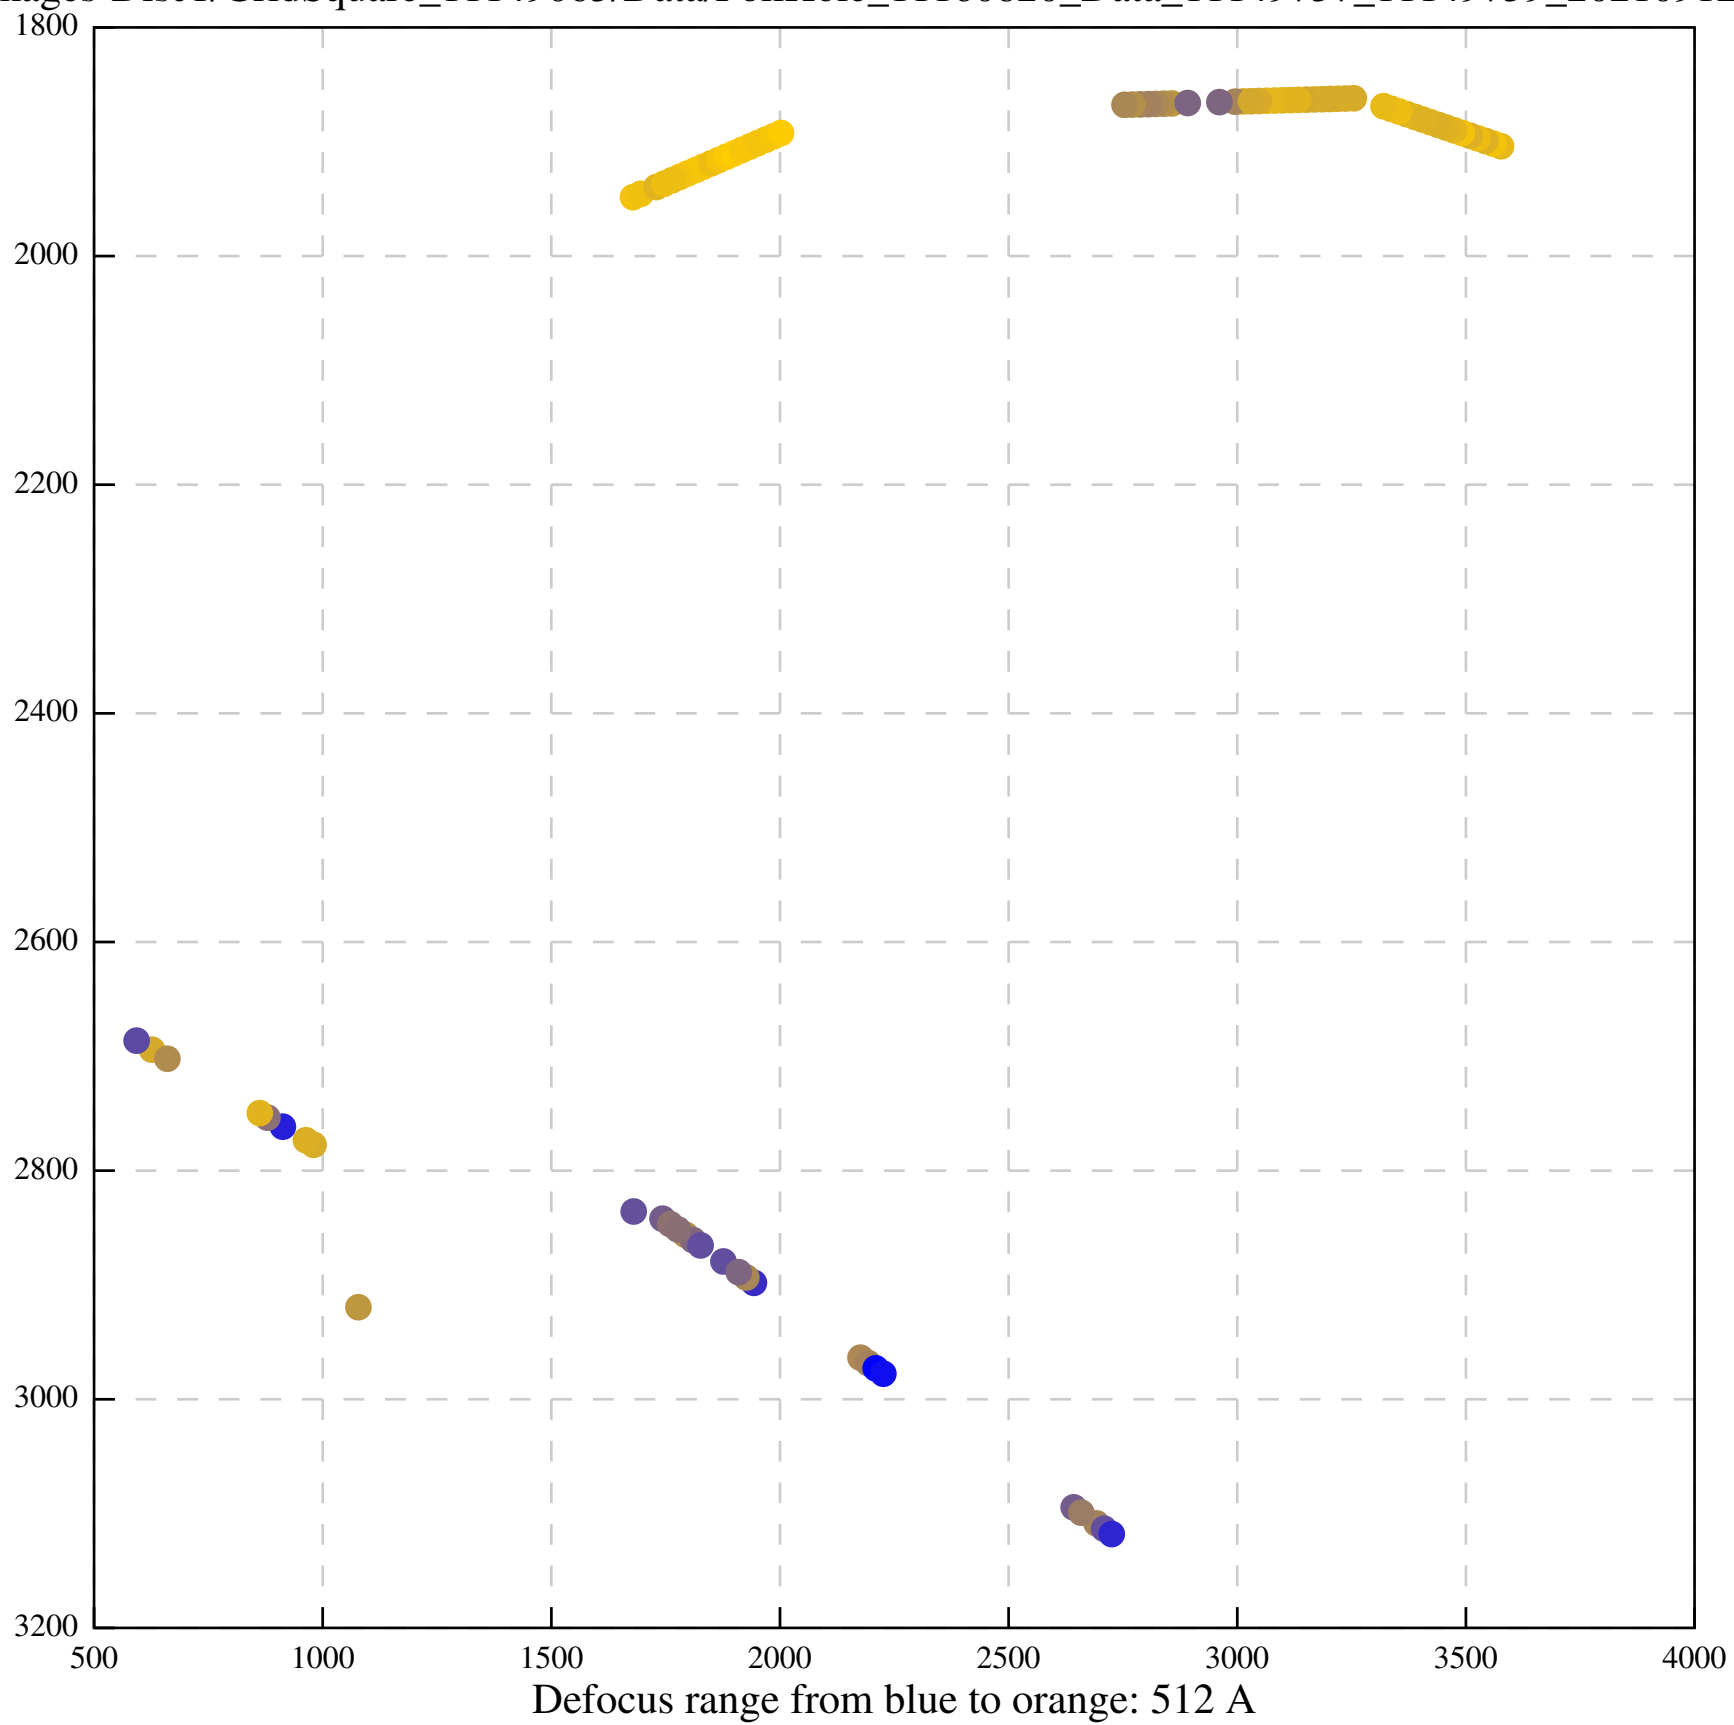

Defocus range from blue to orange: 91 A

Defocus range from blue to orange: 1145 A

Defocus range from blue to orange: 0 A

Defocus range from blue to orange: 523 A

Defocus range from blue to orange: 13 A

Defocus range from blue to orange: 663 A