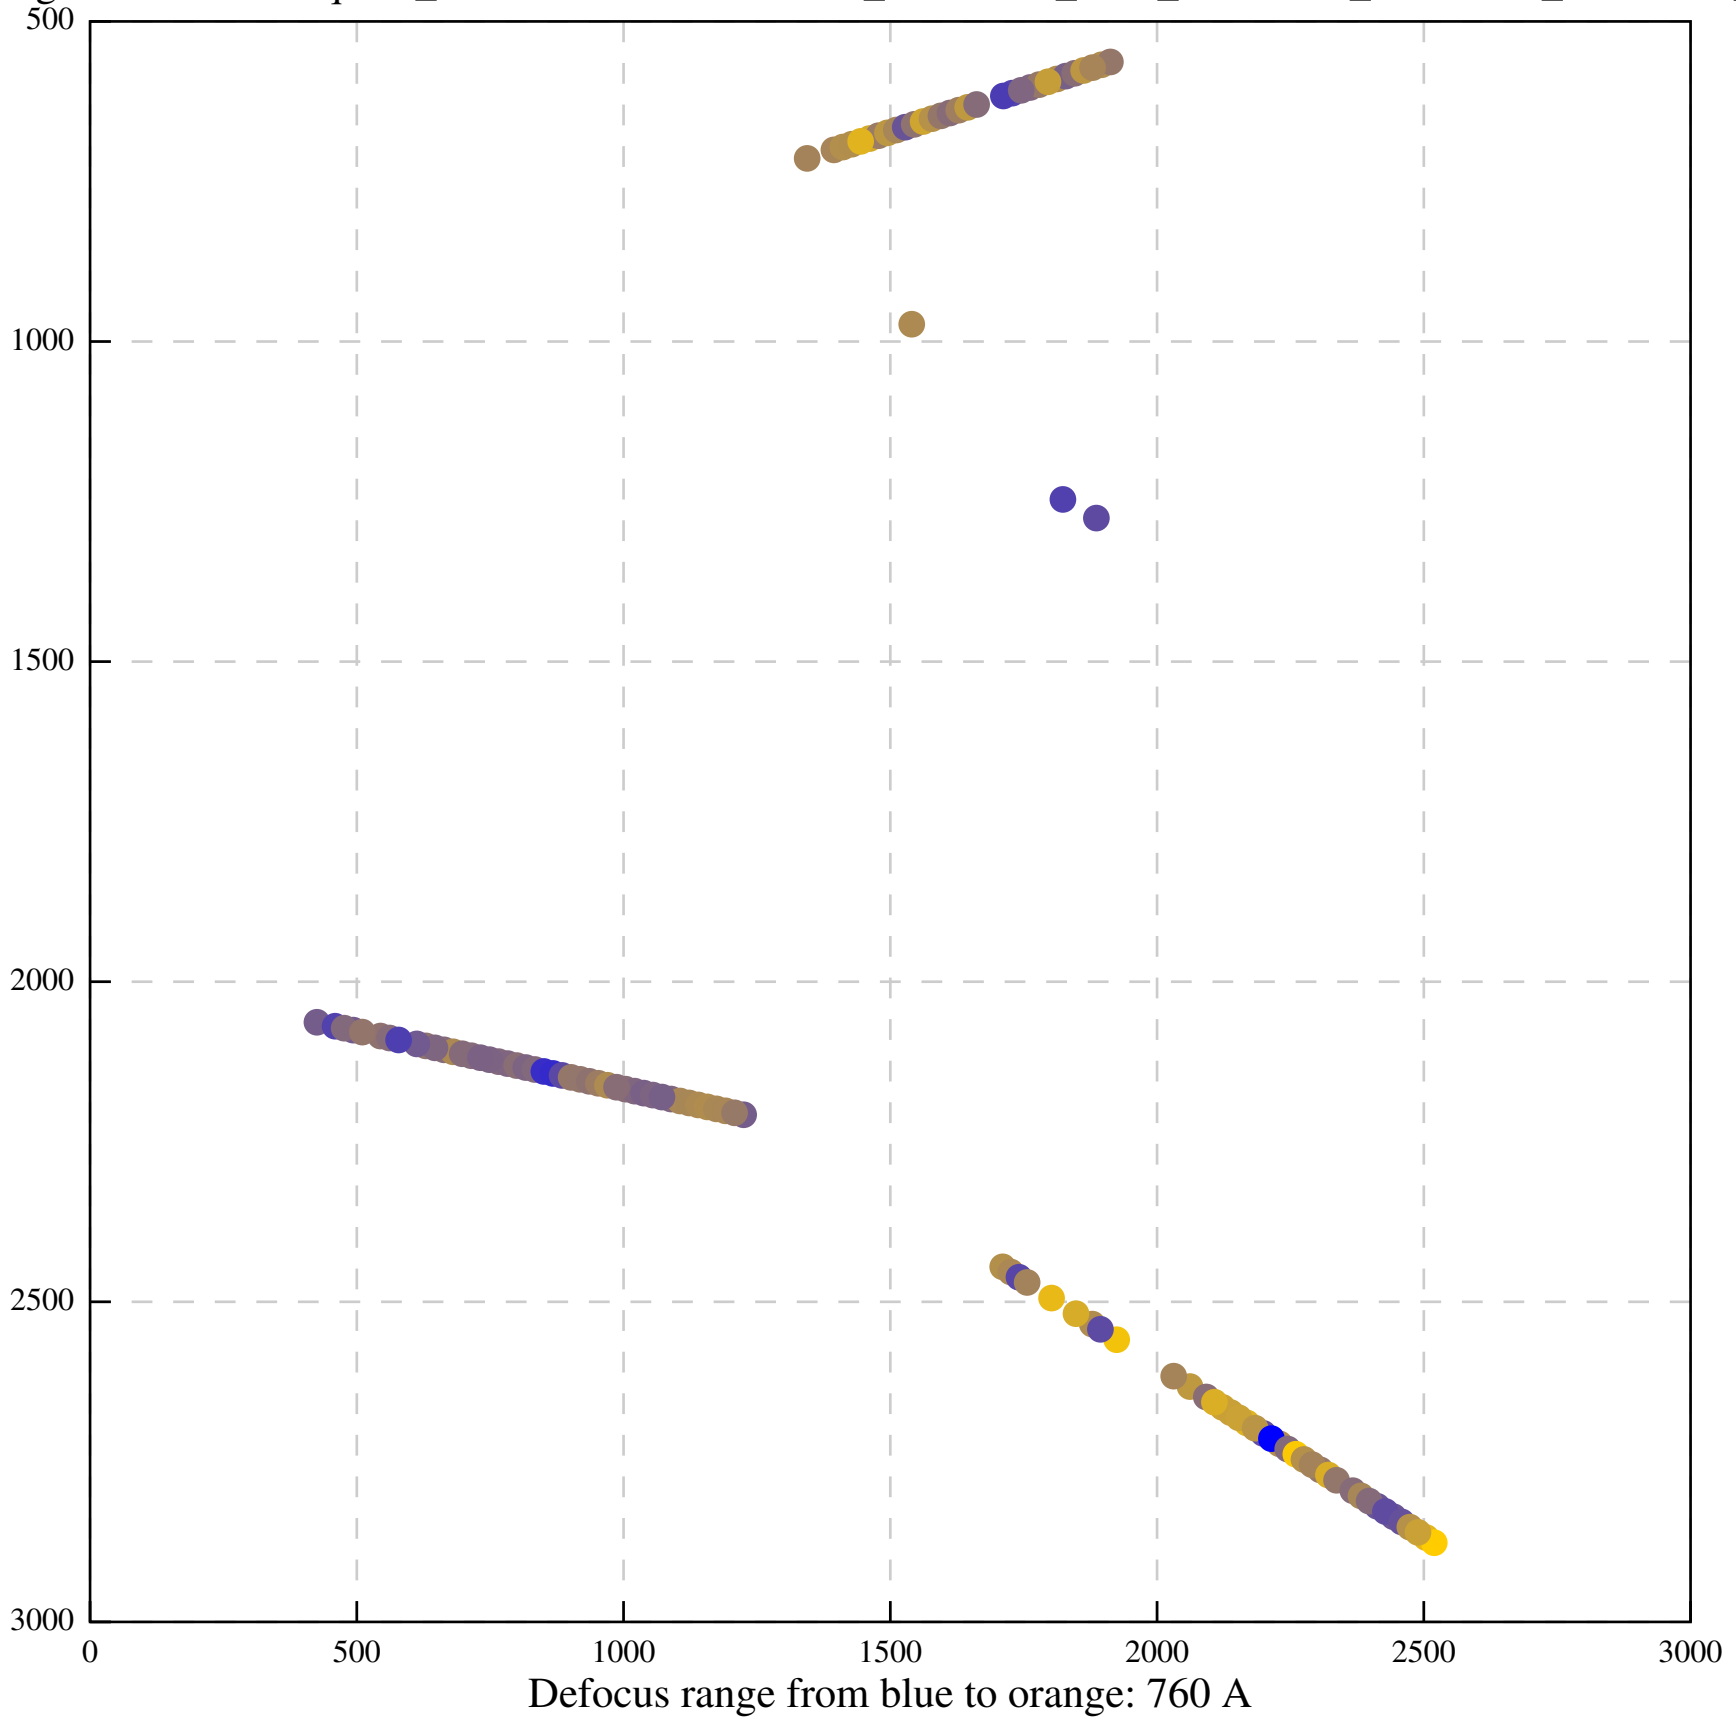

Defocus range from blue to orange: 1384 A

Defocus range from blue to orange: 1111 A

Defocus range from blue to orange: 785 A

Defocus range from blue to orange: 1651 A

Defocus range from blue to orange: 485 A