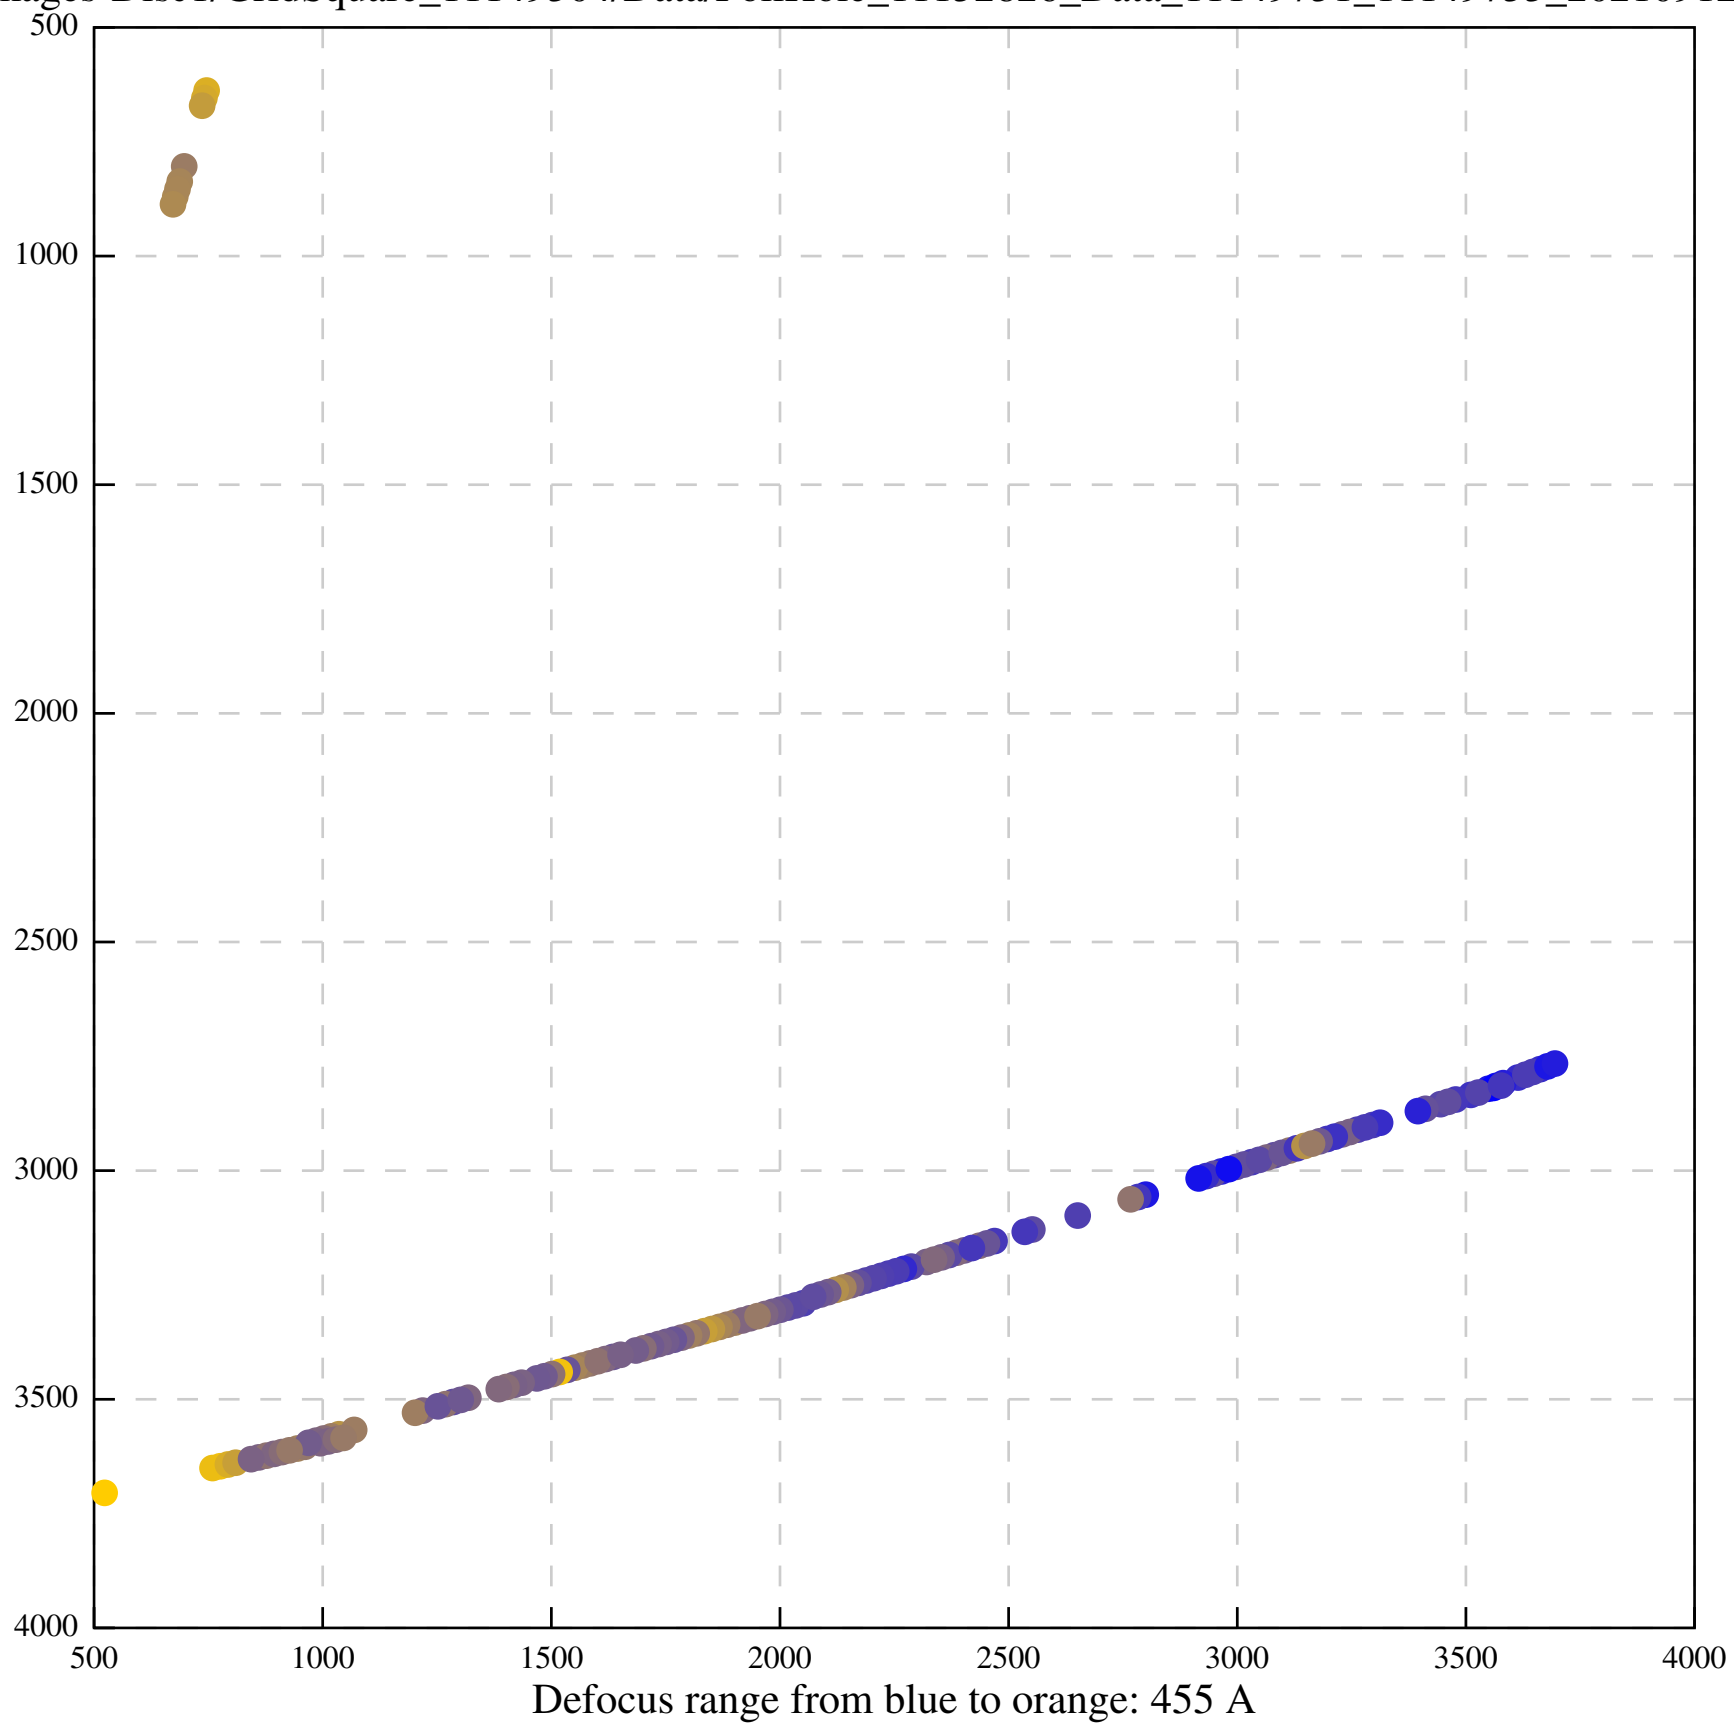

Defocus range from blue to orange: 1079 A

Defocus range from blue to orange: 737 A

Defocus range from blue to orange: 366 A

Defocus range from blue to orange: 366 A

Defocus range from blue to orange: 261 A