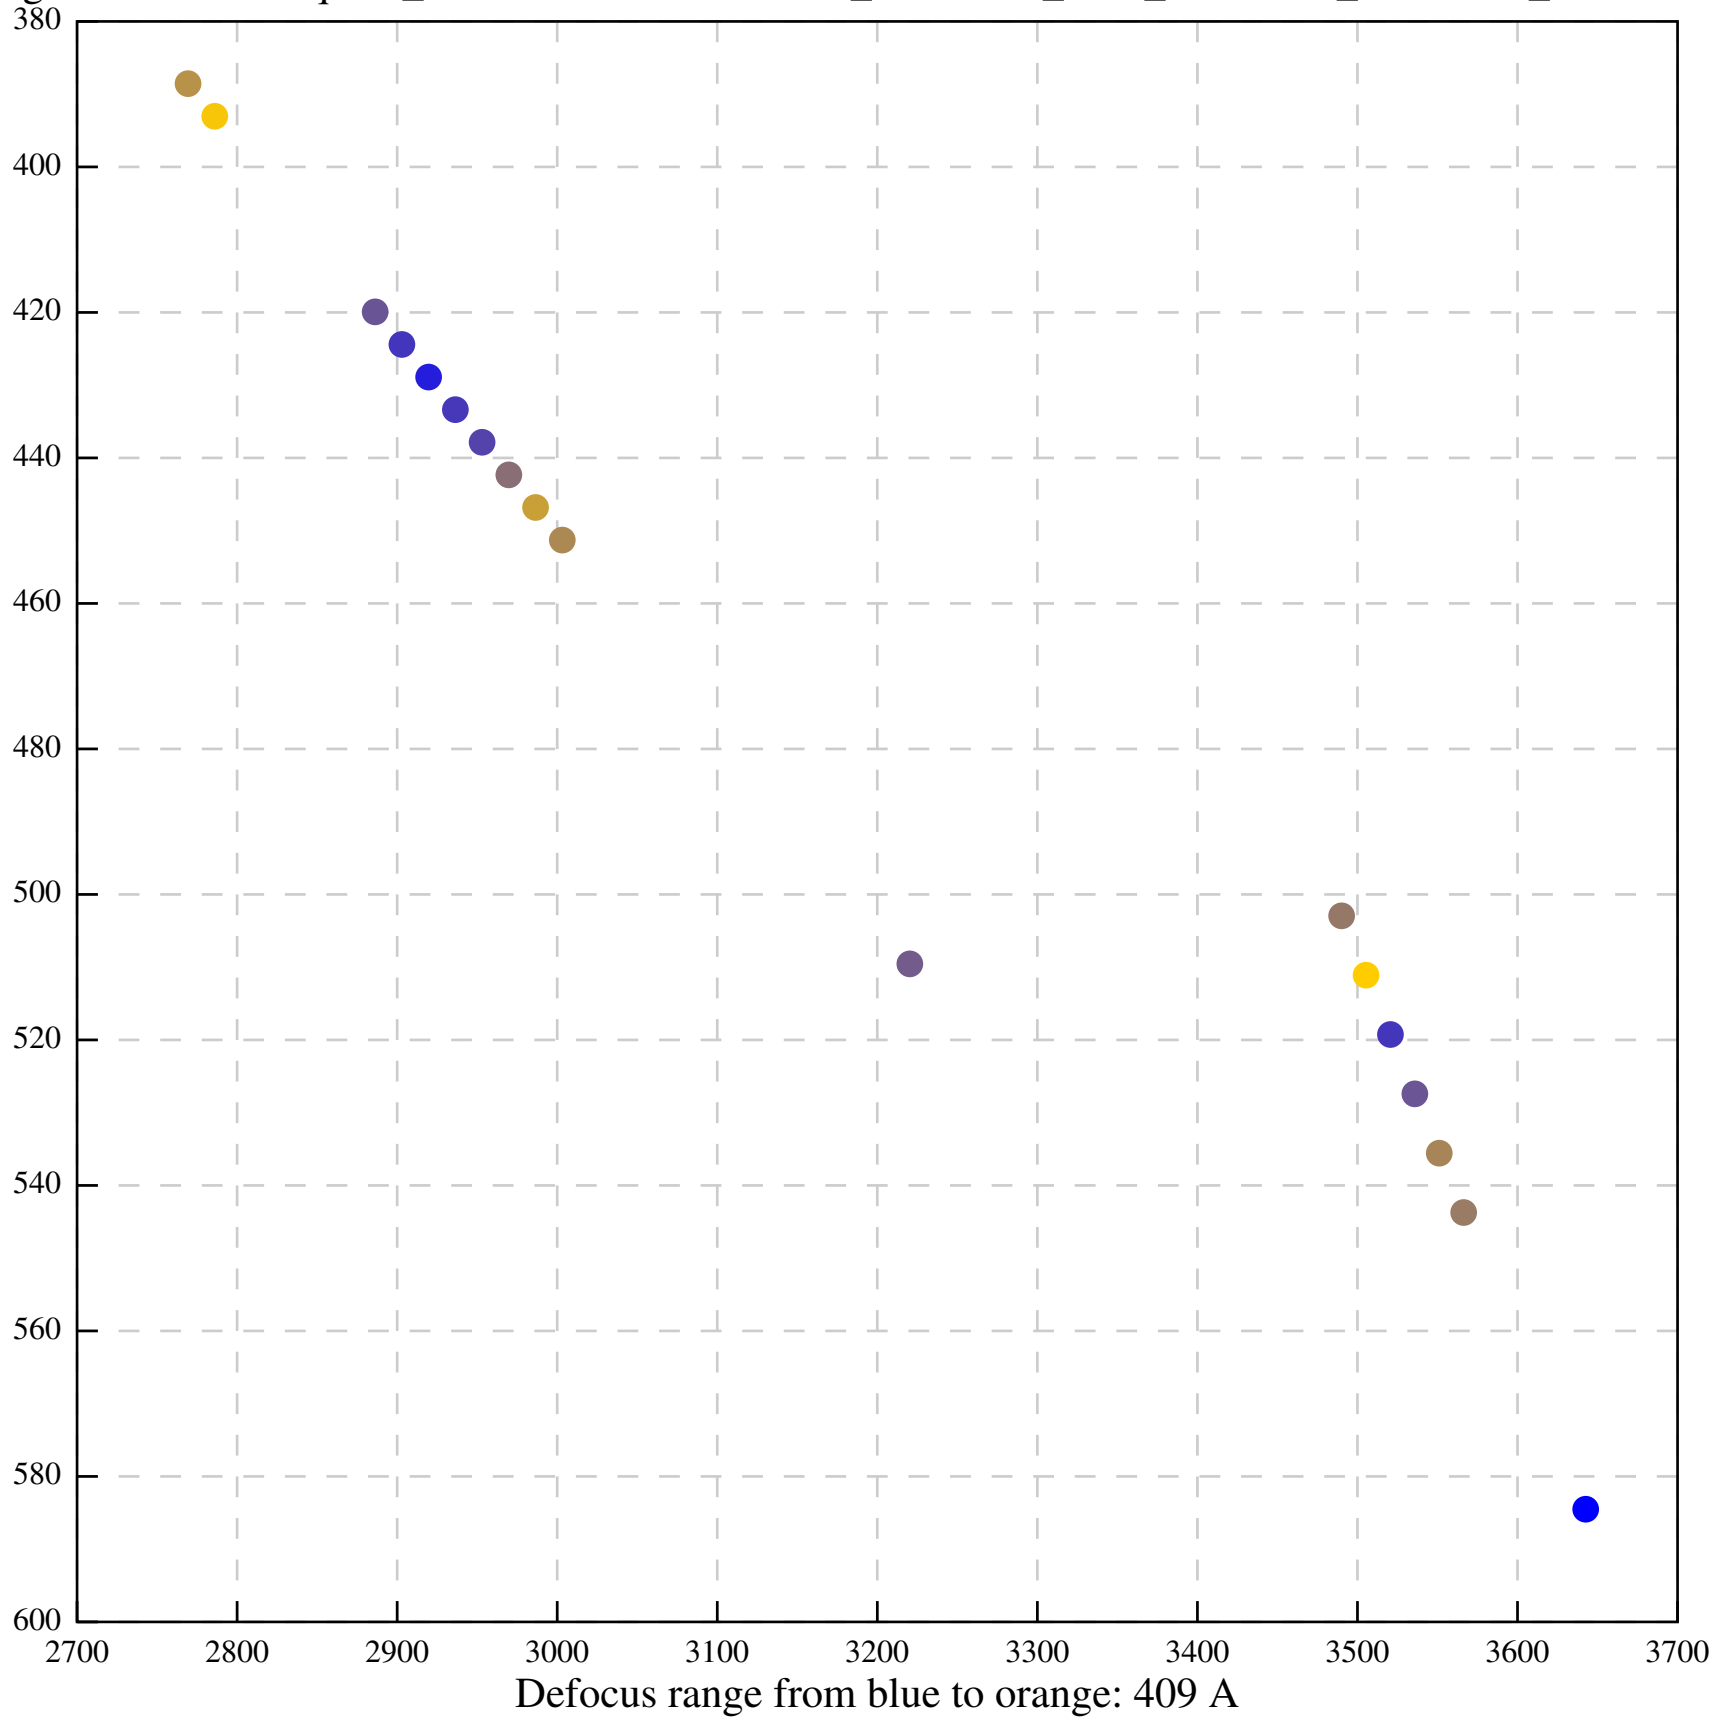

Defocus range from blue to orange: 918 A

Defocus range from blue to orange: 919 A

Defocus range from blue to orange: 678 A

Defocus range from blue to orange: 1040 A

Defocus range from blue to orange: 1131 A