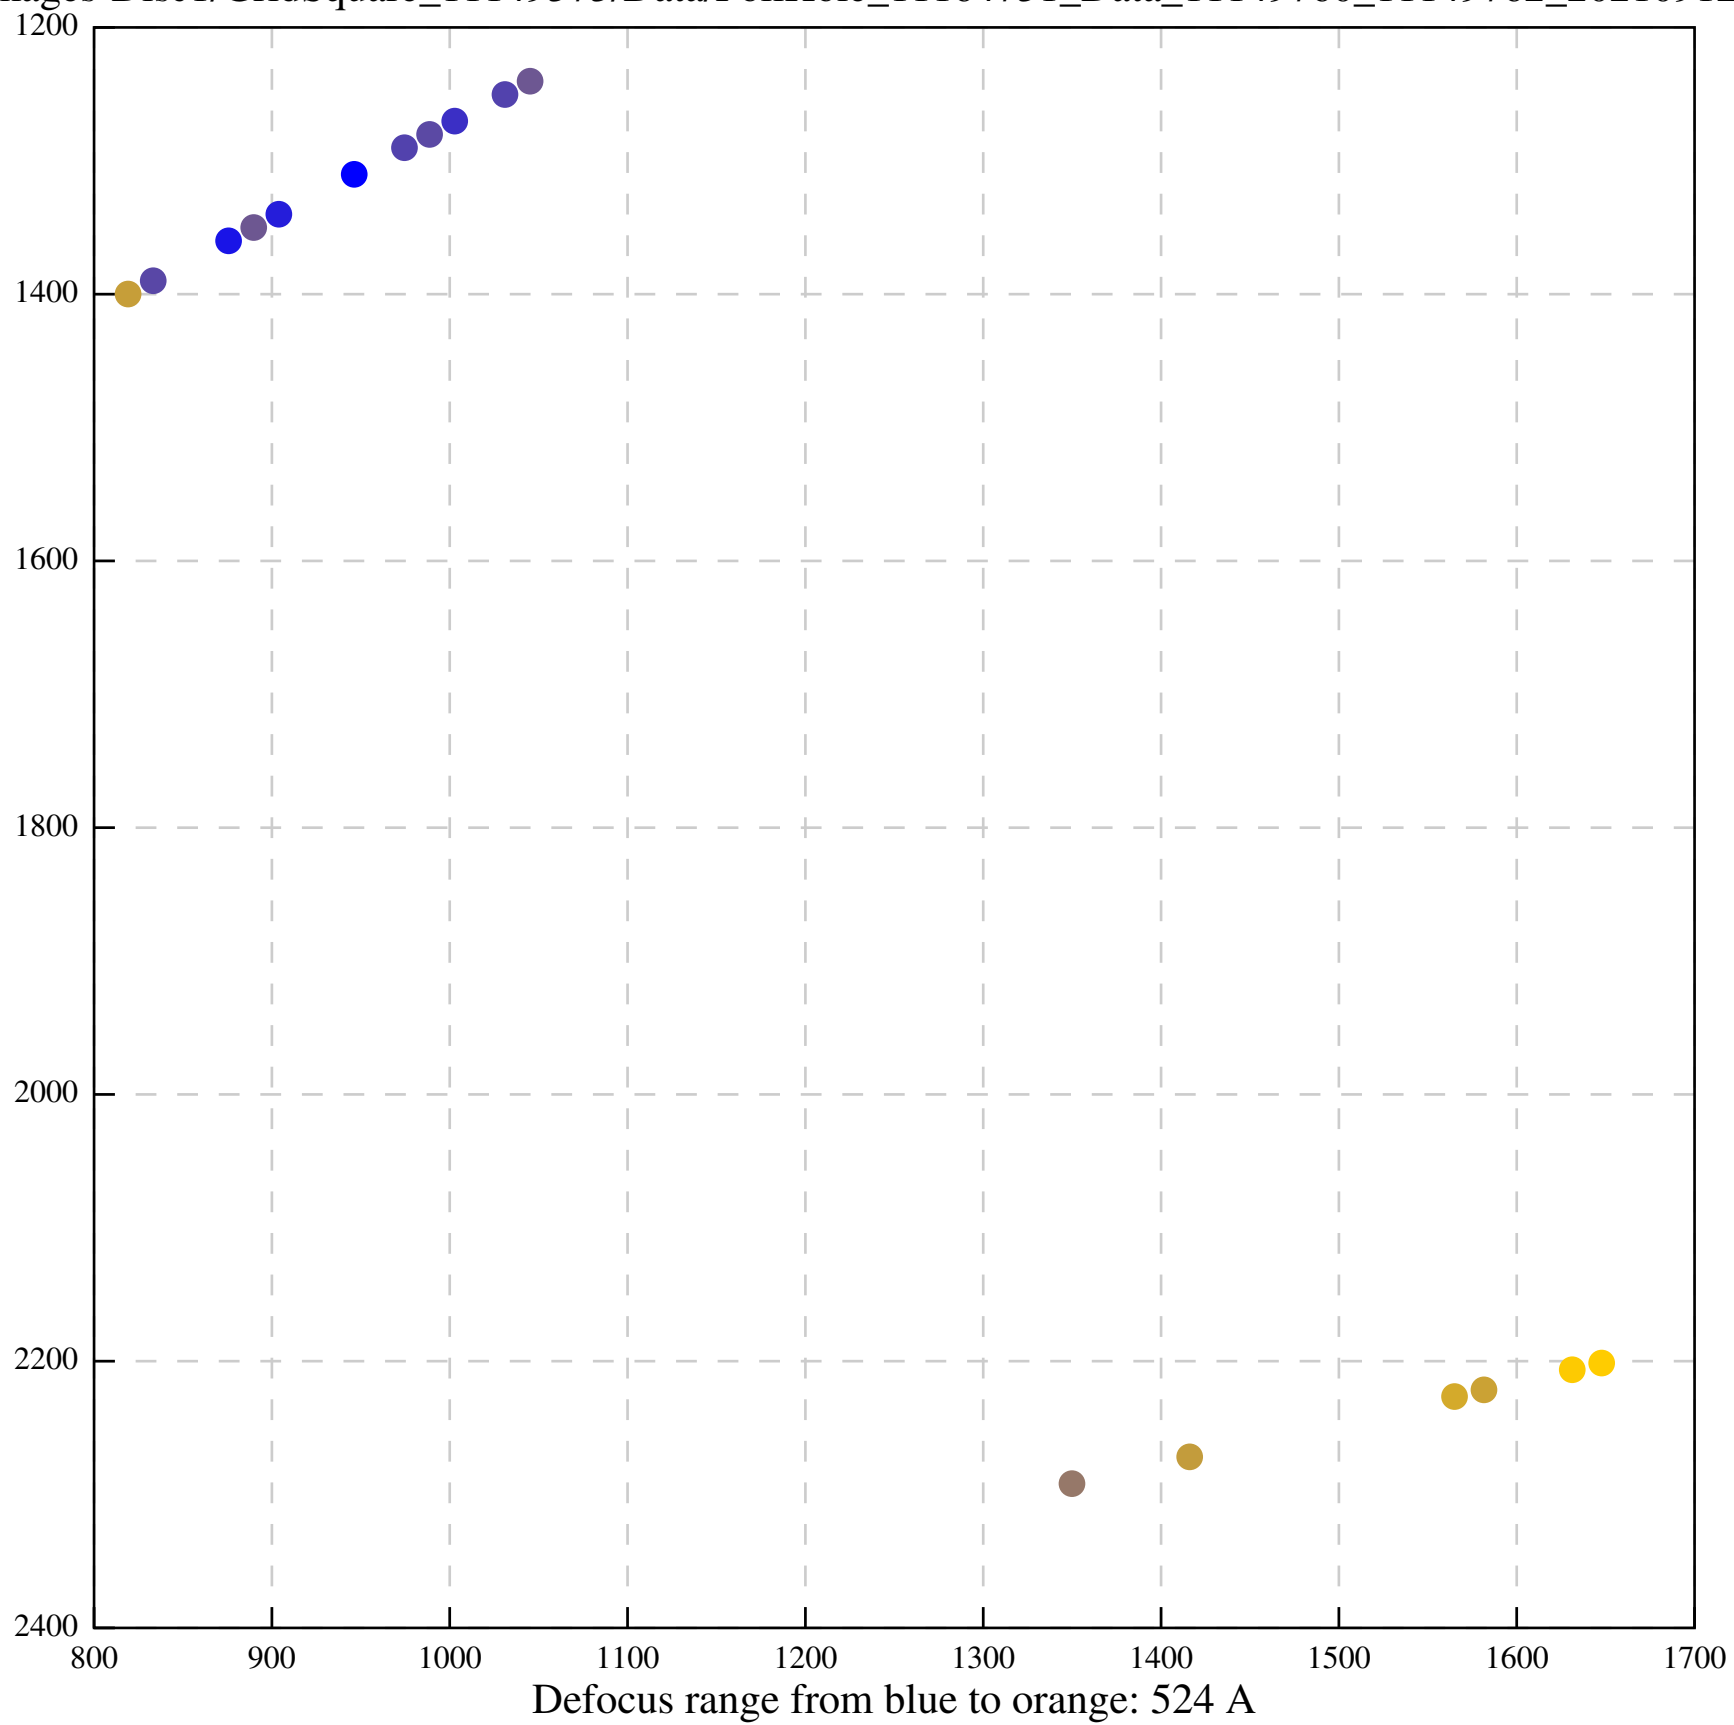

Defocus range from blue to orange: 0 A

Defocus range from blue to orange: 419 A

Defocus range from blue to orange: 487 Å

Defocus range from blue to orange: 130 A

Defocus range from blue to orange: 0 A

Defocus range from blue to orange: 798 A