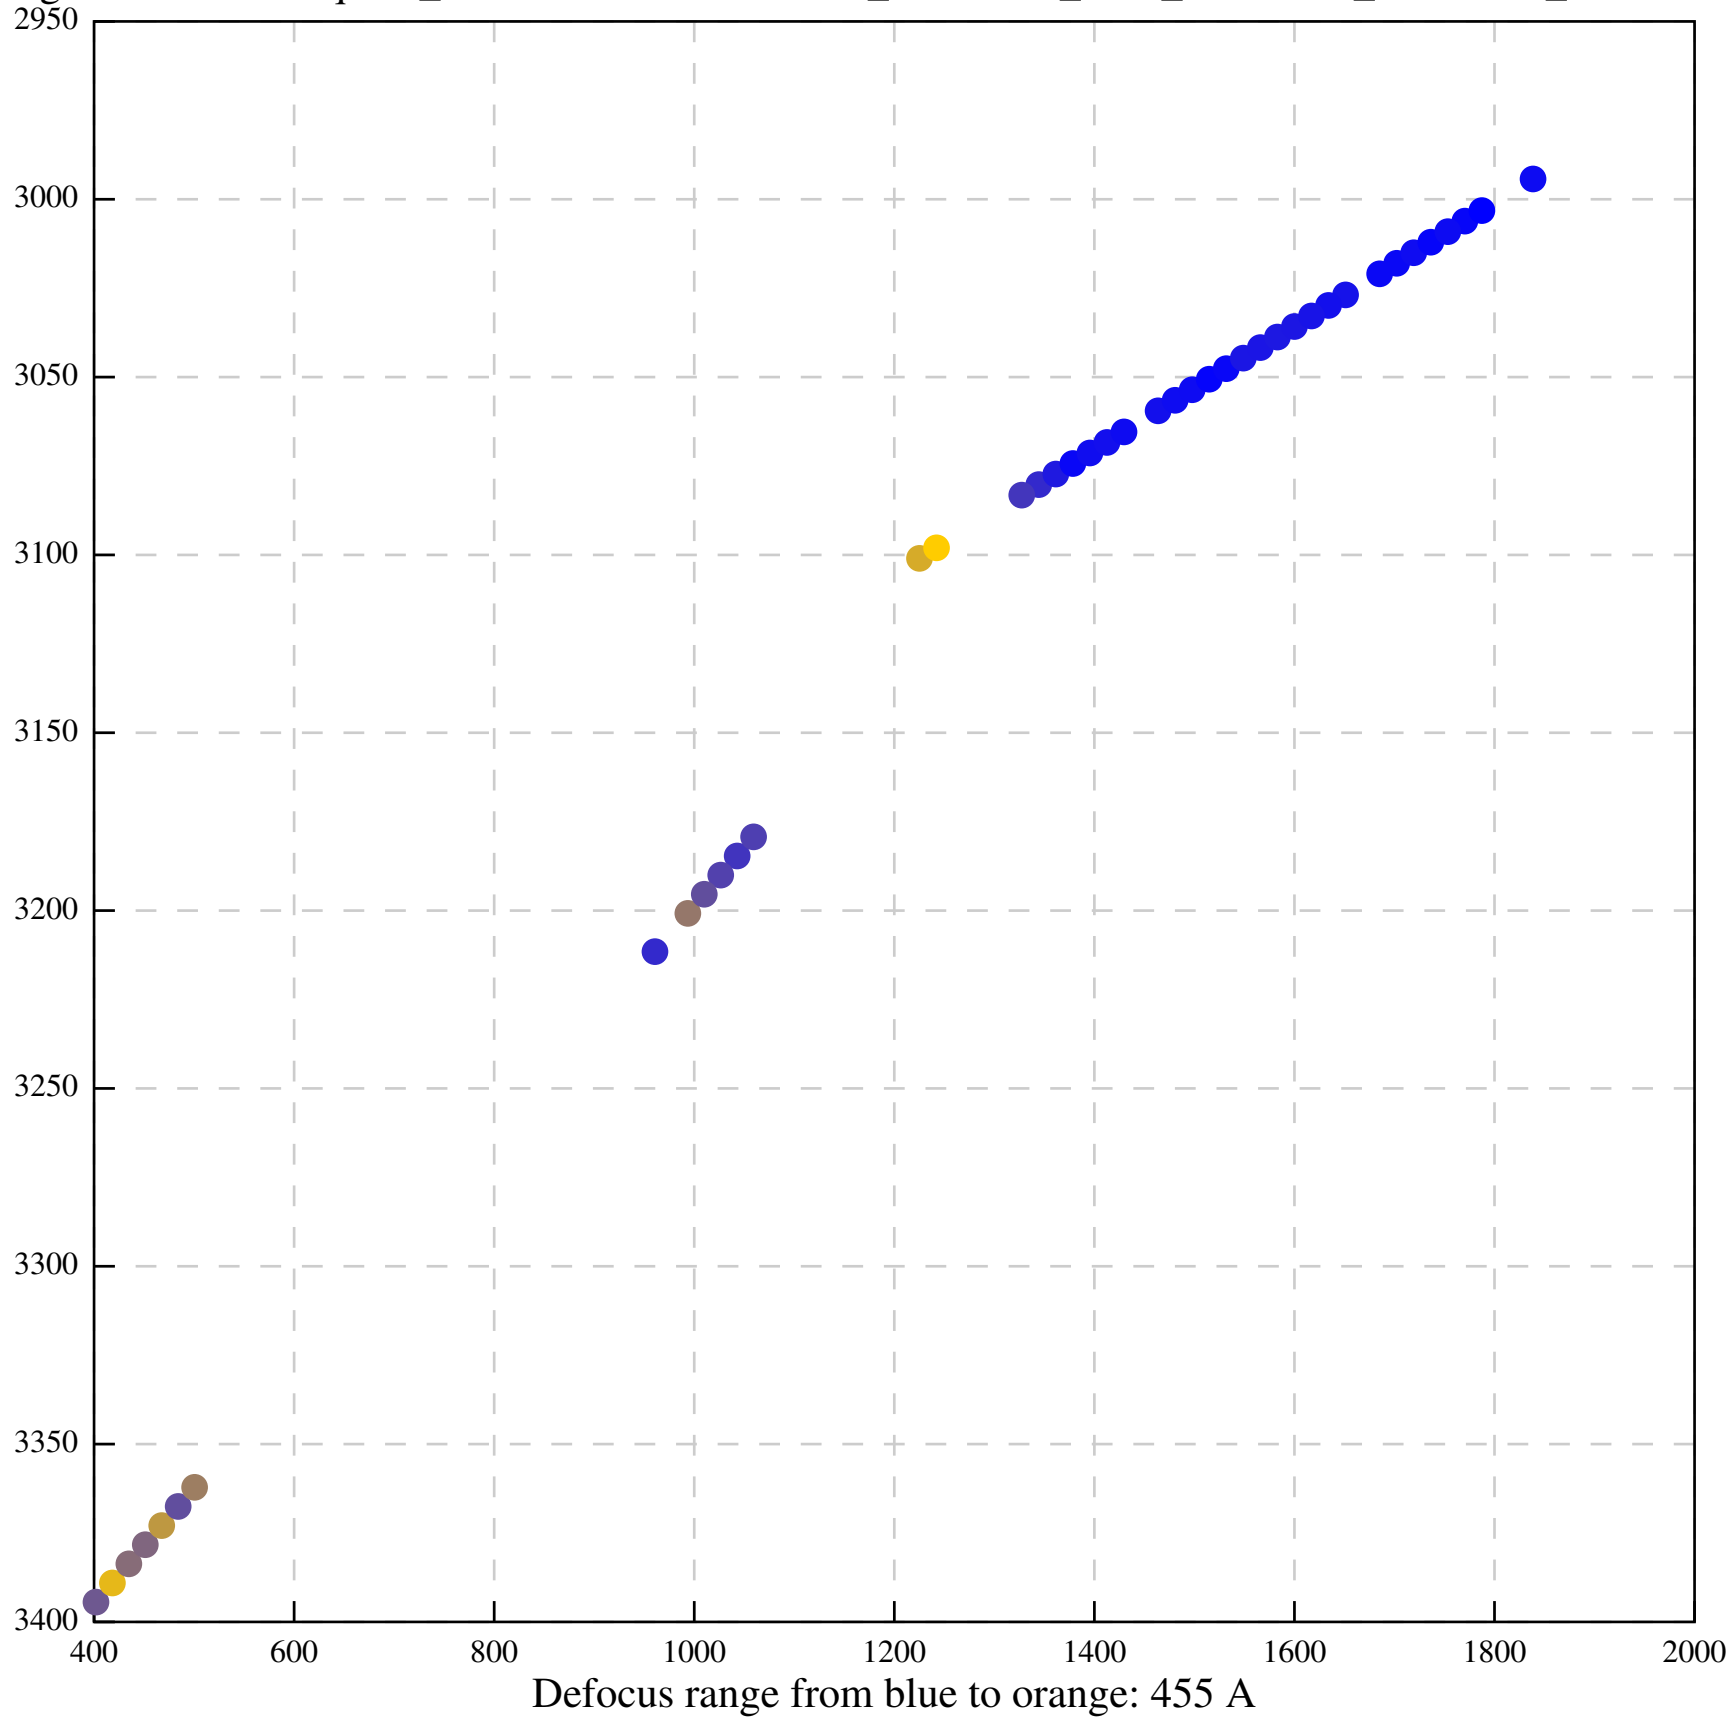

Defocus range from blue to orange: 666 A

Defocus range from blue to orange: 1012 A

Defocus range from blue to orange: 334 A

Defocus range from blue to orange: 522 A

Defocus range from blue to orange: 379 A