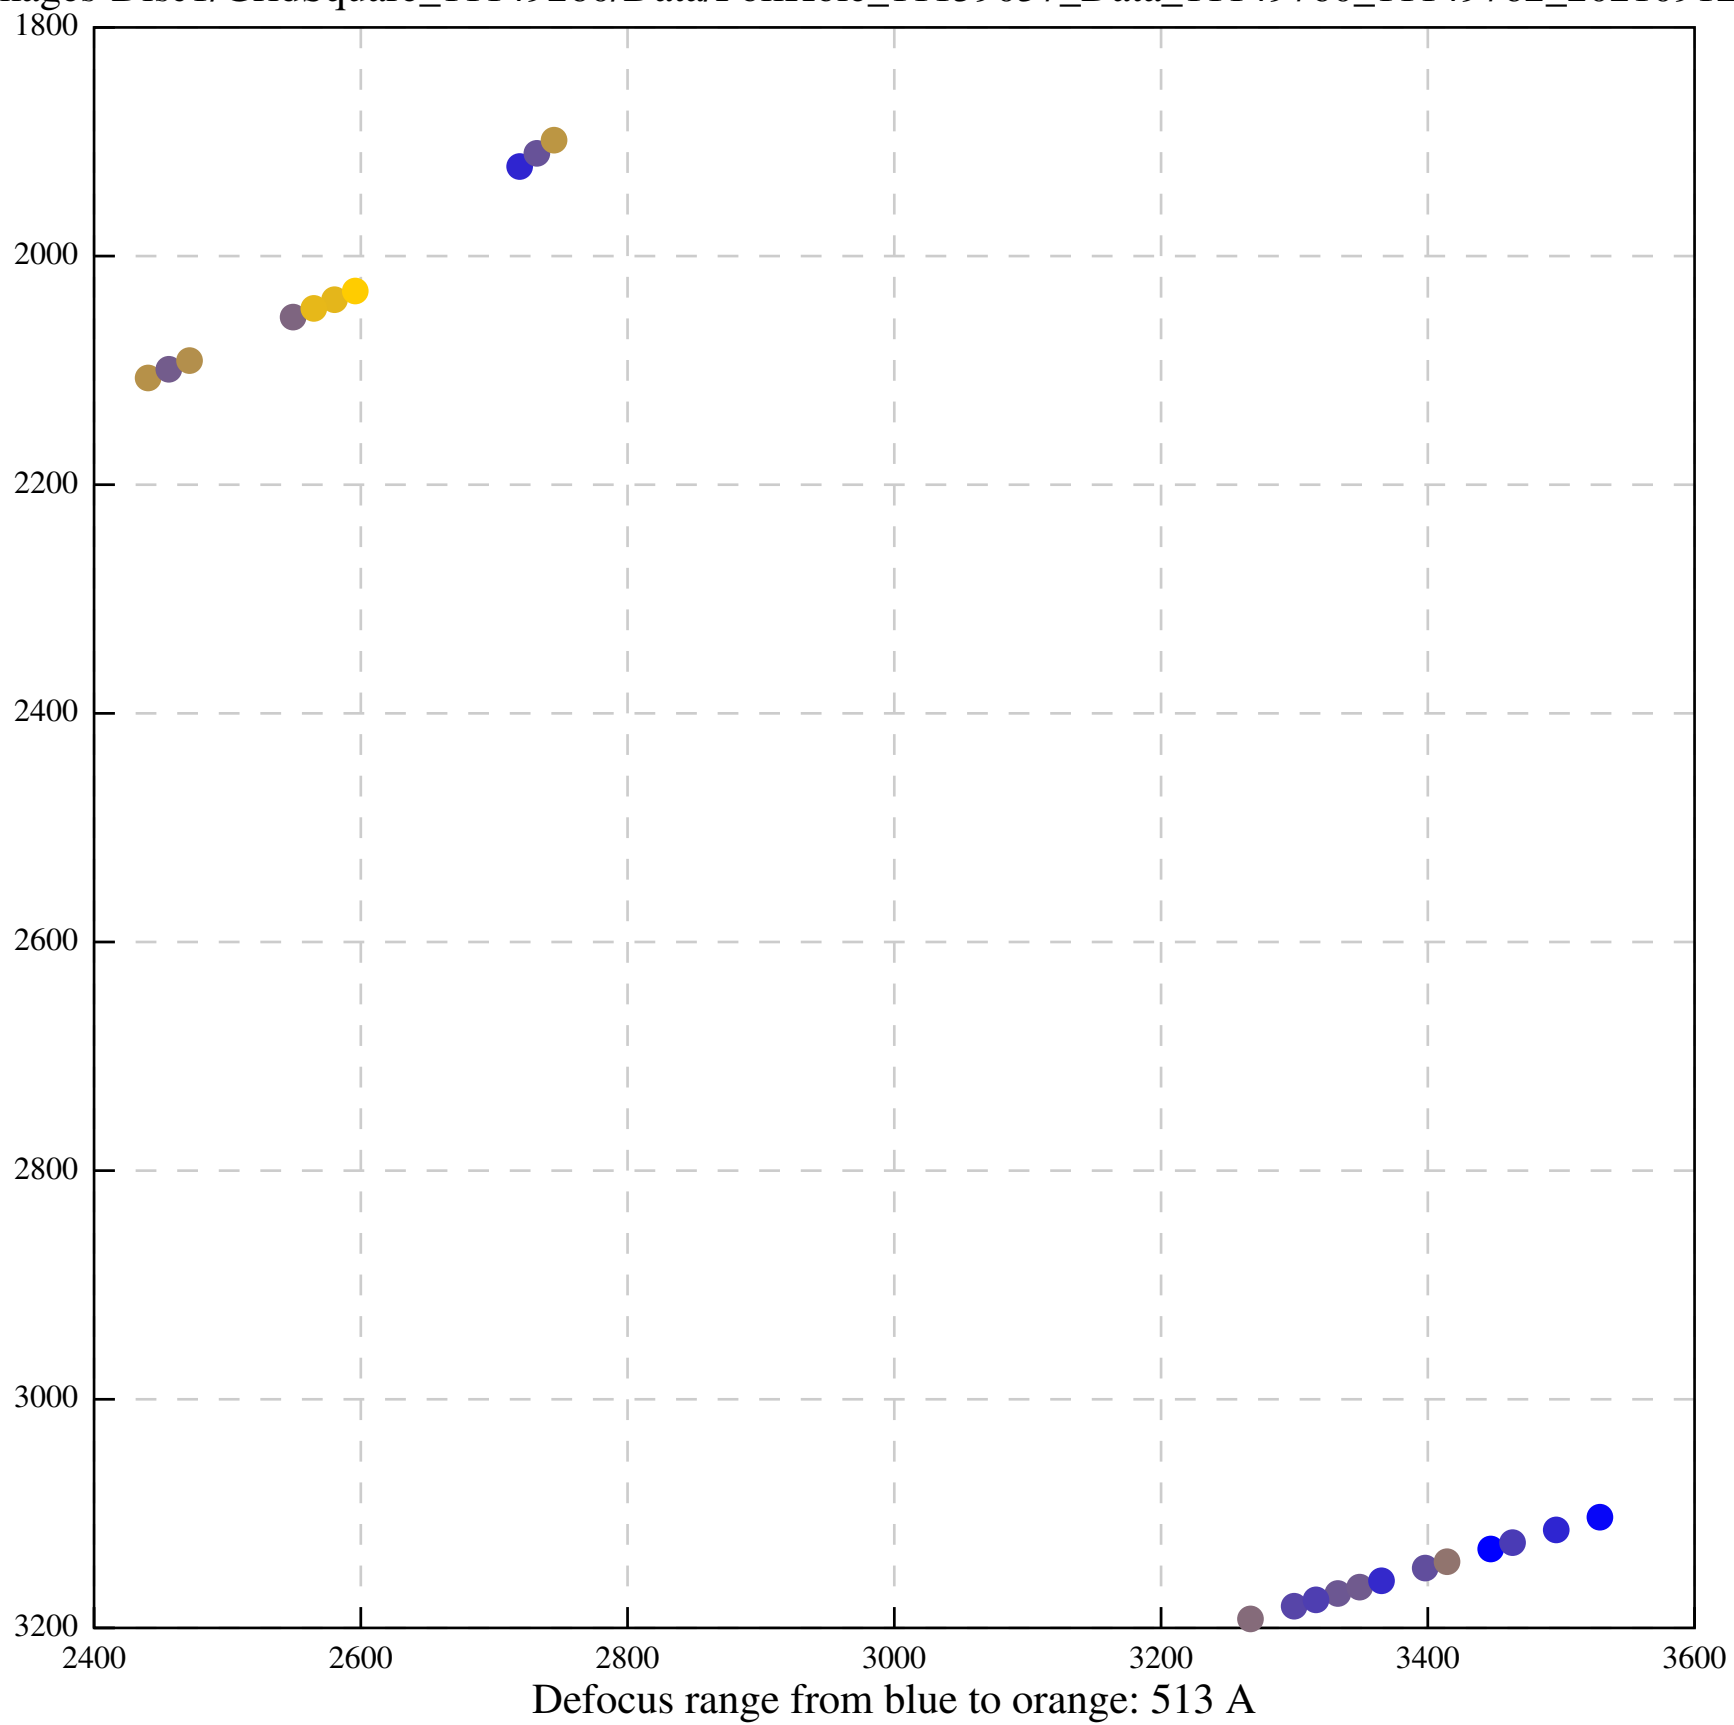

Defocus range from blue to orange: 655 A

Defocus range from blue to orange: 816 A

Defocus range from blue to orange: 45 A

Defocus range from blue to orange: 397 Å

Defocus range from blue to orange: 423 Å

Defocus range from blue to orange: 307 A