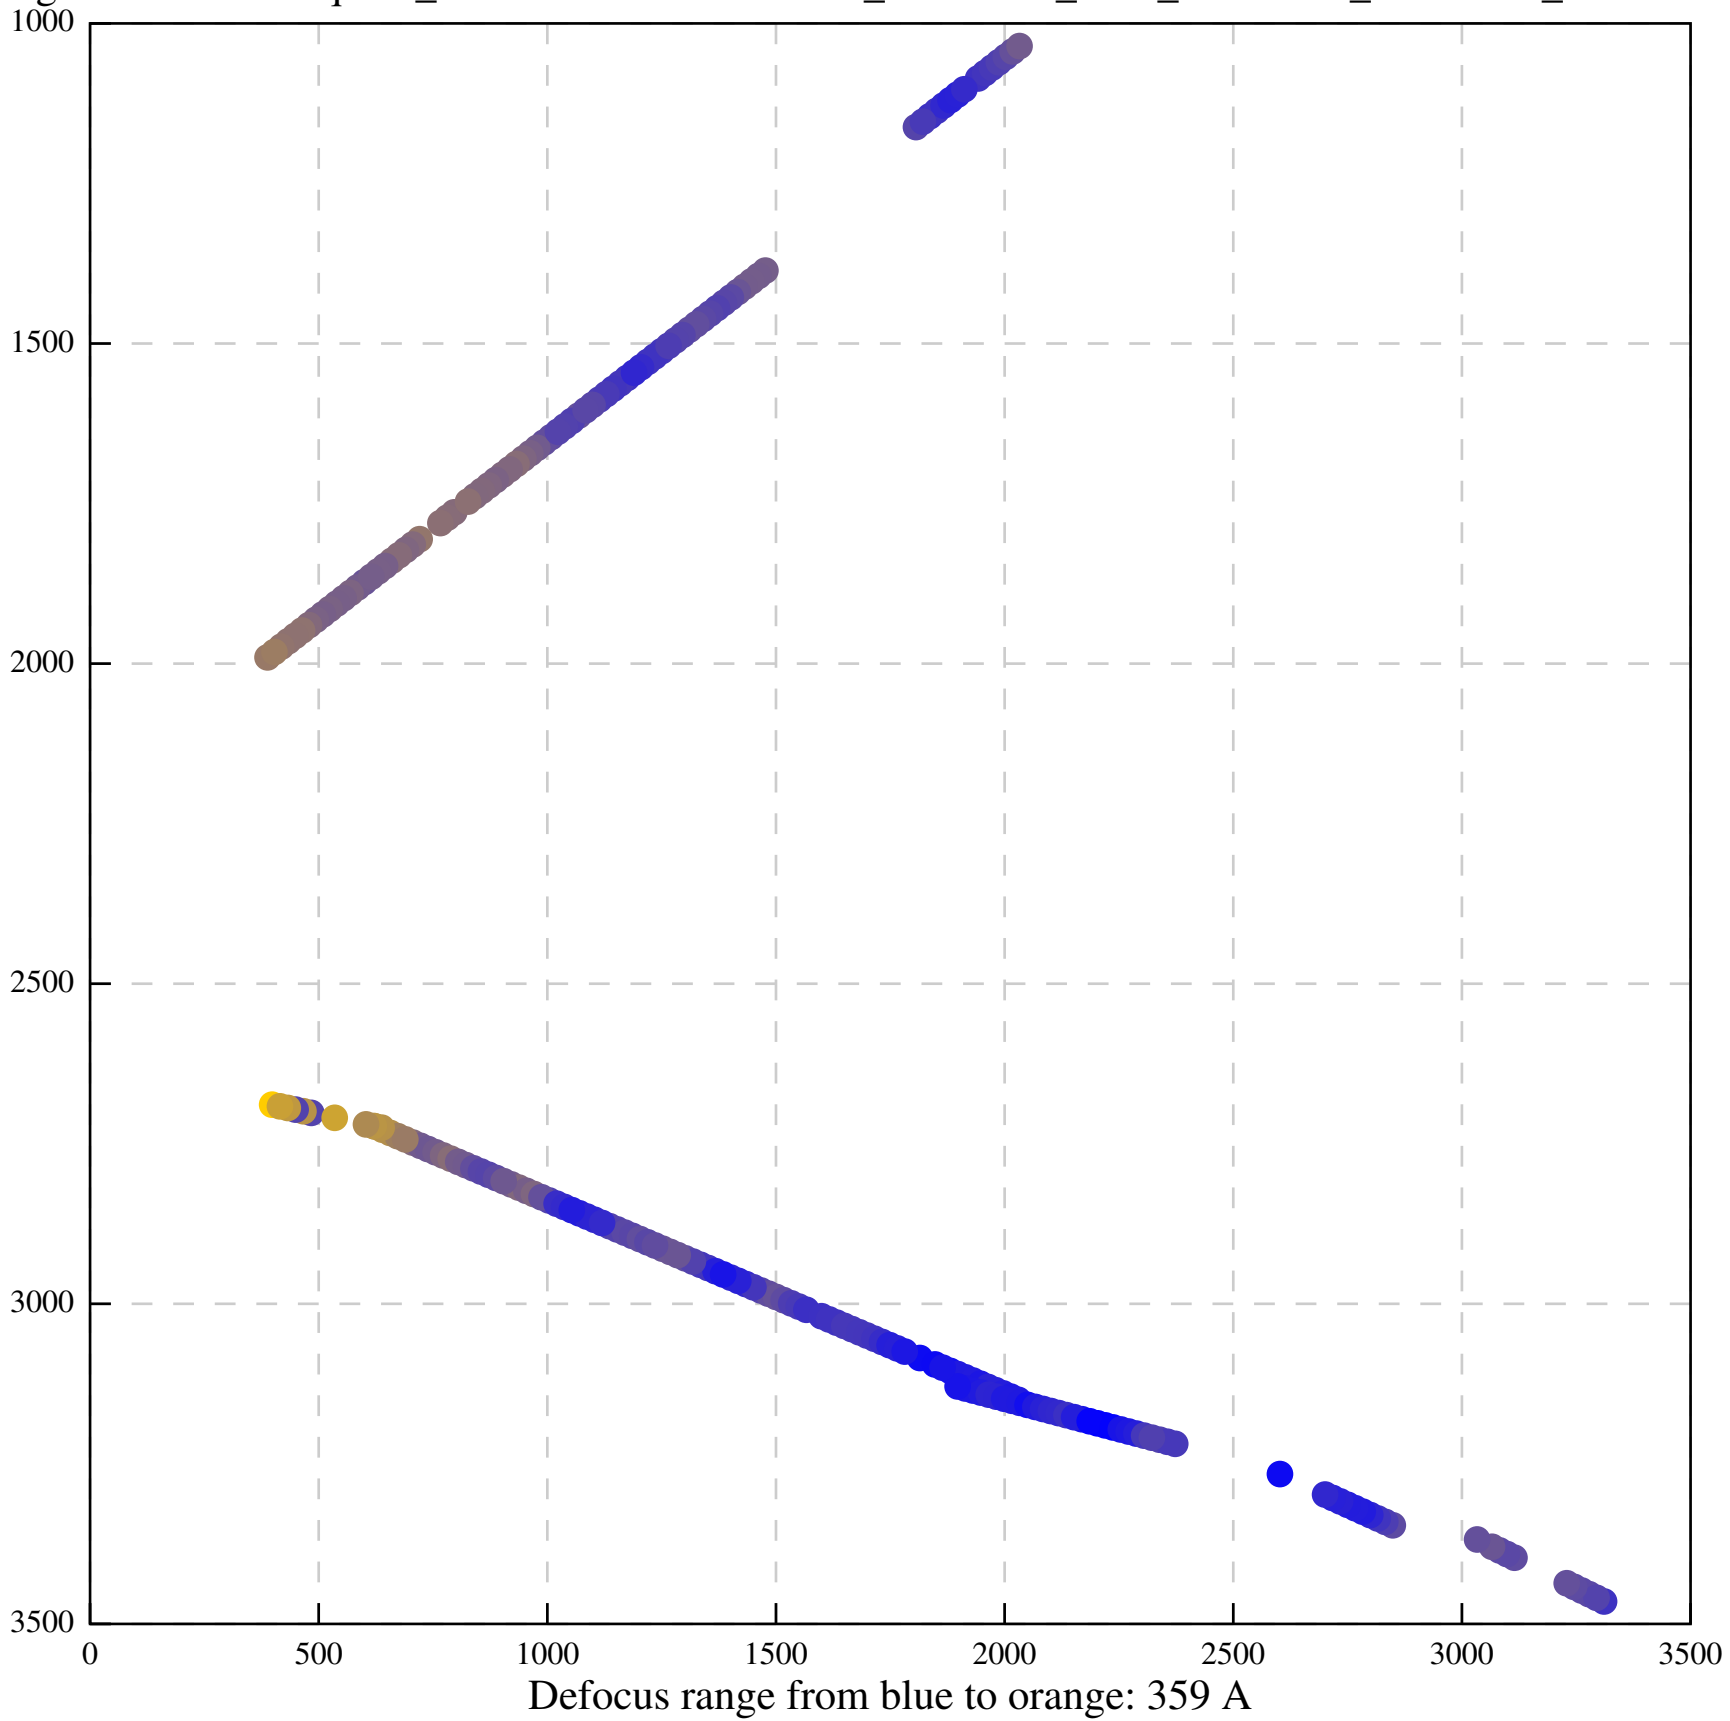

Defocus range from blue to orange: 418 A