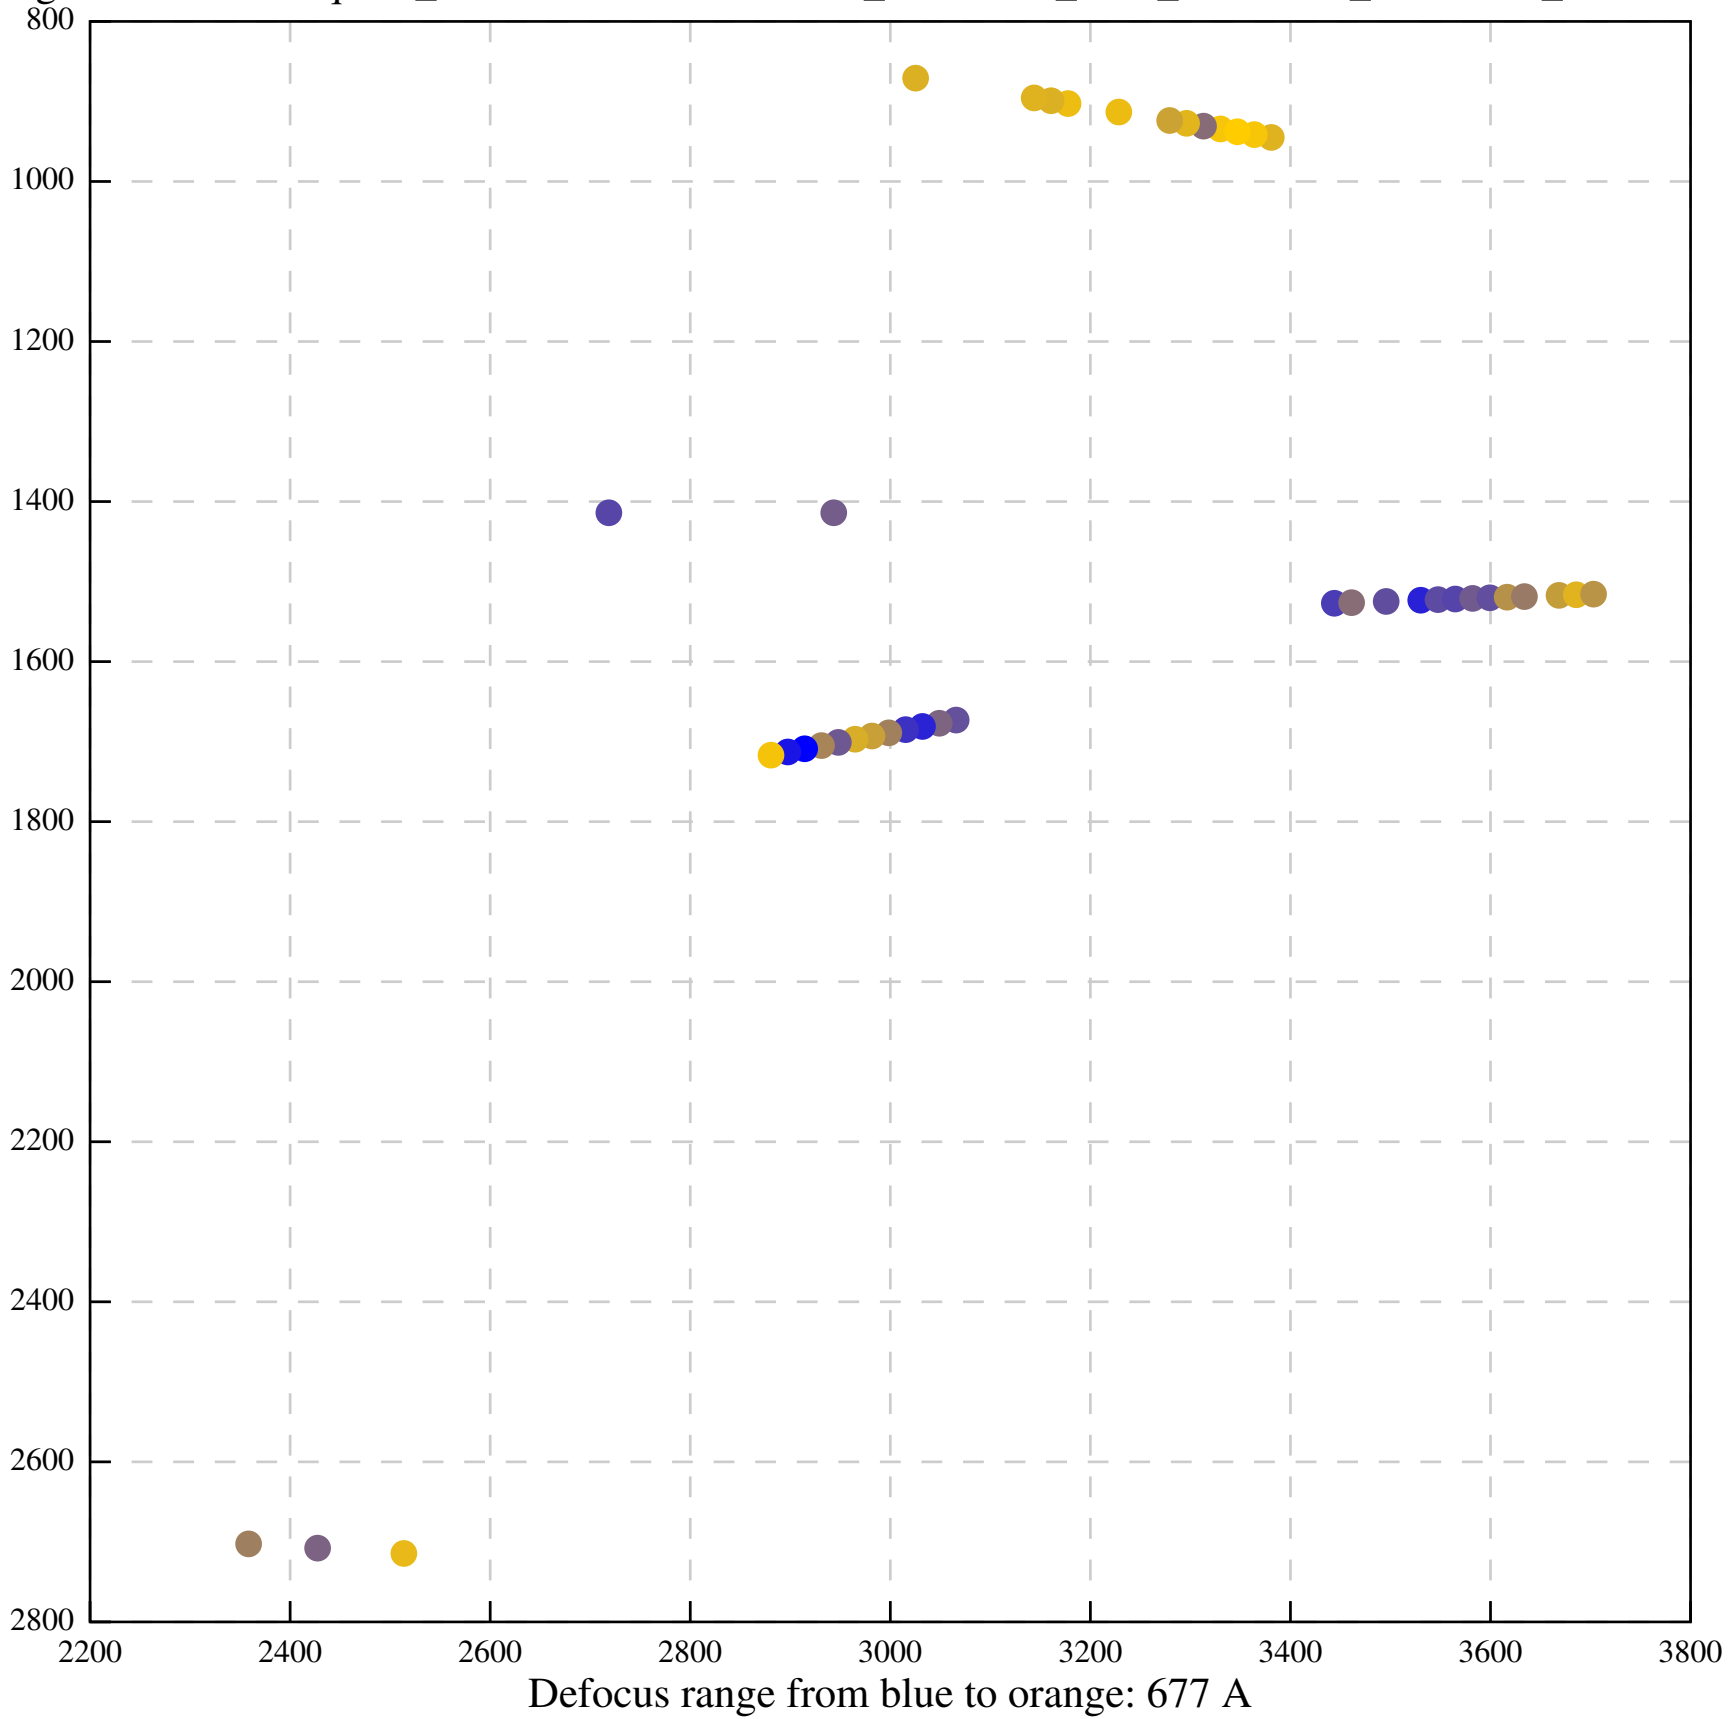

Defocus range from blue to orange: 11 A

Defocus range from blue to orange: 84 A

Defocus range from blue to orange: 0 A

Defocus range from blue to orange: 0 A

Defocus range from blue to orange: 484 A

Defocus range from blue to orange: 271 A