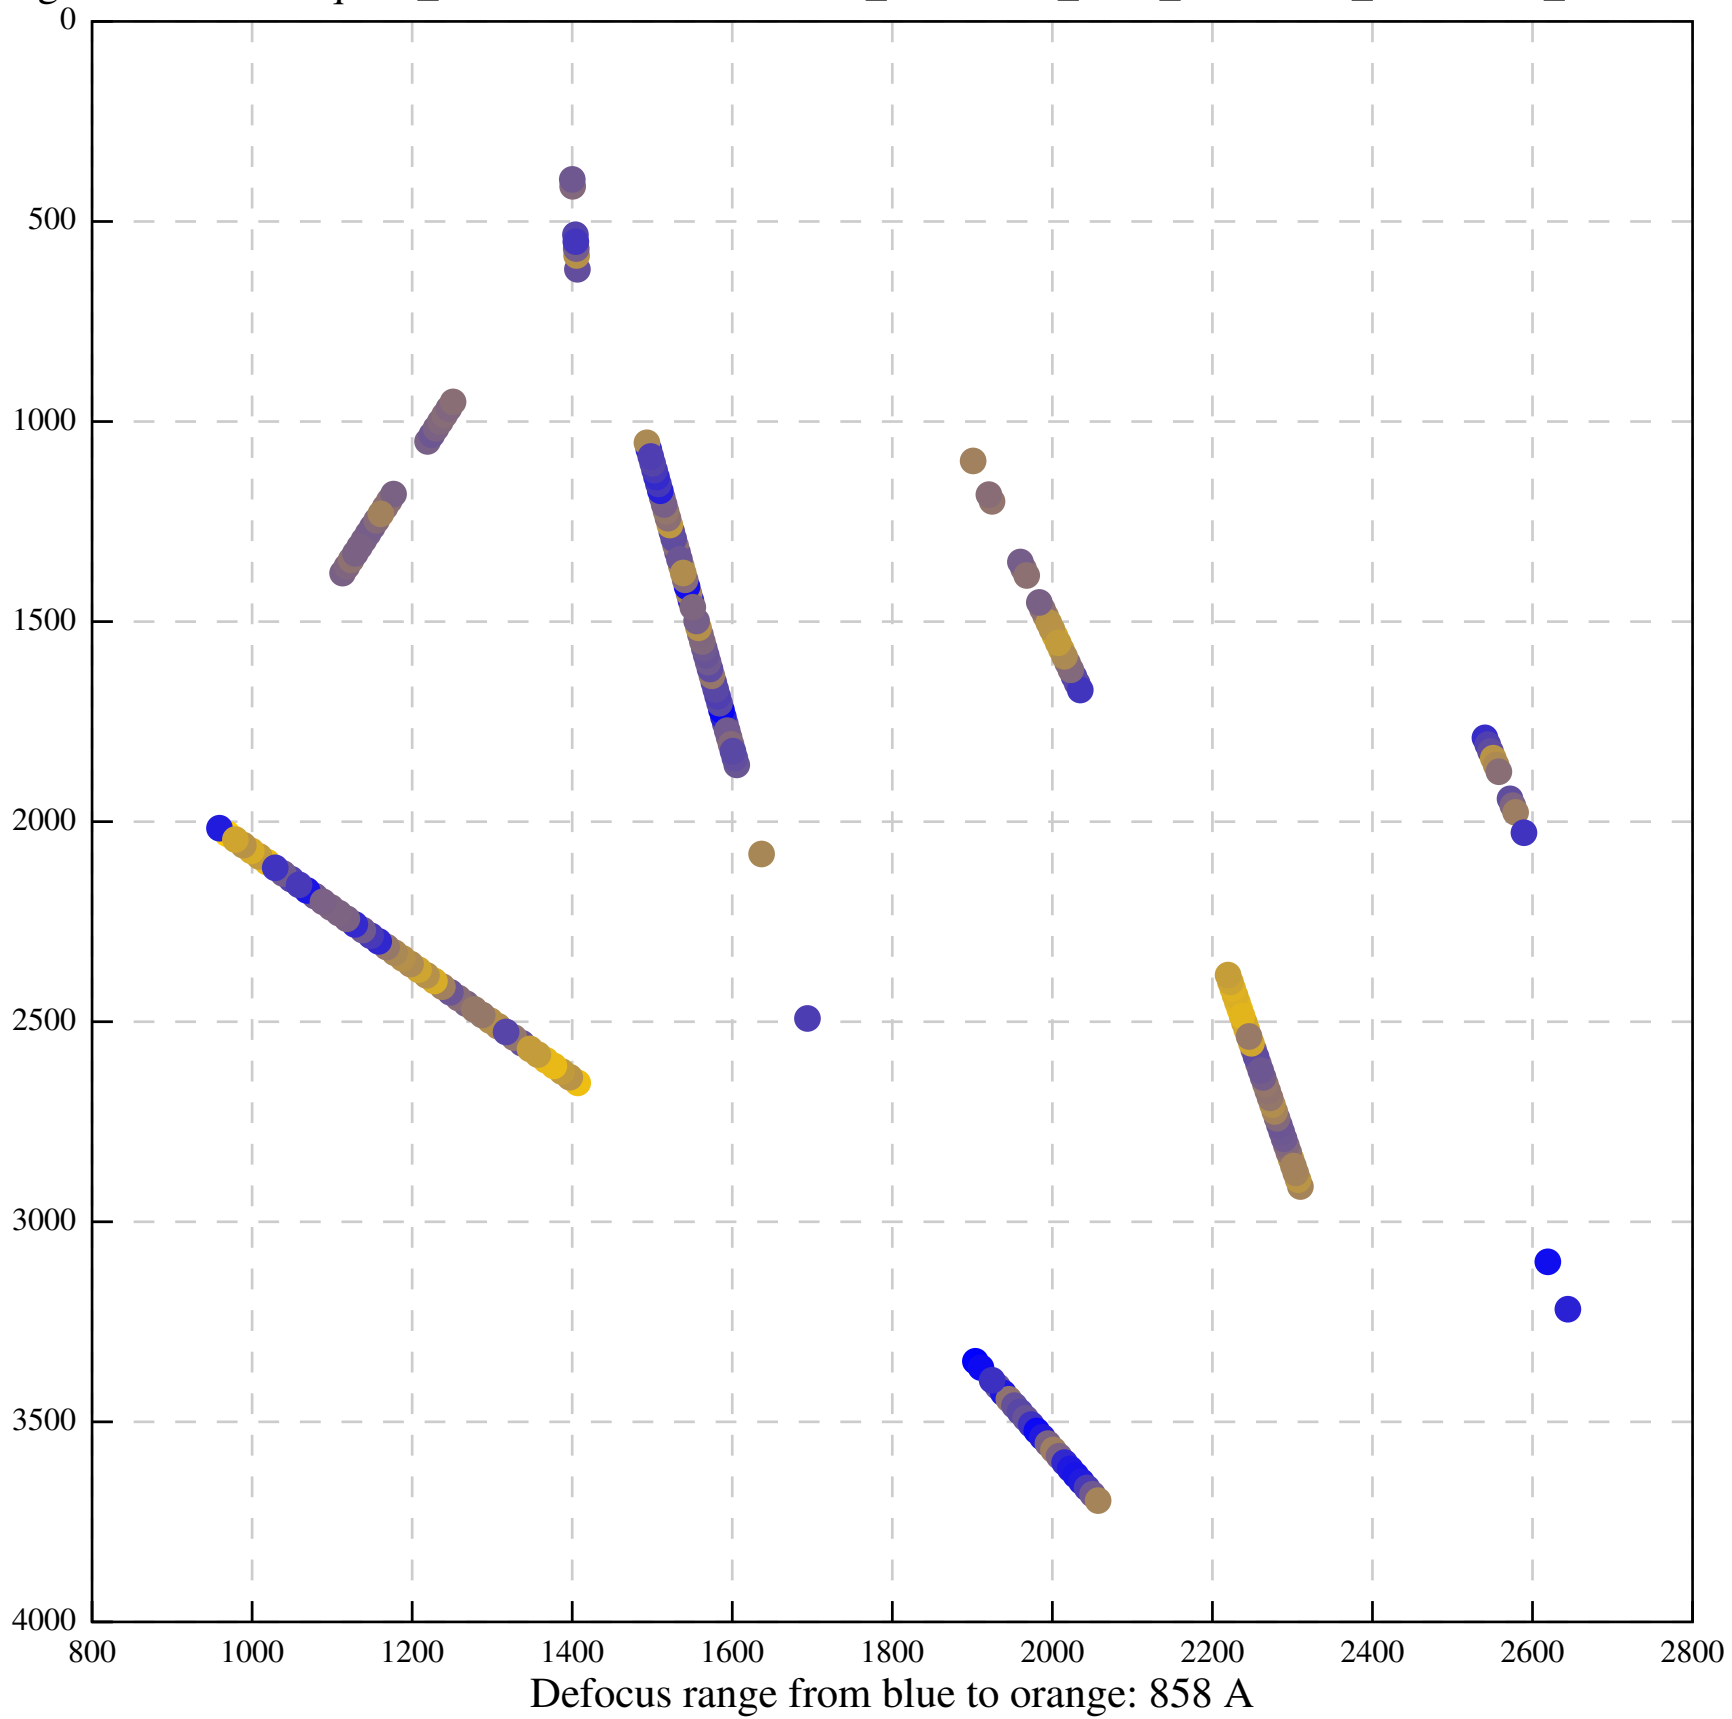

Defocus range from blue to orange: 90 A

Defocus range from blue to orange: 0 A

Defocus range from blue to orange: 182 A

Defocus range from blue to orange: 83 A

Defocus range from blue to orange: 930 A

Defocus range from blue to orange: 287 A