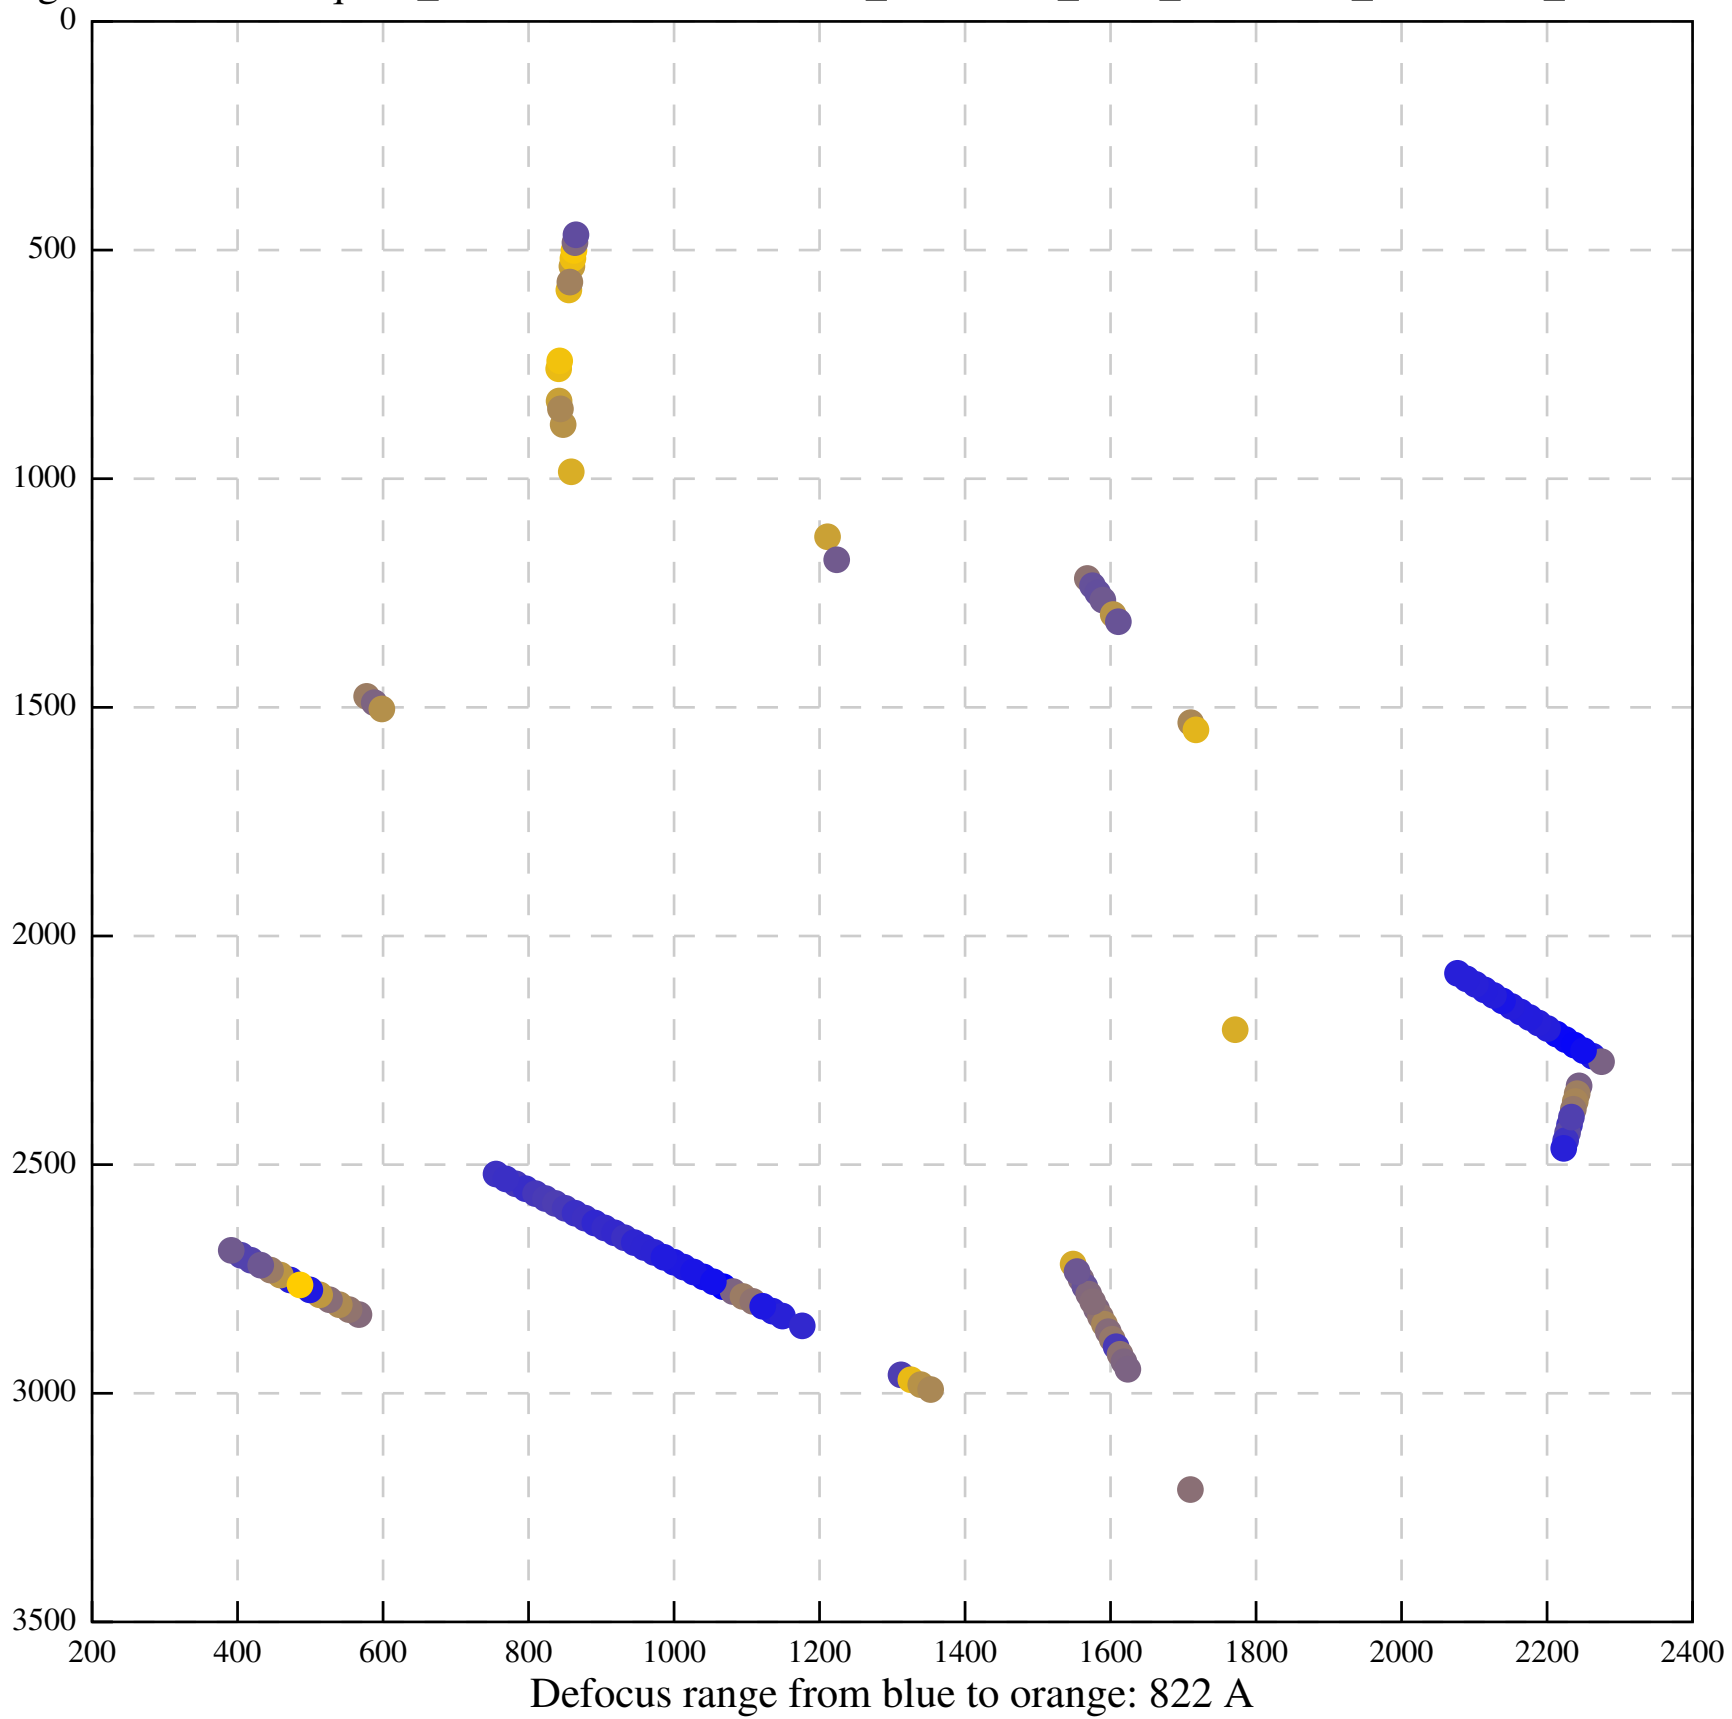

Defocus range from blue to orange: 996 A