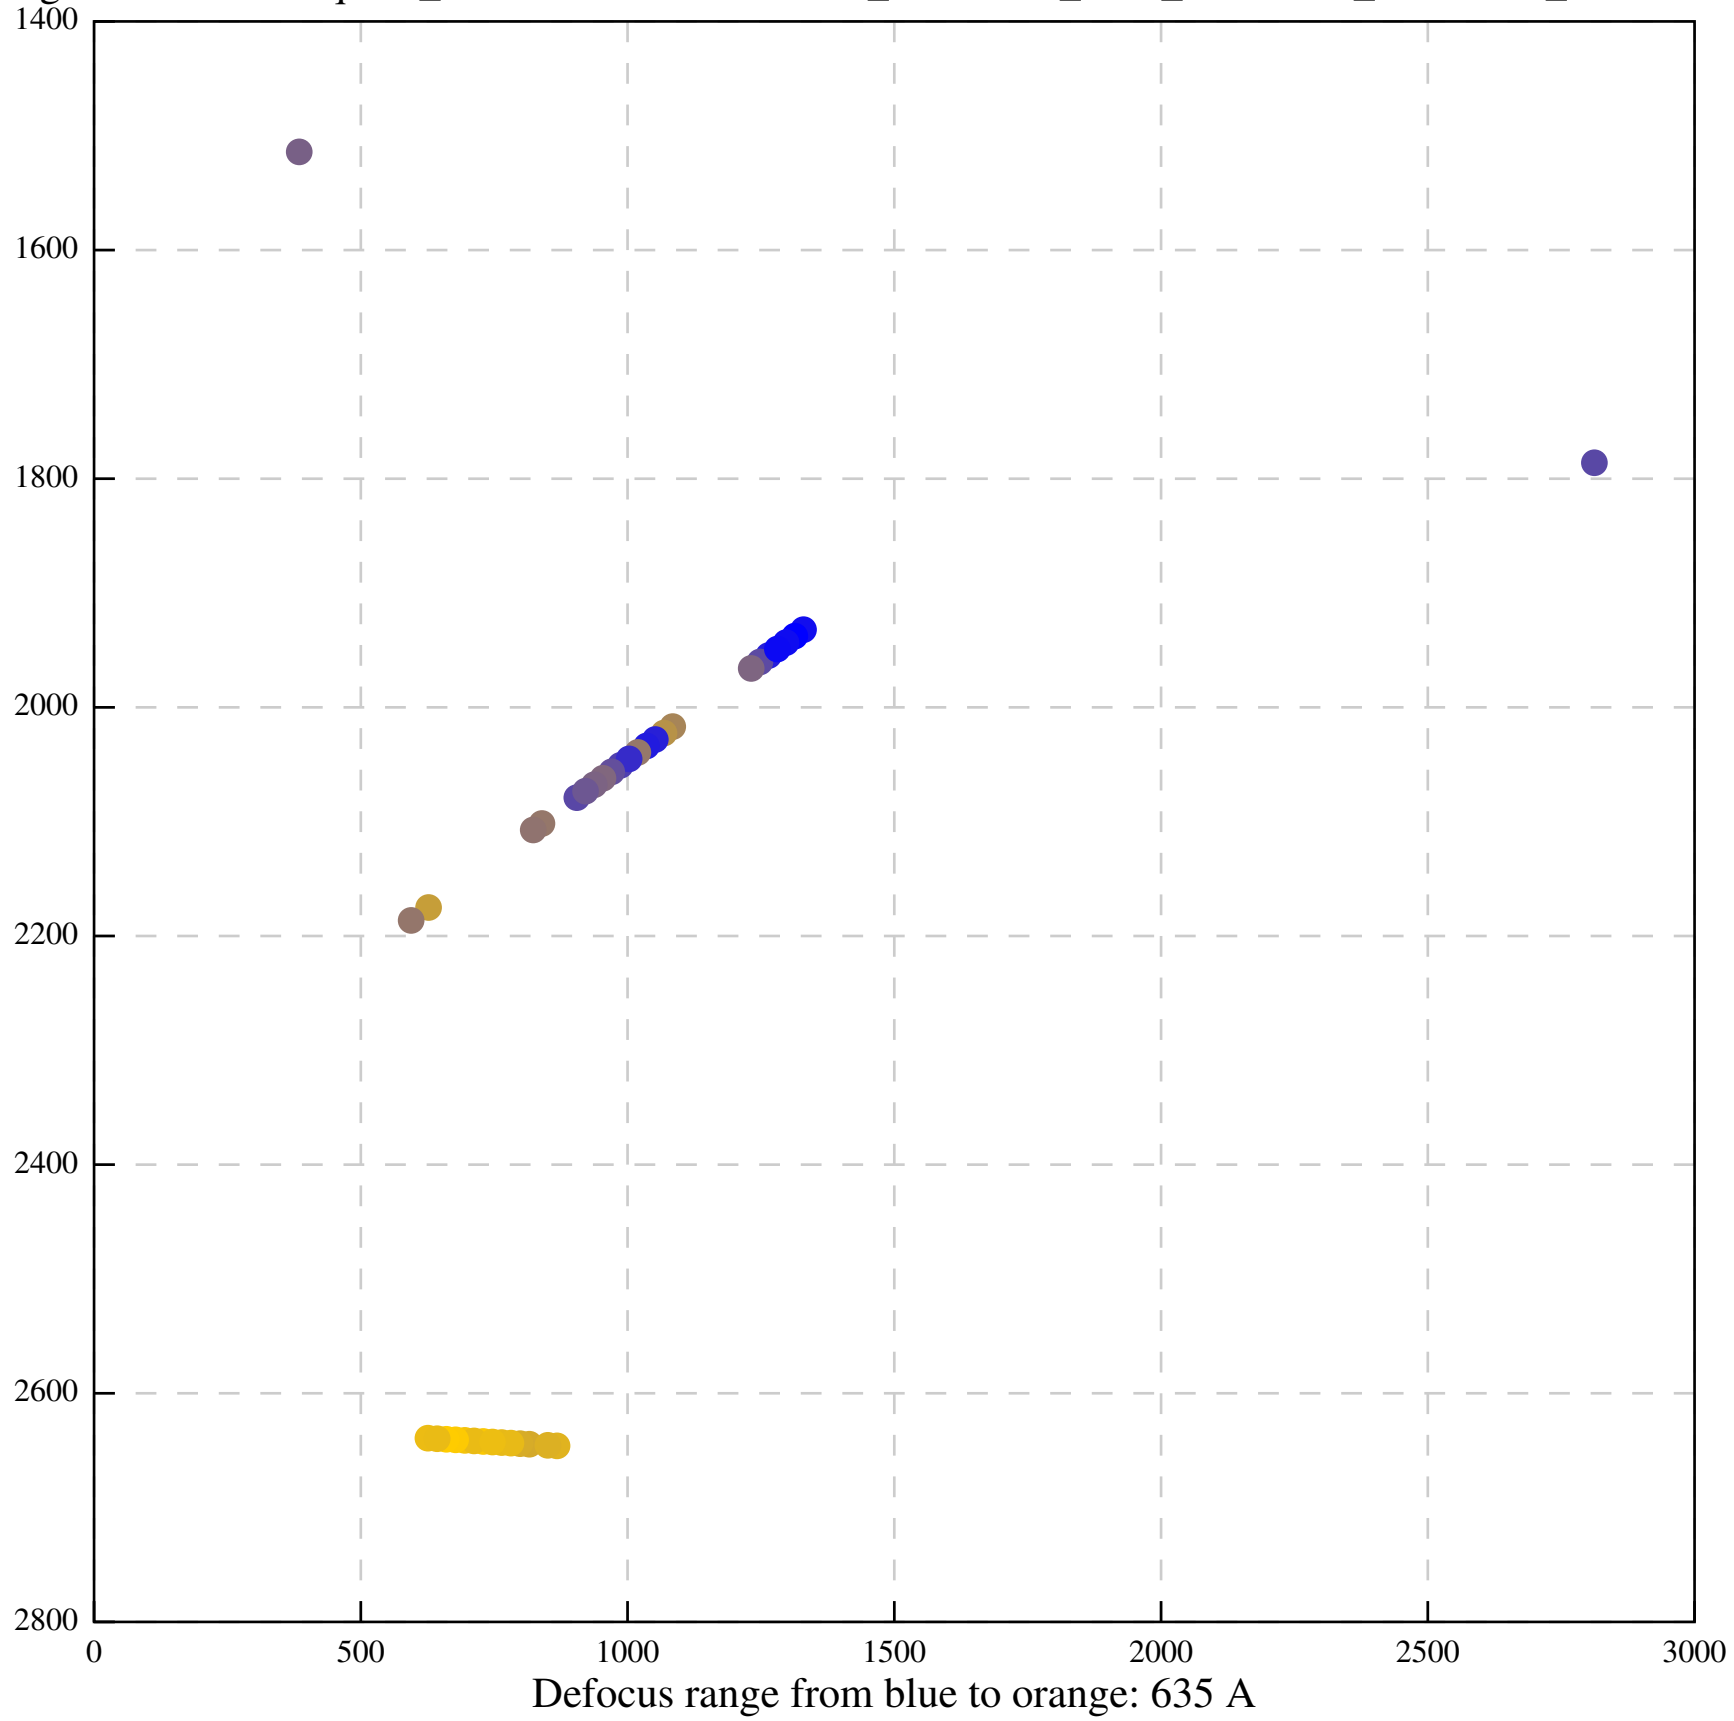

Defocus range from blue to orange: 554 A

Defocus range from blue to orange: 689 A

Defocus range from blue to orange: 87 A

Defocus range from blue to orange: 0 A

Defocus range from blue to orange: 322 A

Defocus range from blue to orange: 349 A