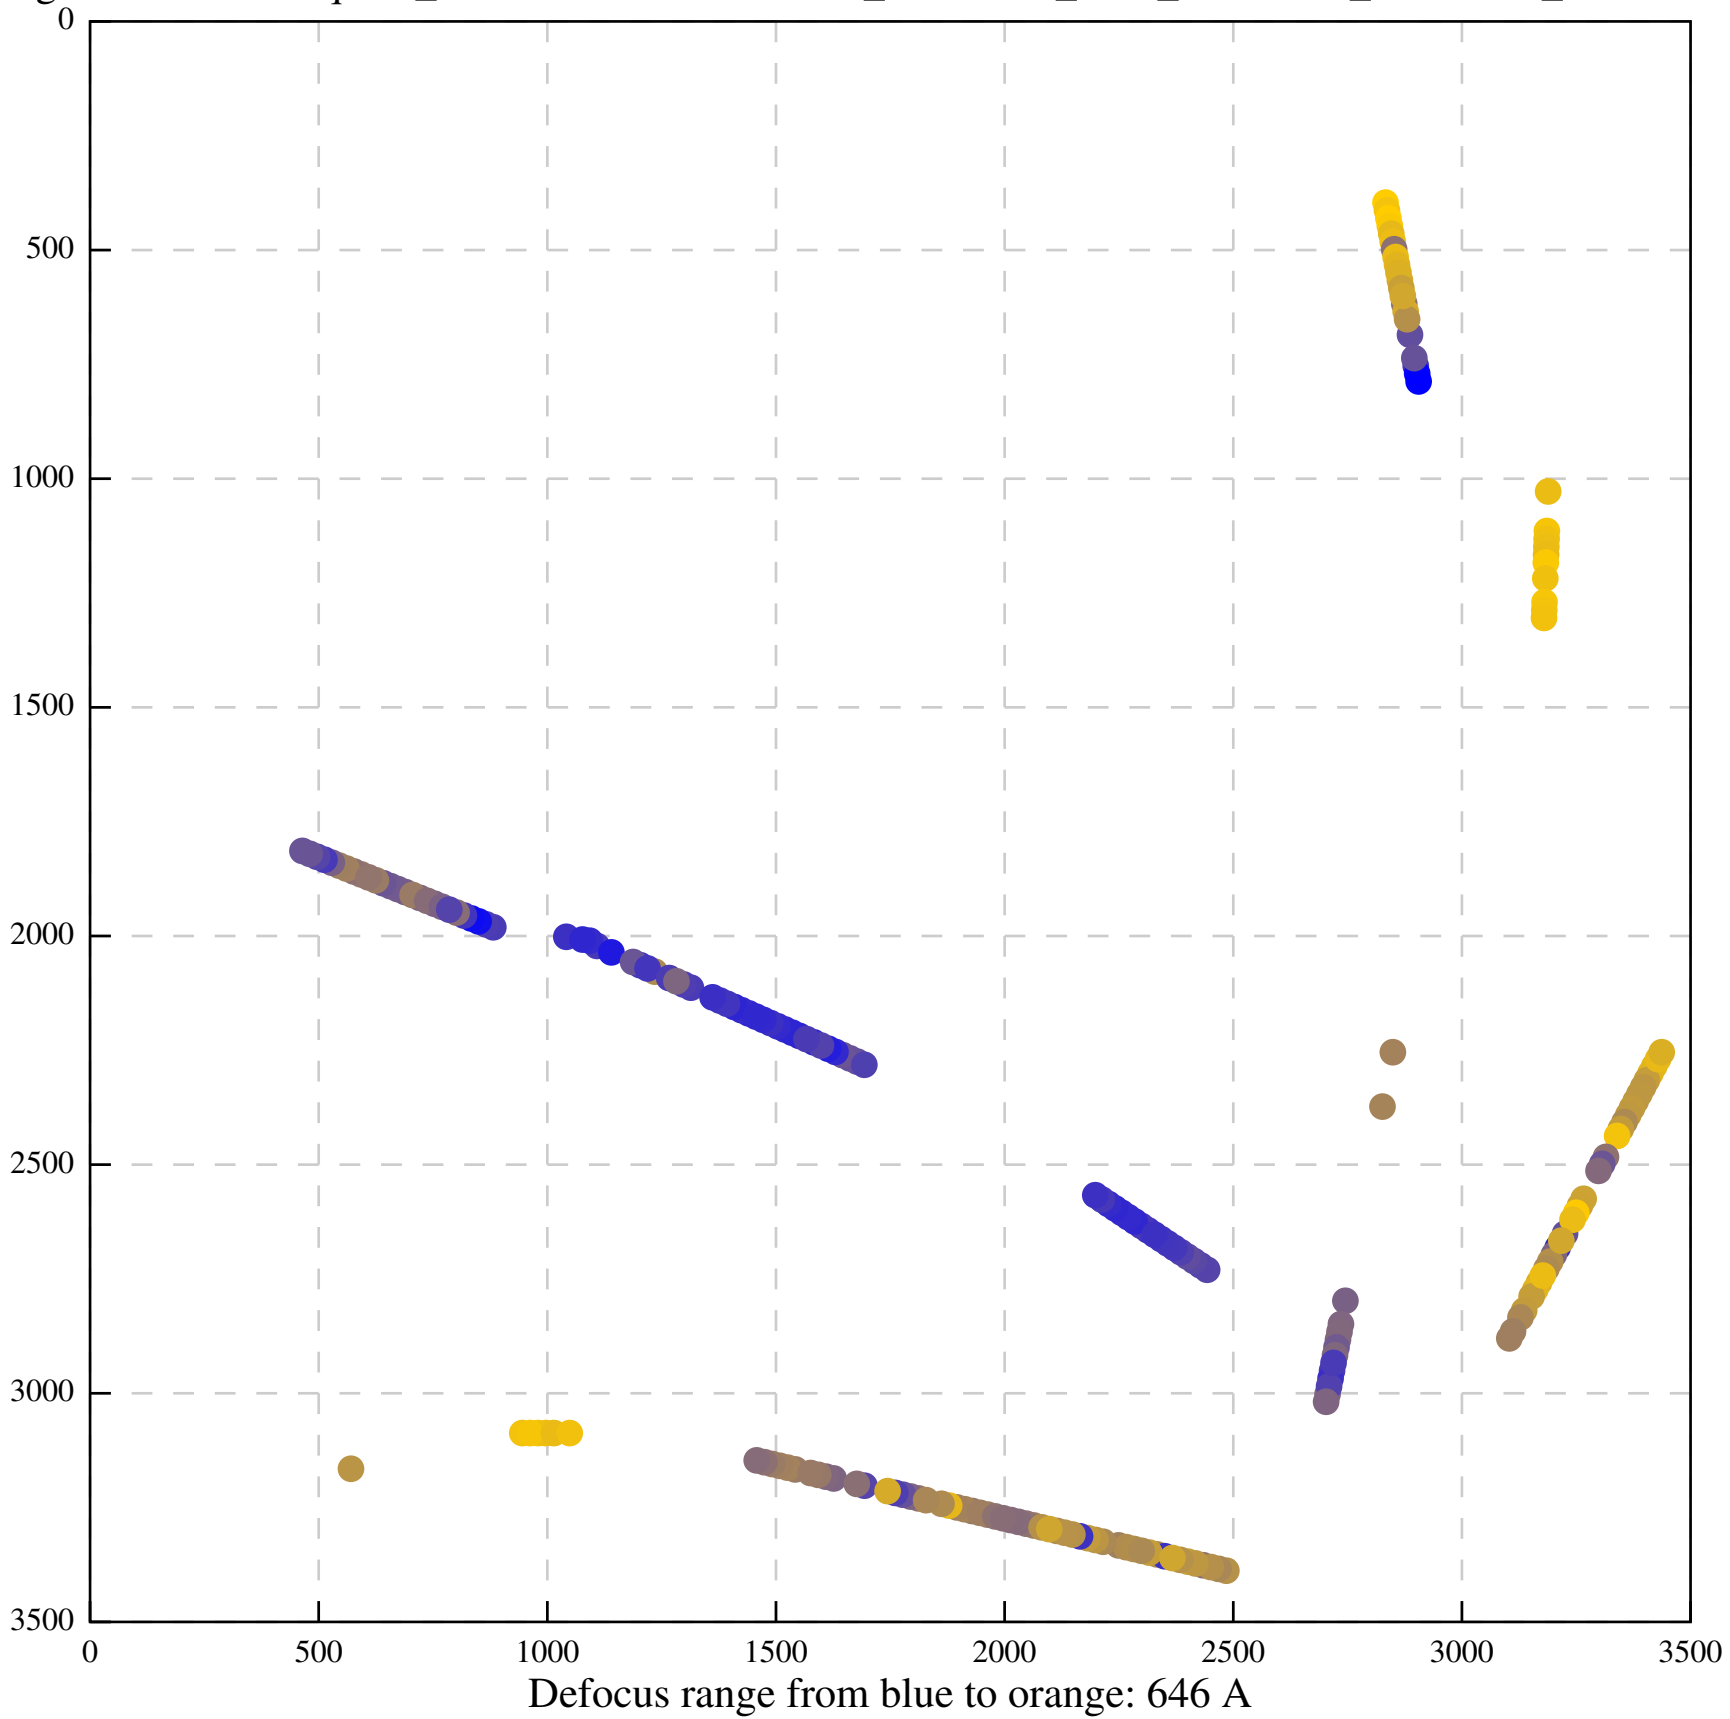

Defocus range from blue to orange: 509 A

Defocus range from blue to orange: 497 Å

Defocus range from blue to orange: 317 A

Defocus range from blue to orange: 327 A

Defocus range from blue to orange: 640 A