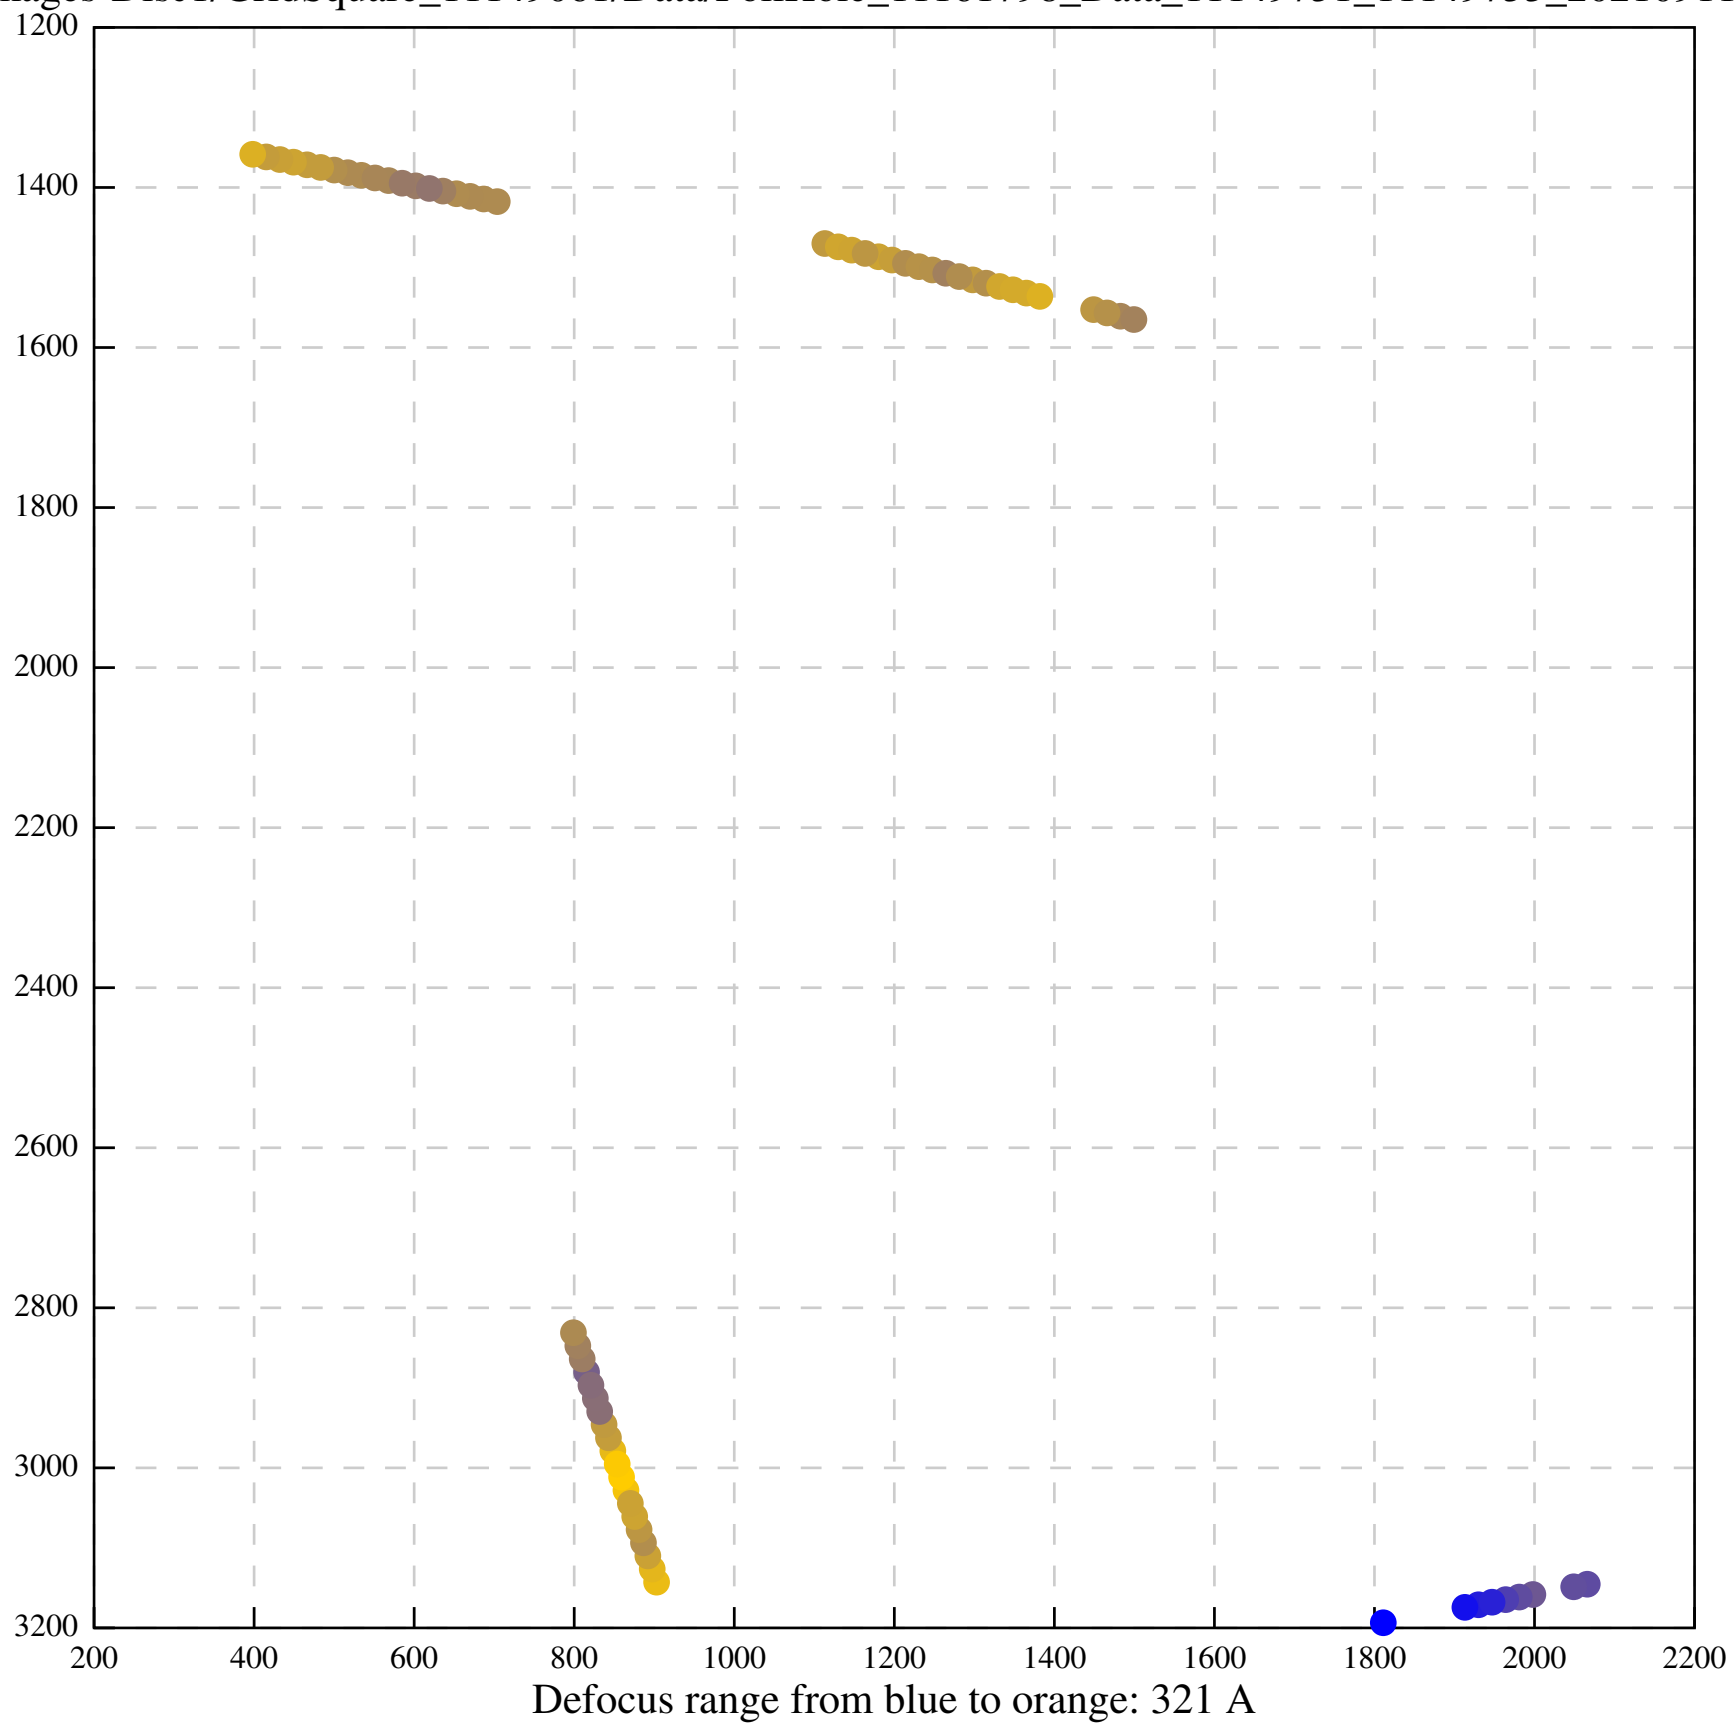

Defocus range from blue to orange: 429 A

Defocus range from blue to orange: 233 A

Defocus range from blue to orange: 1213 A

Defocus range from blue to orange: 381 A

Defocus range from blue to orange: 180 A