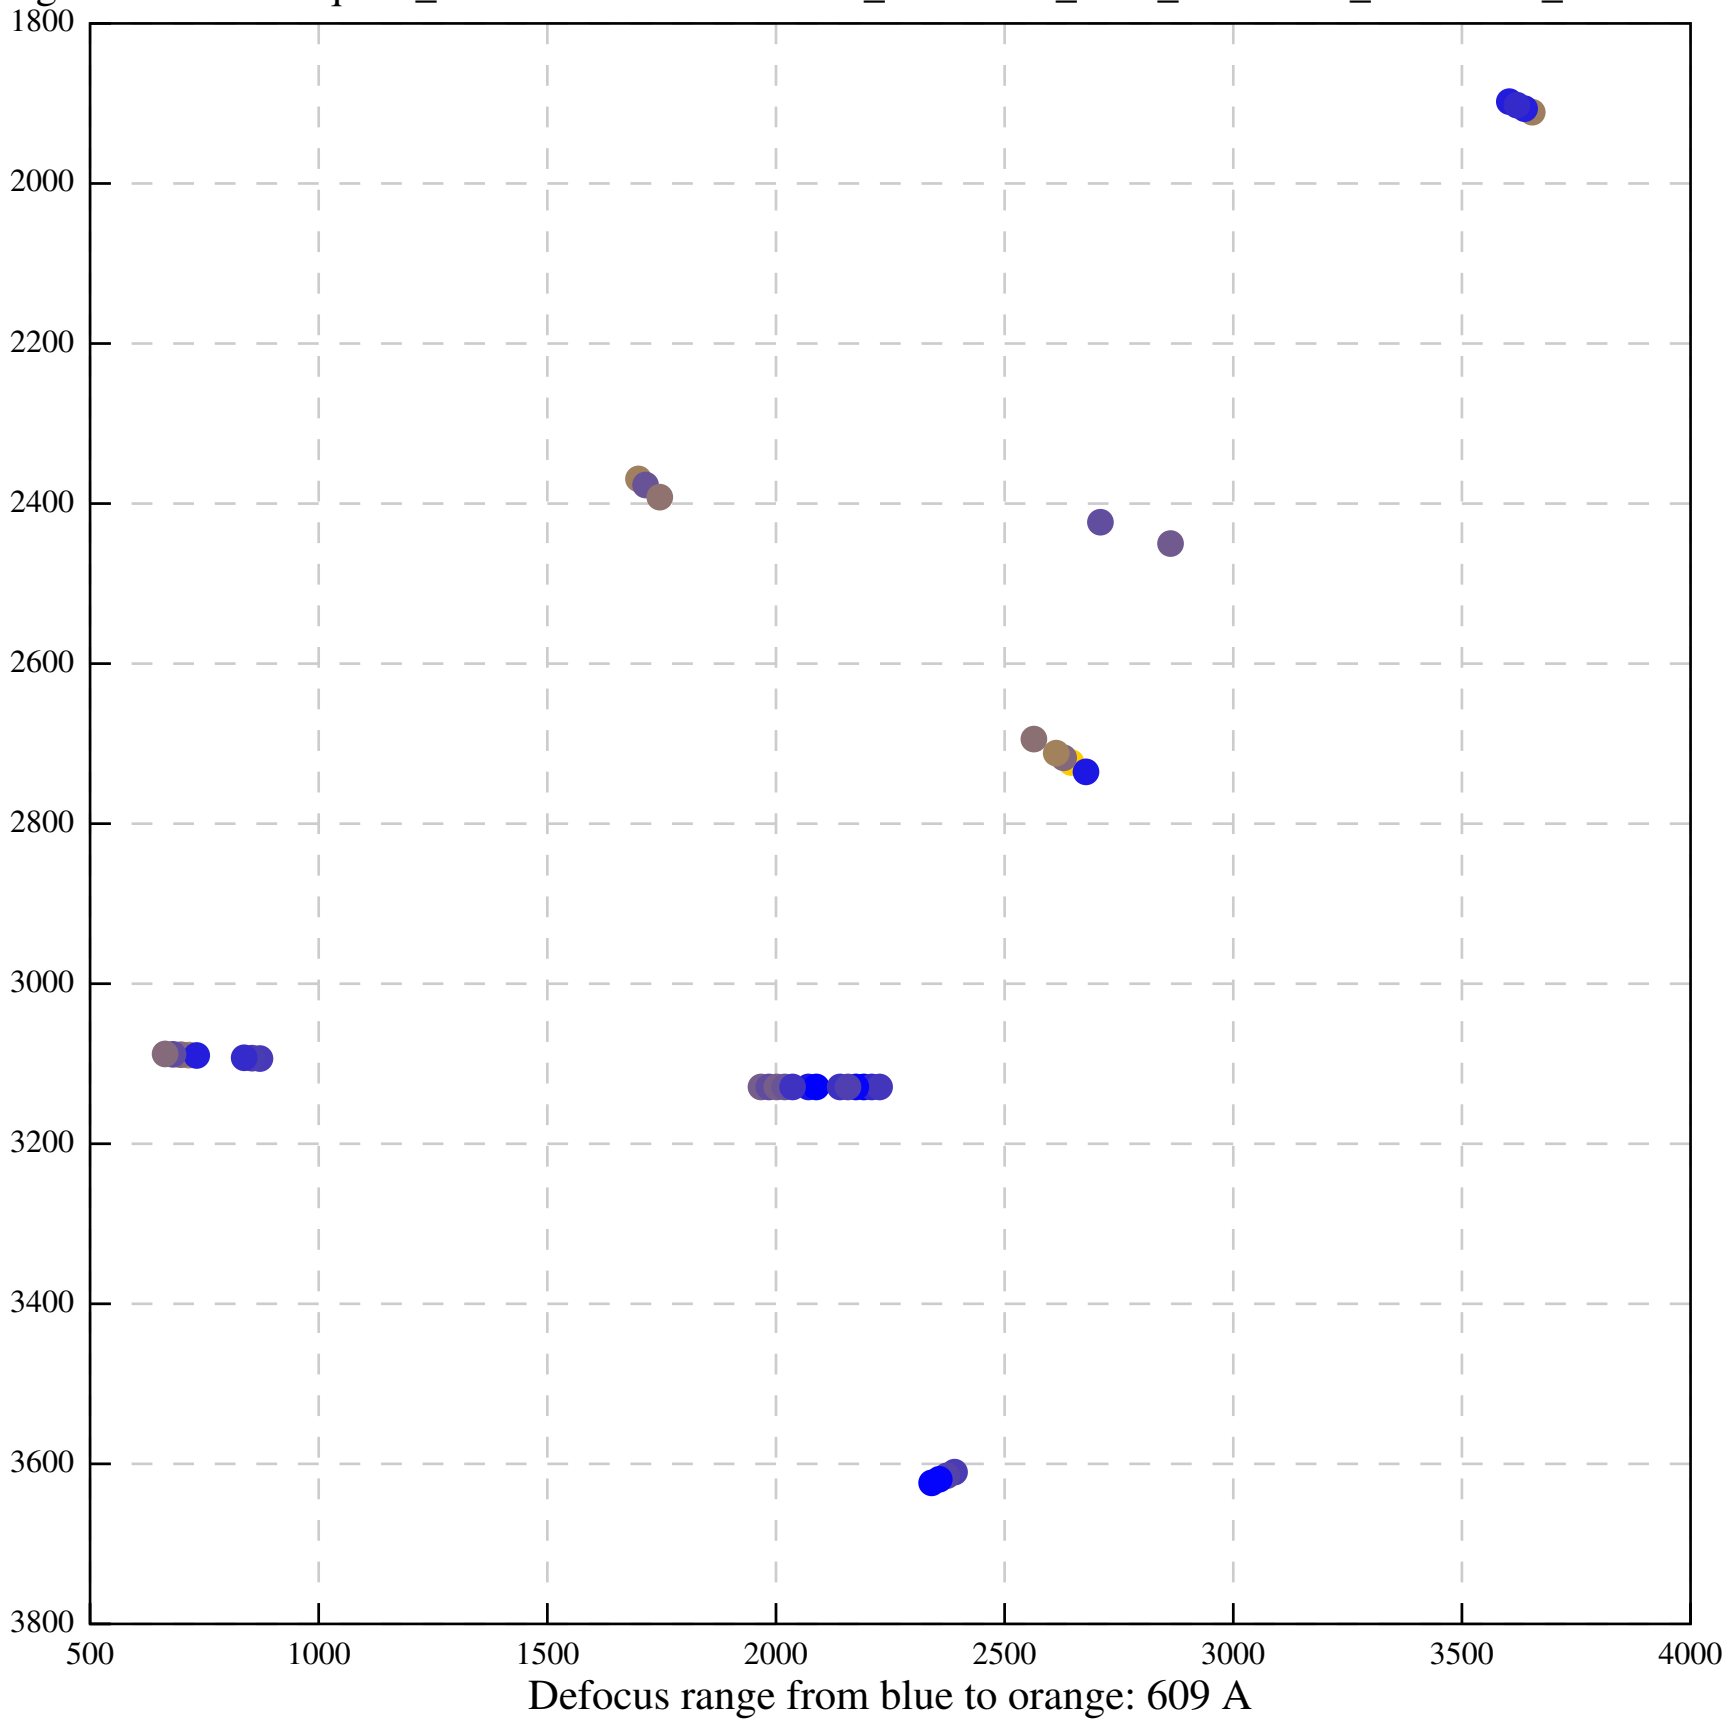

Defocus range from blue to orange: 0 A

Defocus range from blue to orange: 230 A

Defocus range from blue to orange: 0 A

Defocus range from blue to orange: 320 A

Defocus range from blue to orange: 83 A

Defocus range from blue to orange: 0 A