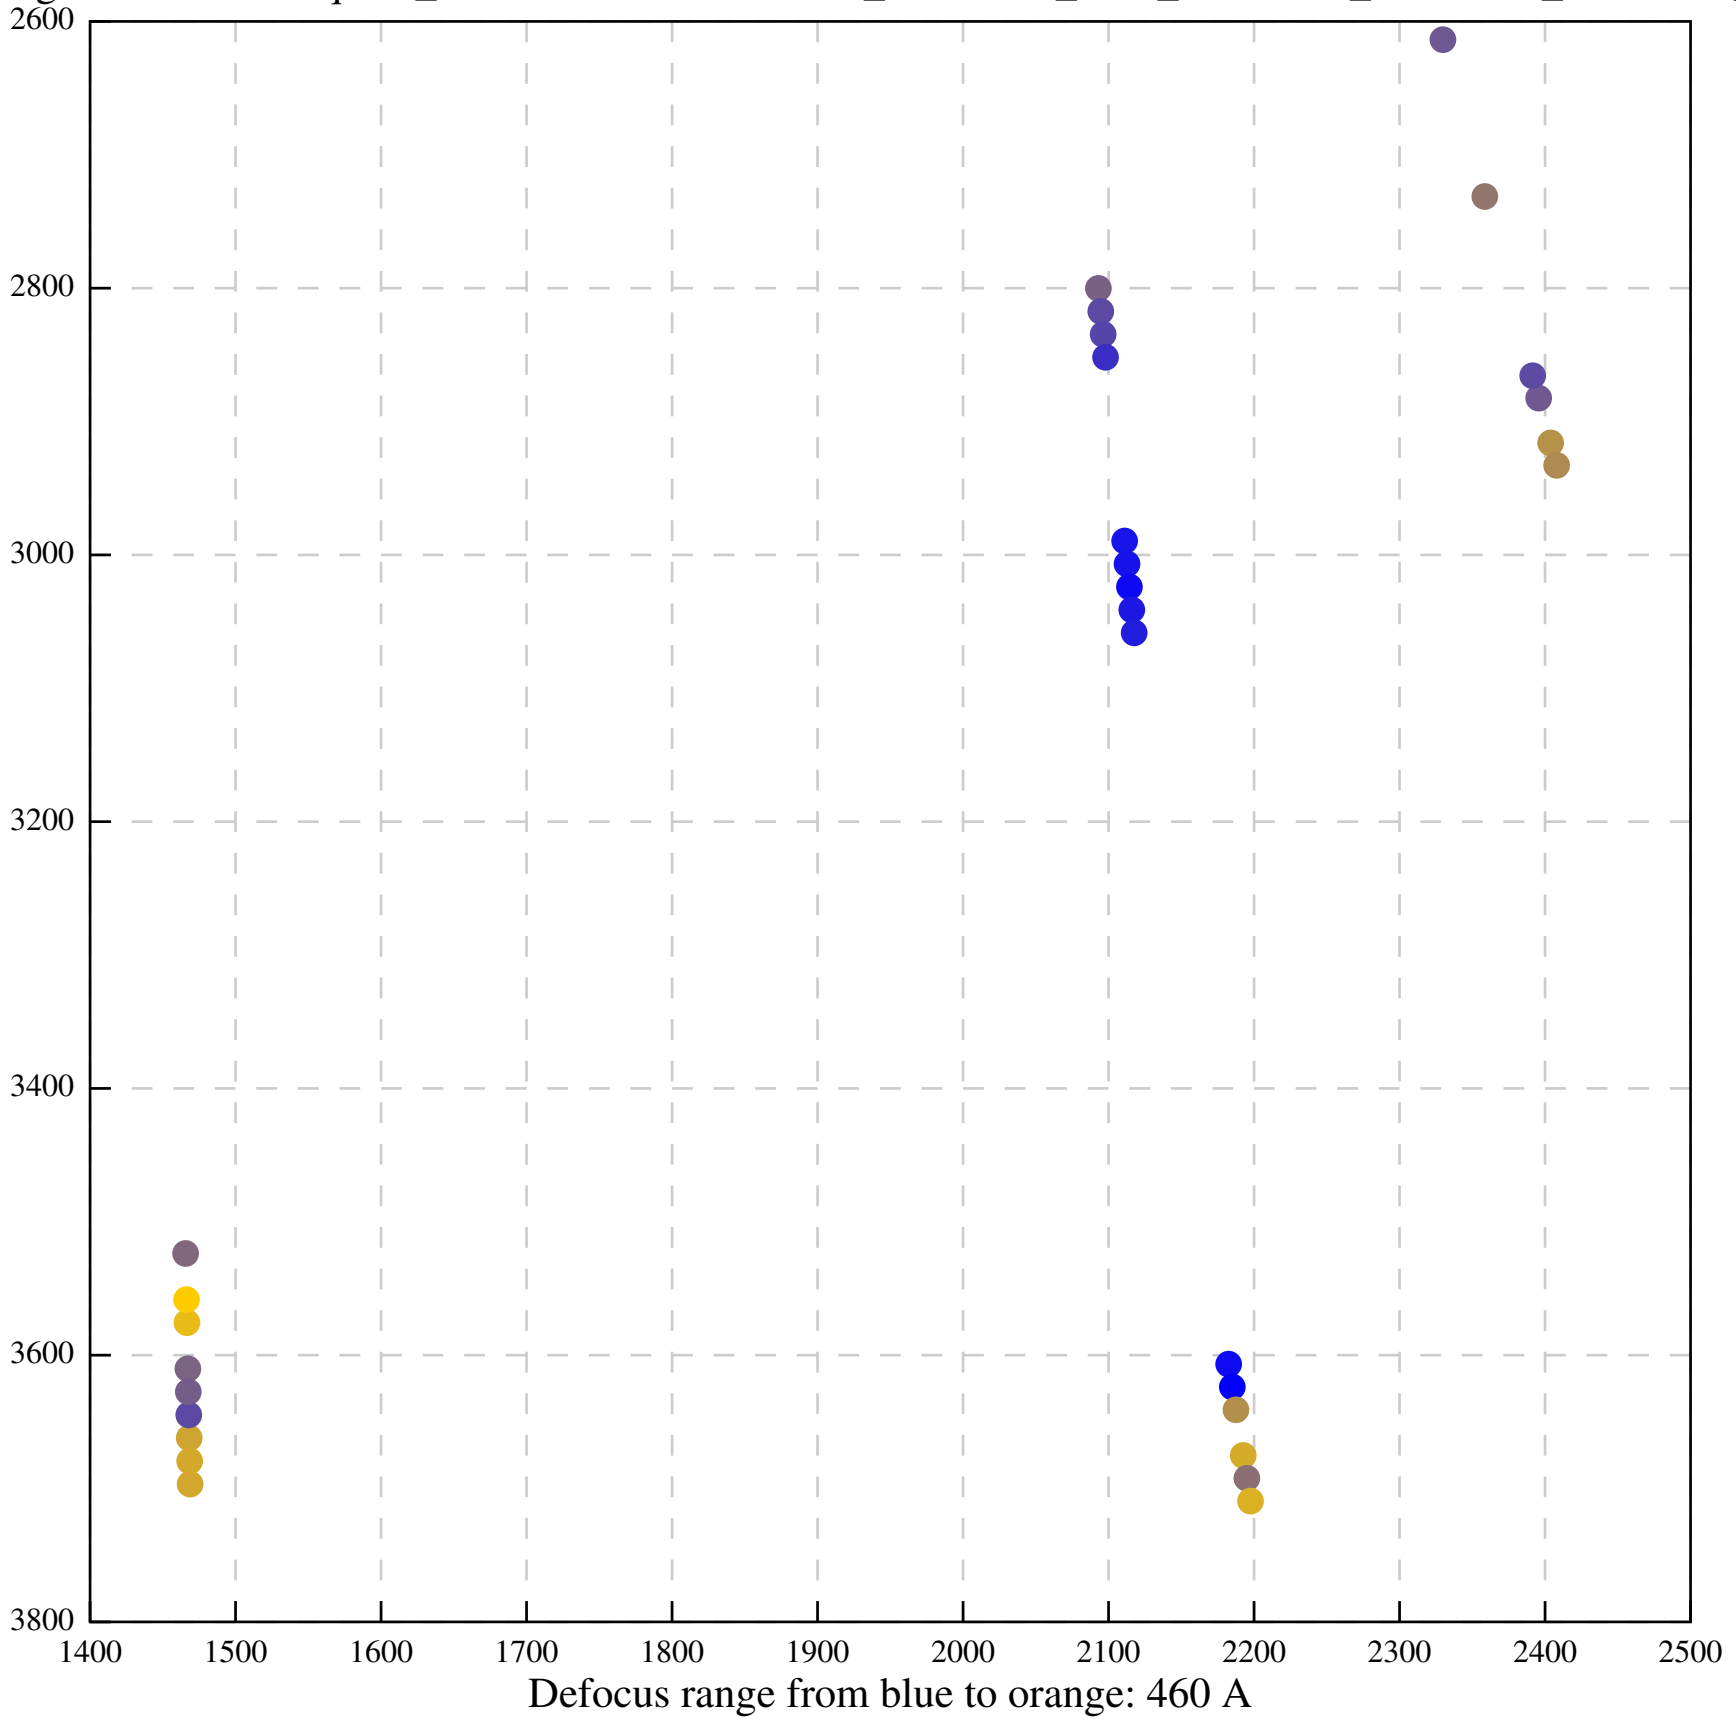

Defocus range from blue to orange: 618 A

Defocus range from blue to orange: 138 A

Defocus range from blue to orange: 341 A

Defocus range from blue to orange: 291 A

Defocus range from blue to orange: 15 A

Defocus range from blue to orange: 0 A