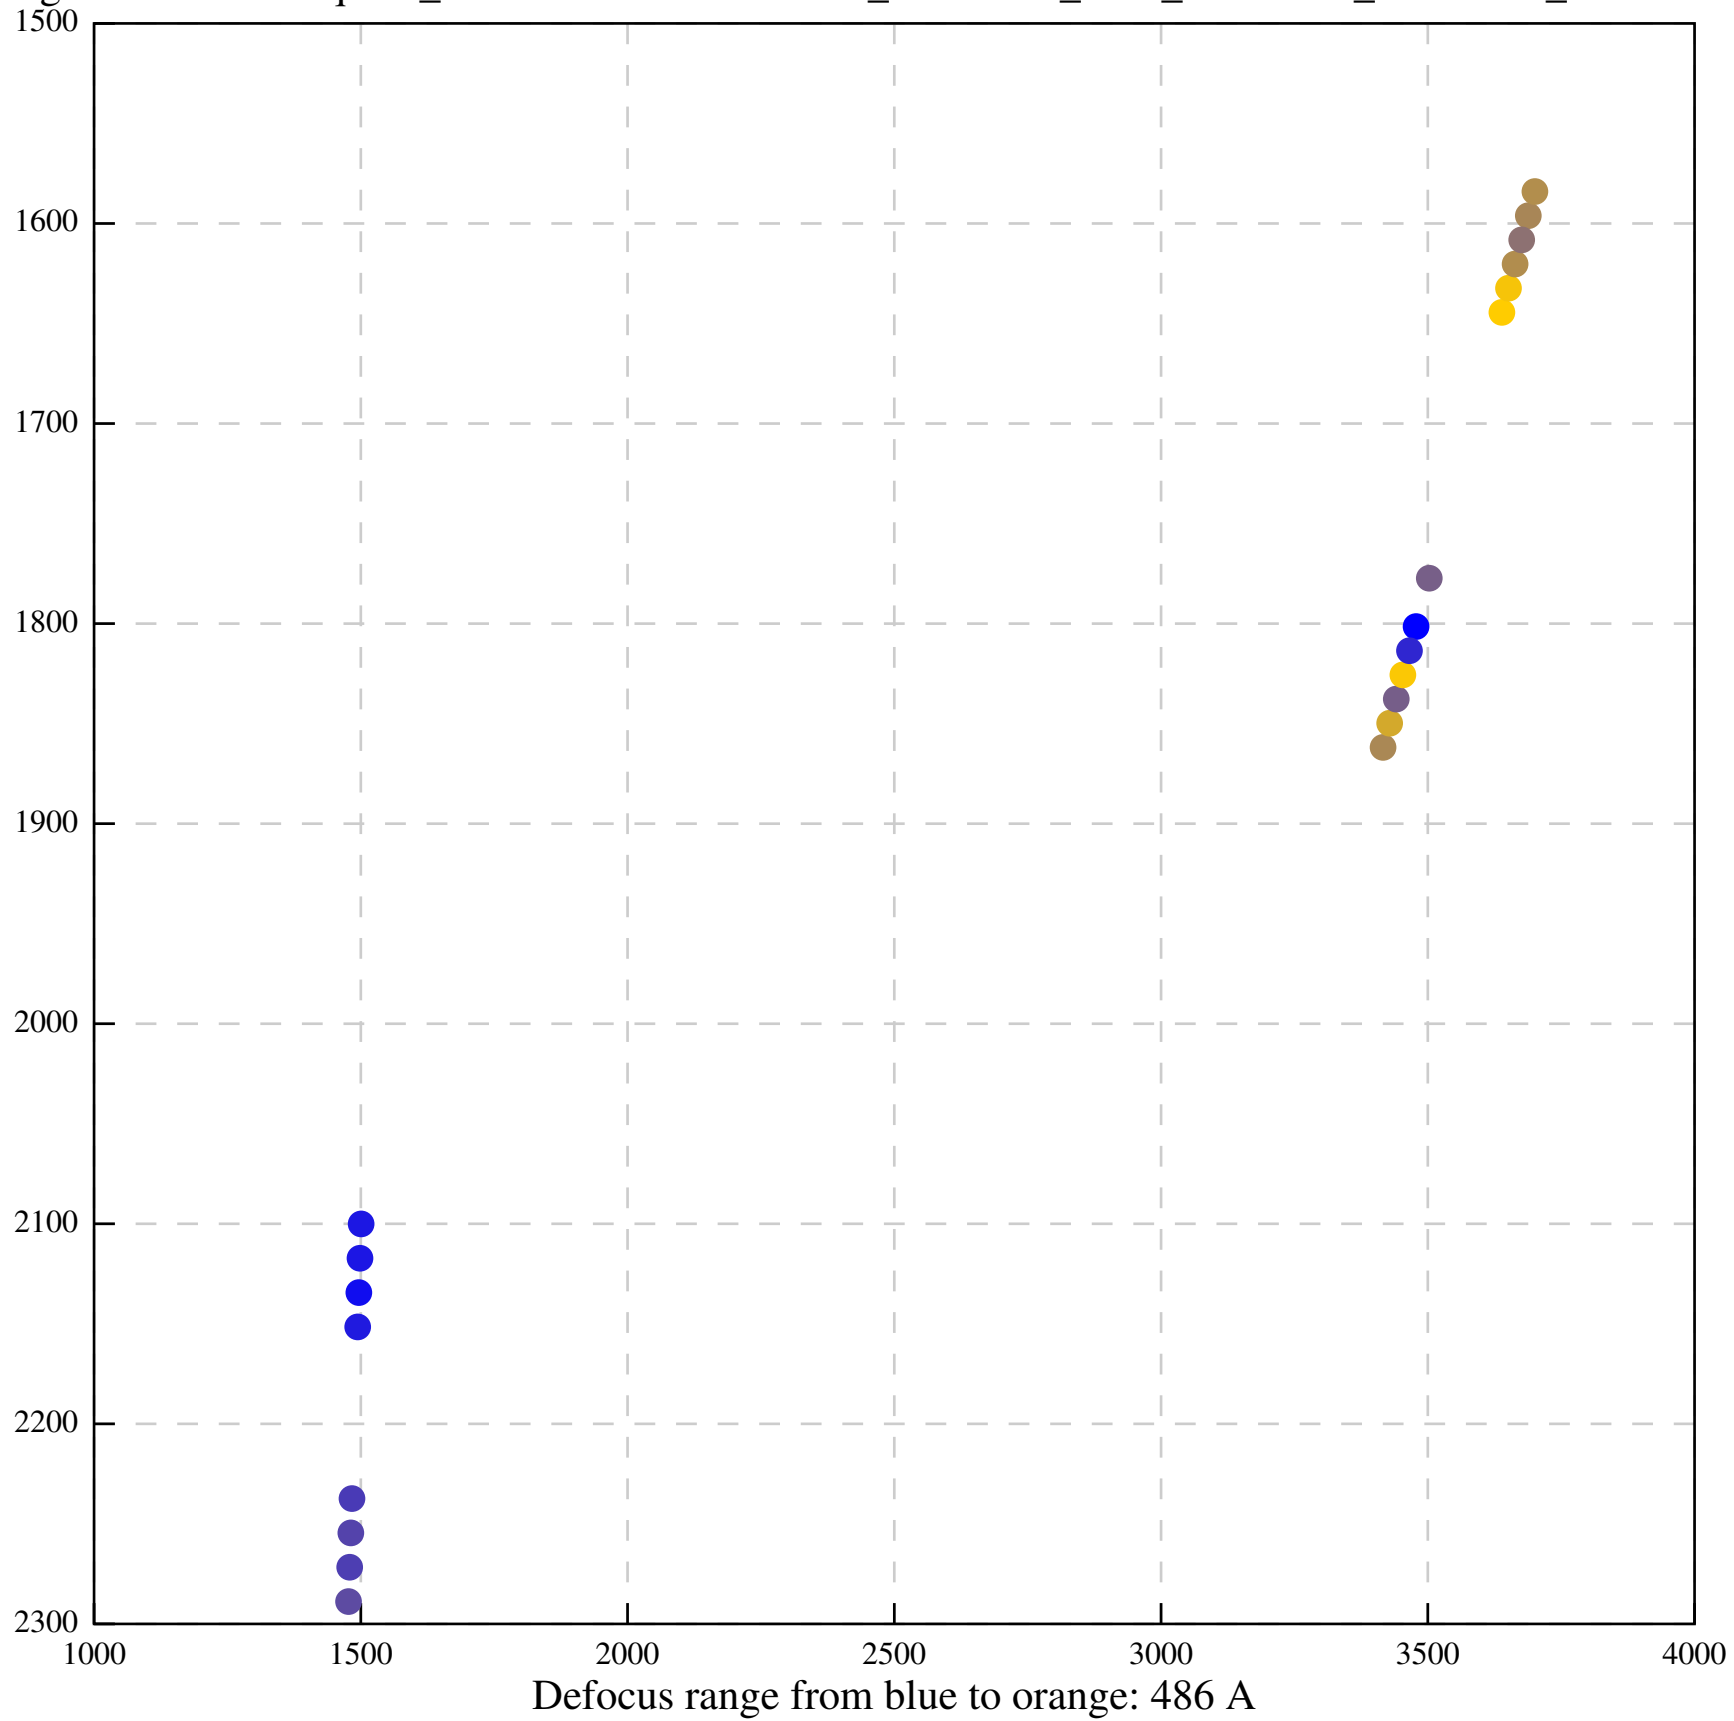

Defocus range from blue to orange: 1107 A

Defocus range from blue to orange: 672 A

Defocus range from blue to orange: 455 A

Defocus range from blue to orange: 261 A

Defocus range from blue to orange: 1022 A