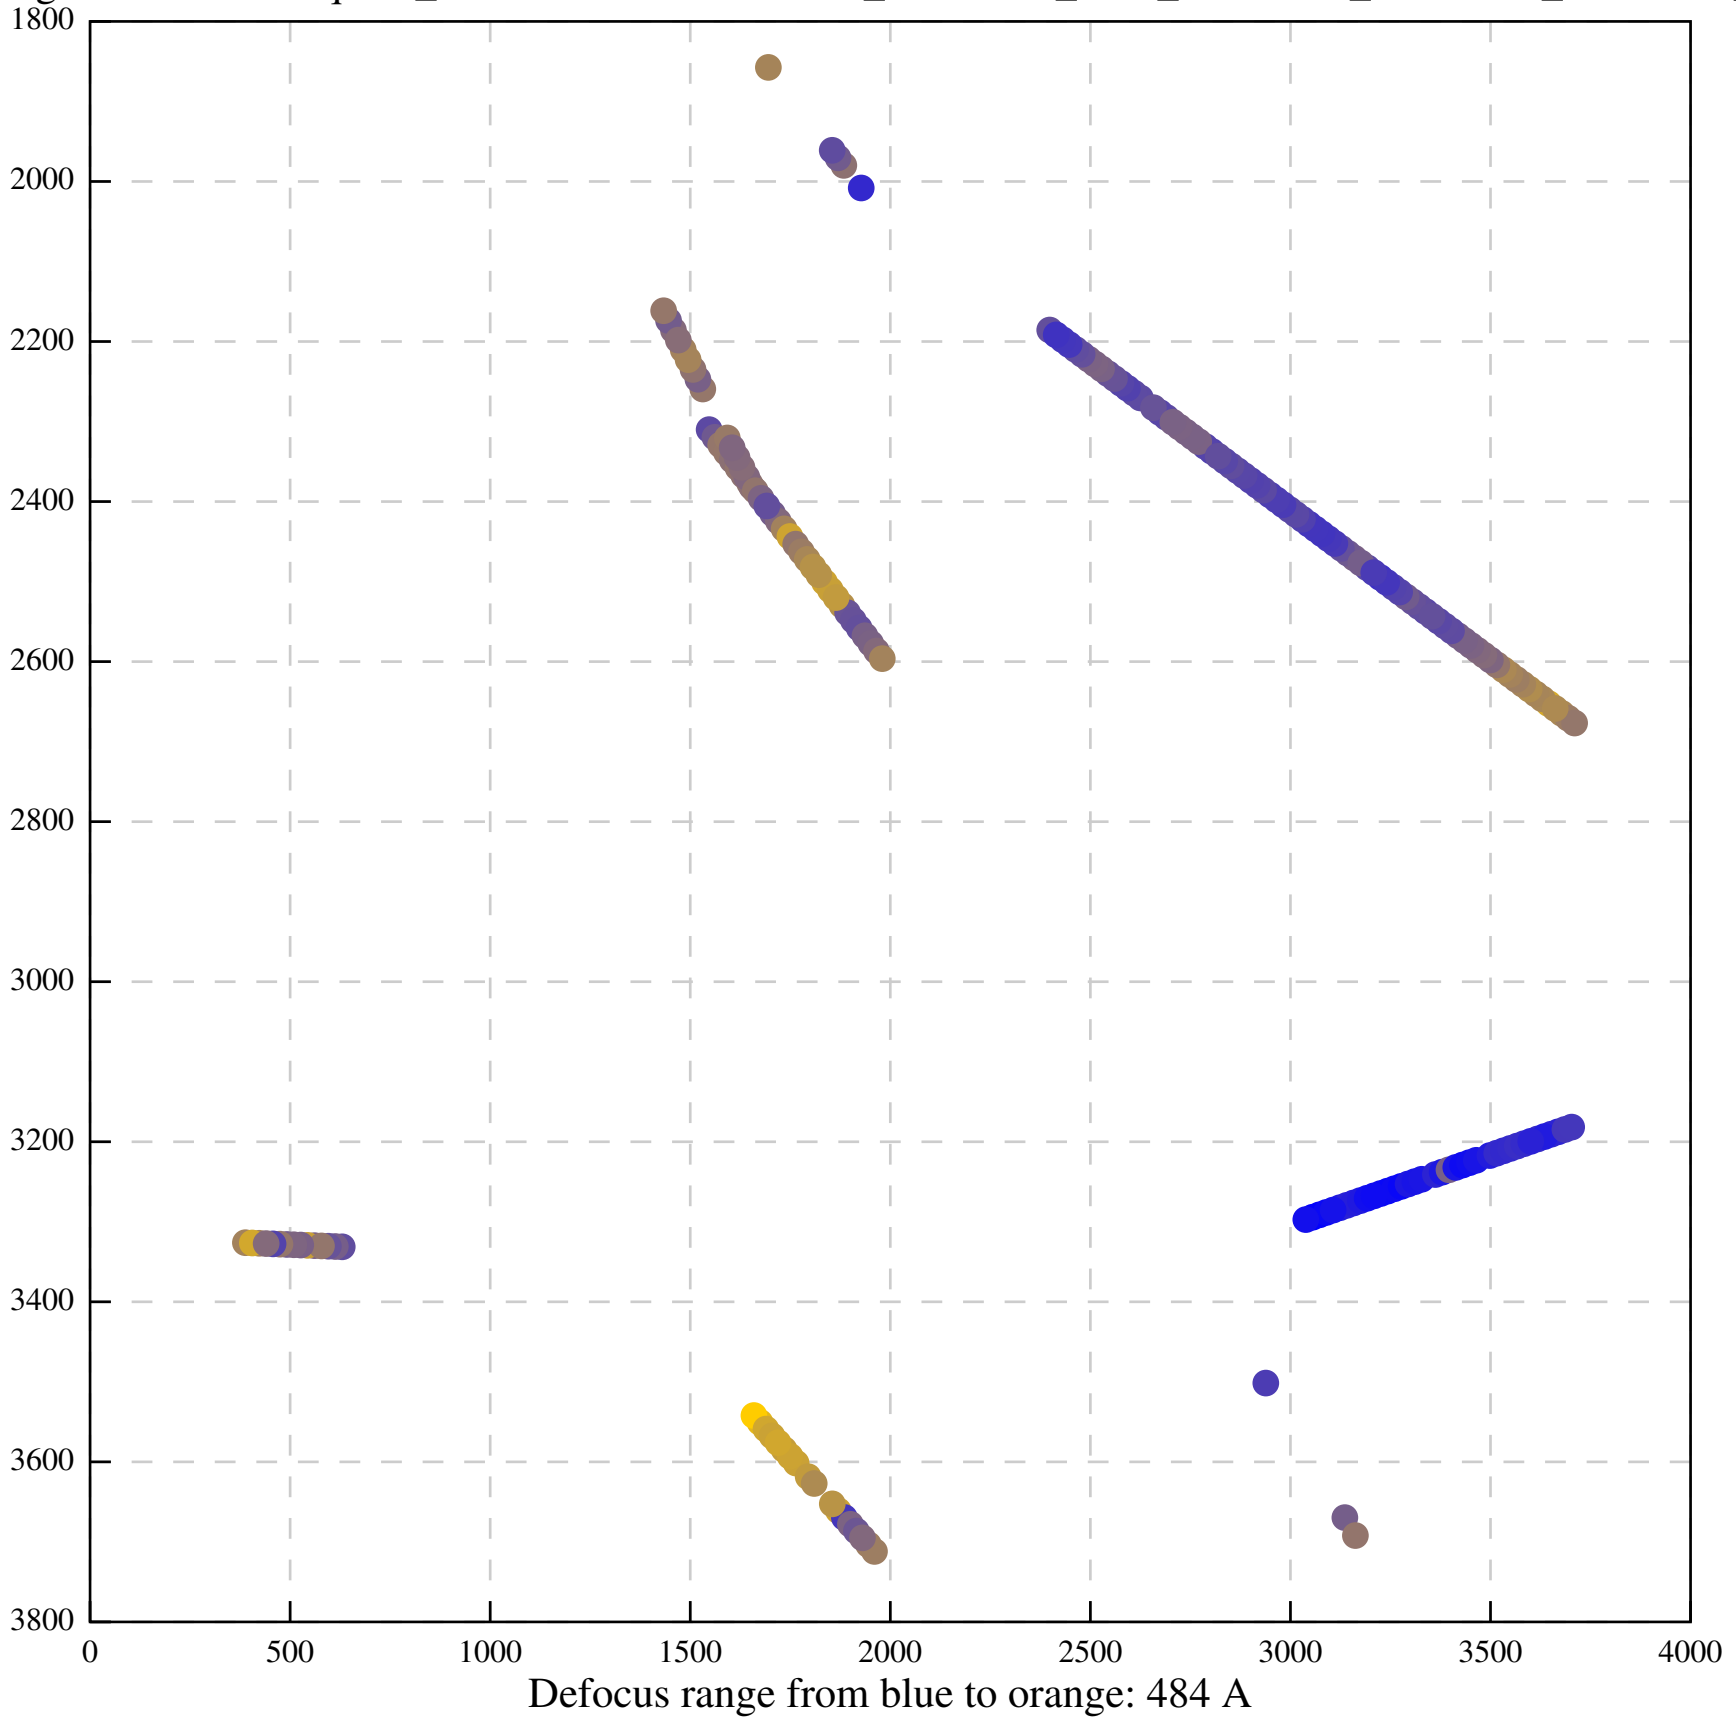

Defocus range from blue to orange: 0 A

Defocus range from blue to orange: 0 A

Defocus range from blue to orange: 546 A

Defocus range from blue to orange: 406 A

Defocus range from blue to orange: 0 A

Defocus range from blue to orange: 1069 A