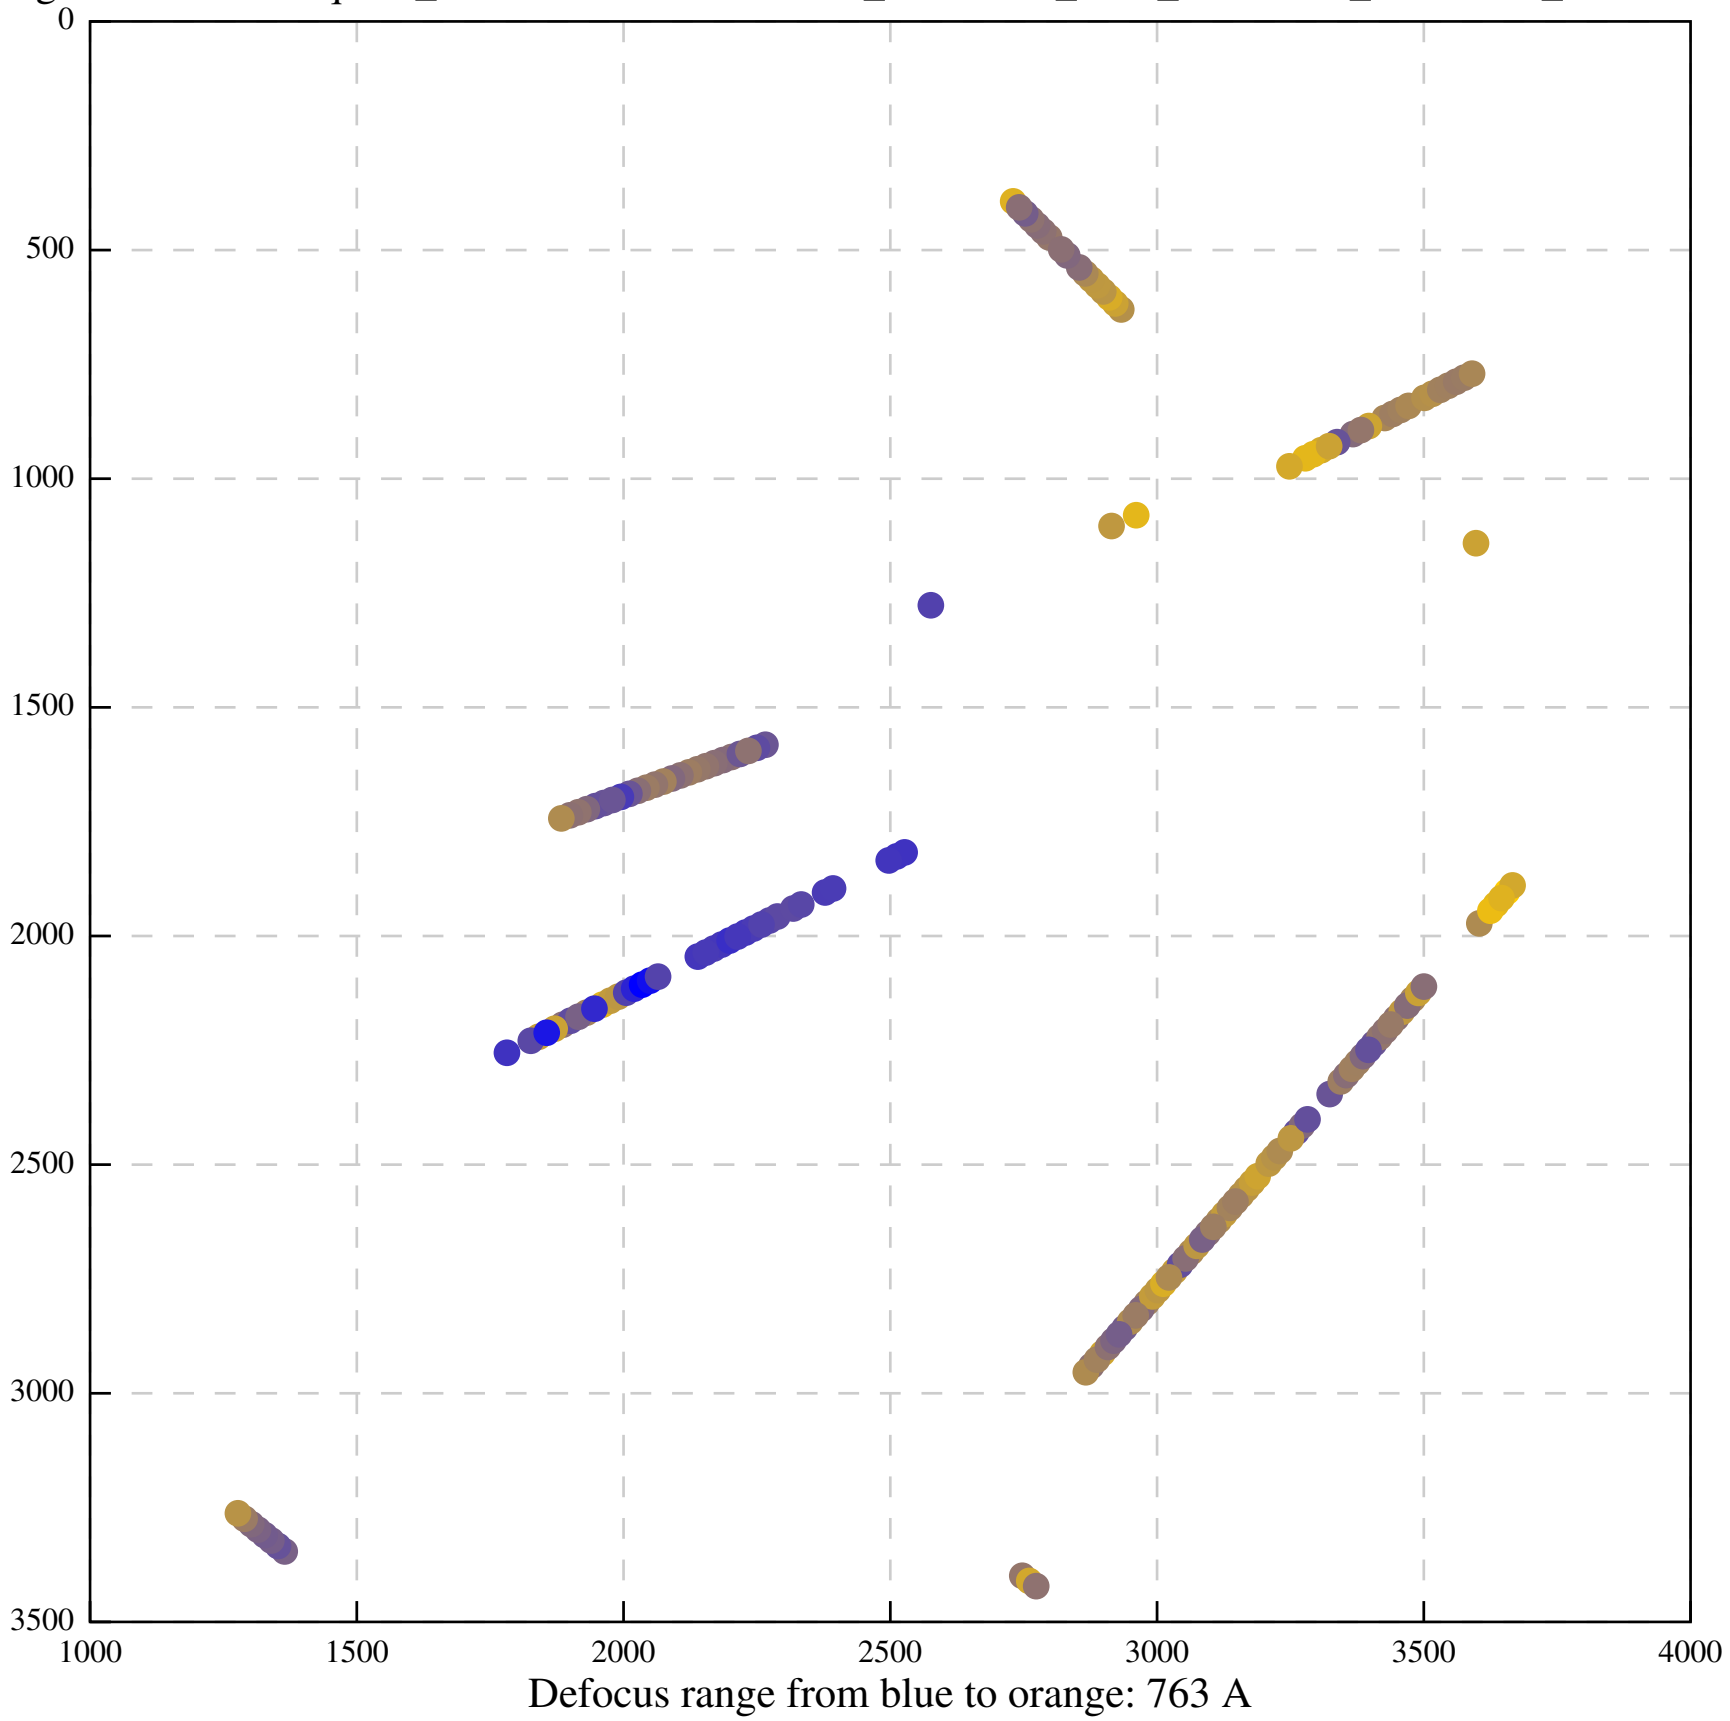

Defocus range from blue to orange: 612 A

Defocus range from blue to orange: 562 A

Defocus range from blue to orange: 428 A

Defocus range from blue to orange: 662 A

Defocus range from blue to orange: 671 A