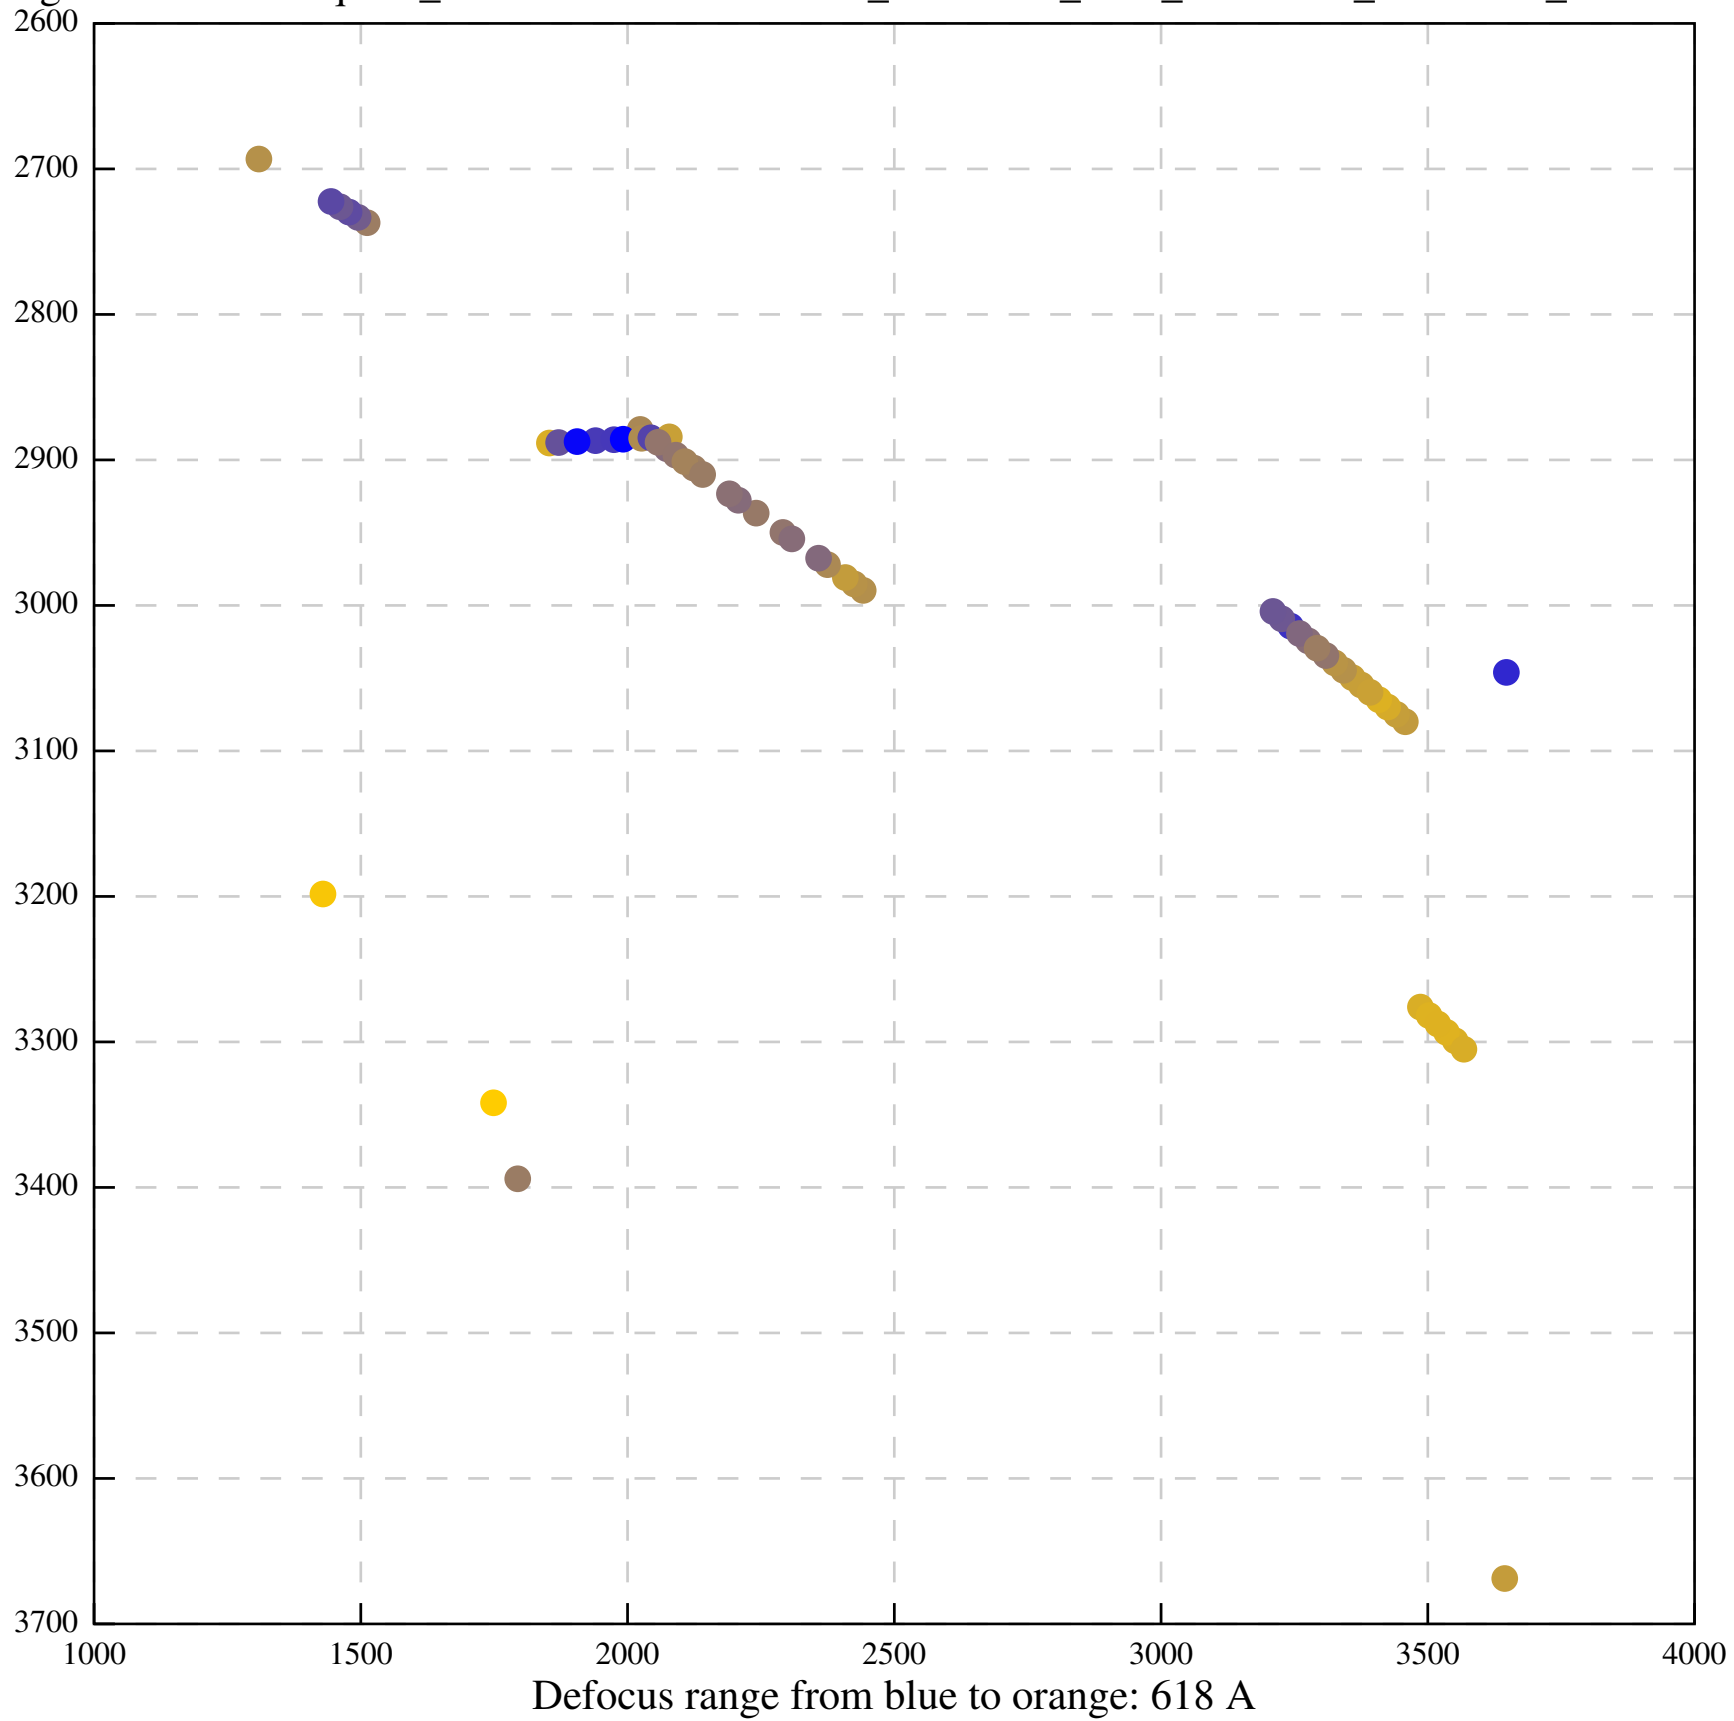

Defocus range from blue to orange: 749 A

Defocus range from blue to orange: 0 A

Defocus range from blue to orange: 55 A

Defocus range from blue to orange: 0 A

Defocus range from blue to orange: 333 A

Defocus range from blue to orange: 151 A