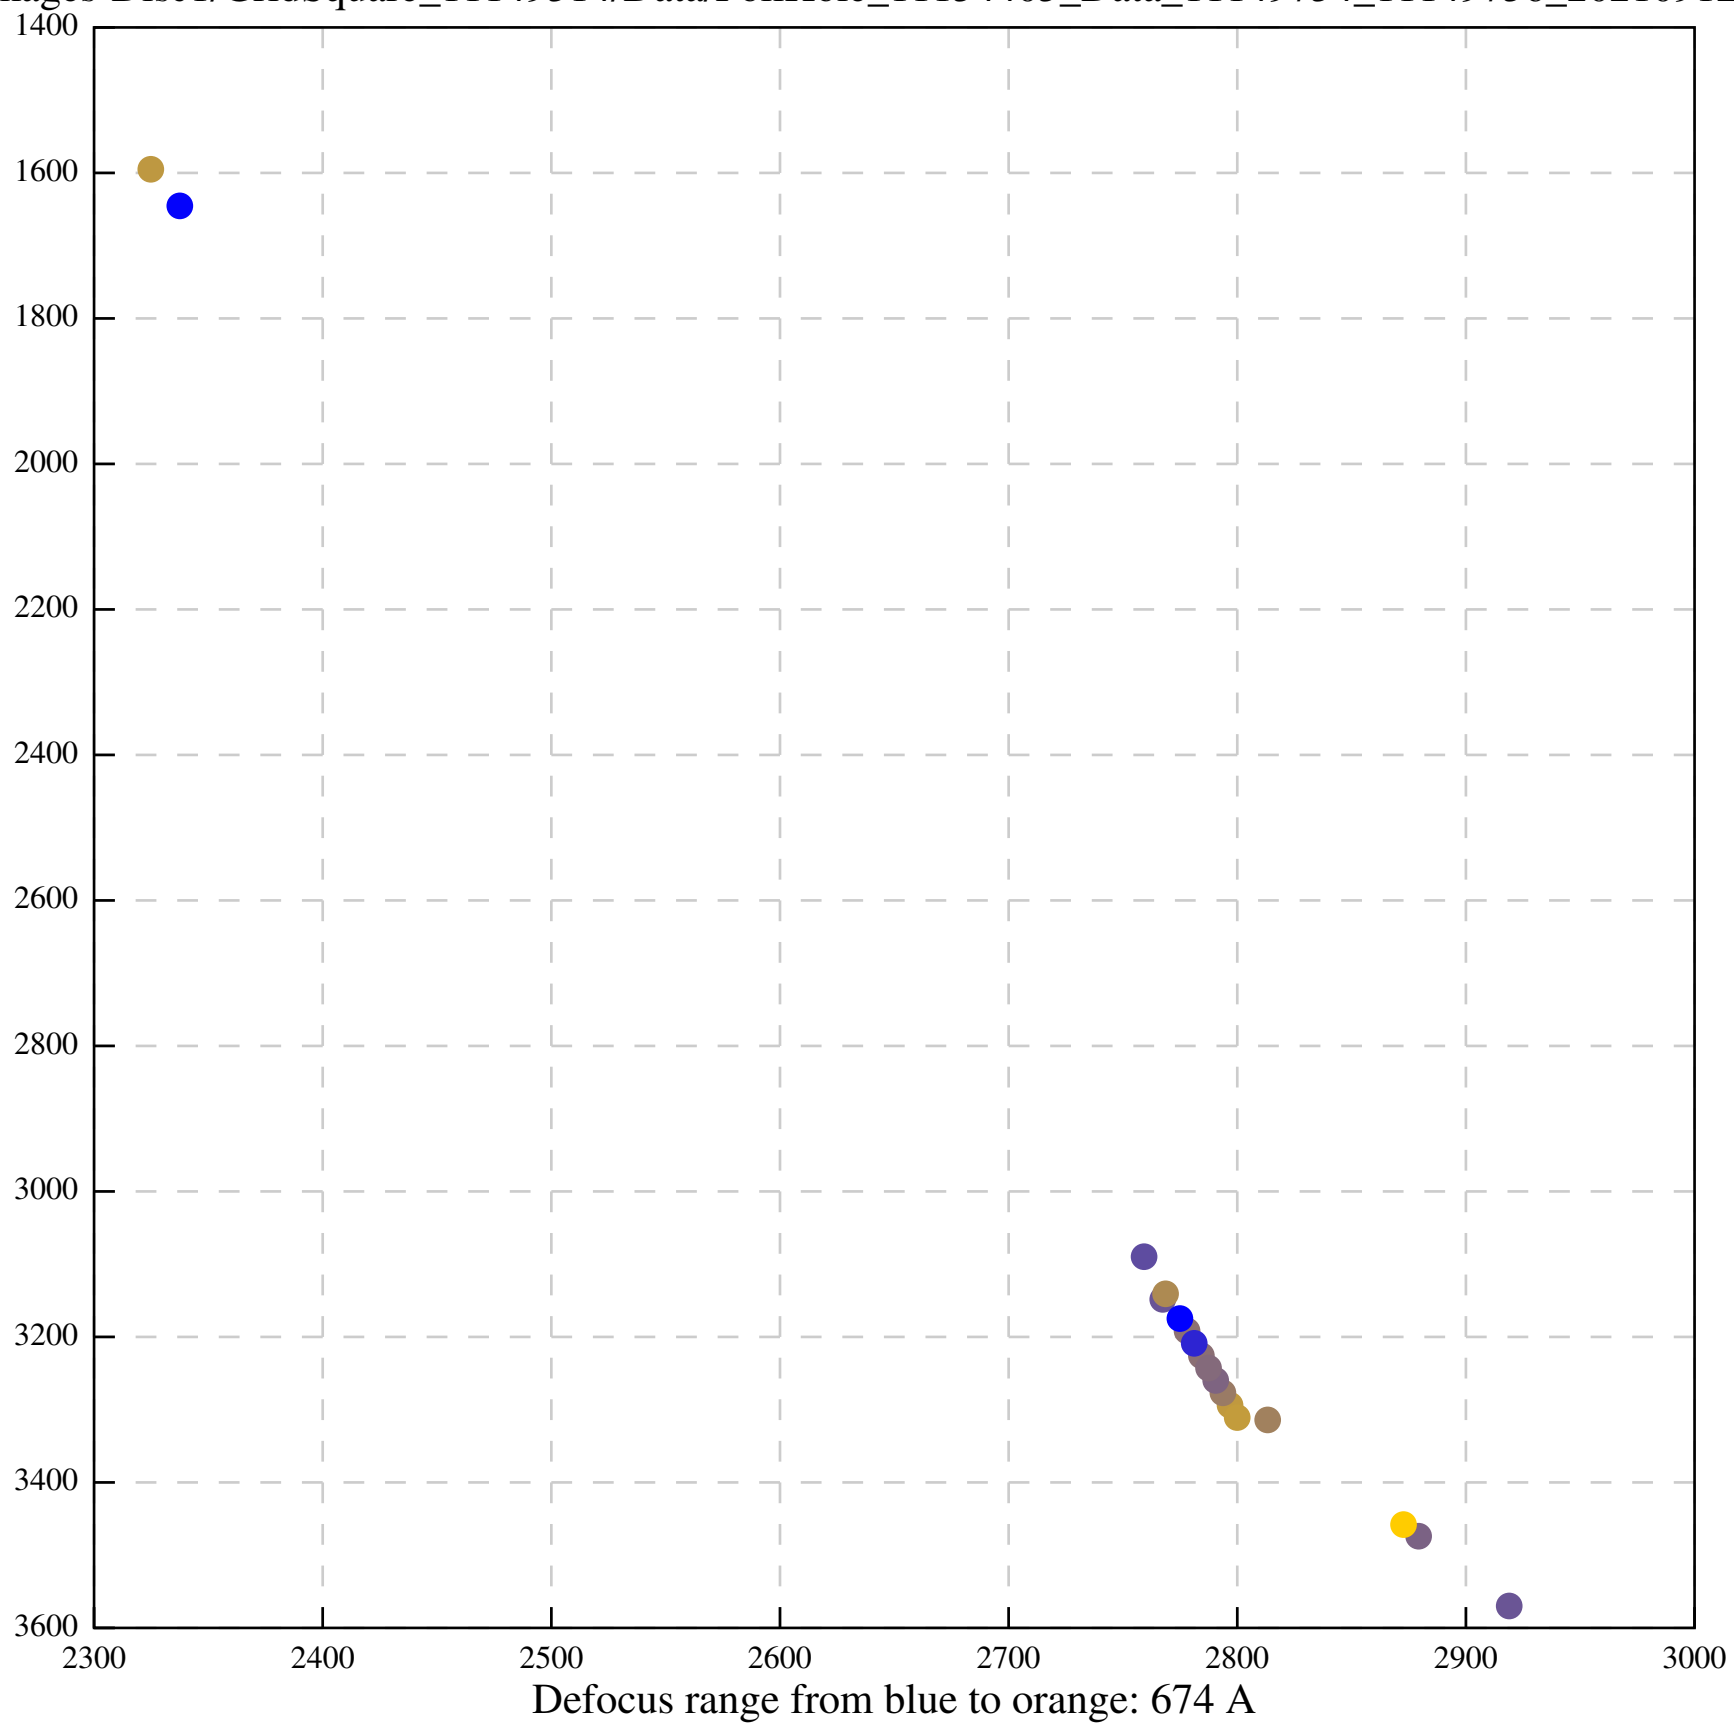

Defocus range from blue to orange: 0 A

Defocus range from blue to orange: 0 A

Defocus range from blue to orange: 63 A

Defocus range from blue to orange: 551 A

Defocus range from blue to orange: 0 A

Defocus range from blue to orange: 0 A