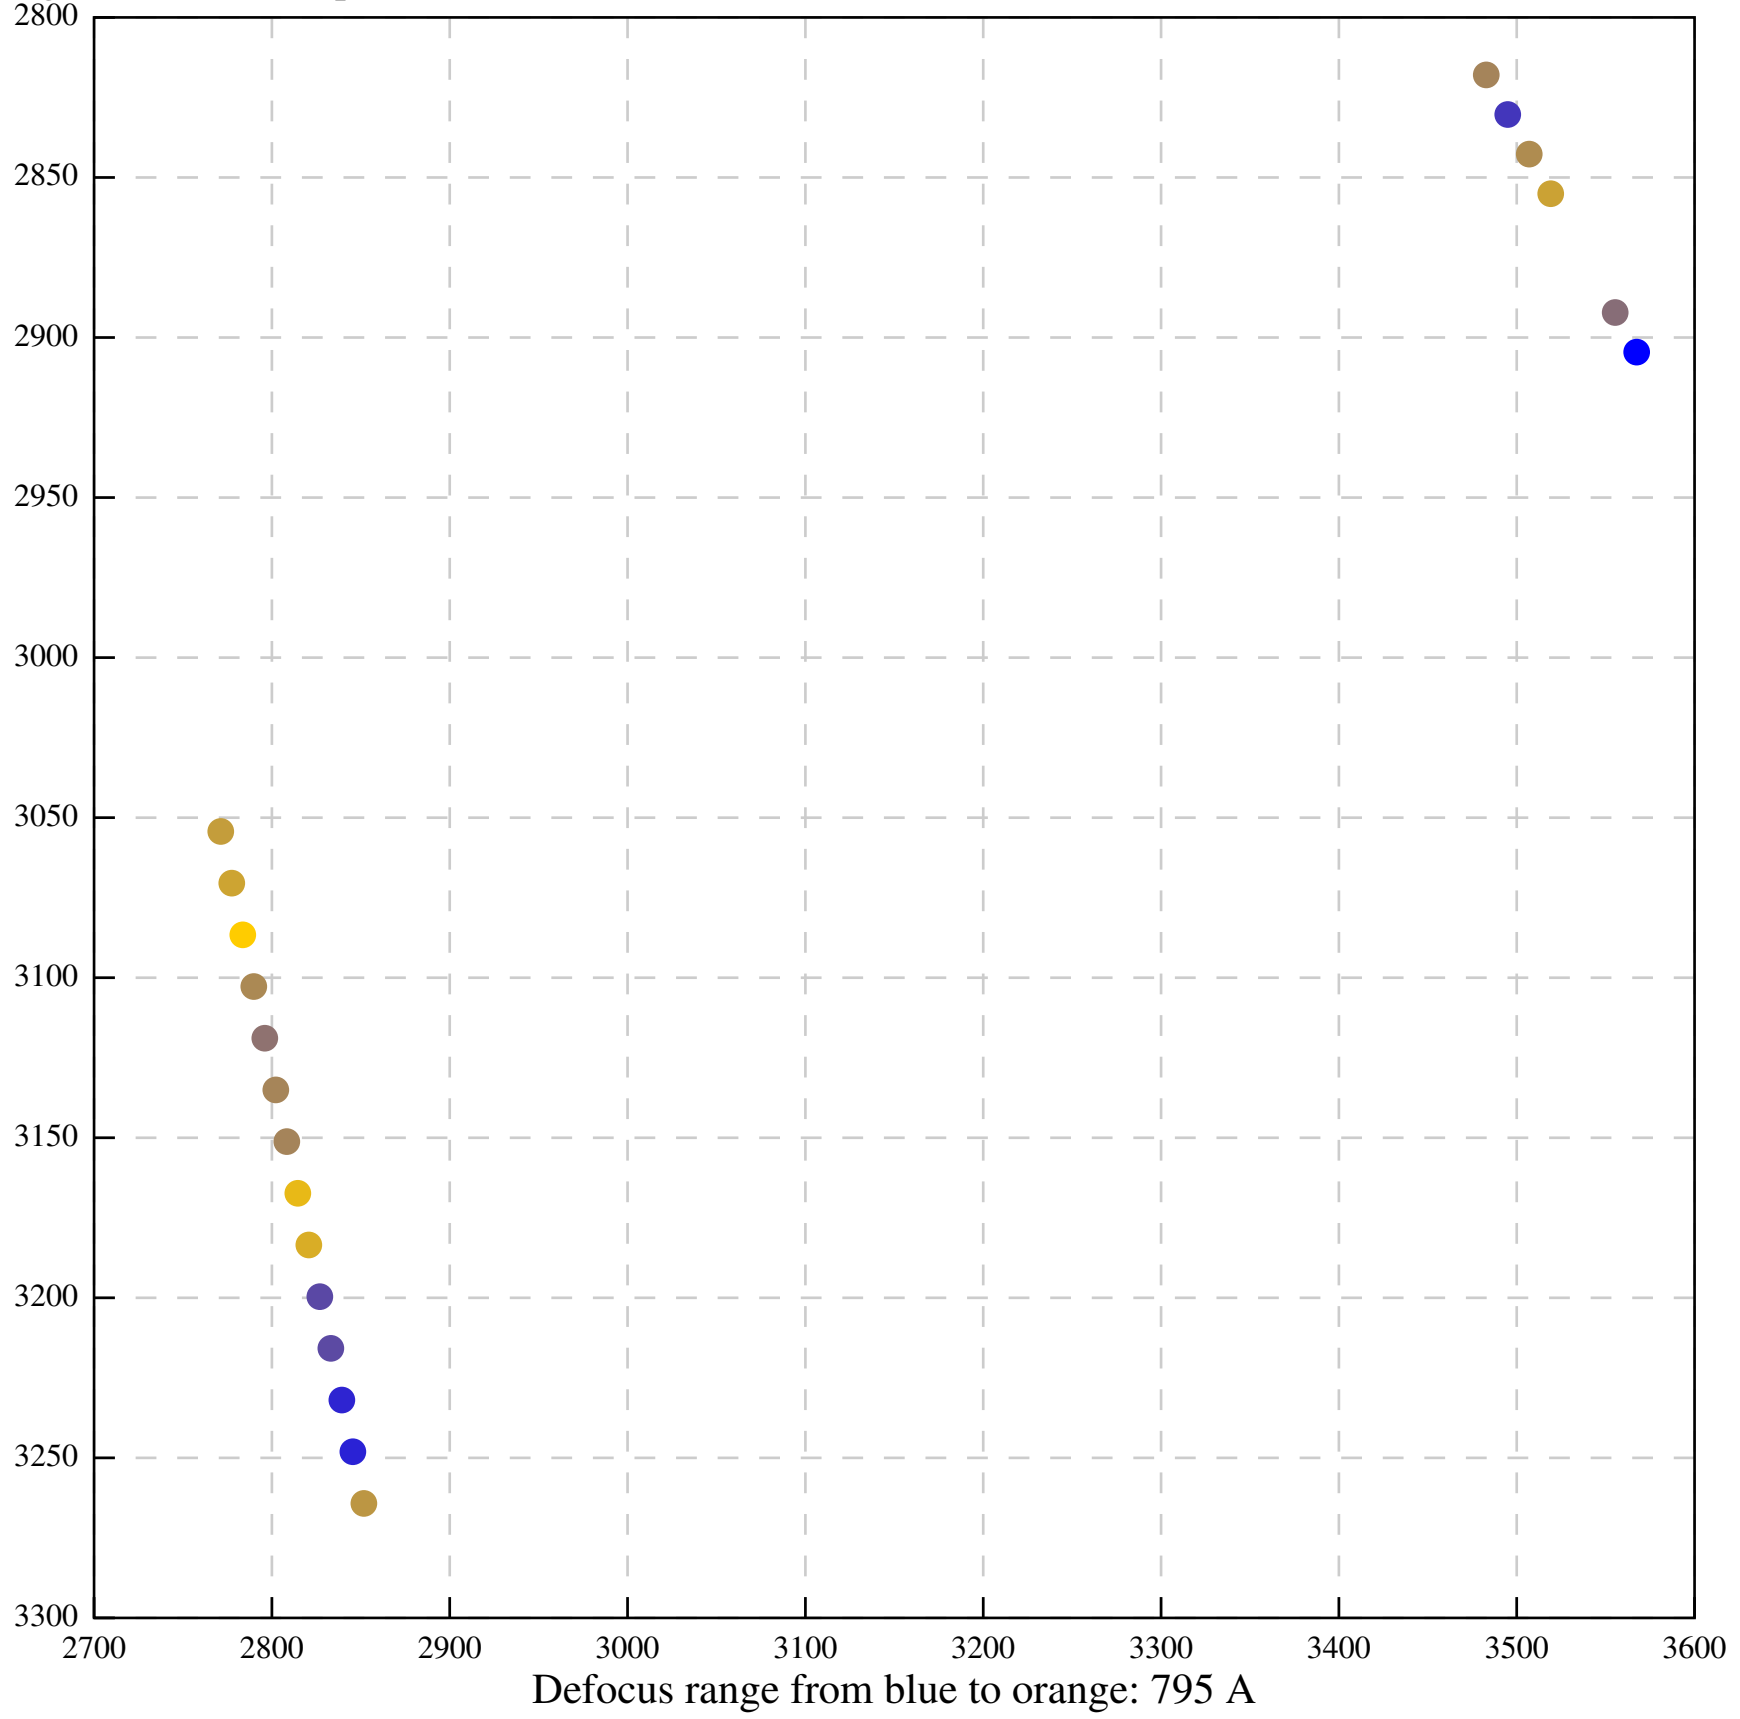

Defocus range from blue to orange: 52 A

Defocus range from blue to orange: 205 A

Defocus range from blue to orange: 118 A

Defocus range from blue to orange: 63 A

Defocus range from blue to orange: 417 A

Defocus range from blue to orange: 1470 Å