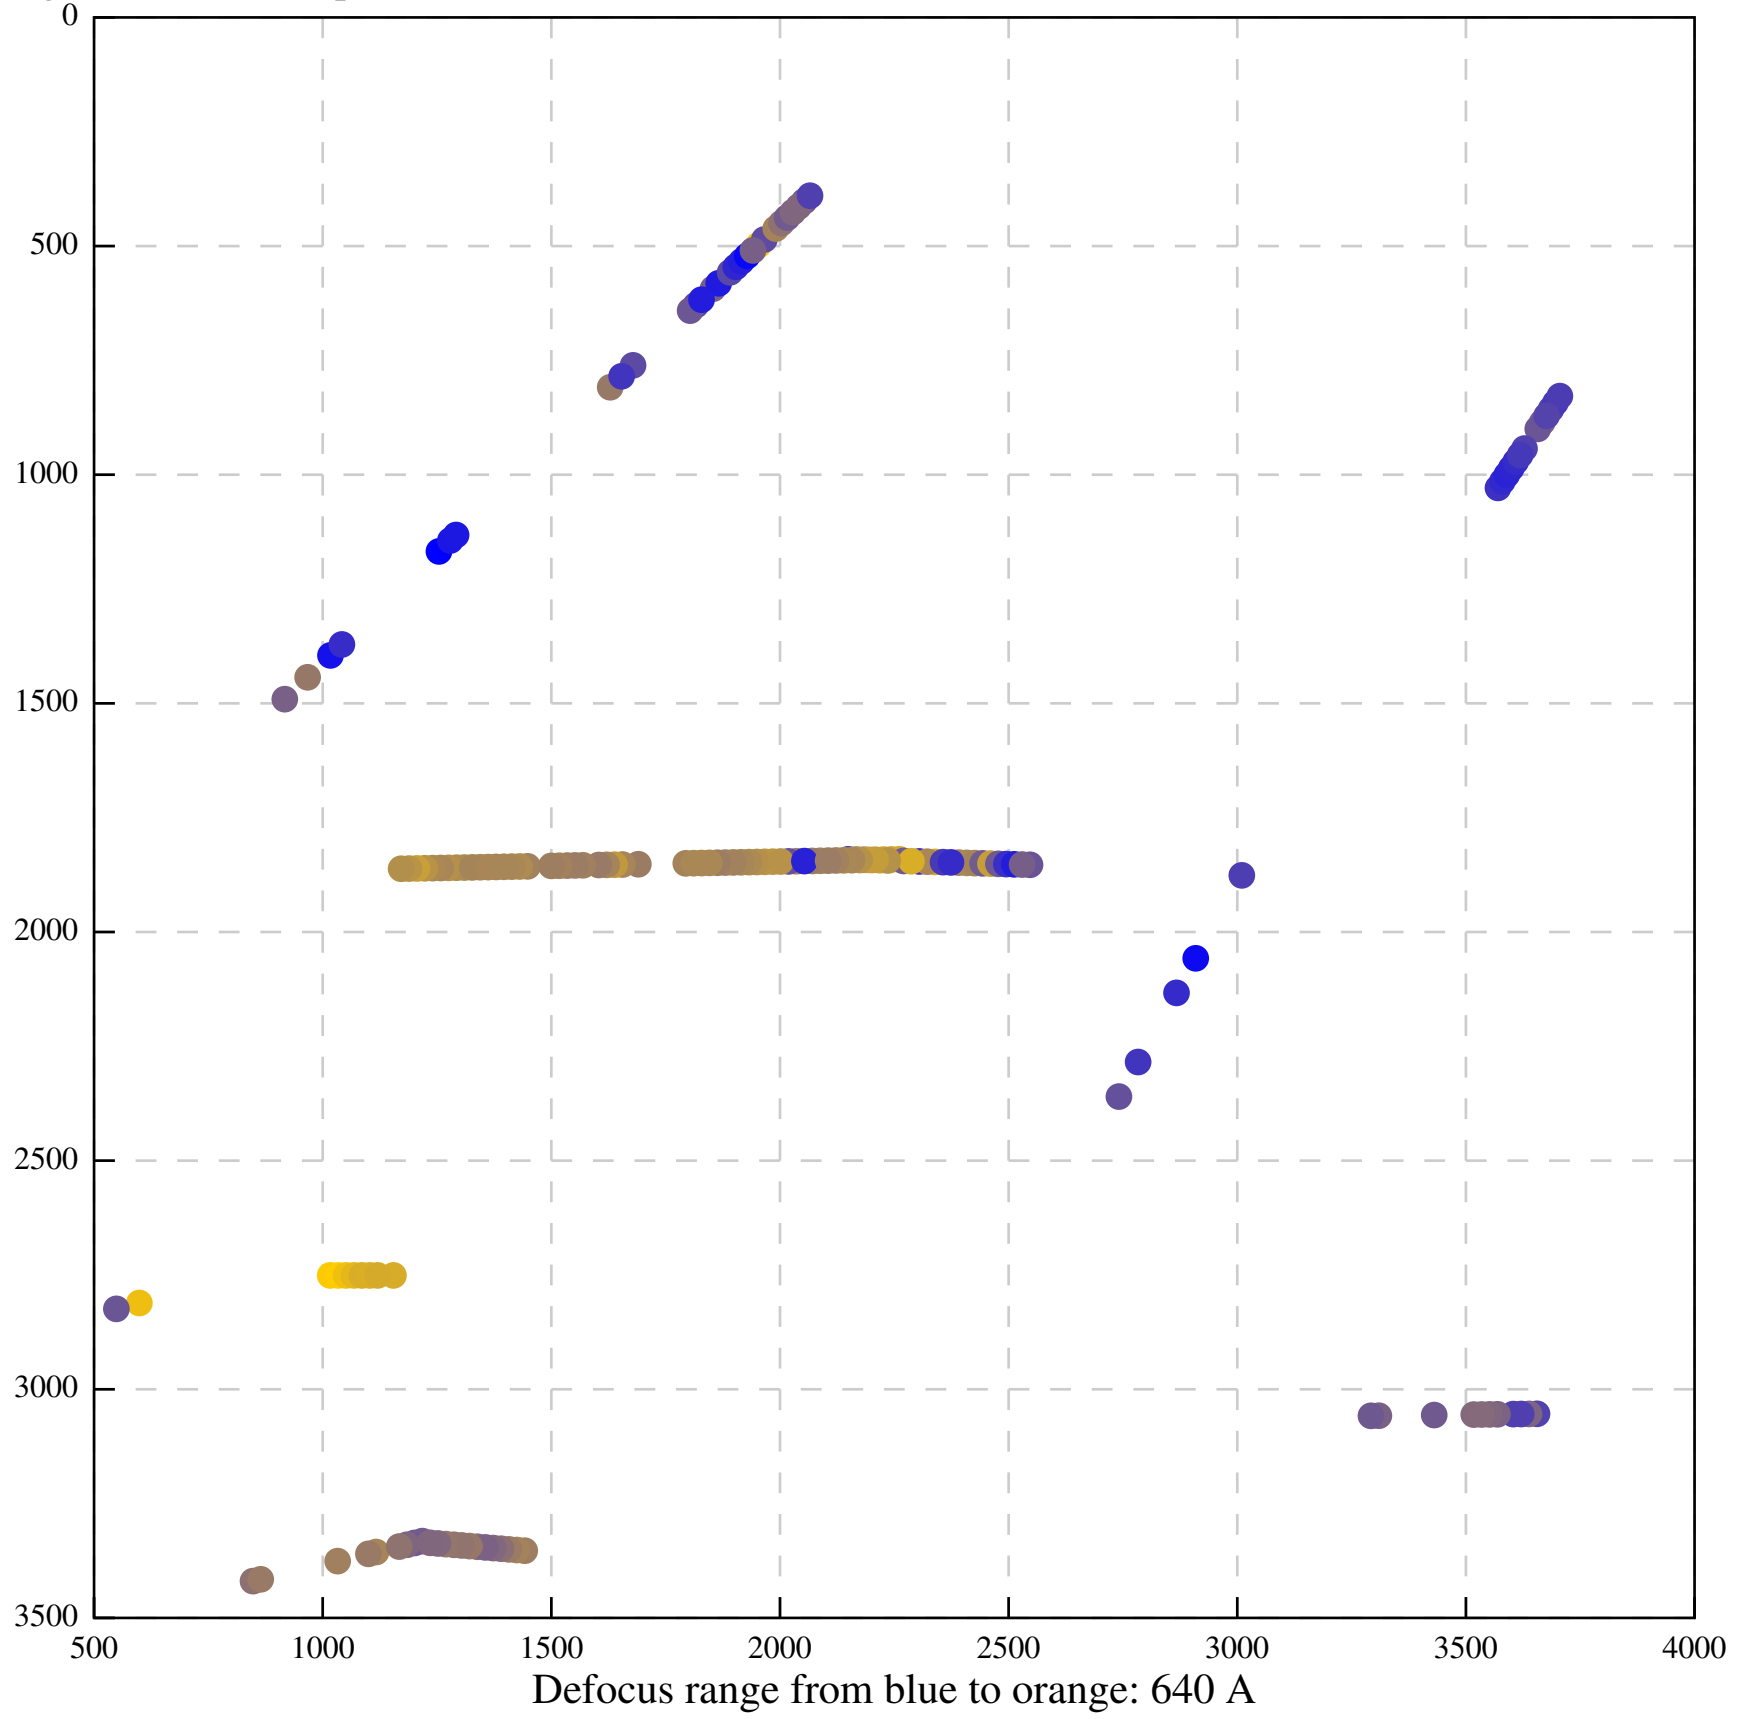

Defocus range from blue to orange: 260 A

Defocus range from blue to orange: 56 A

Defocus range from blue to orange: 1401 A

Defocus range from blue to orange: 291 A

Defocus range from blue to orange: 197 A