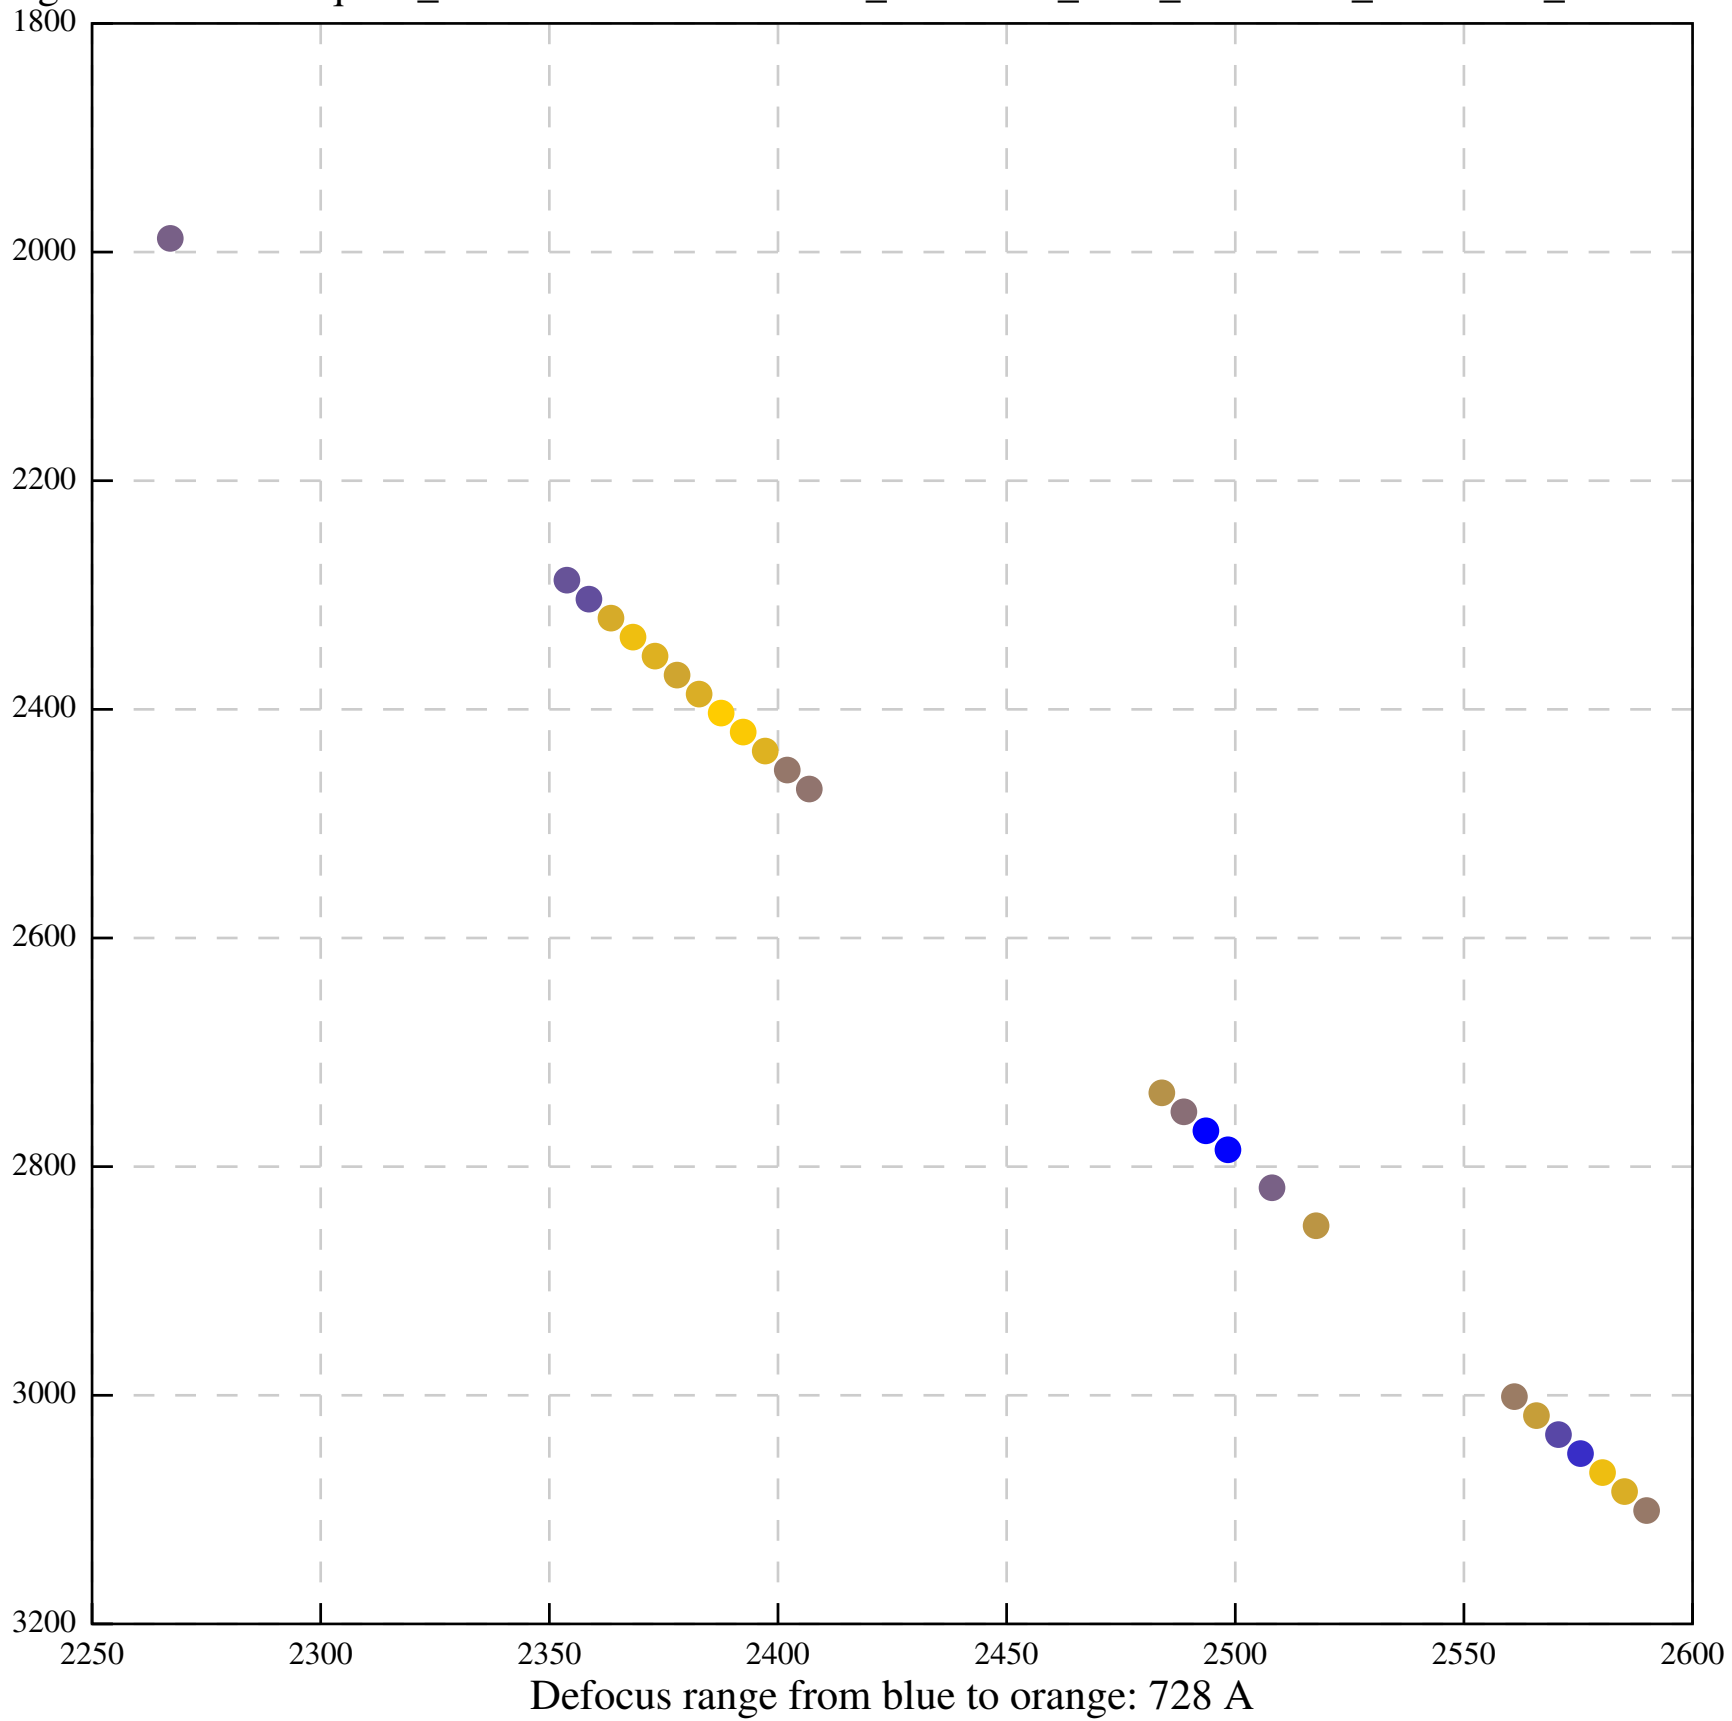

Defocus range from blue to orange: 52 A

Defocus range from blue to orange: 205 A

Defocus range from blue to orange: 118 A

Defocus range from blue to orange: 63 A

Defocus range from blue to orange: 417 A

Defocus range from blue to orange: 1470 Å