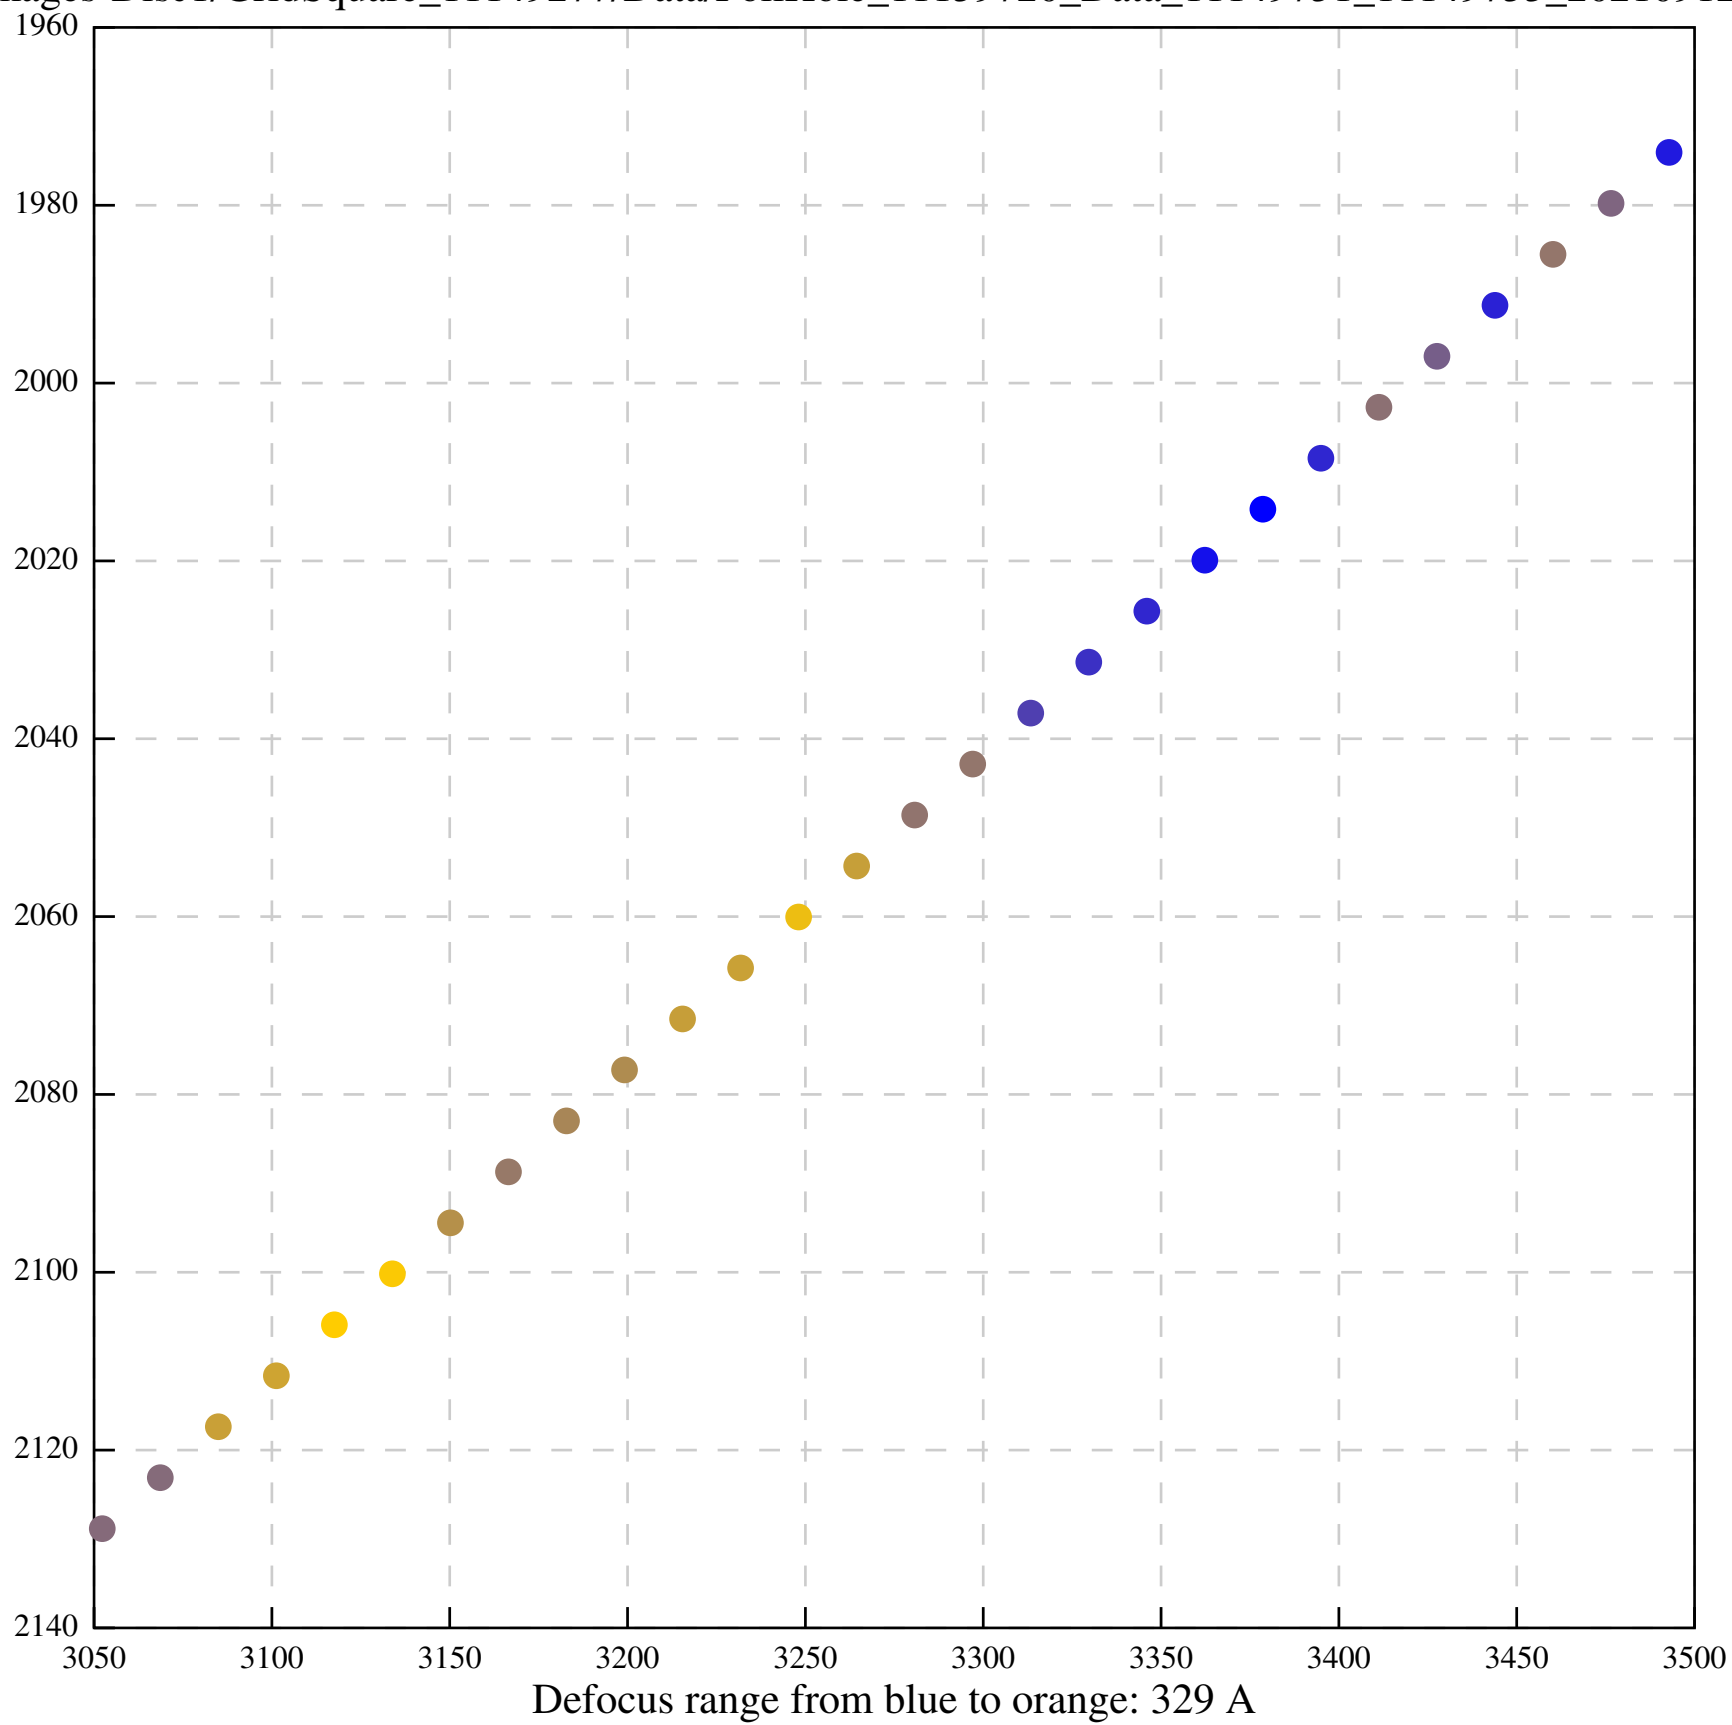

Defocus range from blue to orange: 402 A

Defocus range from blue to orange: 1401 Å

Defocus range from blue to orange: 319 A

Defocus range from blue to orange: 807 A

Defocus range from blue to orange: 72 A