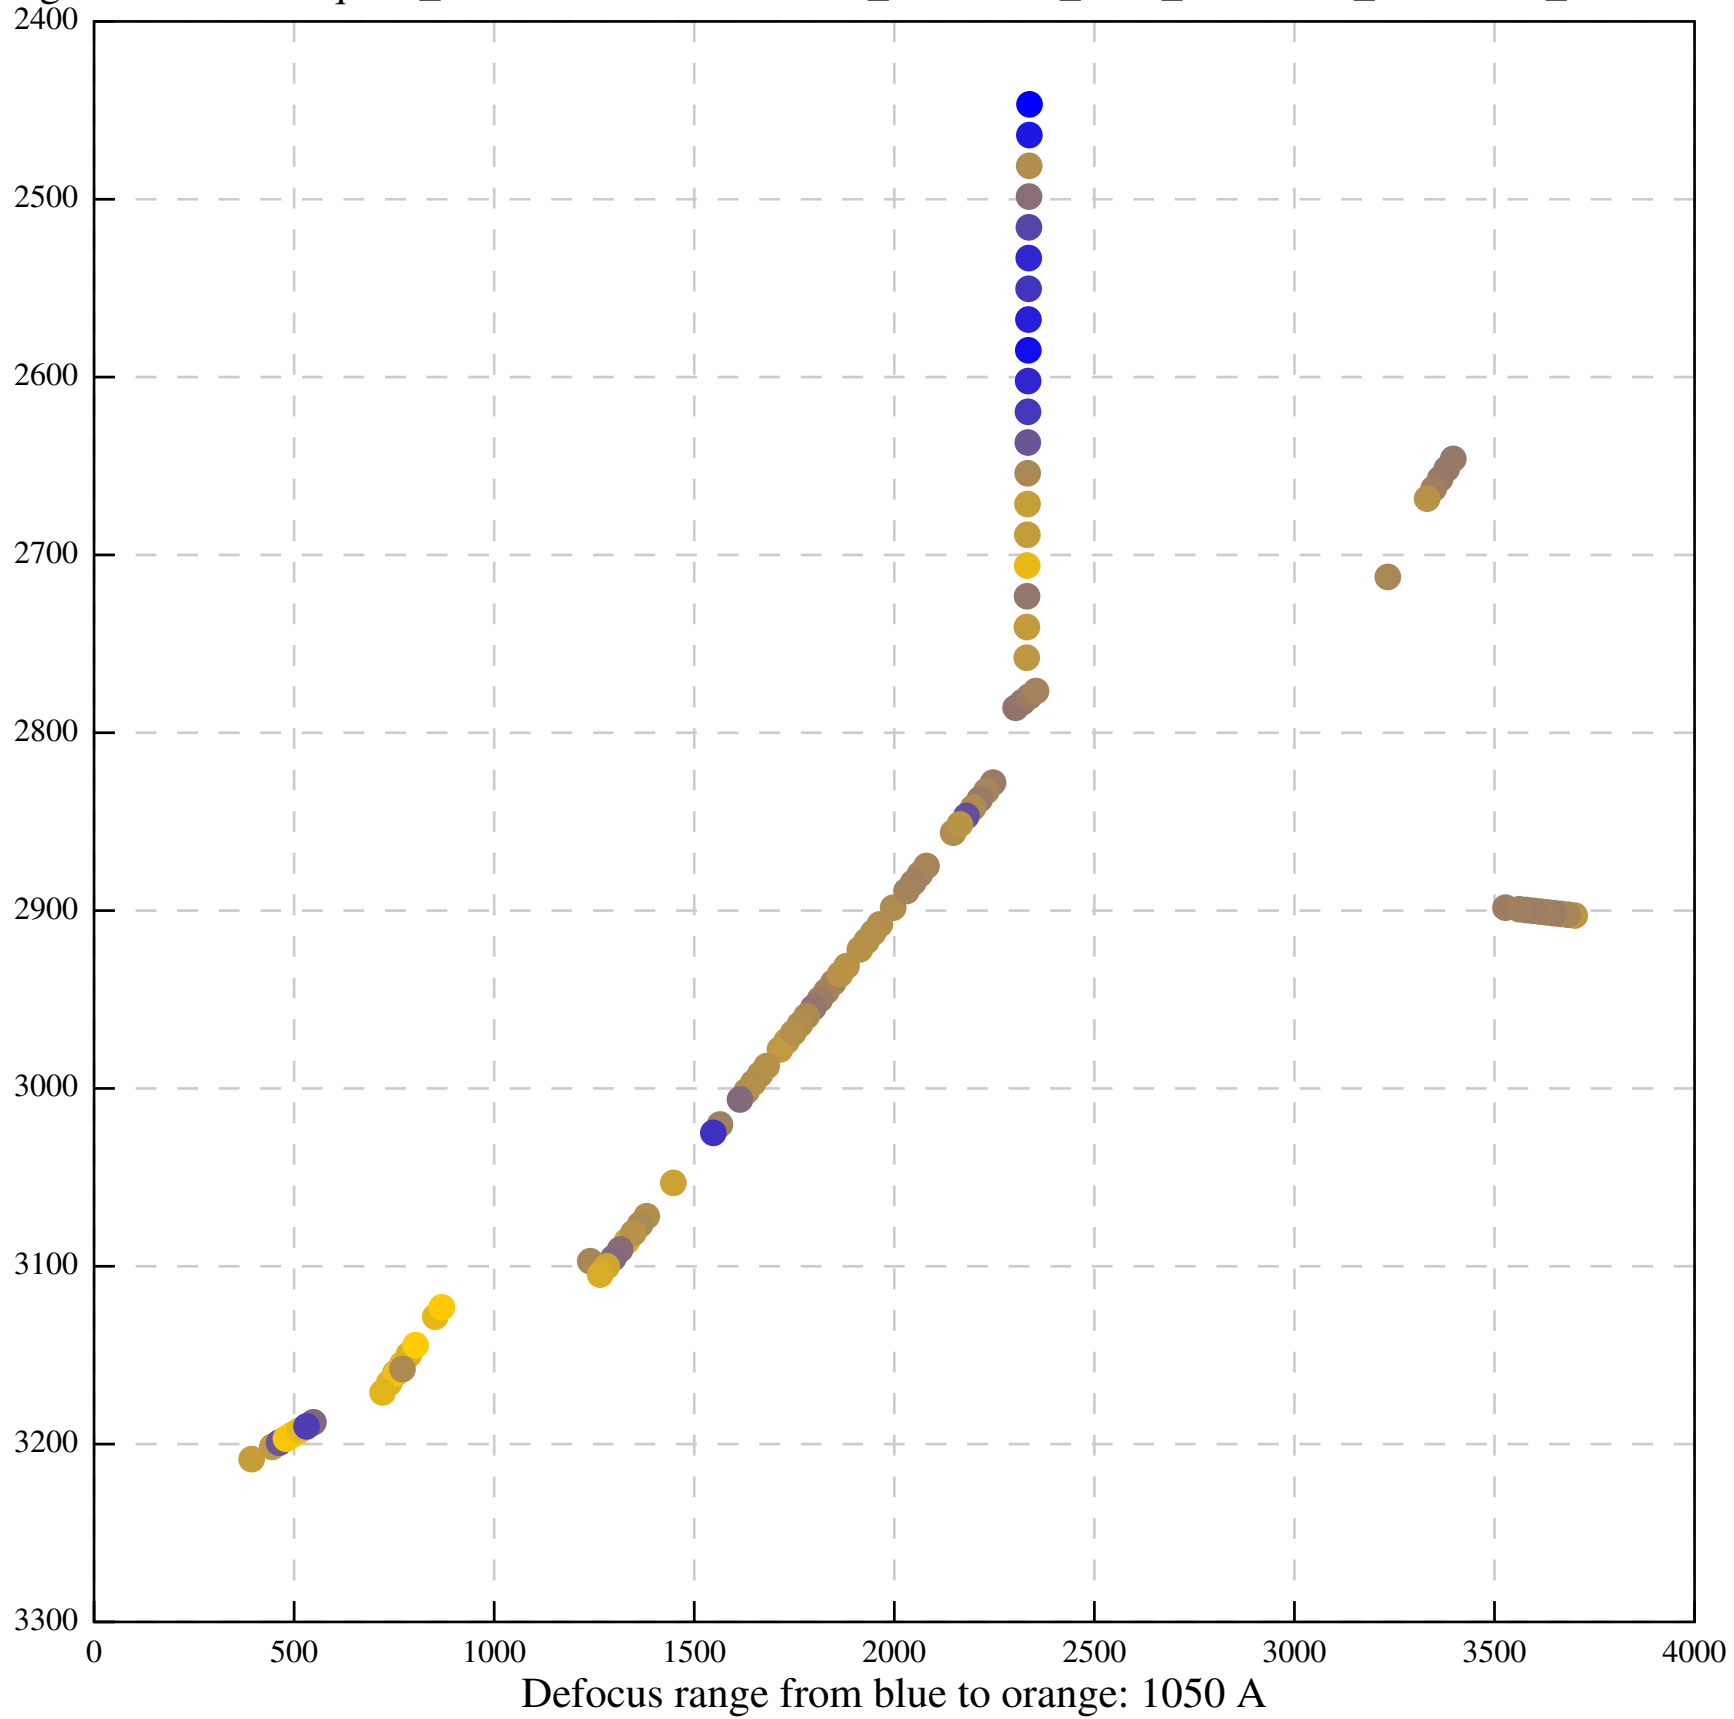

Defocus range from blue to orange: 1079 A

Defocus range from blue to orange: 737 A

Defocus range from blue to orange: 366 A

Defocus range from blue to orange: 366 A

Defocus range from blue to orange: 261 A