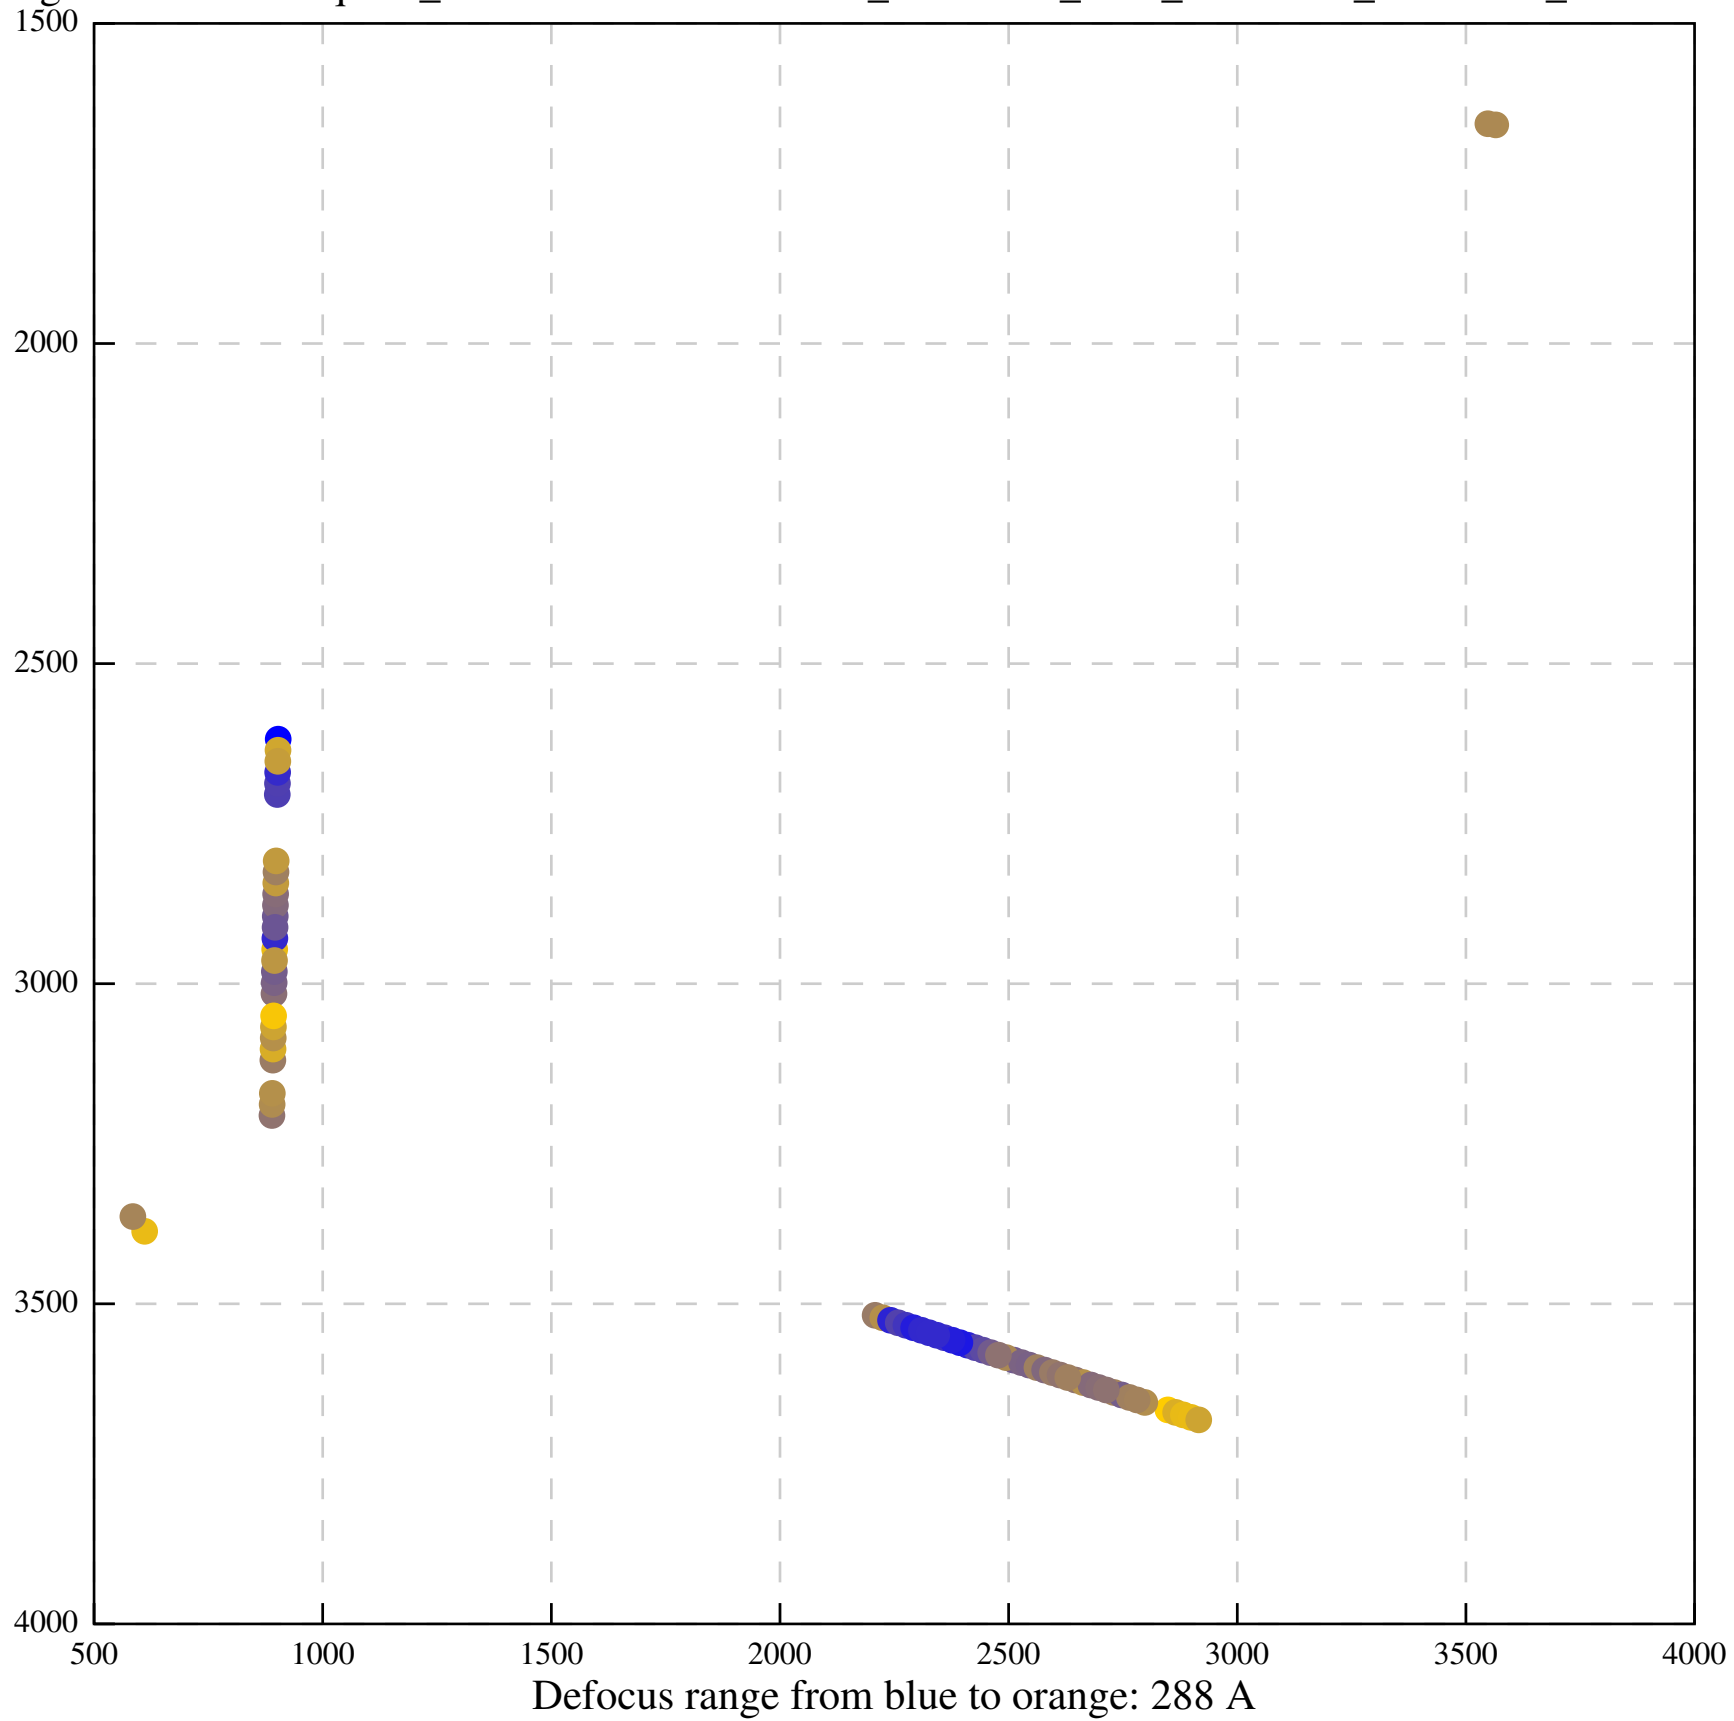

Defocus range from blue to orange: 613 A

Defocus range from blue to orange: 848 A

Defocus range from blue to orange: 476 A

Defocus range from blue to orange: 463 A

Defocus range from blue to orange: 157 A