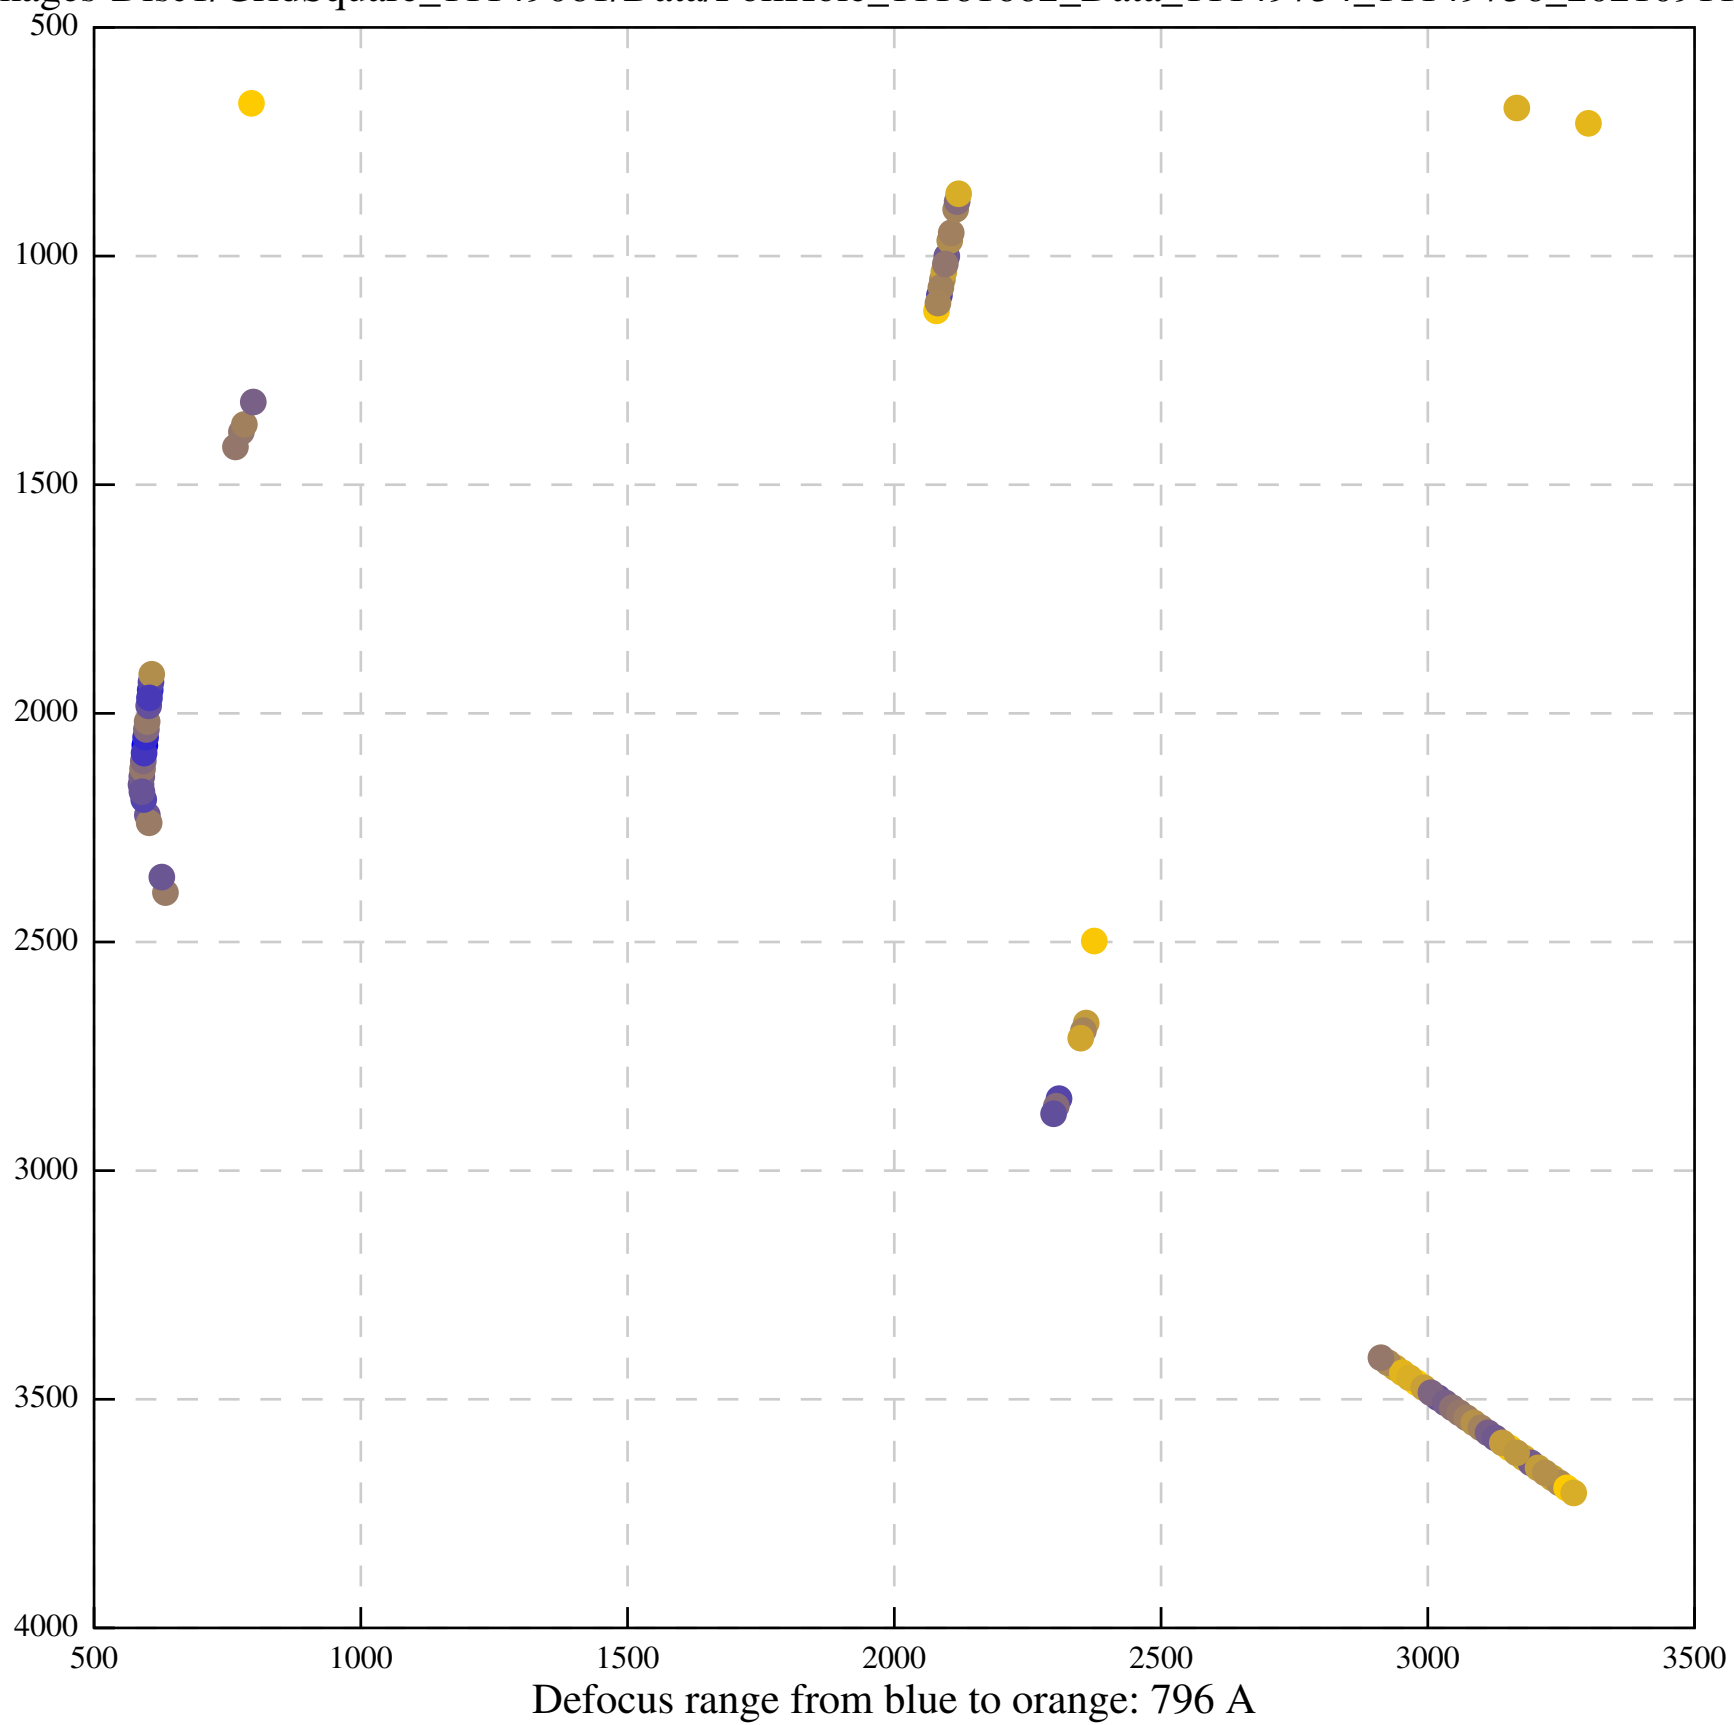

Defocus range from blue to orange: 427 A

Defocus range from blue to orange: 1371 A

Defocus range from blue to orange: 216 A

Defocus range from blue to orange: 905 A

Defocus range from blue to orange: 575 A