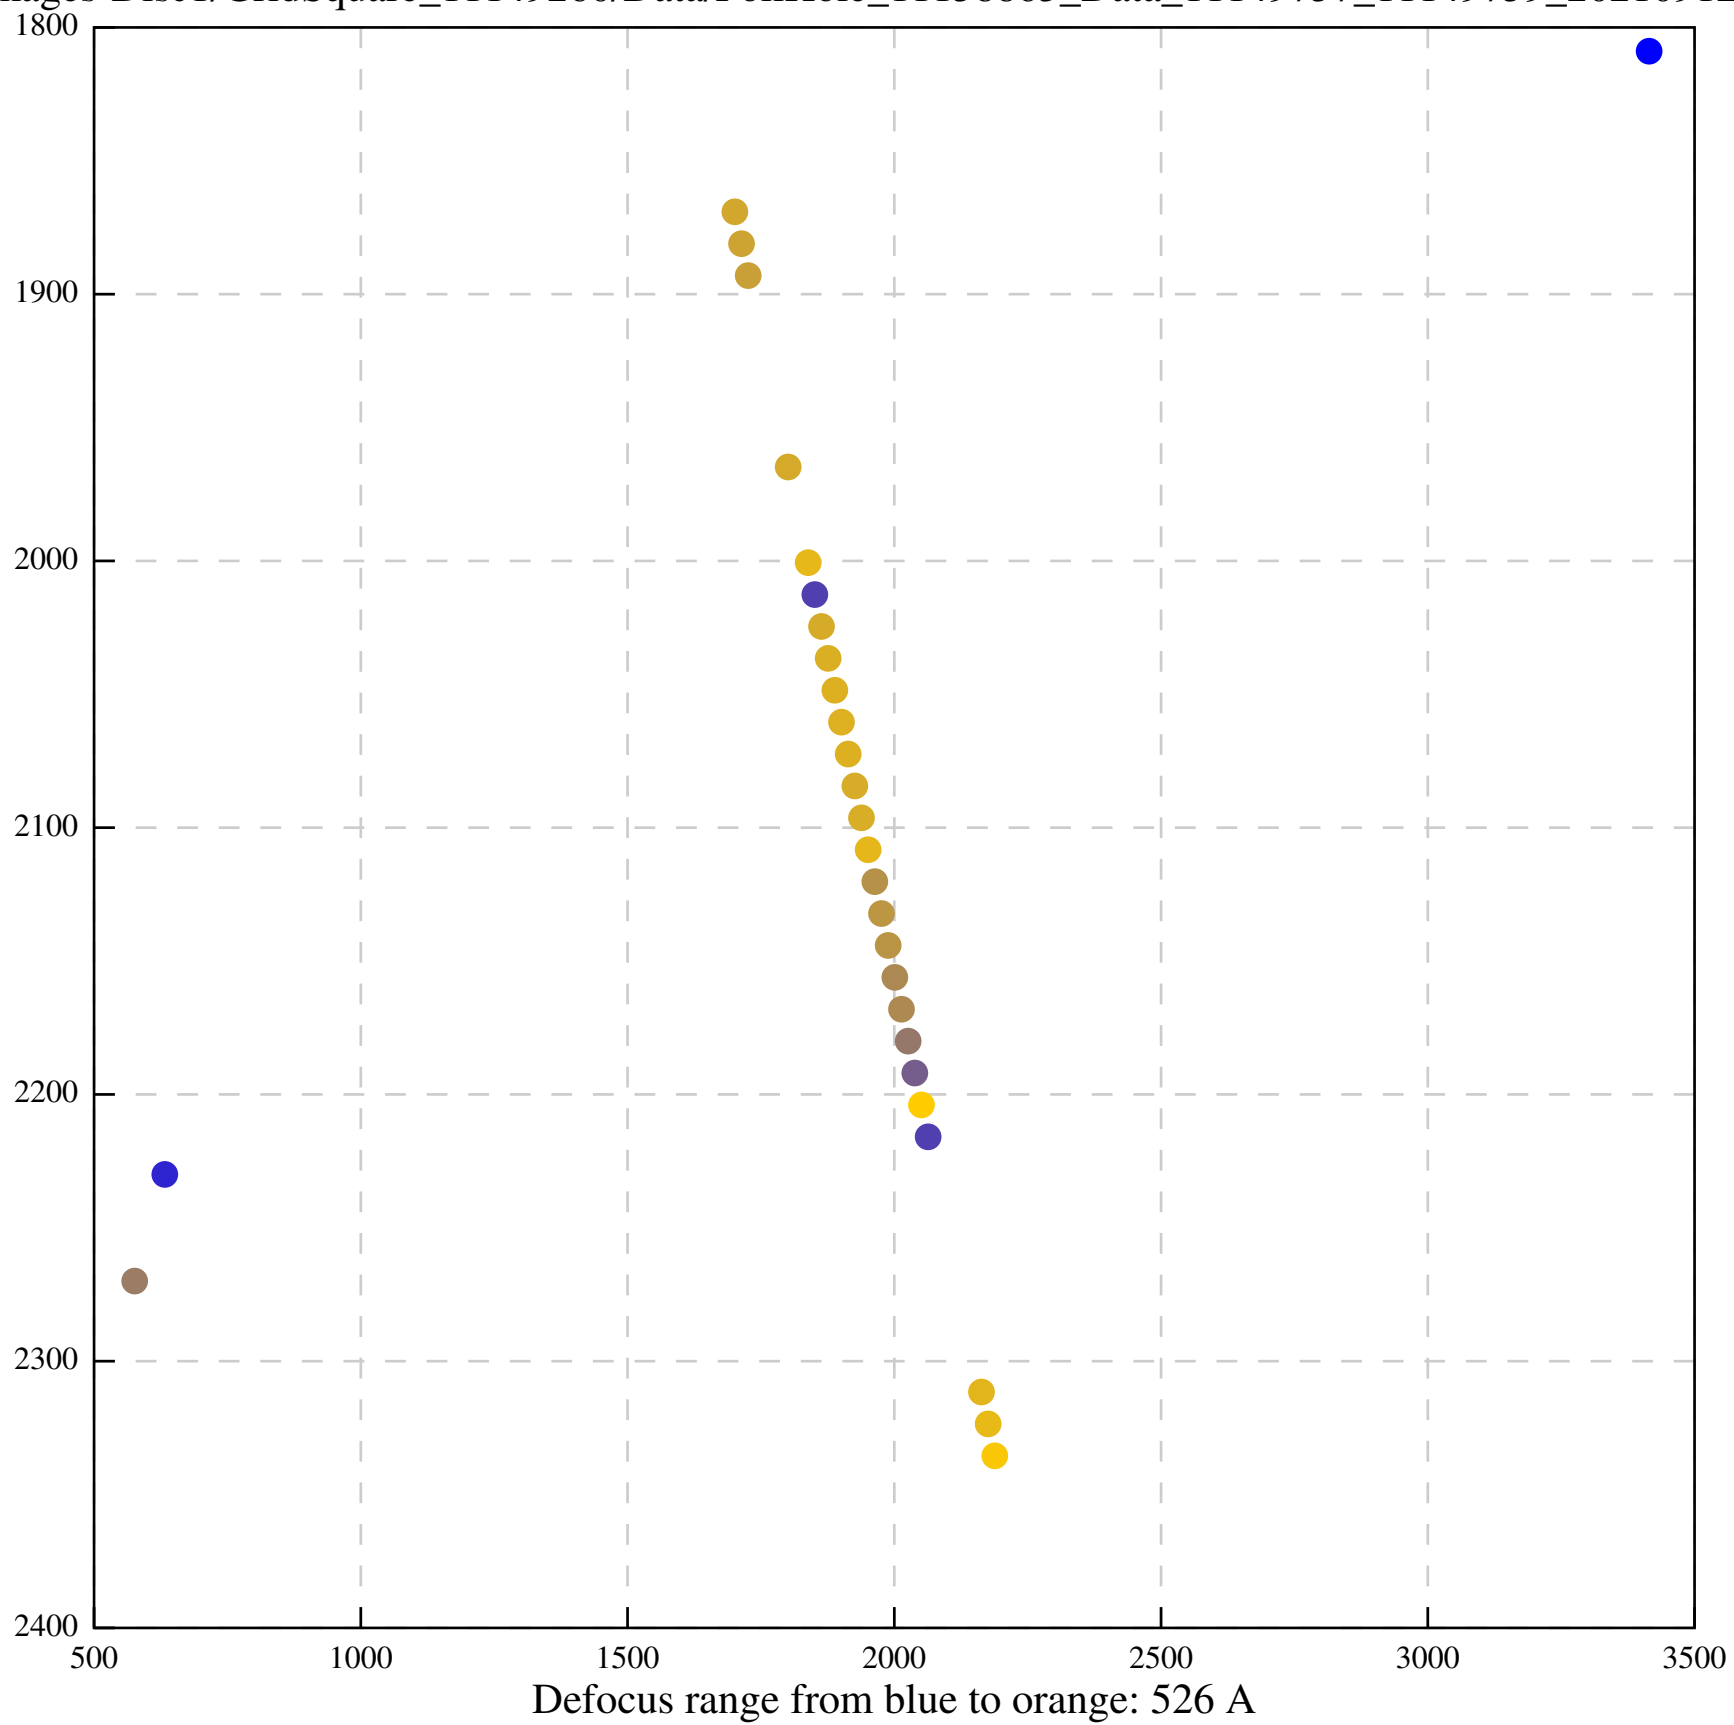

Defocus range from blue to orange: 872 A

Defocus range from blue to orange: 774 A

Defocus range from blue to orange: 748 A

Defocus range from blue to orange: 295 Å

Defocus range from blue to orange: 654 A