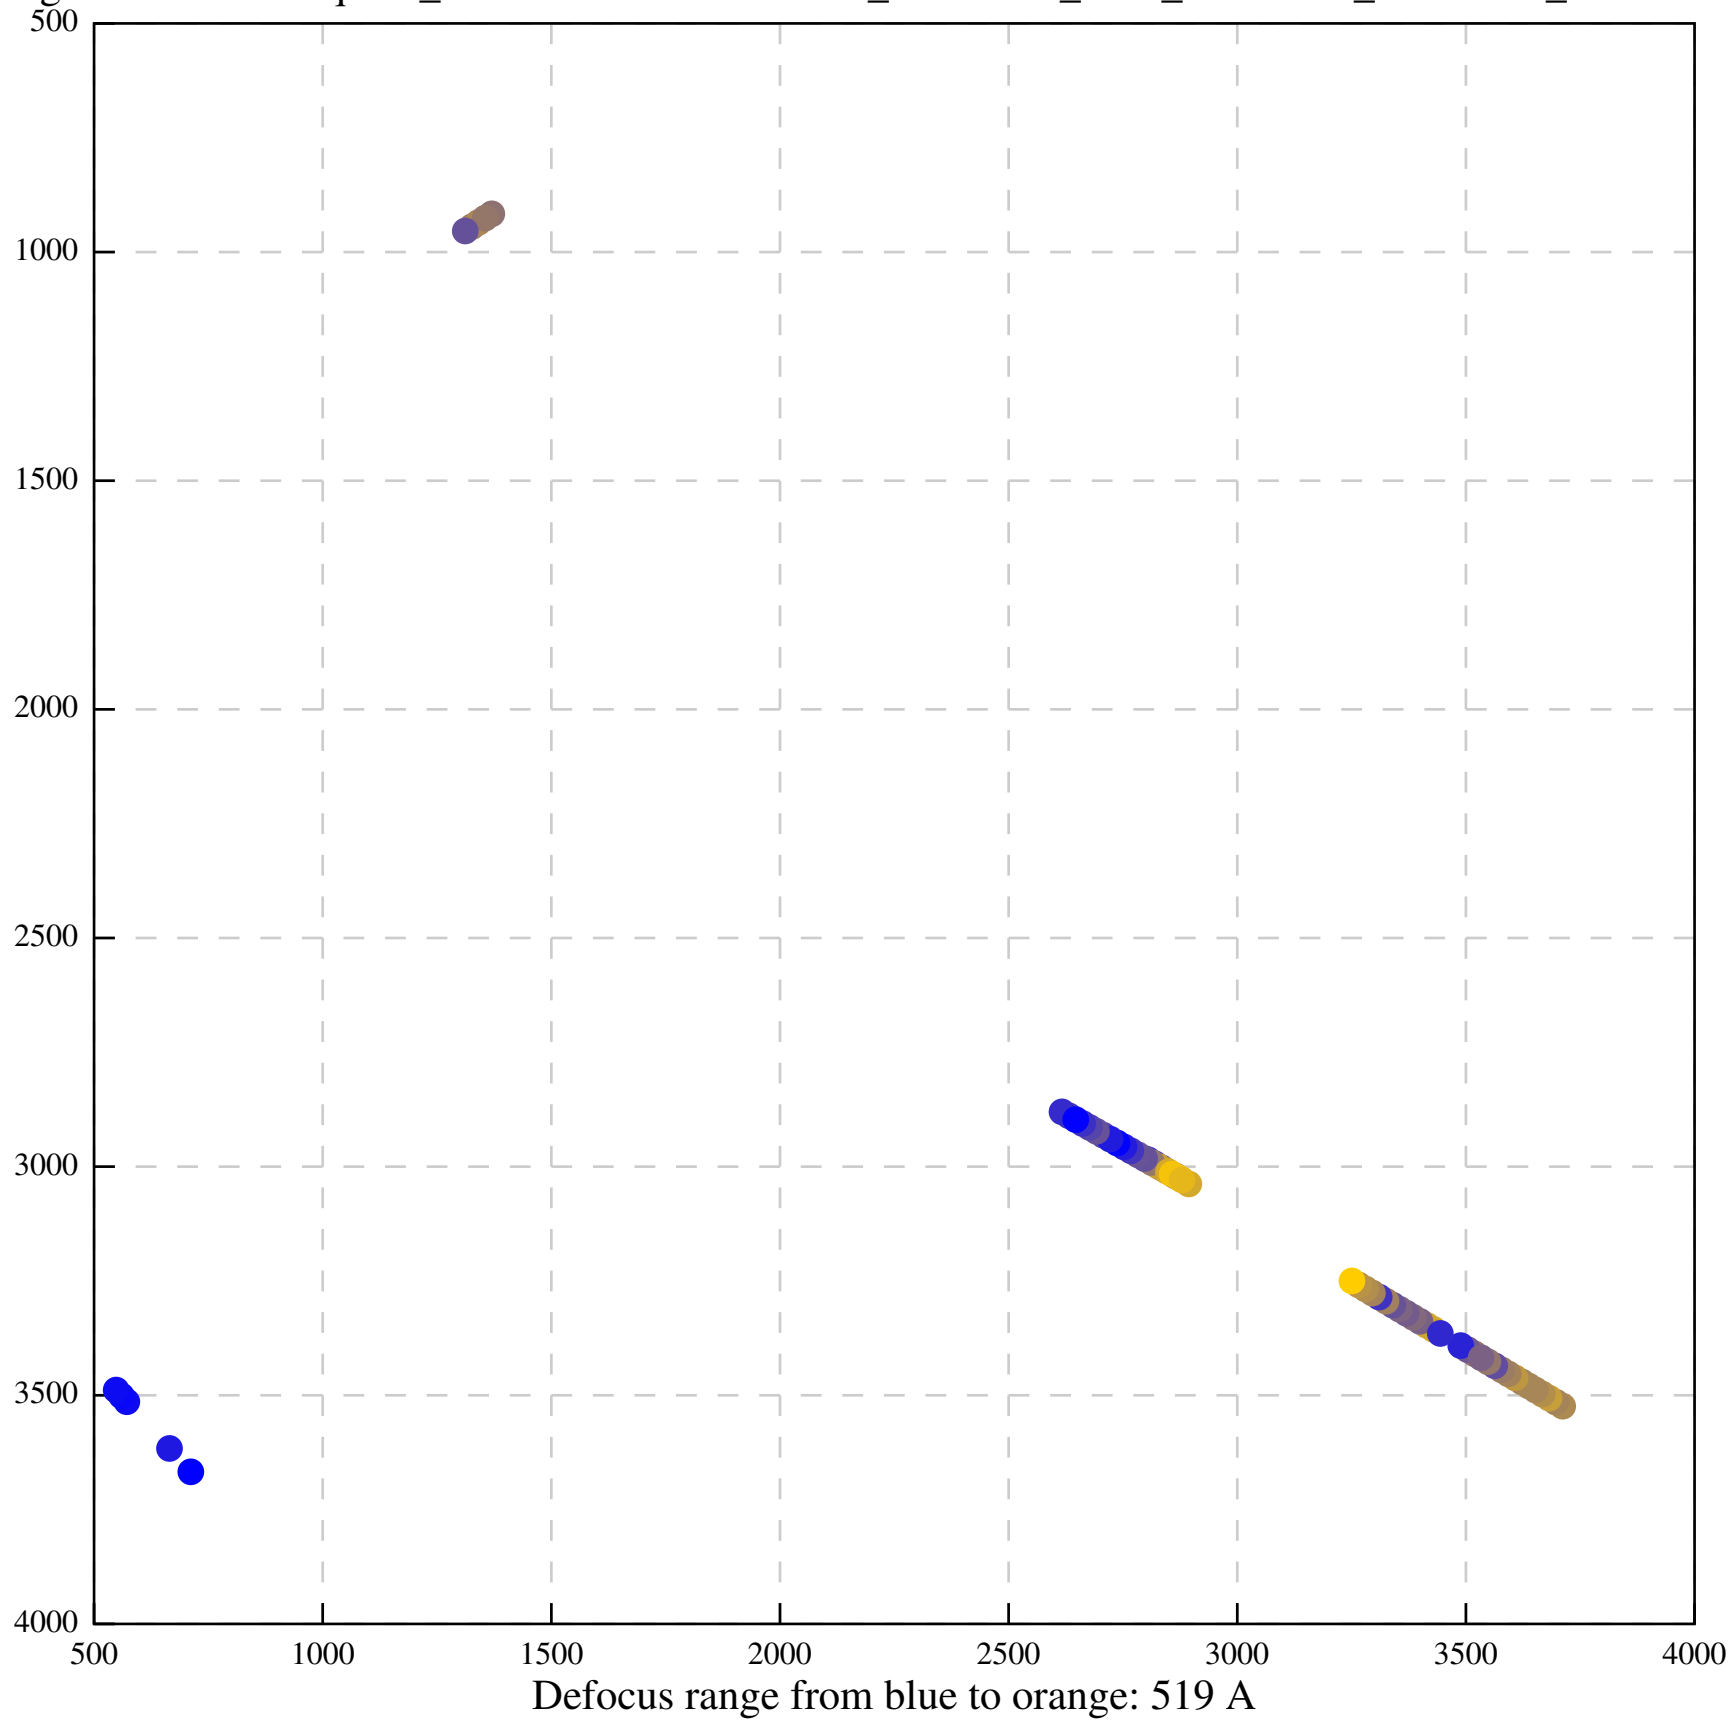

Defocus range from blue to orange: 182 A

Defocus range from blue to orange: 0 A

Defocus range from blue to orange: 326 A

Defocus range from blue to orange: 0 A

Defocus range from blue to orange: 1129 A

Defocus range from blue to orange: 576 Å