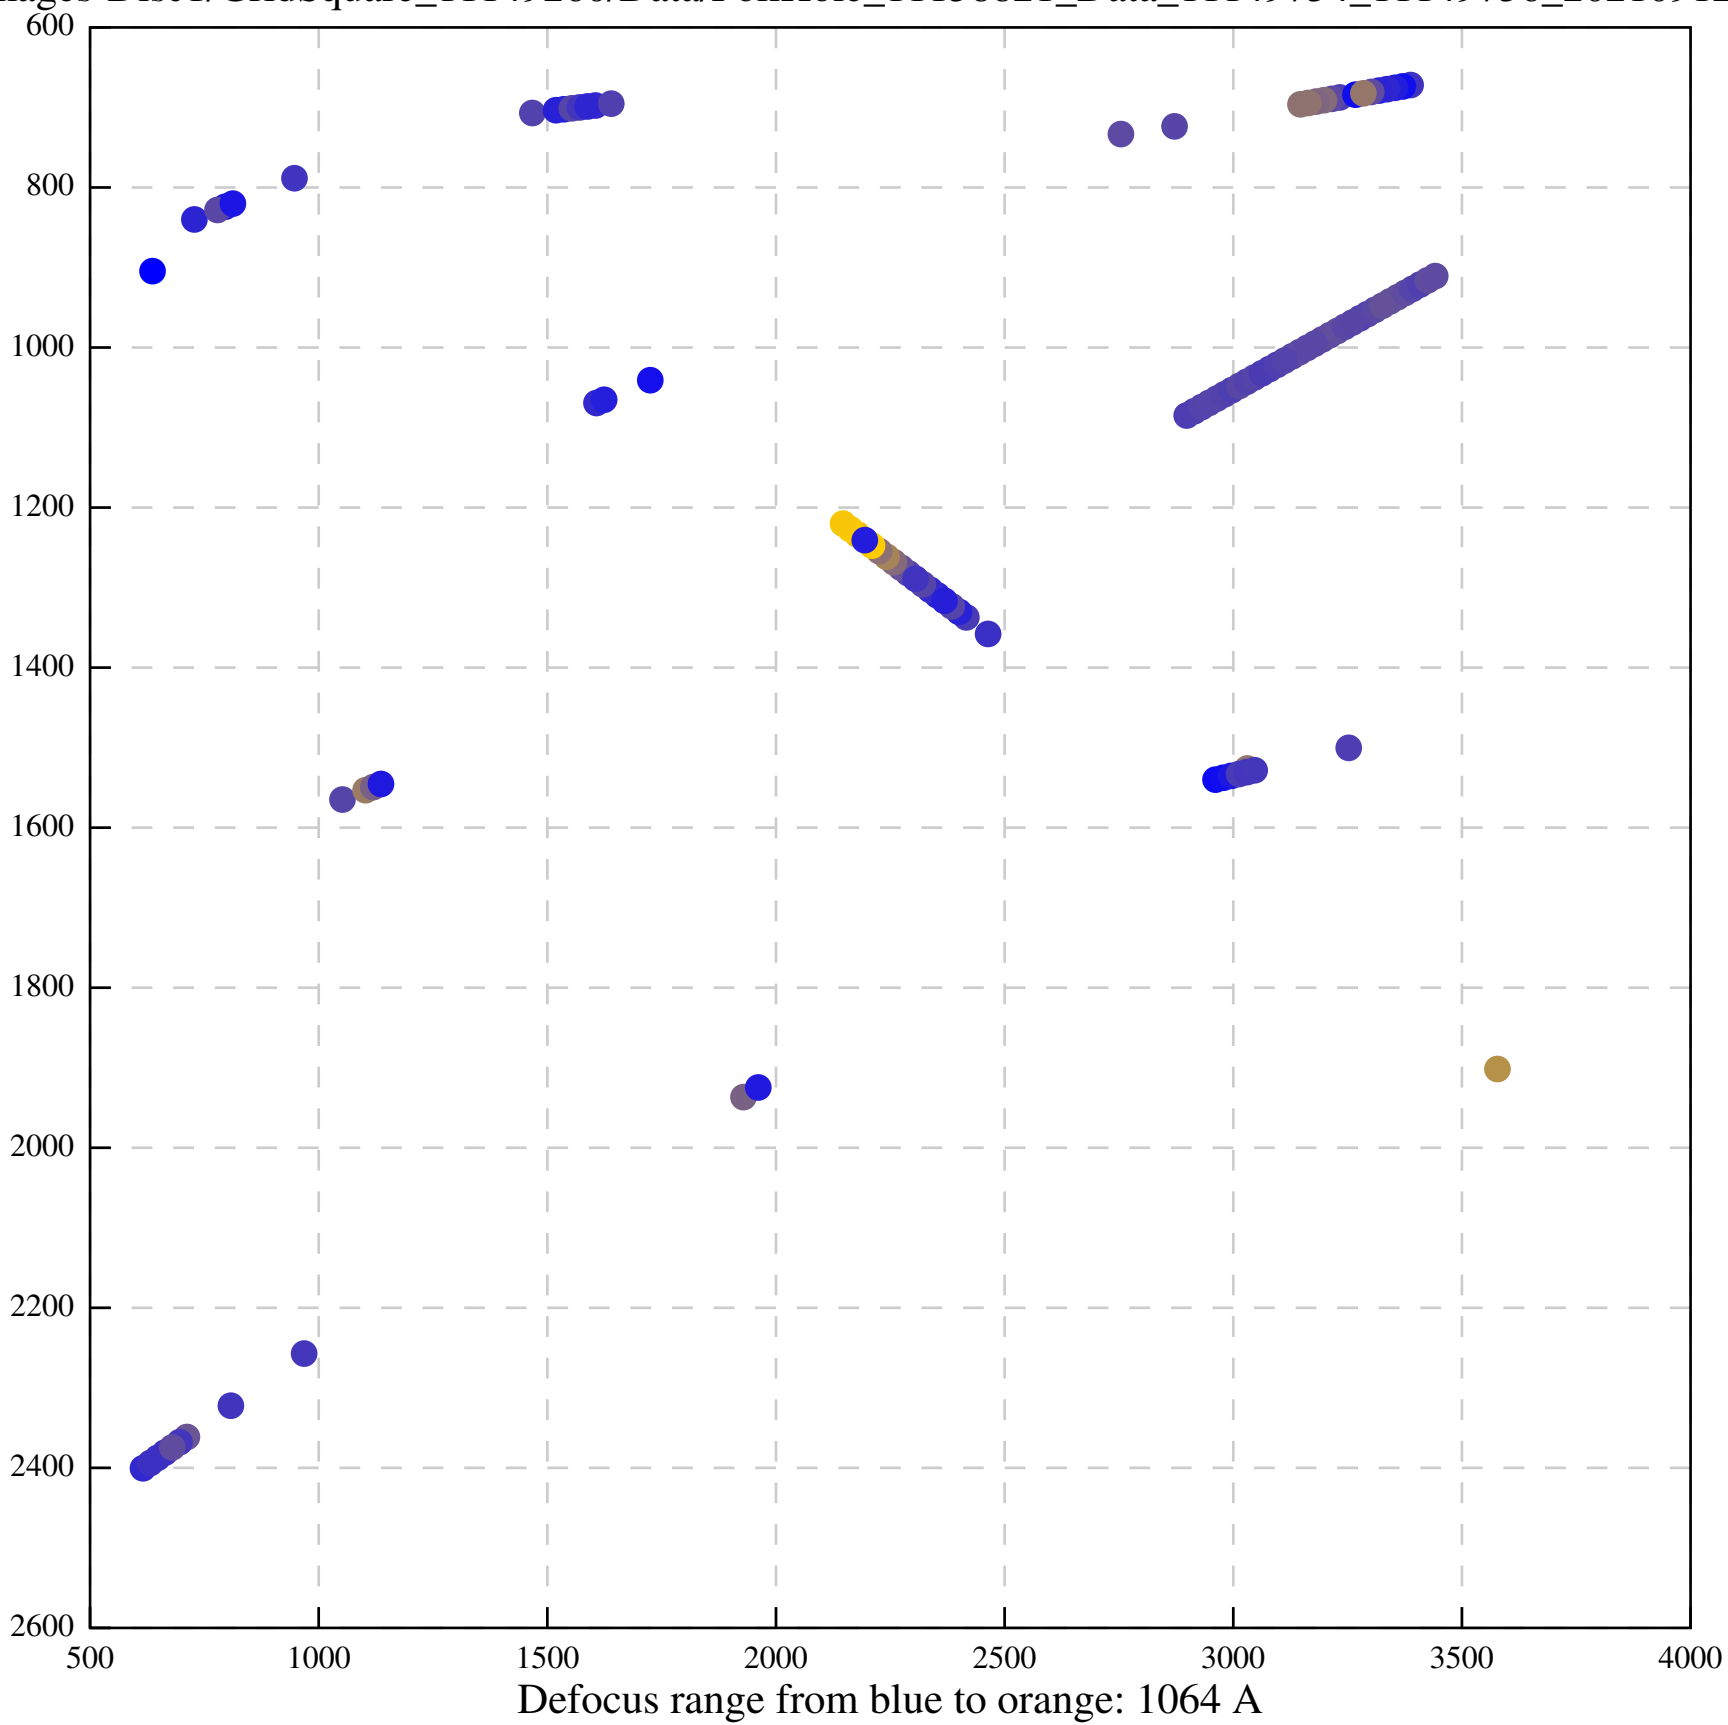

Defocus range from blue to orange: 785 A

Defocus range from blue to orange: 982 A

Defocus range from blue to orange: 9 A

Defocus range from blue to orange: 0 A

Defocus range from blue to orange: 0 A

Defocus range from blue to orange: 763 A