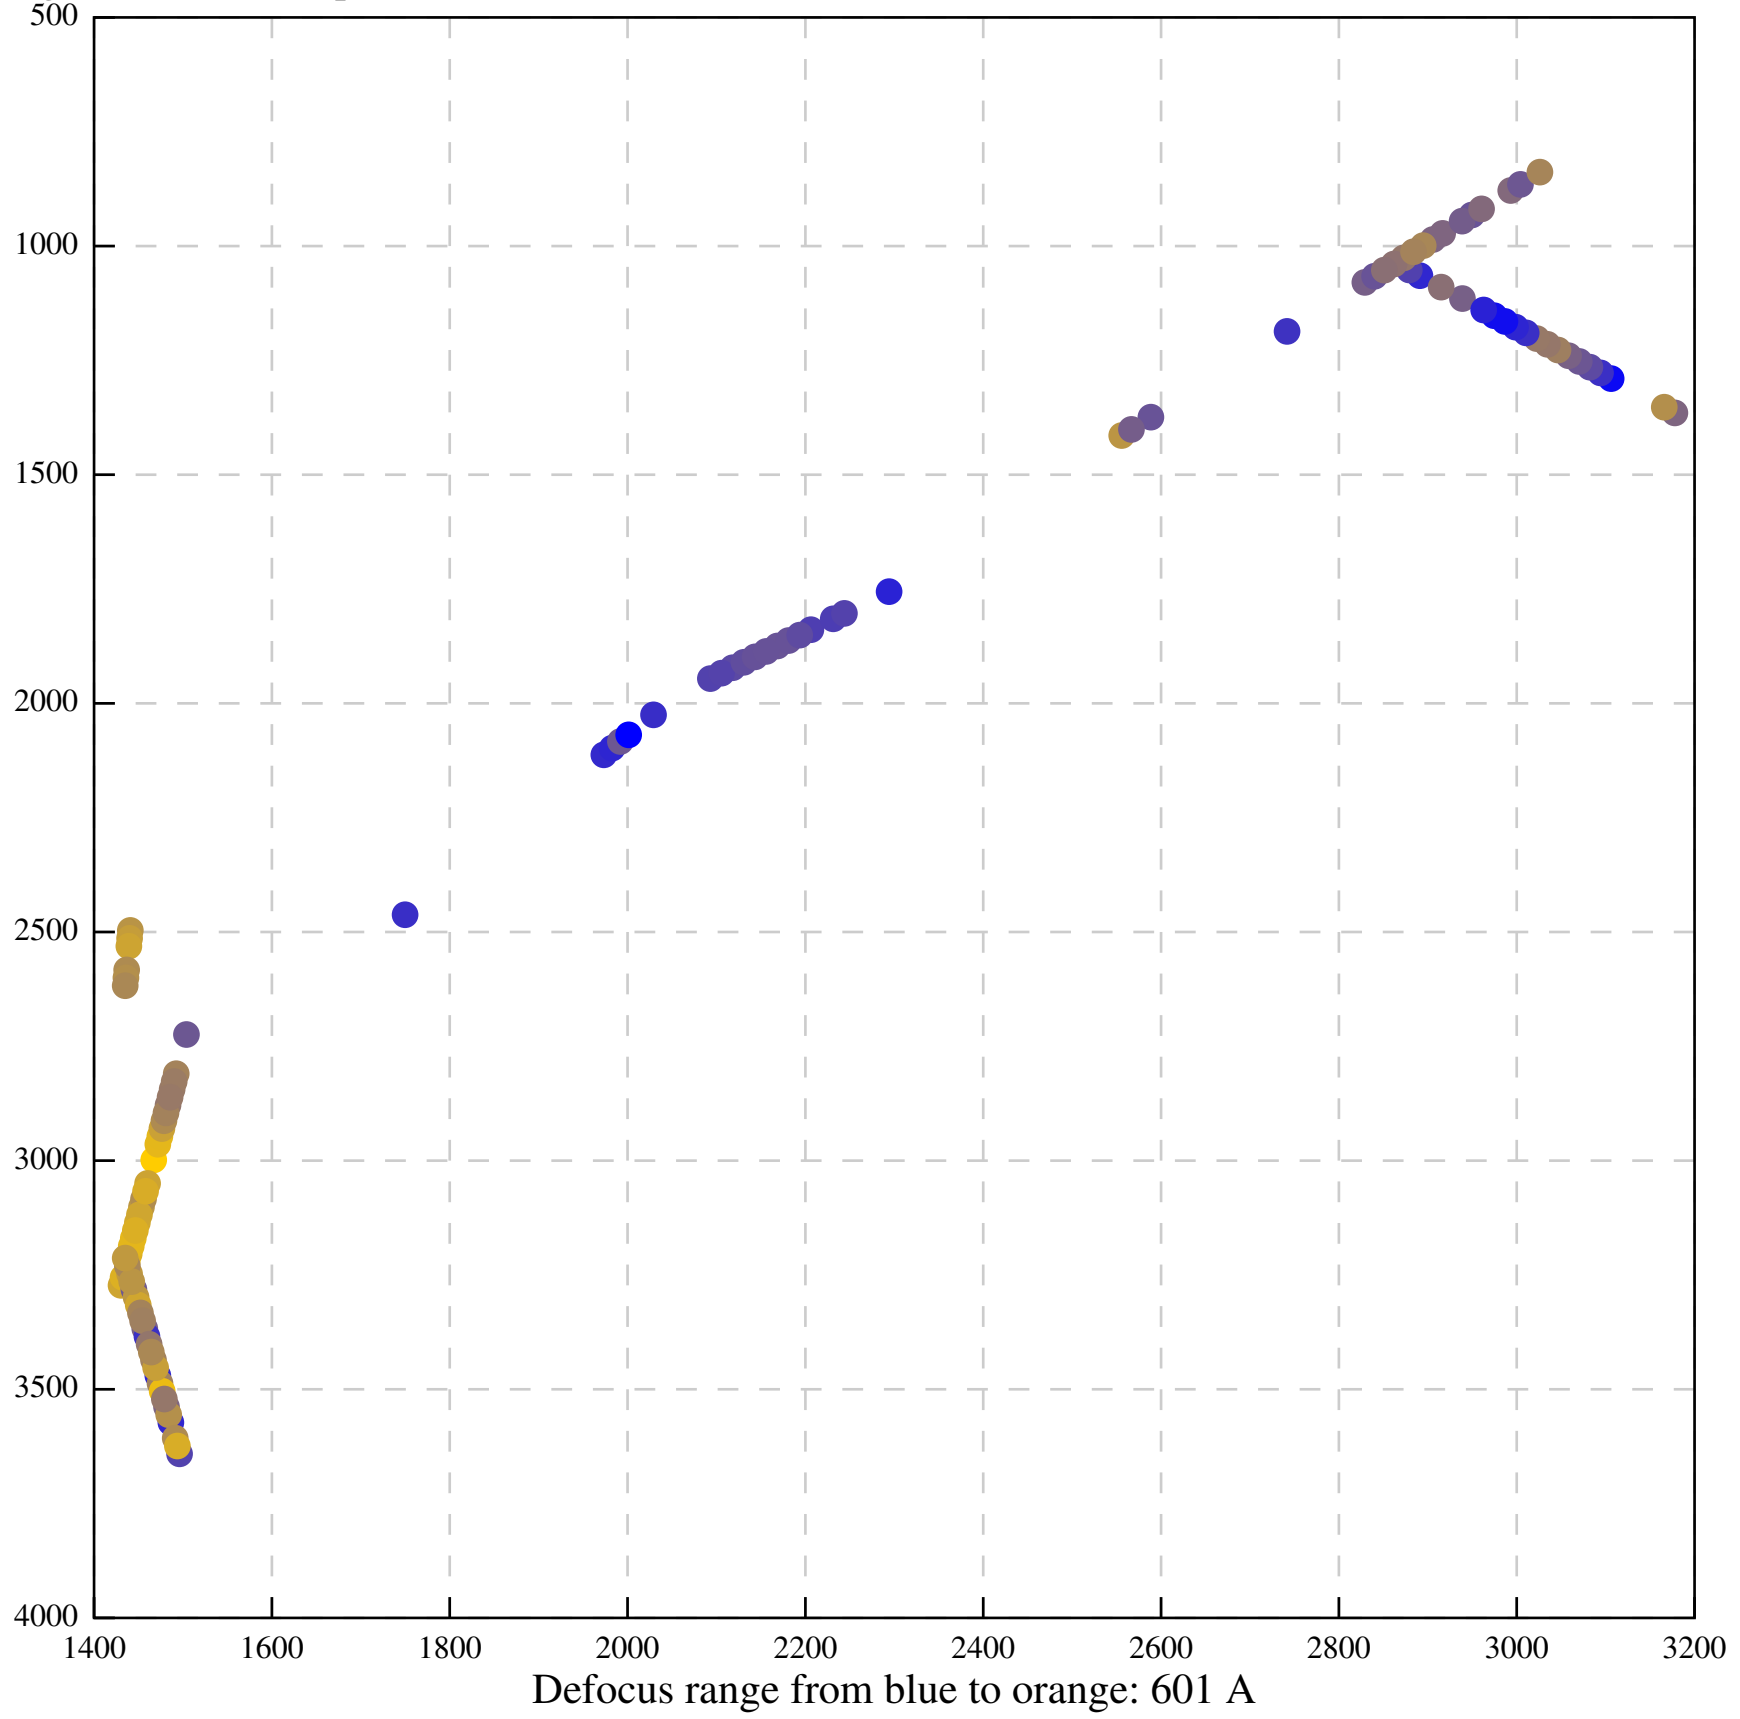

Defocus range from blue to orange: 52 A

Defocus range from blue to orange: 37 A

Defocus range from blue to orange: 377 A

Defocus range from blue to orange: 465 A

Defocus range from blue to orange: 0 A

Defocus range from blue to orange: 720 A