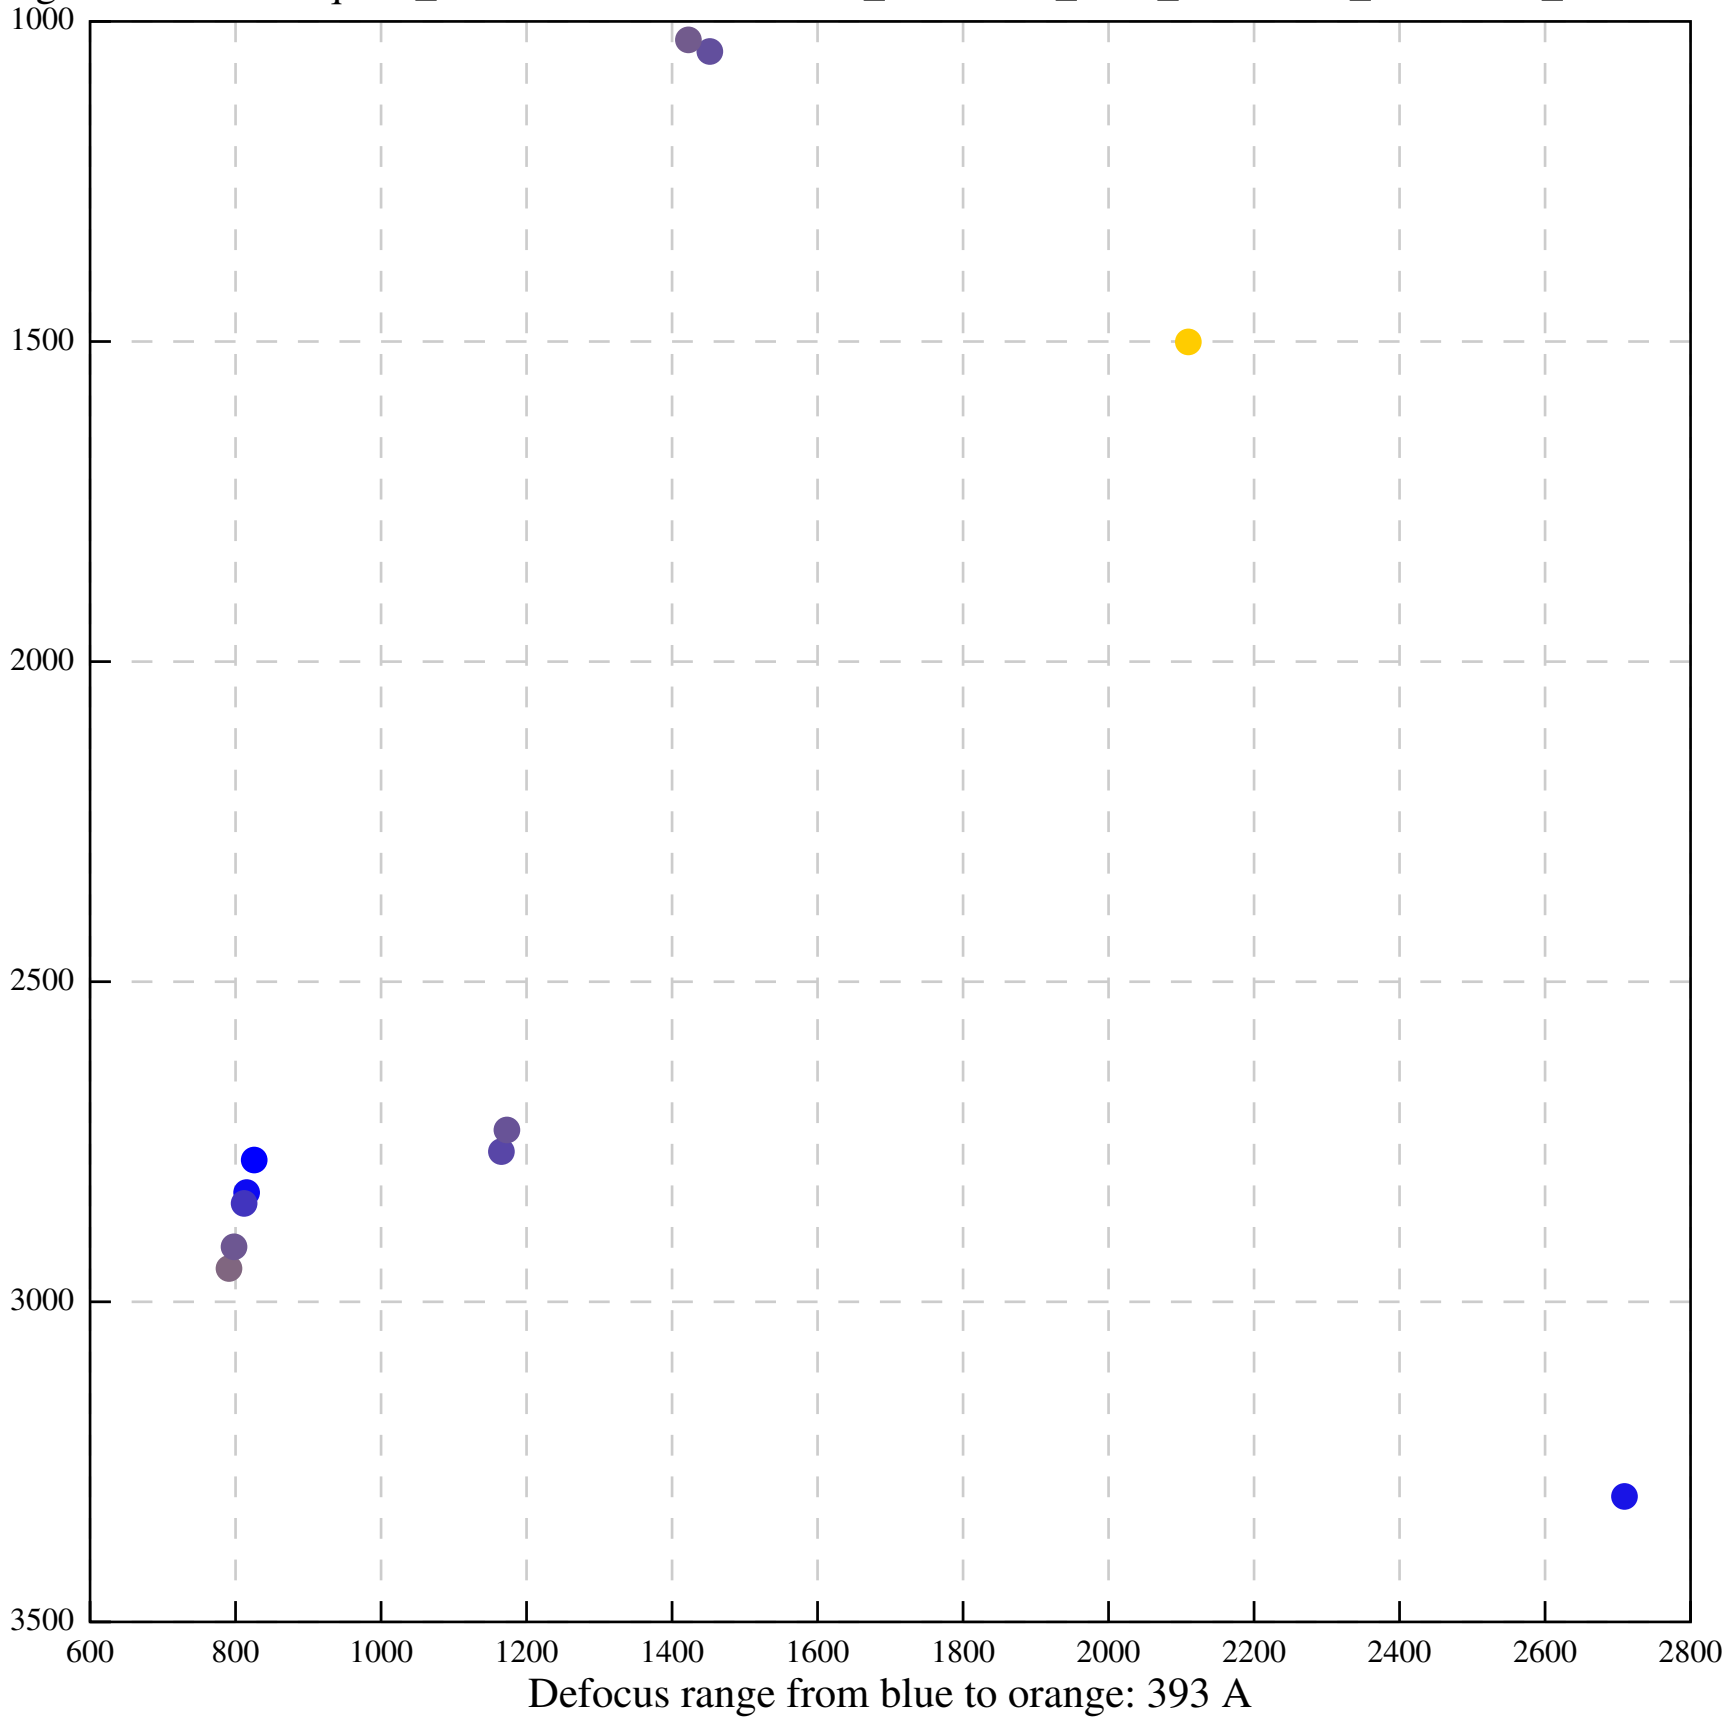

Defocus range from blue to orange: 14 A

Defocus range from blue to orange: 669 A

Defocus range from blue to orange: 0 A

Defocus range from blue to orange: 439 A

Defocus range from blue to orange: 305 A

Defocus range from blue to orange: 219 A