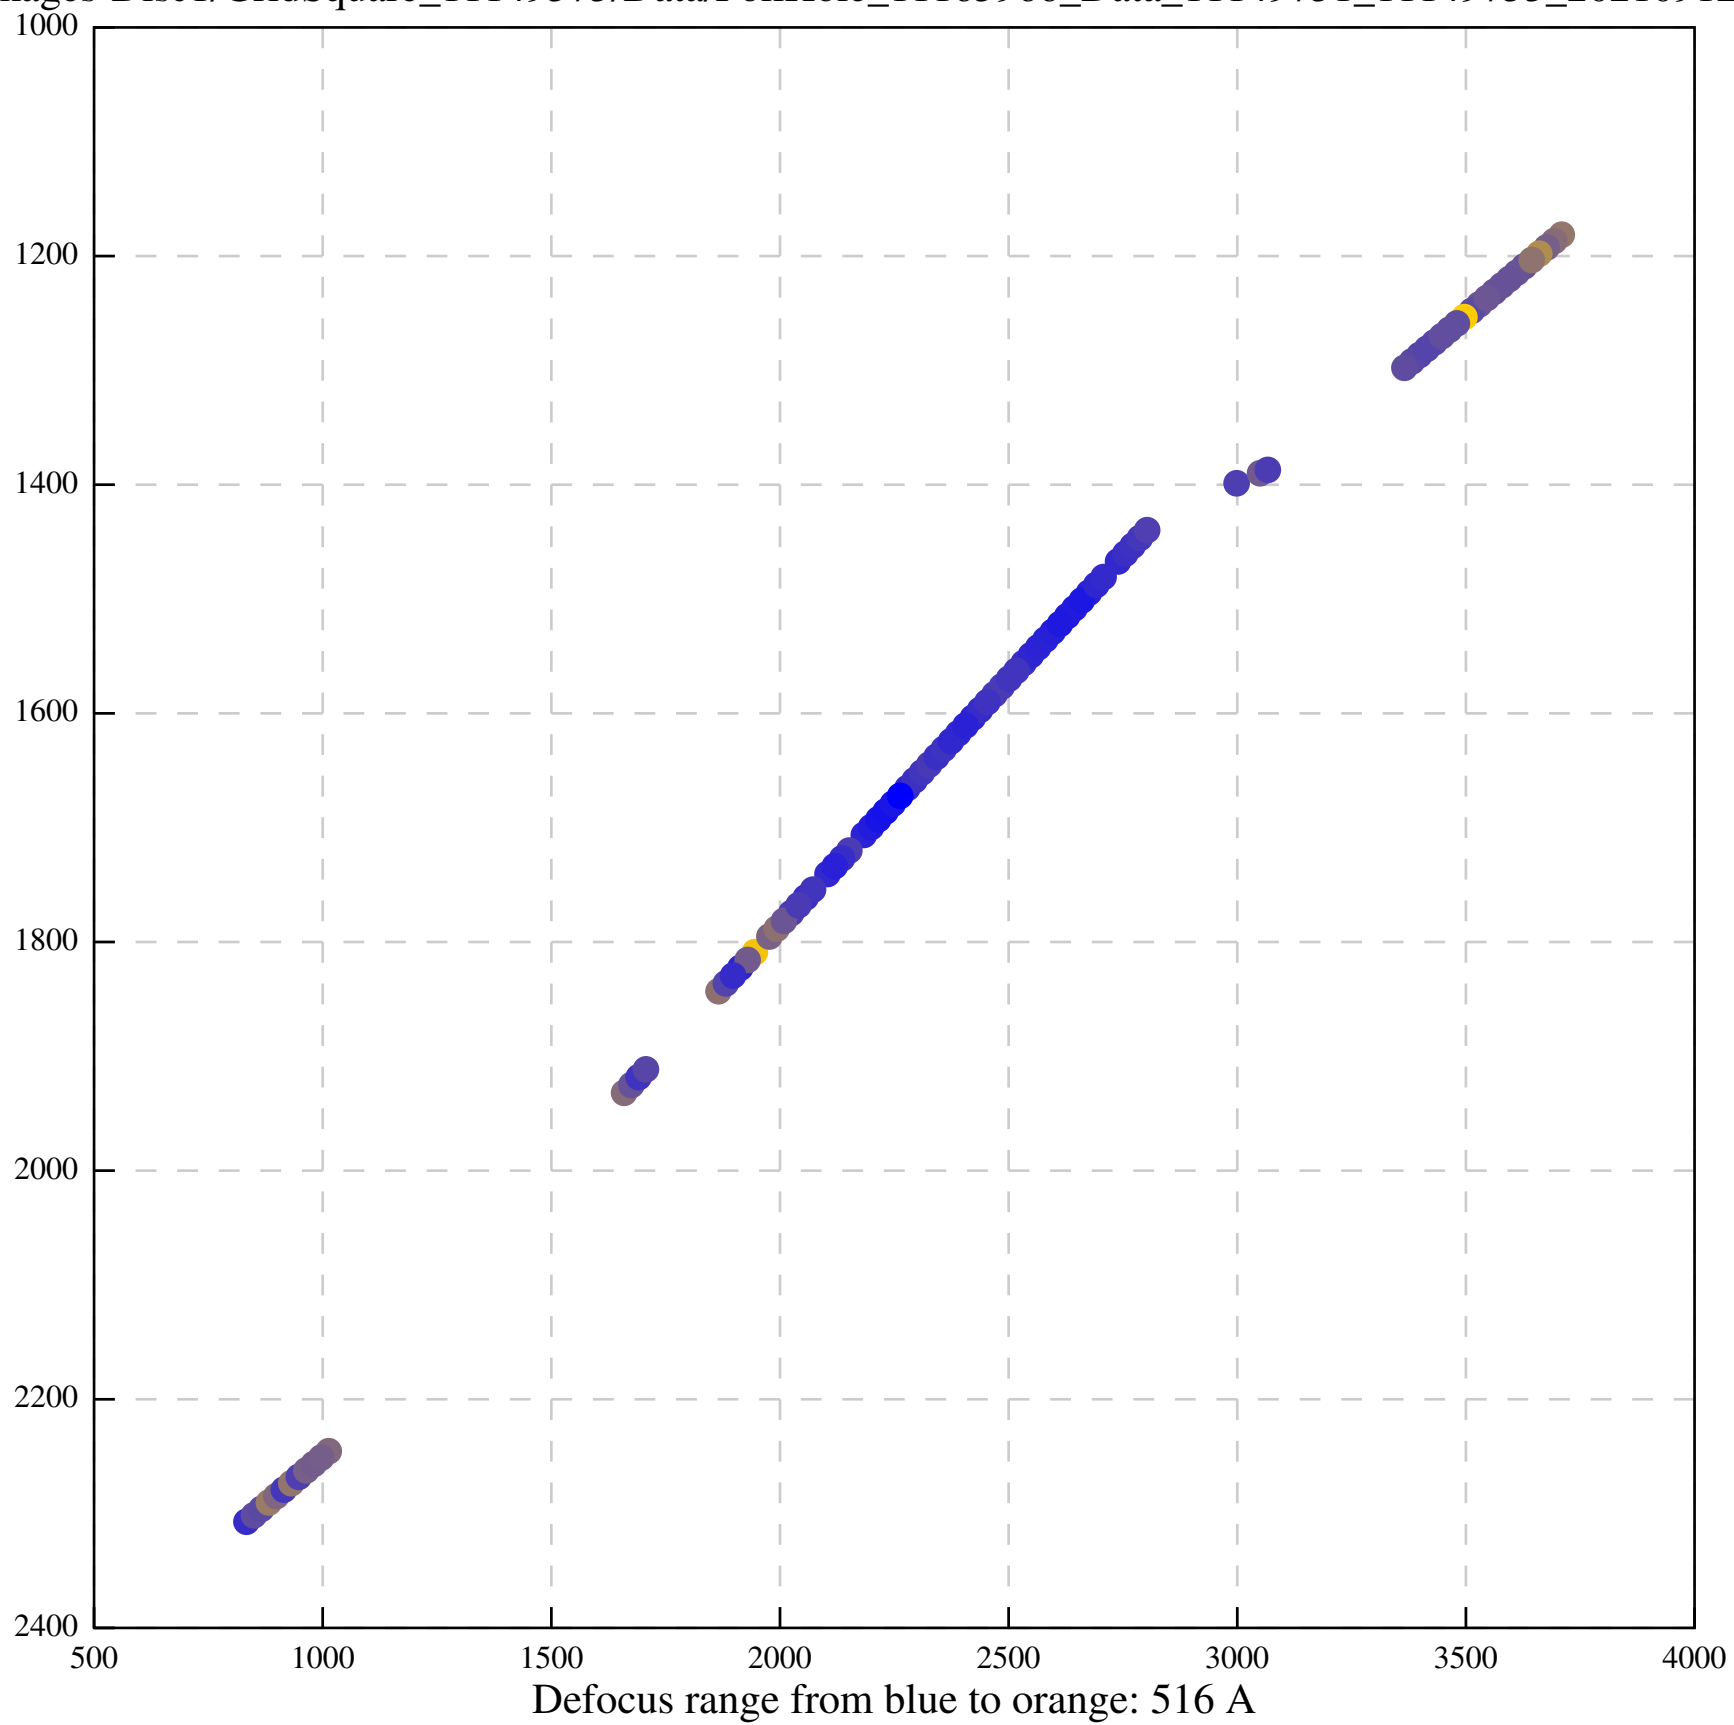

Defocus range from blue to orange: 1040 A

Defocus range from blue to orange: 244 A

Defocus range from blue to orange: 526 A

Defocus range from blue to orange: 336 A

Defocus range from blue to orange: 0 A

Defocus range from blue to orange: 124 A