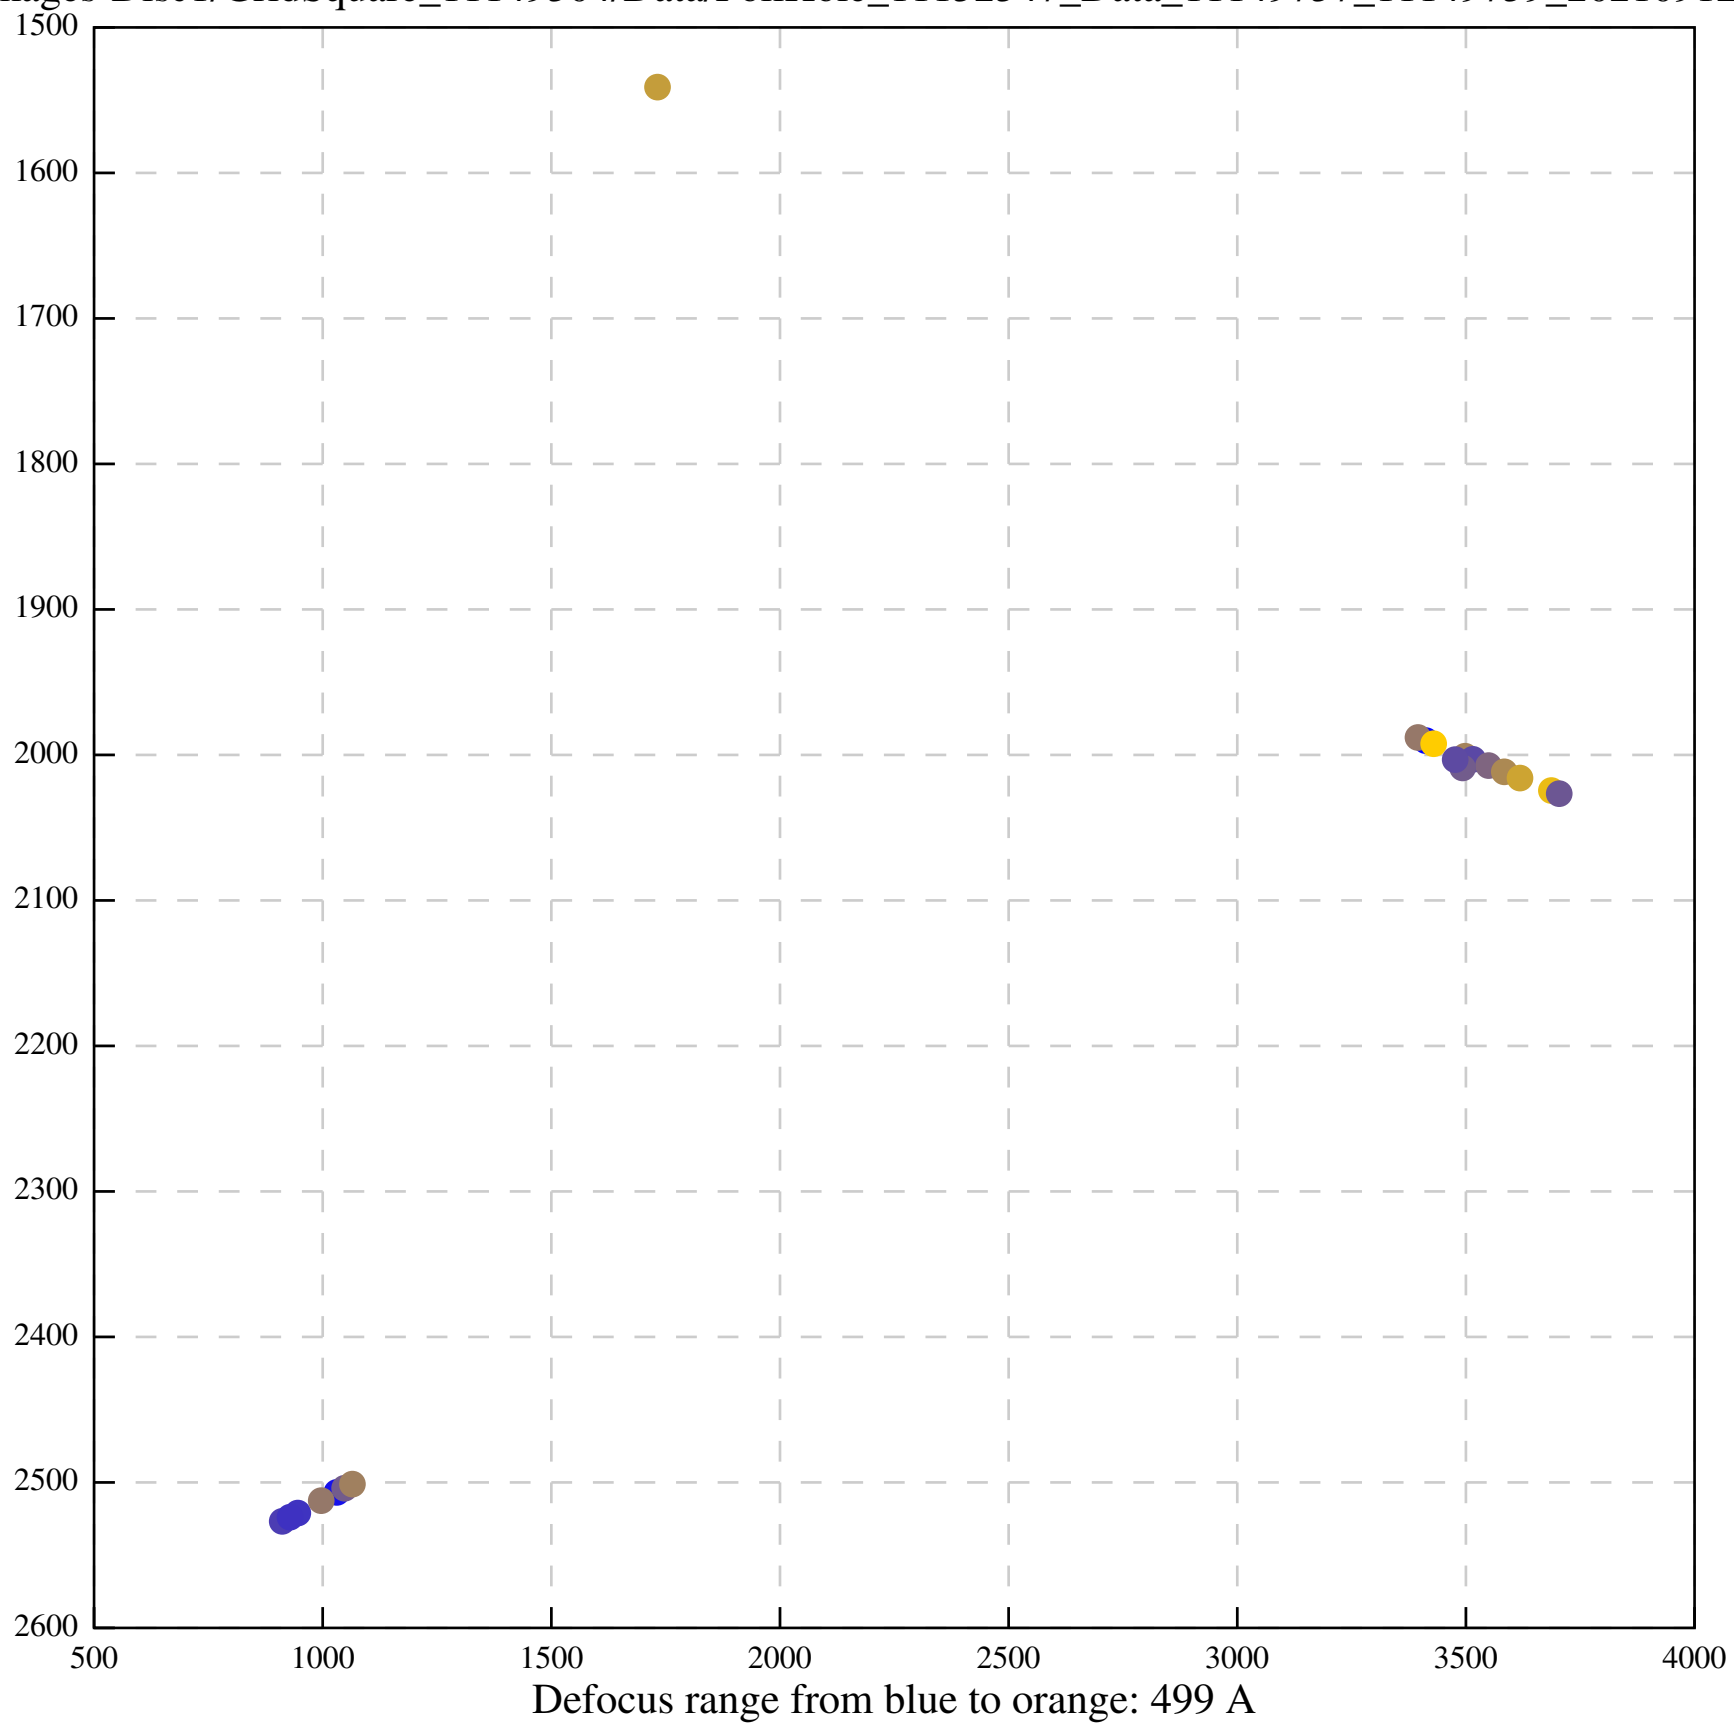

Defocus range from blue to orange: 509 A

Defocus range from blue to orange: 601 A

Defocus range from blue to orange: 0 A

Defocus range from blue to orange: 409 A

Defocus range from blue to orange: 139 A

Defocus range from blue to orange: 140 A