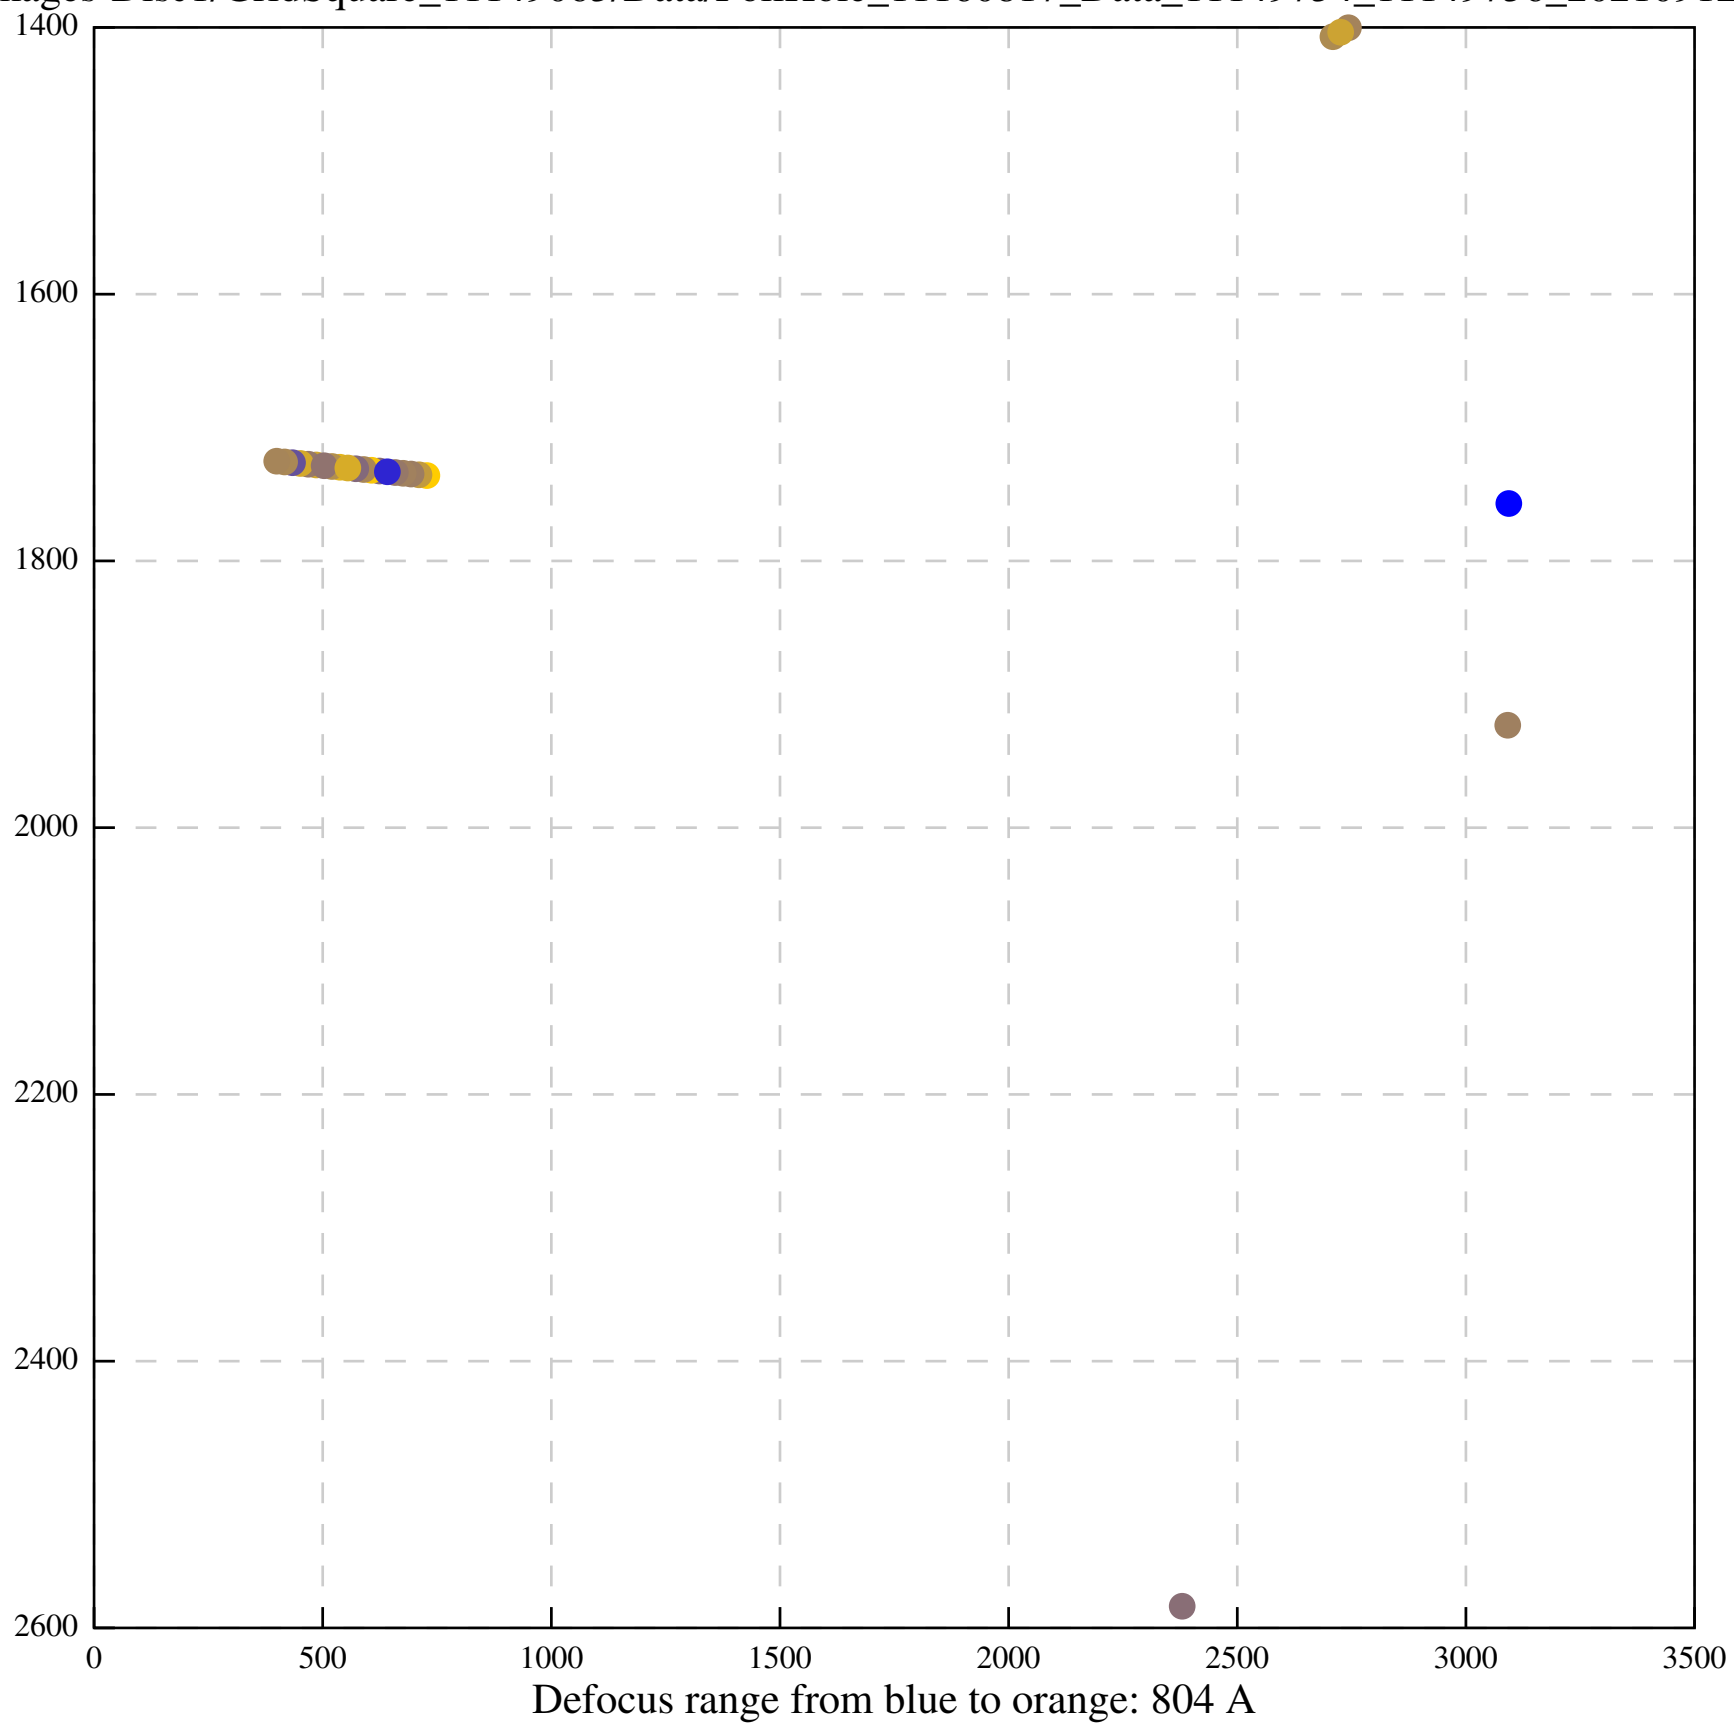

Defocus range from blue to orange: 91 A

Defocus range from blue to orange: 1145 A

Defocus range from blue to orange: 0 A

Defocus range from blue to orange: 523 A

Defocus range from blue to orange: 13 A

Defocus range from blue to orange: 663 A