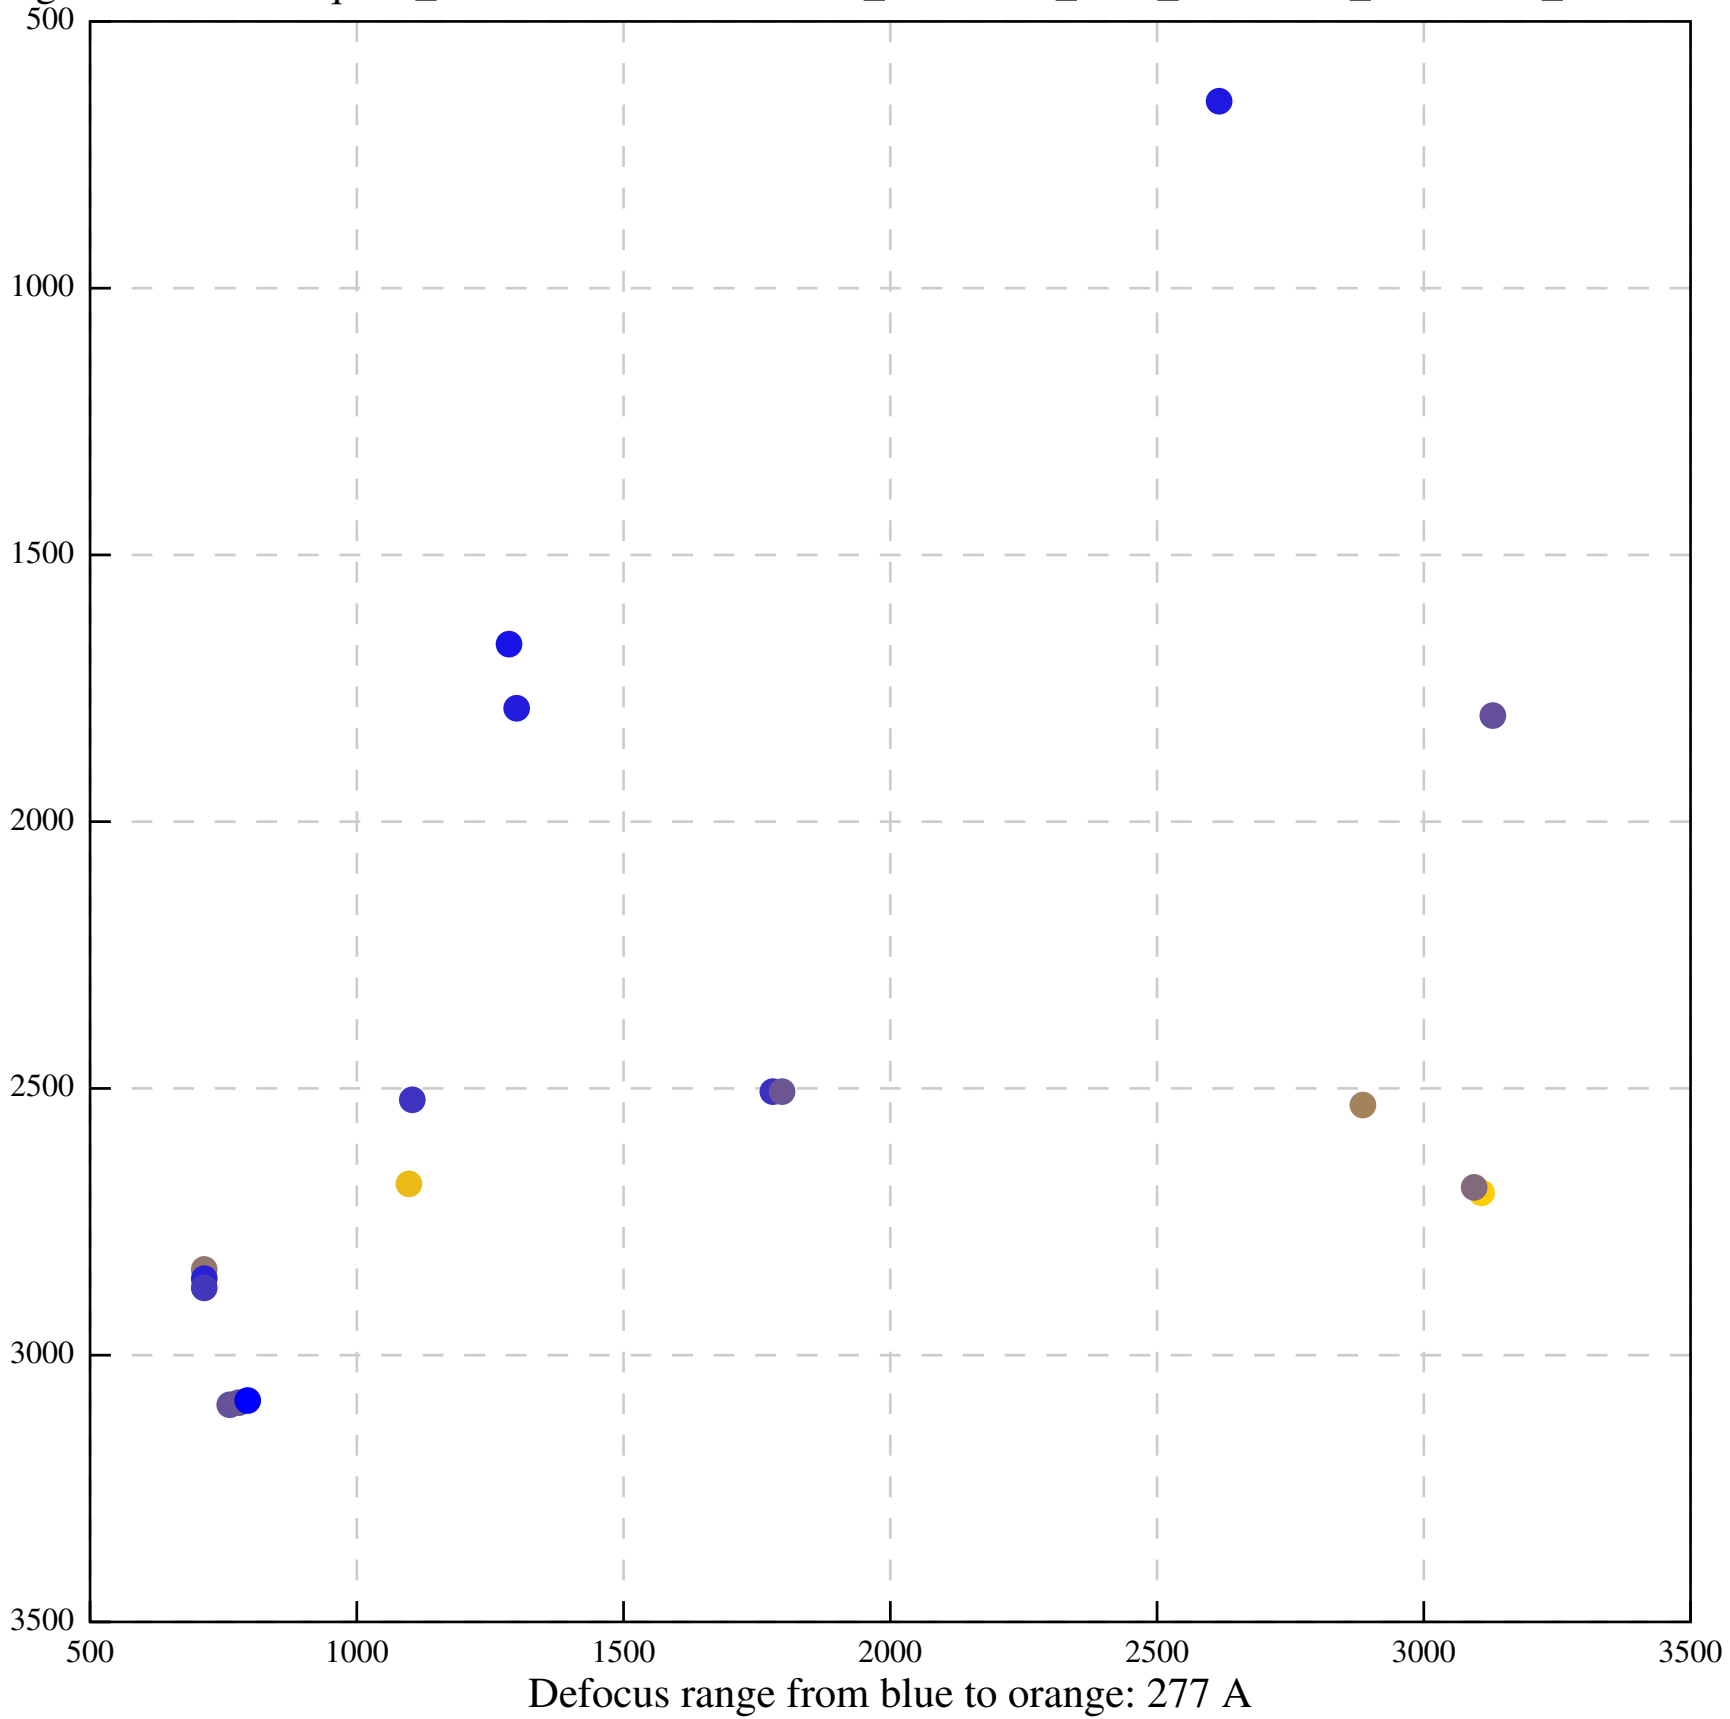

Defocus range from blue to orange: 1077 A

Defocus range from blue to orange: 467 A

Defocus range from blue to orange: 1224 A

Defocus range from blue to orange: 531 A

Defocus range from blue to orange: 1146 A