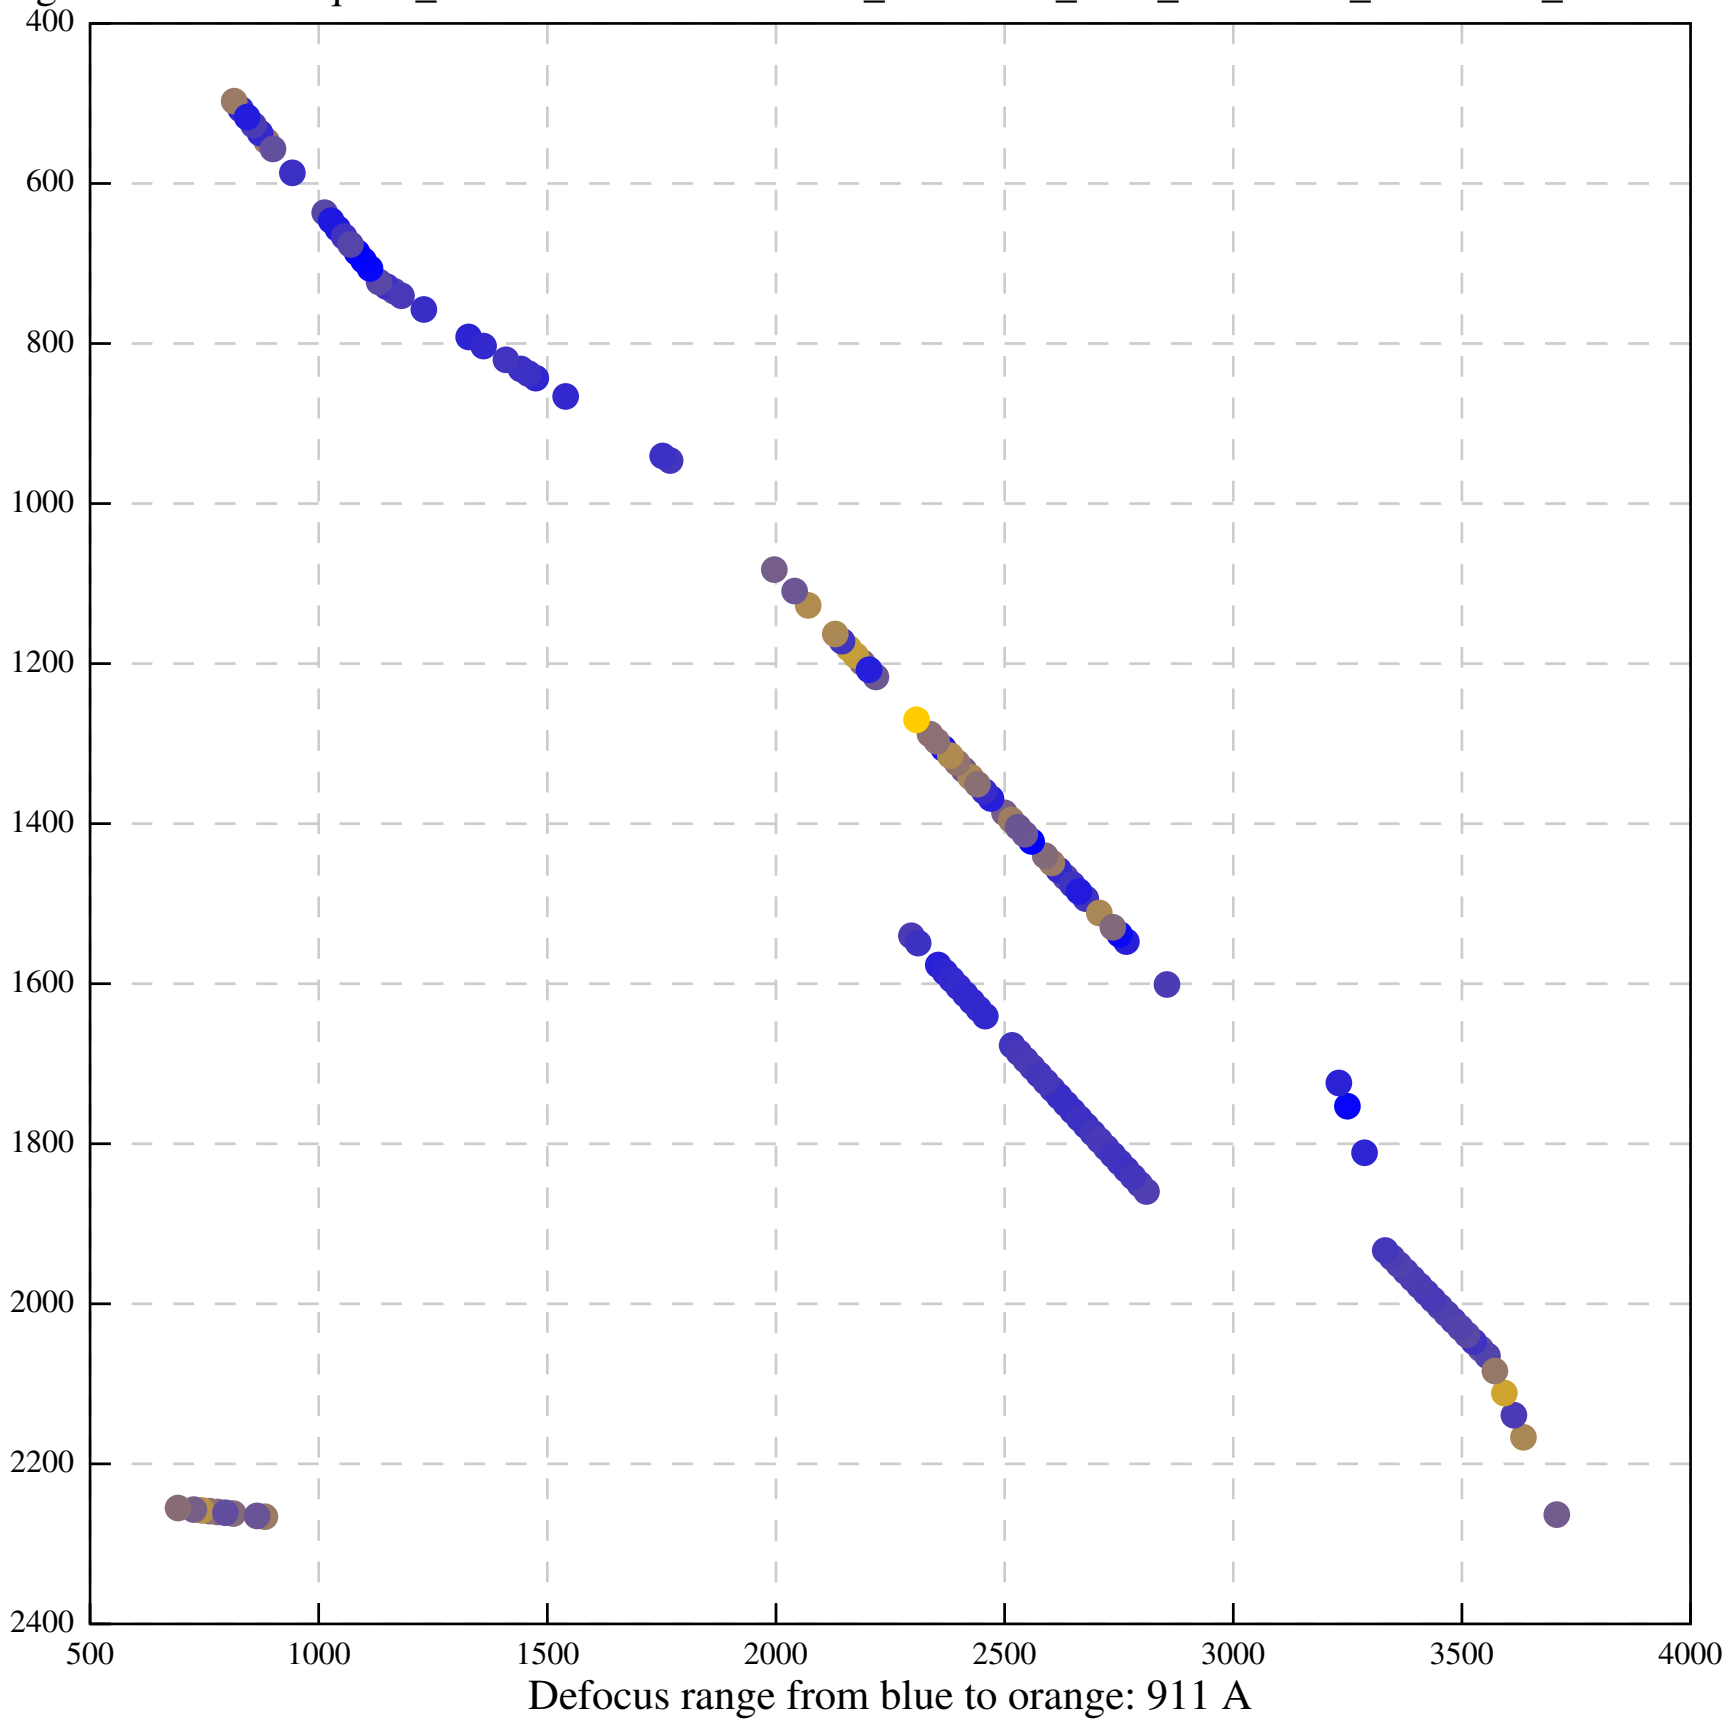

Defocus range from blue to orange: 281 A

Defocus range from blue to orange: 324 A

Defocus range from blue to orange: 1354 A

Defocus range from blue to orange: 185 A

Defocus range from blue to orange: 577 A