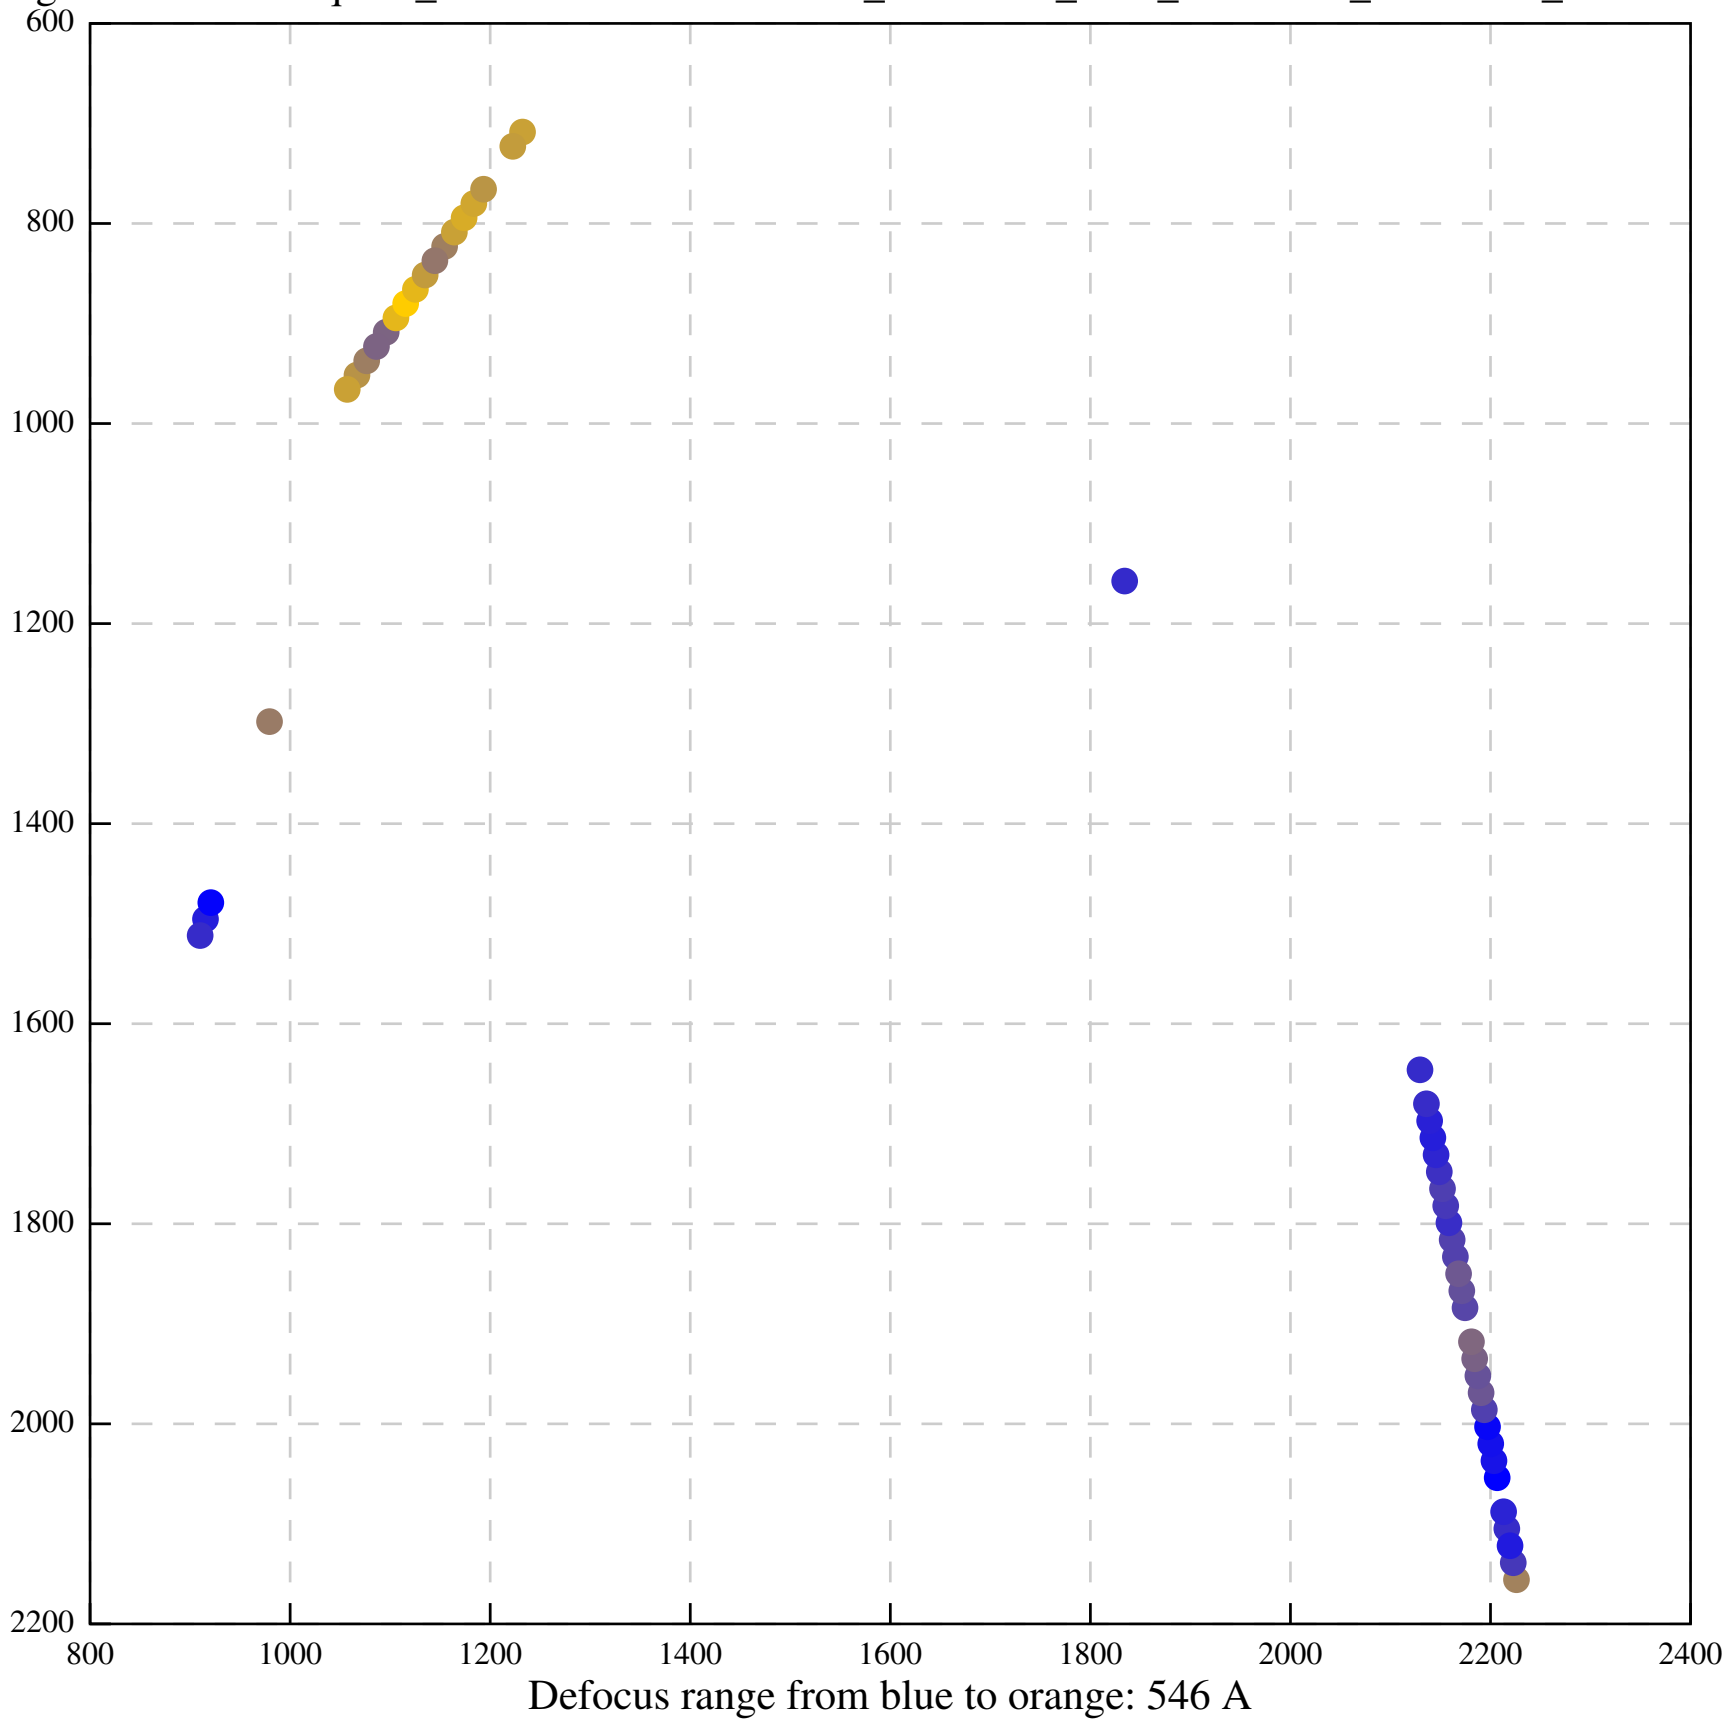

Defocus range from blue to orange: 785 A

Defocus range from blue to orange: 982 A

Defocus range from blue to orange: 9 A

Defocus range from blue to orange: 0 A

Defocus range from blue to orange: 0 A

Defocus range from blue to orange: 763 A