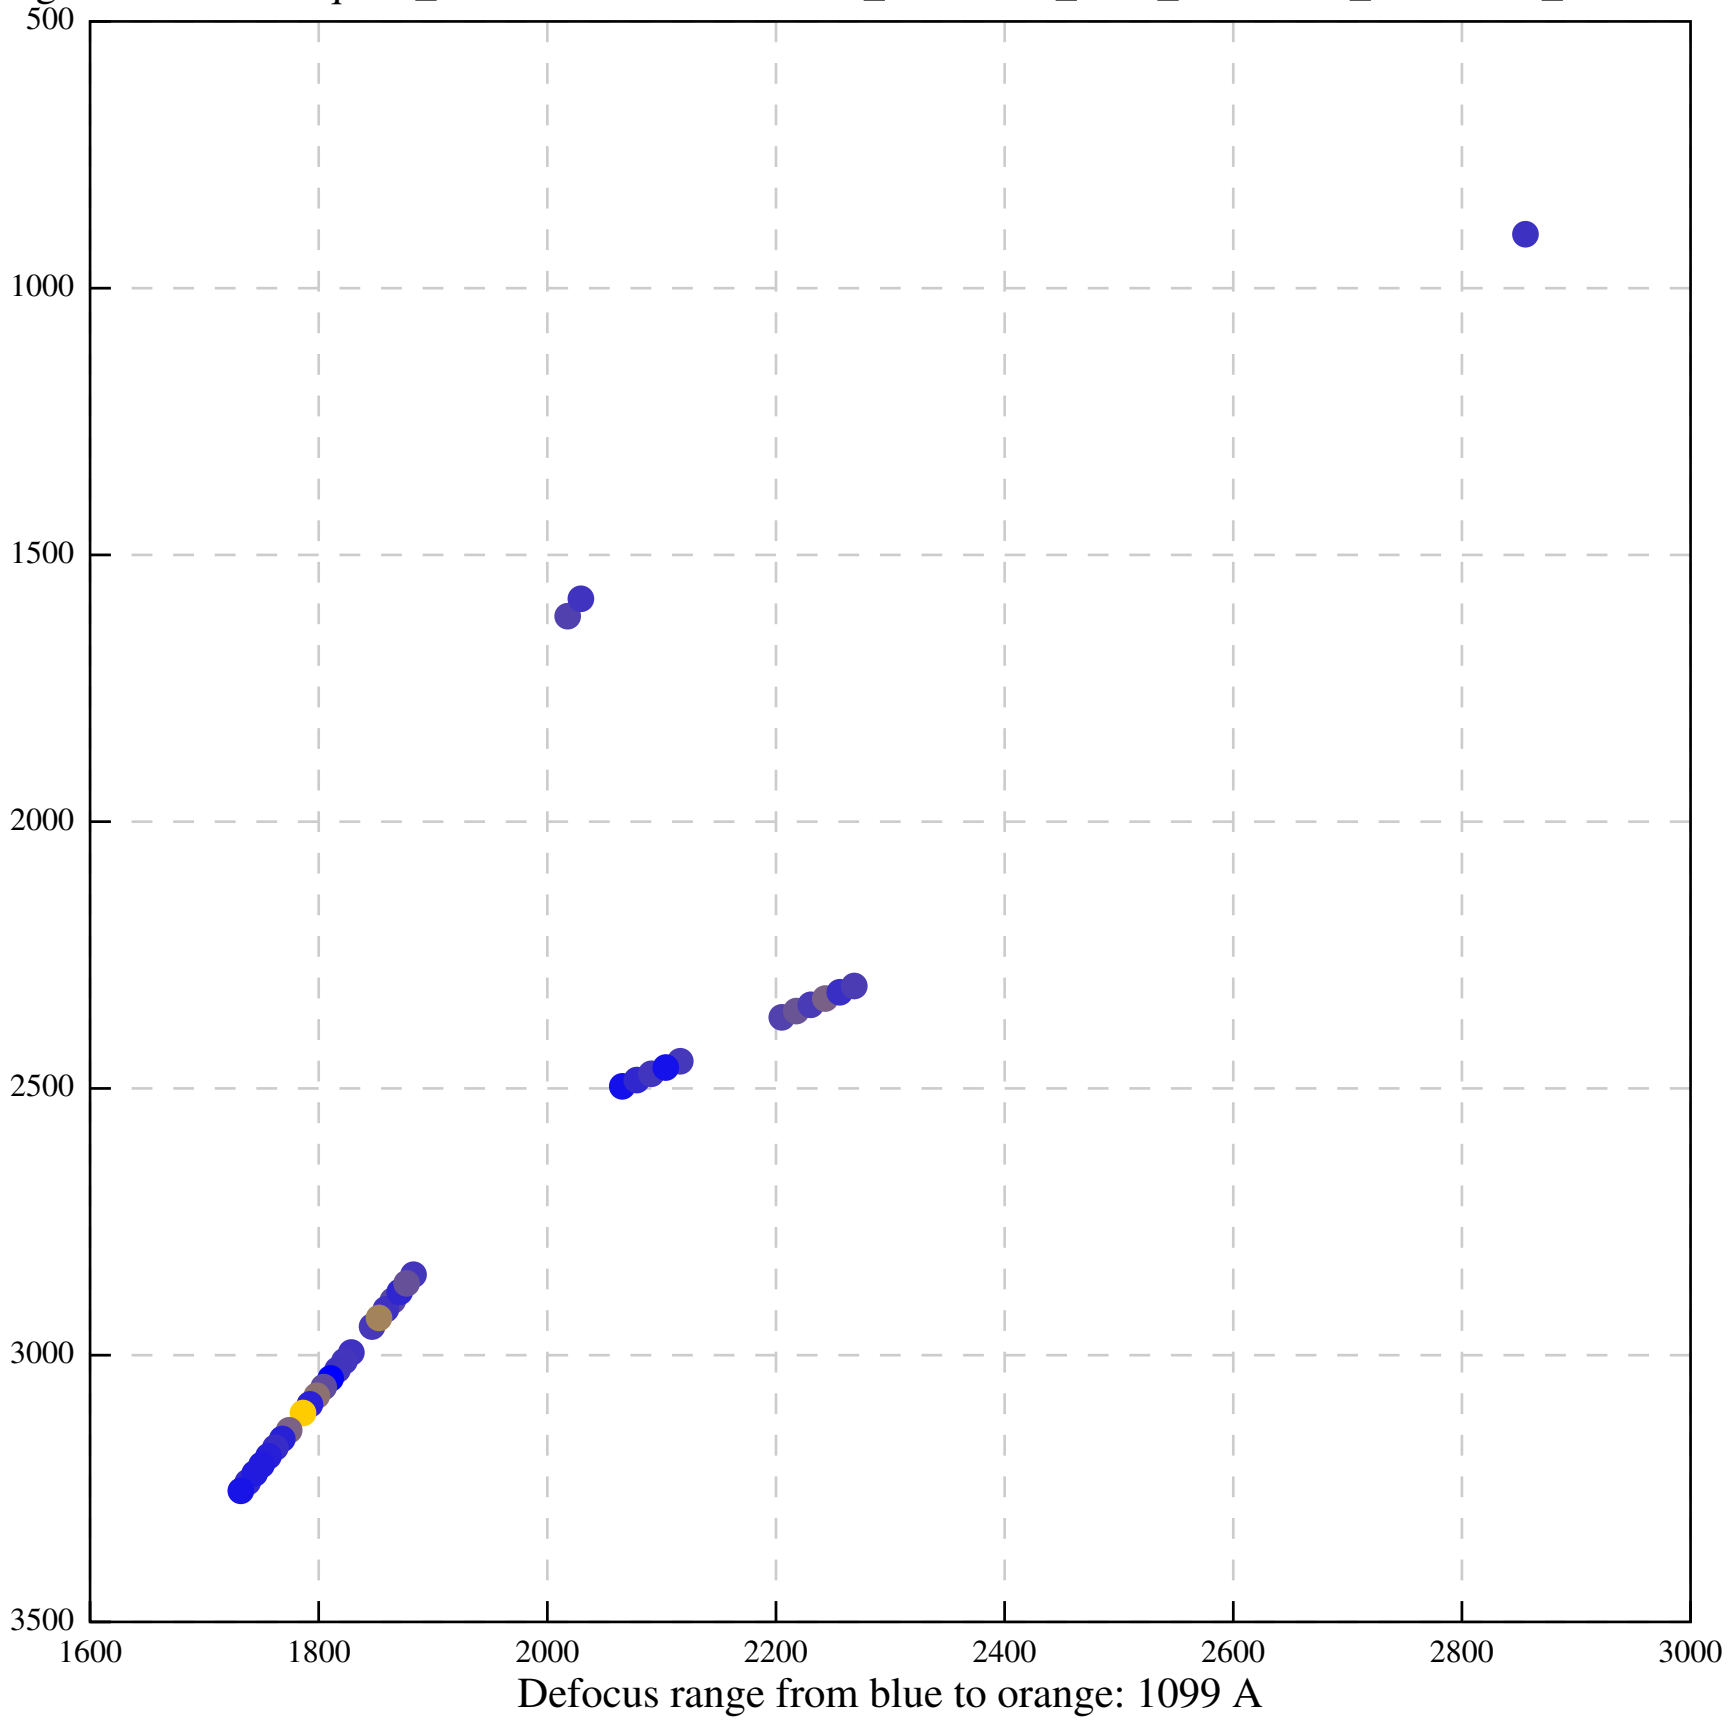

Defocus range from blue to orange: 0 A

Defocus range from blue to orange: 419 A

Defocus range from blue to orange: 487 Å

Defocus range from blue to orange: 130 A

Defocus range from blue to orange: 0 A

Defocus range from blue to orange: 798 A