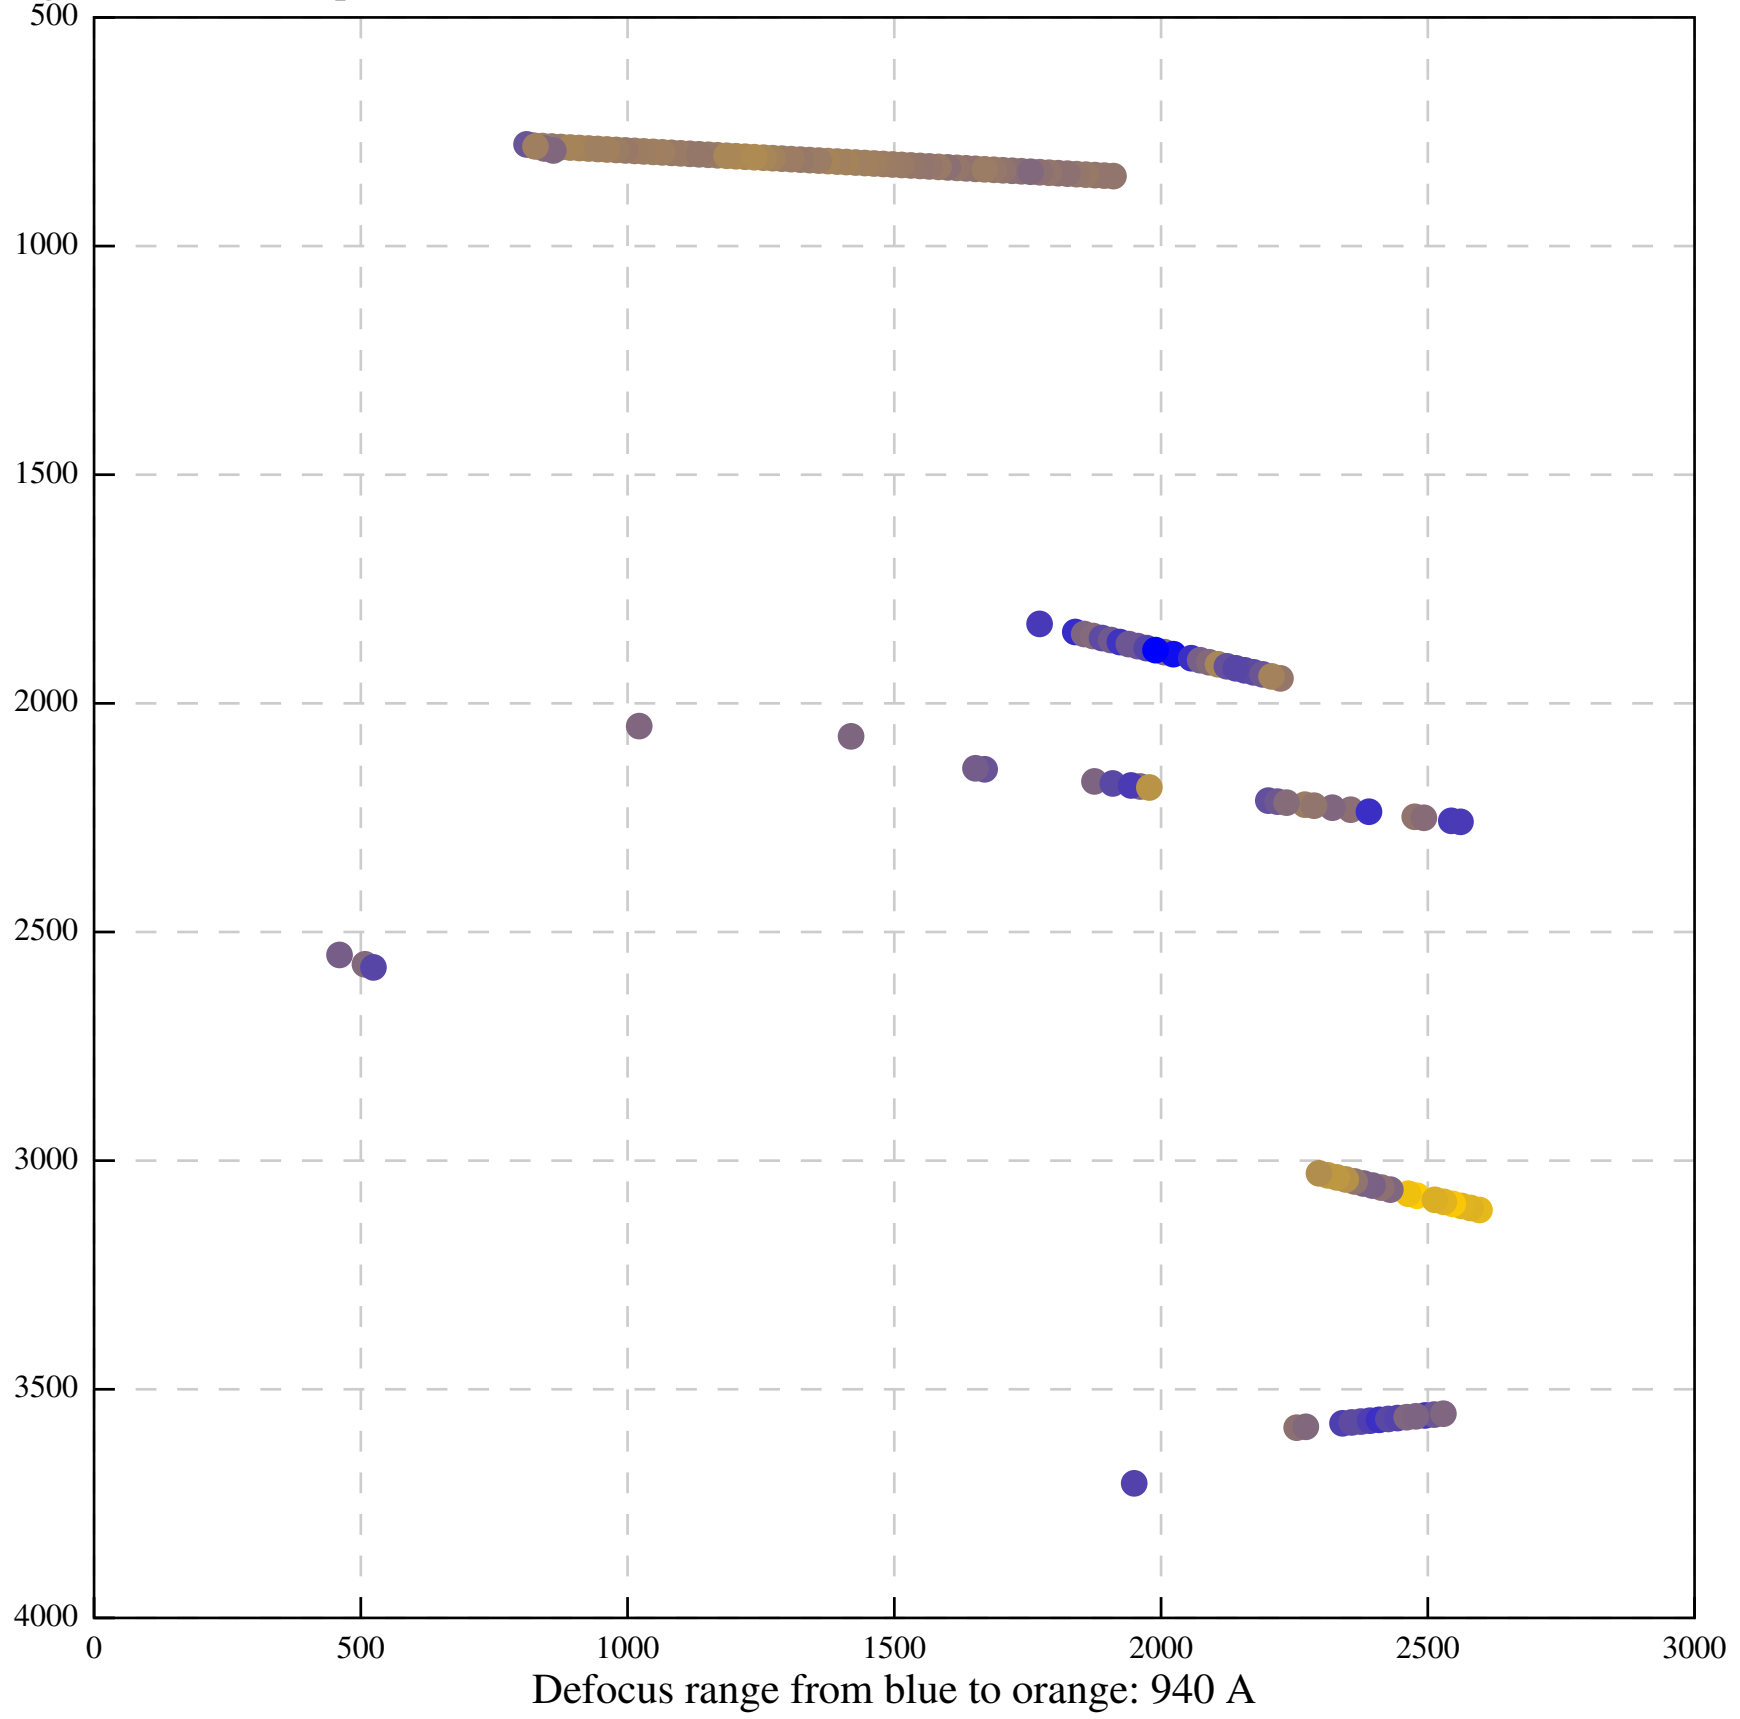

Defocus range from blue to orange: 448 A

Defocus range from blue to orange: 1051 A

Defocus range from blue to orange: 958 A

Defocus range from blue to orange: 215 A

Defocus range from blue to orange: 424 A