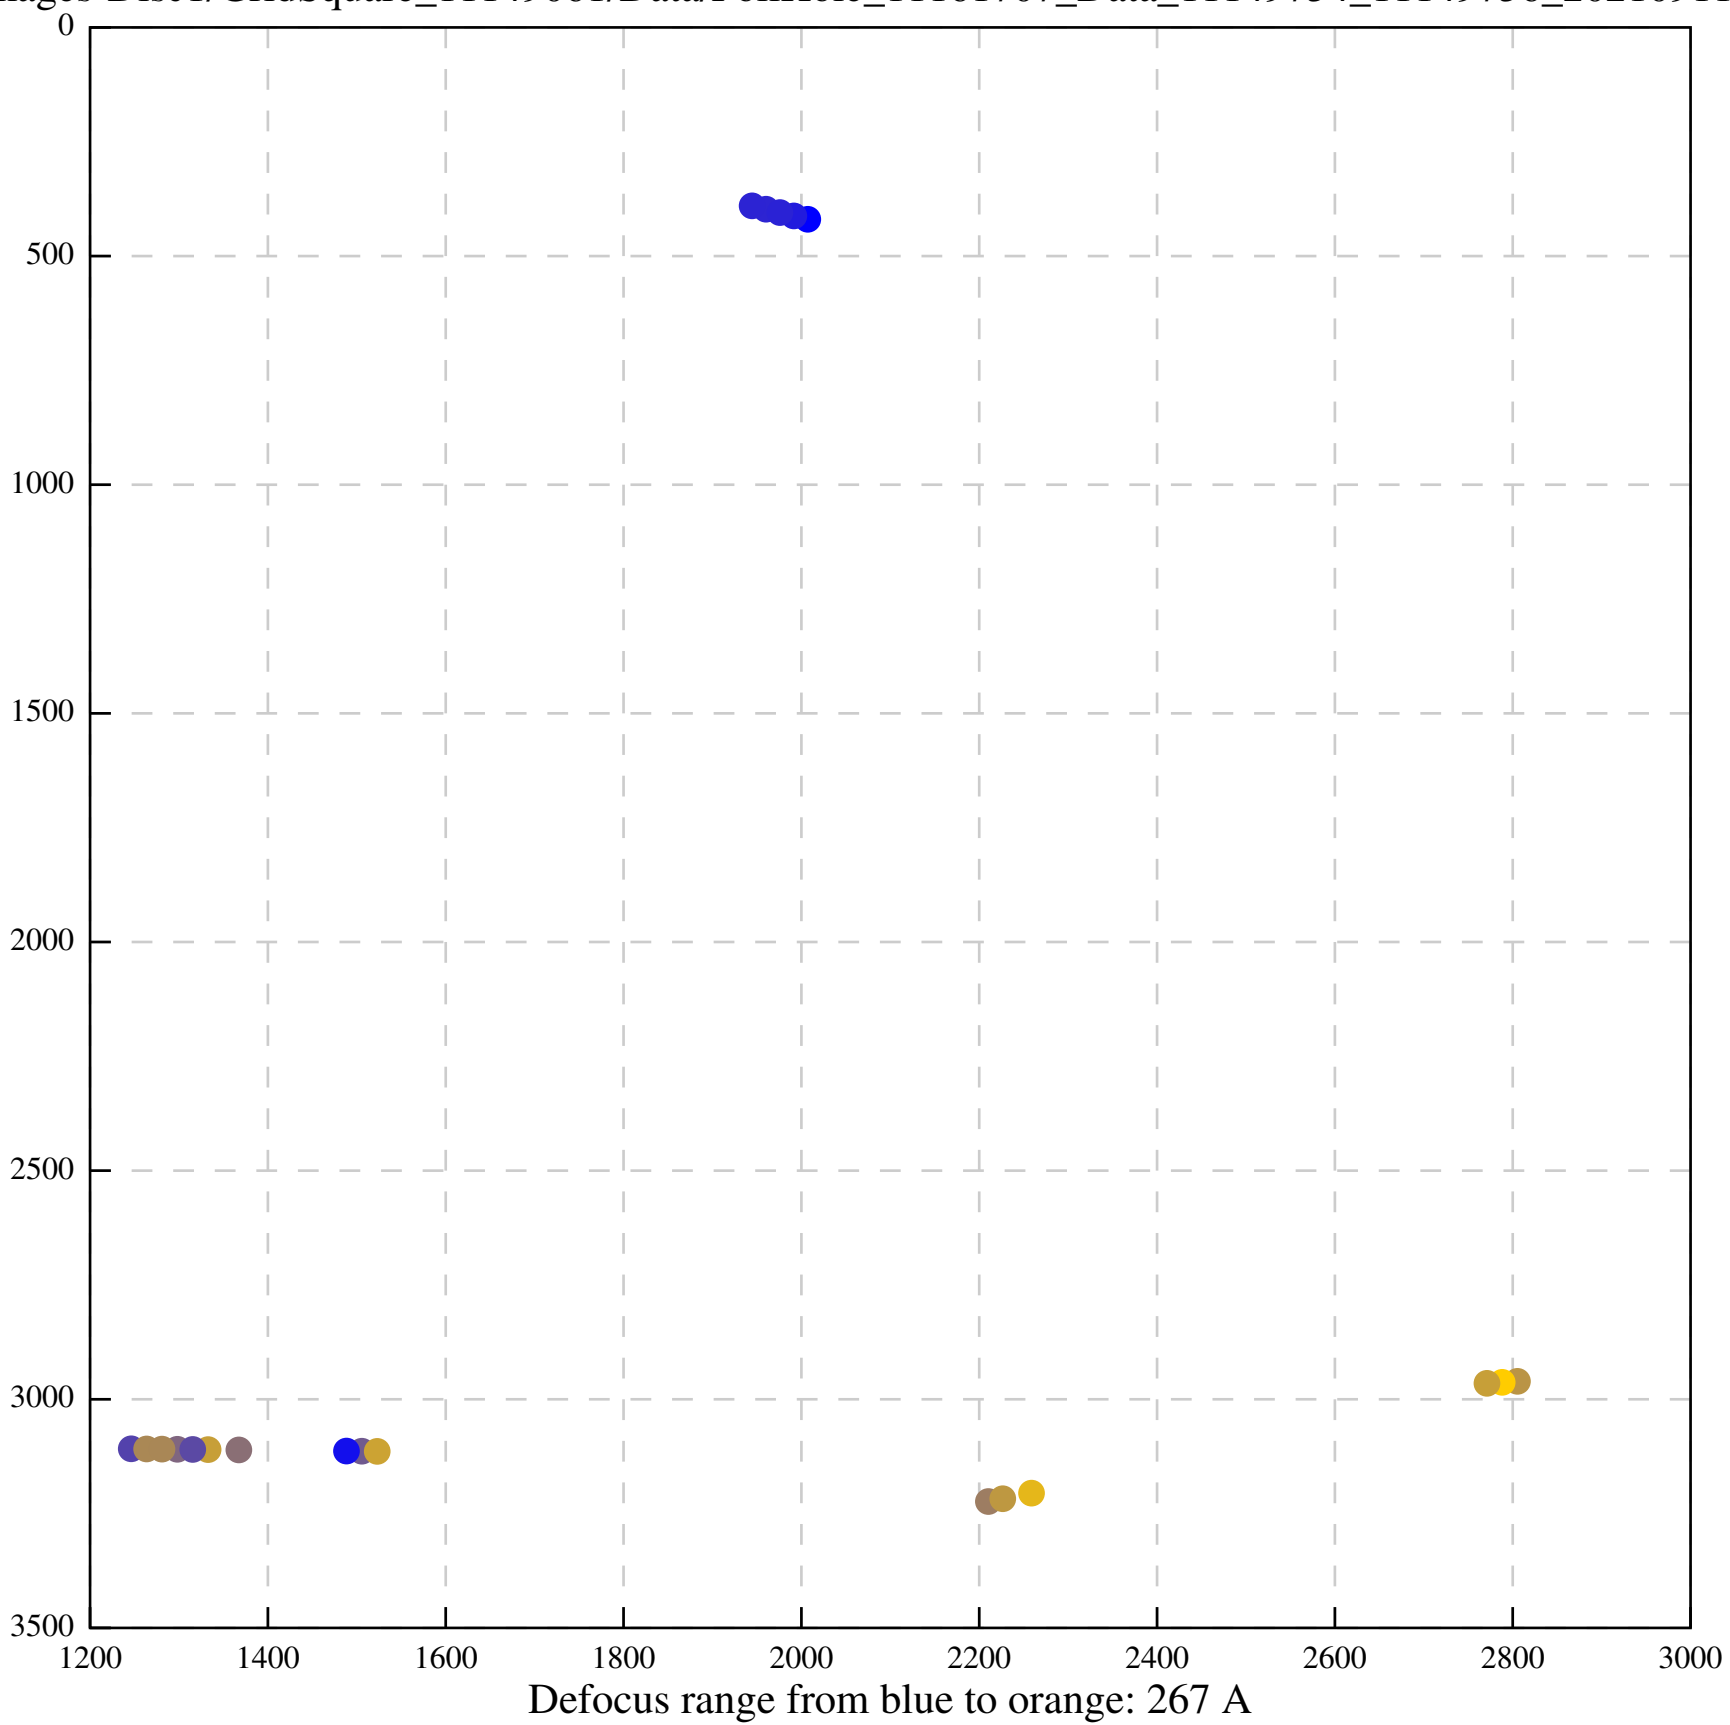

Defocus range from blue to orange: 1107 A

Defocus range from blue to orange: 672 A

Defocus range from blue to orange: 455 A

Defocus range from blue to orange: 261 A

Defocus range from blue to orange: 1022 A