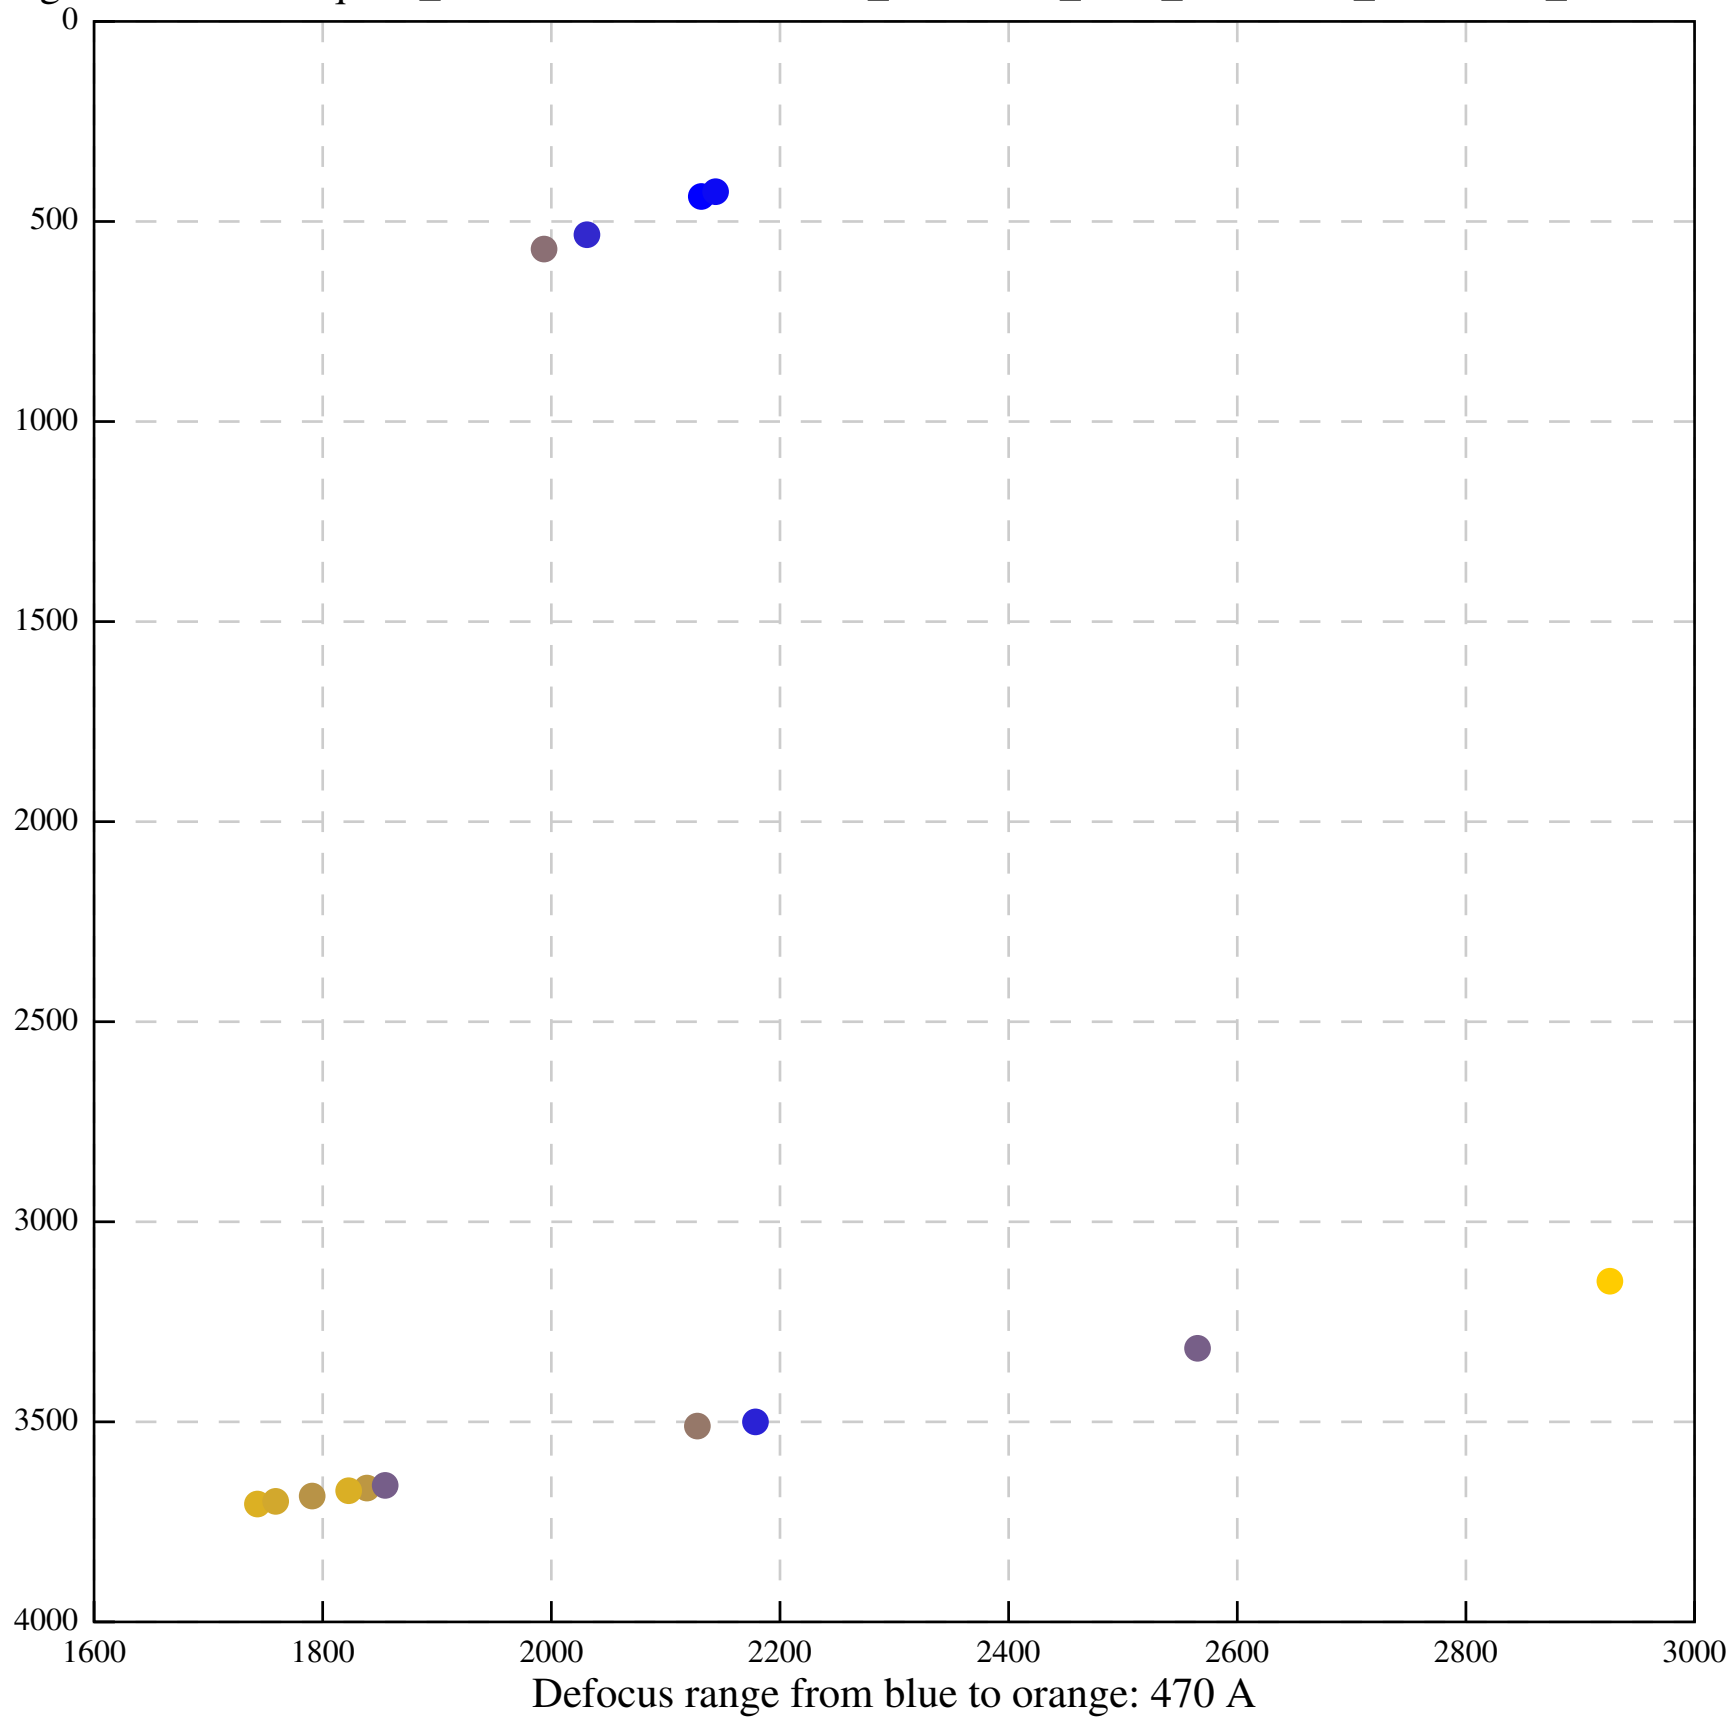

Defocus range from blue to orange: 354 A