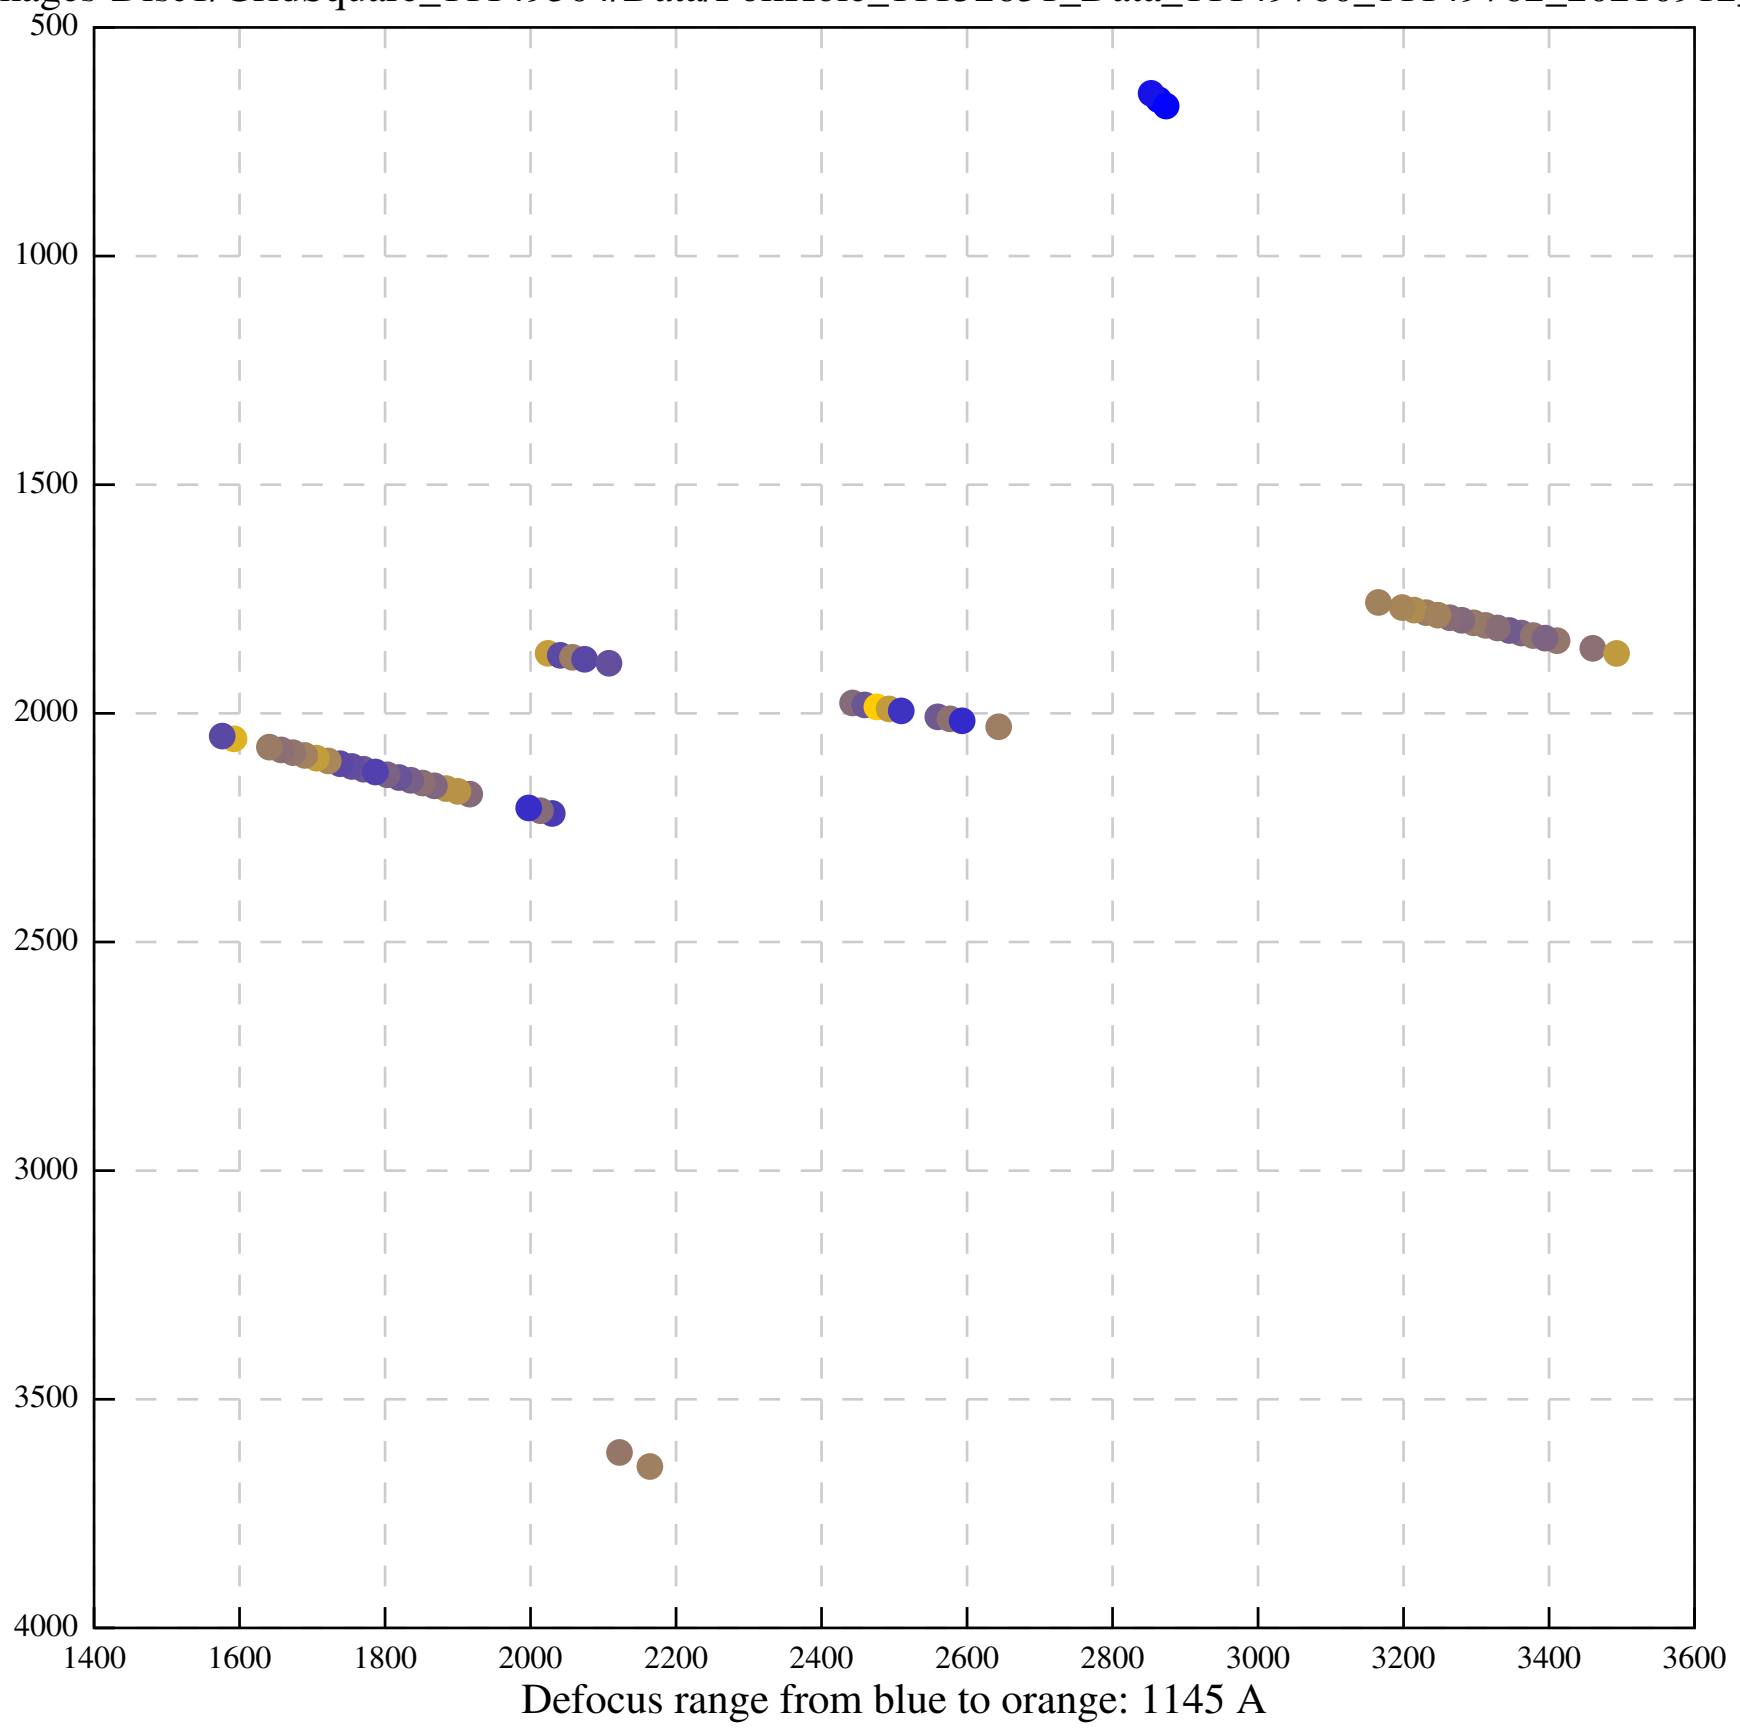

Defocus range from blue to orange: 836 A

Defocus range from blue to orange: 0 A

Defocus range from blue to orange: 0 A

Defocus range from blue to orange: 284 A

Defocus range from blue to orange: 1052 A

Defocus range from blue to orange: 687 A