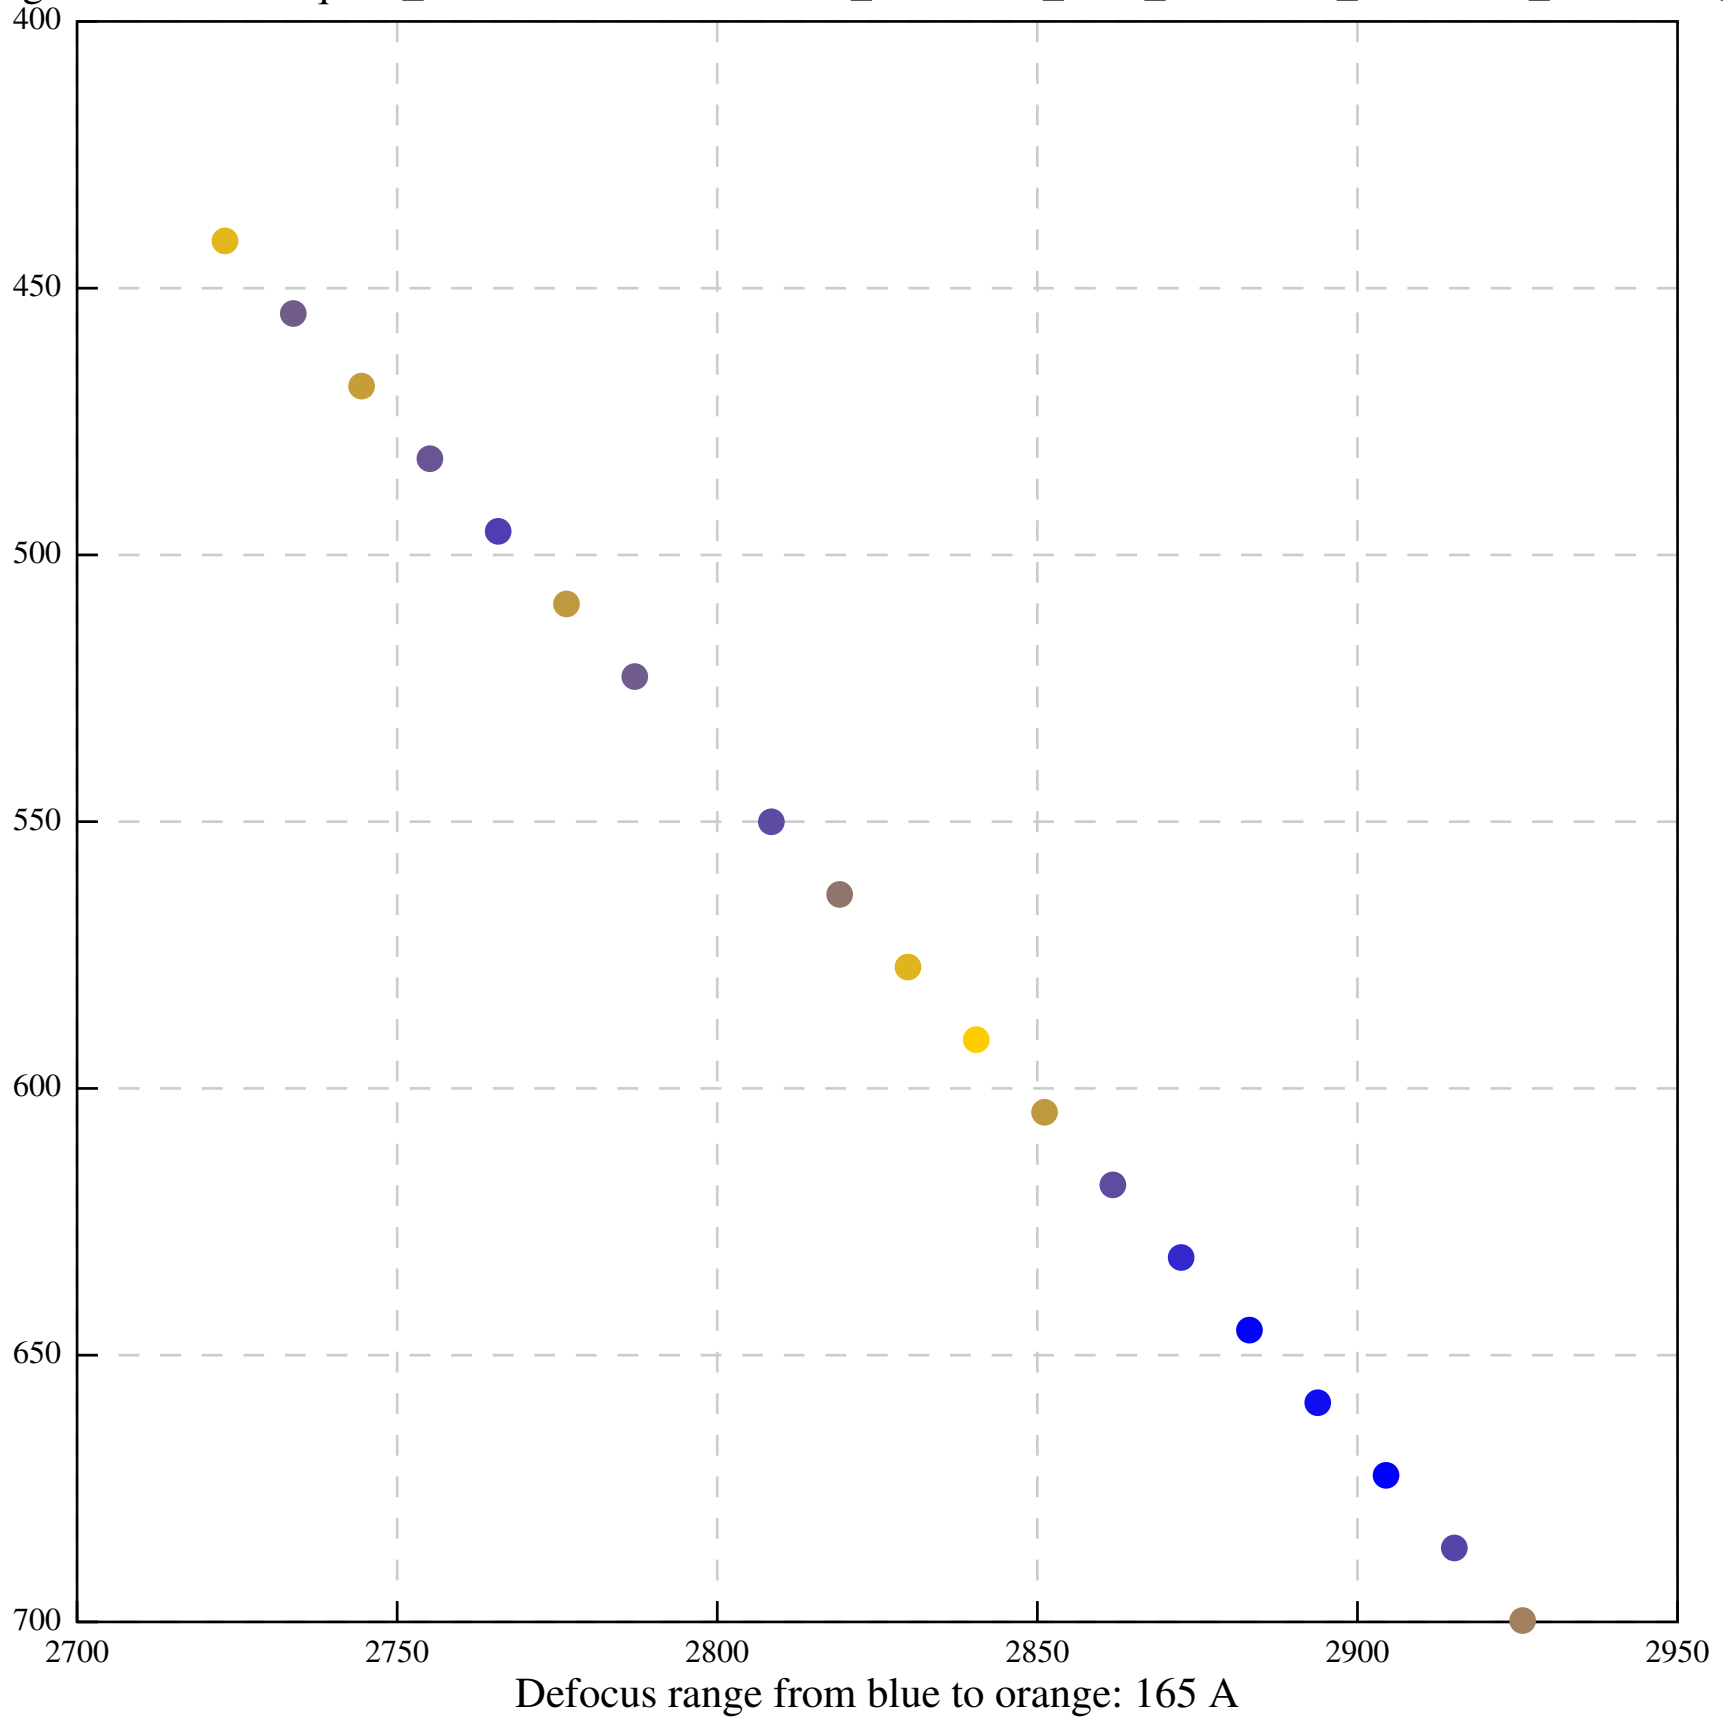

Defocus range from blue to orange: 618 A

Defocus range from blue to orange: 138 A

Defocus range from blue to orange: 341 A

Defocus range from blue to orange: 291 A

Defocus range from blue to orange: 15 A

Defocus range from blue to orange: 0 A