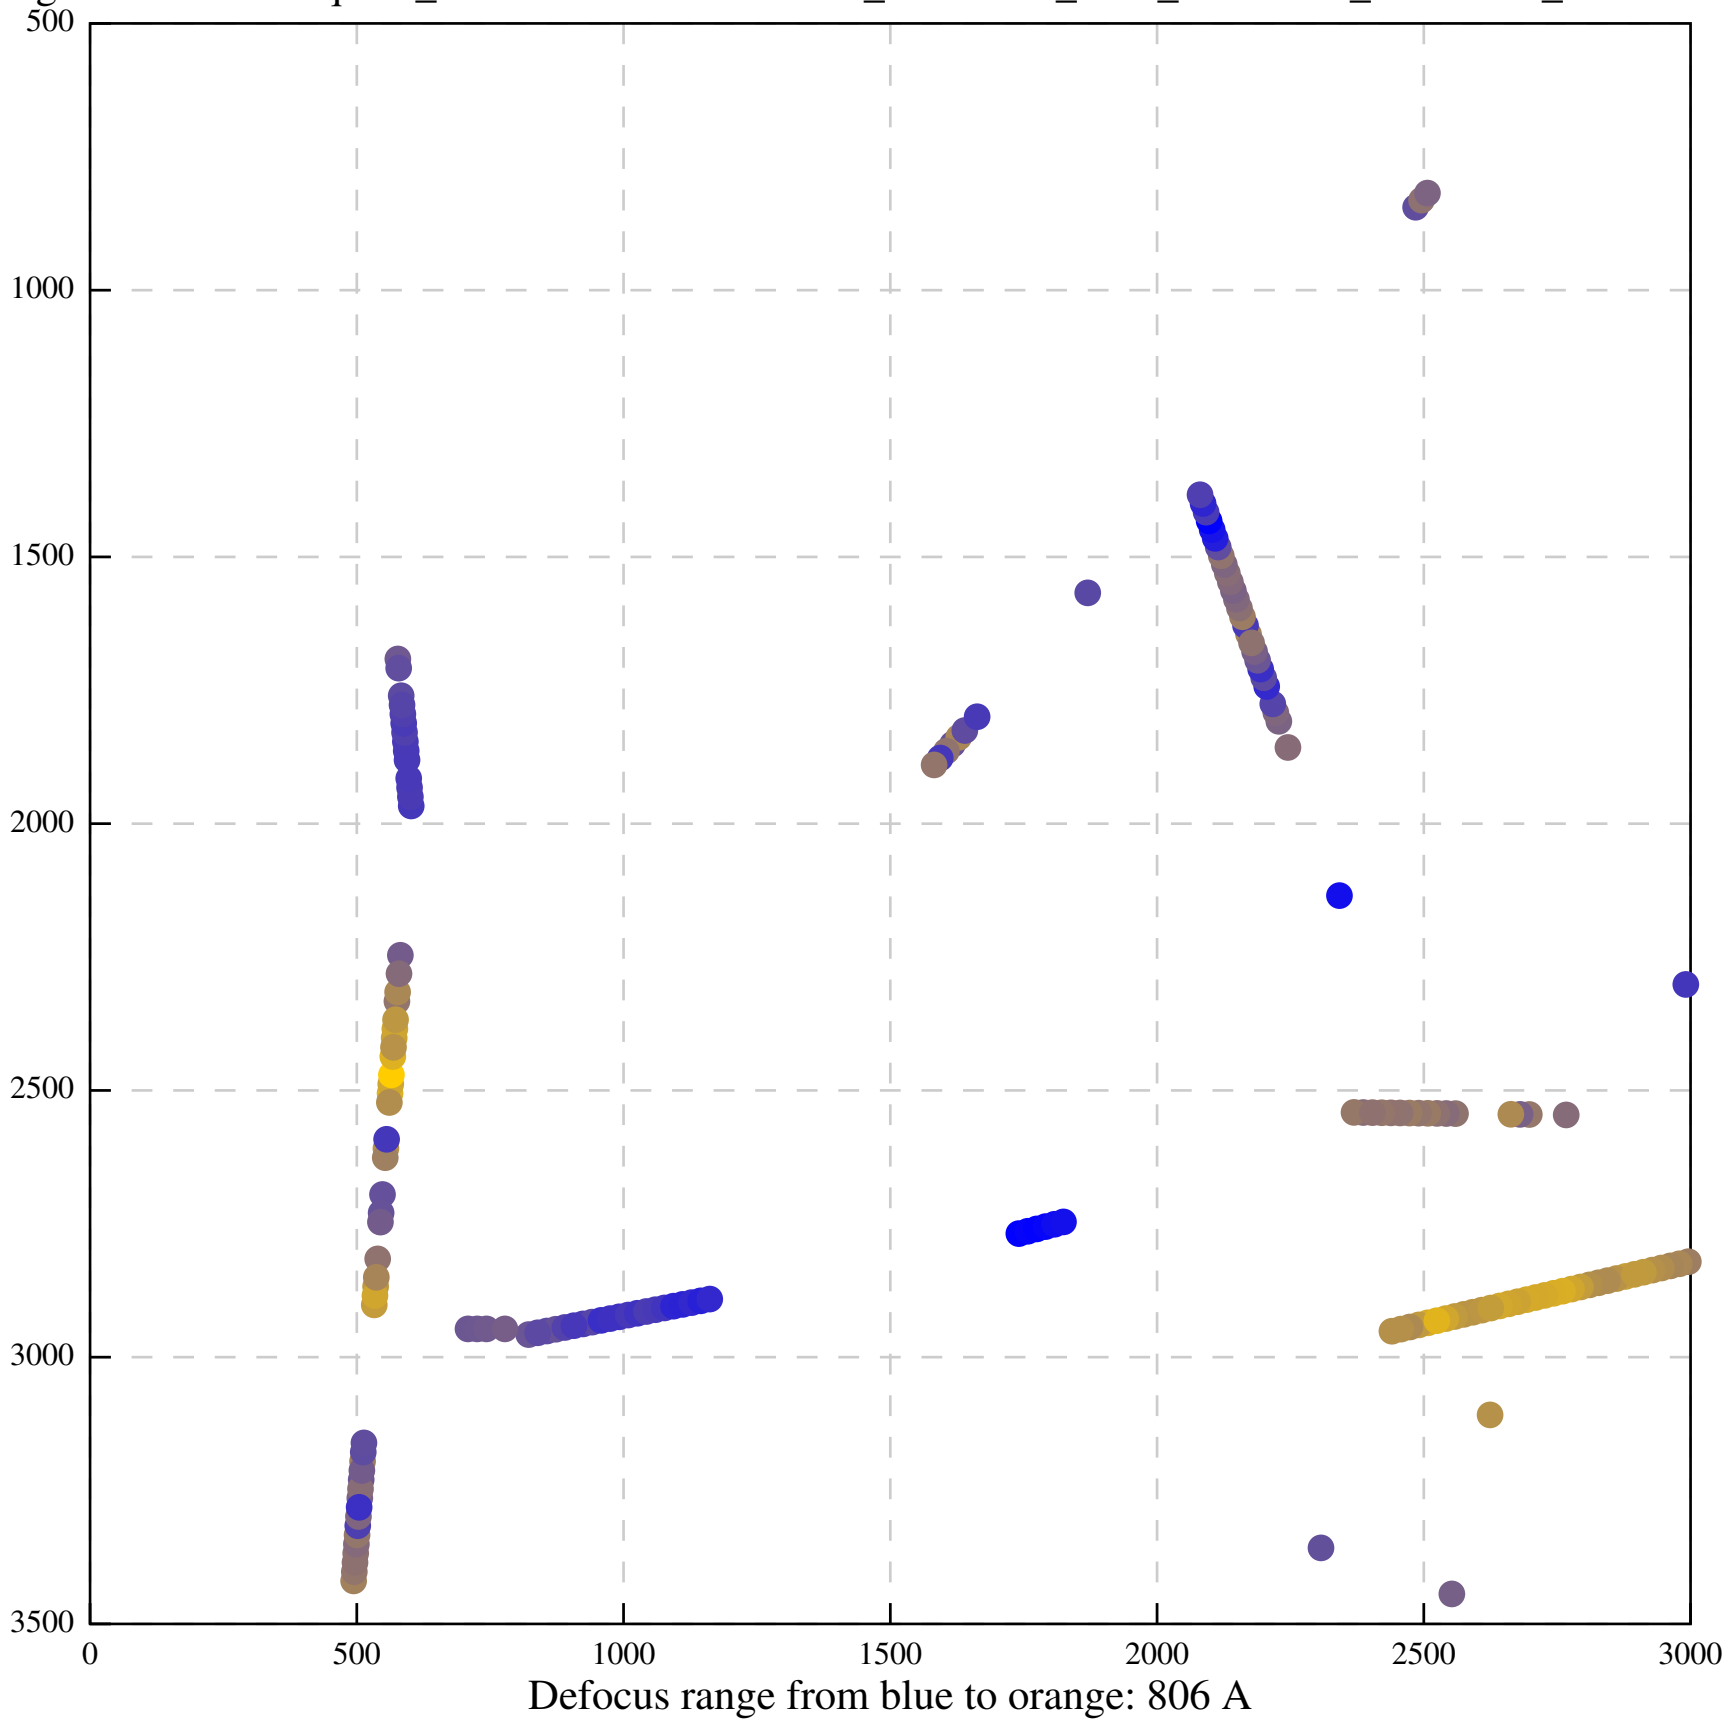

Defocus range from blue to orange: 613 A

Defocus range from blue to orange: 848 A

Defocus range from blue to orange: 476 A

Defocus range from blue to orange: 463 A

Defocus range from blue to orange: 157 A

Defocus range from blue to orange: 1055 A

Defocus range from blue to orange: 996 A

Defocus range from blue to orange: 646 A

Defocus range from blue to orange: 342 A

Defocus range from blue to orange: 558 A