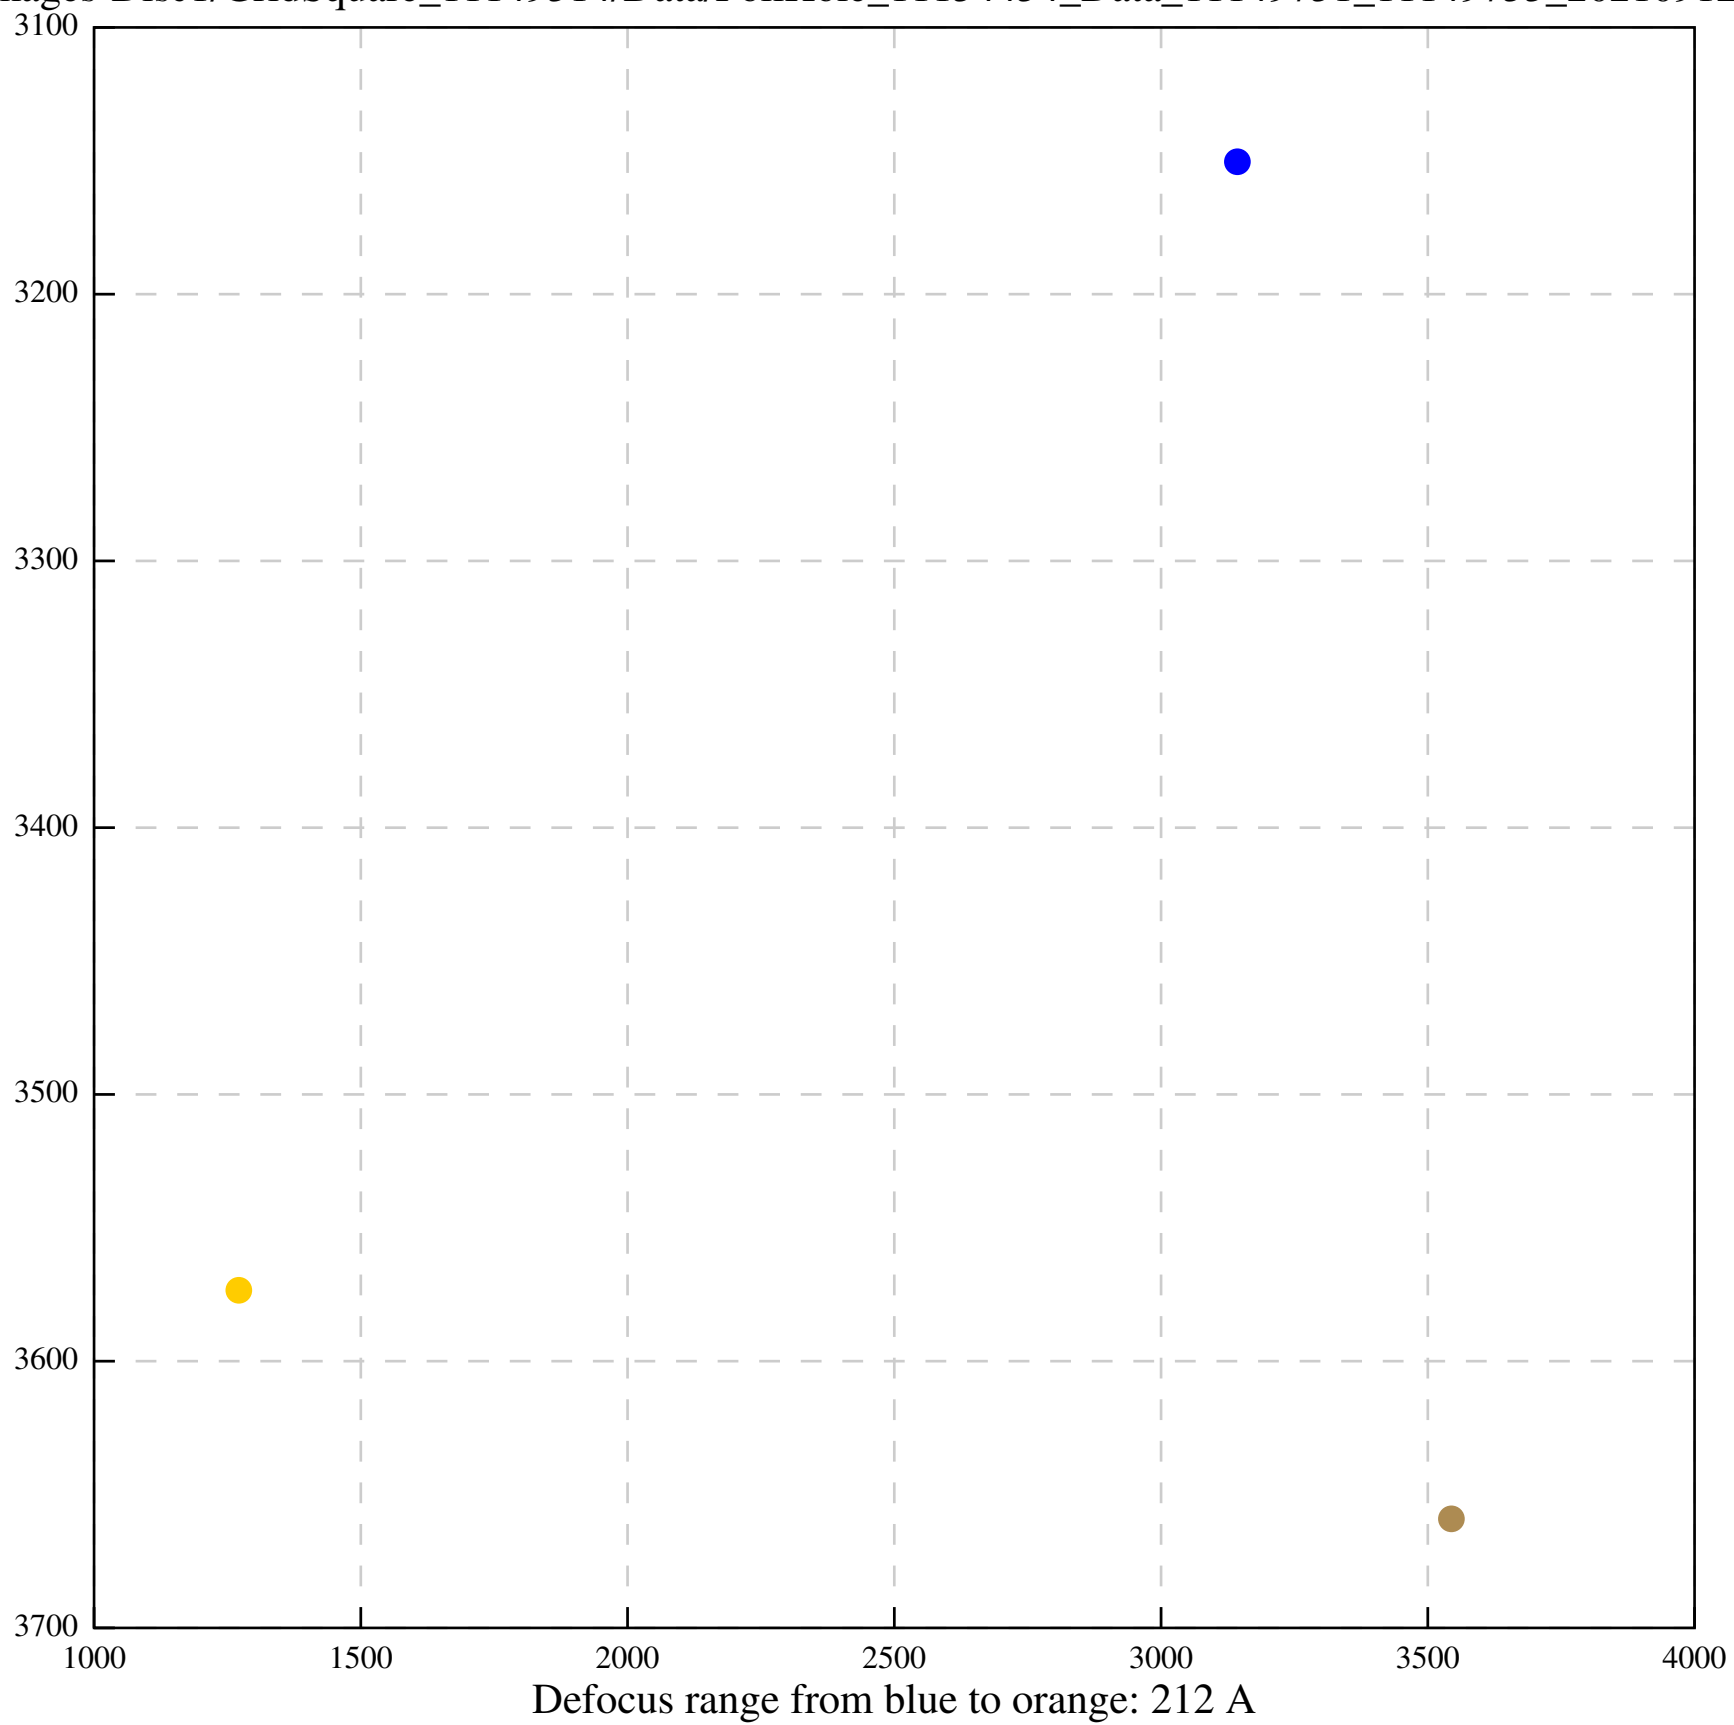

Defocus range from blue to orange: 597 A