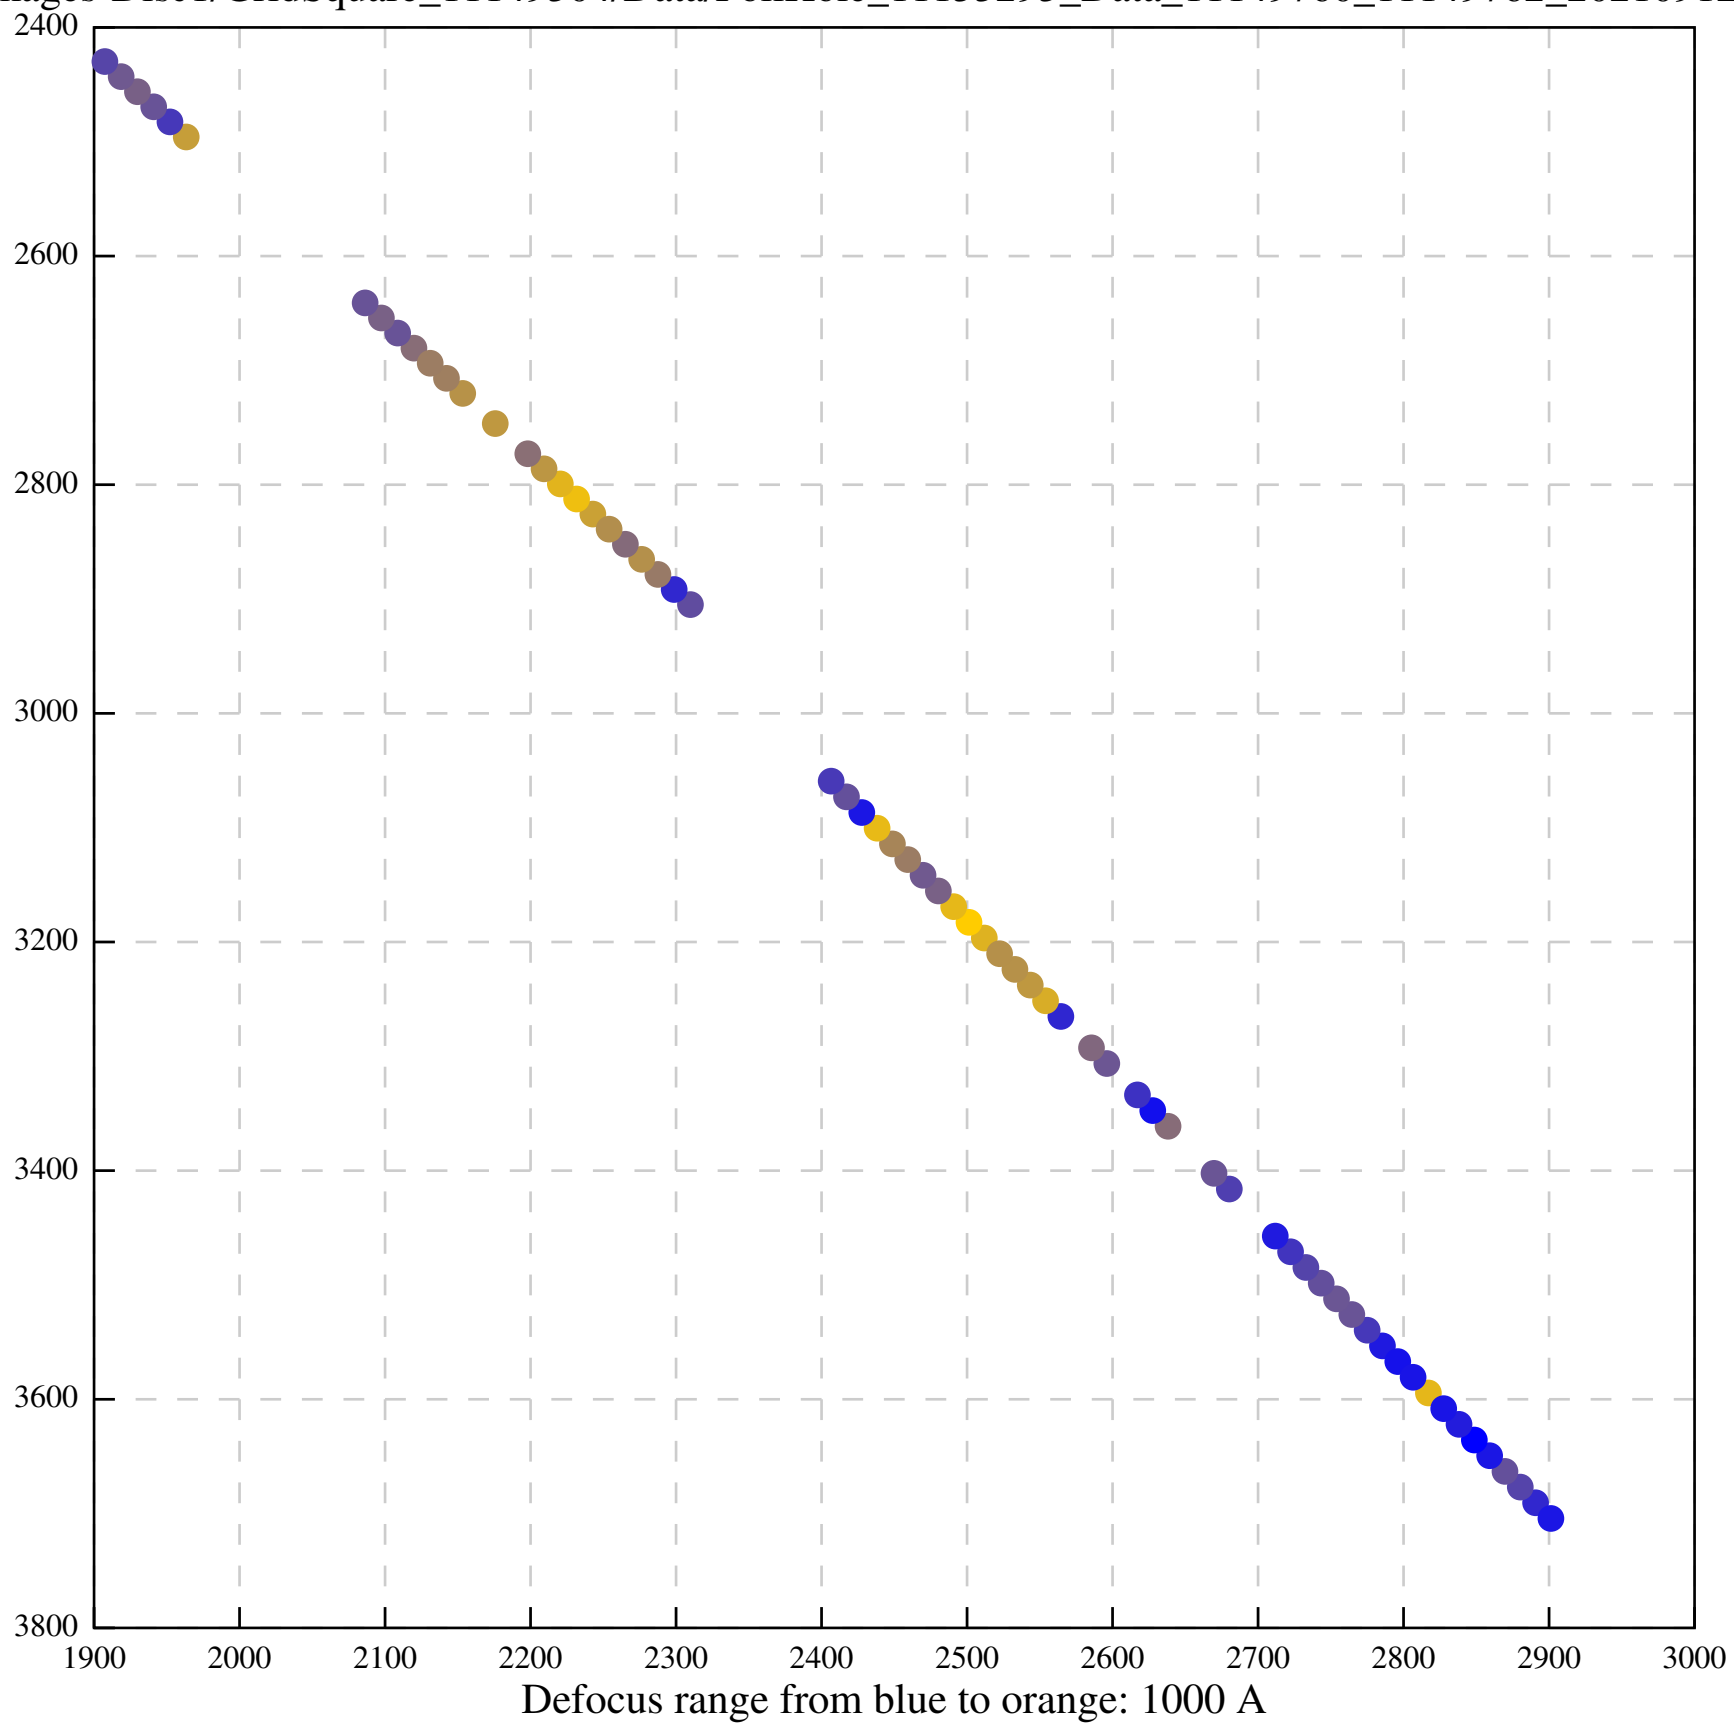

Defocus range from blue to orange: 237 Å

Defocus range from blue to orange: 0 A

Defocus range from blue to orange: 762 A

Defocus range from blue to orange: 146 A

Defocus range from blue to orange: 386 A

Defocus range from blue to orange: 17 A