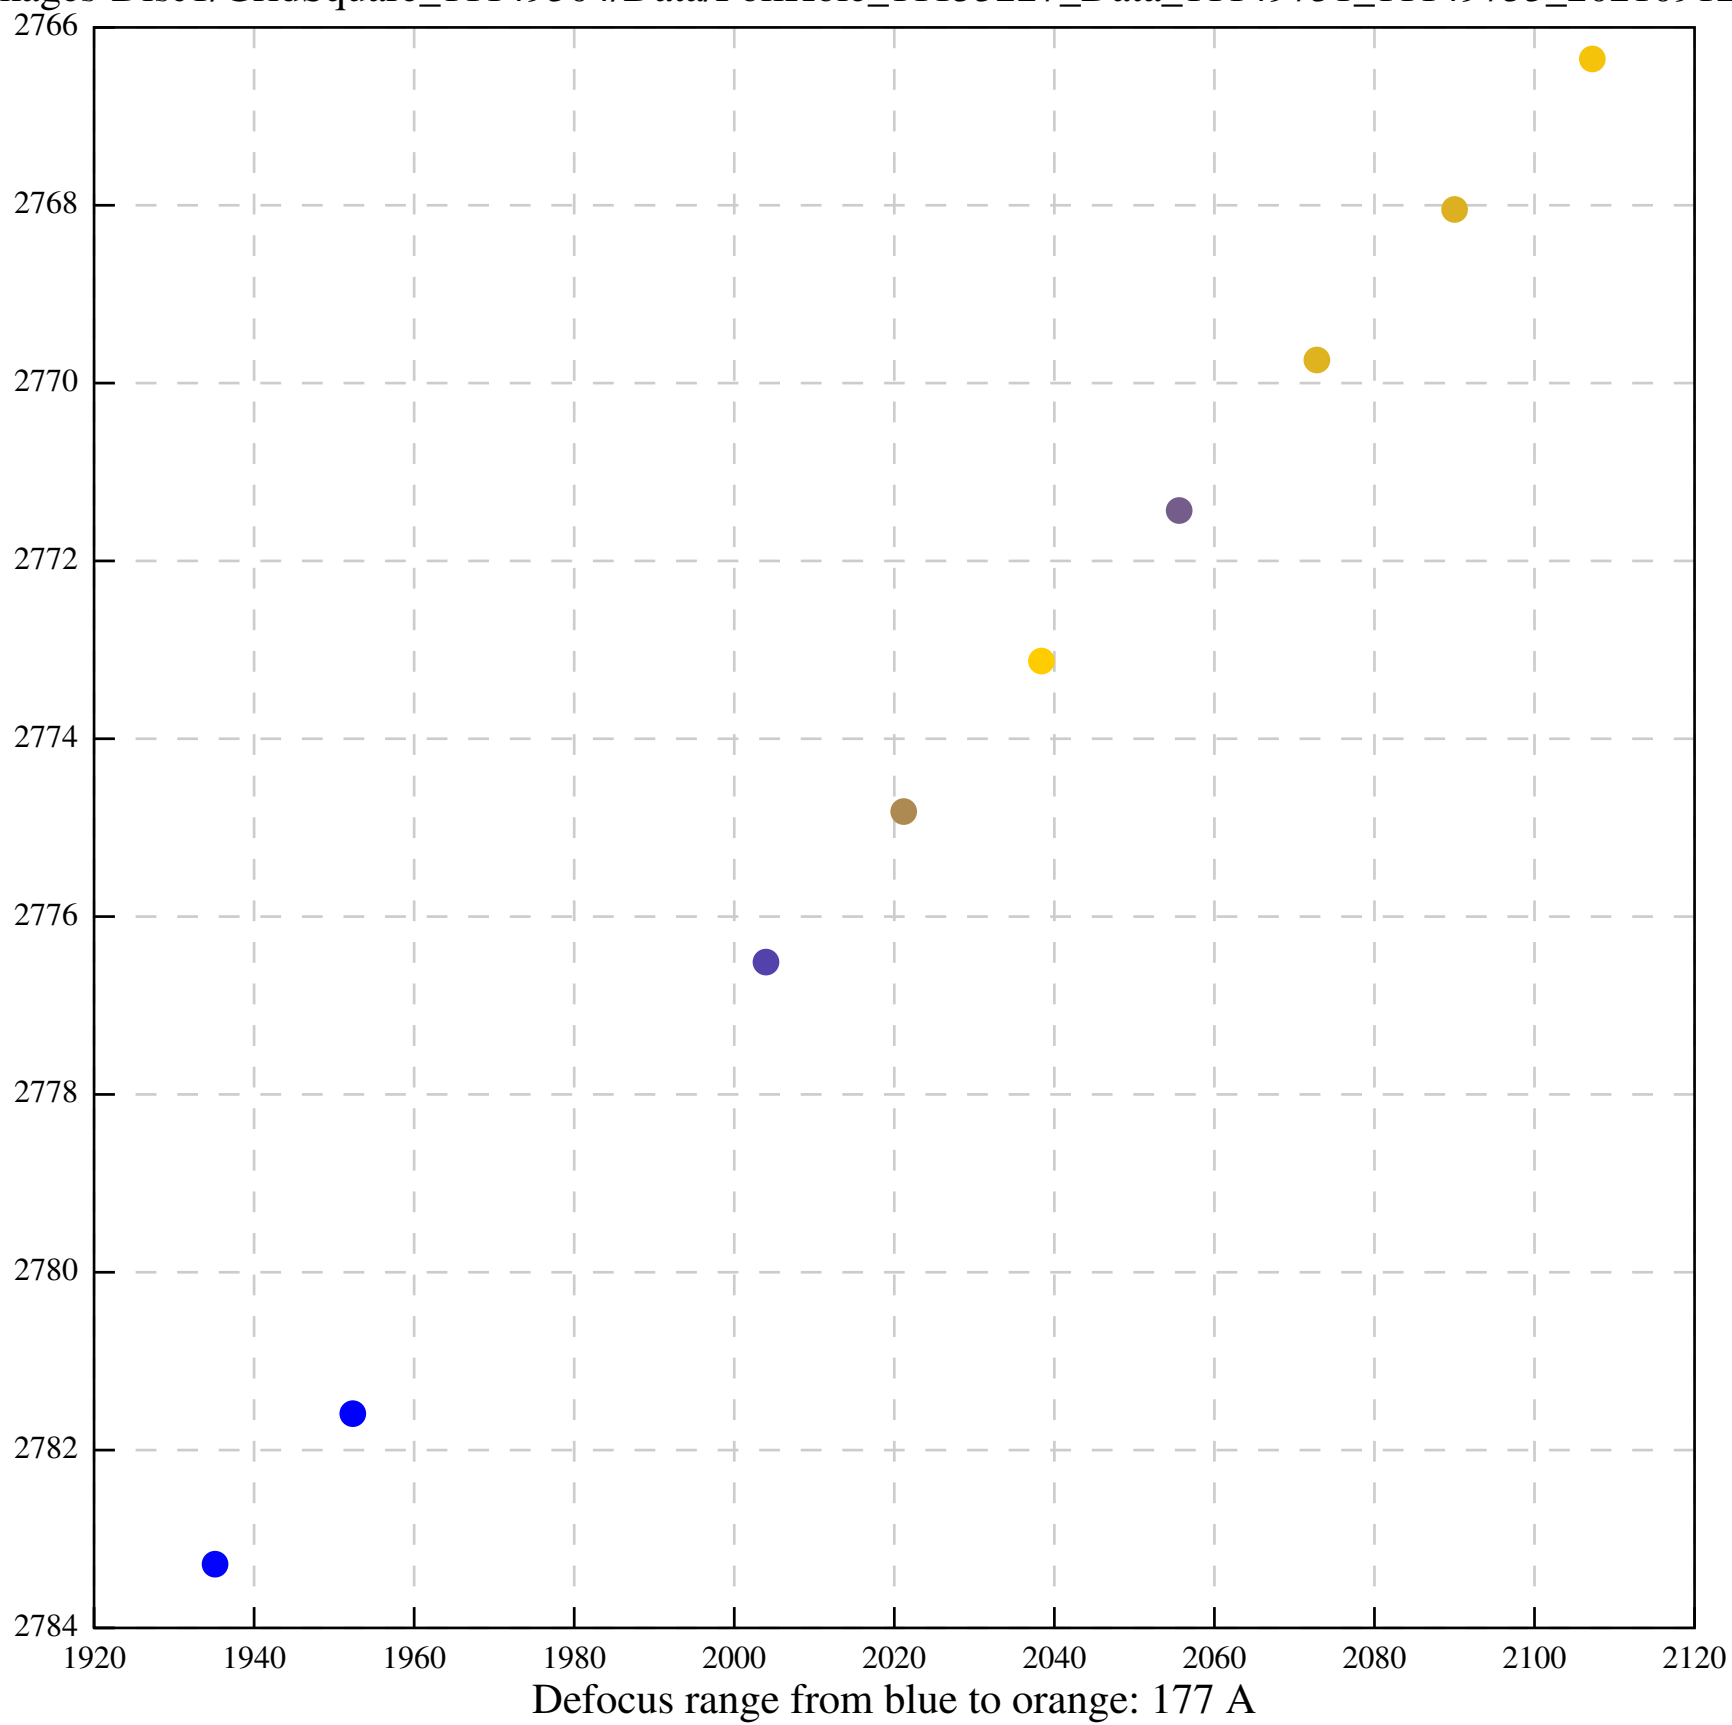

Defocus range from blue to orange: 0 A

Defocus range from blue to orange: 230 A

Defocus range from blue to orange: 0 A

Defocus range from blue to orange: 320 A

Defocus range from blue to orange: 83 A

Defocus range from blue to orange: 0 A