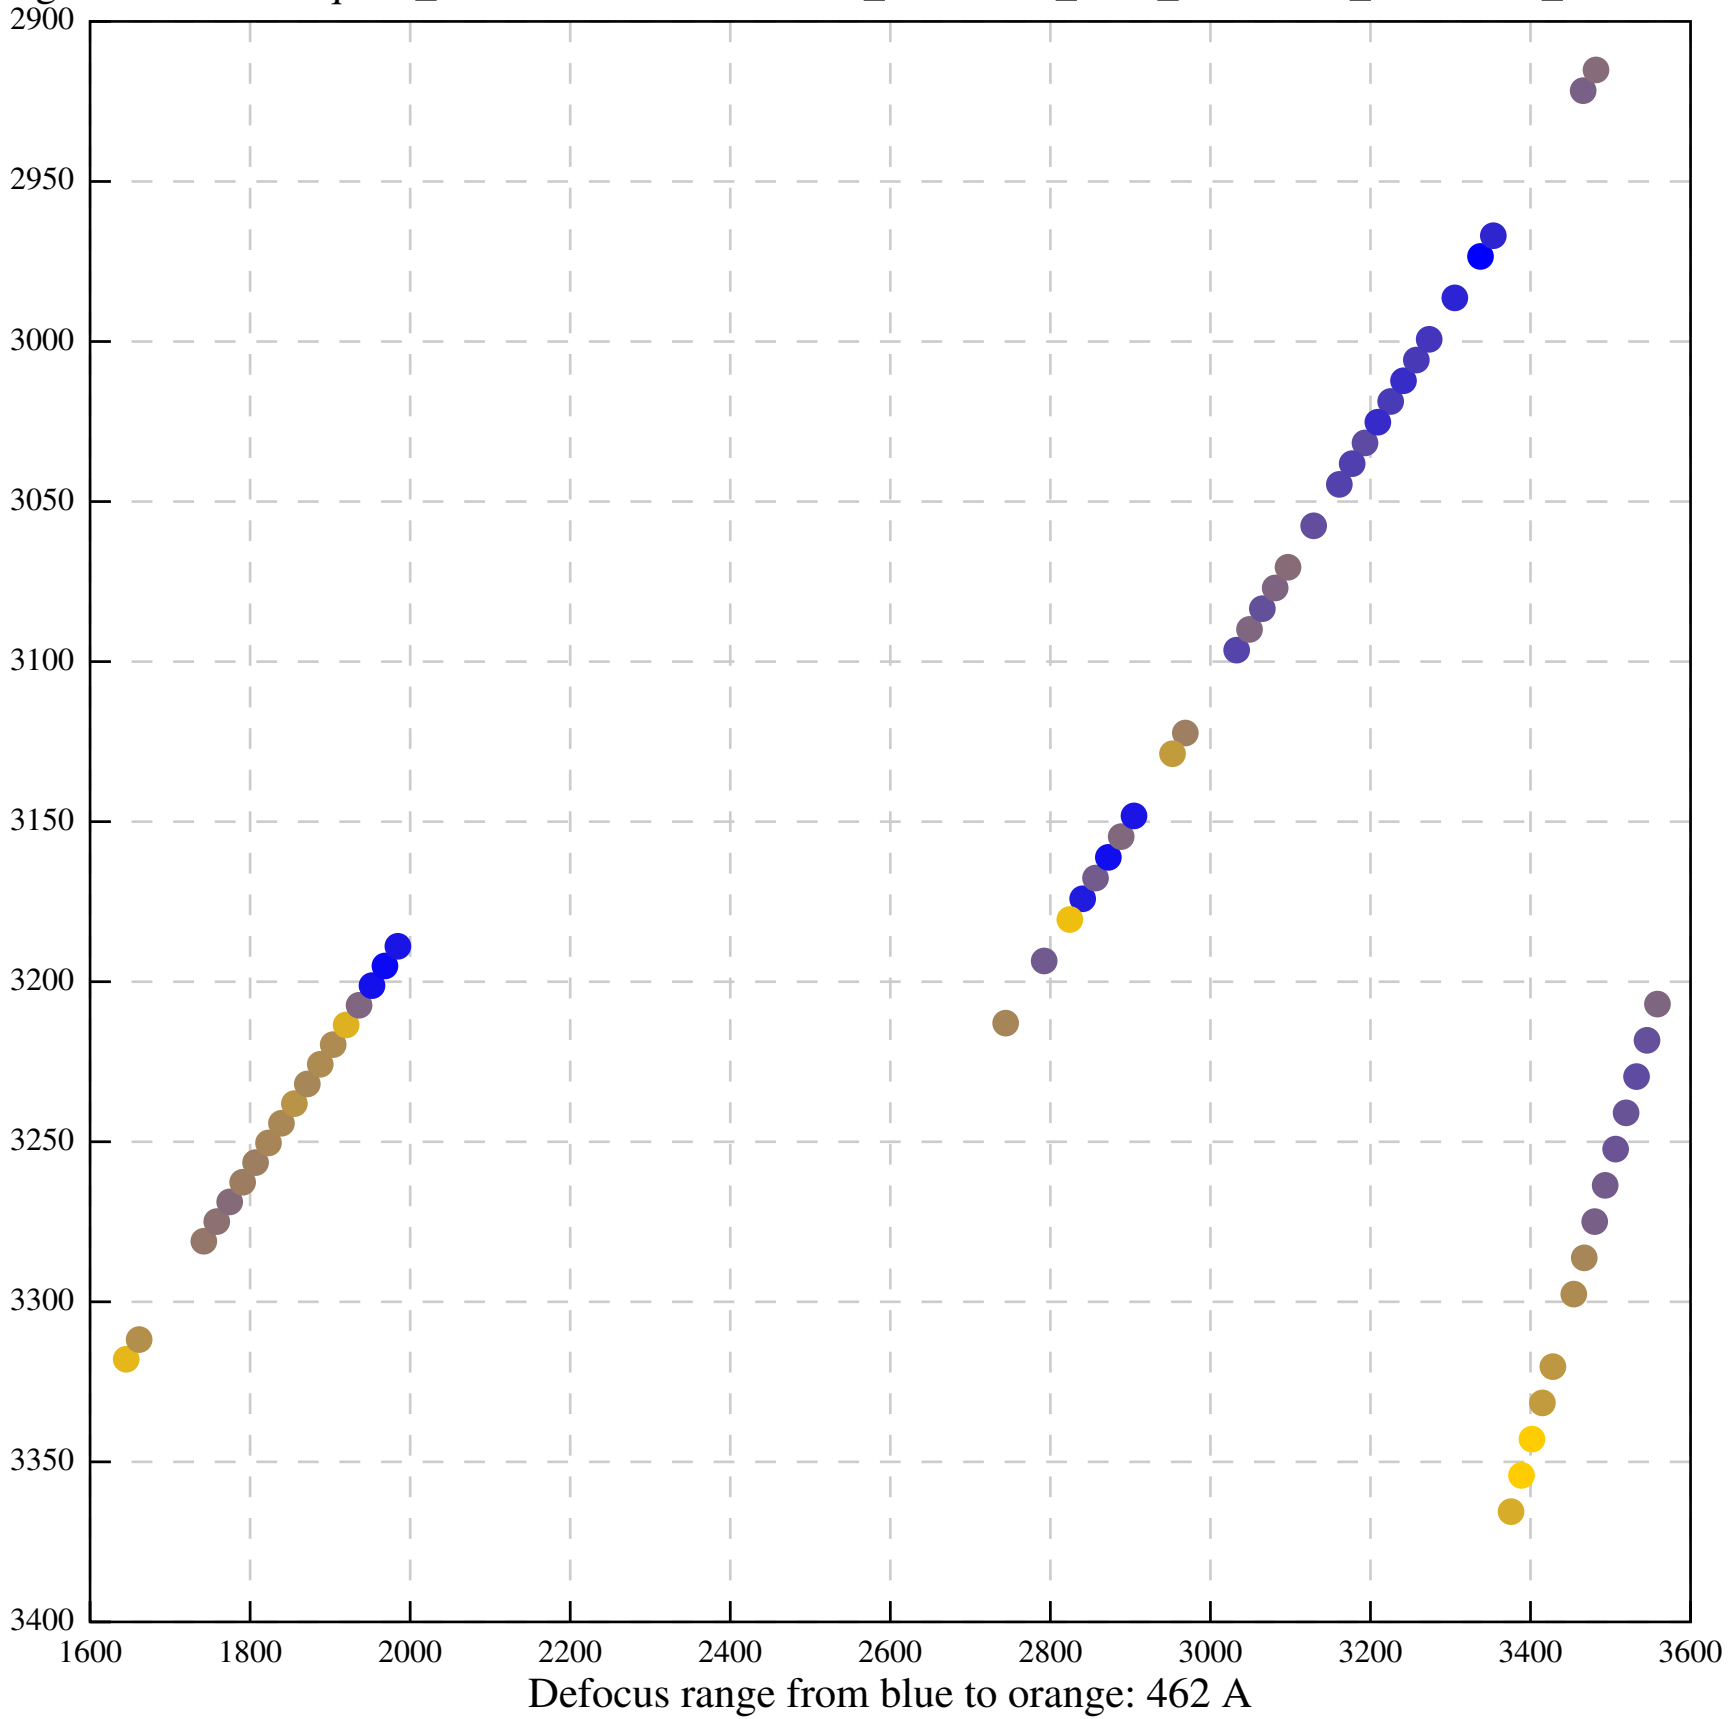

Defocus range from blue to orange: 659 A

Defocus range from blue to orange: 686 A

Defocus range from blue to orange: 65 A

Defocus range from blue to orange: 458 A

Defocus range from blue to orange: 459 A

Defocus range from blue to orange: 134 A