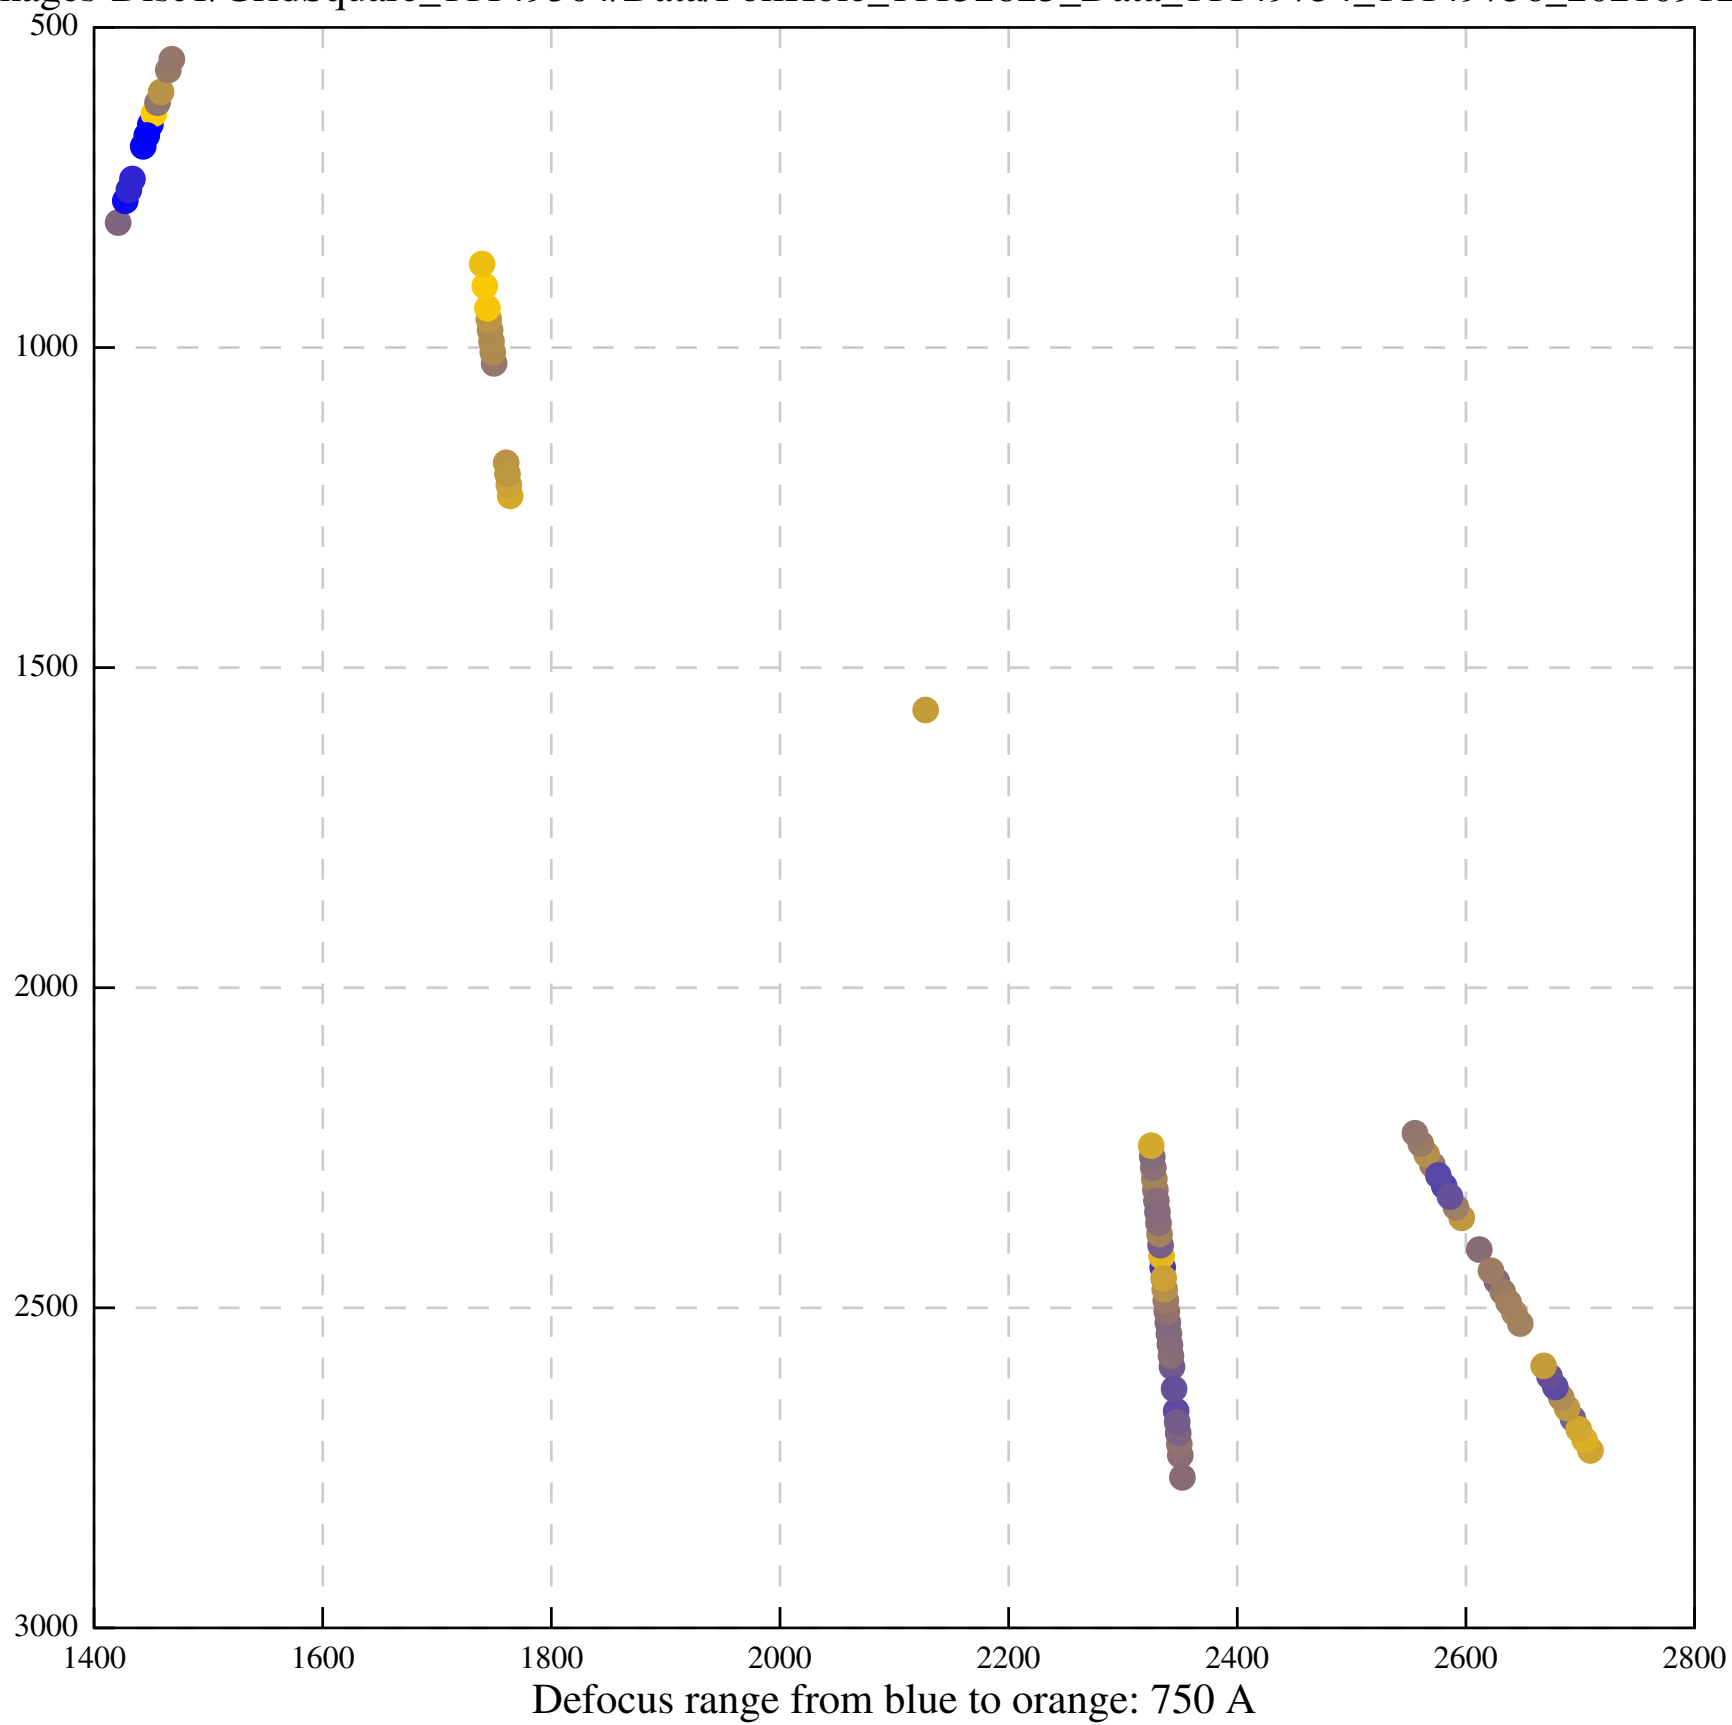

Defocus range from blue to orange: 1079 A

Defocus range from blue to orange: 737 A

Defocus range from blue to orange: 366 A

Defocus range from blue to orange: 366 A

Defocus range from blue to orange: 261 A