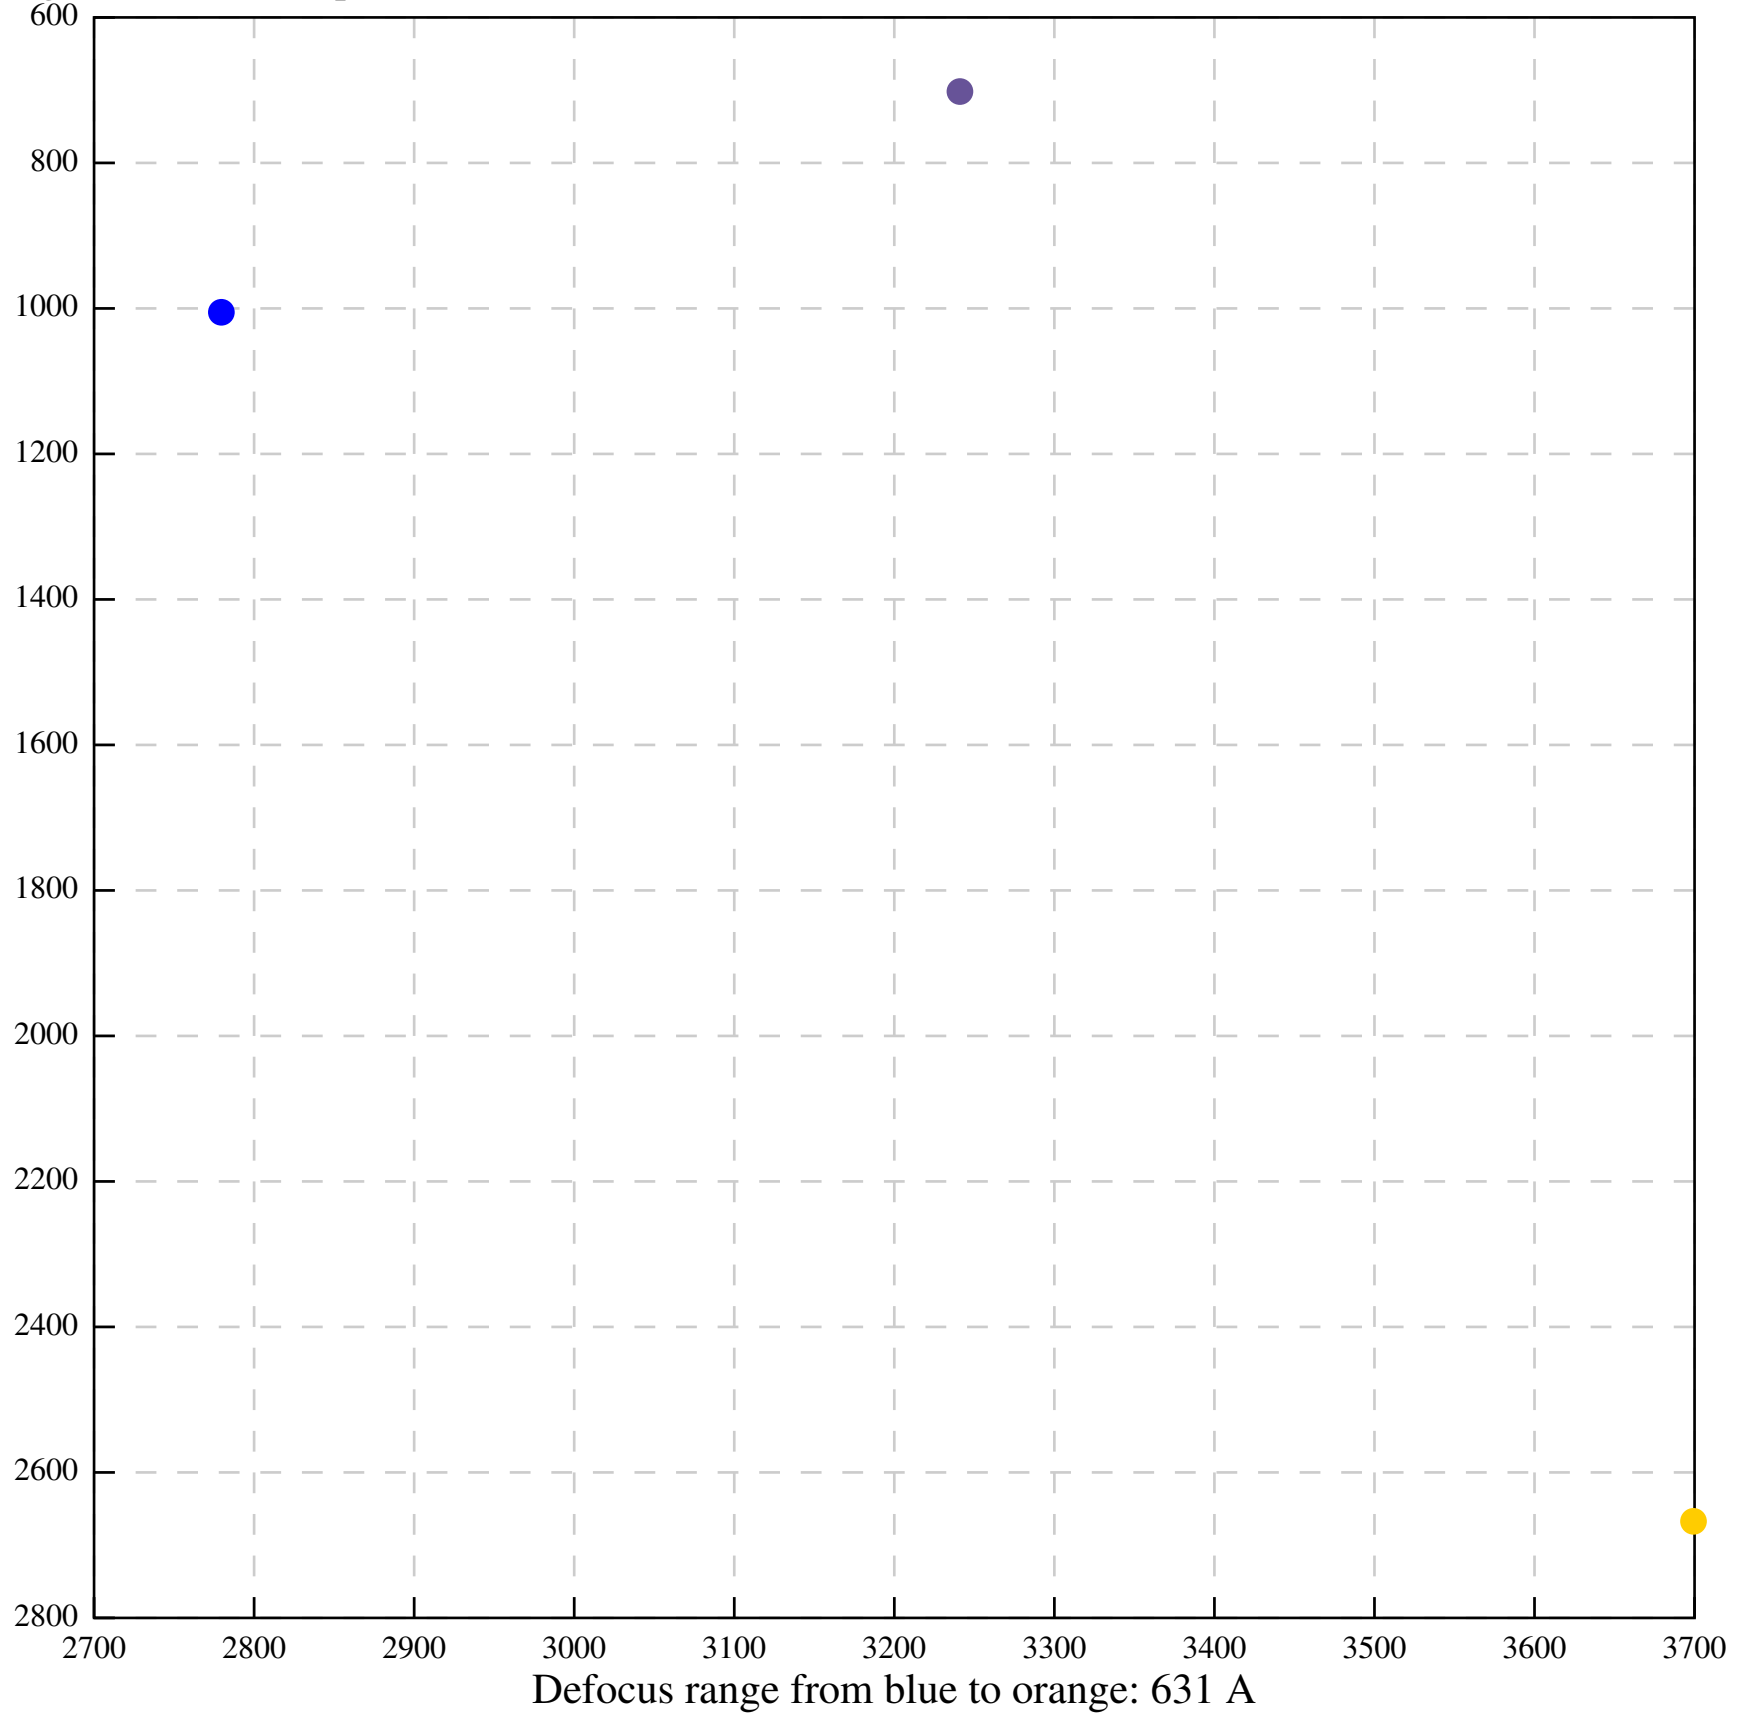

Defocus range from blue to orange: 0 A

Defocus range from blue to orange: 597 A

Defocus range from blue to orange: 108 A

Defocus range from blue to orange: 159 Å

Defocus range from blue to orange: 1026 Å

Defocus range from blue to orange: 57 A