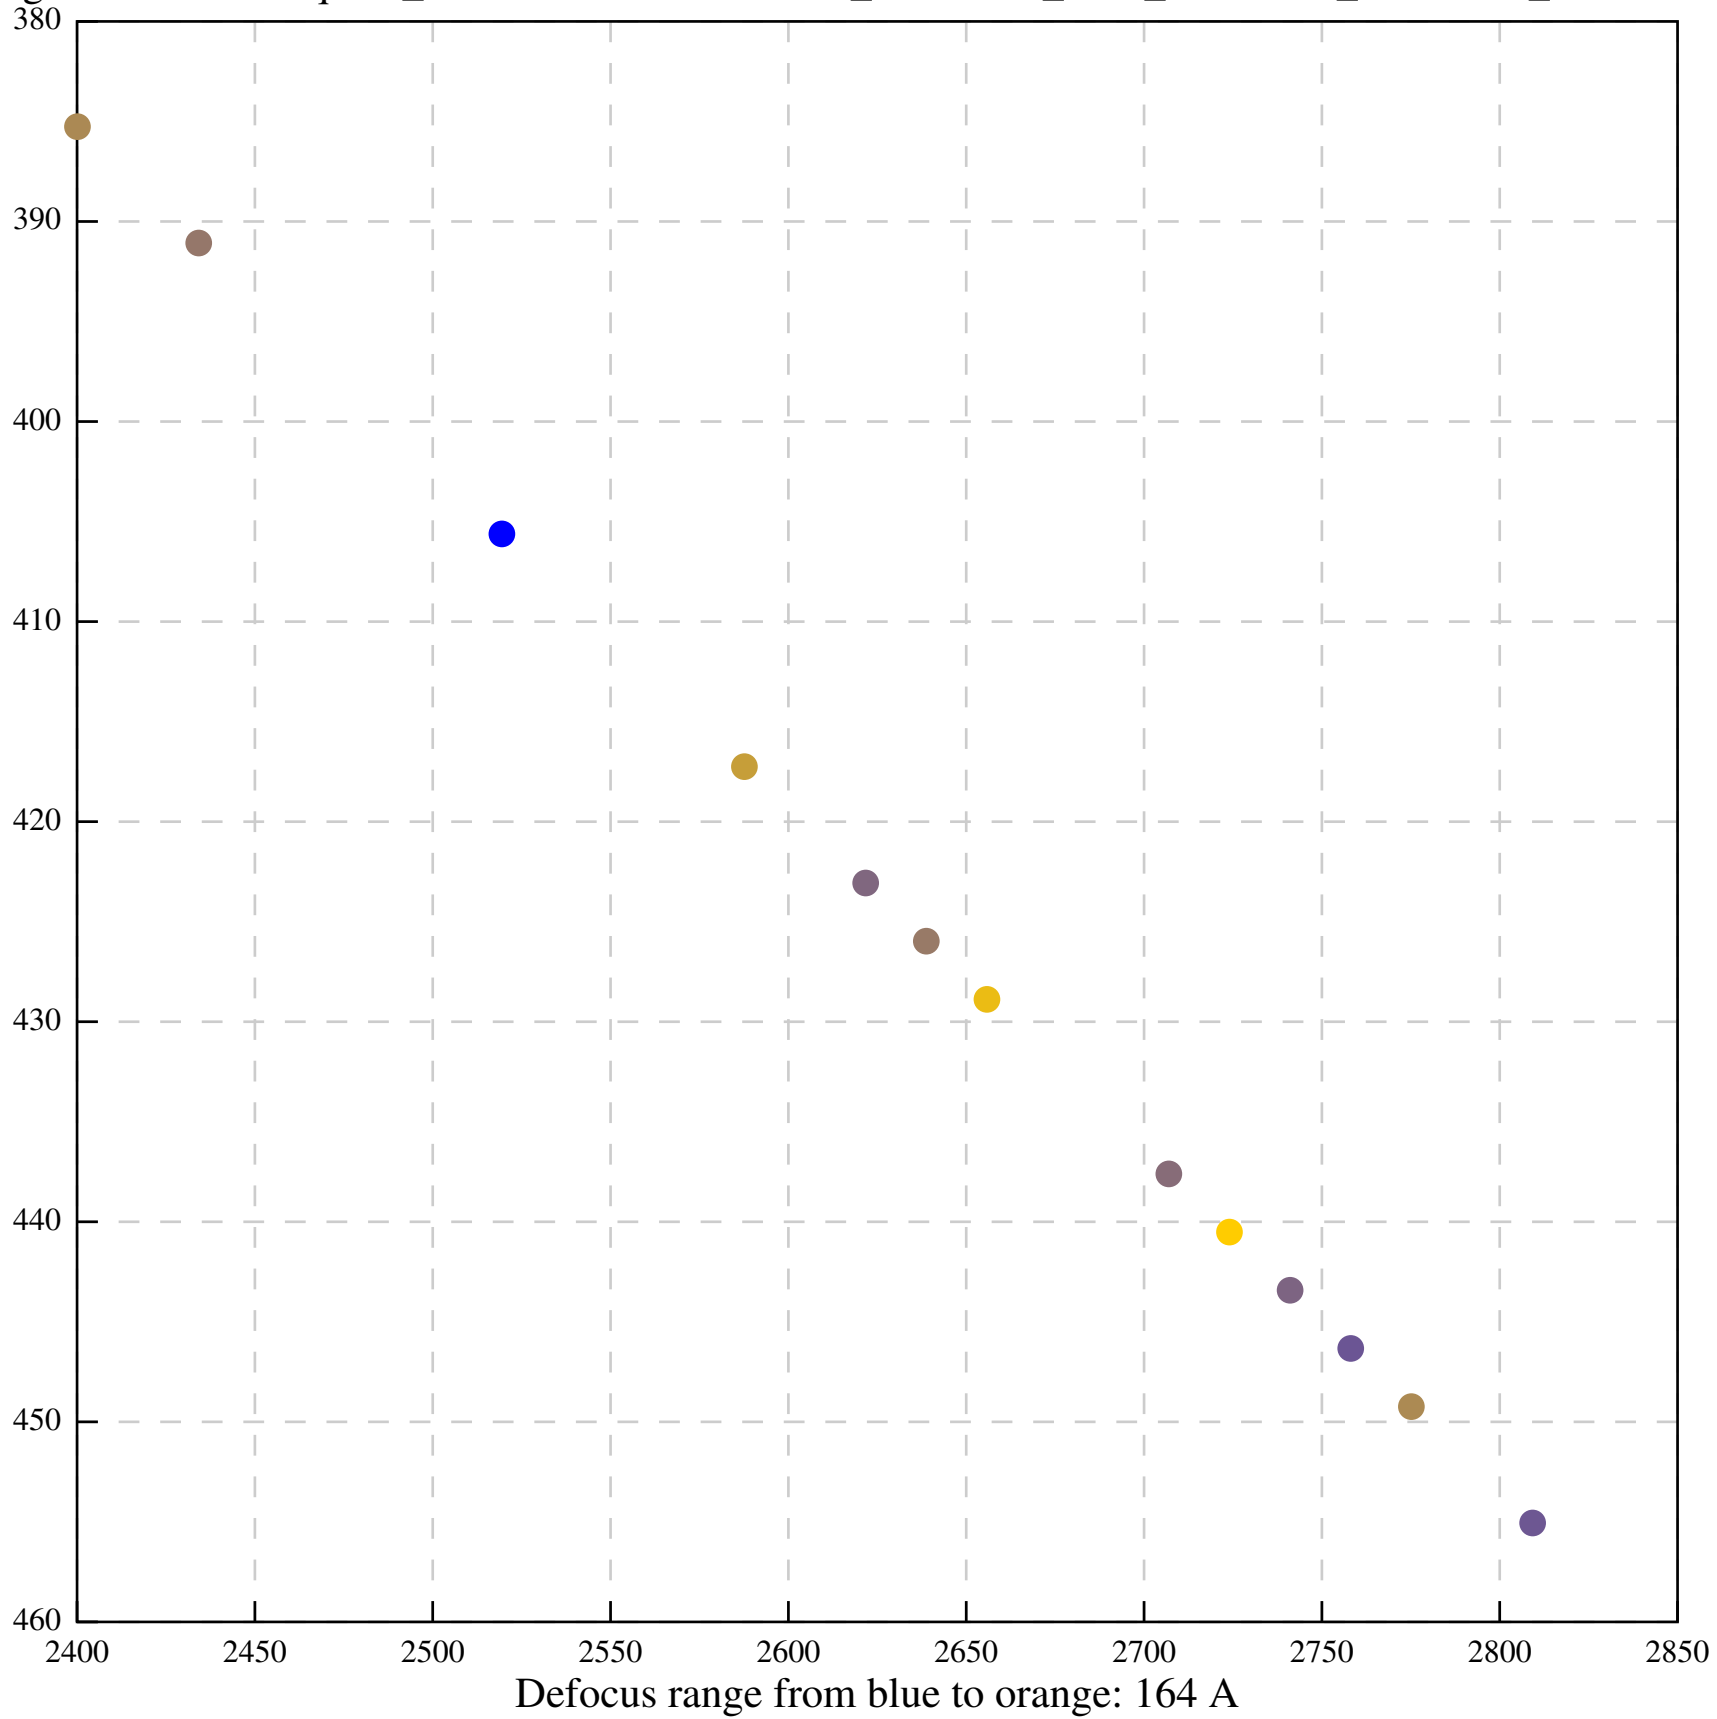

Defocus range from blue to orange: 918 A

Defocus range from blue to orange: 919 A

Defocus range from blue to orange: 678 A

Defocus range from blue to orange: 1040 A

Defocus range from blue to orange: 1131 A