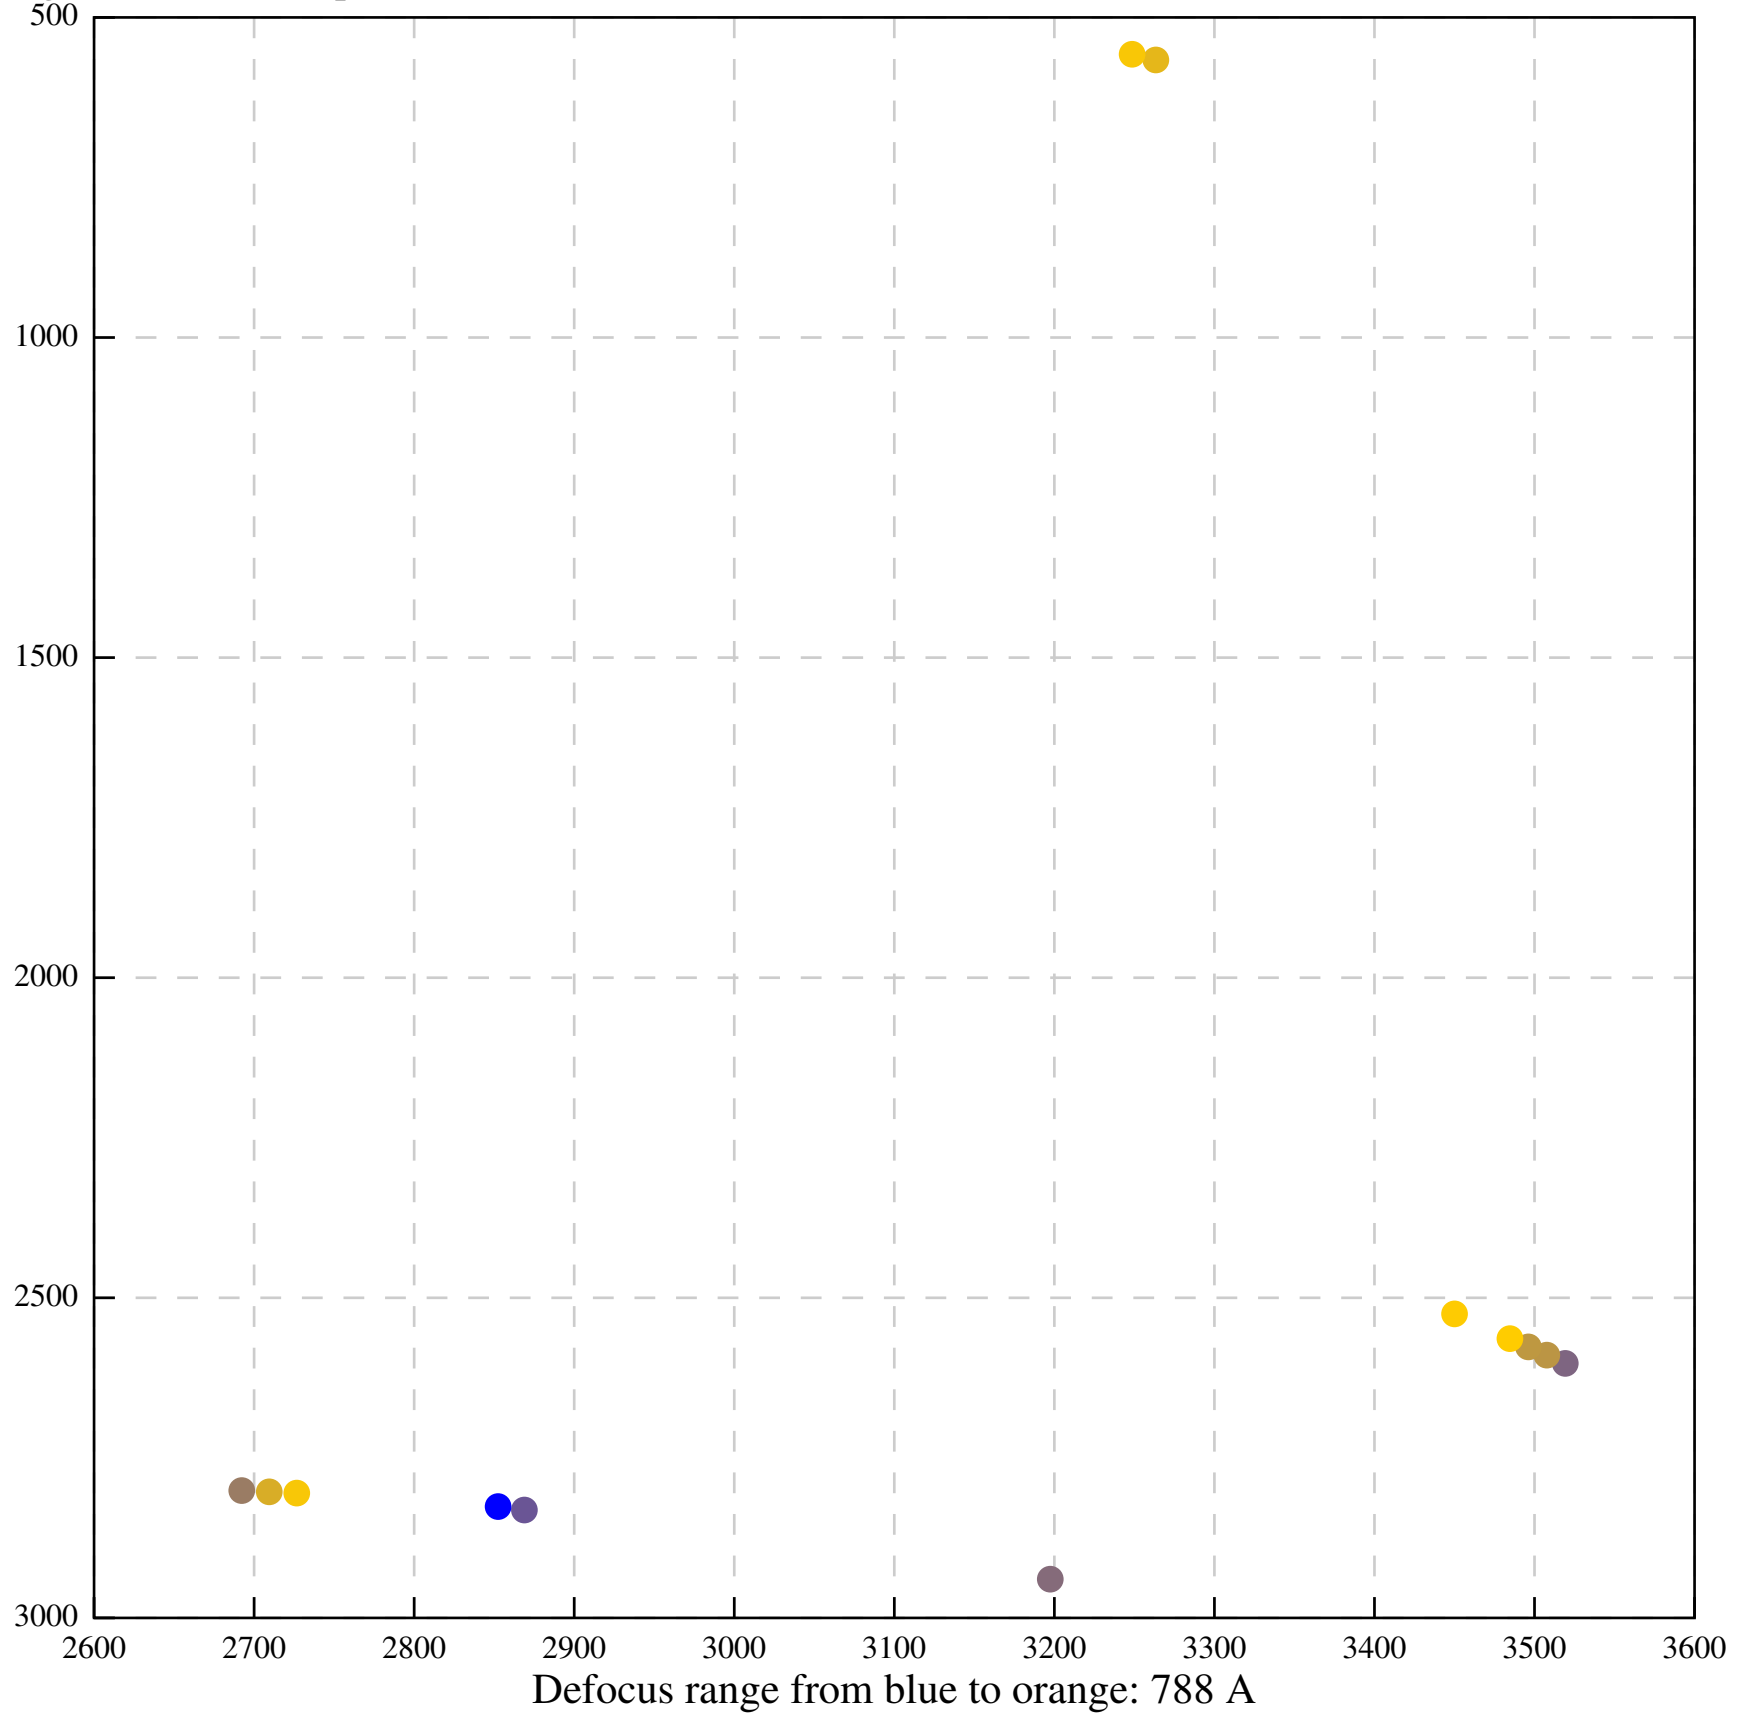

Defocus range from blue to orange: 260 A

Defocus range from blue to orange: 56 A

Defocus range from blue to orange: 1401 A

Defocus range from blue to orange: 291 A

Defocus range from blue to orange: 197 A