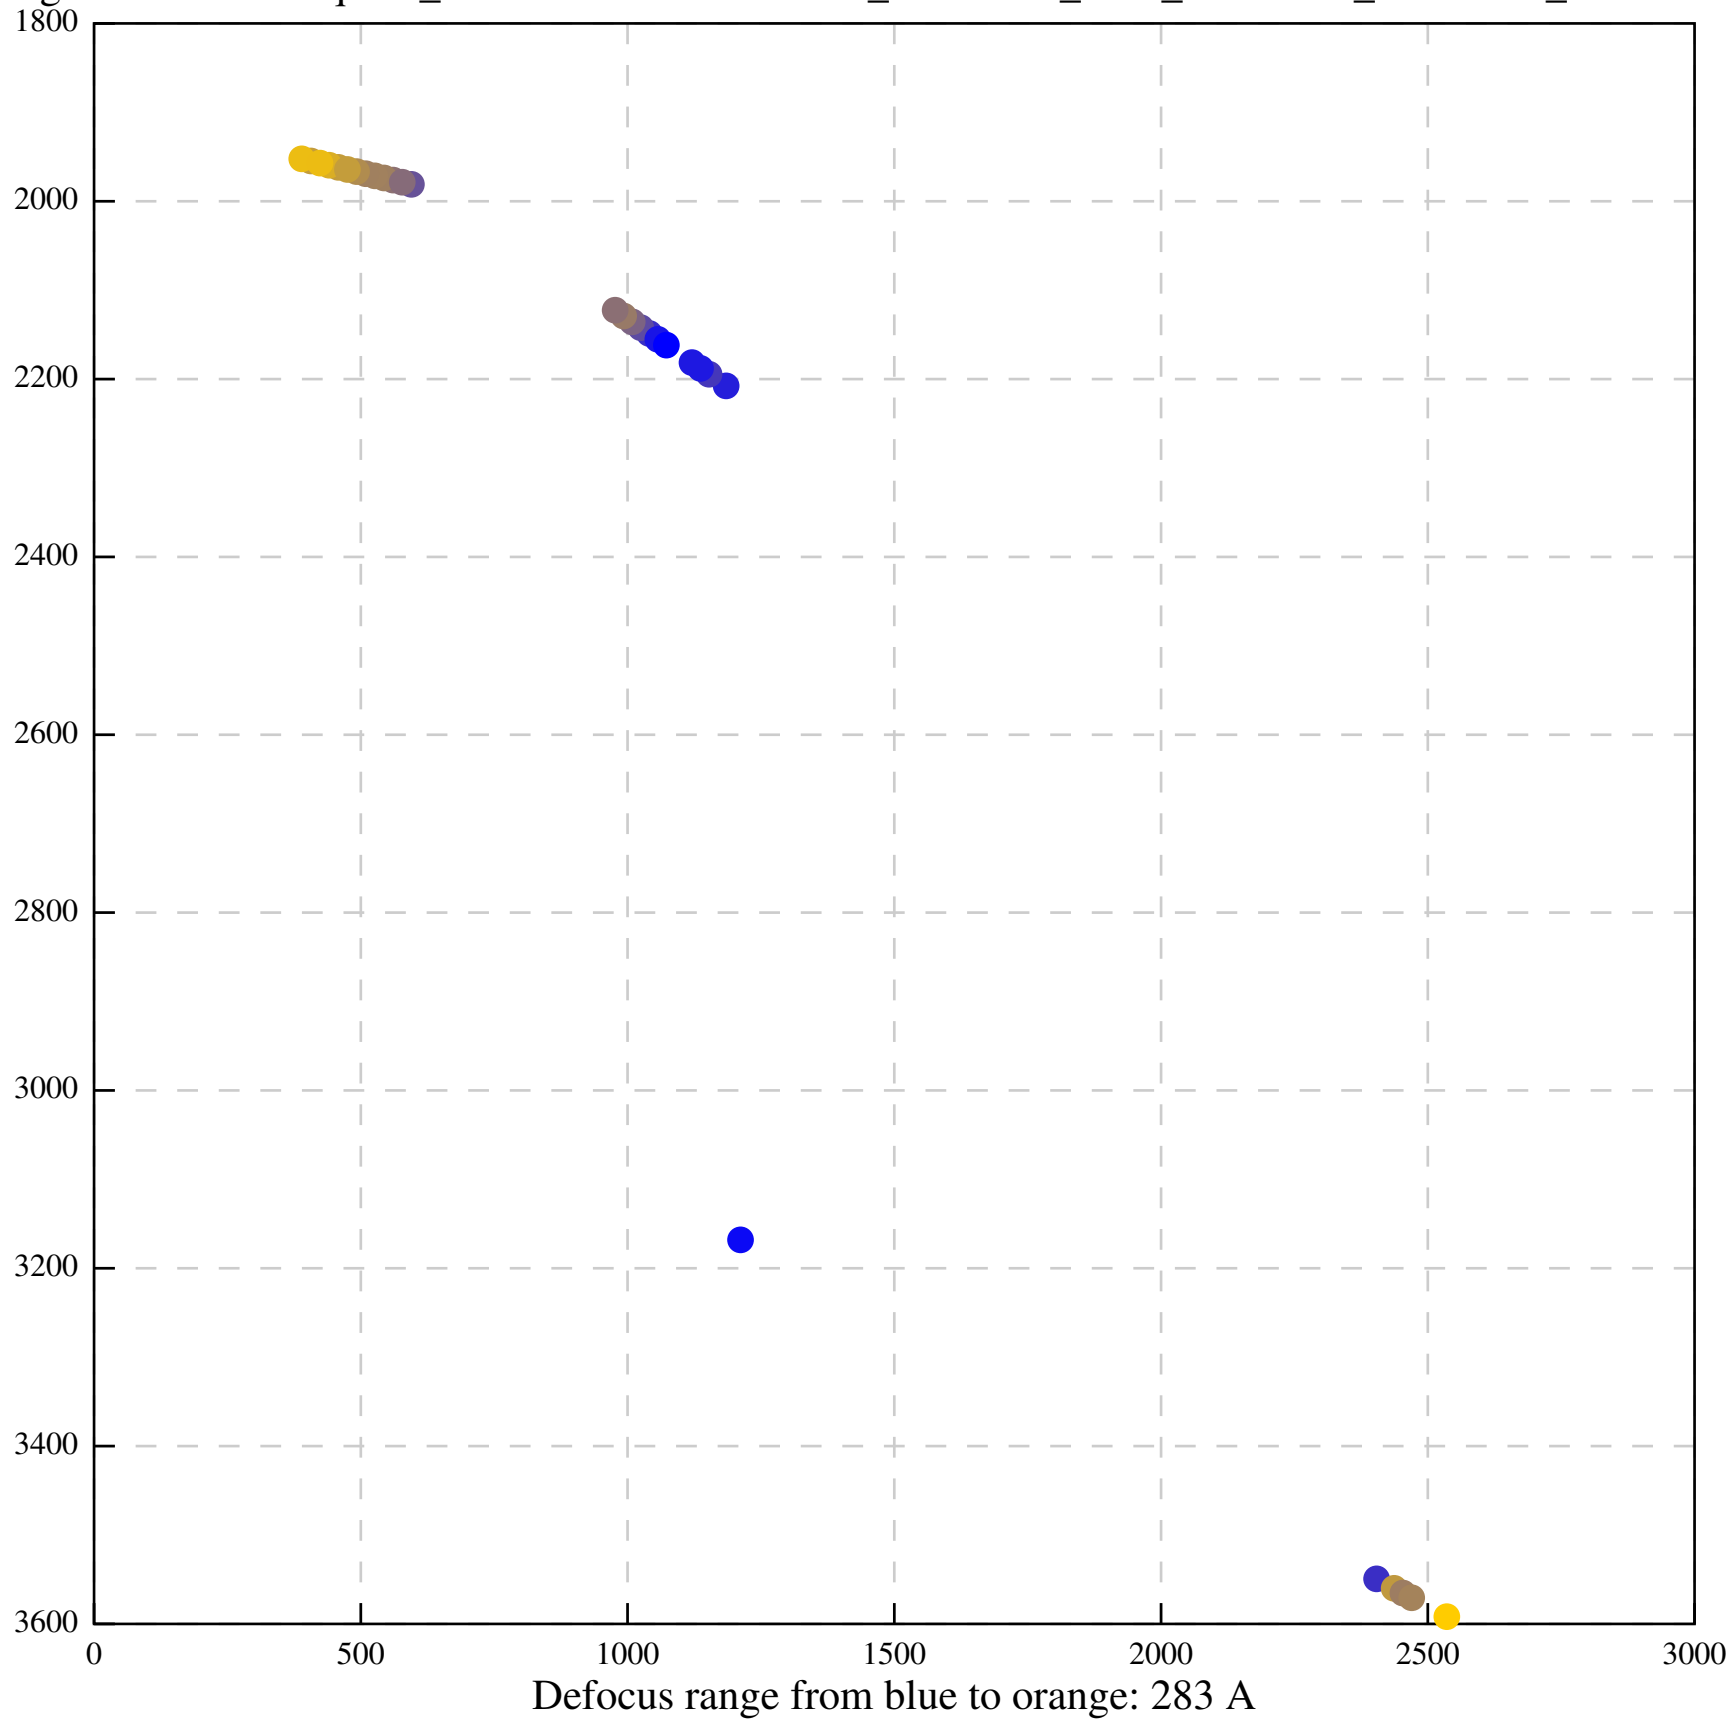

Defocus range from blue to orange: 0 A

Defocus range from blue to orange: 419 A

Defocus range from blue to orange: 487 Å

Defocus range from blue to orange: 130 A

Defocus range from blue to orange: 0 A

Defocus range from blue to orange: 798 A