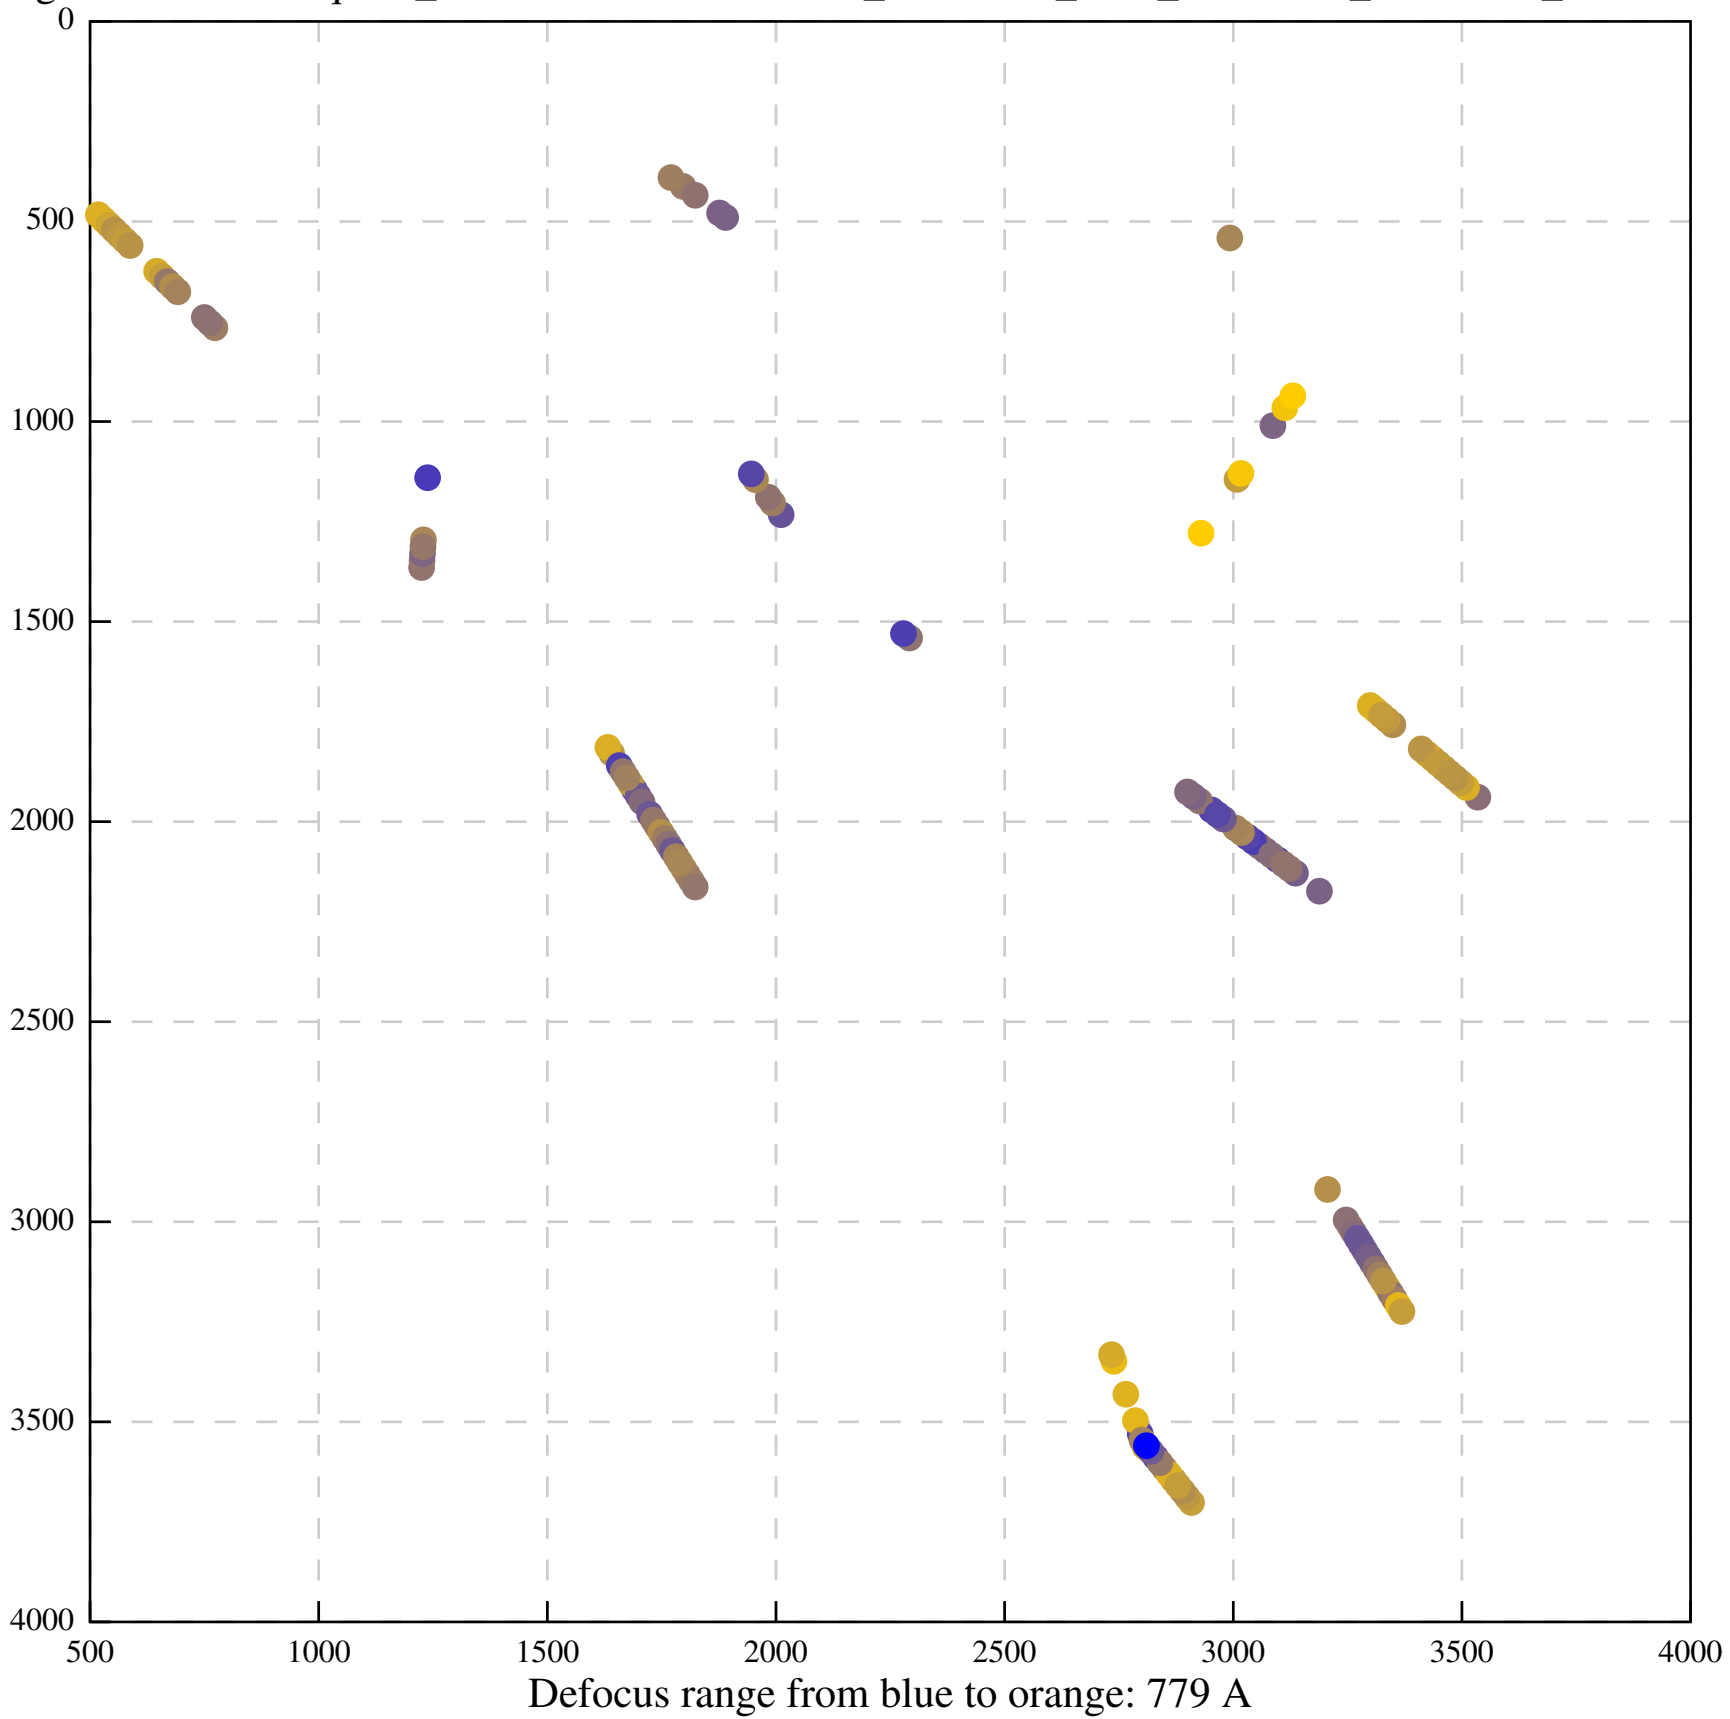

Defocus range from blue to orange: 618 A

Defocus range from blue to orange: 138 A

Defocus range from blue to orange: 341 A

Defocus range from blue to orange: 291 A

Defocus range from blue to orange: 15 A

Defocus range from blue to orange: 0 A