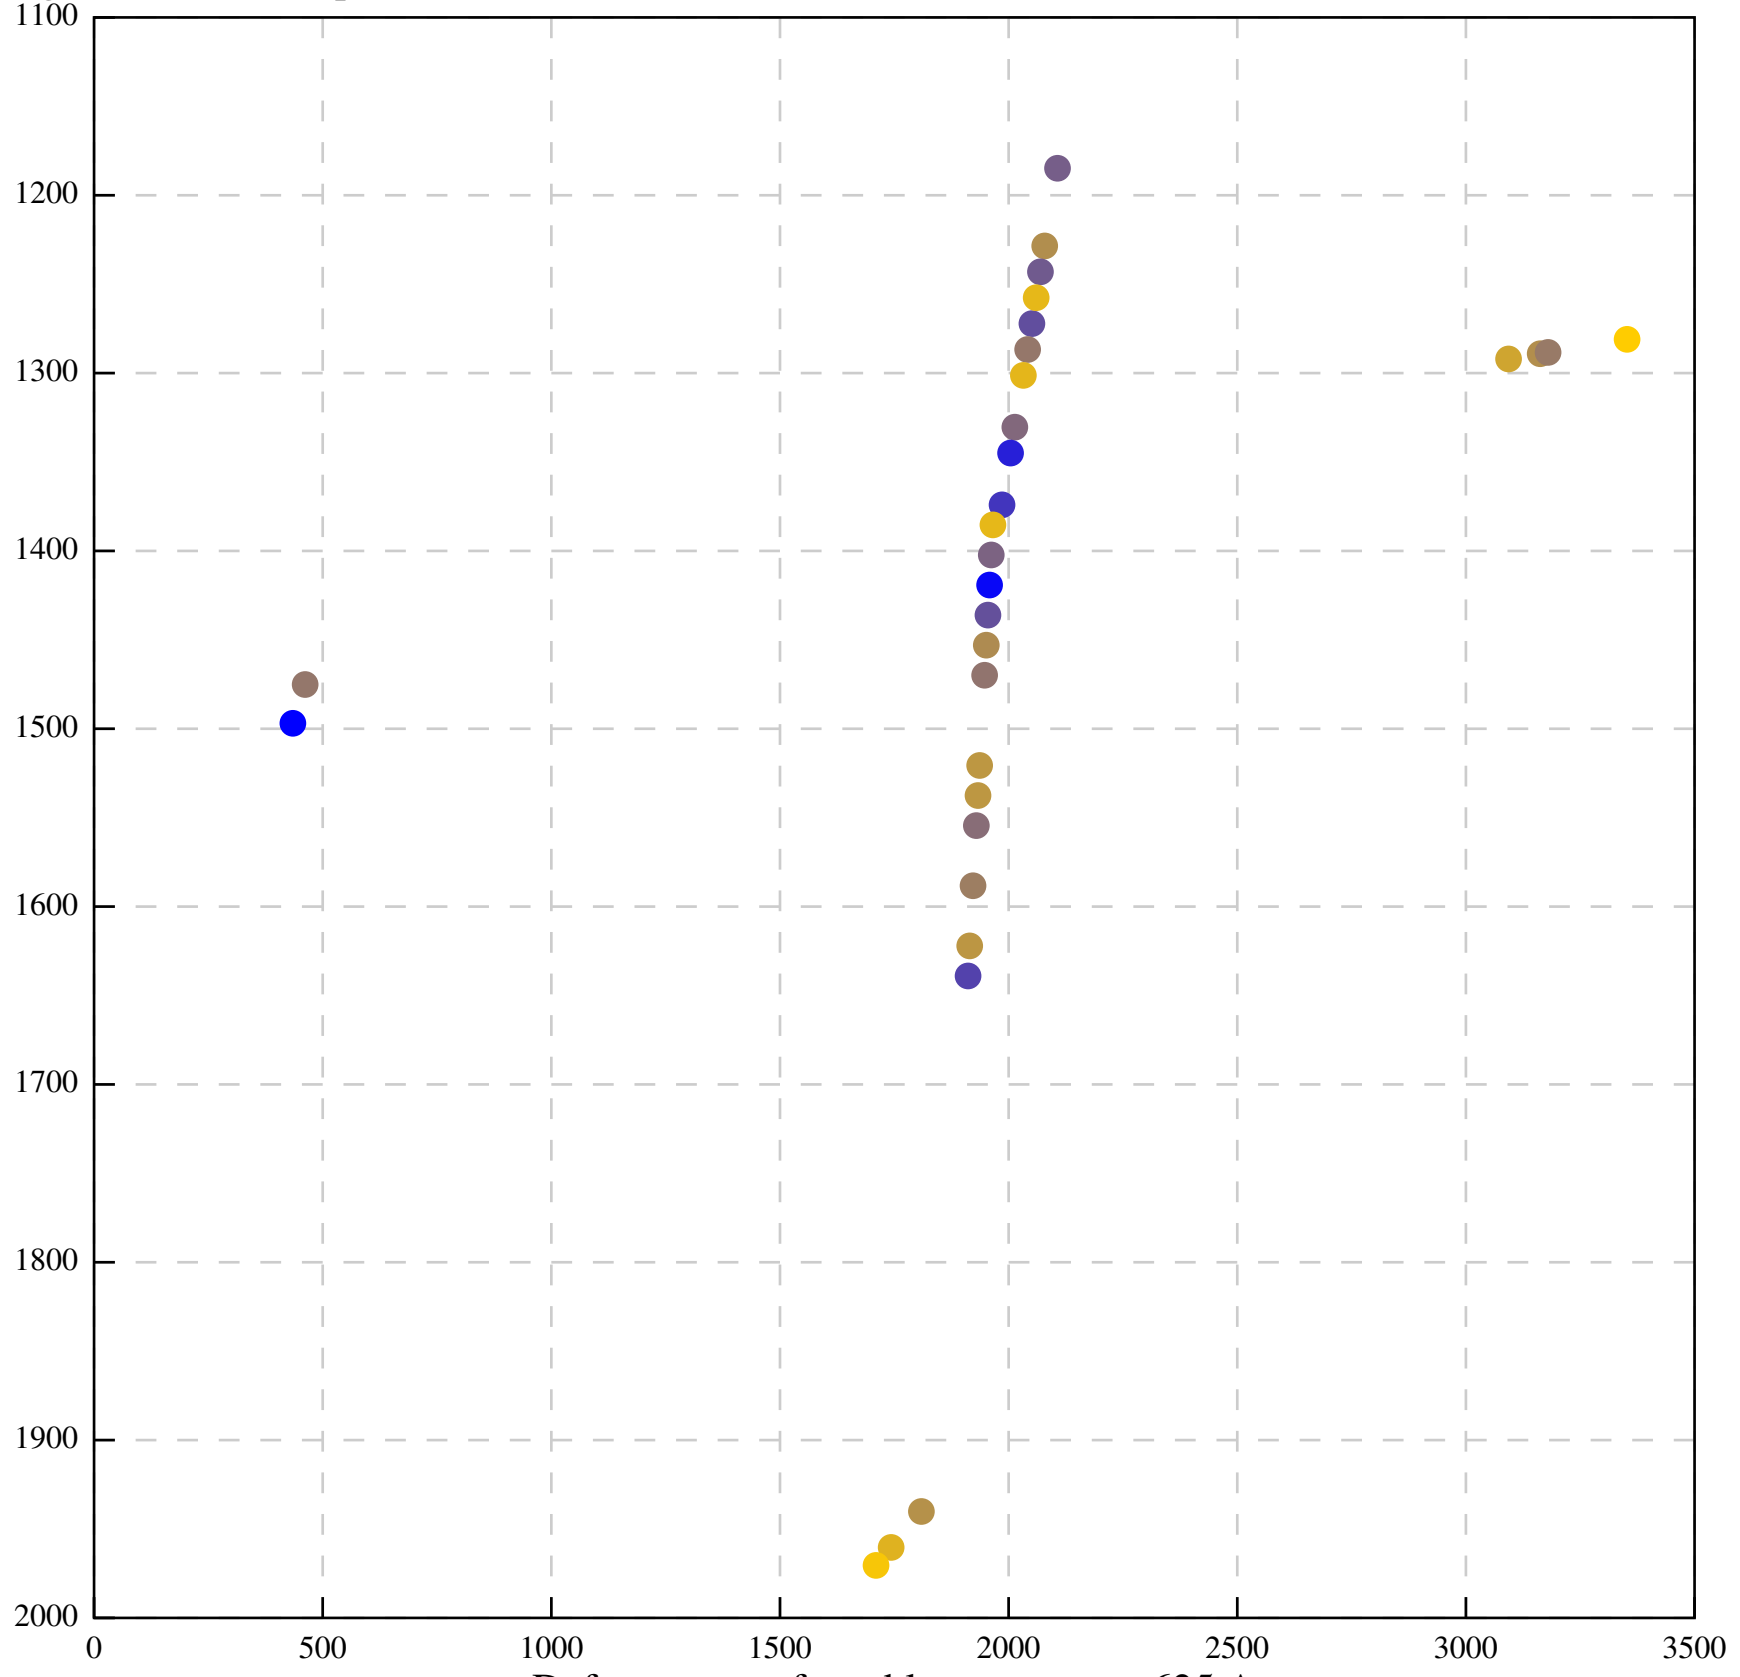

Defocus range from blue to orange: 218 A

Defocus range from blue to orange: 407 A

Defocus range from blue to orange: 544 A

Defocus range from blue to orange: 528 A

Defocus range from blue to orange: 16 A

Defocus range from blue to orange: 392 A