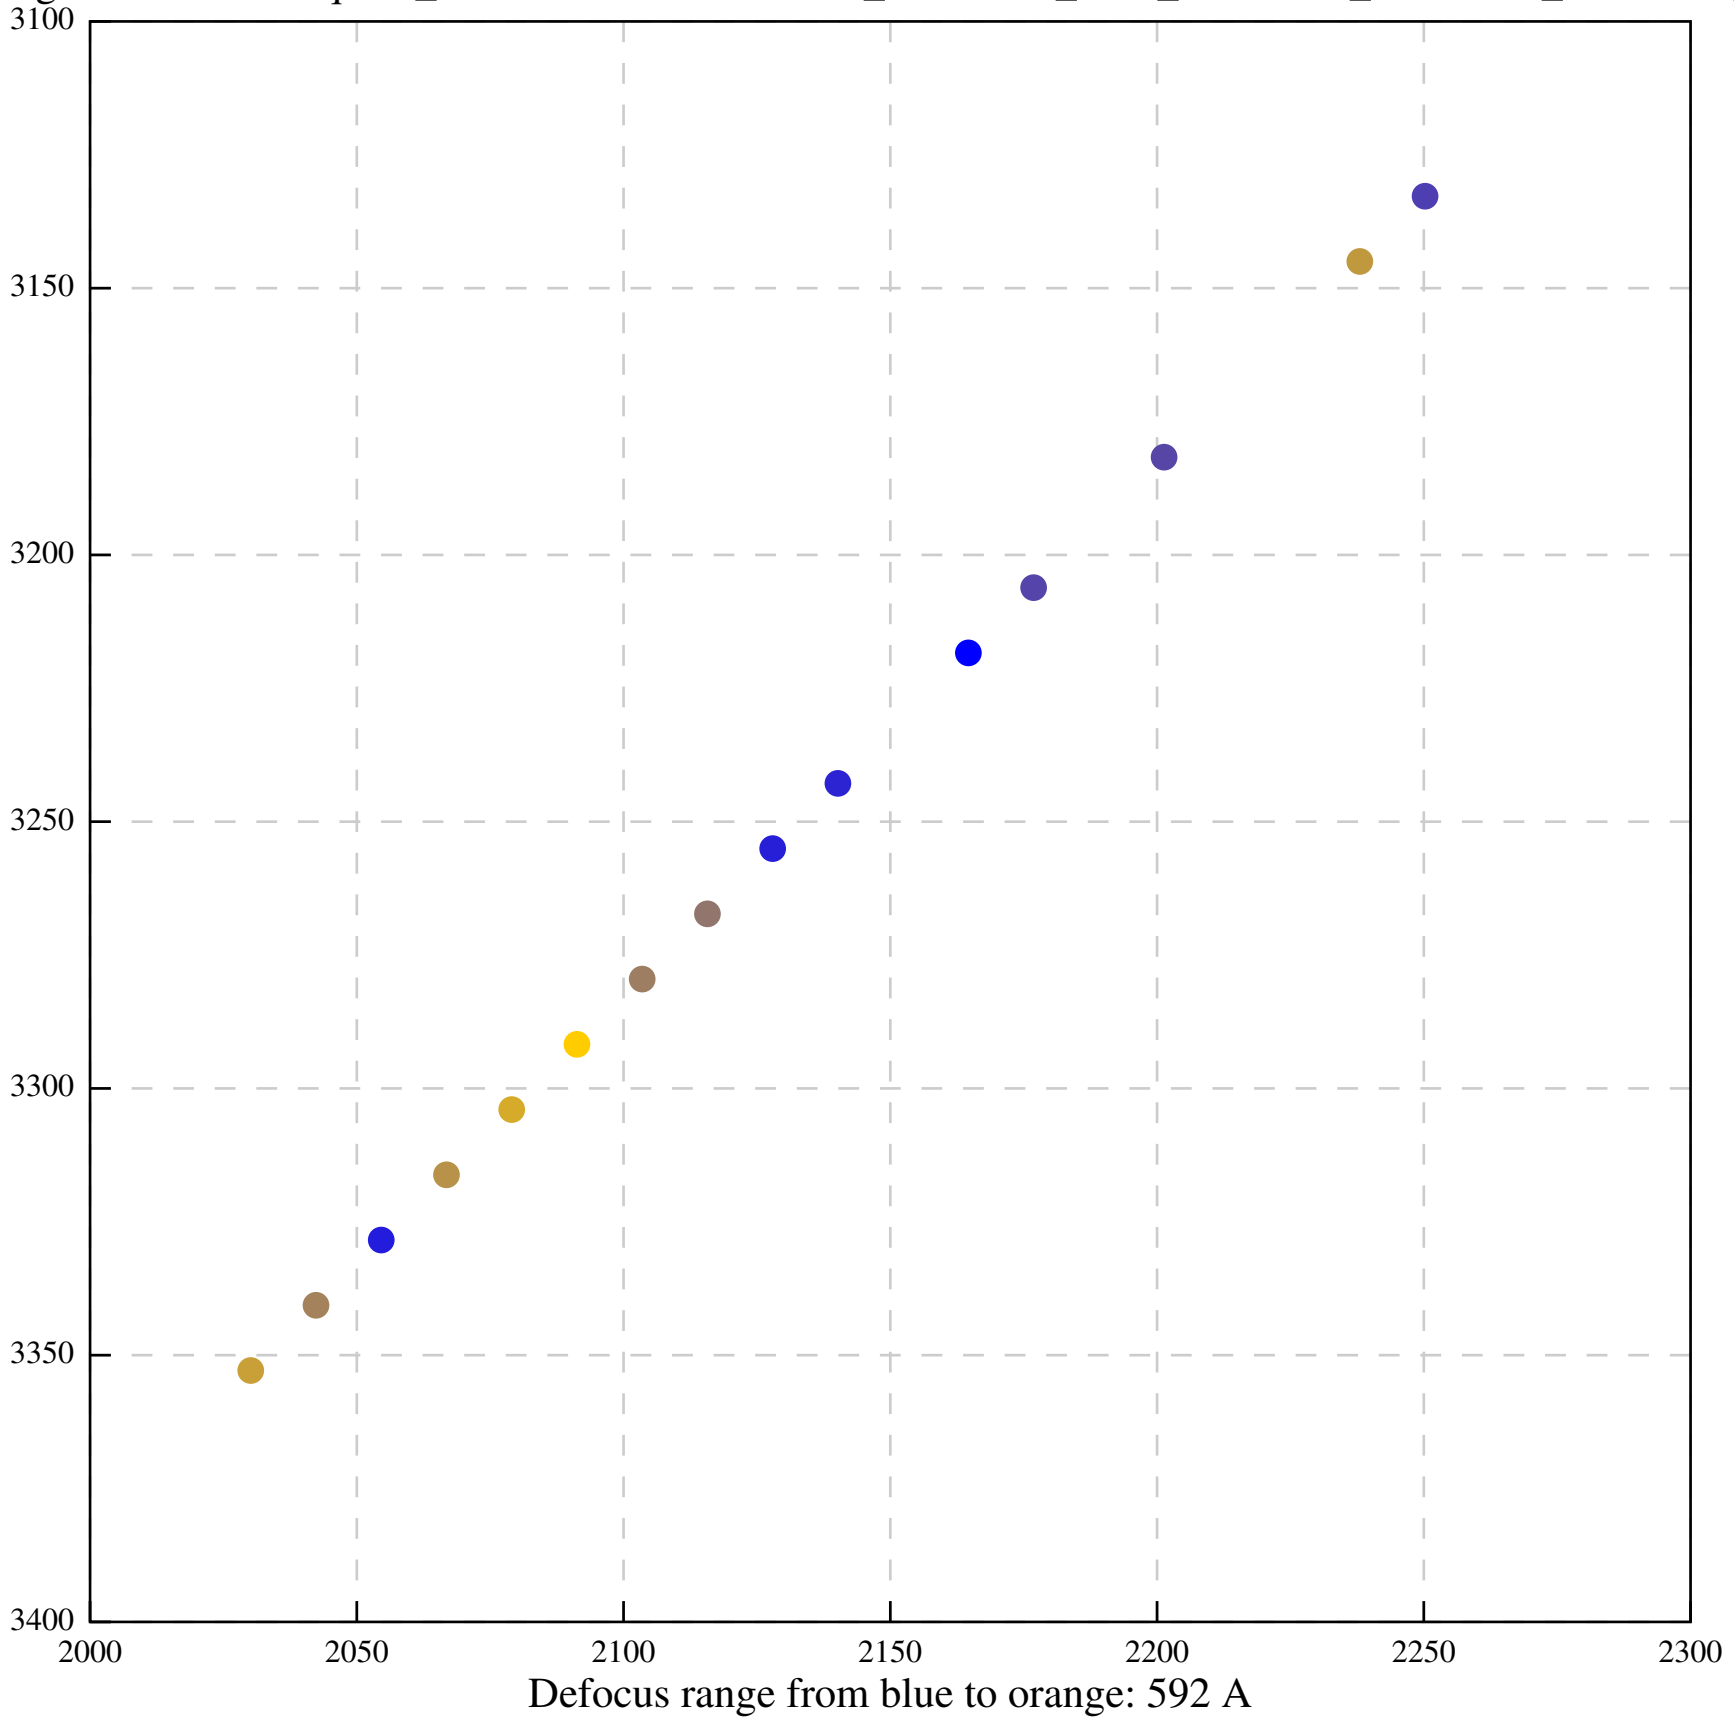

Defocus range from blue to orange: 0 A

Defocus range from blue to orange: 146 A

Defocus range from blue to orange: 378 A

Defocus range from blue to orange: 579 A

Defocus range from blue to orange: 0 A

Defocus range from blue to orange: 261 A