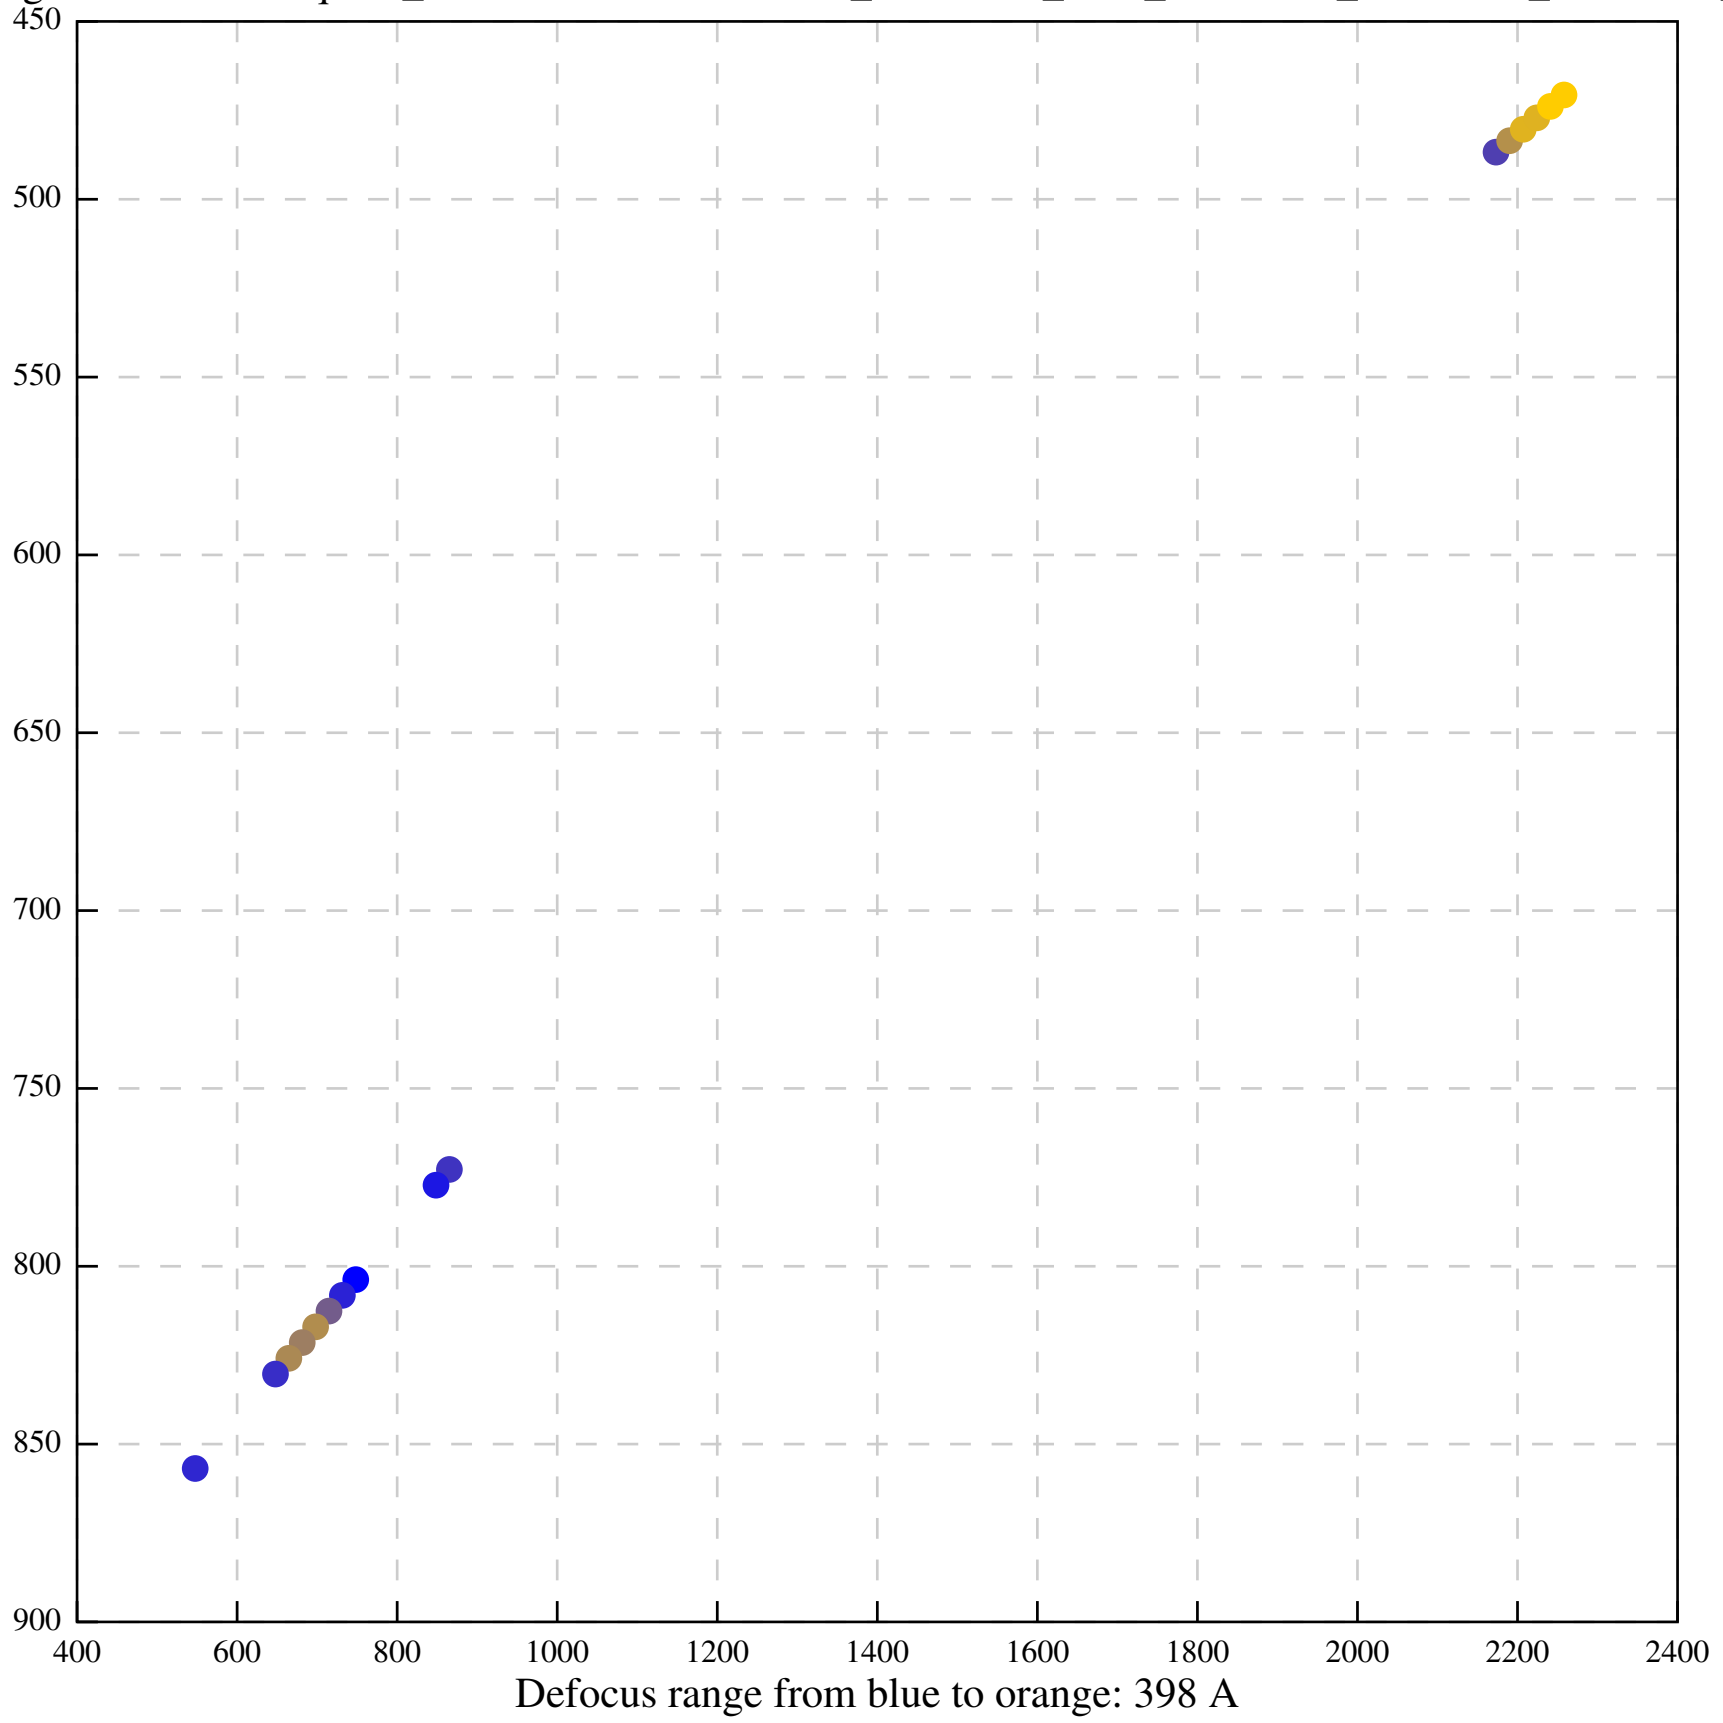

Defocus range from blue to orange: 281 A

Defocus range from blue to orange: 542 A

Defocus range from blue to orange: 535 A

Defocus range from blue to orange: 672 A

Defocus range from blue to orange: 235 A