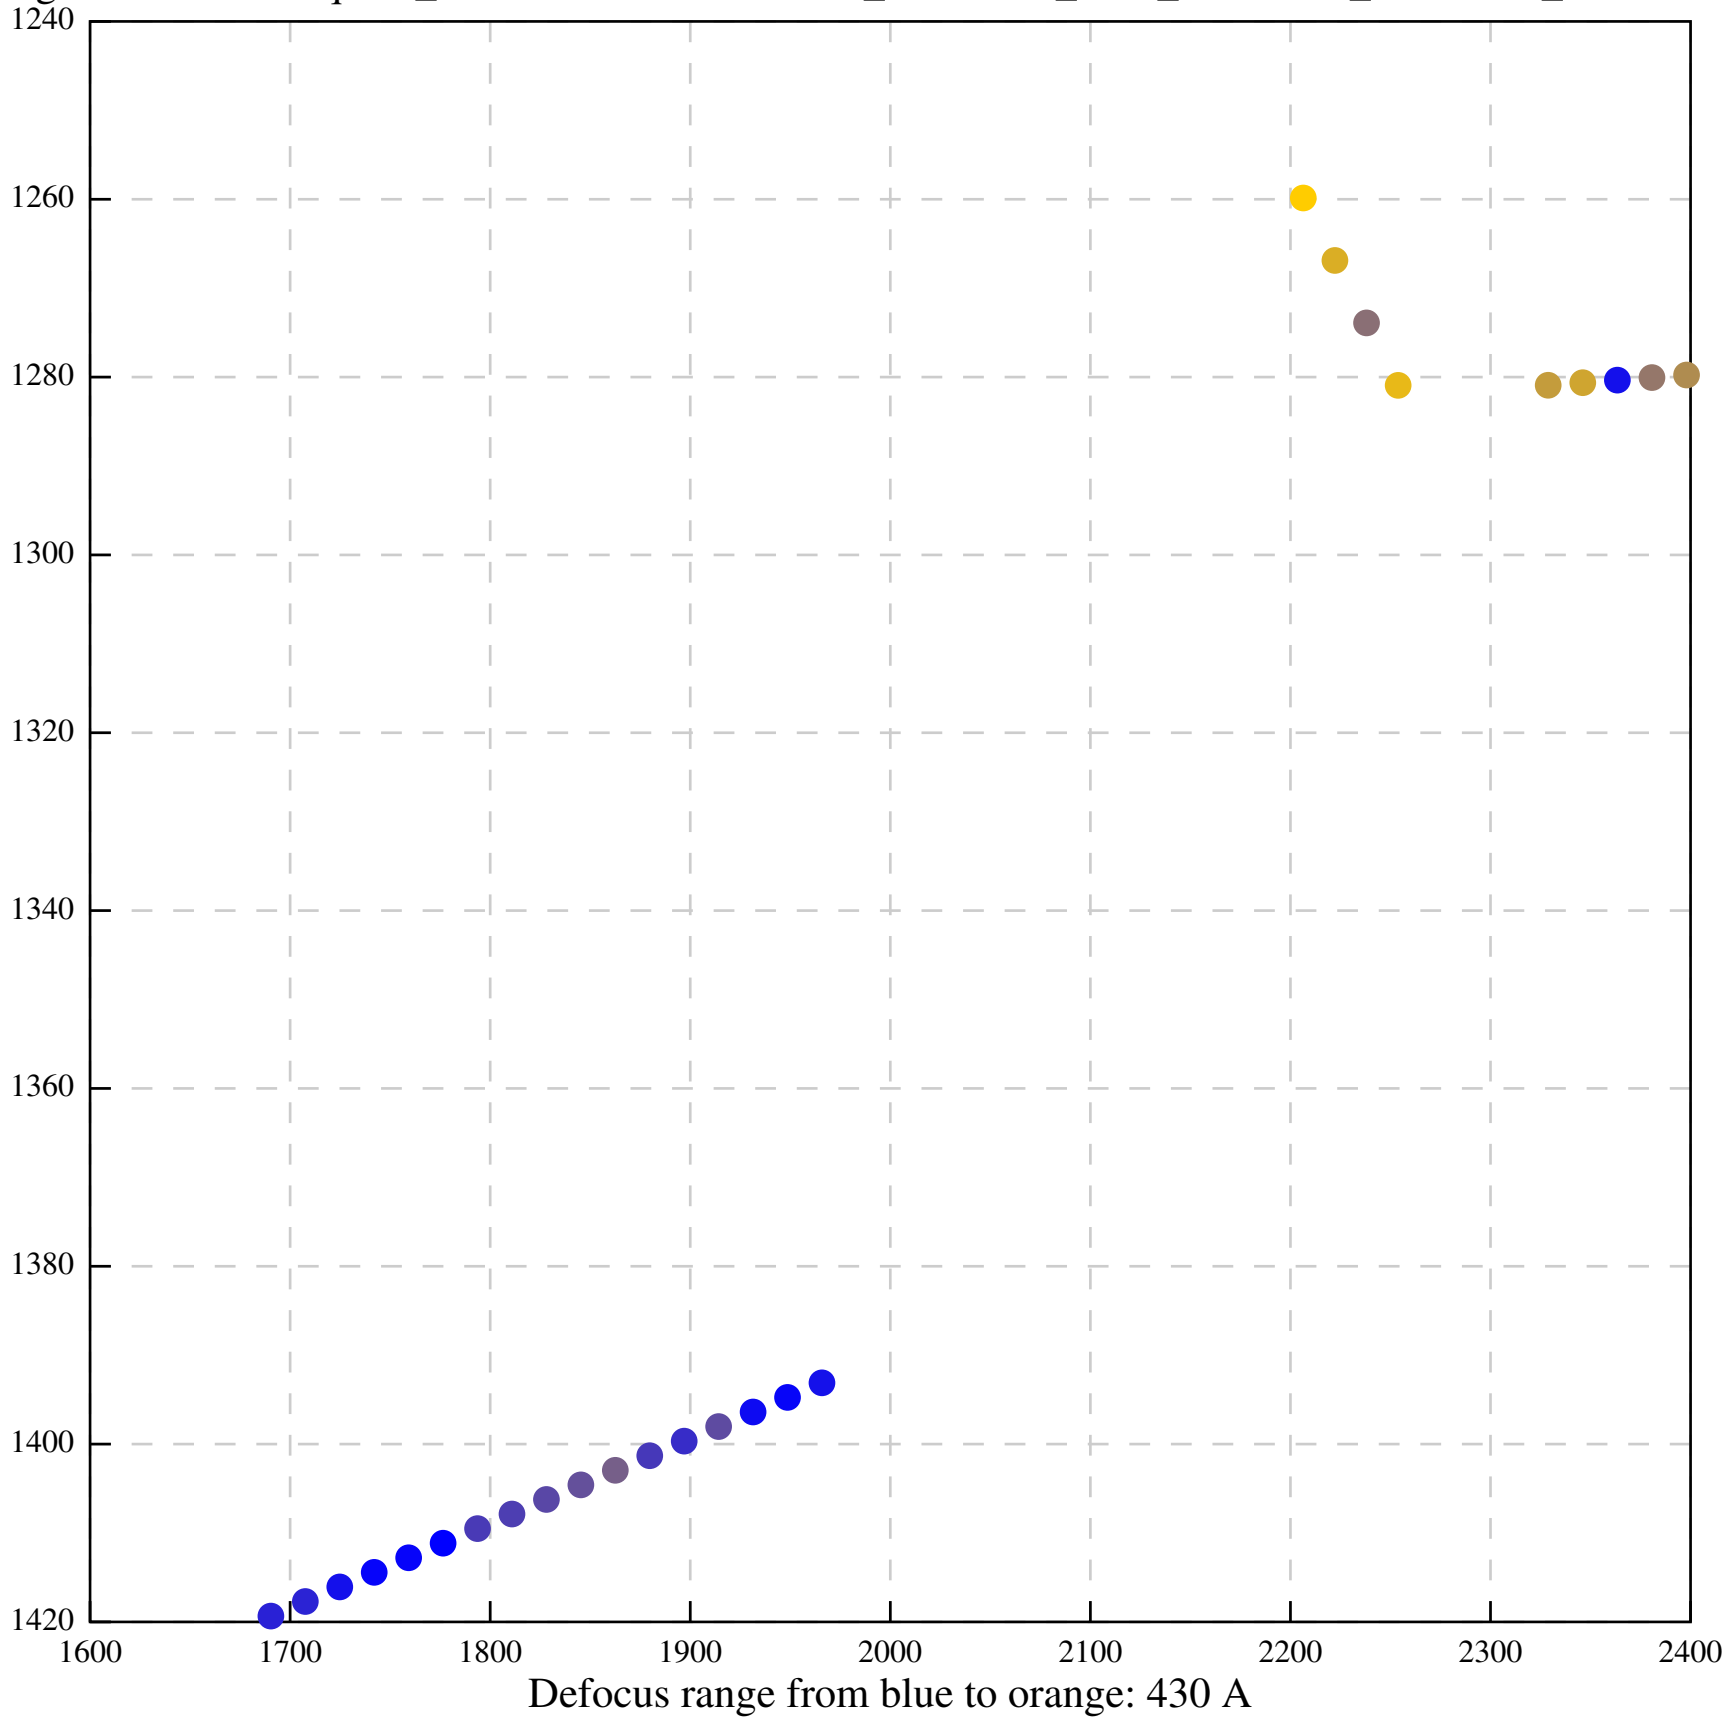

Defocus range from blue to orange: 170 A