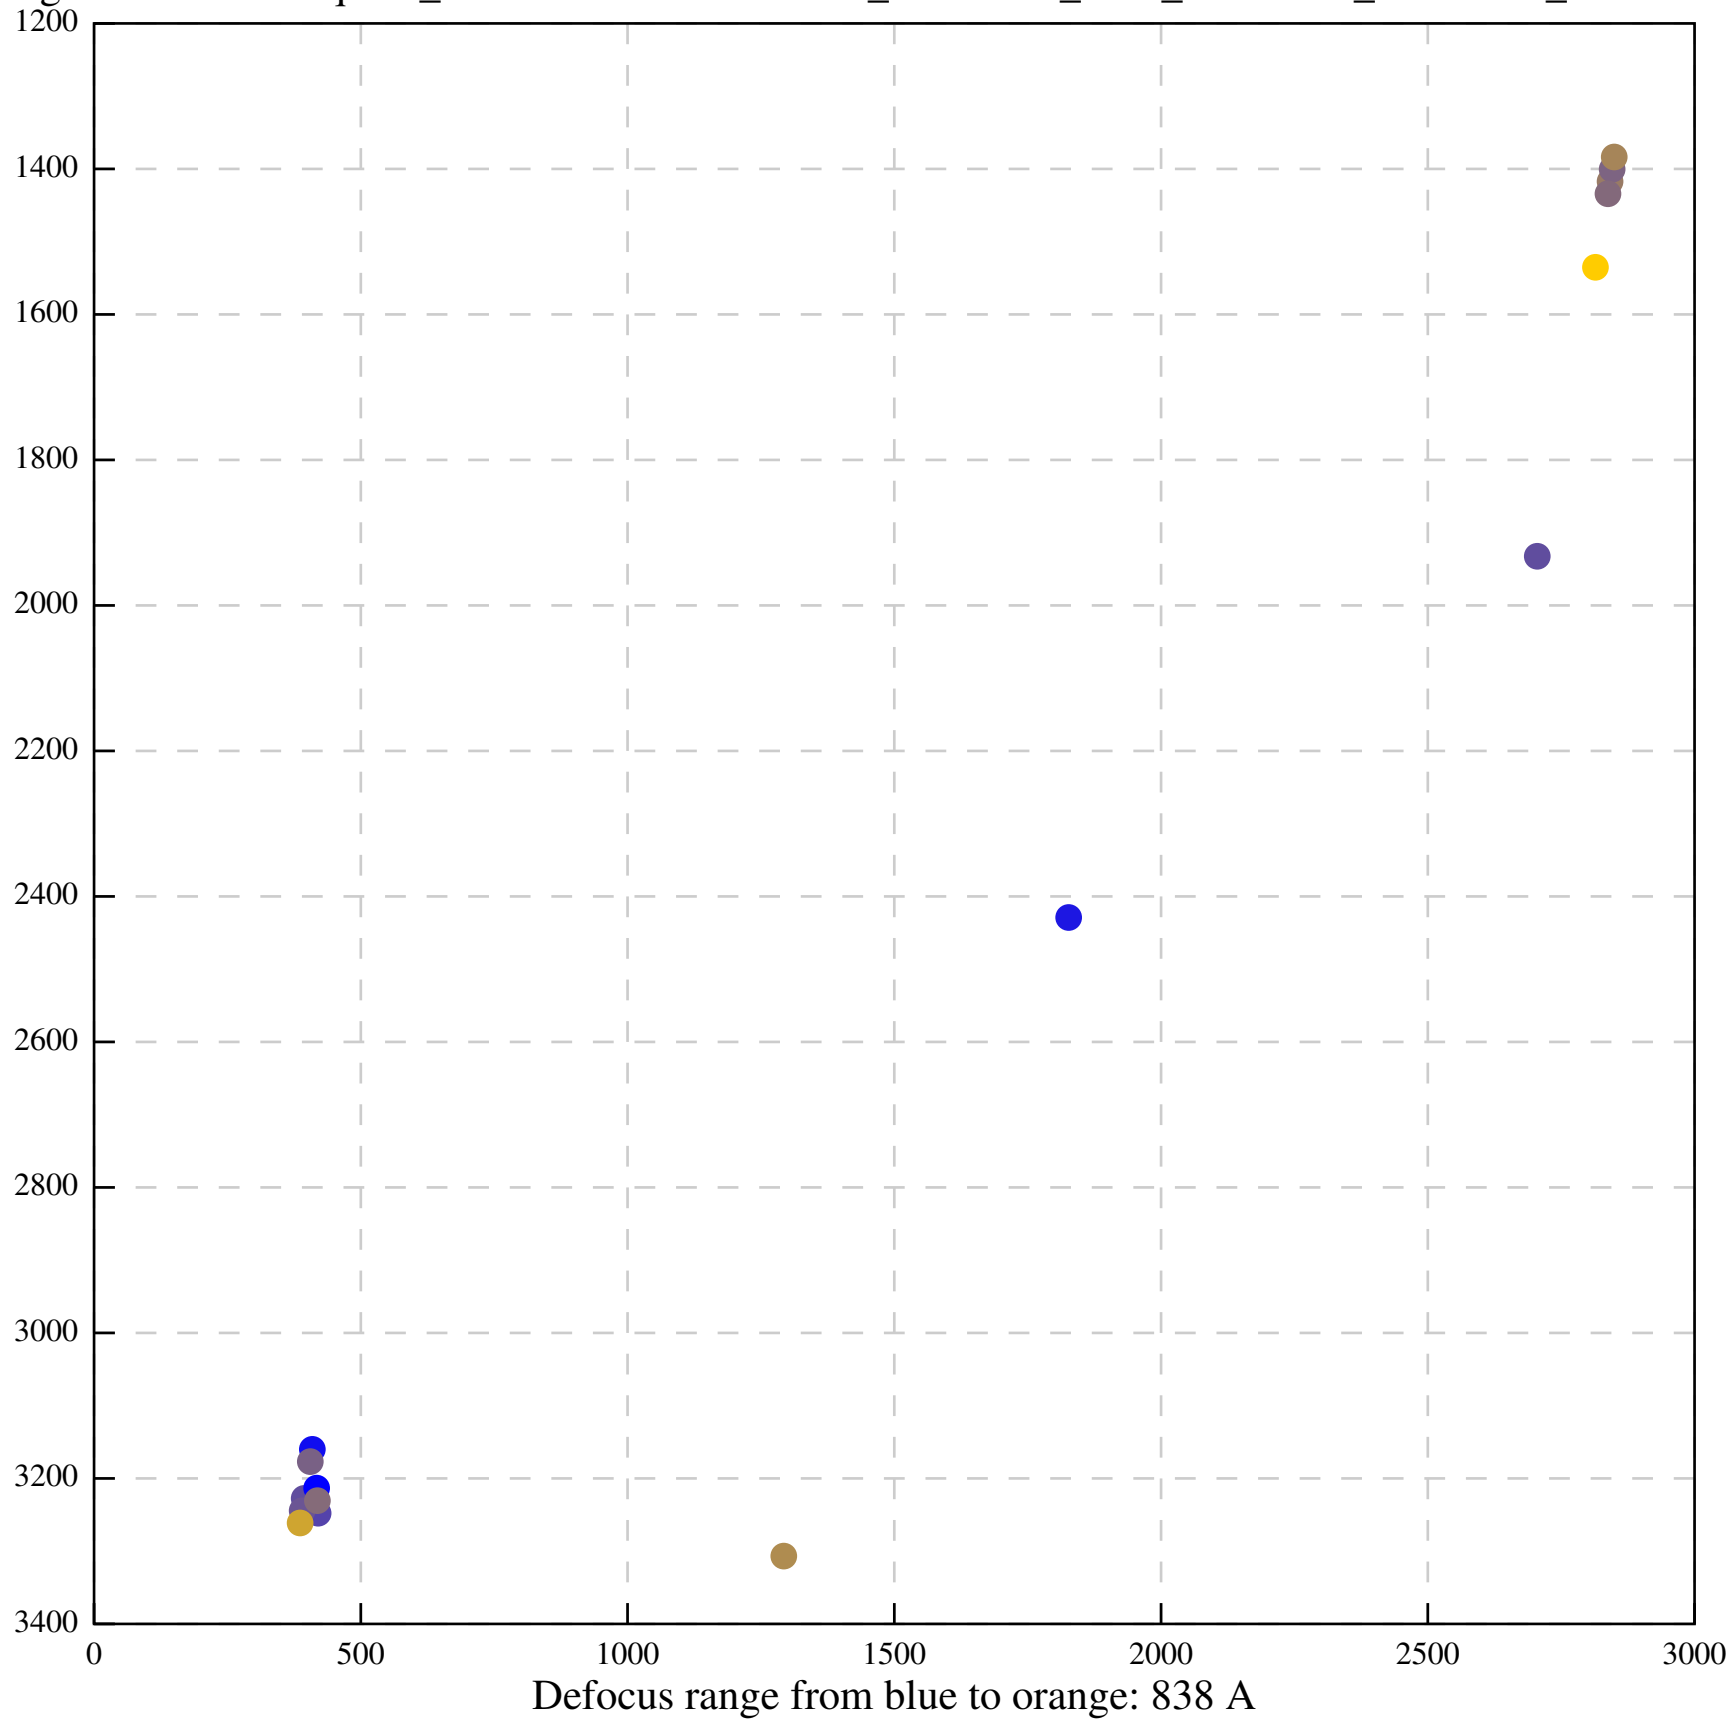

Defocus range from blue to orange: 0 A

Defocus range from blue to orange: 199 A

Defocus range from blue to orange: 143 A

Defocus range from blue to orange: 653 A

Defocus range from blue to orange: 1112 A

Defocus range from blue to orange: 244 A