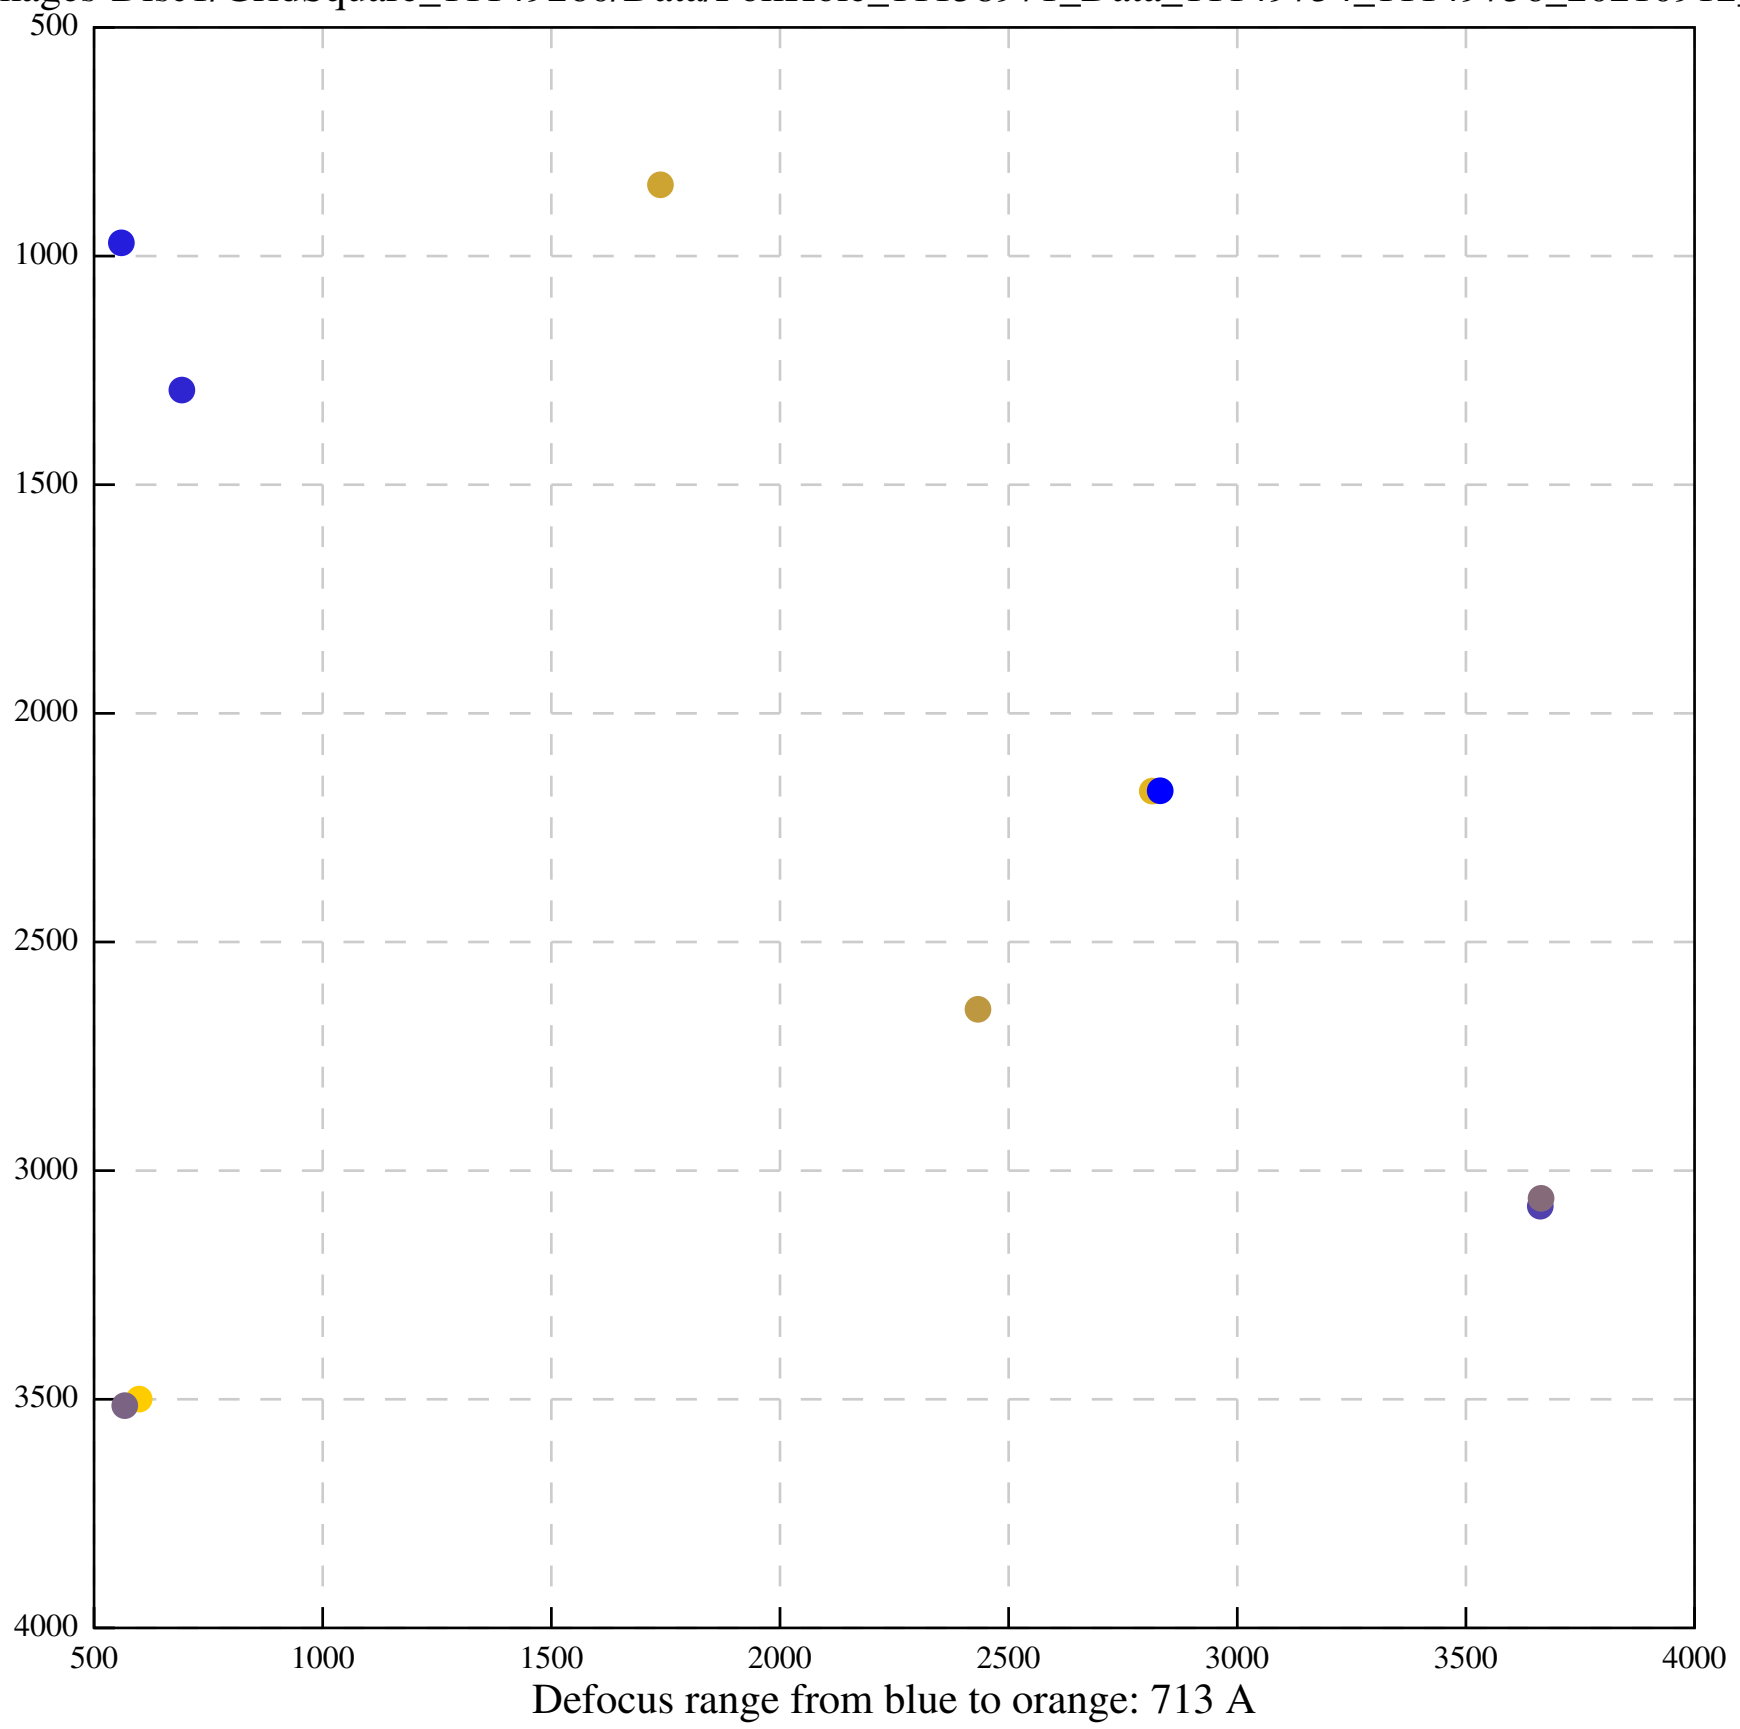

Defocus range from blue to orange: 90 A

Defocus range from blue to orange: 0 A

Defocus range from blue to orange: 182 A

Defocus range from blue to orange: 83 A

Defocus range from blue to orange: 930 A

Defocus range from blue to orange: 287 A