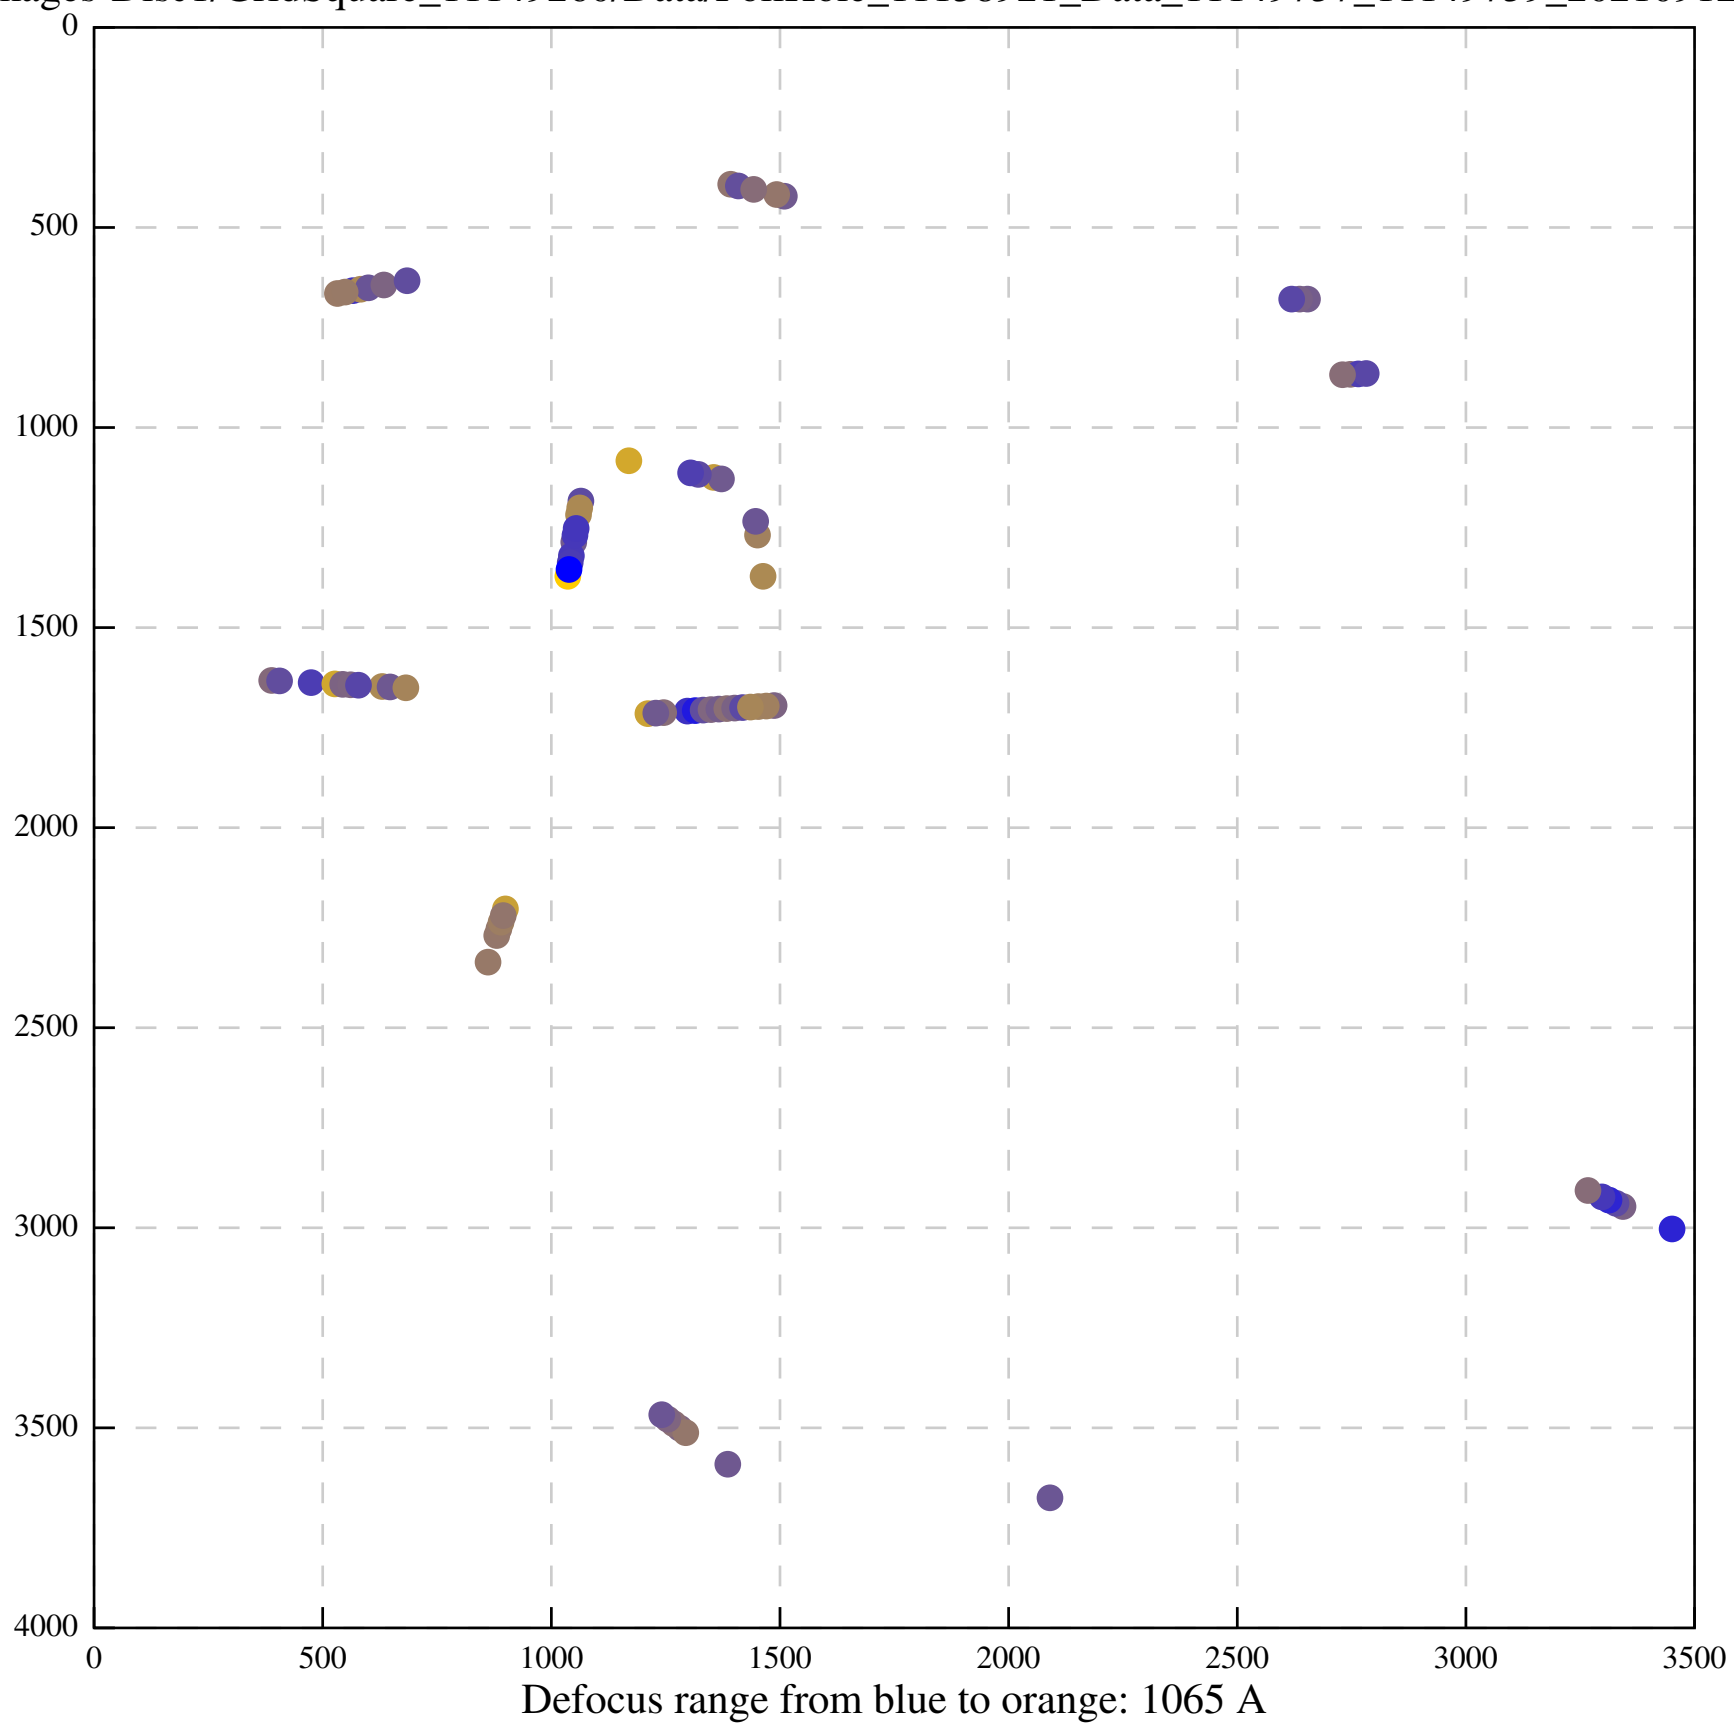

Defocus range from blue to orange: 0 A

Defocus range from blue to orange: 199 A

Defocus range from blue to orange: 143 A

Defocus range from blue to orange: 653 A

Defocus range from blue to orange: 1112 A

Defocus range from blue to orange: 244 A