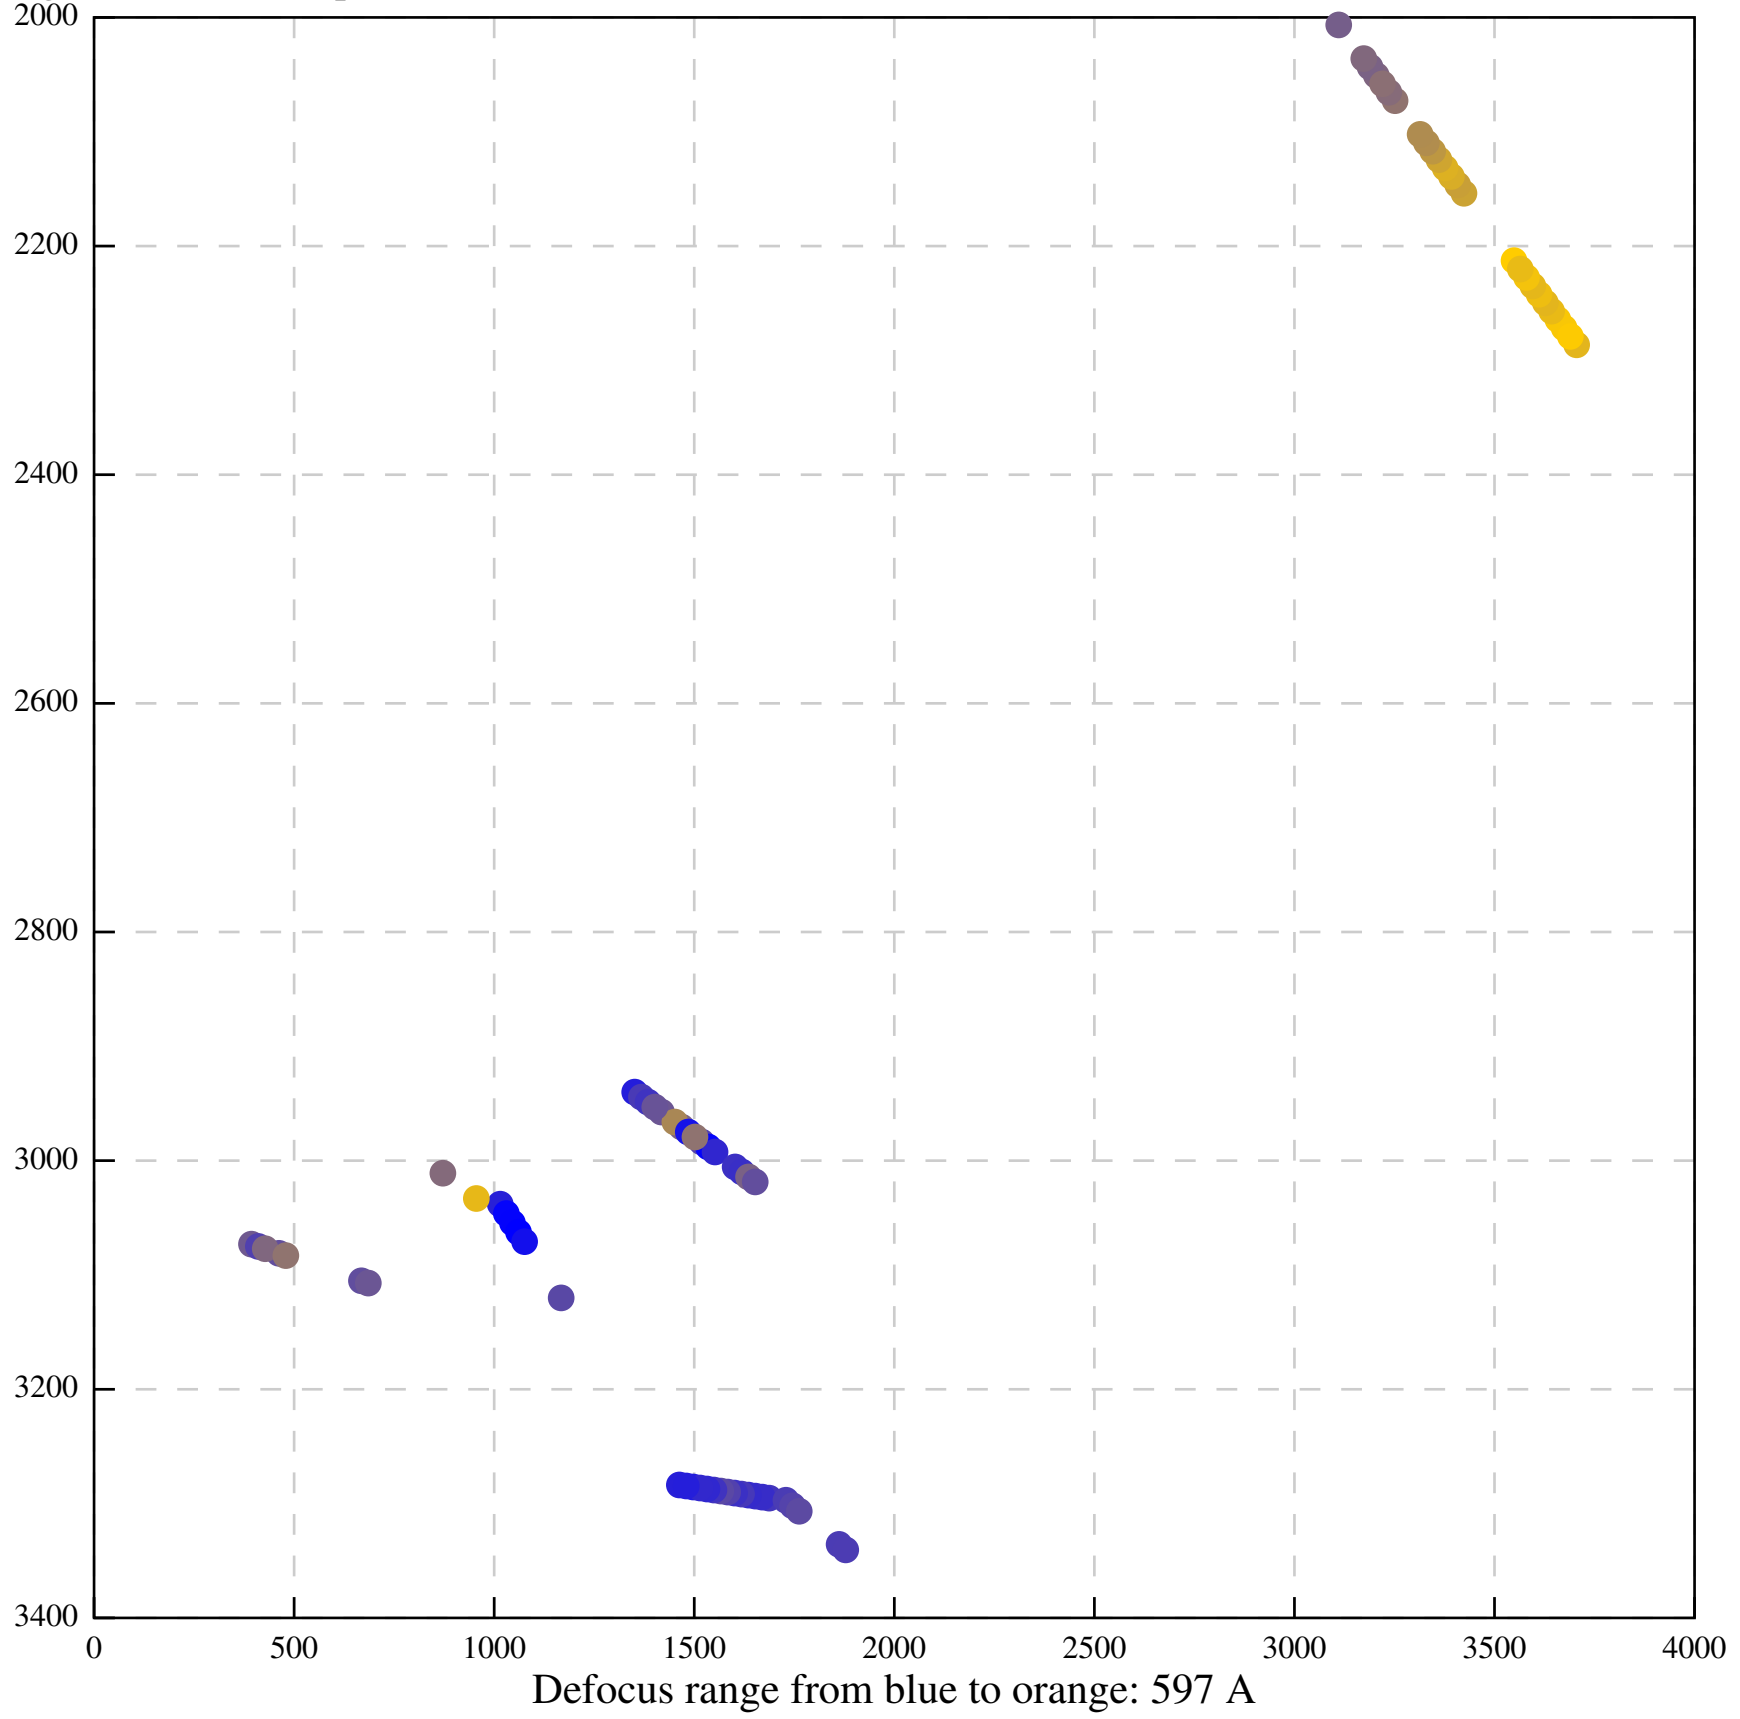

Defocus range from blue to orange: 554 A

Defocus range from blue to orange: 689 A

Defocus range from blue to orange: 87 A

Defocus range from blue to orange: 0 A

Defocus range from blue to orange: 322 A

Defocus range from blue to orange: 349 A