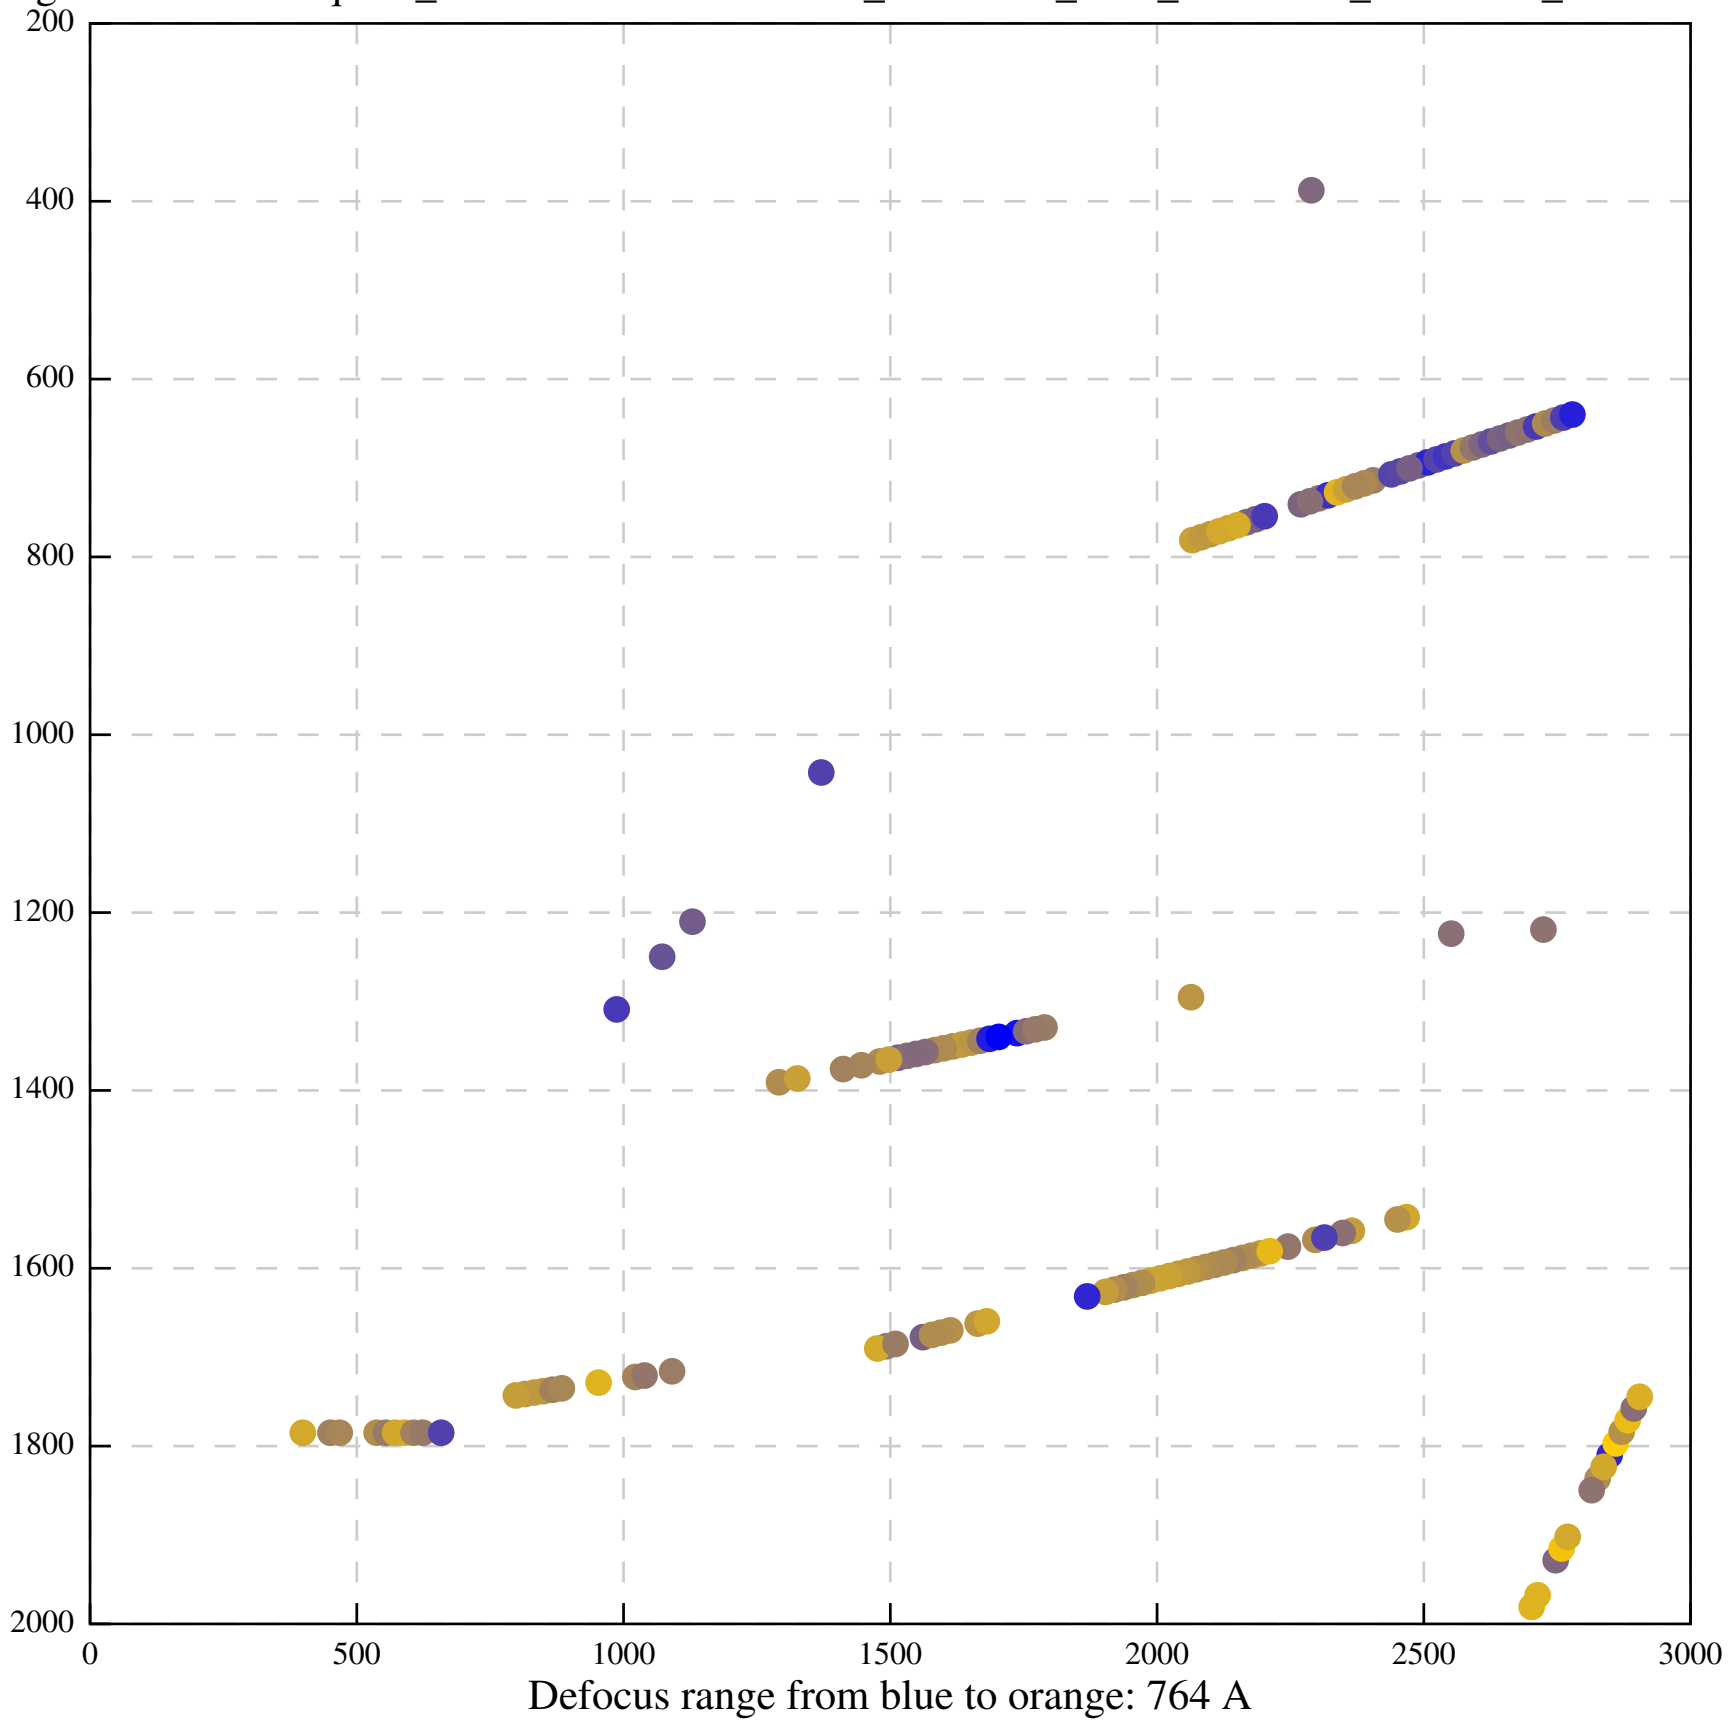

Defocus range from blue to orange: 918 A

Defocus range from blue to orange: 919 A

Defocus range from blue to orange: 678 A

Defocus range from blue to orange: 1040 A

Defocus range from blue to orange: 1131 A