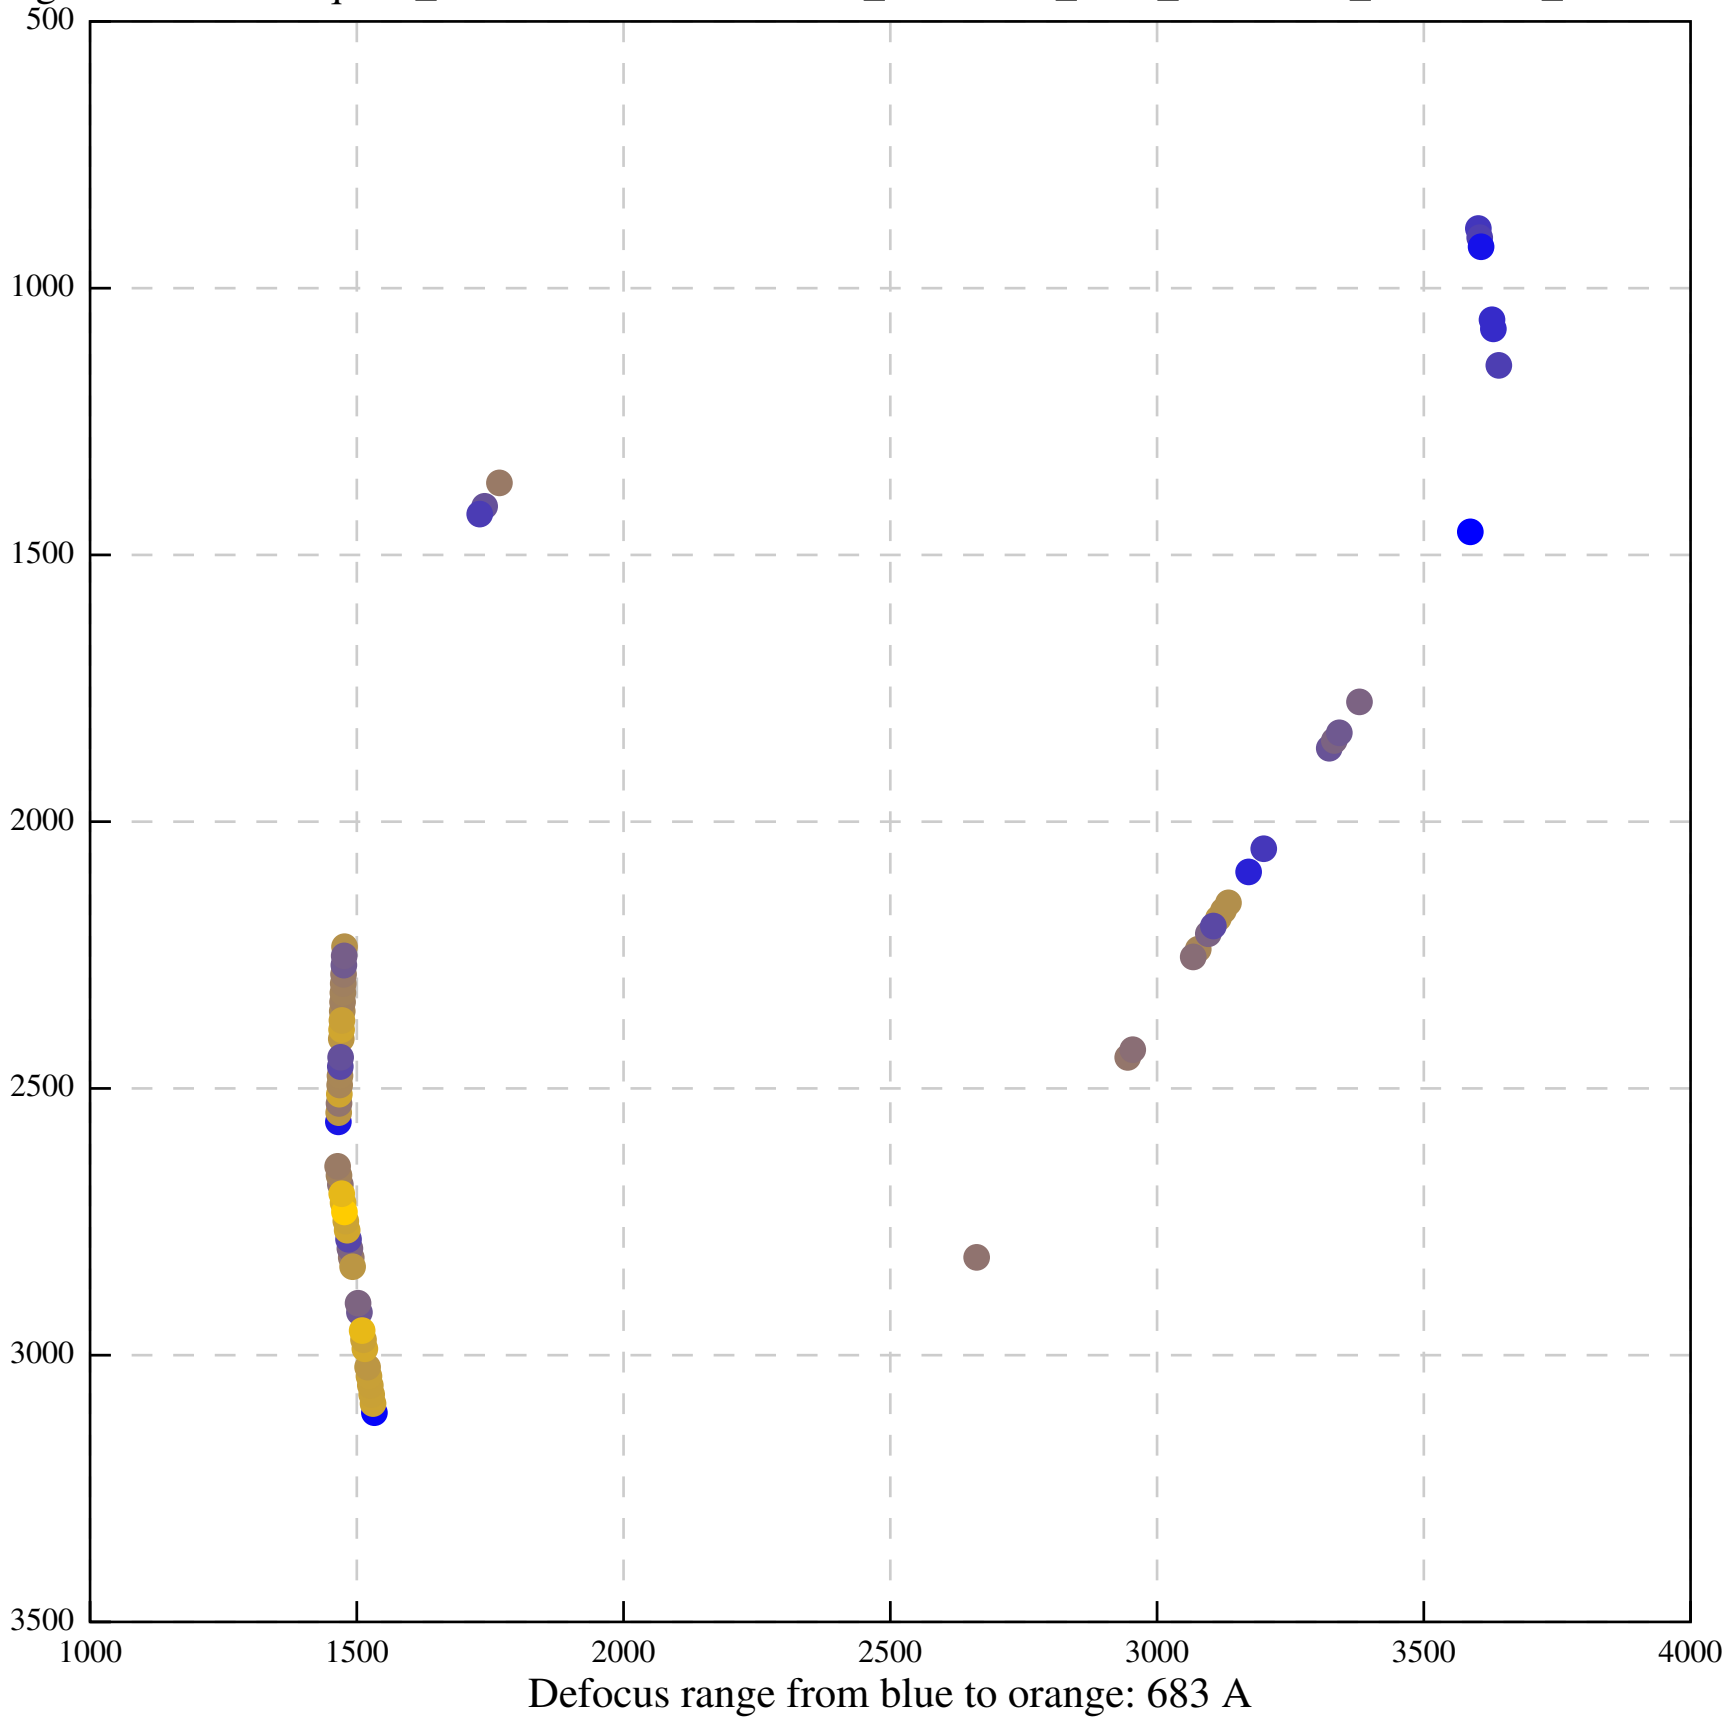

Defocus range from blue to orange: 52 A

Defocus range from blue to orange: 205 A

Defocus range from blue to orange: 118 A

Defocus range from blue to orange: 63 A

Defocus range from blue to orange: 417 A

Defocus range from blue to orange: 1470 Å