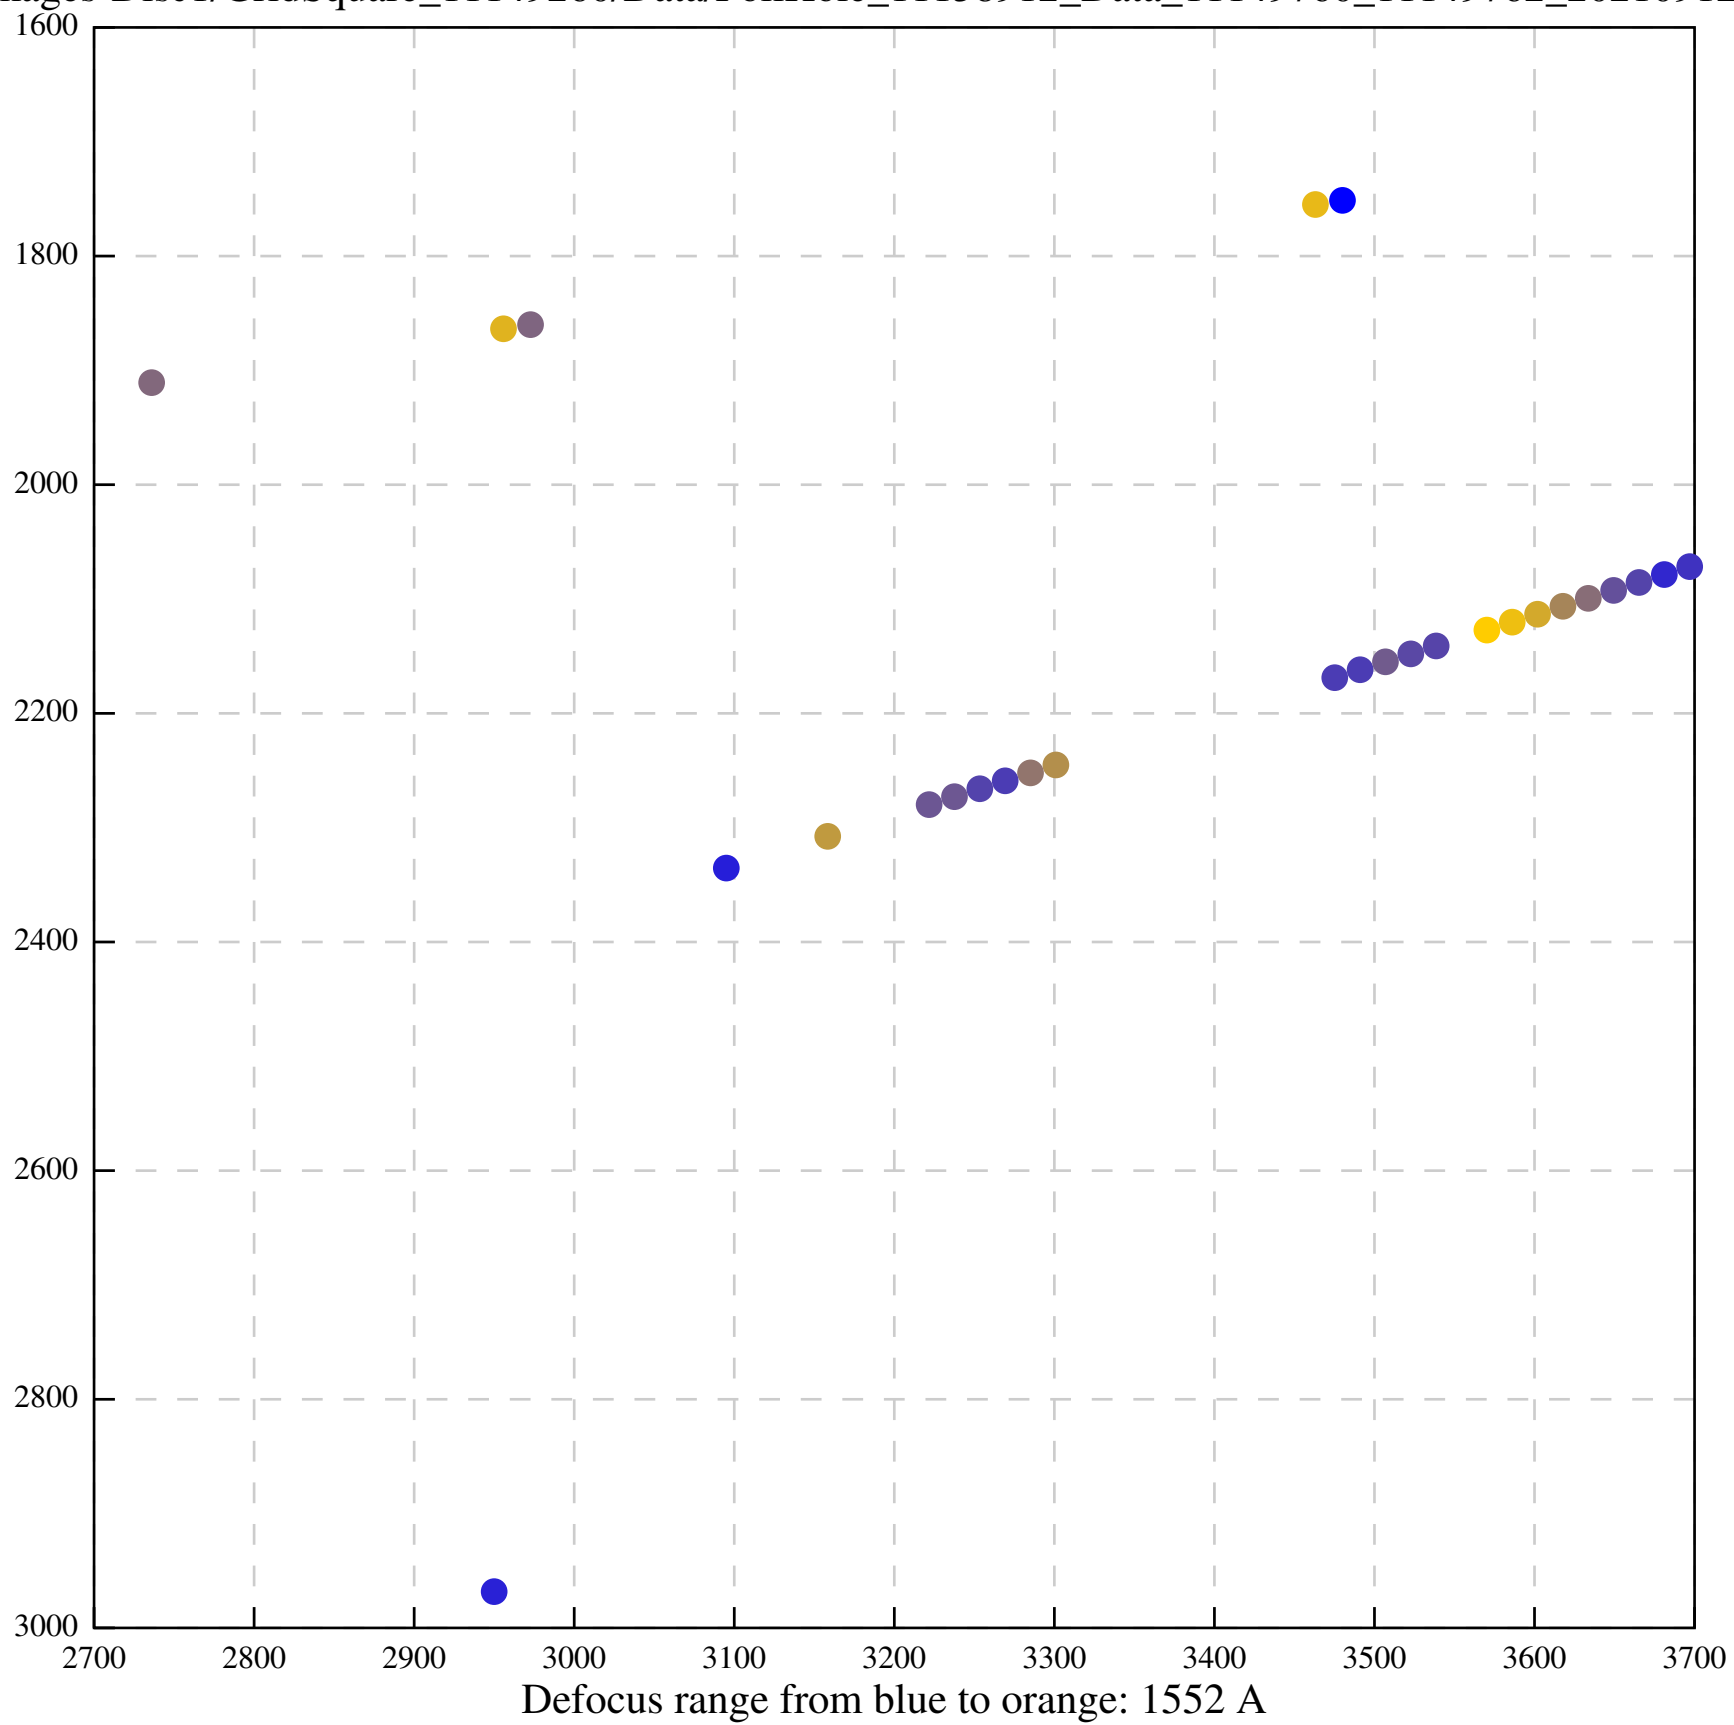

Defocus range from blue to orange: 477 A

Defocus range from blue to orange: 298 A

Defocus range from blue to orange: 78 A

Defocus range from blue to orange: 1410 A

Defocus range from blue to orange: 71 A

Defocus range from blue to orange: 1409 A