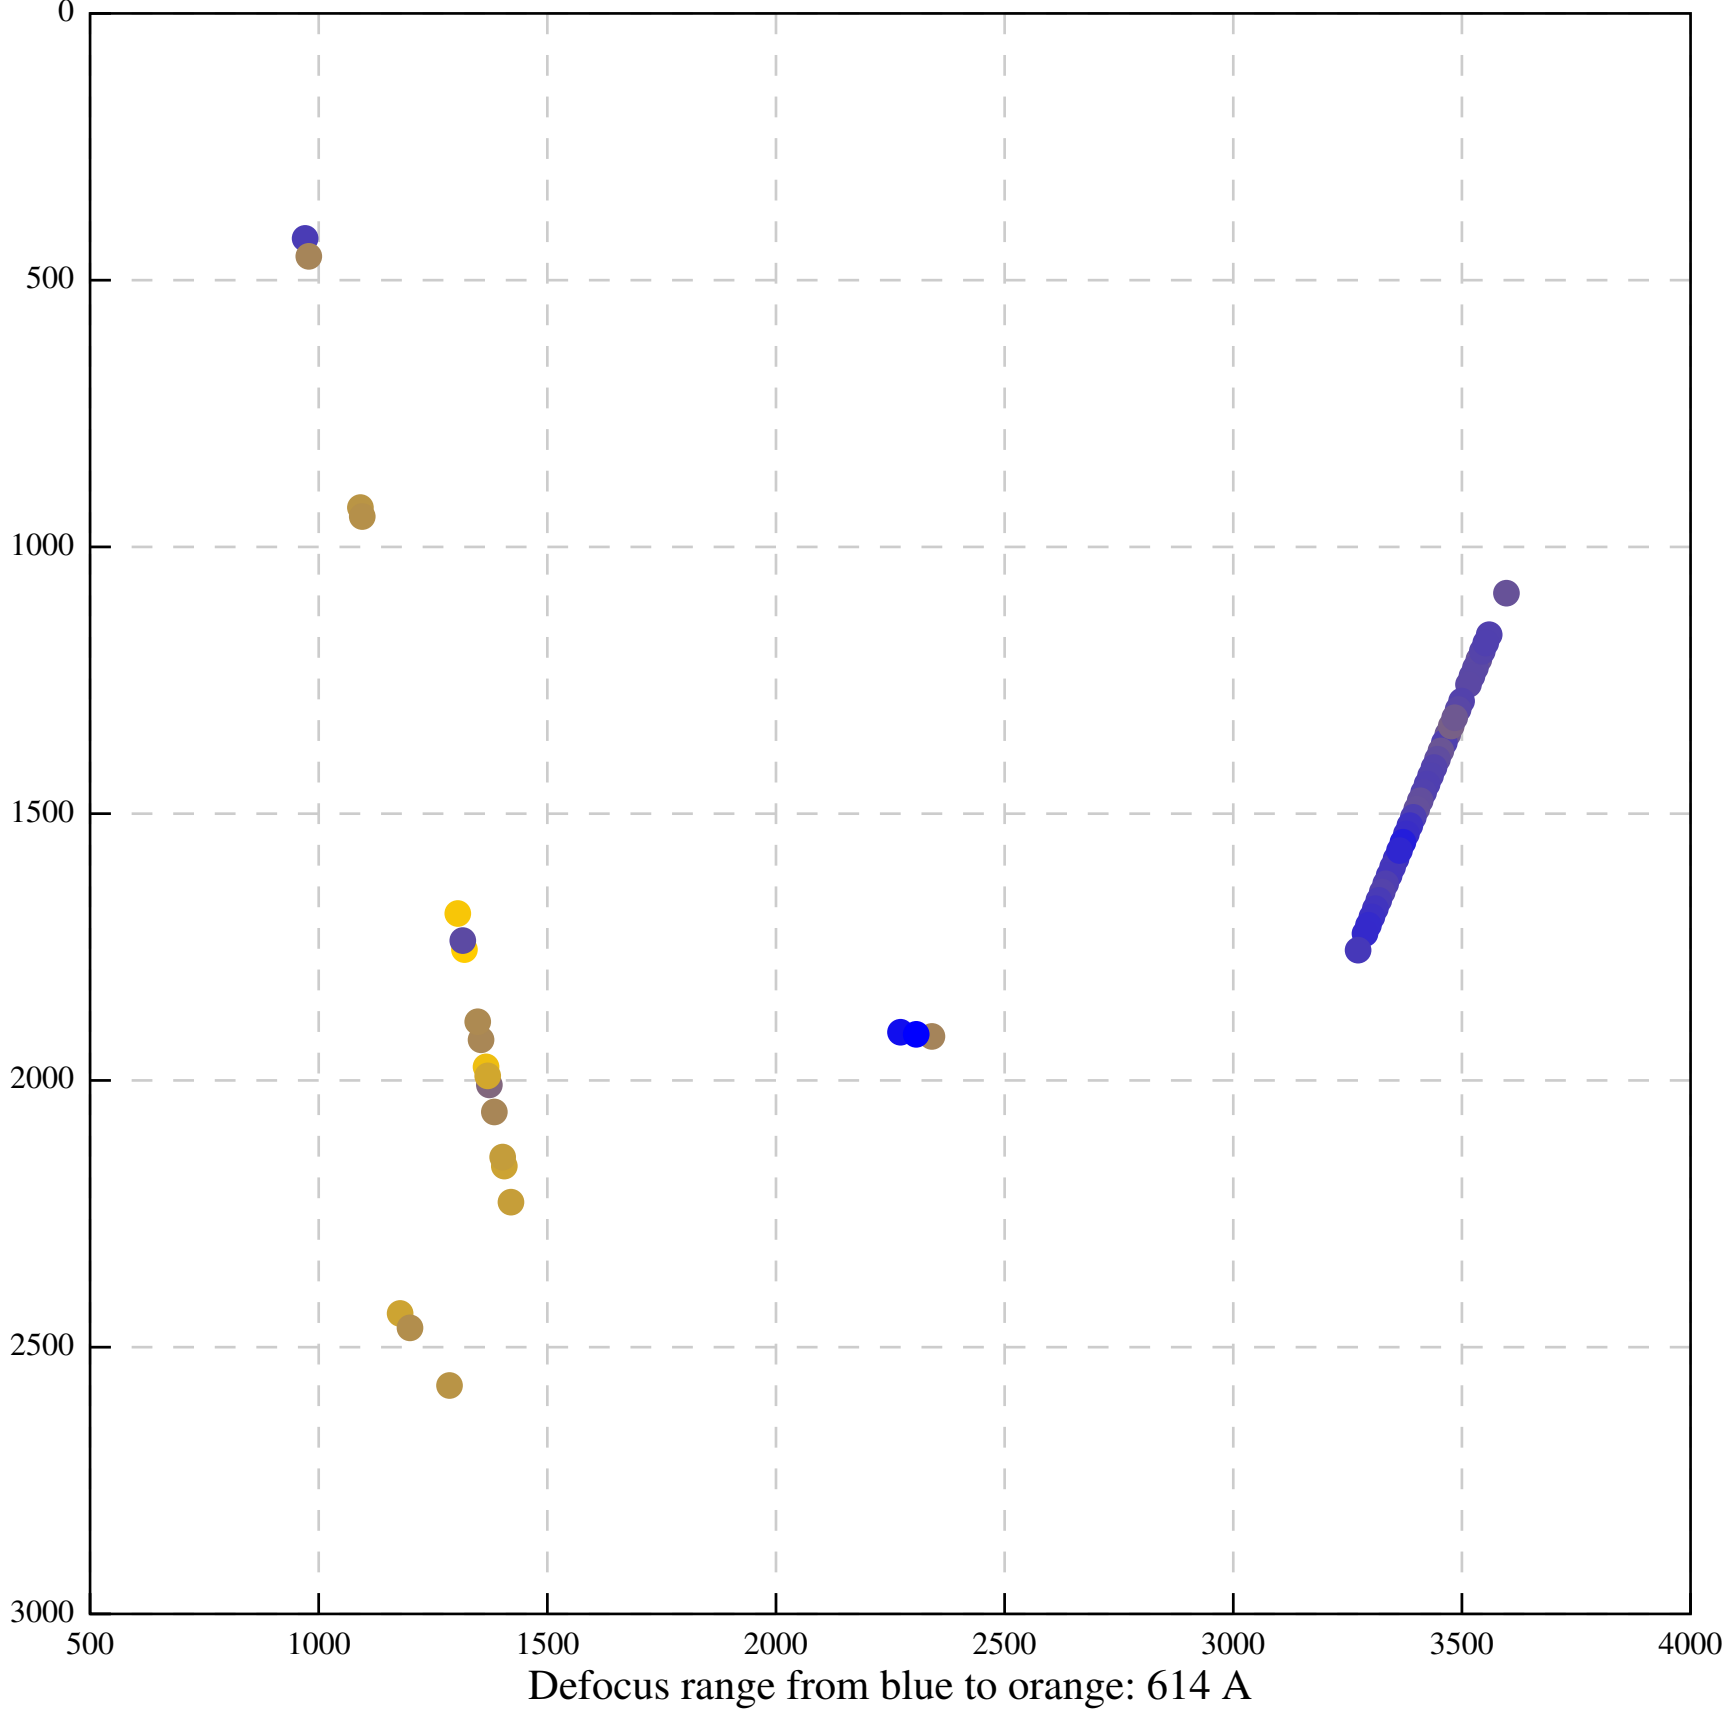

Defocus range from blue to orange: 427 A

Defocus range from blue to orange: 1371 A

Defocus range from blue to orange: 216 A

Defocus range from blue to orange: 905 A

Defocus range from blue to orange: 575 A