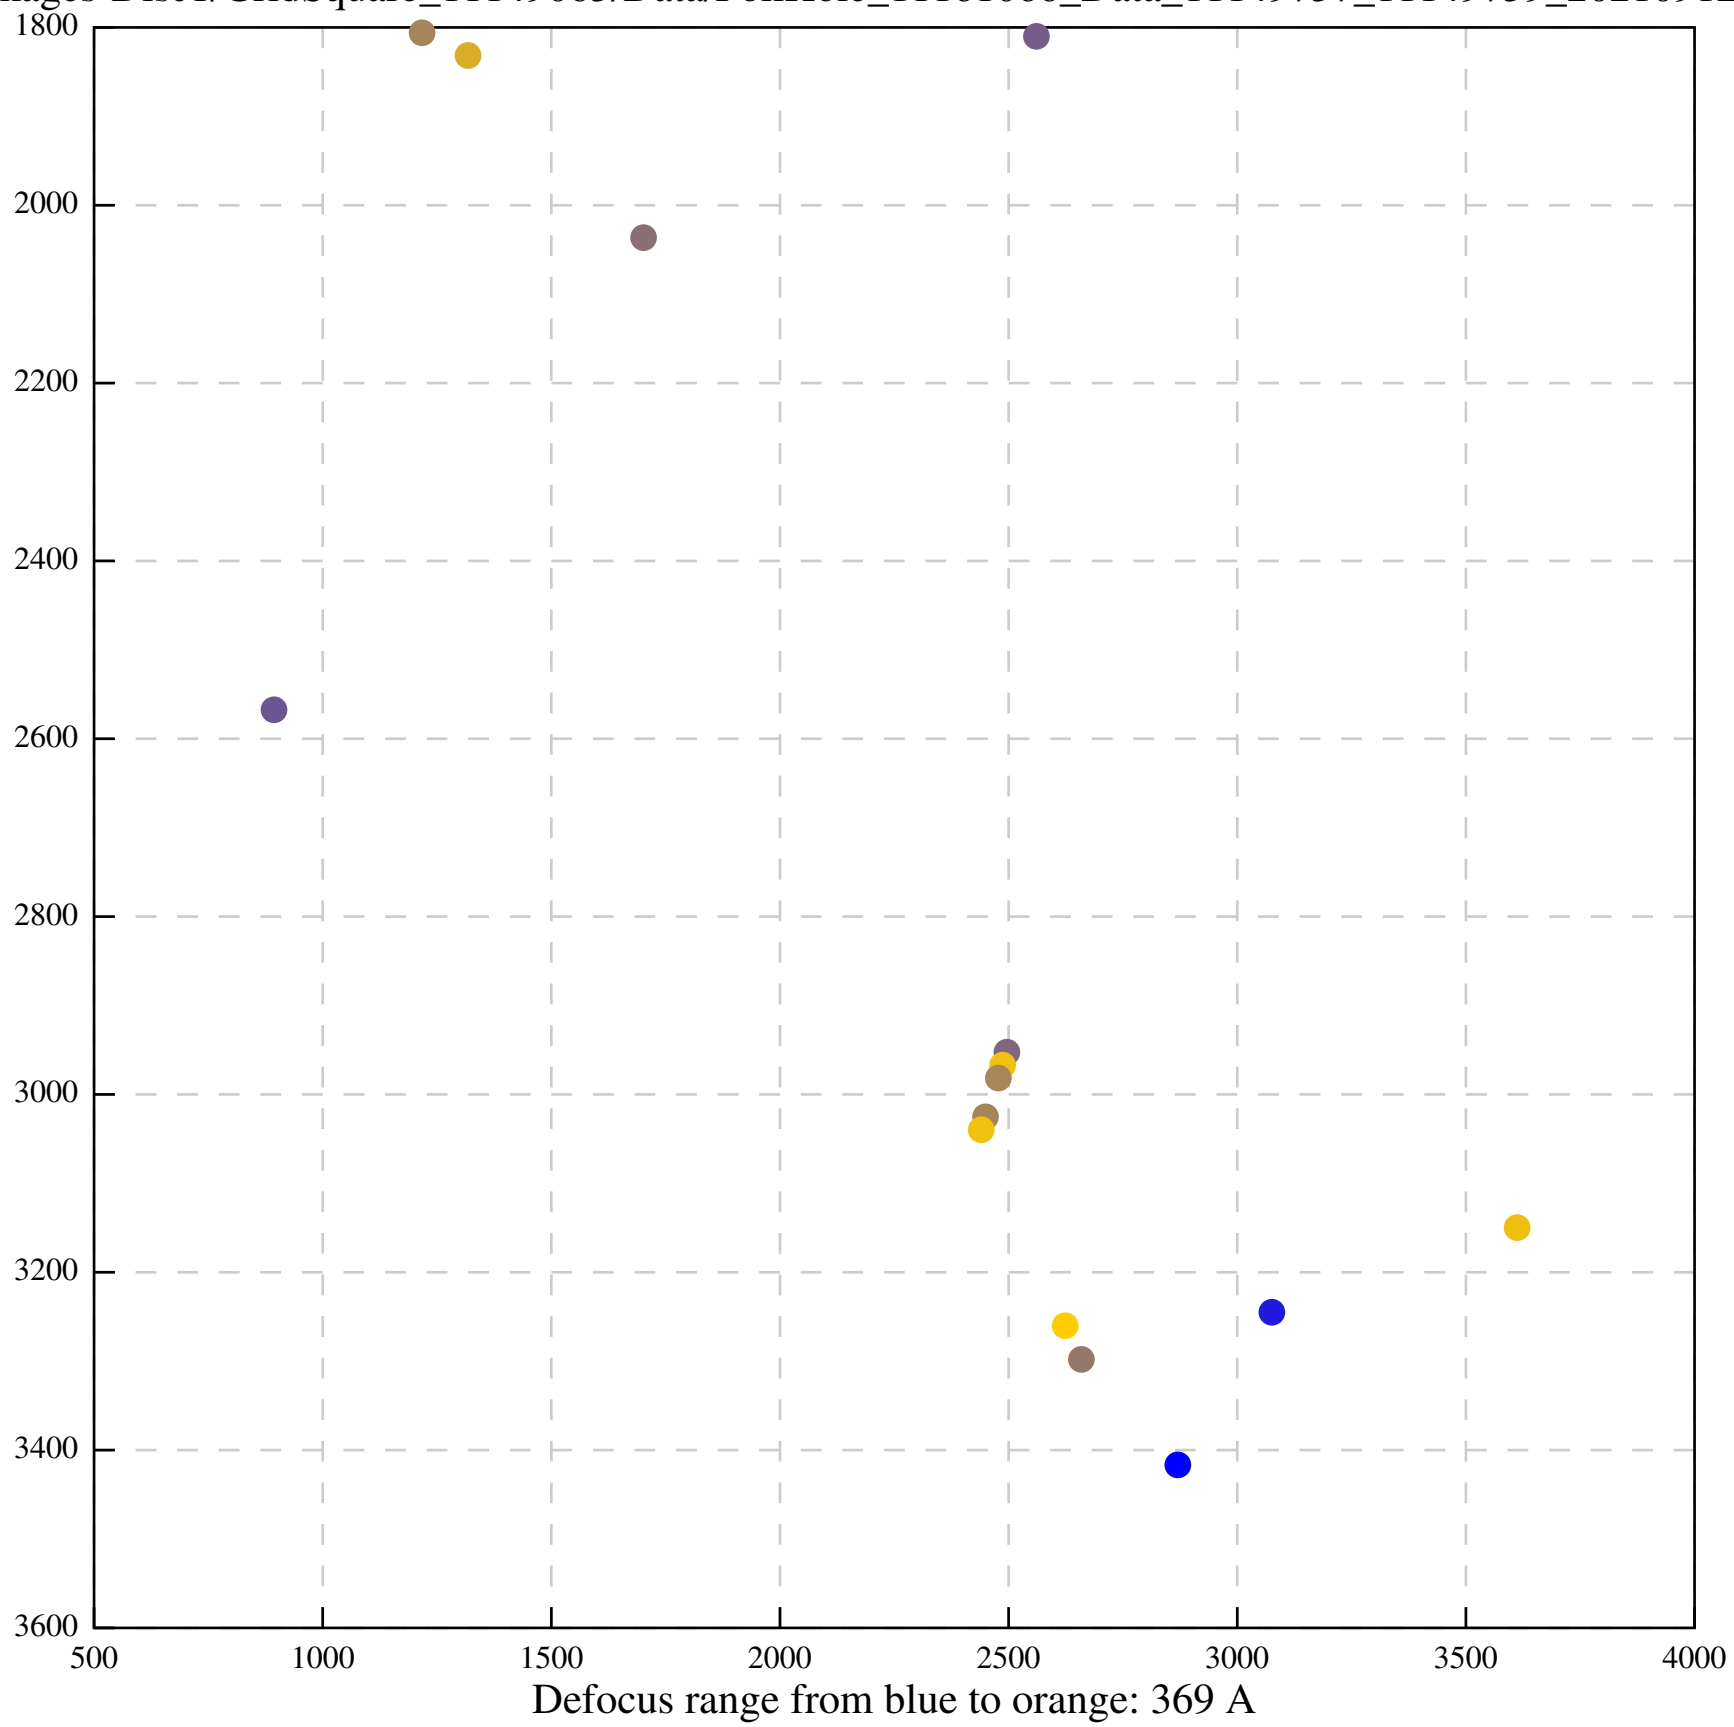

Defocus range from blue to orange: 0 A

Defocus range from blue to orange: 0 A

Defocus range from blue to orange: 0 A

Defocus range from blue to orange: 562 A

Defocus range from blue to orange: 0 A

Defocus range from blue to orange: 314 A