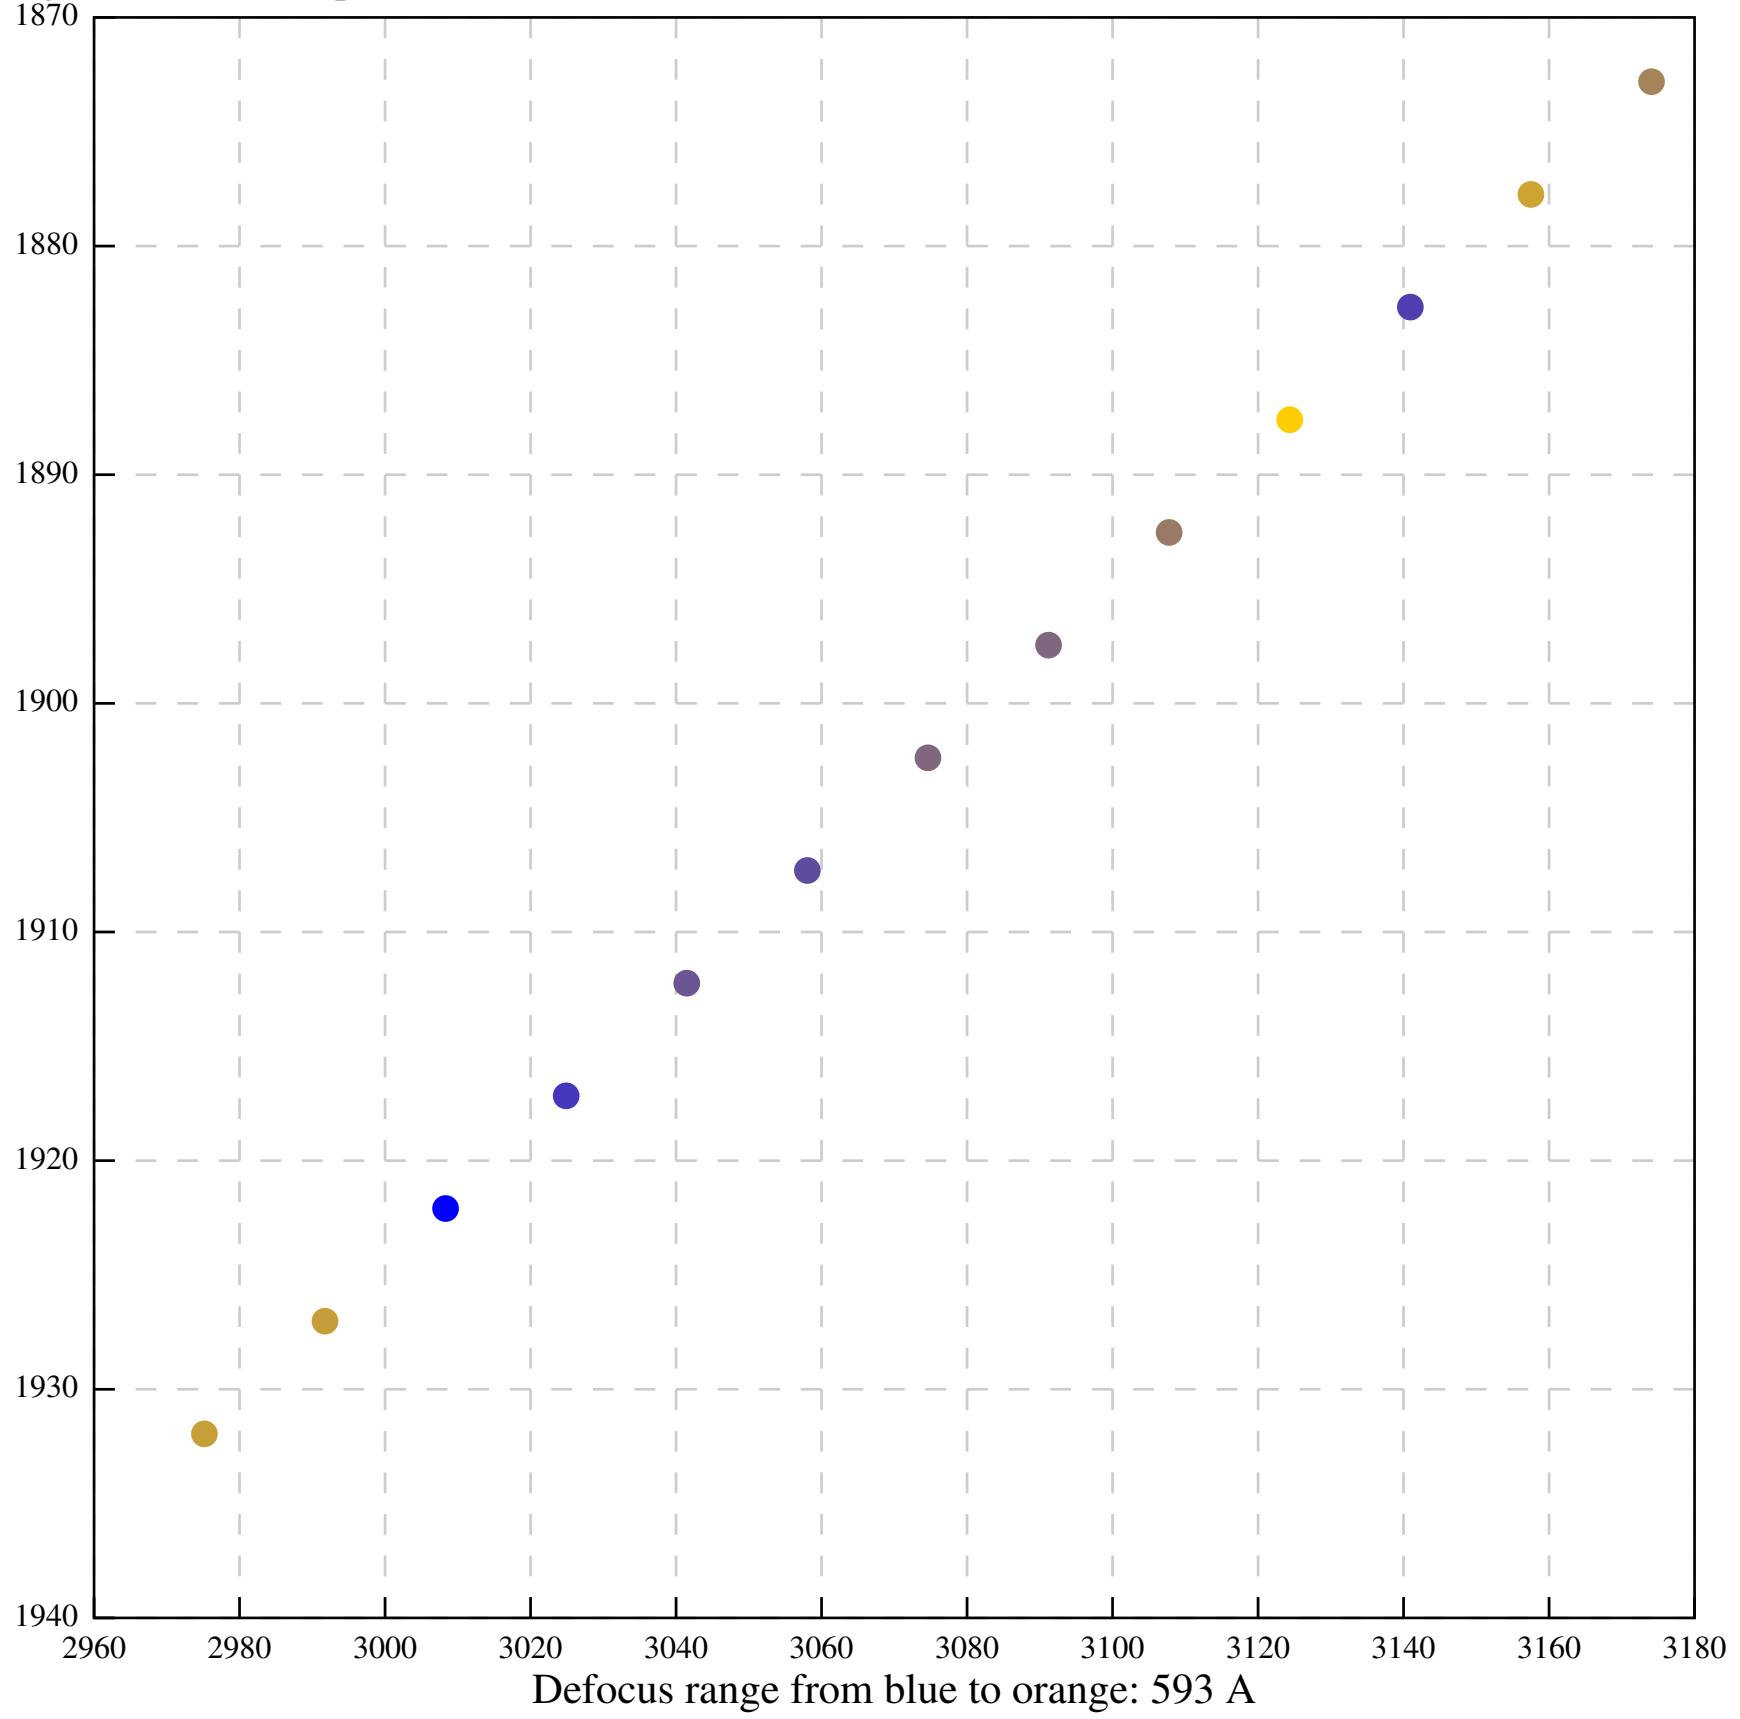

Defocus range from blue to orange: 836 A

Defocus range from blue to orange: 0 A

Defocus range from blue to orange: 0 A

Defocus range from blue to orange: 284 A

Defocus range from blue to orange: 1052 A

Defocus range from blue to orange: 687 A