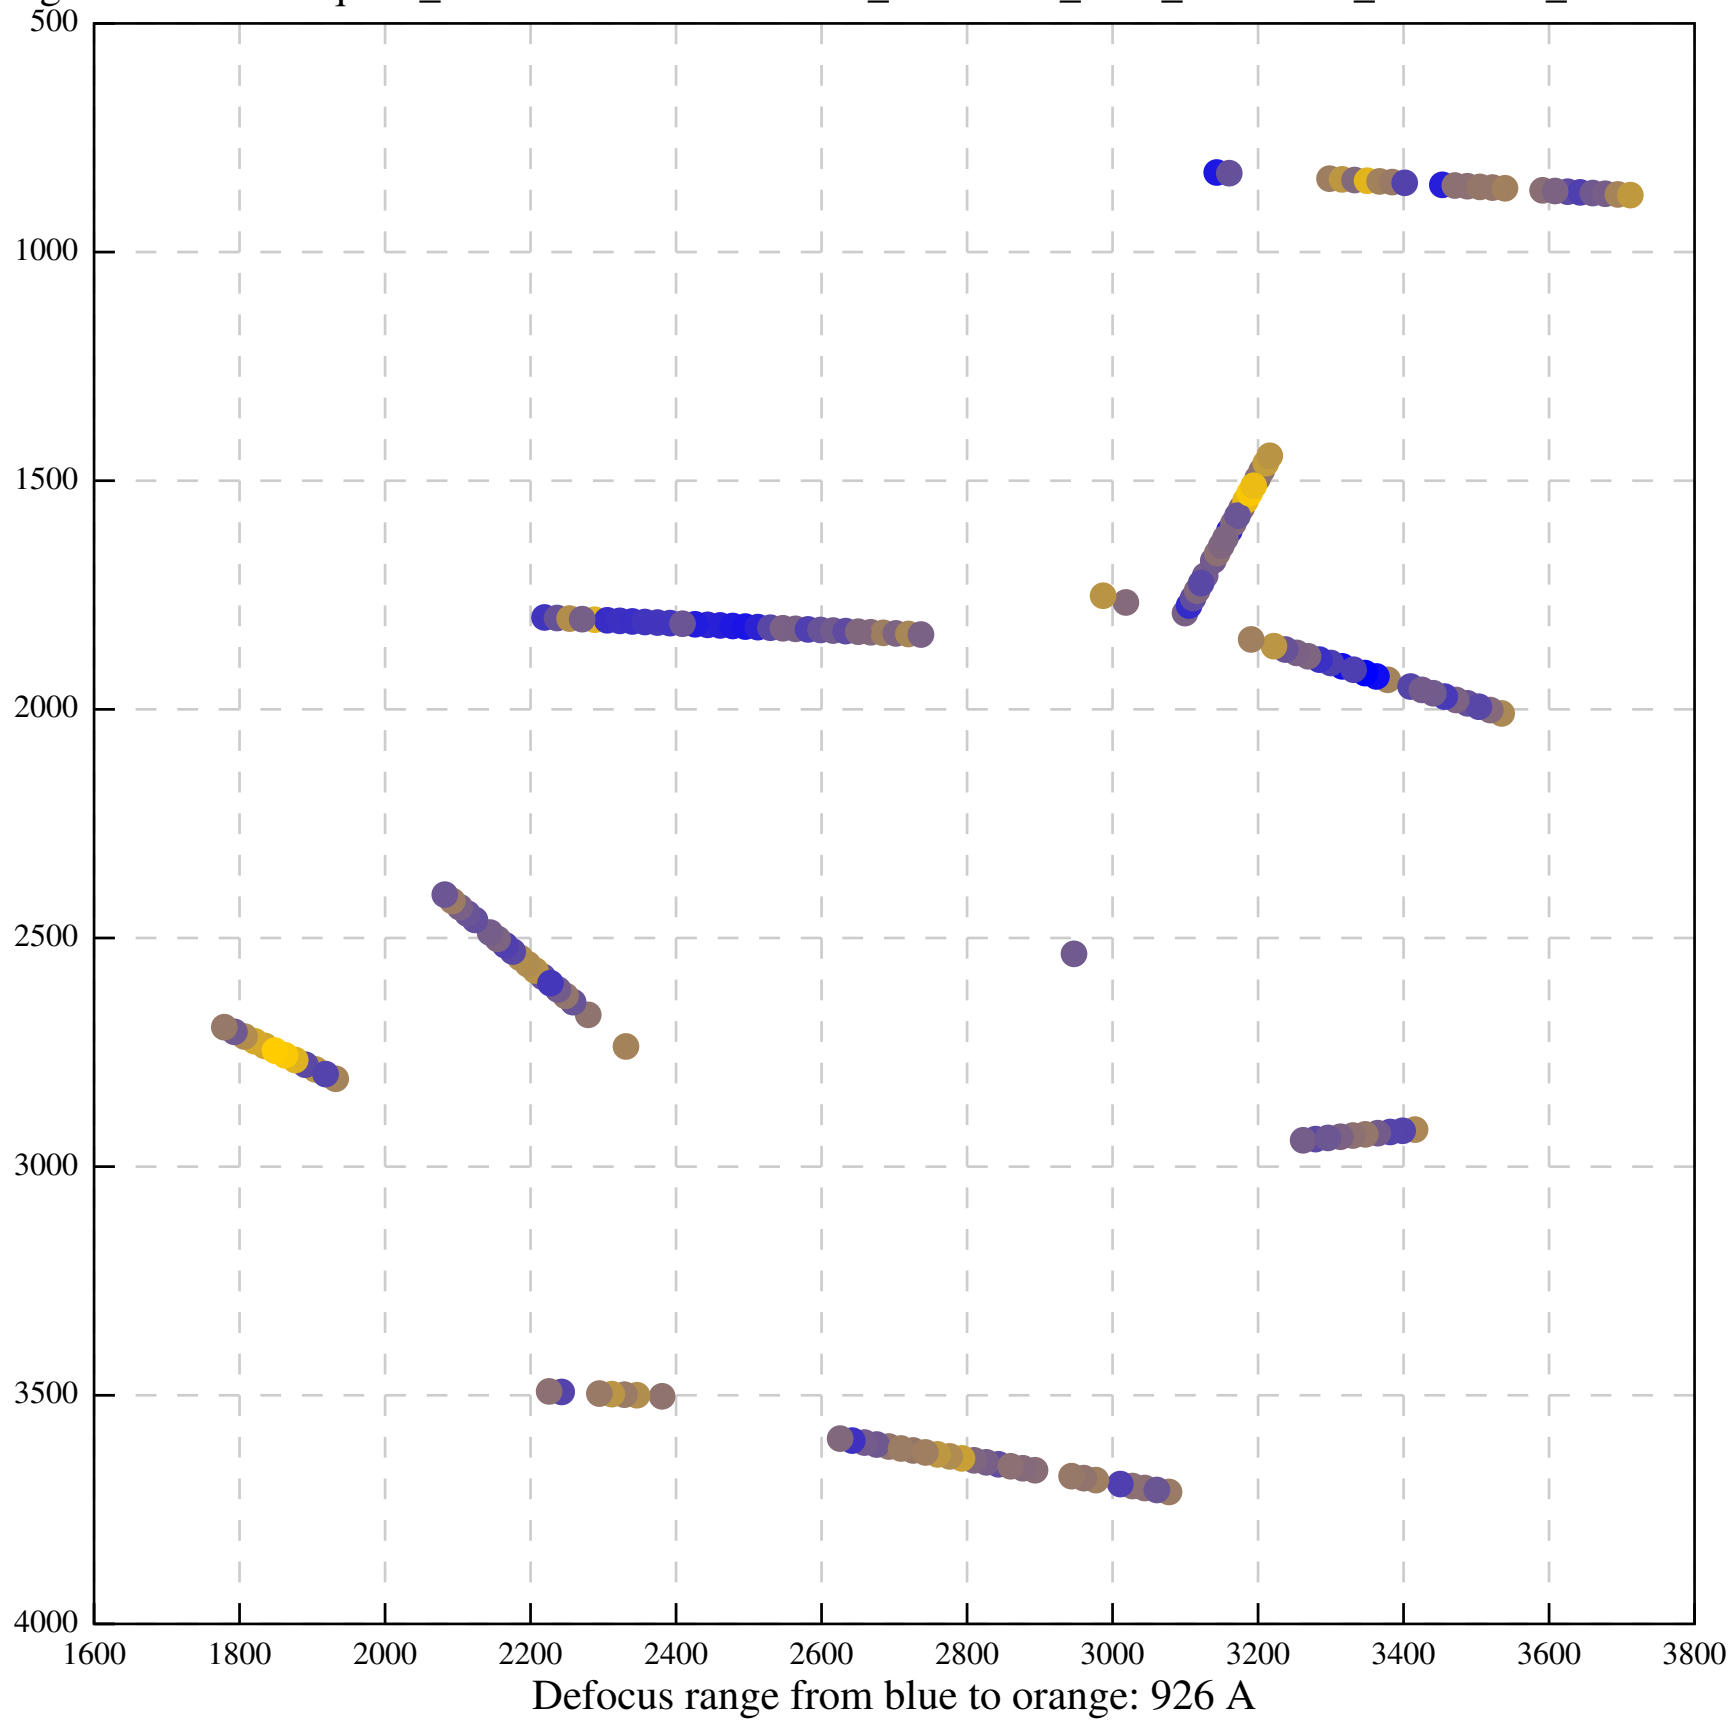

Defocus range from blue to orange: 0 A

Defocus range from blue to orange: 113 A

Defocus range from blue to orange: 393 A

Defocus range from blue to orange: 648 A

Defocus range from blue to orange: 665 A

Defocus range from blue to orange: 487 A