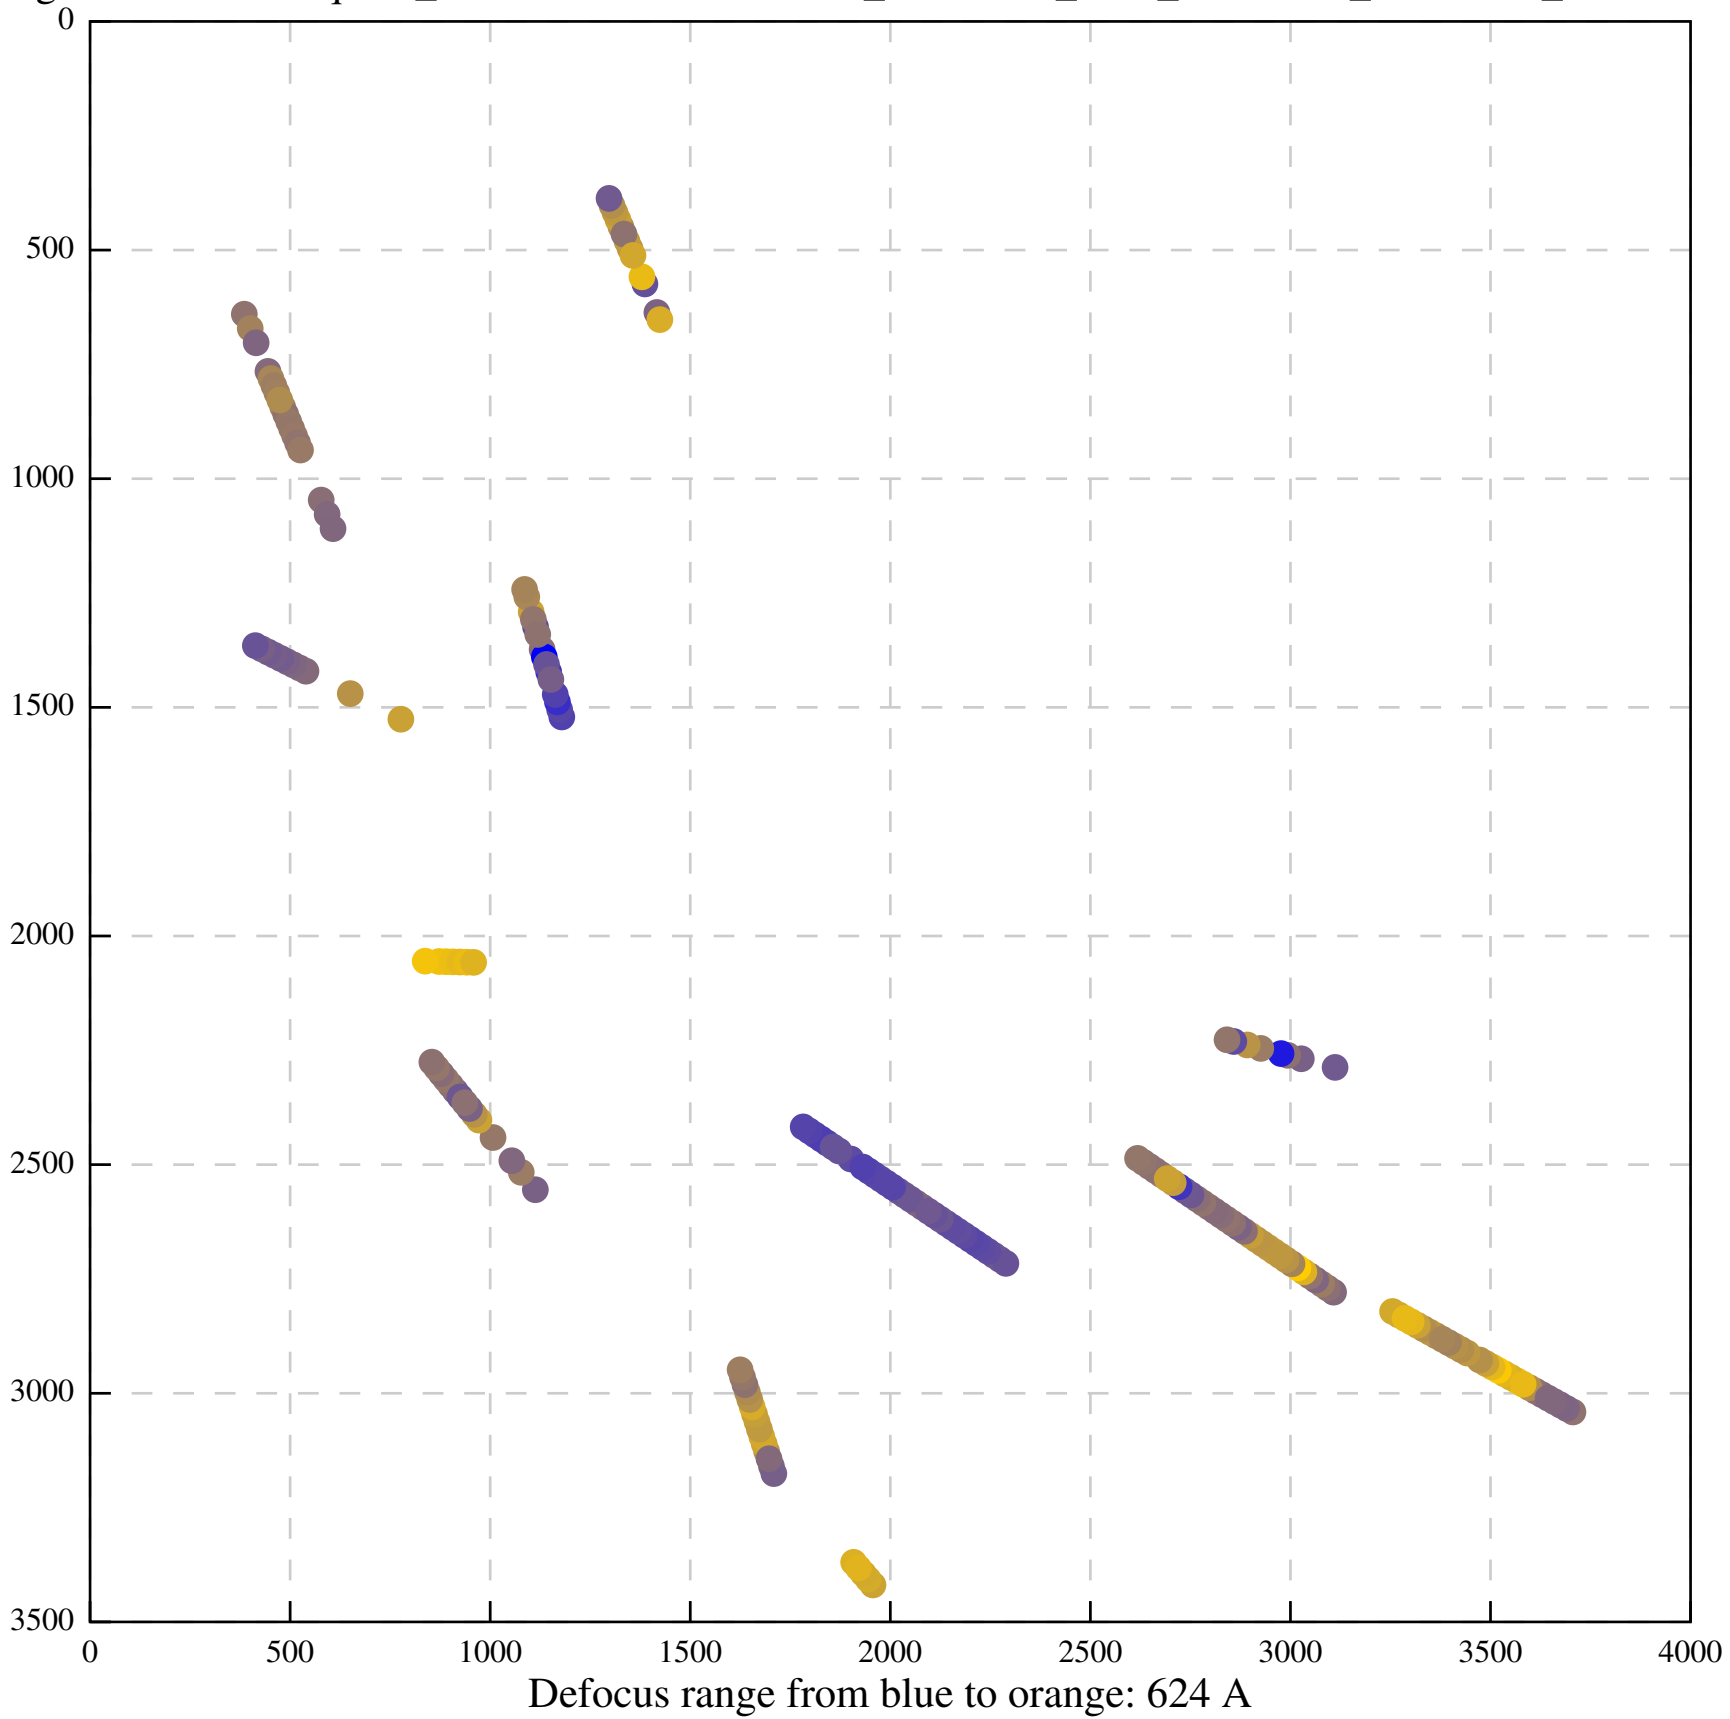

Defocus range from blue to orange: 148 A

Defocus range from blue to orange: 502 A

Defocus range from blue to orange: 224 A

Defocus range from blue to orange: 0 A

Defocus range from blue to orange: 516 Å

Defocus range from blue to orange: 600 A