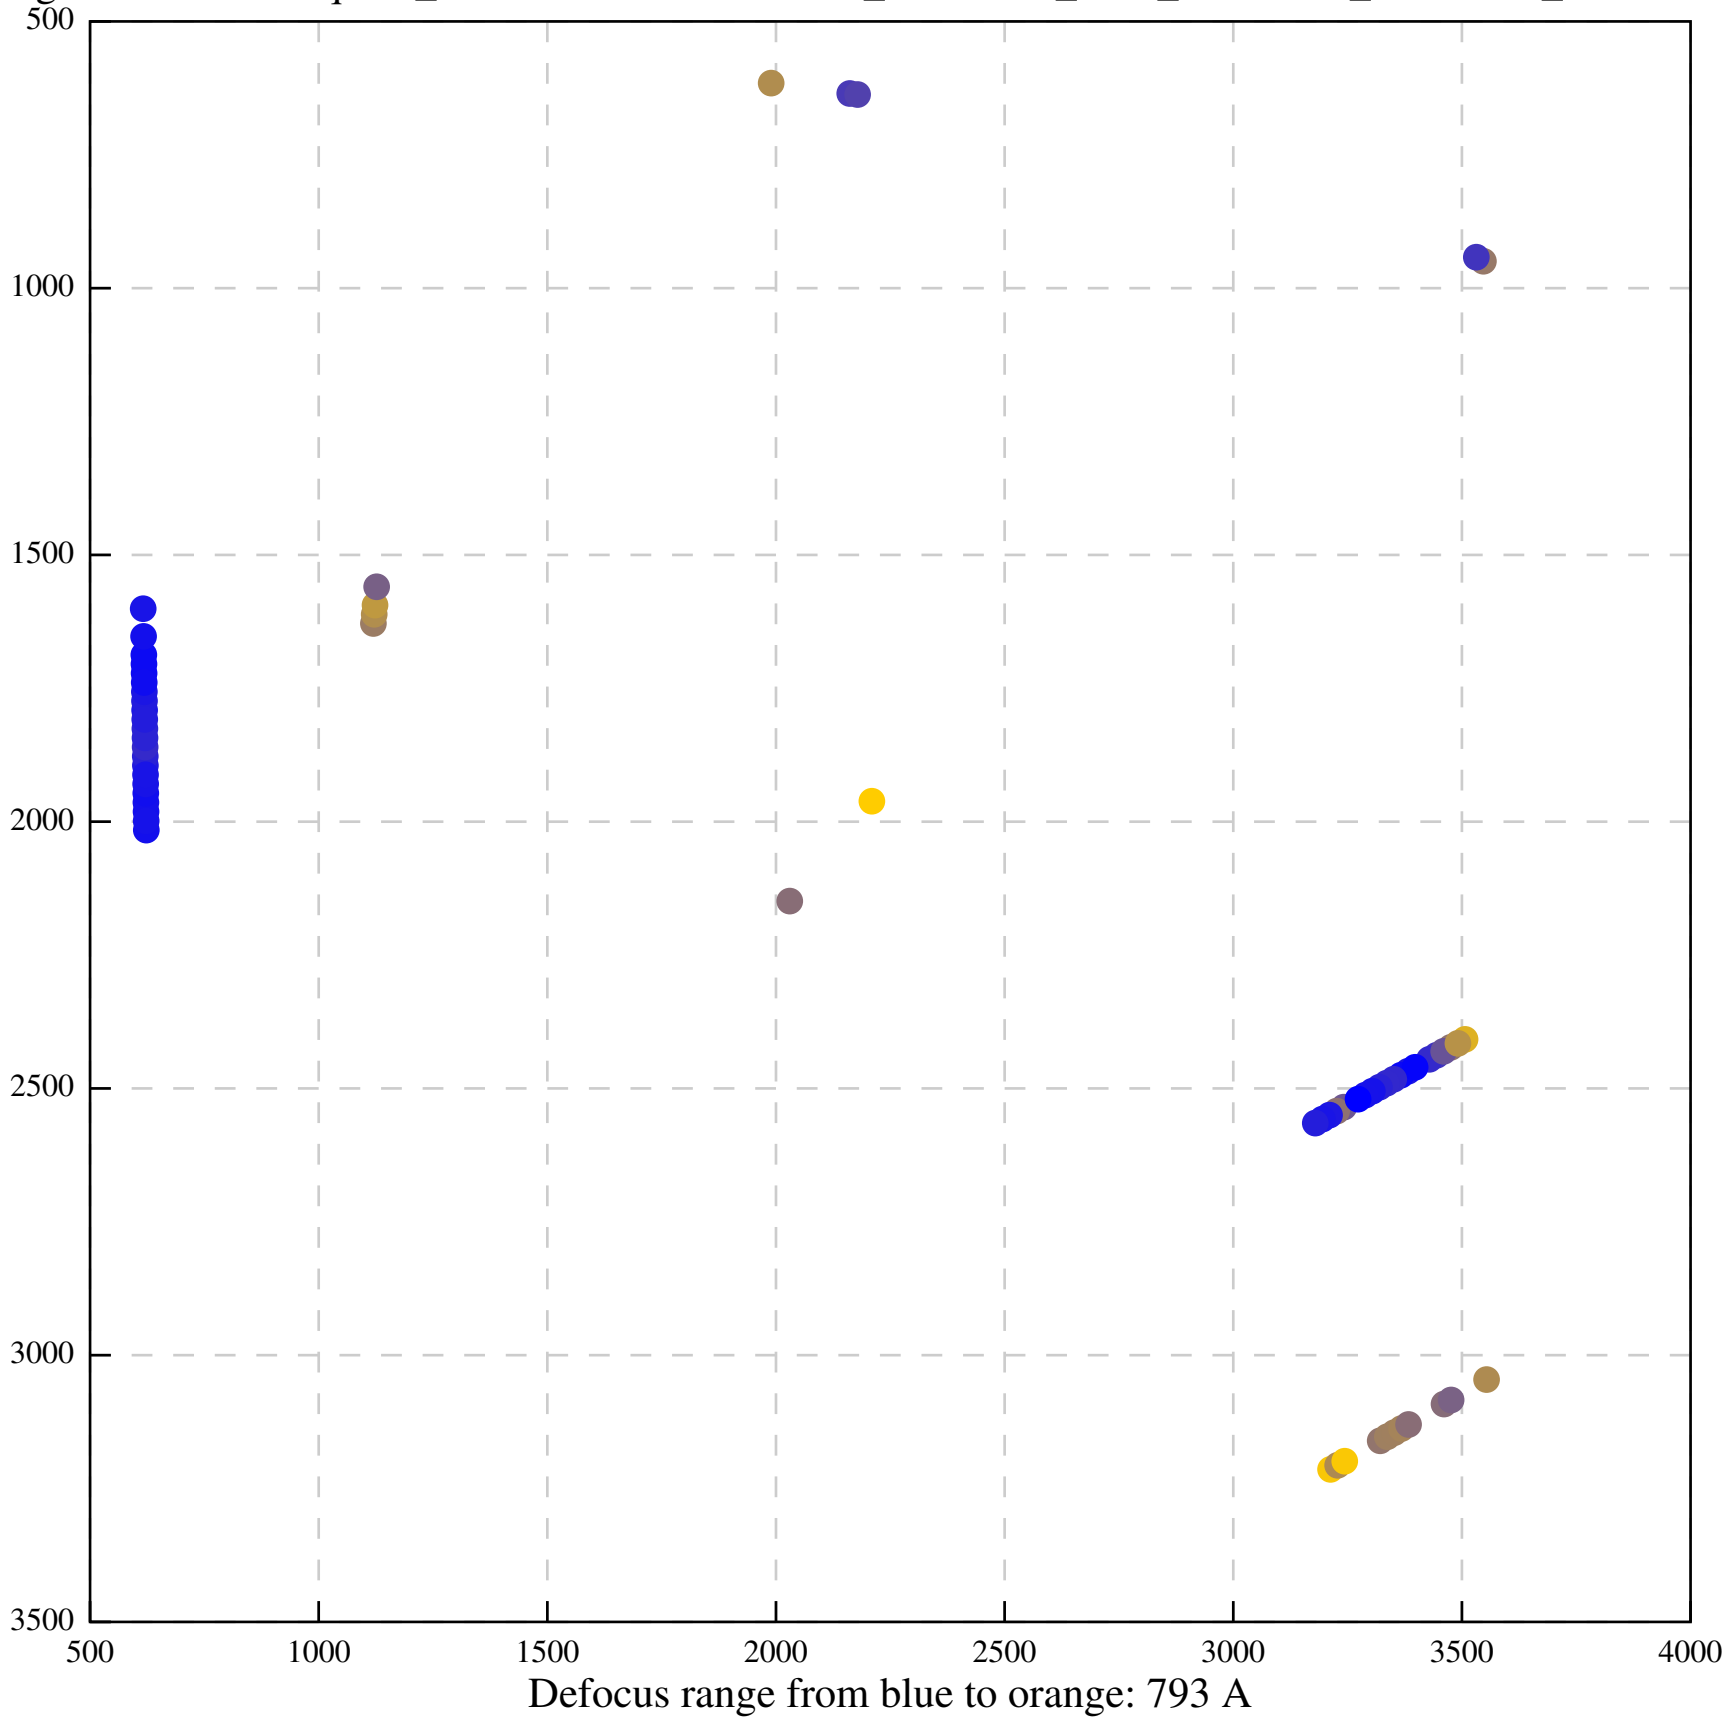

Defocus range from blue to orange: 0 A

Defocus range from blue to orange: 230 A

Defocus range from blue to orange: 0 A

Defocus range from blue to orange: 320 A

Defocus range from blue to orange: 83 A

Defocus range from blue to orange: 0 A