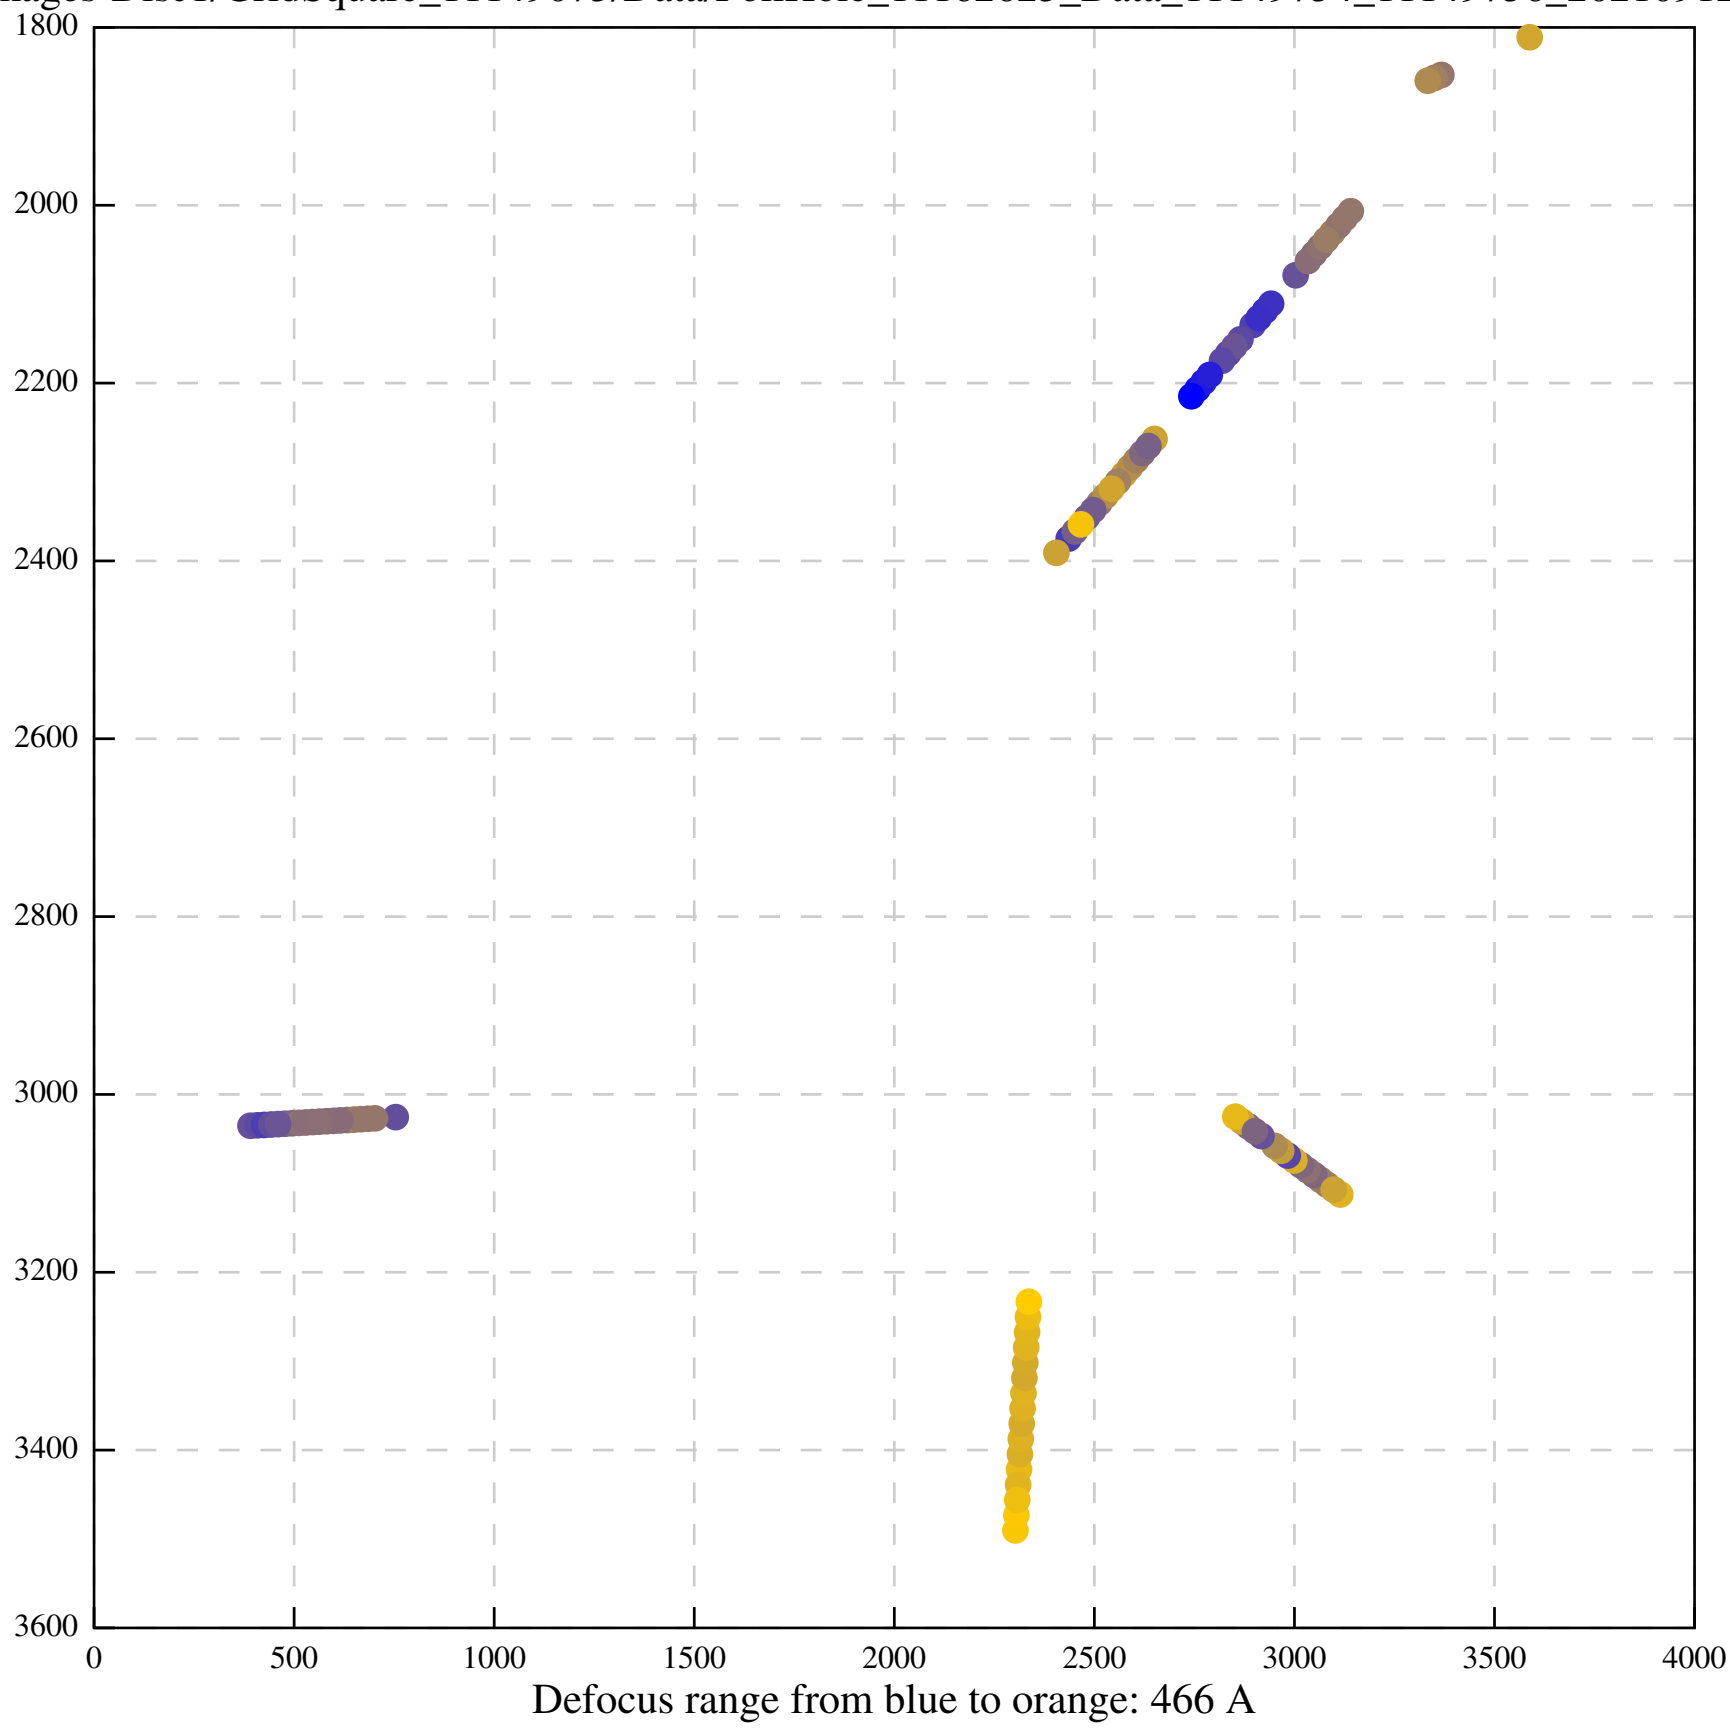

Defocus range from blue to orange: 229 A

Defocus range from blue to orange: 561 A

Defocus range from blue to orange: 0 A

Defocus range from blue to orange: 1289 A

Defocus range from blue to orange: 678 A

EER/Images-Disc1/GridSquare\_11149073/Data/FoilHole\_11162623\_Data\_11149757\_11149759\_20210912\_002301\_EER\_c