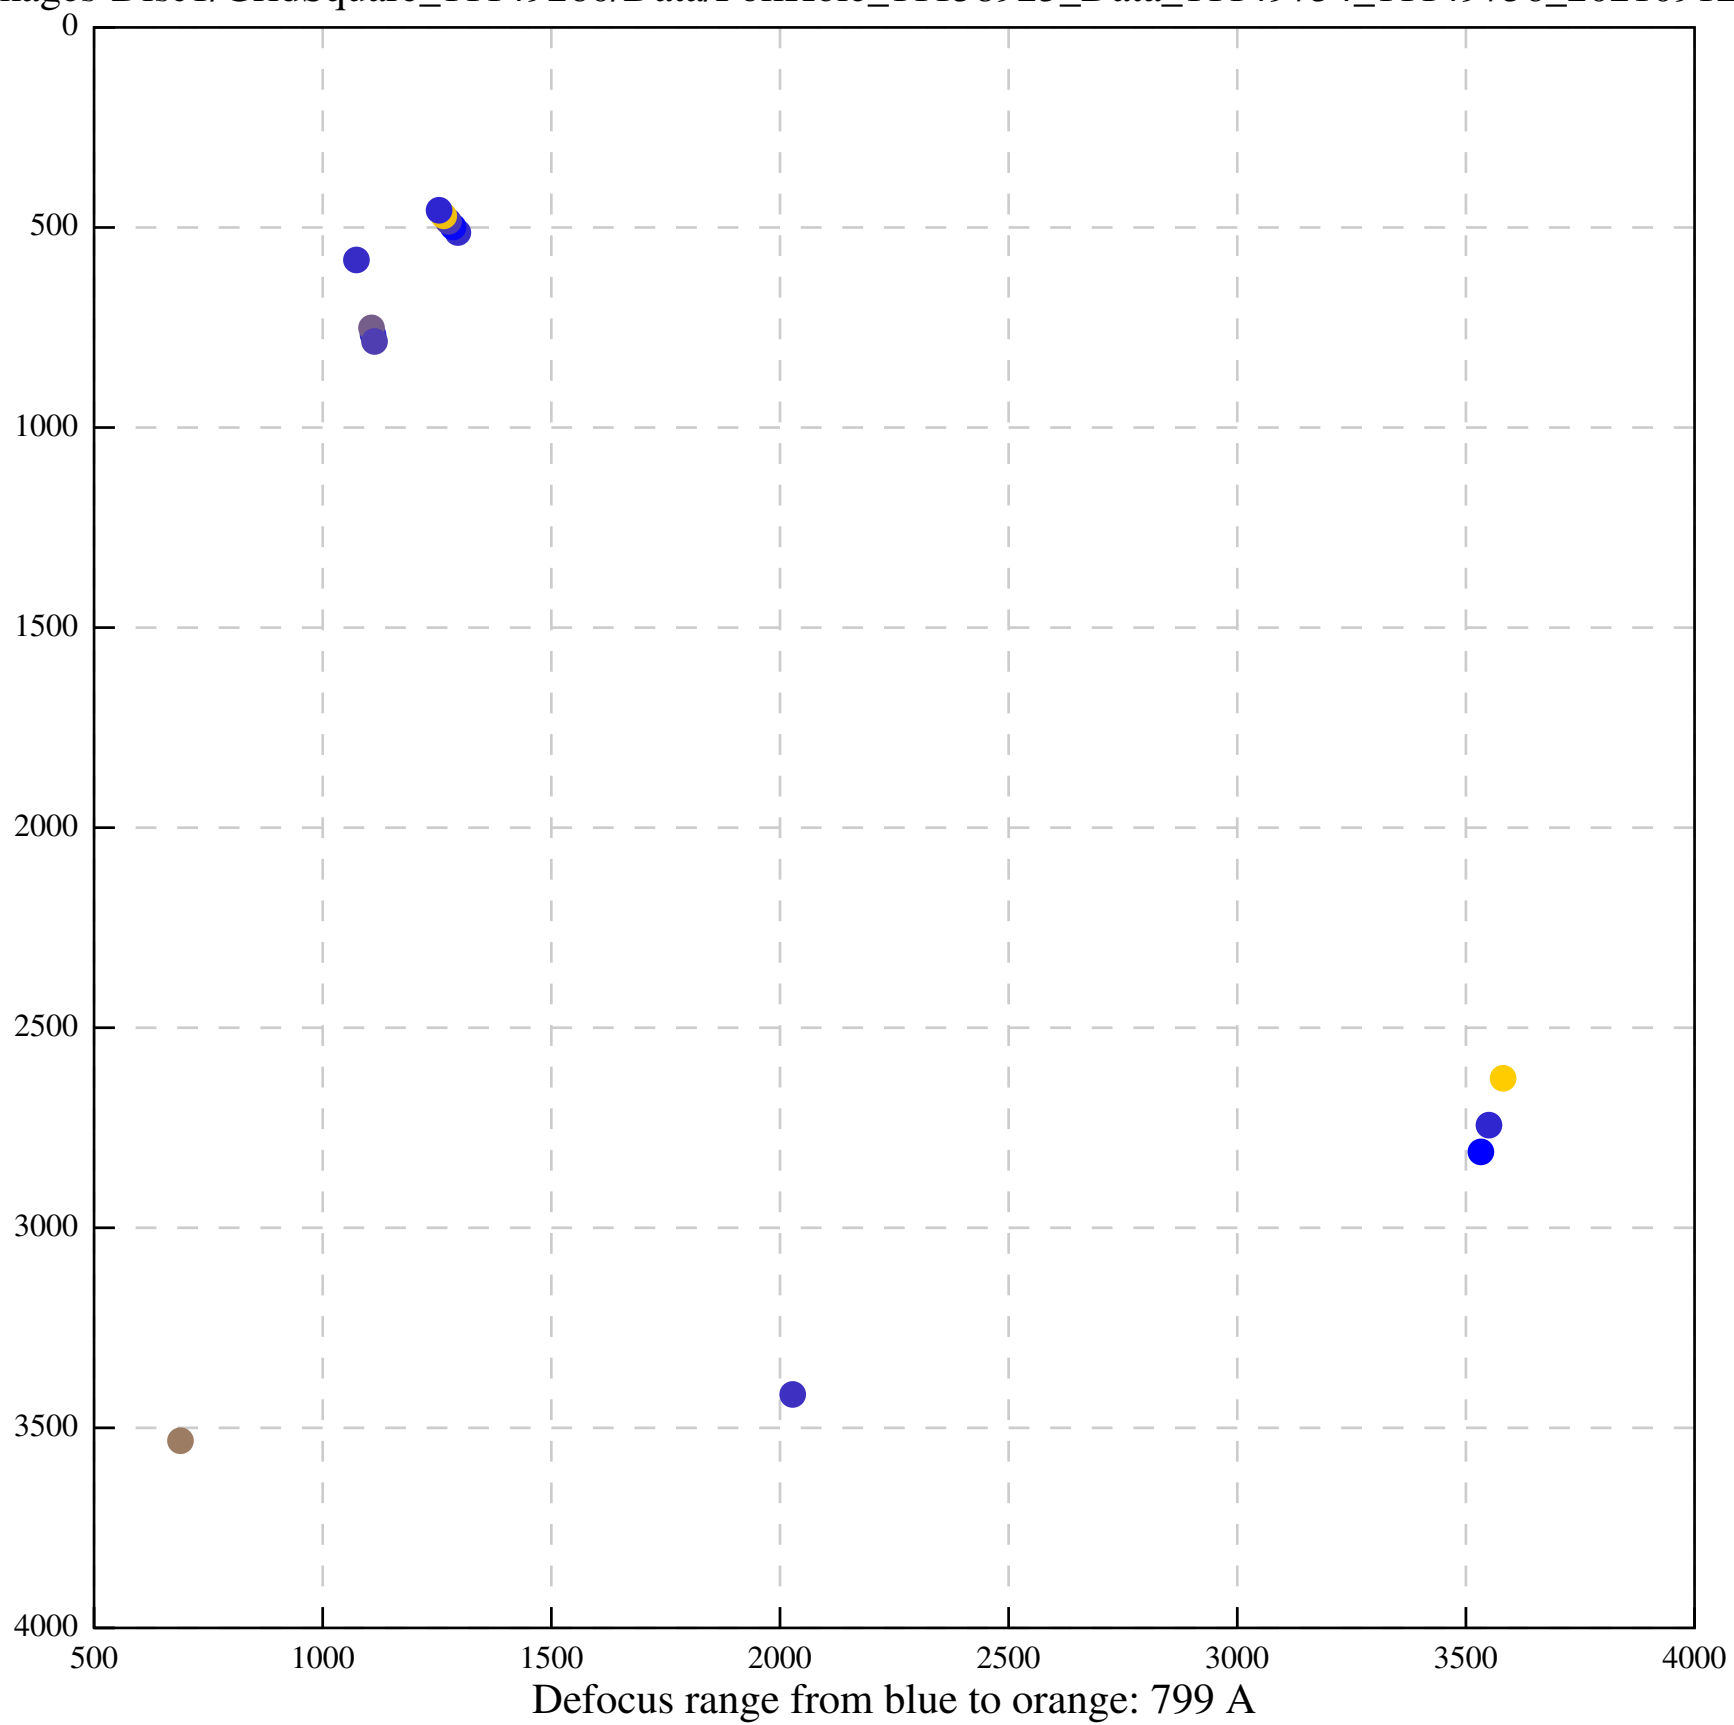

Defocus range from blue to orange: 0 A

Defocus range from blue to orange: 199 A

Defocus range from blue to orange: 143 A

Defocus range from blue to orange: 653 A

Defocus range from blue to orange: 1112 A

Defocus range from blue to orange: 244 A