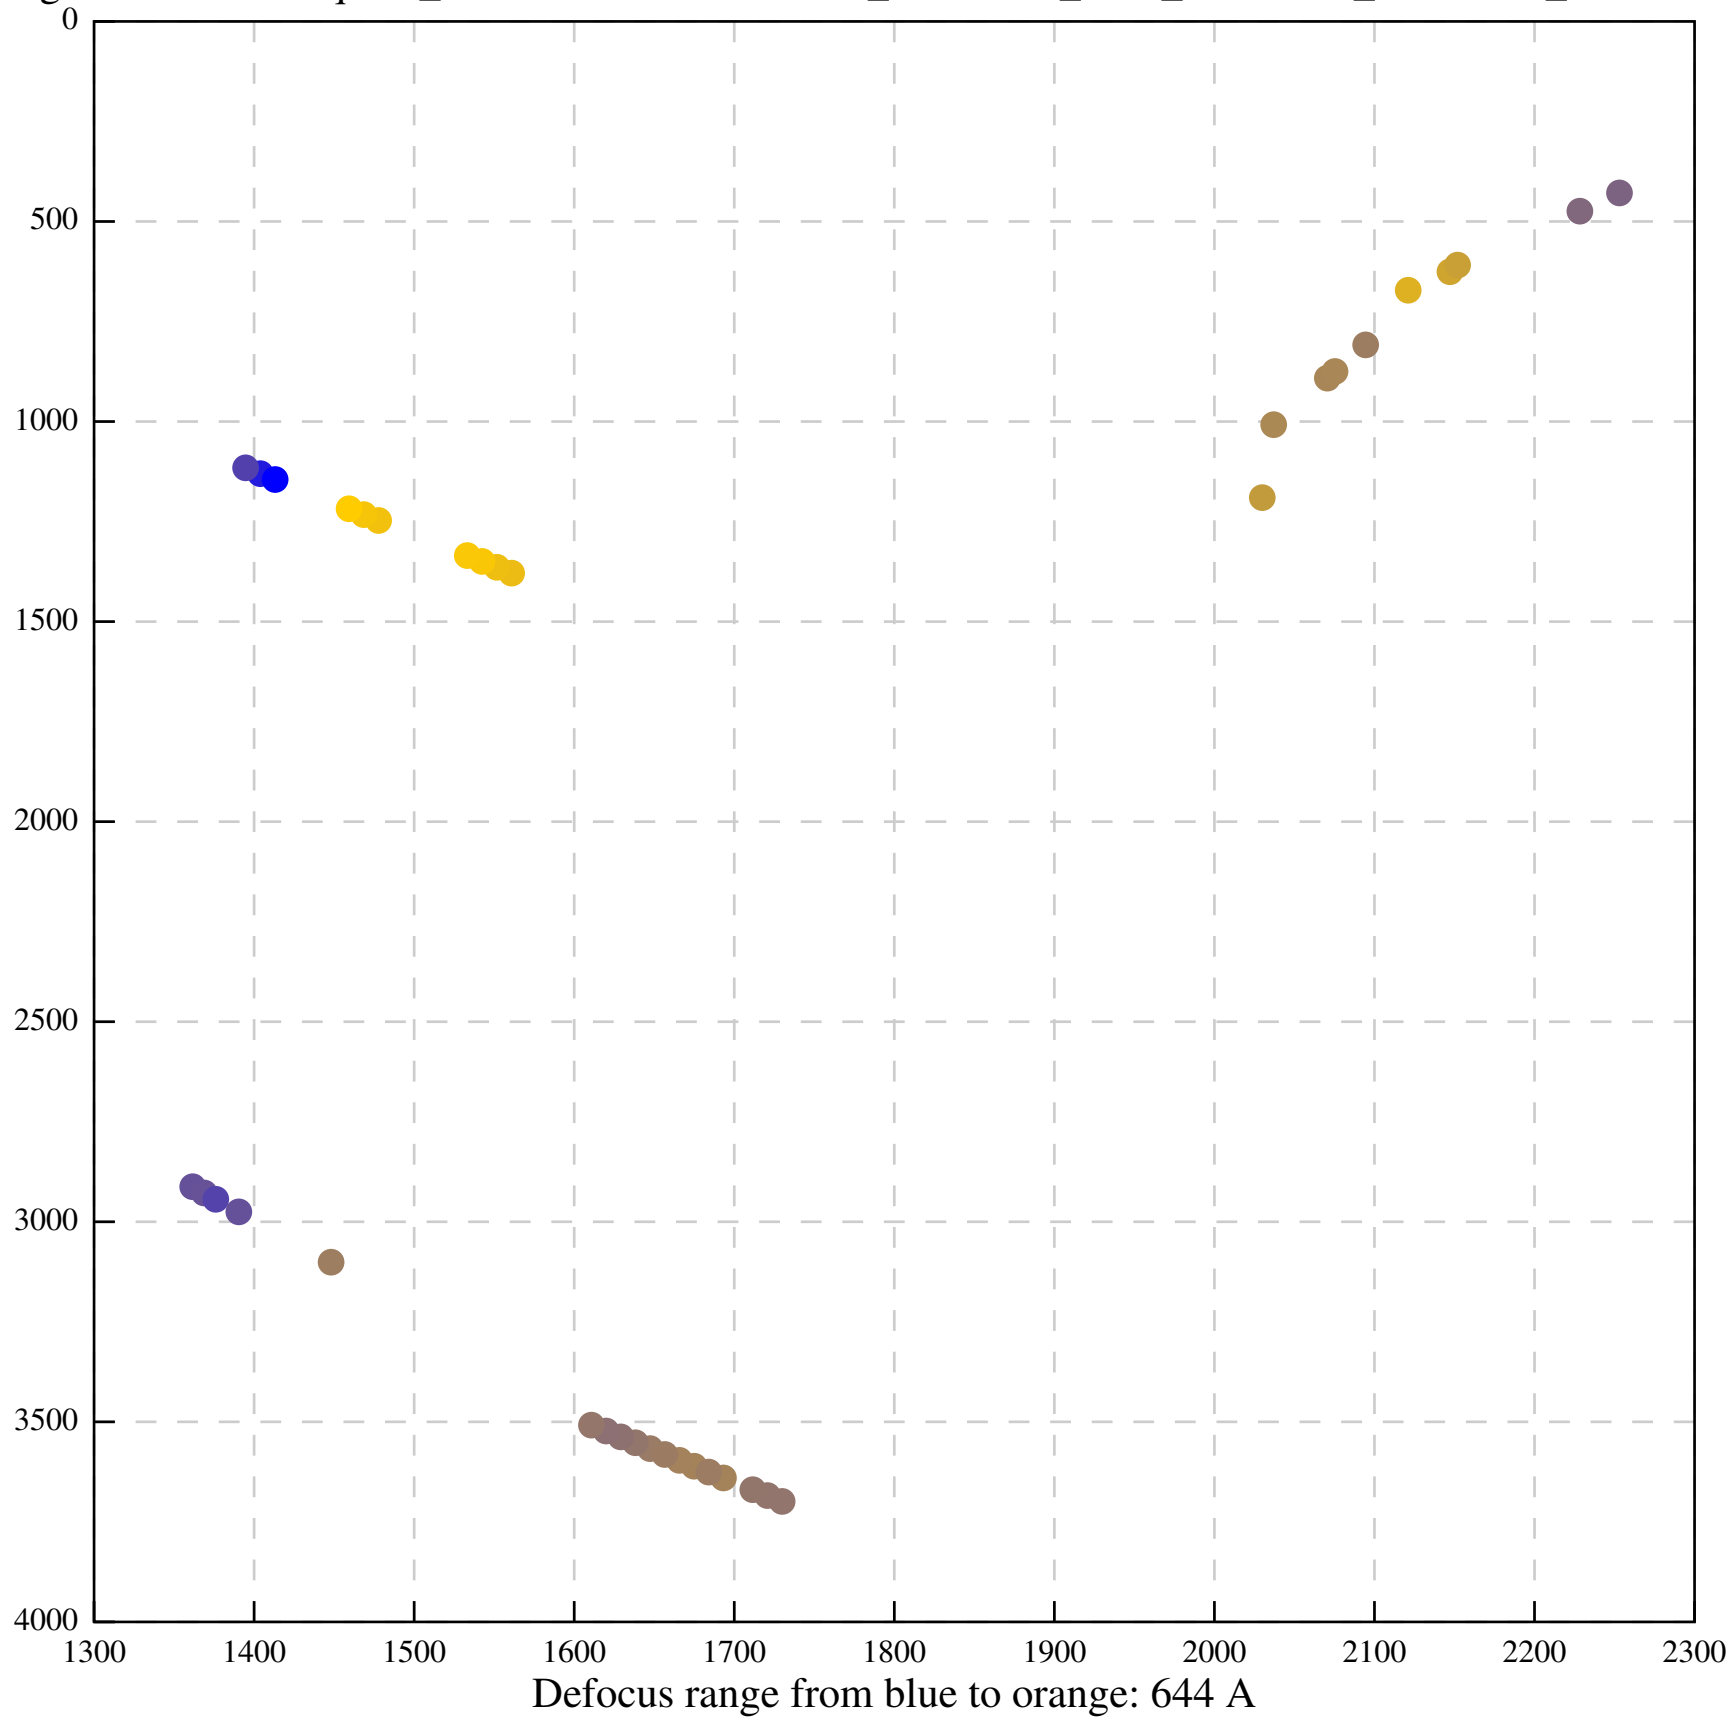

Defocus range from blue to orange: 70 A

Defocus range from blue to orange: 978 A

Defocus range from blue to orange: 641 A

Defocus range from blue to orange: 0 A

Defocus range from blue to orange: 356 A

Defocus range from blue to orange: 749 A