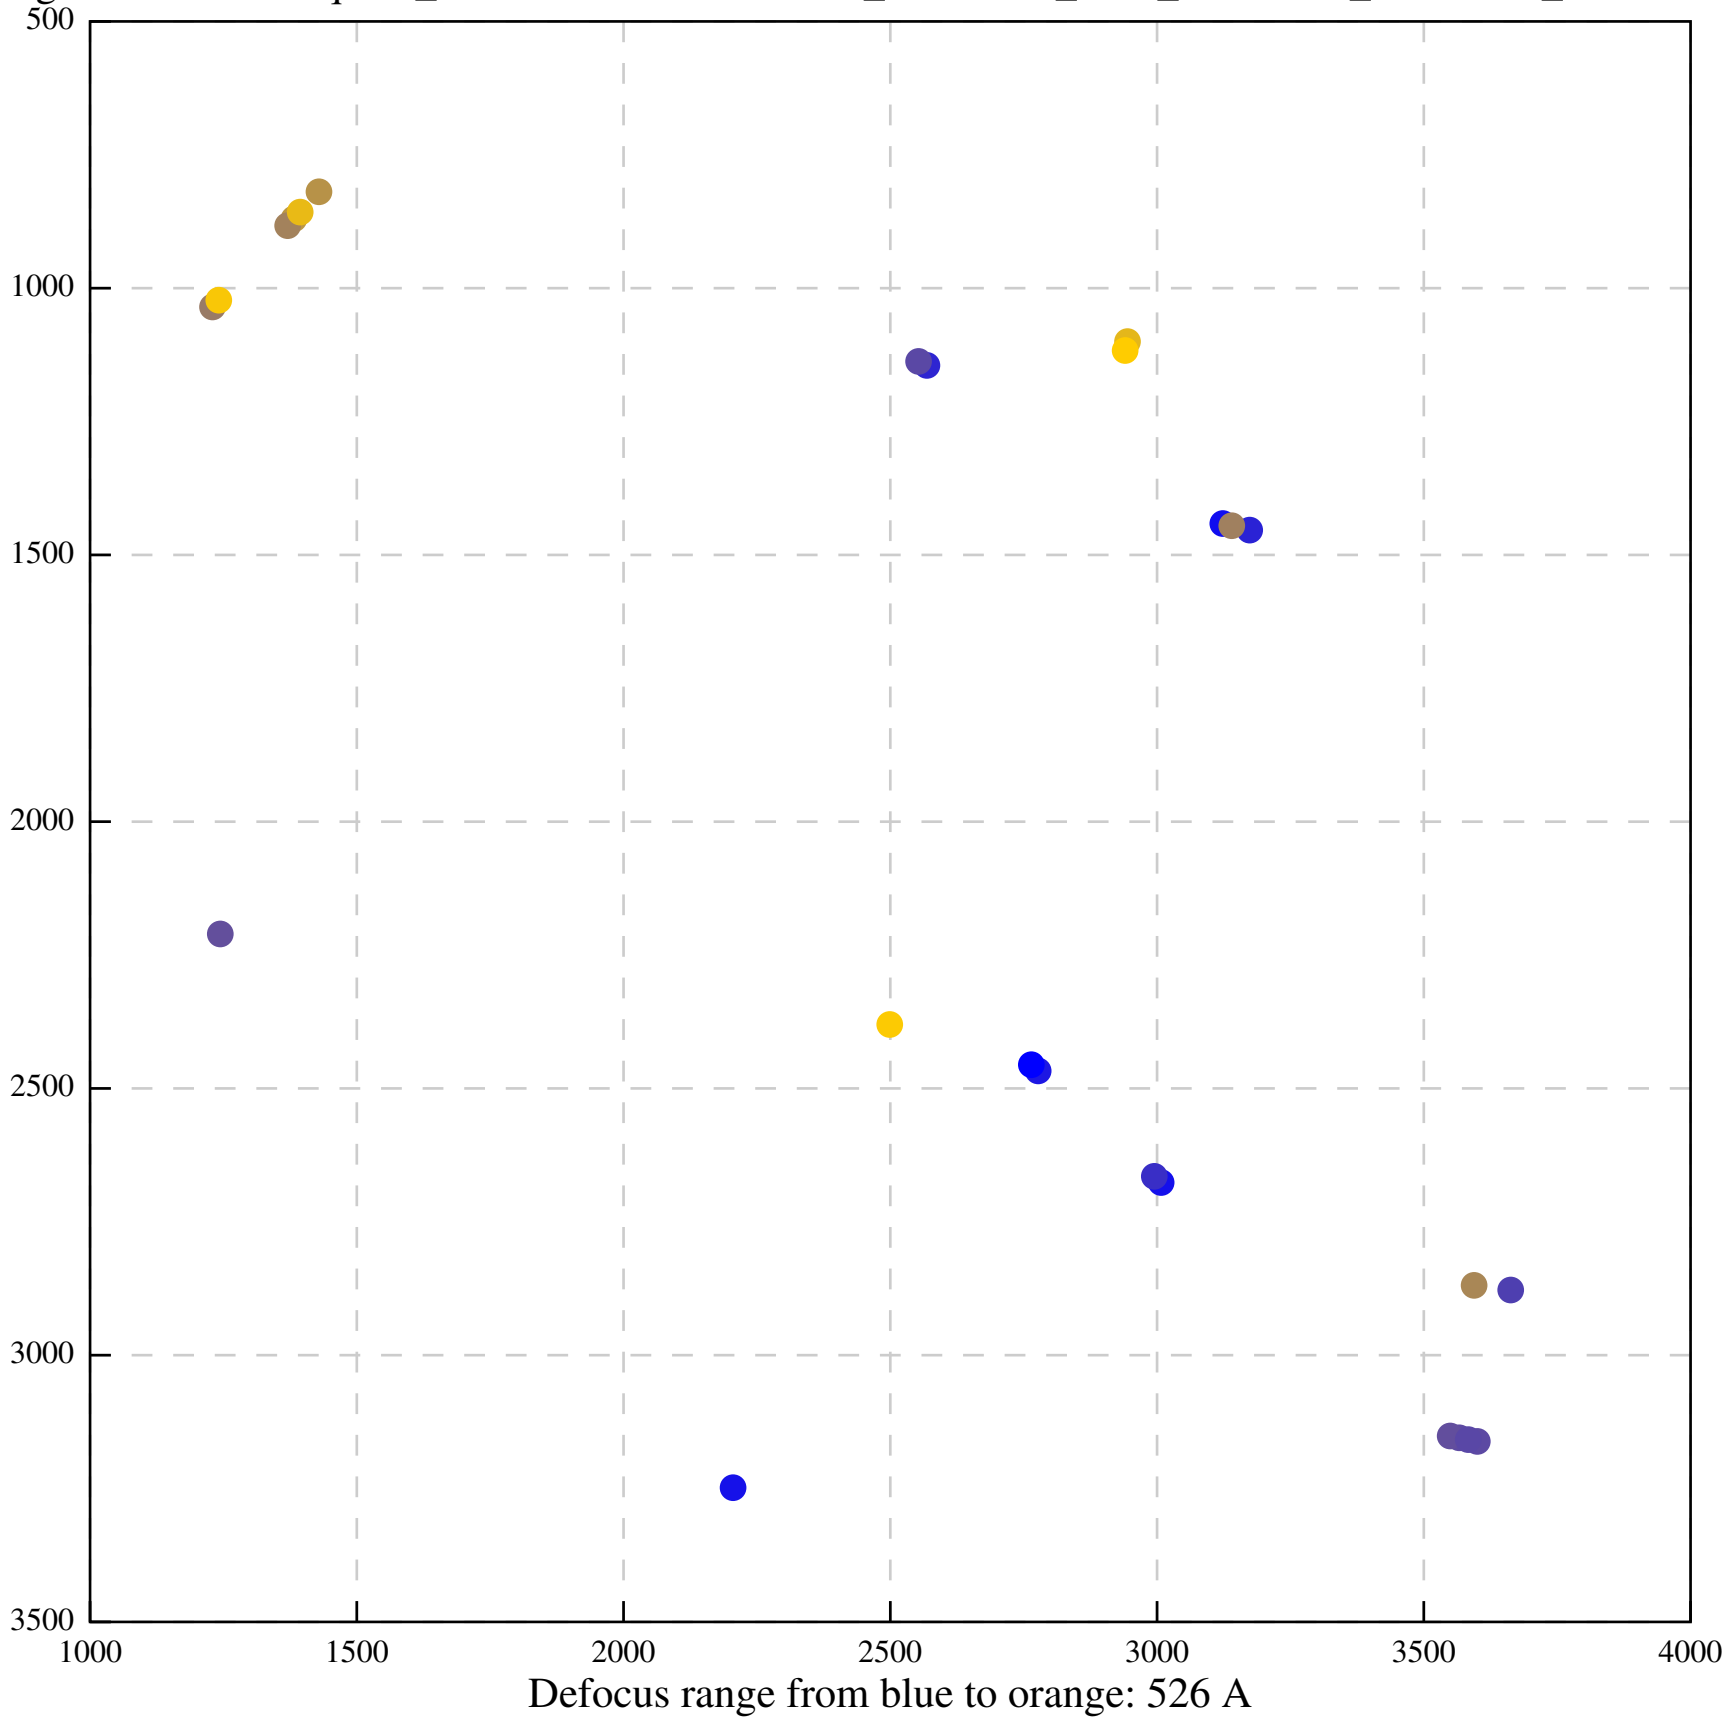

Defocus range from blue to orange: 116 A

Defocus range from blue to orange: 1098 A

Defocus range from blue to orange: 356 A

Defocus range from blue to orange: 147 A

Defocus range from blue to orange: 75 A