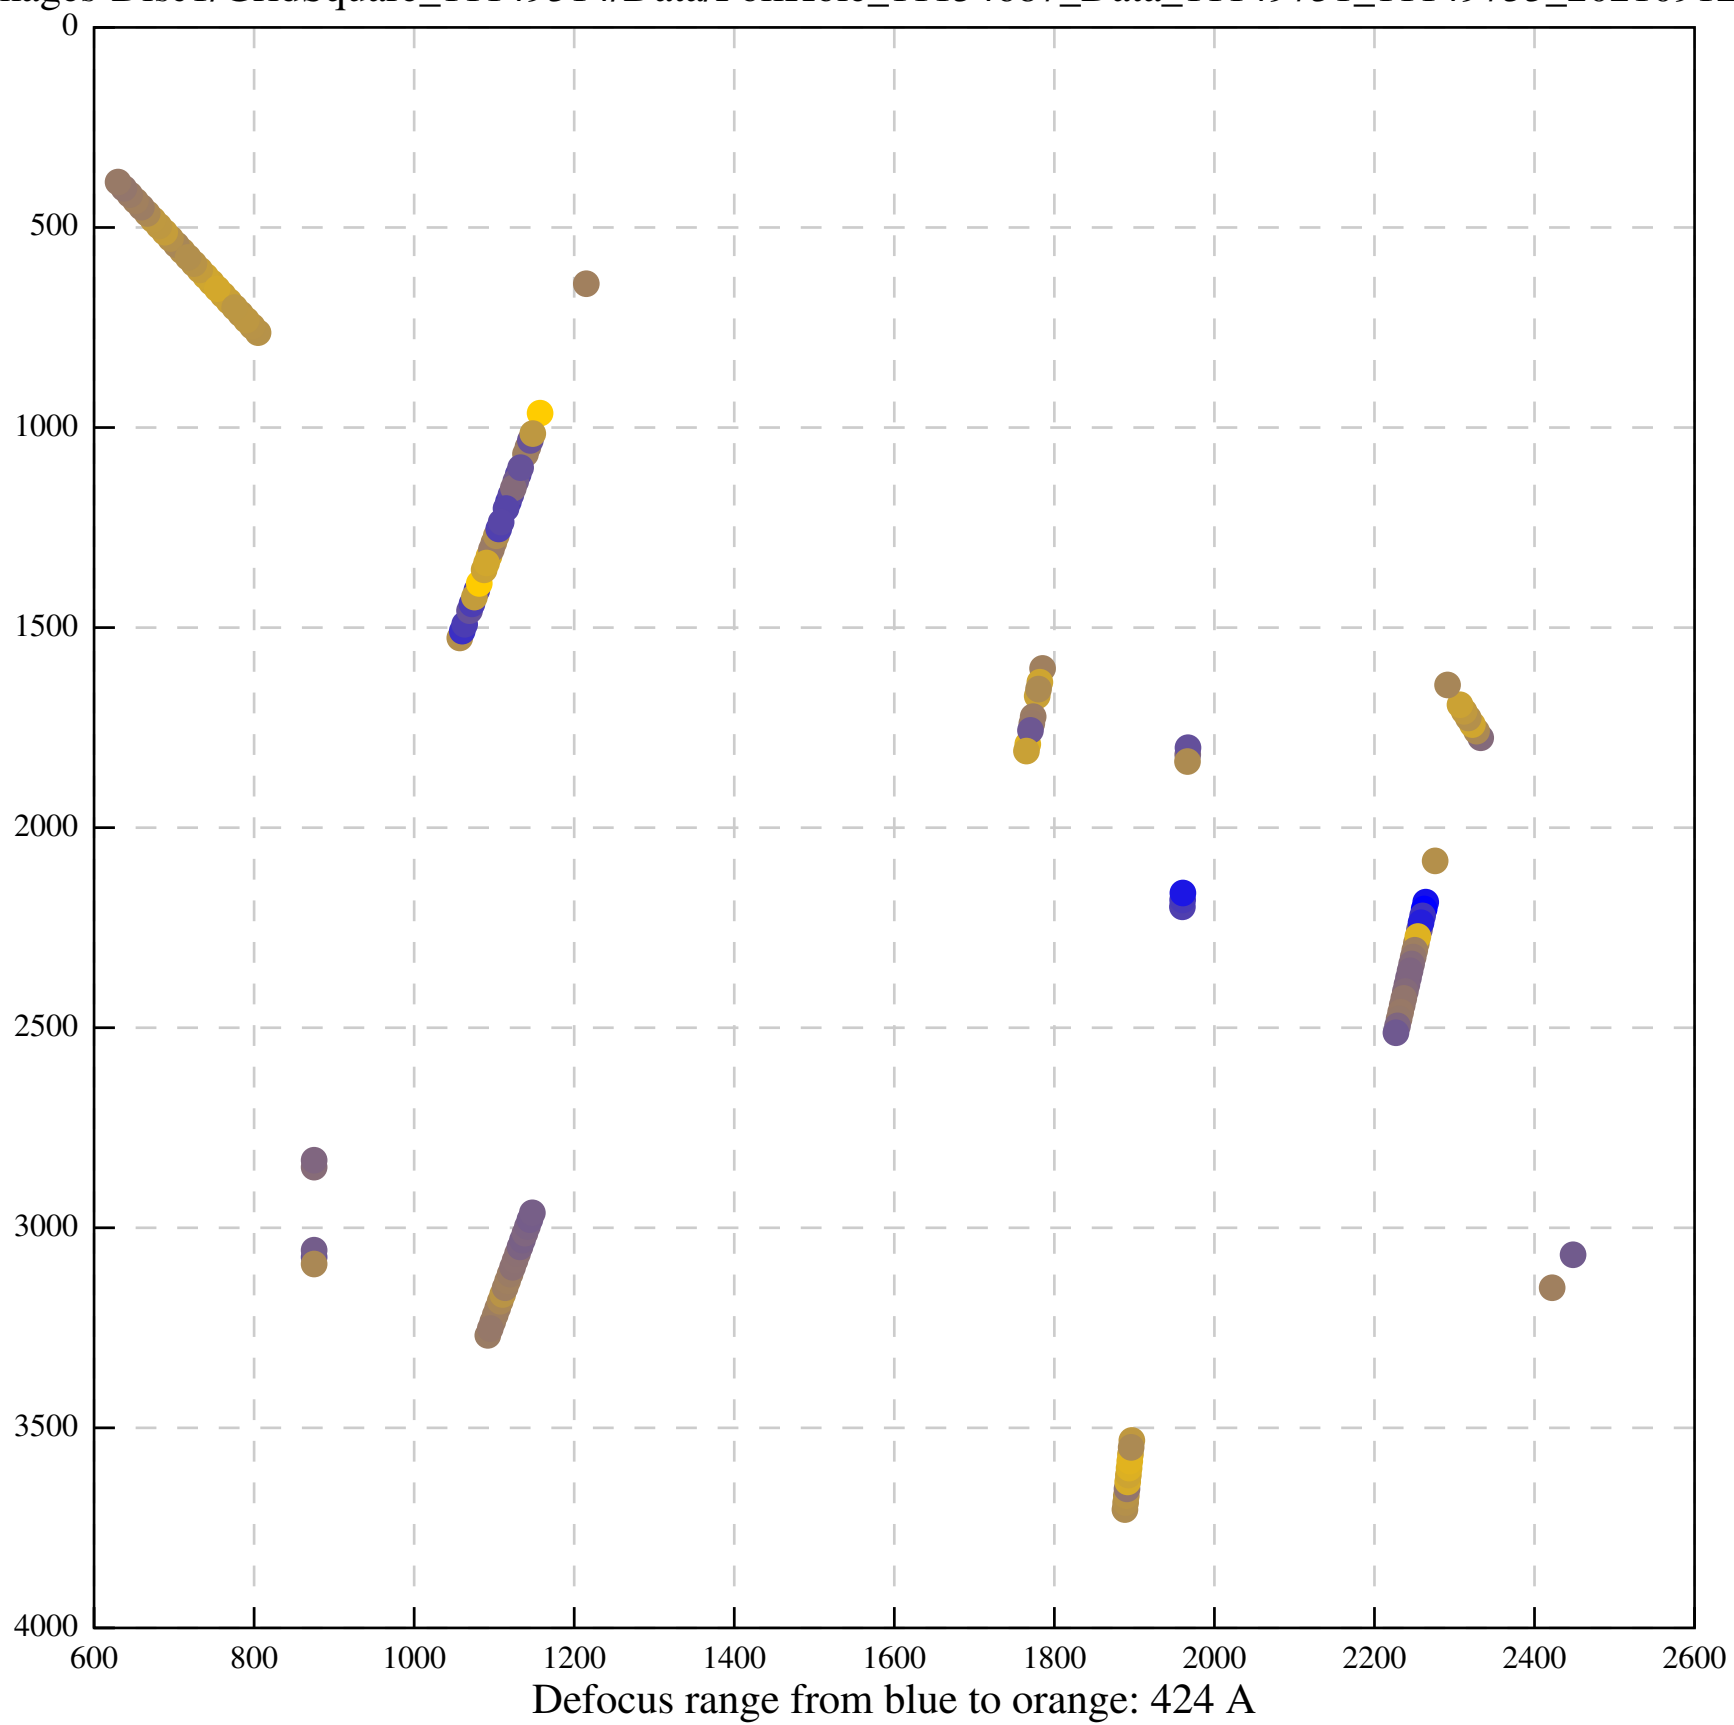

Defocus range from blue to orange: 14 A

Defocus range from blue to orange: 669 A

Defocus range from blue to orange: 0 A

Defocus range from blue to orange: 439 A

Defocus range from blue to orange: 305 A

Defocus range from blue to orange: 219 A