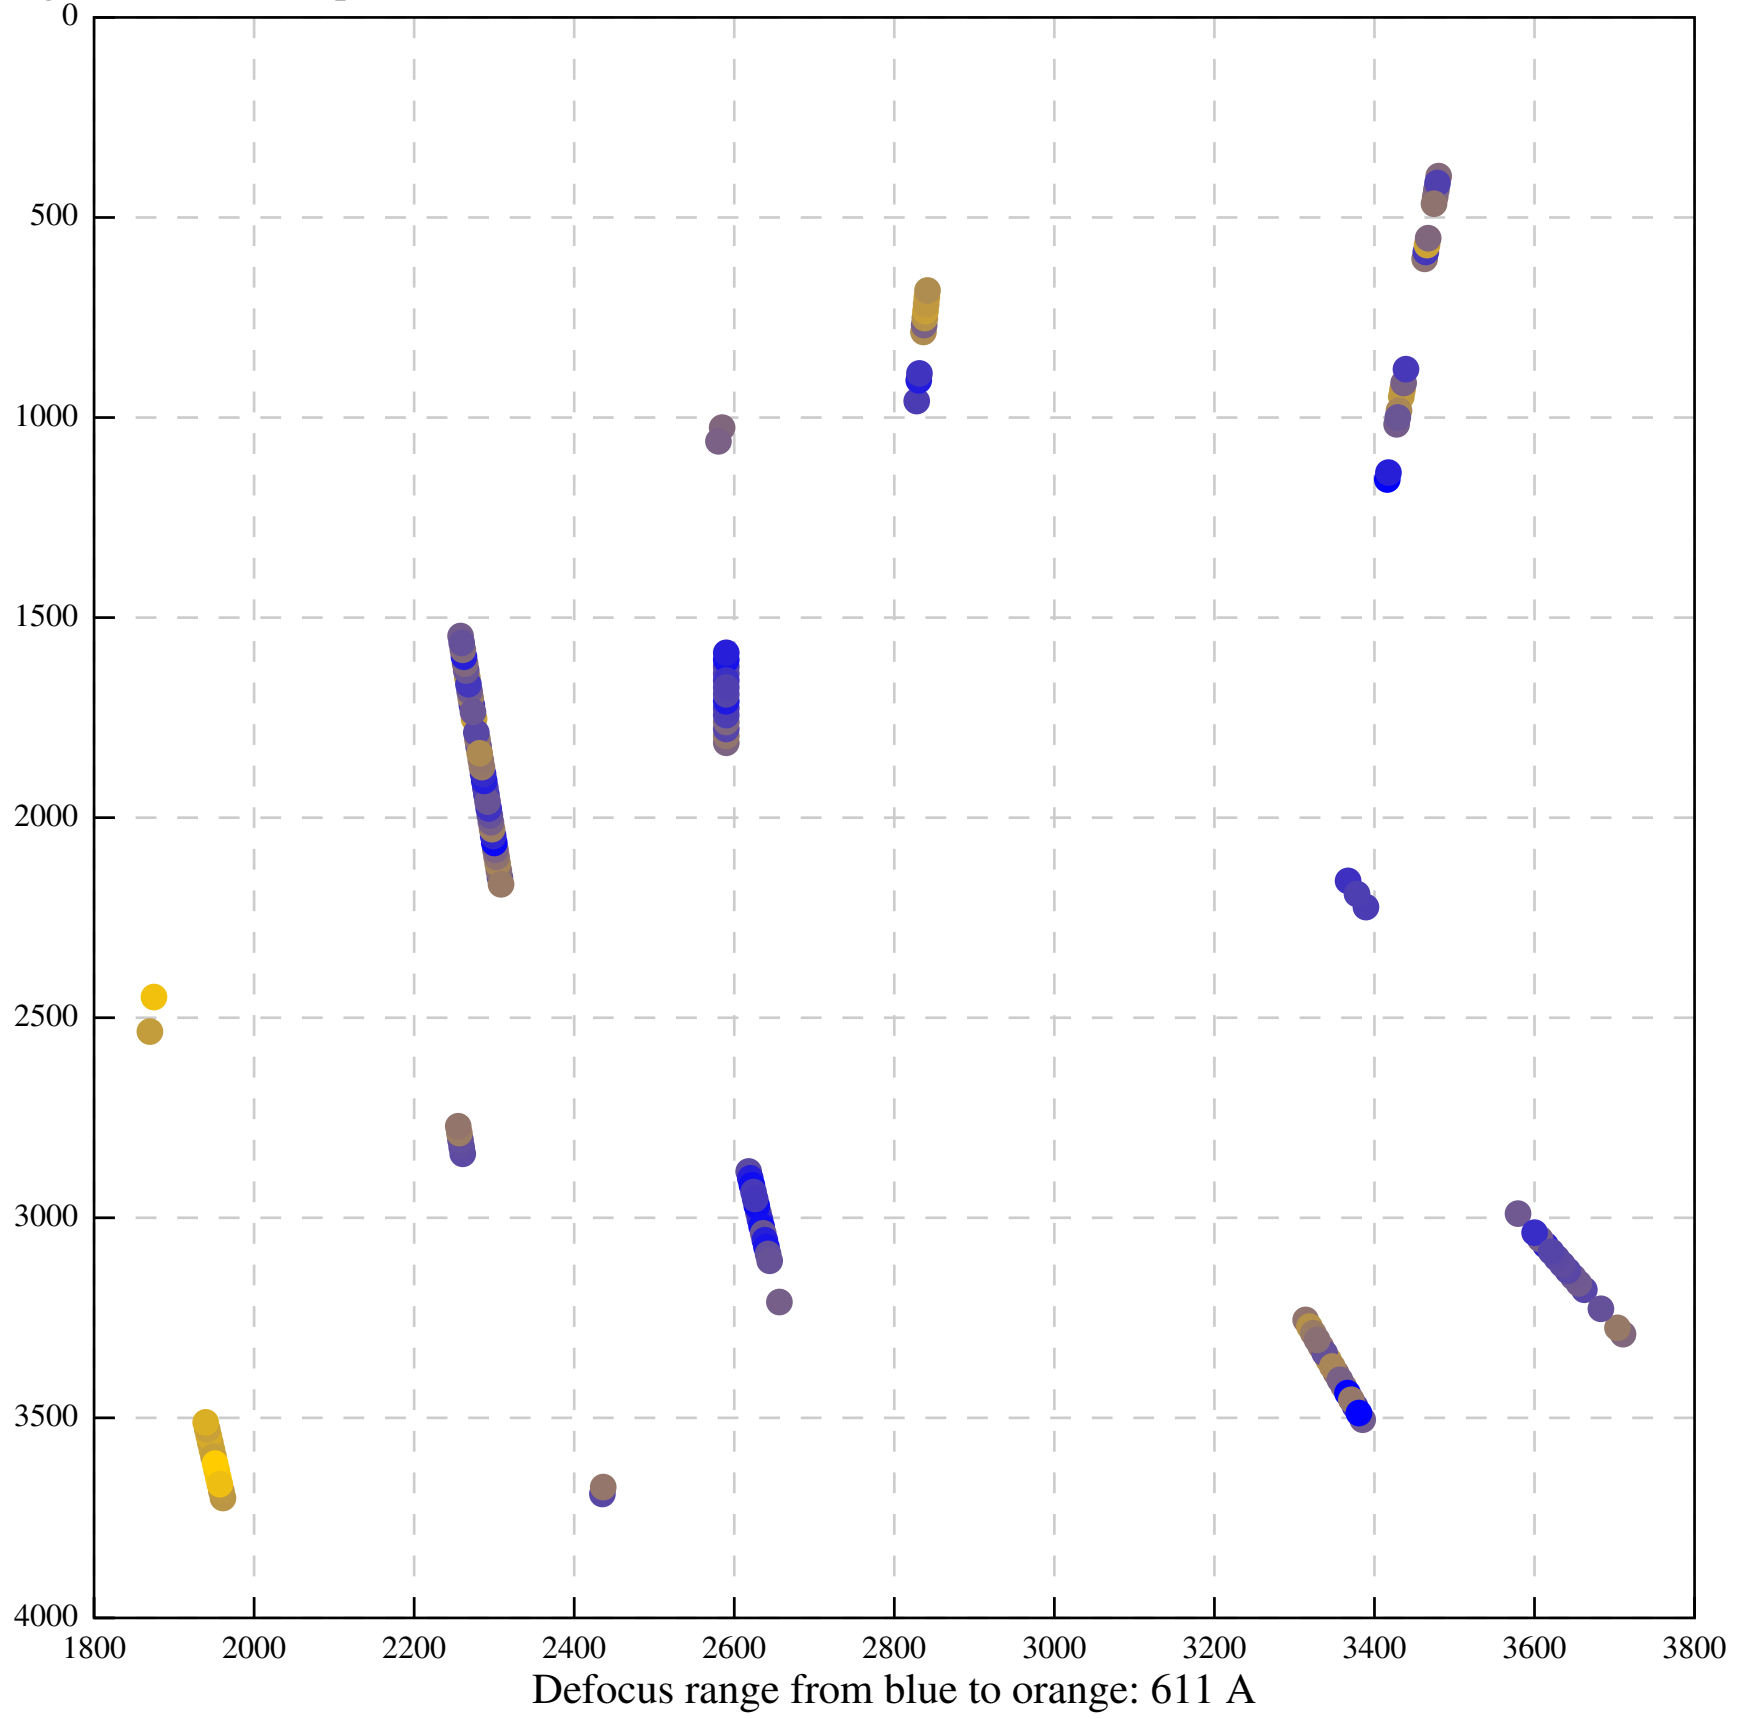

Defocus range from blue to orange: 49 A

Defocus range from blue to orange: 0 A

Defocus range from blue to orange: 318 A

Defocus range from blue to orange: 34 A

Defocus range from blue to orange: 462 Å

Defocus range from blue to orange: 82 A