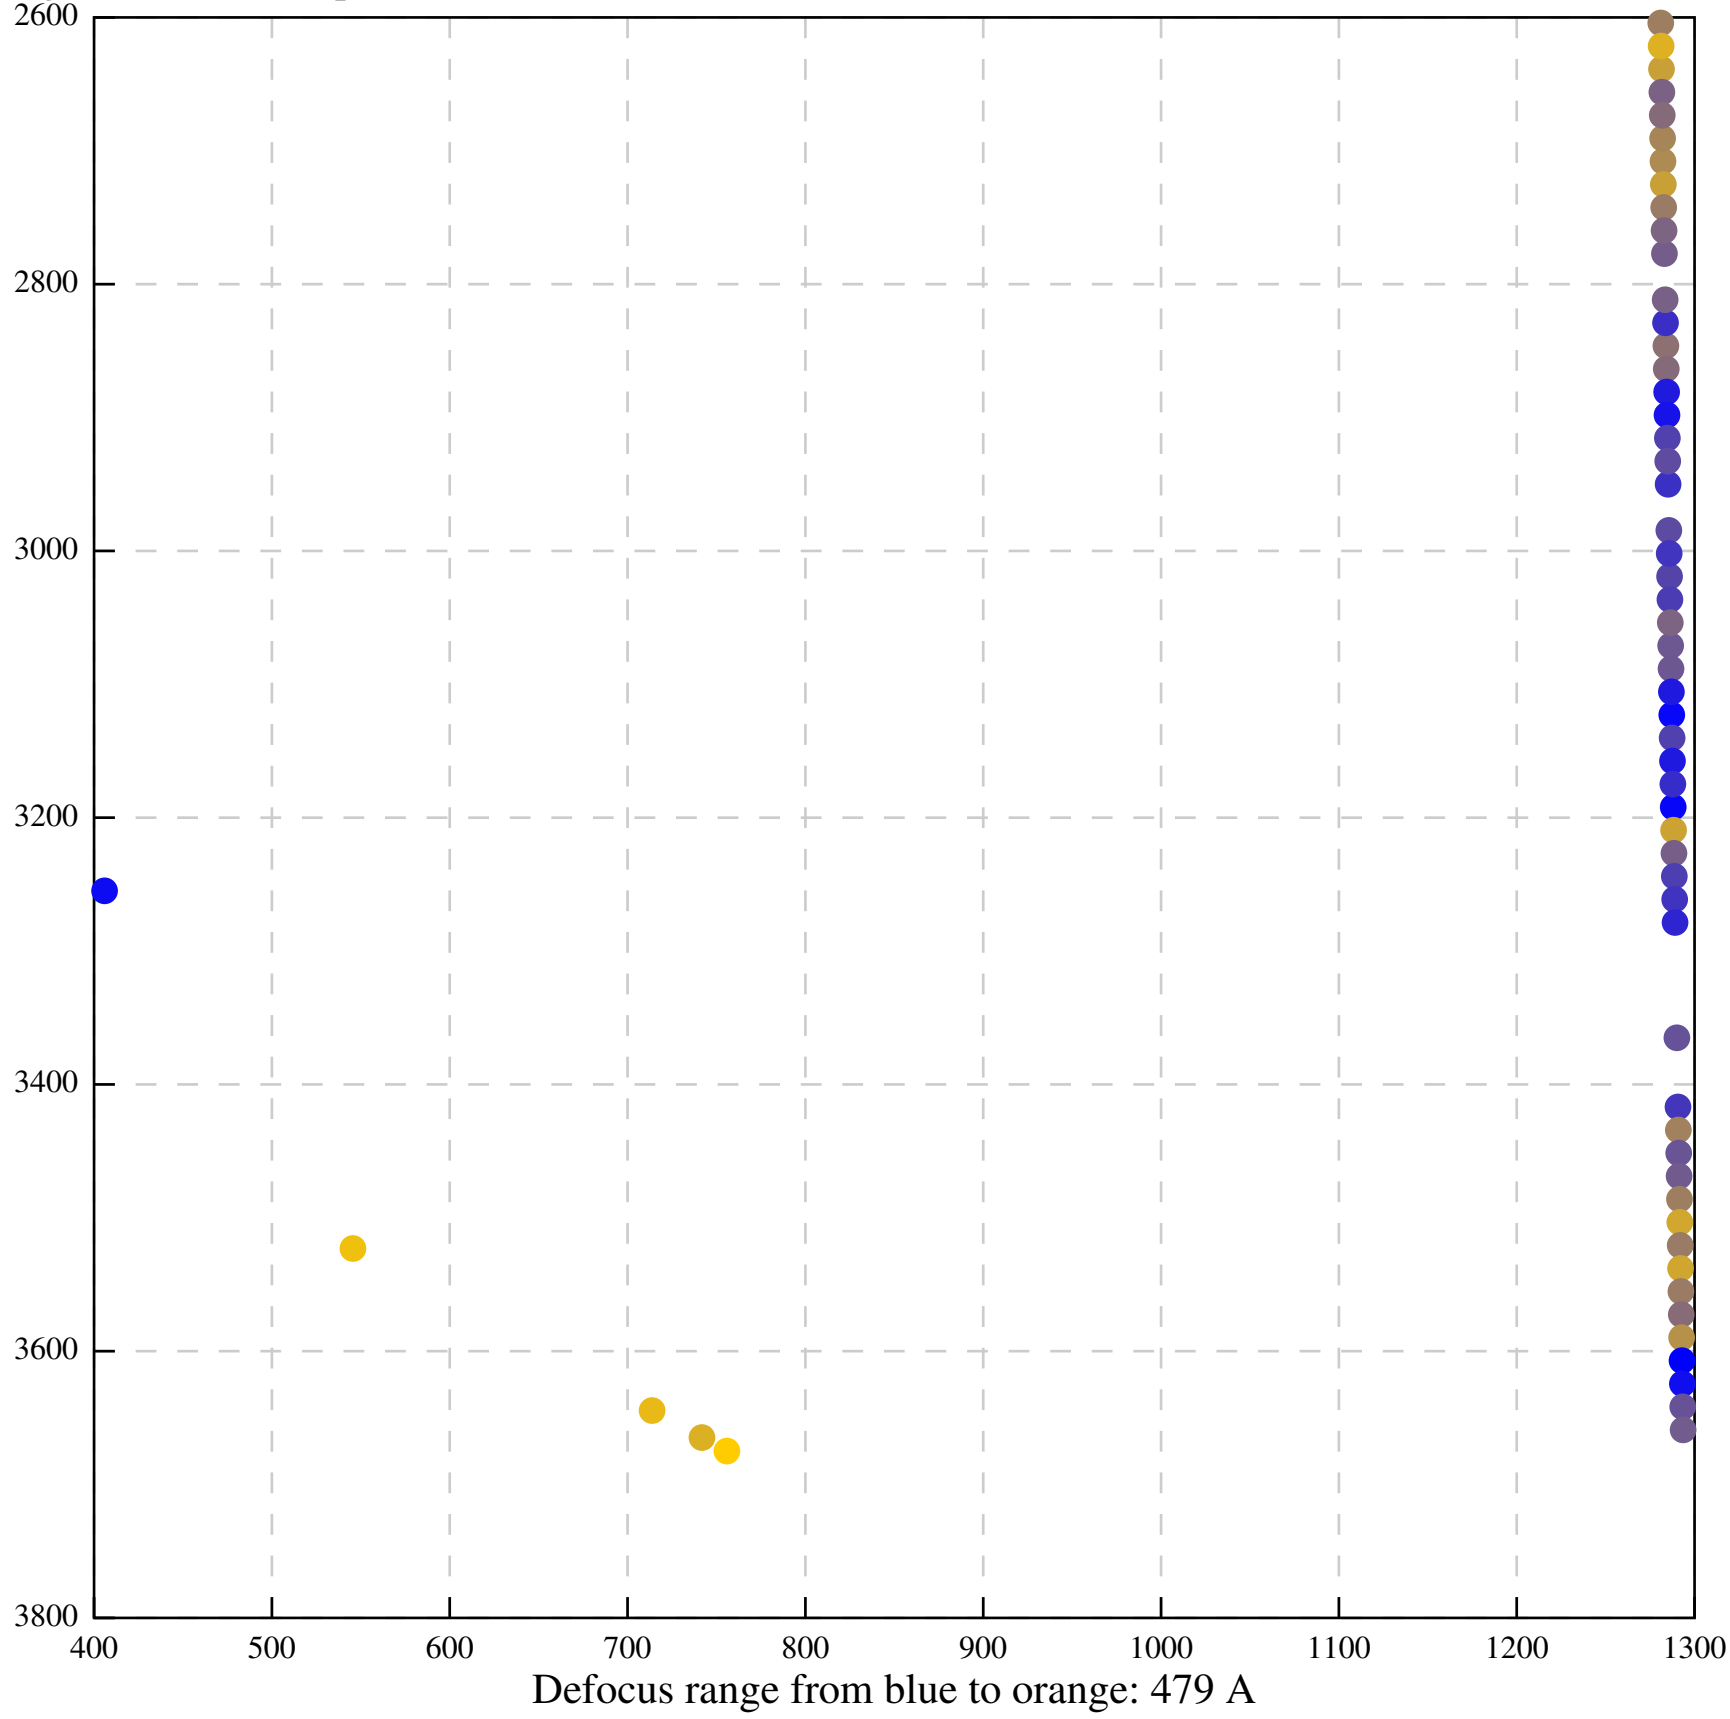

Defocus range from blue to orange: 1040 A

Defocus range from blue to orange: 244 A

Defocus range from blue to orange: 526 A

Defocus range from blue to orange: 336 A

Defocus range from blue to orange: 0 A

Defocus range from blue to orange: 124 A