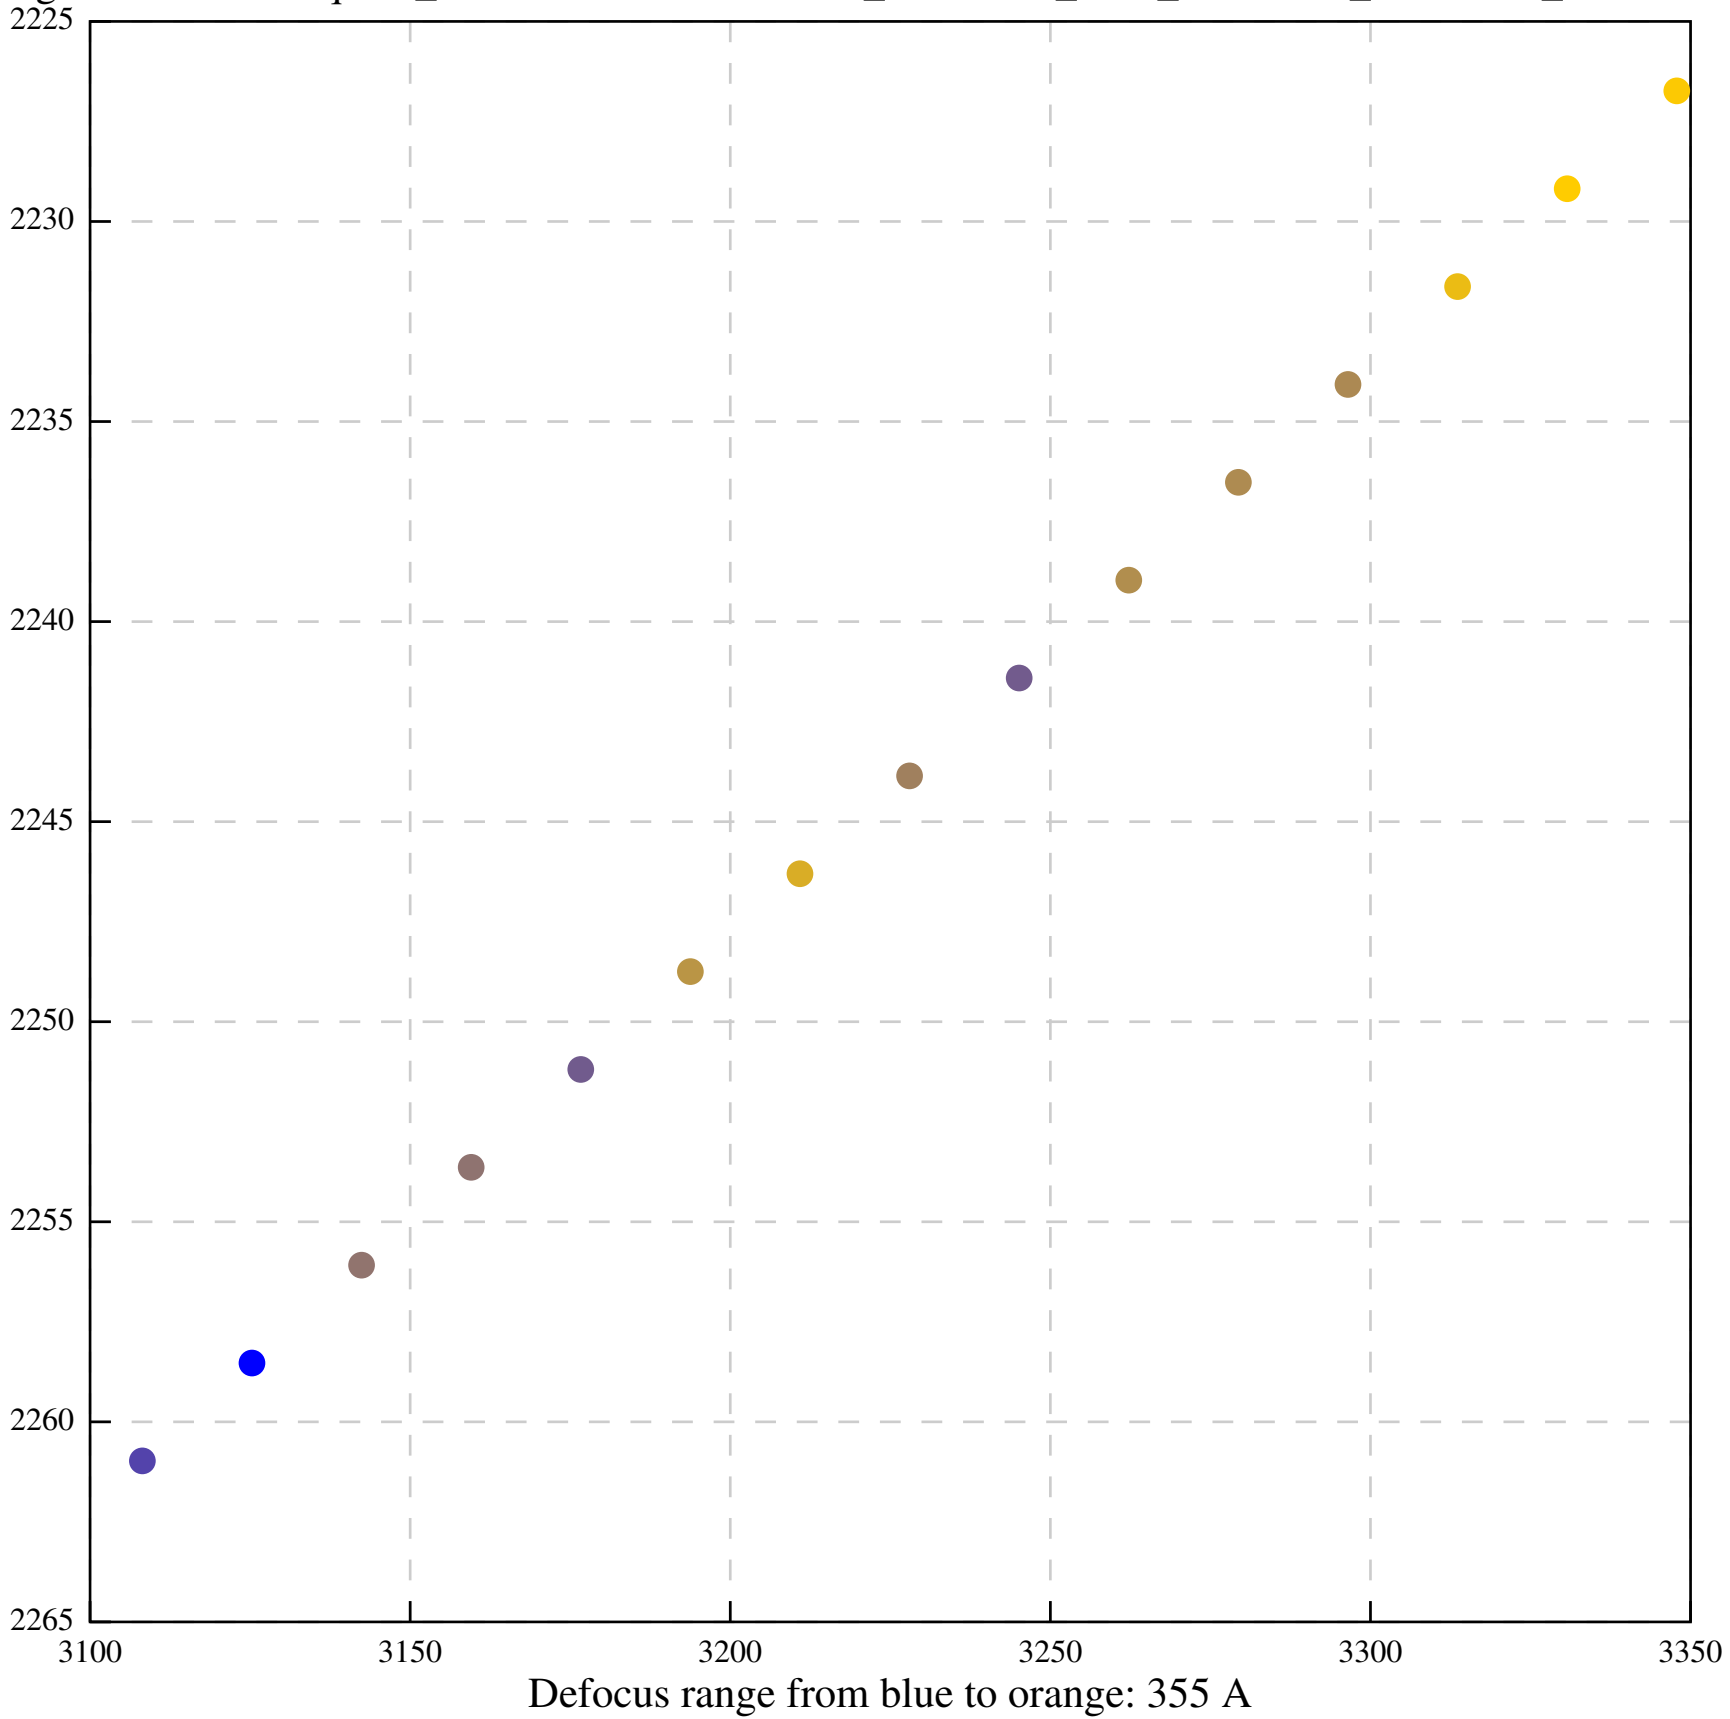

Defocus range from blue to orange: 90 A

Defocus range from blue to orange: 0 A

Defocus range from blue to orange: 182 A

Defocus range from blue to orange: 83 A

Defocus range from blue to orange: 930 A

Defocus range from blue to orange: 287 A