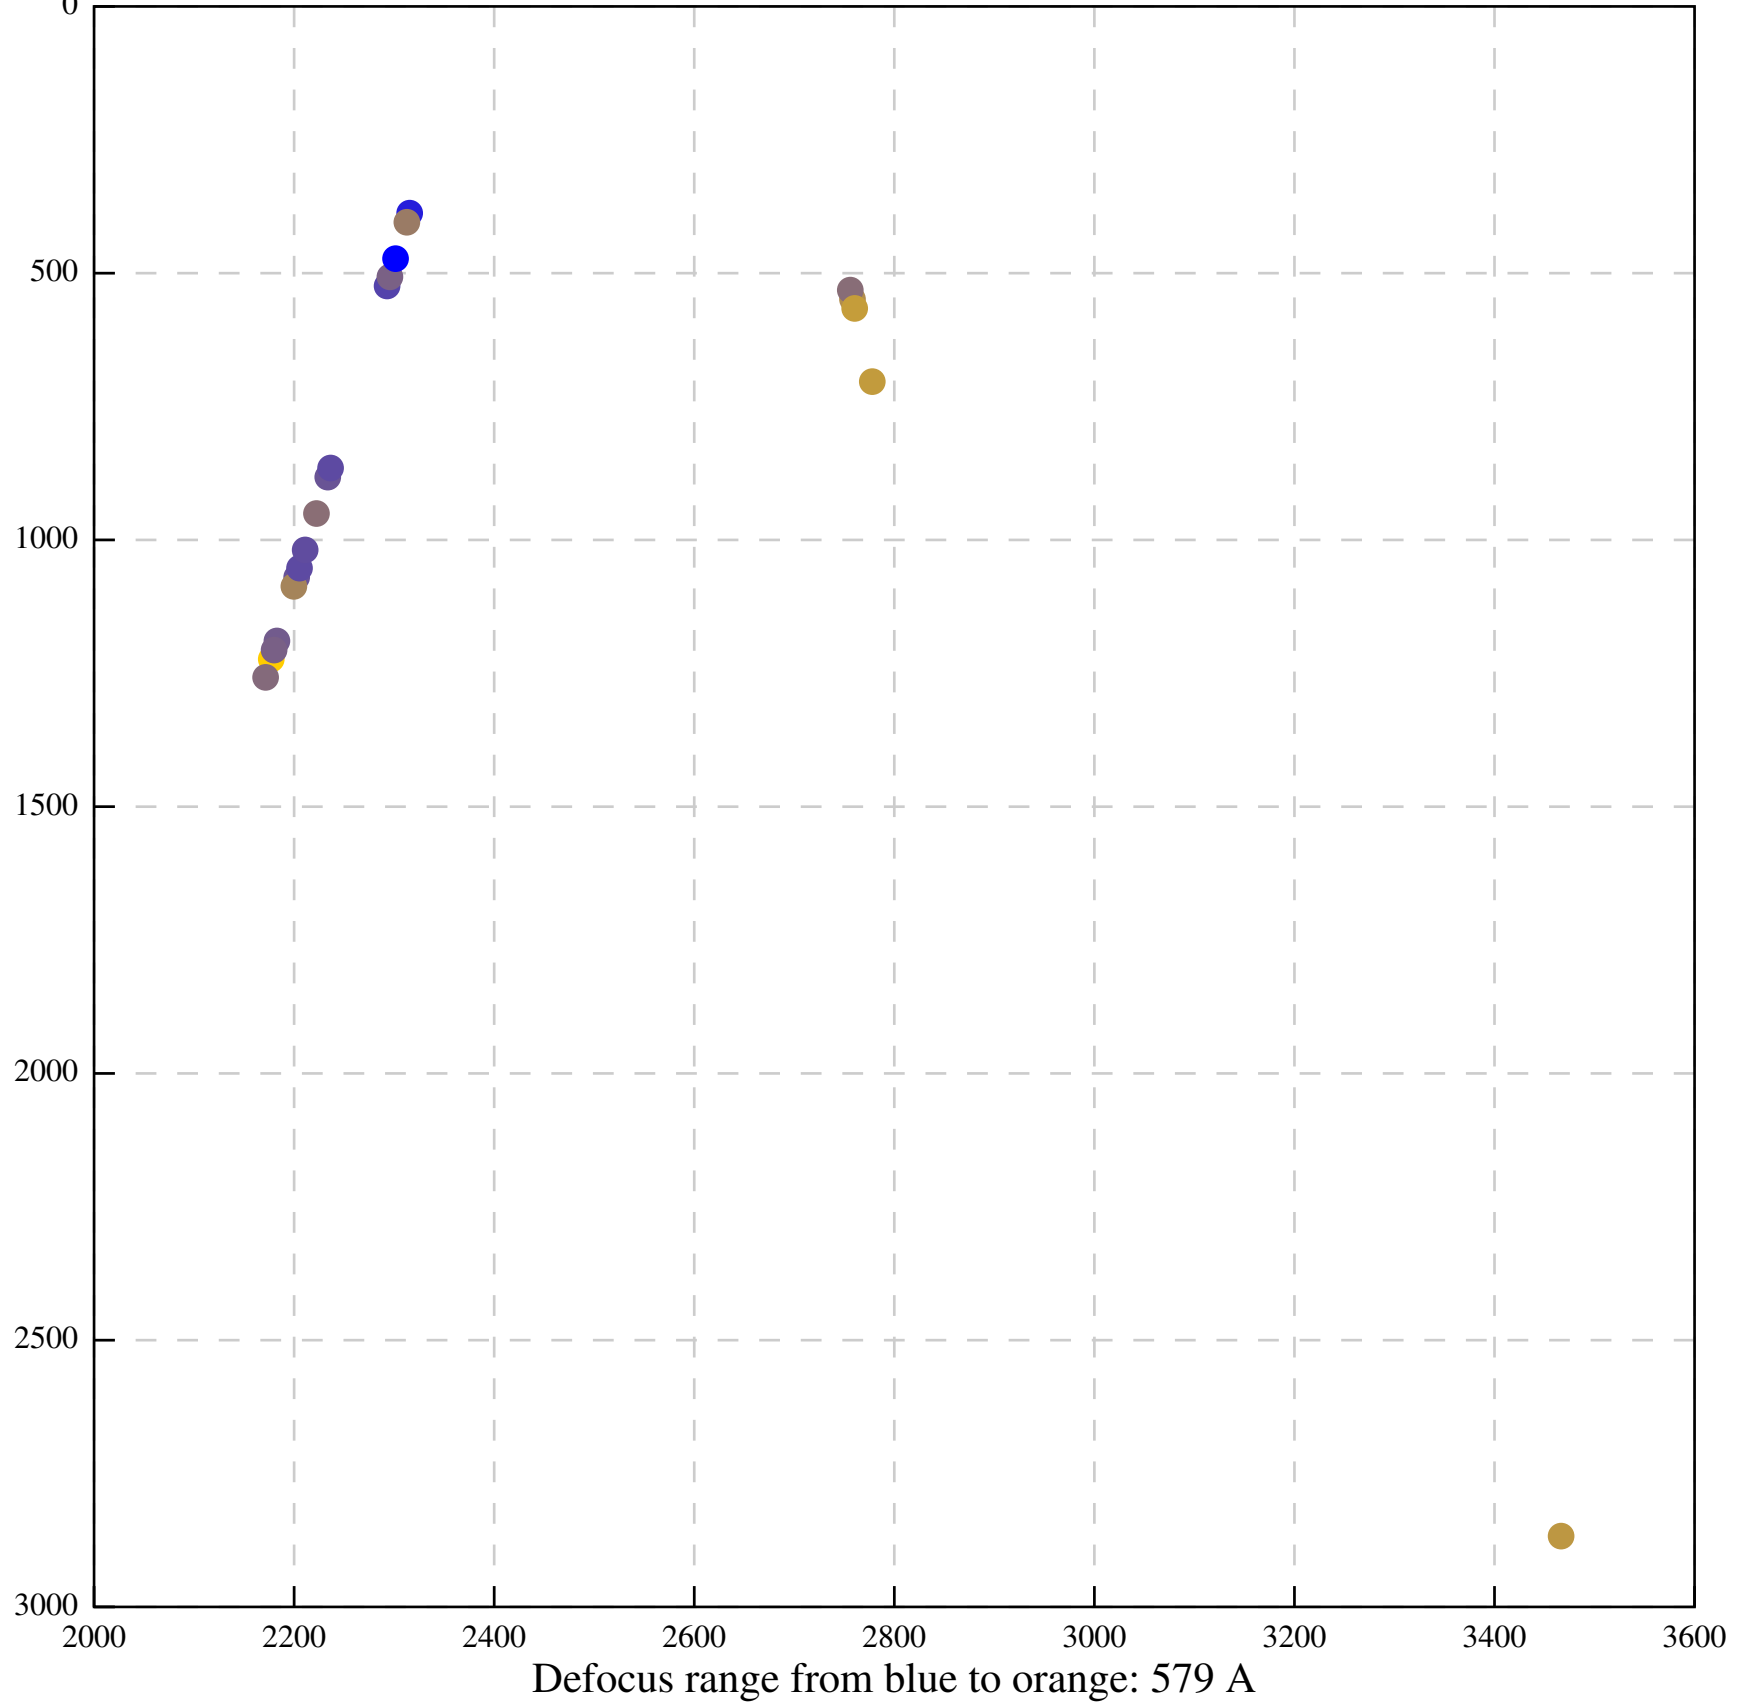

Defocus range from blue to orange: 170 A

Defocus range from blue to orange: 477 Å

Defocus range from blue to orange: 0 A

Defocus range from blue to orange: 0 A

Defocus range from blue to orange: 0 A

Defocus range from blue to orange: 1233 A