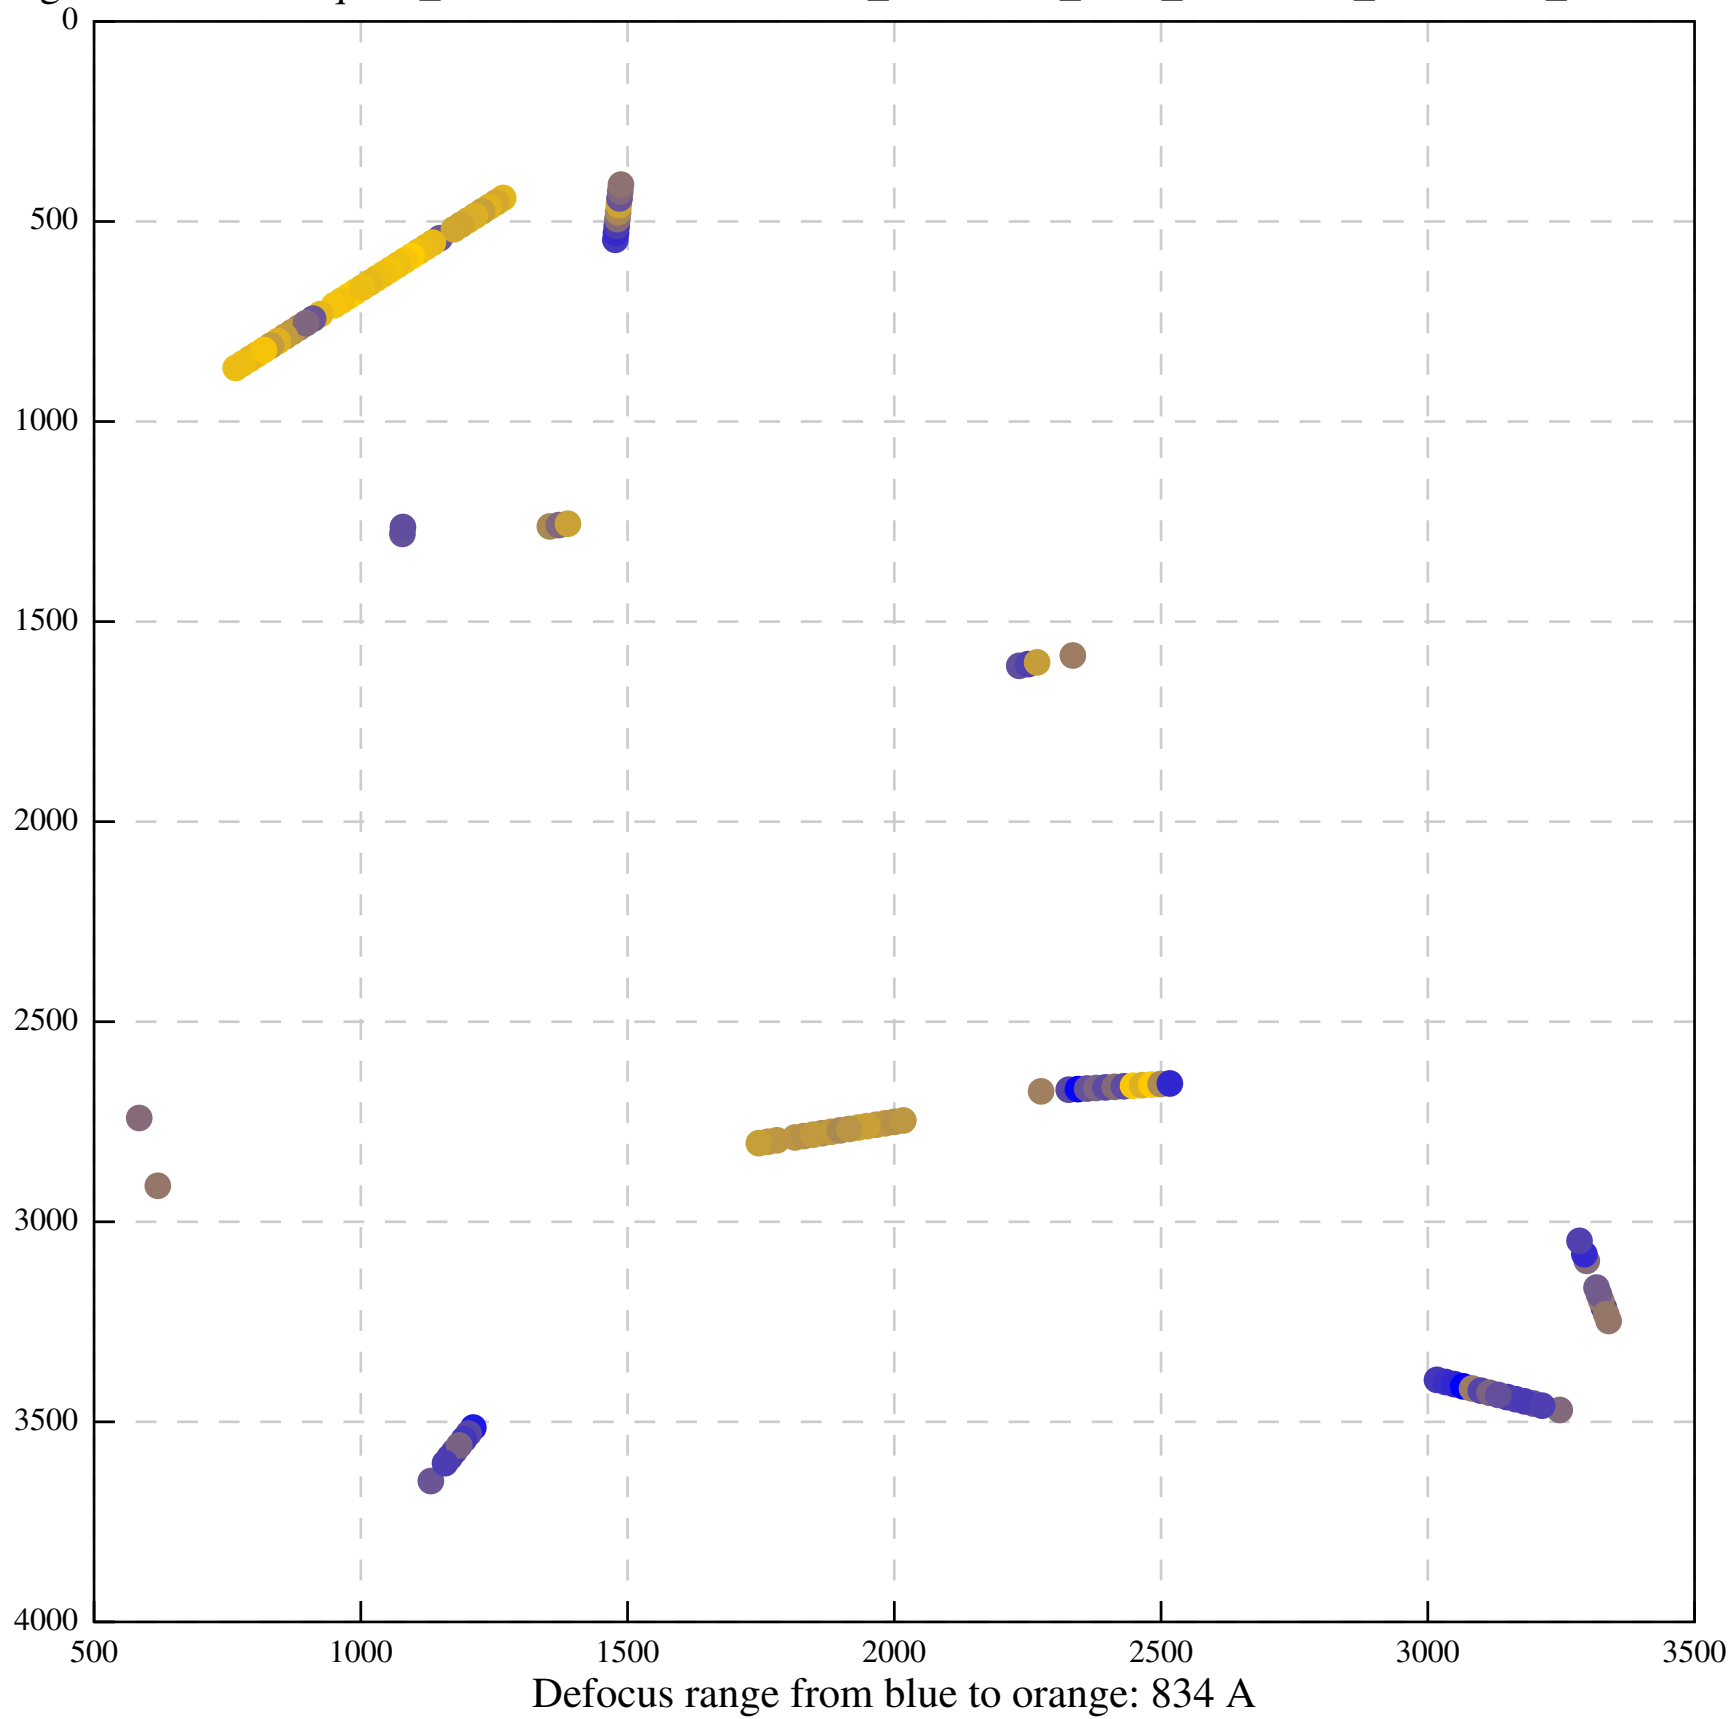

Defocus range from blue to orange: 113 A