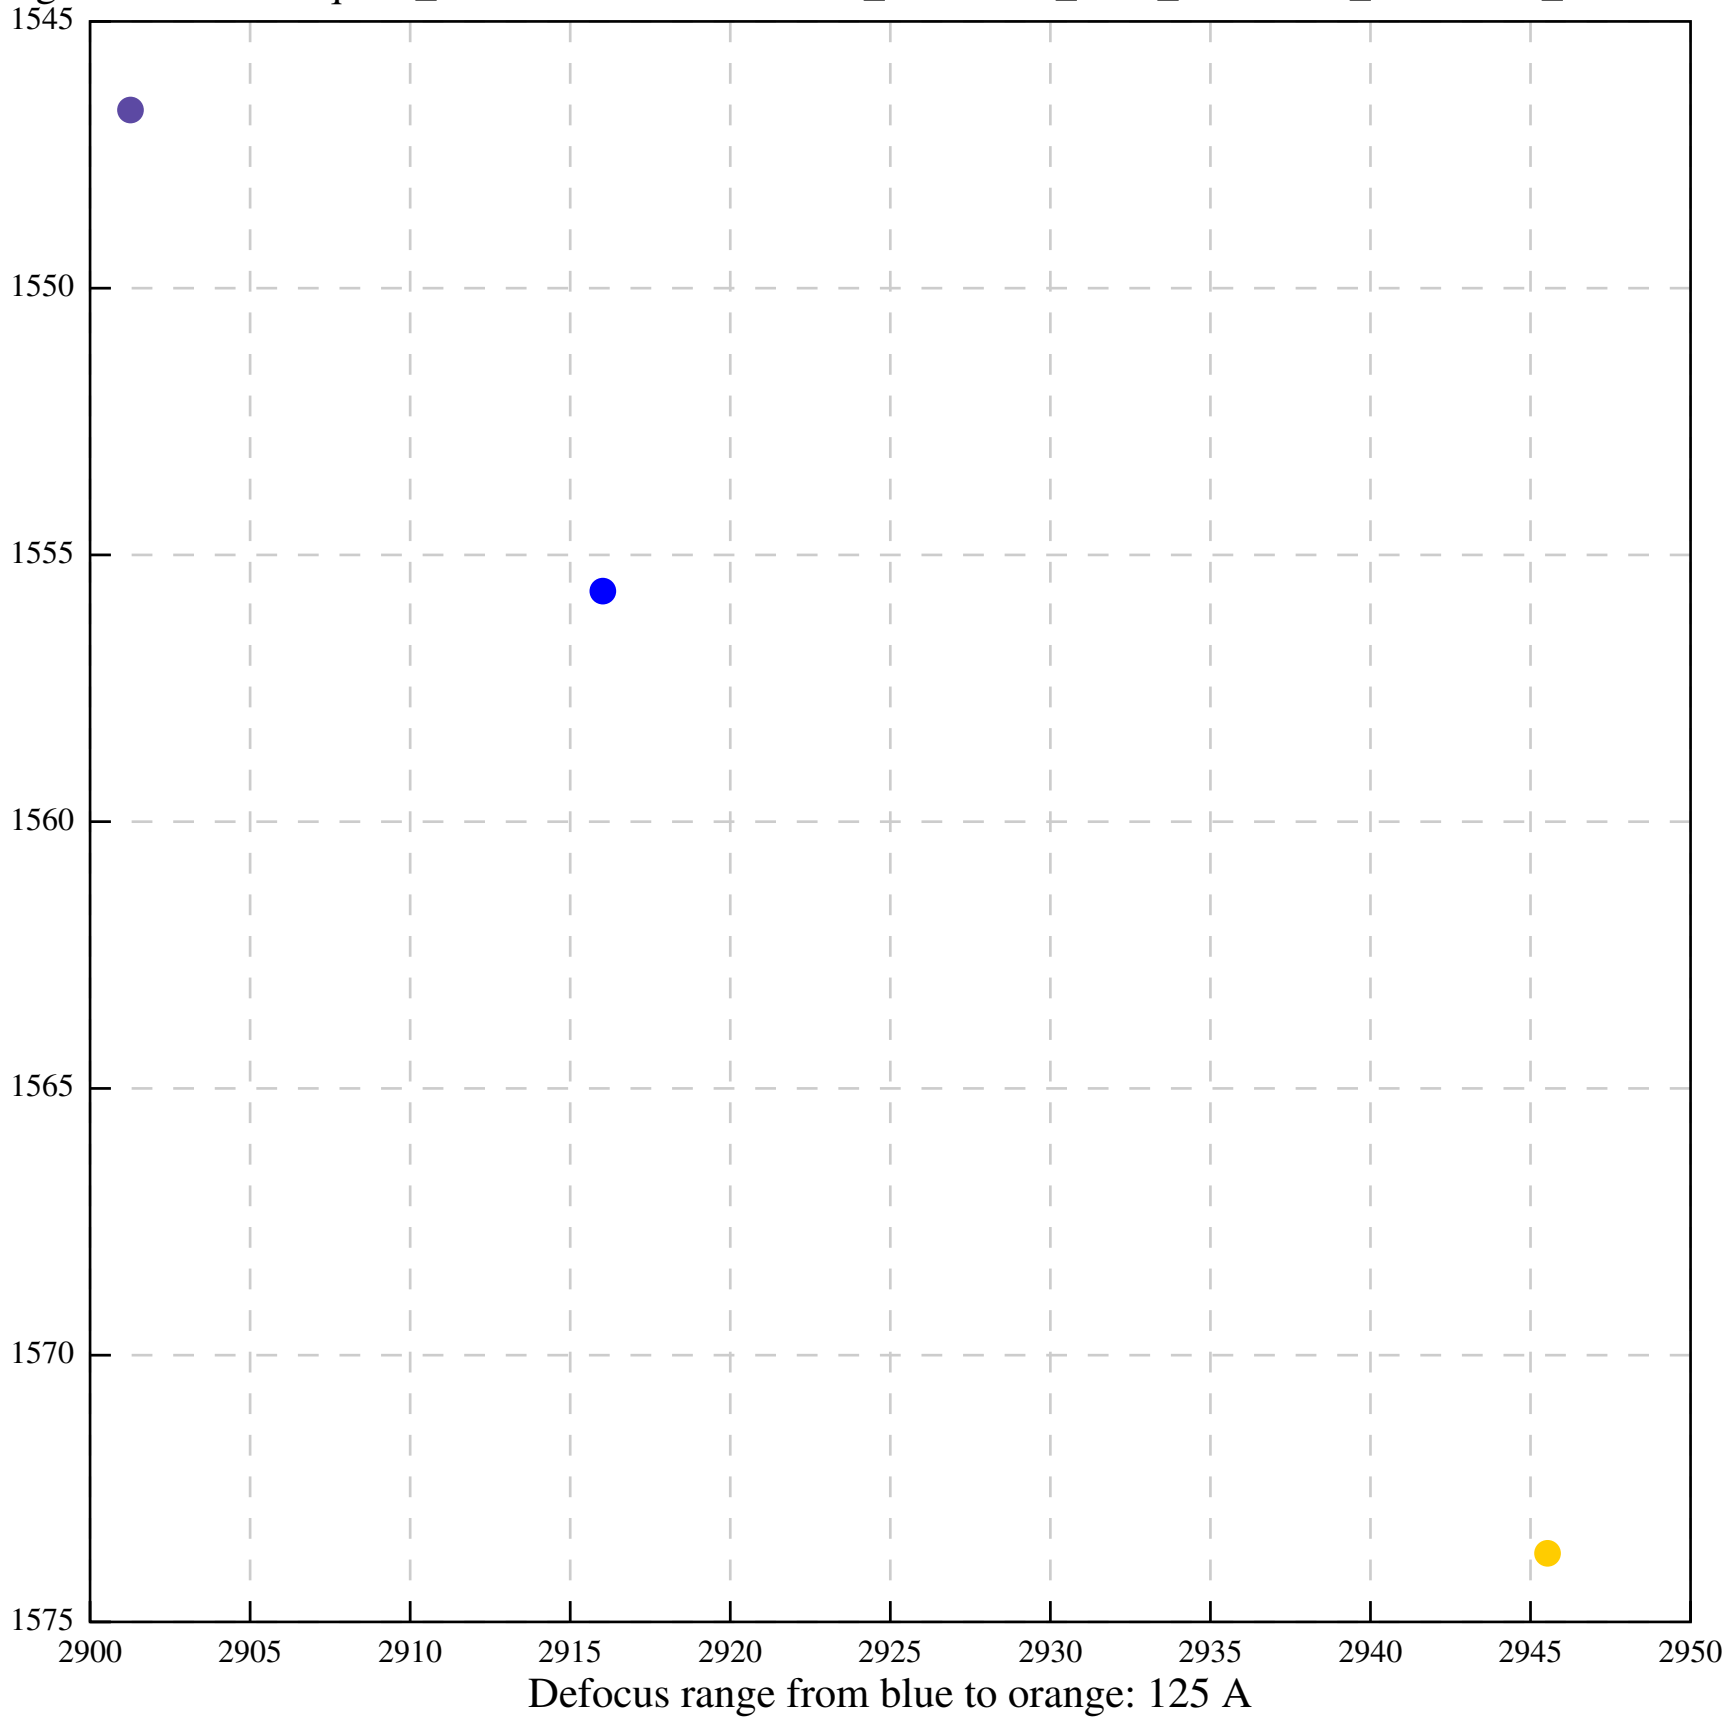

Defocus range from blue to orange: 14 A

Defocus range from blue to orange: 669 A

Defocus range from blue to orange: 0 A

Defocus range from blue to orange: 439 A

Defocus range from blue to orange: 305 A

Defocus range from blue to orange: 219 A