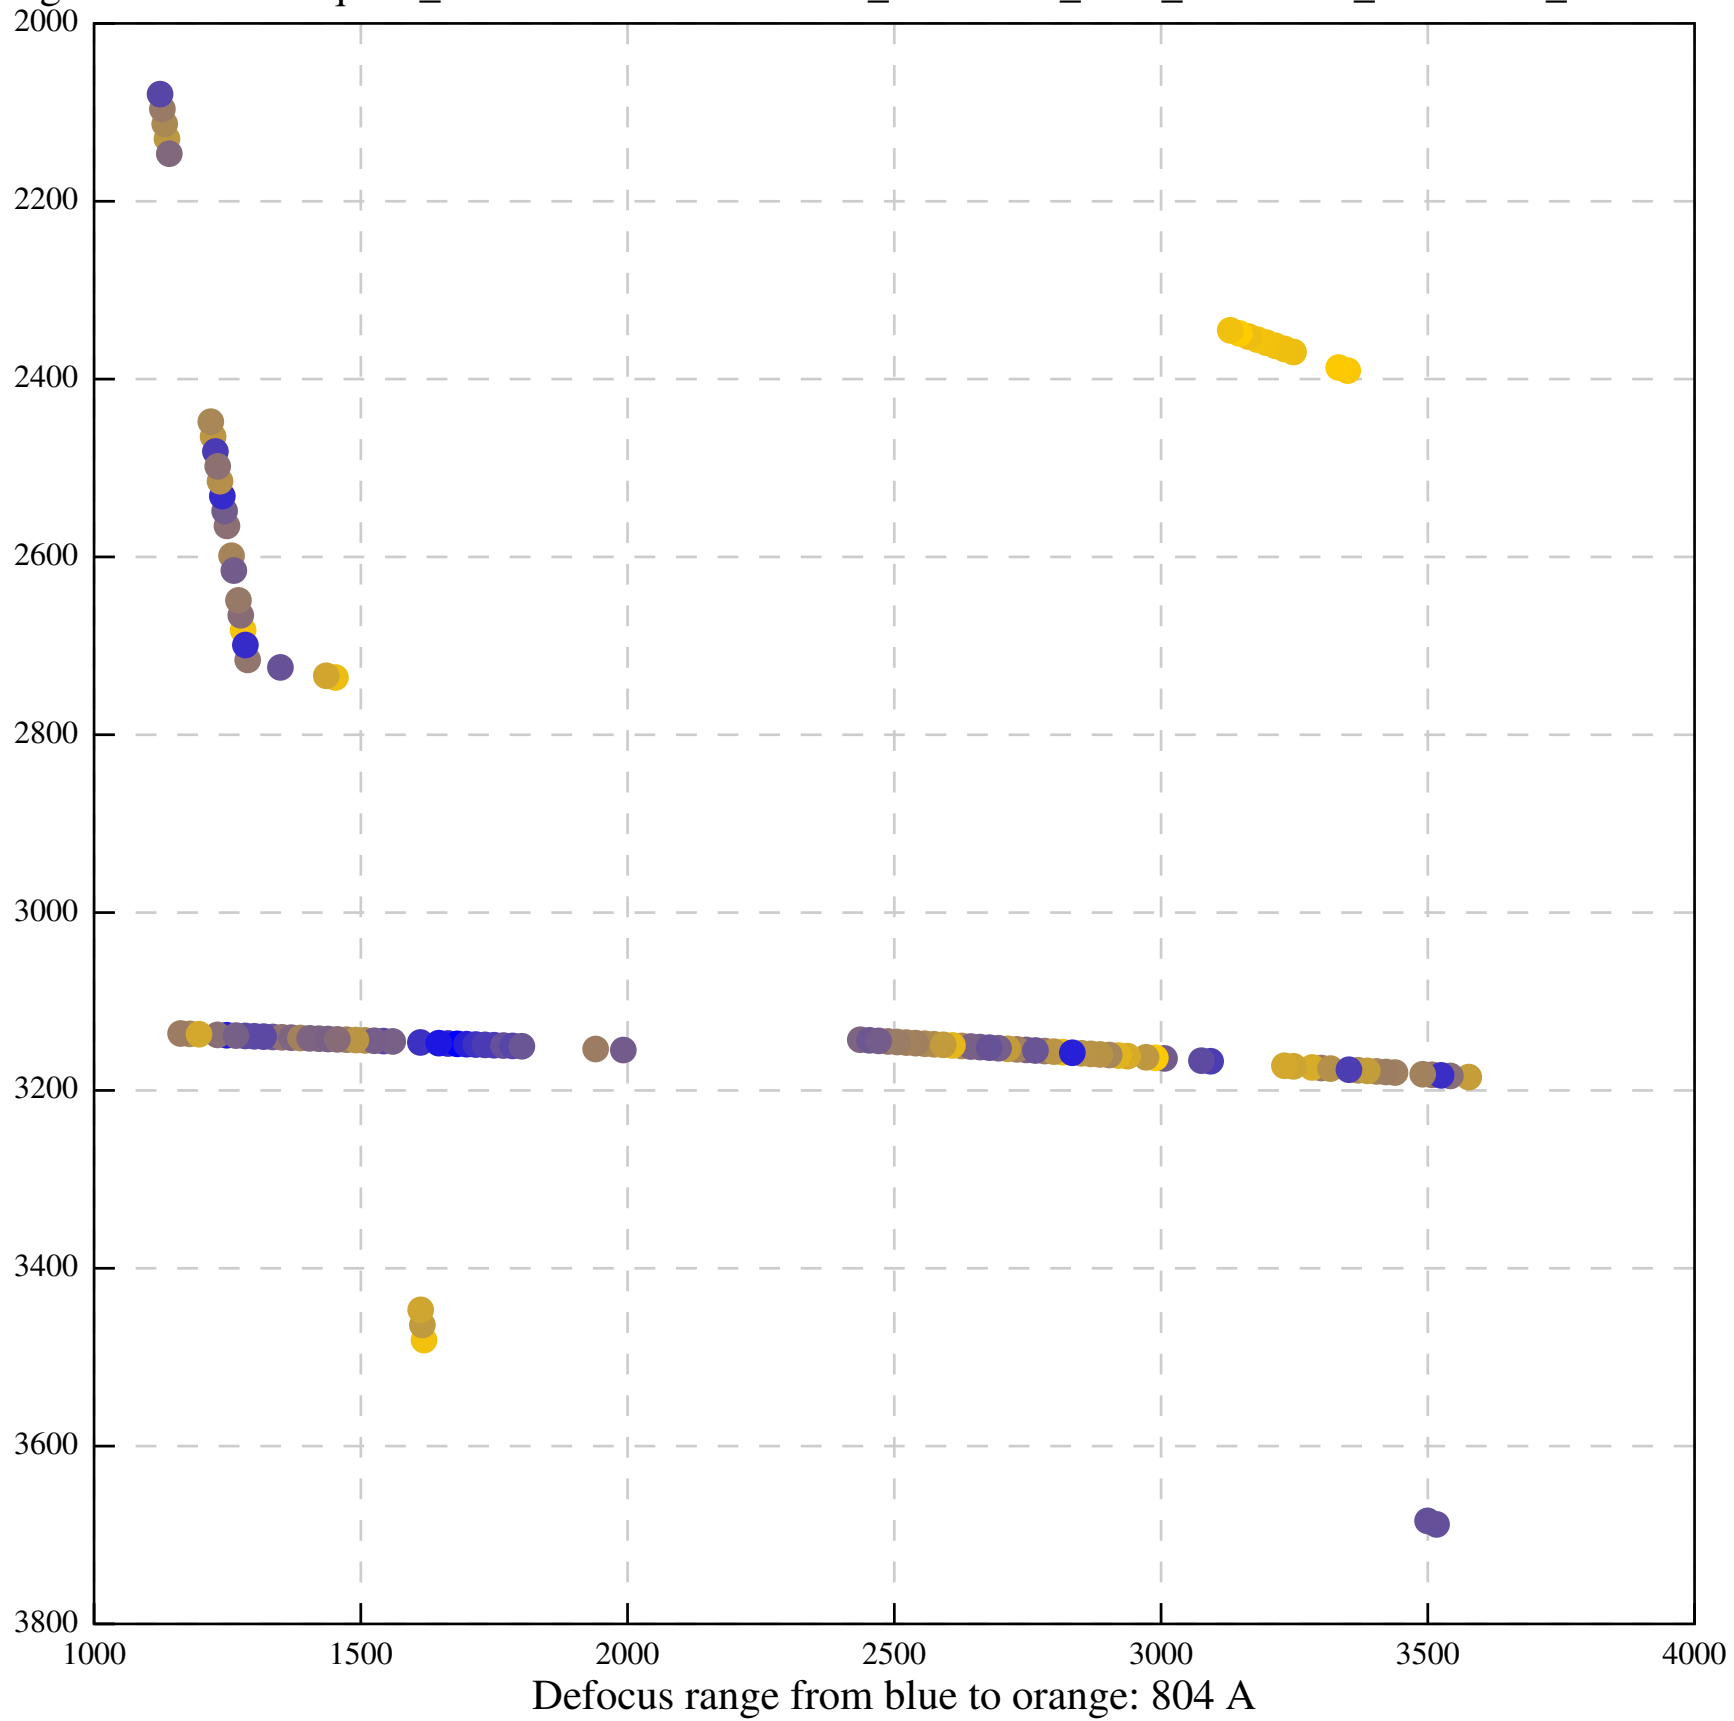

Defocus range from blue to orange: 0 A

Defocus range from blue to orange: 419 A

Defocus range from blue to orange: 487 Å

Defocus range from blue to orange: 130 A

Defocus range from blue to orange: 0 A

Defocus range from blue to orange: 798 A