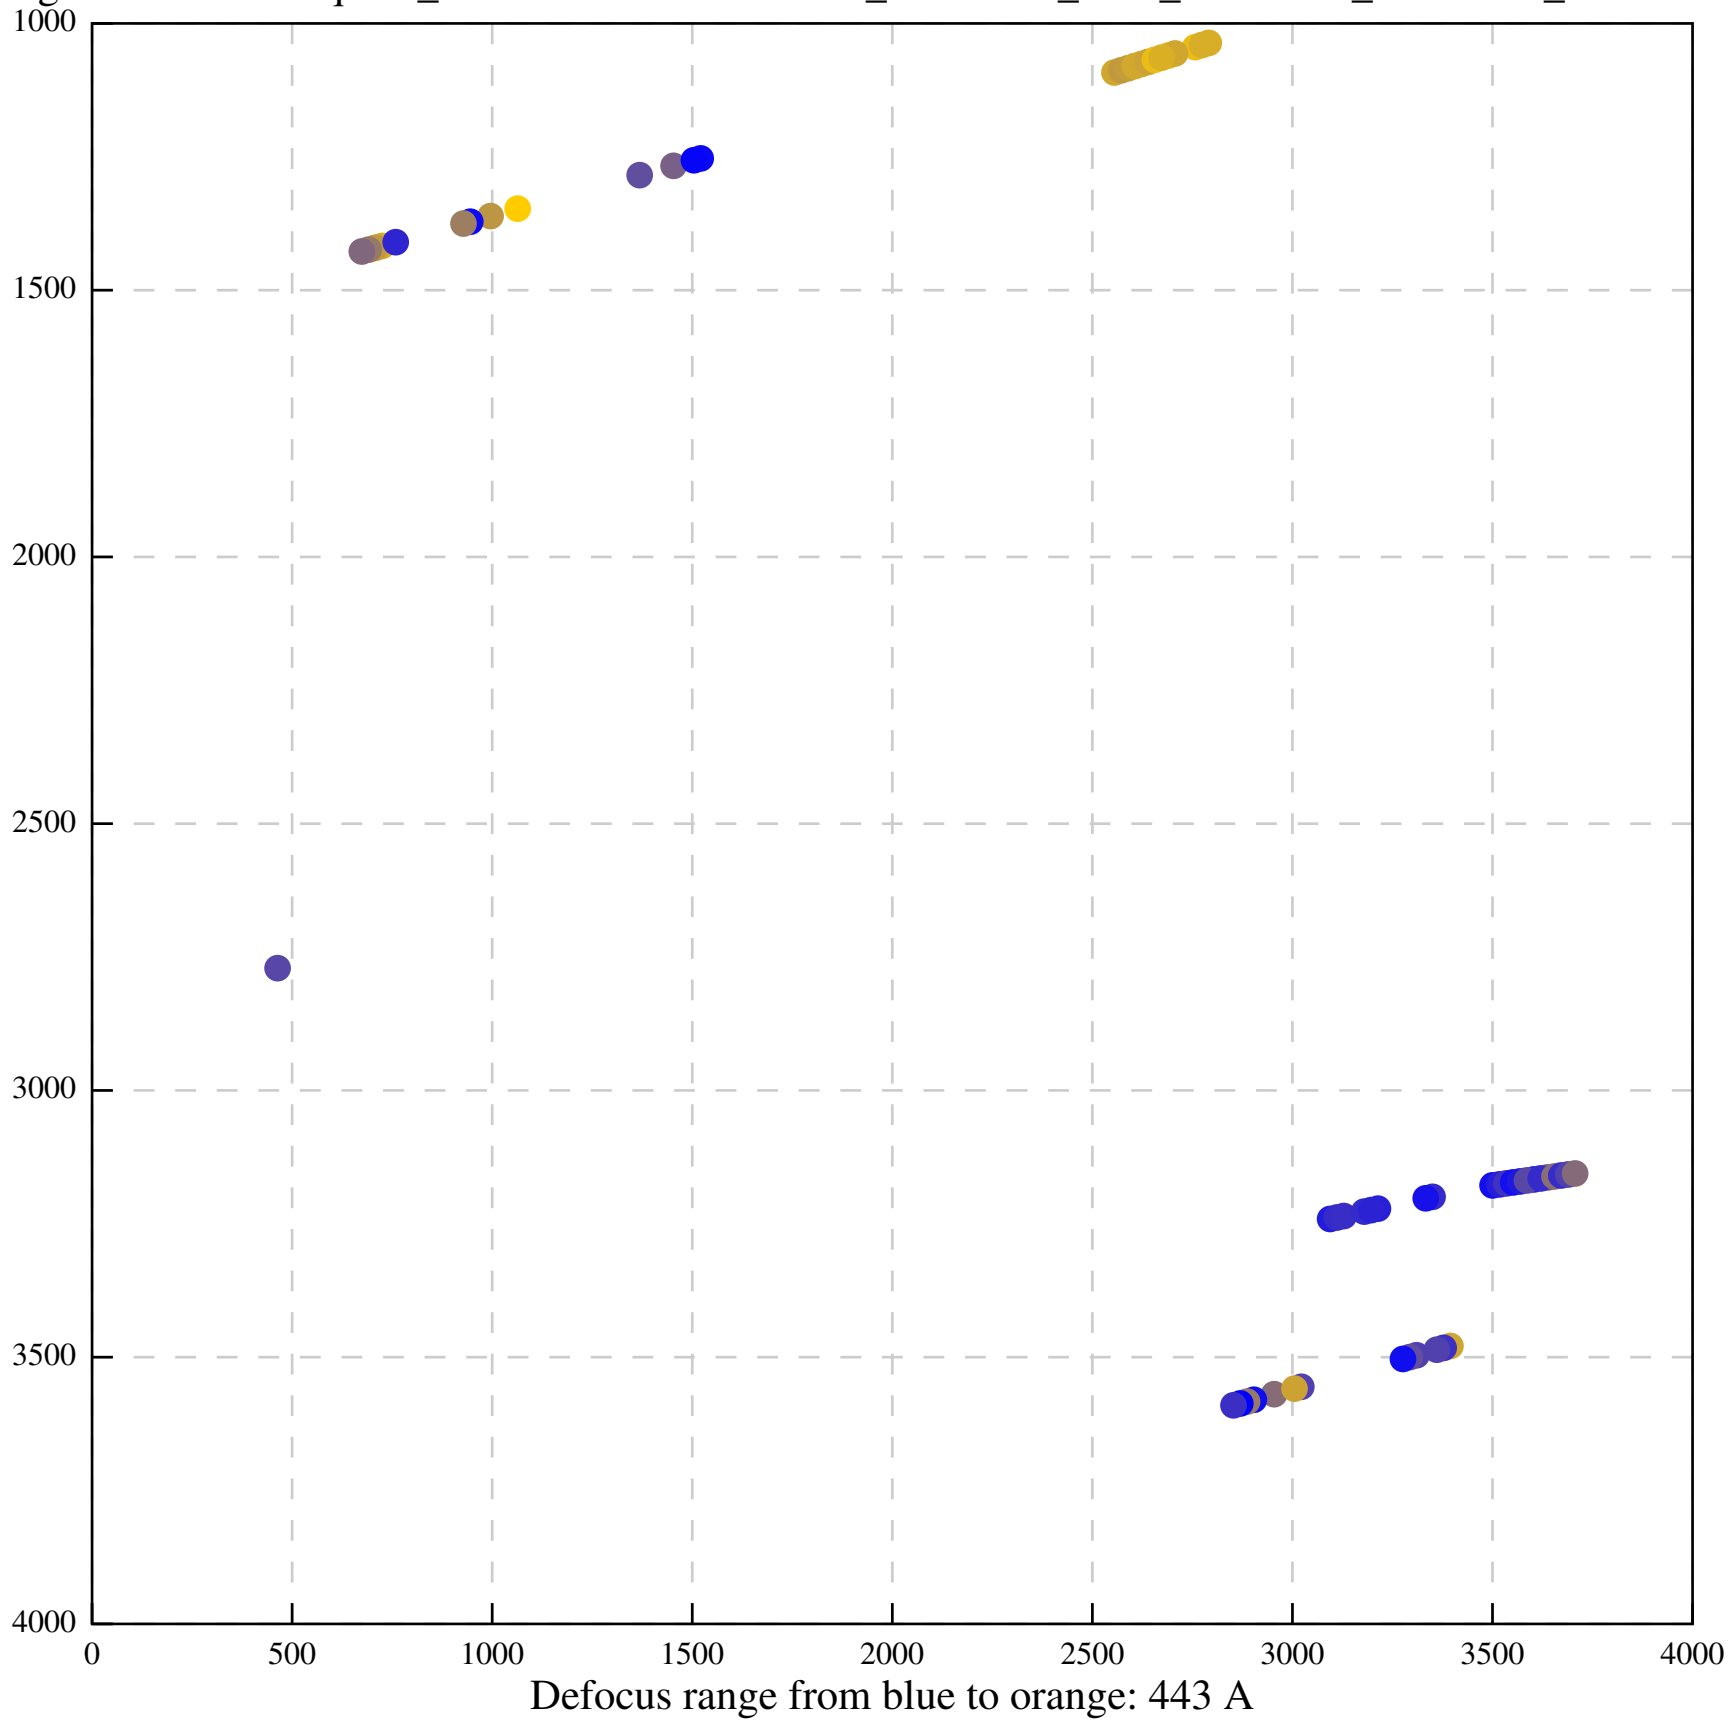

Defocus range from blue to orange: 354 A

Defocus range from blue to orange: 459 A

Defocus range from blue to orange: 89 A

Defocus range from blue to orange: 665 A

Defocus range from blue to orange: 928 A

Defocus range from blue to orange: 231 A