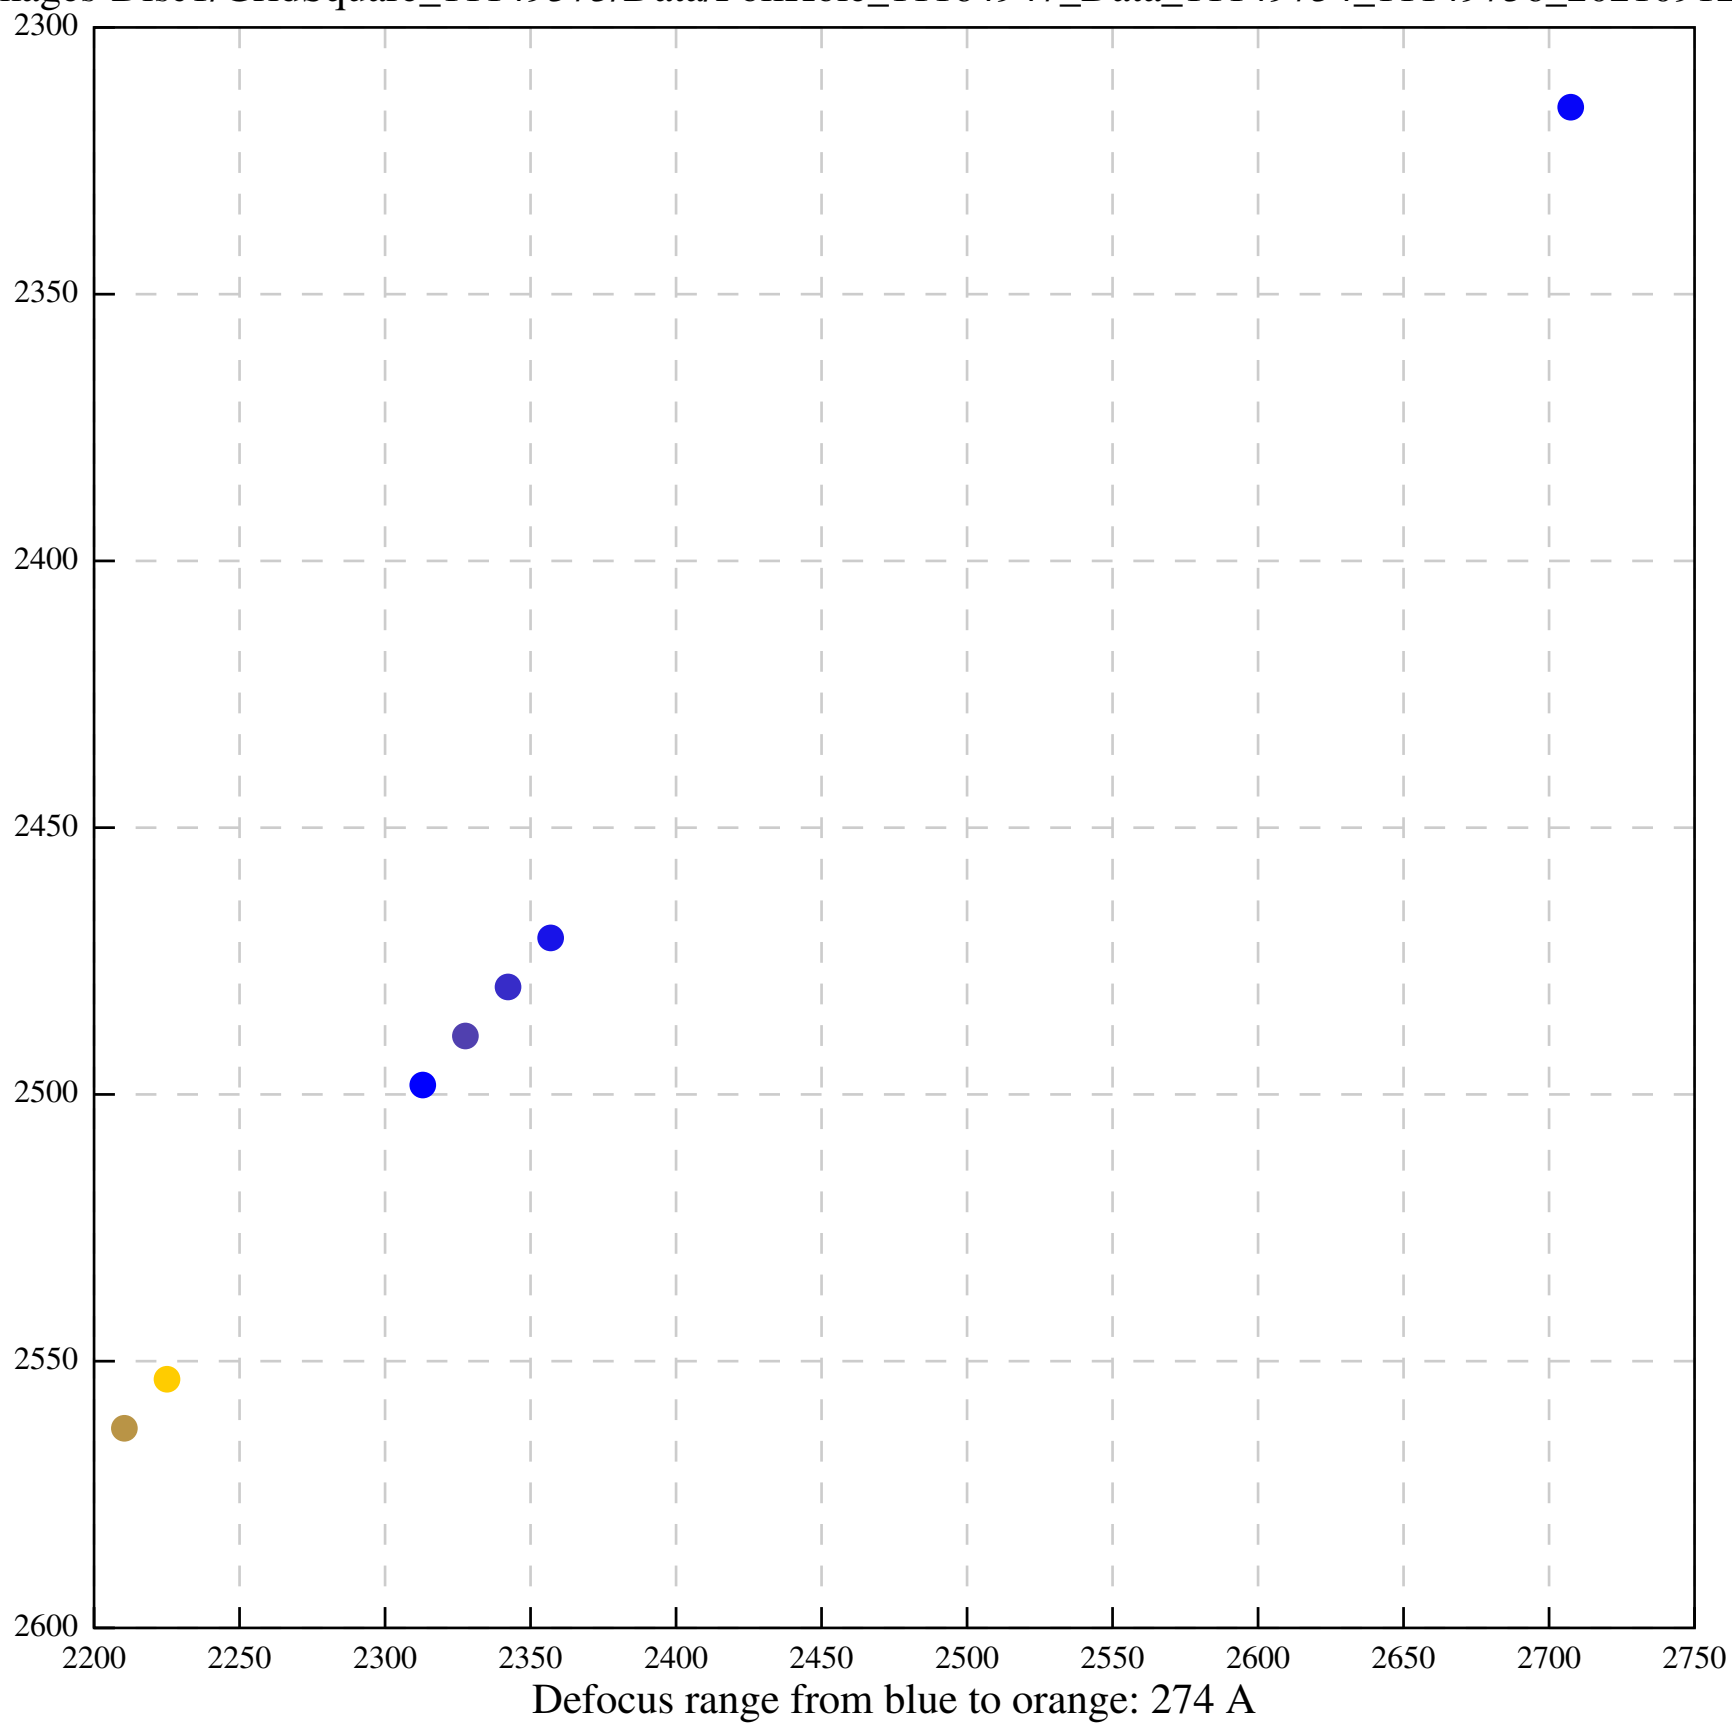

Defocus range from blue to orange: 704 A

Defocus range from blue to orange: 0 A

Defocus range from blue to orange: 798 A

Defocus range from blue to orange: 228 A

Defocus range from blue to orange: 772 A

Defocus range from blue to orange: 217 A