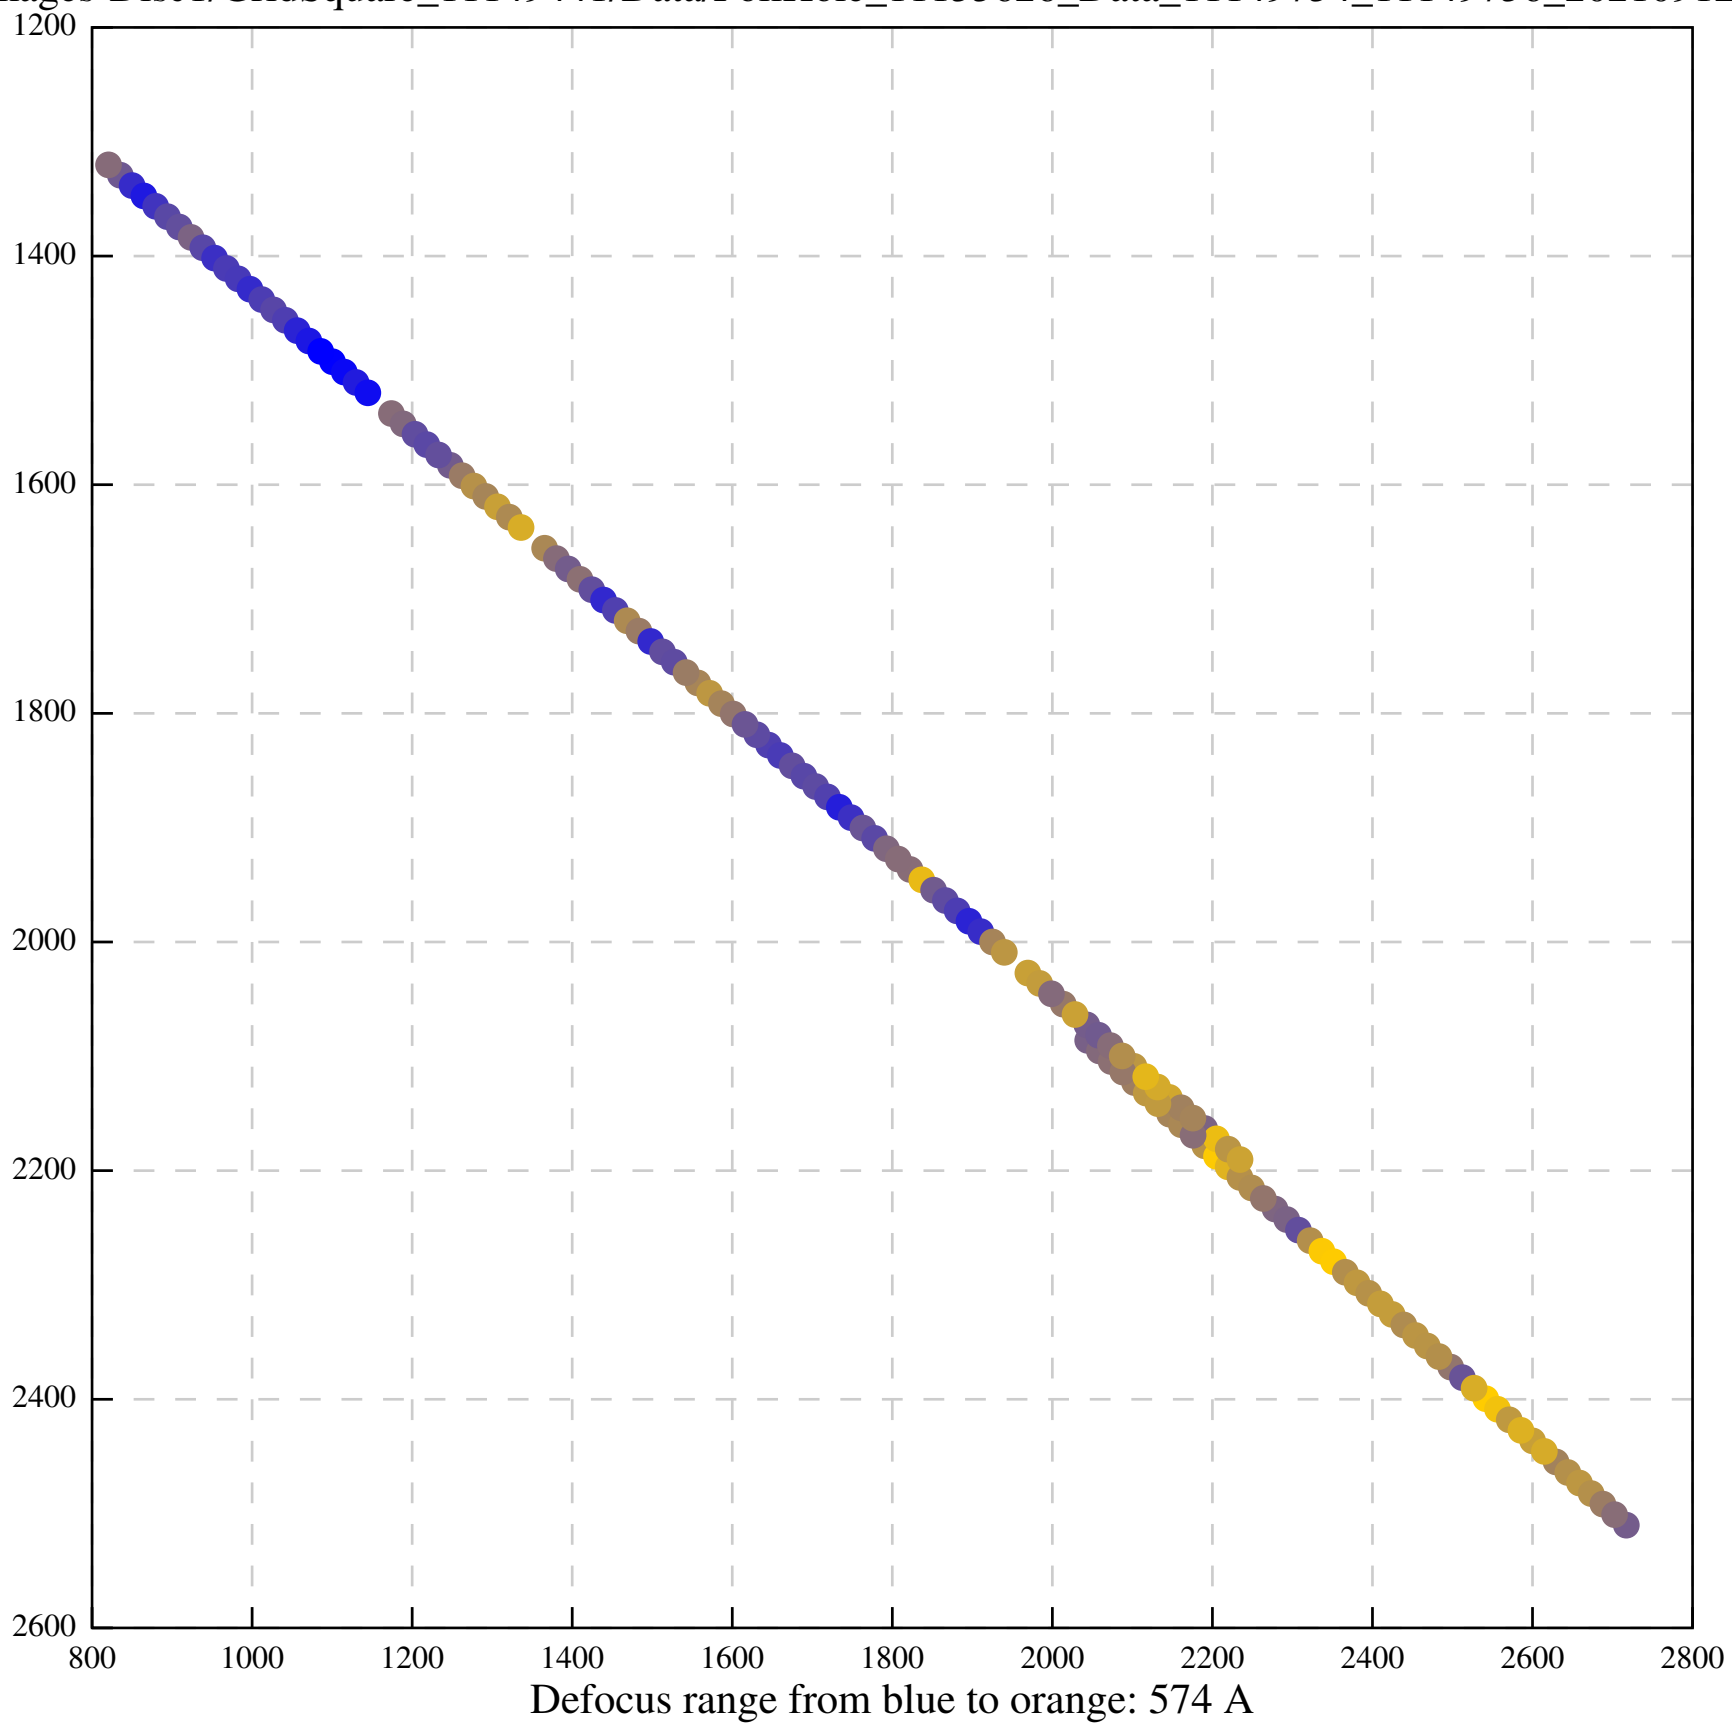

Defocus range from blue to orange: 0 A

Defocus range from blue to orange: 43 A

Defocus range from blue to orange: 26 A

Defocus range from blue to orange: 845 A

Defocus range from blue to orange: 29 A

Defocus range from blue to orange: 24 A