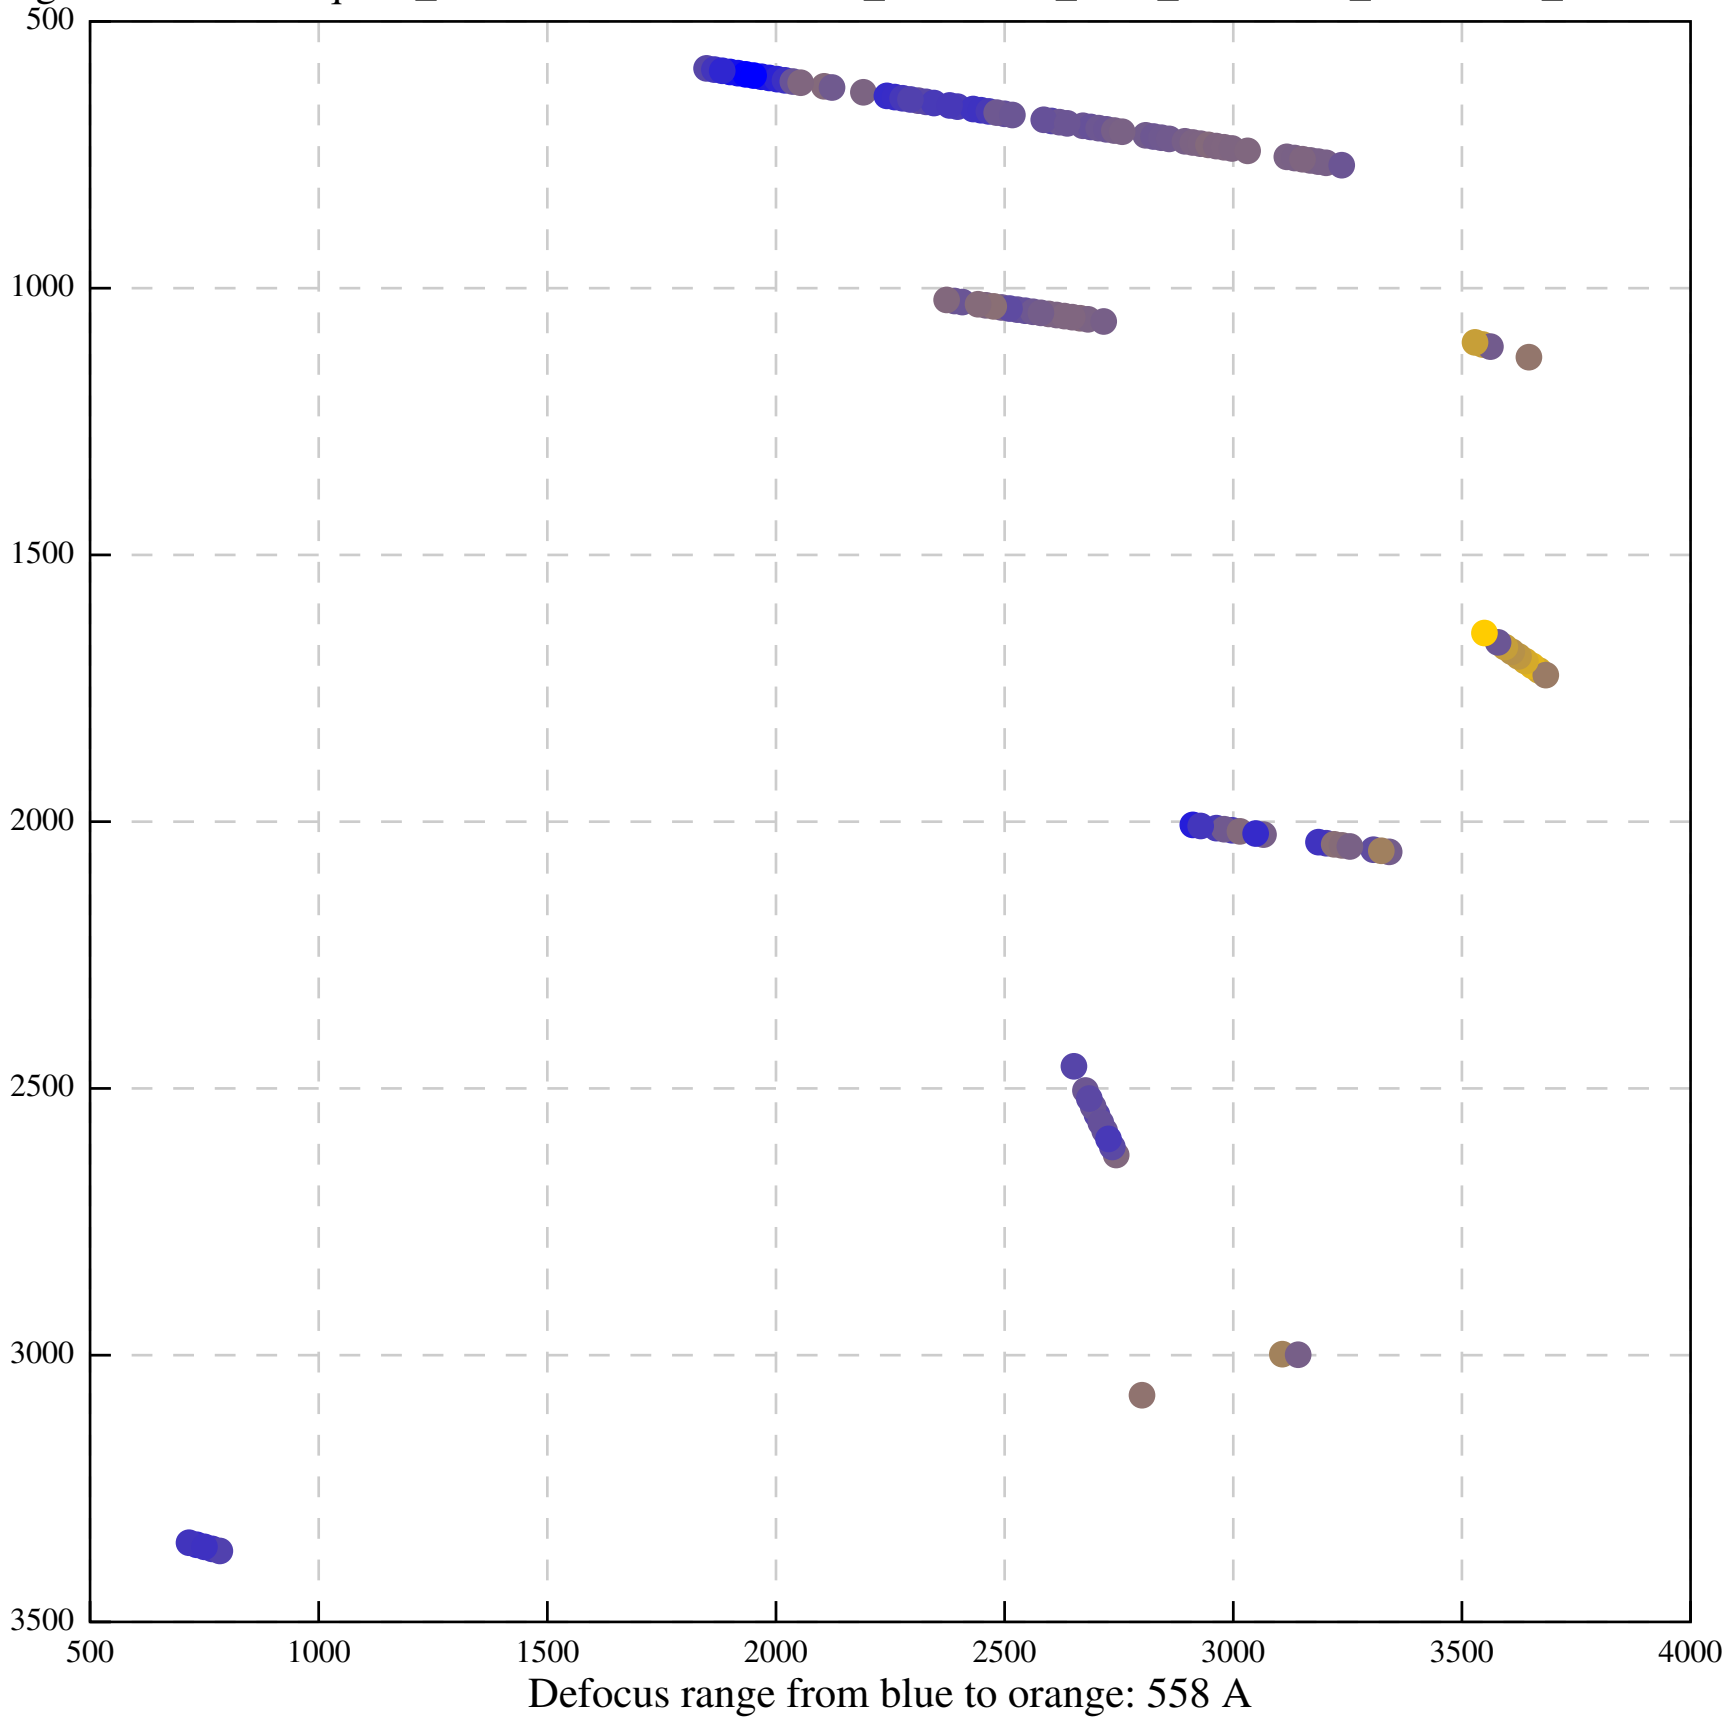

Defocus range from blue to orange: 618 A

Defocus range from blue to orange: 138 A

Defocus range from blue to orange: 341 A

Defocus range from blue to orange: 291 A

Defocus range from blue to orange: 15 A

Defocus range from blue to orange: 0 A