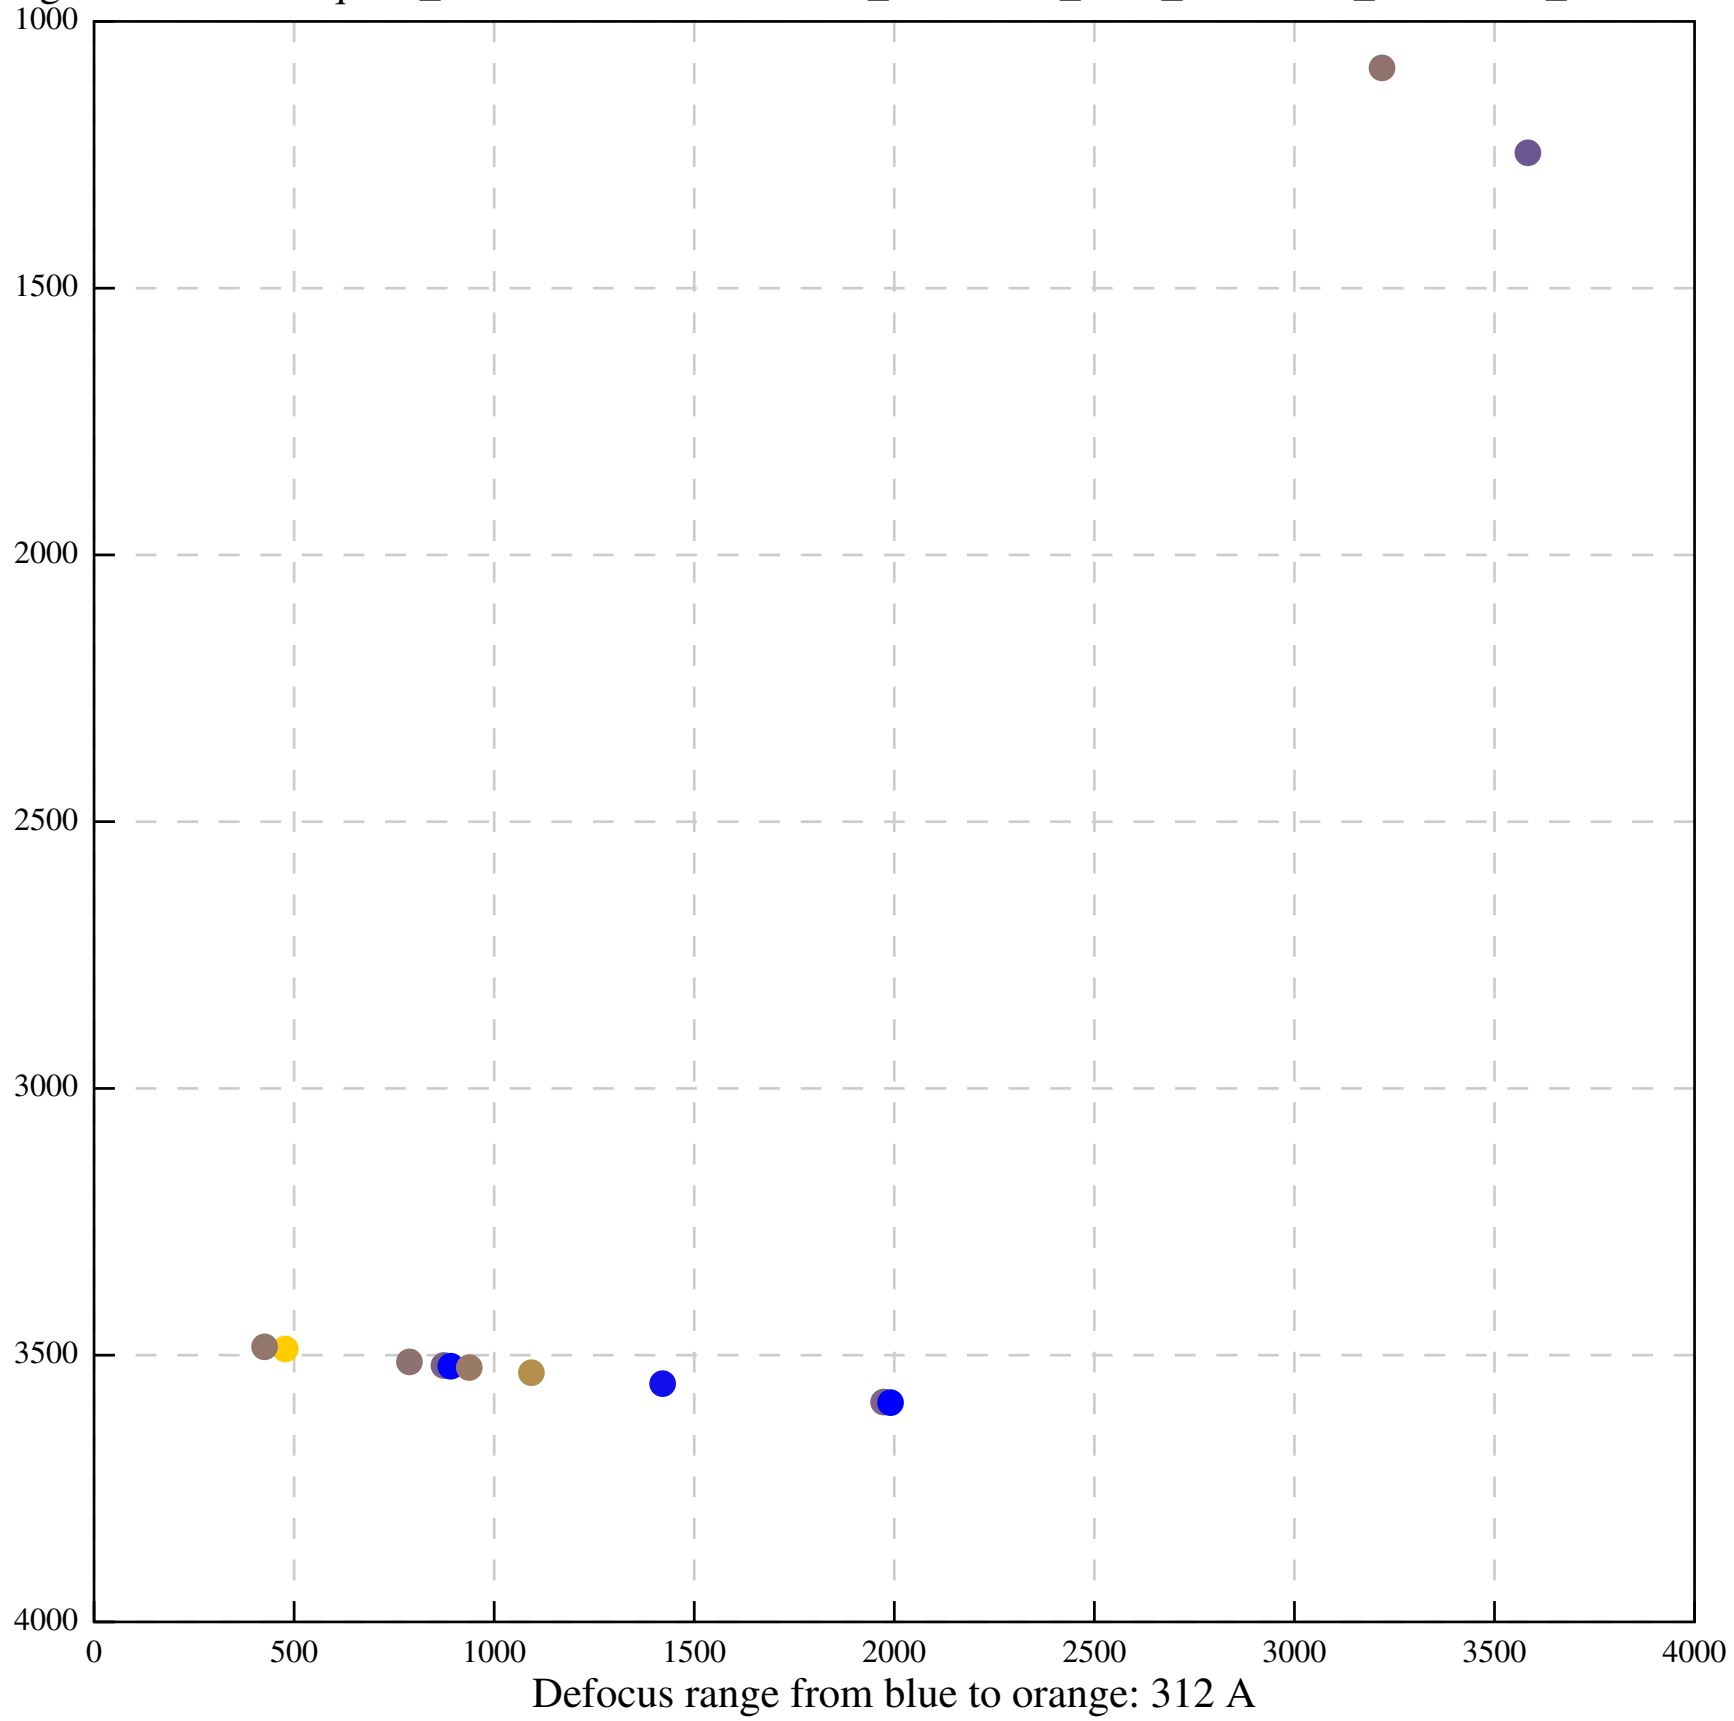

Defocus range from blue to orange: 0 A

Defocus range from blue to orange: 476 A

Defocus range from blue to orange: 95 A

Defocus range from blue to orange: 476 A

Defocus range from blue to orange: 19 A

Defocus range from blue to orange: 51 A