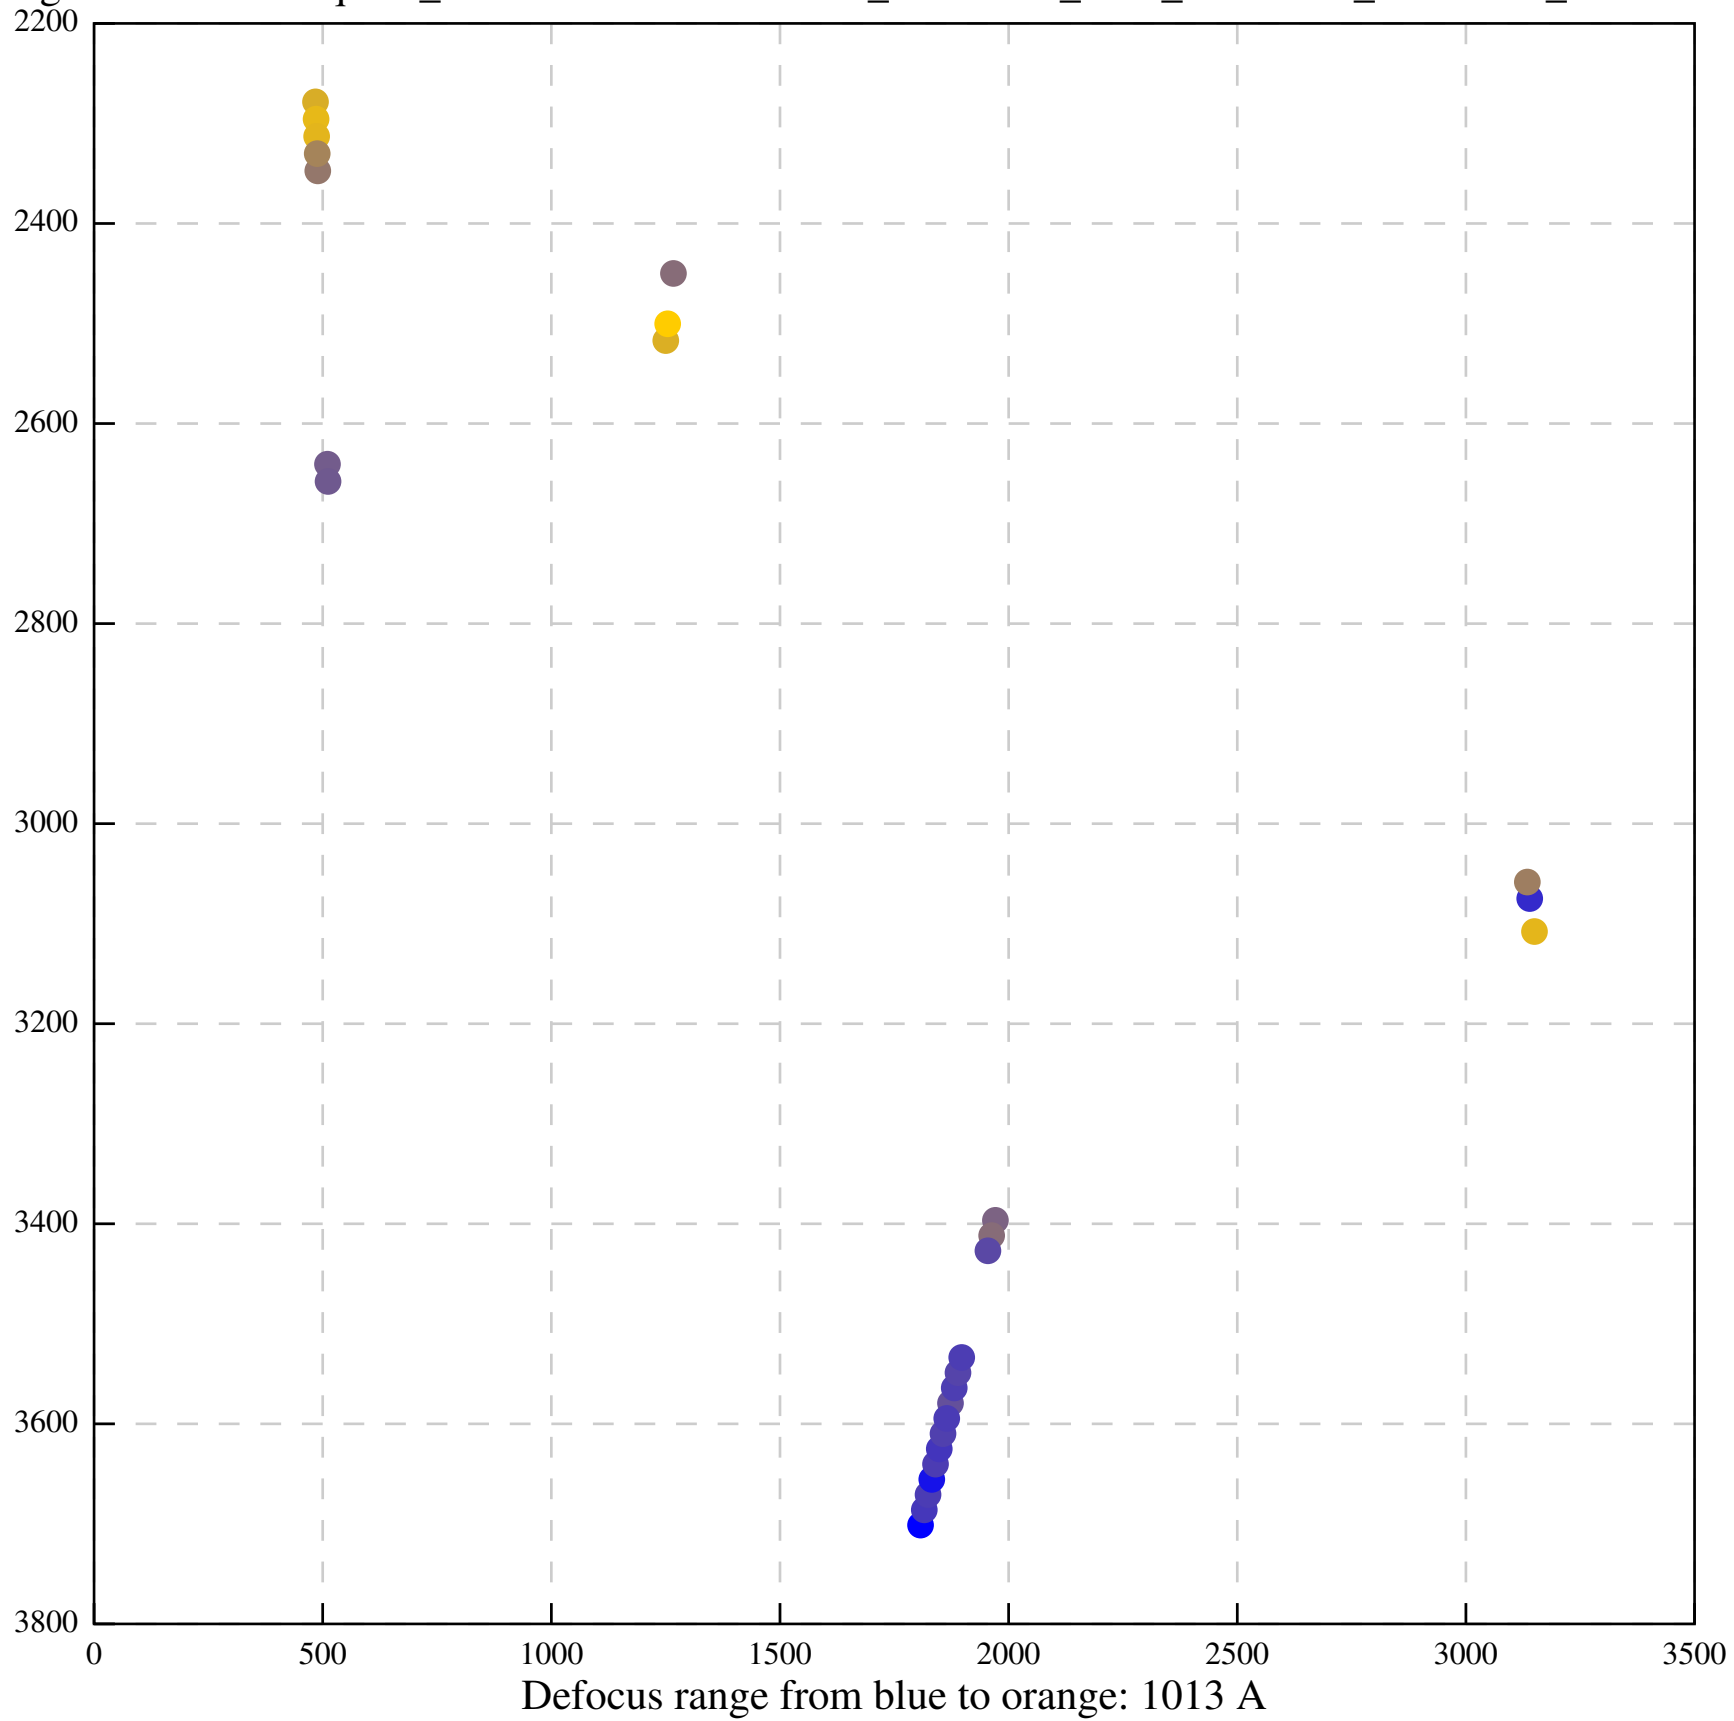

Defocus range from blue to orange: 787 A

Defocus range from blue to orange: 761 A

Defocus range from blue to orange: 1005 A

Defocus range from blue to orange: 354 A

Defocus range from blue to orange: 1014 A