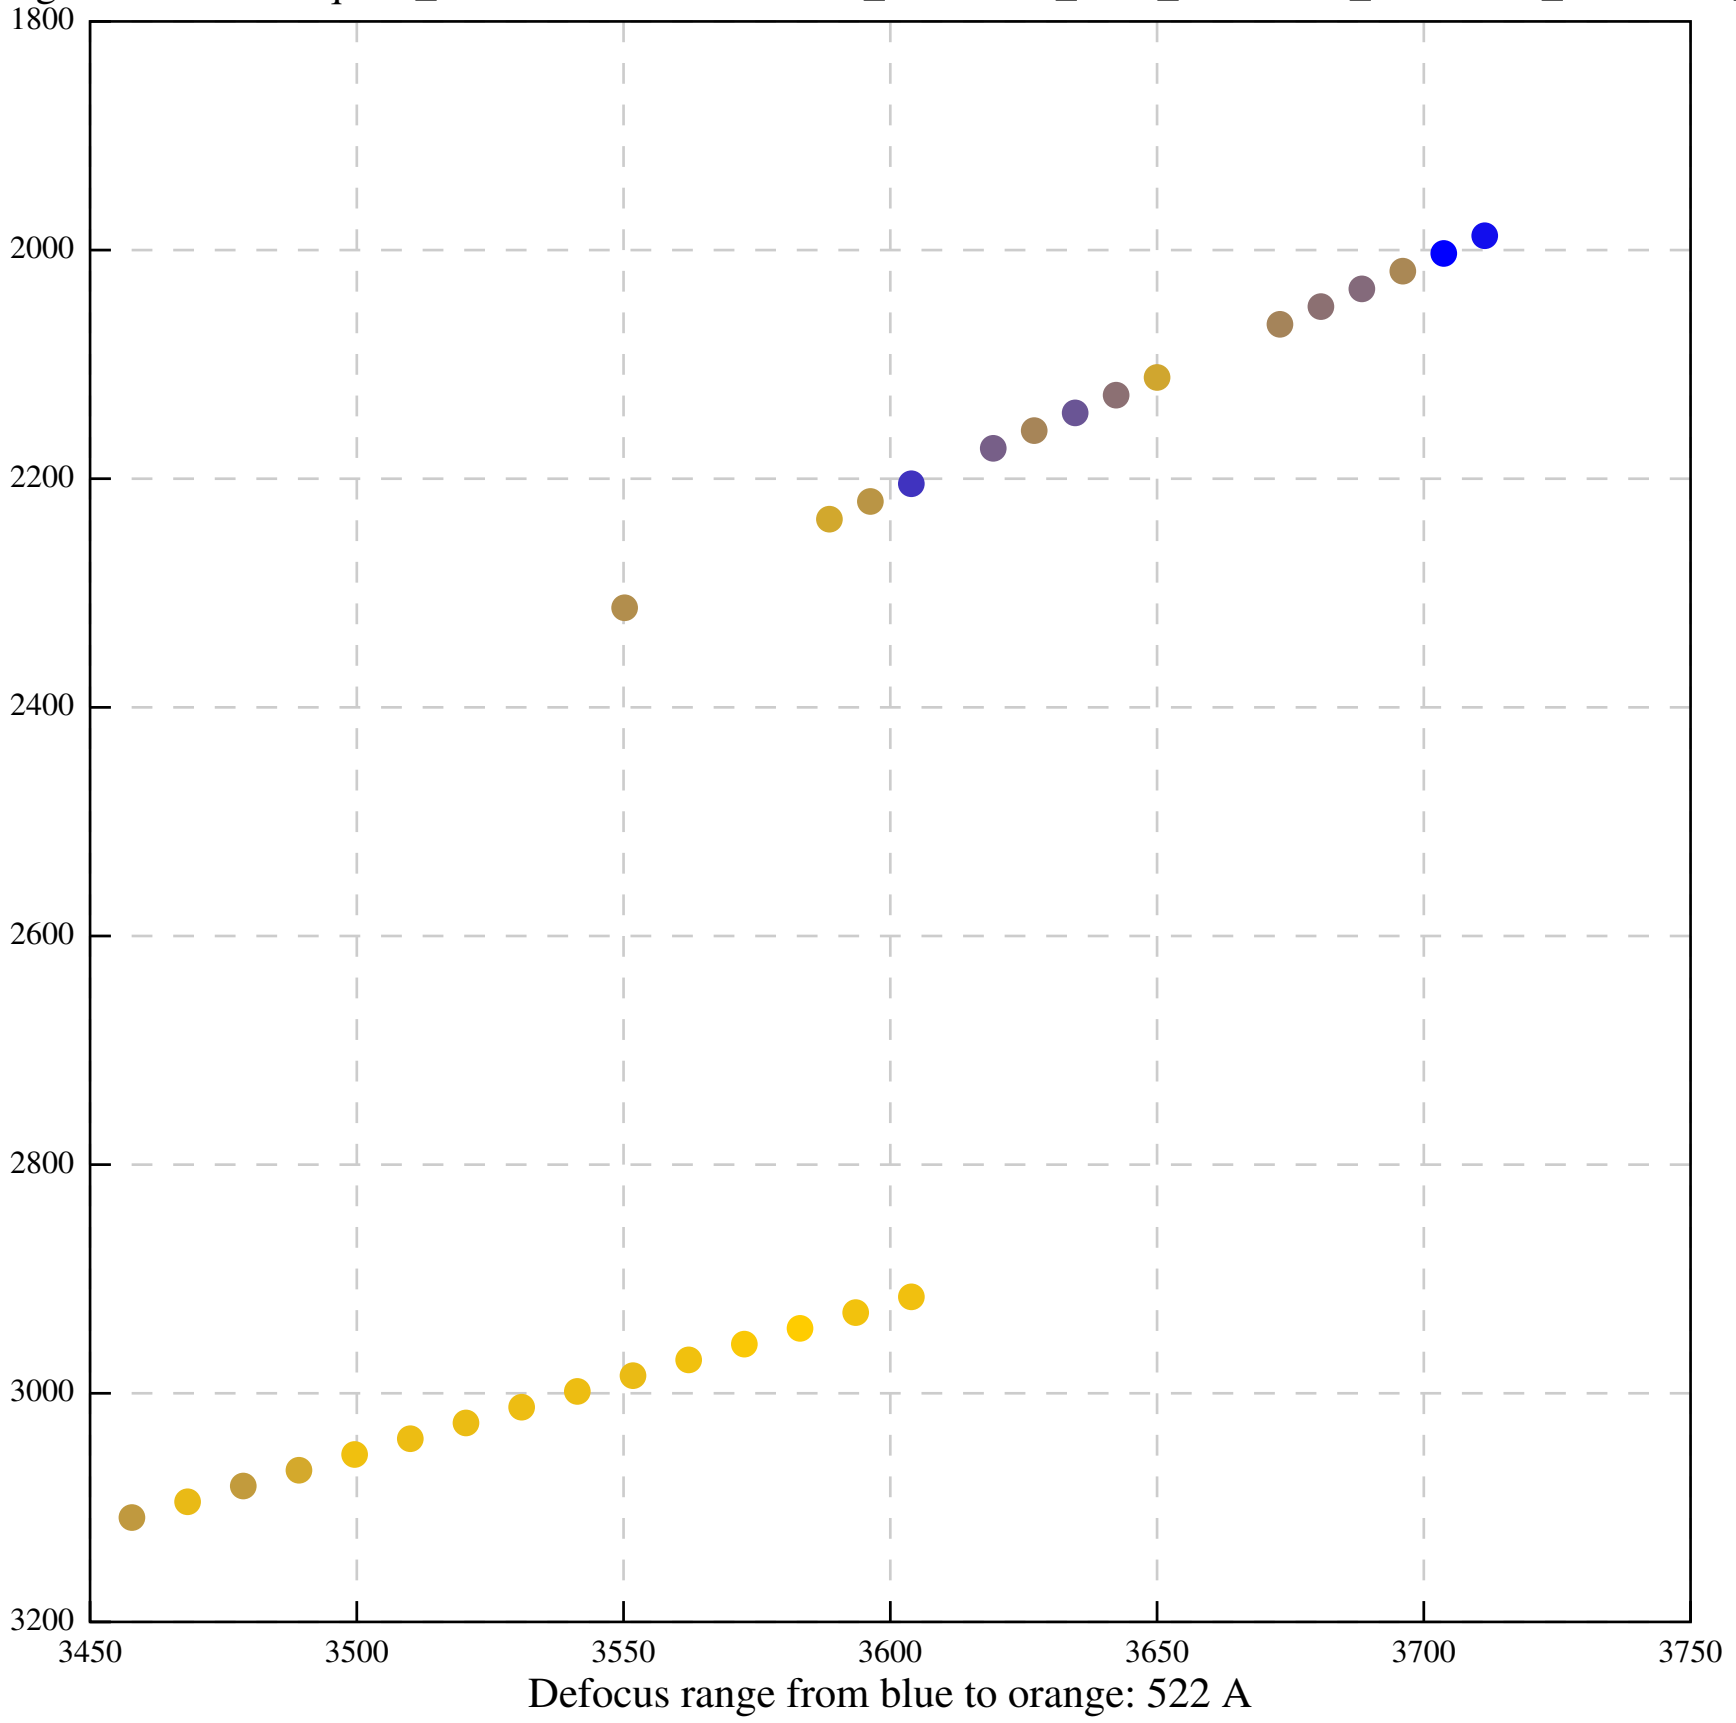

Defocus range from blue to orange: 1384 A

Defocus range from blue to orange: 1111 A

Defocus range from blue to orange: 785 A

Defocus range from blue to orange: 1651 A

Defocus range from blue to orange: 485 A