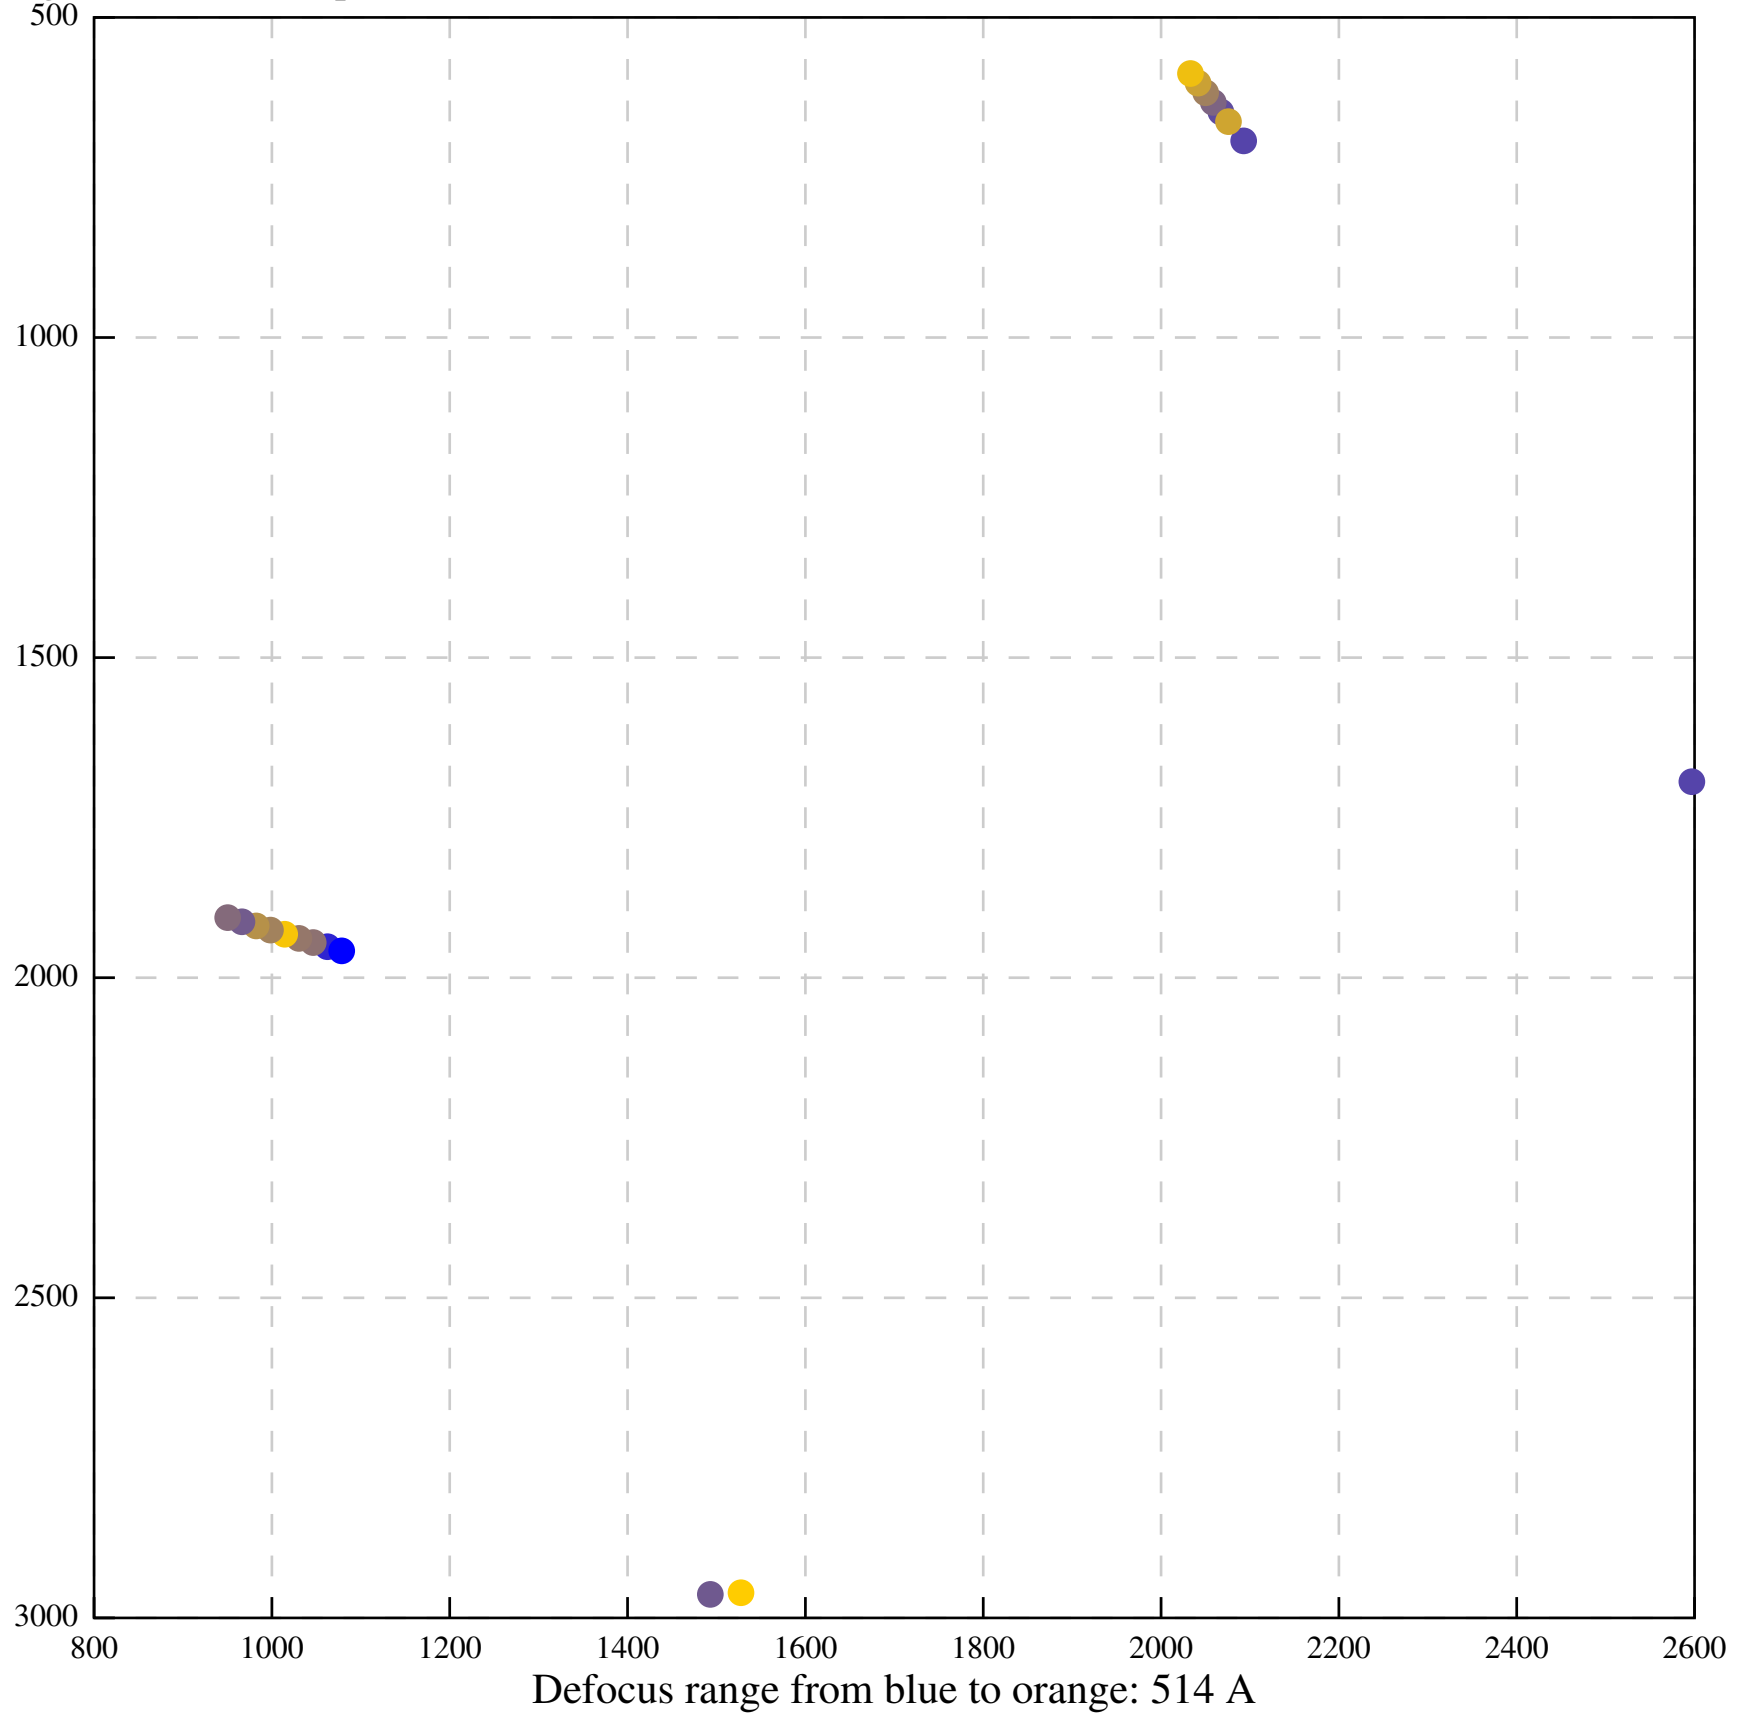

Defocus range from blue to orange: 182 A

Defocus range from blue to orange: 0 A

Defocus range from blue to orange: 326 A

Defocus range from blue to orange: 0 A

Defocus range from blue to orange: 1129 A

Defocus range from blue to orange: 576 Å