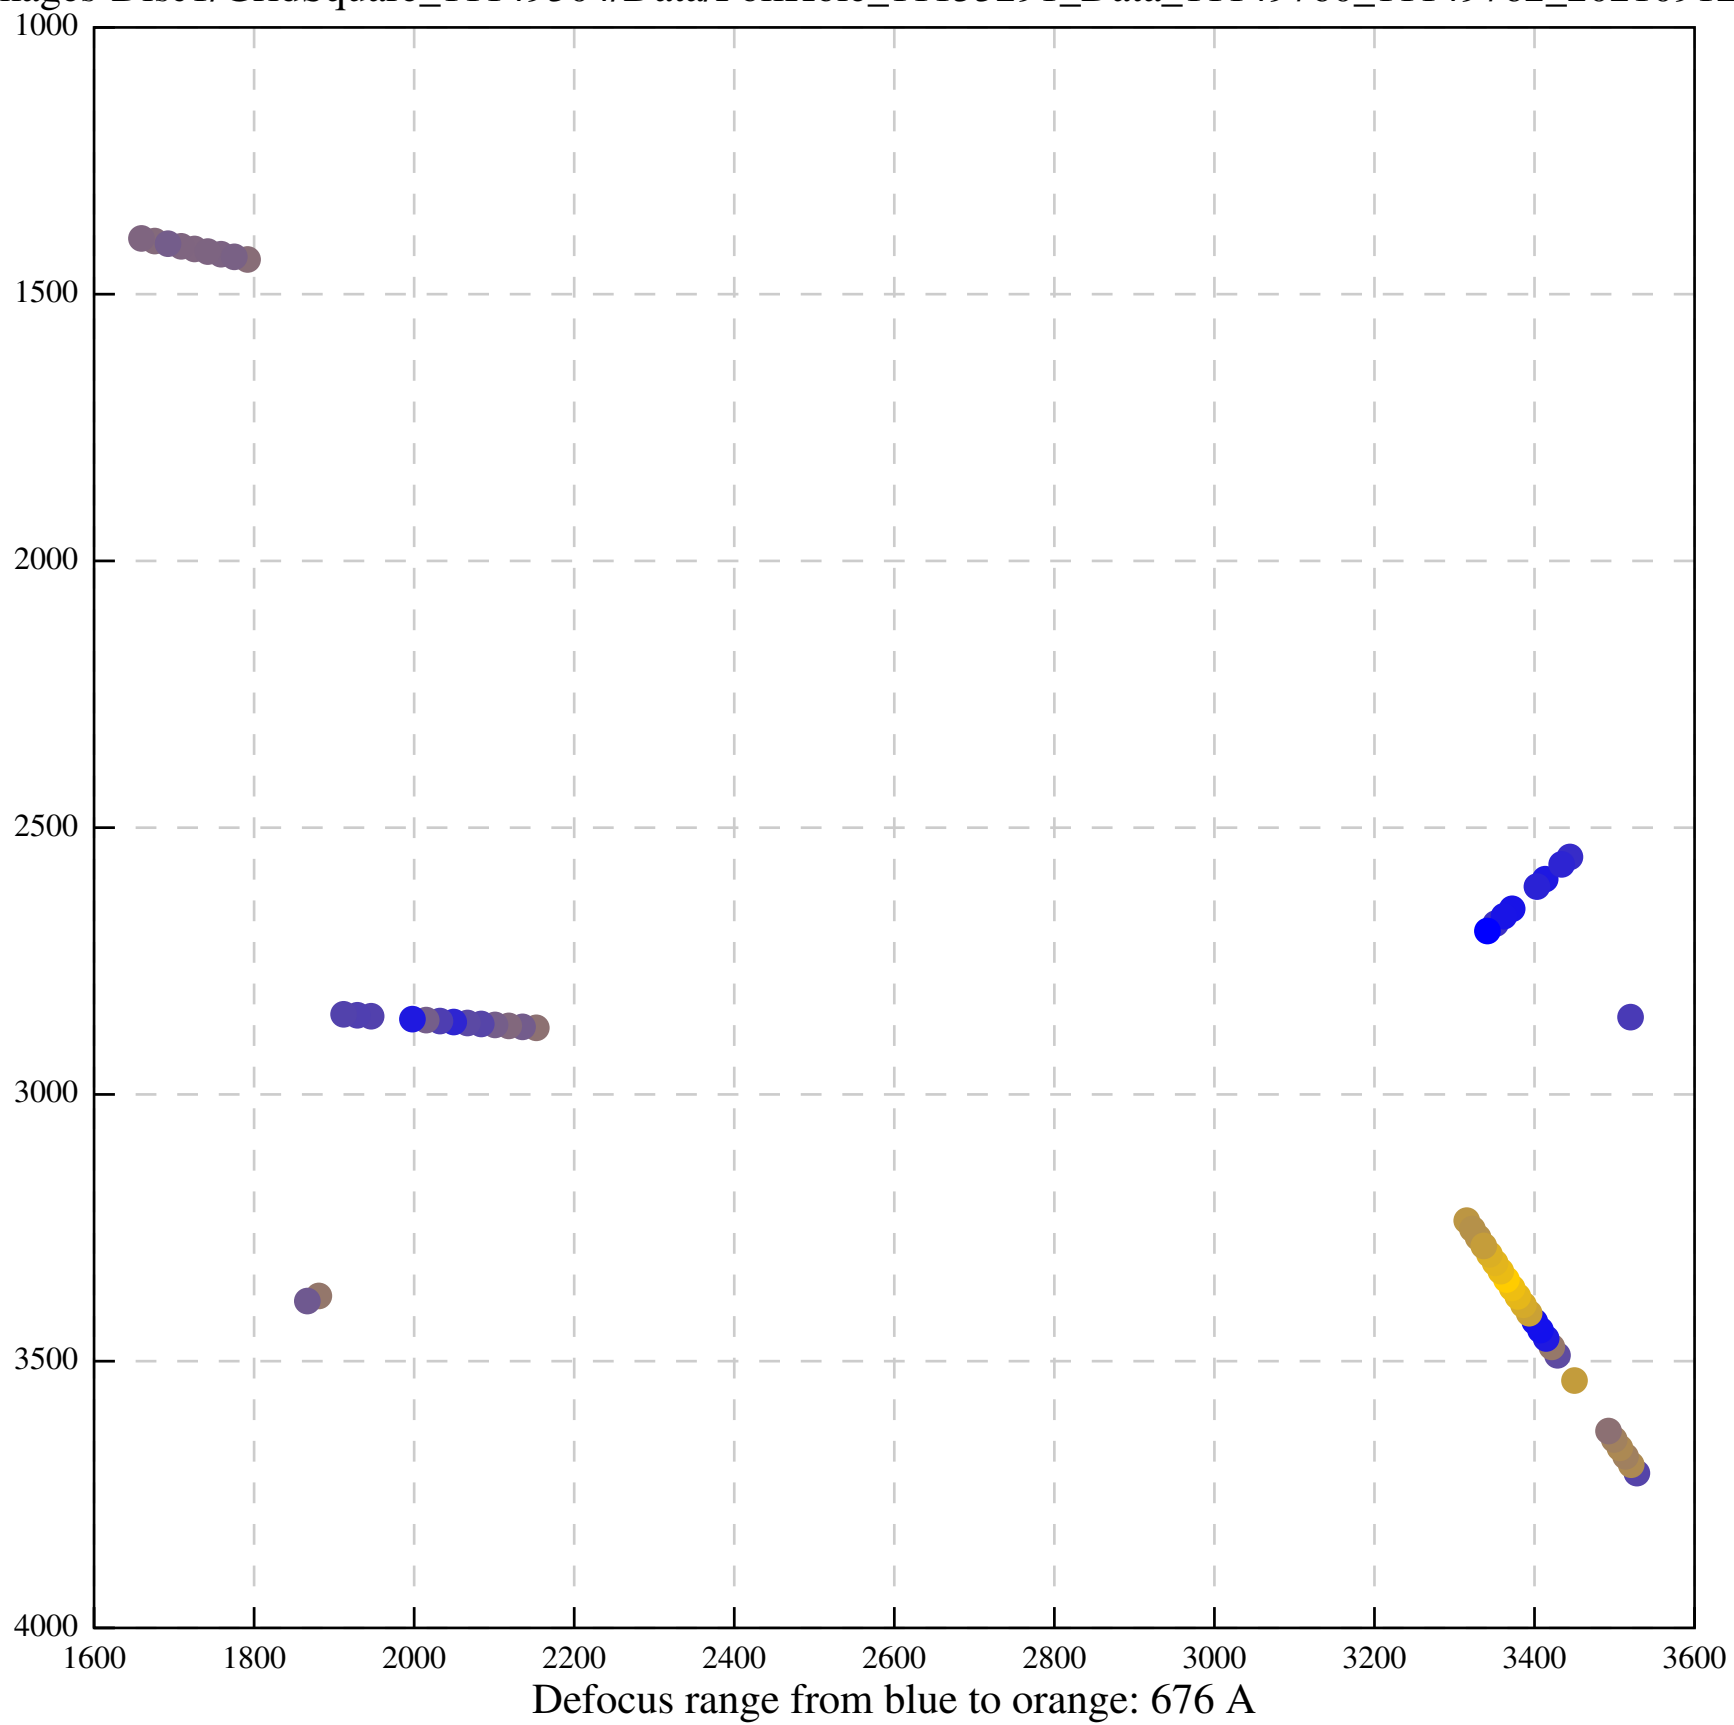

Defocus range from blue to orange: 237 Å

Defocus range from blue to orange: 0 A

Defocus range from blue to orange: 762 A

Defocus range from blue to orange: 146 A

Defocus range from blue to orange: 386 A

Defocus range from blue to orange: 17 A