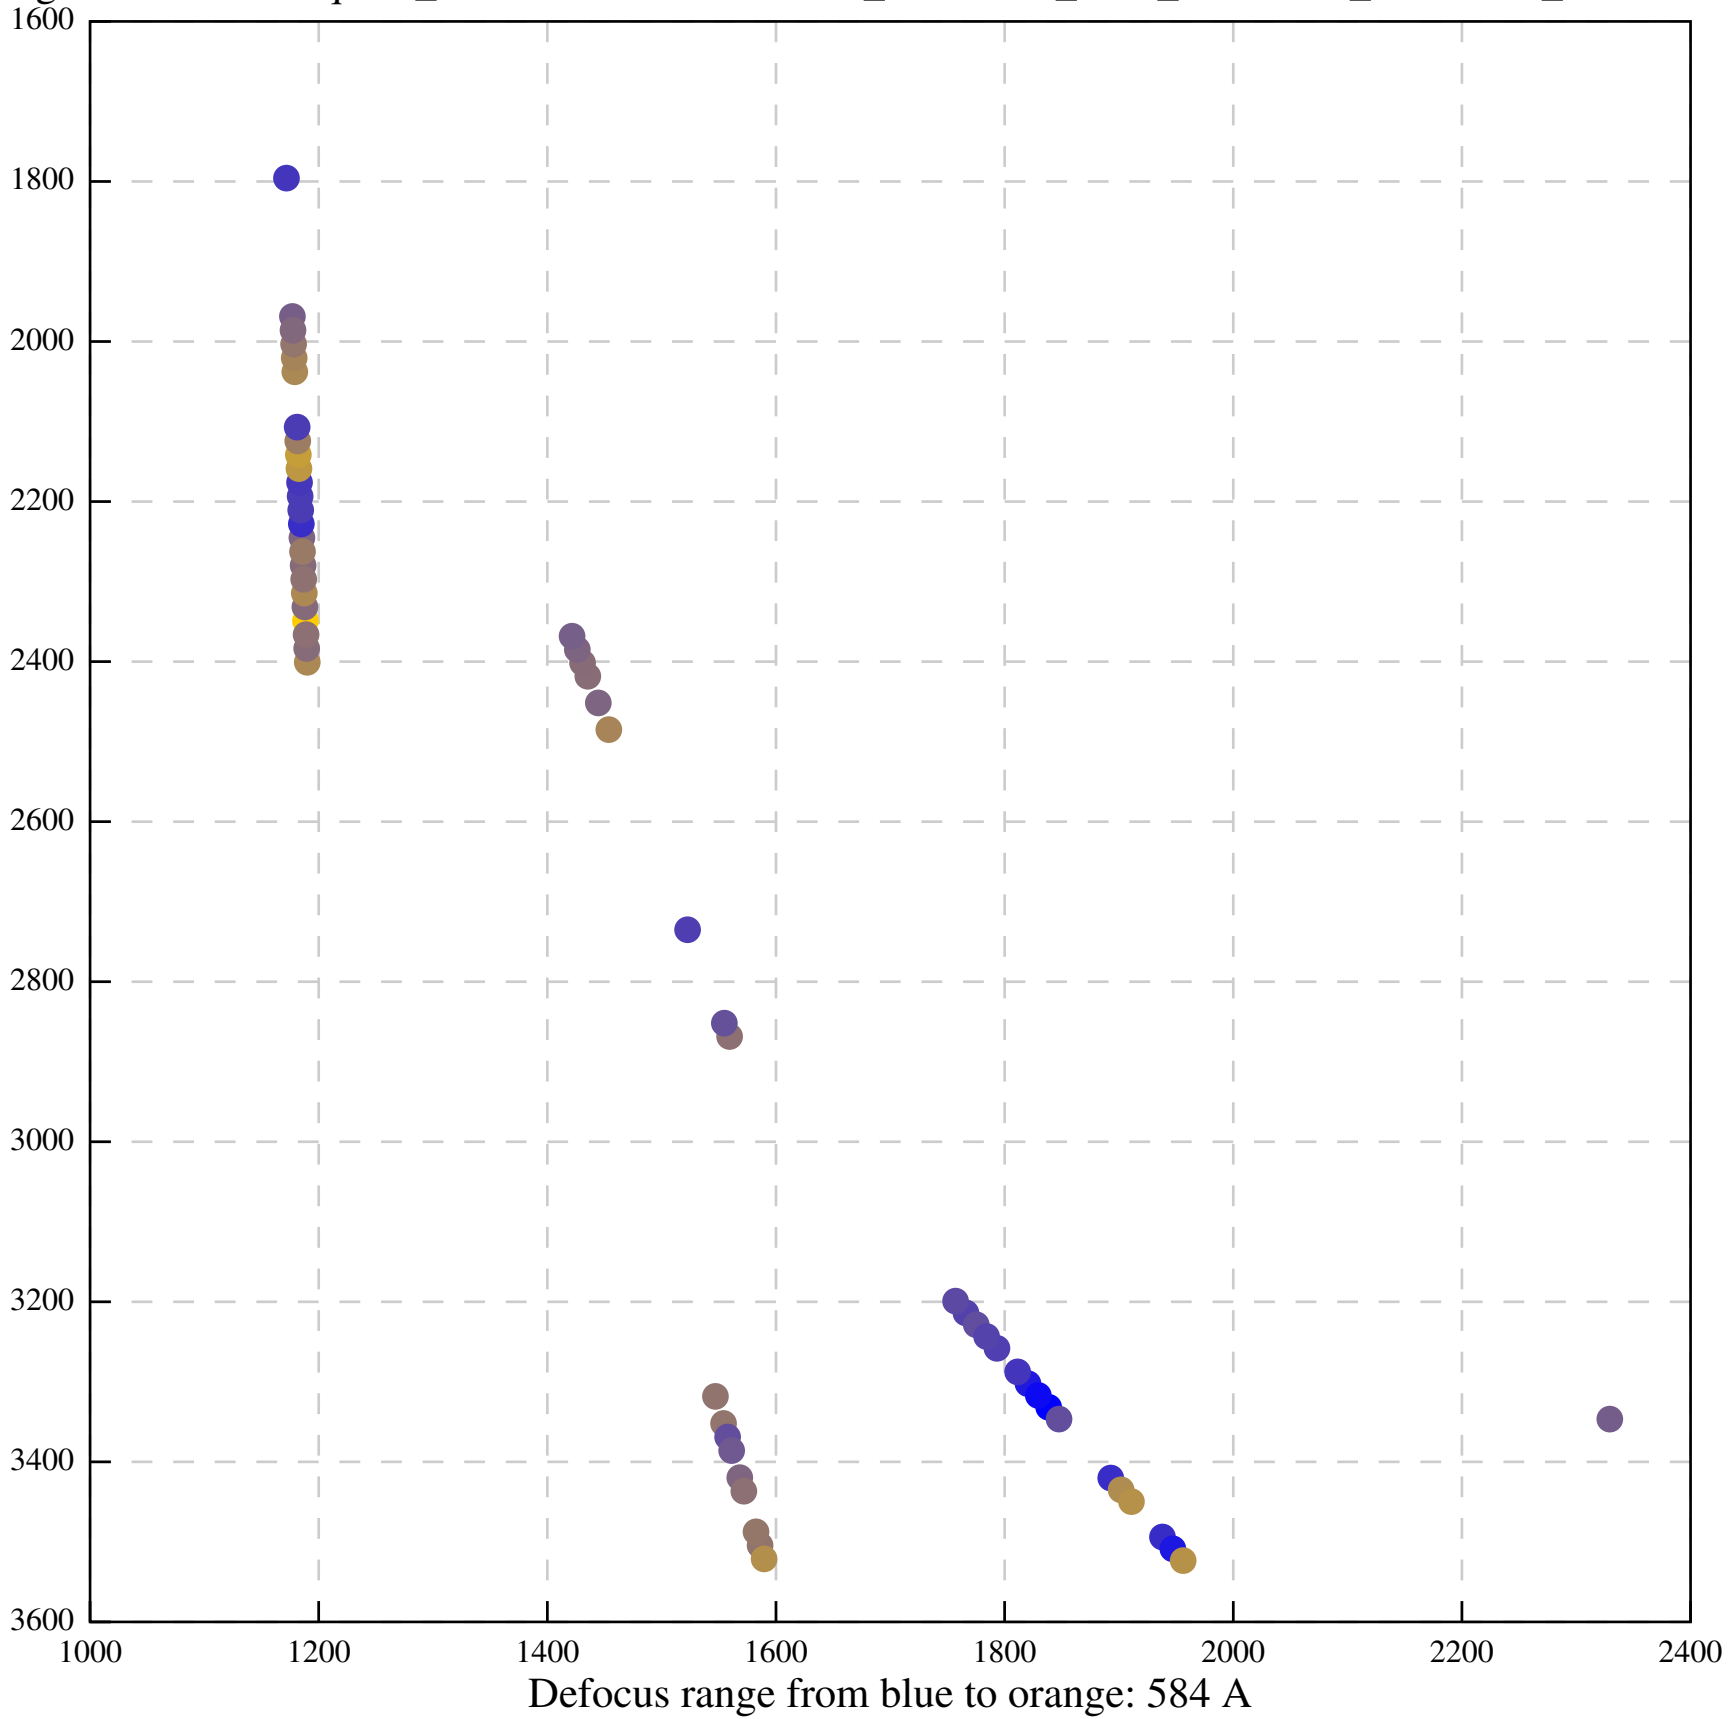

Defocus range from blue to orange: 0 A

Defocus range from blue to orange: 959 A

Defocus range from blue to orange: 641 A

Defocus range from blue to orange: 1206 A

Defocus range from blue to orange: 761 A

Defocus range from blue to orange: 1267 A