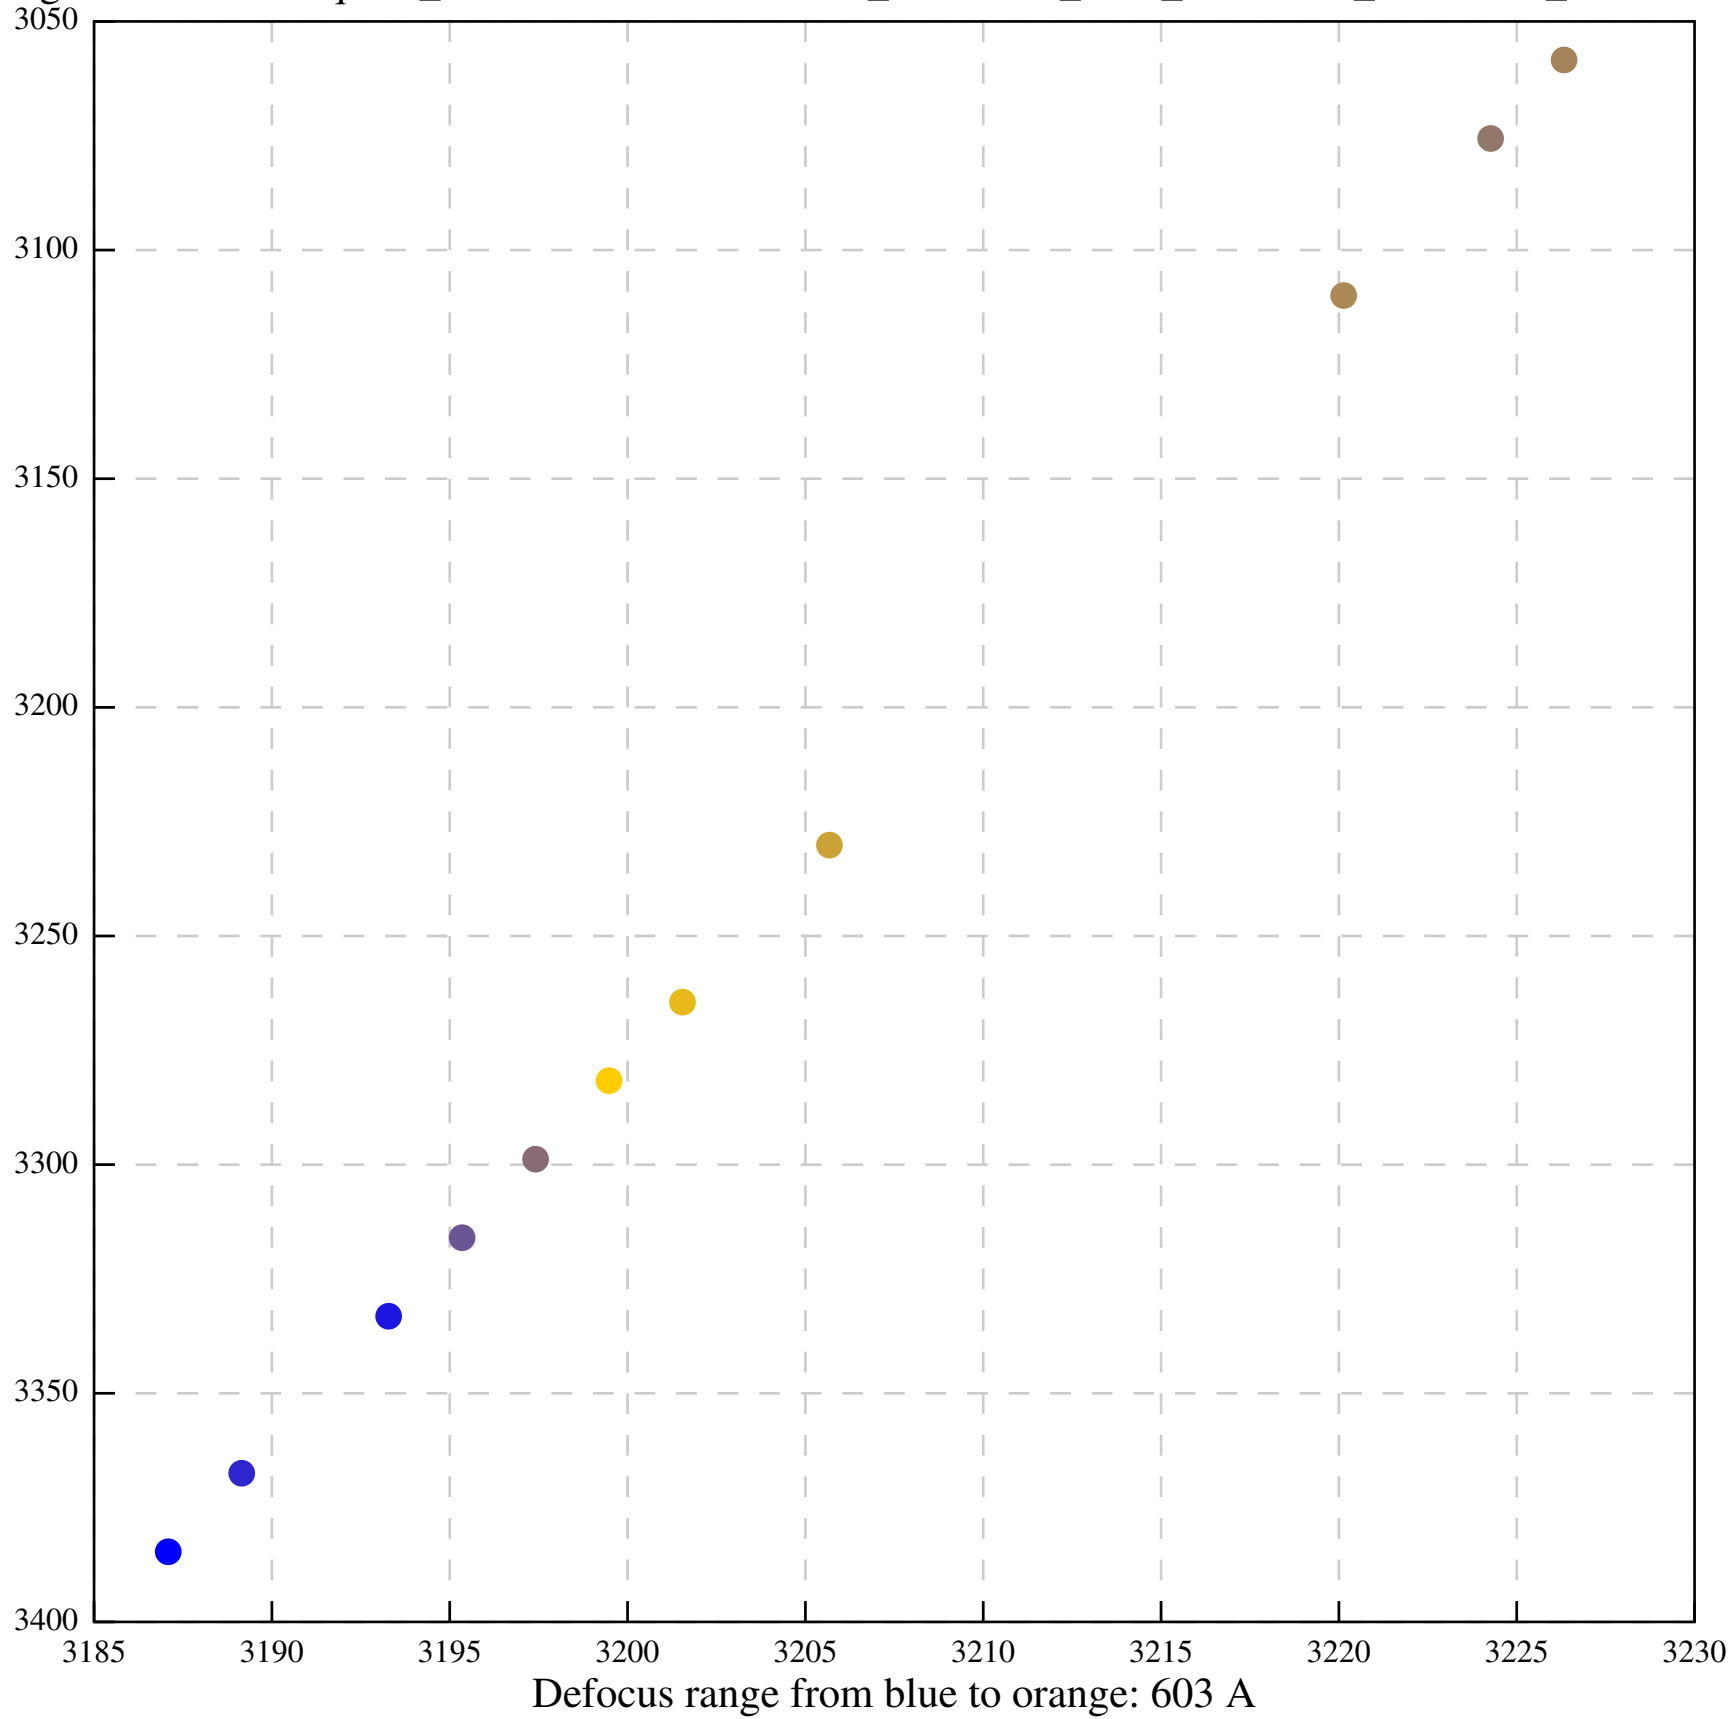

Defocus range from blue to orange: 0 A