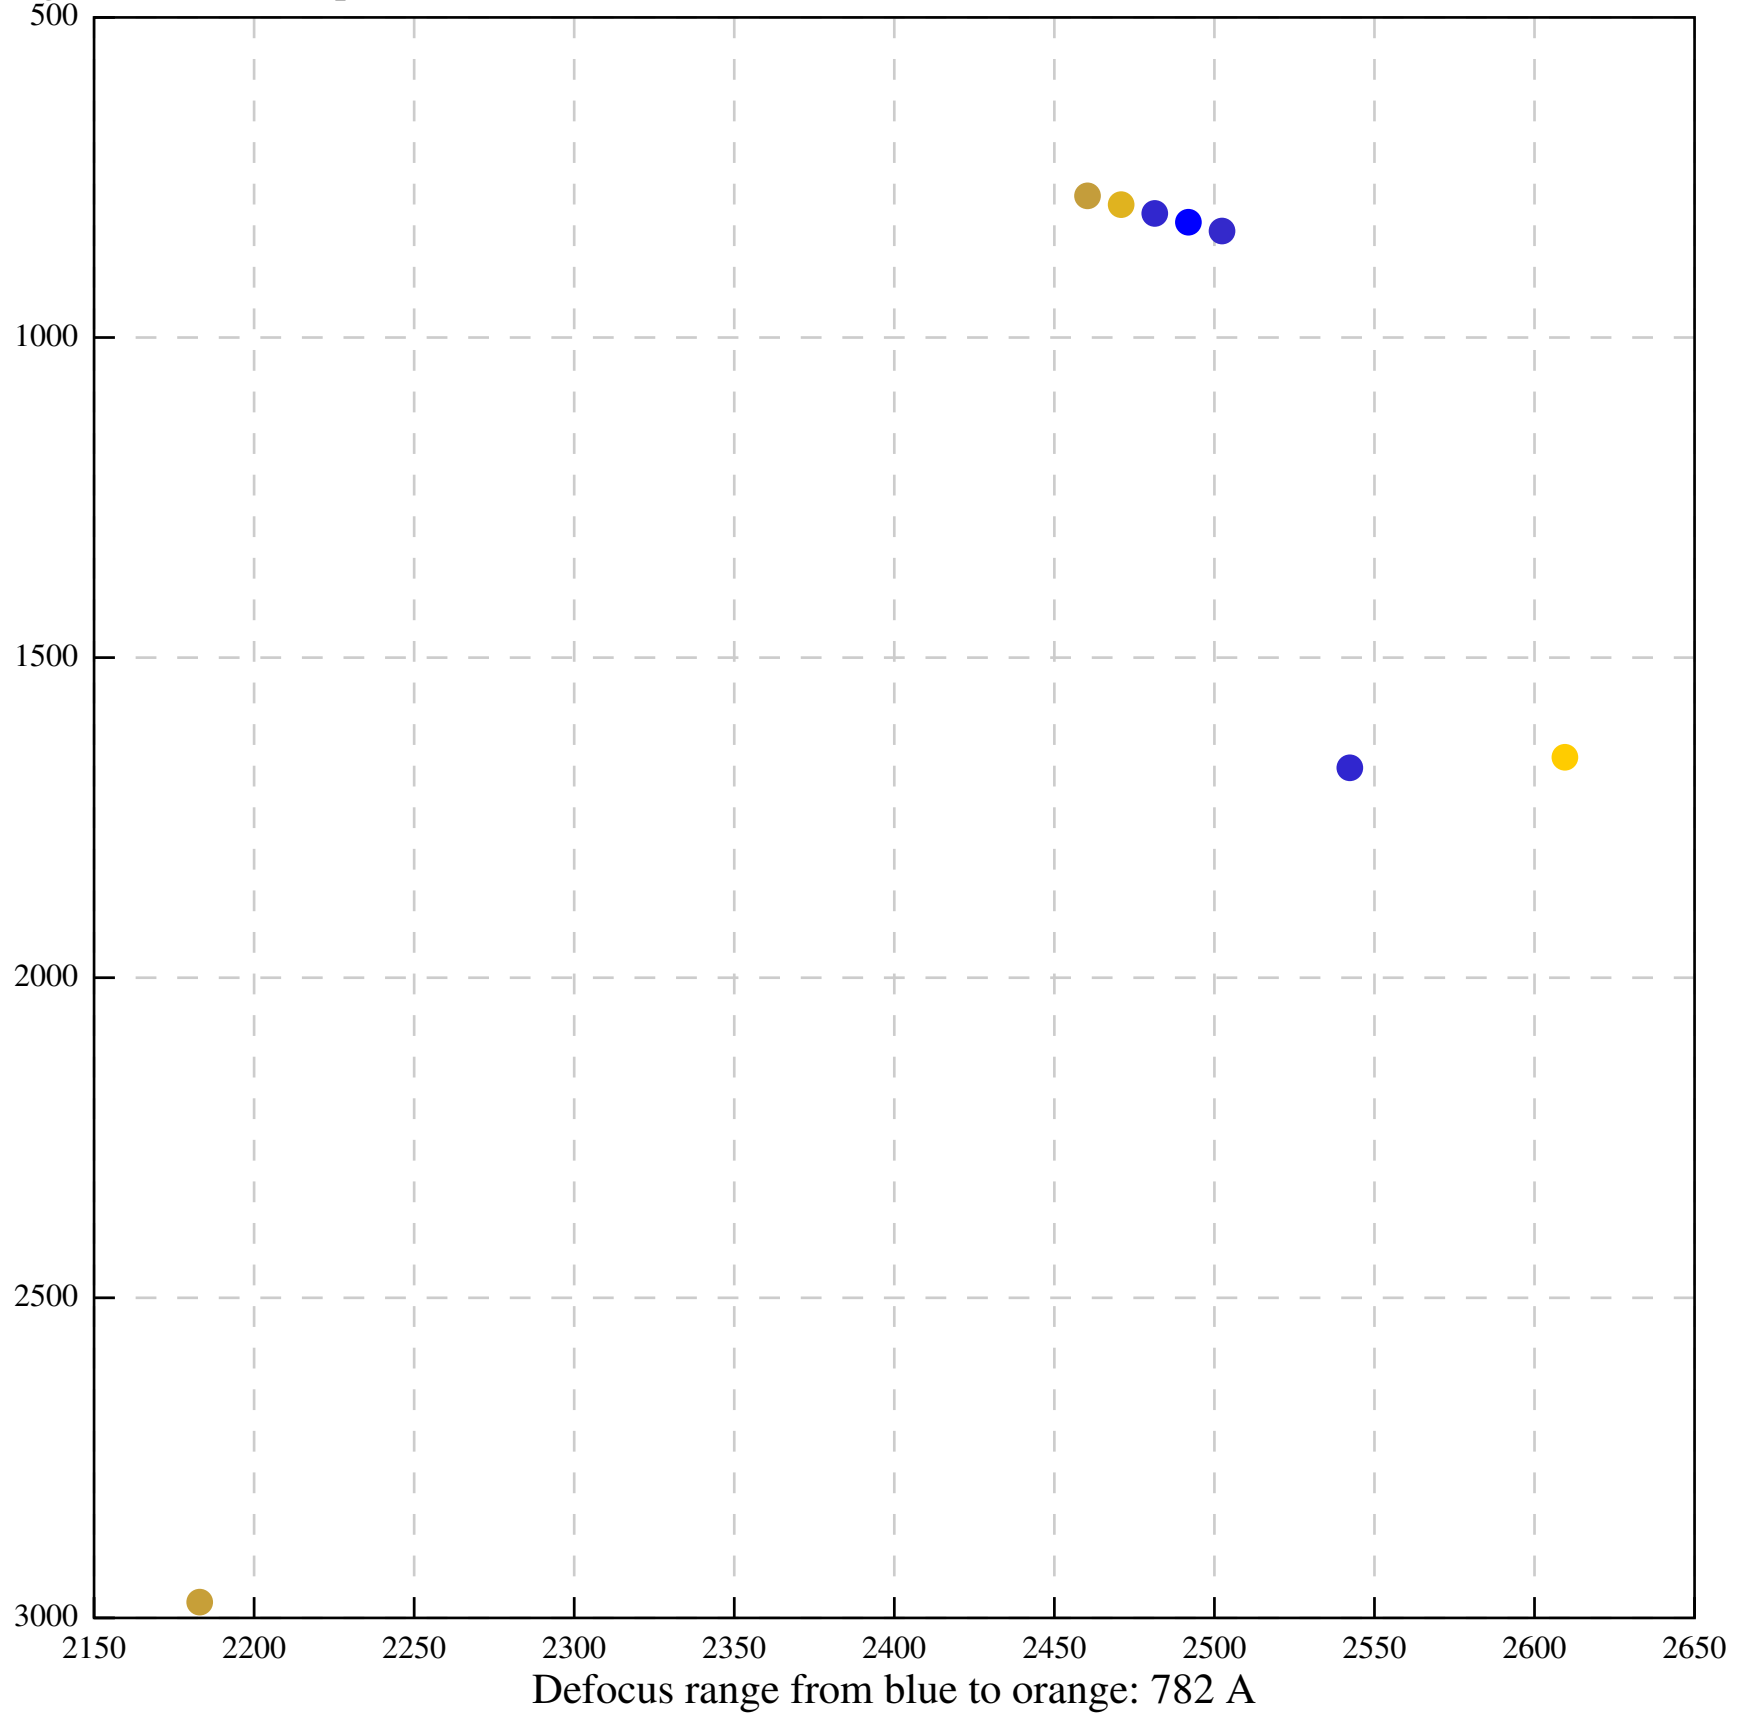

Defocus range from blue to orange: 347 A

Defocus range from blue to orange: 171 A

Defocus range from blue to orange: 297 A

Defocus range from blue to orange: 184 A

Defocus range from blue to orange: 0 A

Defocus range from blue to orange: 200 A