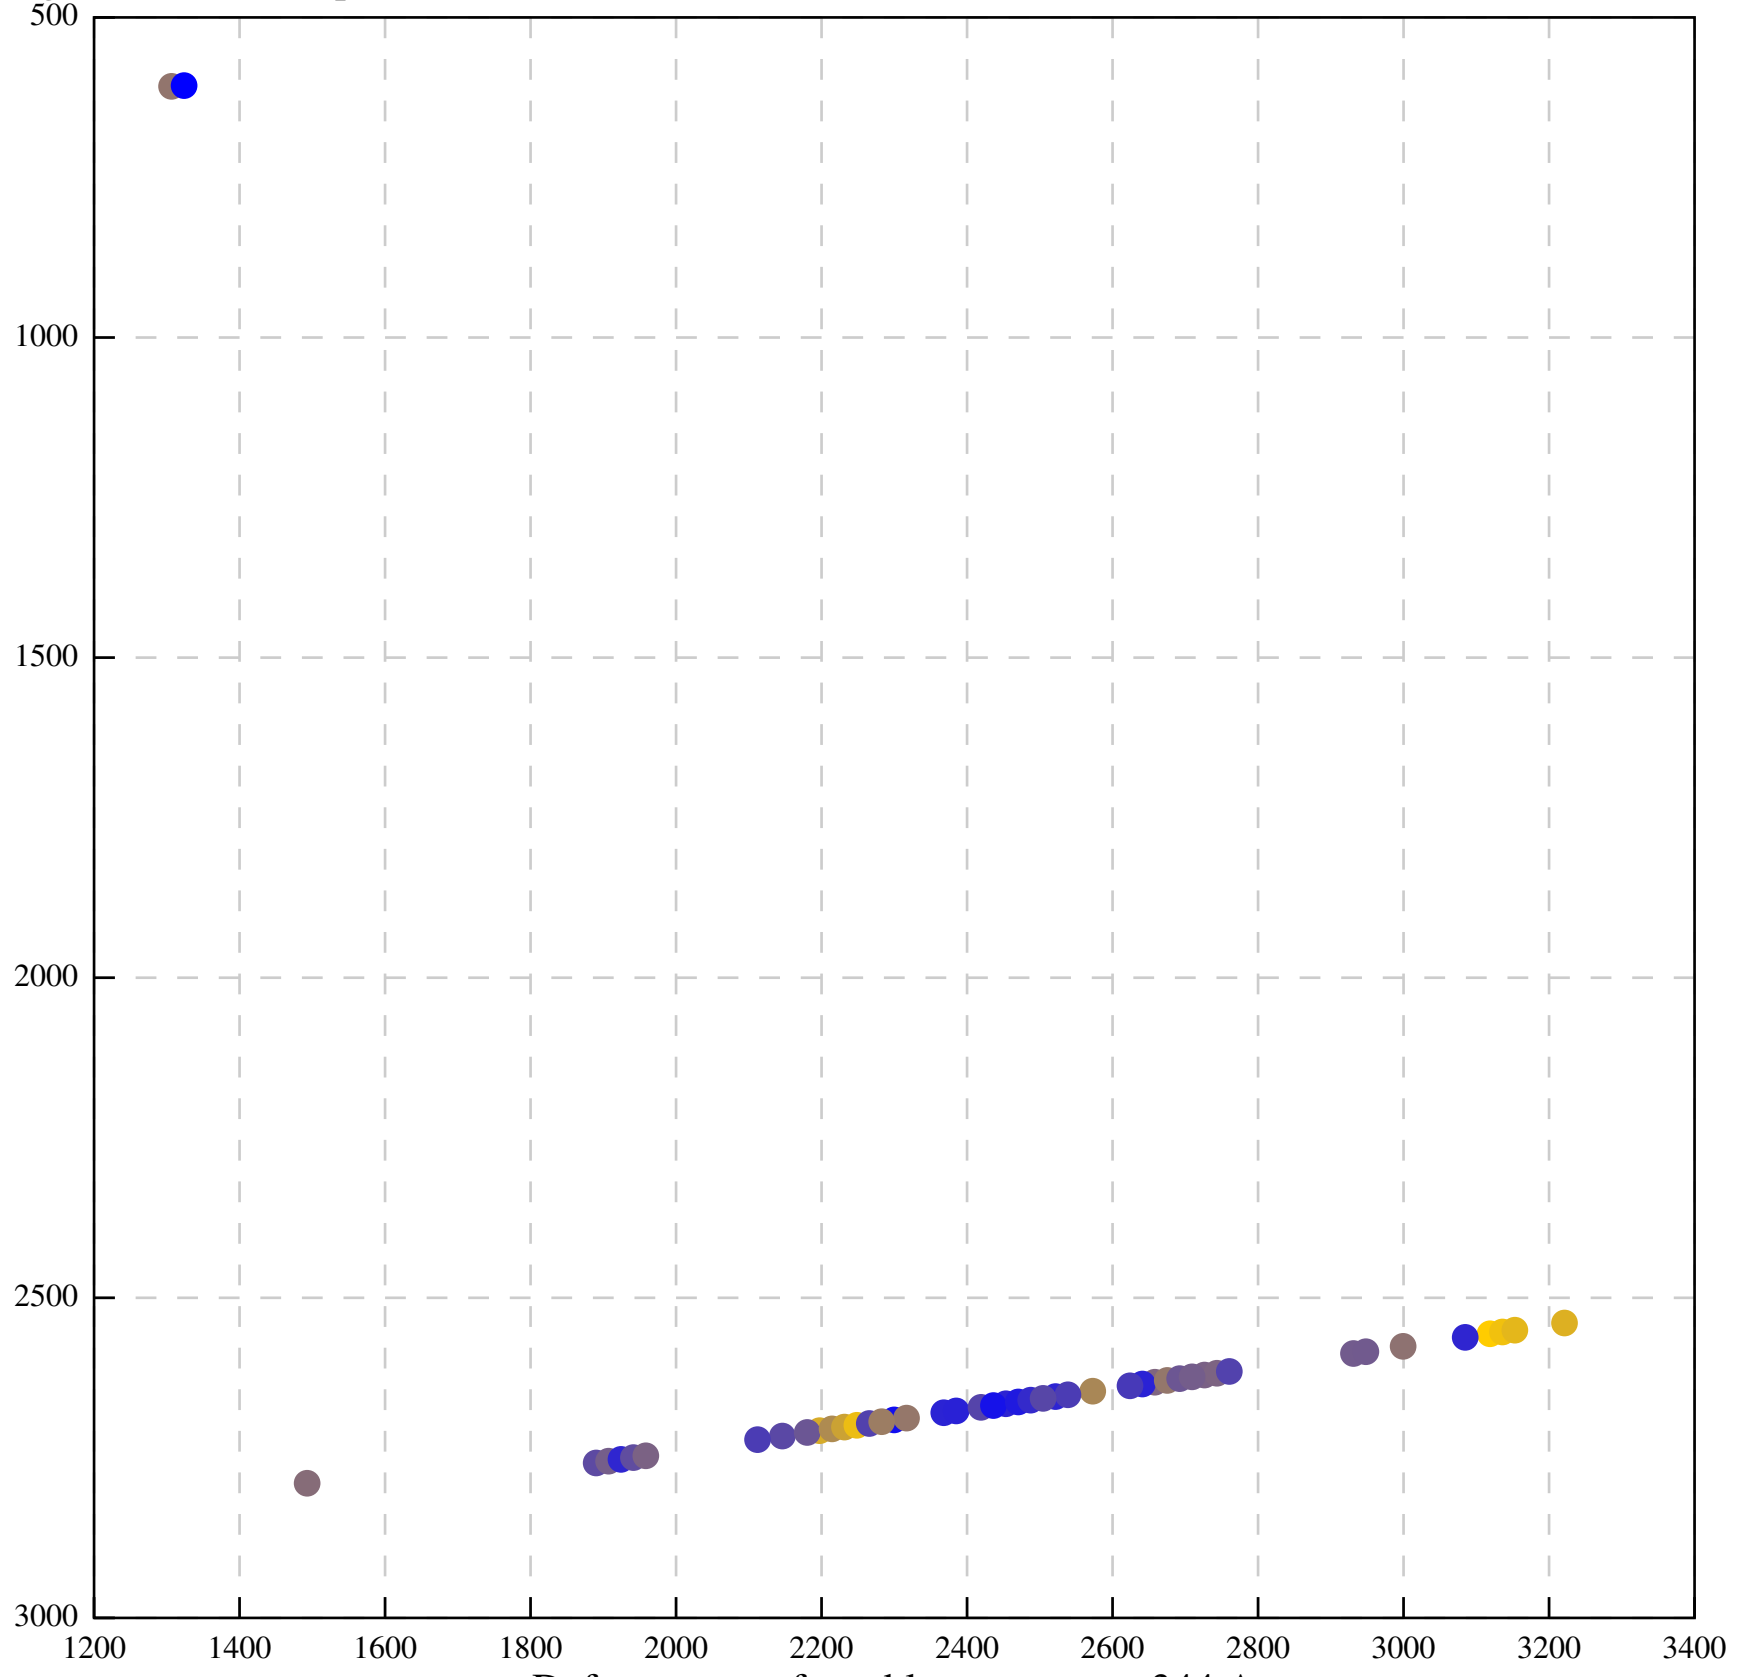

Defocus range from blue to orange: 79 A

Defocus range from blue to orange: 487 A

Defocus range from blue to orange: 119 A

Defocus range from blue to orange: 318 A

Defocus range from blue to orange: 344 A

Defocus range from blue to orange: 0 A