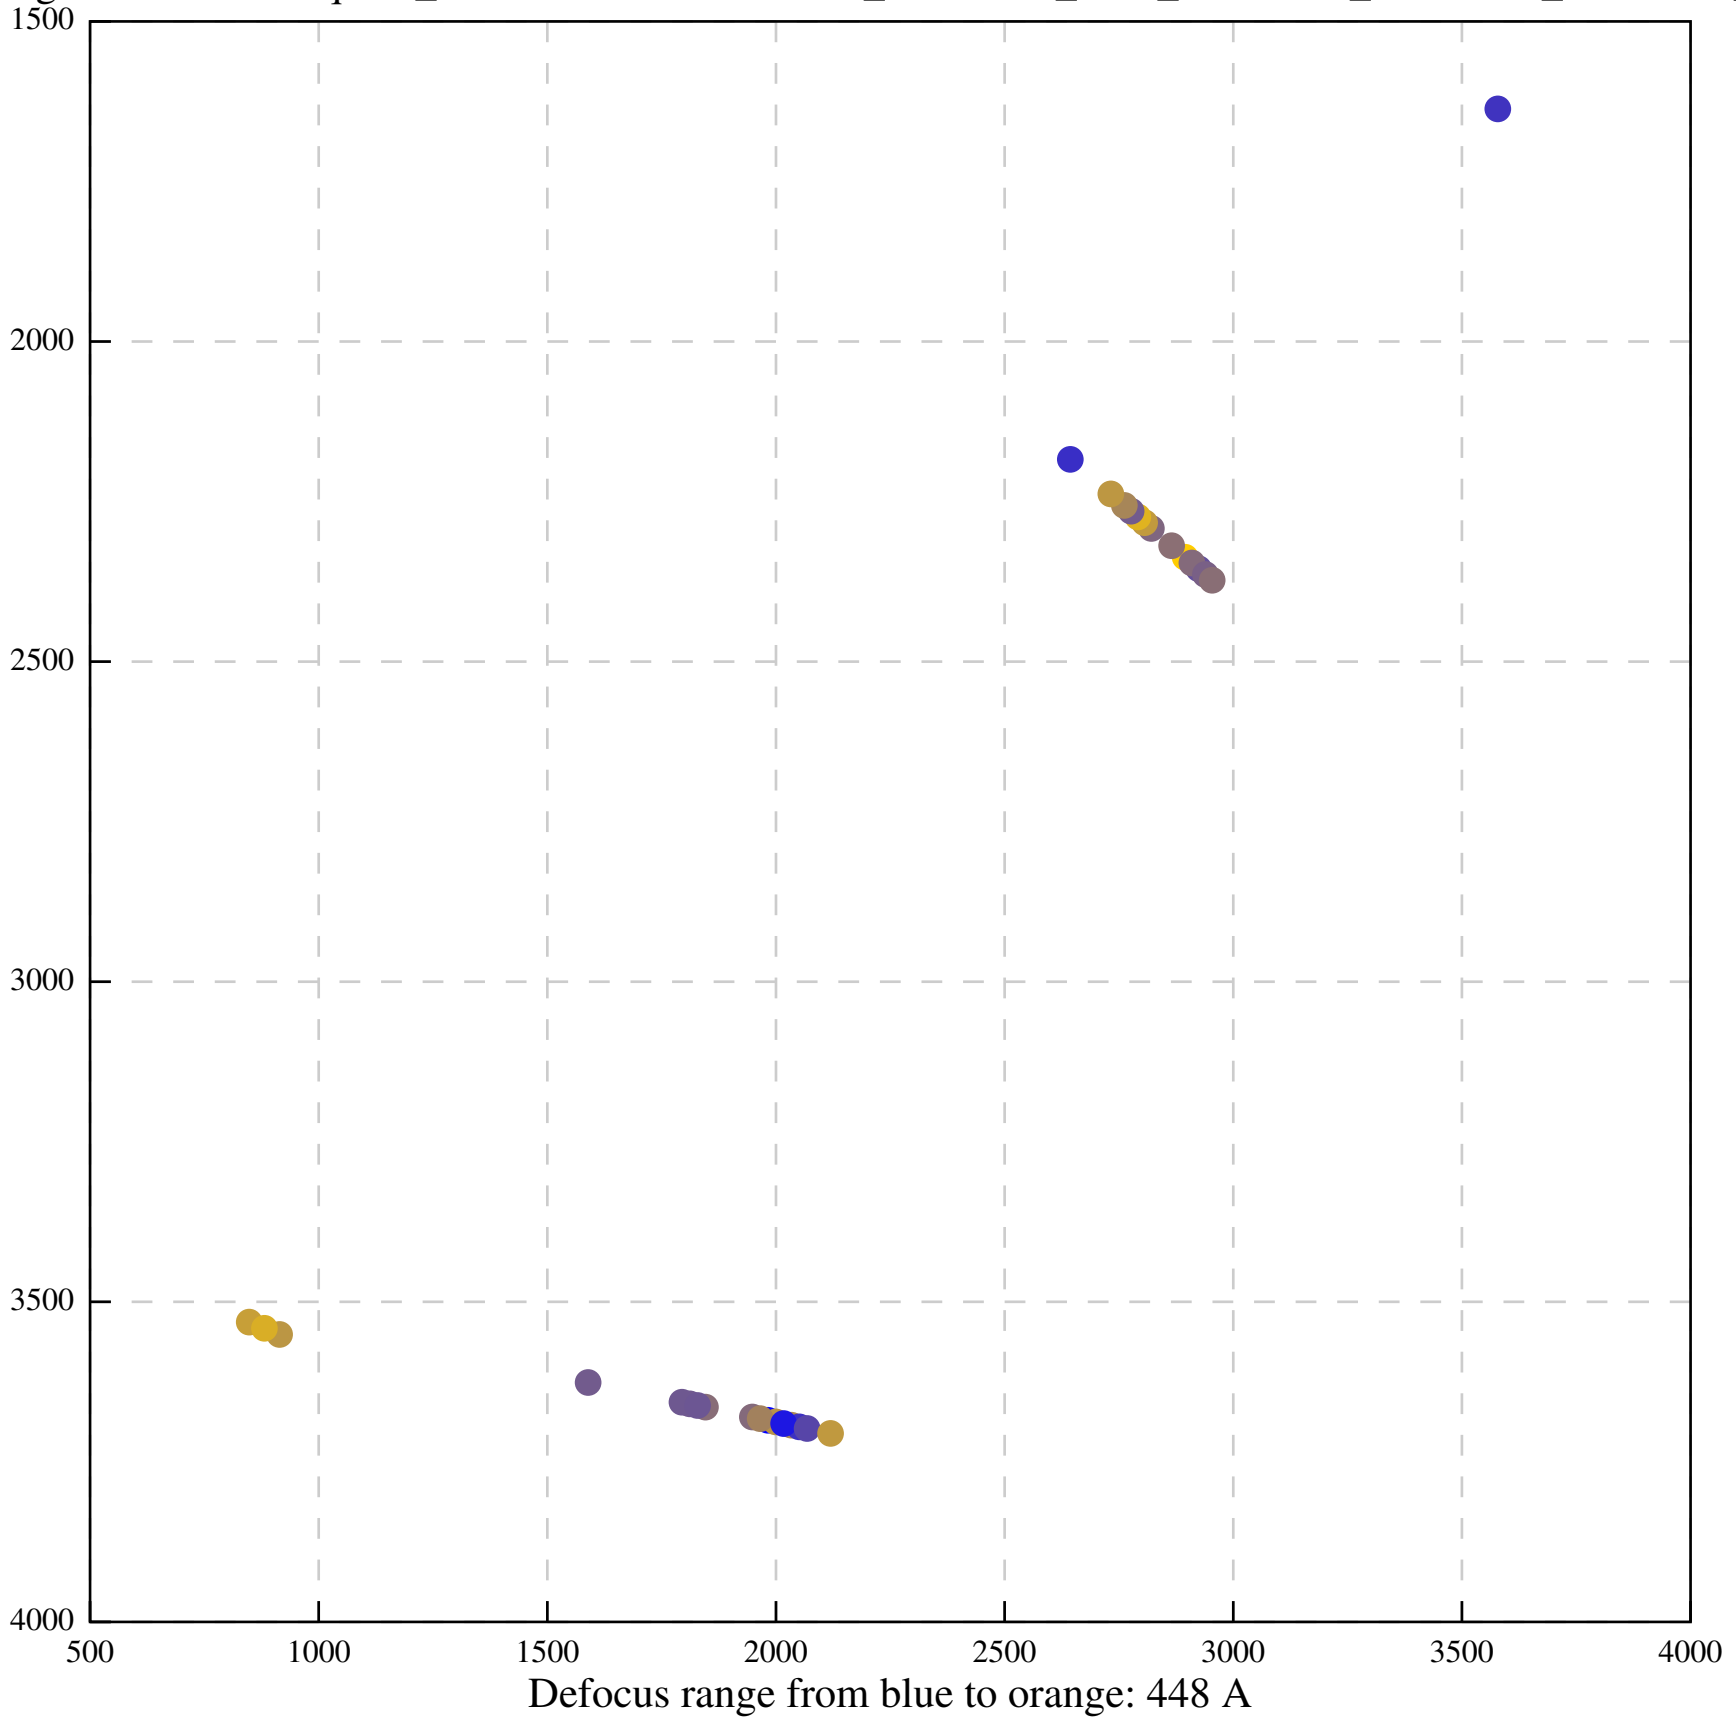

Defocus range from blue to orange: 0 A

Defocus range from blue to orange: 419 A

Defocus range from blue to orange: 487 Å

Defocus range from blue to orange: 130 A

Defocus range from blue to orange: 0 A

Defocus range from blue to orange: 798 A