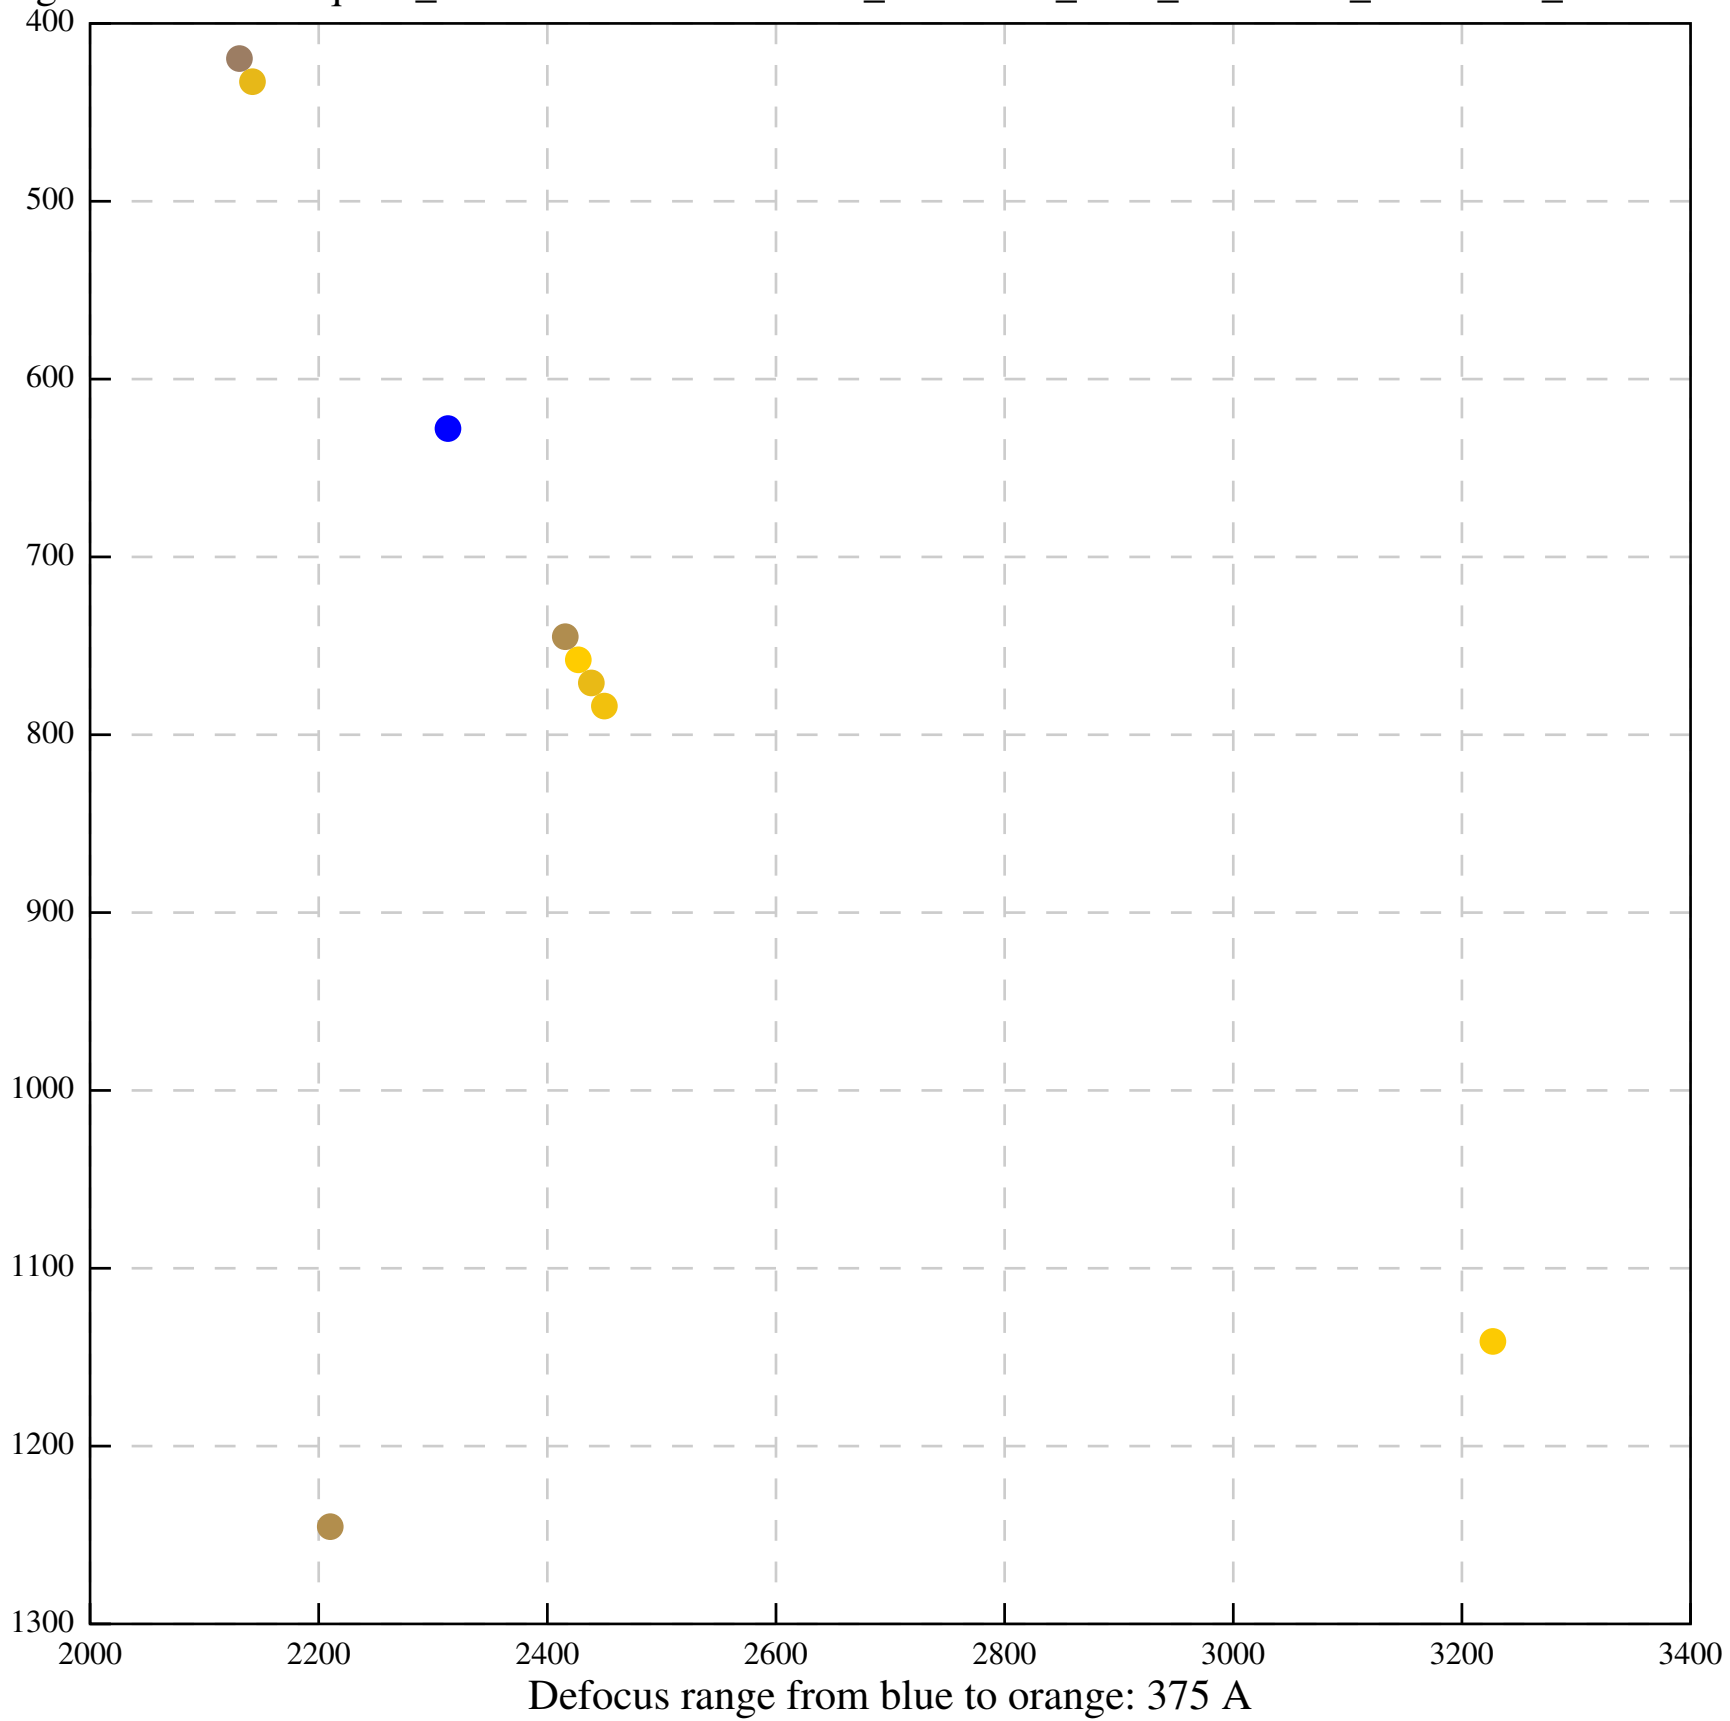

Defocus range from blue to orange: 52 A

Defocus range from blue to orange: 37 A

Defocus range from blue to orange: 377 A

Defocus range from blue to orange: 465 A

Defocus range from blue to orange: 0 A

Defocus range from blue to orange: 720 A