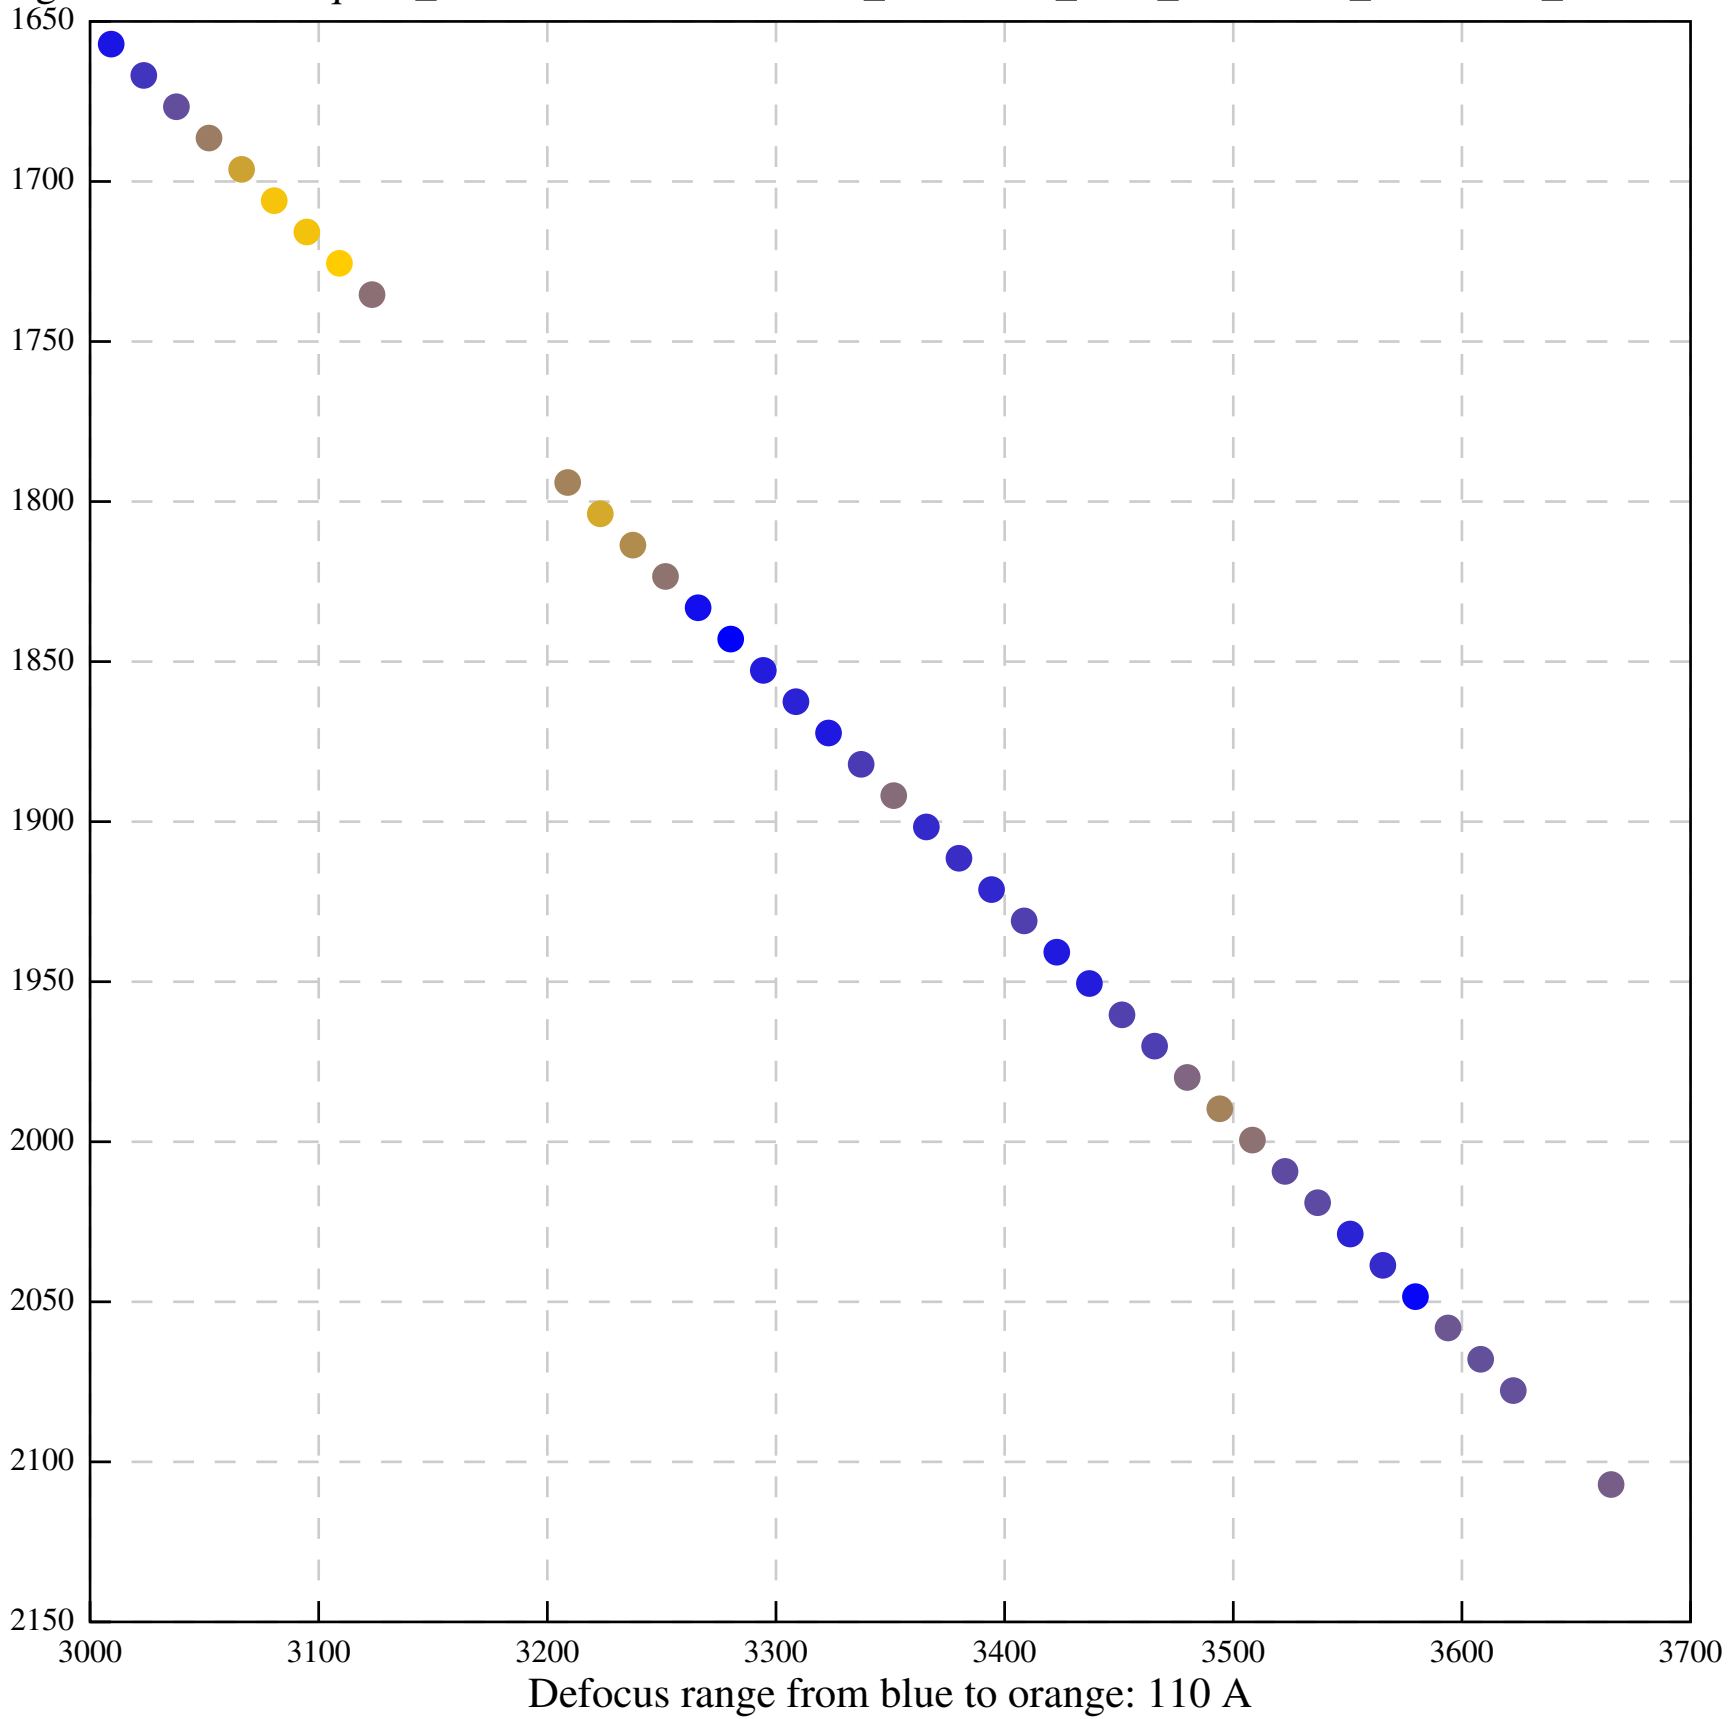

Defocus range from blue to orange: 116 A

Defocus range from blue to orange: 1098 A

Defocus range from blue to orange: 356 A

Defocus range from blue to orange: 147 A

Defocus range from blue to orange: 75 A