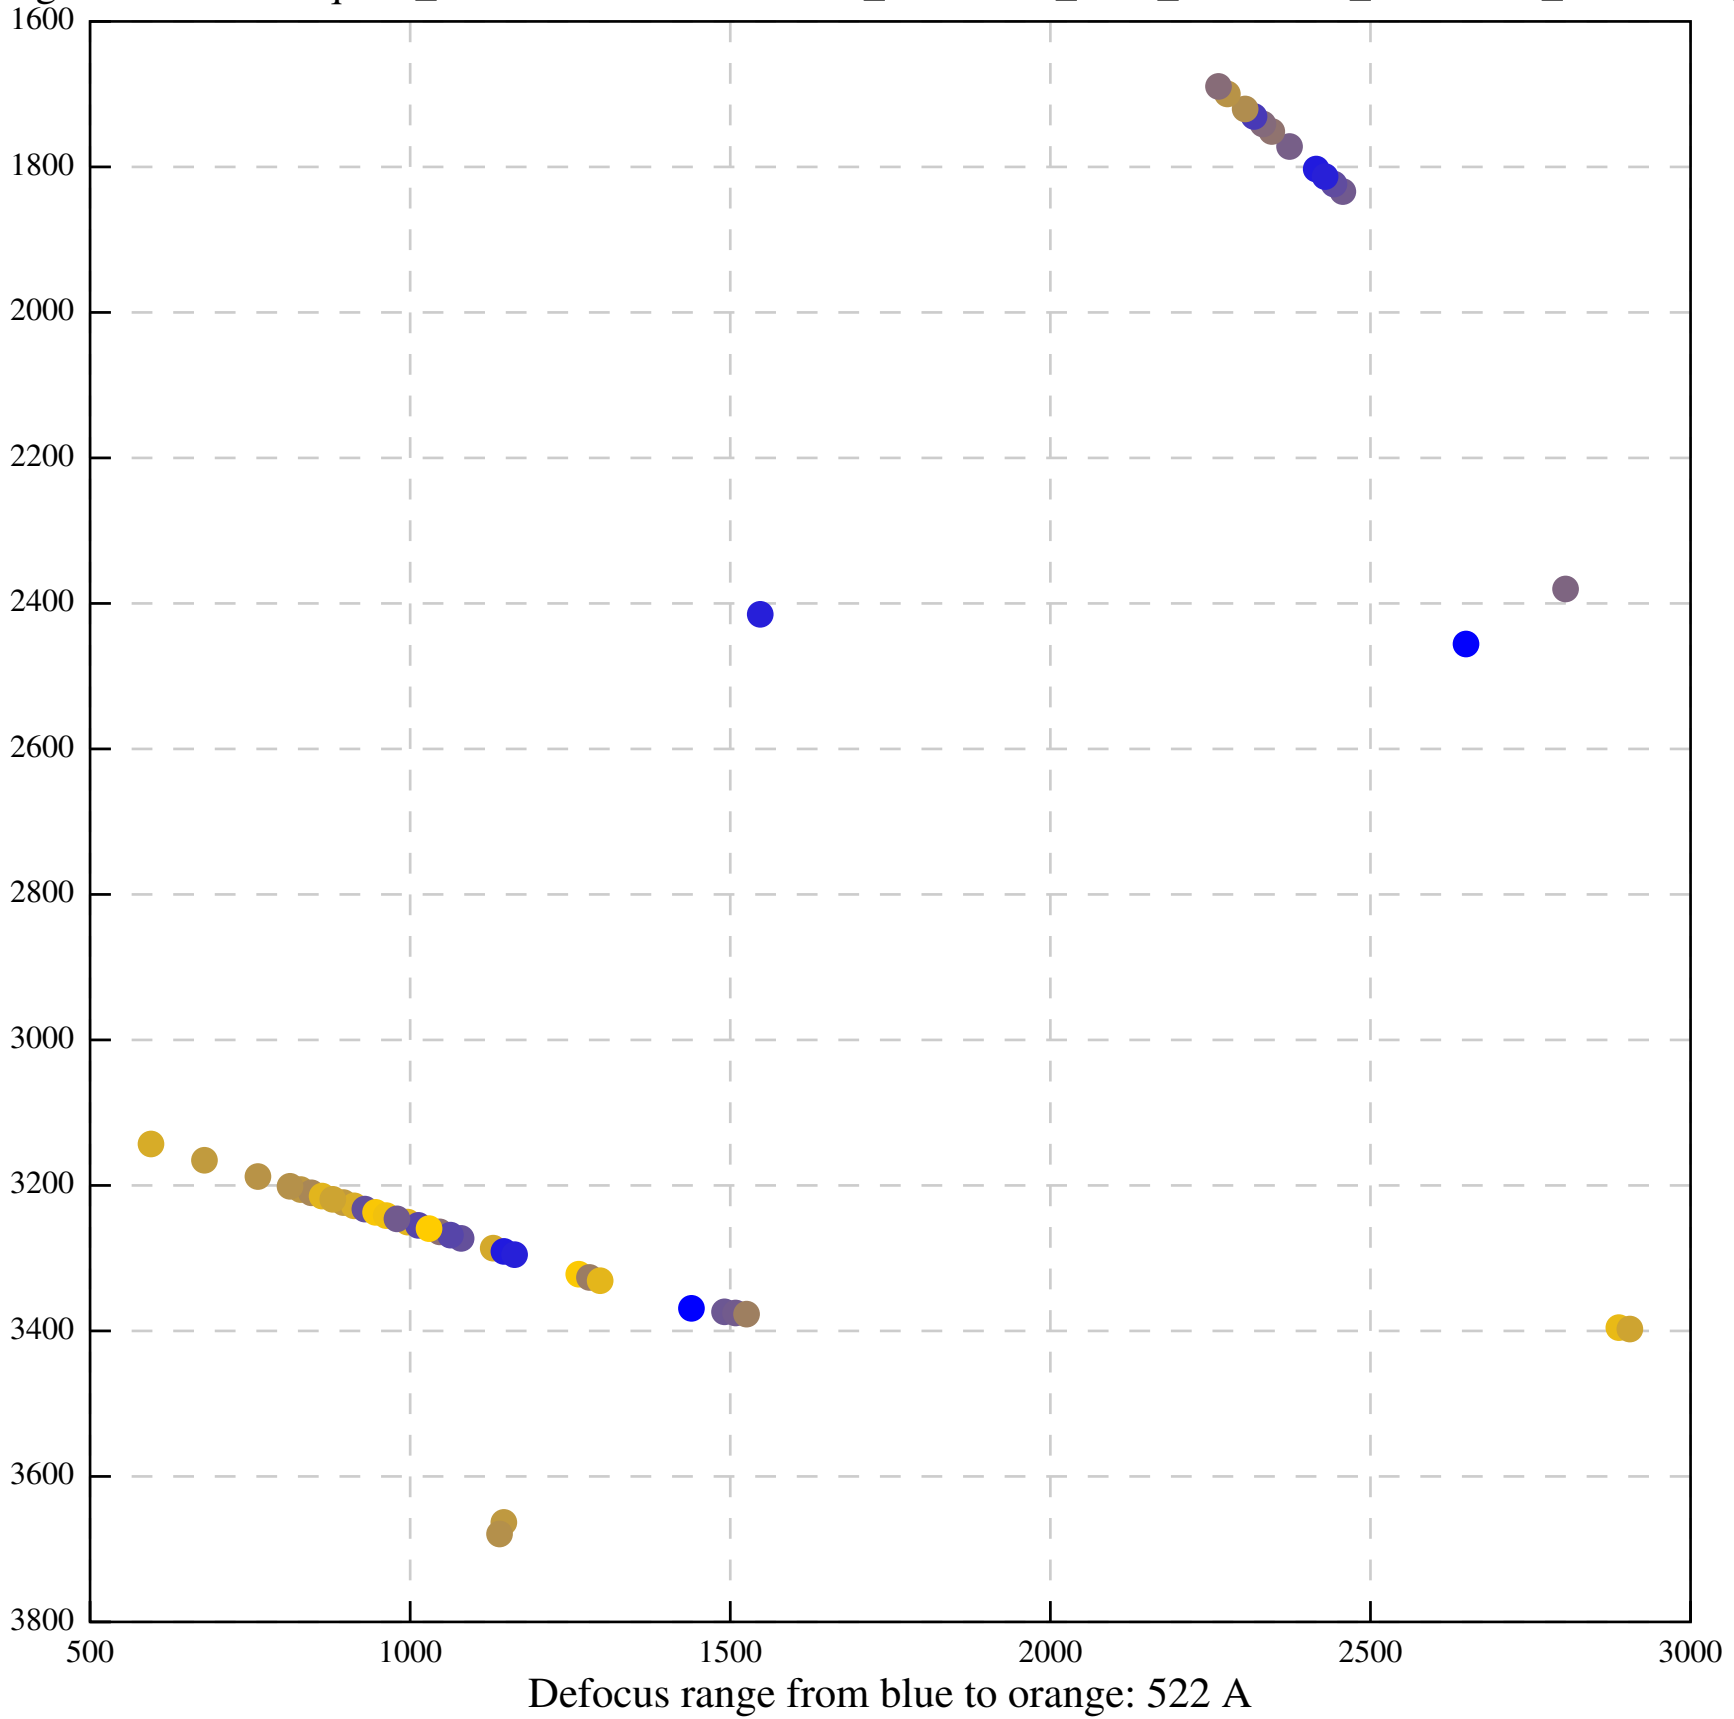

Defocus range from blue to orange: 0 A

Defocus range from blue to orange: 959 A

Defocus range from blue to orange: 641 A

Defocus range from blue to orange: 1206 A

Defocus range from blue to orange: 761 A

Defocus range from blue to orange: 1267 A