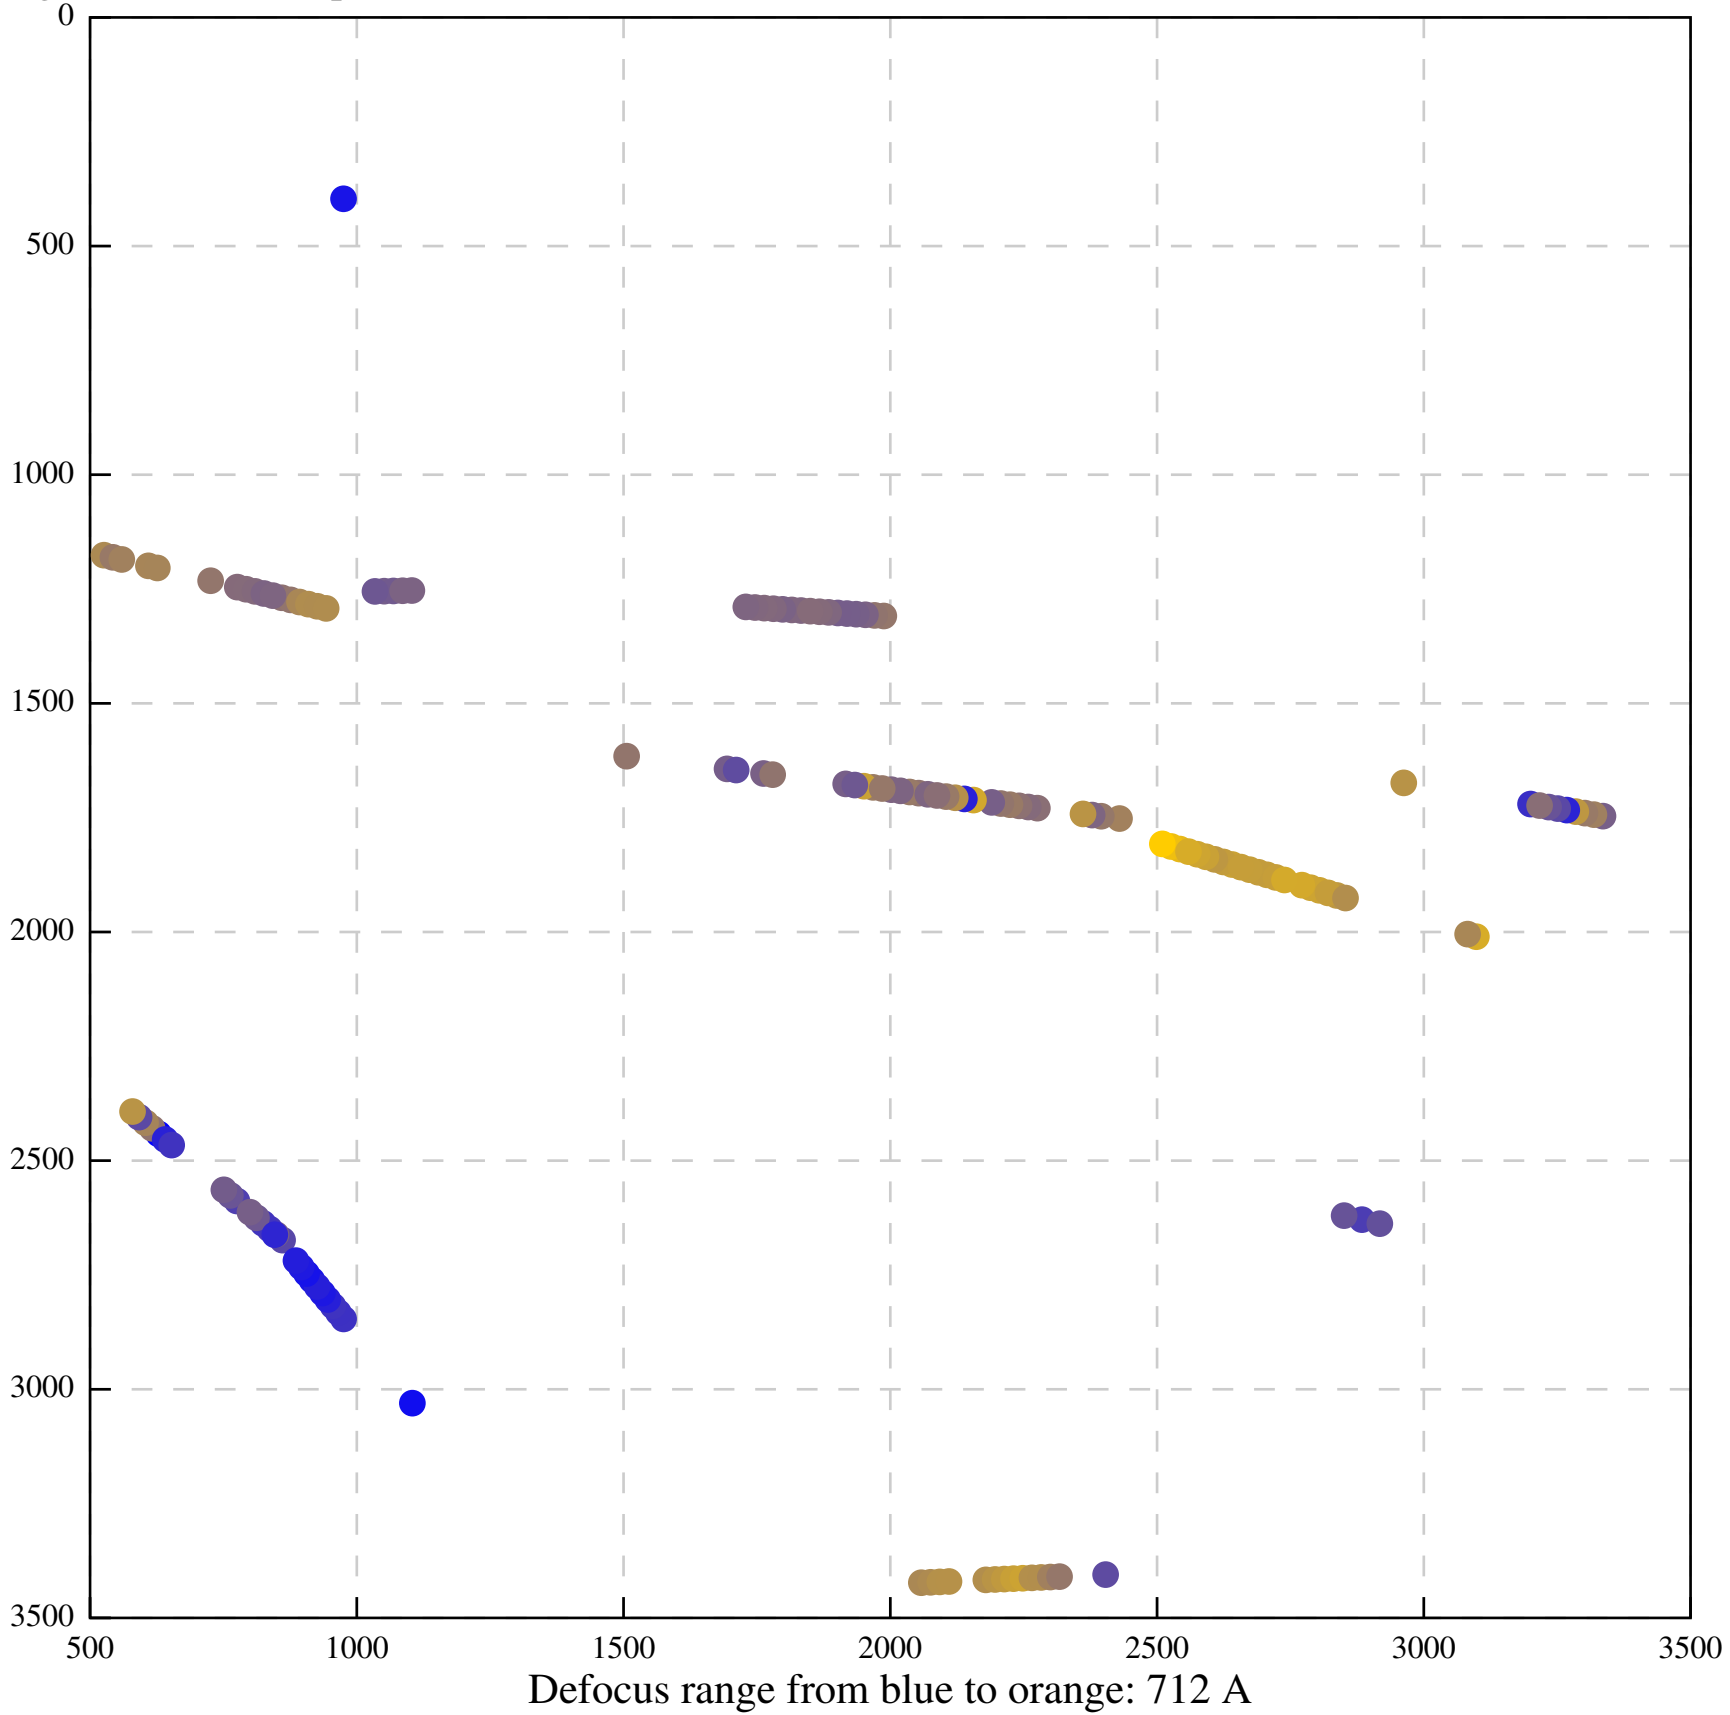

Defocus range from blue to orange: 0 A

Defocus range from blue to orange: 212 A

Defocus range from blue to orange: 829 A

Defocus range from blue to orange: 806 A

Defocus range from blue to orange: 617 A

Defocus range from blue to orange: 498 A