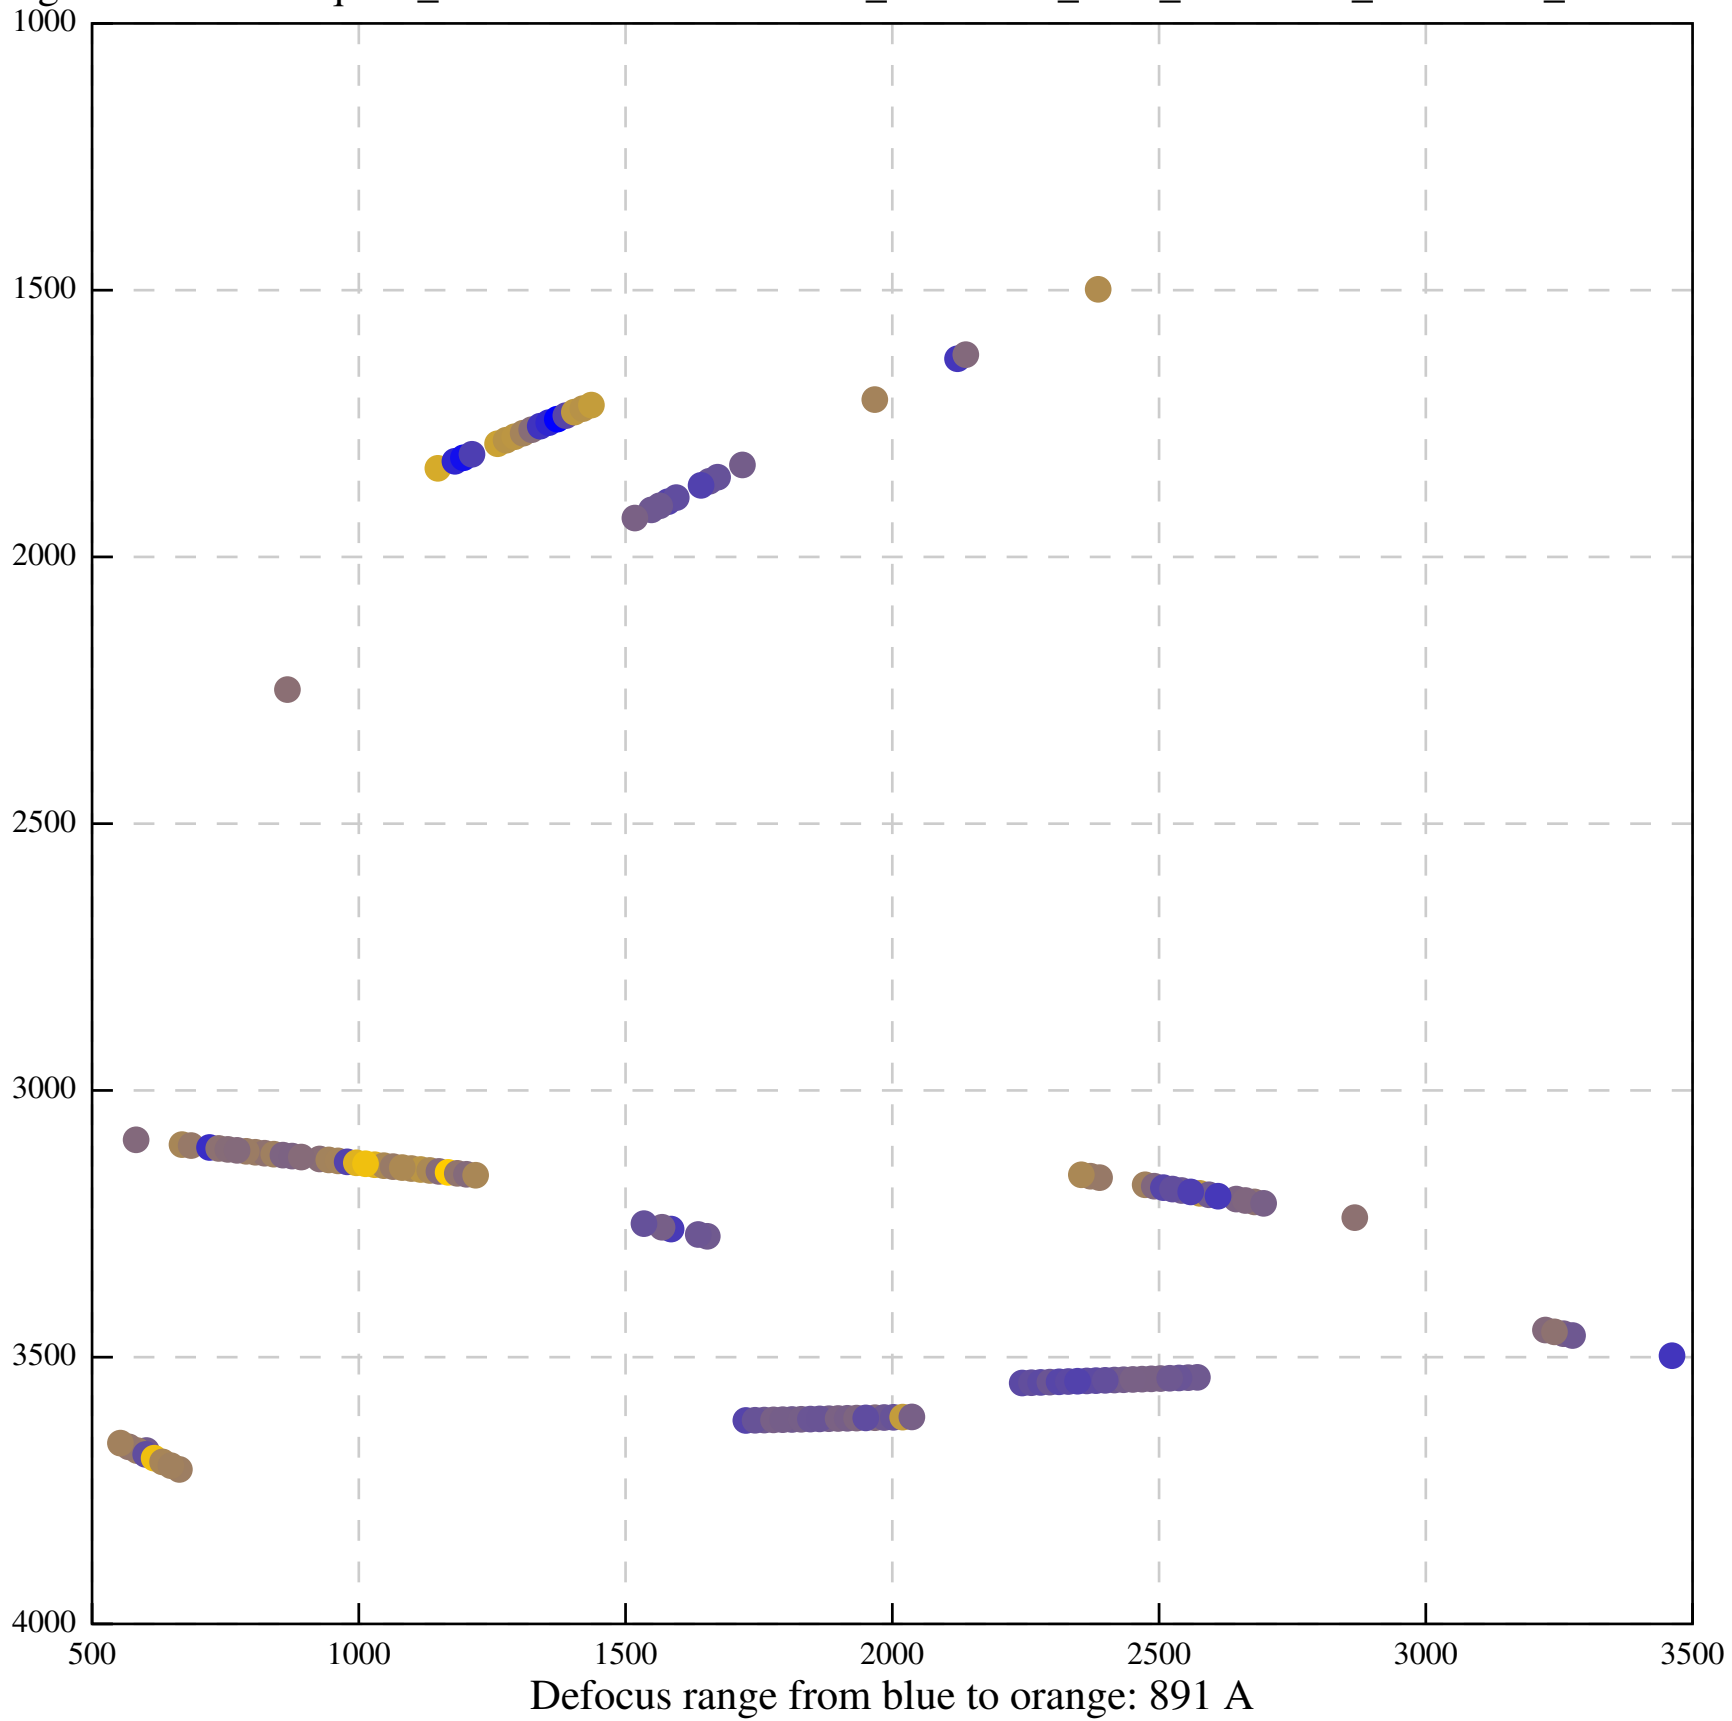

Defocus range from blue to orange: 0 A

Defocus range from blue to orange: 419 A

Defocus range from blue to orange: 487 Å

Defocus range from blue to orange: 130 A

Defocus range from blue to orange: 0 A

Defocus range from blue to orange: 798 A