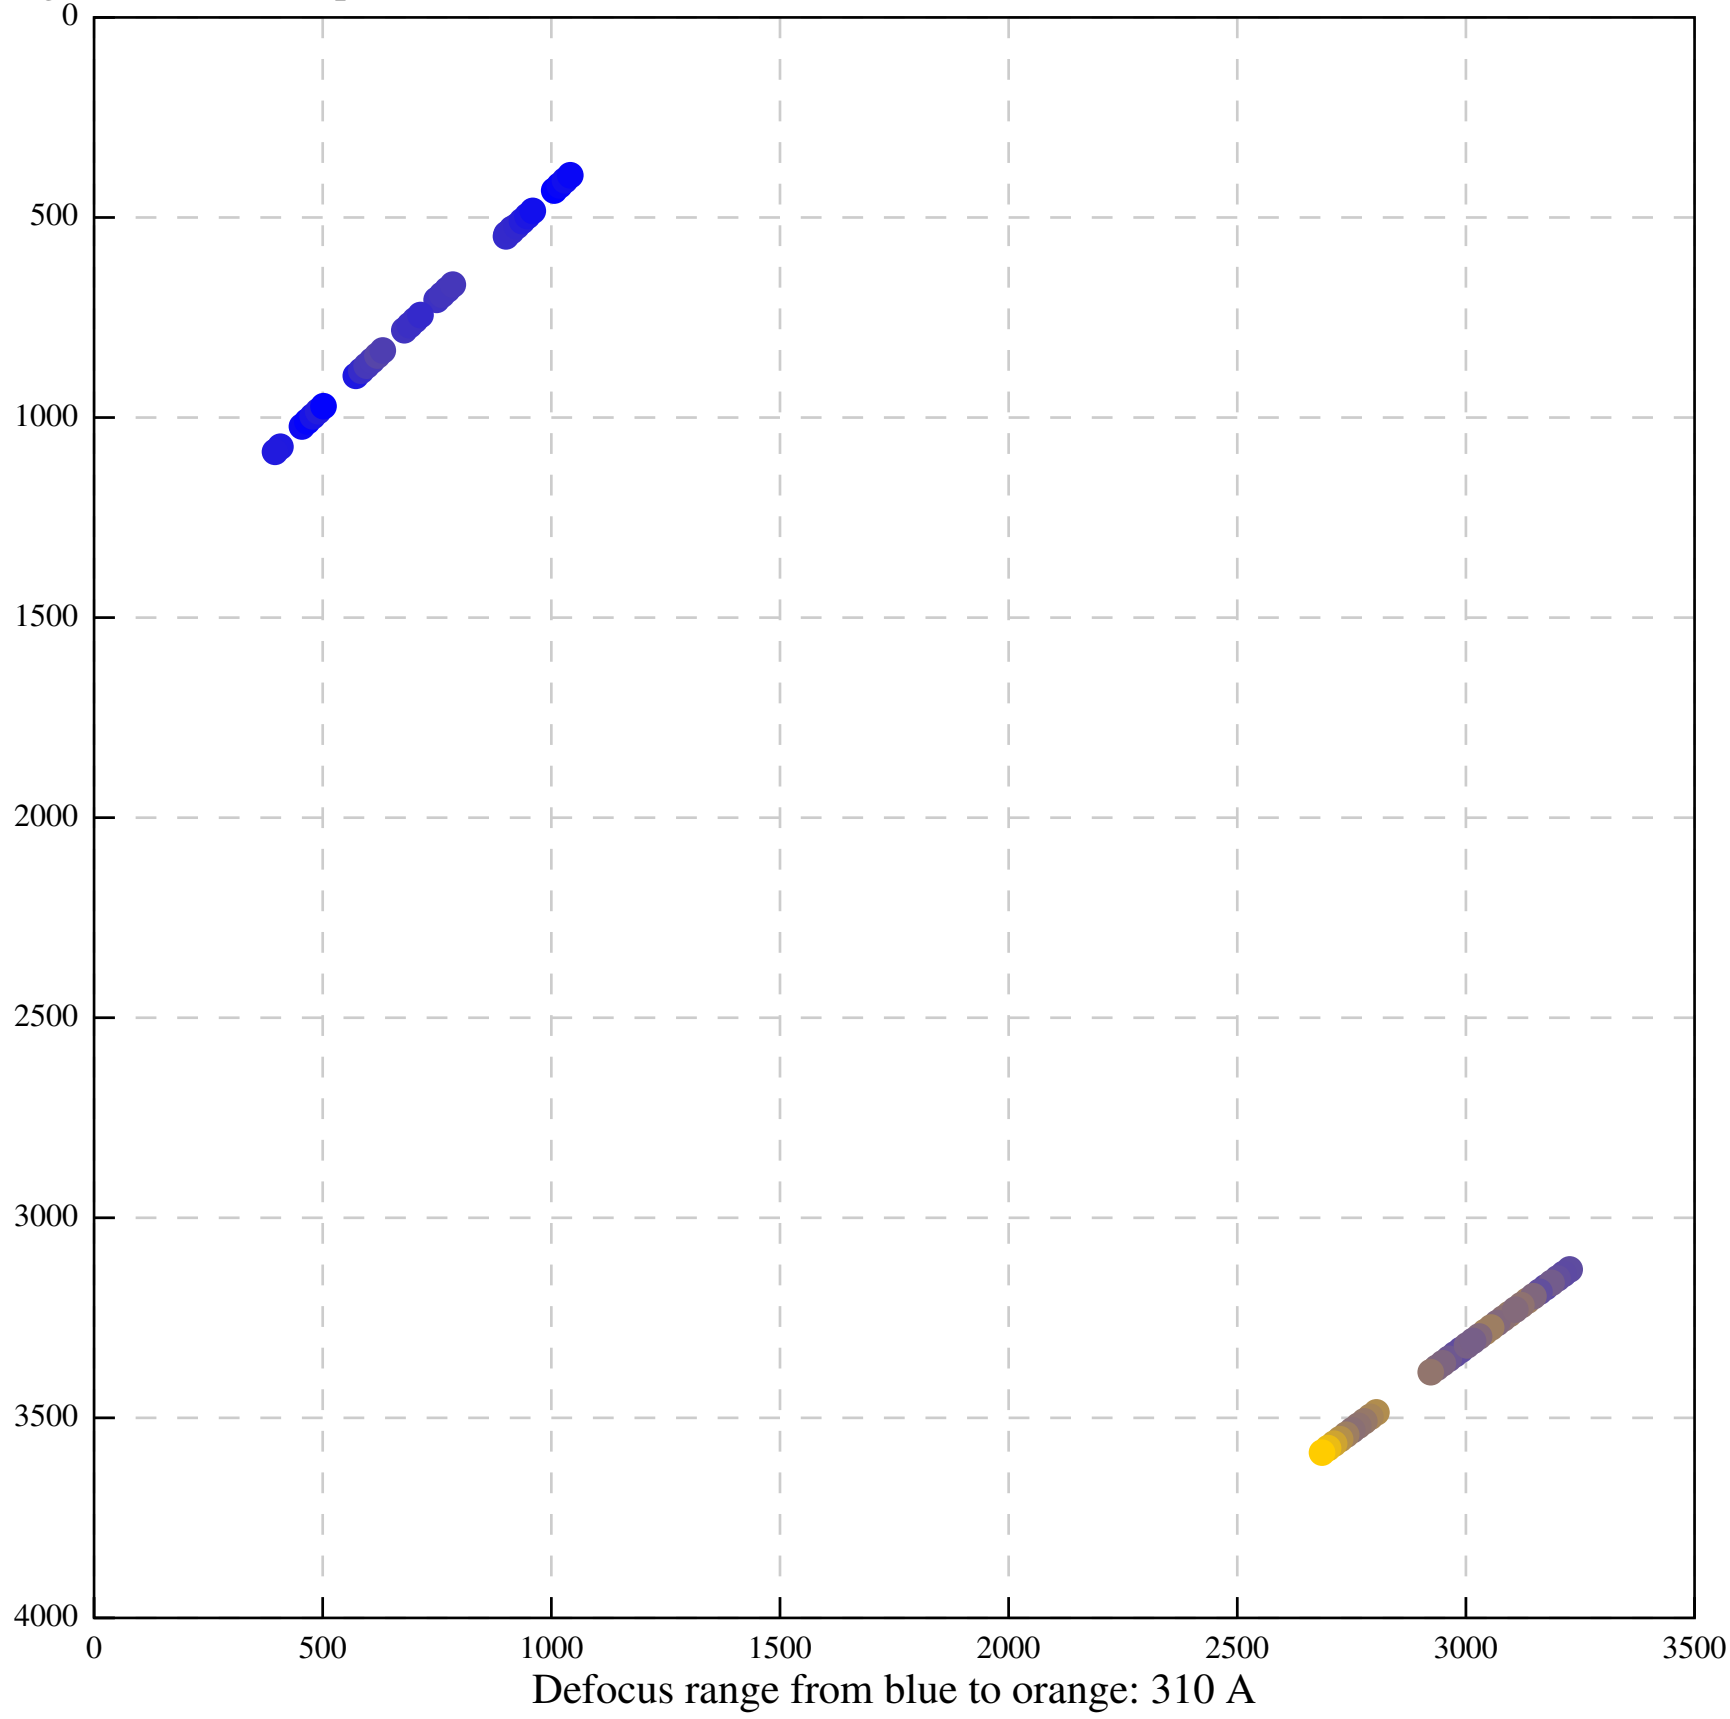

Defocus range from blue to orange: 209 A

Defocus range from blue to orange: 263 A

Defocus range from blue to orange: 0 A

Defocus range from blue to orange: 266 A

Defocus range from blue to orange: 26 A

Defocus range from blue to orange: 0 A