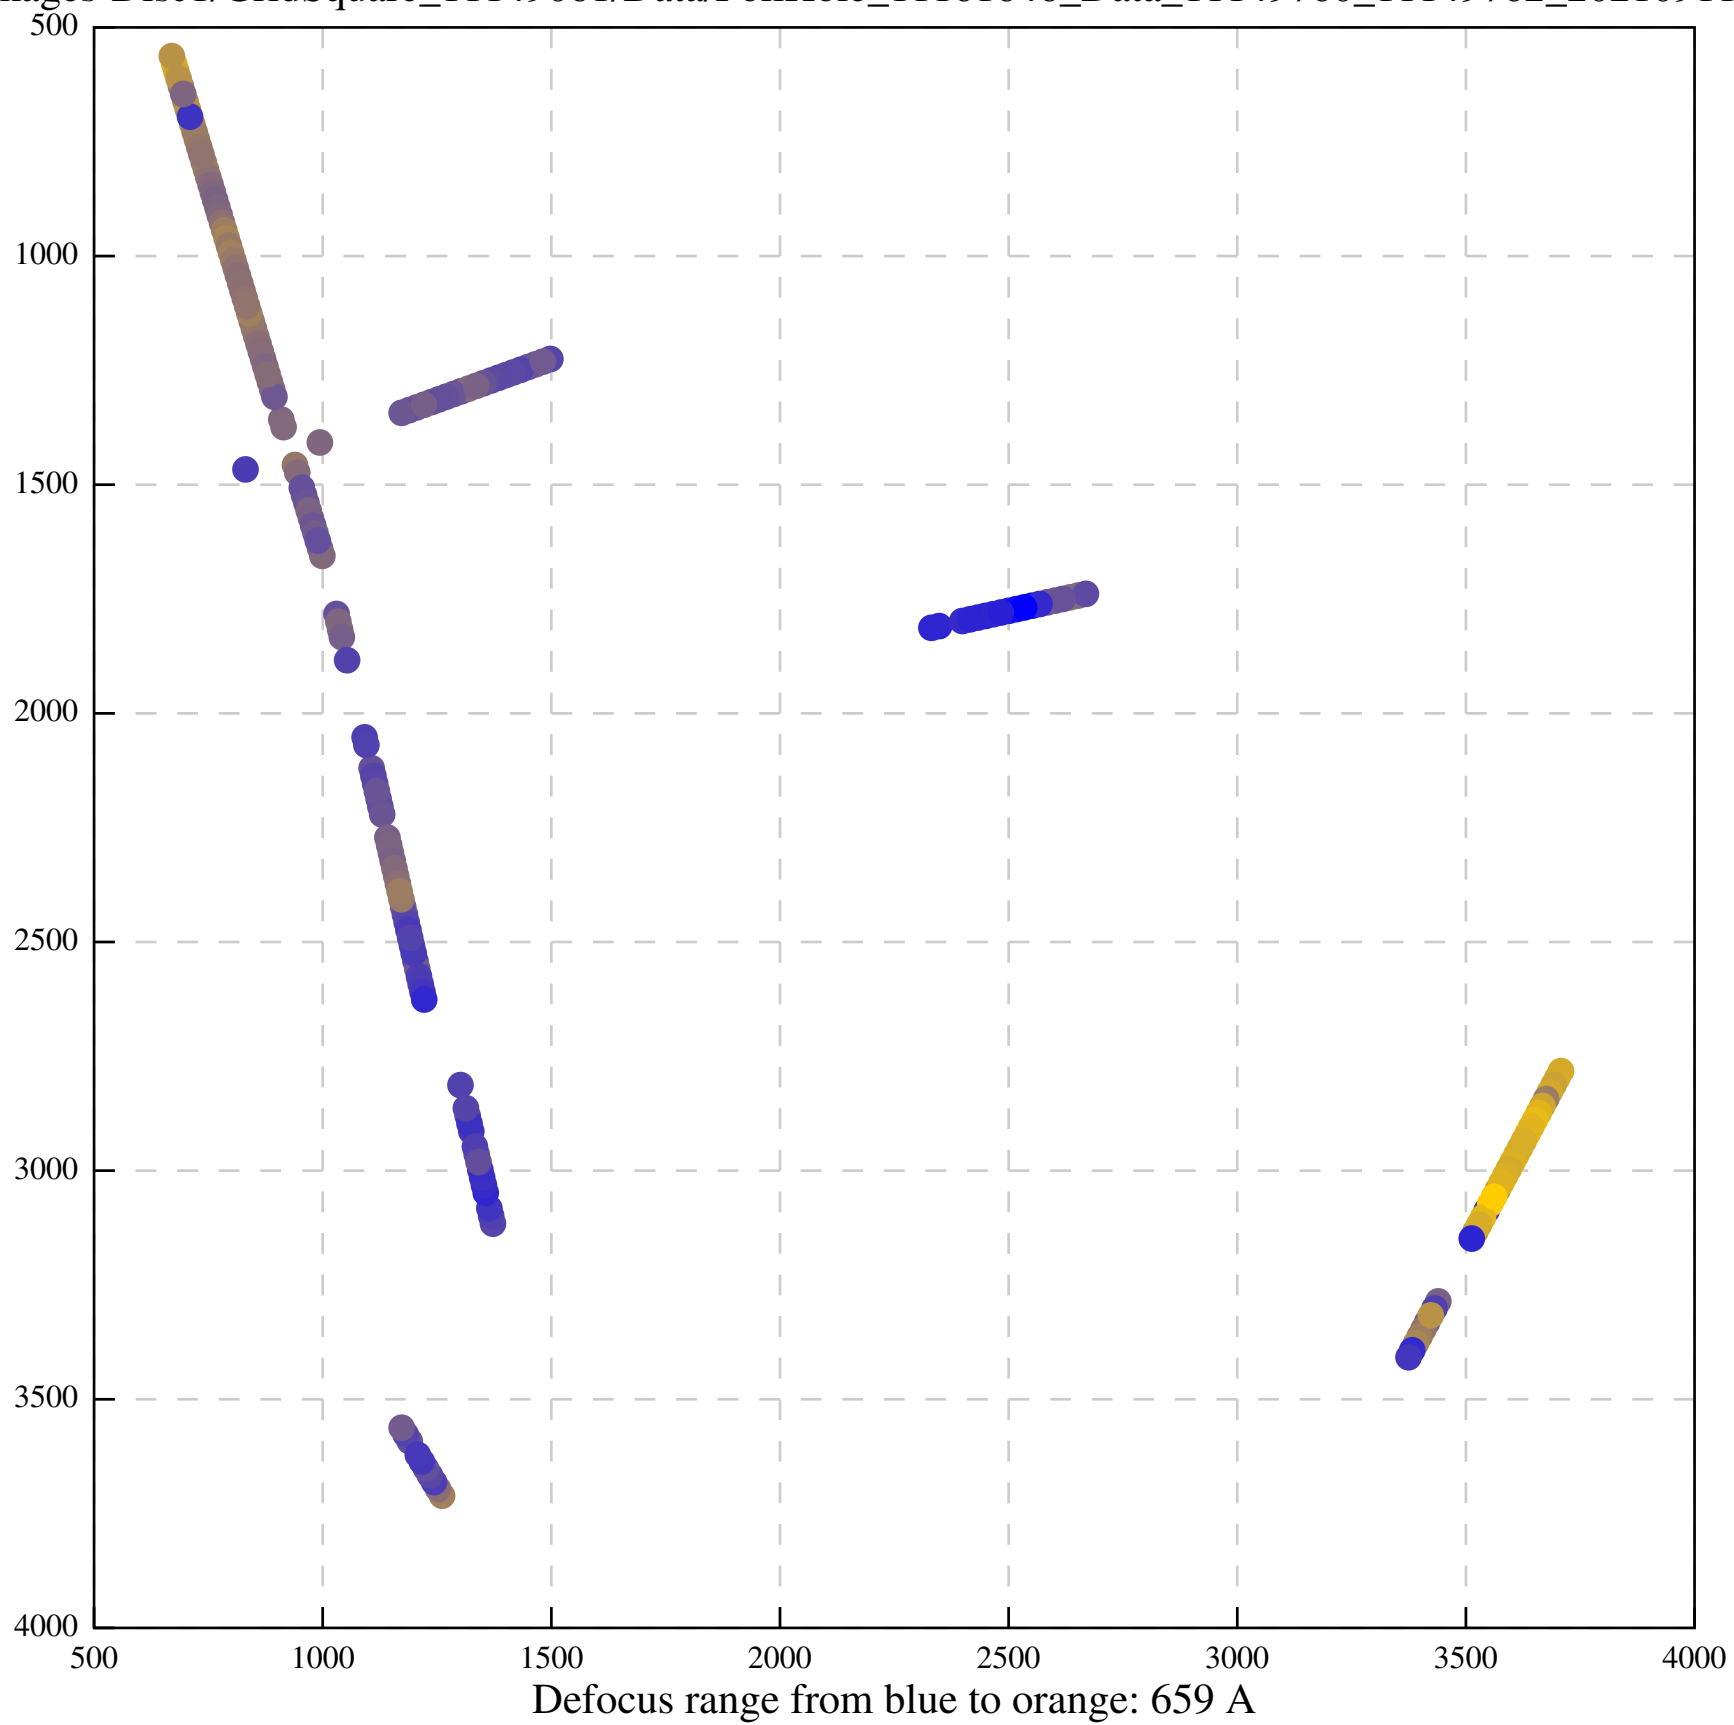

Defocus range from blue to orange: 1055 A

Defocus range from blue to orange: 996 A

Defocus range from blue to orange: 646 A

Defocus range from blue to orange: 342 A

Defocus range from blue to orange: 558 A