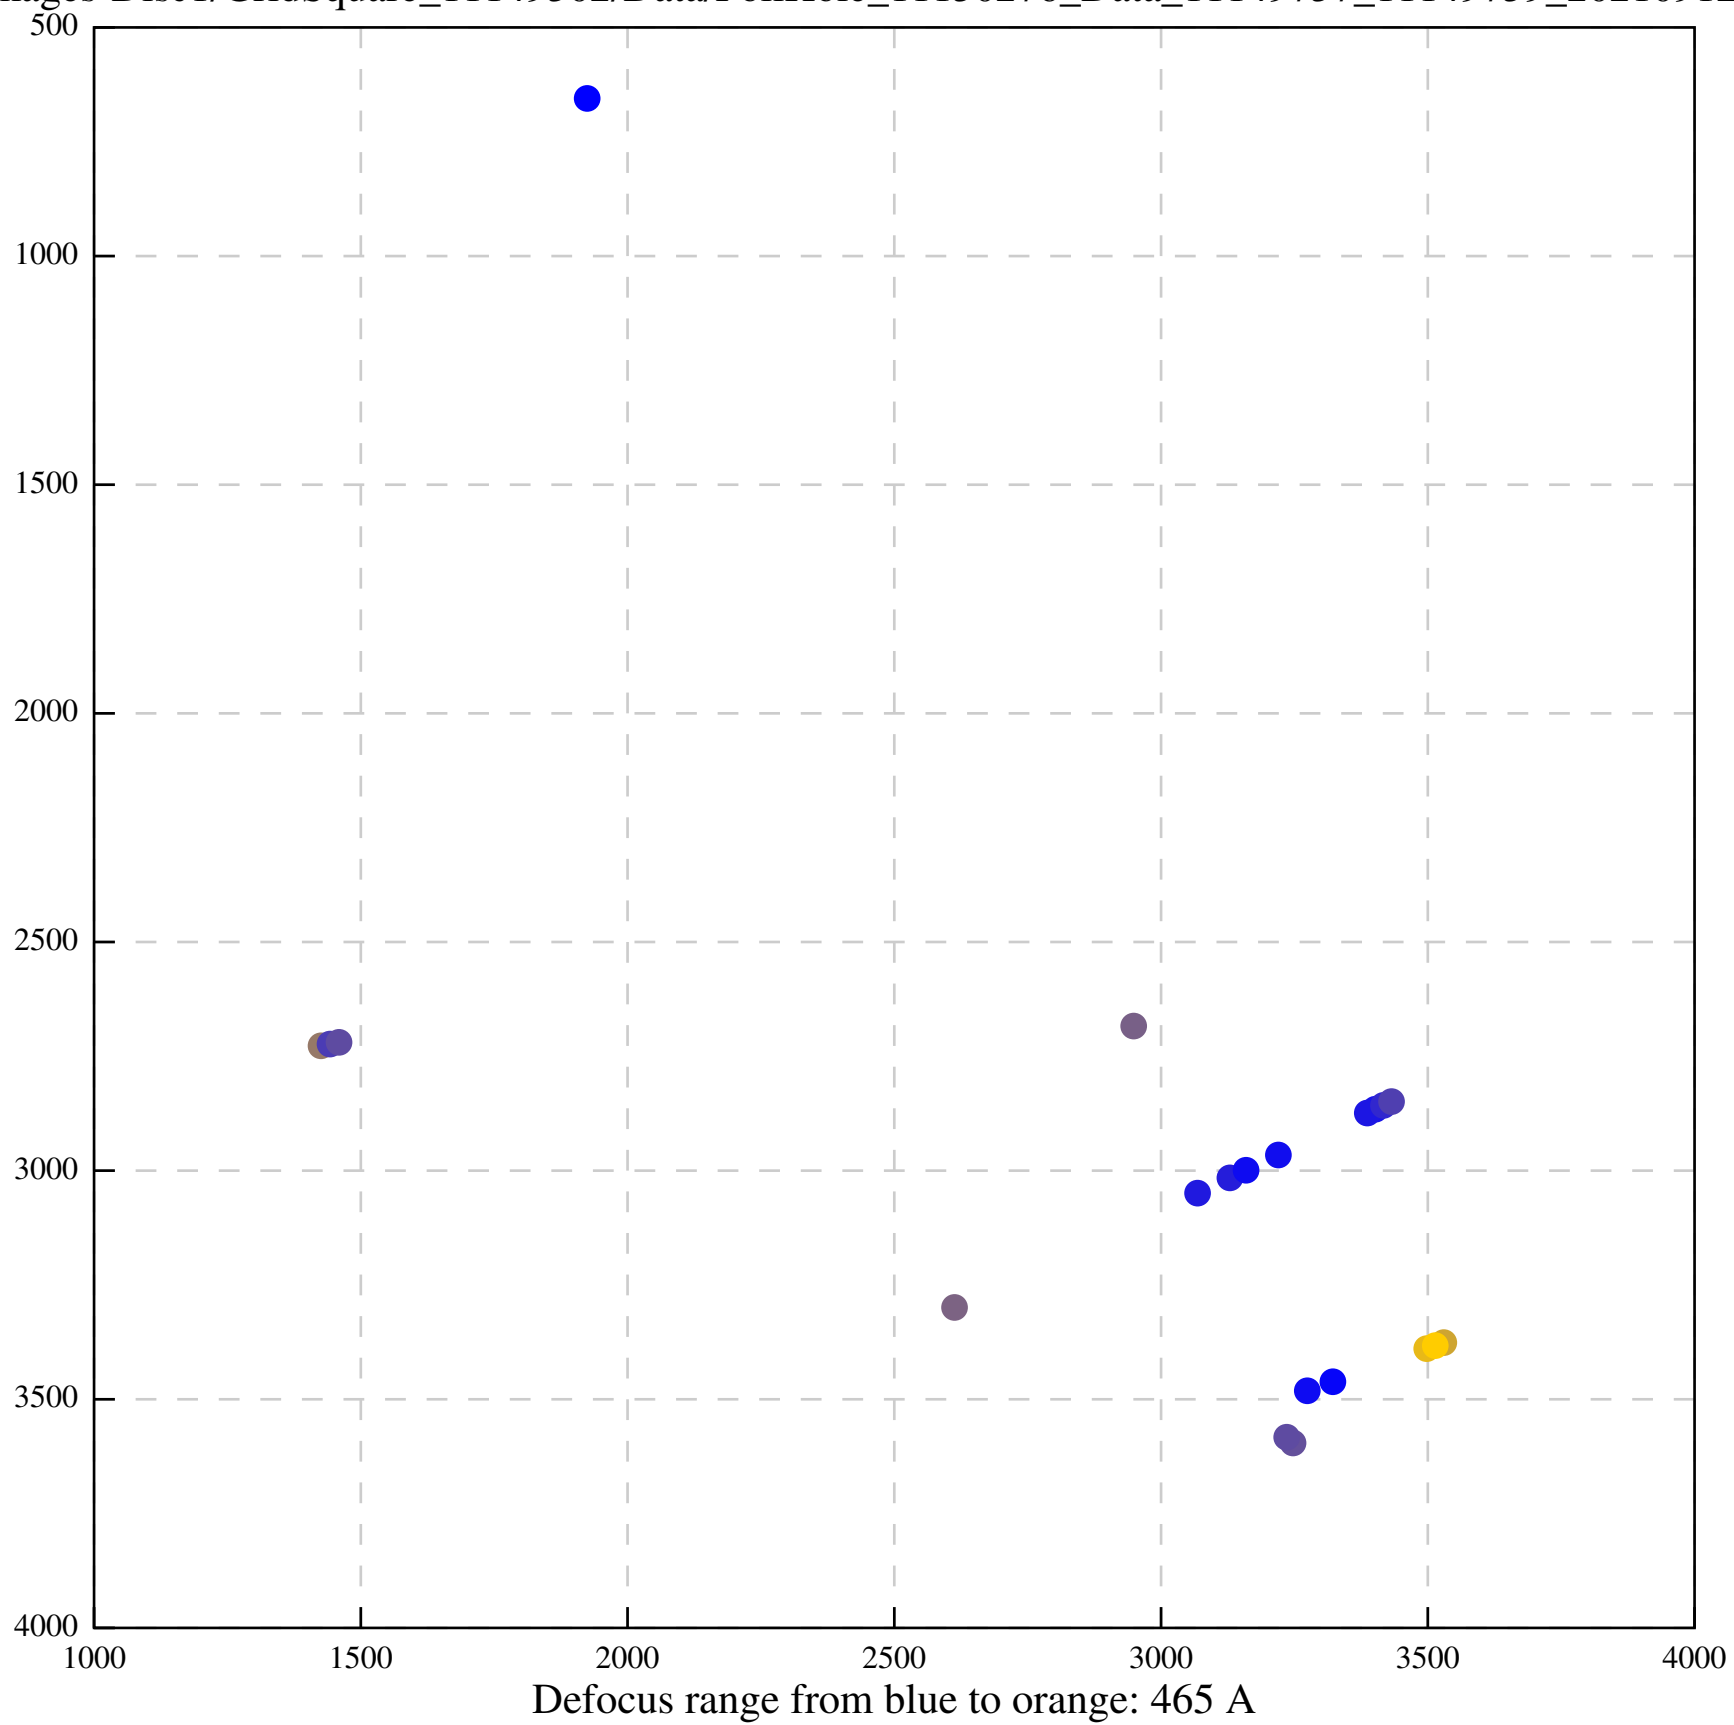

Defocus range from blue to orange: 182 A

Defocus range from blue to orange: 0 A

Defocus range from blue to orange: 326 A

Defocus range from blue to orange: 0 A

Defocus range from blue to orange: 1129 A

Defocus range from blue to orange: 576 Å