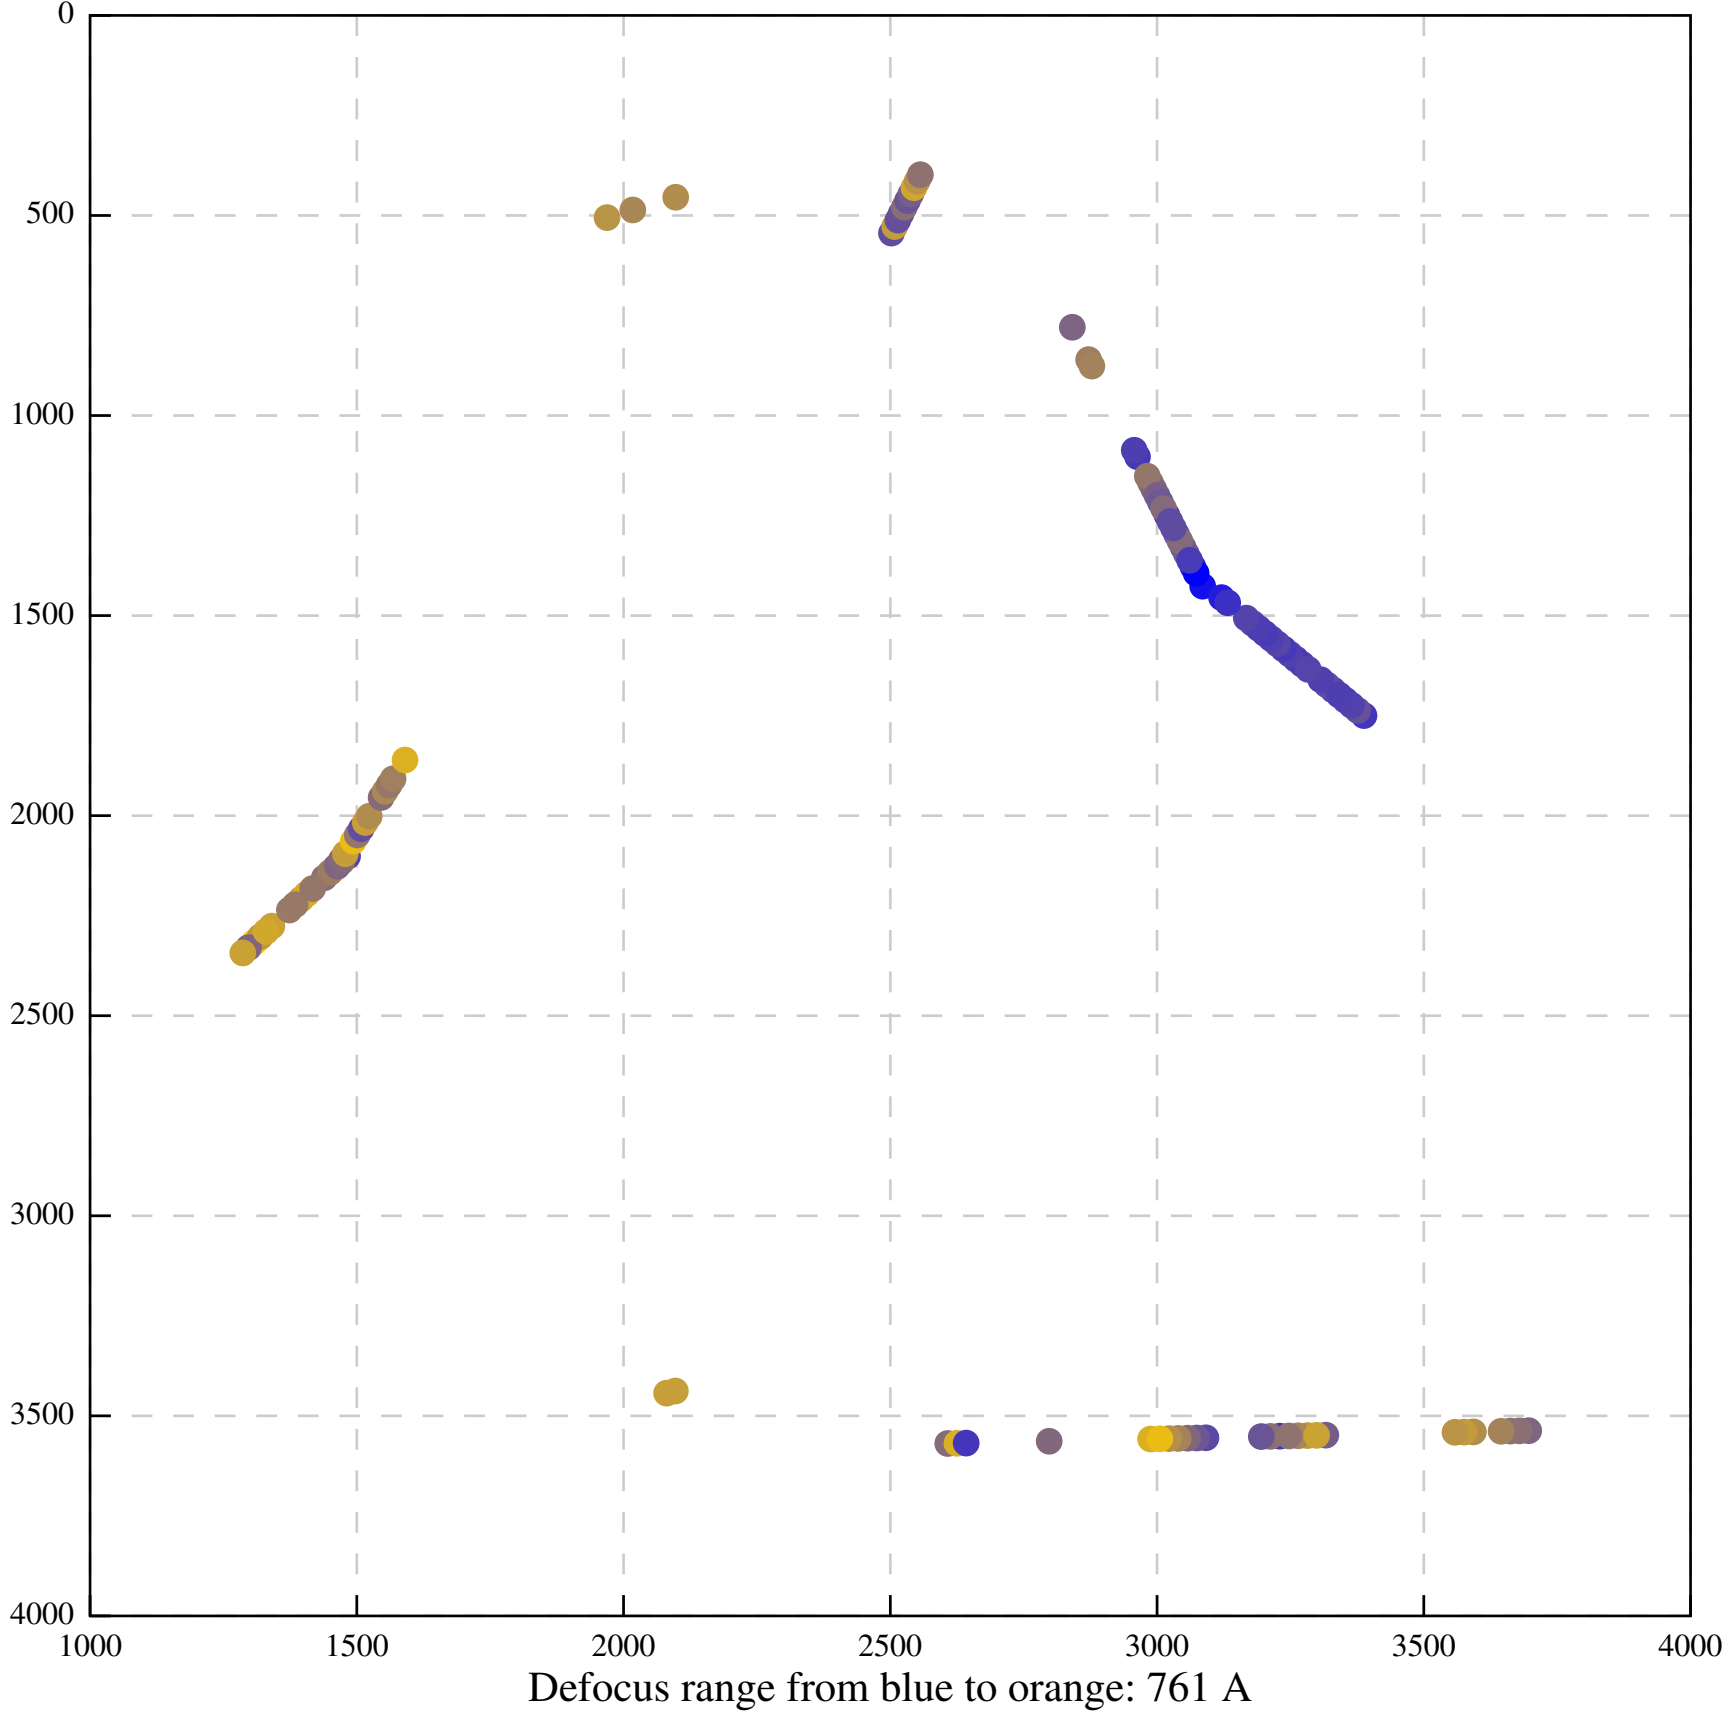

Defocus range from blue to orange: 542 A

Defocus range from blue to orange: 1001 A

Defocus range from blue to orange: 424 A

Defocus range from blue to orange: 347 A

Defocus range from blue to orange: 0 A

Defocus range from blue to orange: 1450 A