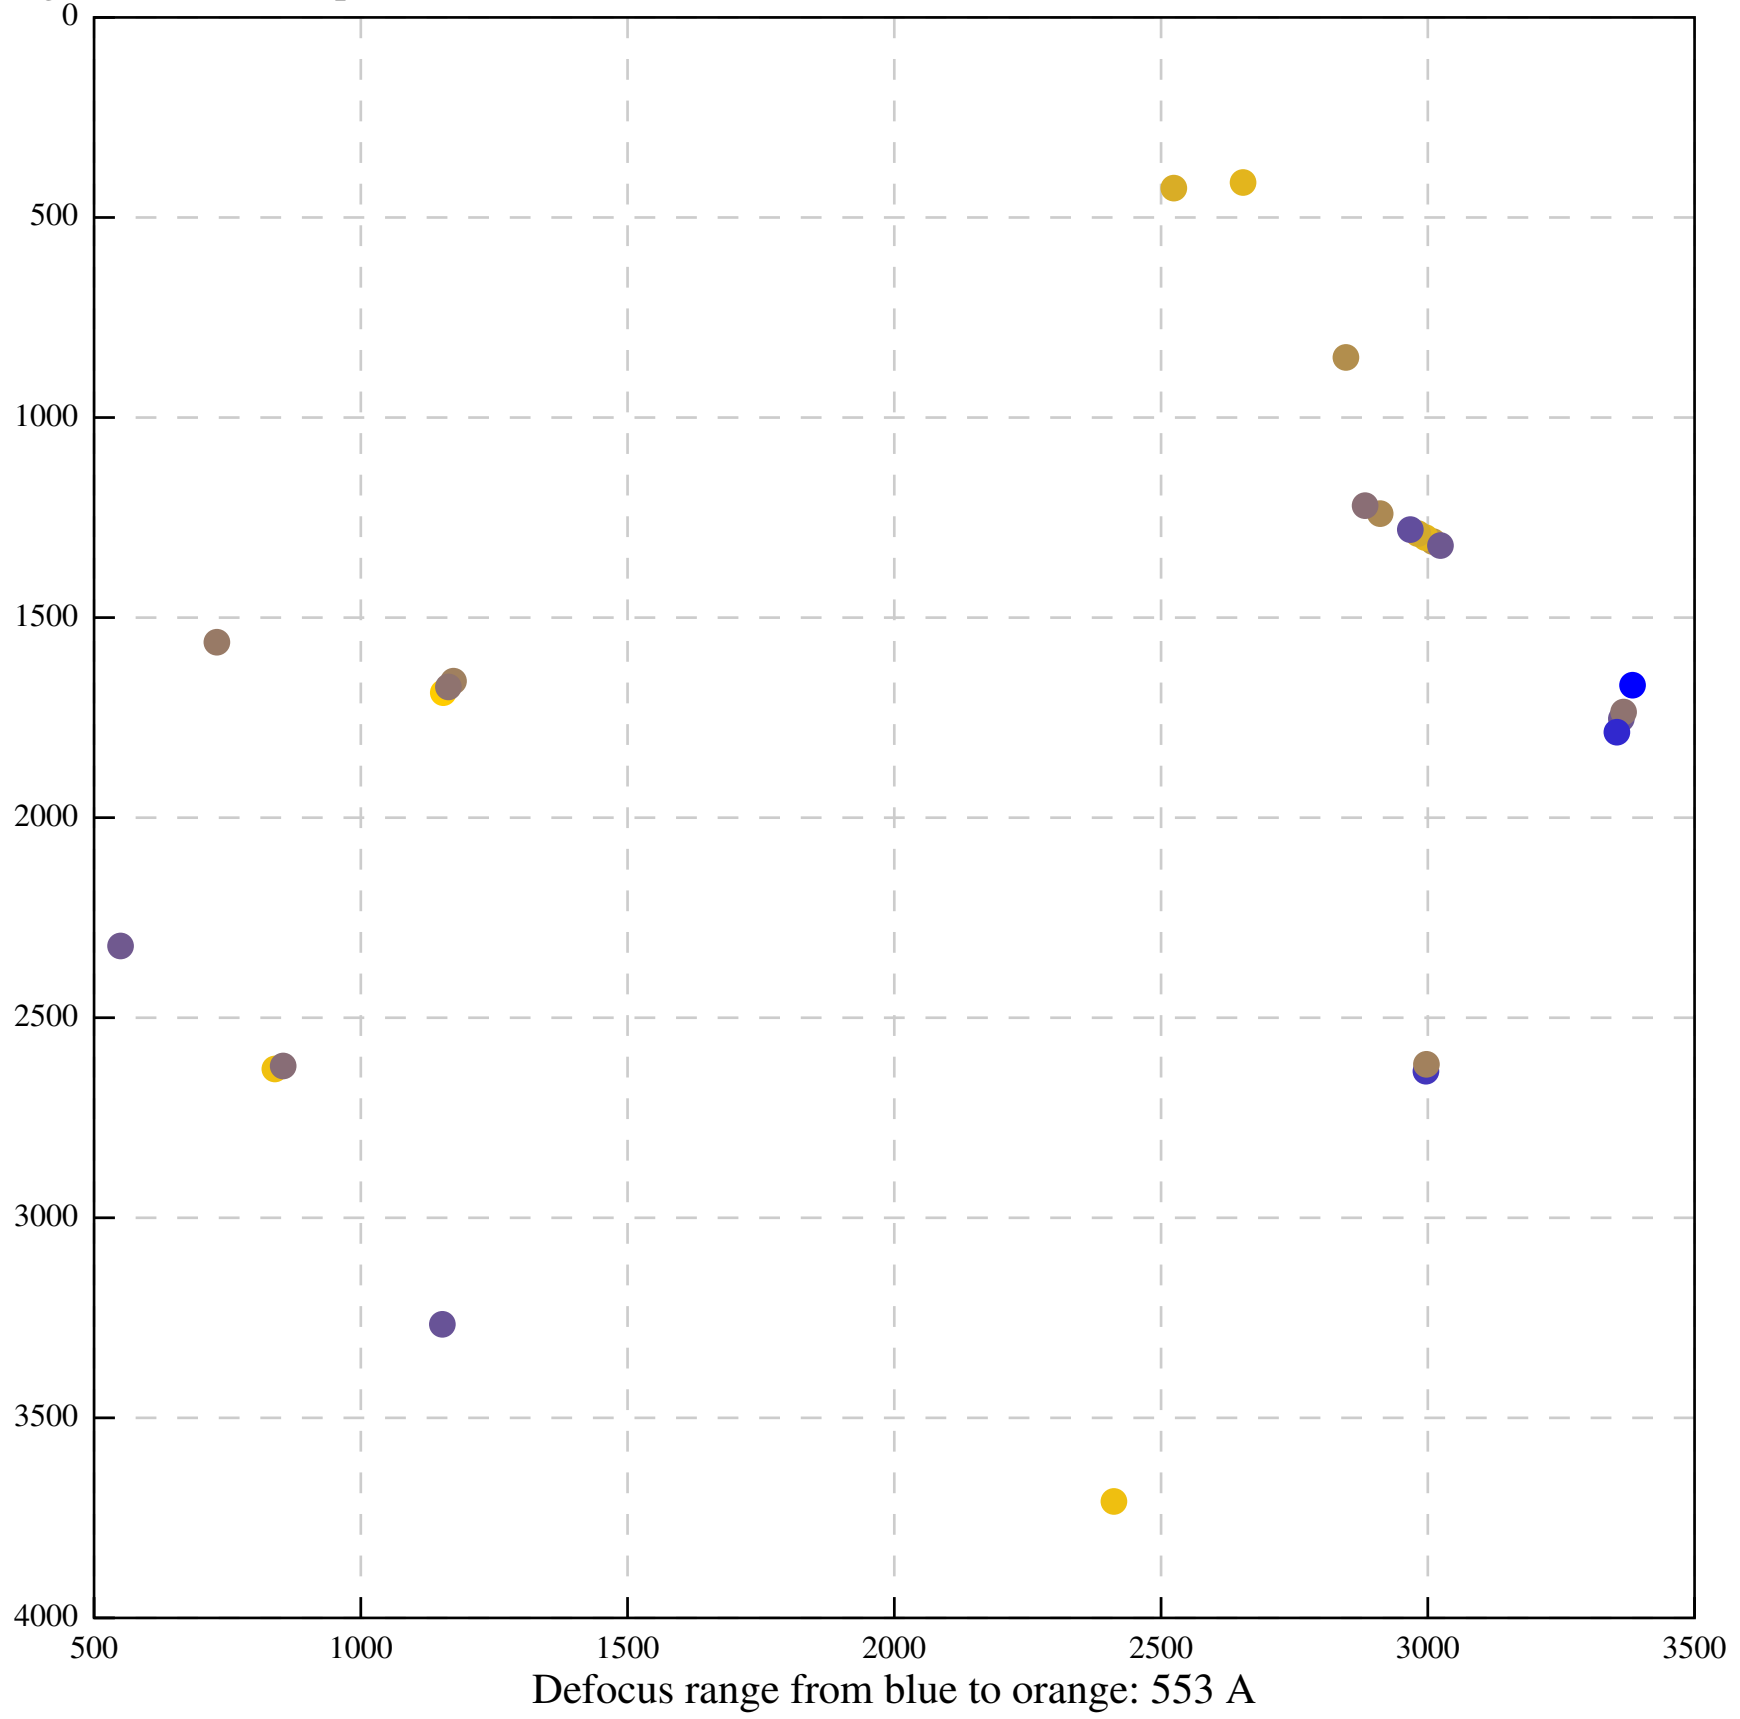

Defocus range from blue to orange: 70 A

Defocus range from blue to orange: 978 A

Defocus range from blue to orange: 641 A

Defocus range from blue to orange: 0 A

Defocus range from blue to orange: 356 A

Defocus range from blue to orange: 749 A