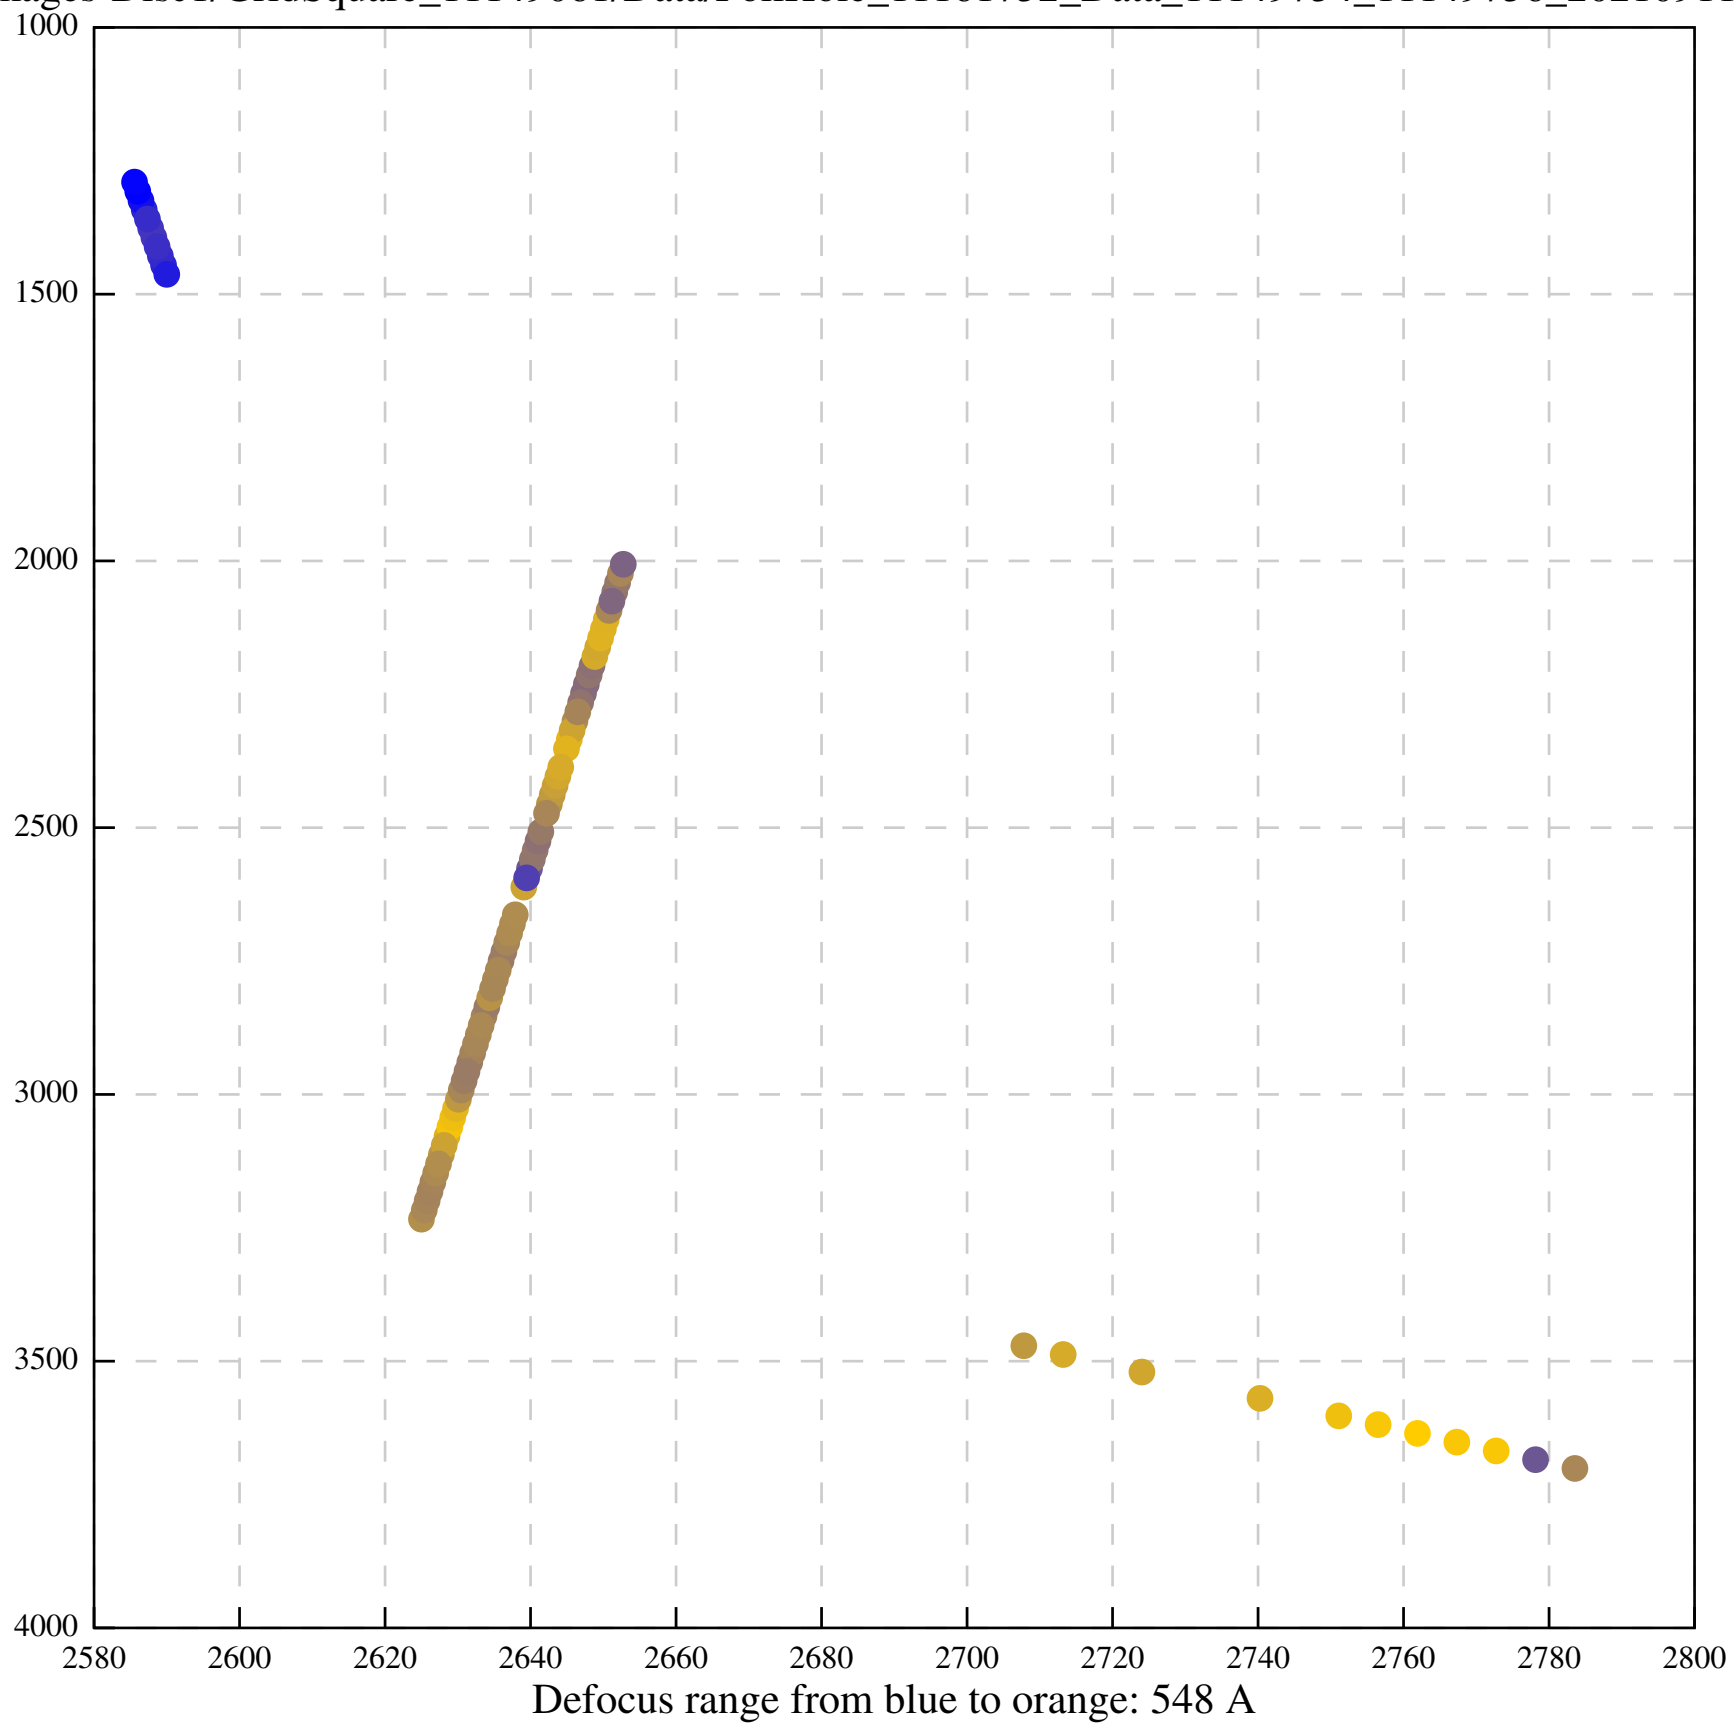

Defocus range from blue to orange: 448 A

Defocus range from blue to orange: 1051 A

Defocus range from blue to orange: 958 A

Defocus range from blue to orange: 215 A

Defocus range from blue to orange: 424 A