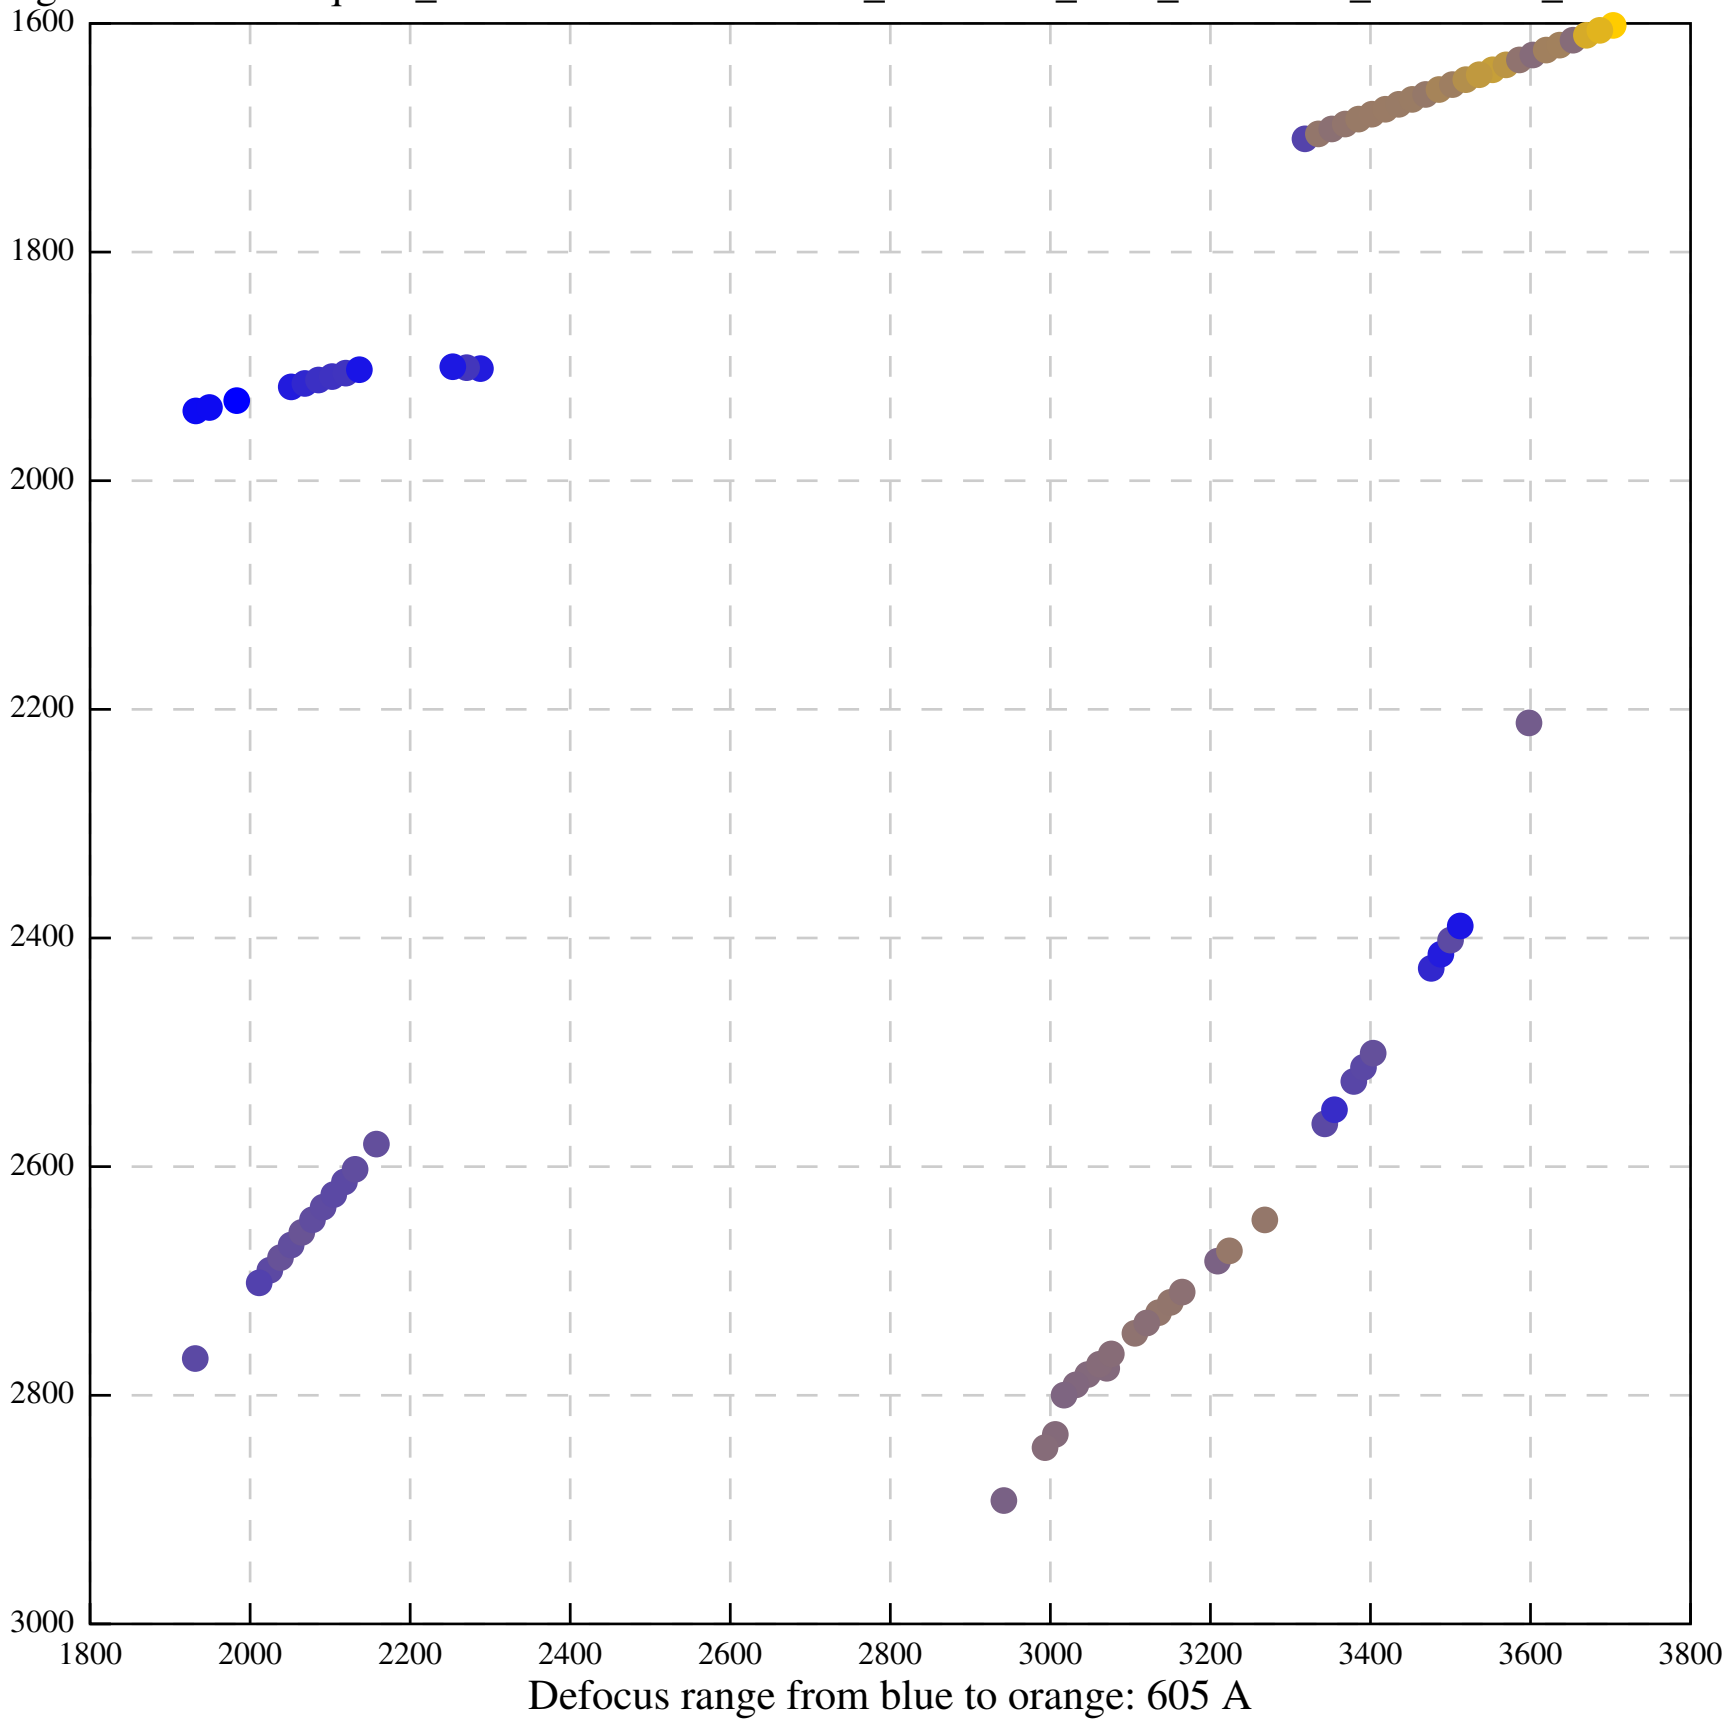

Defocus range from blue to orange: 0 A

Defocus range from blue to orange: 419 A

Defocus range from blue to orange: 487 Å

Defocus range from blue to orange: 130 A

Defocus range from blue to orange: 0 A

Defocus range from blue to orange: 798 A