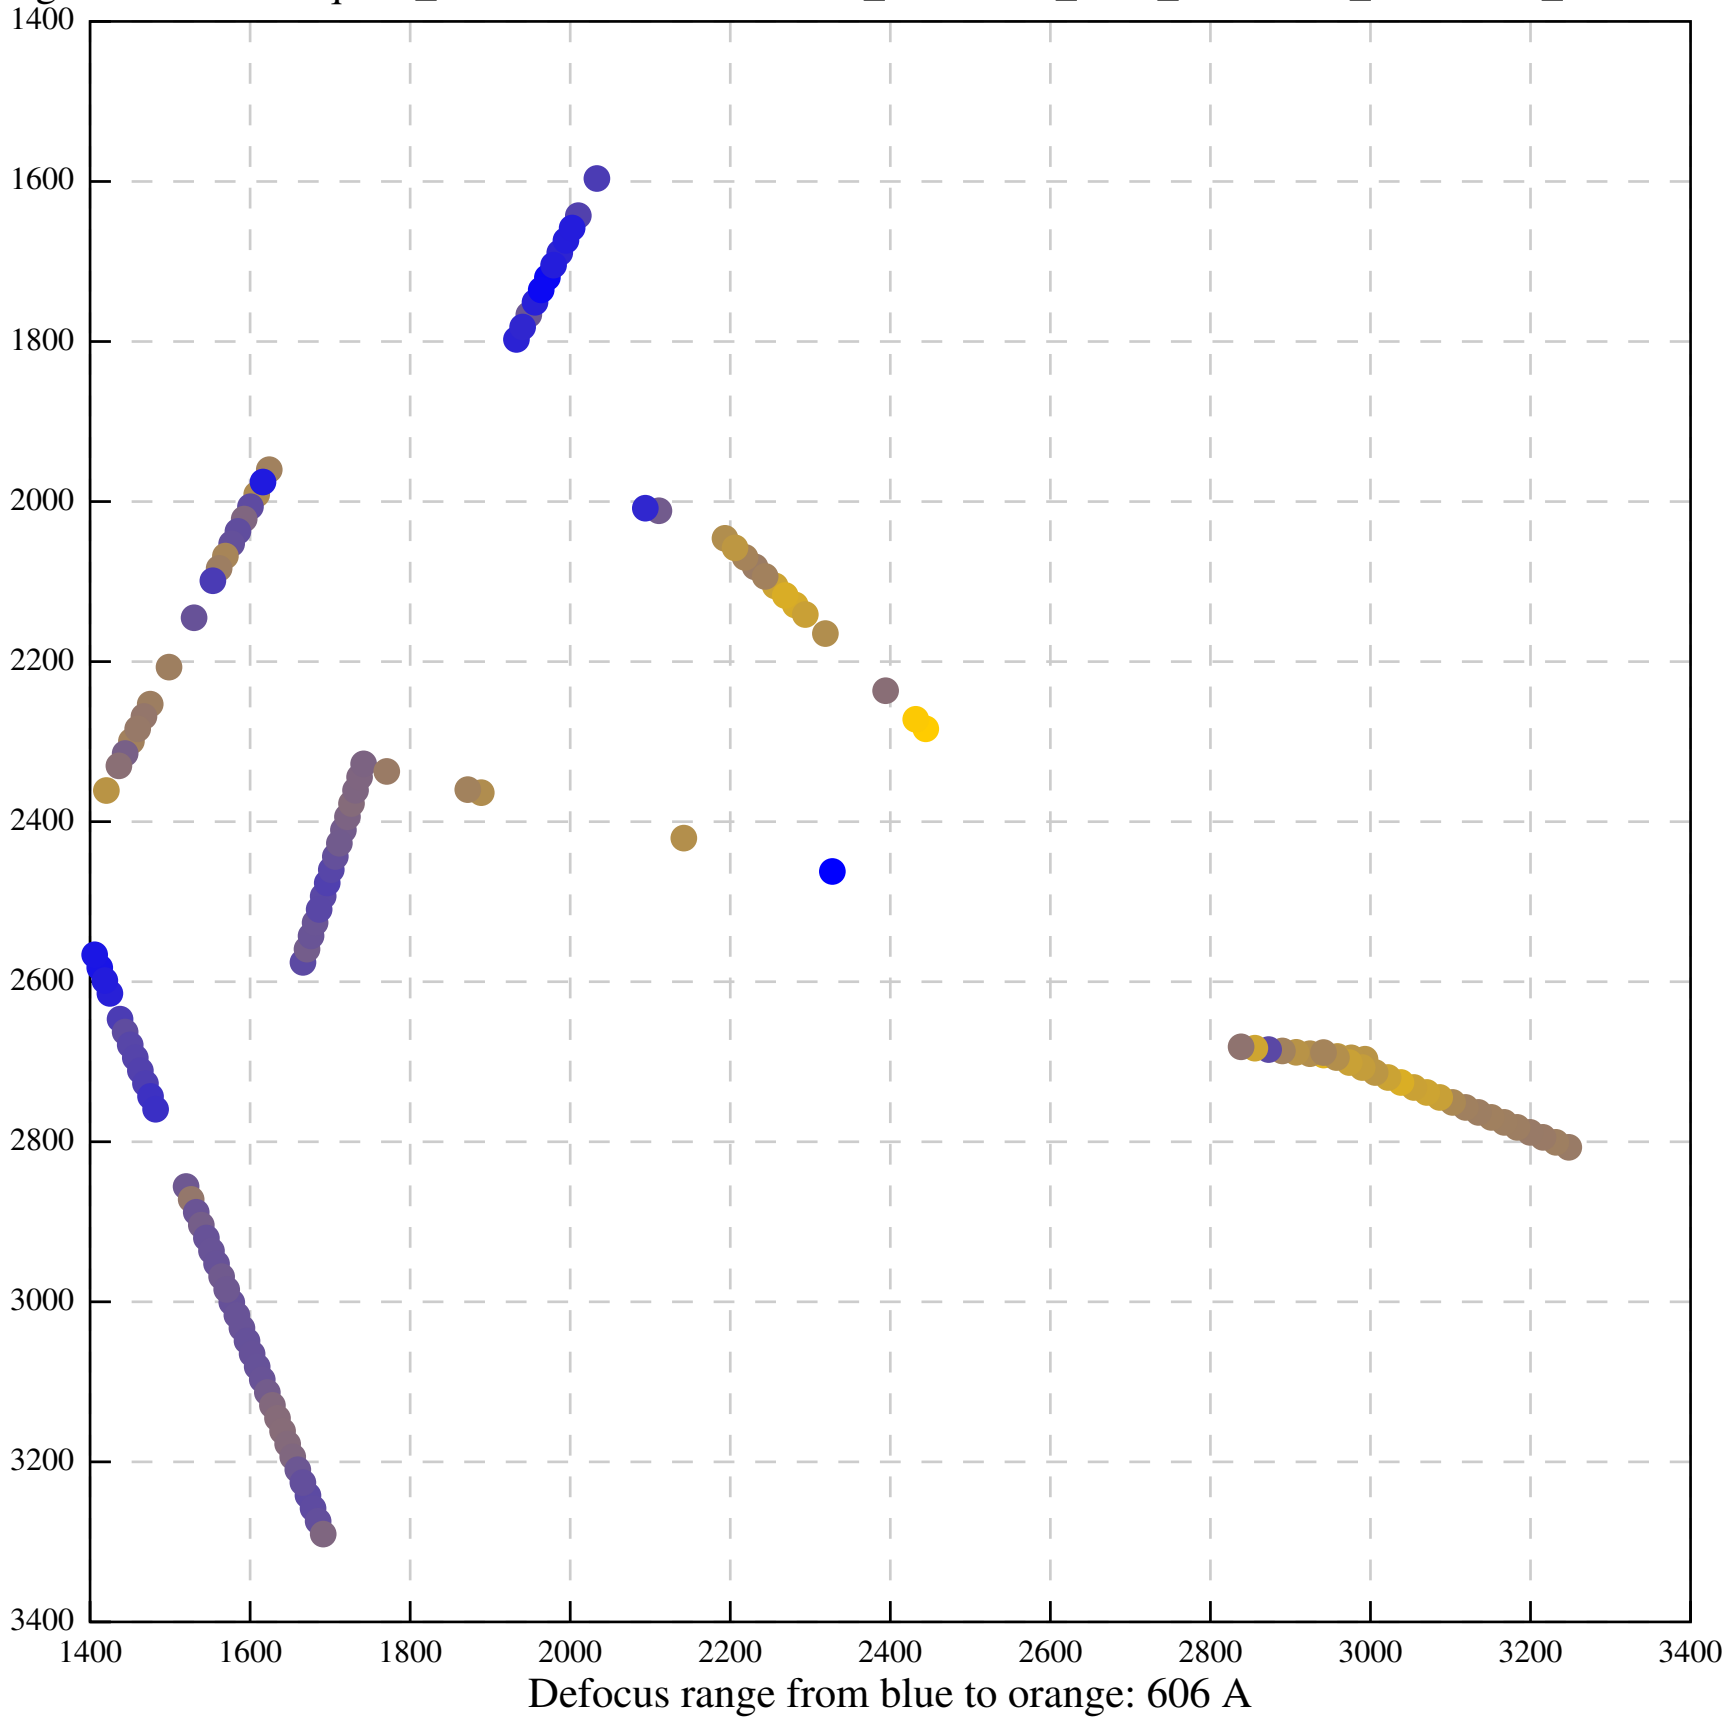

Defocus range from blue to orange: 1077 A

Defocus range from blue to orange: 467 A

Defocus range from blue to orange: 1224 A

Defocus range from blue to orange: 531 A

Defocus range from blue to orange: 1146 A