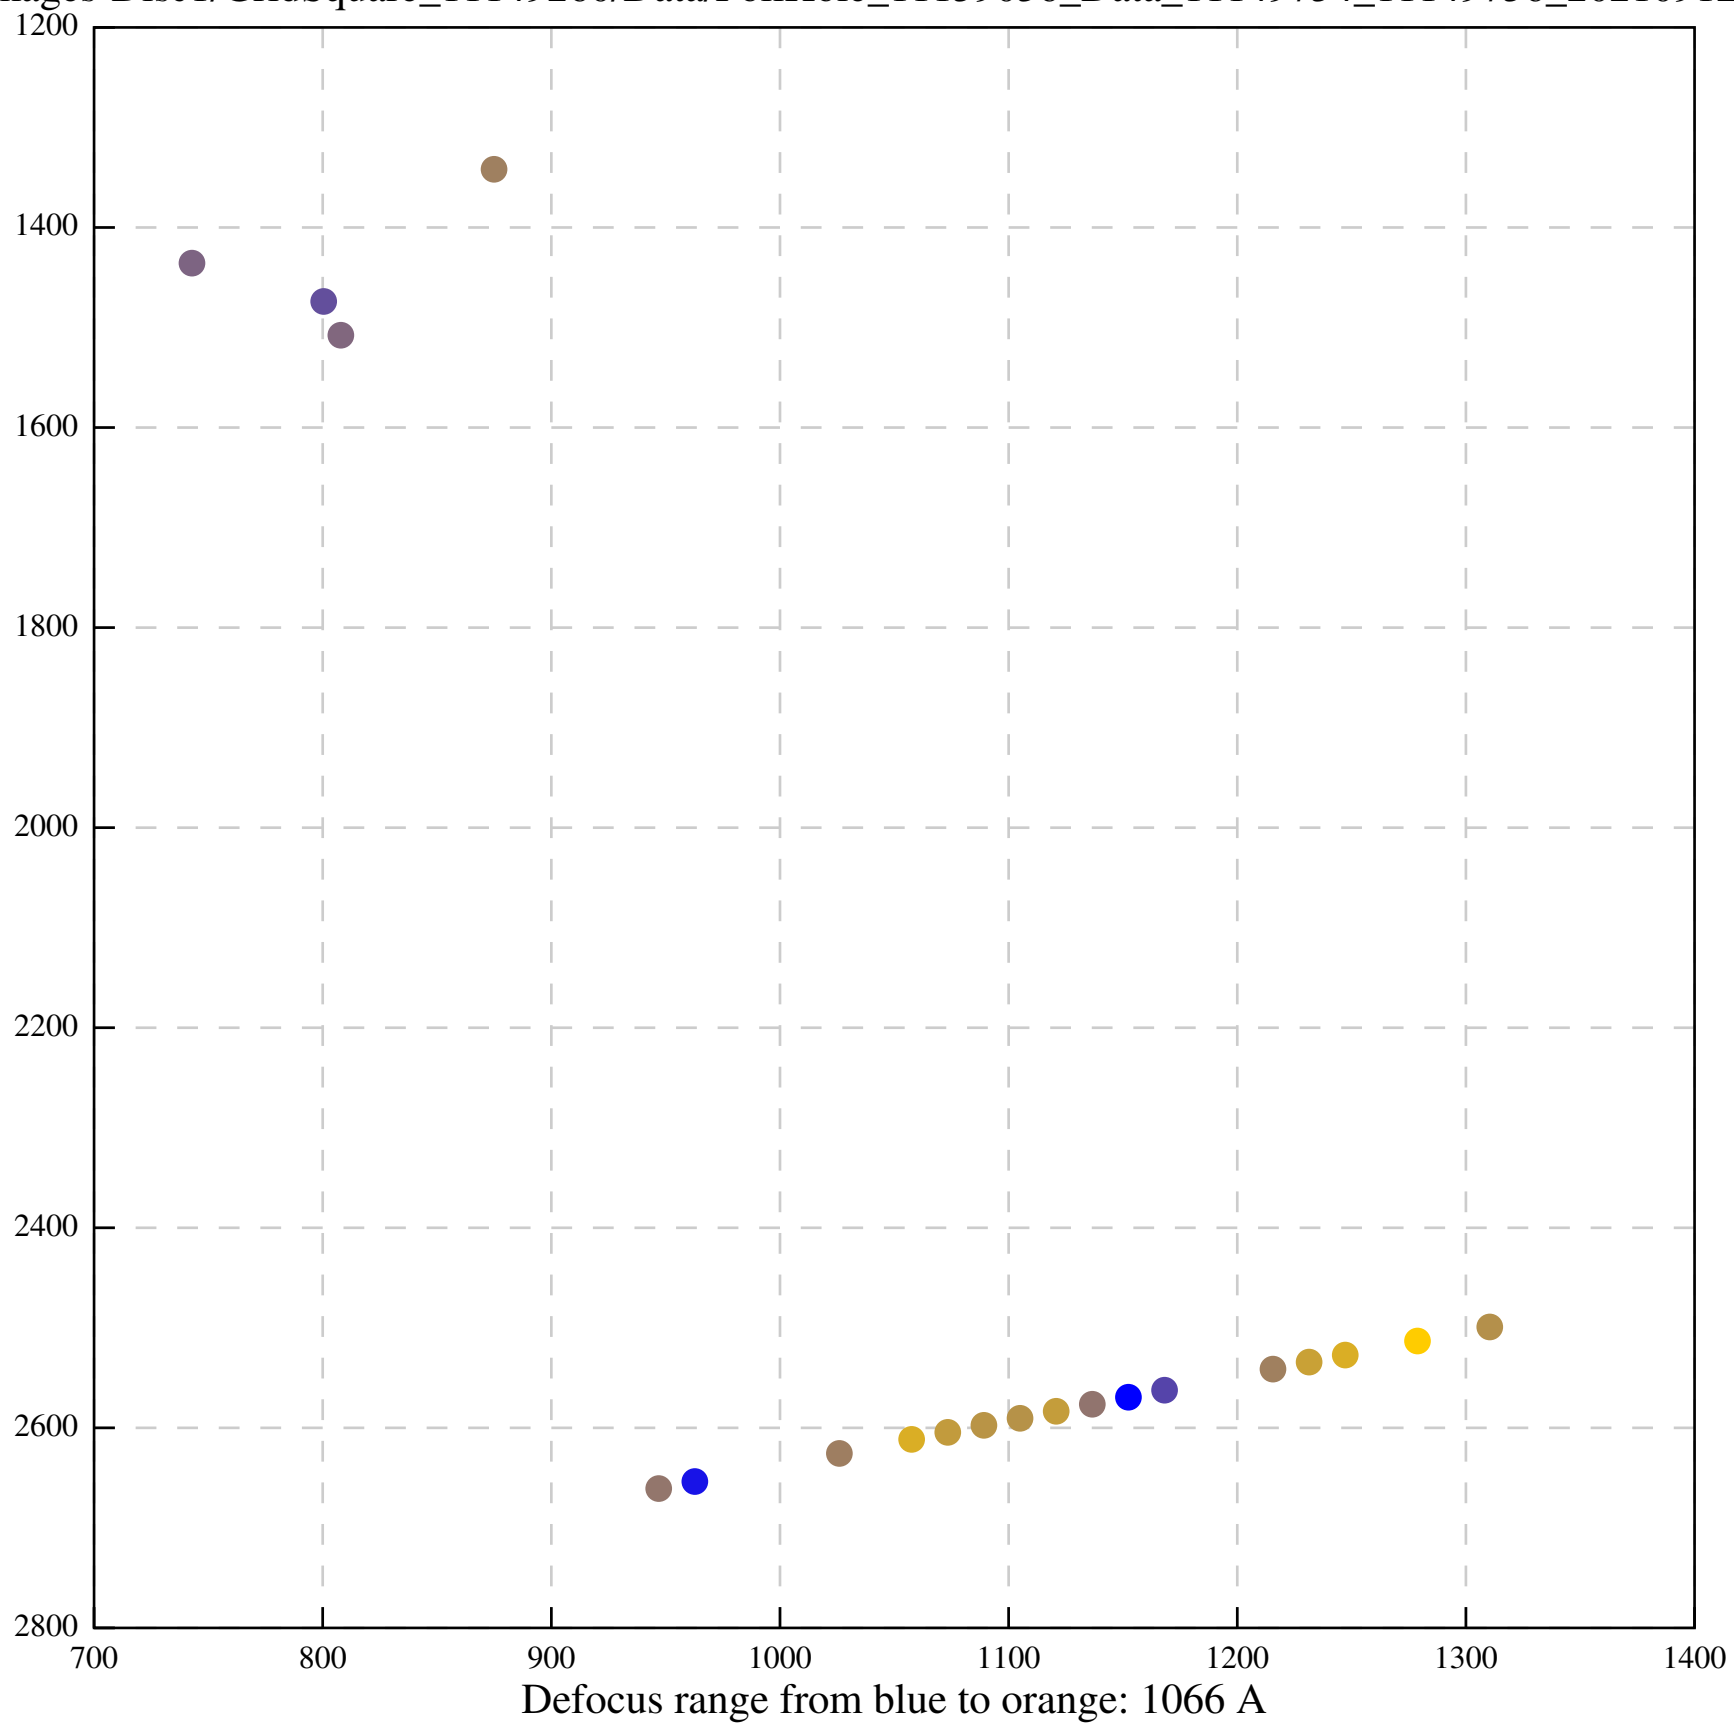

Defocus range from blue to orange: 655 A

Defocus range from blue to orange: 816 A

Defocus range from blue to orange: 45 A

Defocus range from blue to orange: 397 Å

Defocus range from blue to orange: 423 Å

Defocus range from blue to orange: 307 A