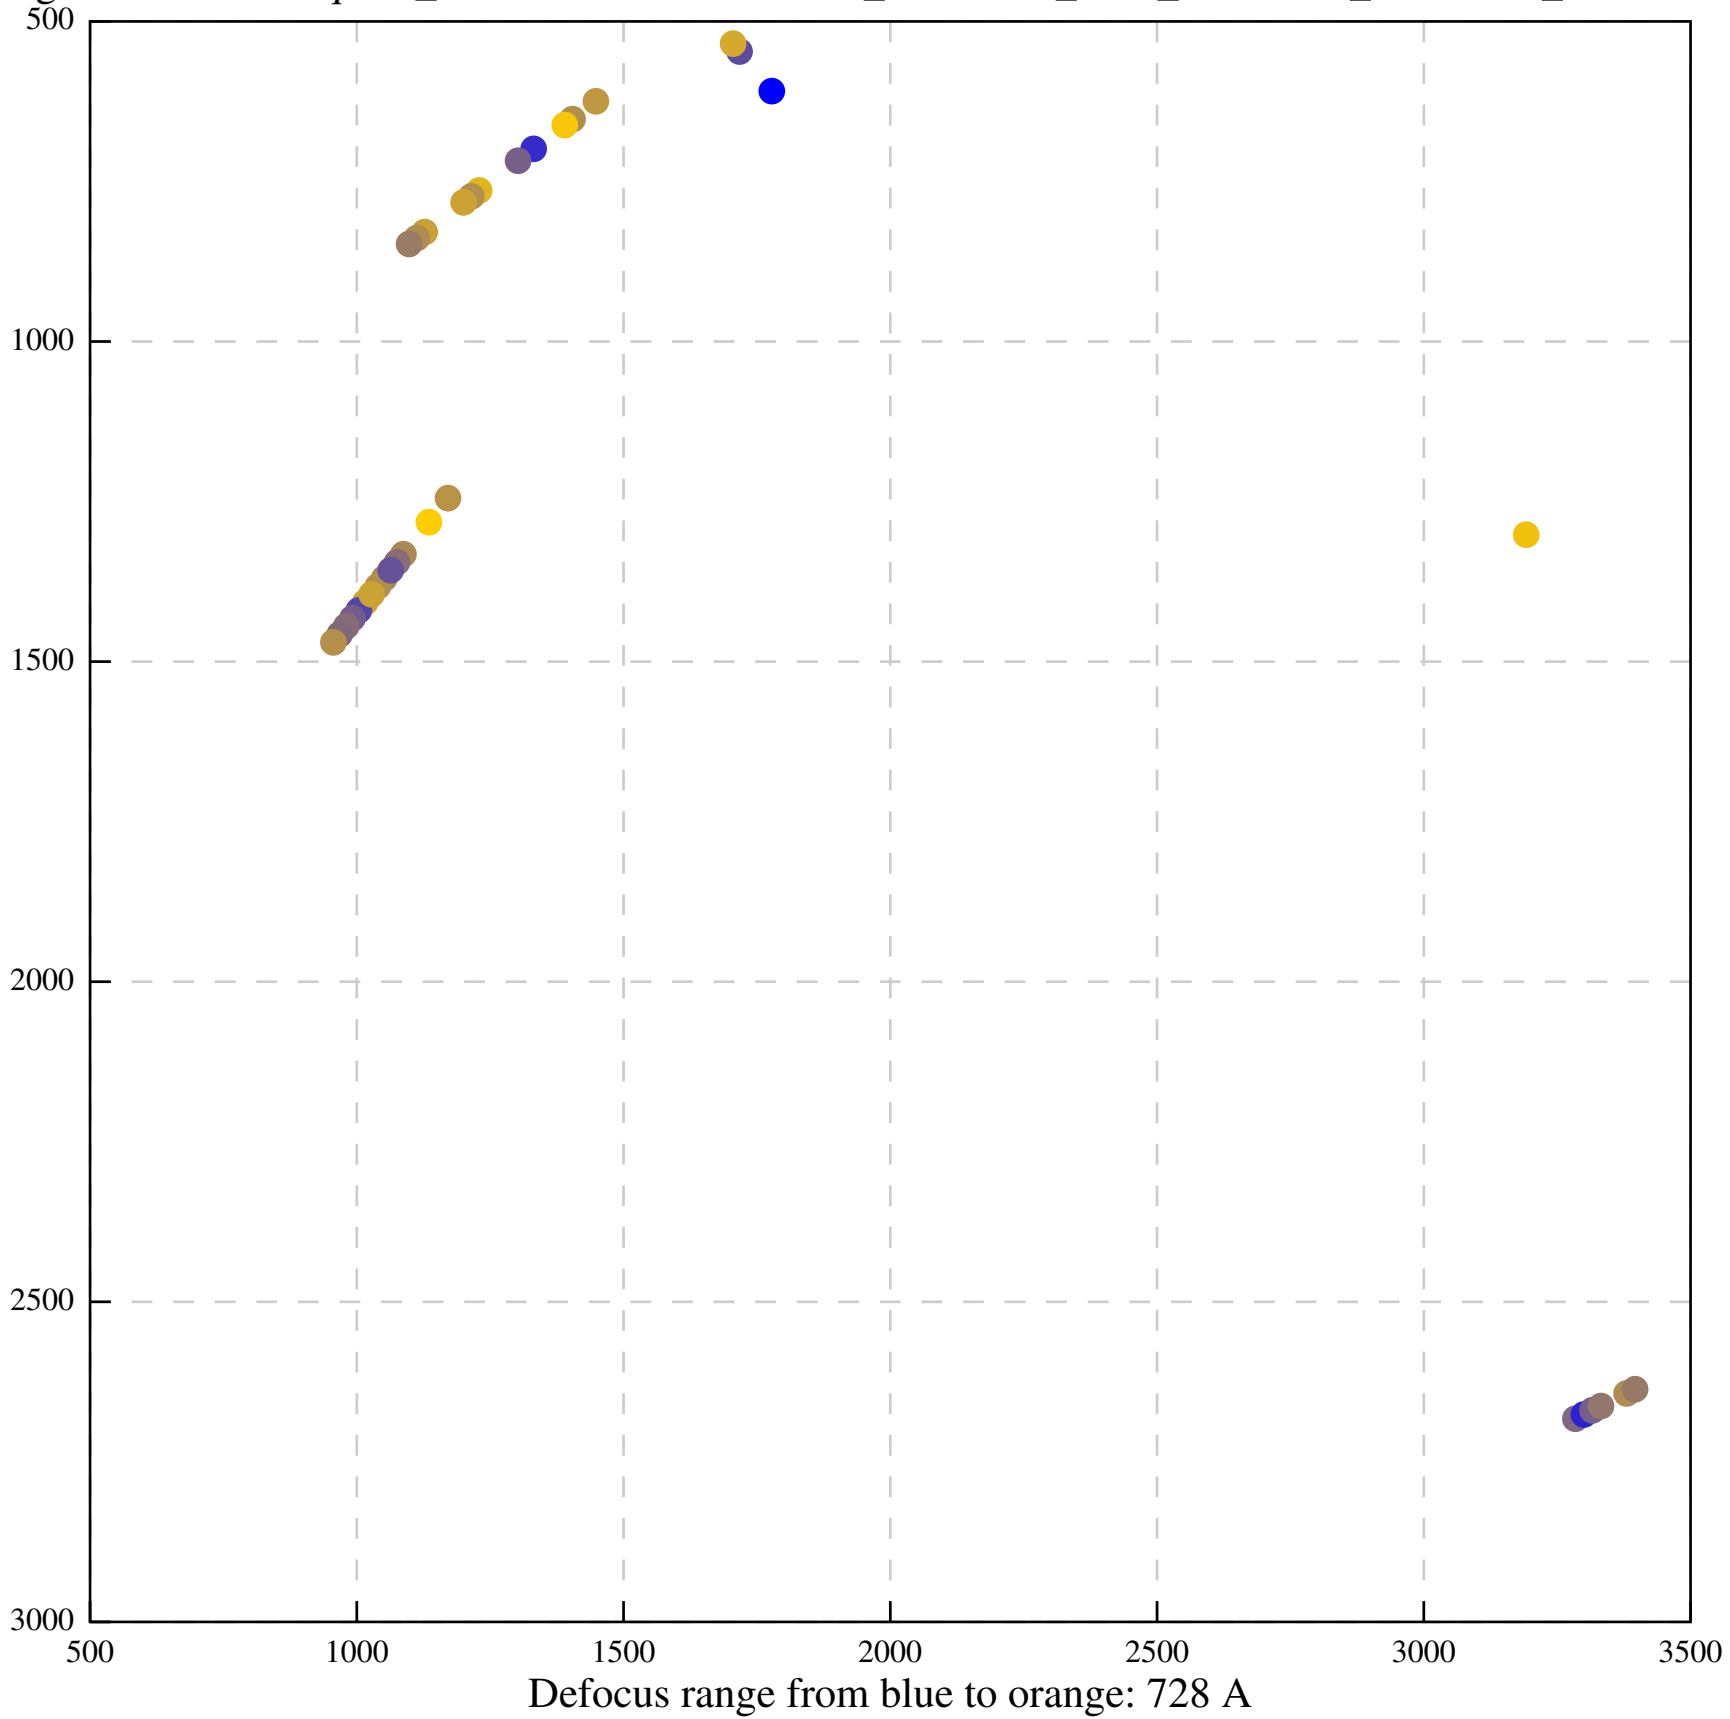

Defocus range from blue to orange: 704 A

Defocus range from blue to orange: 0 A

Defocus range from blue to orange: 798 A

Defocus range from blue to orange: 228 A

Defocus range from blue to orange: 772 A

Defocus range from blue to orange: 217 A