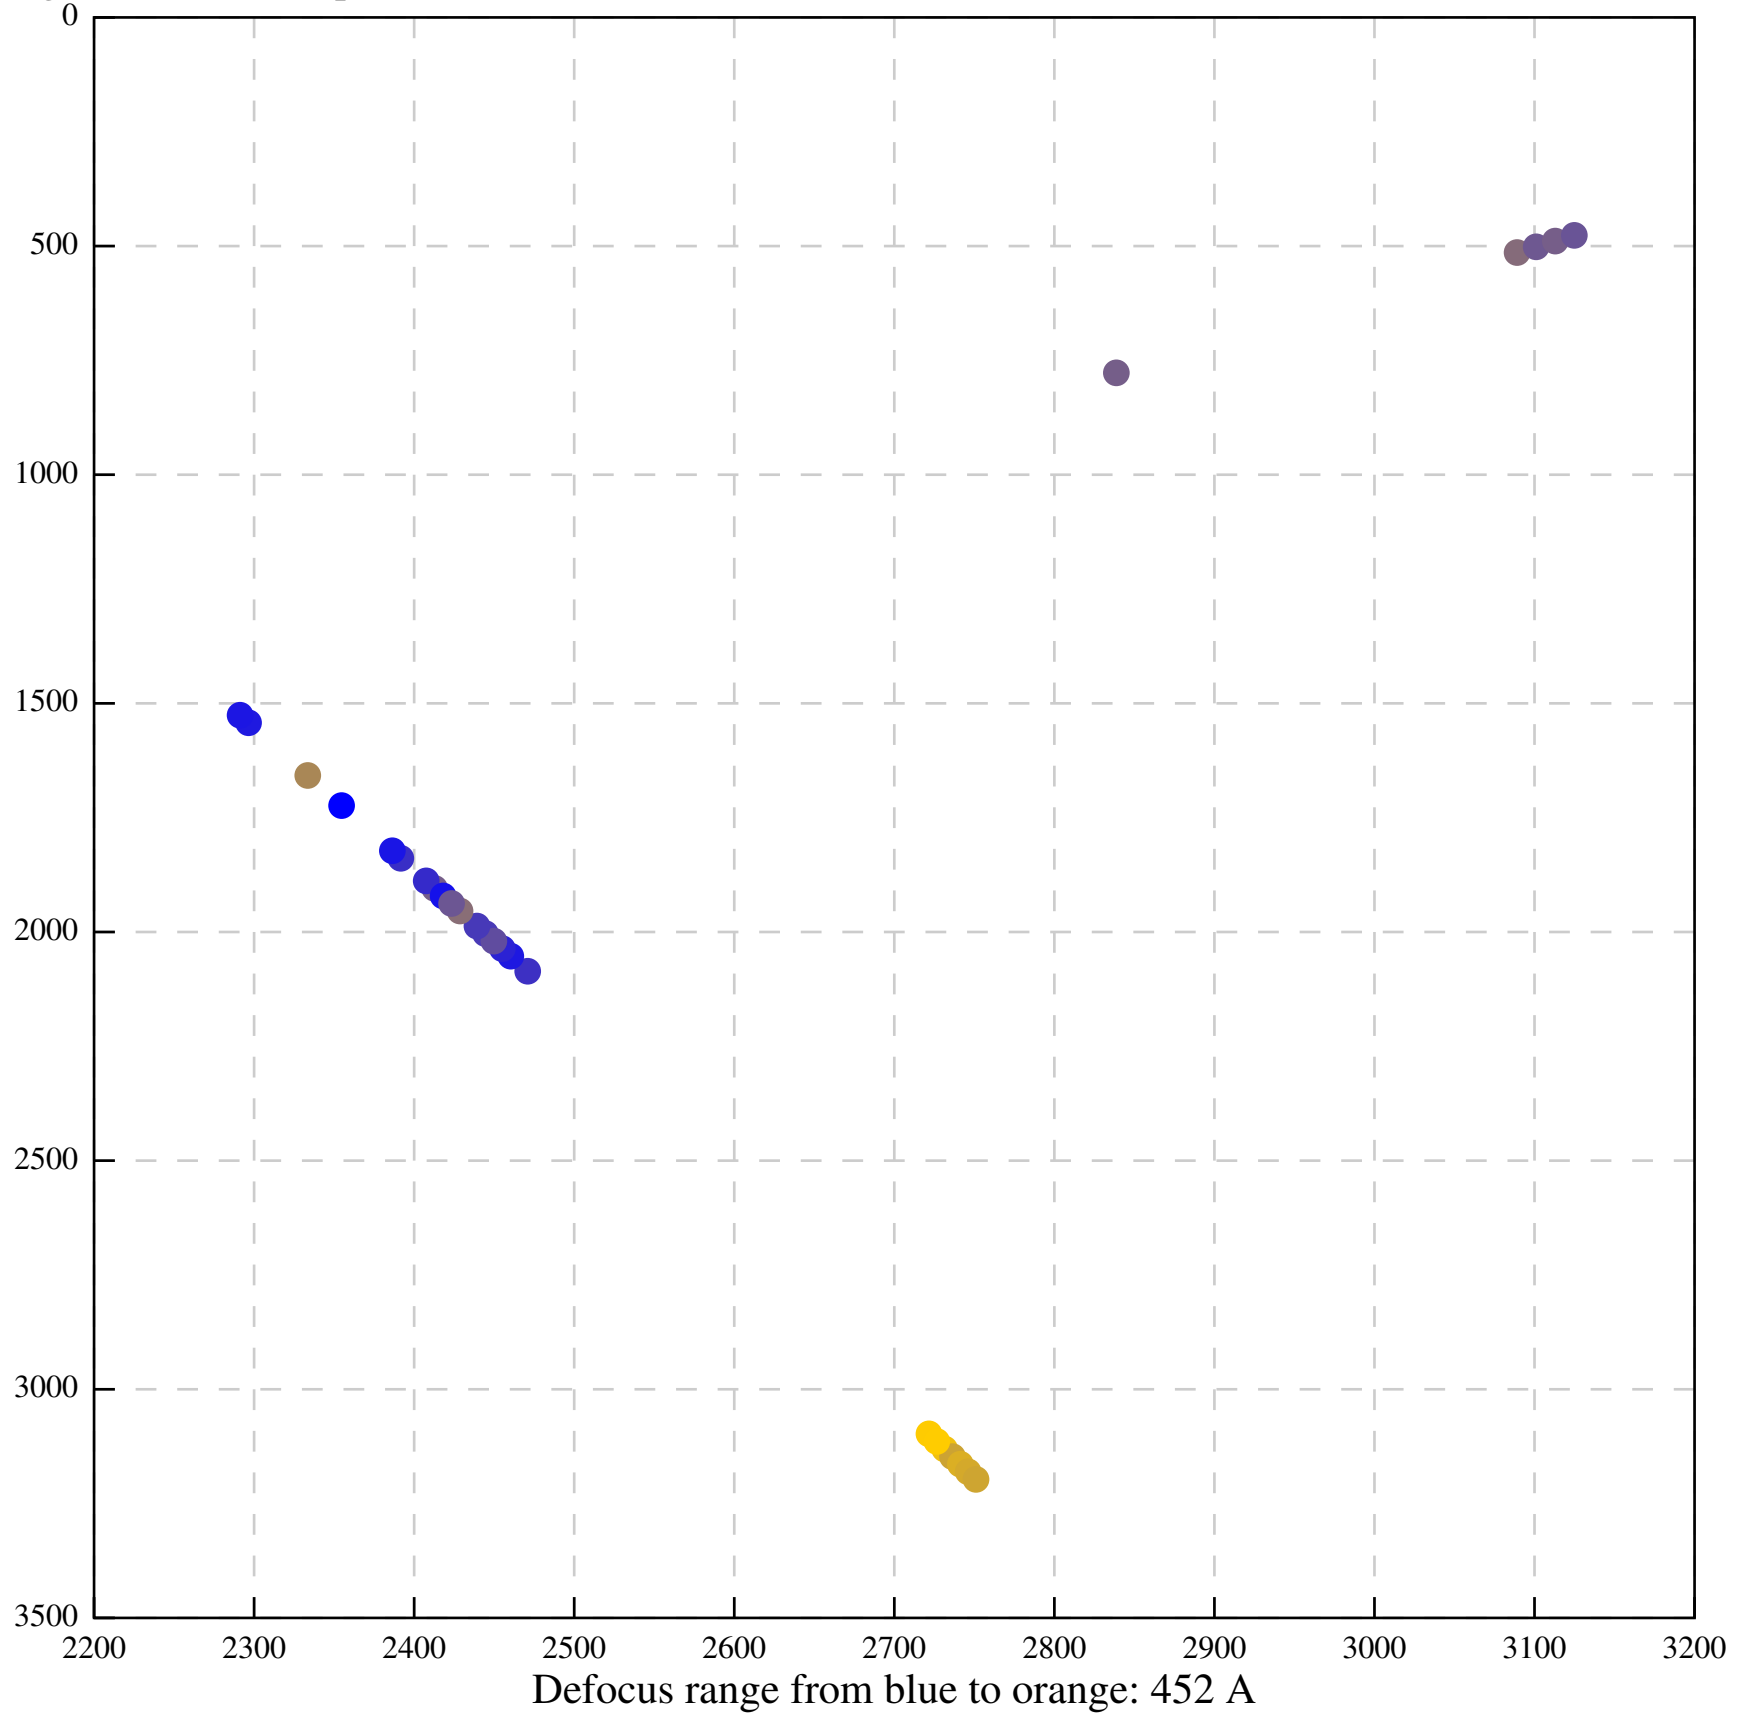

Defocus range from blue to orange: 574 A

Defocus range from blue to orange: 226 A

Defocus range from blue to orange: 513 A

Defocus range from blue to orange: 640 A

Defocus range from blue to orange: 0 A

Defocus range from blue to orange: 670 A