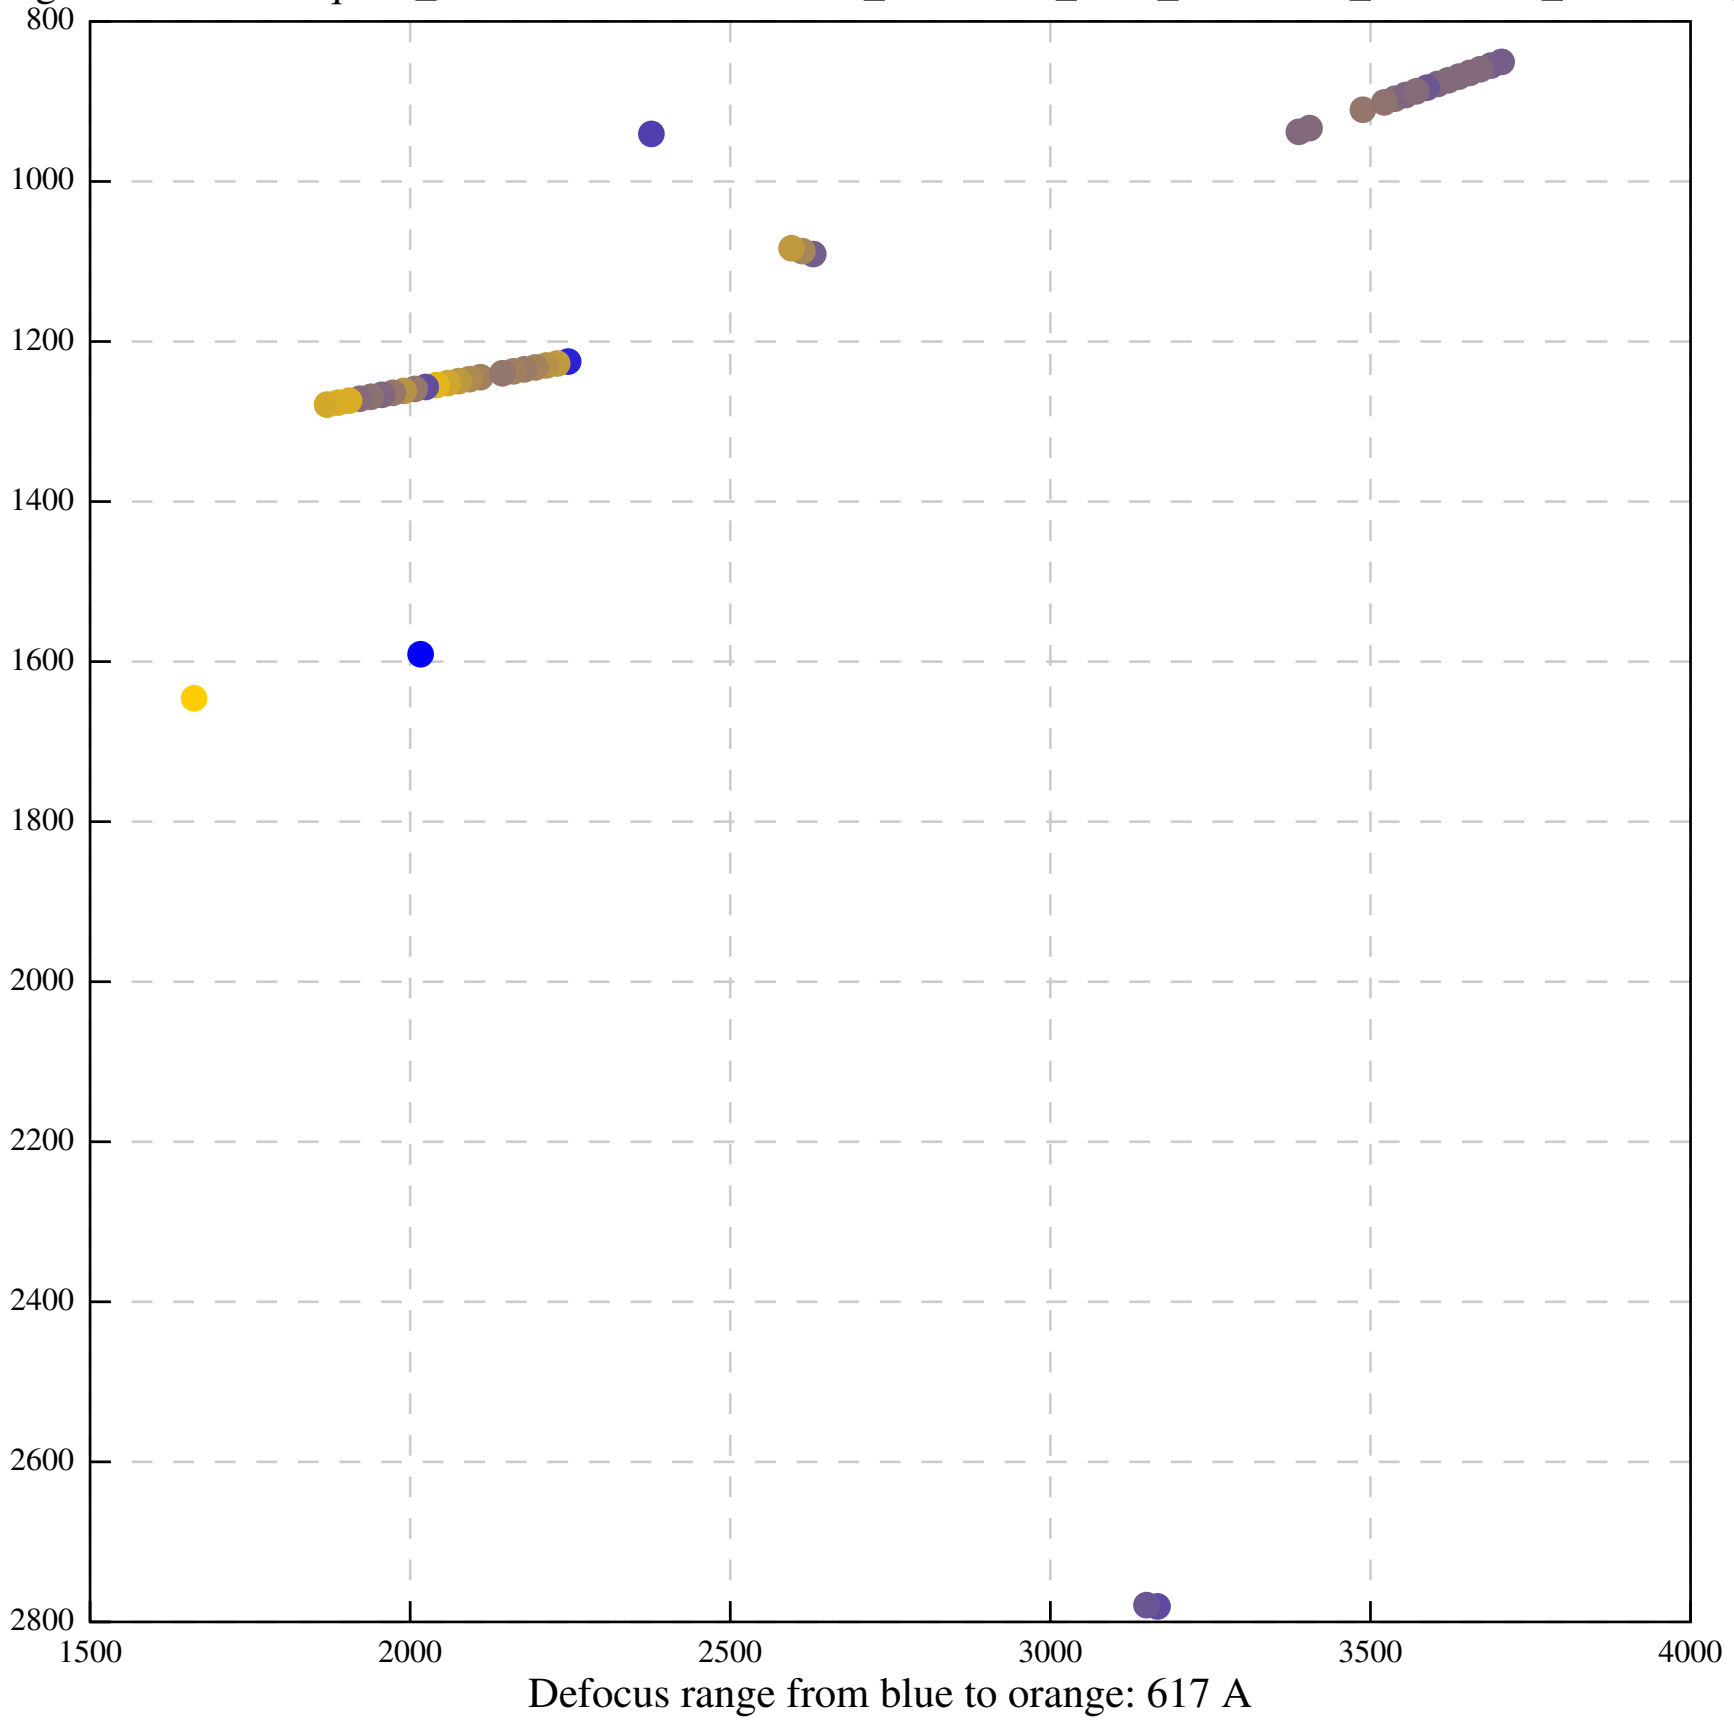

Defocus range from blue to orange: 369 A

Defocus range from blue to orange: 96 A

Defocus range from blue to orange: 0 A

Defocus range from blue to orange: 0 A

Defocus range from blue to orange: 0 A

Defocus range from blue to orange: 309 A