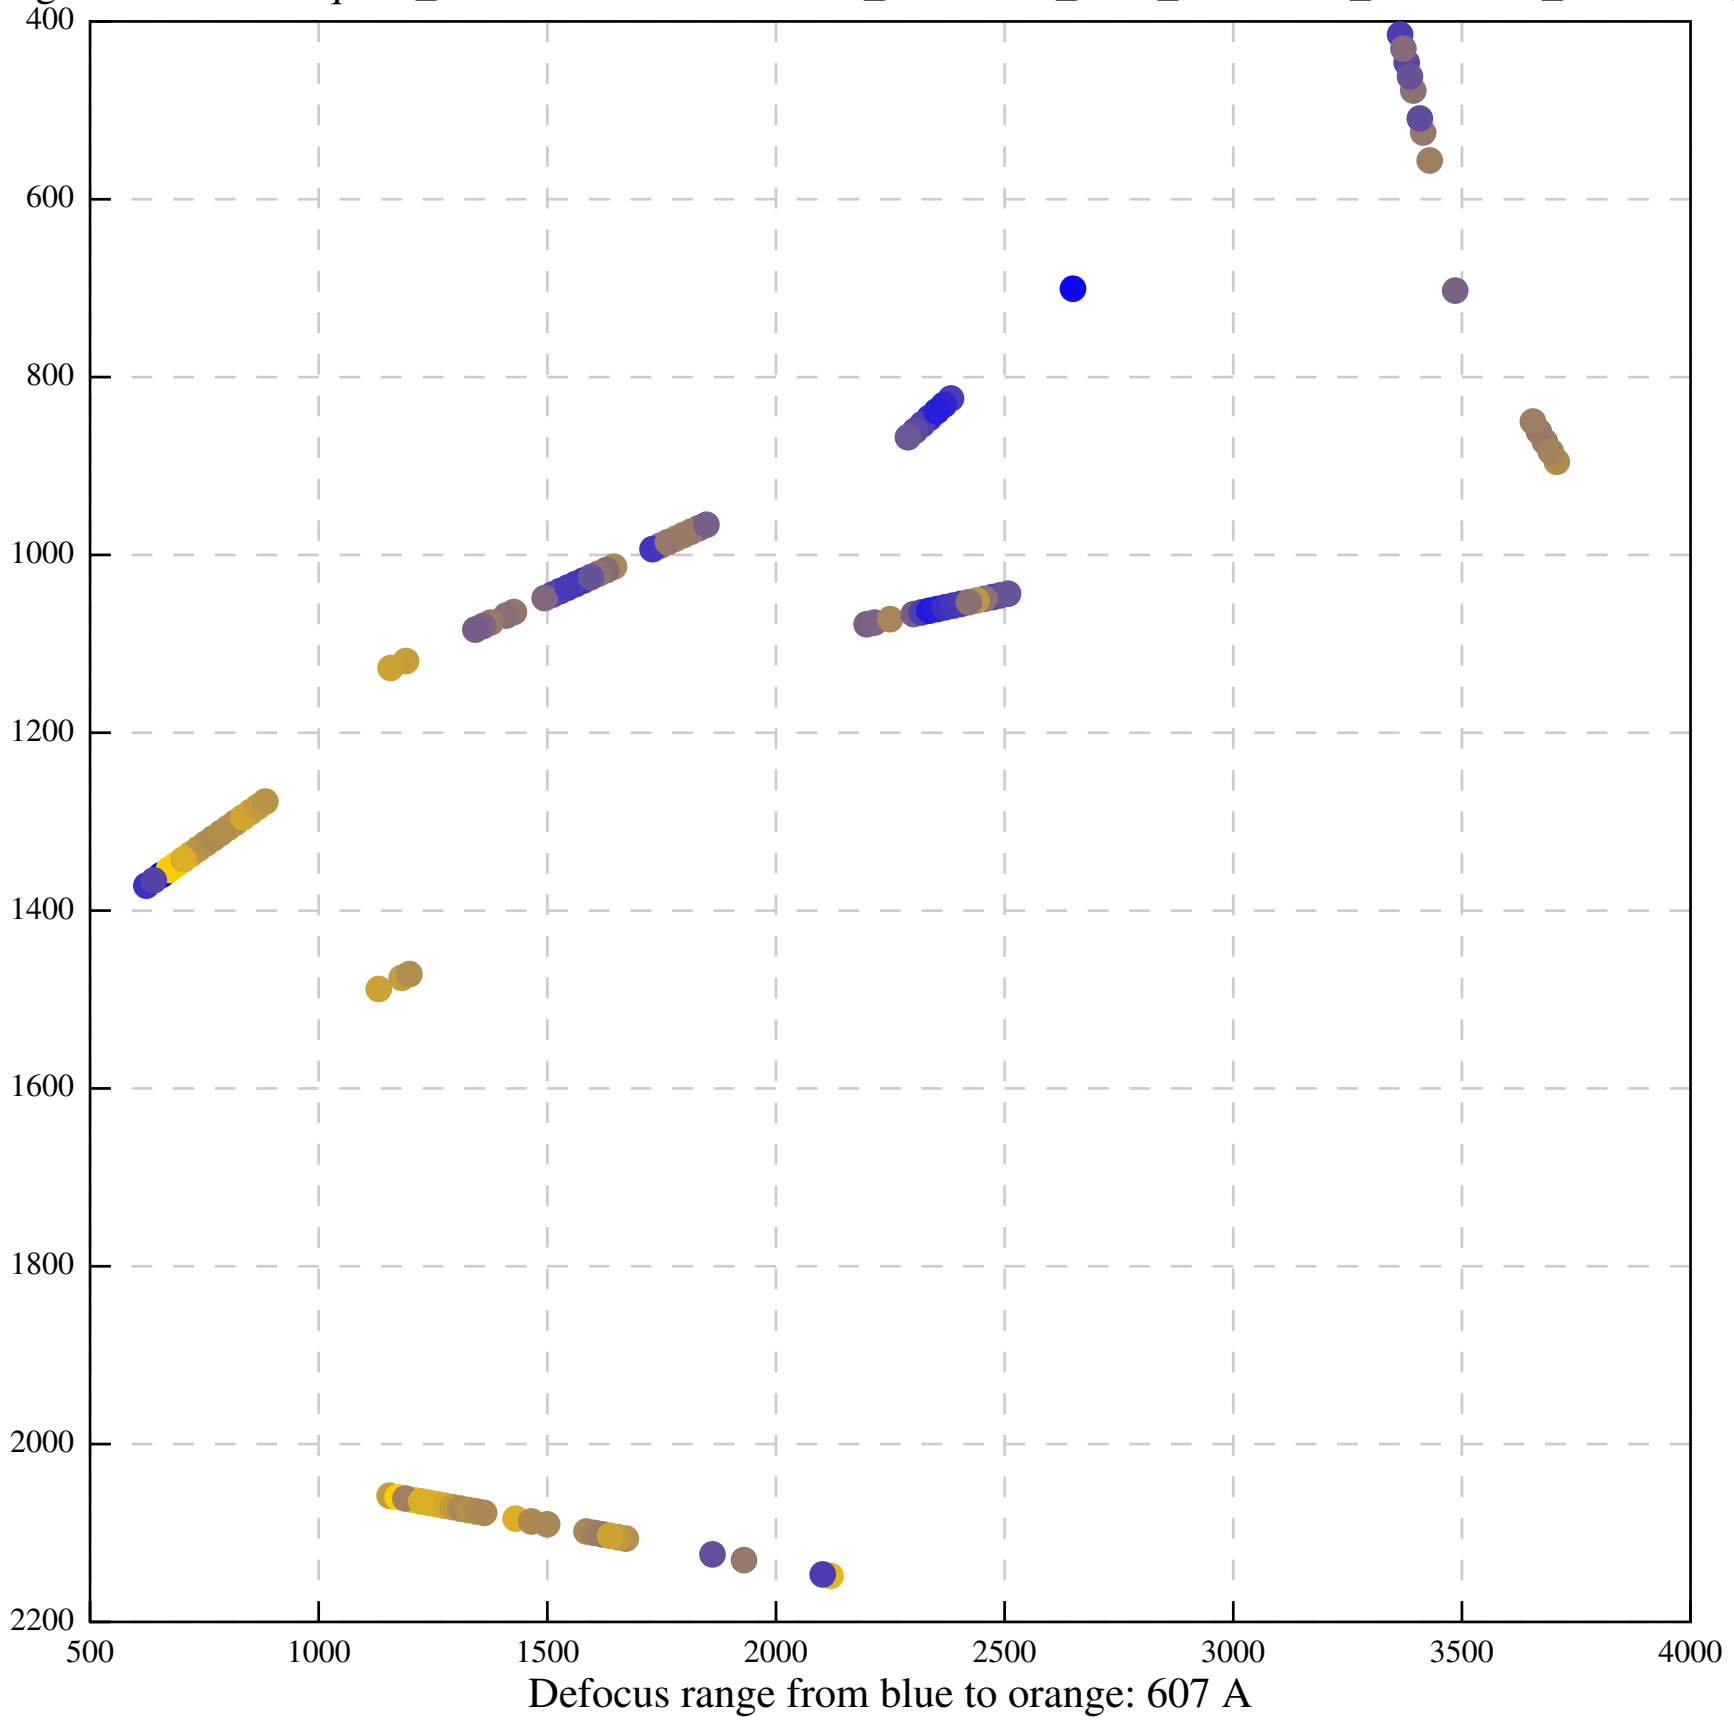

Defocus range from blue to orange: 148 A

Defocus range from blue to orange: 502 A

Defocus range from blue to orange: 224 A

Defocus range from blue to orange: 0 A

Defocus range from blue to orange: 516 Å

Defocus range from blue to orange: 600 A