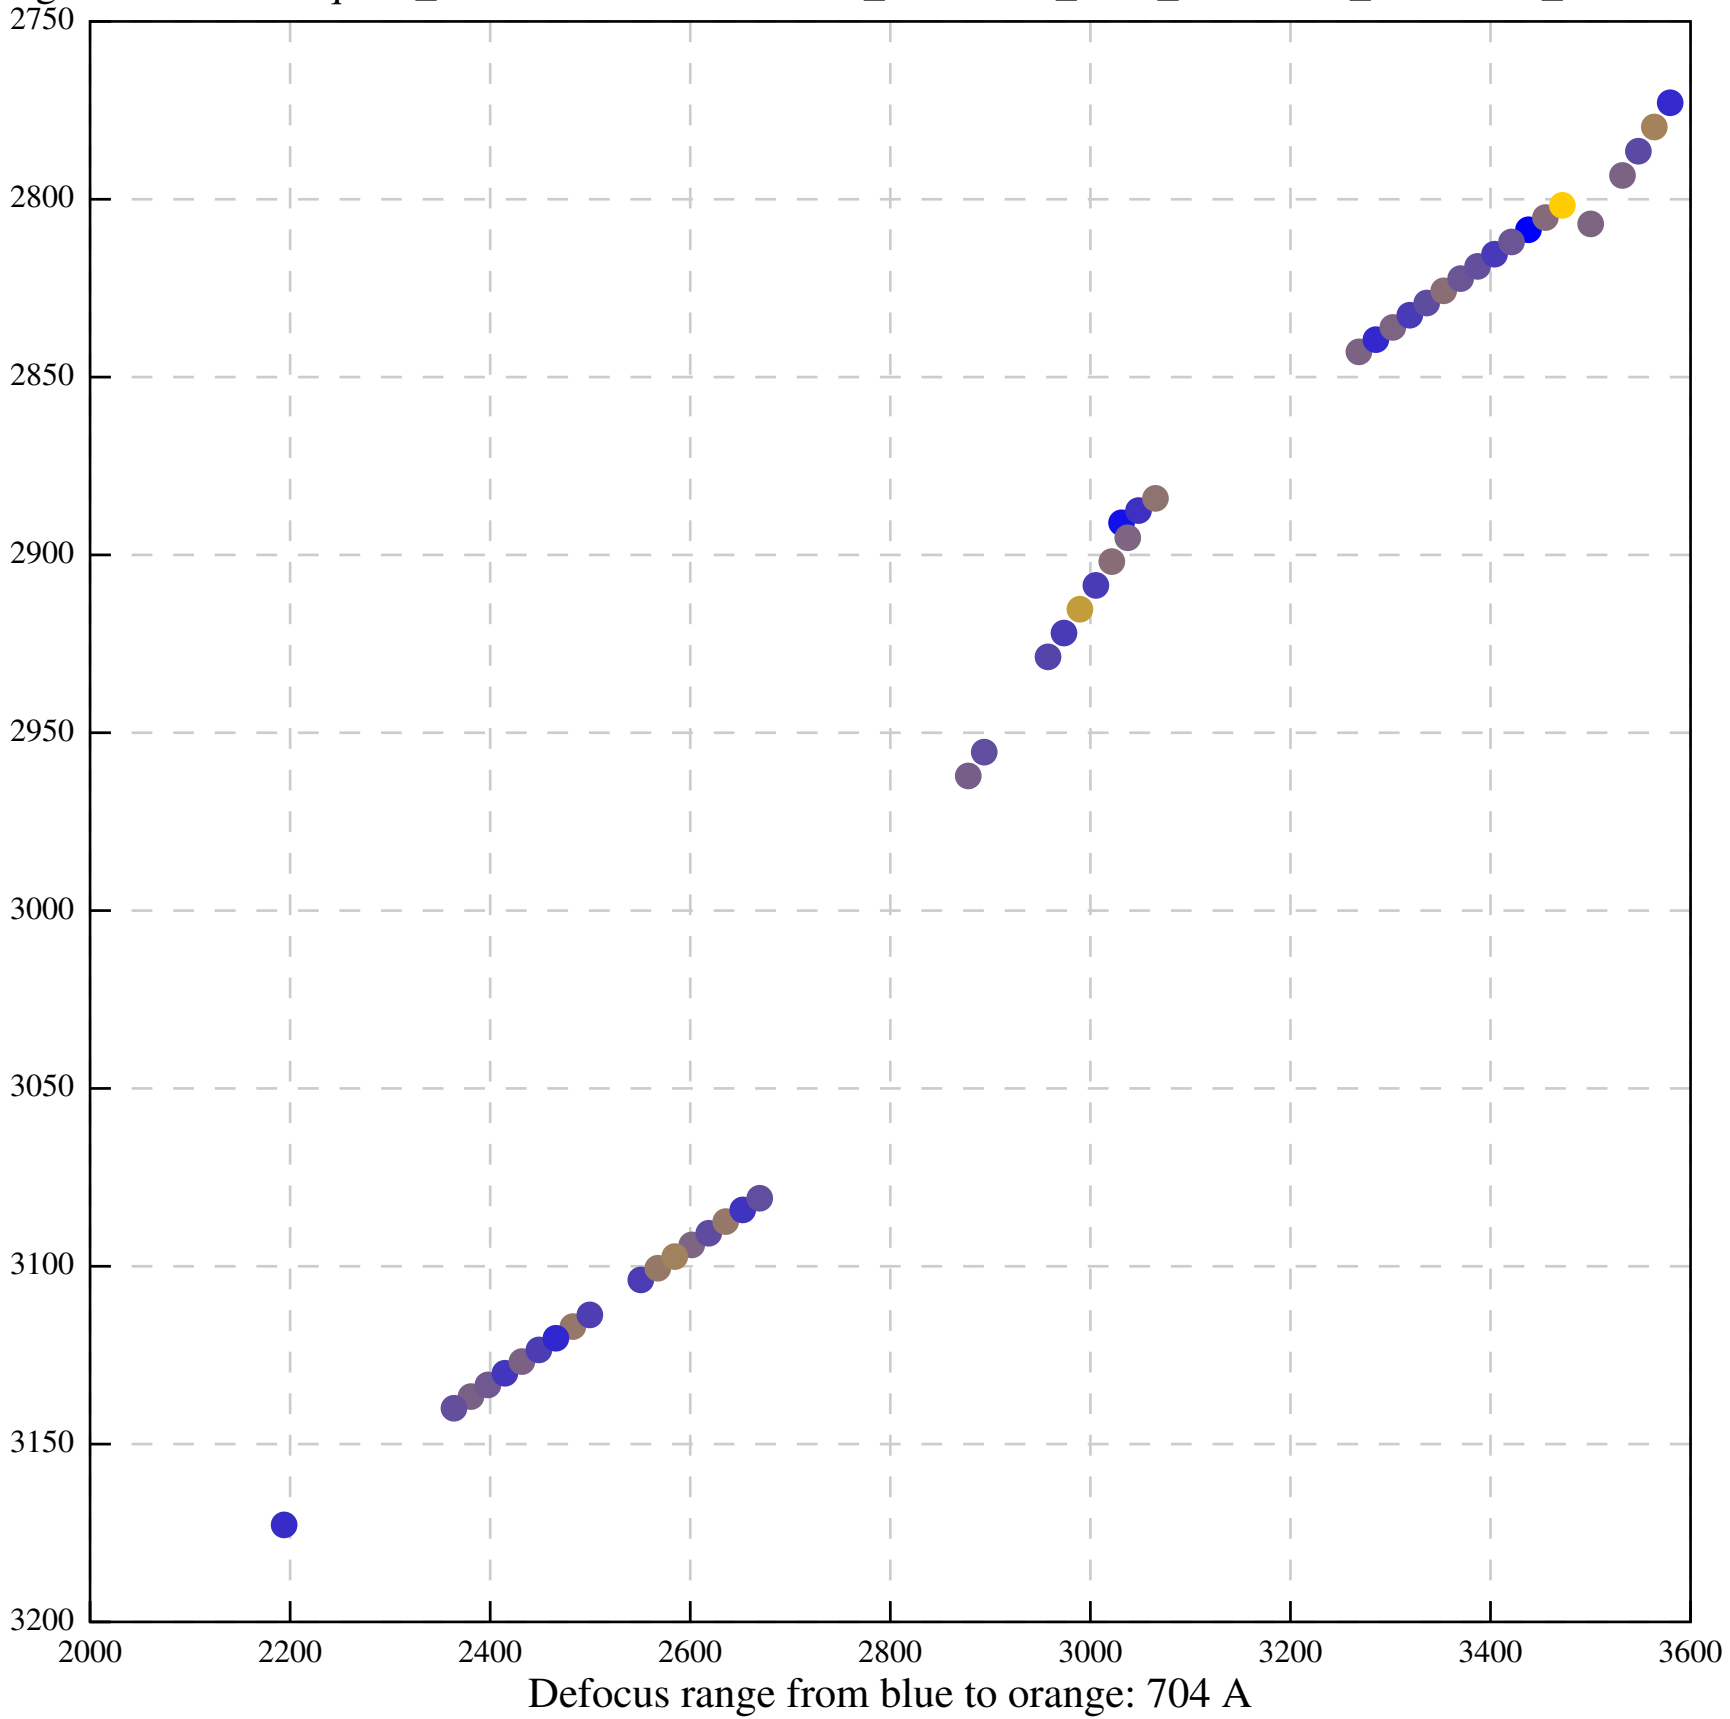

Defocus range from blue to orange: 79 A

Defocus range from blue to orange: 487 A

Defocus range from blue to orange: 119 A

Defocus range from blue to orange: 318 A

Defocus range from blue to orange: 344 A

Defocus range from blue to orange: 0 A