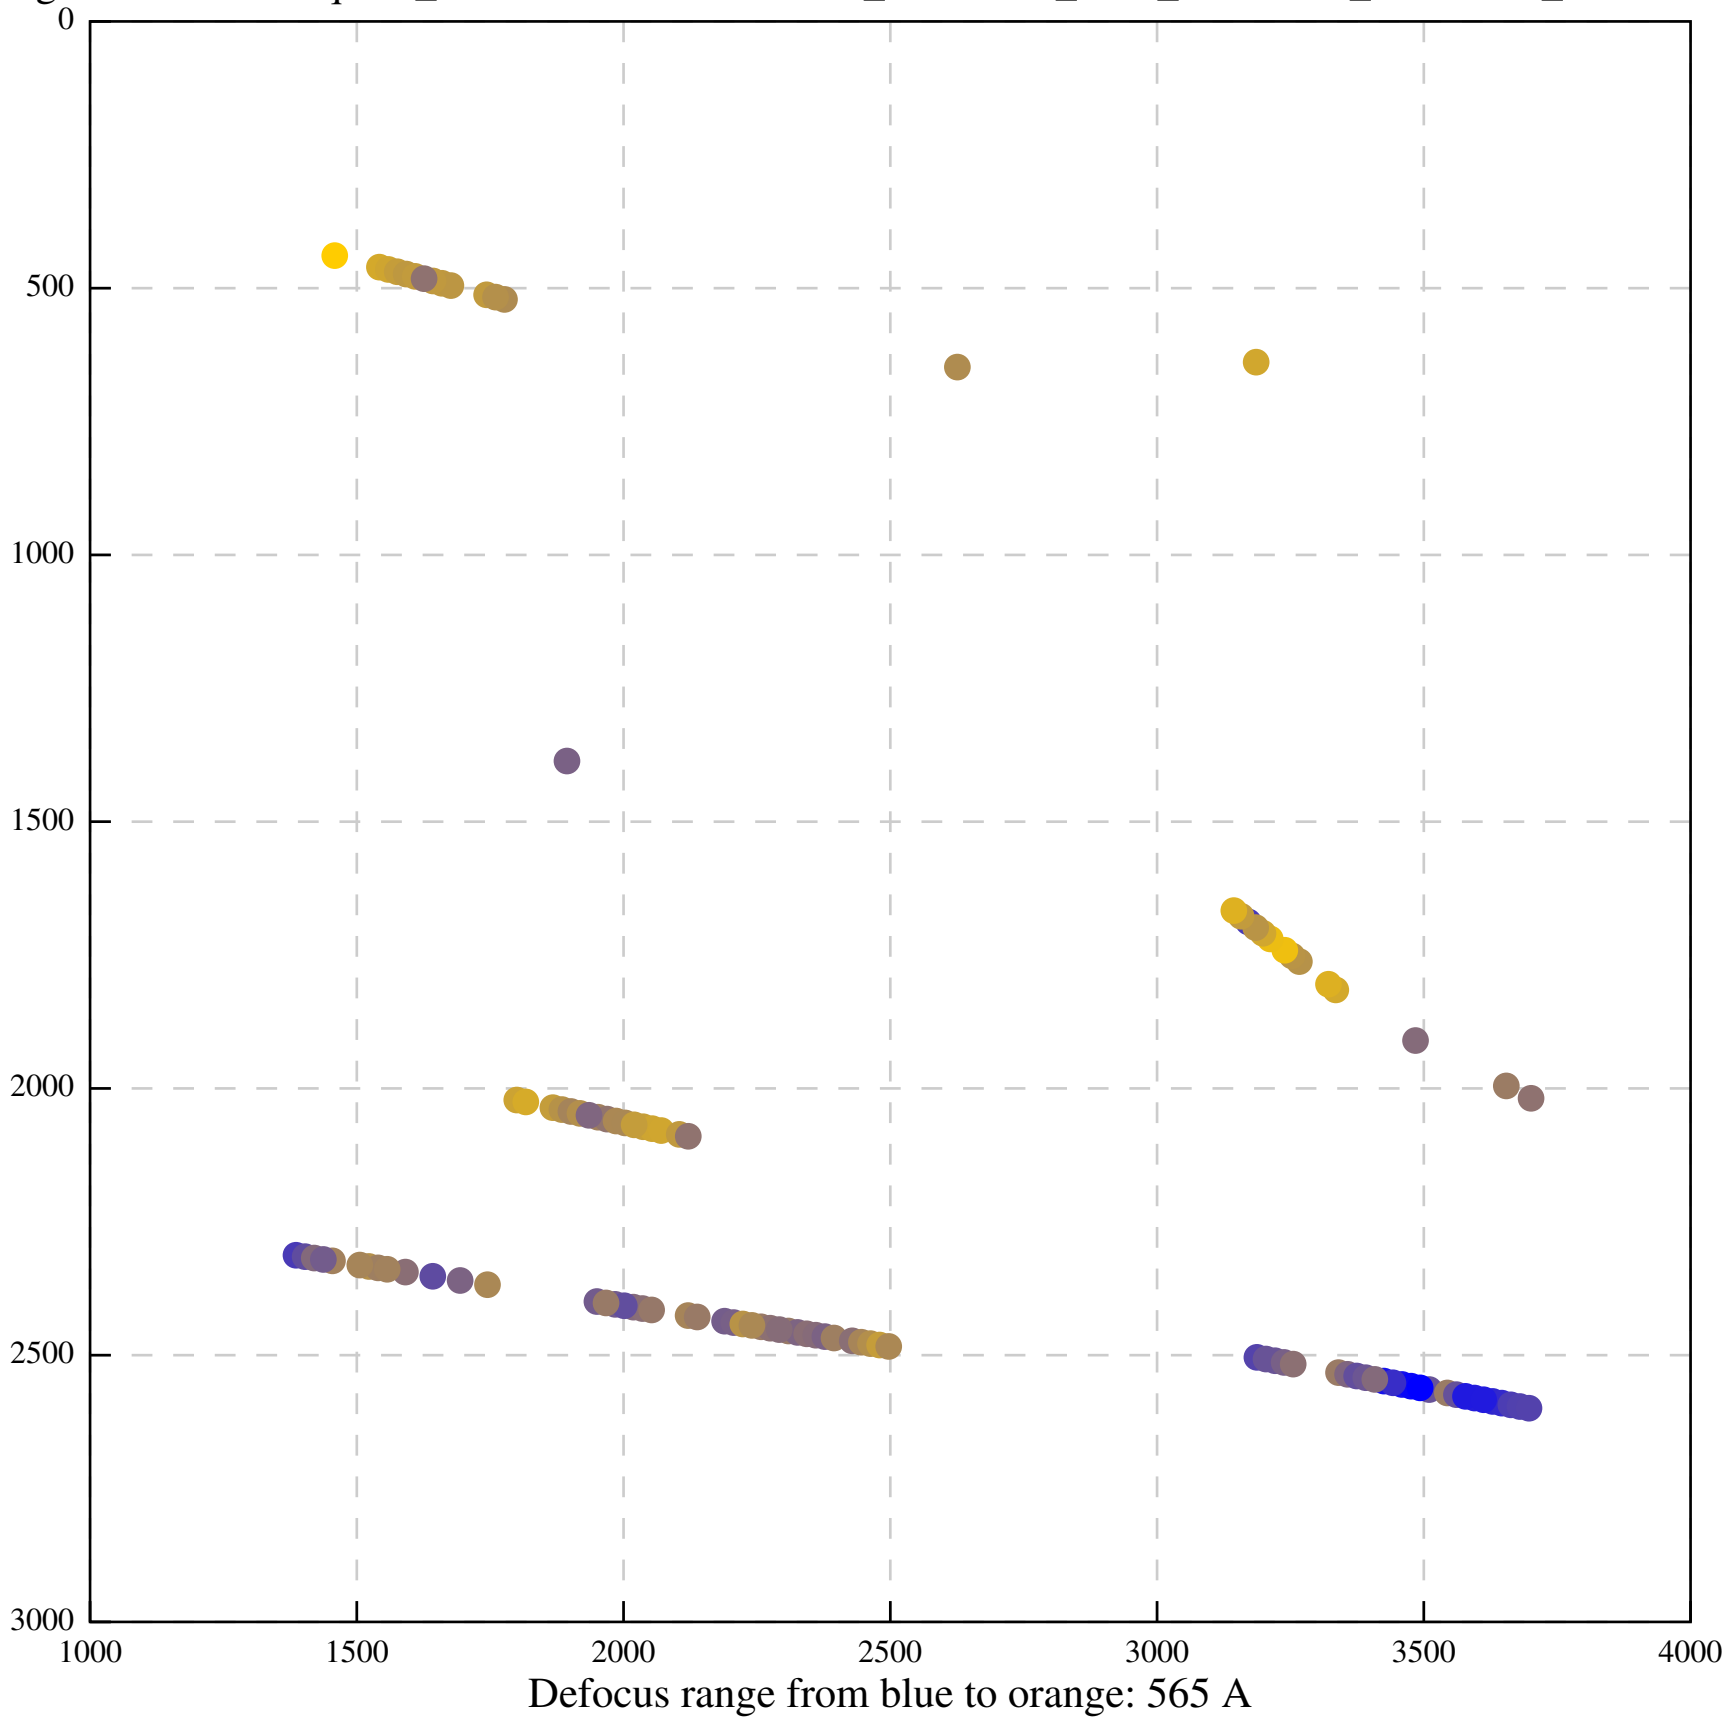

Defocus range from blue to orange: 554 A

Defocus range from blue to orange: 689 A

Defocus range from blue to orange: 87 A

Defocus range from blue to orange: 0 A

Defocus range from blue to orange: 322 A

Defocus range from blue to orange: 349 A