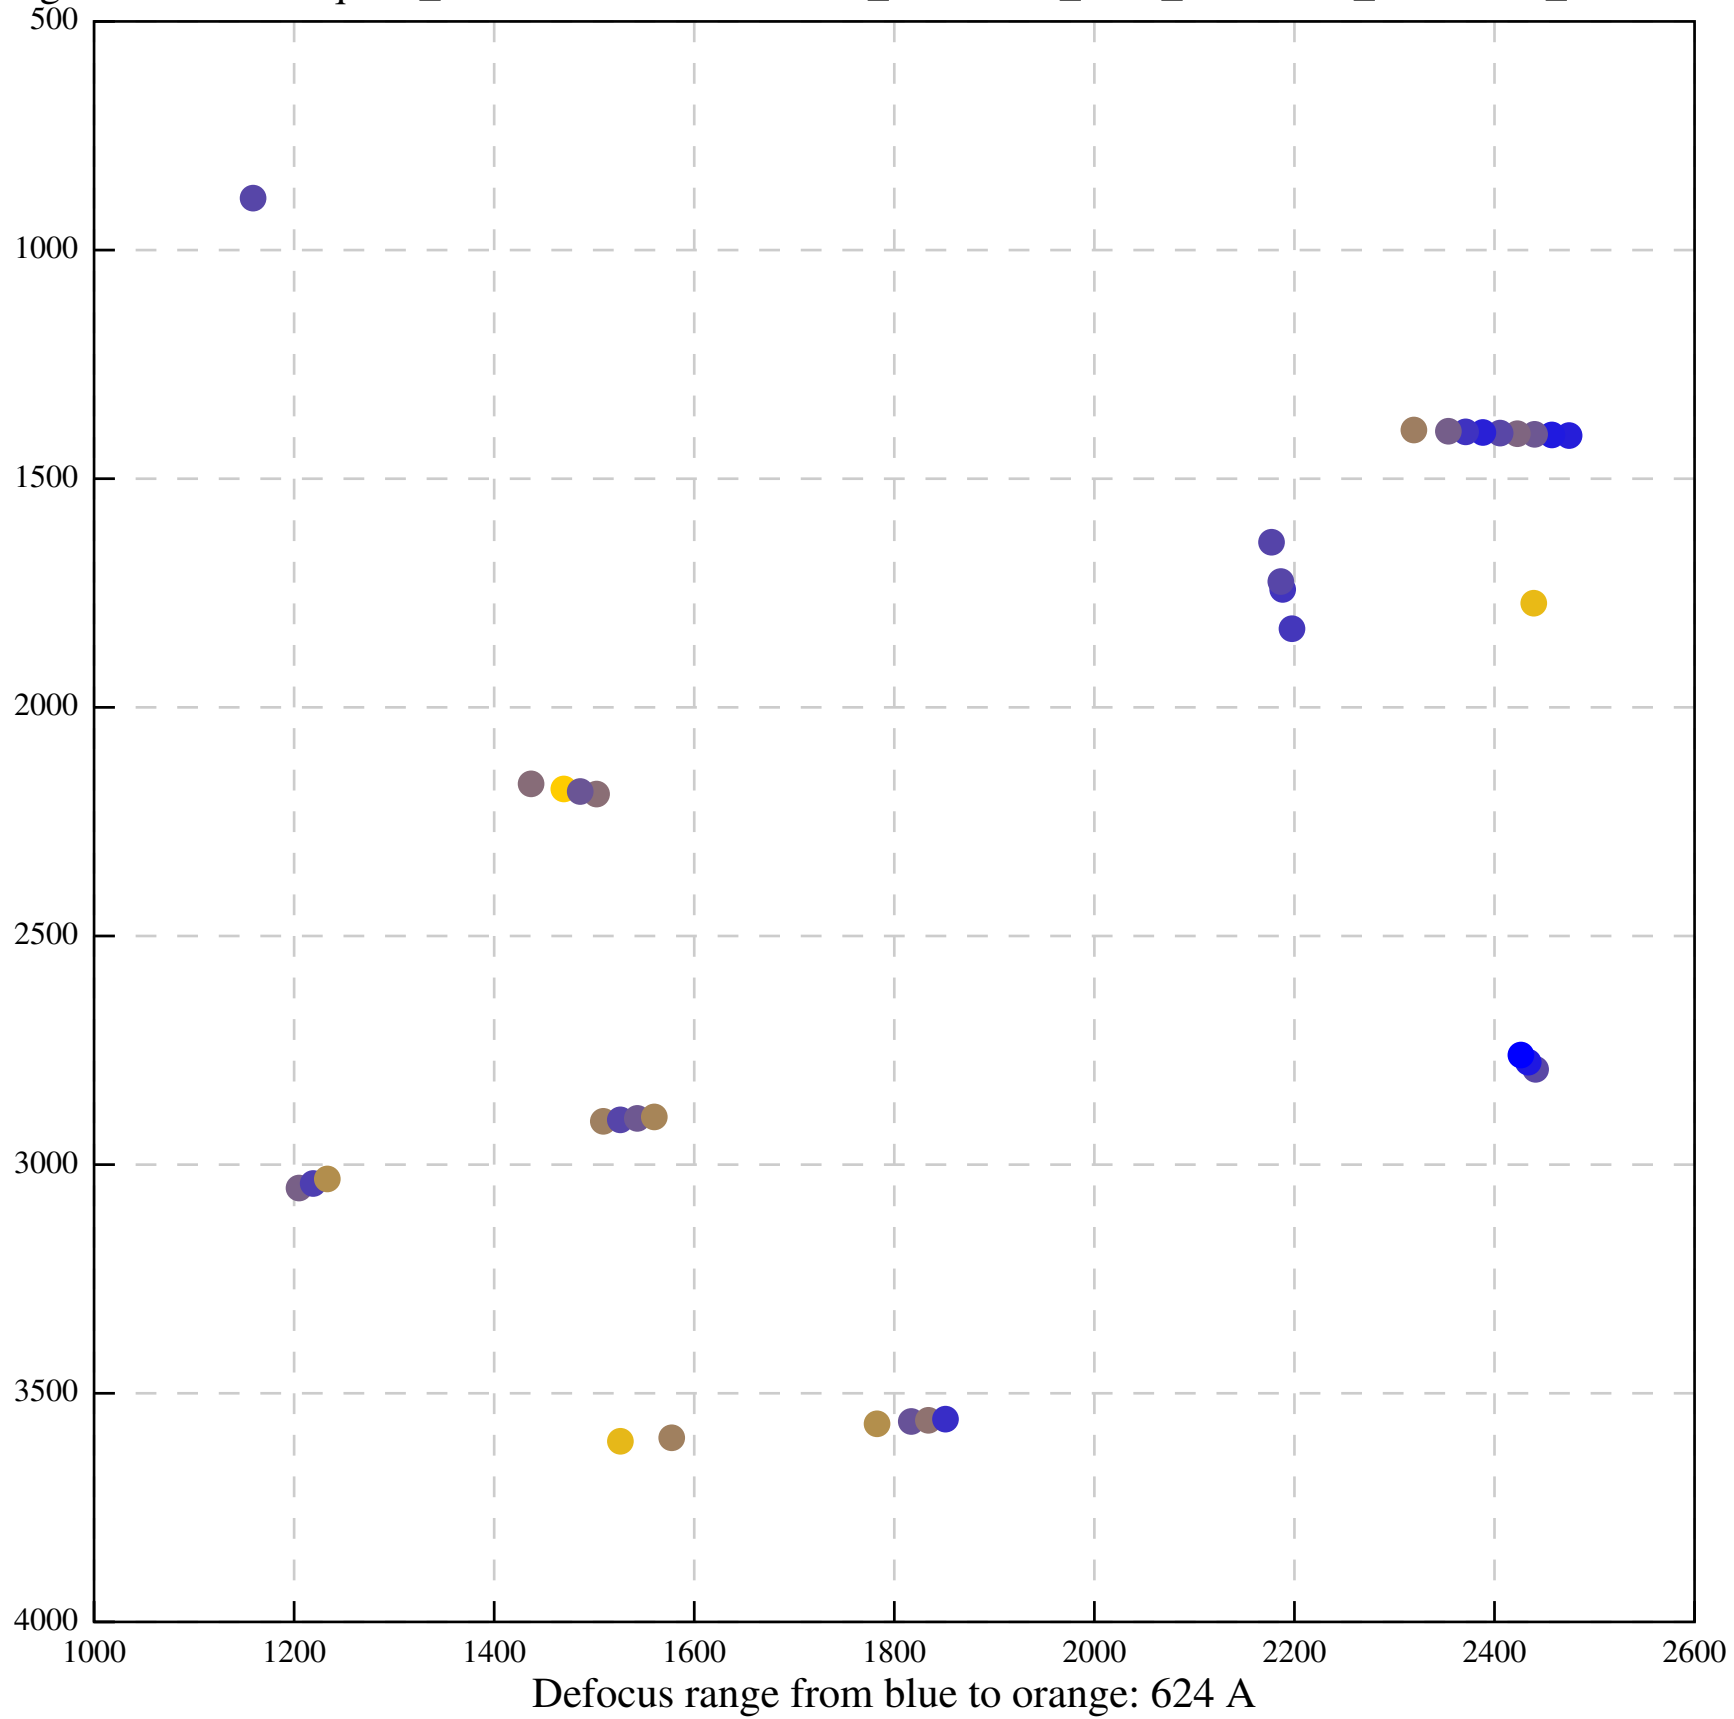

Defocus range from blue to orange: 70 A

Defocus range from blue to orange: 978 A

Defocus range from blue to orange: 641 A

Defocus range from blue to orange: 0 A

Defocus range from blue to orange: 356 A

Defocus range from blue to orange: 749 A