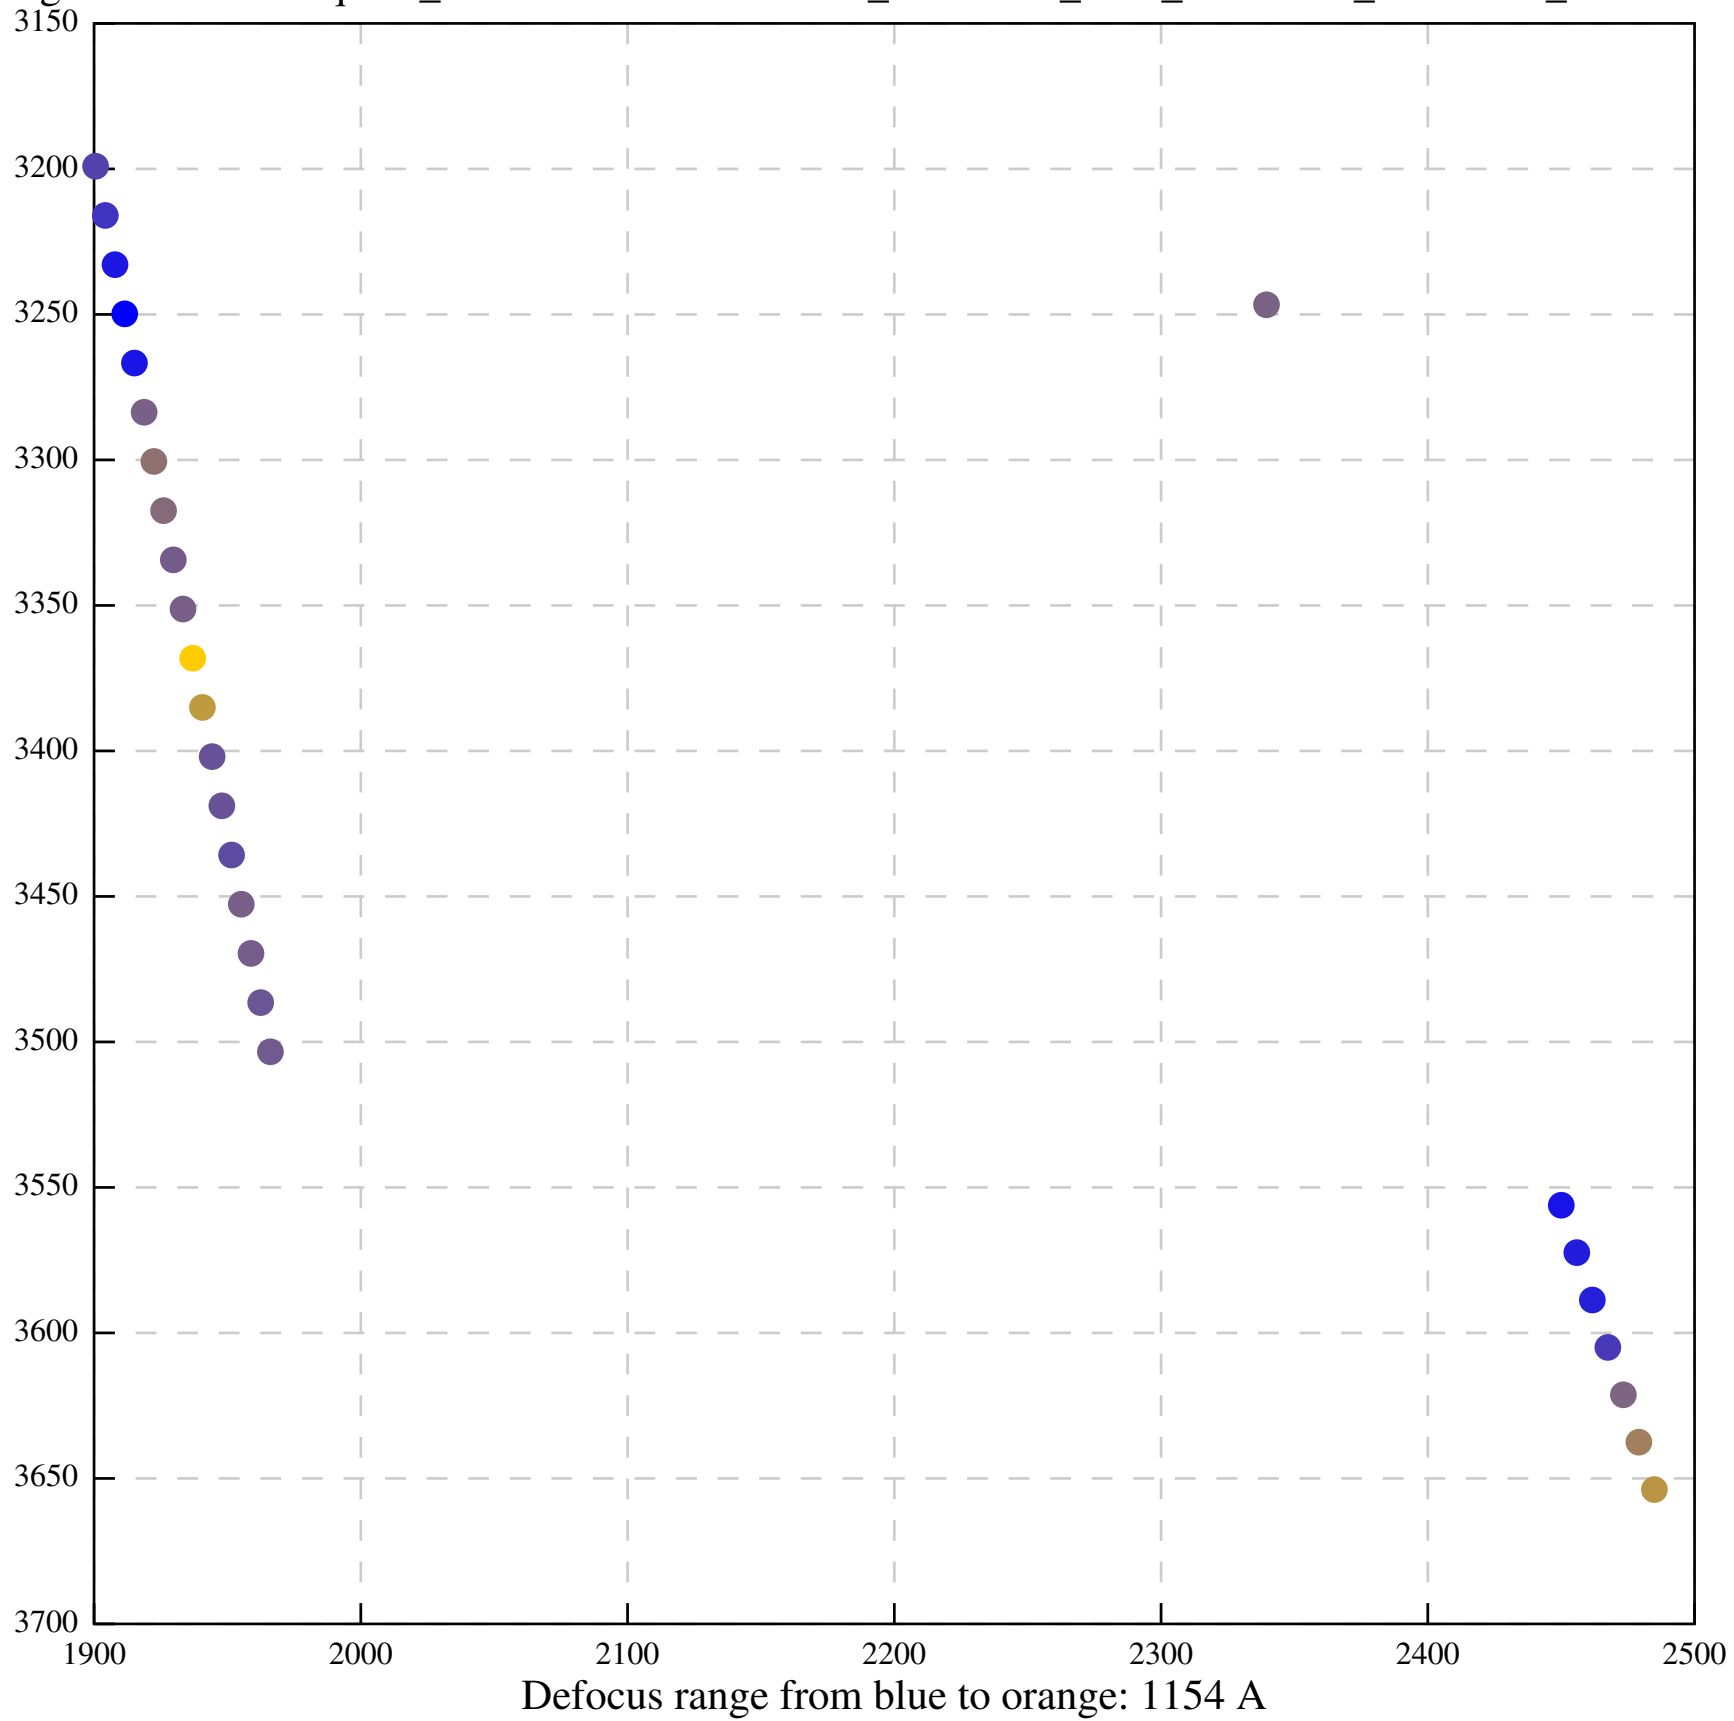

Defocus range from blue to orange: 1384 A

Defocus range from blue to orange: 1111 A

Defocus range from blue to orange: 785 A

Defocus range from blue to orange: 1651 A

Defocus range from blue to orange: 485 A