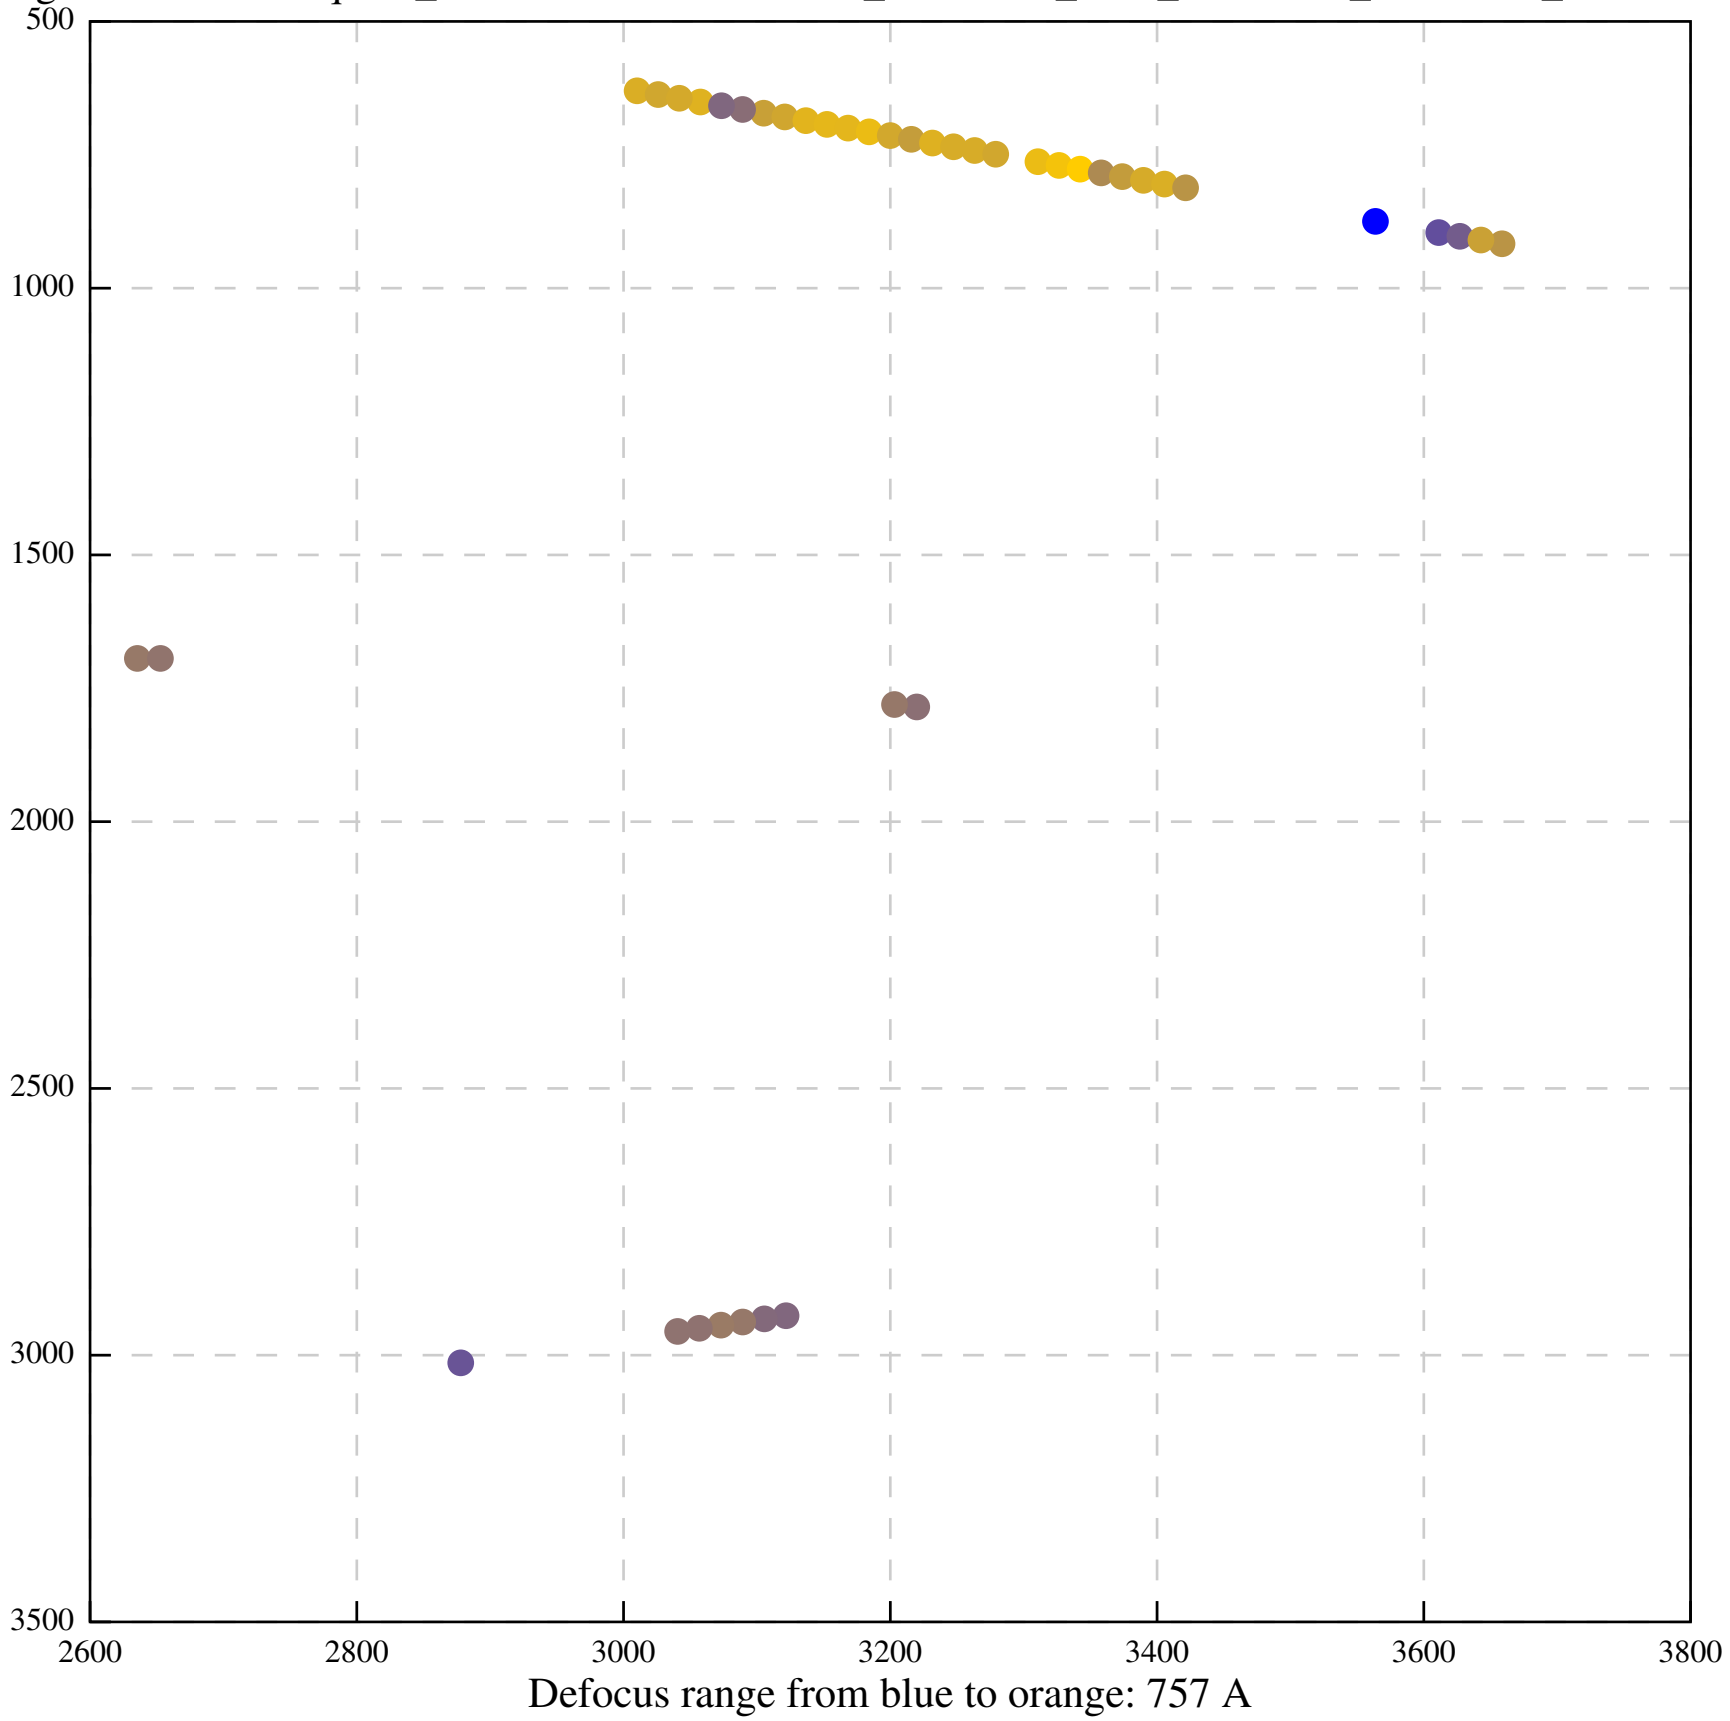

Defocus range from blue to orange: 659 A

Defocus range from blue to orange: 686 A

Defocus range from blue to orange: 65 A

Defocus range from blue to orange: 458 A

Defocus range from blue to orange: 459 A

Defocus range from blue to orange: 134 A