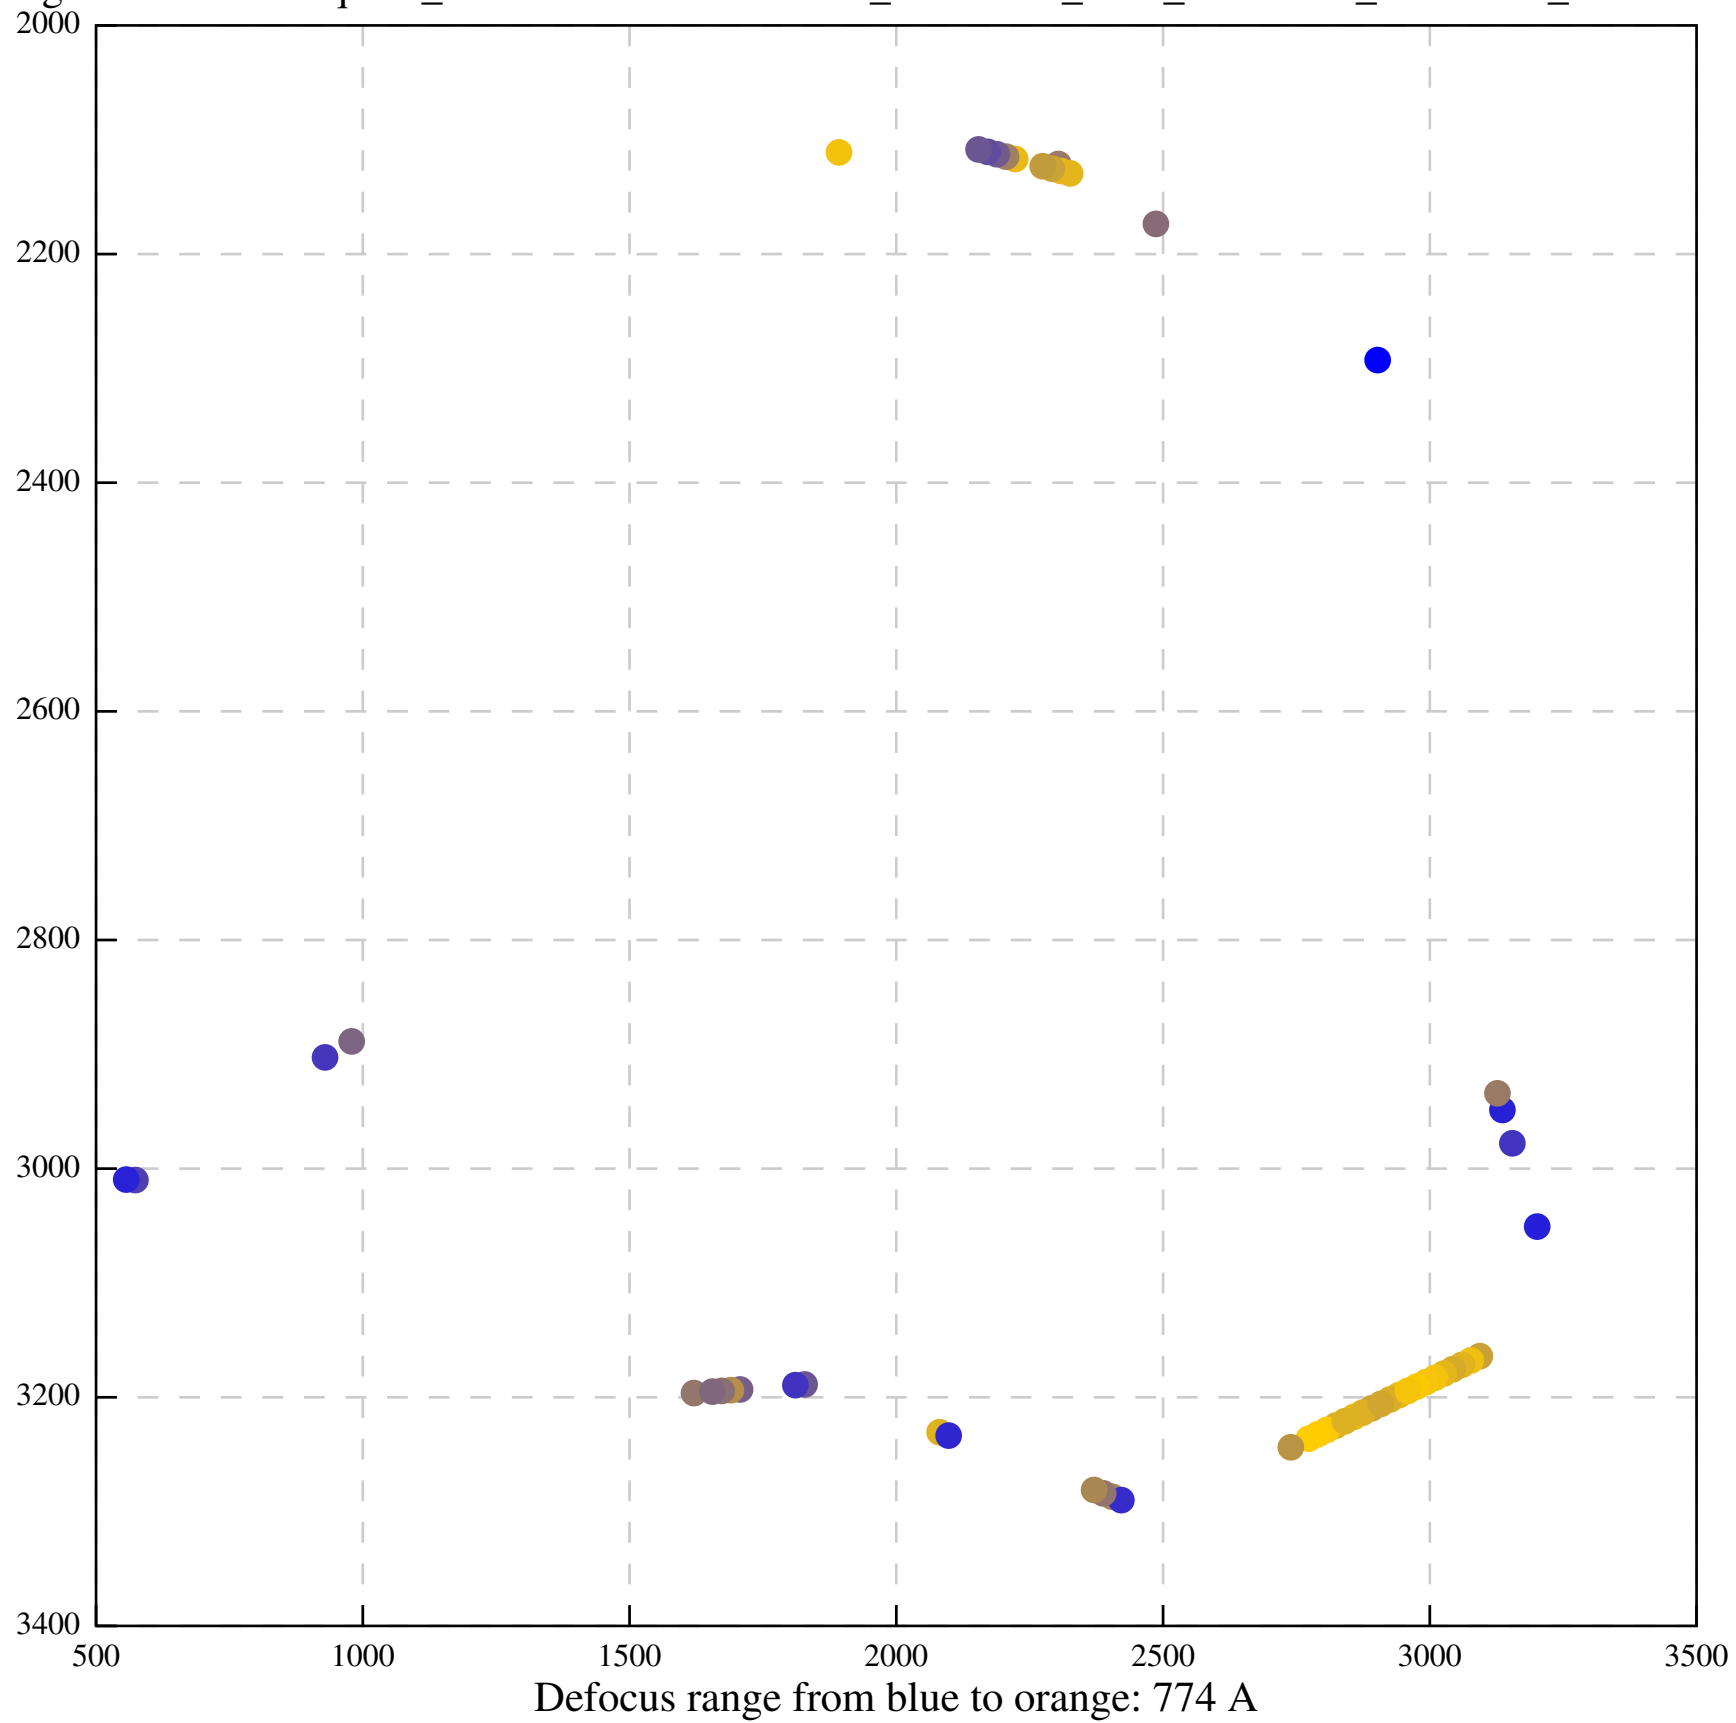

Defocus range from blue to orange: 609 A