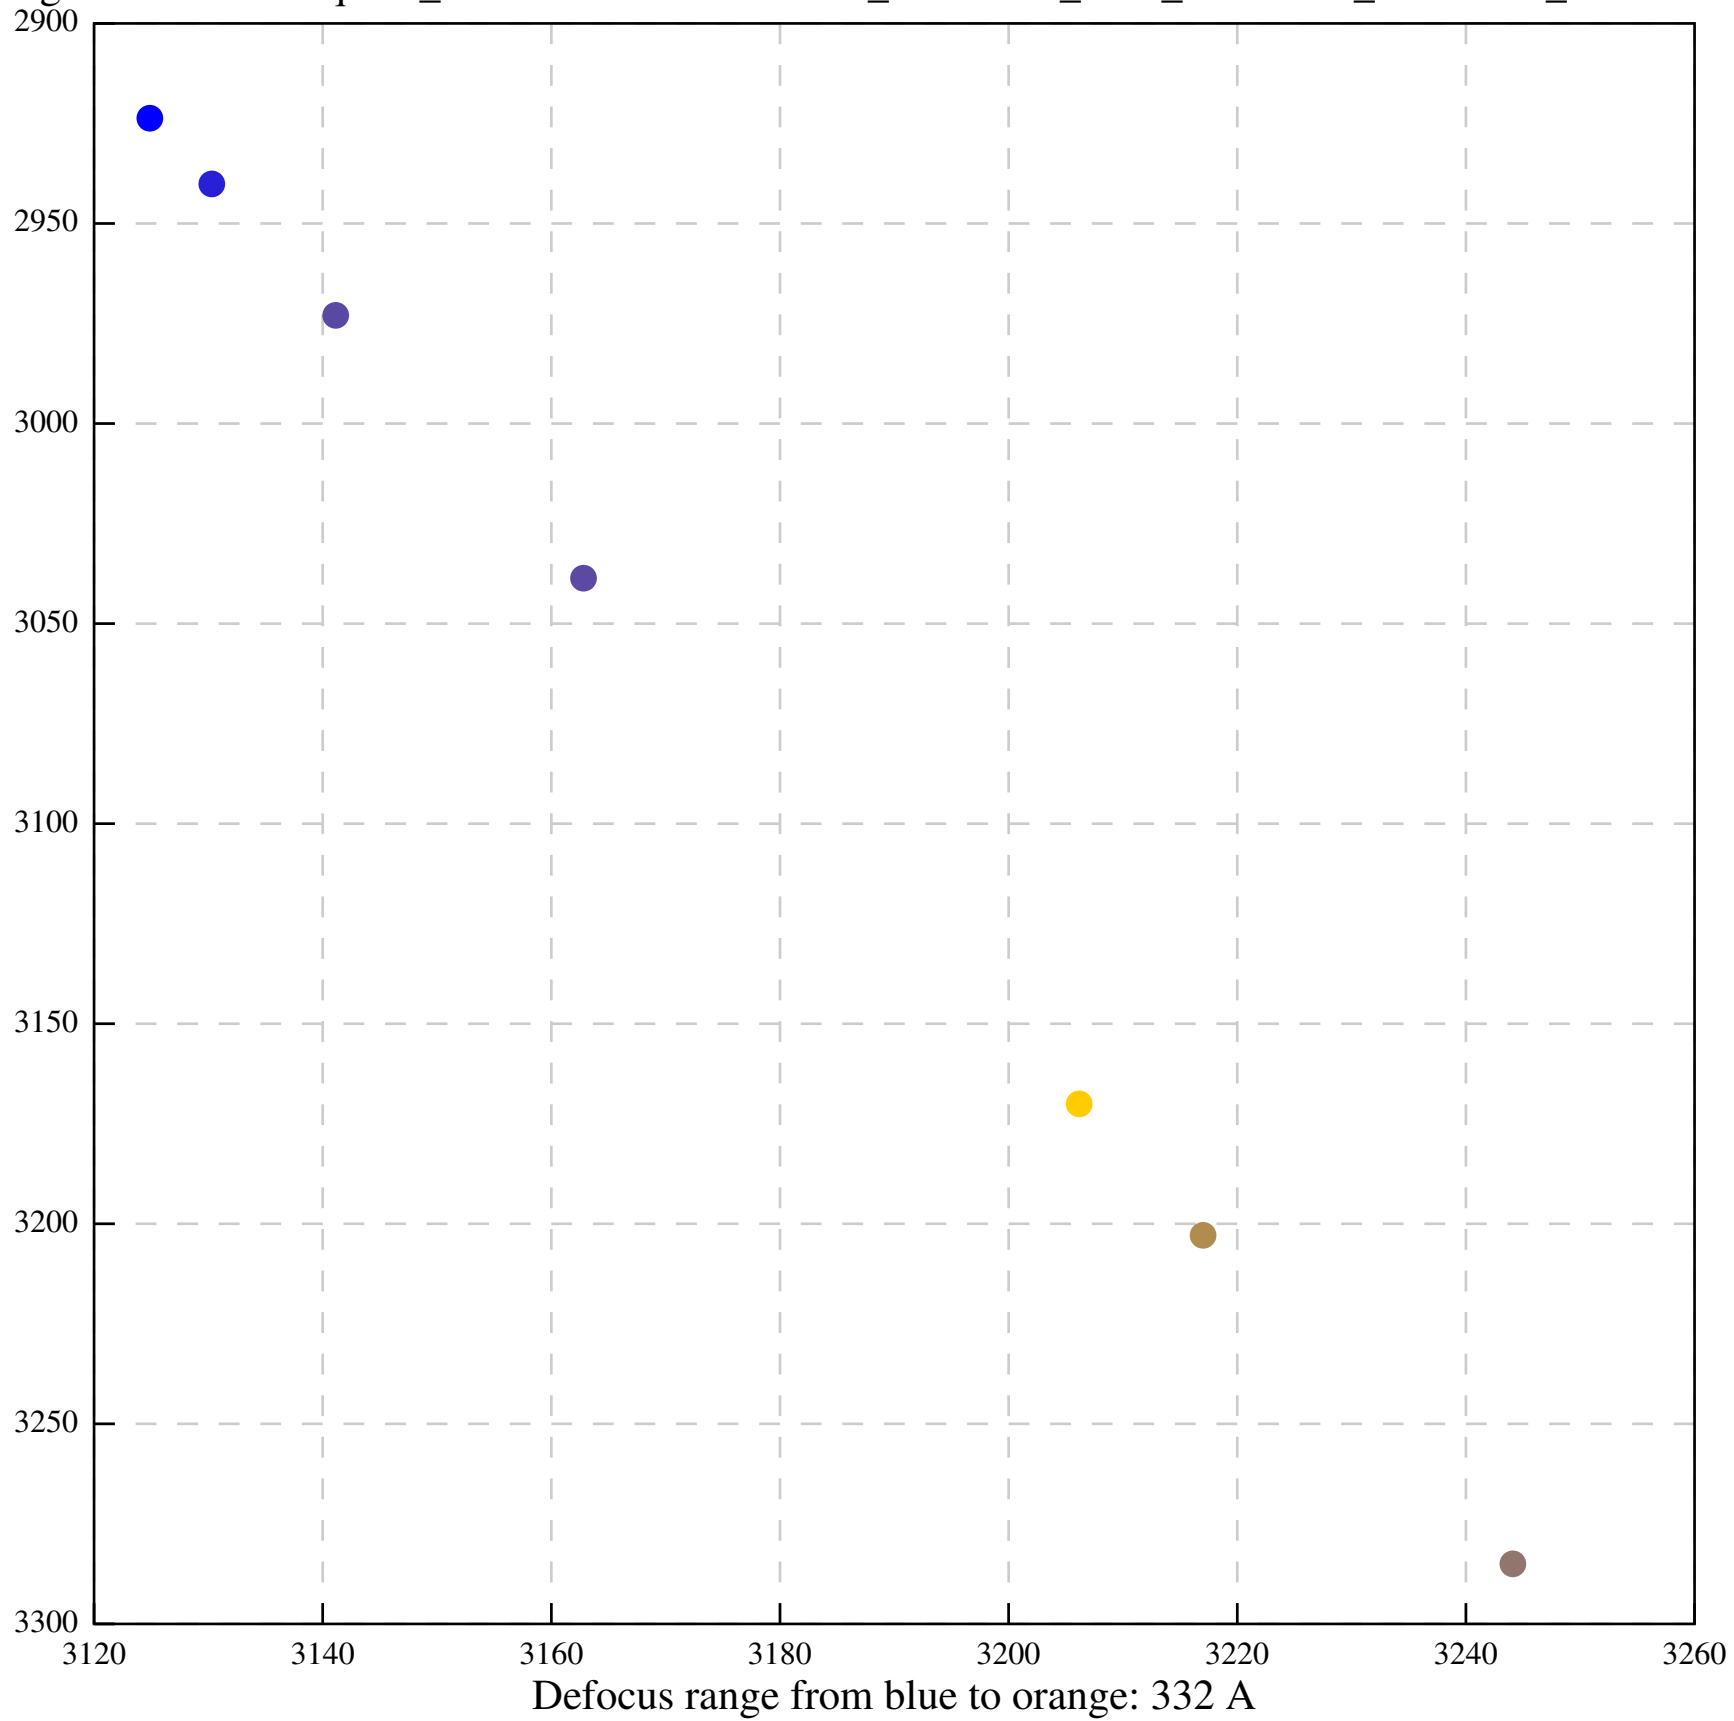

Defocus range from blue to orange: 91 A

Defocus range from blue to orange: 1145 A

Defocus range from blue to orange: 0 A

Defocus range from blue to orange: 523 A

Defocus range from blue to orange: 13 A

Defocus range from blue to orange: 663 A