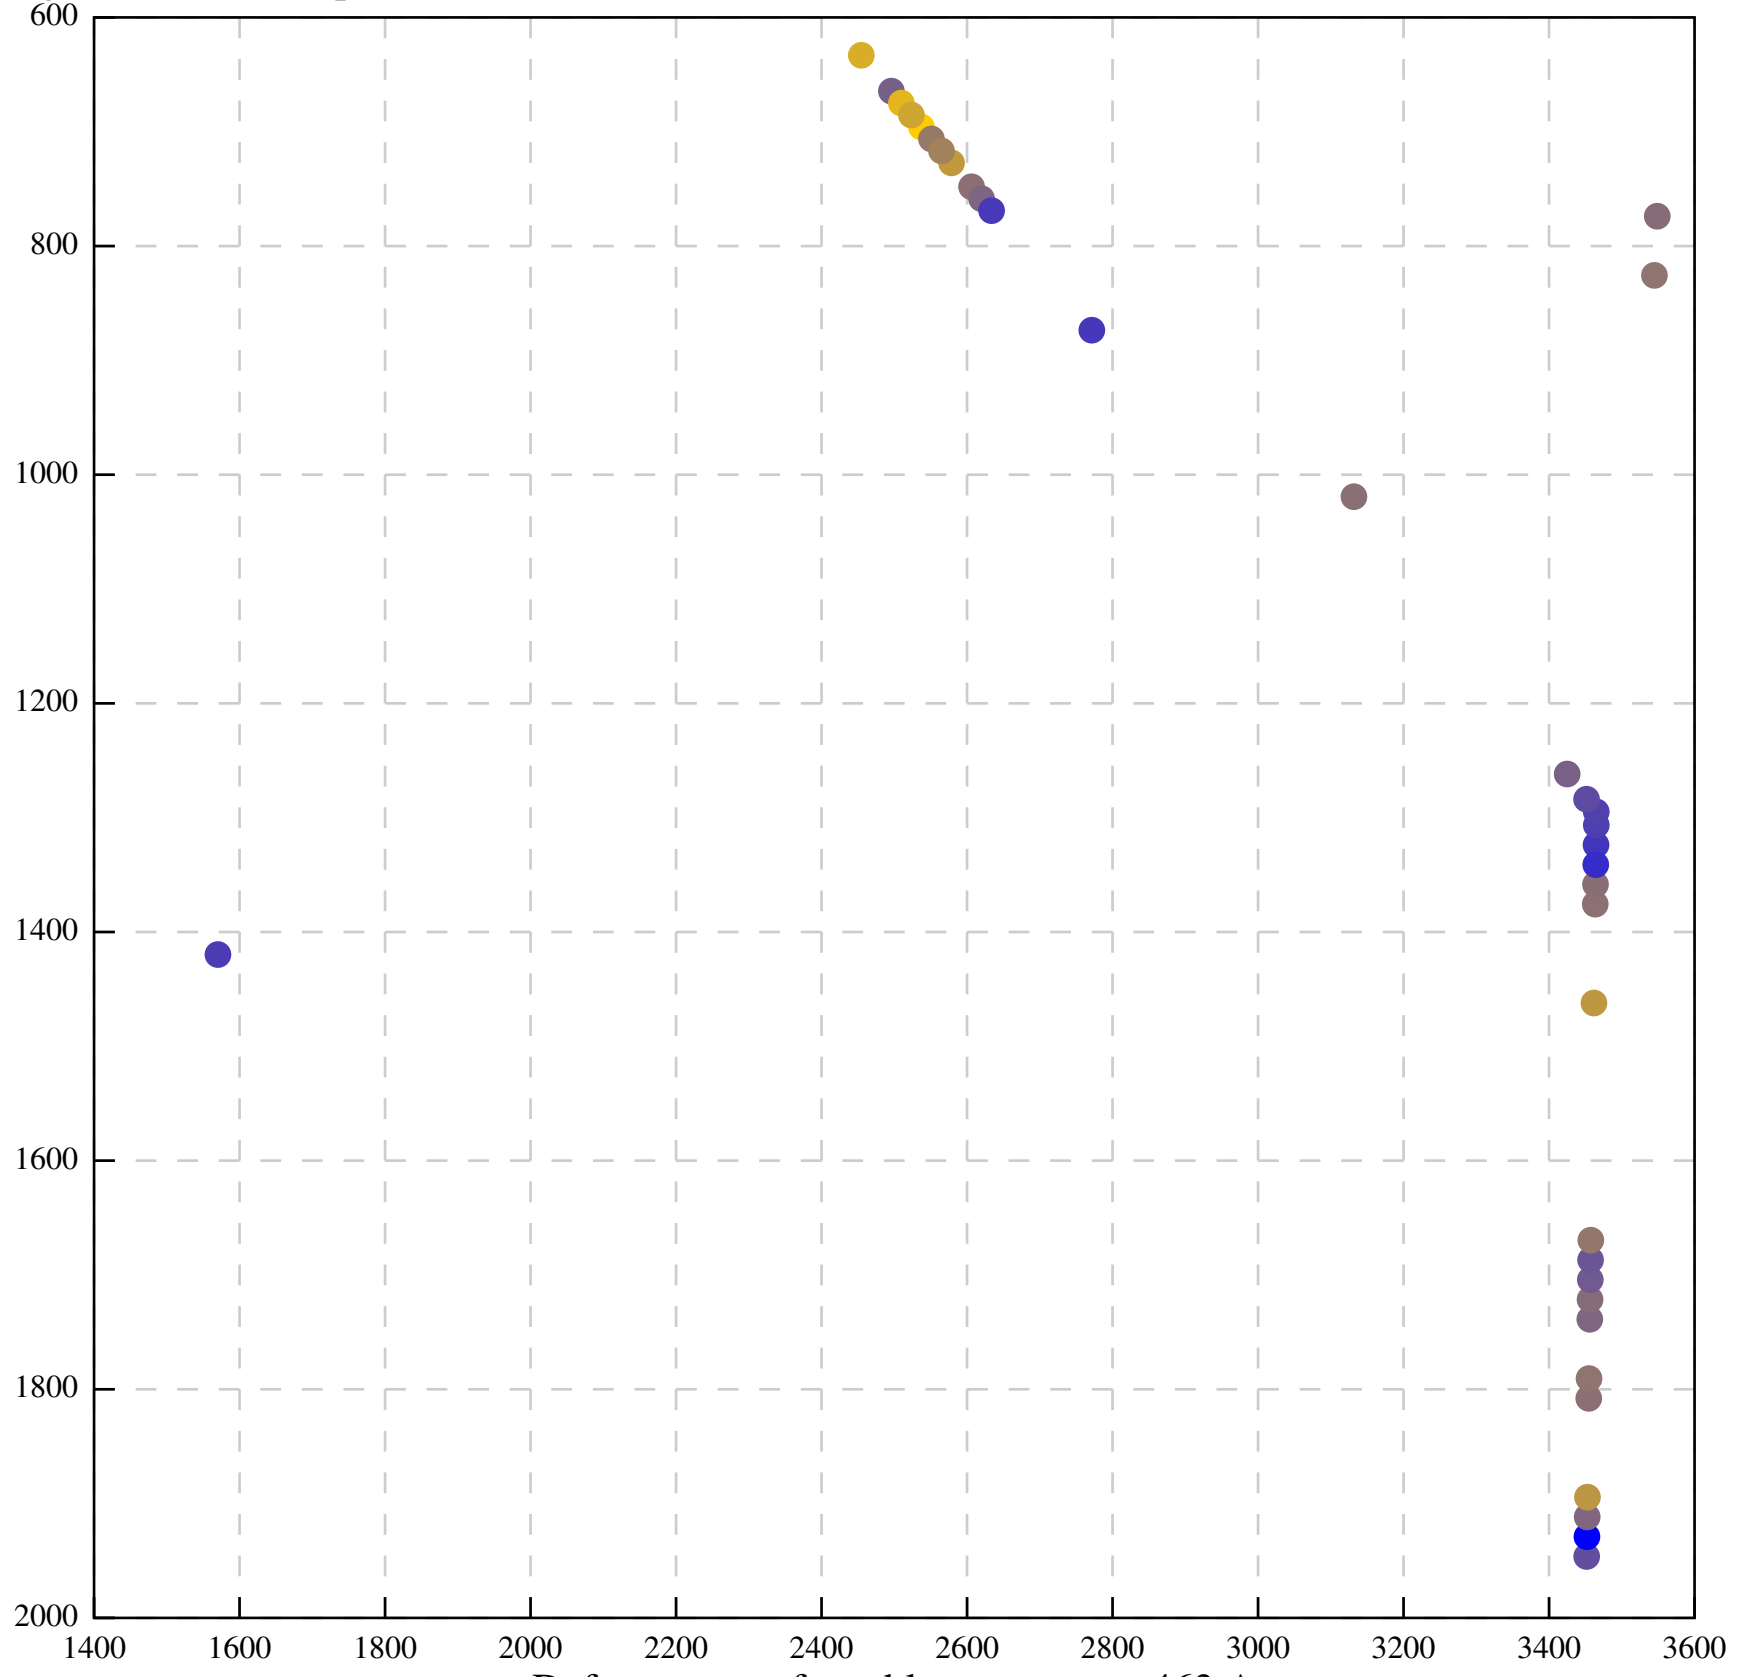

Defocus range from blue to orange: 613 A

Defocus range from blue to orange: 848 A

Defocus range from blue to orange: 476 A

Defocus range from blue to orange: 463 A

Defocus range from blue to orange: 157 A