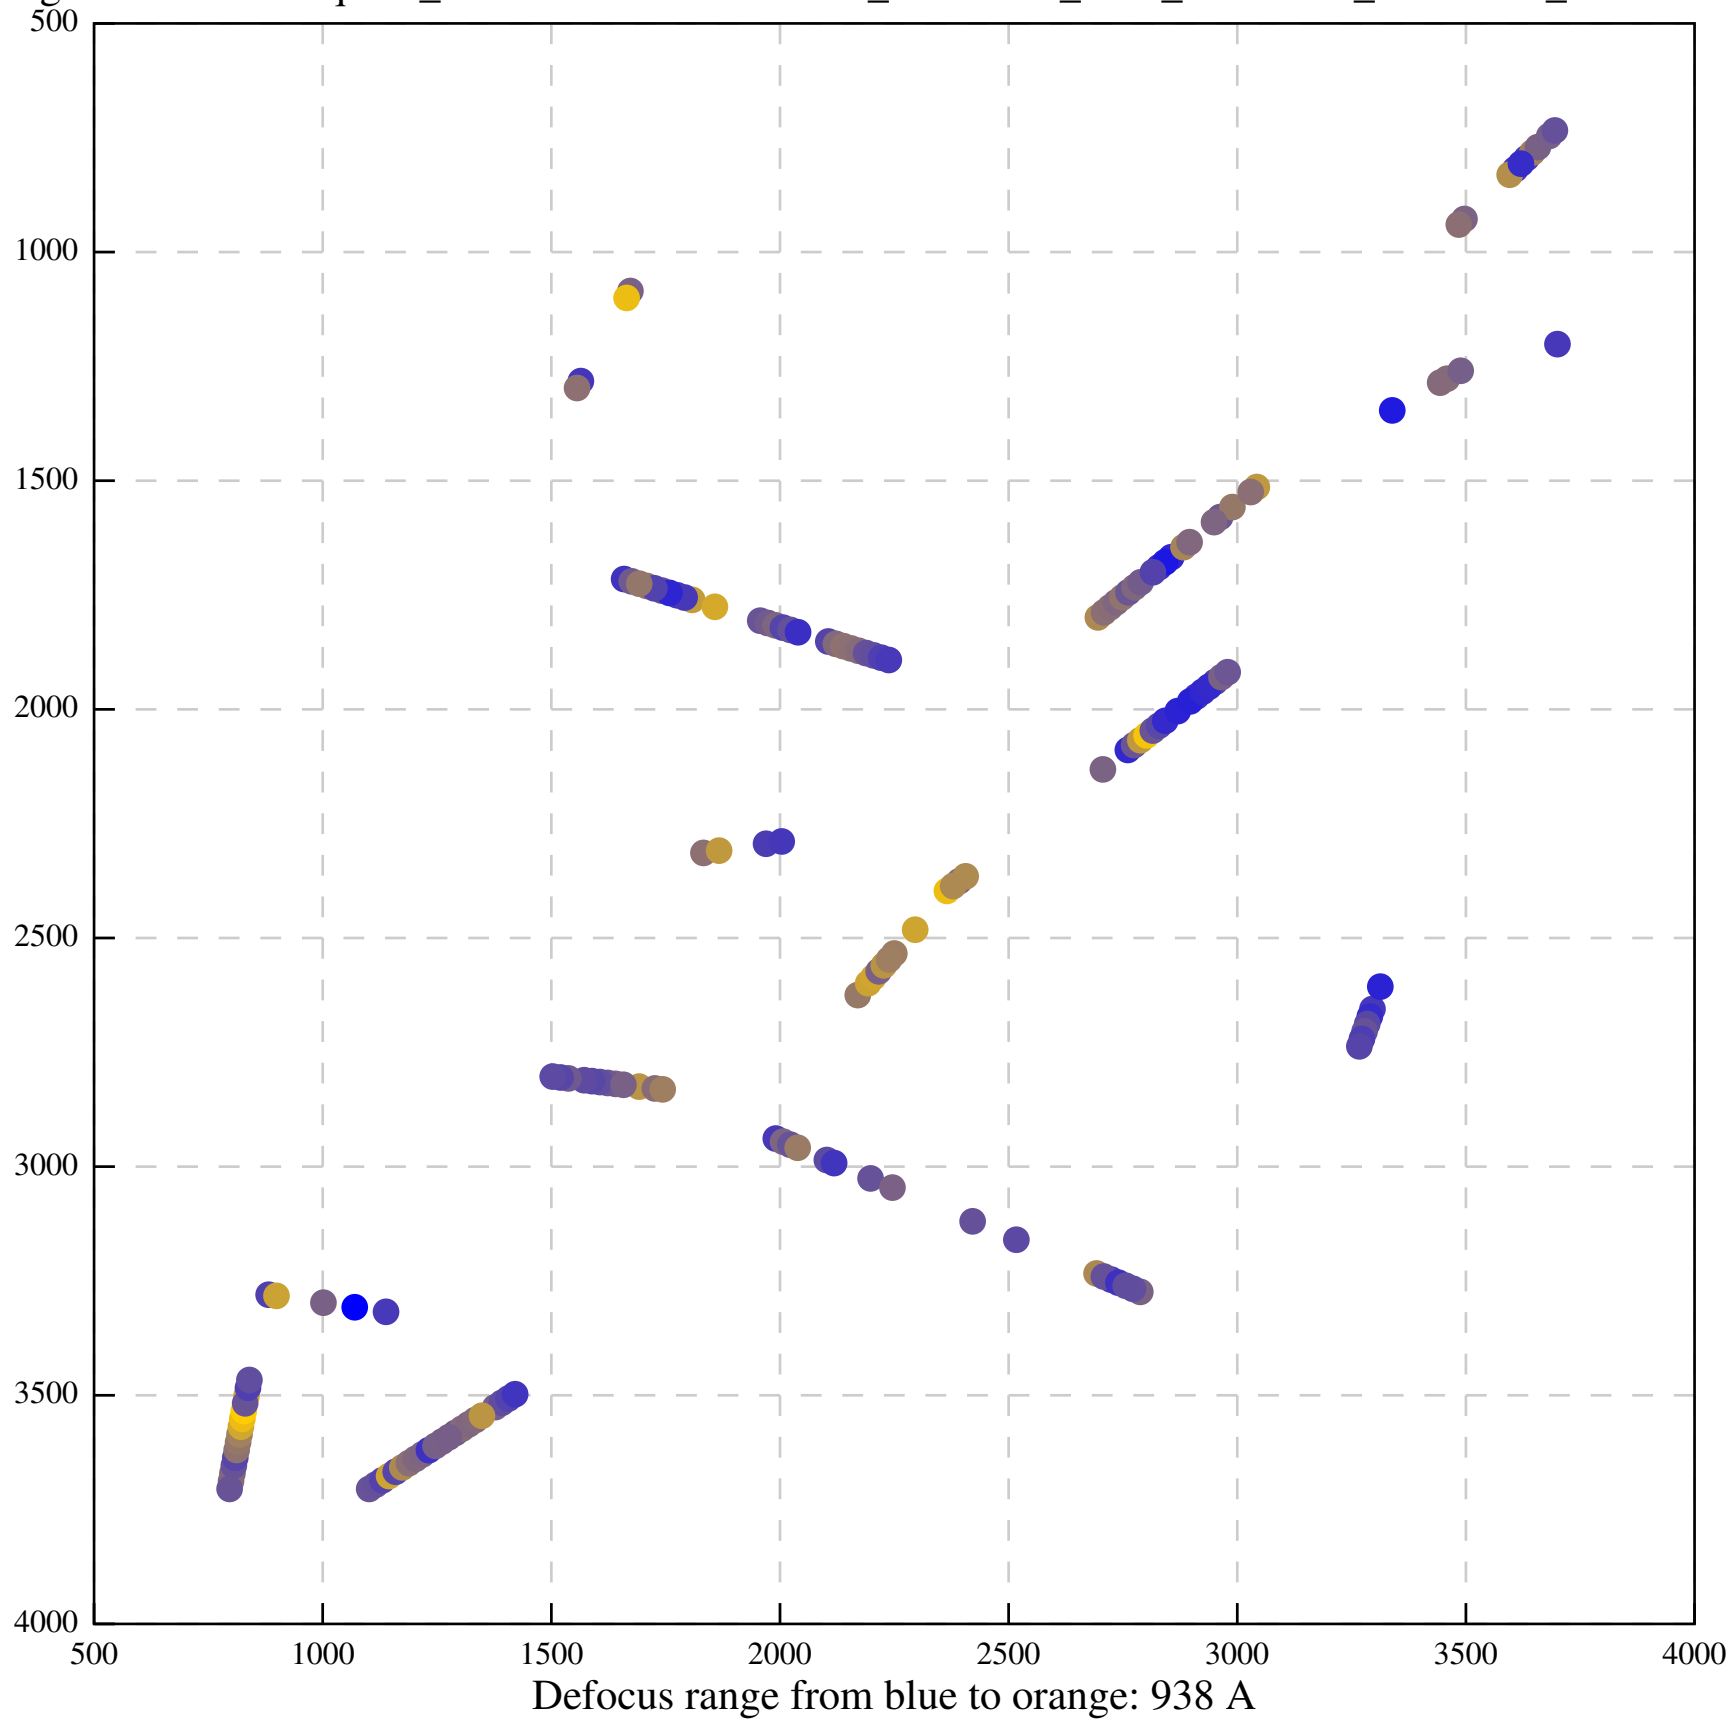

Defocus range from blue to orange: 229 A

Defocus range from blue to orange: 561 A

Defocus range from blue to orange: 0 A

Defocus range from blue to orange: 1289 A

Defocus range from blue to orange: 678 A

EER/Images-Disc1/GridSquare\_11149073/Data/FoilHole\_11162623\_Data\_11149757\_11149759\_20210912\_002301\_EER\_c