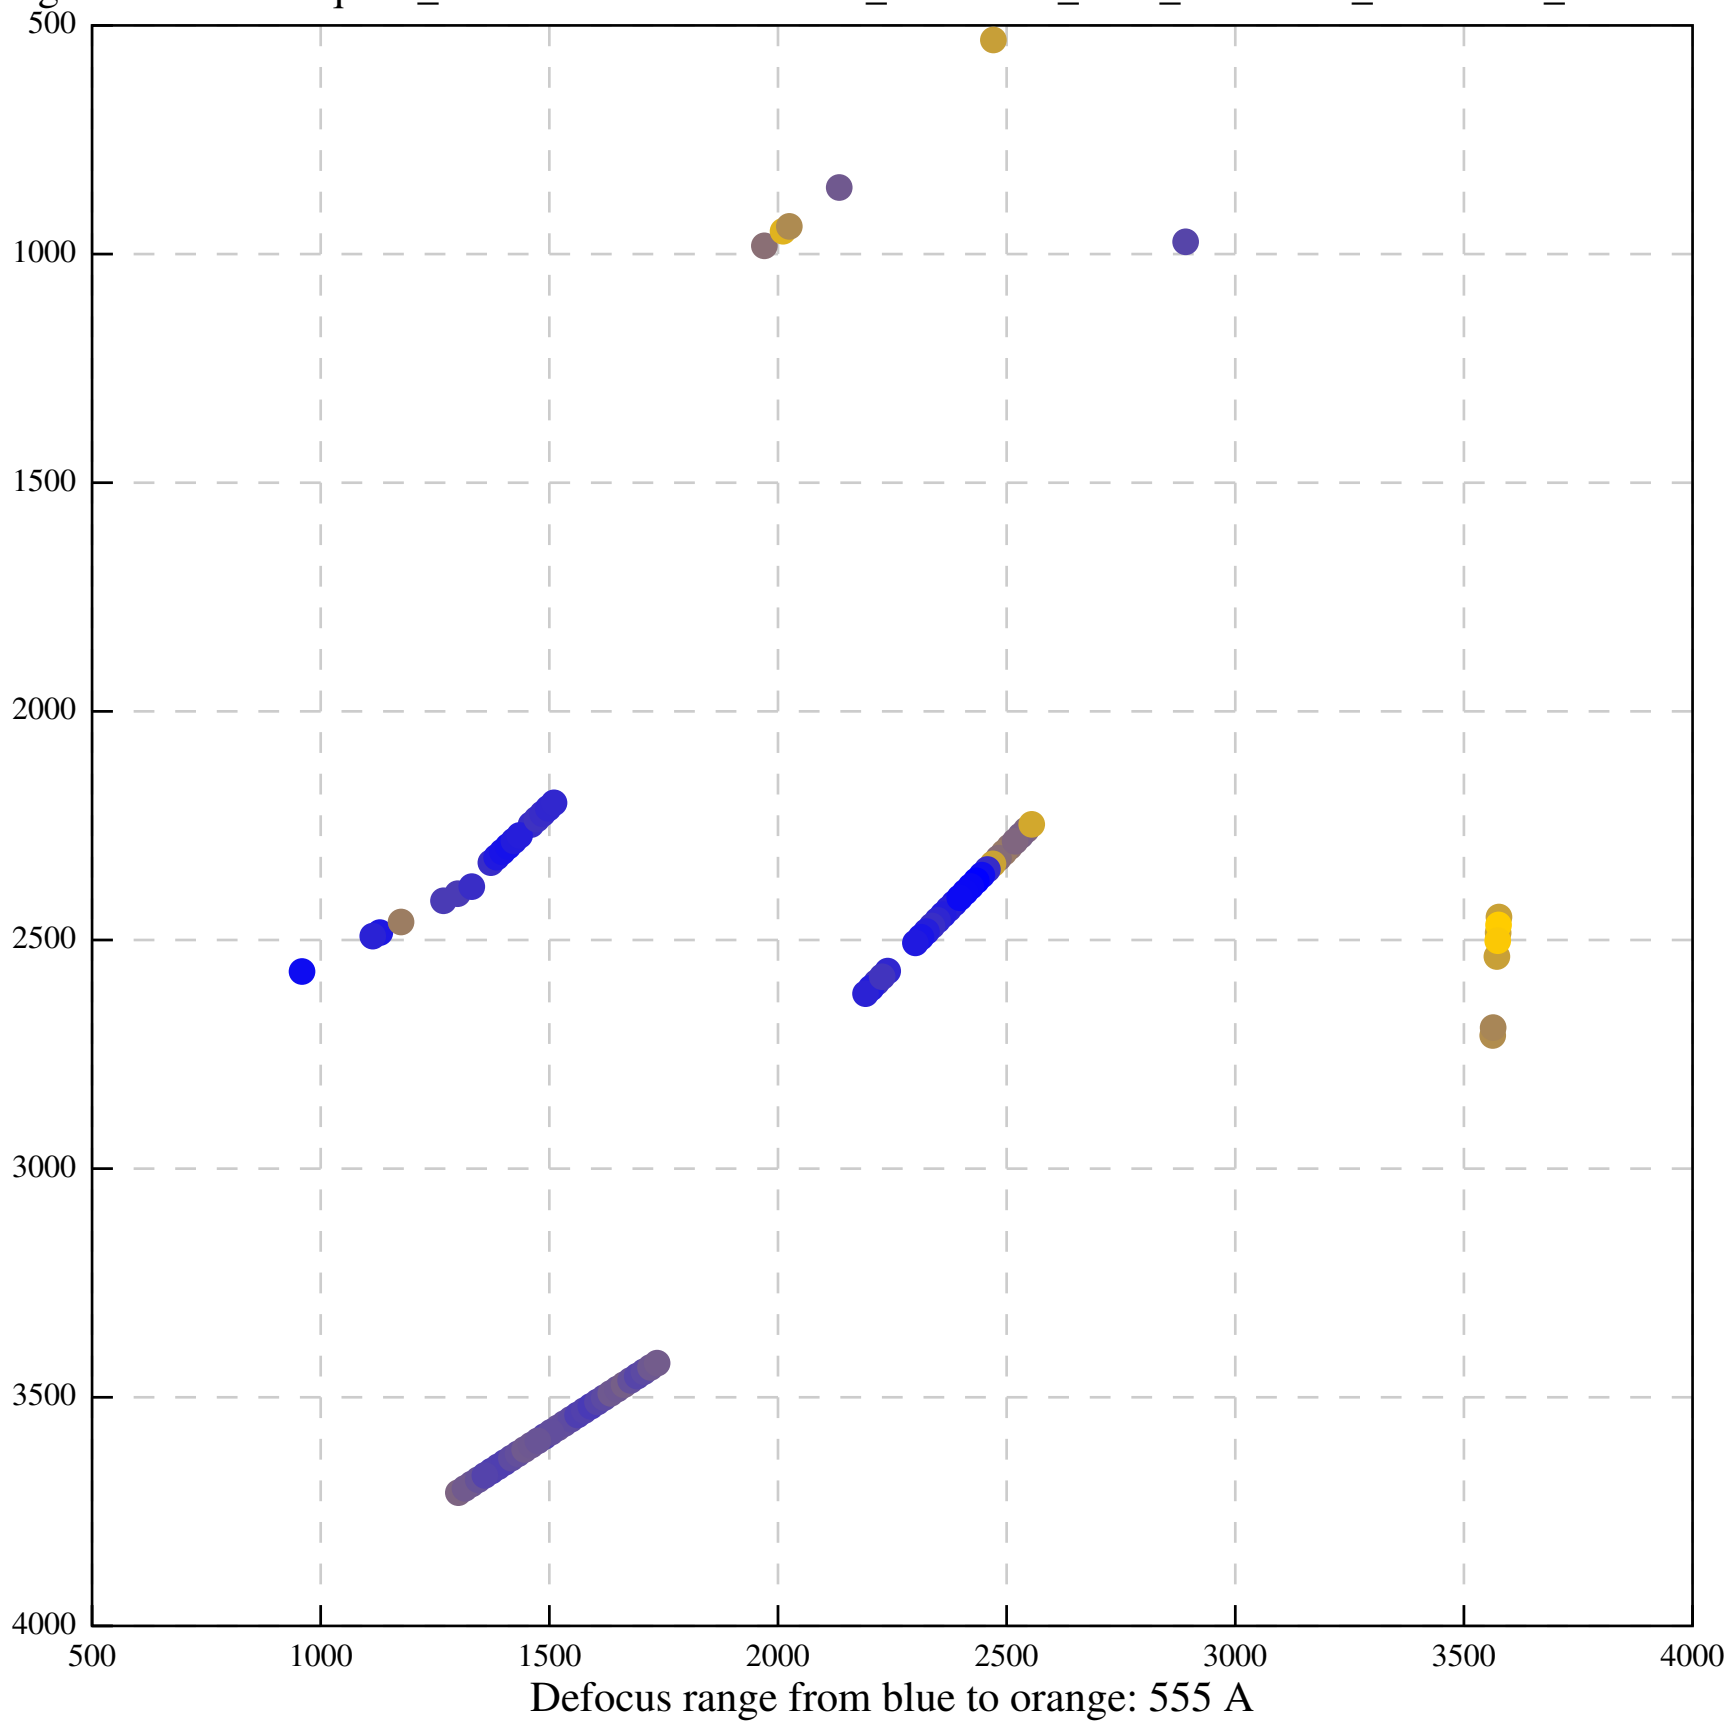

Defocus range from blue to orange: 918 A

Defocus range from blue to orange: 919 A

Defocus range from blue to orange: 678 A

Defocus range from blue to orange: 1040 A

Defocus range from blue to orange: 1131 A