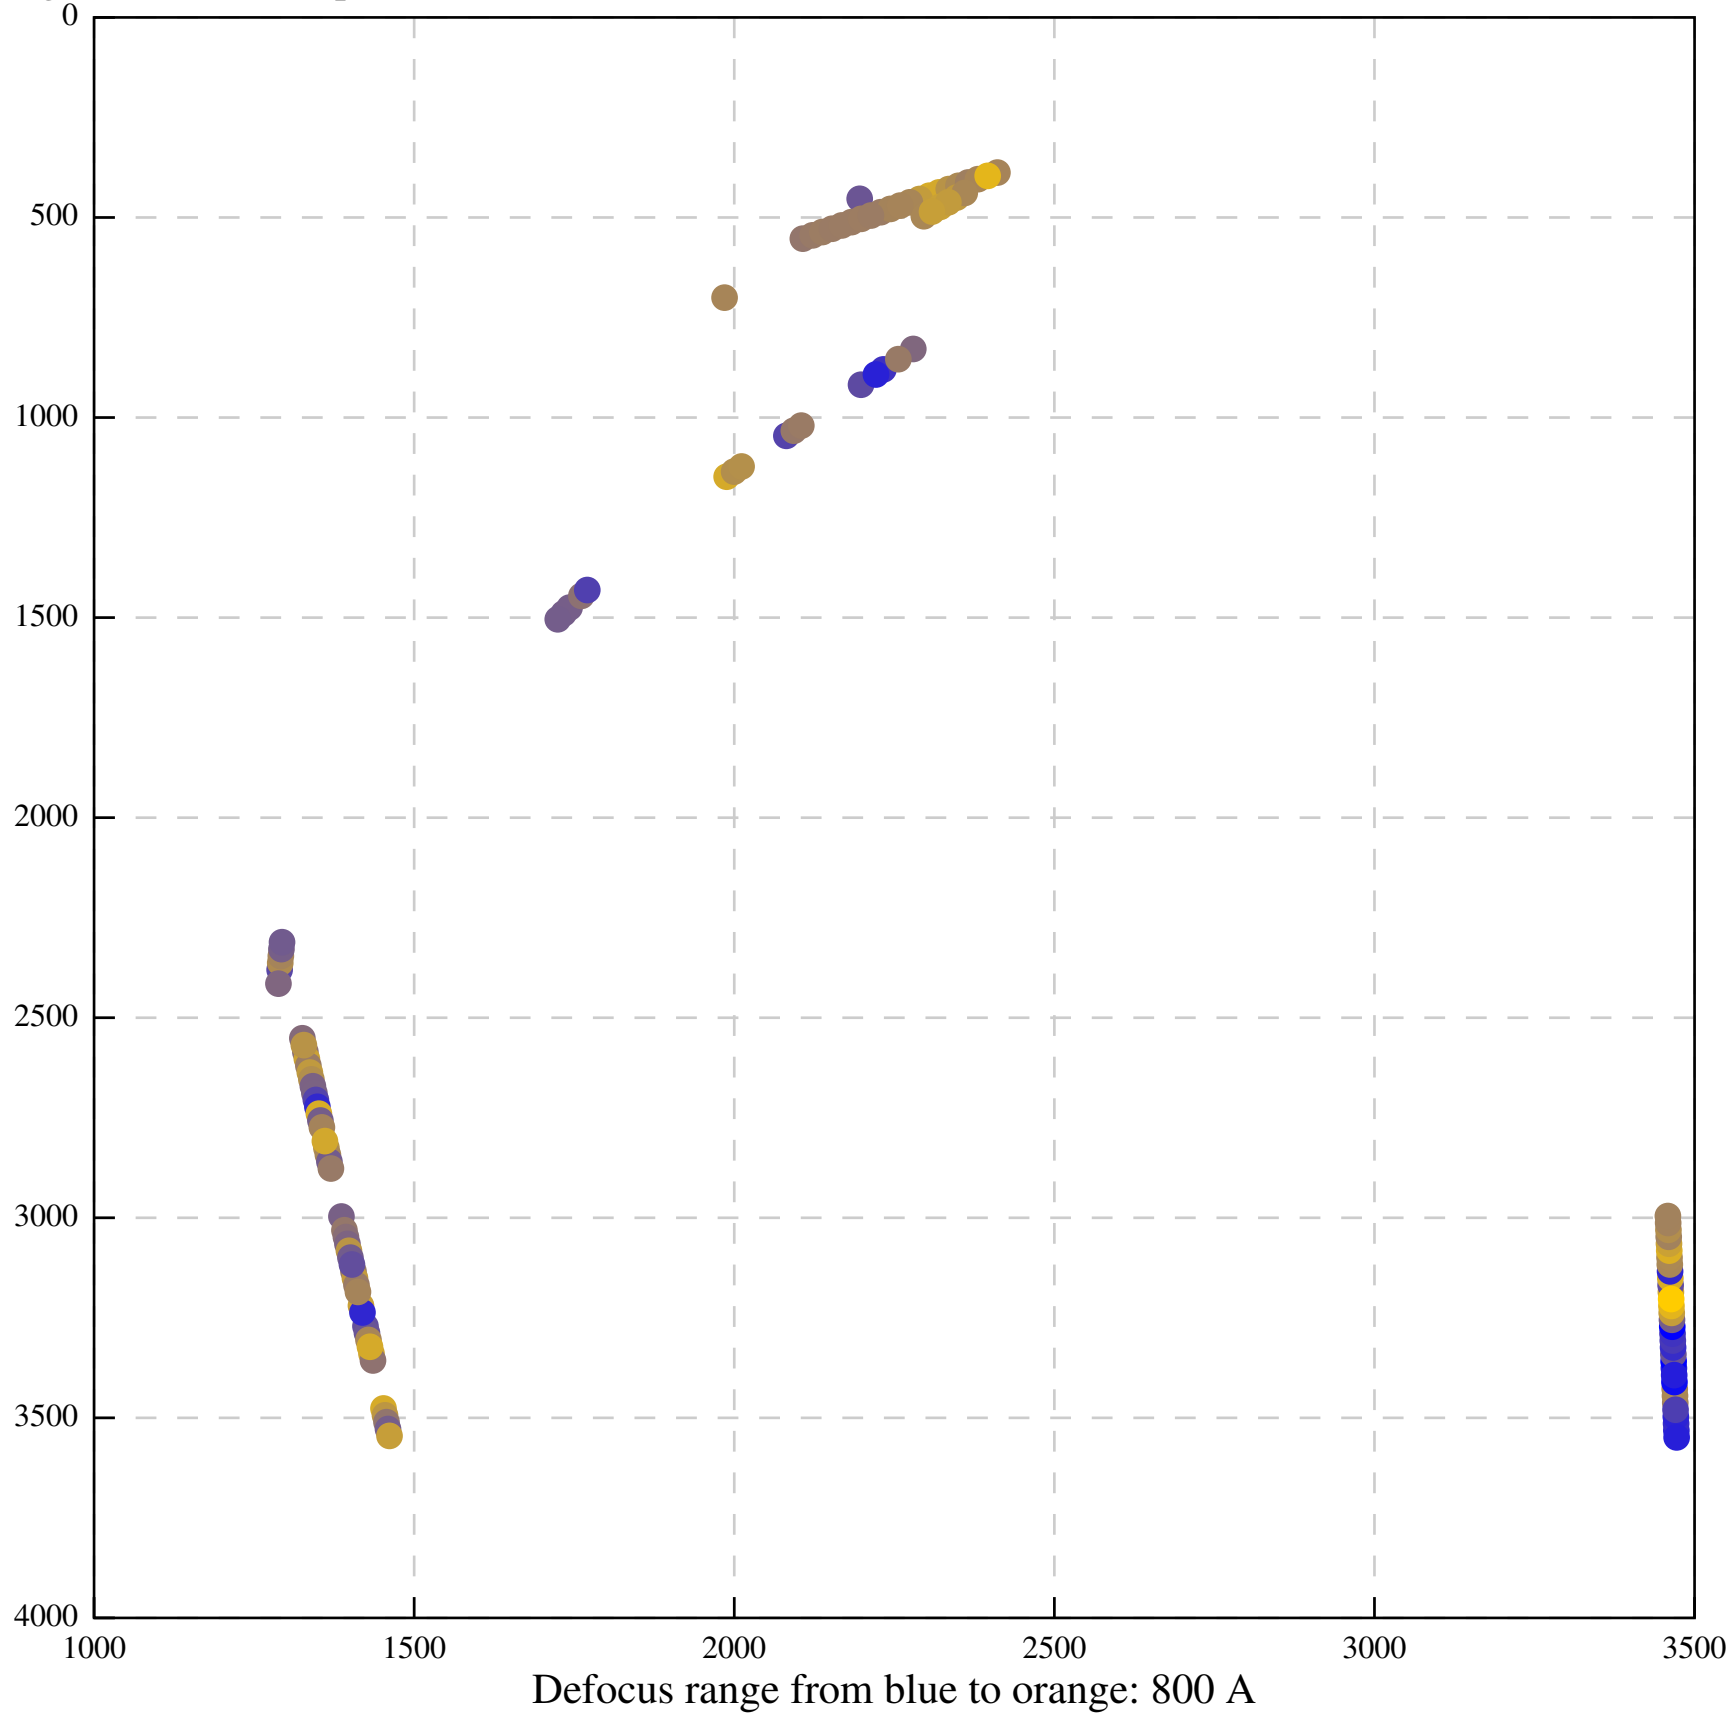

Defocus range from blue to orange: 1127 A

Defocus range from blue to orange: 936 A

Defocus range from blue to orange: 732 Å

Defocus range from blue to orange: 300 Å

Defocus range from blue to orange: 728 A