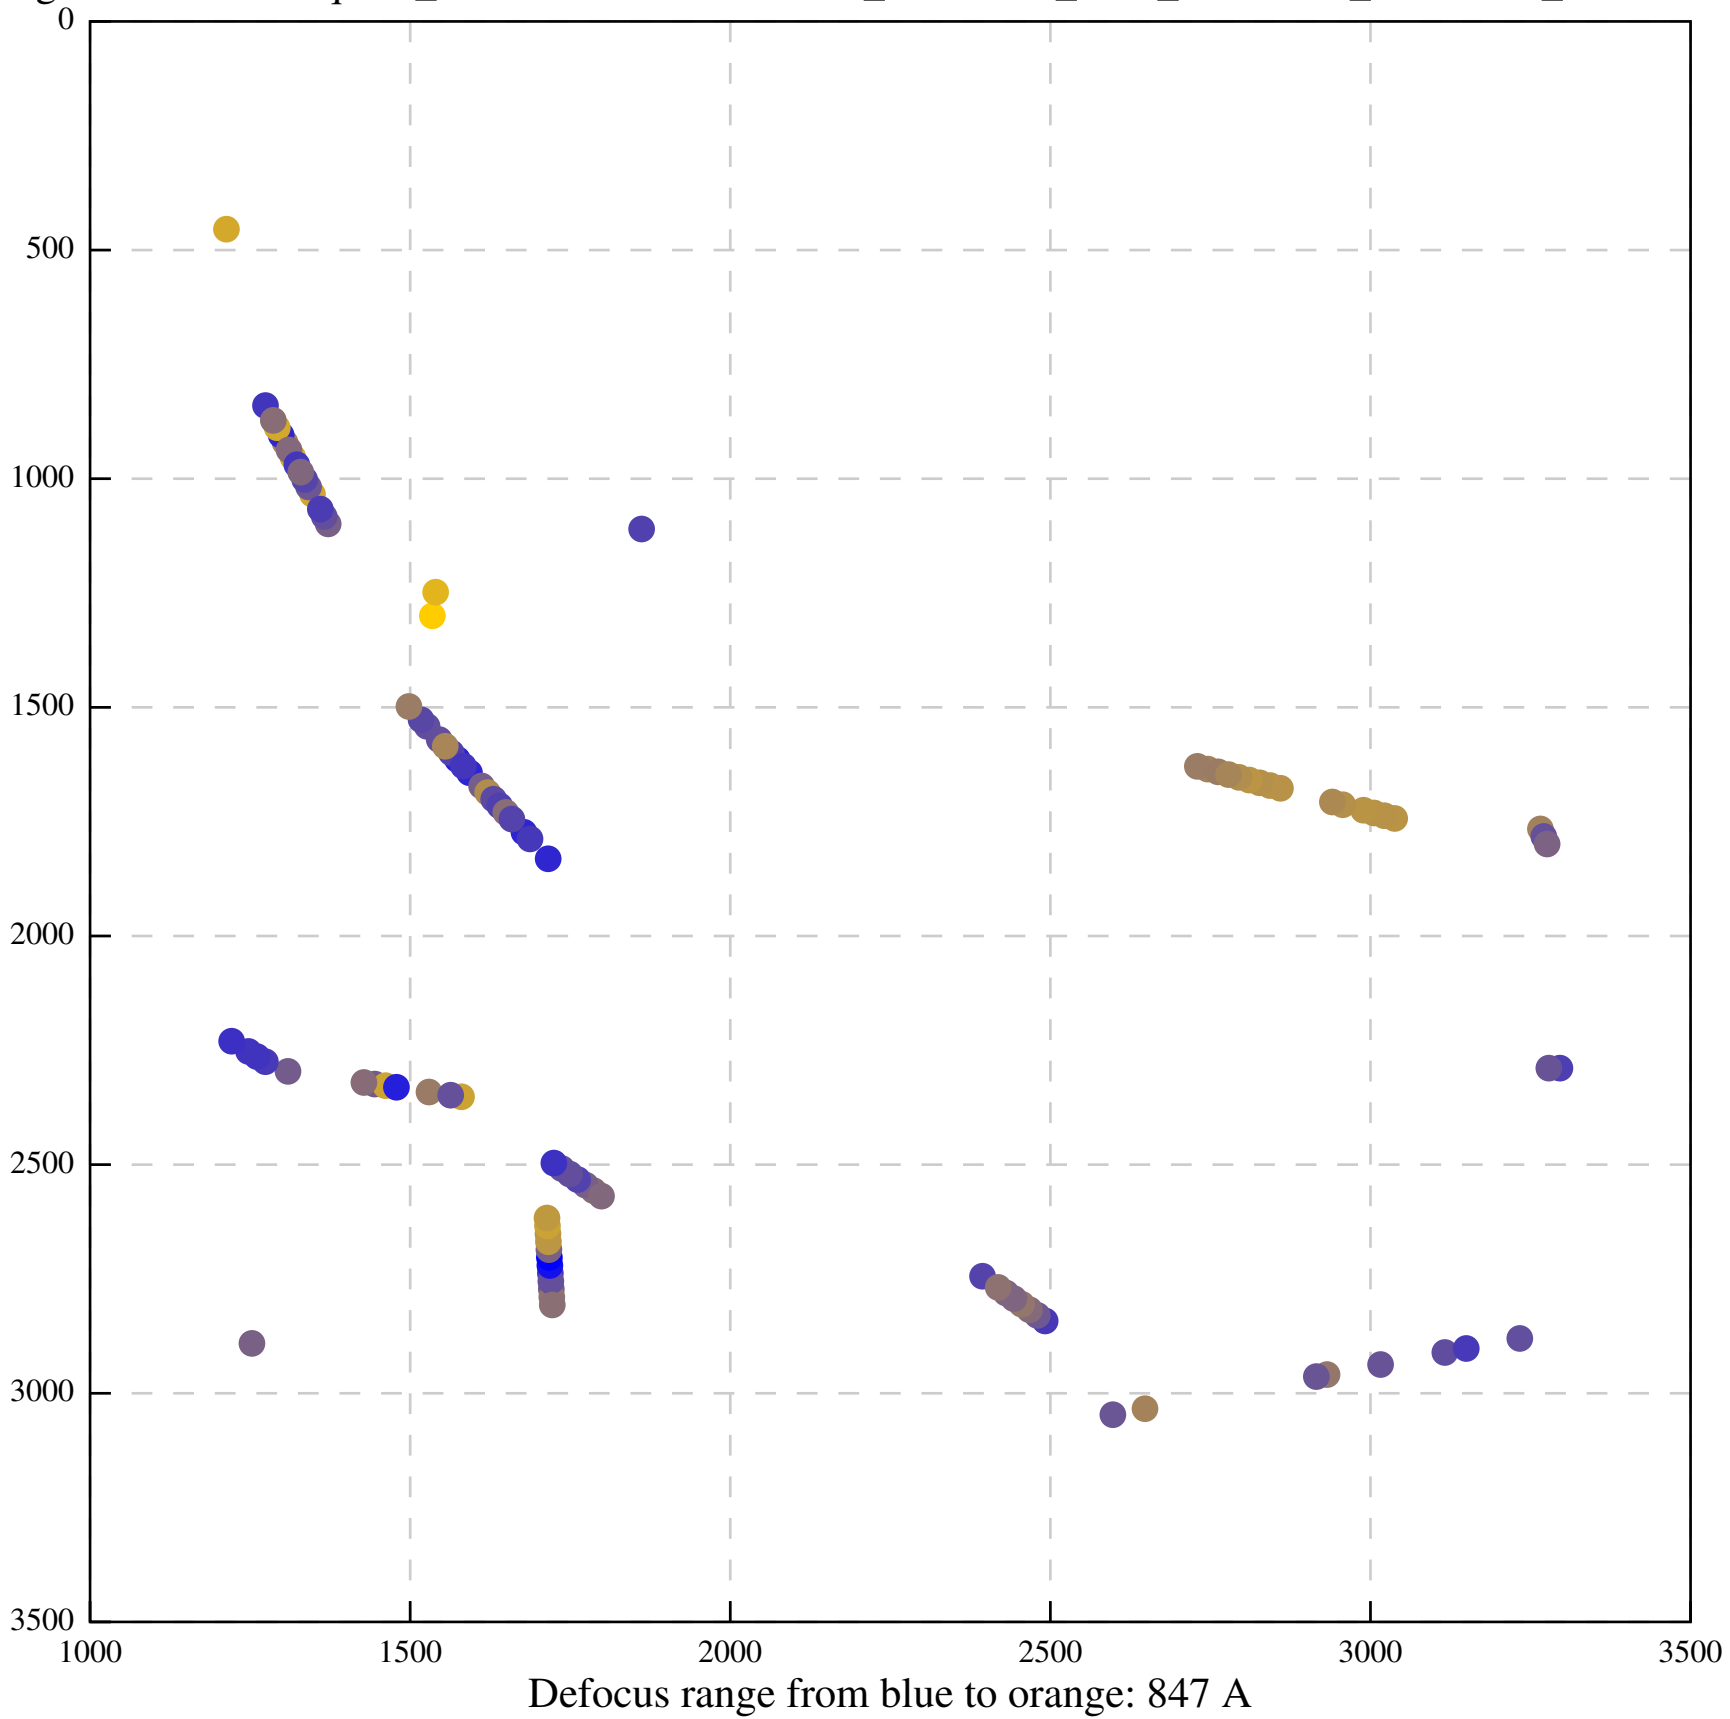

Defocus range from blue to orange: 1286 A

Defocus range from blue to orange: 1385 A

Defocus range from blue to orange: 475 A

Defocus range from blue to orange: 523 A

Defocus range from blue to orange: 743 A