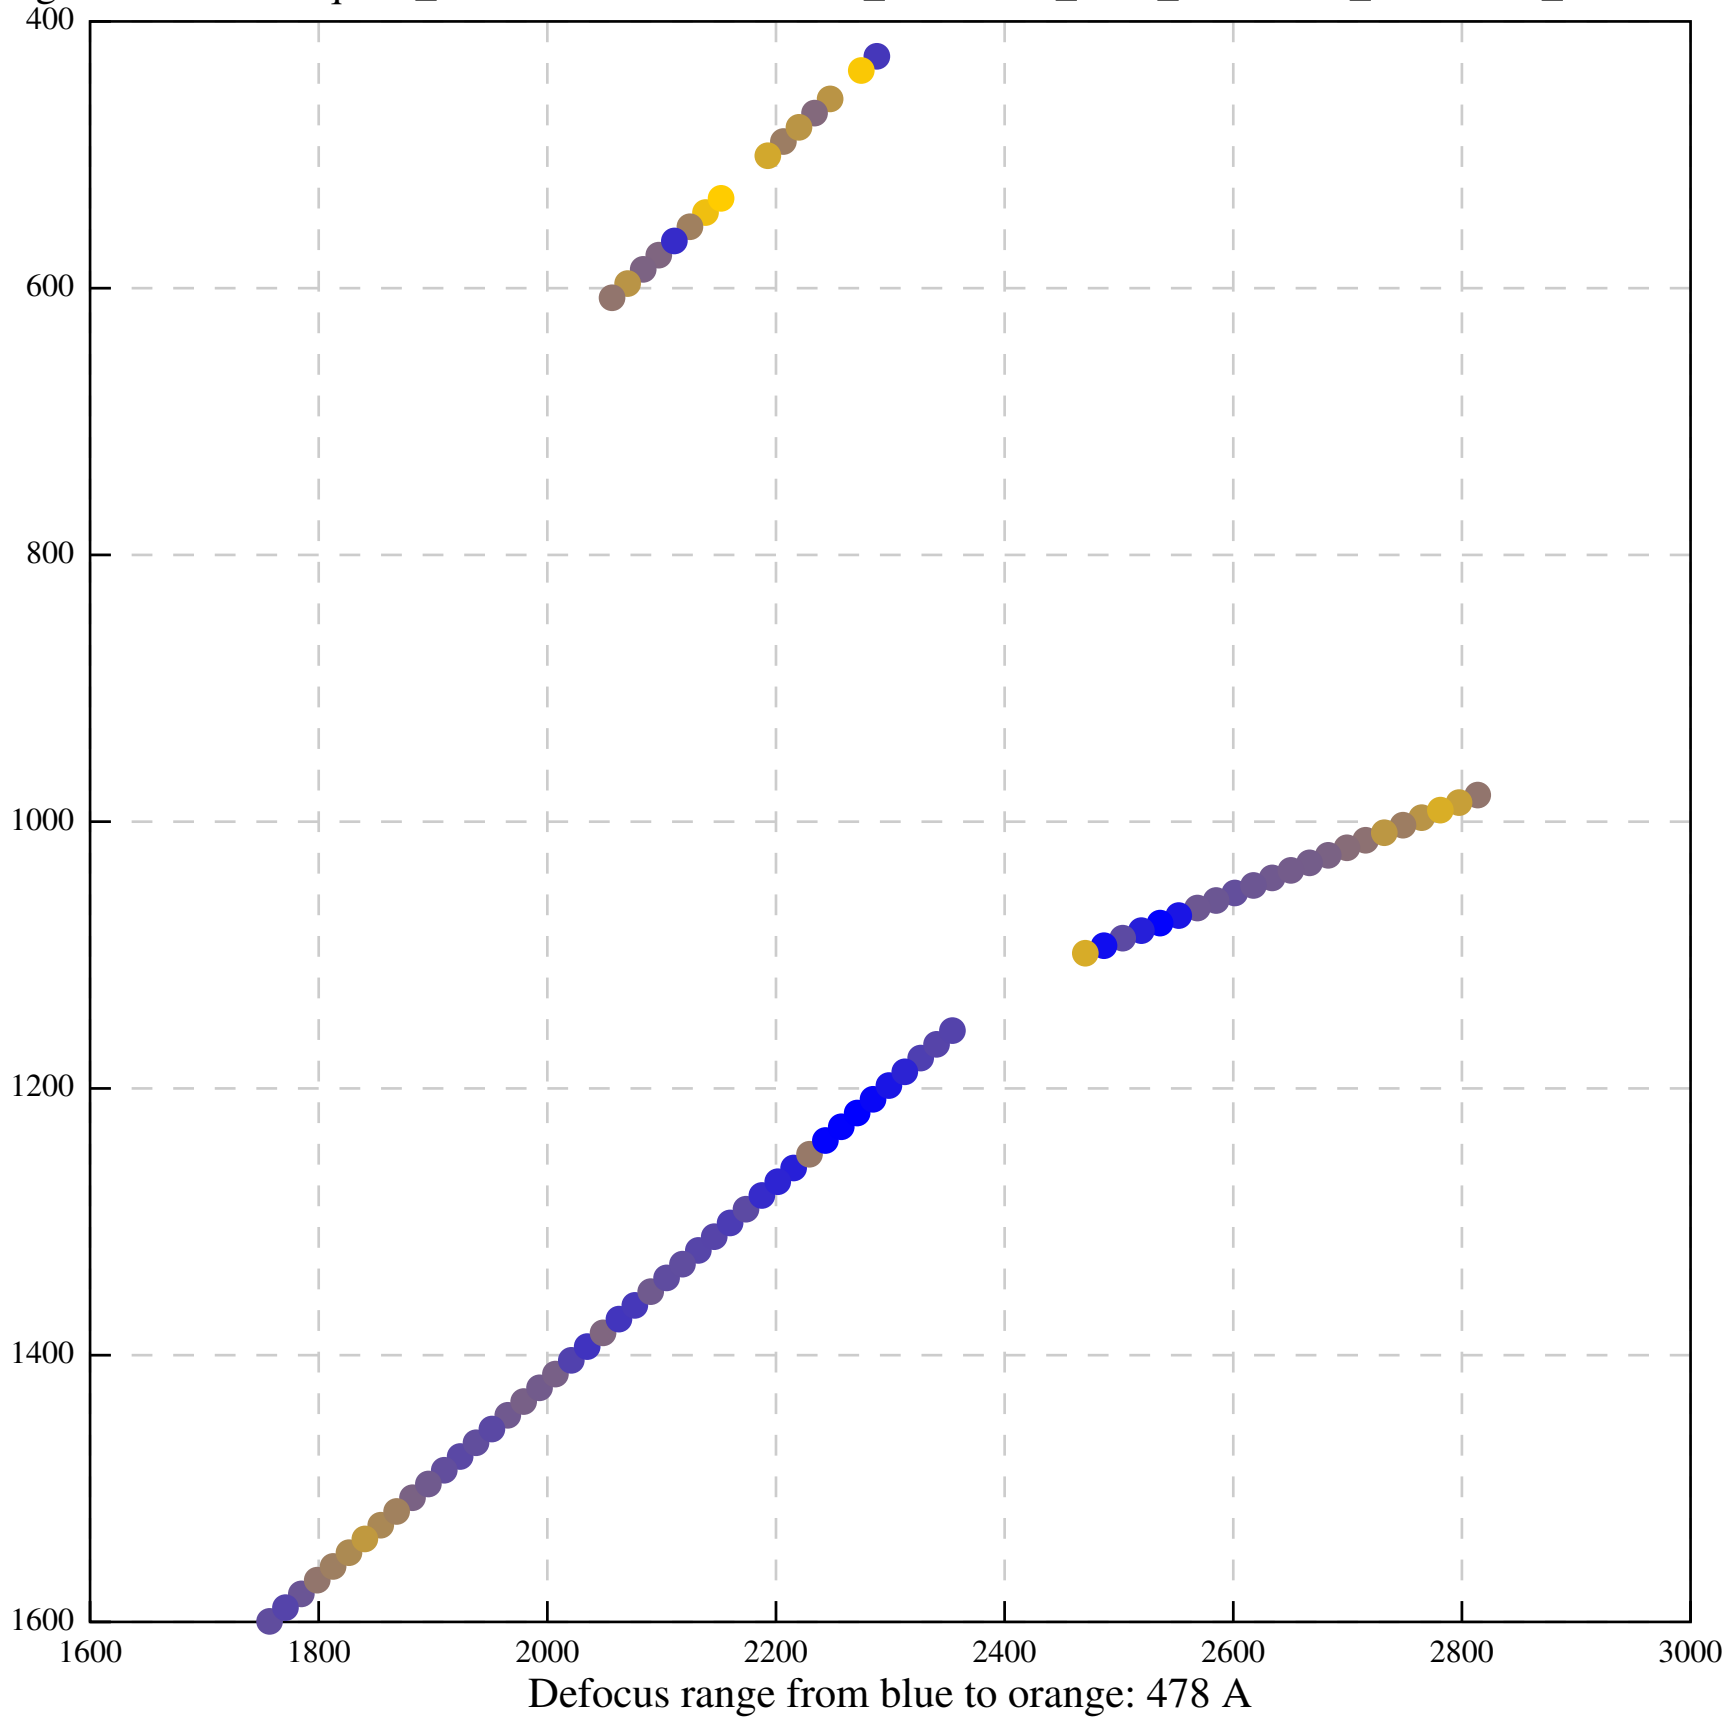

Defocus range from blue to orange: 170 A

Defocus range from blue to orange: 477 Å

Defocus range from blue to orange: 0 A

Defocus range from blue to orange: 0 A

Defocus range from blue to orange: 0 A

Defocus range from blue to orange: 1233 A