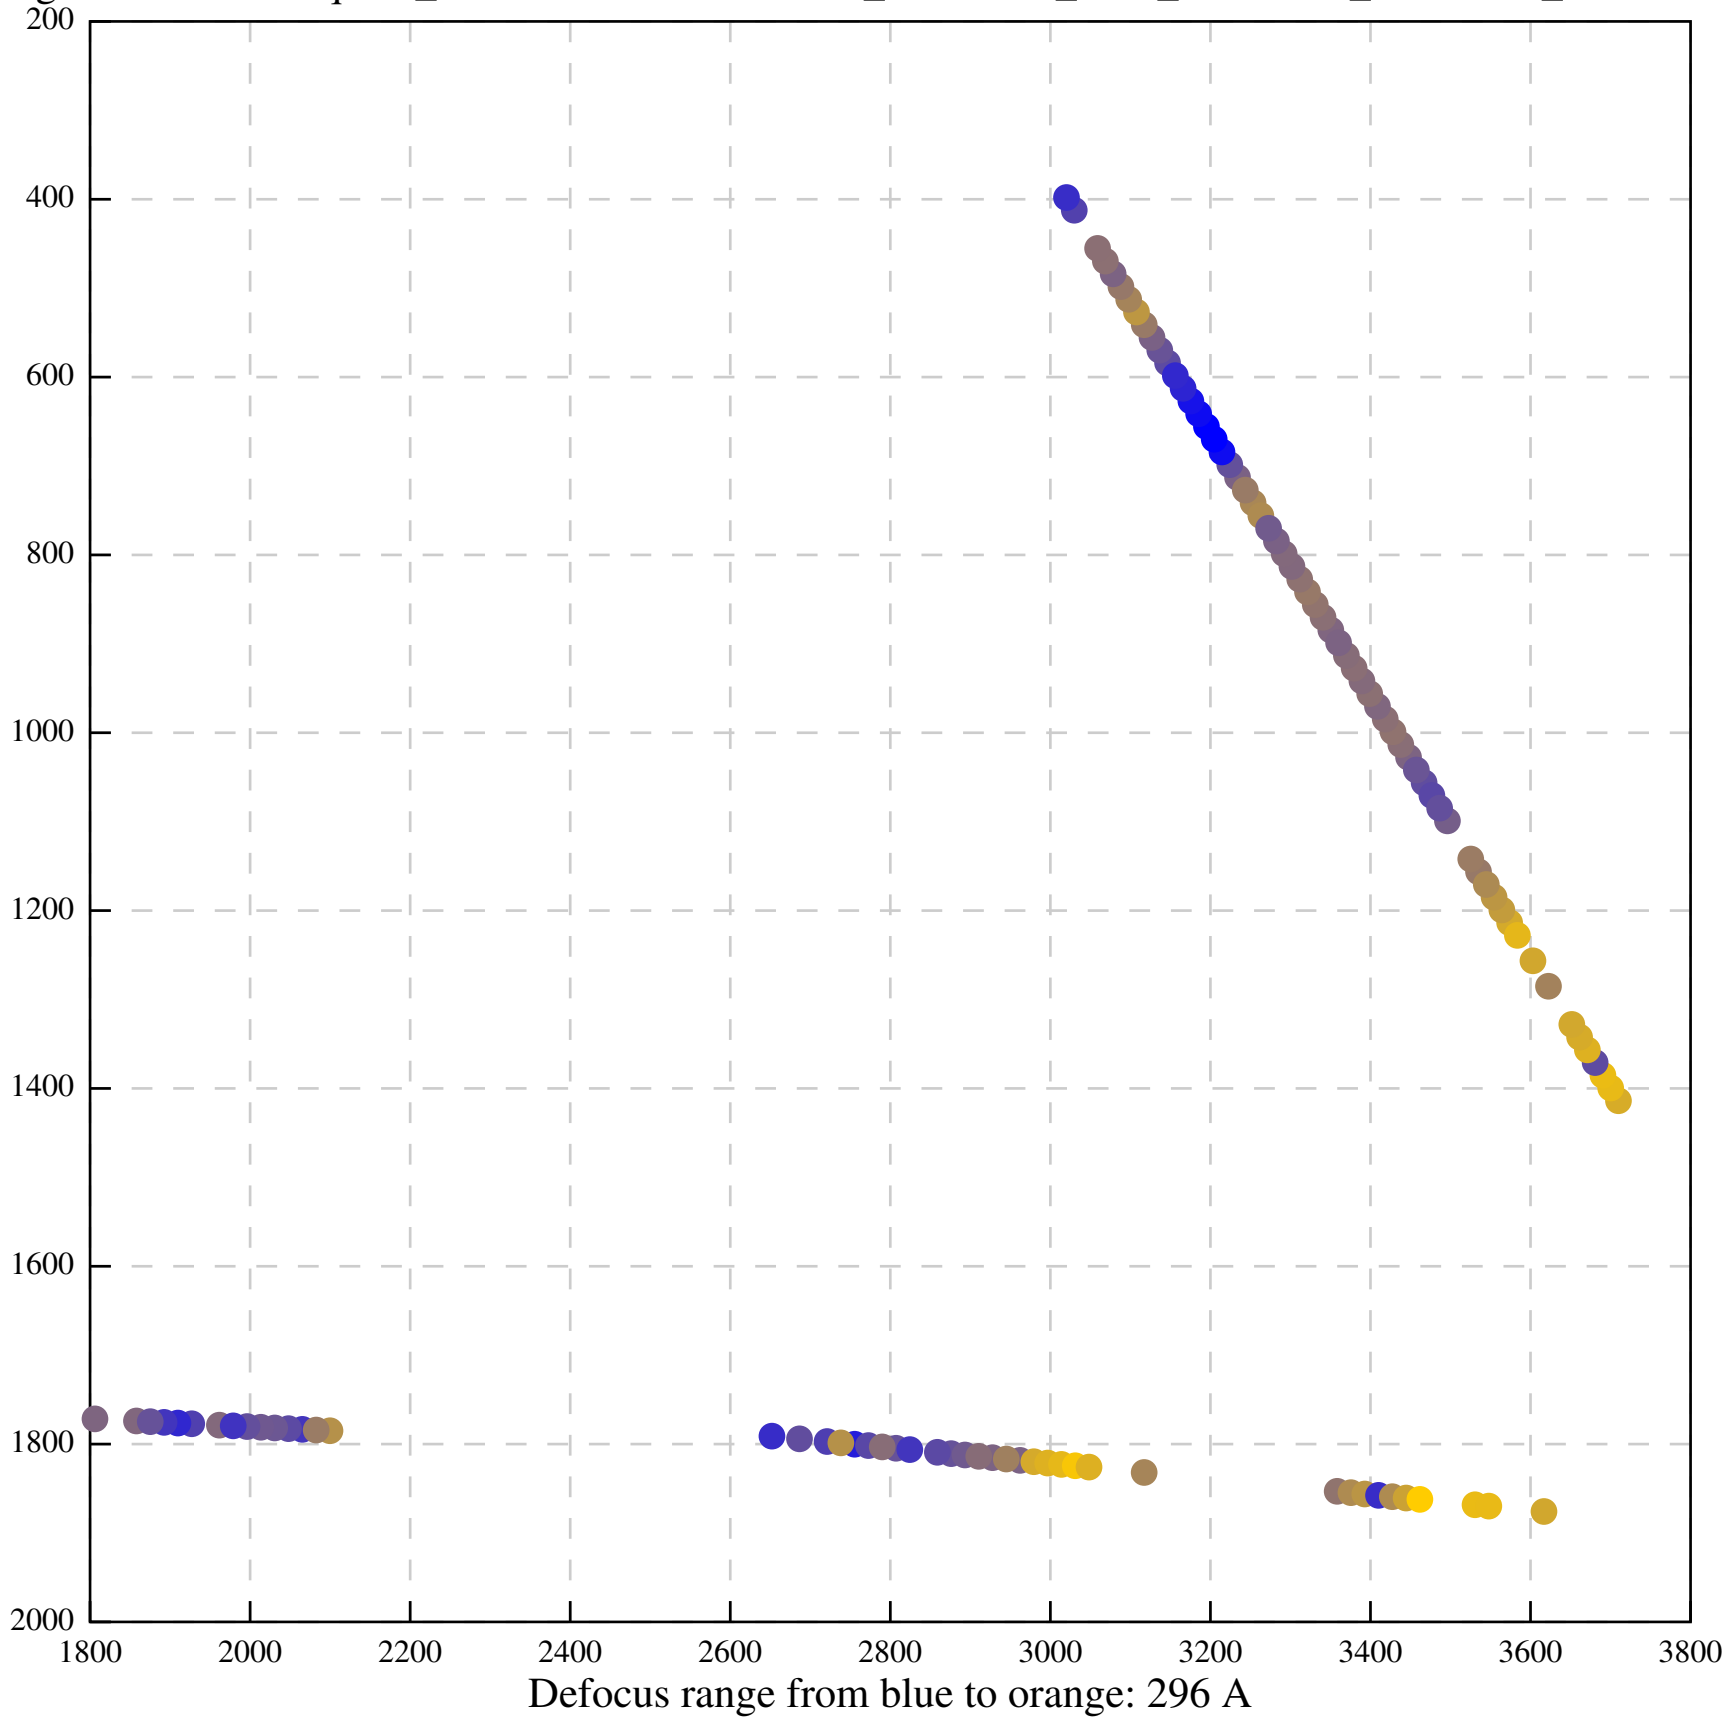

Defocus range from blue to orange: 917 A

Defocus range from blue to orange: 517 A

Defocus range from blue to orange: 593 A

Defocus range from blue to orange: 798 A

Defocus range from blue to orange: 342 Å