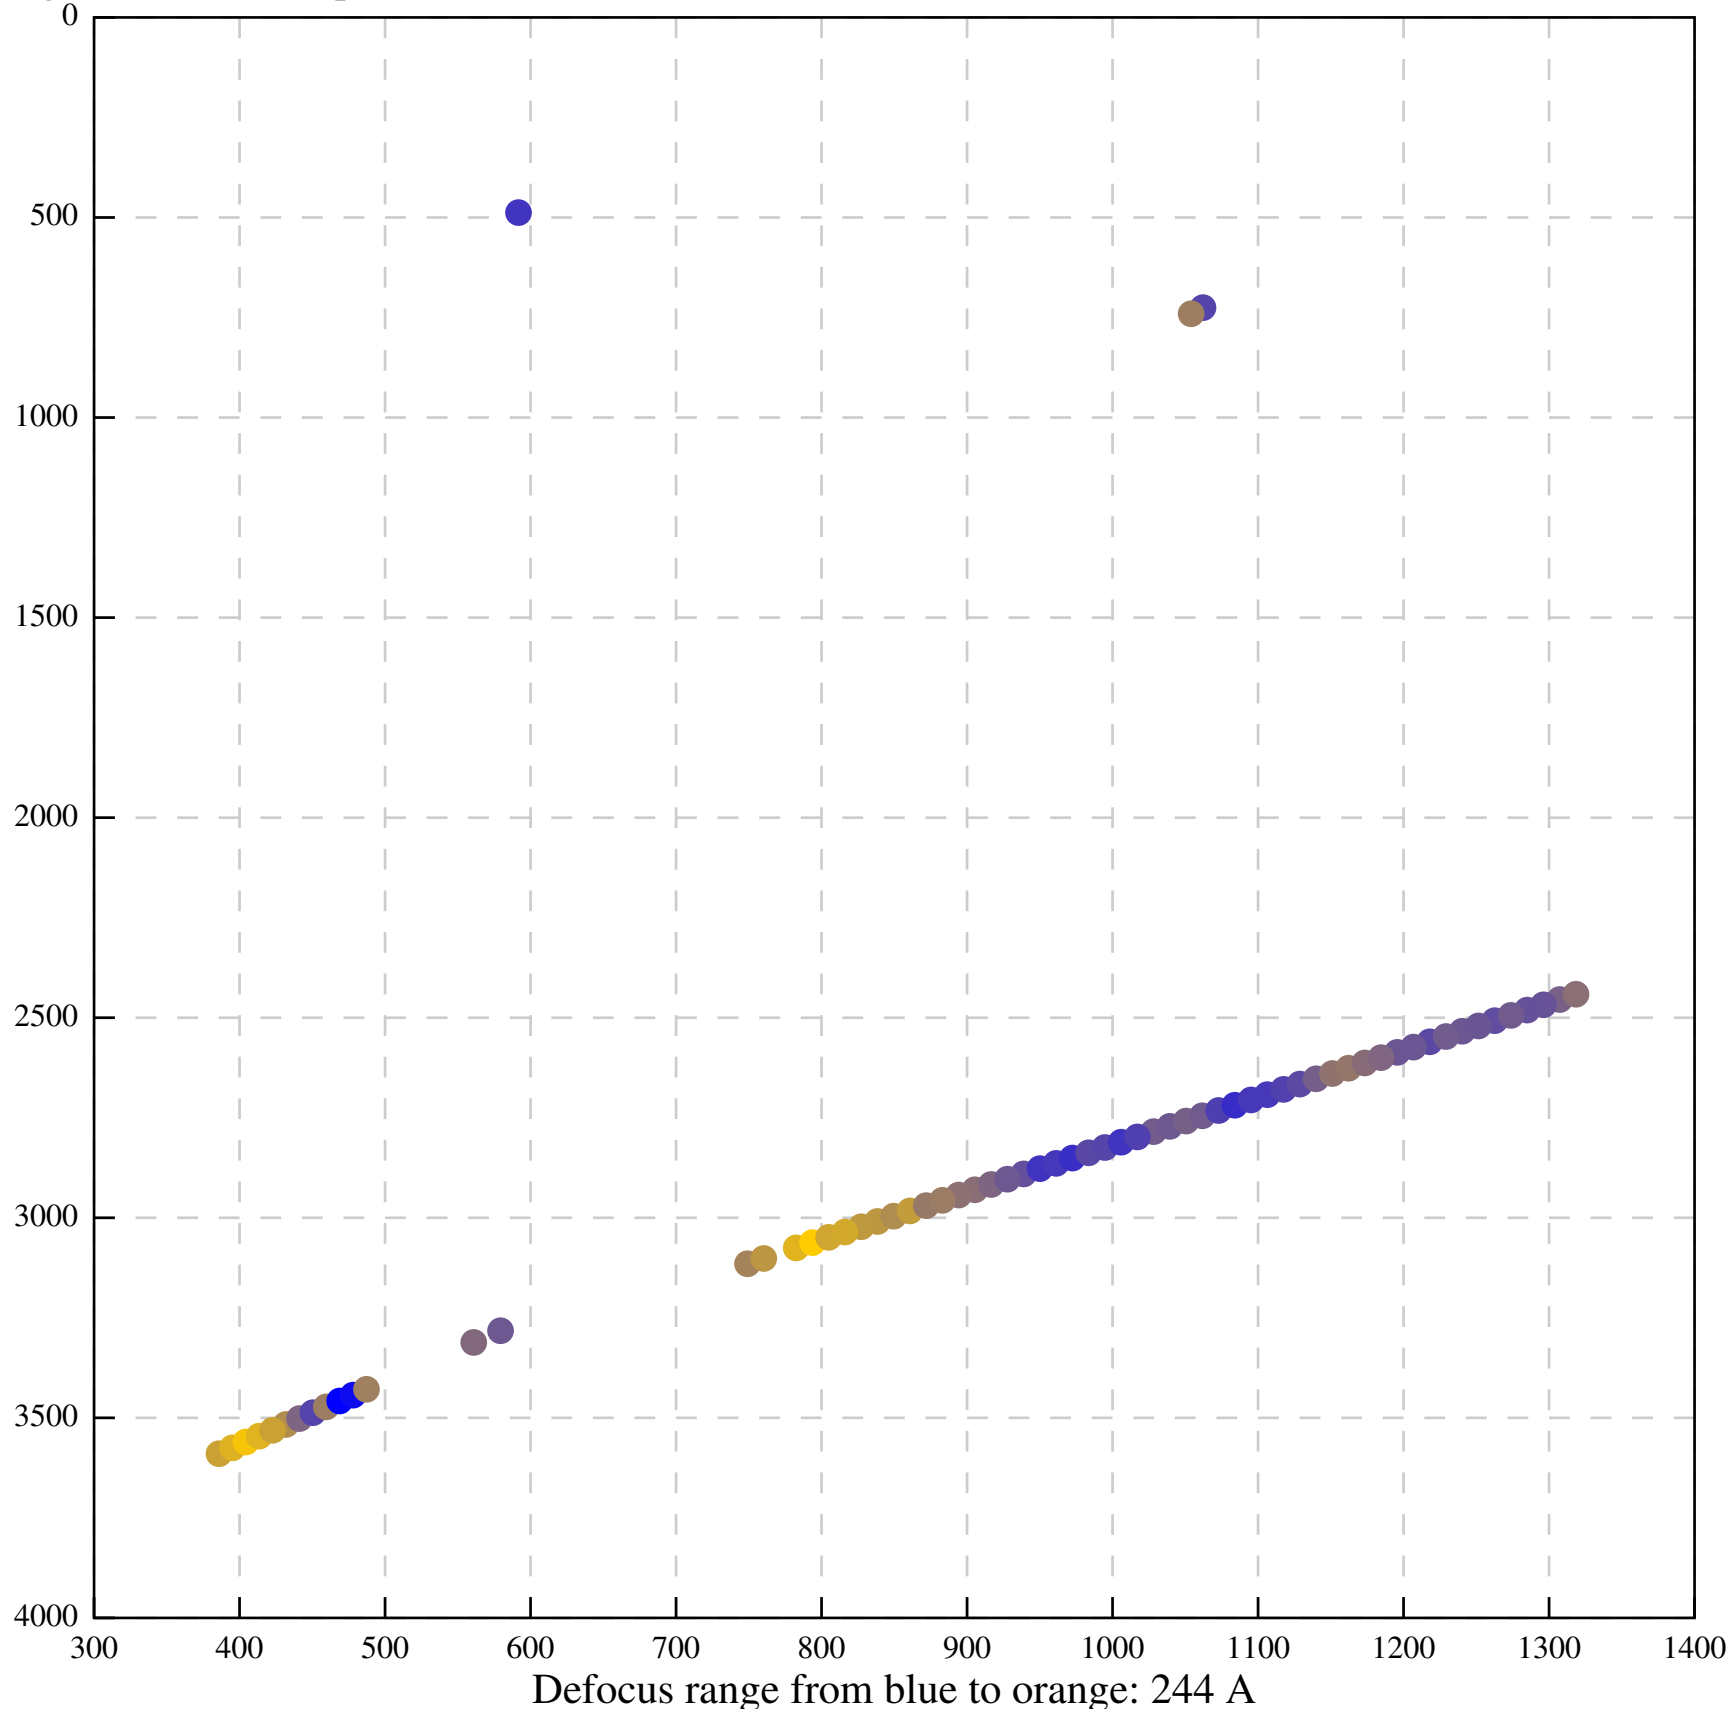

Defocus range from blue to orange: 982 A