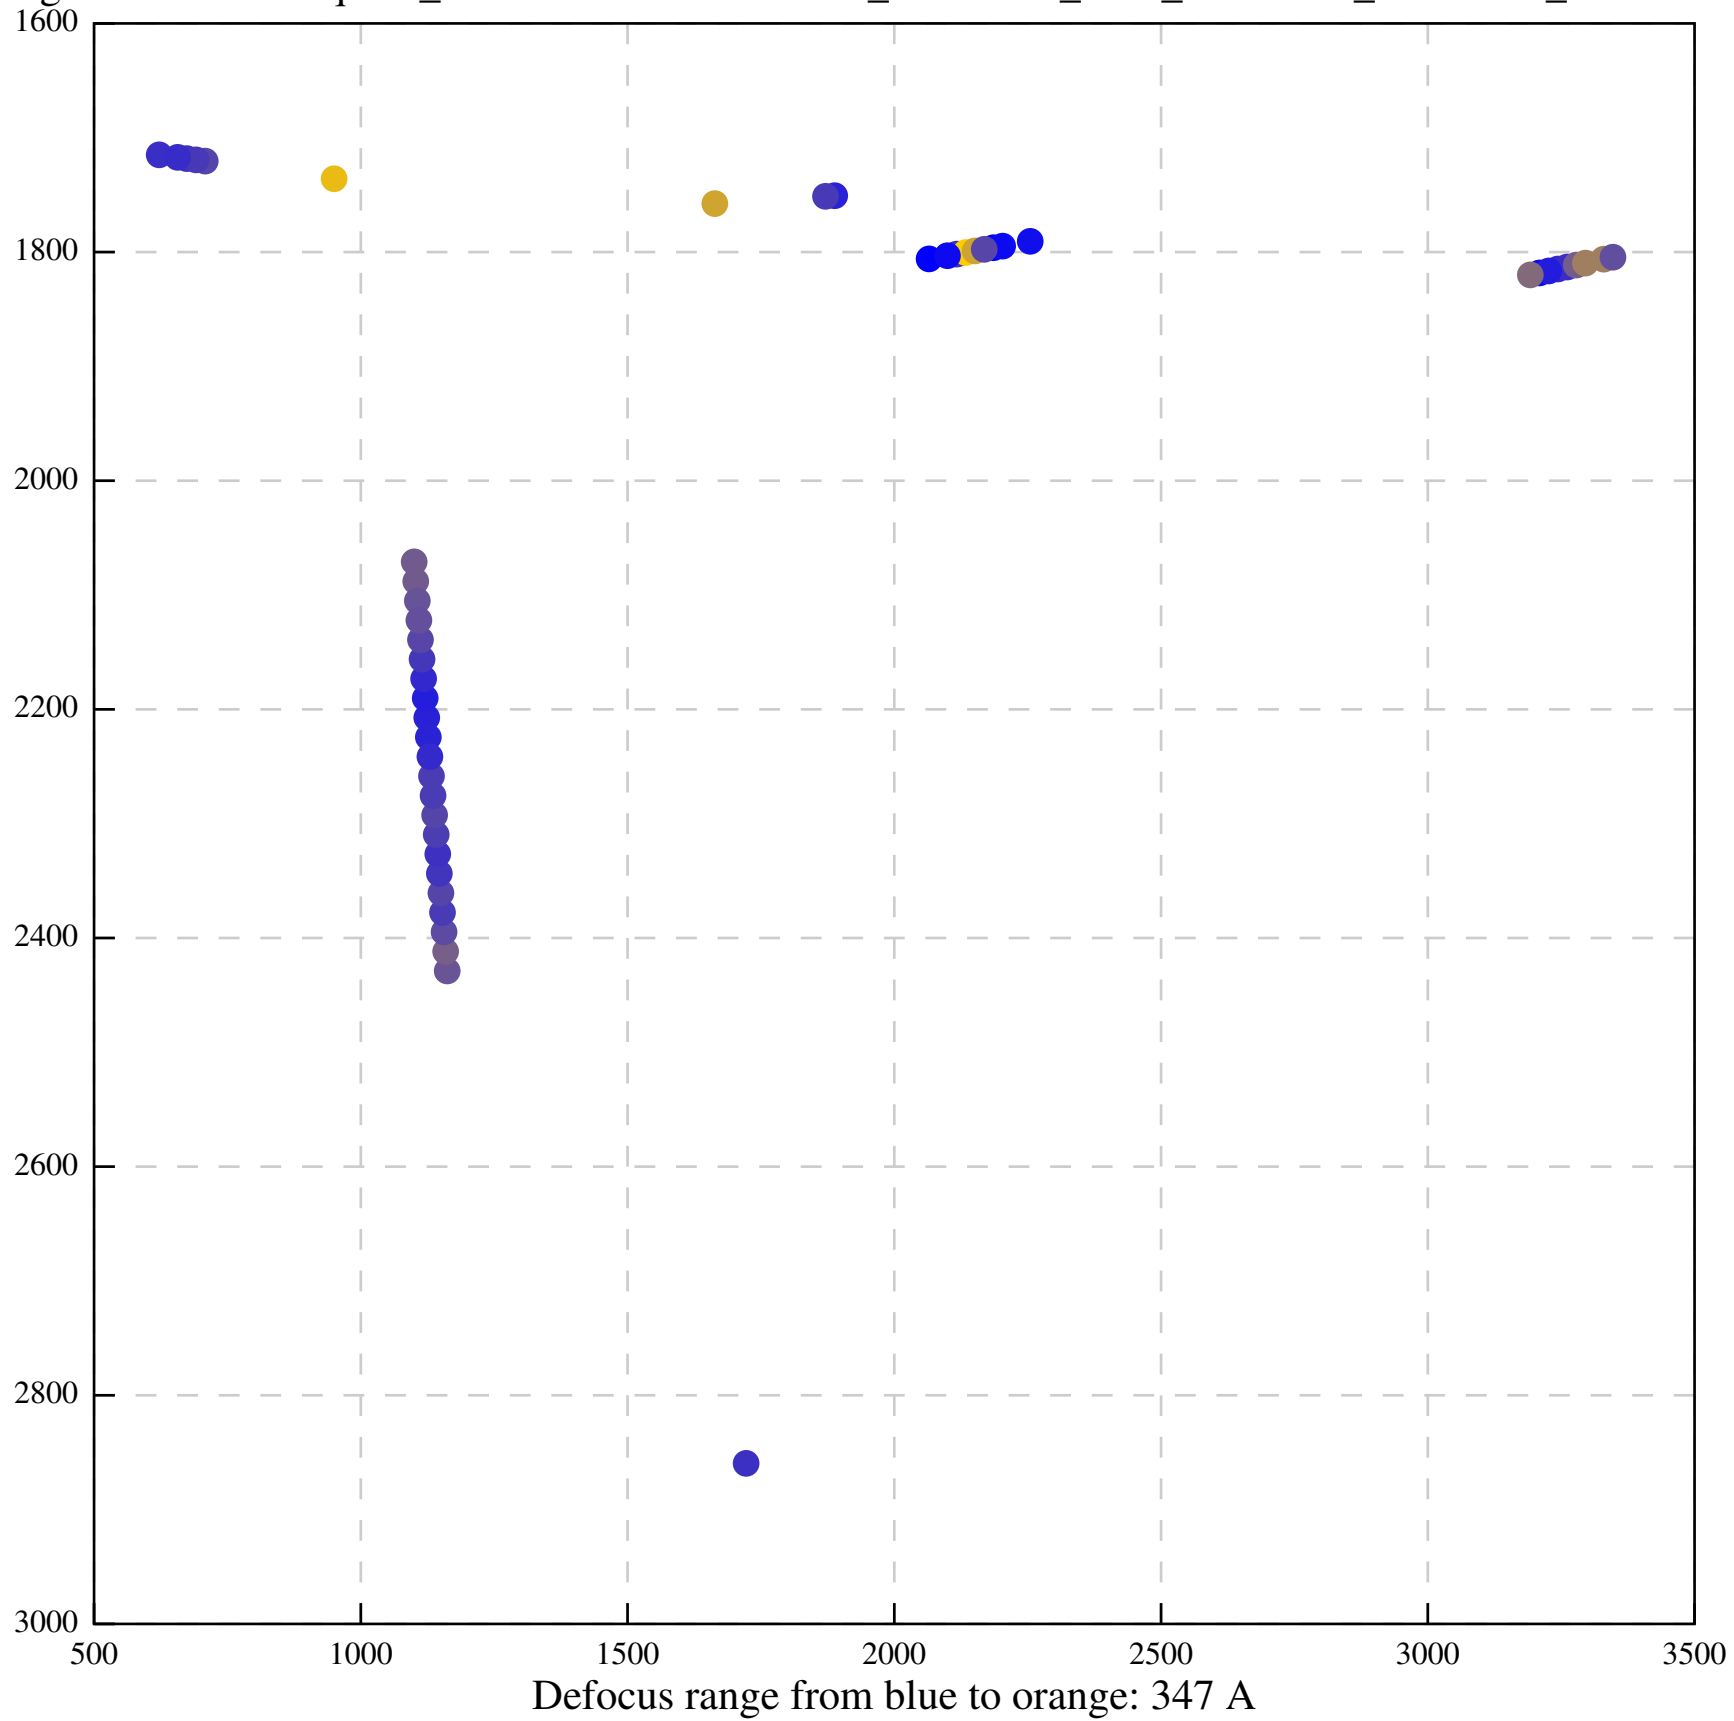

Defocus range from blue to orange: 70 A

Defocus range from blue to orange: 978 A

Defocus range from blue to orange: 641 A

Defocus range from blue to orange: 0 A

Defocus range from blue to orange: 356 A

Defocus range from blue to orange: 749 A