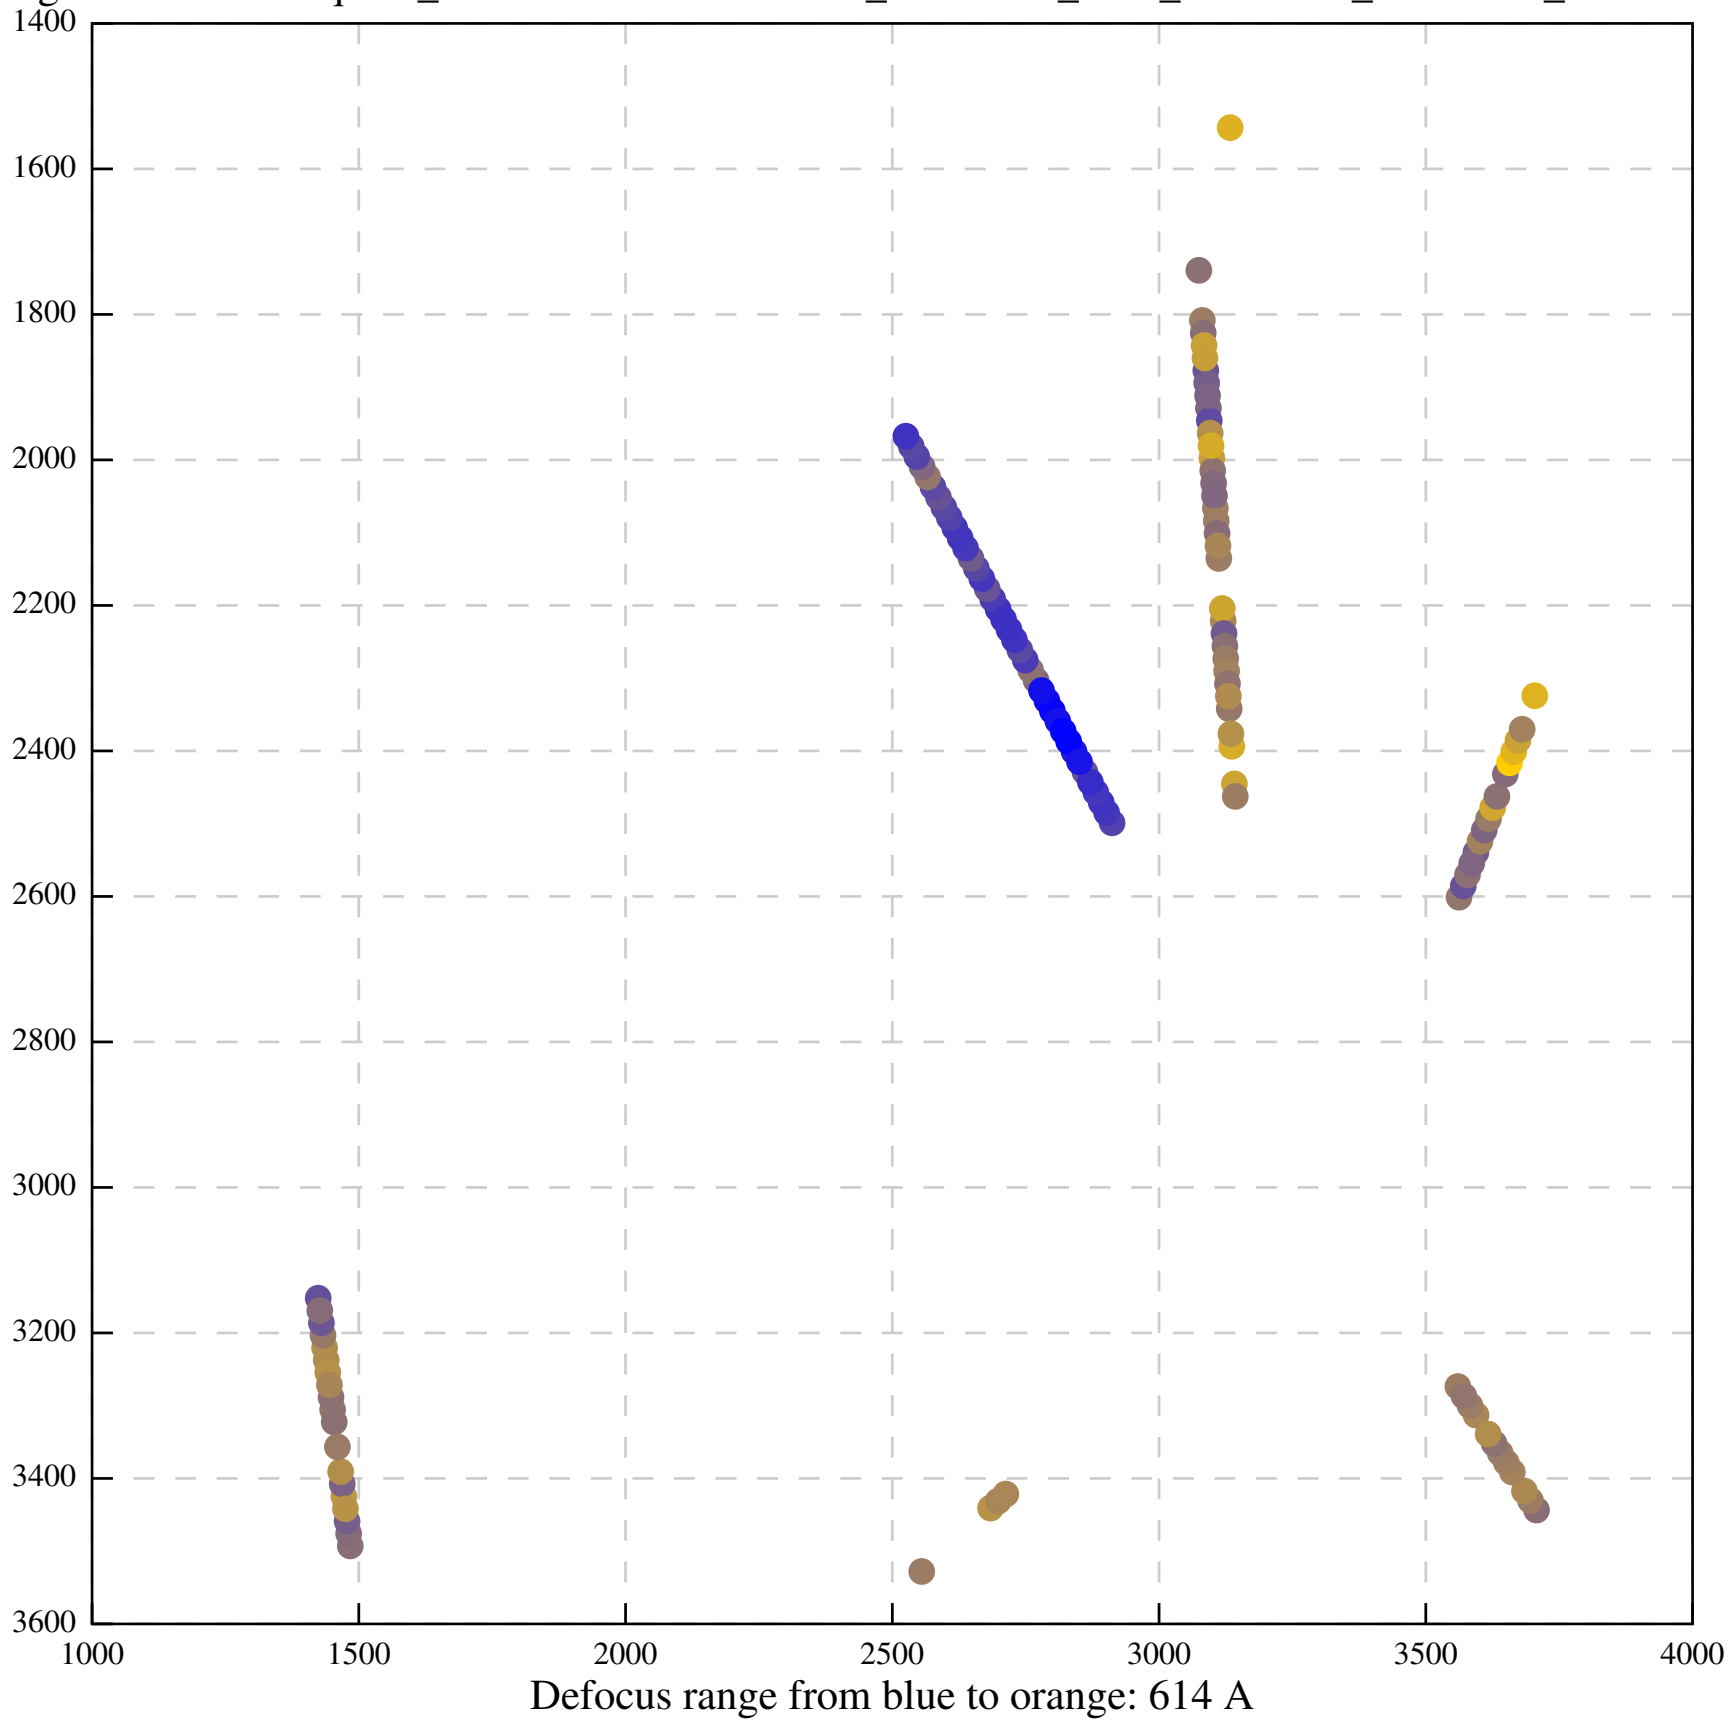

Defocus range from blue to orange: 618 A

Defocus range from blue to orange: 138 A

Defocus range from blue to orange: 341 A

Defocus range from blue to orange: 291 A

Defocus range from blue to orange: 15 A

Defocus range from blue to orange: 0 A