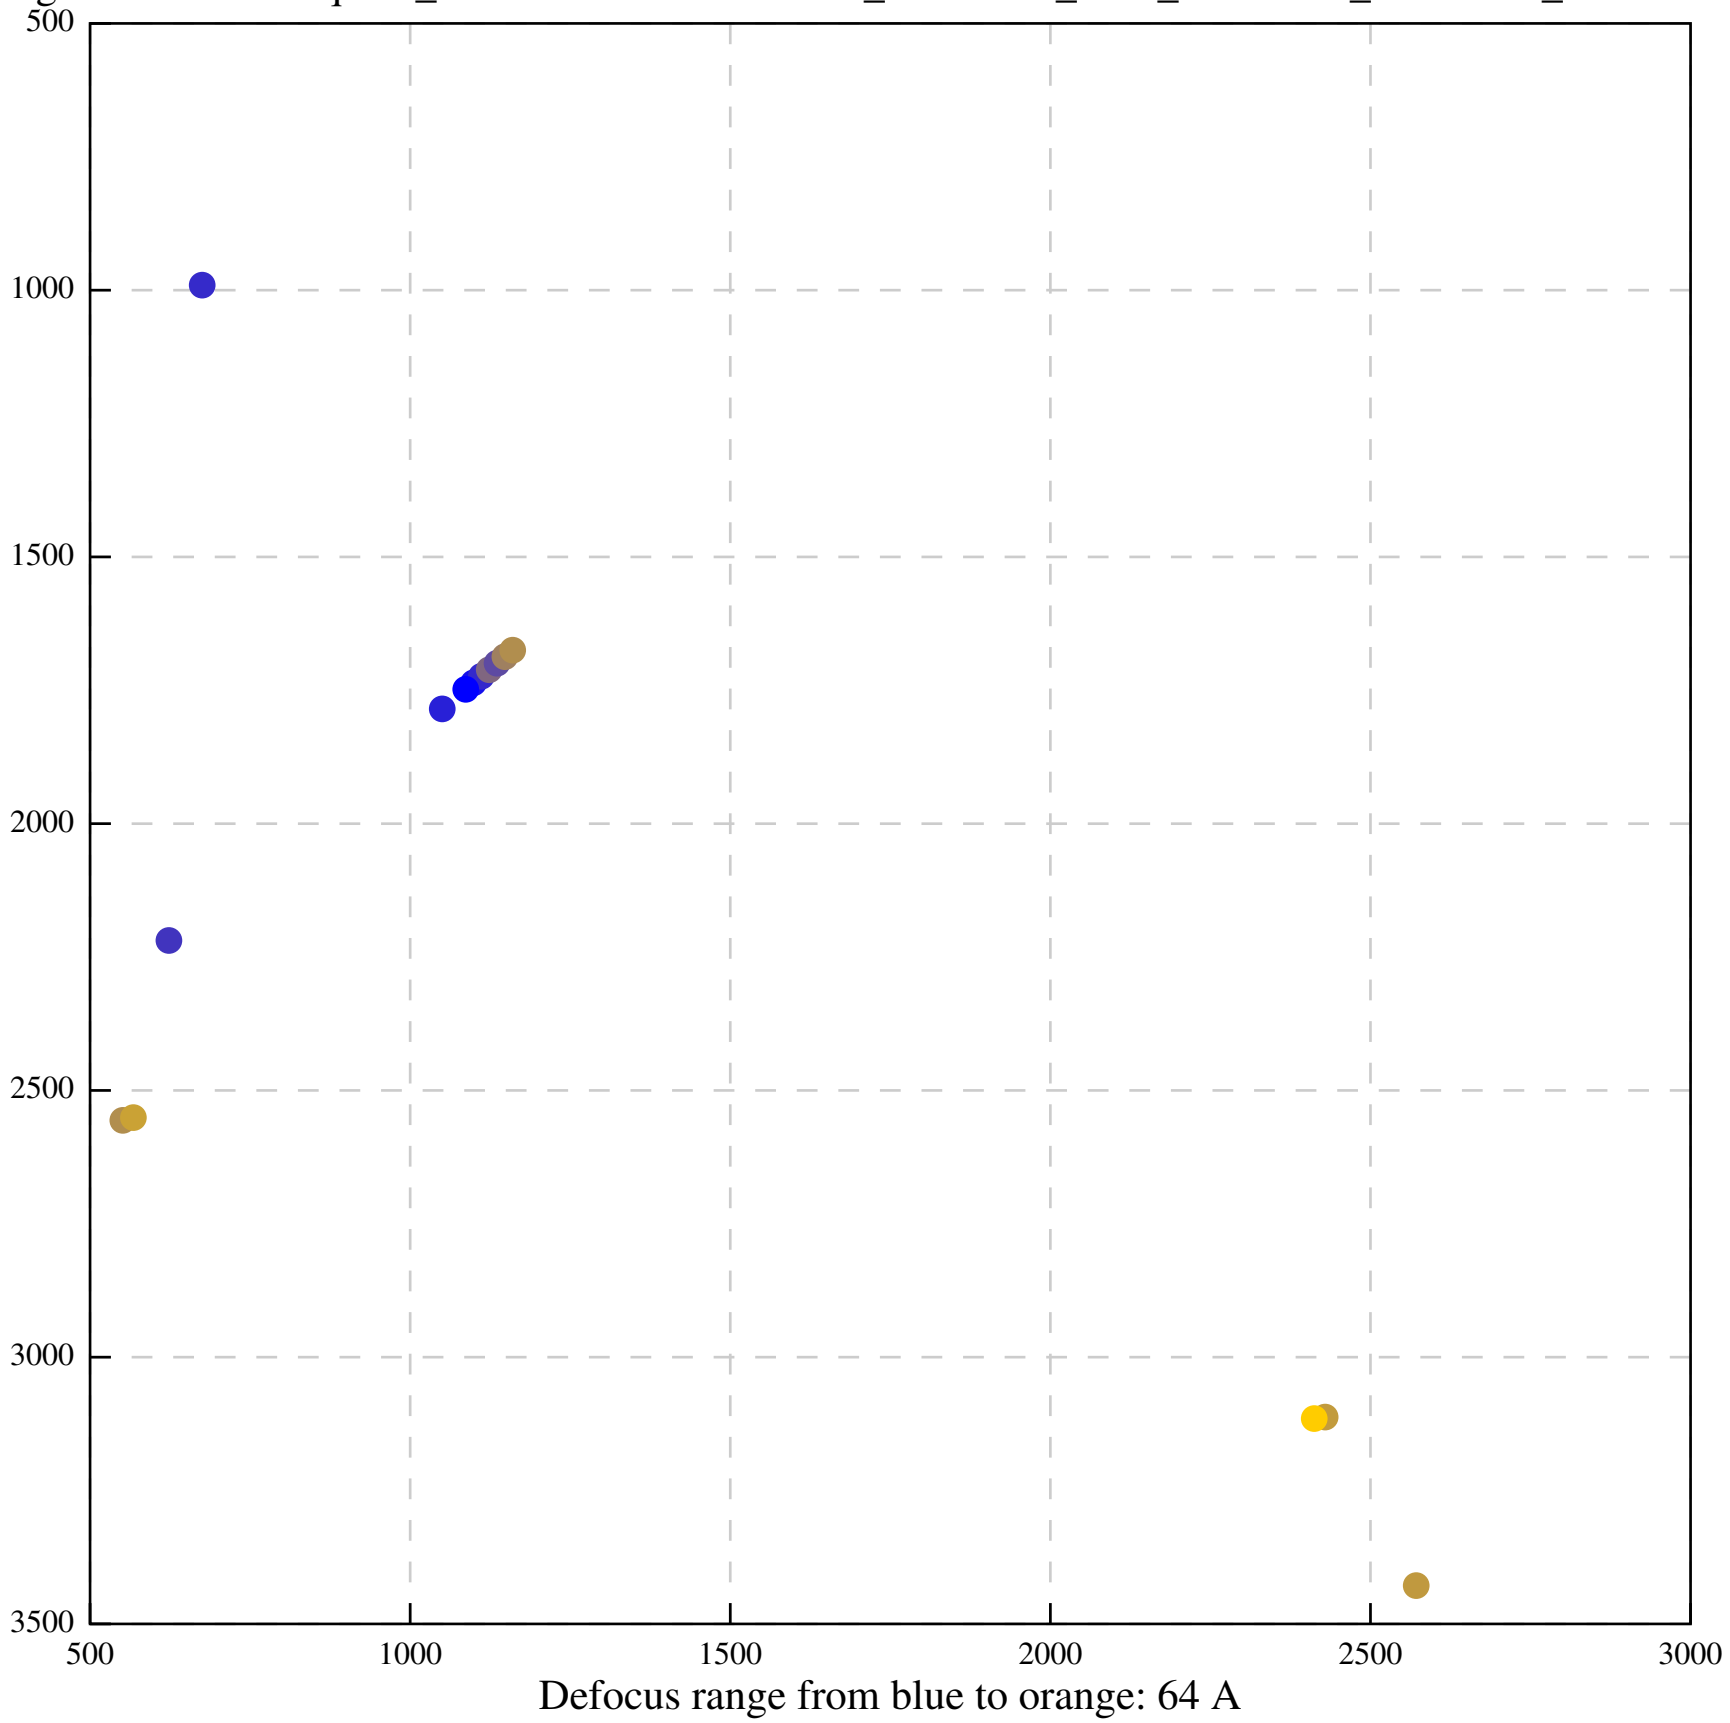

Defocus range from blue to orange: 70 A

Defocus range from blue to orange: 978 A

Defocus range from blue to orange: 641 A

Defocus range from blue to orange: 0 A

Defocus range from blue to orange: 356 A

Defocus range from blue to orange: 749 A