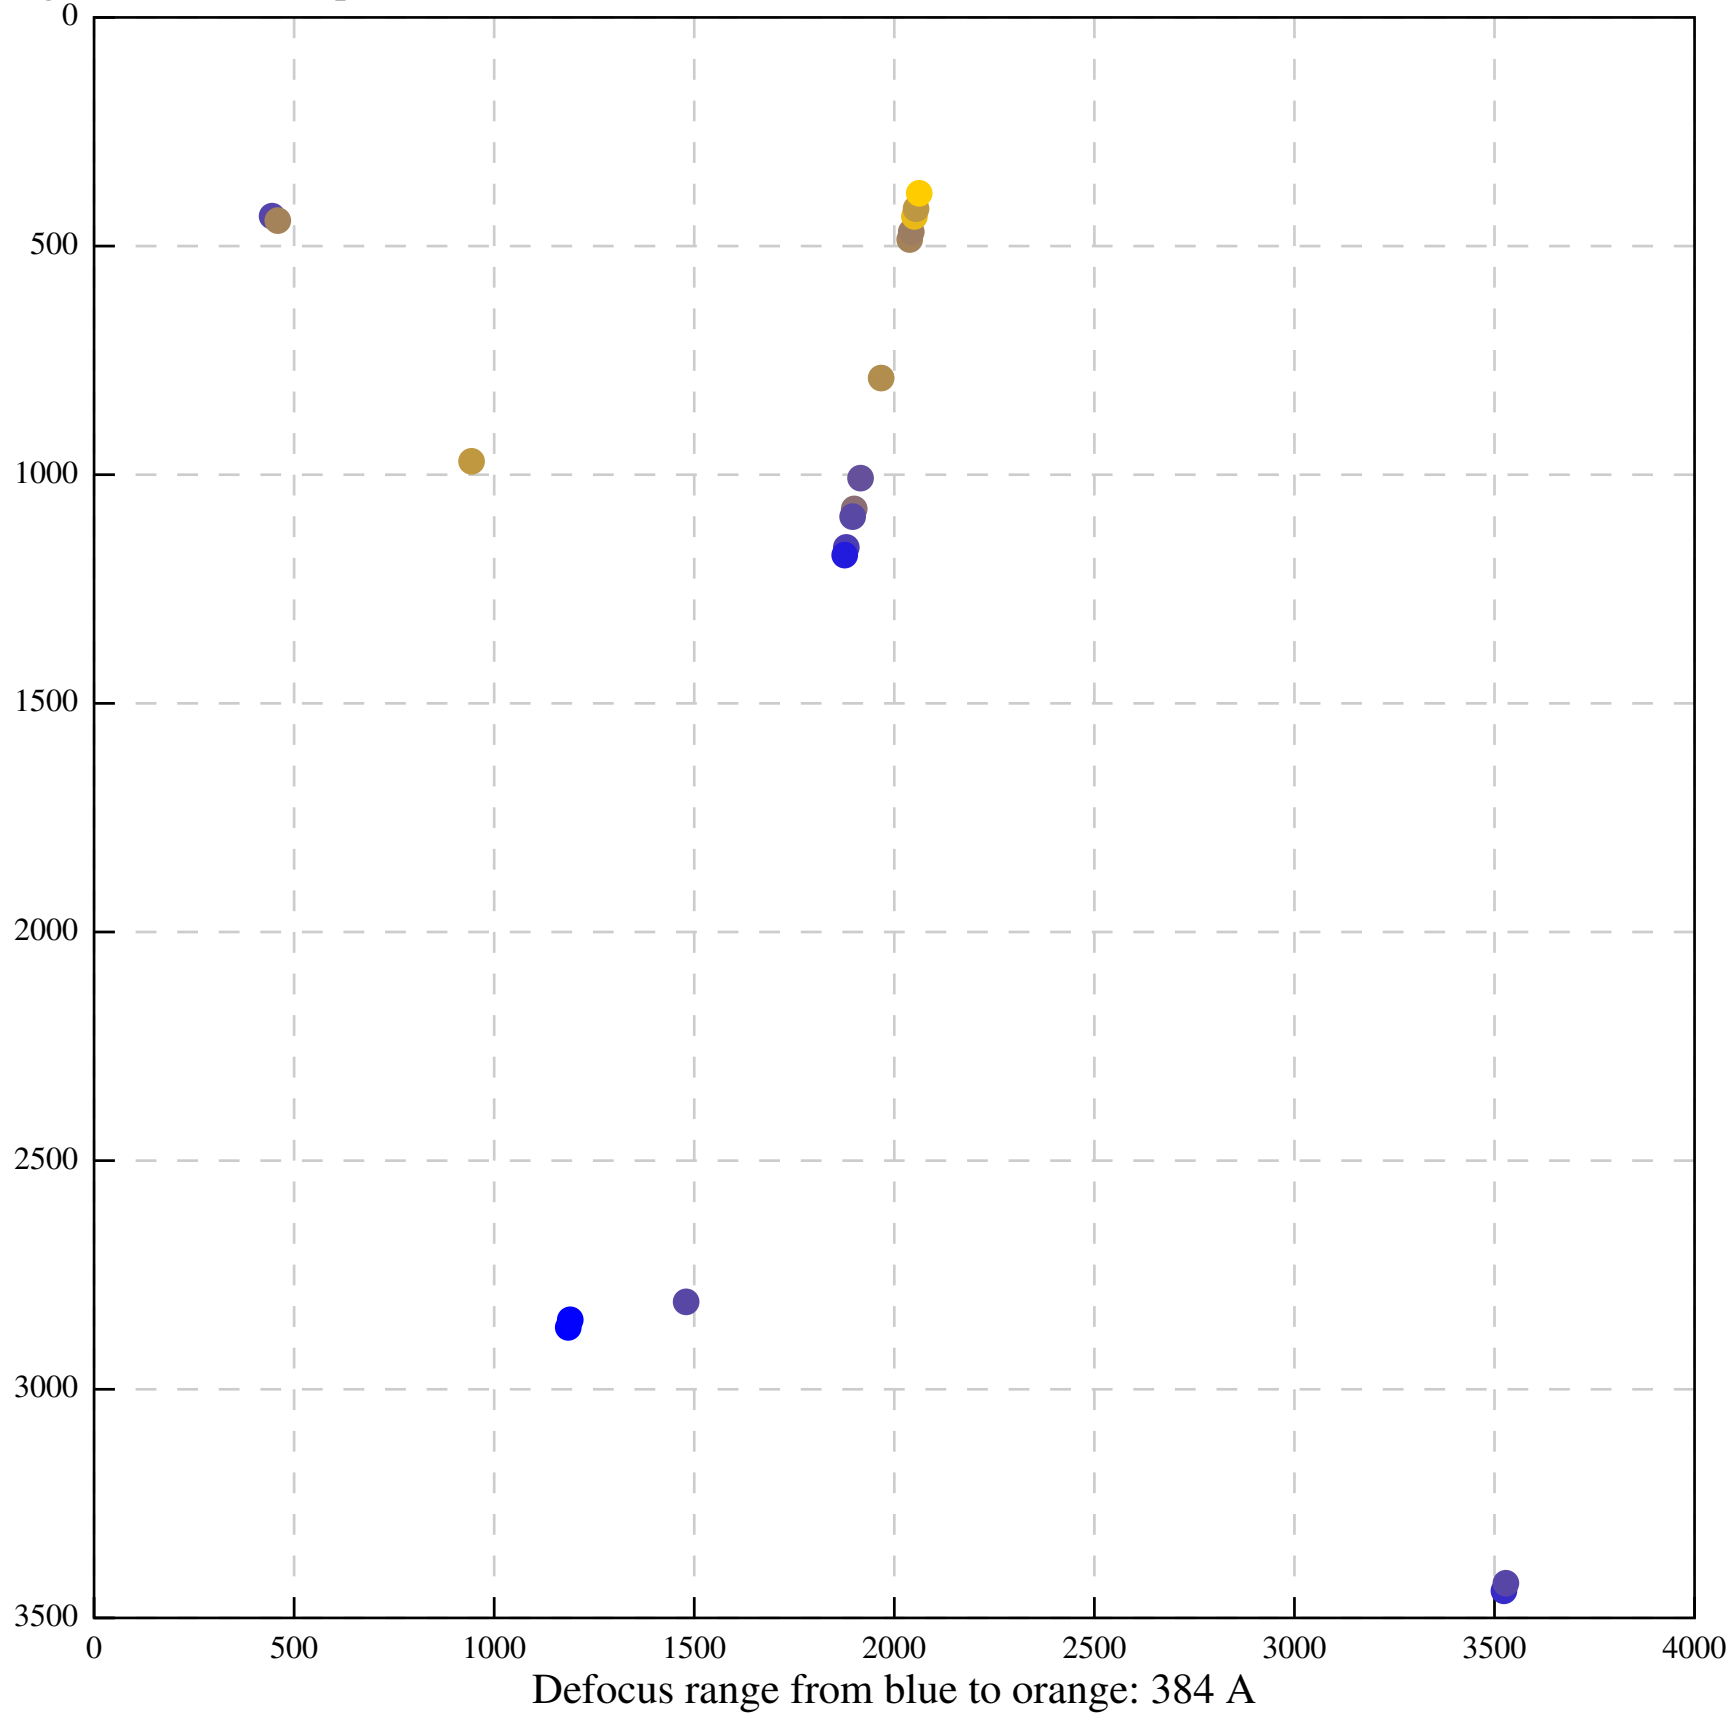

Defocus range from blue to orange: 281 A

Defocus range from blue to orange: 542 A

Defocus range from blue to orange: 535 A

Defocus range from blue to orange: 672 A

Defocus range from blue to orange: 235 A