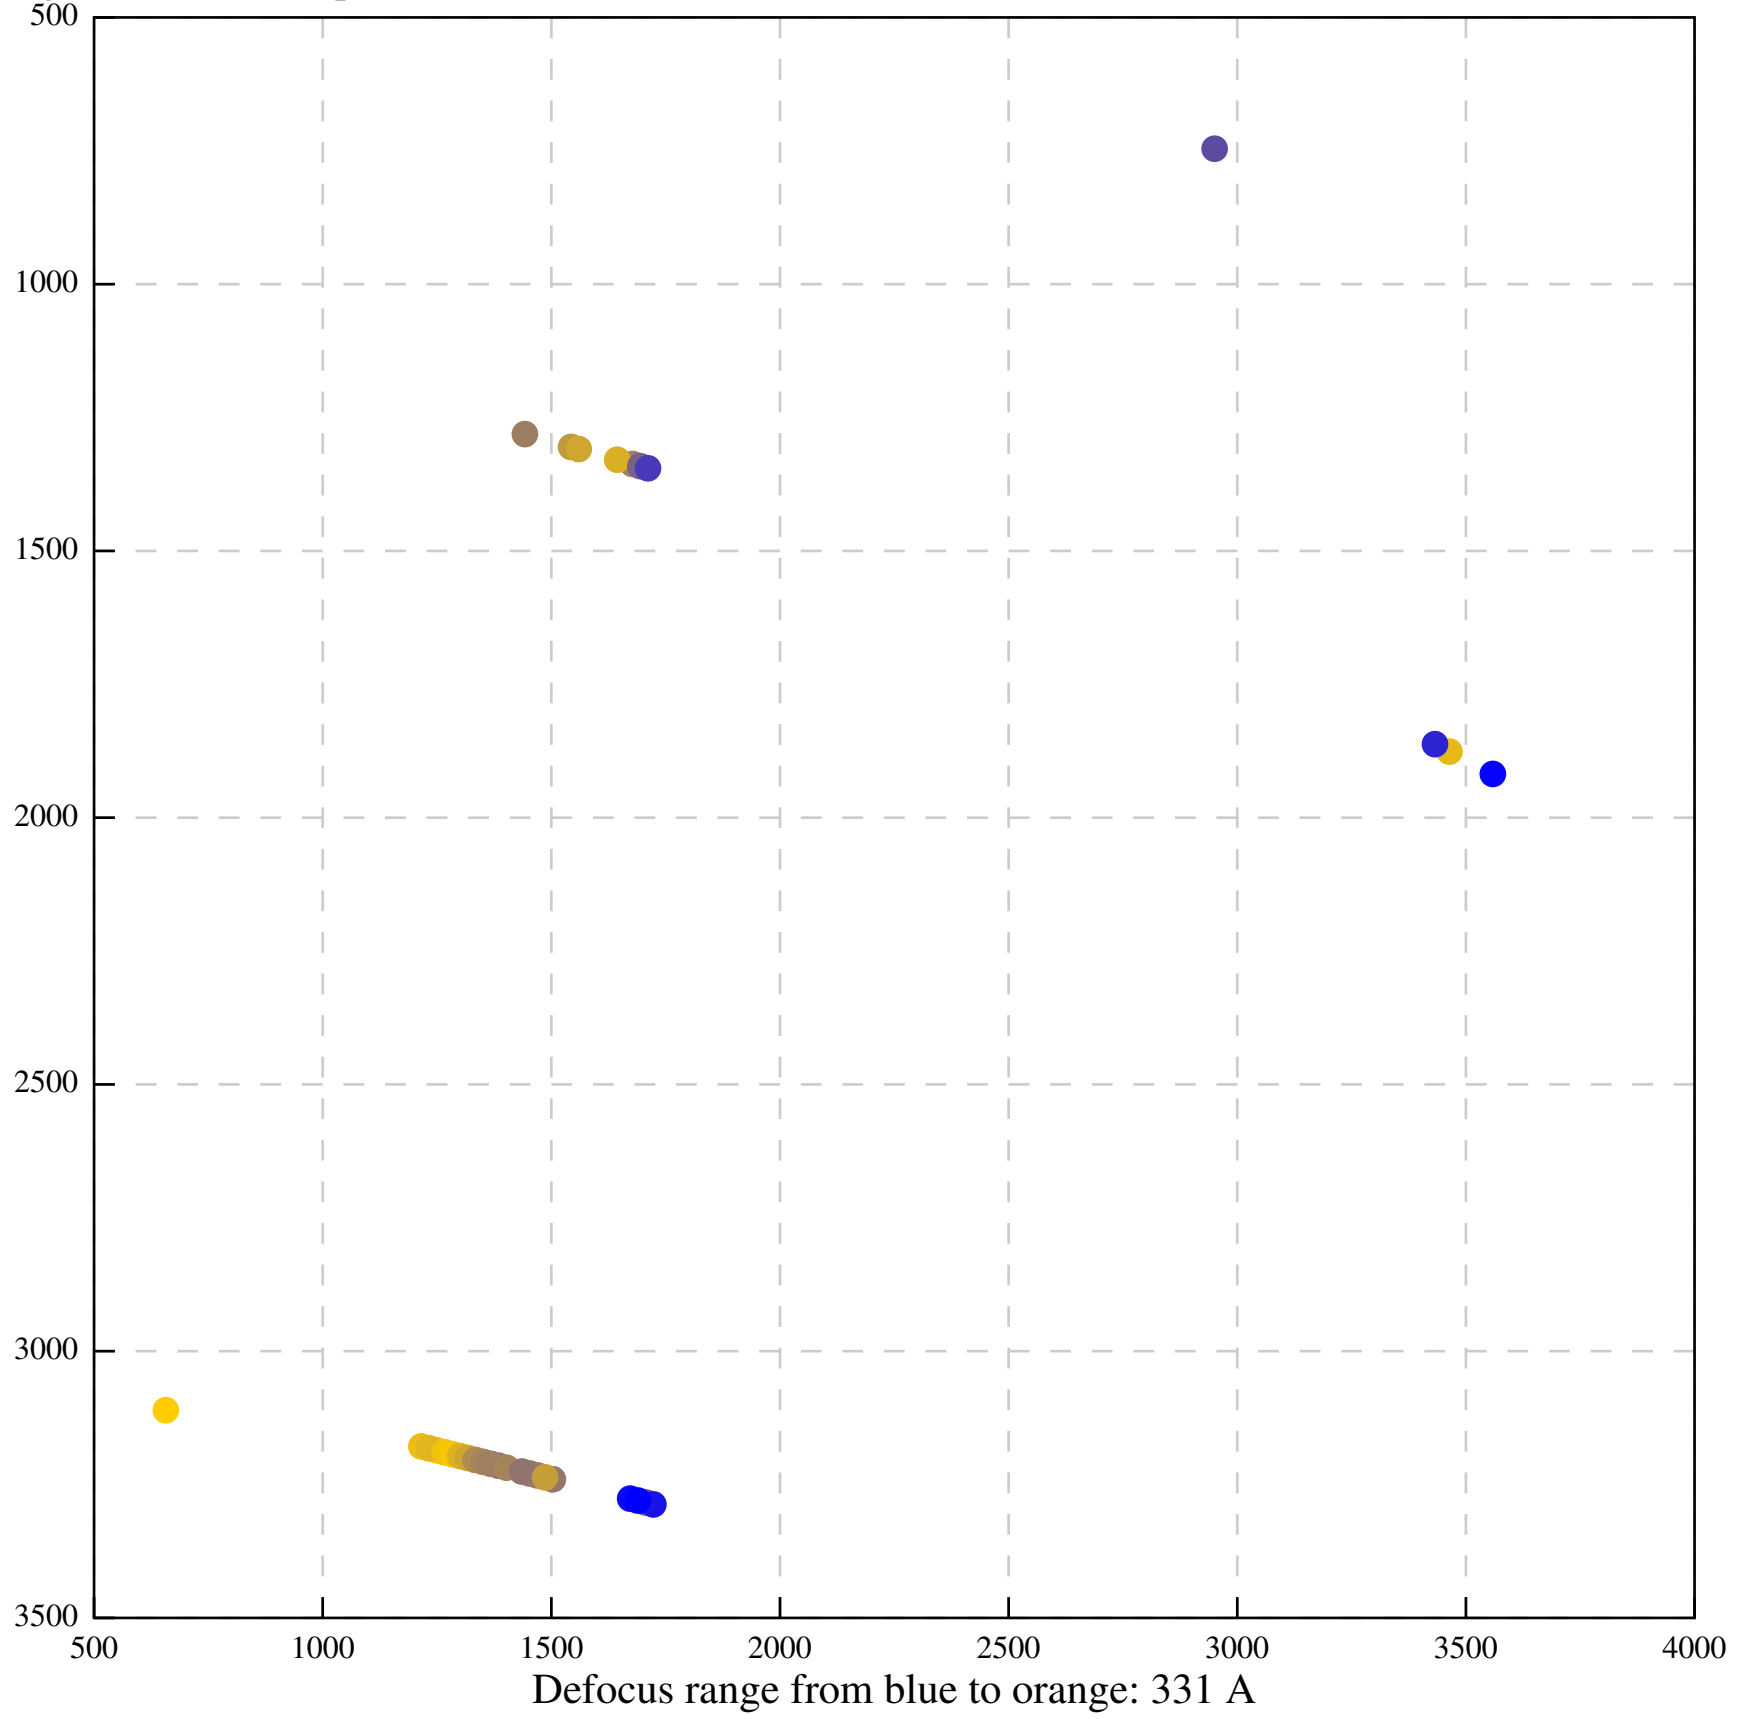

Defocus range from blue to orange: 731 A

Defocus range from blue to orange: 242 A

Defocus range from blue to orange: 472 A

Defocus range from blue to orange: 0 A

Defocus range from blue to orange: 43 A

Defocus range from blue to orange: 0 A