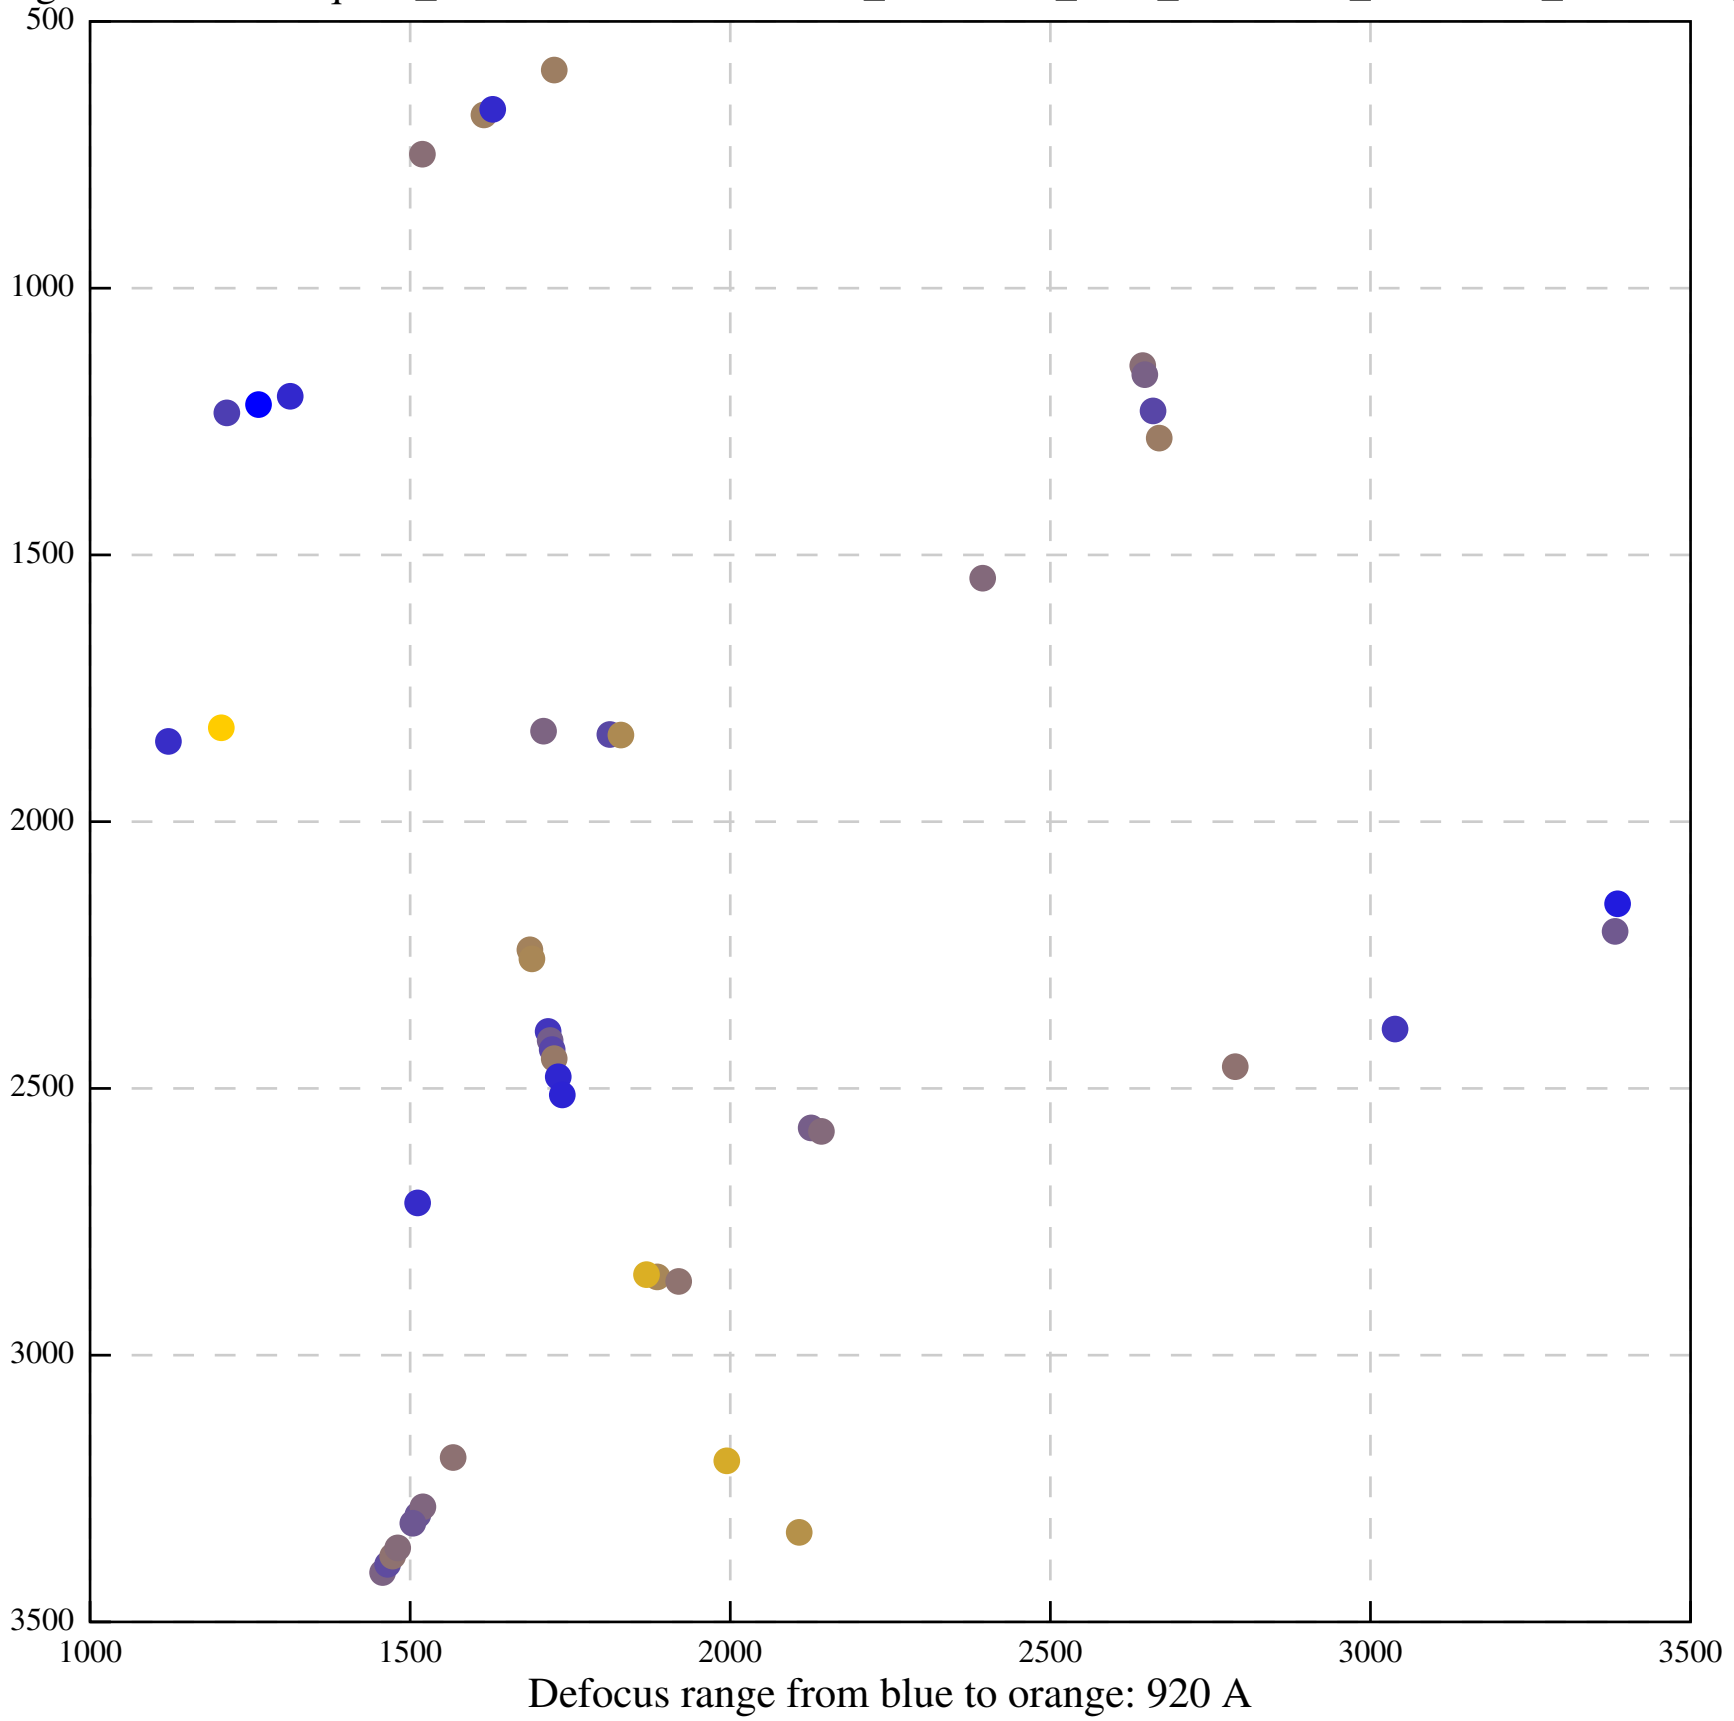

Defocus range from blue to orange: 0 A

Defocus range from blue to orange: 230 A

Defocus range from blue to orange: 0 A

Defocus range from blue to orange: 320 A

Defocus range from blue to orange: 83 A

Defocus range from blue to orange: 0 A