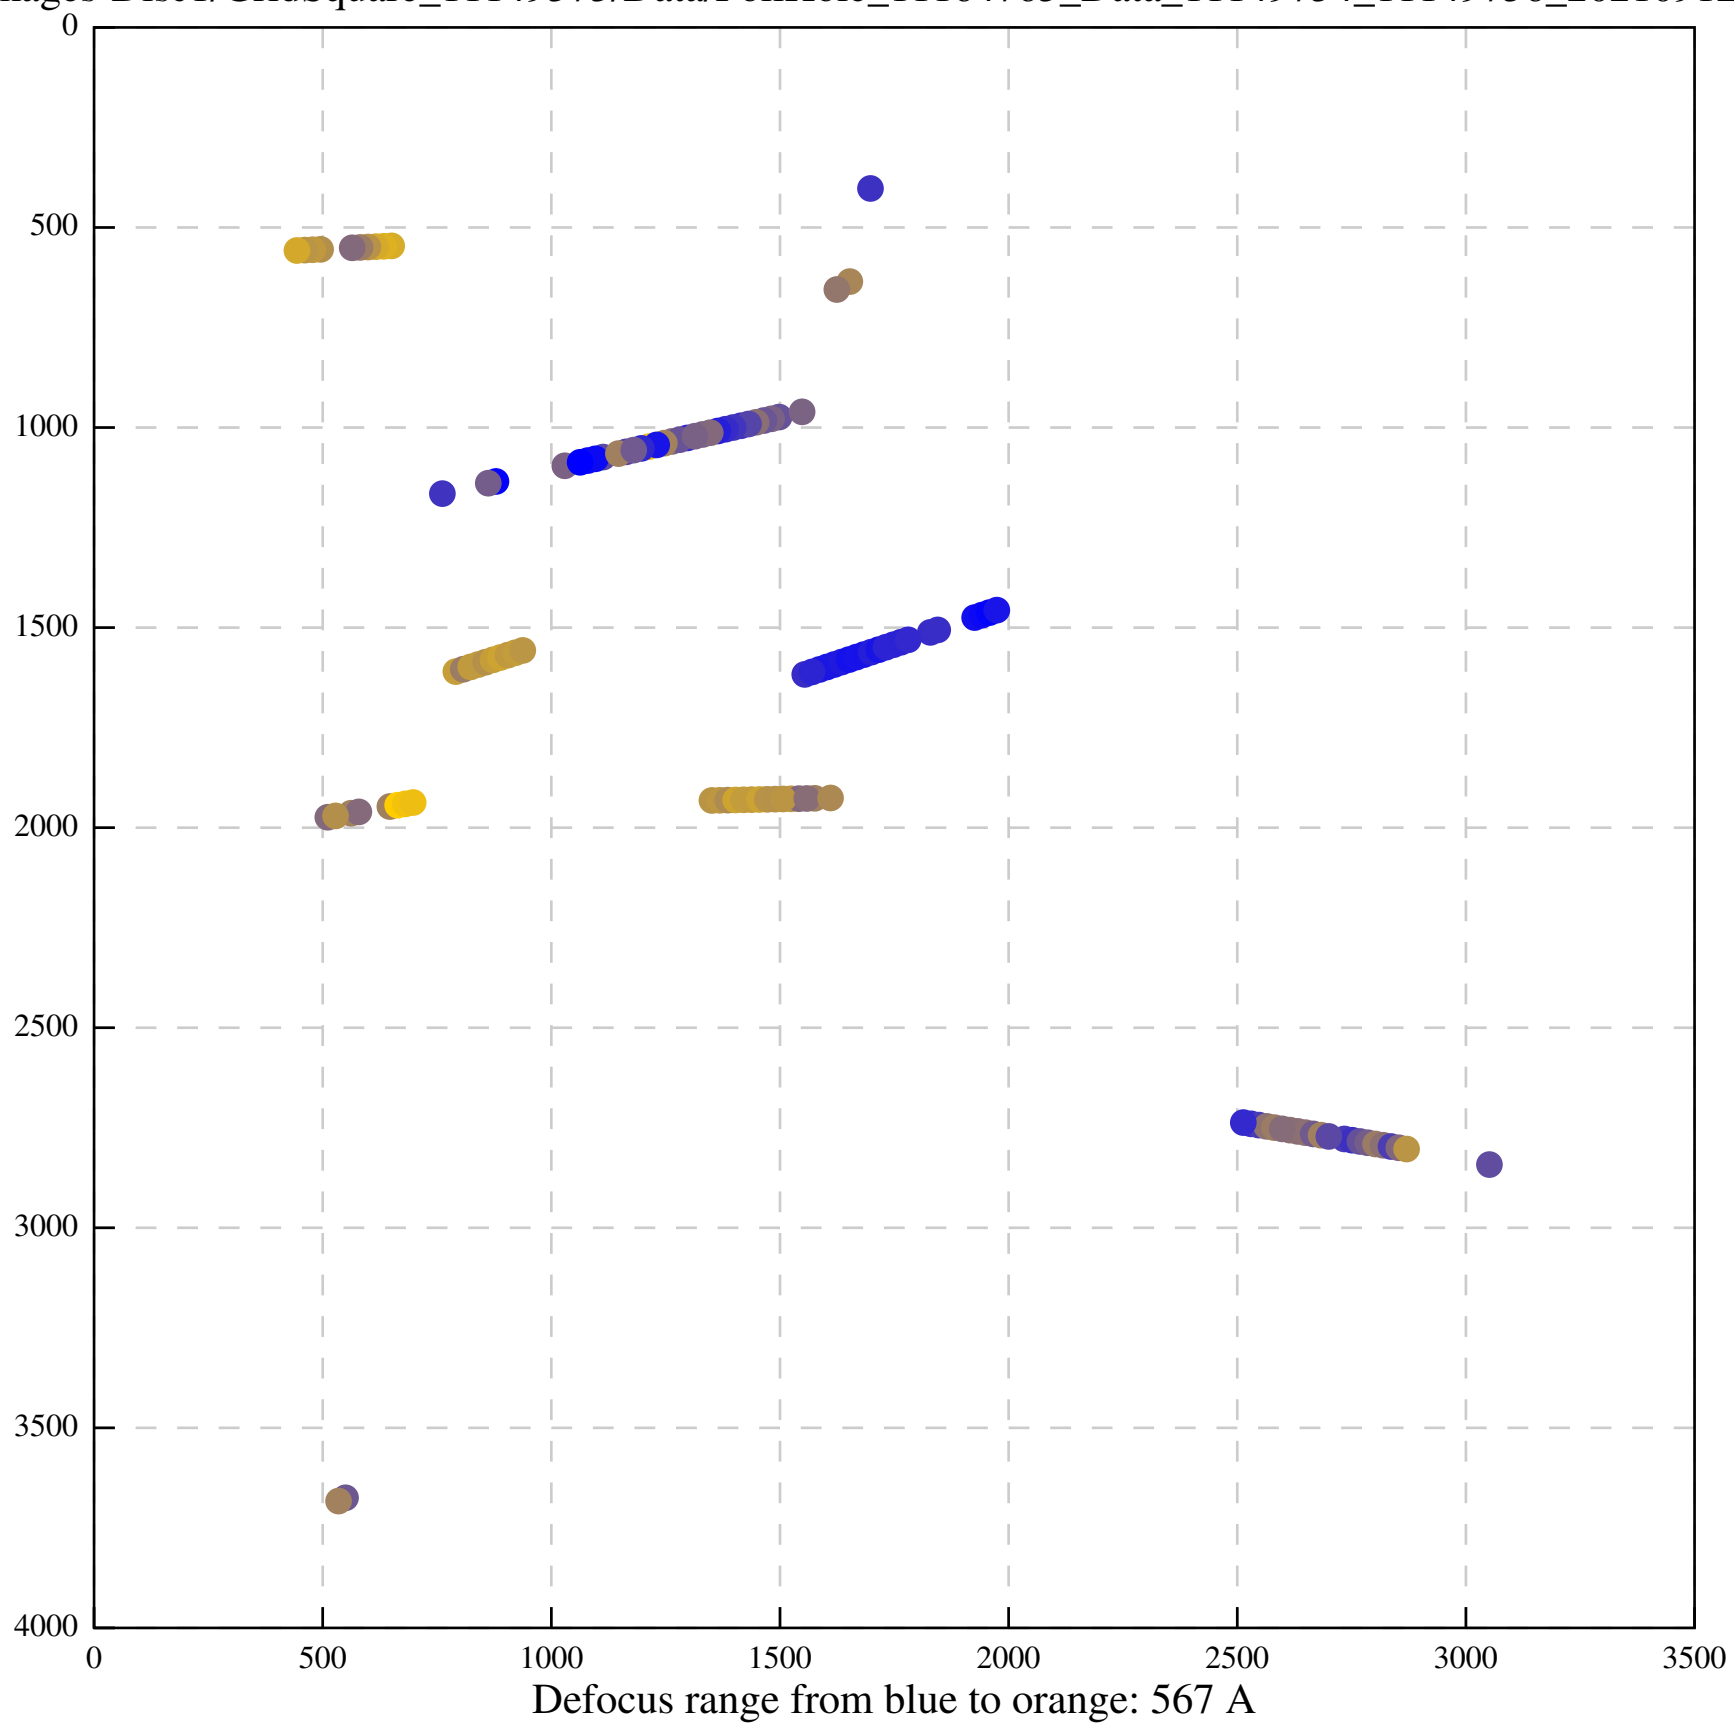

Defocus range from blue to orange: 917 A

Defocus range from blue to orange: 517 A

Defocus range from blue to orange: 593 A

Defocus range from blue to orange: 798 A

Defocus range from blue to orange: 342 Å