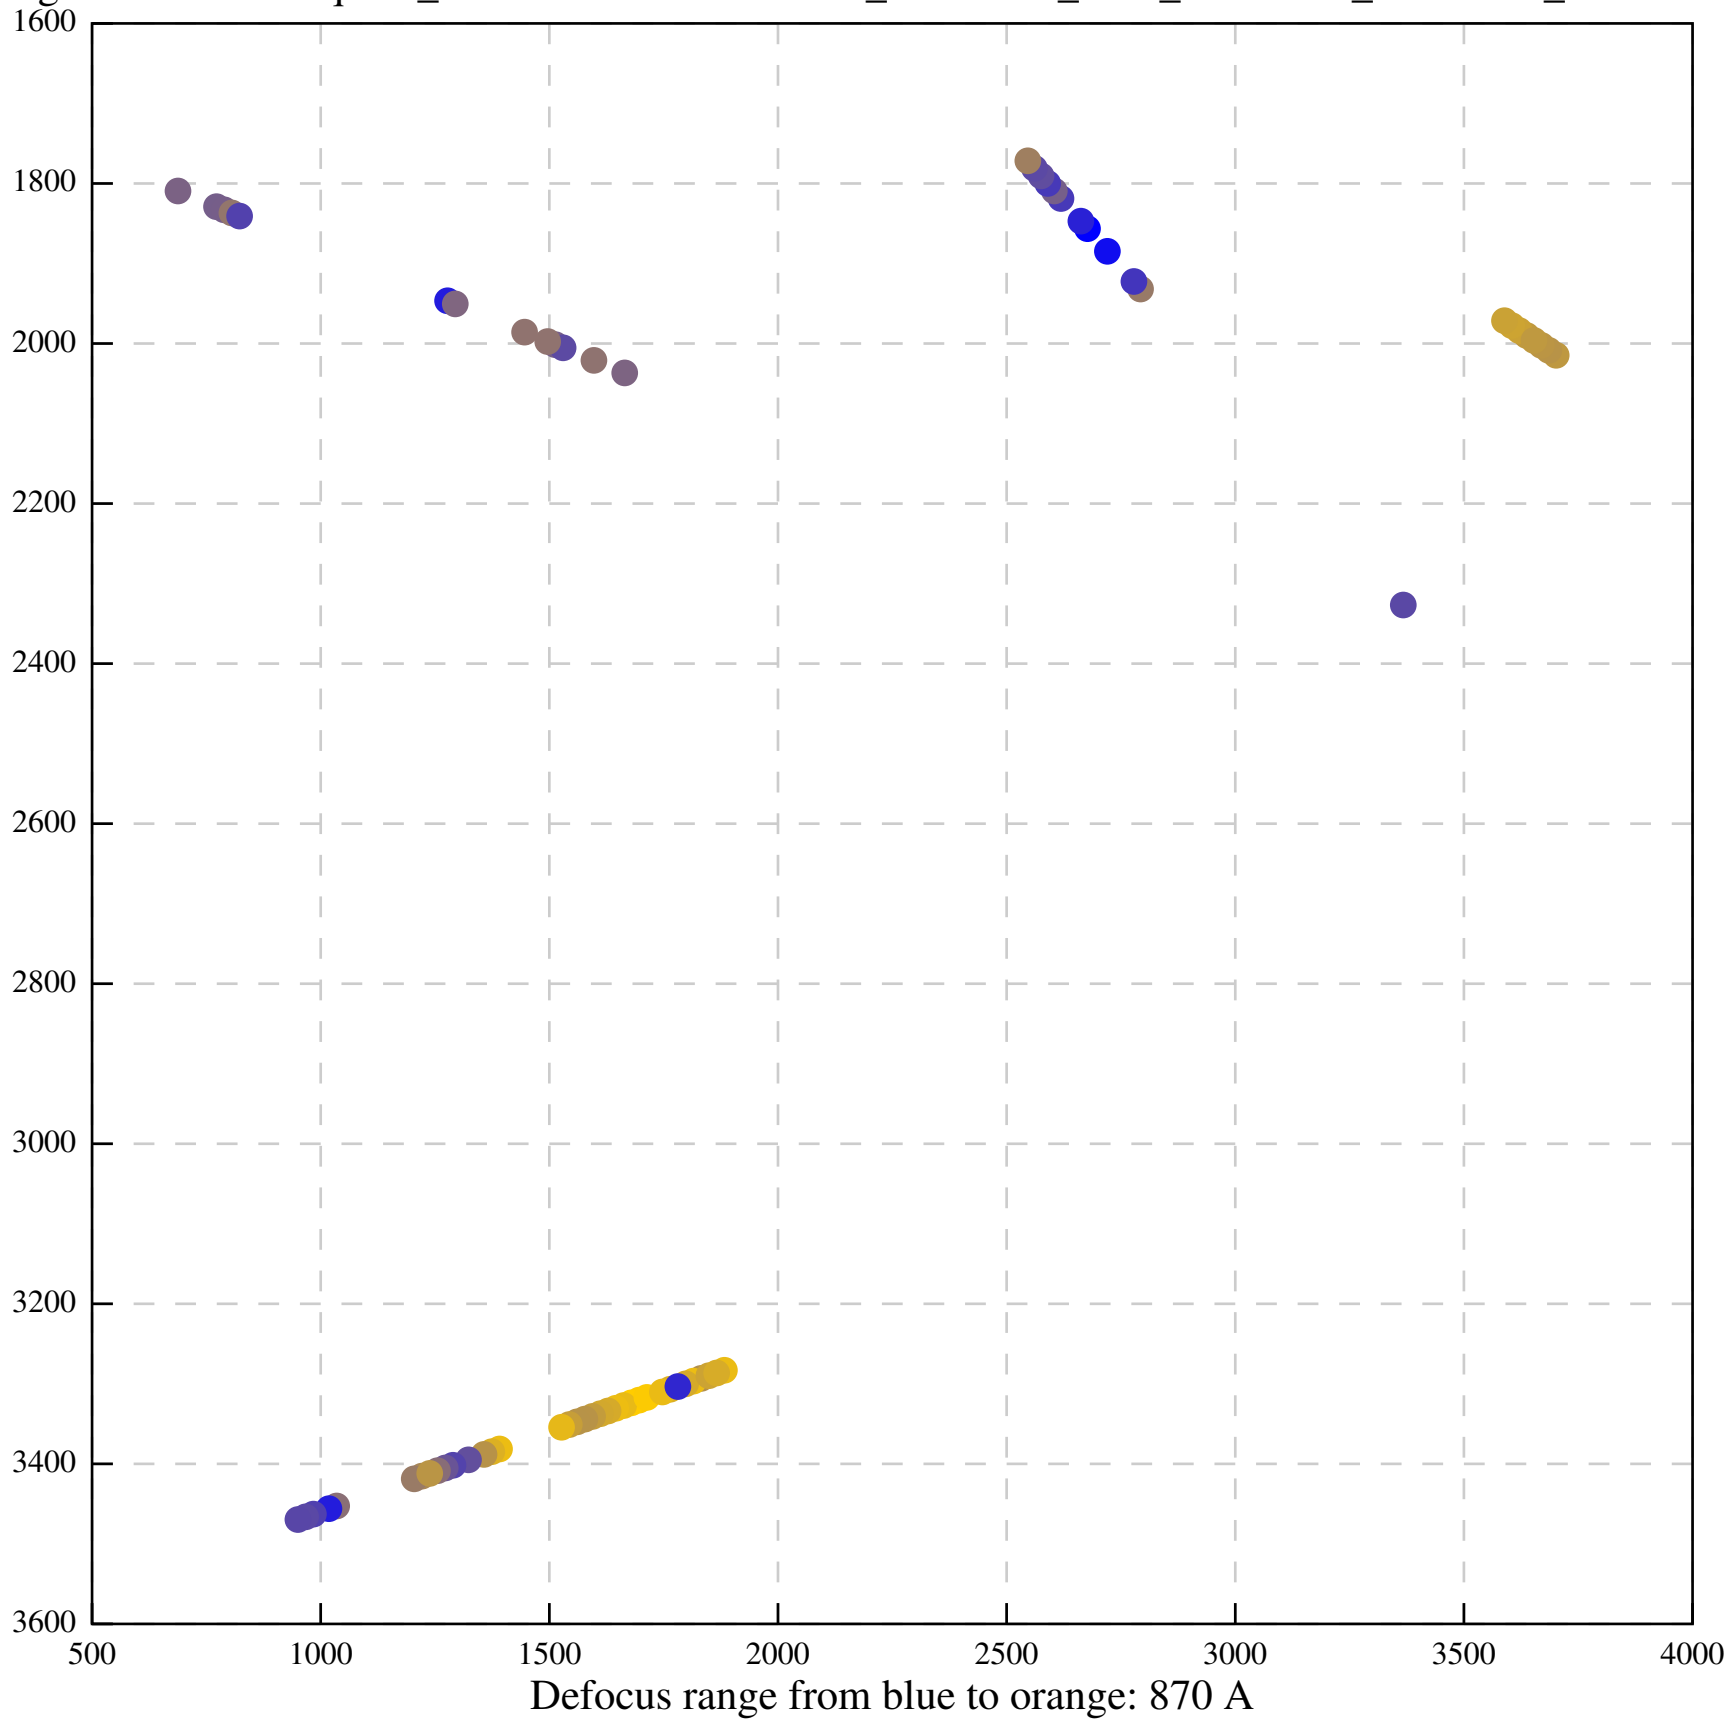

Defocus range from blue to orange: 1107 A

Defocus range from blue to orange: 672 A

Defocus range from blue to orange: 455 A

Defocus range from blue to orange: 261 A

Defocus range from blue to orange: 1022 A