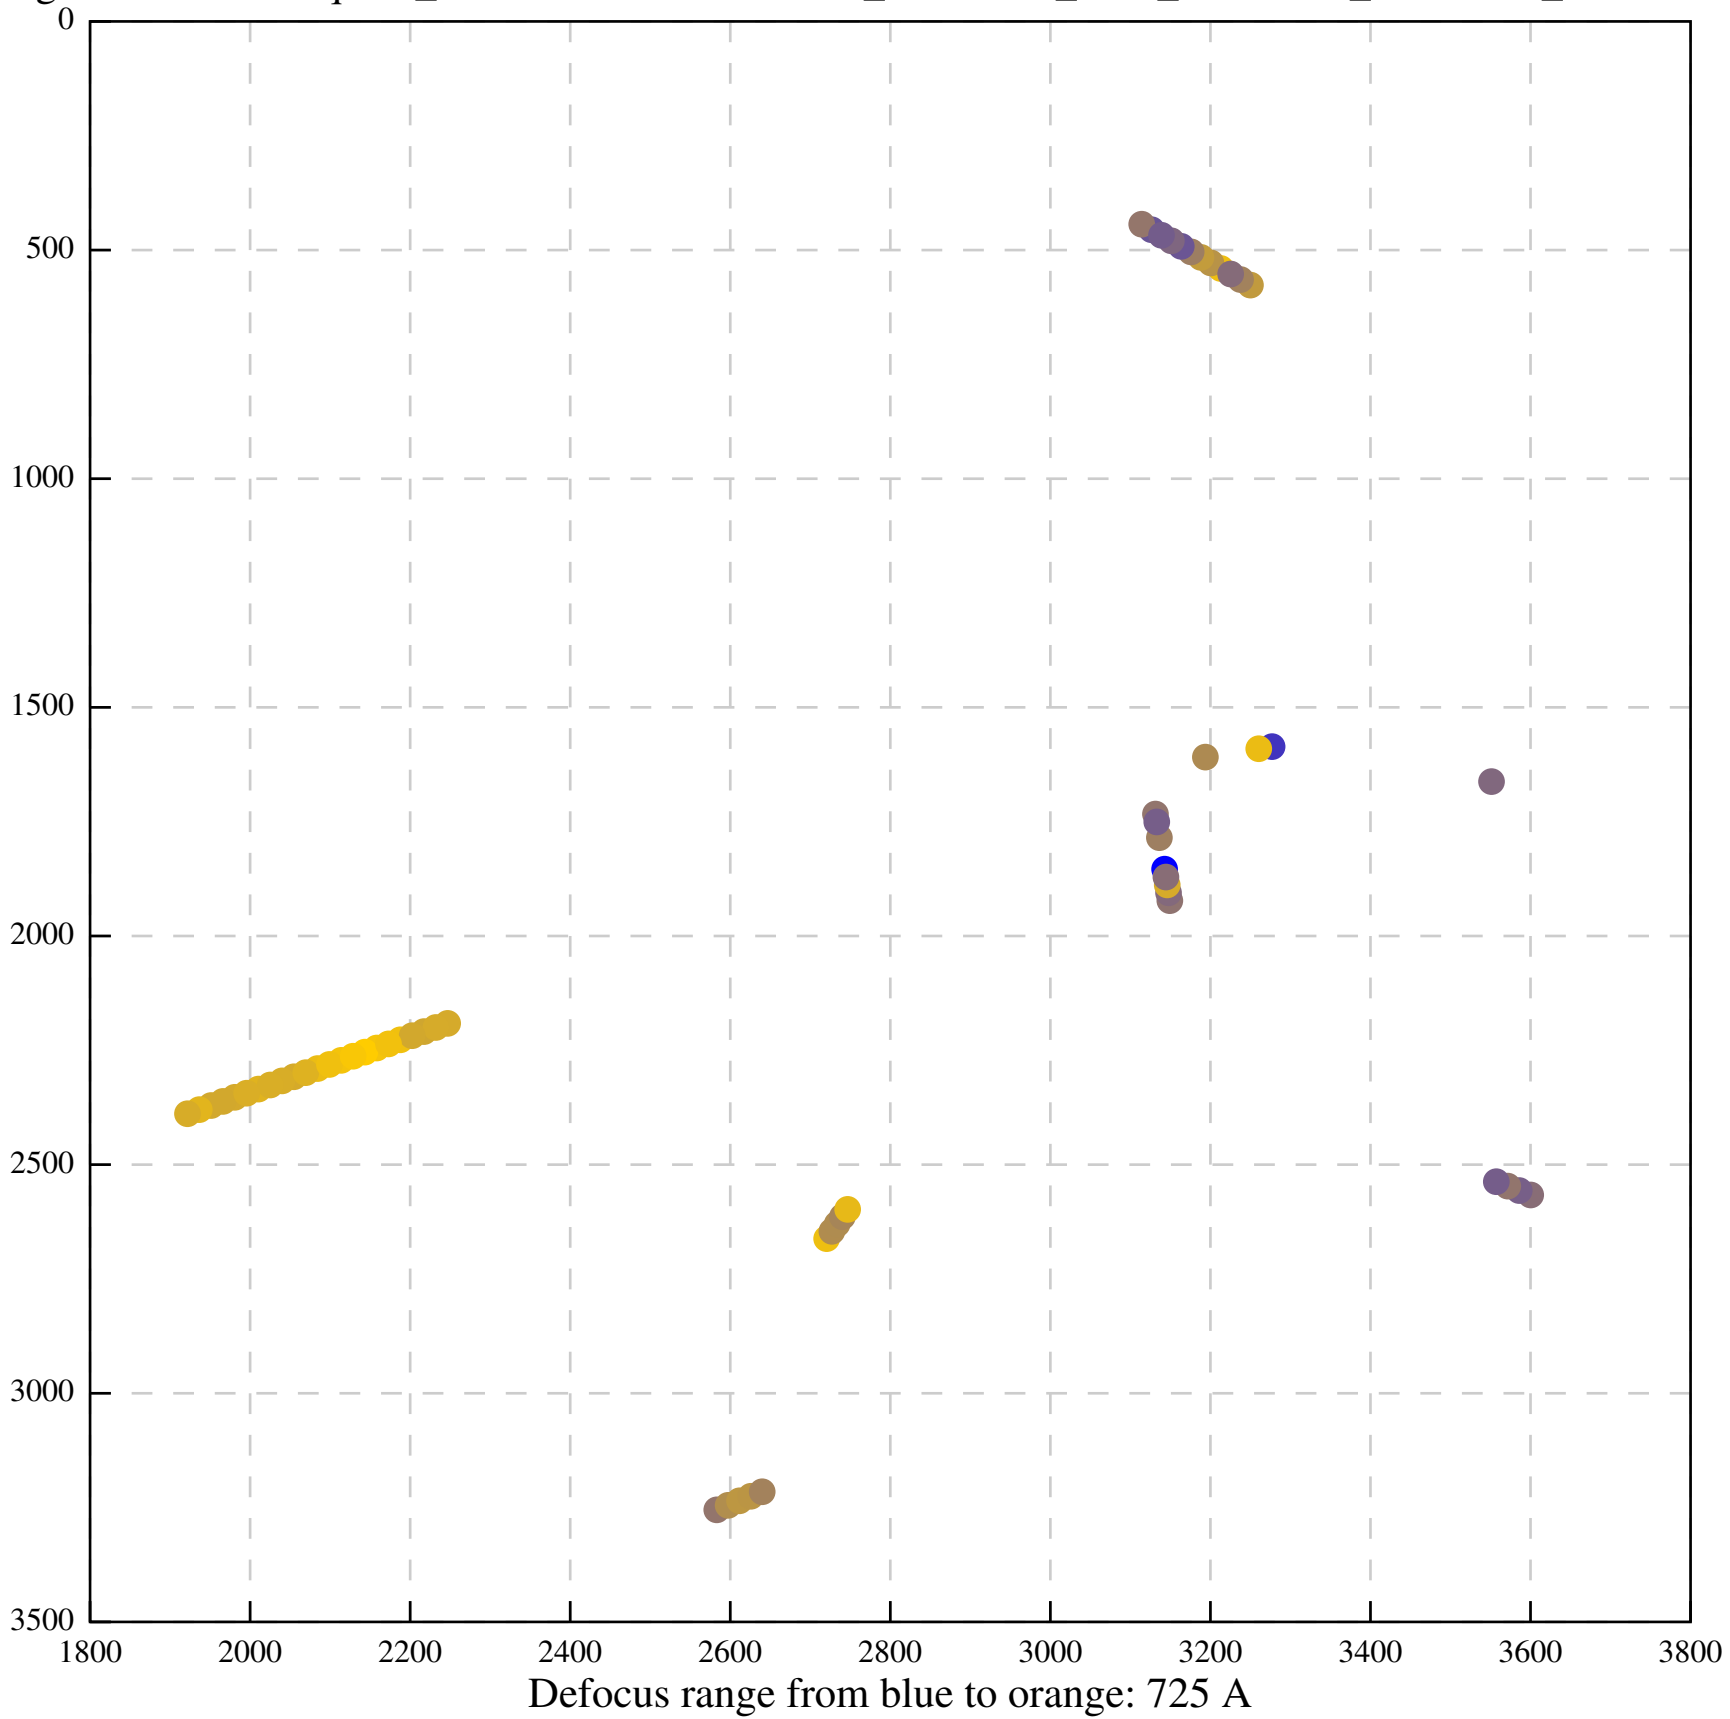

Defocus range from blue to orange: 1077 A

Defocus range from blue to orange: 467 A

Defocus range from blue to orange: 1224 A

Defocus range from blue to orange: 531 A

Defocus range from blue to orange: 1146 A