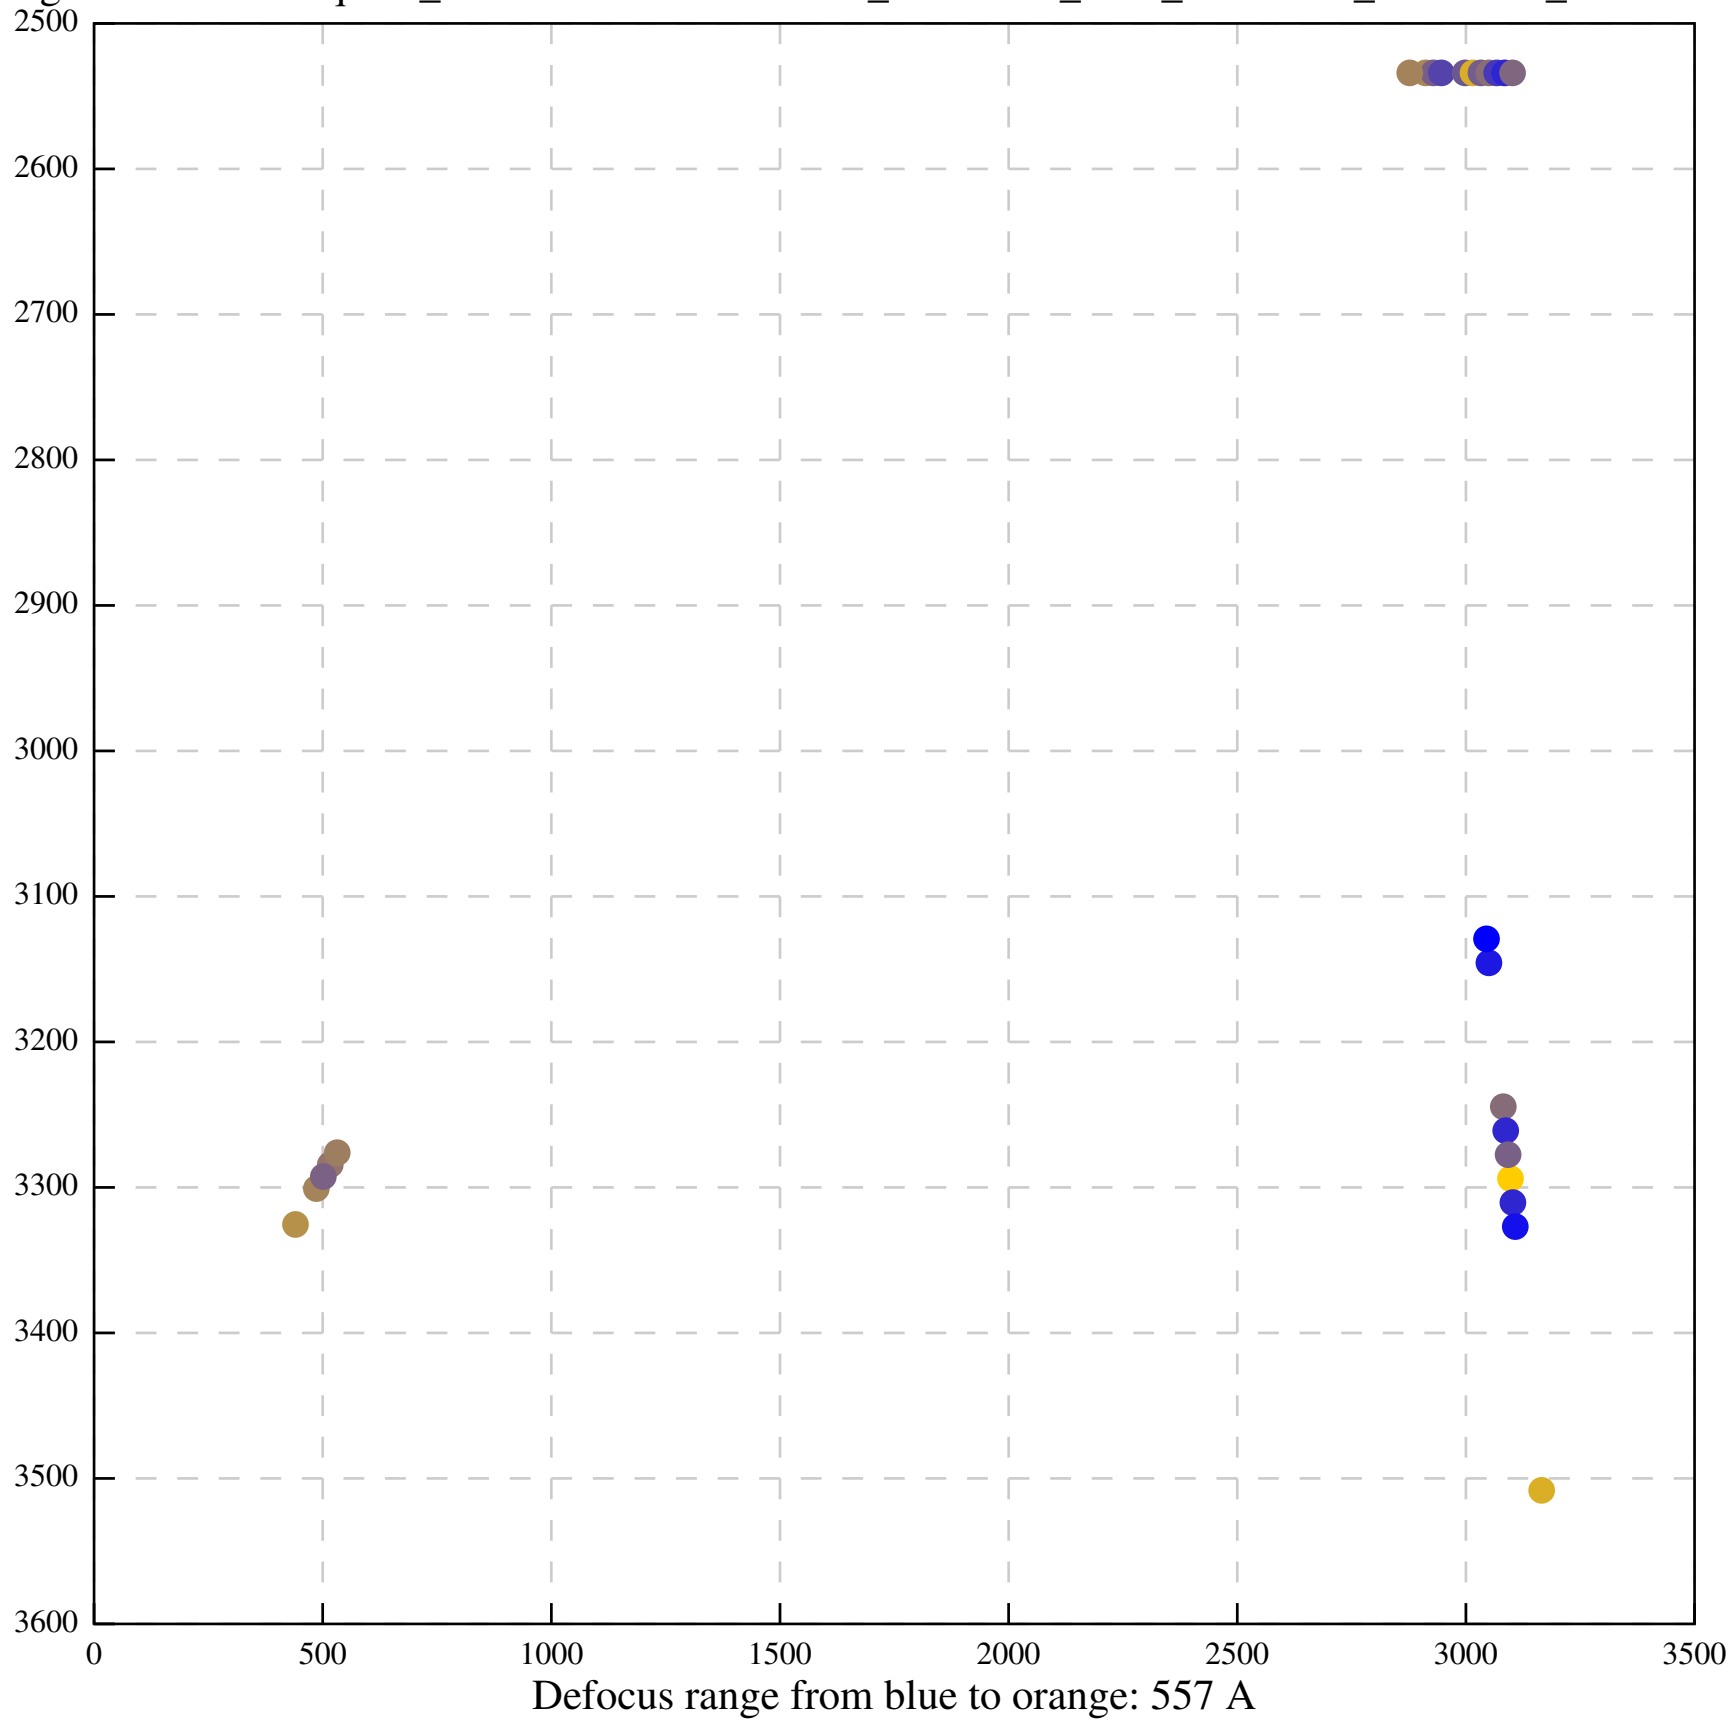

Defocus range from blue to orange: 1107 A

Defocus range from blue to orange: 672 A

Defocus range from blue to orange: 455 A

Defocus range from blue to orange: 261 A

Defocus range from blue to orange: 1022 A