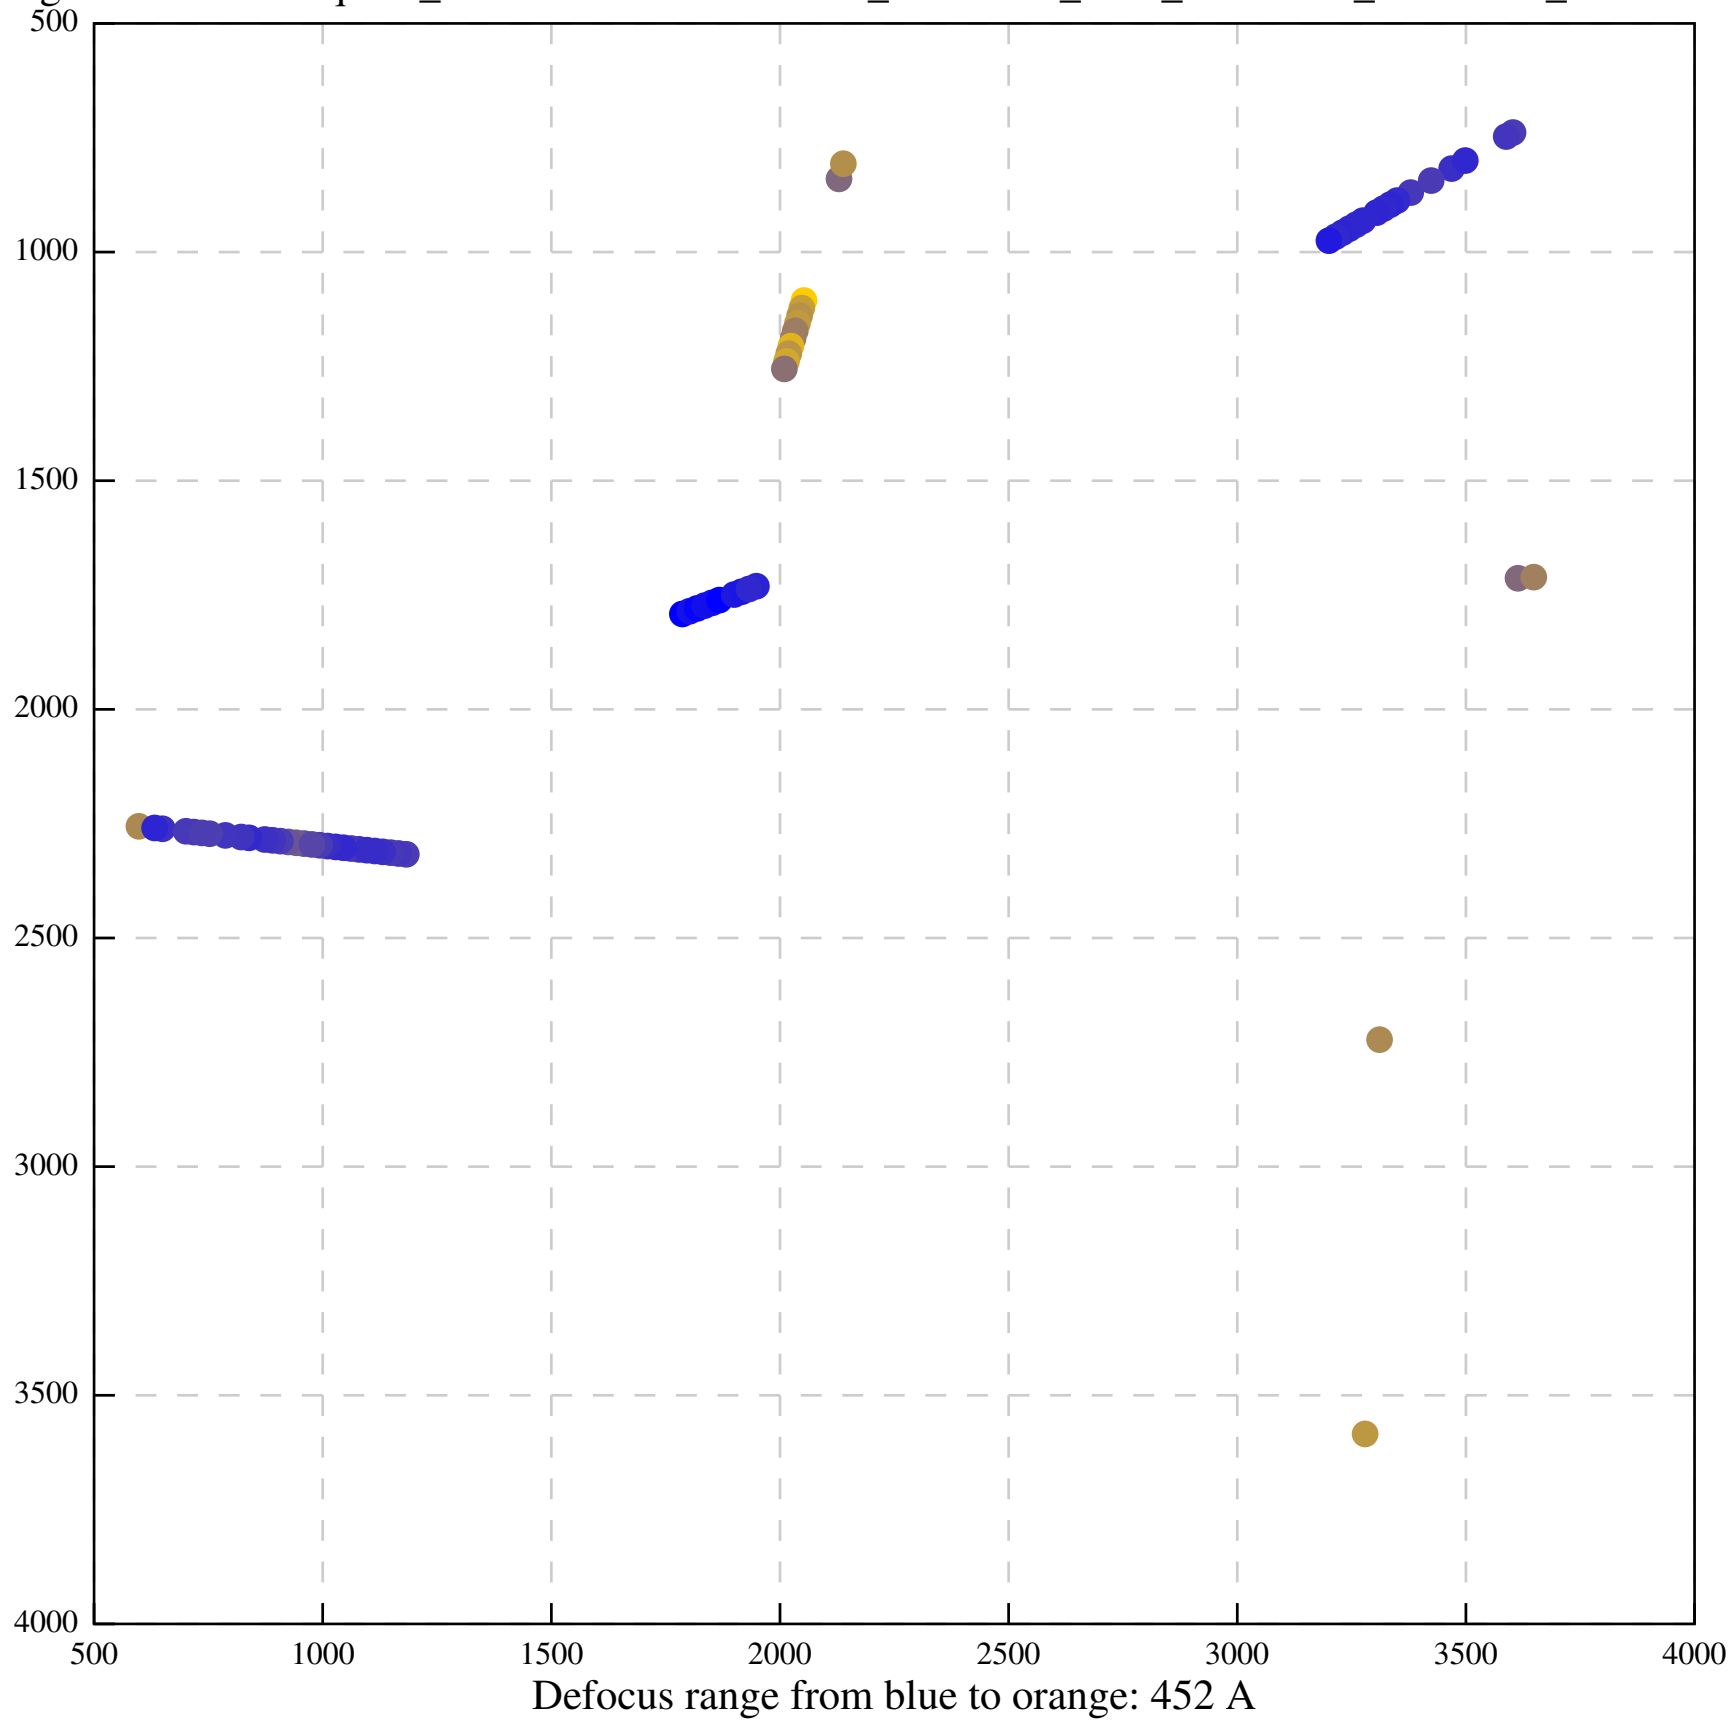

Defocus range from blue to orange: 182 A

Defocus range from blue to orange: 0 A

Defocus range from blue to orange: 326 A

Defocus range from blue to orange: 0 A

Defocus range from blue to orange: 1129 A

Defocus range from blue to orange: 576 Å