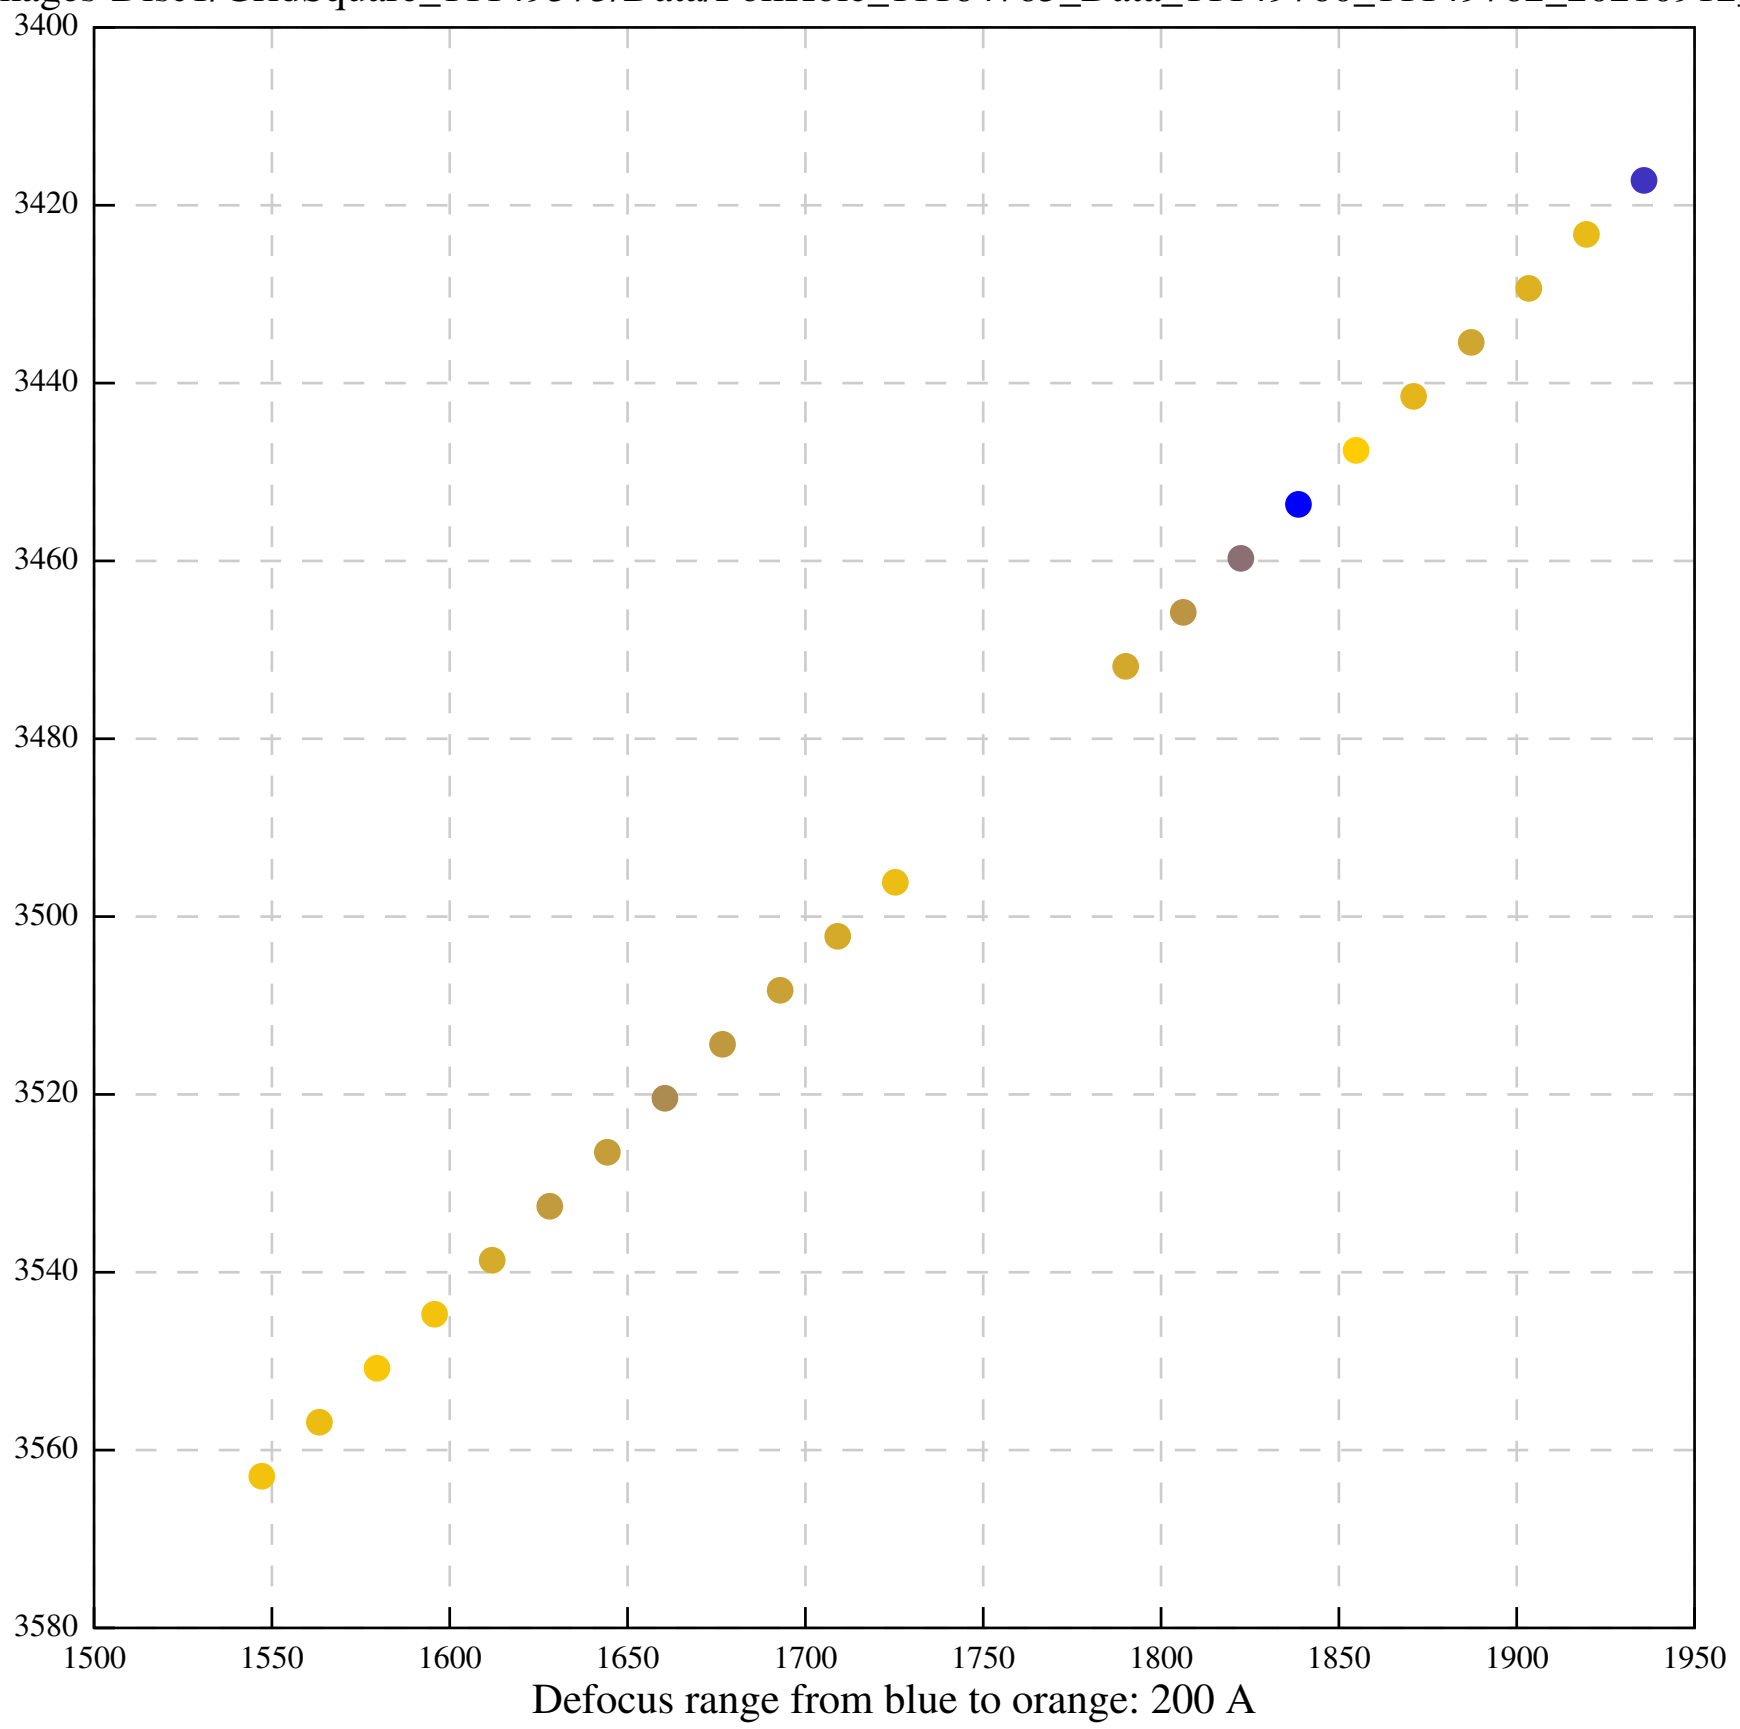

Defocus range from blue to orange: 917 A

Defocus range from blue to orange: 517 A

Defocus range from blue to orange: 593 A

Defocus range from blue to orange: 798 A

Defocus range from blue to orange: 342 Å