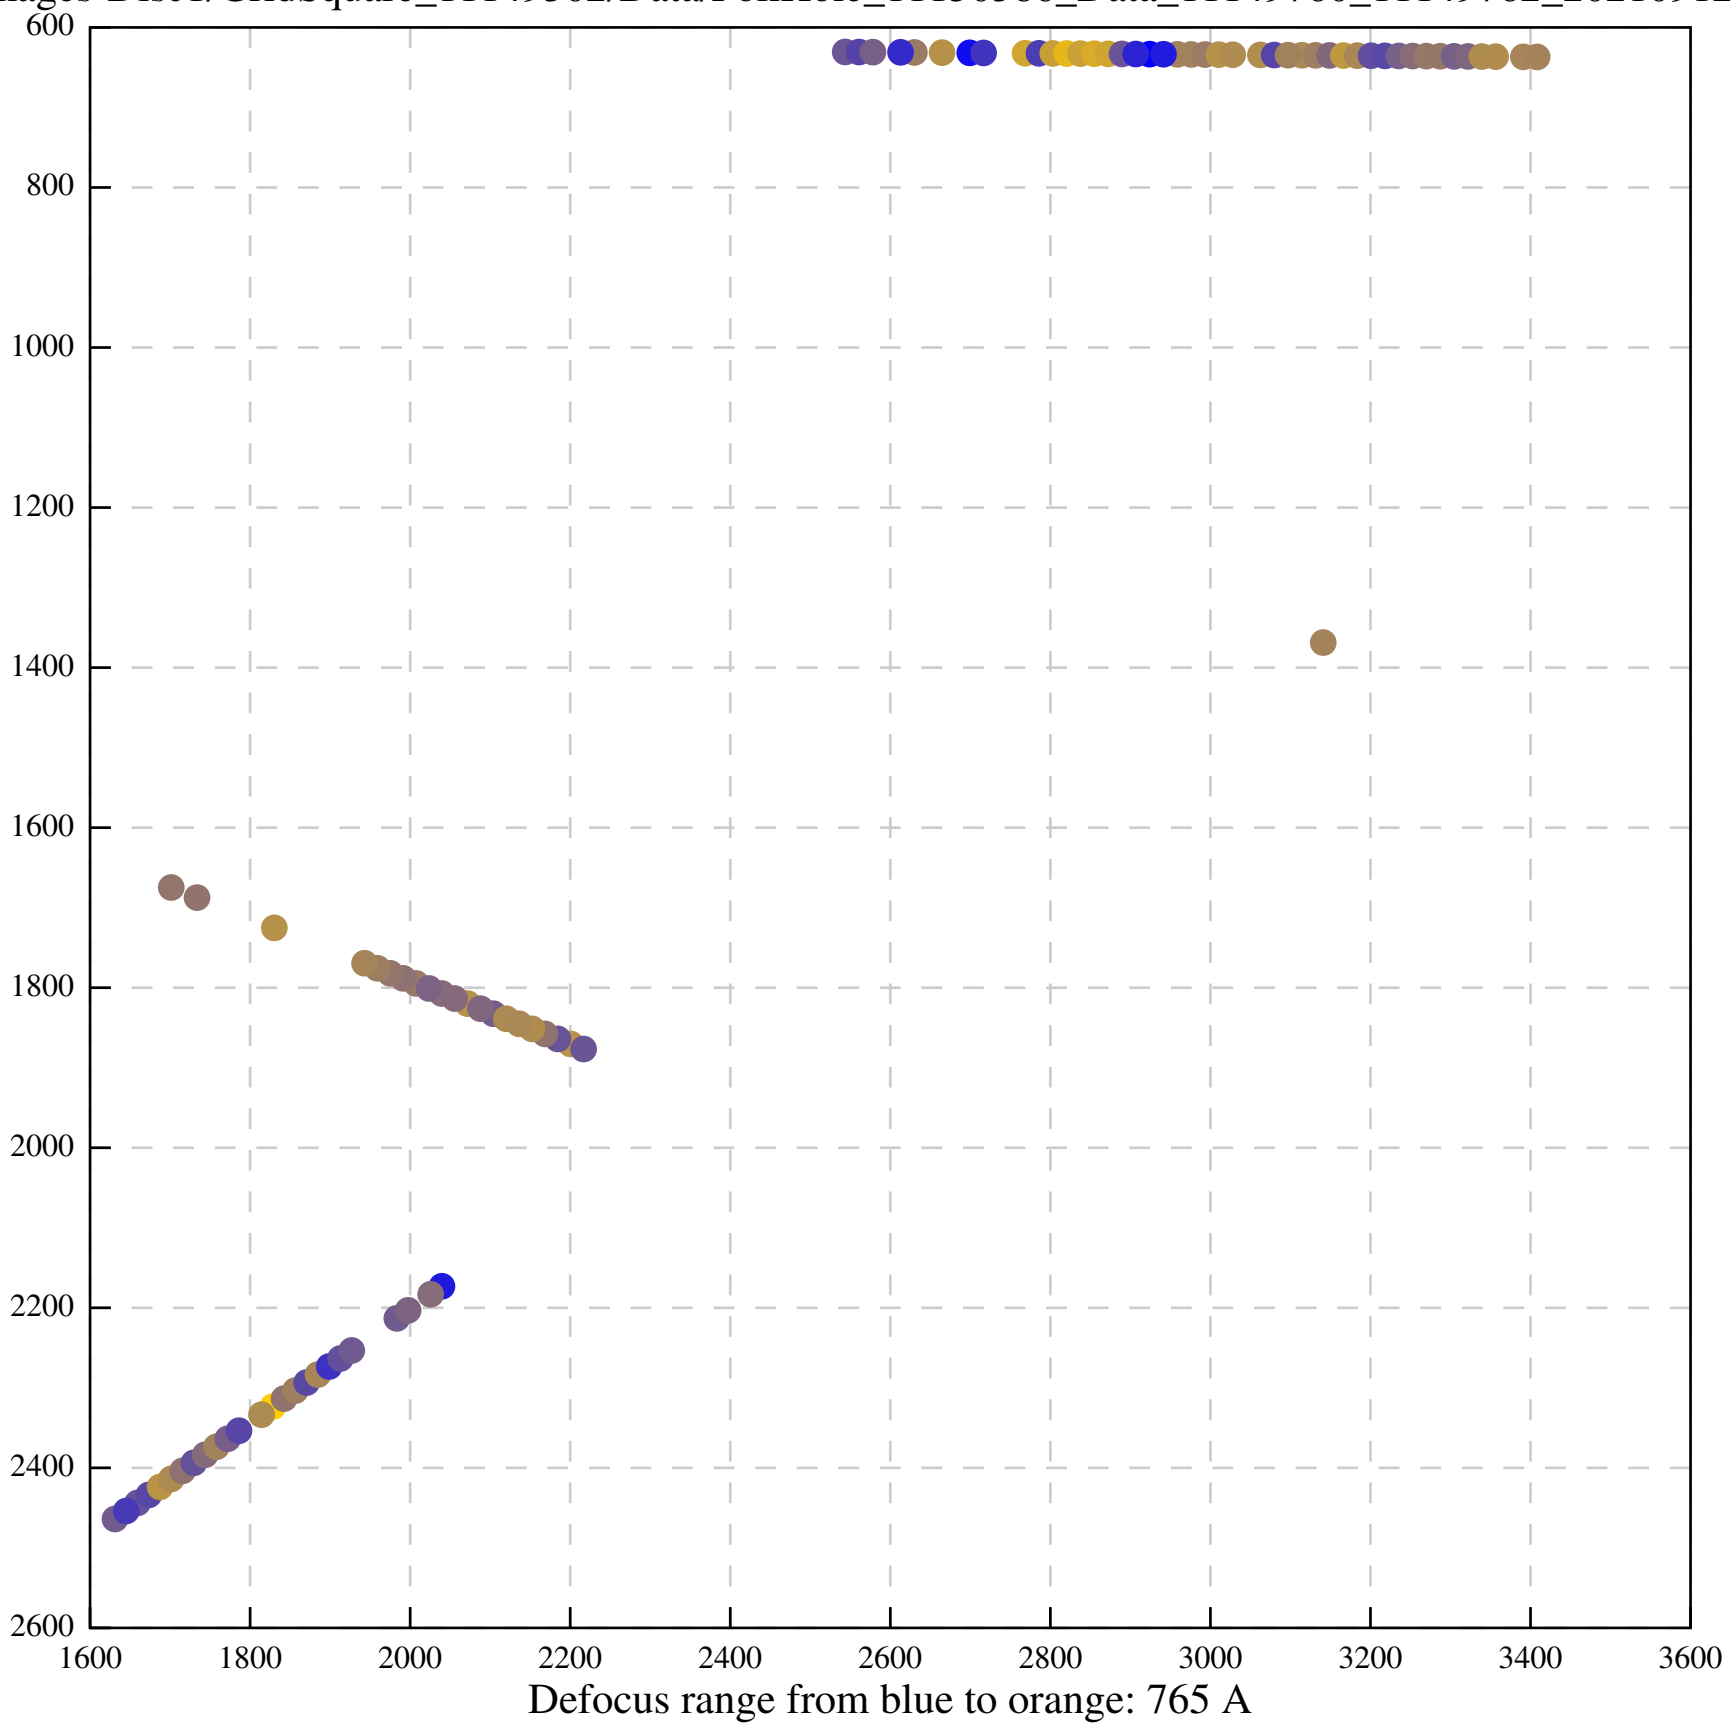

Defocus range from blue to orange: 625 A

Defocus range from blue to orange: 136 A

Defocus range from blue to orange: 728 A

Defocus range from blue to orange: 798 A

Defocus range from blue to orange: 676 A