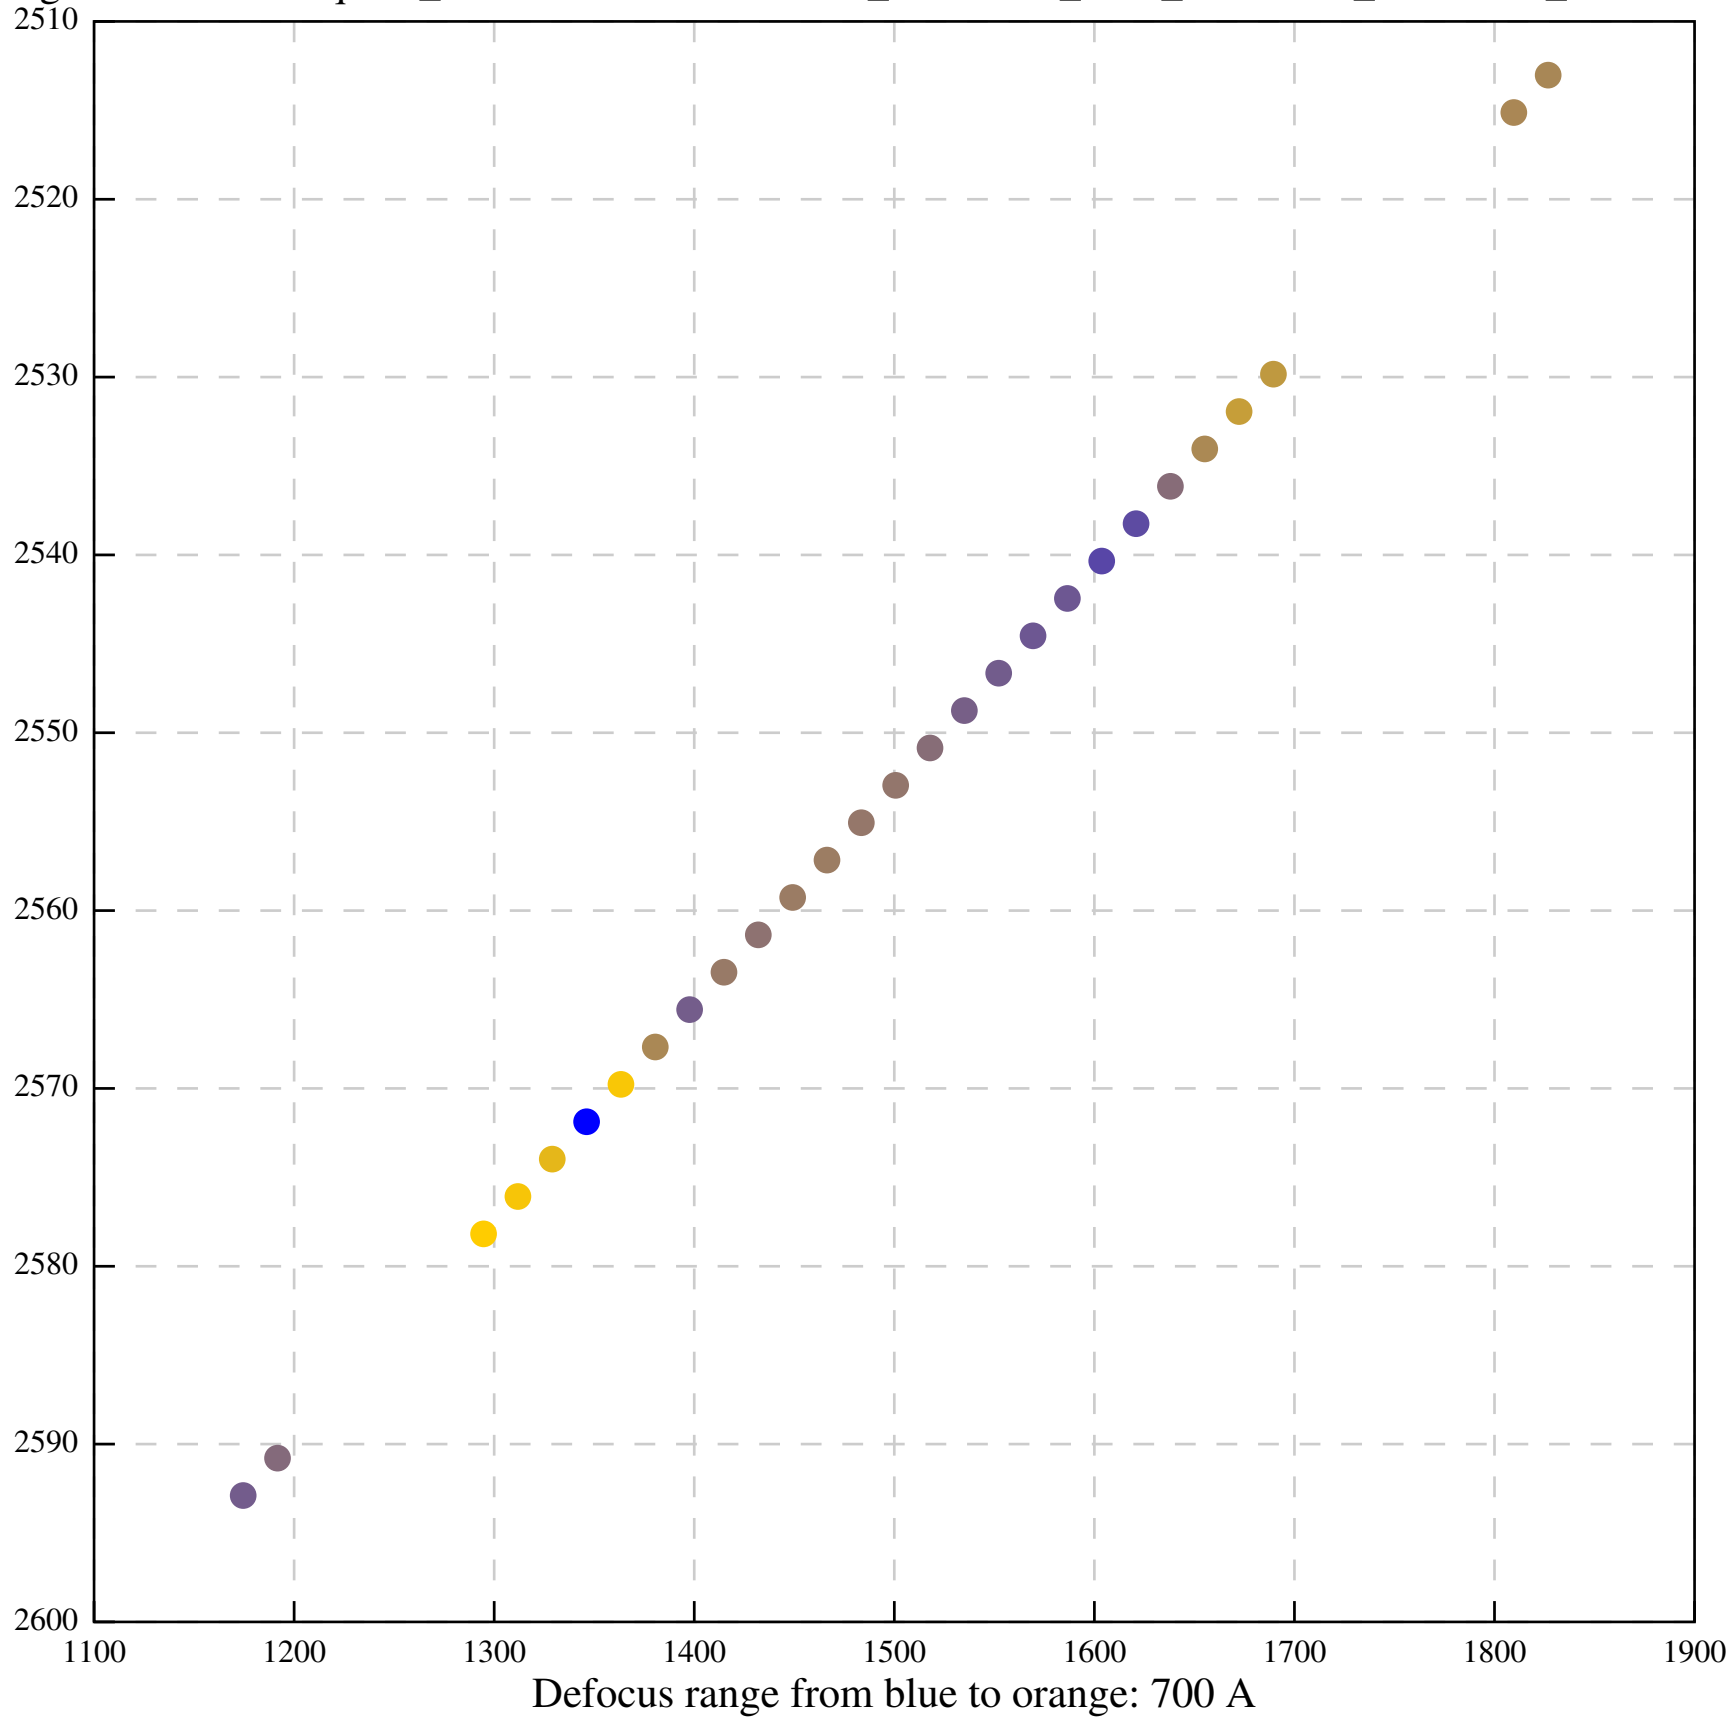

Defocus range from blue to orange: 477 A

Defocus range from blue to orange: 298 A

Defocus range from blue to orange: 78 A

Defocus range from blue to orange: 1410 A

Defocus range from blue to orange: 71 A

Defocus range from blue to orange: 1409 A