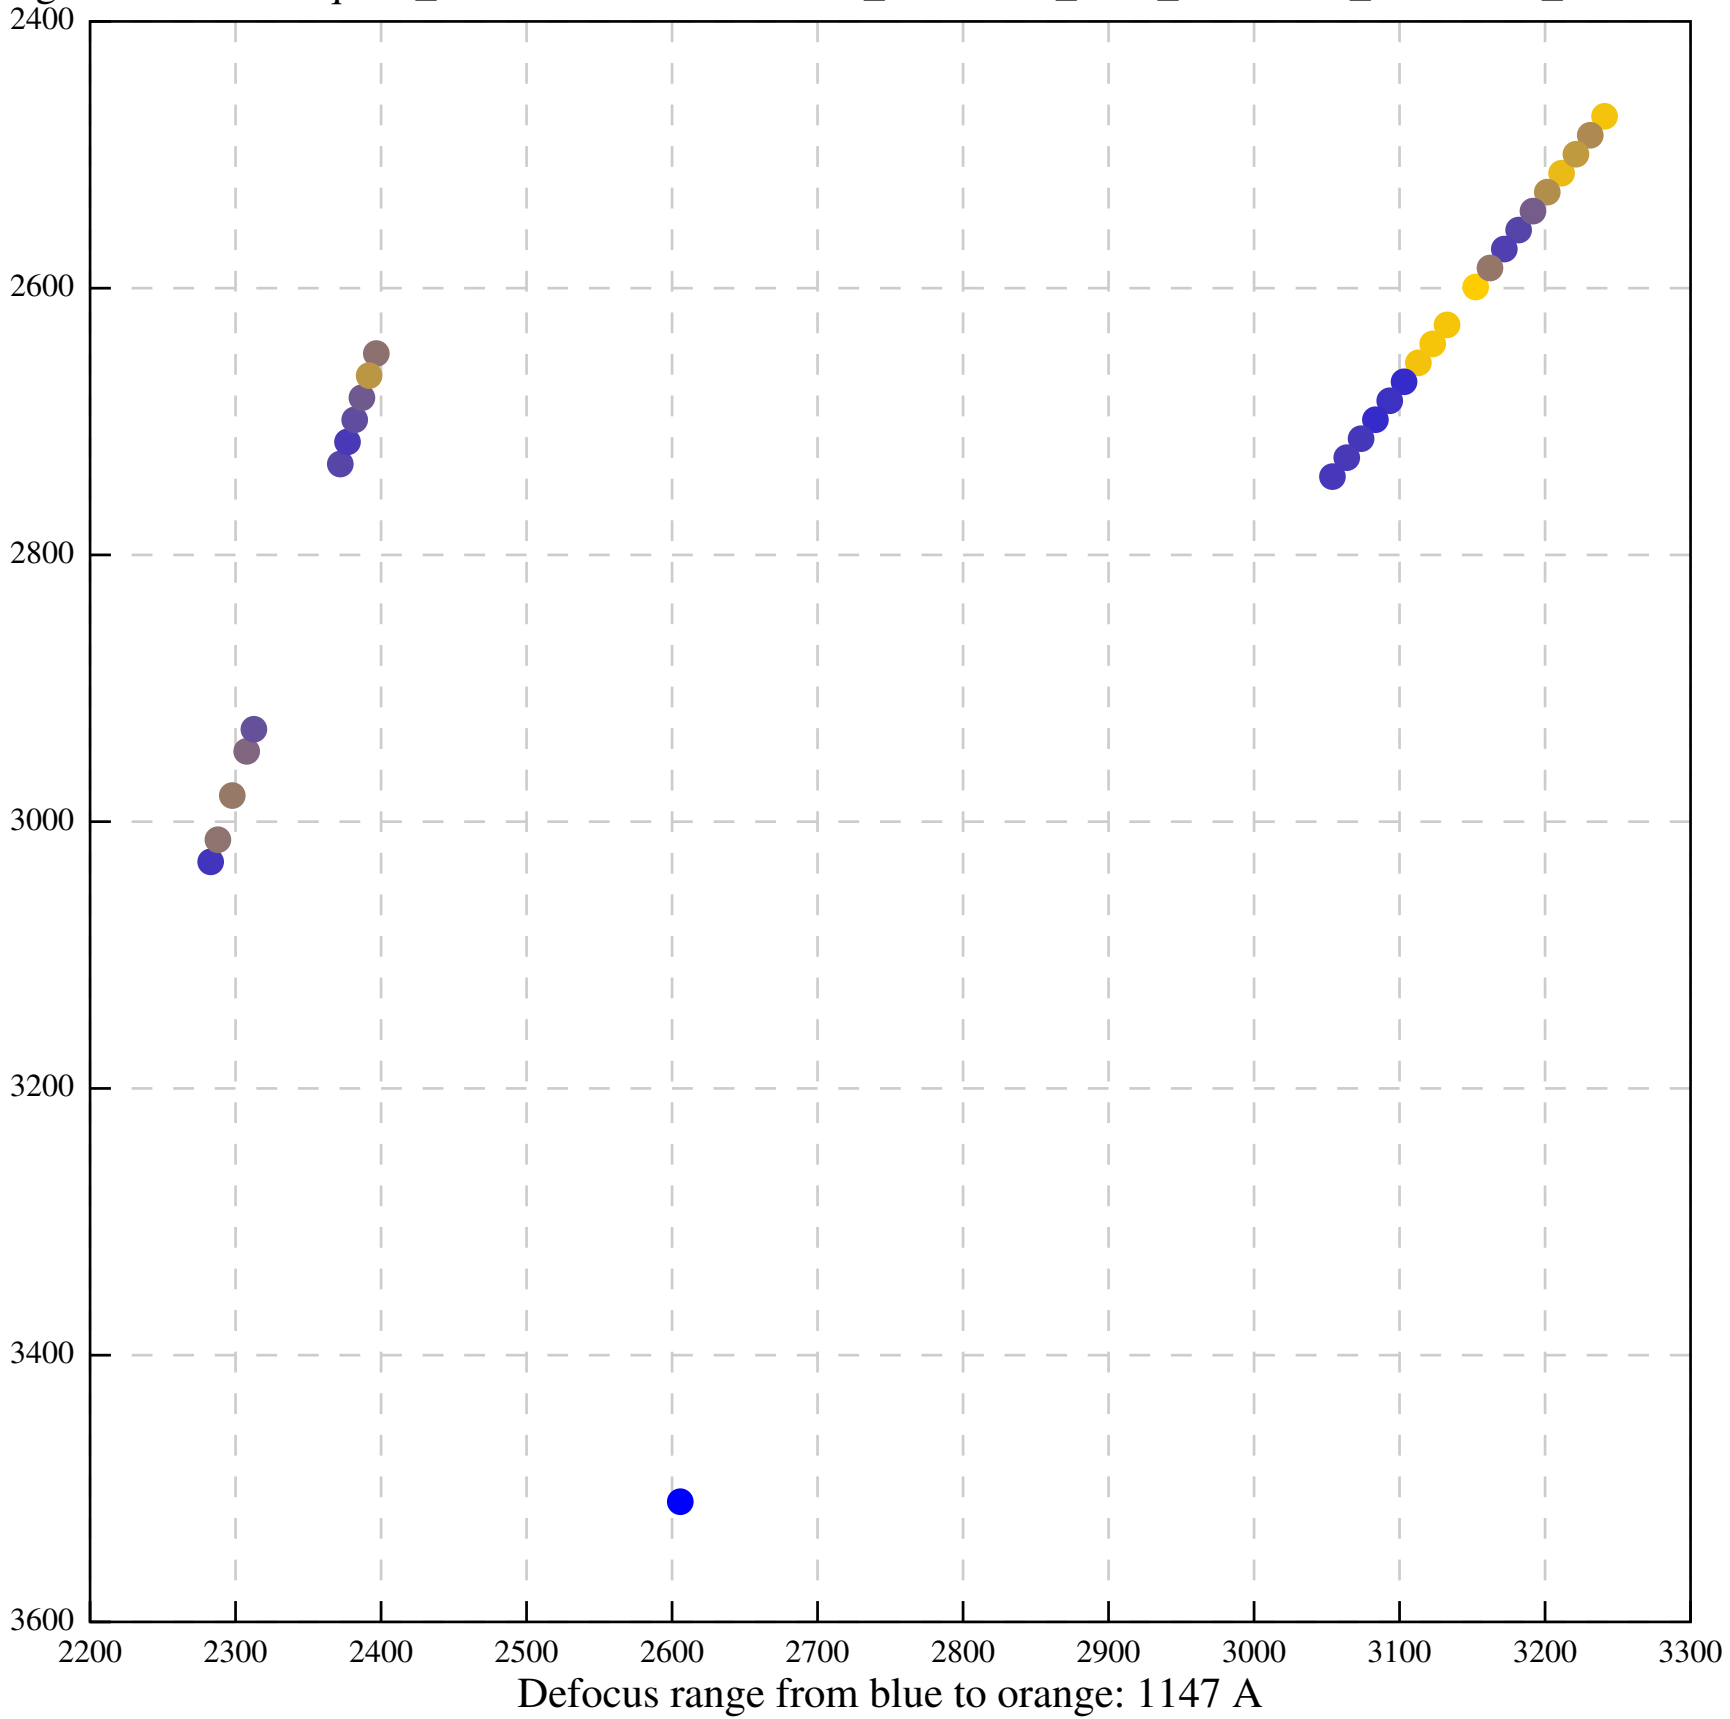

Defocus range from blue to orange: 930 A