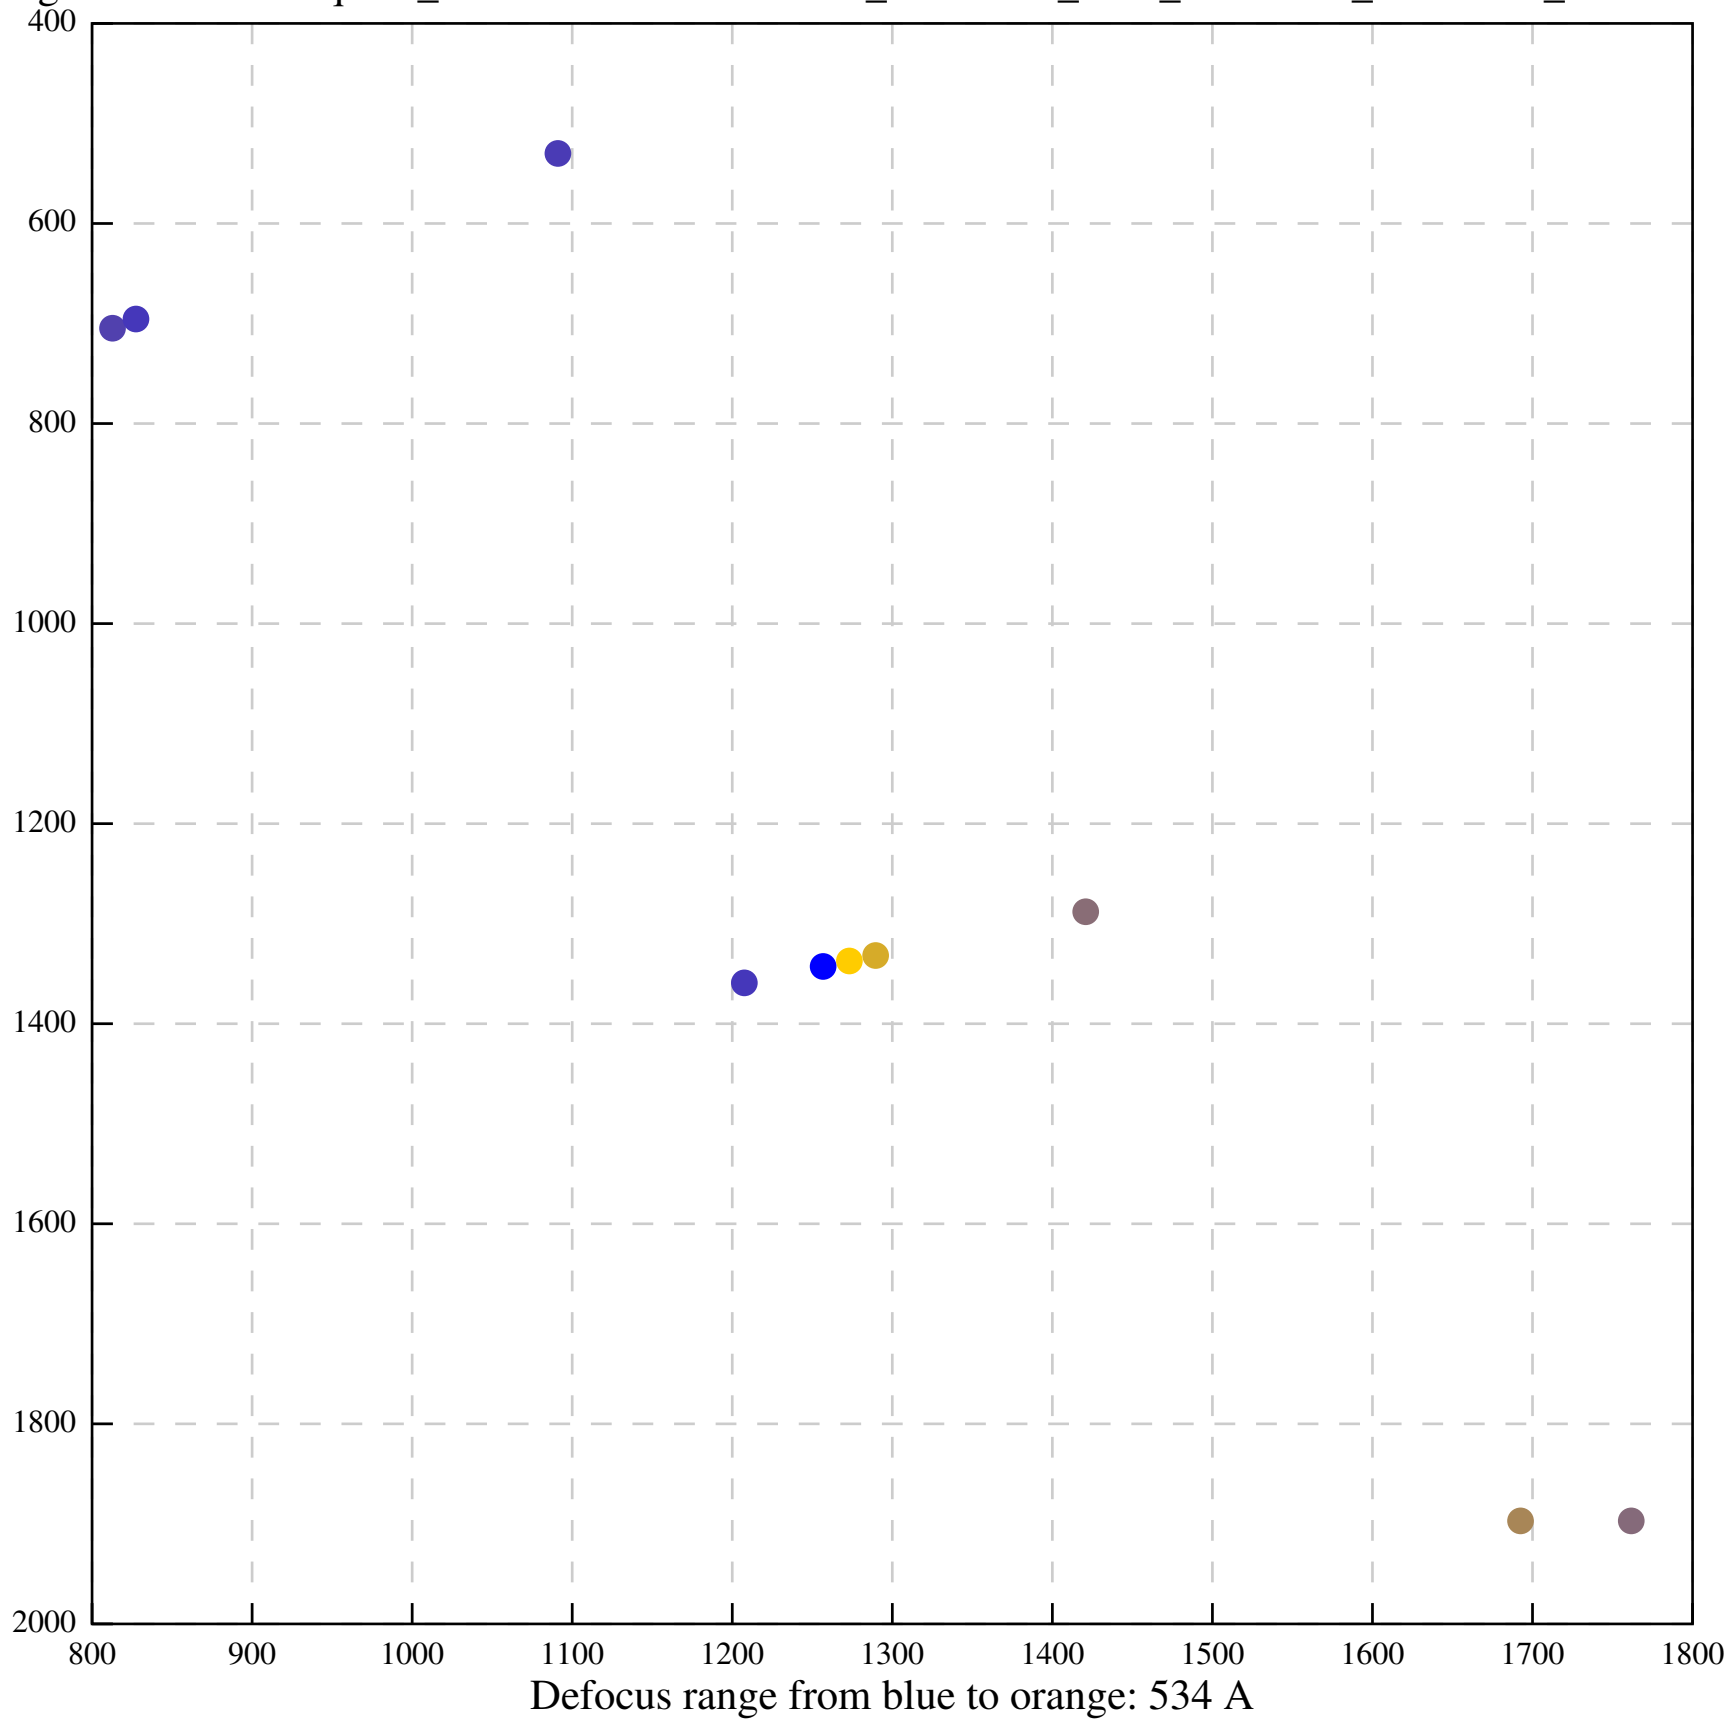

Defocus range from blue to orange: 174 Å

Defocus range from blue to orange: 273 A

Defocus range from blue to orange: 361 A

Defocus range from blue to orange: 0 A

Defocus range from blue to orange: 562 A

Defocus range from blue to orange: 91 A