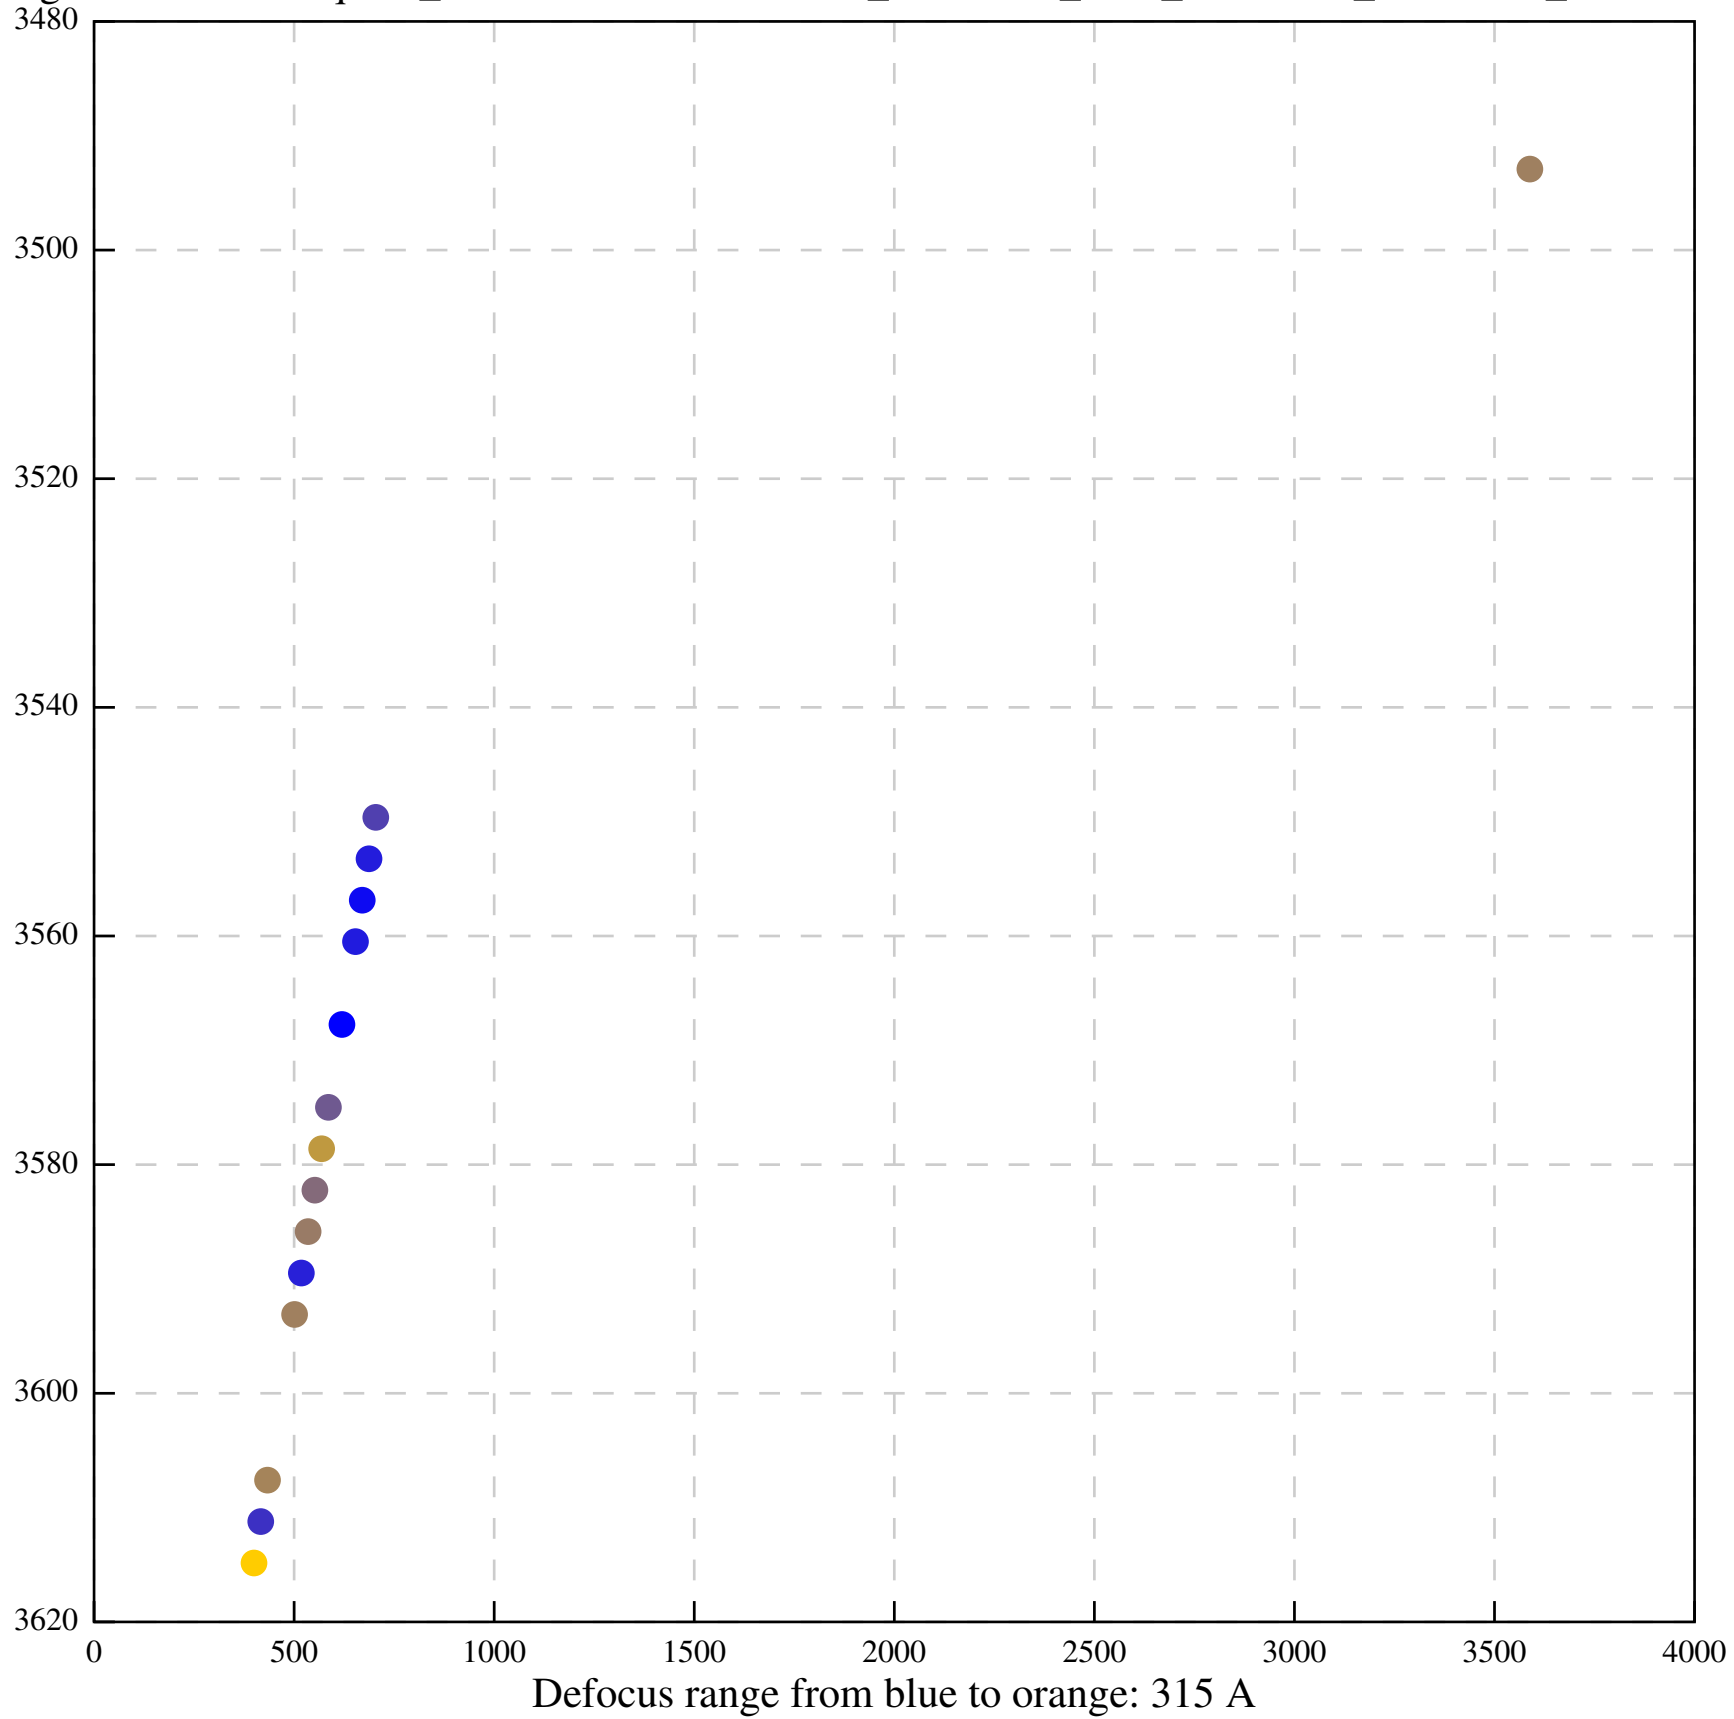

Defocus range from blue to orange: 148 A