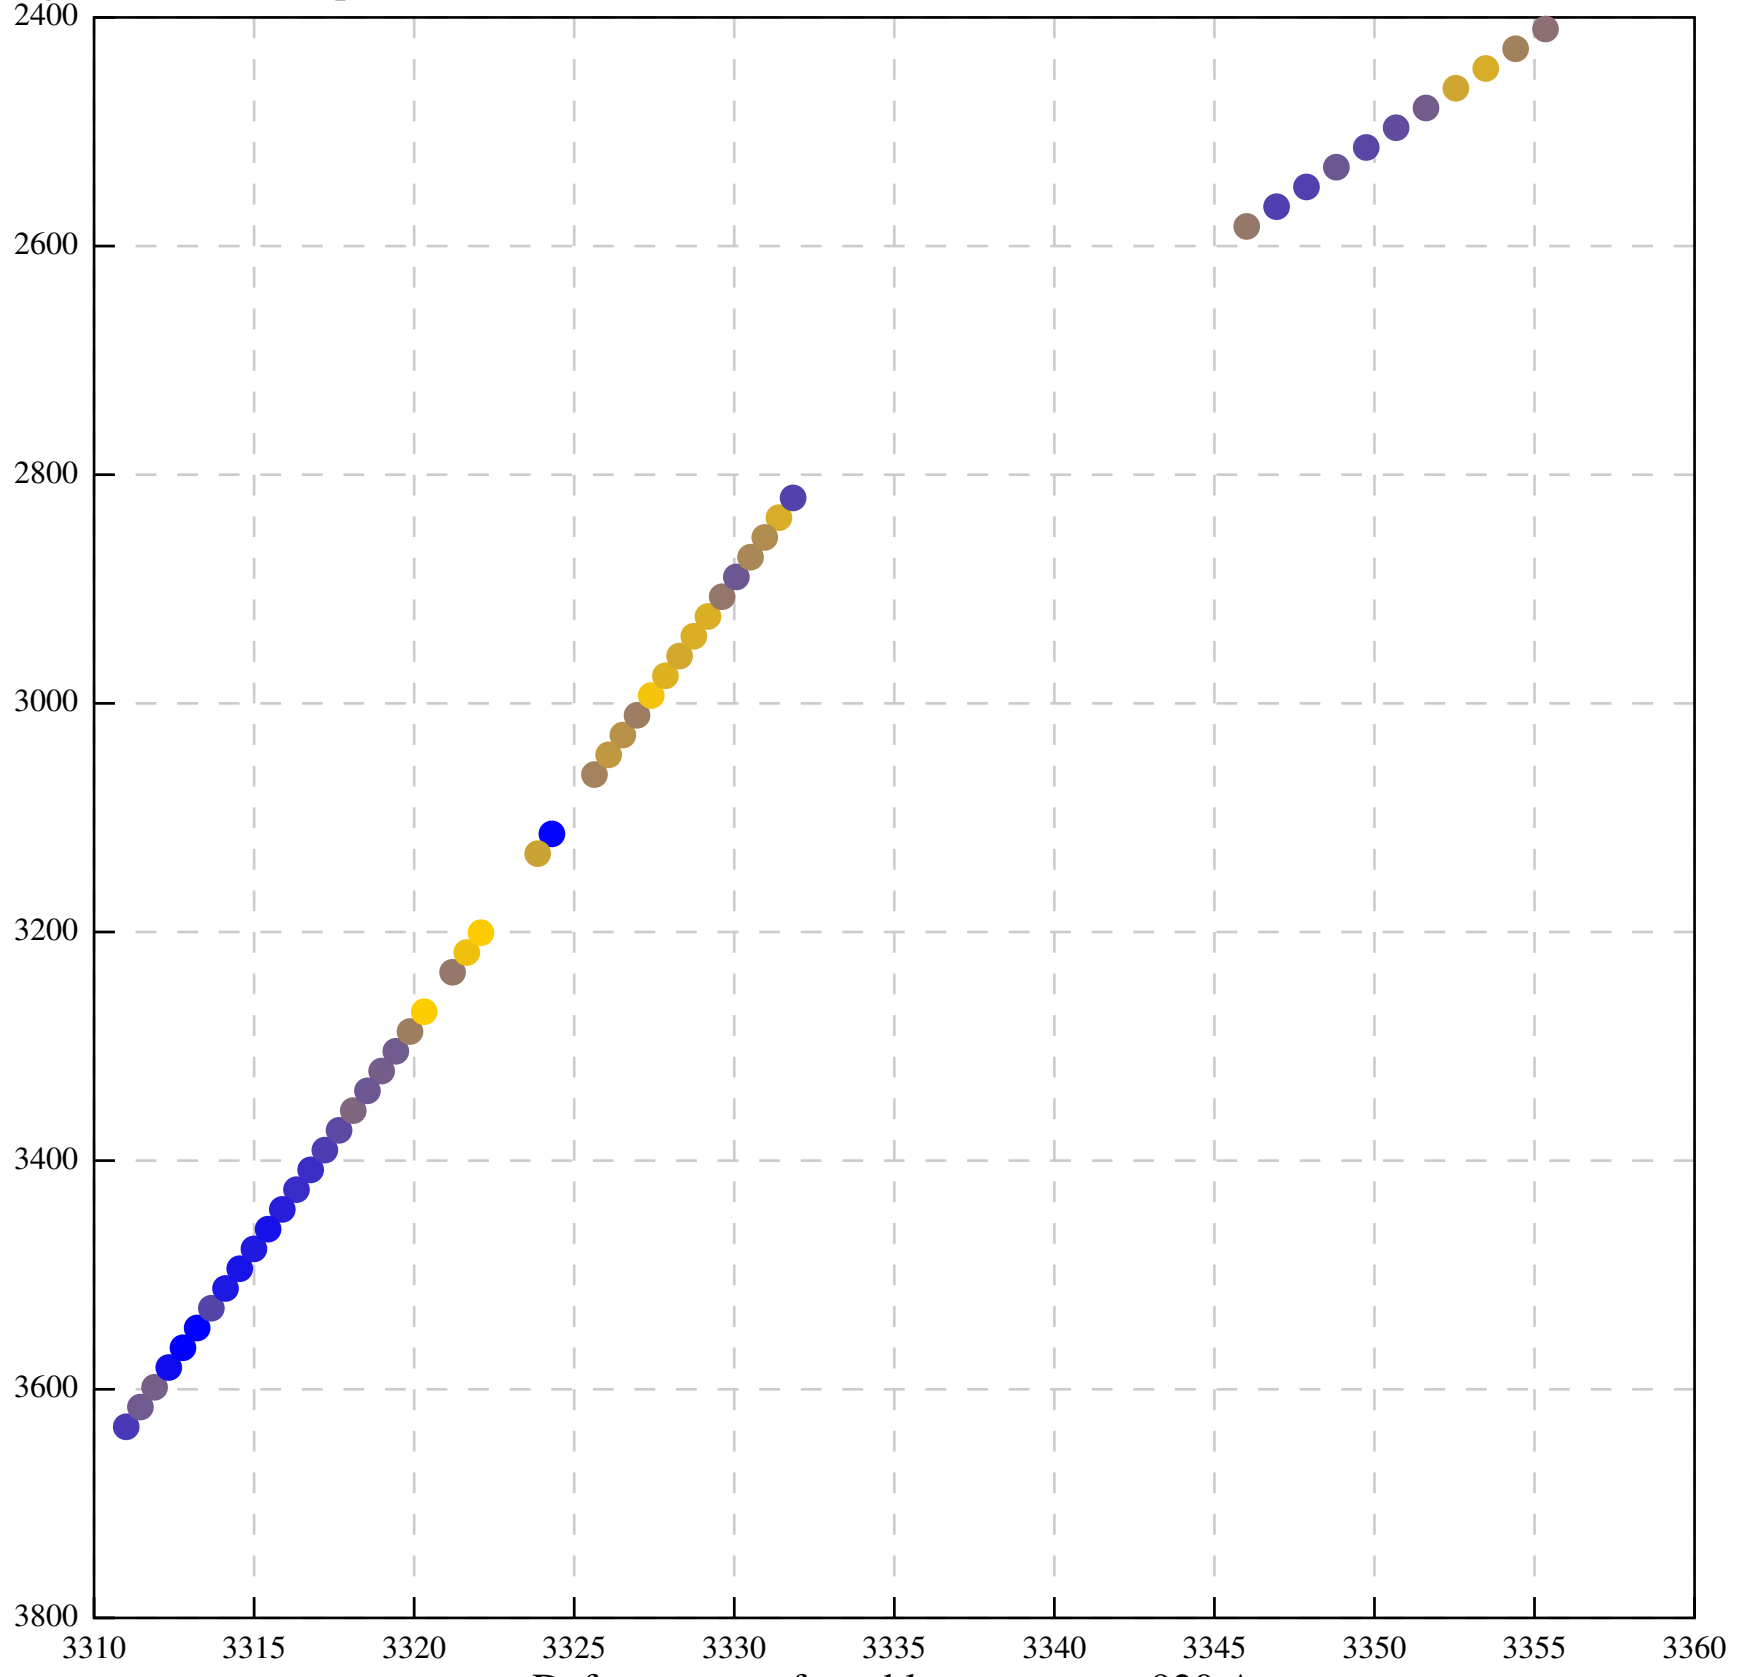

Defocus range from blue to orange: 315 A

Defocus range from blue to orange: 920 A

Defocus range from blue to orange: 662 A

Defocus range from blue to orange: 877 A

Defocus range from blue to orange: 1069 A