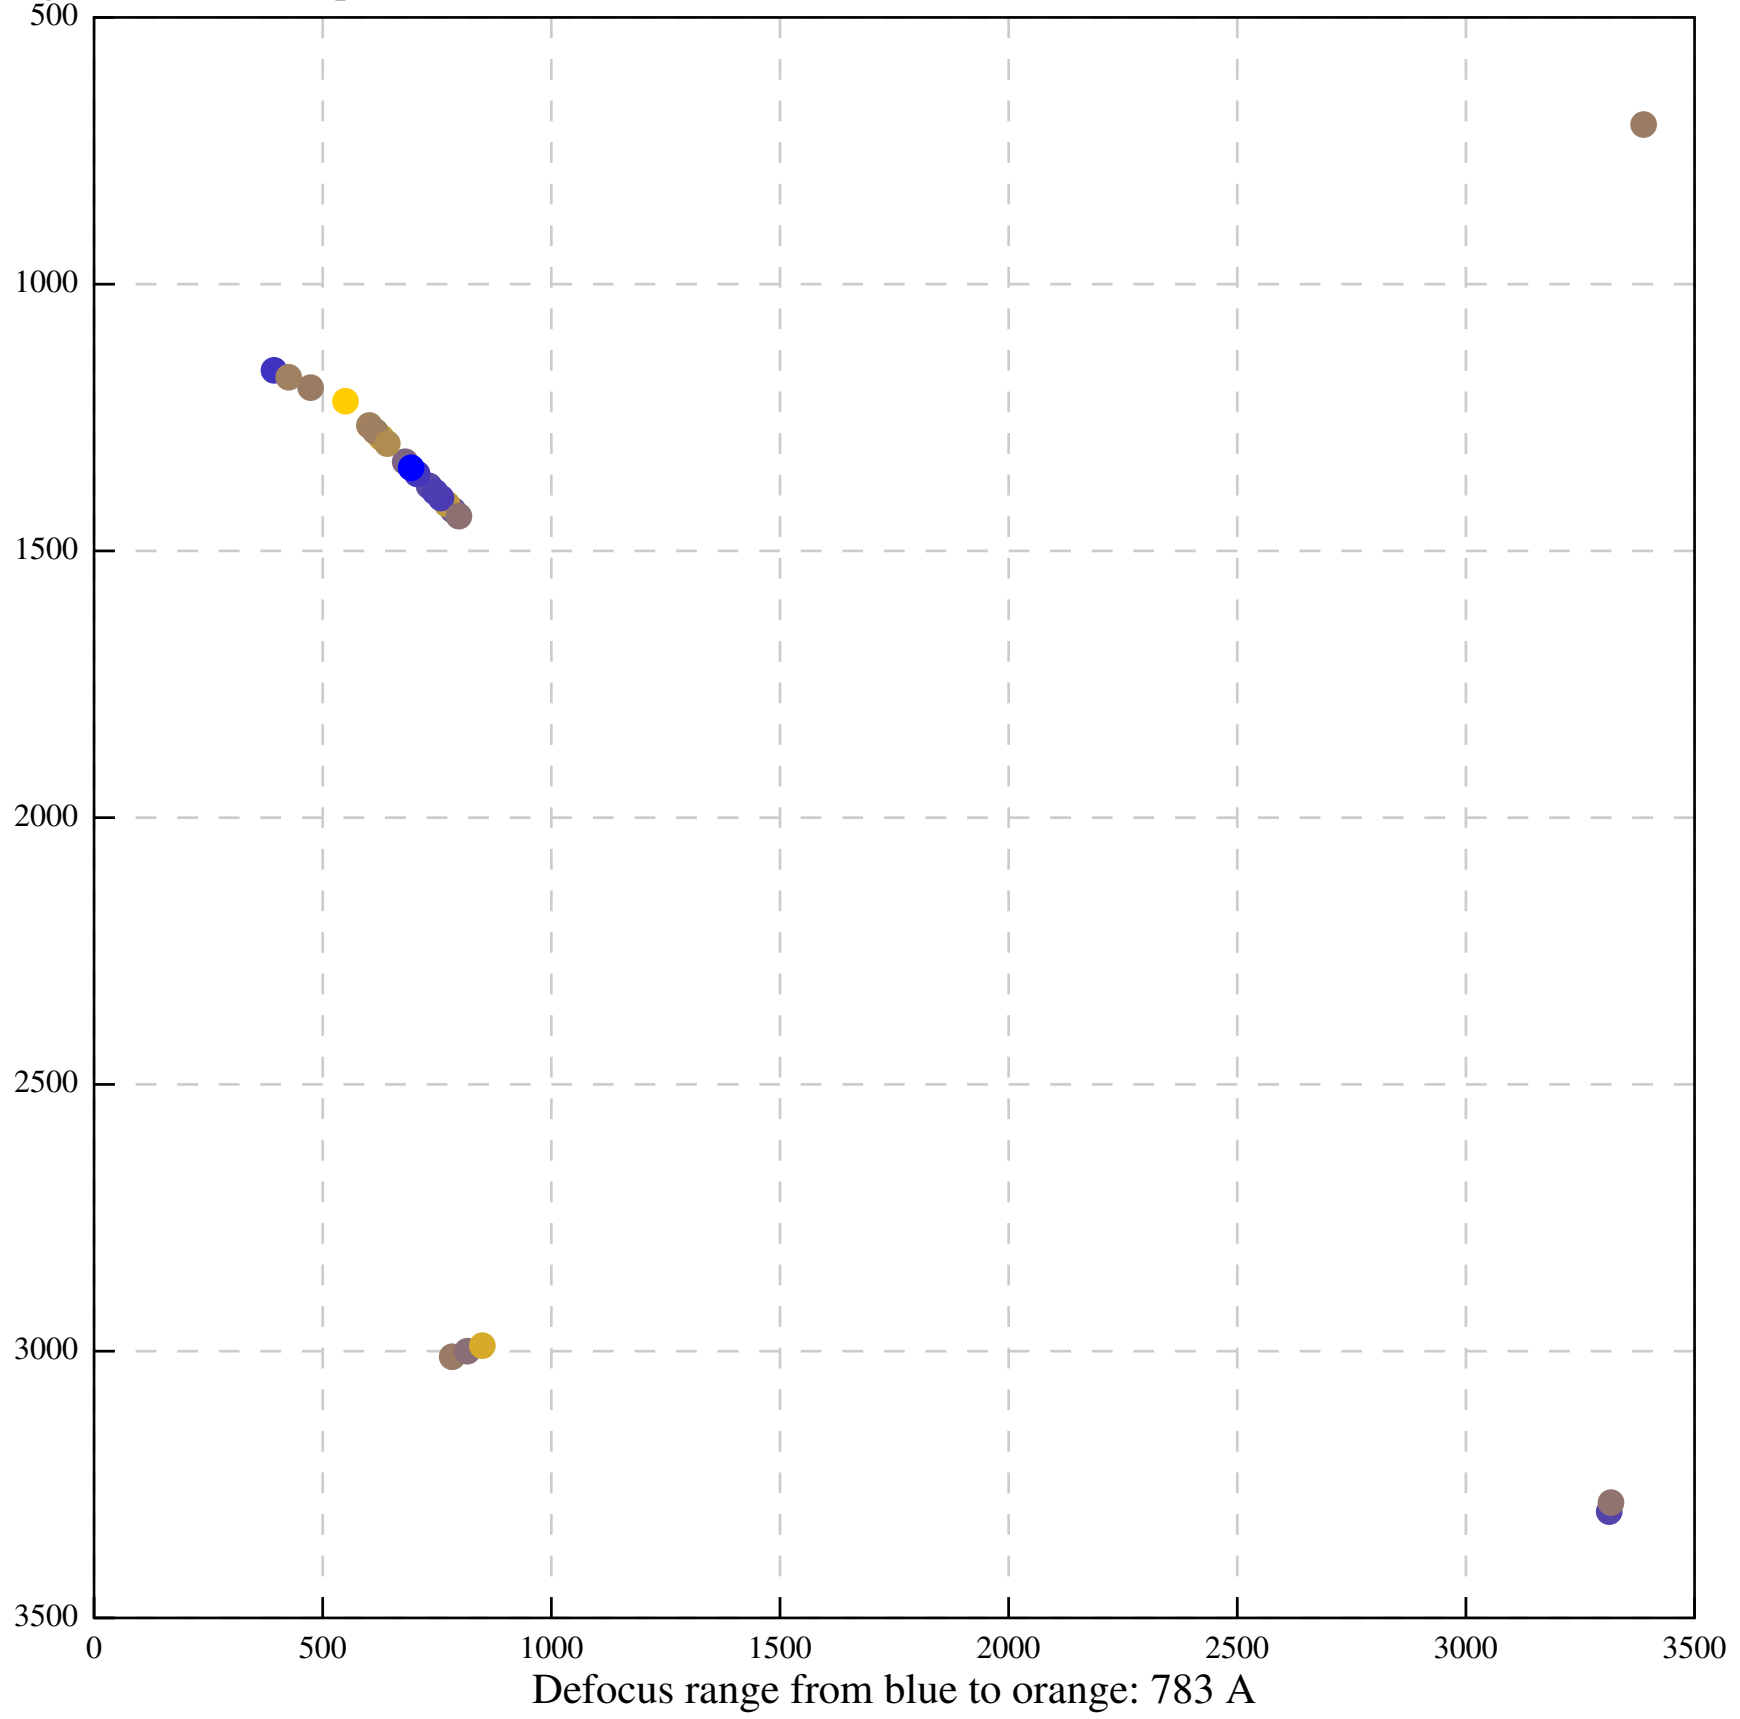

Defocus range from blue to orange: 793 A

Defocus range from blue to orange: 93 A

Defocus range from blue to orange: 0 A

Defocus range from blue to orange: 73 A

Defocus range from blue to orange: 169 A

Defocus range from blue to orange: 0 A