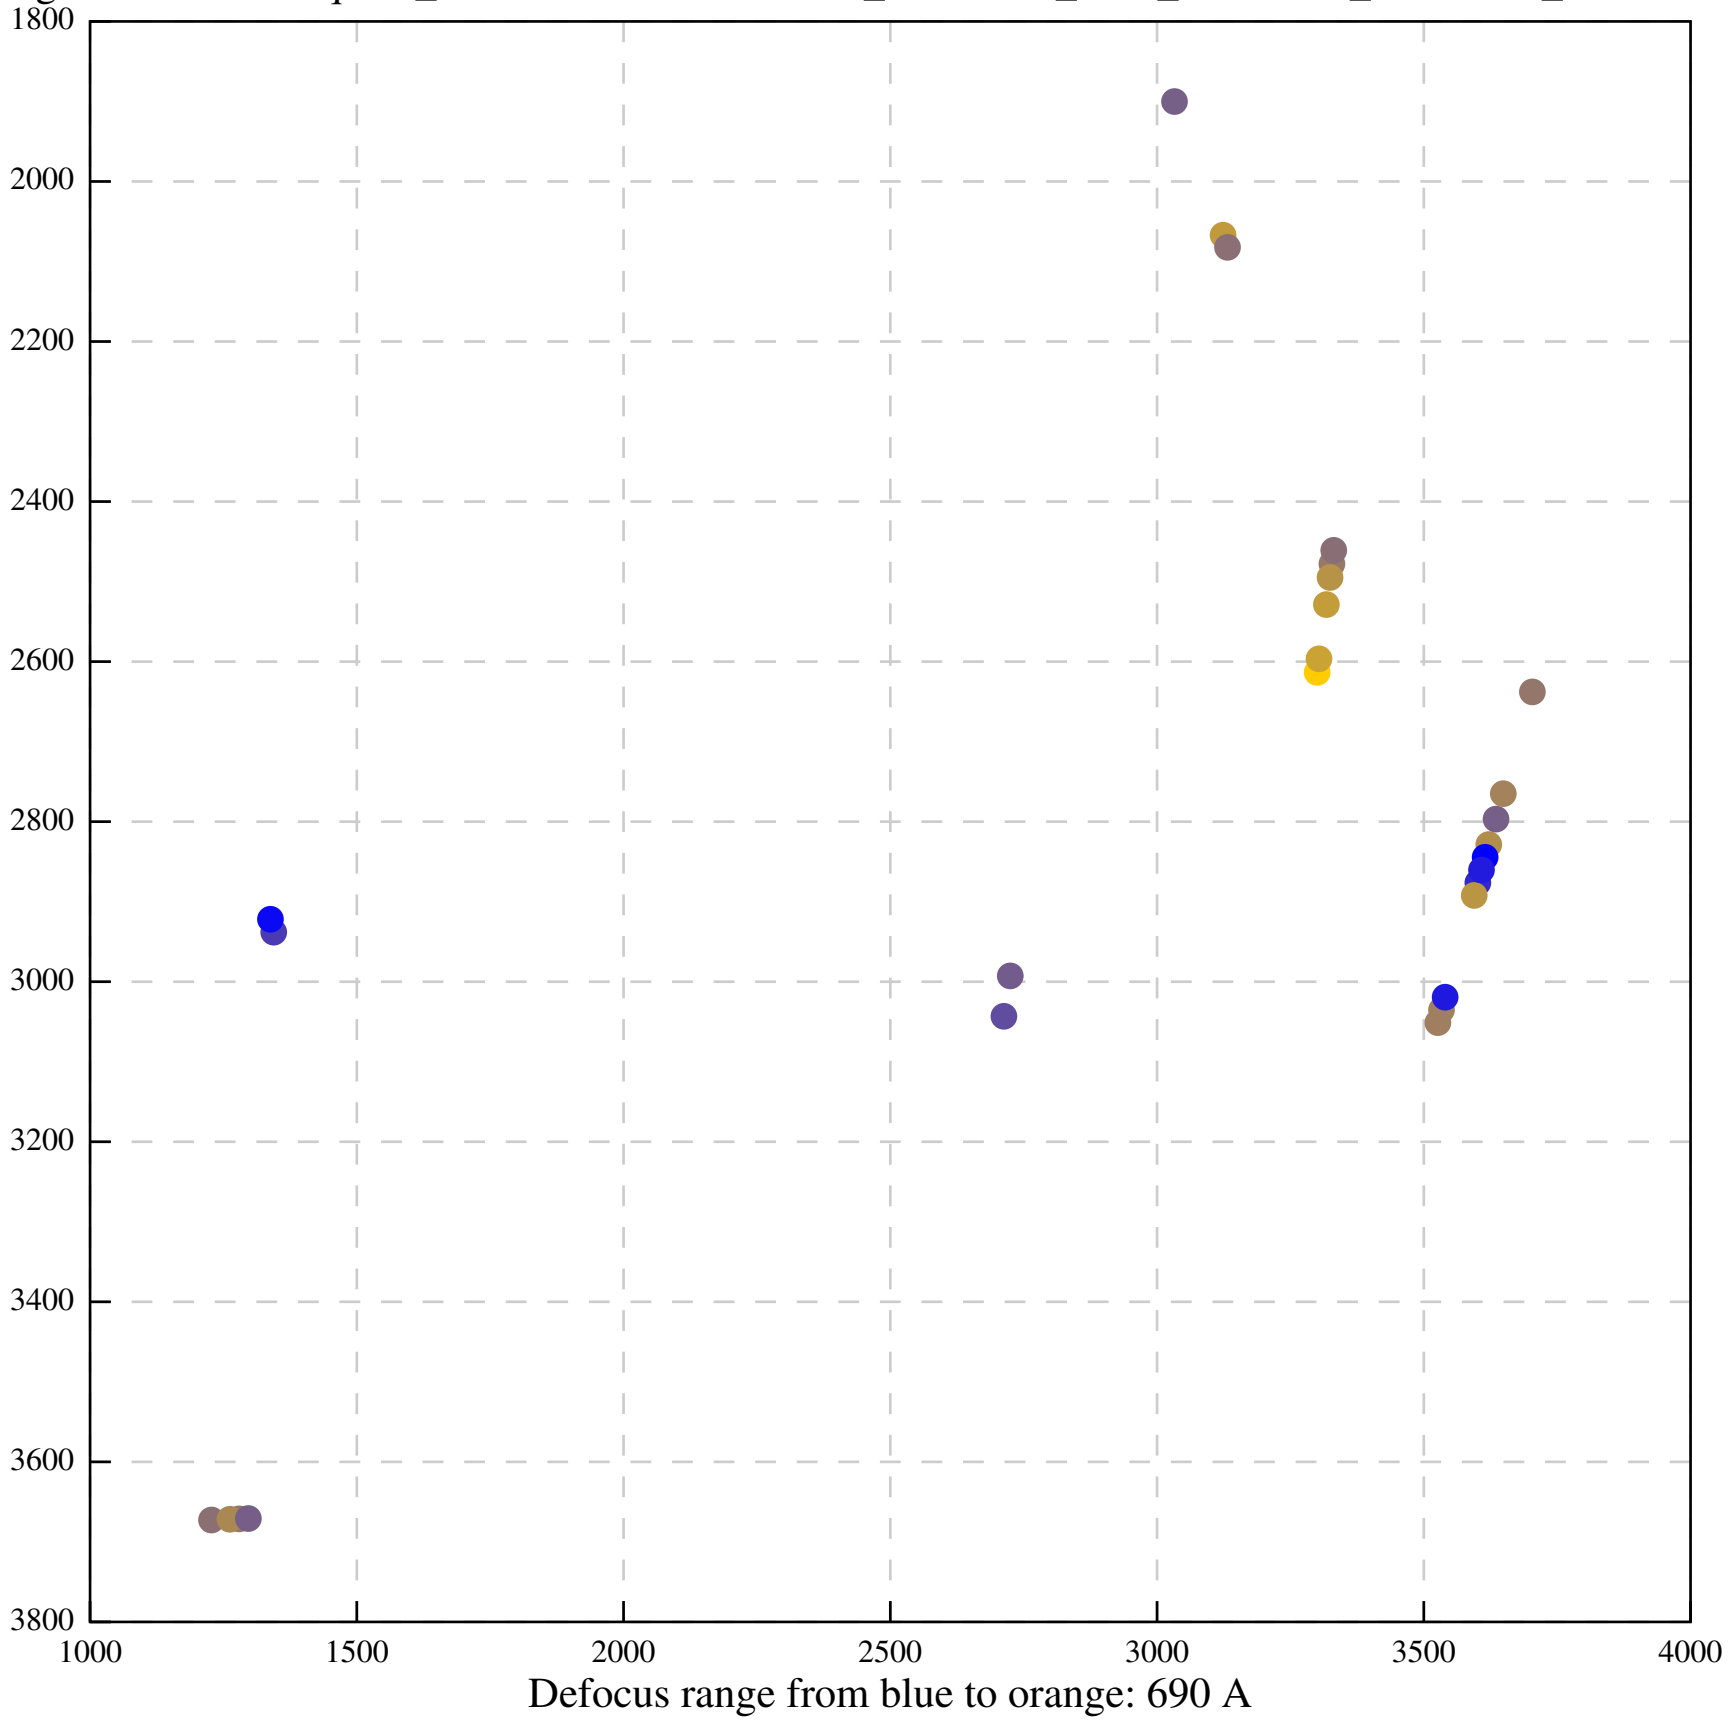

Defocus range from blue to orange: 0 A

Defocus range from blue to orange: 0 A

Defocus range from blue to orange: 0 A

Defocus range from blue to orange: 562 A

Defocus range from blue to orange: 0 A

Defocus range from blue to orange: 314 A