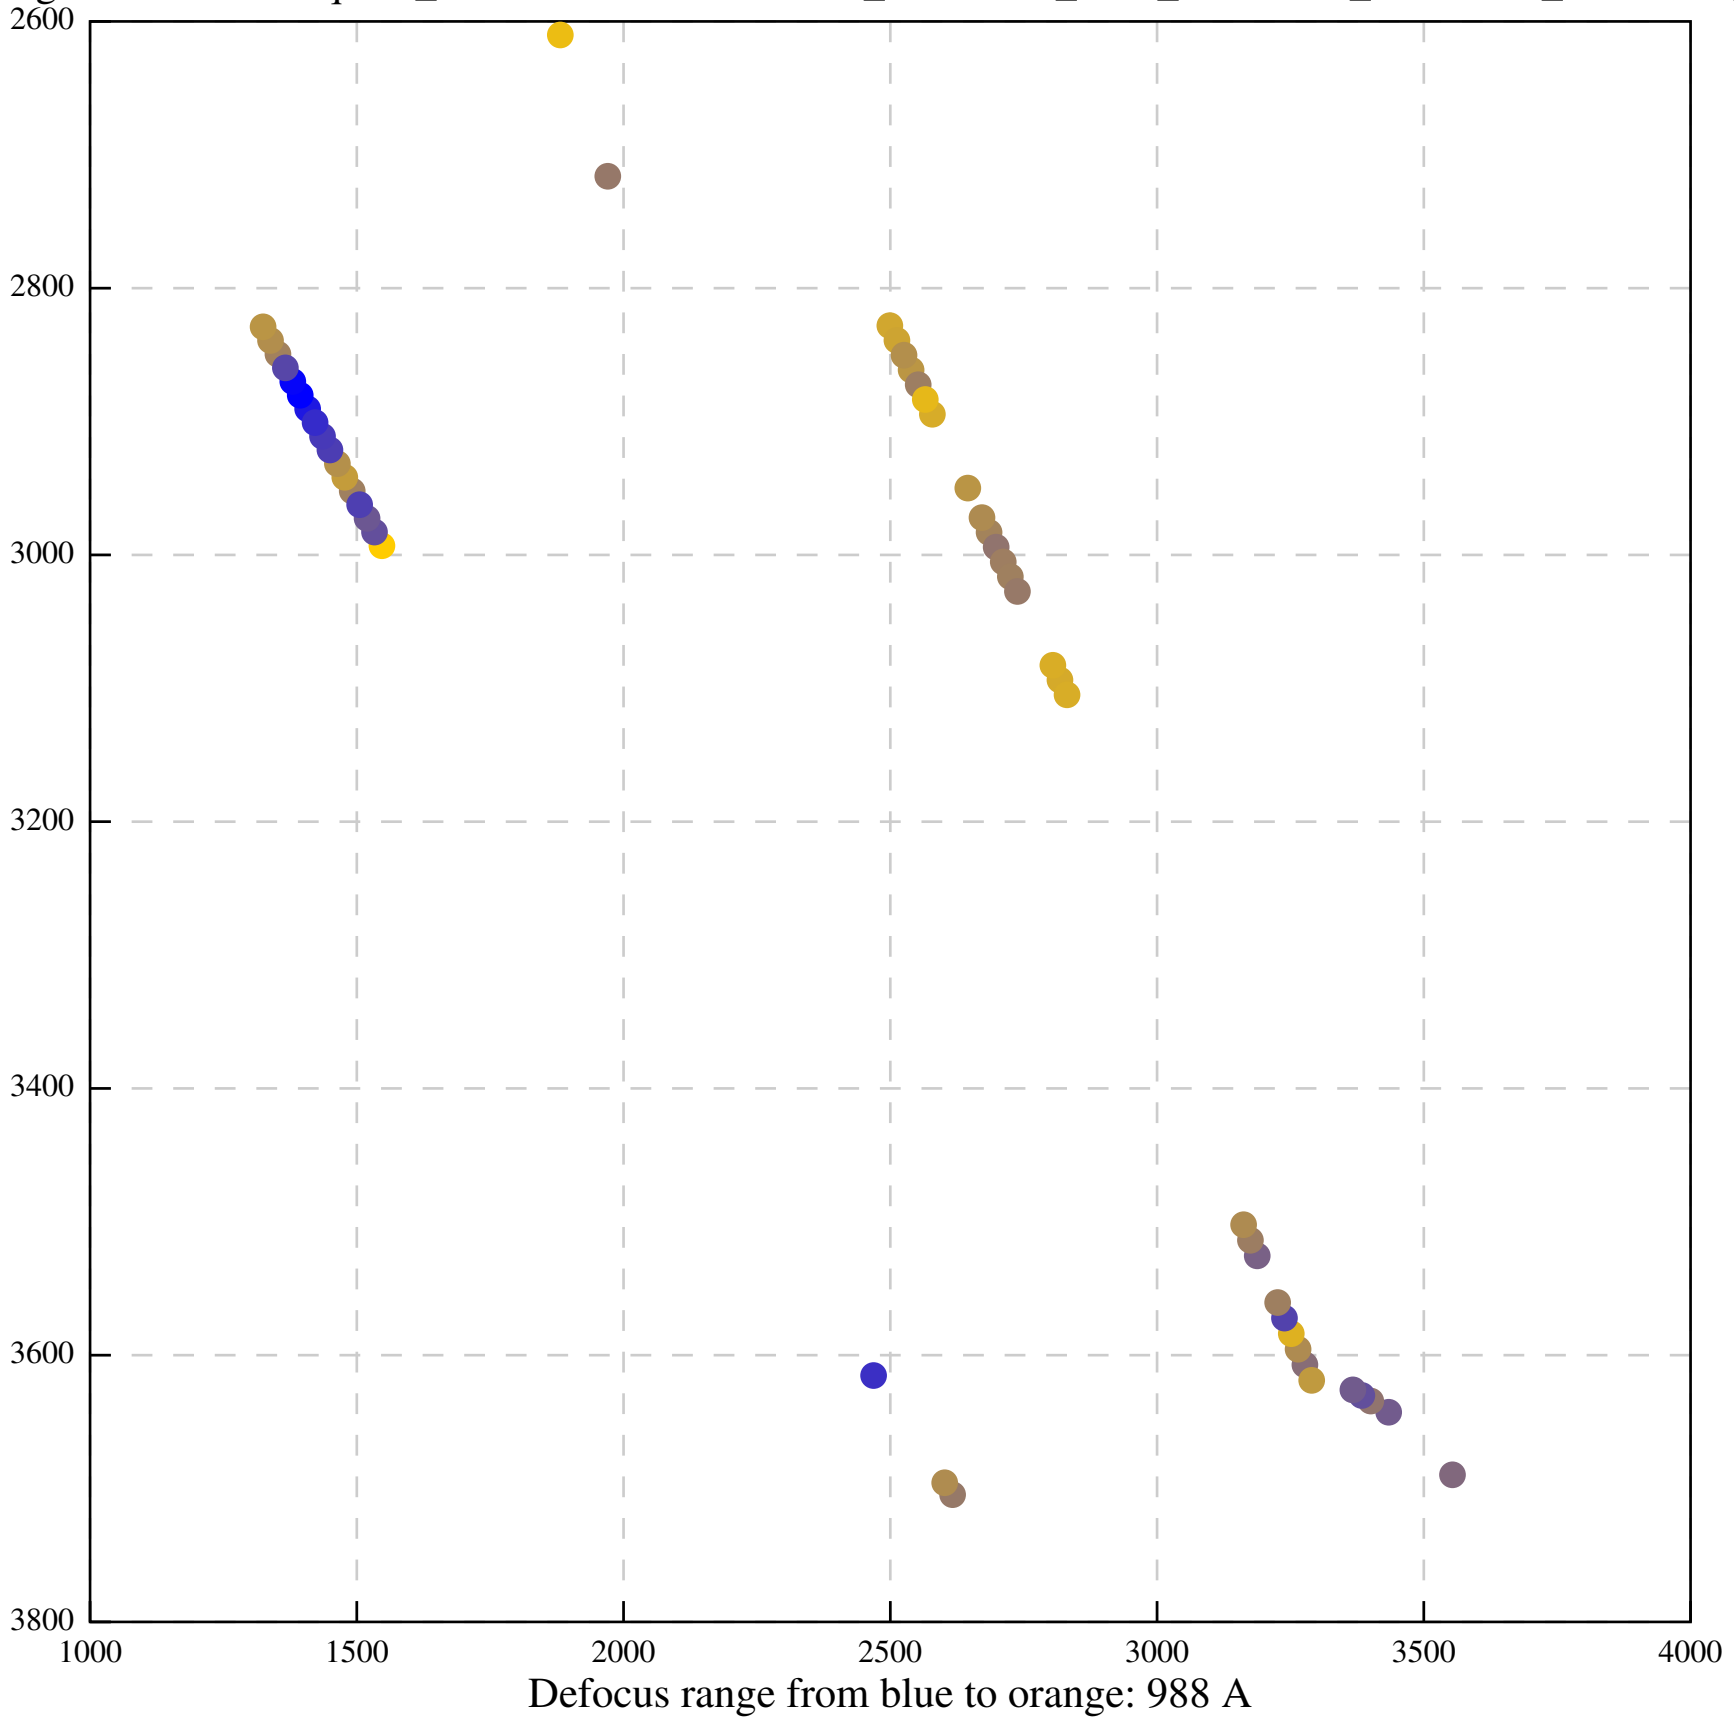

Defocus range from blue to orange: 1127 A

Defocus range from blue to orange: 936 A

Defocus range from blue to orange: 732 Å

Defocus range from blue to orange: 300 Å

Defocus range from blue to orange: 728 A