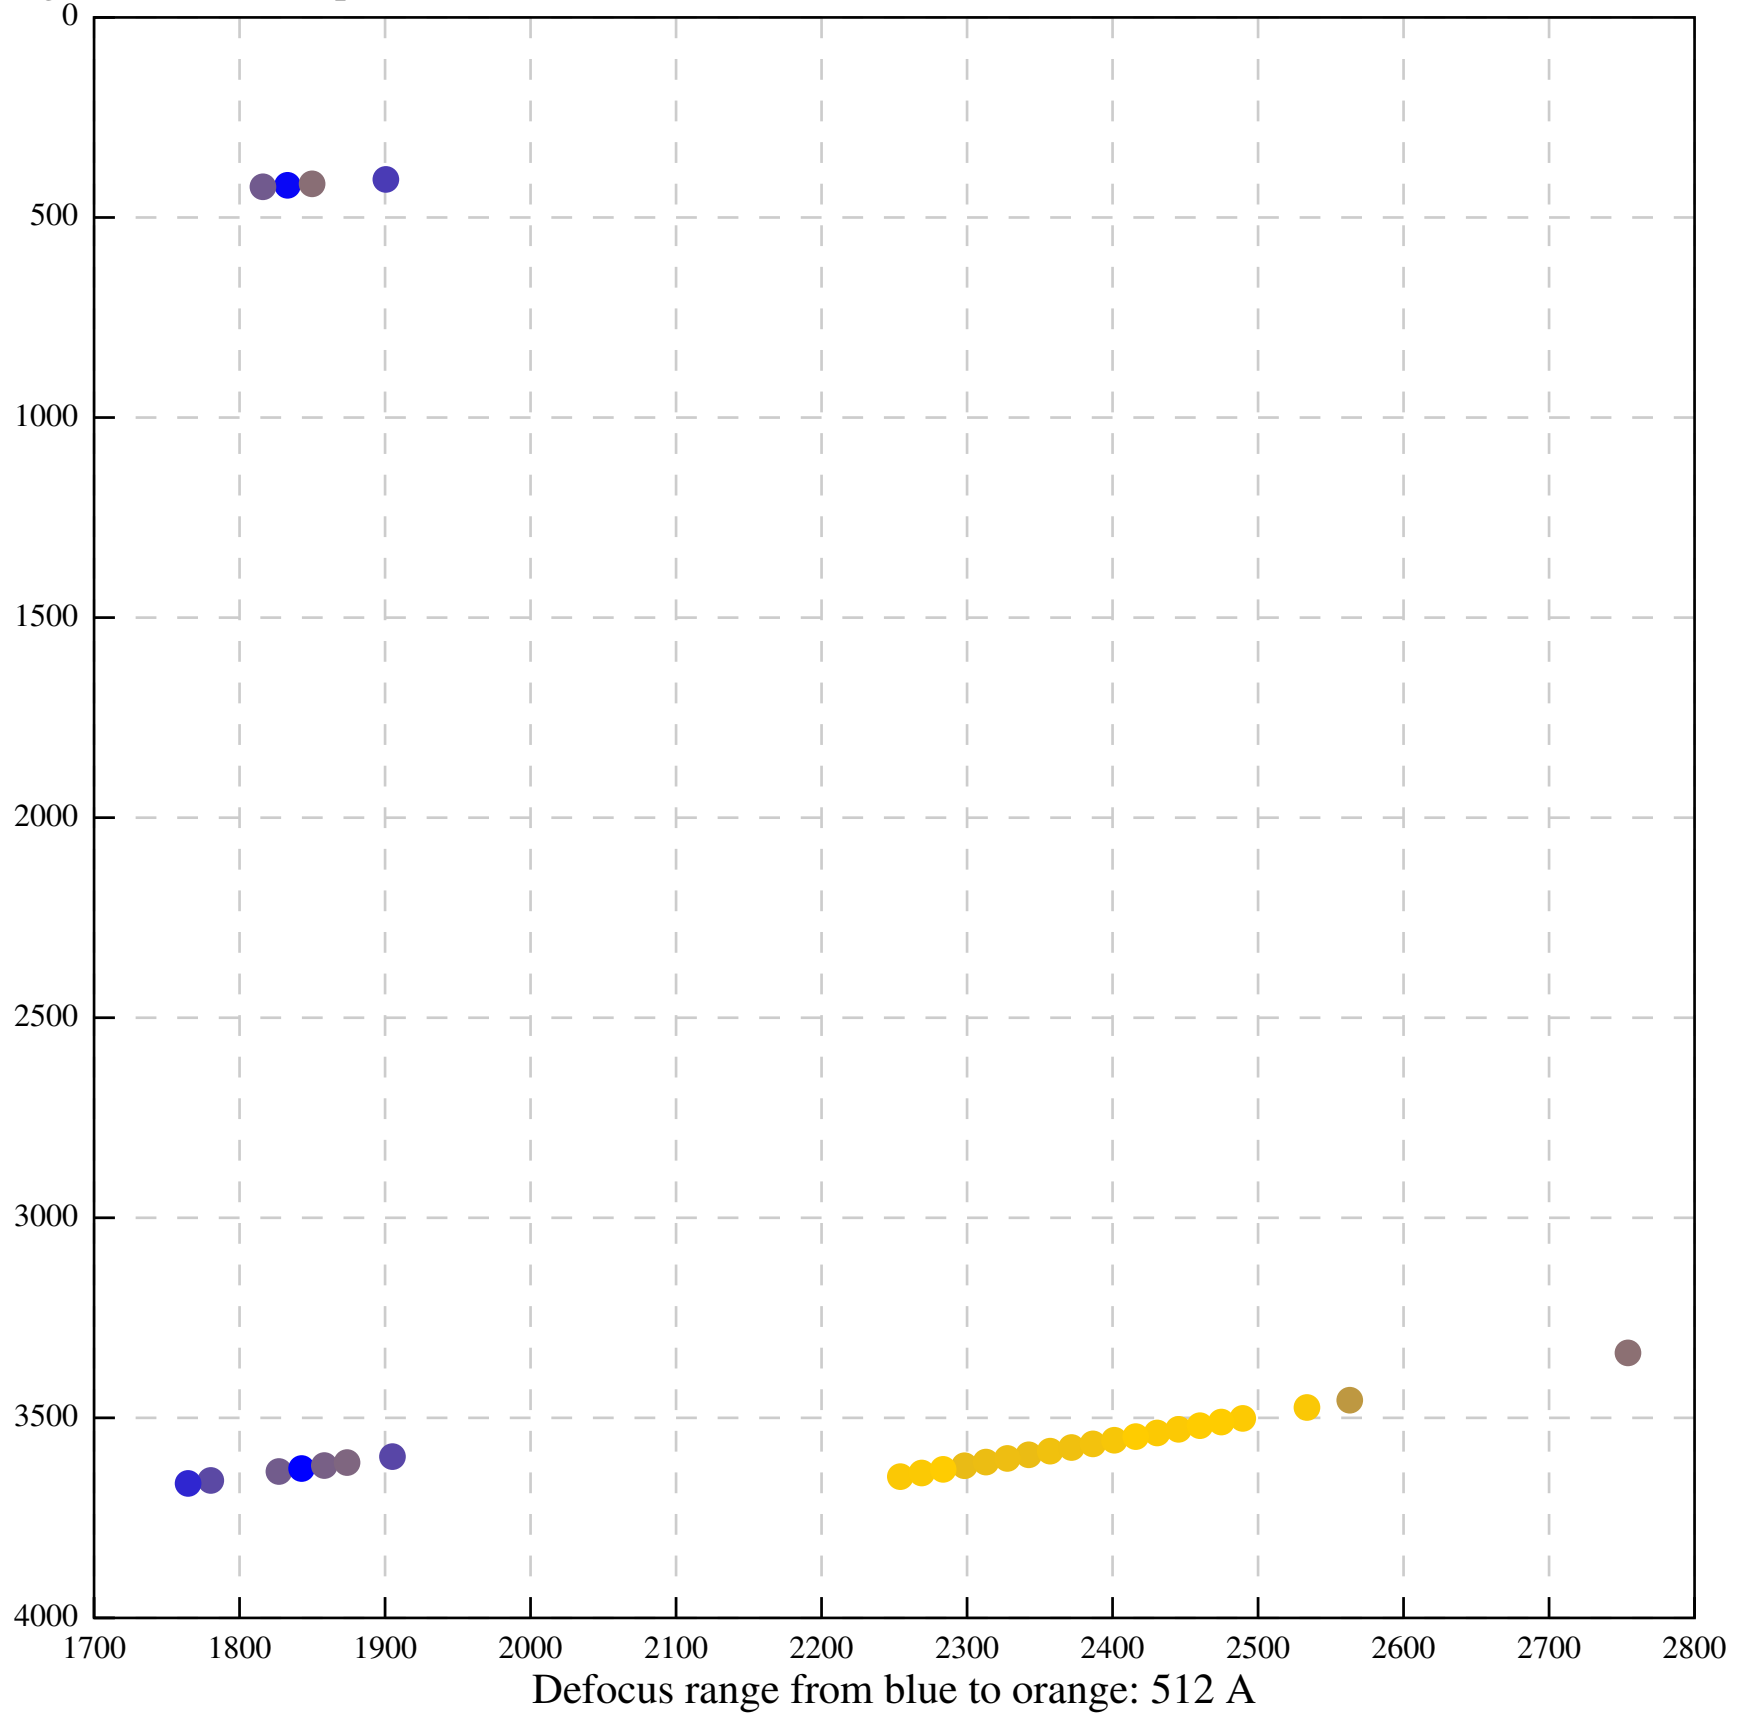

Defocus range from blue to orange: 1384 A

Defocus range from blue to orange: 1111 A

Defocus range from blue to orange: 785 A

Defocus range from blue to orange: 1651 A

Defocus range from blue to orange: 485 A