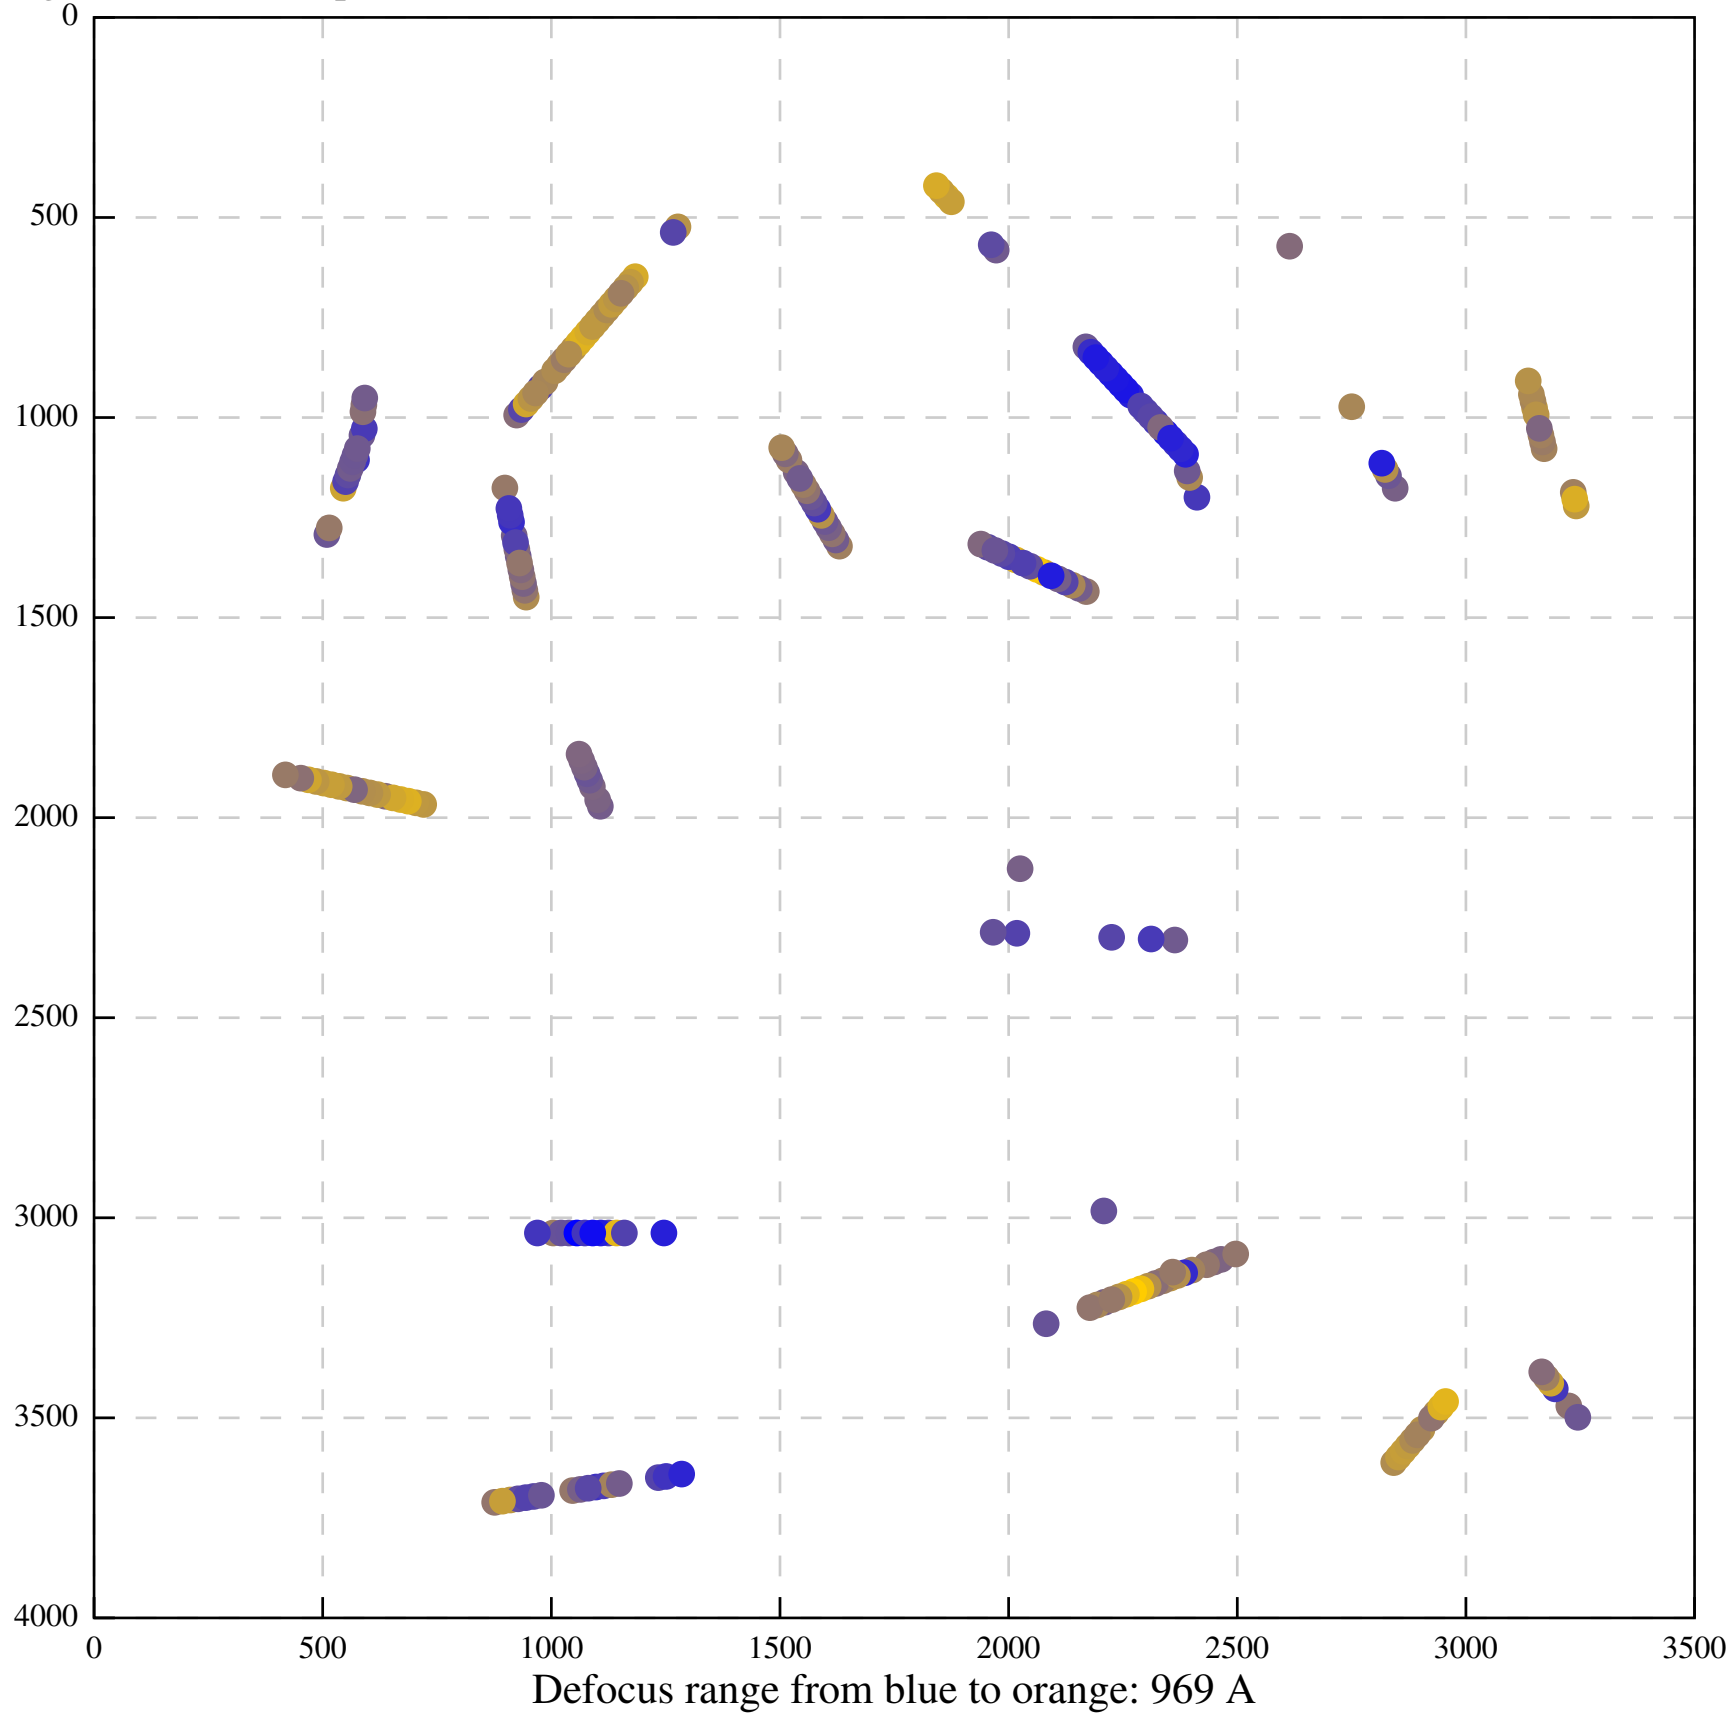

Defocus range from blue to orange: 1286 A

Defocus range from blue to orange: 1385 A

Defocus range from blue to orange: 475 A

Defocus range from blue to orange: 523 A

Defocus range from blue to orange: 743 A

Defocus range from blue to orange: 448 A

Defocus range from blue to orange: 1051 A

Defocus range from blue to orange: 958 A

Defocus range from blue to orange: 215 A

Defocus range from blue to orange: 424 A