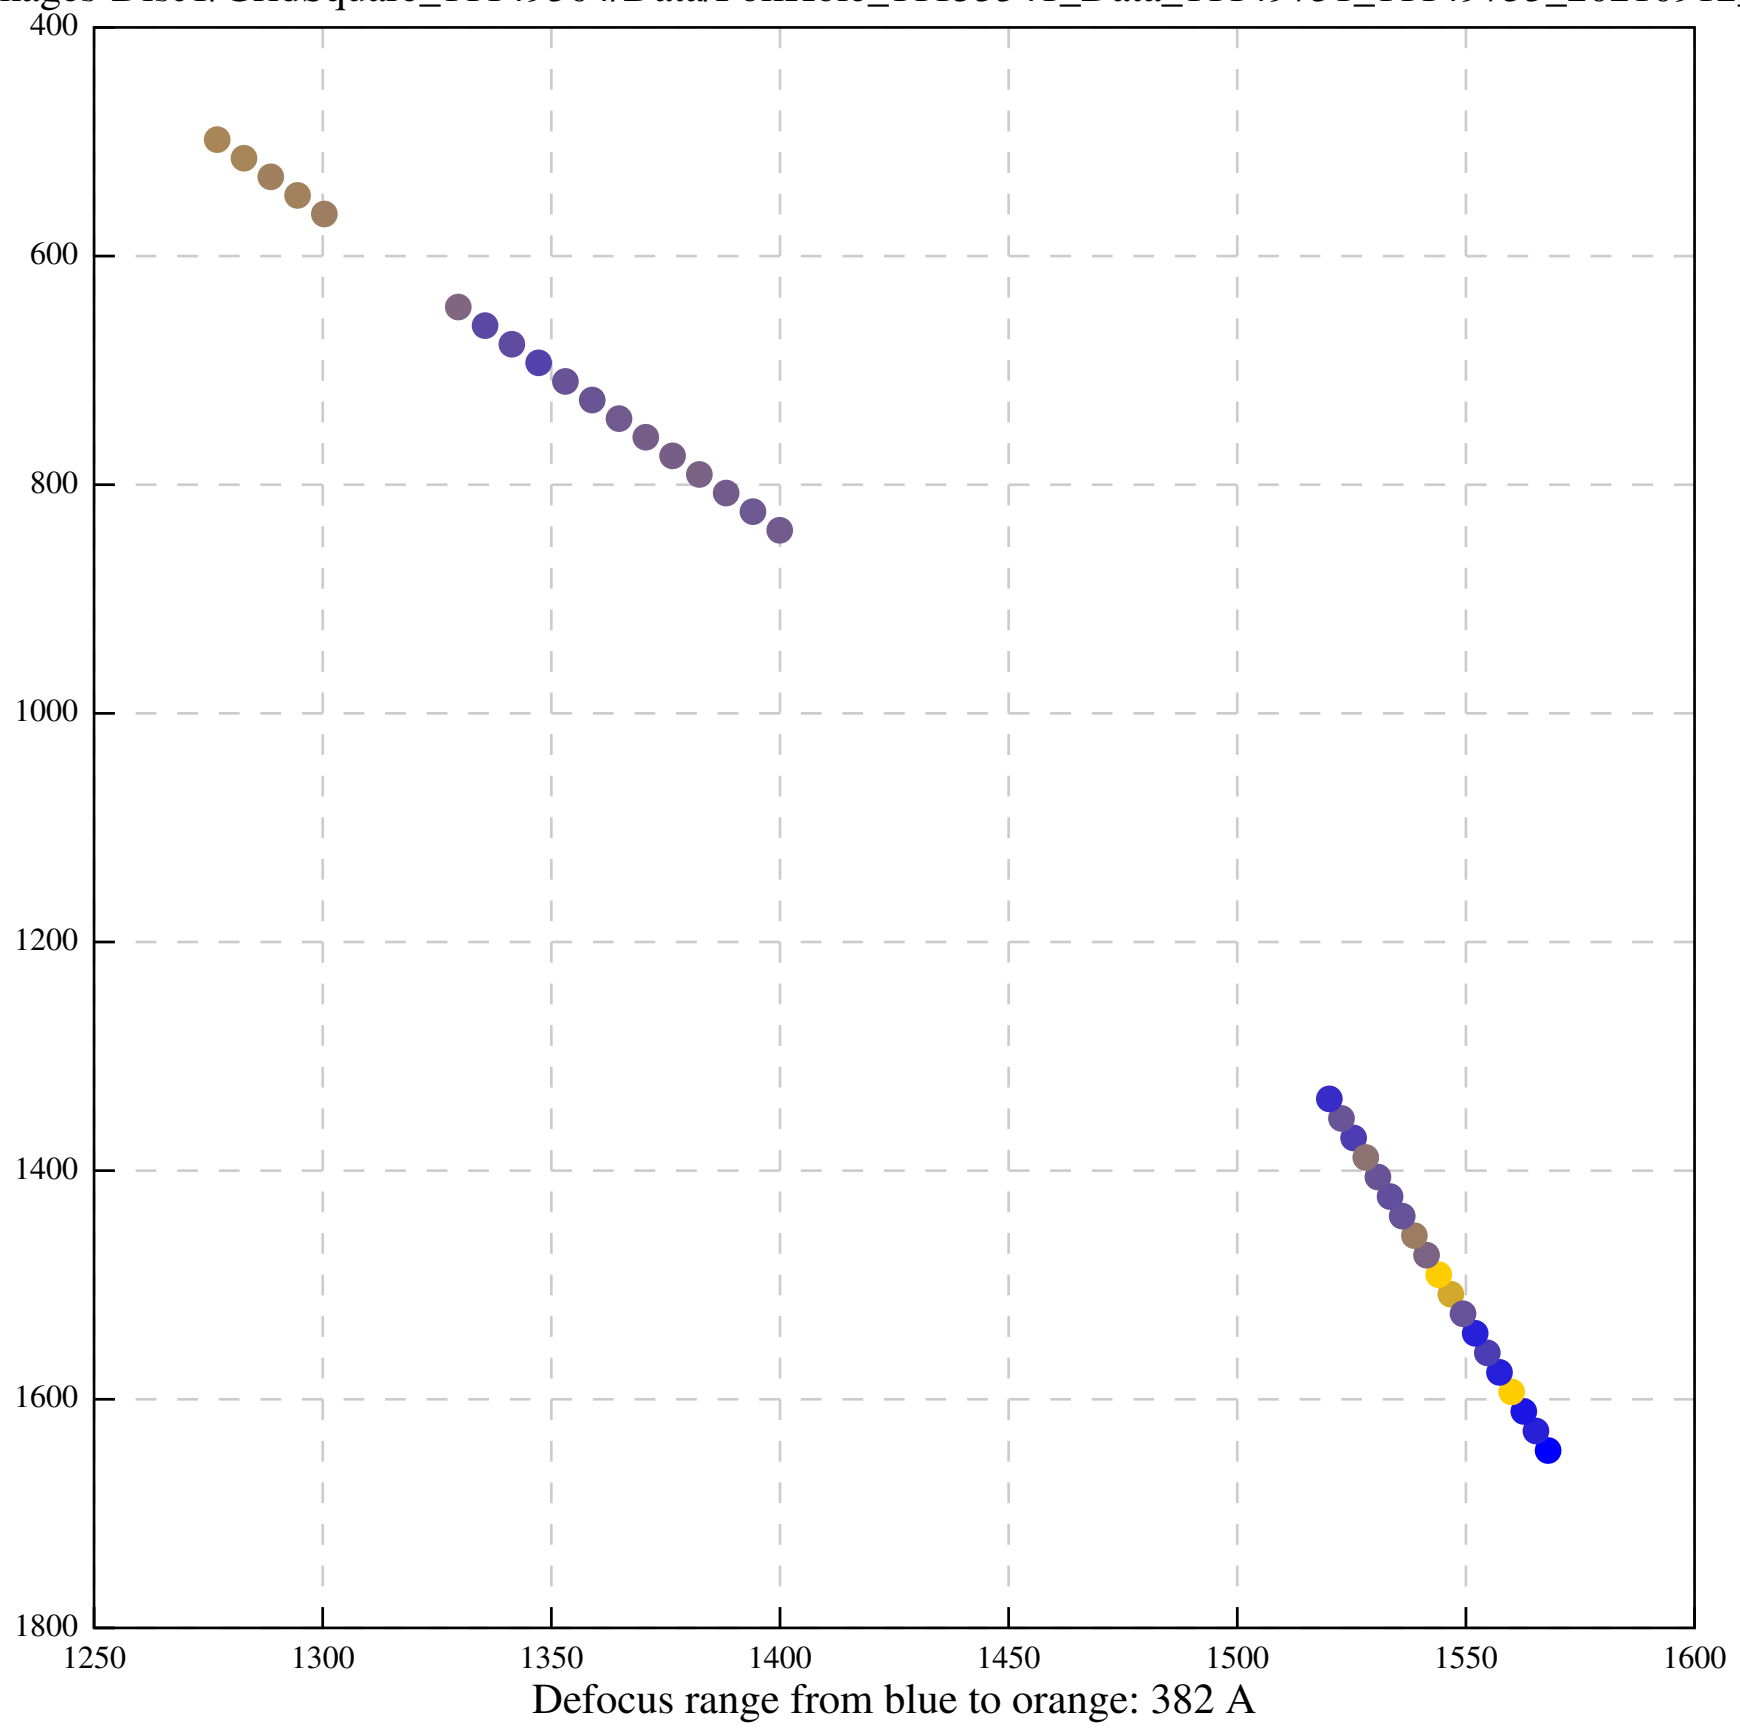

Defocus range from blue to orange: 369 A

Defocus range from blue to orange: 96 A

Defocus range from blue to orange: 0 A

Defocus range from blue to orange: 0 A

Defocus range from blue to orange: 0 A

Defocus range from blue to orange: 309 A