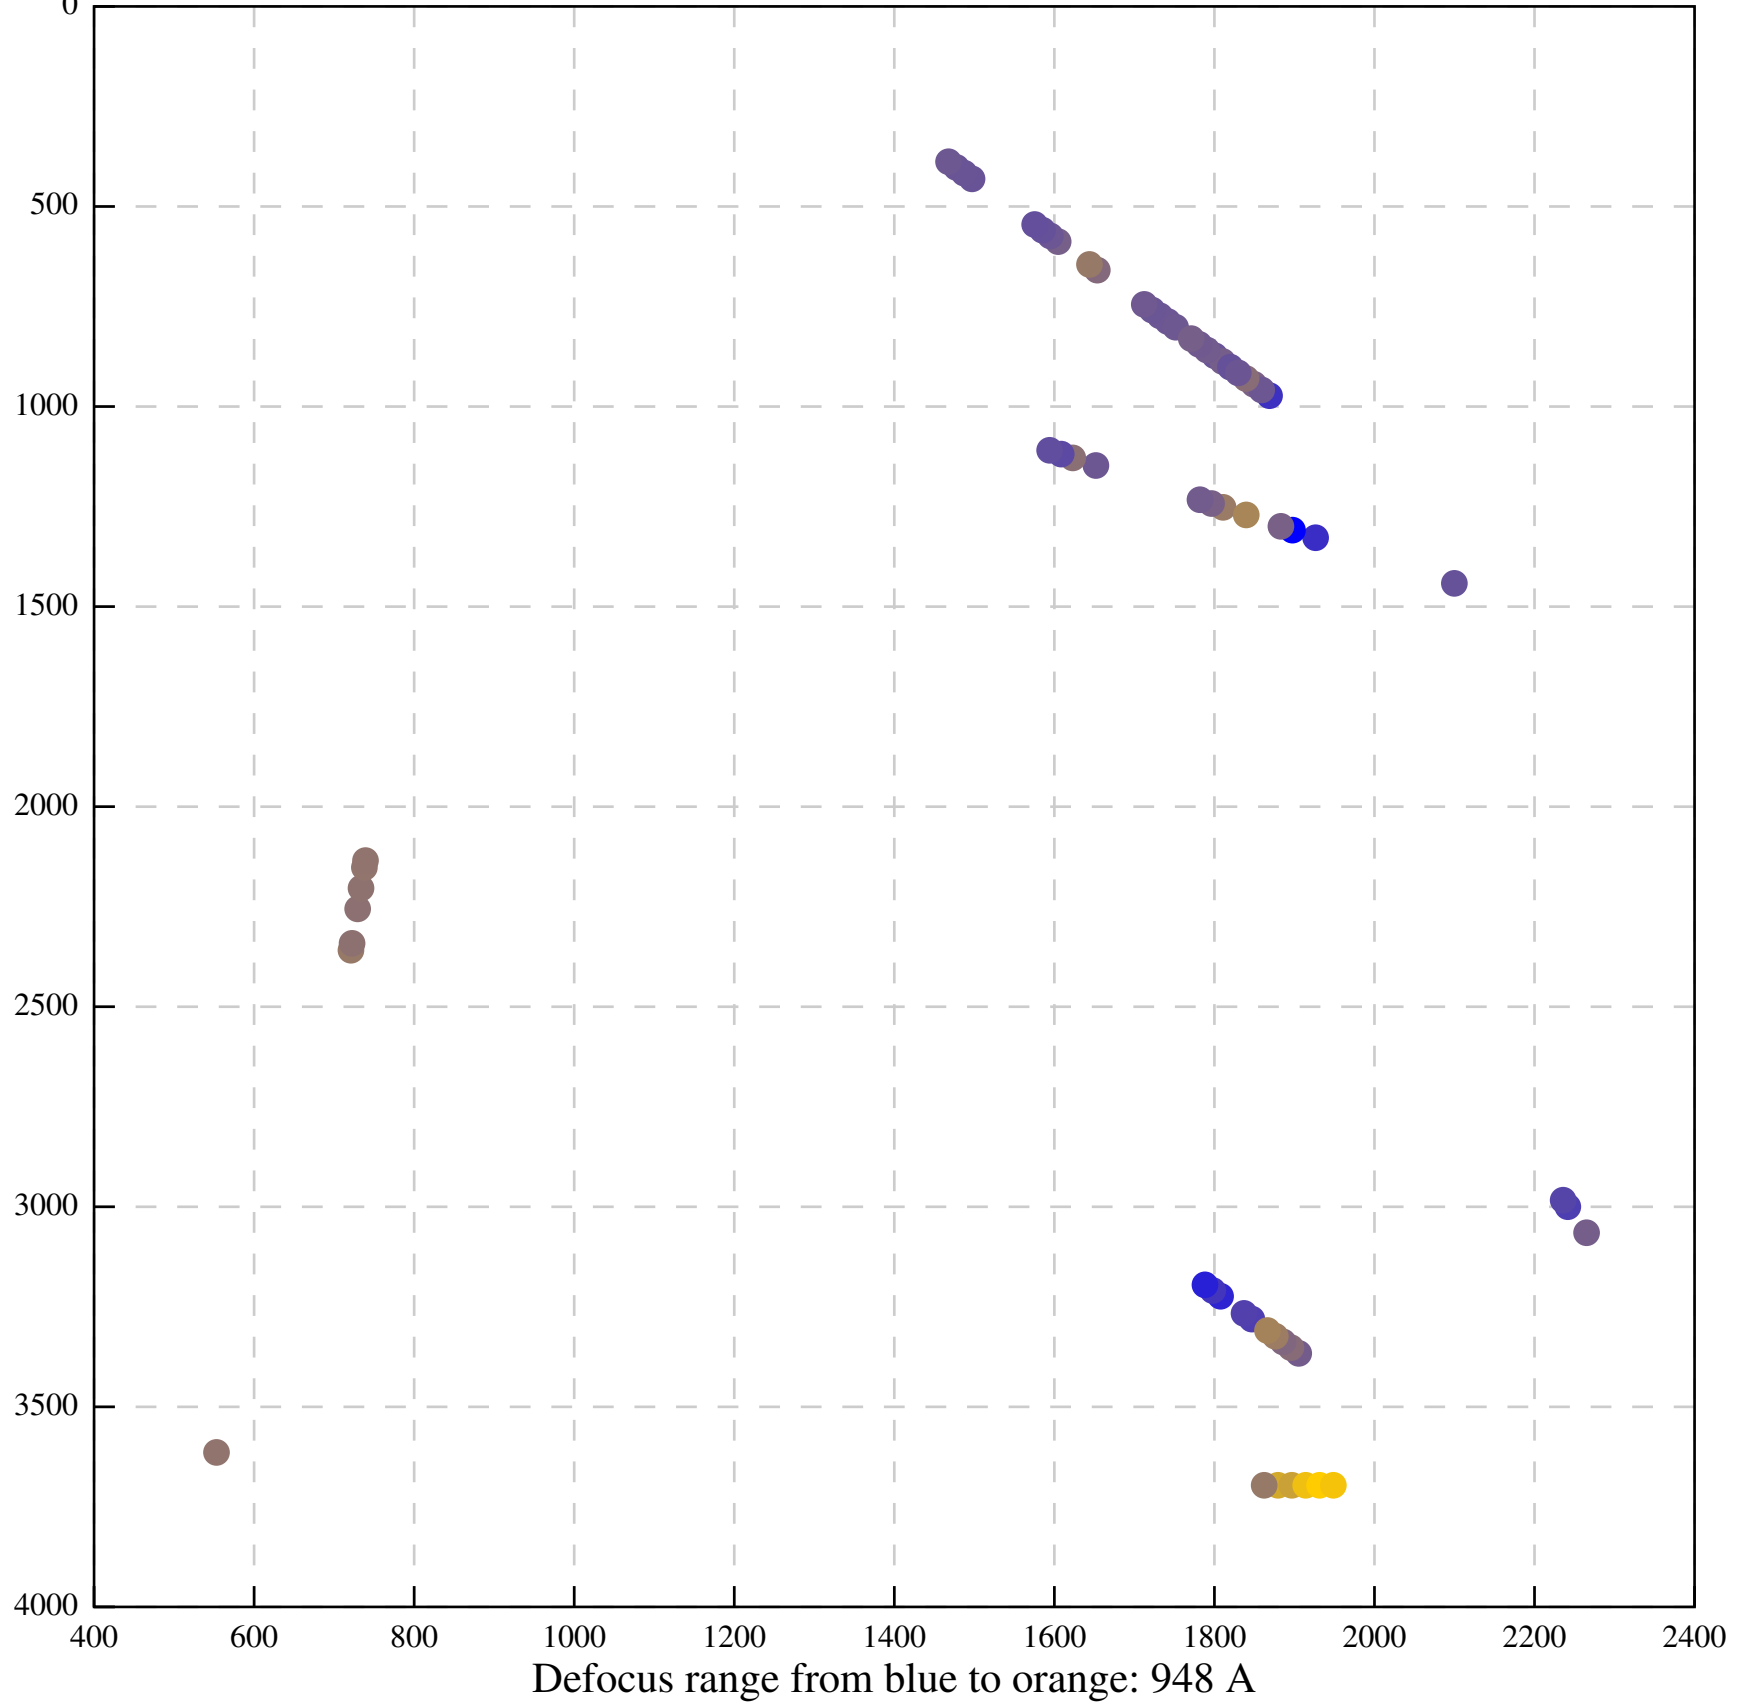

Defocus range from blue to orange: 666 A

Defocus range from blue to orange: 1012 A

Defocus range from blue to orange: 334 A

Defocus range from blue to orange: 522 A

Defocus range from blue to orange: 379 A

Defocus range from blue to orange: 618 A

Defocus range from blue to orange: 138 A

Defocus range from blue to orange: 341 A

Defocus range from blue to orange: 291 A

Defocus range from blue to orange: 15 A

Defocus range from blue to orange: 0 A