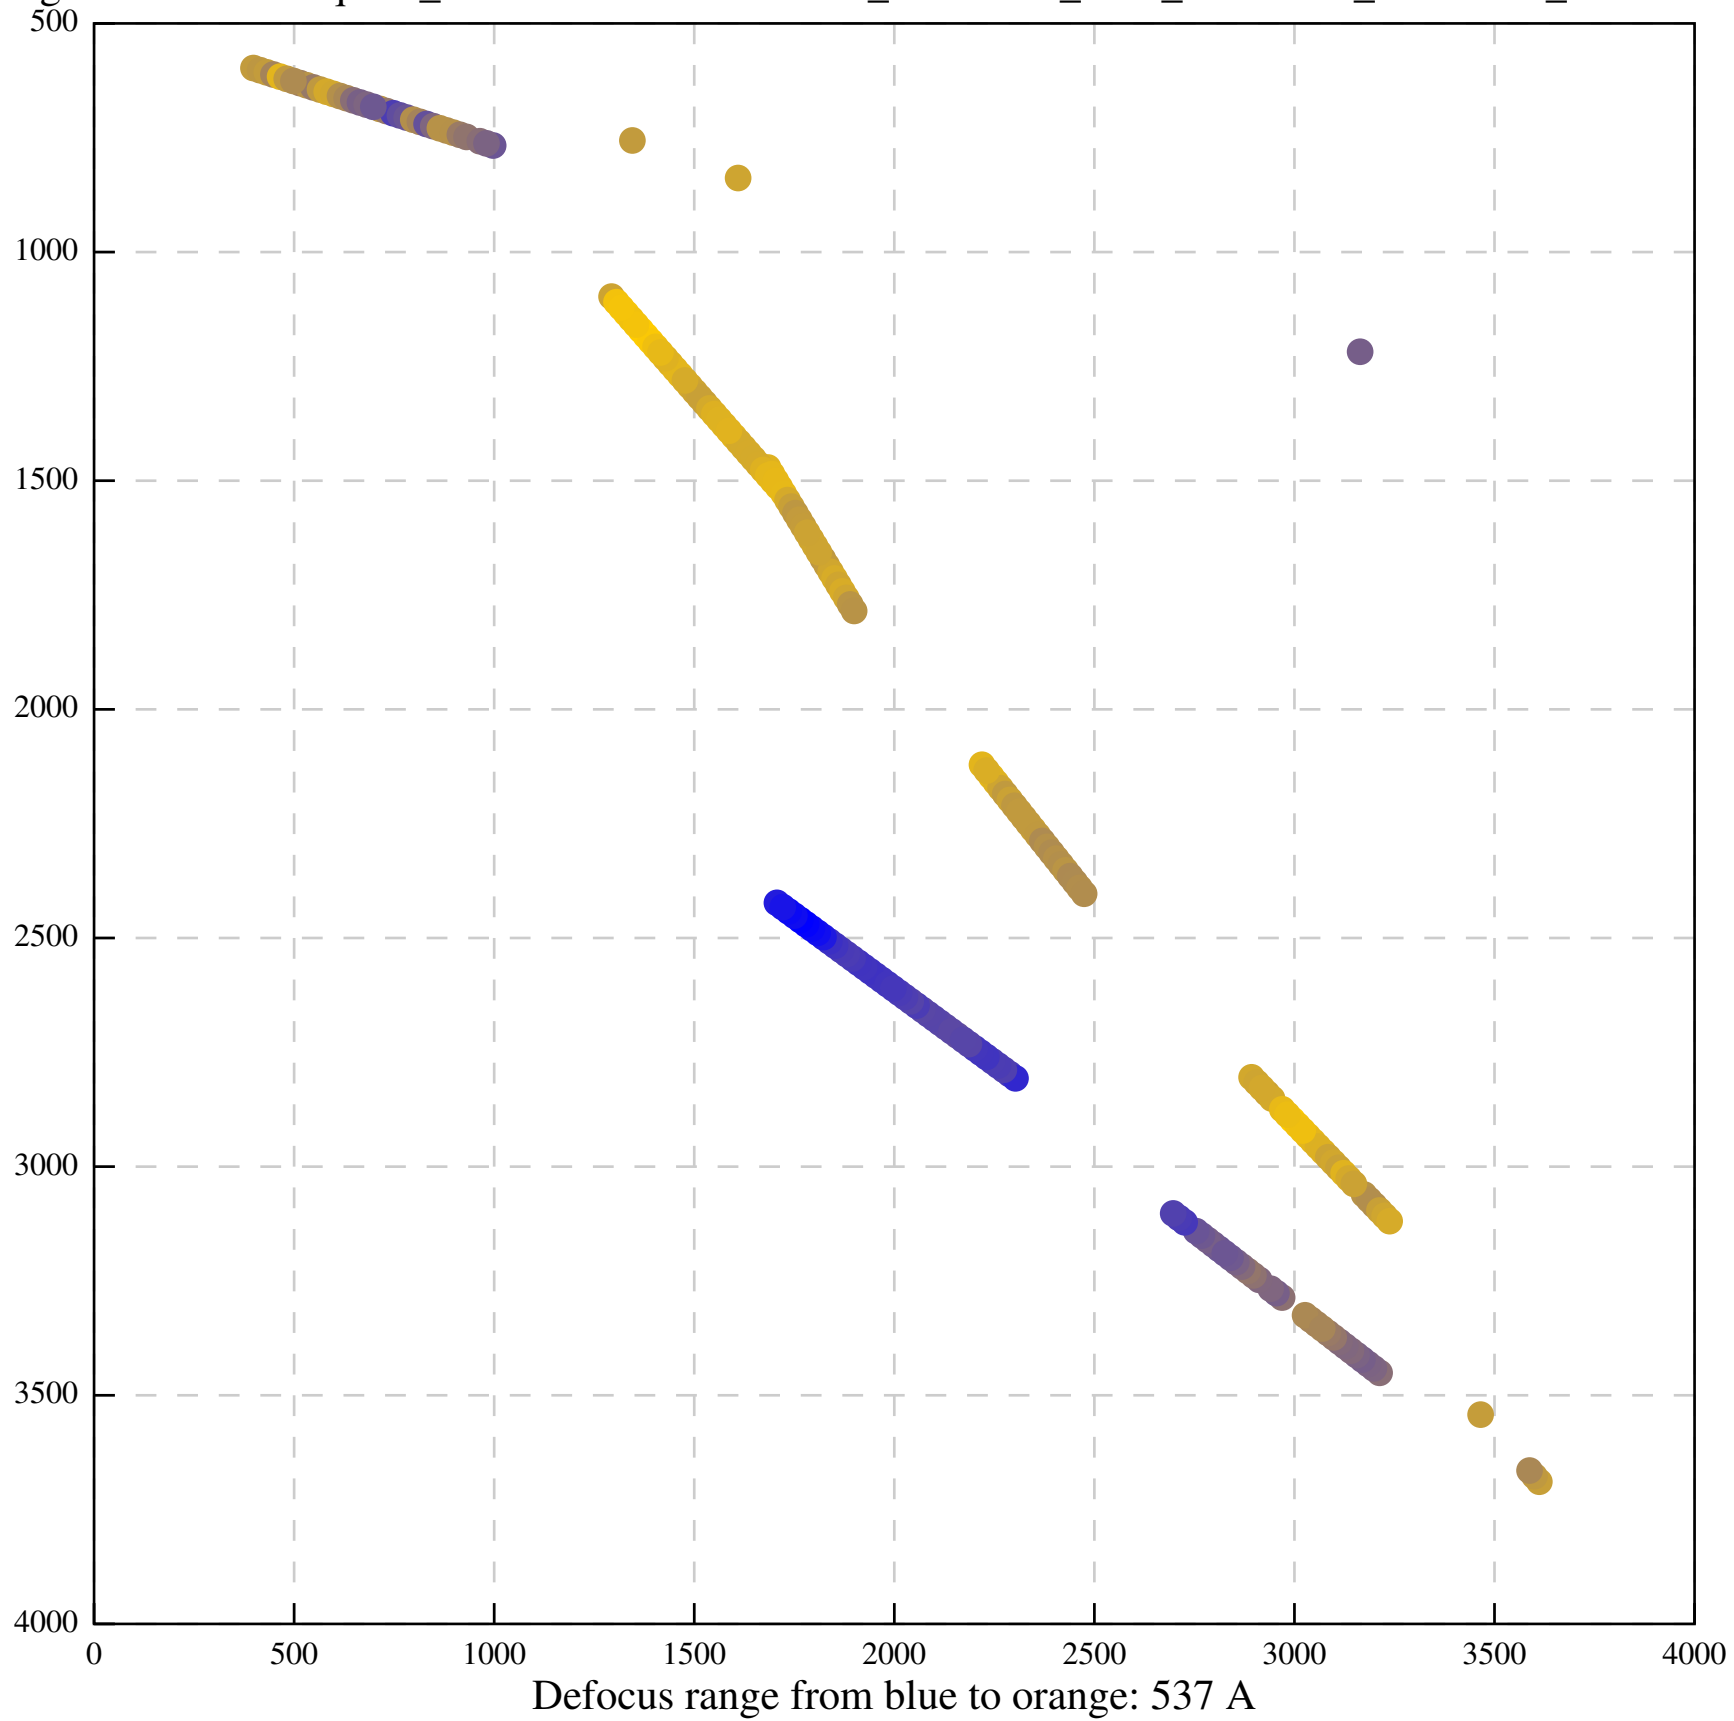

Defocus range from blue to orange: 0 A

Defocus range from blue to orange: 212 A

Defocus range from blue to orange: 829 A

Defocus range from blue to orange: 806 A

Defocus range from blue to orange: 617 A

Defocus range from blue to orange: 498 A