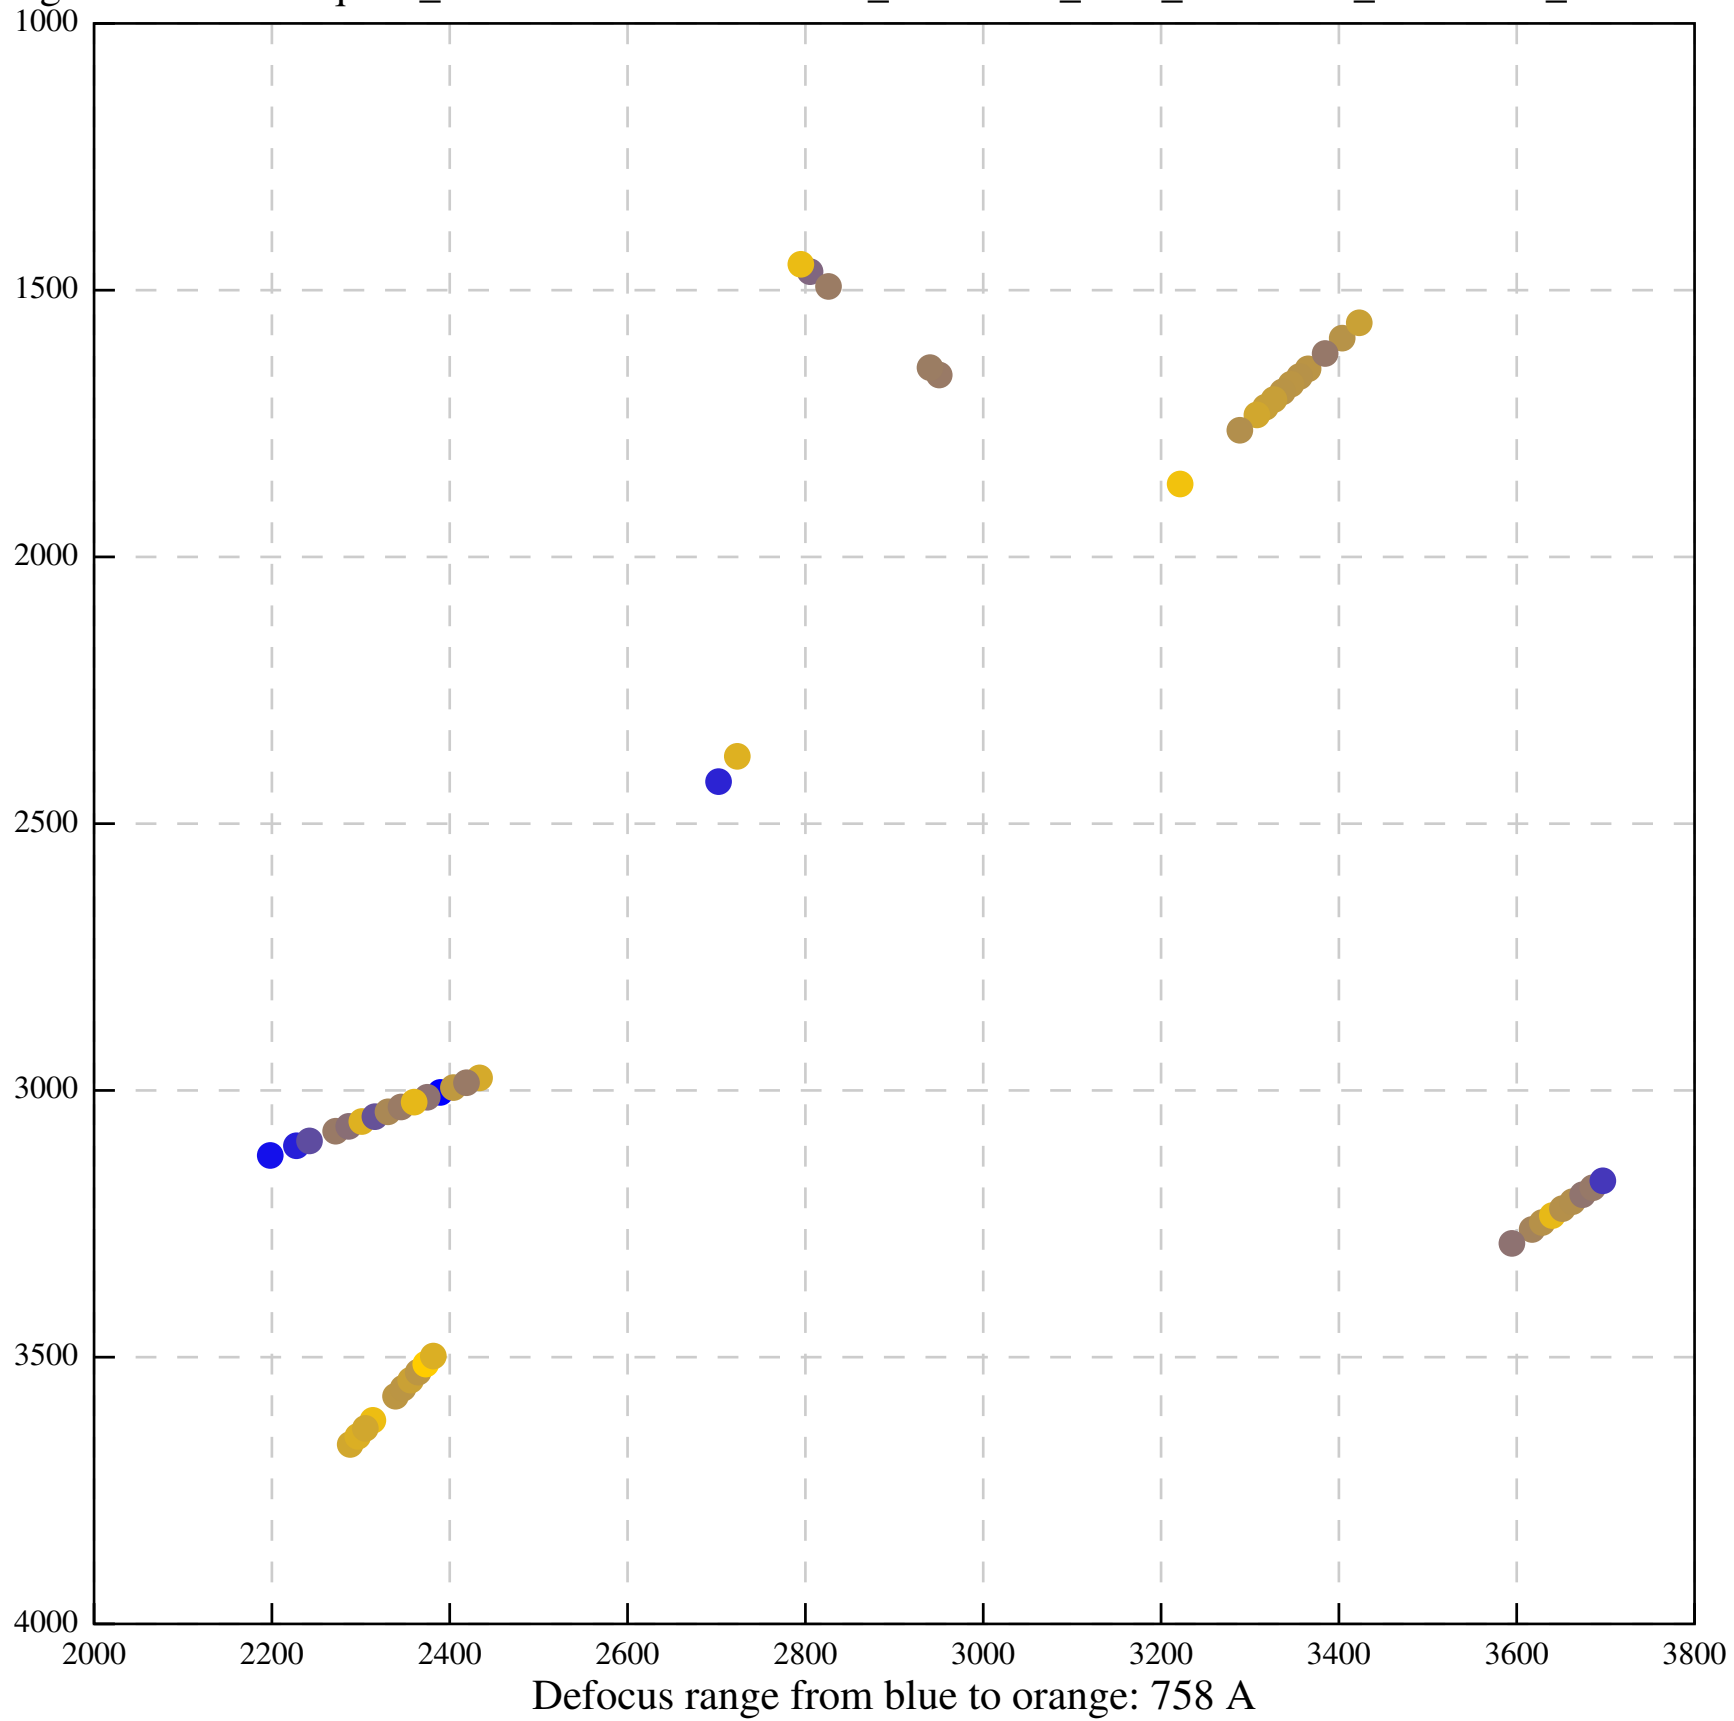

Defocus range from blue to orange: 147 A

Defocus range from blue to orange: 82 A

Defocus range from blue to orange: 43 A

Defocus range from blue to orange: 91 A

Defocus range from blue to orange: 349 A

Defocus range from blue to orange: 0 A