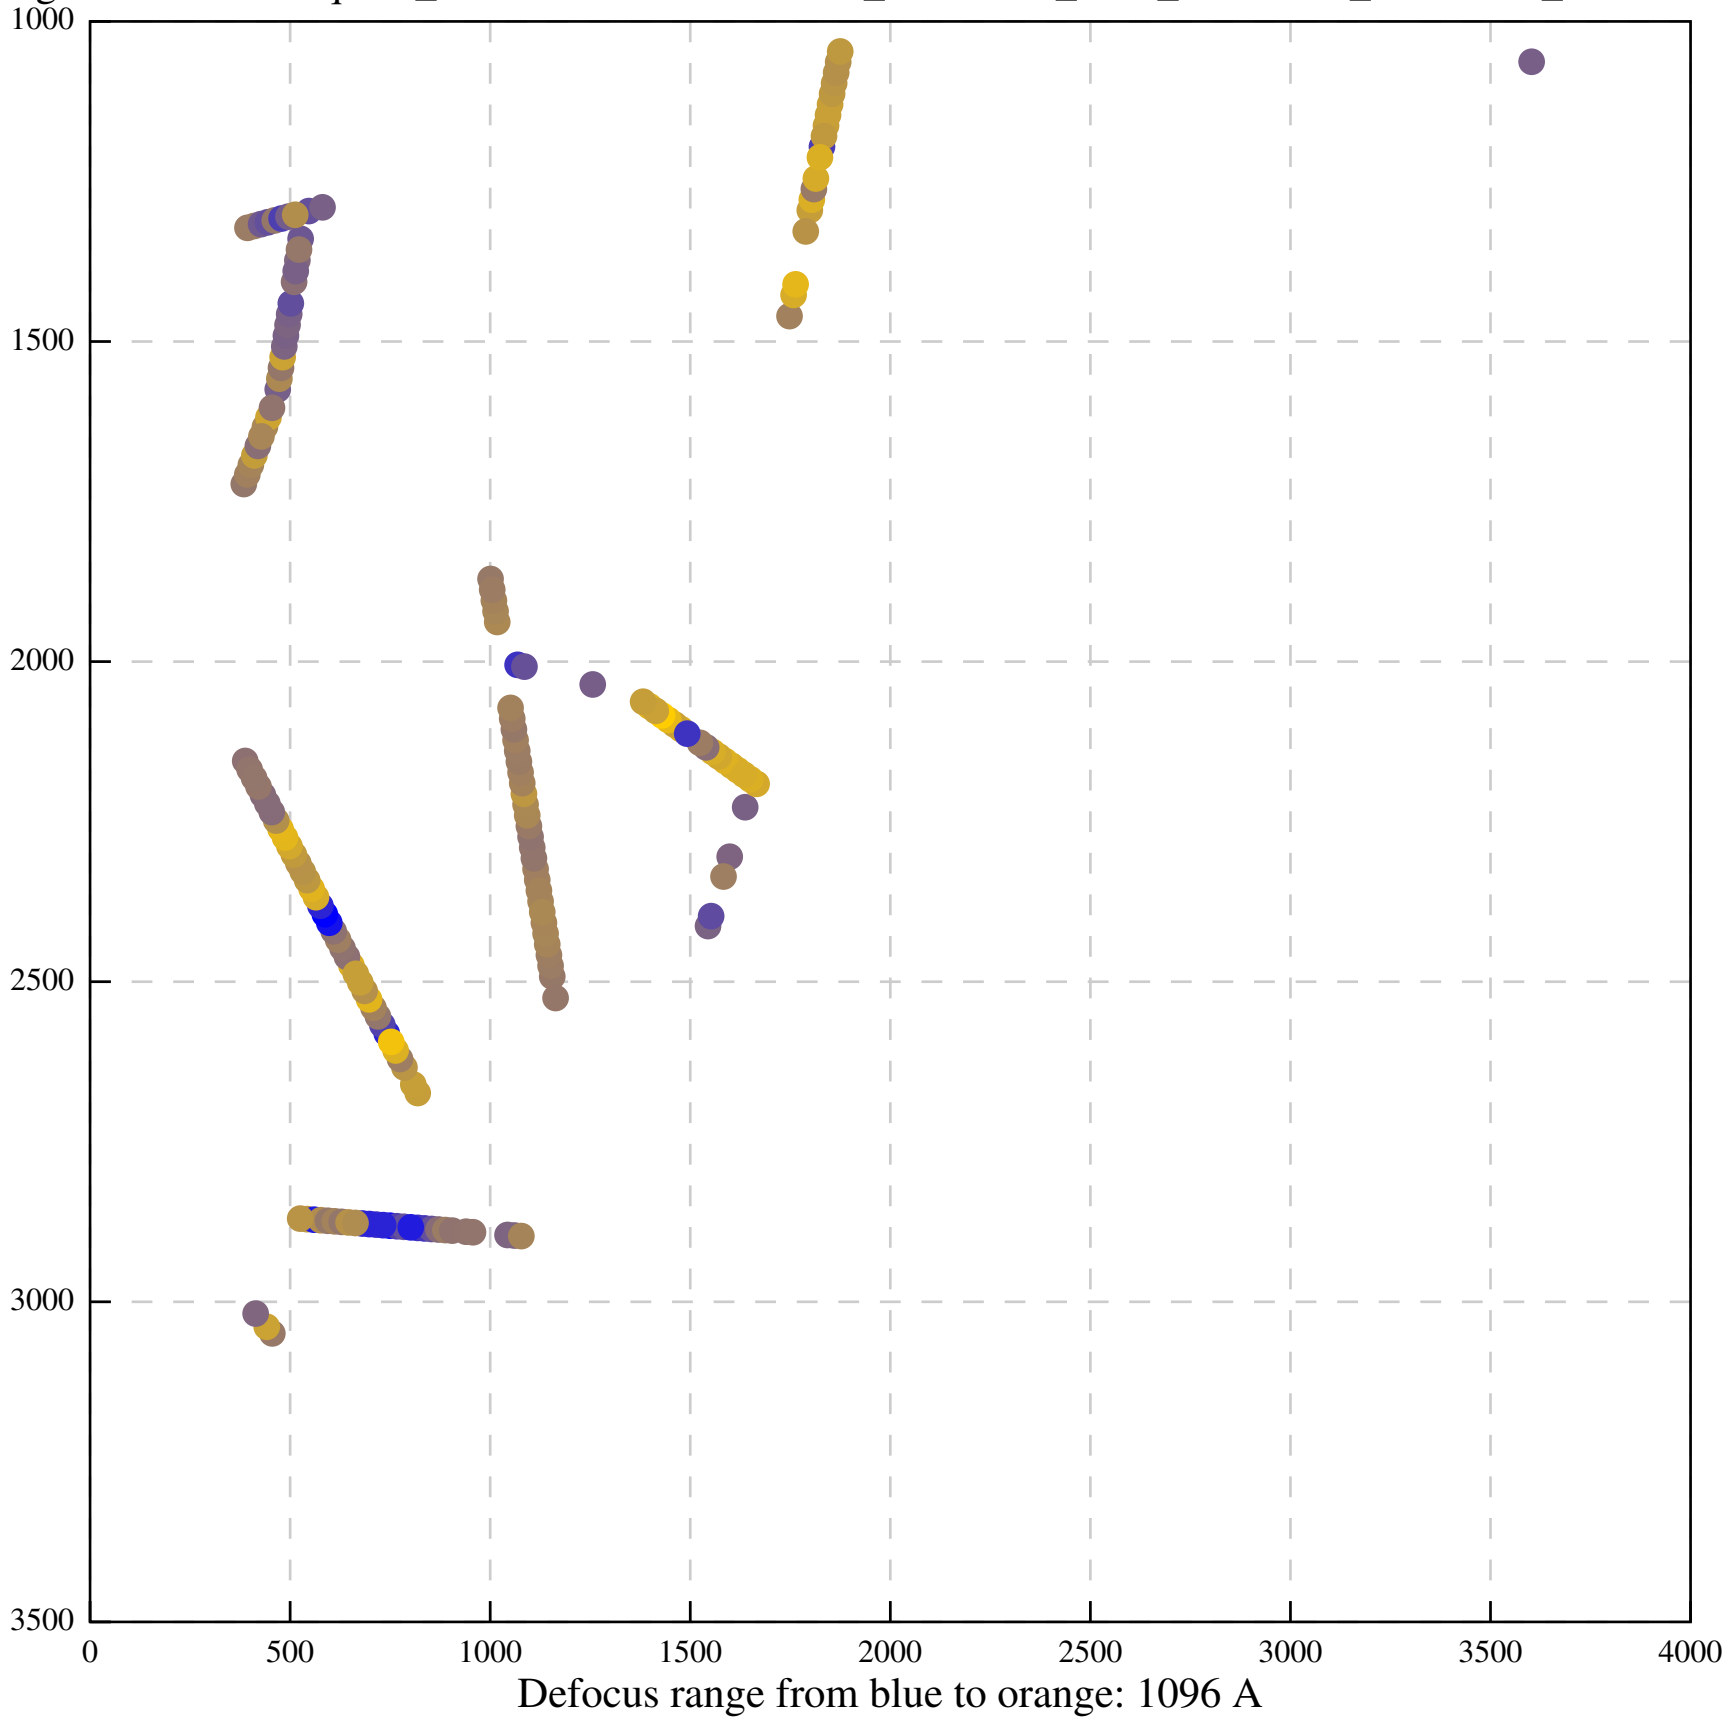

Defocus range from blue to orange: 0 A

Defocus range from blue to orange: 419 A

Defocus range from blue to orange: 487 Å

Defocus range from blue to orange: 130 A

Defocus range from blue to orange: 0 A

Defocus range from blue to orange: 798 A