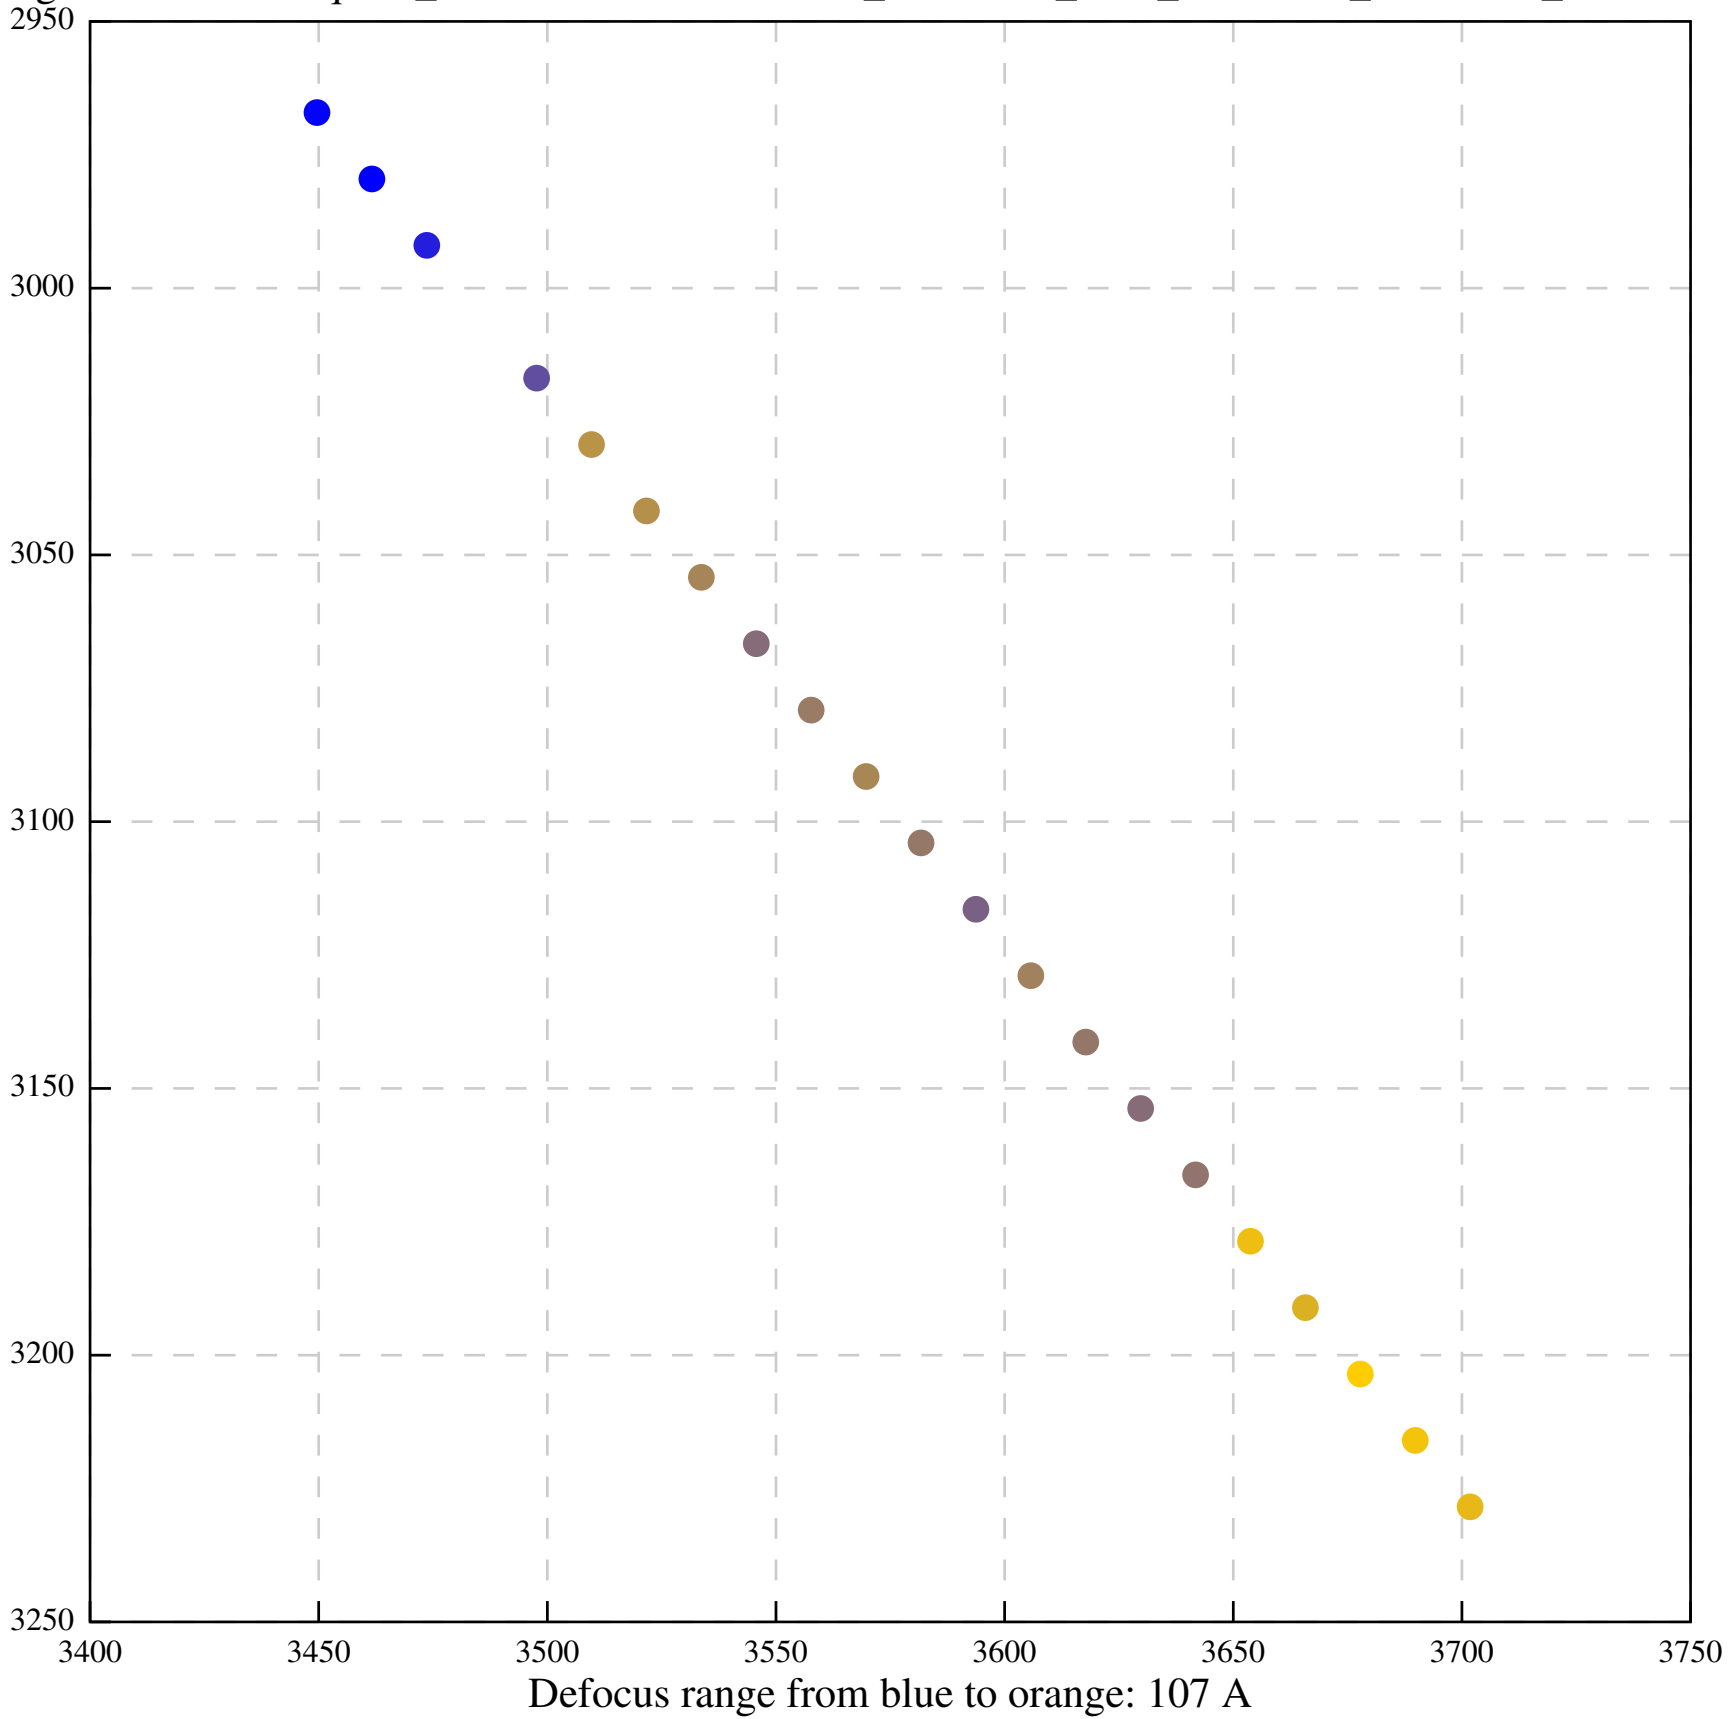

Defocus range from blue to orange: 618 A

Defocus range from blue to orange: 138 A

Defocus range from blue to orange: 341 A

Defocus range from blue to orange: 291 A

Defocus range from blue to orange: 15 A

Defocus range from blue to orange: 0 A