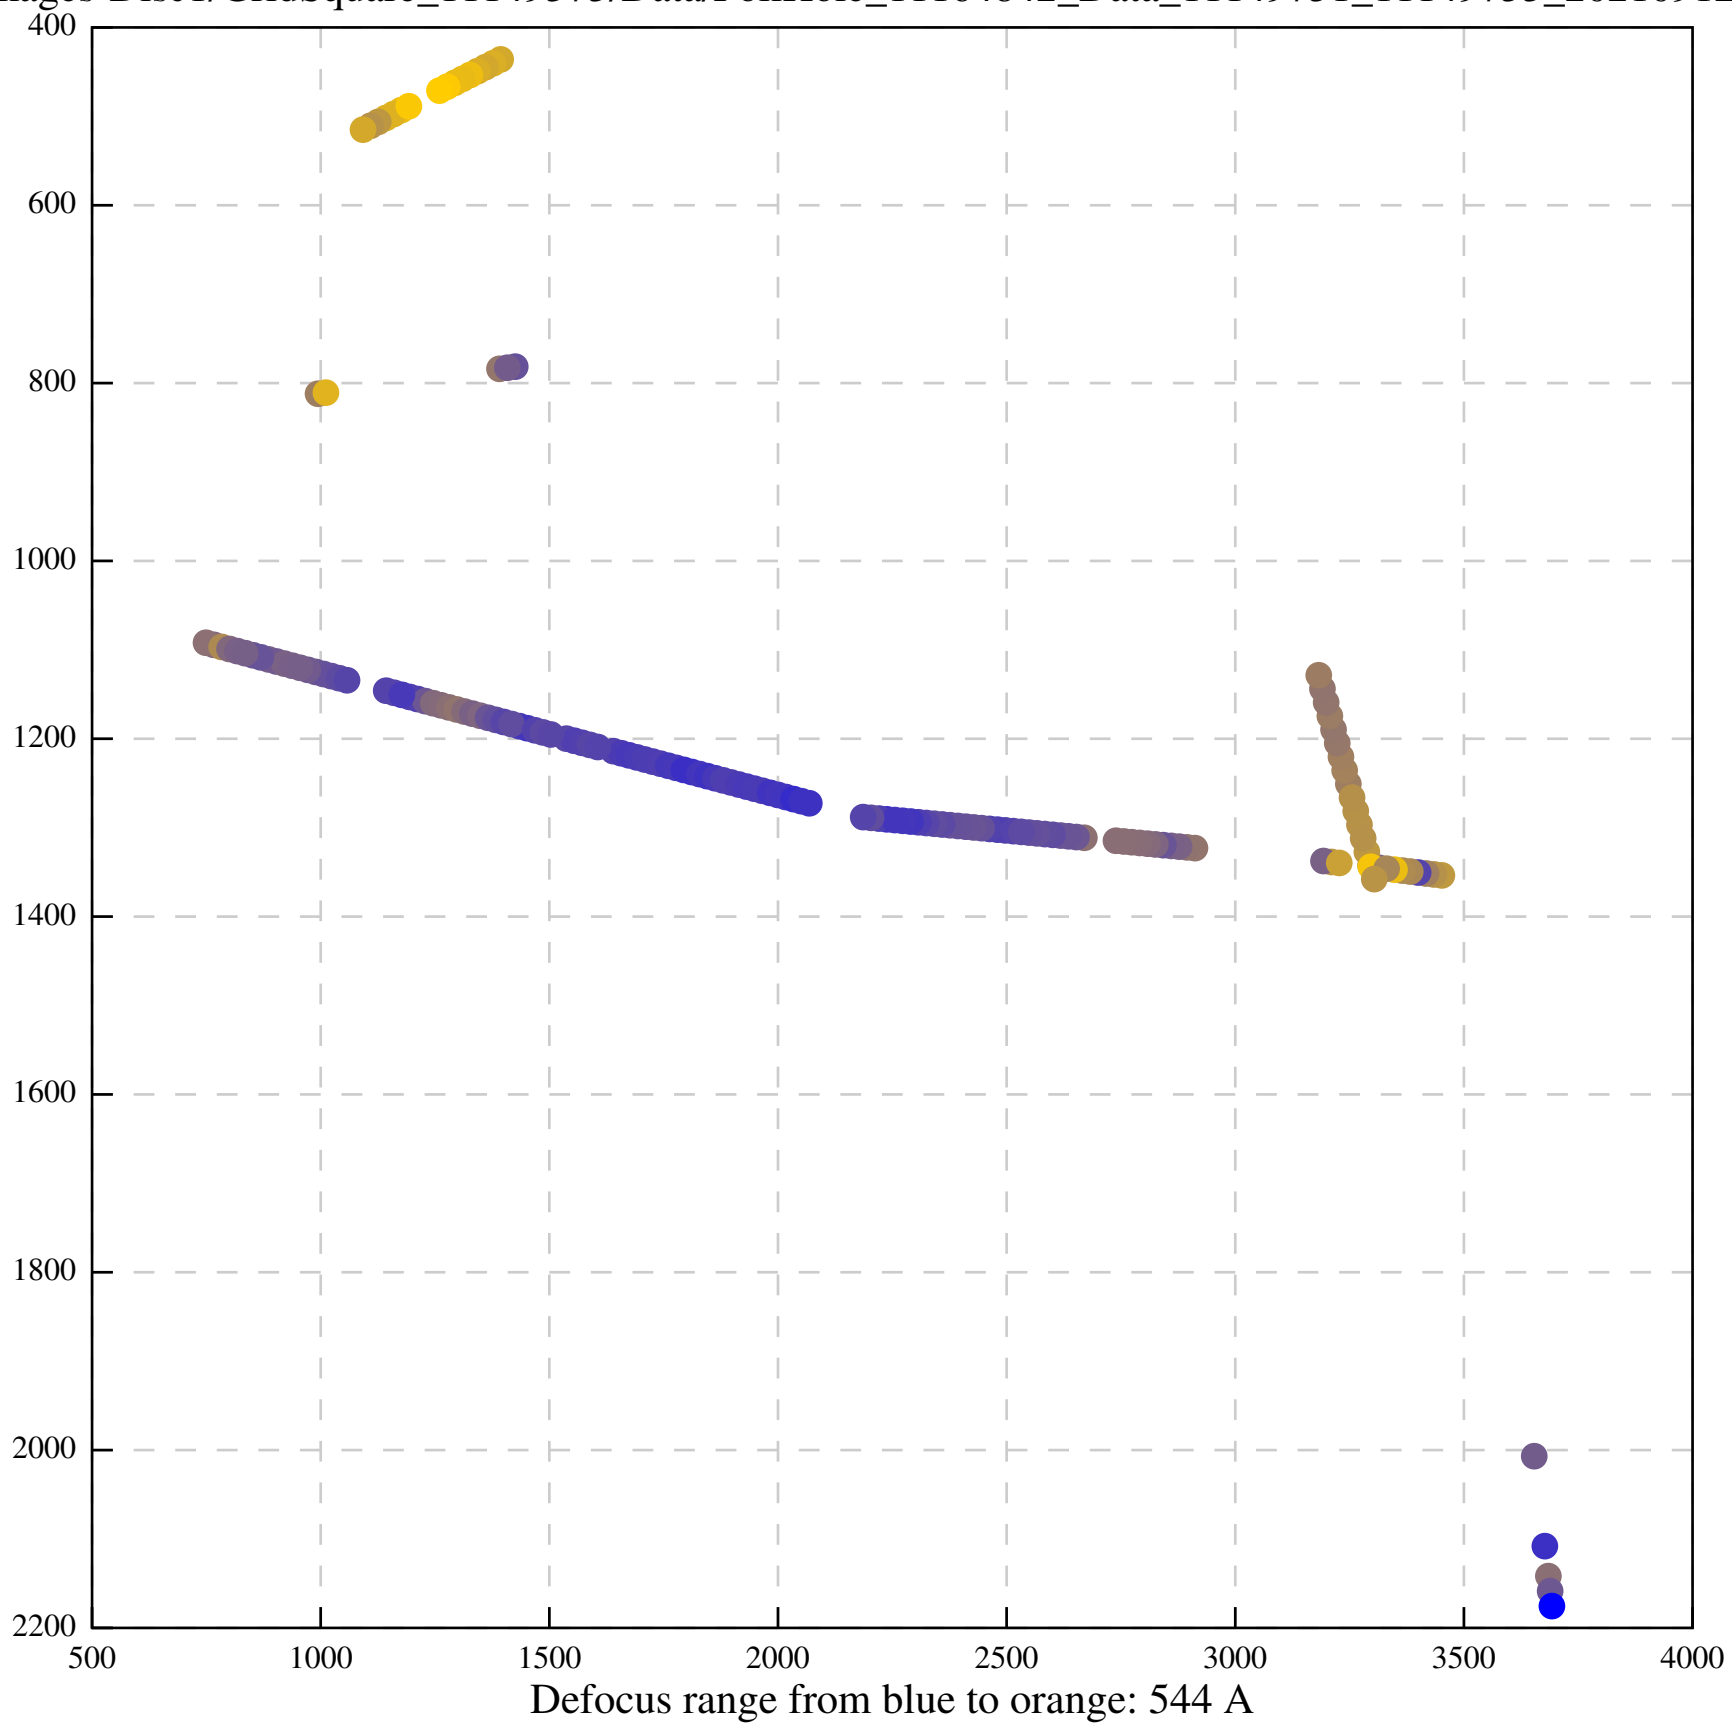

Defocus range from blue to orange: 1077 A

Defocus range from blue to orange: 467 A

Defocus range from blue to orange: 1224 A

Defocus range from blue to orange: 531 A

Defocus range from blue to orange: 1146 A