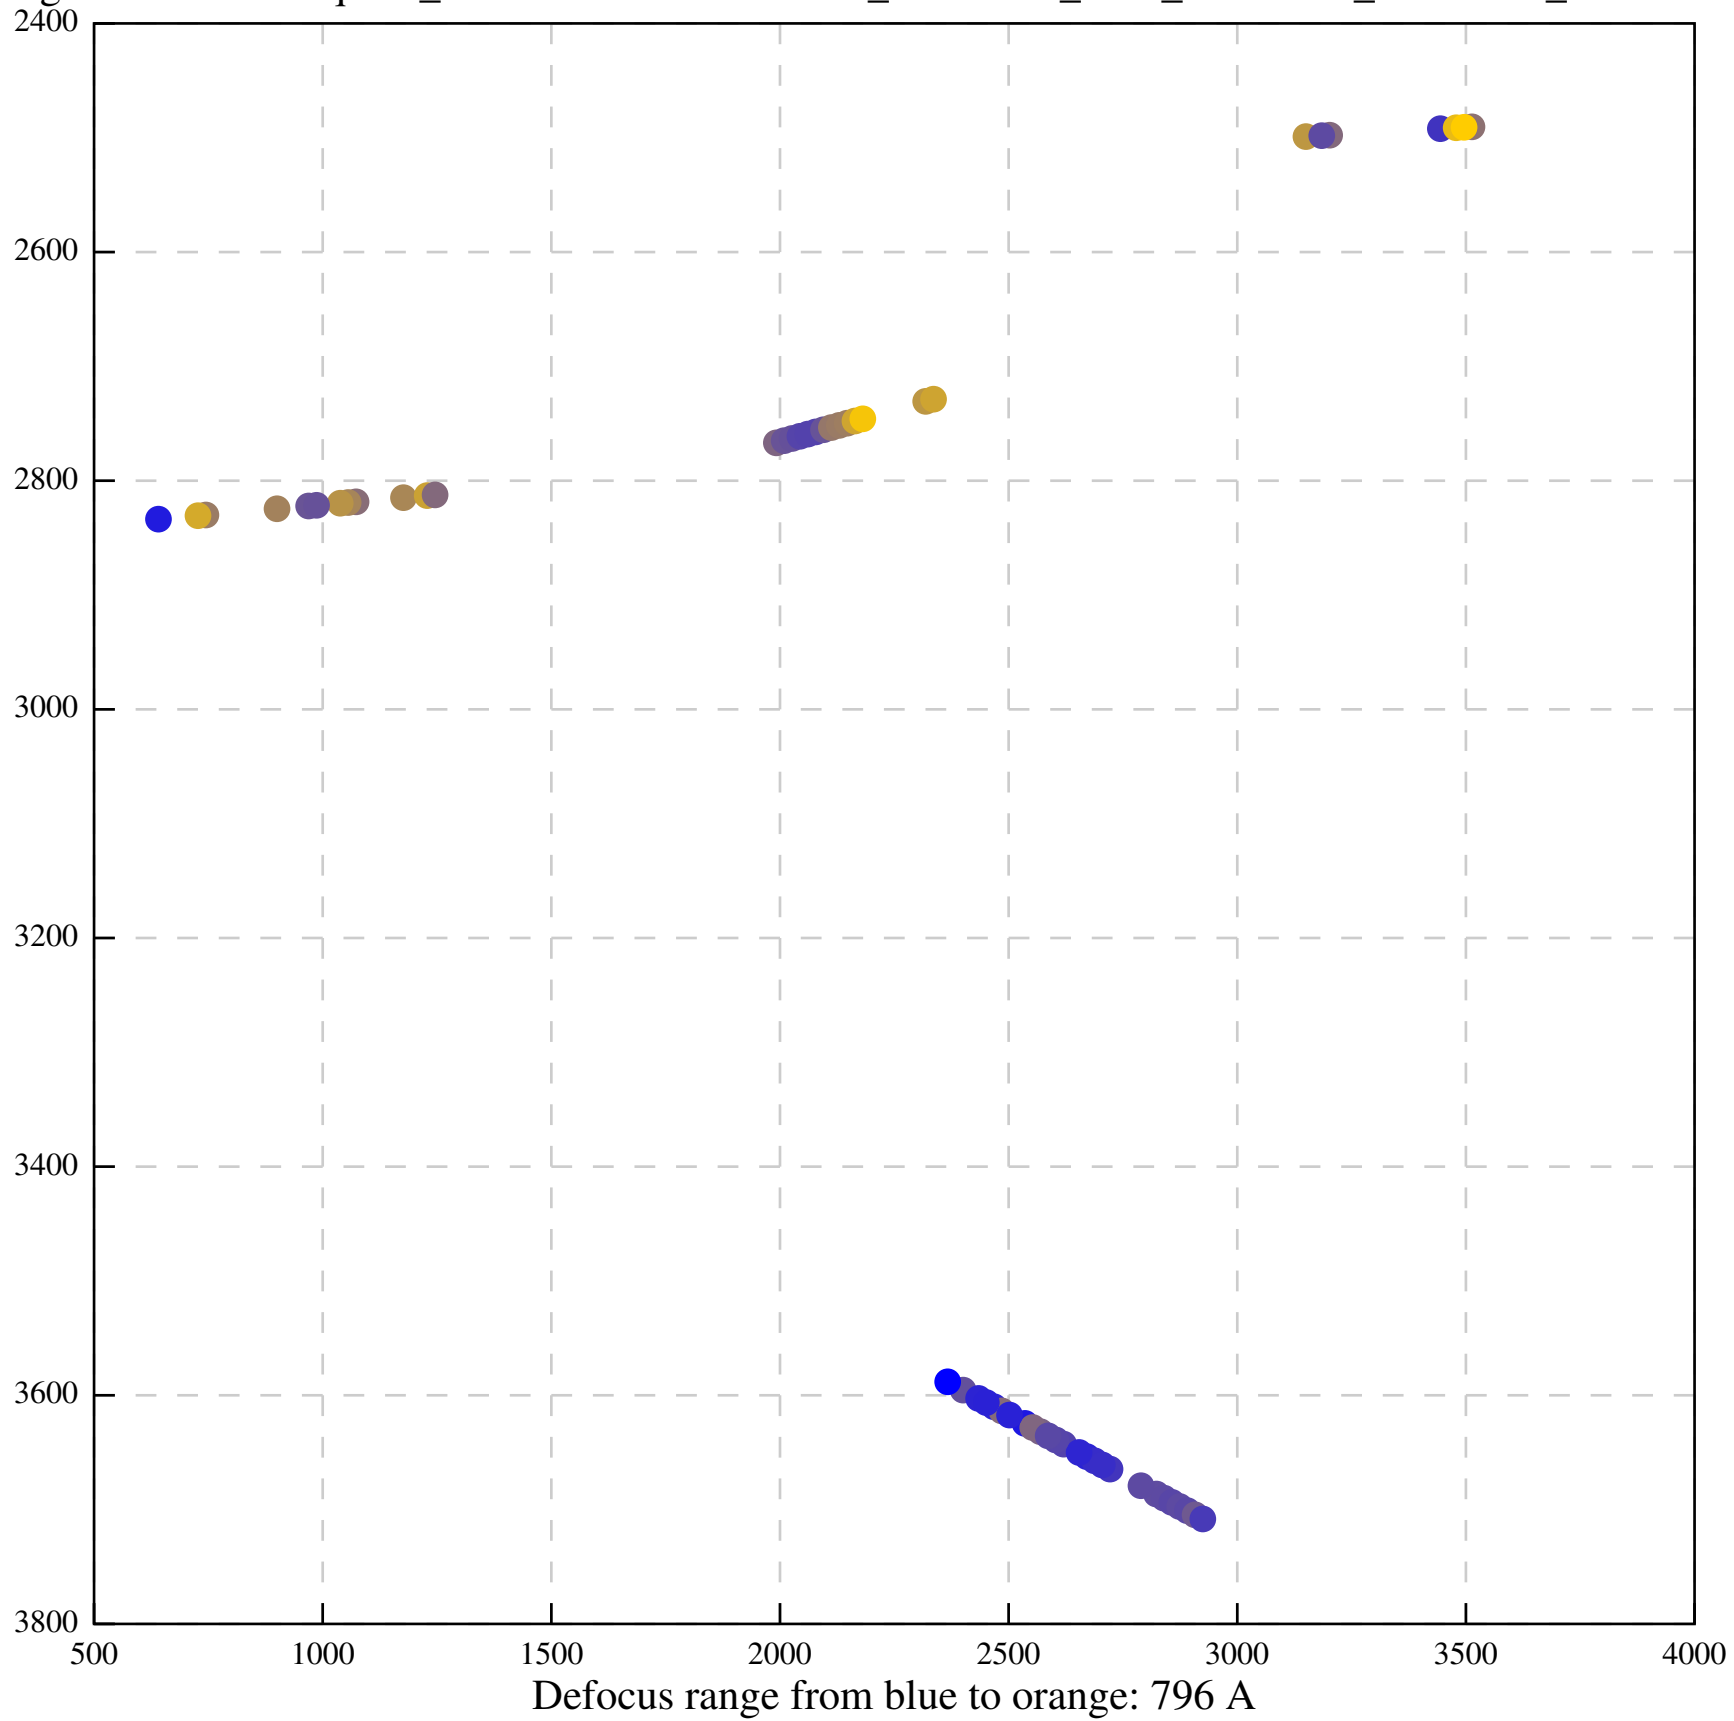

Defocus range from blue to orange: 0 A

Defocus range from blue to orange: 419 A

Defocus range from blue to orange: 487 Å

Defocus range from blue to orange: 130 A

Defocus range from blue to orange: 0 A

Defocus range from blue to orange: 798 A