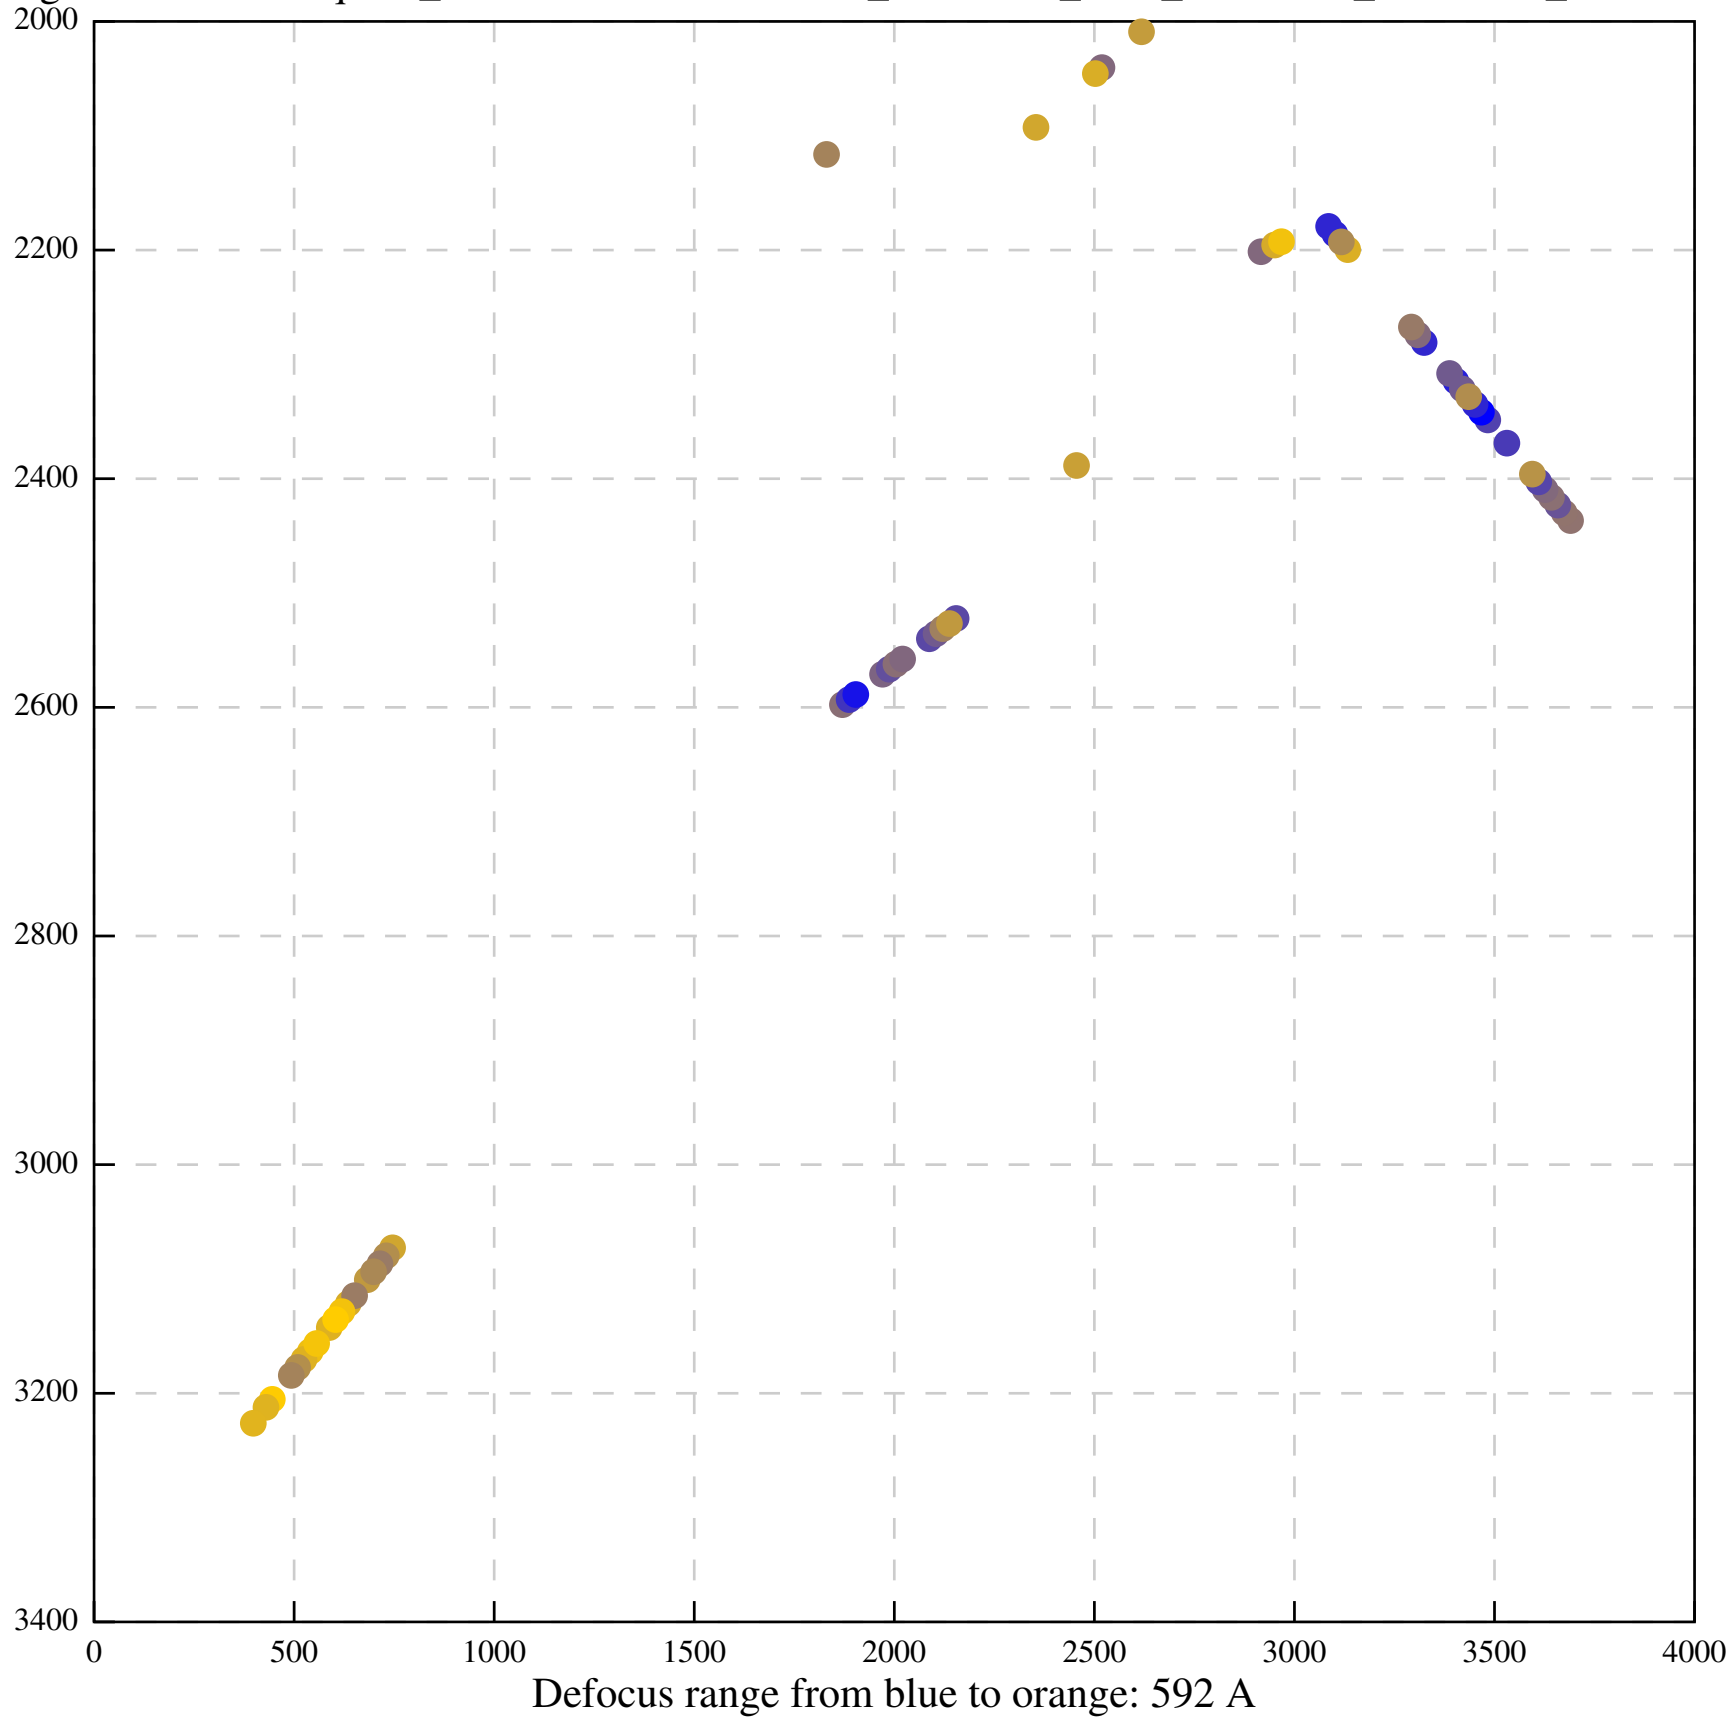

Defocus range from blue to orange: 655 A

Defocus range from blue to orange: 816 A

Defocus range from blue to orange: 45 A

Defocus range from blue to orange: 397 Å

Defocus range from blue to orange: 423 Å

Defocus range from blue to orange: 307 A