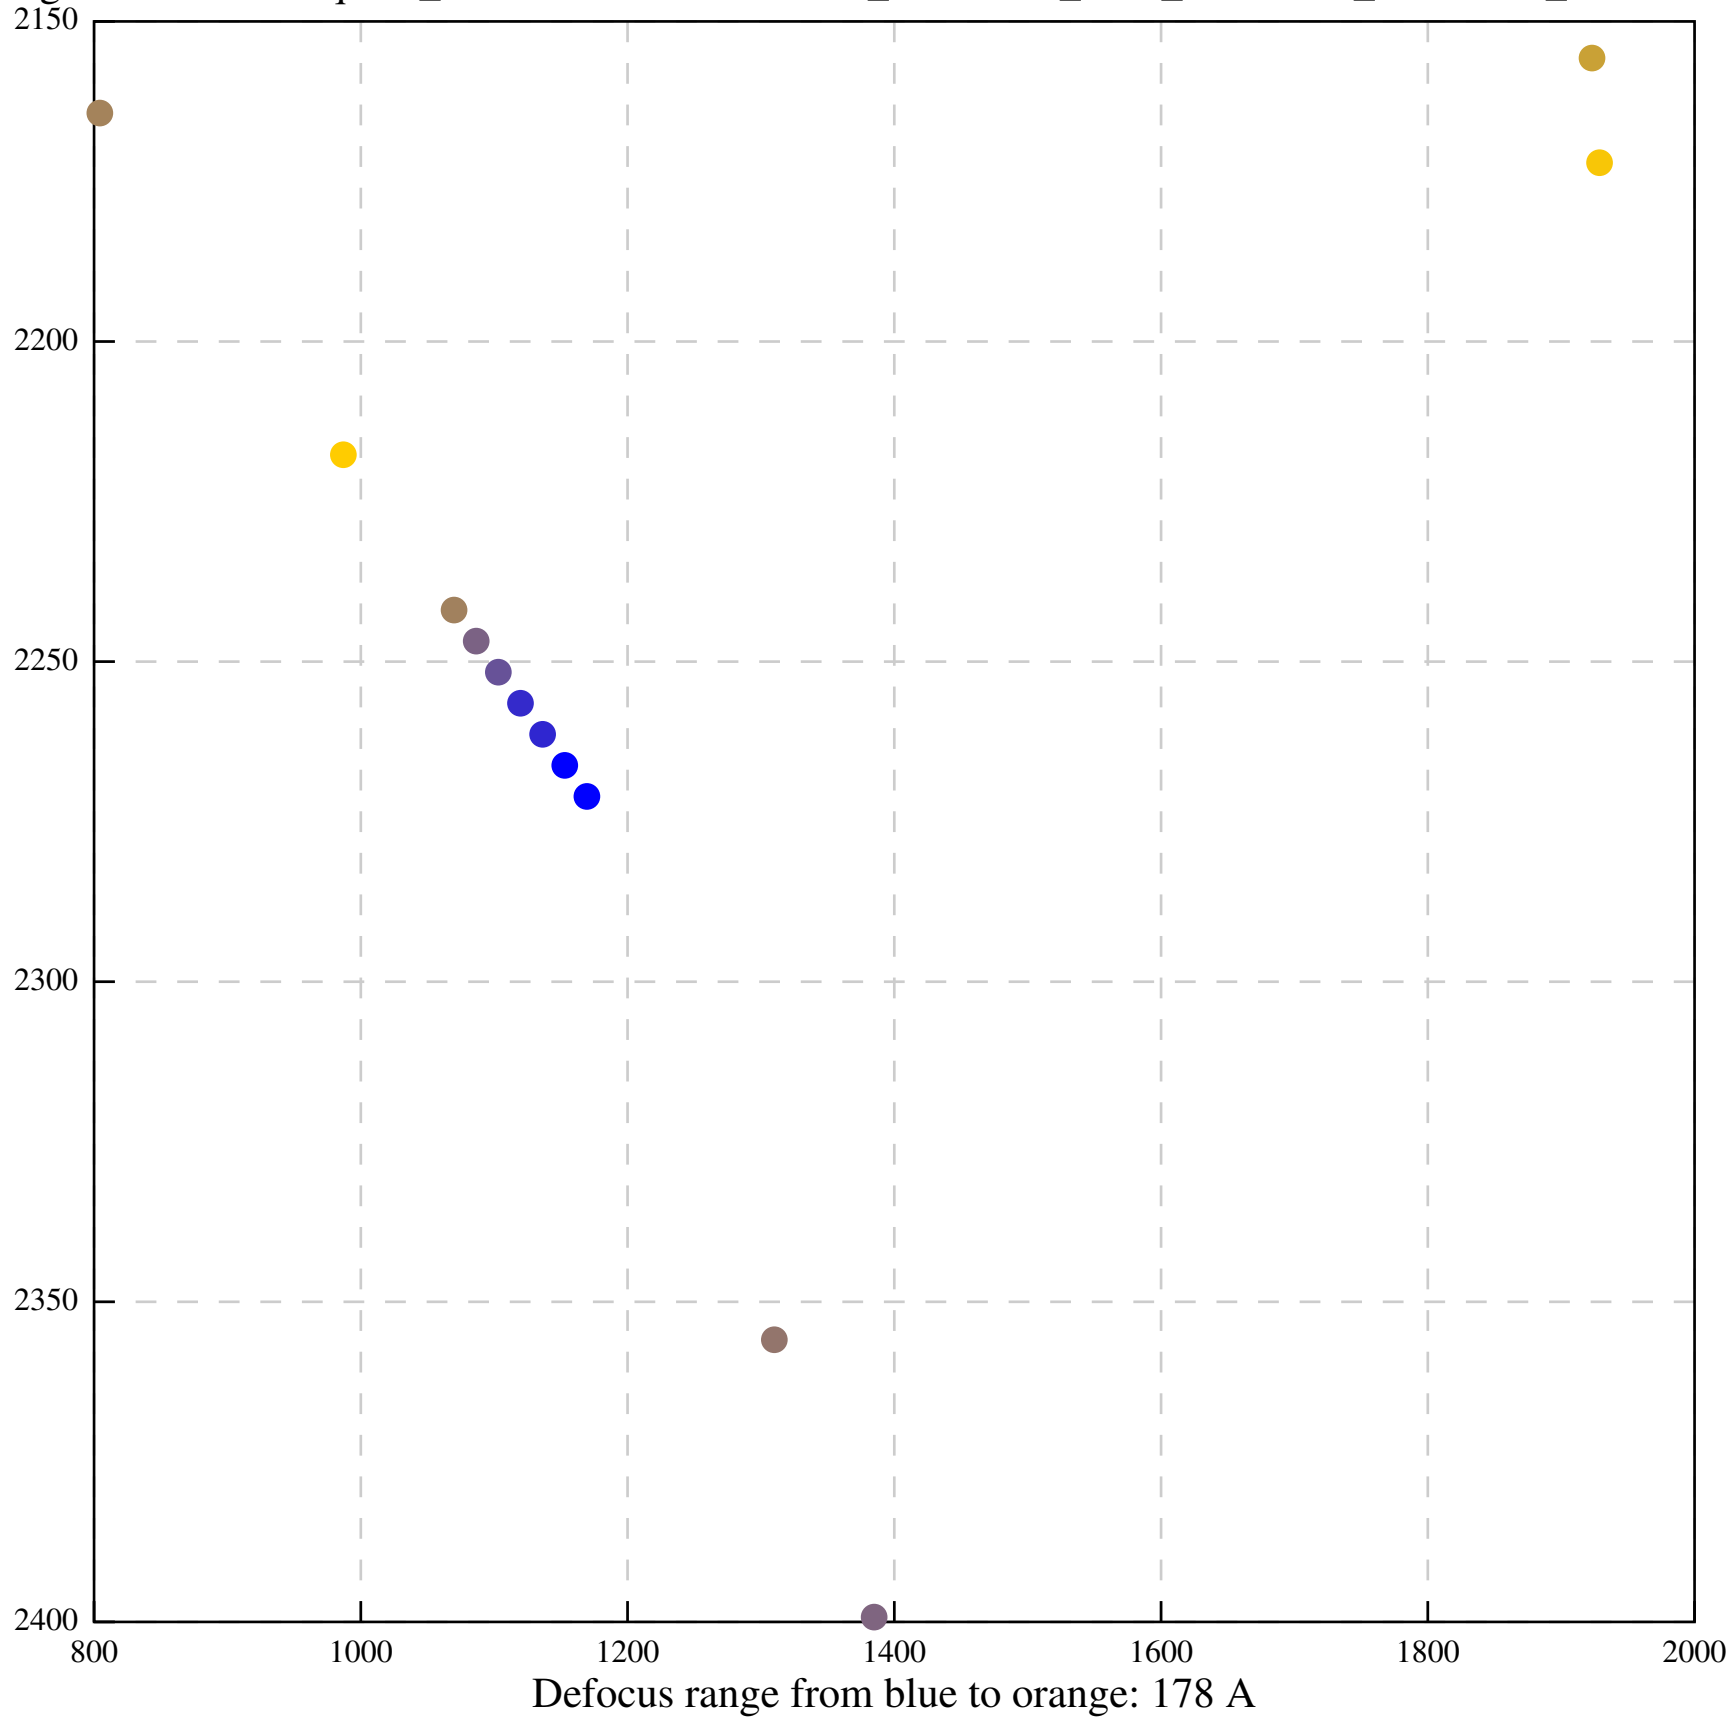

Defocus range from blue to orange: 1040 A

Defocus range from blue to orange: 244 A

Defocus range from blue to orange: 526 A

Defocus range from blue to orange: 336 A

Defocus range from blue to orange: 0 A

Defocus range from blue to orange: 124 A