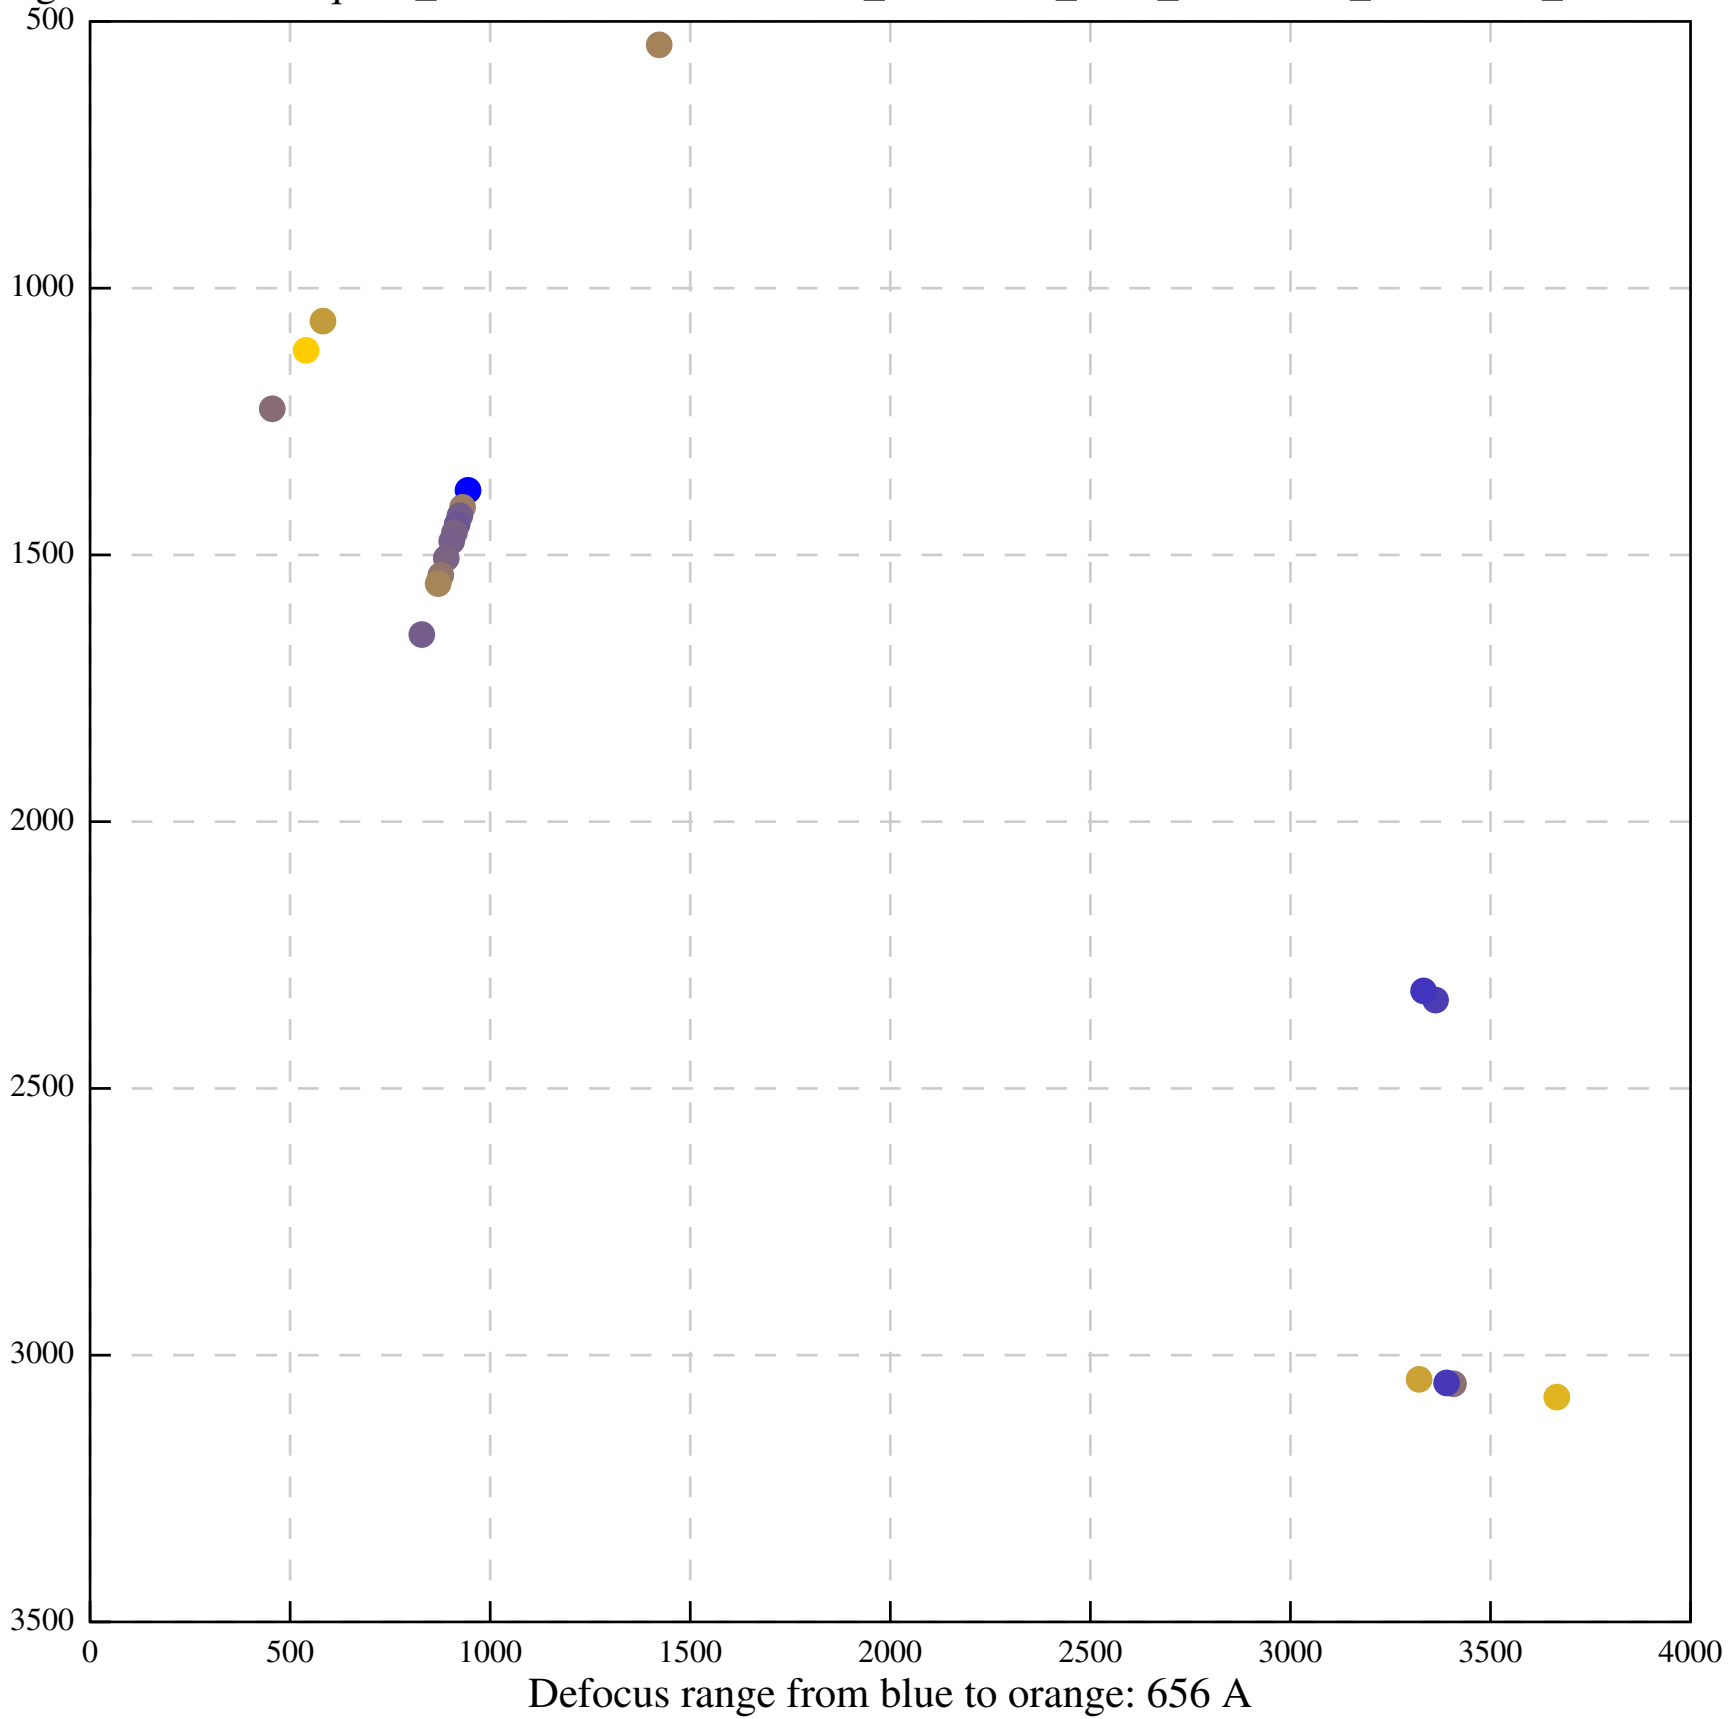

Defocus range from blue to orange: 554 A

Defocus range from blue to orange: 689 A

Defocus range from blue to orange: 87 A

Defocus range from blue to orange: 0 A

Defocus range from blue to orange: 322 A

Defocus range from blue to orange: 349 A