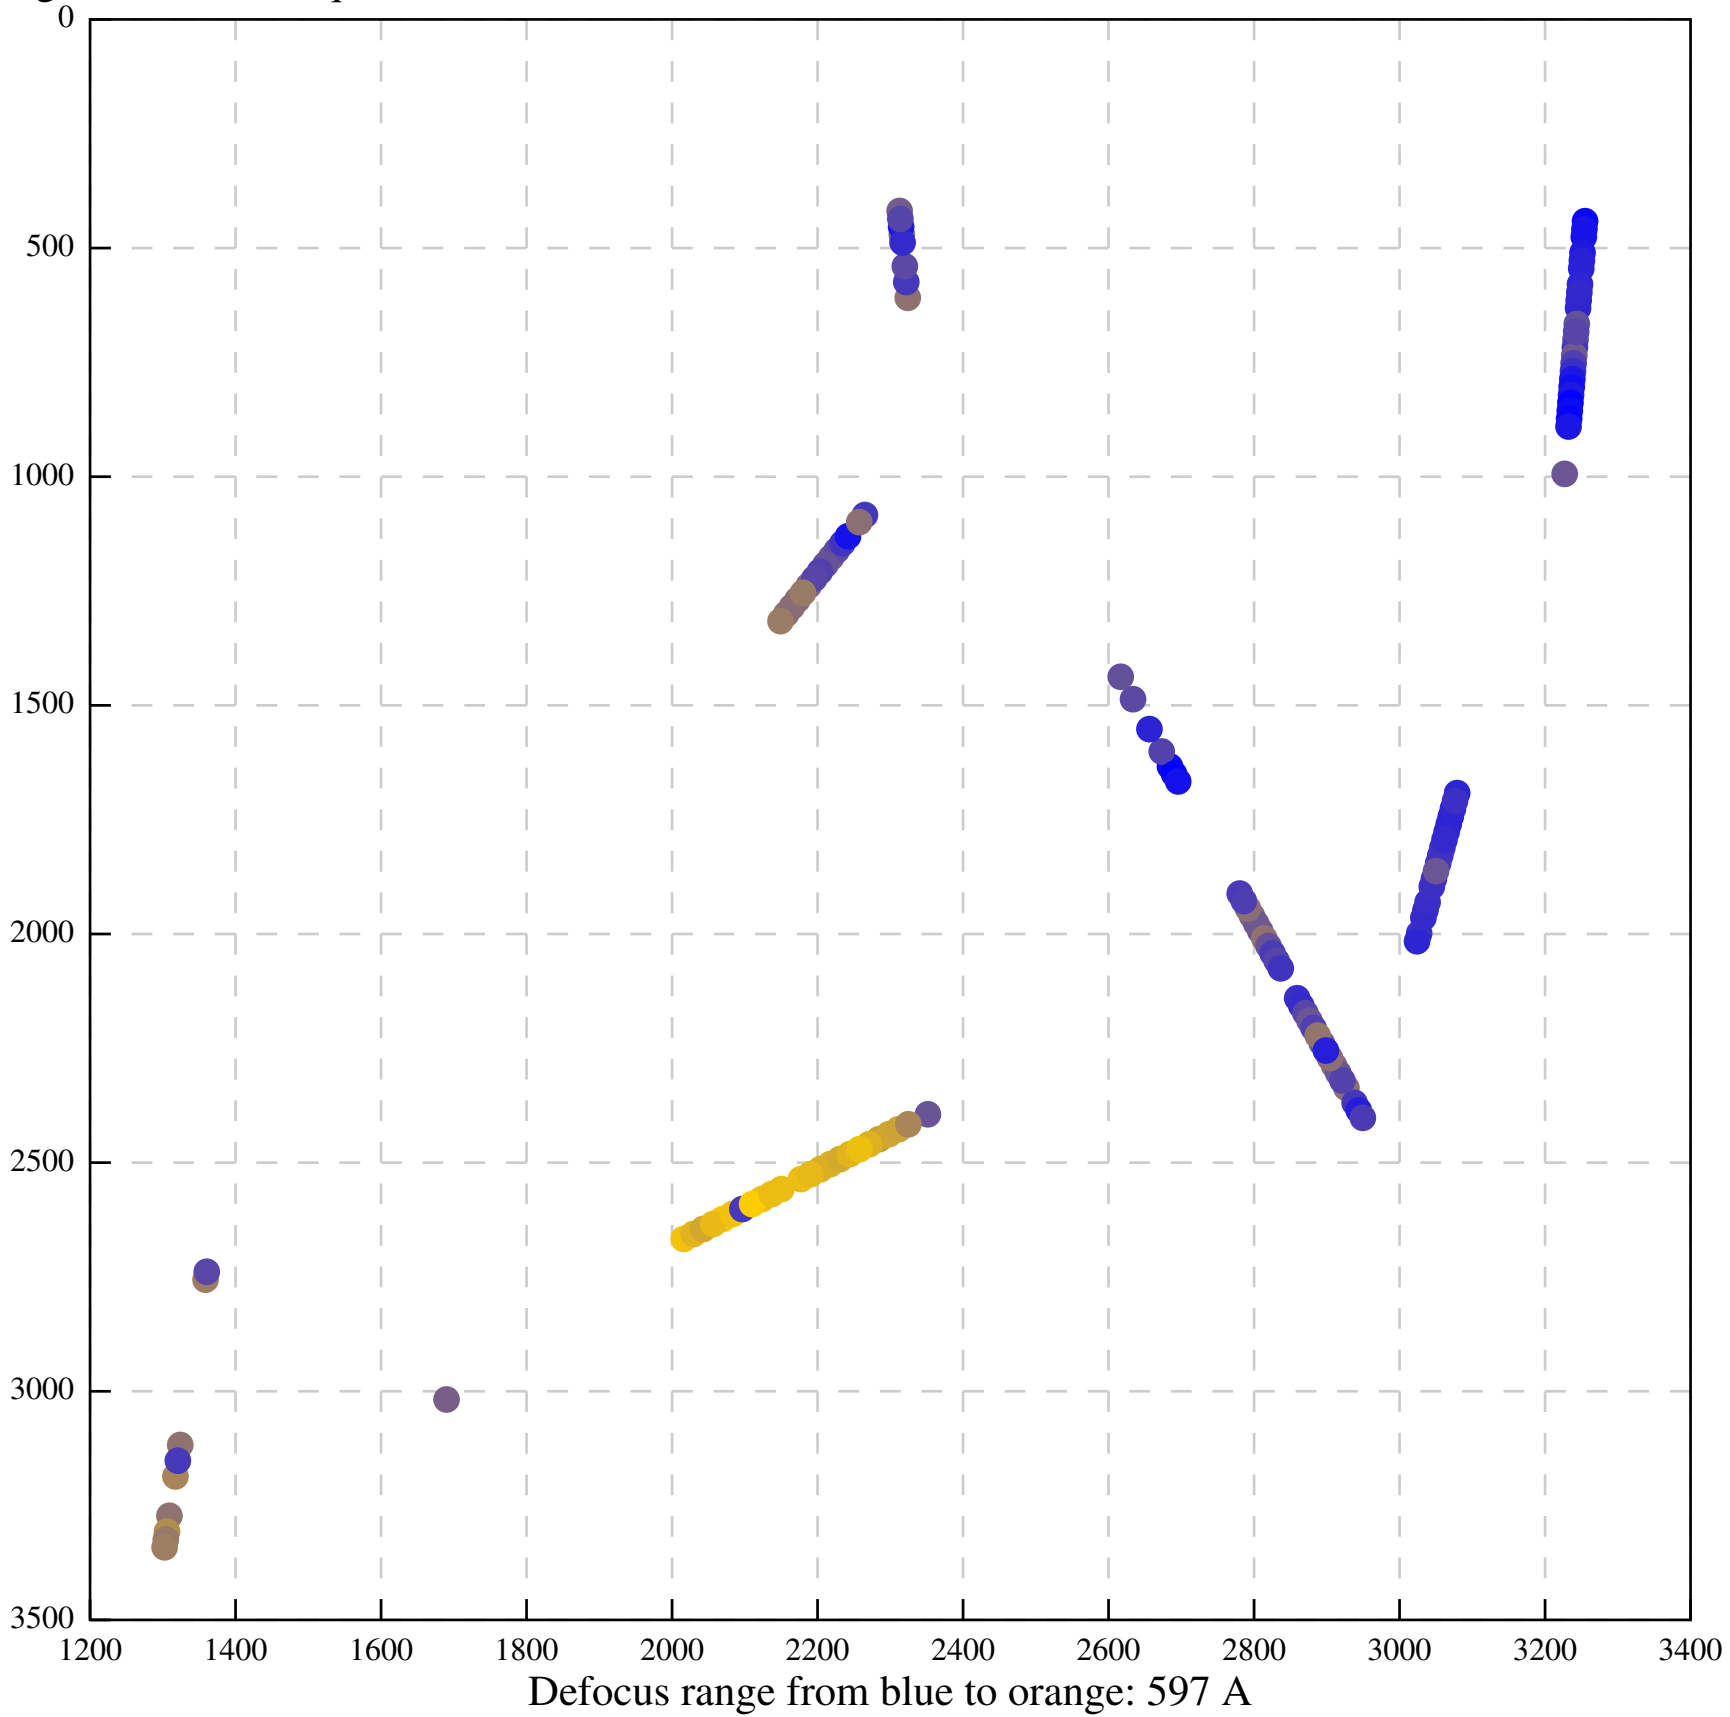

Defocus range from blue to orange: 1384 A

Defocus range from blue to orange: 1111 A

Defocus range from blue to orange: 785 A

Defocus range from blue to orange: 1651 A

Defocus range from blue to orange: 485 A