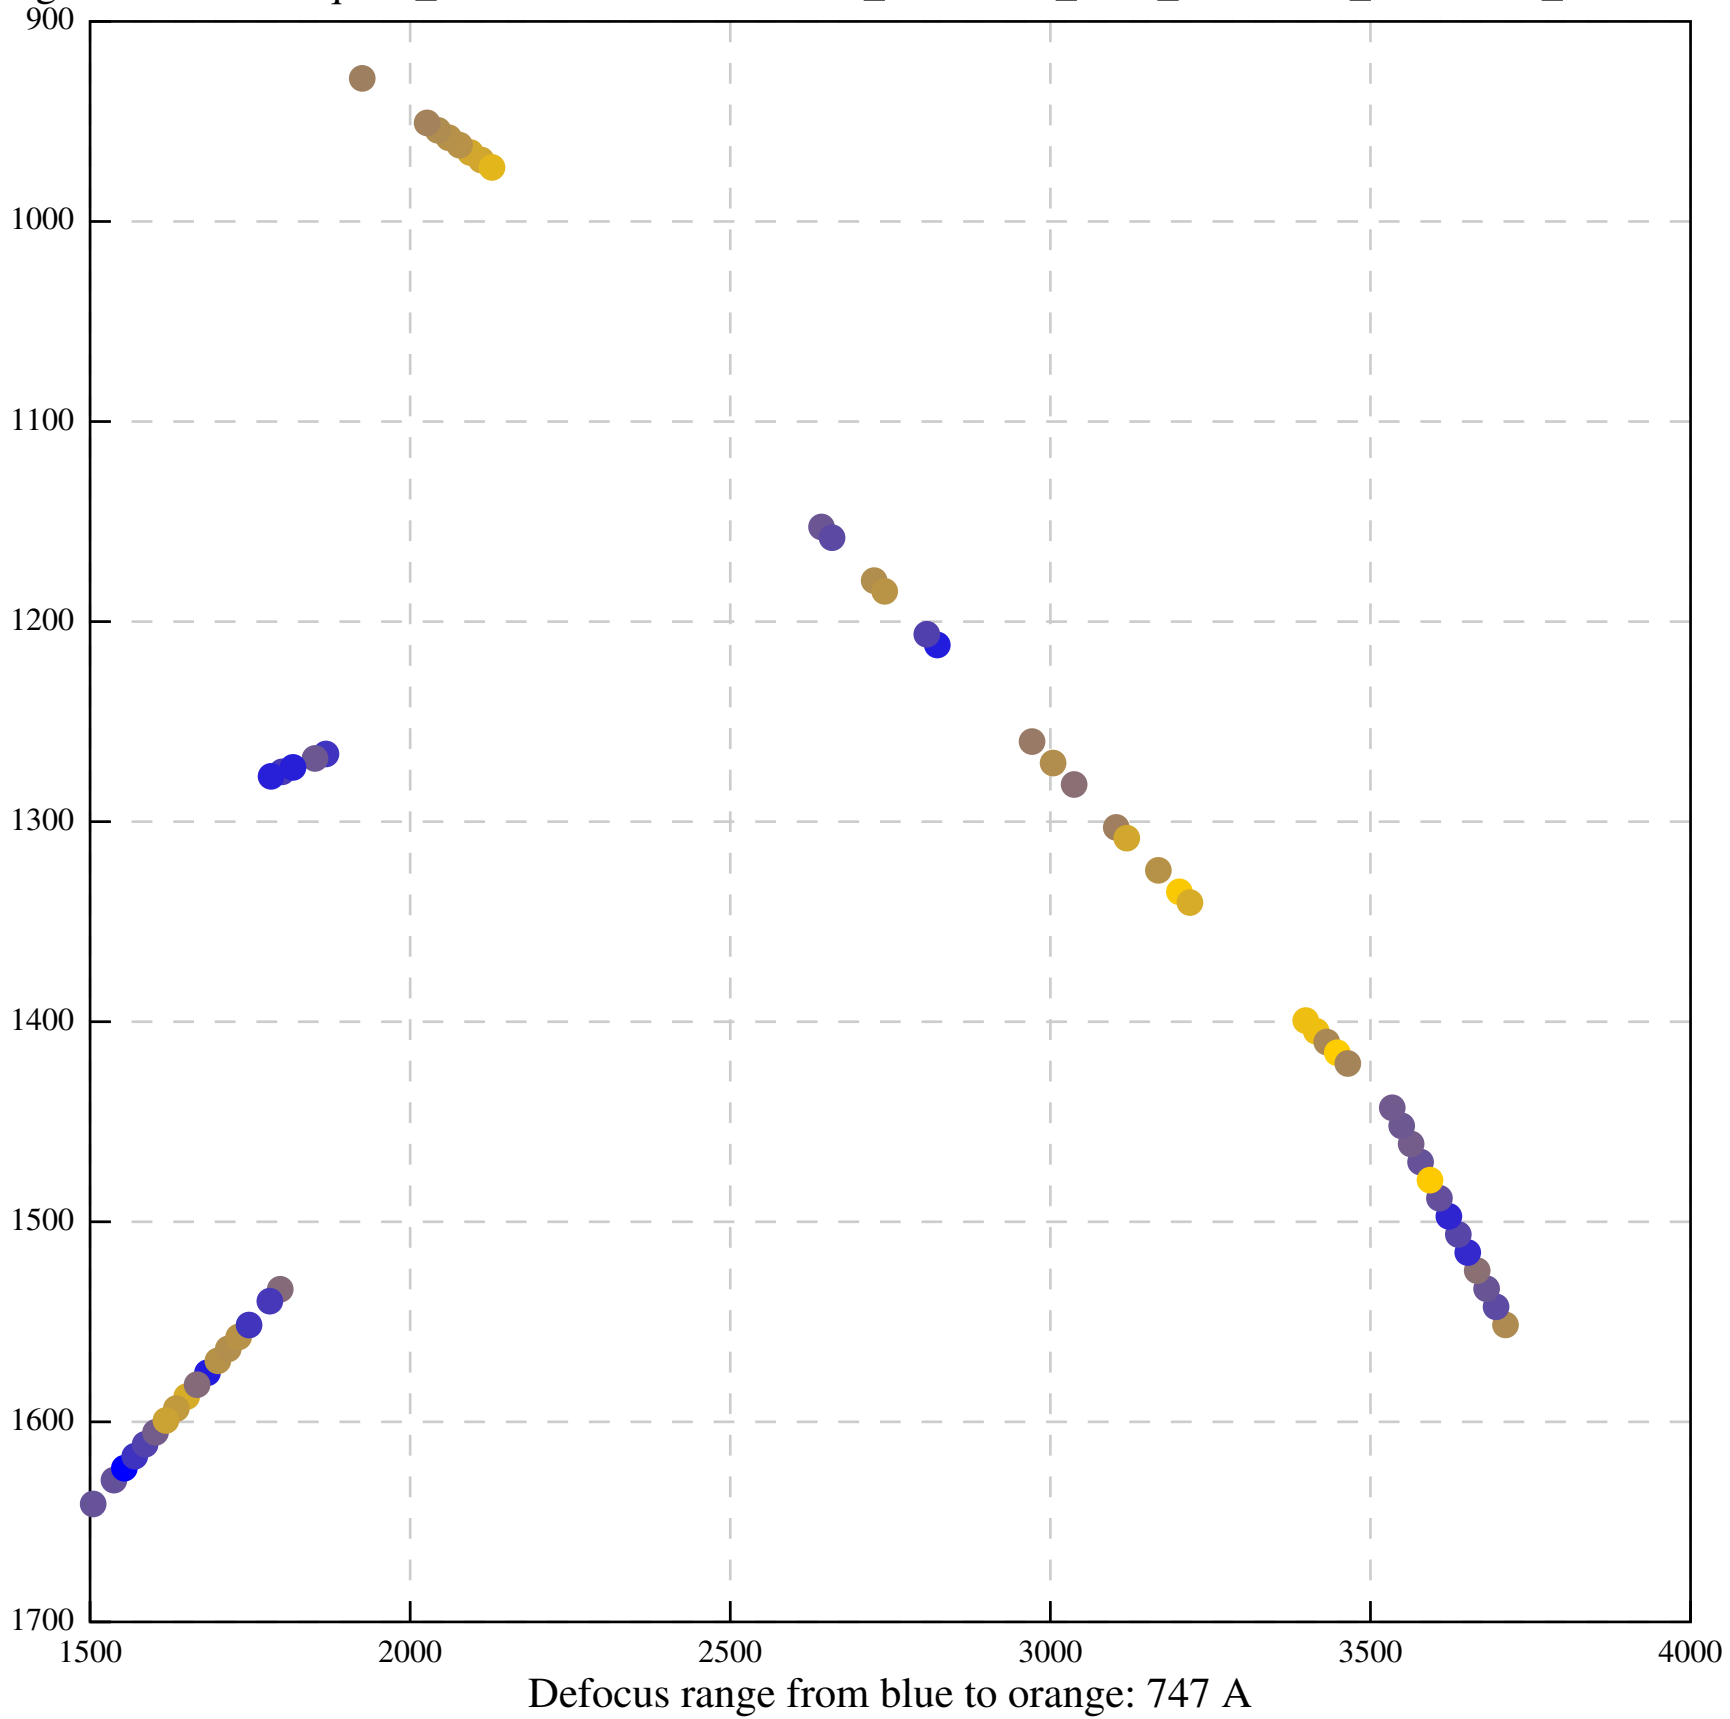

Defocus range from blue to orange: 429 A