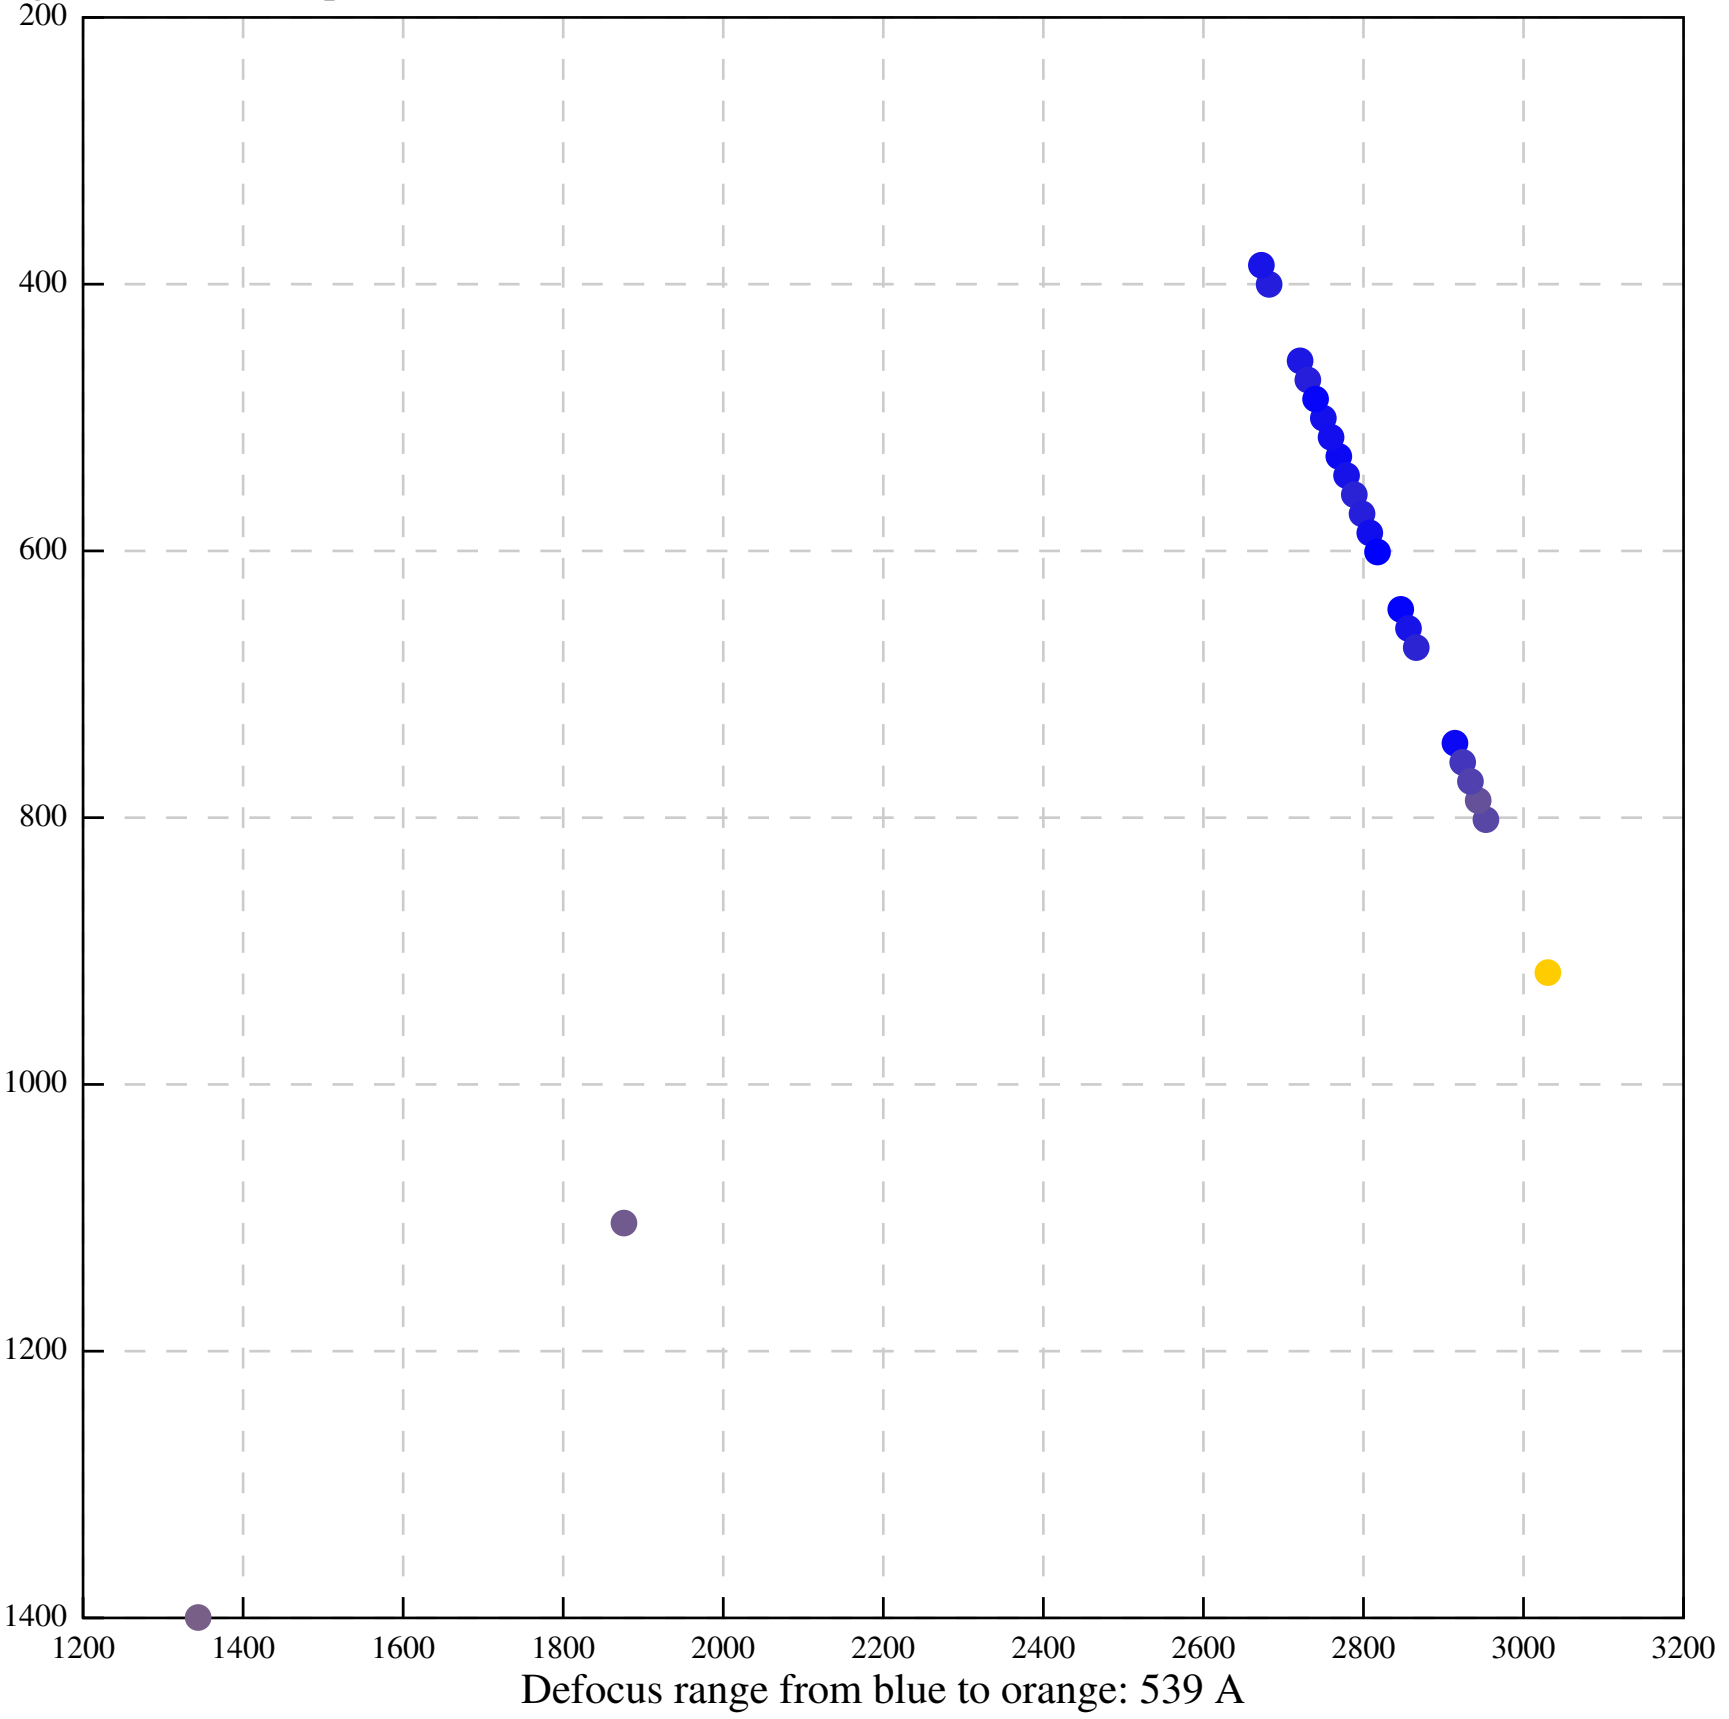

Defocus range from blue to orange: 613 A

Defocus range from blue to orange: 848 A

Defocus range from blue to orange: 476 A

Defocus range from blue to orange: 463 A

Defocus range from blue to orange: 157 A