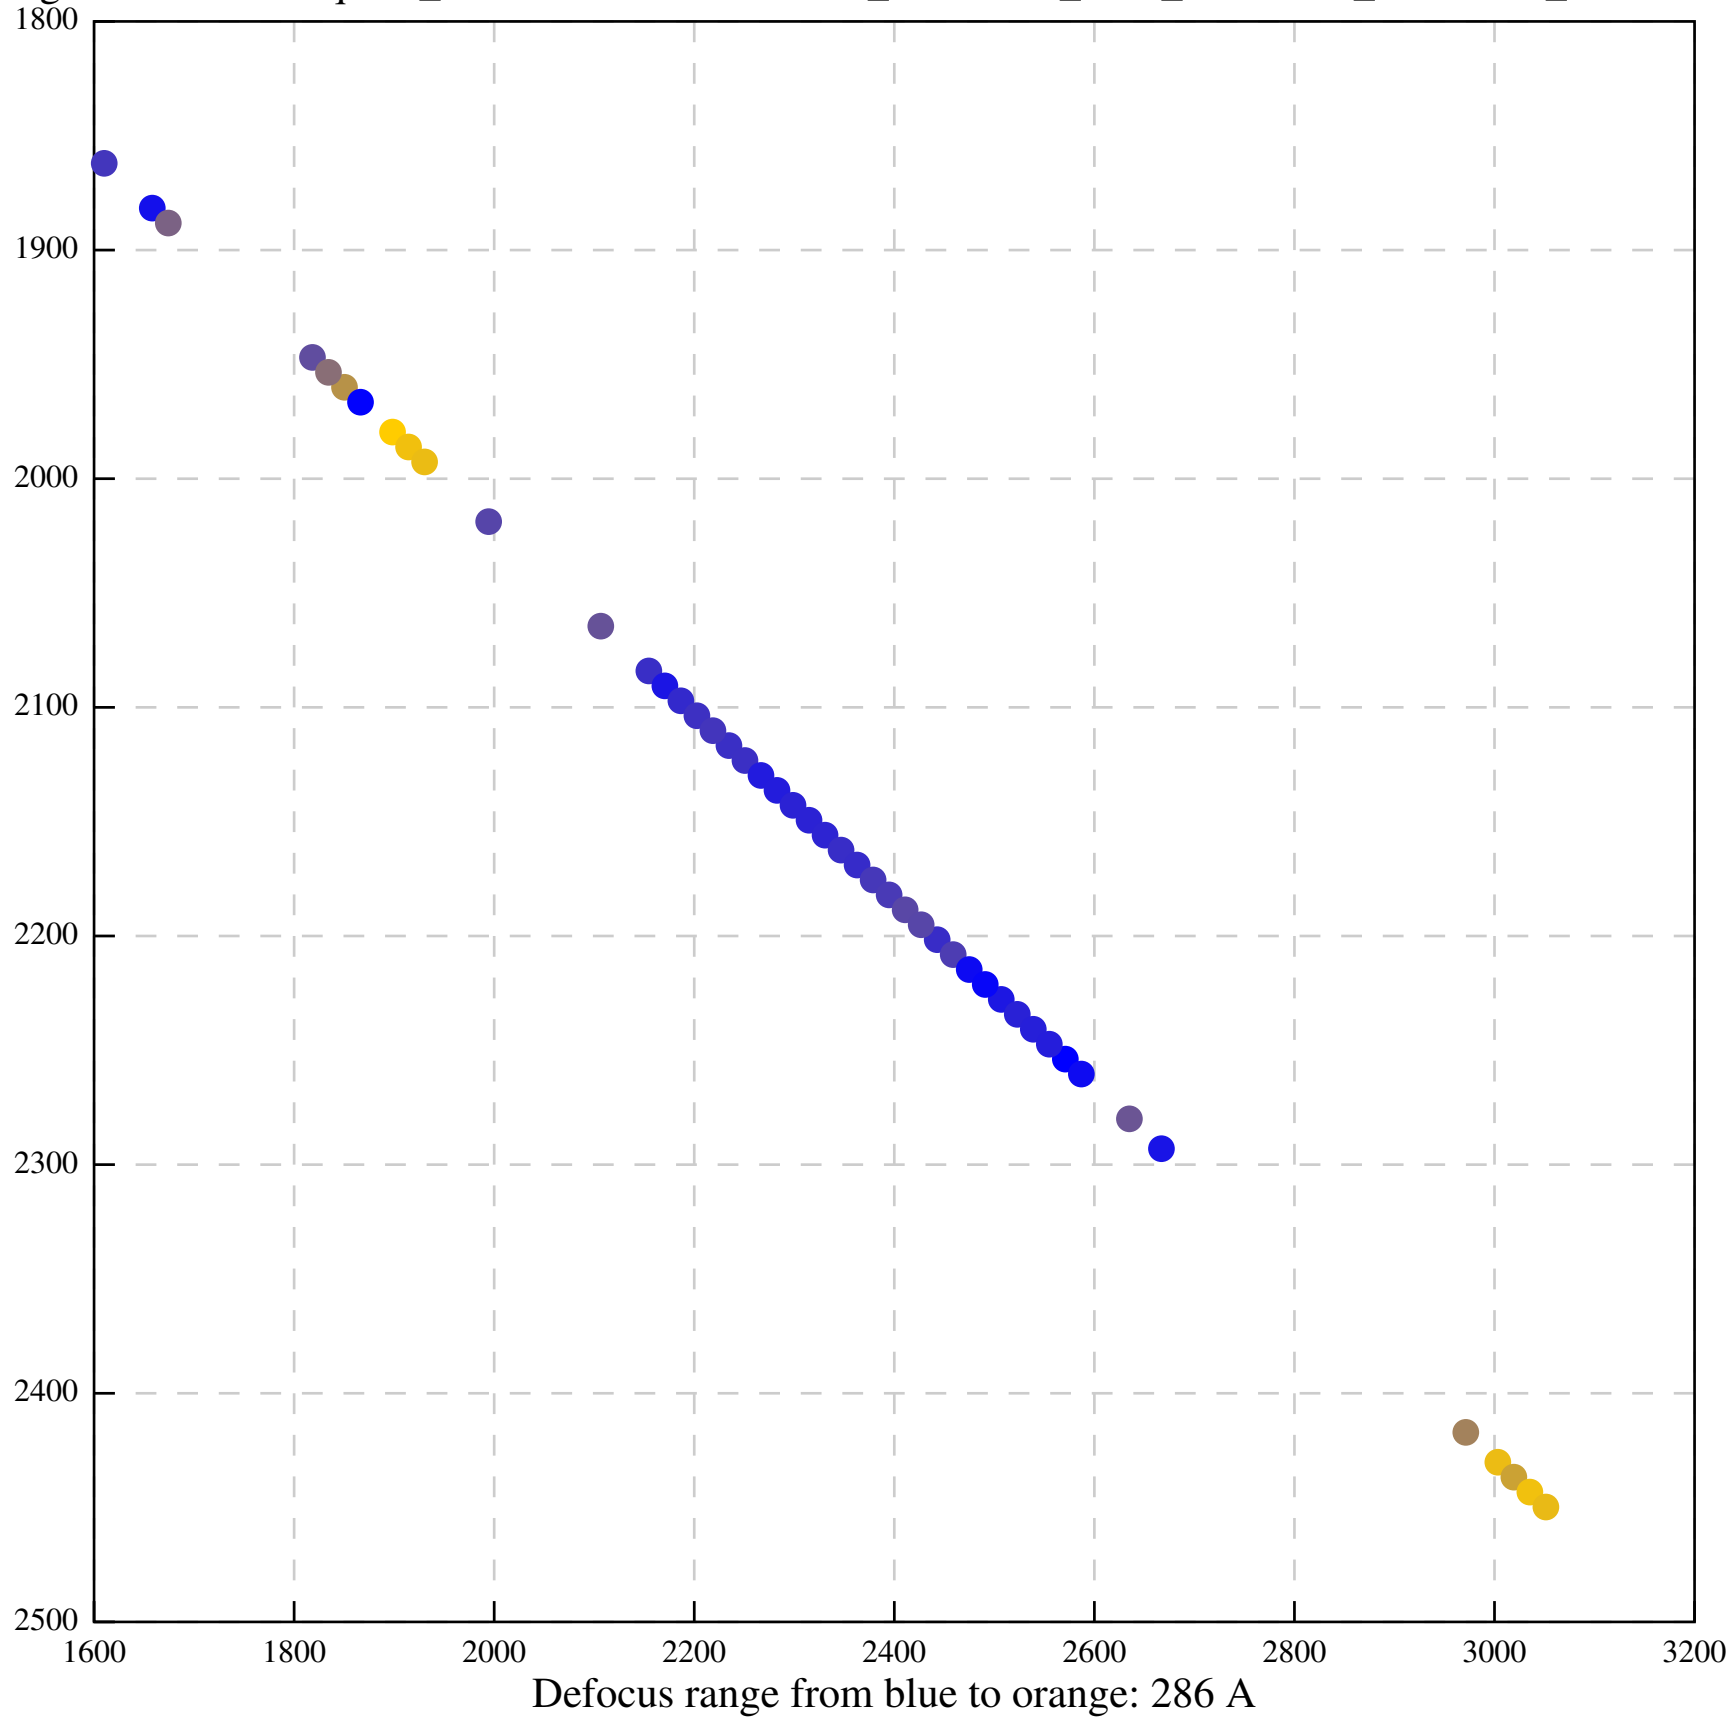

Defocus range from blue to orange: 0 A

Defocus range from blue to orange: 0 A

Defocus range from blue to orange: 357 A

Defocus range from blue to orange: 155 A

Defocus range from blue to orange: 45 A

Defocus range from blue to orange: 3 A