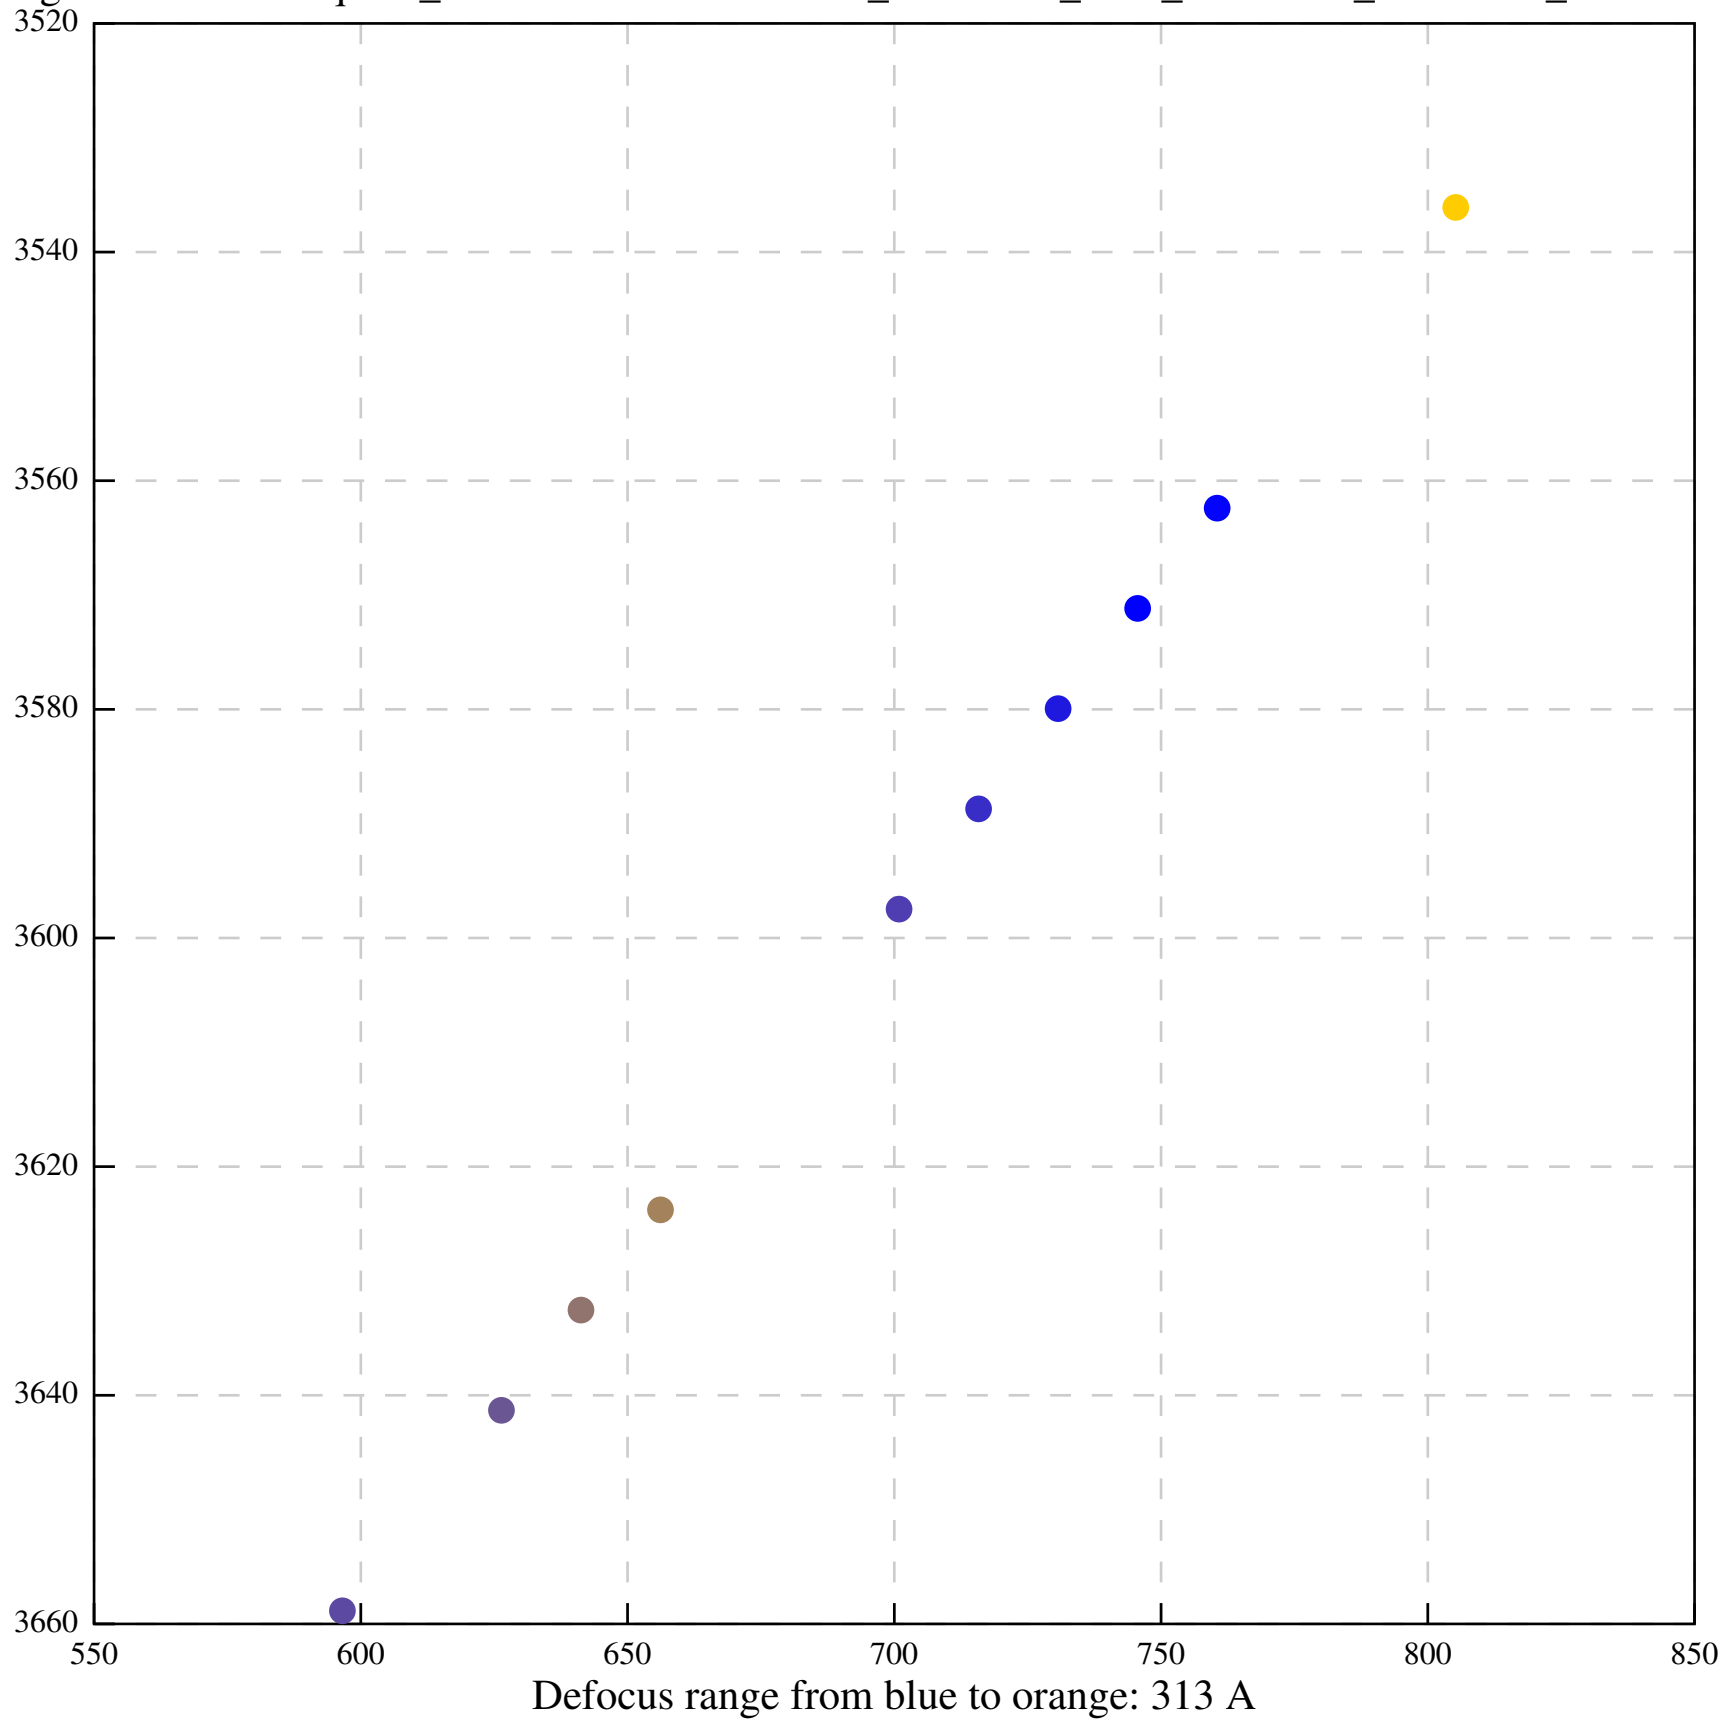

Defocus range from blue to orange: 1107 A

Defocus range from blue to orange: 672 A

Defocus range from blue to orange: 455 A

Defocus range from blue to orange: 261 A

Defocus range from blue to orange: 1022 A