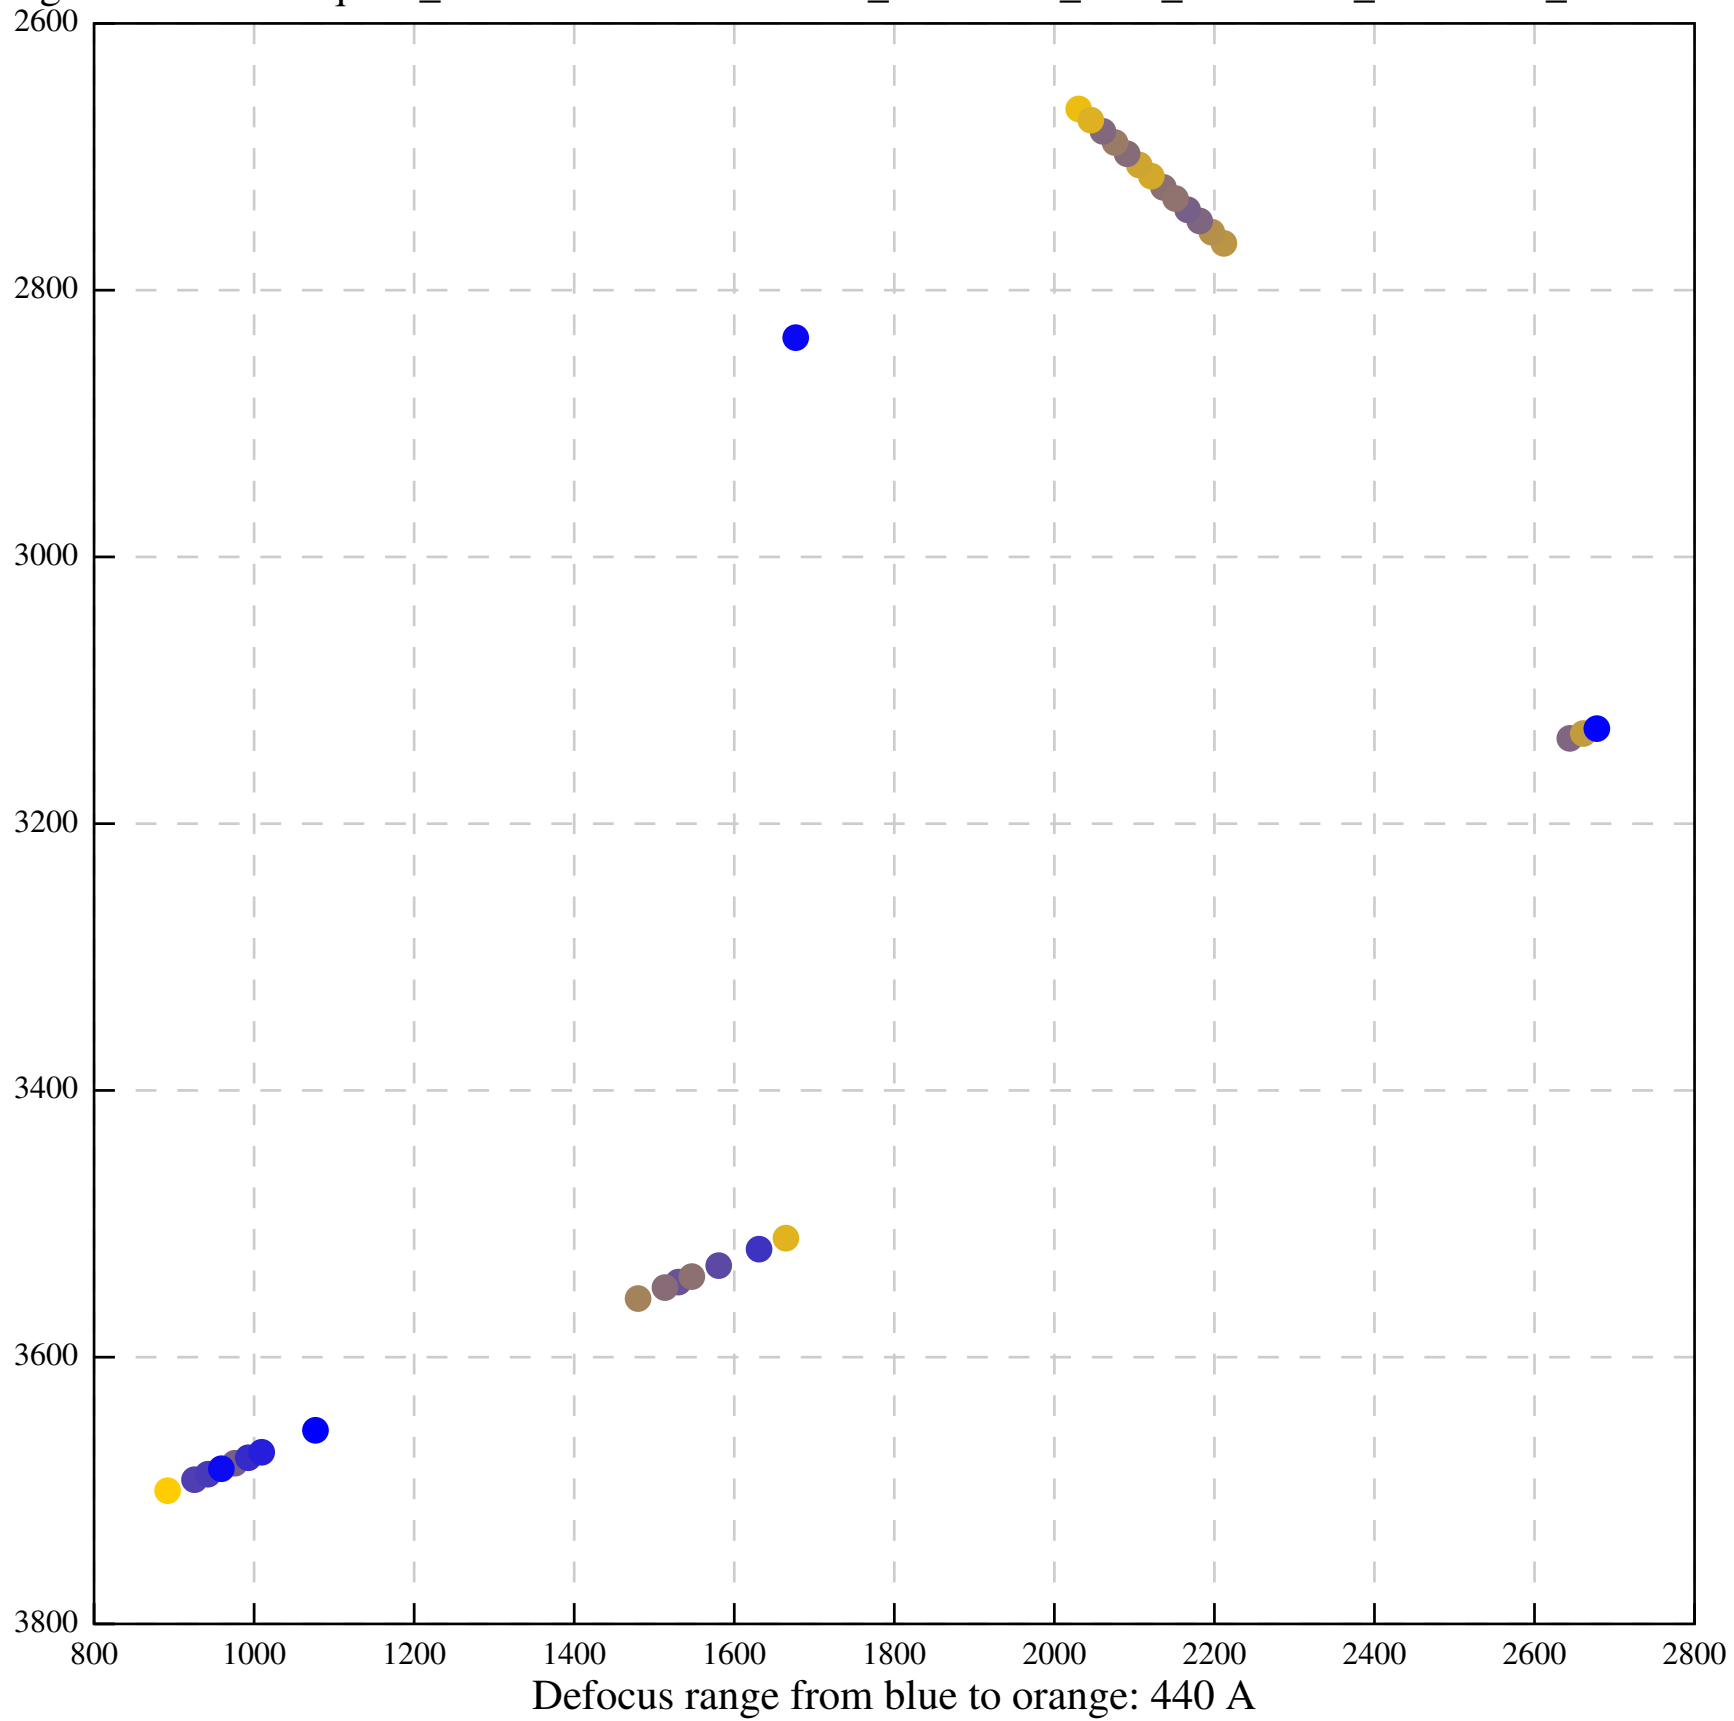

Defocus range from blue to orange: 1107 A

Defocus range from blue to orange: 672 A

Defocus range from blue to orange: 455 A

Defocus range from blue to orange: 261 A

Defocus range from blue to orange: 1022 A