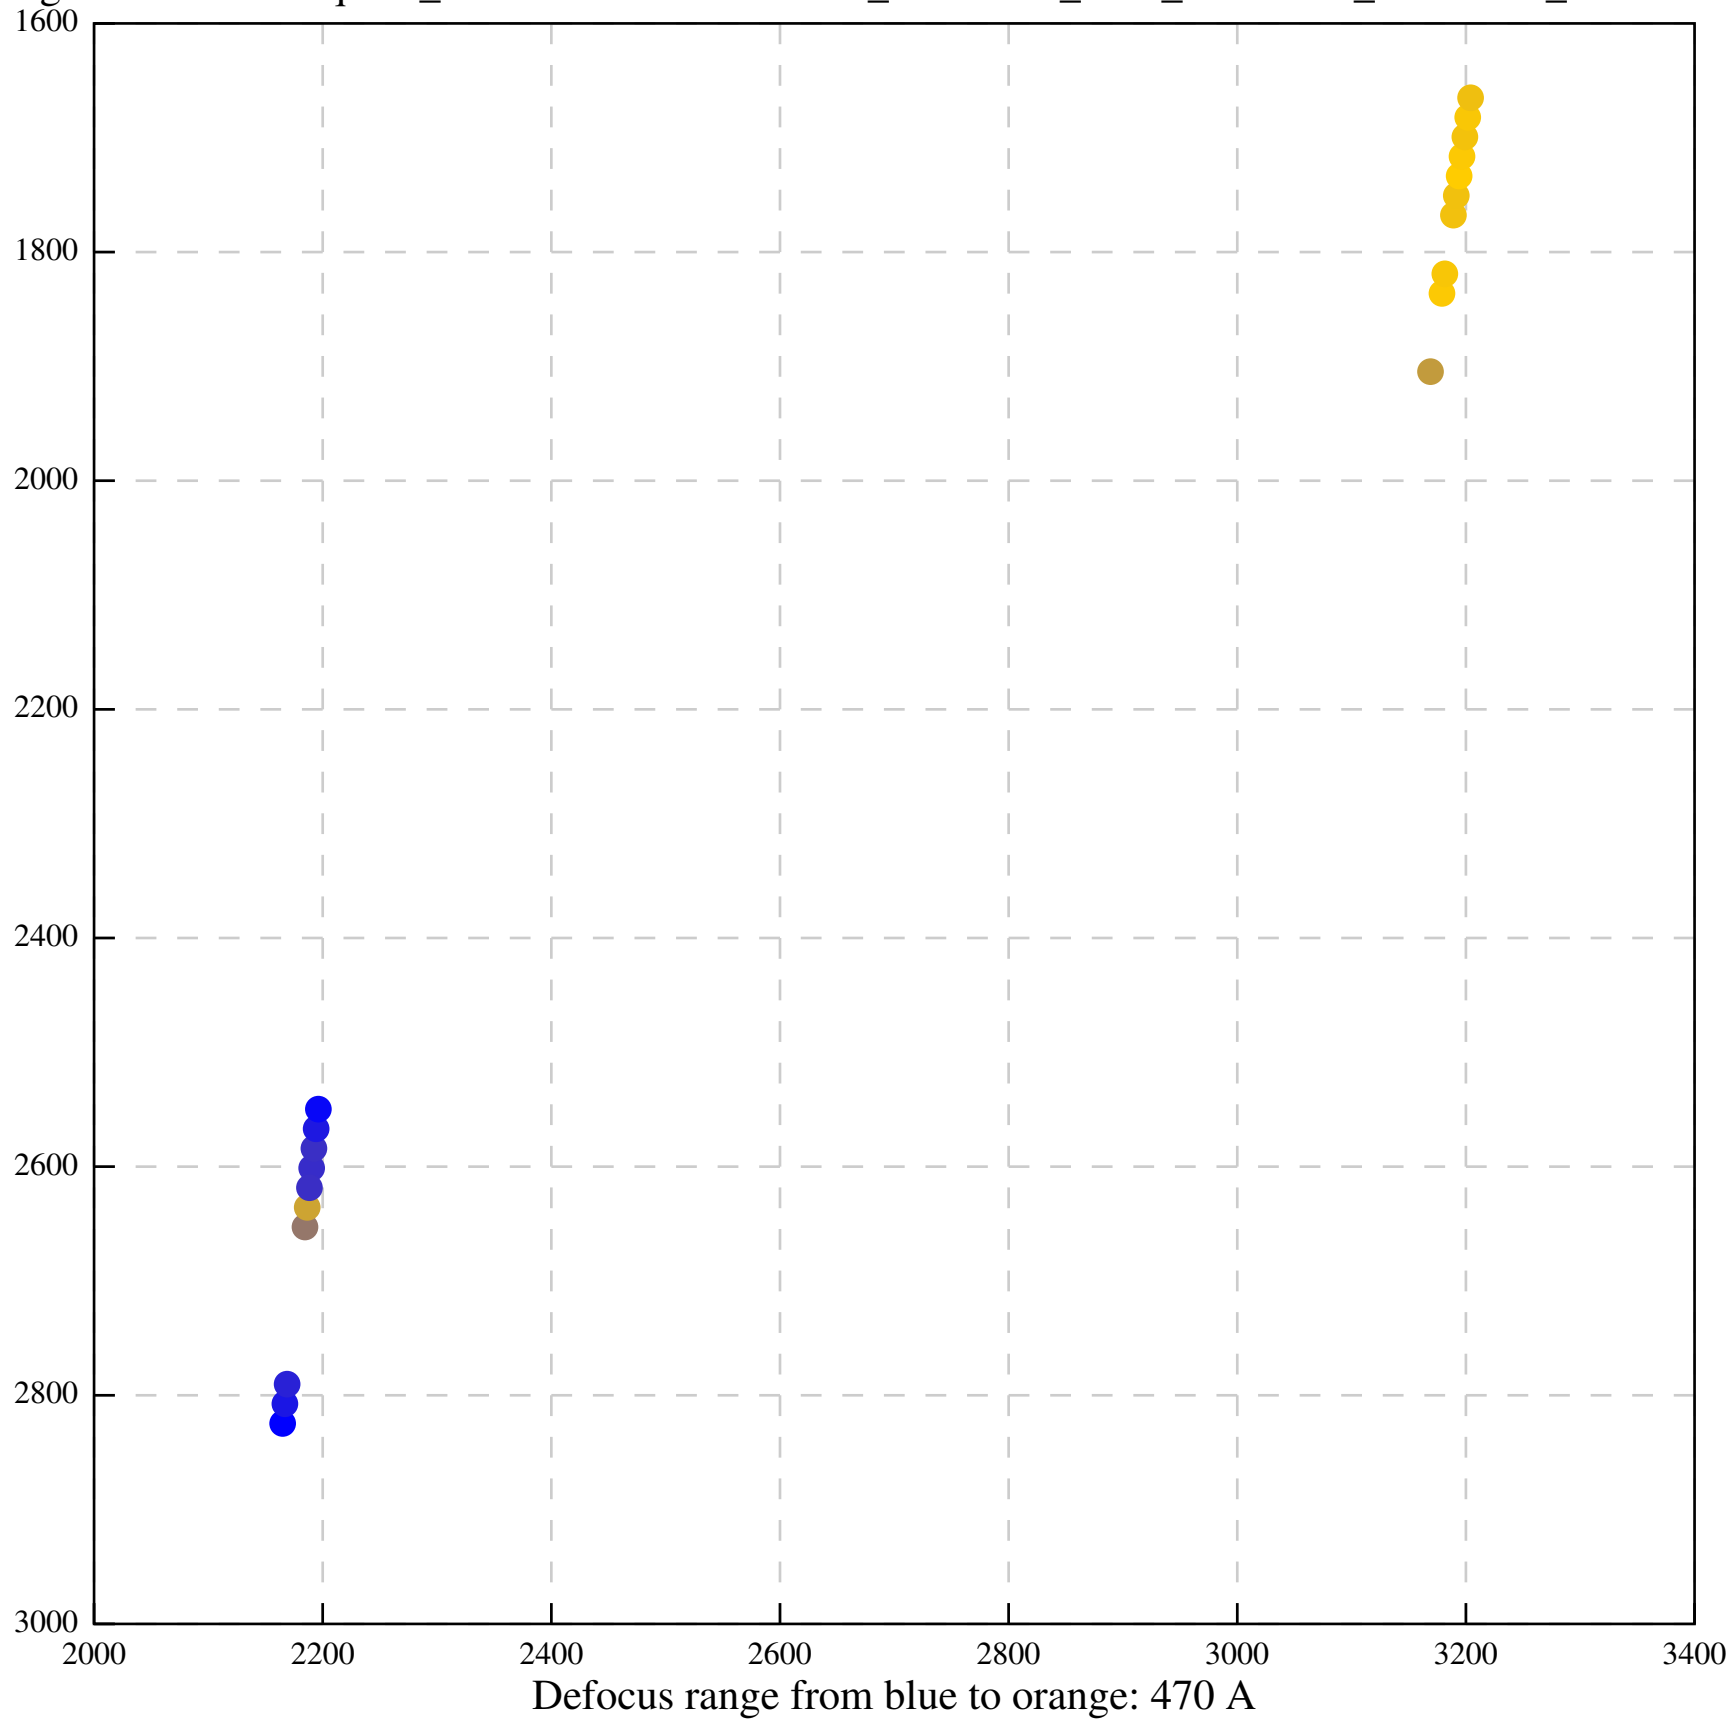

Defocus range from blue to orange: 659 A

Defocus range from blue to orange: 686 A

Defocus range from blue to orange: 65 A

Defocus range from blue to orange: 458 A

Defocus range from blue to orange: 459 A

Defocus range from blue to orange: 134 A