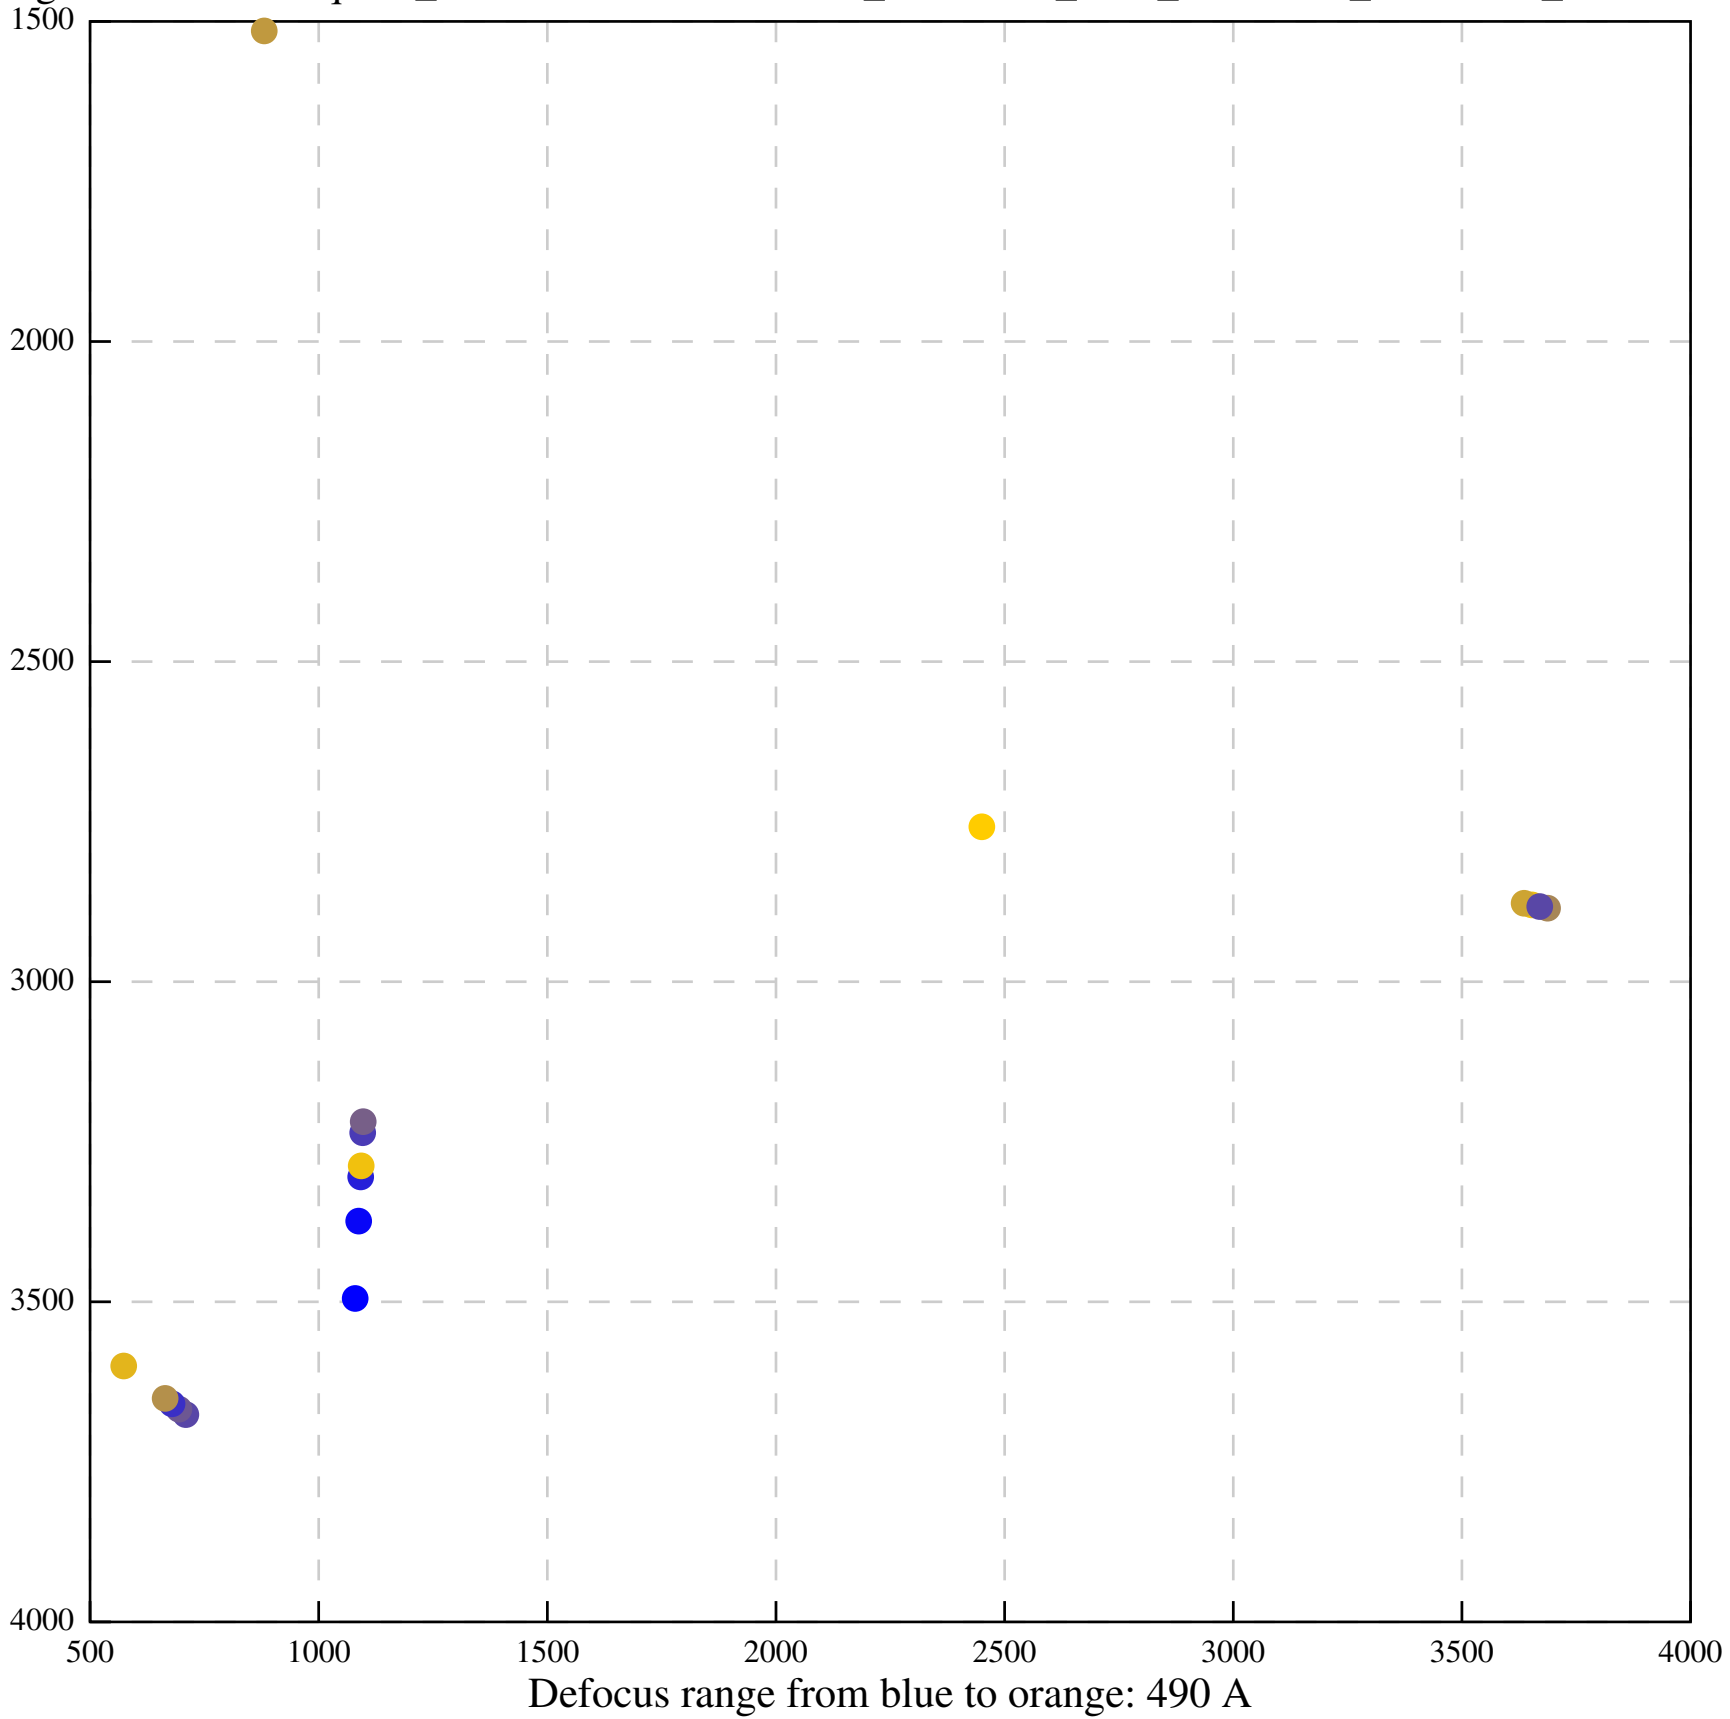

Defocus range from blue to orange: 666 A

Defocus range from blue to orange: 1012 A

Defocus range from blue to orange: 334 A

Defocus range from blue to orange: 522 A

Defocus range from blue to orange: 379 A