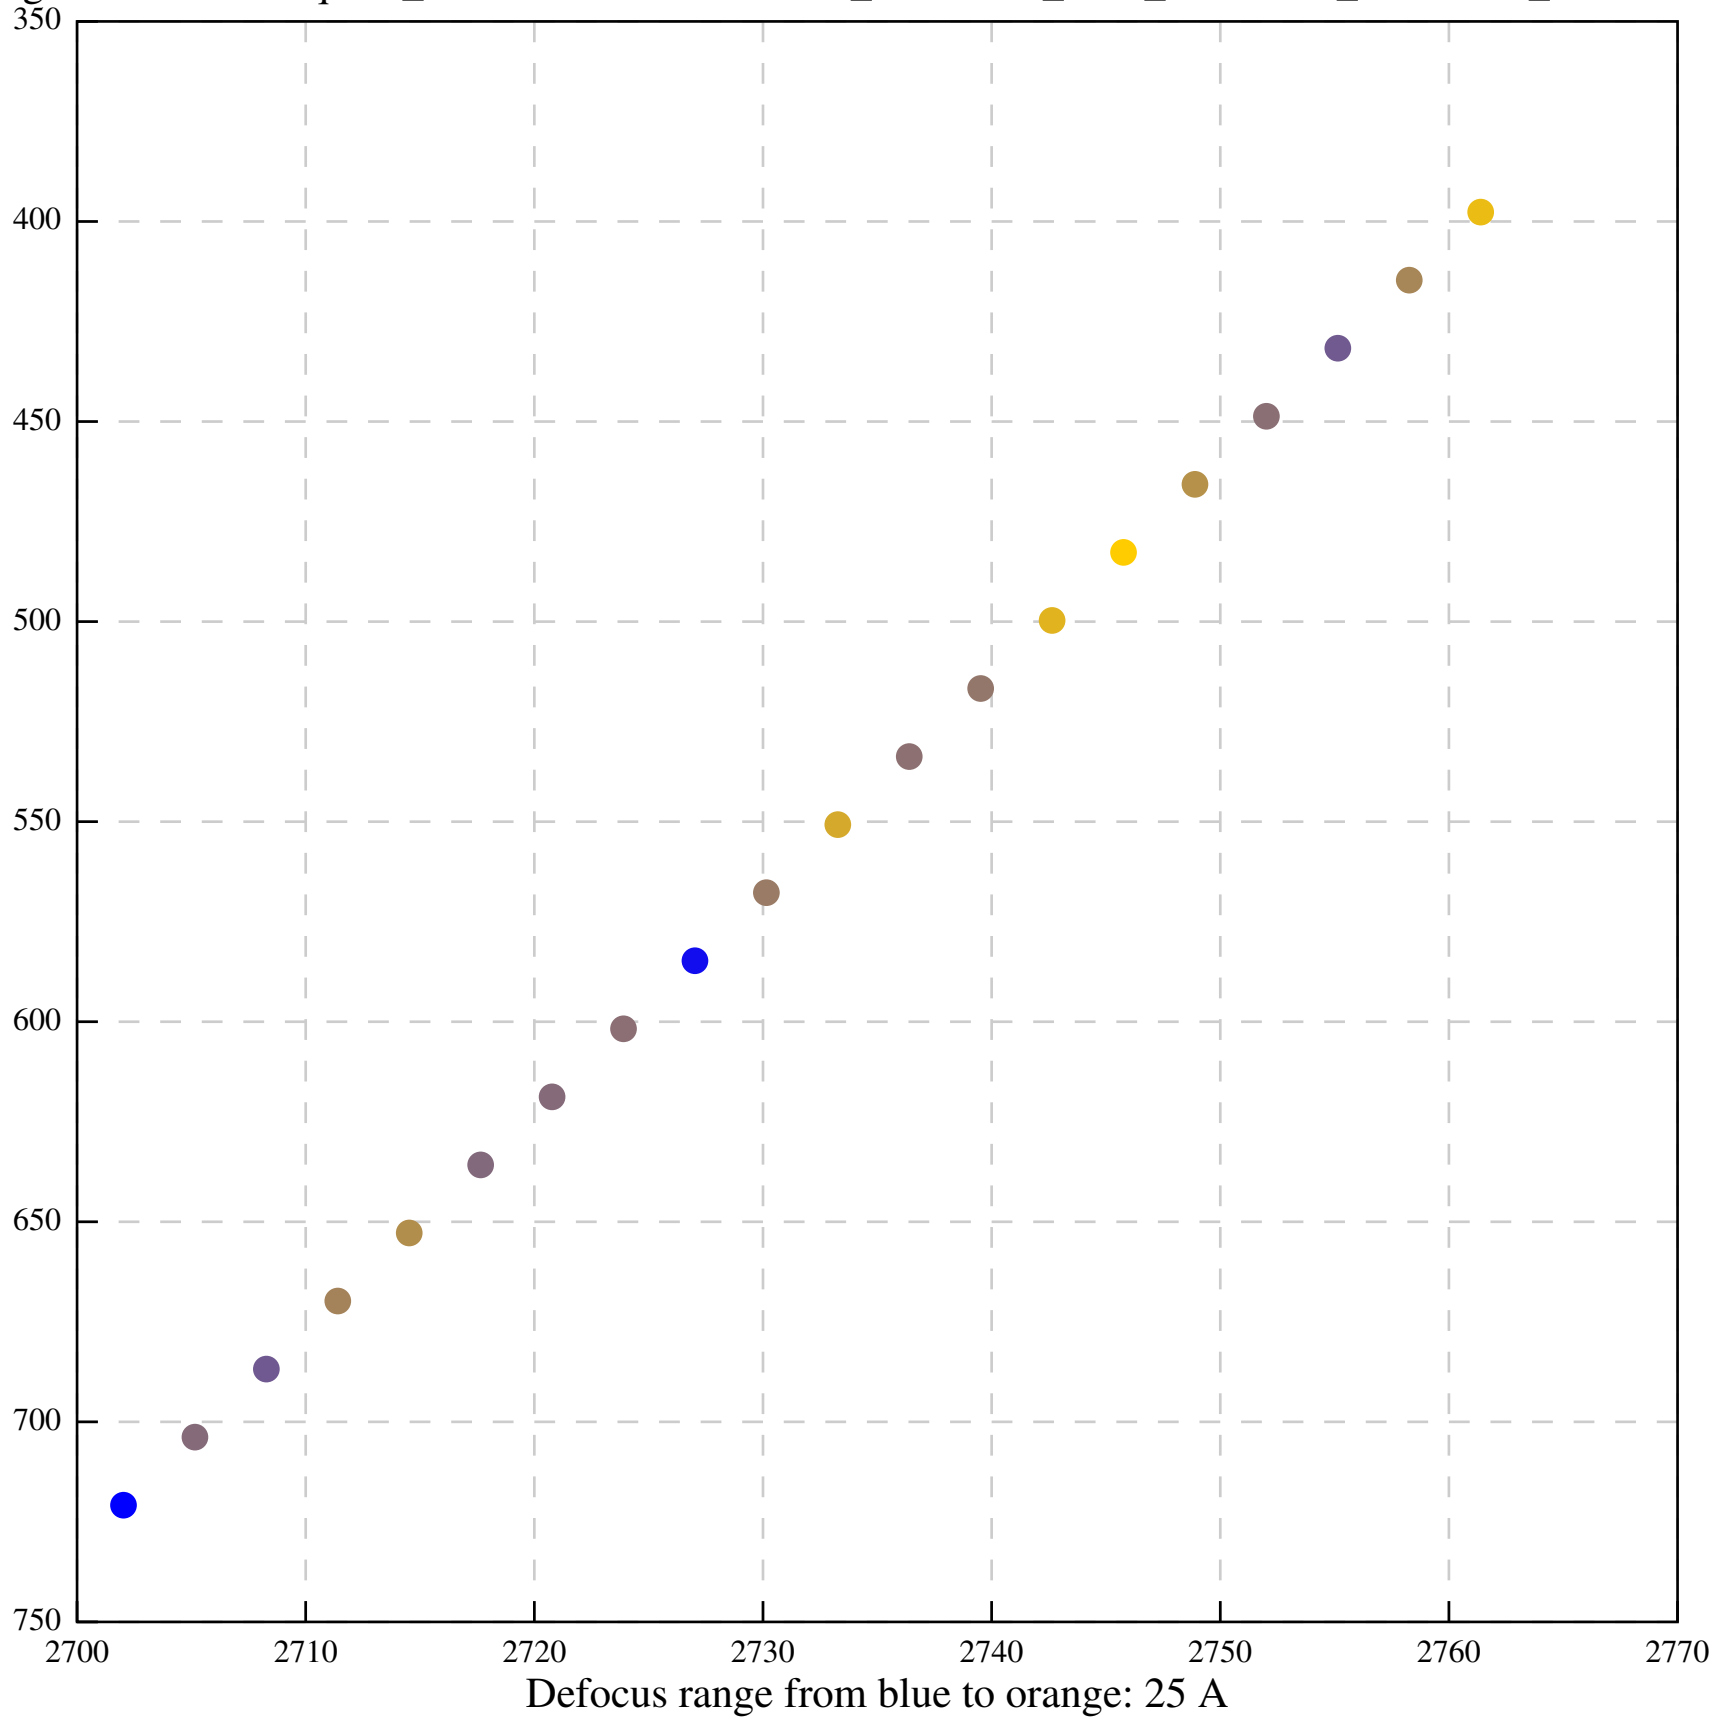

Defocus range from blue to orange: 229 A

Defocus range from blue to orange: 561 A

Defocus range from blue to orange: 0 A

Defocus range from blue to orange: 1289 A

Defocus range from blue to orange: 678 A

EER/Images-Disc1/GridSquare\_11149073/Data/FoilHole\_11162623\_Data\_11149757\_11149759\_20210912\_002301\_EER\_c