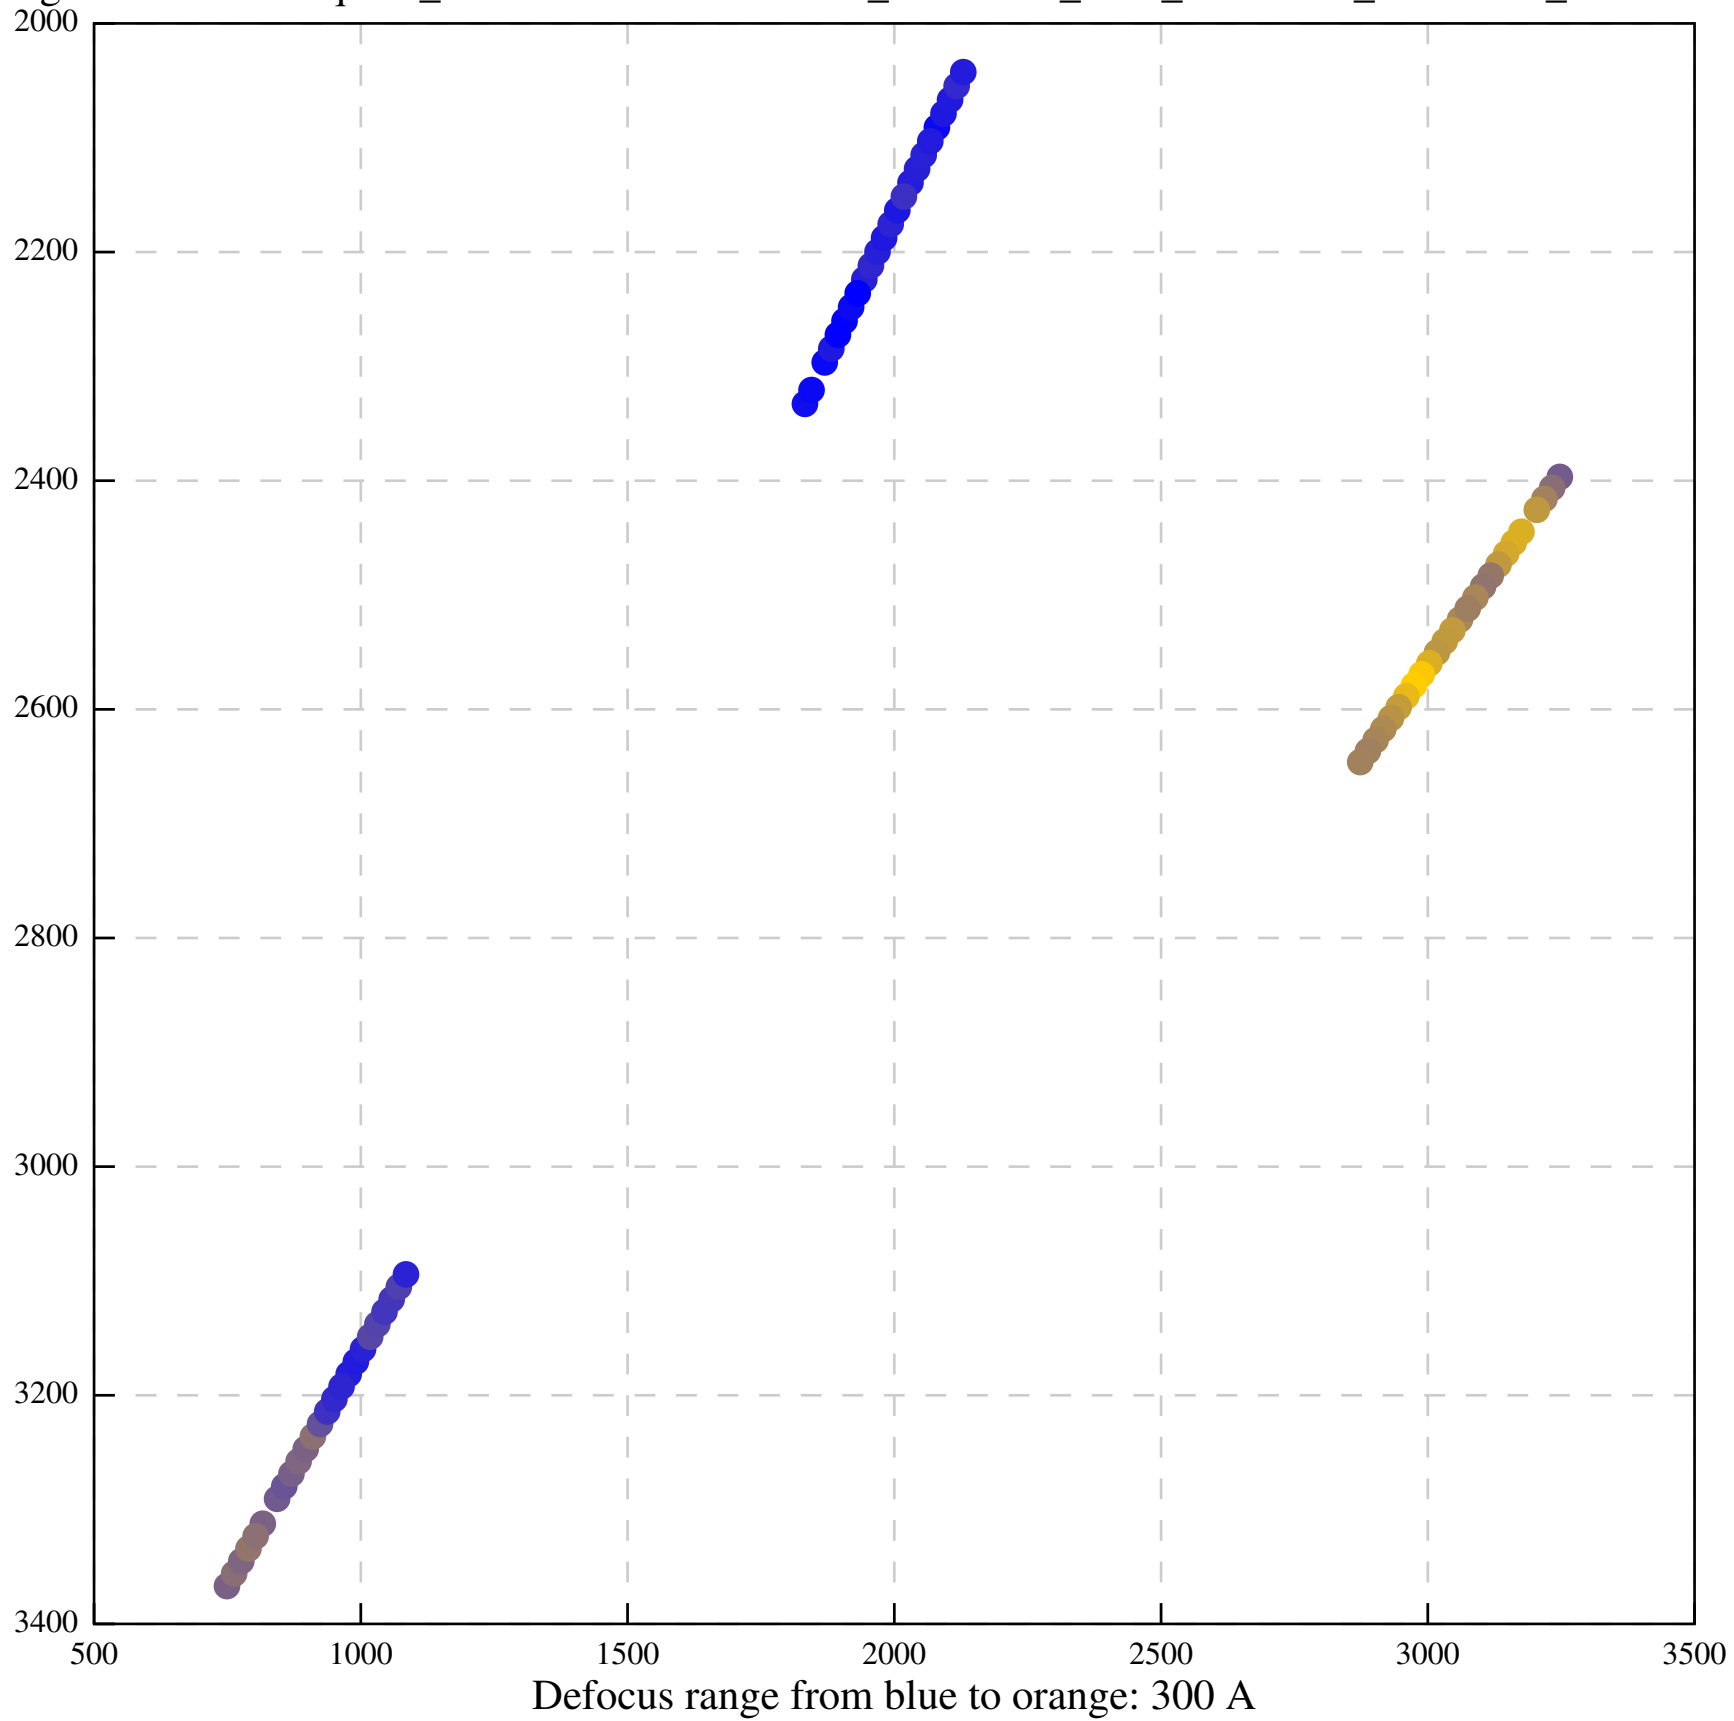

Defocus range from blue to orange: 1077 A

Defocus range from blue to orange: 467 A

Defocus range from blue to orange: 1224 A

Defocus range from blue to orange: 531 A

Defocus range from blue to orange: 1146 A