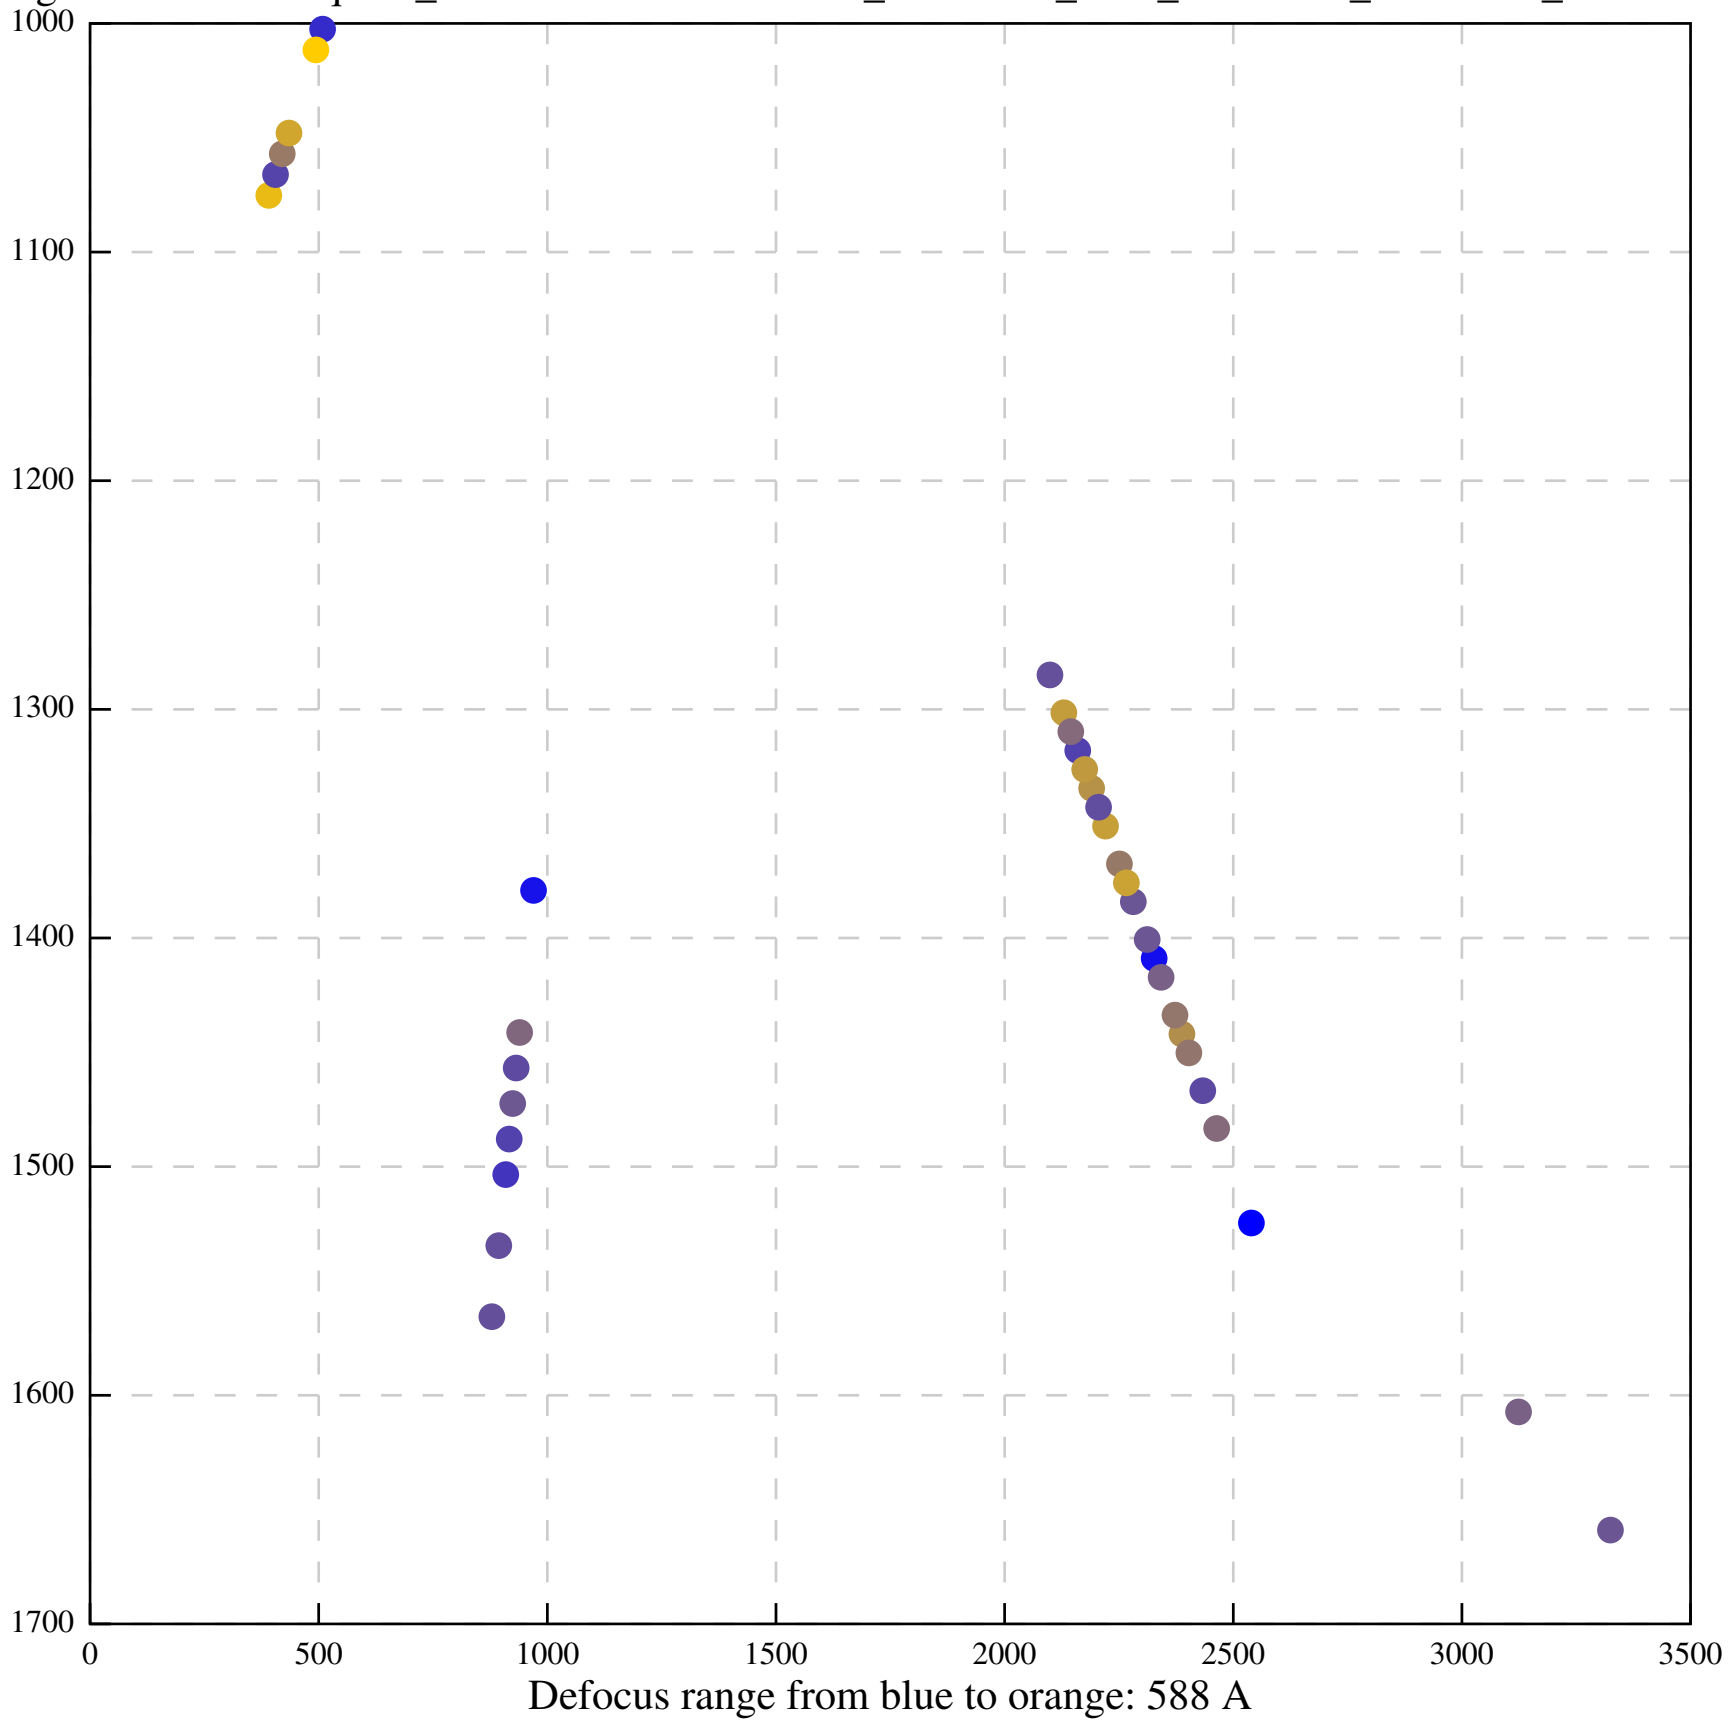

Defocus range from blue to orange: 0 A

Defocus range from blue to orange: 378 A

Defocus range from blue to orange: 0 A

Defocus range from blue to orange: 0 A

Defocus range from blue to orange: 55 A

Defocus range from blue to orange: 118 A