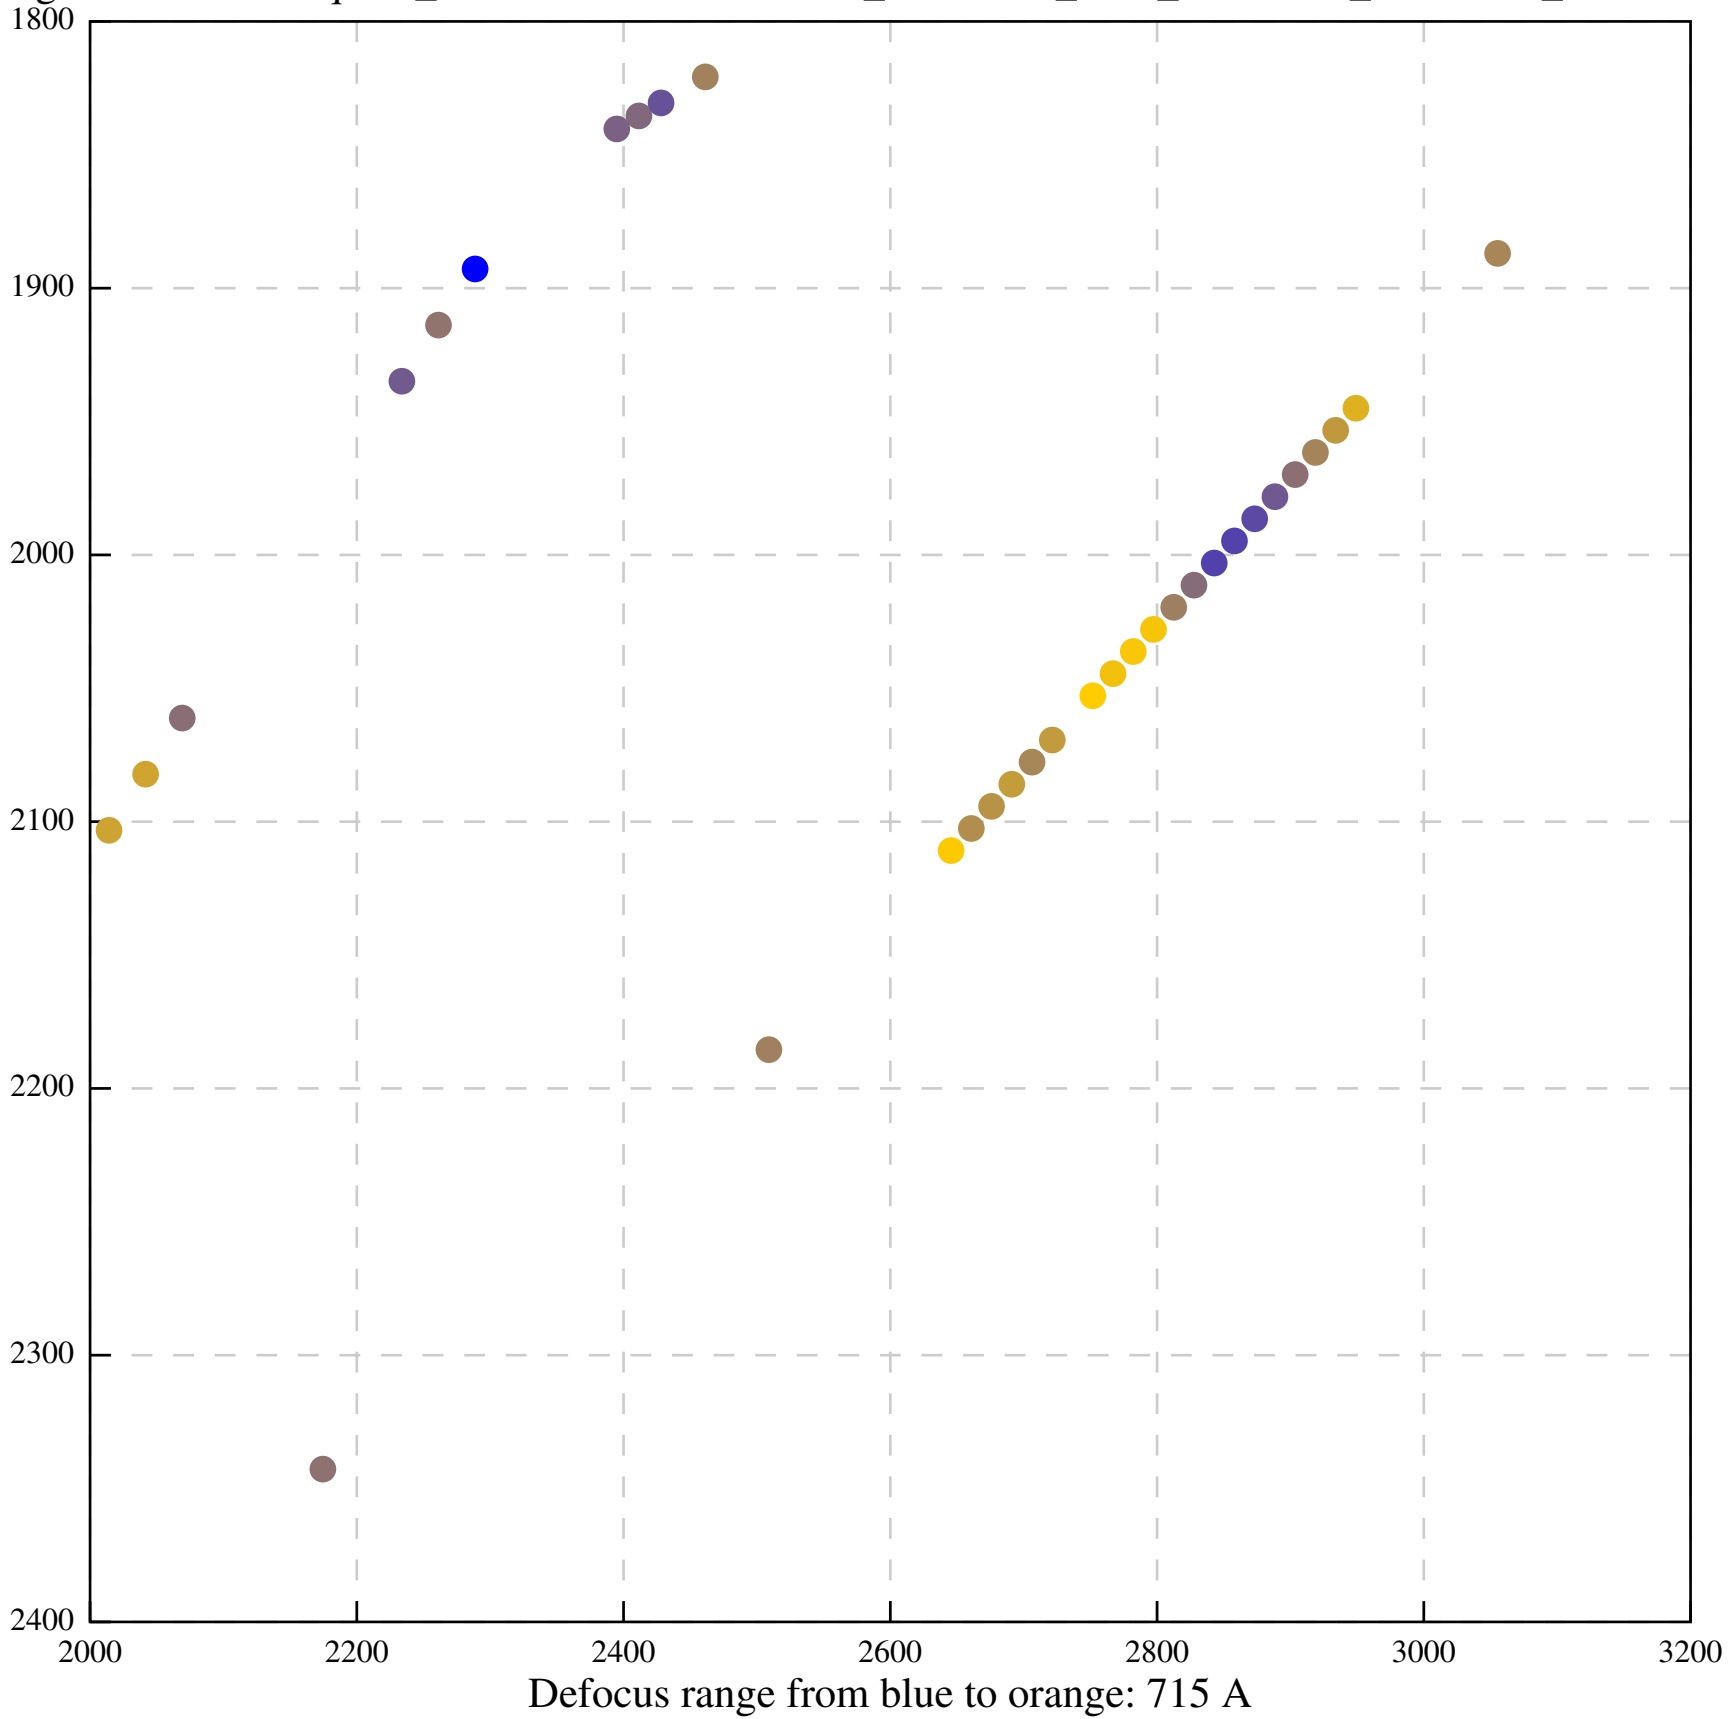

Defocus range from blue to orange: 281 A

Defocus range from blue to orange: 324 A

Defocus range from blue to orange: 1354 A

Defocus range from blue to orange: 185 A

Defocus range from blue to orange: 577 A