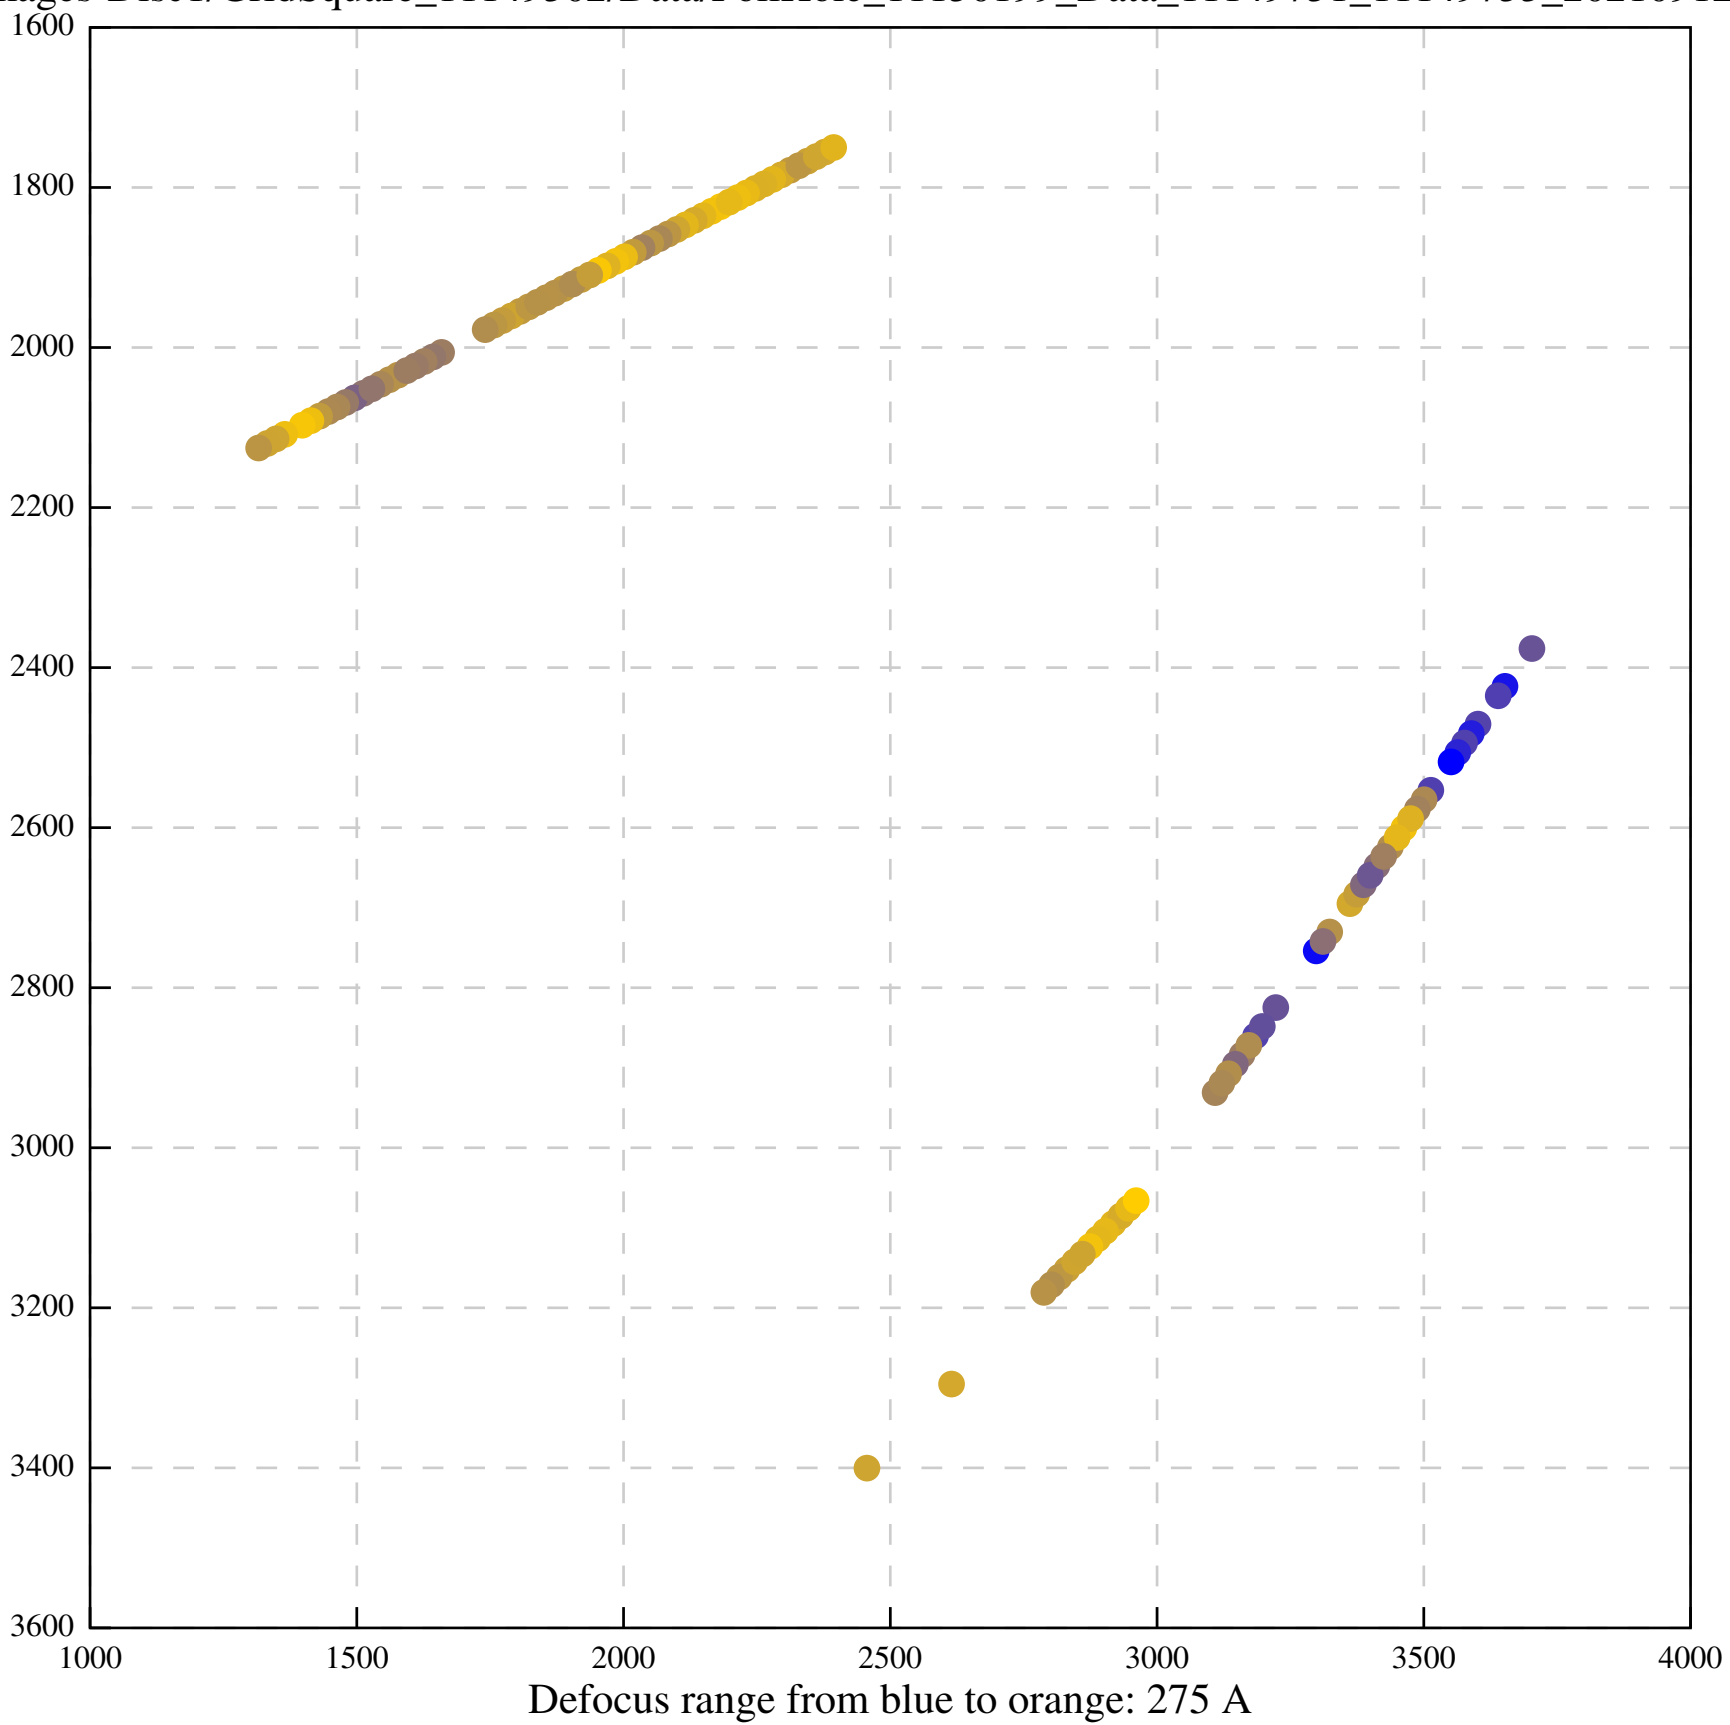

Defocus range from blue to orange: 354 A

Defocus range from blue to orange: 459 A

Defocus range from blue to orange: 89 A

Defocus range from blue to orange: 665 A

Defocus range from blue to orange: 928 A

Defocus range from blue to orange: 231 A