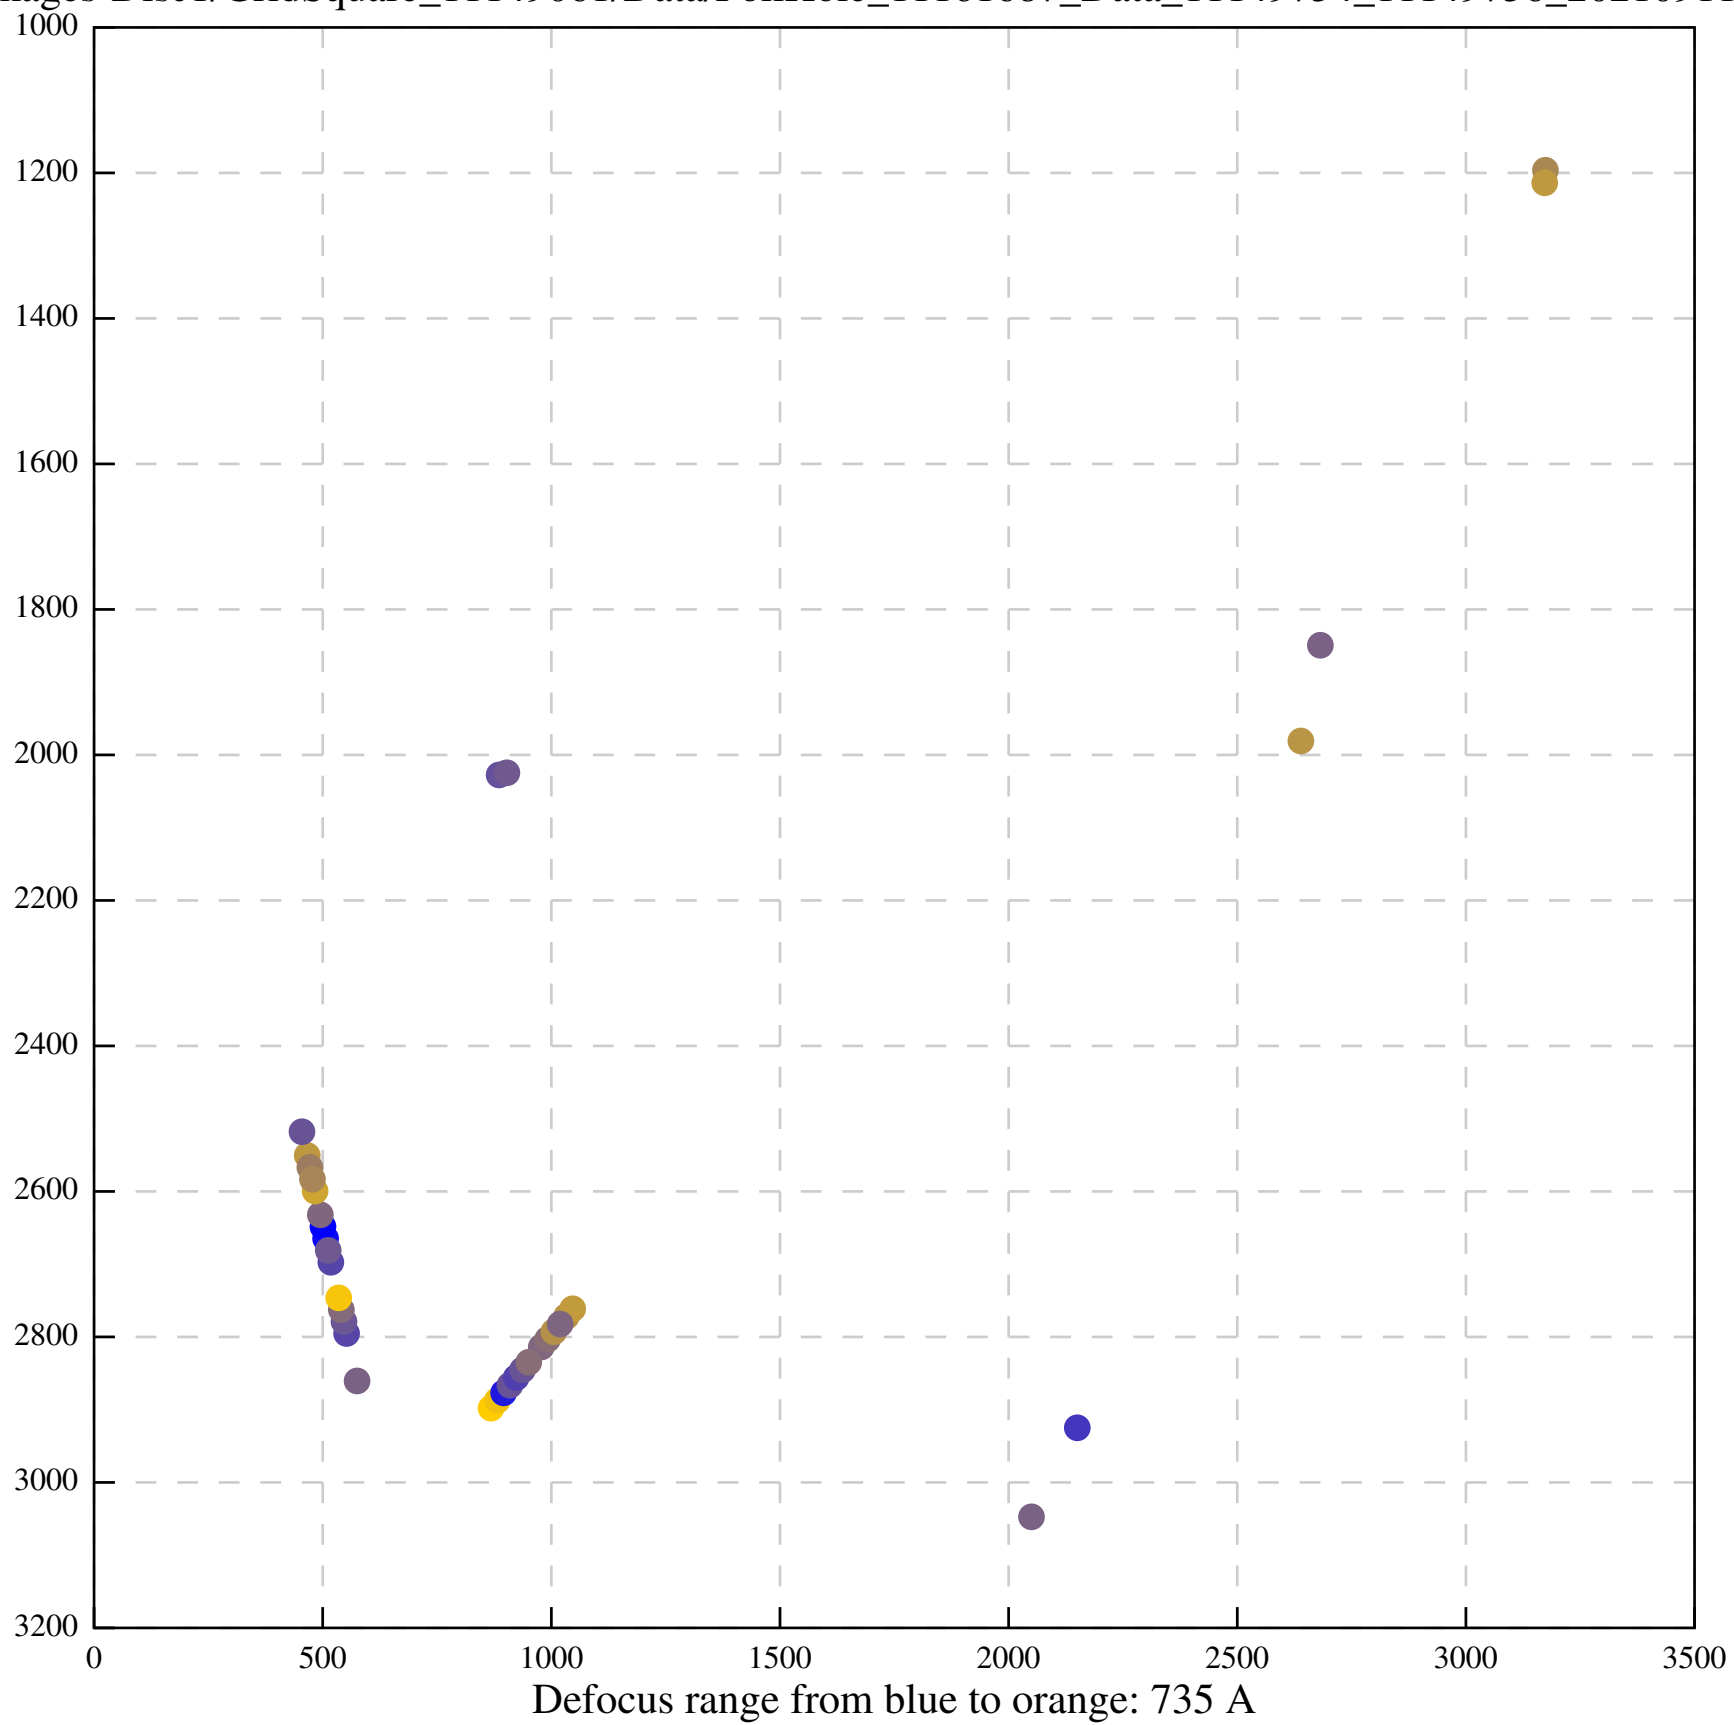

Defocus range from blue to orange: 618 A

Defocus range from blue to orange: 138 A

Defocus range from blue to orange: 341 A

Defocus range from blue to orange: 291 A

Defocus range from blue to orange: 15 A

Defocus range from blue to orange: 0 A