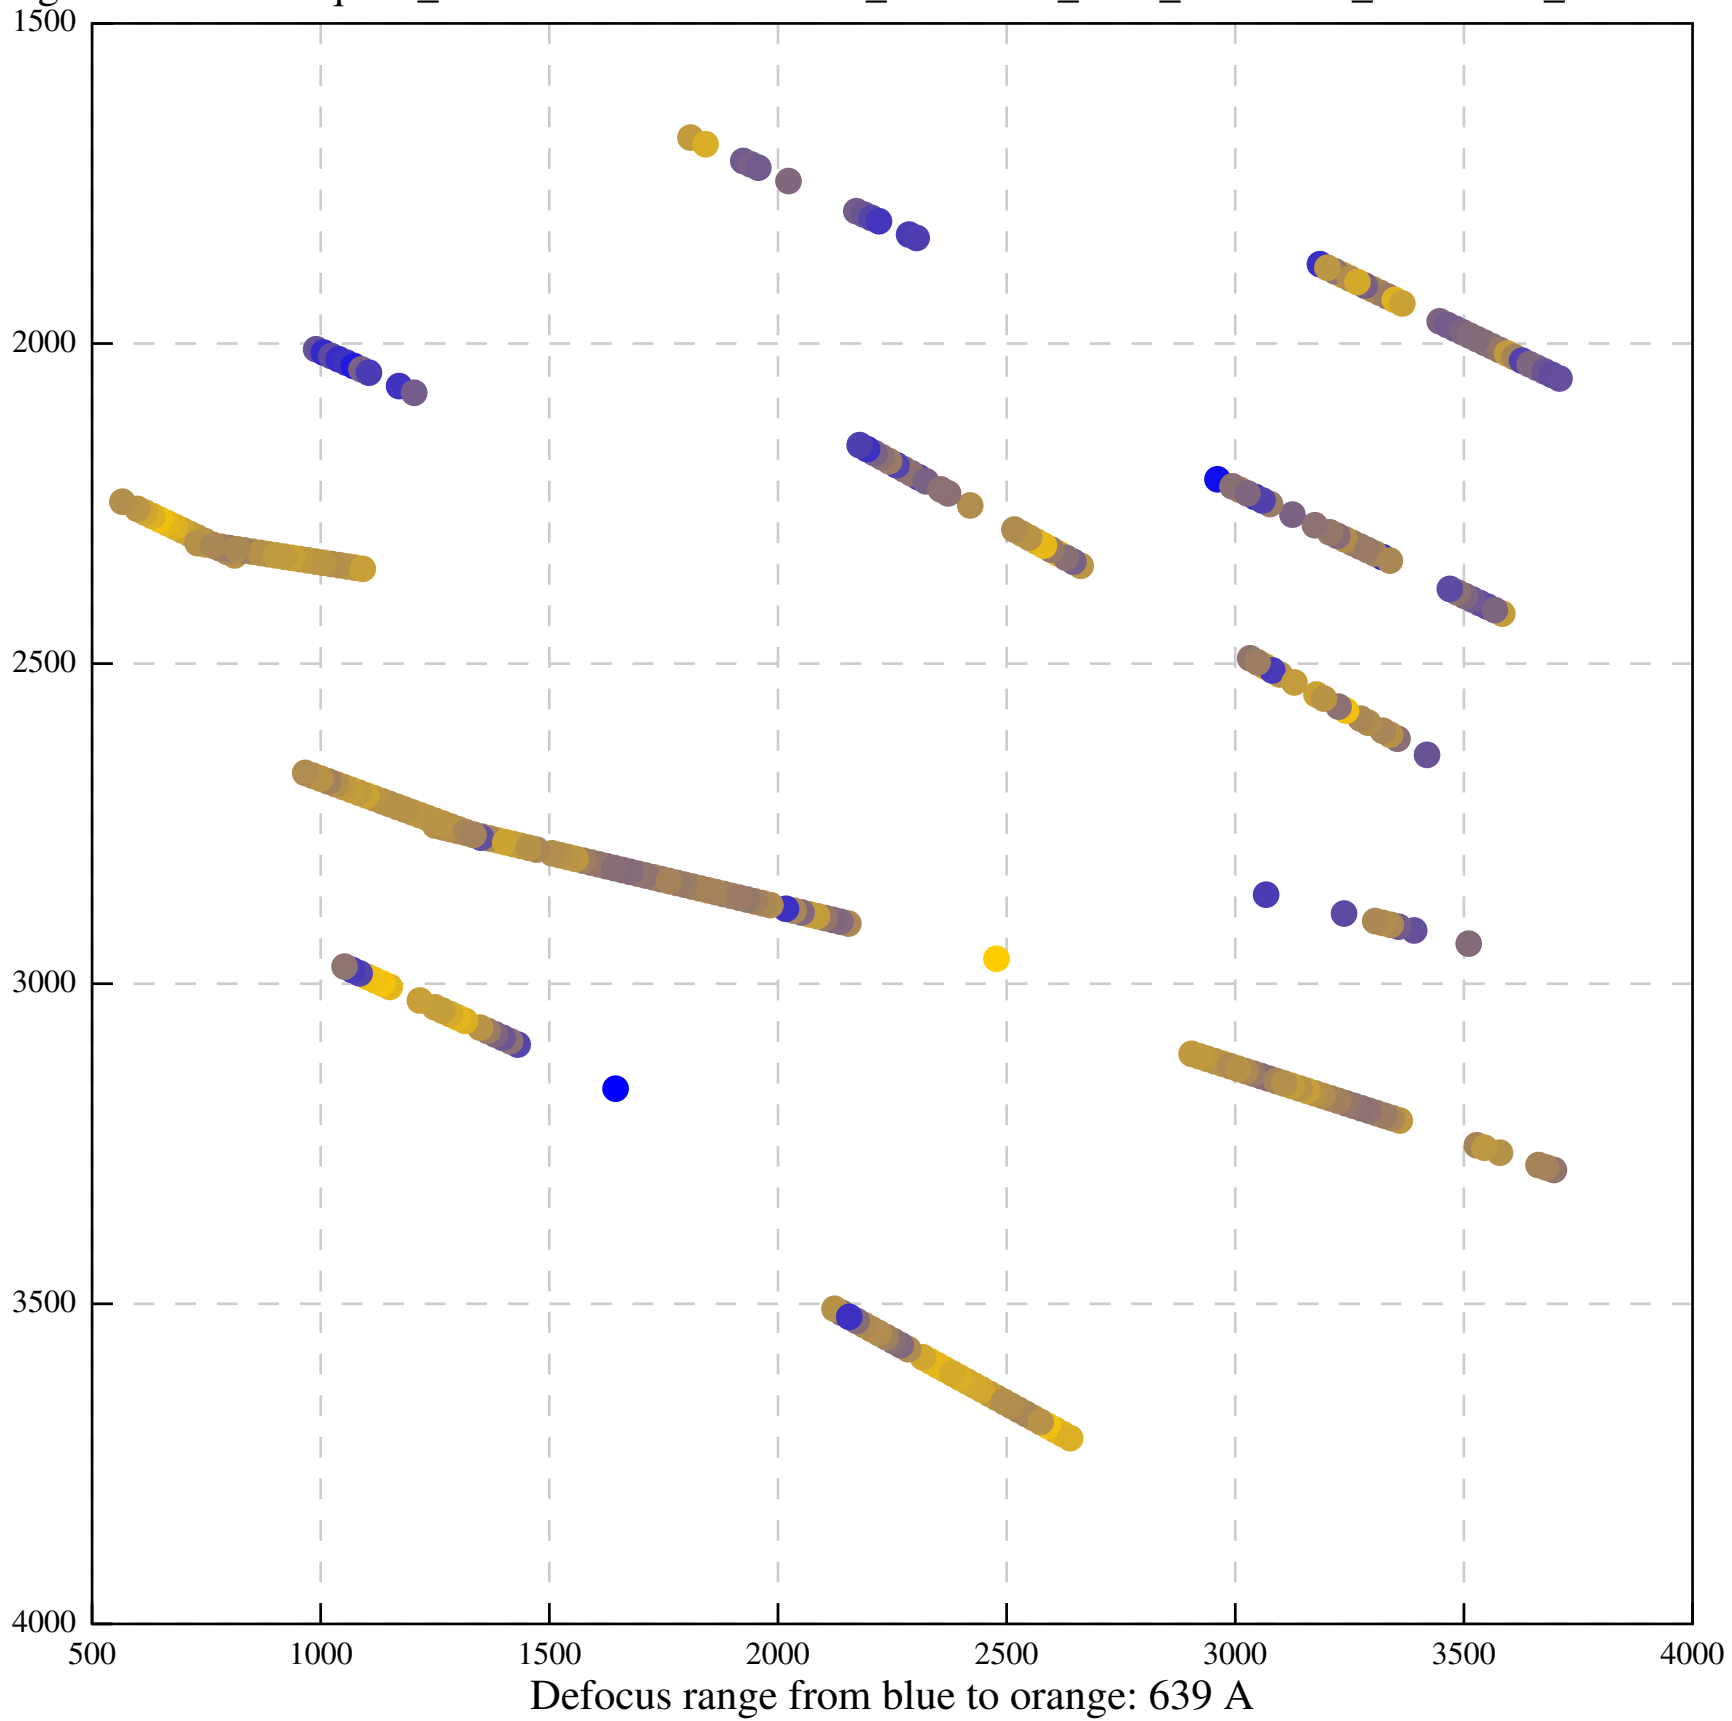

Defocus range from blue to orange: 52 A

Defocus range from blue to orange: 205 A

Defocus range from blue to orange: 118 A

Defocus range from blue to orange: 63 A

Defocus range from blue to orange: 417 A

Defocus range from blue to orange: 1470 Å