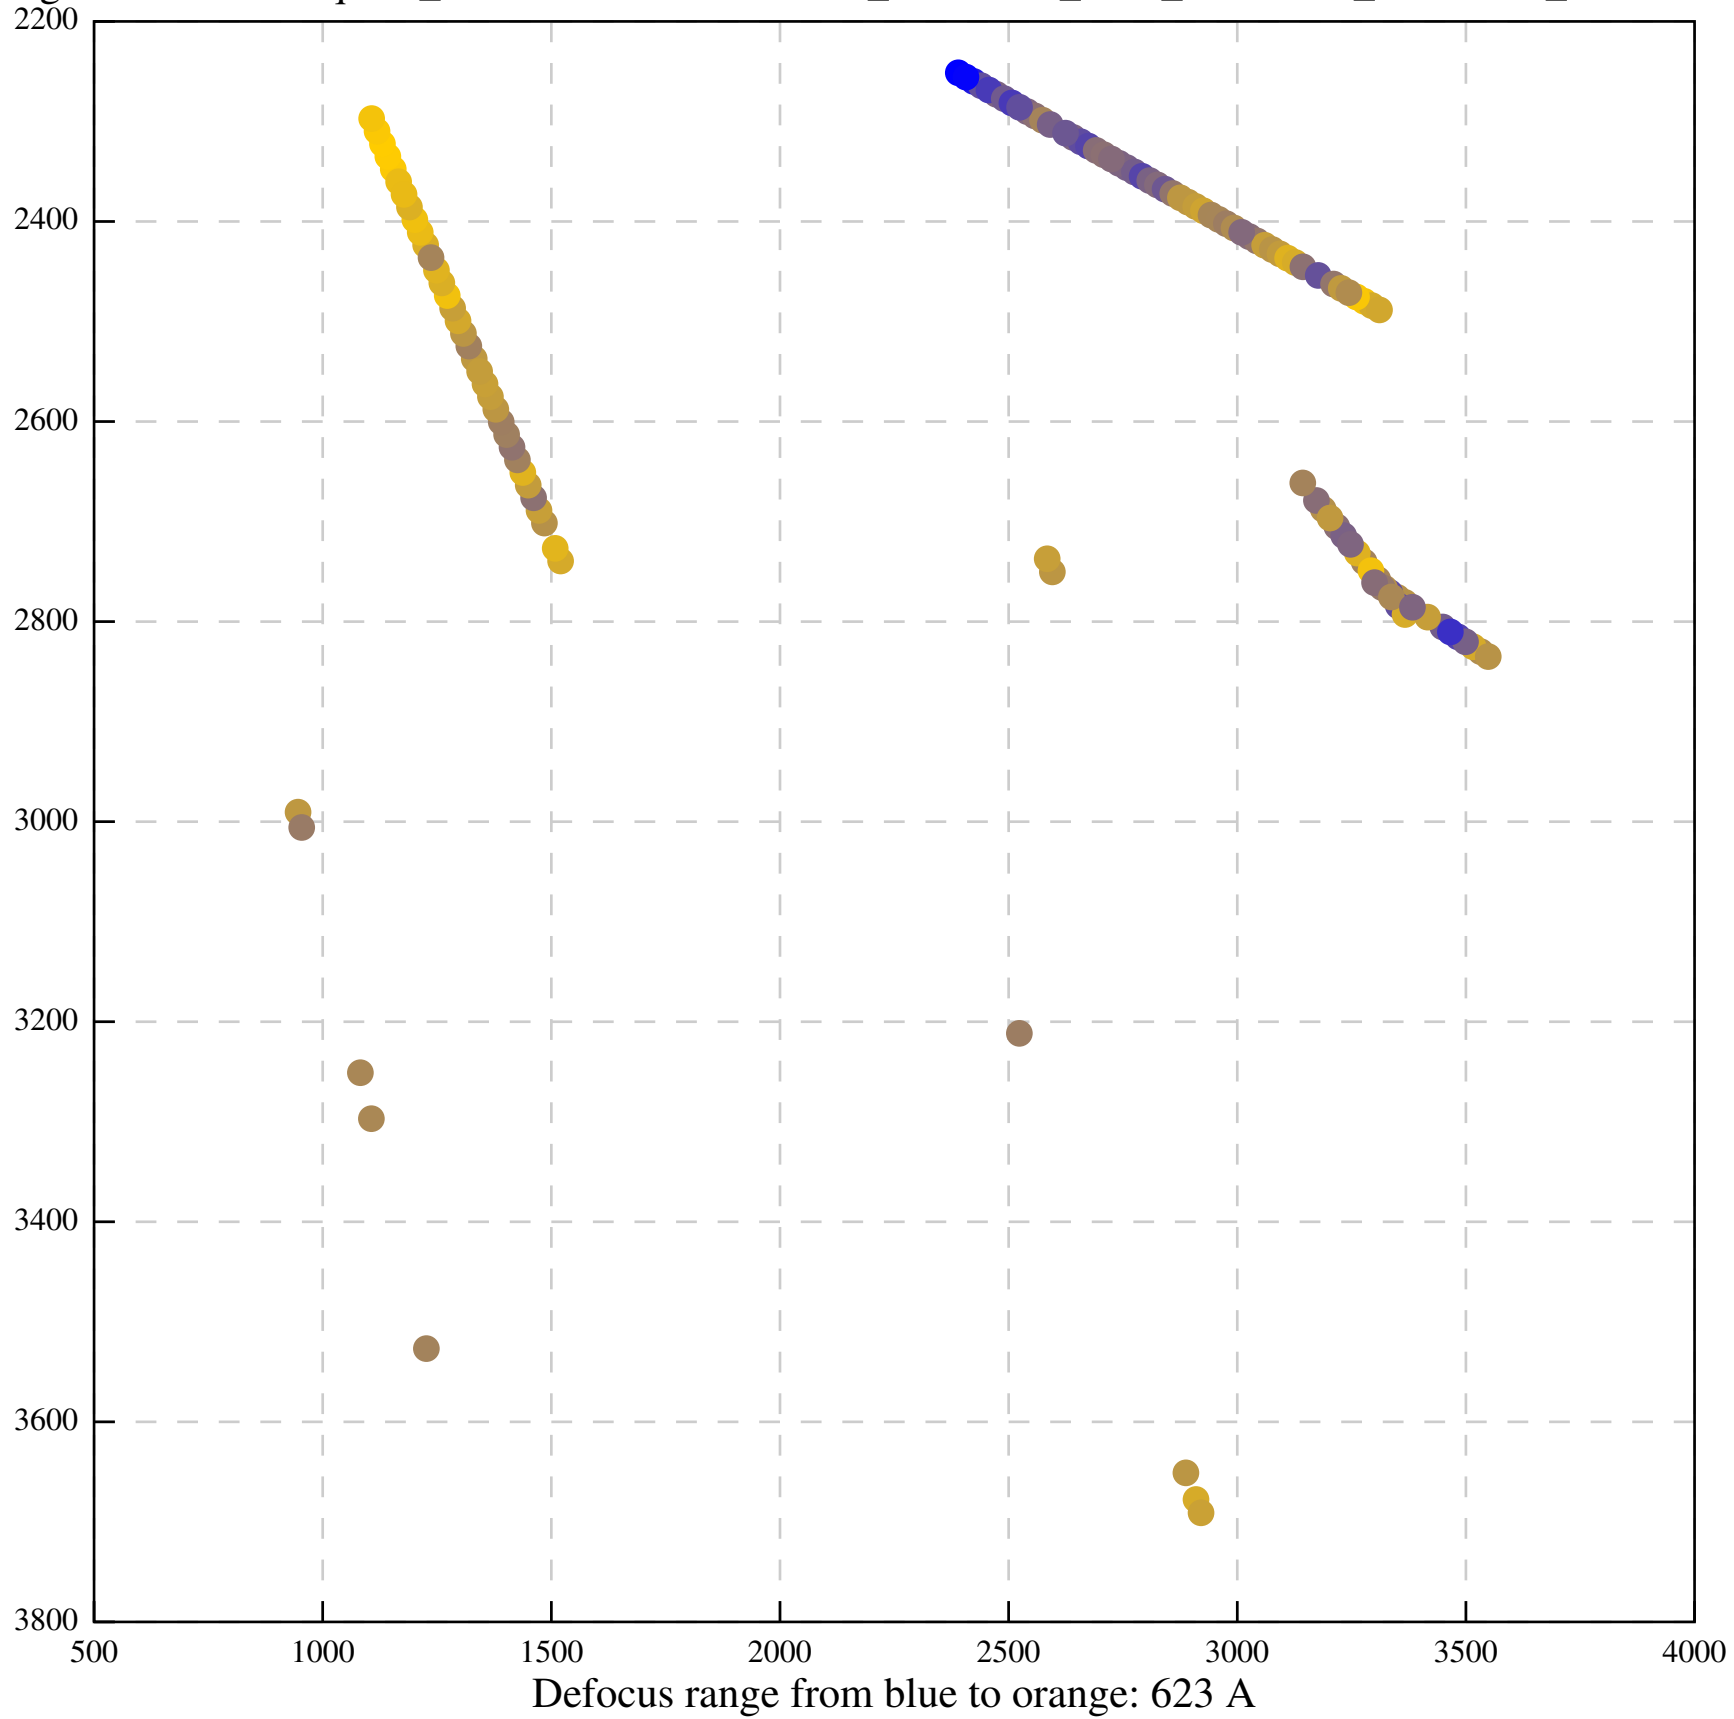

Defocus range from blue to orange: 1107 A

Defocus range from blue to orange: 672 A

Defocus range from blue to orange: 455 A

Defocus range from blue to orange: 261 A

Defocus range from blue to orange: 1022 A