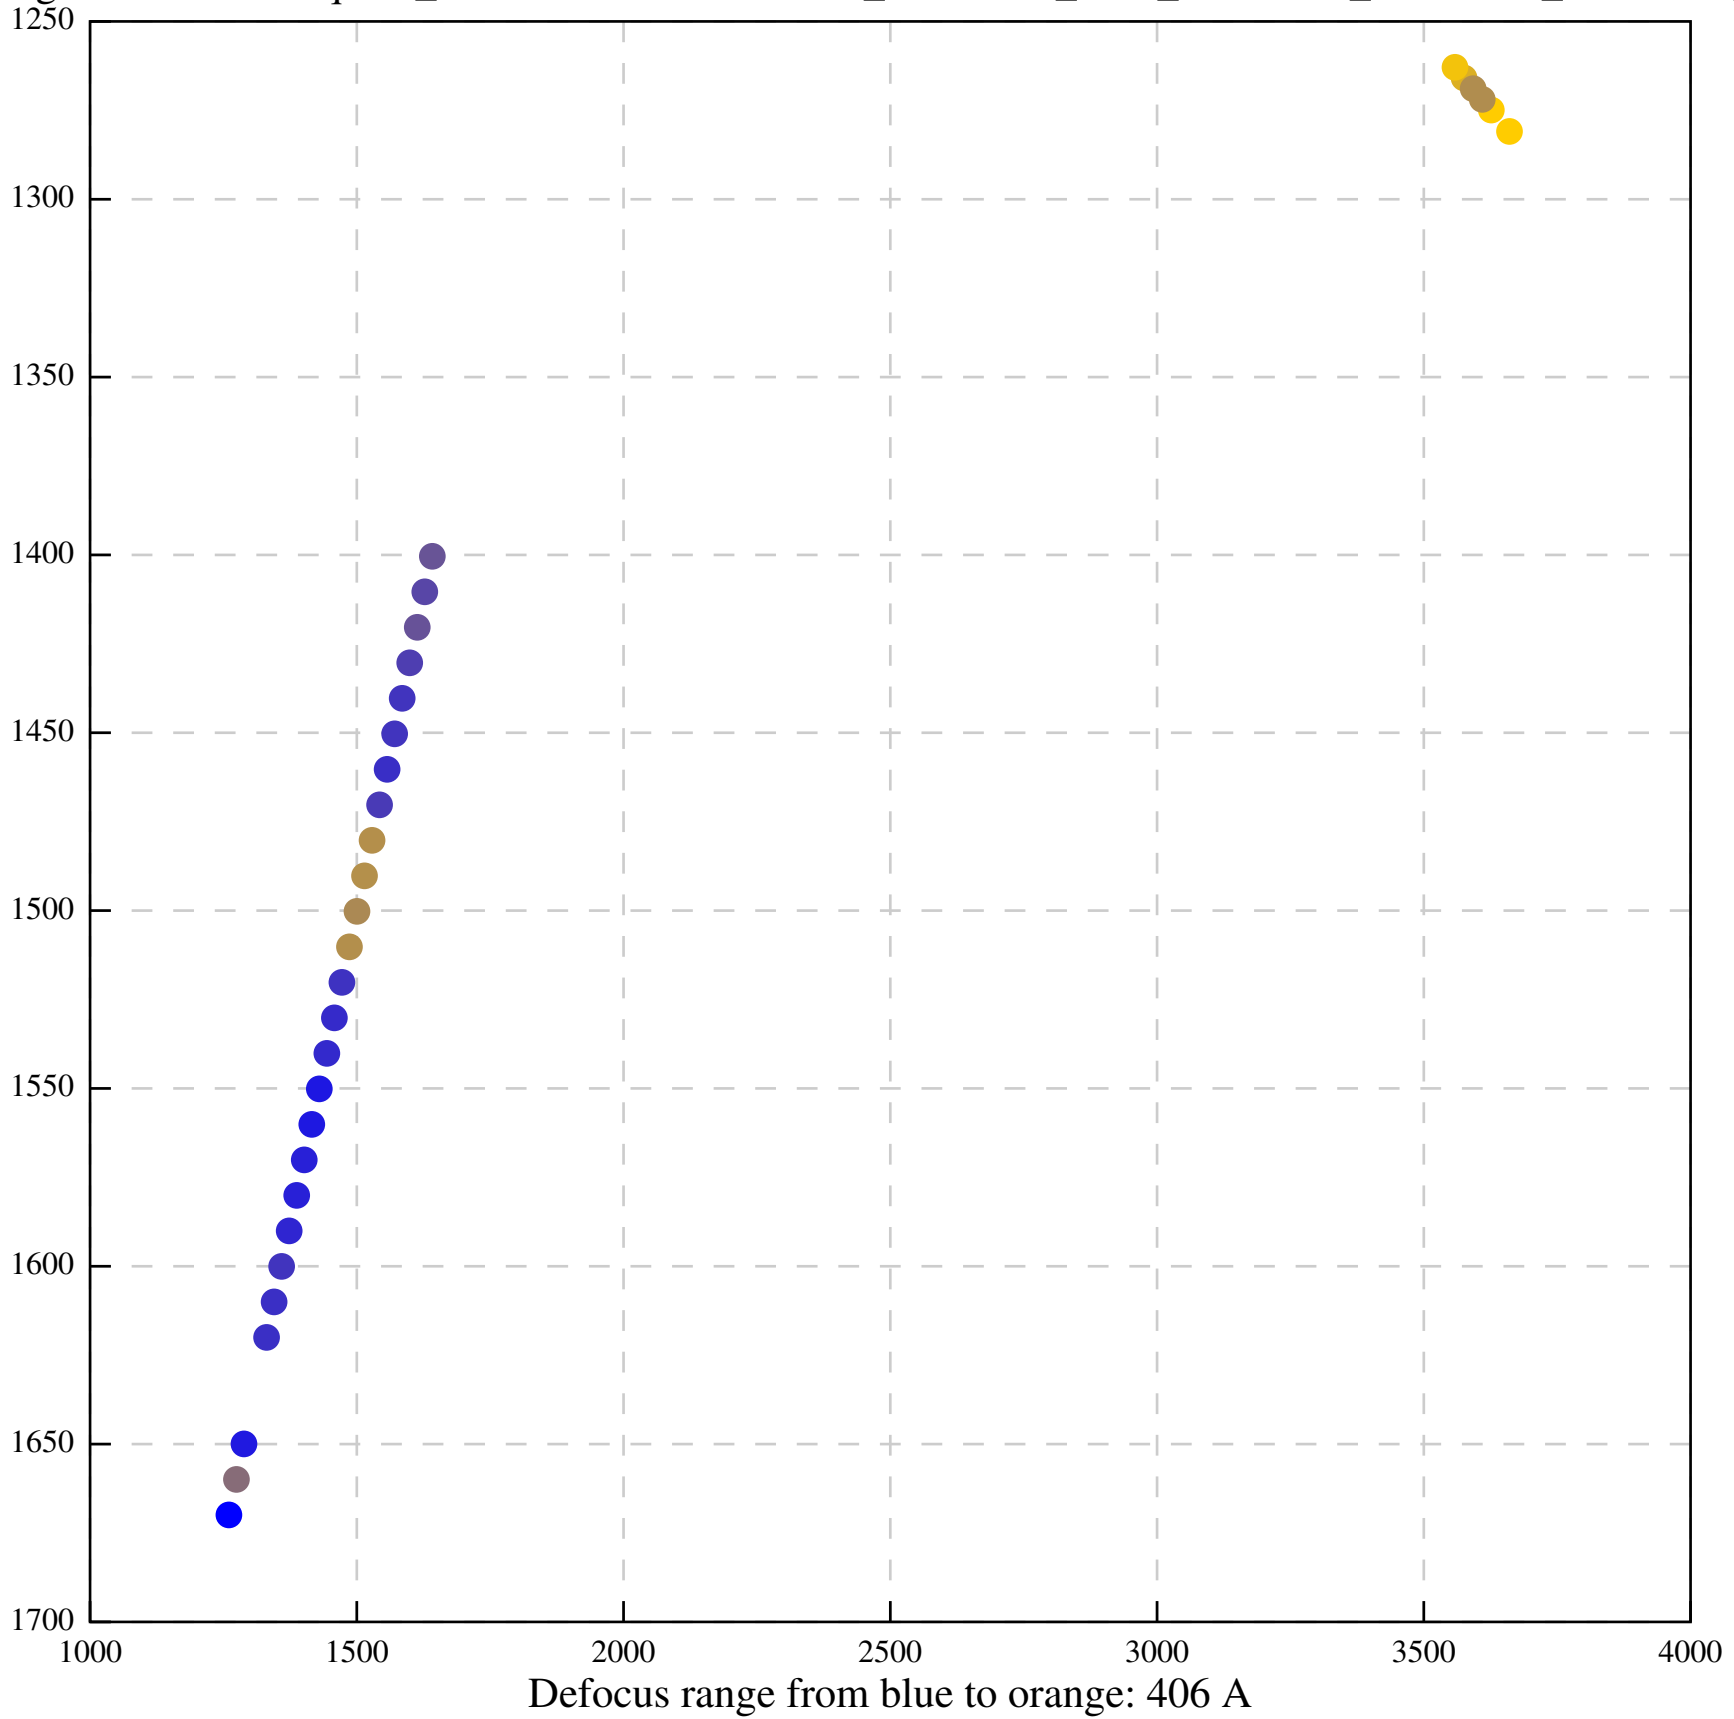

Defocus range from blue to orange: 90 A

Defocus range from blue to orange: 0 A

Defocus range from blue to orange: 182 A

Defocus range from blue to orange: 83 A

Defocus range from blue to orange: 930 A

Defocus range from blue to orange: 287 A