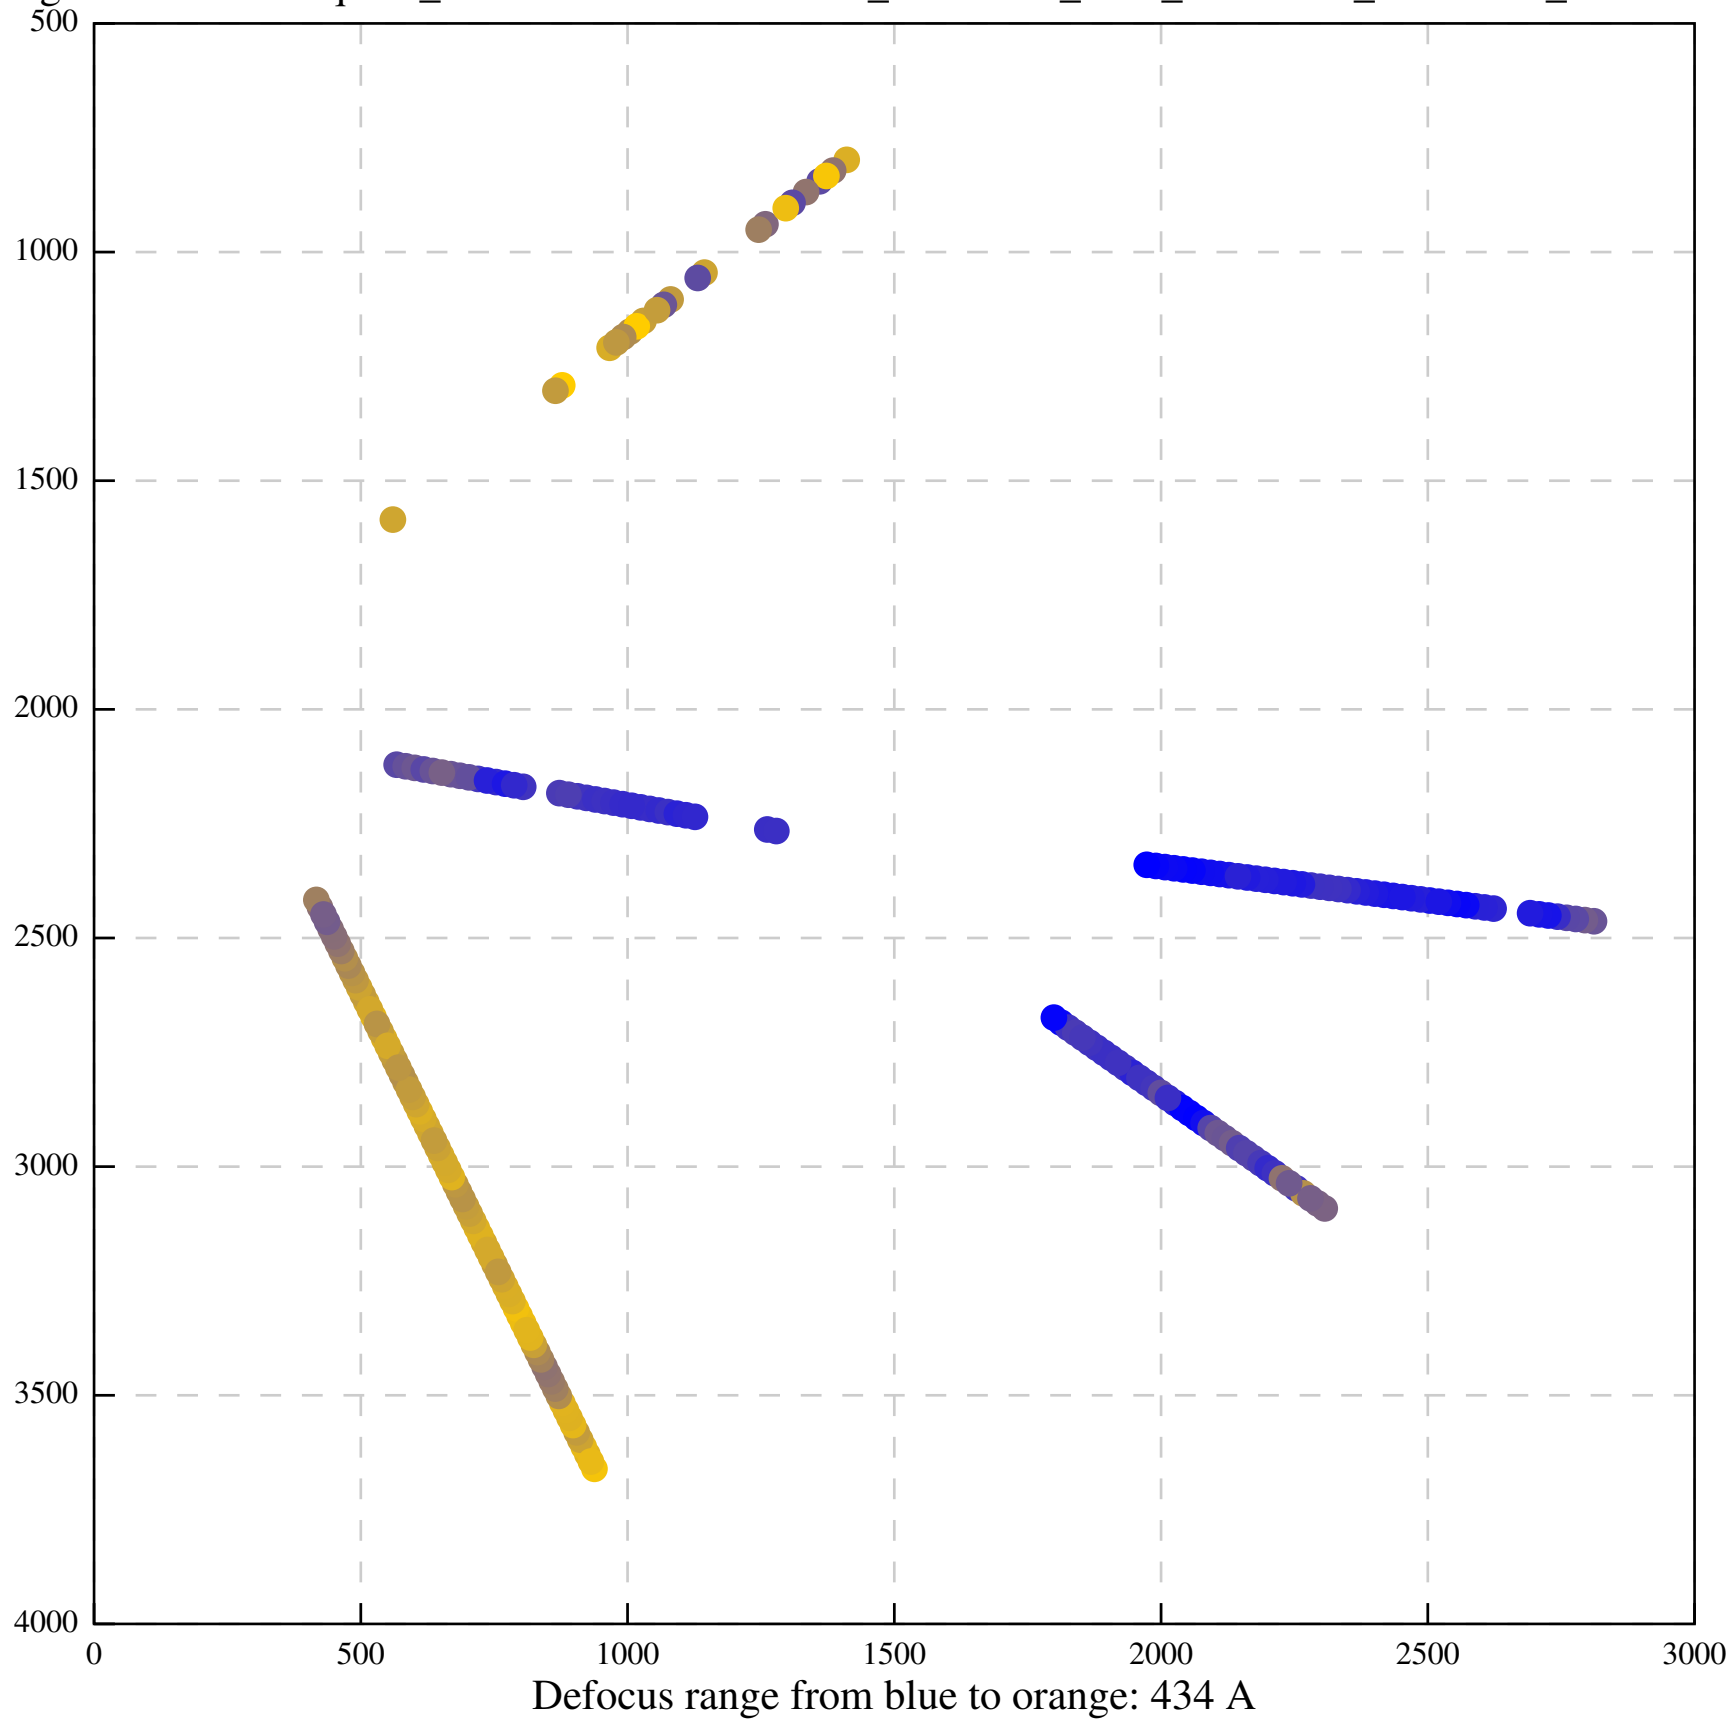

Defocus range from blue to orange: 448 A

Defocus range from blue to orange: 1051 A

Defocus range from blue to orange: 958 A

Defocus range from blue to orange: 215 A

Defocus range from blue to orange: 424 A