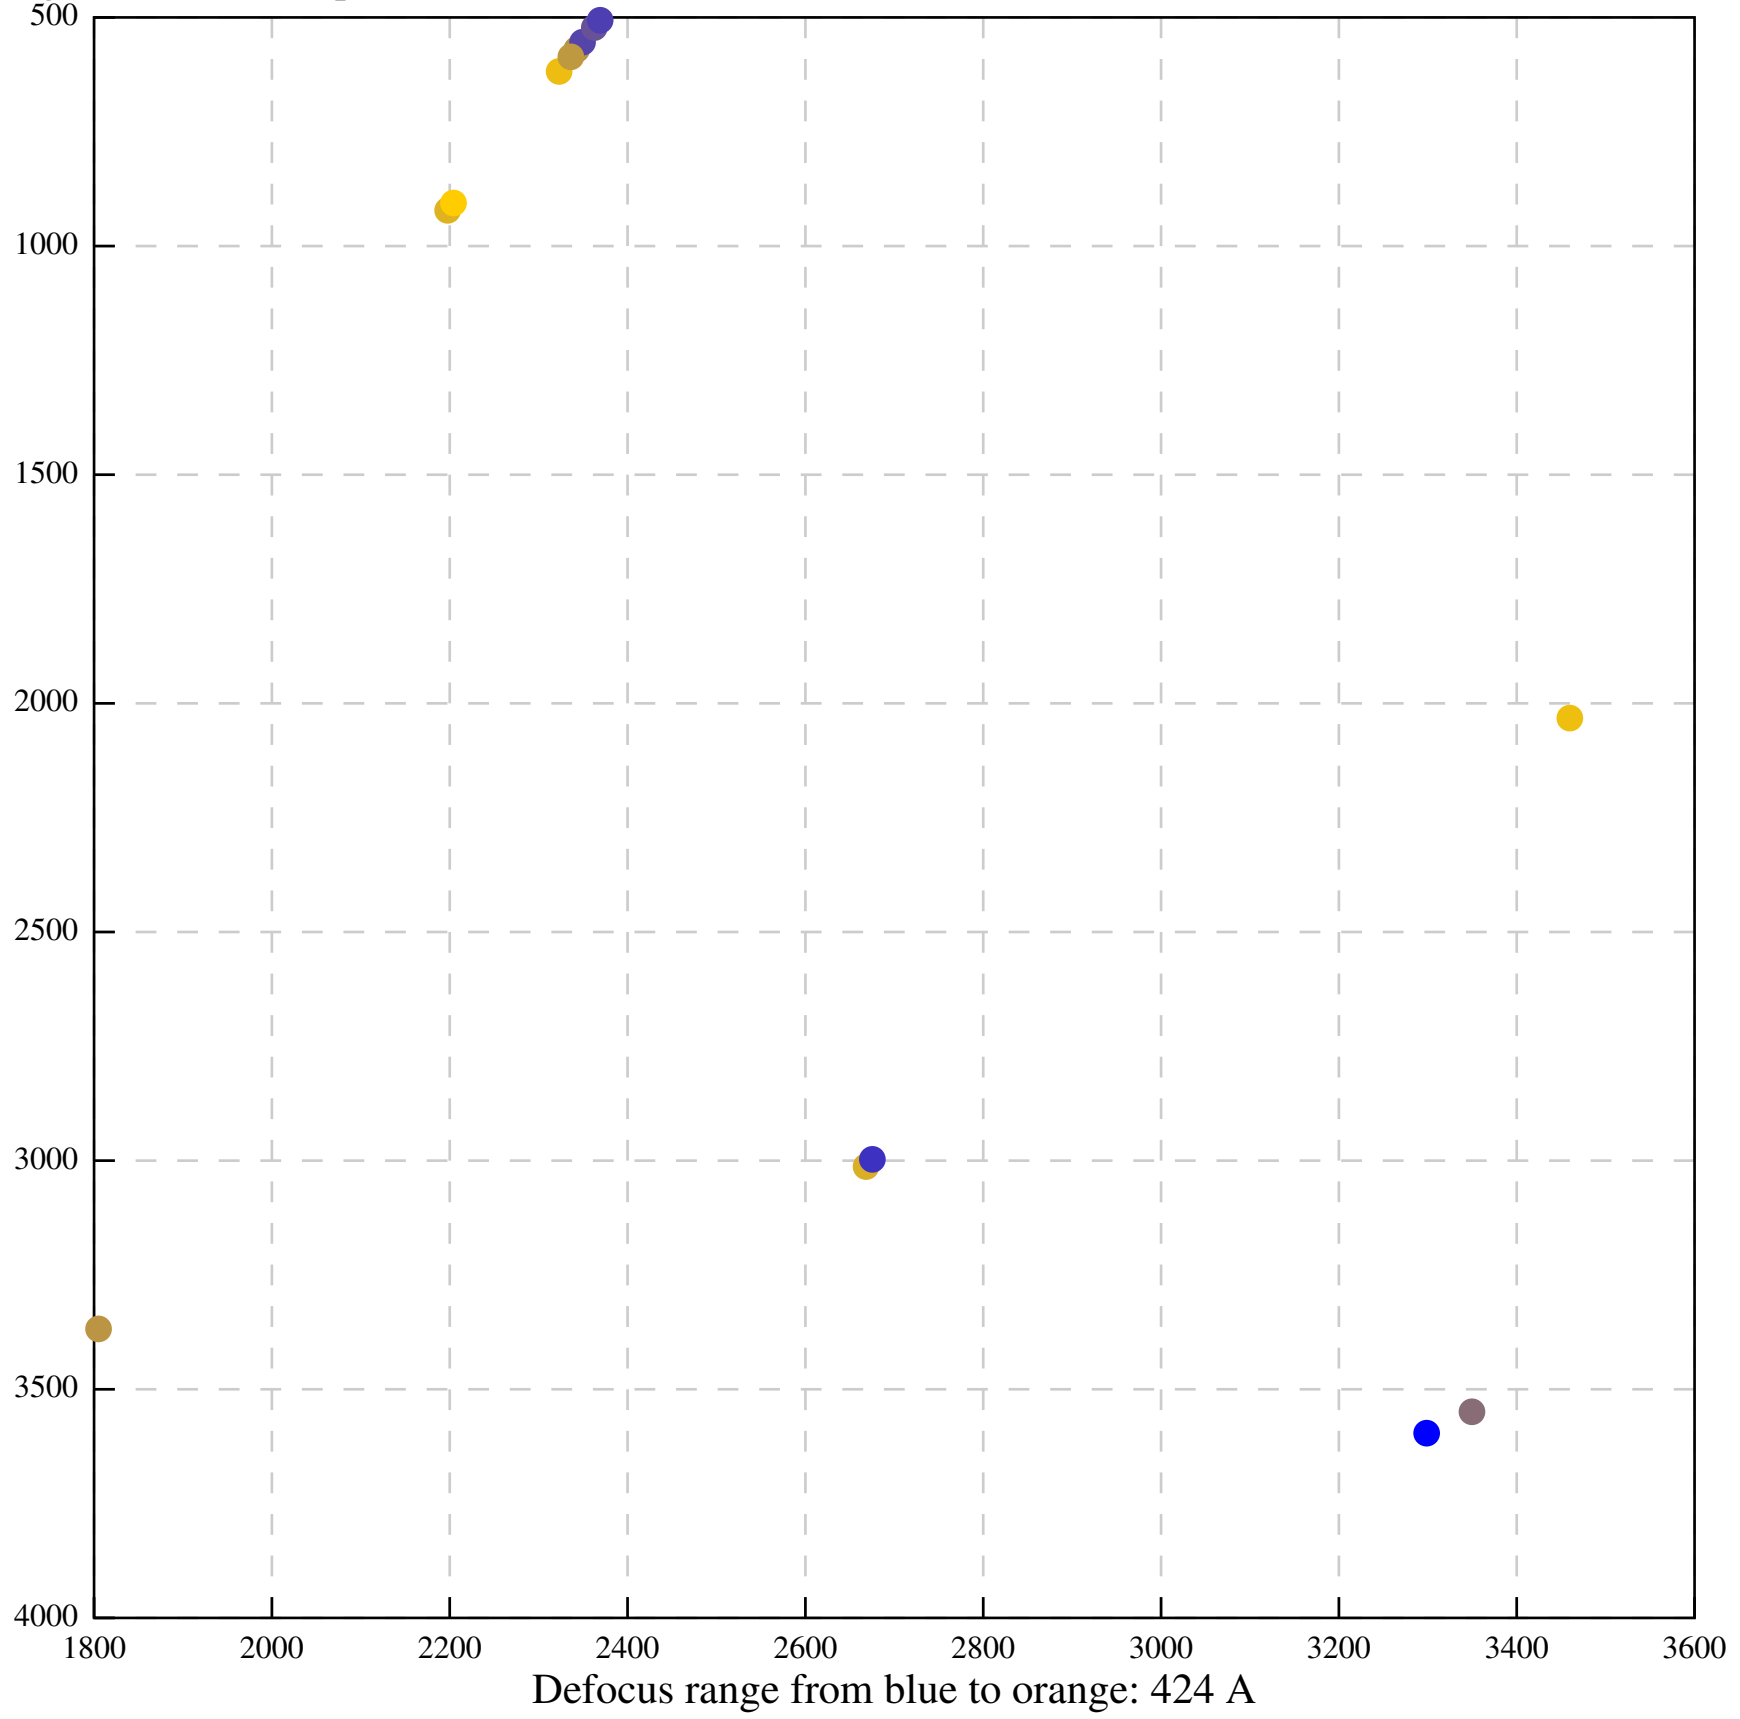

Defocus range from blue to orange: 147 A

Defocus range from blue to orange: 82 A

Defocus range from blue to orange: 43 A

Defocus range from blue to orange: 91 A

Defocus range from blue to orange: 349 A

Defocus range from blue to orange: 0 A