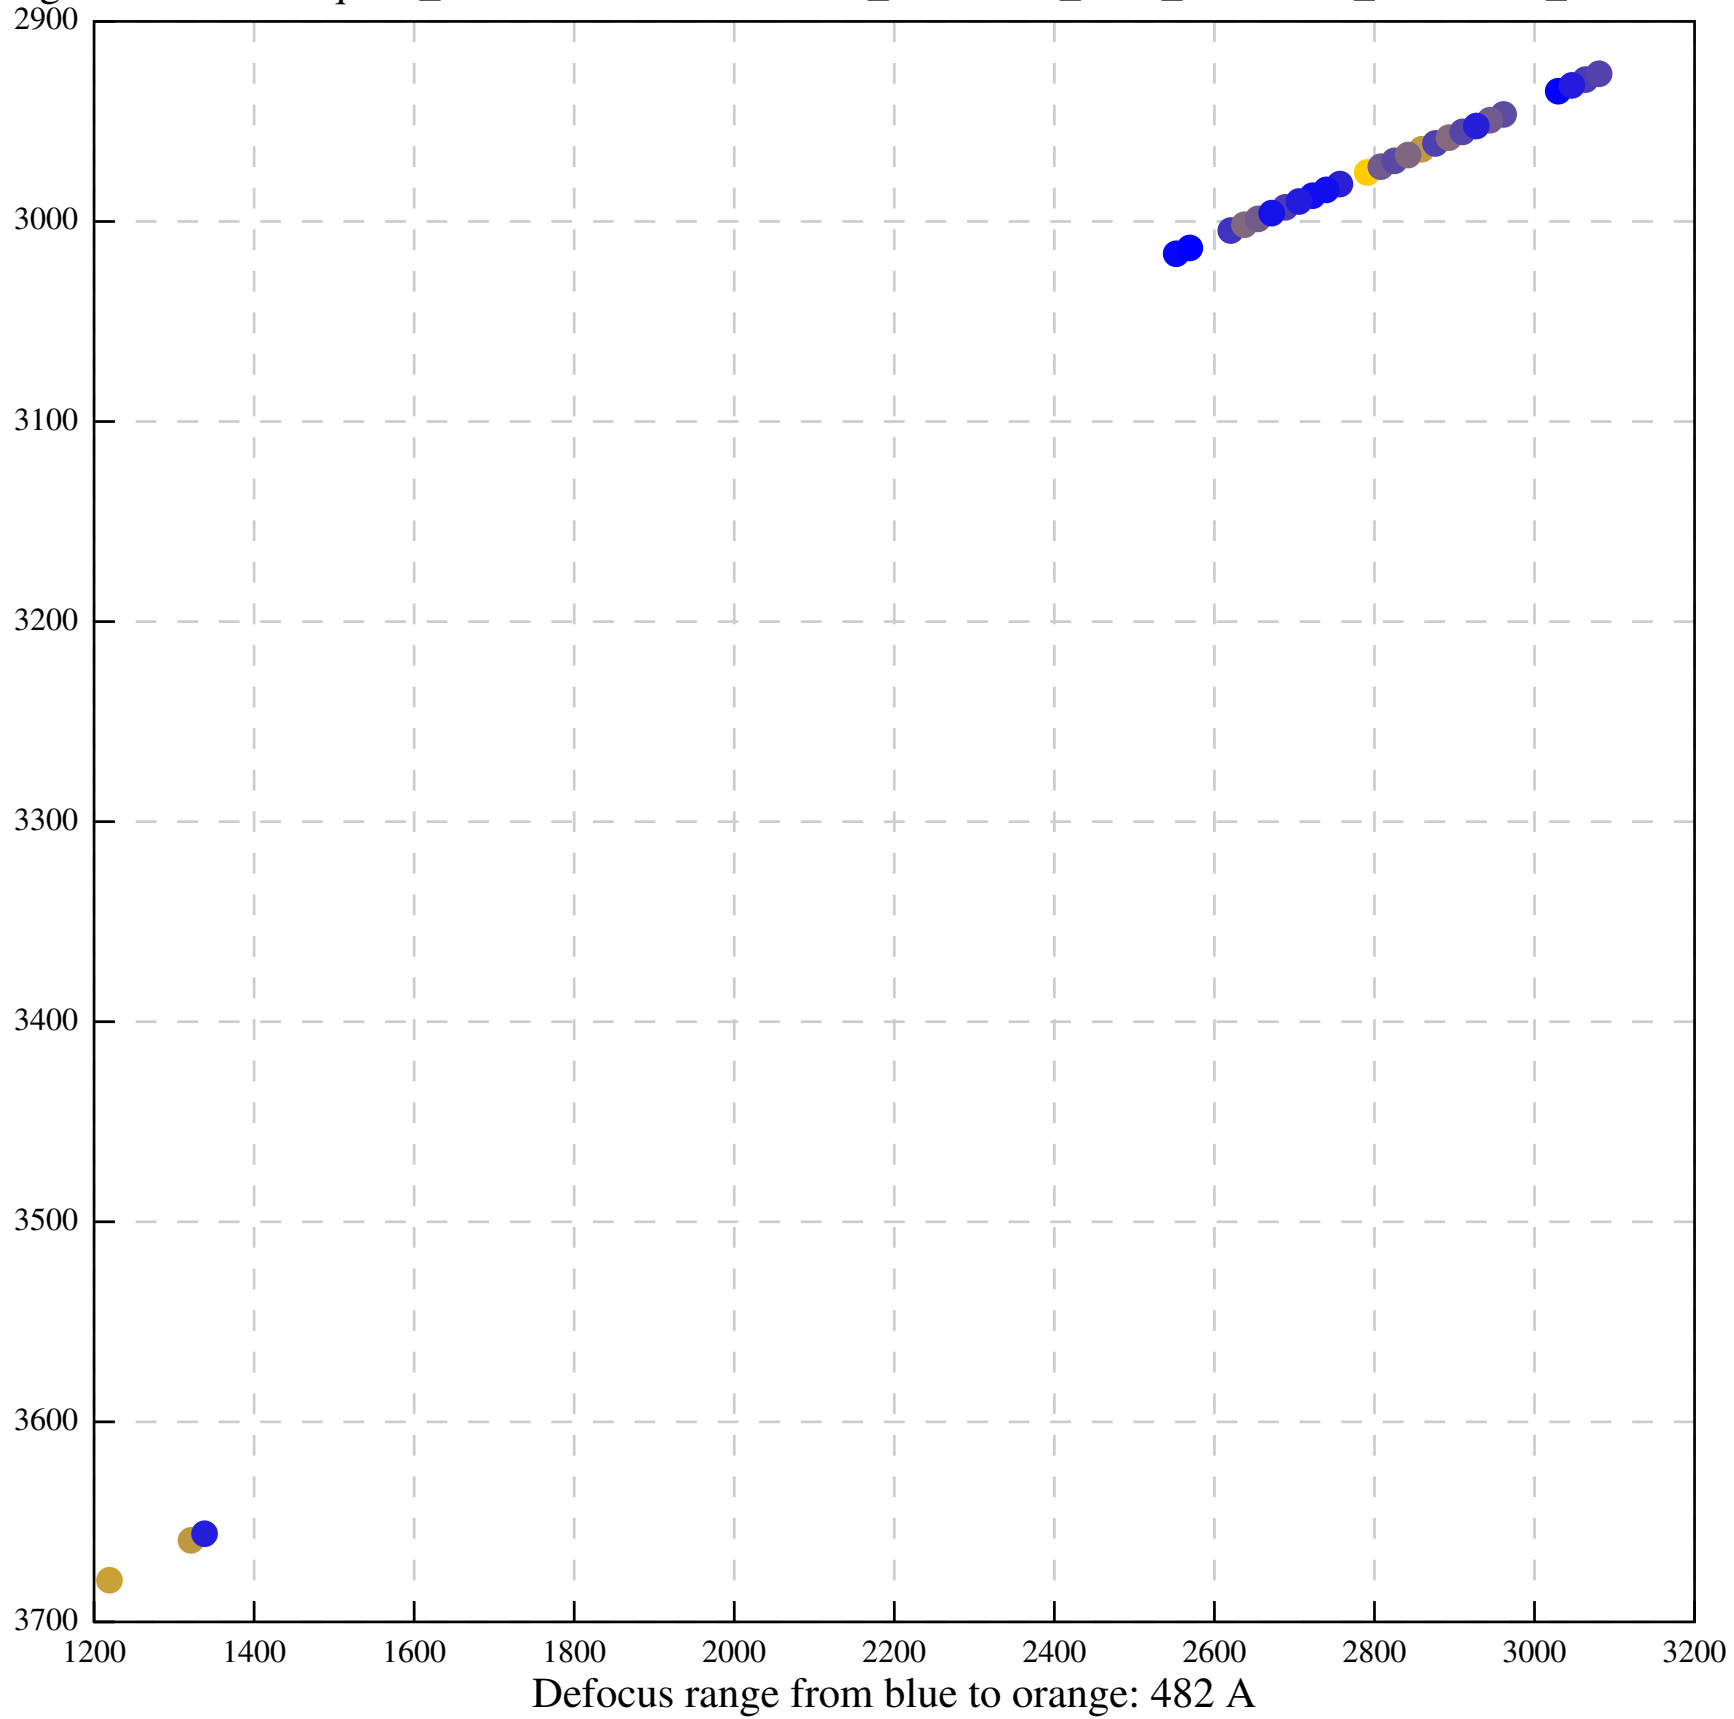

Defocus range from blue to orange: 0 A

Defocus range from blue to orange: 476 A

Defocus range from blue to orange: 95 A

Defocus range from blue to orange: 476 A

Defocus range from blue to orange: 19 A

Defocus range from blue to orange: 51 A