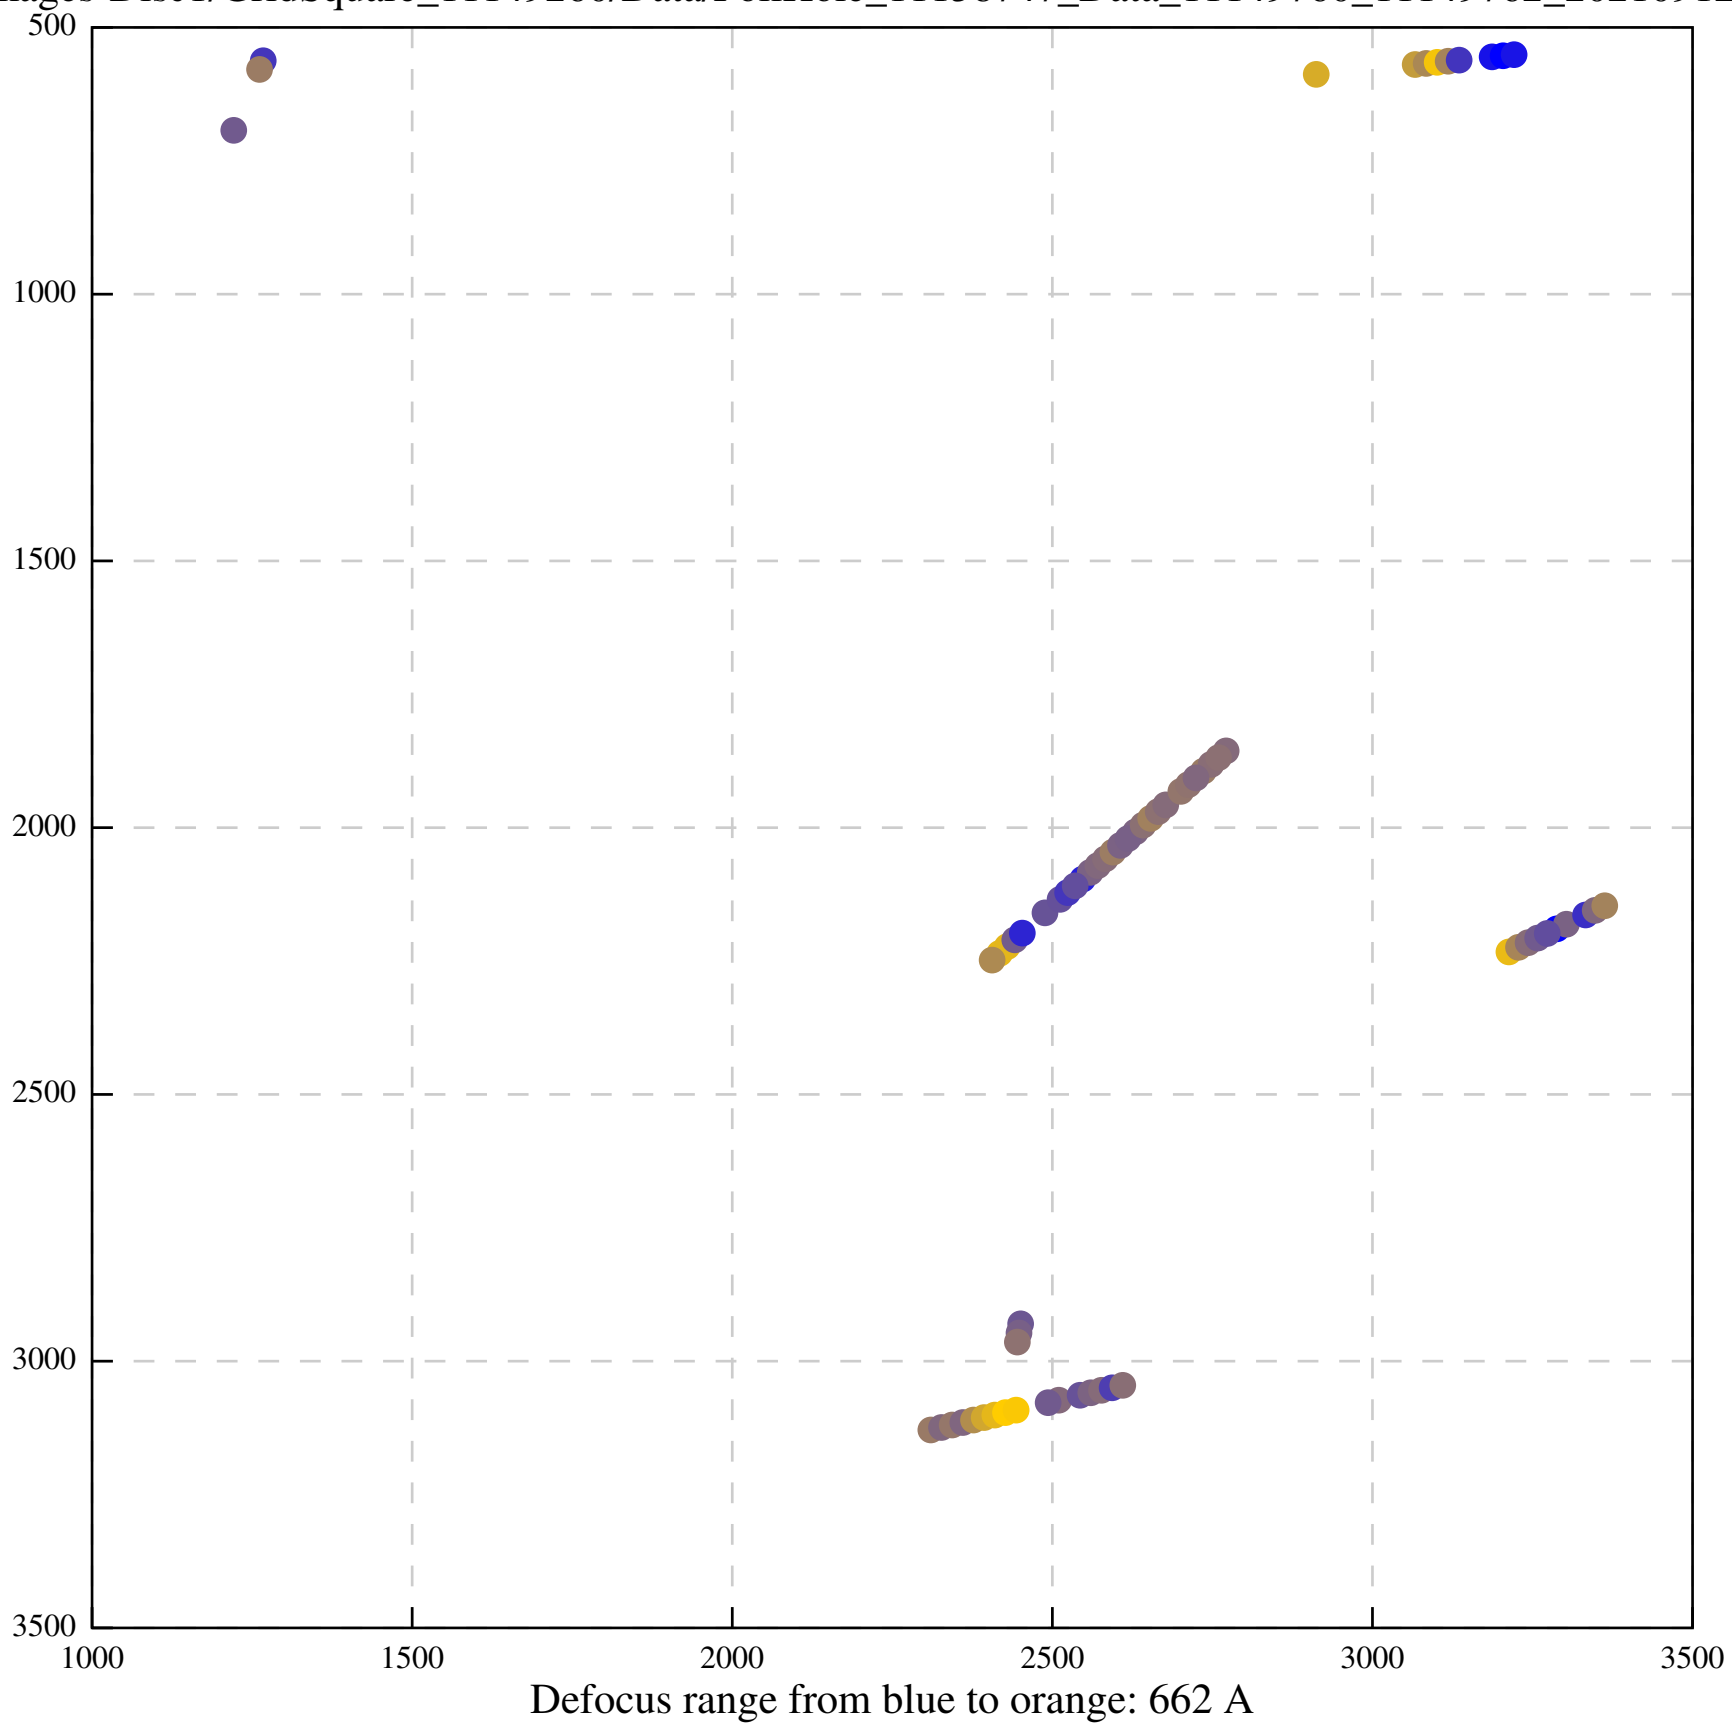

Defocus range from blue to orange: 0 A

Defocus range from blue to orange: 146 A

Defocus range from blue to orange: 378 A

Defocus range from blue to orange: 579 A

Defocus range from blue to orange: 0 A

Defocus range from blue to orange: 261 A