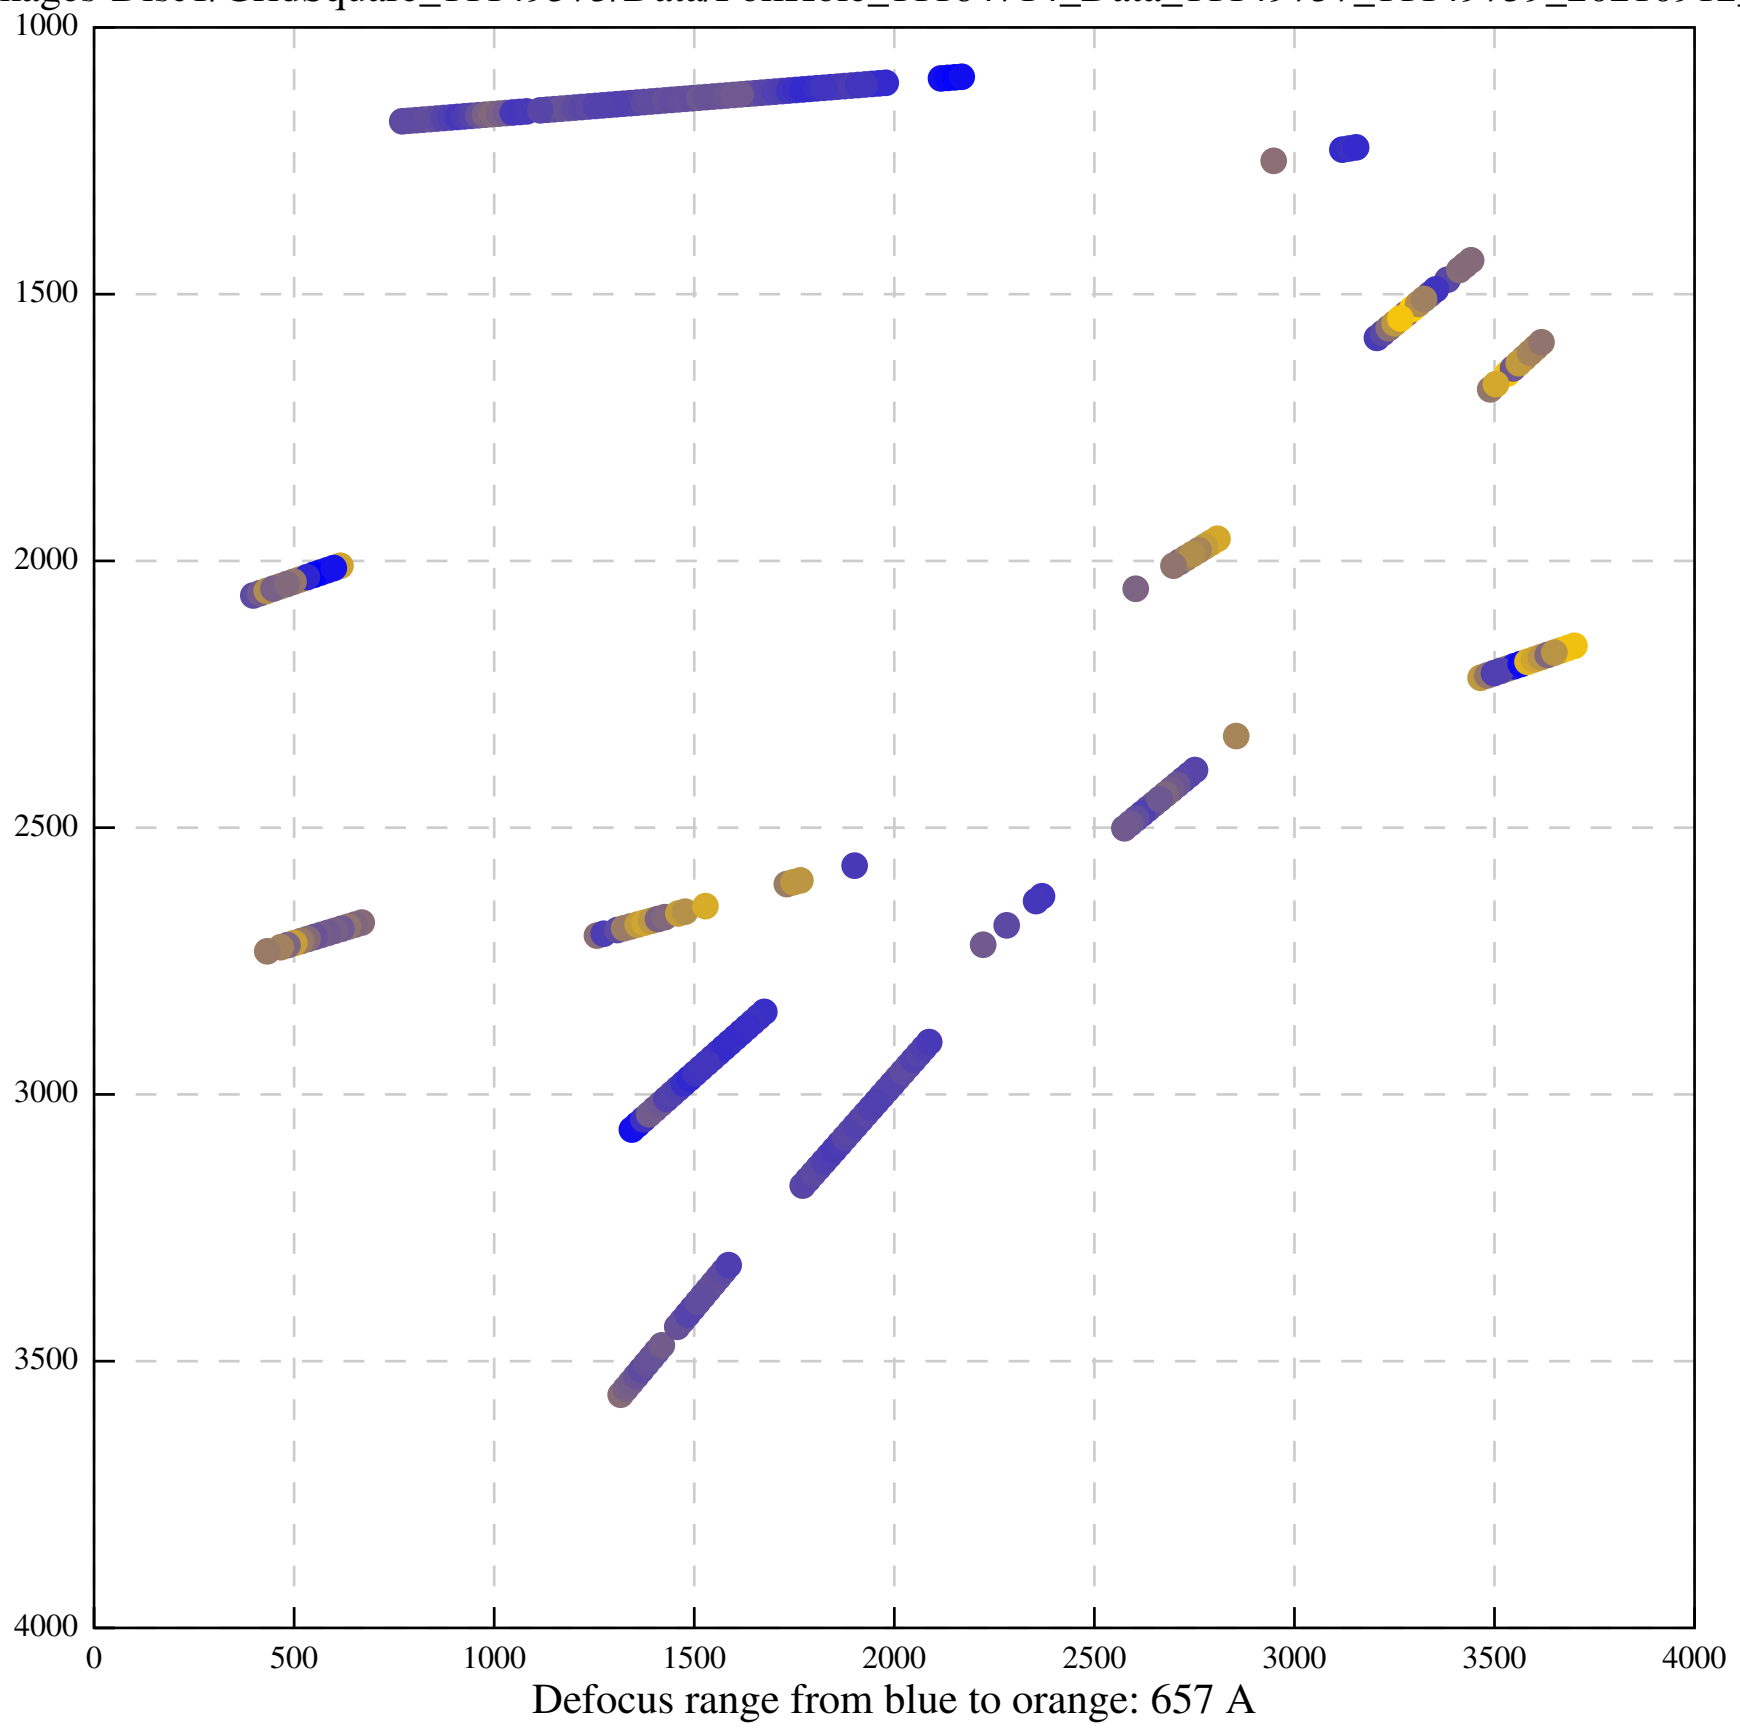

Defocus range from blue to orange: 554 A

Defocus range from blue to orange: 689 A

Defocus range from blue to orange: 87 A

Defocus range from blue to orange: 0 A

Defocus range from blue to orange: 322 A

Defocus range from blue to orange: 349 A