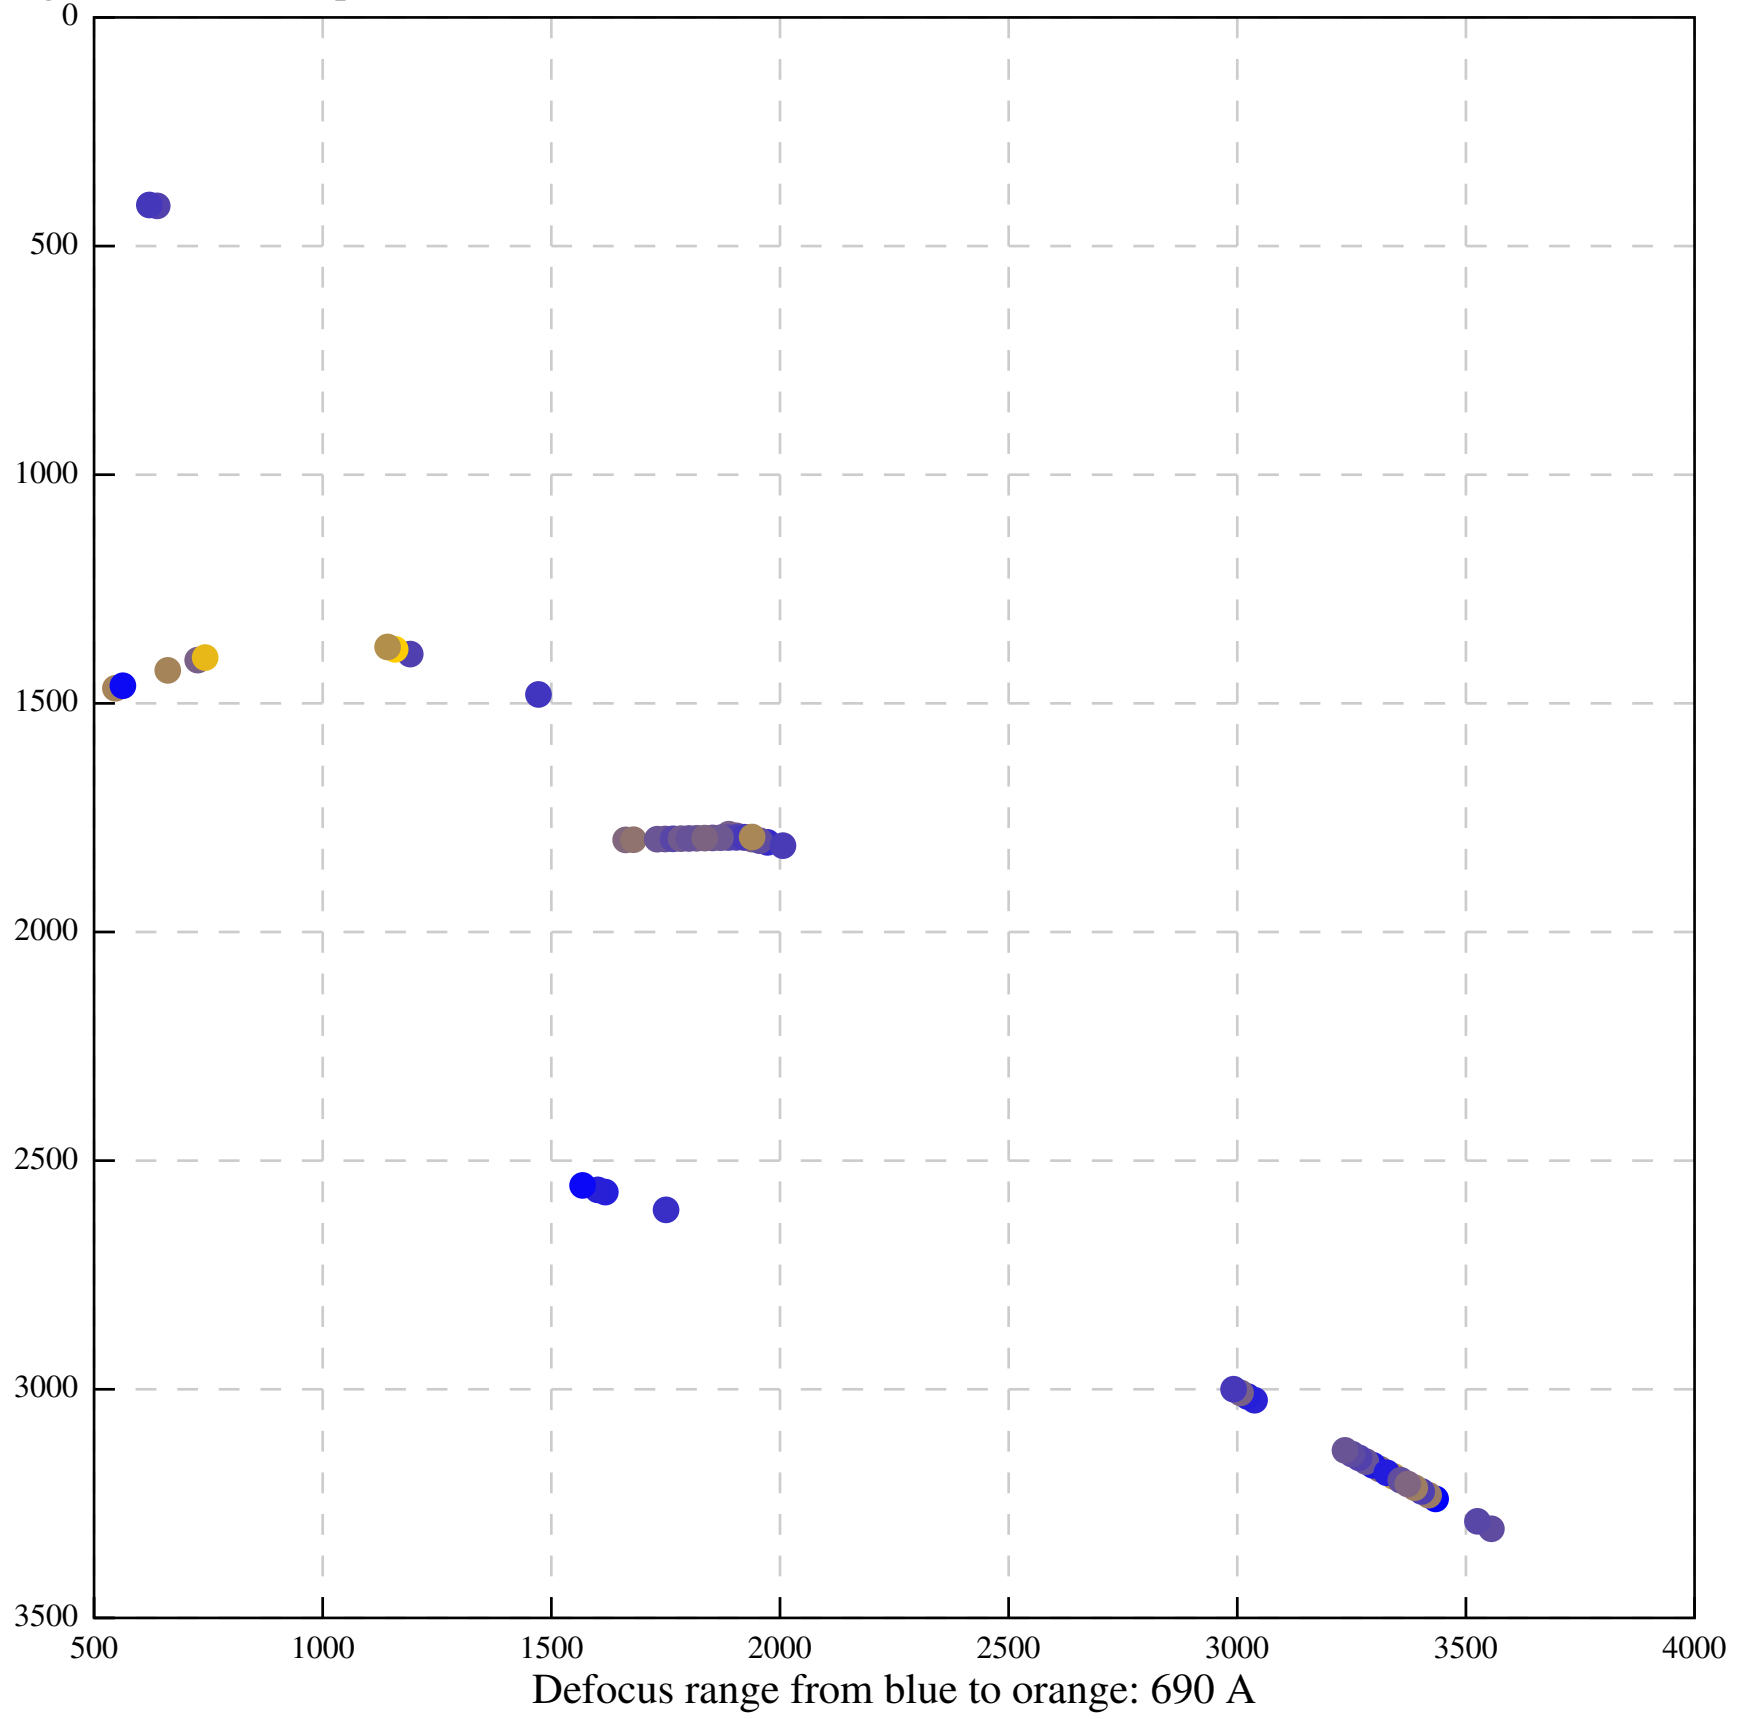

Defocus range from blue to orange: 0 A

Defocus range from blue to orange: 378 A

Defocus range from blue to orange: 0 A

Defocus range from blue to orange: 0 A

Defocus range from blue to orange: 55 A

Defocus range from blue to orange: 118 A