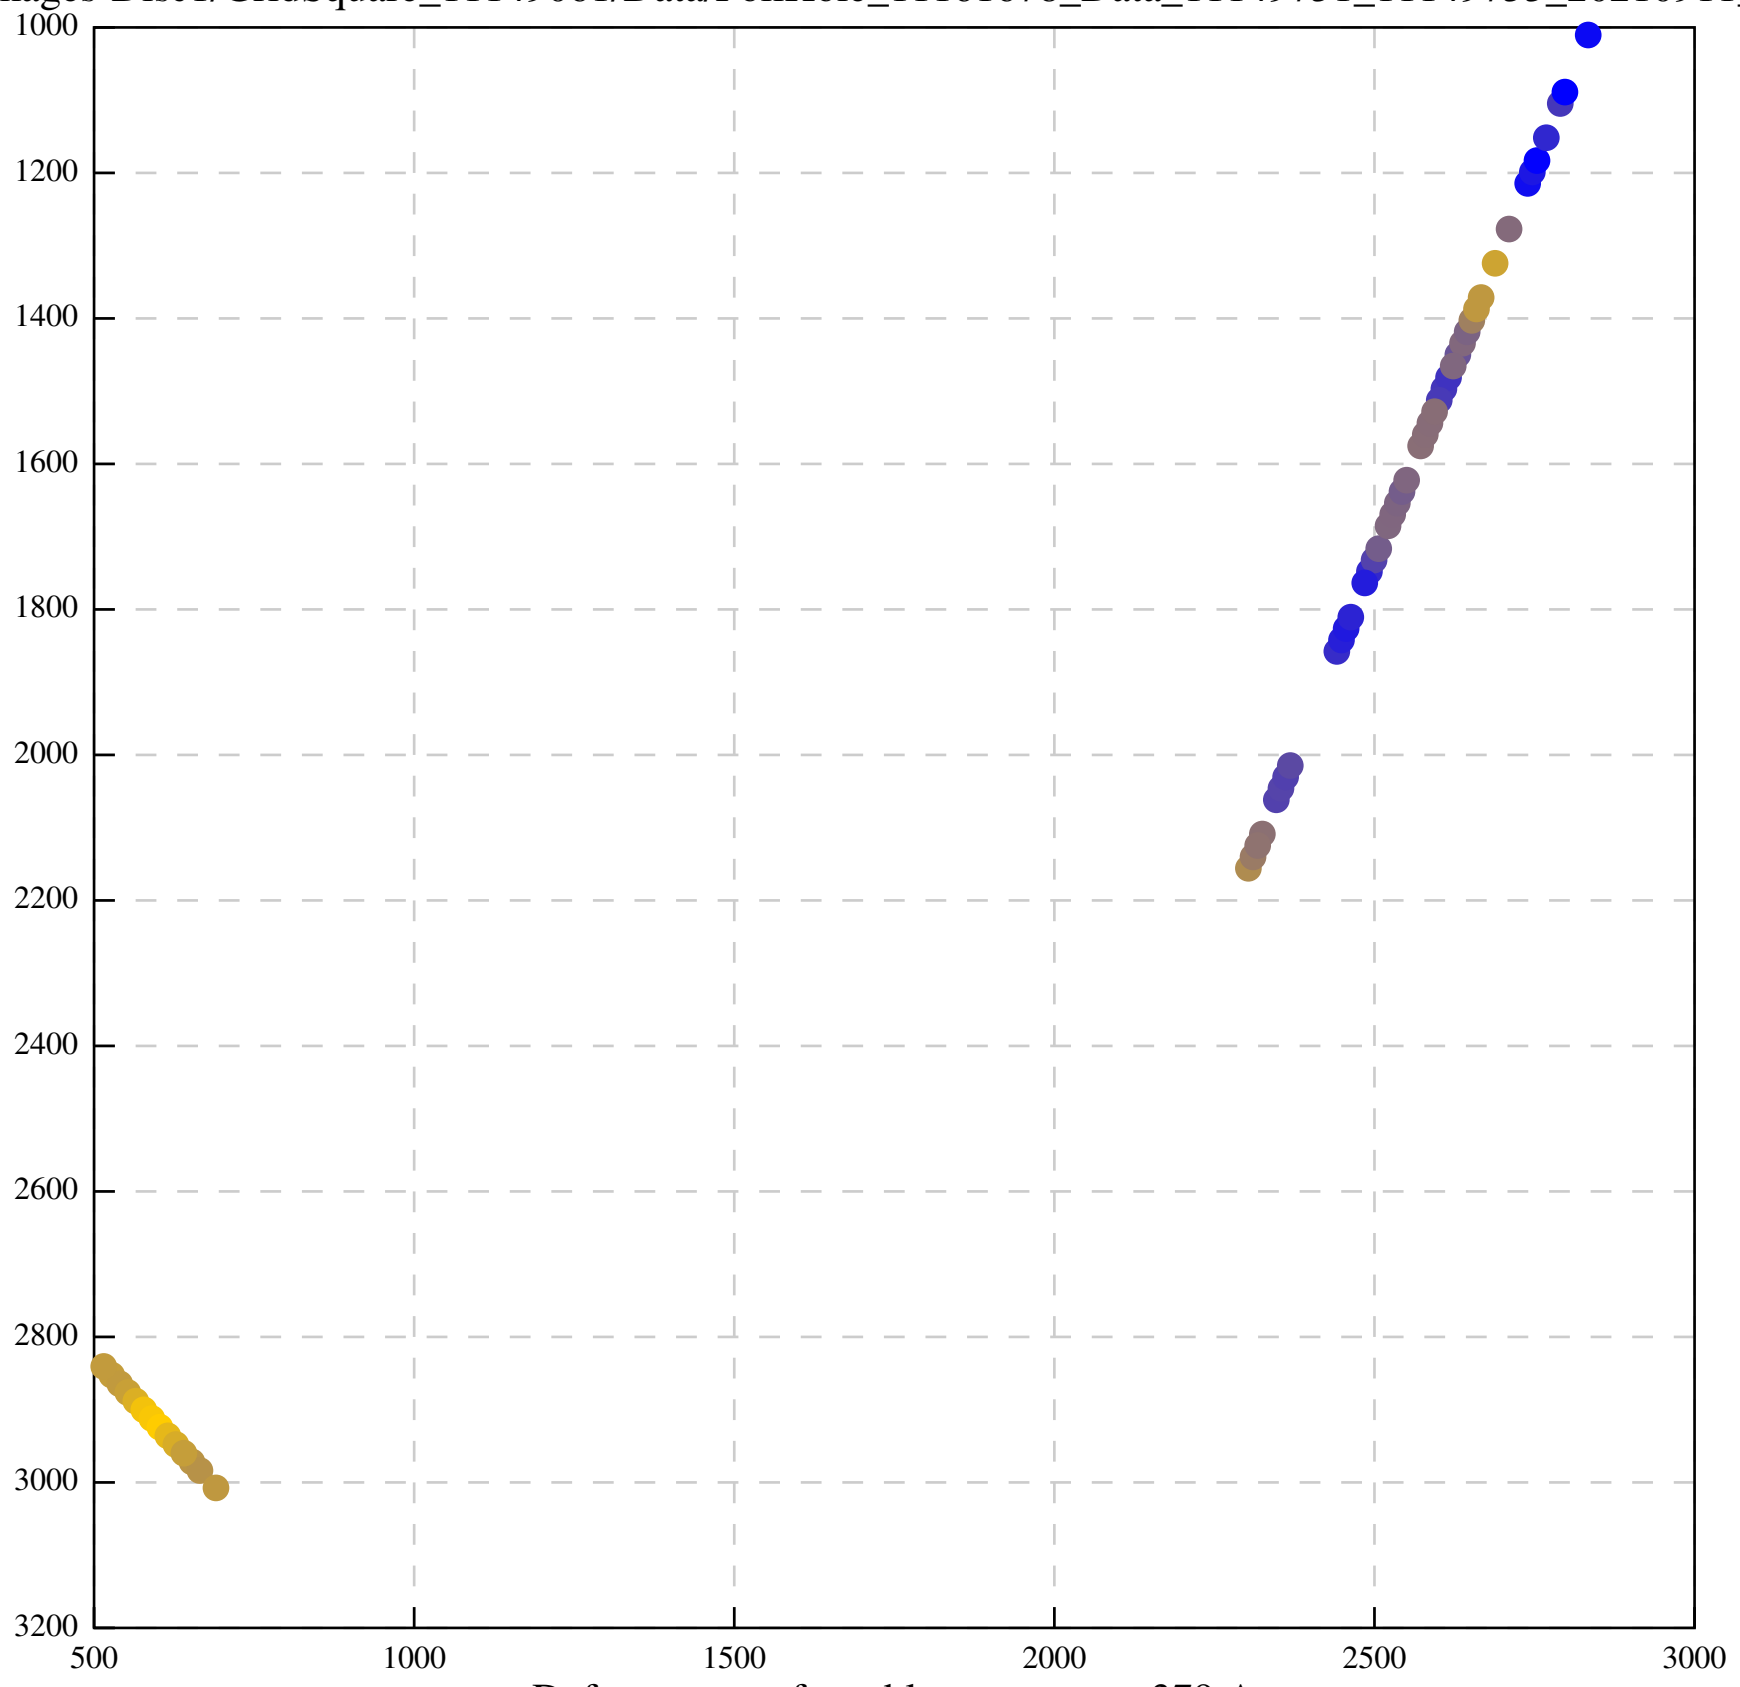

Defocus range from blue to orange: 666 A

Defocus range from blue to orange: 1012 A

Defocus range from blue to orange: 334 A

Defocus range from blue to orange: 522 A

Defocus range from blue to orange: 379 A