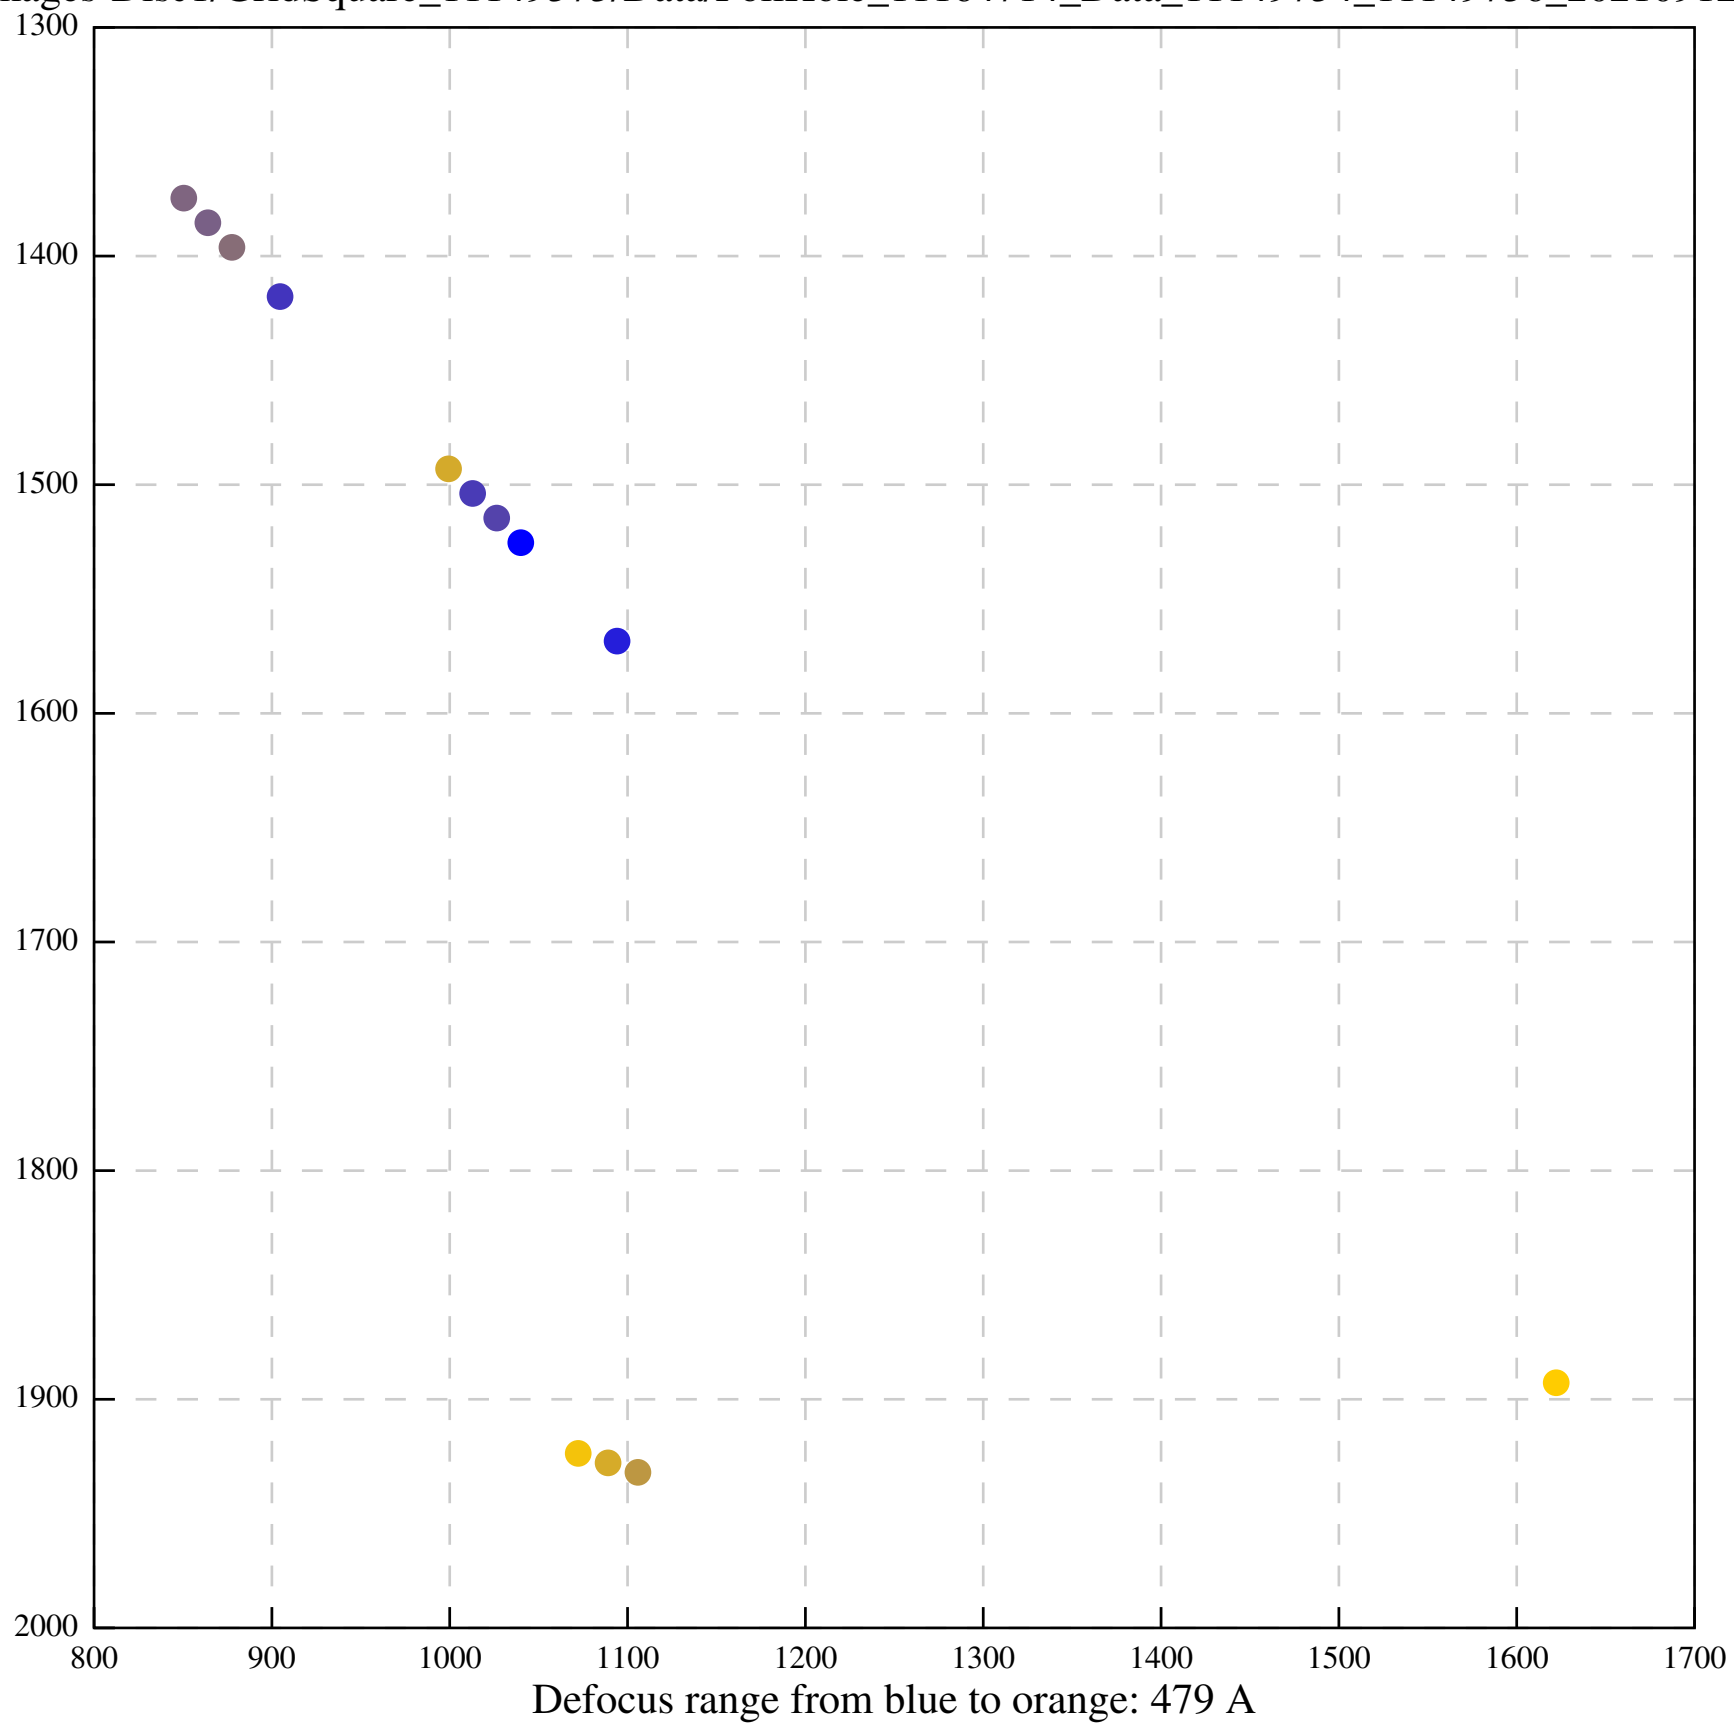

Defocus range from blue to orange: 554 A

Defocus range from blue to orange: 689 A

Defocus range from blue to orange: 87 A

Defocus range from blue to orange: 0 A

Defocus range from blue to orange: 322 A

Defocus range from blue to orange: 349 A