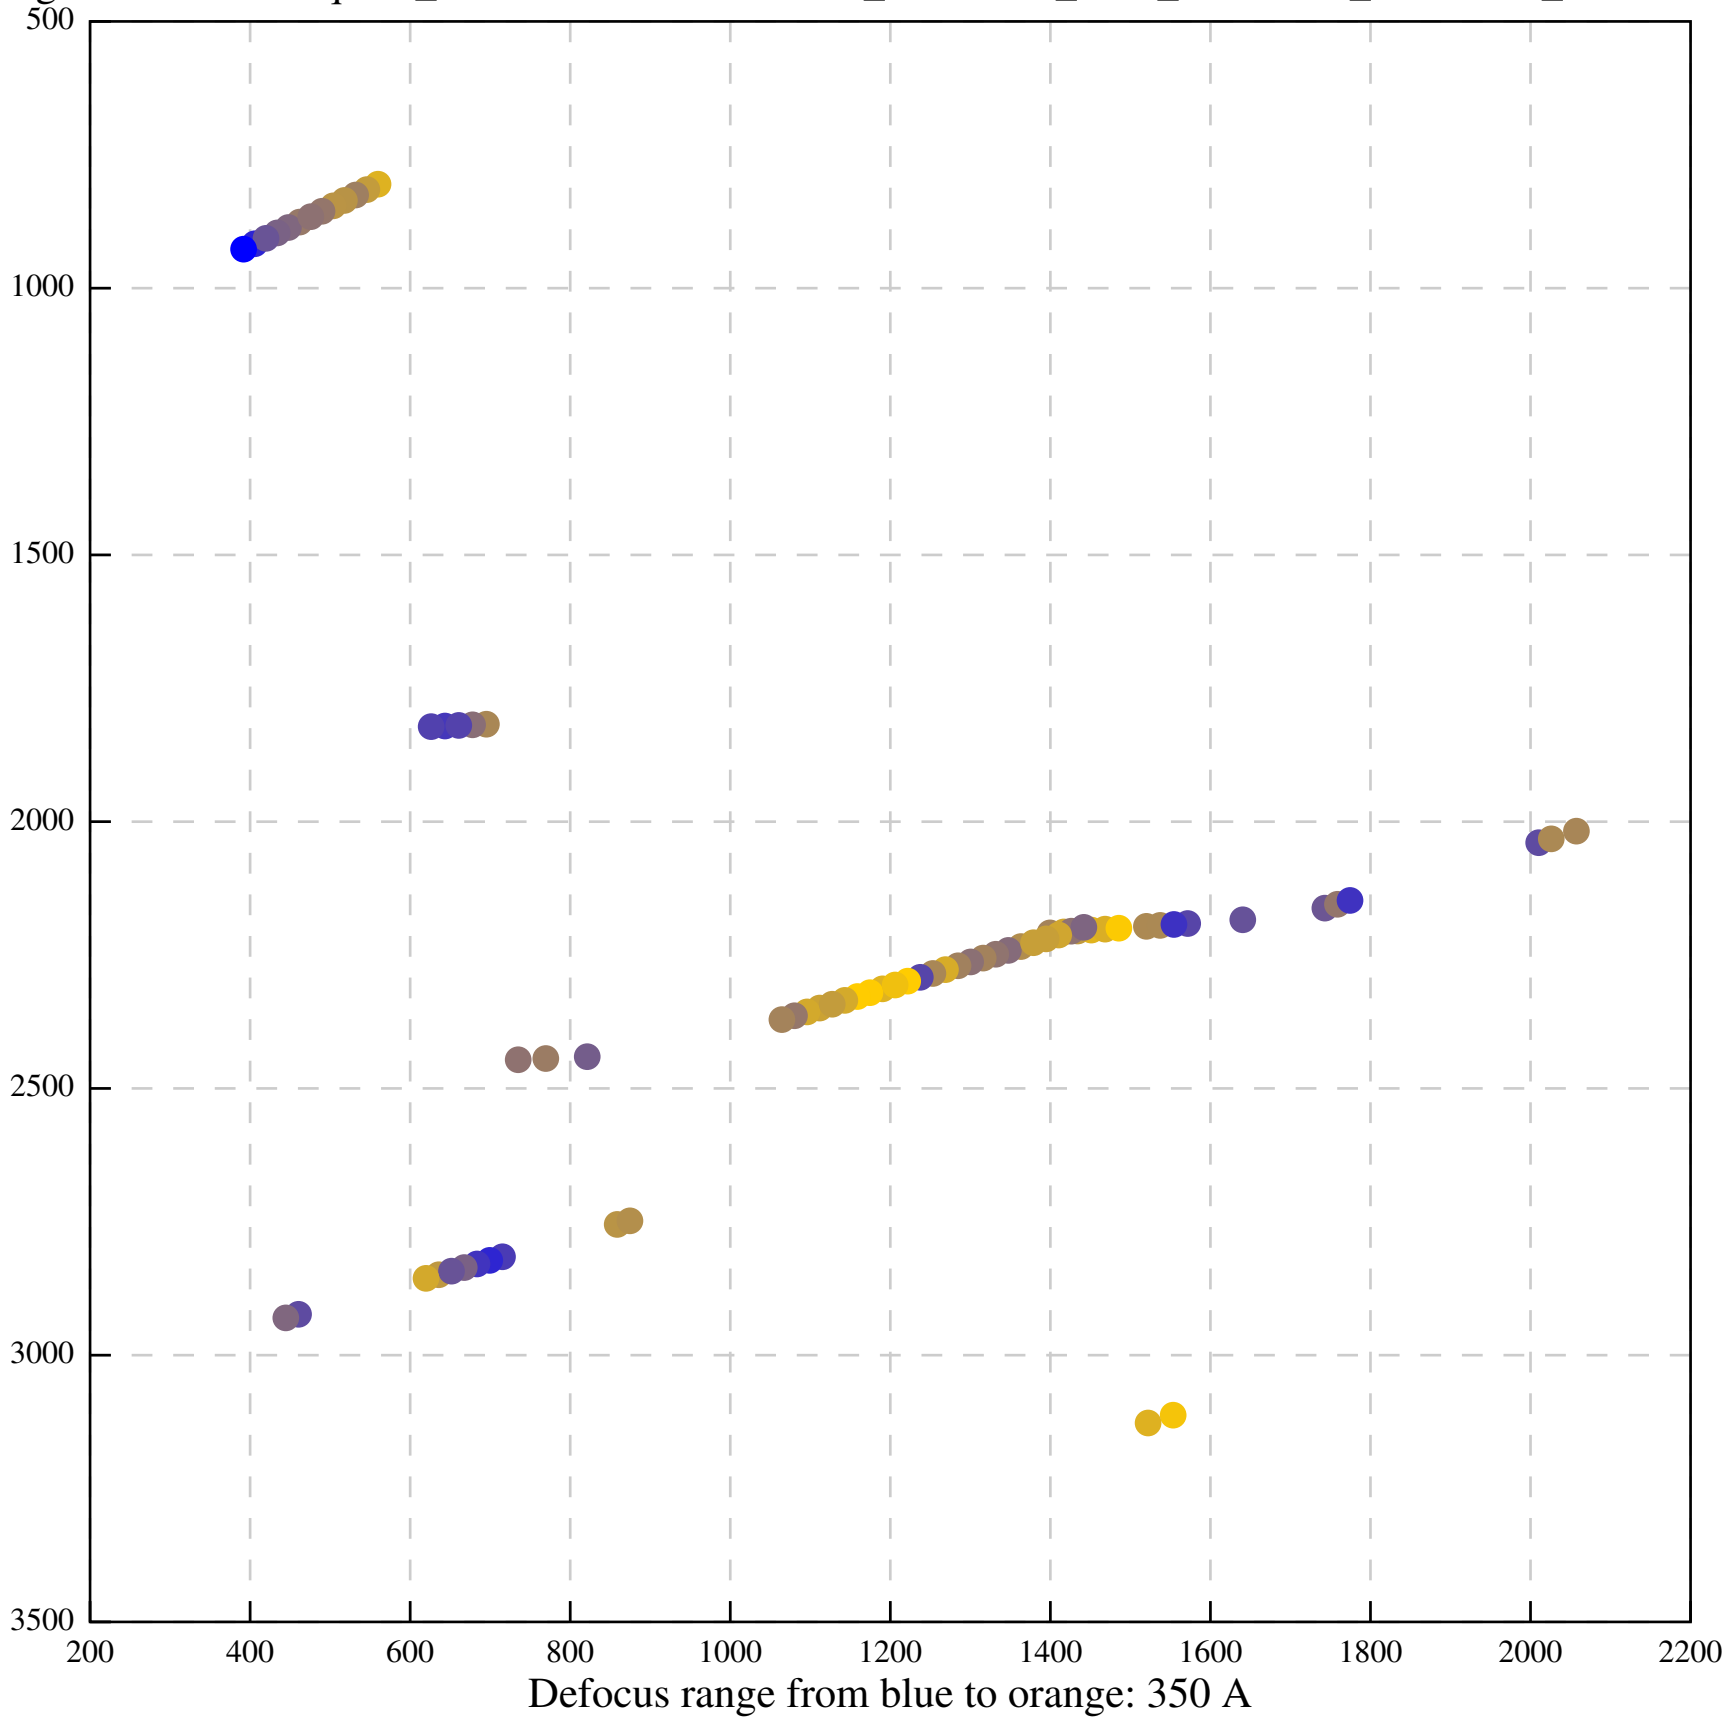

Defocus range from blue to orange: 537 A

Defocus range from blue to orange: 131 A

Defocus range from blue to orange: 115 A

Defocus range from blue to orange: 370 A

Defocus range from blue to orange: 0 A

Defocus range from blue to orange: 41 A