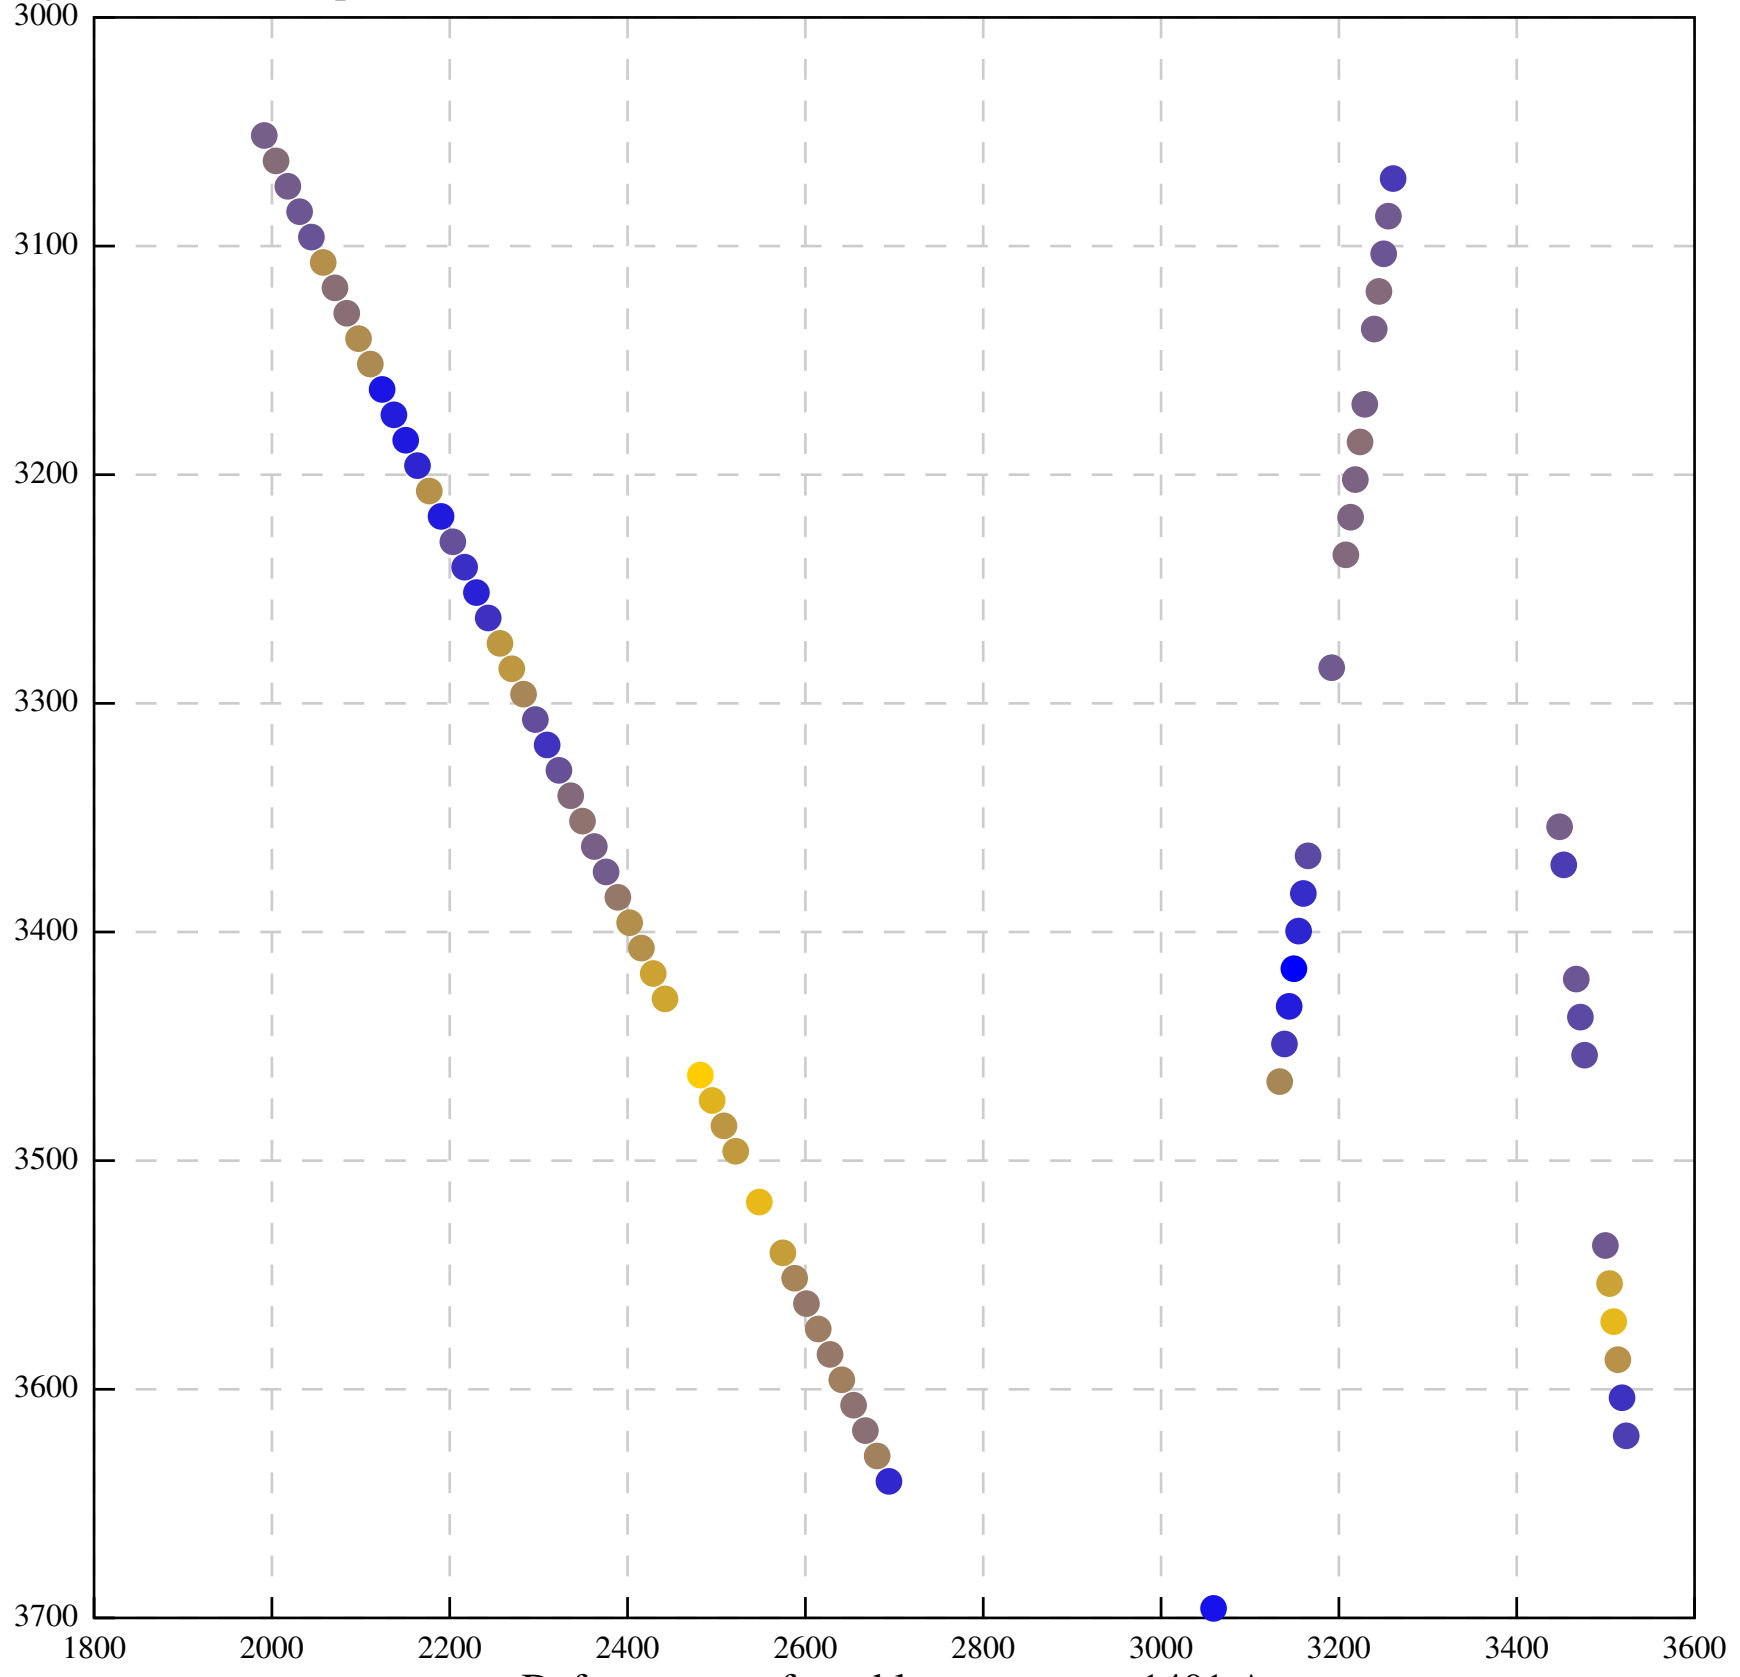

Defocus range from blue to orange: 260 A

Defocus range from blue to orange: 56 A

Defocus range from blue to orange: 1401 A

Defocus range from blue to orange: 291 A

Defocus range from blue to orange: 197 A