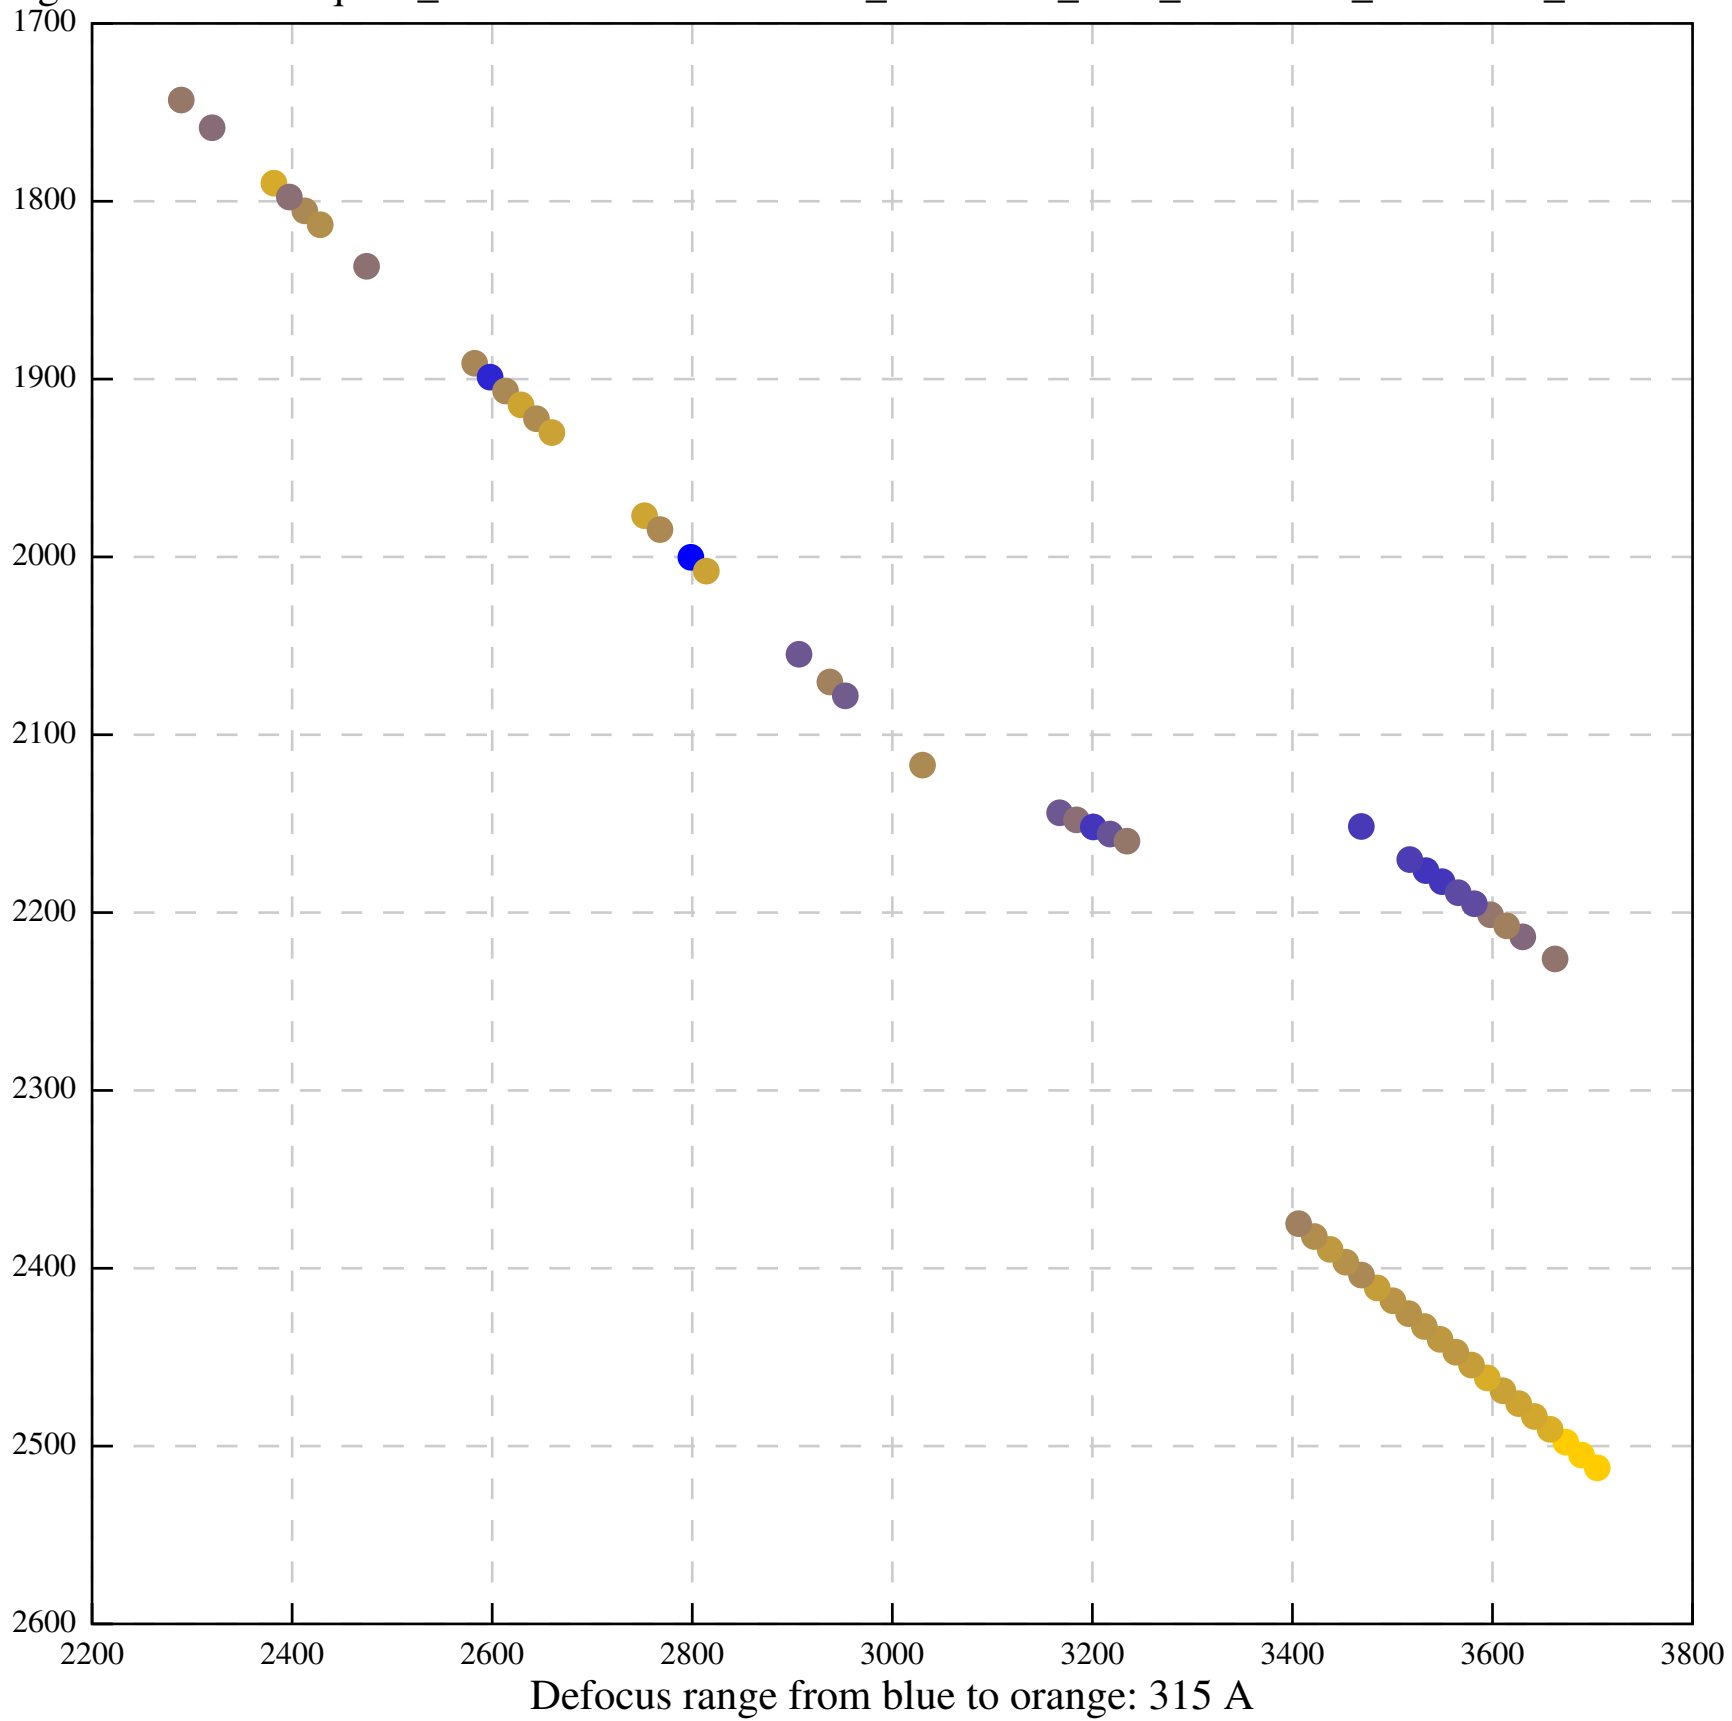

Defocus range from blue to orange: 1077 A

Defocus range from blue to orange: 467 A

Defocus range from blue to orange: 1224 A

Defocus range from blue to orange: 531 A

Defocus range from blue to orange: 1146 A