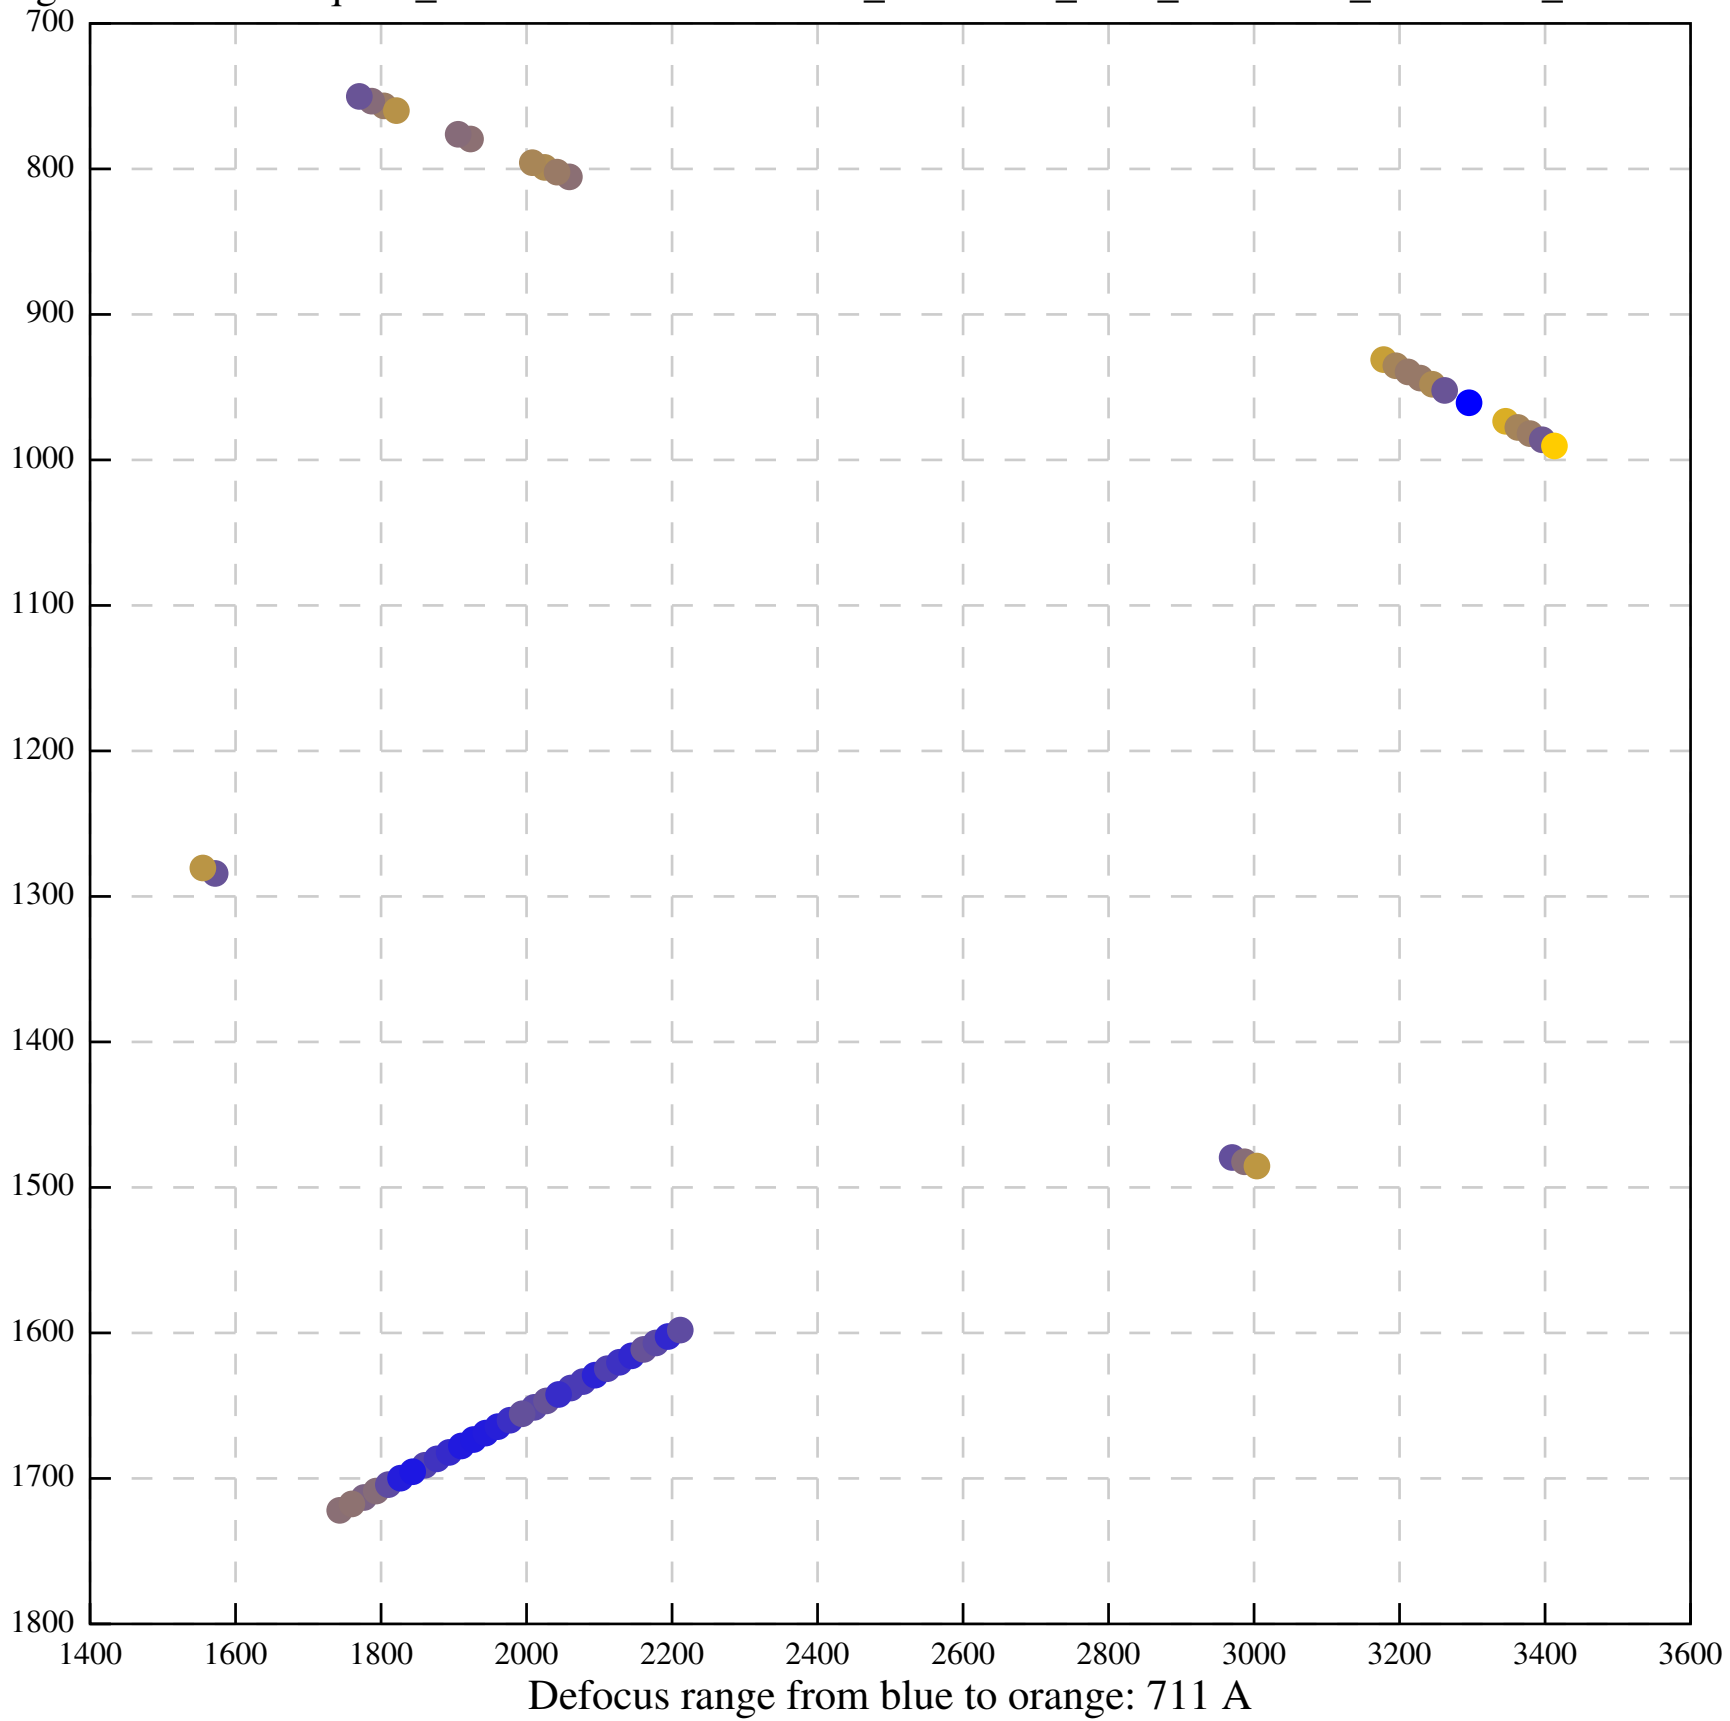

Defocus range from blue to orange: 0 A

Defocus range from blue to orange: 476 A

Defocus range from blue to orange: 95 A

Defocus range from blue to orange: 476 A

Defocus range from blue to orange: 19 A

Defocus range from blue to orange: 51 A