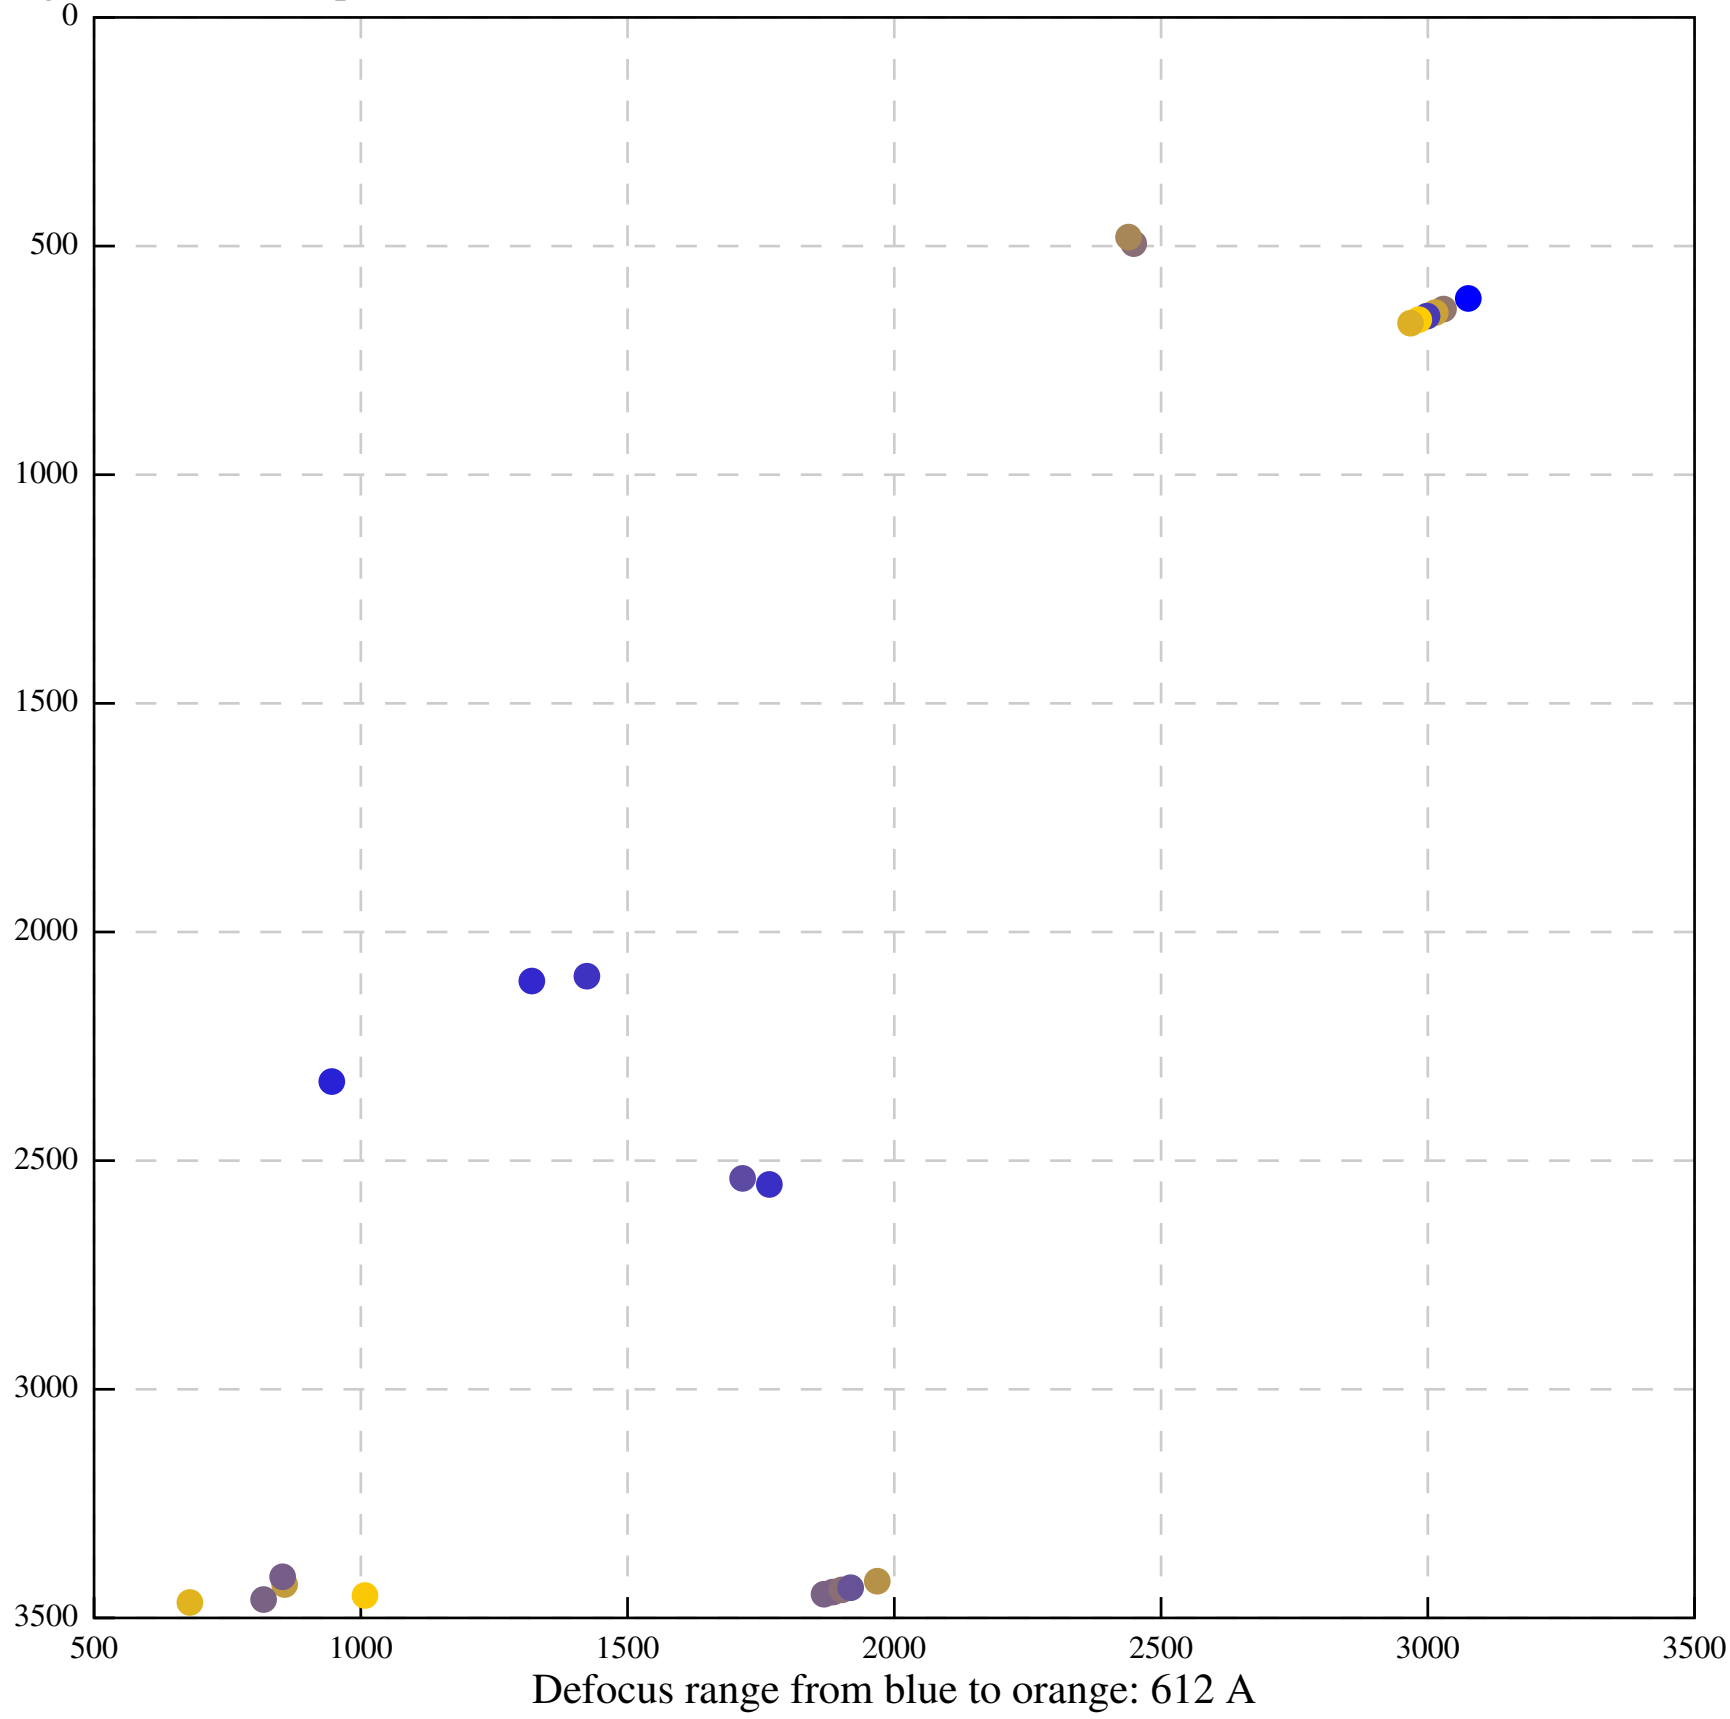

Defocus range from blue to orange: 0 A

Defocus range from blue to orange: 0 A

Defocus range from blue to orange: 0 A

Defocus range from blue to orange: 562 A

Defocus range from blue to orange: 0 A

Defocus range from blue to orange: 314 A

Defocus range from blue to orange: 229 A

Defocus range from blue to orange: 561 A

Defocus range from blue to orange: 0 A

Defocus range from blue to orange: 1289 A

Defocus range from blue to orange: 678 A

EER/Images-Disc1/GridSquare\_11149073/Data/FoilHole\_11162623\_Data\_11149757\_11149759\_20210912\_002301\_EER\_c