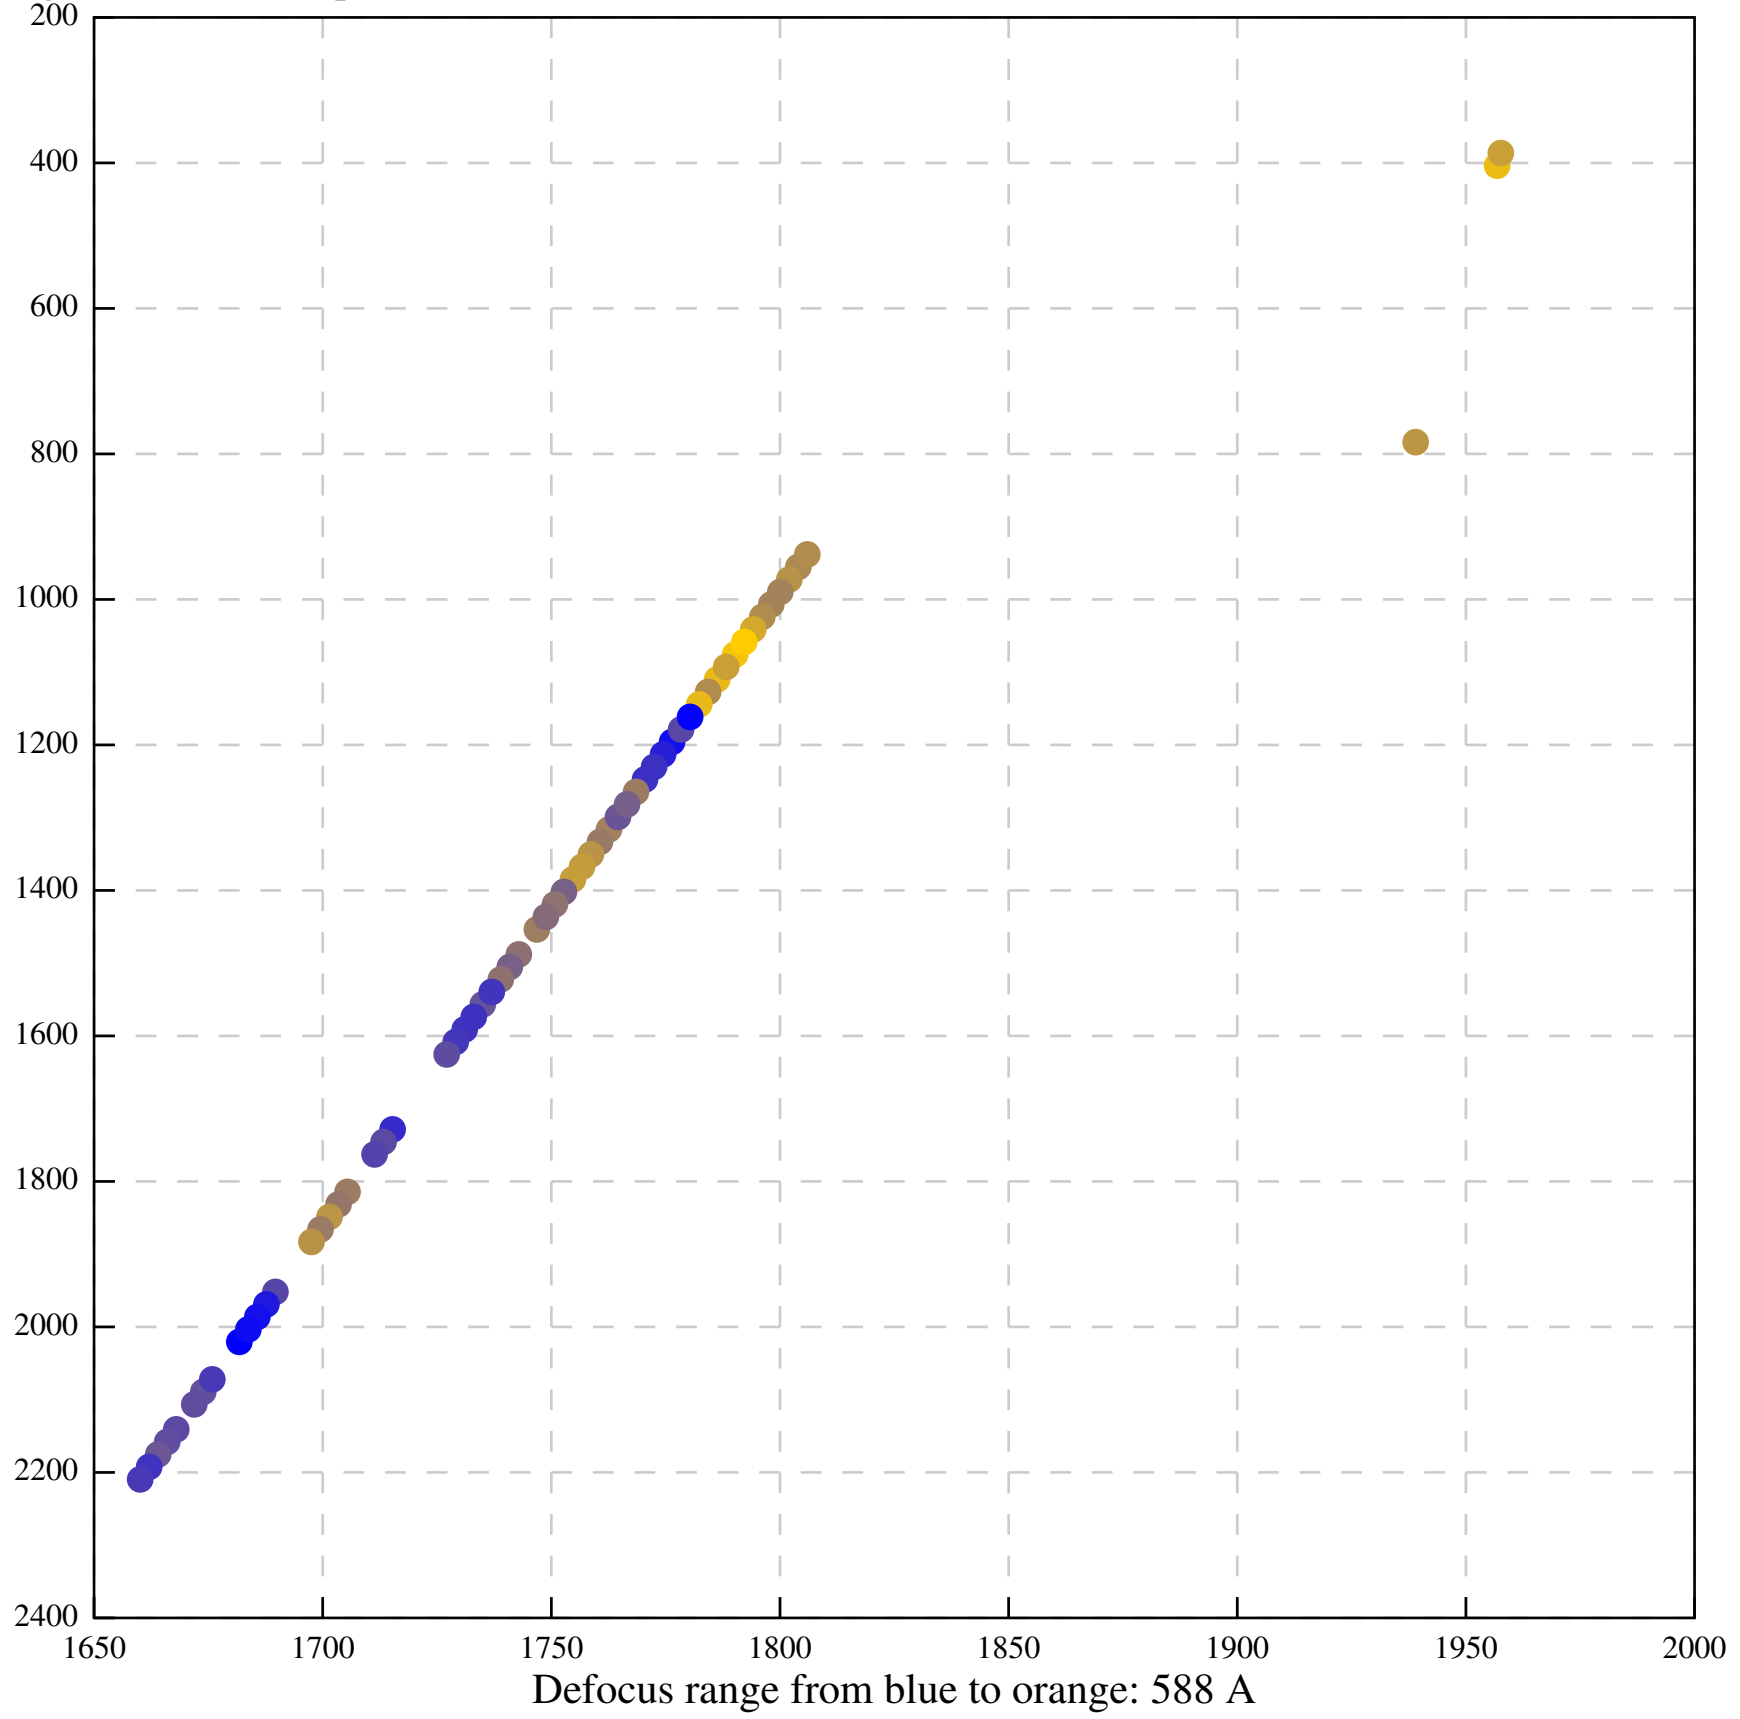

Defocus range from blue to orange: 0 A

Defocus range from blue to orange: 959 A

Defocus range from blue to orange: 641 A

Defocus range from blue to orange: 1206 A

Defocus range from blue to orange: 761 A

Defocus range from blue to orange: 1267 A