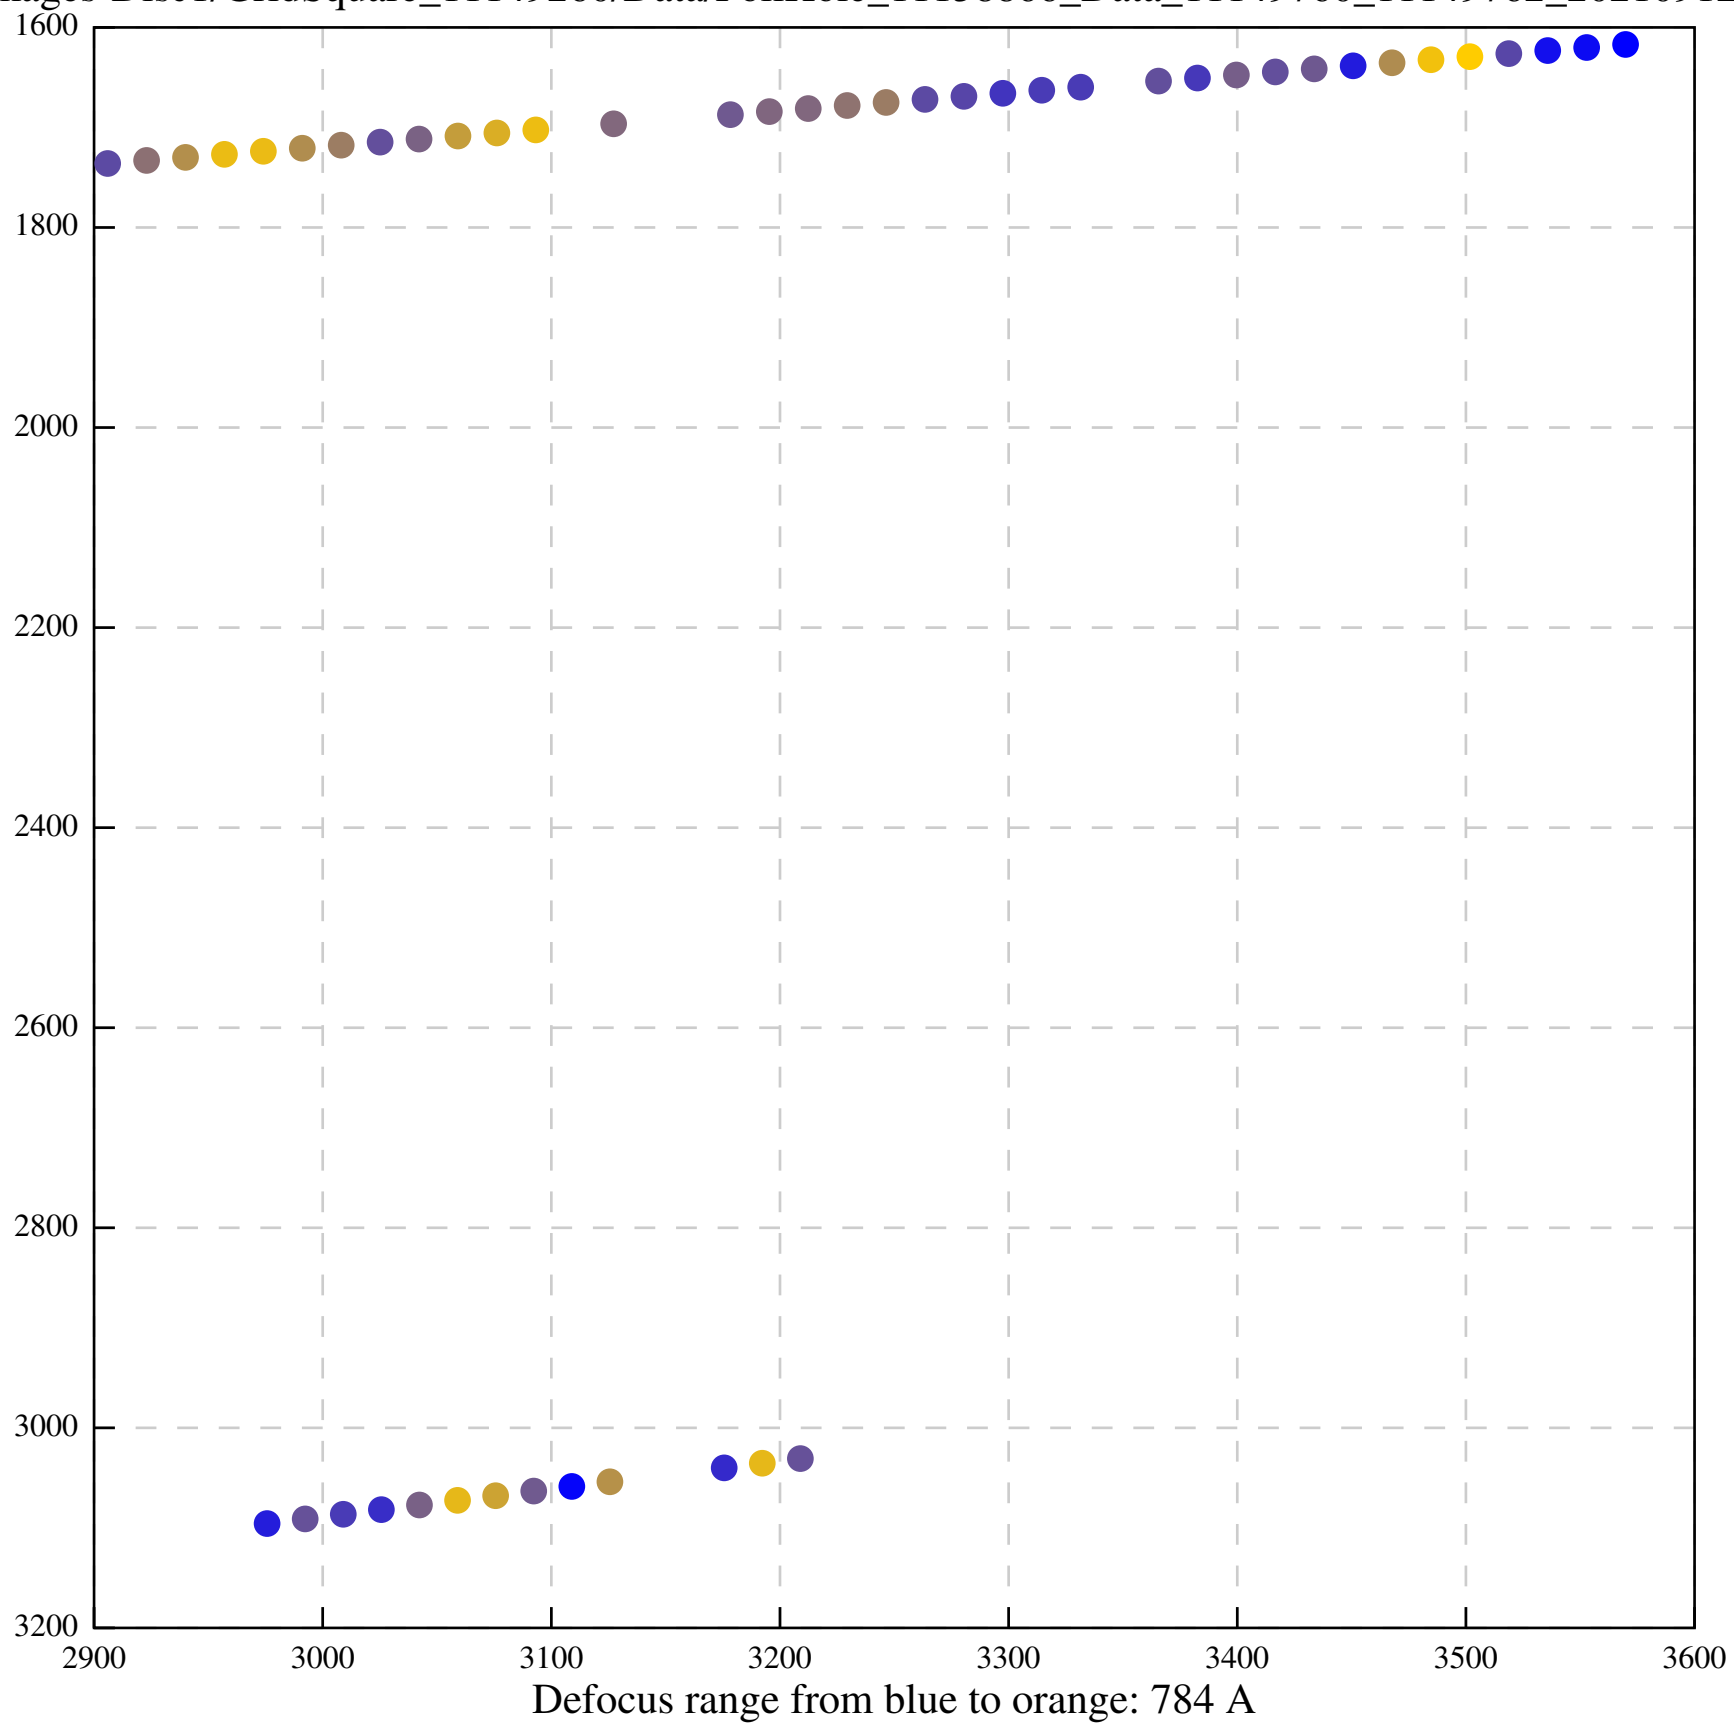

Defocus range from blue to orange: 1147 A

Defocus range from blue to orange: 638 A

Defocus range from blue to orange: 0 A

Defocus range from blue to orange: 679 A

Defocus range from blue to orange: 10 A

Defocus range from blue to orange: 0 A