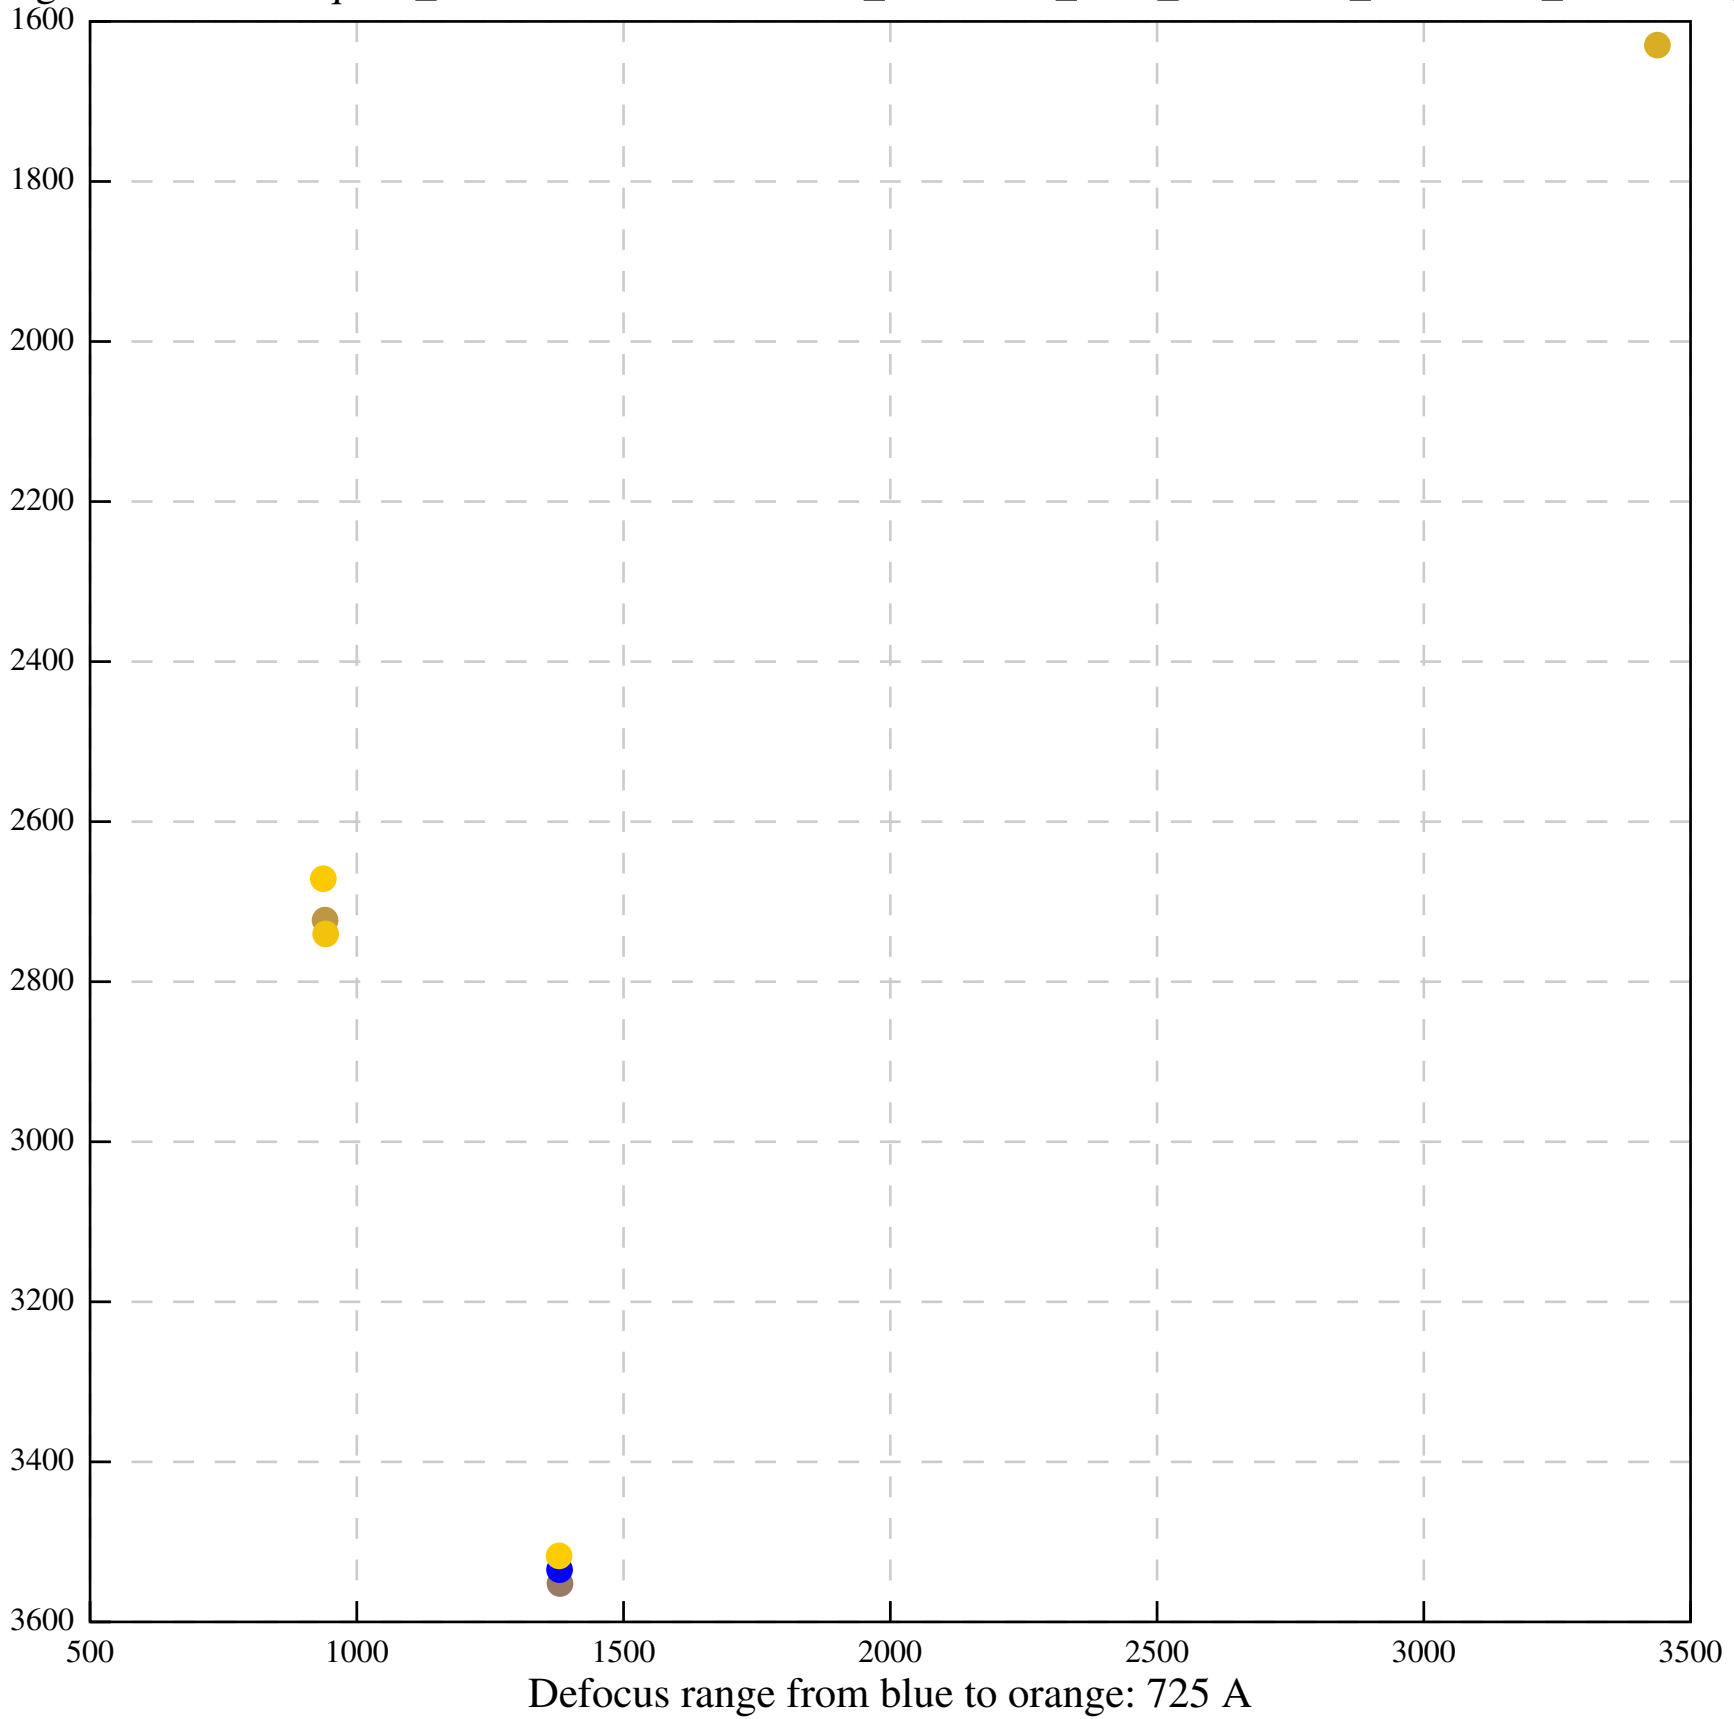

Defocus range from blue to orange: 147 A

Defocus range from blue to orange: 82 A

Defocus range from blue to orange: 43 A

Defocus range from blue to orange: 91 A

Defocus range from blue to orange: 349 A

Defocus range from blue to orange: 0 A