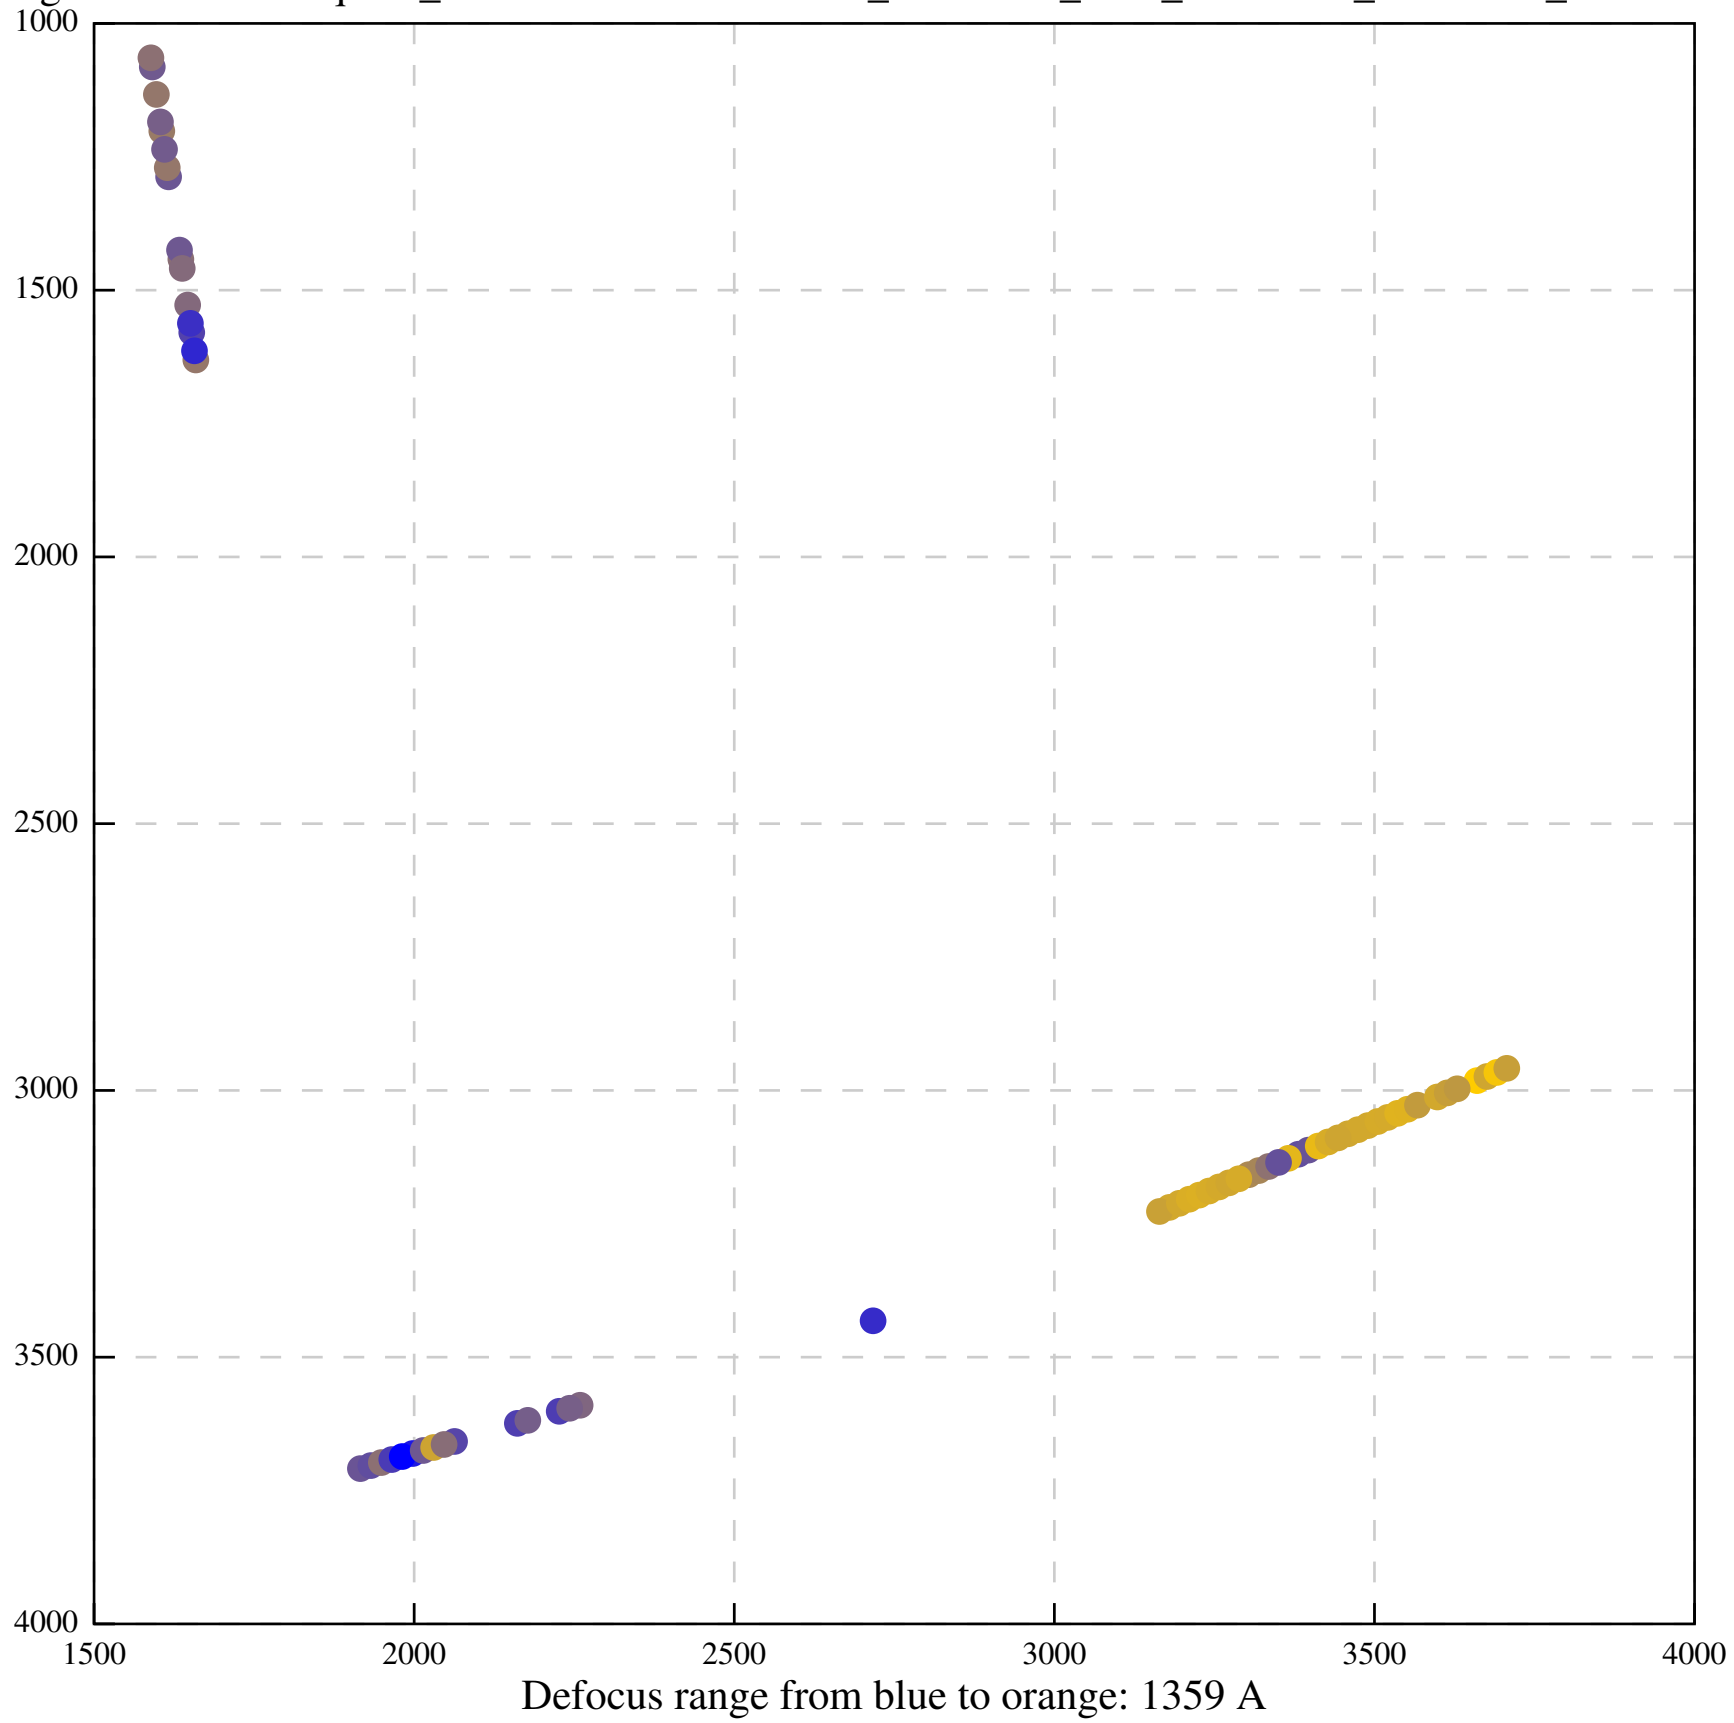

Defocus range from blue to orange: 613 A

Defocus range from blue to orange: 848 A

Defocus range from blue to orange: 476 A

Defocus range from blue to orange: 463 A

Defocus range from blue to orange: 157 A