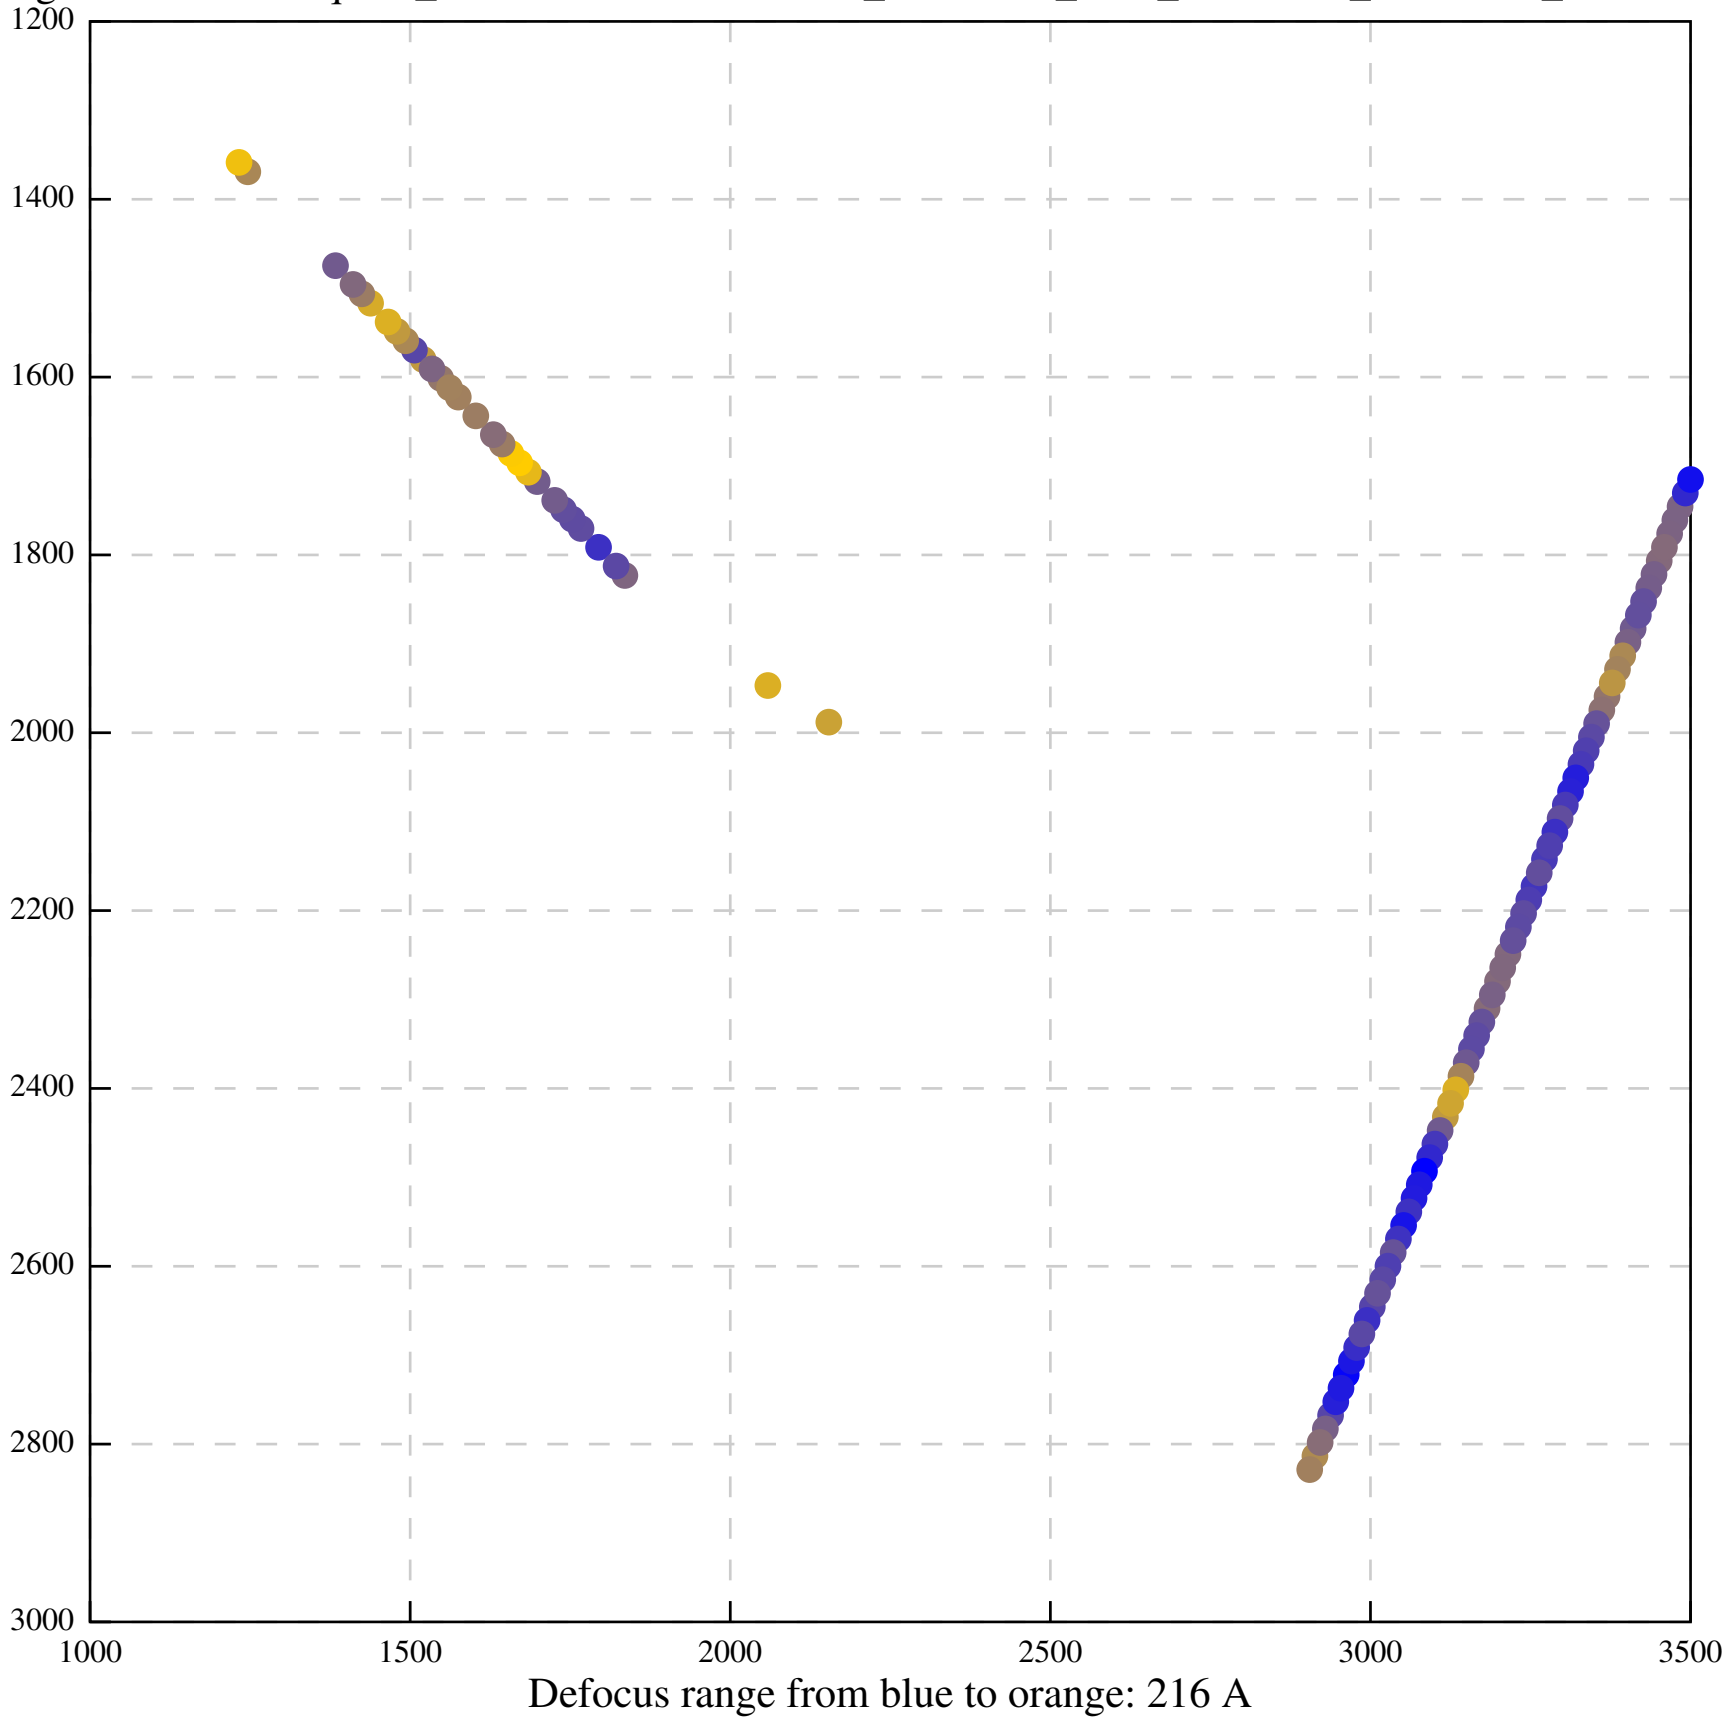

Defocus range from blue to orange: 1098 A