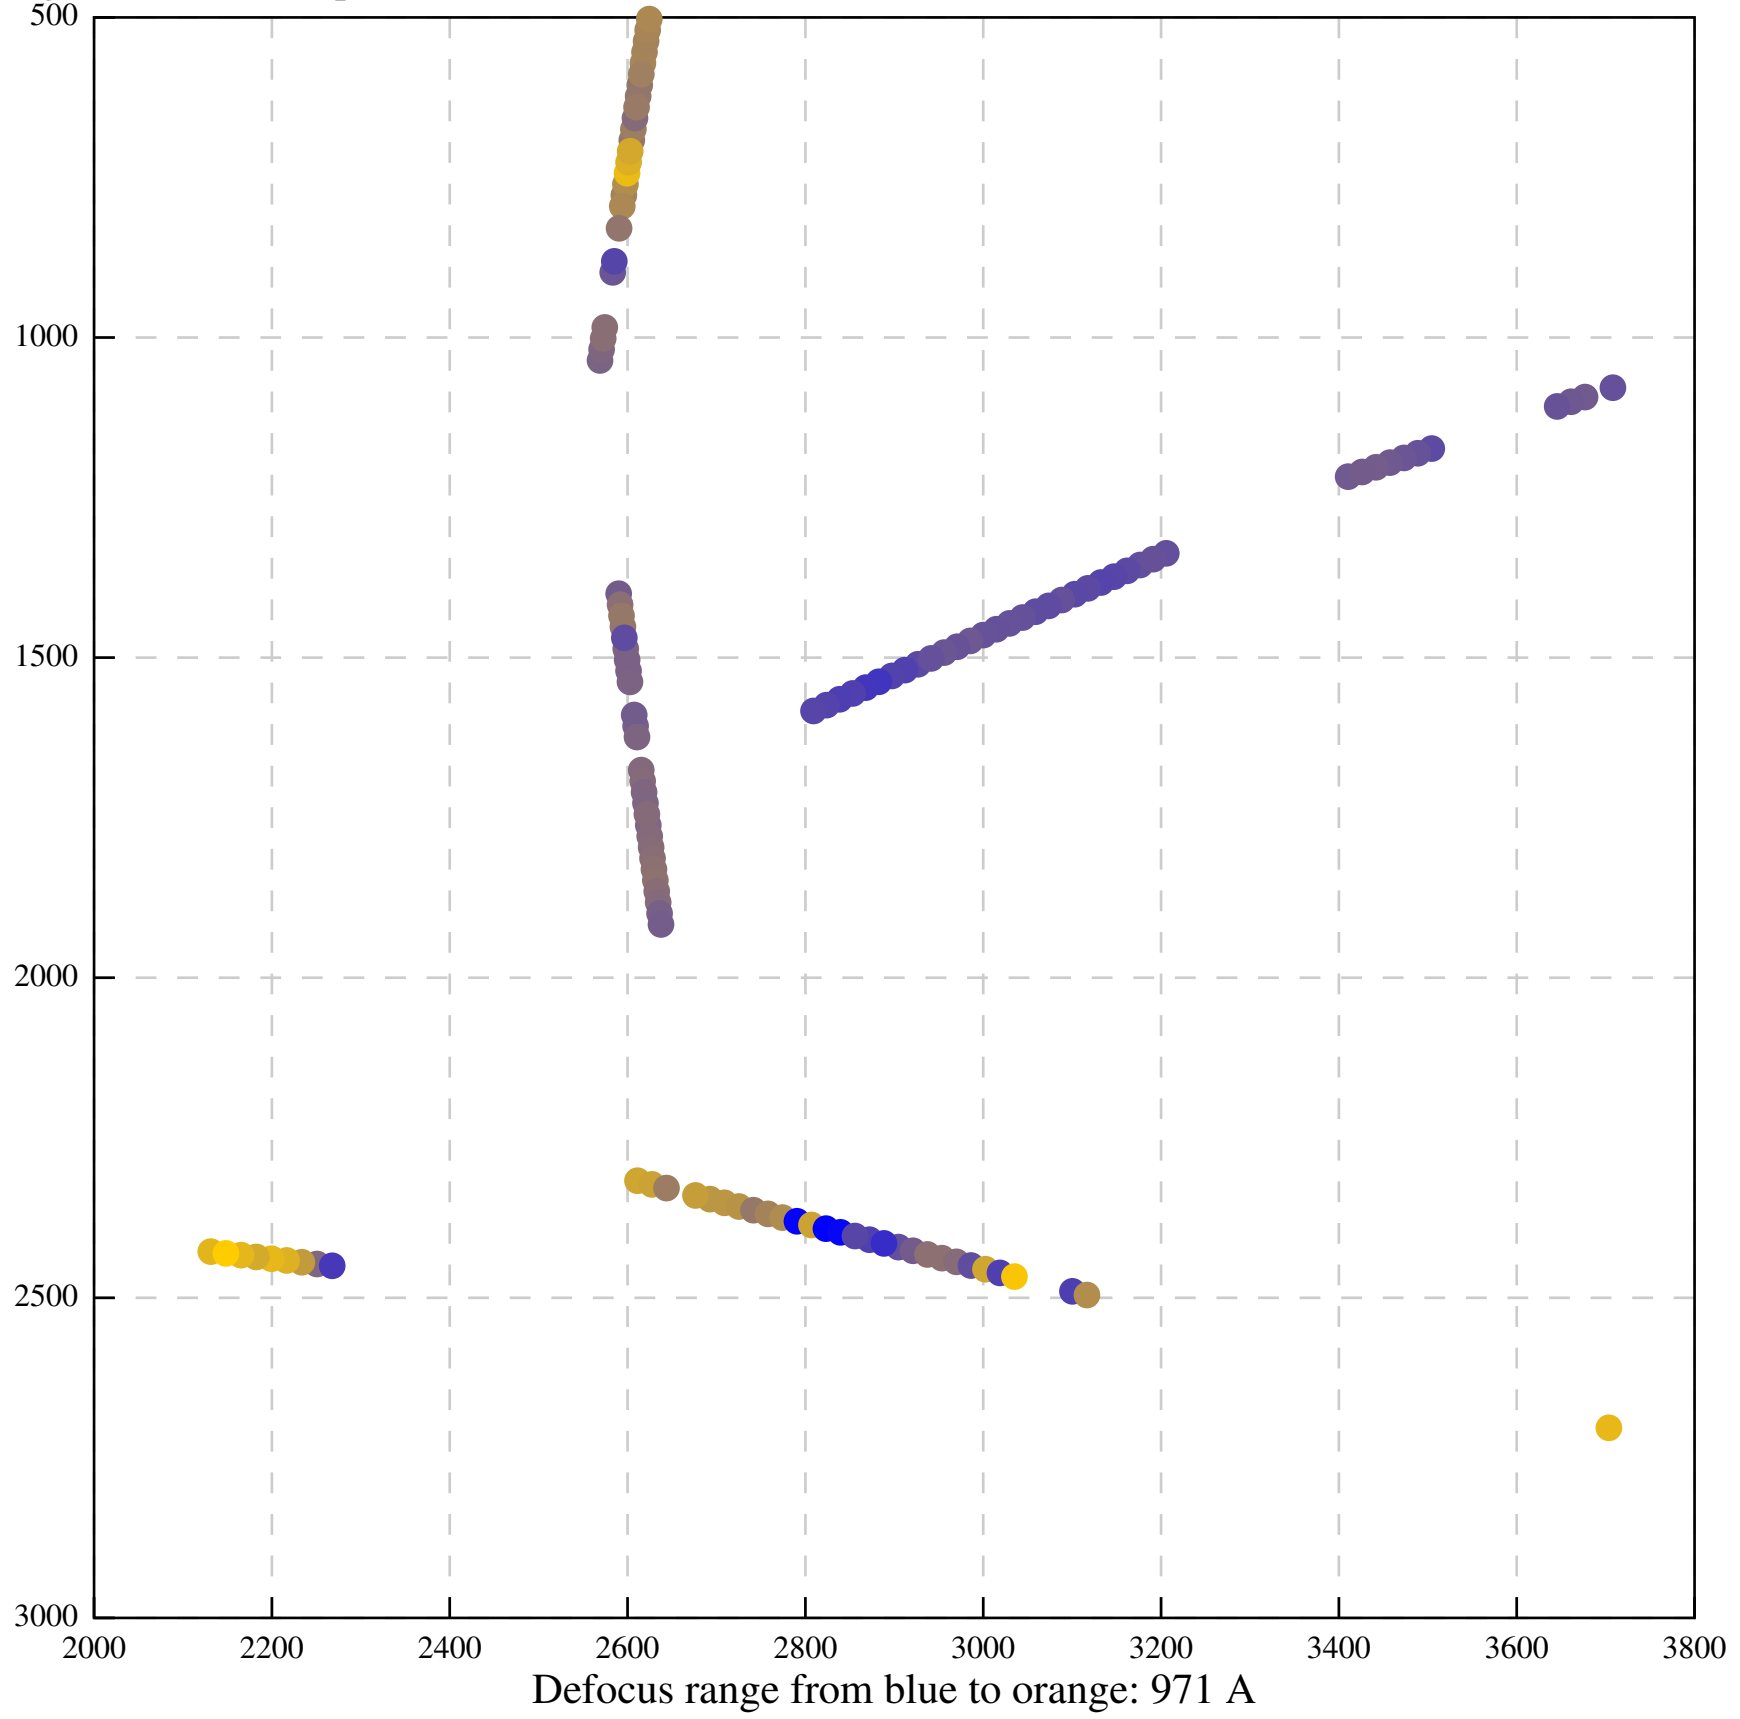

Defocus range from blue to orange: 448 A

Defocus range from blue to orange: 1051 A

Defocus range from blue to orange: 958 A

Defocus range from blue to orange: 215 A

Defocus range from blue to orange: 424 A