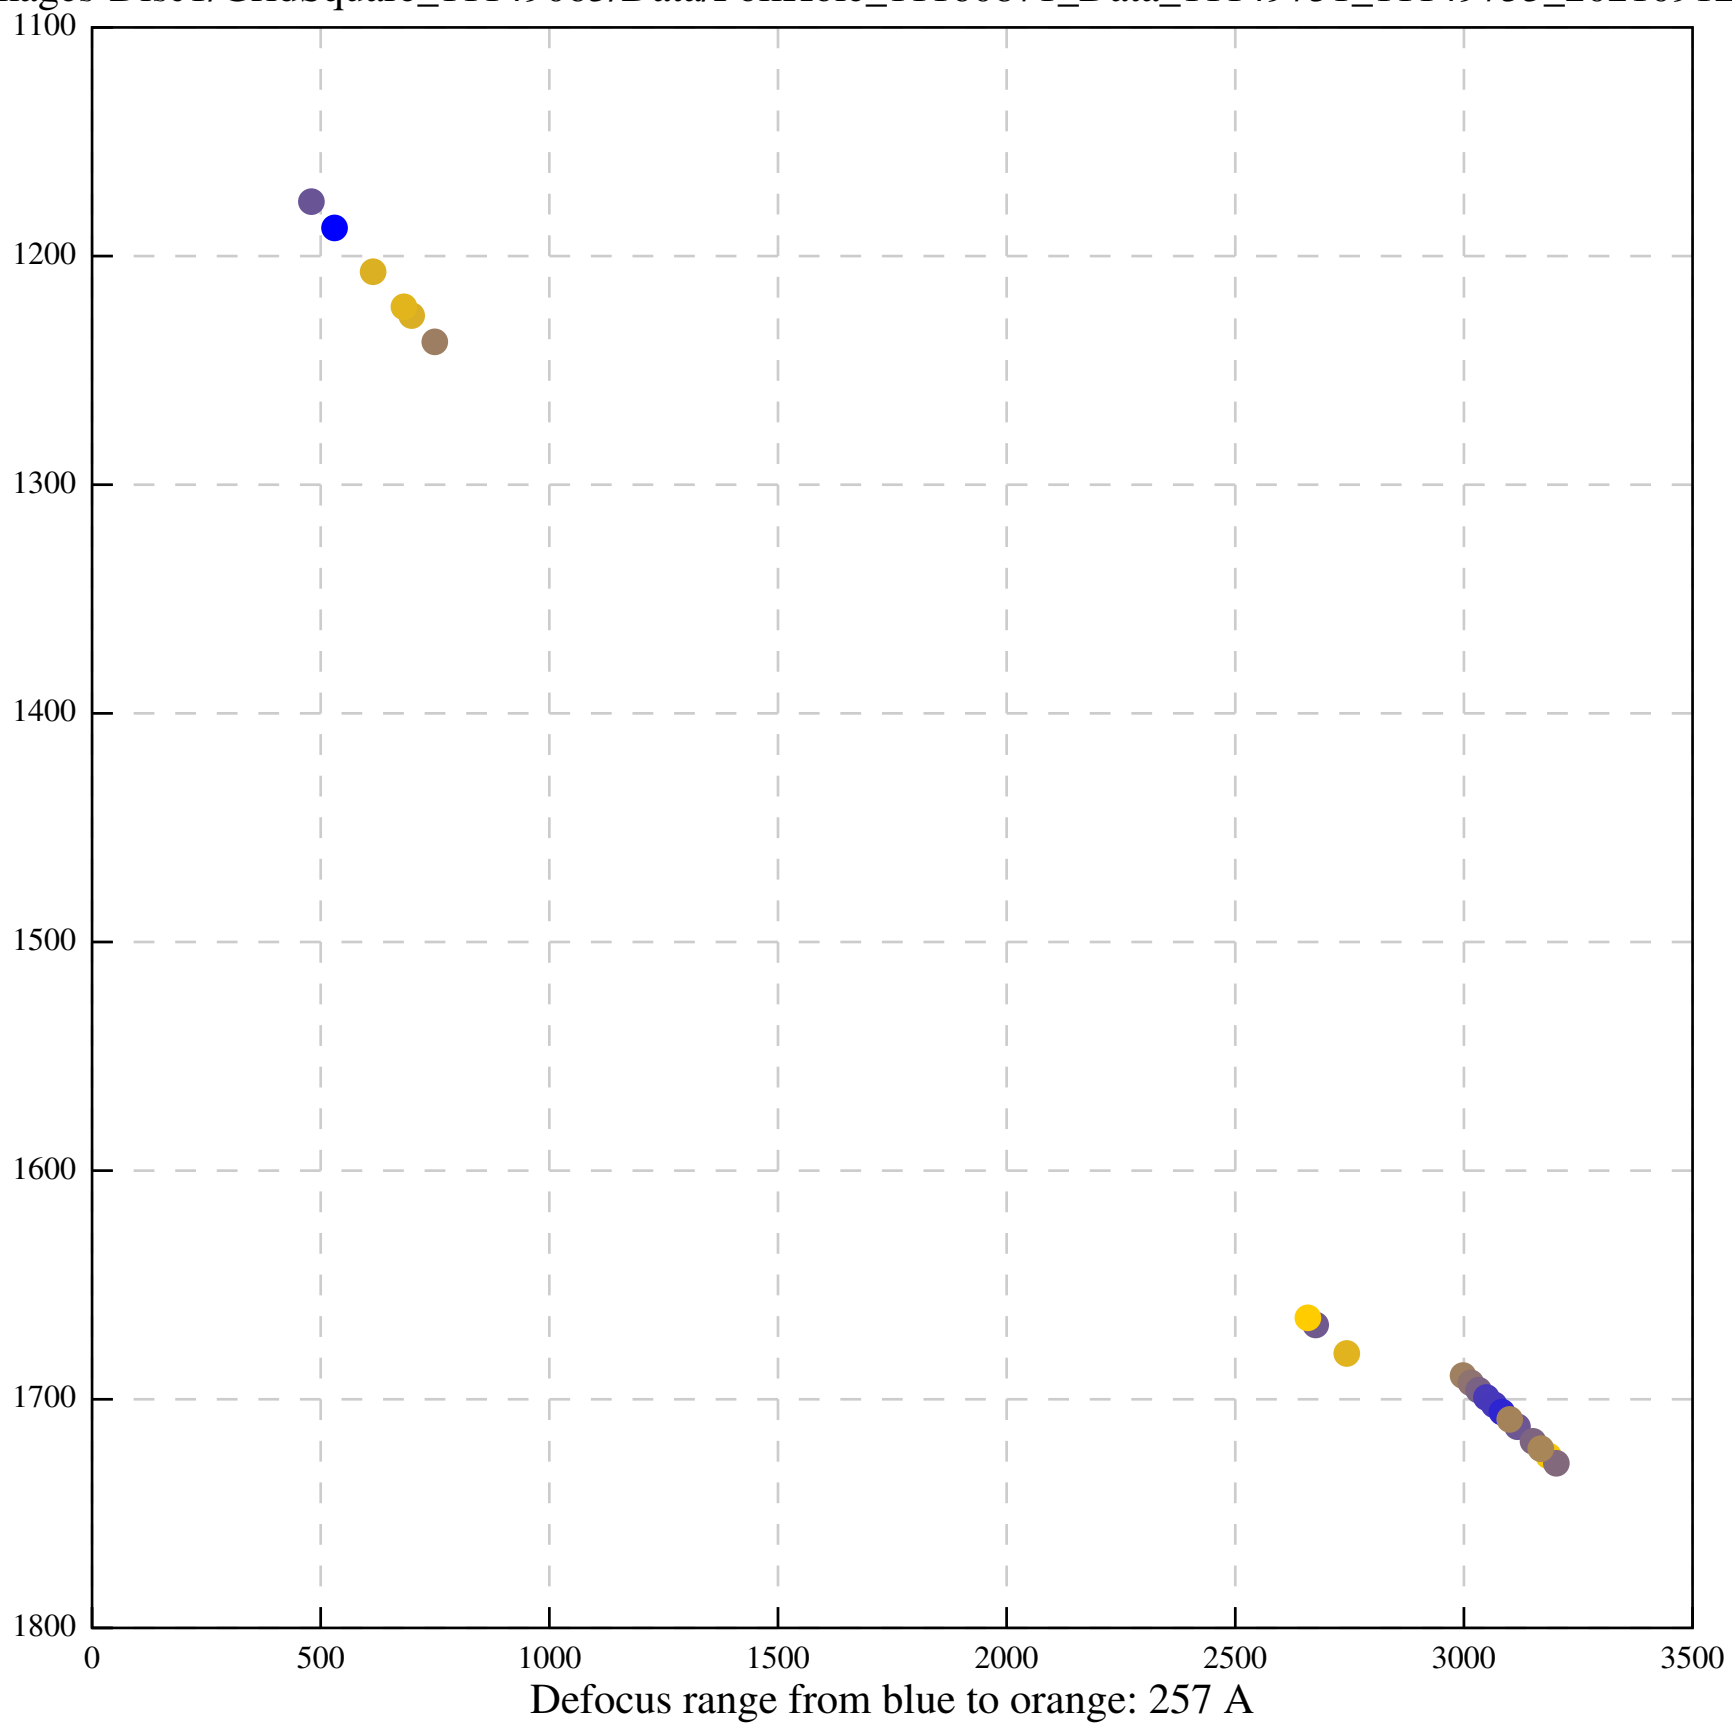

Defocus range from blue to orange: 260 A

Defocus range from blue to orange: 56 A

Defocus range from blue to orange: 1401 A

Defocus range from blue to orange: 291 A

Defocus range from blue to orange: 197 A