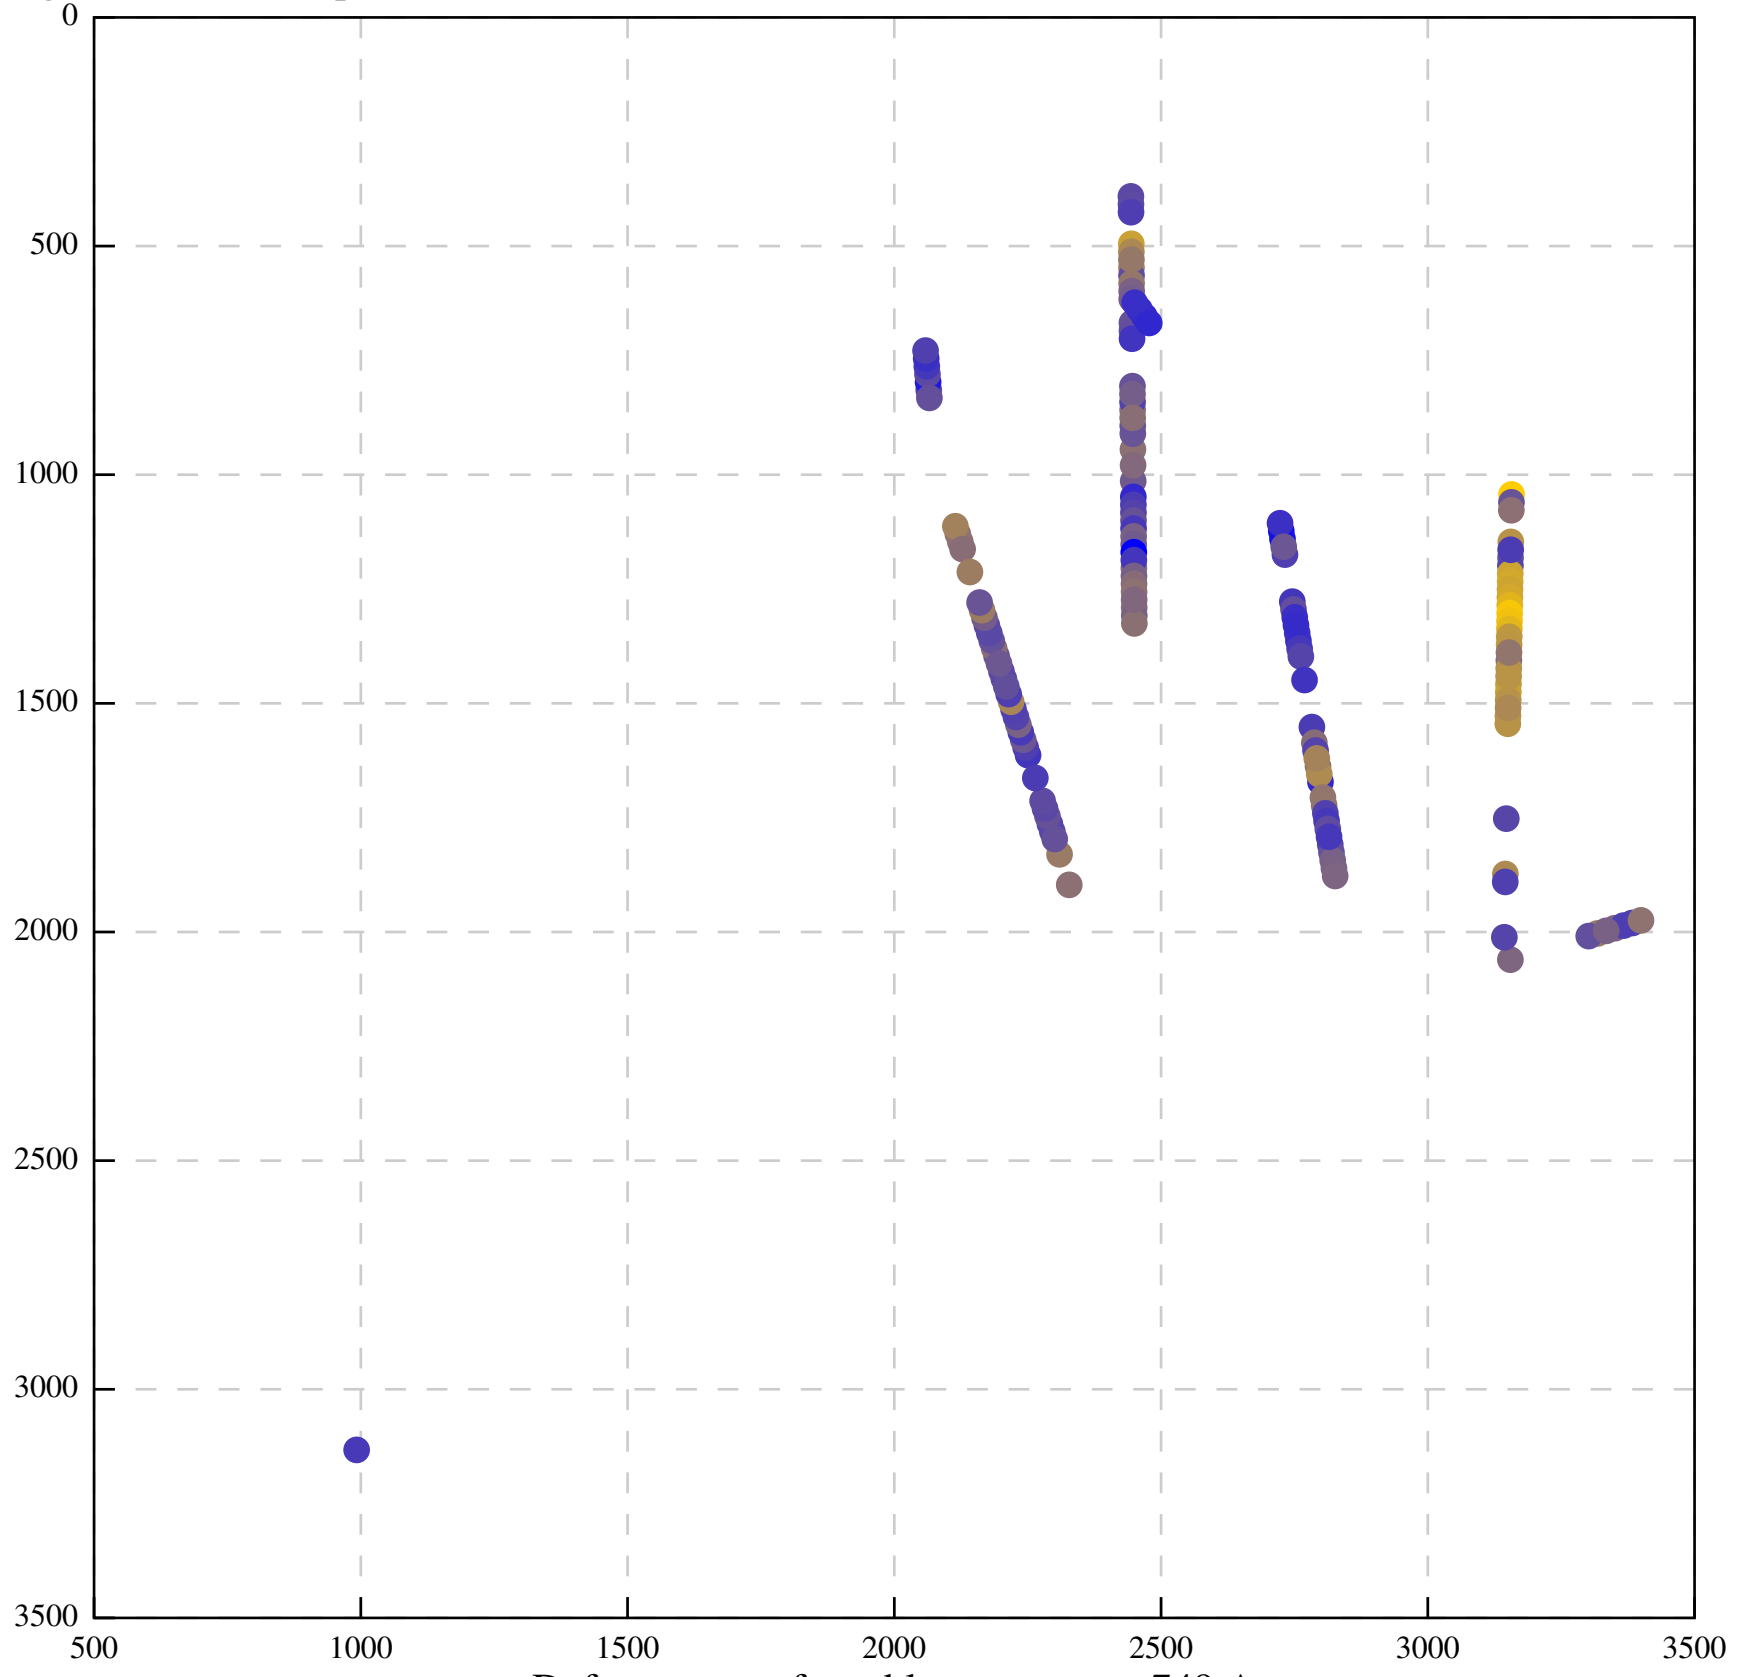

Defocus range from blue to orange: 0 A

Defocus range from blue to orange: 331 A

Defocus range from blue to orange: 687 A

Defocus range from blue to orange: 505 A

Defocus range from blue to orange: 503 A

Defocus range from blue to orange: 567 A