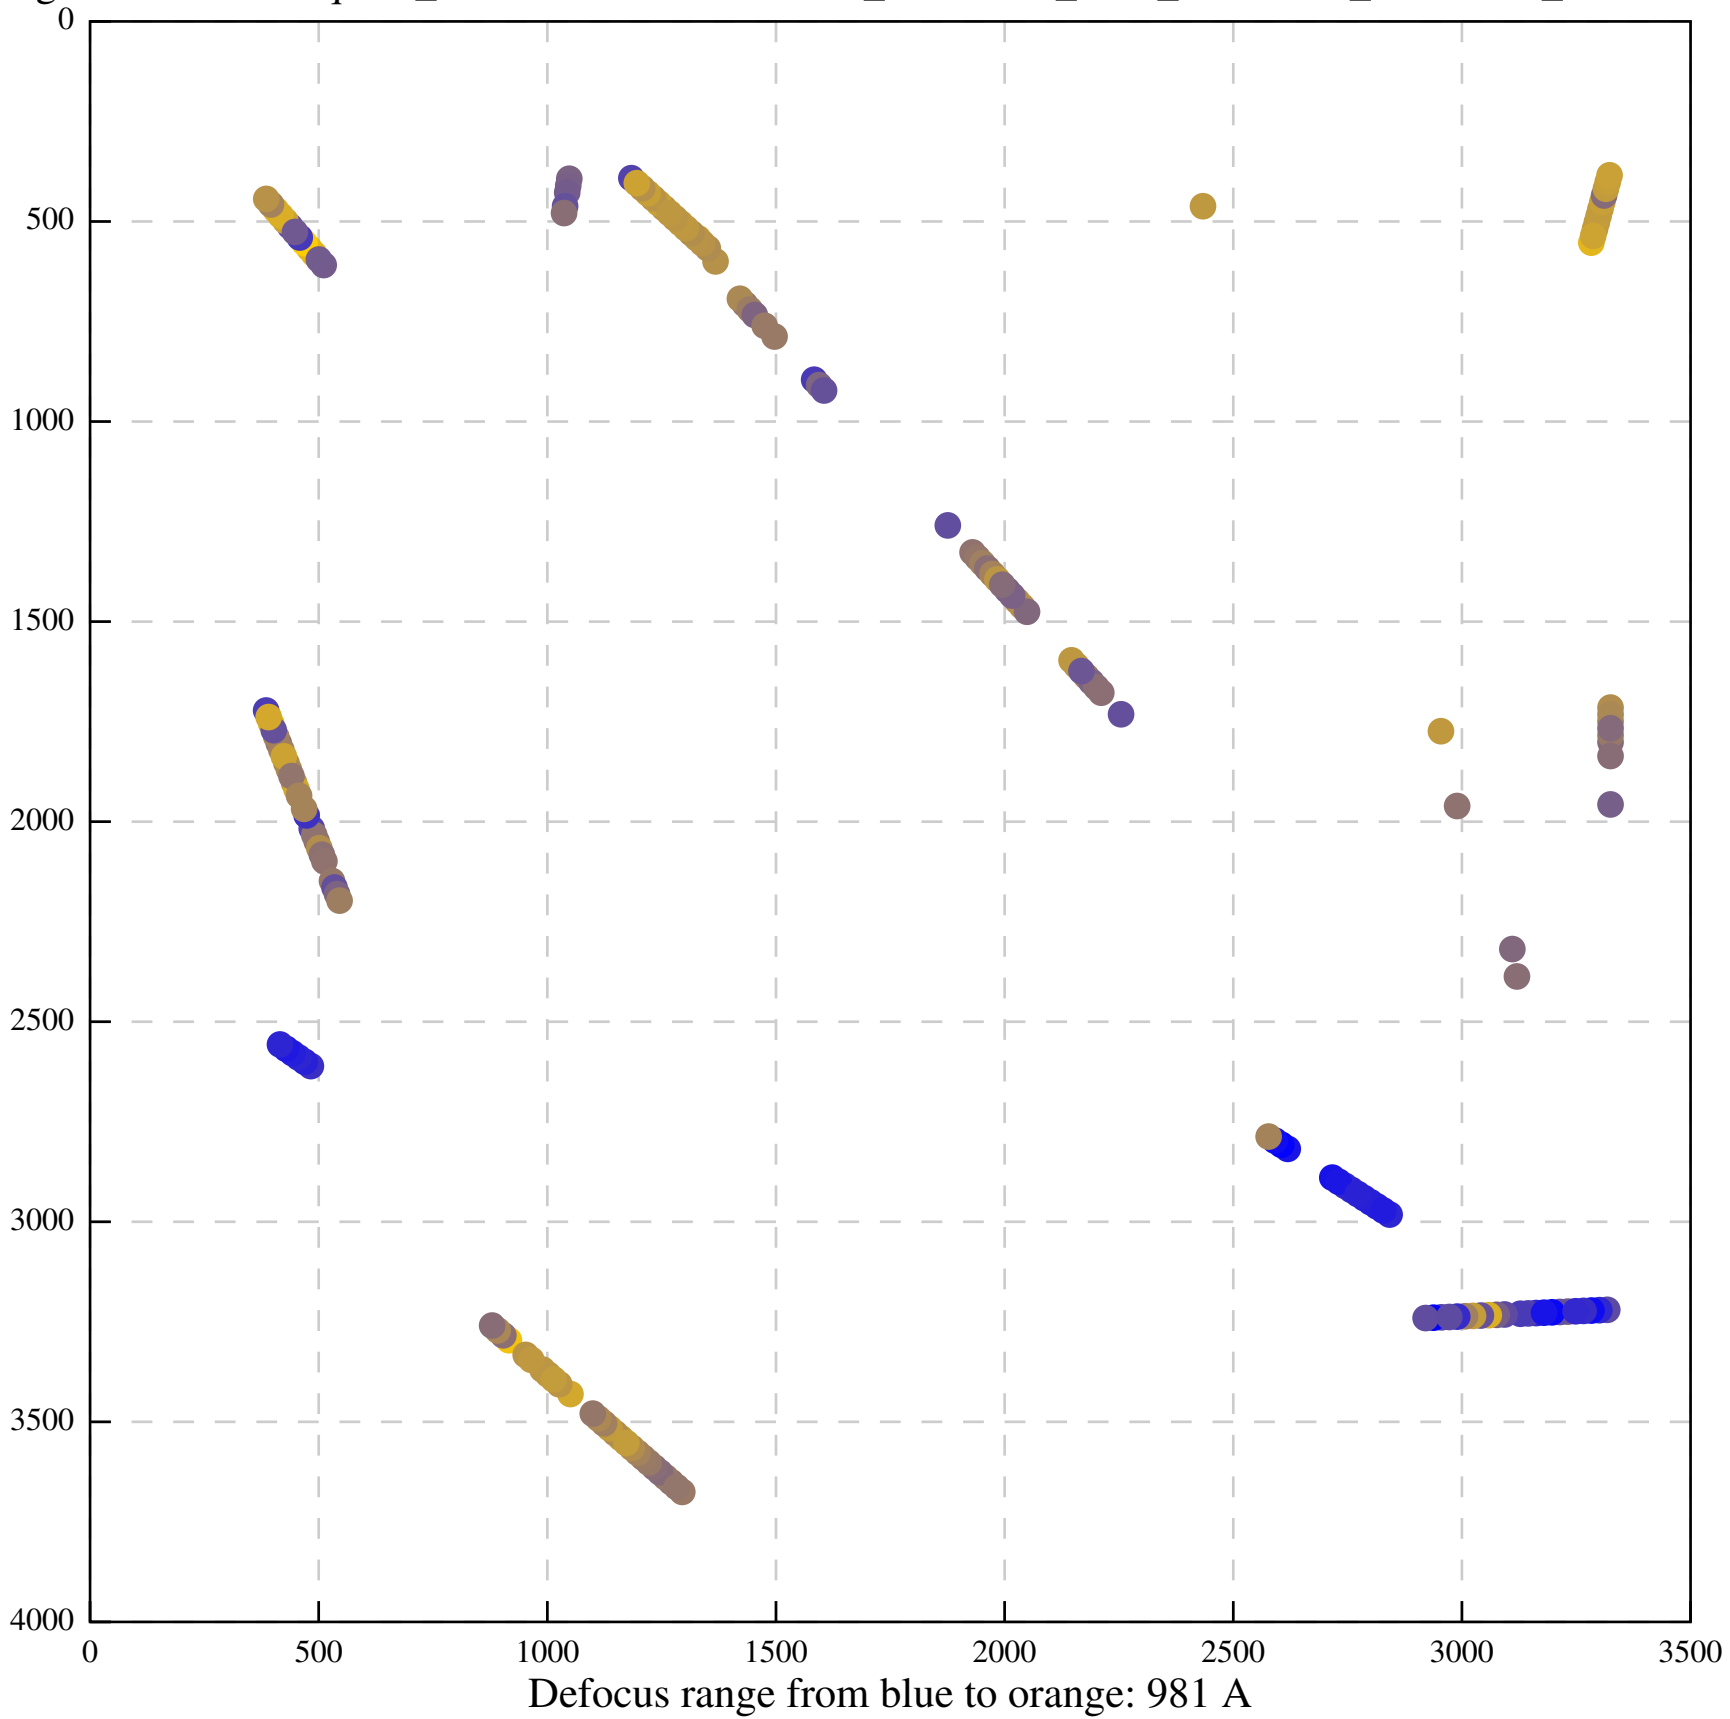

Defocus range from blue to orange: 315 A

Defocus range from blue to orange: 920 A

Defocus range from blue to orange: 662 A

Defocus range from blue to orange: 877 A

Defocus range from blue to orange: 1069 A