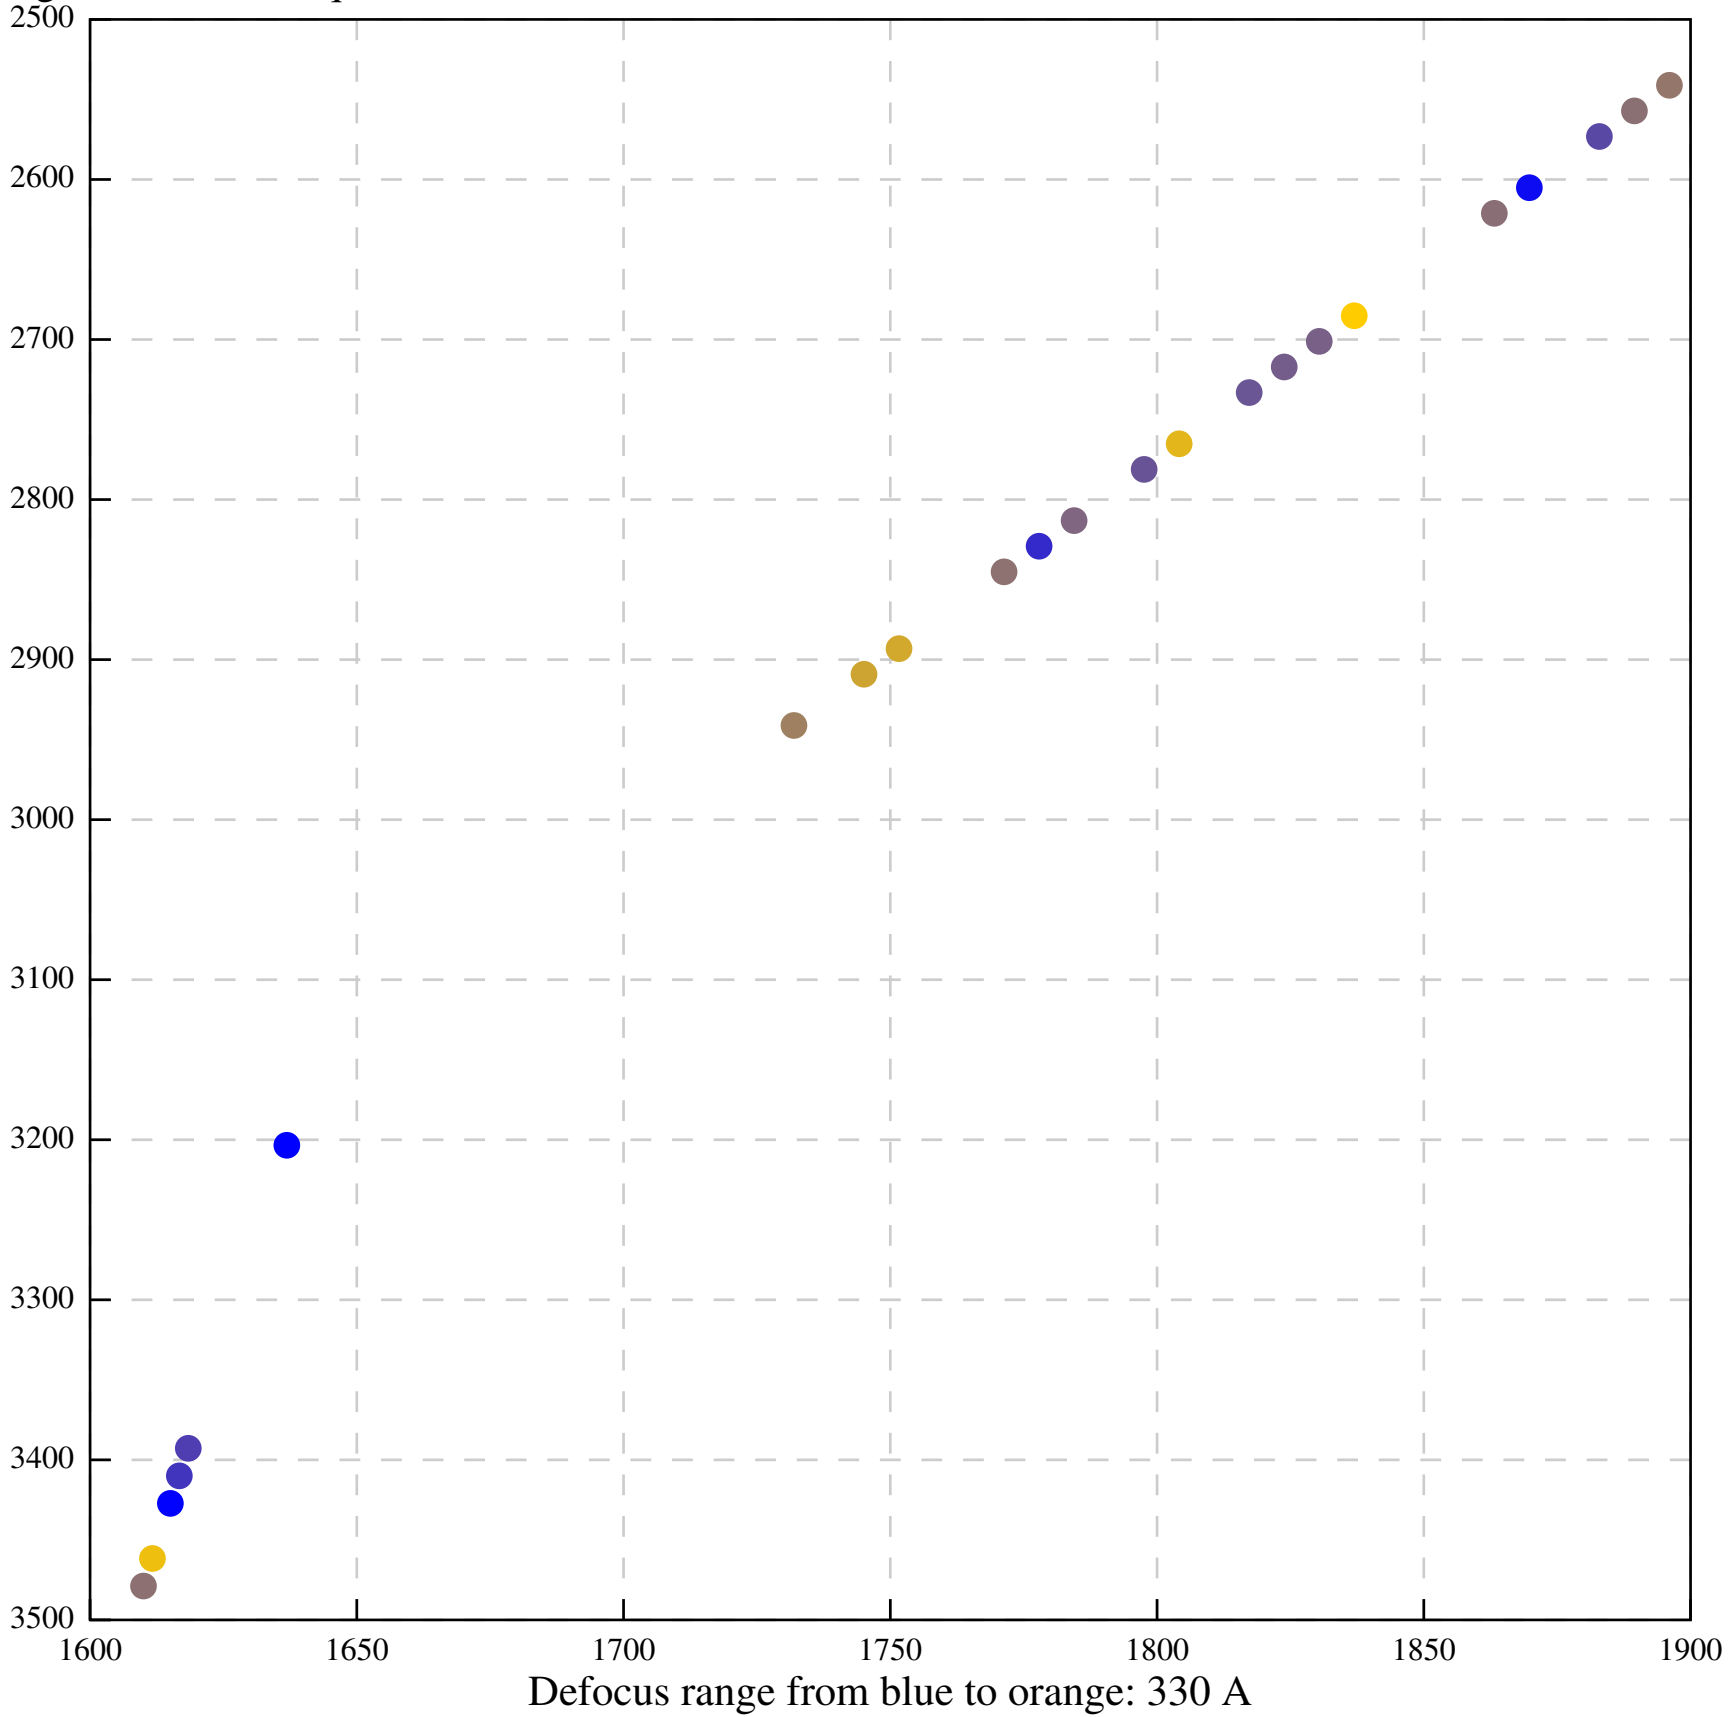

Defocus range from blue to orange: 209 A

Defocus range from blue to orange: 263 A

Defocus range from blue to orange: 0 A

Defocus range from blue to orange: 266 A

Defocus range from blue to orange: 26 A

Defocus range from blue to orange: 0 A