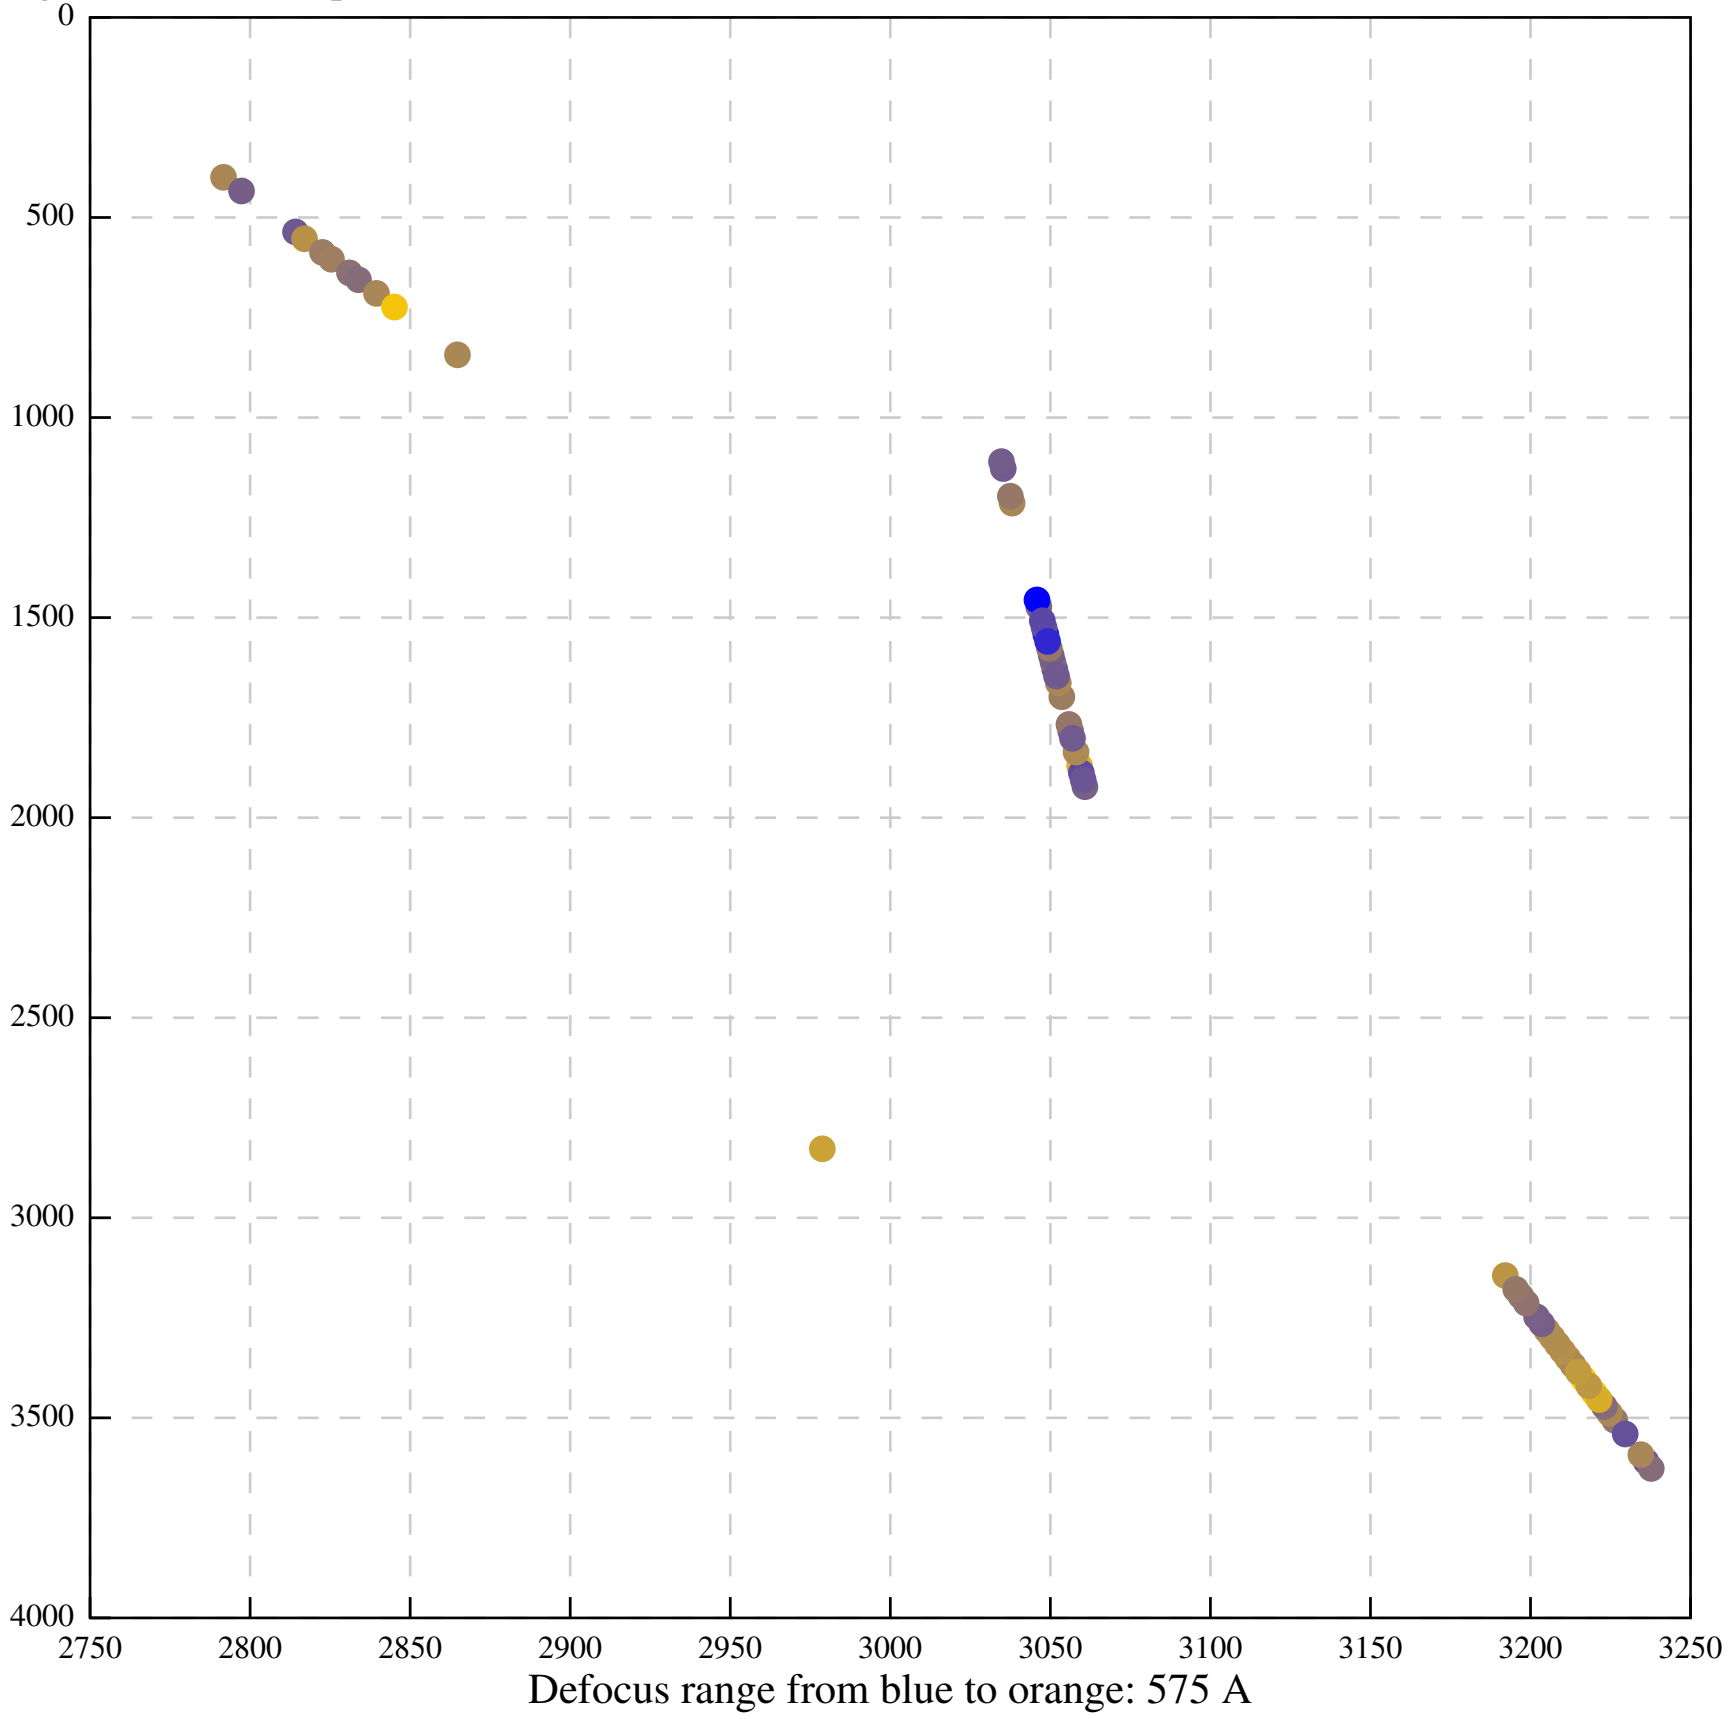

Defocus range from blue to orange: 0 A

Defocus range from blue to orange: 230 A

Defocus range from blue to orange: 0 A

Defocus range from blue to orange: 320 A

Defocus range from blue to orange: 83 A

Defocus range from blue to orange: 0 A