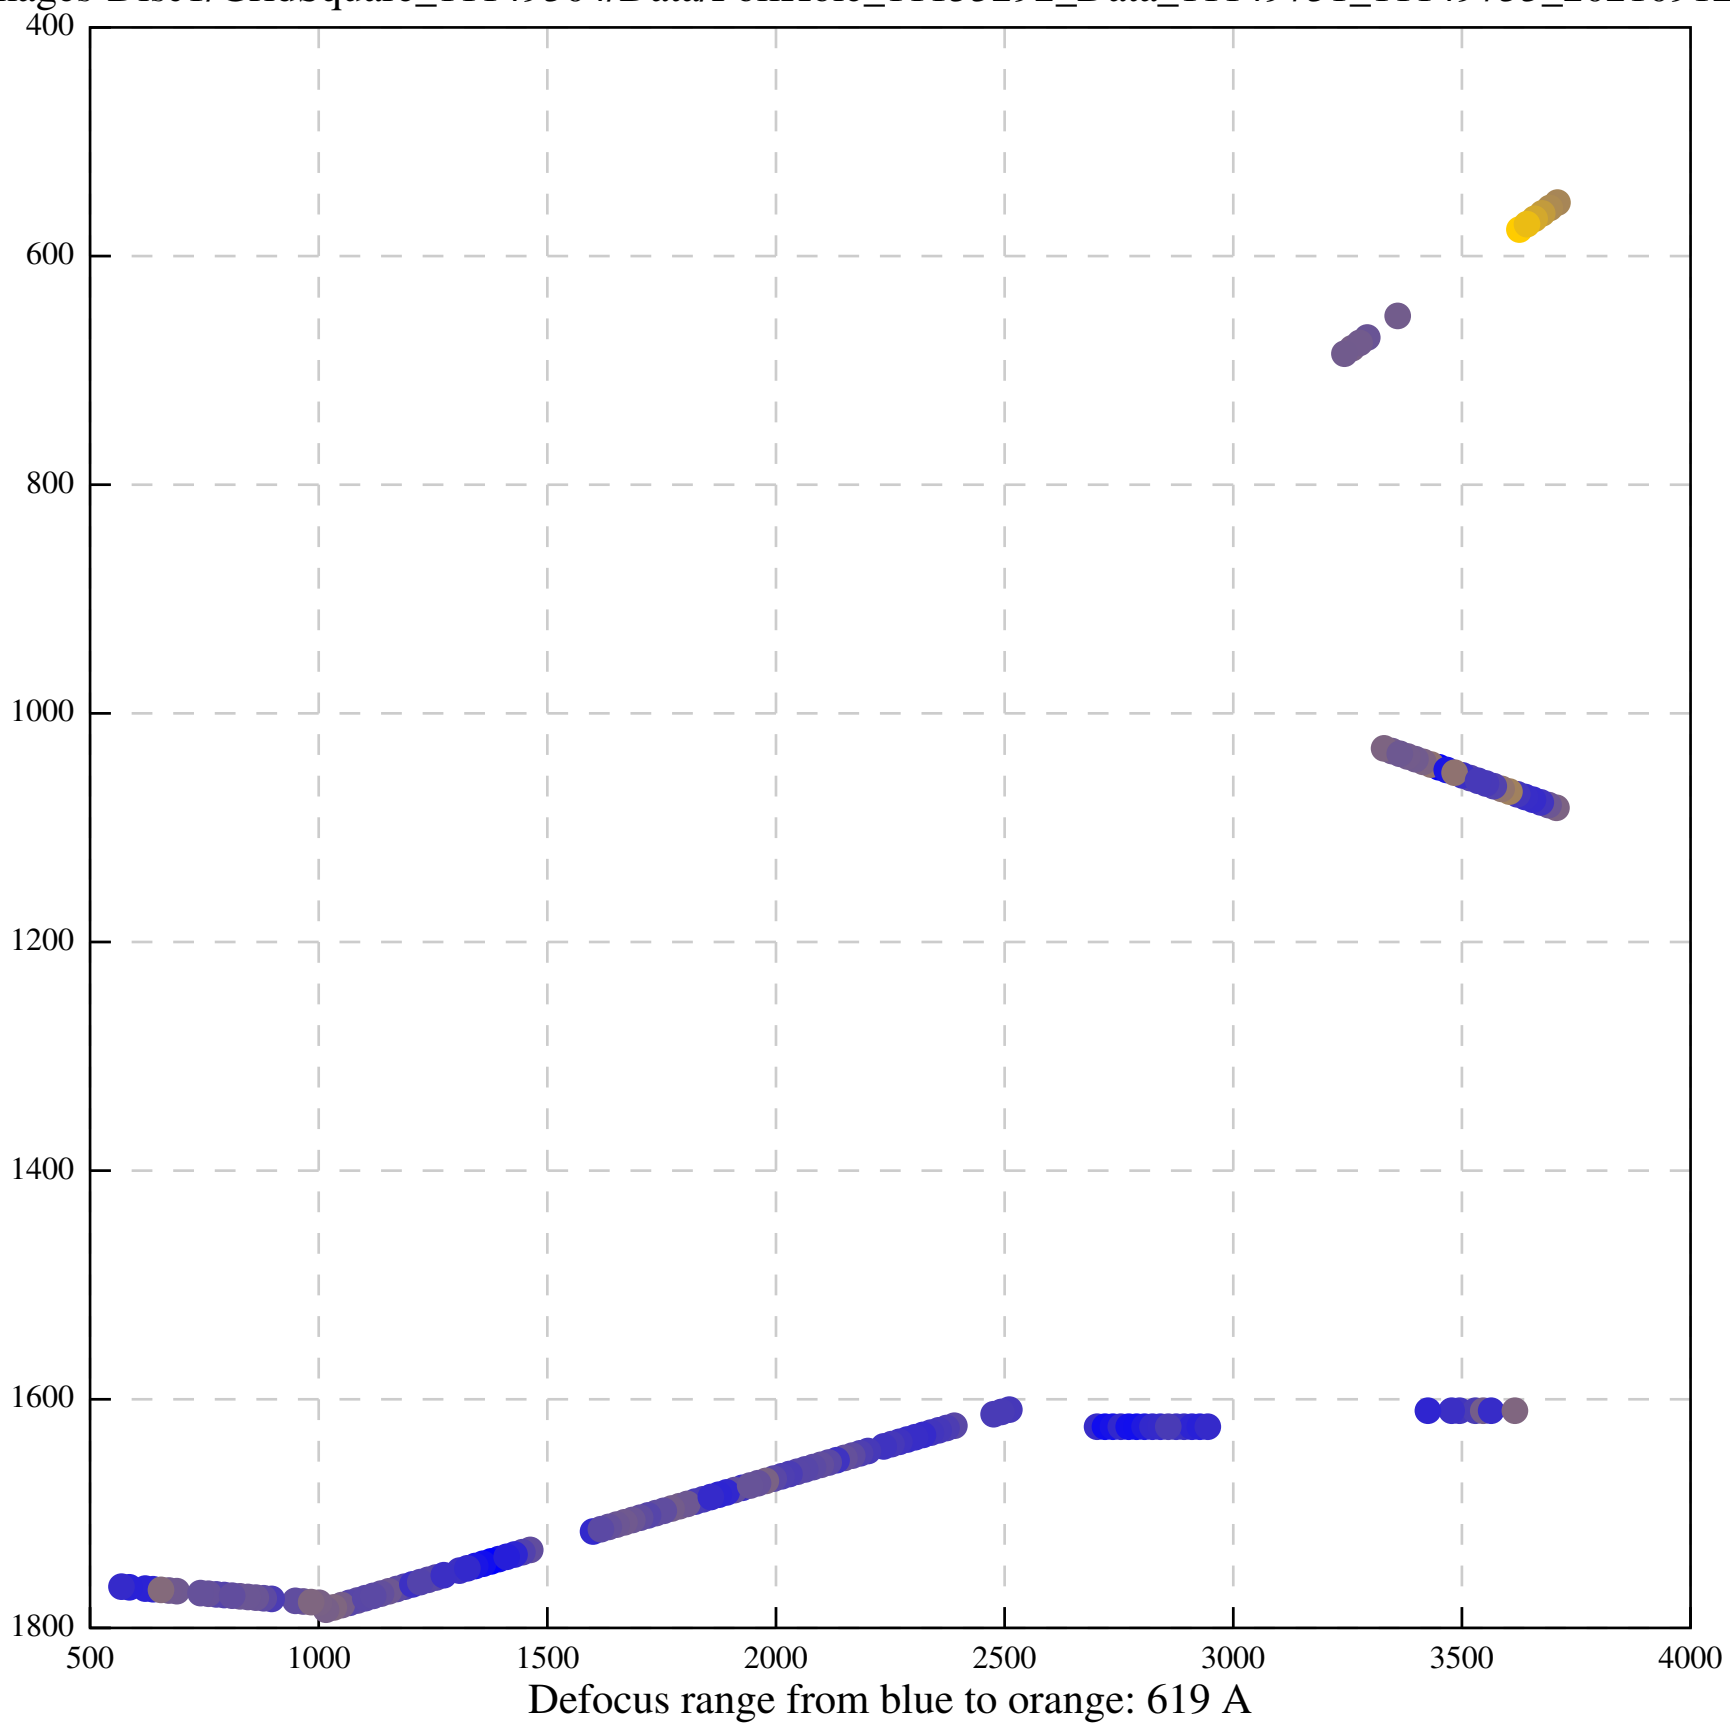

Defocus range from blue to orange: 237 Å

Defocus range from blue to orange: 0 A

Defocus range from blue to orange: 762 A

Defocus range from blue to orange: 146 A

Defocus range from blue to orange: 386 A

Defocus range from blue to orange: 17 A