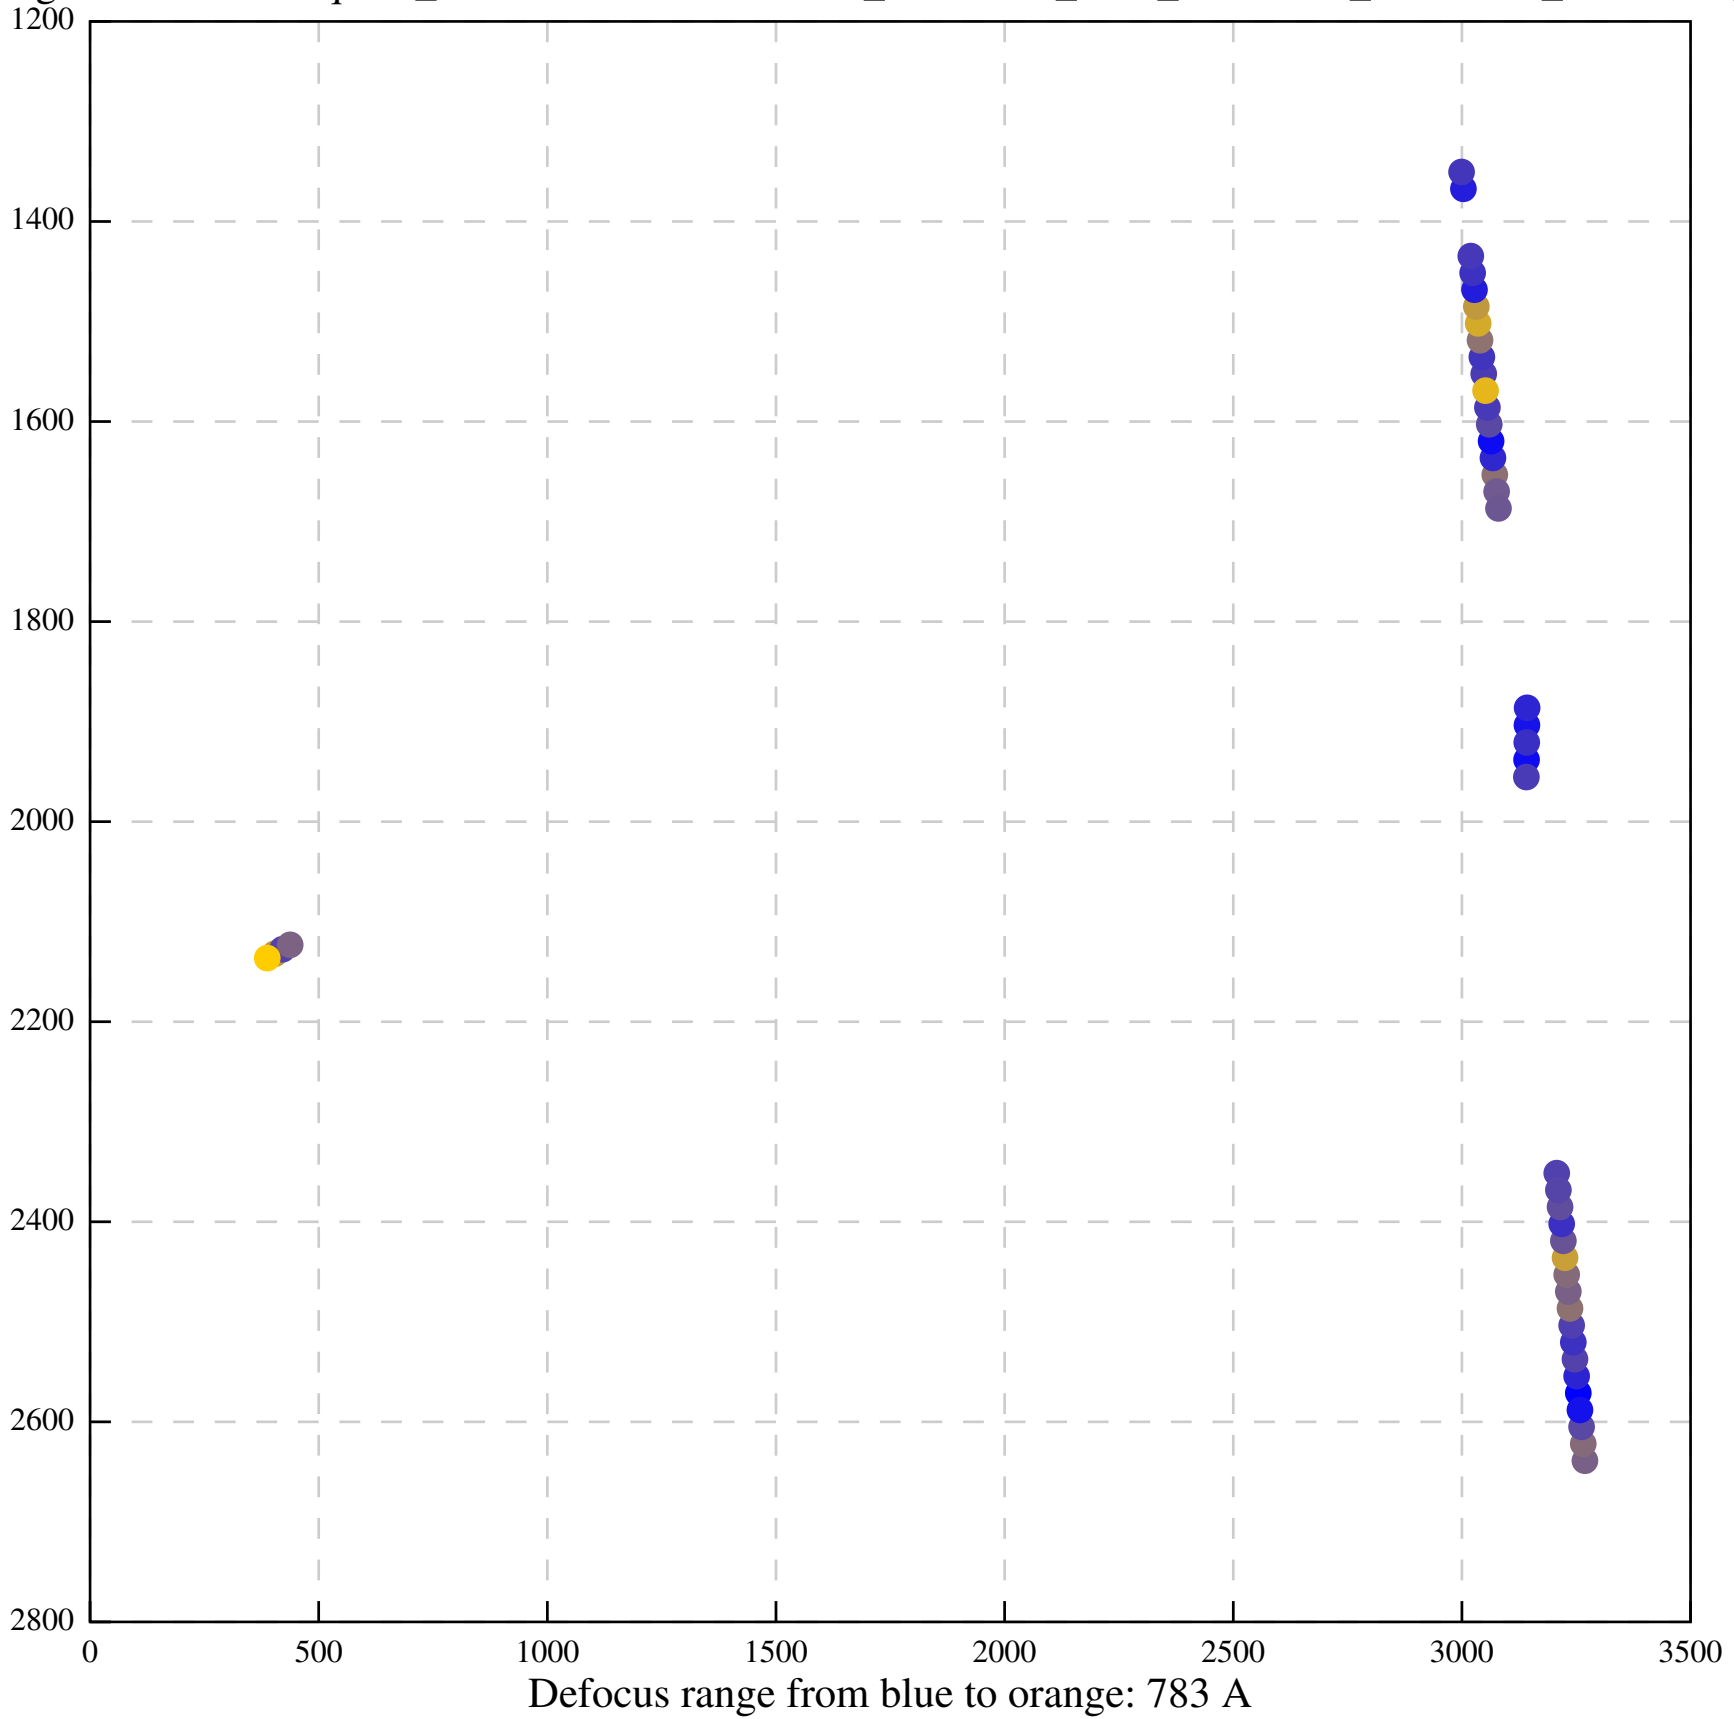

Defocus range from blue to orange: 1107 A

Defocus range from blue to orange: 672 A

Defocus range from blue to orange: 455 A

Defocus range from blue to orange: 261 A

Defocus range from blue to orange: 1022 A