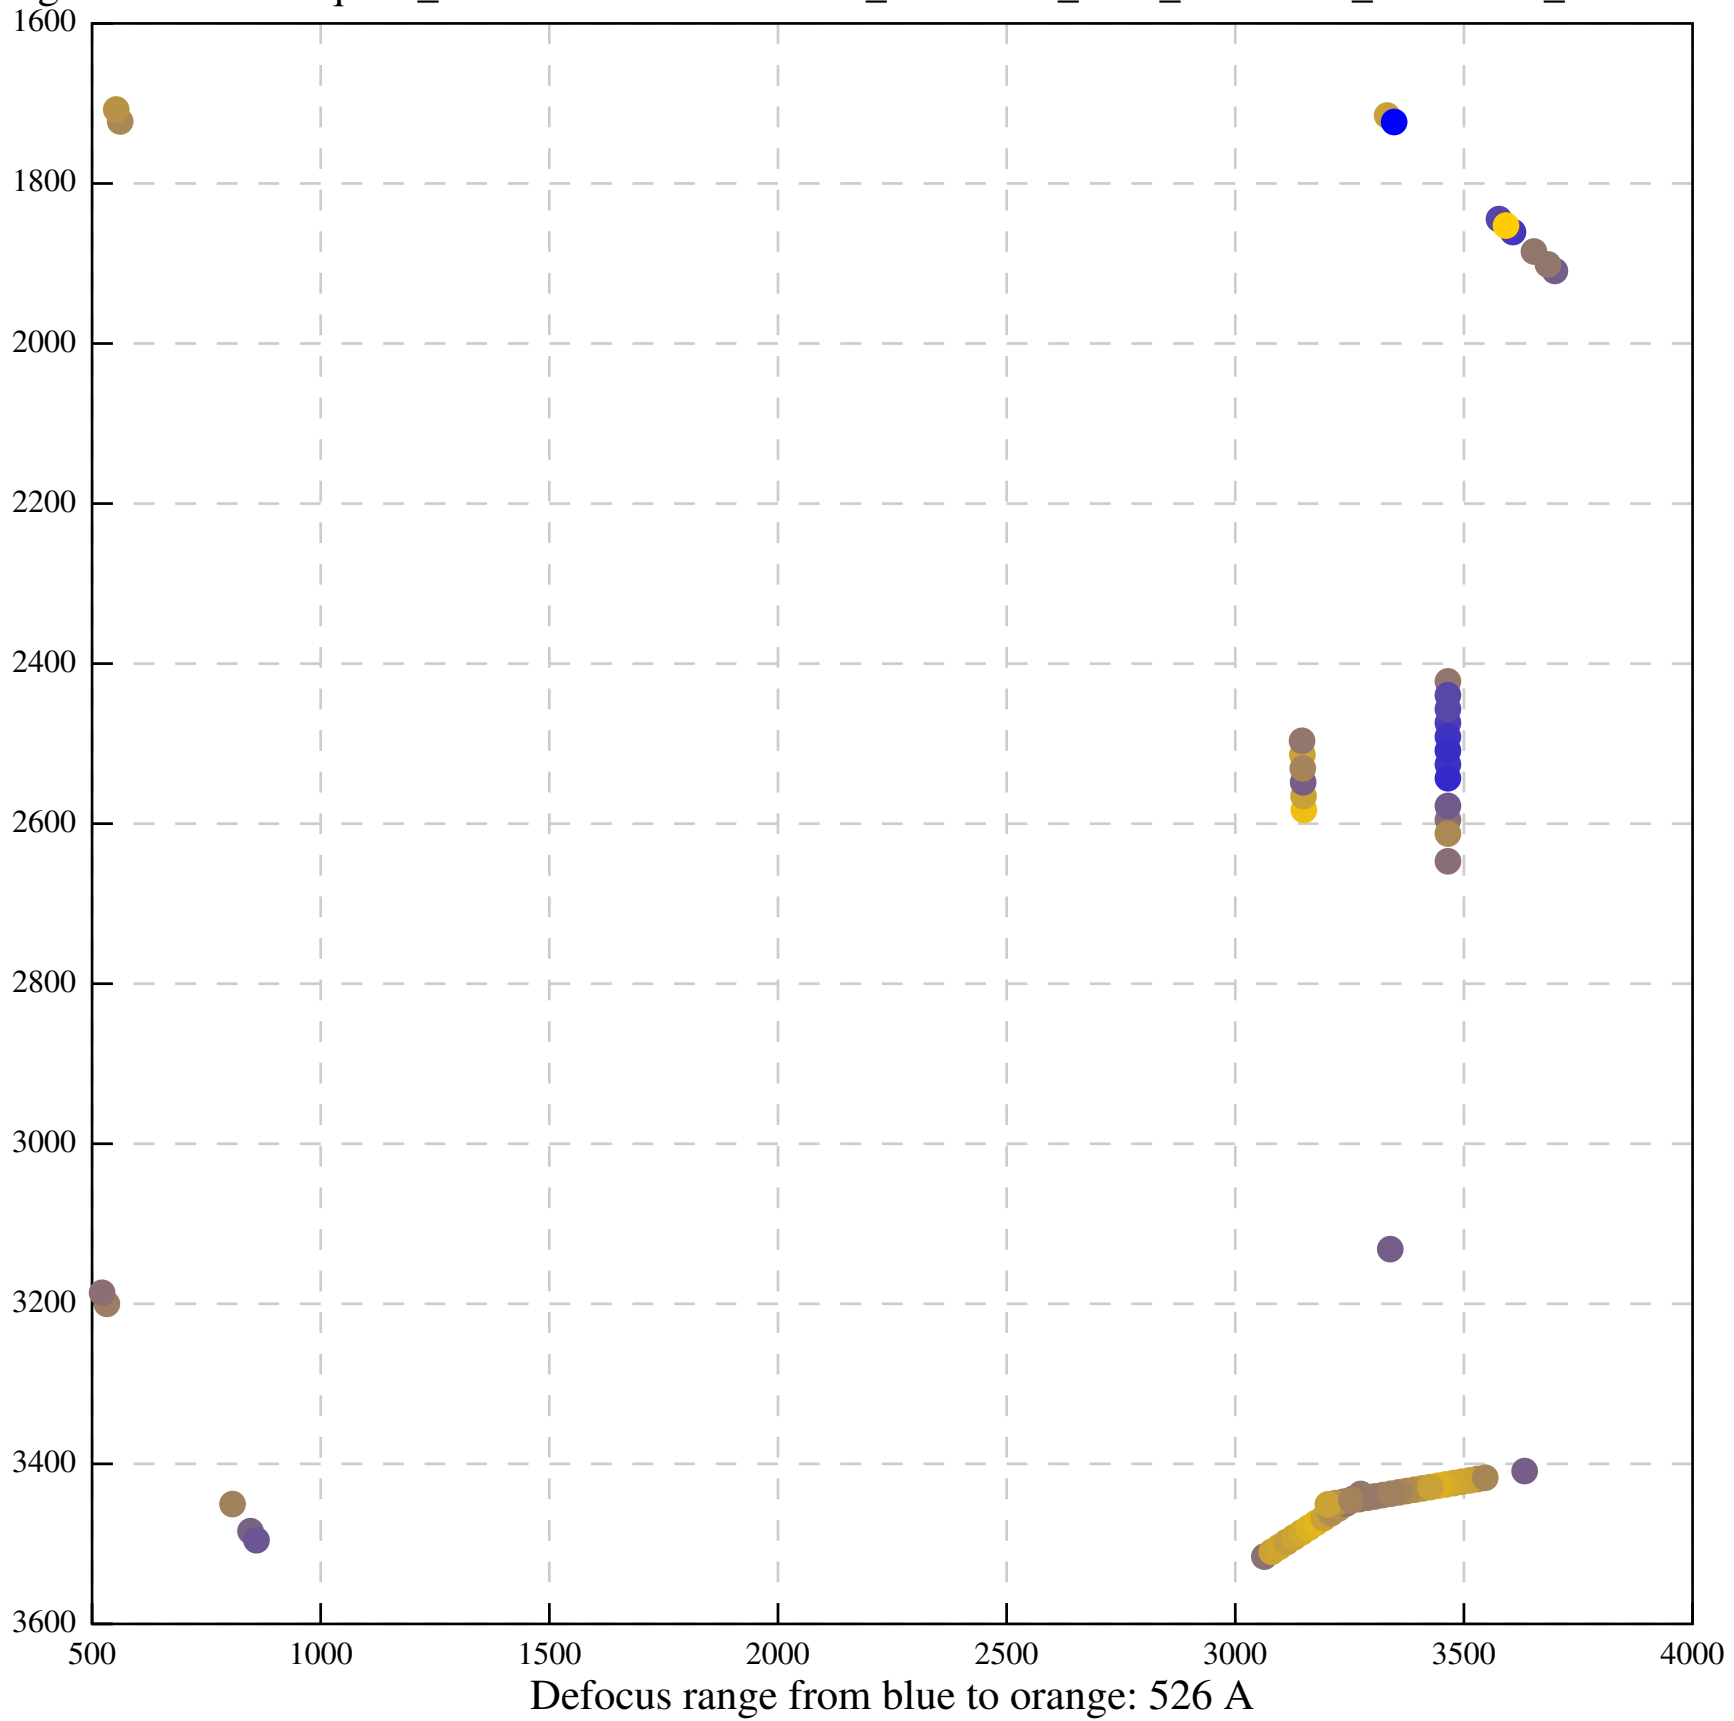

Defocus range from blue to orange: 448 A

Defocus range from blue to orange: 1051 A

Defocus range from blue to orange: 958 A

Defocus range from blue to orange: 215 A

Defocus range from blue to orange: 424 A