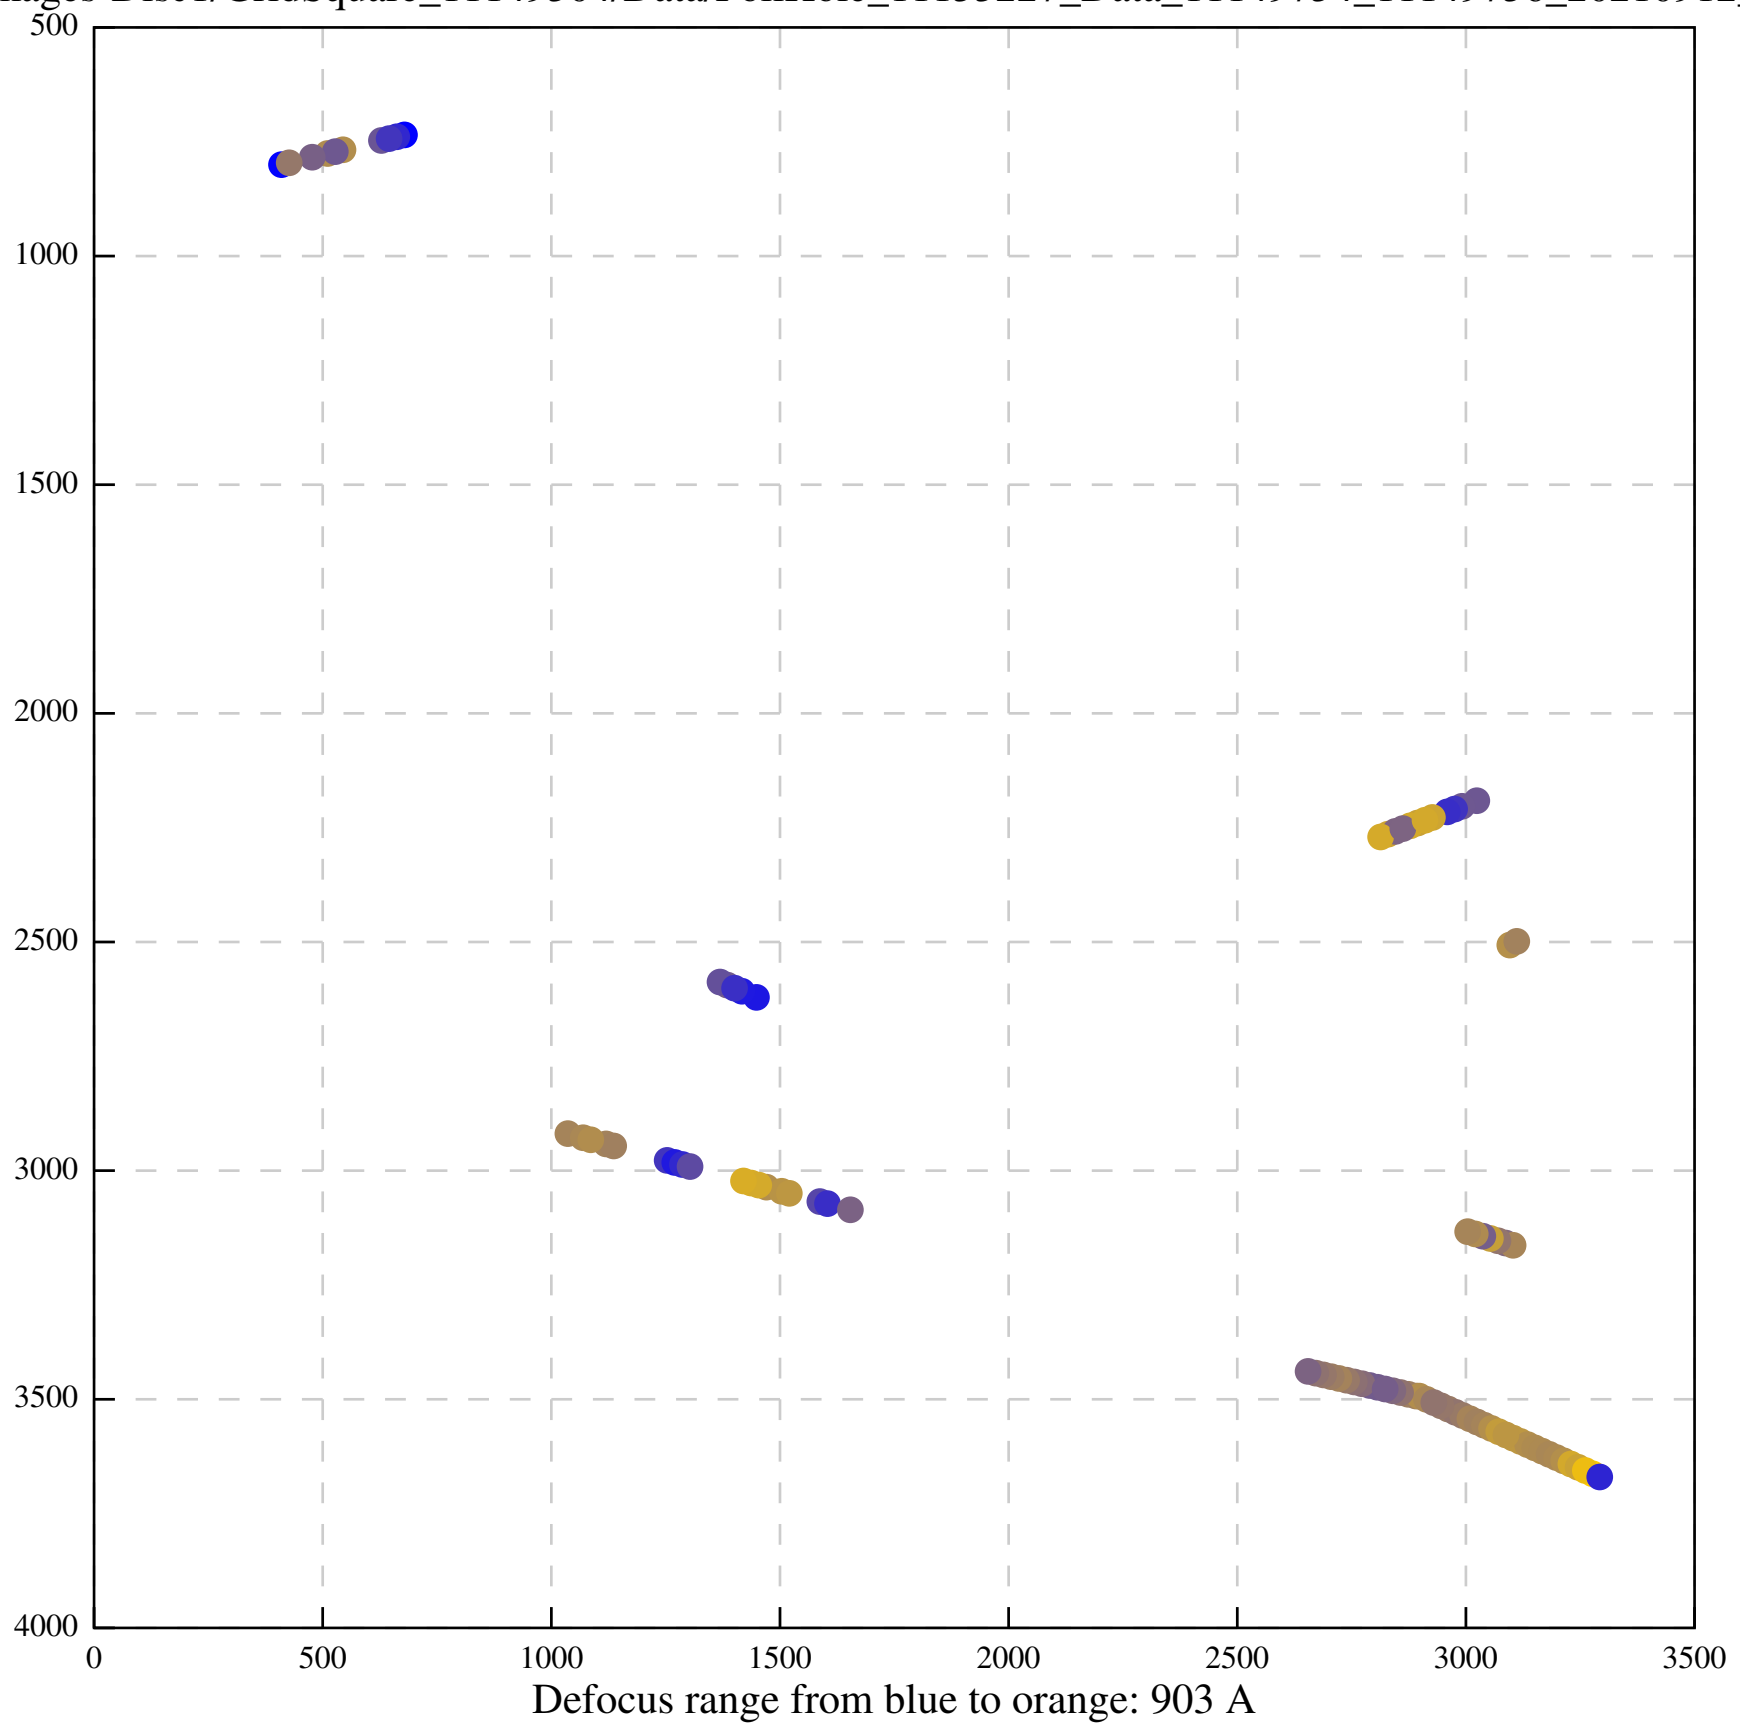

Defocus range from blue to orange: 0 A

Defocus range from blue to orange: 230 A

Defocus range from blue to orange: 0 A

Defocus range from blue to orange: 320 A

Defocus range from blue to orange: 83 A

Defocus range from blue to orange: 0 A