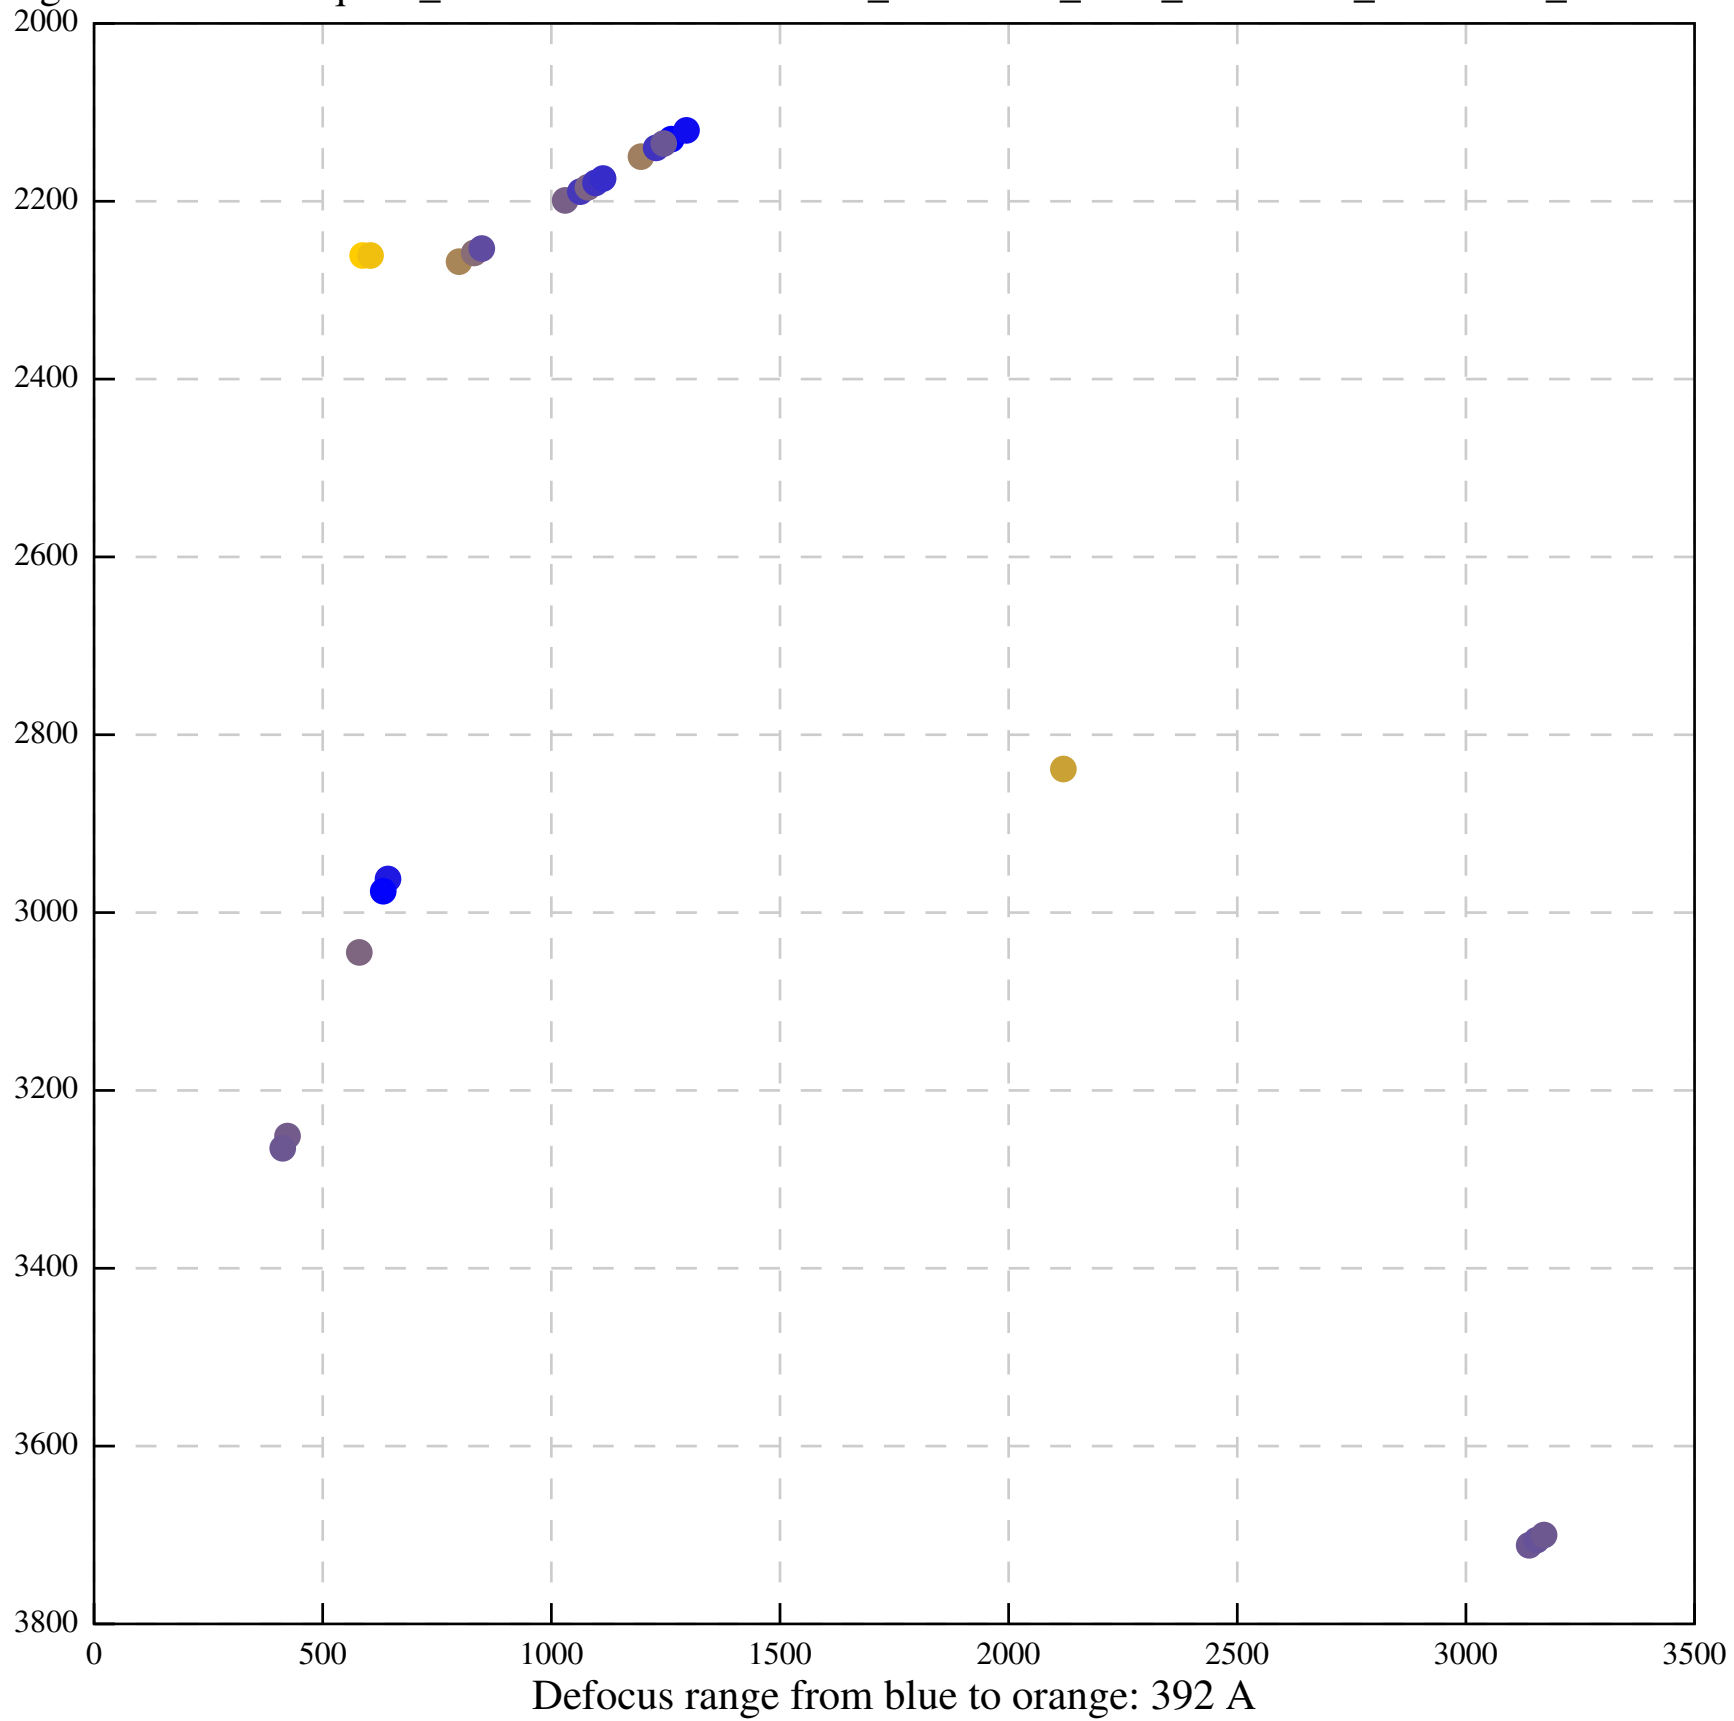

Defocus range from blue to orange: 0 A

Defocus range from blue to orange: 331 A

Defocus range from blue to orange: 687 A

Defocus range from blue to orange: 505 A

Defocus range from blue to orange: 503 A

Defocus range from blue to orange: 567 A