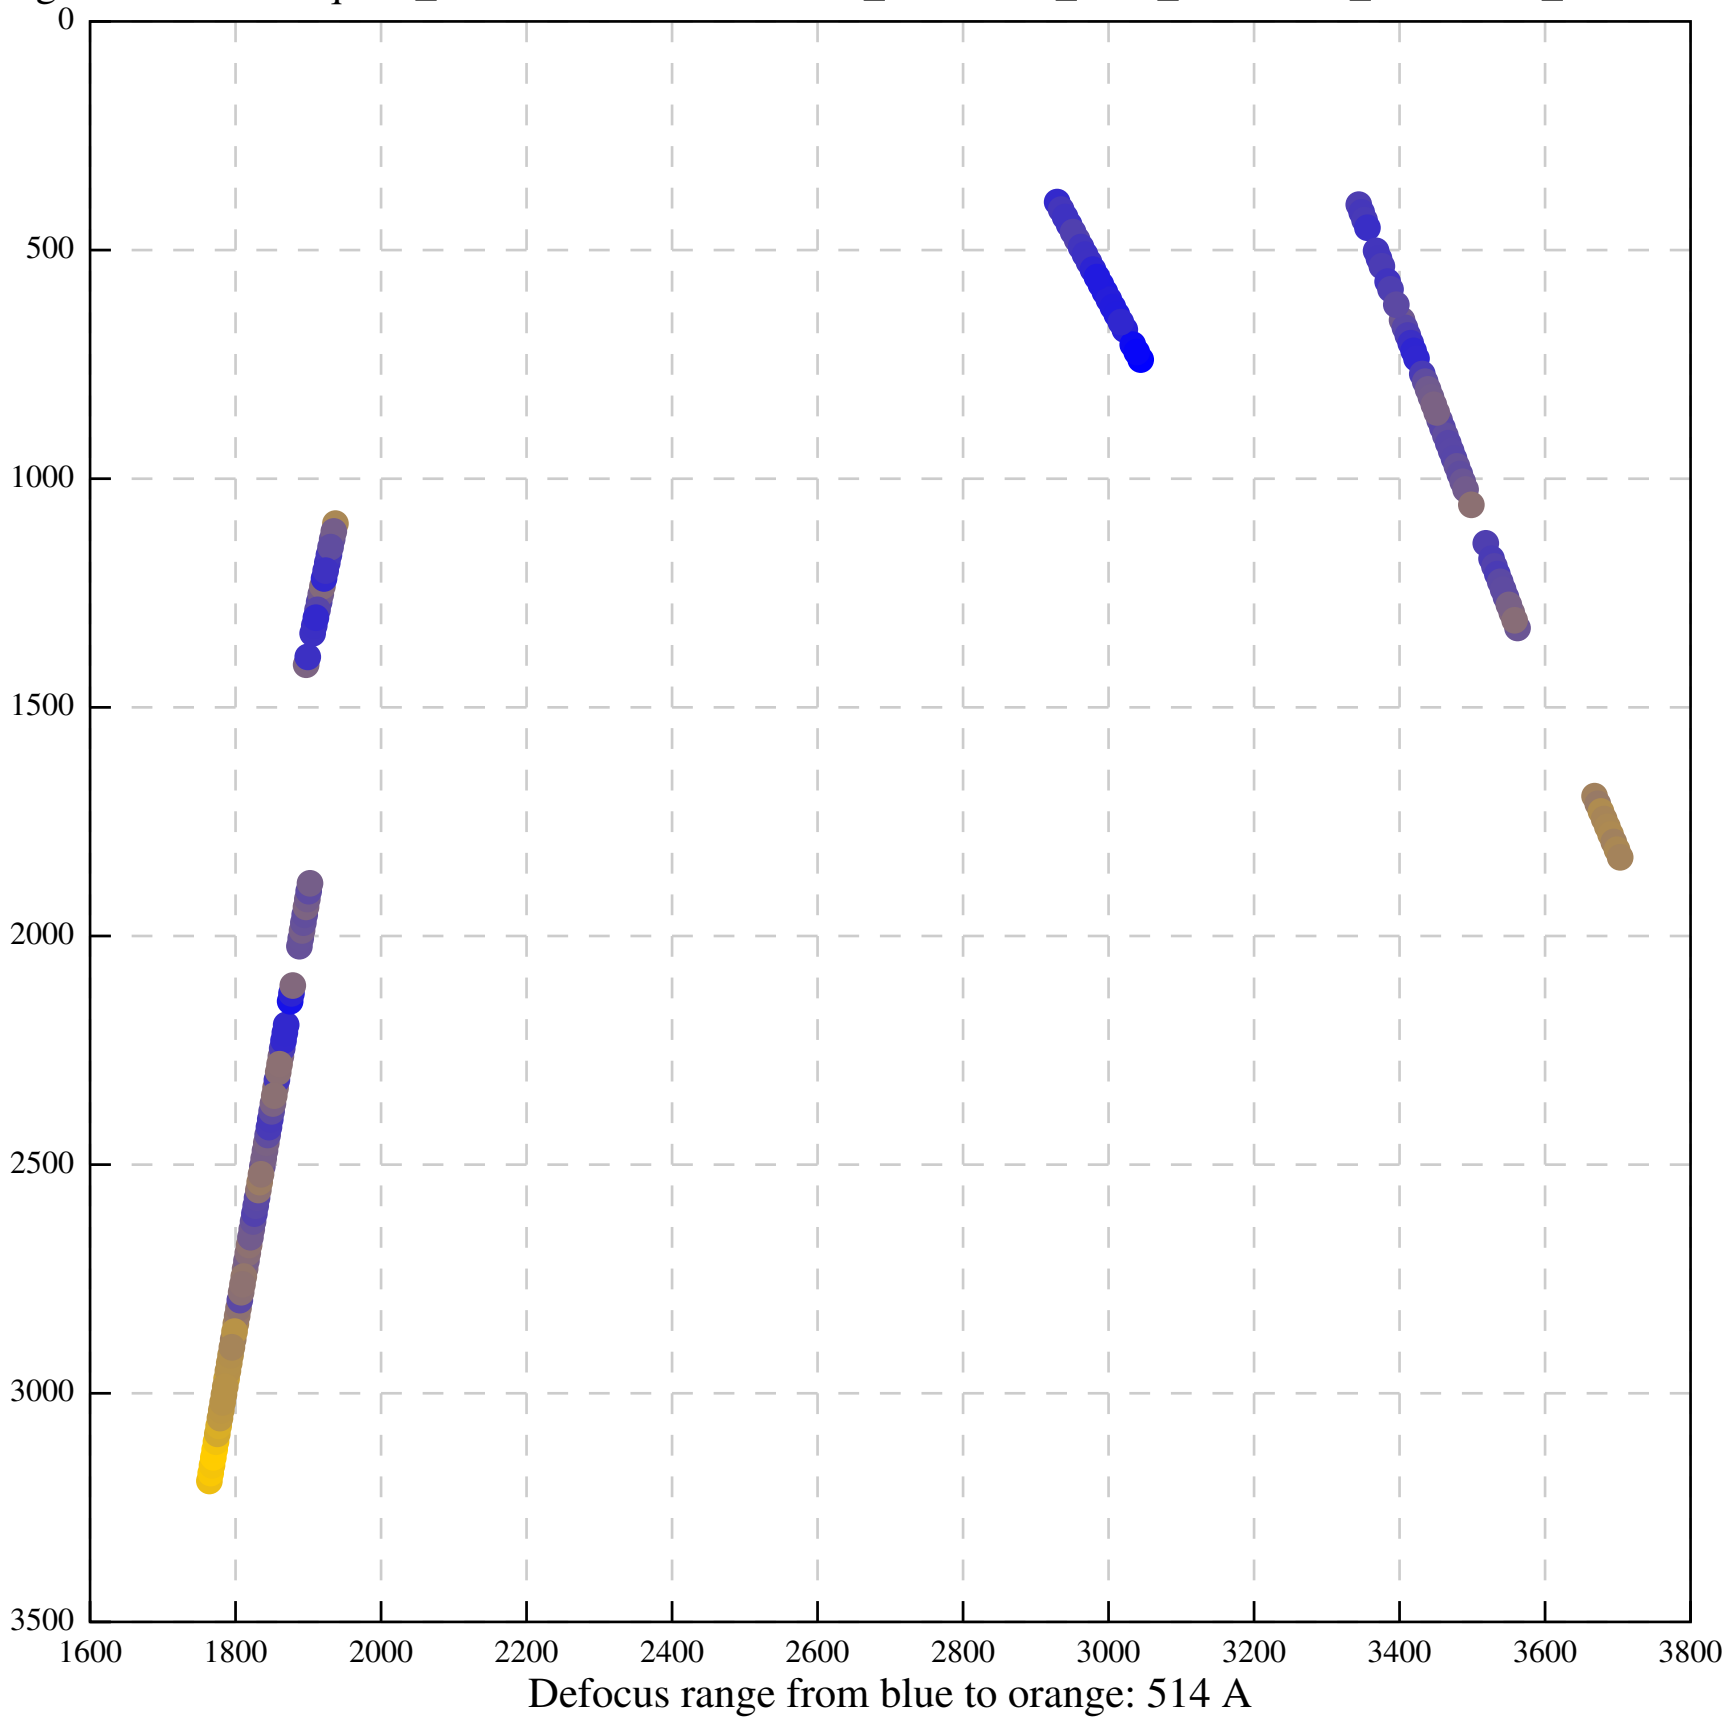

Defocus range from blue to orange: 0 A

Defocus range from blue to orange: 419 A

Defocus range from blue to orange: 487 Å

Defocus range from blue to orange: 130 A

Defocus range from blue to orange: 0 A

Defocus range from blue to orange: 798 A