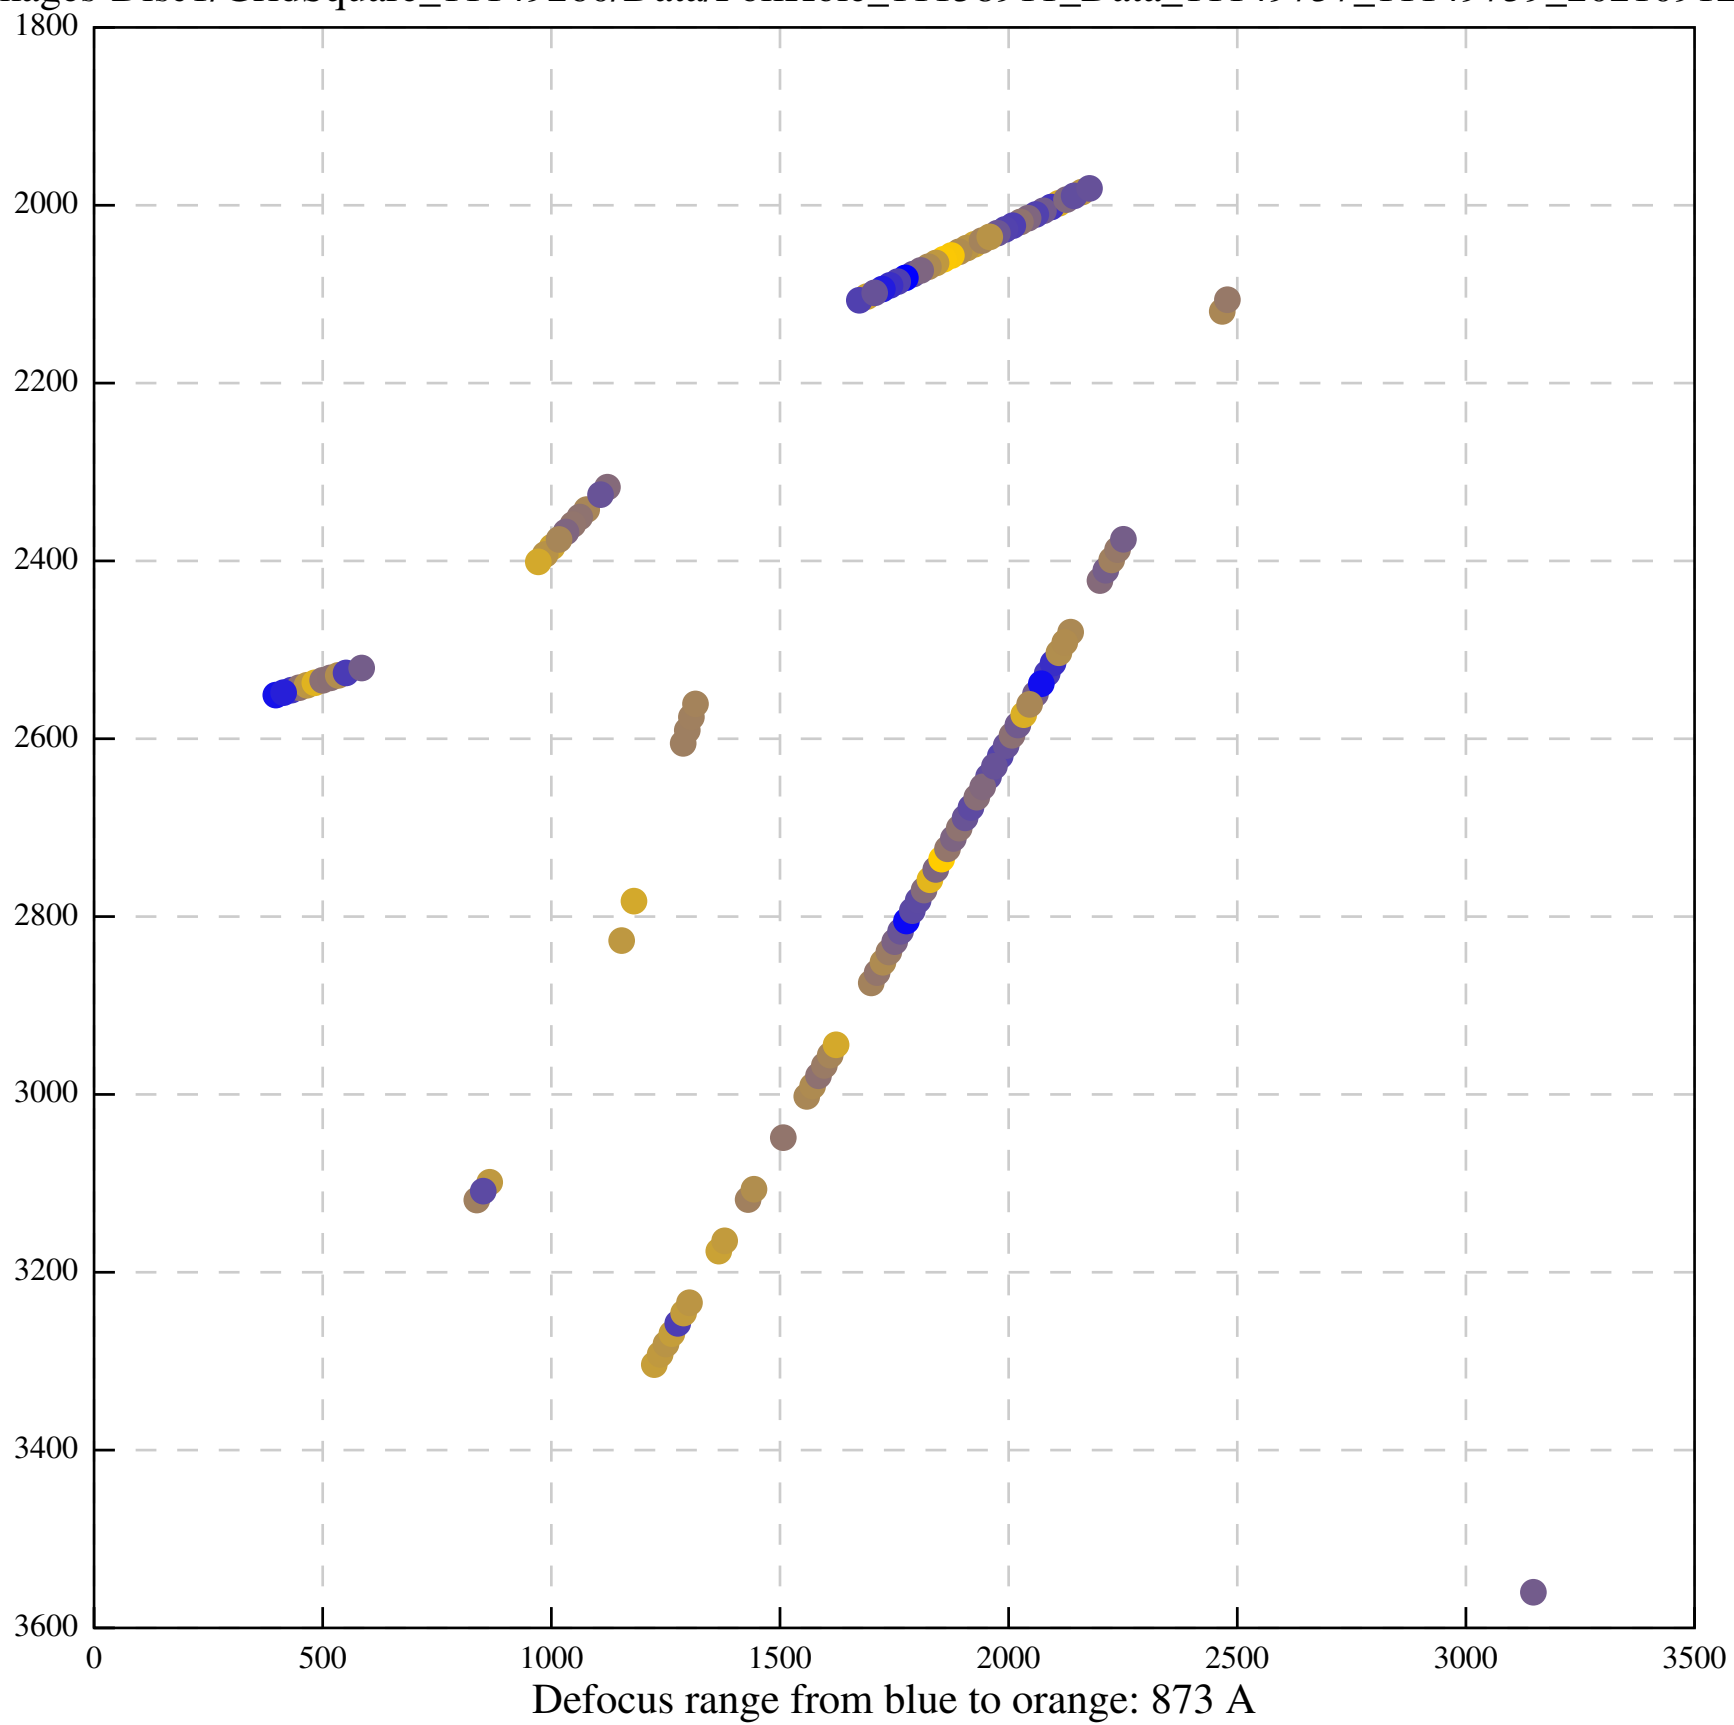

Defocus range from blue to orange: 477 A

Defocus range from blue to orange: 298 A

Defocus range from blue to orange: 78 A

Defocus range from blue to orange: 1410 A

Defocus range from blue to orange: 71 A

Defocus range from blue to orange: 1409 A