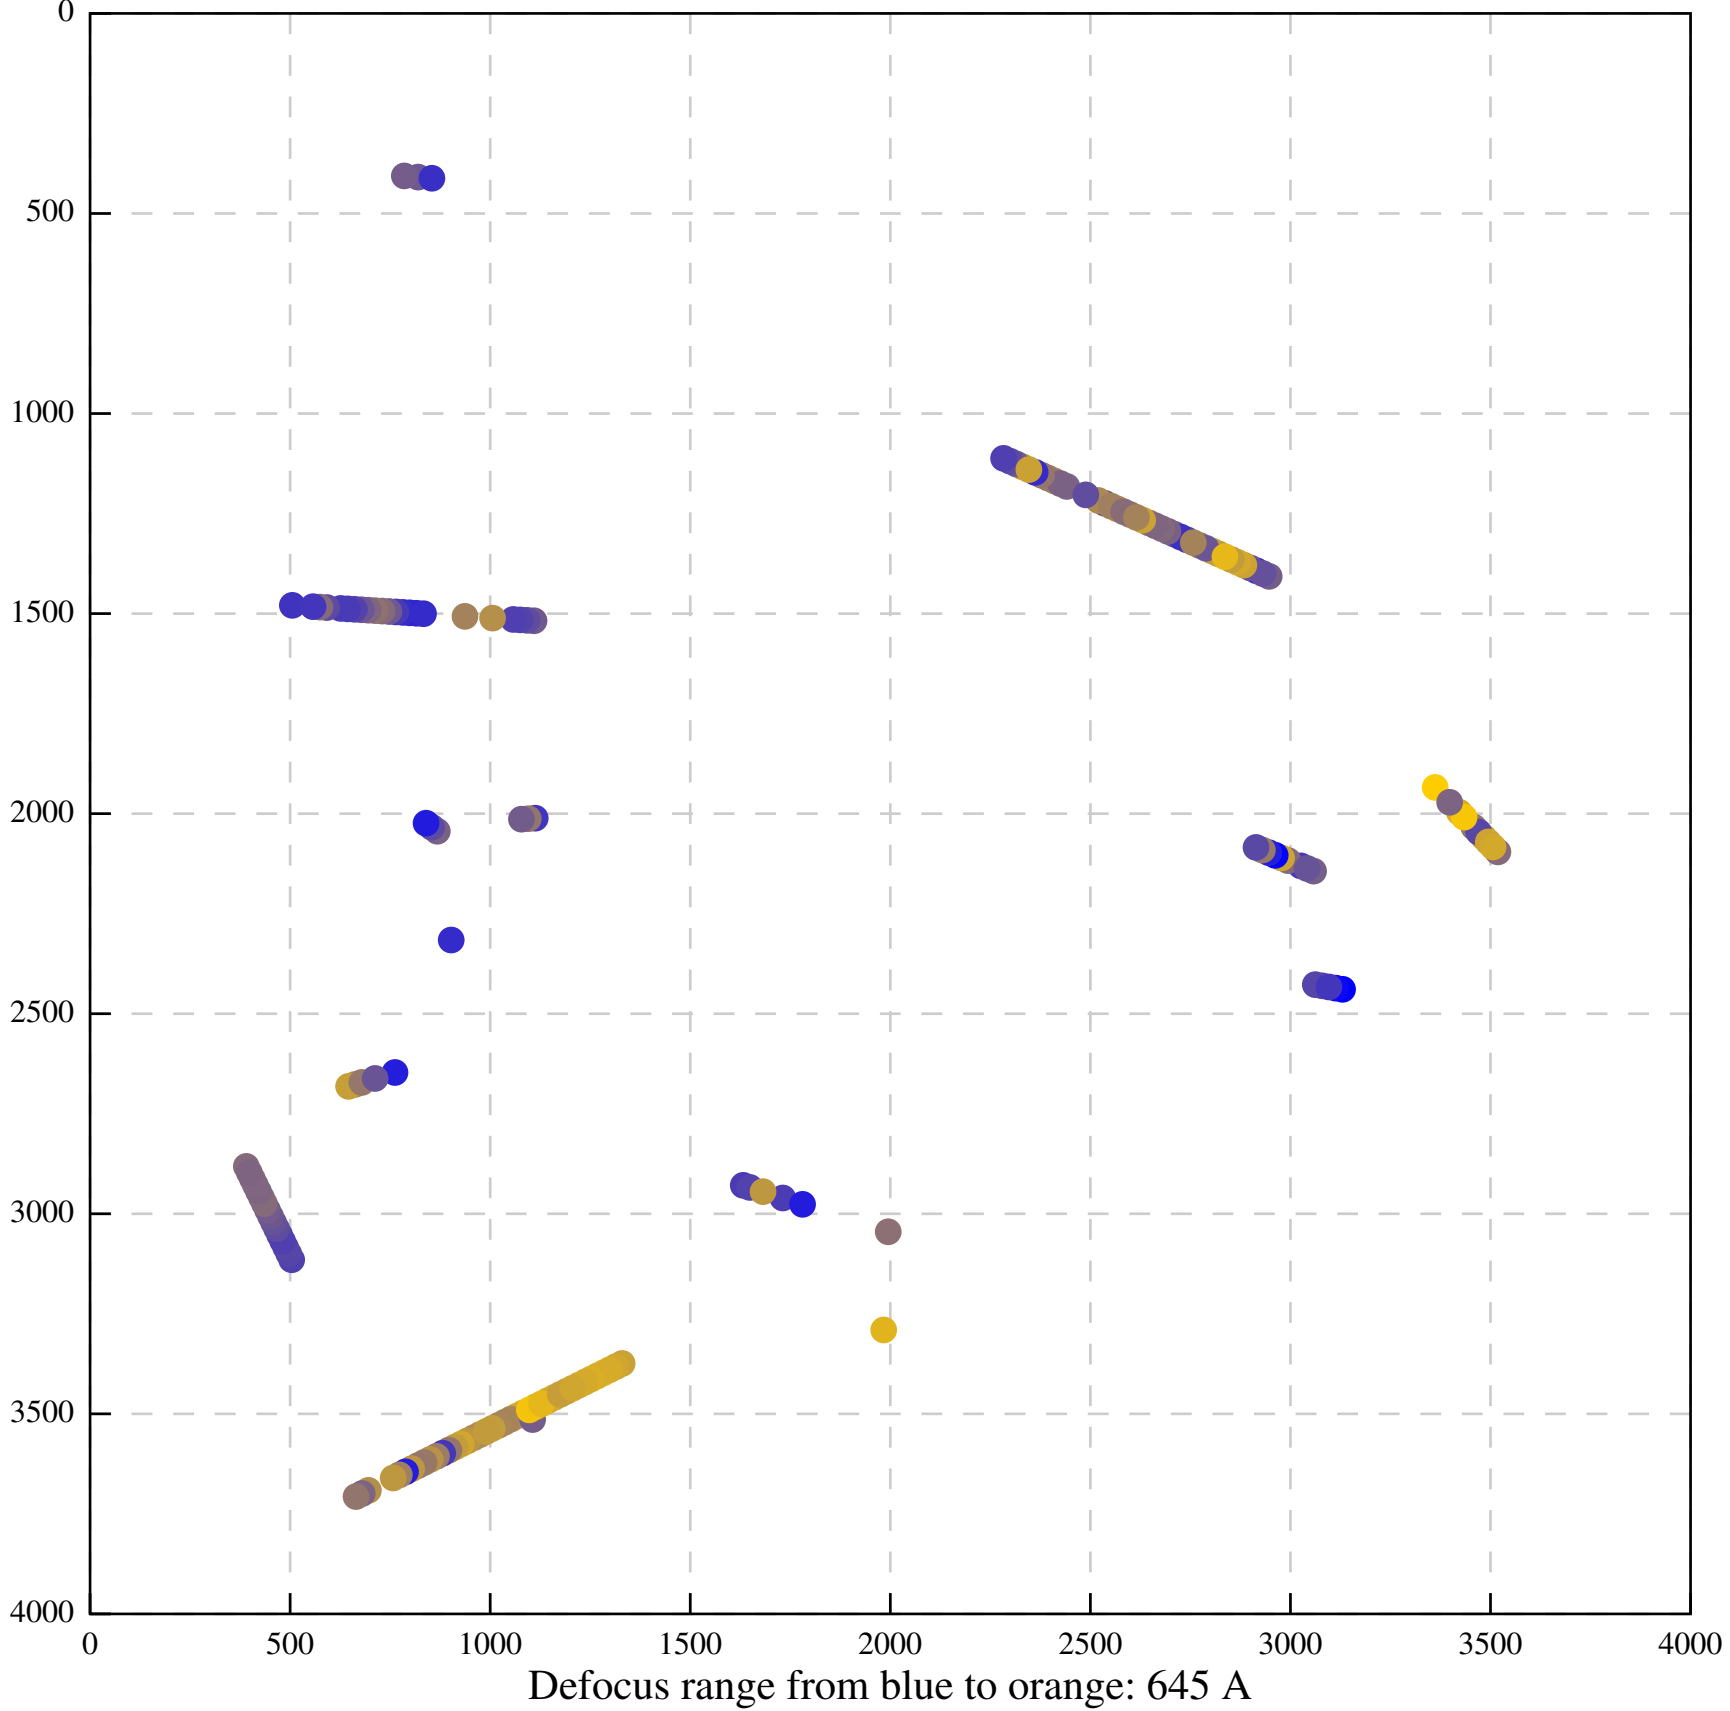

Defocus range from blue to orange: 148 A

Defocus range from blue to orange: 502 A

Defocus range from blue to orange: 224 A

Defocus range from blue to orange: 0 A

Defocus range from blue to orange: 516 Å

Defocus range from blue to orange: 600 A