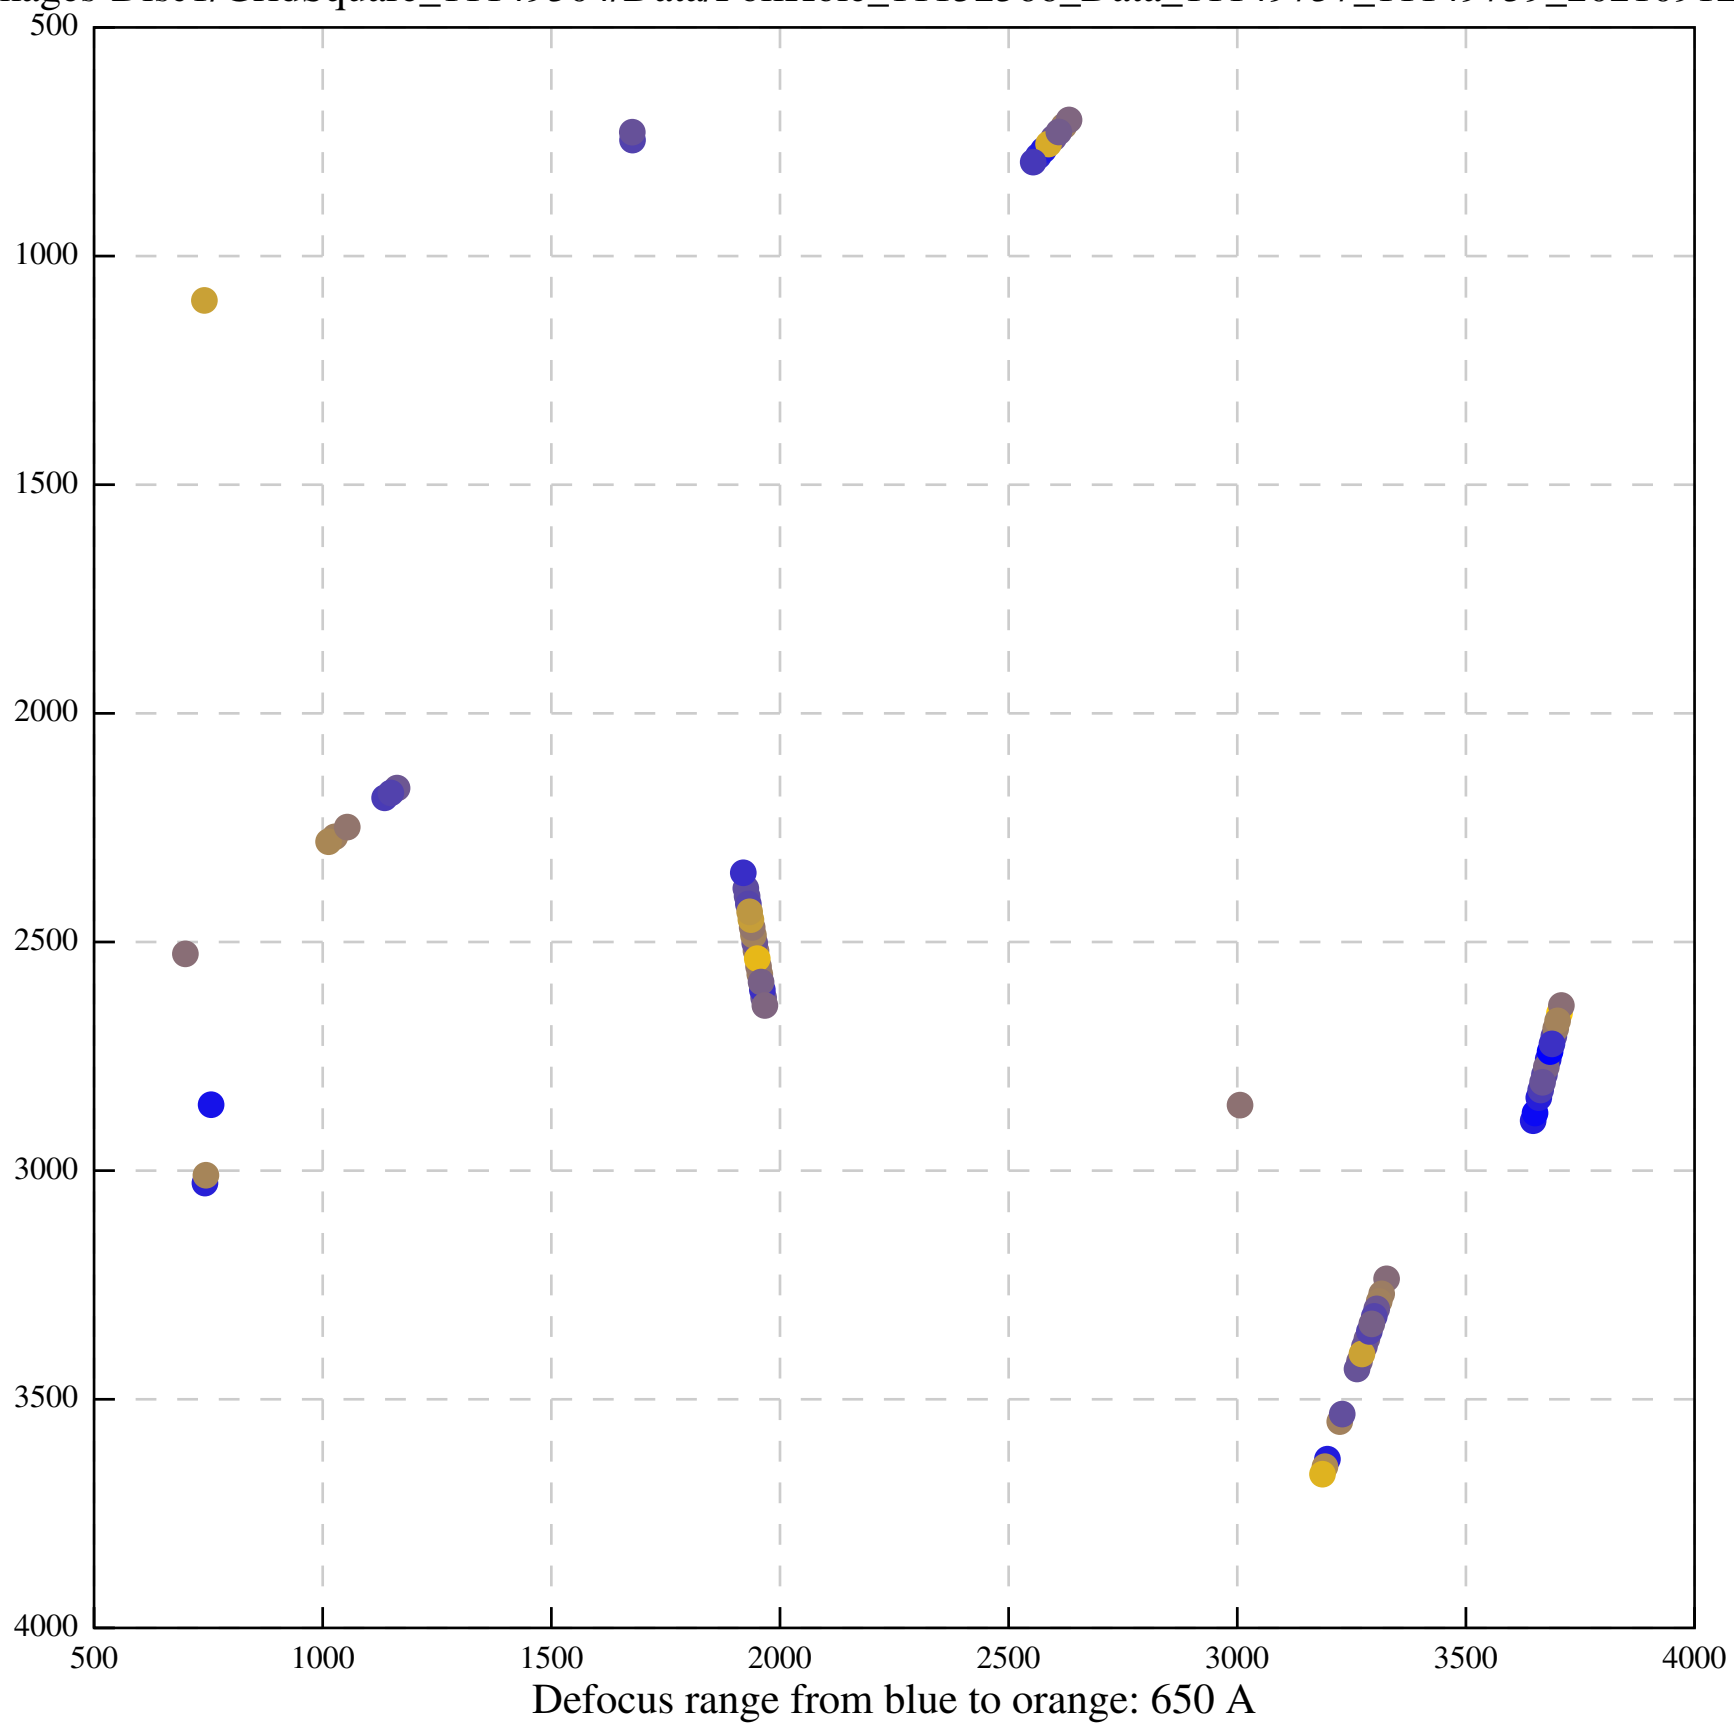

Defocus range from blue to orange: 79 A

Defocus range from blue to orange: 0 A

Defocus range from blue to orange: 0 A

Defocus range from blue to orange: 0 A

Defocus range from blue to orange: 271 A

Defocus range from blue to orange: 493 A