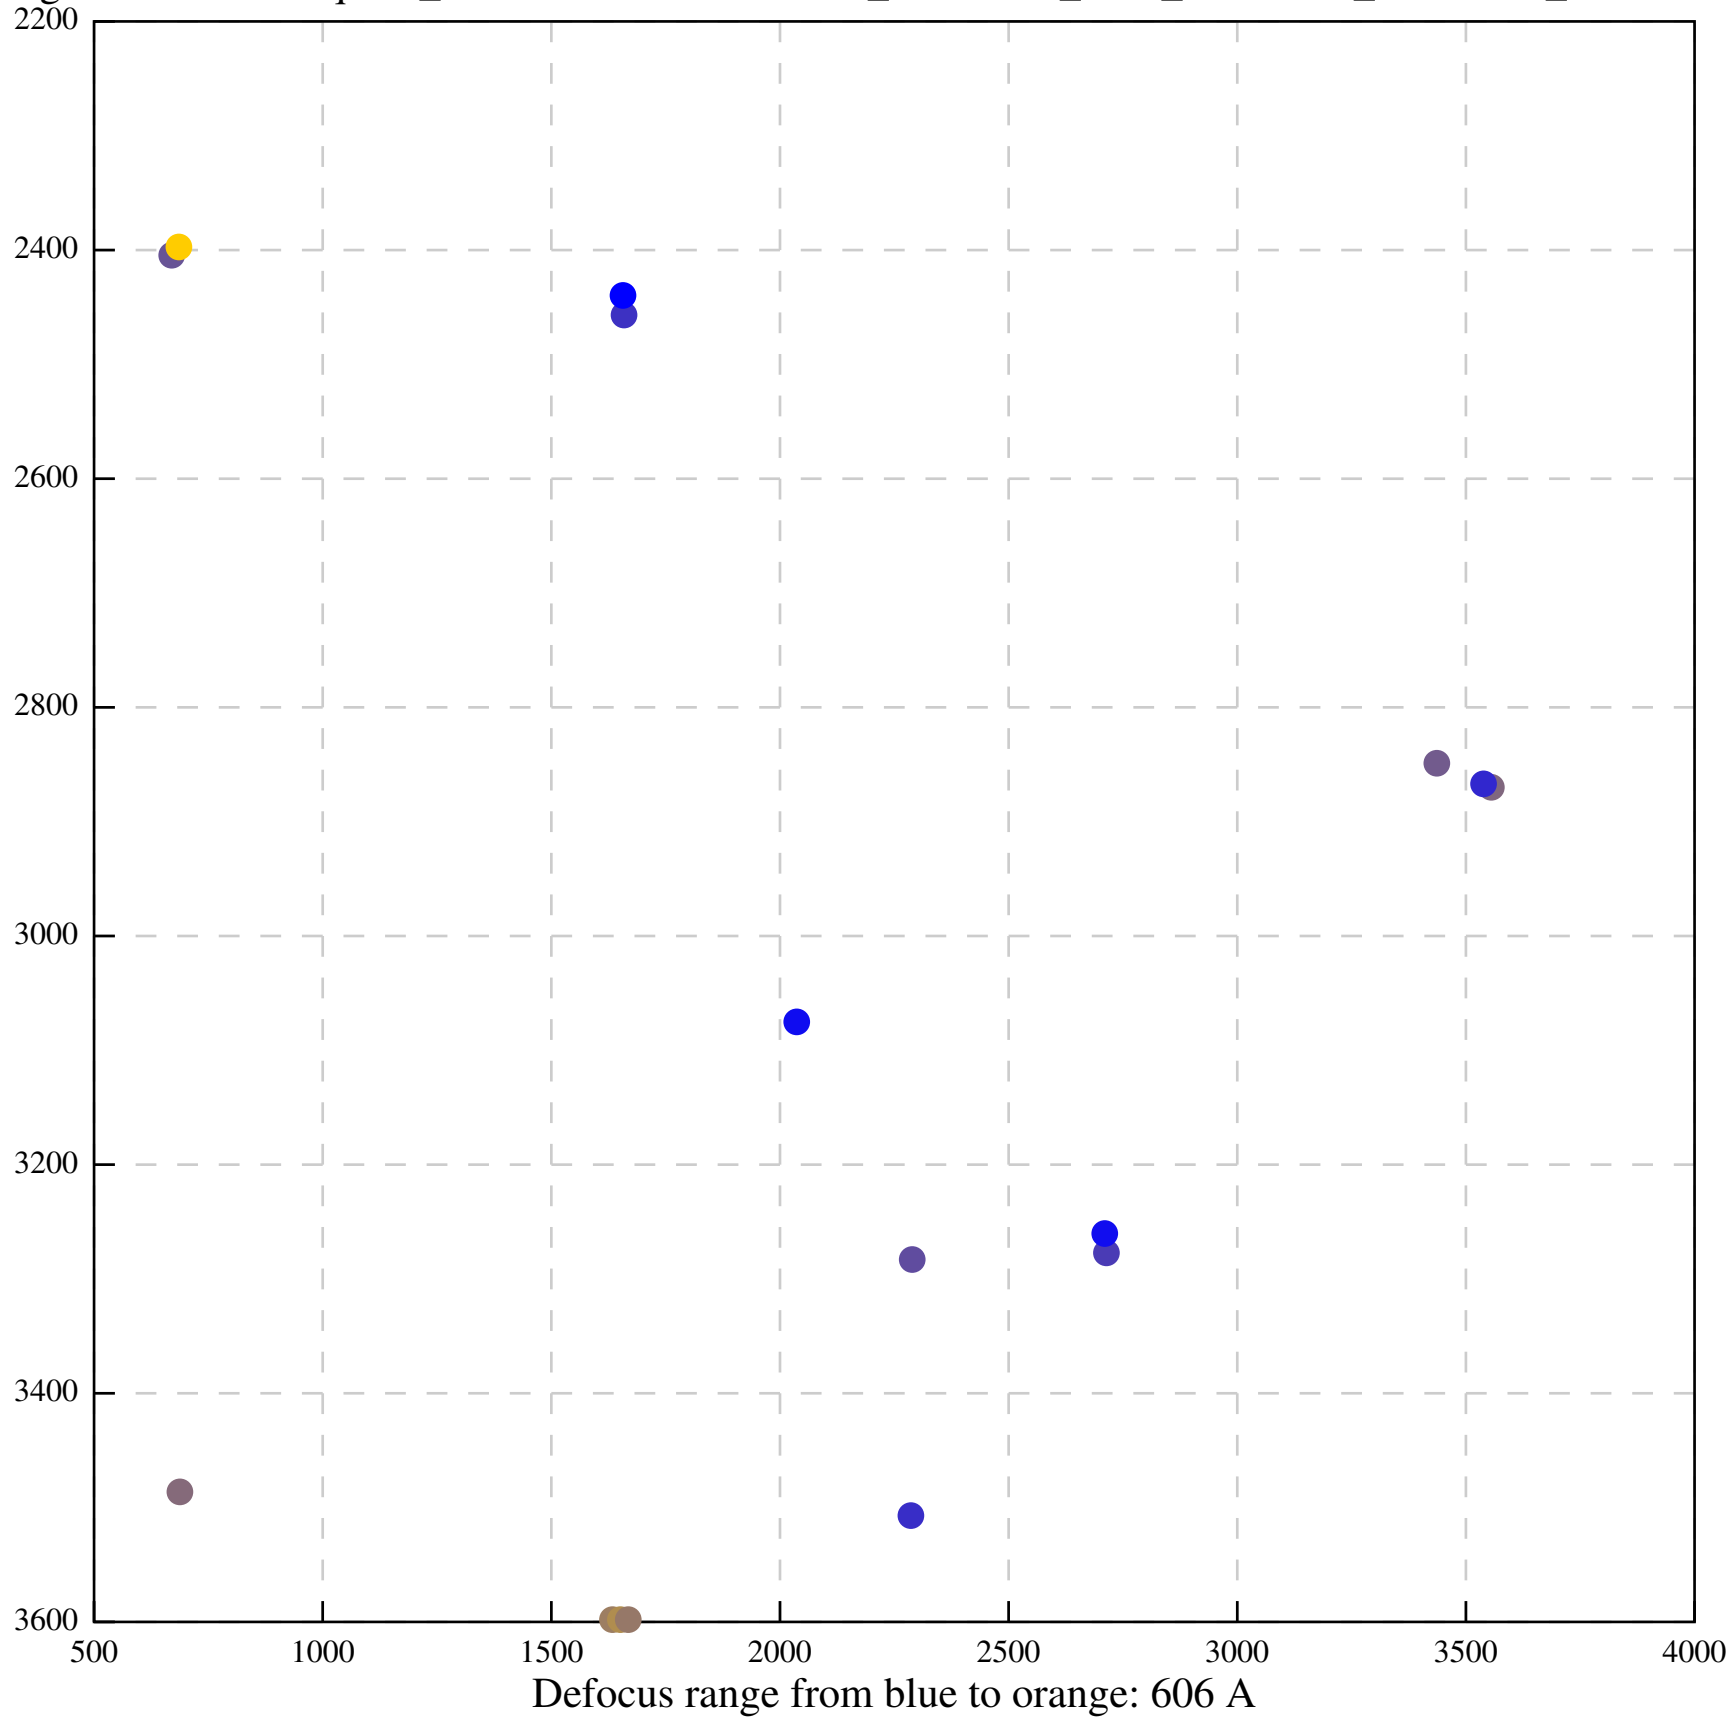

Defocus range from blue to orange: 281 A

Defocus range from blue to orange: 324 A

Defocus range from blue to orange: 1354 A

Defocus range from blue to orange: 185 A

Defocus range from blue to orange: 577 A