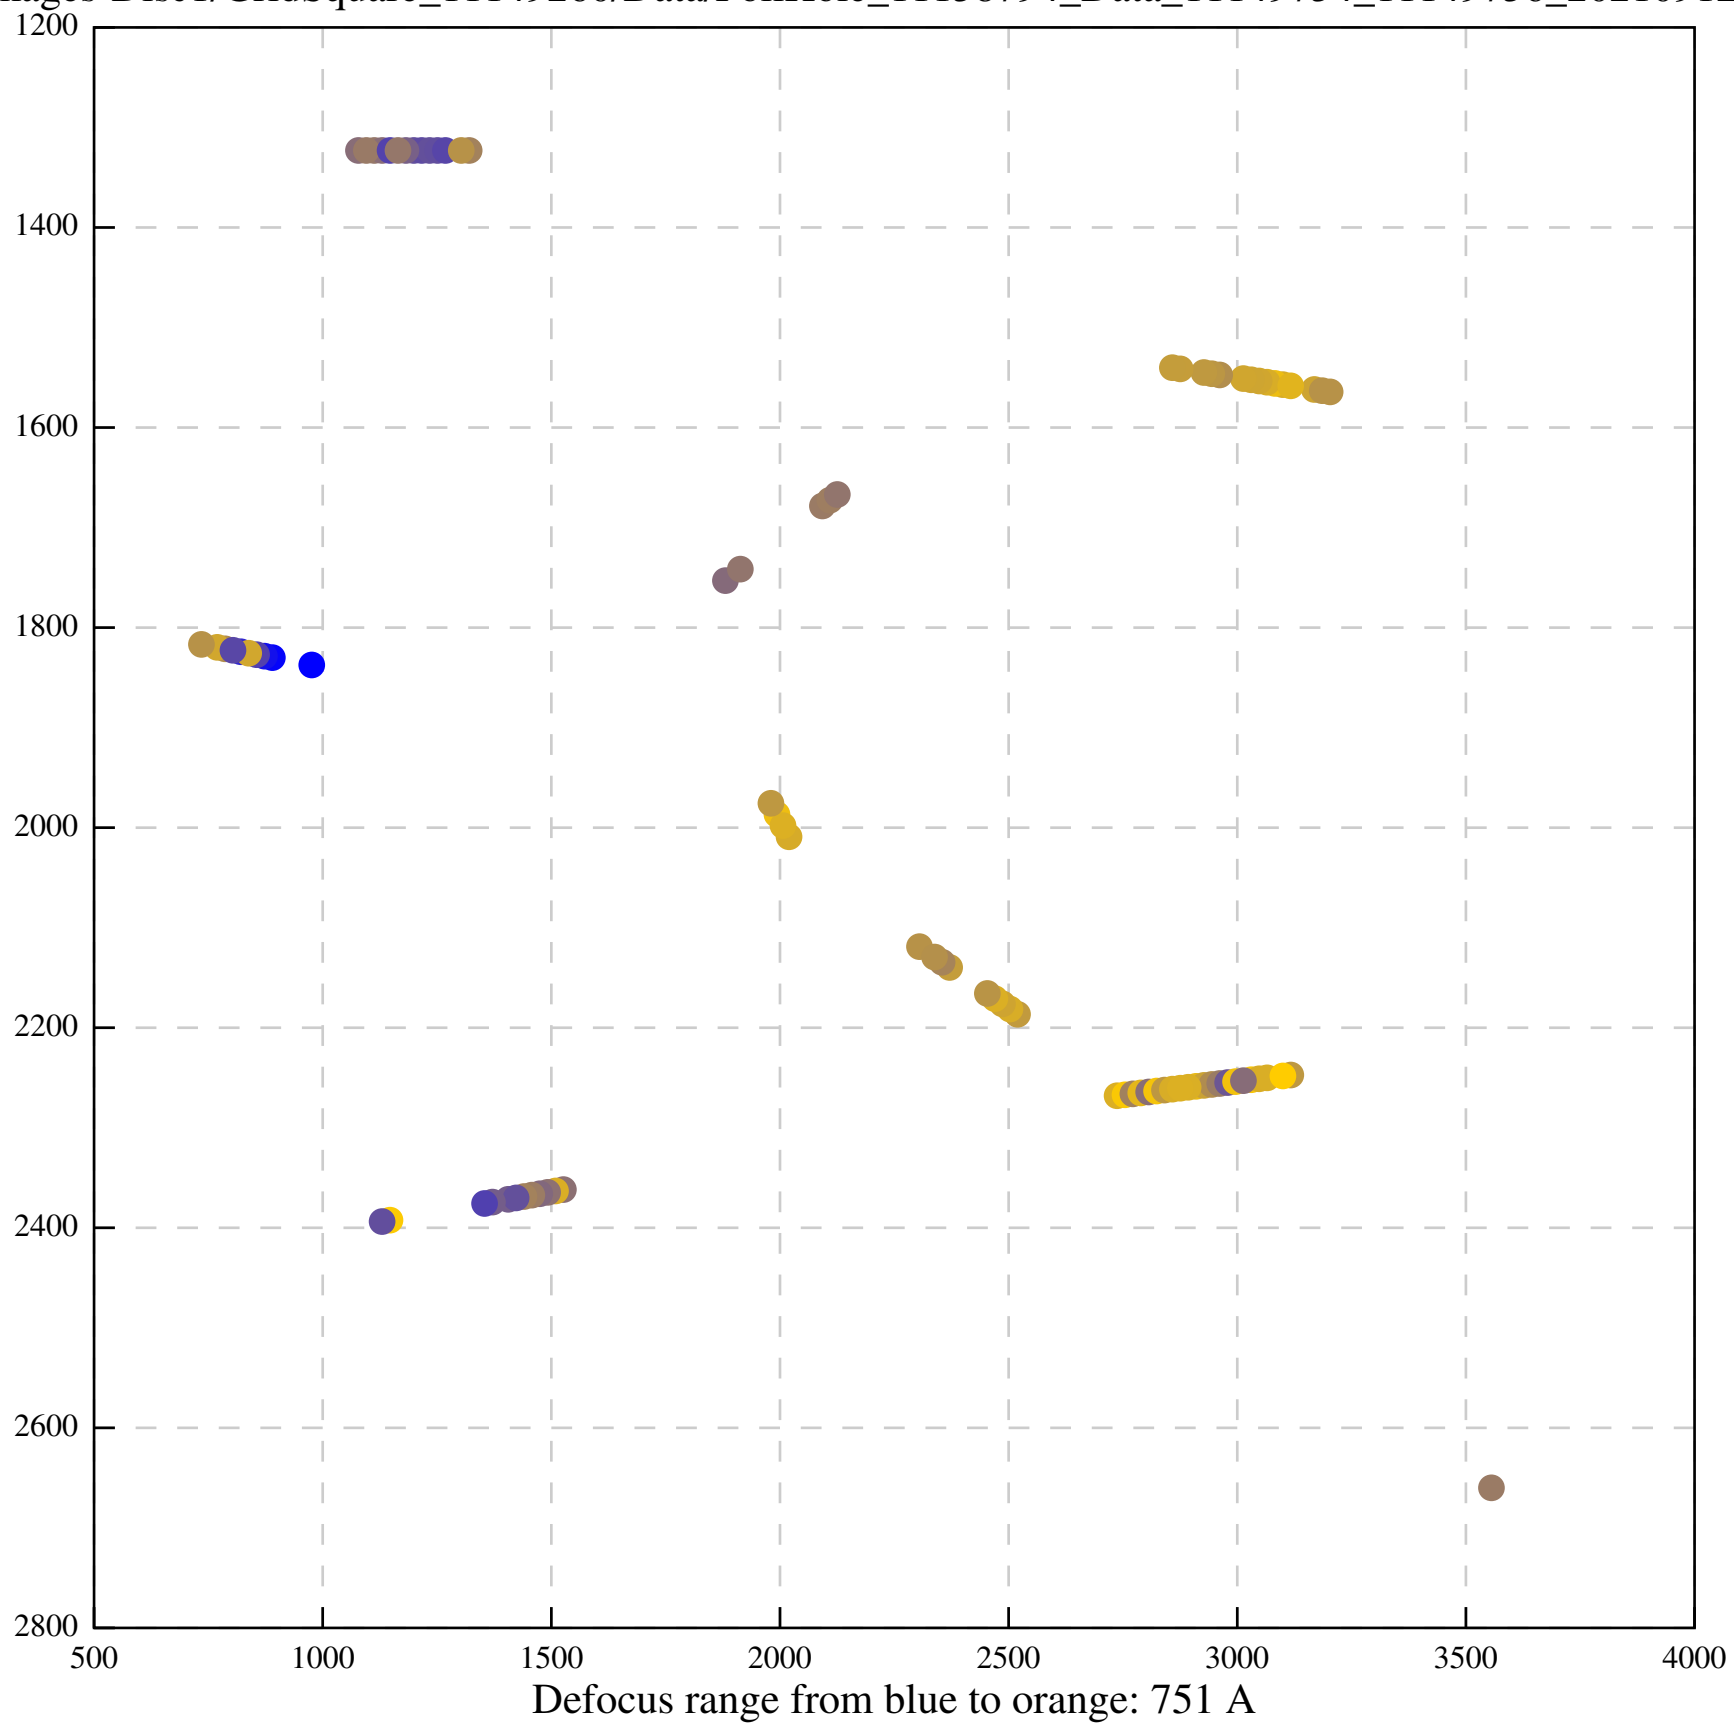

Defocus range from blue to orange: 785 A

Defocus range from blue to orange: 982 A

Defocus range from blue to orange: 9 A

Defocus range from blue to orange: 0 A

Defocus range from blue to orange: 0 A

Defocus range from blue to orange: 763 A