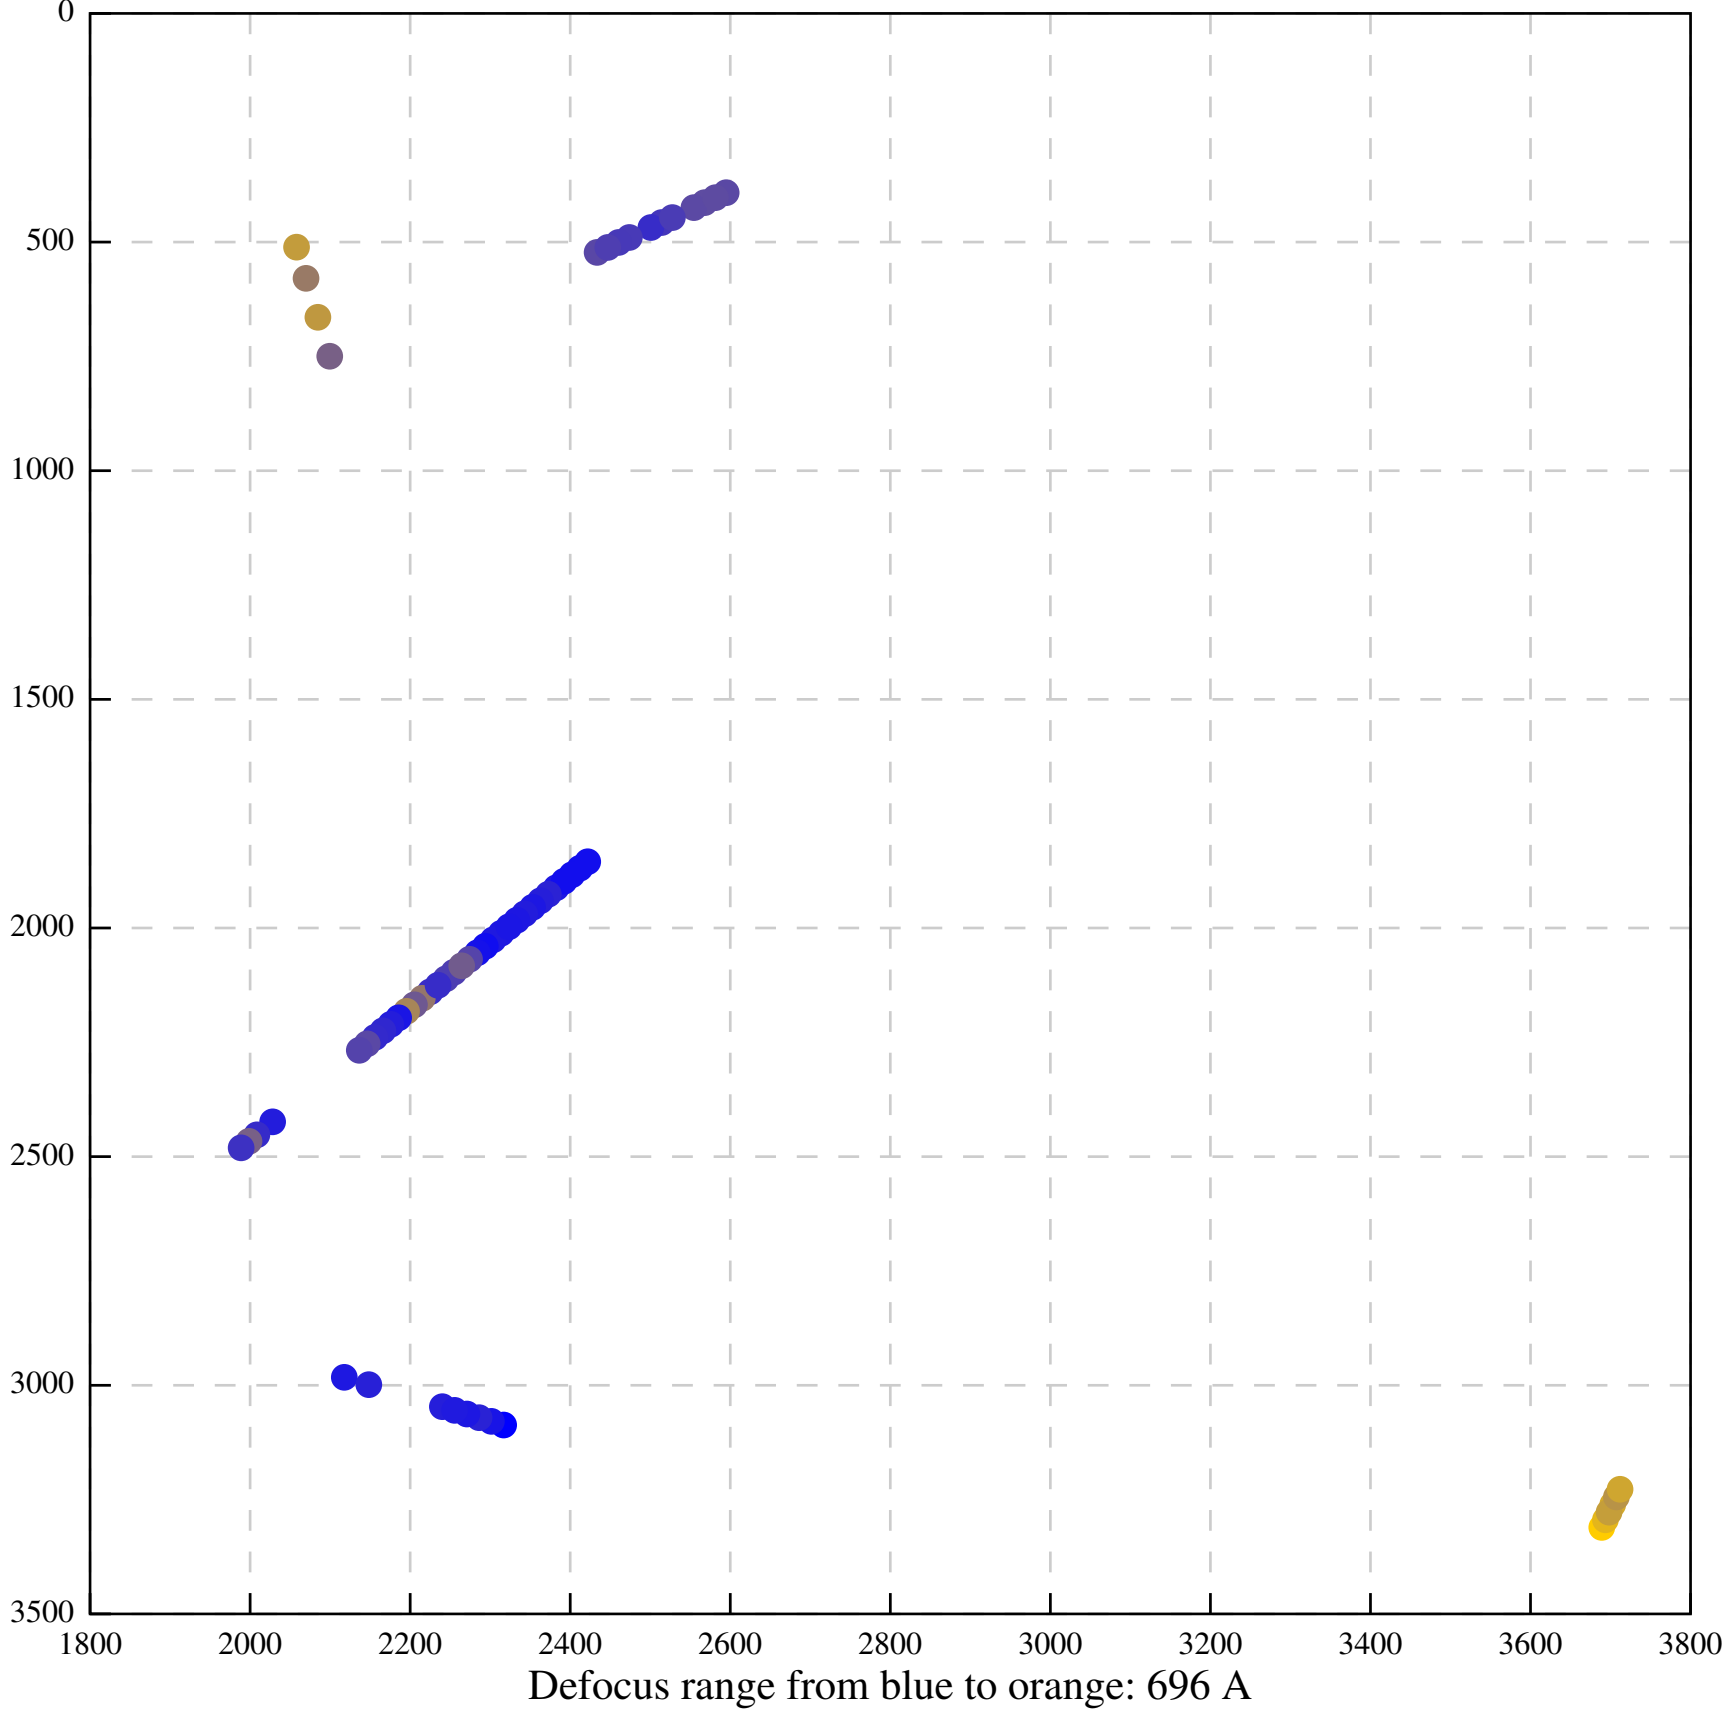

Defocus range from blue to orange: 315 A

Defocus range from blue to orange: 920 A

Defocus range from blue to orange: 662 A

Defocus range from blue to orange: 877 A

Defocus range from blue to orange: 1069 A

Defocus range from blue to orange: 613 A

Defocus range from blue to orange: 848 A

Defocus range from blue to orange: 476 A

Defocus range from blue to orange: 463 A

Defocus range from blue to orange: 157 A