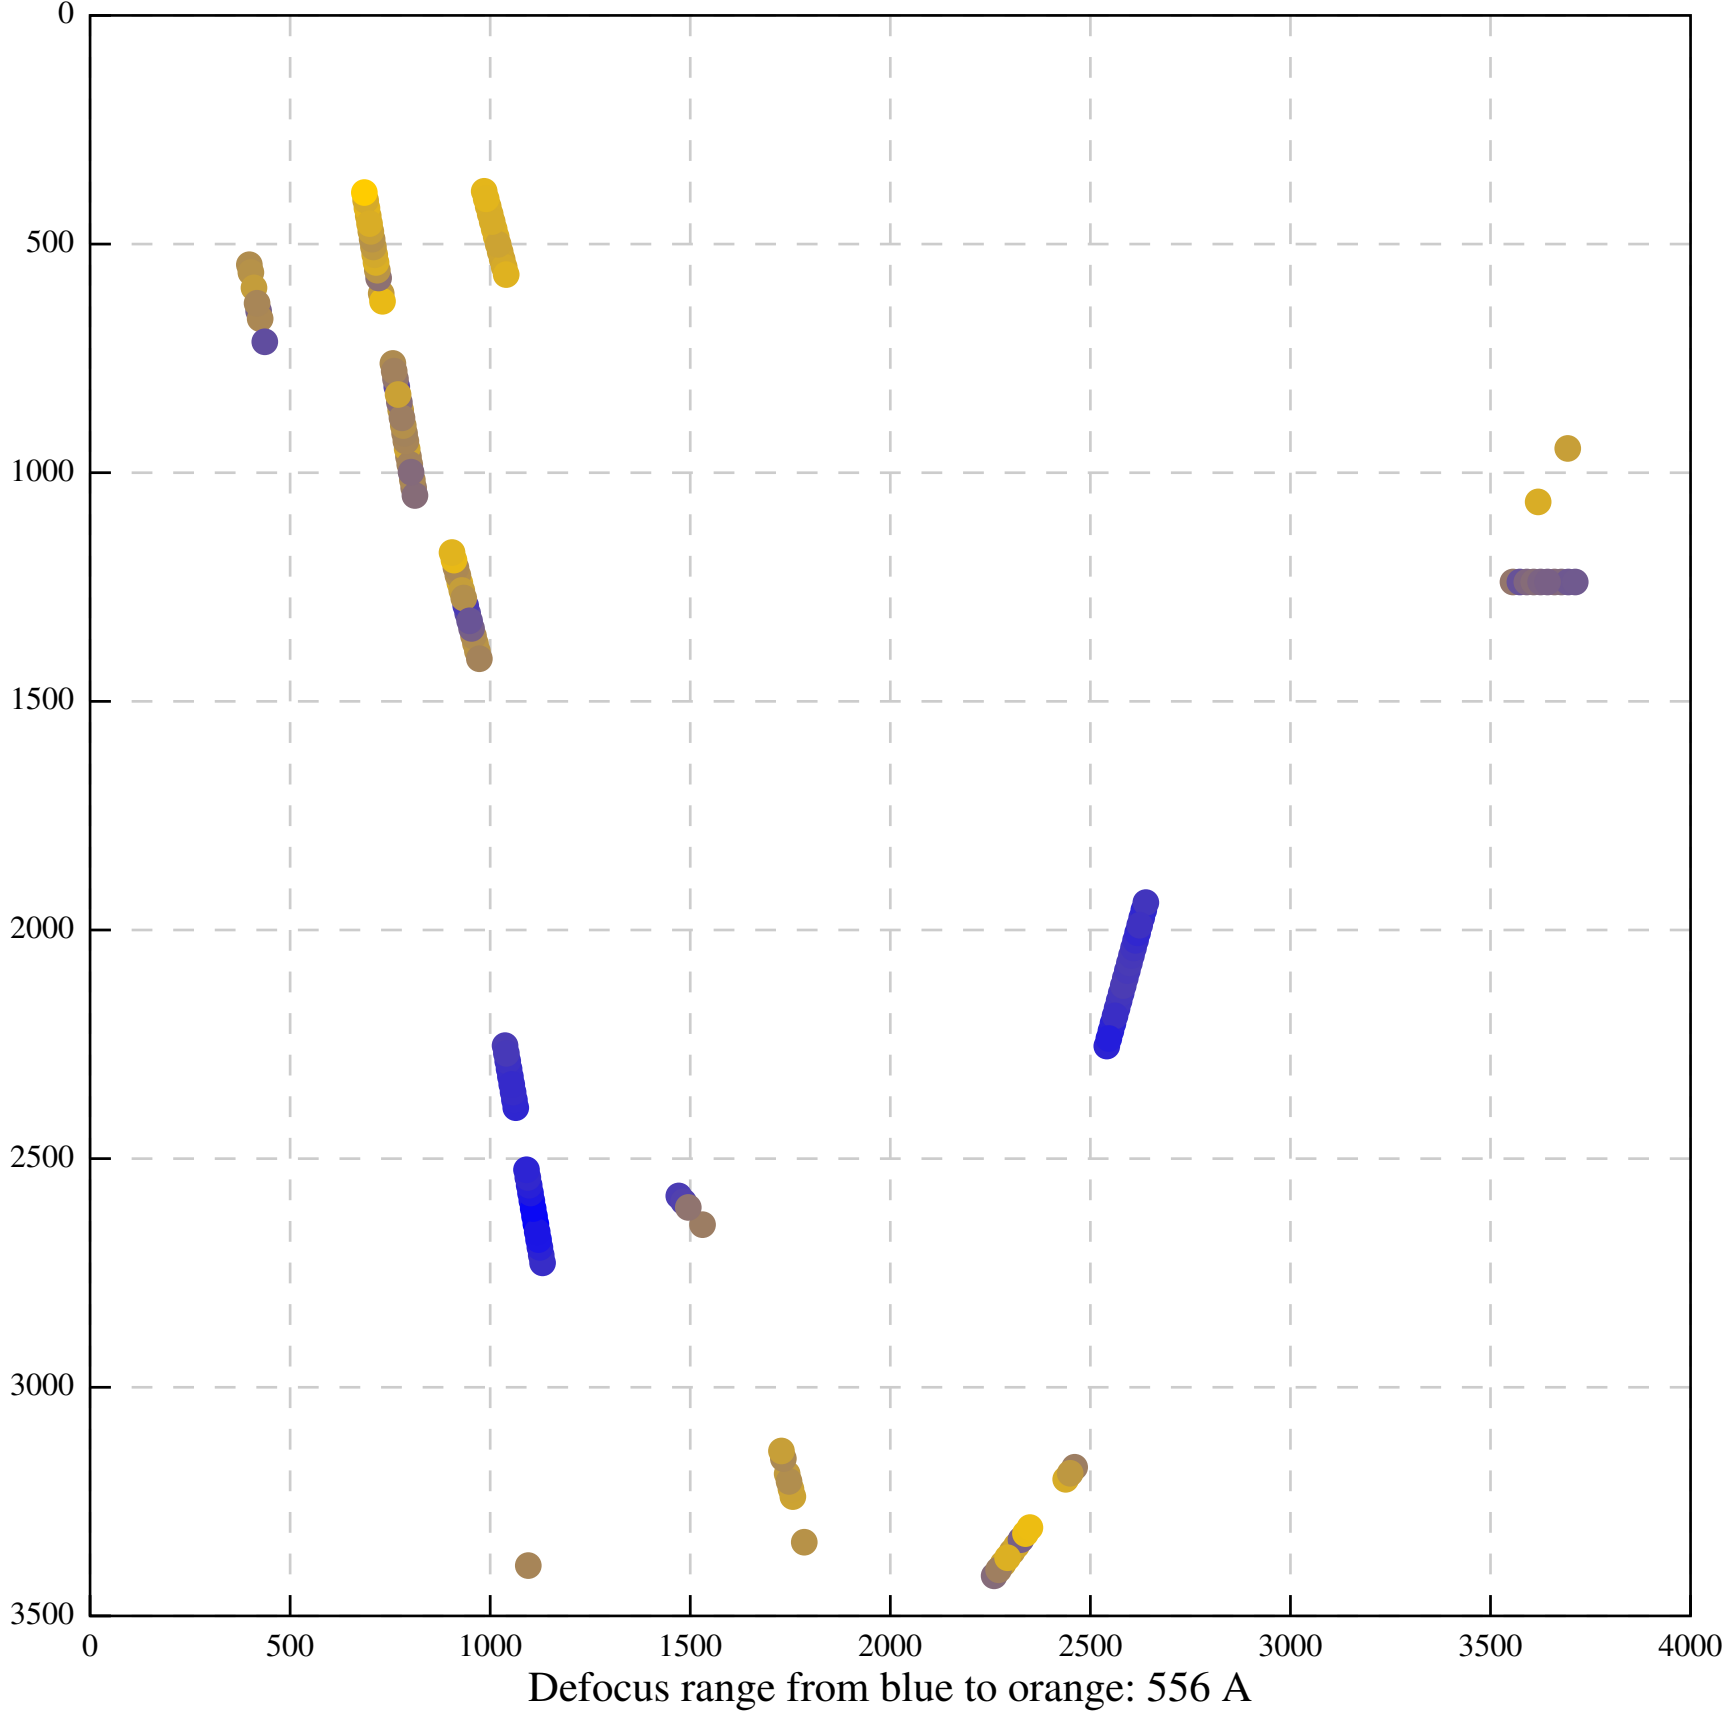

Defocus range from blue to orange: 229 A

Defocus range from blue to orange: 561 A

Defocus range from blue to orange: 0 A

Defocus range from blue to orange: 1289 A

Defocus range from blue to orange: 678 A

EER/Images-Disc1/GridSquare\_11149073/Data/FoilHole\_11162623\_Data\_11149757\_11149759\_20210912\_002301\_EER\_c