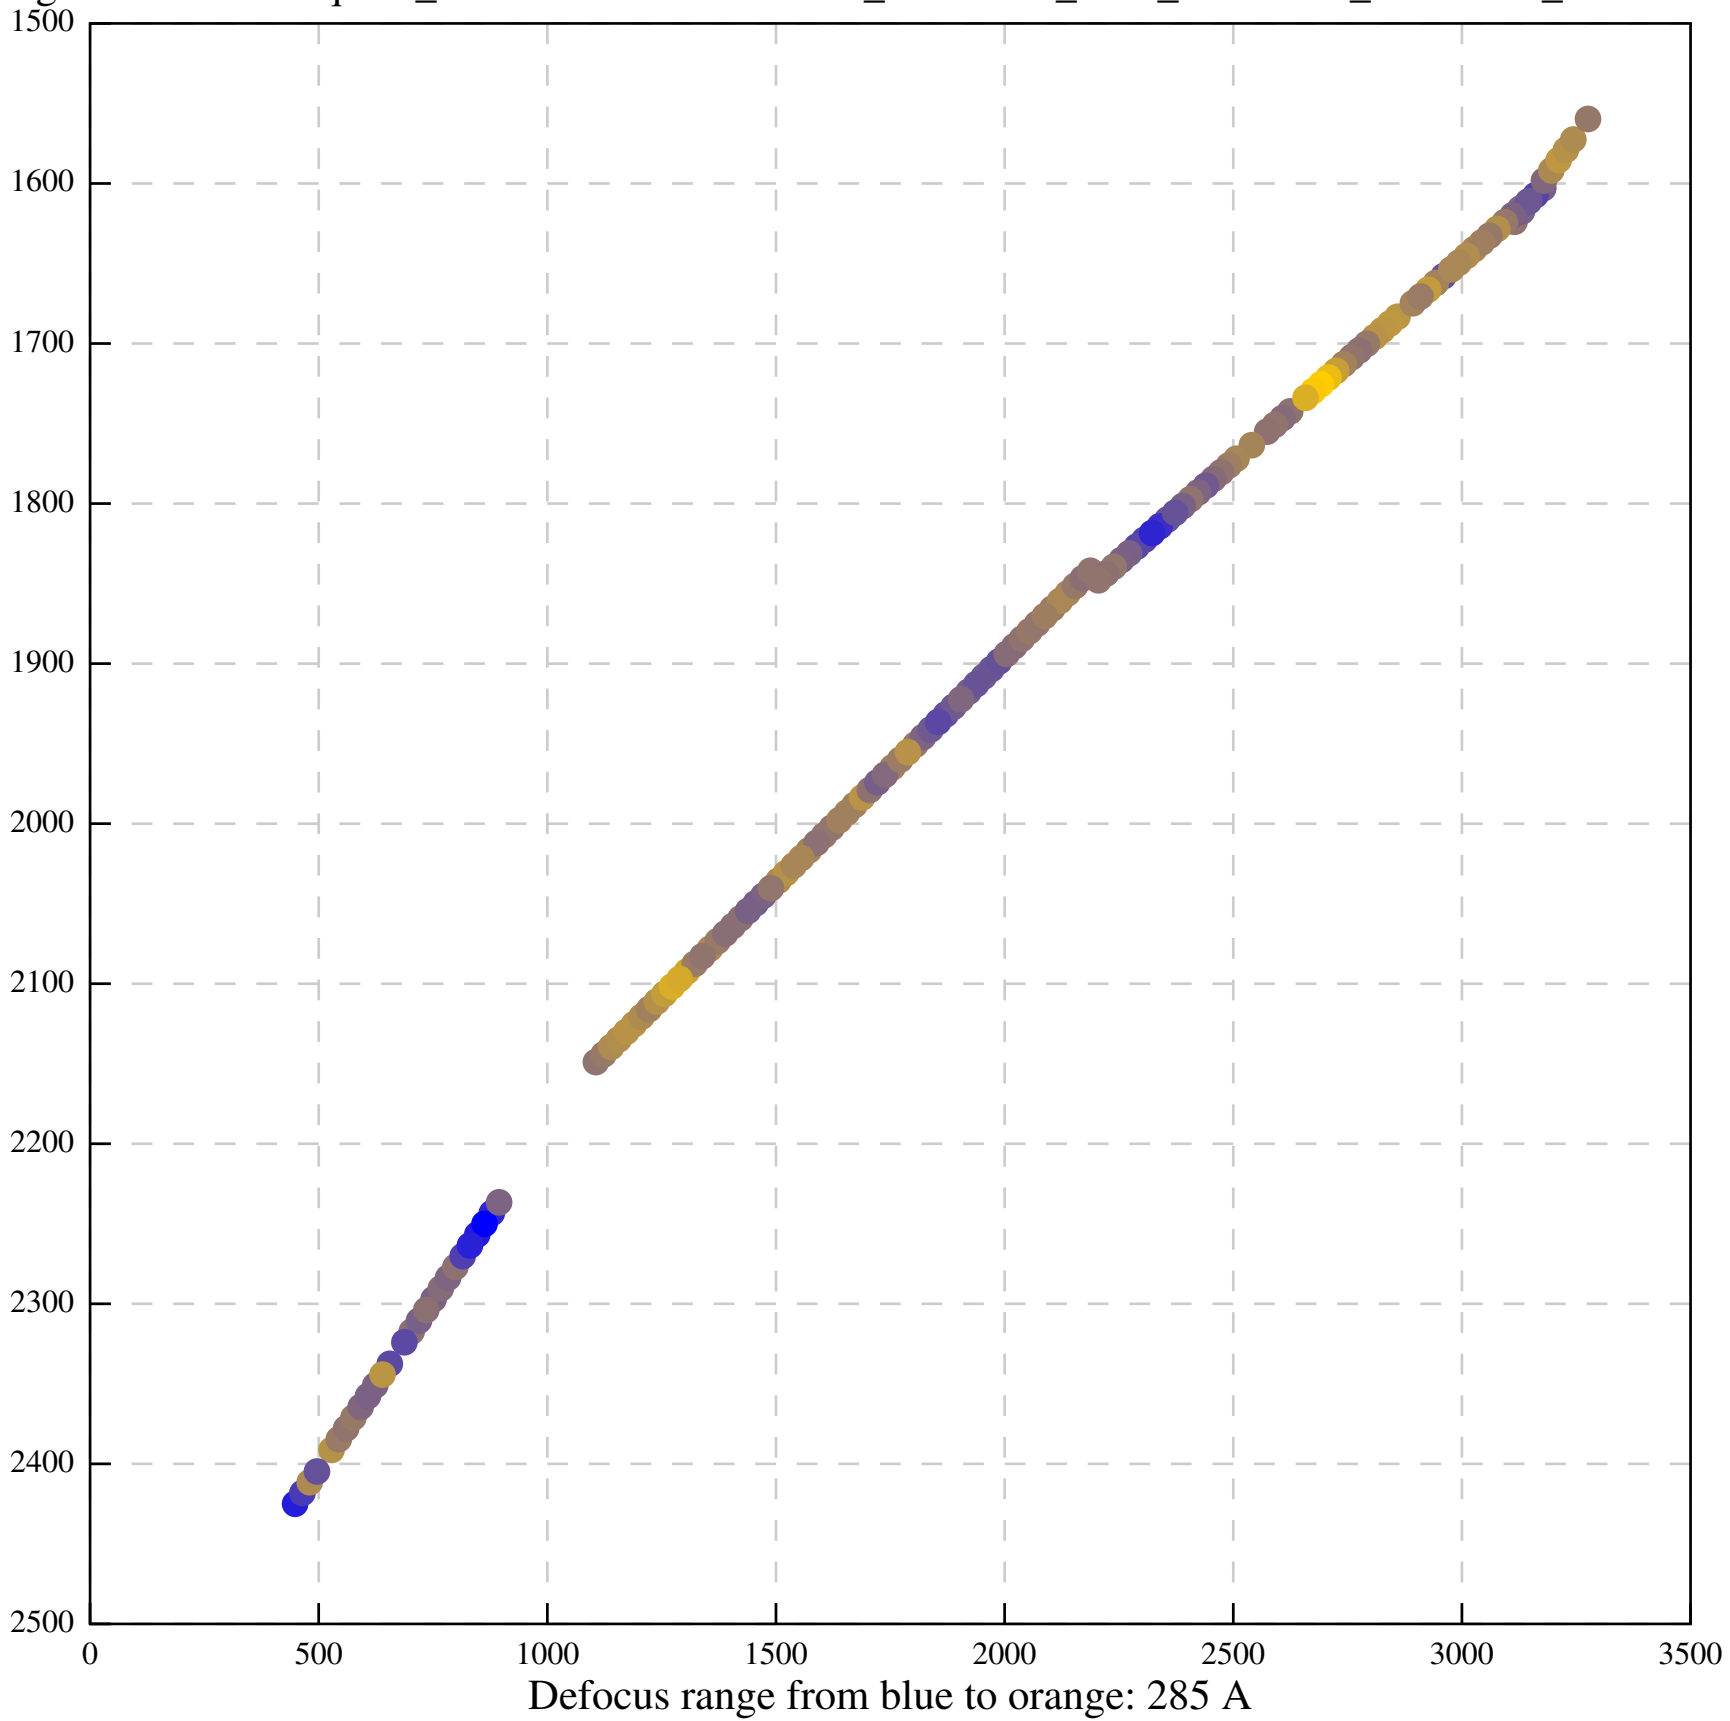

Defocus range from blue to orange: 0 A

Defocus range from blue to orange: 146 A

Defocus range from blue to orange: 378 A

Defocus range from blue to orange: 579 A

Defocus range from blue to orange: 0 A

Defocus range from blue to orange: 261 A