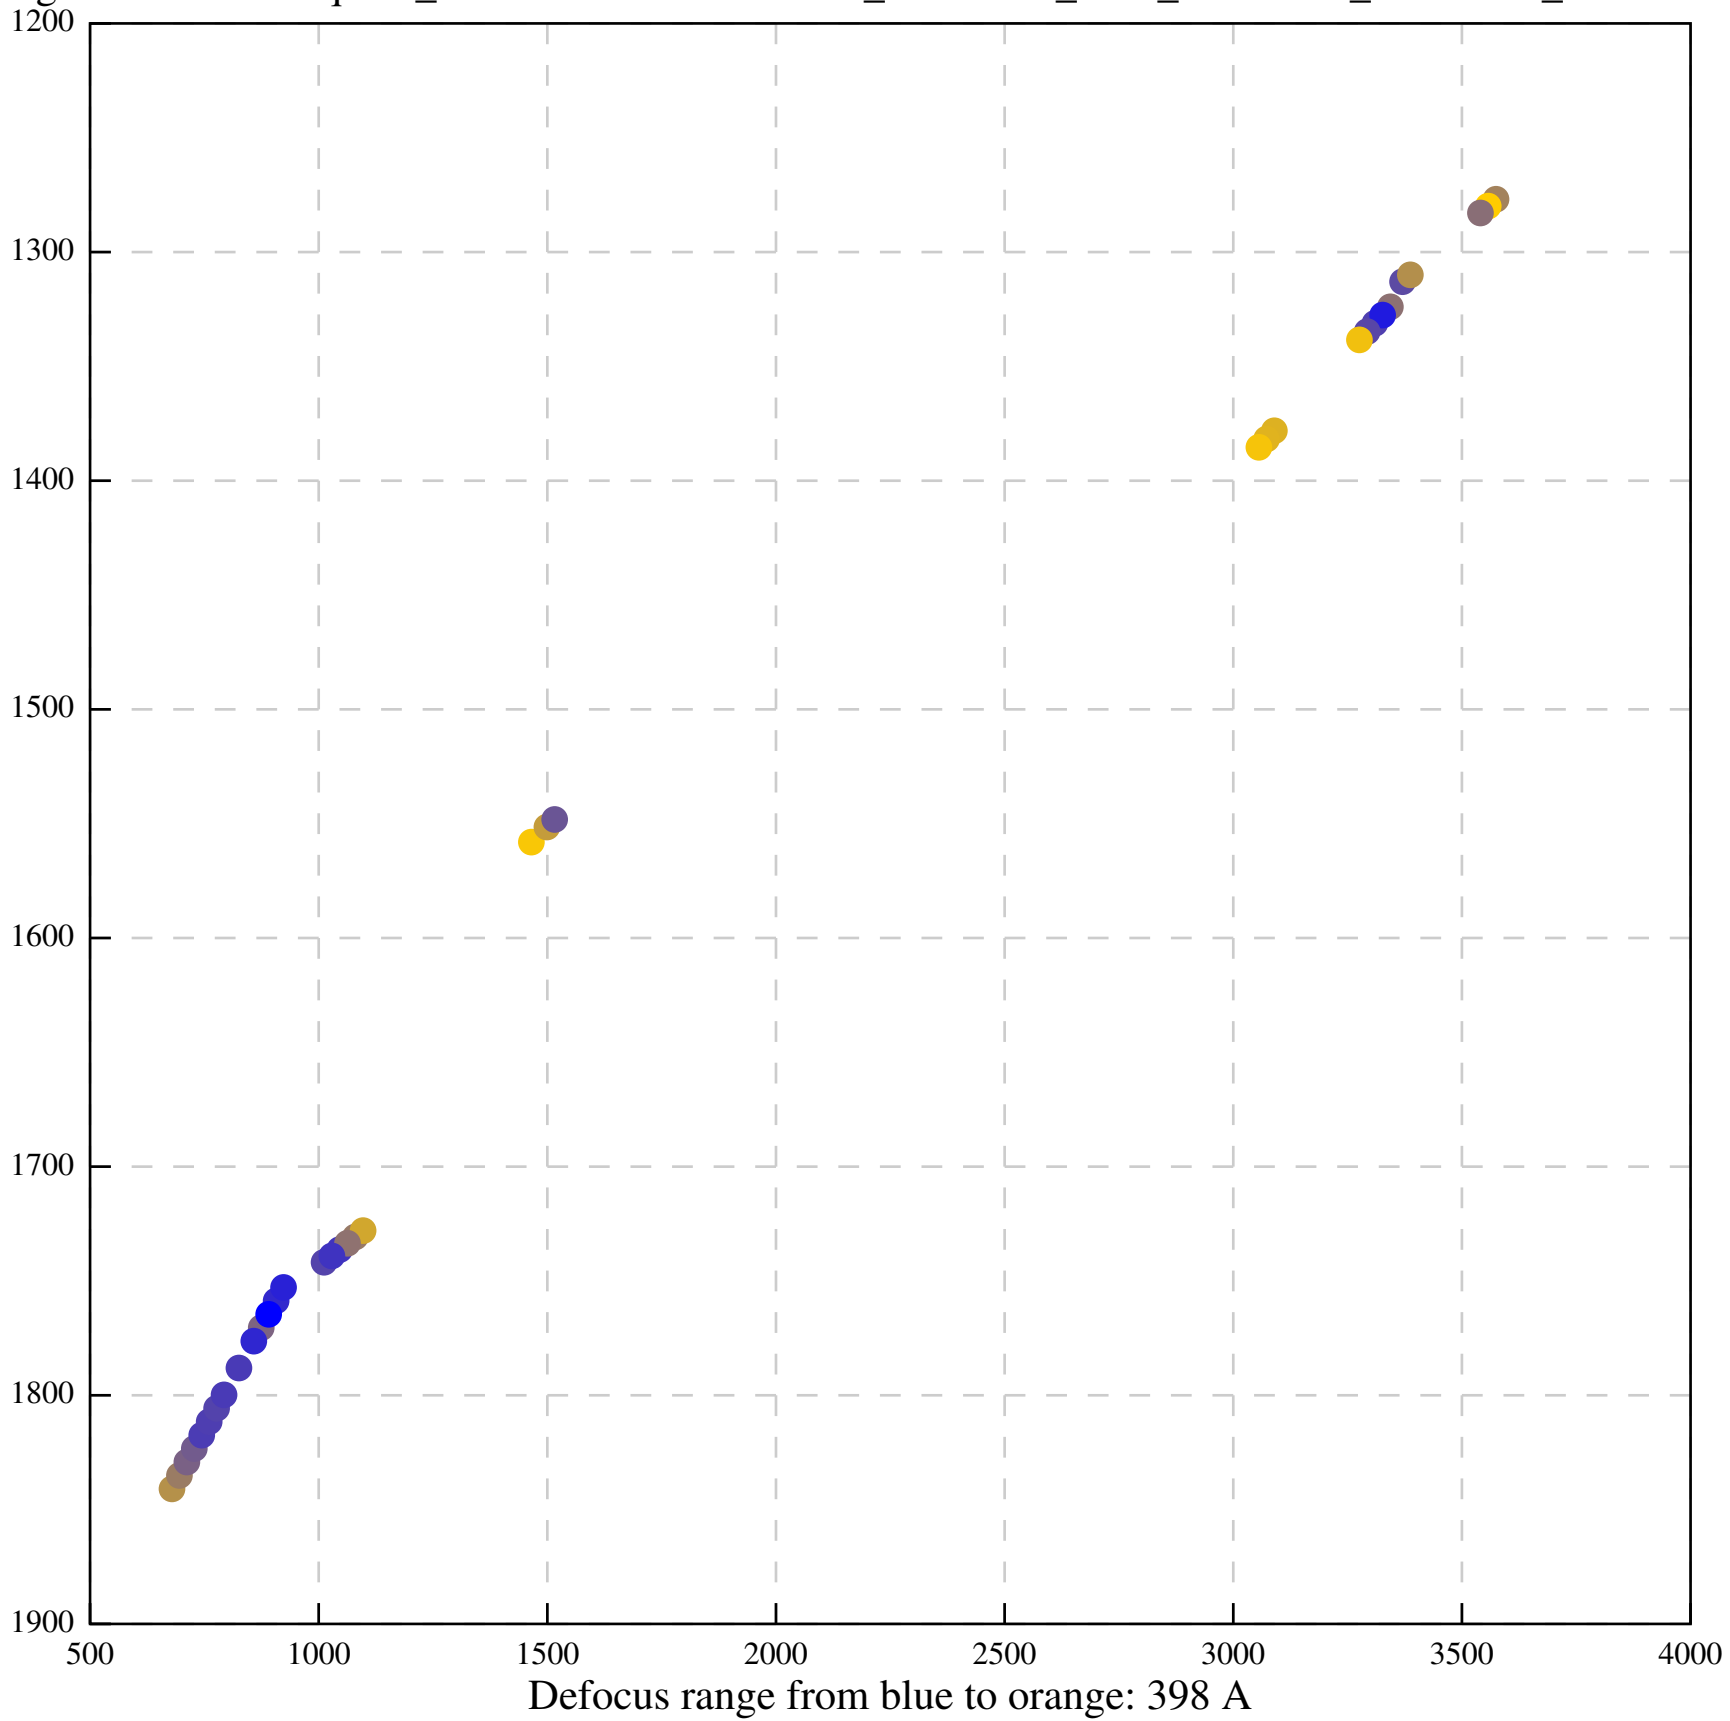

Defocus range from blue to orange: 0 A

Defocus range from blue to orange: 230 A

Defocus range from blue to orange: 0 A

Defocus range from blue to orange: 320 A

Defocus range from blue to orange: 83 A

Defocus range from blue to orange: 0 A