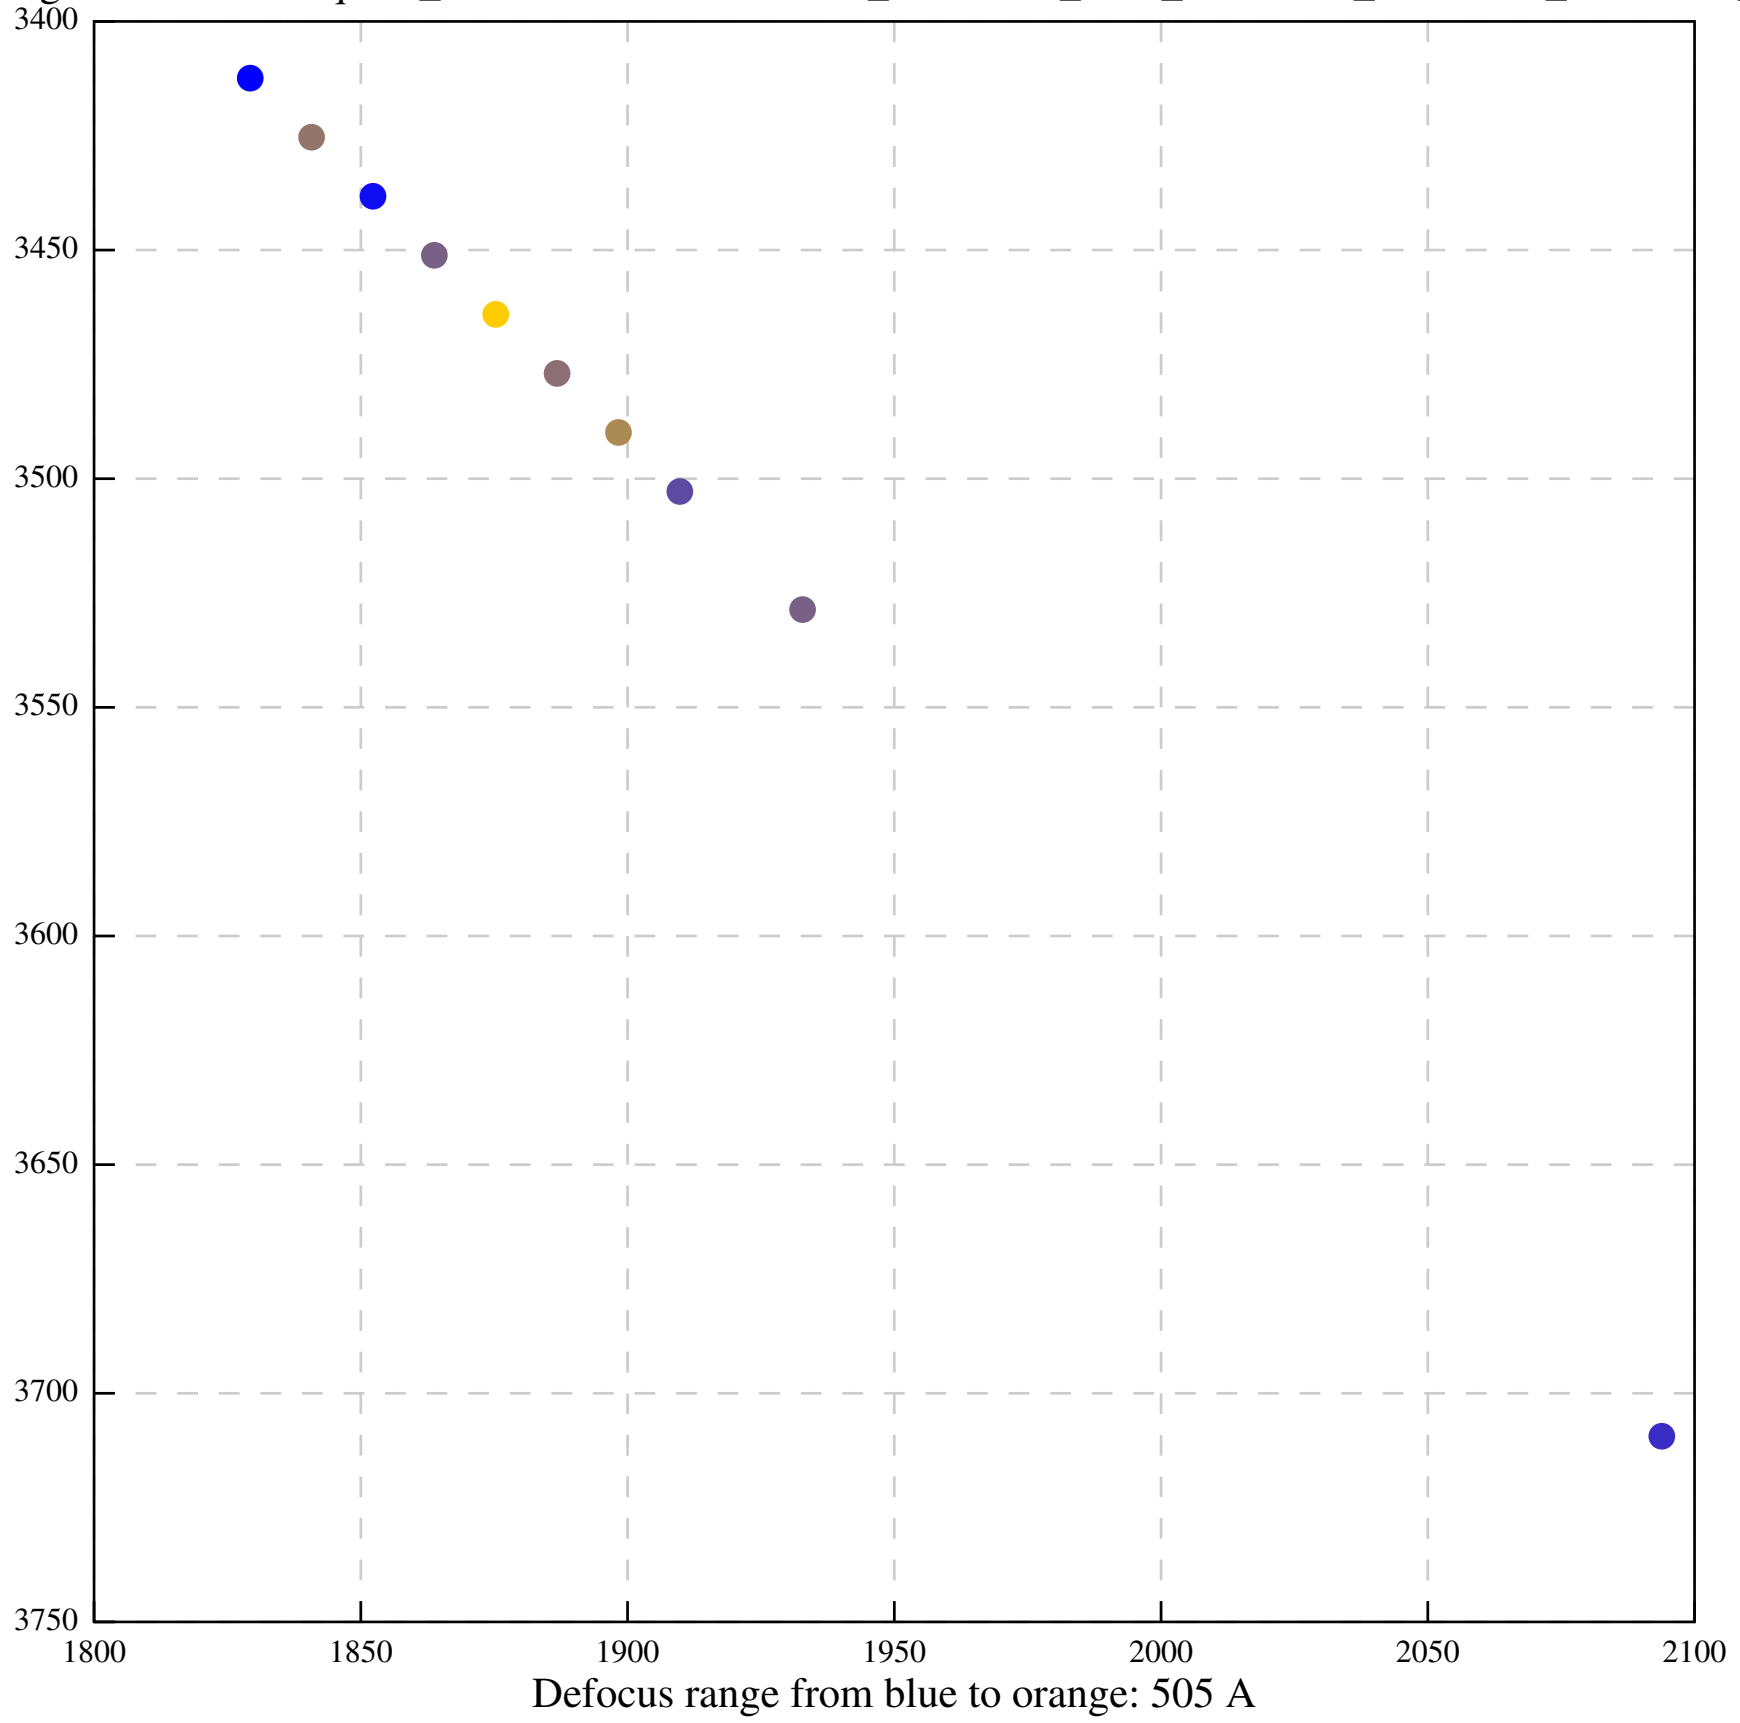

Defocus range from blue to orange: 0 A

Defocus range from blue to orange: 0 A

Defocus range from blue to orange: 357 A

Defocus range from blue to orange: 155 A

Defocus range from blue to orange: 45 A

Defocus range from blue to orange: 3 A