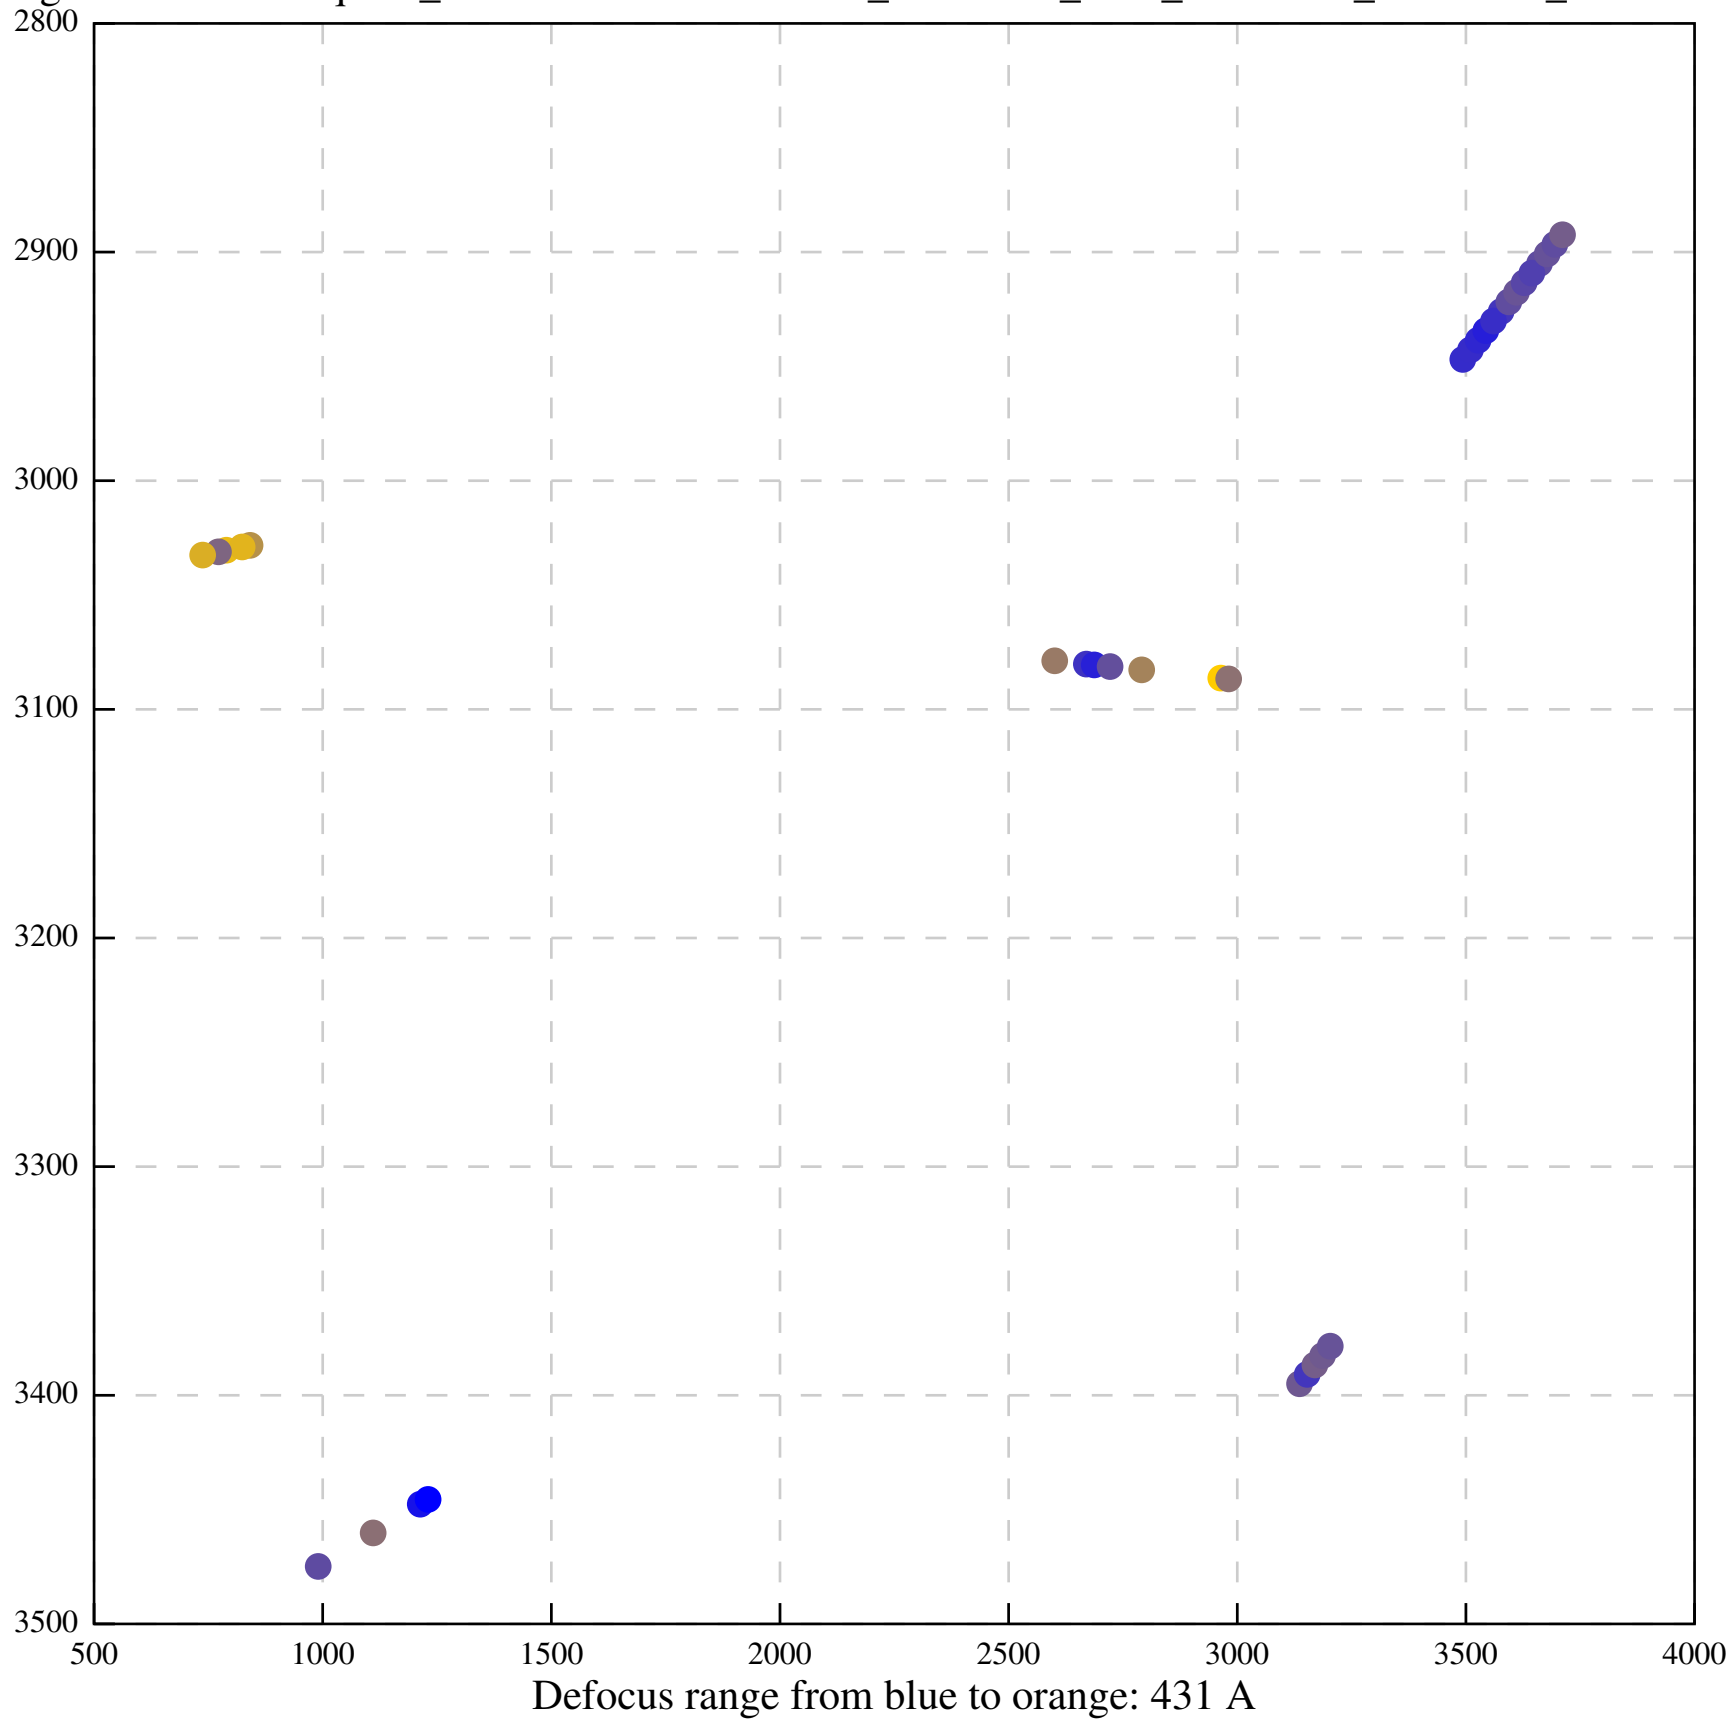

Defocus range from blue to orange: 0 A

Defocus range from blue to orange: 597 A

Defocus range from blue to orange: 108 A

Defocus range from blue to orange: 159 Å

Defocus range from blue to orange: 1026 Å

Defocus range from blue to orange: 57 A