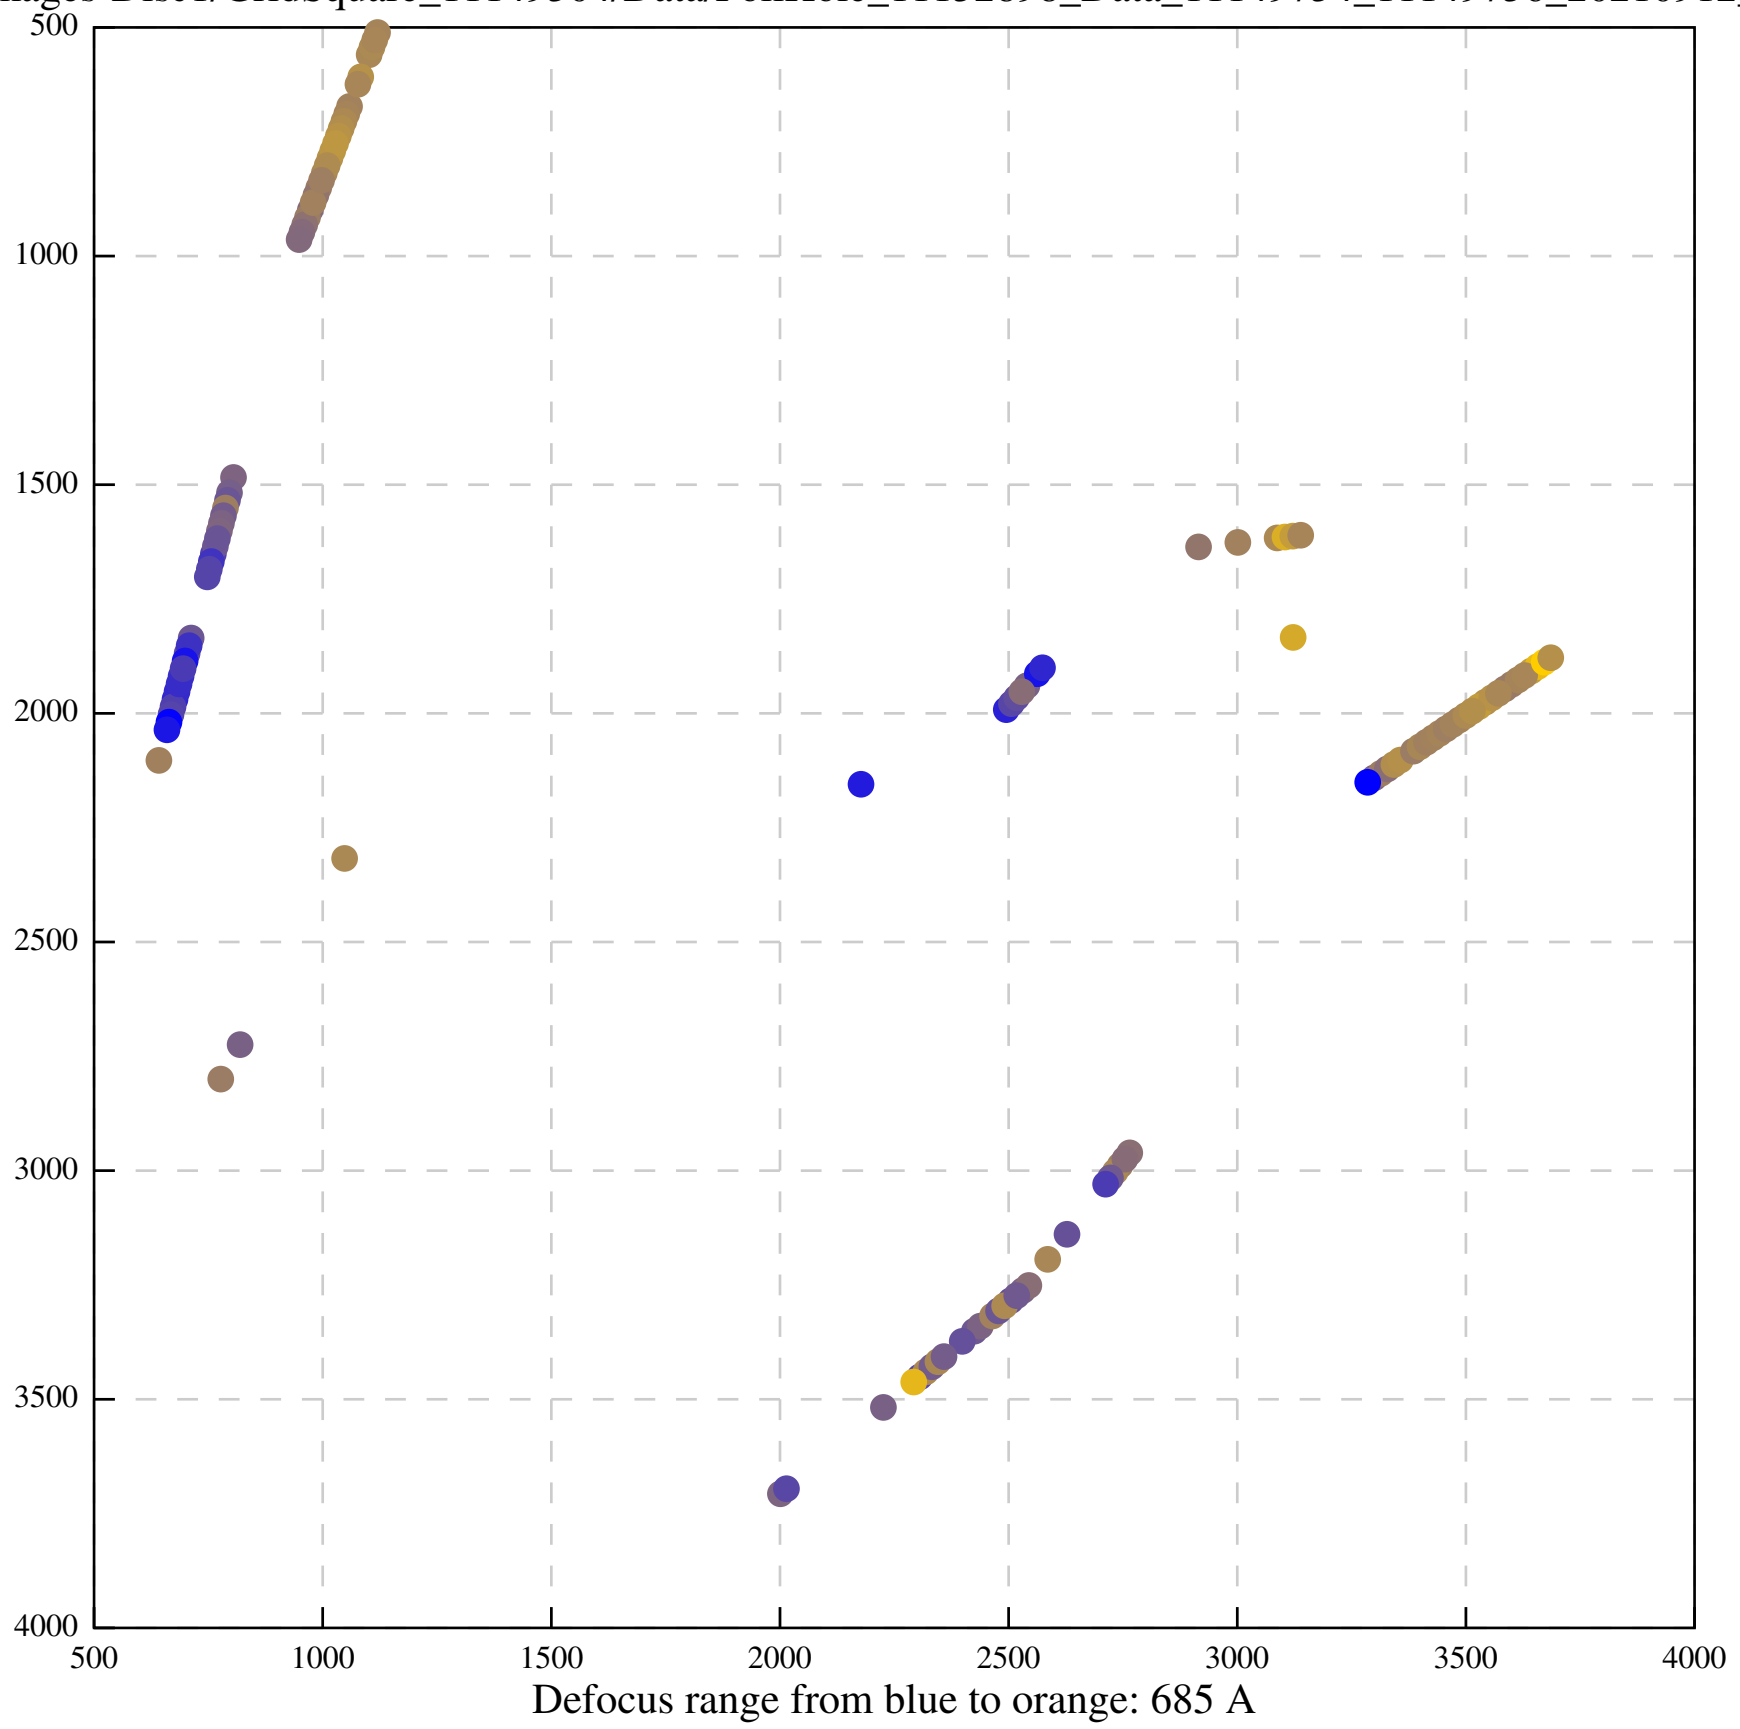

Defocus range from blue to orange: 0 A

Defocus range from blue to orange: 0 A

Defocus range from blue to orange: 546 A

Defocus range from blue to orange: 406 A

Defocus range from blue to orange: 0 A

Defocus range from blue to orange: 1069 A