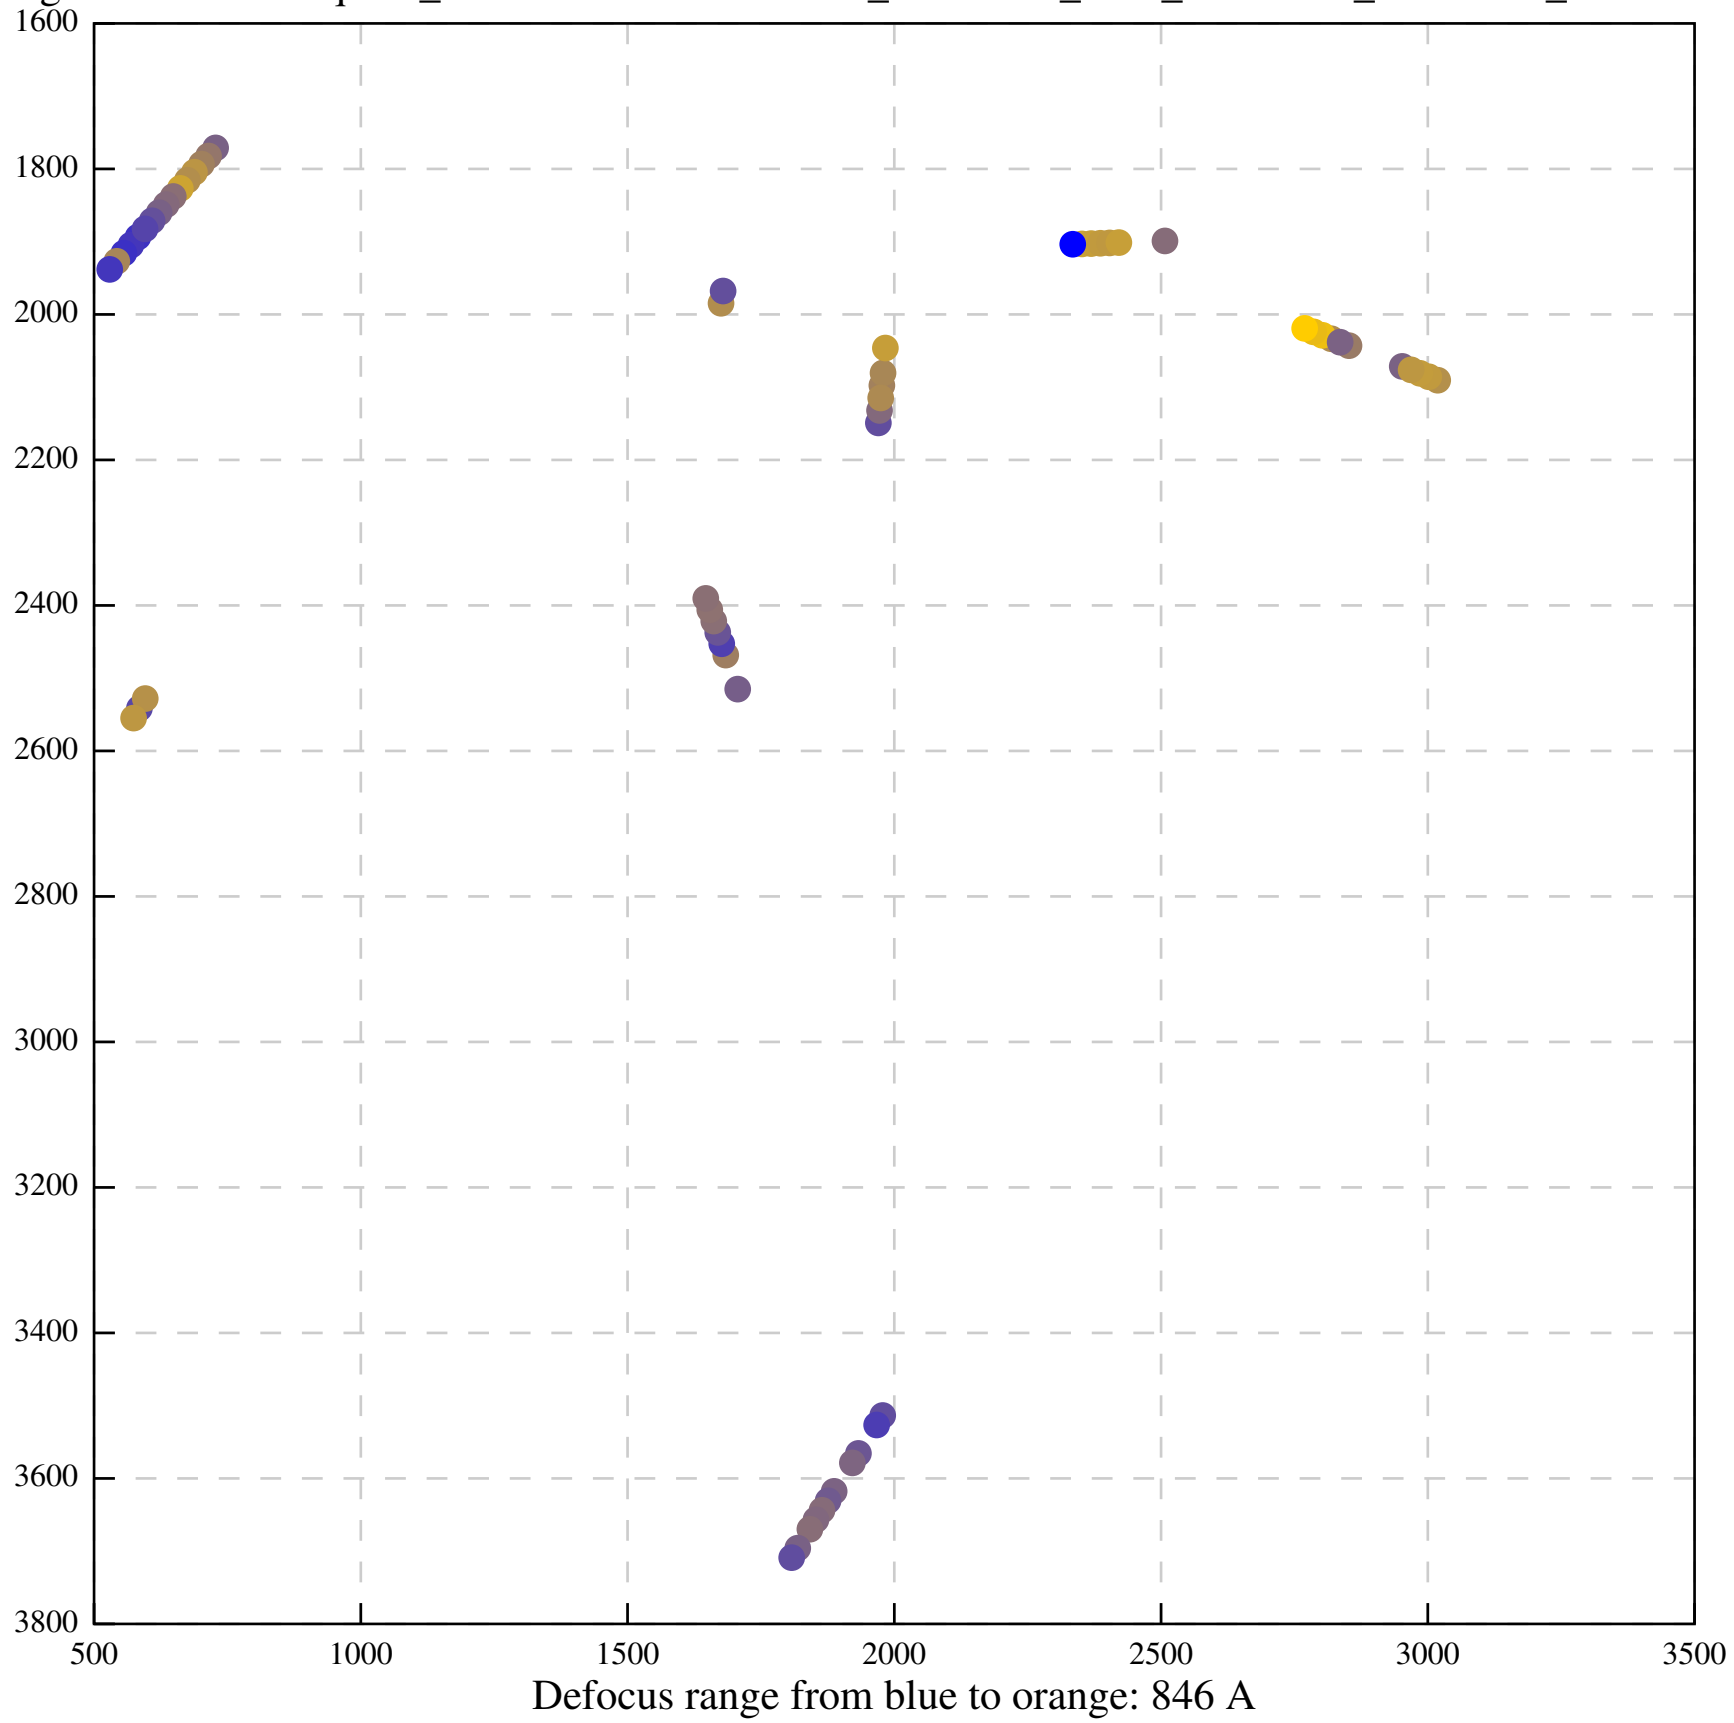

Defocus range from blue to orange: 402 A