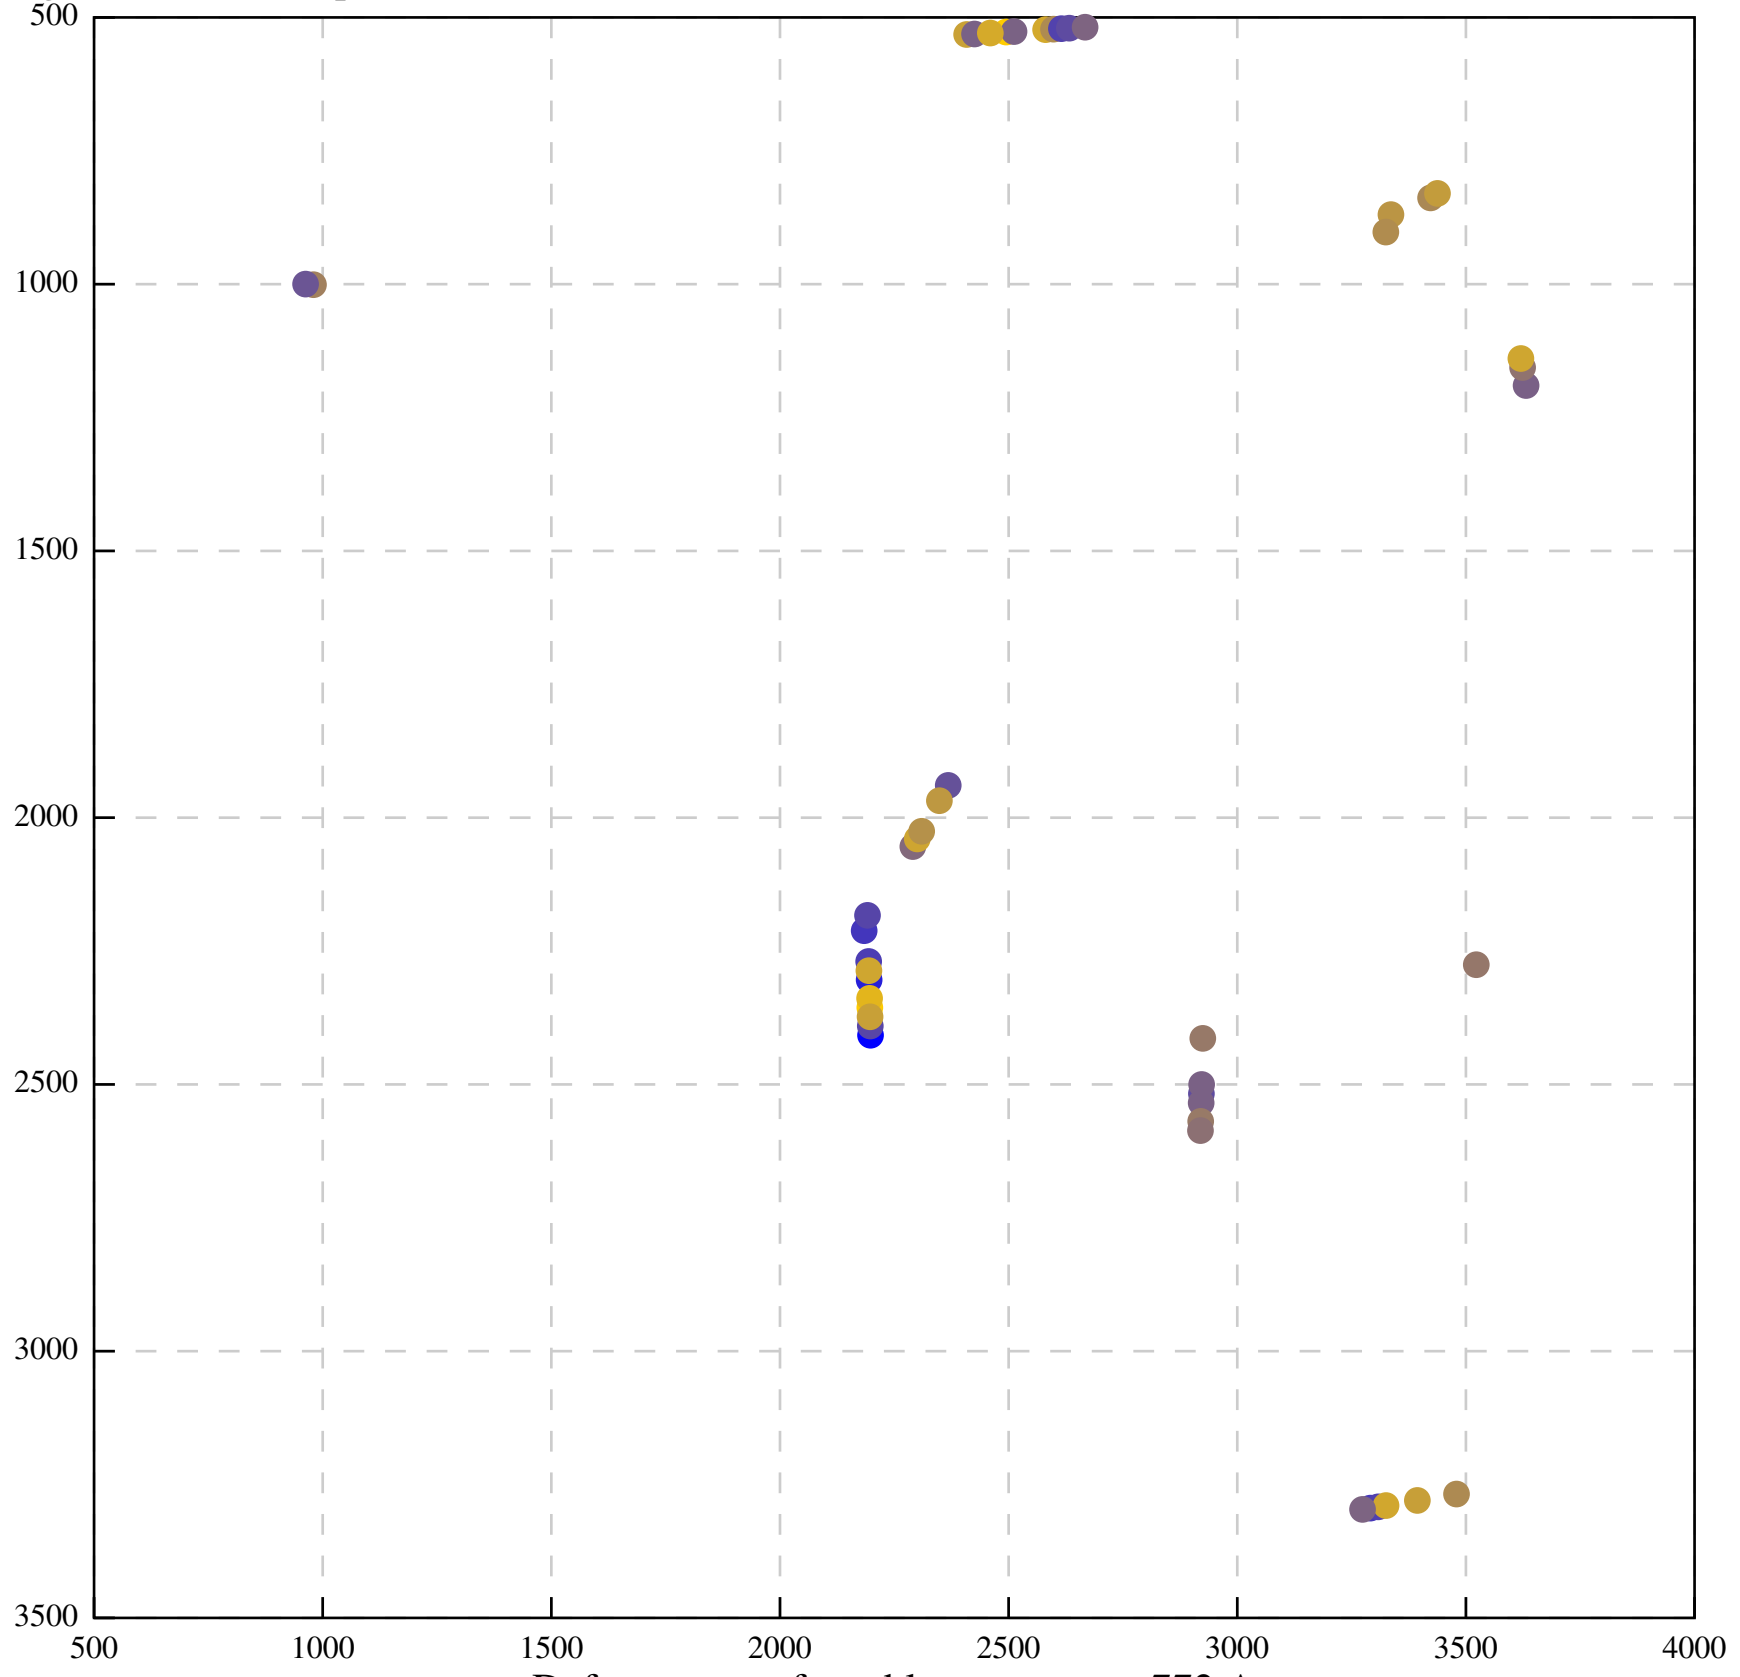

Defocus range from blue to orange: 704 A

Defocus range from blue to orange: 0 A

Defocus range from blue to orange: 798 A

Defocus range from blue to orange: 228 A

Defocus range from blue to orange: 772 A

Defocus range from blue to orange: 217 A