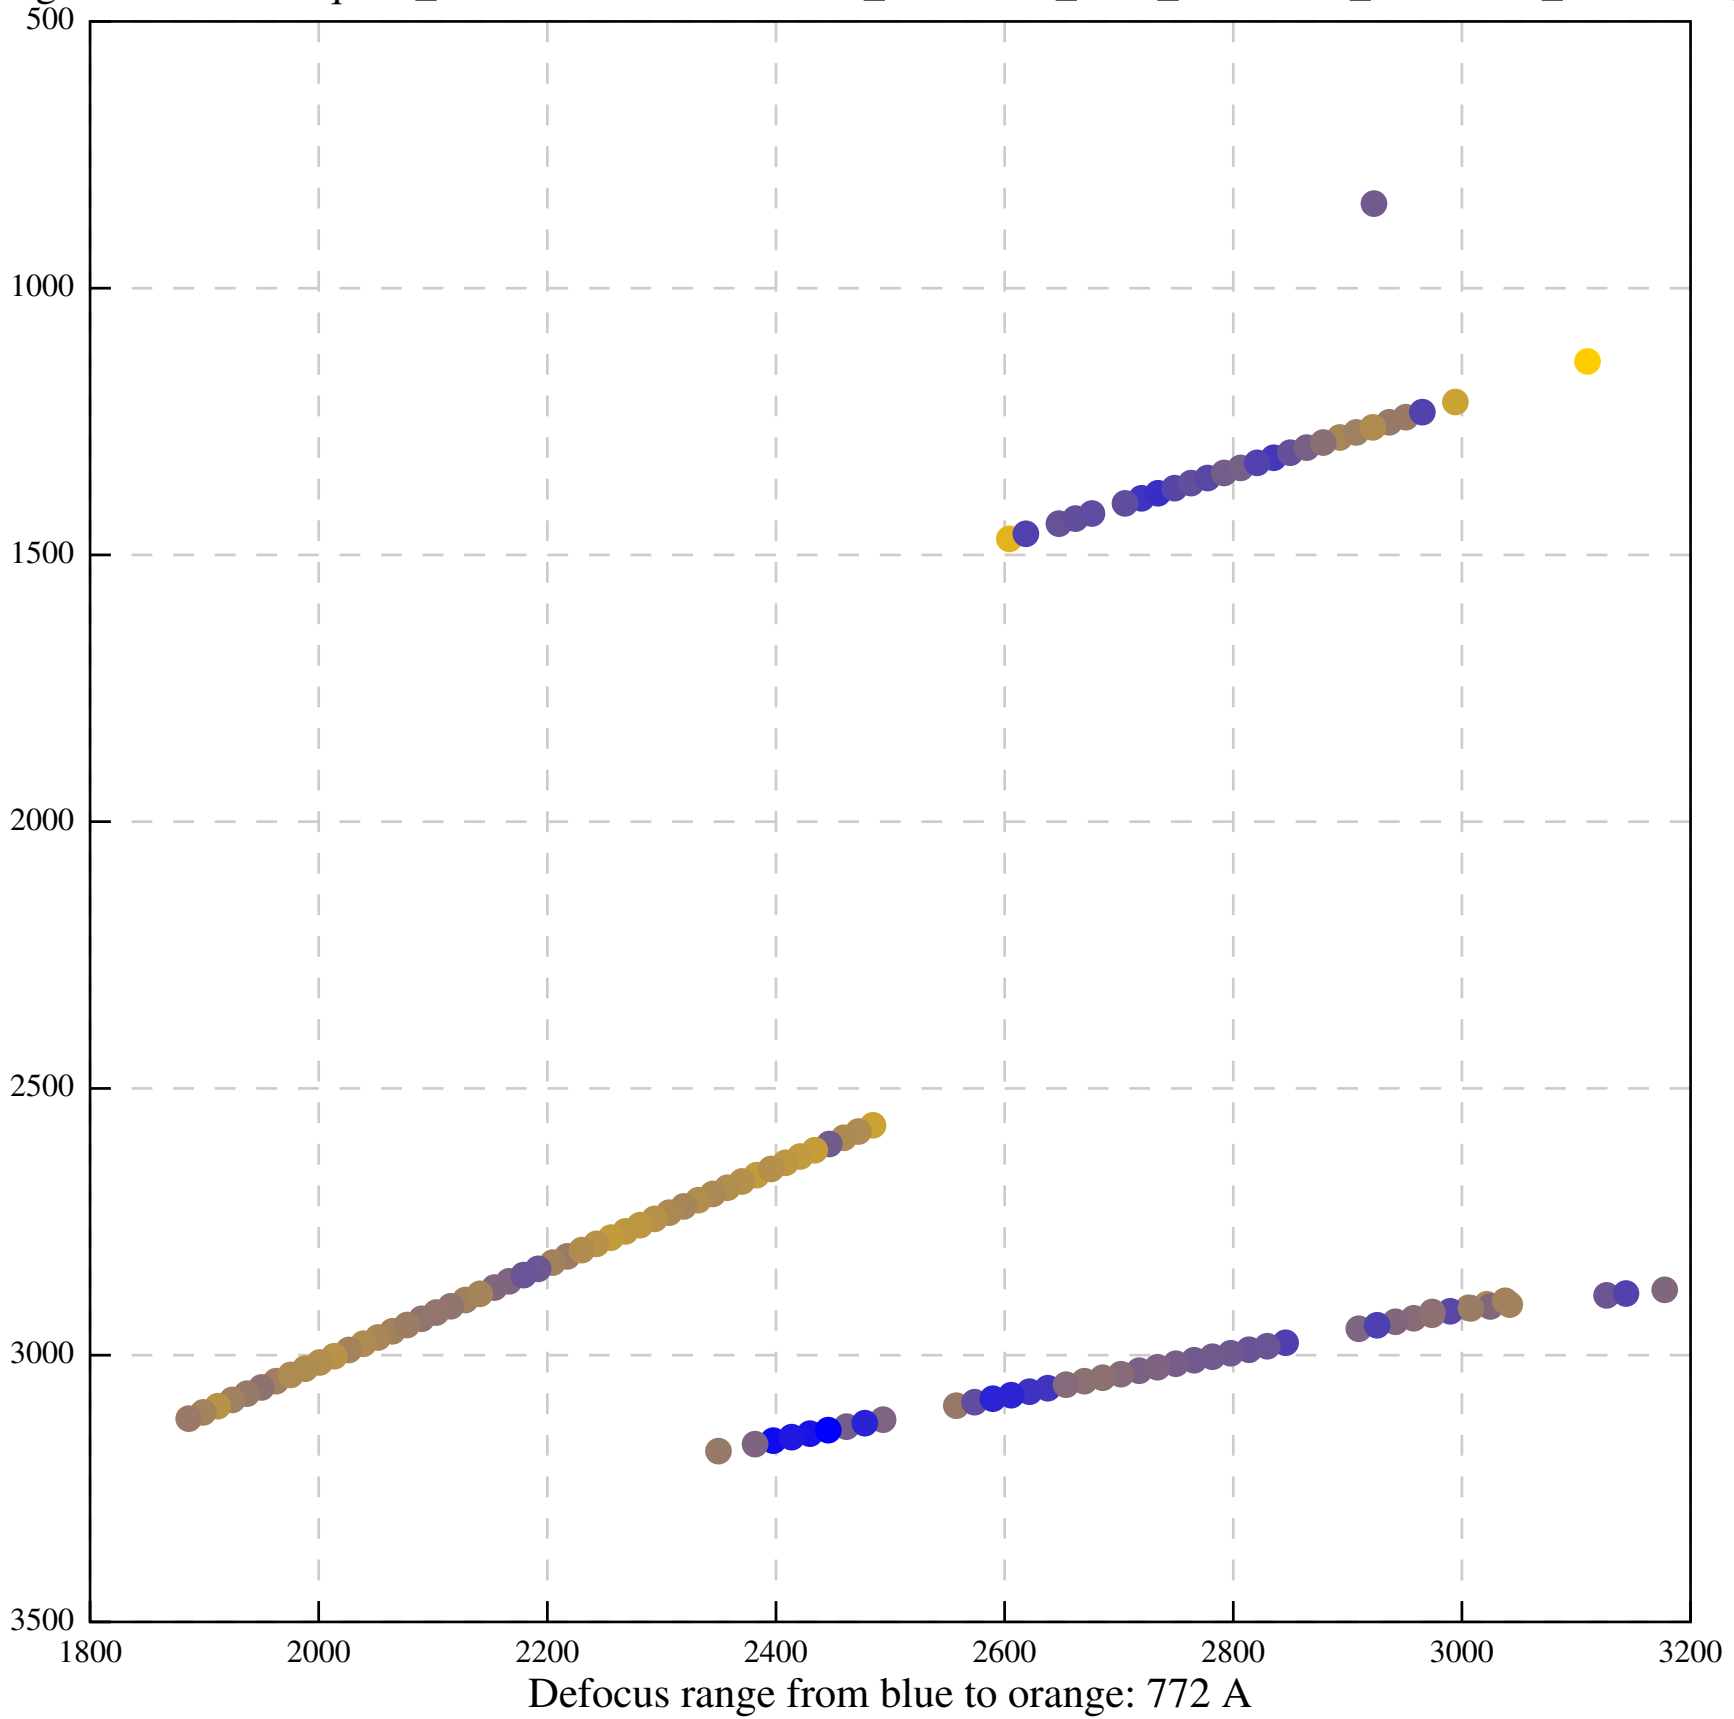

Defocus range from blue to orange: 448 A

Defocus range from blue to orange: 1051 A

Defocus range from blue to orange: 958 A

Defocus range from blue to orange: 215 A

Defocus range from blue to orange: 424 A