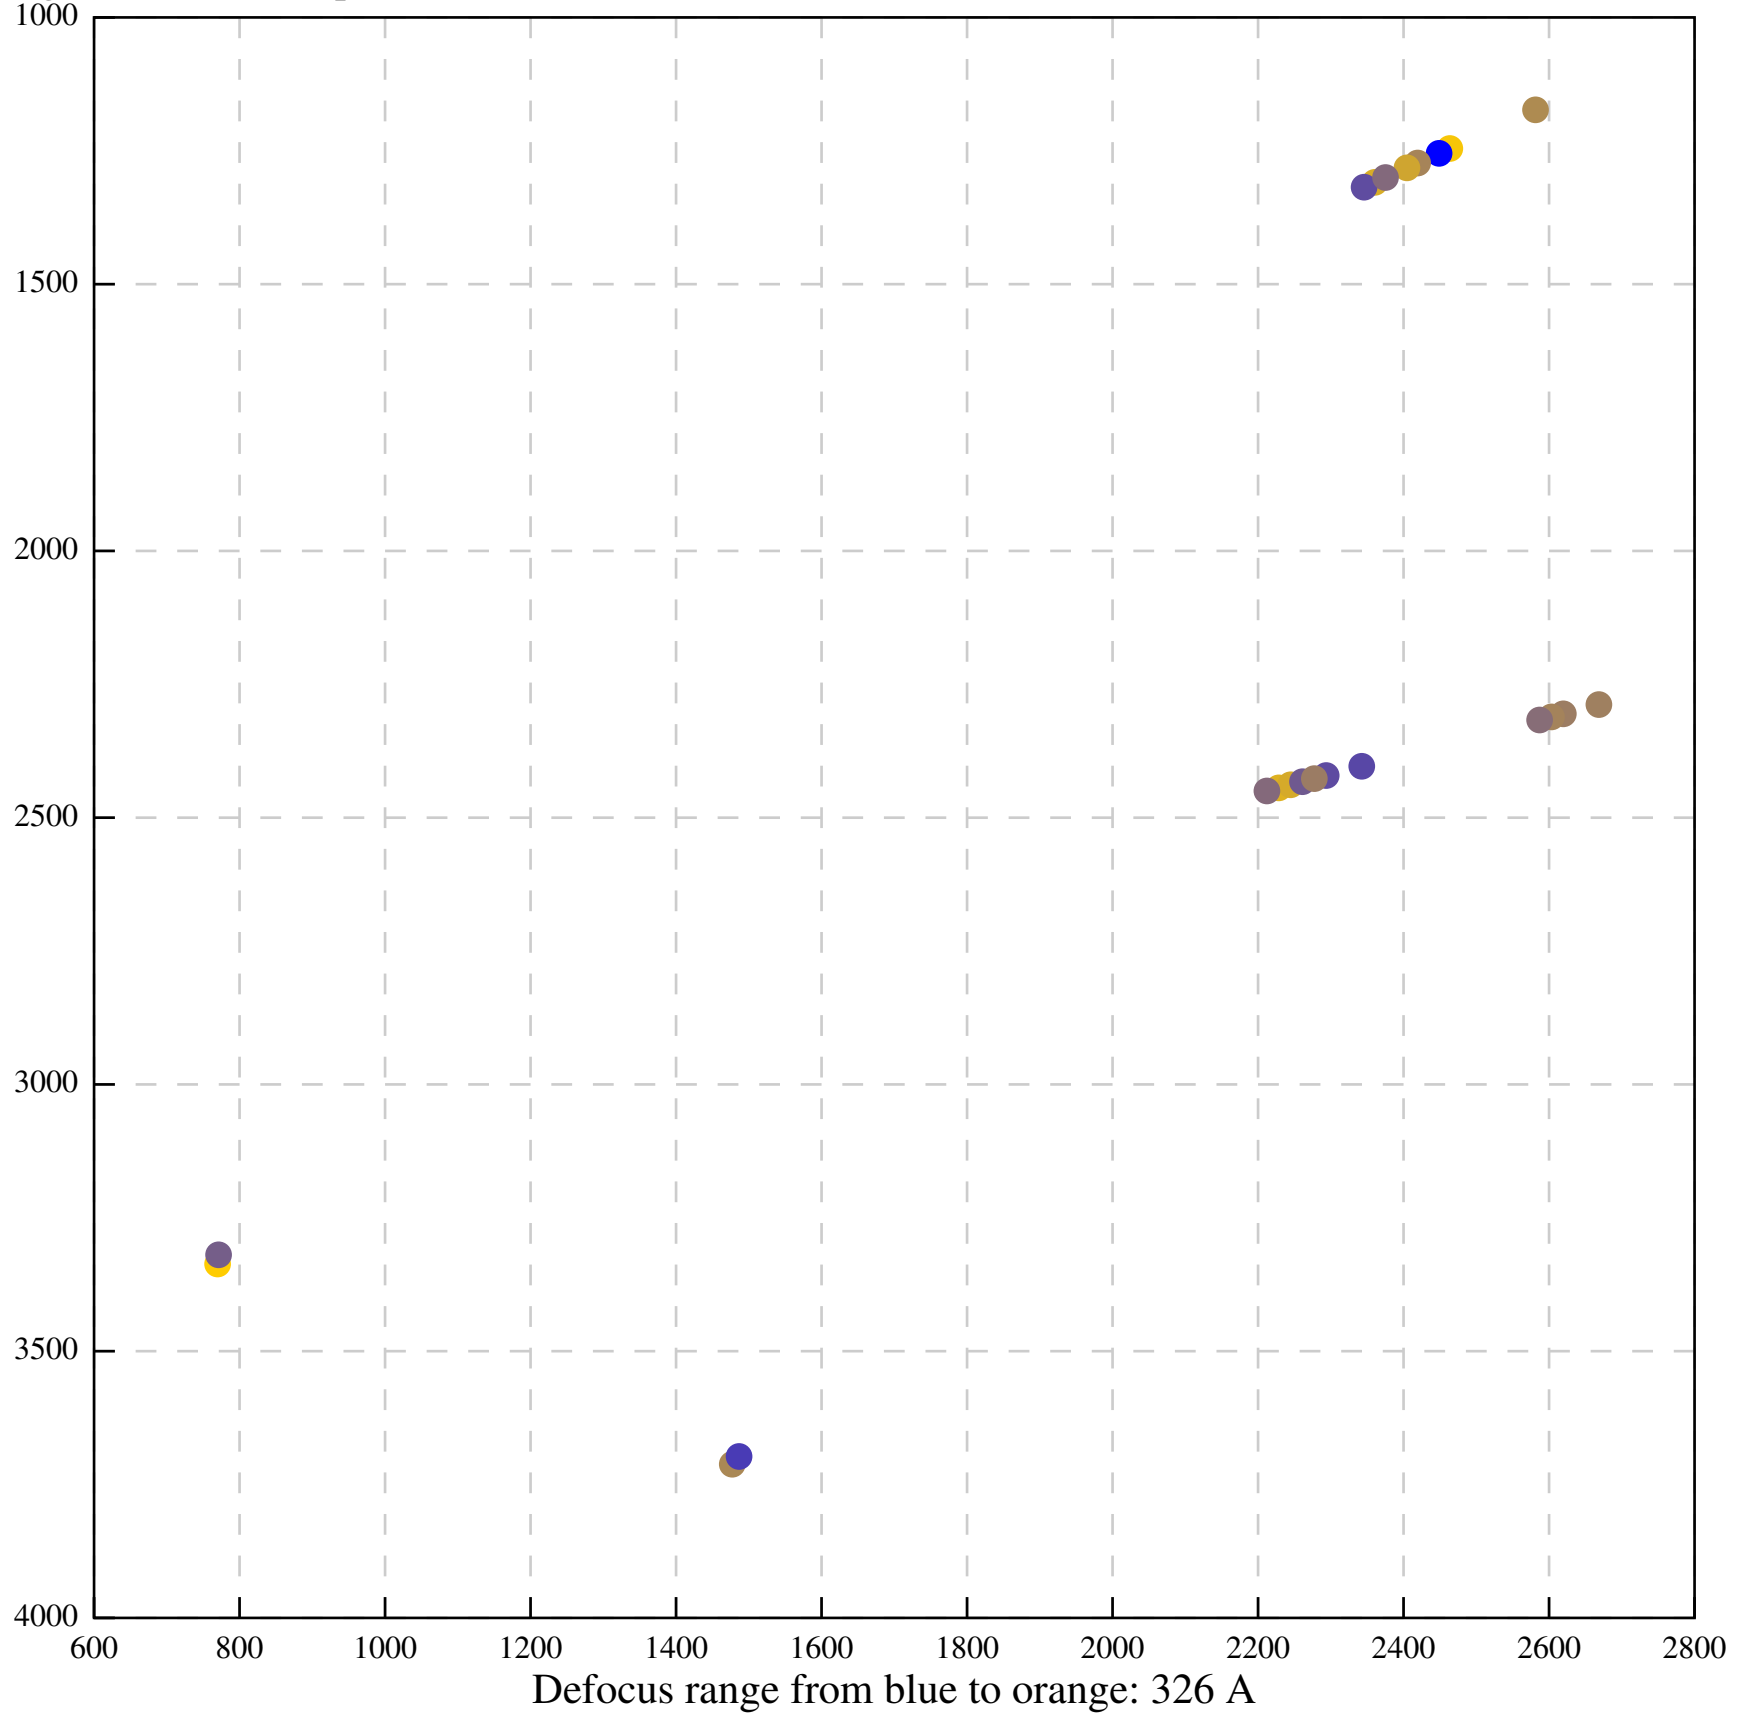

Defocus range from blue to orange: 174 Å

Defocus range from blue to orange: 273 A

Defocus range from blue to orange: 361 A

Defocus range from blue to orange: 0 A

Defocus range from blue to orange: 562 A

Defocus range from blue to orange: 91 A