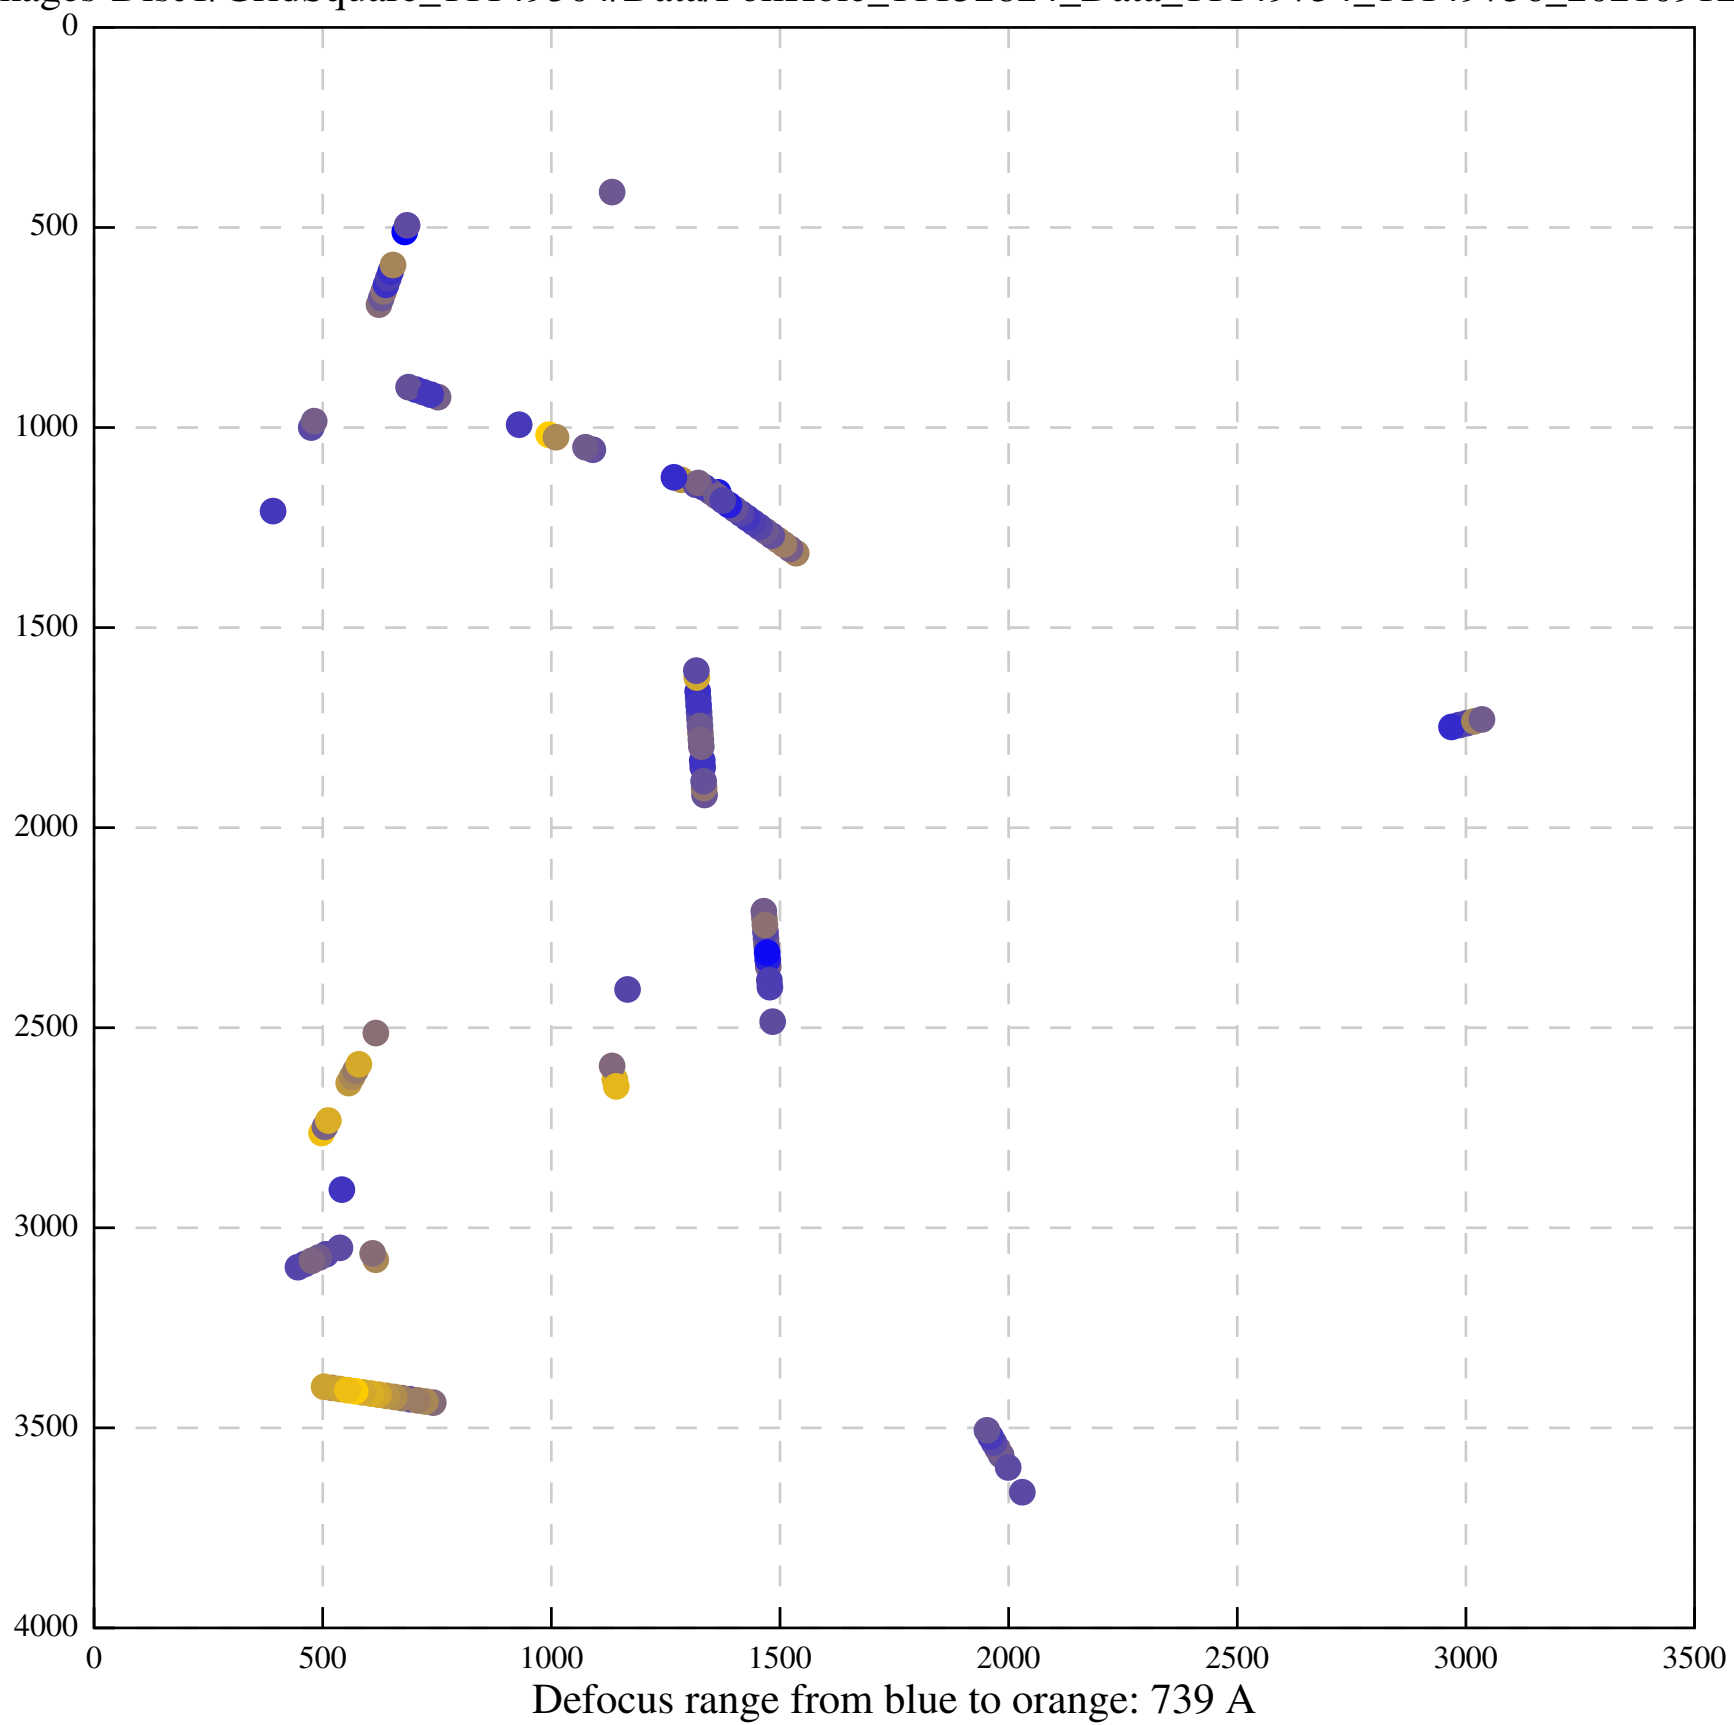

Defocus range from blue to orange: 1079 A