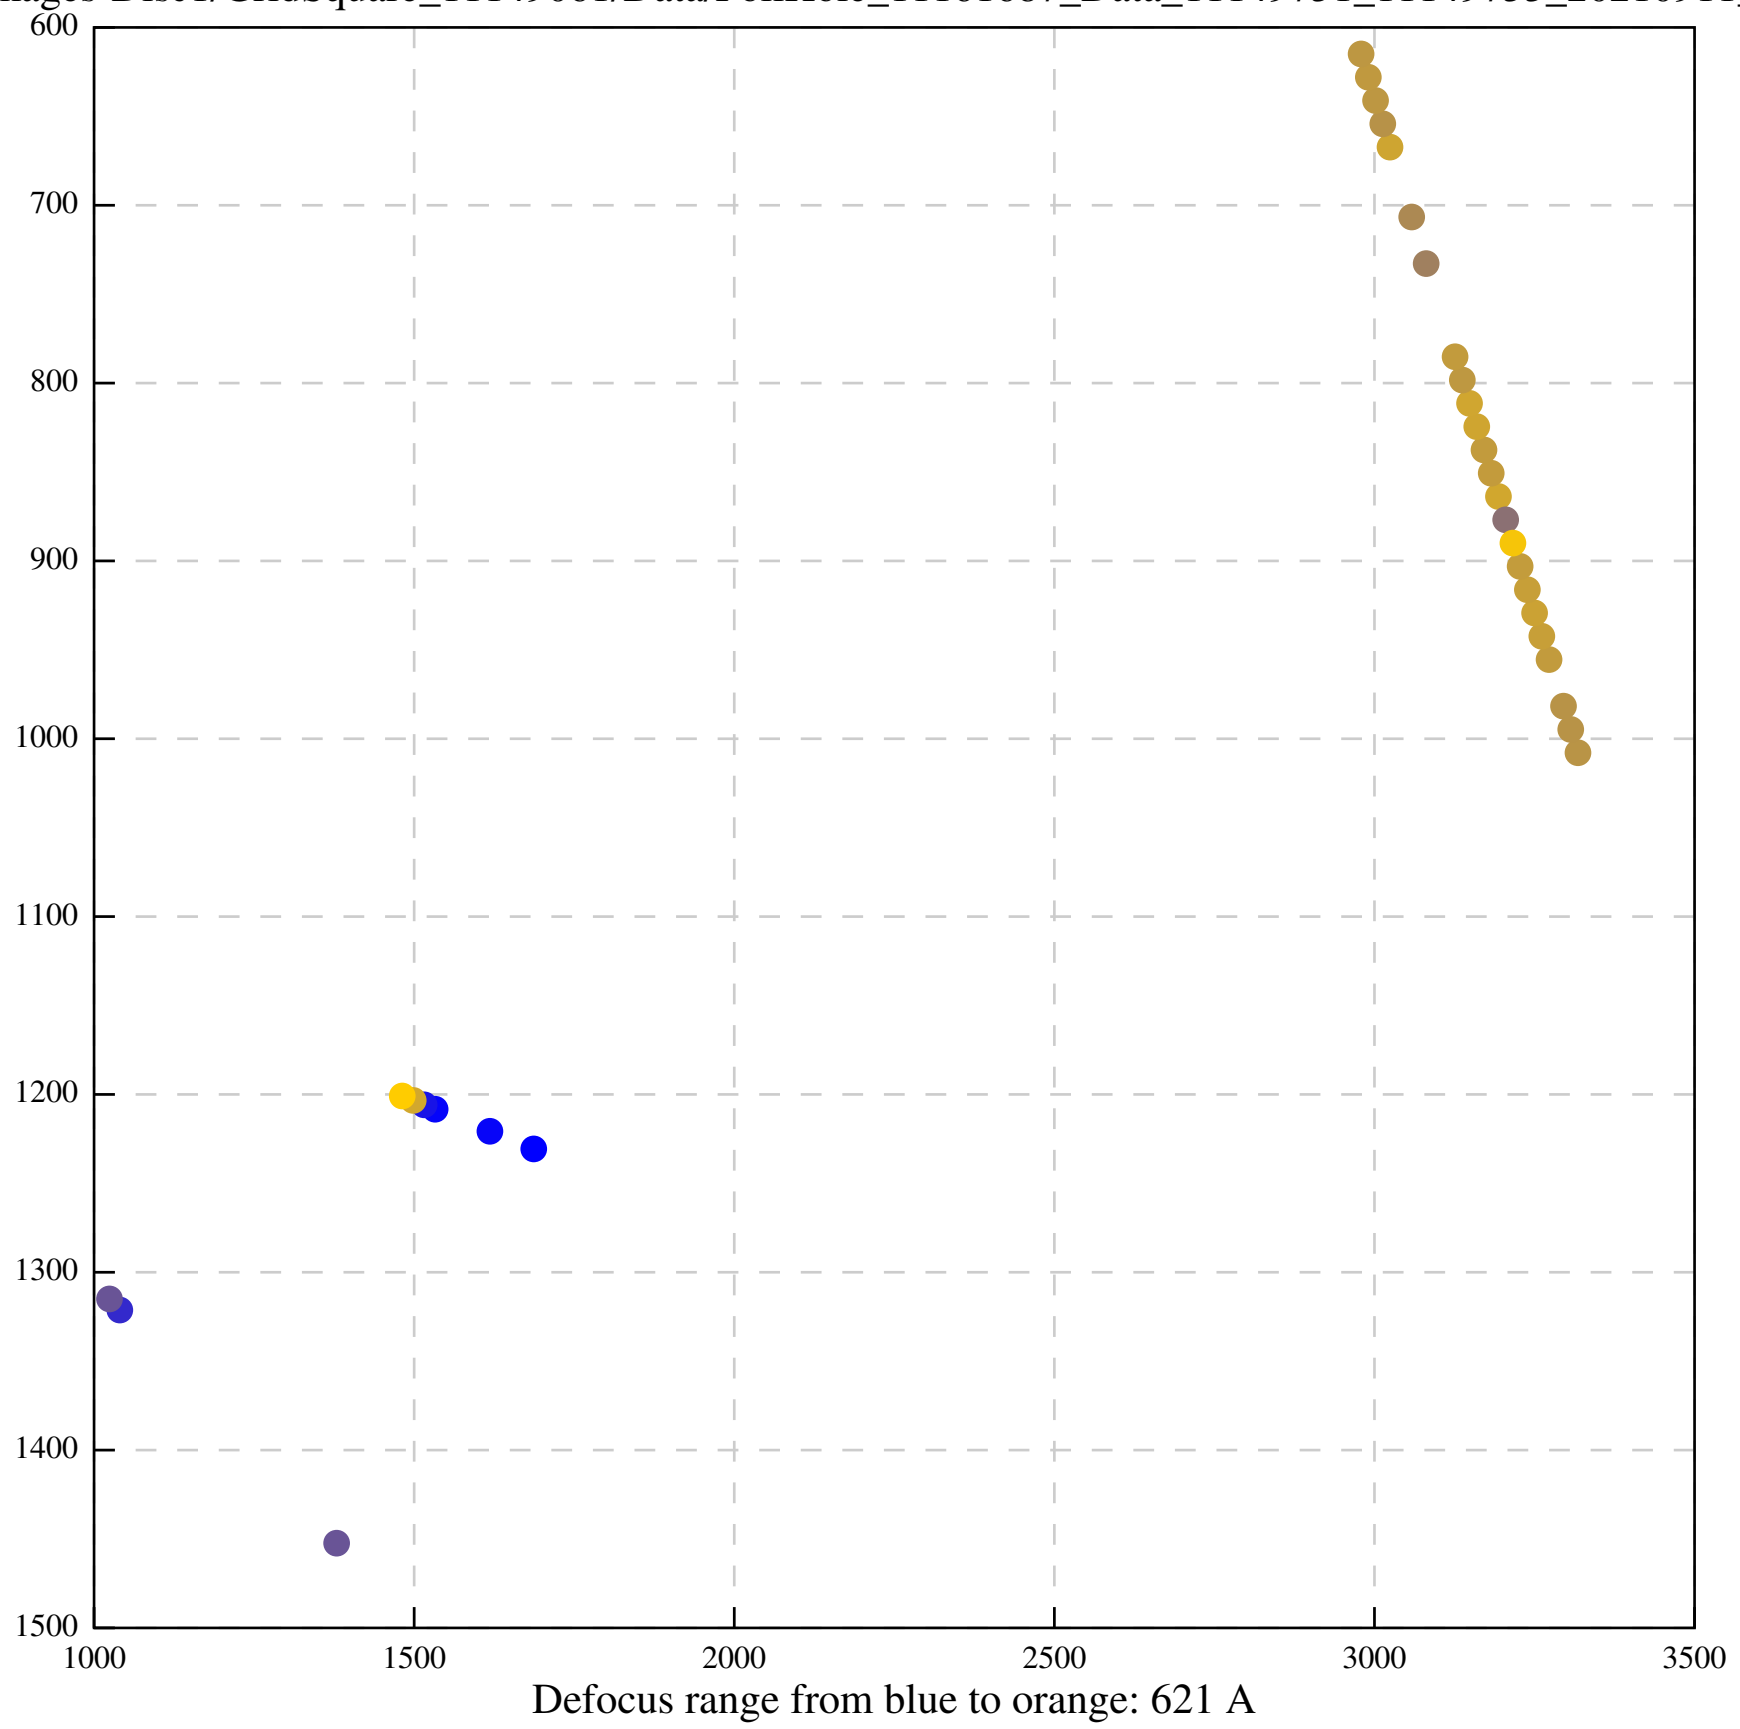

Defocus range from blue to orange: 618 A

Defocus range from blue to orange: 138 A

Defocus range from blue to orange: 341 A

Defocus range from blue to orange: 291 A

Defocus range from blue to orange: 15 A

Defocus range from blue to orange: 0 A