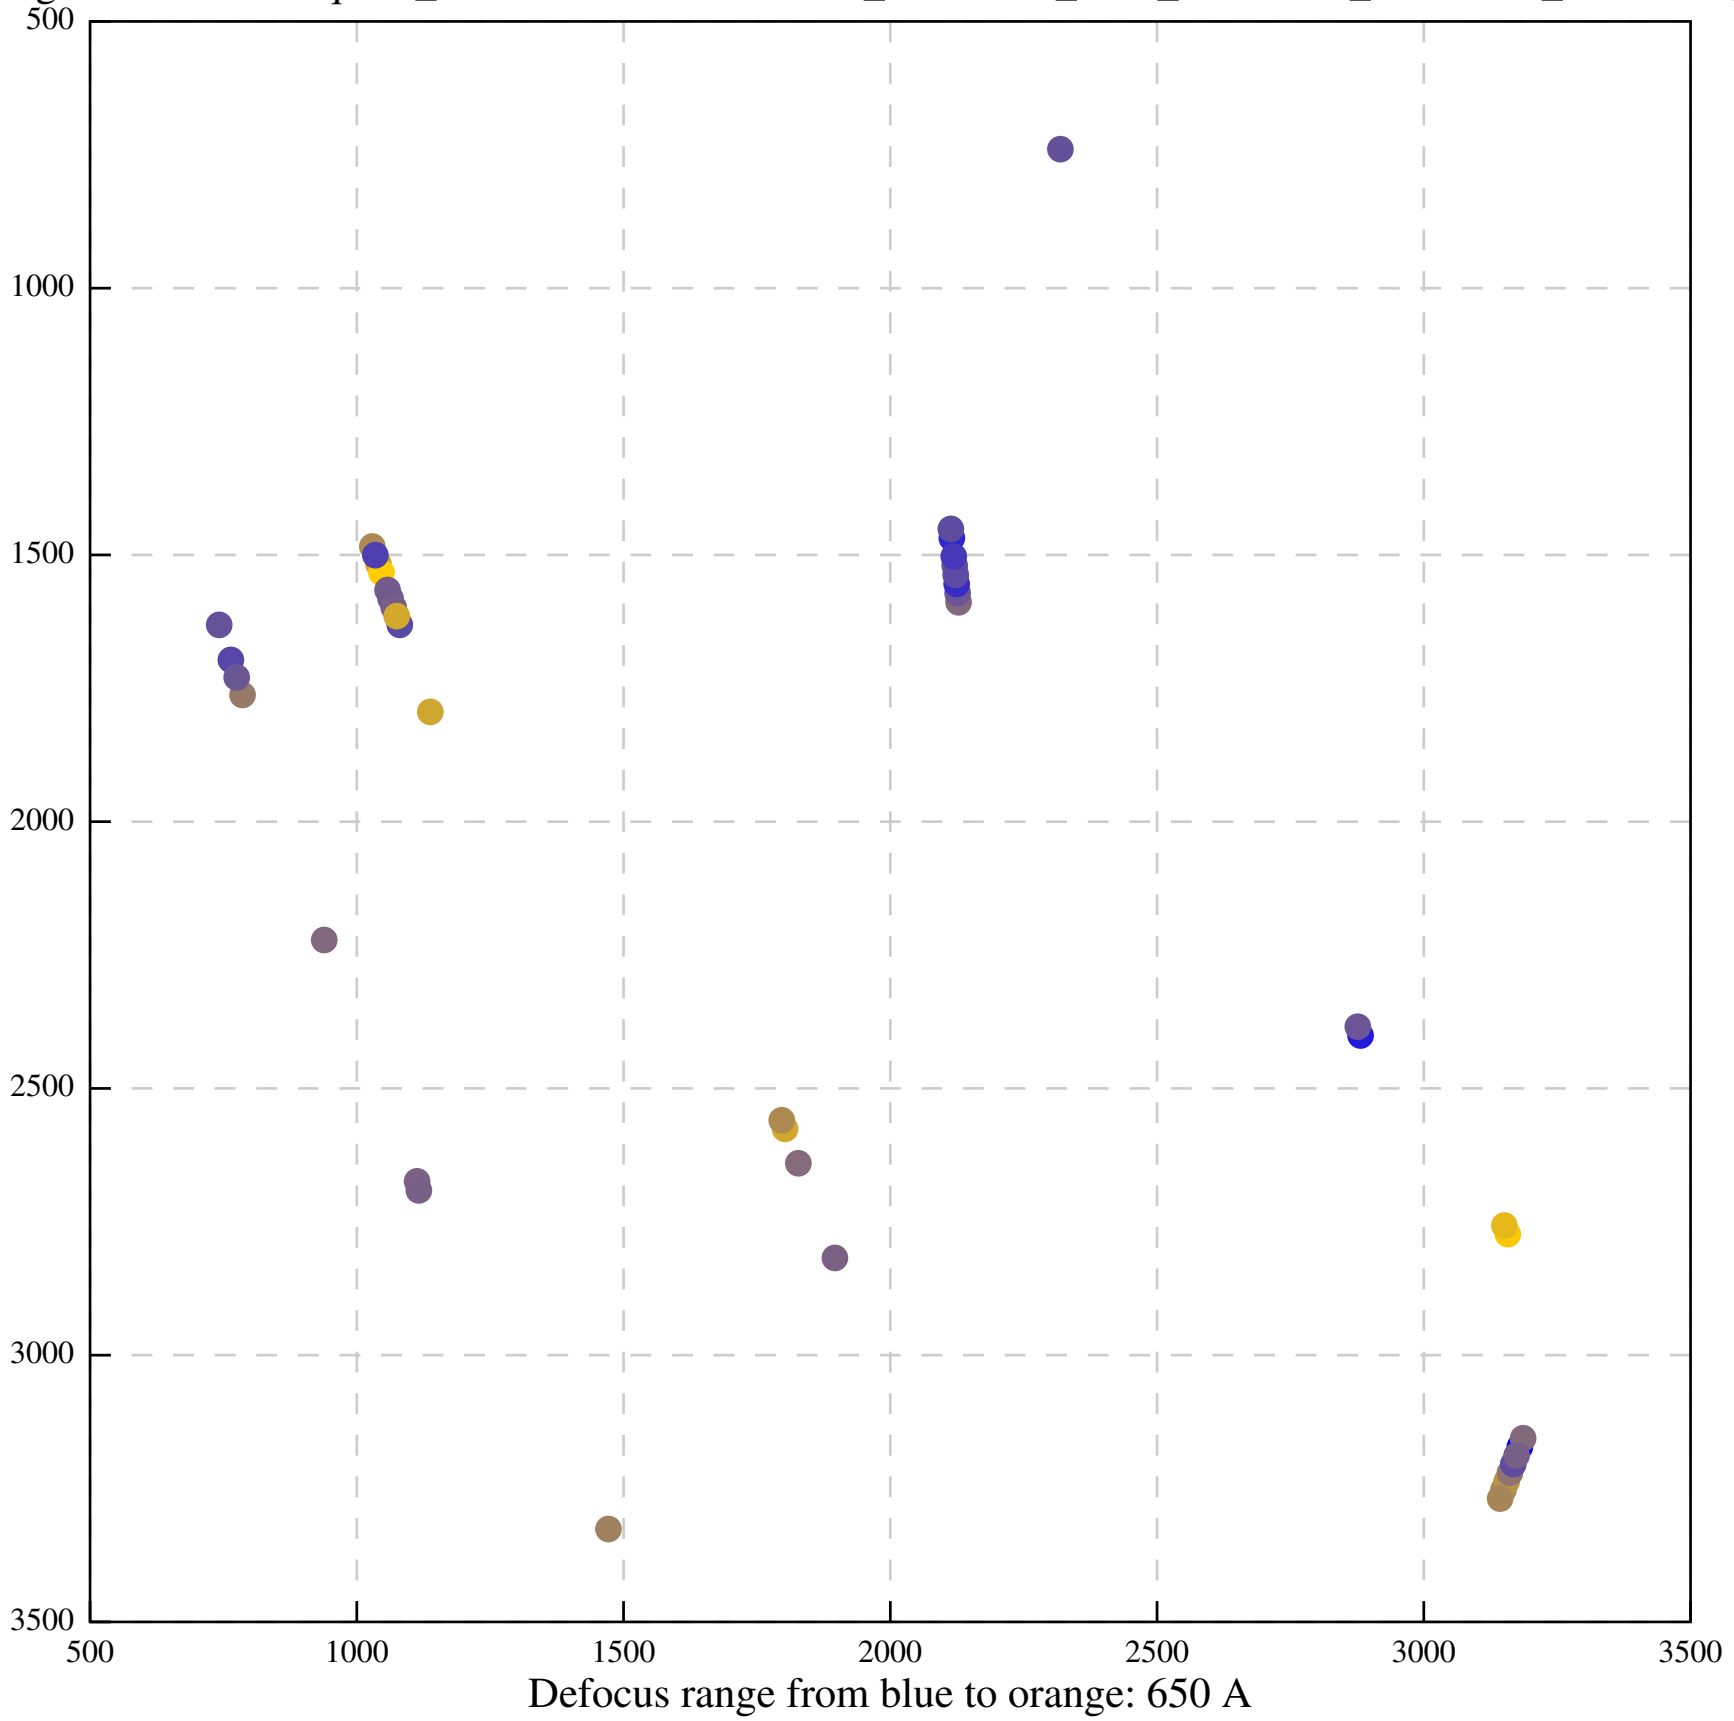

Defocus range from blue to orange: 836 A

Defocus range from blue to orange: 0 A

Defocus range from blue to orange: 0 A

Defocus range from blue to orange: 284 A

Defocus range from blue to orange: 1052 A

Defocus range from blue to orange: 687 A