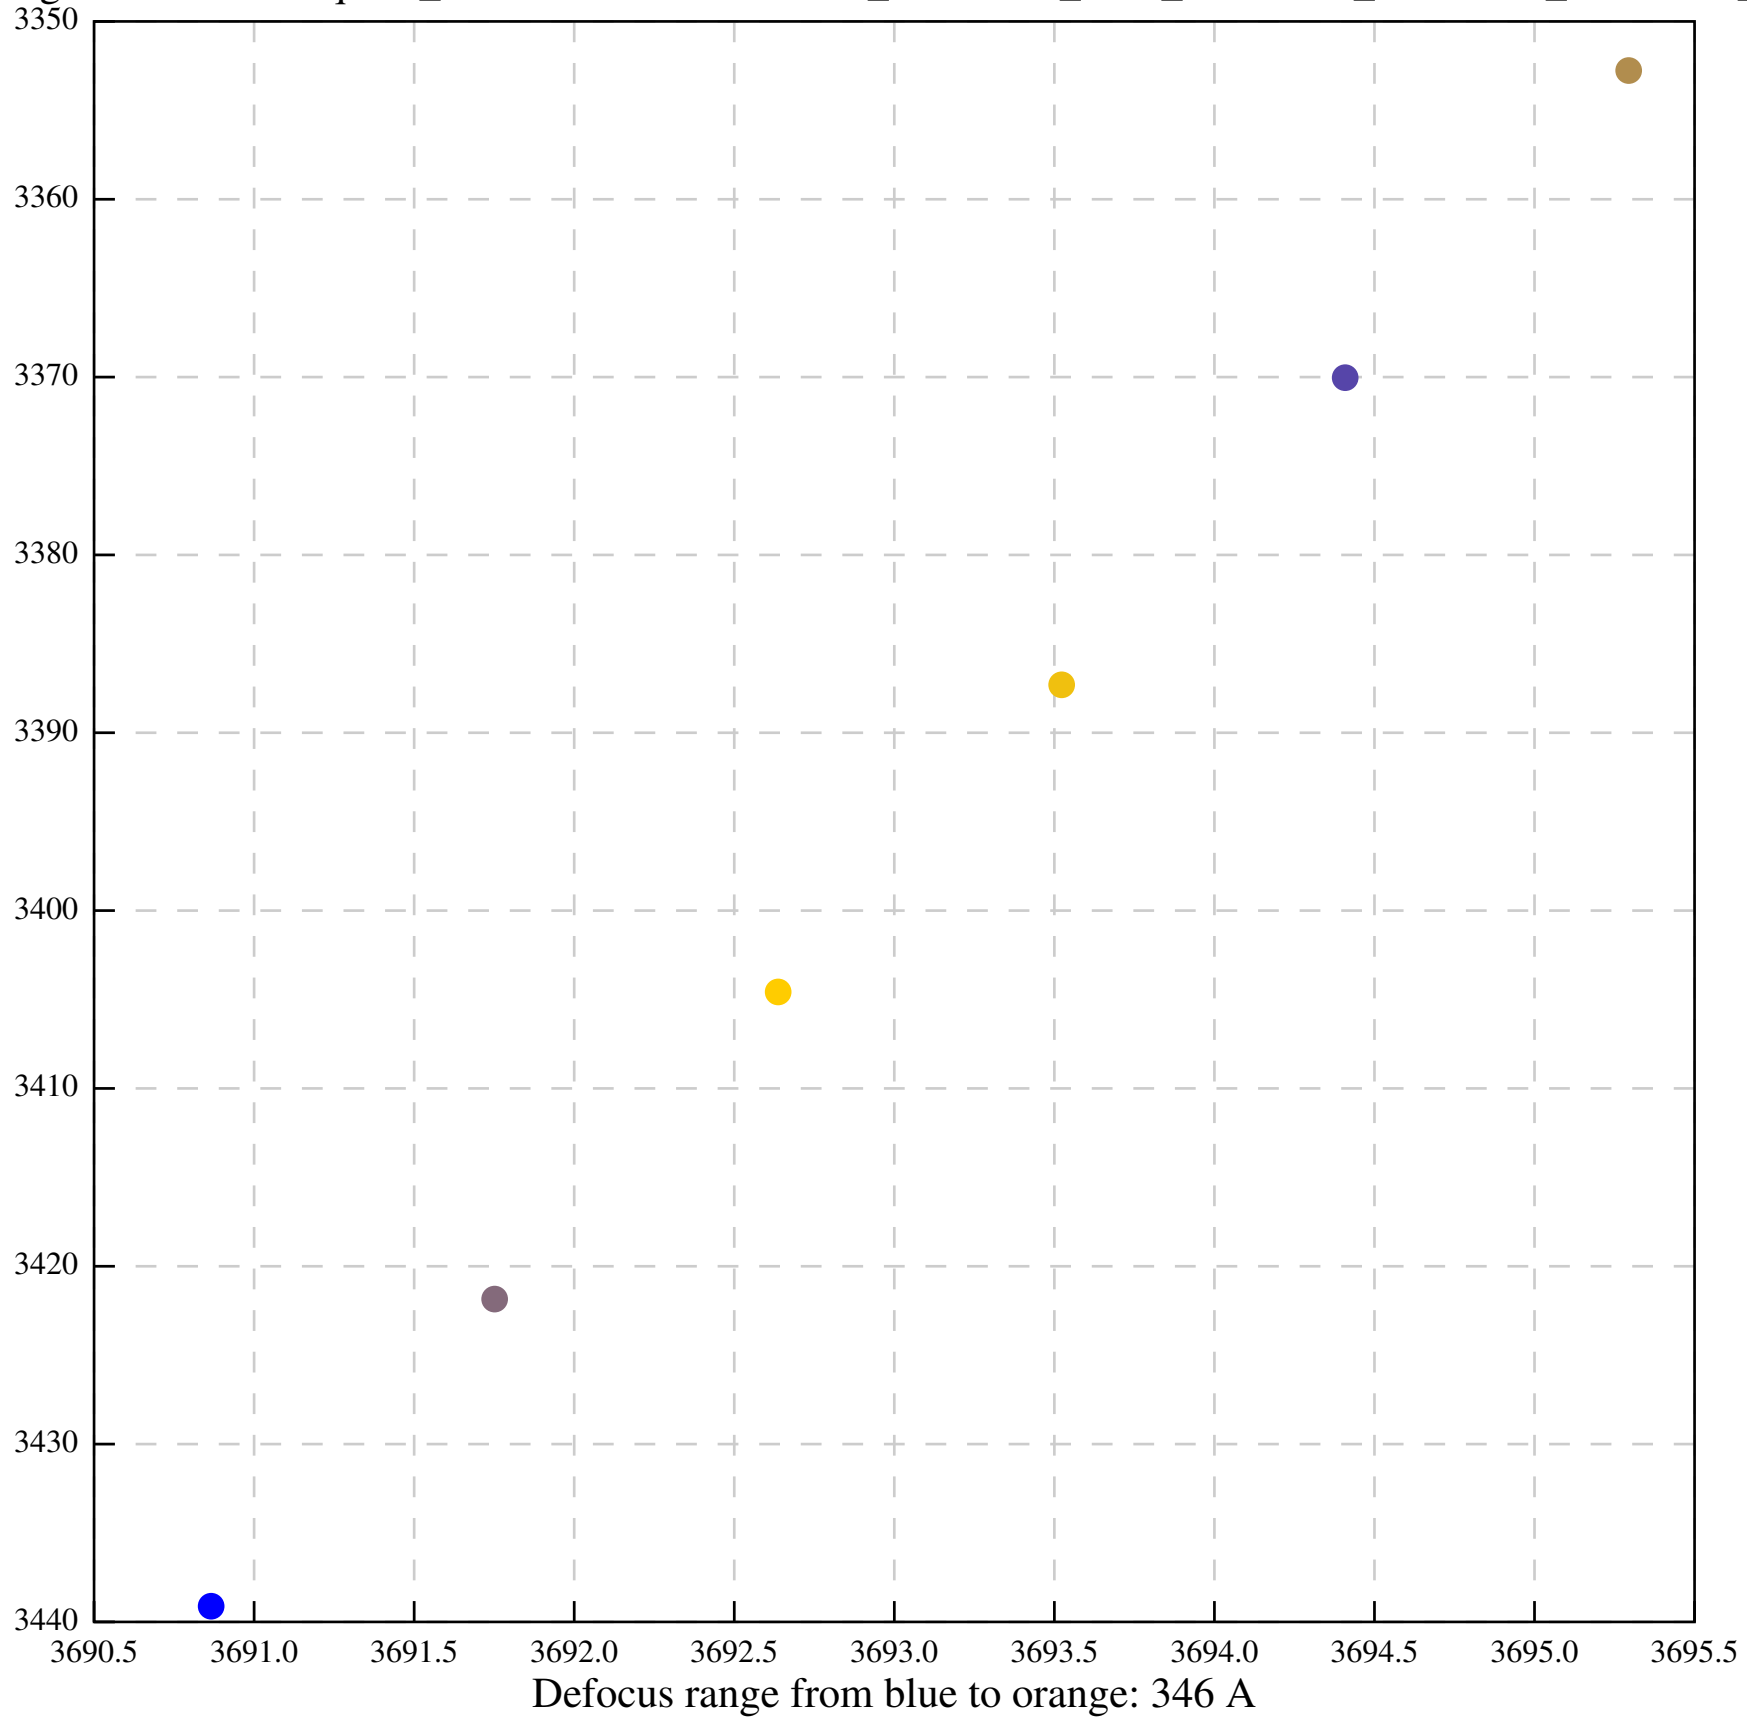

Defocus range from blue to orange: 49 A

Defocus range from blue to orange: 0 A

Defocus range from blue to orange: 318 A

Defocus range from blue to orange: 34 A

Defocus range from blue to orange: 462 Å

Defocus range from blue to orange: 82 A