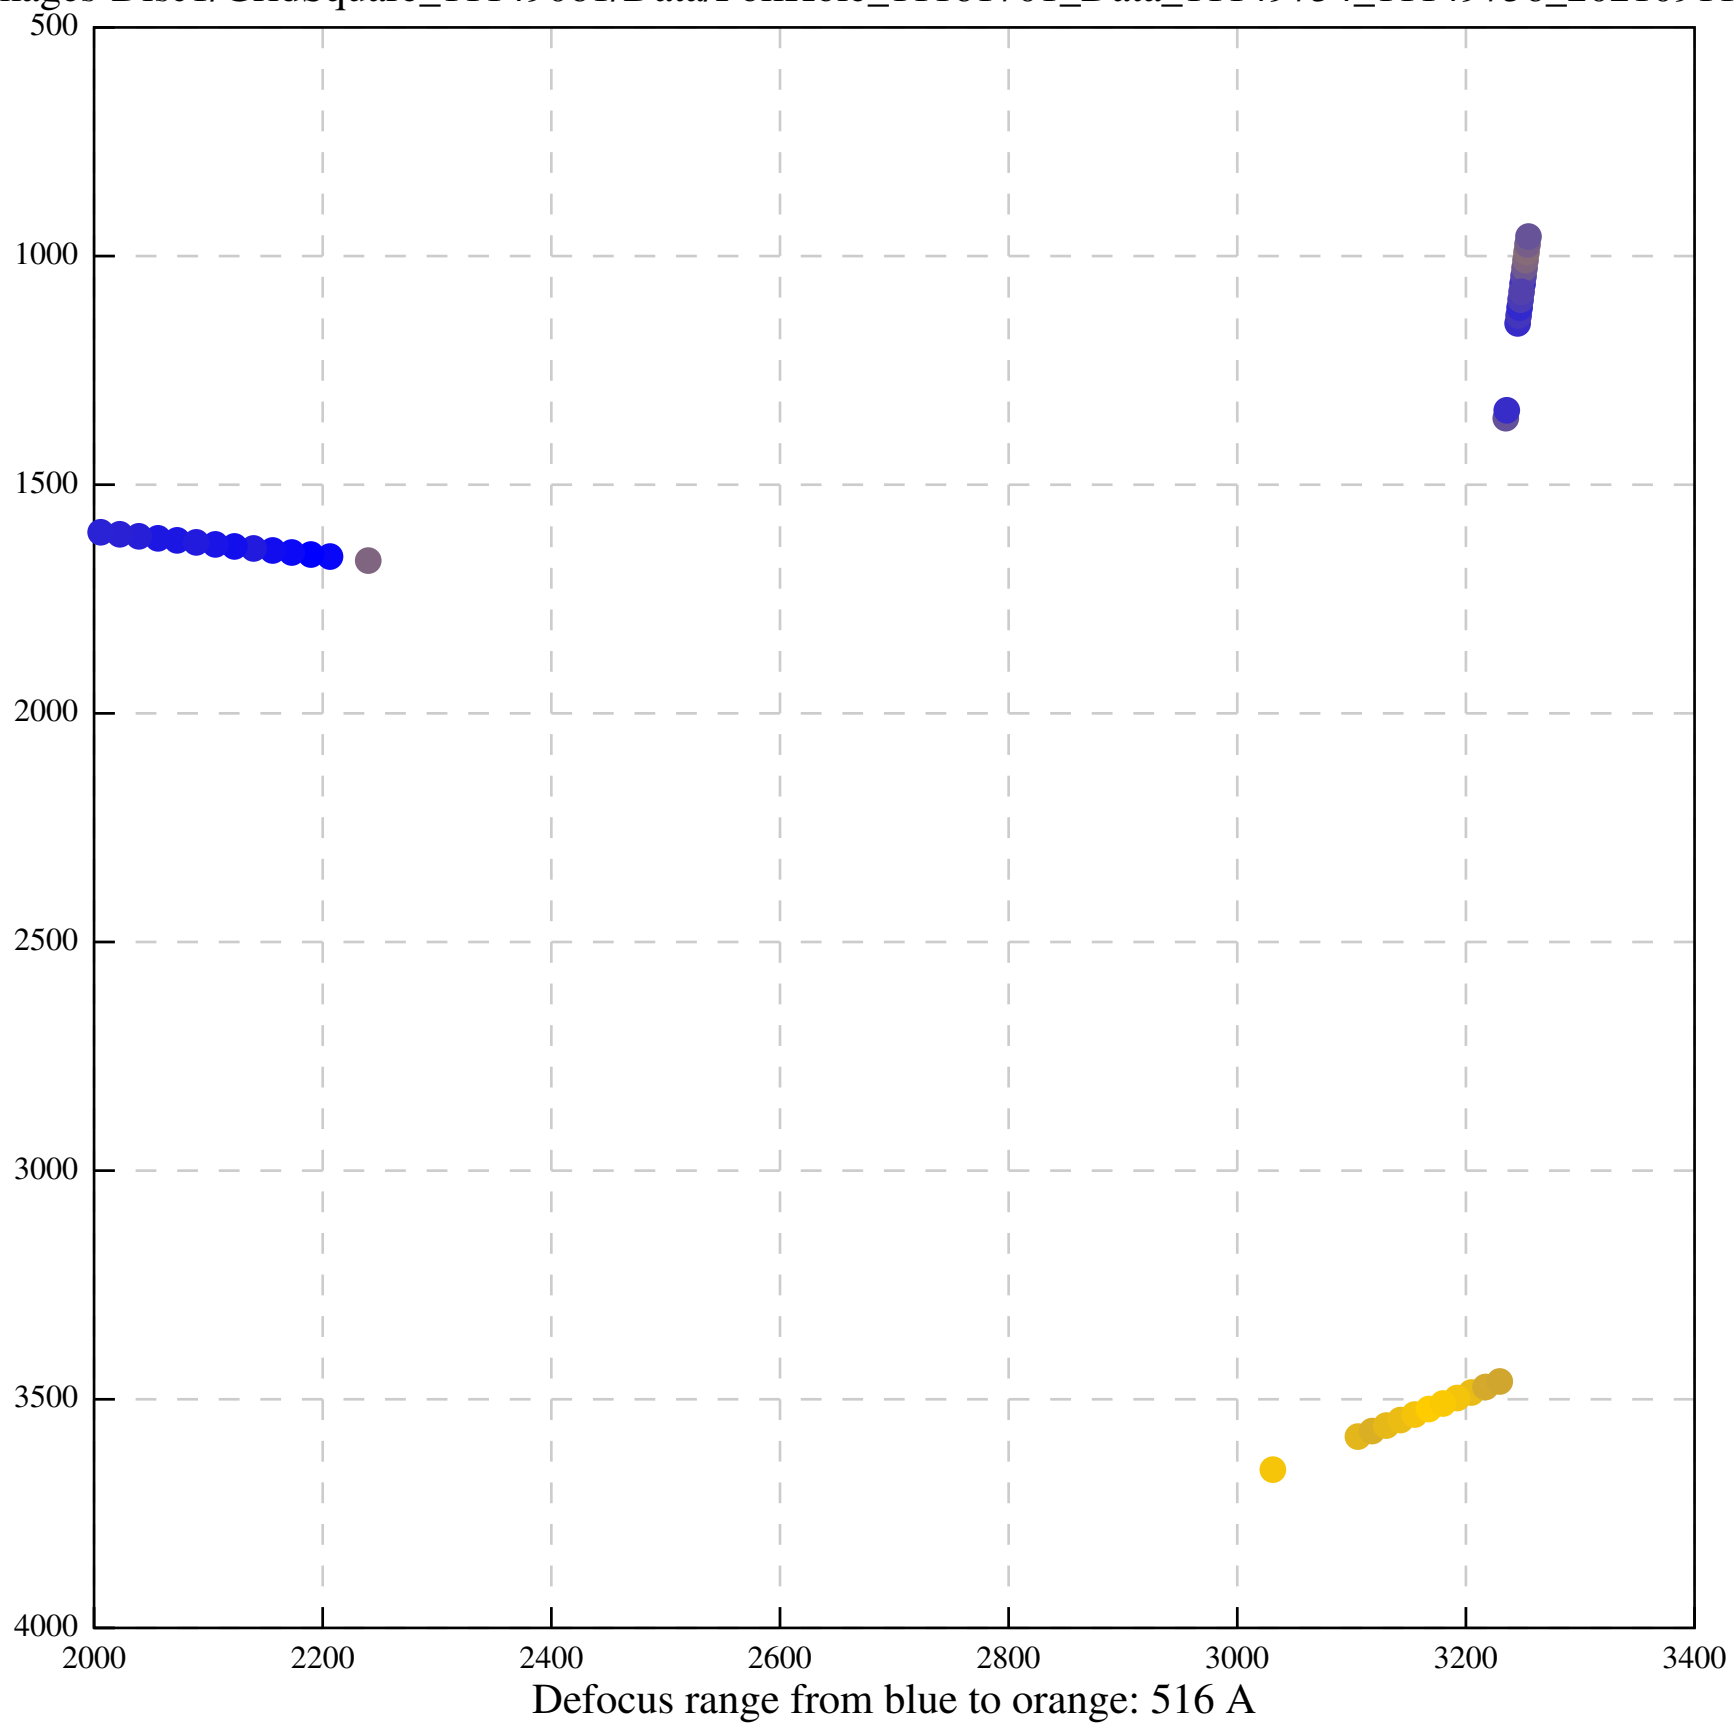

Defocus range from blue to orange: 639 A

Defocus range from blue to orange: 522 A

Defocus range from blue to orange: 0 A

Defocus range from blue to orange: 0 A

Defocus range from blue to orange: 597 A

Defocus range from blue to orange: 1120 A