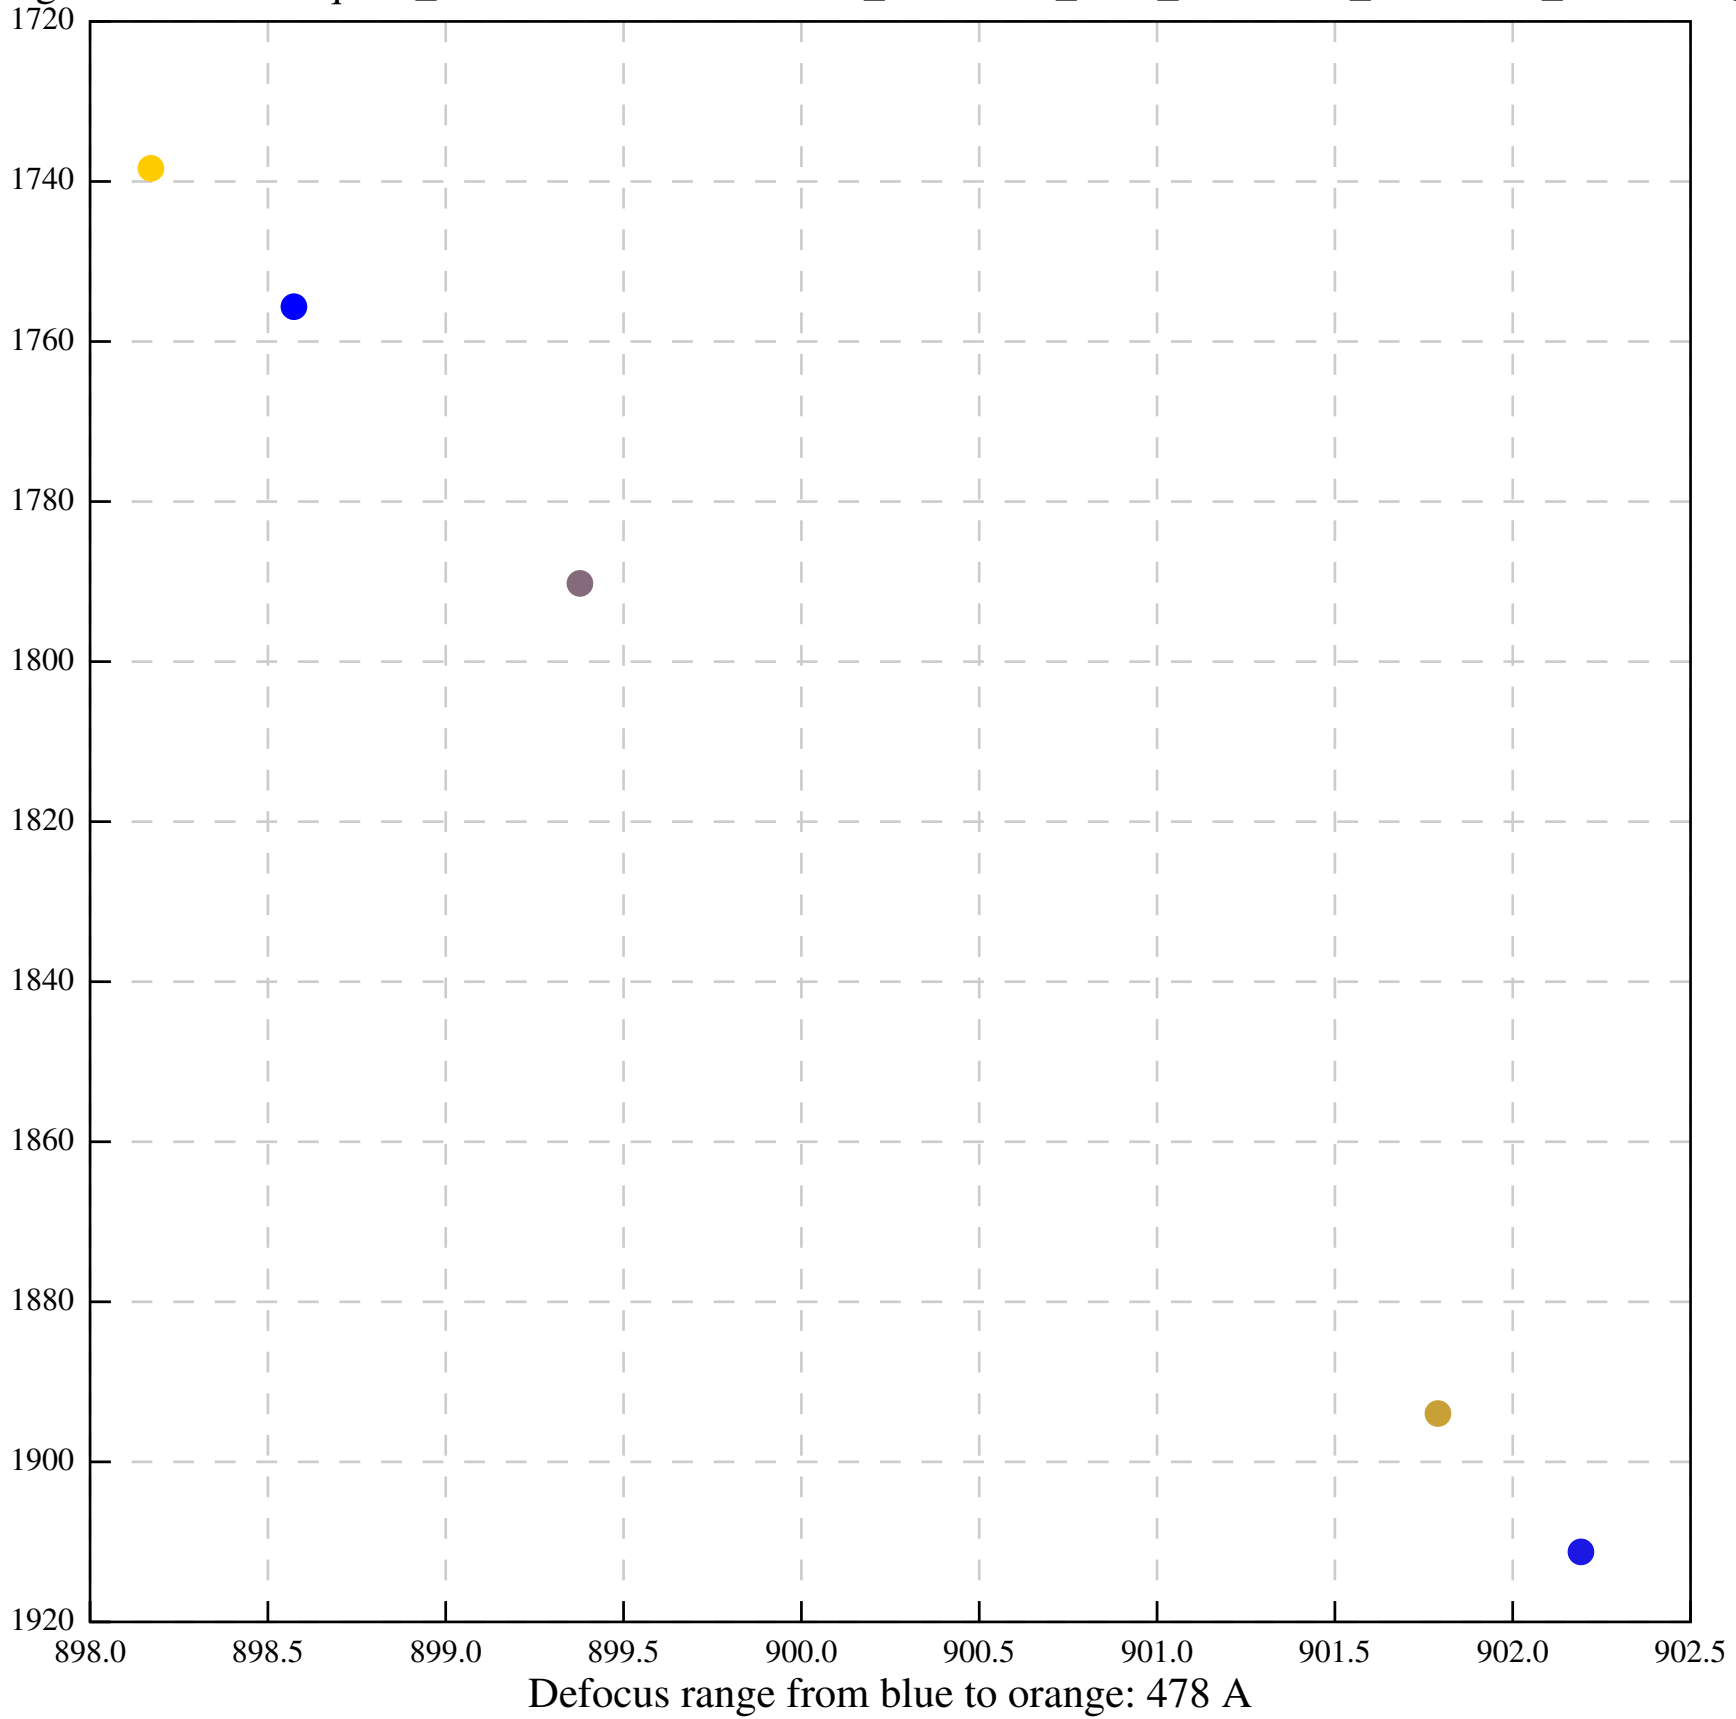

Defocus range from blue to orange: 0 A

Defocus range from blue to orange: 14 A

Defocus range from blue to orange: 106 A

Defocus range from blue to orange: 0 A

Defocus range from blue to orange: 0 A

Defocus range from blue to orange: 115 A