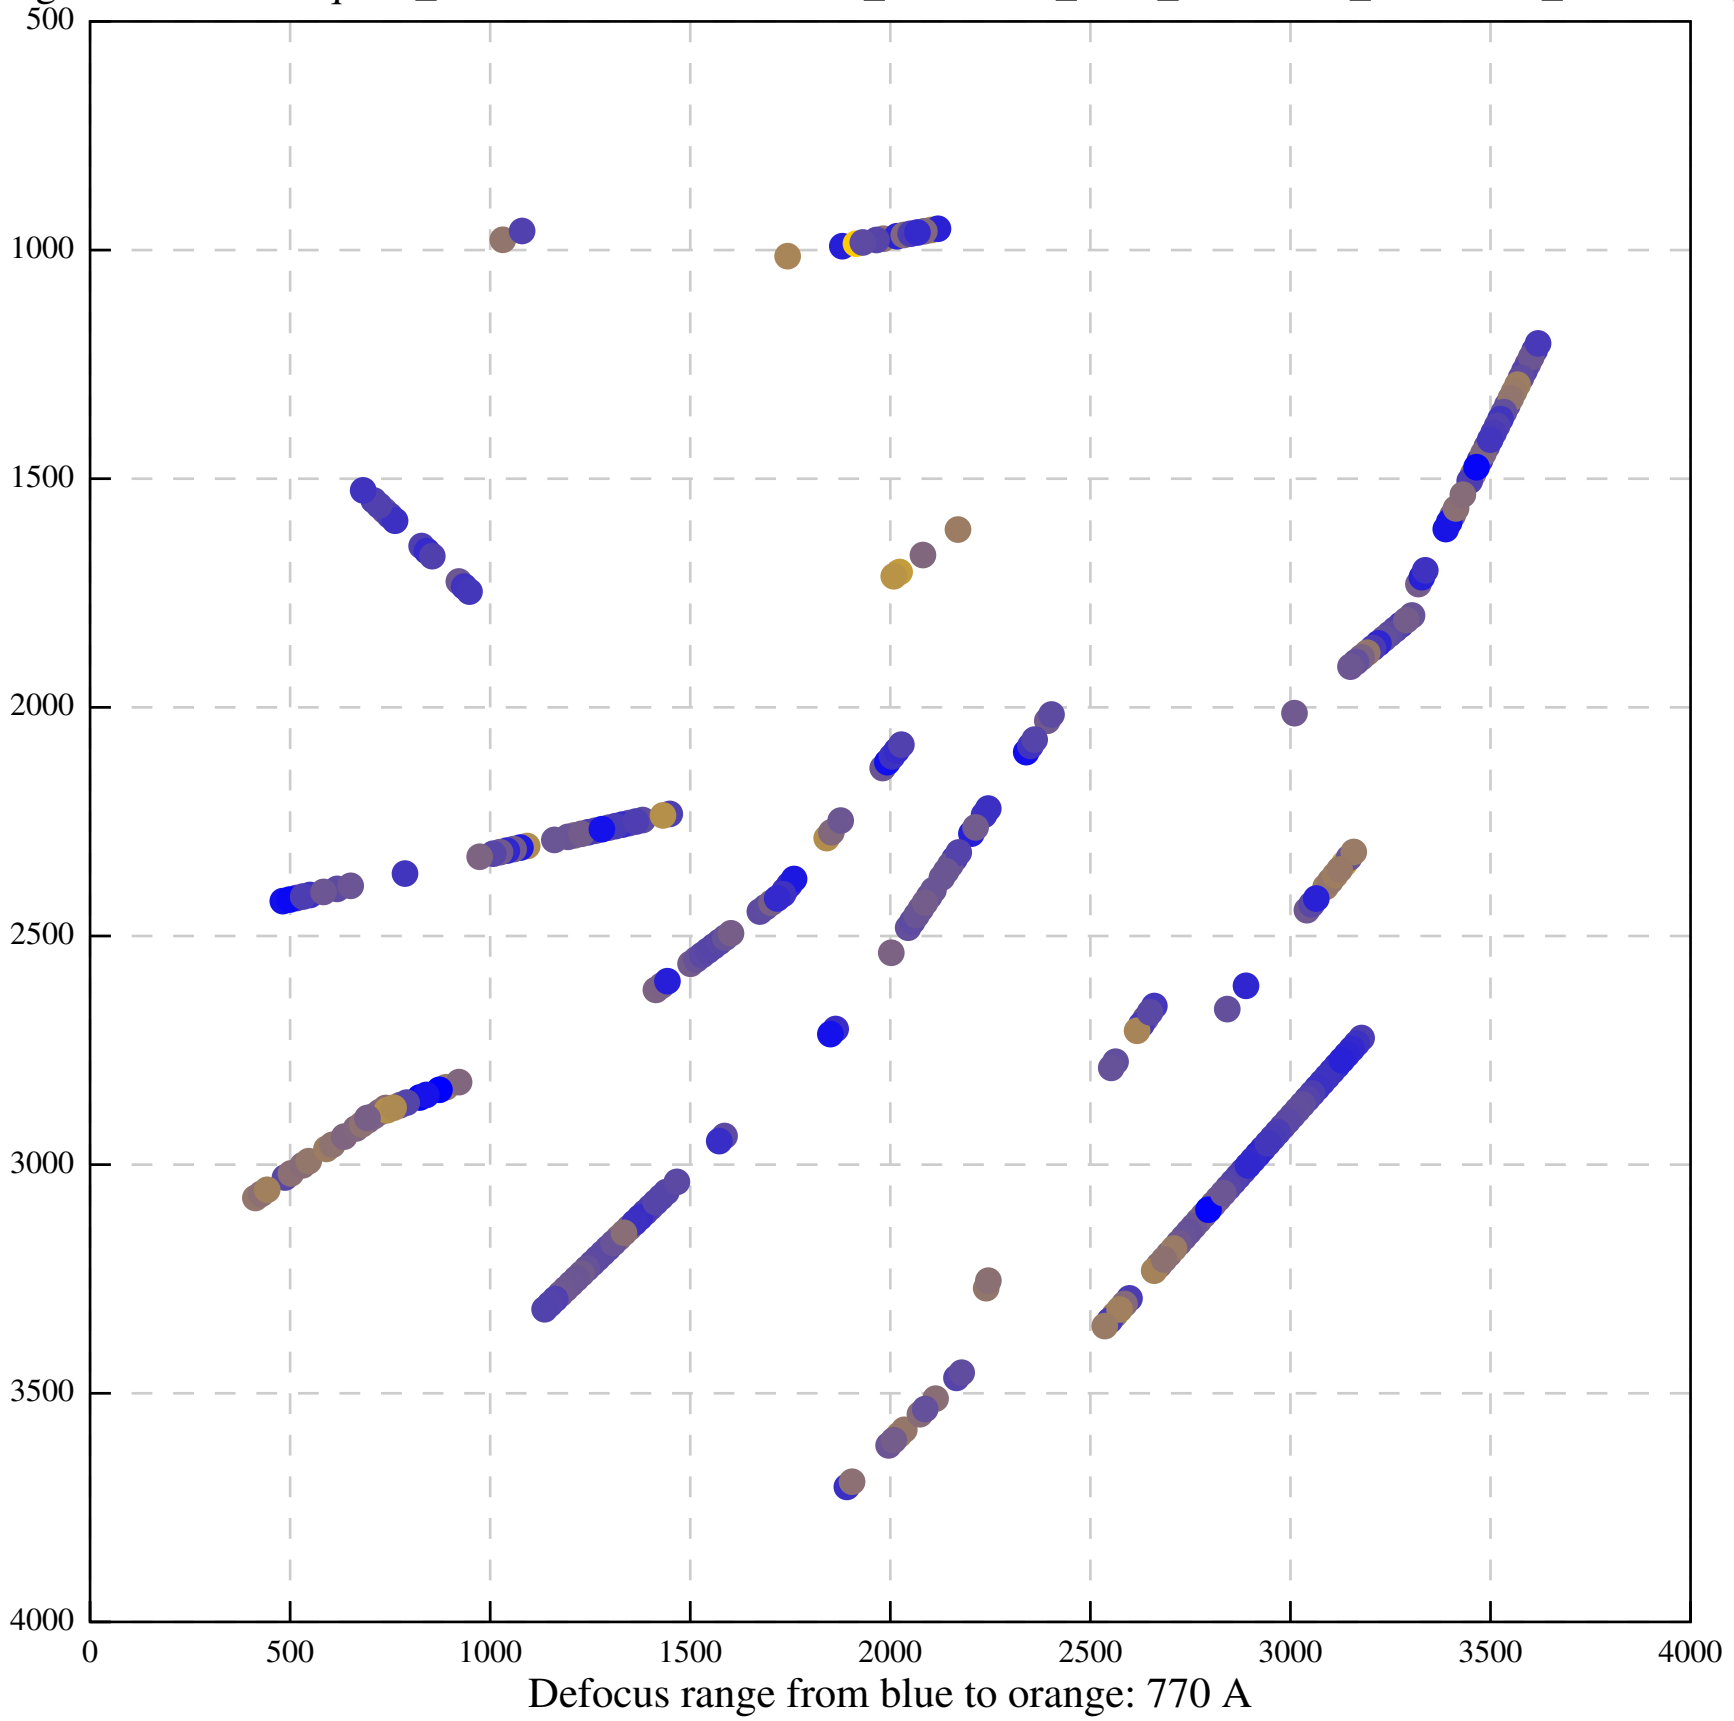

Defocus range from blue to orange: 918 A

Defocus range from blue to orange: 919 A

Defocus range from blue to orange: 678 A

Defocus range from blue to orange: 1040 A

Defocus range from blue to orange: 1131 A