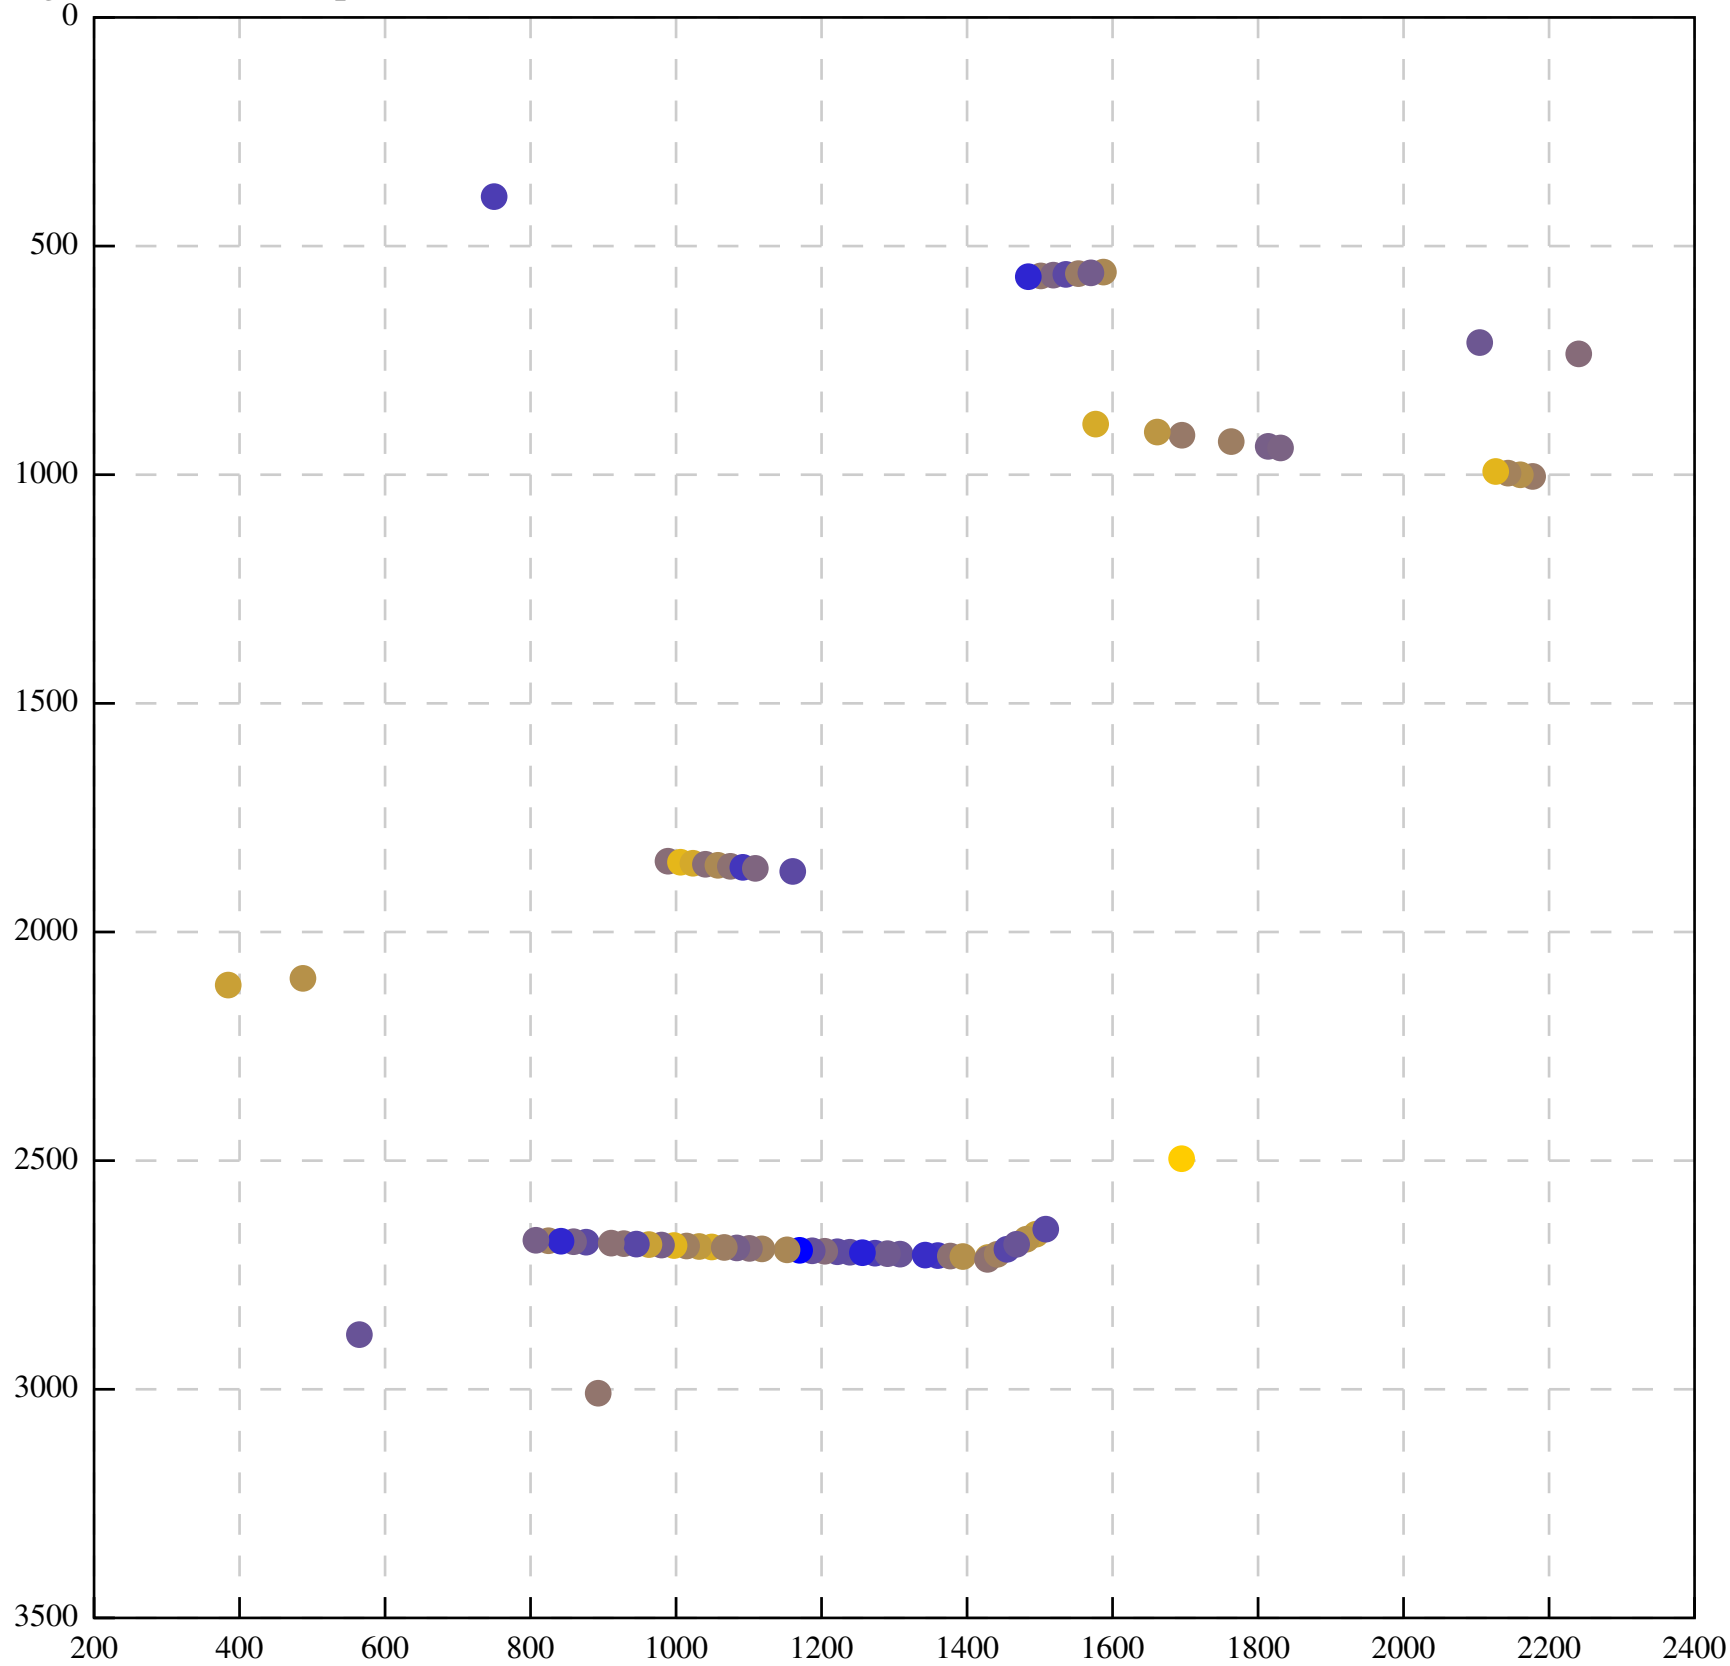

Defocus range from blue to orange: 612 A

Defocus range from blue to orange: 562 A

Defocus range from blue to orange: 428 A

Defocus range from blue to orange: 662 A

Defocus range from blue to orange: 671 A