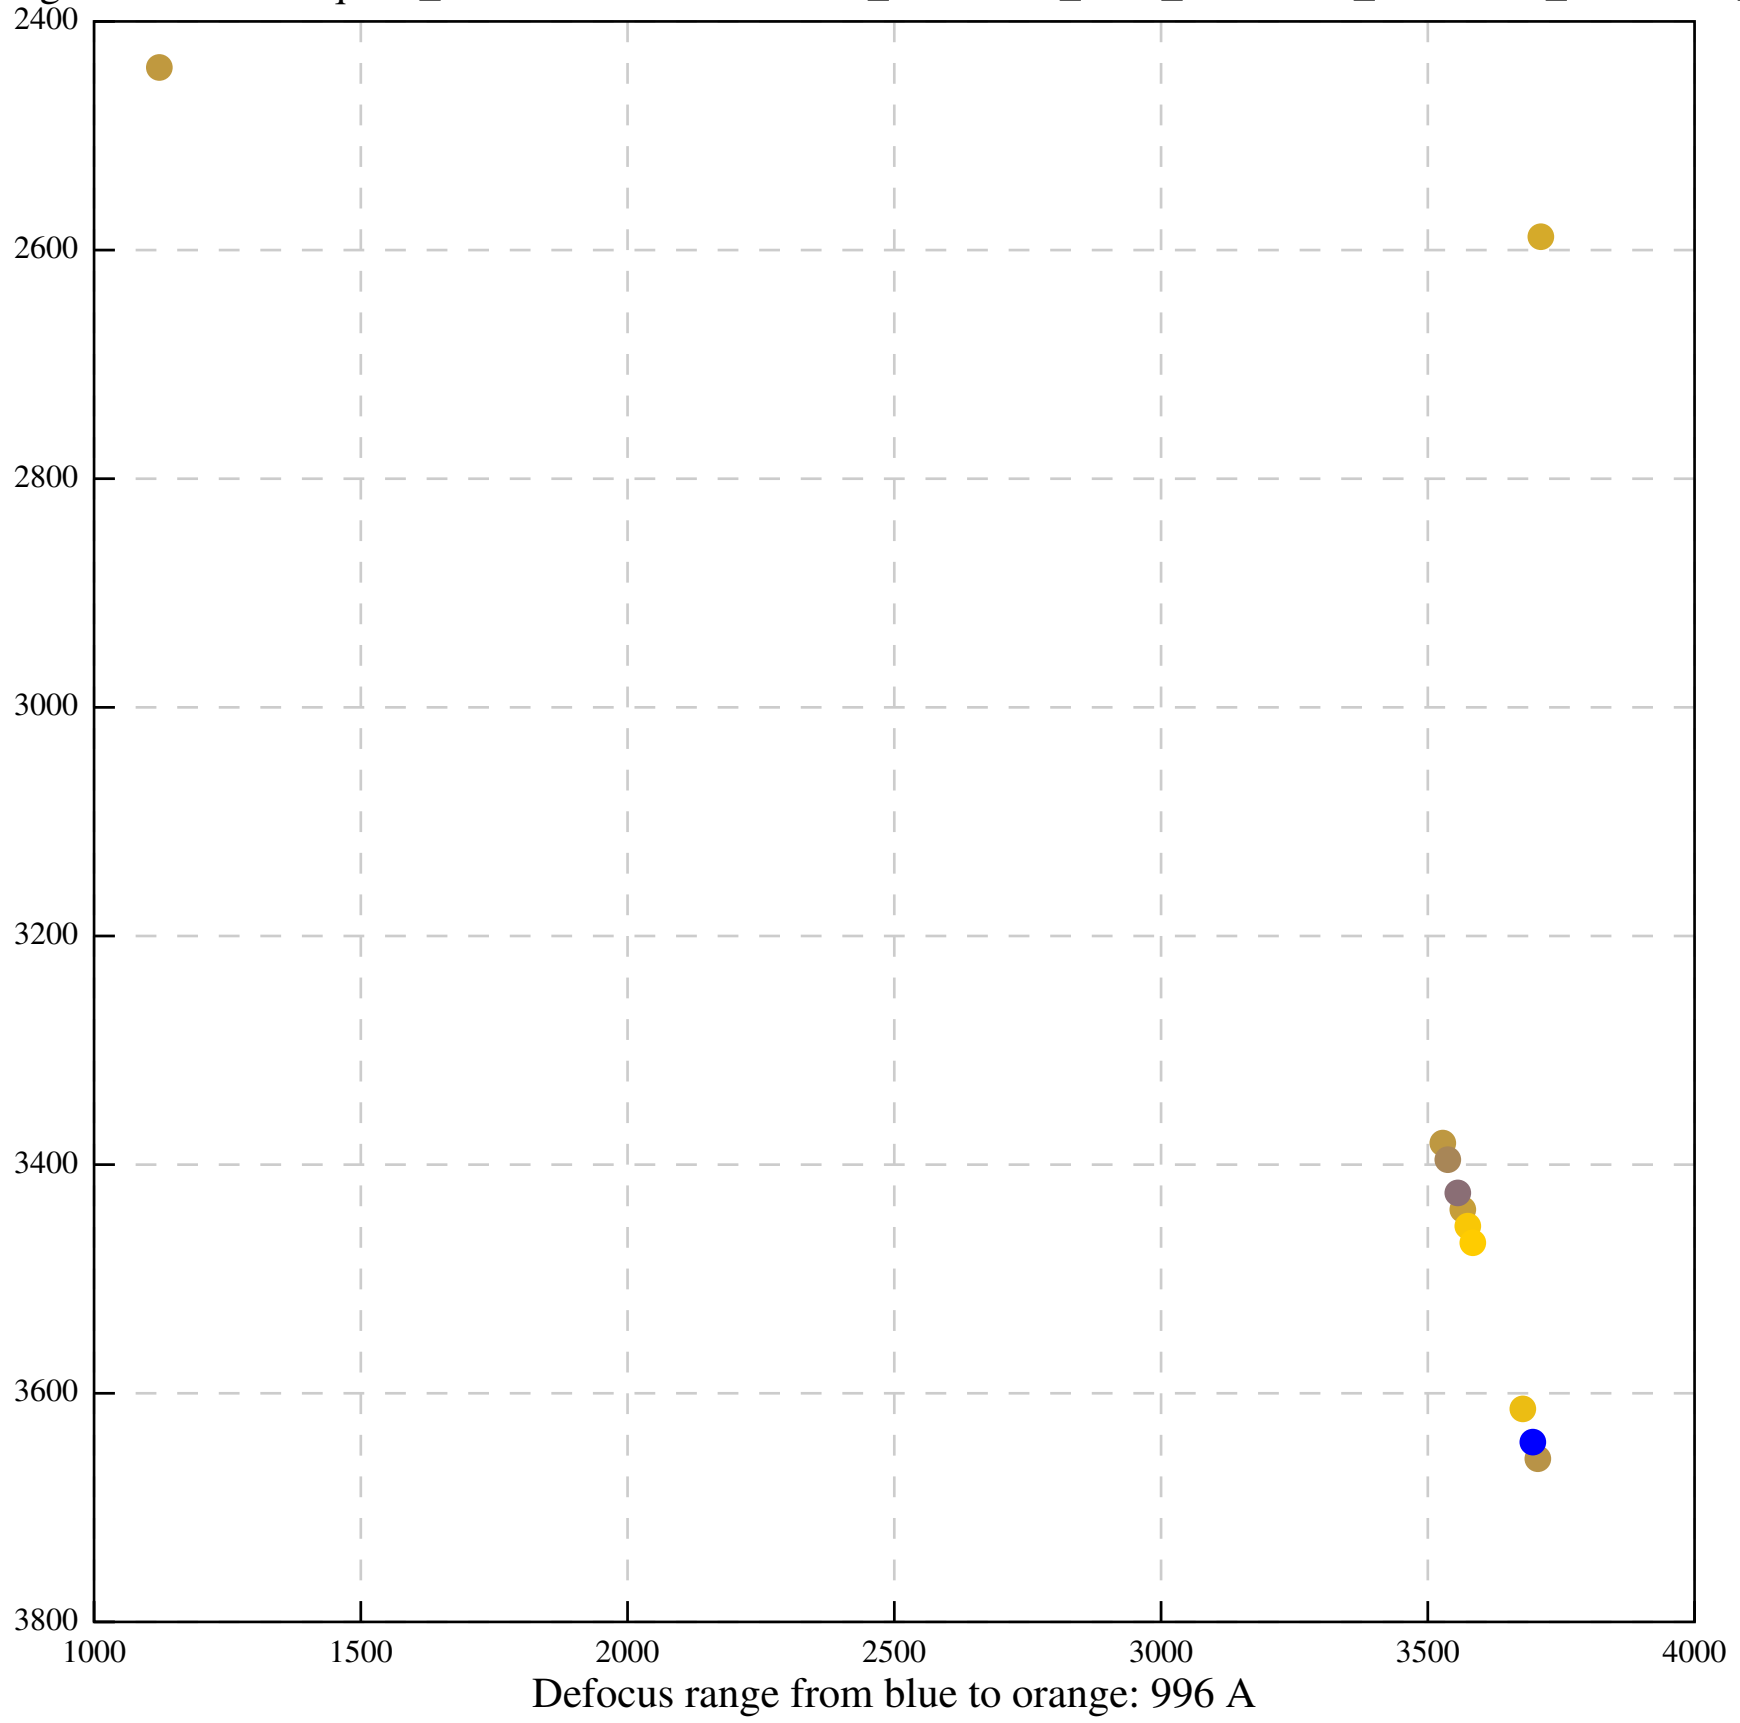

Defocus range from blue to orange: 0 A

Defocus range from blue to orange: 331 A

Defocus range from blue to orange: 687 A

Defocus range from blue to orange: 505 A

Defocus range from blue to orange: 503 A

Defocus range from blue to orange: 567 A