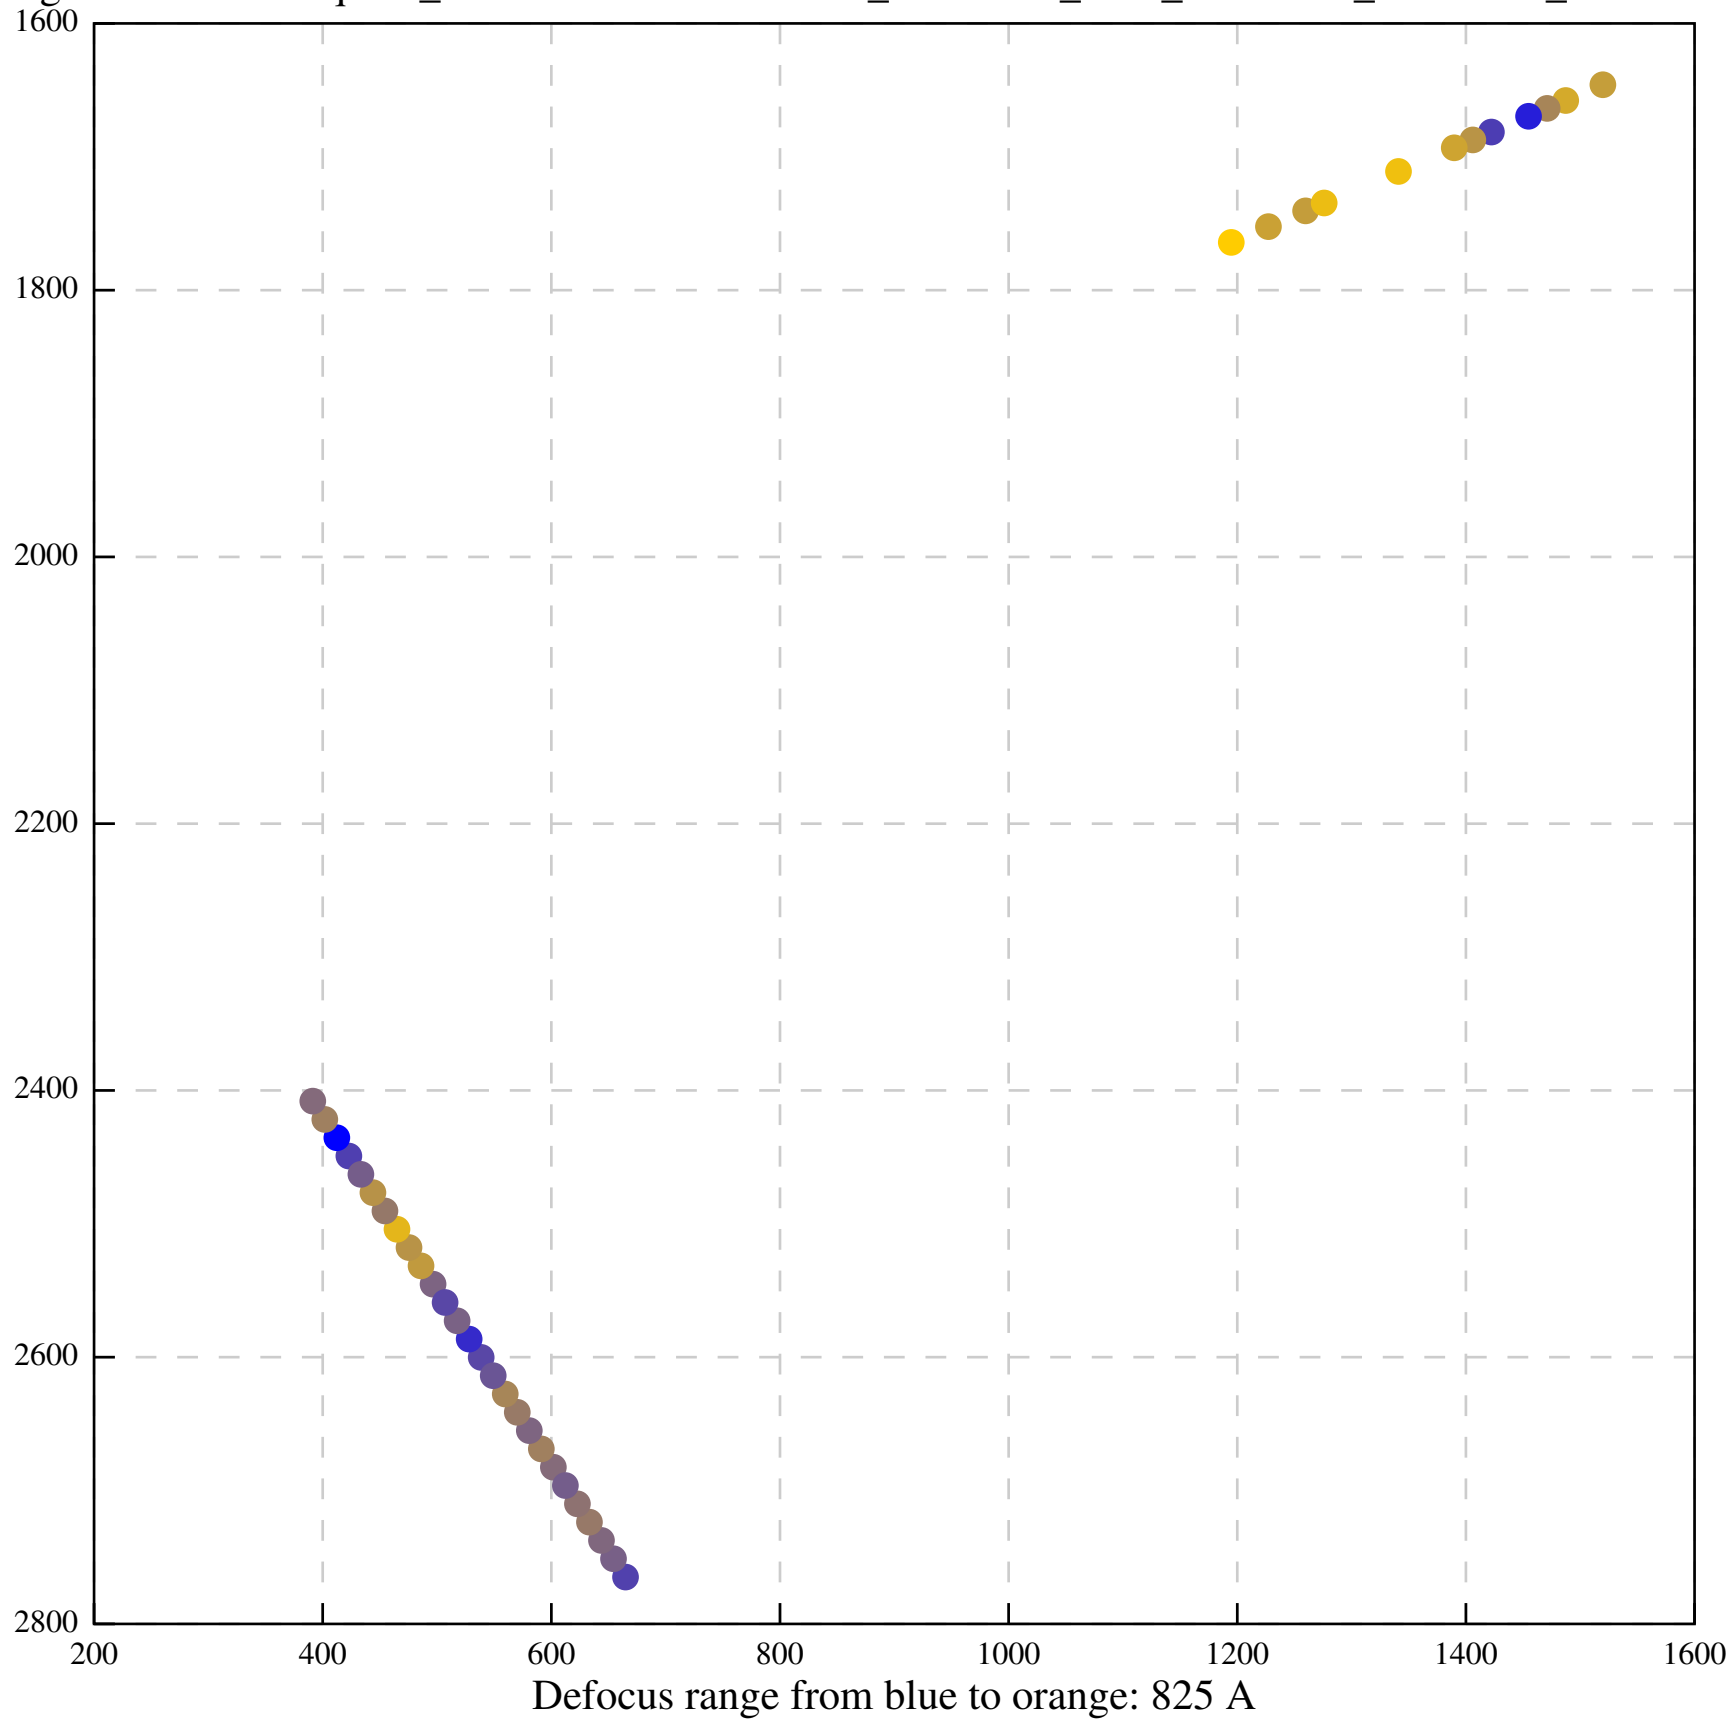

Defocus range from blue to orange: 917 A

Defocus range from blue to orange: 517 A

Defocus range from blue to orange: 593 A

Defocus range from blue to orange: 798 A

Defocus range from blue to orange: 342 Å