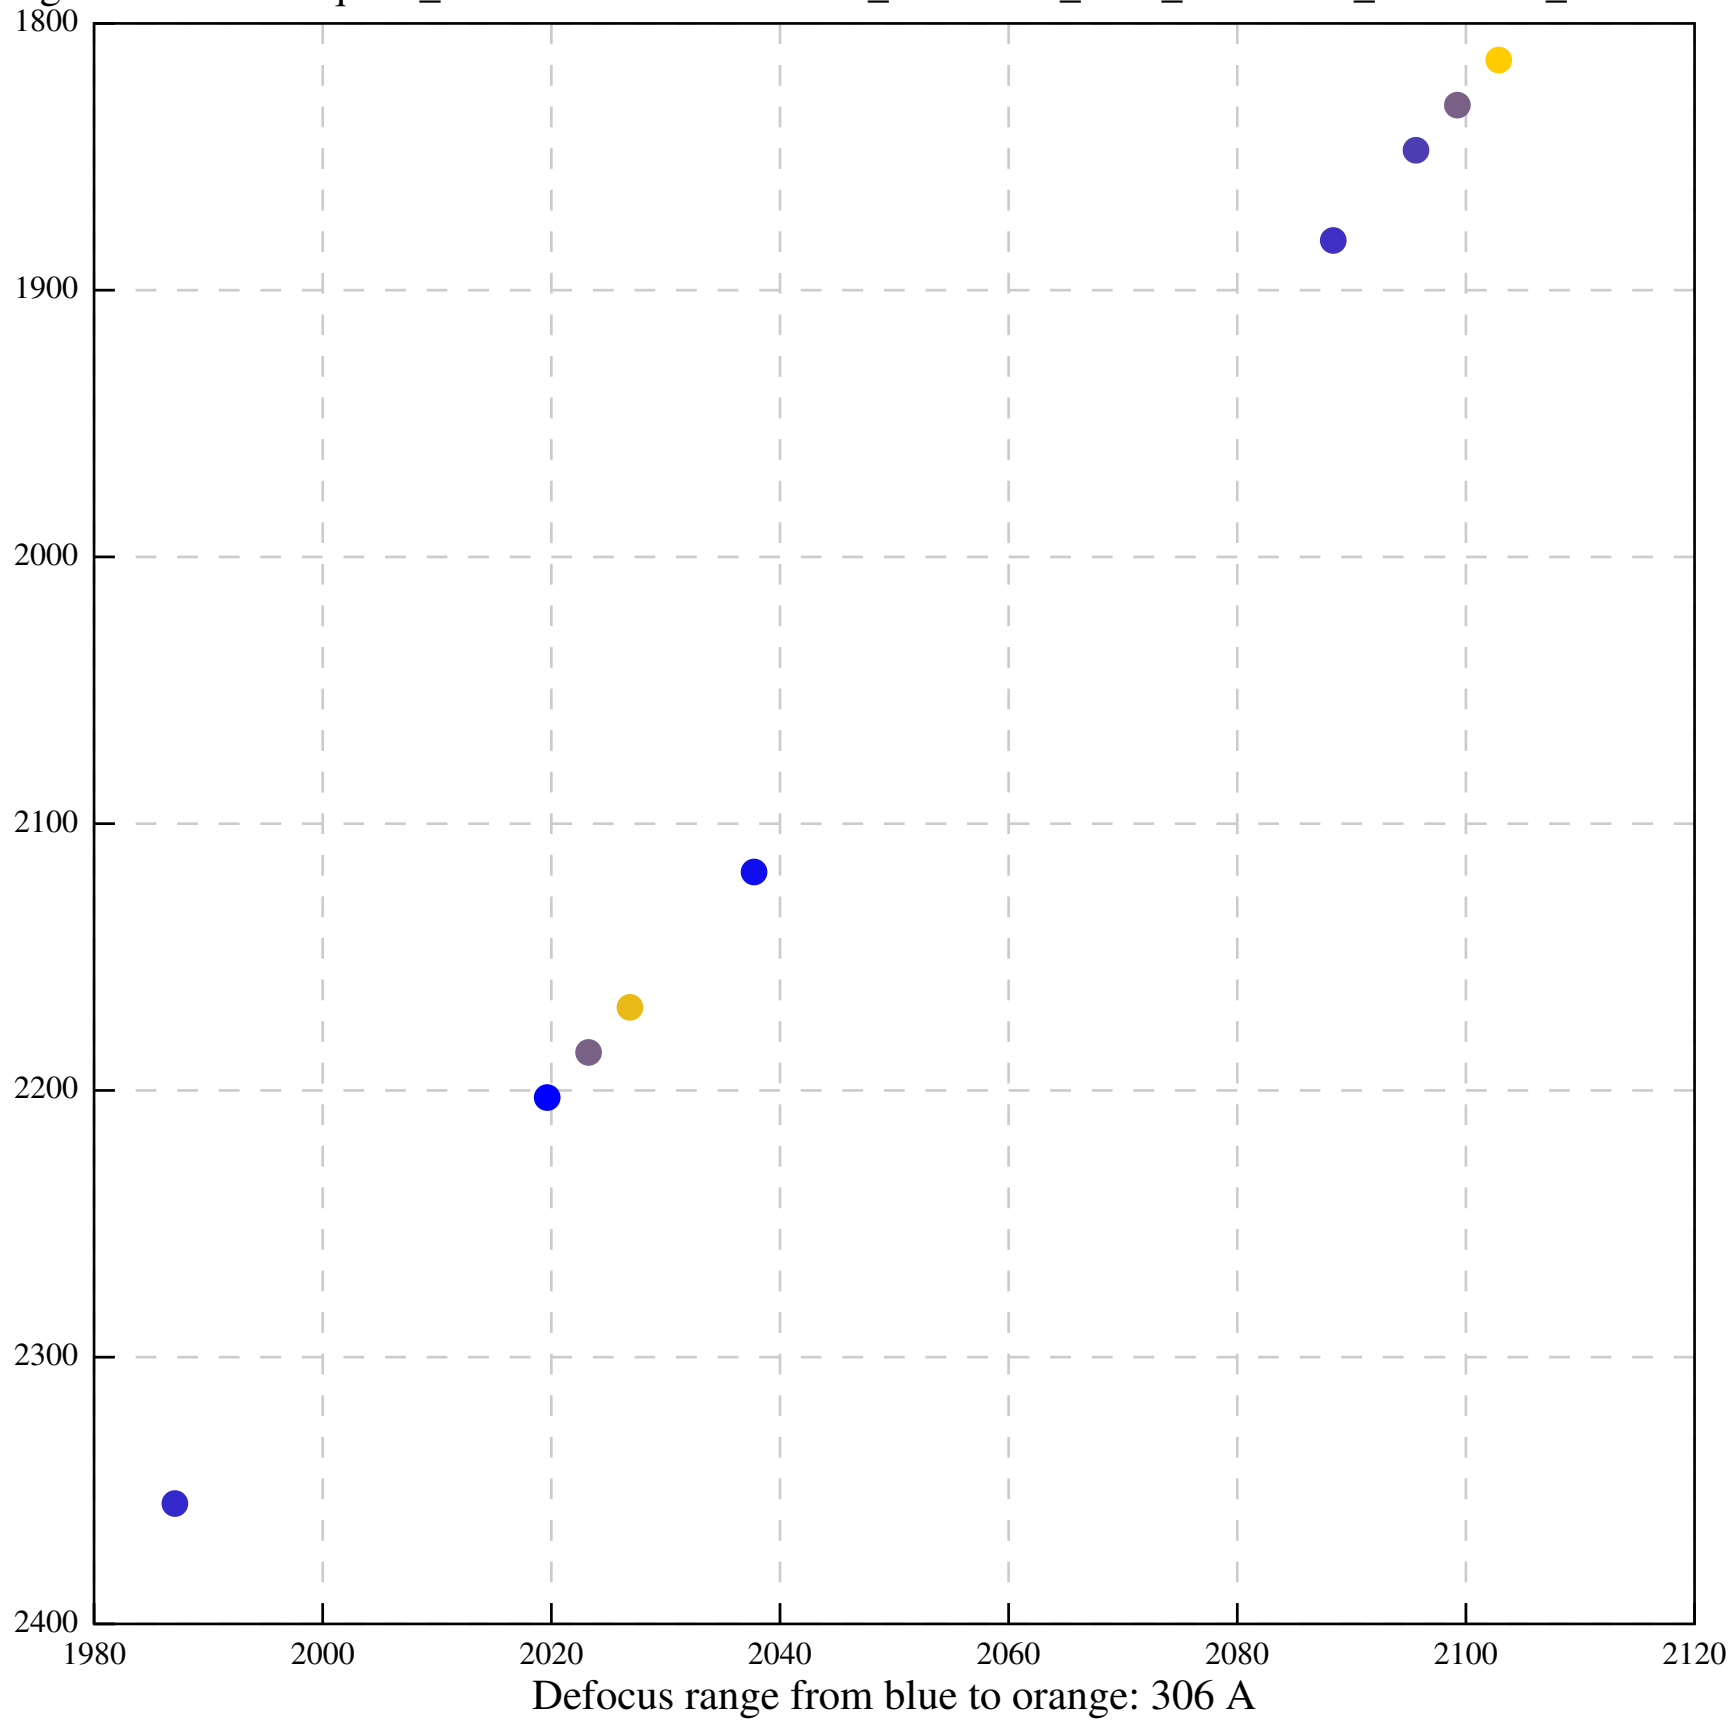

Defocus range from blue to orange: 574 A

Defocus range from blue to orange: 226 A

Defocus range from blue to orange: 513 A

Defocus range from blue to orange: 640 A

Defocus range from blue to orange: 0 A

Defocus range from blue to orange: 670 A