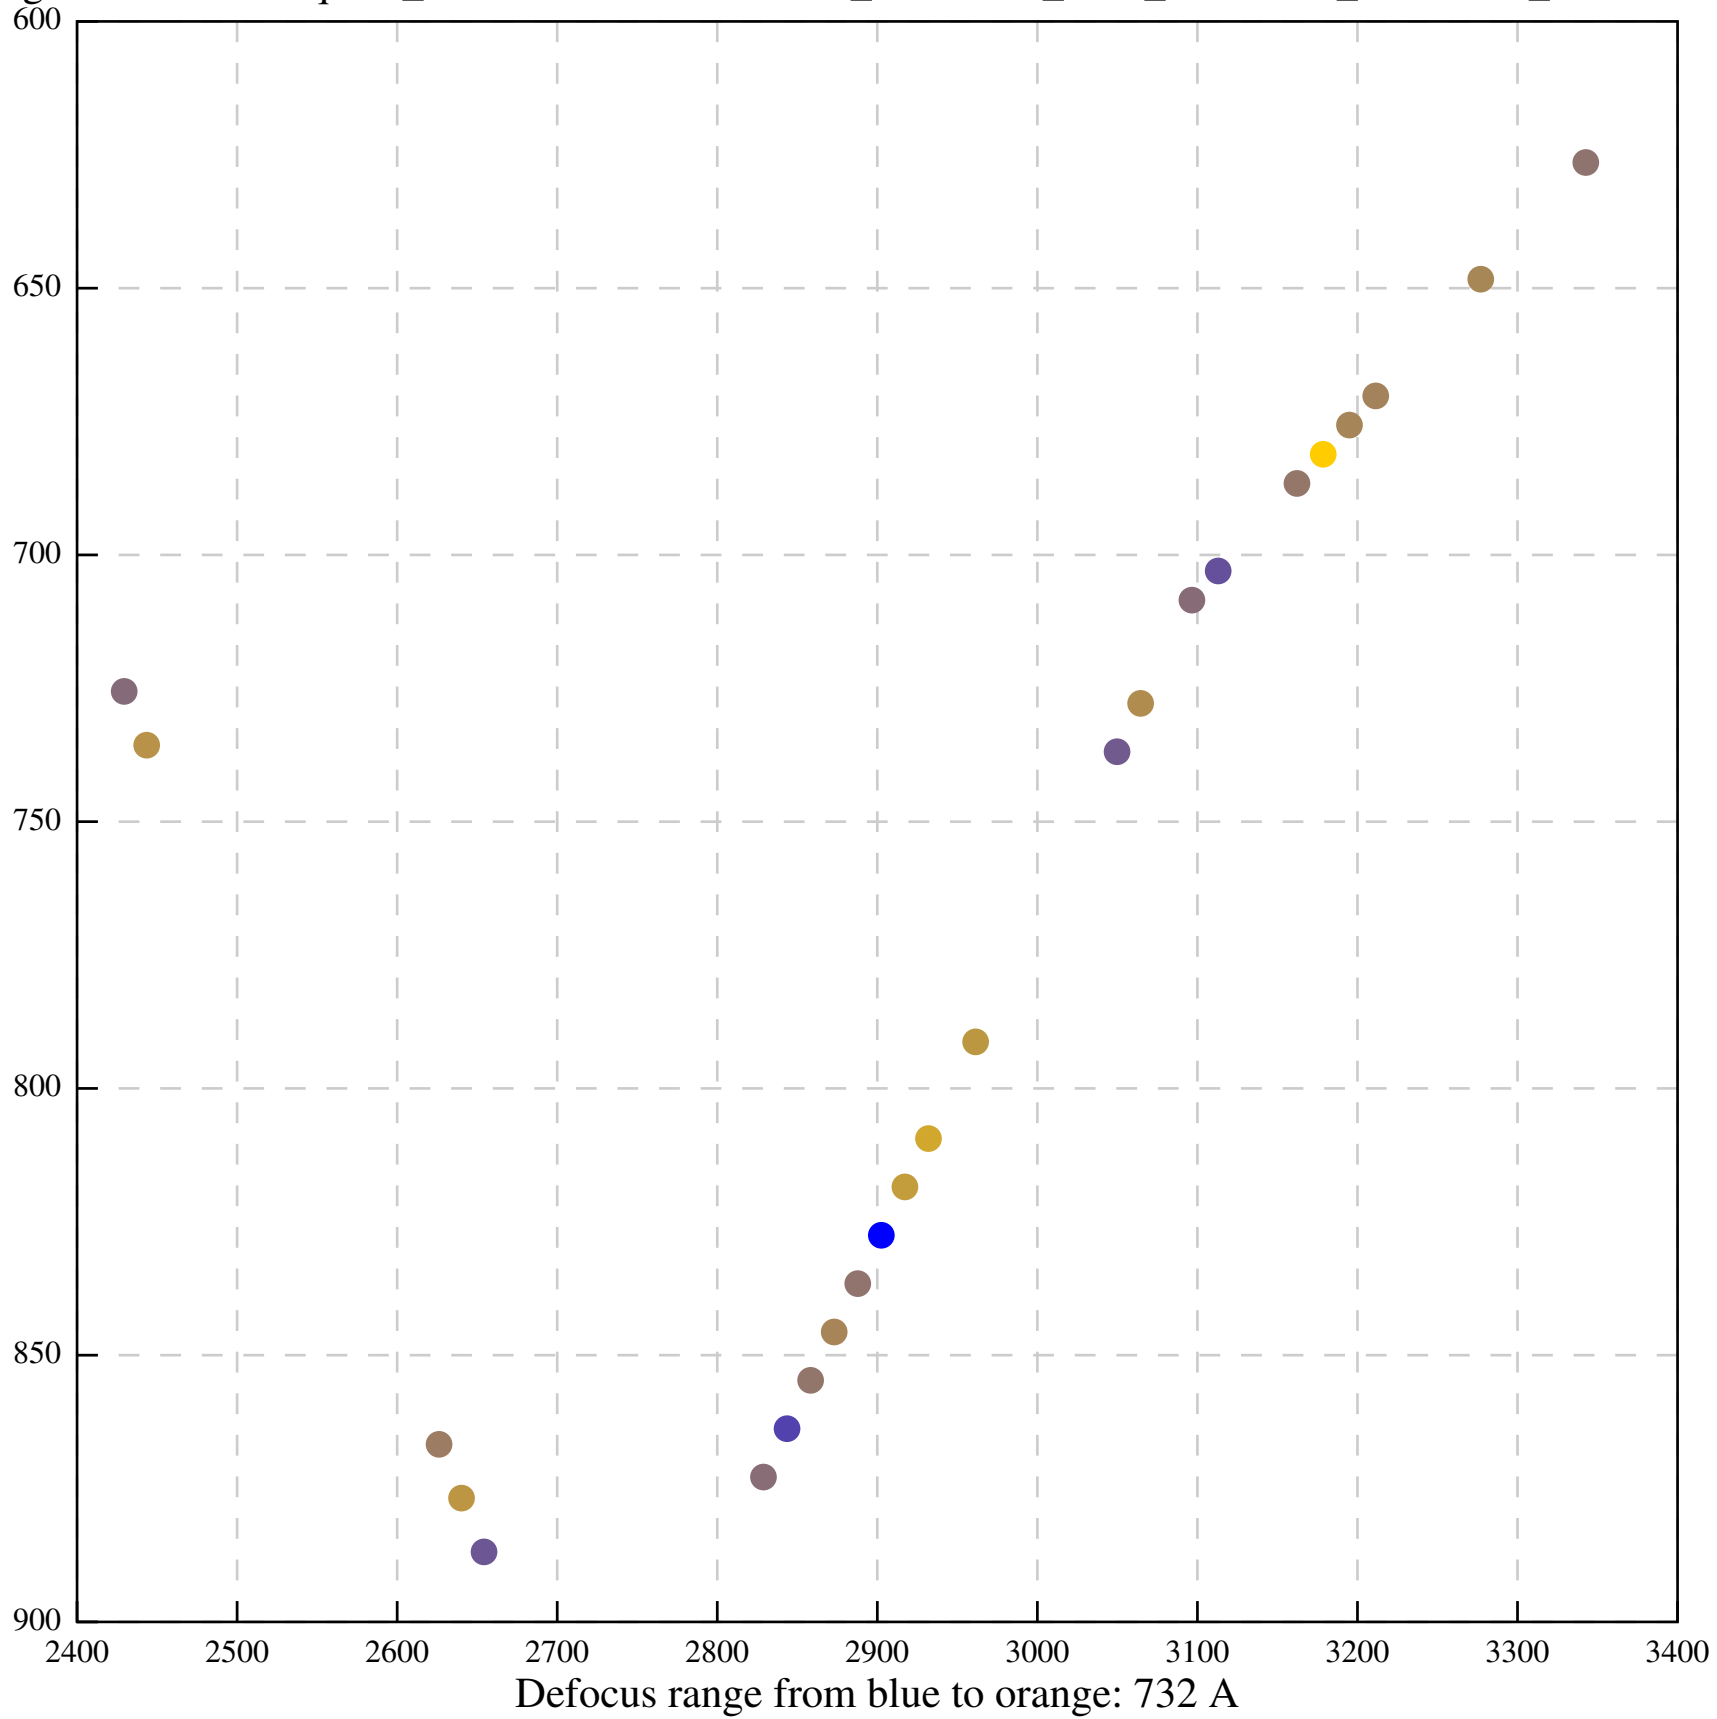

Defocus range from blue to orange: 237 Å

Defocus range from blue to orange: 0 A

Defocus range from blue to orange: 762 A

Defocus range from blue to orange: 146 A

Defocus range from blue to orange: 386 A

Defocus range from blue to orange: 17 A