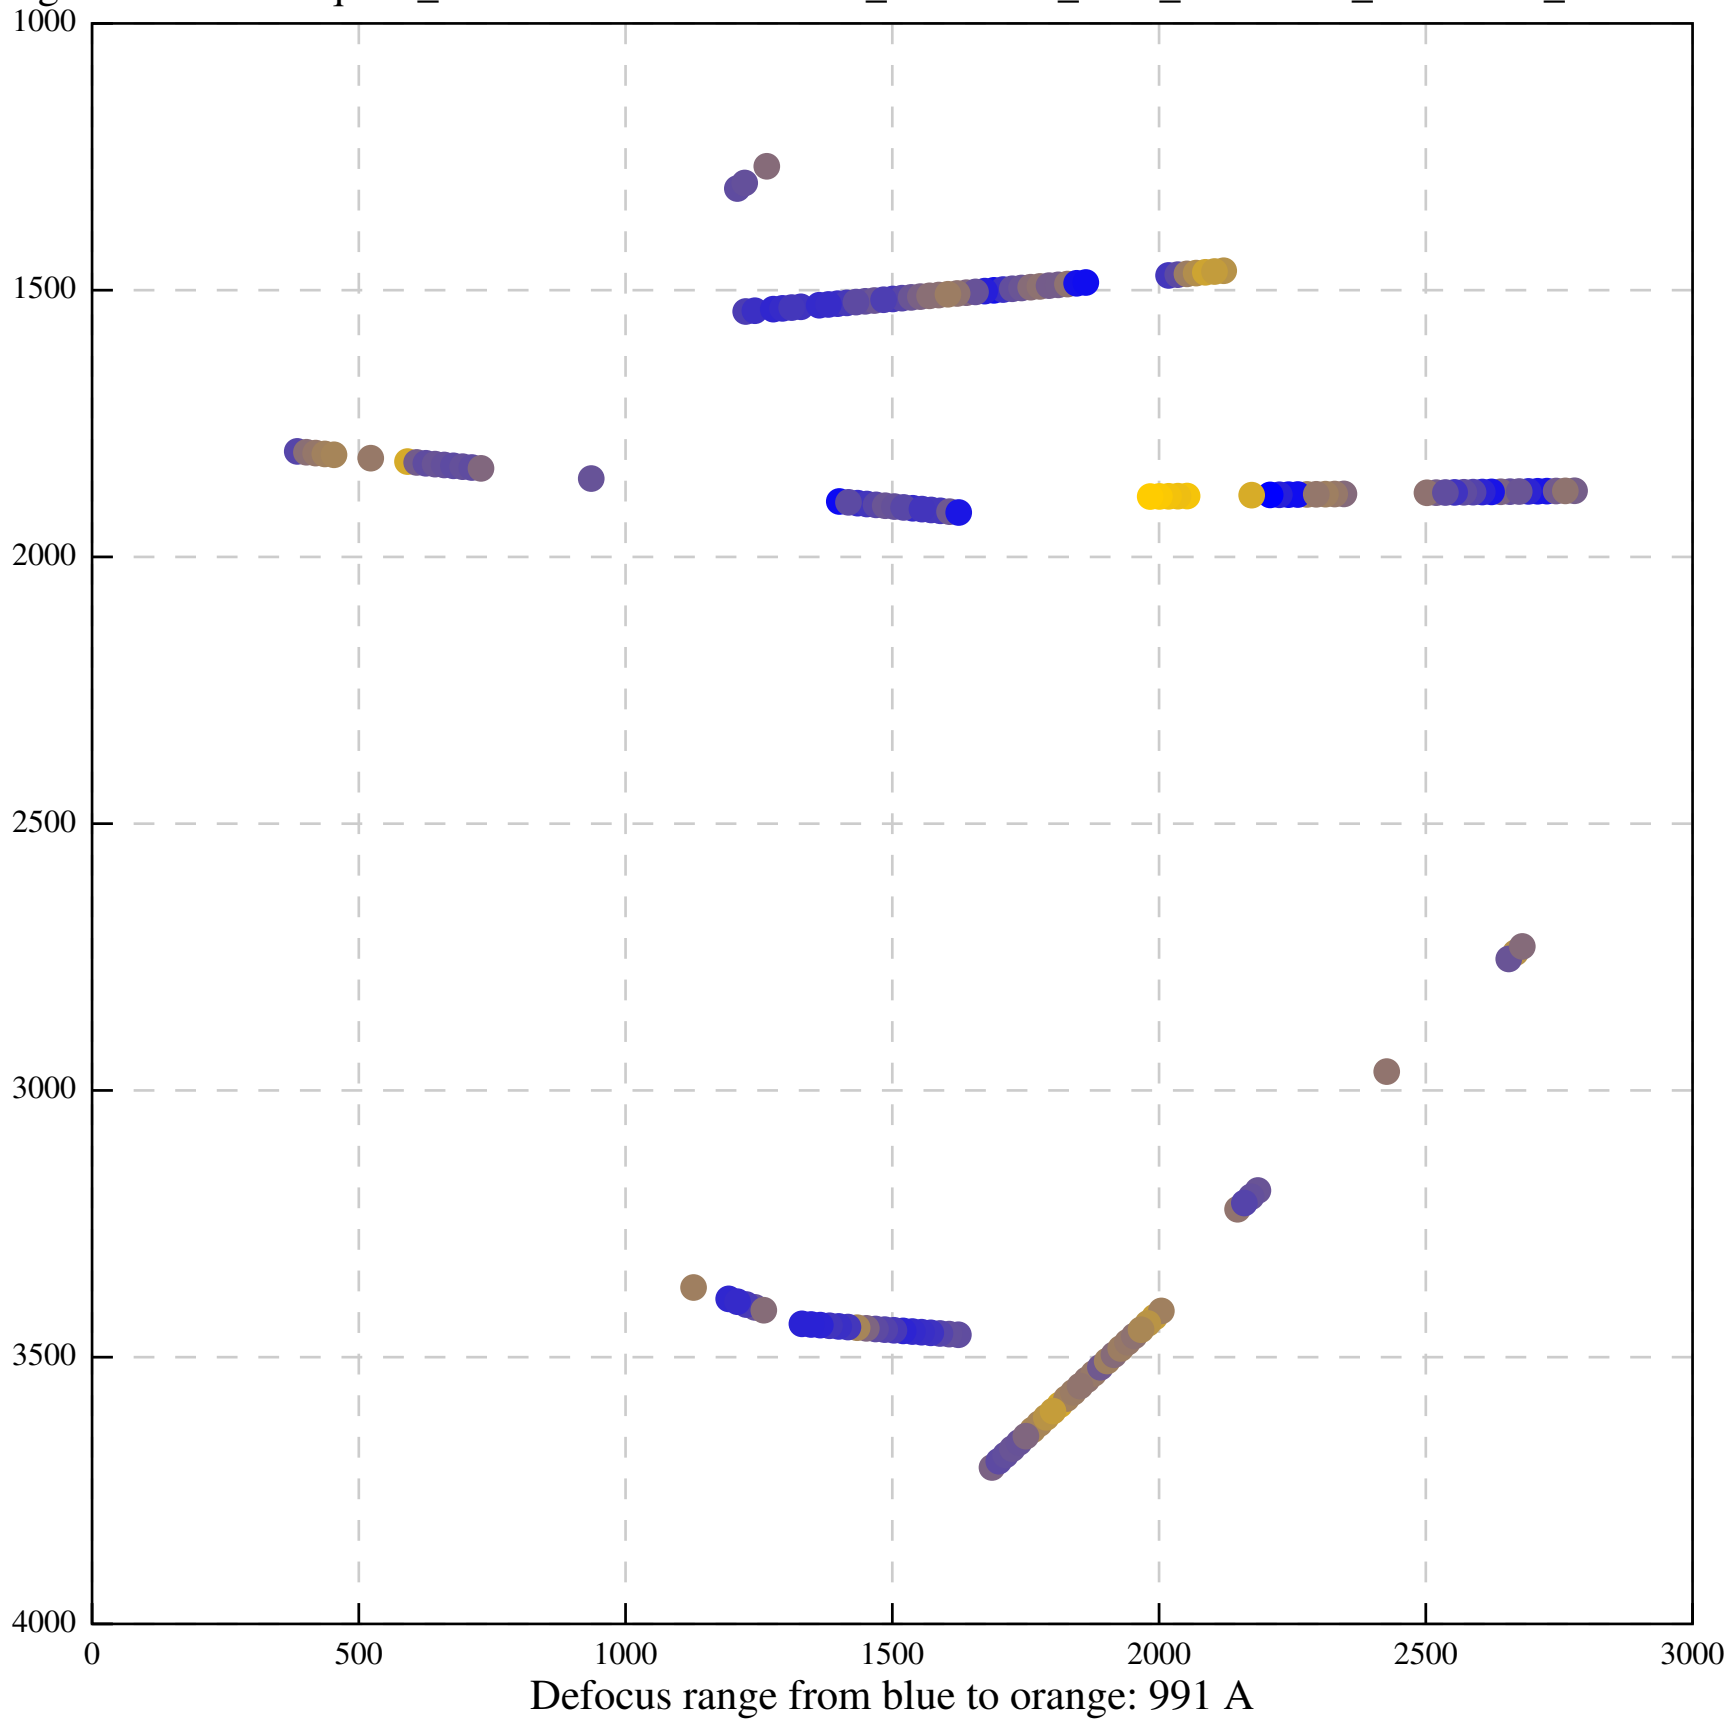

Defocus range from blue to orange: 655 A