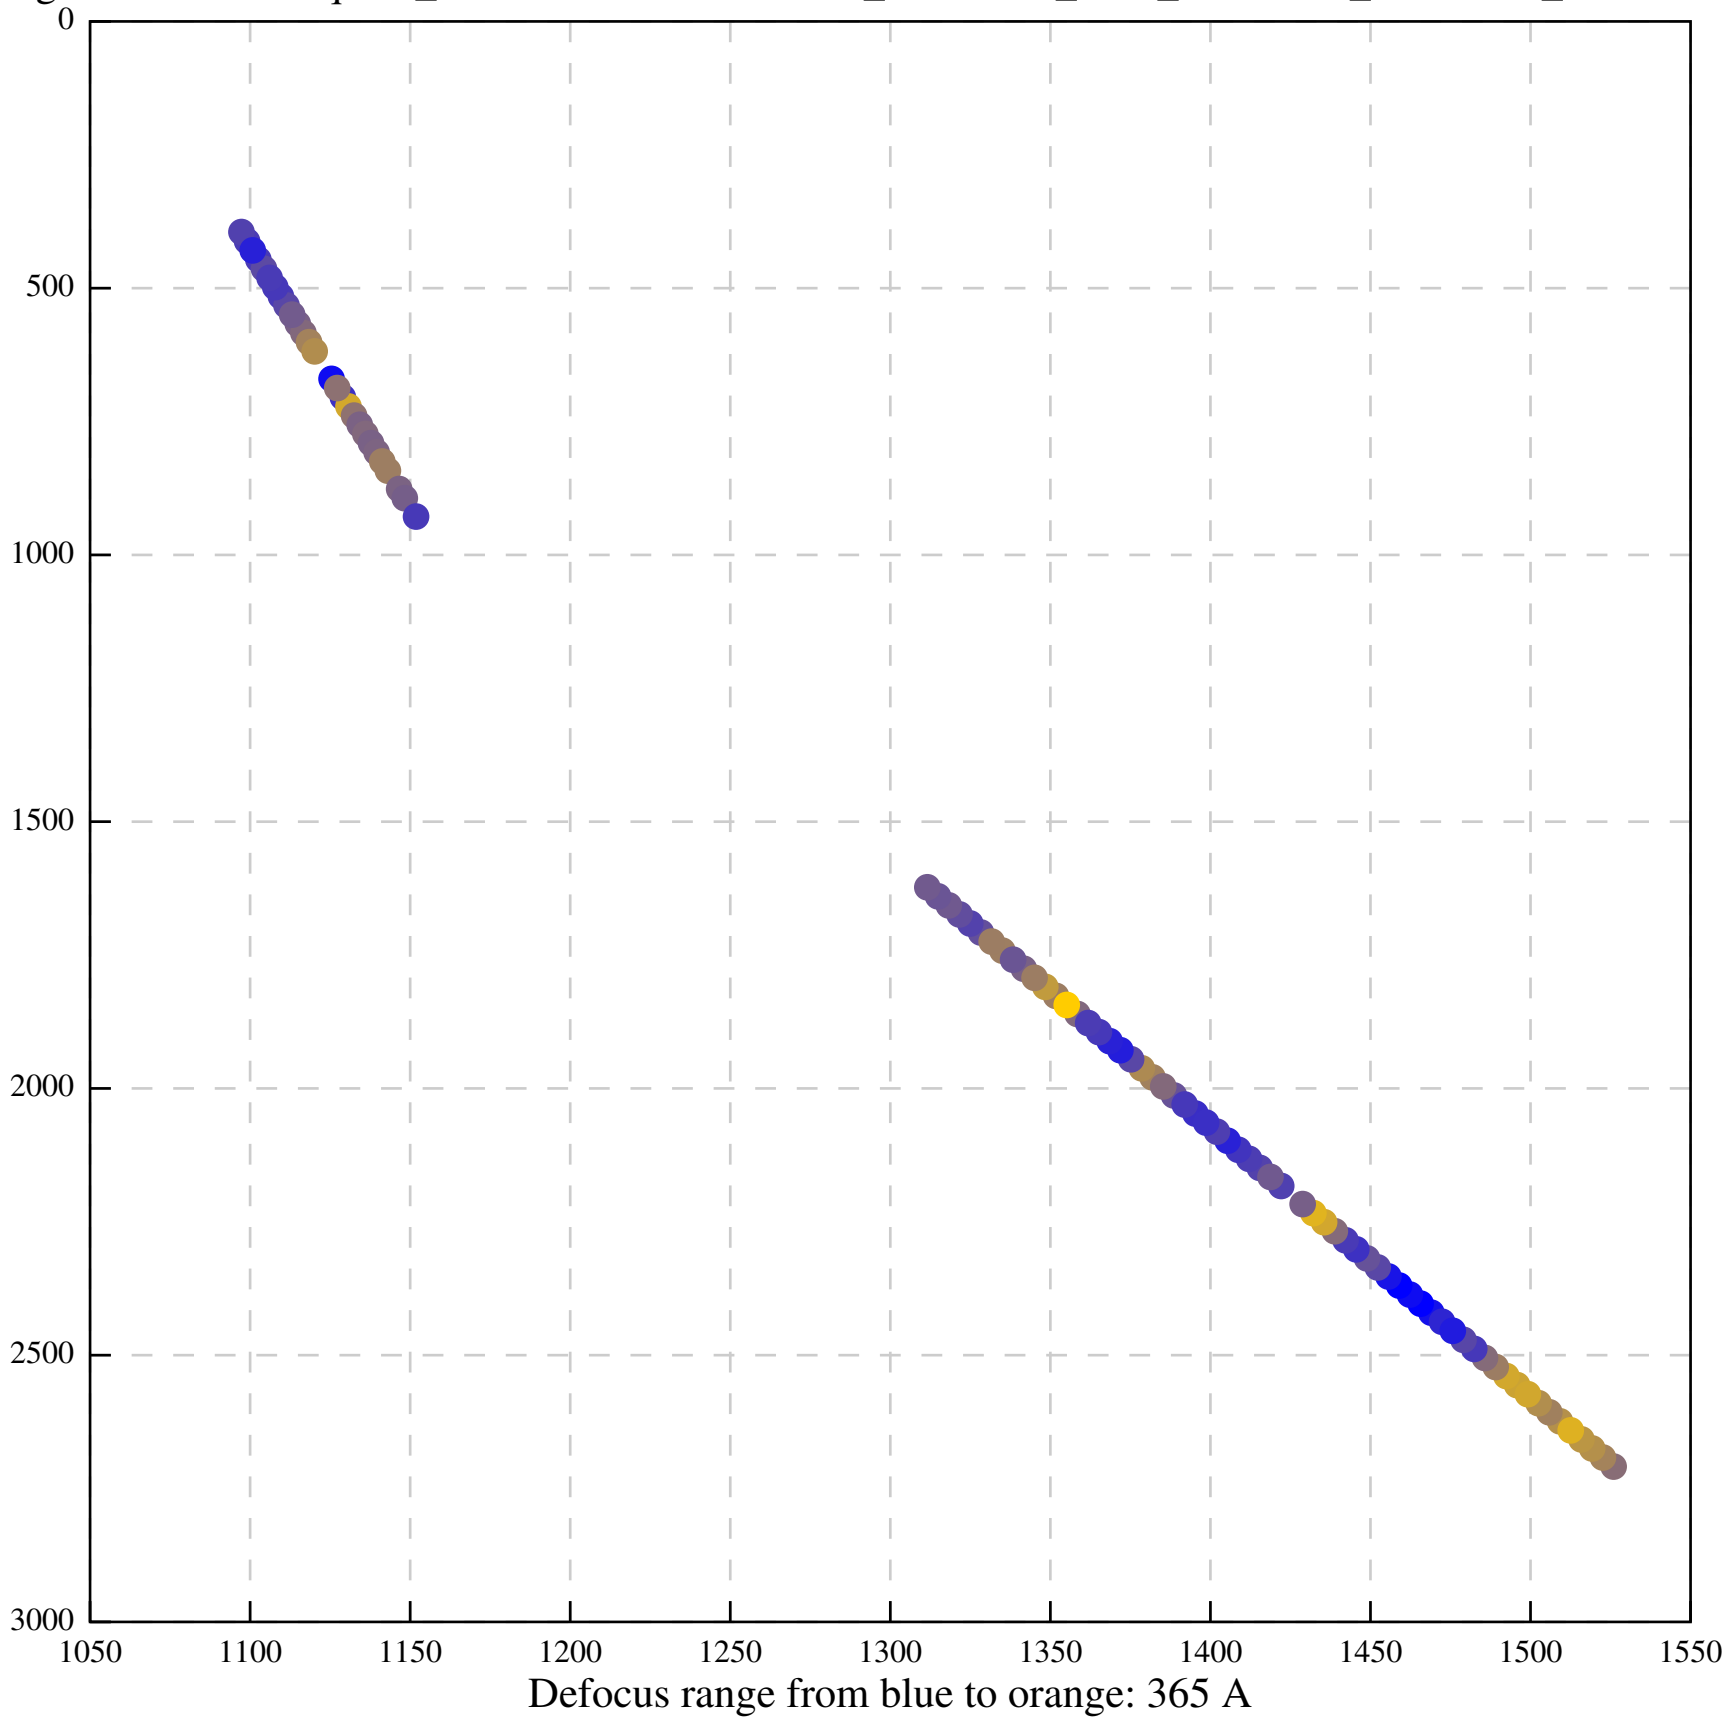

Defocus range from blue to orange: 936 A