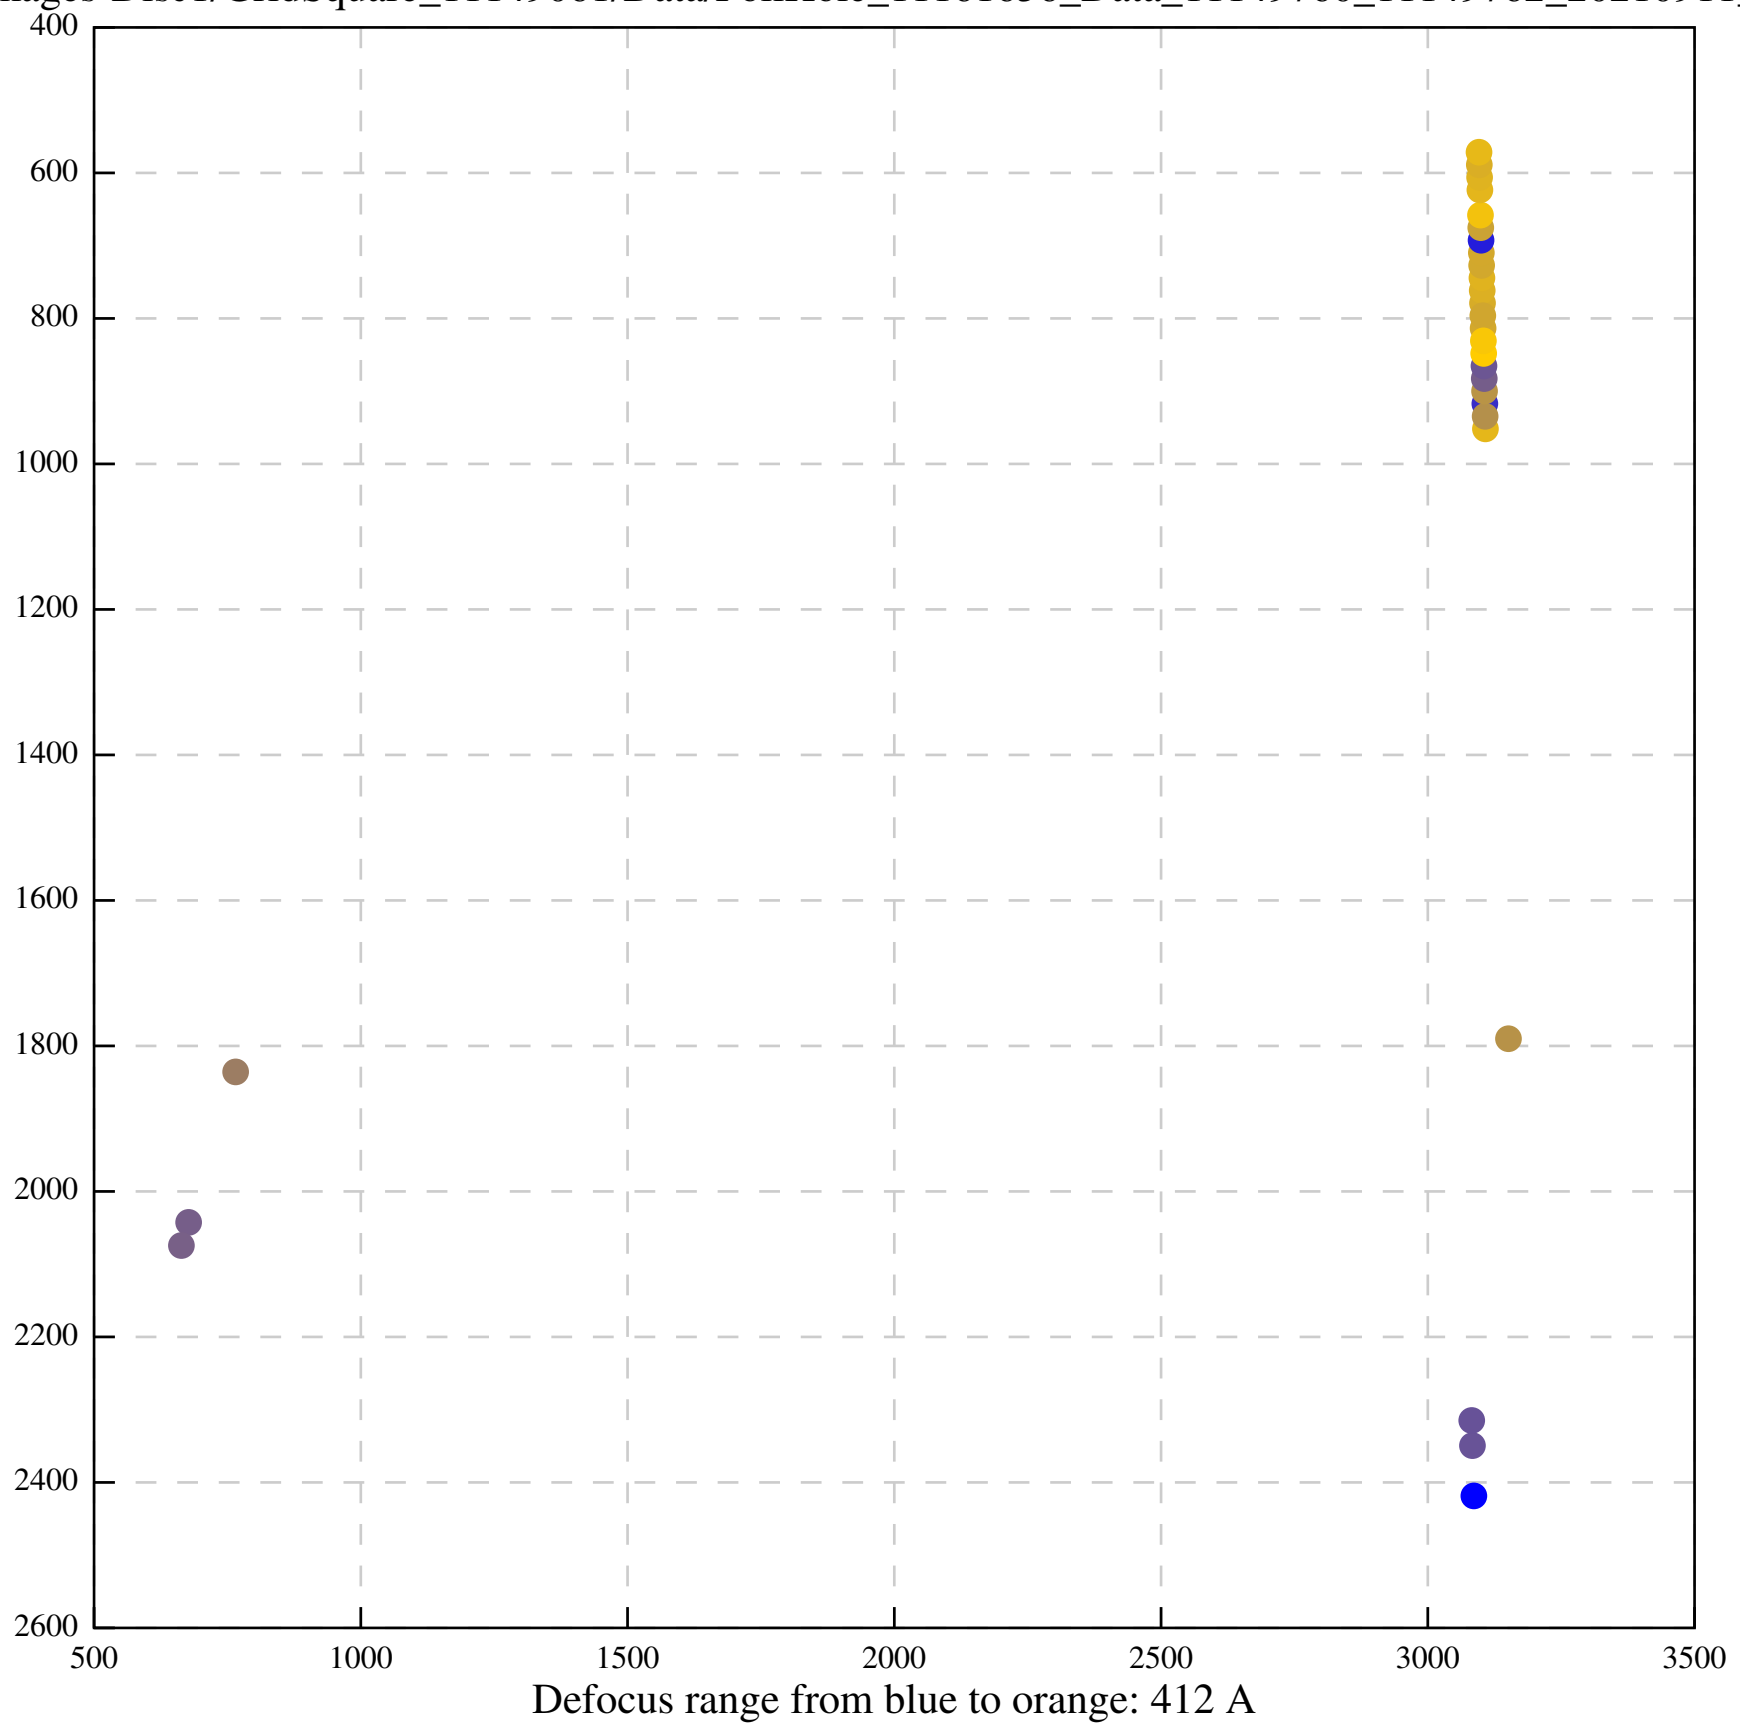

Defocus range from blue to orange: 427 A

Defocus range from blue to orange: 1371 A

Defocus range from blue to orange: 216 A

Defocus range from blue to orange: 905 A

Defocus range from blue to orange: 575 A