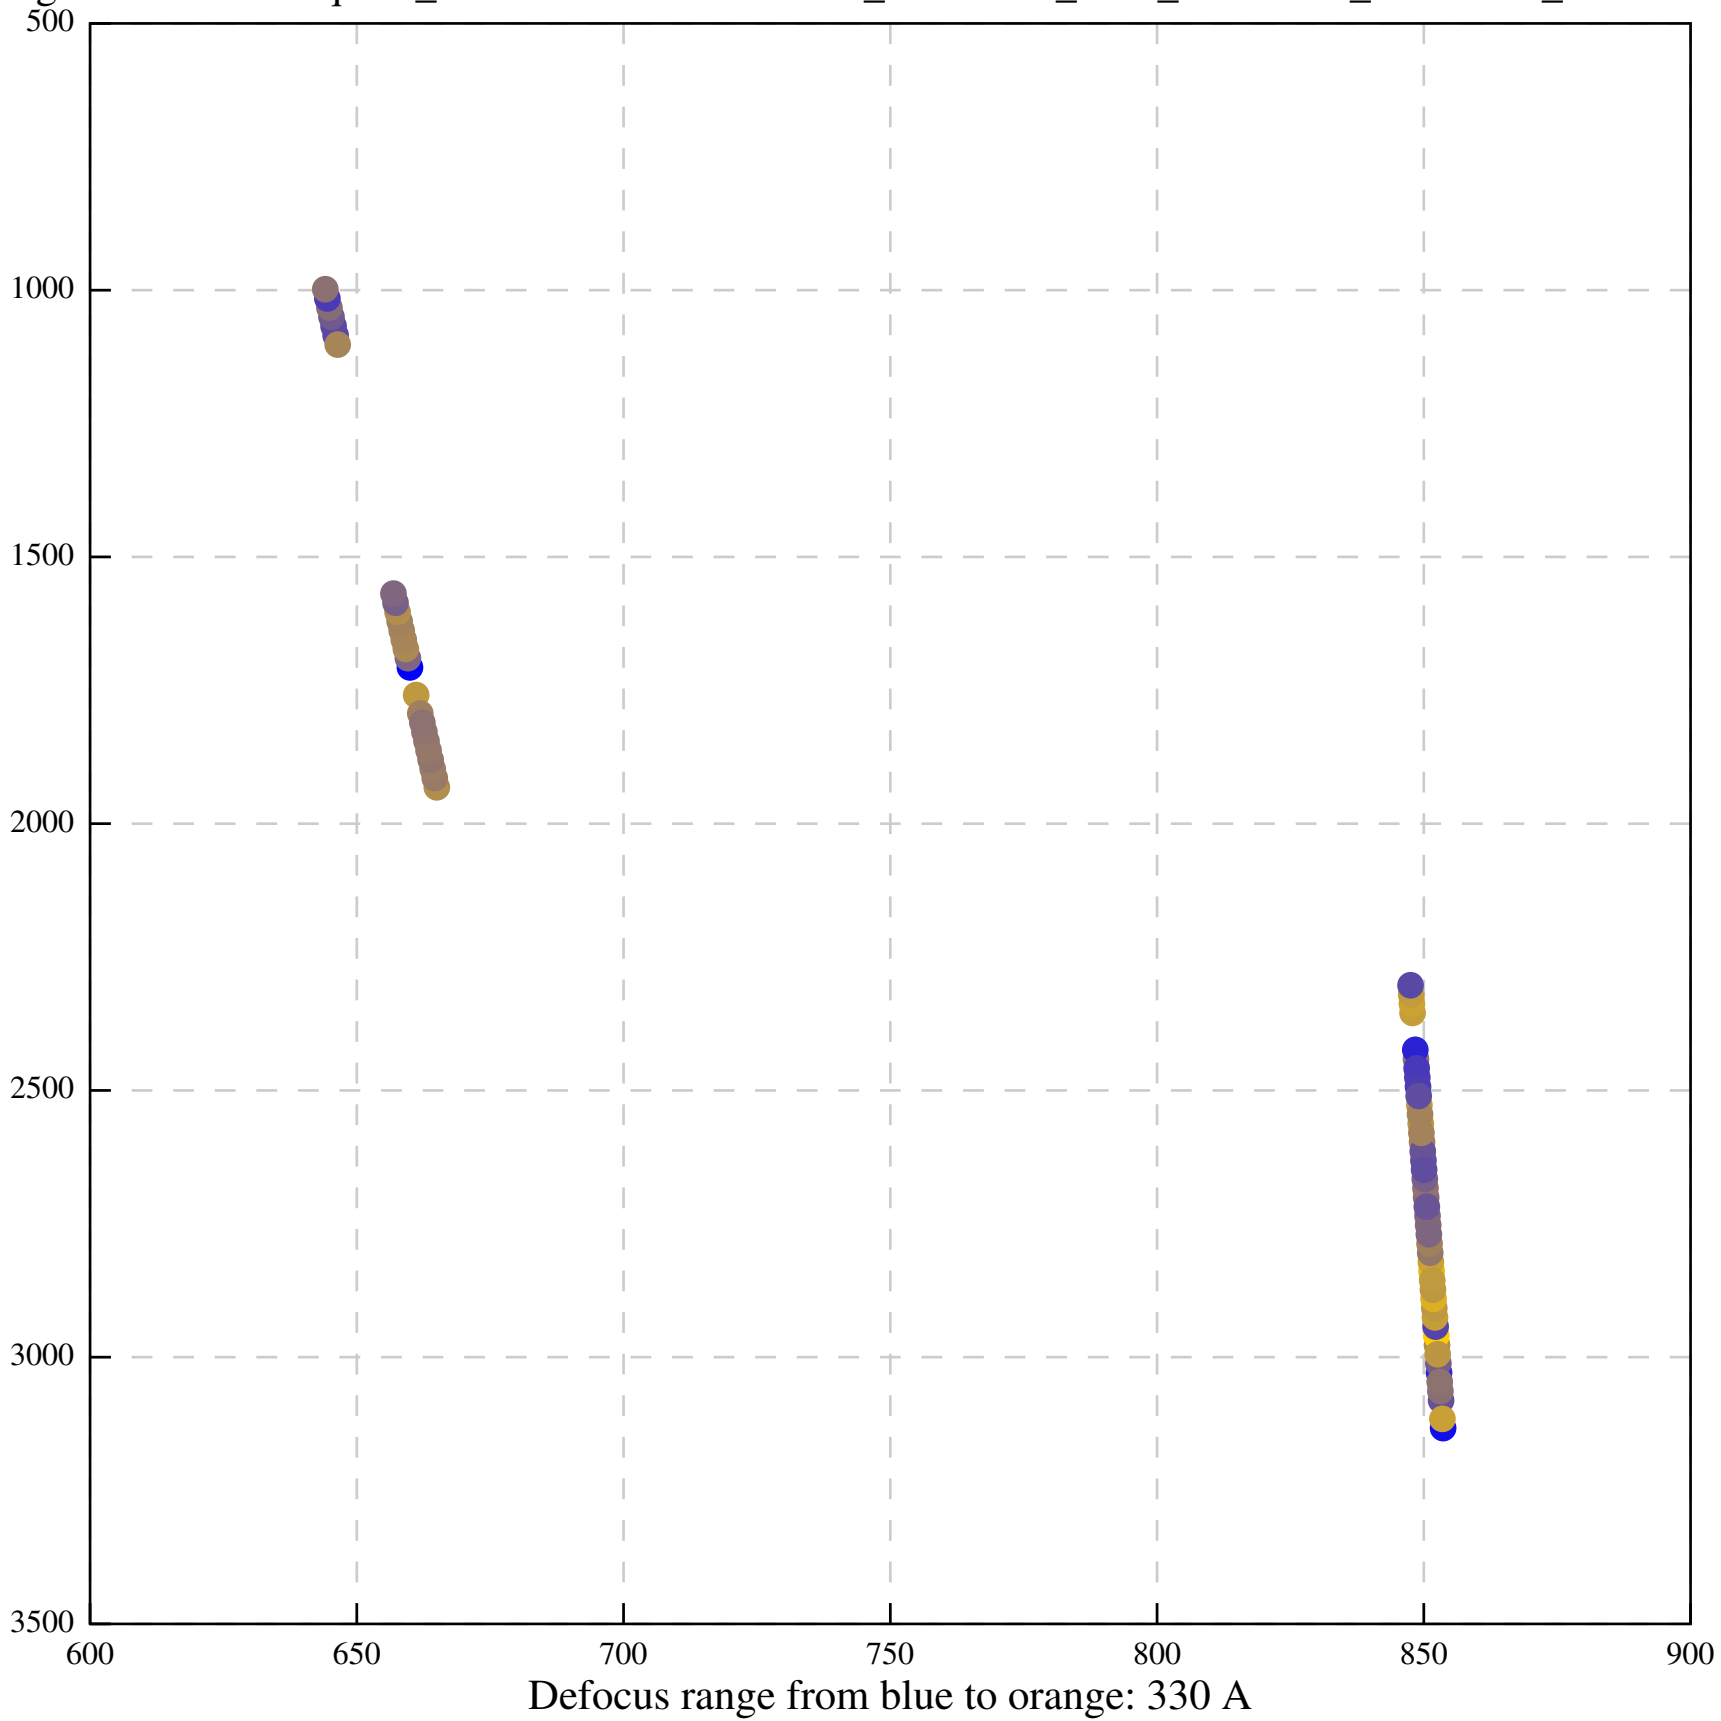

Defocus range from blue to orange: 612 A

Defocus range from blue to orange: 562 A

Defocus range from blue to orange: 428 A

Defocus range from blue to orange: 662 A

Defocus range from blue to orange: 671 A