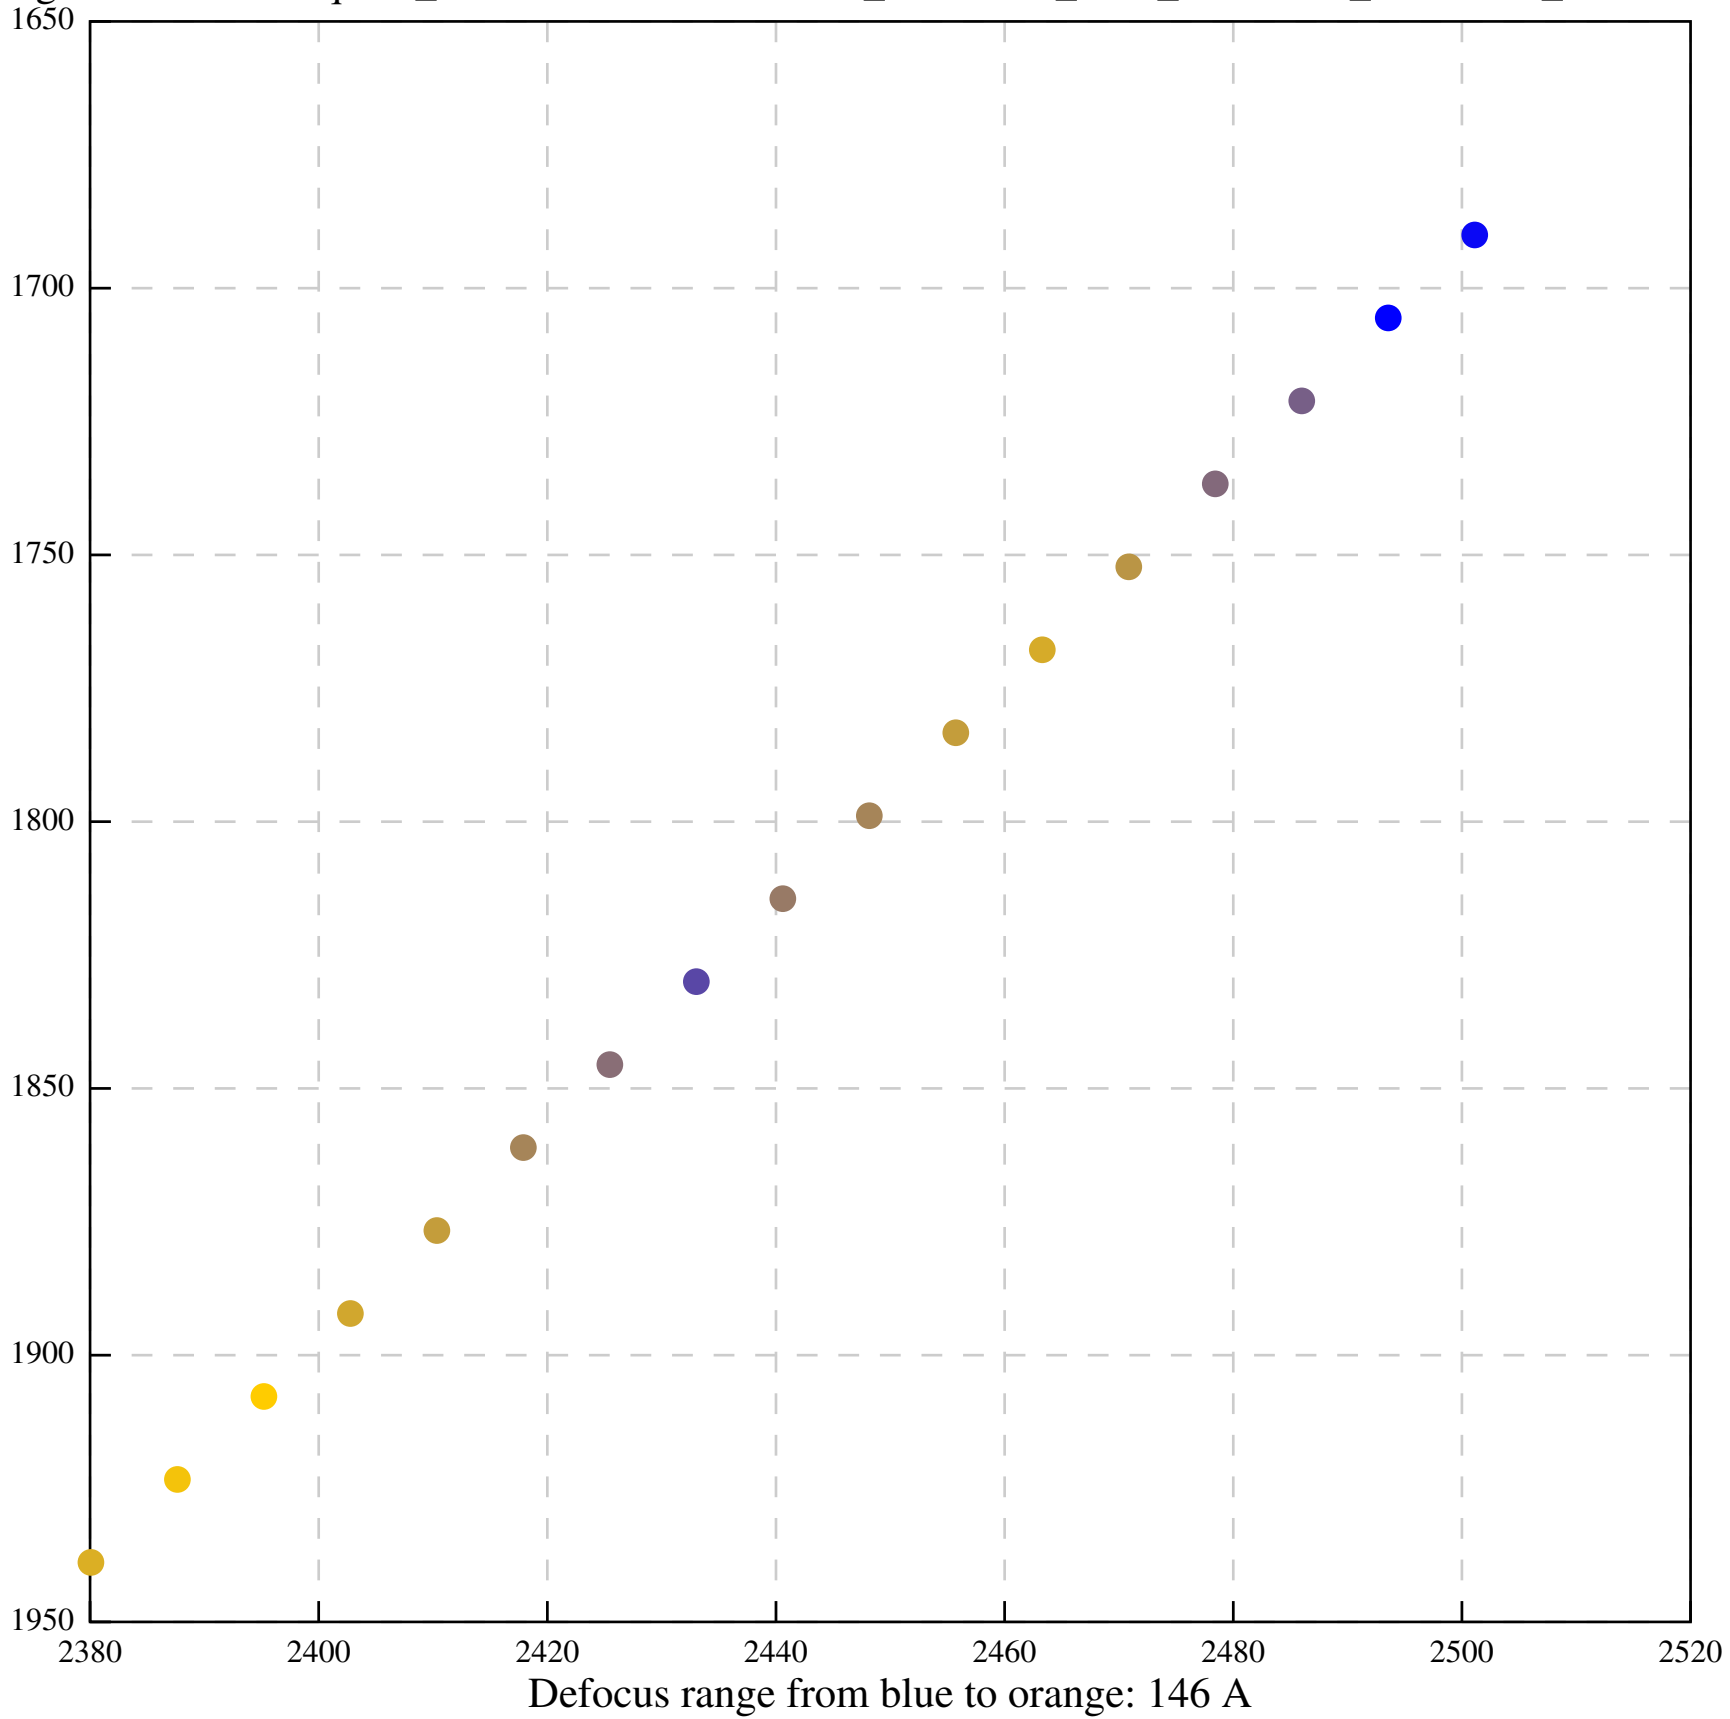

Defocus range from blue to orange: 79 A

Defocus range from blue to orange: 487 A

Defocus range from blue to orange: 119 A

Defocus range from blue to orange: 318 A

Defocus range from blue to orange: 344 A

Defocus range from blue to orange: 0 A