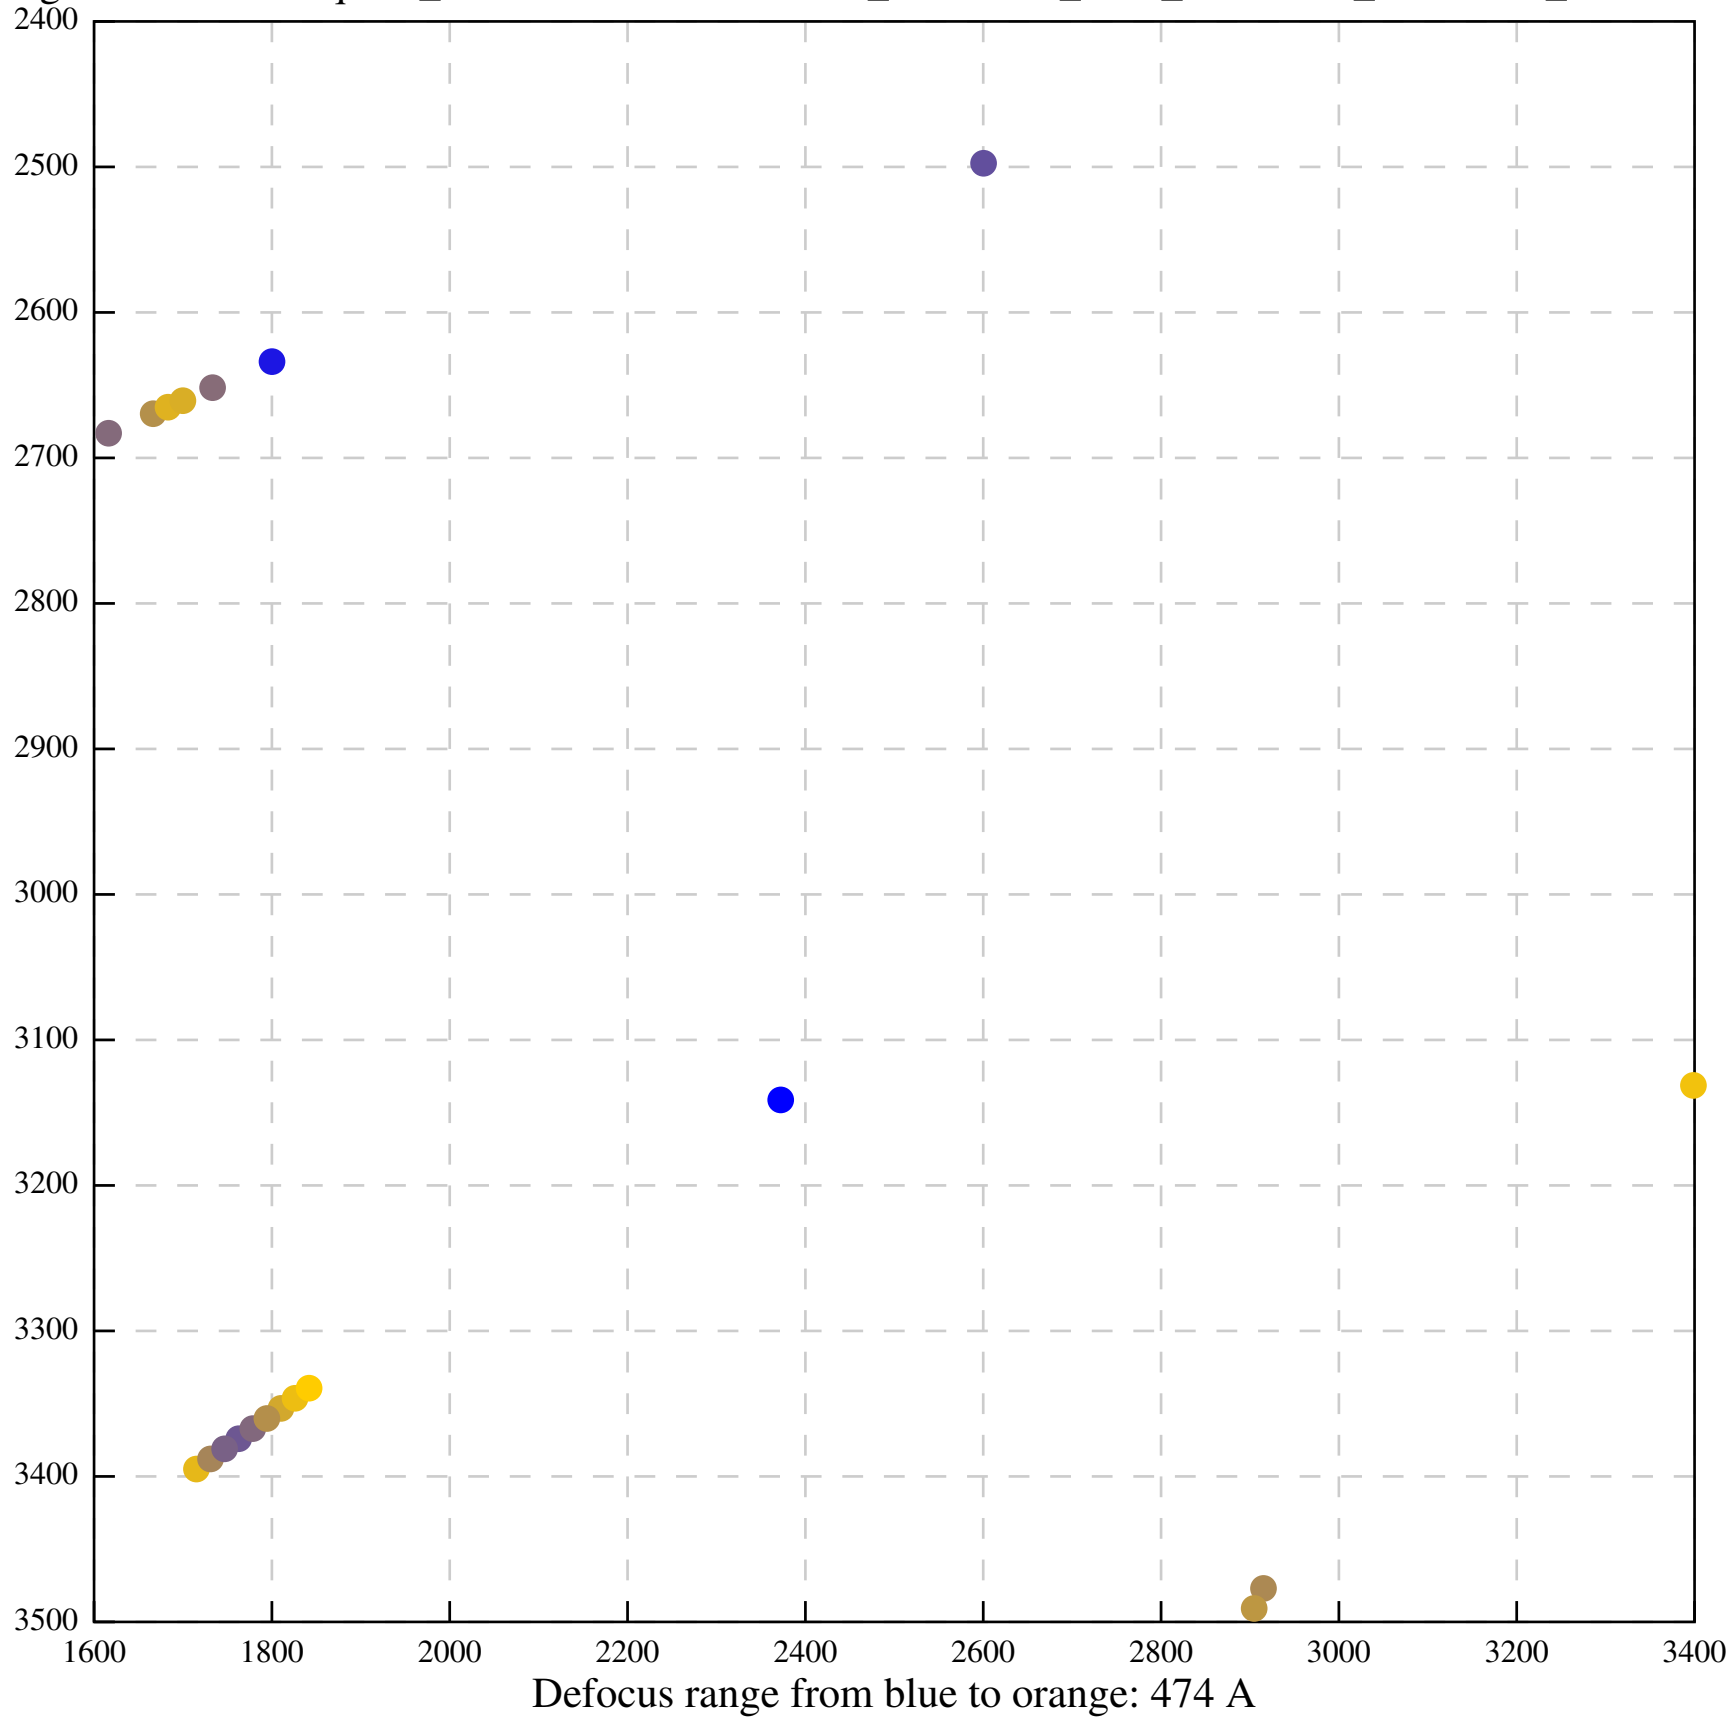

Defocus range from blue to orange: 281 A

Defocus range from blue to orange: 542 A

Defocus range from blue to orange: 535 A

Defocus range from blue to orange: 672 A

Defocus range from blue to orange: 235 A