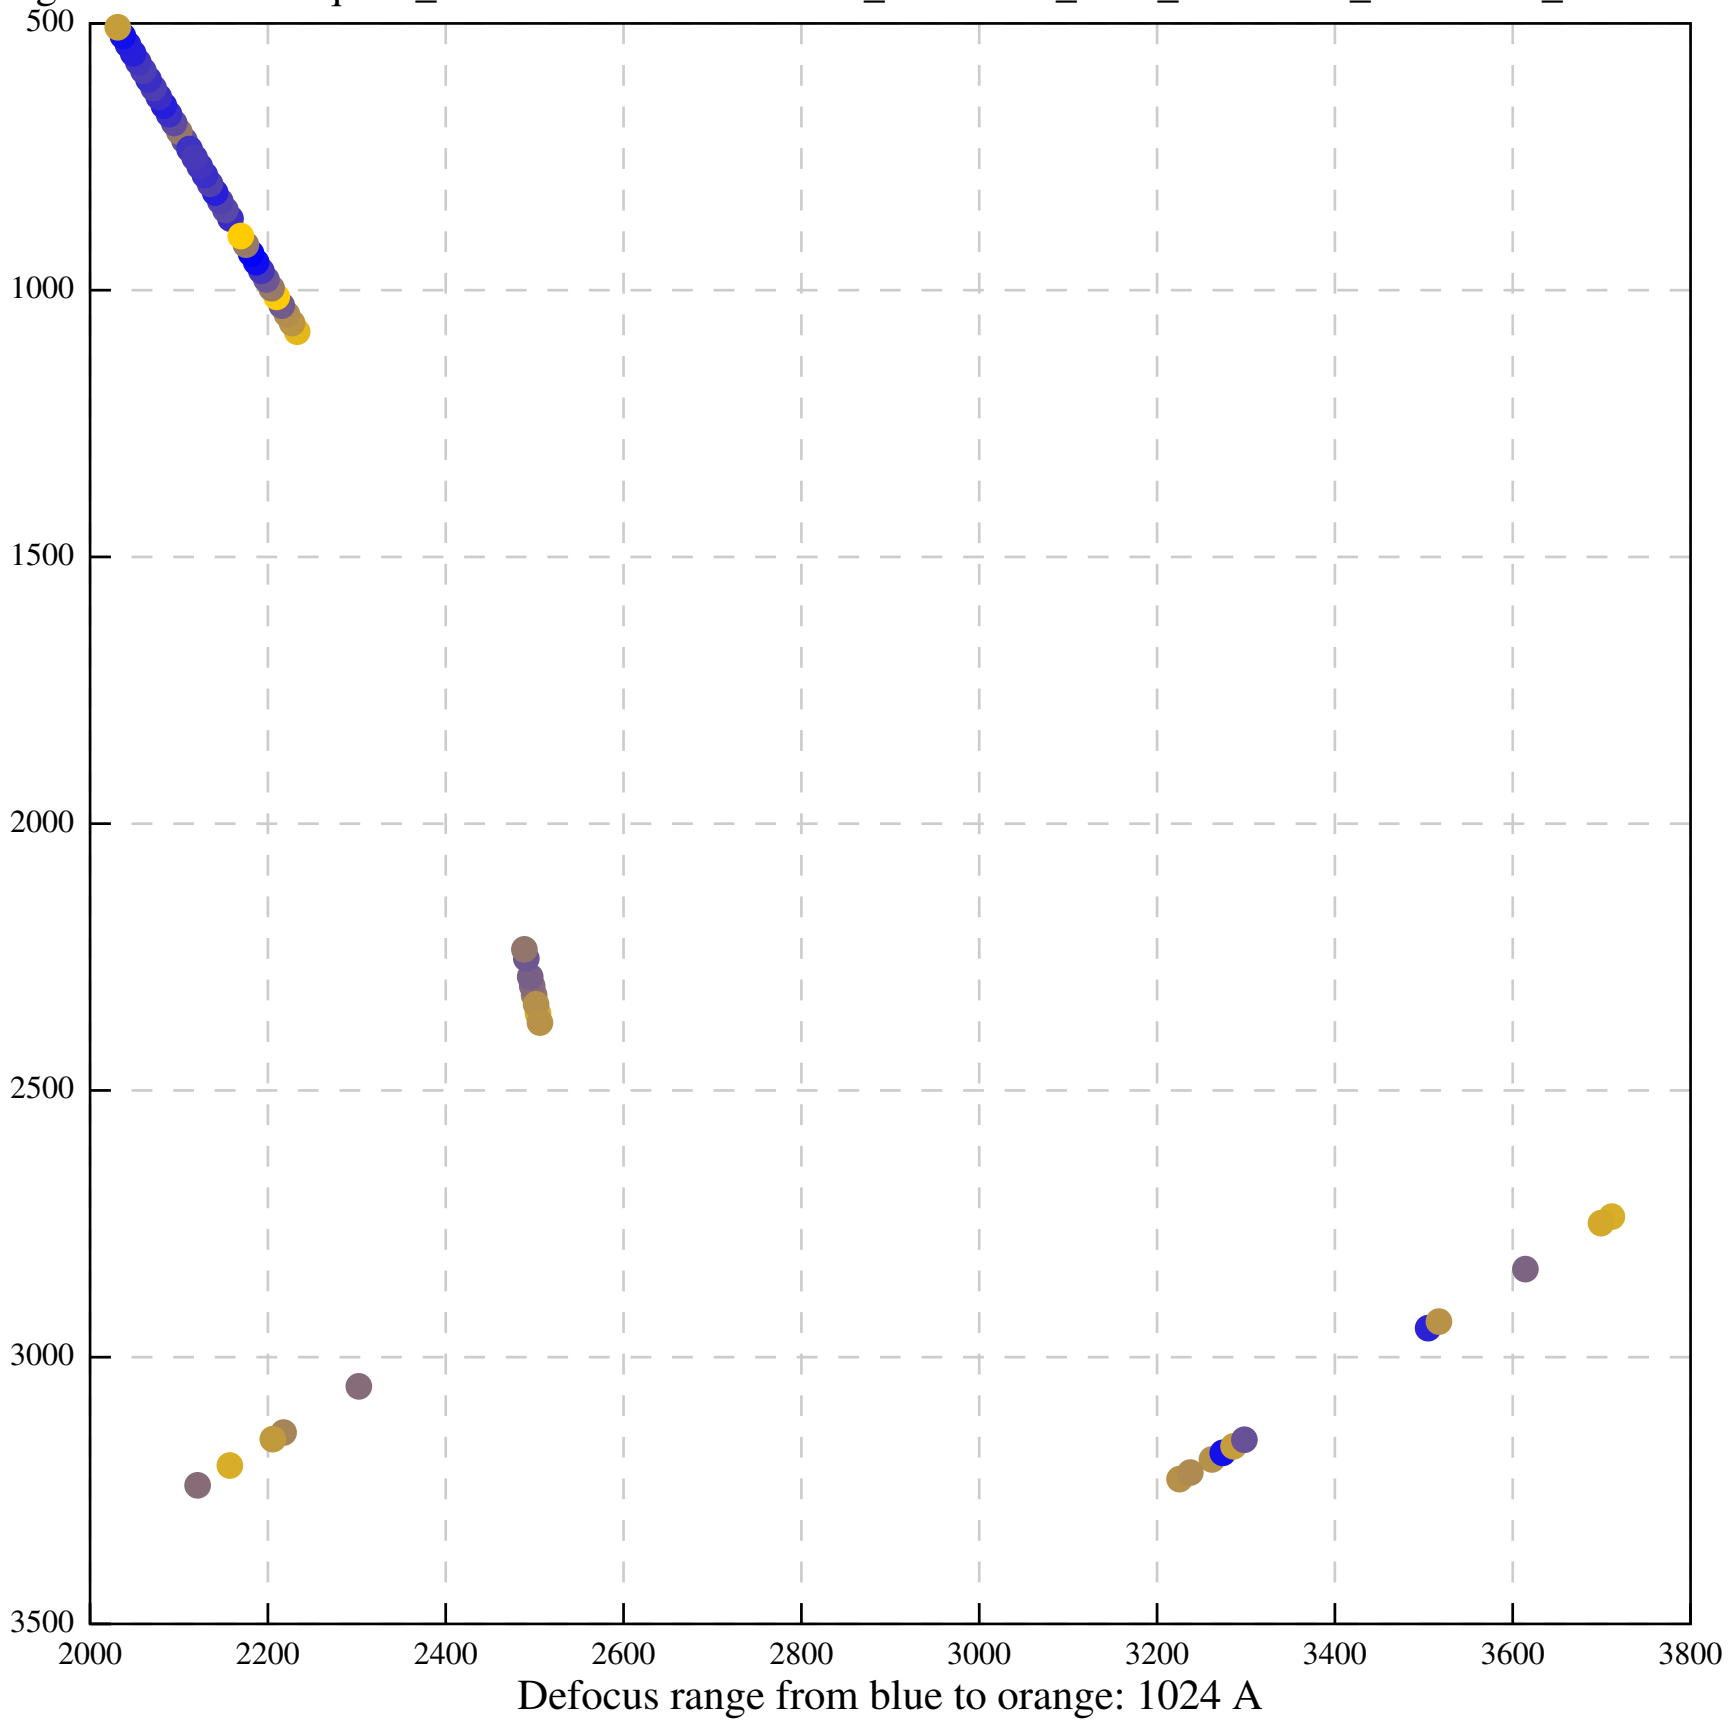

Defocus range from blue to orange: 477 A

Defocus range from blue to orange: 298 A

Defocus range from blue to orange: 78 A

Defocus range from blue to orange: 1410 A

Defocus range from blue to orange: 71 A

Defocus range from blue to orange: 1409 A