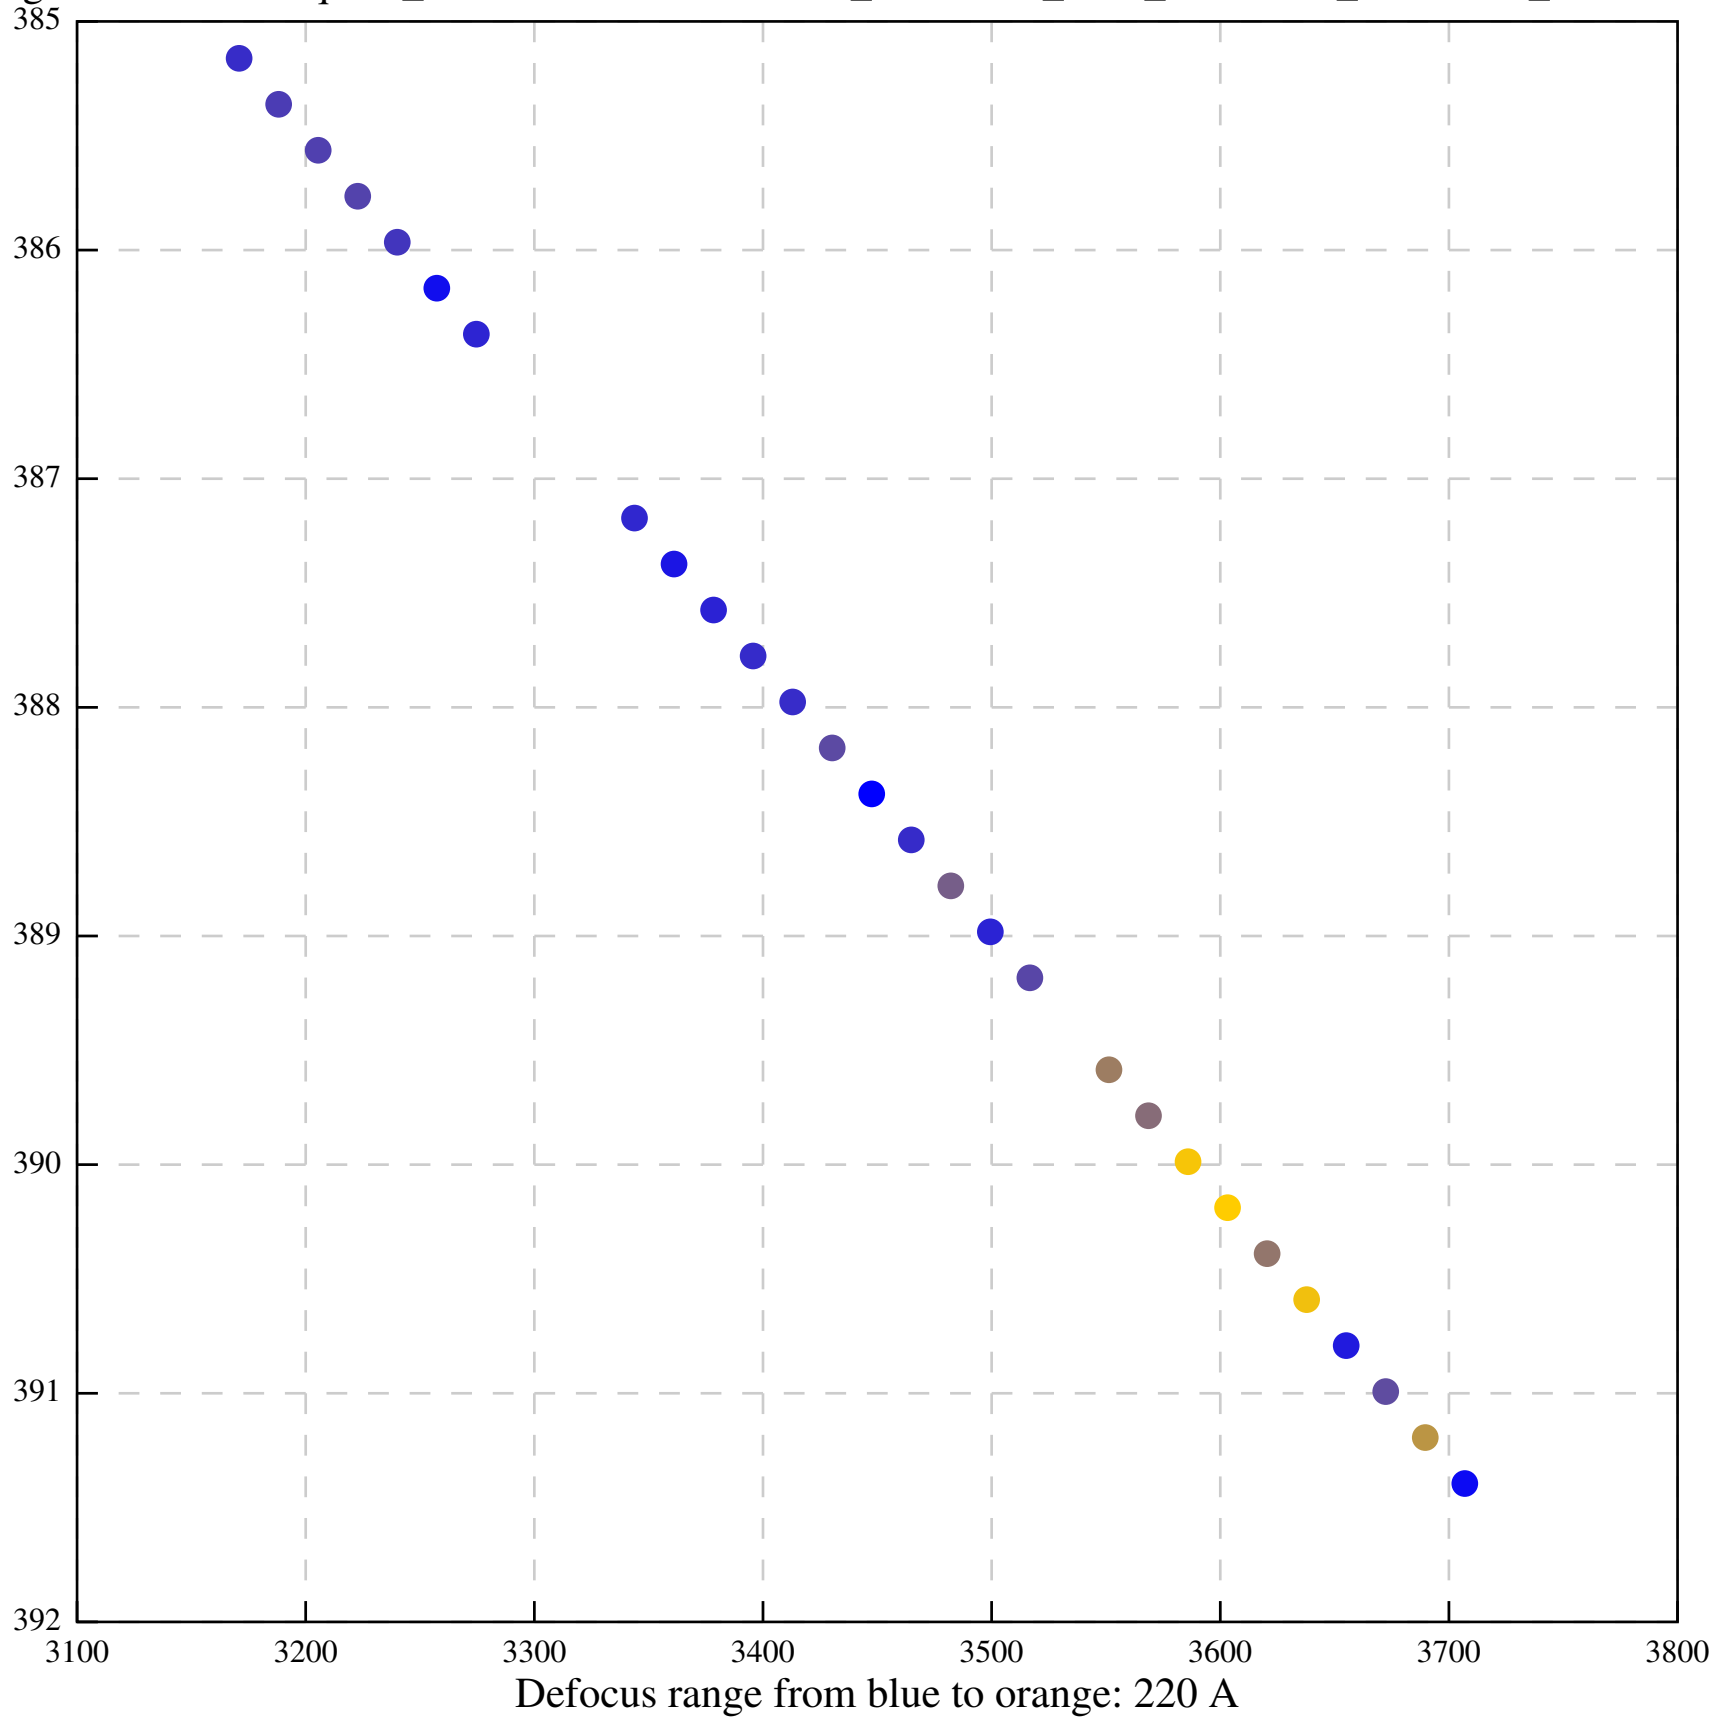

Defocus range from blue to orange: 749 A

Defocus range from blue to orange: 0 A

Defocus range from blue to orange: 55 A

Defocus range from blue to orange: 0 A

Defocus range from blue to orange: 333 A

Defocus range from blue to orange: 151 A