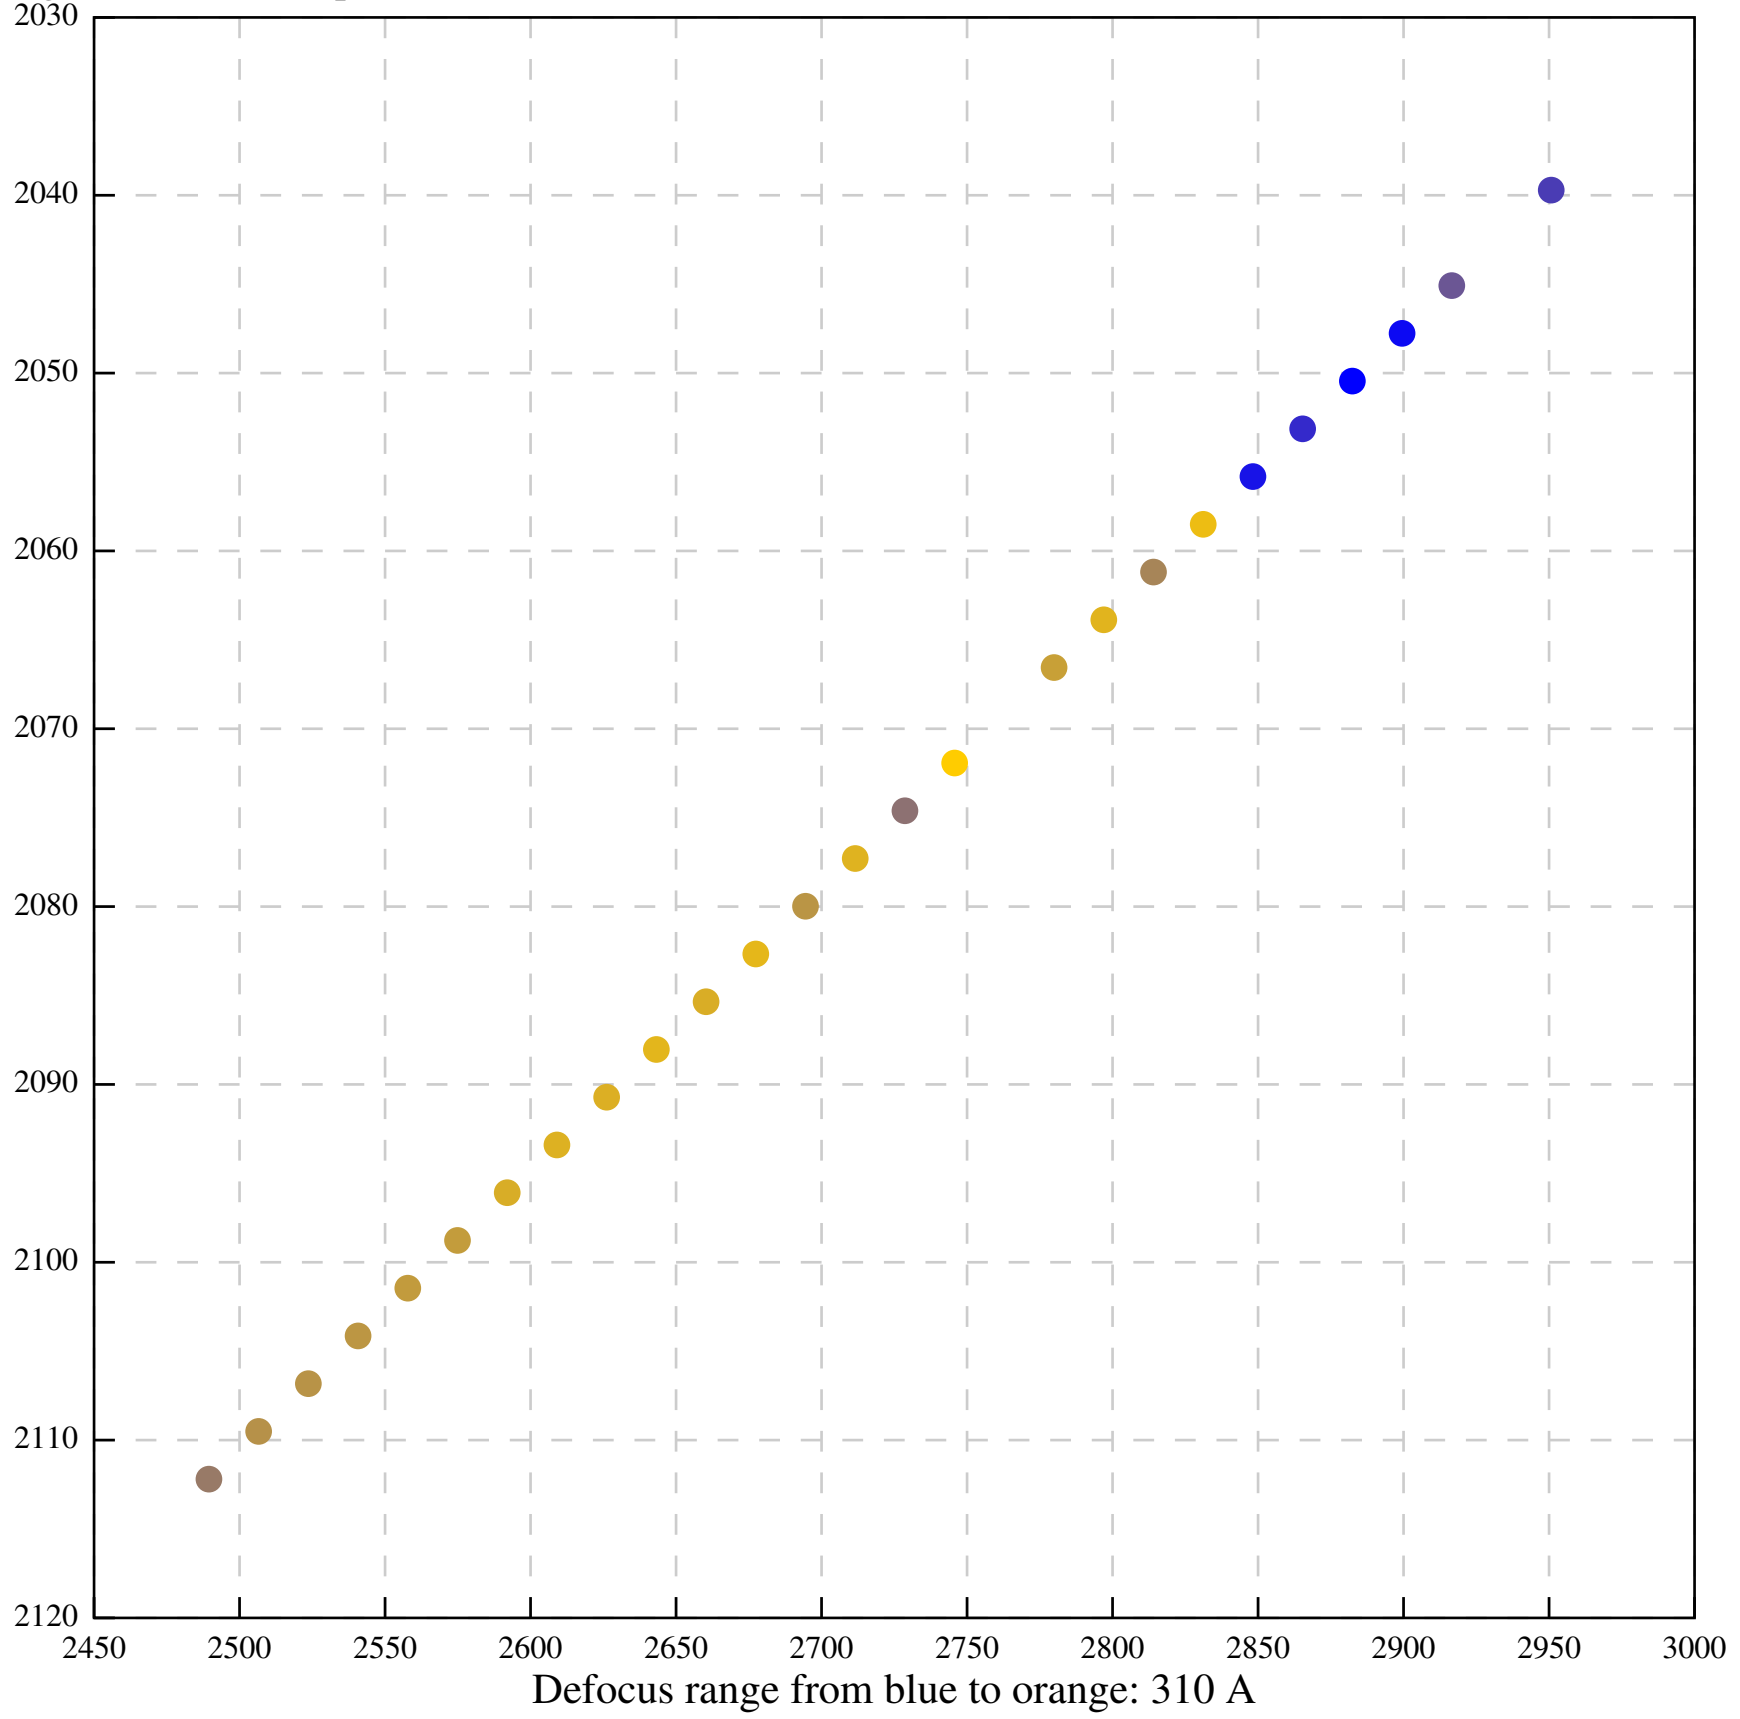

Defocus range from blue to orange: 281 A

Defocus range from blue to orange: 324 A

Defocus range from blue to orange: 1354 A

Defocus range from blue to orange: 185 A

Defocus range from blue to orange: 577 A