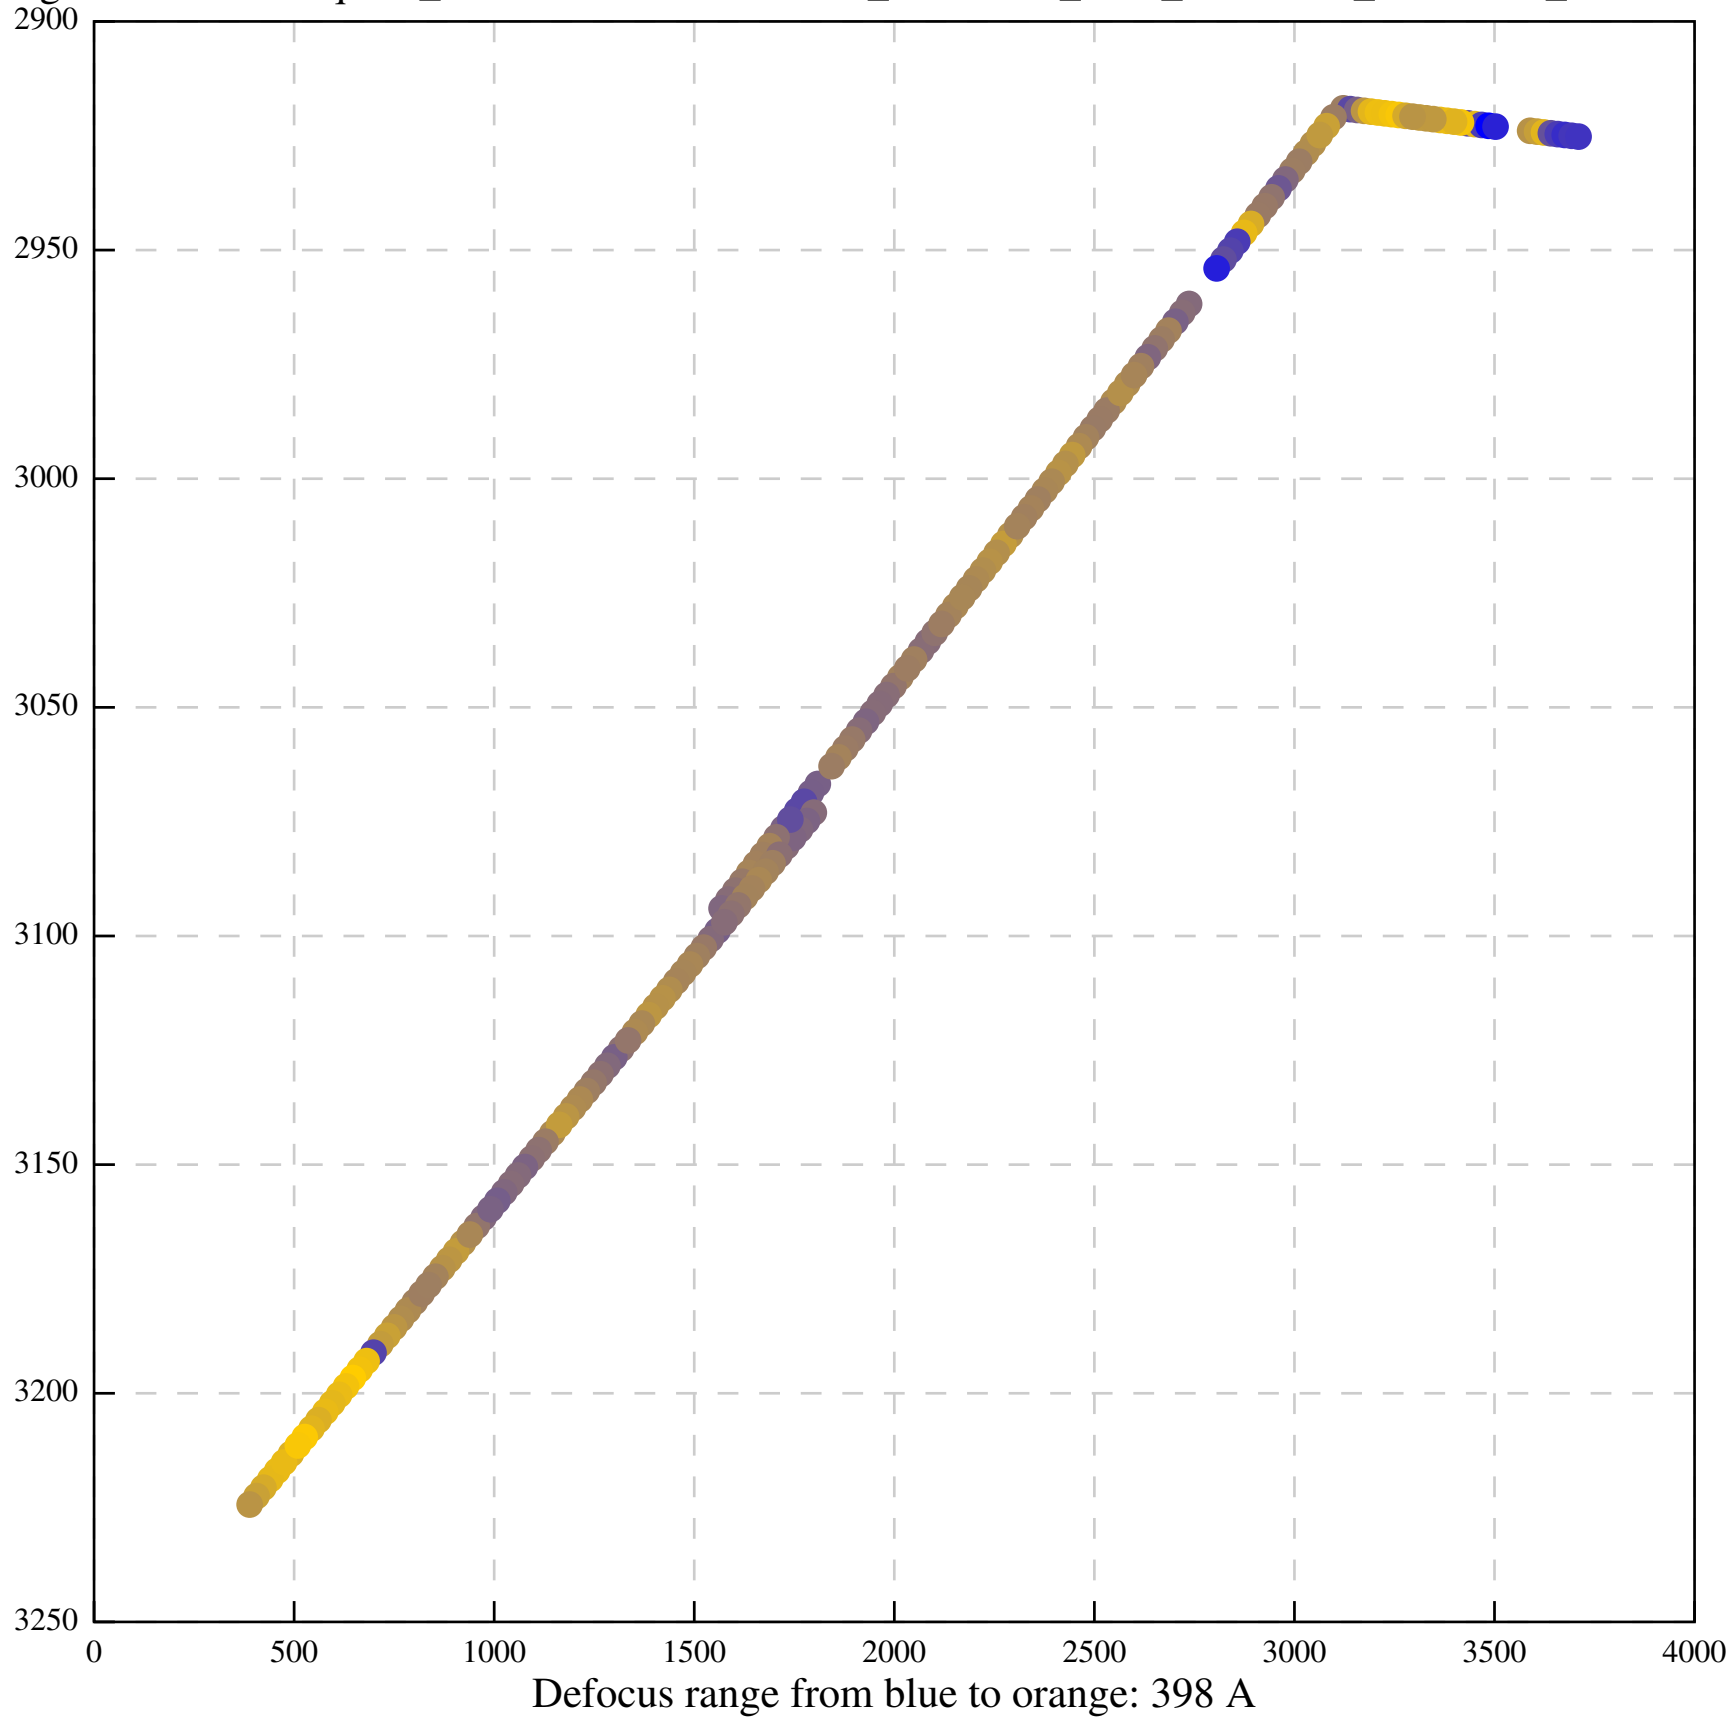

Defocus range from blue to orange: 52 A

Defocus range from blue to orange: 205 A

Defocus range from blue to orange: 118 A

Defocus range from blue to orange: 63 A

Defocus range from blue to orange: 417 A

Defocus range from blue to orange: 1470 Å