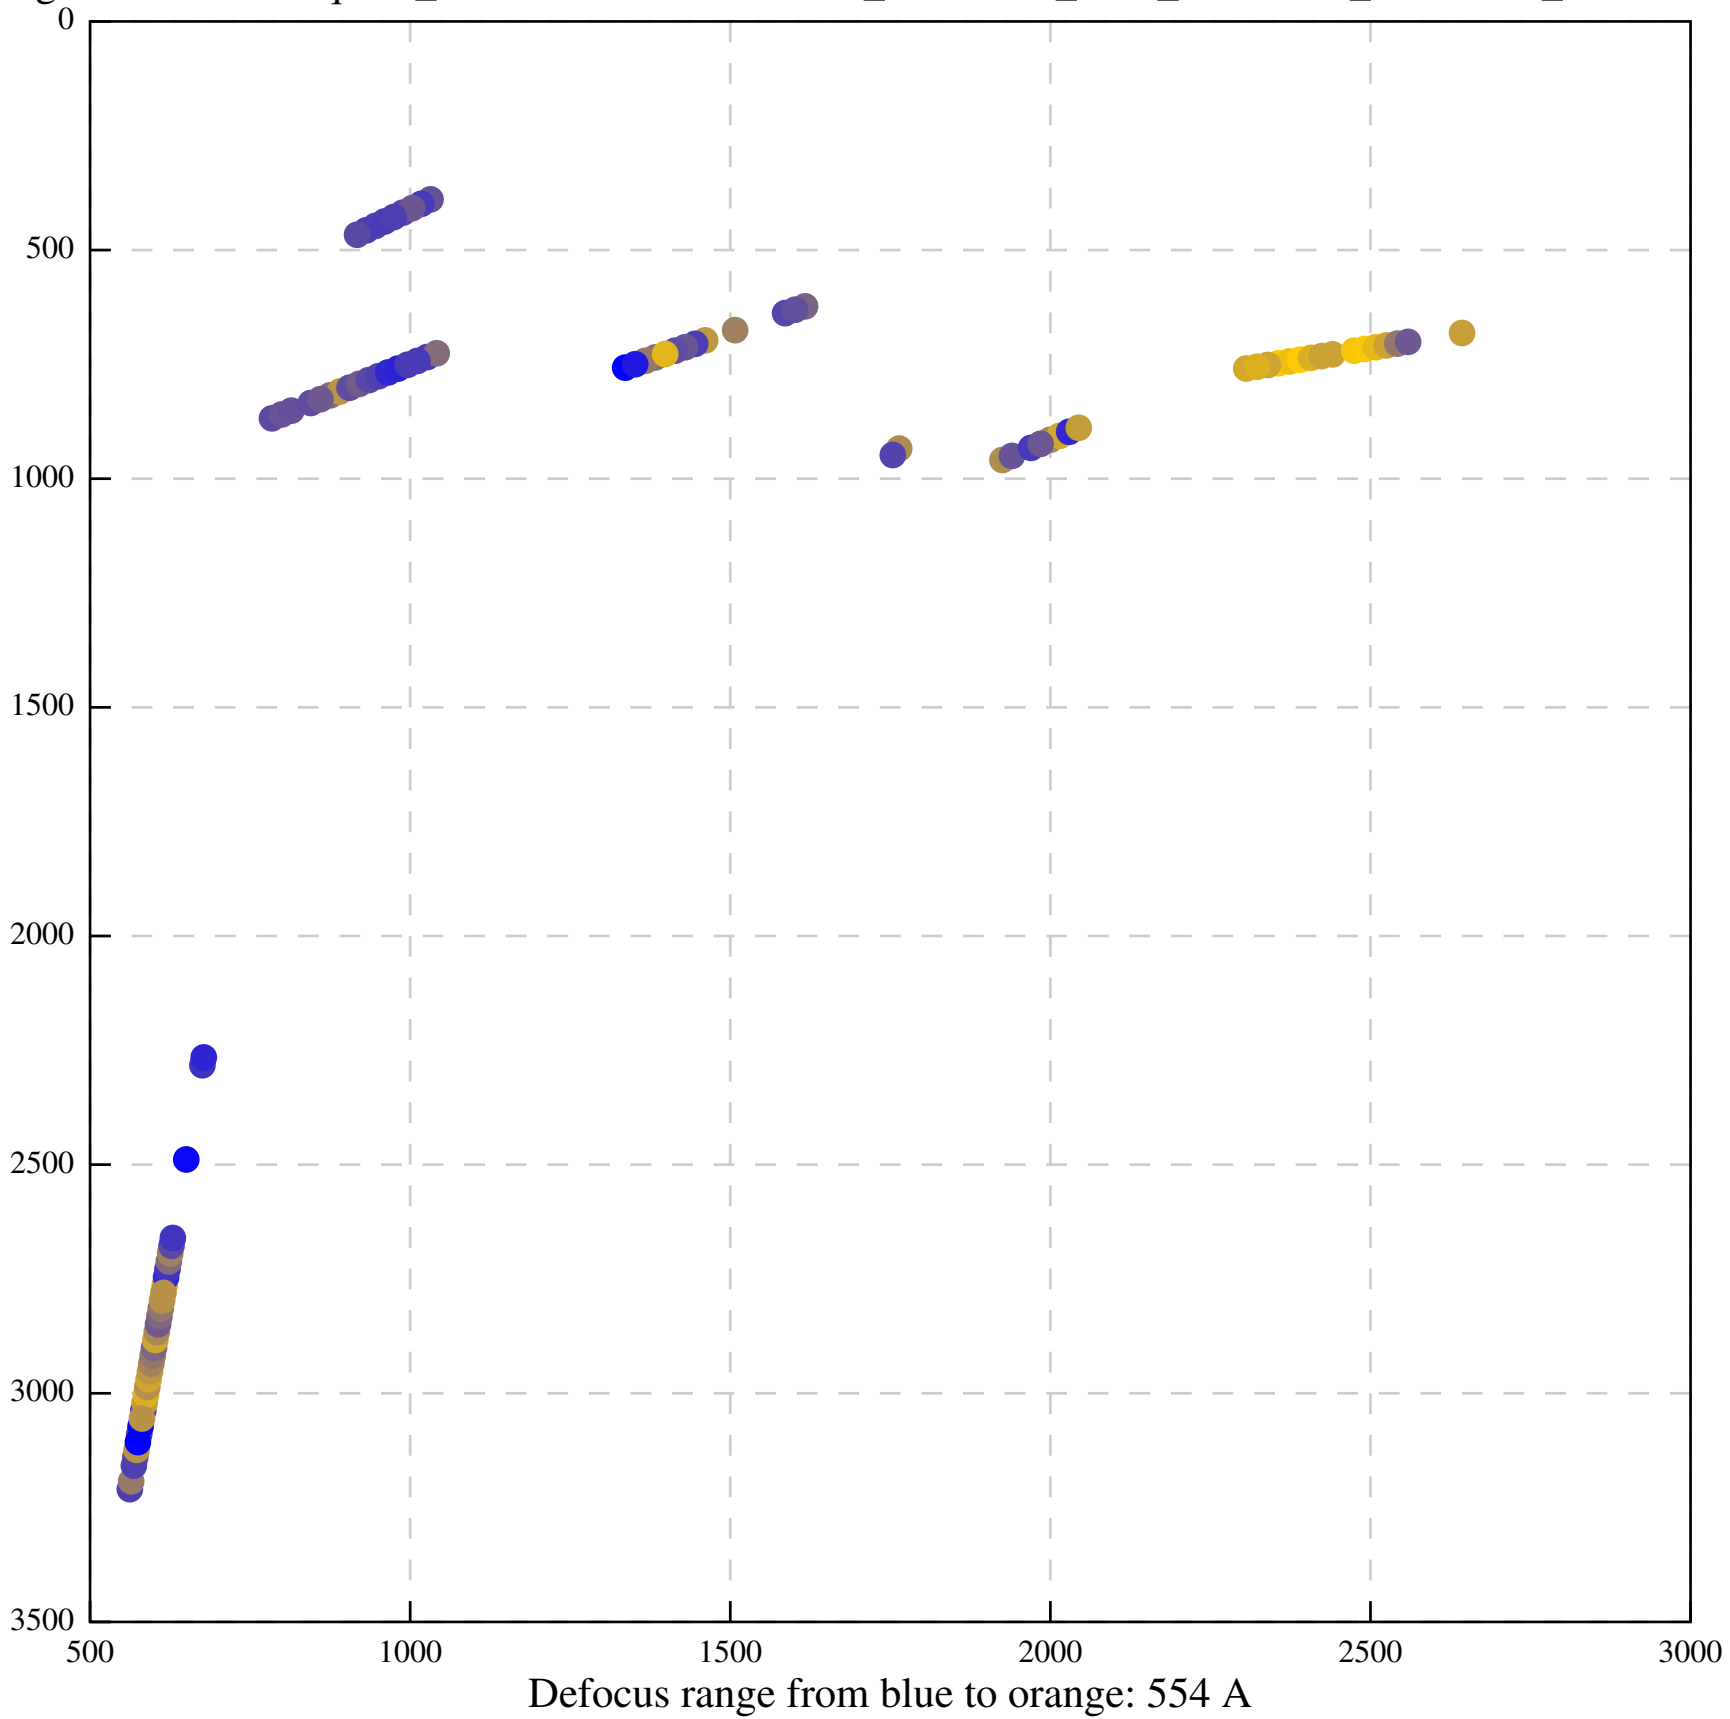

Defocus range from blue to orange: 0 A

Defocus range from blue to orange: 113 A

Defocus range from blue to orange: 393 A

Defocus range from blue to orange: 648 A

Defocus range from blue to orange: 665 A

Defocus range from blue to orange: 487 A