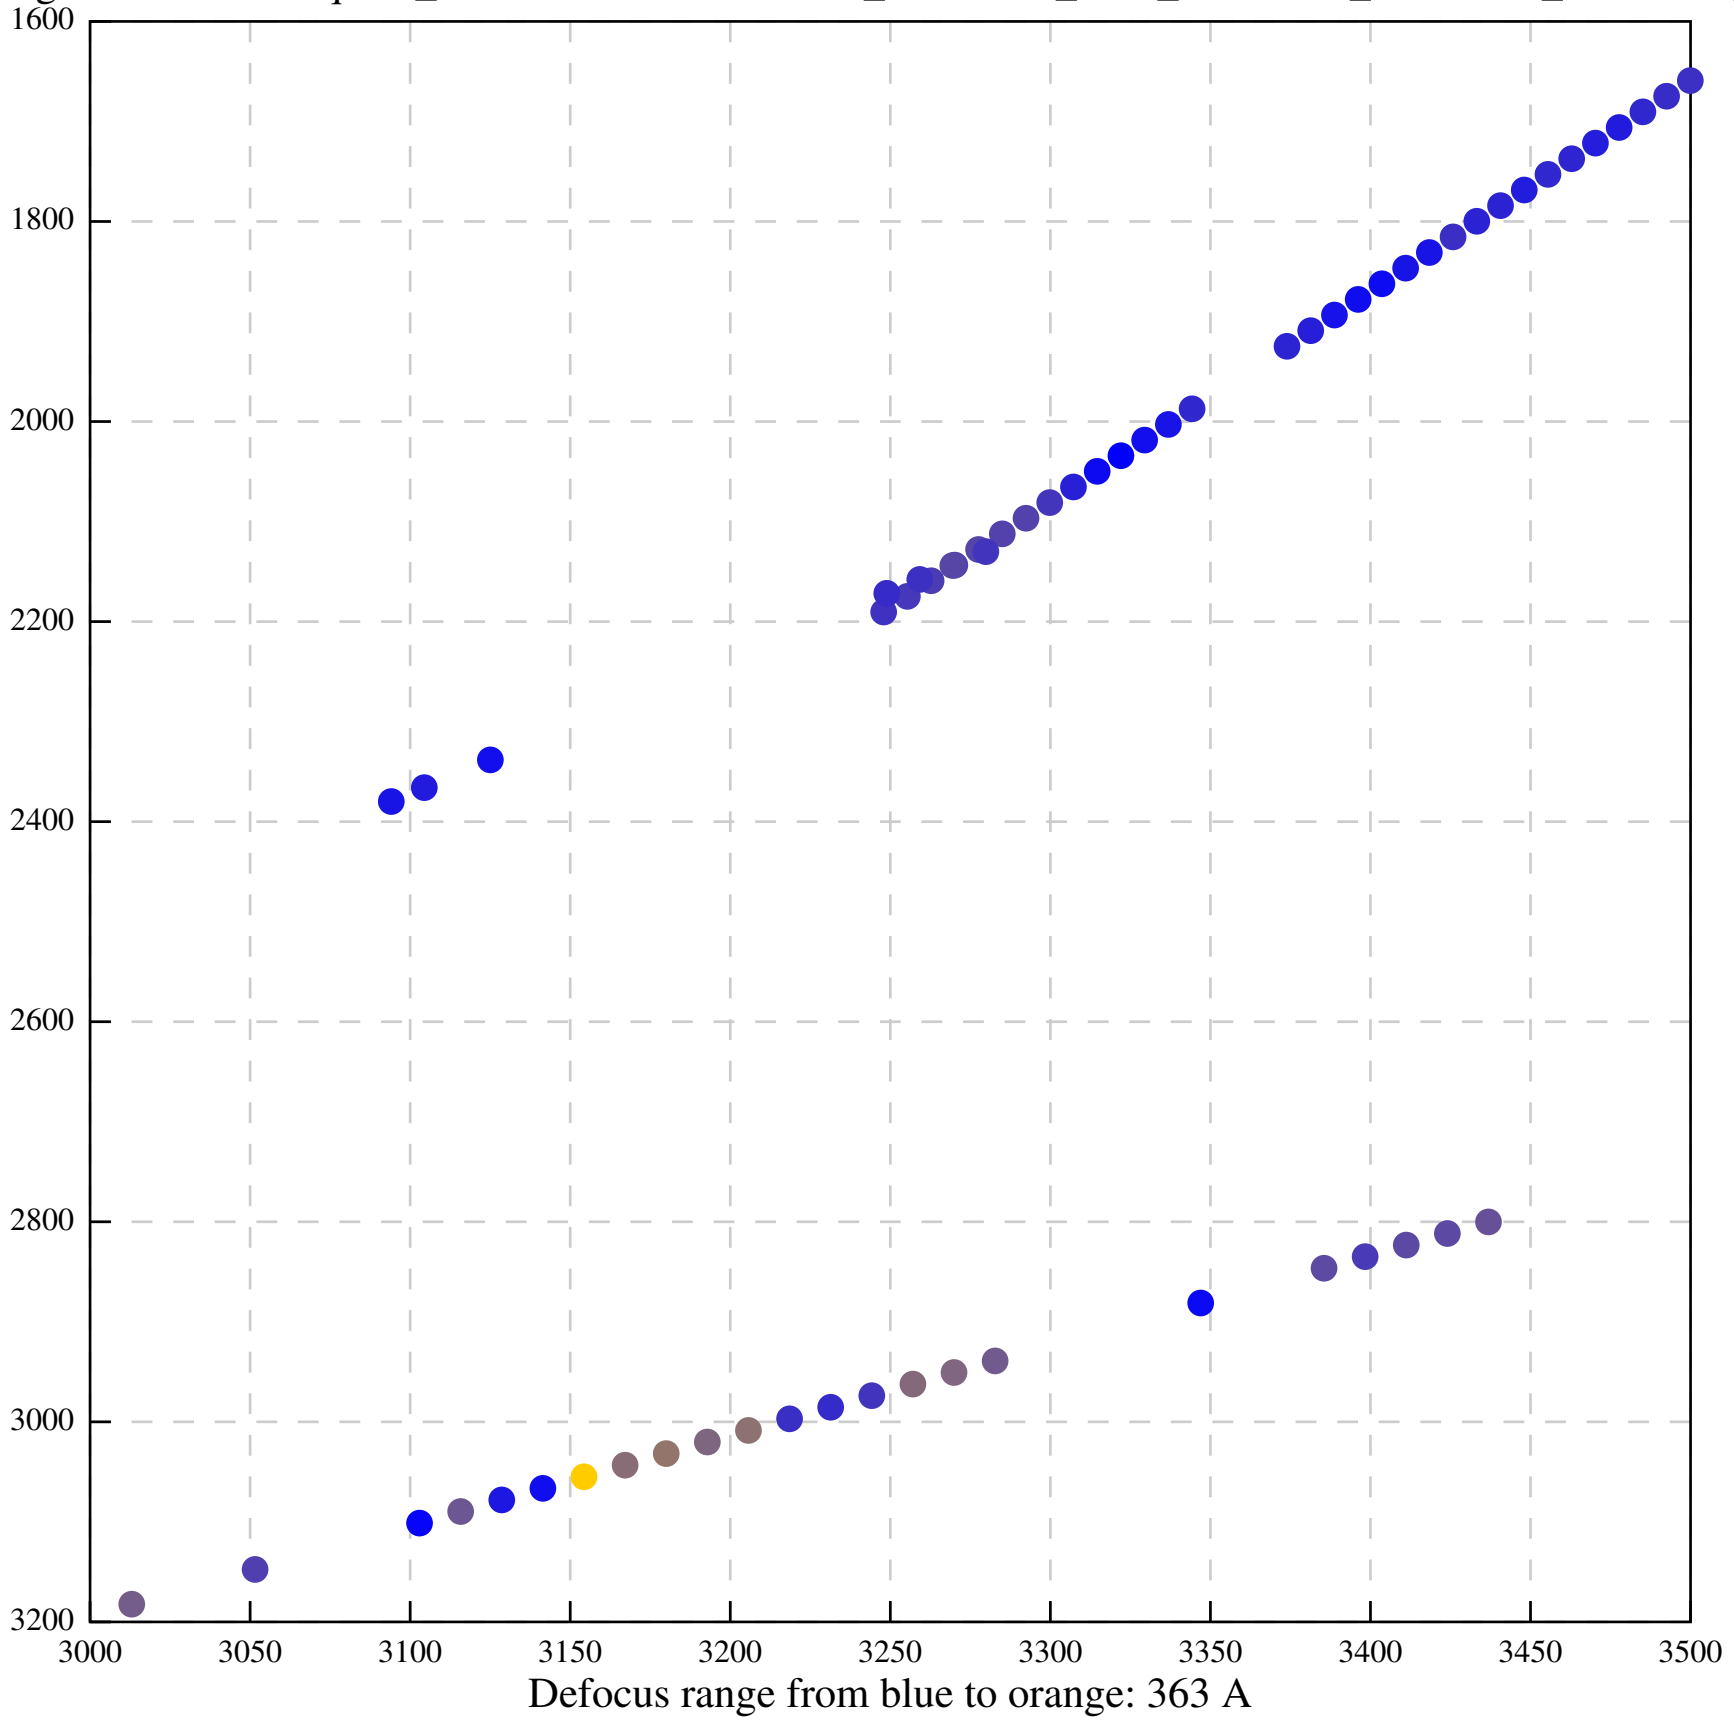

Defocus range from blue to orange: 872 A

Defocus range from blue to orange: 774 A

Defocus range from blue to orange: 748 A

Defocus range from blue to orange: 295 Å

Defocus range from blue to orange: 654 A