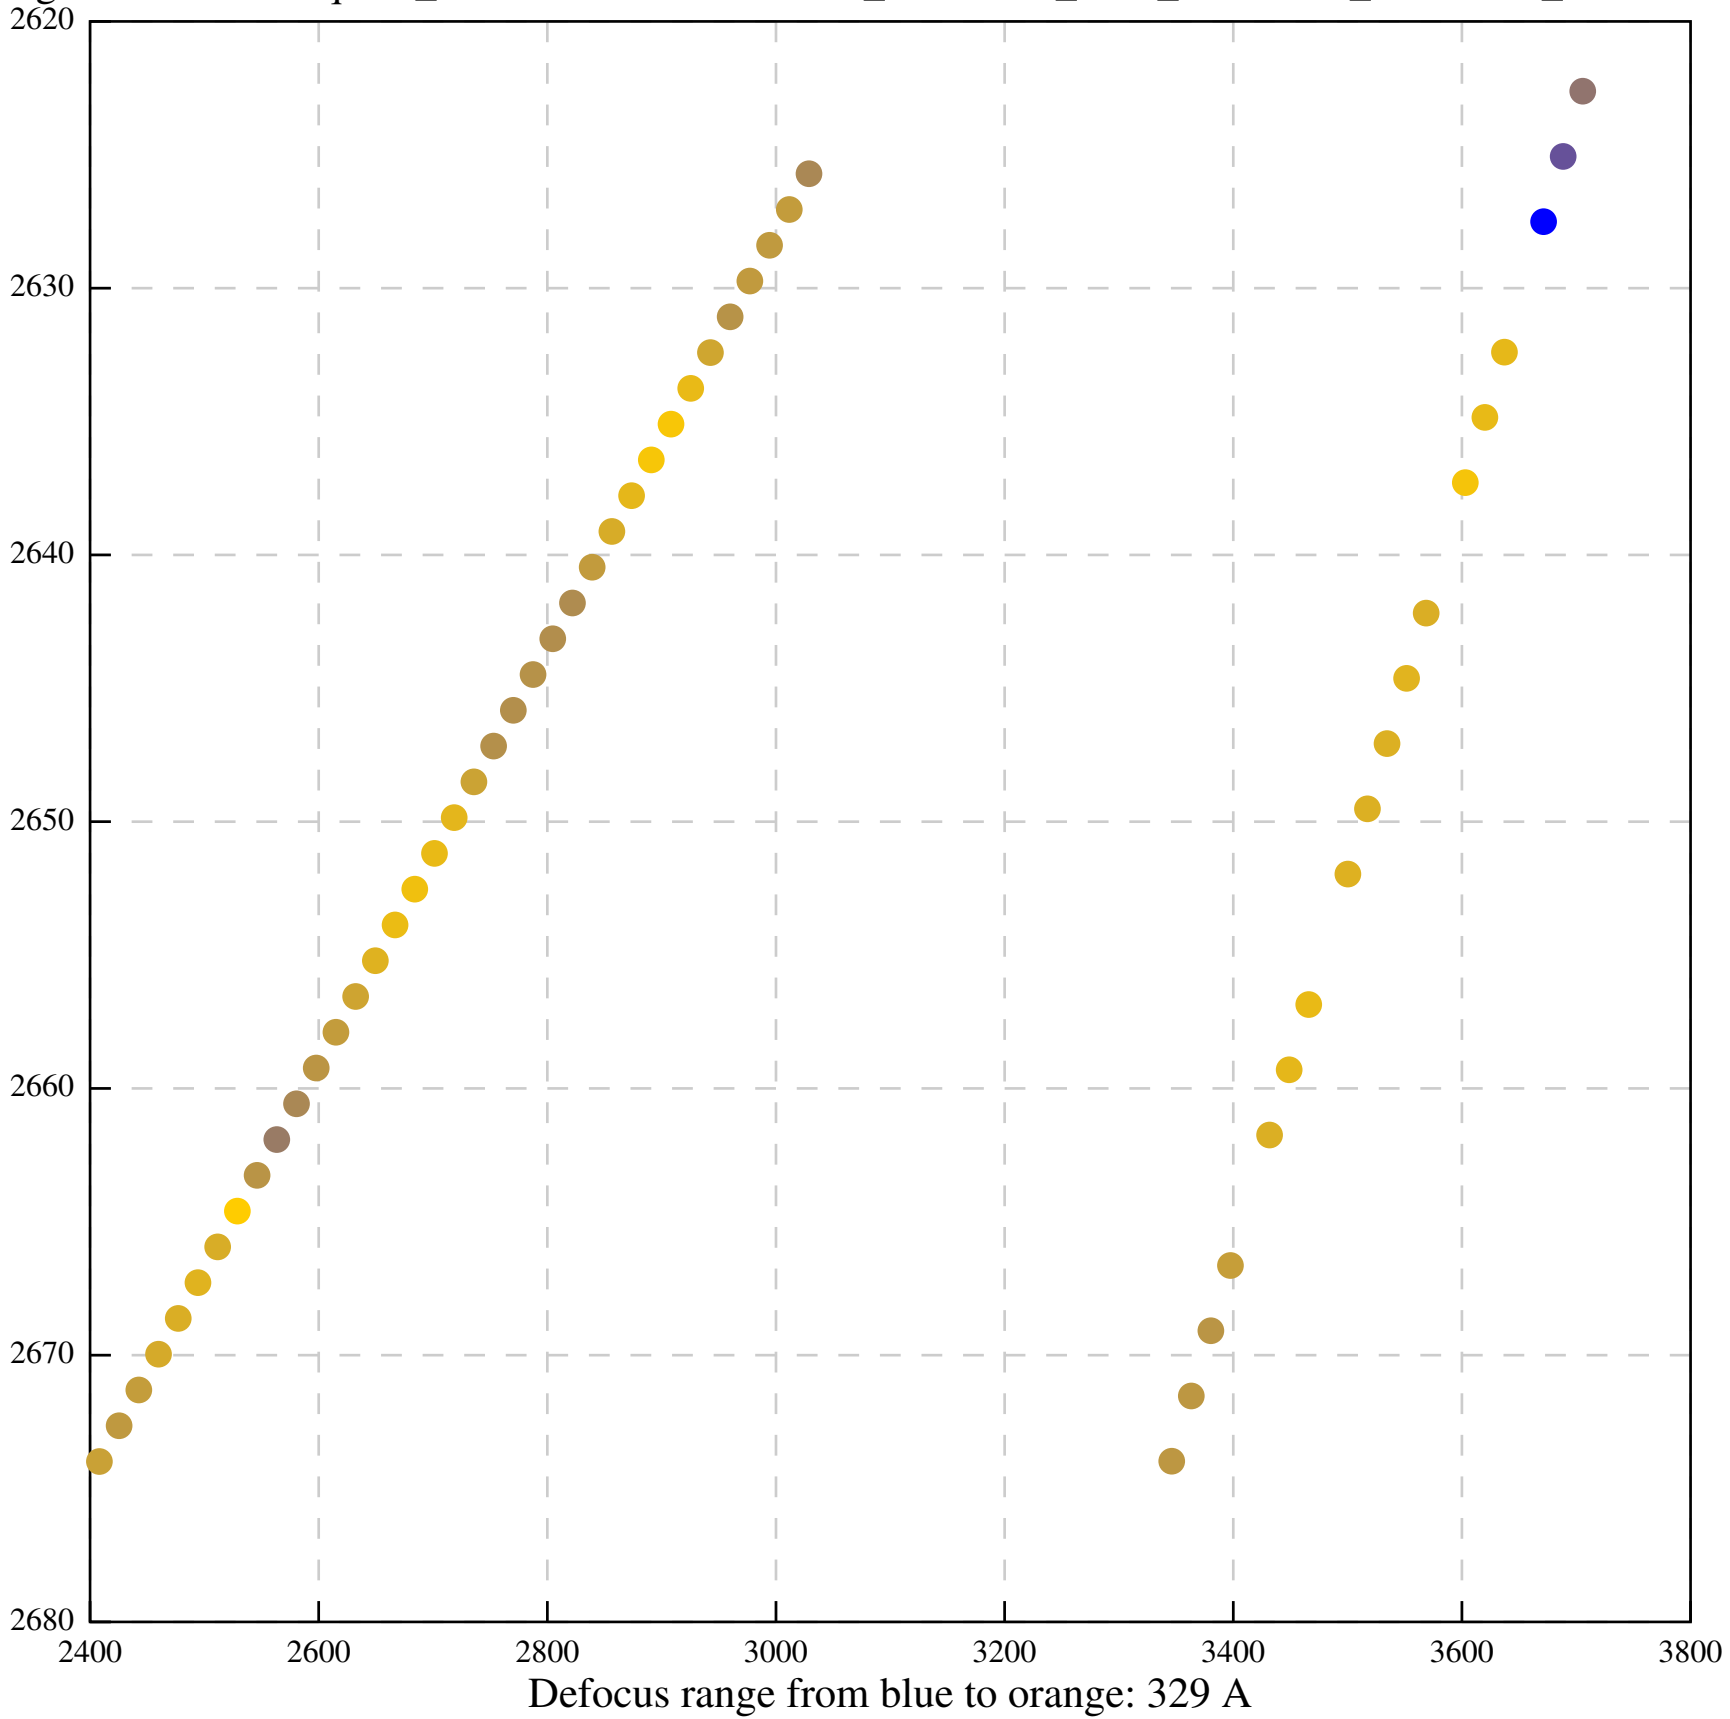

Defocus range from blue to orange: 212 A

Defocus range from blue to orange: 98 A

Defocus range from blue to orange: 697 A

Defocus range from blue to orange: 468 A

Defocus range from blue to orange: 293 A

Defocus range from blue to orange: 133 A