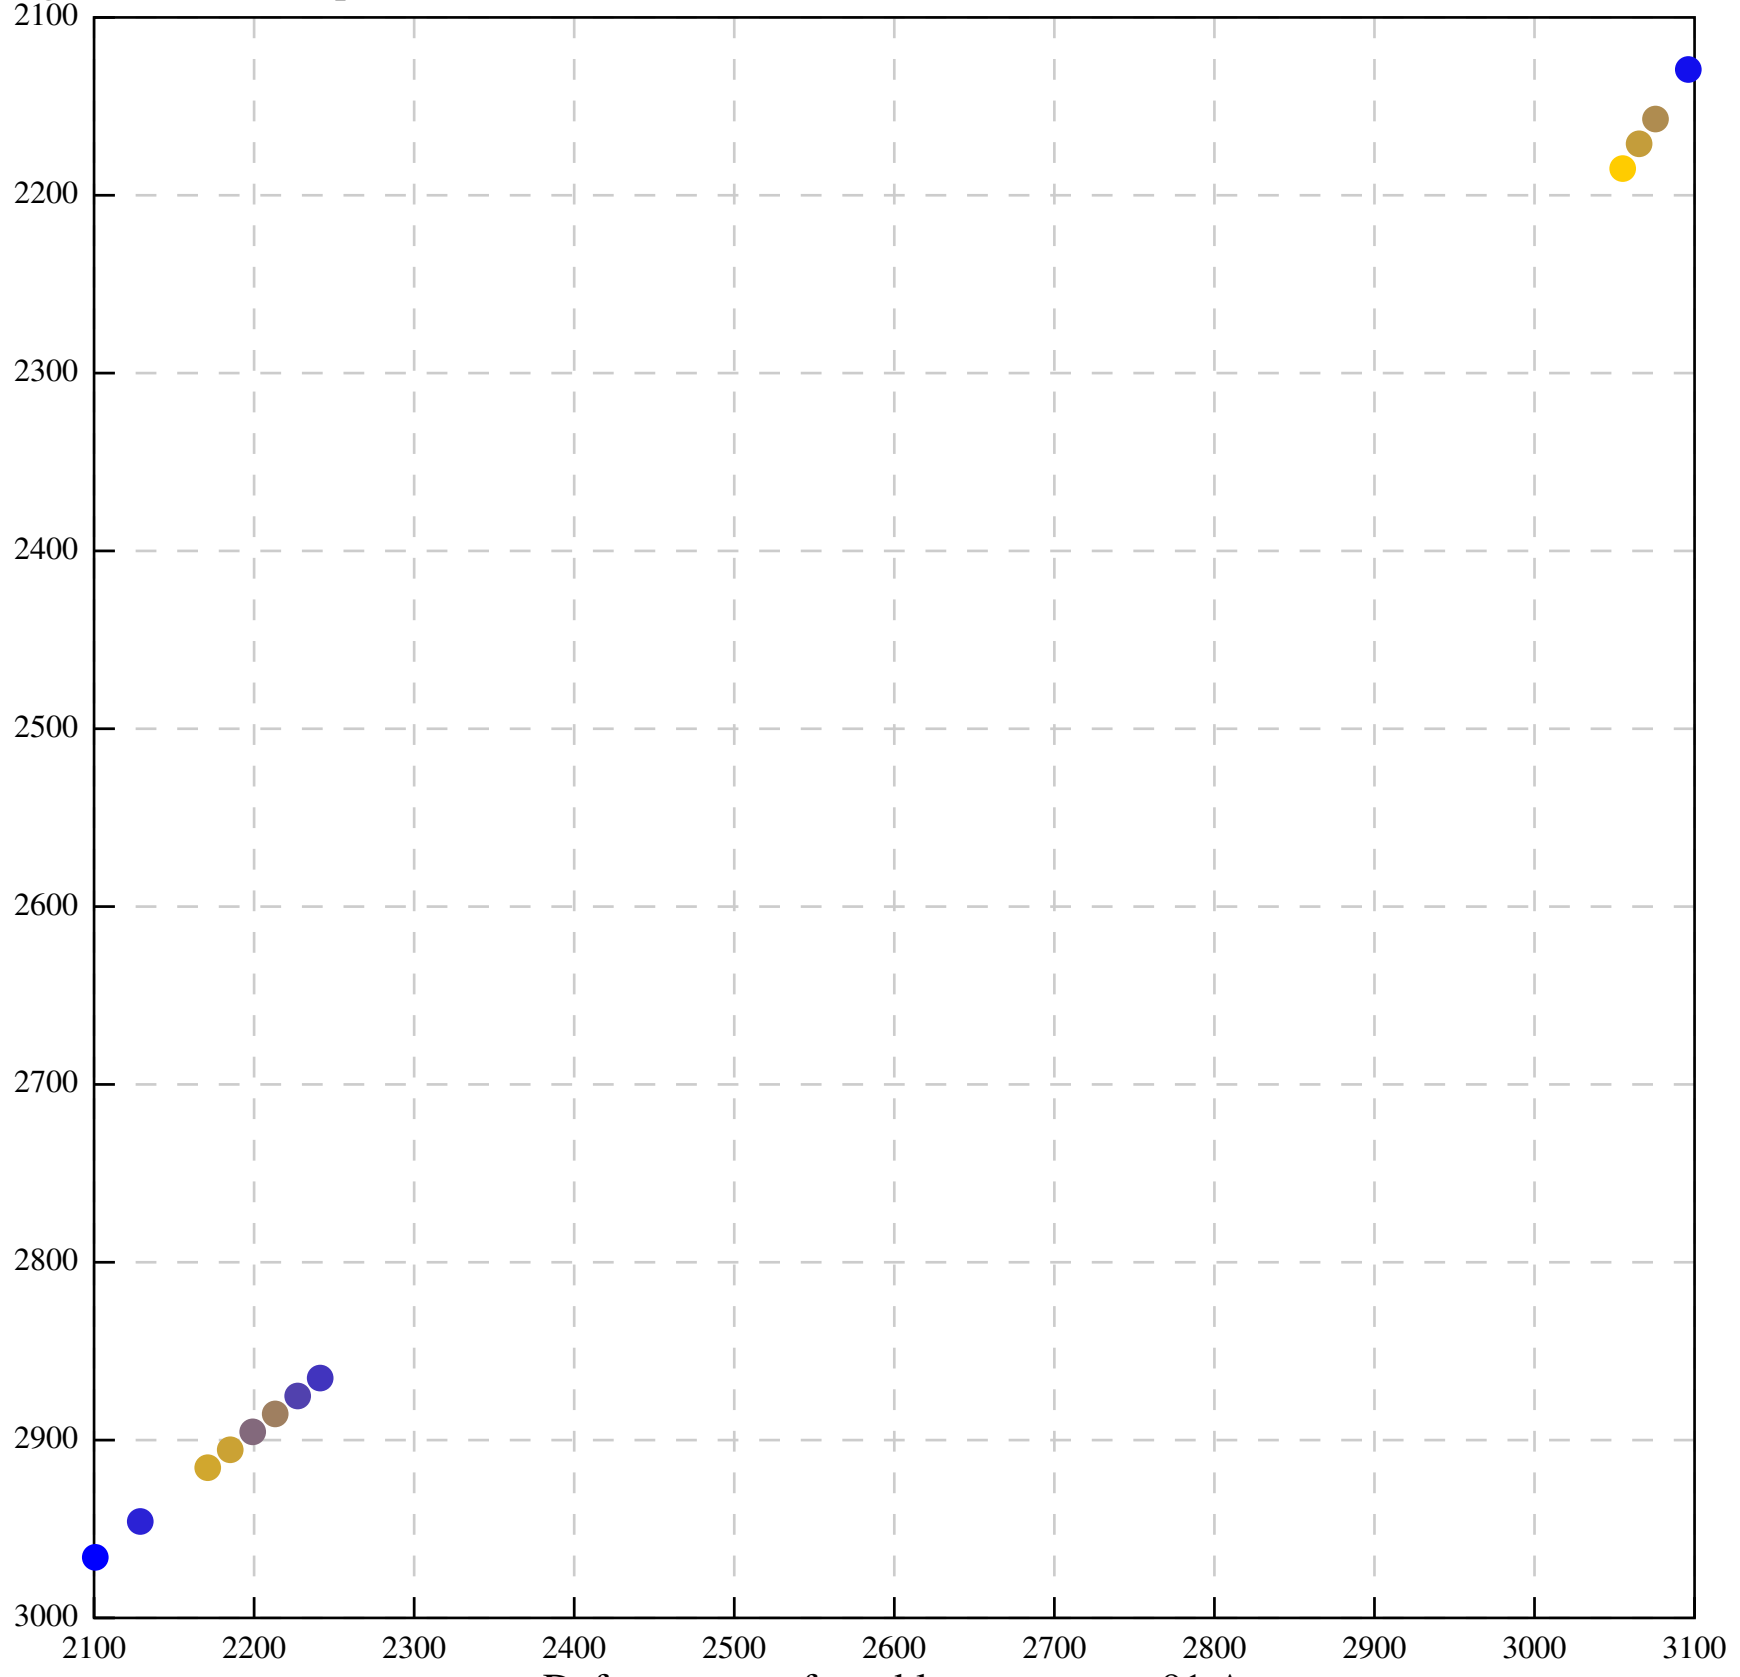

Defocus range from blue to orange: 147 A

Defocus range from blue to orange: 82 A

Defocus range from blue to orange: 43 A

Defocus range from blue to orange: 91 A

Defocus range from blue to orange: 349 A

Defocus range from blue to orange: 0 A