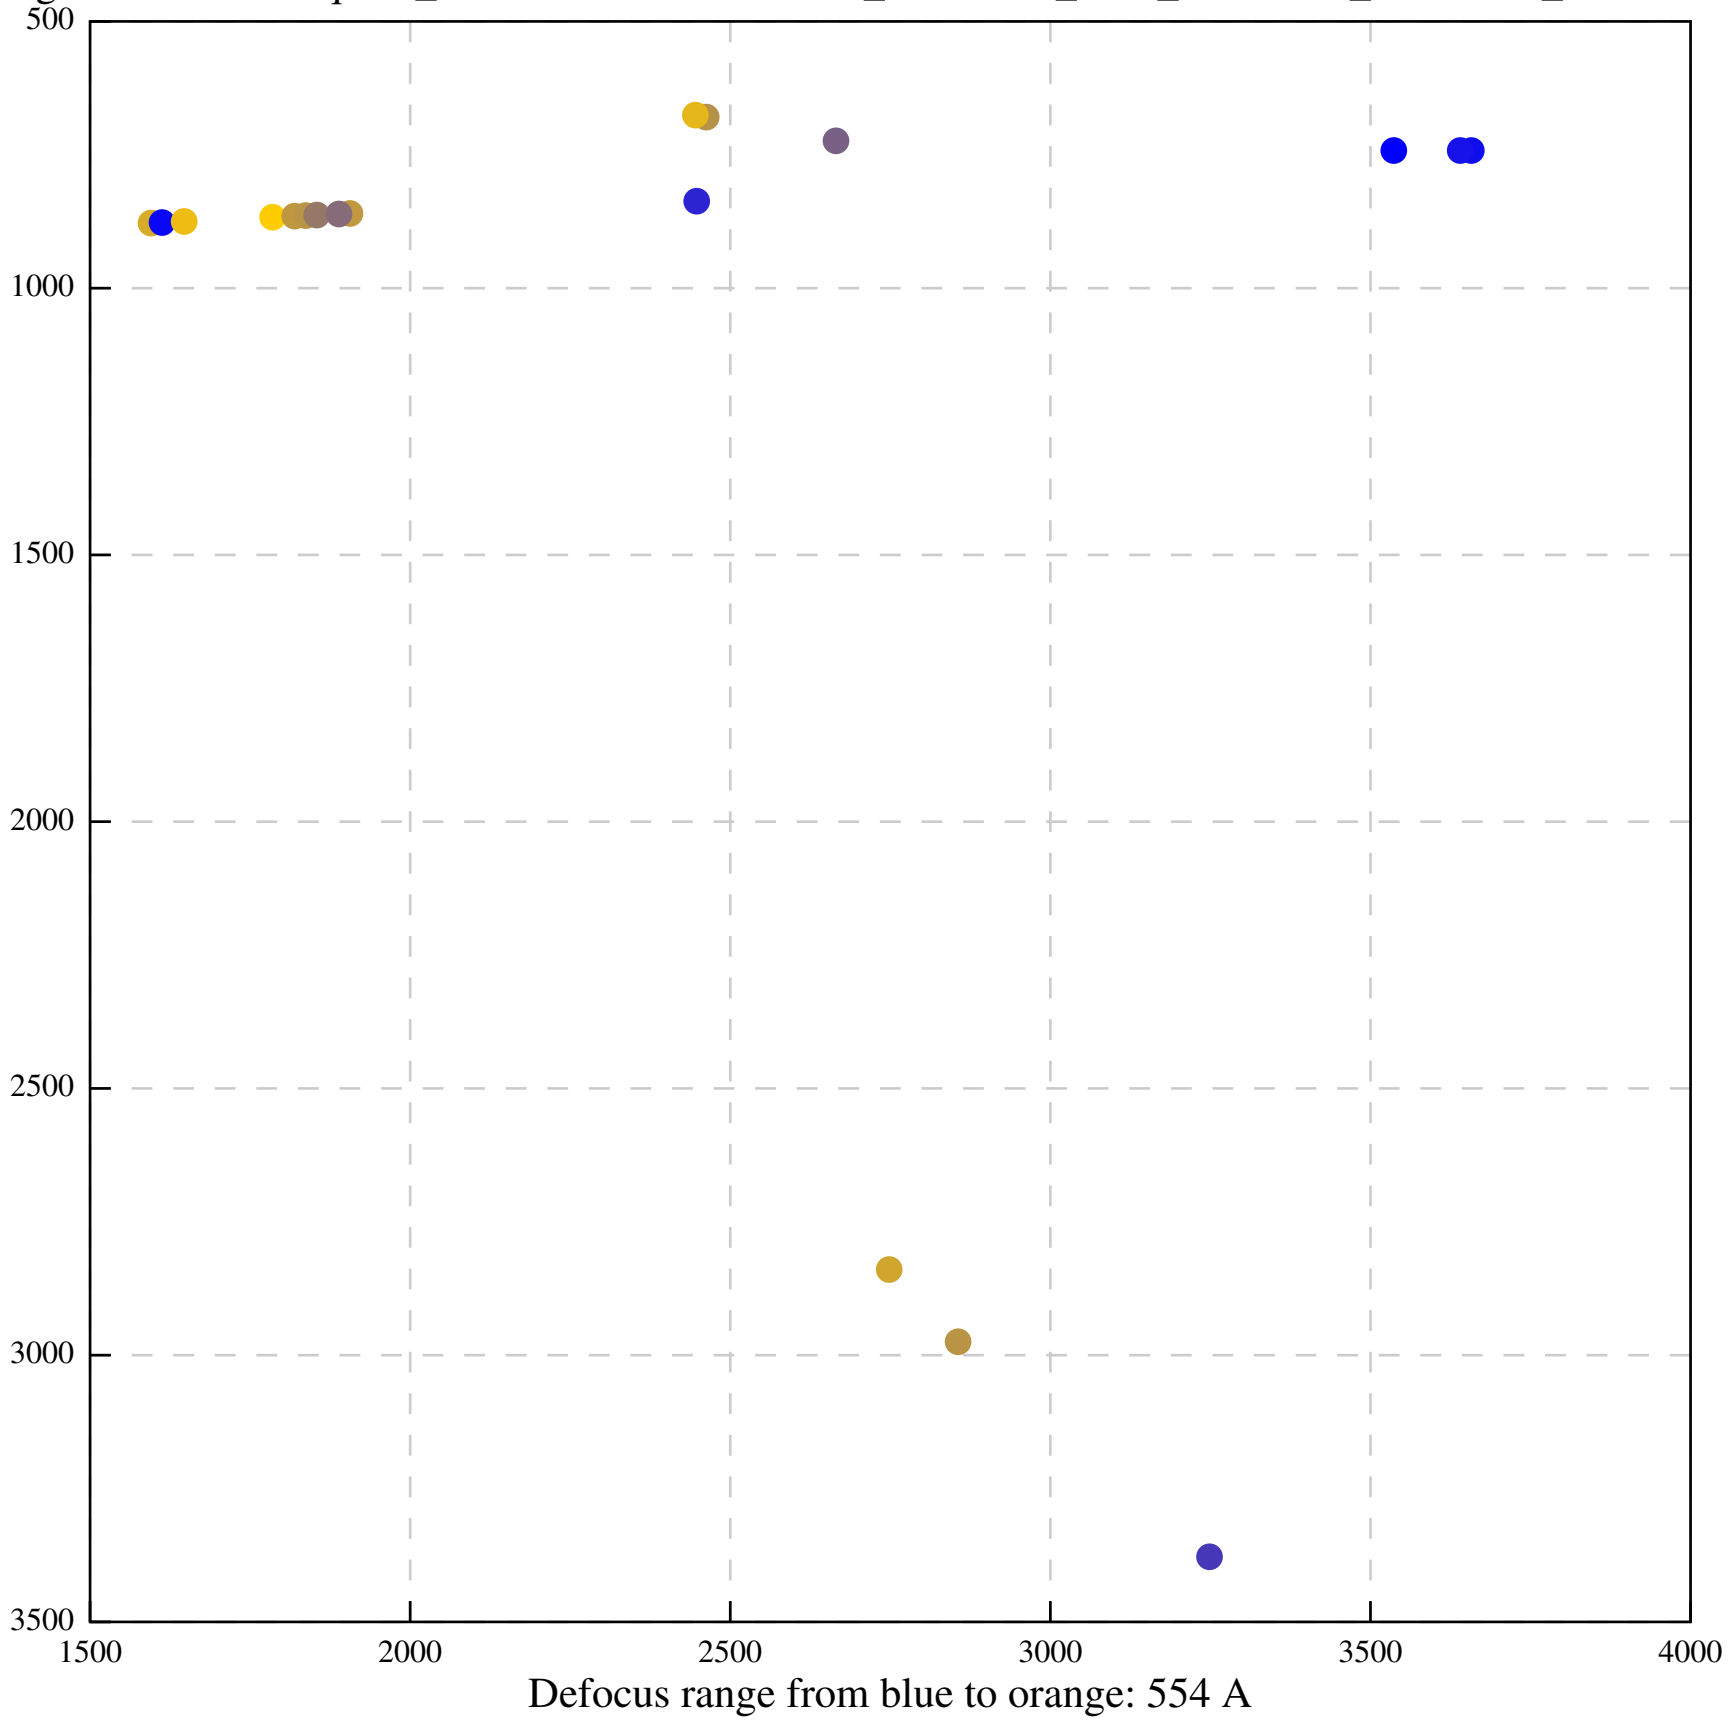

Defocus range from blue to orange: 14 A

Defocus range from blue to orange: 669 A

Defocus range from blue to orange: 0 A

Defocus range from blue to orange: 439 A

Defocus range from blue to orange: 305 A

Defocus range from blue to orange: 219 A