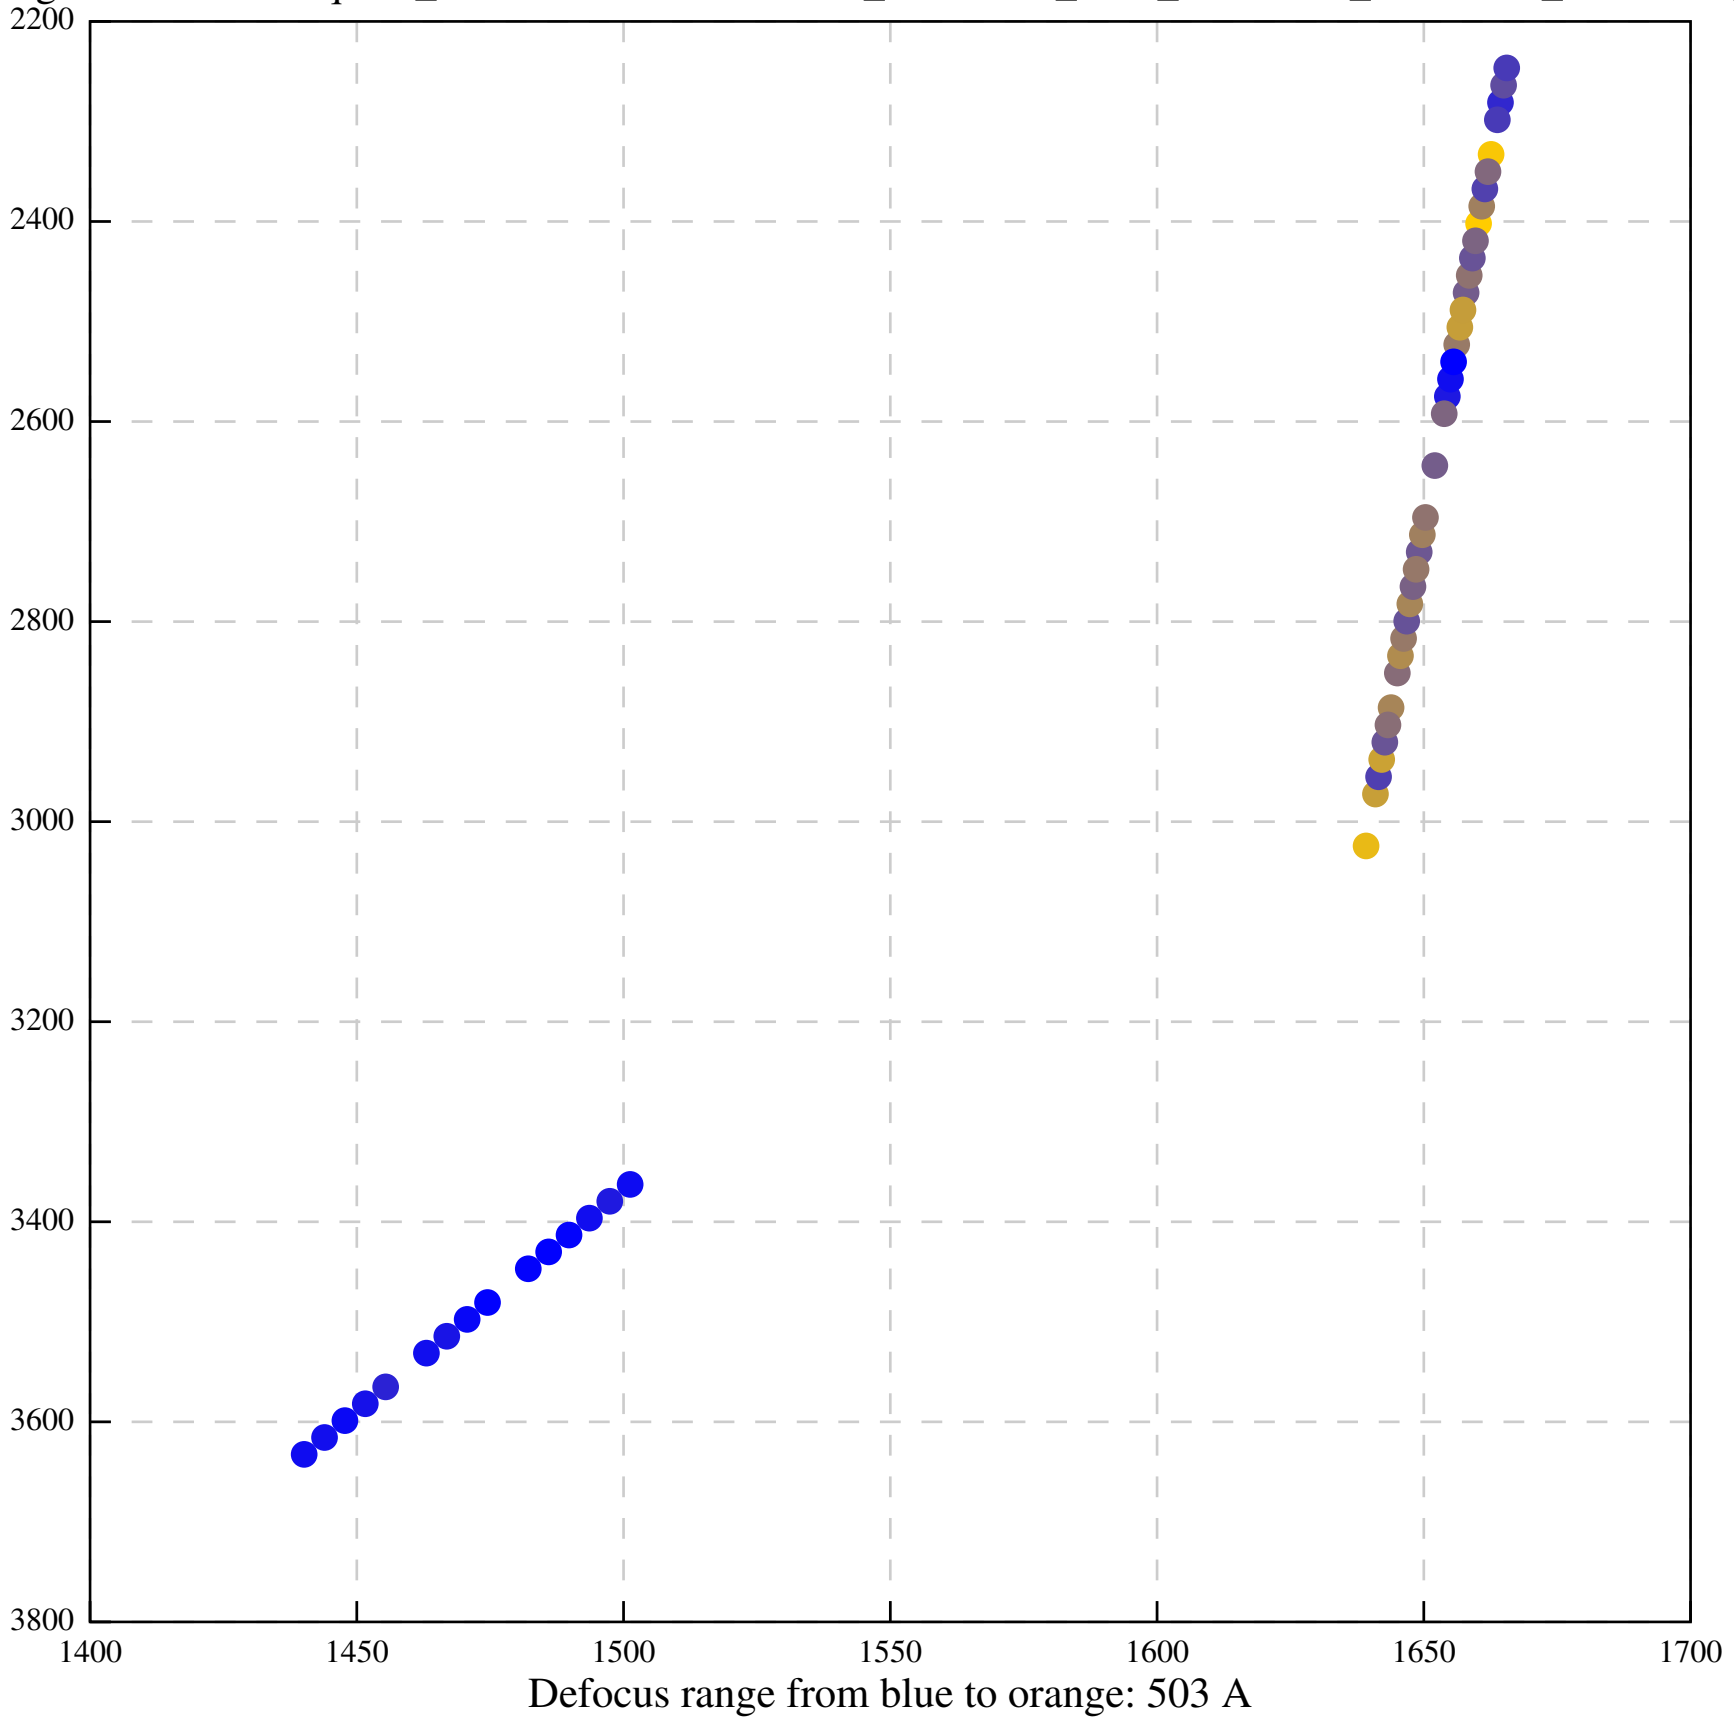

Defocus range from blue to orange: 1147 A

Defocus range from blue to orange: 638 A

Defocus range from blue to orange: 0 A

Defocus range from blue to orange: 679 A

Defocus range from blue to orange: 10 A

Defocus range from blue to orange: 0 A