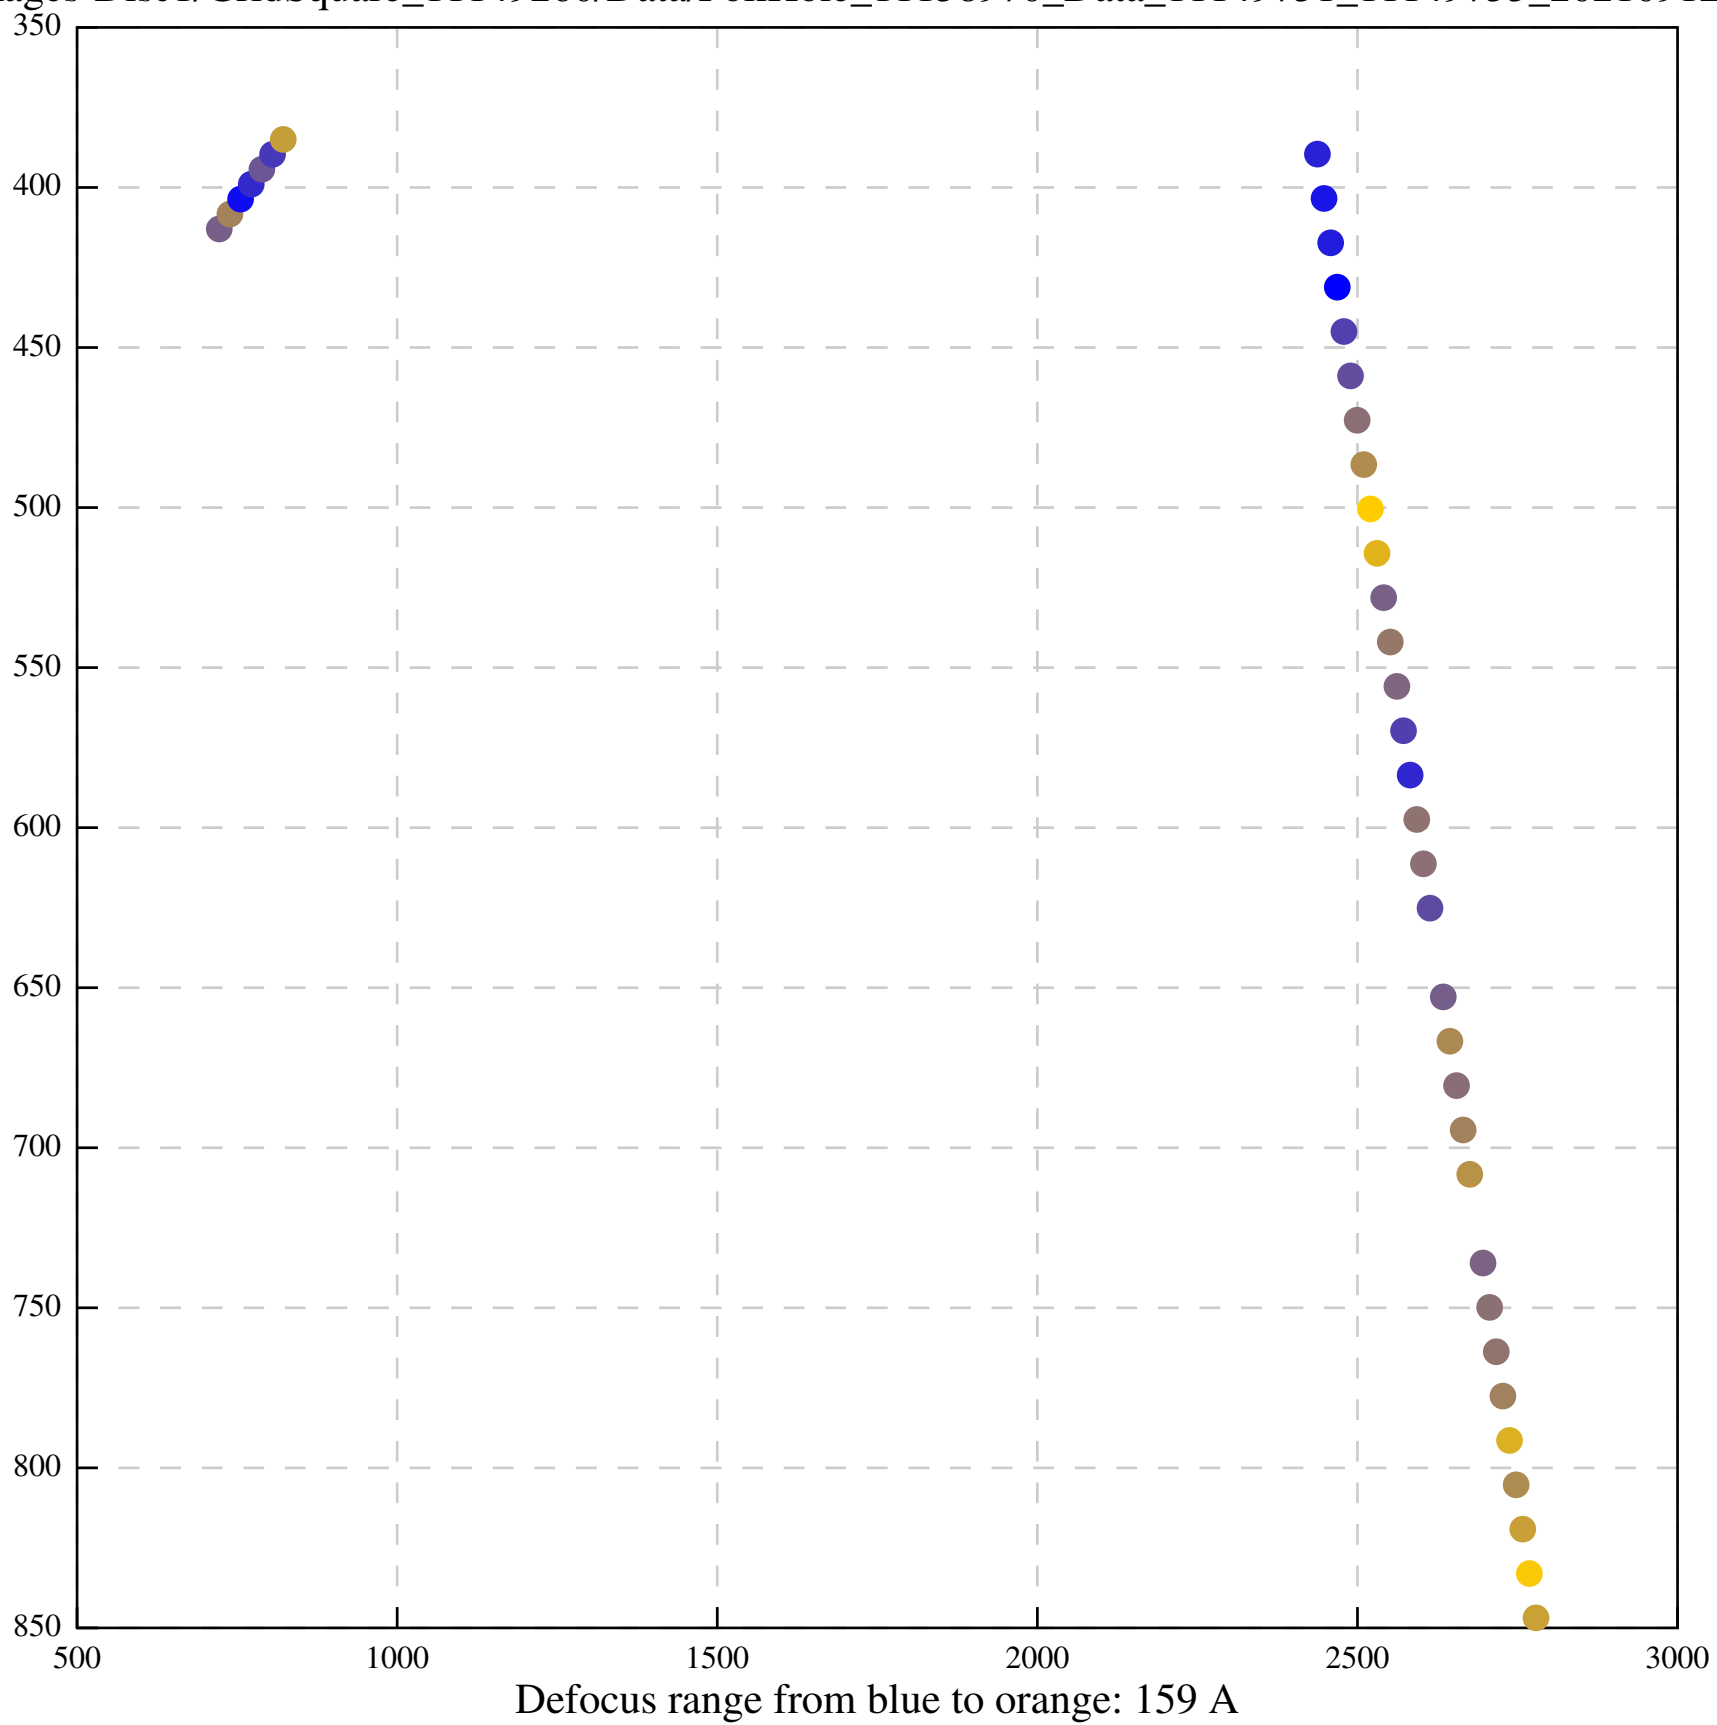

Defocus range from blue to orange: 90 A

Defocus range from blue to orange: 0 A

Defocus range from blue to orange: 182 A

Defocus range from blue to orange: 83 A

Defocus range from blue to orange: 930 A

Defocus range from blue to orange: 287 A