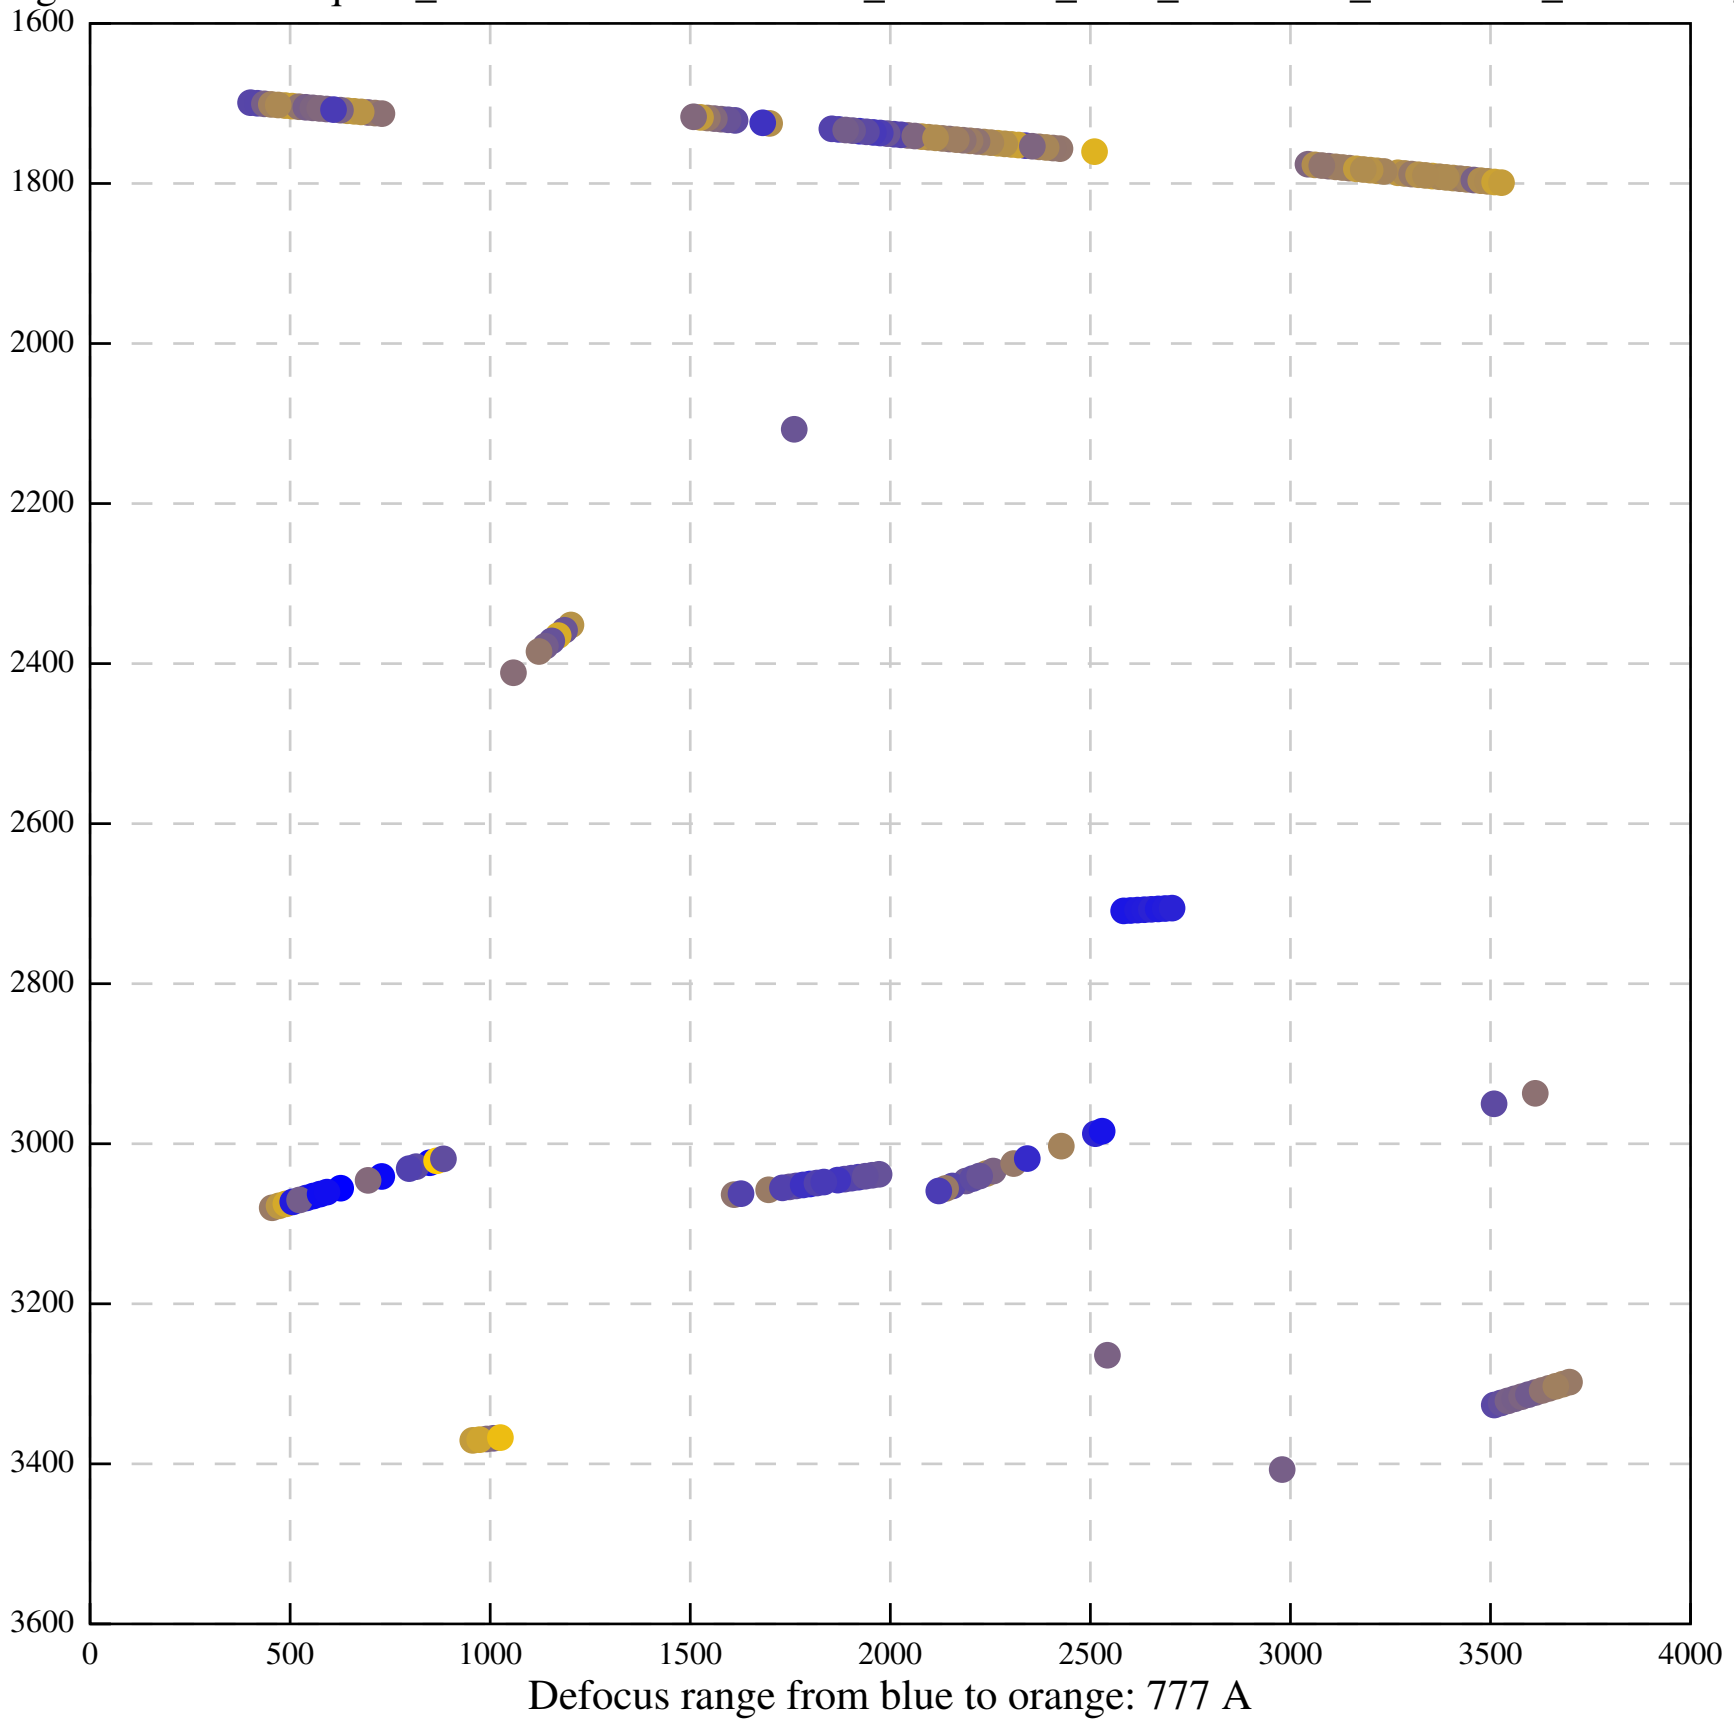

Defocus range from blue to orange: 79 A

Defocus range from blue to orange: 0 A

Defocus range from blue to orange: 0 A

Defocus range from blue to orange: 0 A

Defocus range from blue to orange: 271 A

Defocus range from blue to orange: 493 A