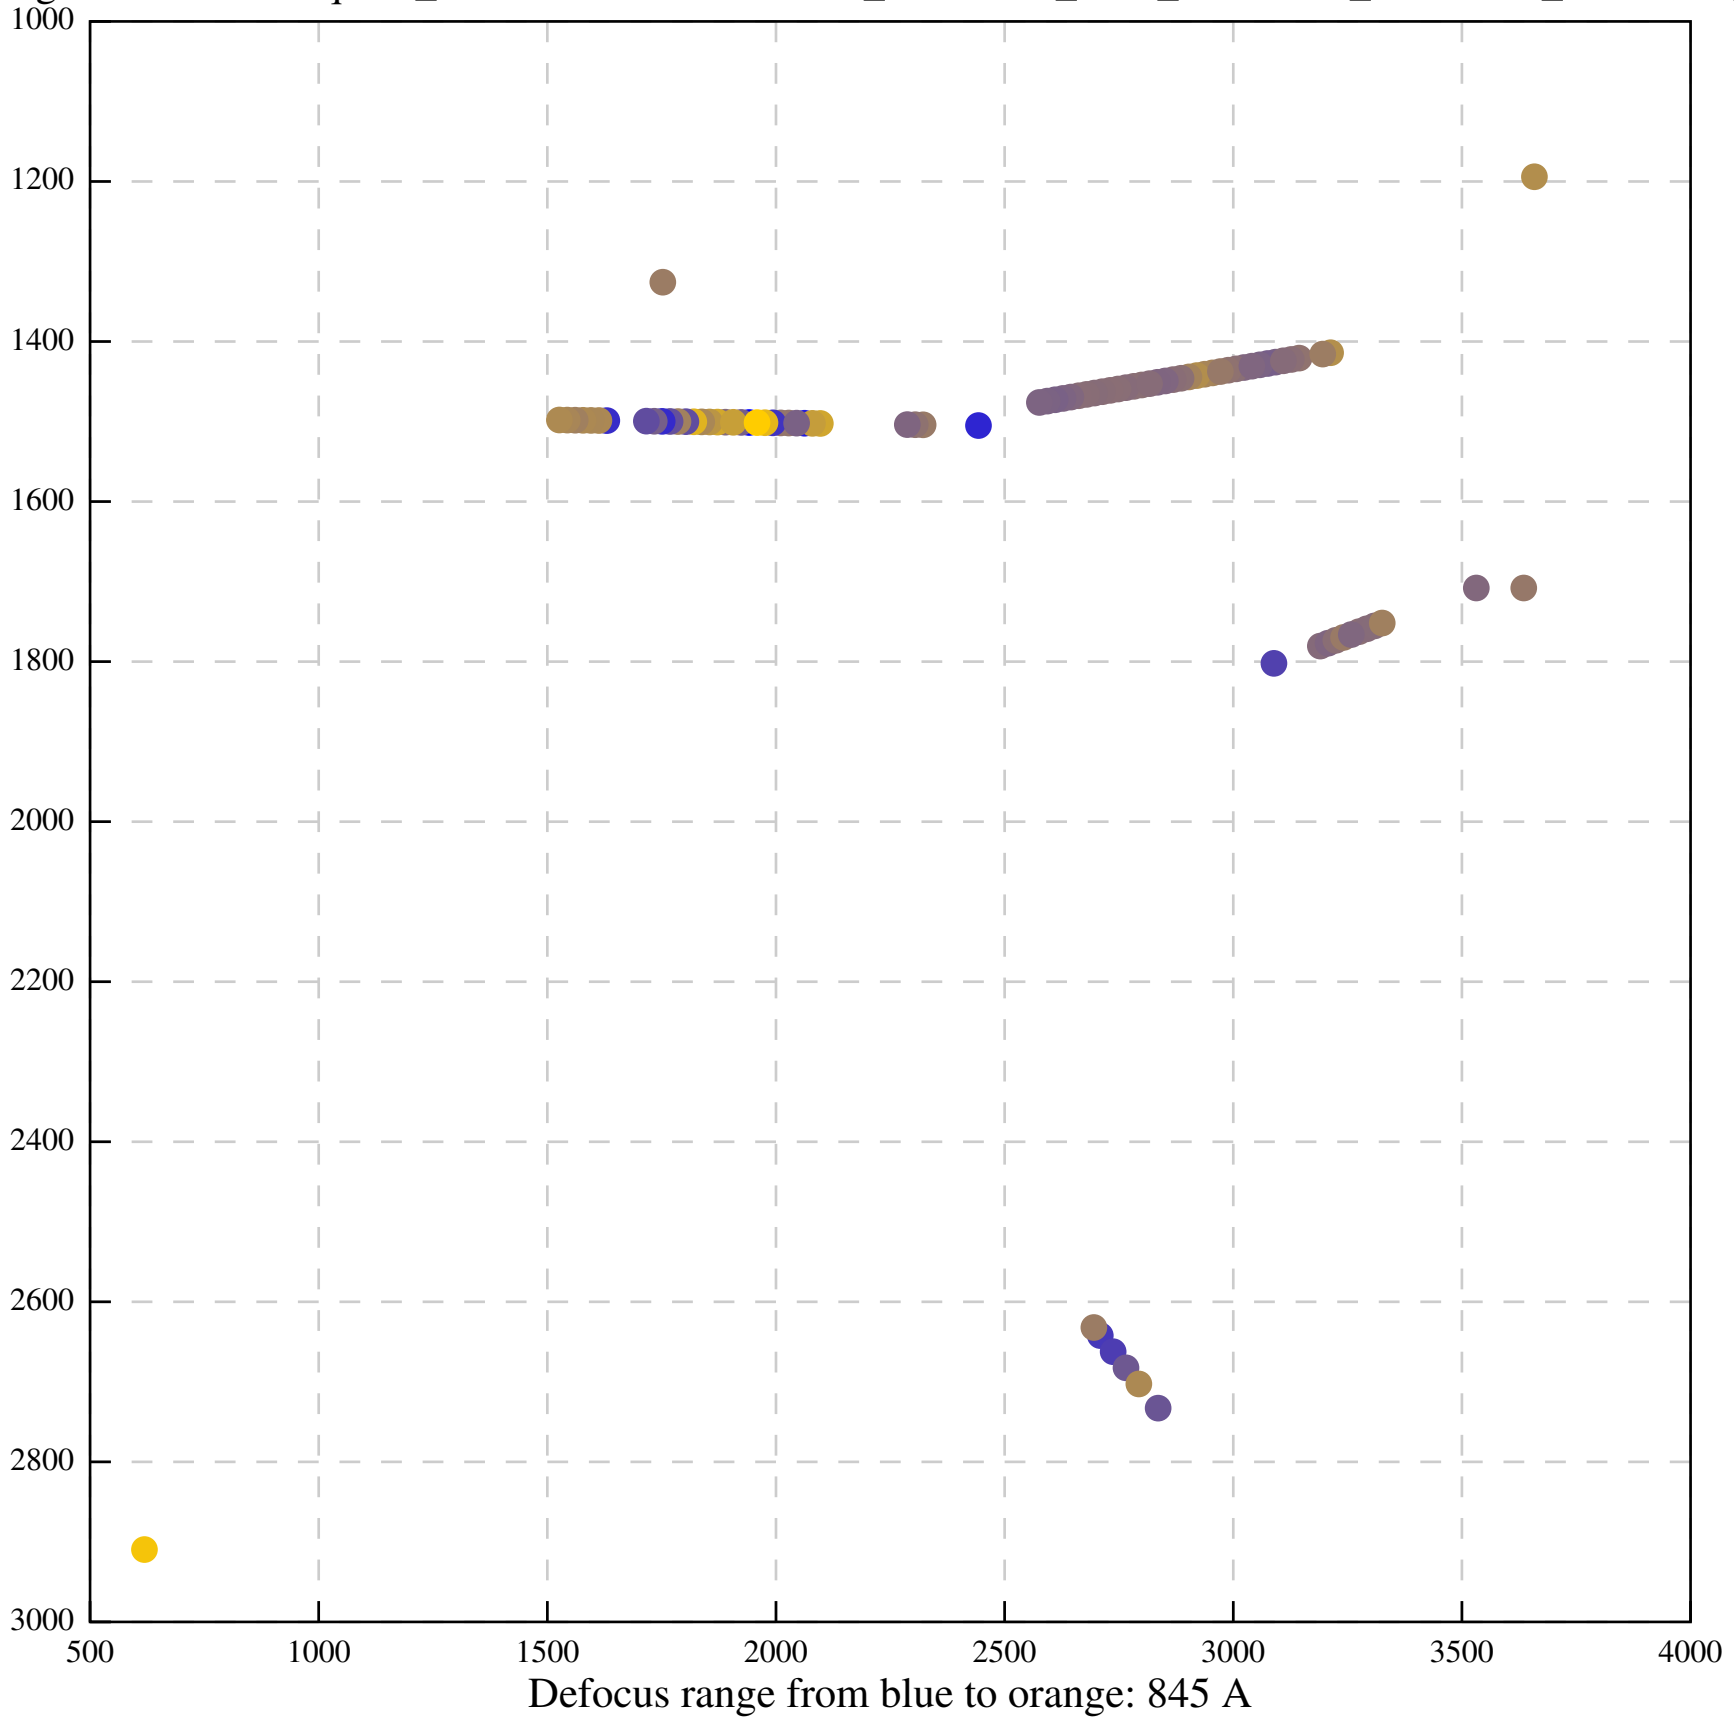

Defocus range from blue to orange: 1107 A

Defocus range from blue to orange: 672 A

Defocus range from blue to orange: 455 A

Defocus range from blue to orange: 261 A

Defocus range from blue to orange: 1022 A