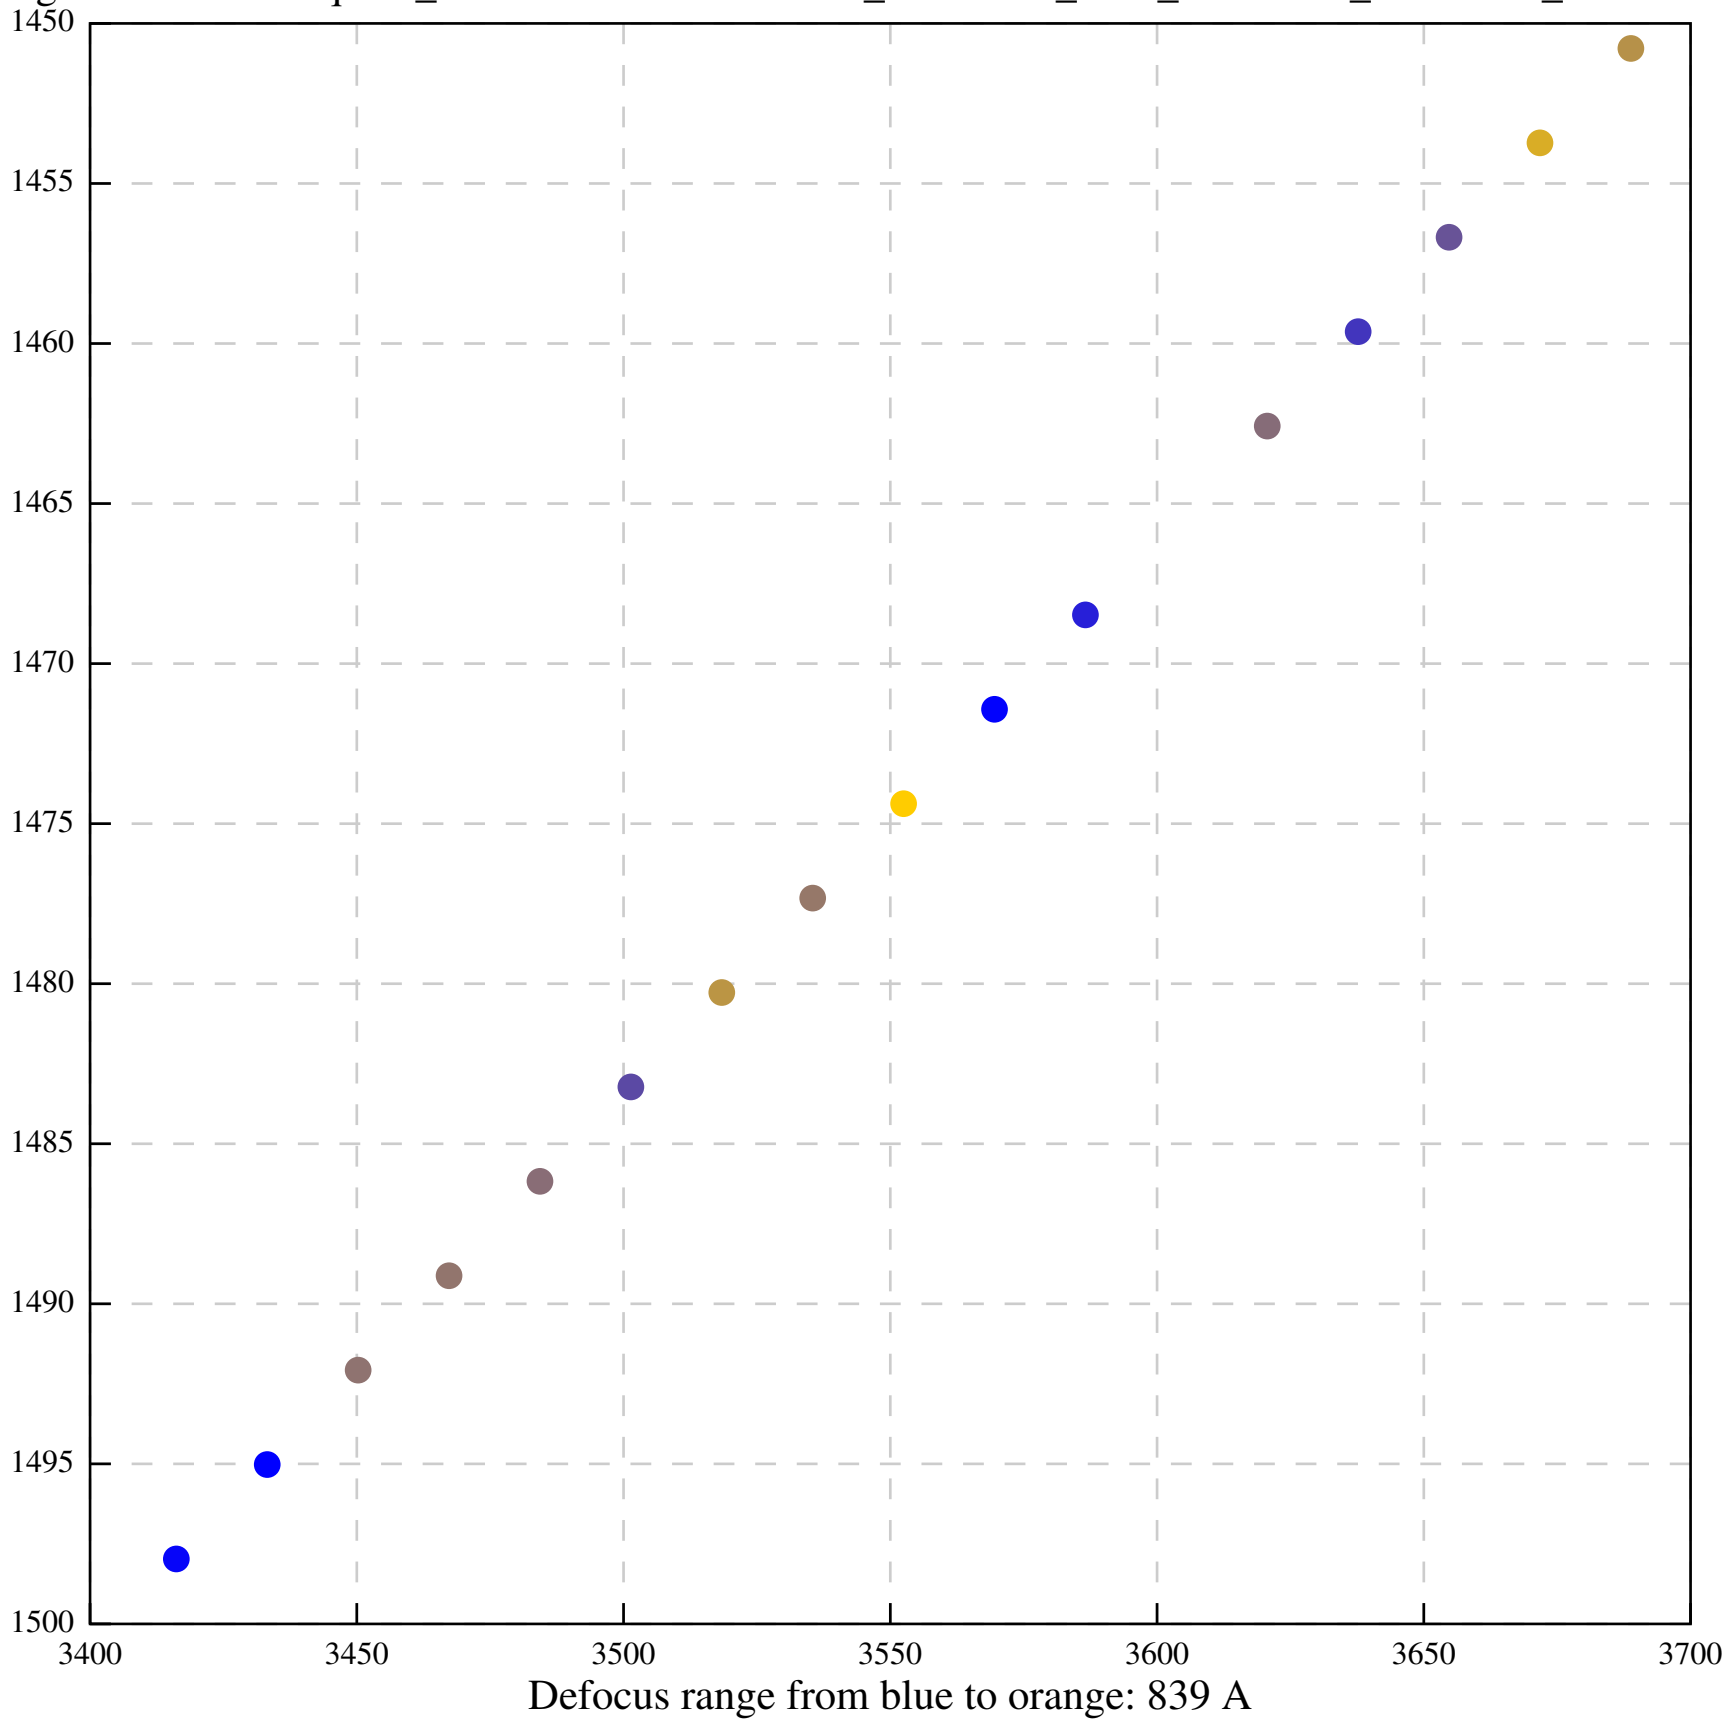

Defocus range from blue to orange: 872 A

Defocus range from blue to orange: 774 A

Defocus range from blue to orange: 748 A

Defocus range from blue to orange: 295 Å

Defocus range from blue to orange: 654 A