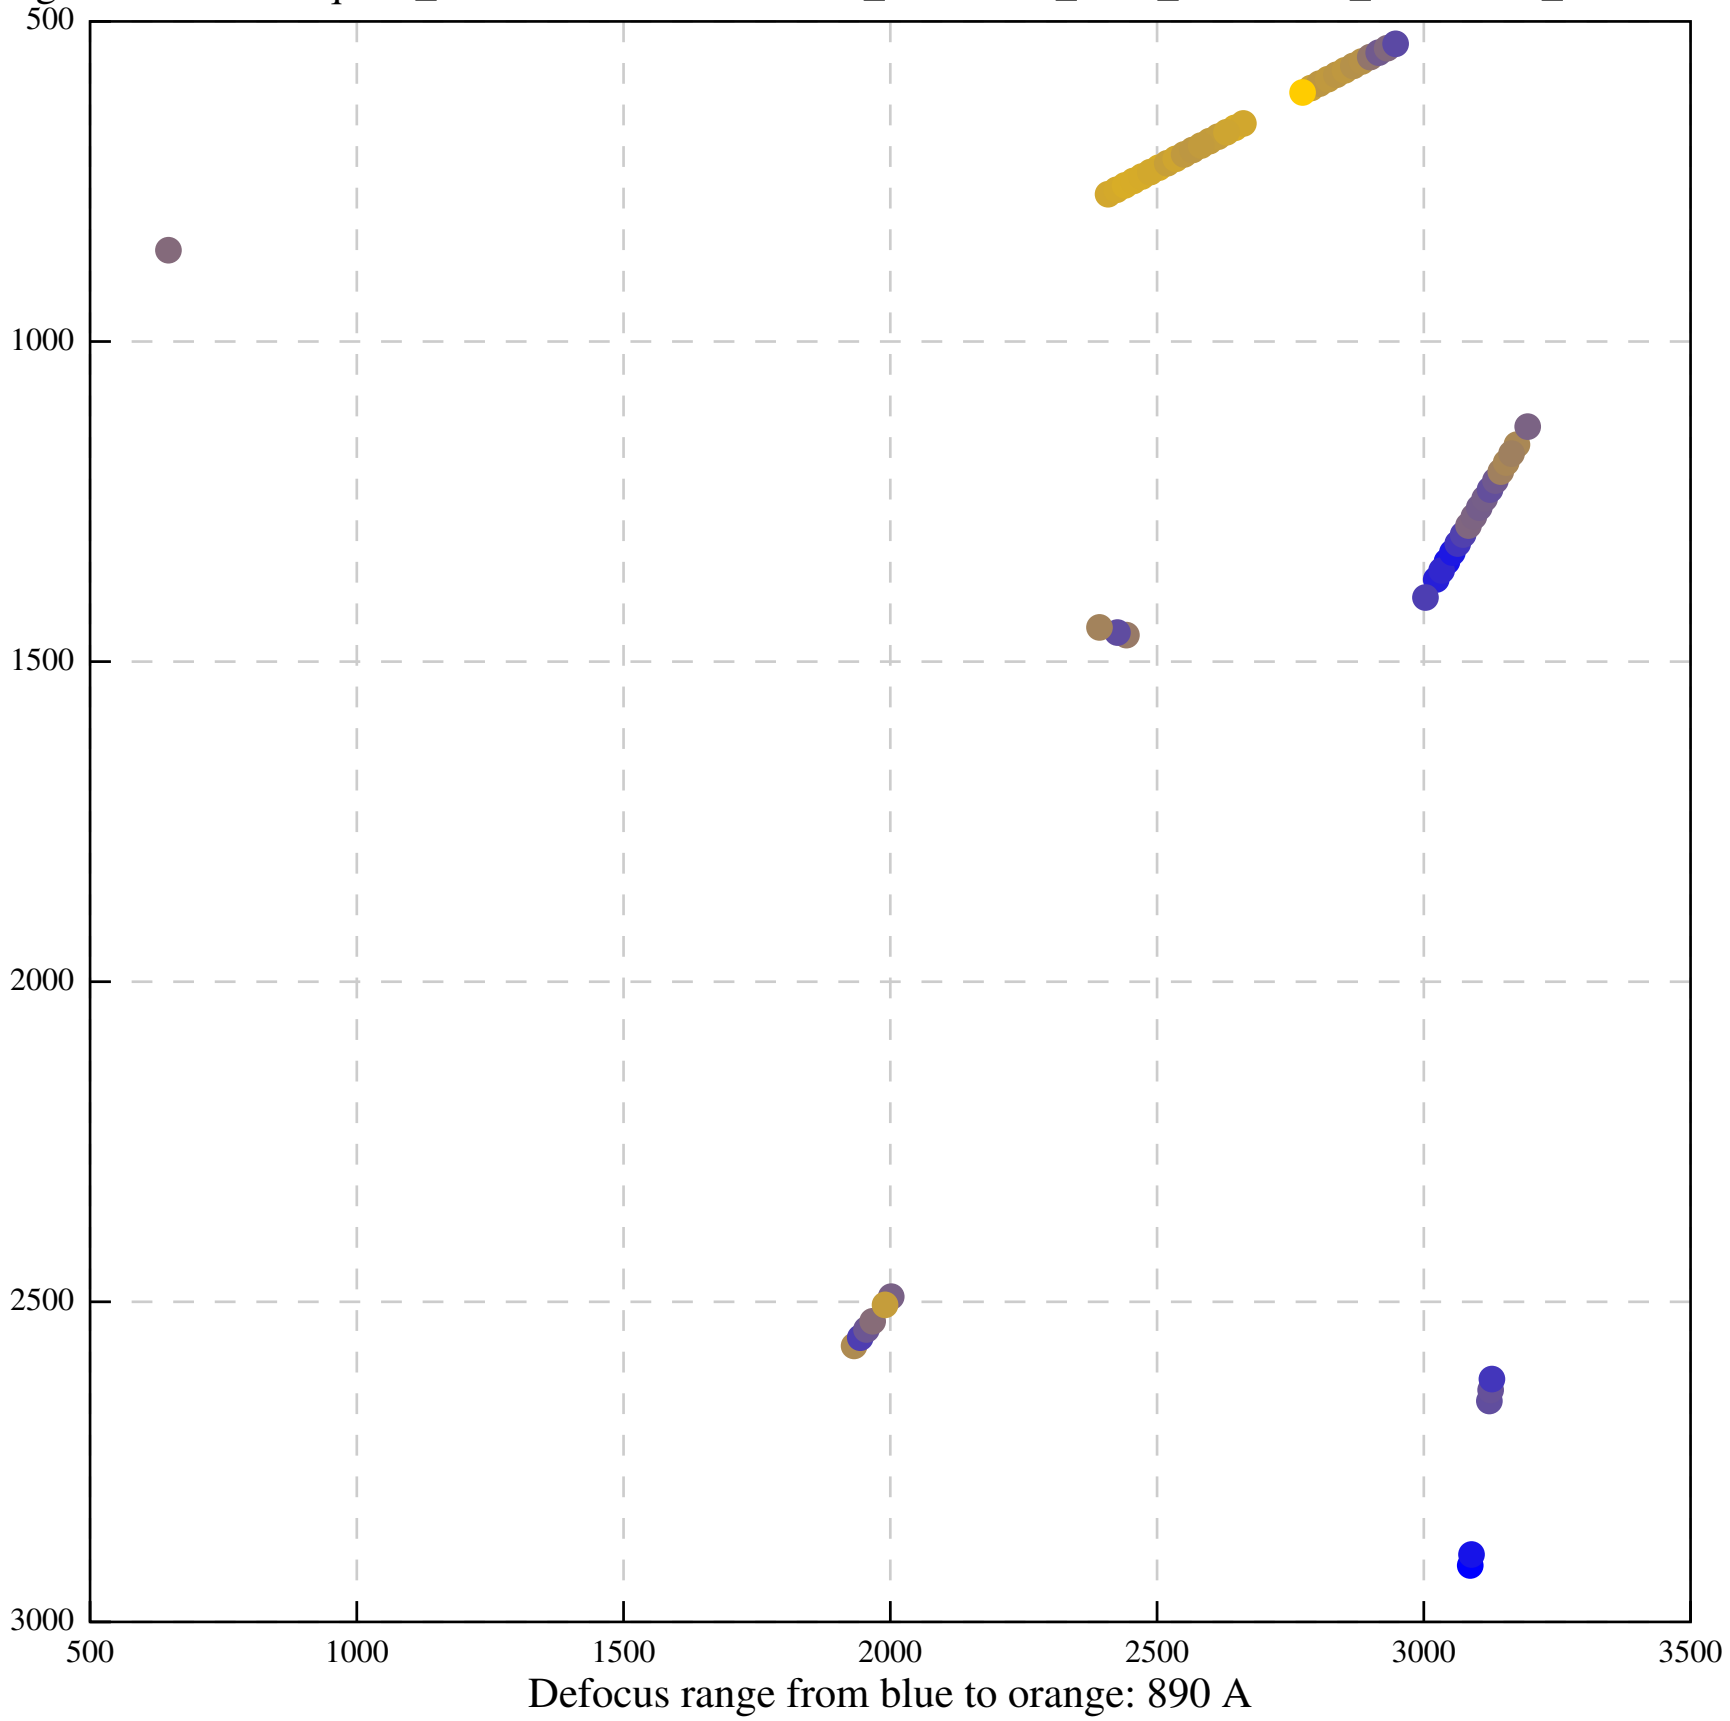

Defocus range from blue to orange: 0 A

Defocus range from blue to orange: 0 A

Defocus range from blue to orange: 546 A

Defocus range from blue to orange: 406 A

Defocus range from blue to orange: 0 A

Defocus range from blue to orange: 1069 A