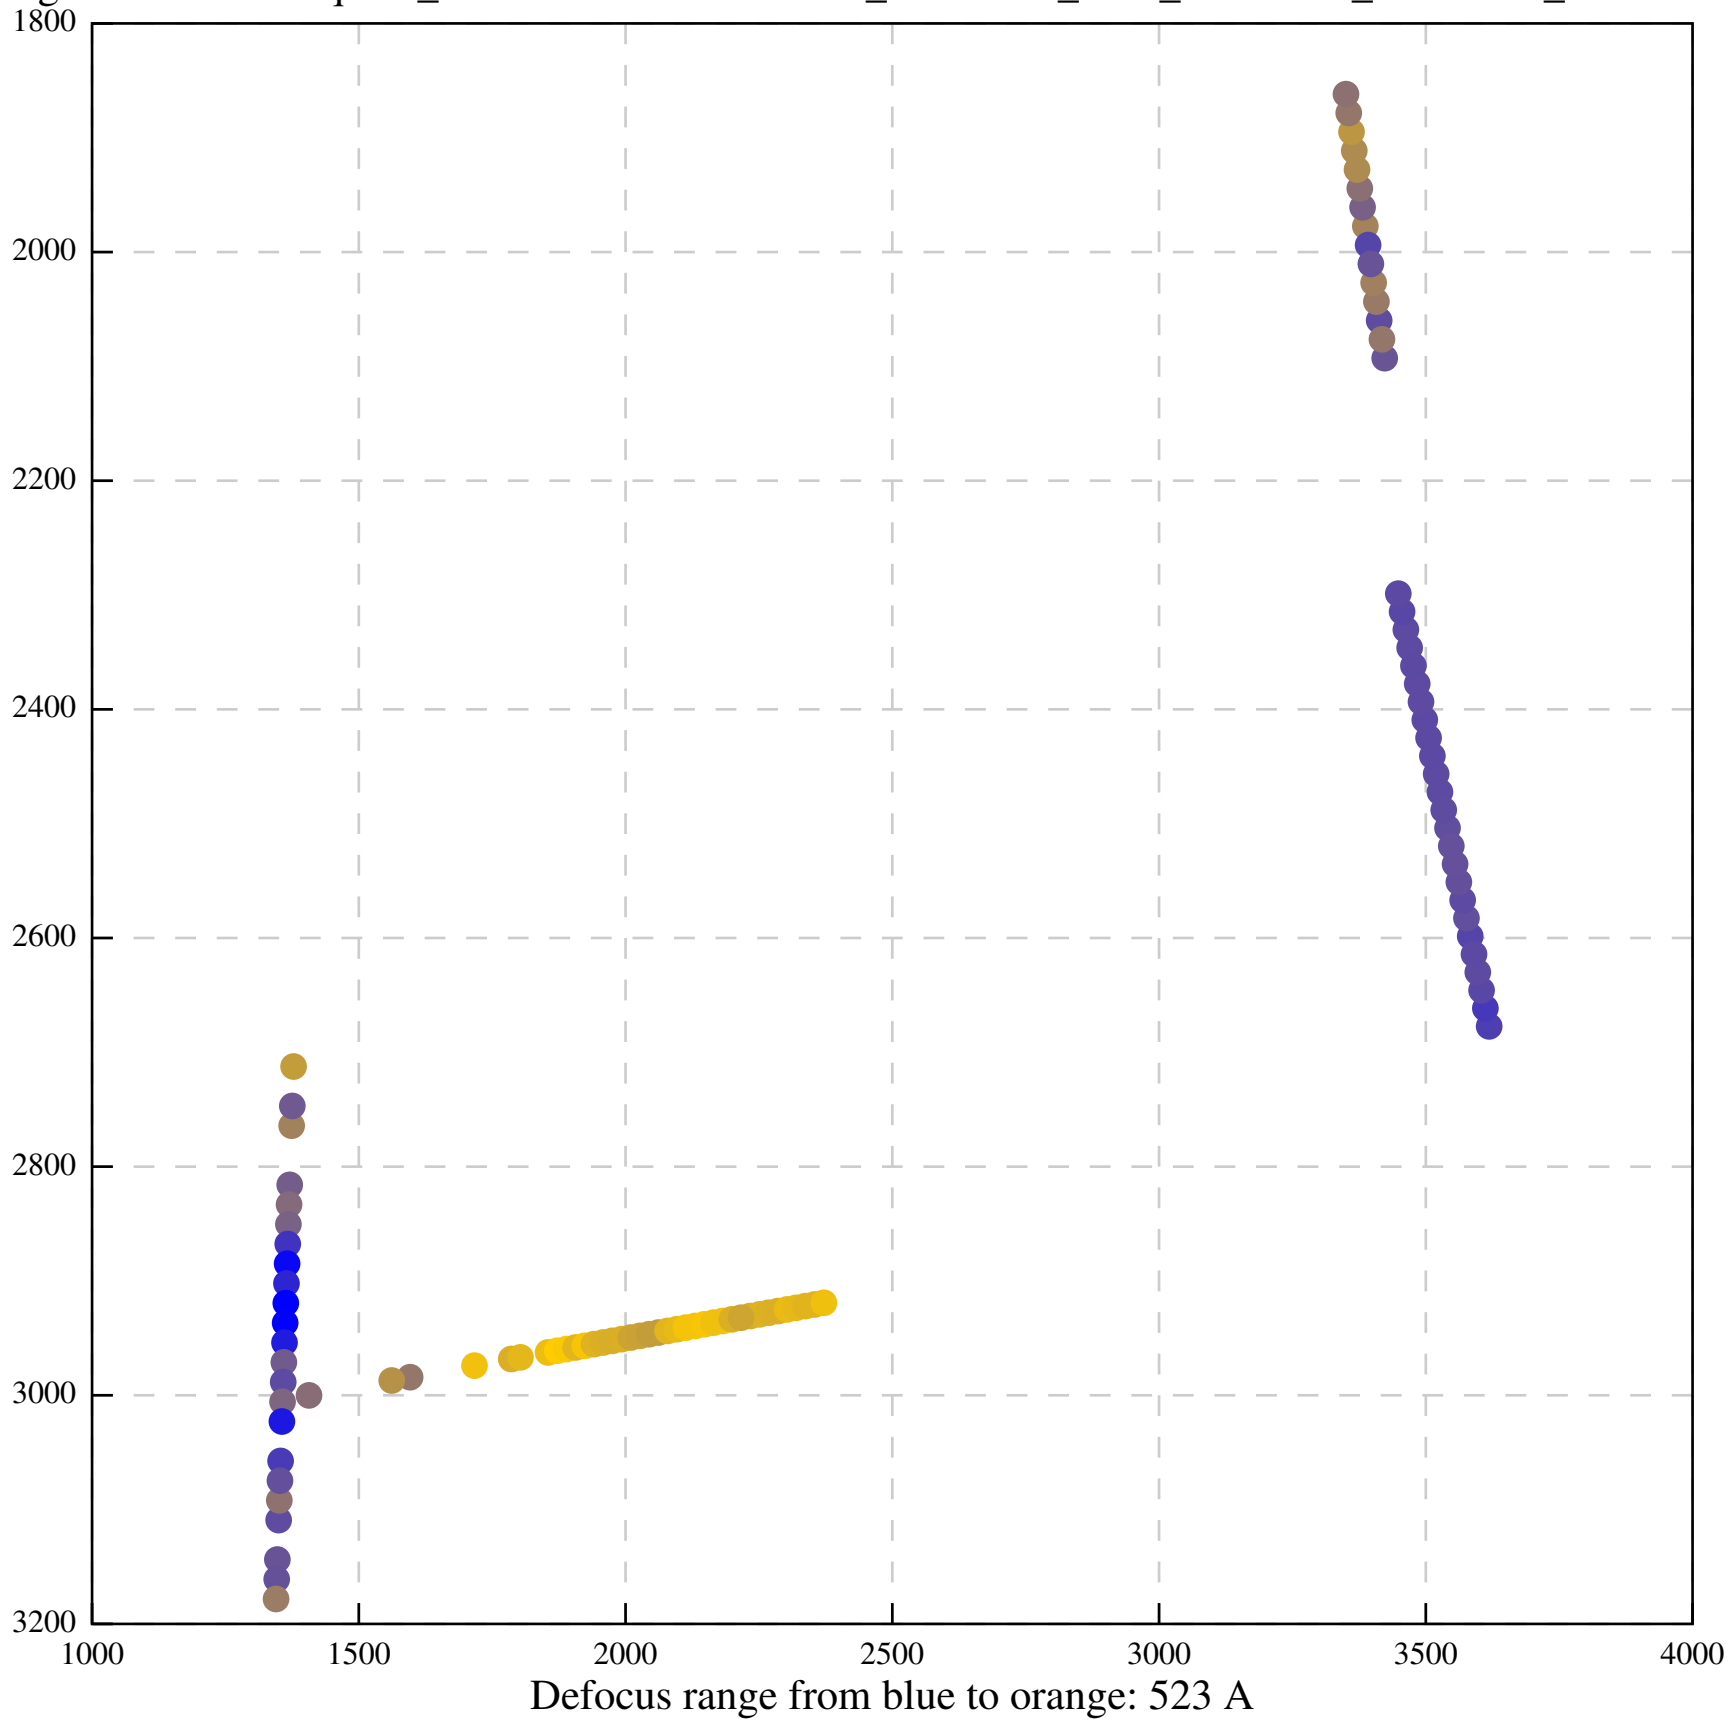

Defocus range from blue to orange: 0 A

Defocus range from blue to orange: 959 A

Defocus range from blue to orange: 641 A

Defocus range from blue to orange: 1206 A

Defocus range from blue to orange: 761 A

Defocus range from blue to orange: 1267 A