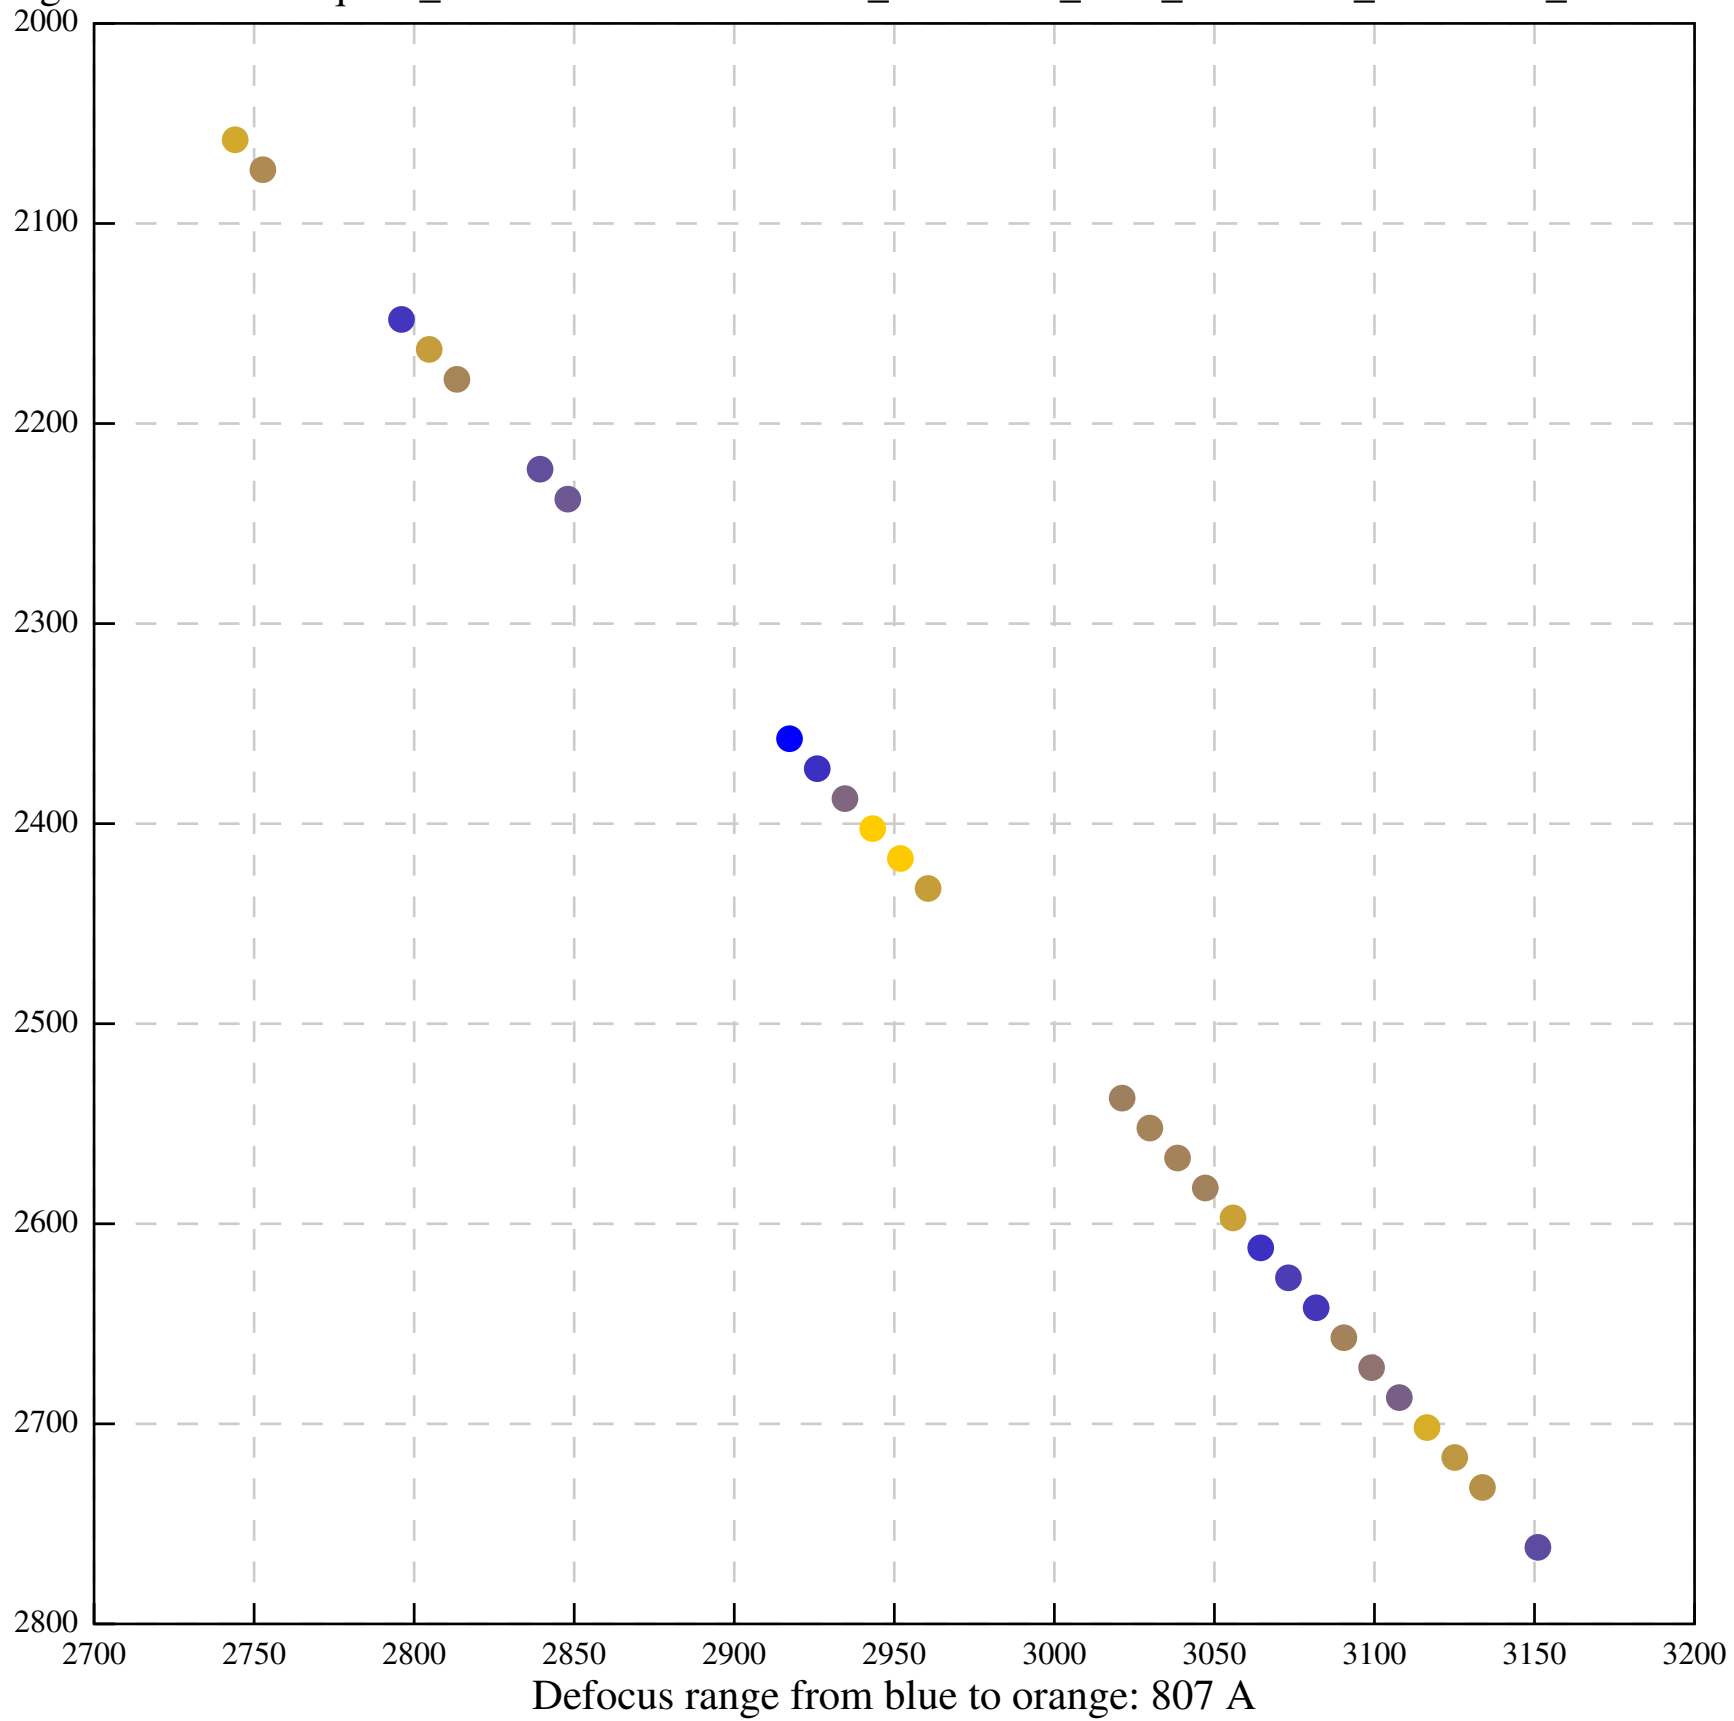

Defocus range from blue to orange: 0 A