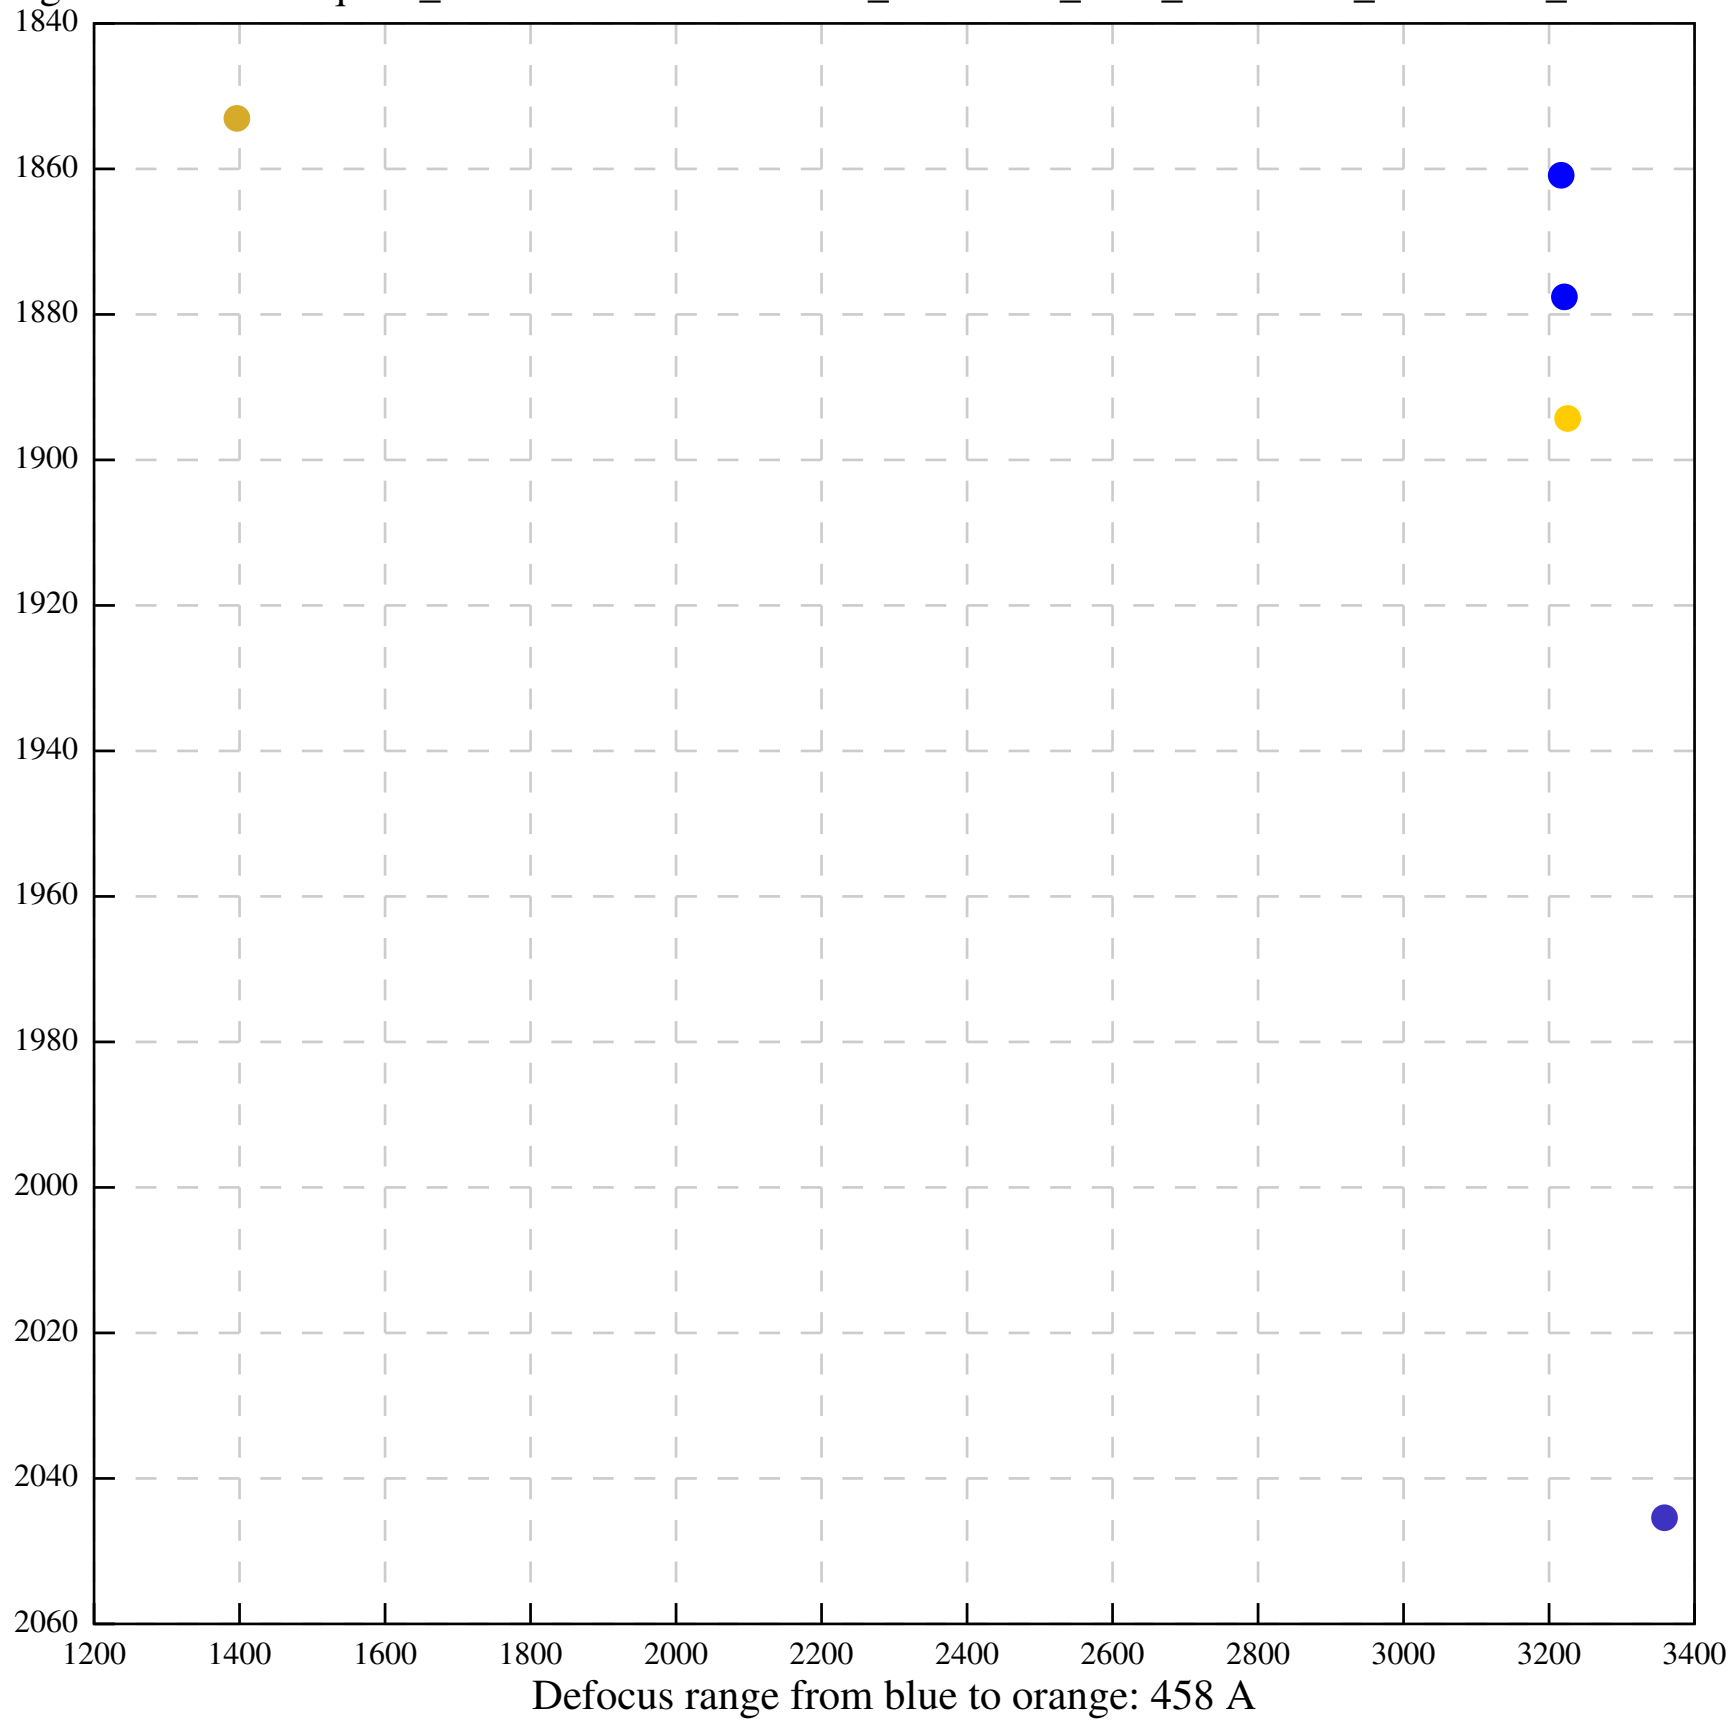

Defocus range from blue to orange: 1127 A

Defocus range from blue to orange: 936 A

Defocus range from blue to orange: 732 Å

Defocus range from blue to orange: 300 Å

Defocus range from blue to orange: 728 A