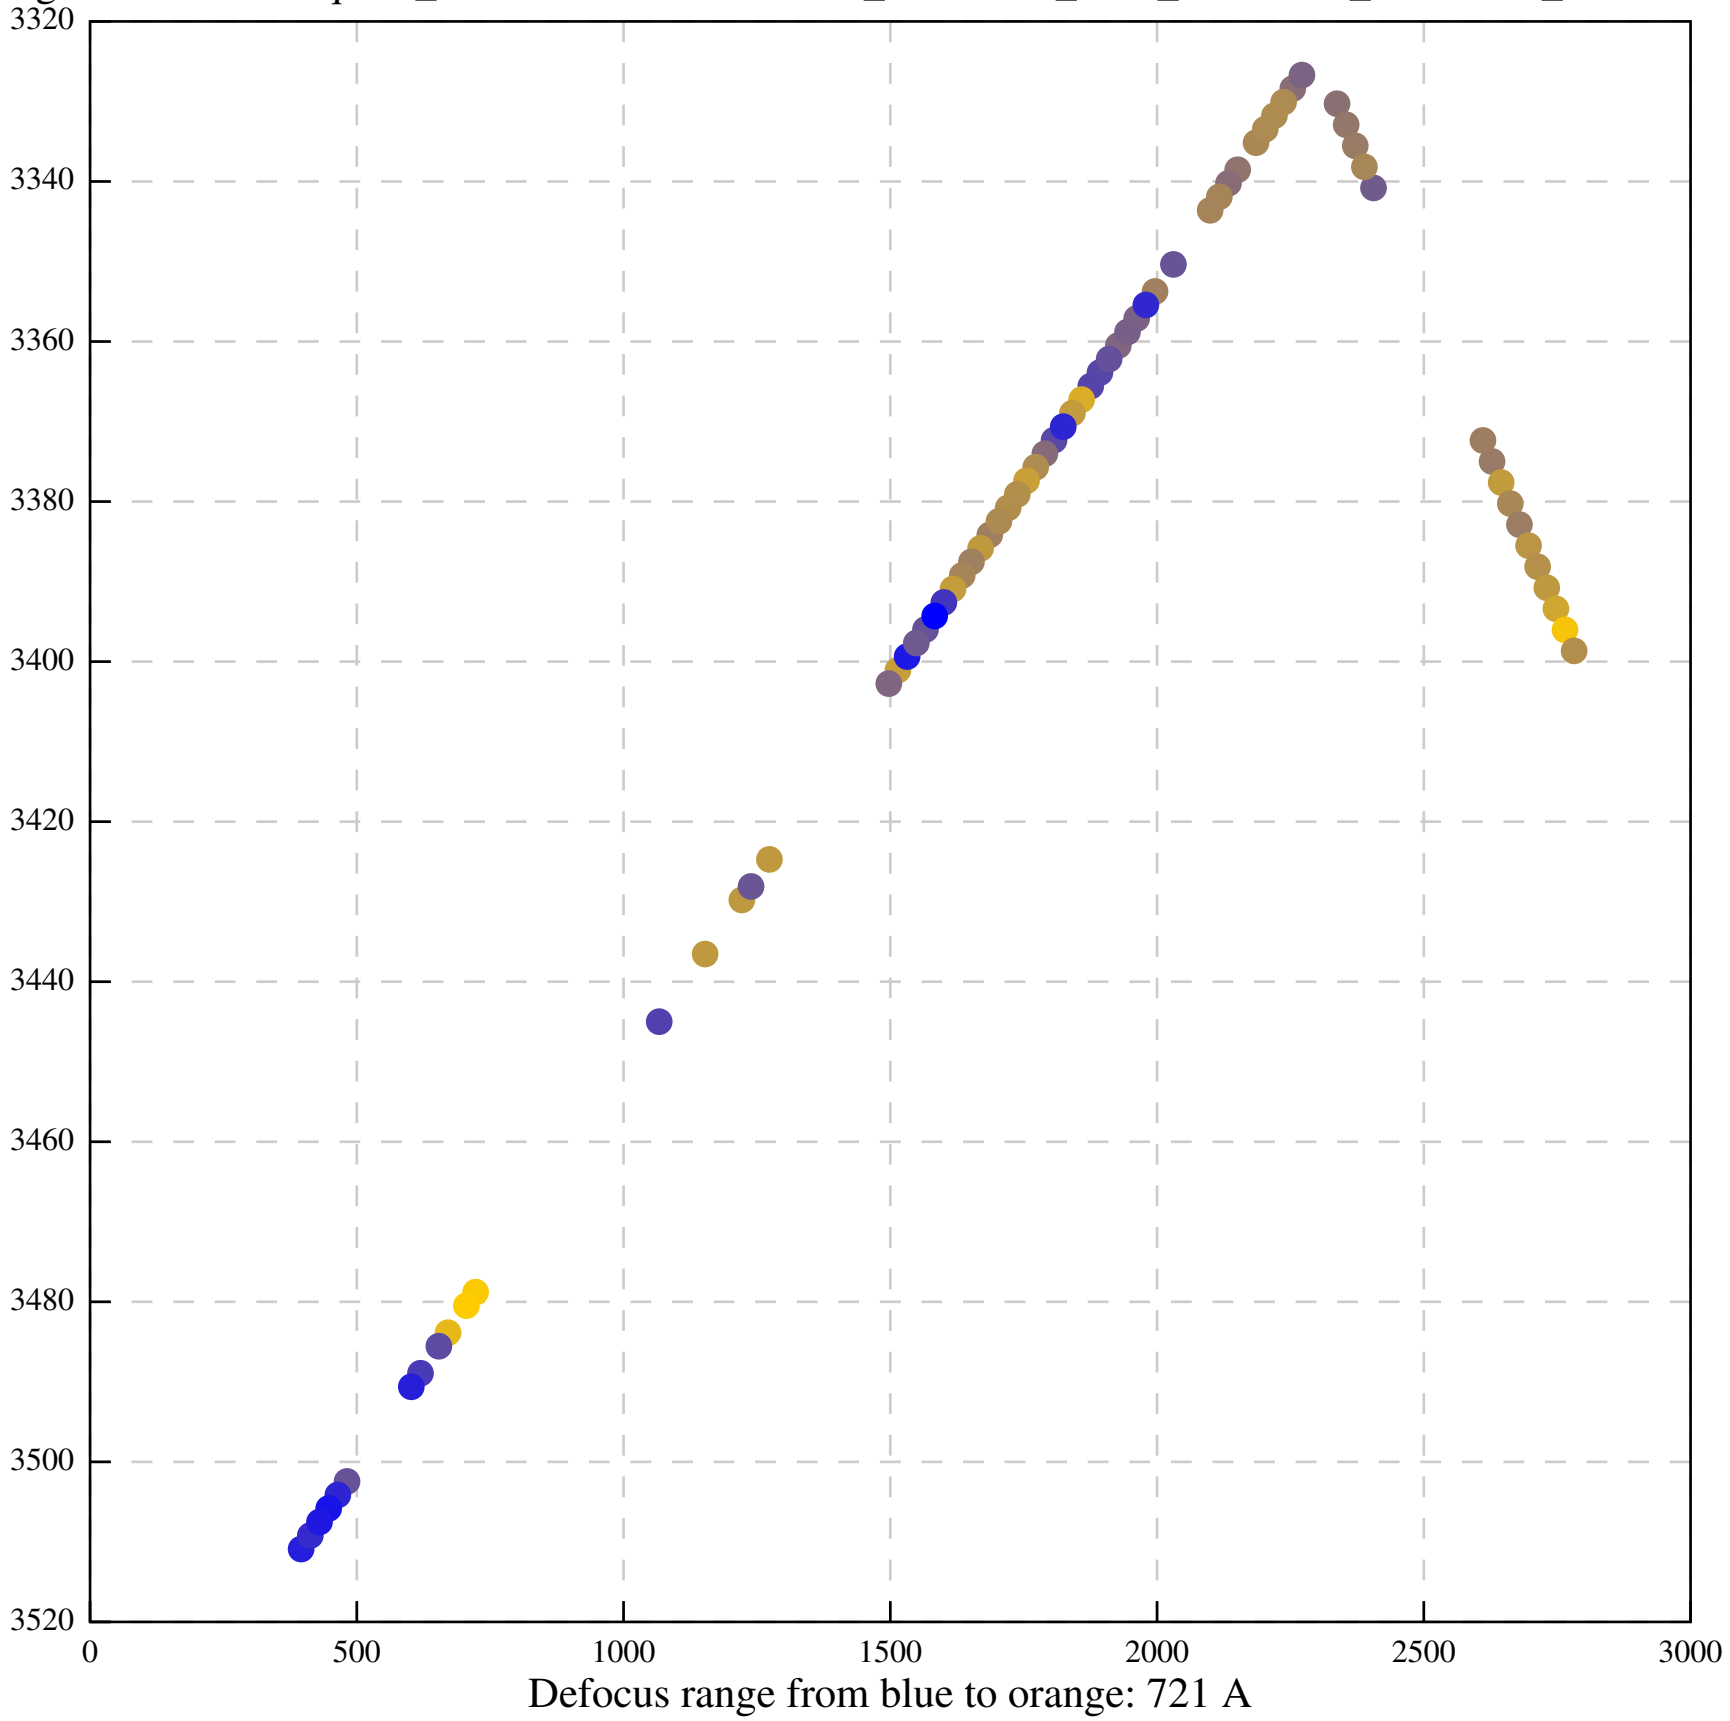

Defocus range from blue to orange: 509 A

Defocus range from blue to orange: 497 Å

Defocus range from blue to orange: 317 A

Defocus range from blue to orange: 327 A

Defocus range from blue to orange: 640 A