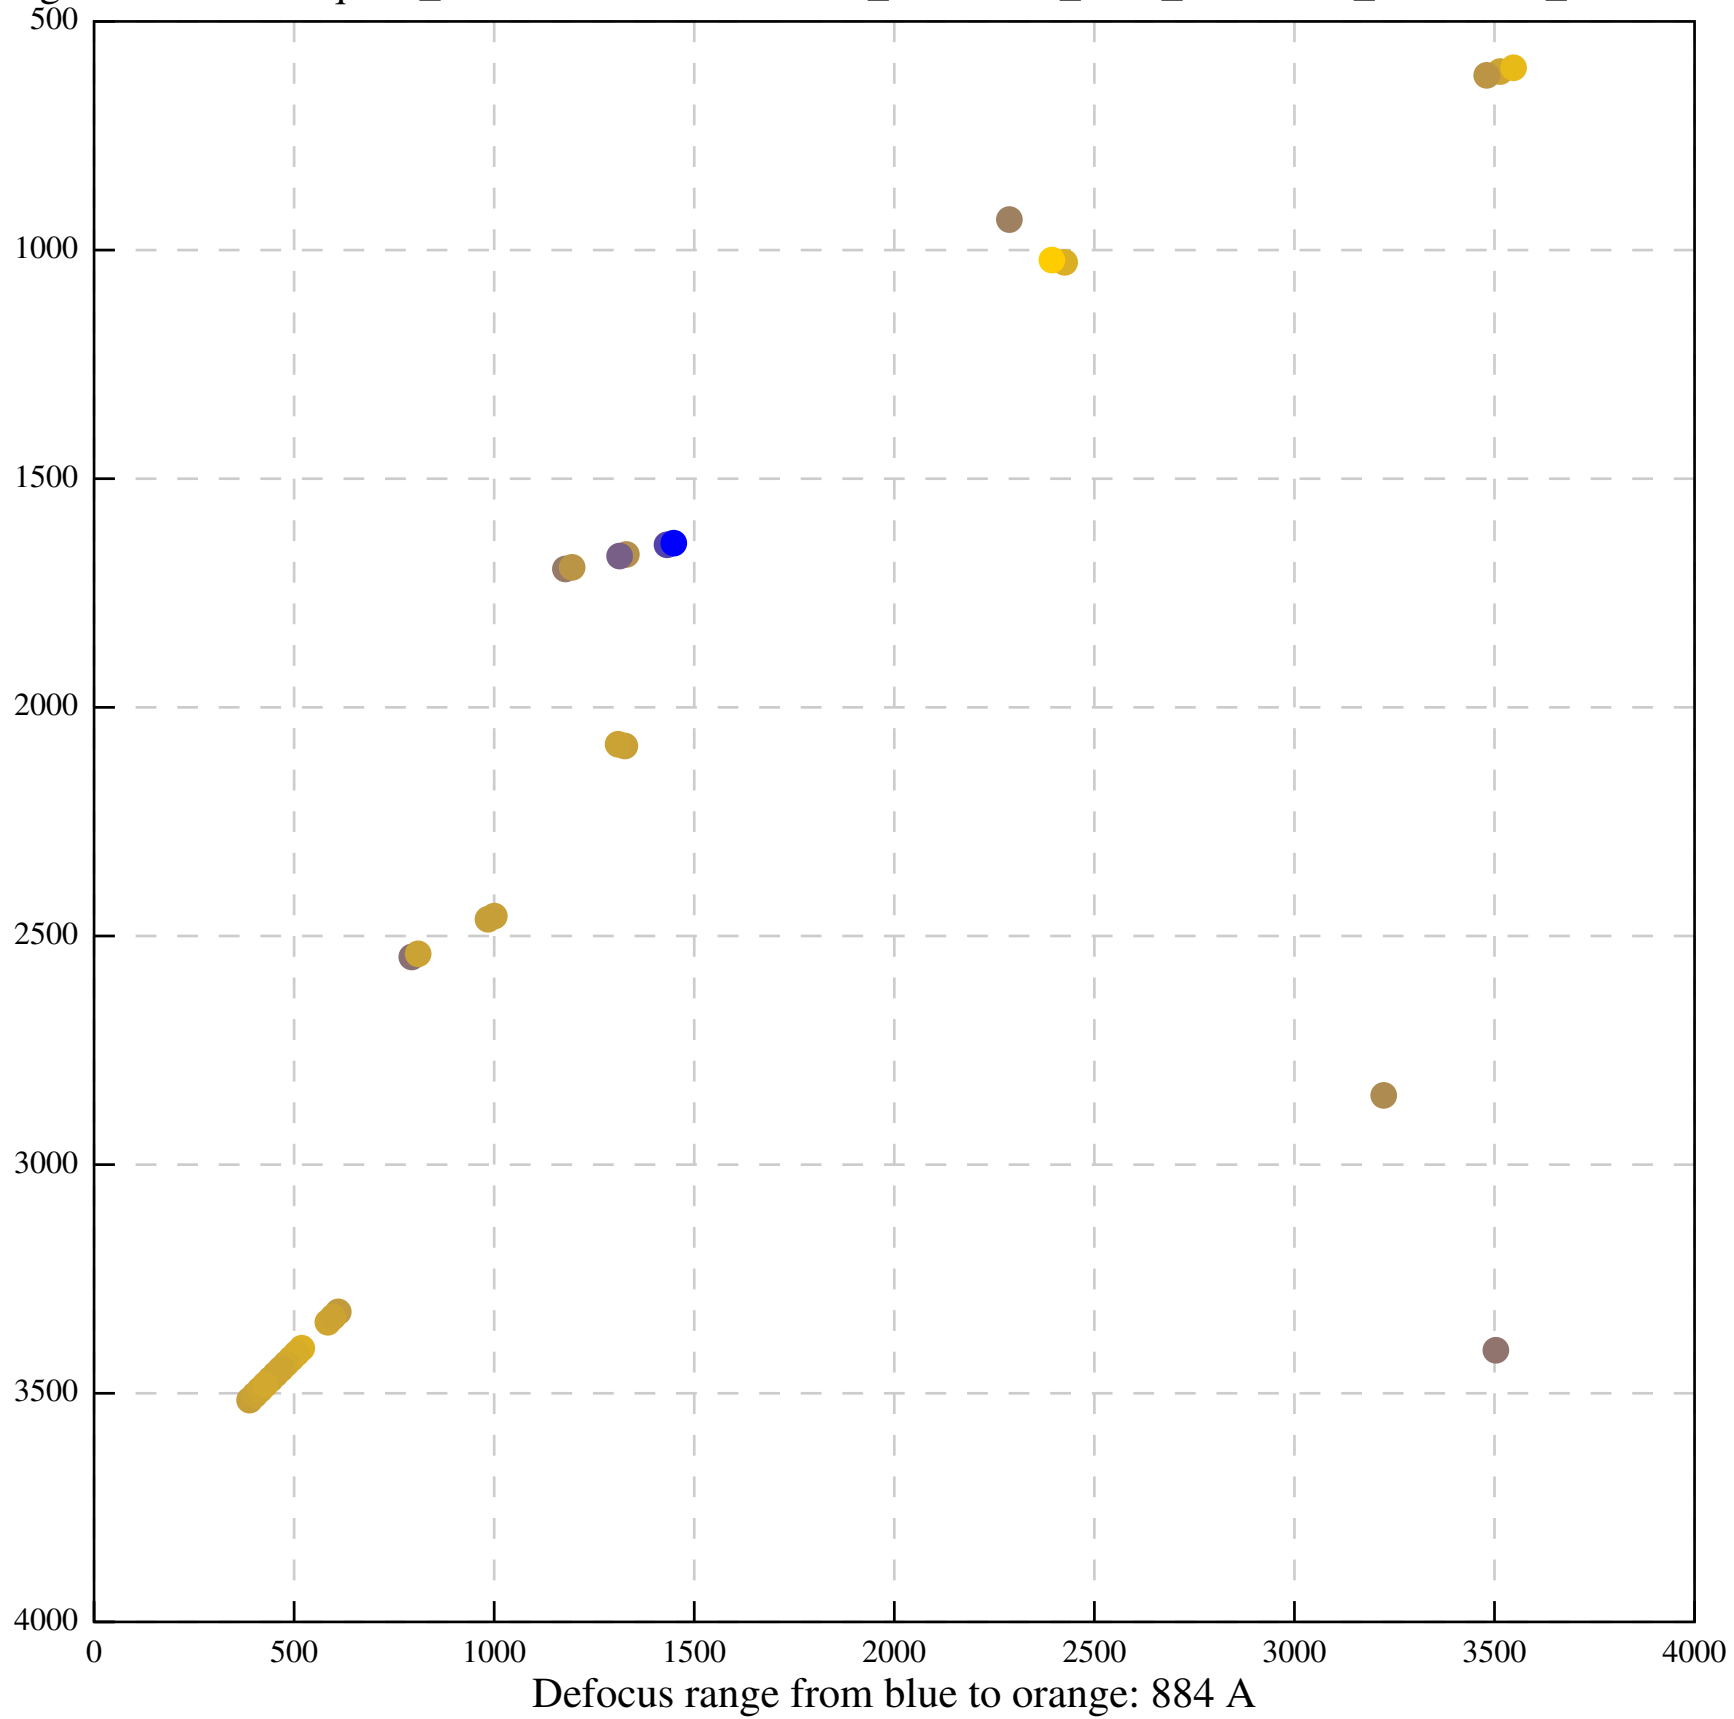

Defocus range from blue to orange: 0 A

Defocus range from blue to orange: 419 A

Defocus range from blue to orange: 487 Å

Defocus range from blue to orange: 130 A

Defocus range from blue to orange: 0 A

Defocus range from blue to orange: 798 A