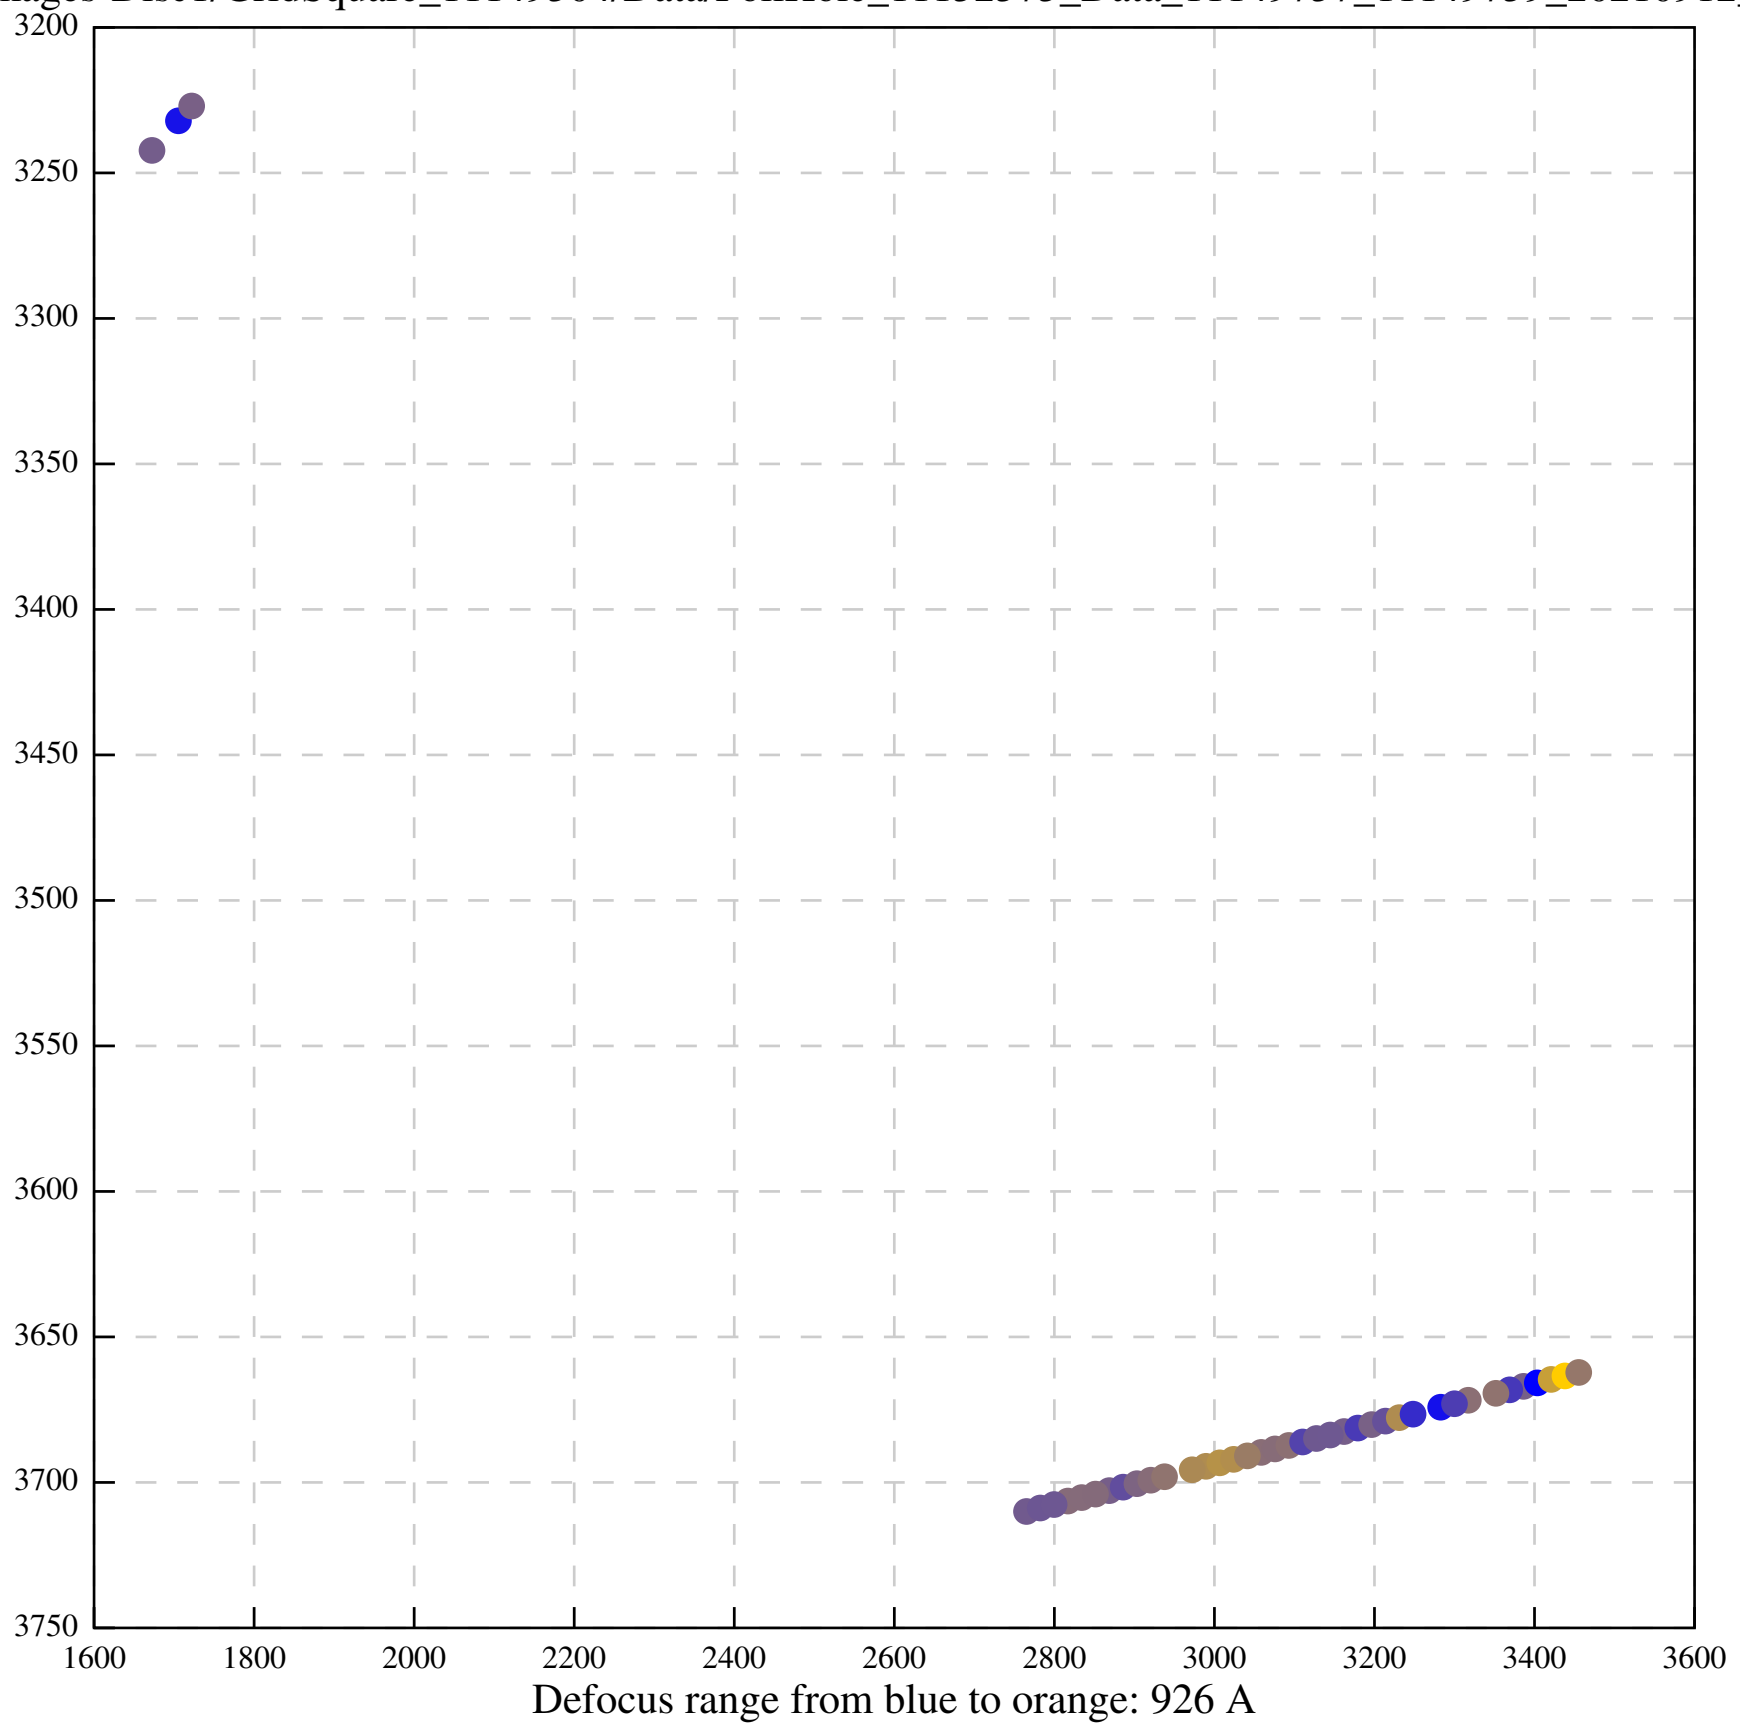

Defocus range from blue to orange: 731 A

Defocus range from blue to orange: 242 A

Defocus range from blue to orange: 472 A

Defocus range from blue to orange: 0 A

Defocus range from blue to orange: 43 A

Defocus range from blue to orange: 0 A