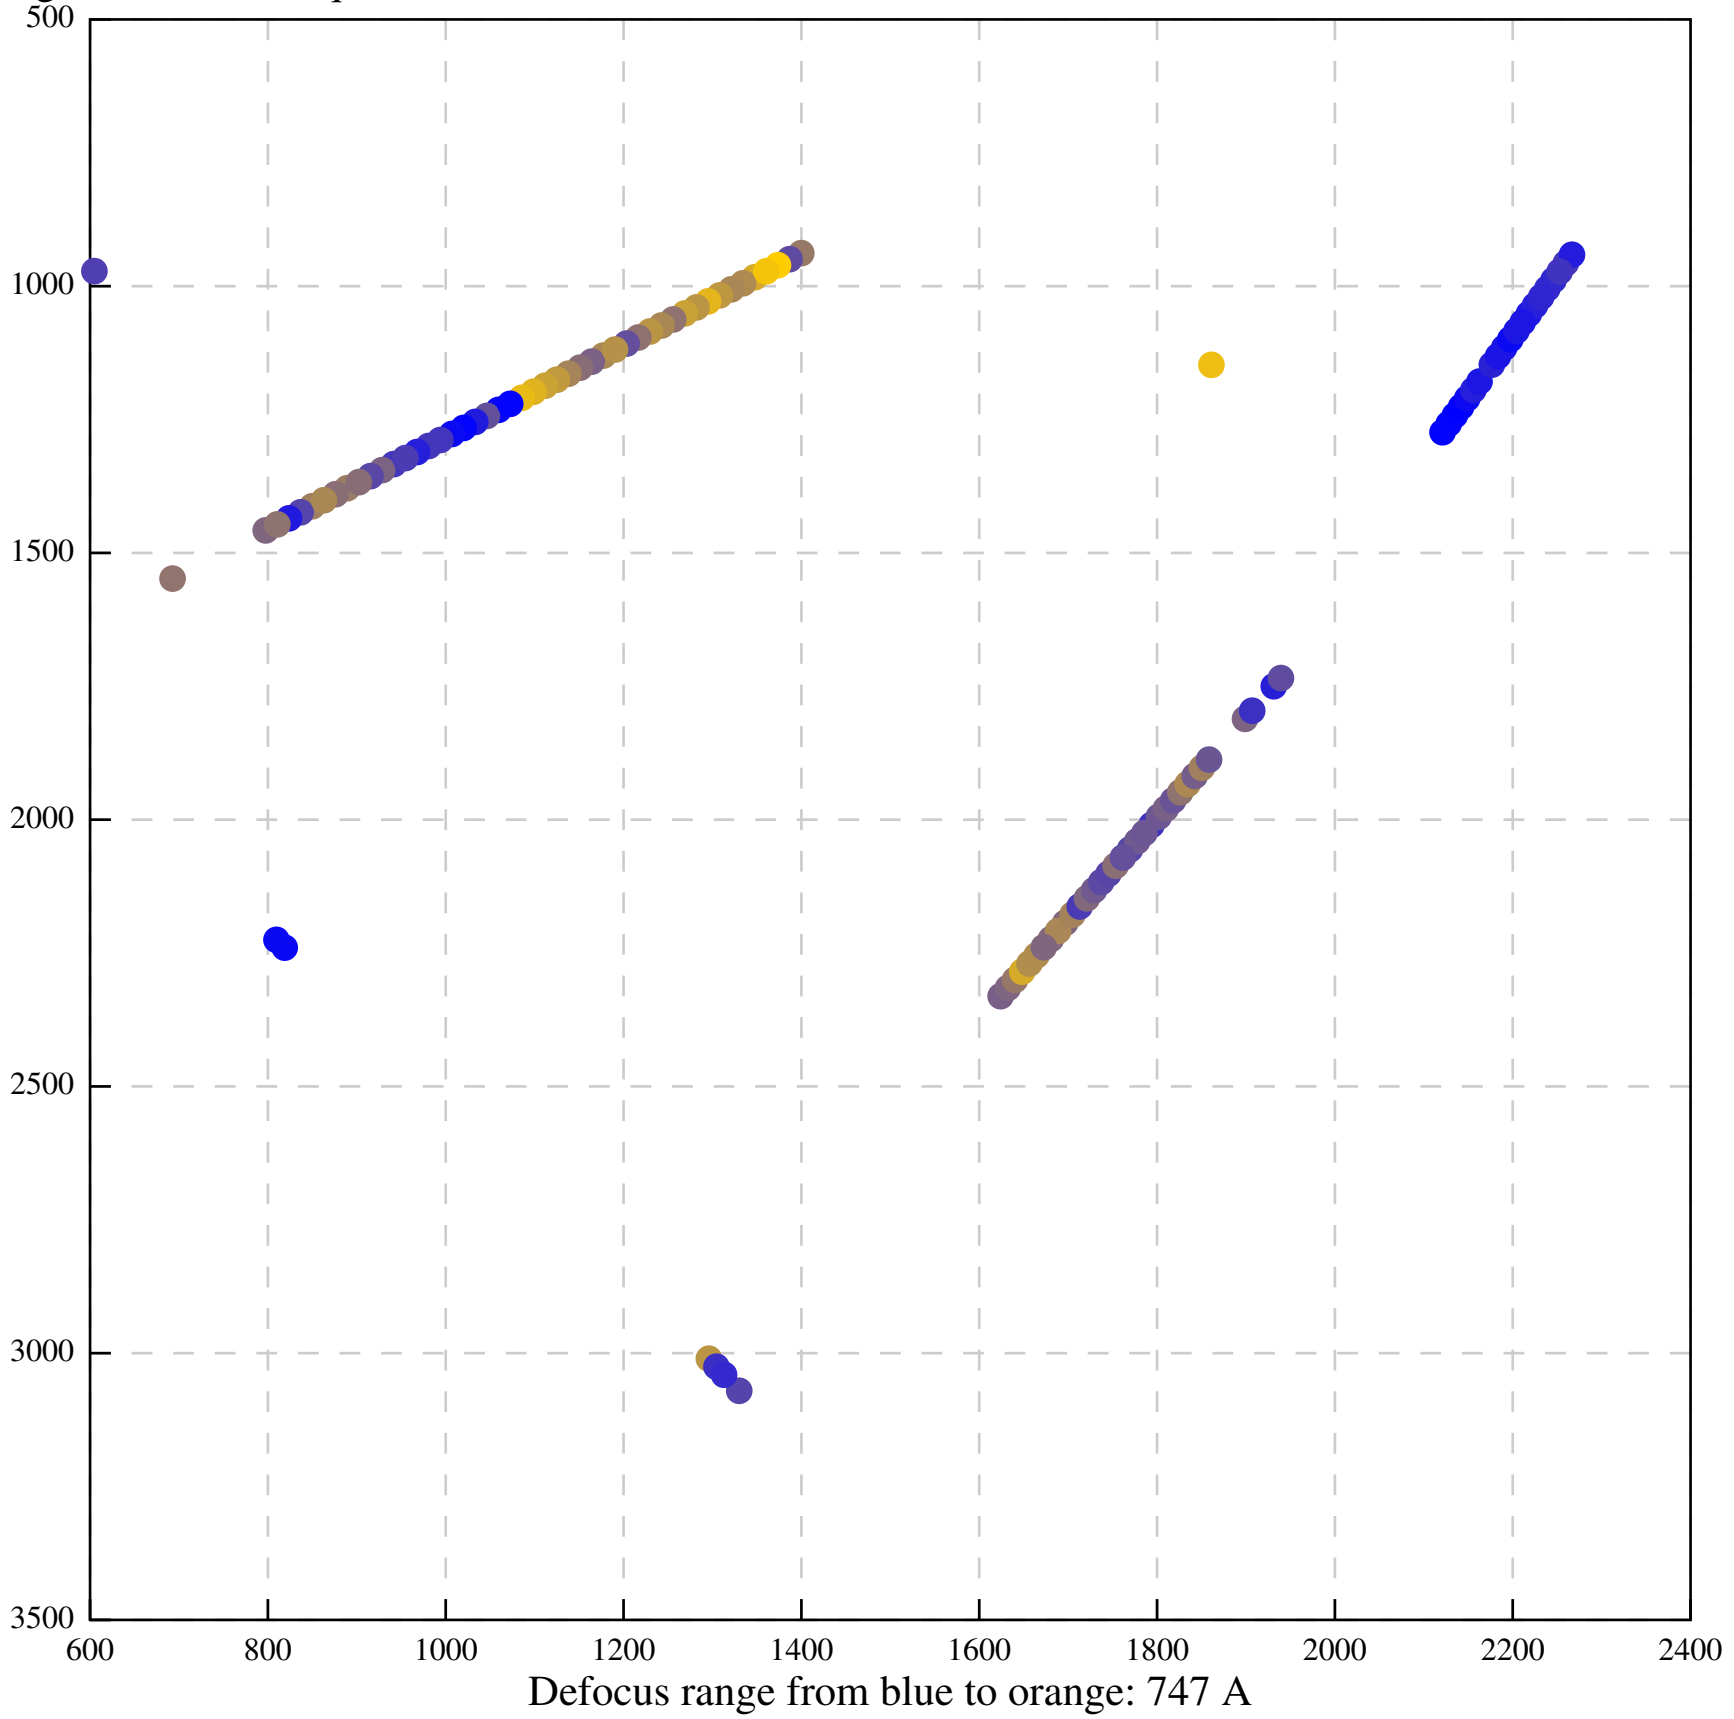

Defocus range from blue to orange: 0 A

Defocus range from blue to orange: 959 A

Defocus range from blue to orange: 641 A

Defocus range from blue to orange: 1206 A

Defocus range from blue to orange: 761 A

Defocus range from blue to orange: 1267 A