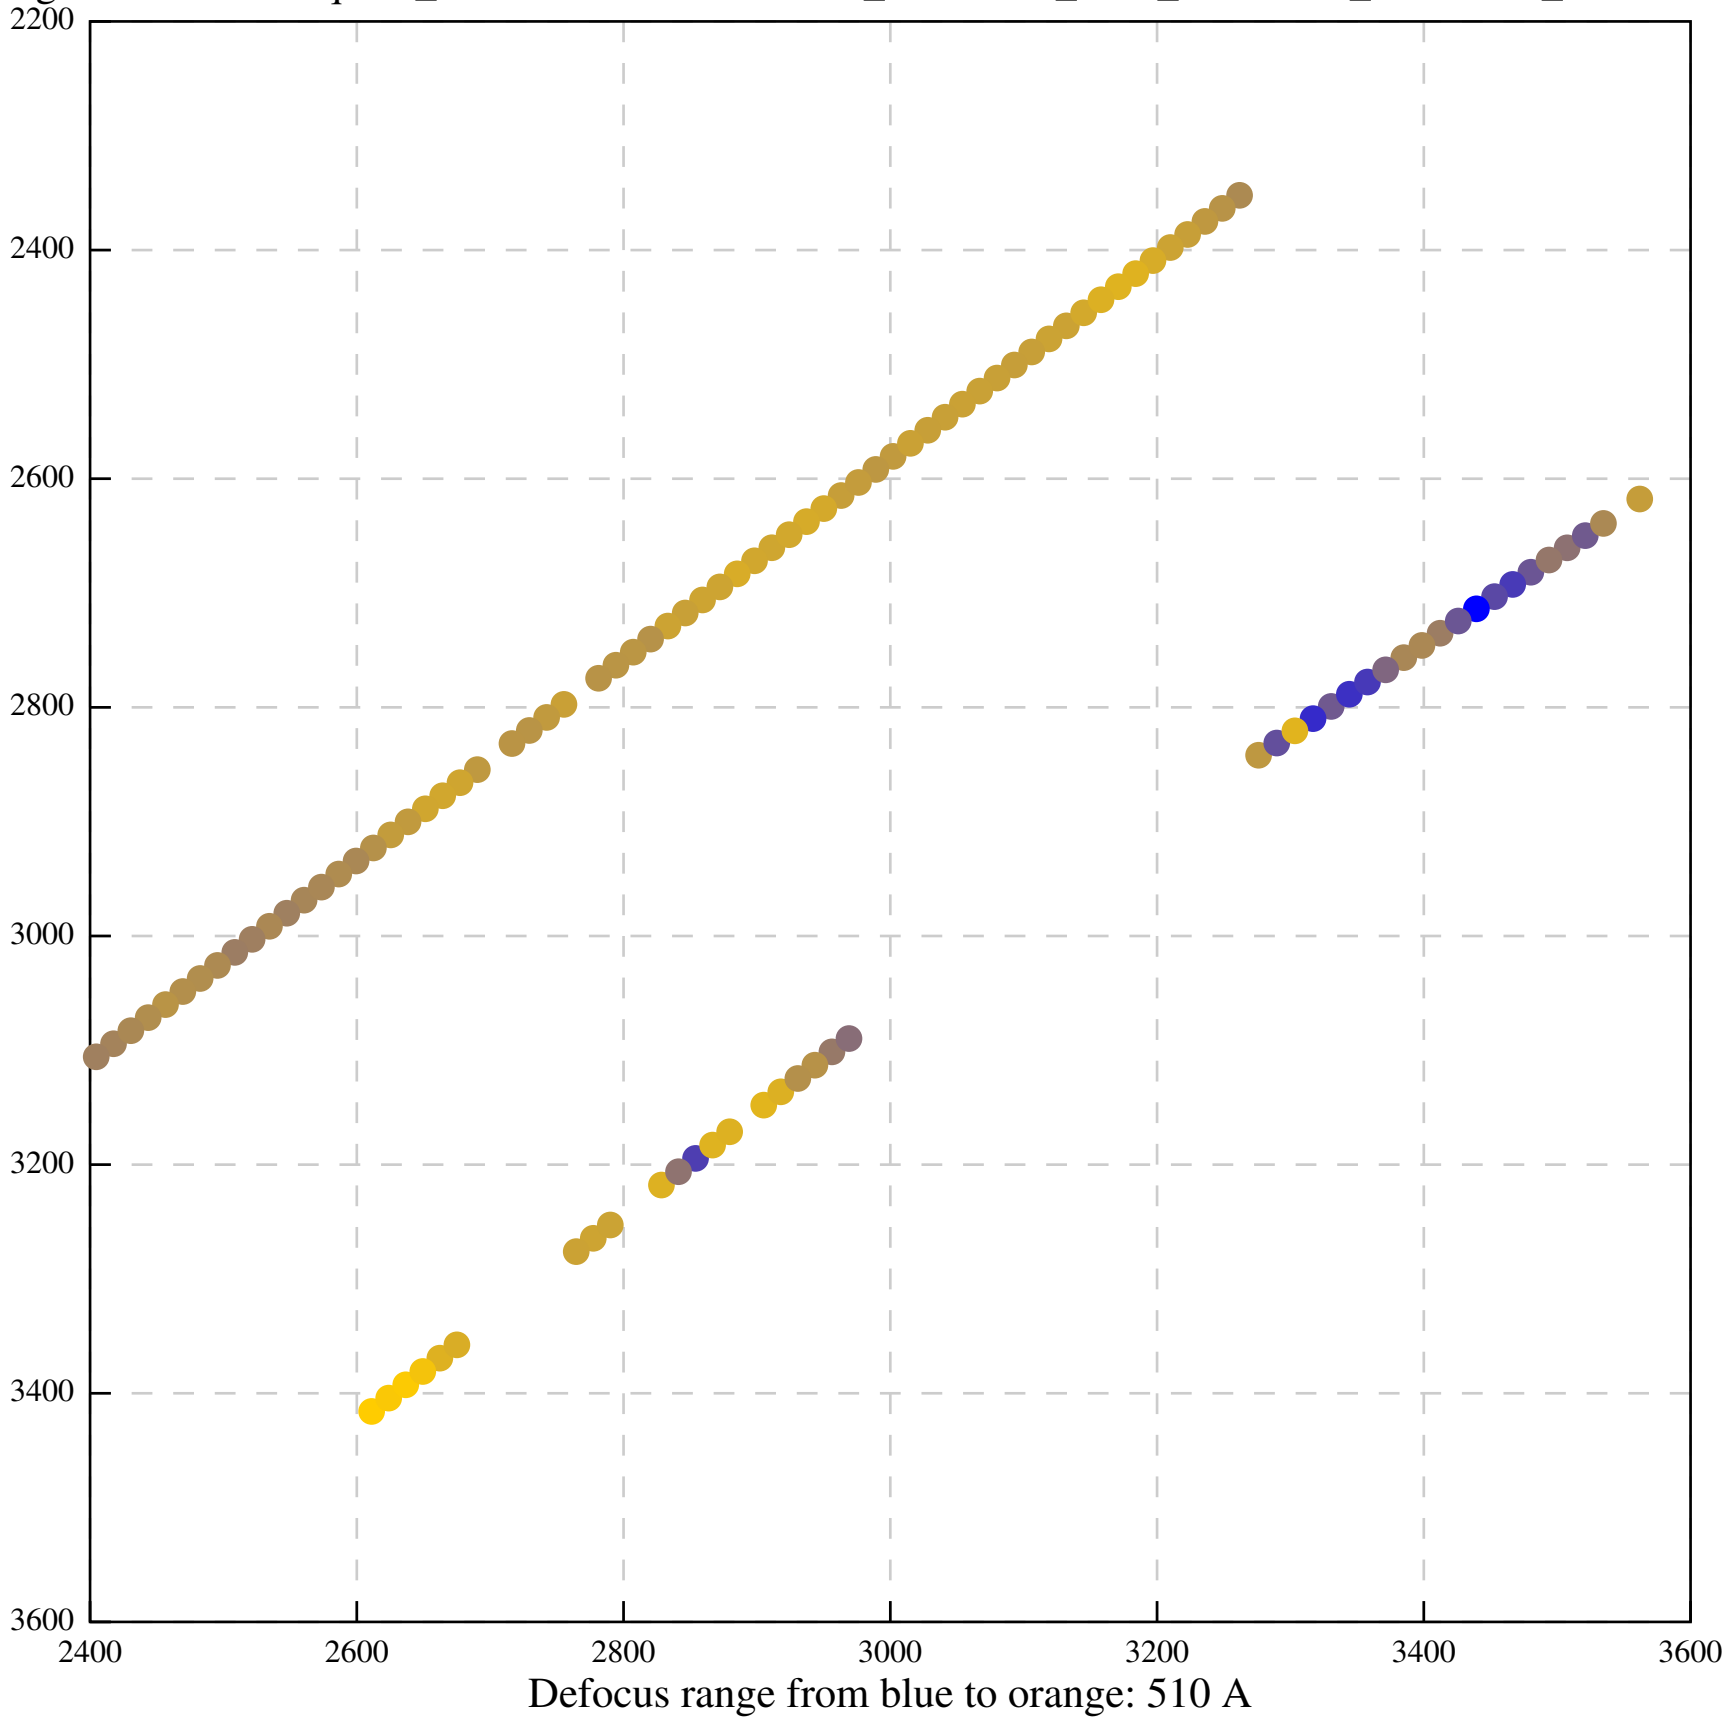

Defocus range from blue to orange: 153 A

Defocus range from blue to orange: 538 A

Defocus range from blue to orange: 22 A

Defocus range from blue to orange: 144 A

Defocus range from blue to orange: 347 A

Defocus range from blue to orange: 1036 A