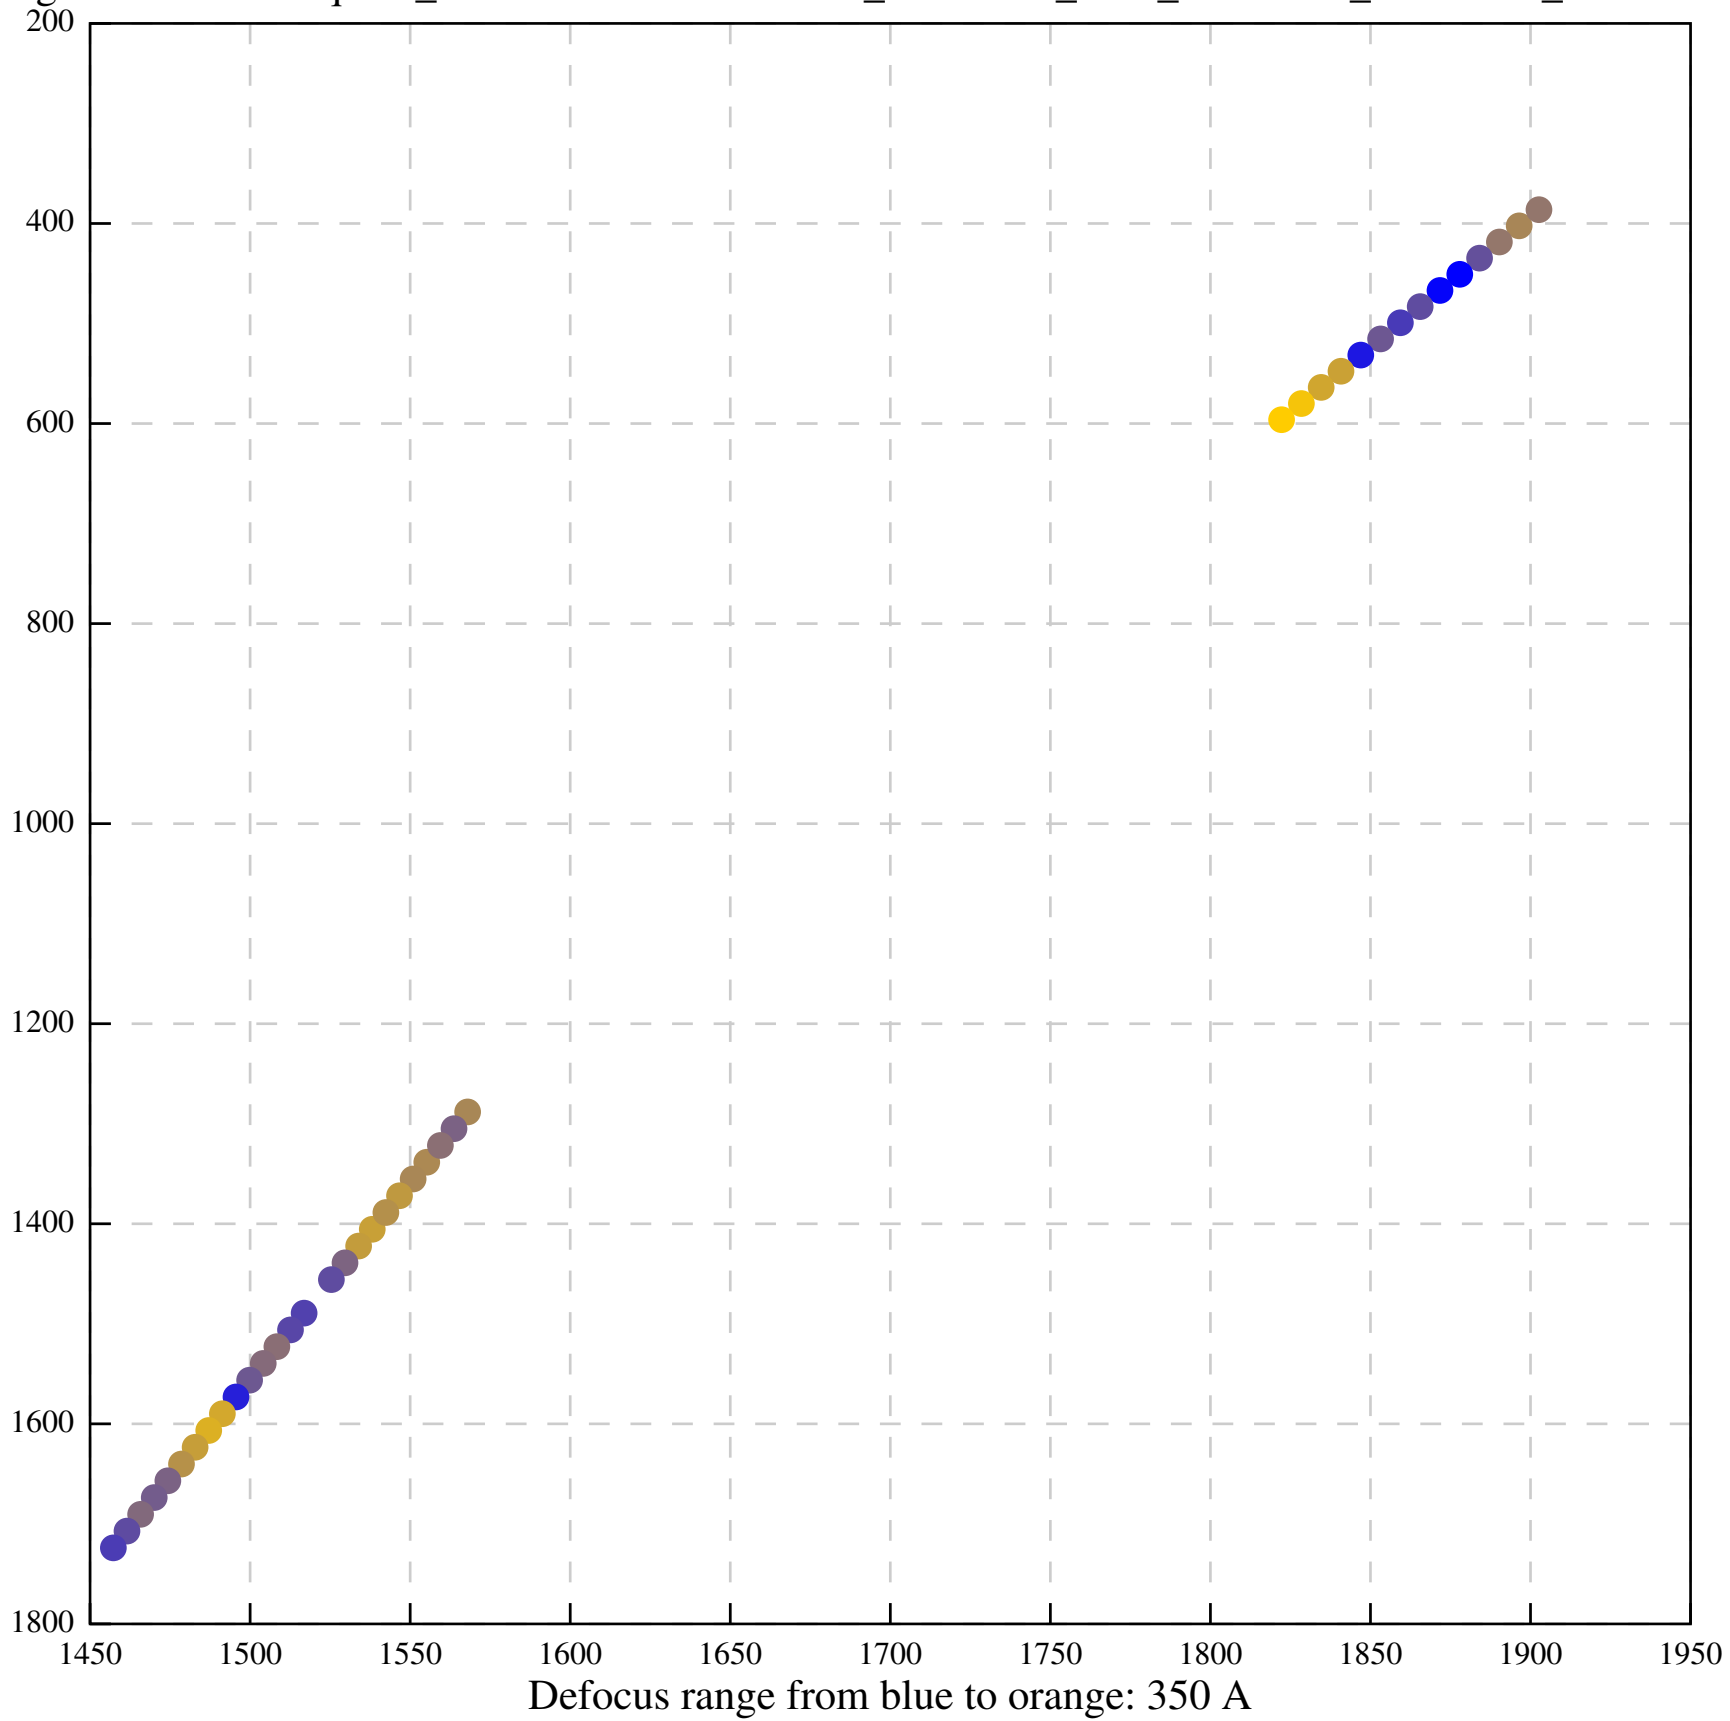

Defocus range from blue to orange: 0 A

Defocus range from blue to orange: 0 A

Defocus range from blue to orange: 546 A

Defocus range from blue to orange: 406 A

Defocus range from blue to orange: 0 A

Defocus range from blue to orange: 1069 A