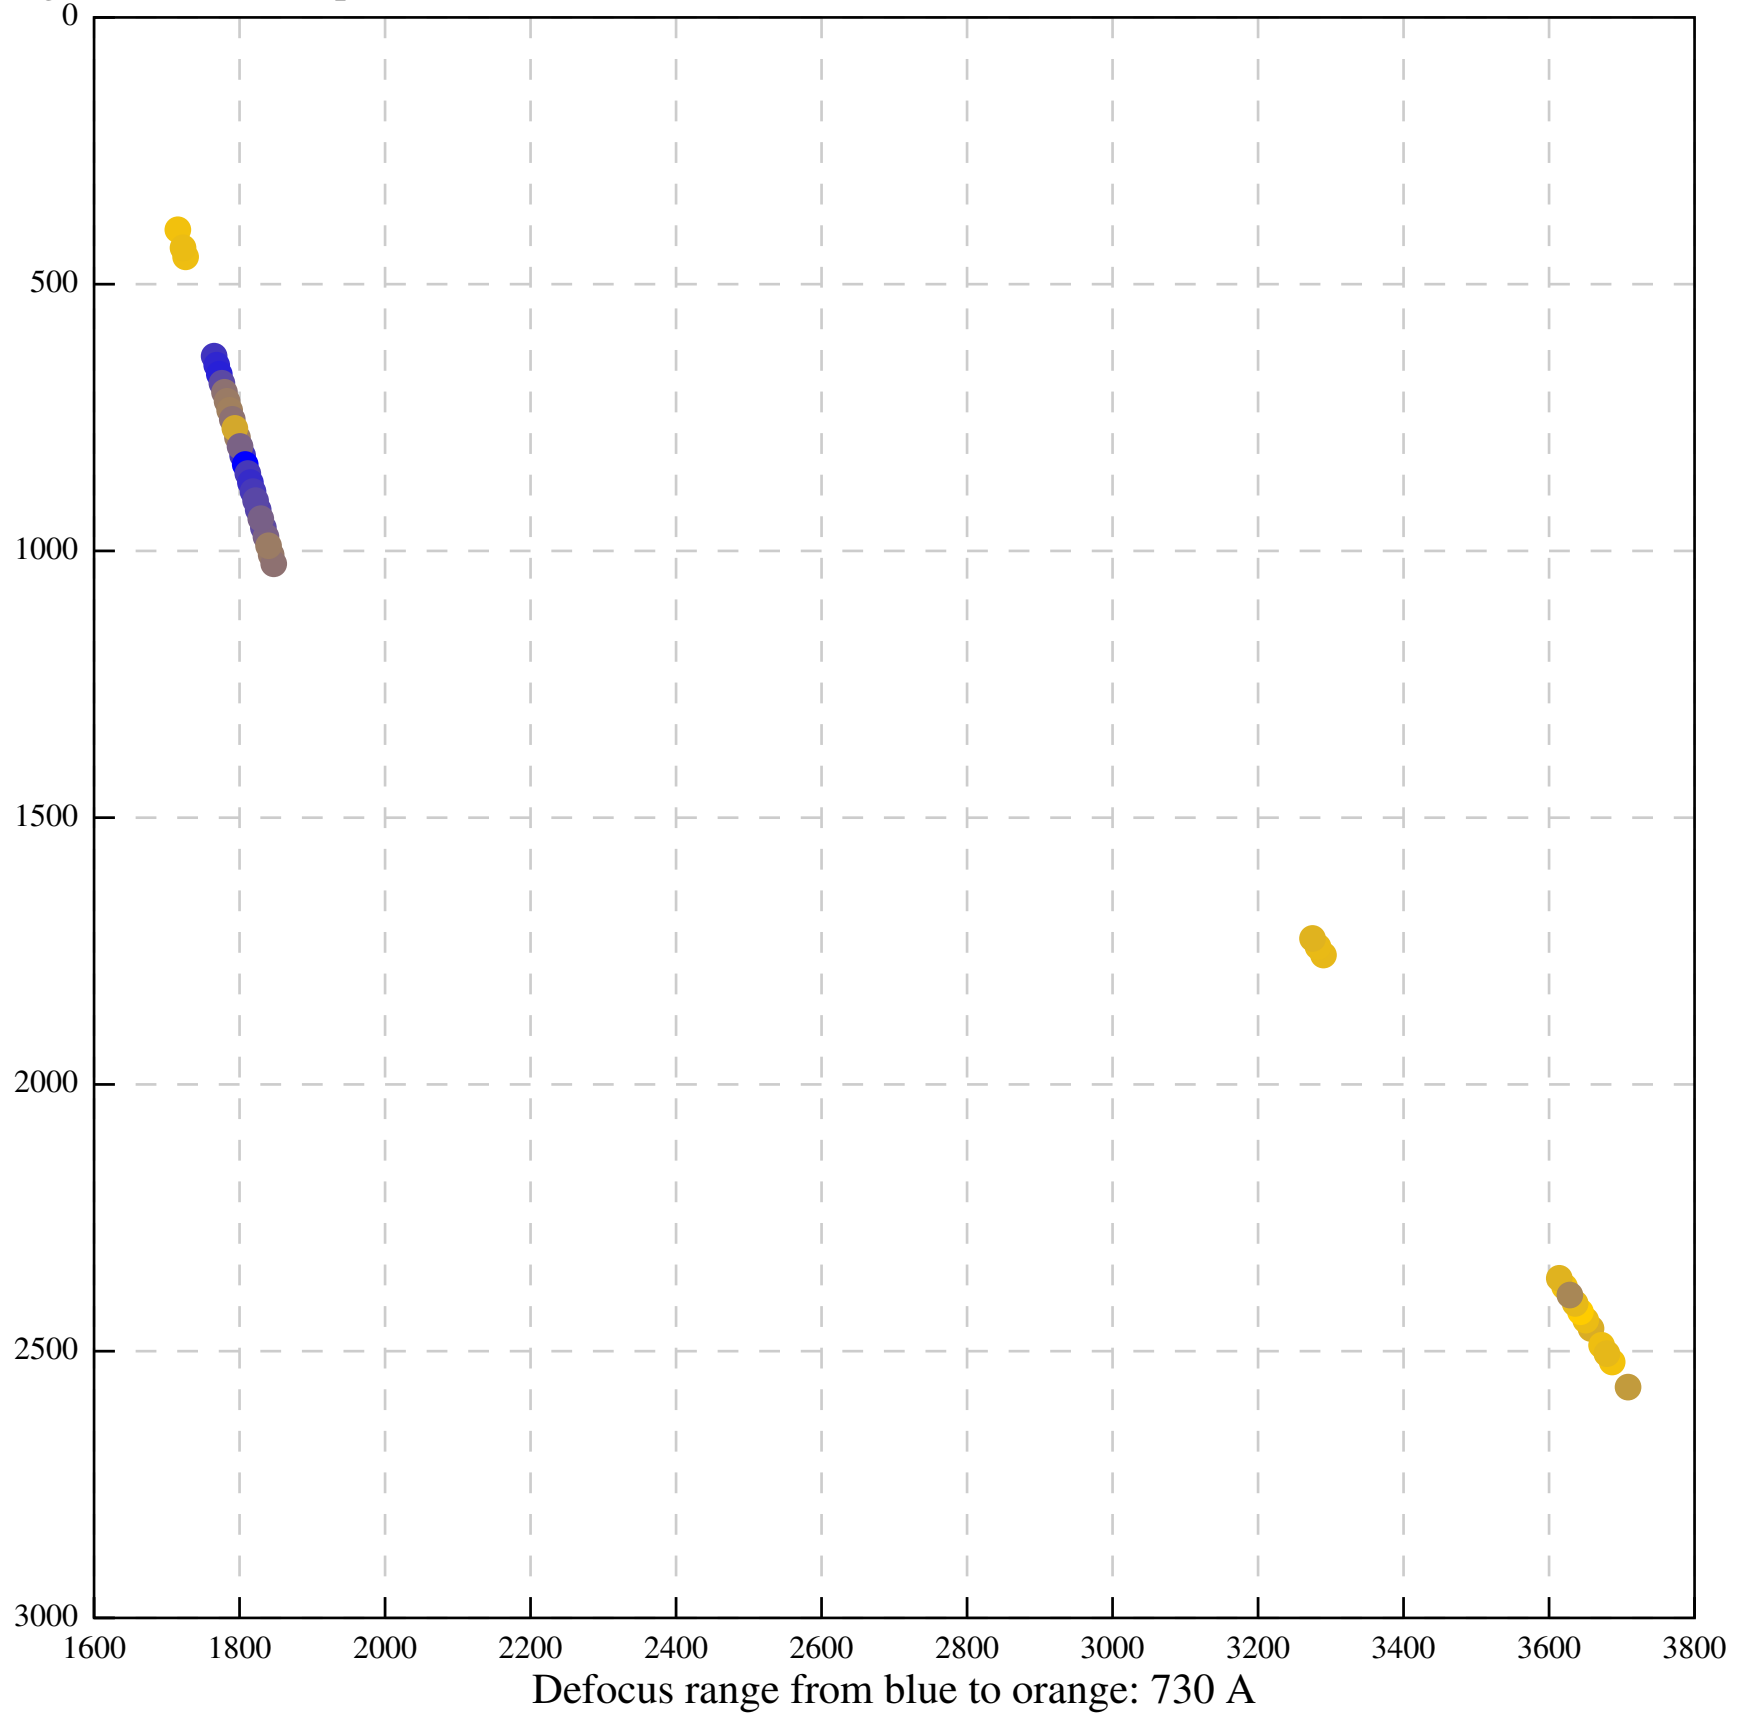

Defocus range from blue to orange: 574 A

Defocus range from blue to orange: 226 A

Defocus range from blue to orange: 513 A

Defocus range from blue to orange: 640 A

Defocus range from blue to orange: 0 A

Defocus range from blue to orange: 670 A