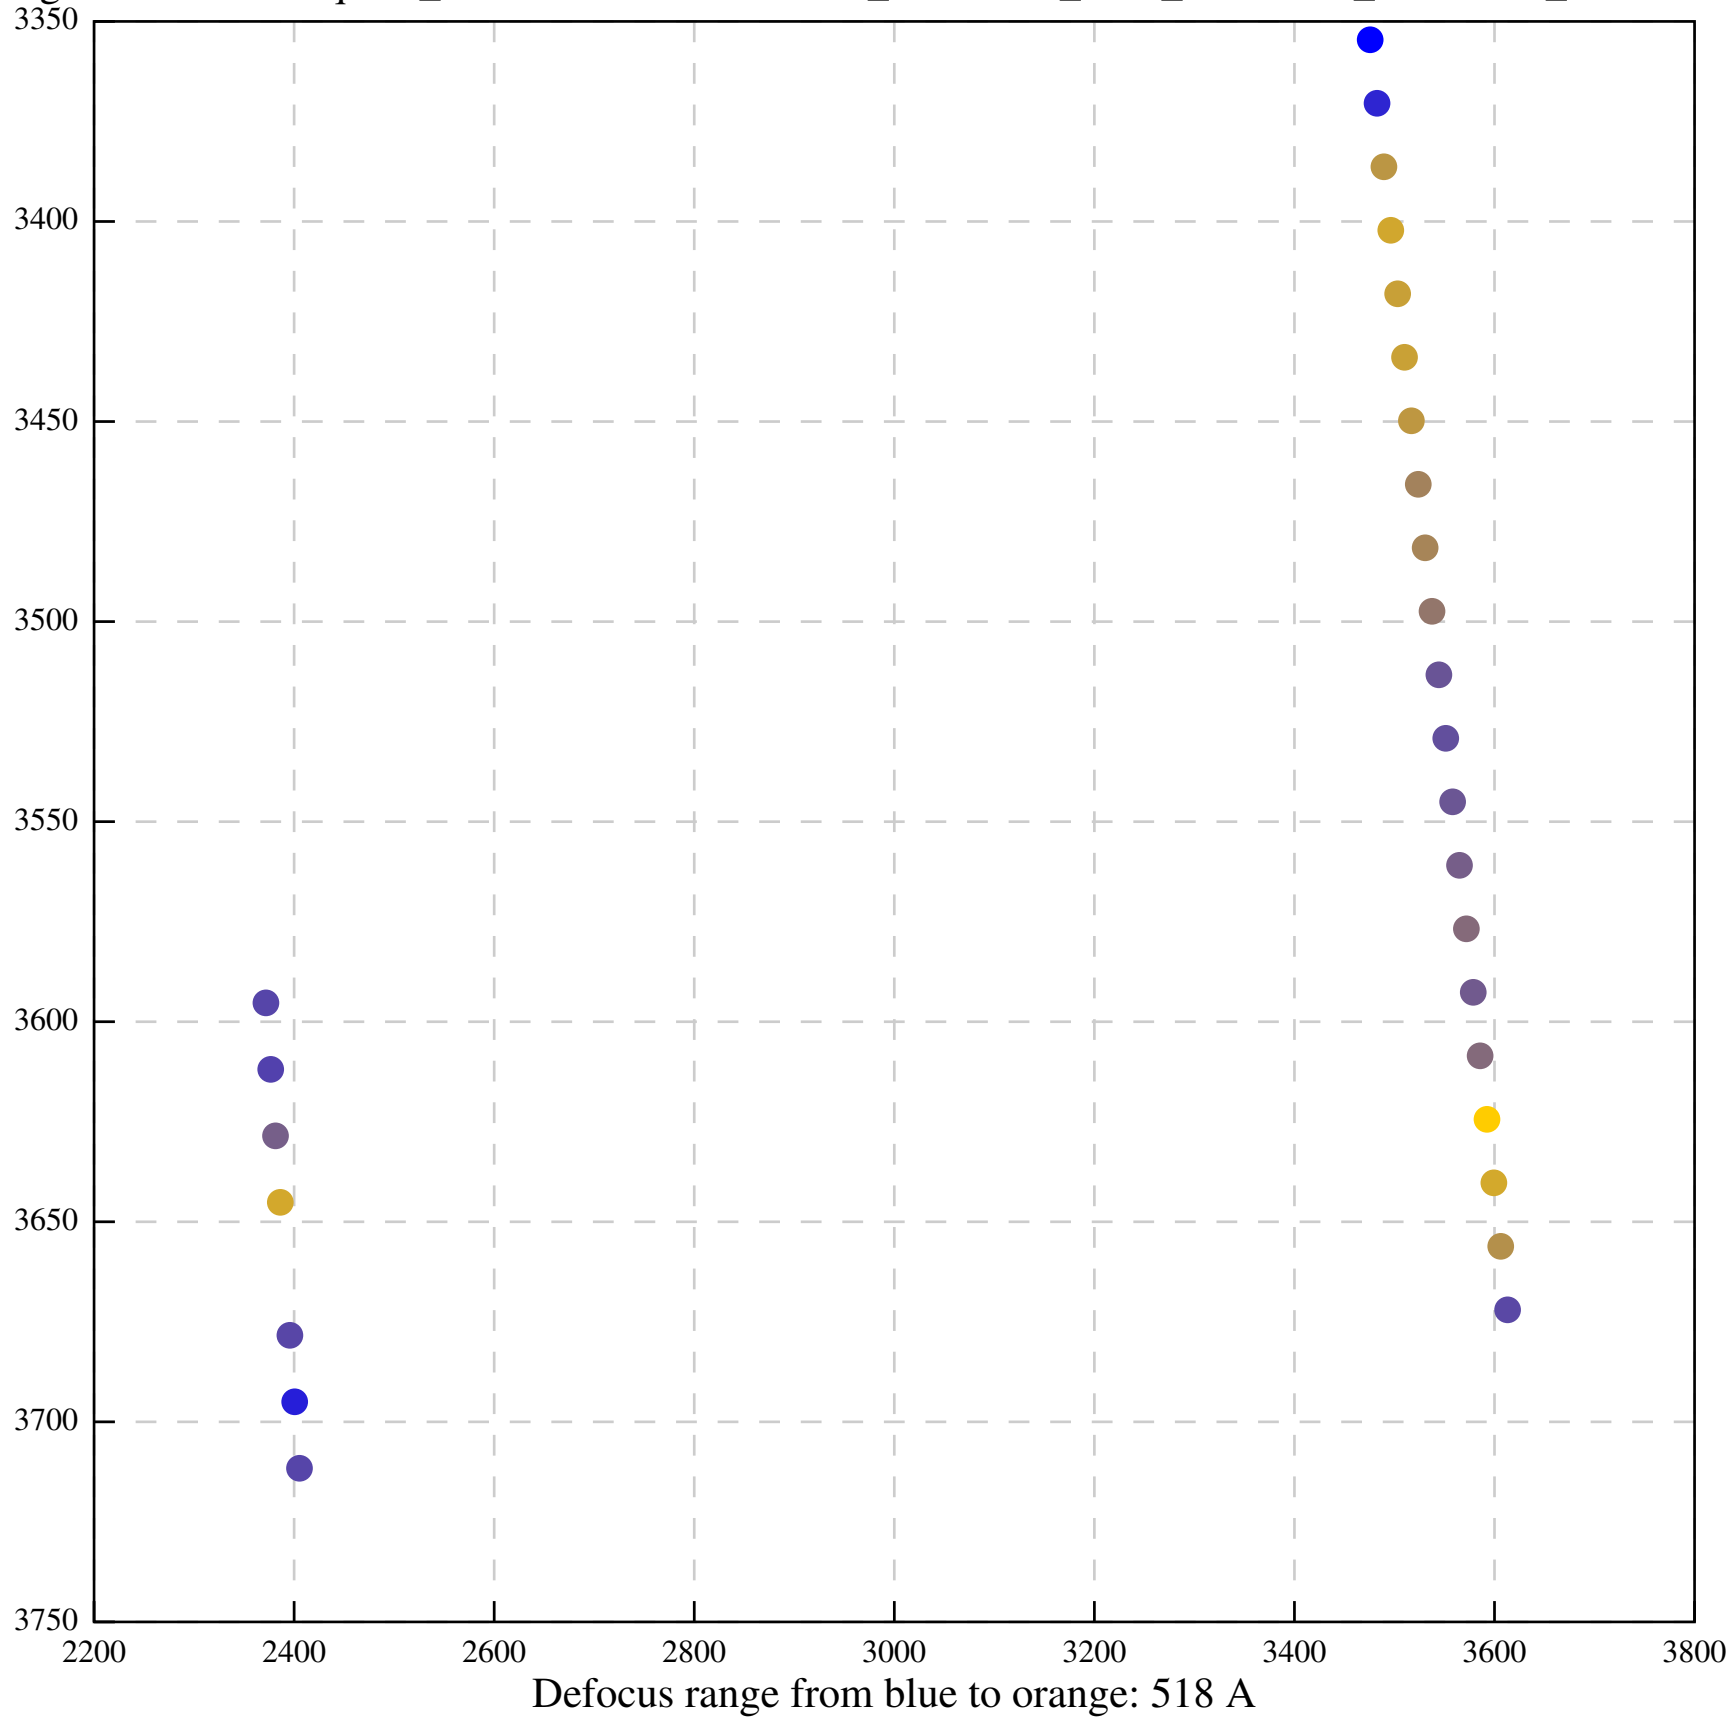

Defocus range from blue to orange: 1107 A

Defocus range from blue to orange: 672 A

Defocus range from blue to orange: 455 A

Defocus range from blue to orange: 261 A

Defocus range from blue to orange: 1022 A