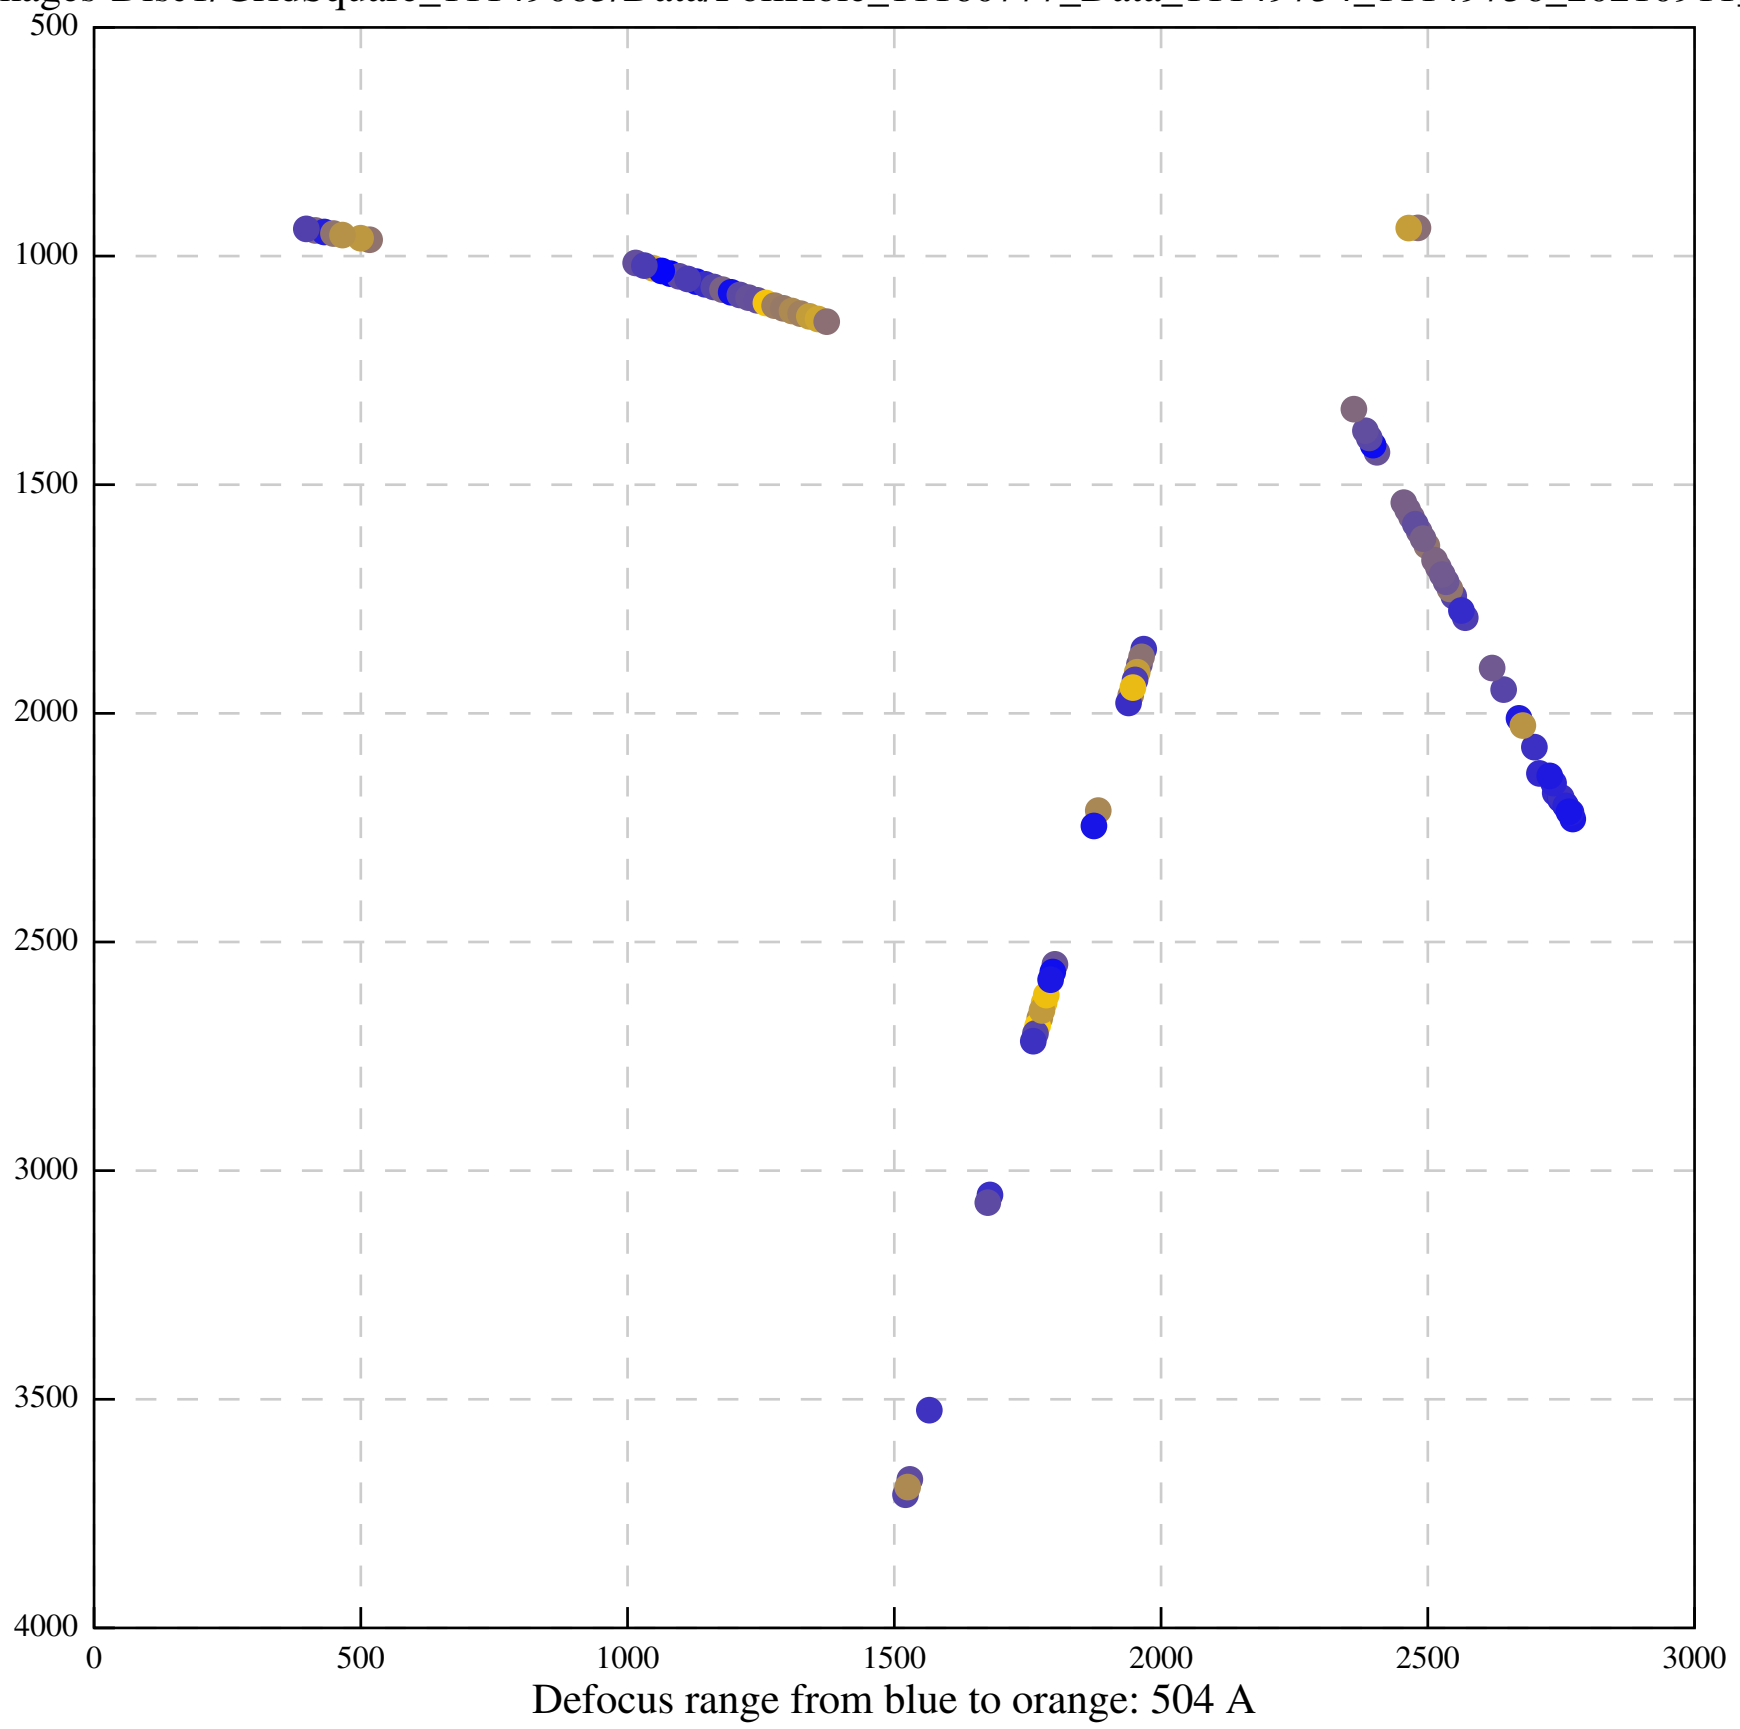

Defocus range from blue to orange: 347 A

Defocus range from blue to orange: 171 A

Defocus range from blue to orange: 297 A

Defocus range from blue to orange: 184 A

Defocus range from blue to orange: 0 A

Defocus range from blue to orange: 200 A