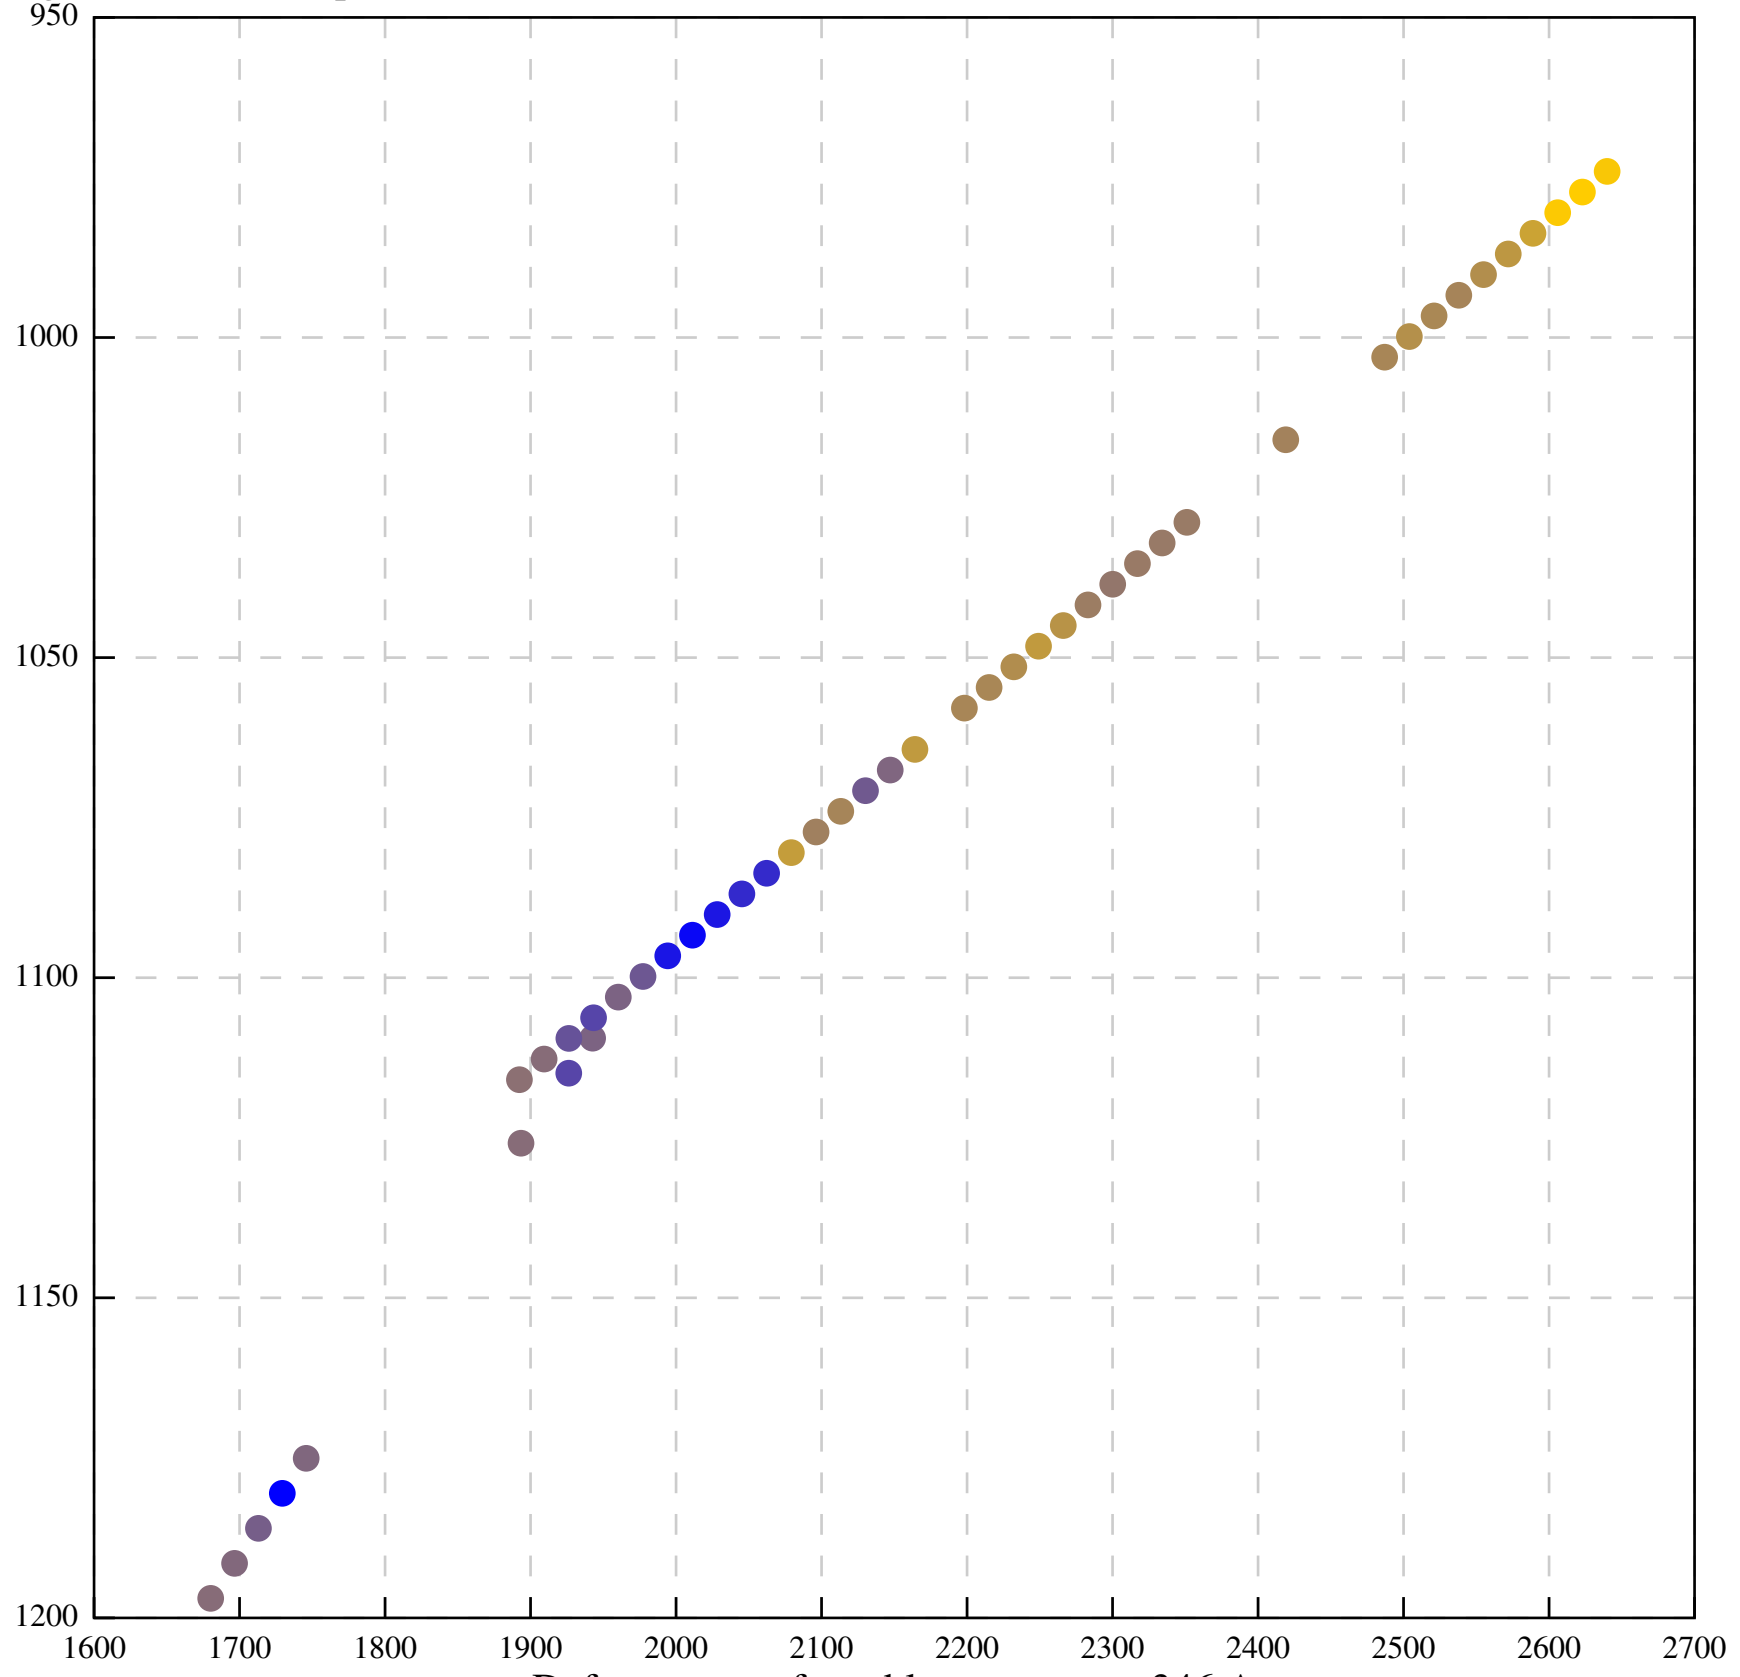

Defocus range from blue to orange: 704 A

Defocus range from blue to orange: 0 A

Defocus range from blue to orange: 798 A

Defocus range from blue to orange: 228 A

Defocus range from blue to orange: 772 A

Defocus range from blue to orange: 217 A