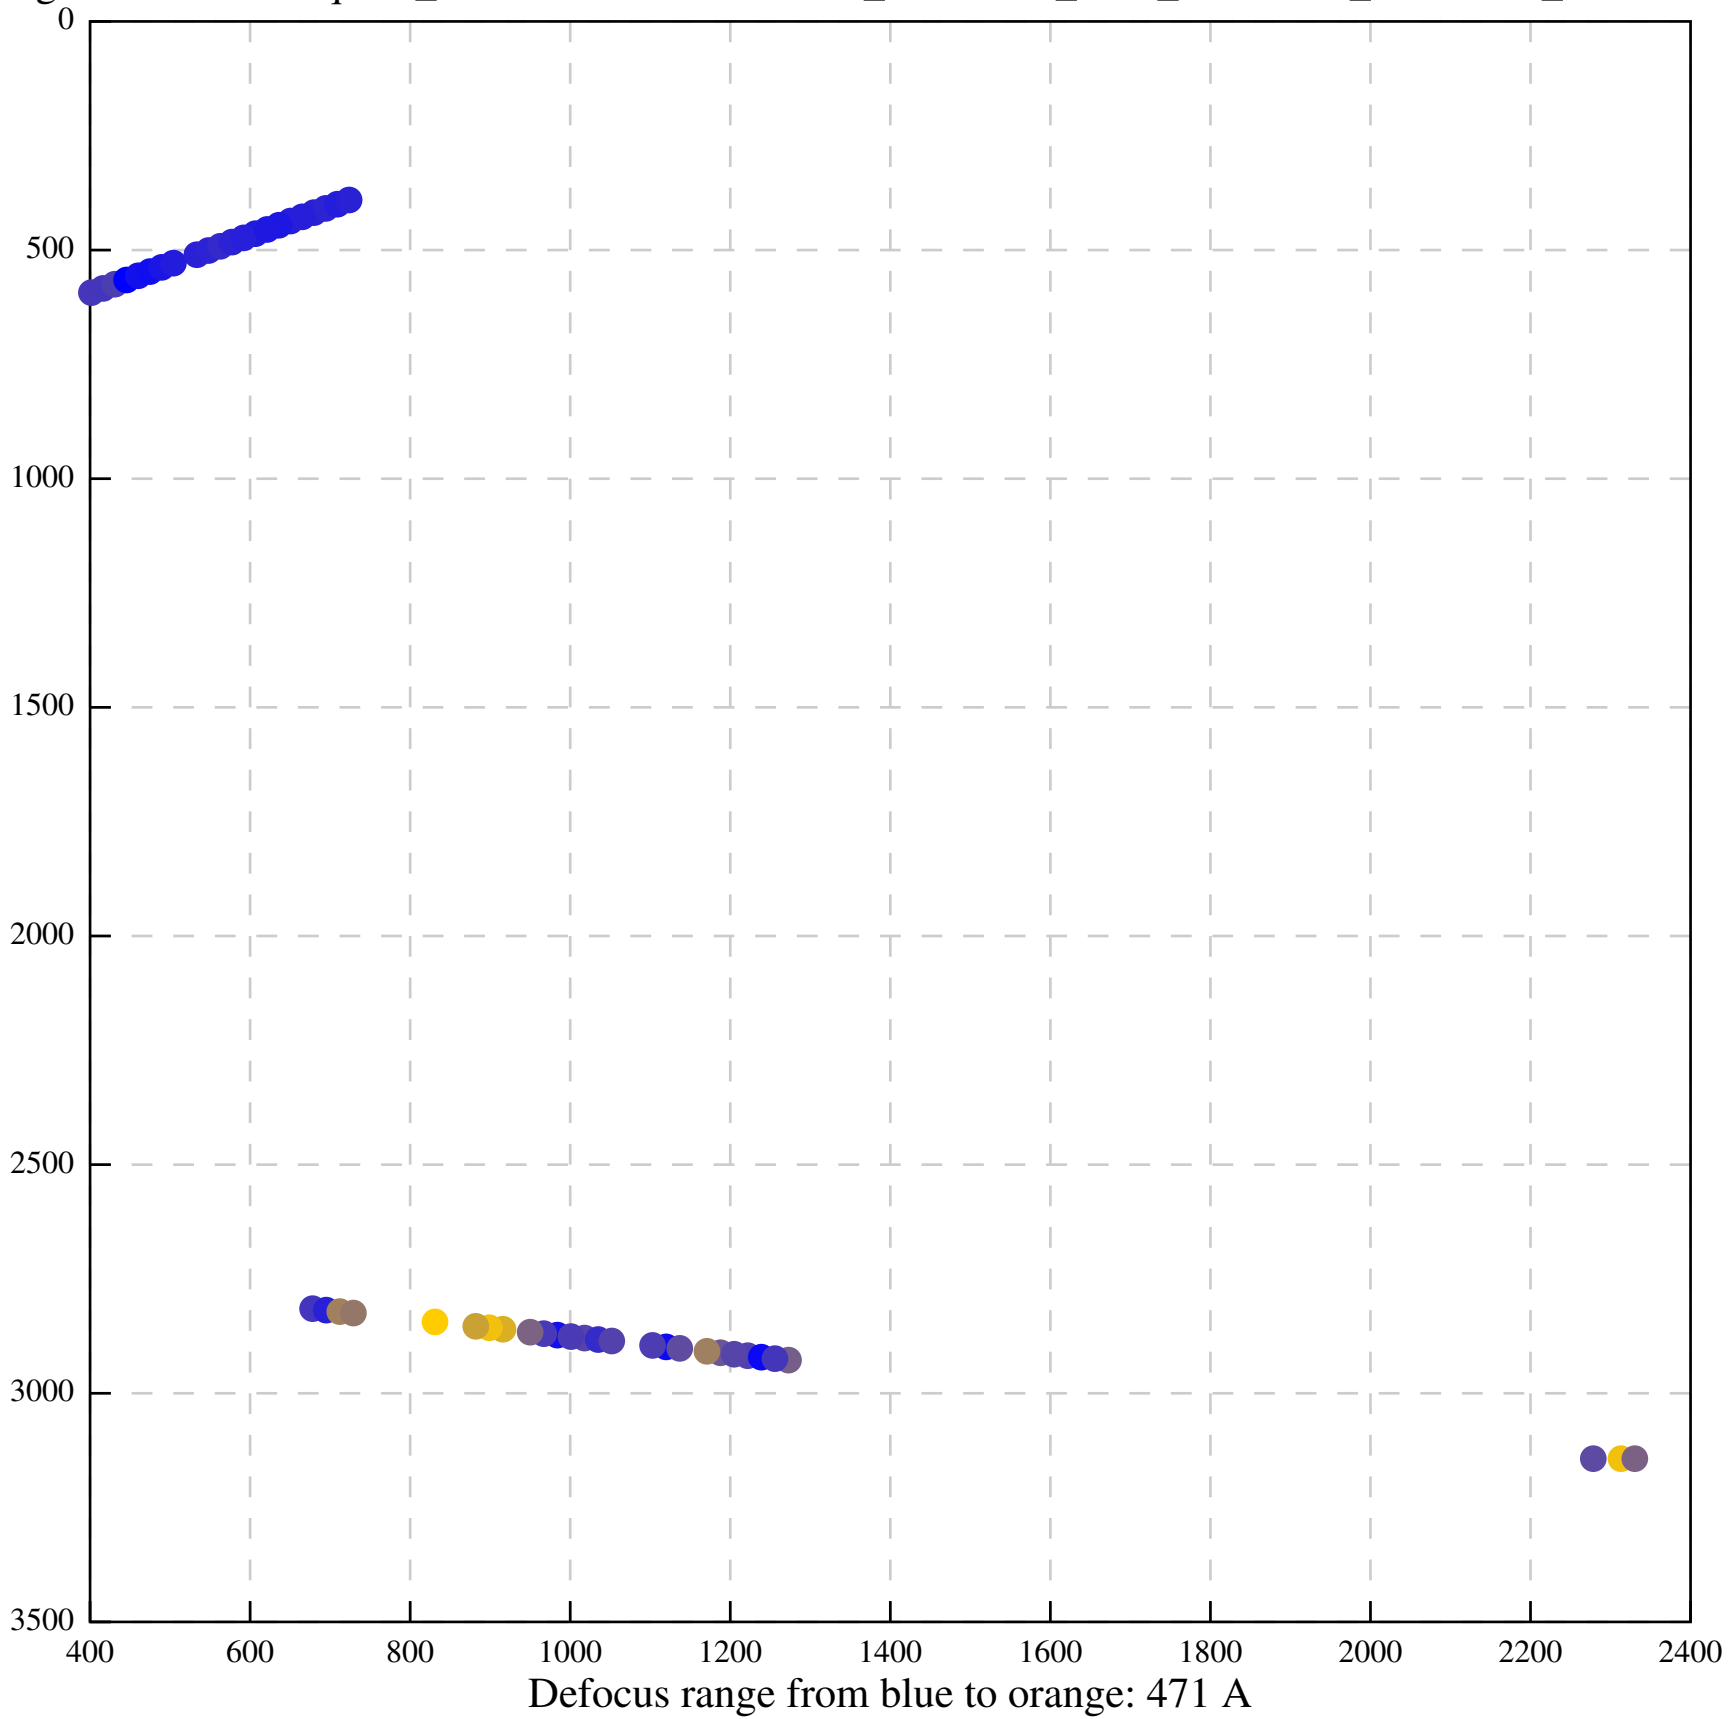

Defocus range from blue to orange: 182 A

Defocus range from blue to orange: 0 A

Defocus range from blue to orange: 326 A

Defocus range from blue to orange: 0 A

Defocus range from blue to orange: 1129 A

Defocus range from blue to orange: 576 Å