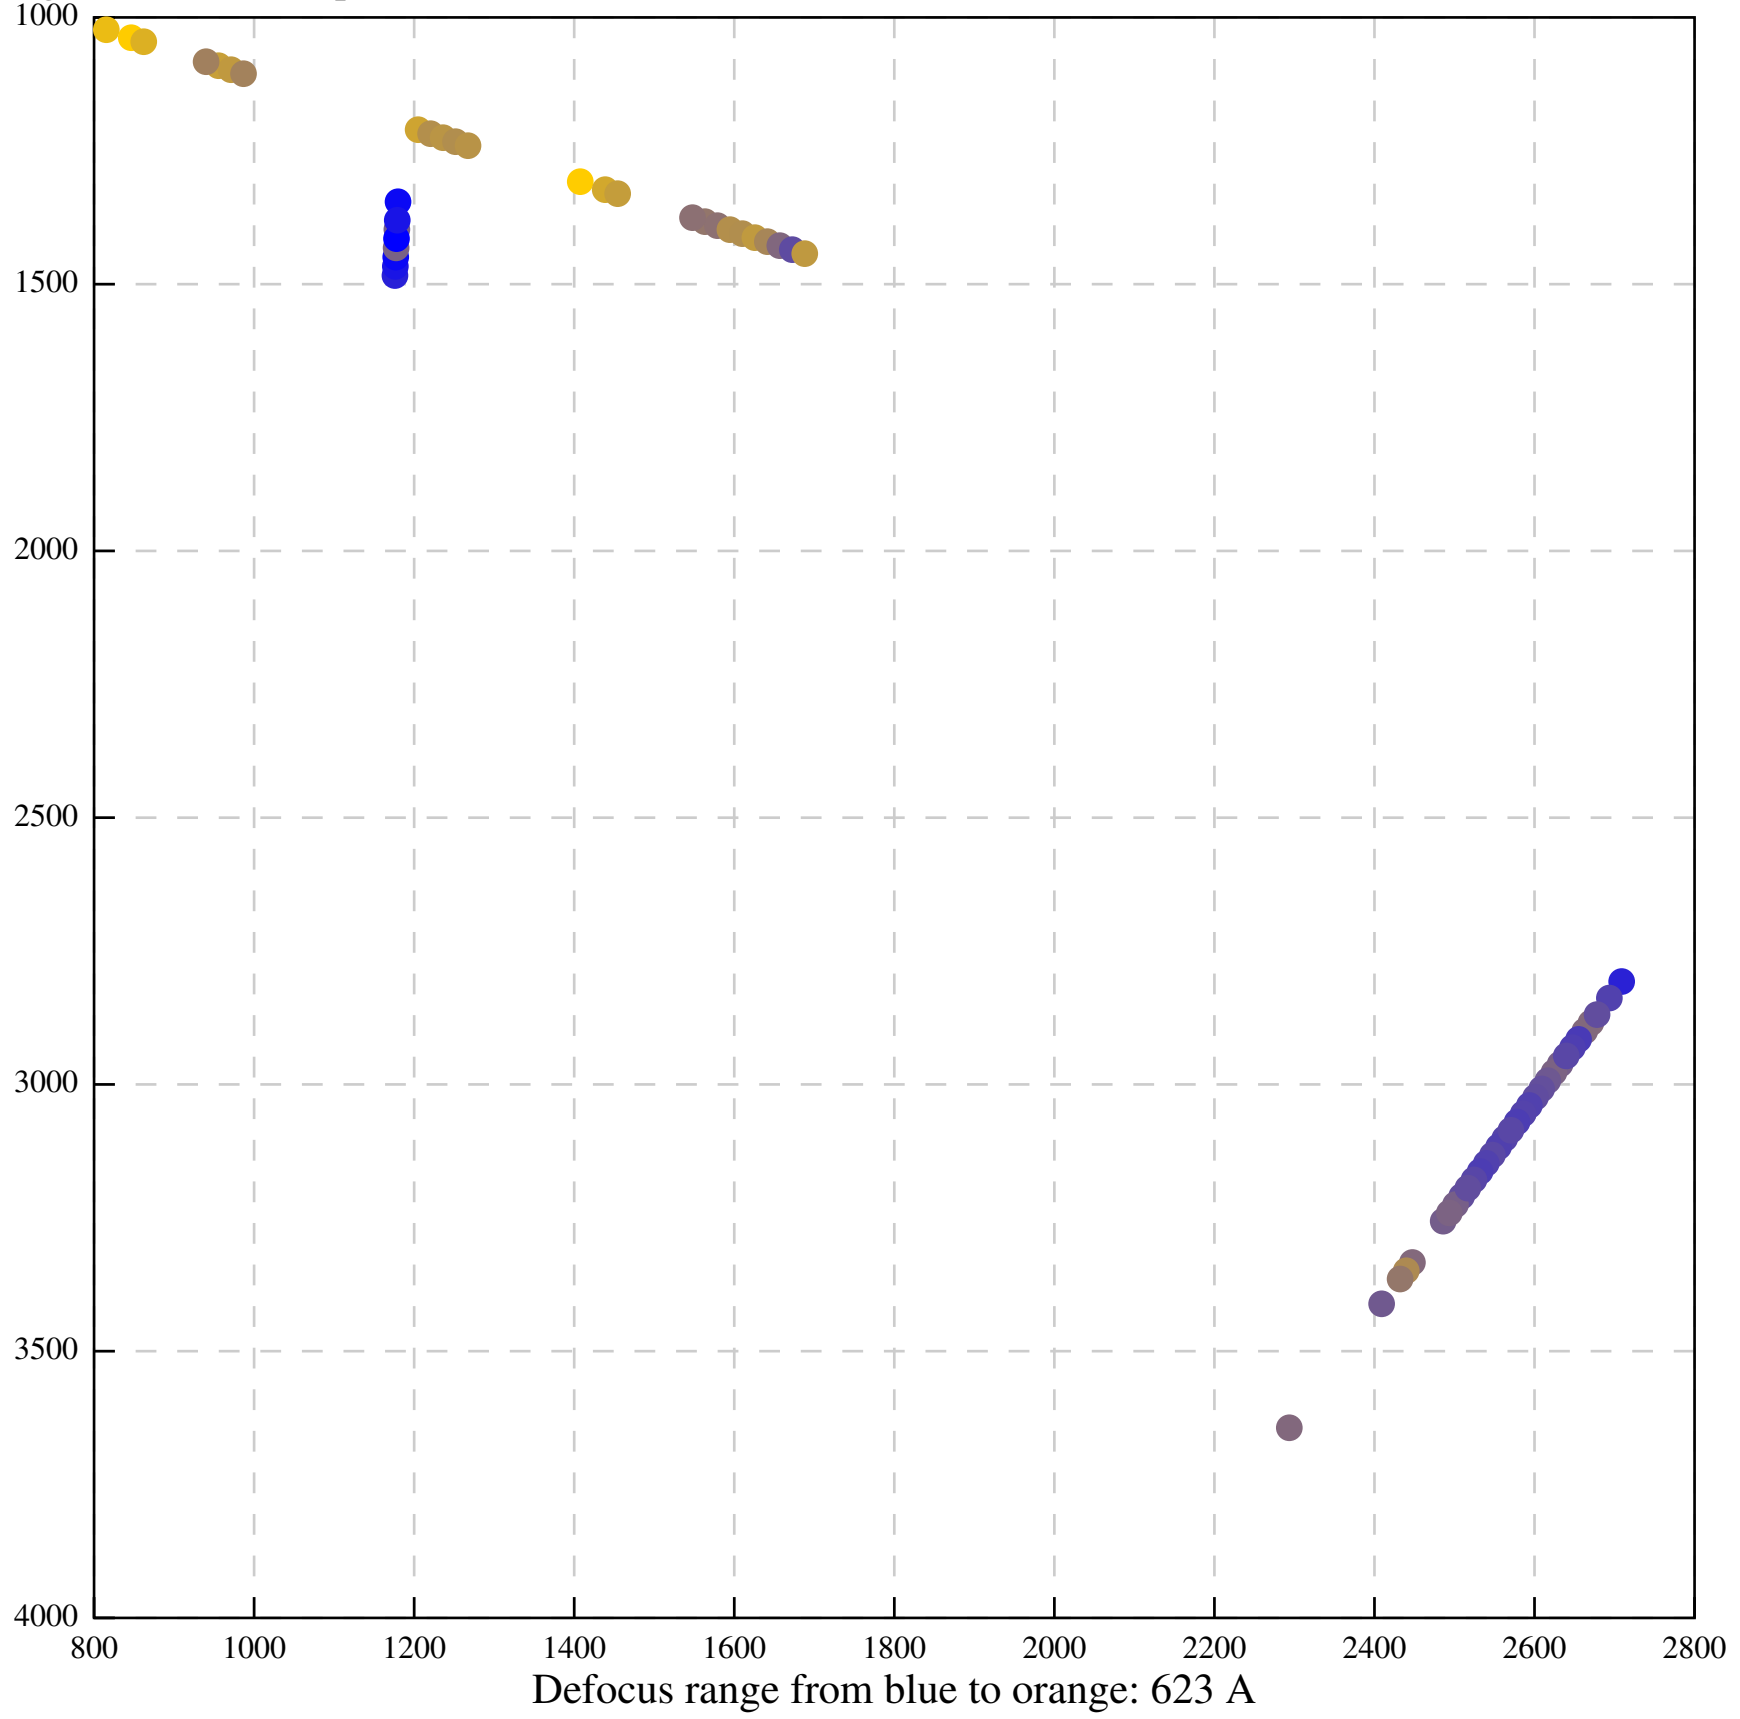

Defocus range from blue to orange: 448 A