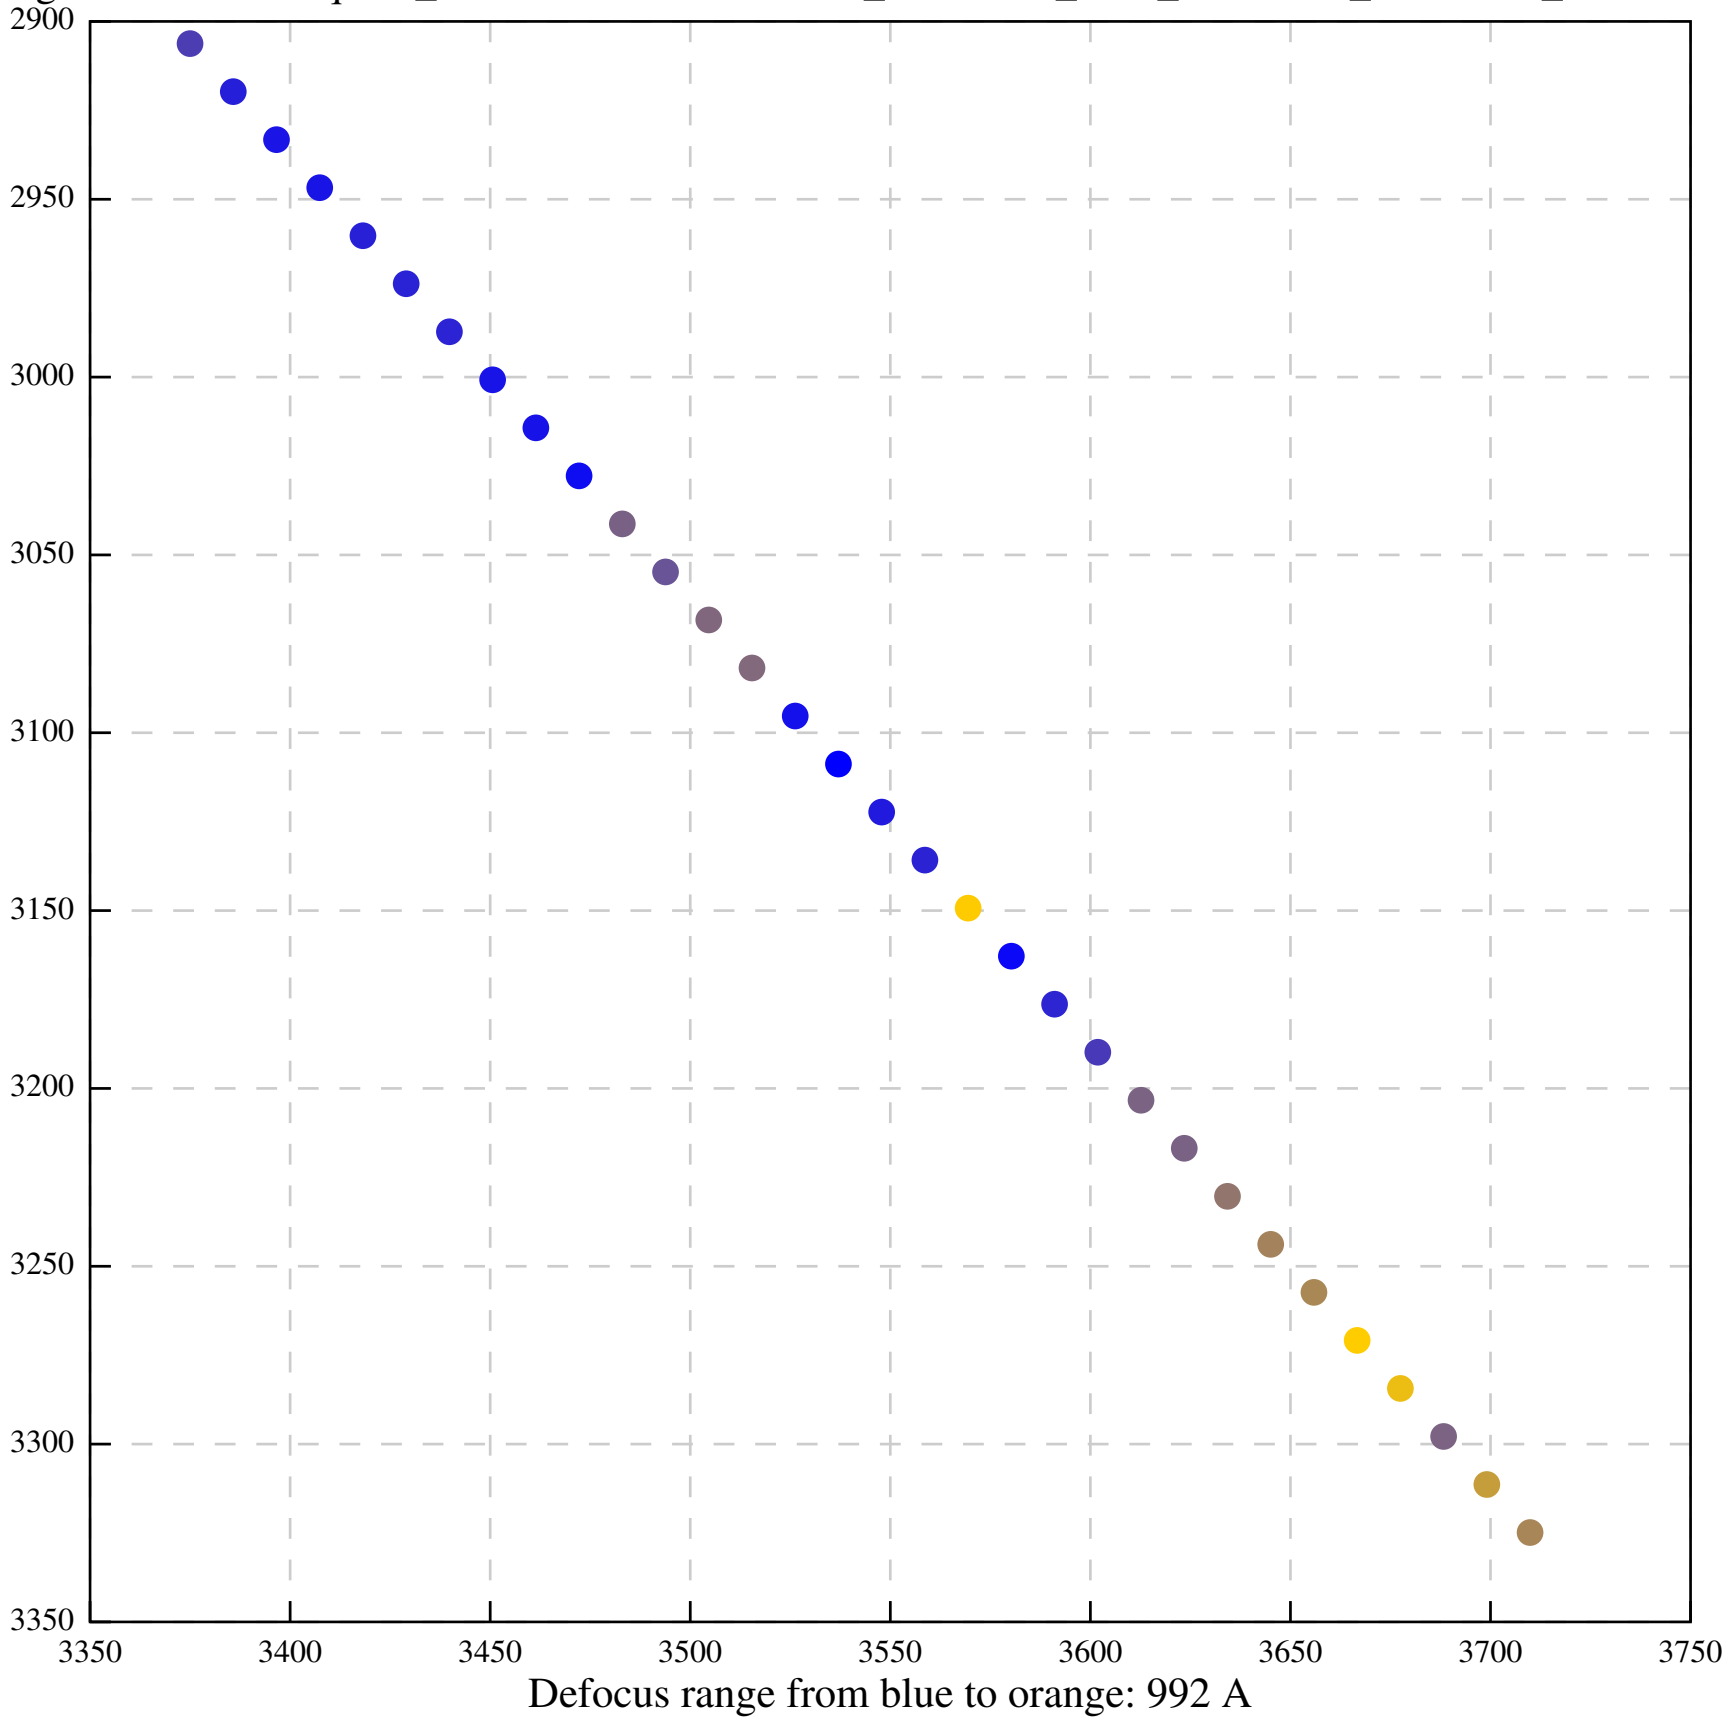

Defocus range from blue to orange: 448 A

Defocus range from blue to orange: 1051 A

Defocus range from blue to orange: 958 A

Defocus range from blue to orange: 215 A

Defocus range from blue to orange: 424 A