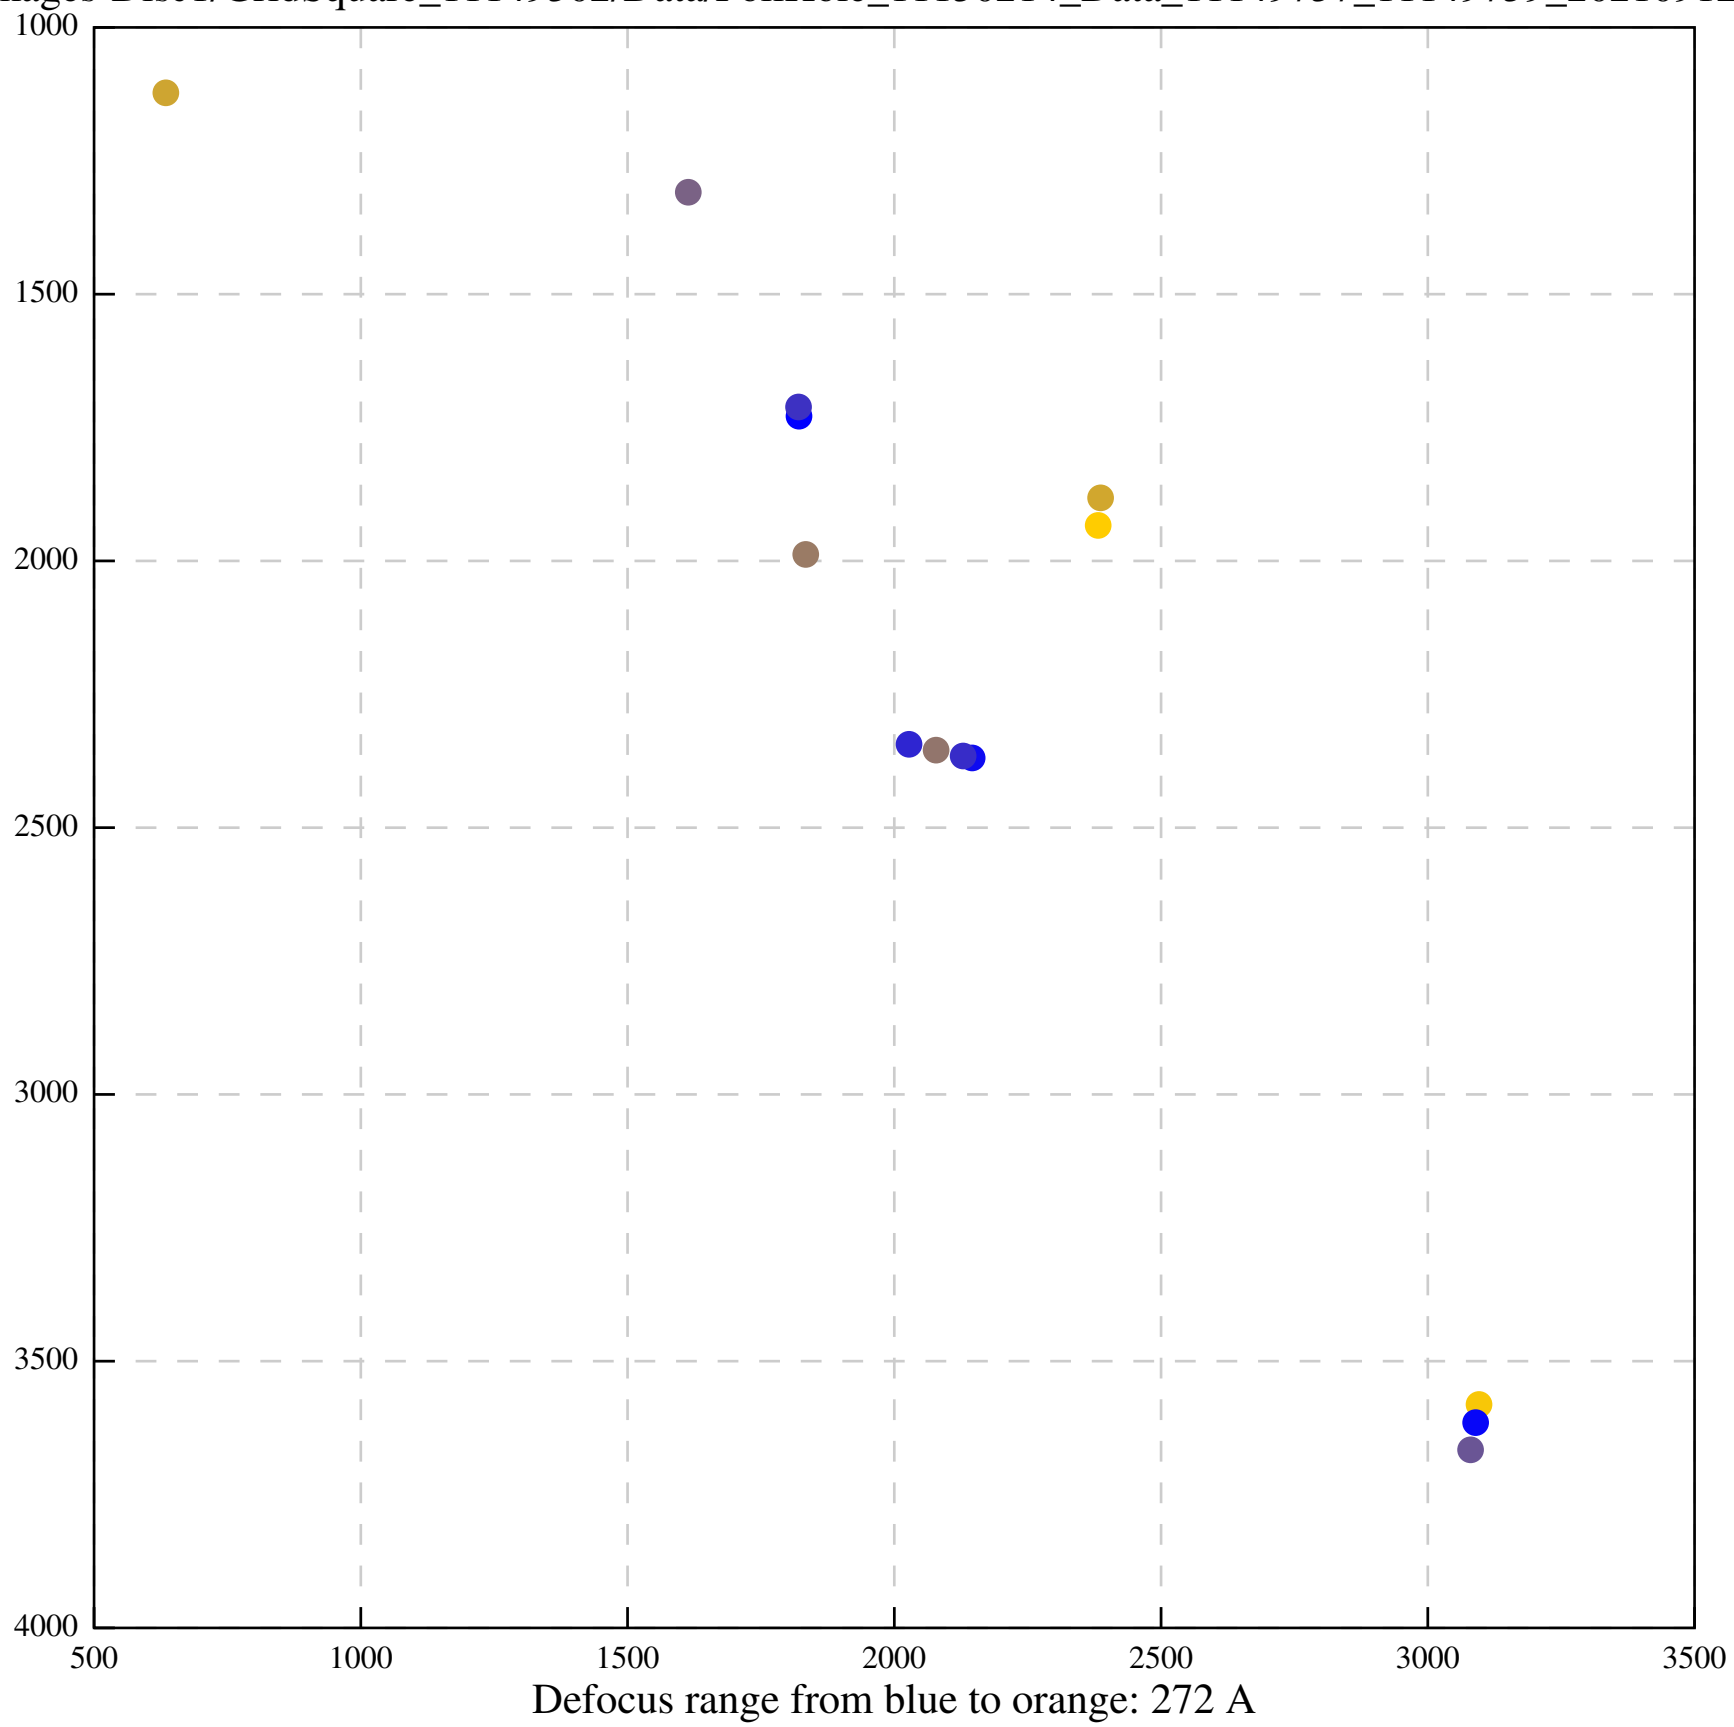

Defocus range from blue to orange: 205 A