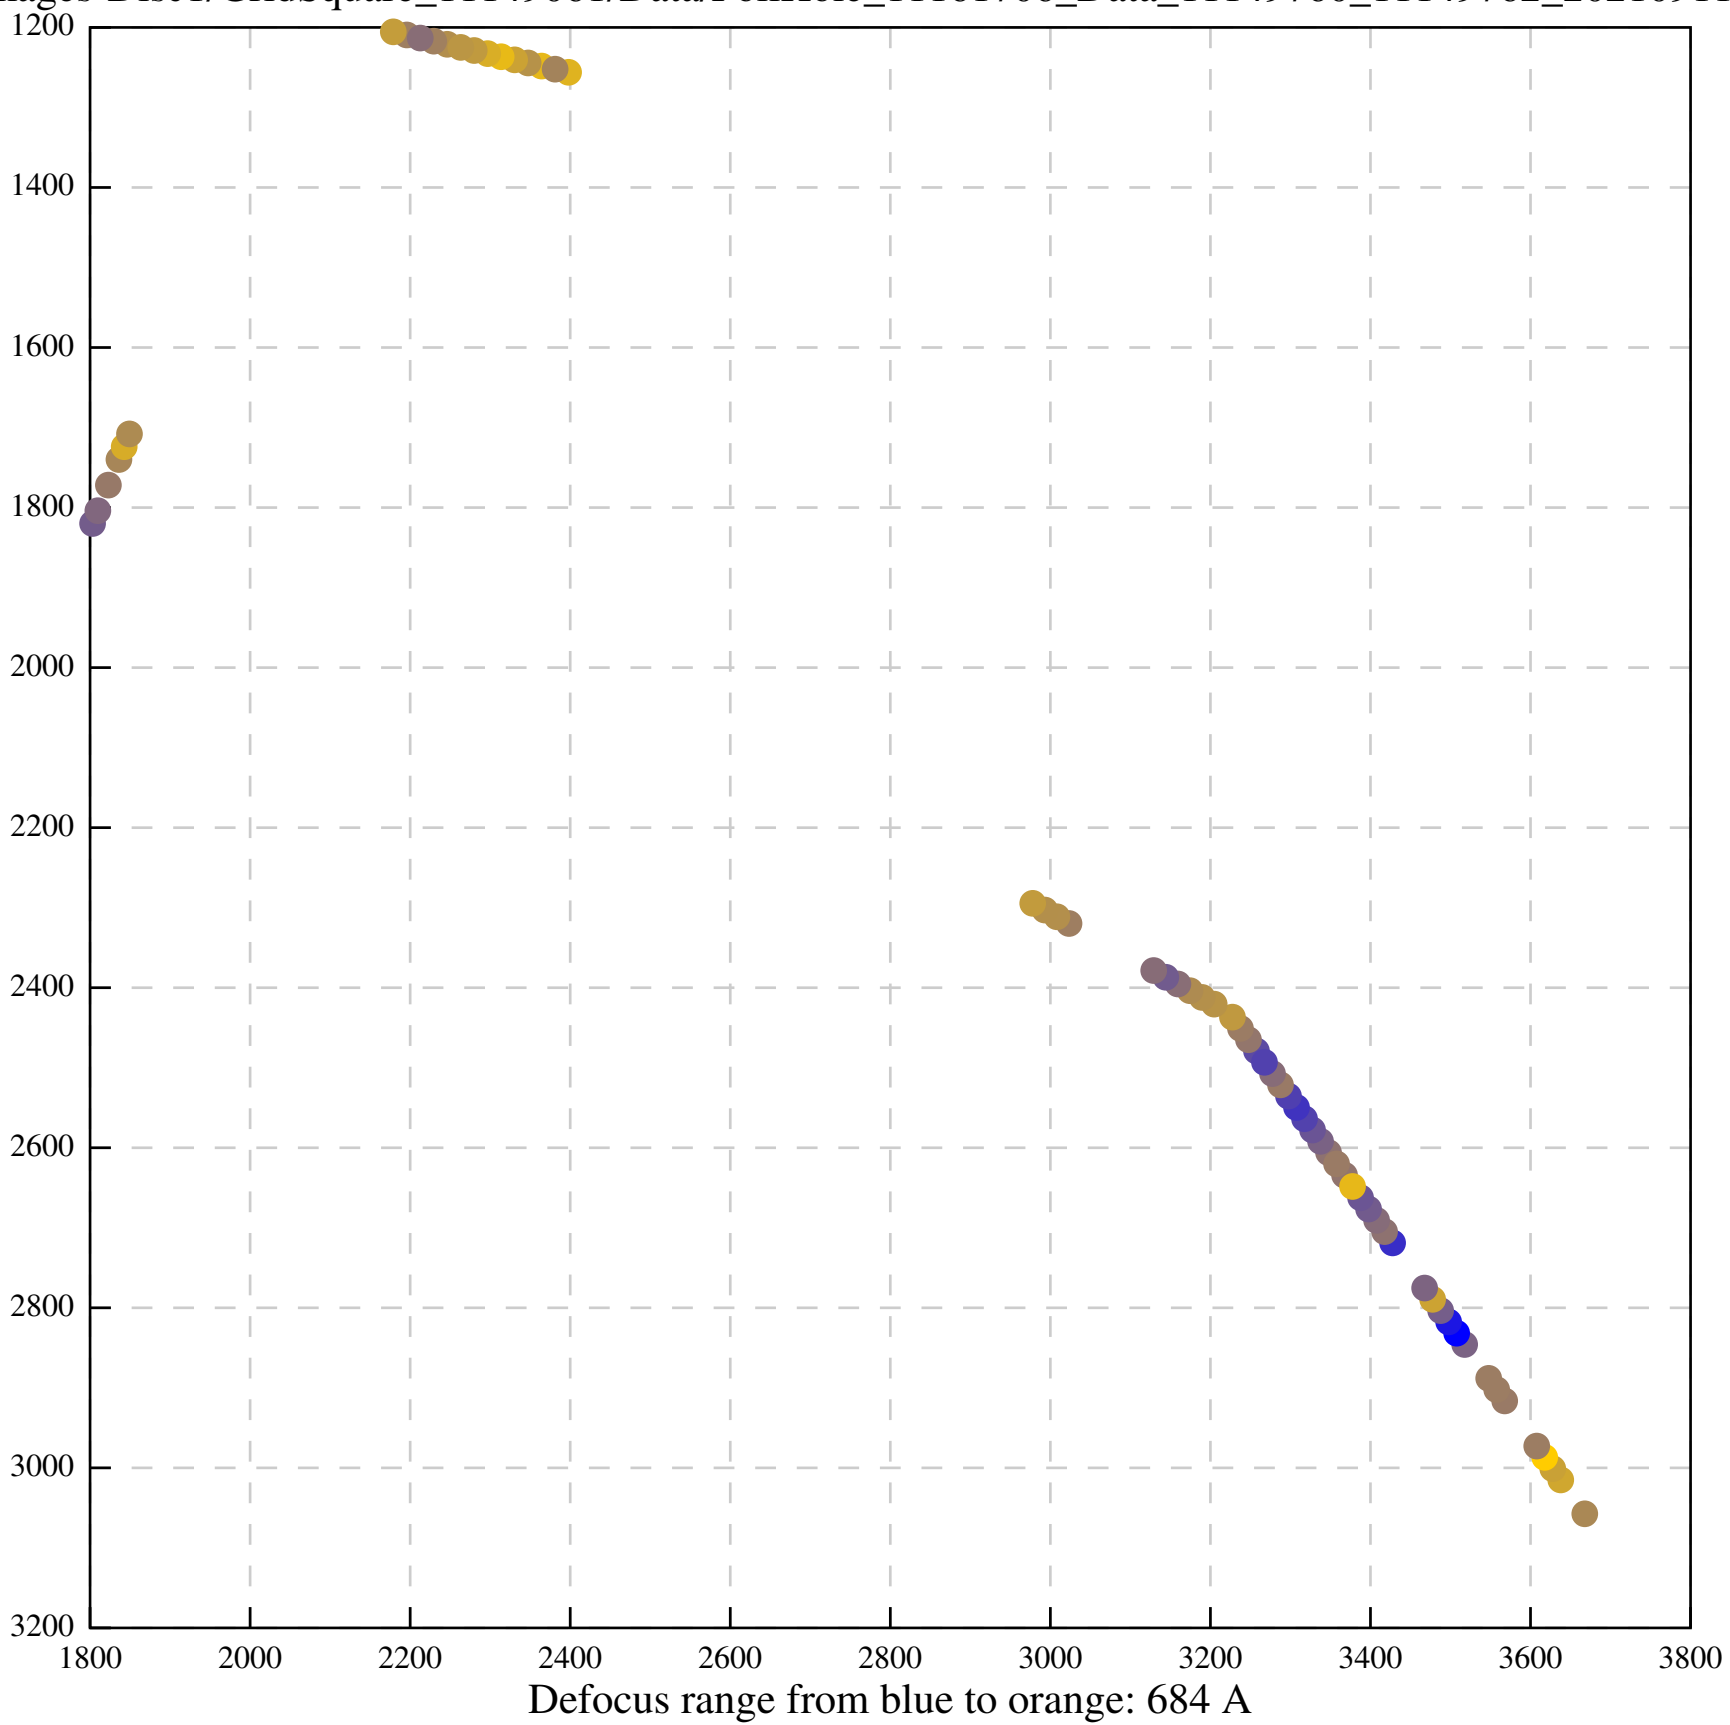

Defocus range from blue to orange: 1107 A

Defocus range from blue to orange: 672 A

Defocus range from blue to orange: 455 A

Defocus range from blue to orange: 261 A

Defocus range from blue to orange: 1022 A