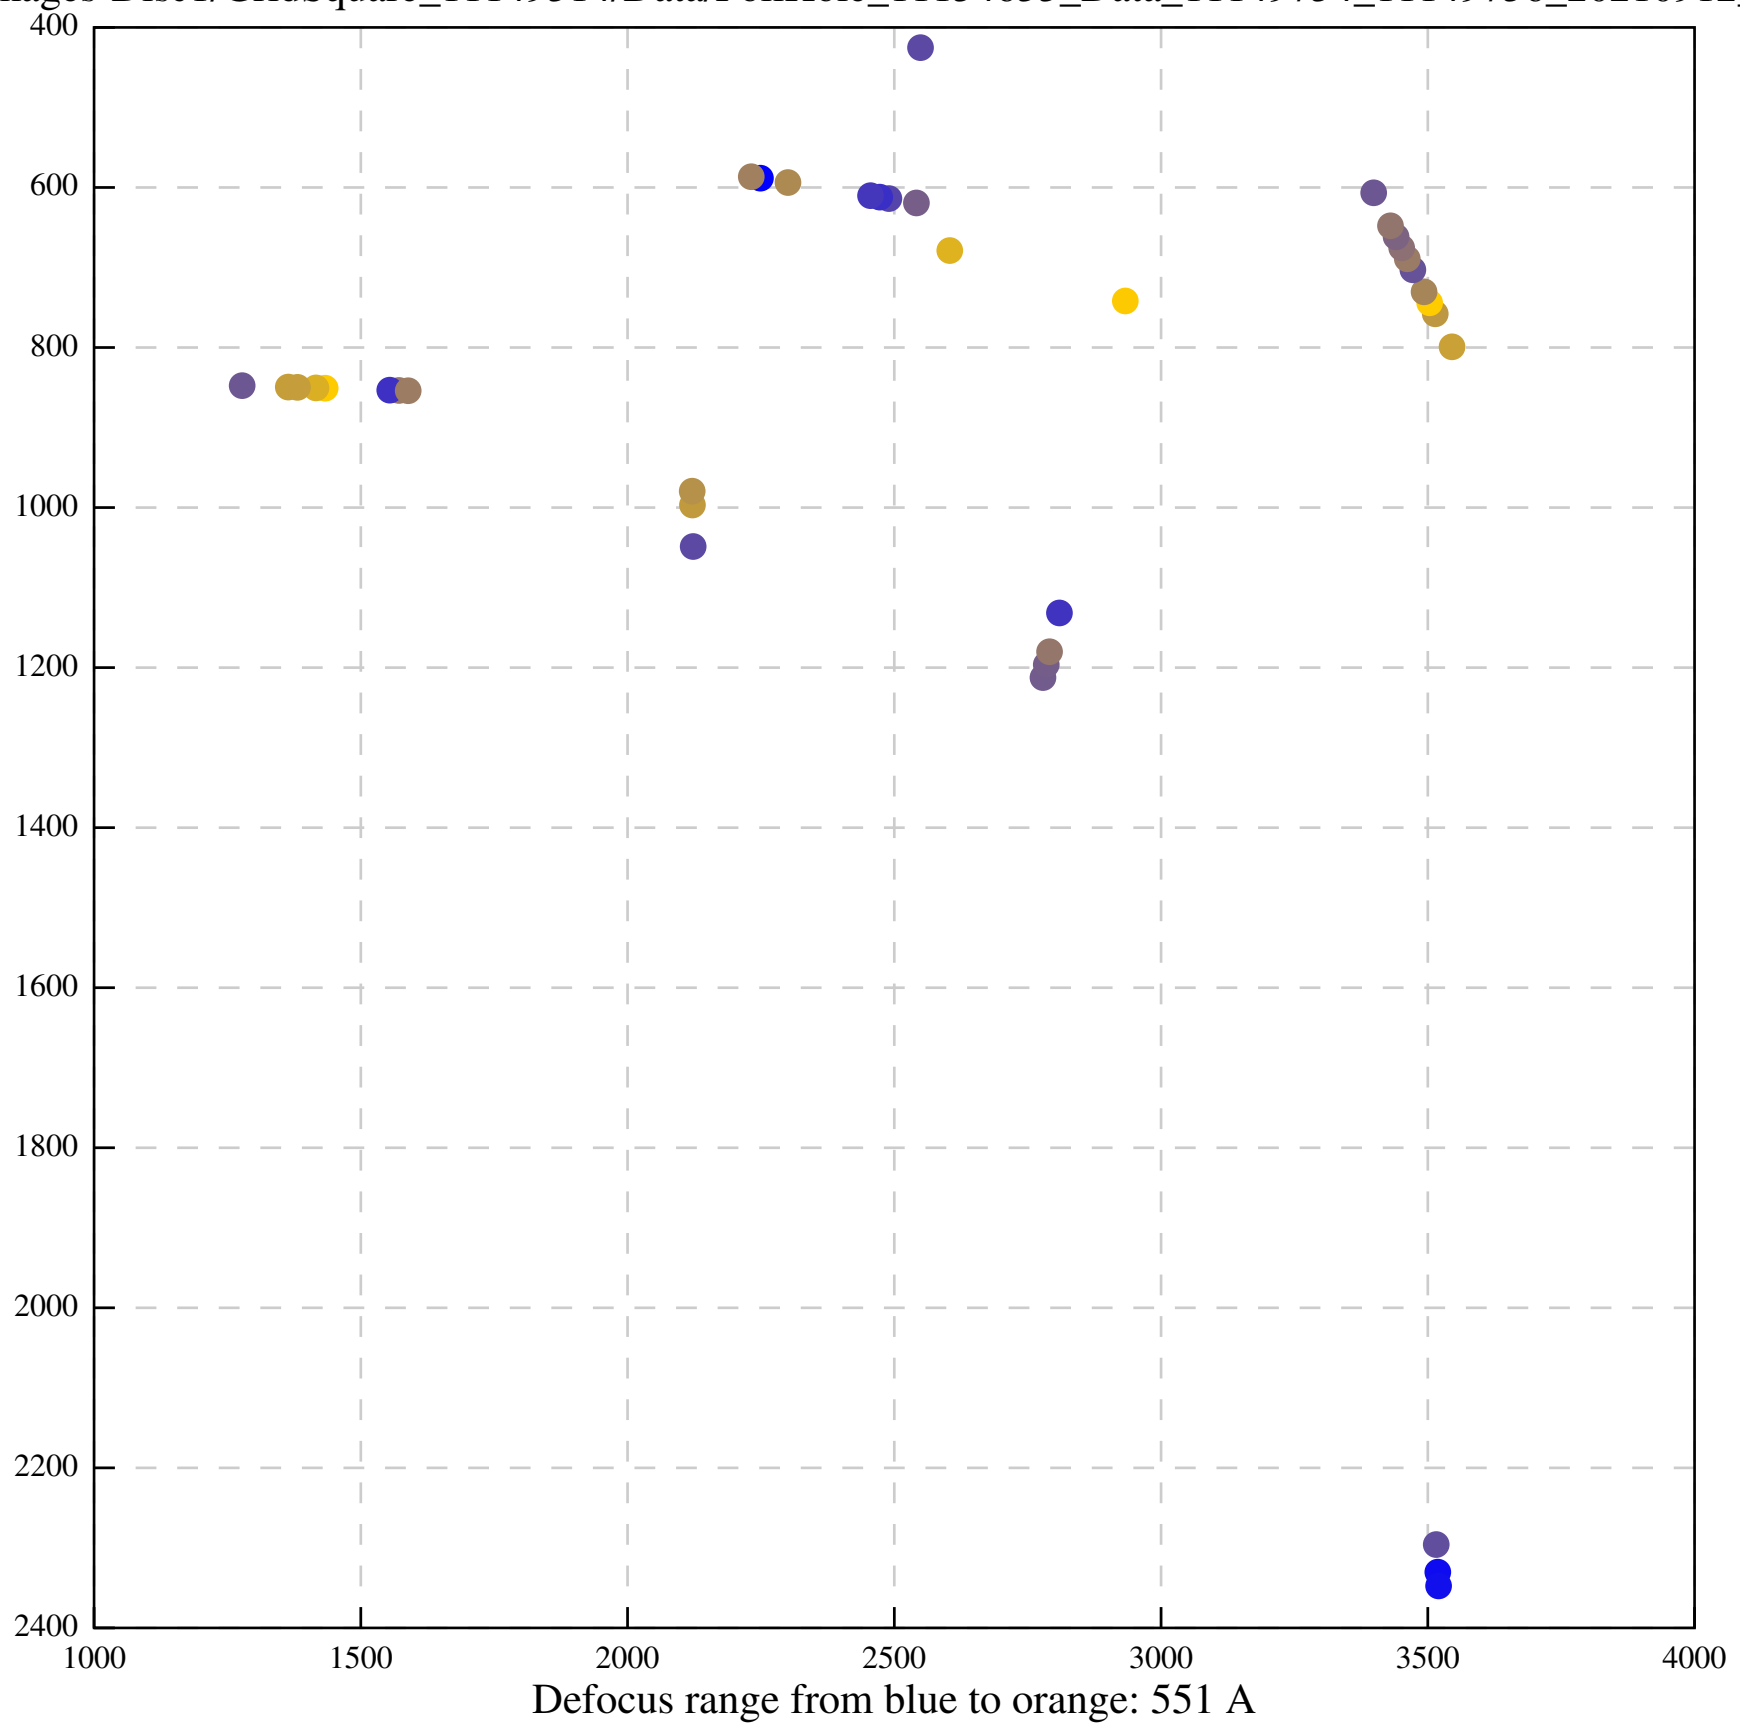

Defocus range from blue to orange: 14 A

Defocus range from blue to orange: 669 A

Defocus range from blue to orange: 0 A

Defocus range from blue to orange: 439 A

Defocus range from blue to orange: 305 A

Defocus range from blue to orange: 219 A