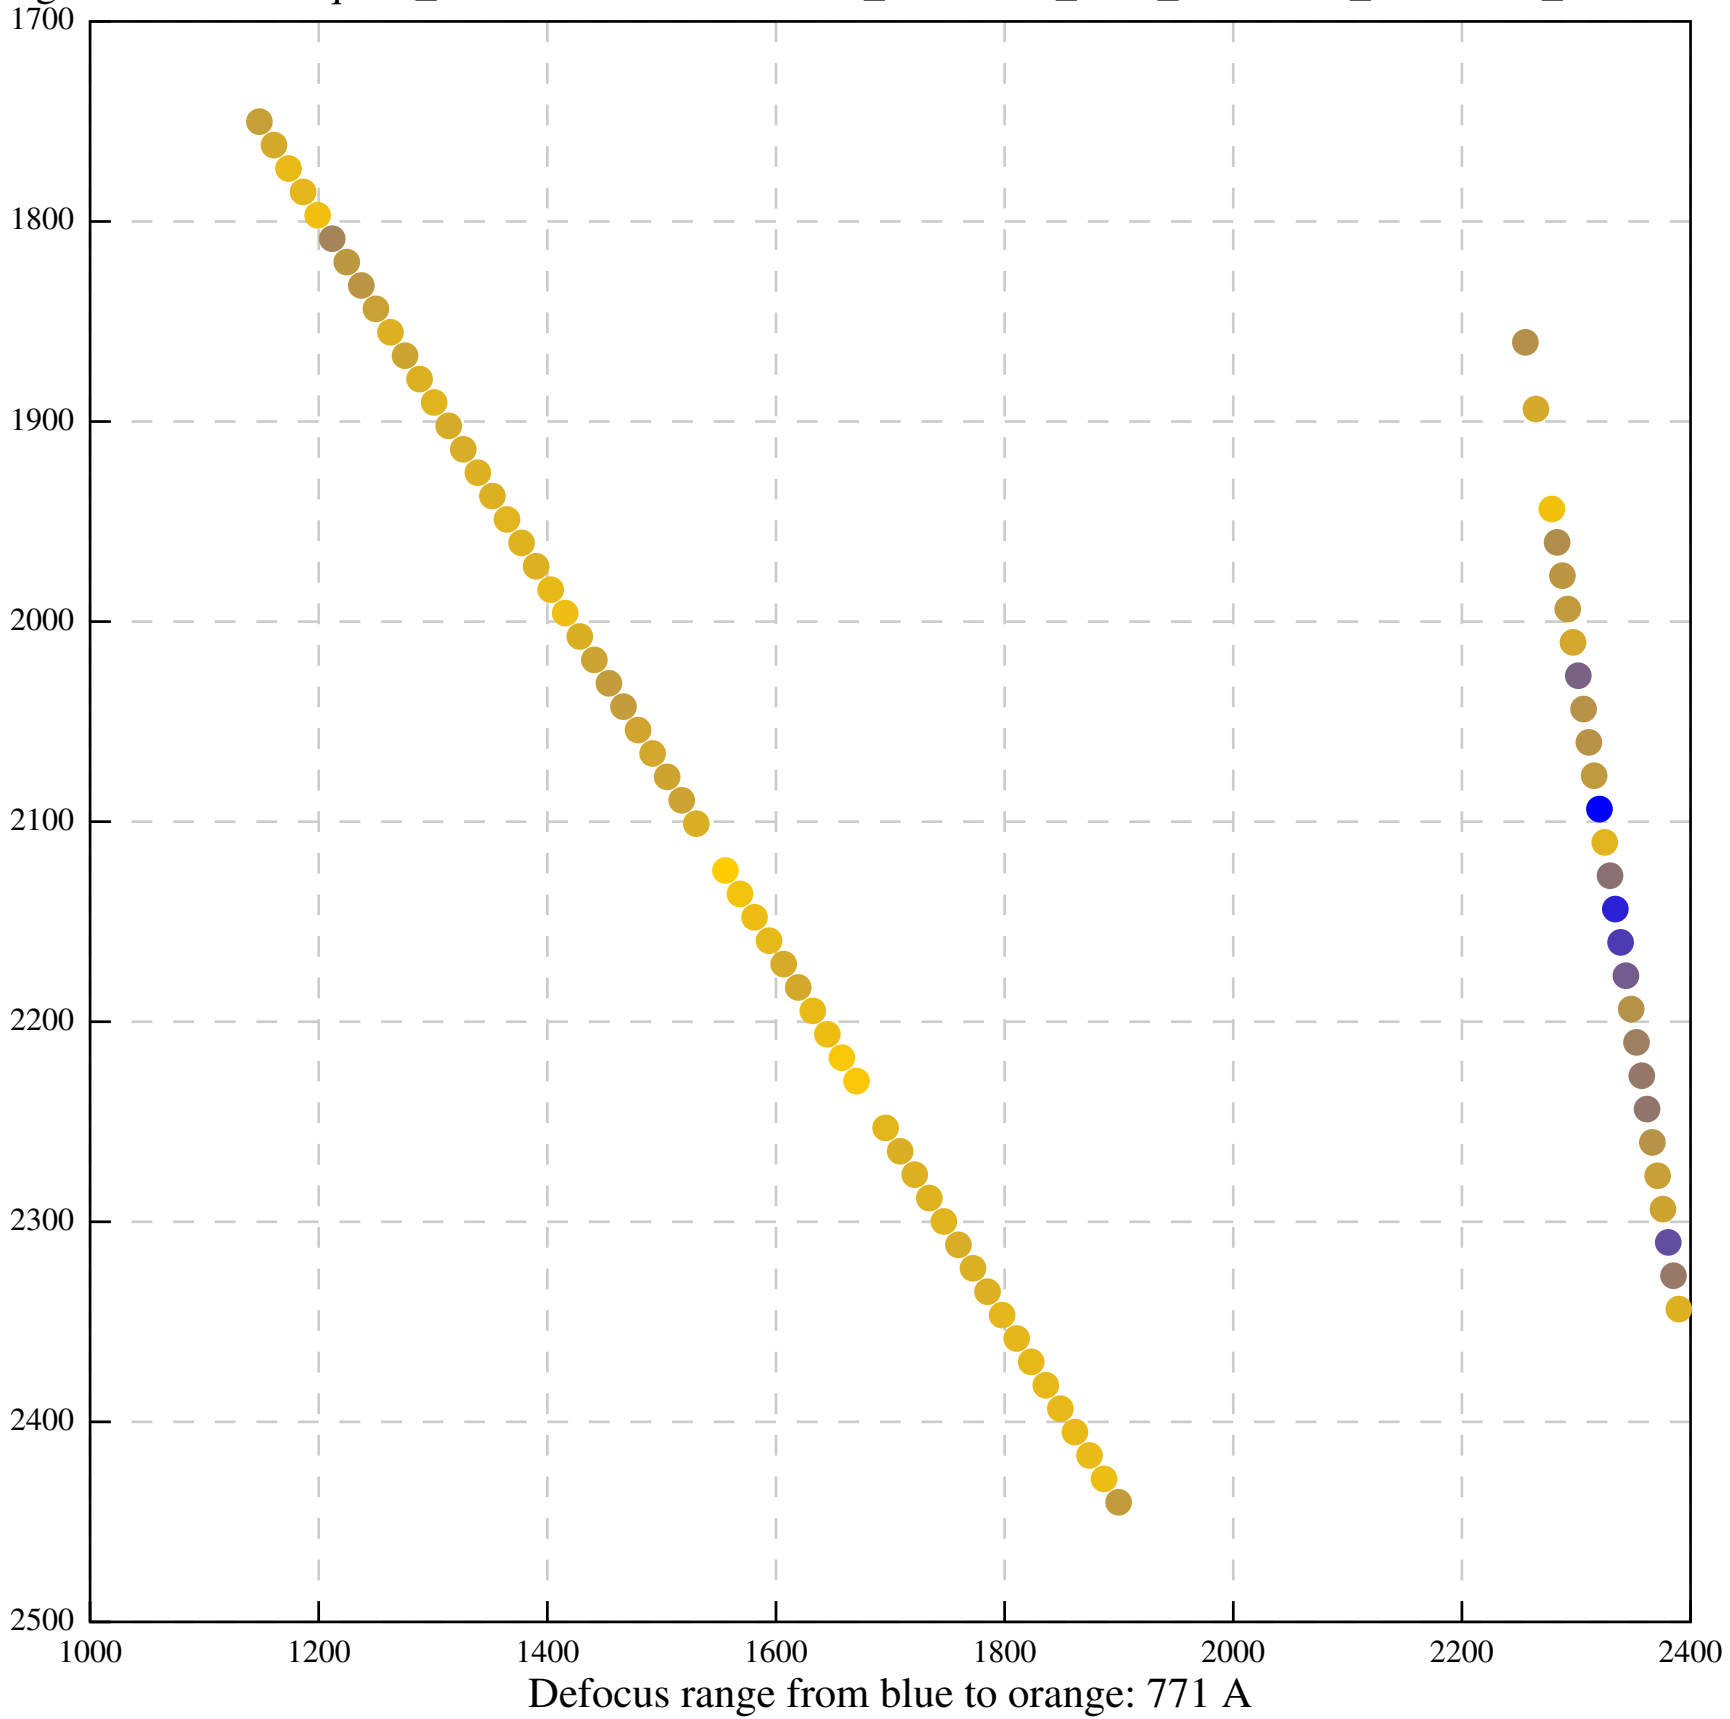

Defocus range from blue to orange: 448 A

Defocus range from blue to orange: 1051 A

Defocus range from blue to orange: 958 A

Defocus range from blue to orange: 215 A

Defocus range from blue to orange: 424 A