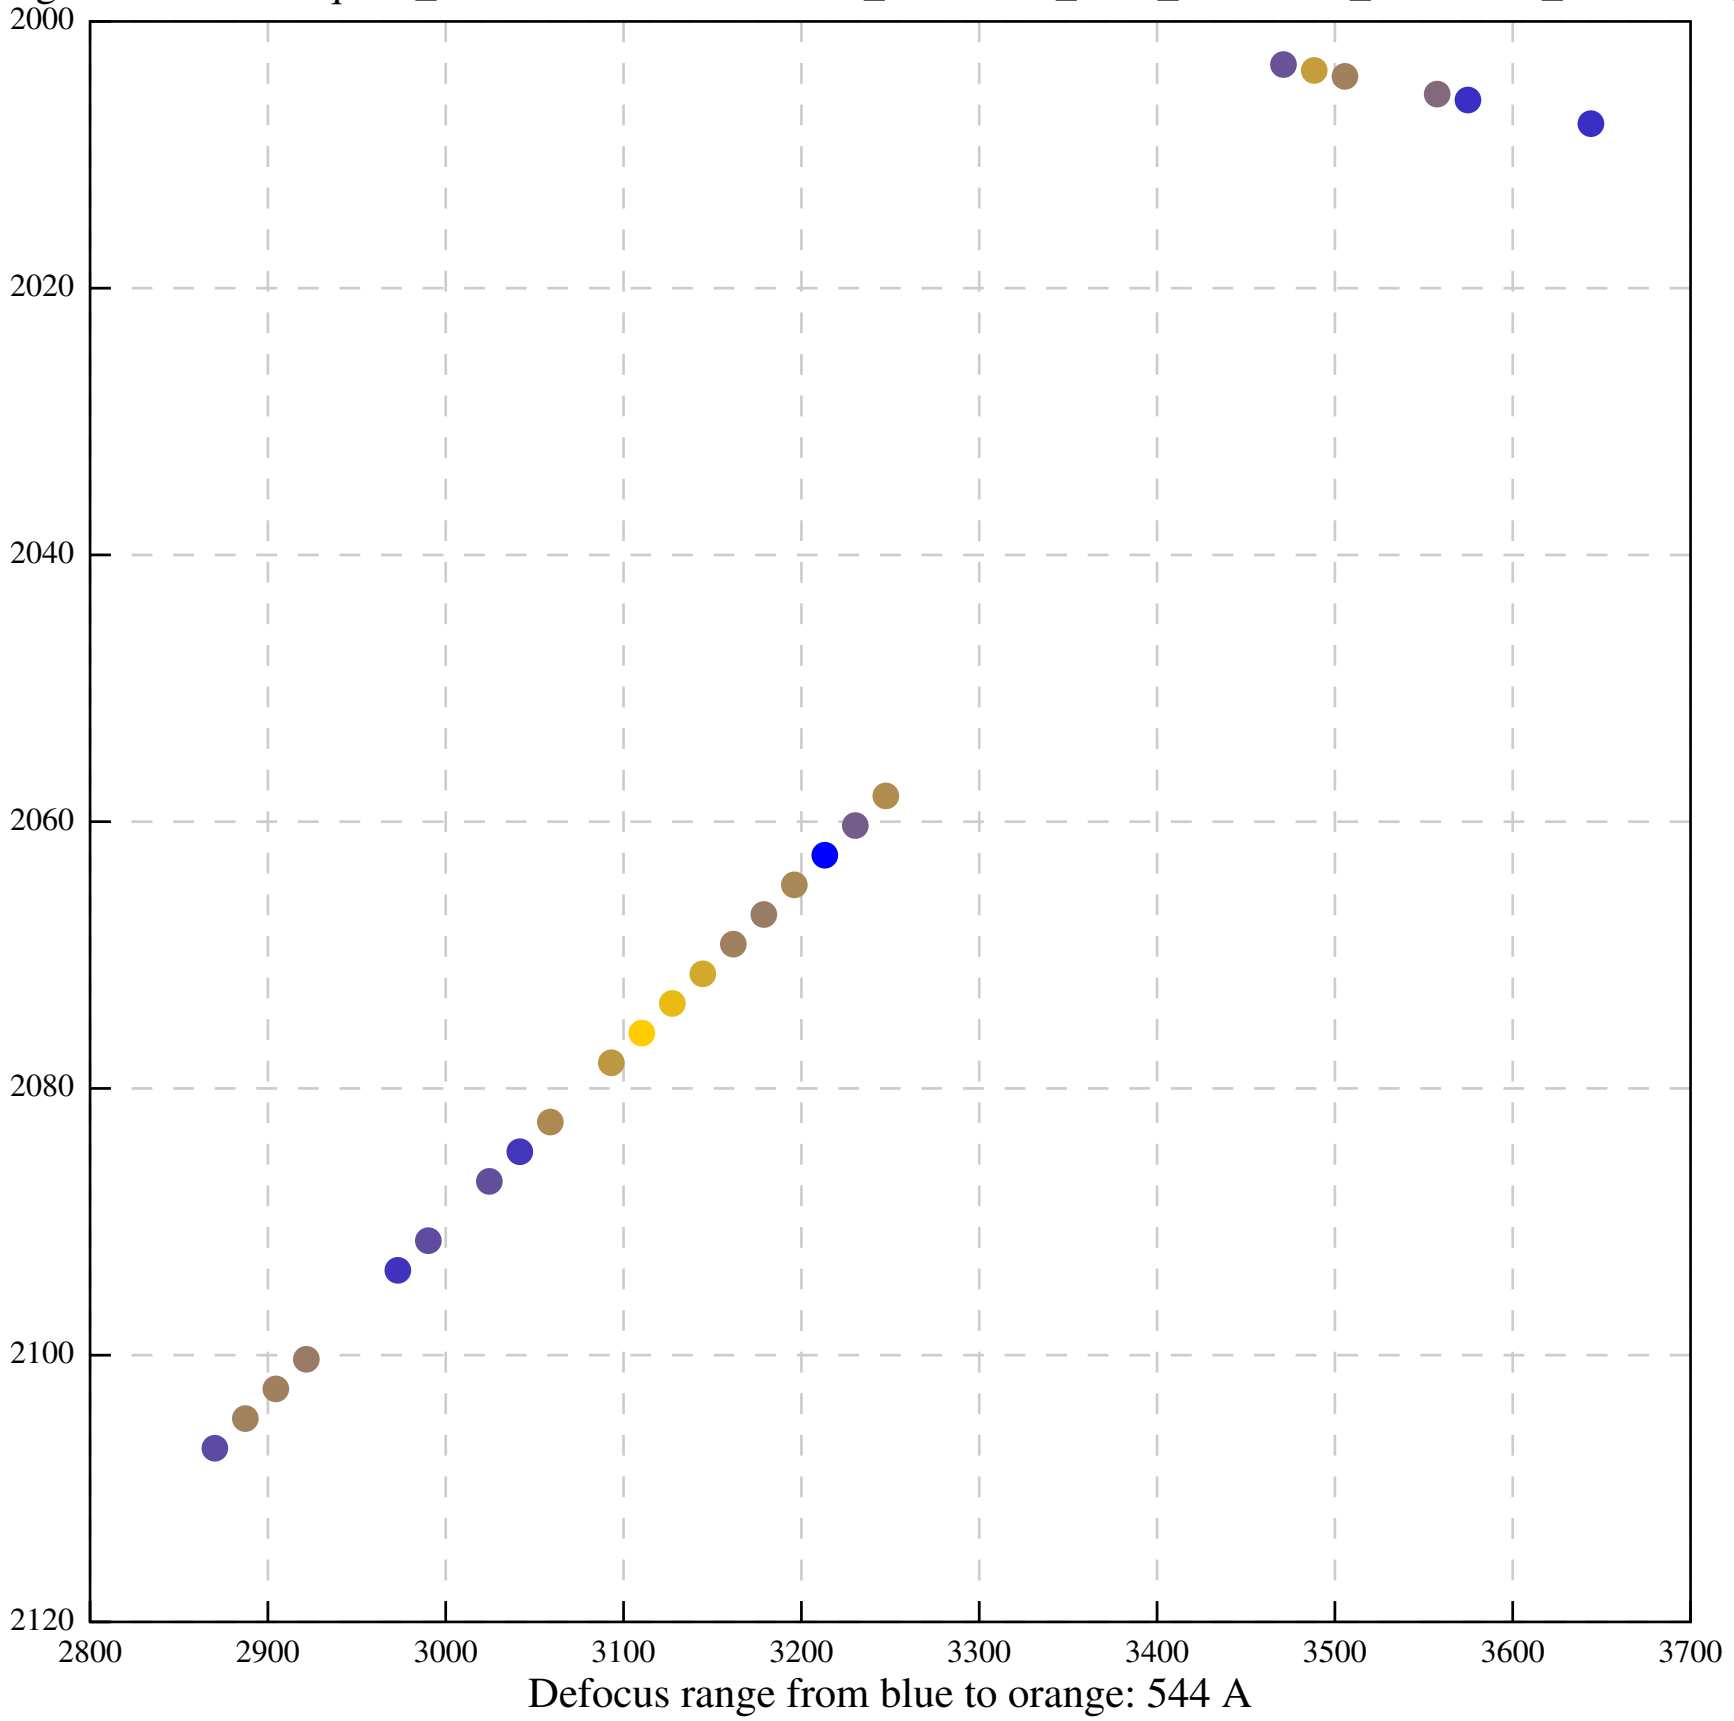

Defocus range from blue to orange: 369 A

Defocus range from blue to orange: 96 A

Defocus range from blue to orange: 0 A

Defocus range from blue to orange: 0 A

Defocus range from blue to orange: 0 A

Defocus range from blue to orange: 309 A