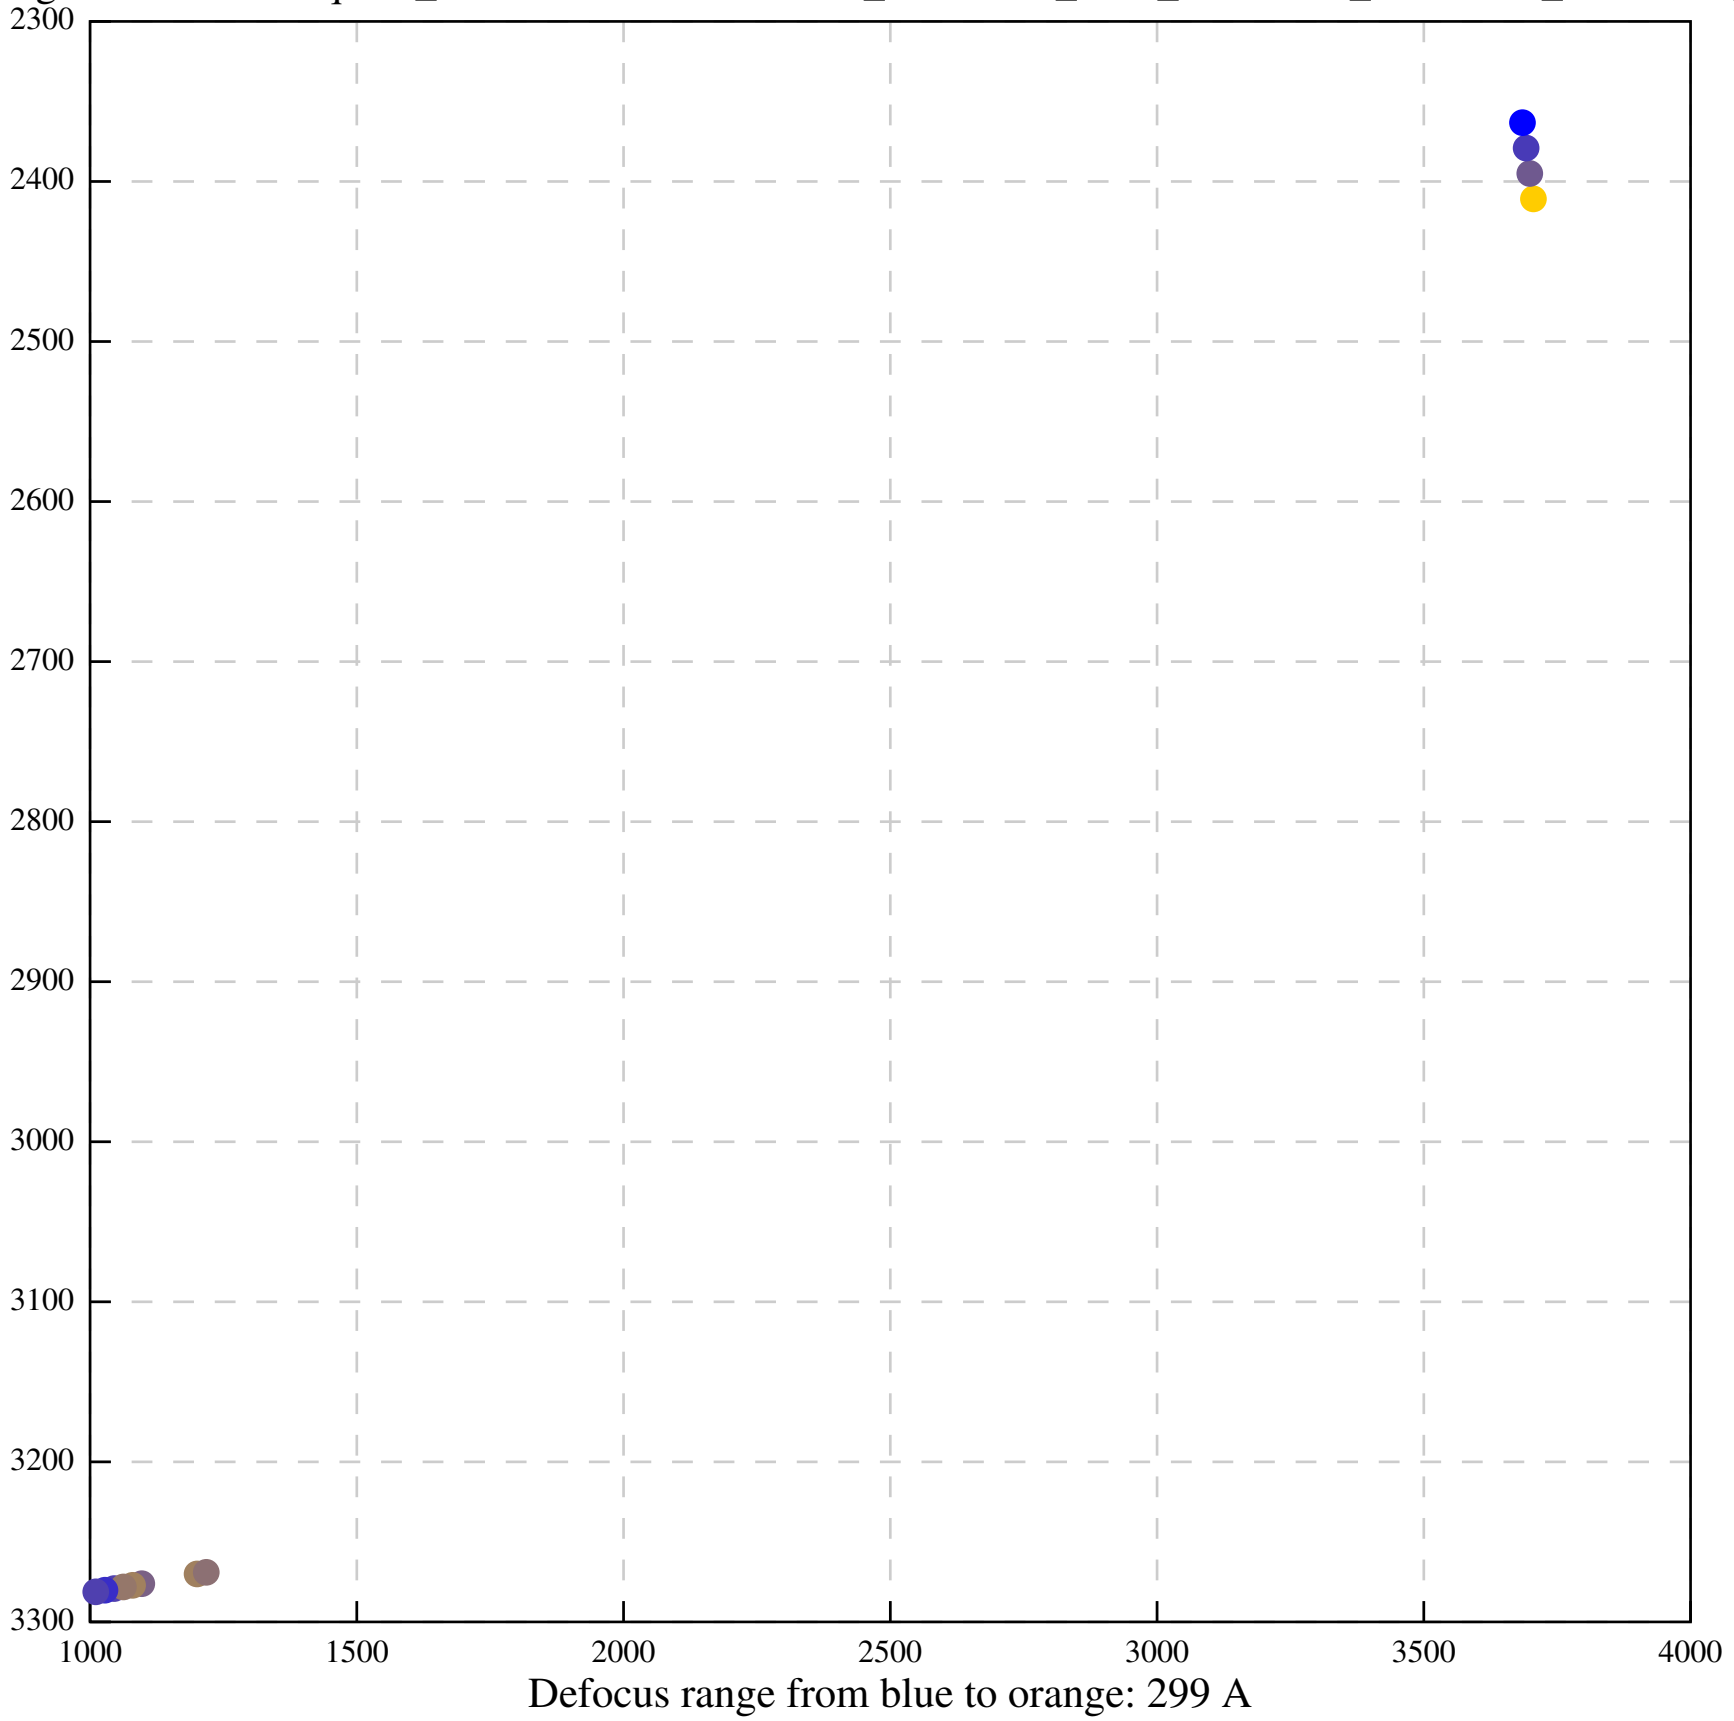

Defocus range from blue to orange: 749 A

Defocus range from blue to orange: 0 A

Defocus range from blue to orange: 55 A

Defocus range from blue to orange: 0 A

Defocus range from blue to orange: 333 A

Defocus range from blue to orange: 151 A