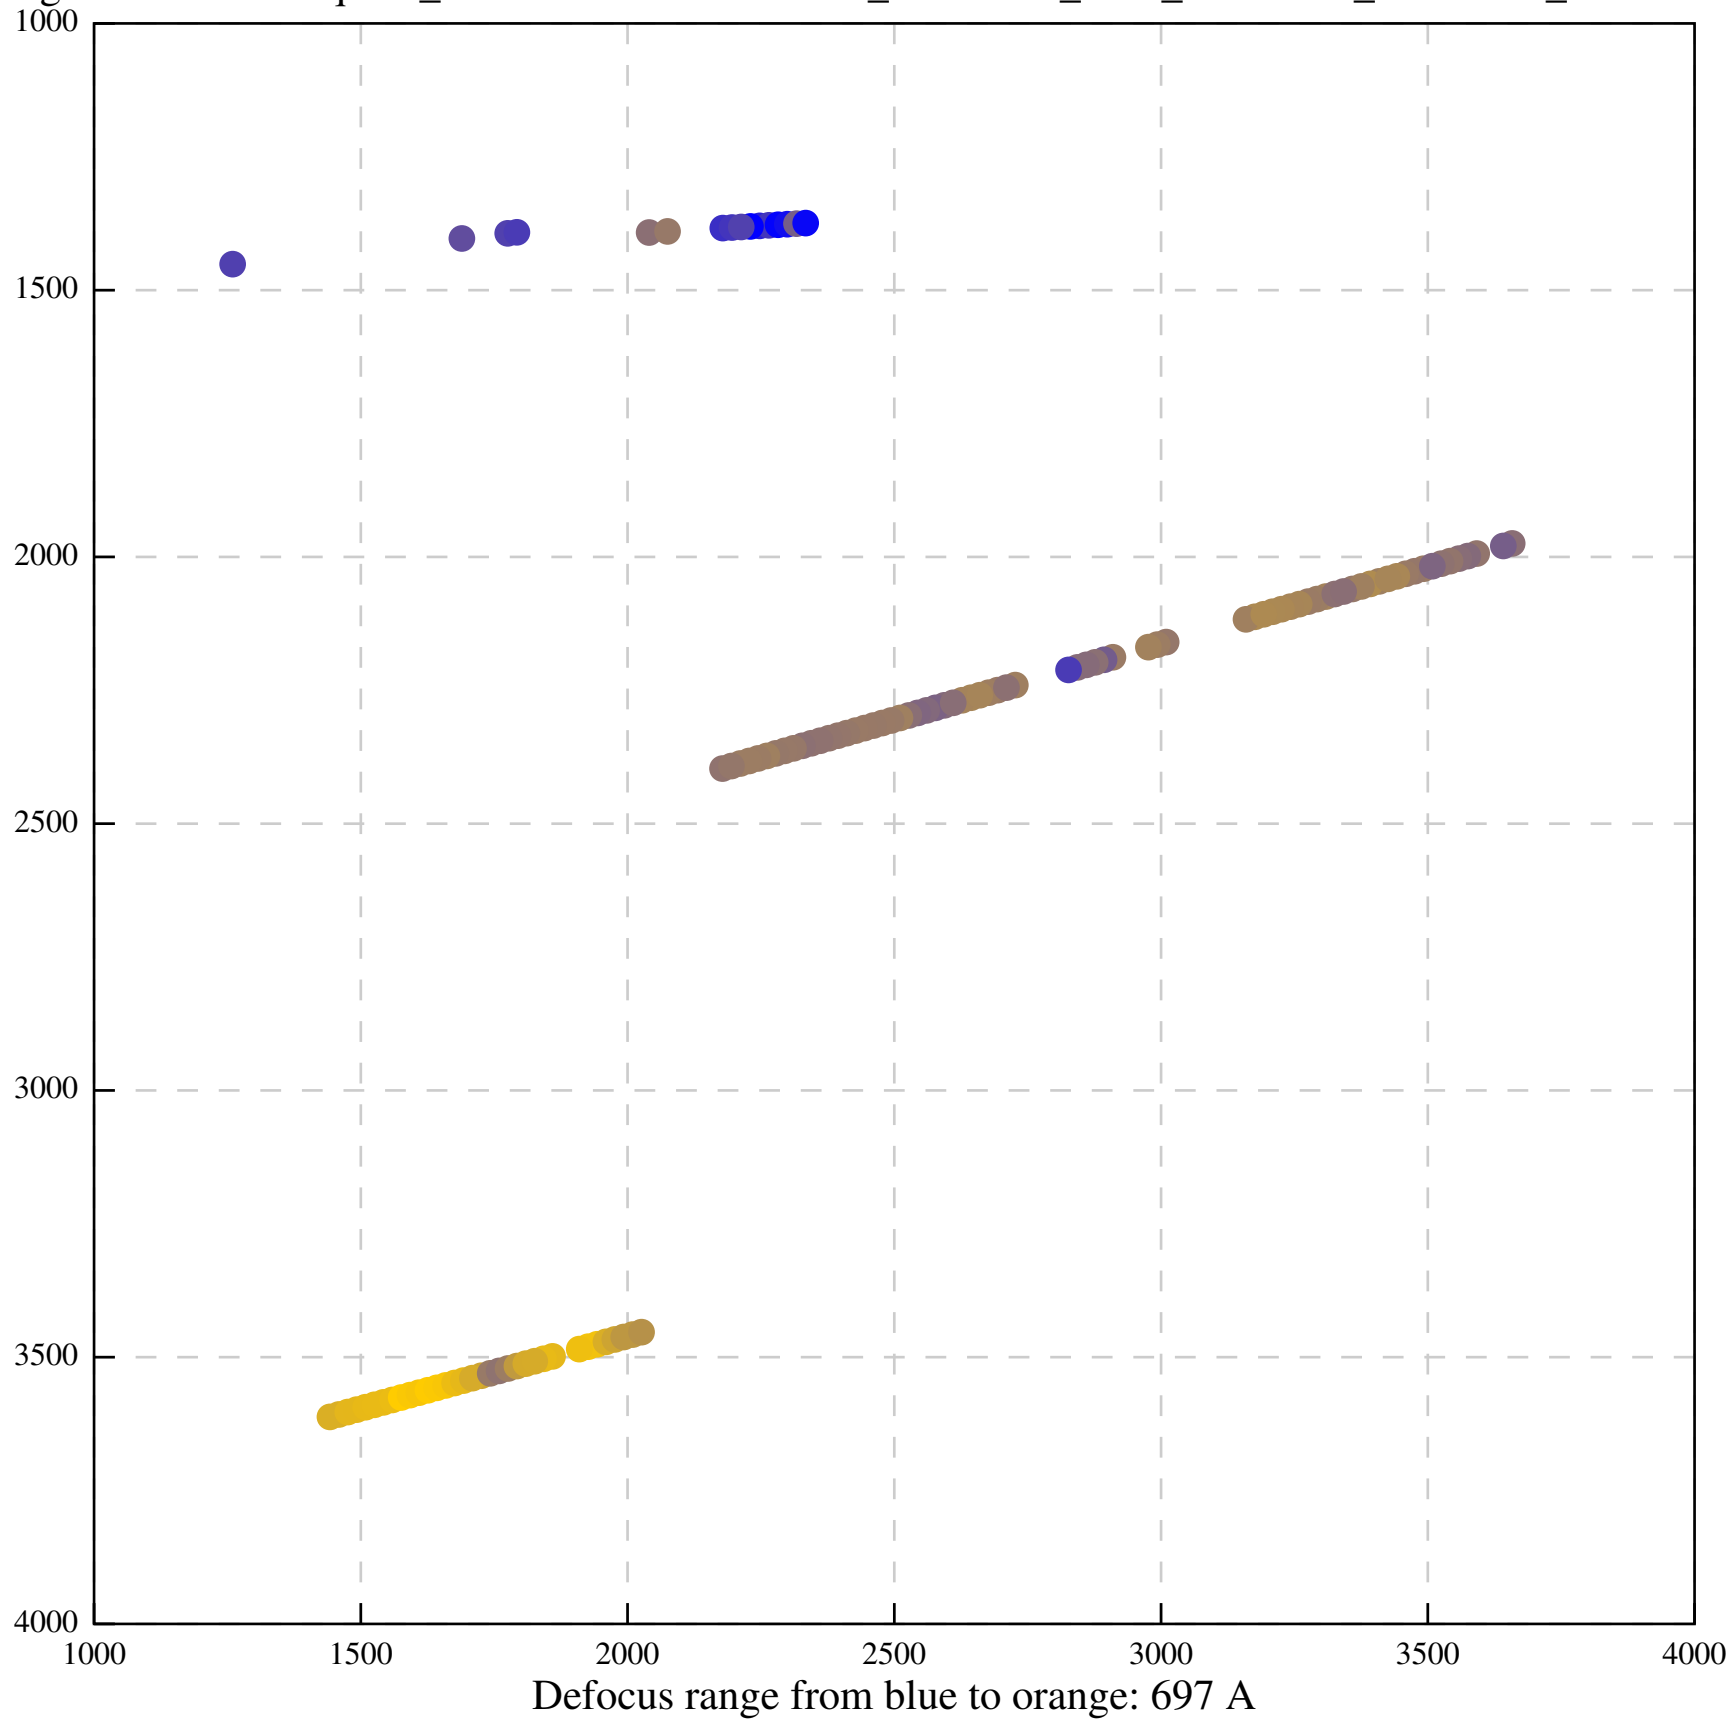

Defocus range from blue to orange: 260 A