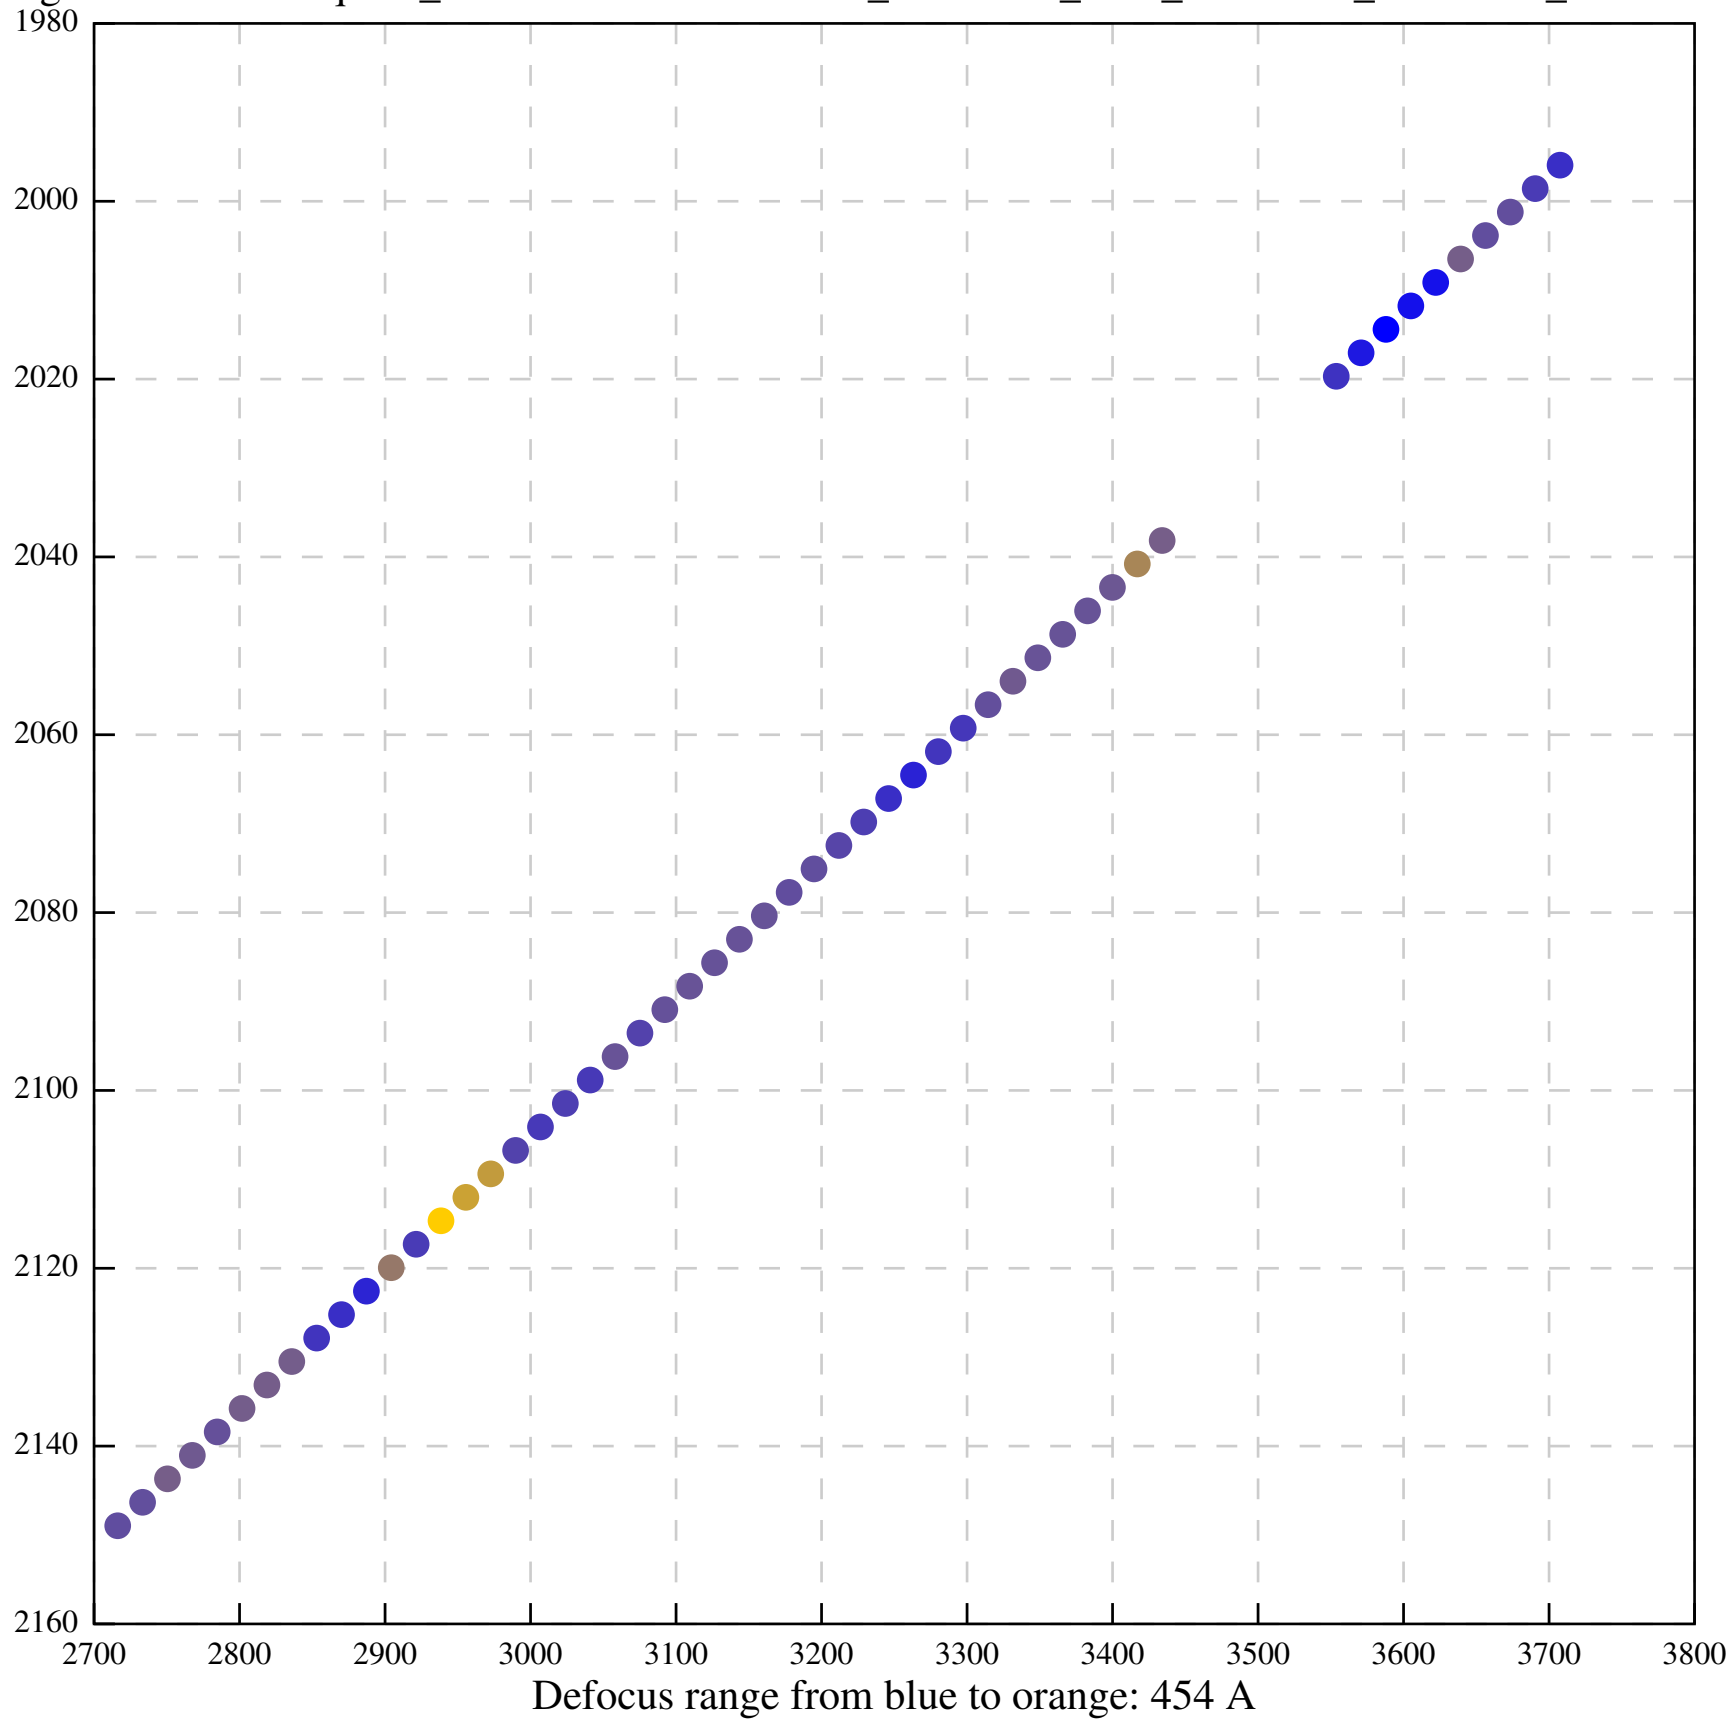

Defocus range from blue to orange: 618 A

Defocus range from blue to orange: 138 A

Defocus range from blue to orange: 341 A

Defocus range from blue to orange: 291 A

Defocus range from blue to orange: 15 A

Defocus range from blue to orange: 0 A