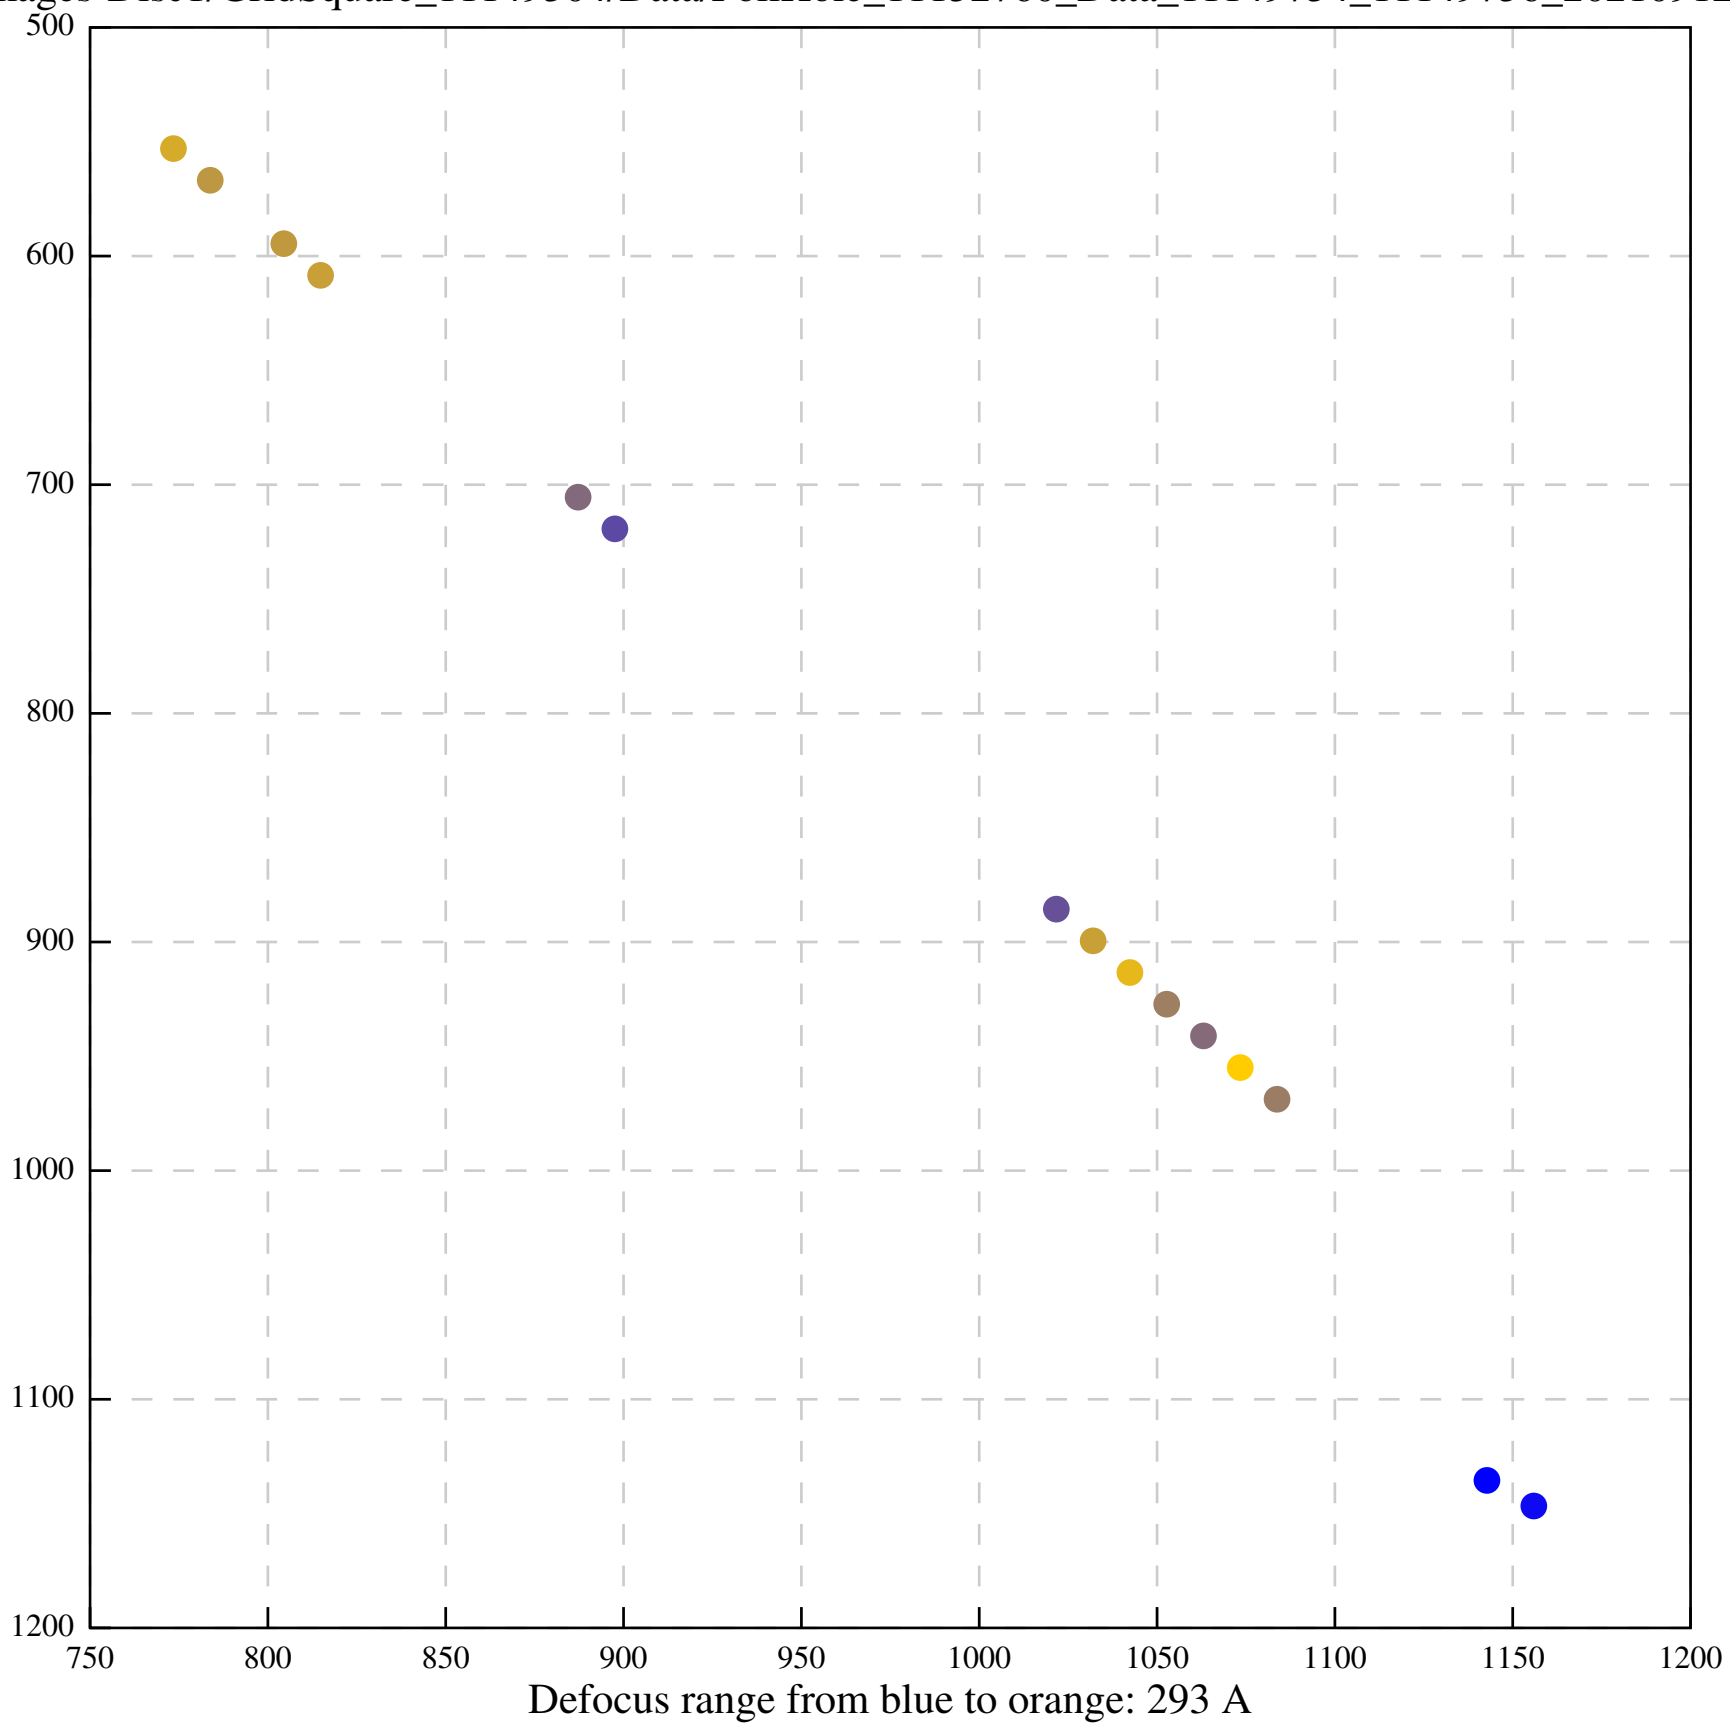

Defocus range from blue to orange: 609 A

Defocus range from blue to orange: 79 A

Defocus range from blue to orange: 472 Å

Defocus range from blue to orange: 709 A

Defocus range from blue to orange: 442 A

Defocus range from blue to orange: 294 A