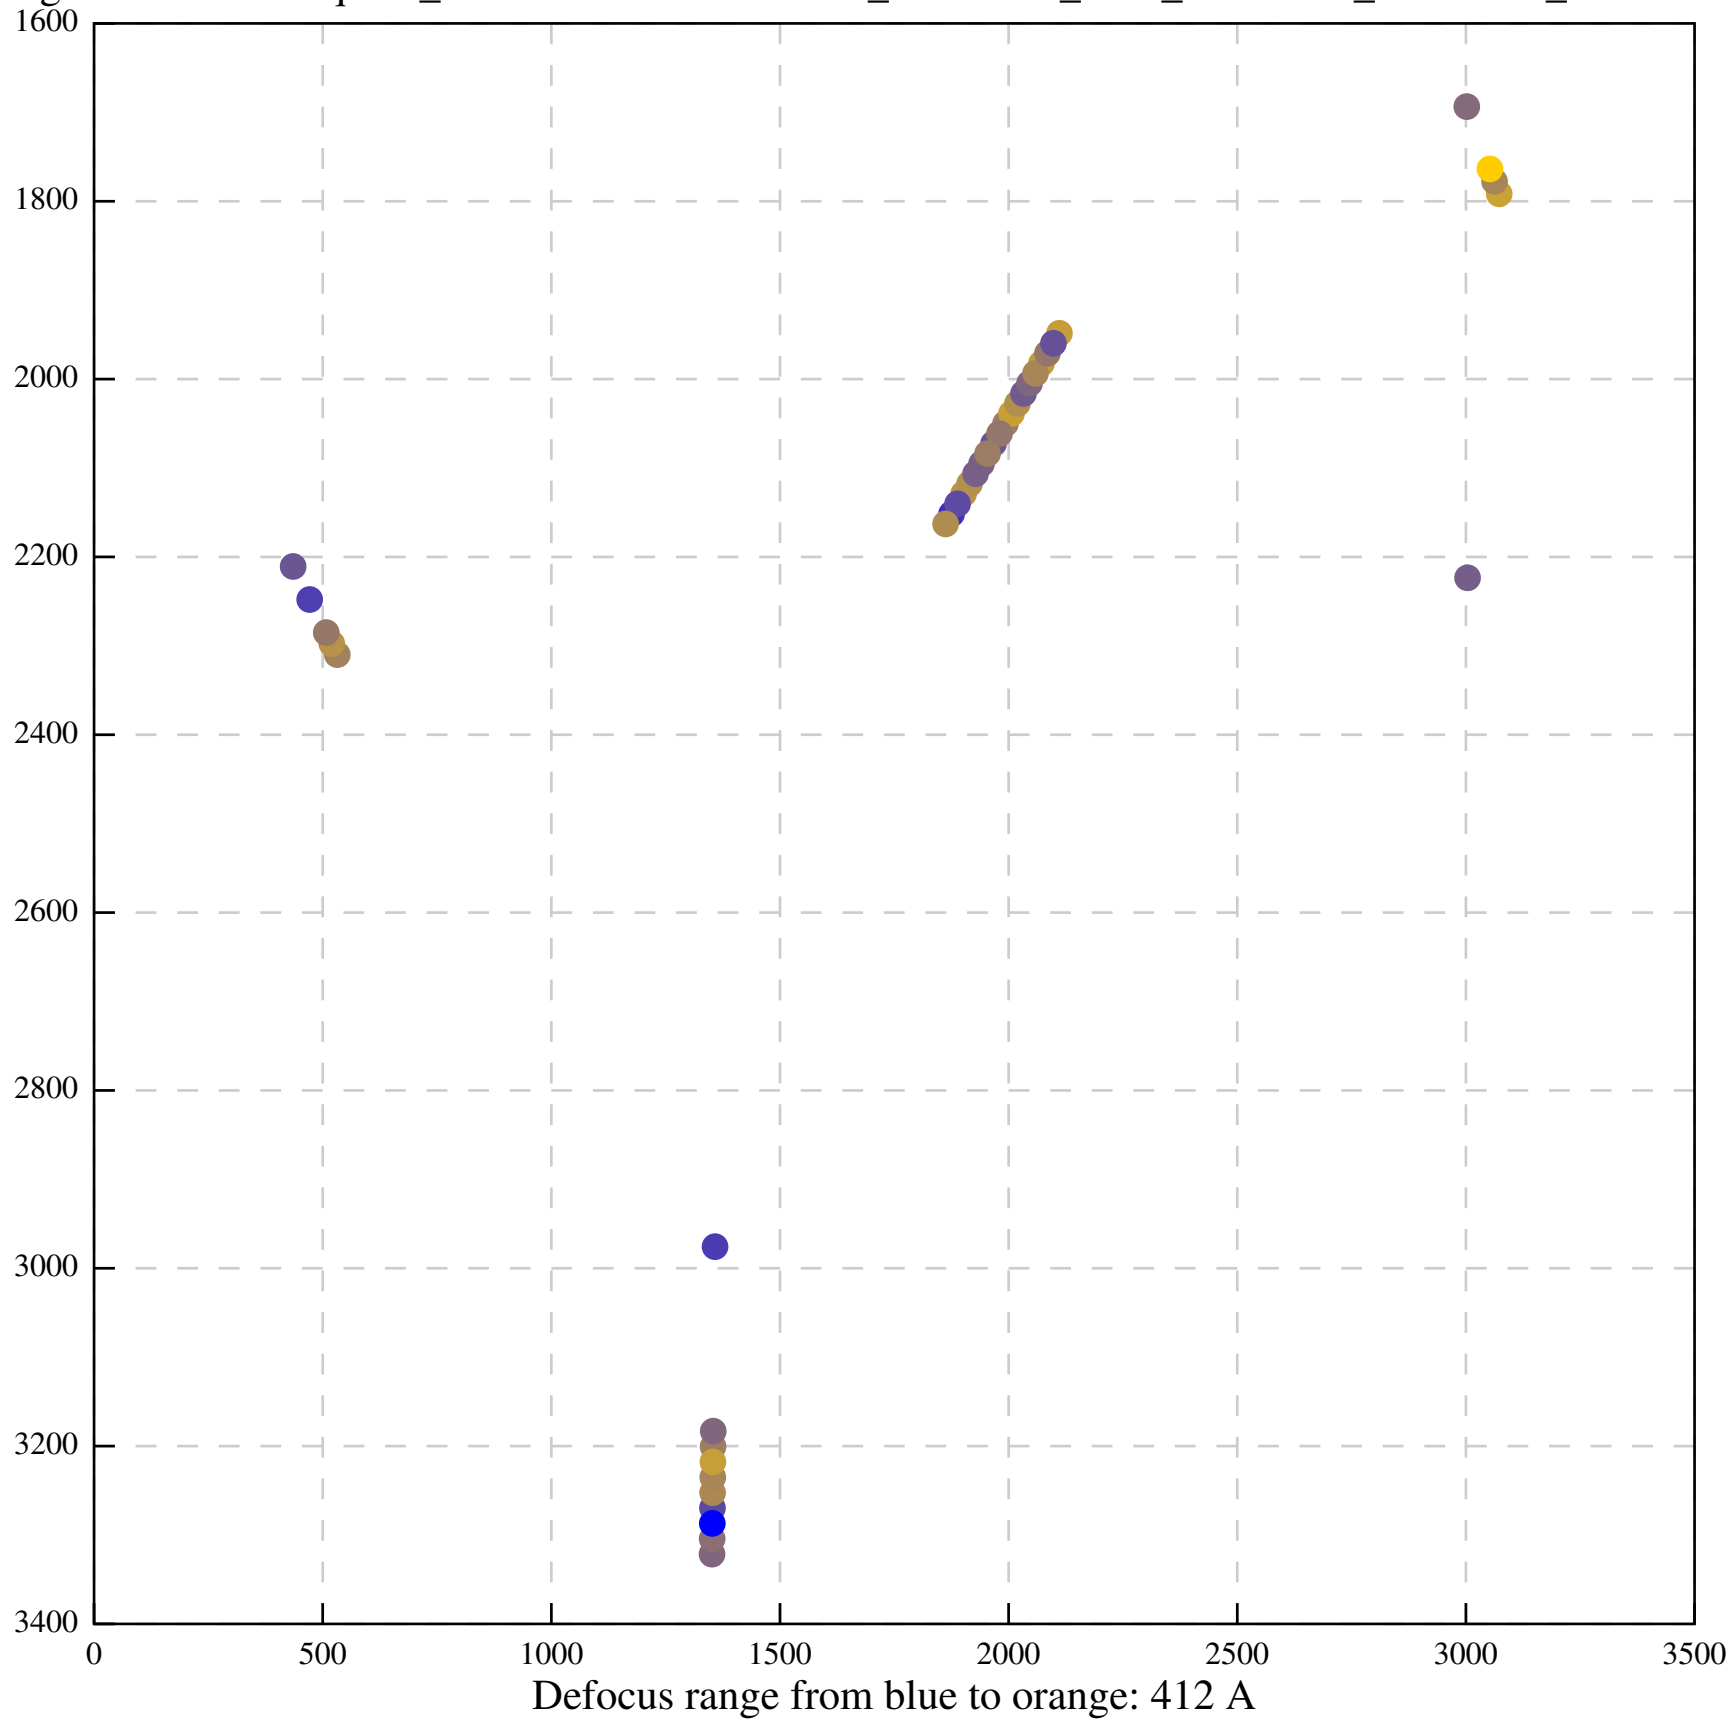

Defocus range from blue to orange: 613 A

Defocus range from blue to orange: 848 A

Defocus range from blue to orange: 476 A

Defocus range from blue to orange: 463 A

Defocus range from blue to orange: 157 A