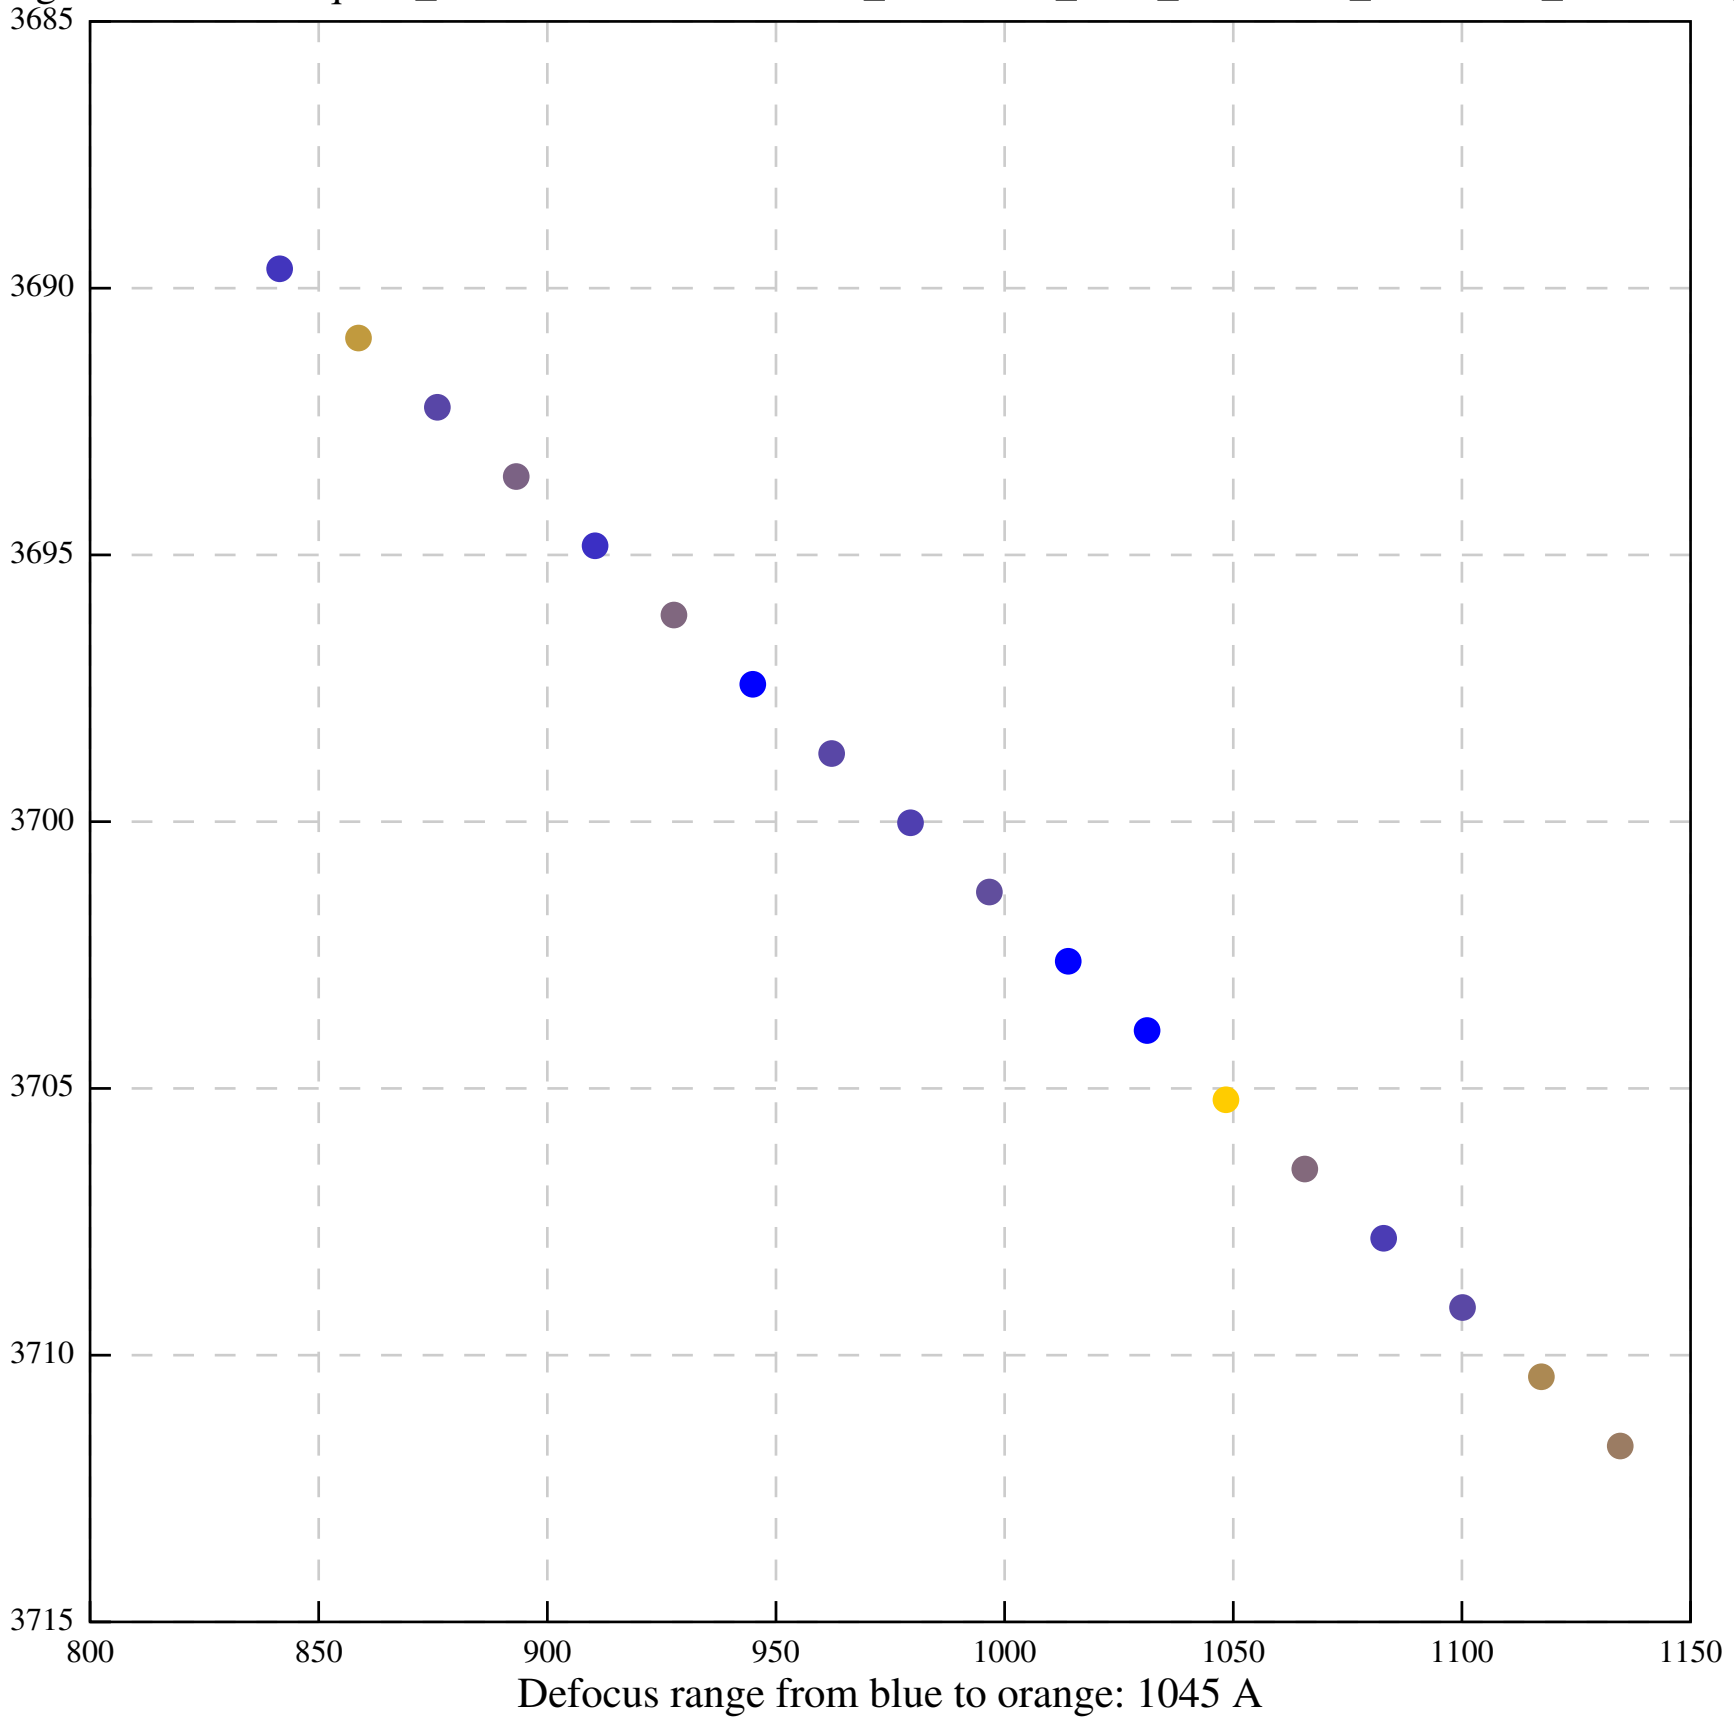

Defocus range from blue to orange: 0 A