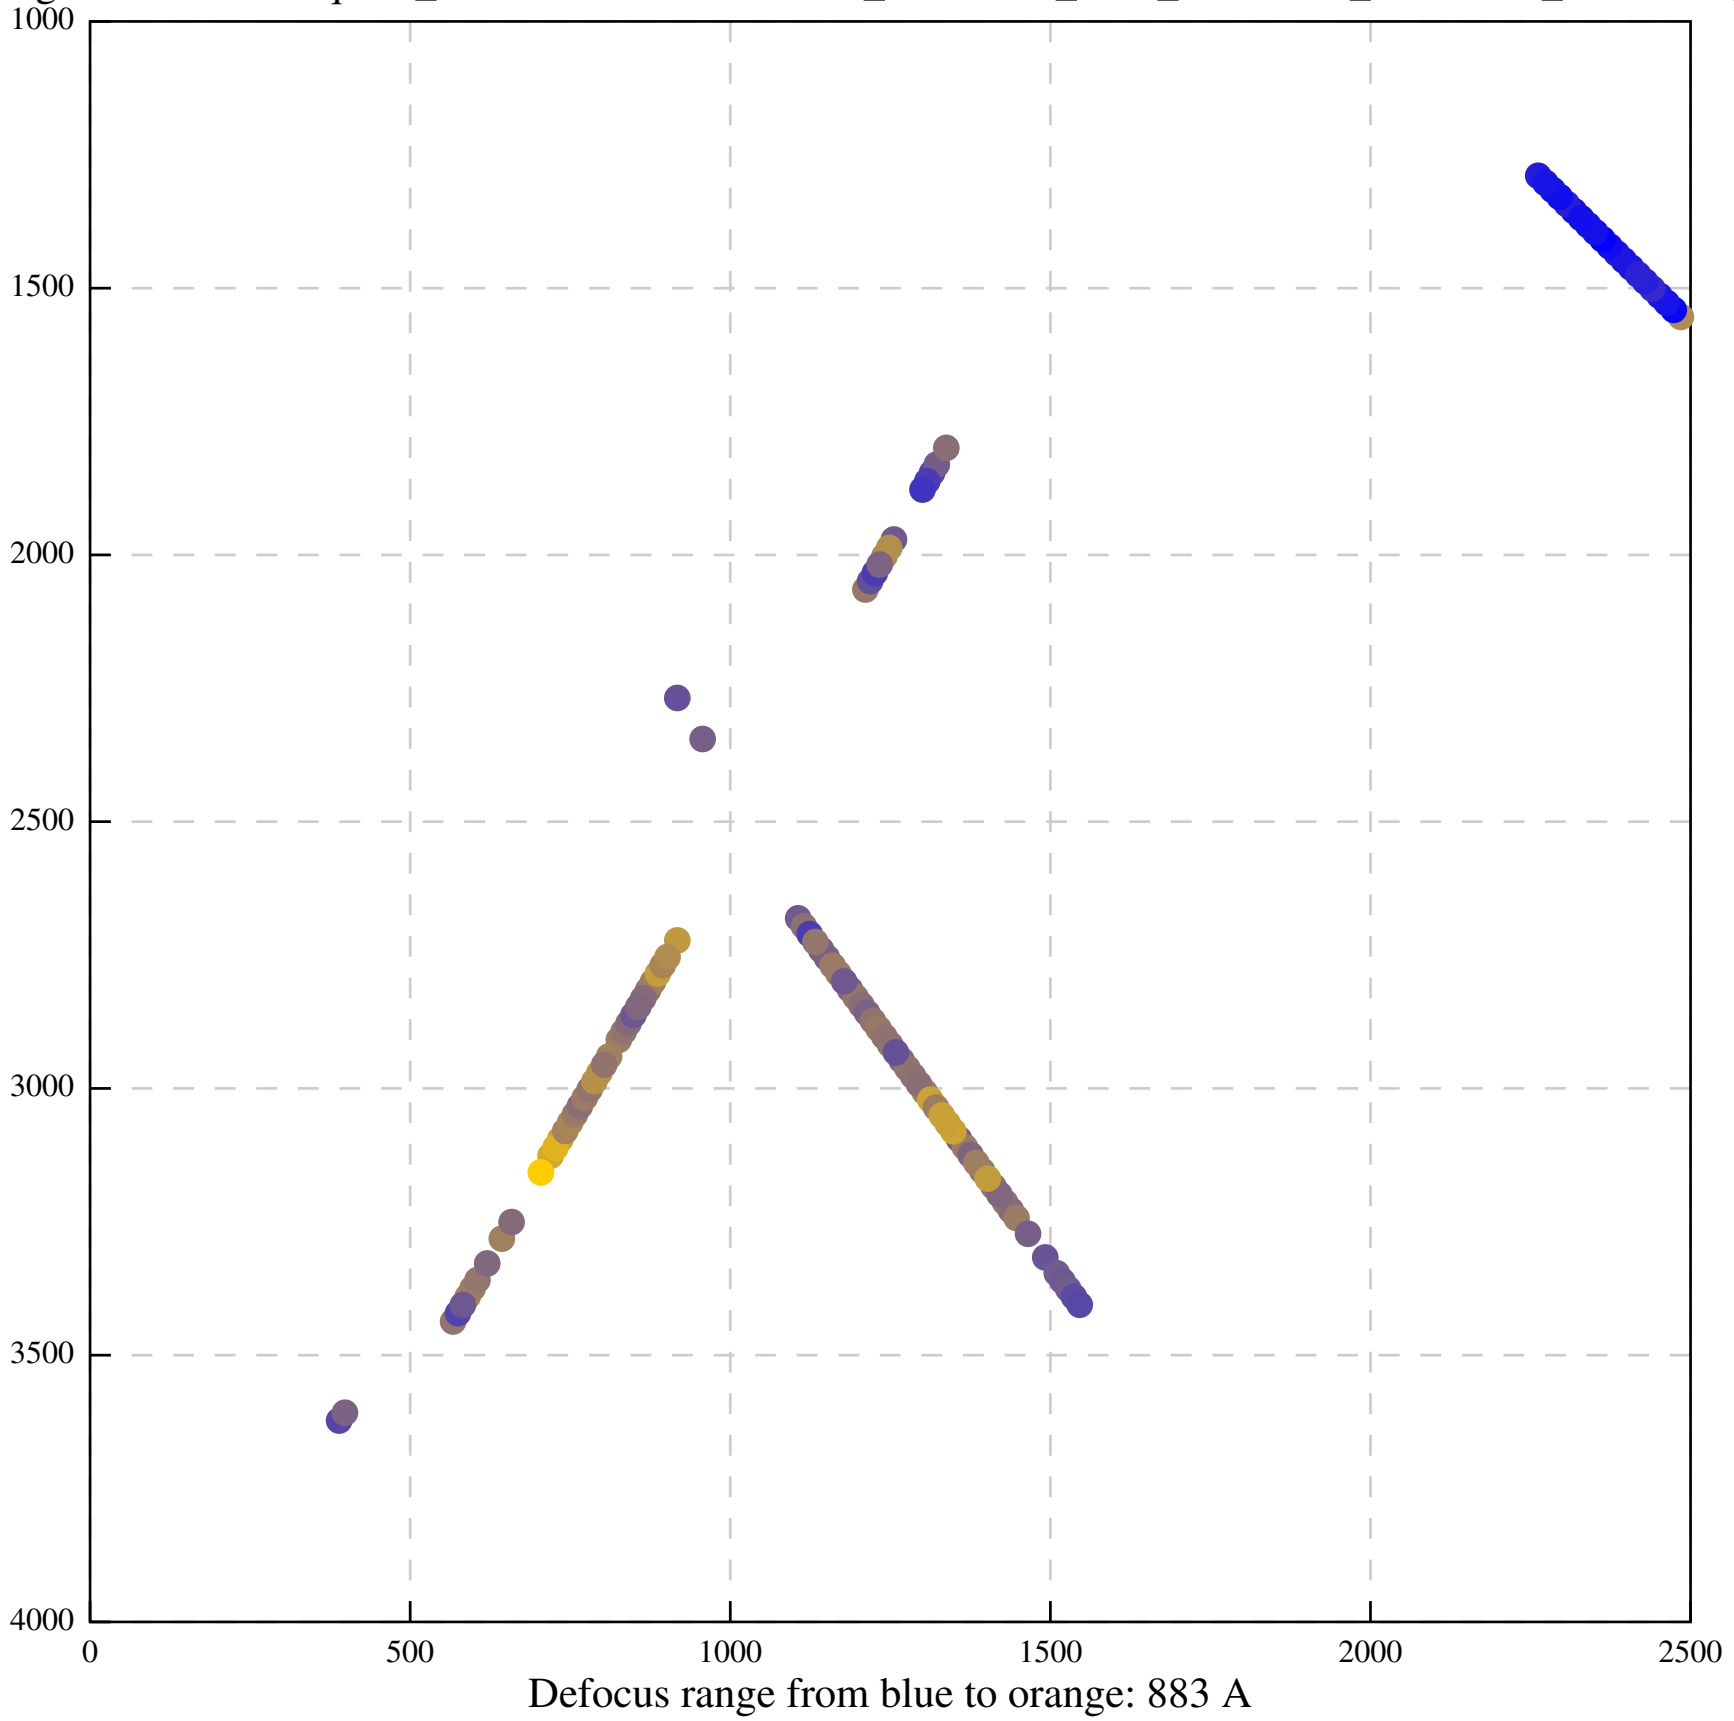

Defocus range from blue to orange: 1286 A

Defocus range from blue to orange: 1385 A

Defocus range from blue to orange: 475 A

Defocus range from blue to orange: 523 A

Defocus range from blue to orange: 743 A