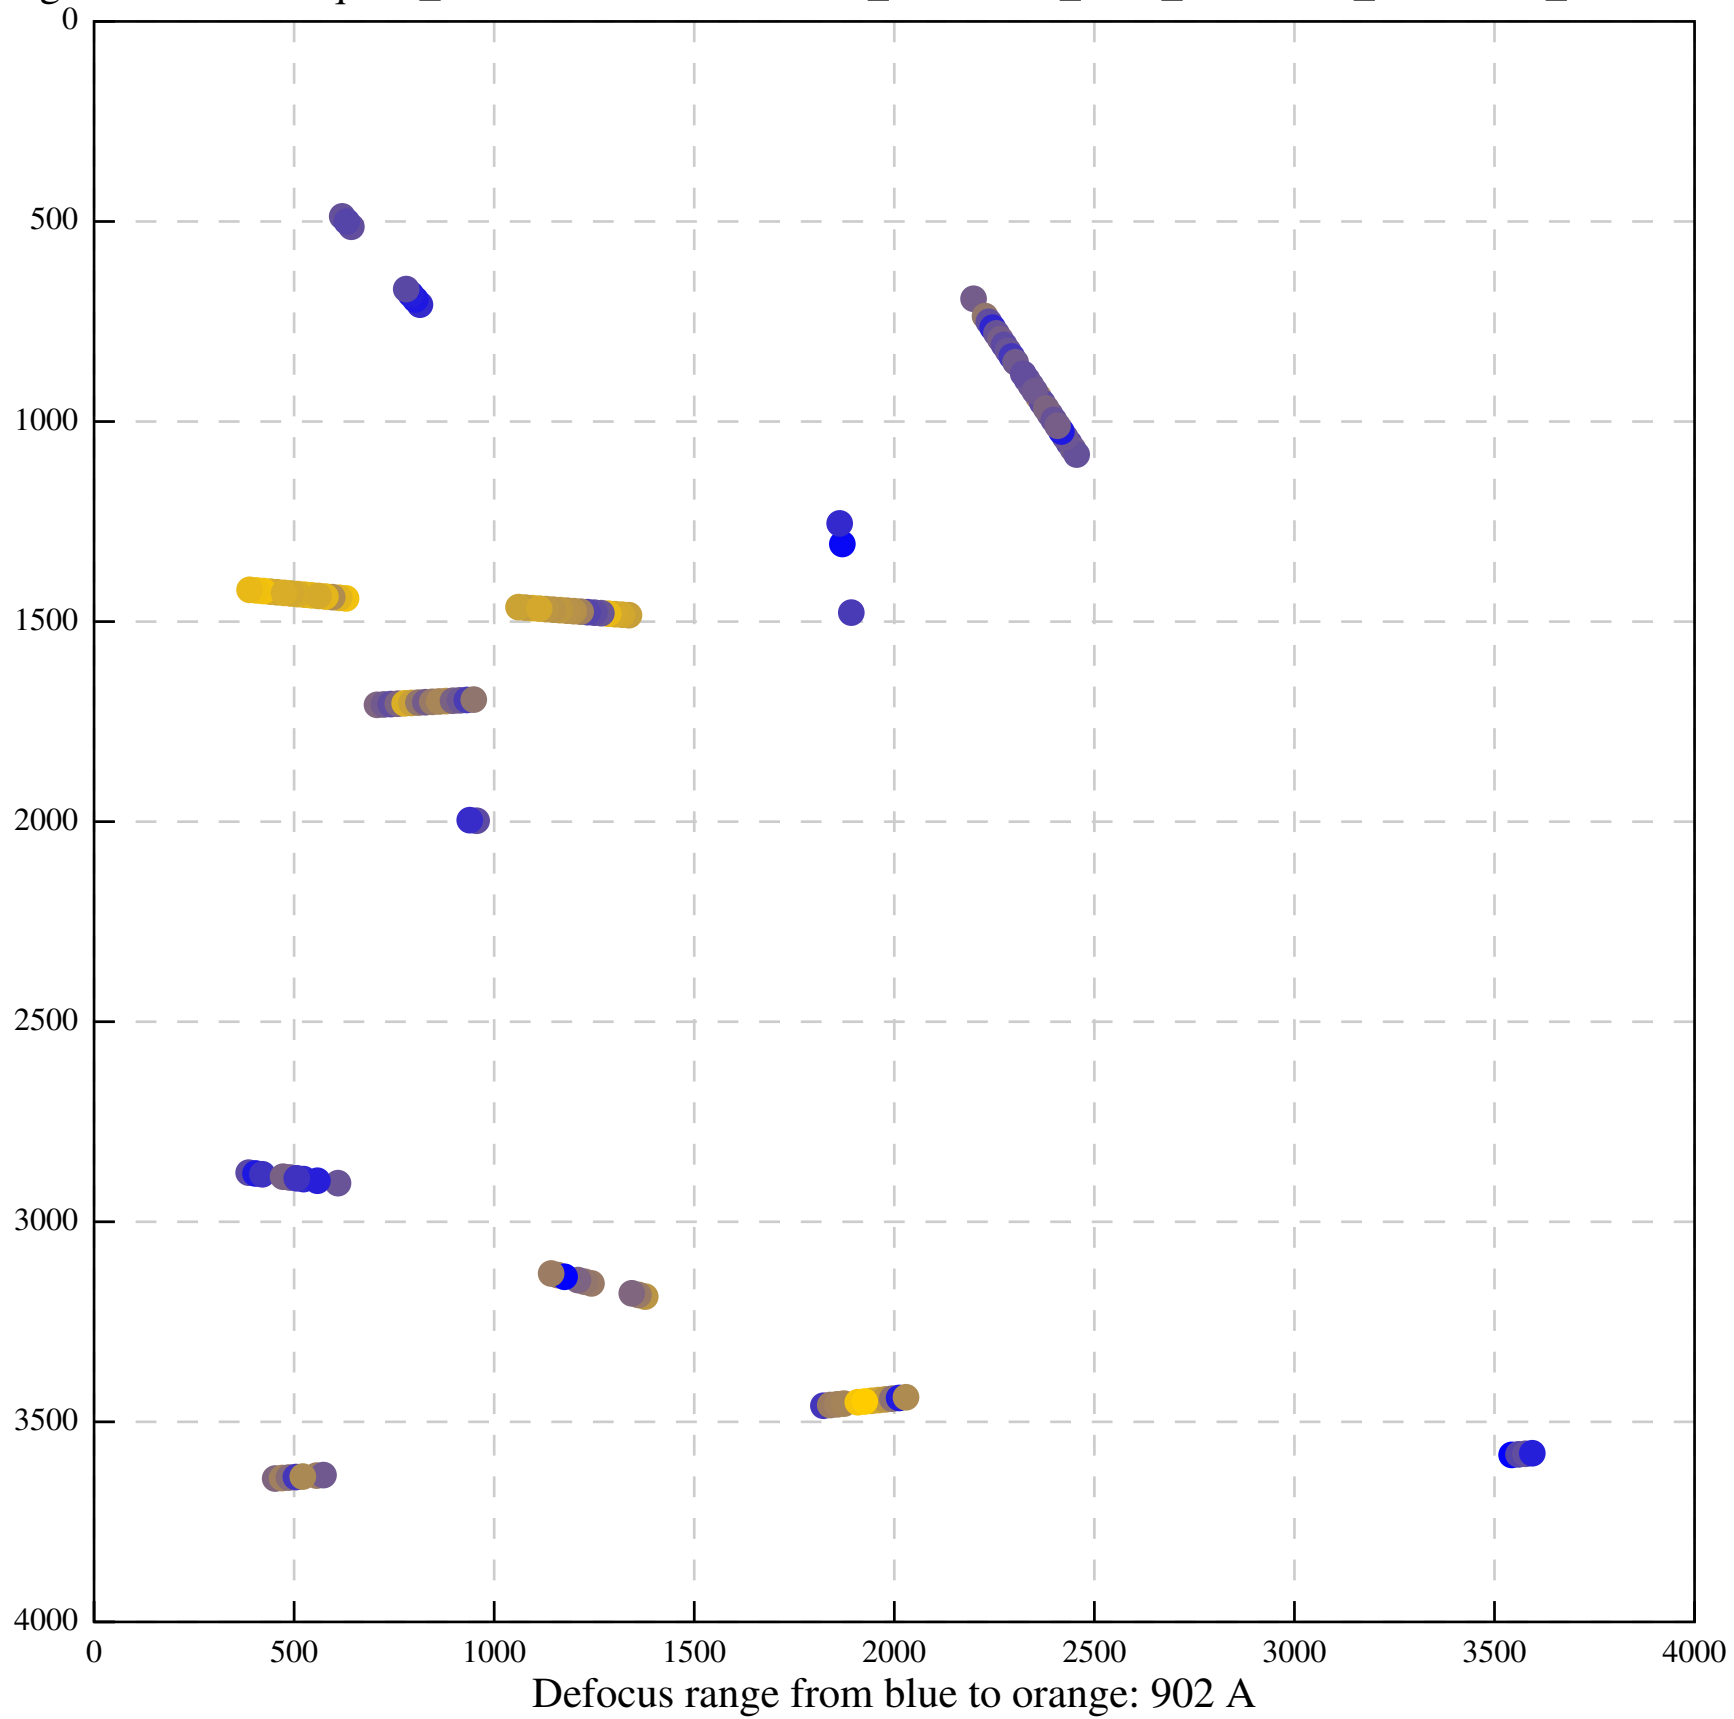

Defocus range from blue to orange: 917 A

Defocus range from blue to orange: 517 A

Defocus range from blue to orange: 593 A

Defocus range from blue to orange: 798 A

Defocus range from blue to orange: 342 Å