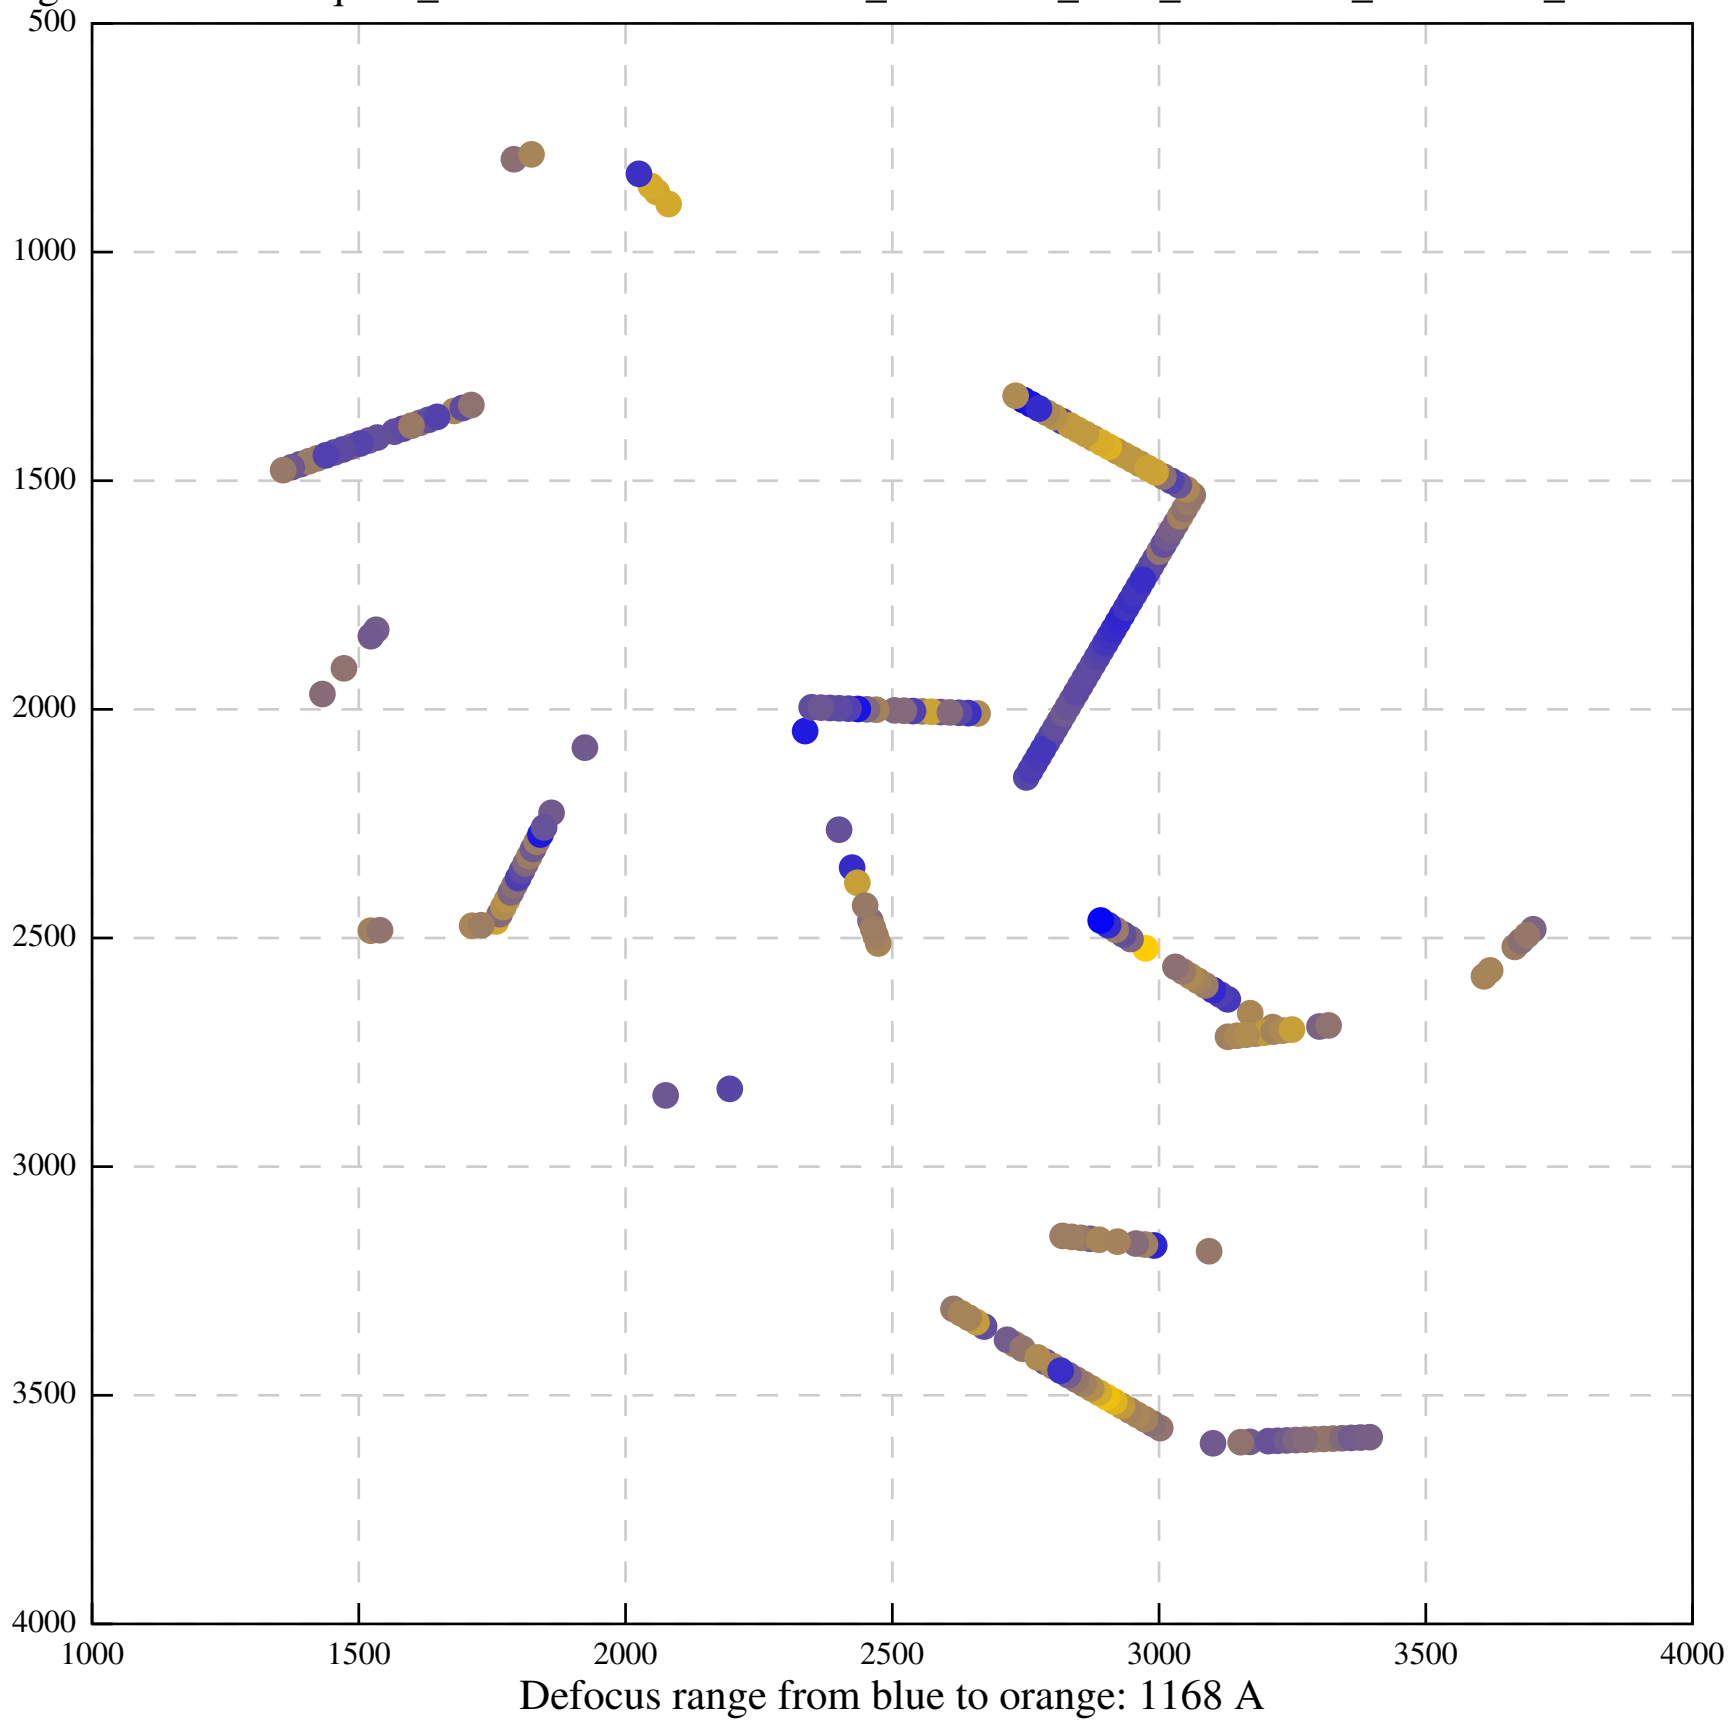

Defocus range from blue to orange: 919 A