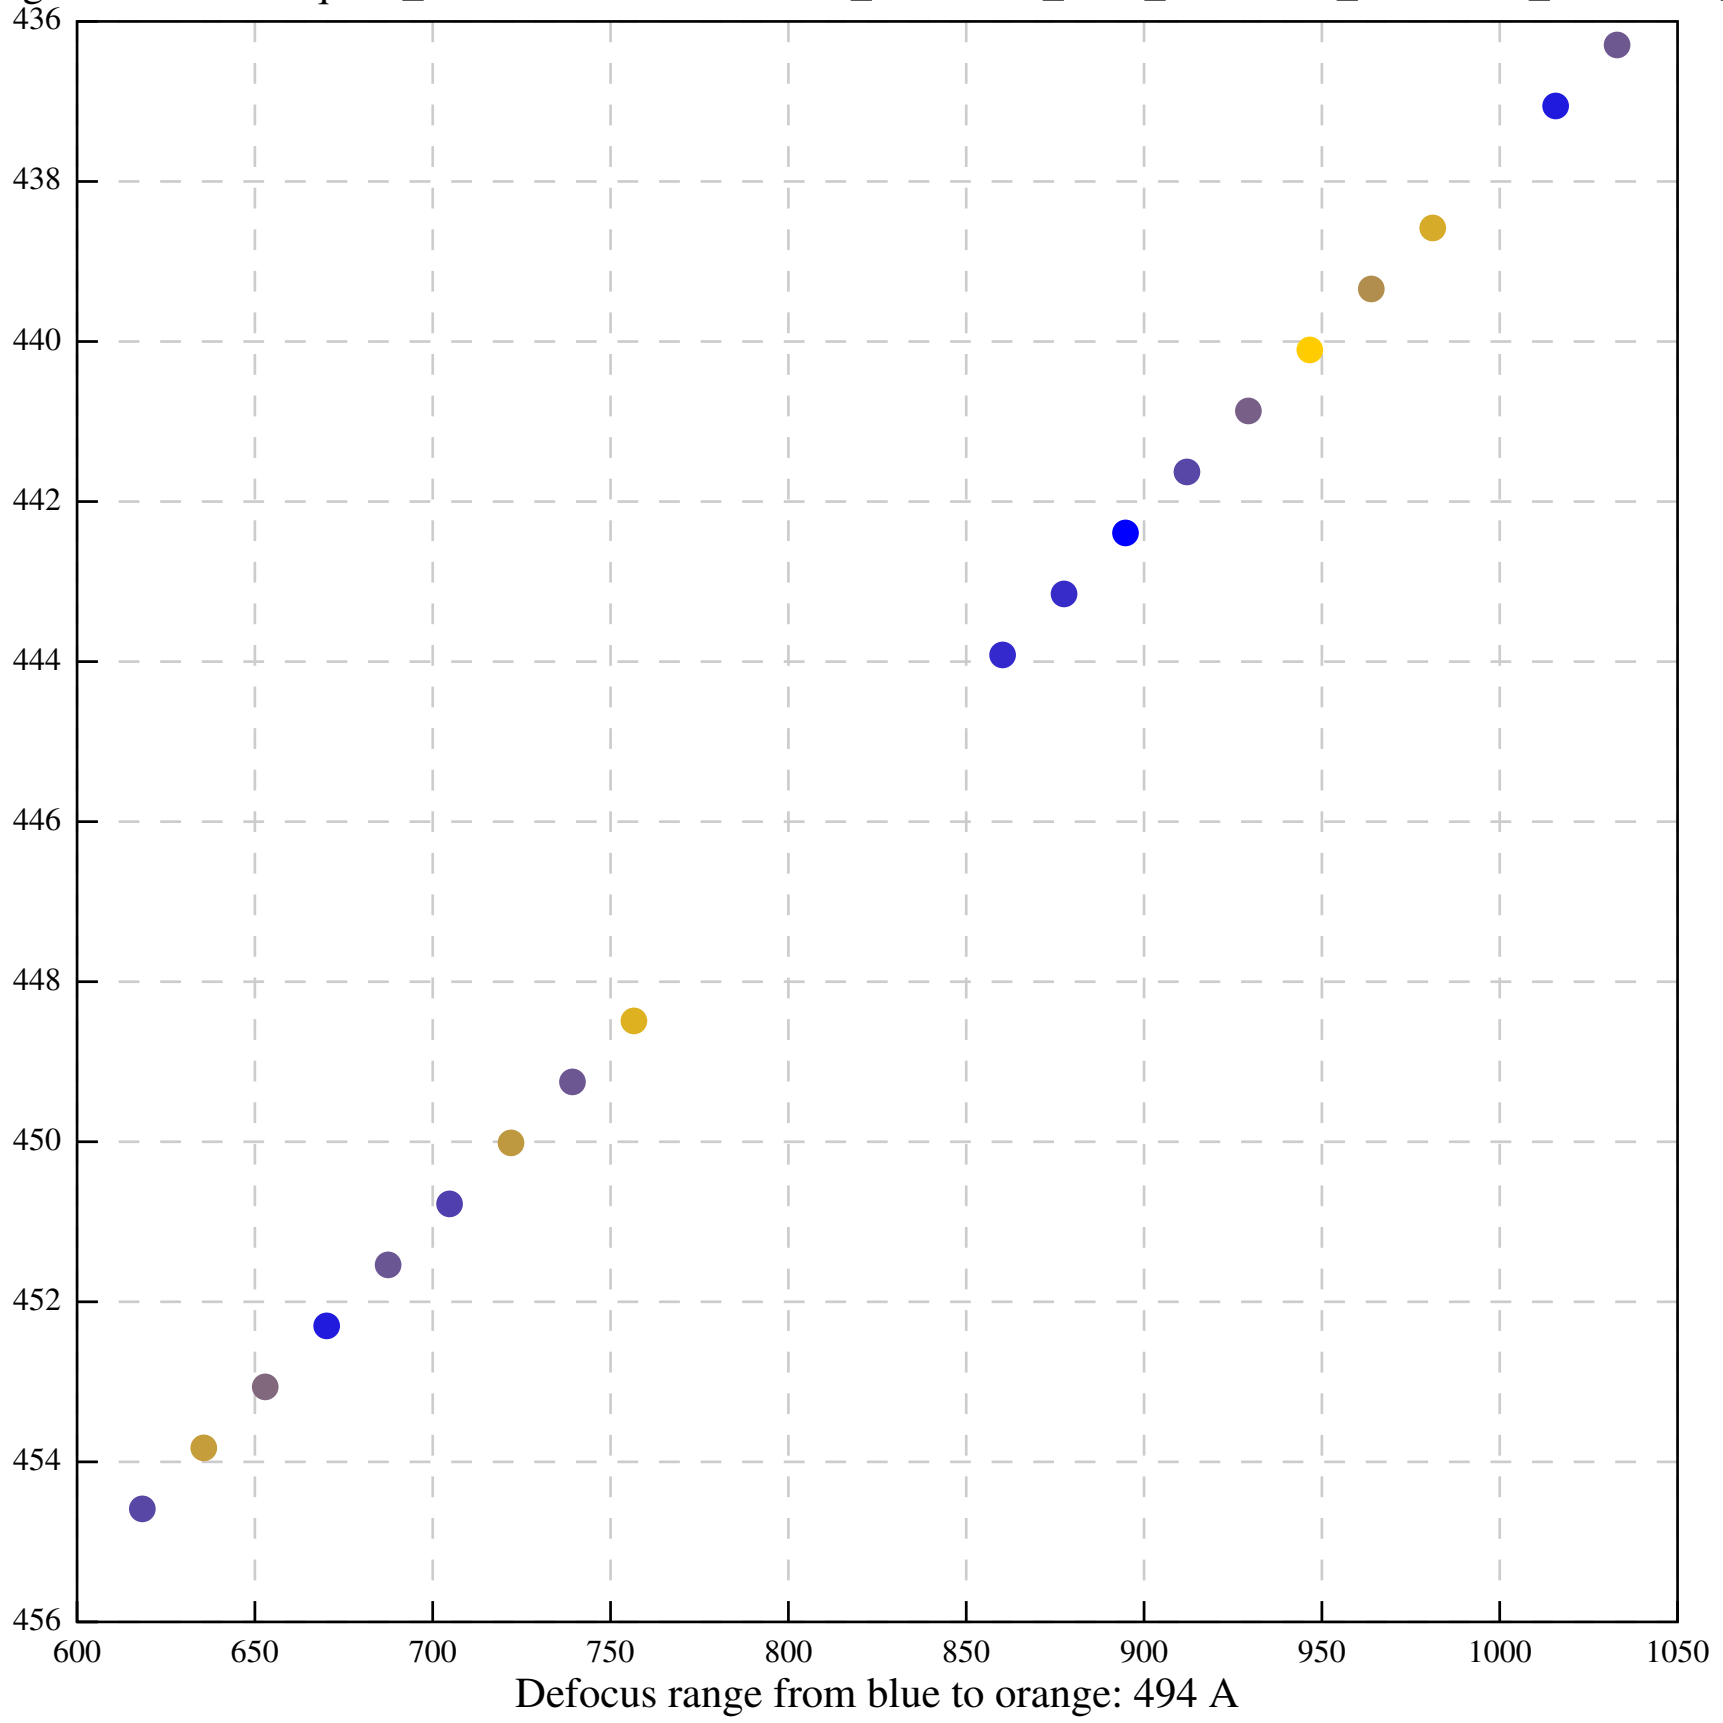

Defocus range from blue to orange: 0 A

Defocus range from blue to orange: 667 A

Defocus range from blue to orange: 590 A

Defocus range from blue to orange: 0 A

Defocus range from blue to orange: 0 A

Defocus range from blue to orange: 0 A