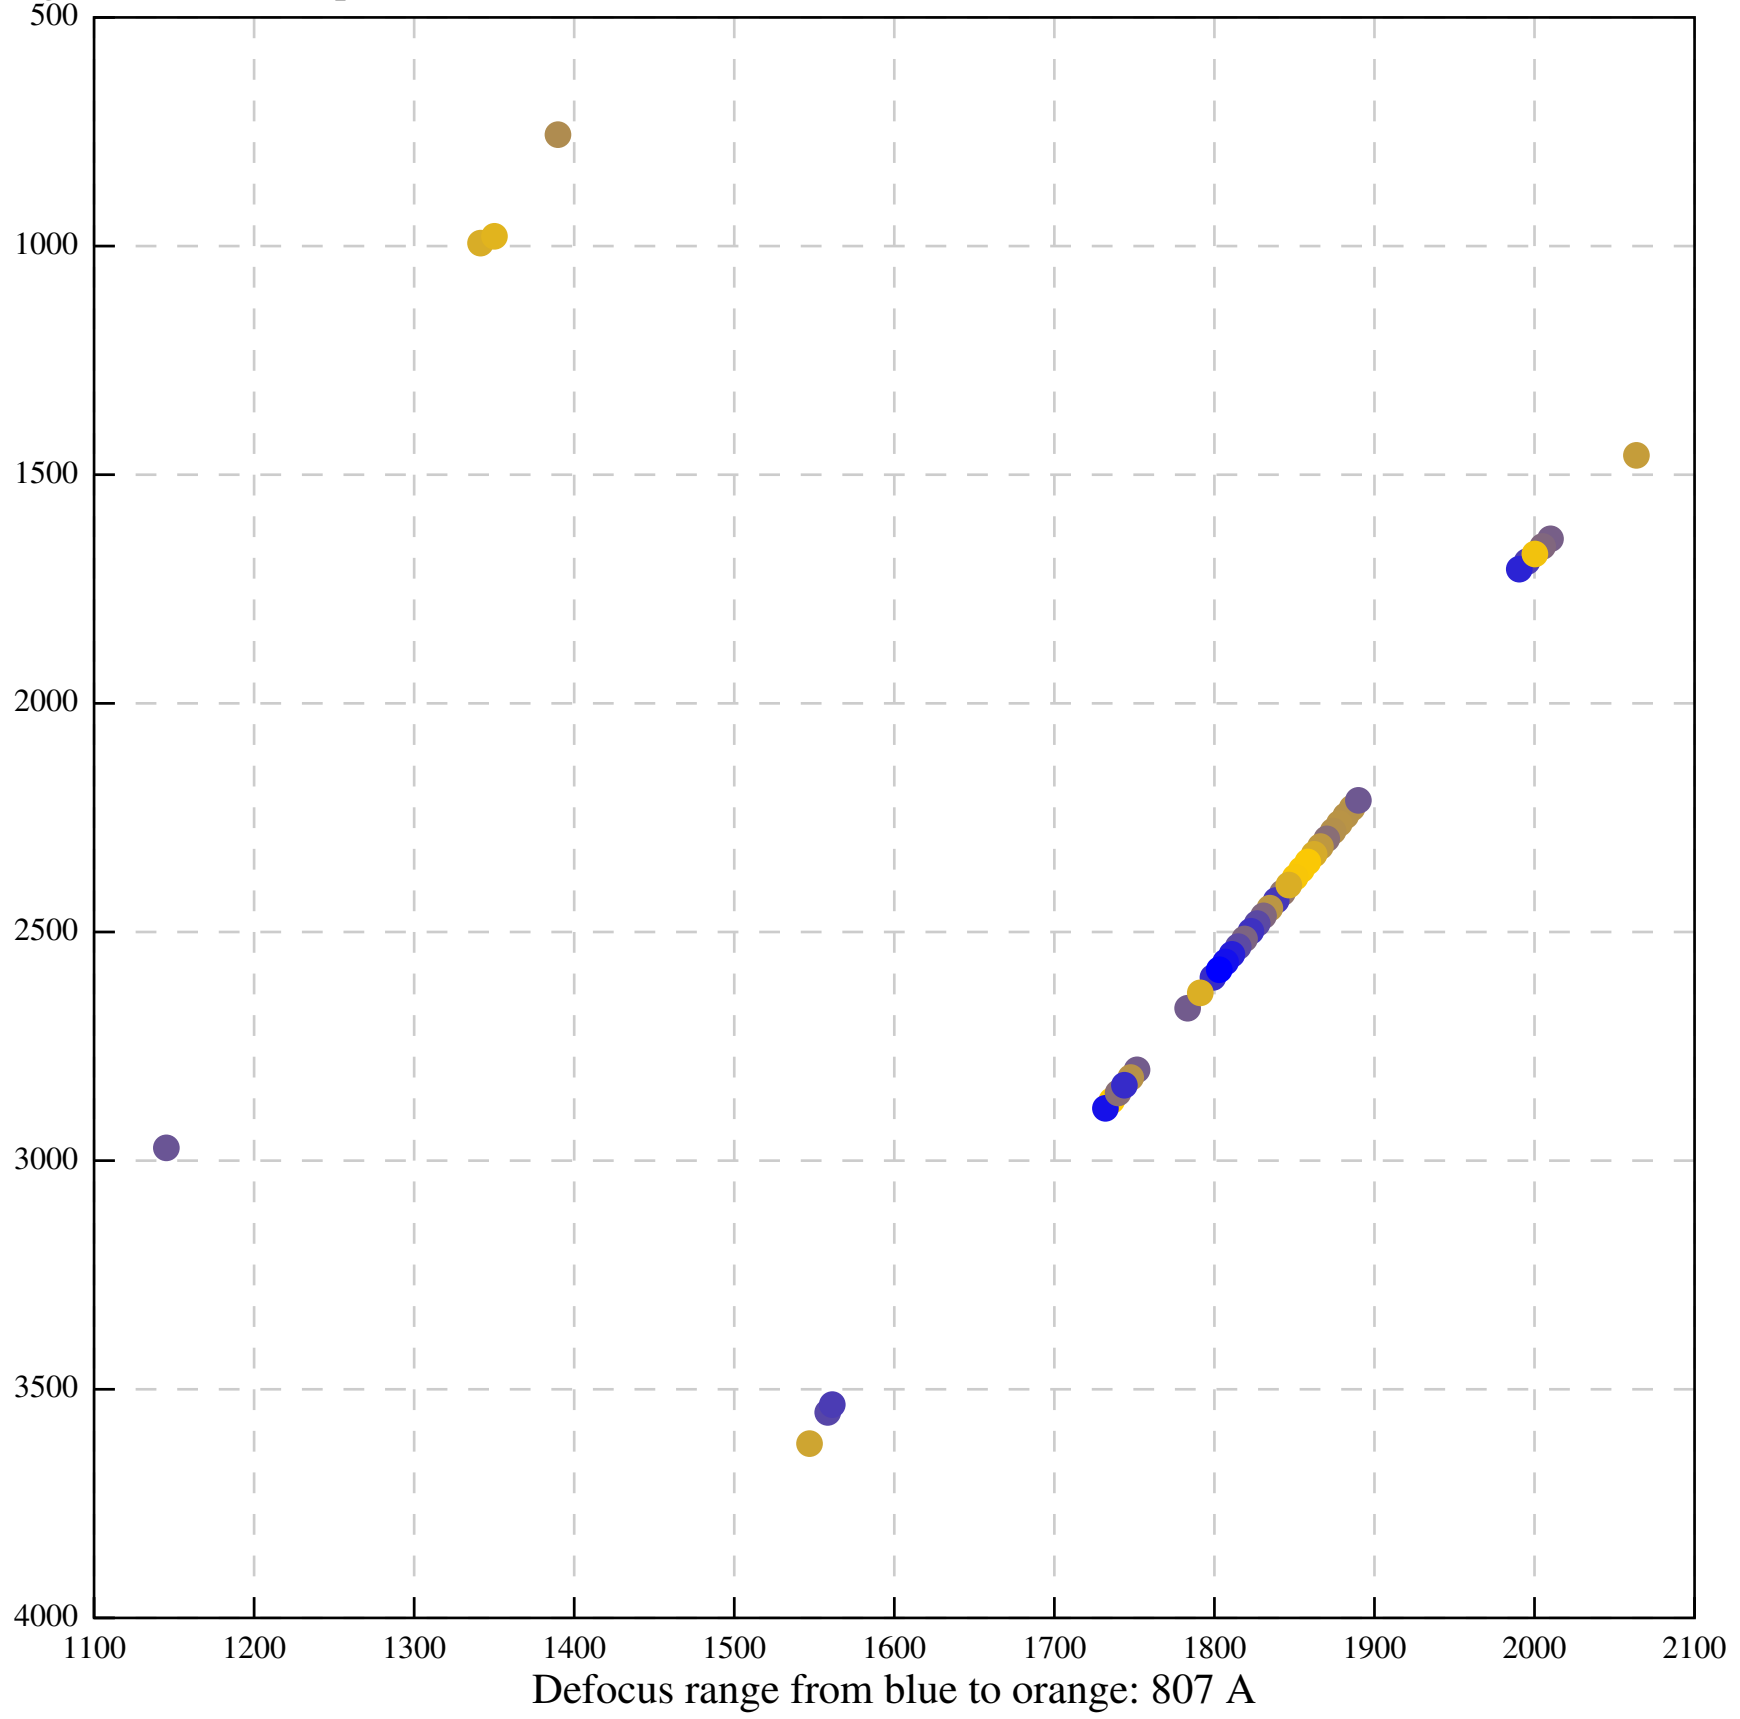

Defocus range from blue to orange: 0 A

Defocus range from blue to orange: 212 A

Defocus range from blue to orange: 829 A

Defocus range from blue to orange: 806 A

Defocus range from blue to orange: 617 A

Defocus range from blue to orange: 498 A