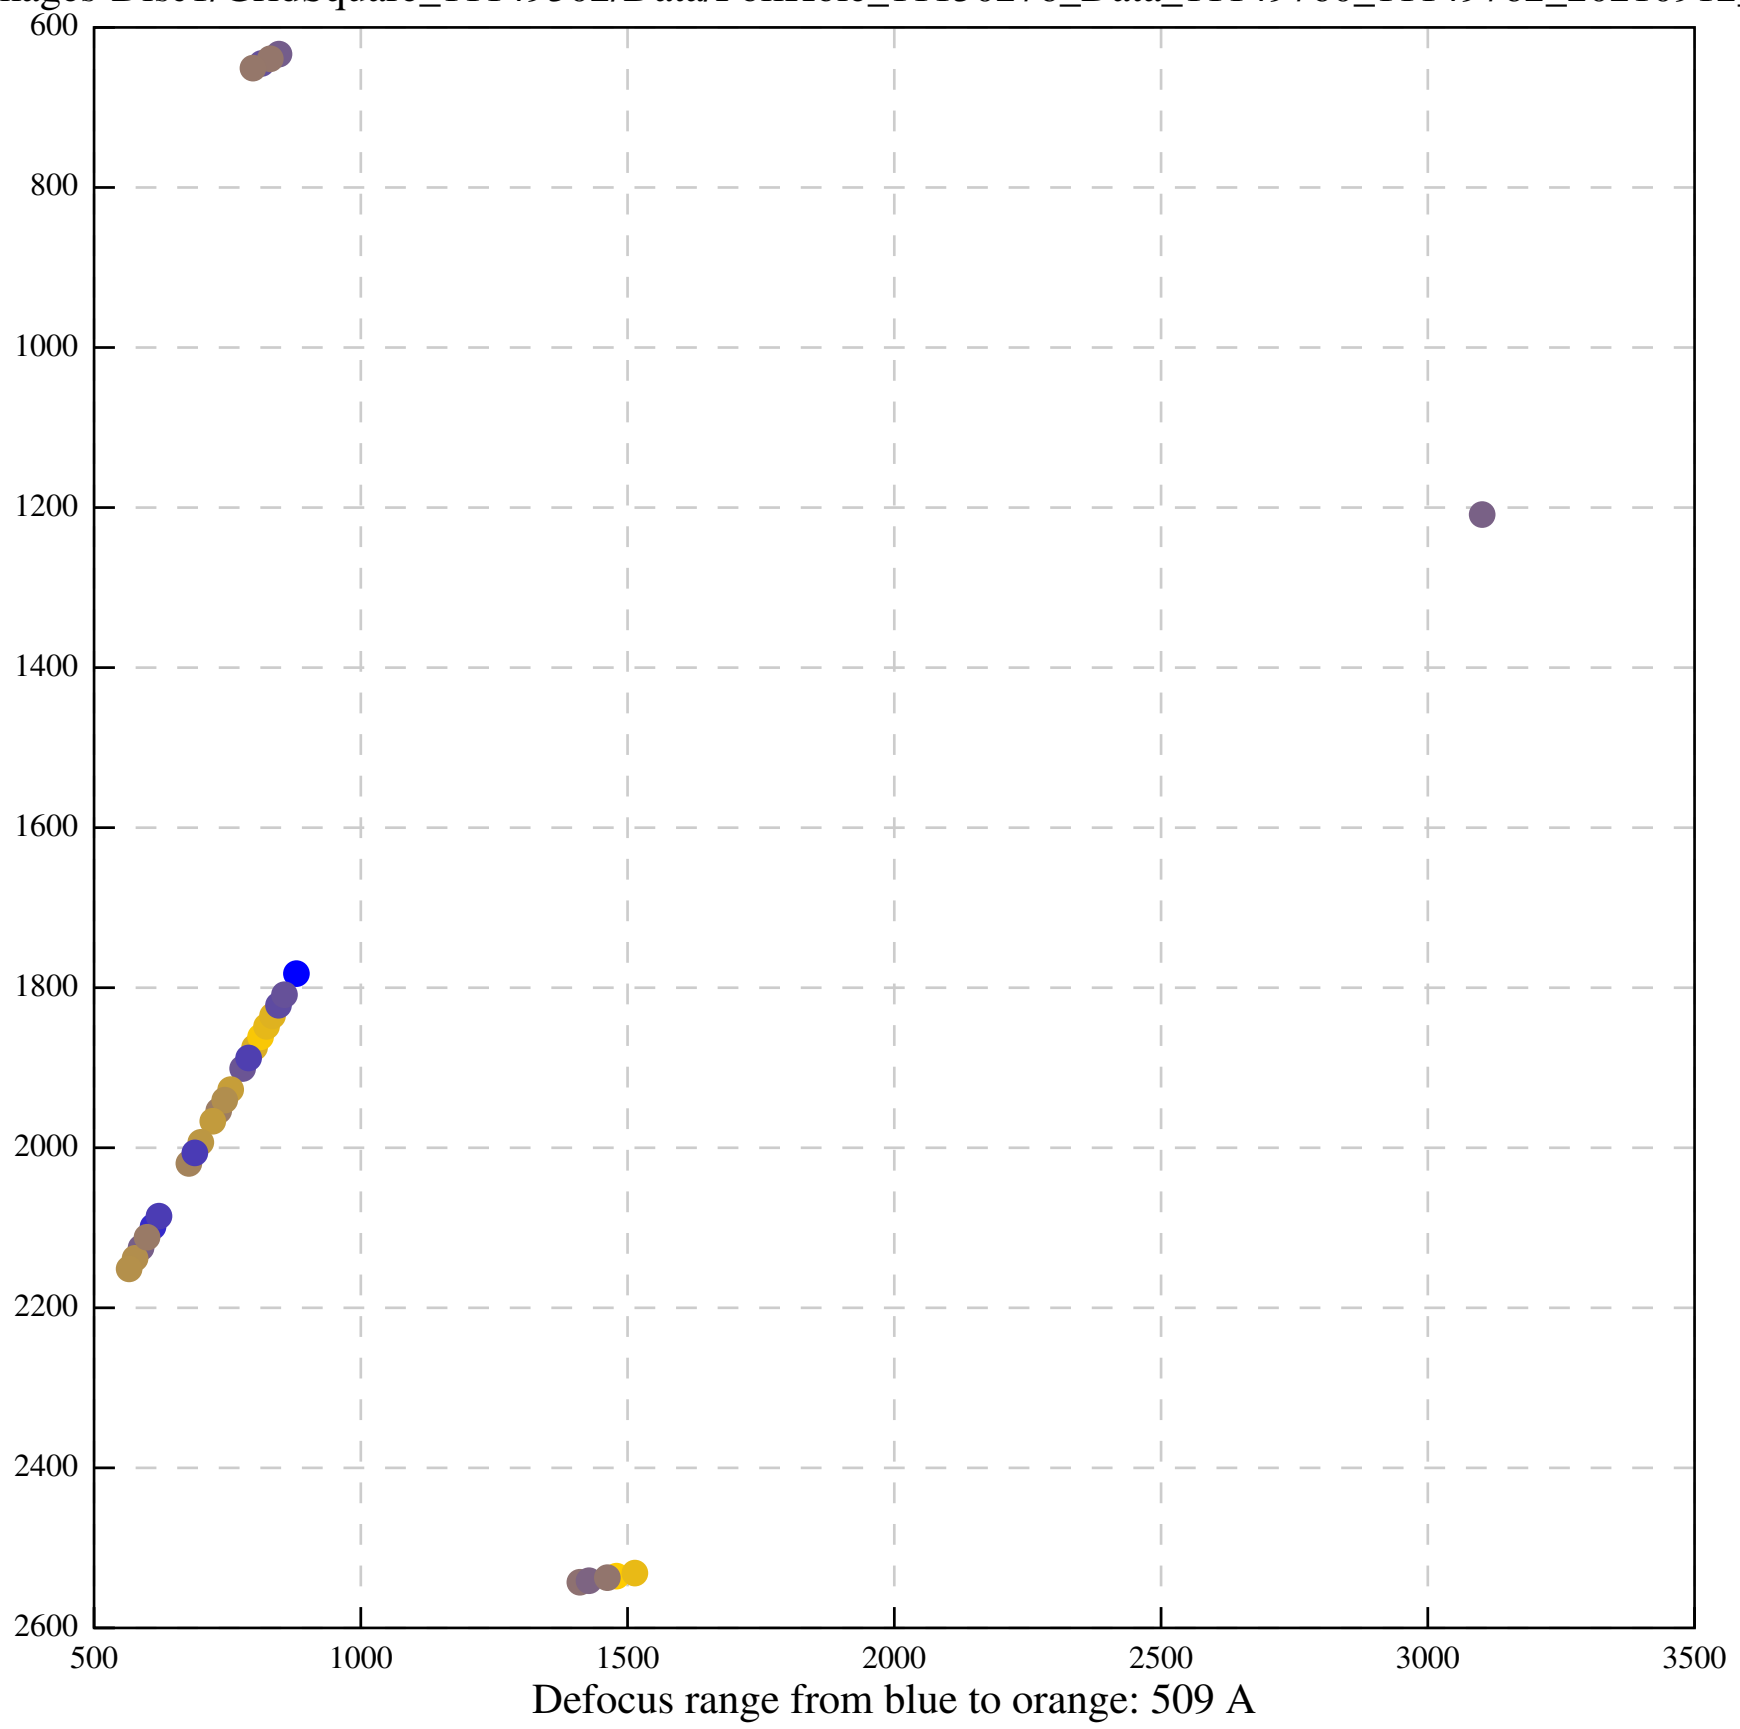

Defocus range from blue to orange: 182 A

Defocus range from blue to orange: 0 A

Defocus range from blue to orange: 326 A

Defocus range from blue to orange: 0 A

Defocus range from blue to orange: 1129 A

Defocus range from blue to orange: 576 Å