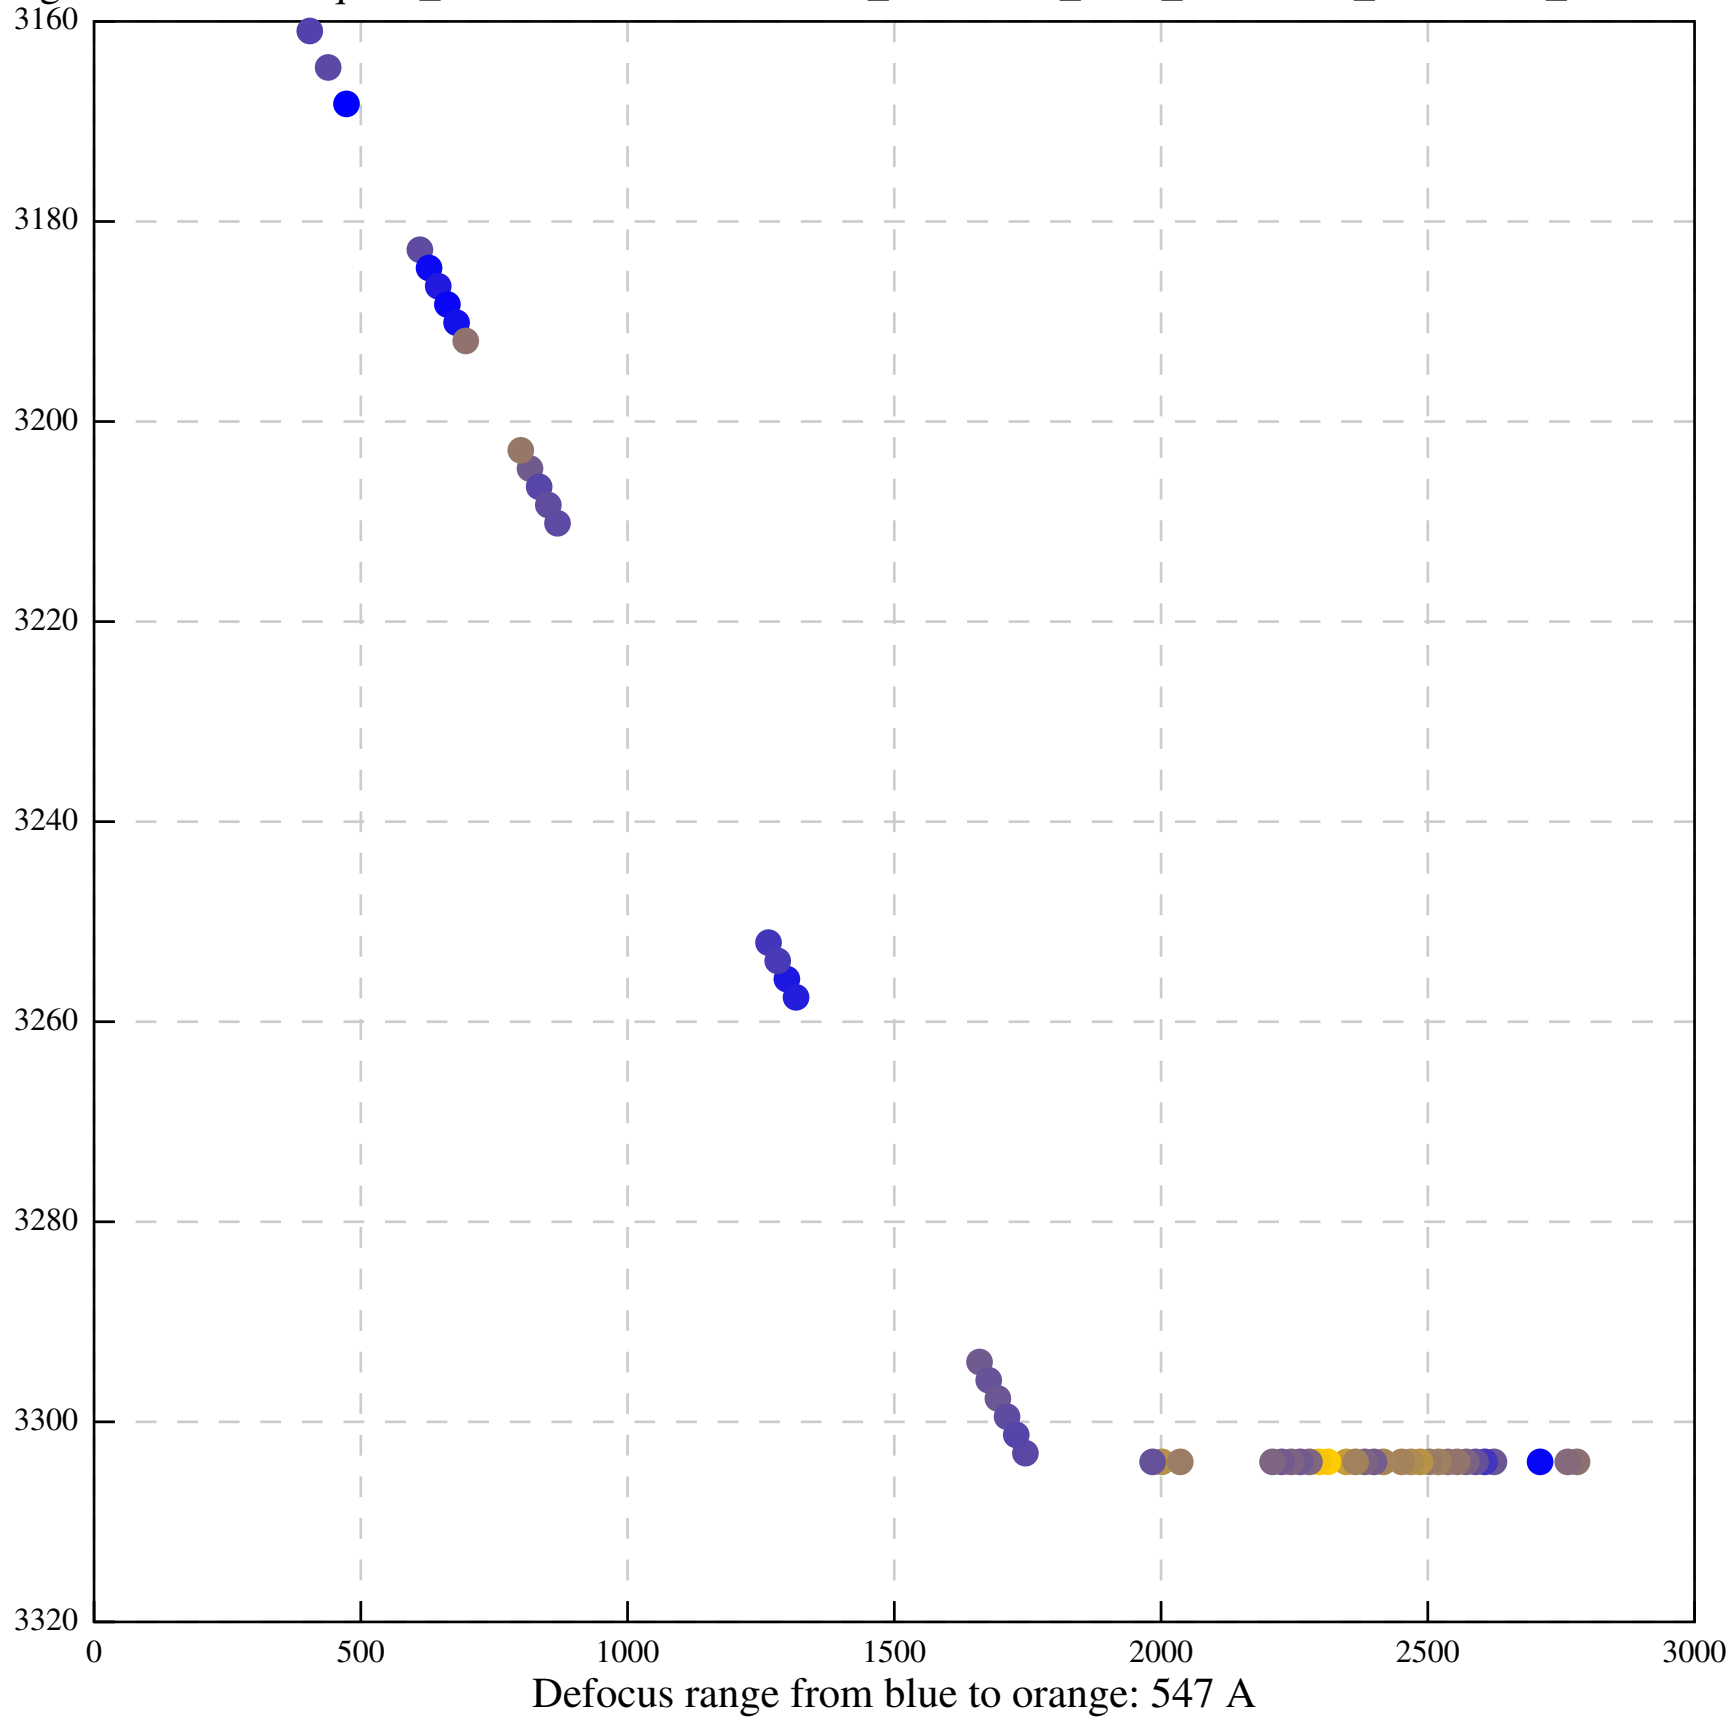

Defocus range from blue to orange: 448 A

Defocus range from blue to orange: 1051 A

Defocus range from blue to orange: 958 A

Defocus range from blue to orange: 215 A

Defocus range from blue to orange: 424 A