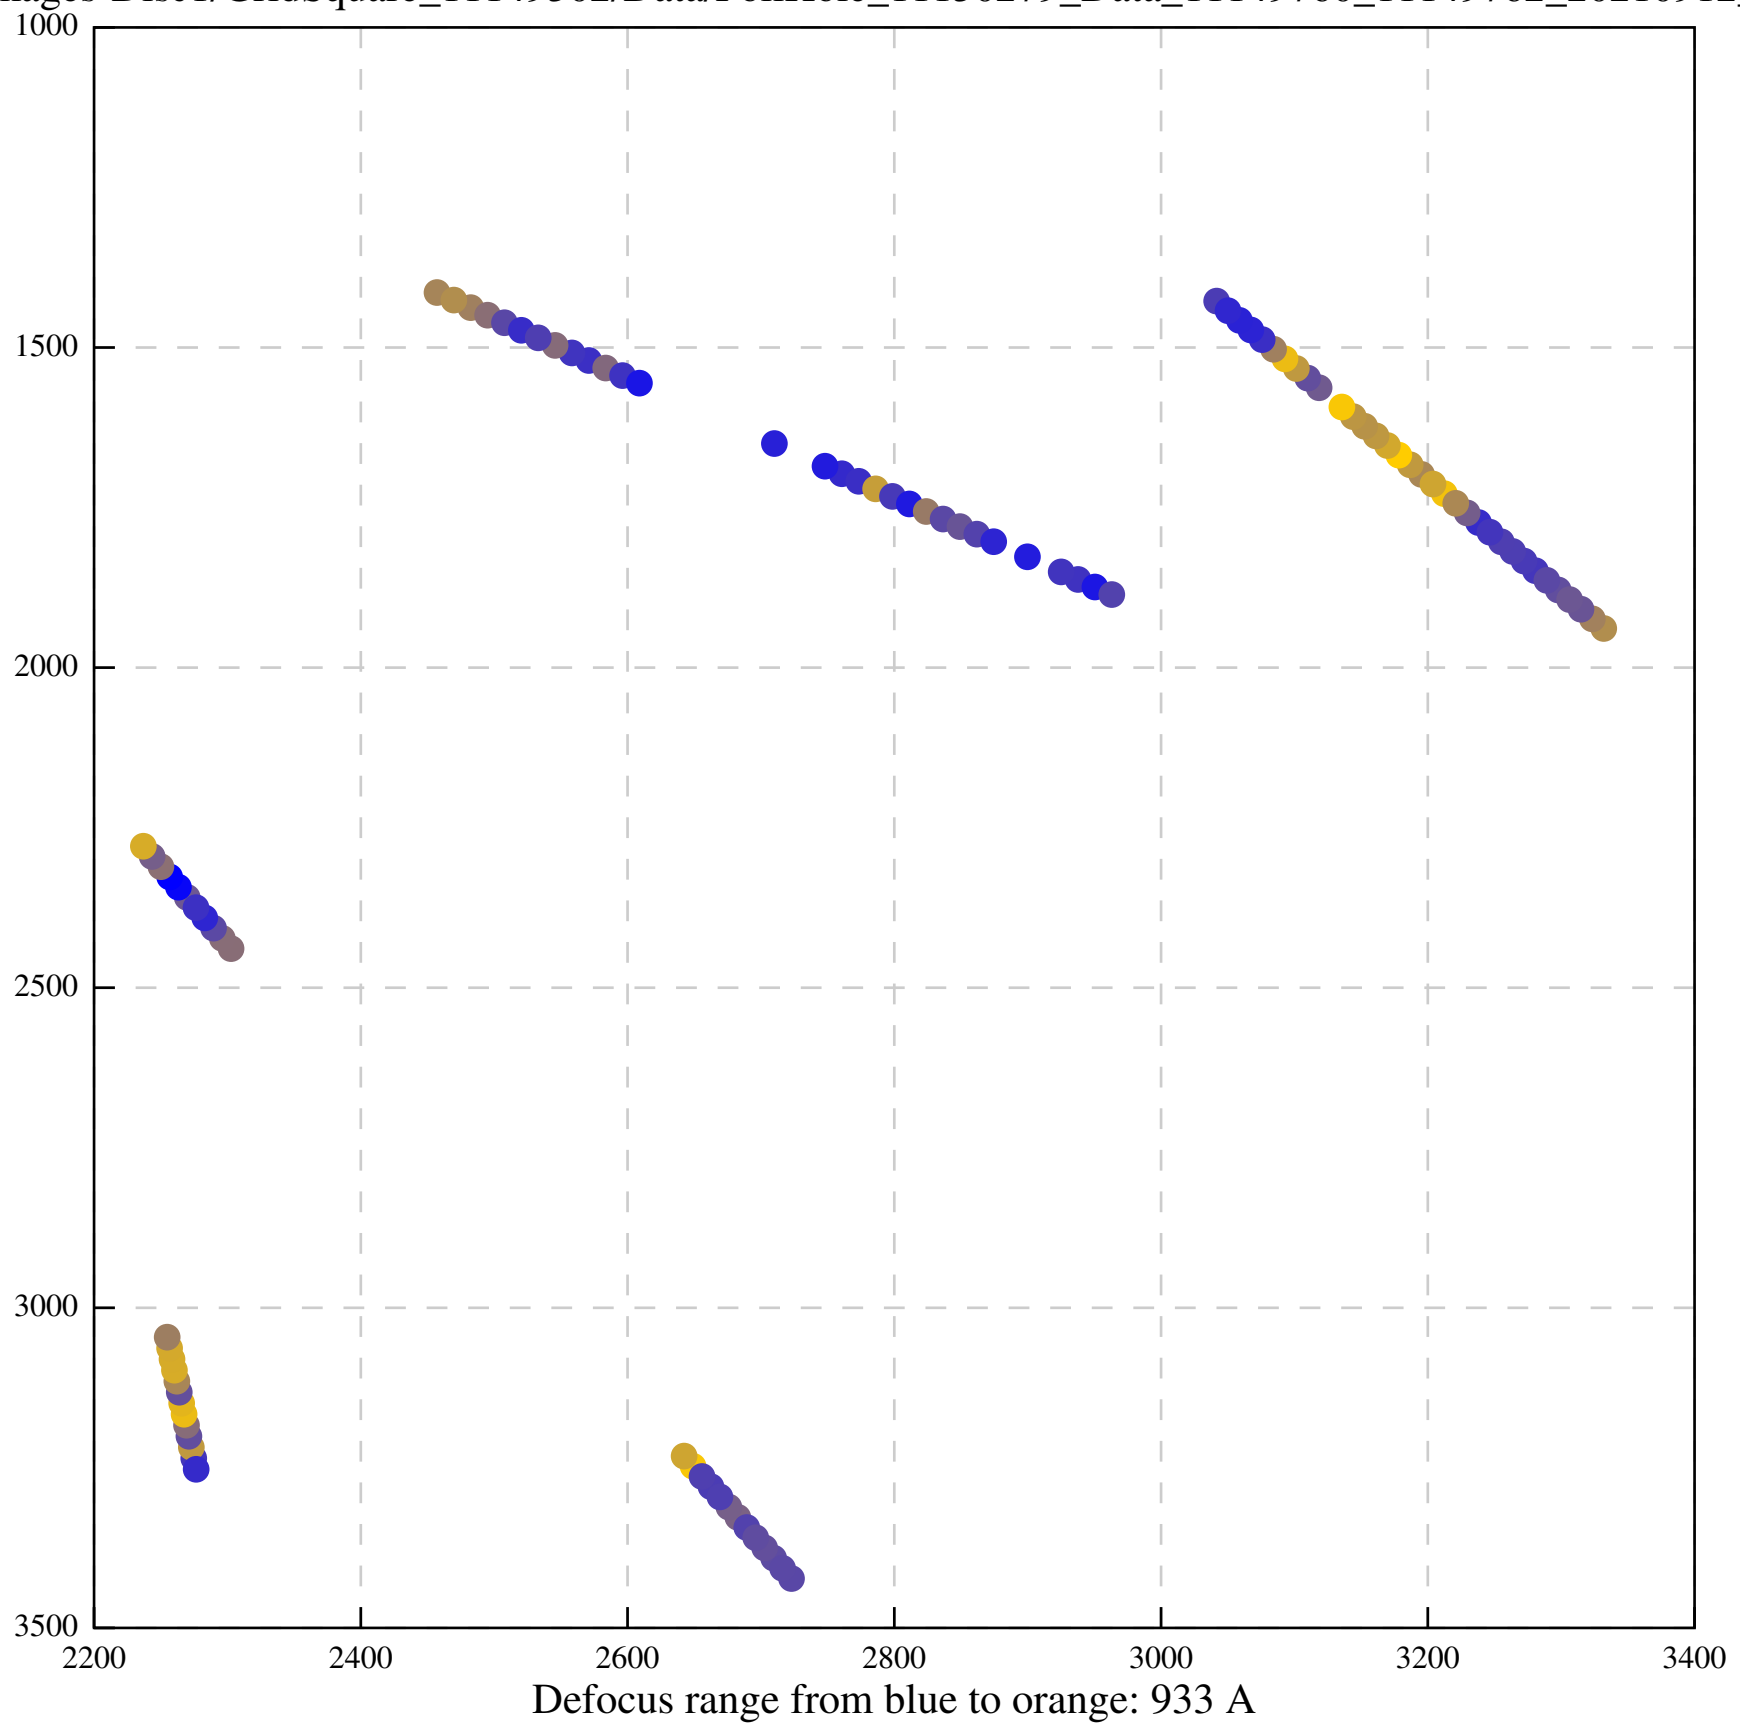

Defocus range from blue to orange: 182 A

Defocus range from blue to orange: 0 A

Defocus range from blue to orange: 326 A

Defocus range from blue to orange: 0 A

Defocus range from blue to orange: 1129 A

Defocus range from blue to orange: 576 Å