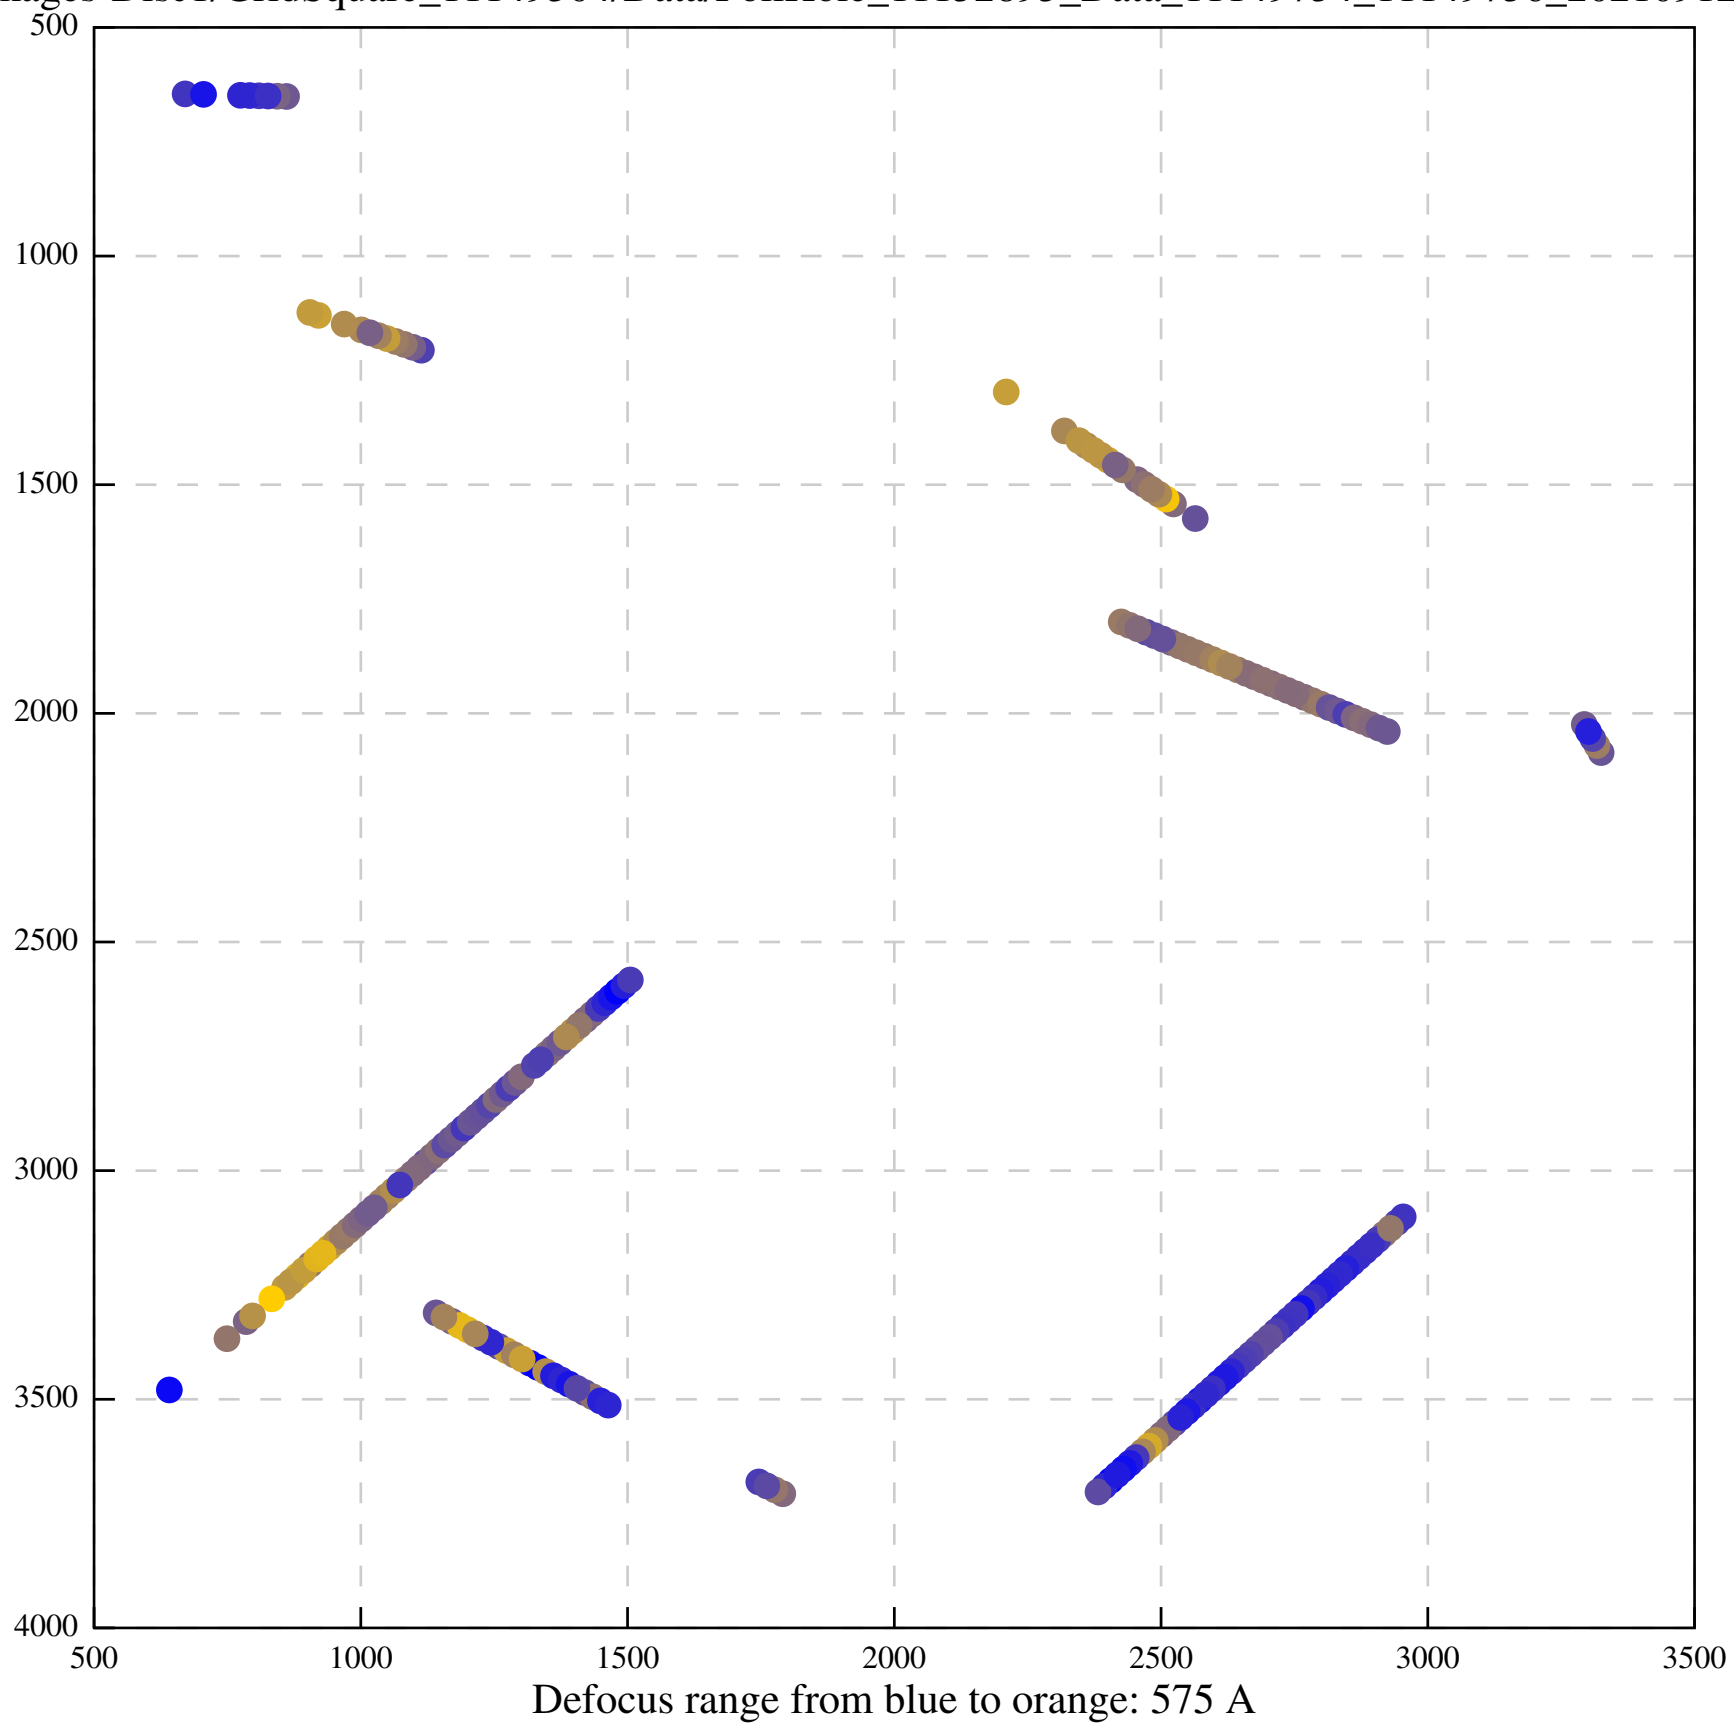

Defocus range from blue to orange: 0 A

Defocus range from blue to orange: 0 A

Defocus range from blue to orange: 546 A

Defocus range from blue to orange: 406 A

Defocus range from blue to orange: 0 A

Defocus range from blue to orange: 1069 A