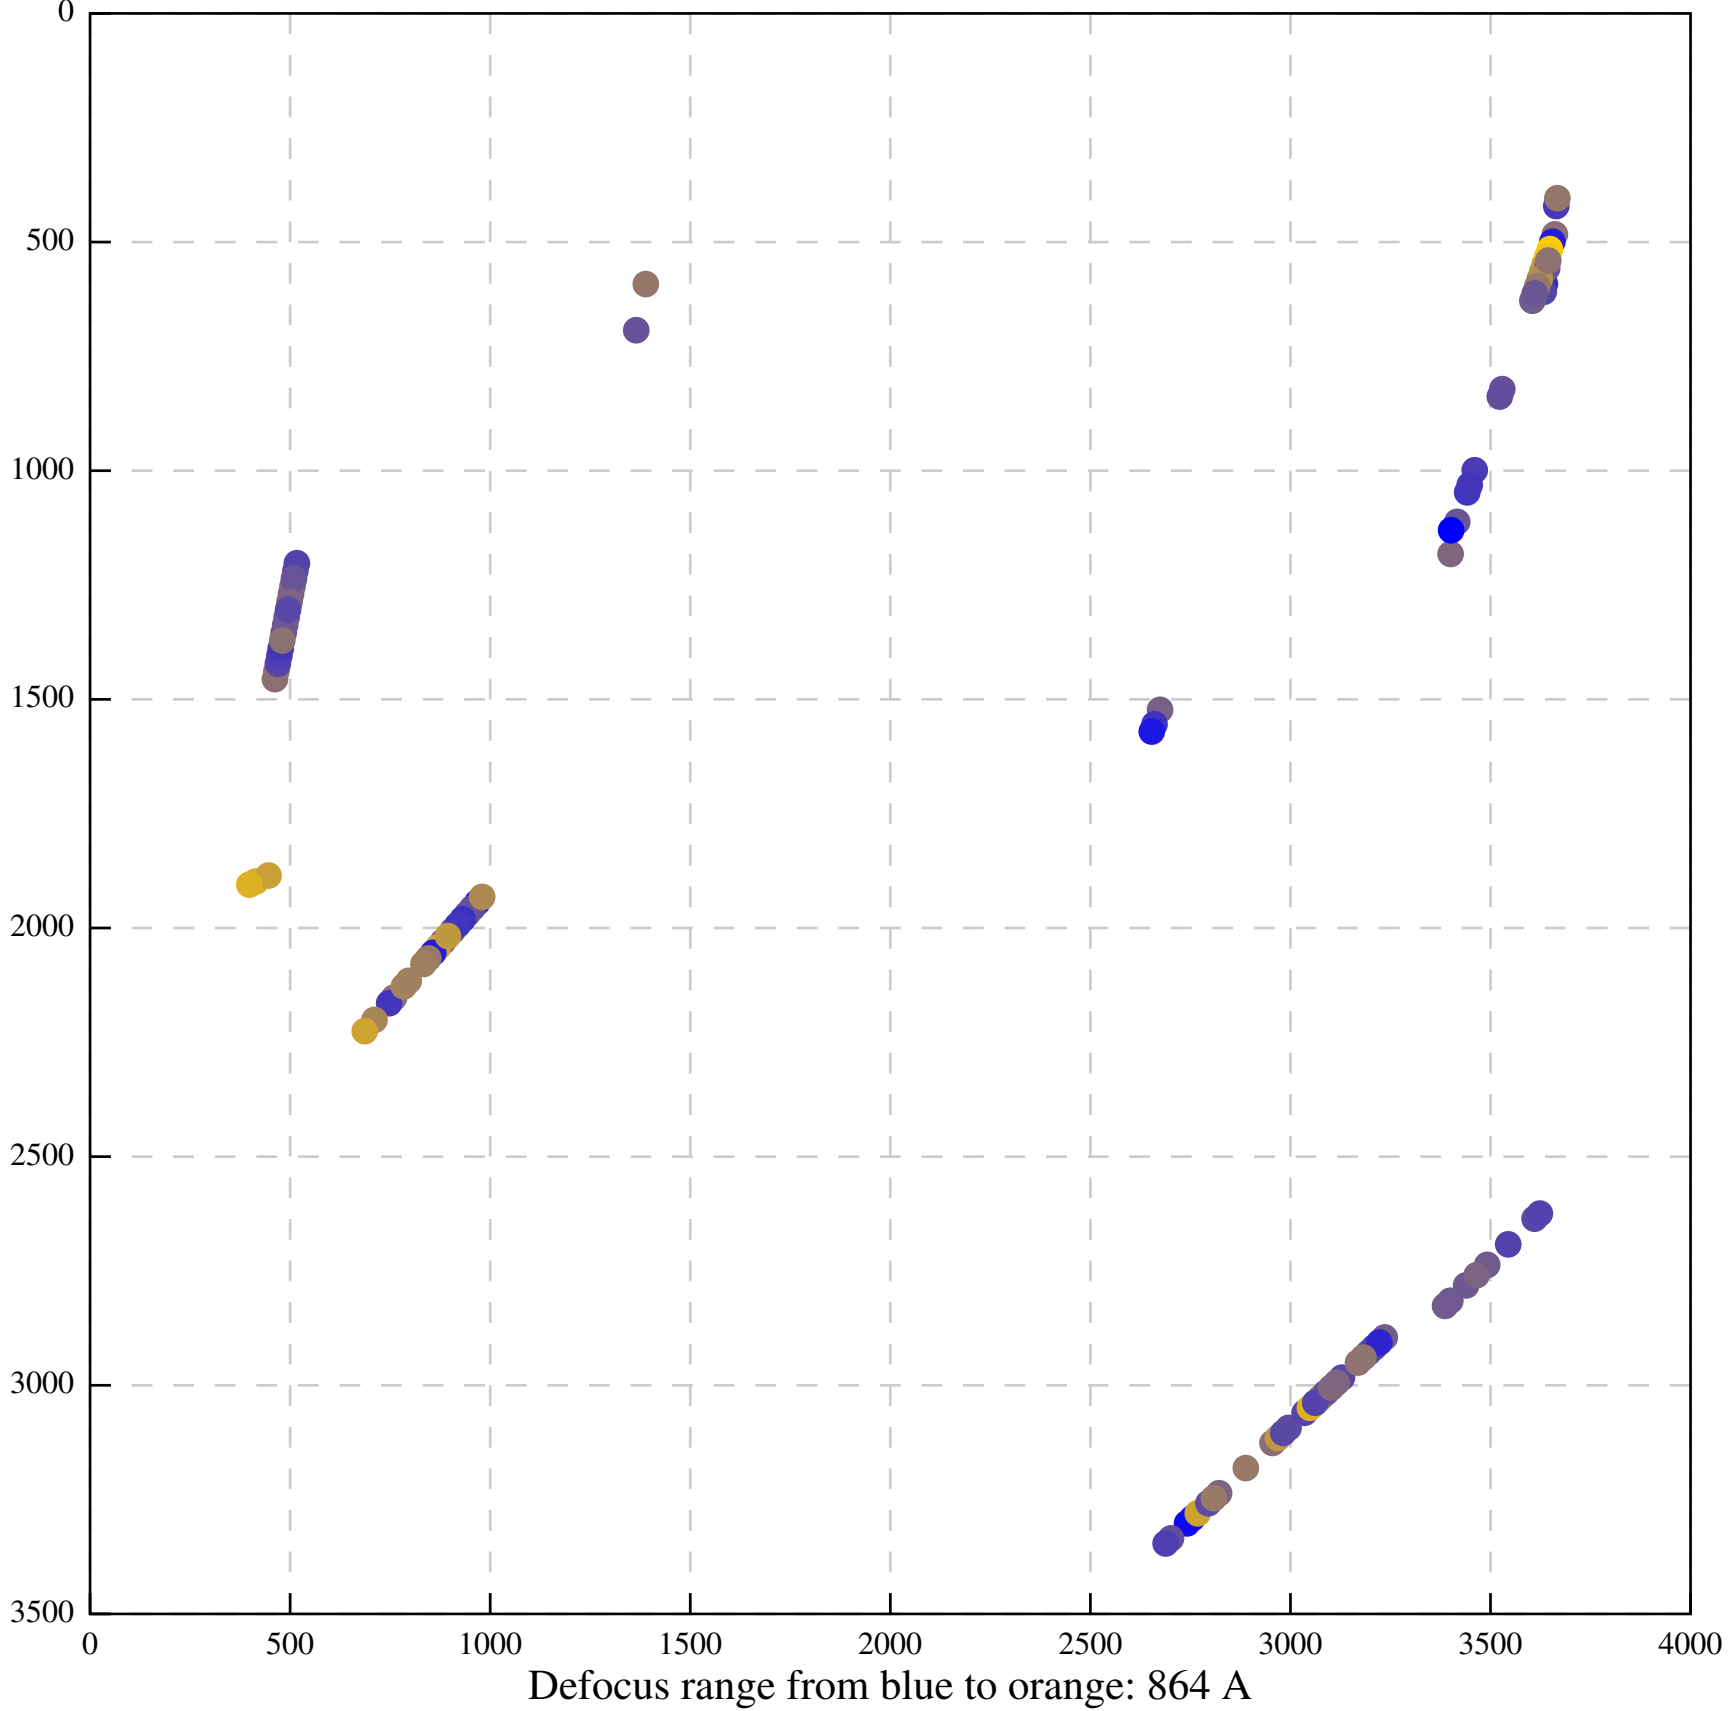

Defocus range from blue to orange: 0 A

Defocus range from blue to orange: 0 A

Defocus range from blue to orange: 546 A

Defocus range from blue to orange: 406 A

Defocus range from blue to orange: 0 A

Defocus range from blue to orange: 1069 A