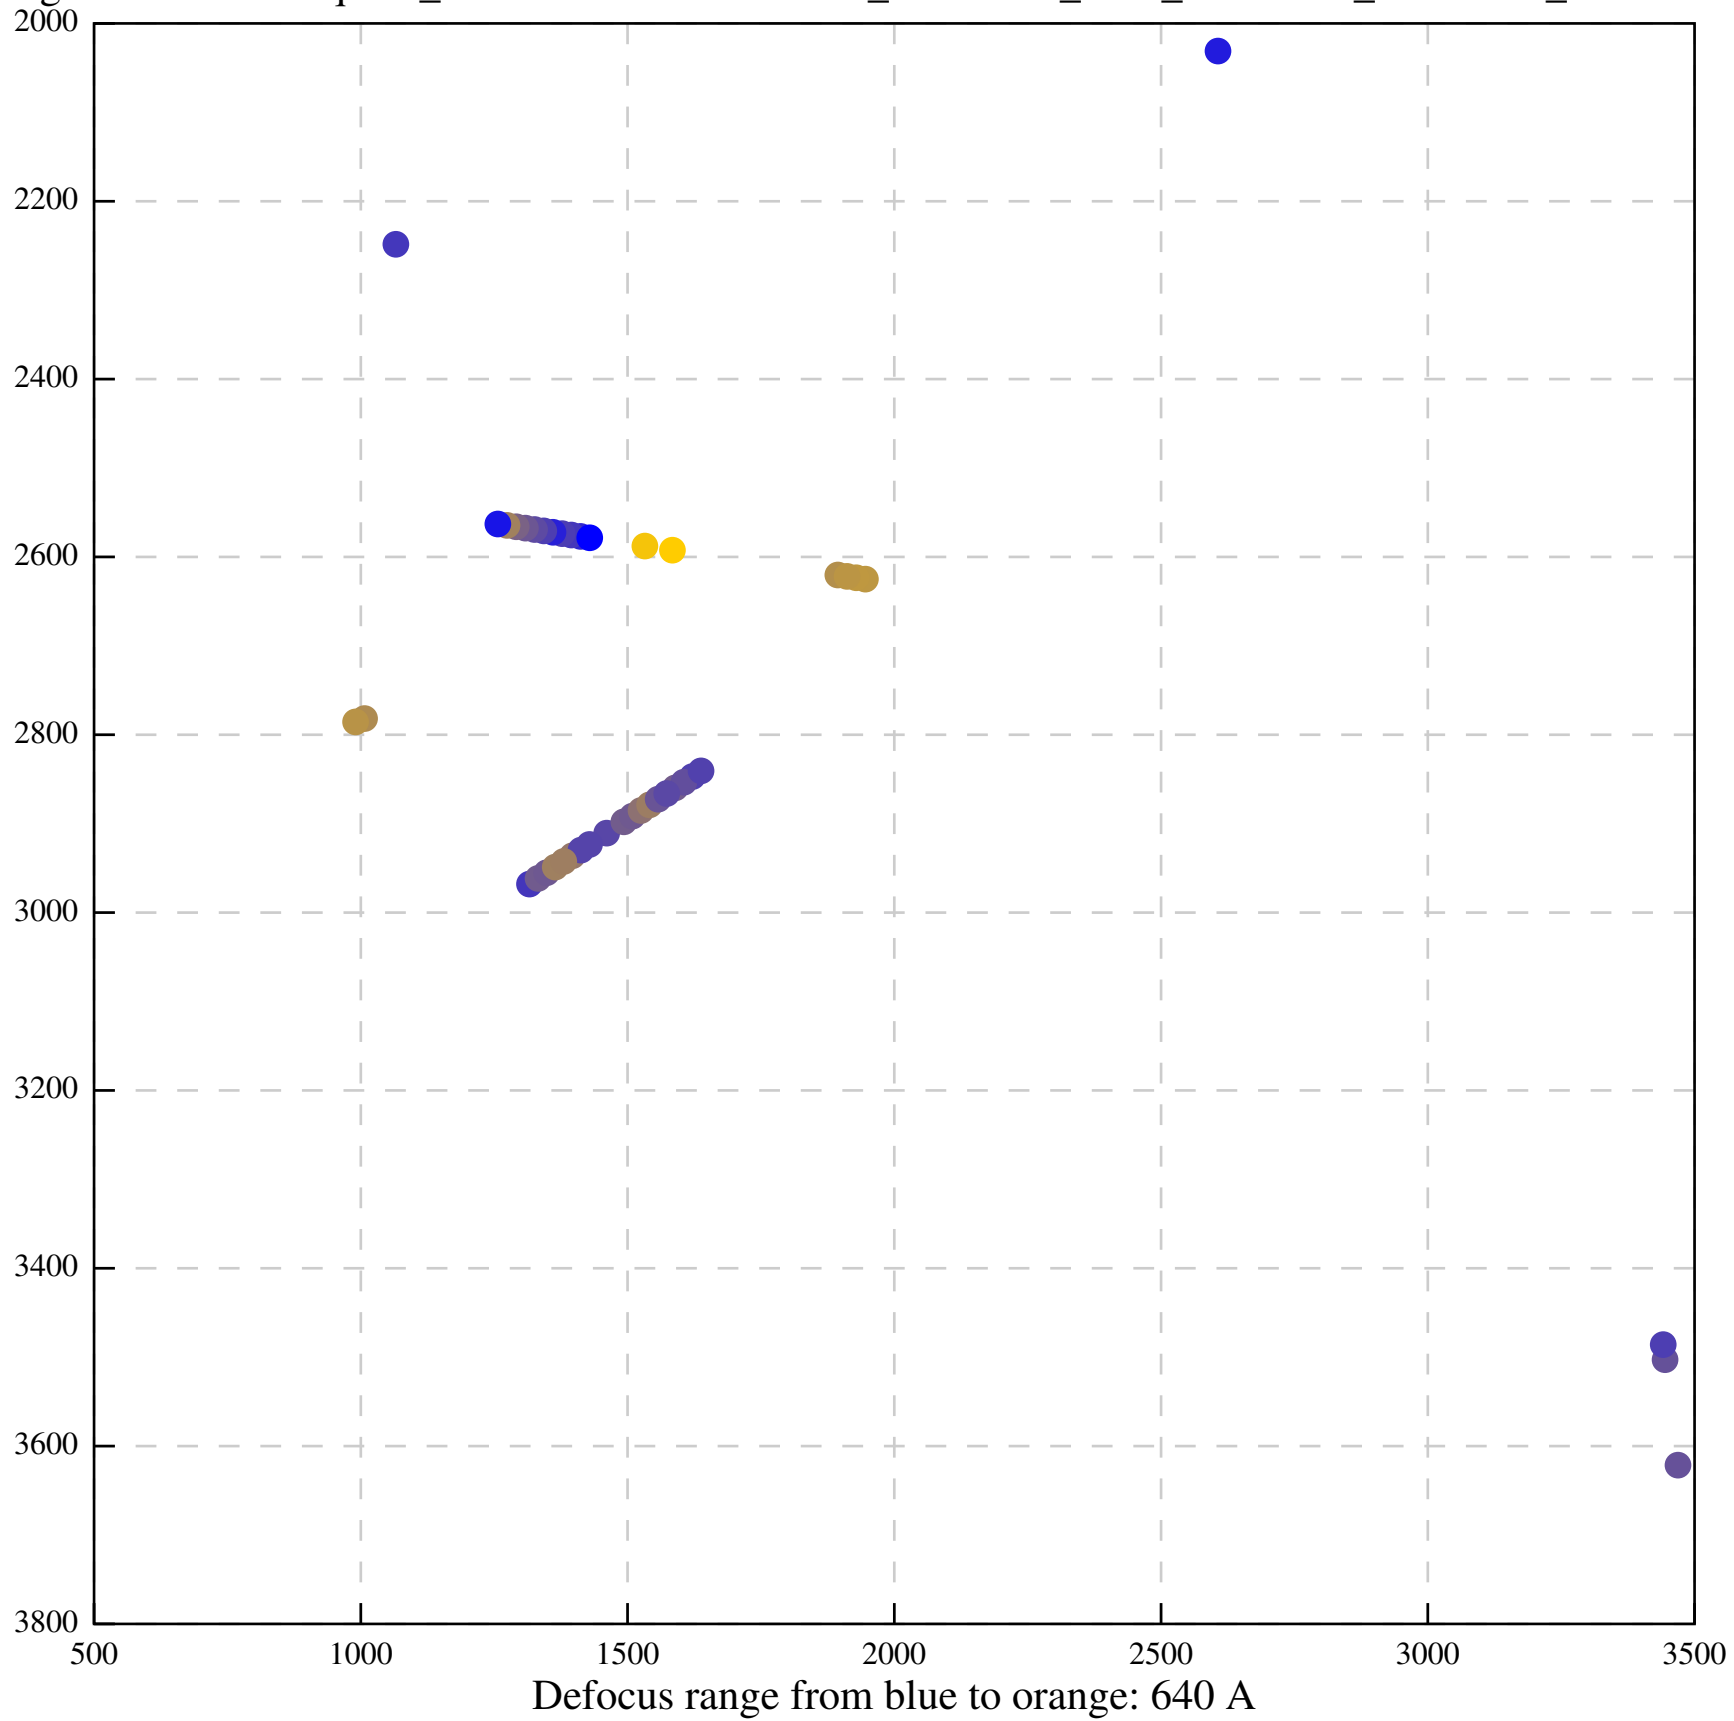

Defocus range from blue to orange: 836 A

Defocus range from blue to orange: 0 A

Defocus range from blue to orange: 0 A

Defocus range from blue to orange: 284 A

Defocus range from blue to orange: 1052 A

Defocus range from blue to orange: 687 A