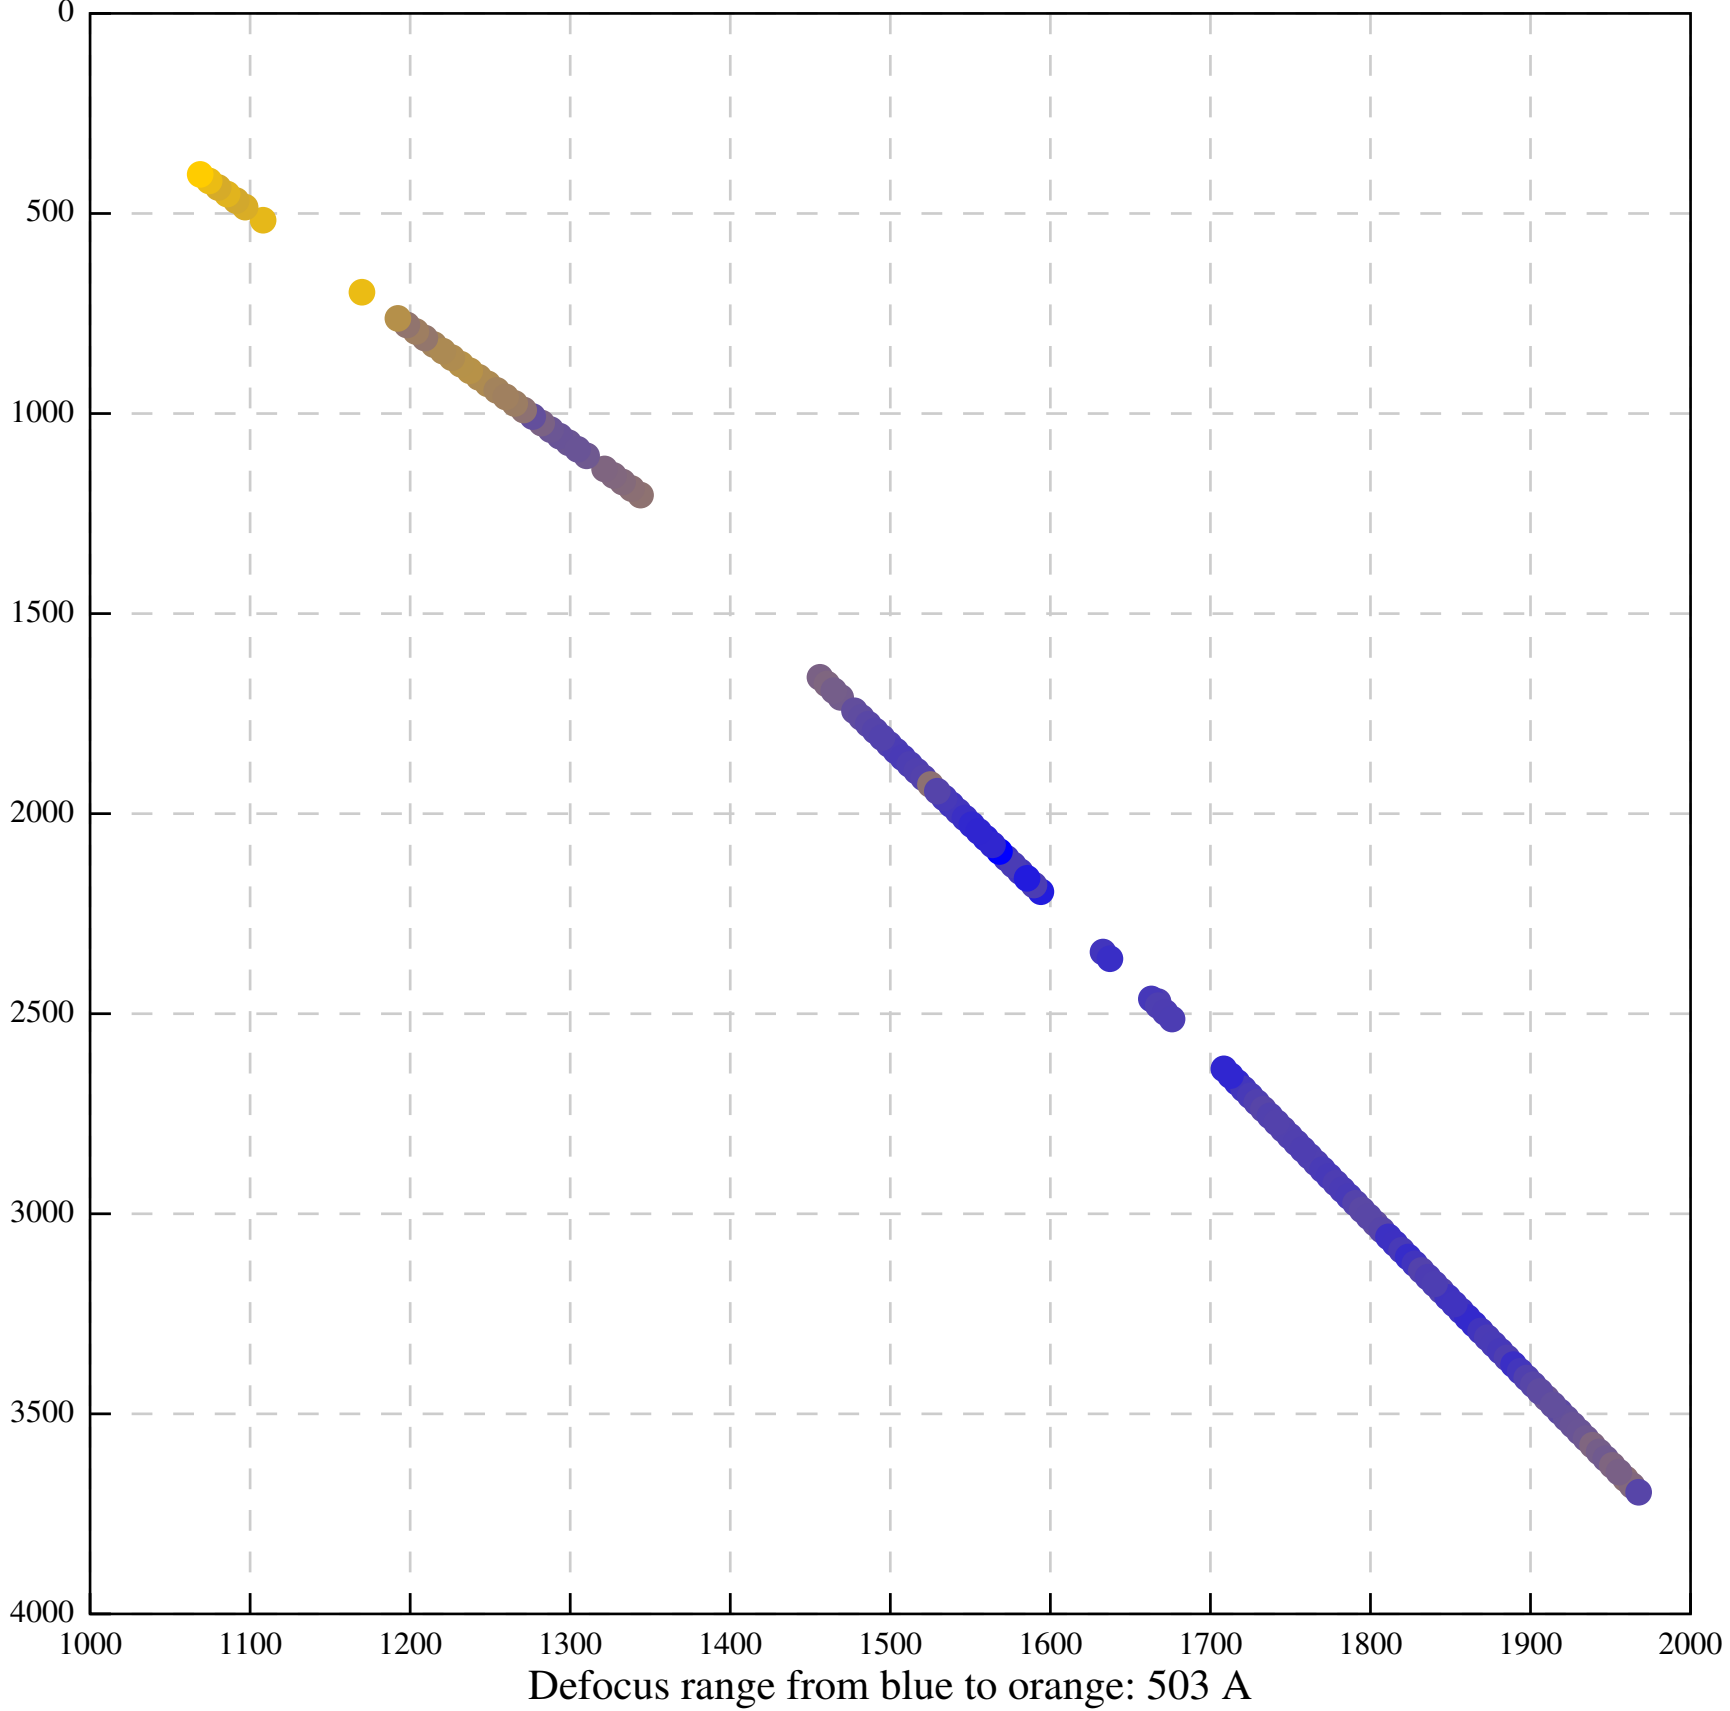

Defocus range from blue to orange: 209 A

Defocus range from blue to orange: 263 A

Defocus range from blue to orange: 0 A

Defocus range from blue to orange: 266 A

Defocus range from blue to orange: 26 A

Defocus range from blue to orange: 0 A