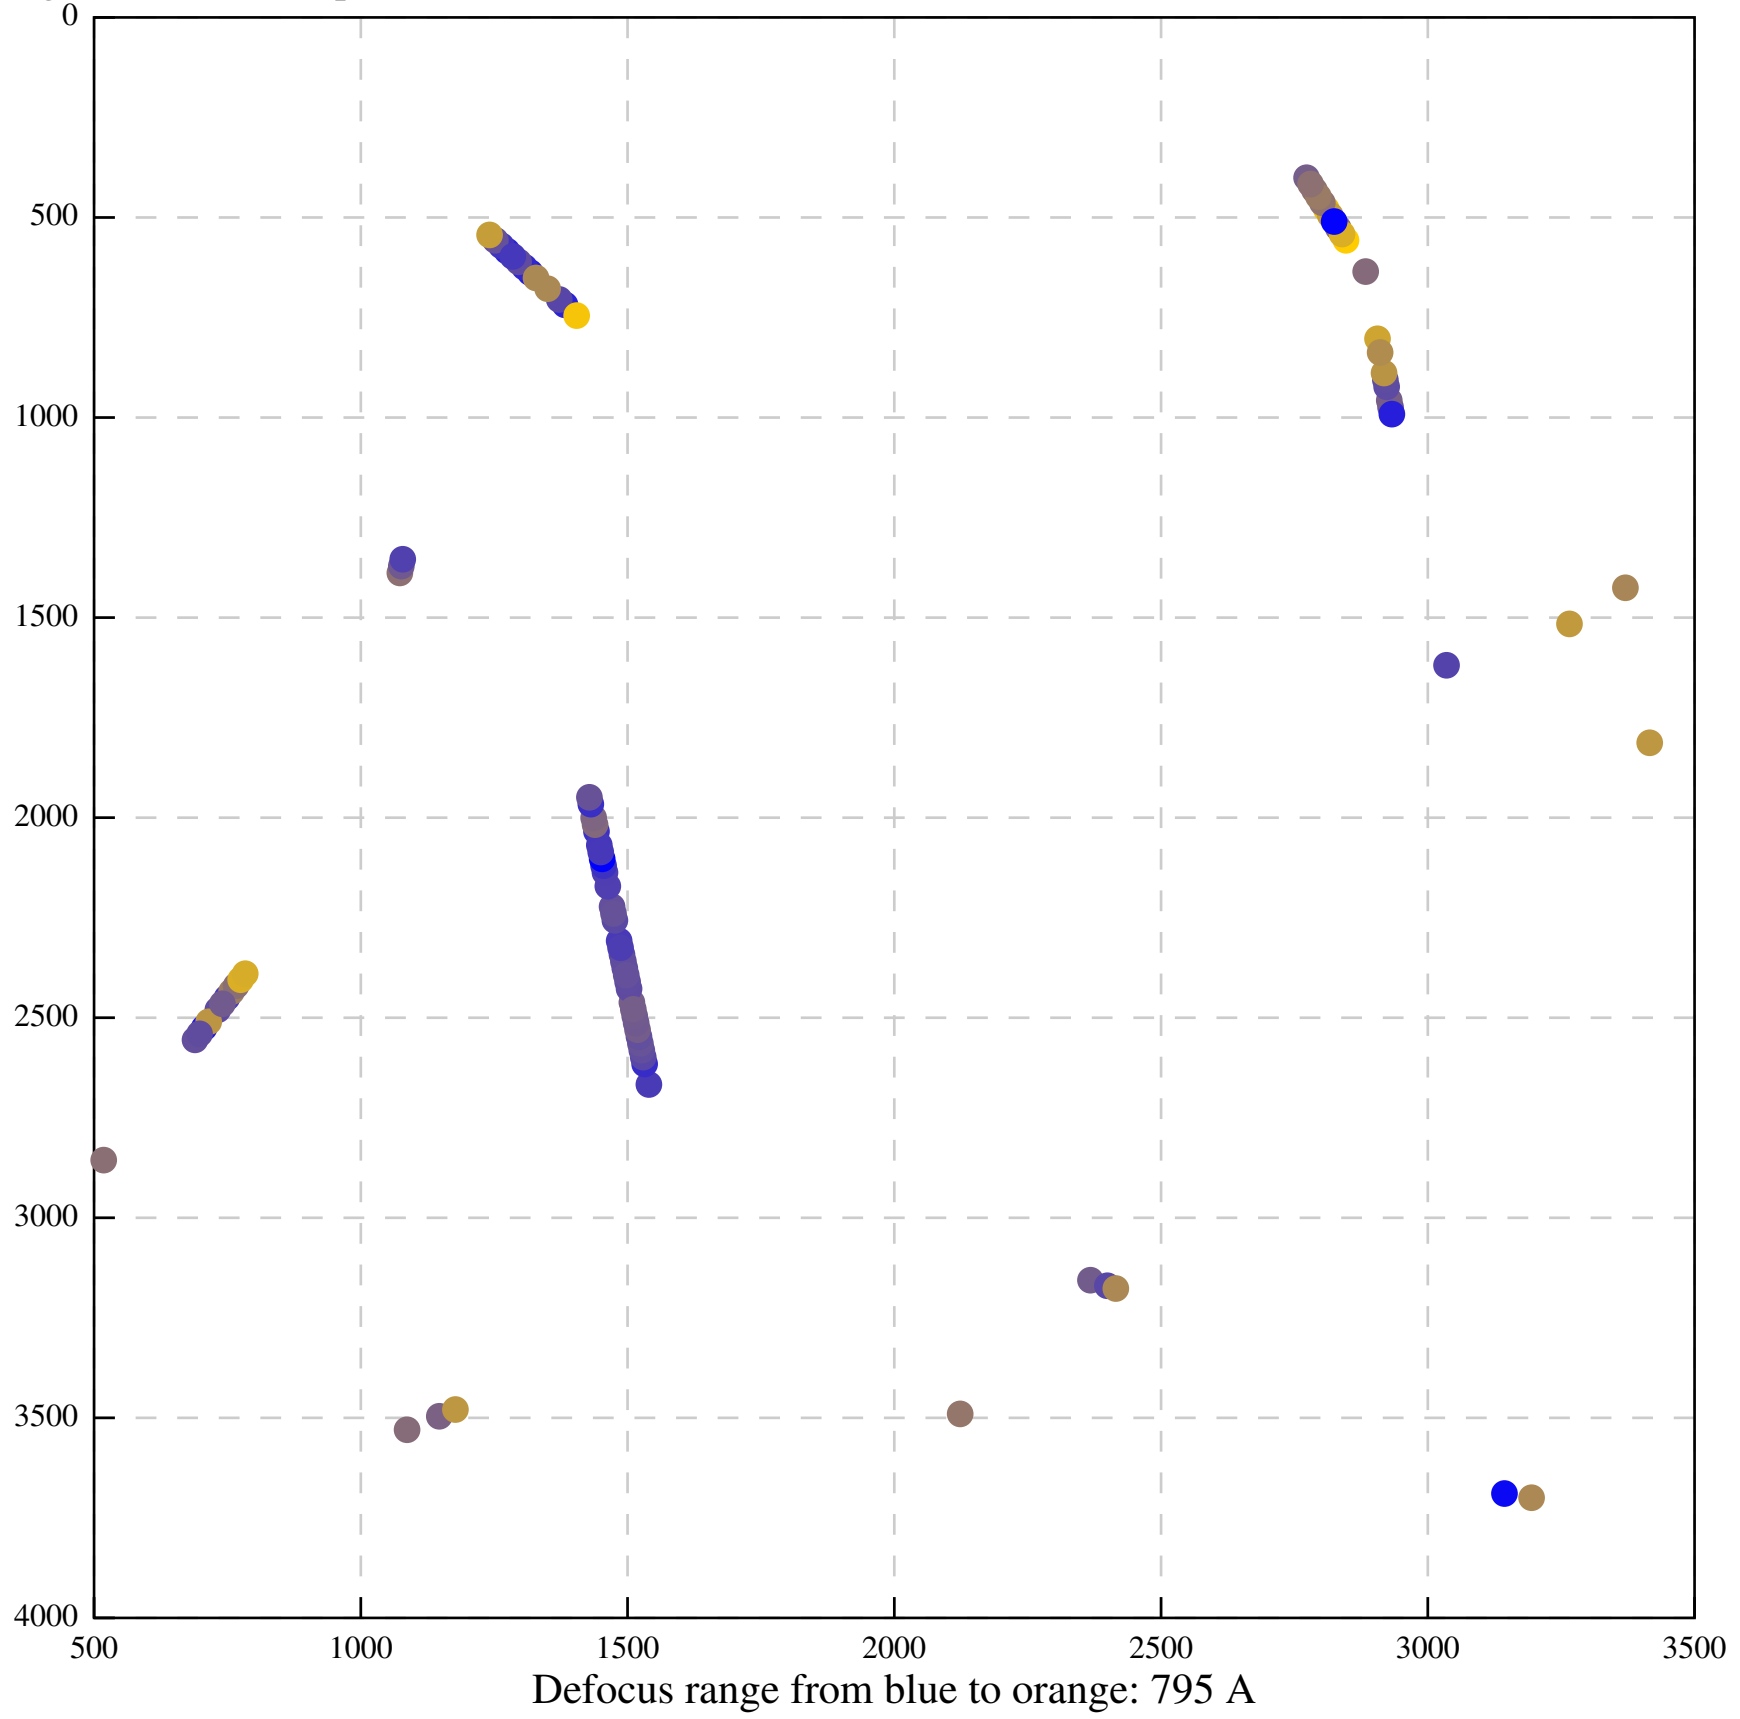

Defocus range from blue to orange: 354 A

Defocus range from blue to orange: 459 A

Defocus range from blue to orange: 89 A

Defocus range from blue to orange: 665 A

Defocus range from blue to orange: 928 A

Defocus range from blue to orange: 231 A