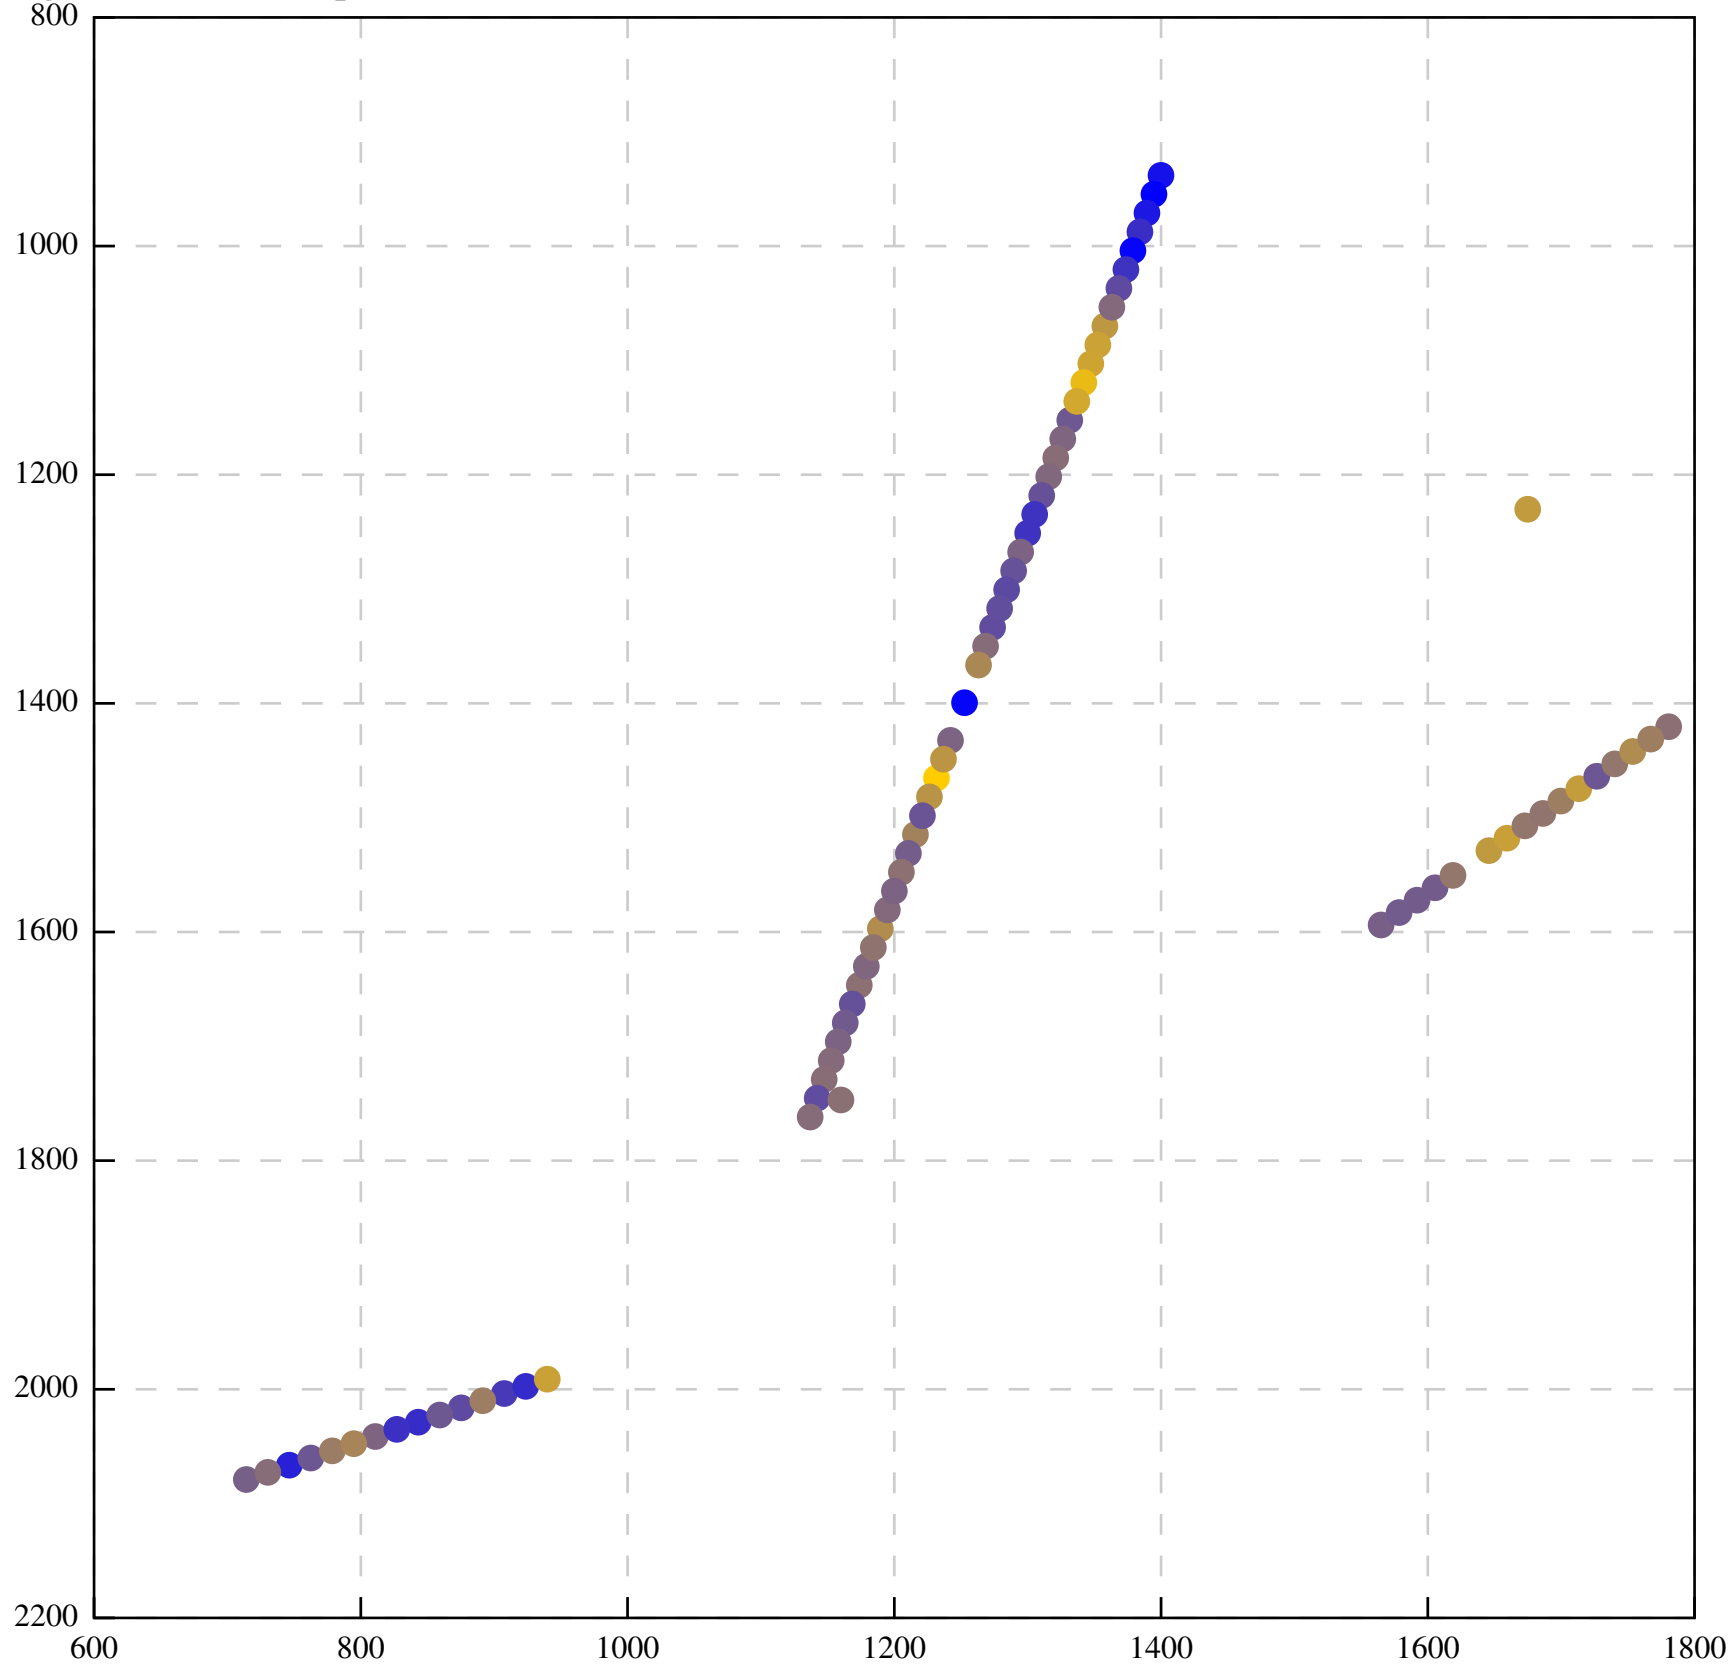

Defocus range from blue to orange: 1384 A

Defocus range from blue to orange: 1111 A

Defocus range from blue to orange: 785 A

Defocus range from blue to orange: 1651 A

Defocus range from blue to orange: 485 A