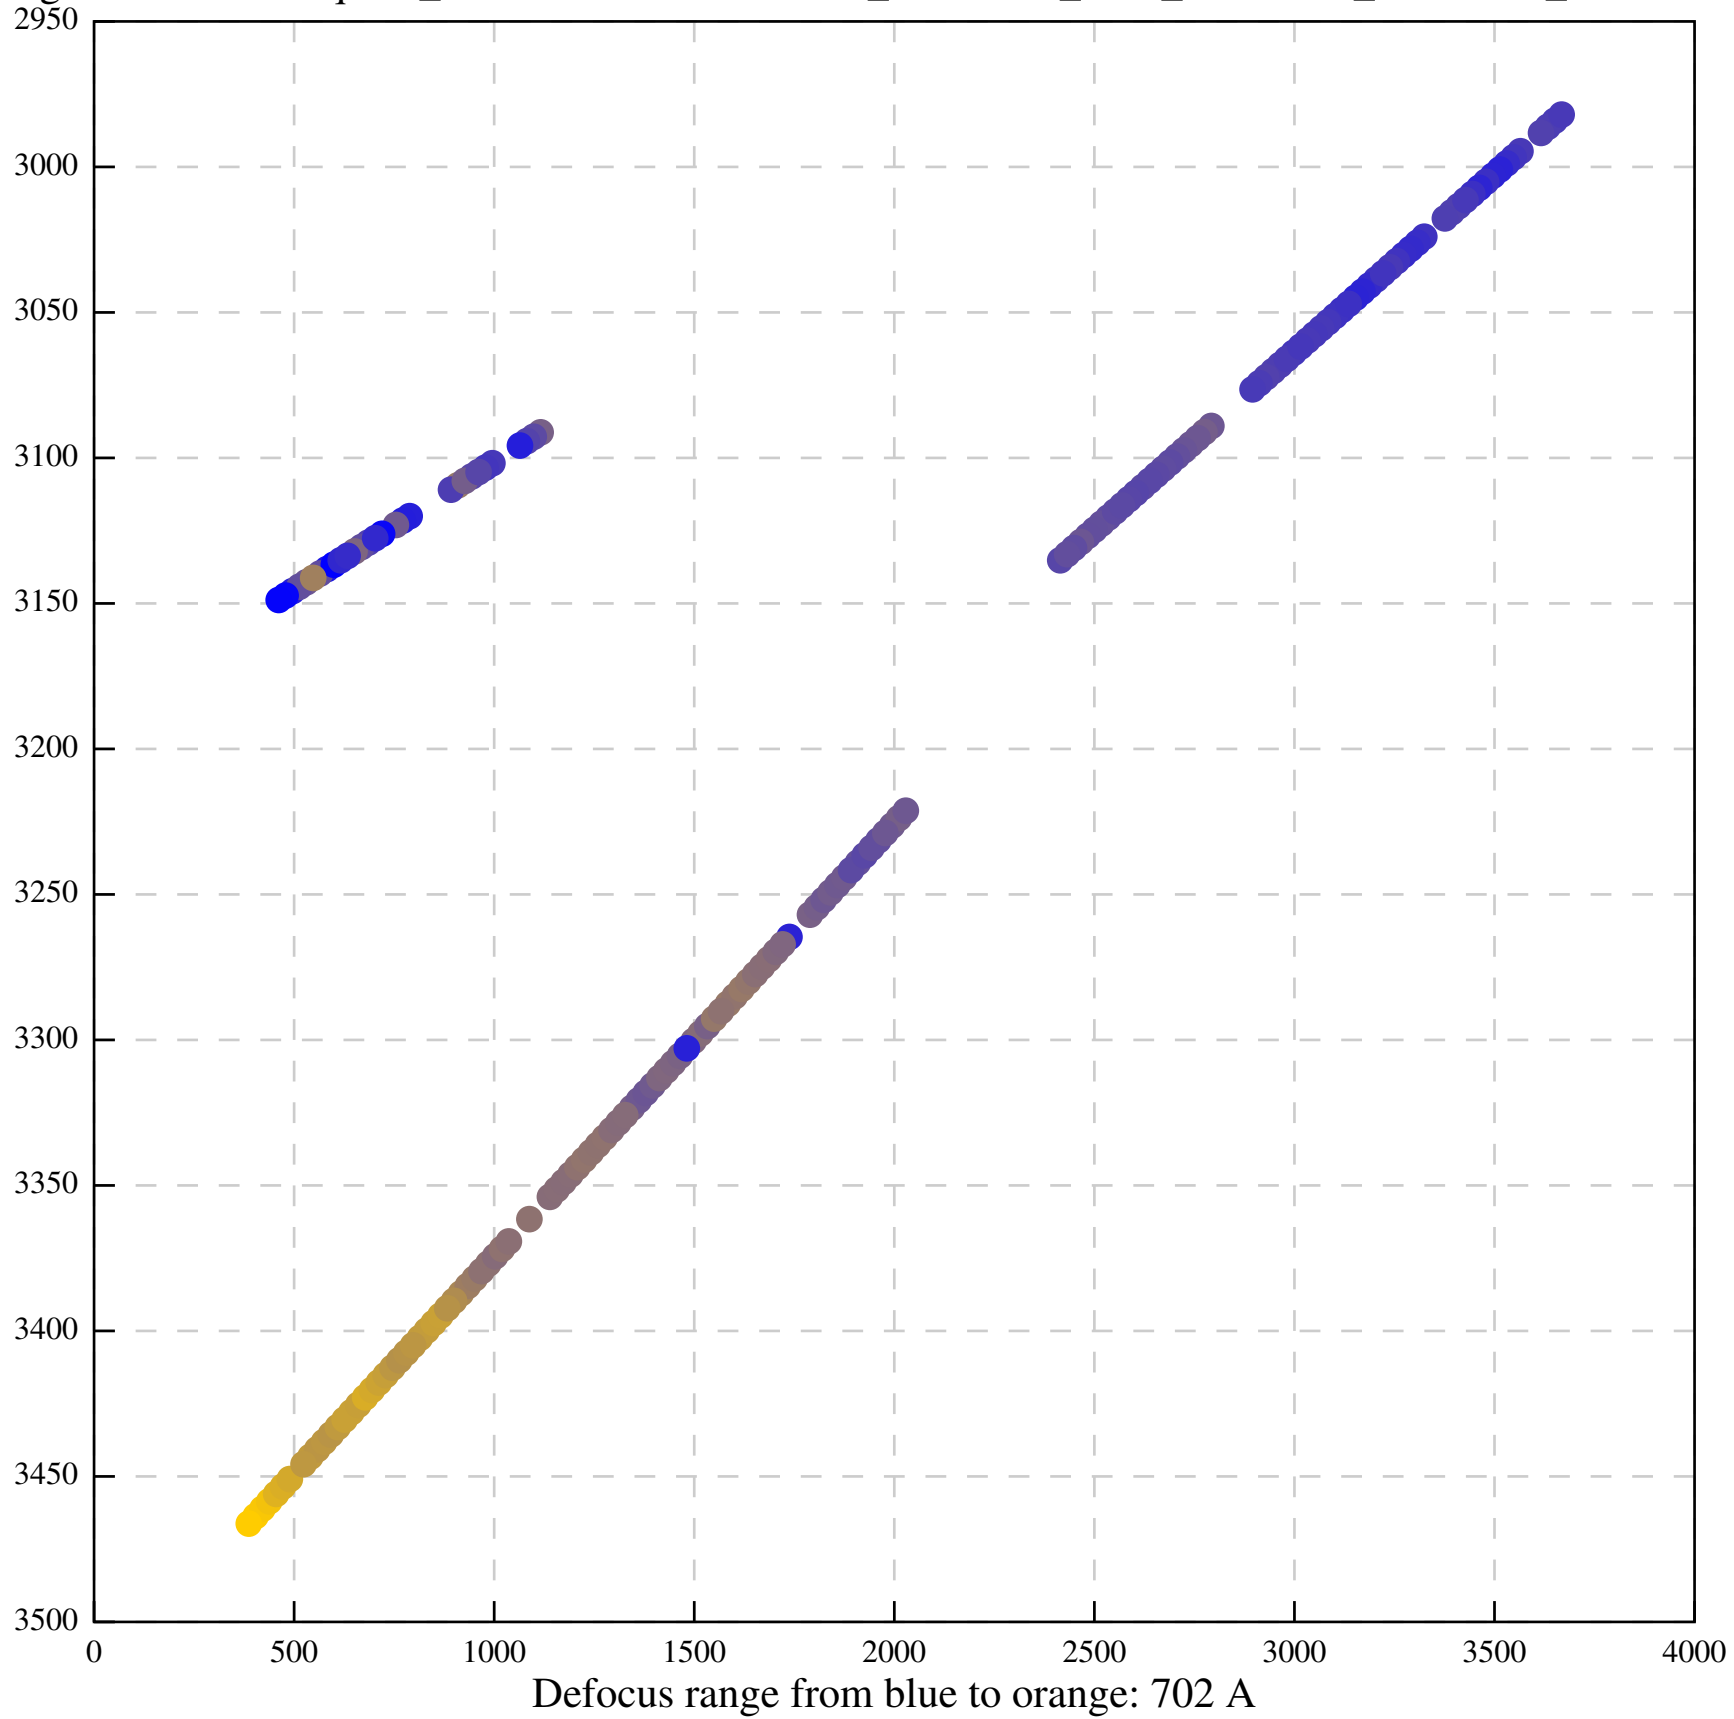

Defocus range from blue to orange: 509 A

Defocus range from blue to orange: 497 Å

Defocus range from blue to orange: 317 A

Defocus range from blue to orange: 327 A

Defocus range from blue to orange: 640 A