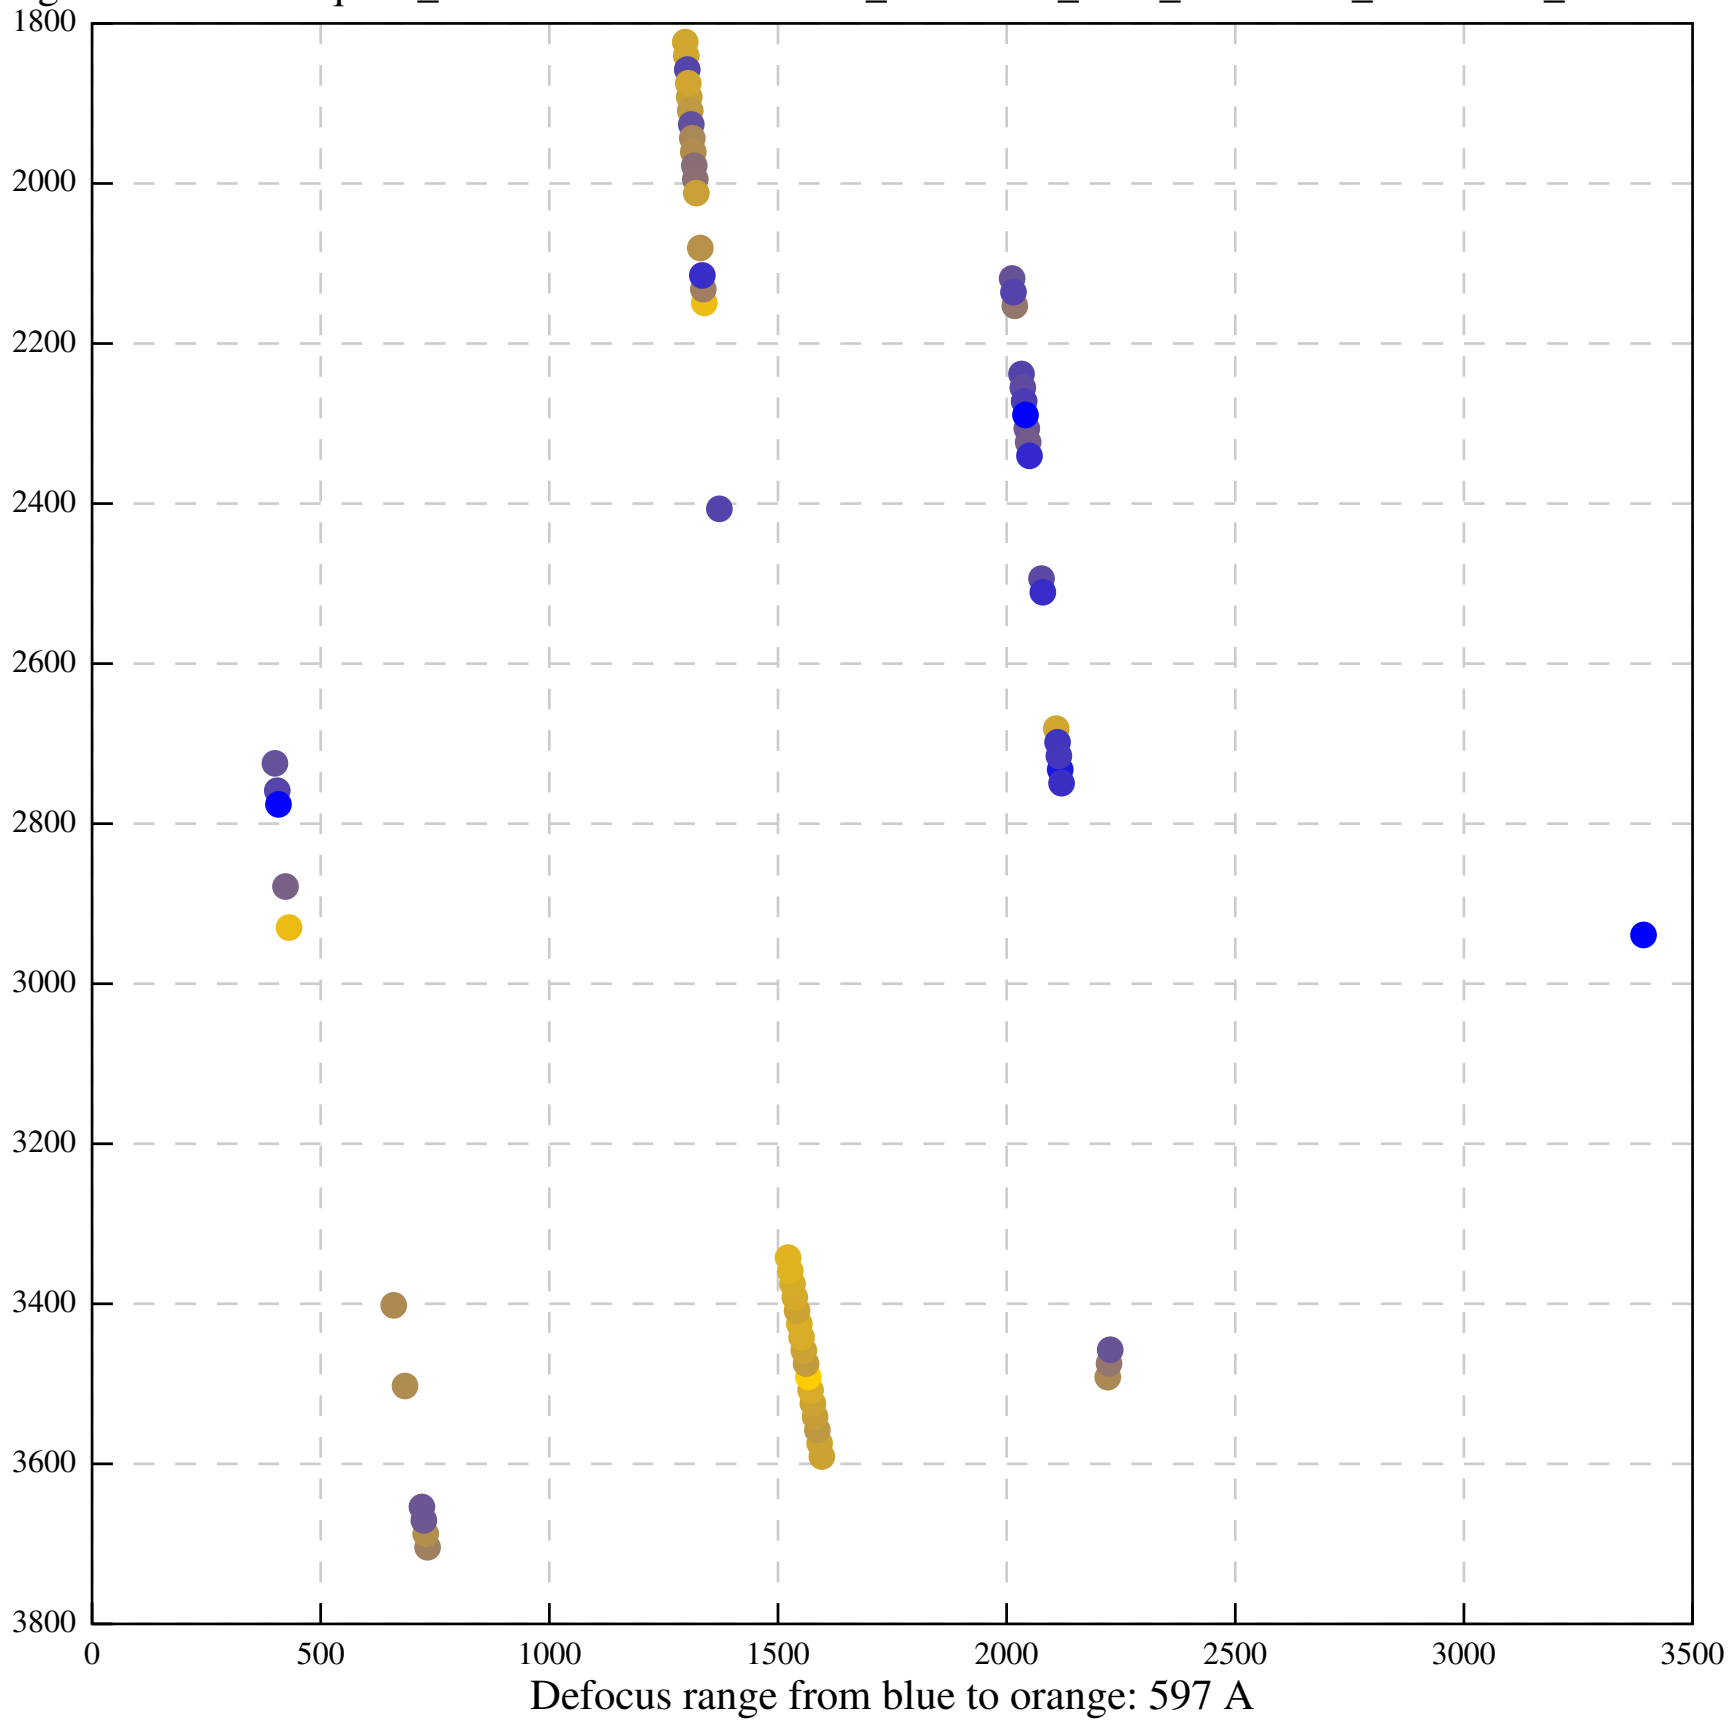

Defocus range from blue to orange: 182 A

Defocus range from blue to orange: 0 A

Defocus range from blue to orange: 326 A

Defocus range from blue to orange: 0 A

Defocus range from blue to orange: 1129 A

Defocus range from blue to orange: 576 Å