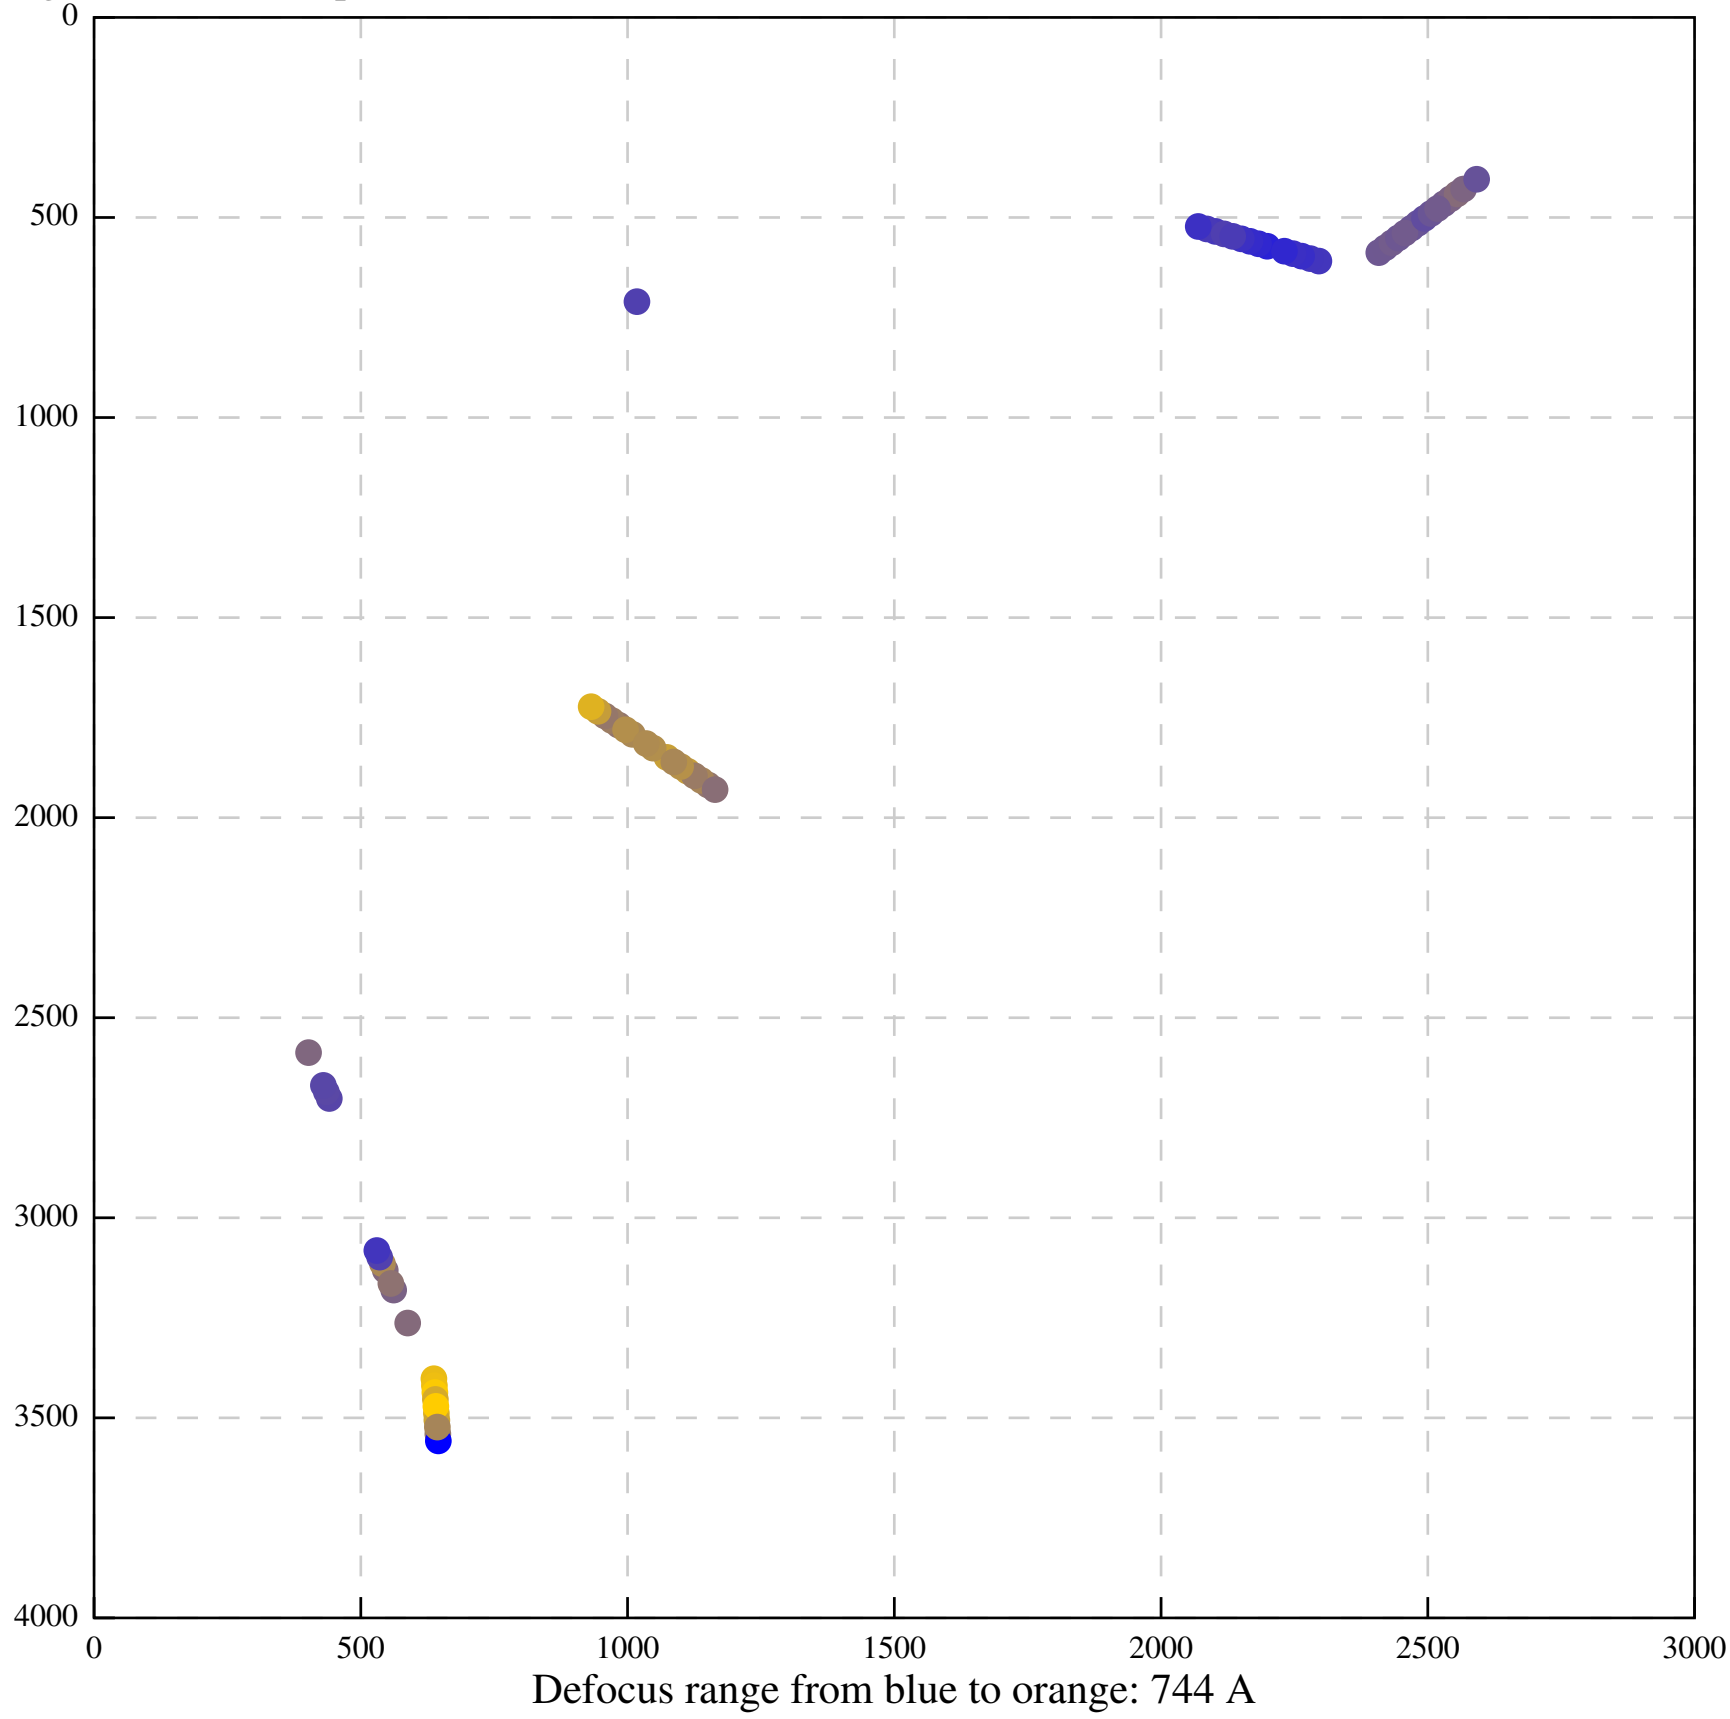

Defocus range from blue to orange: 1384 A

Defocus range from blue to orange: 1111 A

Defocus range from blue to orange: 785 A

Defocus range from blue to orange: 1651 A

Defocus range from blue to orange: 485 A