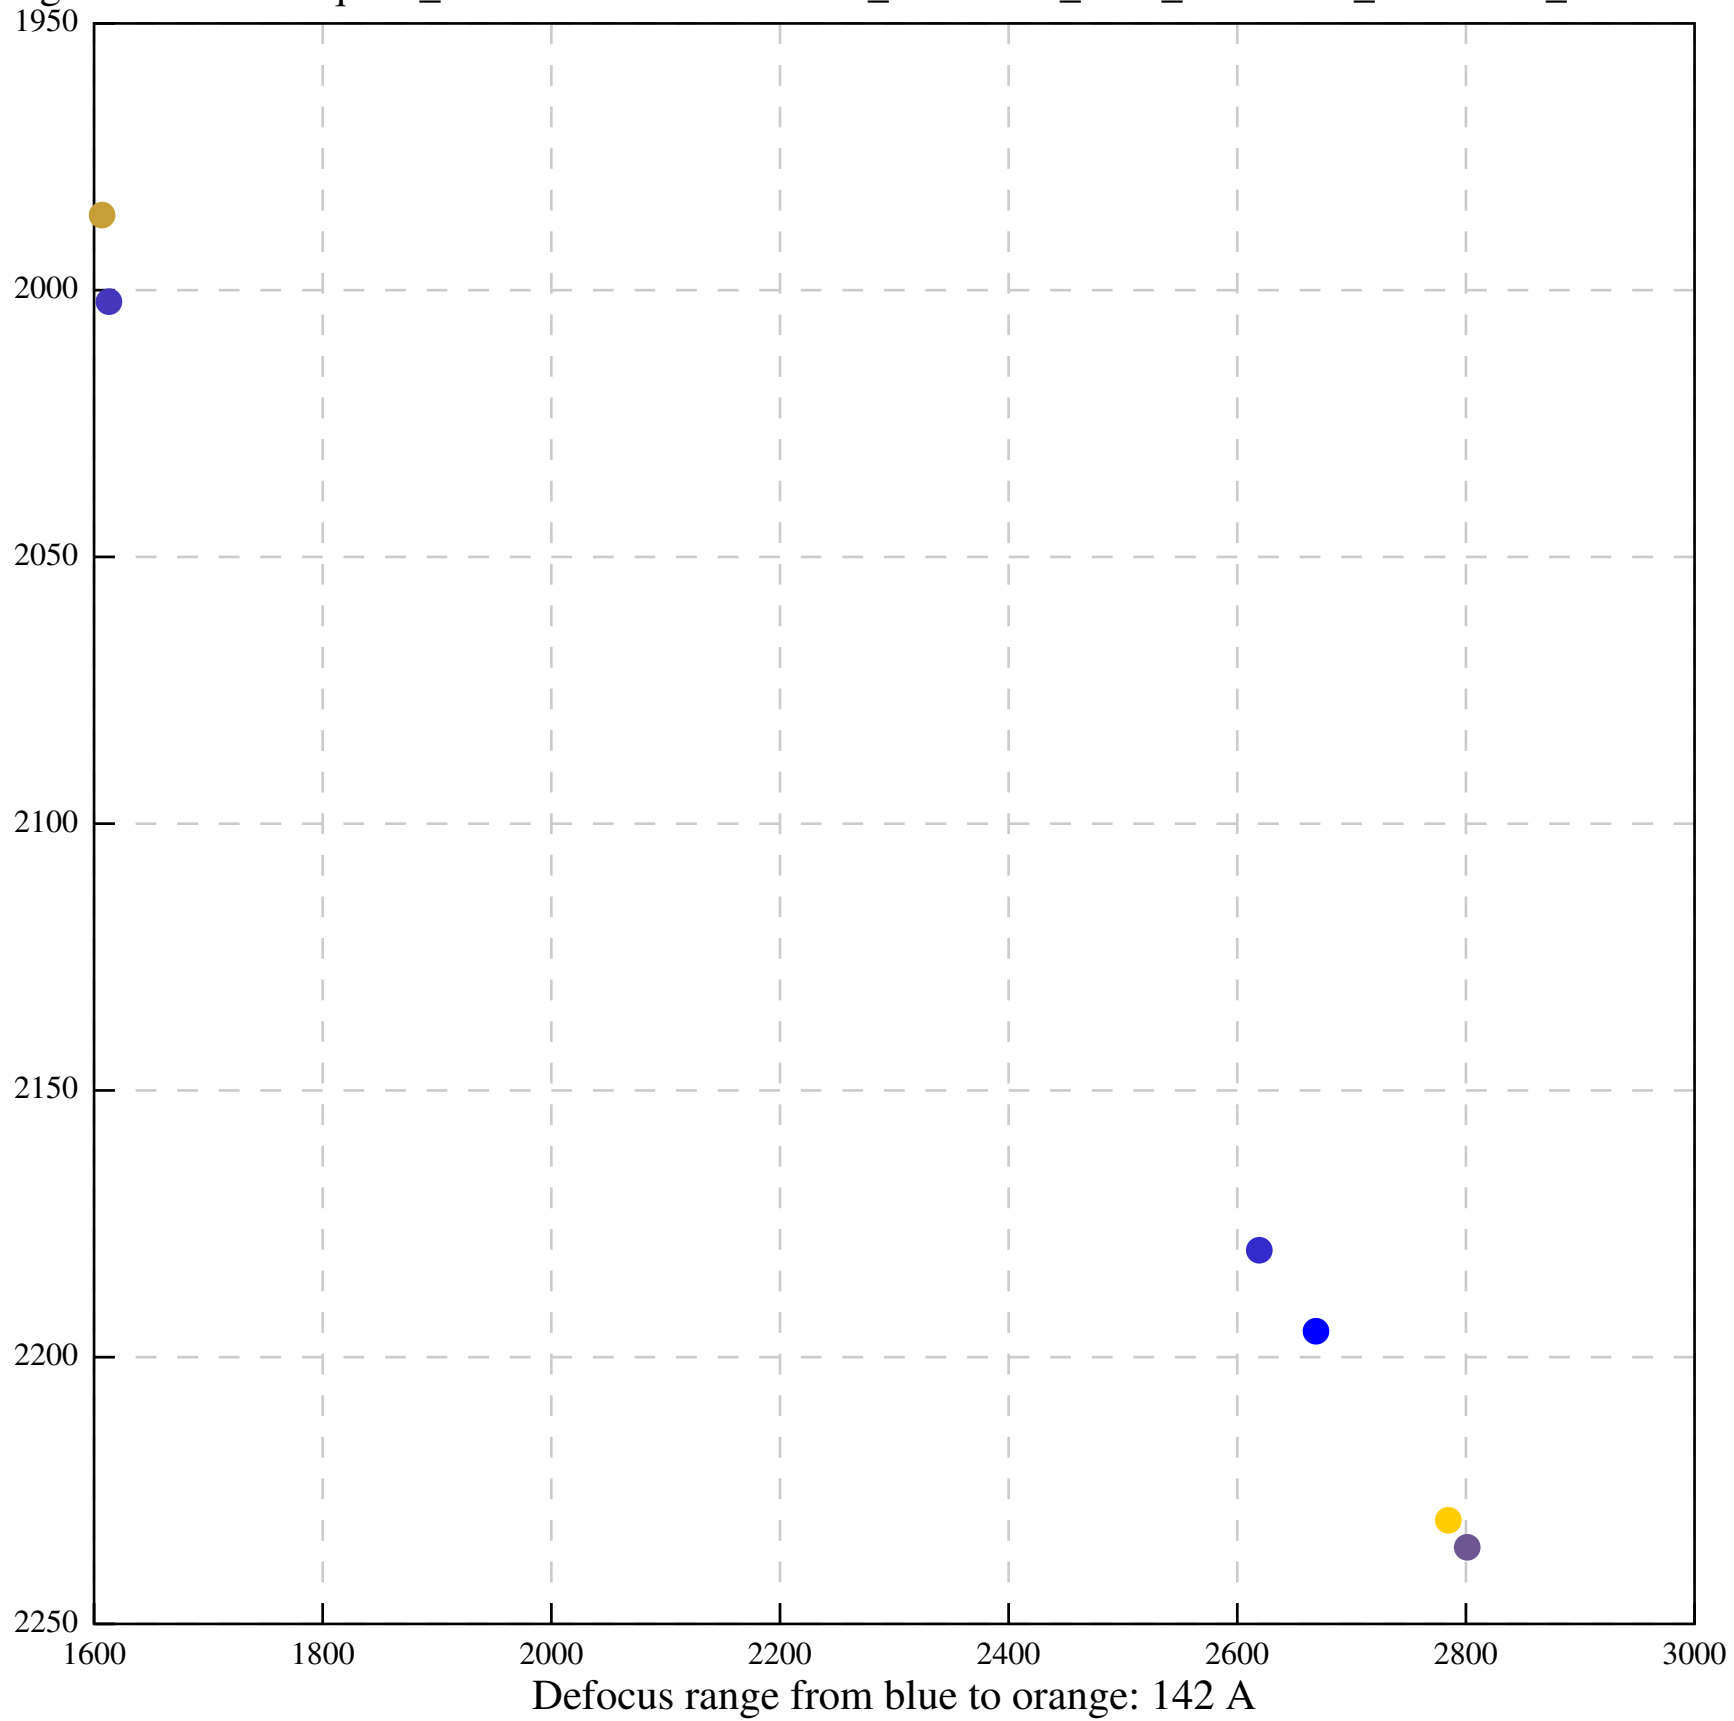

Defocus range from blue to orange: 147 A

Defocus range from blue to orange: 82 A

Defocus range from blue to orange: 43 A

Defocus range from blue to orange: 91 A

Defocus range from blue to orange: 349 A

Defocus range from blue to orange: 0 A