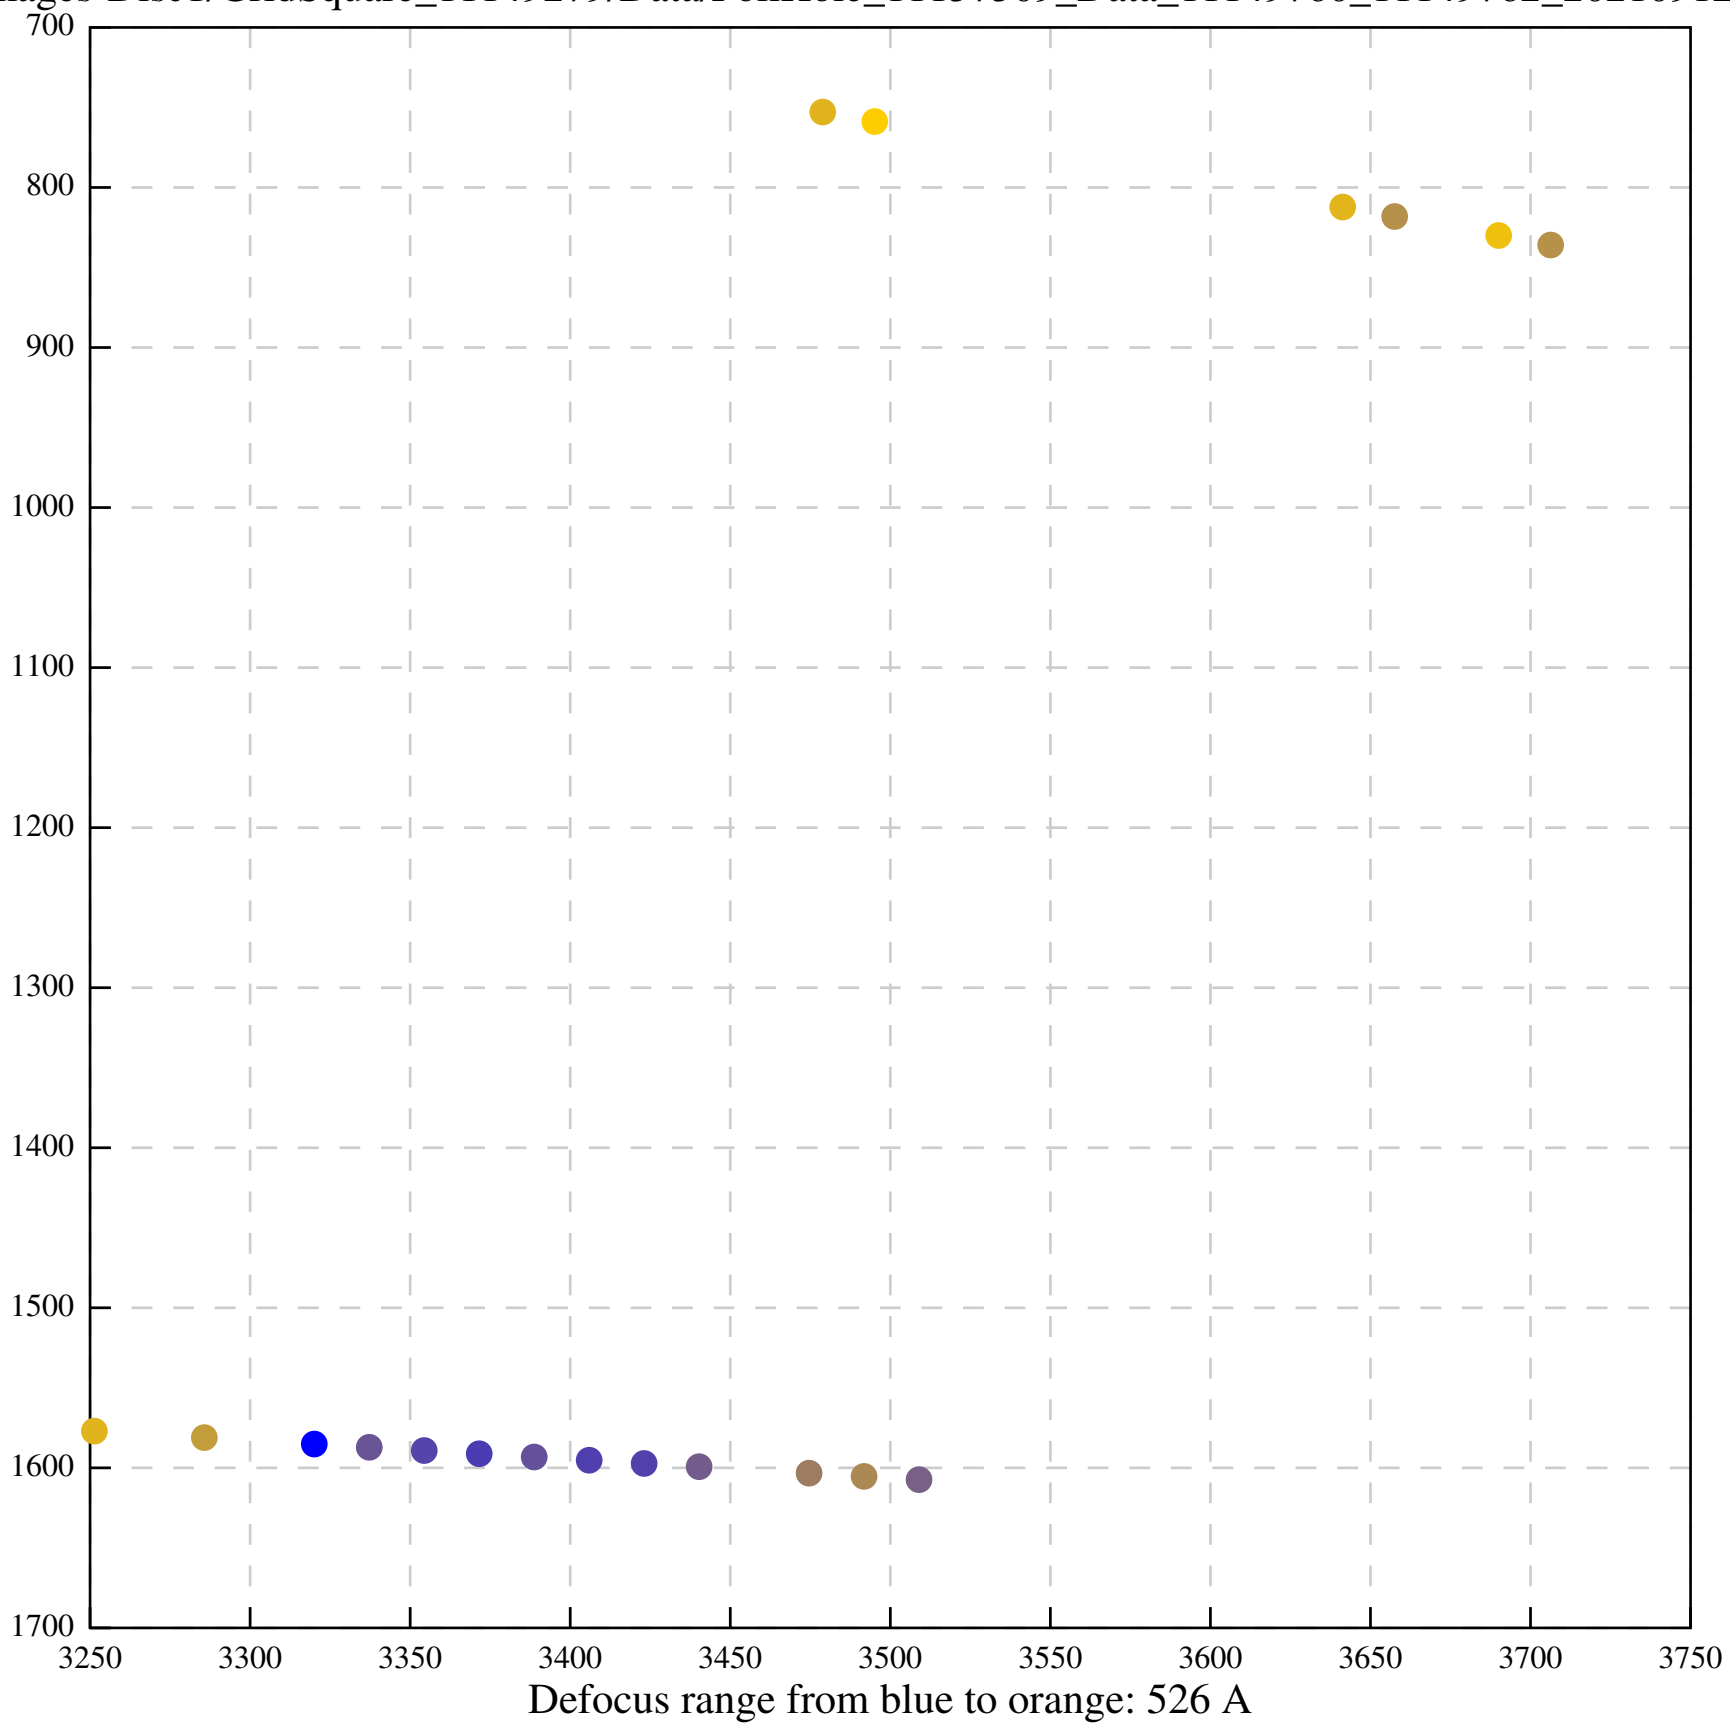

Defocus range from blue to orange: 0 A

Defocus range from blue to orange: 378 A

Defocus range from blue to orange: 0 A

Defocus range from blue to orange: 0 A

Defocus range from blue to orange: 55 A

Defocus range from blue to orange: 118 A