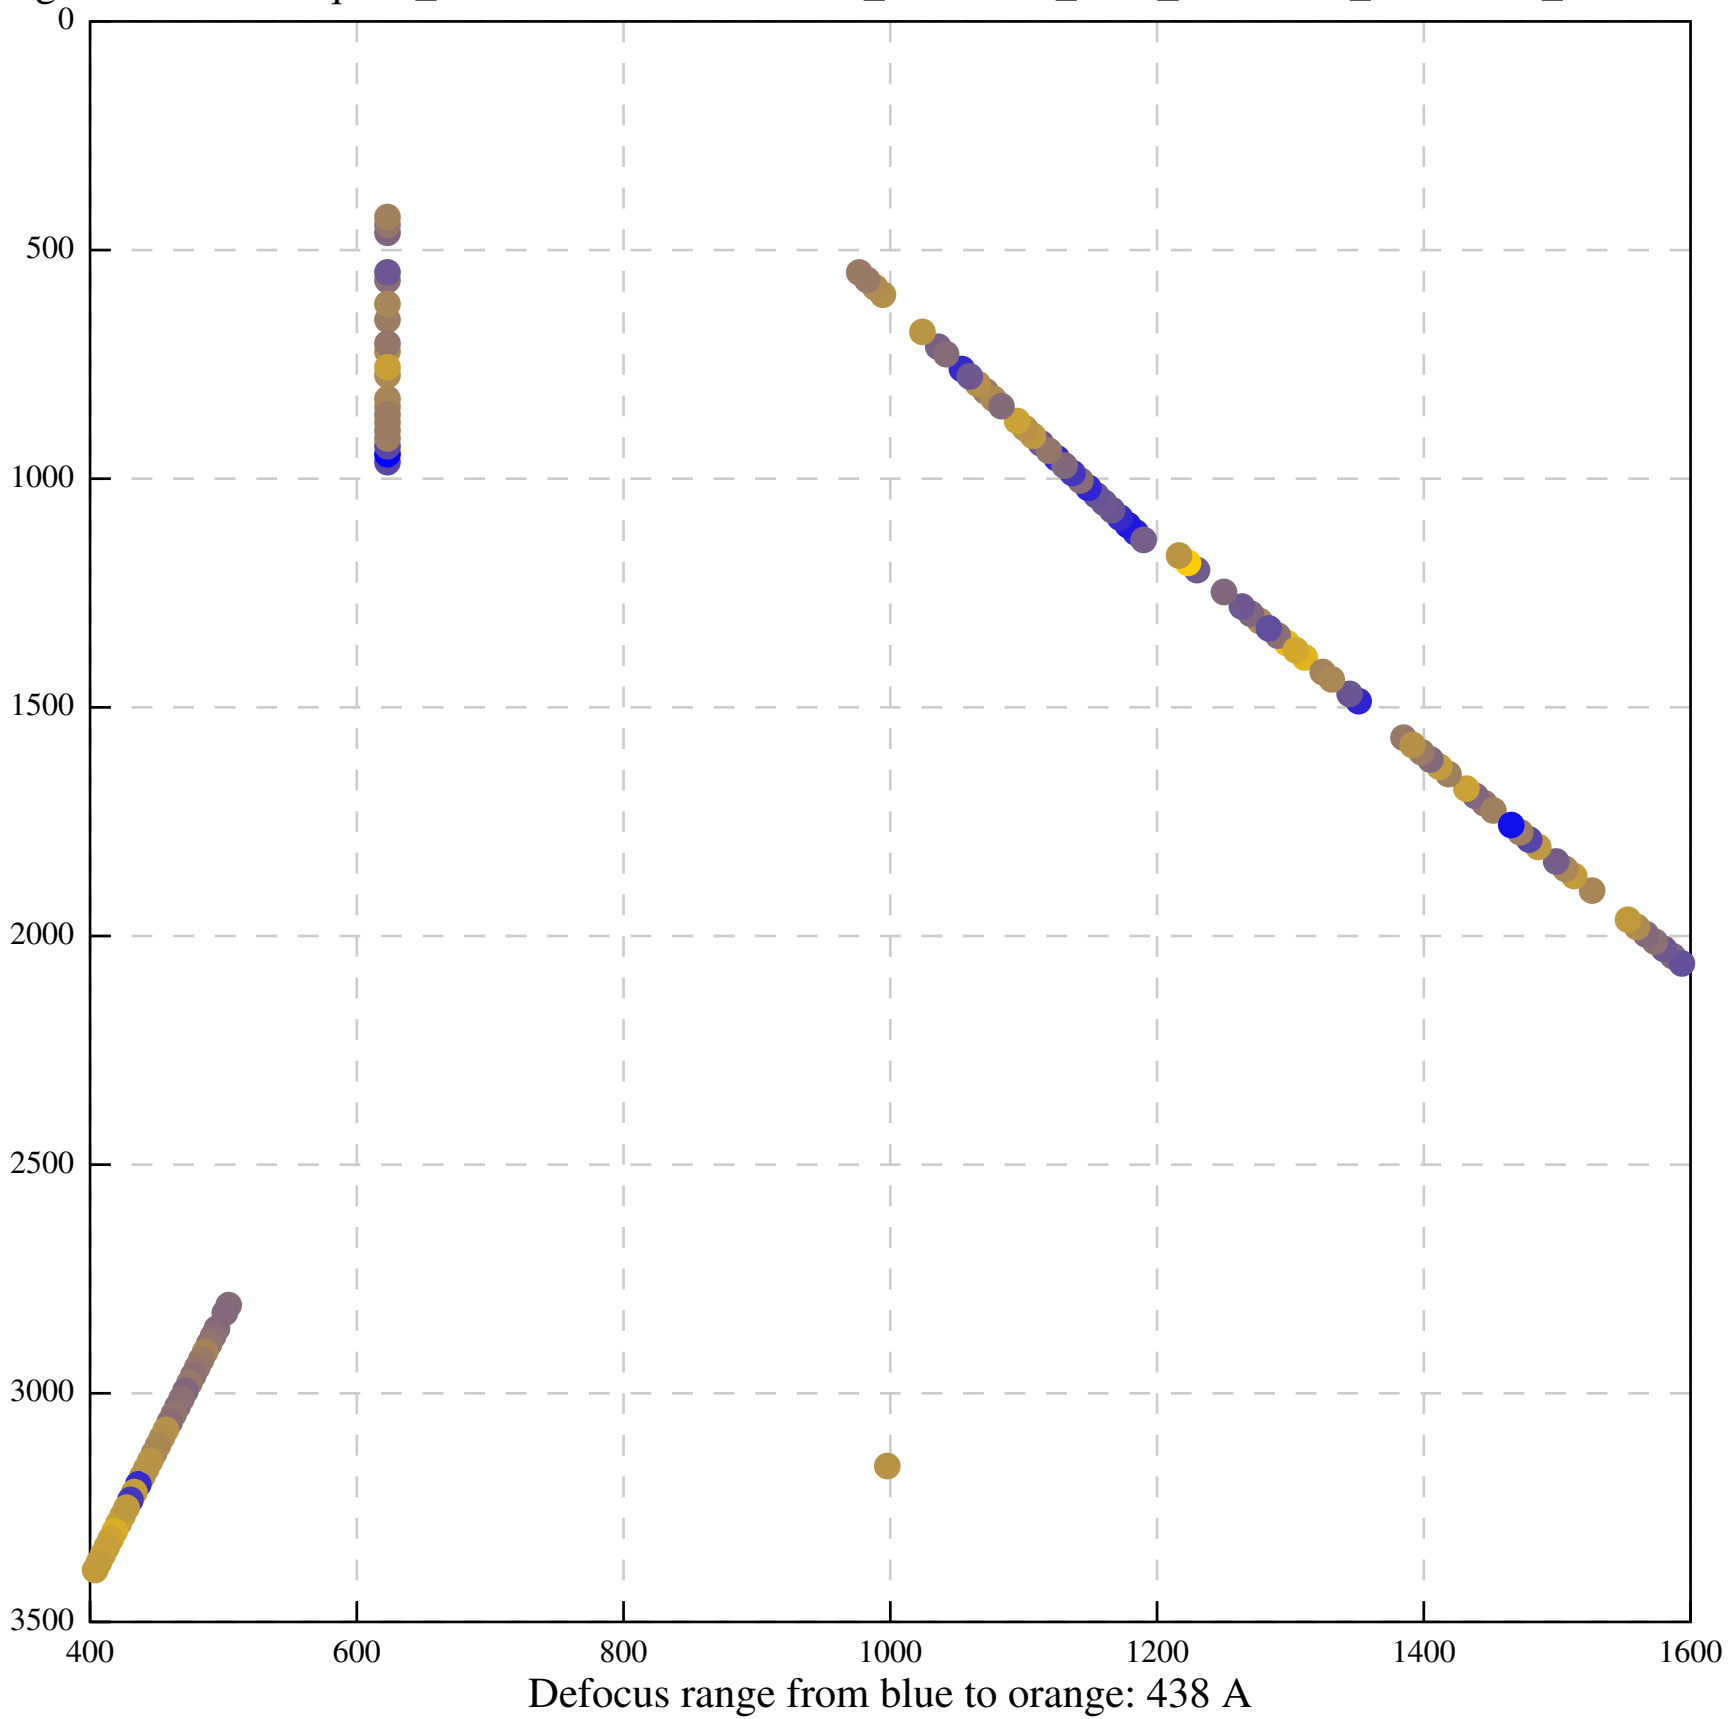

Defocus range from blue to orange: 209 A

Defocus range from blue to orange: 263 A

Defocus range from blue to orange: 0 A

Defocus range from blue to orange: 266 A

Defocus range from blue to orange: 26 A

Defocus range from blue to orange: 0 A