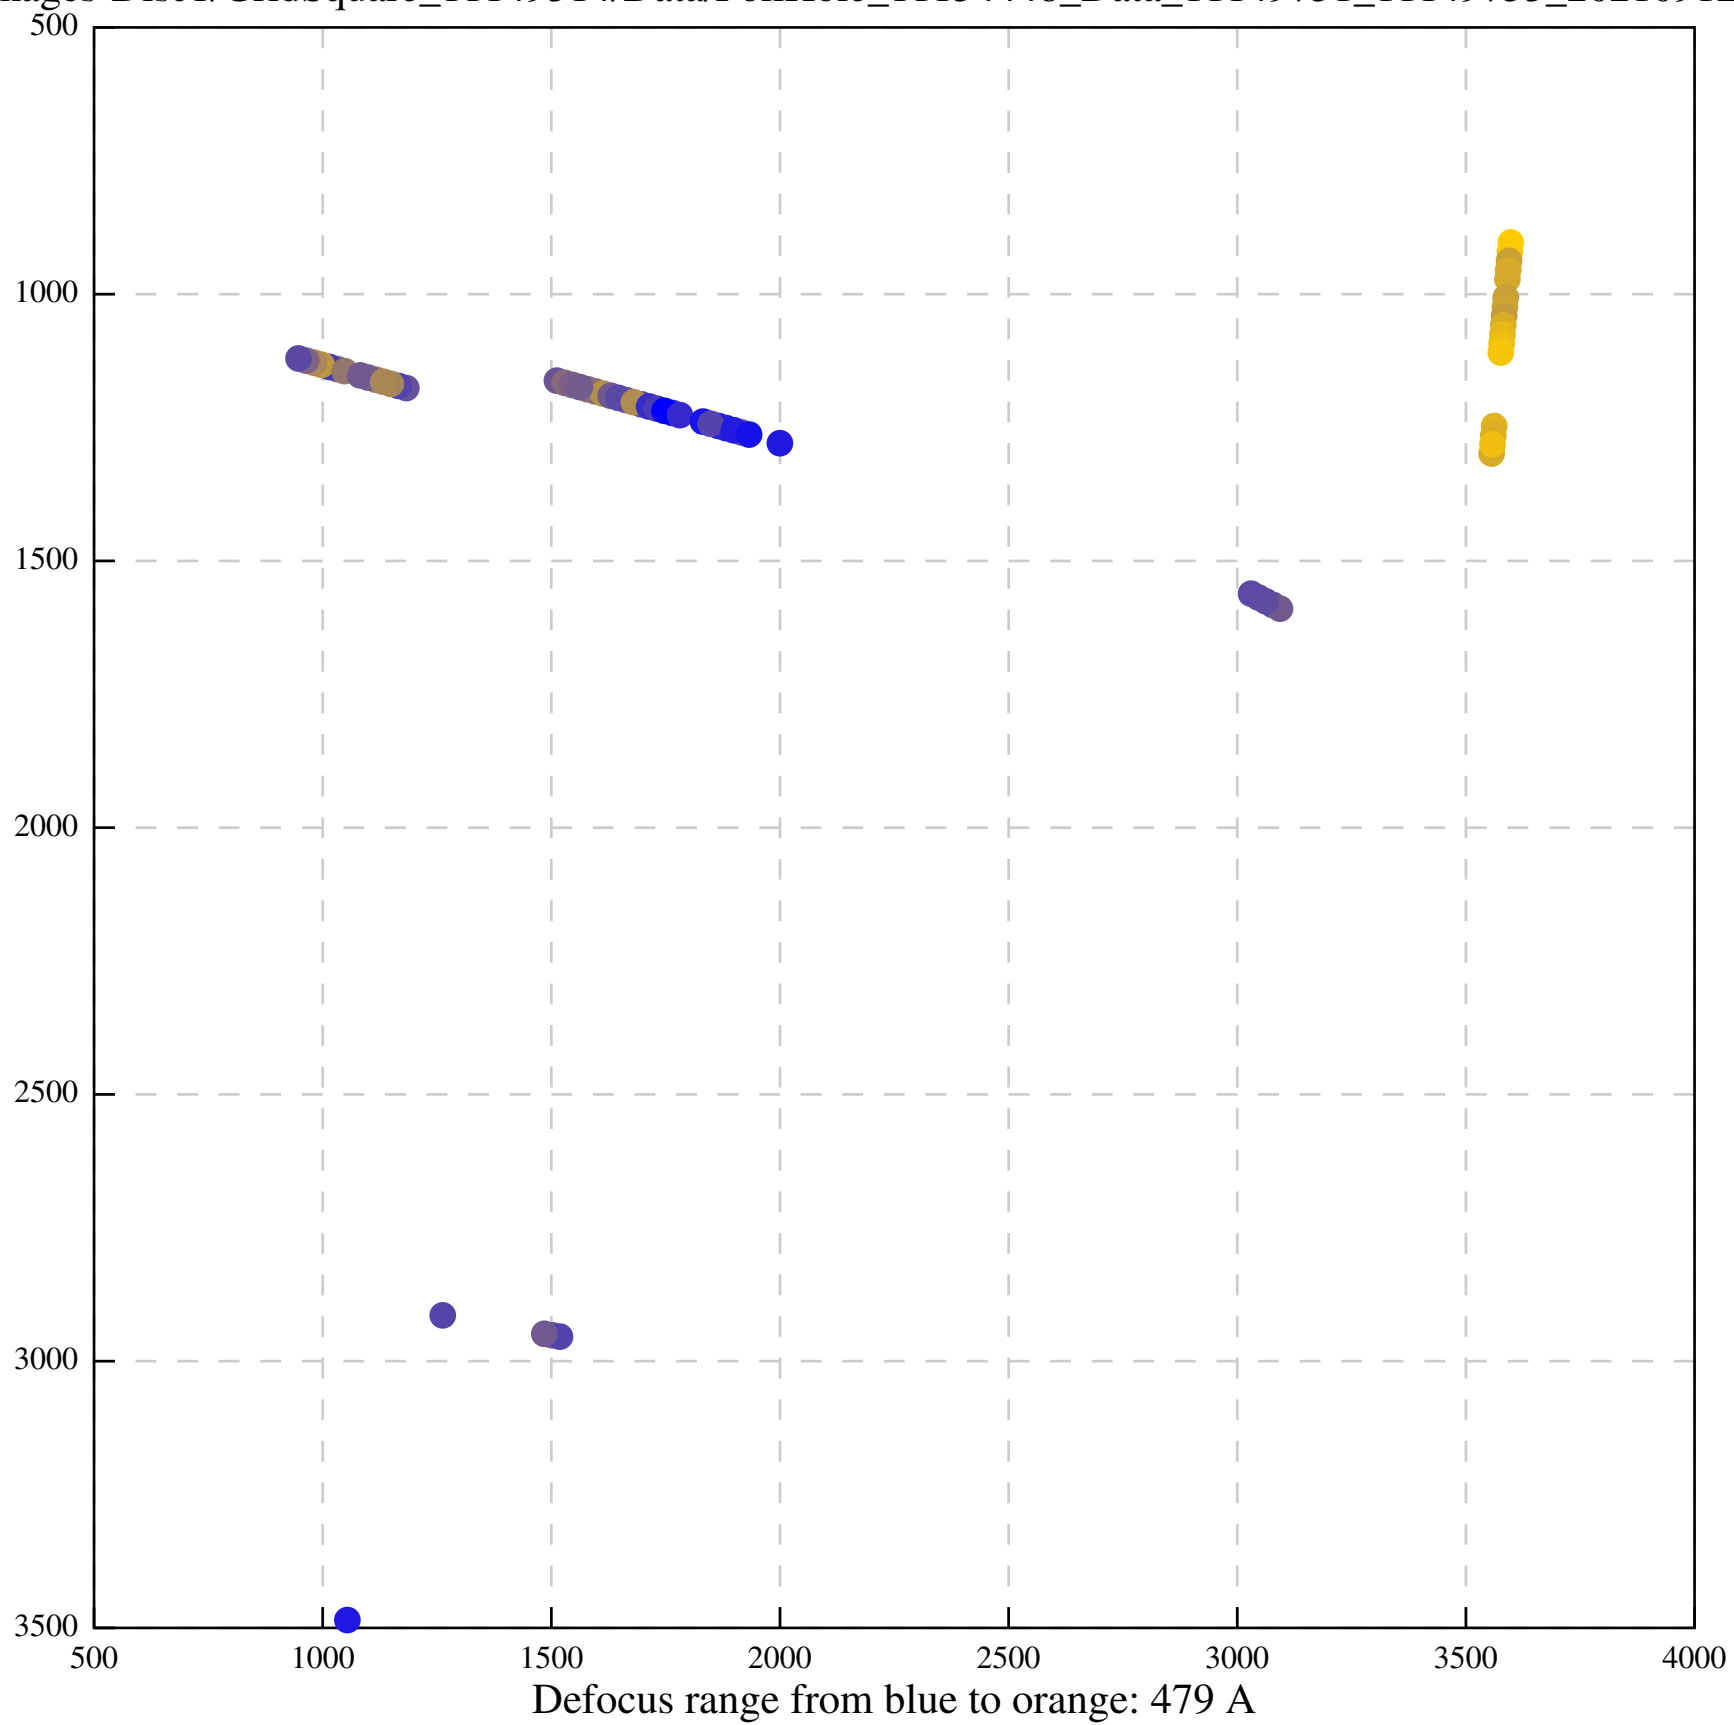

Defocus range from blue to orange: 147 A

Defocus range from blue to orange: 82 A

Defocus range from blue to orange: 43 A

Defocus range from blue to orange: 91 A

Defocus range from blue to orange: 349 A

Defocus range from blue to orange: 0 A