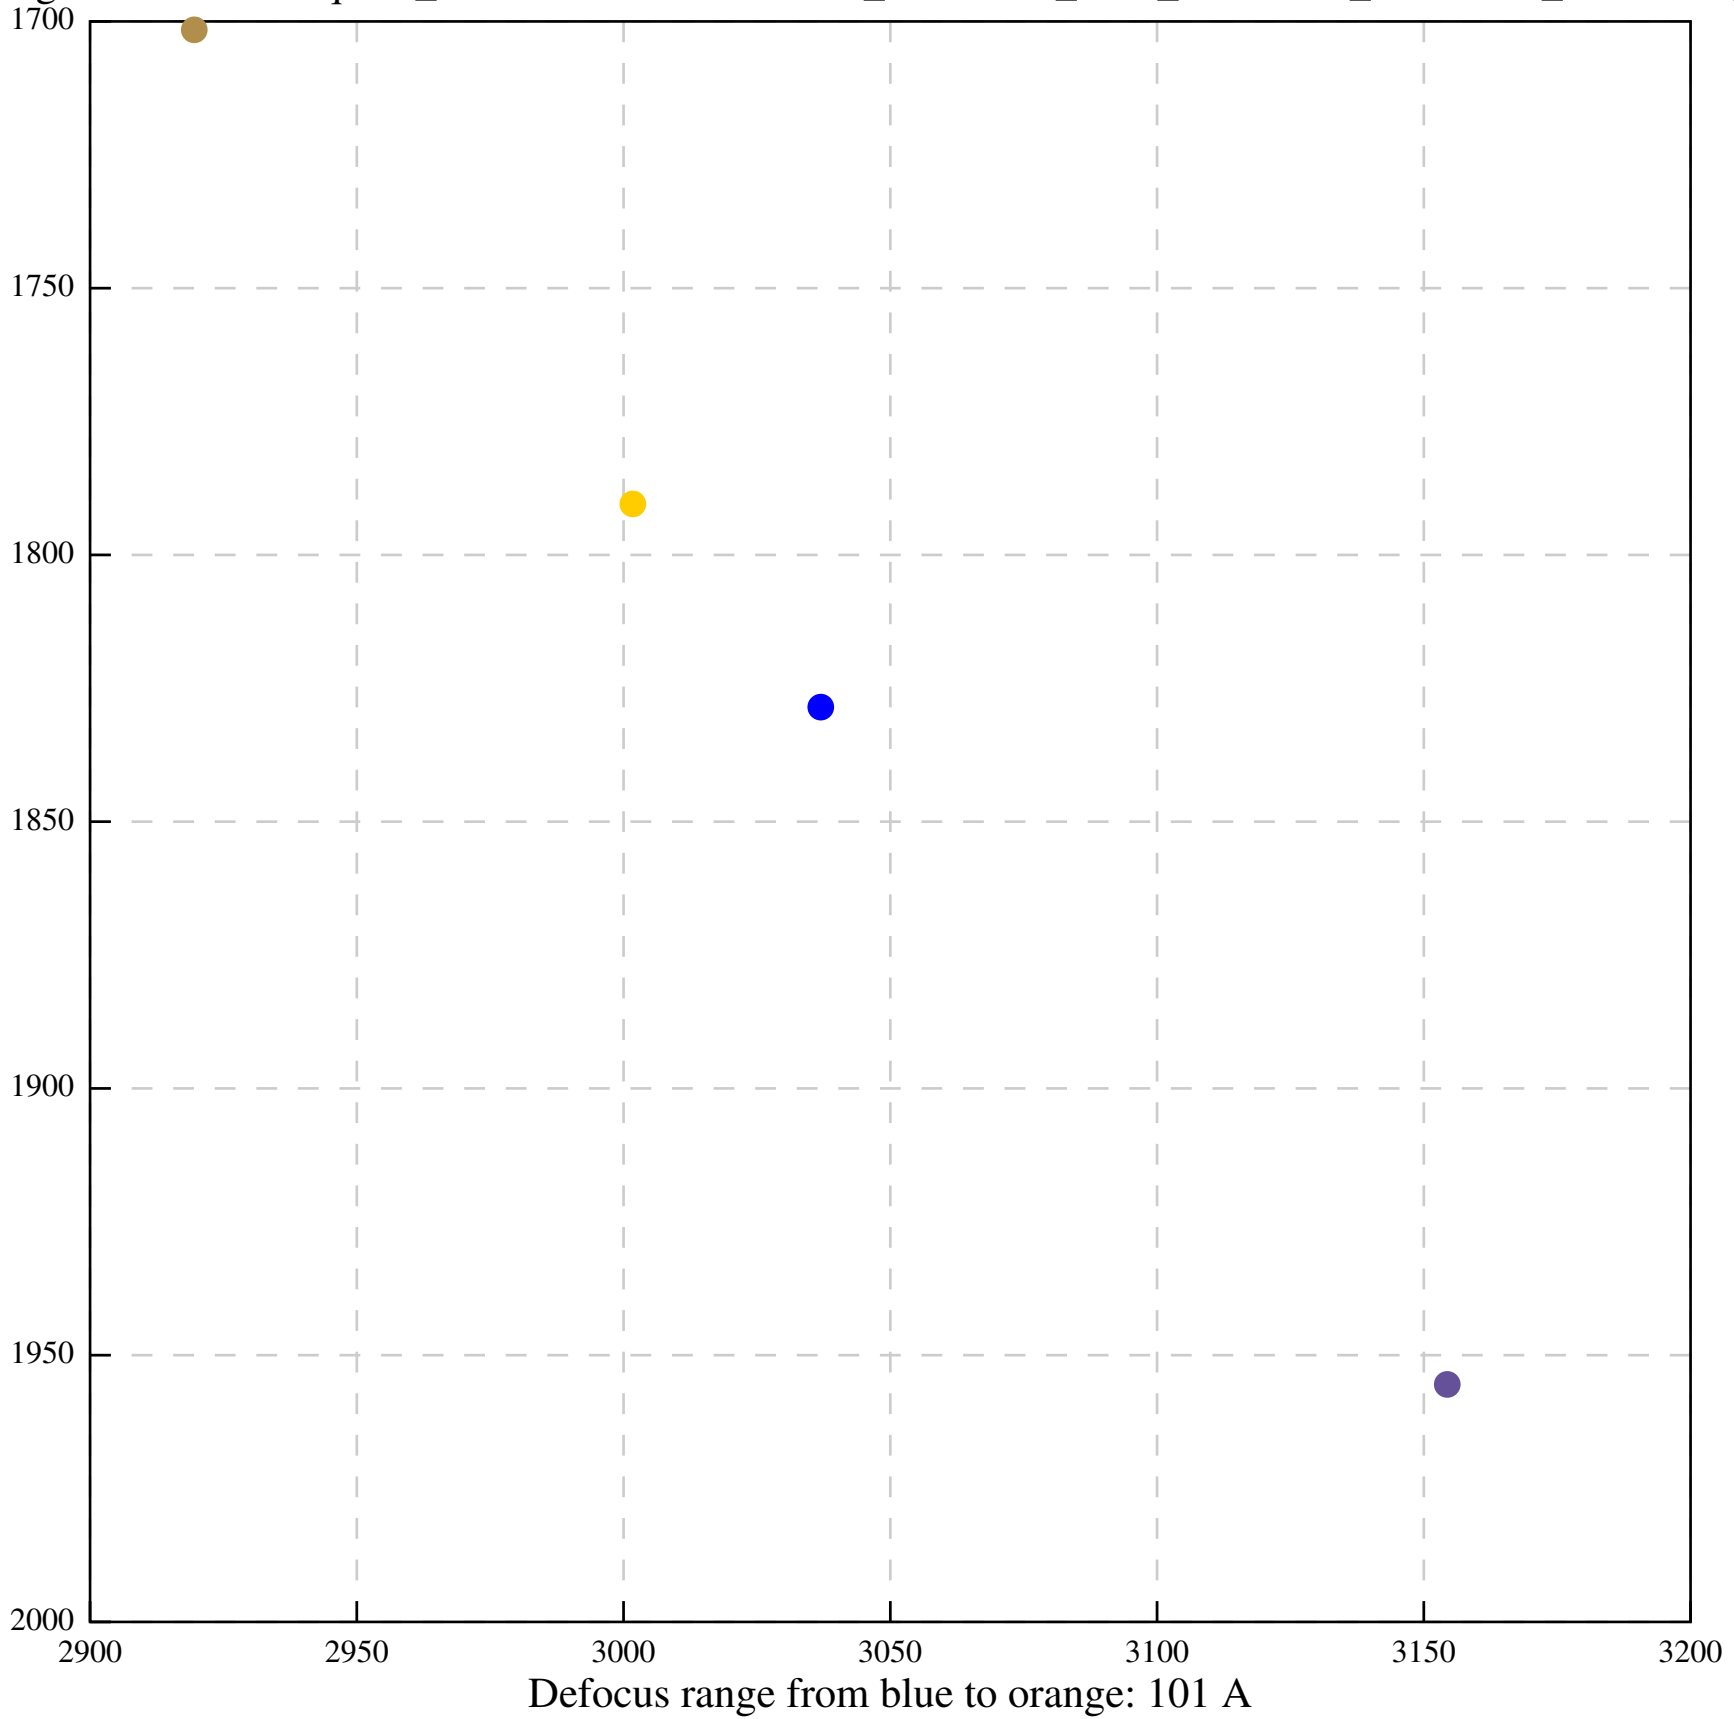

Defocus range from blue to orange: 554 A

Defocus range from blue to orange: 689 A

Defocus range from blue to orange: 87 A

Defocus range from blue to orange: 0 A

Defocus range from blue to orange: 322 A

Defocus range from blue to orange: 349 A