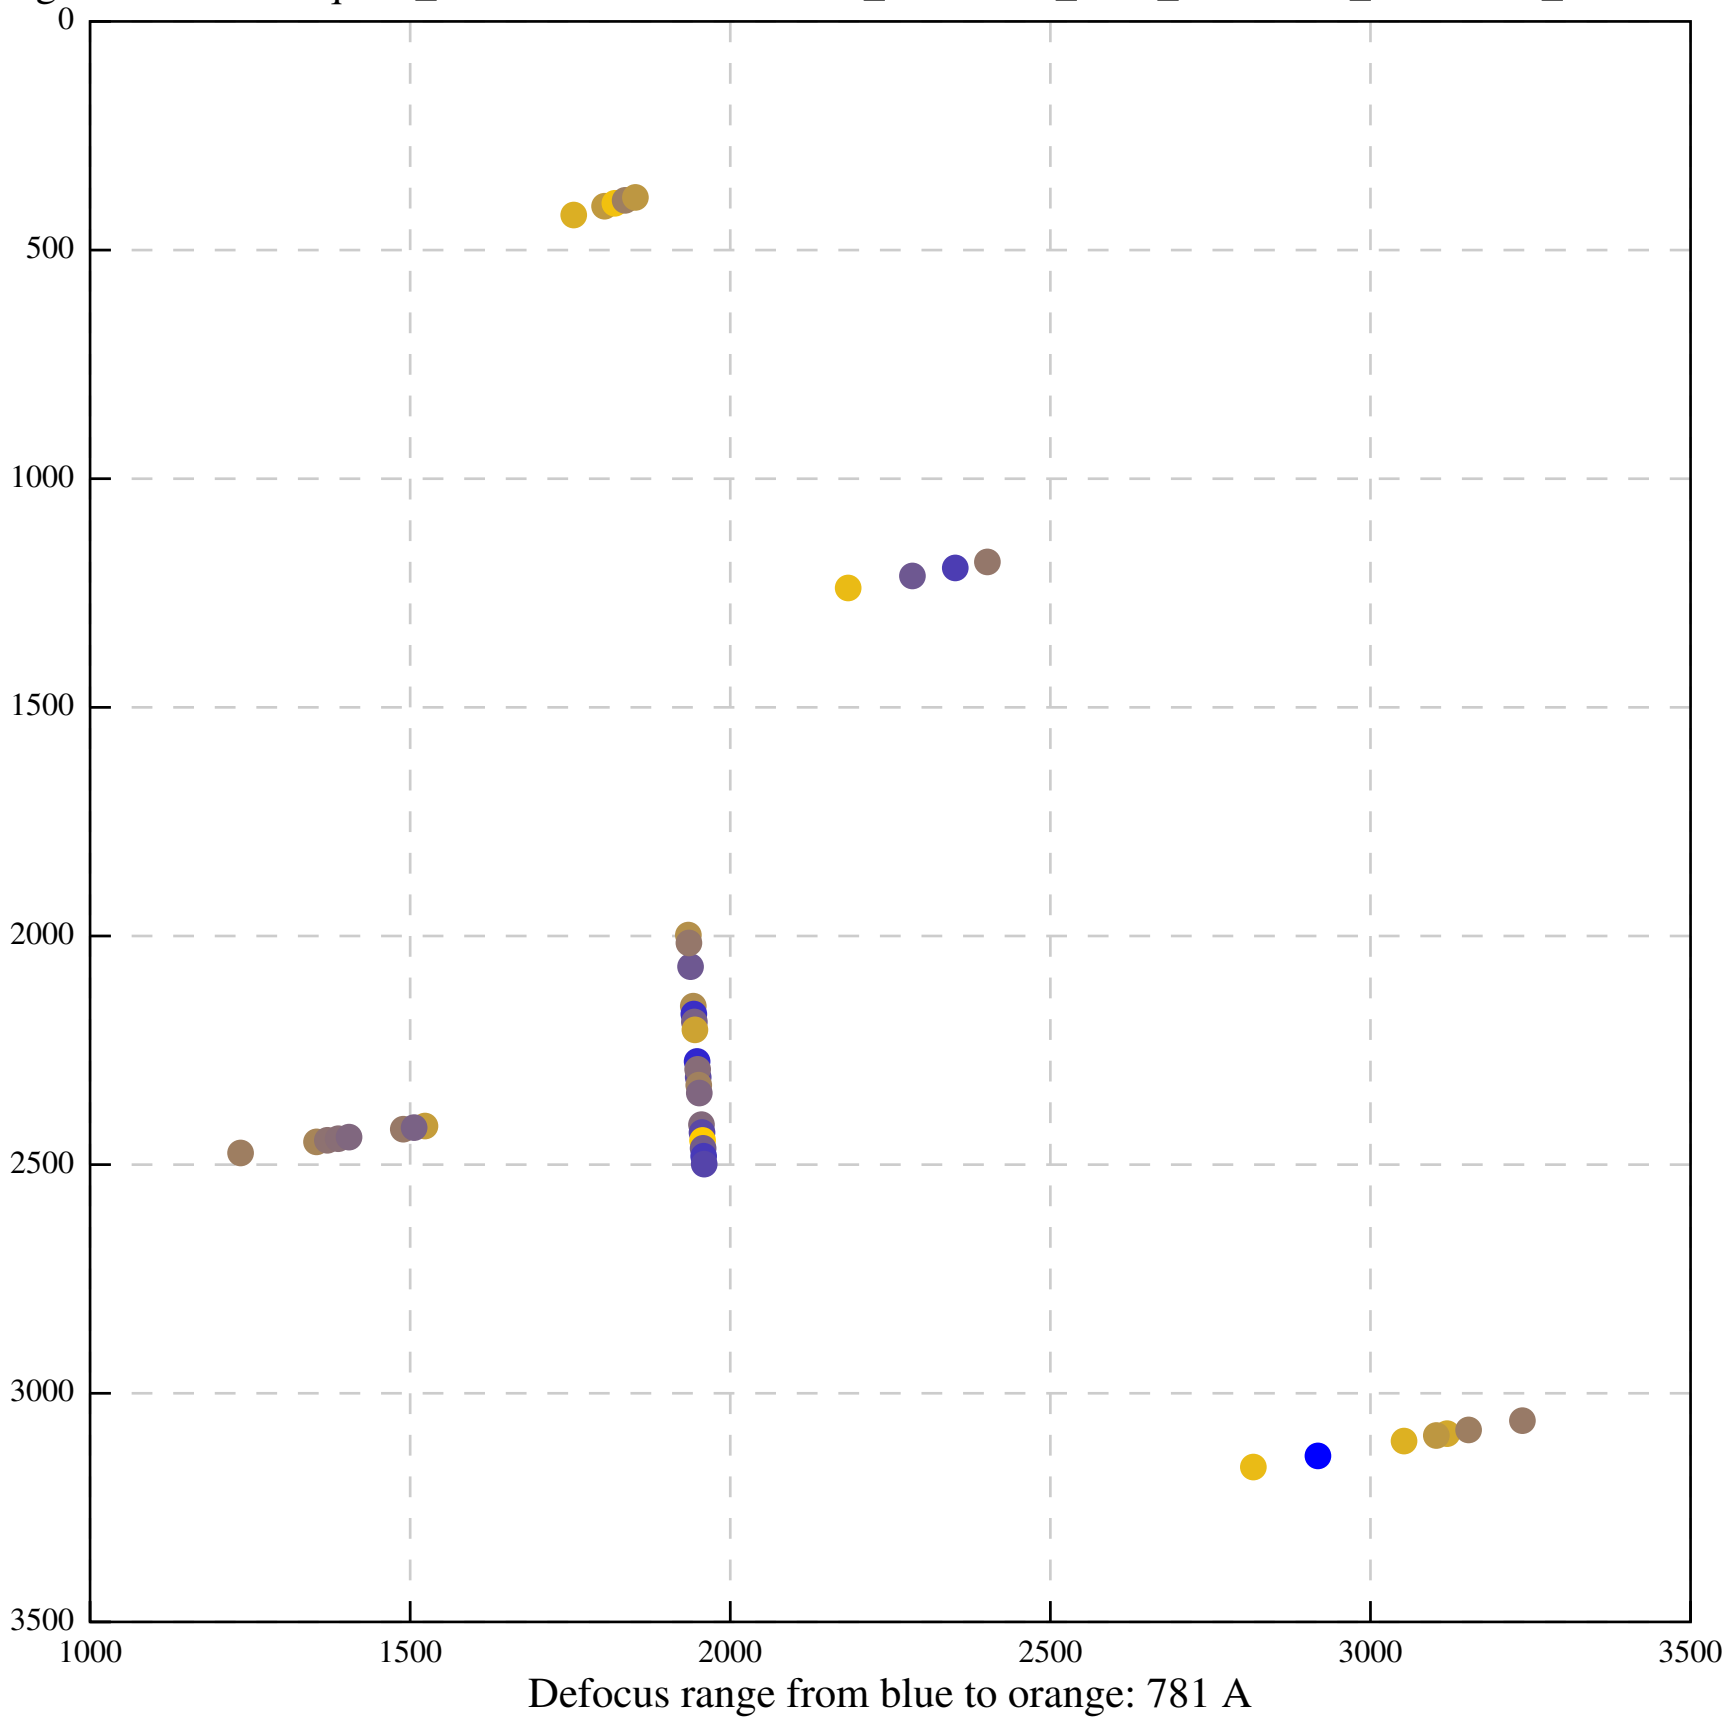

Defocus range from blue to orange: 91 A

Defocus range from blue to orange: 1145 A

Defocus range from blue to orange: 0 A

Defocus range from blue to orange: 523 A

Defocus range from blue to orange: 13 A

Defocus range from blue to orange: 663 A