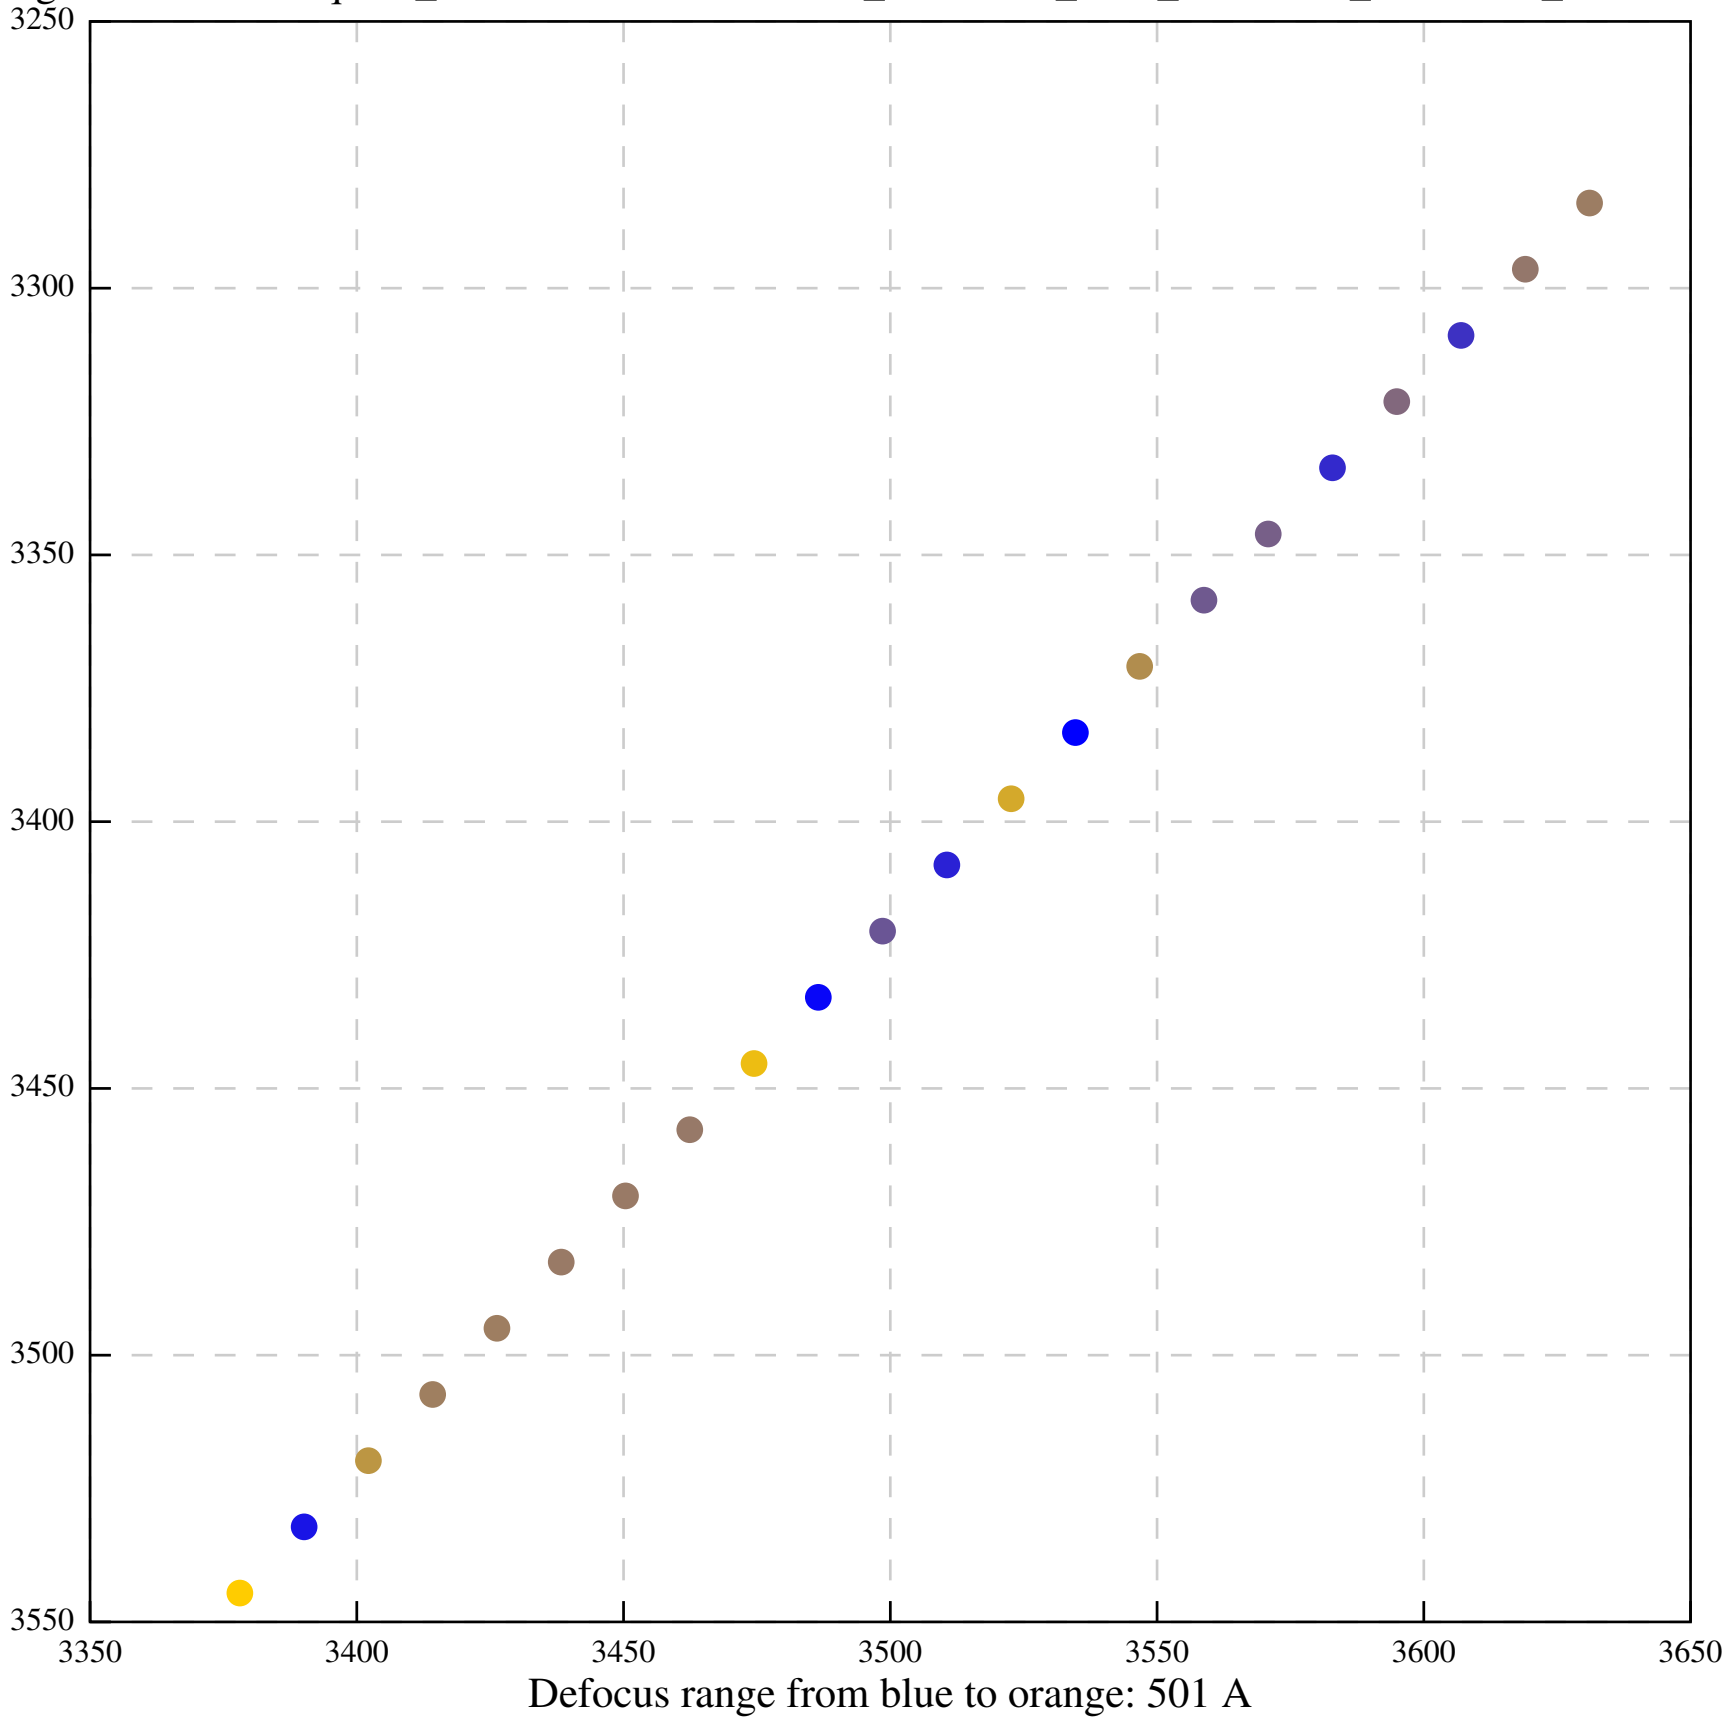

Defocus range from blue to orange: 0 A