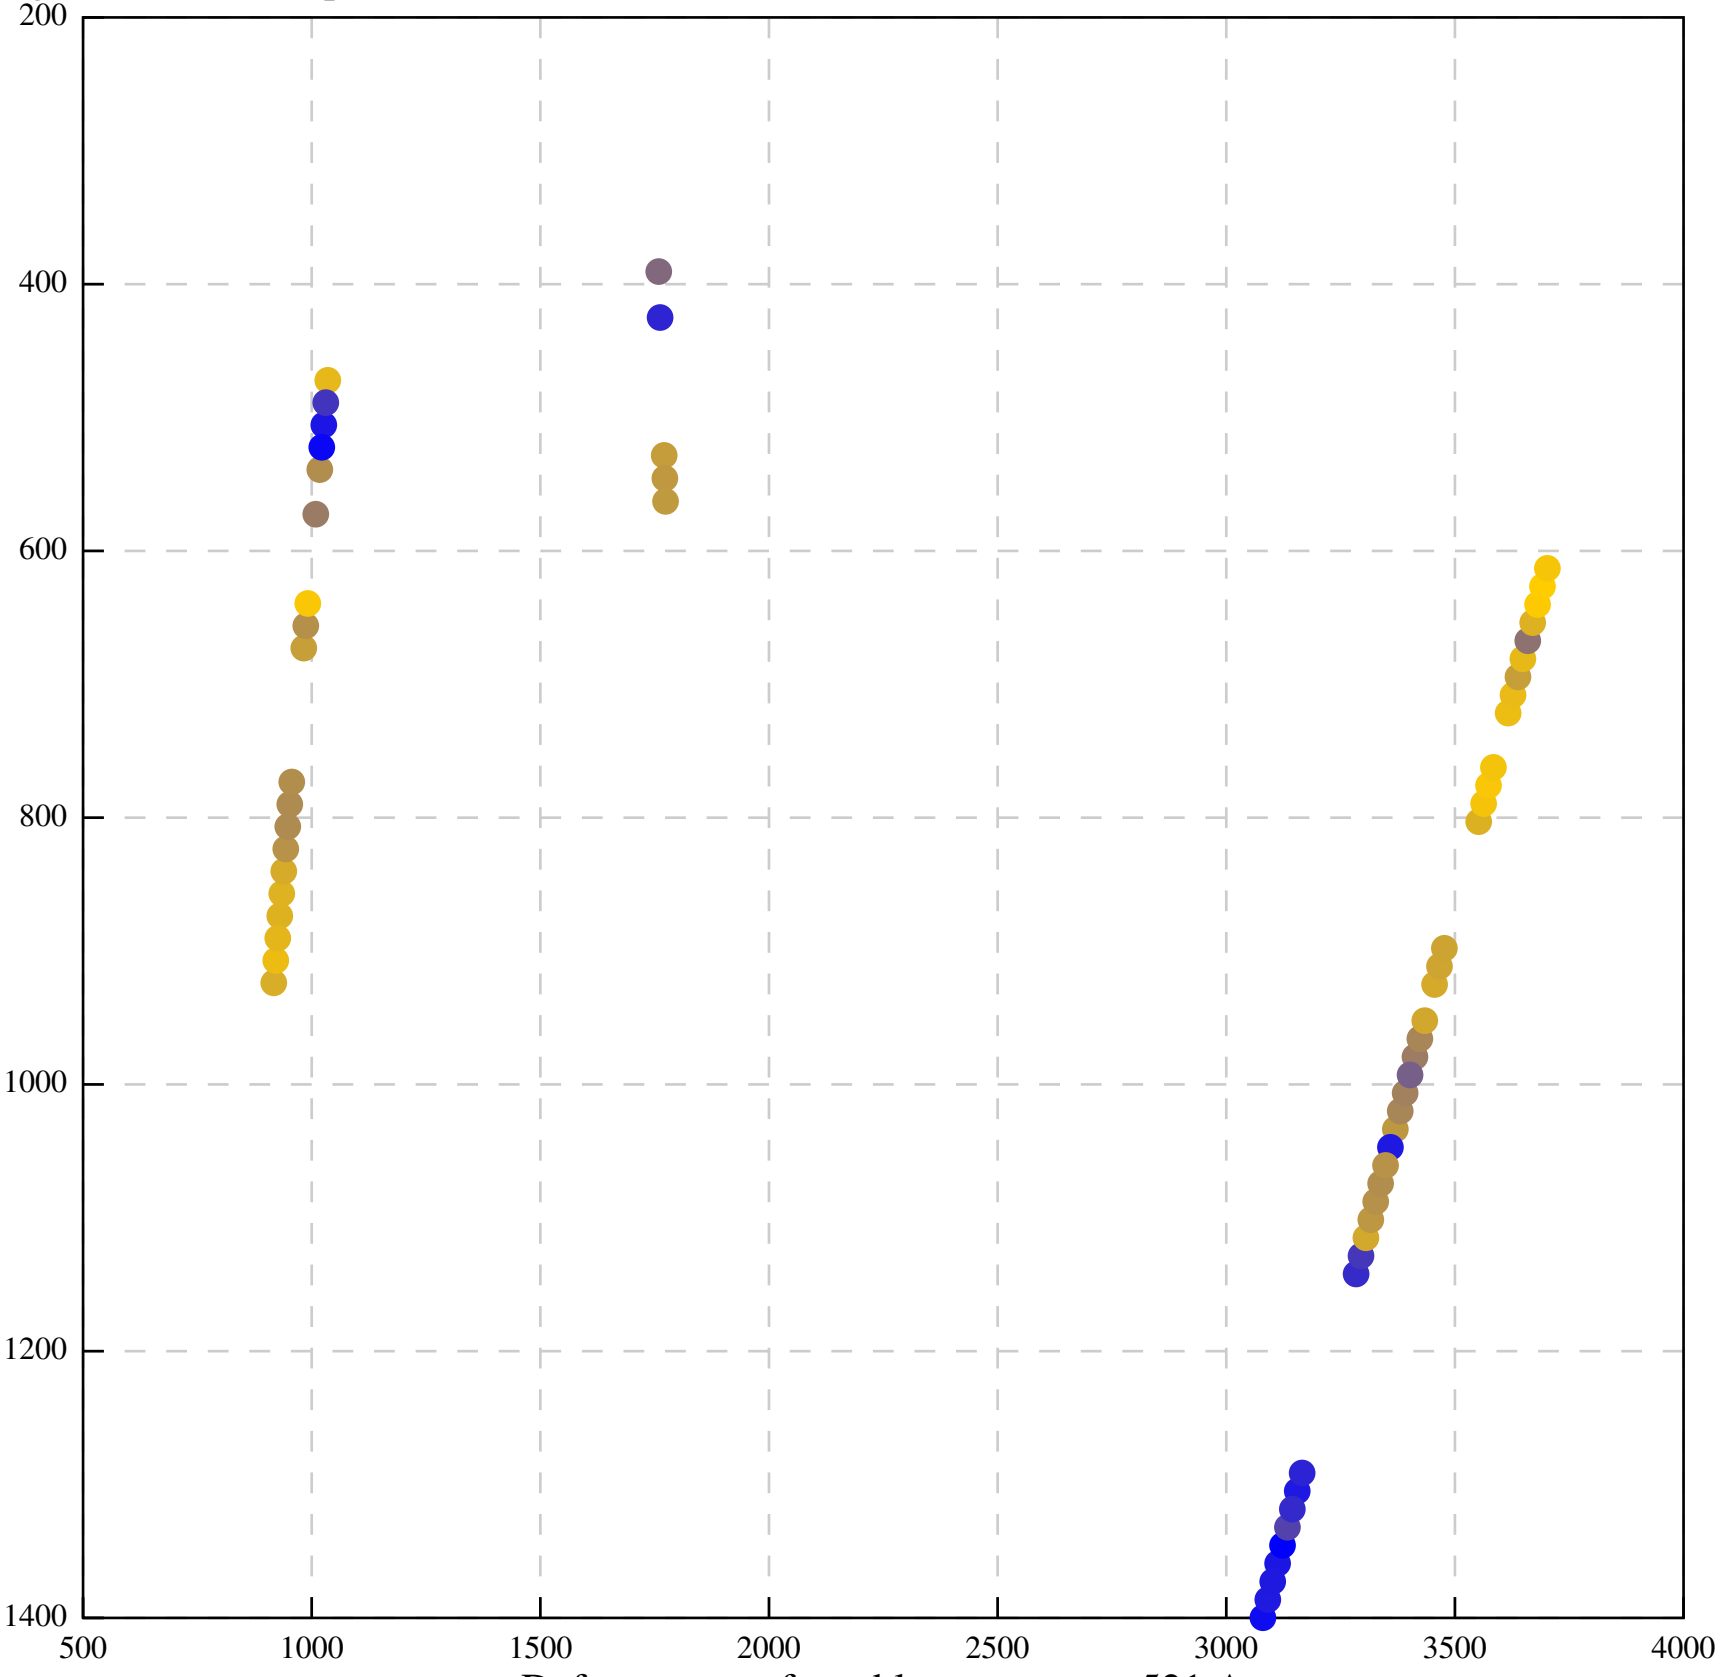

Defocus range from blue to orange: 130 A

Defocus range from blue to orange: 0 A

Defocus range from blue to orange: 0 A

Defocus range from blue to orange: 792 A

Defocus range from blue to orange: 749 A

Defocus range from blue to orange: 521 A