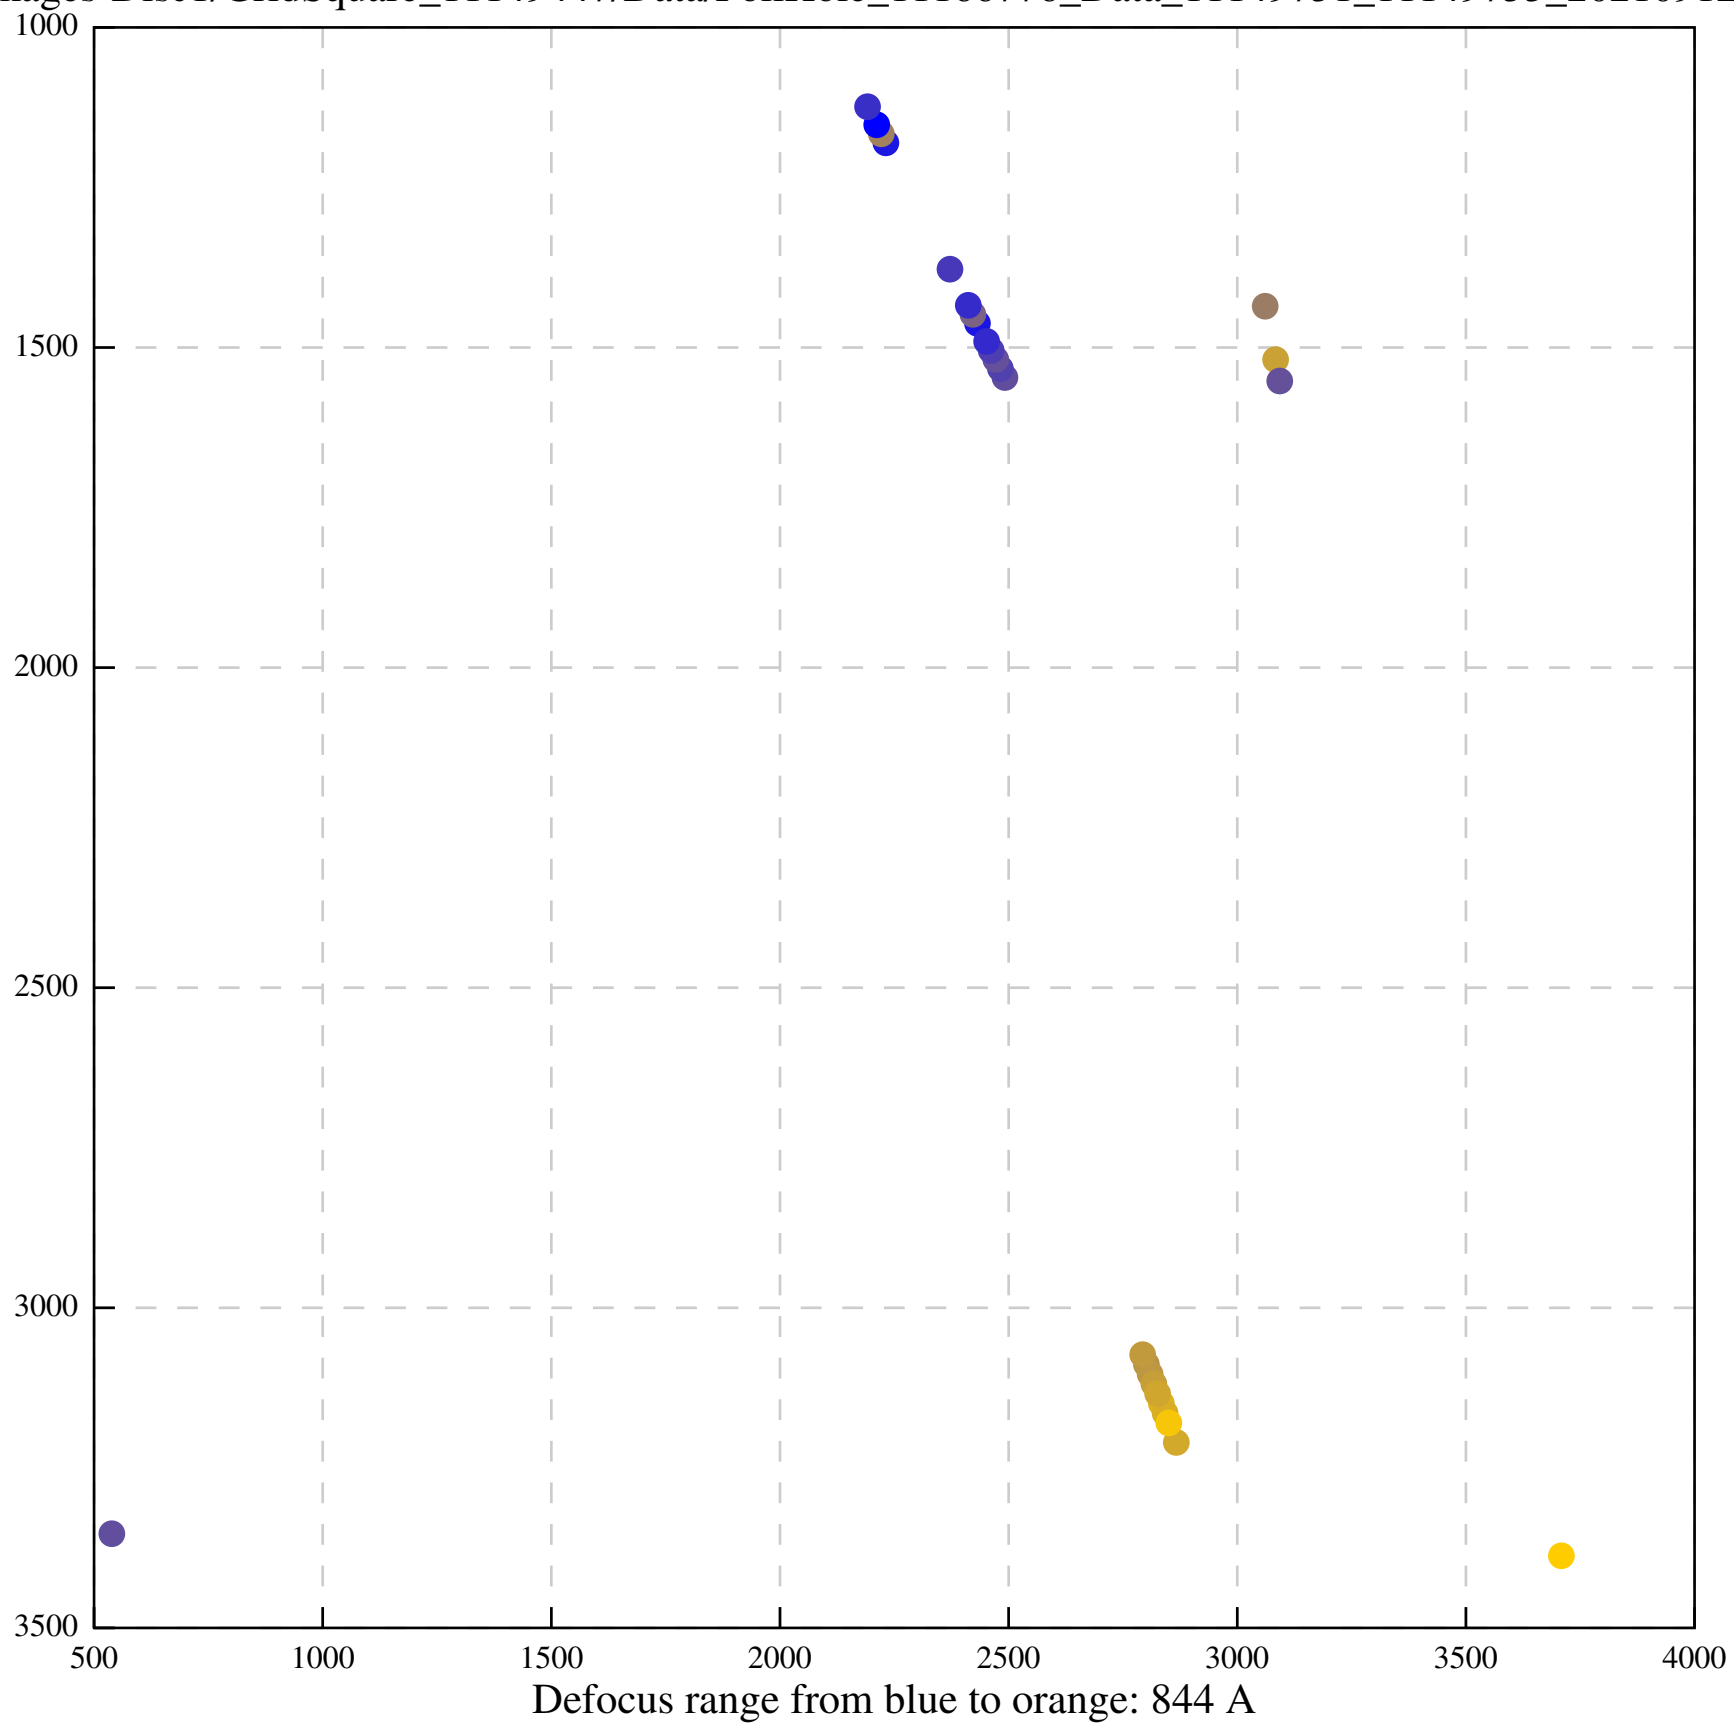

Defocus range from blue to orange: 153 A

Defocus range from blue to orange: 538 A

Defocus range from blue to orange: 22 A

Defocus range from blue to orange: 144 A

Defocus range from blue to orange: 347 A

Defocus range from blue to orange: 1036 A