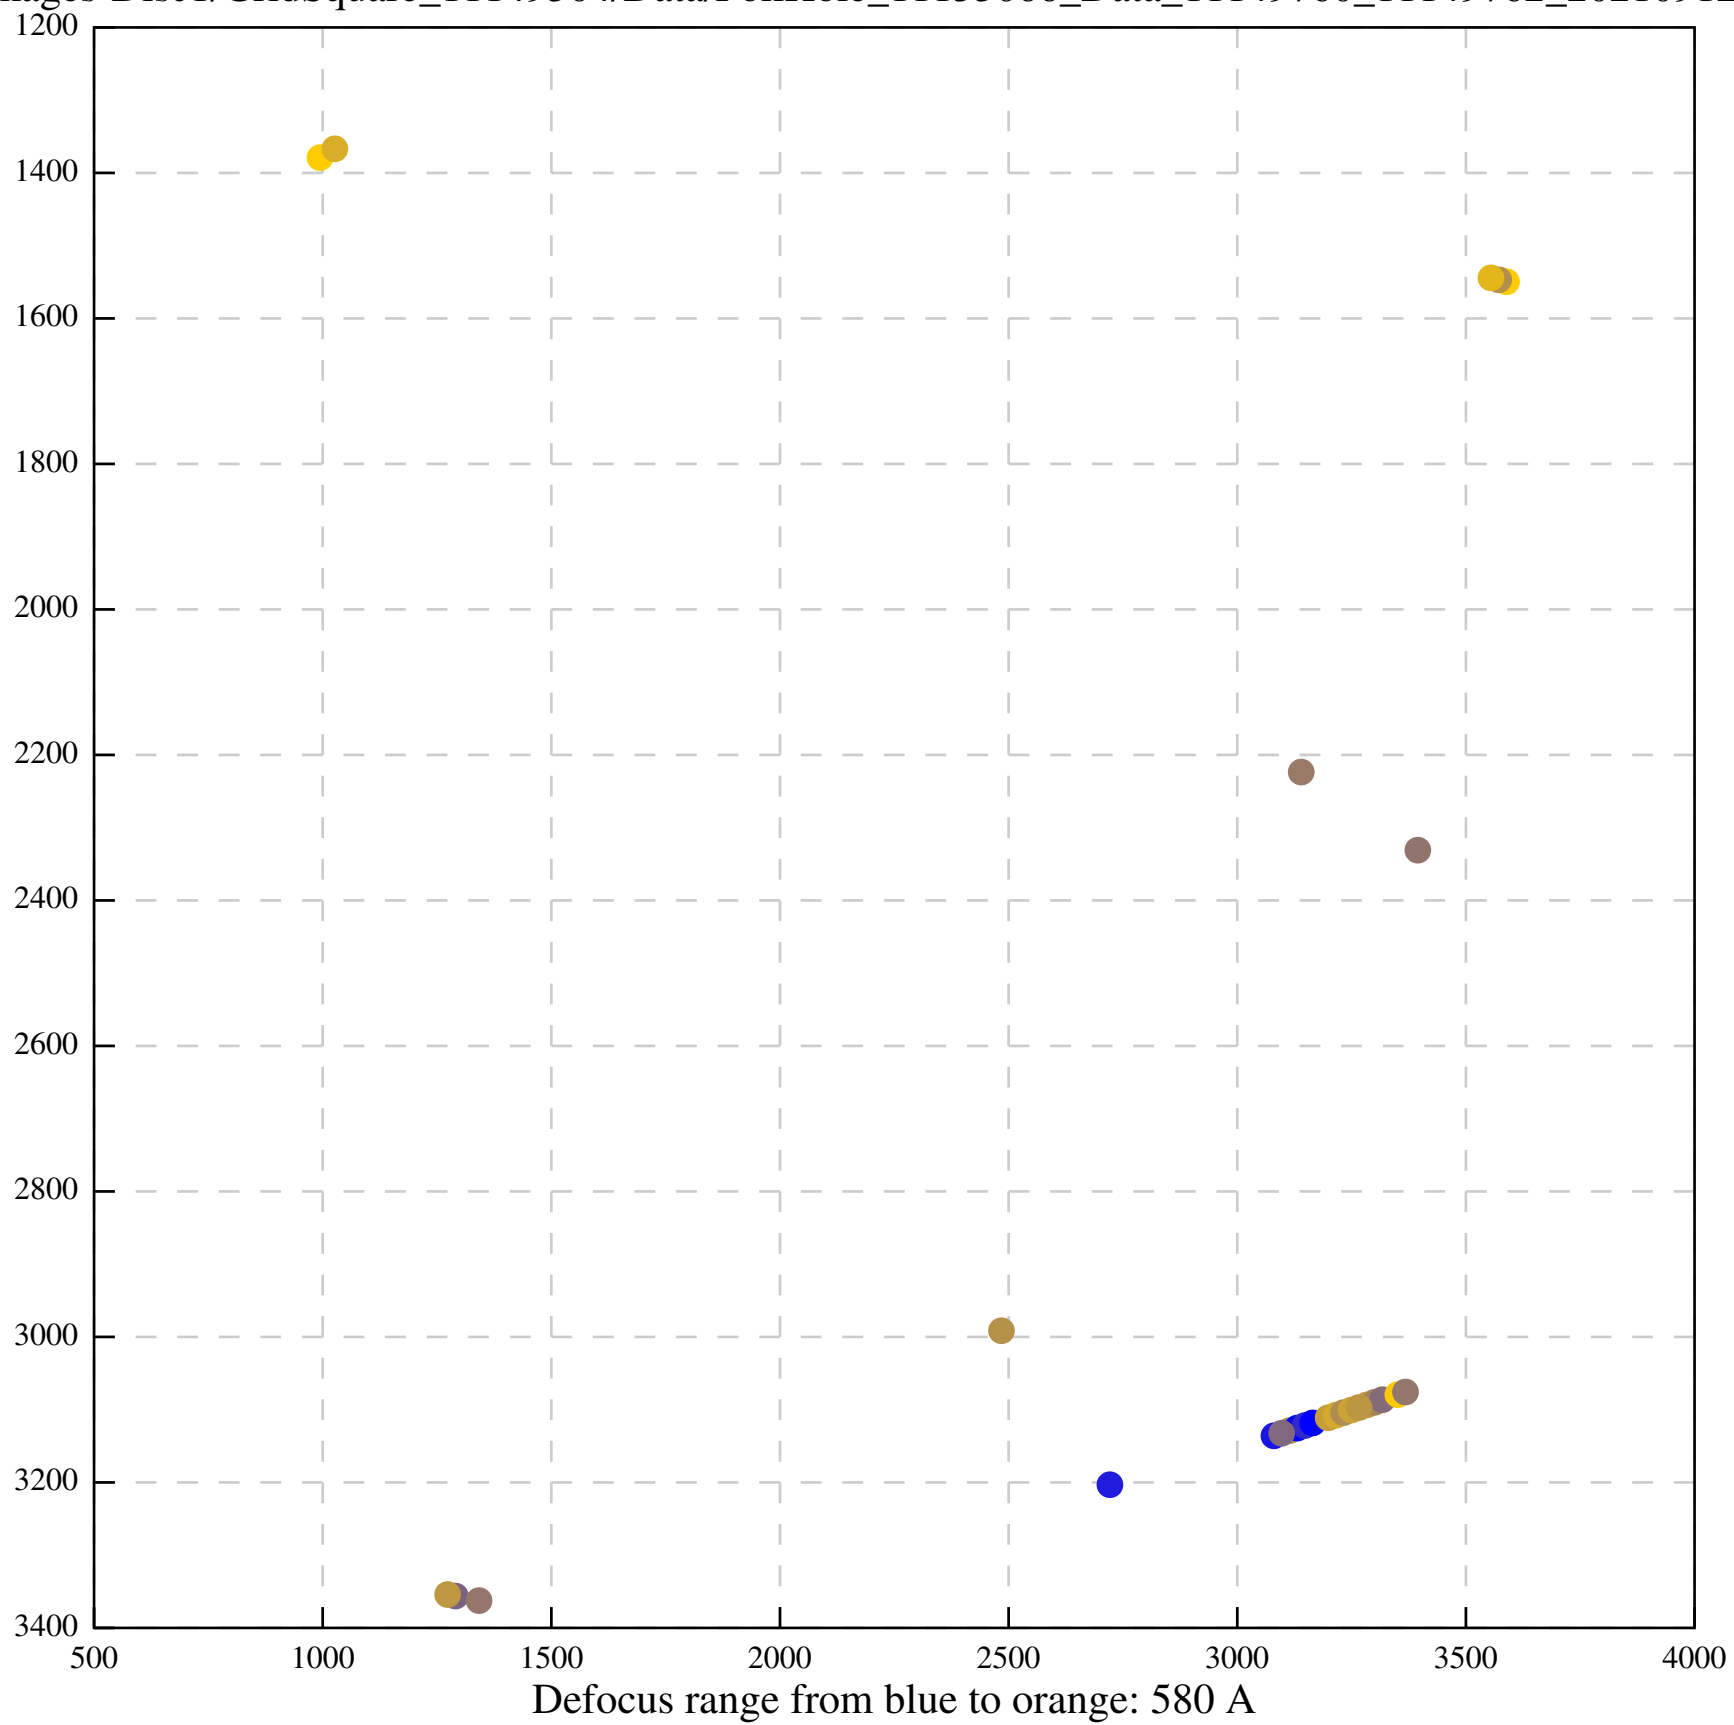

Defocus range from blue to orange: 0 A

Defocus range from blue to orange: 230 A

Defocus range from blue to orange: 0 A

Defocus range from blue to orange: 320 A

Defocus range from blue to orange: 83 A

Defocus range from blue to orange: 0 A