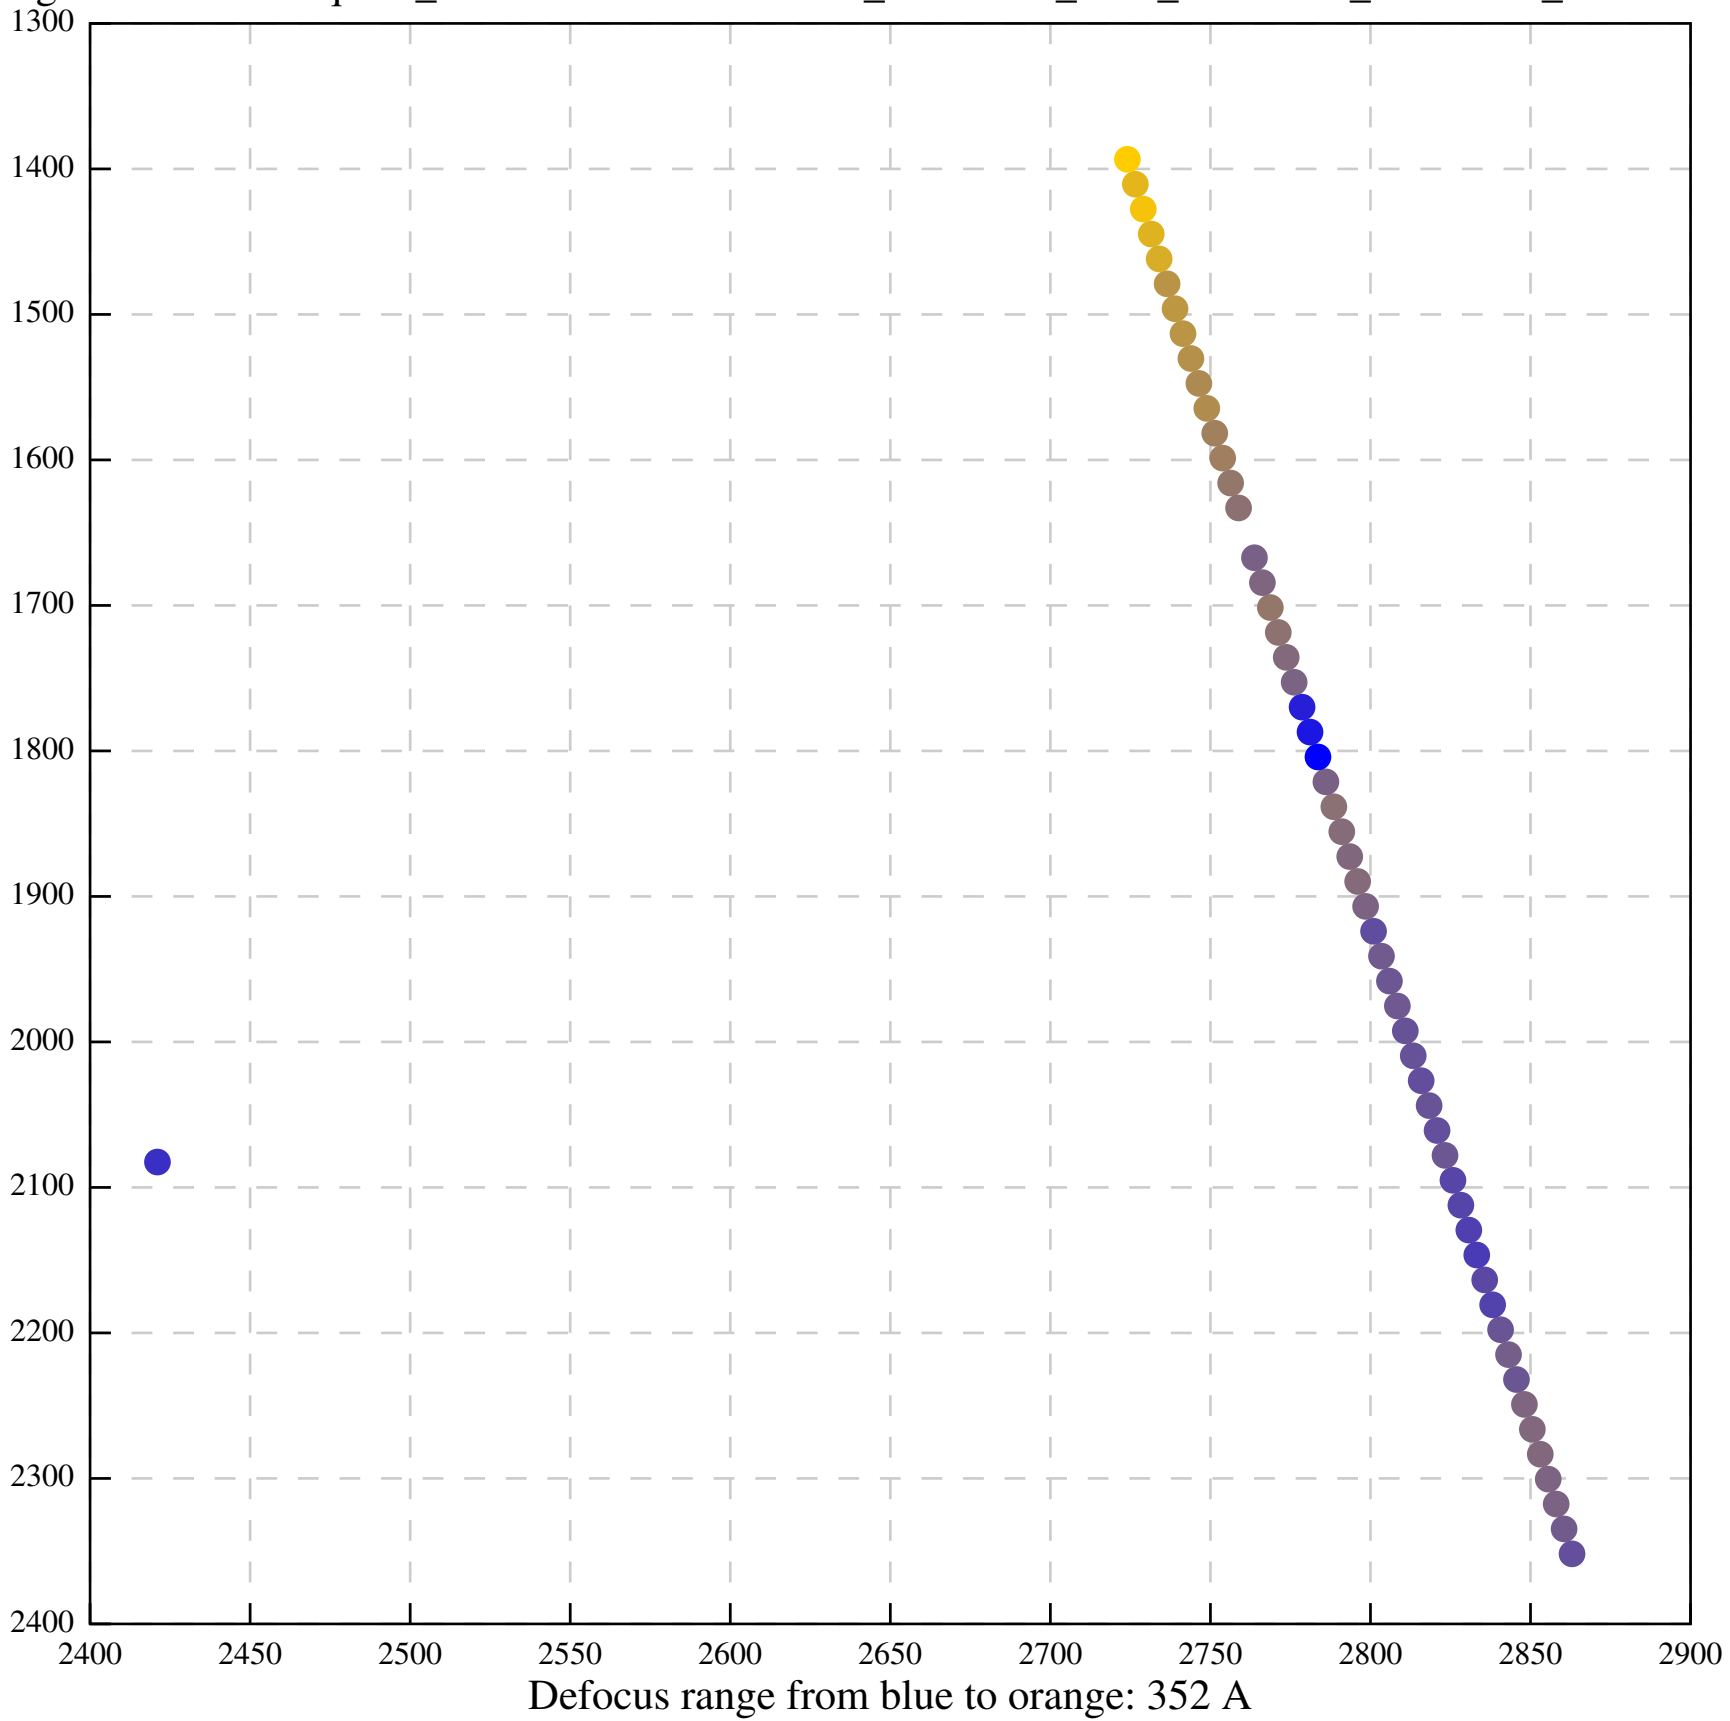

Defocus range from blue to orange: 459 A