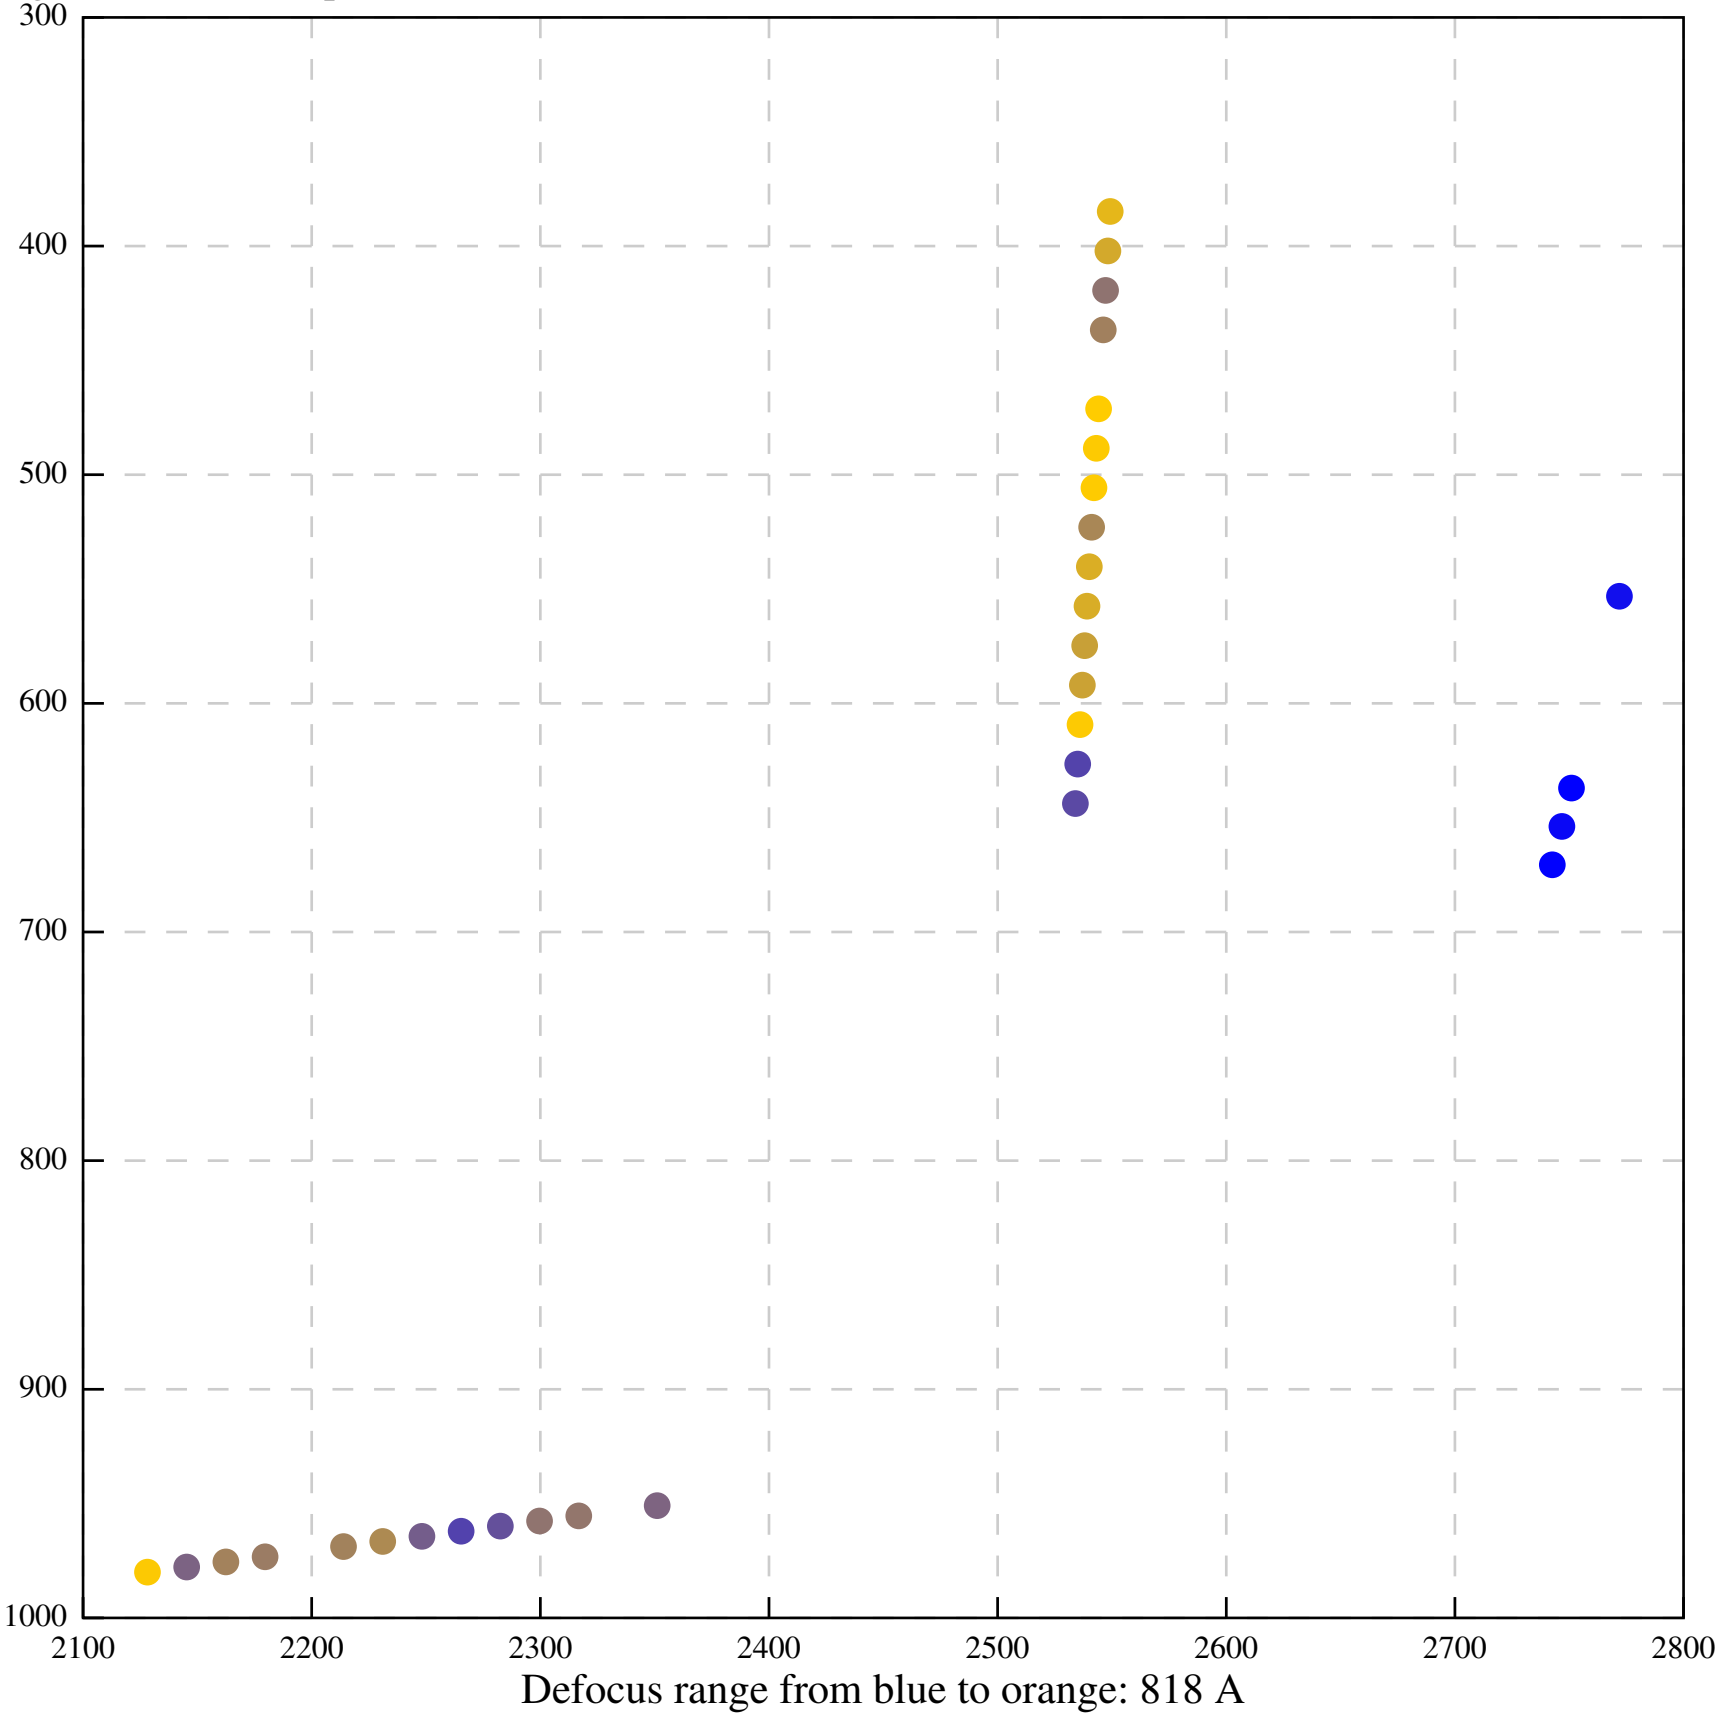

Defocus range from blue to orange: 749 A

Defocus range from blue to orange: 0 A

Defocus range from blue to orange: 55 A

Defocus range from blue to orange: 0 A

Defocus range from blue to orange: 333 A

Defocus range from blue to orange: 151 A