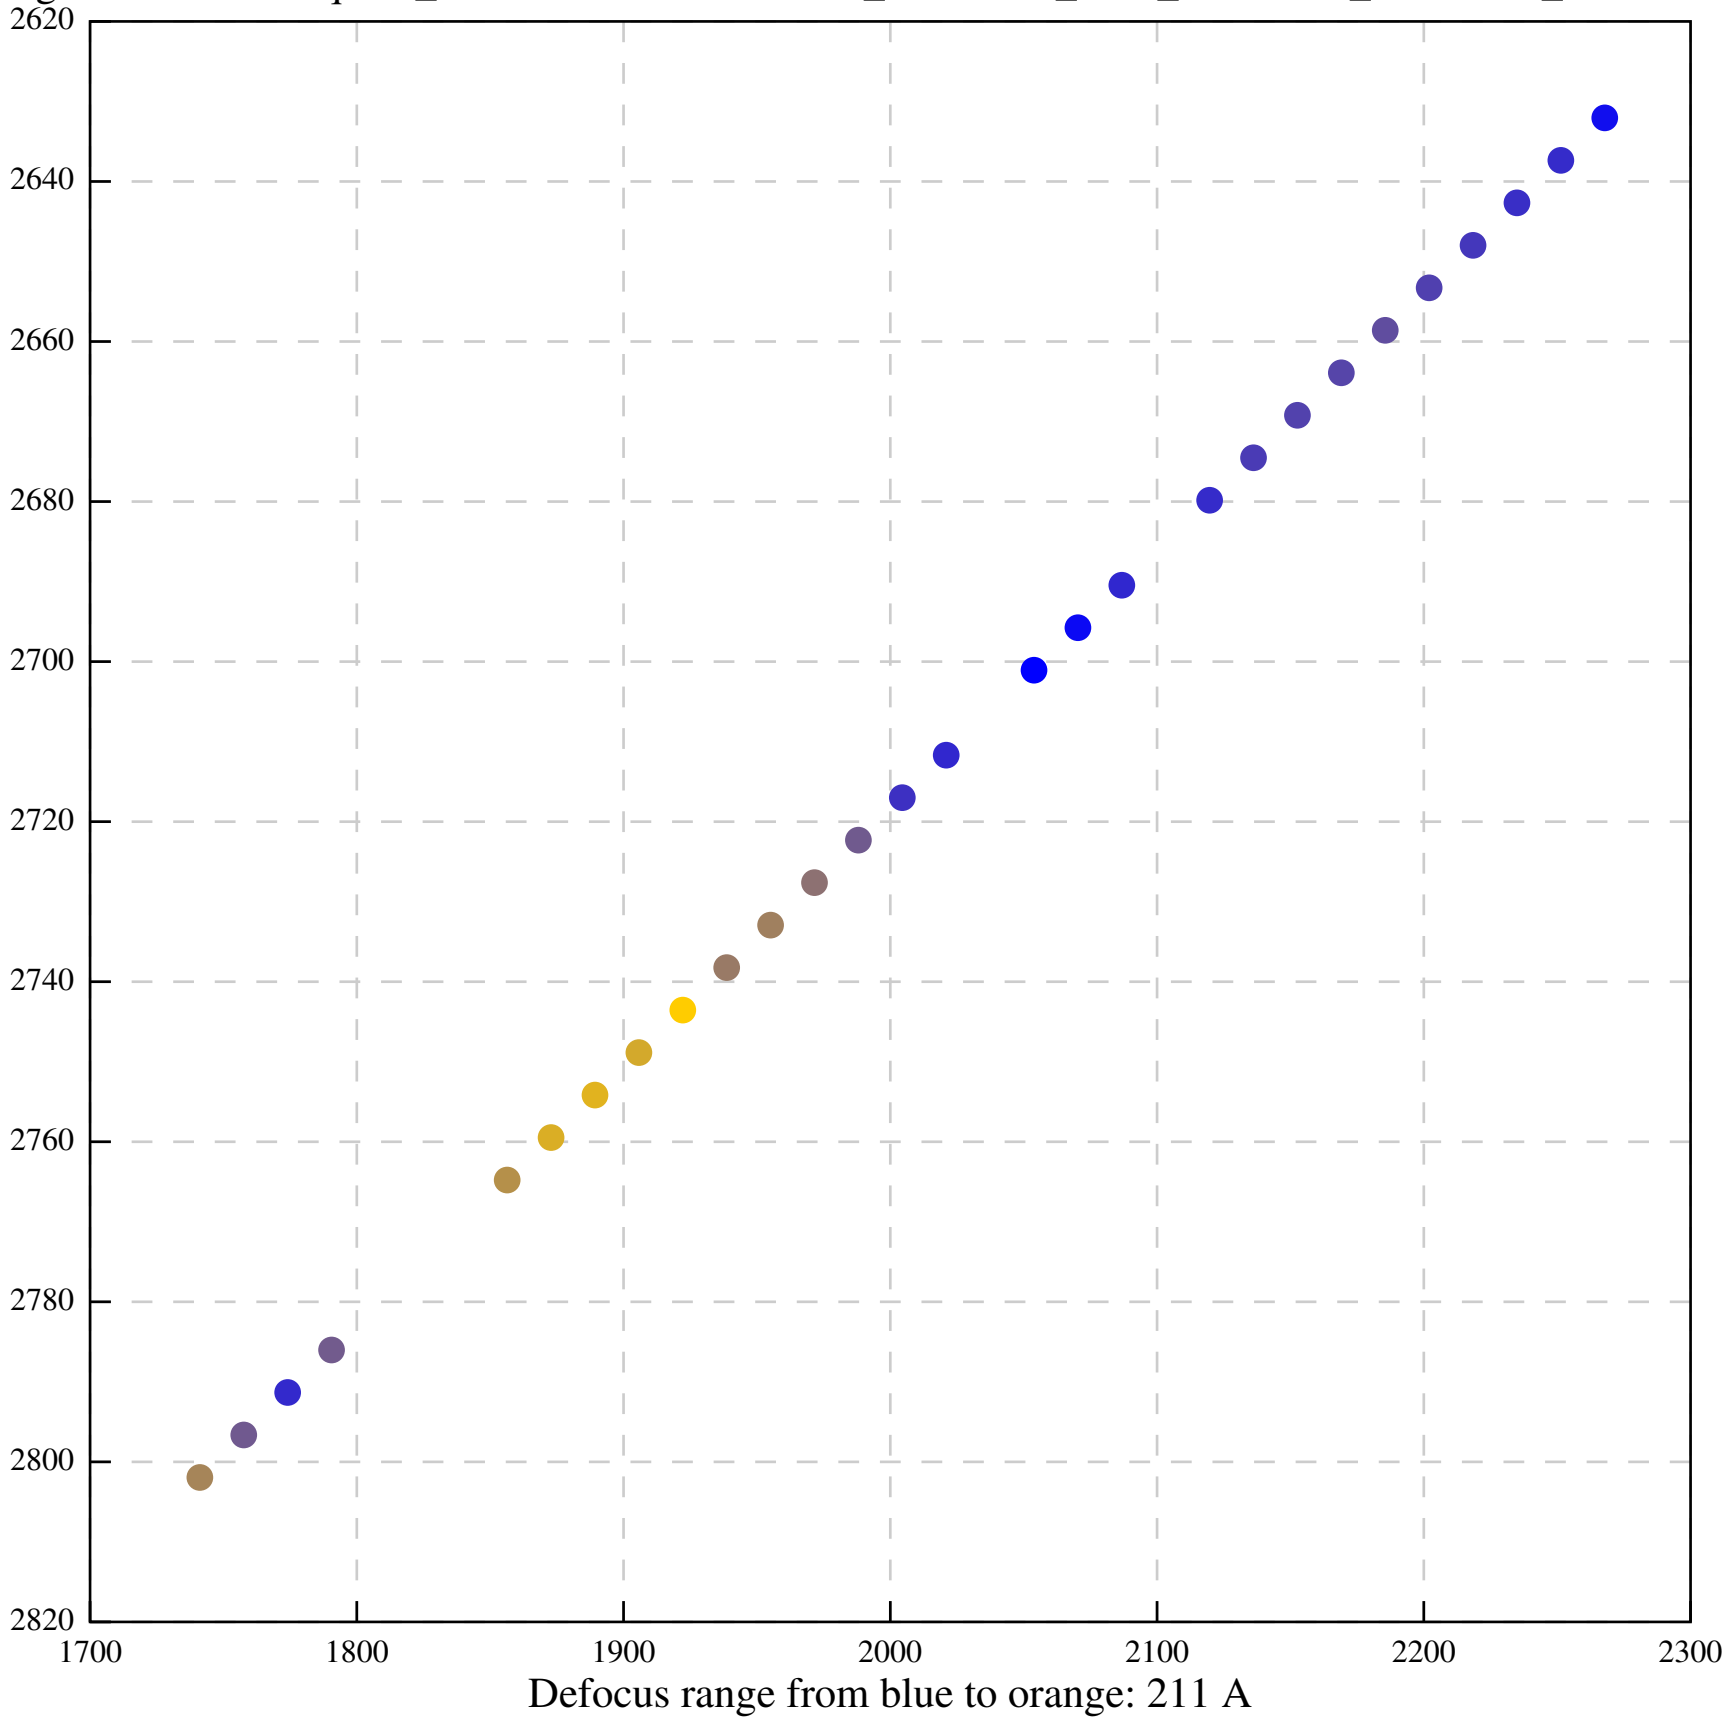

Defocus range from blue to orange: 354 A

Defocus range from blue to orange: 459 A

Defocus range from blue to orange: 89 A

Defocus range from blue to orange: 665 A

Defocus range from blue to orange: 928 A

Defocus range from blue to orange: 231 A