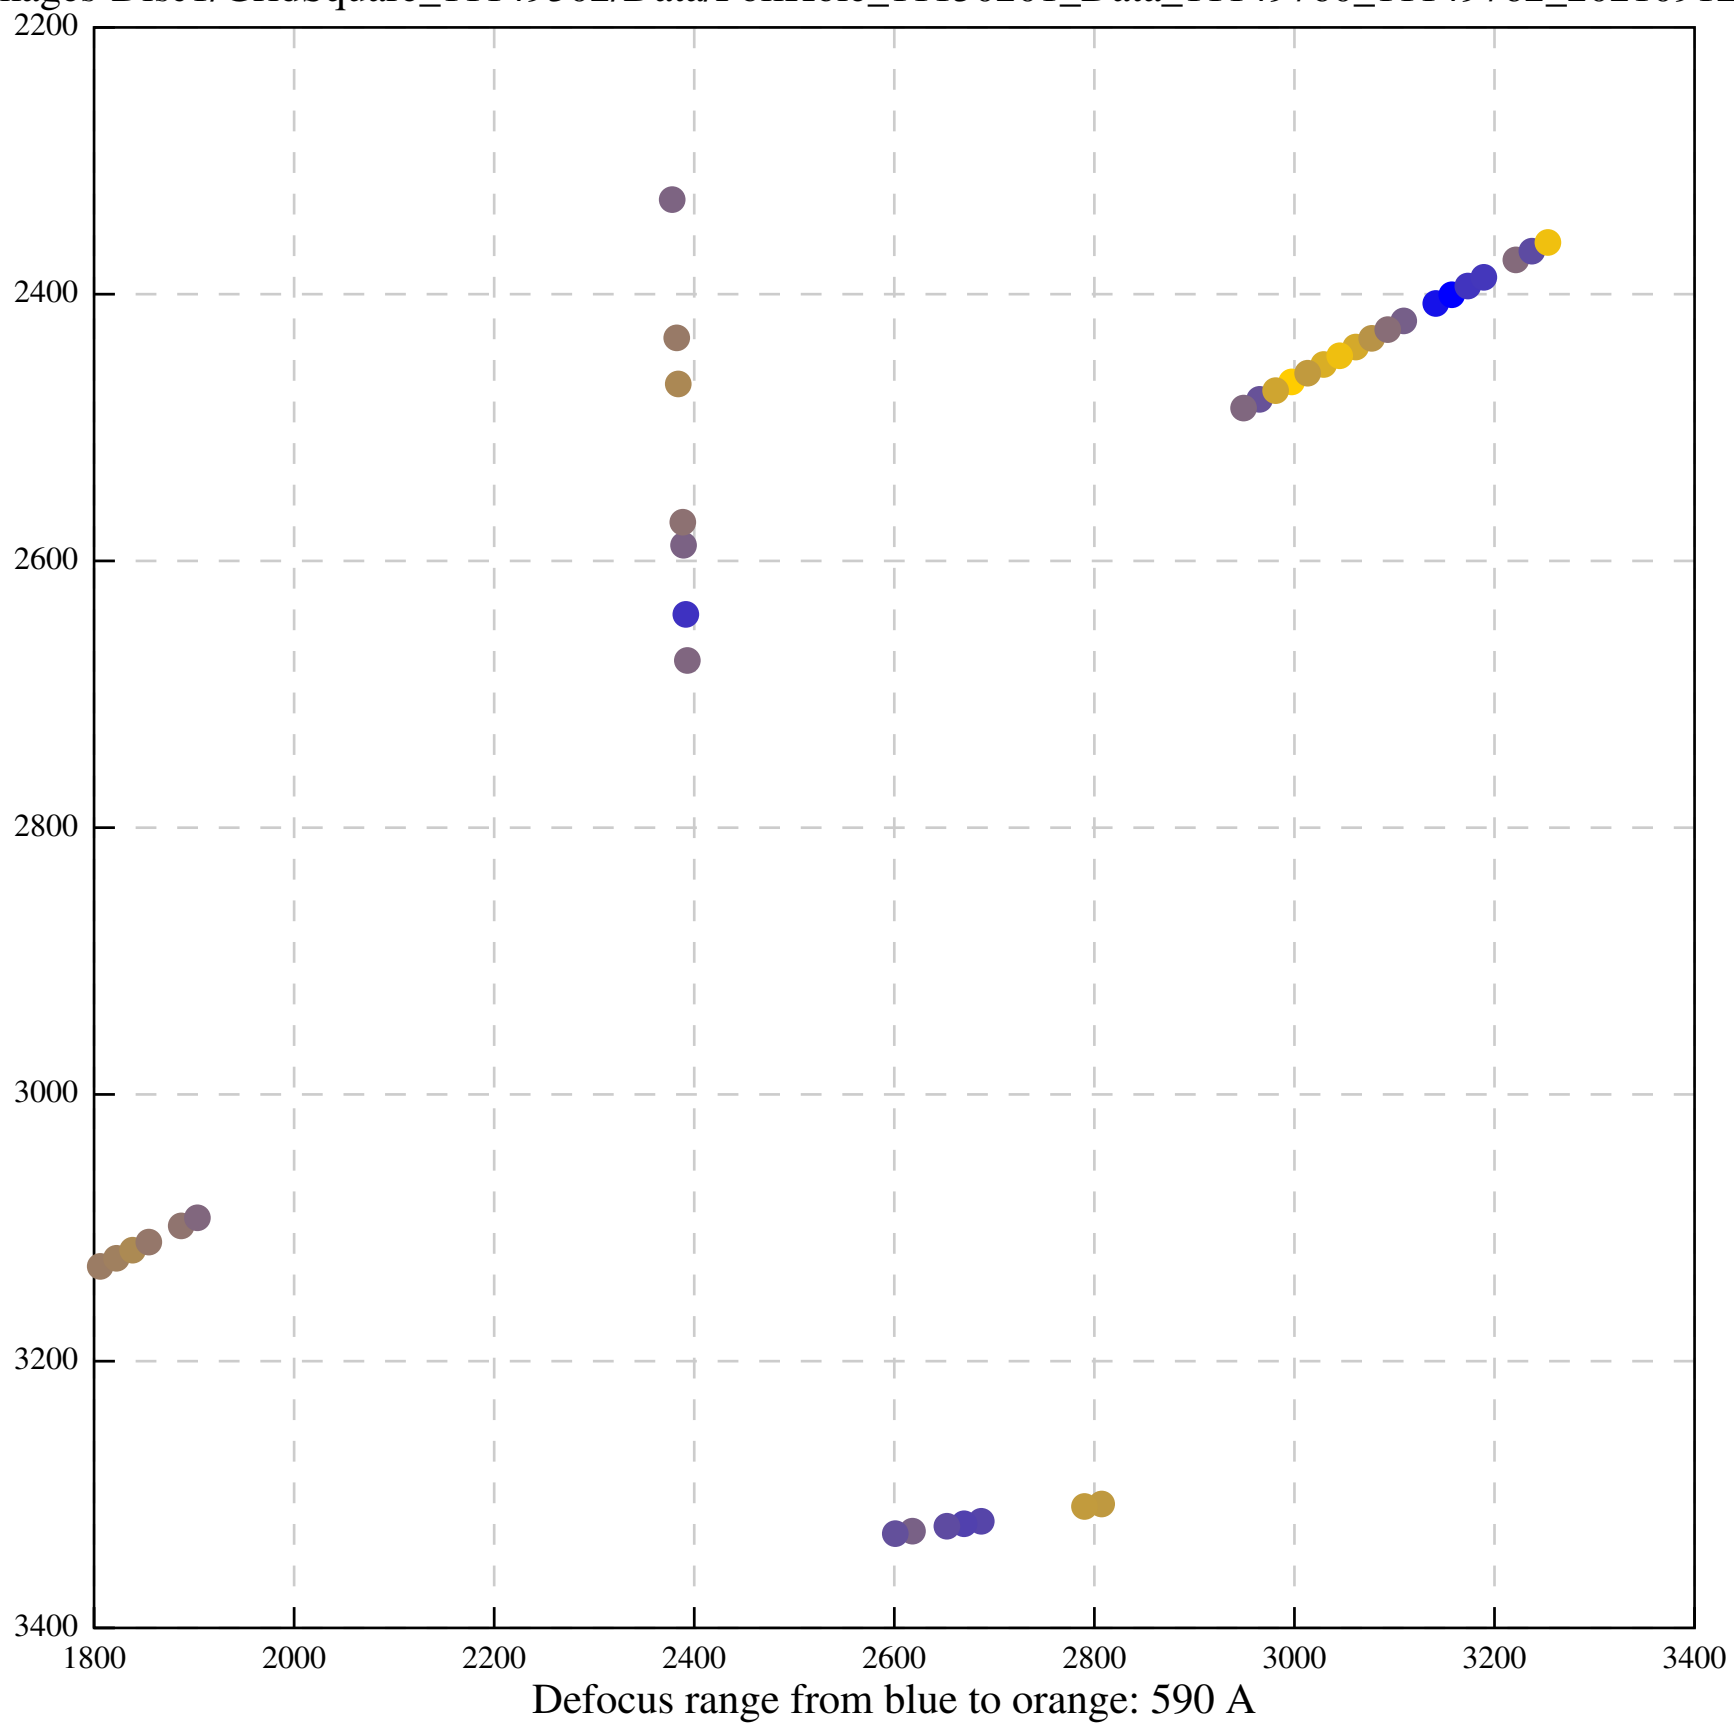

Defocus range from blue to orange: 354 A

Defocus range from blue to orange: 459 A

Defocus range from blue to orange: 89 A

Defocus range from blue to orange: 665 A

Defocus range from blue to orange: 928 A

Defocus range from blue to orange: 231 A