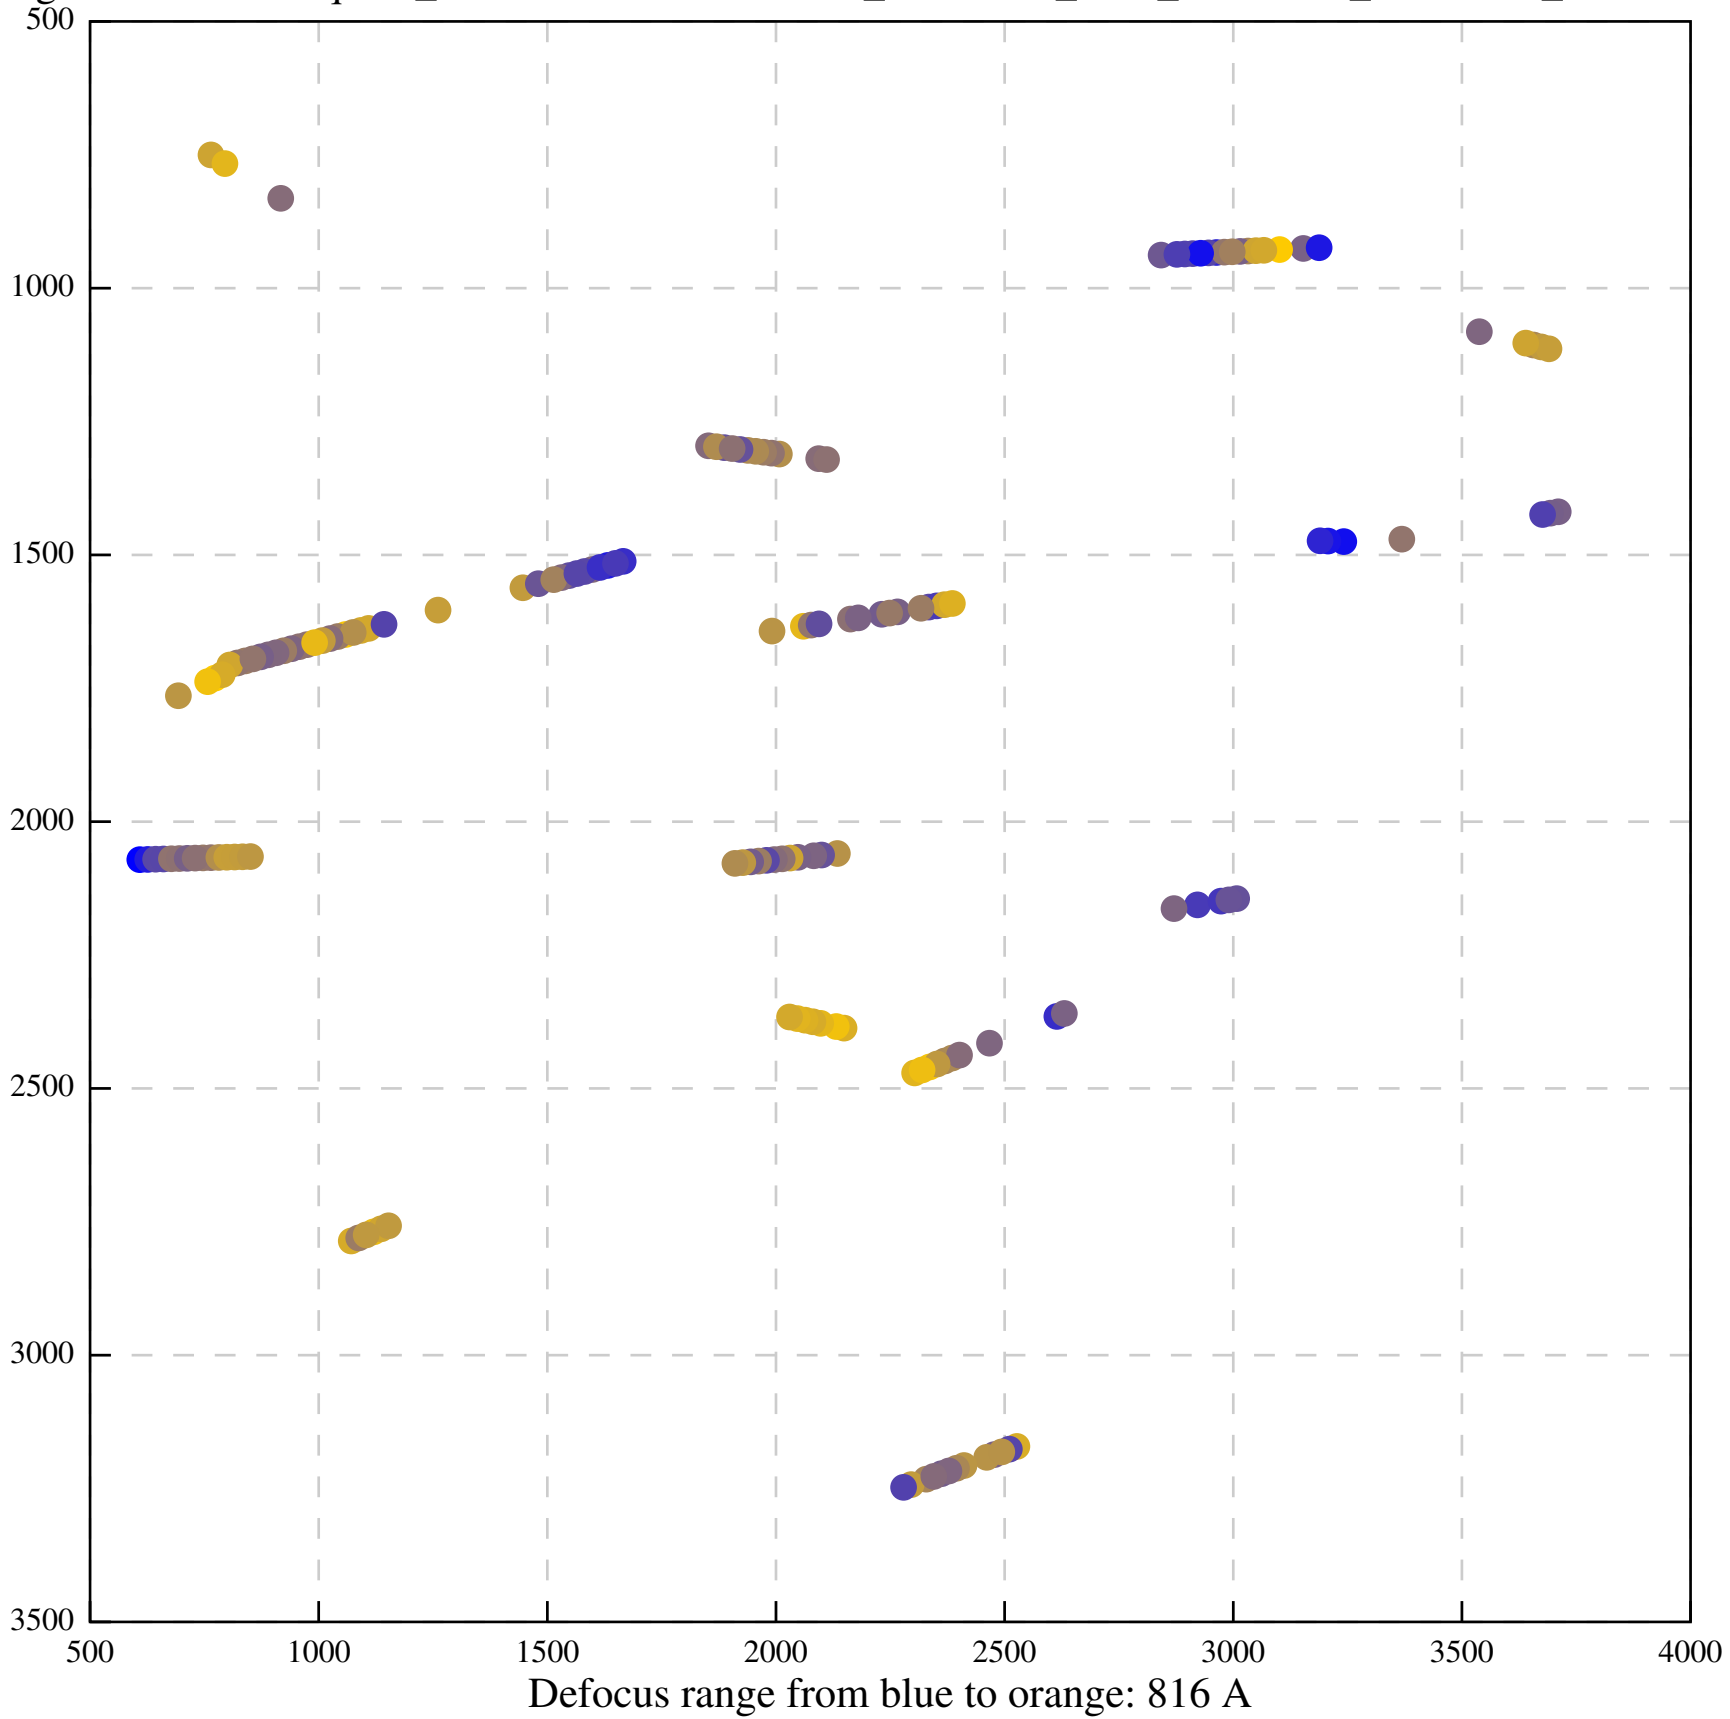

Defocus range from blue to orange: 369 A

Defocus range from blue to orange: 96 A

Defocus range from blue to orange: 0 A

Defocus range from blue to orange: 0 A

Defocus range from blue to orange: 0 A

Defocus range from blue to orange: 309 A