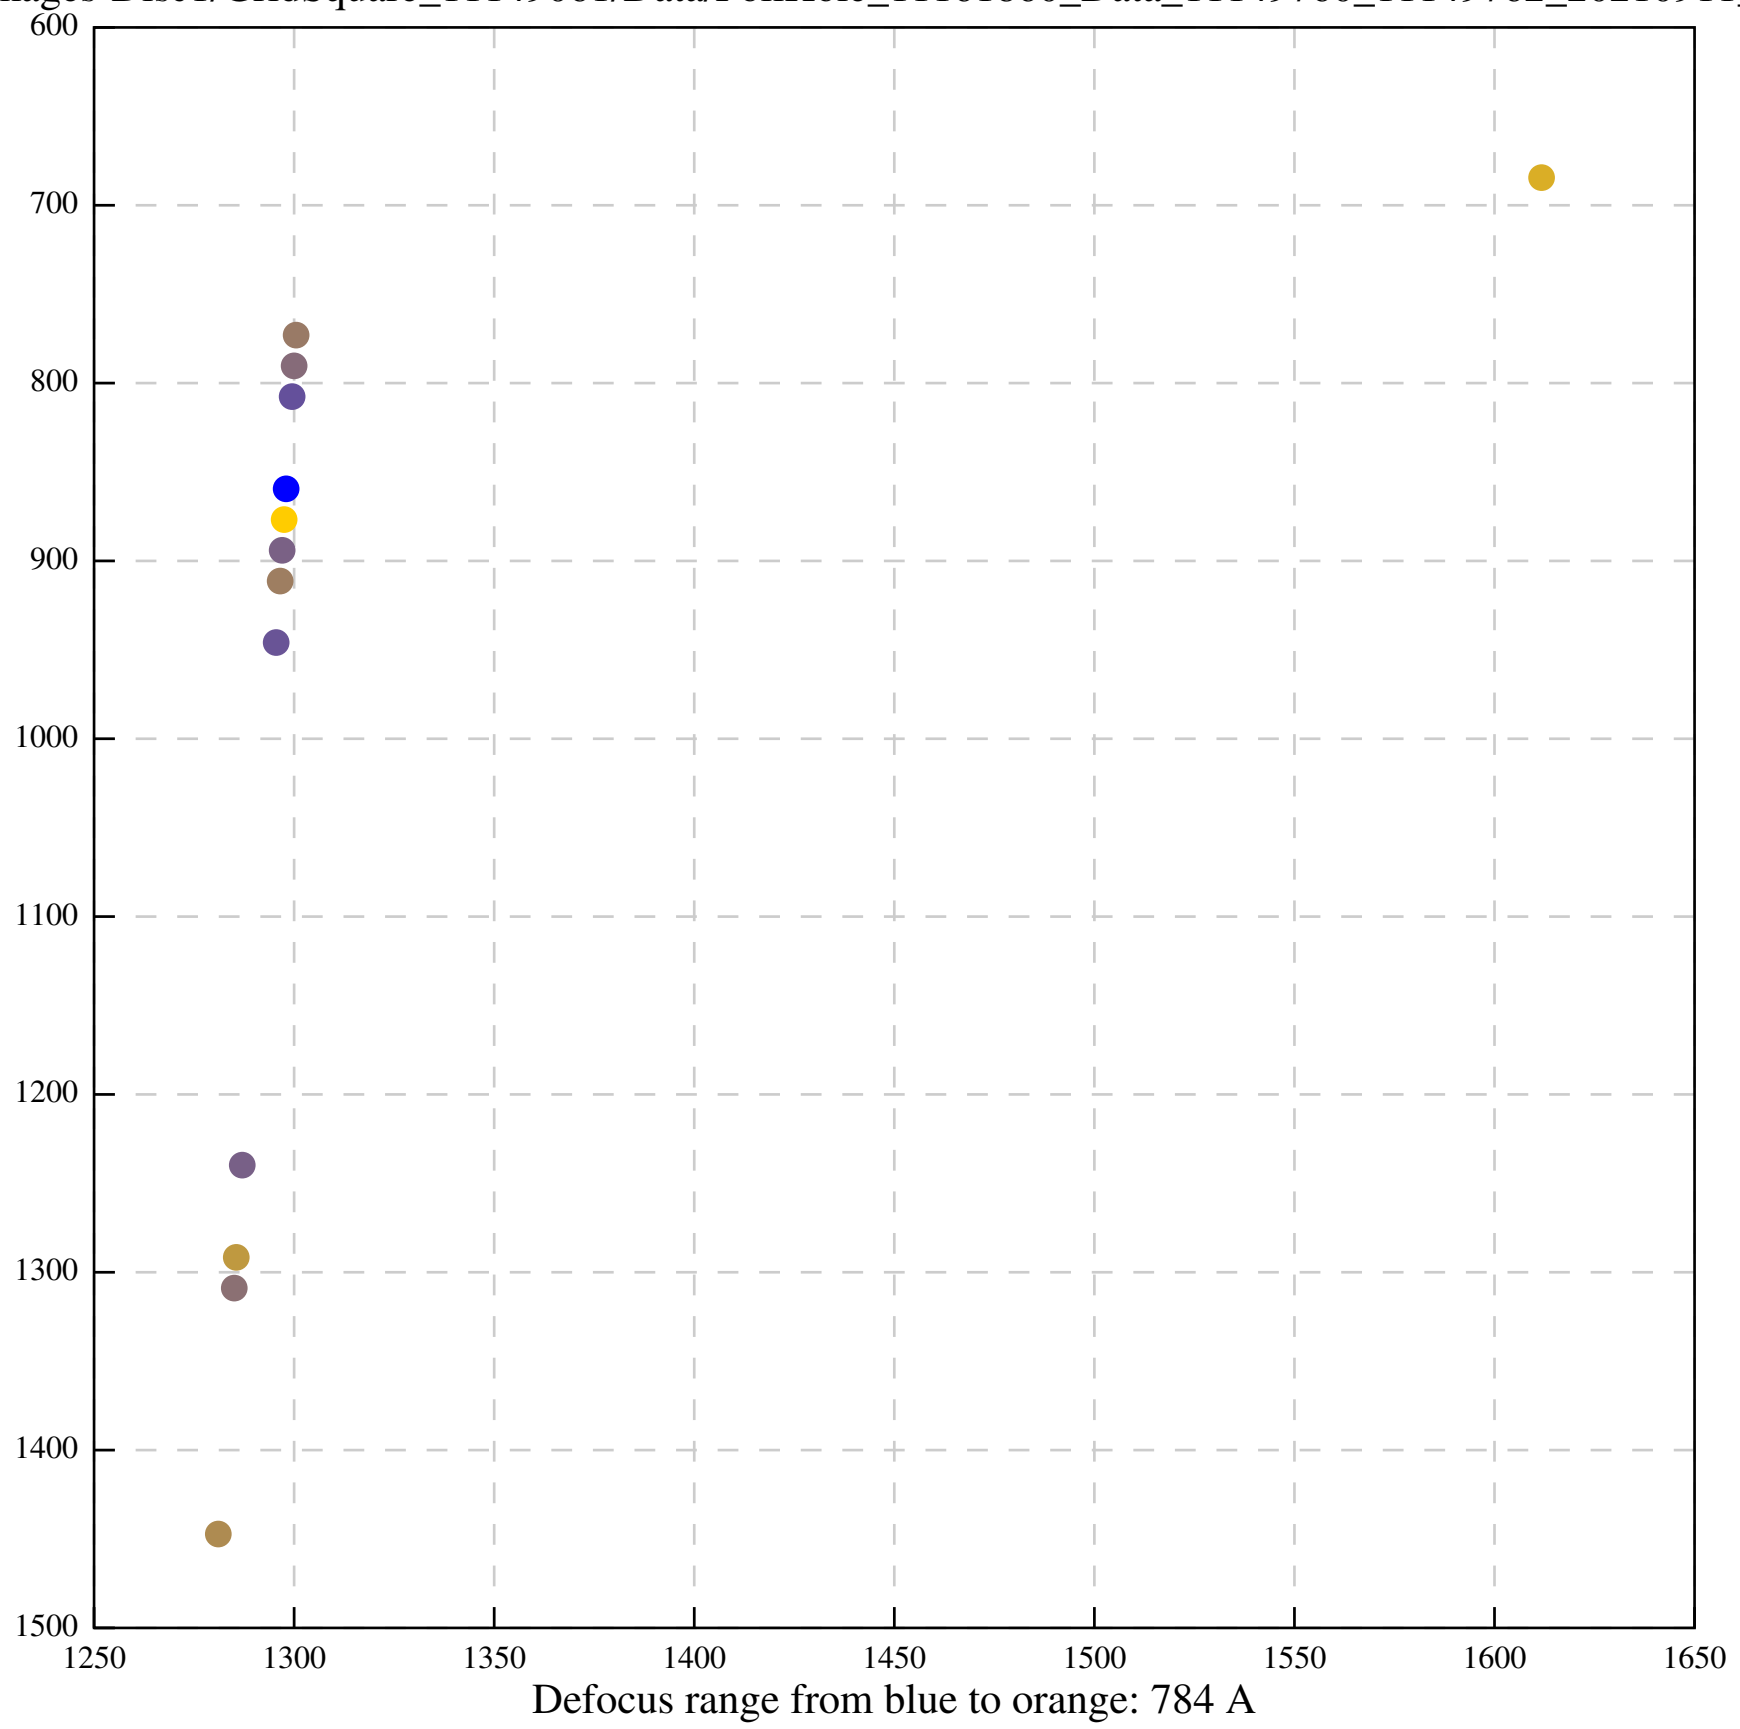

Defocus range from blue to orange: 787 A

Defocus range from blue to orange: 761 A

Defocus range from blue to orange: 1005 A

Defocus range from blue to orange: 354 A

Defocus range from blue to orange: 1014 A