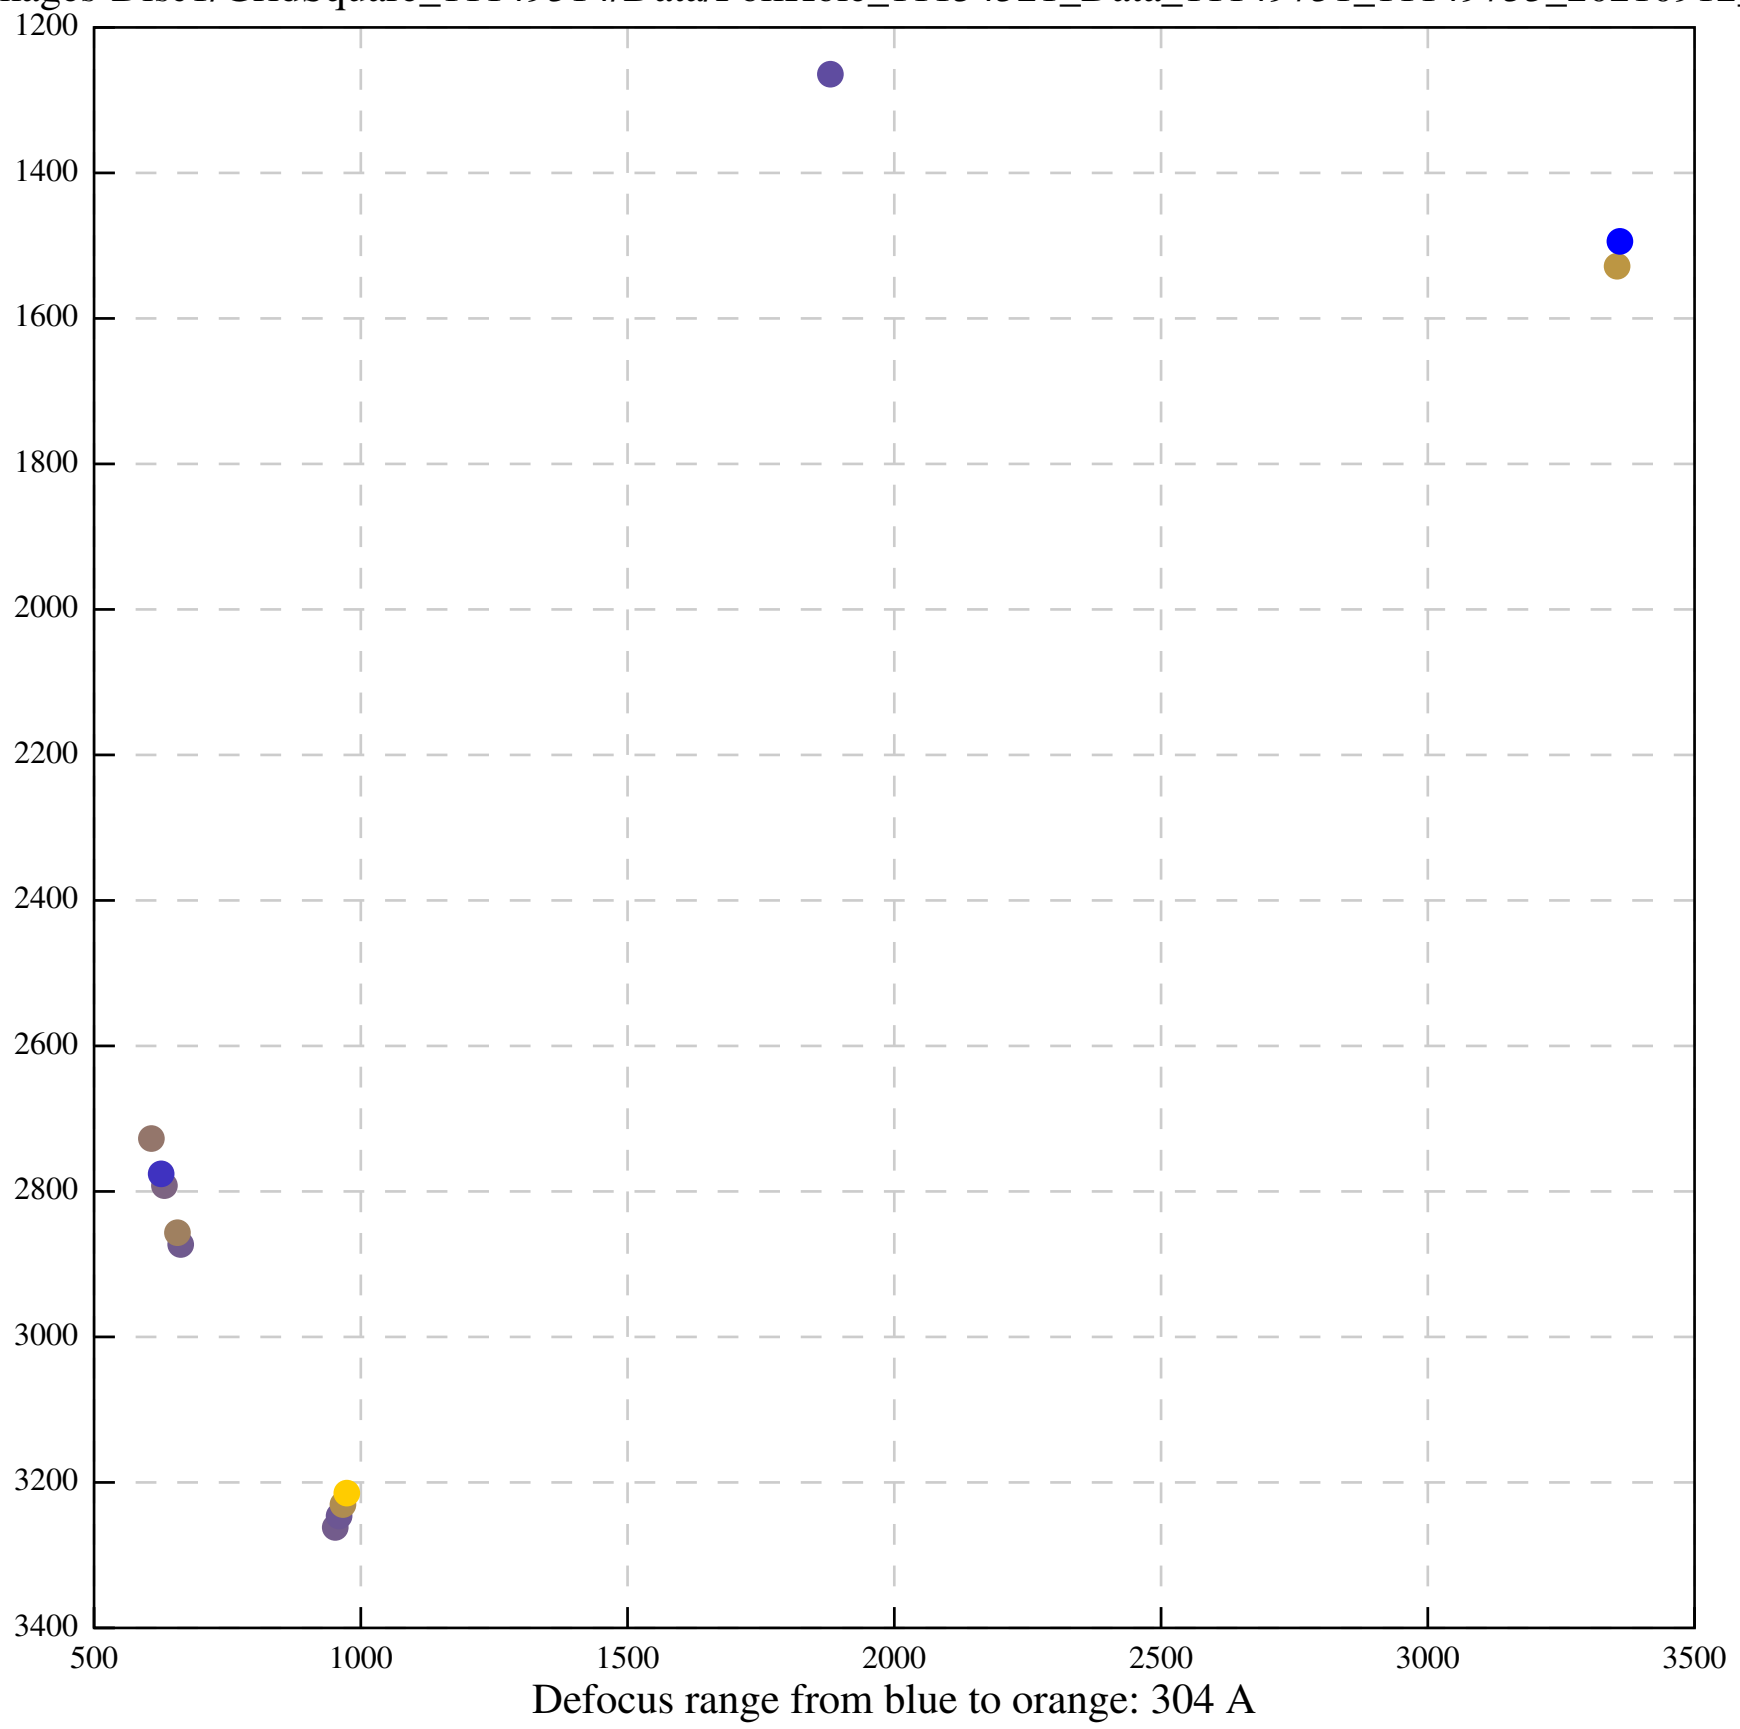

Defocus range from blue to orange: 49 A

Defocus range from blue to orange: 0 A

Defocus range from blue to orange: 318 A

Defocus range from blue to orange: 34 A

Defocus range from blue to orange: 462 Å

Defocus range from blue to orange: 82 A