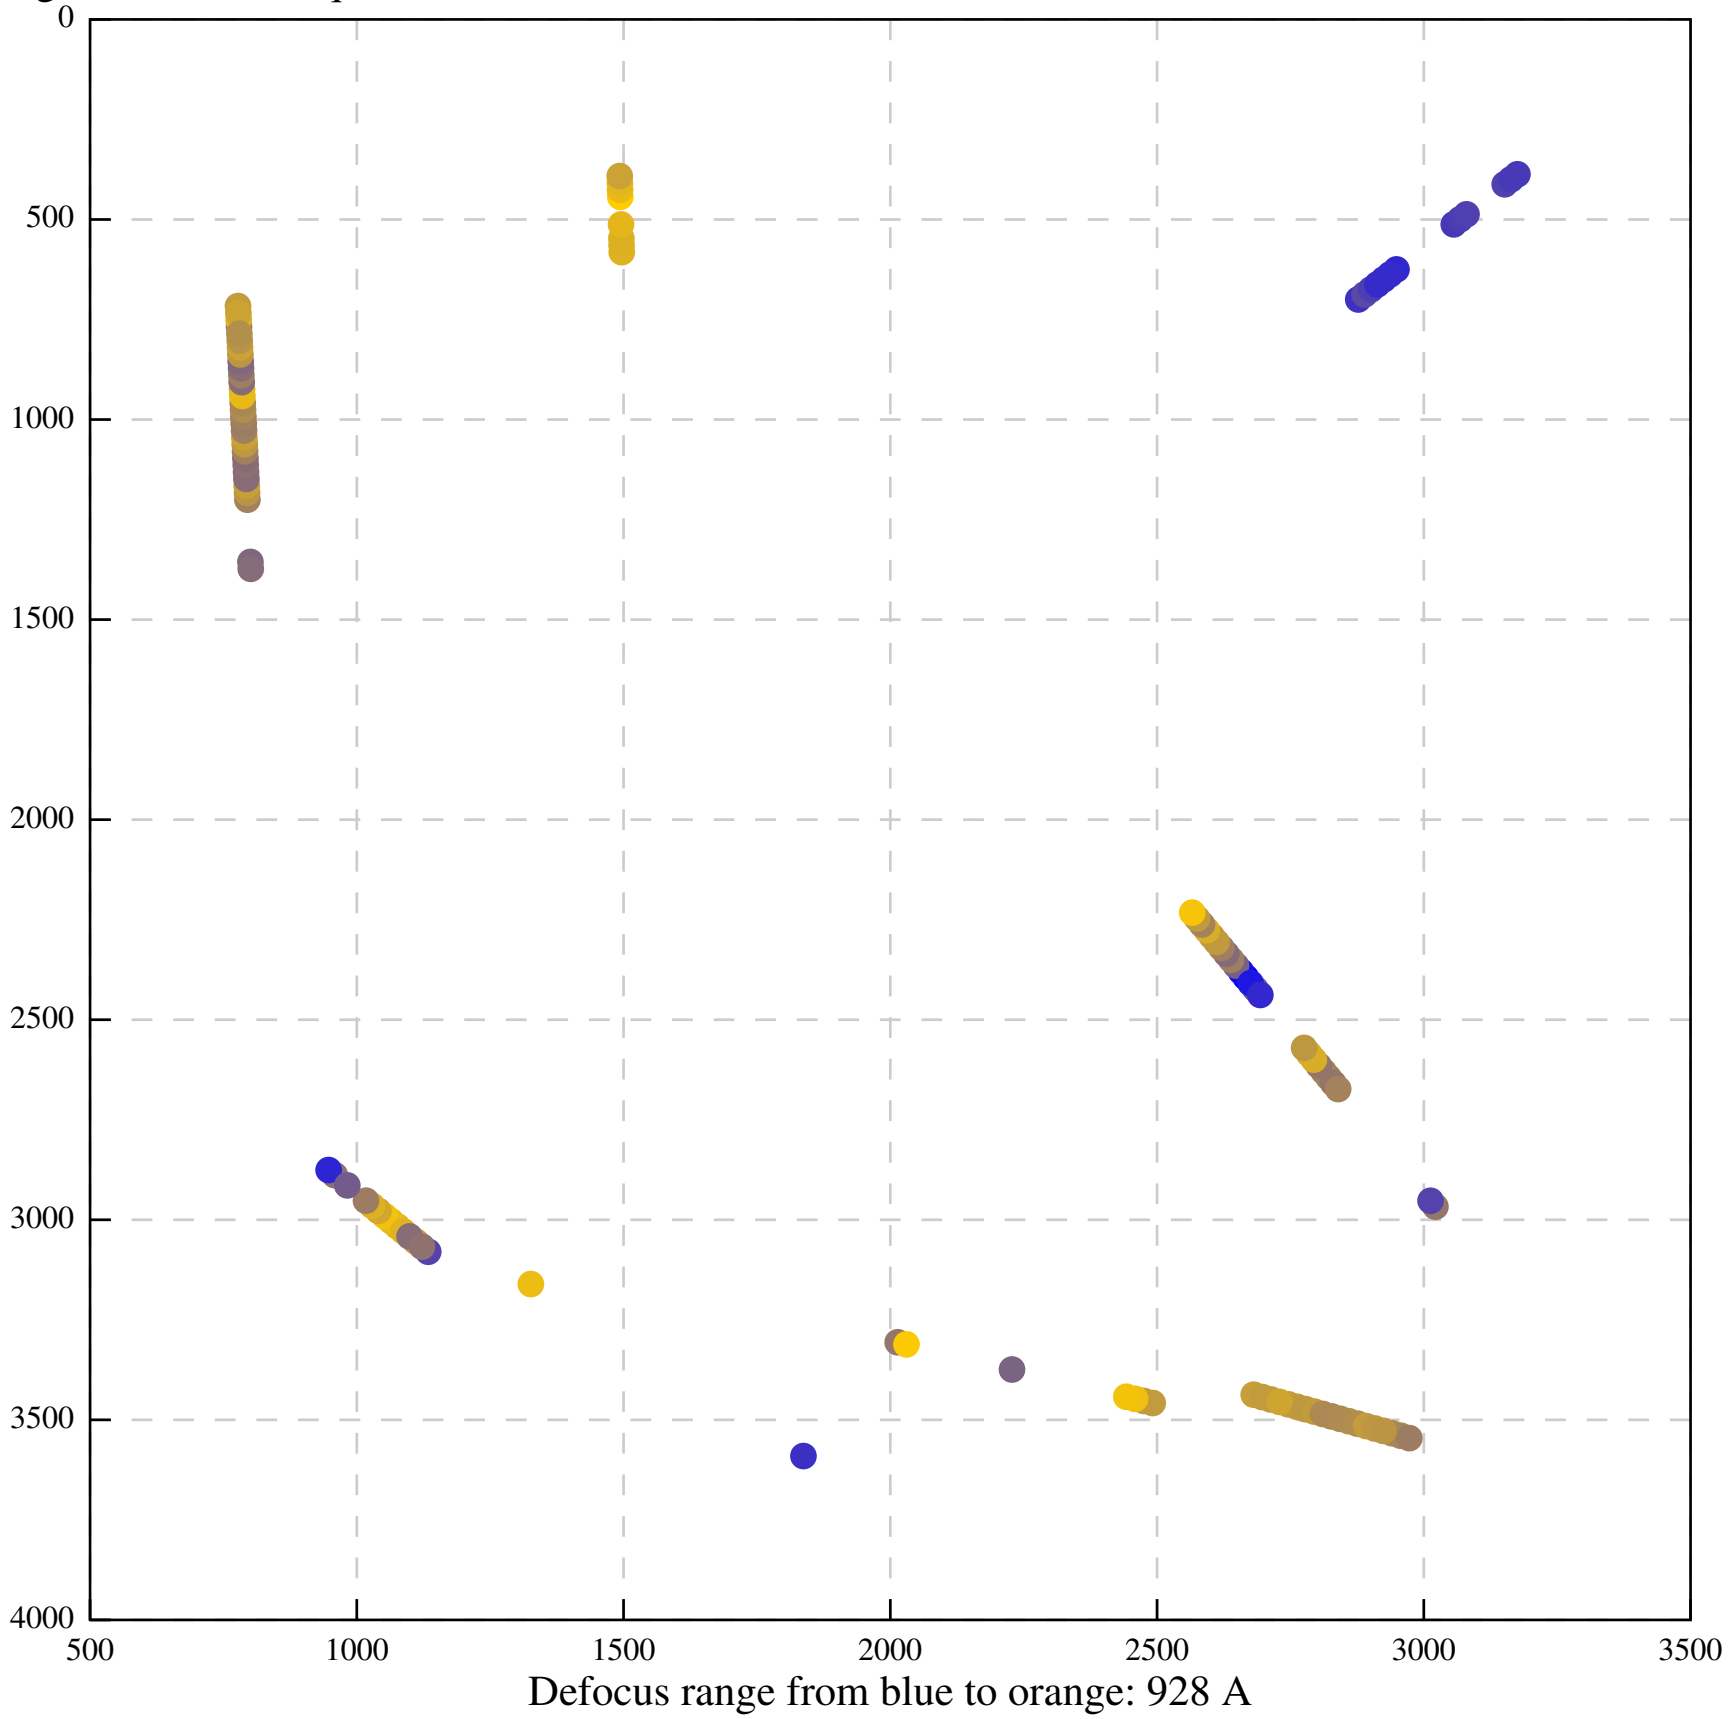

Defocus range from blue to orange: 639 A

Defocus range from blue to orange: 522 A

Defocus range from blue to orange: 0 A

Defocus range from blue to orange: 0 A

Defocus range from blue to orange: 597 A

Defocus range from blue to orange: 1120 A