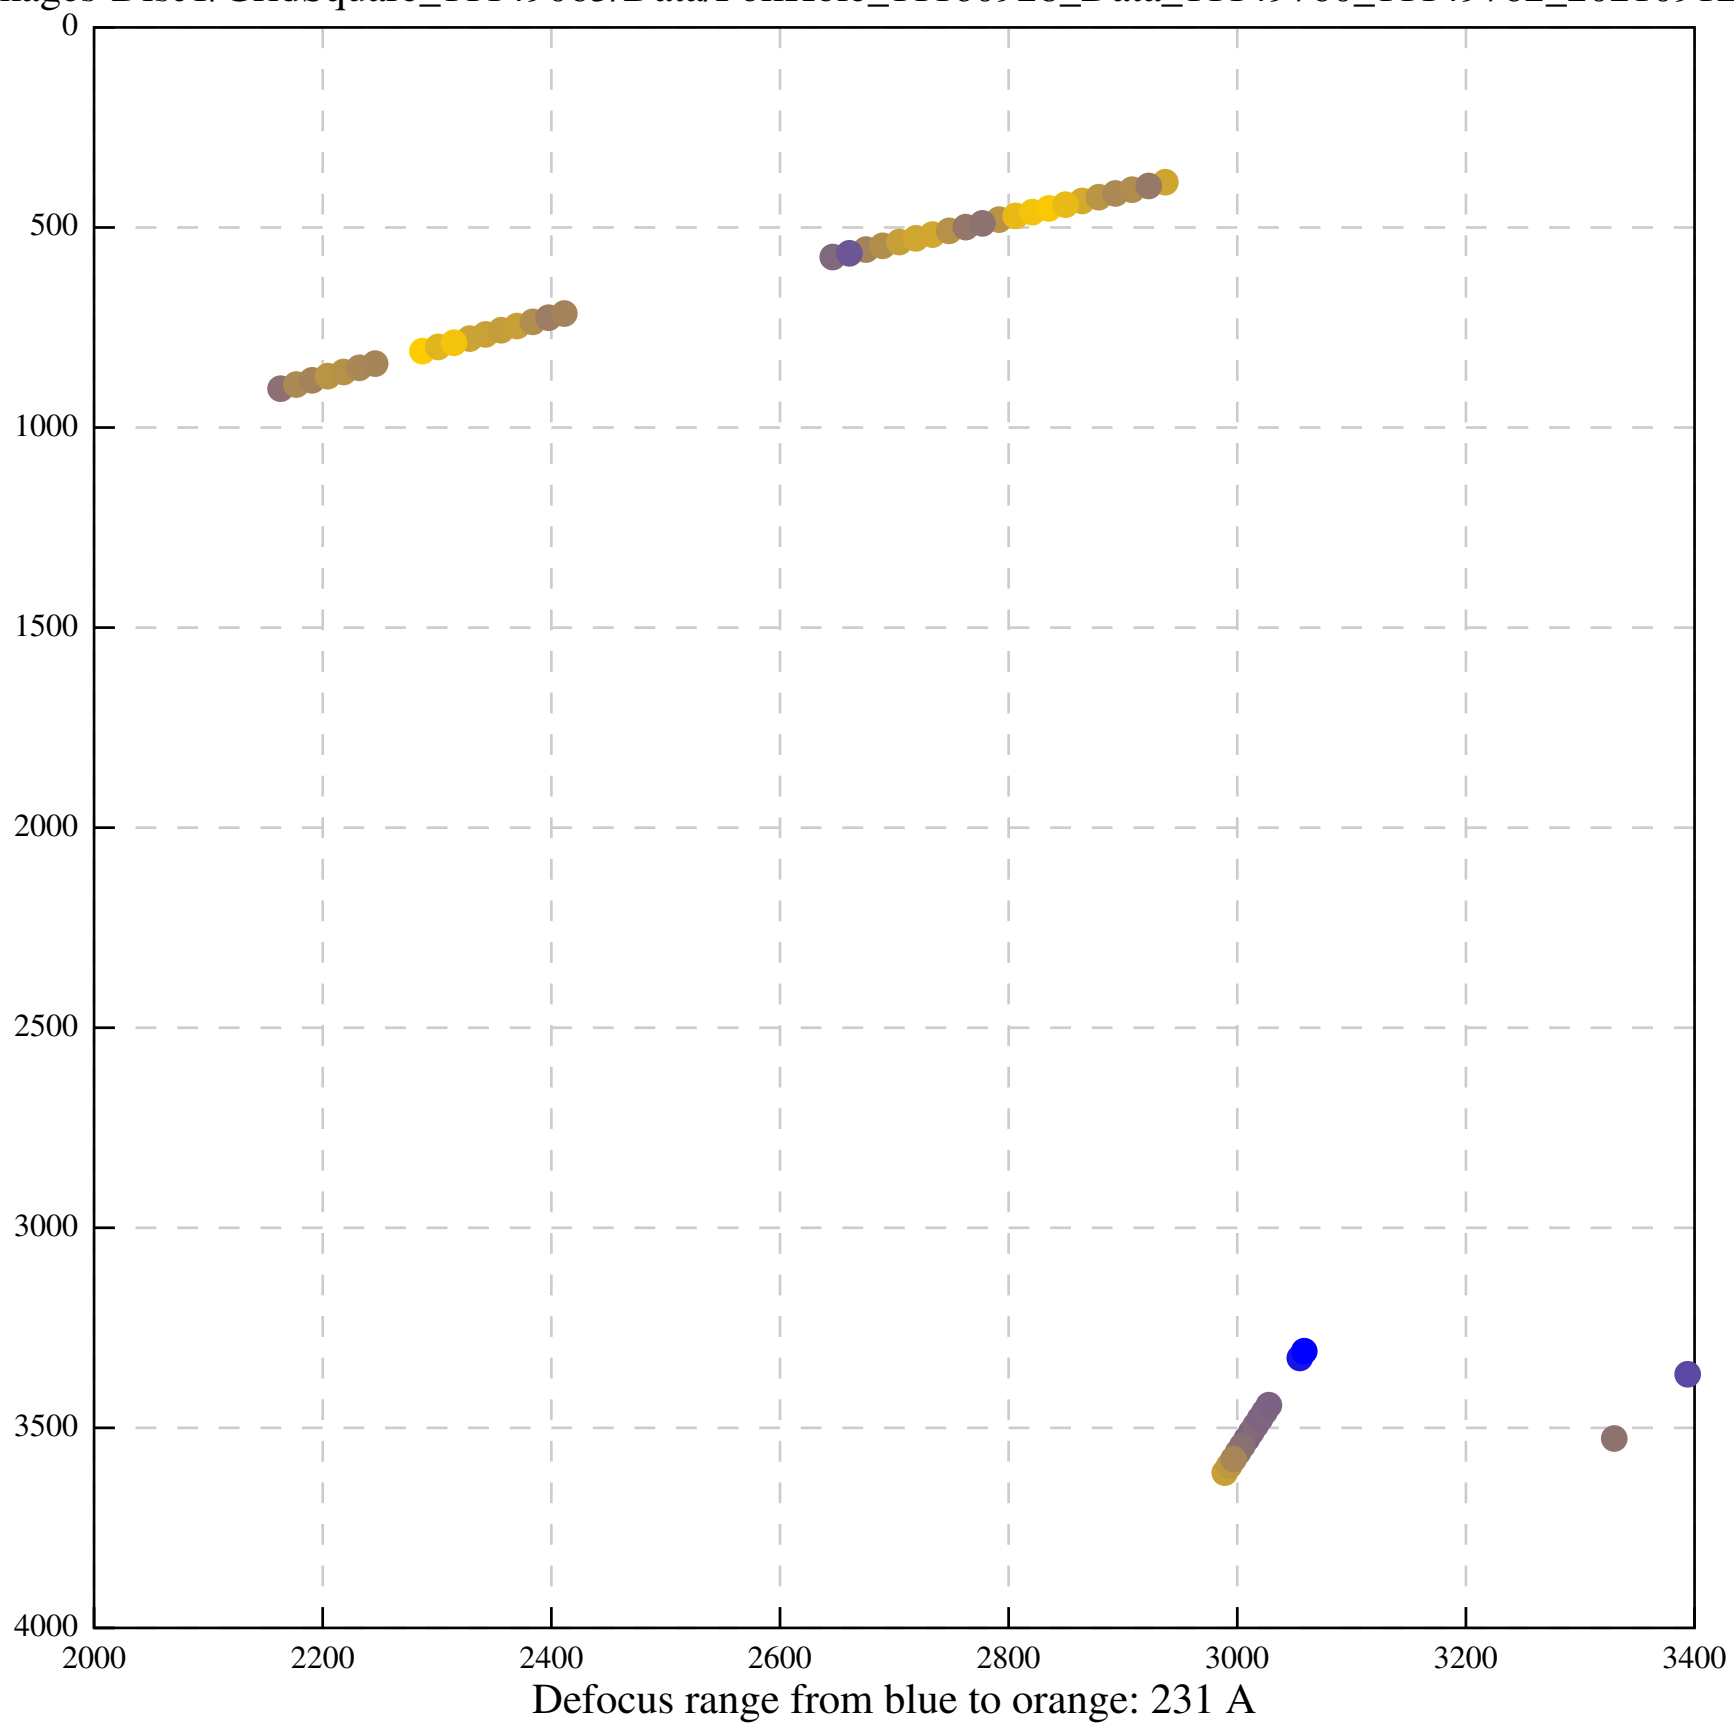

Defocus range from blue to orange: 260 A

Defocus range from blue to orange: 56 A

Defocus range from blue to orange: 1401 A

Defocus range from blue to orange: 291 A

Defocus range from blue to orange: 197 A