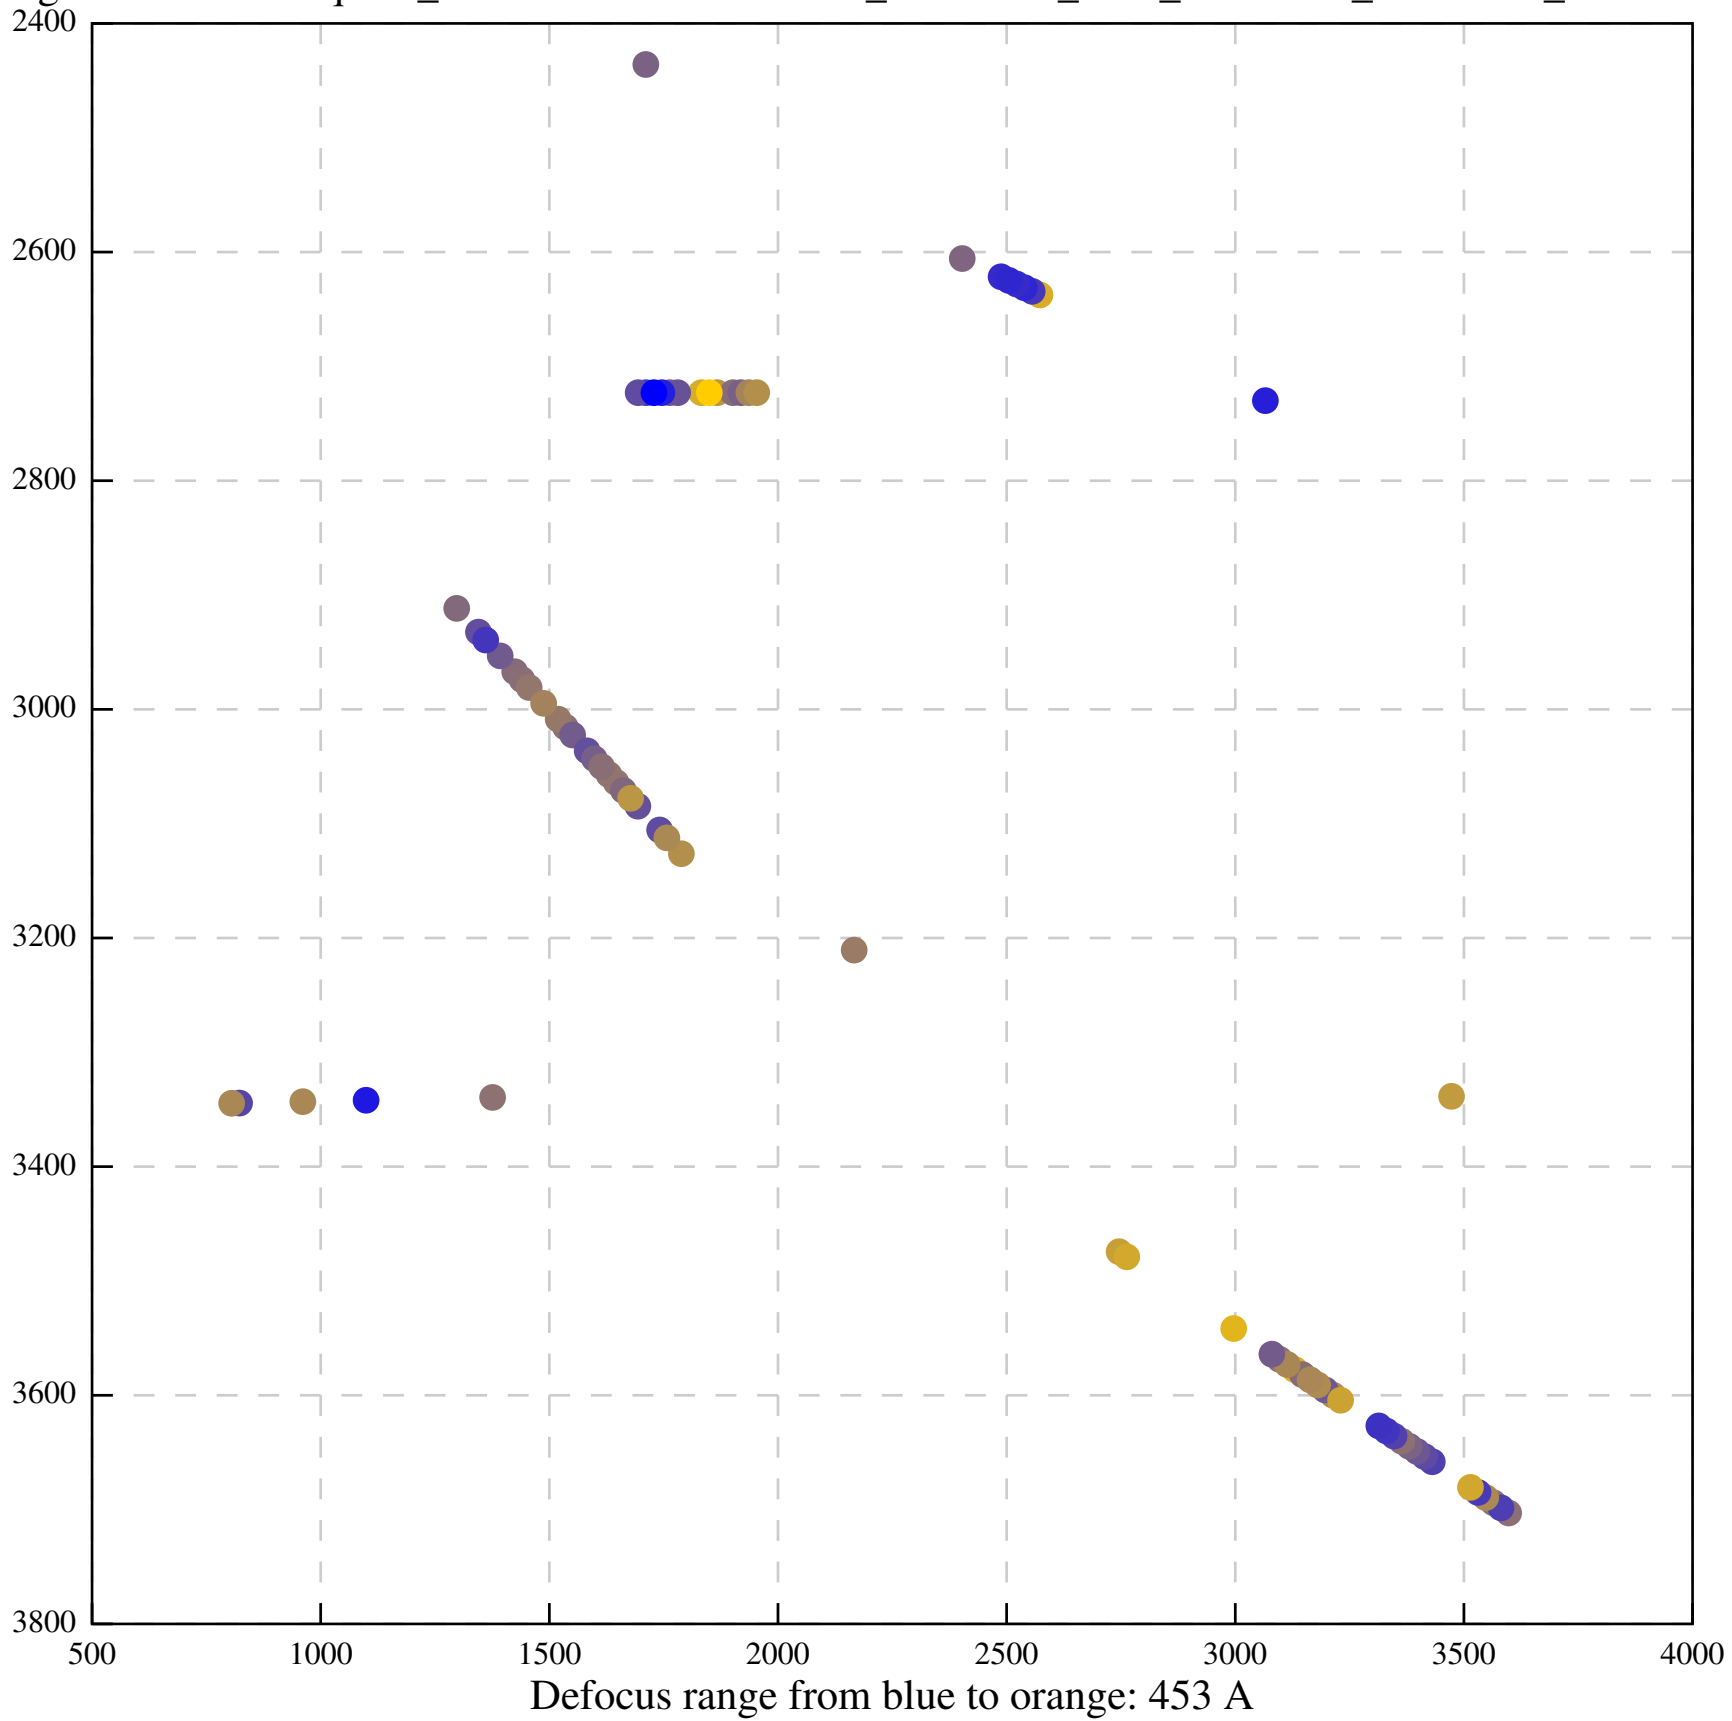

Defocus range from blue to orange: 170 A

Defocus range from blue to orange: 477 Å

Defocus range from blue to orange: 0 A

Defocus range from blue to orange: 0 A

Defocus range from blue to orange: 0 A

Defocus range from blue to orange: 1233 A