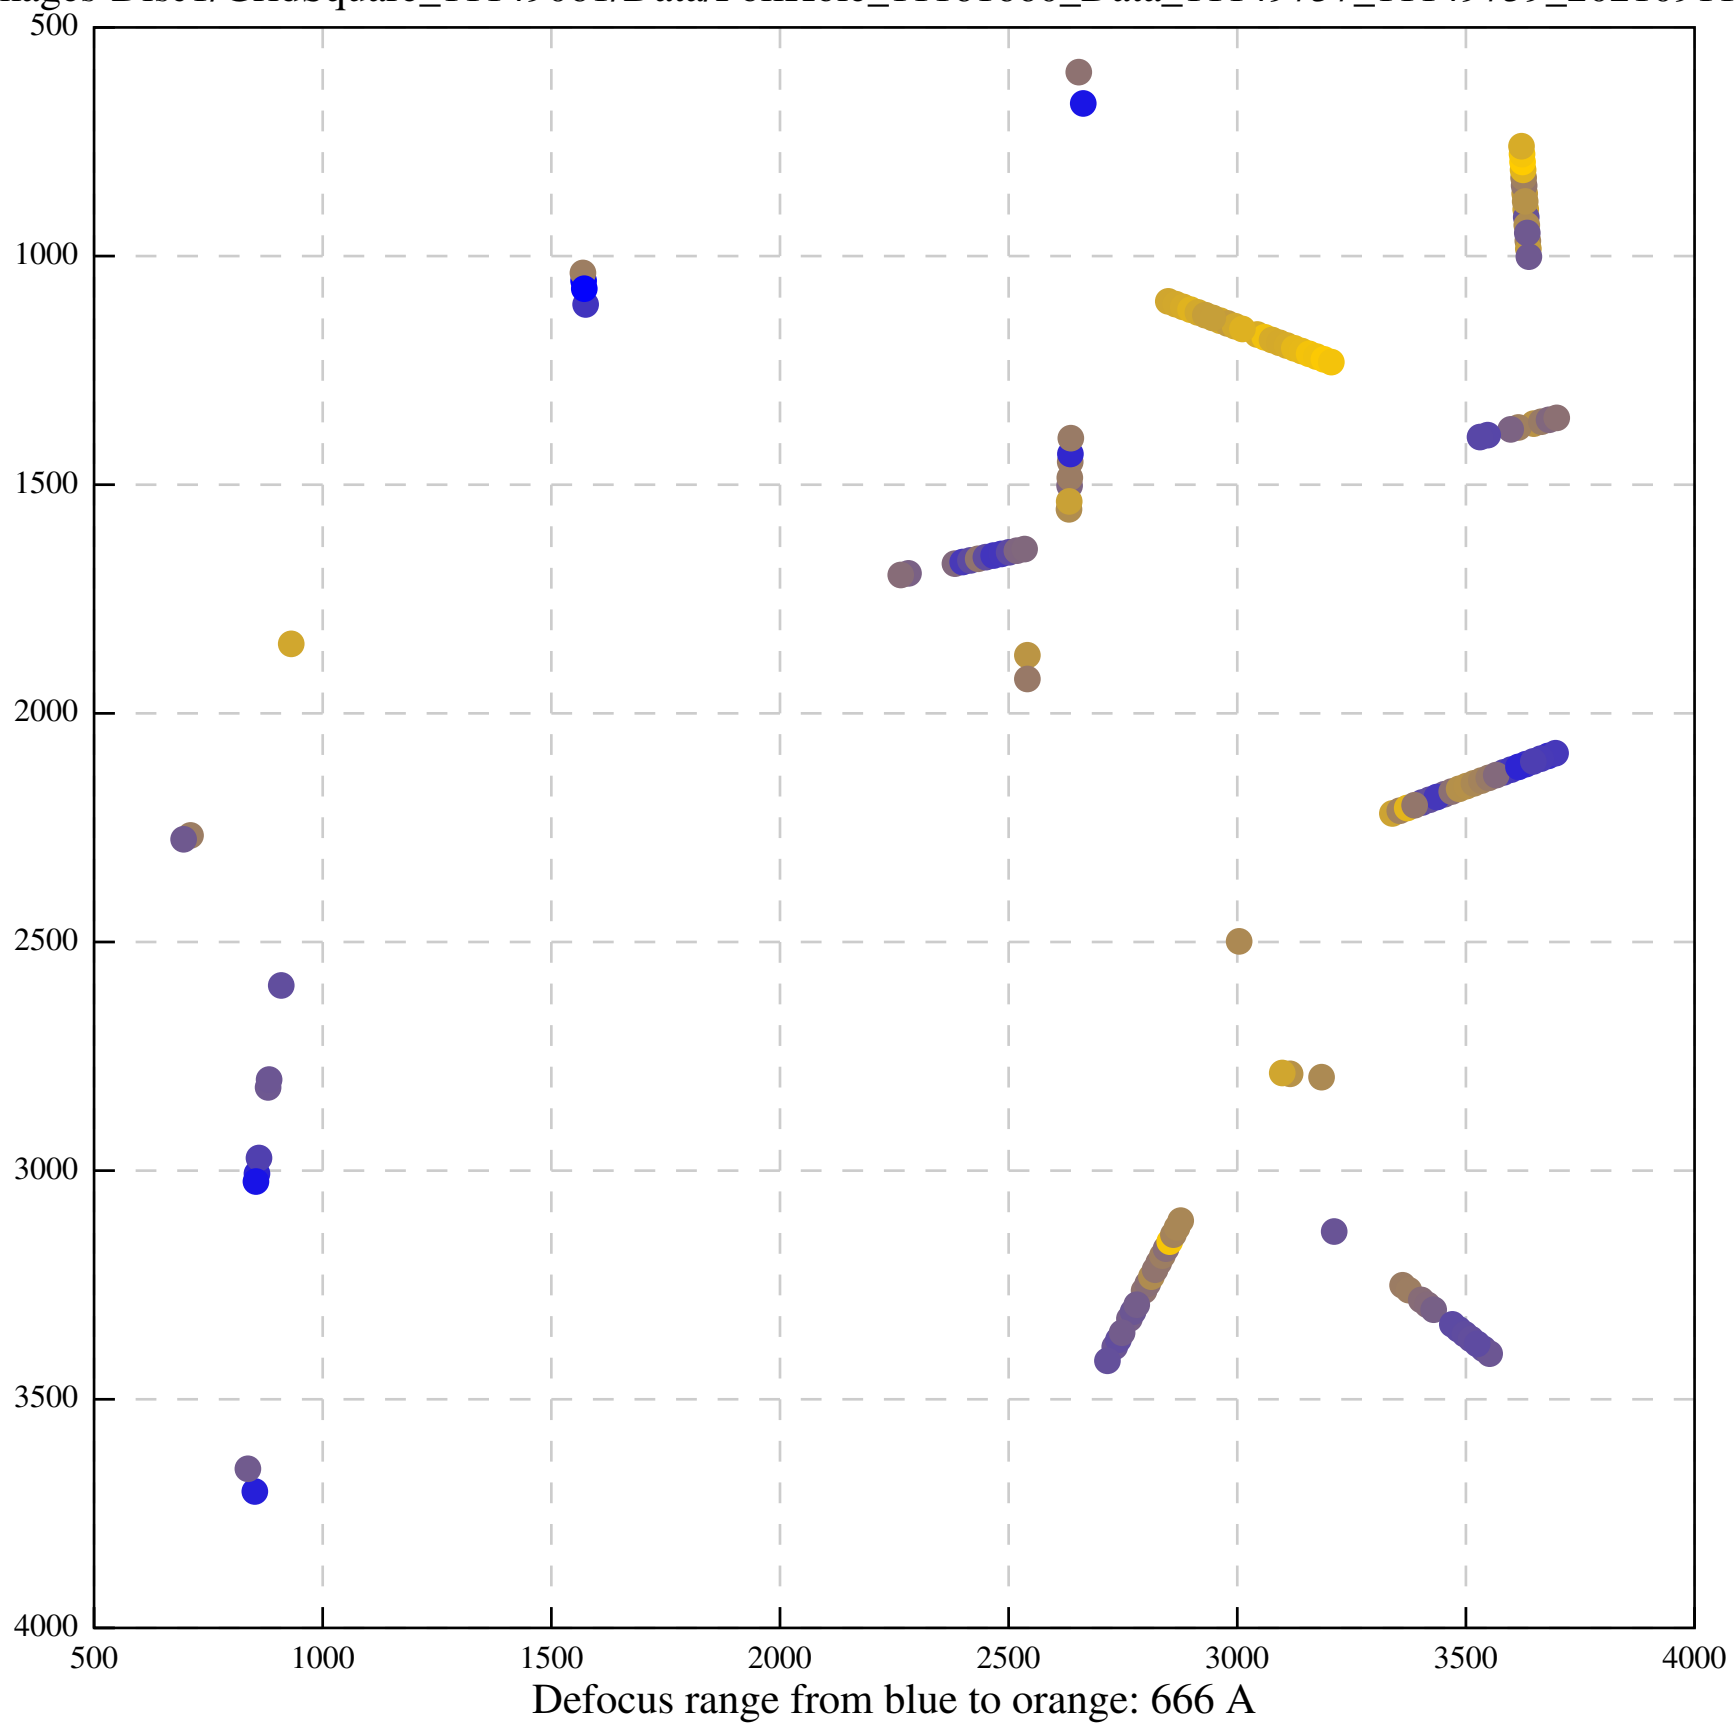

Defocus range from blue to orange: 427 A

Defocus range from blue to orange: 1371 A

Defocus range from blue to orange: 216 A

Defocus range from blue to orange: 905 A

Defocus range from blue to orange: 575 A

Defocus range from blue to orange: 0 A

Defocus range from blue to orange: 959 A

Defocus range from blue to orange: 641 A

Defocus range from blue to orange: 1206 A

Defocus range from blue to orange: 761 A

Defocus range from blue to orange: 1267 A