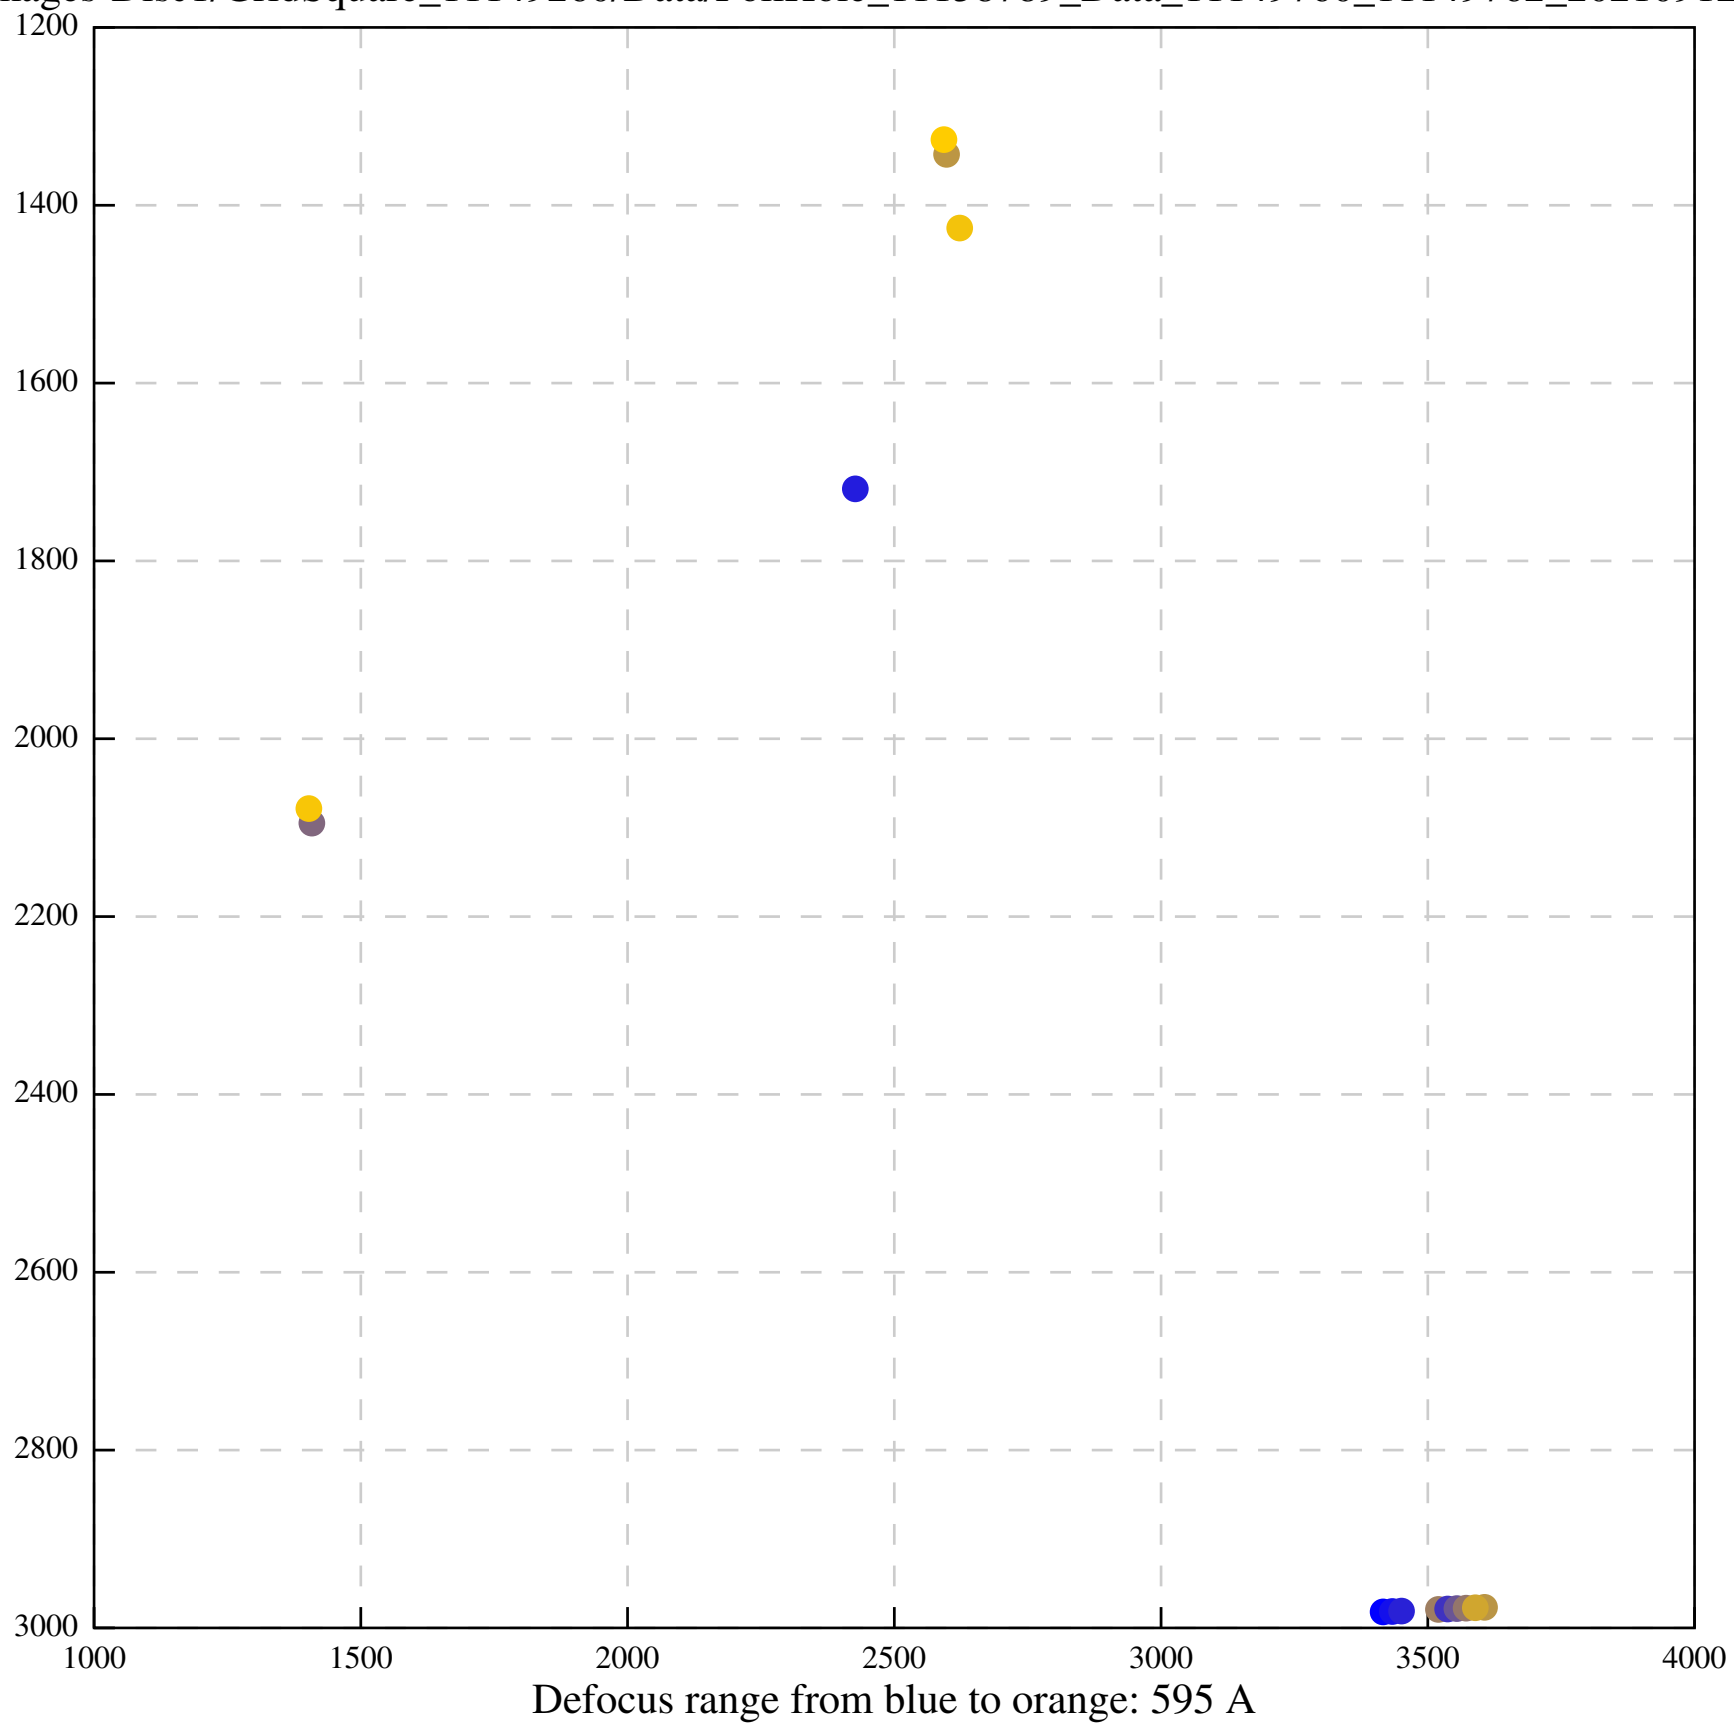

Defocus range from blue to orange: 130 A

Defocus range from blue to orange: 0 A

Defocus range from blue to orange: 0 A

Defocus range from blue to orange: 792 A

Defocus range from blue to orange: 749 A

Defocus range from blue to orange: 521 A