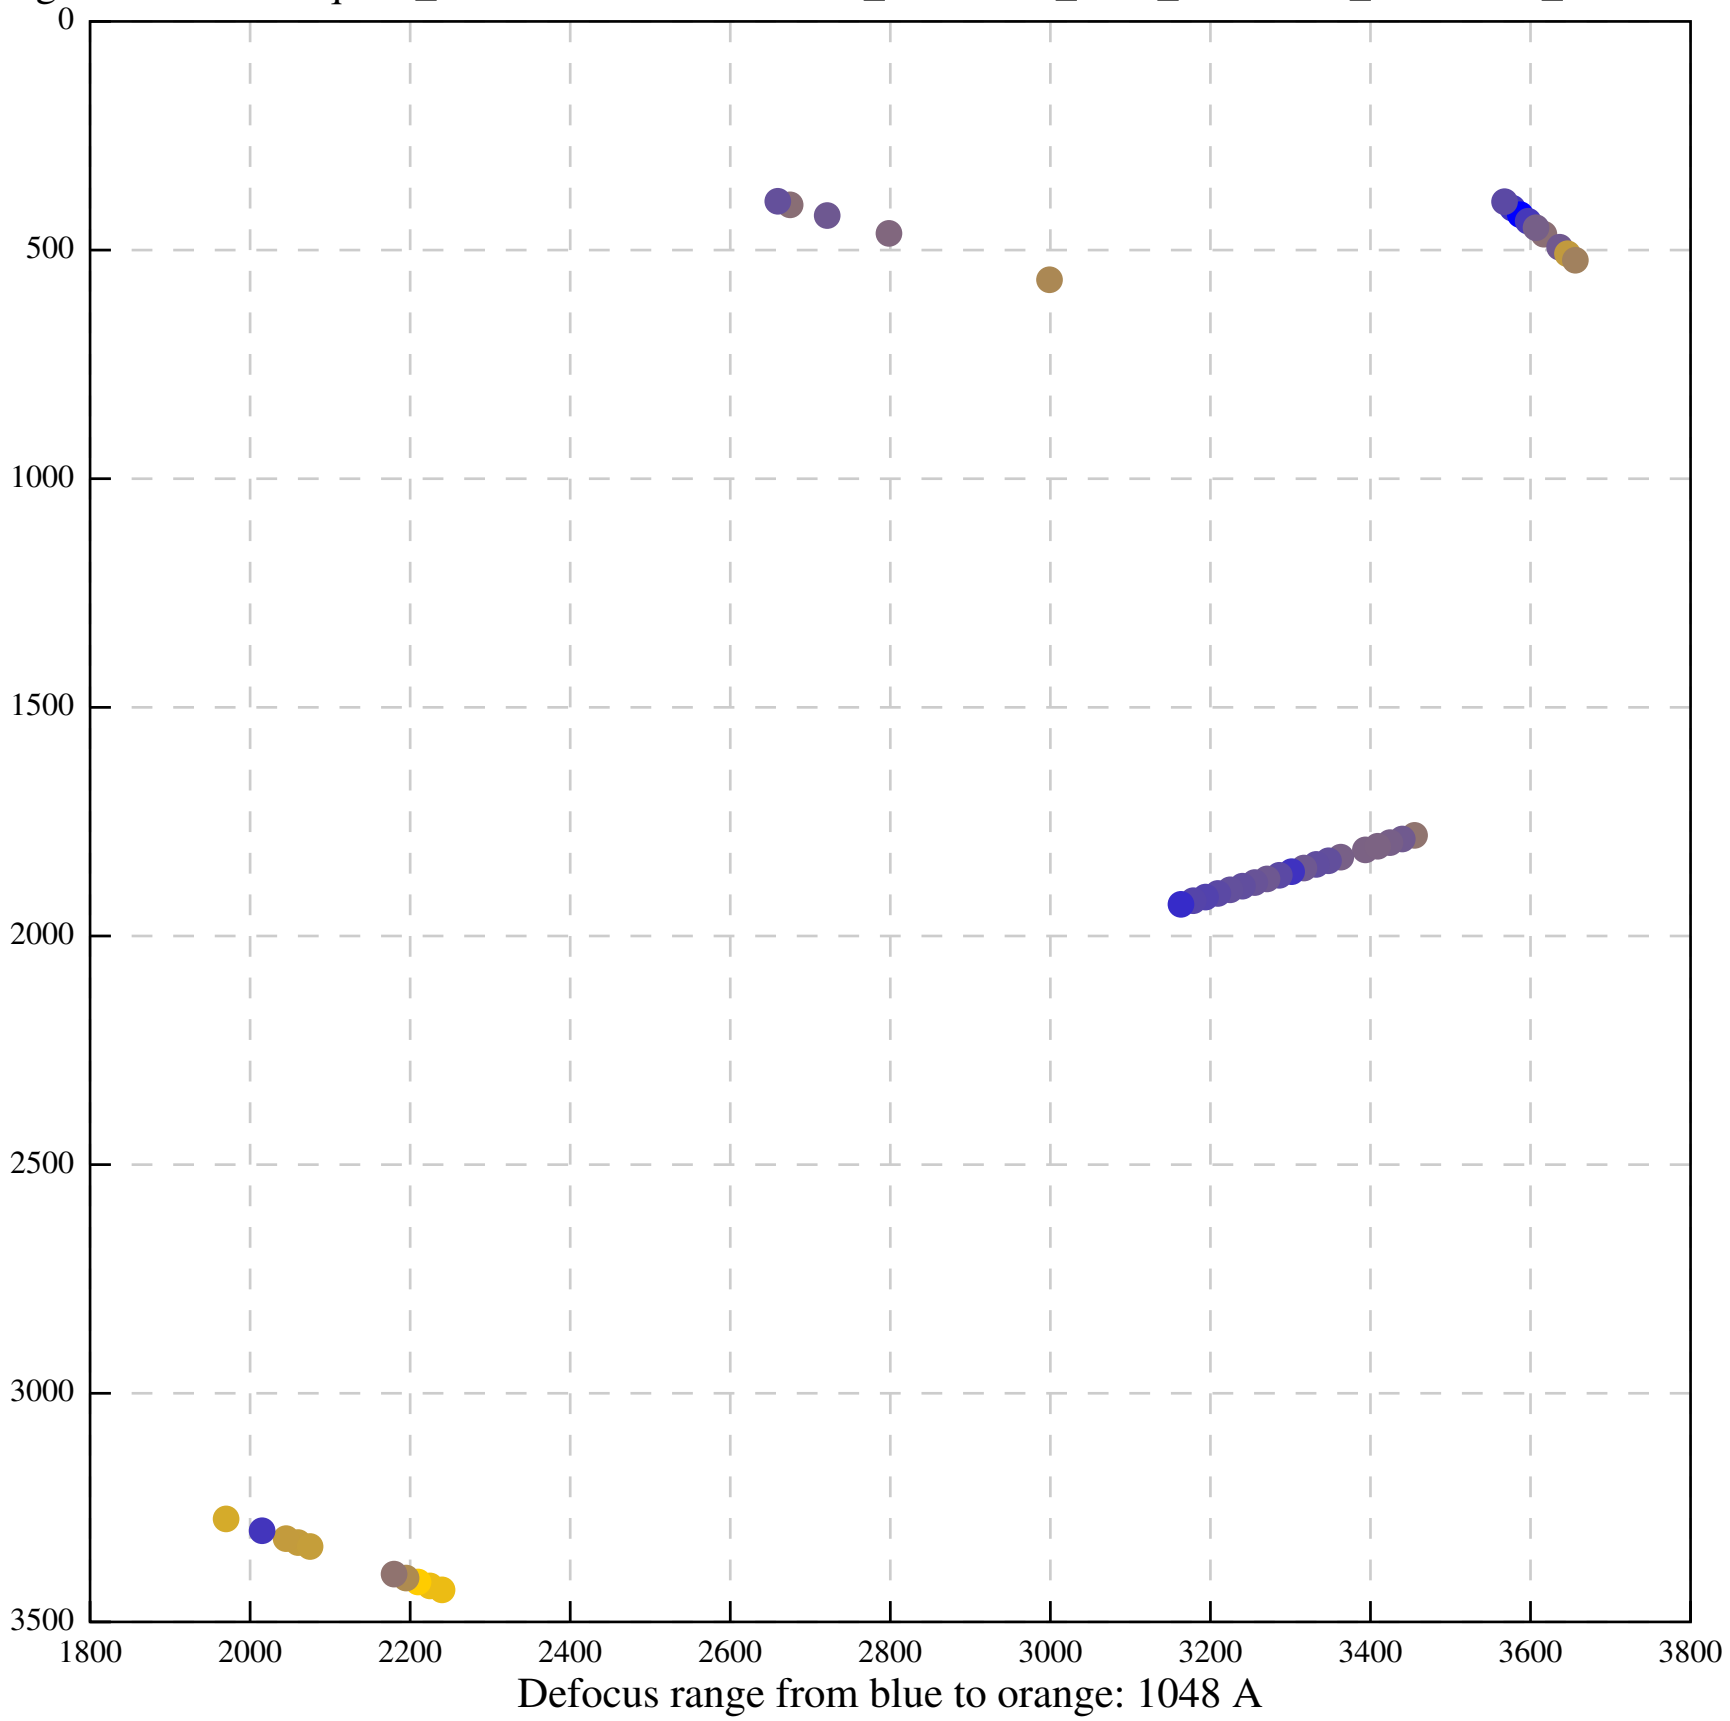

Defocus range from blue to orange: 0 A

Defocus range from blue to orange: 419 A

Defocus range from blue to orange: 487 Å

Defocus range from blue to orange: 130 A

Defocus range from blue to orange: 0 A

Defocus range from blue to orange: 798 A