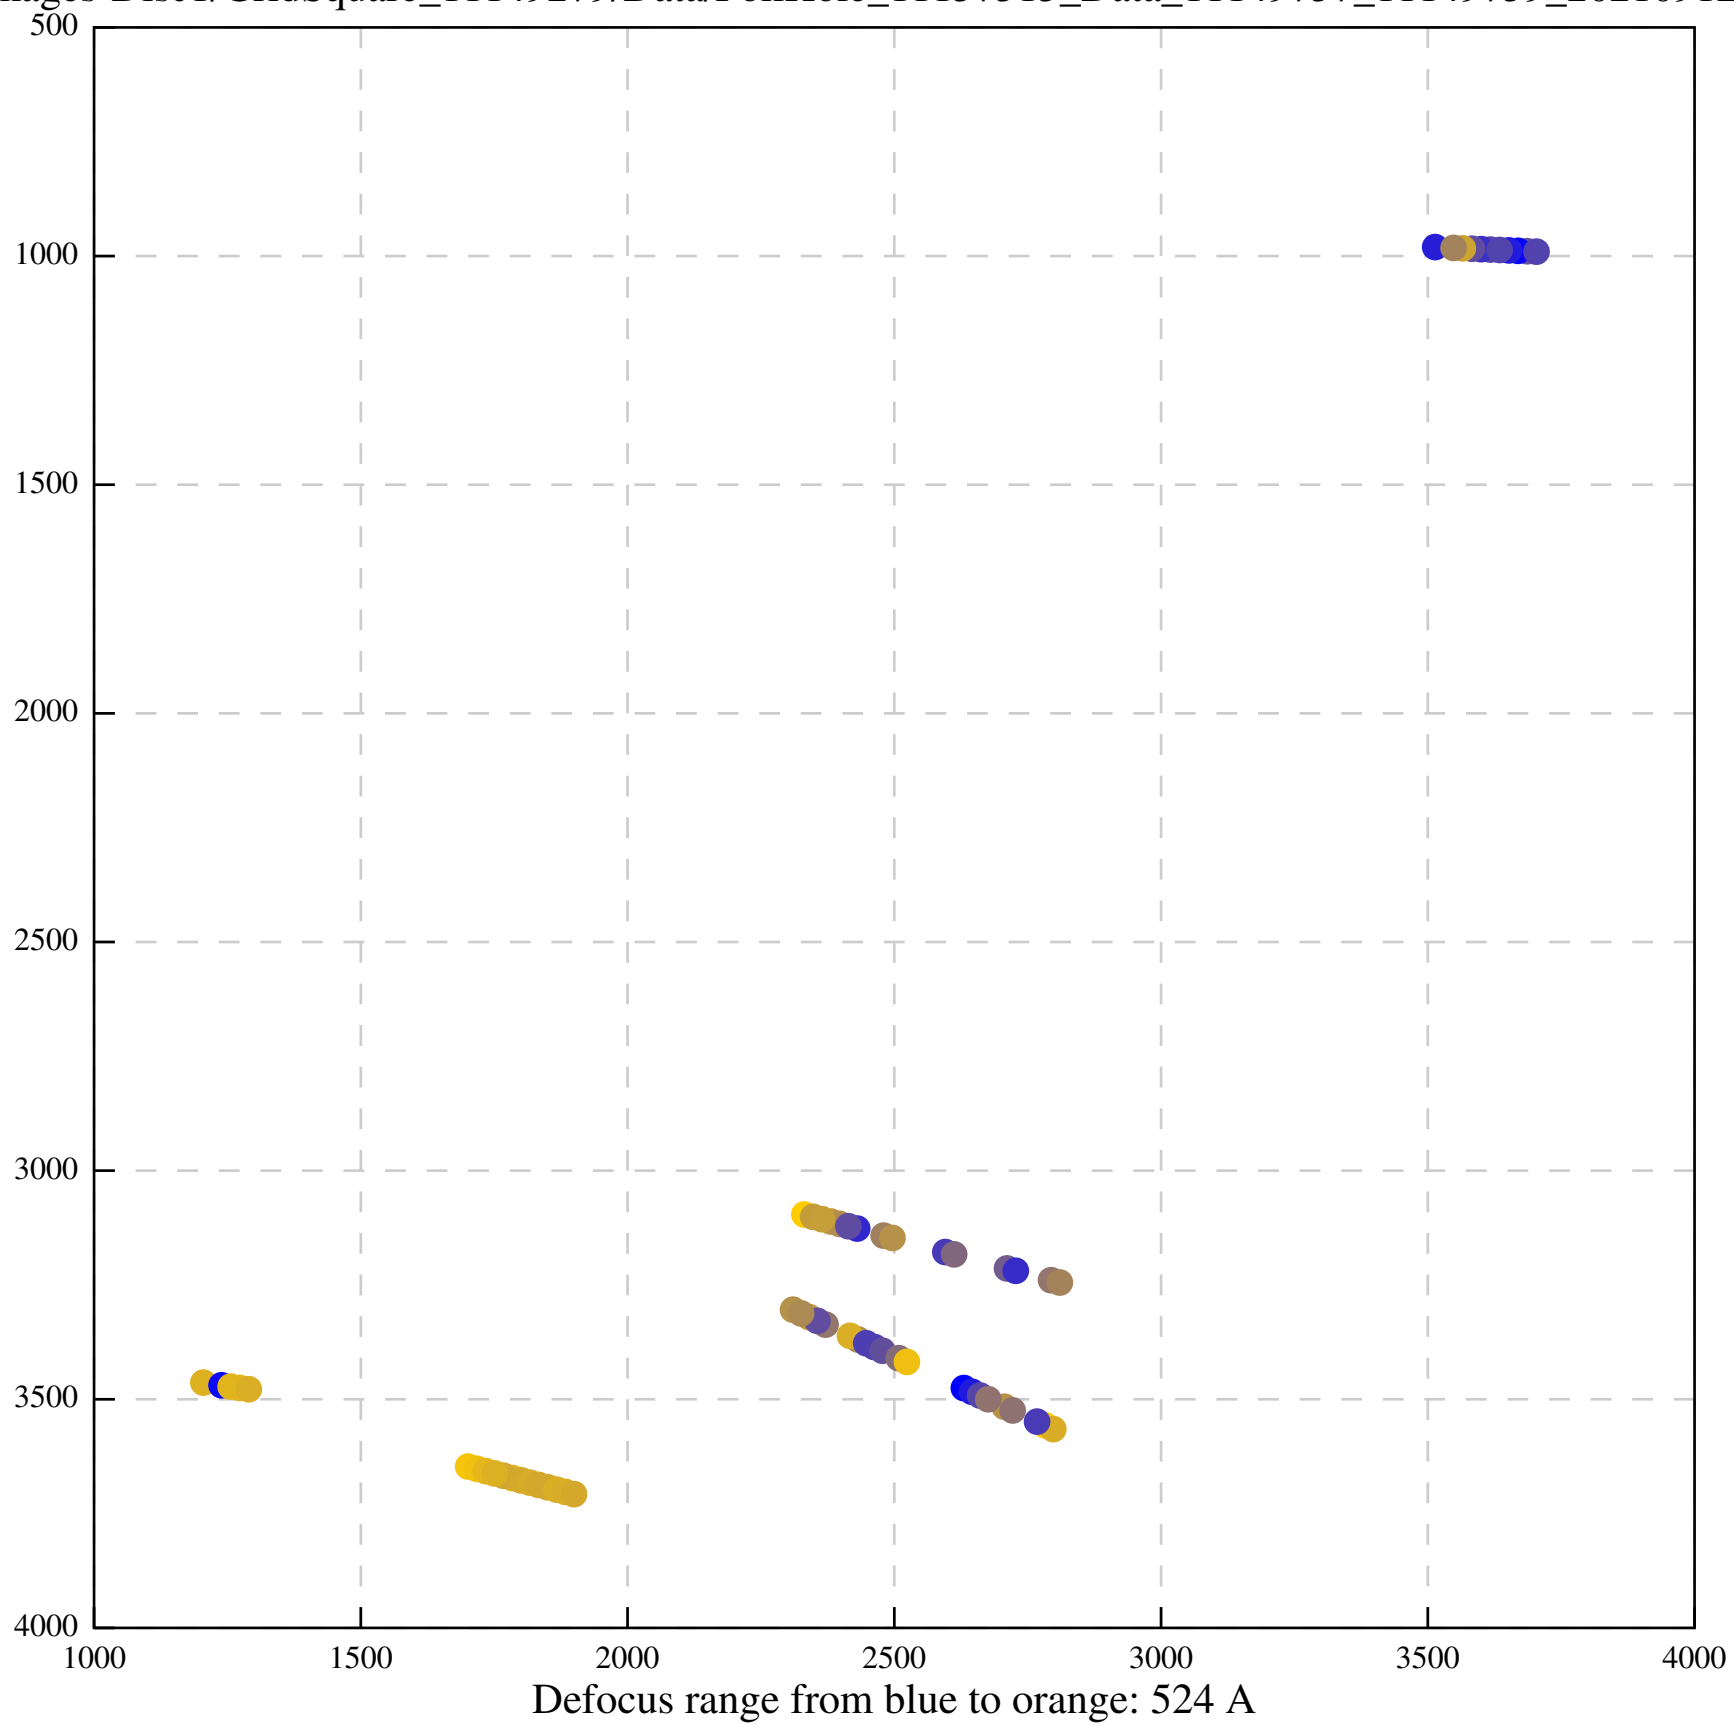

Defocus range from blue to orange: 0 A

Defocus range from blue to orange: 378 A

Defocus range from blue to orange: 0 A

Defocus range from blue to orange: 0 A

Defocus range from blue to orange: 55 A

Defocus range from blue to orange: 118 A