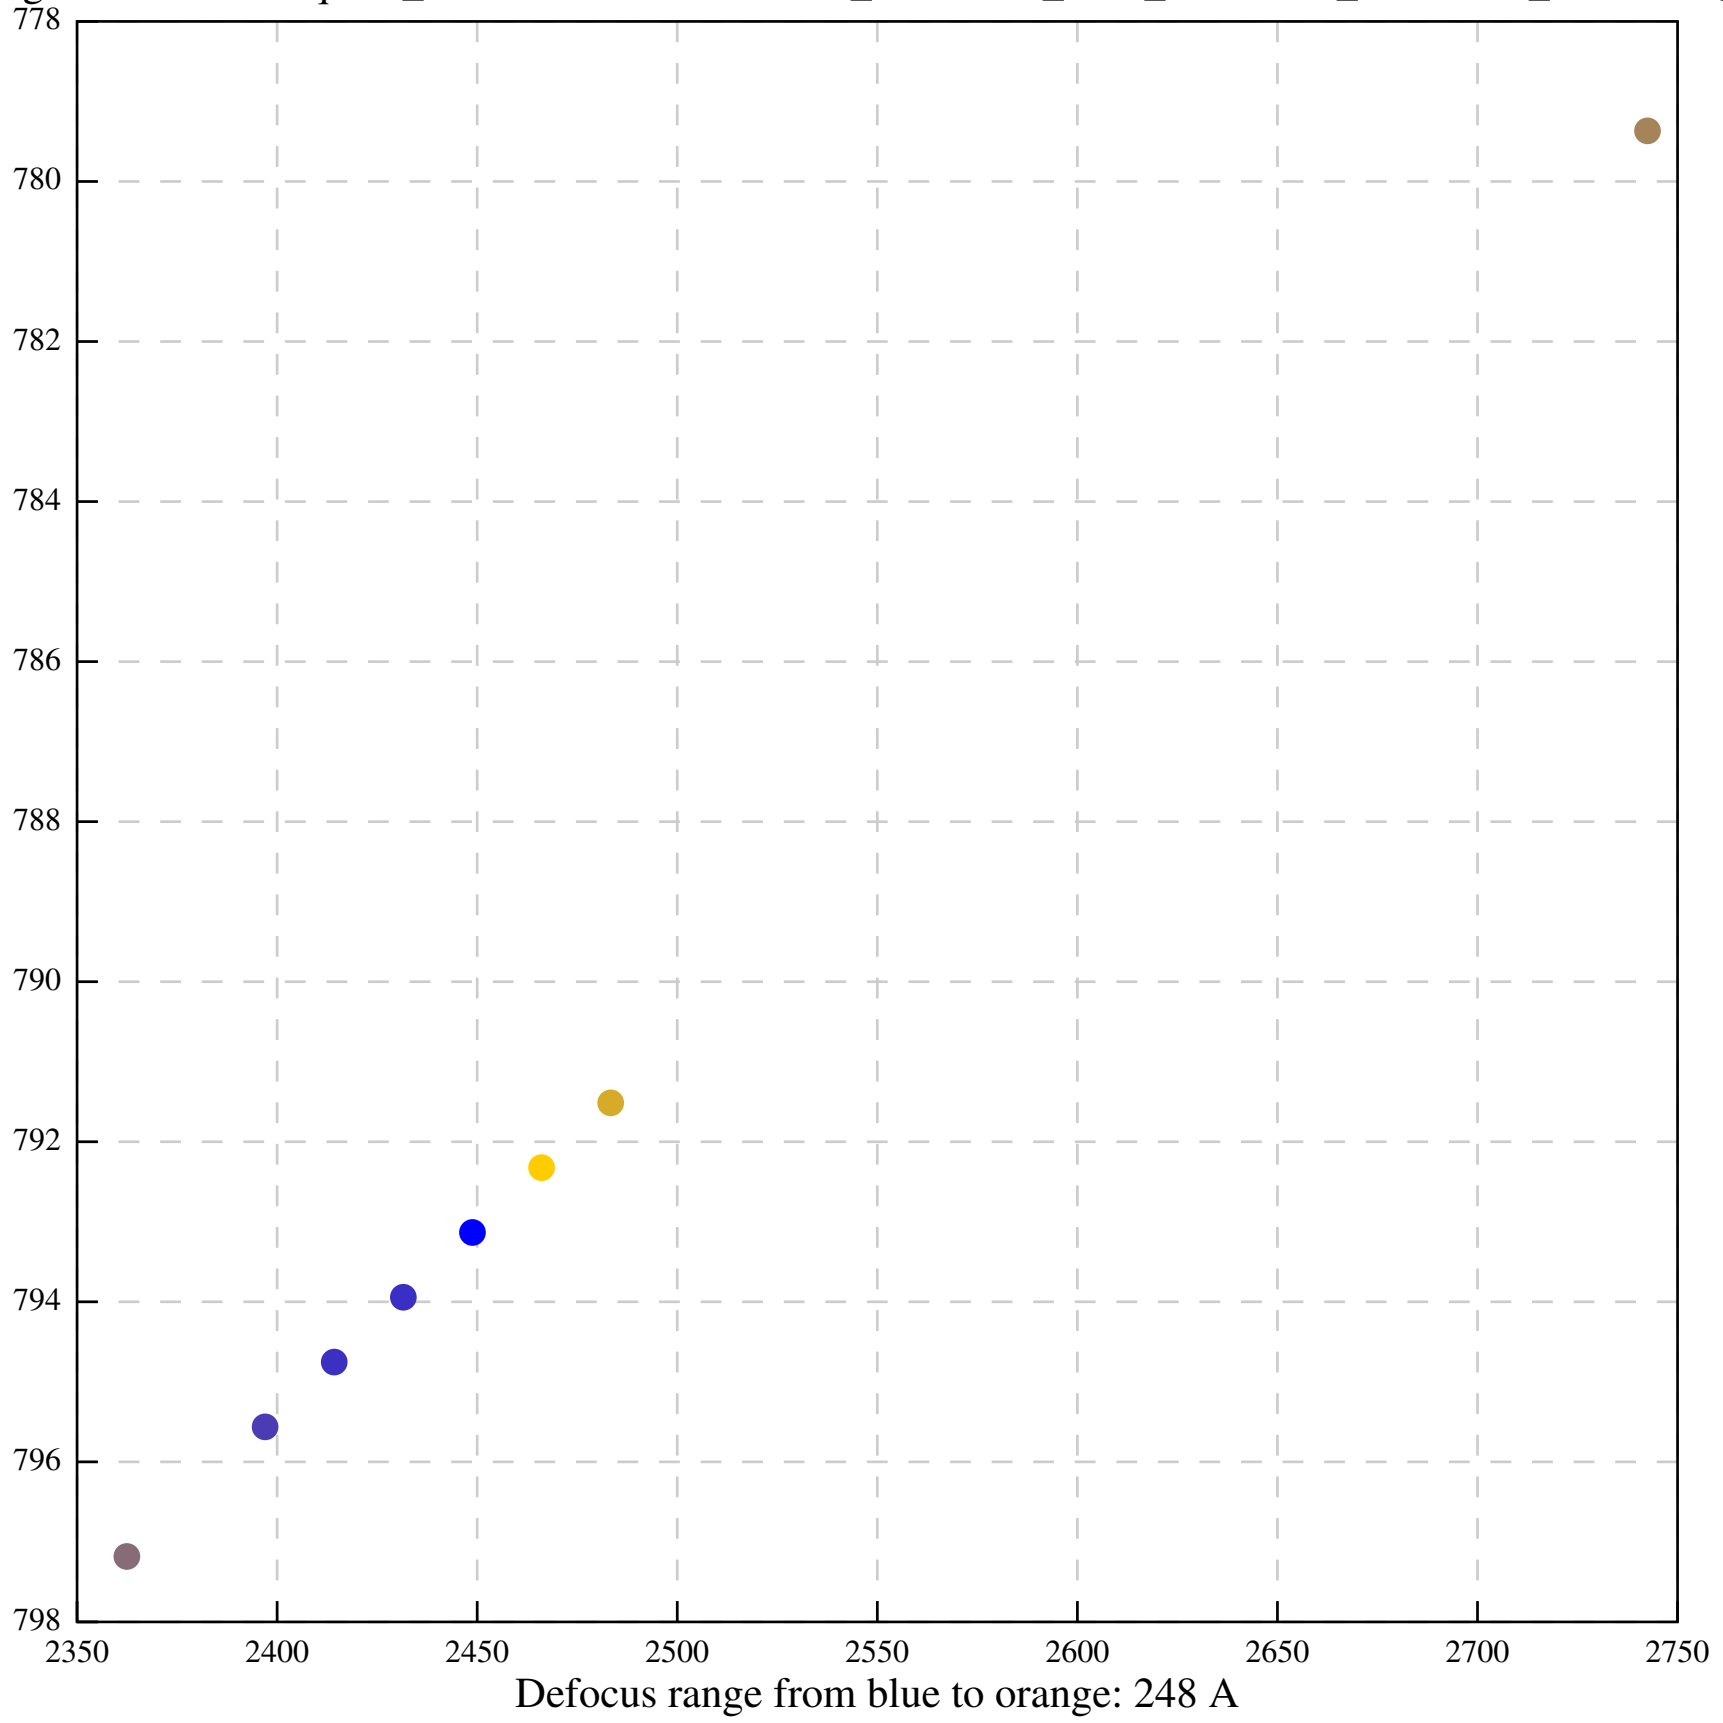

Defocus range from blue to orange: 347 A

Defocus range from blue to orange: 171 A

Defocus range from blue to orange: 297 A

Defocus range from blue to orange: 184 A

Defocus range from blue to orange: 0 A

Defocus range from blue to orange: 200 A