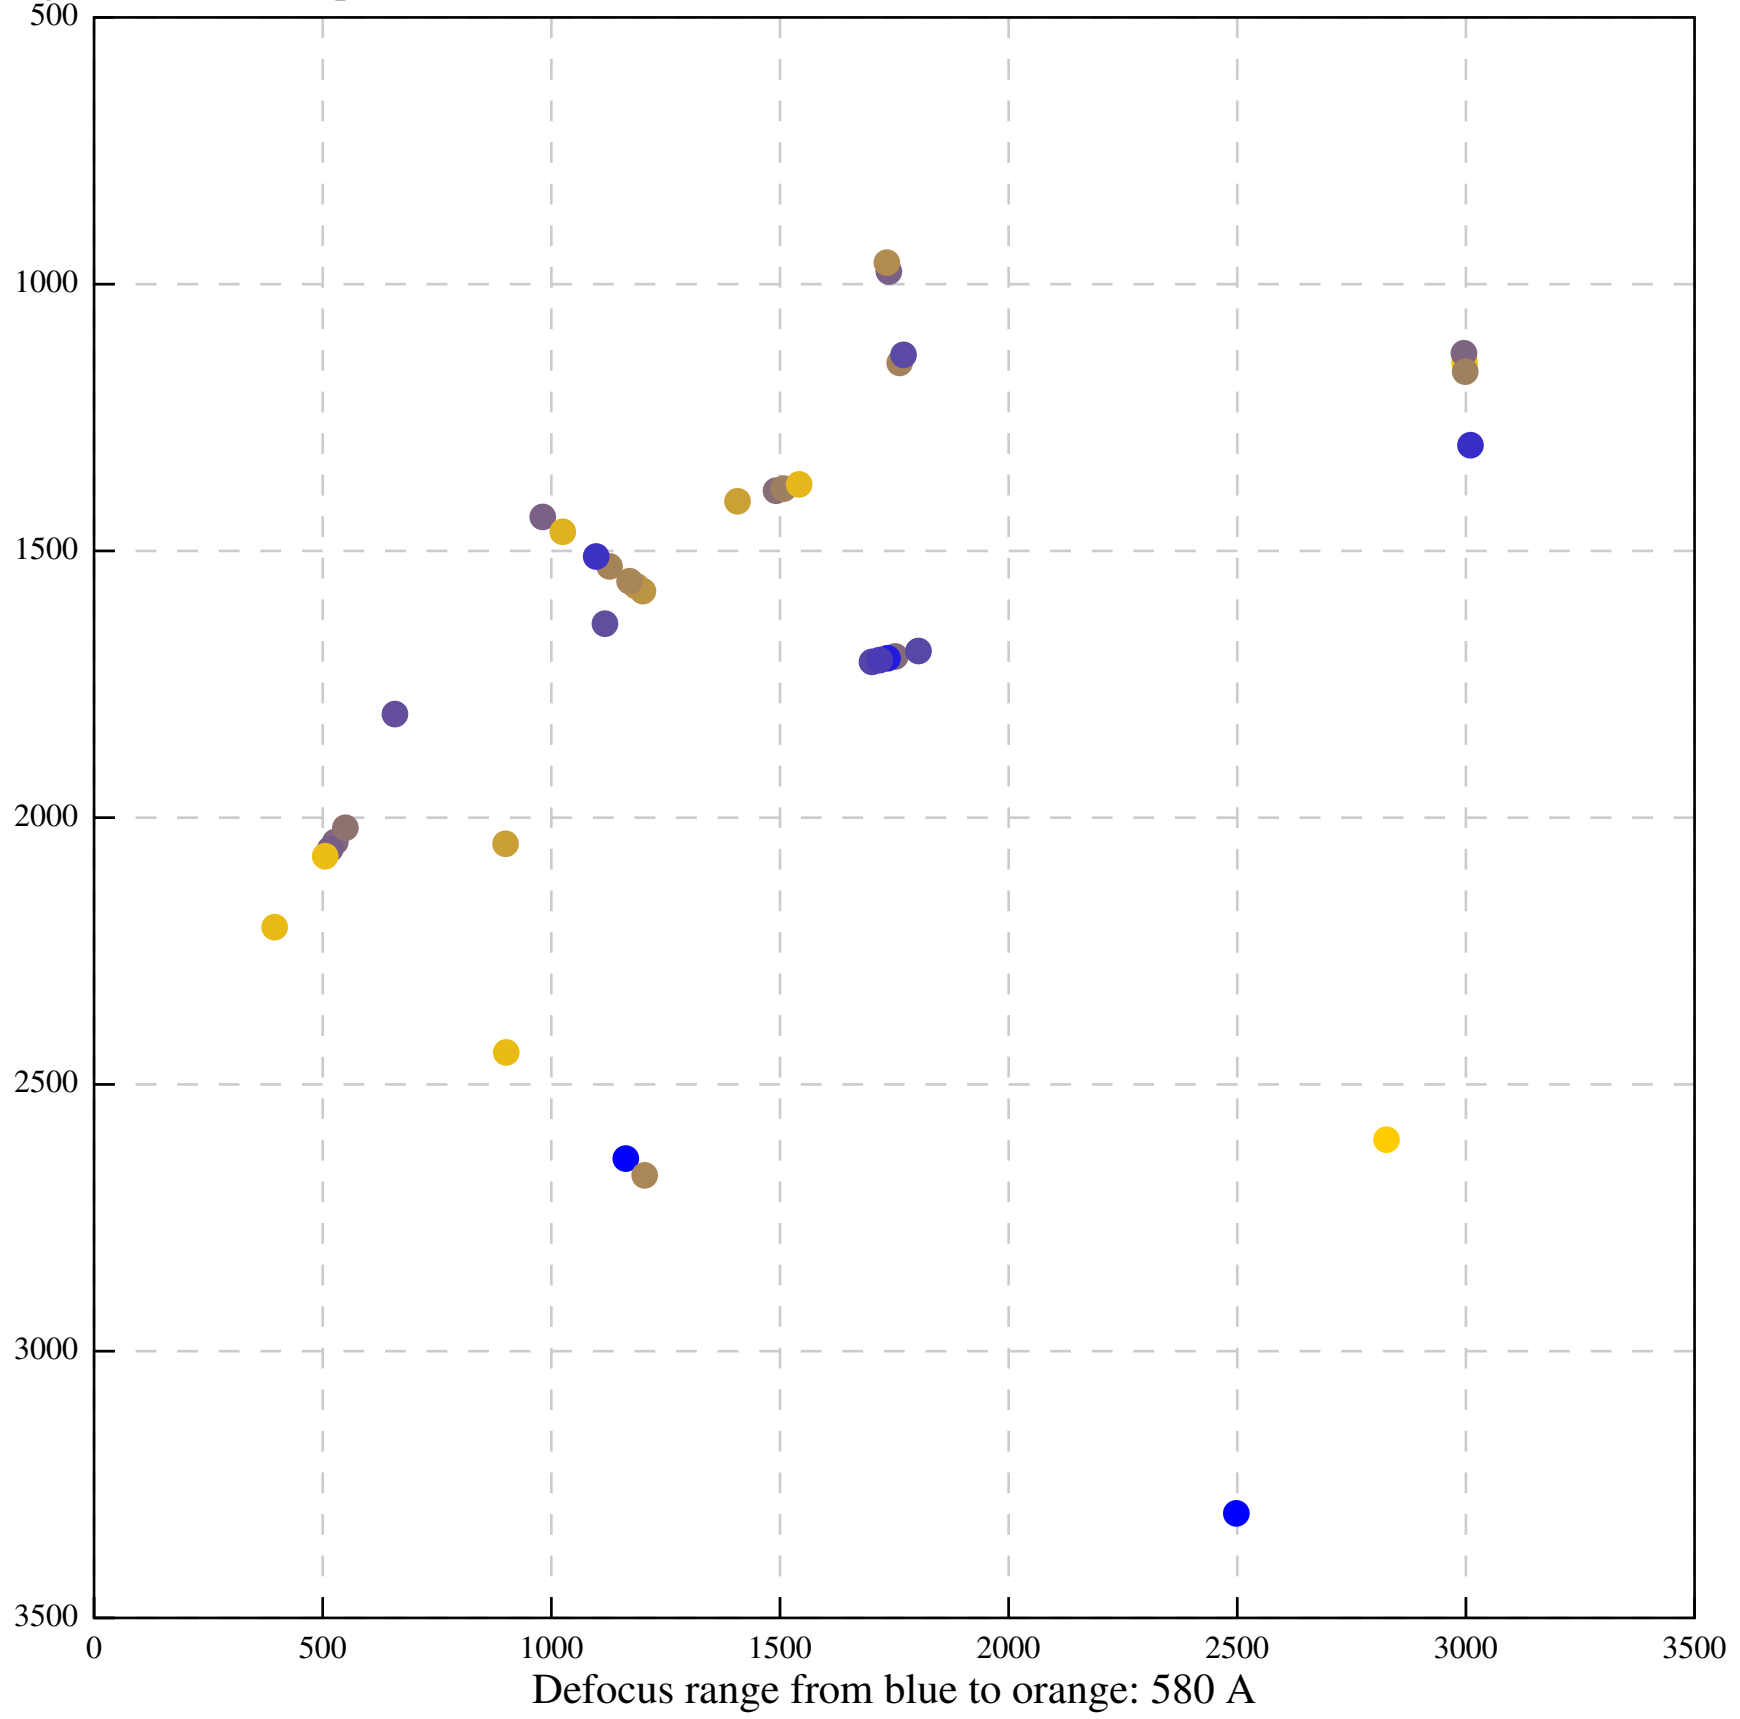

Defocus range from blue to orange: 298 A