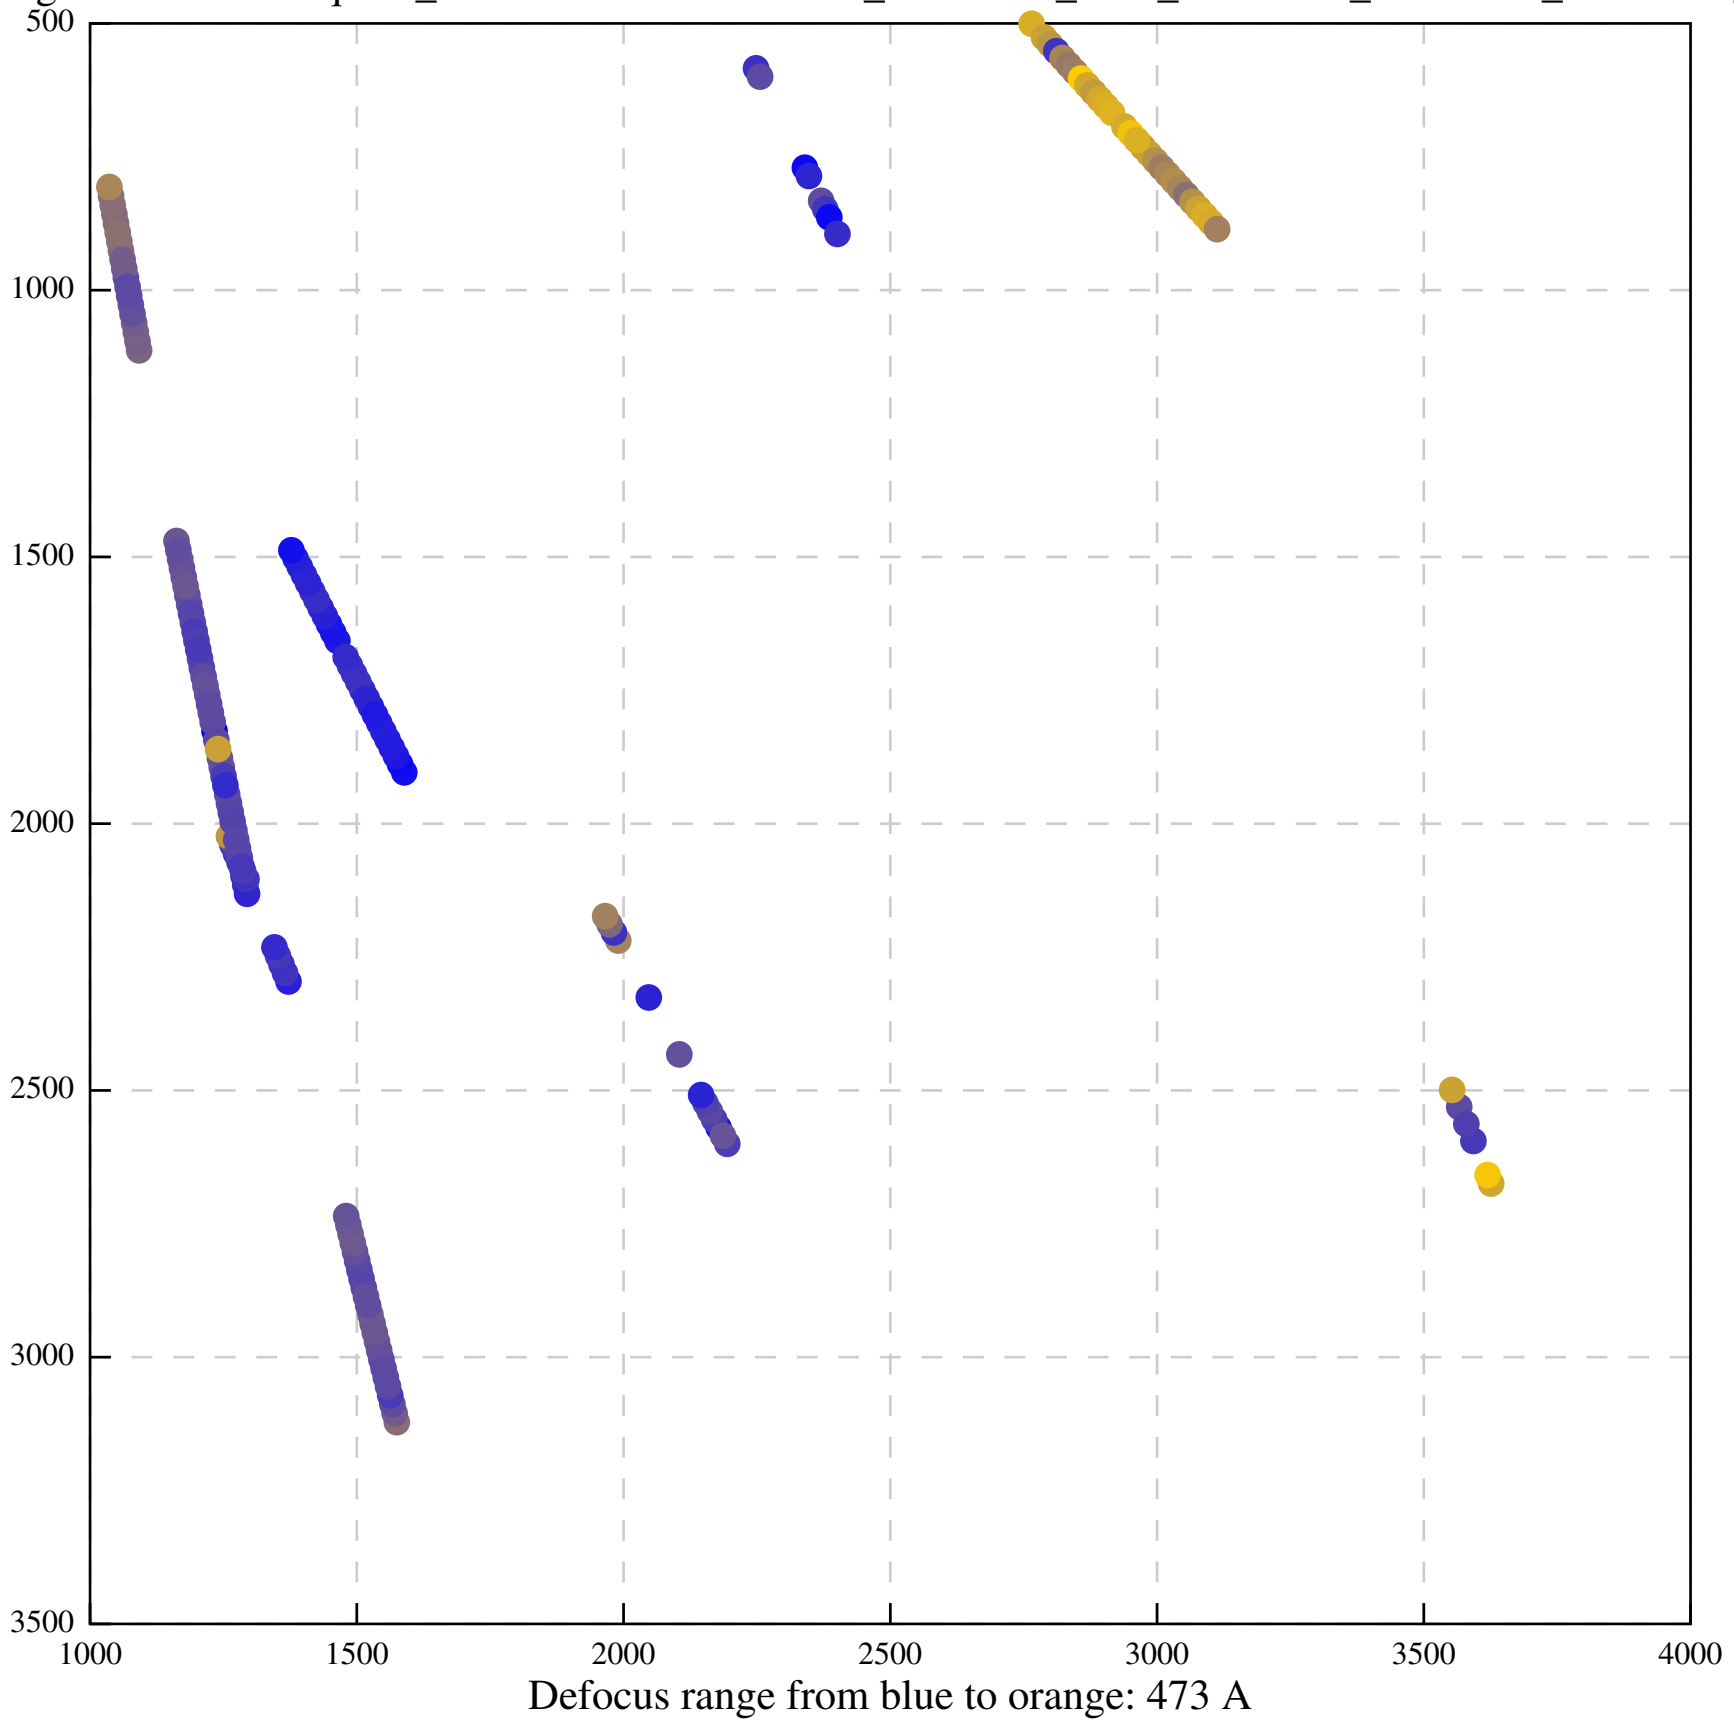

Defocus range from blue to orange: 448 A

Defocus range from blue to orange: 1051 A

Defocus range from blue to orange: 958 A

Defocus range from blue to orange: 215 A

Defocus range from blue to orange: 424 A