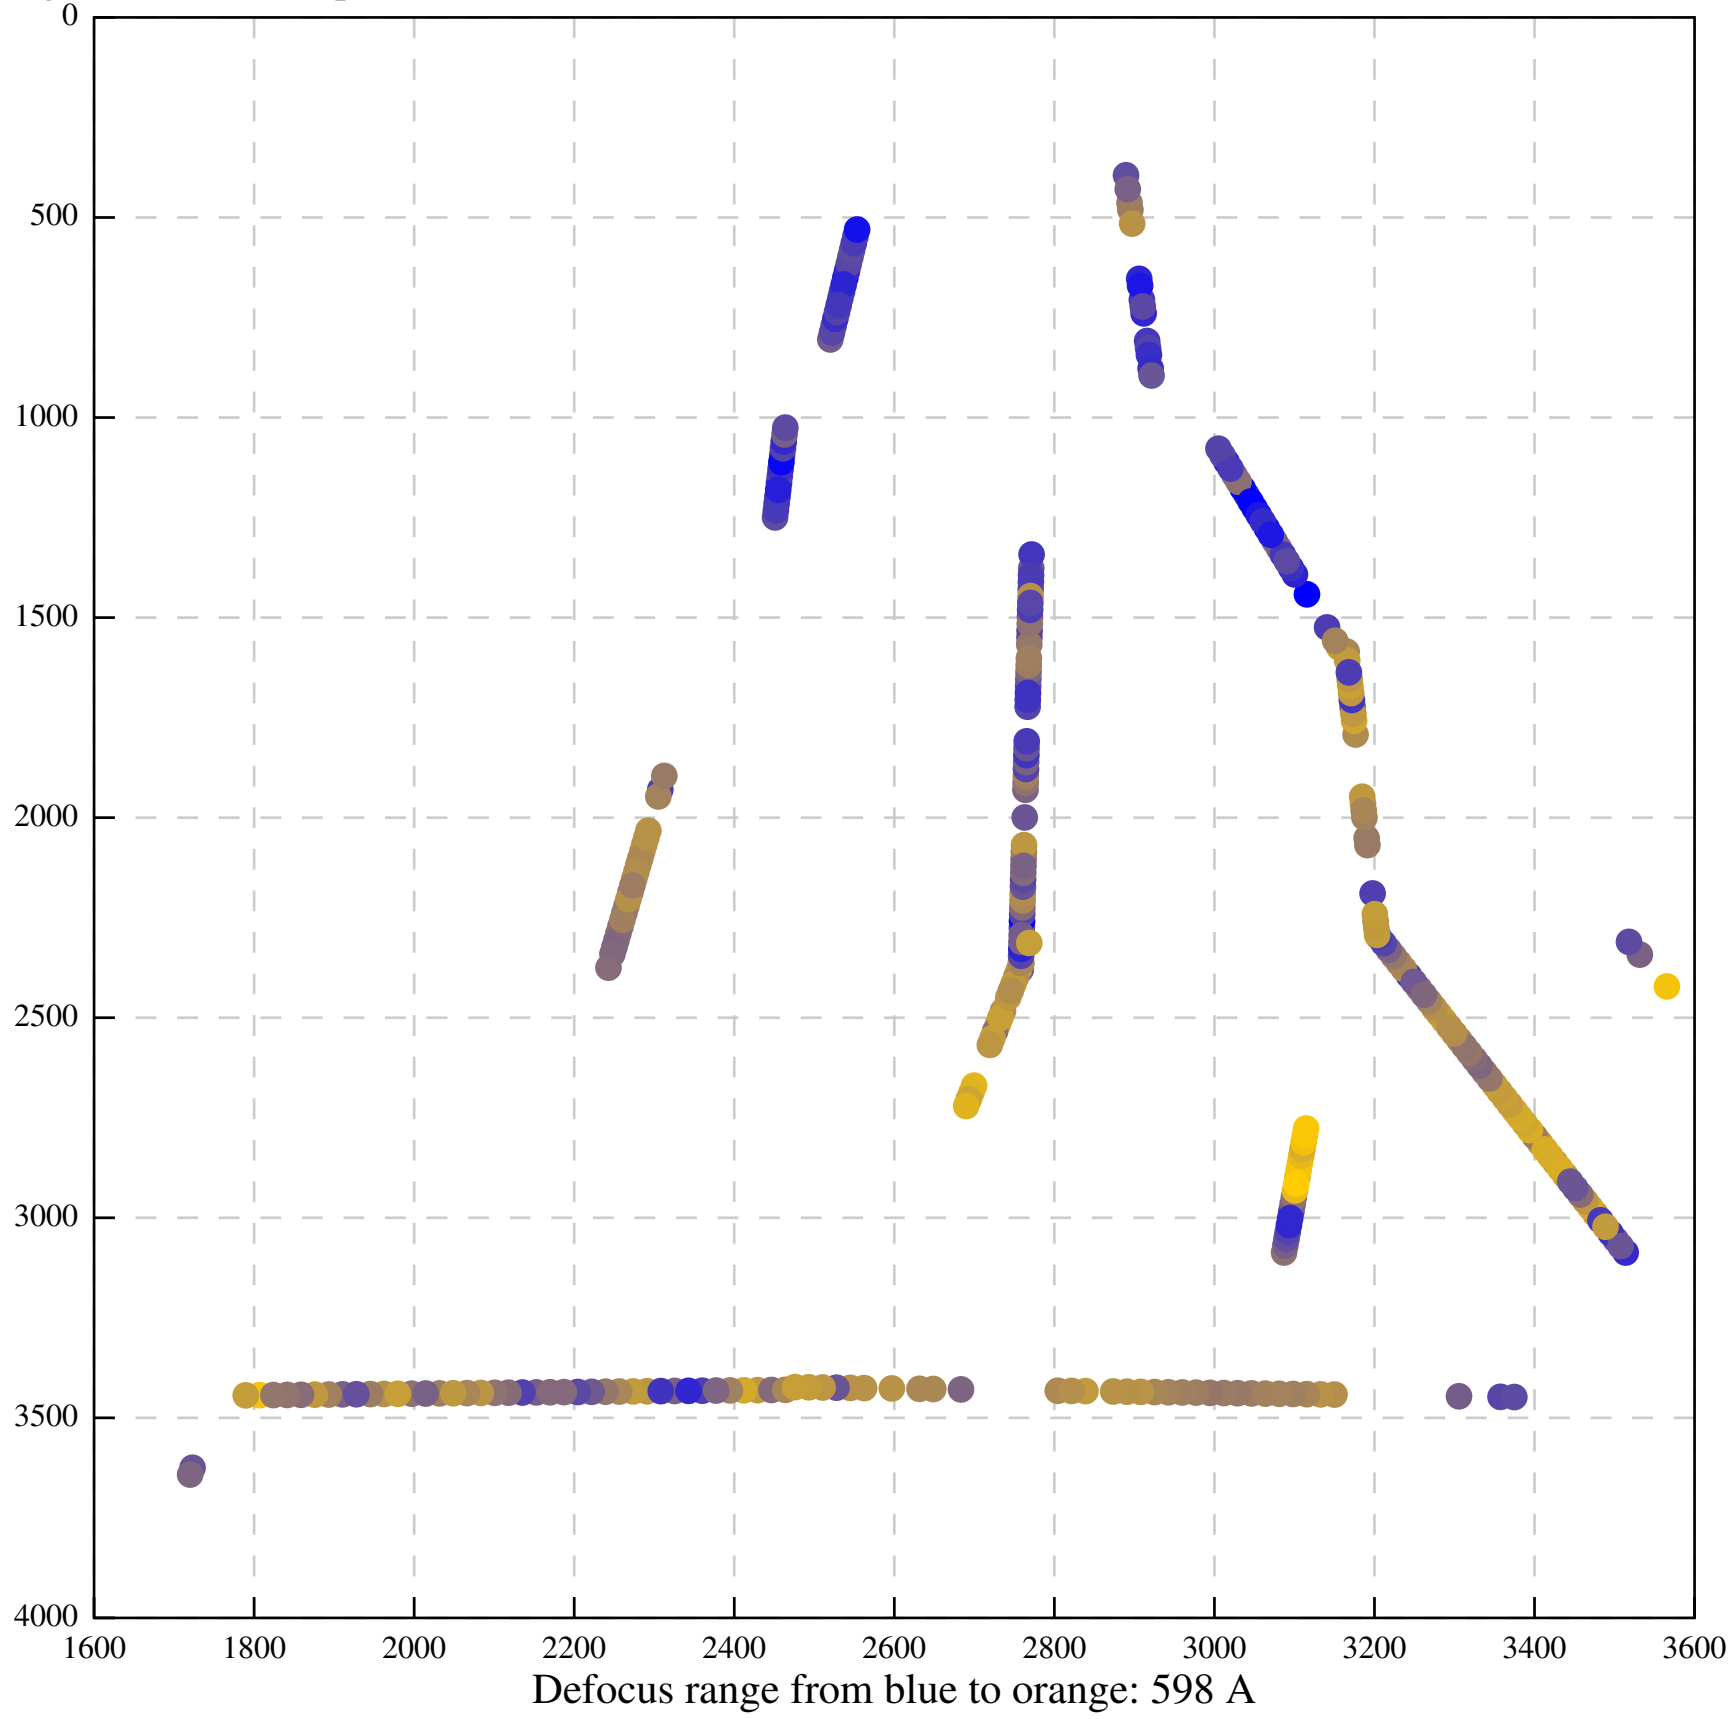

Defocus range from blue to orange: 229 A

Defocus range from blue to orange: 561 A

Defocus range from blue to orange: 0 A

Defocus range from blue to orange: 1289 A

Defocus range from blue to orange: 678 A

EER/Images-Disc1/GridSquare\_11149073/Data/FoilHole\_11162623\_Data\_11149757\_11149759\_20210912\_002301\_EER\_c

Defocus range from blue to orange: 918 A

Defocus range from blue to orange: 919 A

Defocus range from blue to orange: 678 A

Defocus range from blue to orange: 1040 A

Defocus range from blue to orange: 1131 A