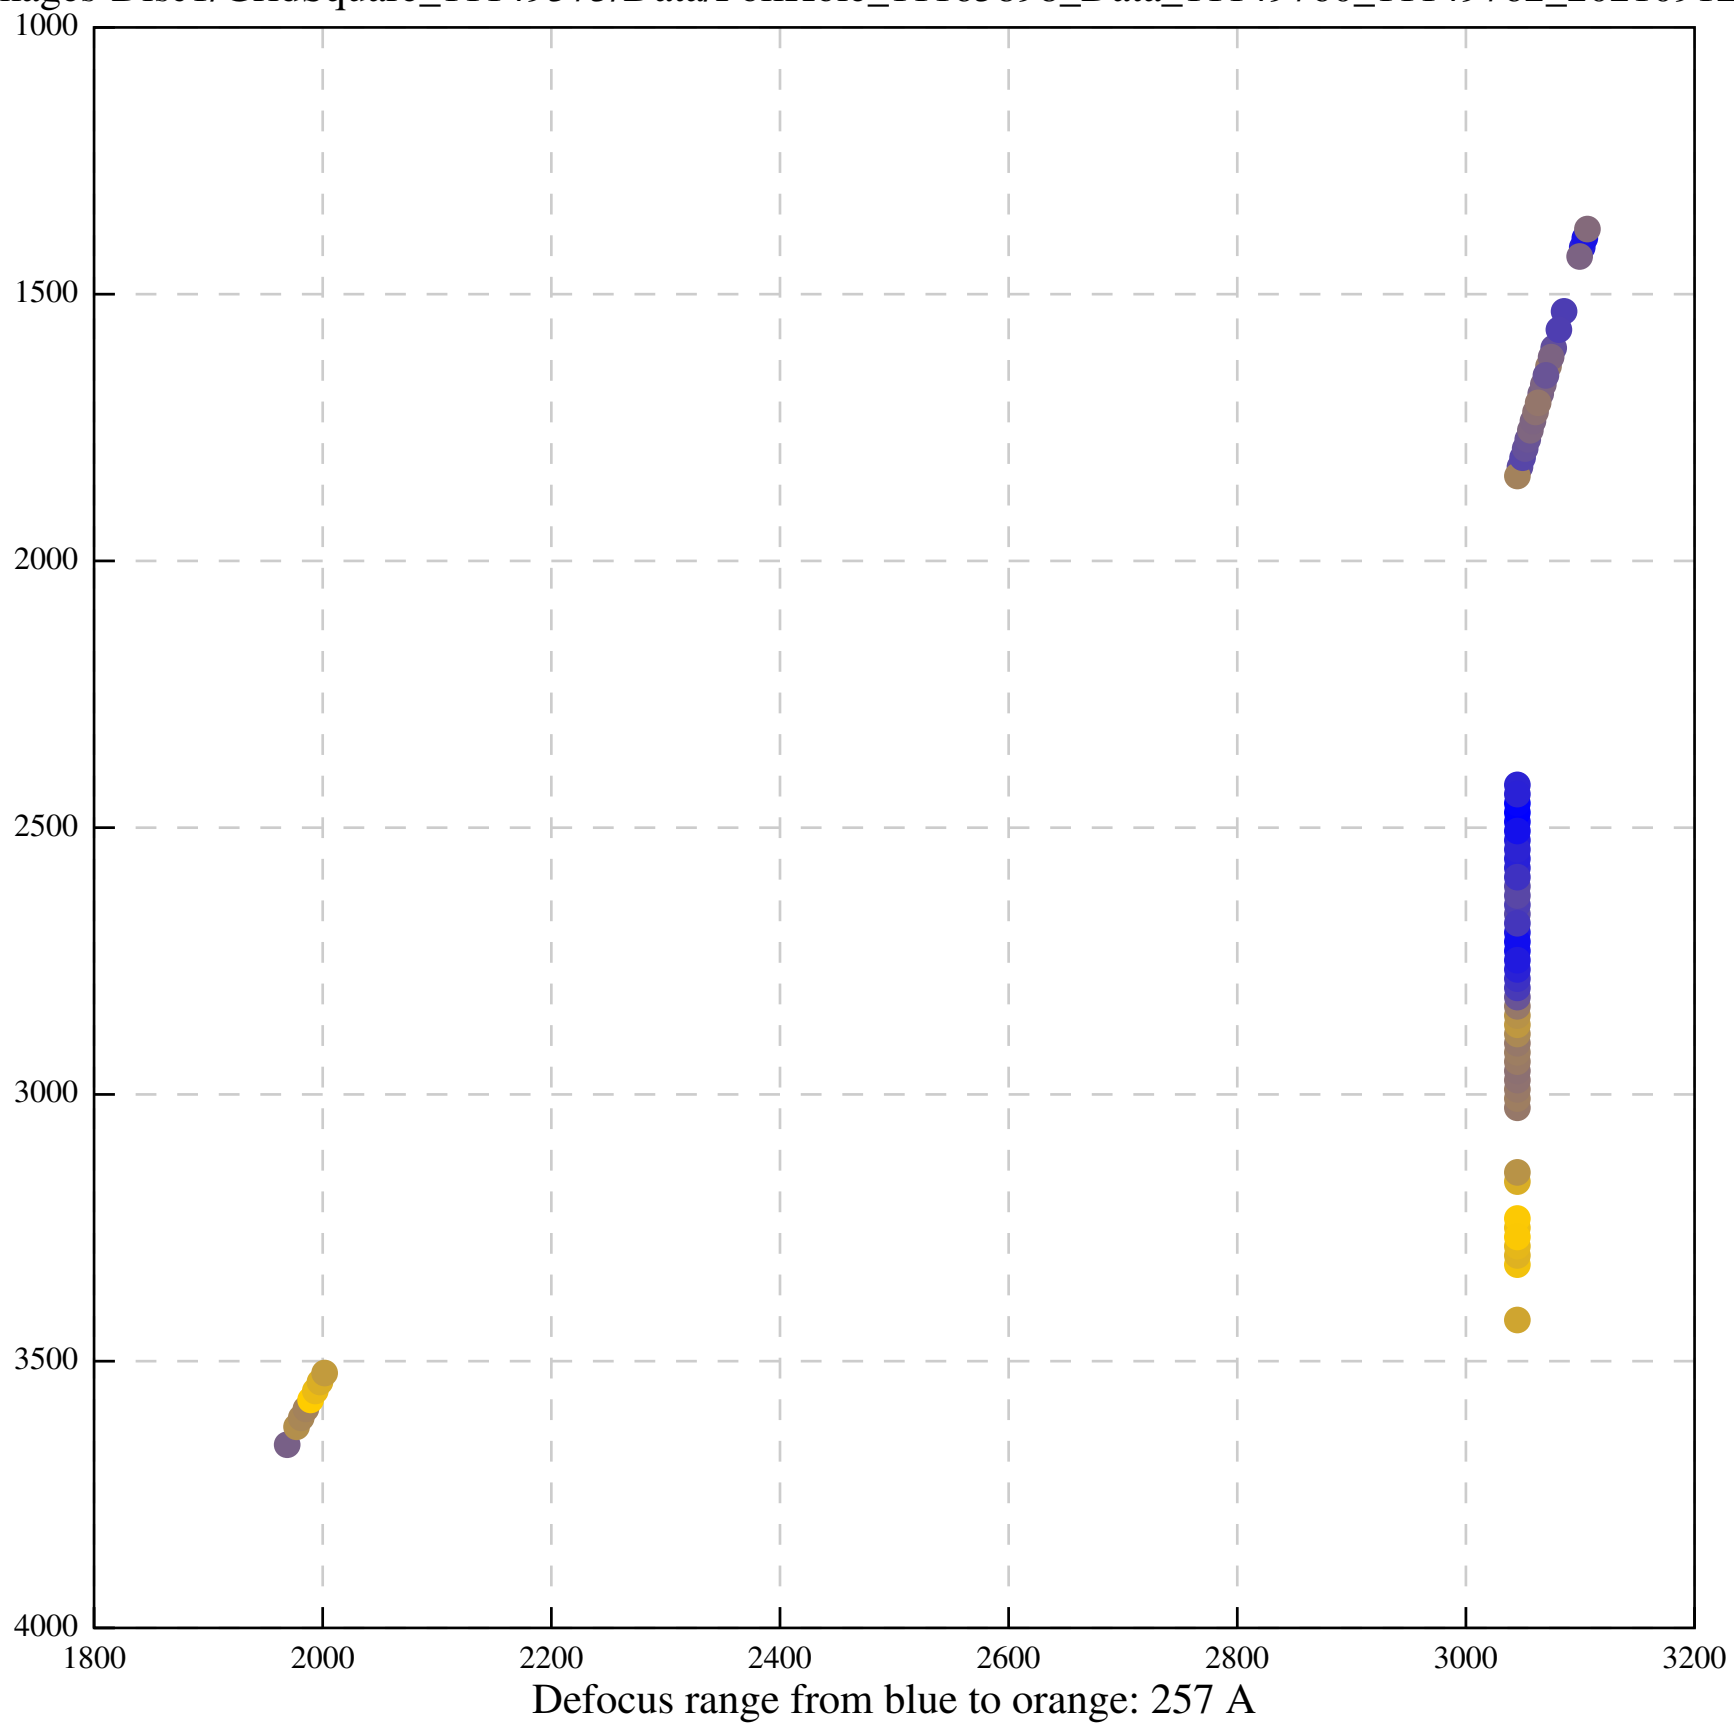

Defocus range from blue to orange: 1040 A

Defocus range from blue to orange: 244 A

Defocus range from blue to orange: 526 A

Defocus range from blue to orange: 336 A

Defocus range from blue to orange: 0 A

Defocus range from blue to orange: 124 A