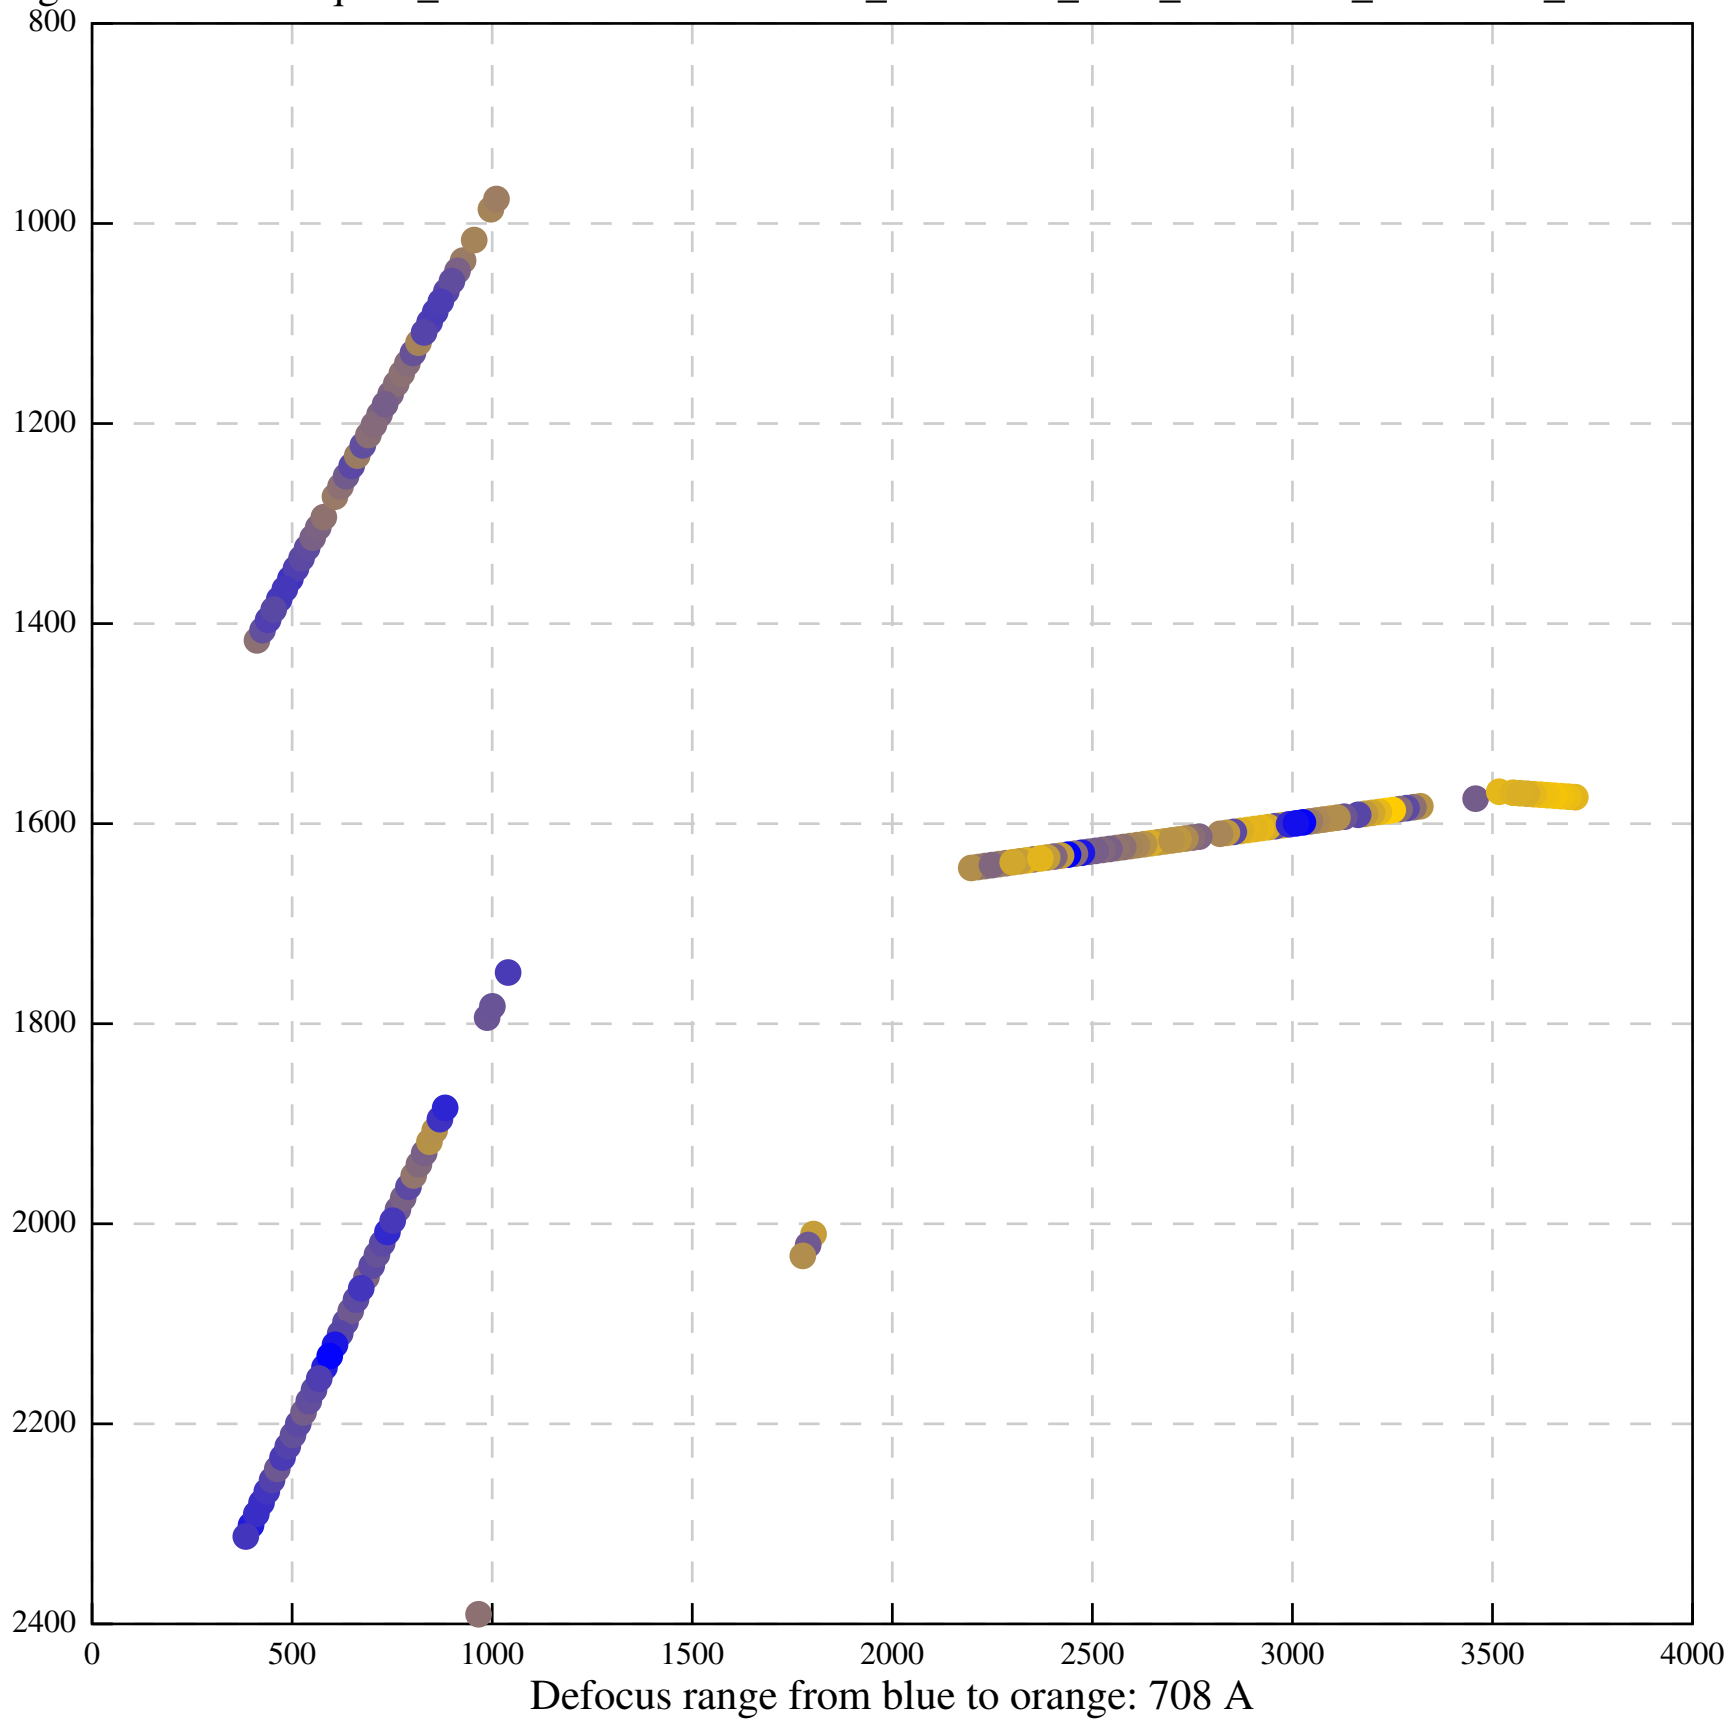

Defocus range from blue to orange: 0 A

Defocus range from blue to orange: 0 A

Defocus range from blue to orange: 63 A

Defocus range from blue to orange: 551 A

Defocus range from blue to orange: 0 A

Defocus range from blue to orange: 0 A