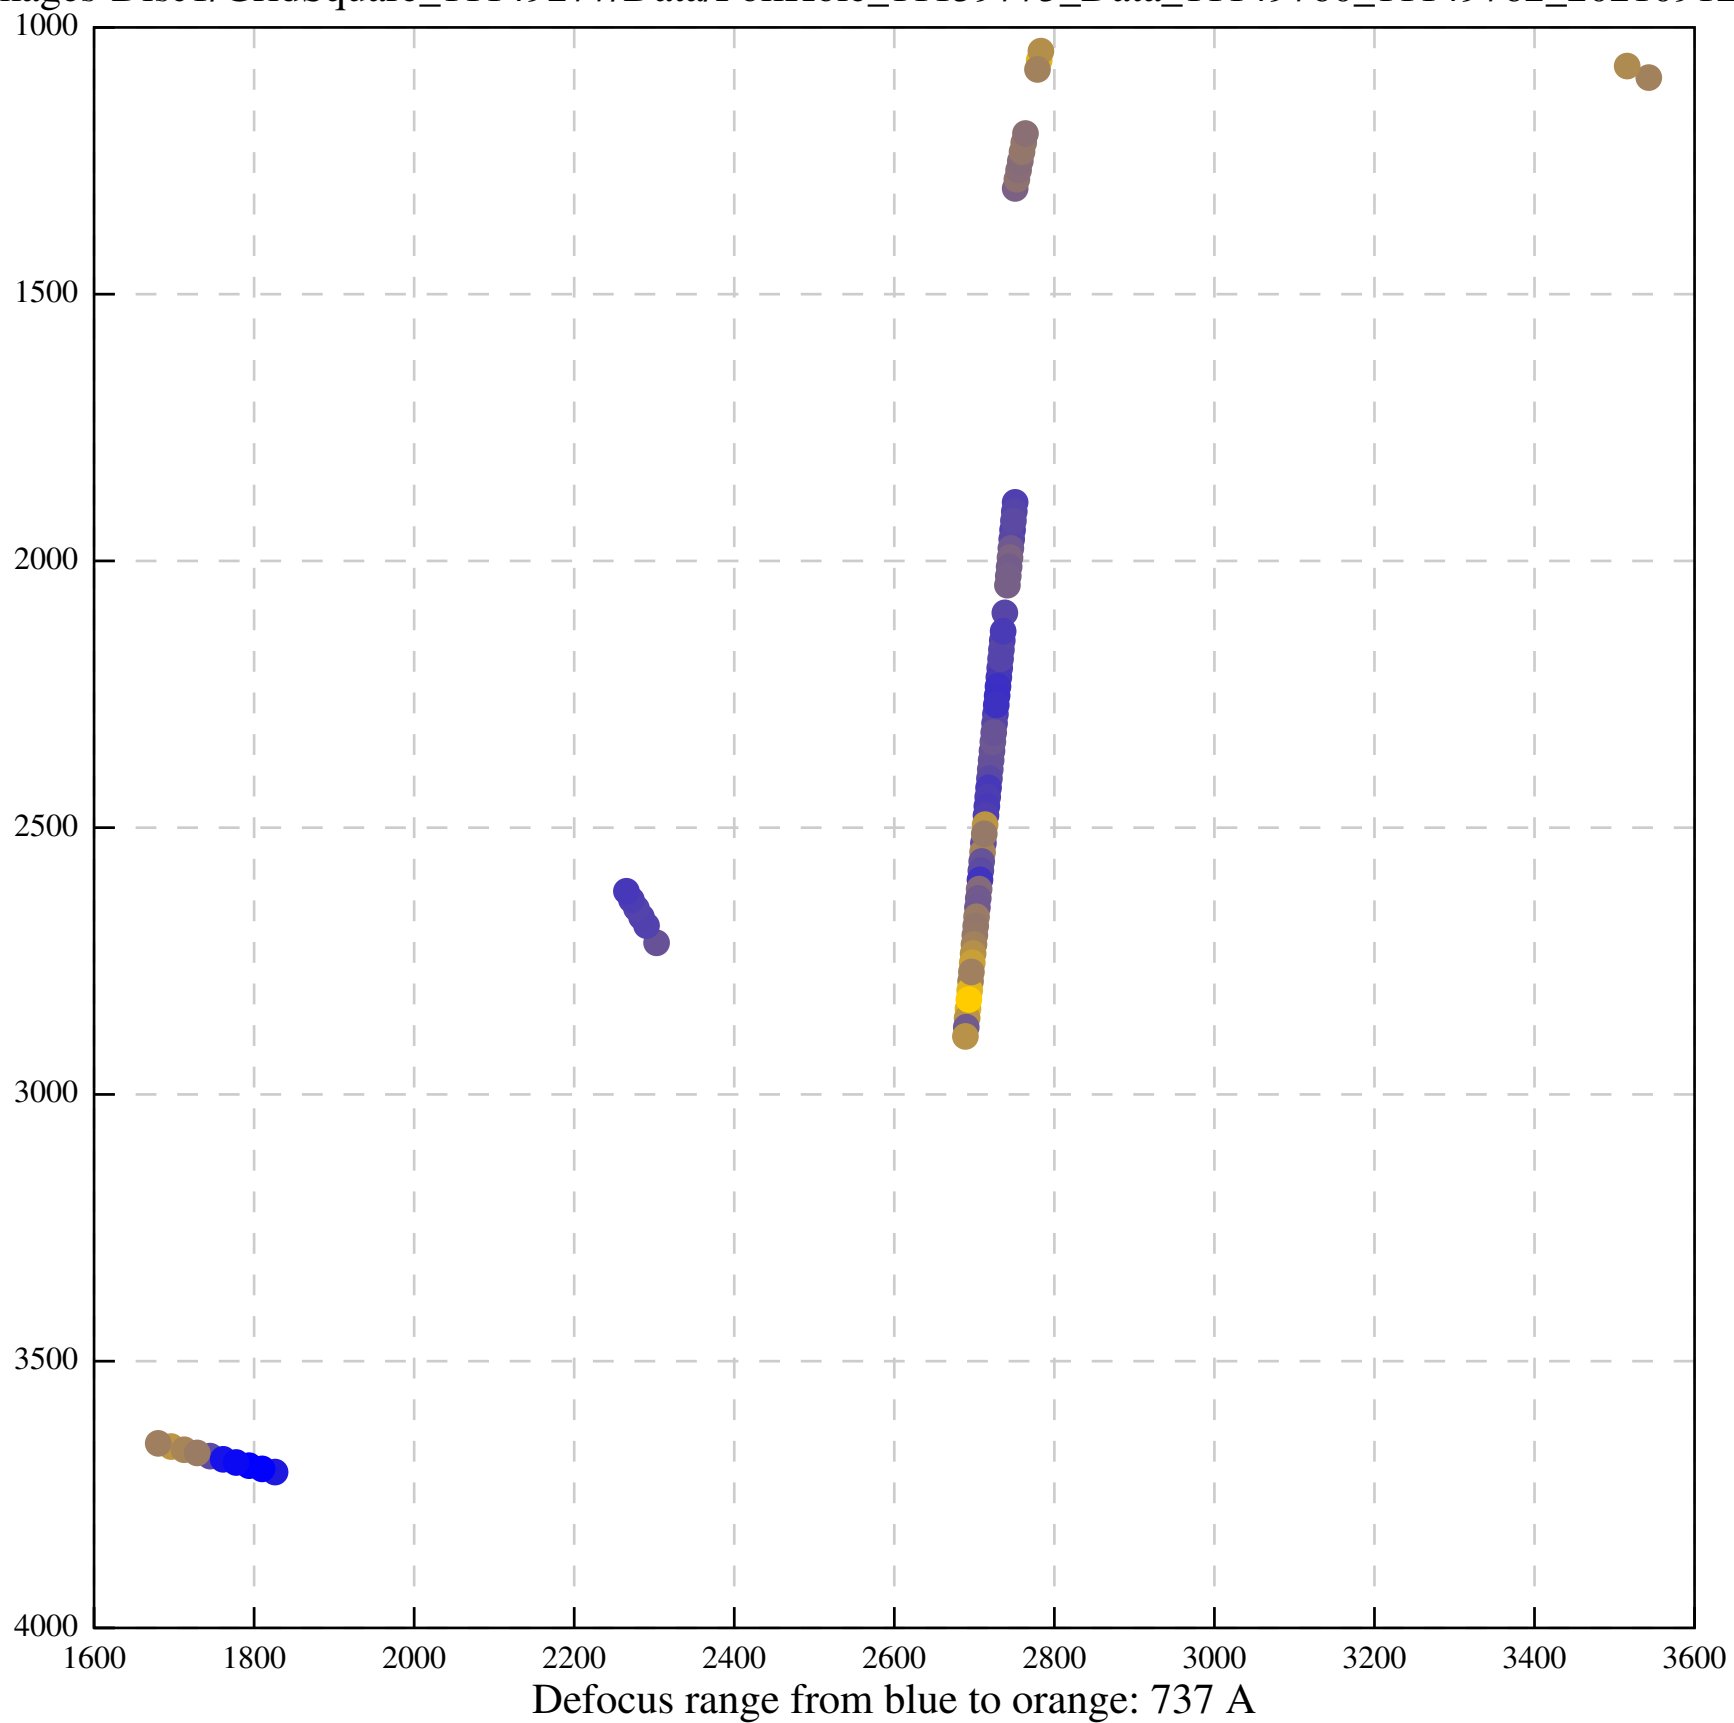

Defocus range from blue to orange: 418 A

Defocus range from blue to orange: 0 A

Defocus range from blue to orange: 669 A

Defocus range from blue to orange: 406 A

Defocus range from blue to orange: 427 A

Defocus range from blue to orange: 136 A