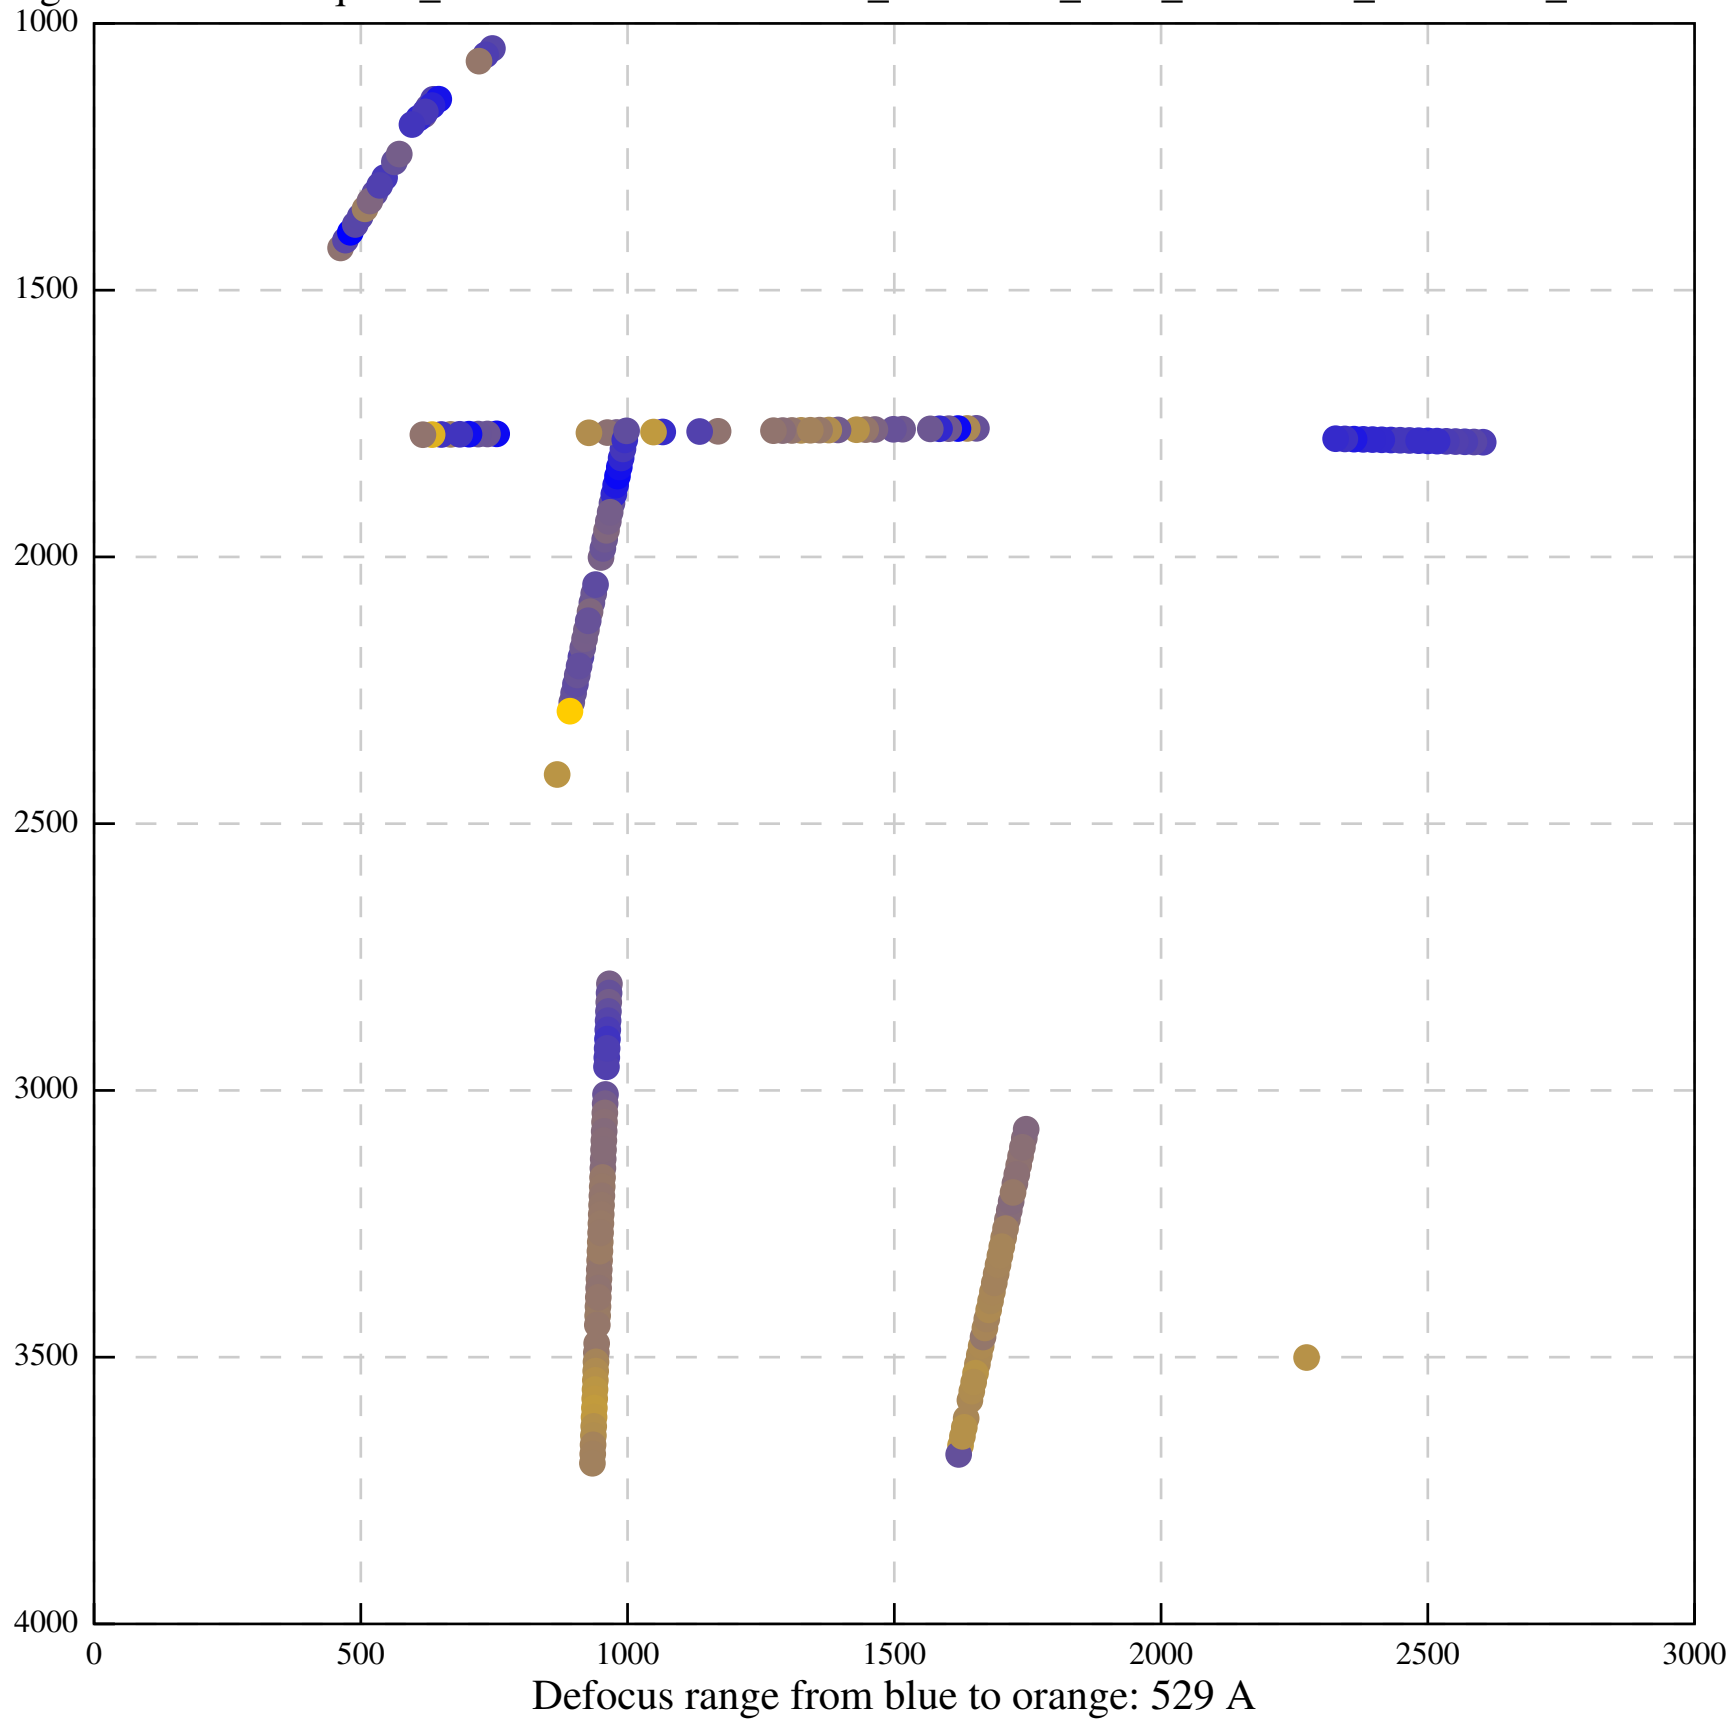

Defocus range from blue to orange: 836 A

Defocus range from blue to orange: 0 A

Defocus range from blue to orange: 0 A

Defocus range from blue to orange: 284 A

Defocus range from blue to orange: 1052 A

Defocus range from blue to orange: 687 A