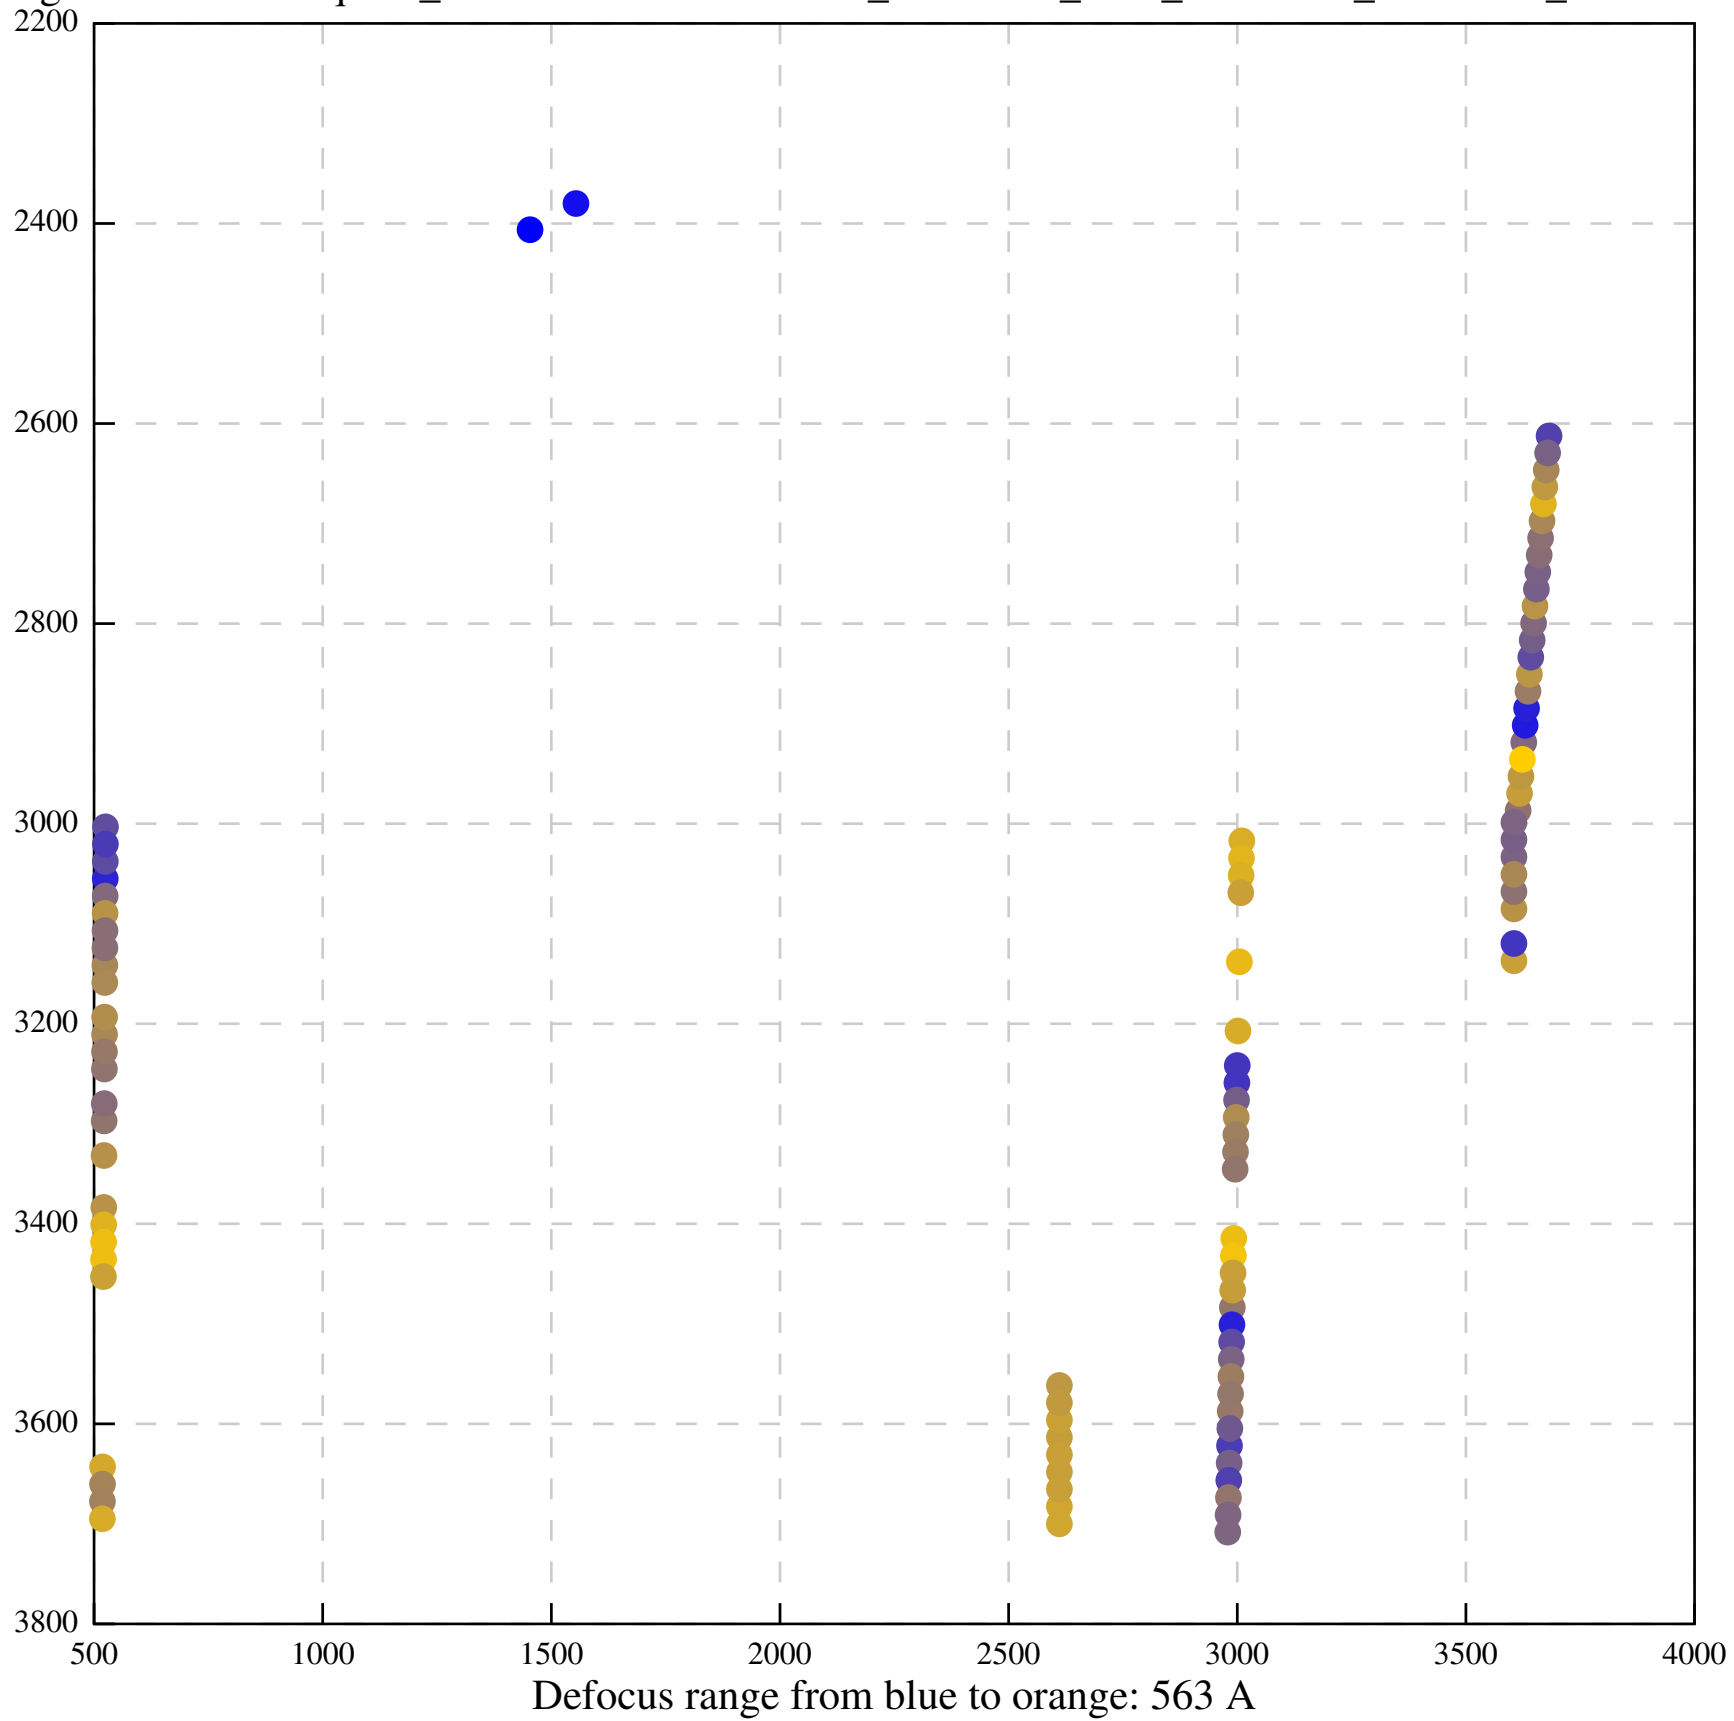

Defocus range from blue to orange: 315 A

Defocus range from blue to orange: 920 A

Defocus range from blue to orange: 662 A

Defocus range from blue to orange: 877 A

Defocus range from blue to orange: 1069 A