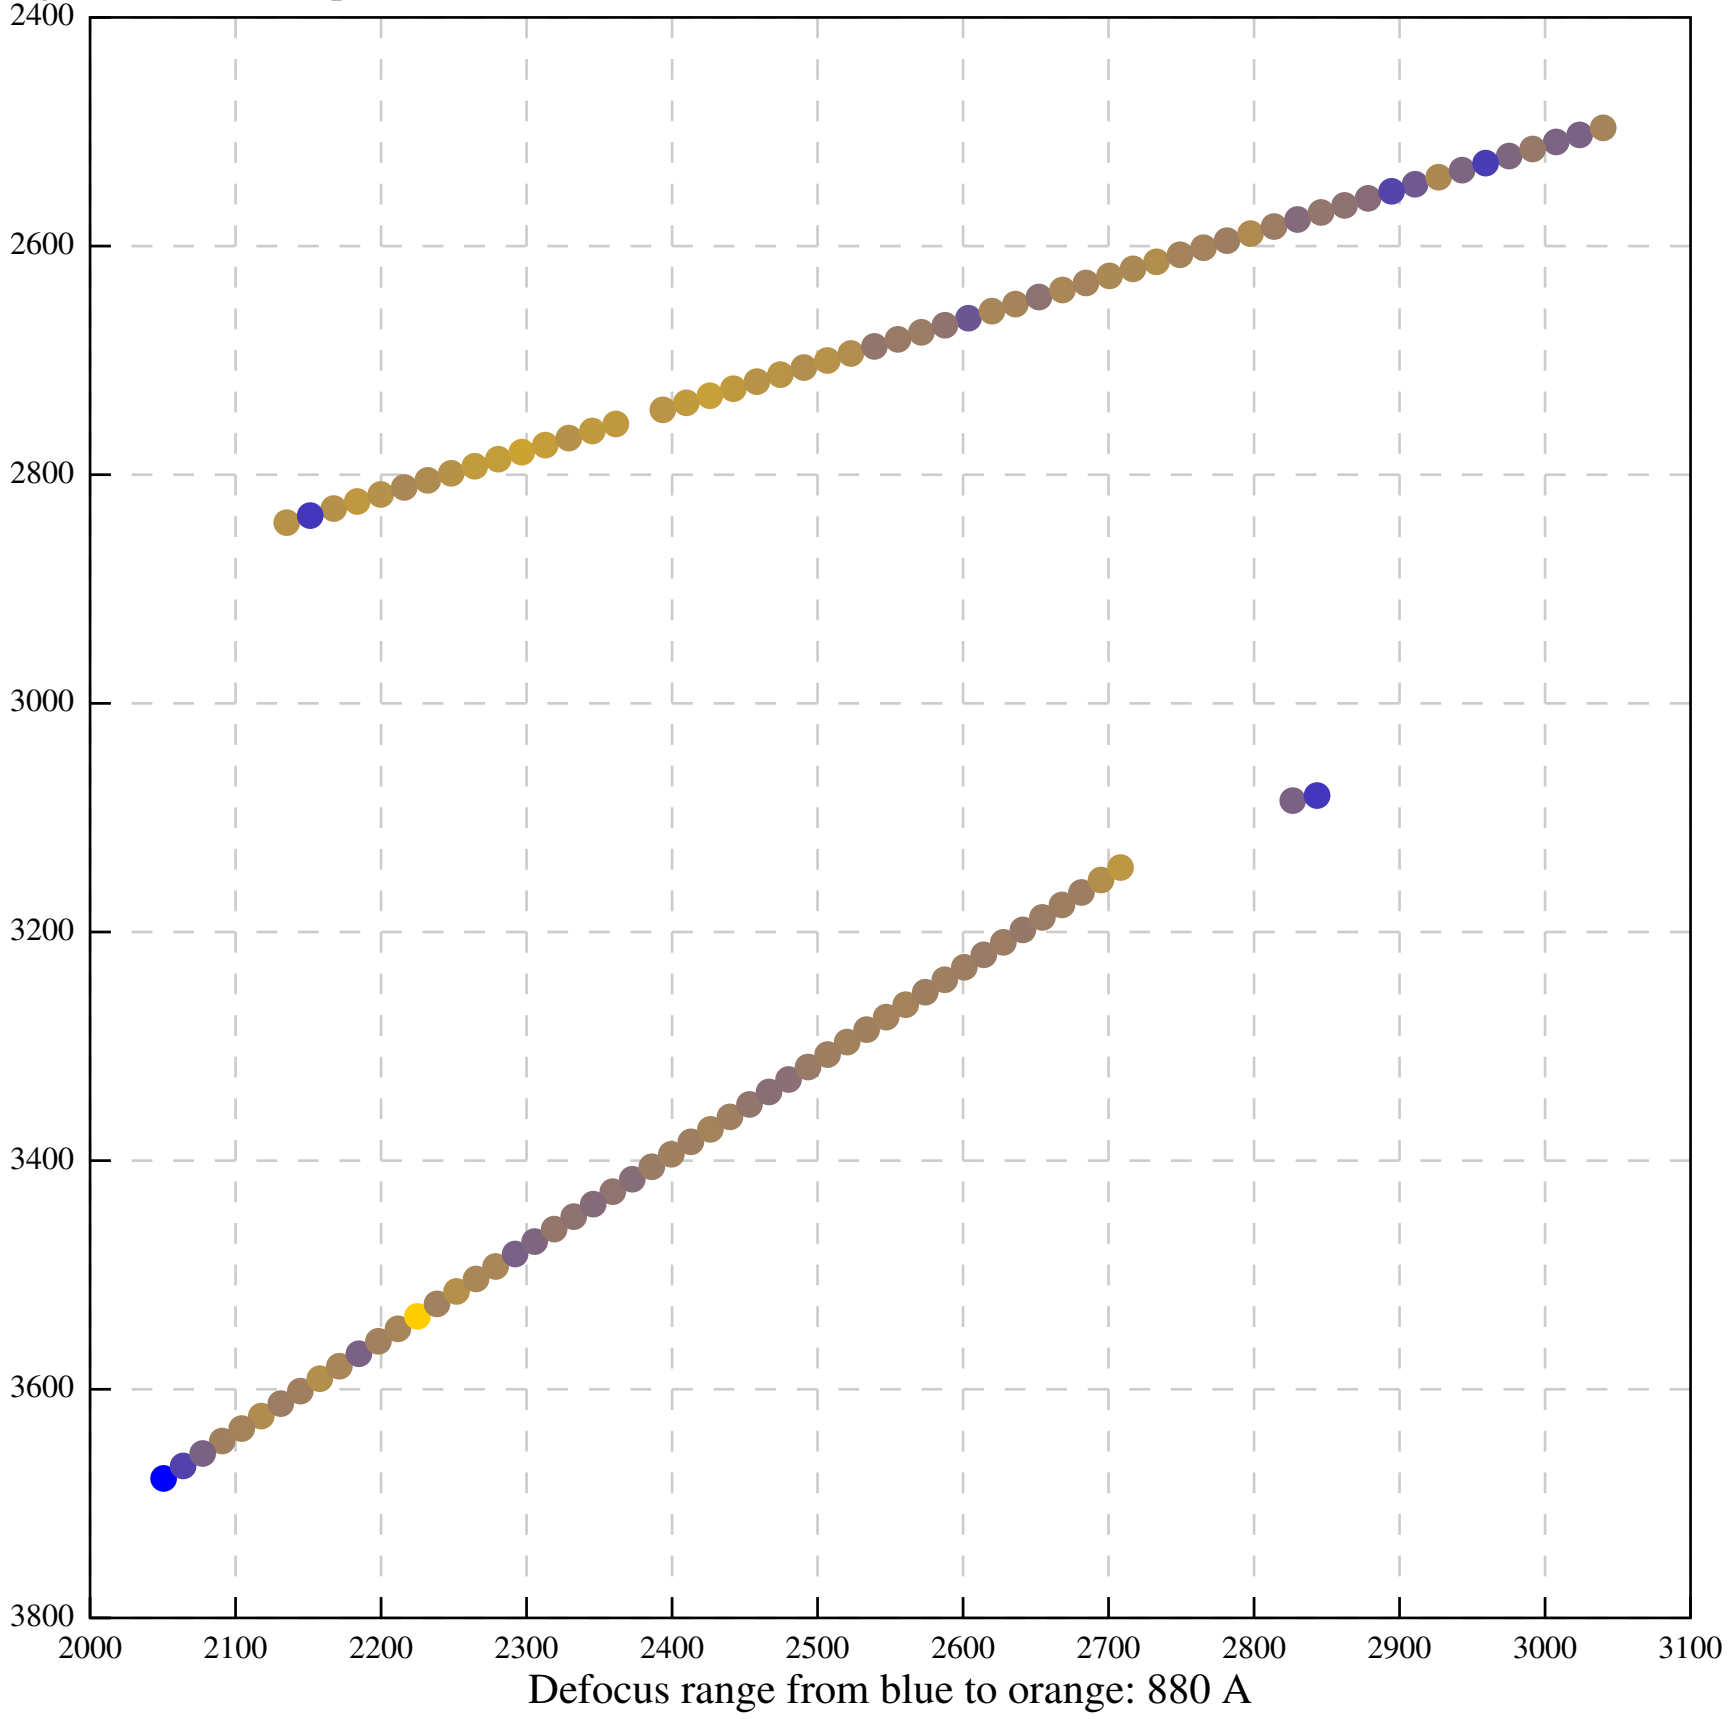

Defocus range from blue to orange: 872 A

Defocus range from blue to orange: 774 A

Defocus range from blue to orange: 748 A

Defocus range from blue to orange: 295 Å

Defocus range from blue to orange: 654 A