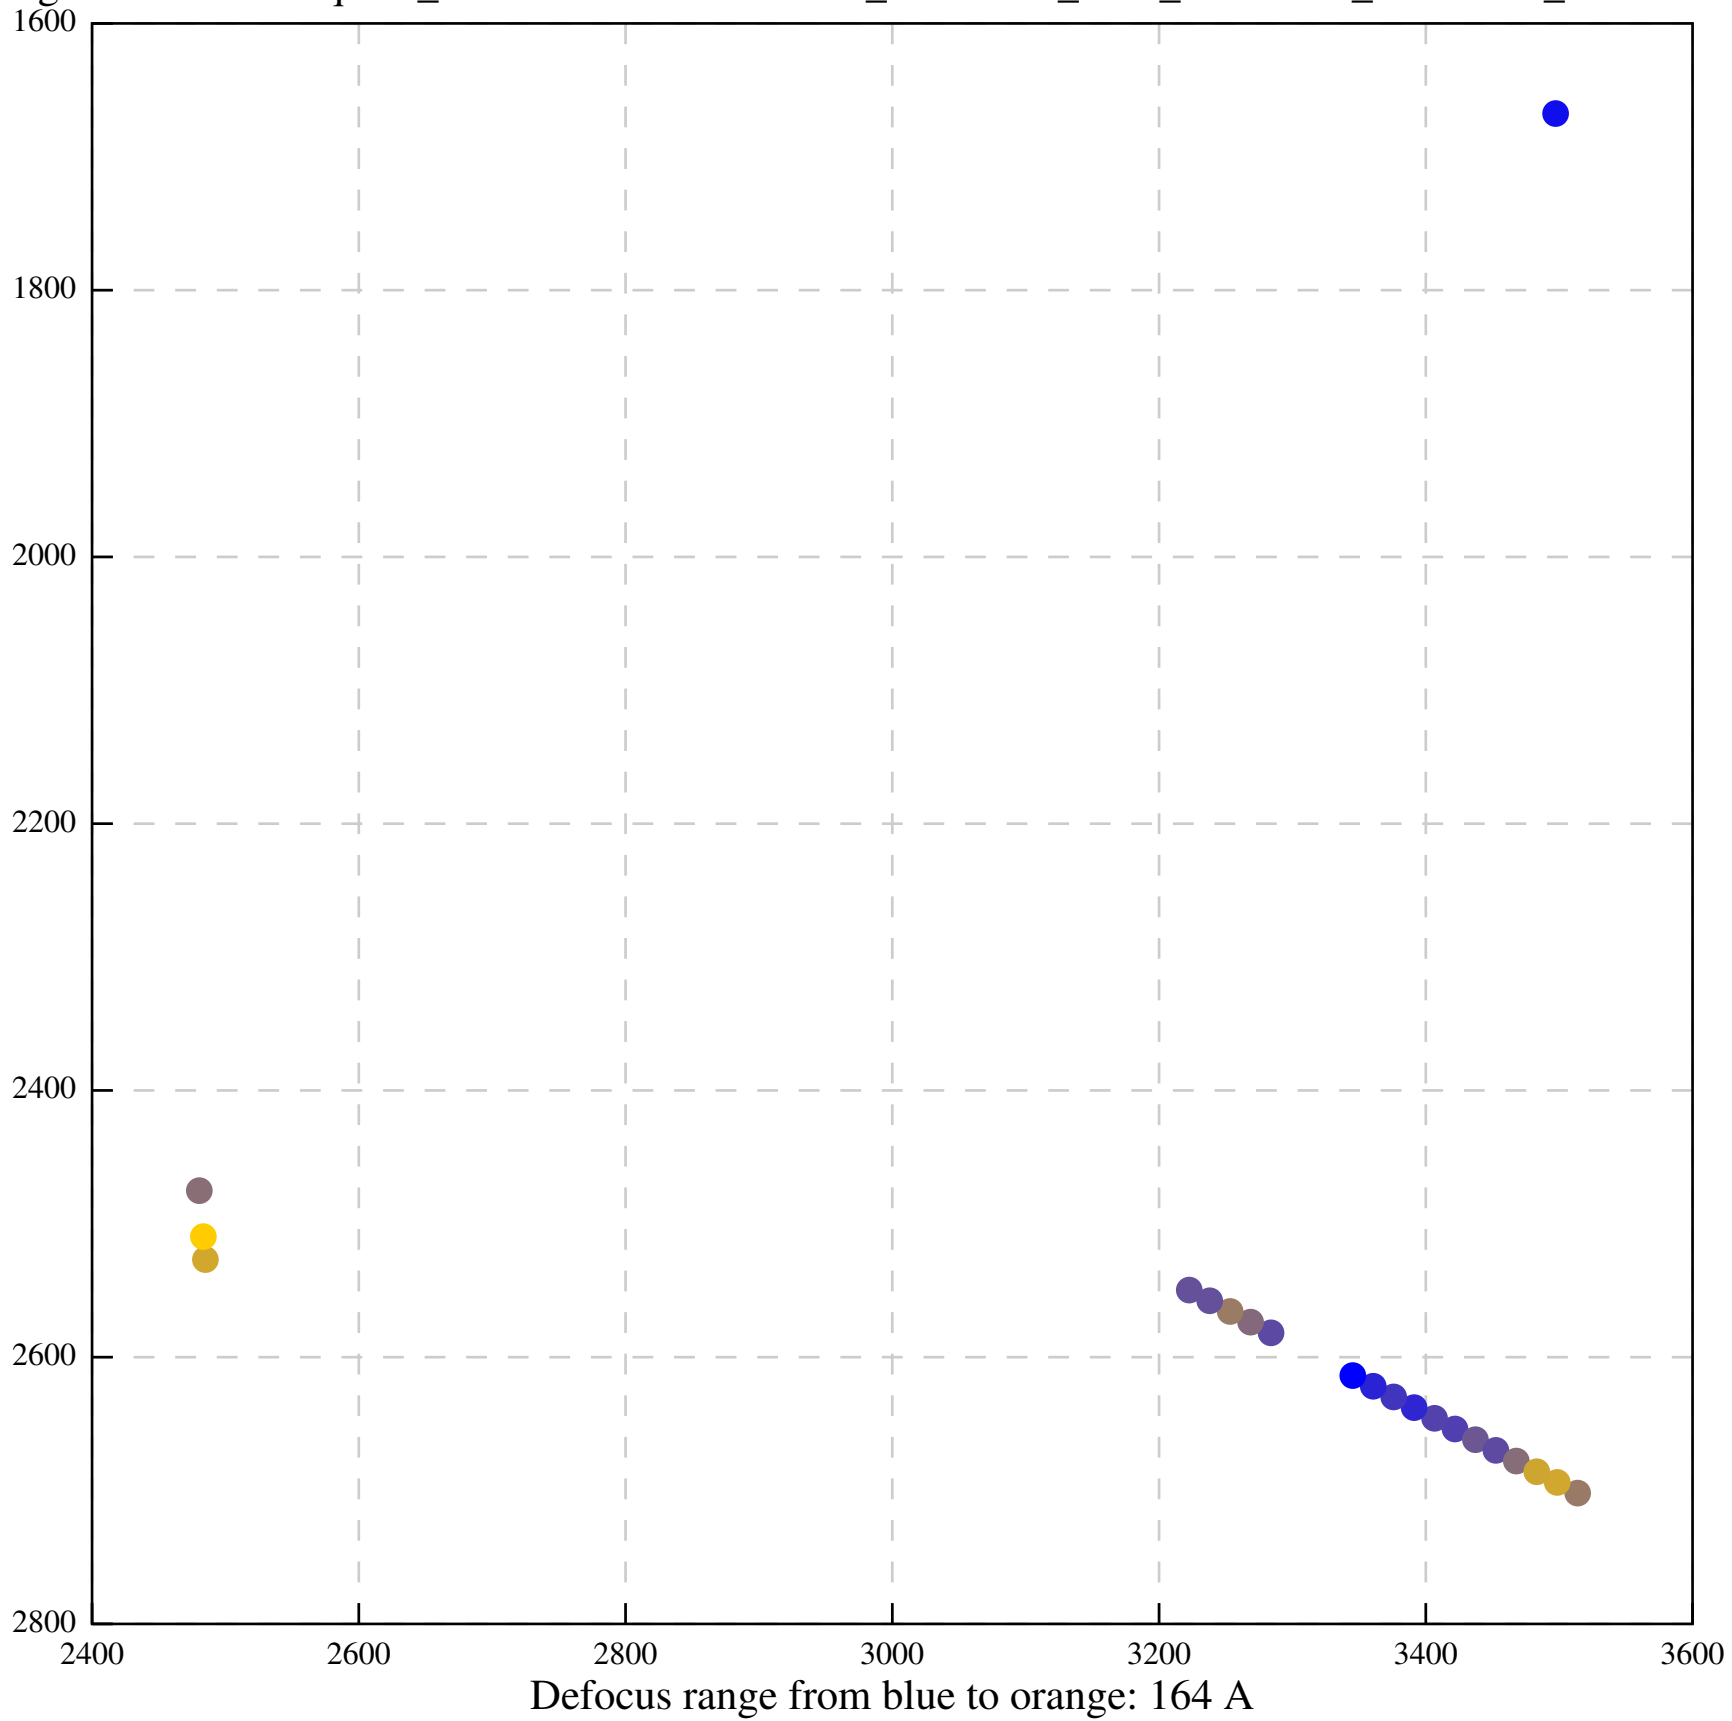

Defocus range from blue to orange: 70 A

Defocus range from blue to orange: 978 A

Defocus range from blue to orange: 641 A

Defocus range from blue to orange: 0 A

Defocus range from blue to orange: 356 A

Defocus range from blue to orange: 749 A