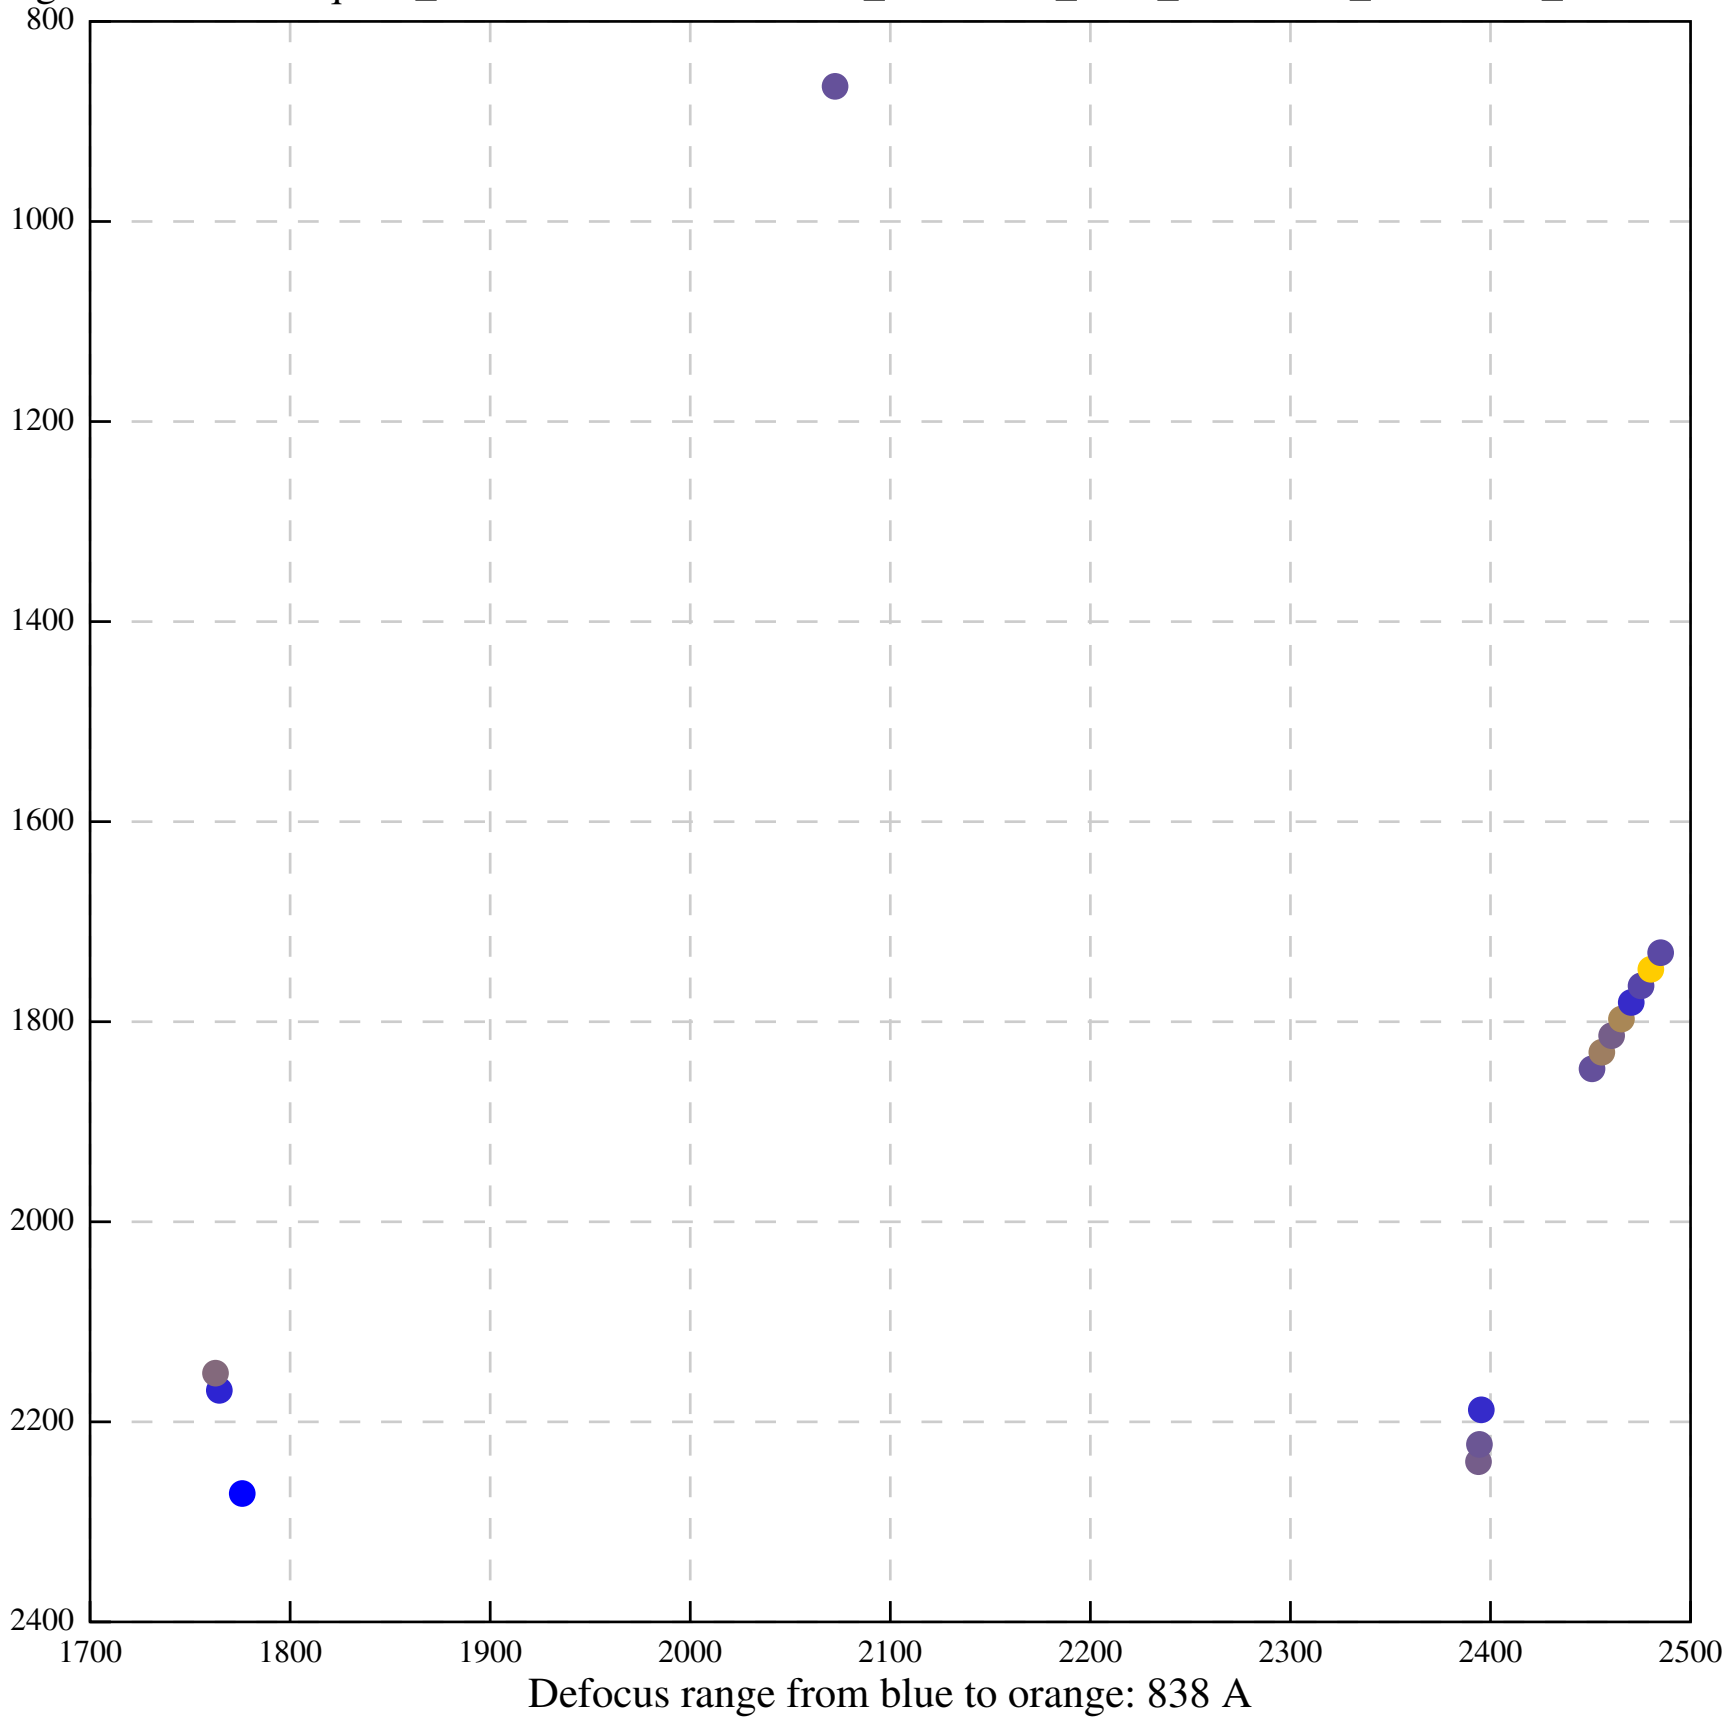

Defocus range from blue to orange: 537 A

Defocus range from blue to orange: 131 A

Defocus range from blue to orange: 115 A

Defocus range from blue to orange: 370 A

Defocus range from blue to orange: 0 A

Defocus range from blue to orange: 41 A