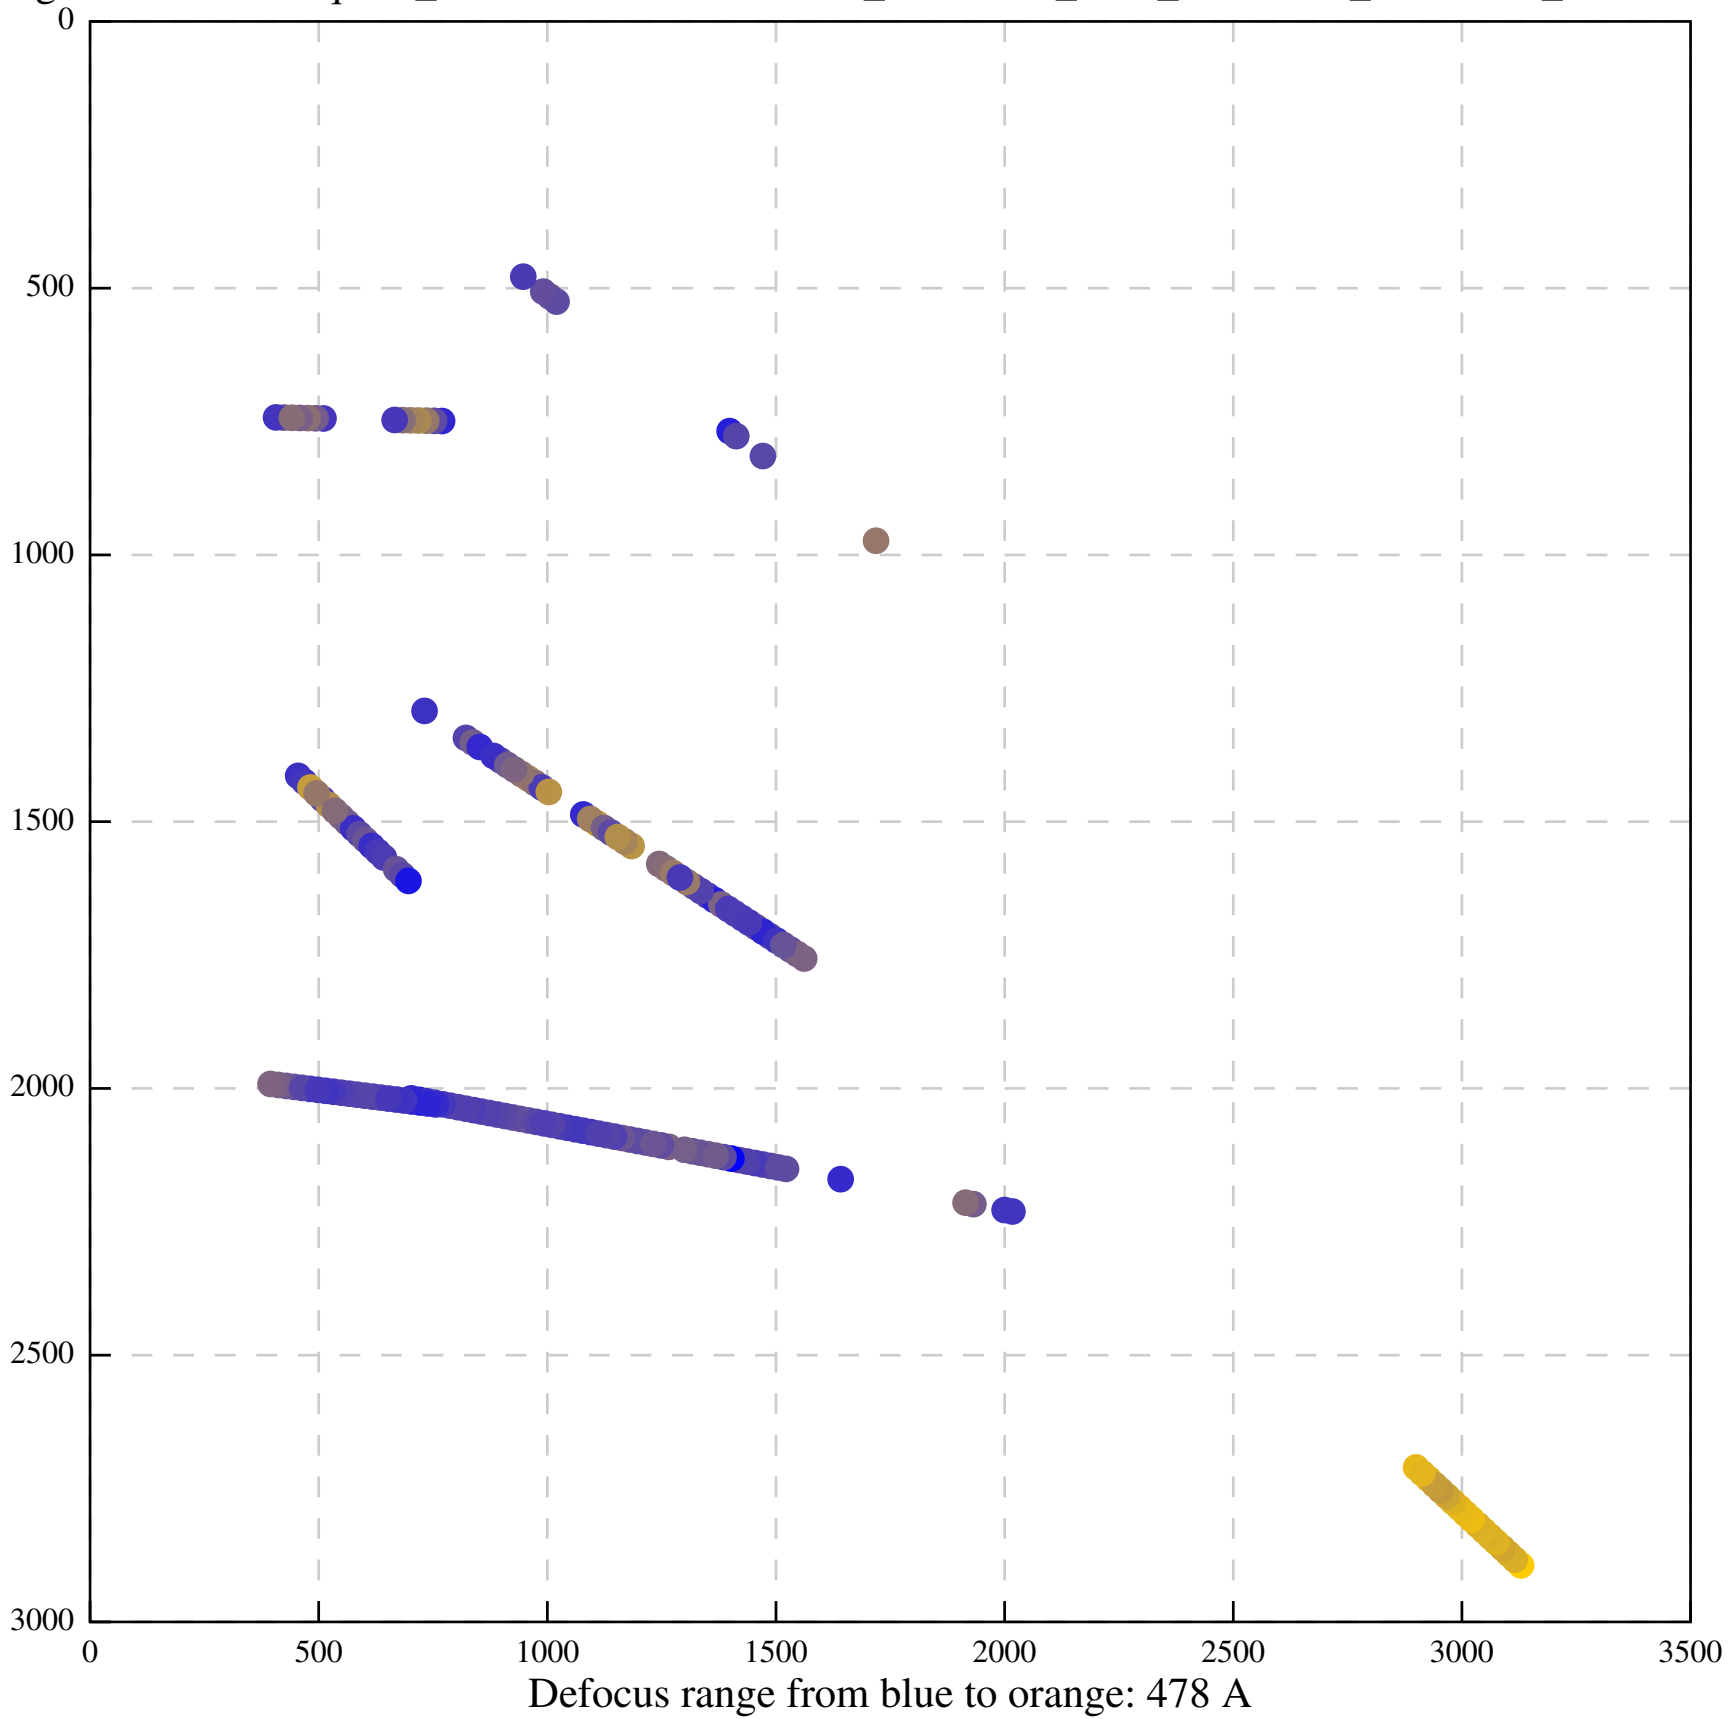

Defocus range from blue to orange: 917 A

Defocus range from blue to orange: 517 A

Defocus range from blue to orange: 593 A

Defocus range from blue to orange: 798 A

Defocus range from blue to orange: 342 Å