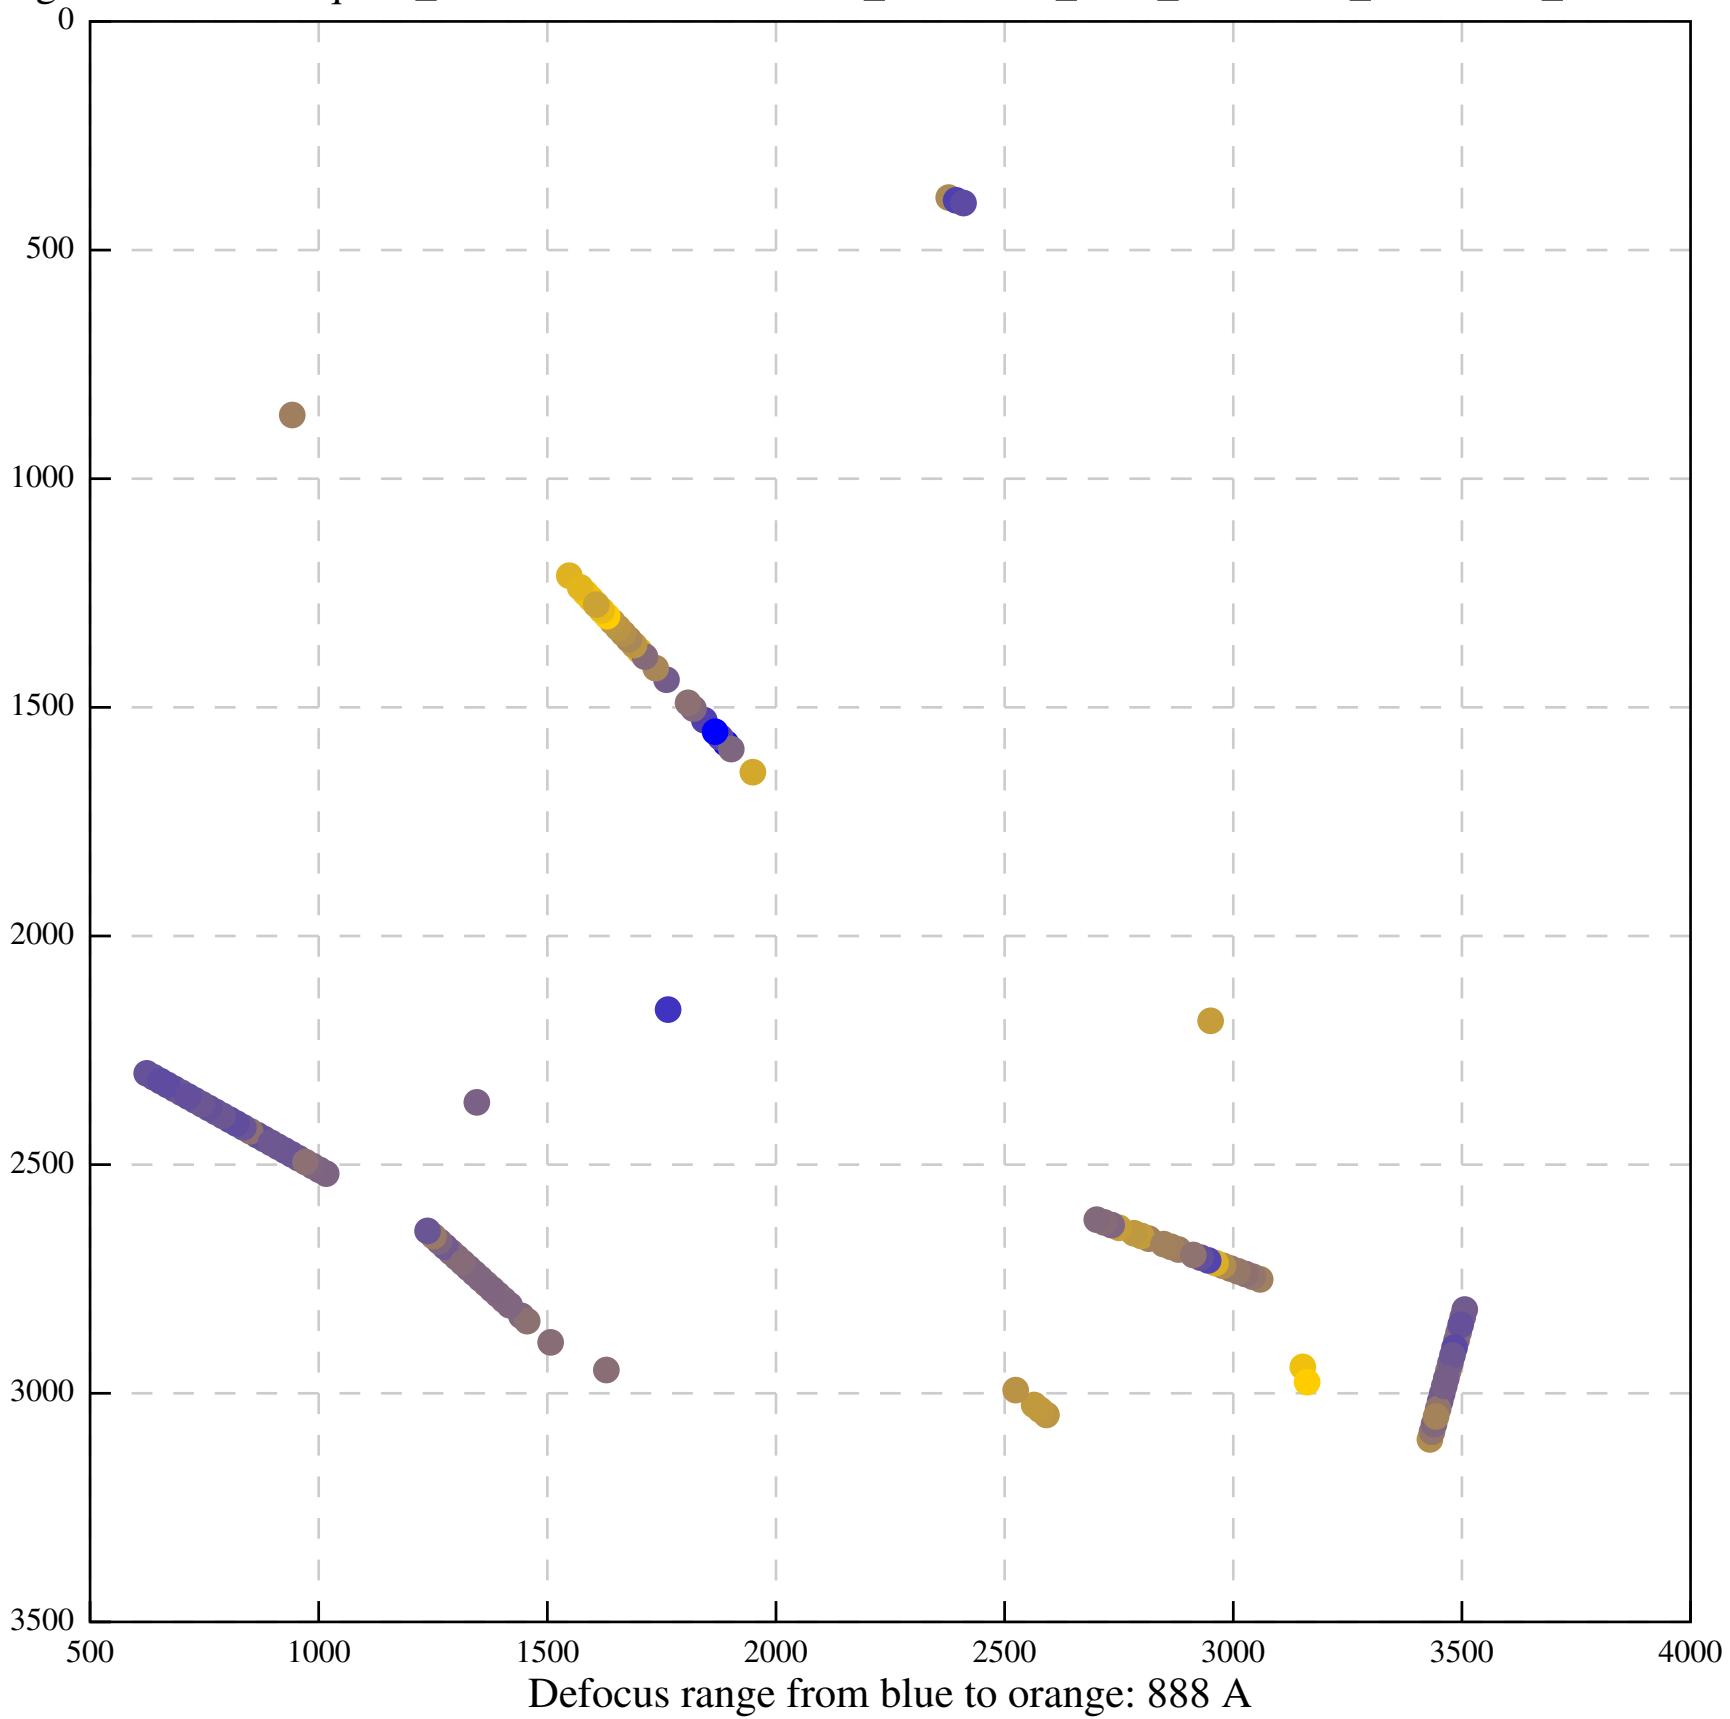

Defocus range from blue to orange: 917 A

Defocus range from blue to orange: 517 A

Defocus range from blue to orange: 593 A

Defocus range from blue to orange: 798 A

Defocus range from blue to orange: 342 Å