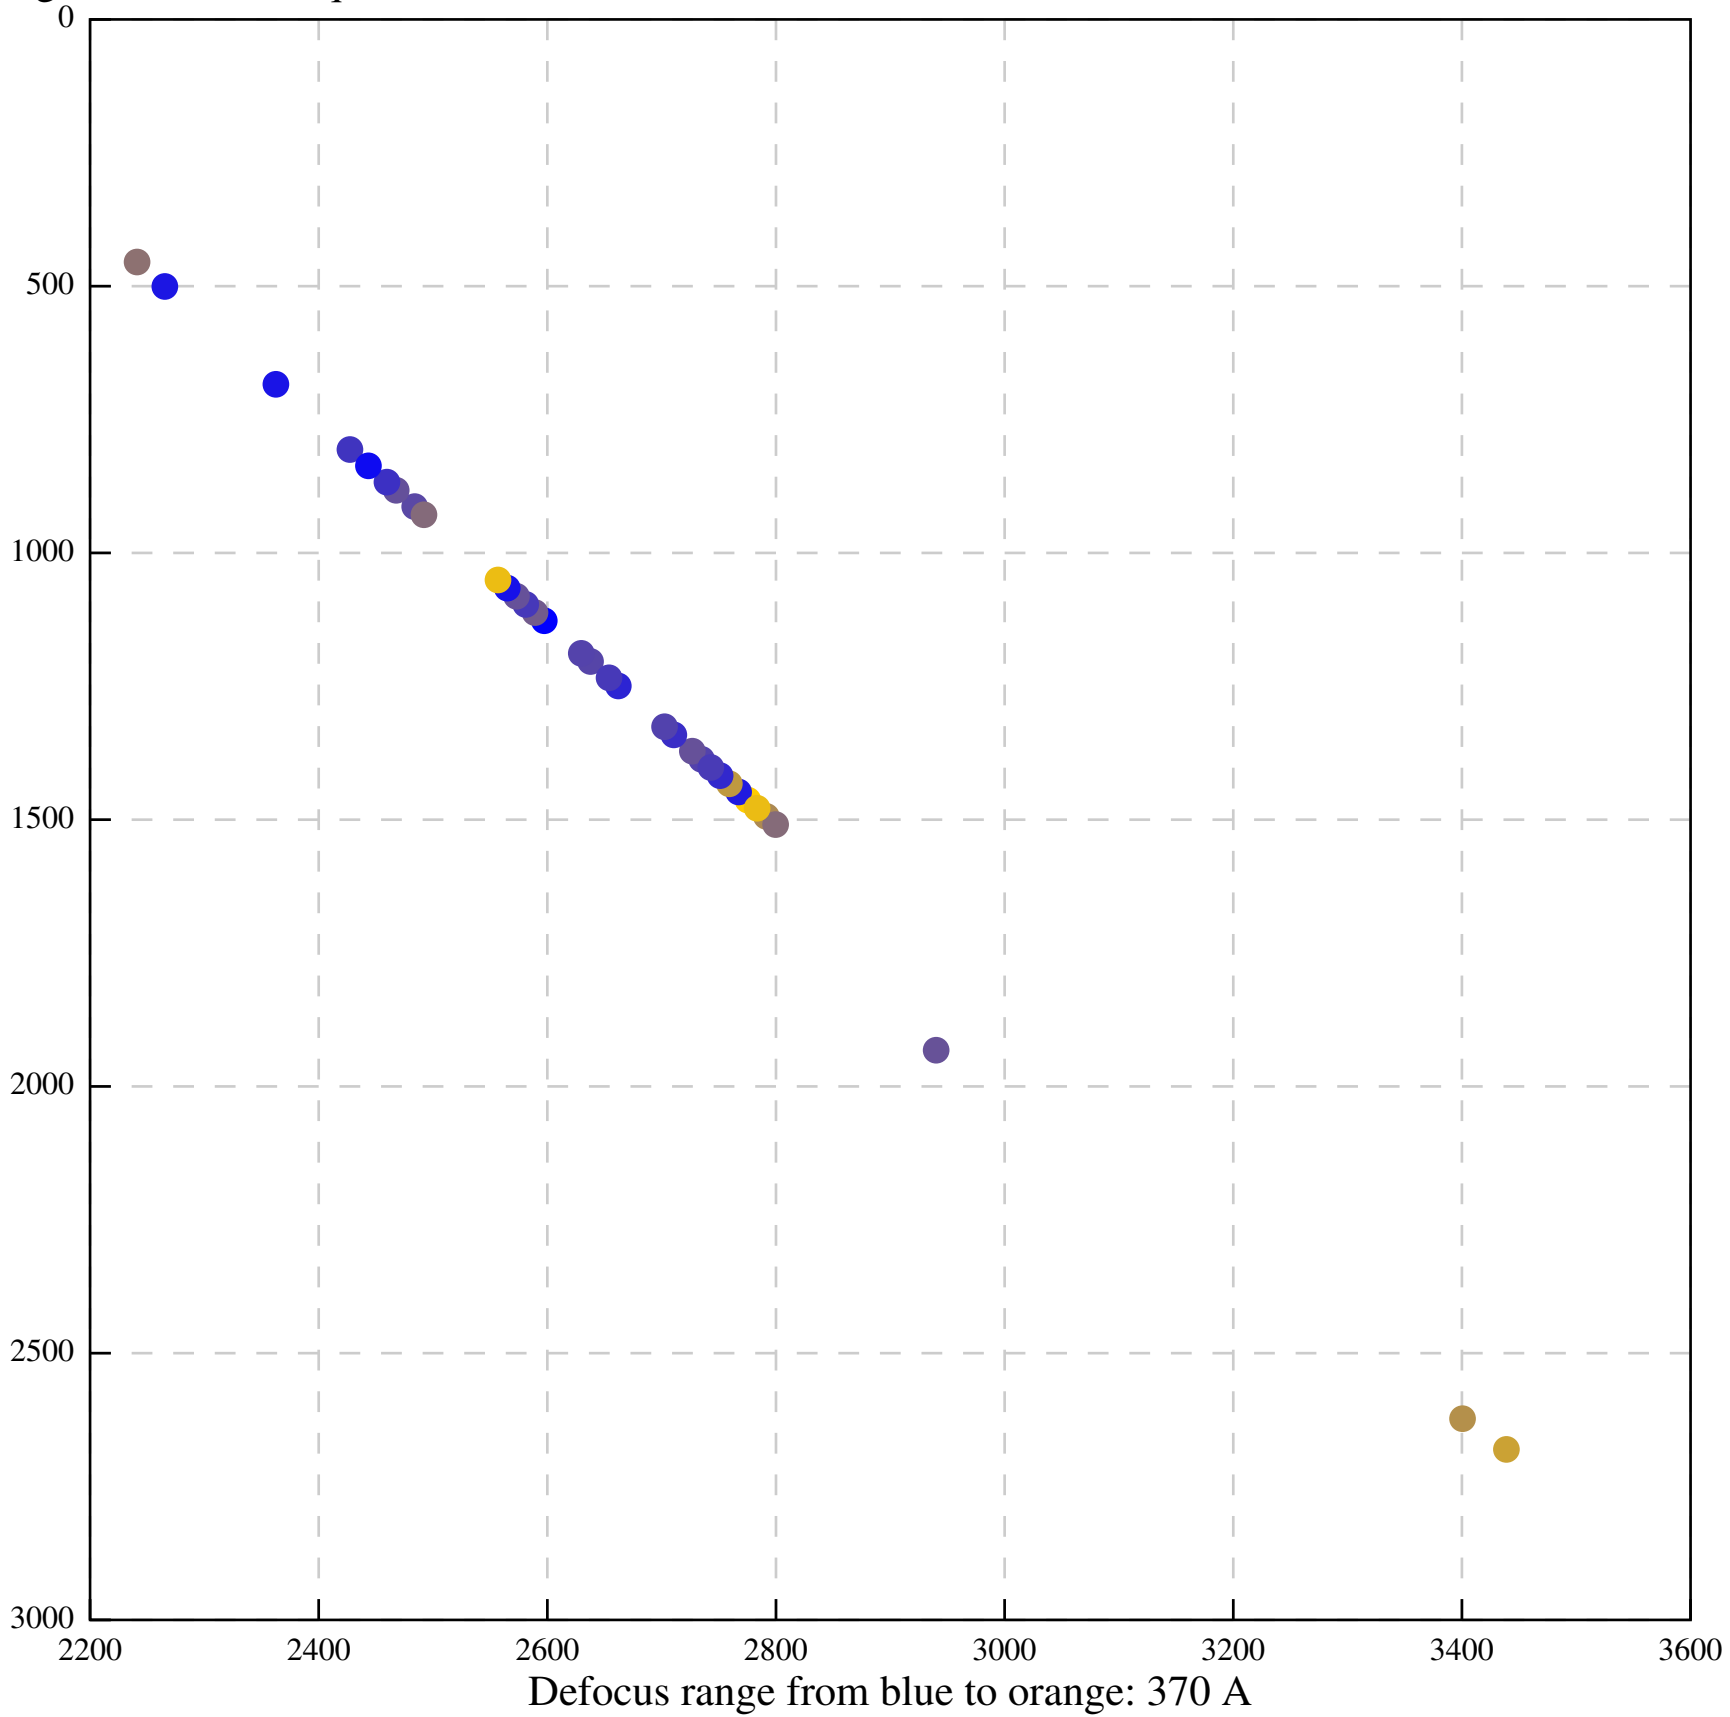

Defocus range from blue to orange: 52 A

Defocus range from blue to orange: 205 A

Defocus range from blue to orange: 118 A

Defocus range from blue to orange: 63 A

Defocus range from blue to orange: 417 A

Defocus range from blue to orange: 1470 Å