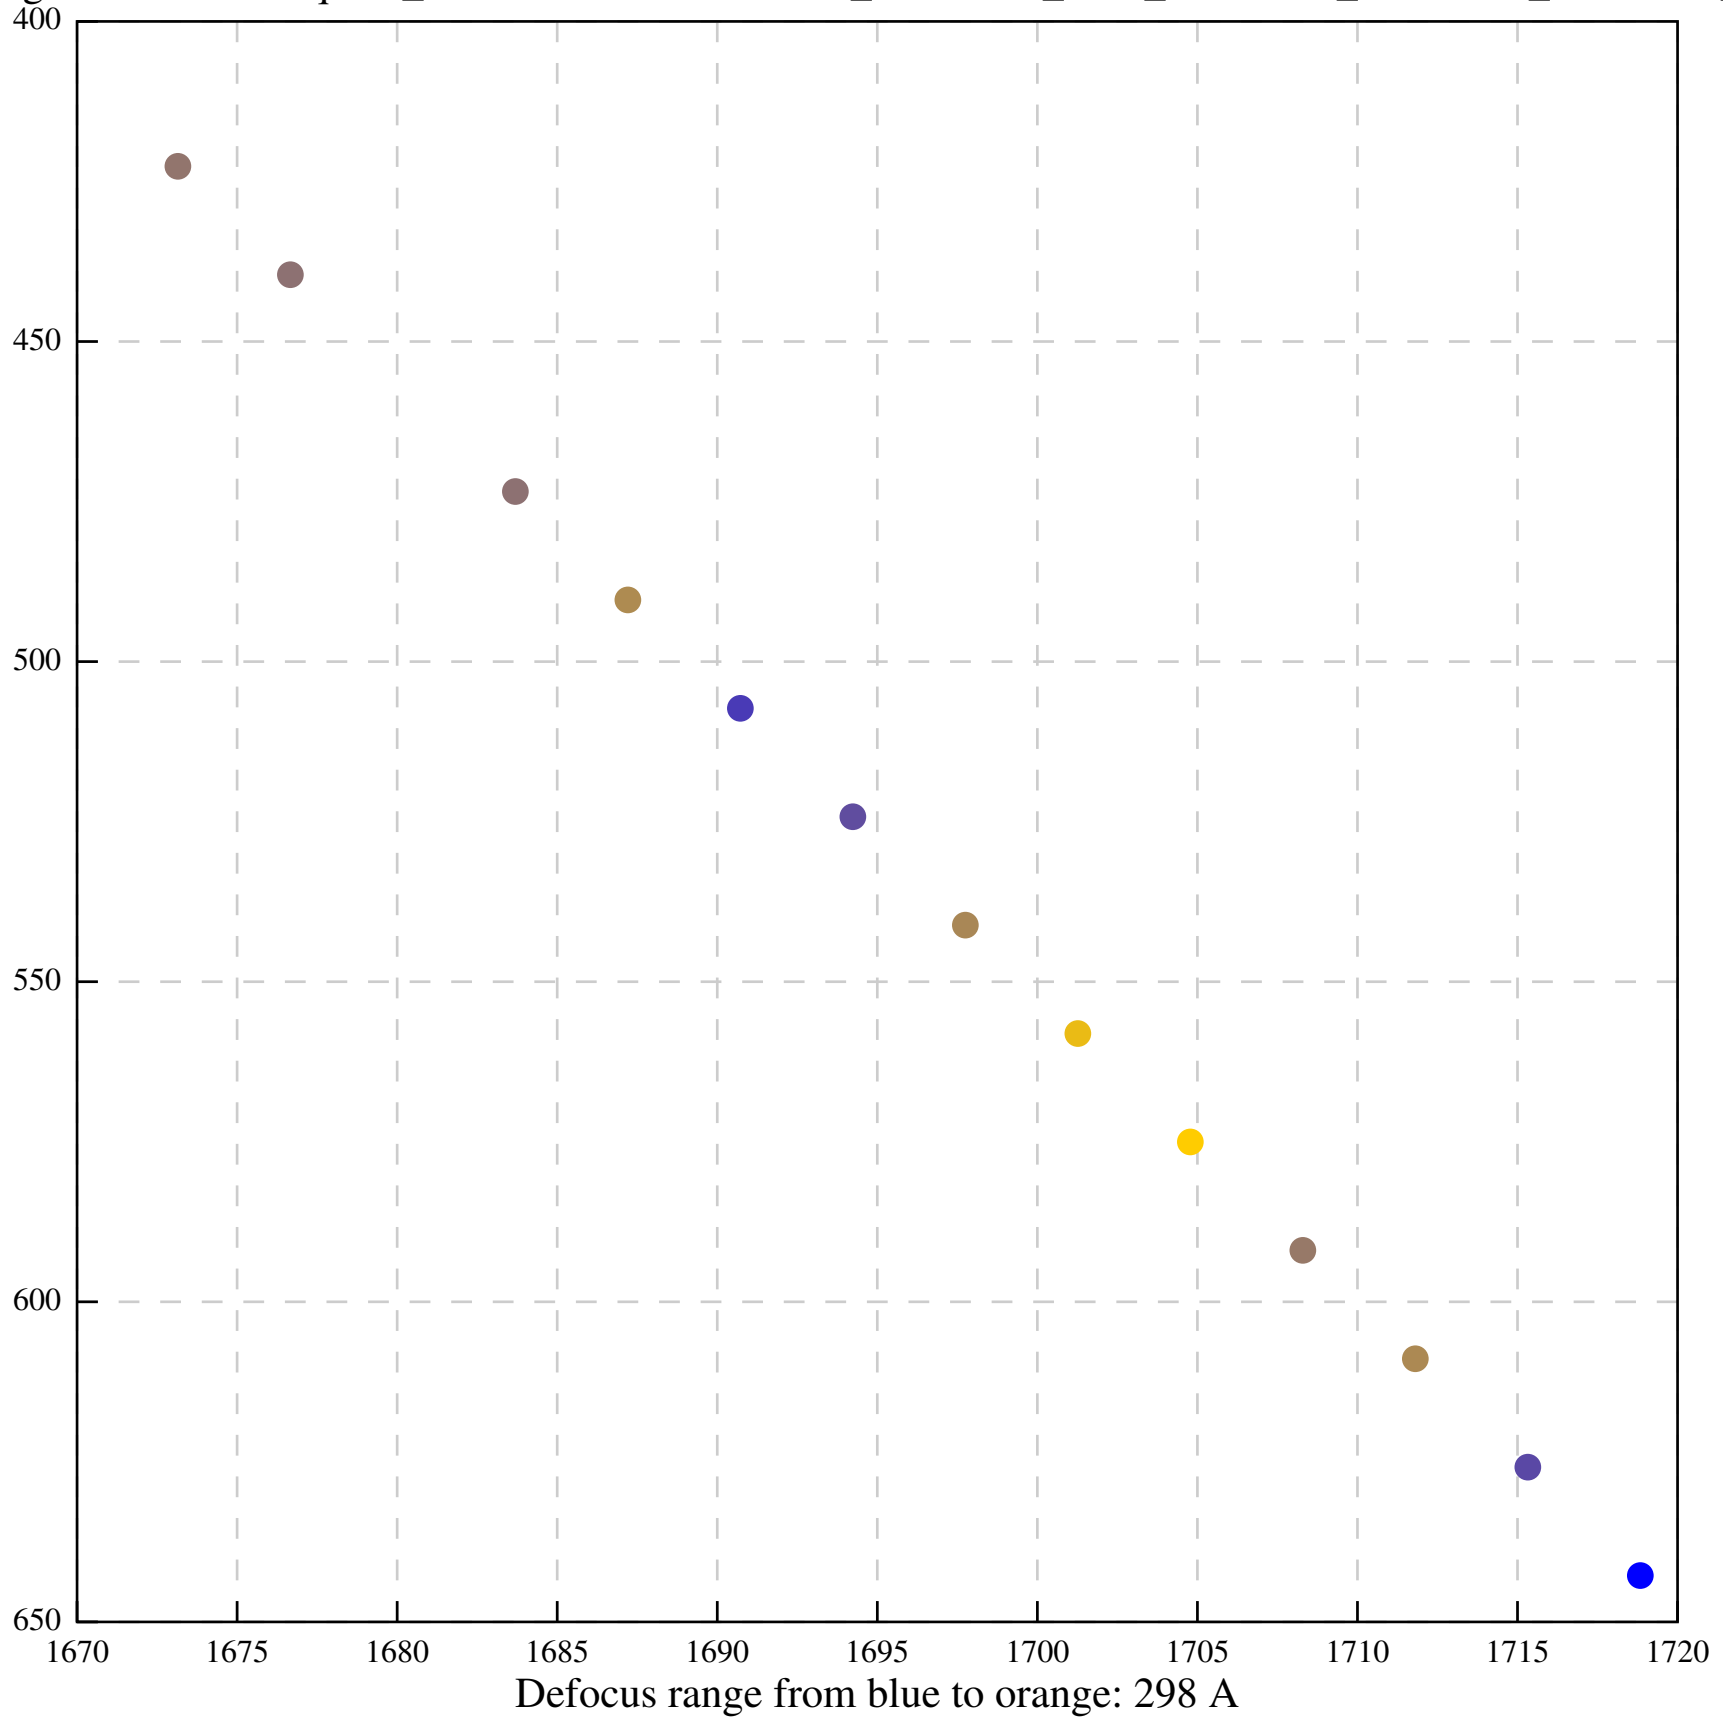

Defocus range from blue to orange: 547 A

Defocus range from blue to orange: 0 A

Defocus range from blue to orange: 281 A

Defocus range from blue to orange: 0 A

Defocus range from blue to orange: 0 A

Defocus range from blue to orange: 0 A