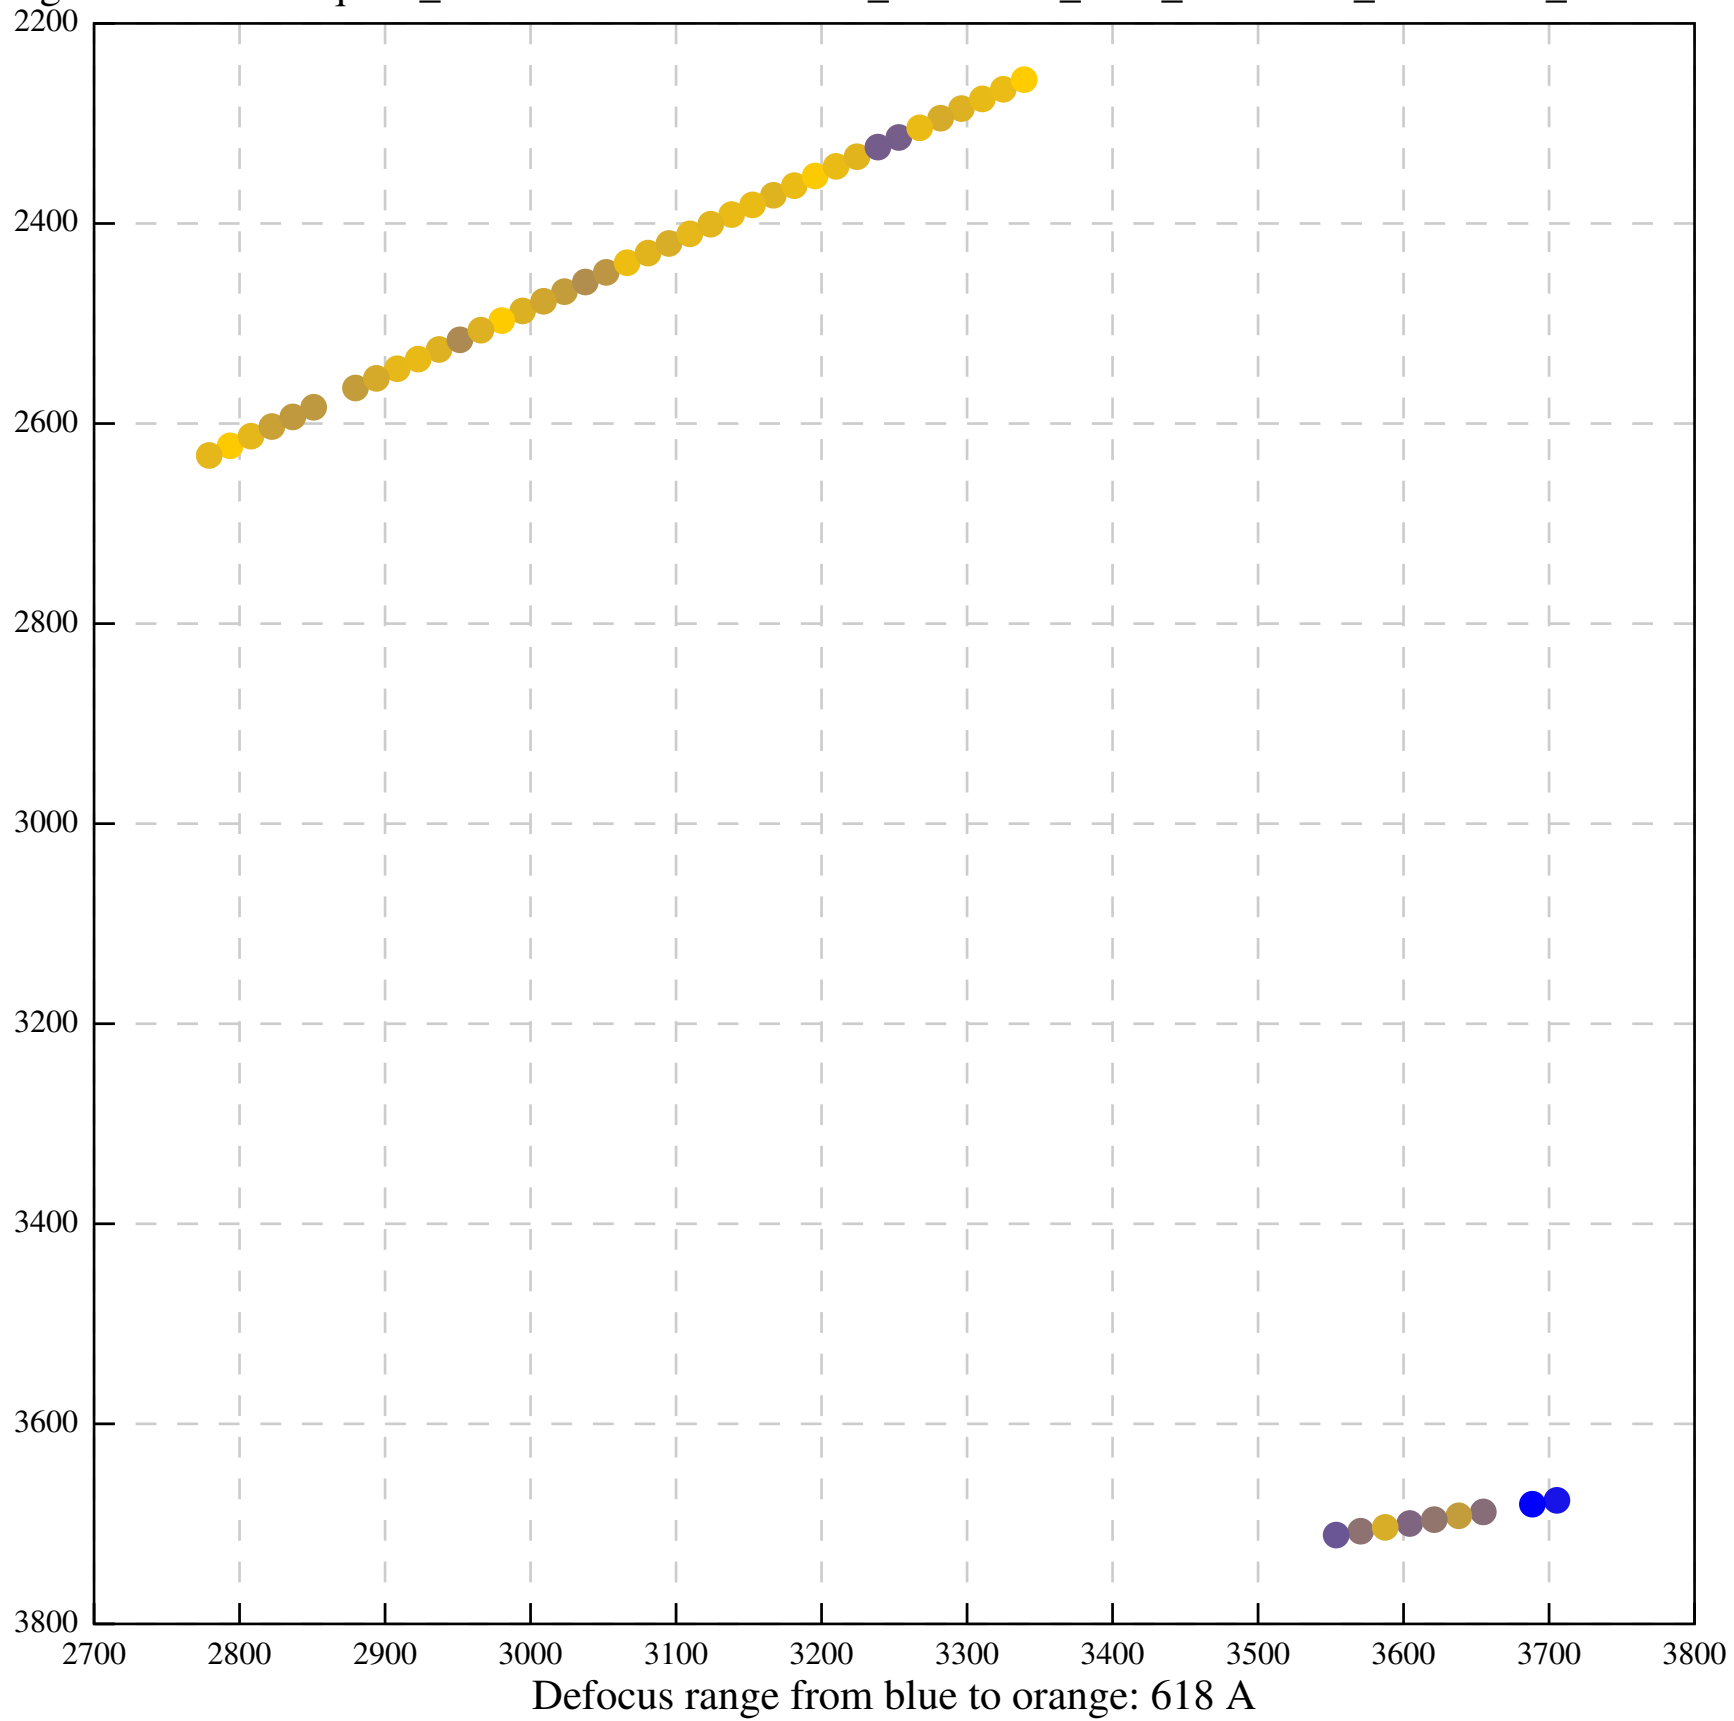

Defocus range from blue to orange: 402 A

Defocus range from blue to orange: 1401 Å

Defocus range from blue to orange: 319 A

Defocus range from blue to orange: 807 A

Defocus range from blue to orange: 72 A