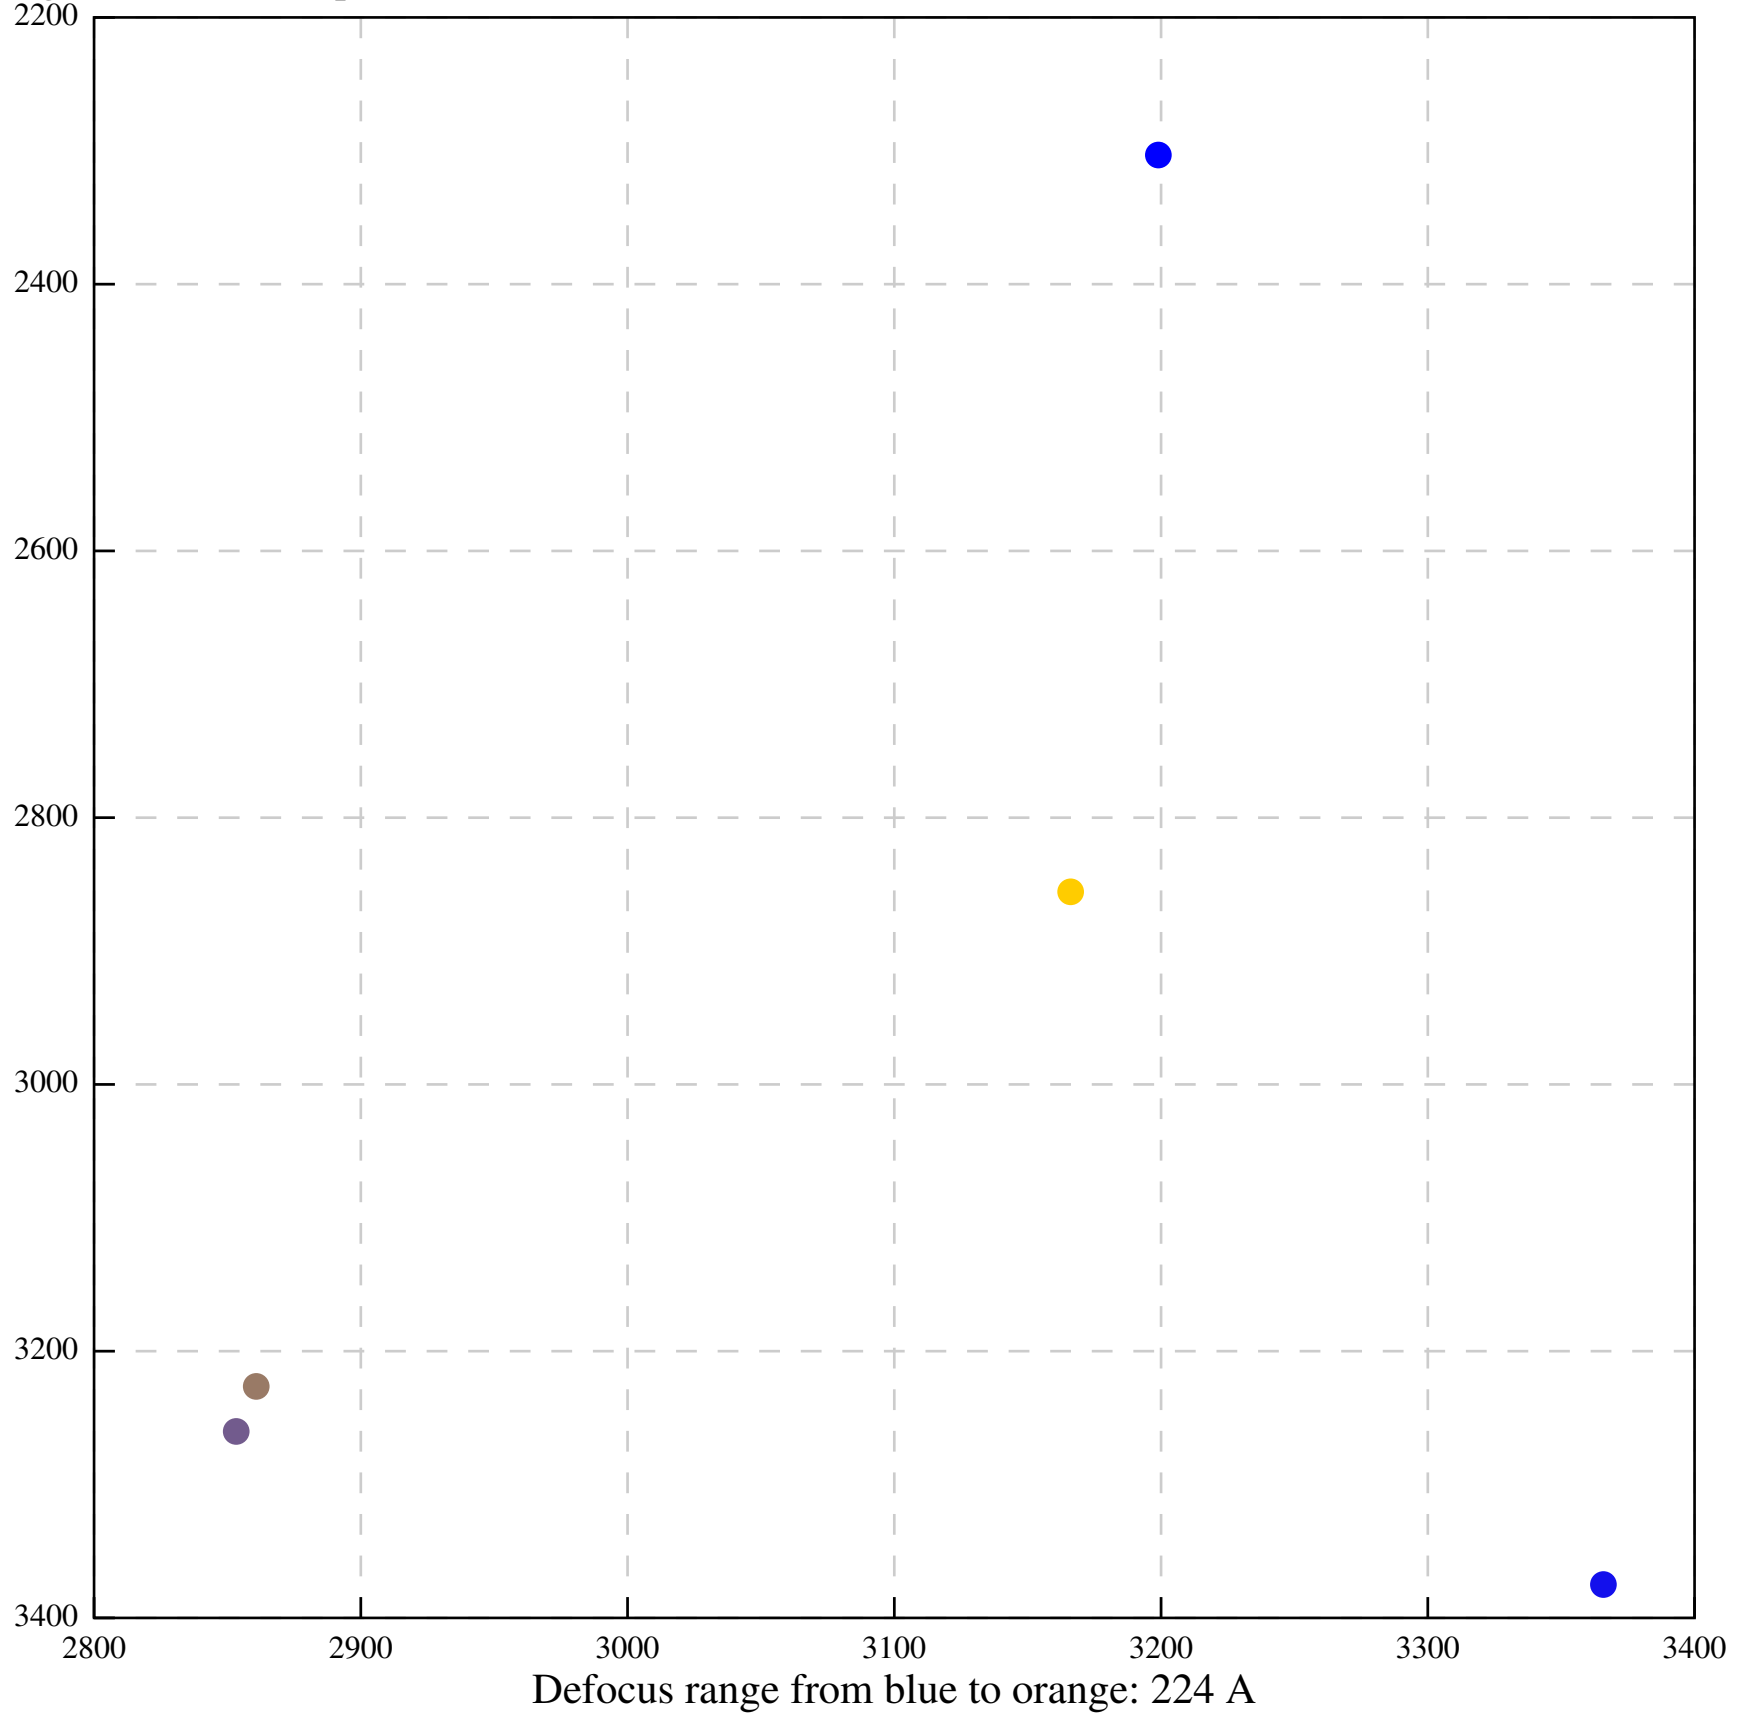

Defocus range from blue to orange: 639 A

Defocus range from blue to orange: 522 A

Defocus range from blue to orange: 0 A

Defocus range from blue to orange: 0 A

Defocus range from blue to orange: 597 A

Defocus range from blue to orange: 1120 A