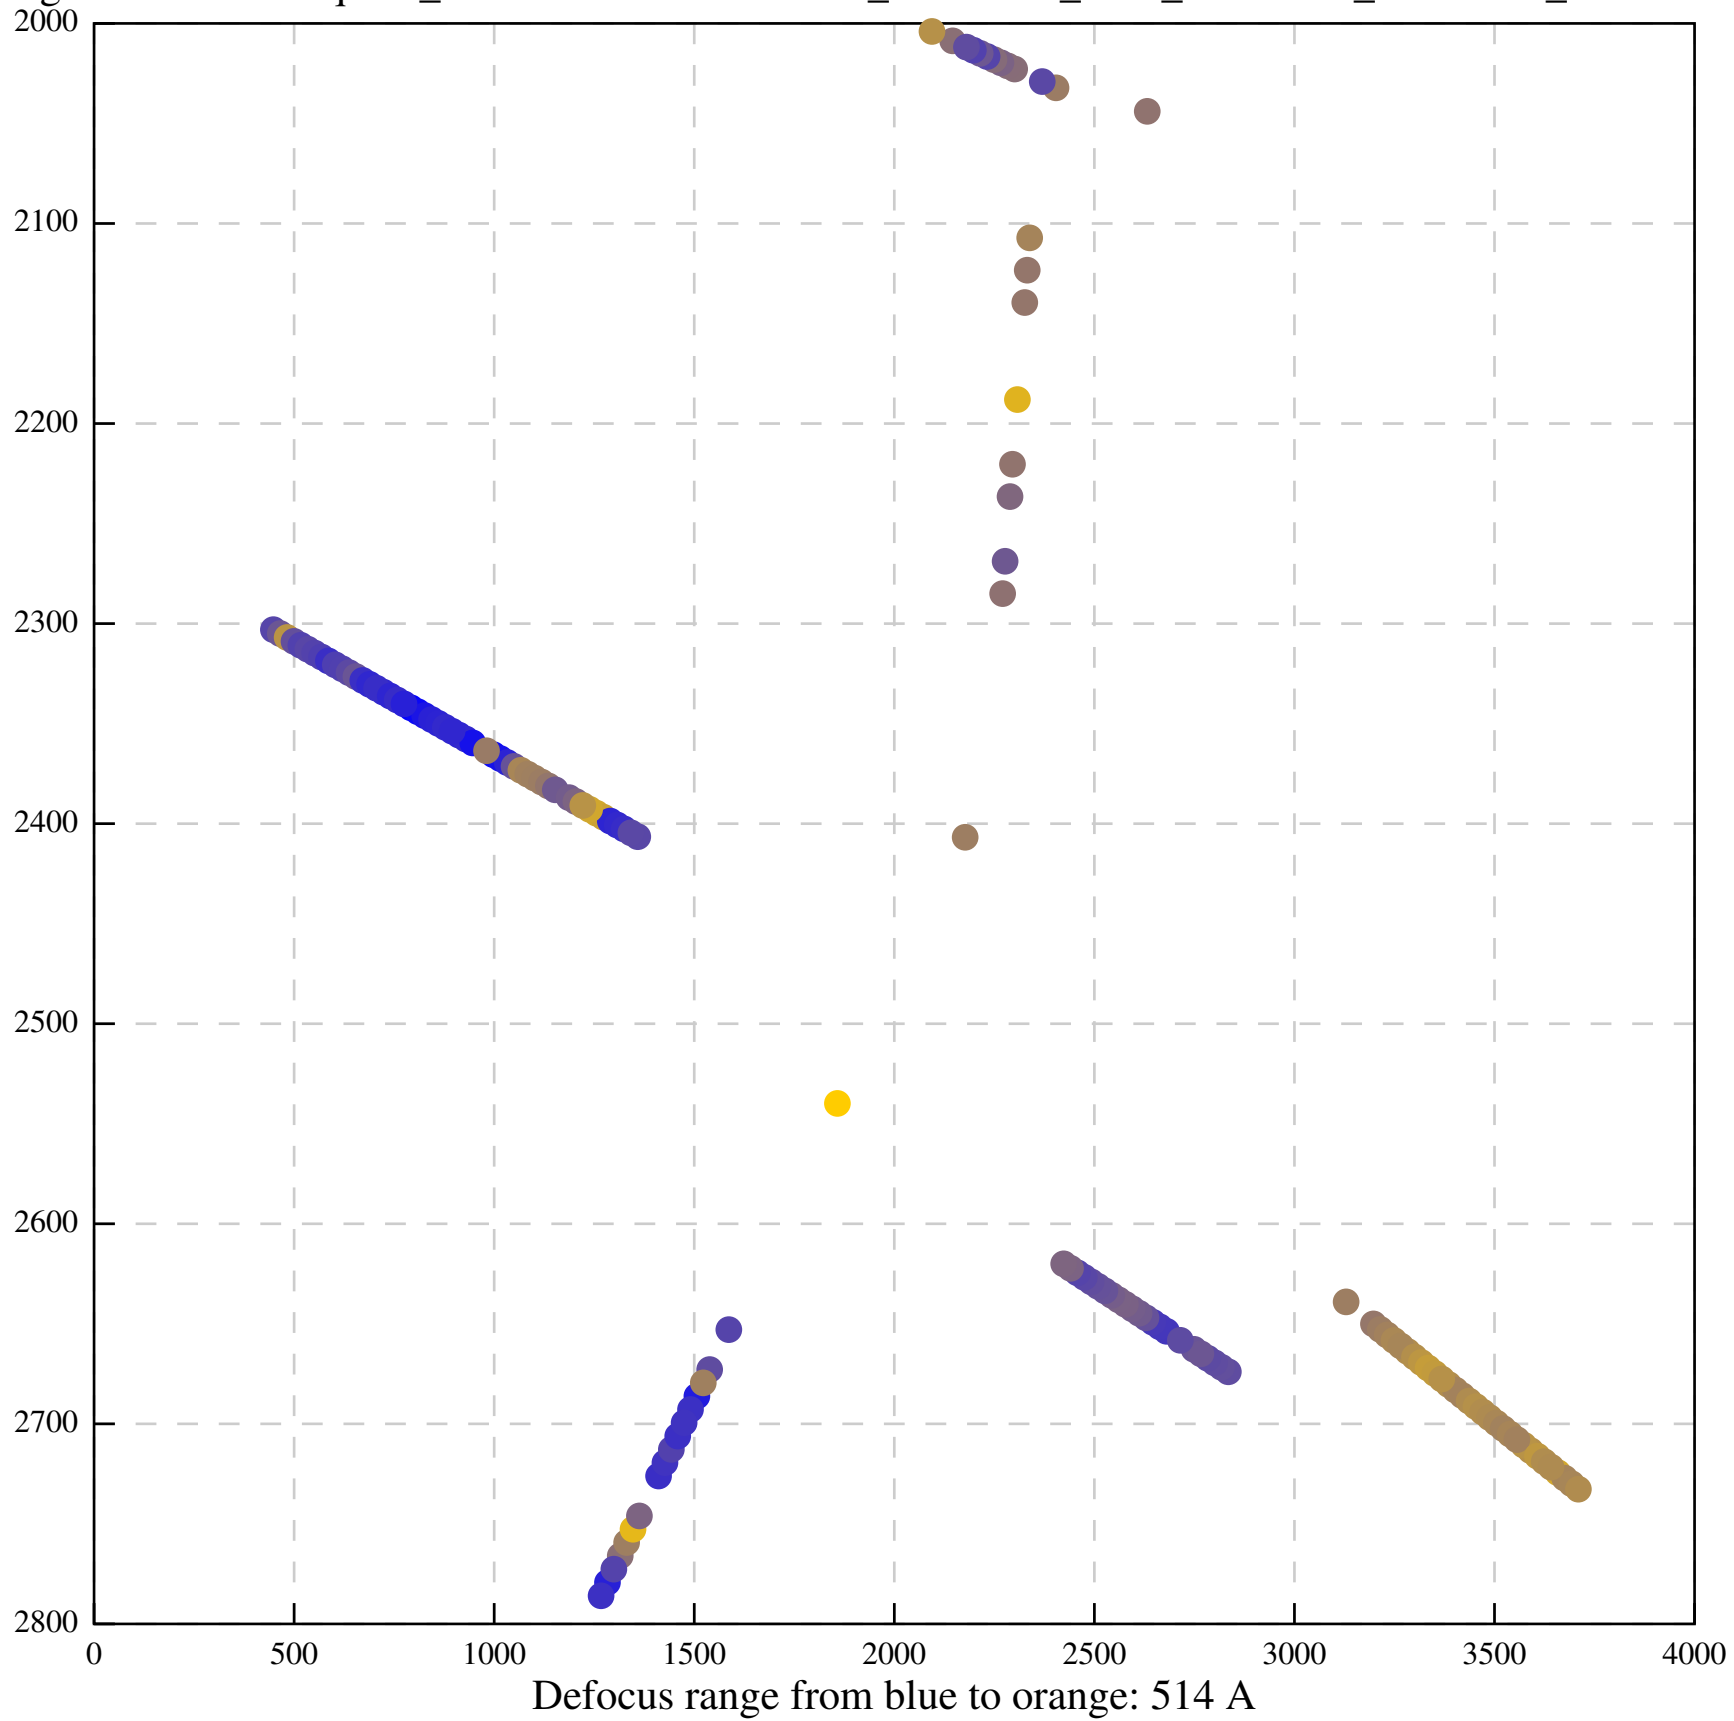

Defocus range from blue to orange: 1077 A

Defocus range from blue to orange: 467 A

Defocus range from blue to orange: 1224 A

Defocus range from blue to orange: 531 A

Defocus range from blue to orange: 1146 A