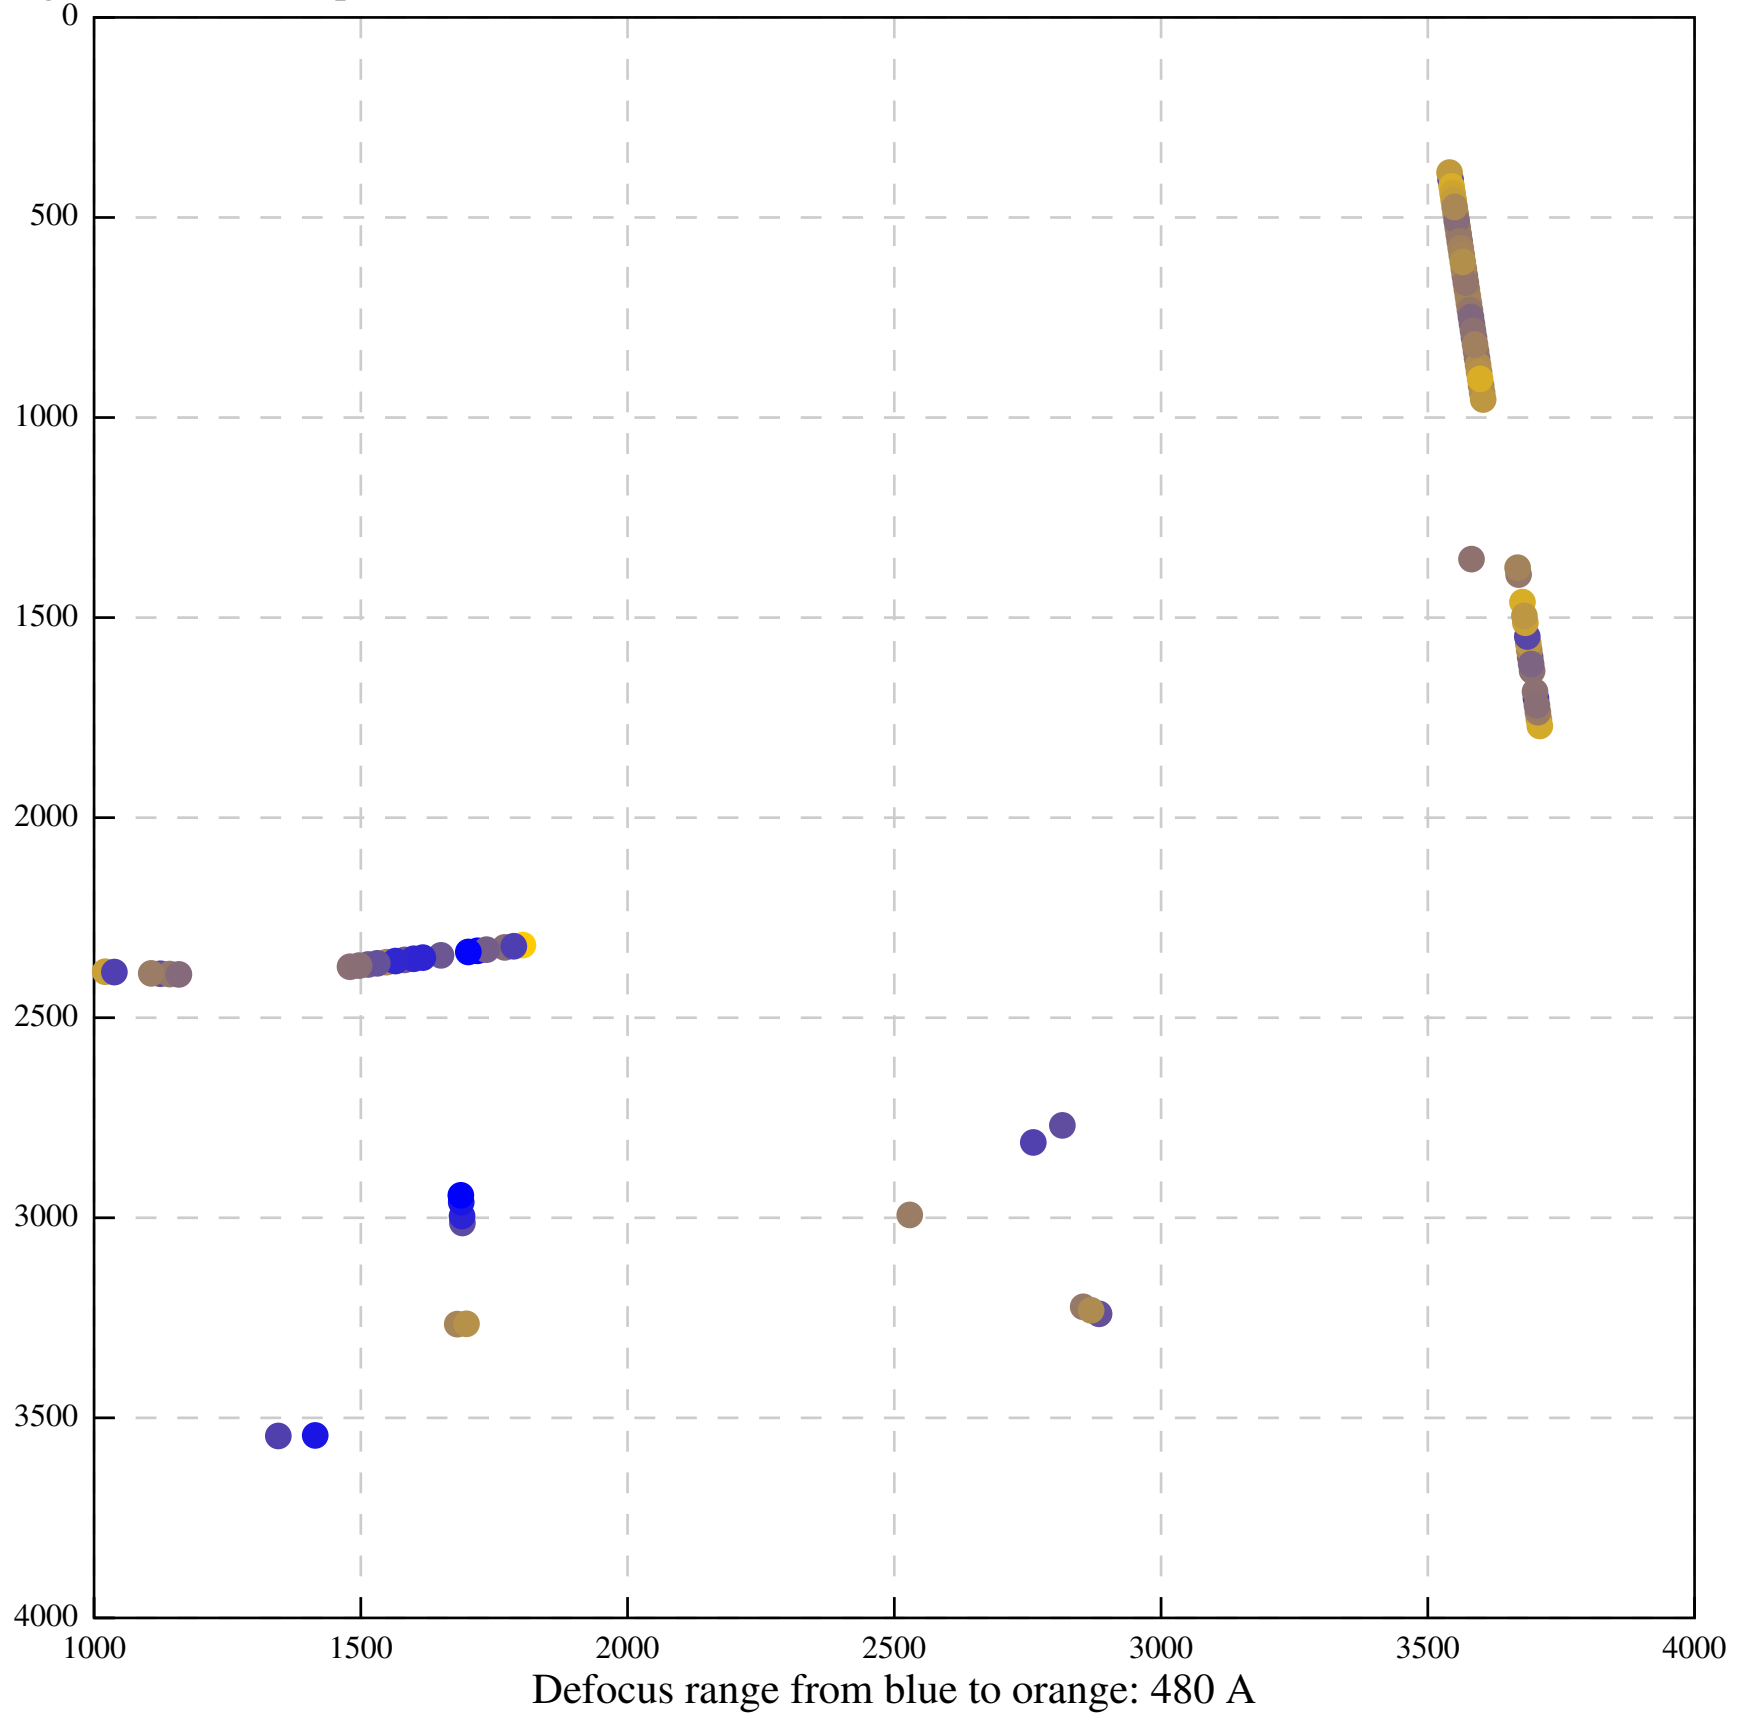

Defocus range from blue to orange: 0 A

Defocus range from blue to orange: 378 A

Defocus range from blue to orange: 0 A

Defocus range from blue to orange: 0 A

Defocus range from blue to orange: 55 A

Defocus range from blue to orange: 118 A