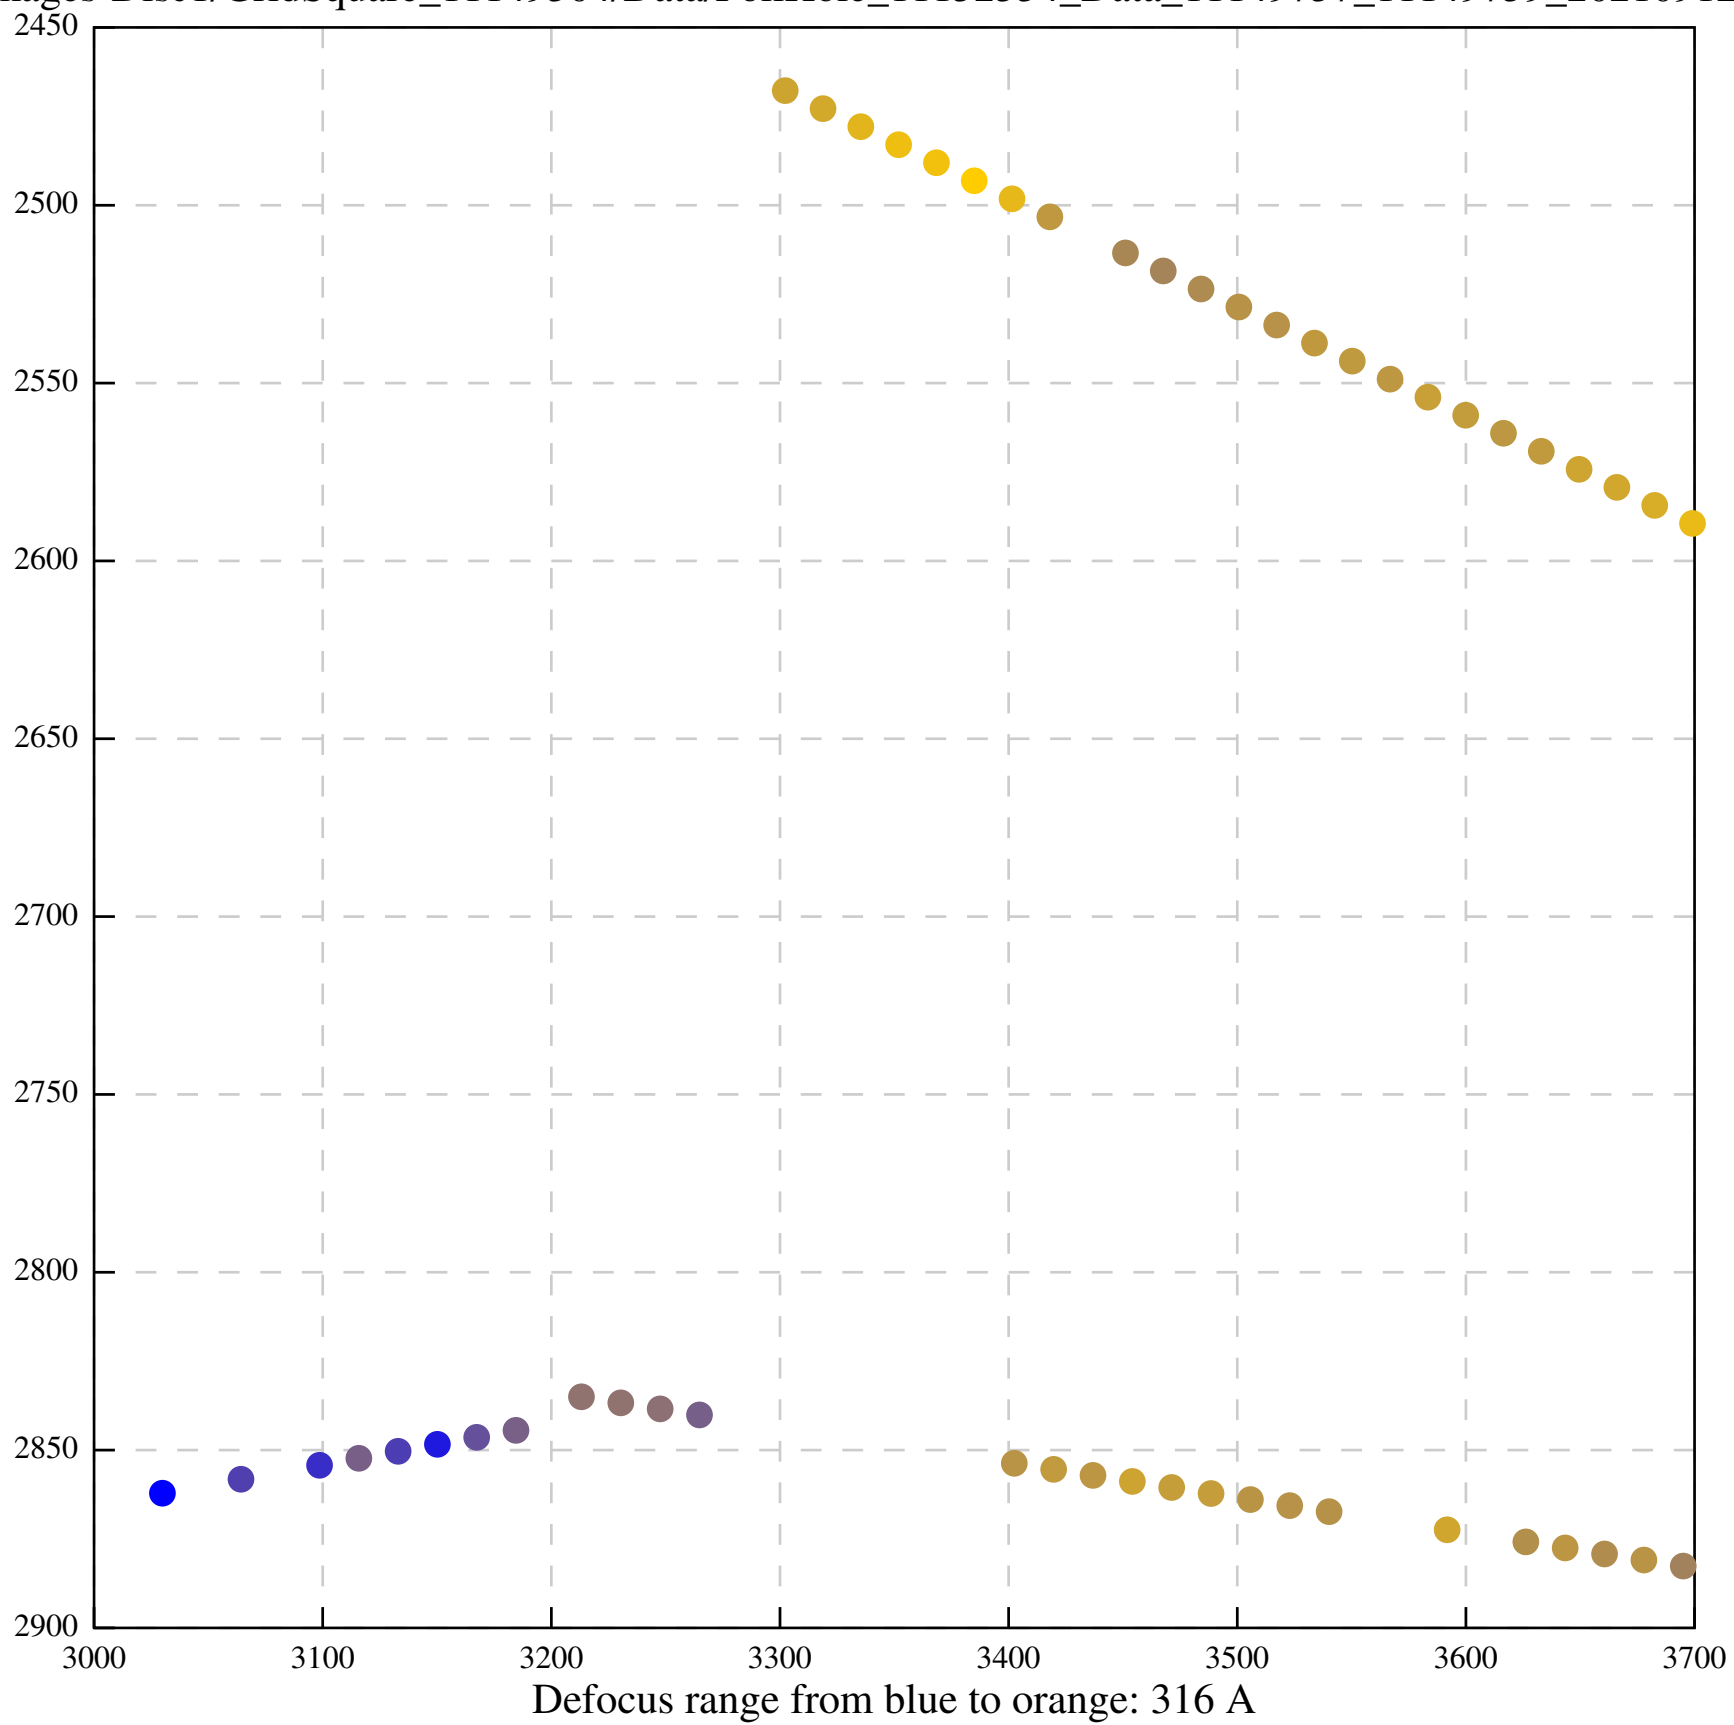

Defocus range from blue to orange: 170 A

Defocus range from blue to orange: 477 Å

Defocus range from blue to orange: 0 A

Defocus range from blue to orange: 0 A

Defocus range from blue to orange: 0 A

Defocus range from blue to orange: 1233 A