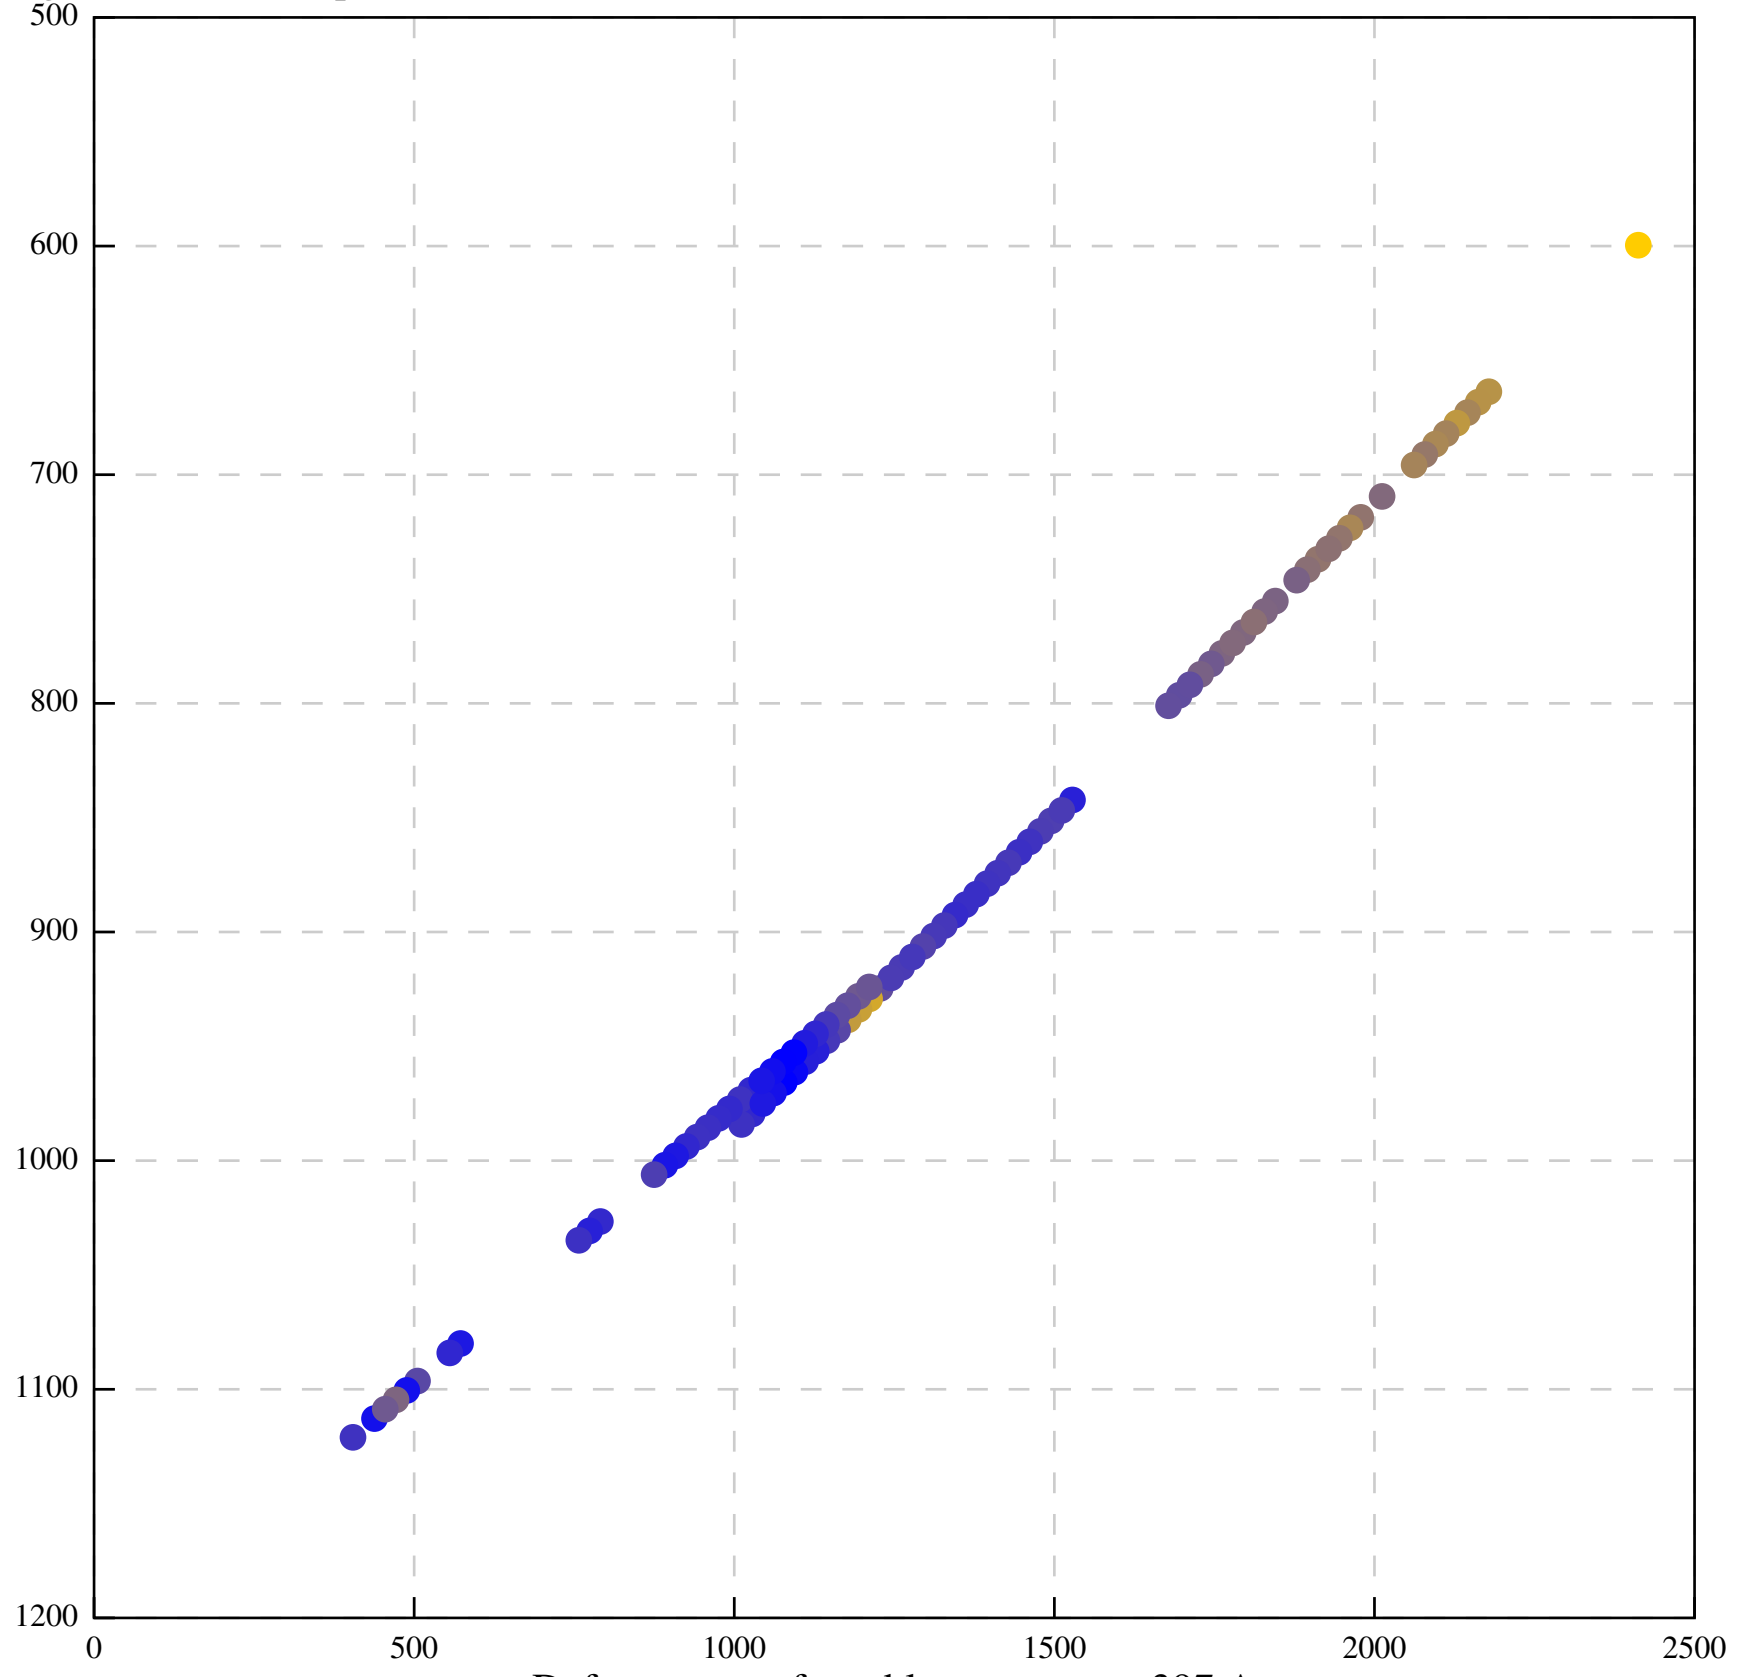

Defocus range from blue to orange: 655 A

Defocus range from blue to orange: 816 A

Defocus range from blue to orange: 45 A

Defocus range from blue to orange: 397 Å

Defocus range from blue to orange: 423 Å

Defocus range from blue to orange: 307 A