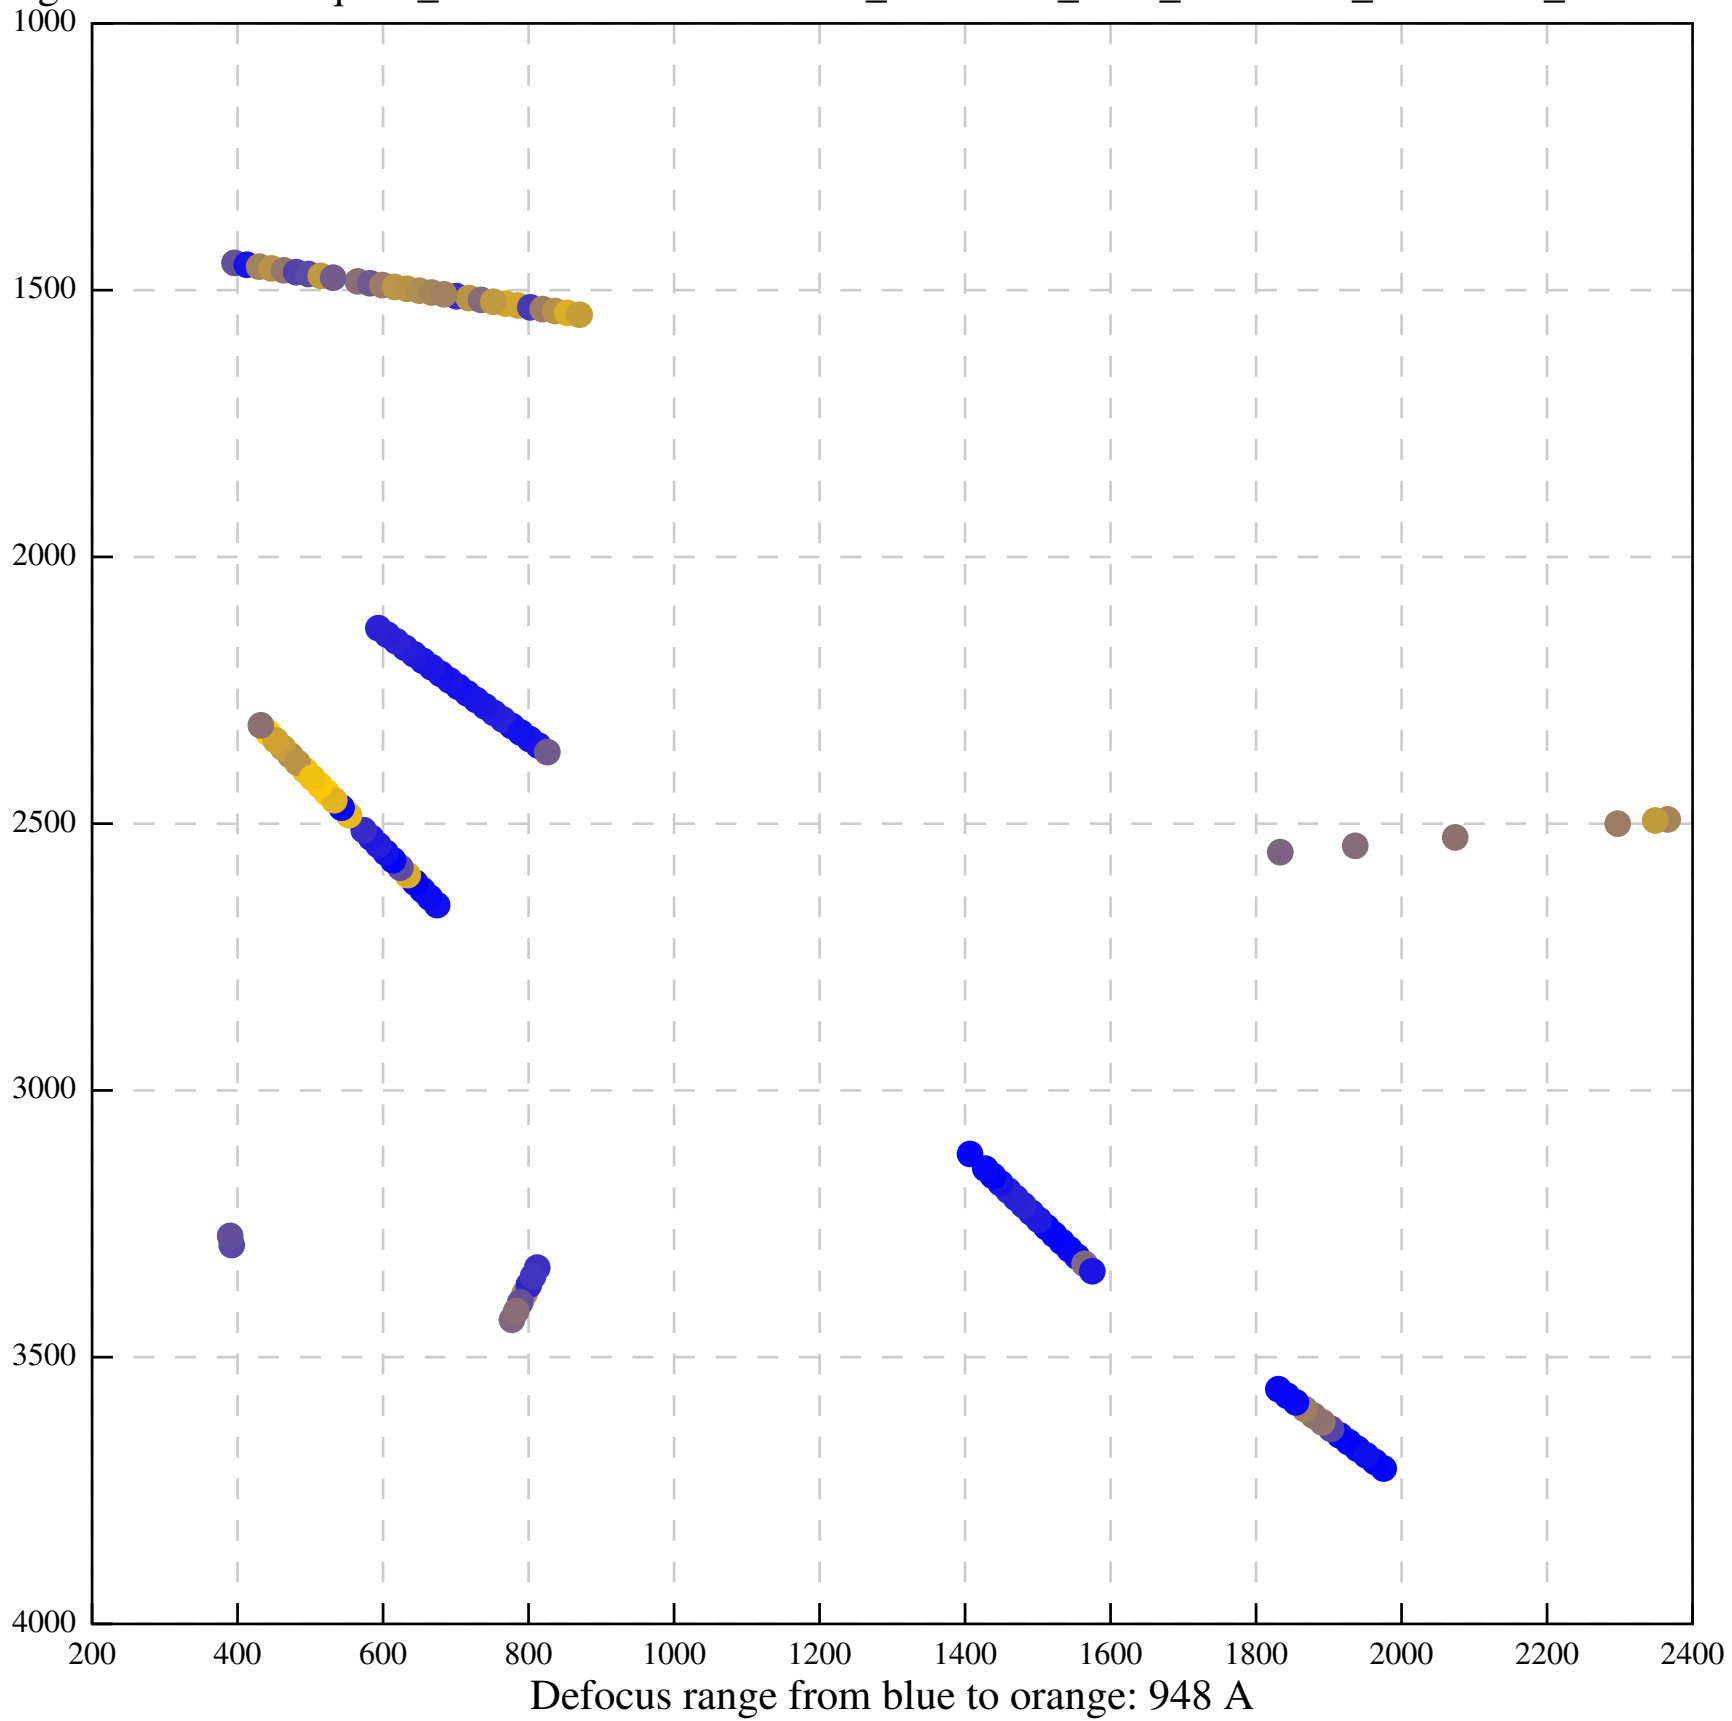

Defocus range from blue to orange: 666 A