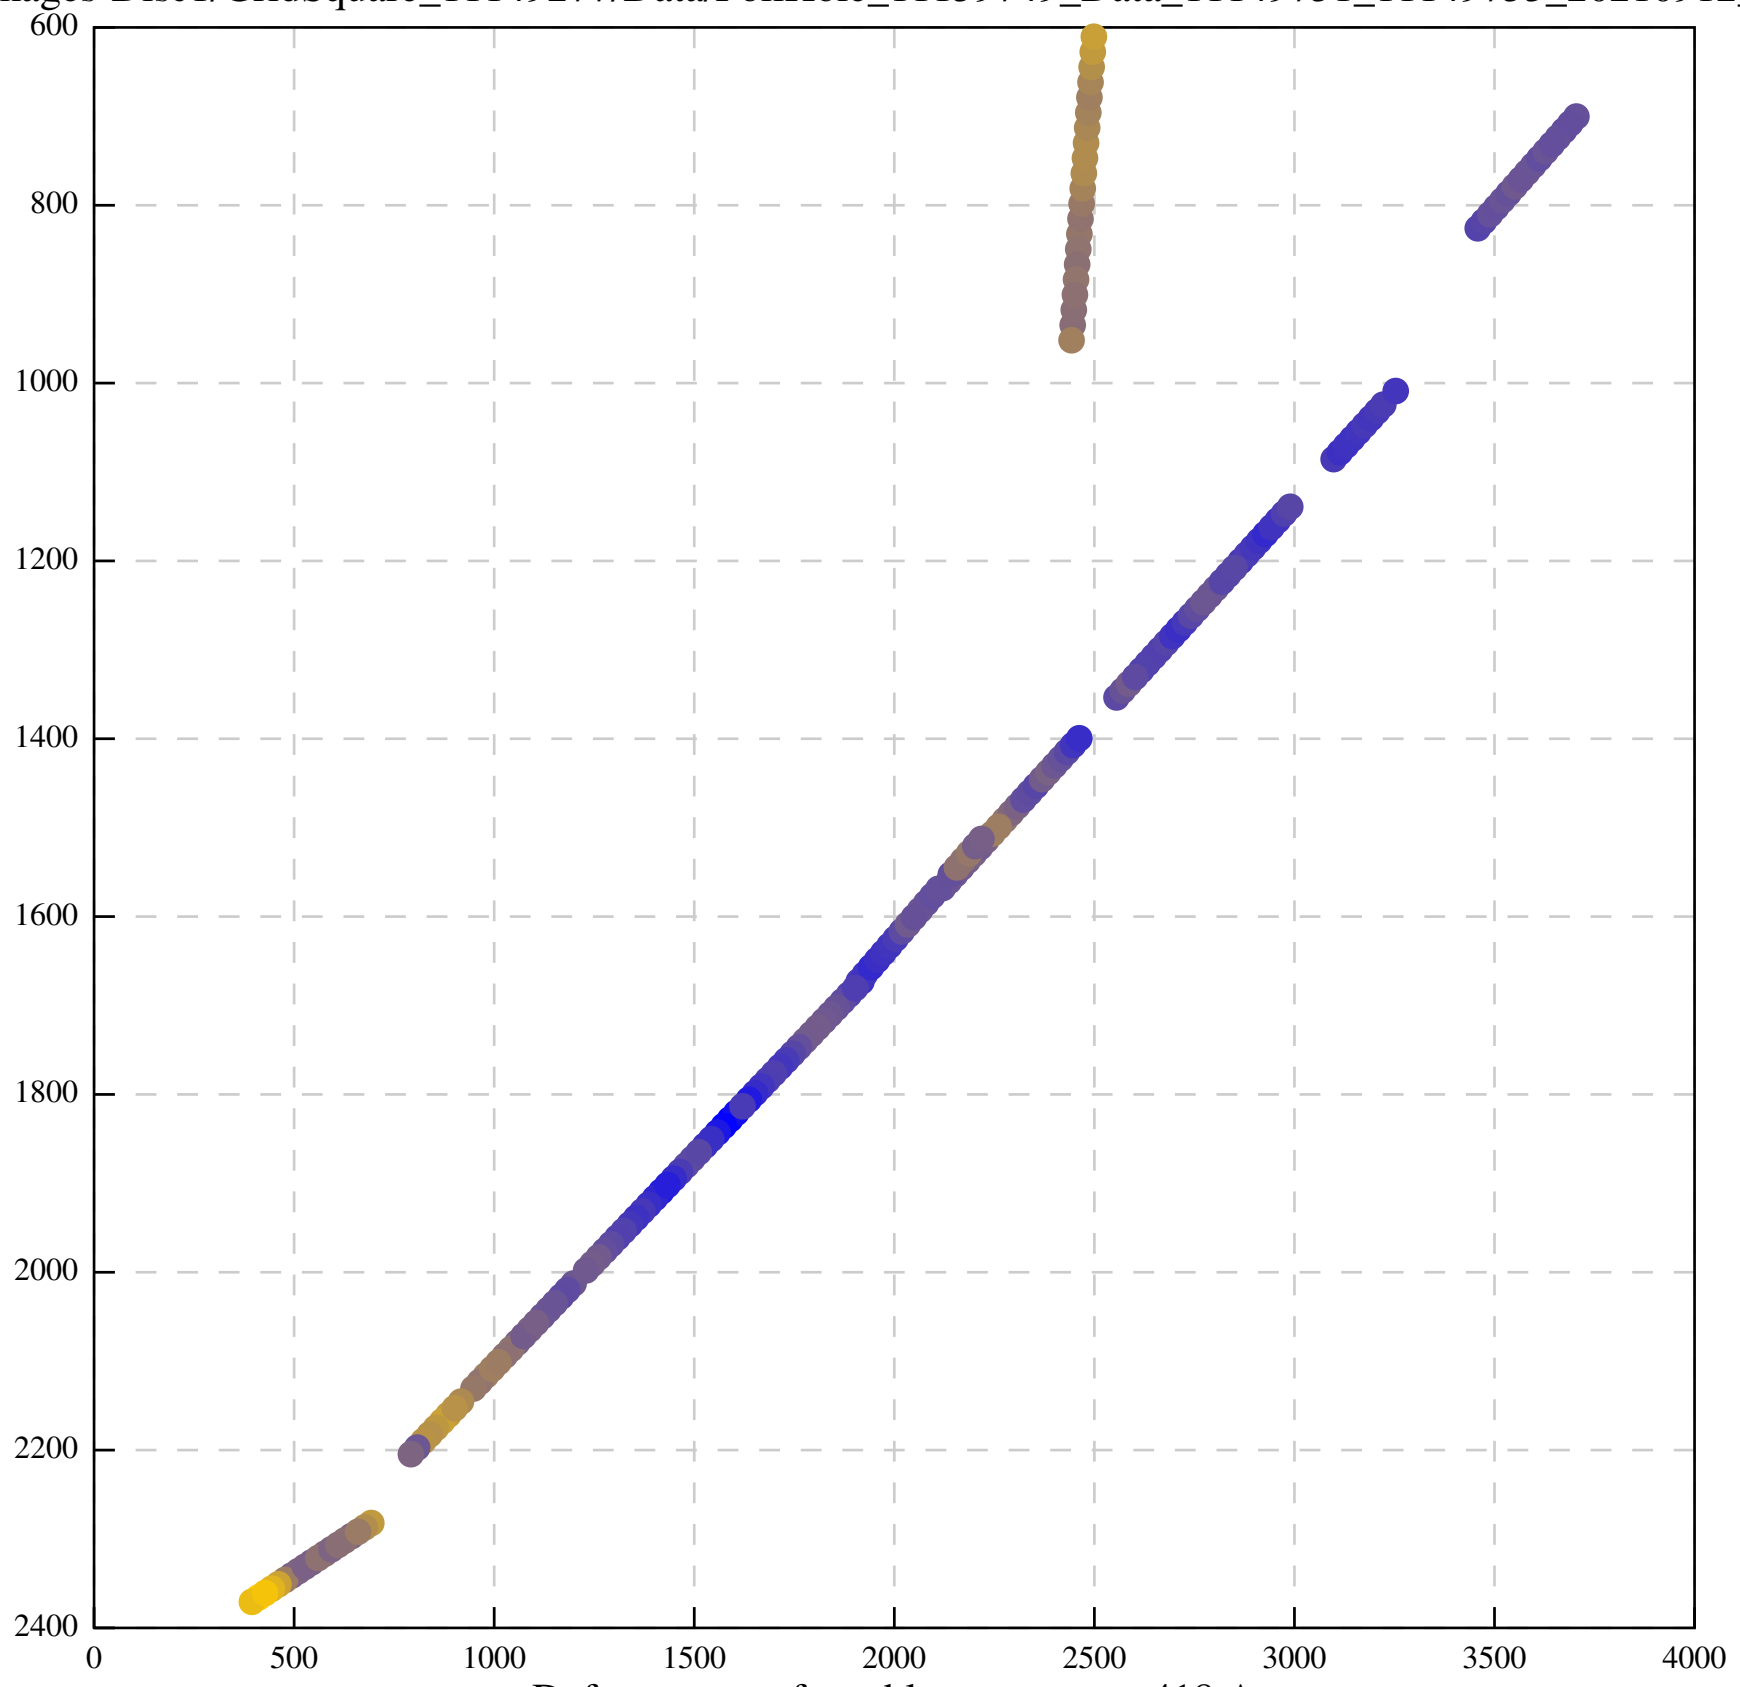

Defocus range from blue to orange: 509 A

Defocus range from blue to orange: 497 Å

Defocus range from blue to orange: 317 A

Defocus range from blue to orange: 327 A

Defocus range from blue to orange: 640 A