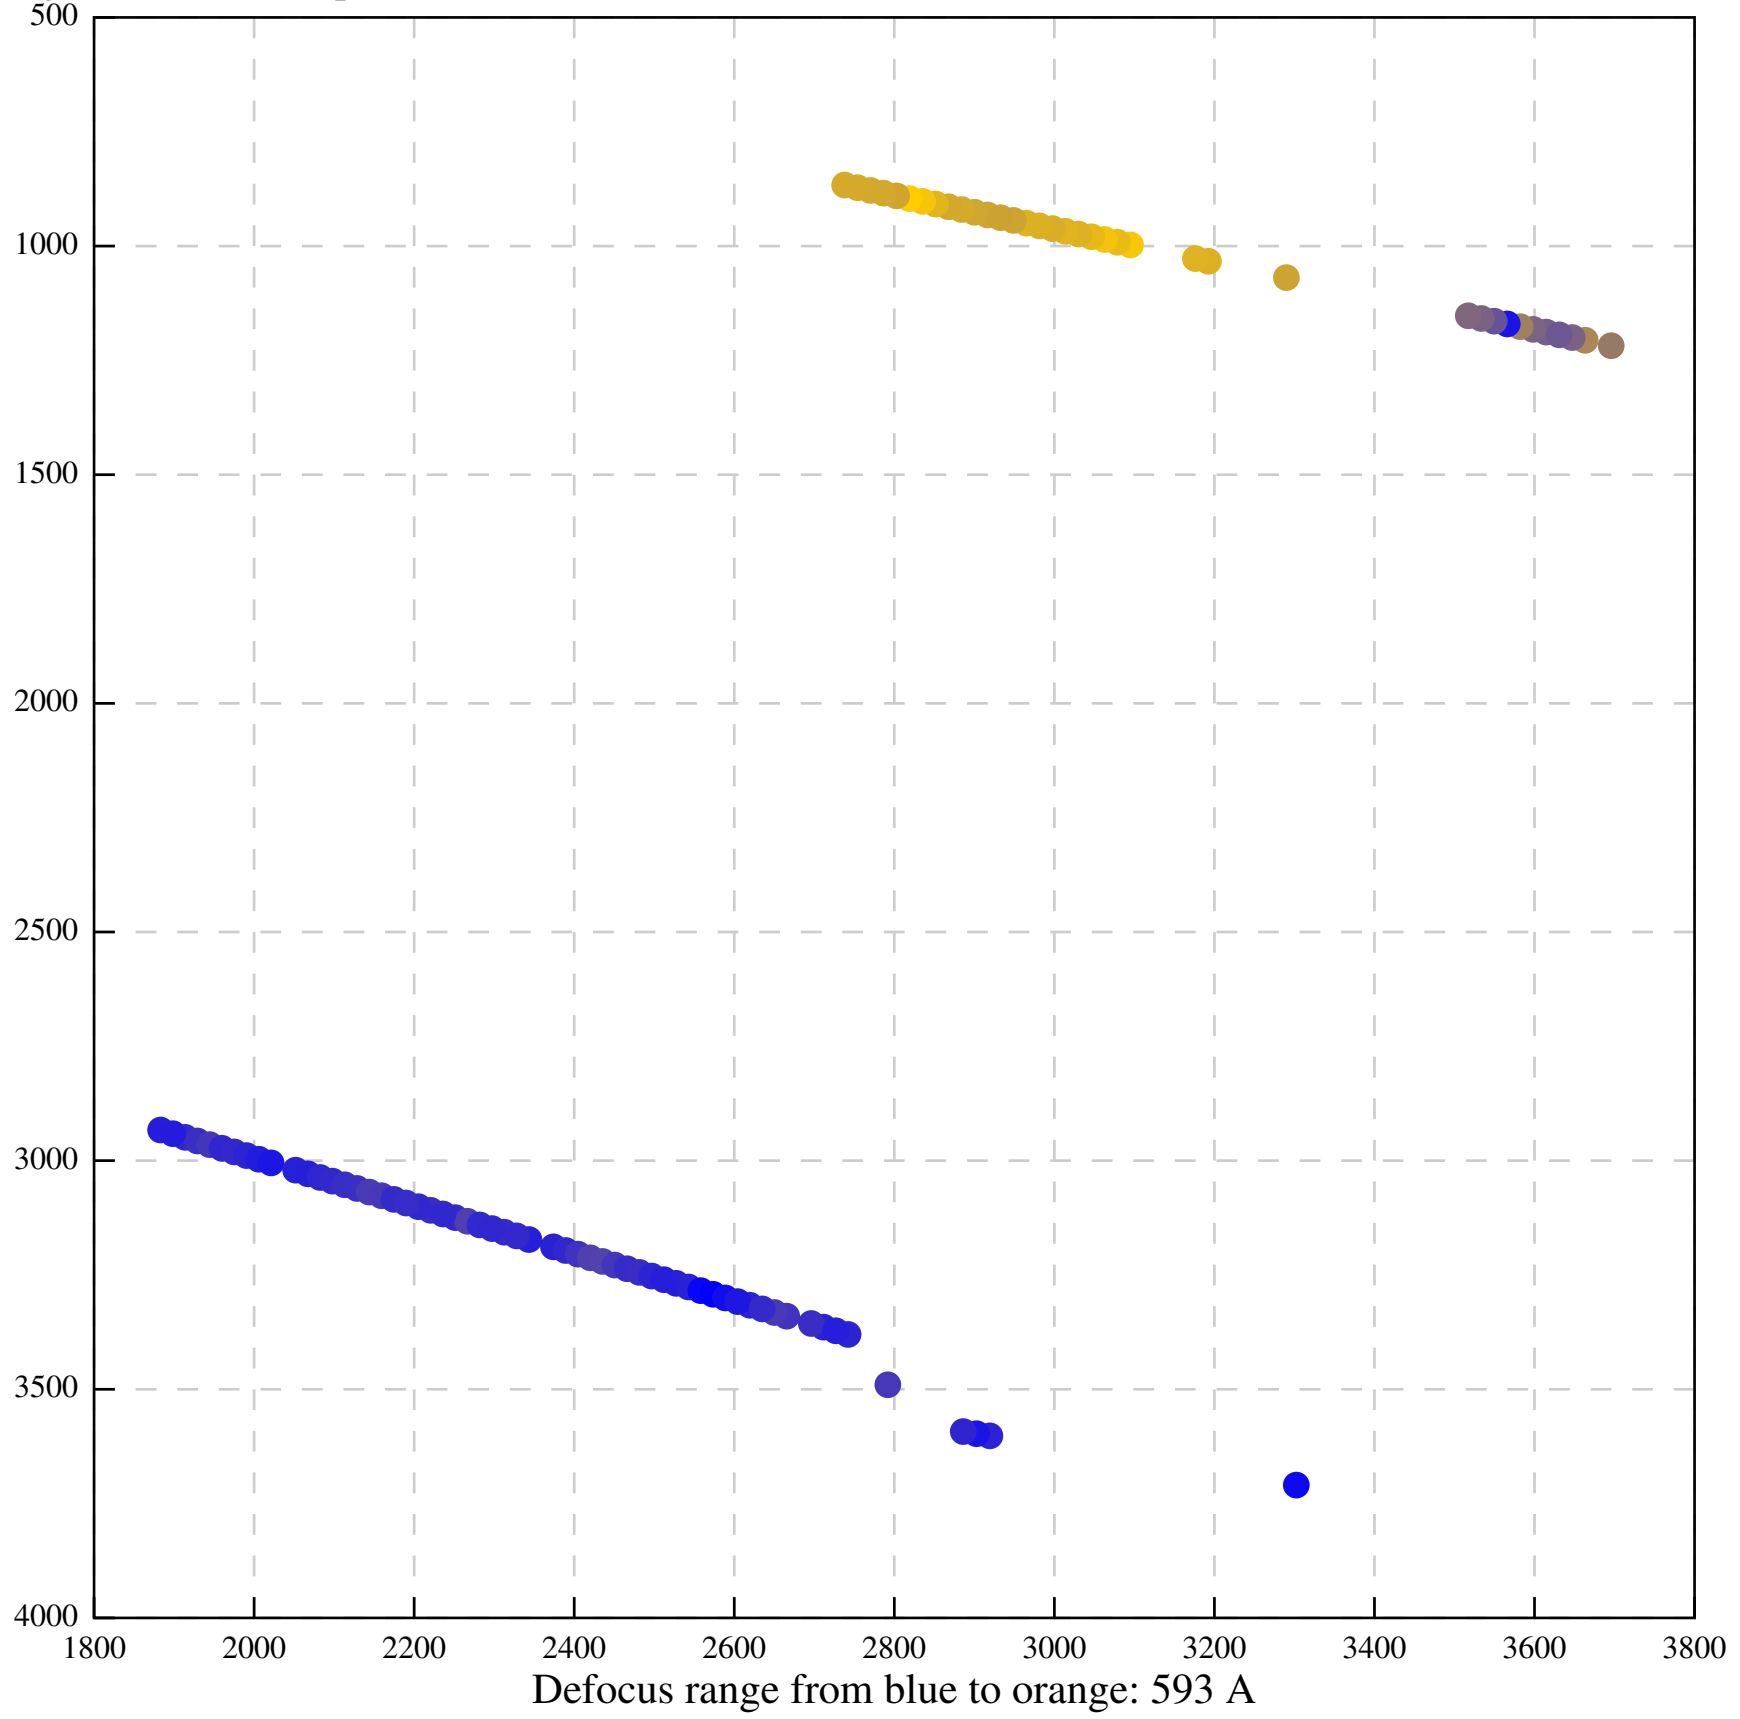

Defocus range from blue to orange: 477 A

Defocus range from blue to orange: 298 A

Defocus range from blue to orange: 78 A

Defocus range from blue to orange: 1410 A

Defocus range from blue to orange: 71 A

Defocus range from blue to orange: 1409 A