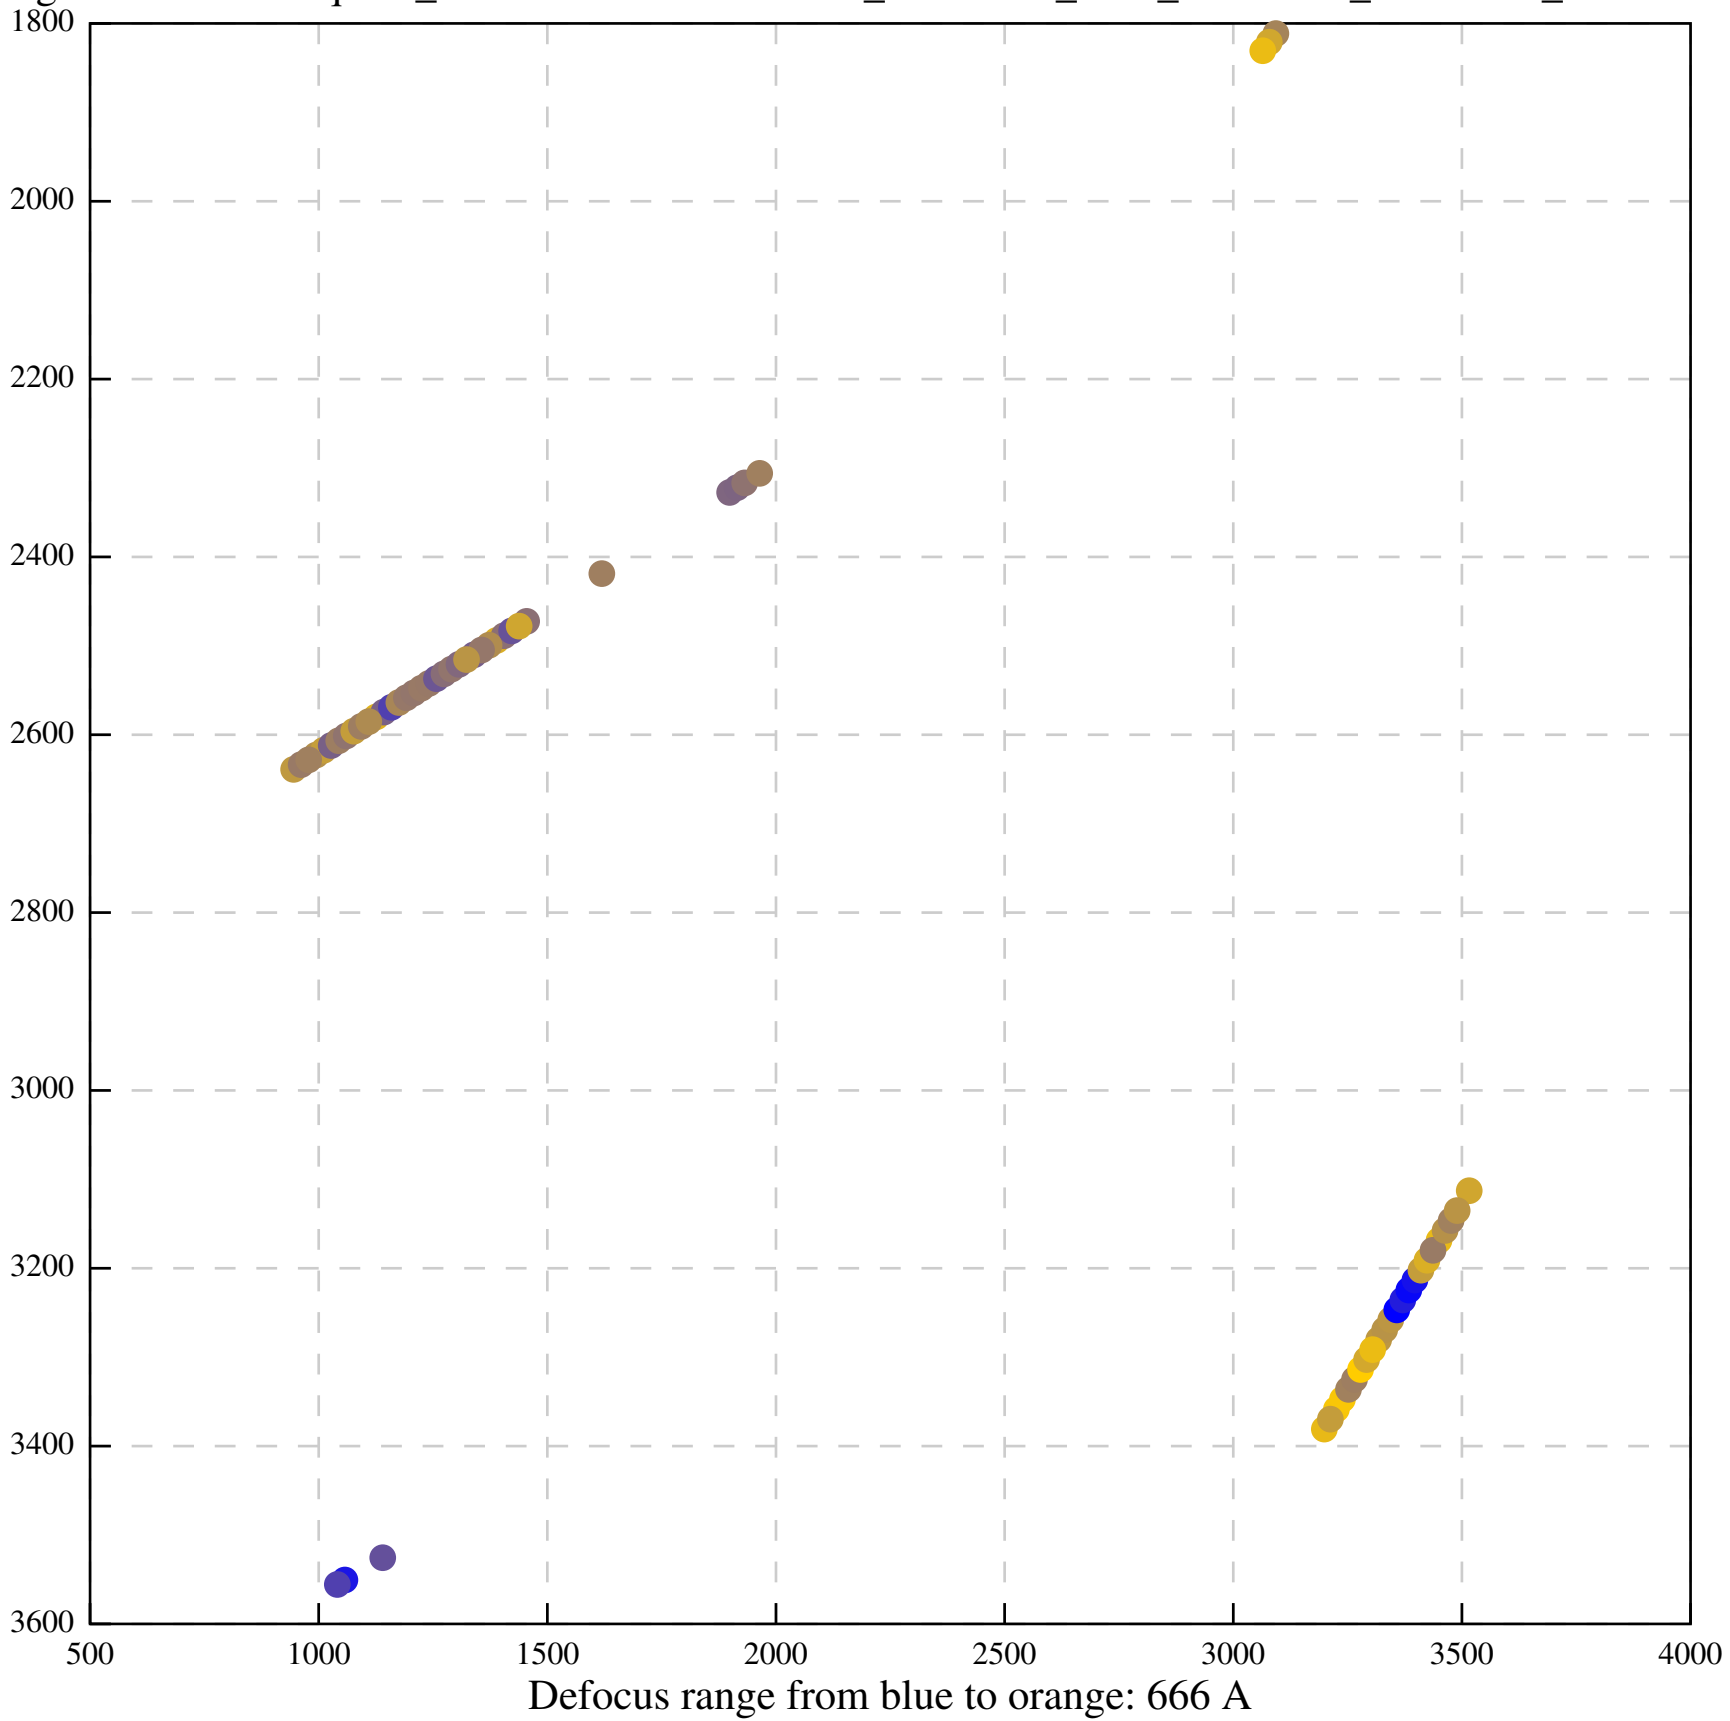

Defocus range from blue to orange: 793 A

Defocus range from blue to orange: 93 A

Defocus range from blue to orange: 0 A

Defocus range from blue to orange: 73 A

Defocus range from blue to orange: 169 A

Defocus range from blue to orange: 0 A