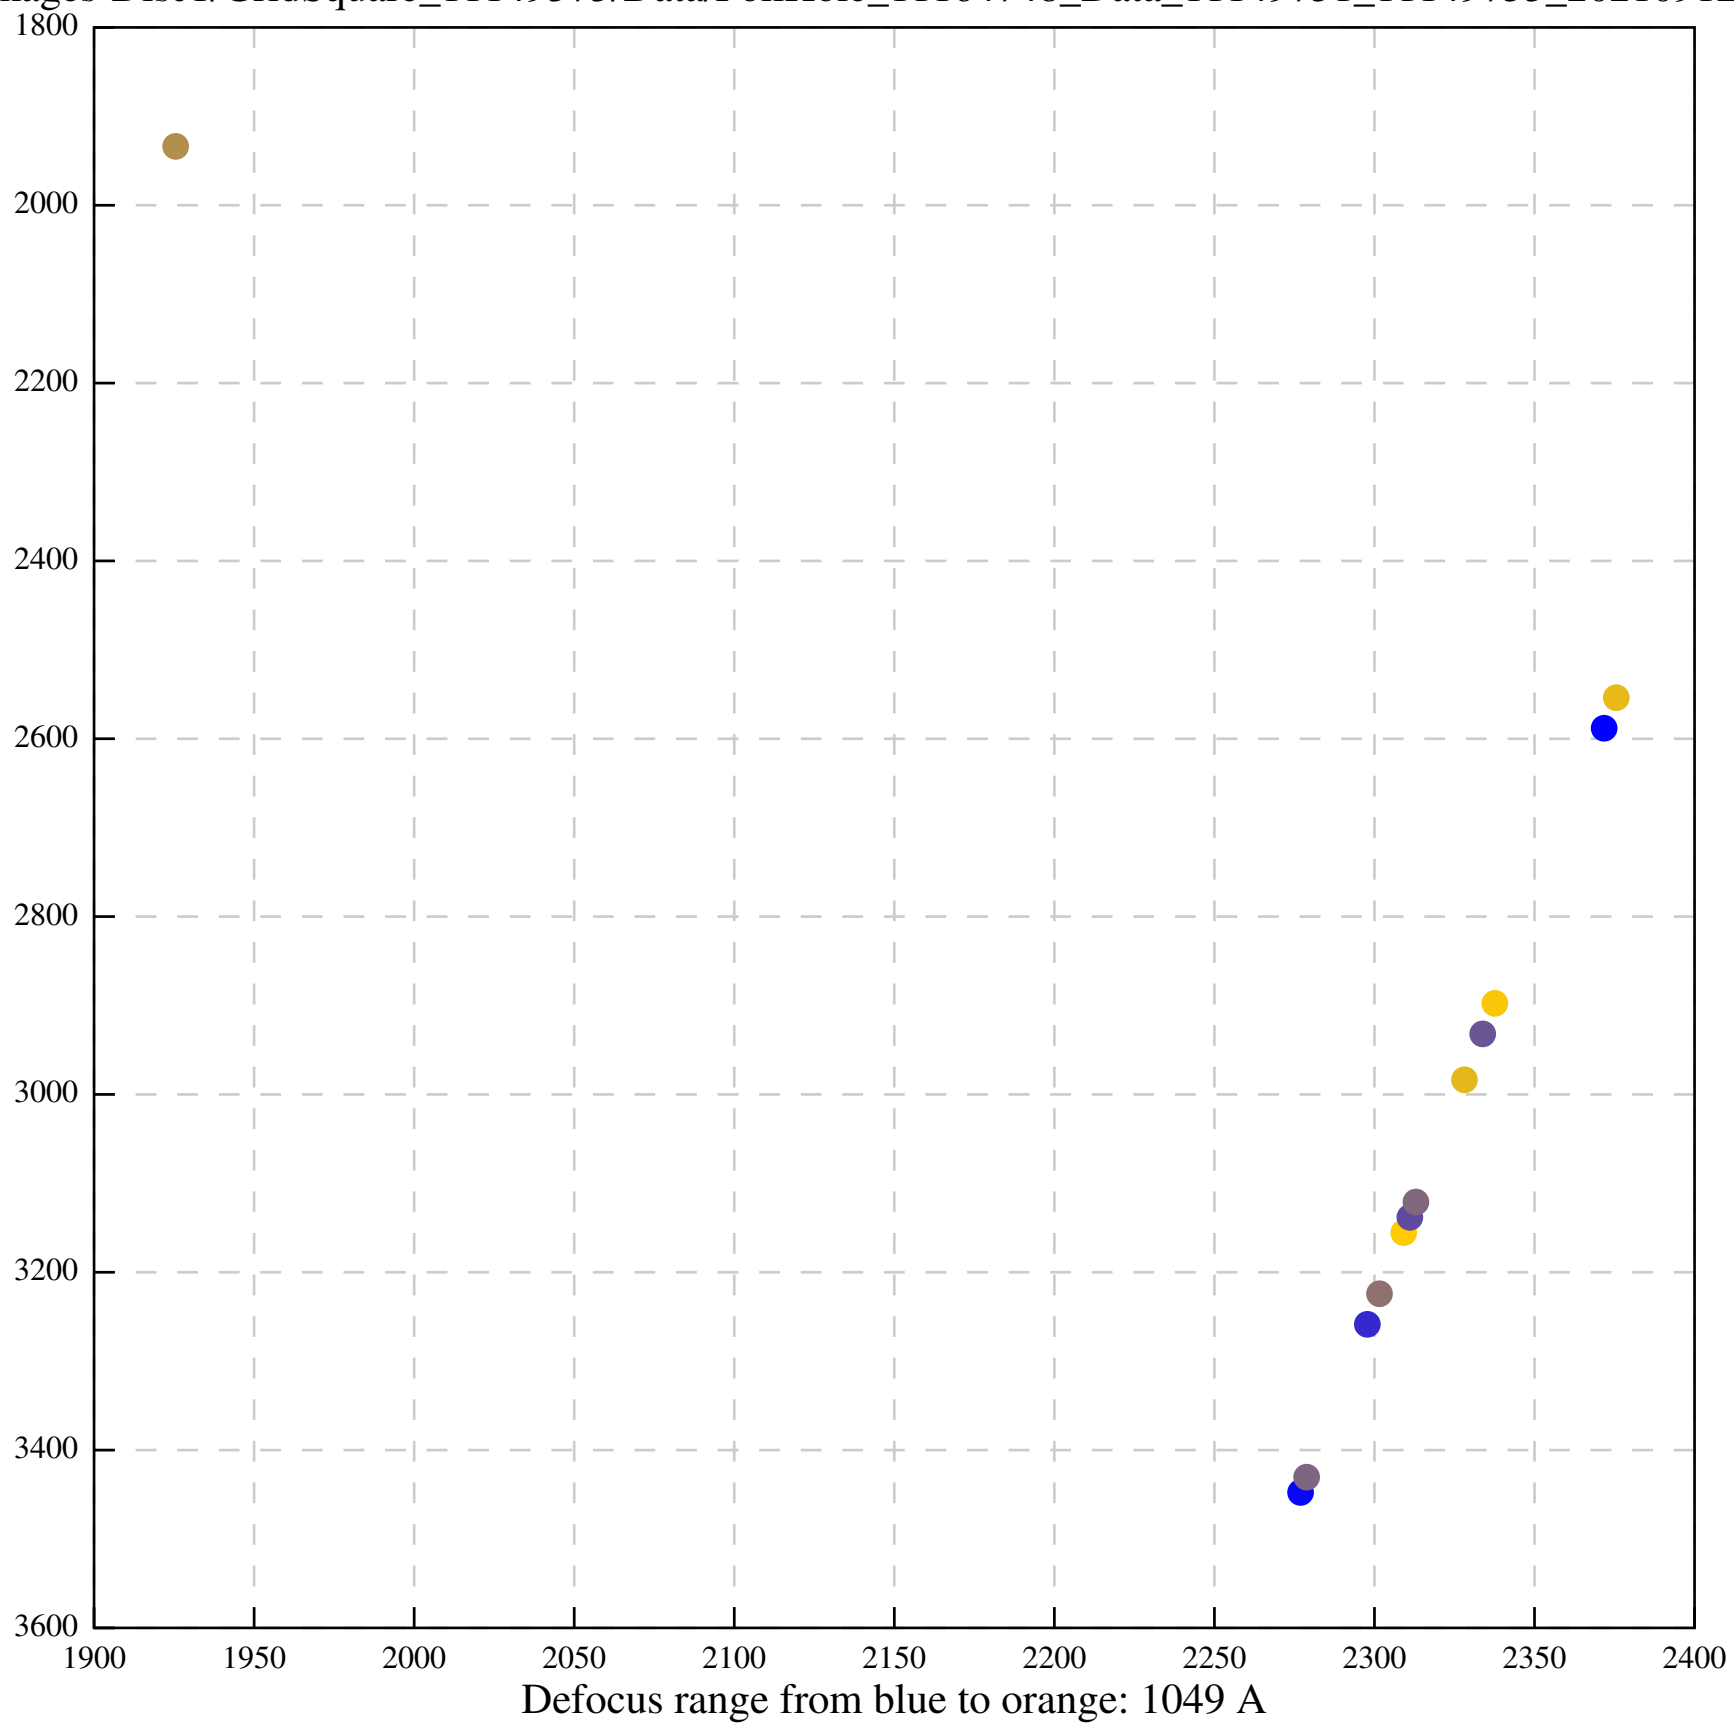

Defocus range from blue to orange: 0 A

Defocus range from blue to orange: 419 A

Defocus range from blue to orange: 487 Å

Defocus range from blue to orange: 130 A

Defocus range from blue to orange: 0 A

Defocus range from blue to orange: 798 A