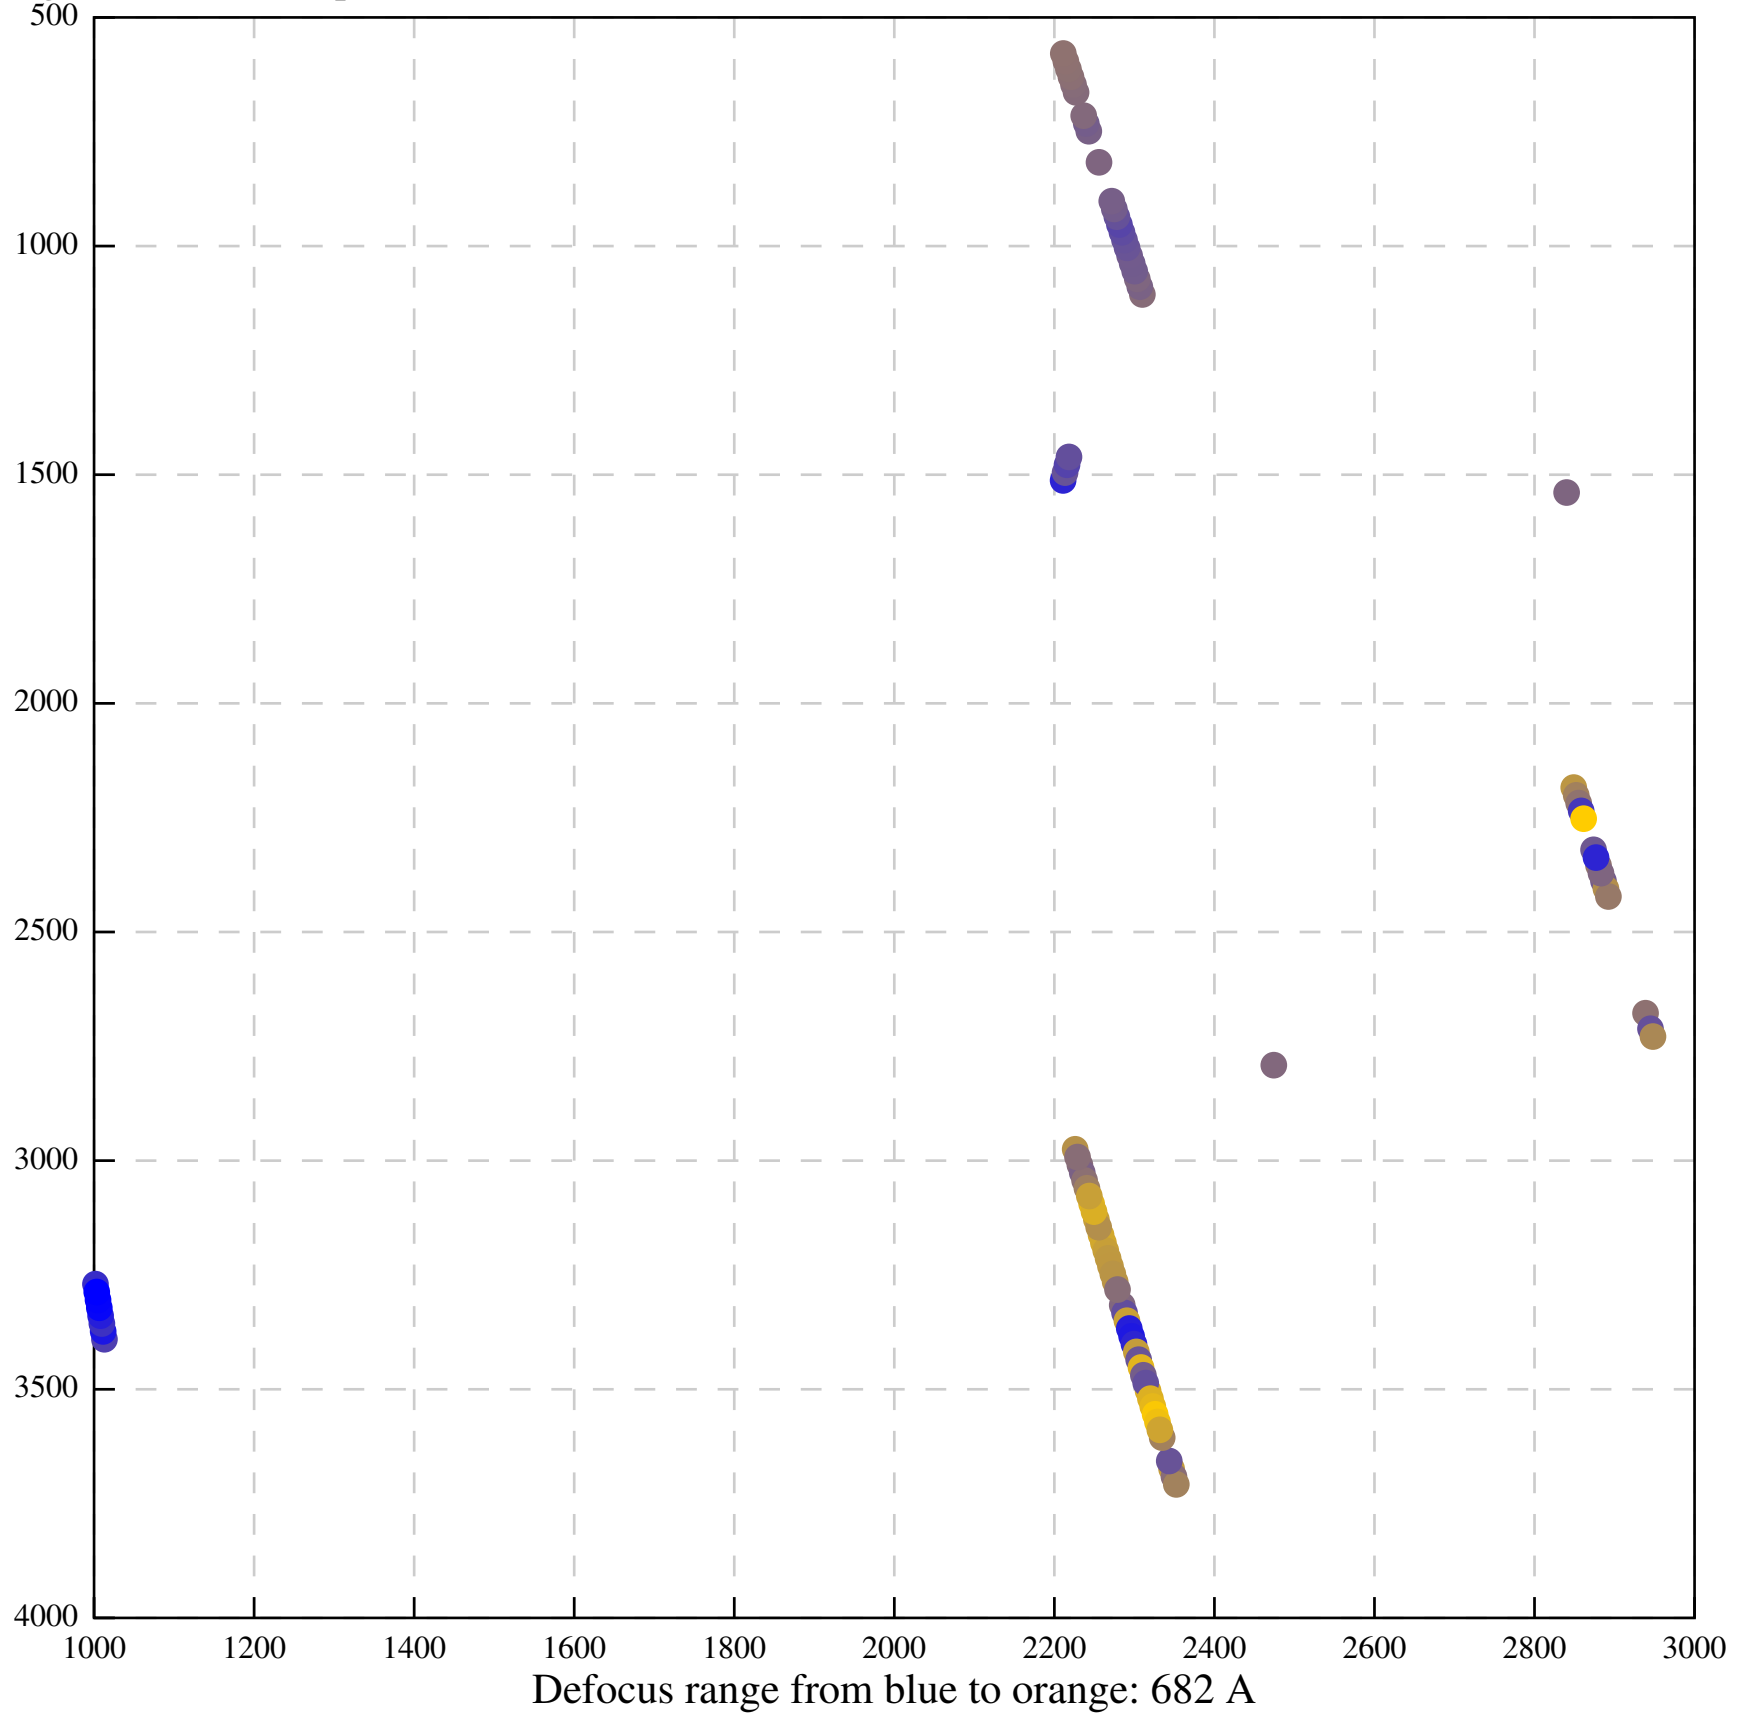

Defocus range from blue to orange: 1384 A

Defocus range from blue to orange: 1111 A

Defocus range from blue to orange: 785 A

Defocus range from blue to orange: 1651 A

Defocus range from blue to orange: 485 A