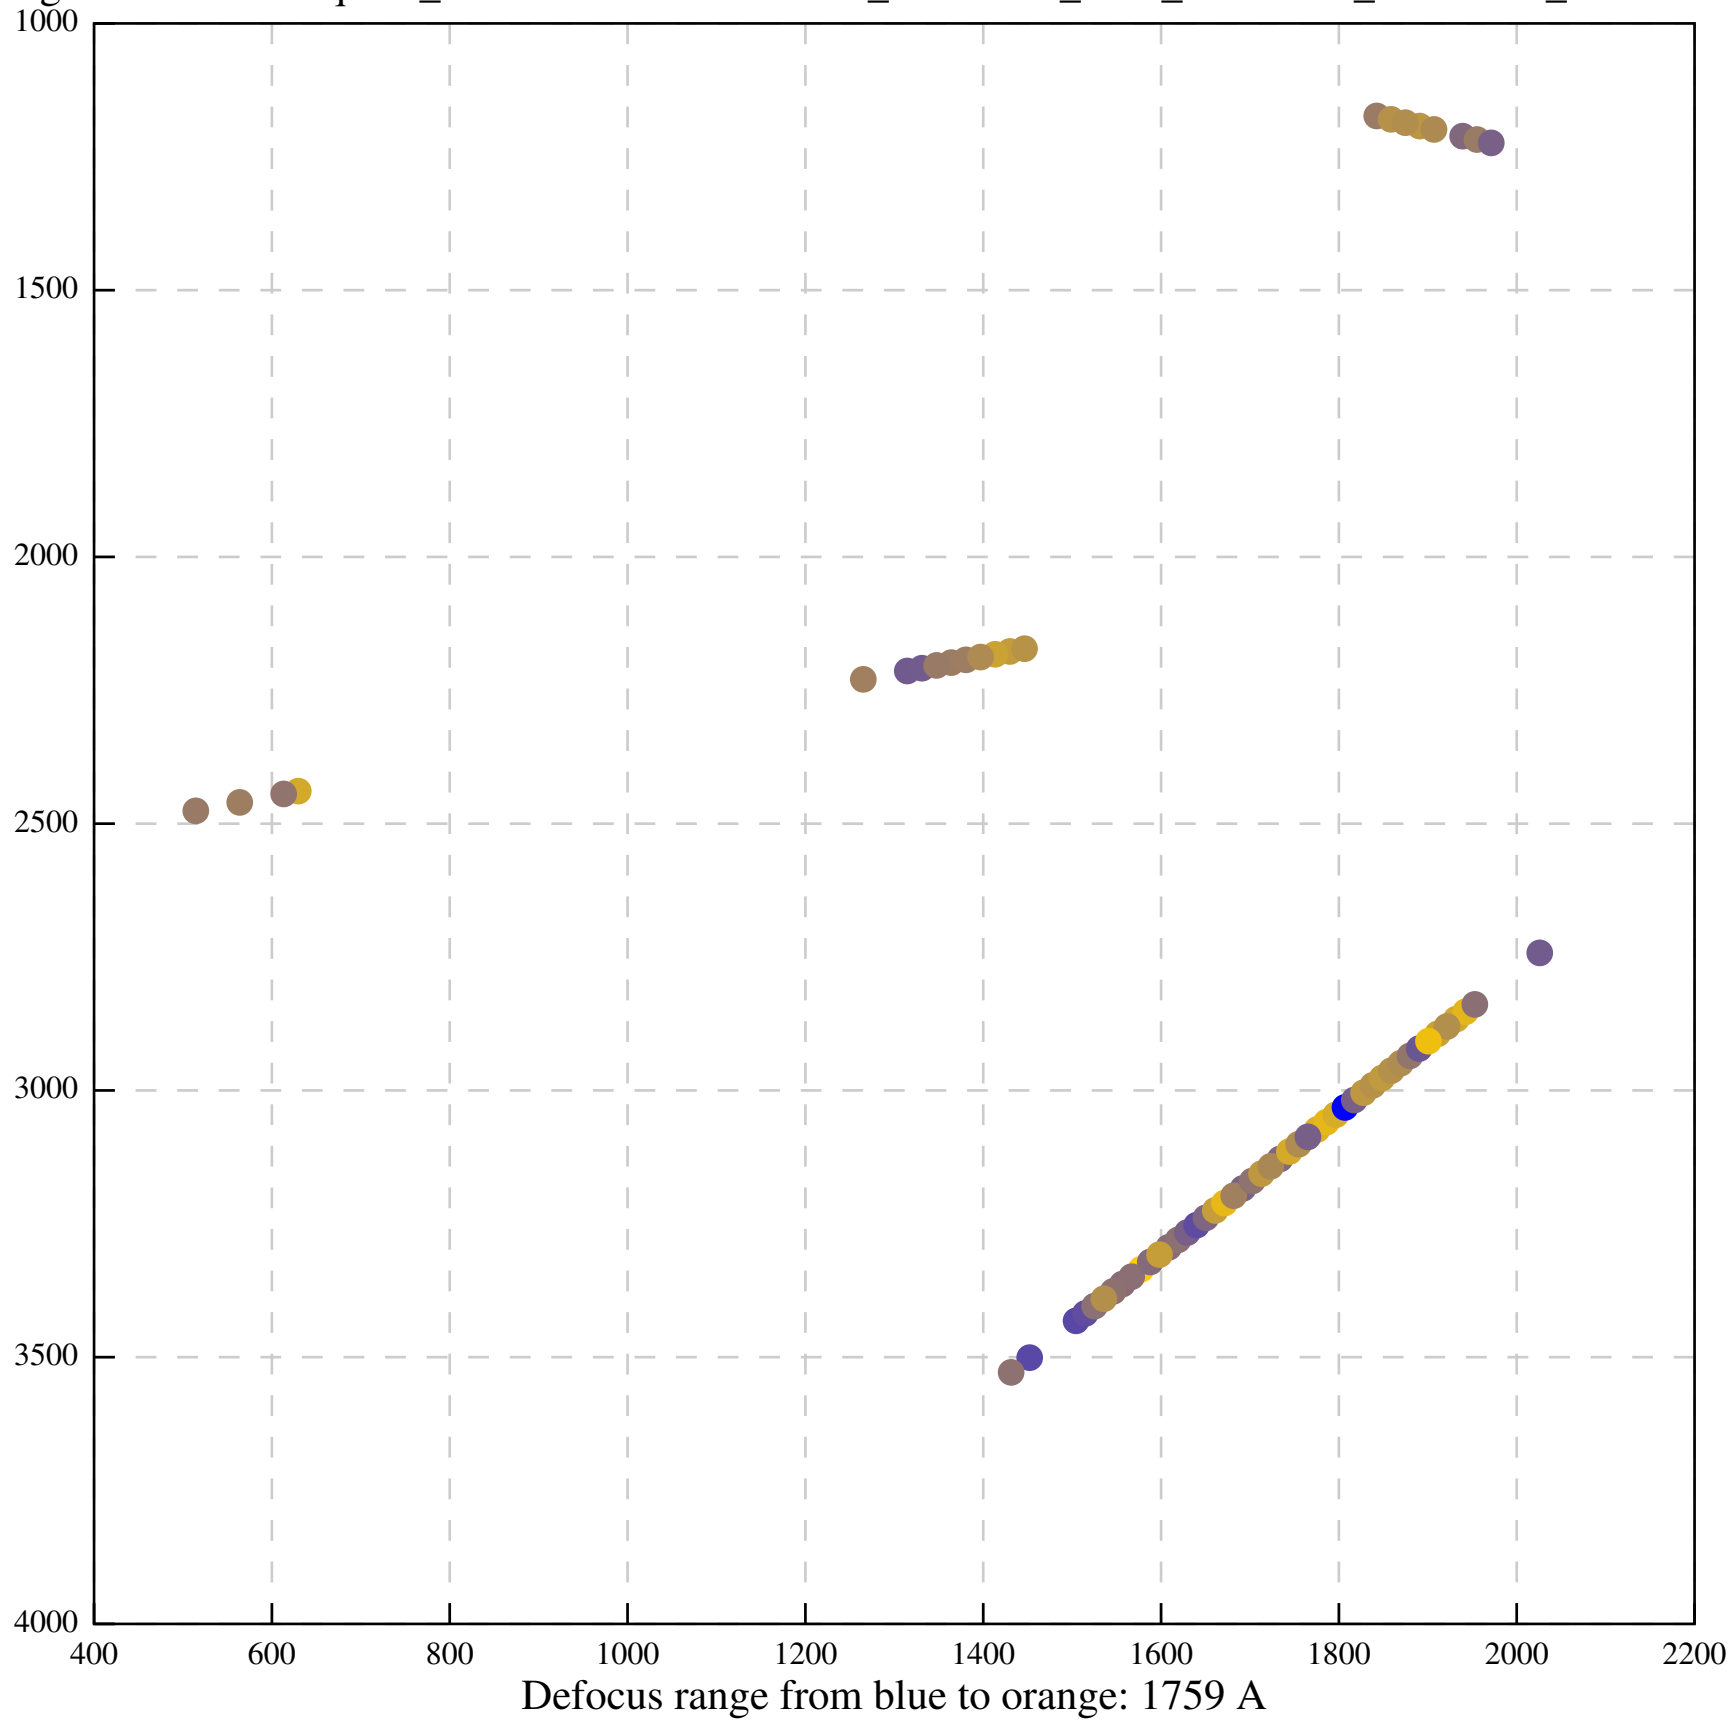

Defocus range from blue to orange: 0 A

Defocus range from blue to orange: 230 A

Defocus range from blue to orange: 0 A

Defocus range from blue to orange: 320 A

Defocus range from blue to orange: 83 A

Defocus range from blue to orange: 0 A