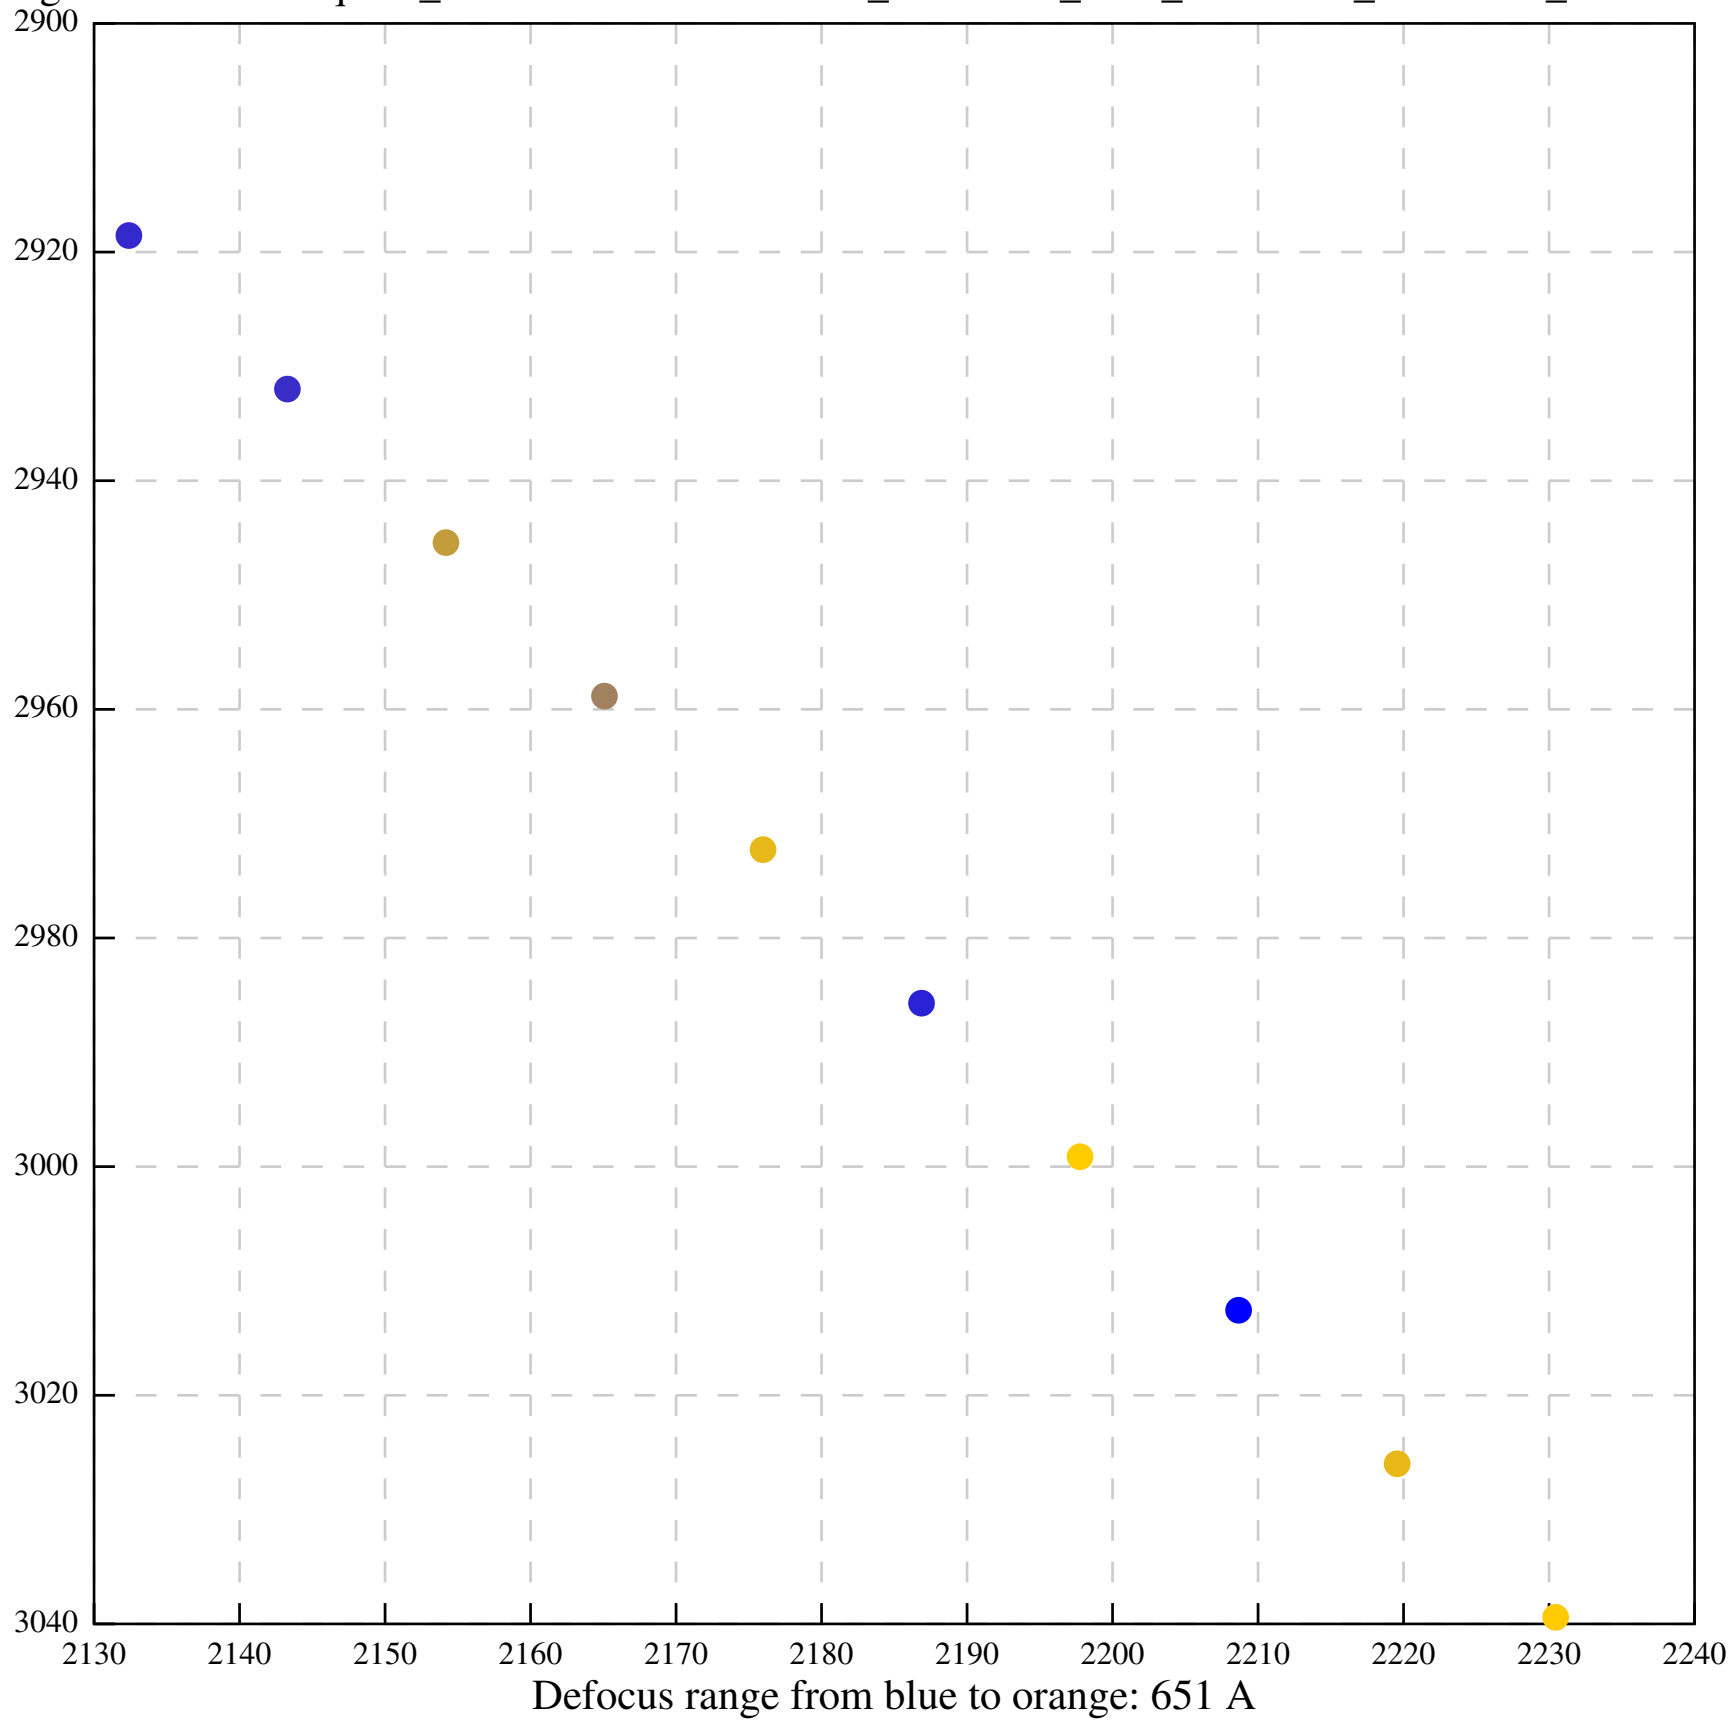

Defocus range from blue to orange: 429 A

Defocus range from blue to orange: 233 A

Defocus range from blue to orange: 1213 A

Defocus range from blue to orange: 381 A

Defocus range from blue to orange: 180 A