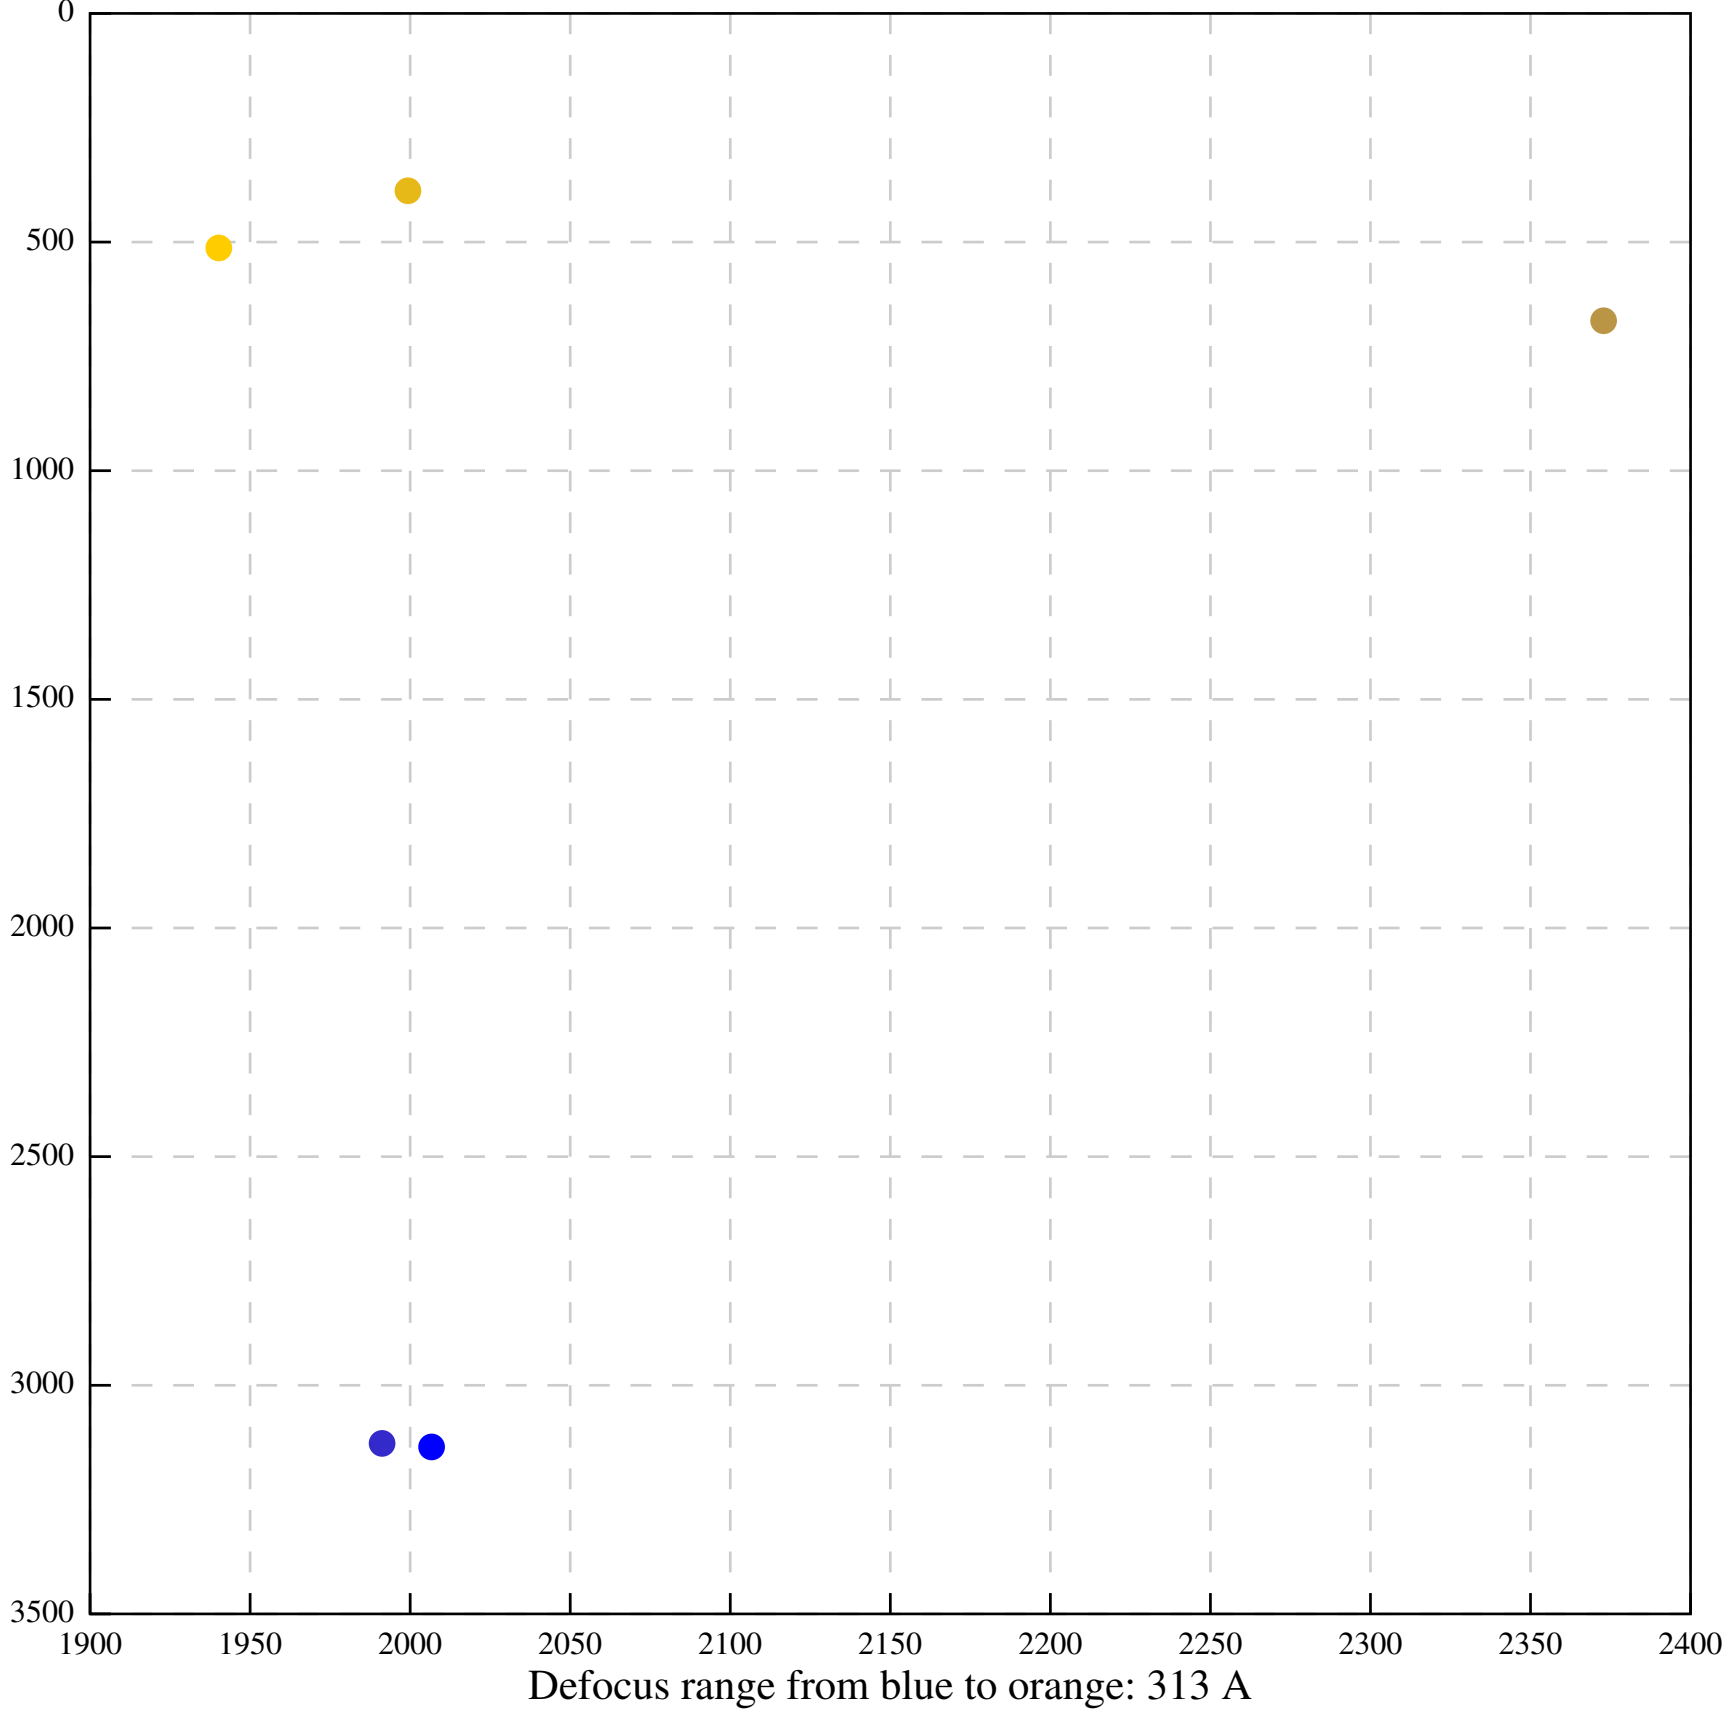

Defocus range from blue to orange: 90 A

Defocus range from blue to orange: 0 A

Defocus range from blue to orange: 182 A

Defocus range from blue to orange: 83 A

Defocus range from blue to orange: 930 A

Defocus range from blue to orange: 287 A