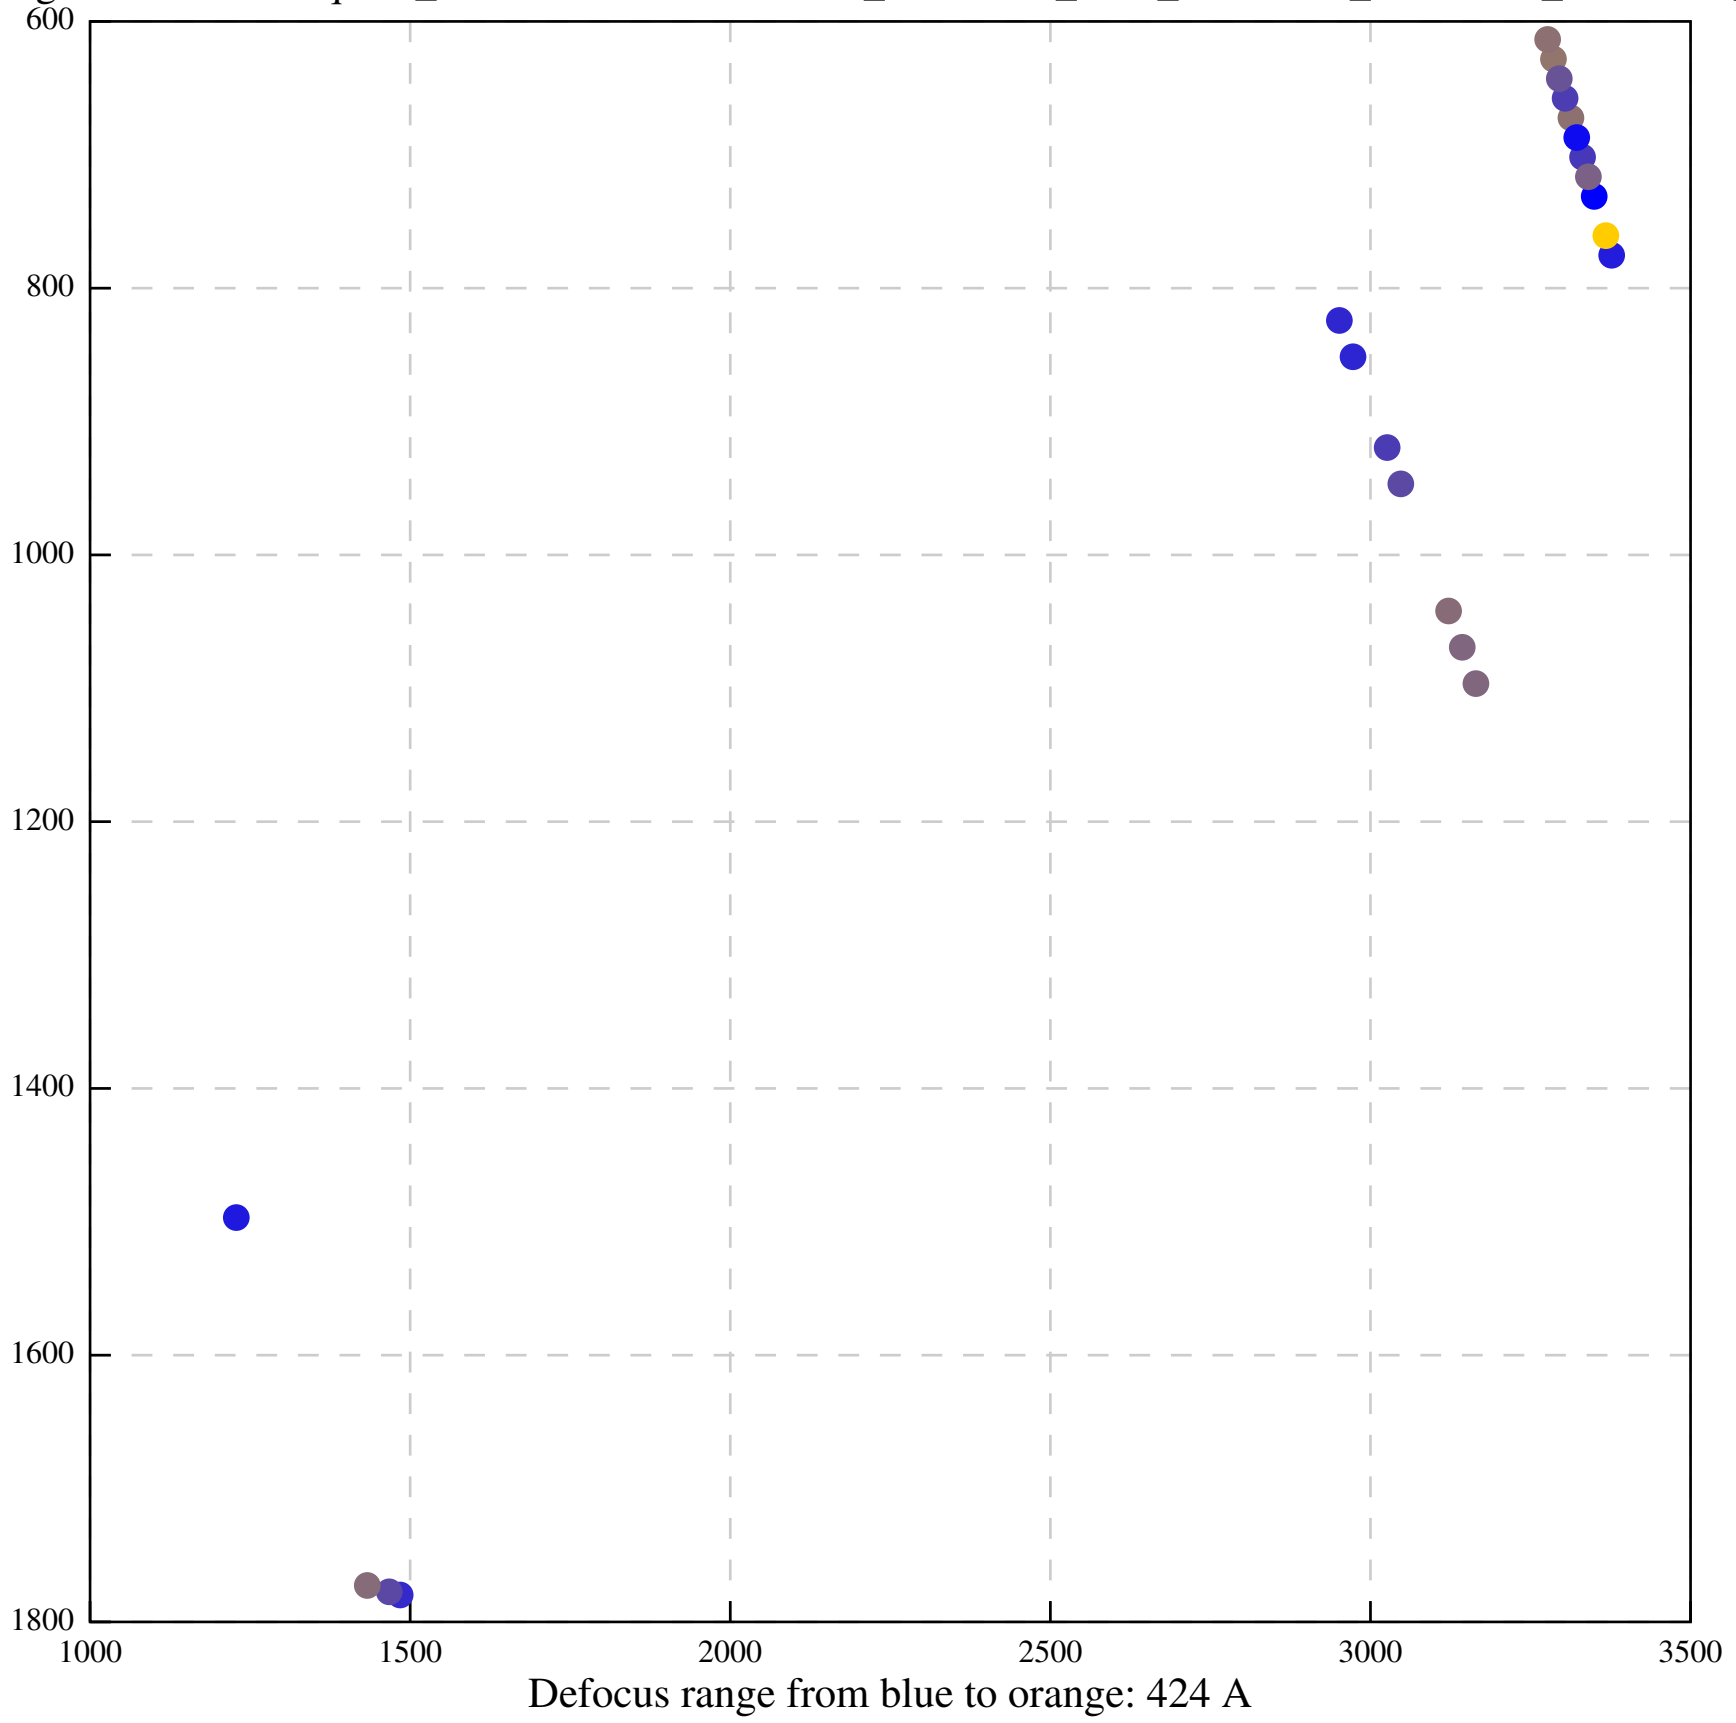

Defocus range from blue to orange: 547 A

Defocus range from blue to orange: 0 A

Defocus range from blue to orange: 281 A

Defocus range from blue to orange: 0 A

Defocus range from blue to orange: 0 A

Defocus range from blue to orange: 0 A