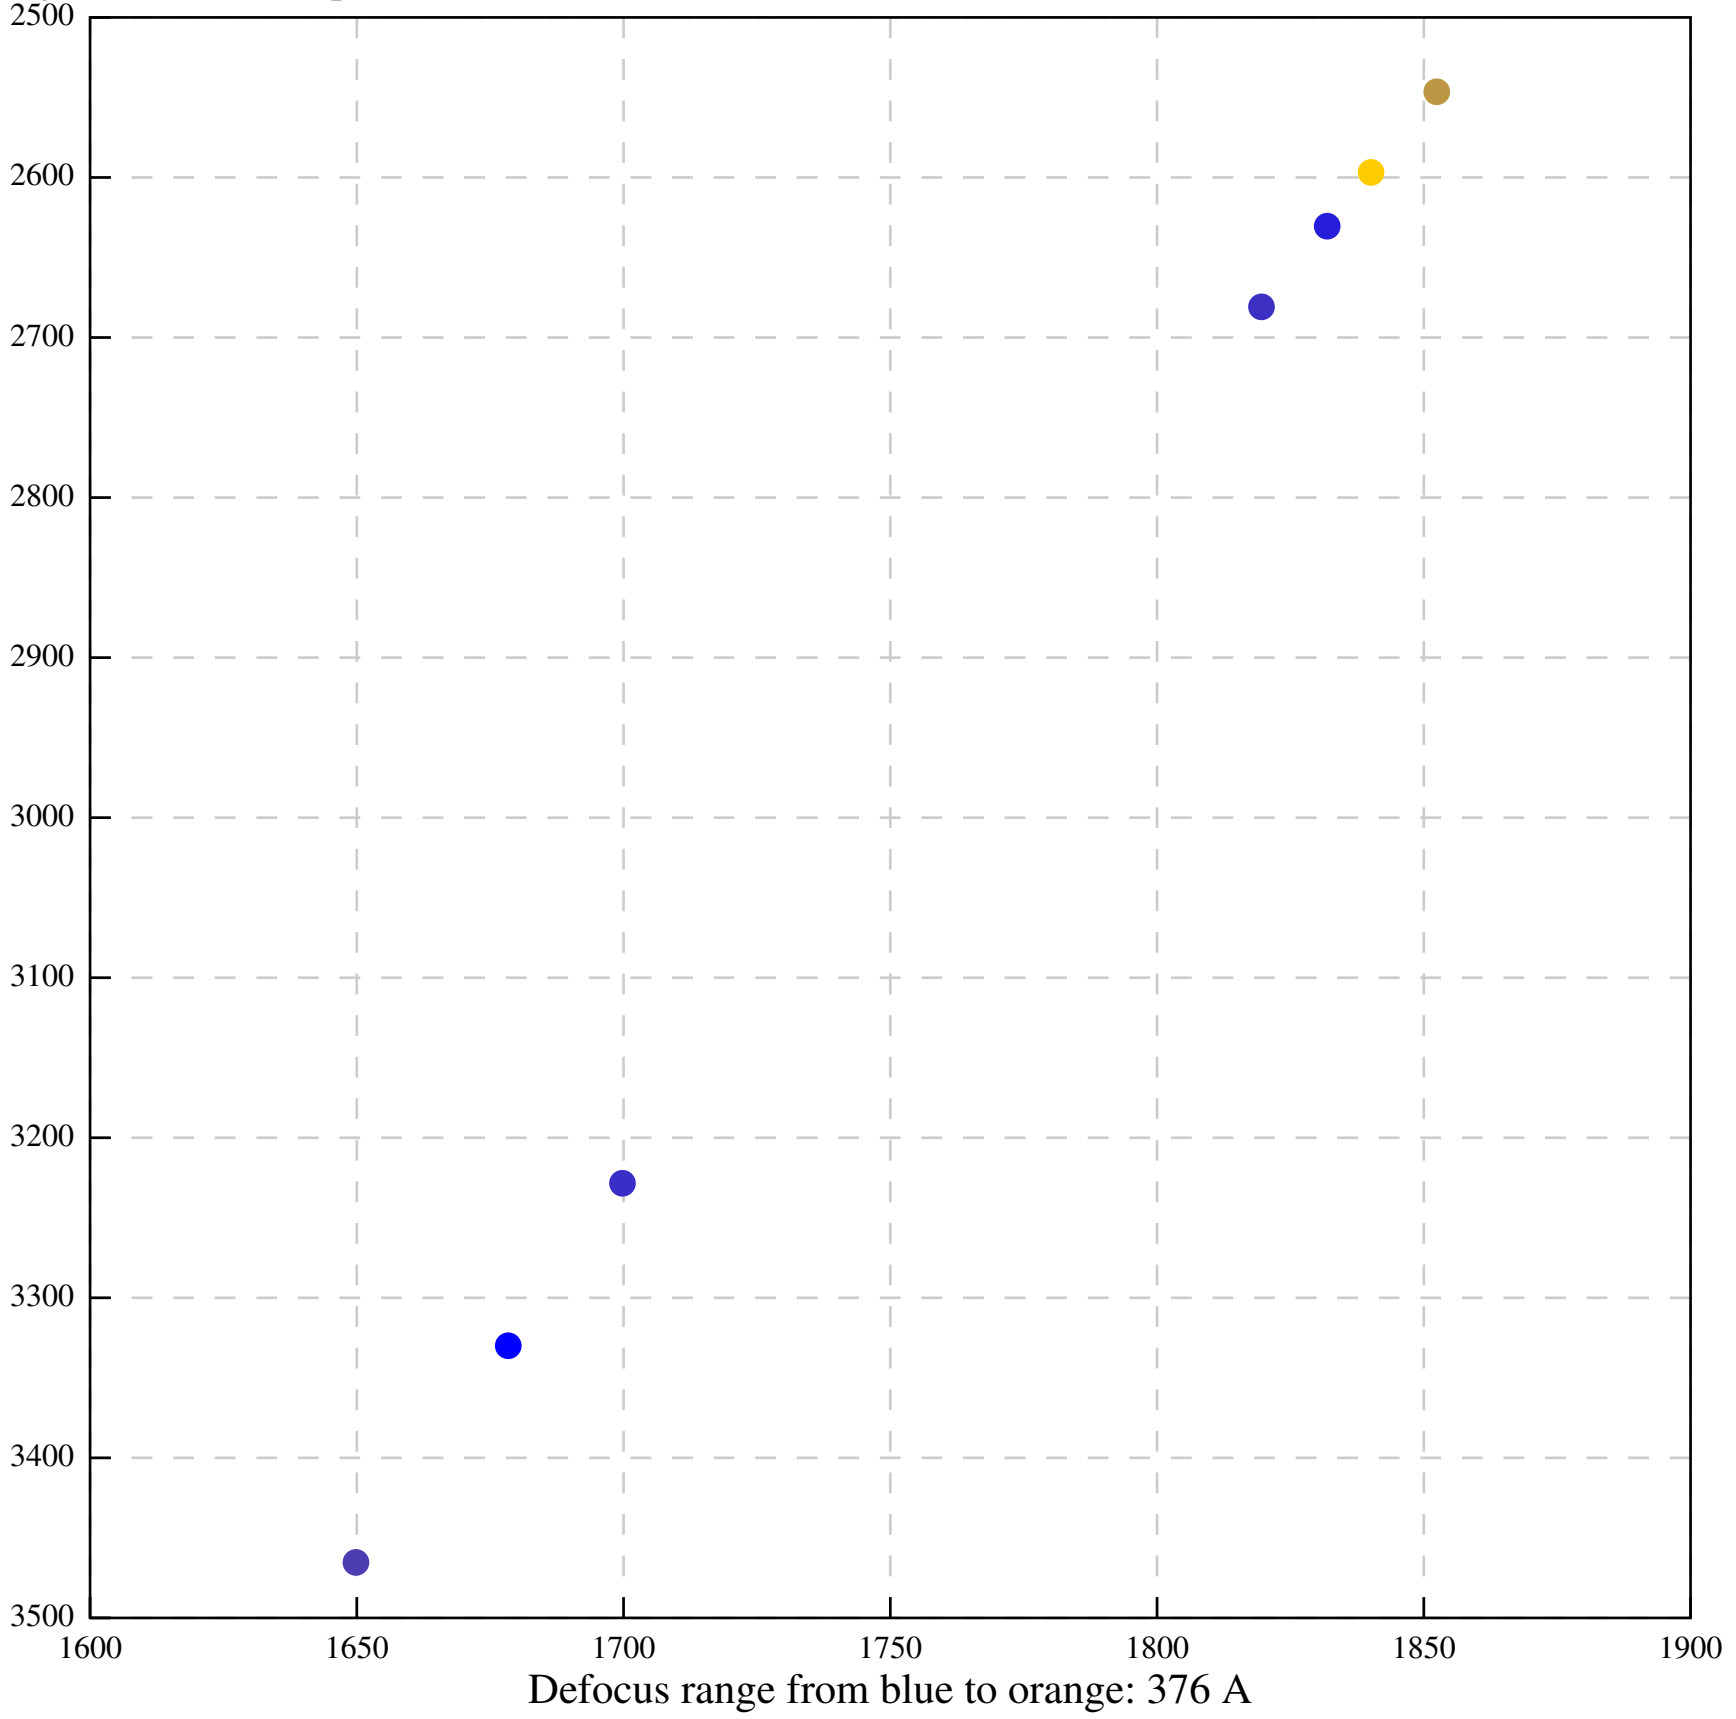

Defocus range from blue to orange: 116 A

Defocus range from blue to orange: 1098 A

Defocus range from blue to orange: 356 A

Defocus range from blue to orange: 147 A

Defocus range from blue to orange: 75 A