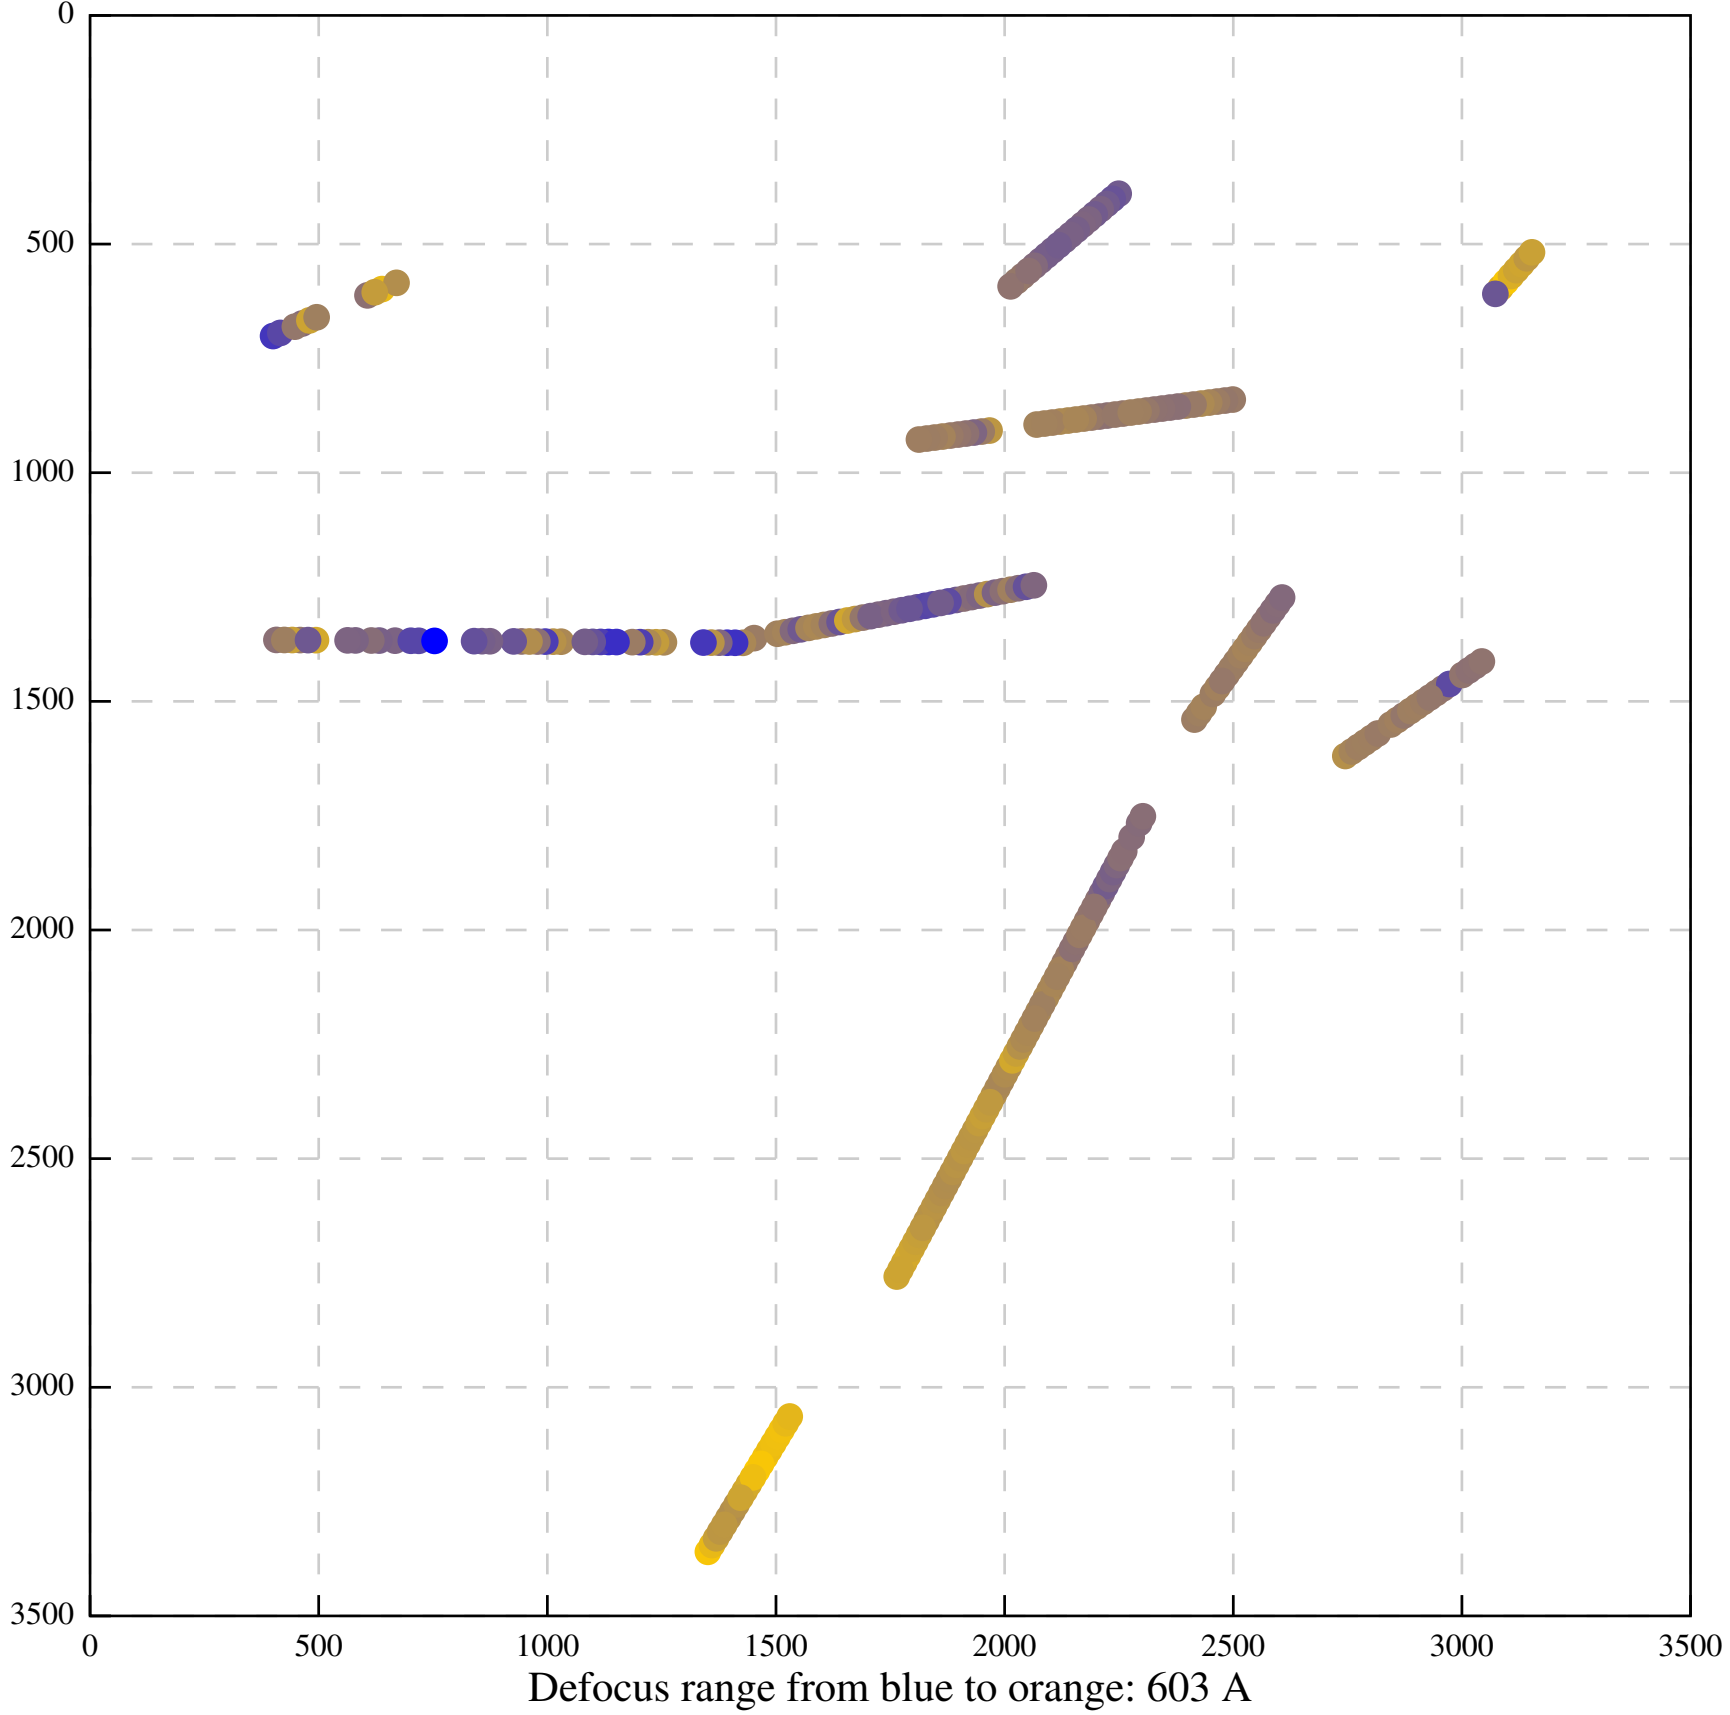

Defocus range from blue to orange: 0 A

Defocus range from blue to orange: 0 A

Defocus range from blue to orange: 546 A

Defocus range from blue to orange: 406 A

Defocus range from blue to orange: 0 A

Defocus range from blue to orange: 1069 A