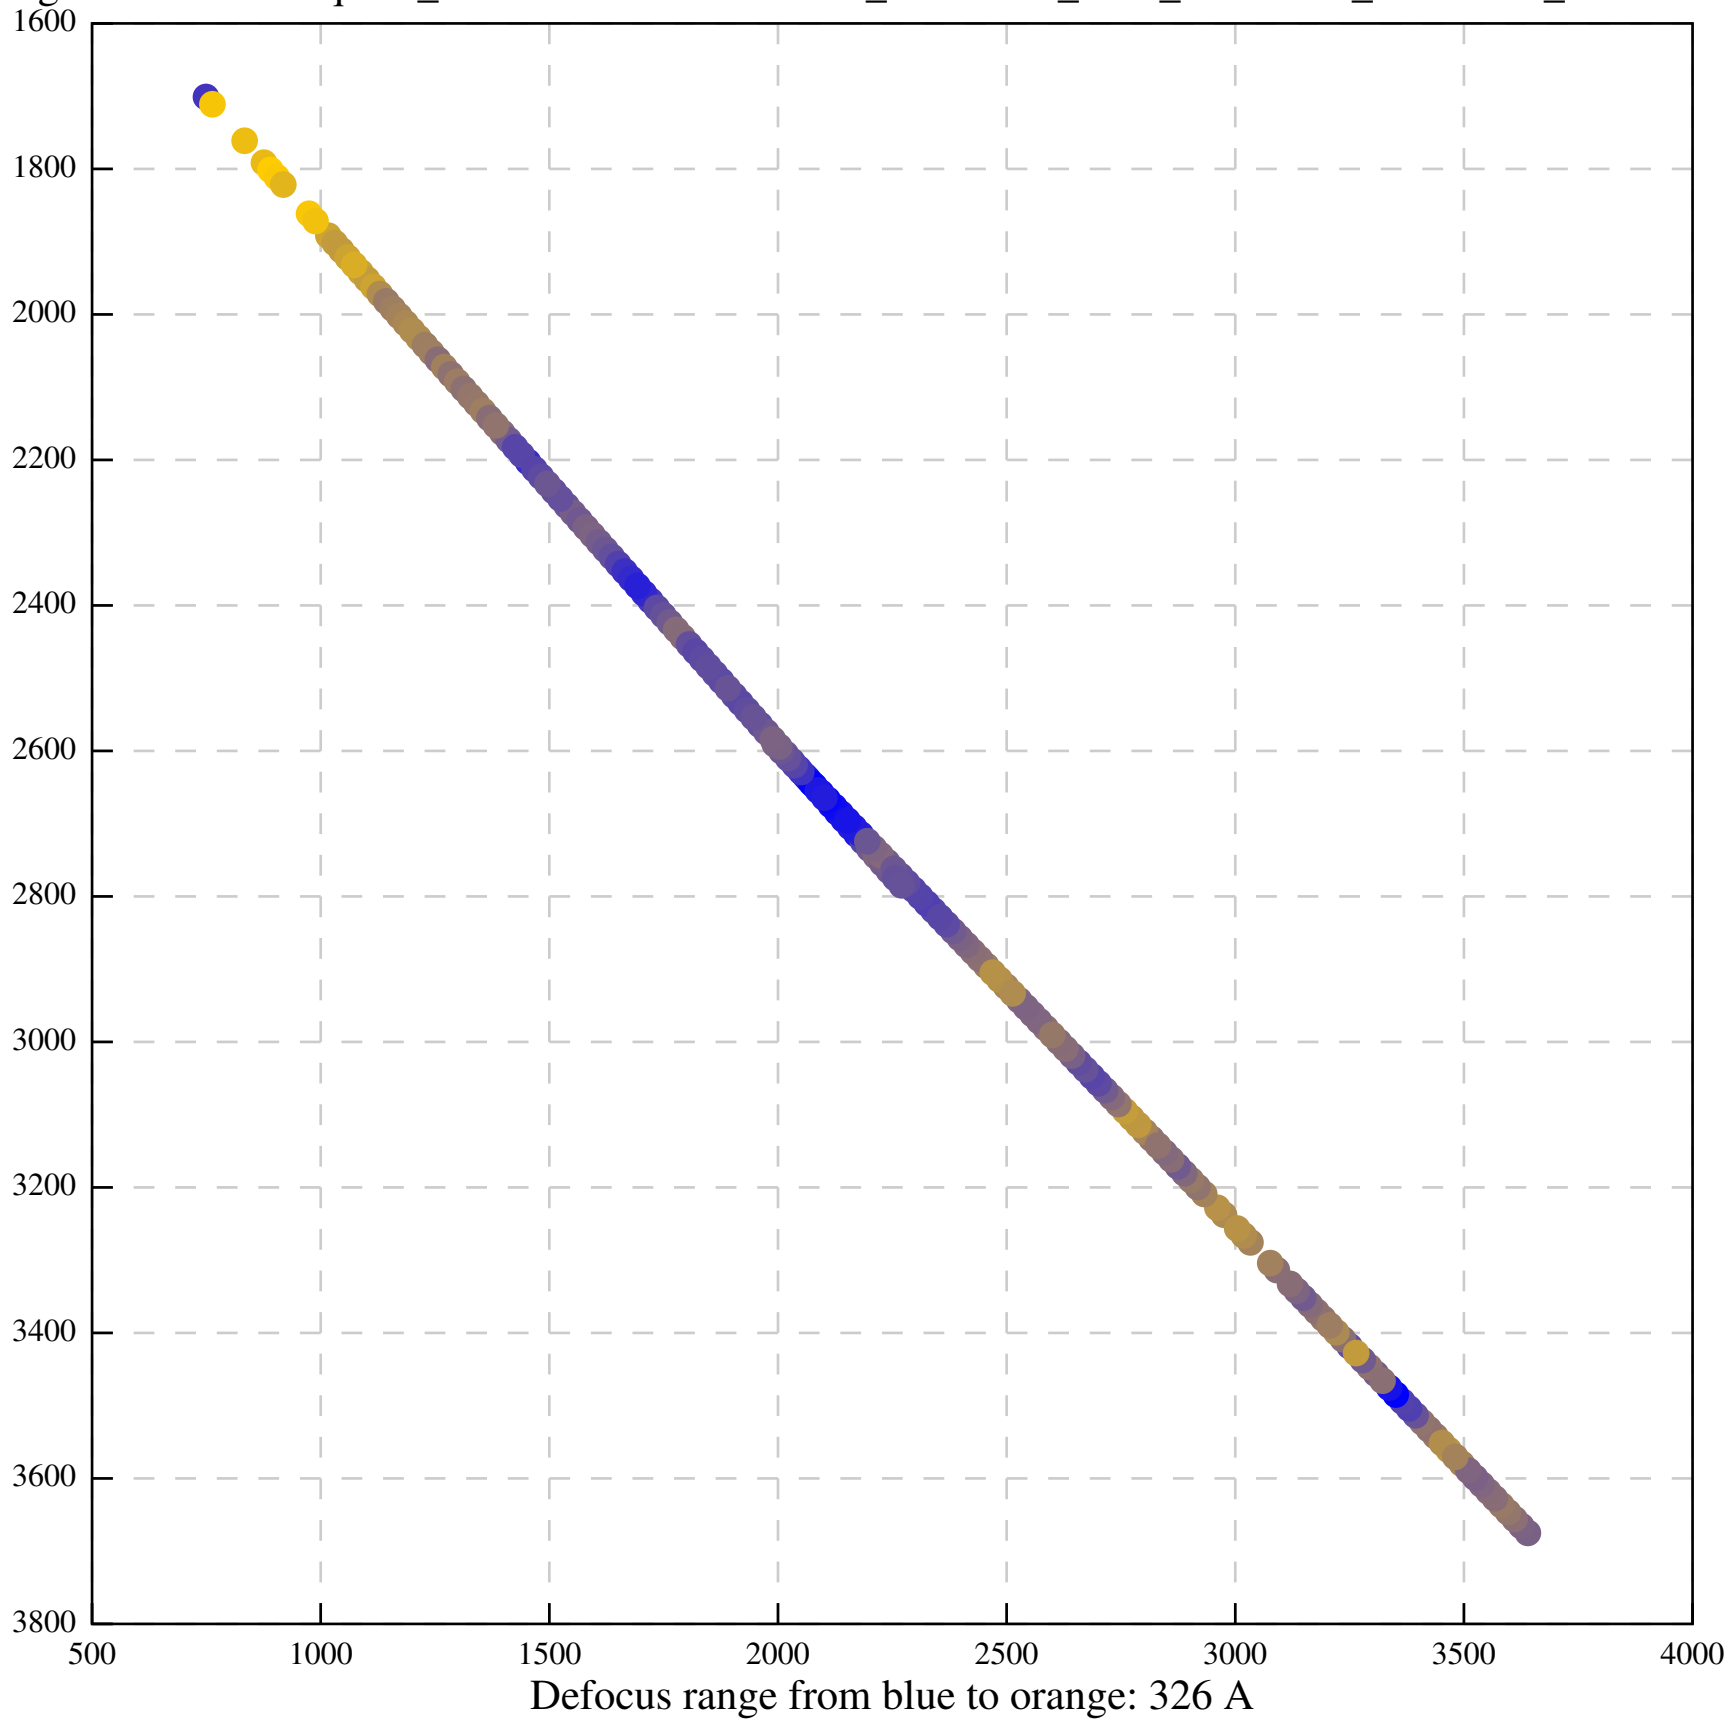

Defocus range from blue to orange: 418 A

Defocus range from blue to orange: 0 A

Defocus range from blue to orange: 669 A

Defocus range from blue to orange: 406 A

Defocus range from blue to orange: 427 A

Defocus range from blue to orange: 136 A