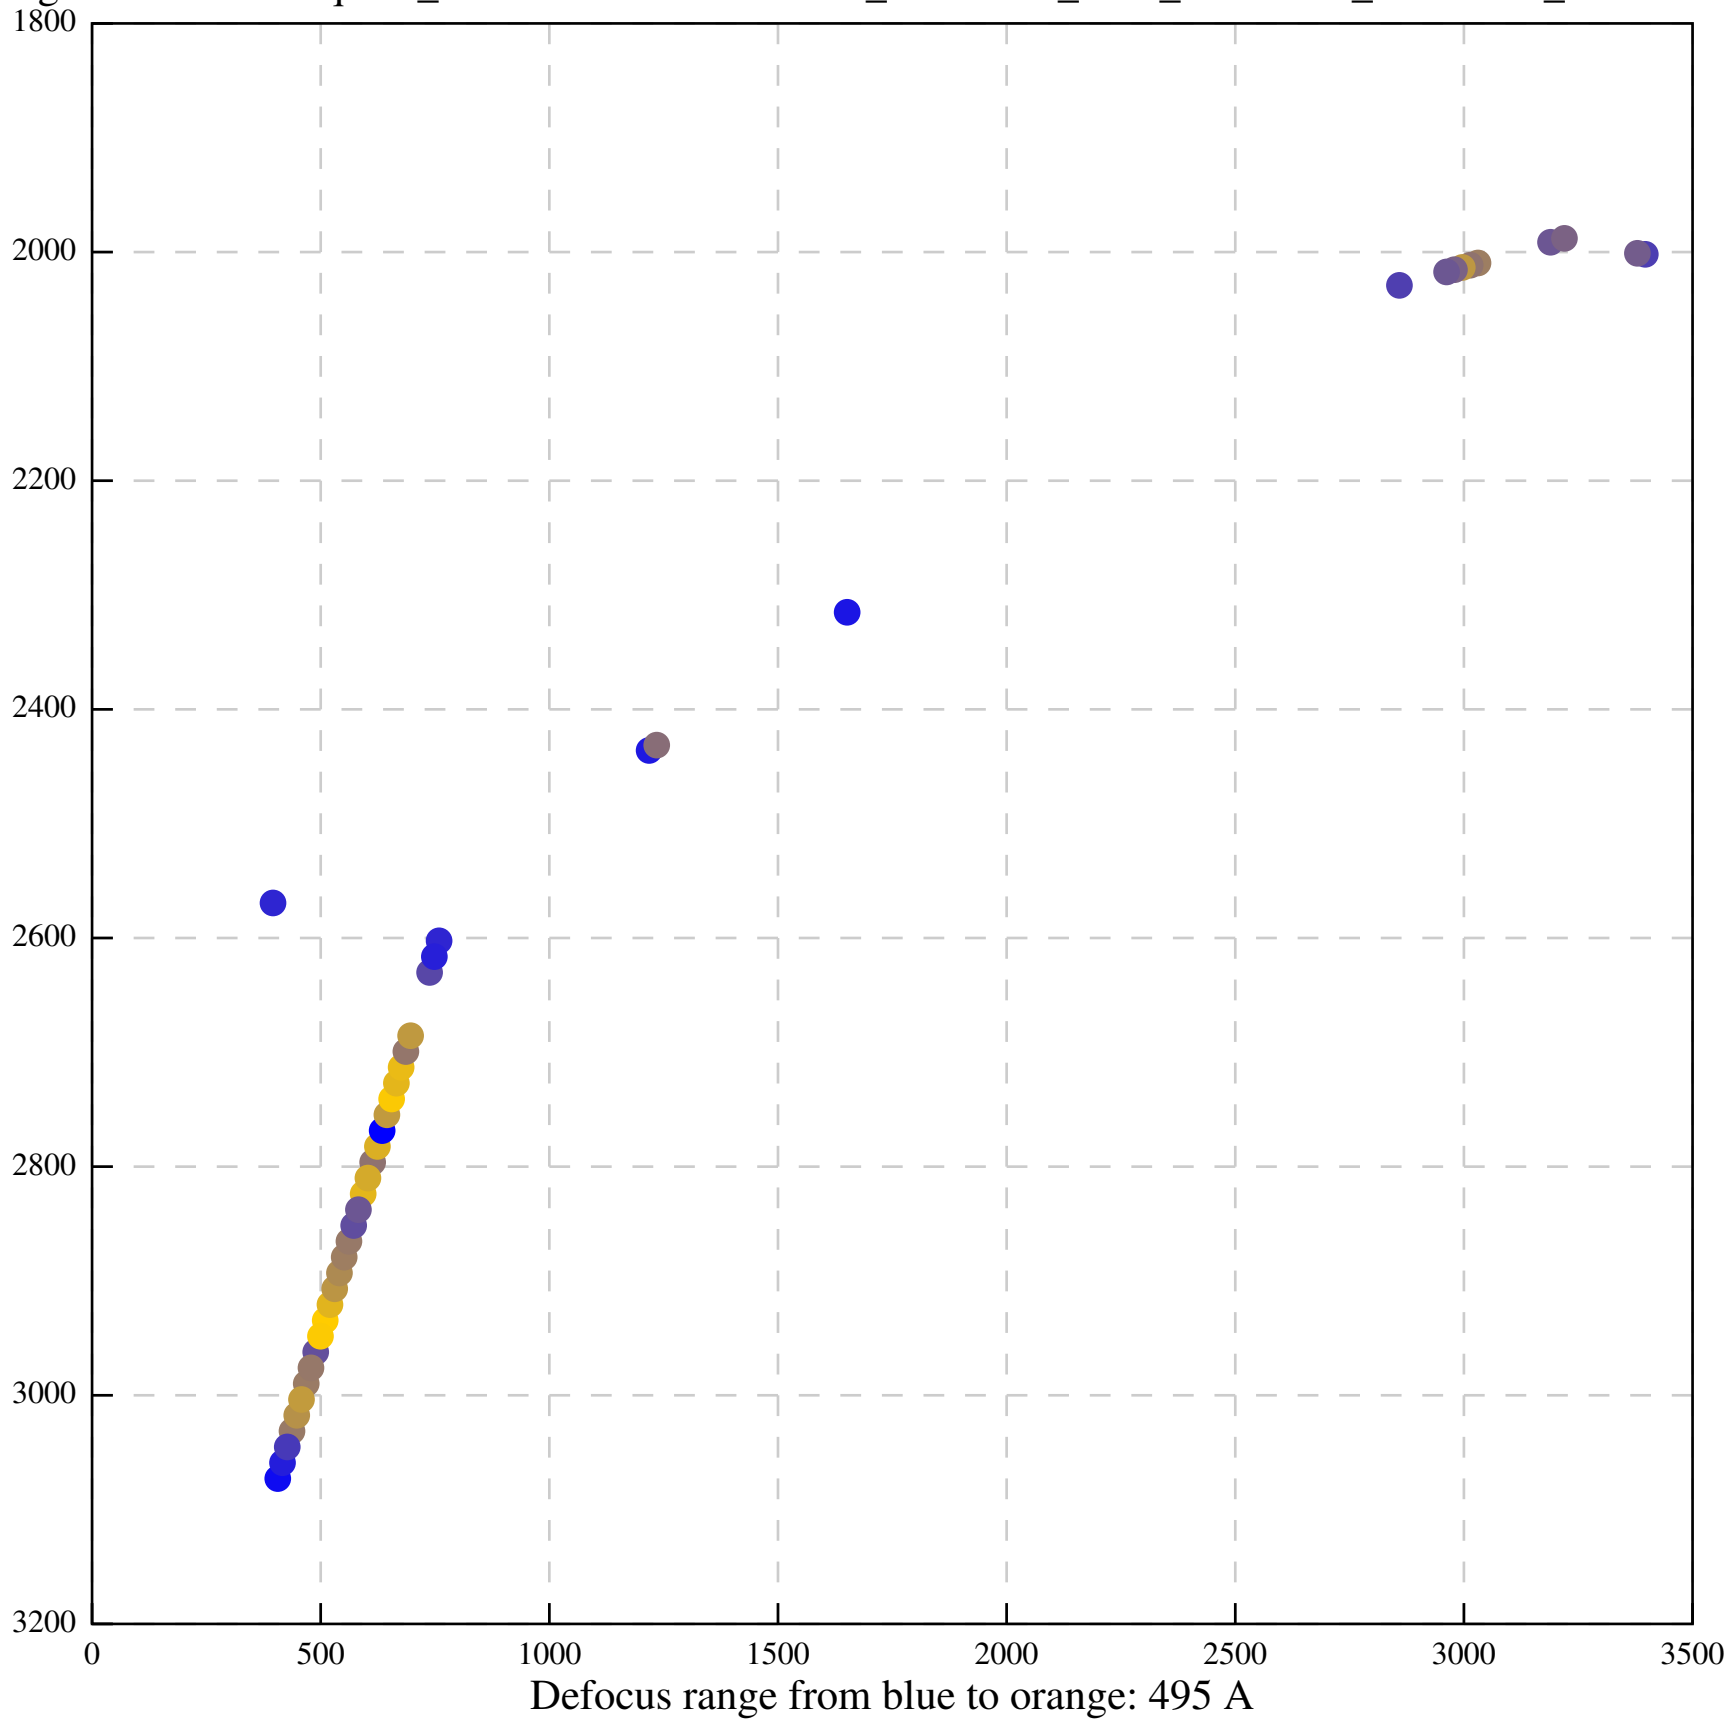

Defocus range from blue to orange: 793 A

Defocus range from blue to orange: 93 A

Defocus range from blue to orange: 0 A

Defocus range from blue to orange: 73 A

Defocus range from blue to orange: 169 A

Defocus range from blue to orange: 0 A