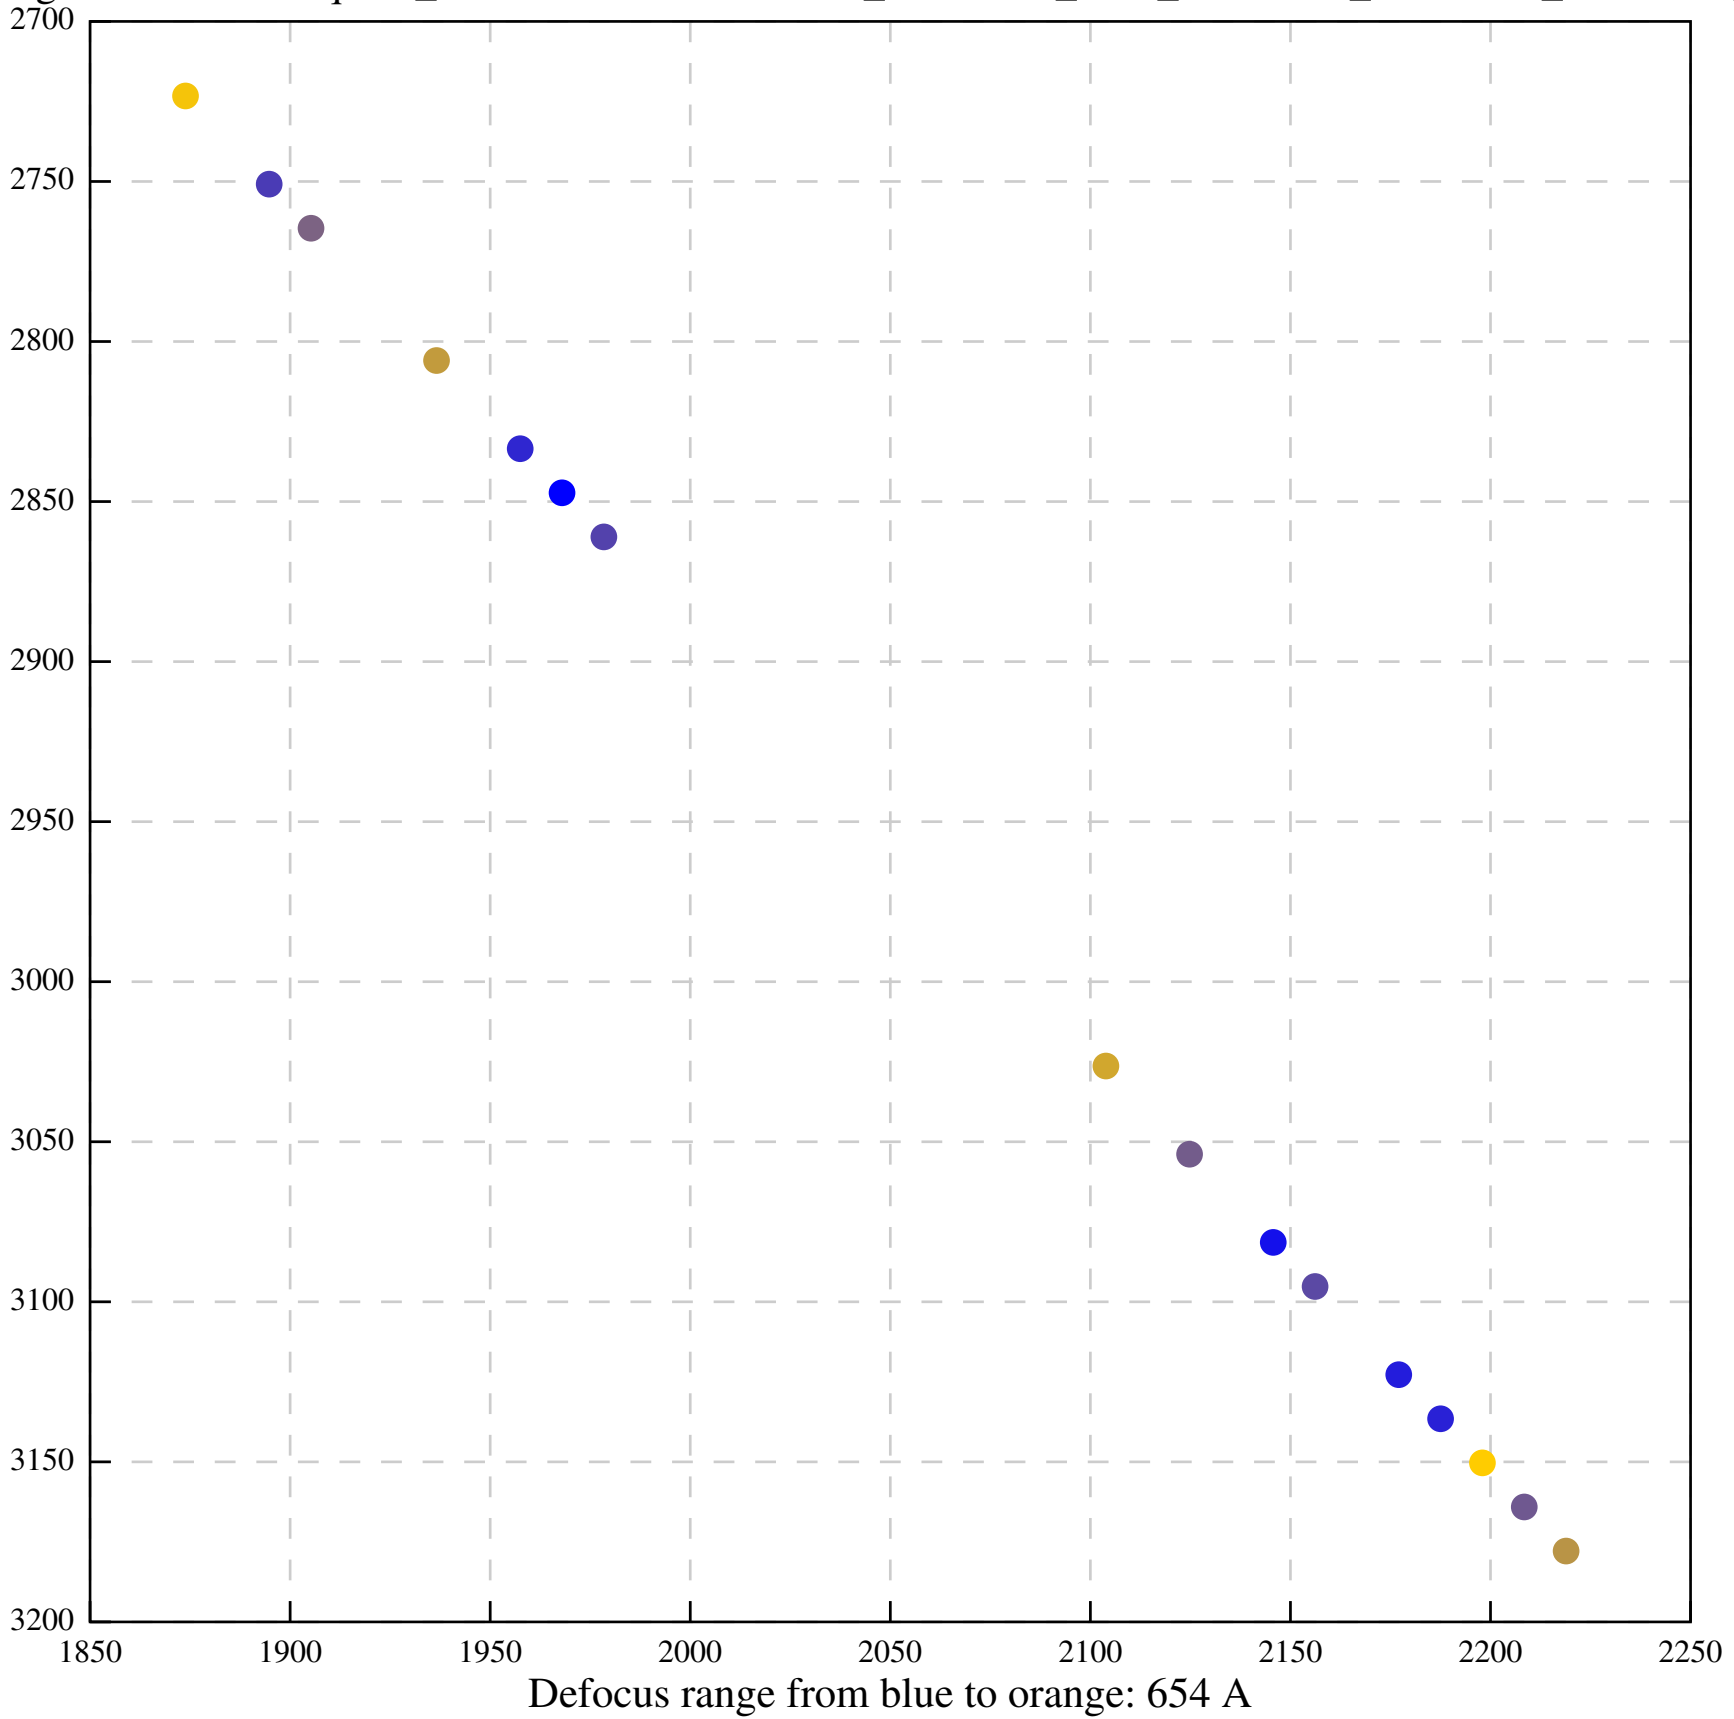

Defocus range from blue to orange: 0 A

Defocus range from blue to orange: 419 A

Defocus range from blue to orange: 487 Å

Defocus range from blue to orange: 130 A

Defocus range from blue to orange: 0 A

Defocus range from blue to orange: 798 A