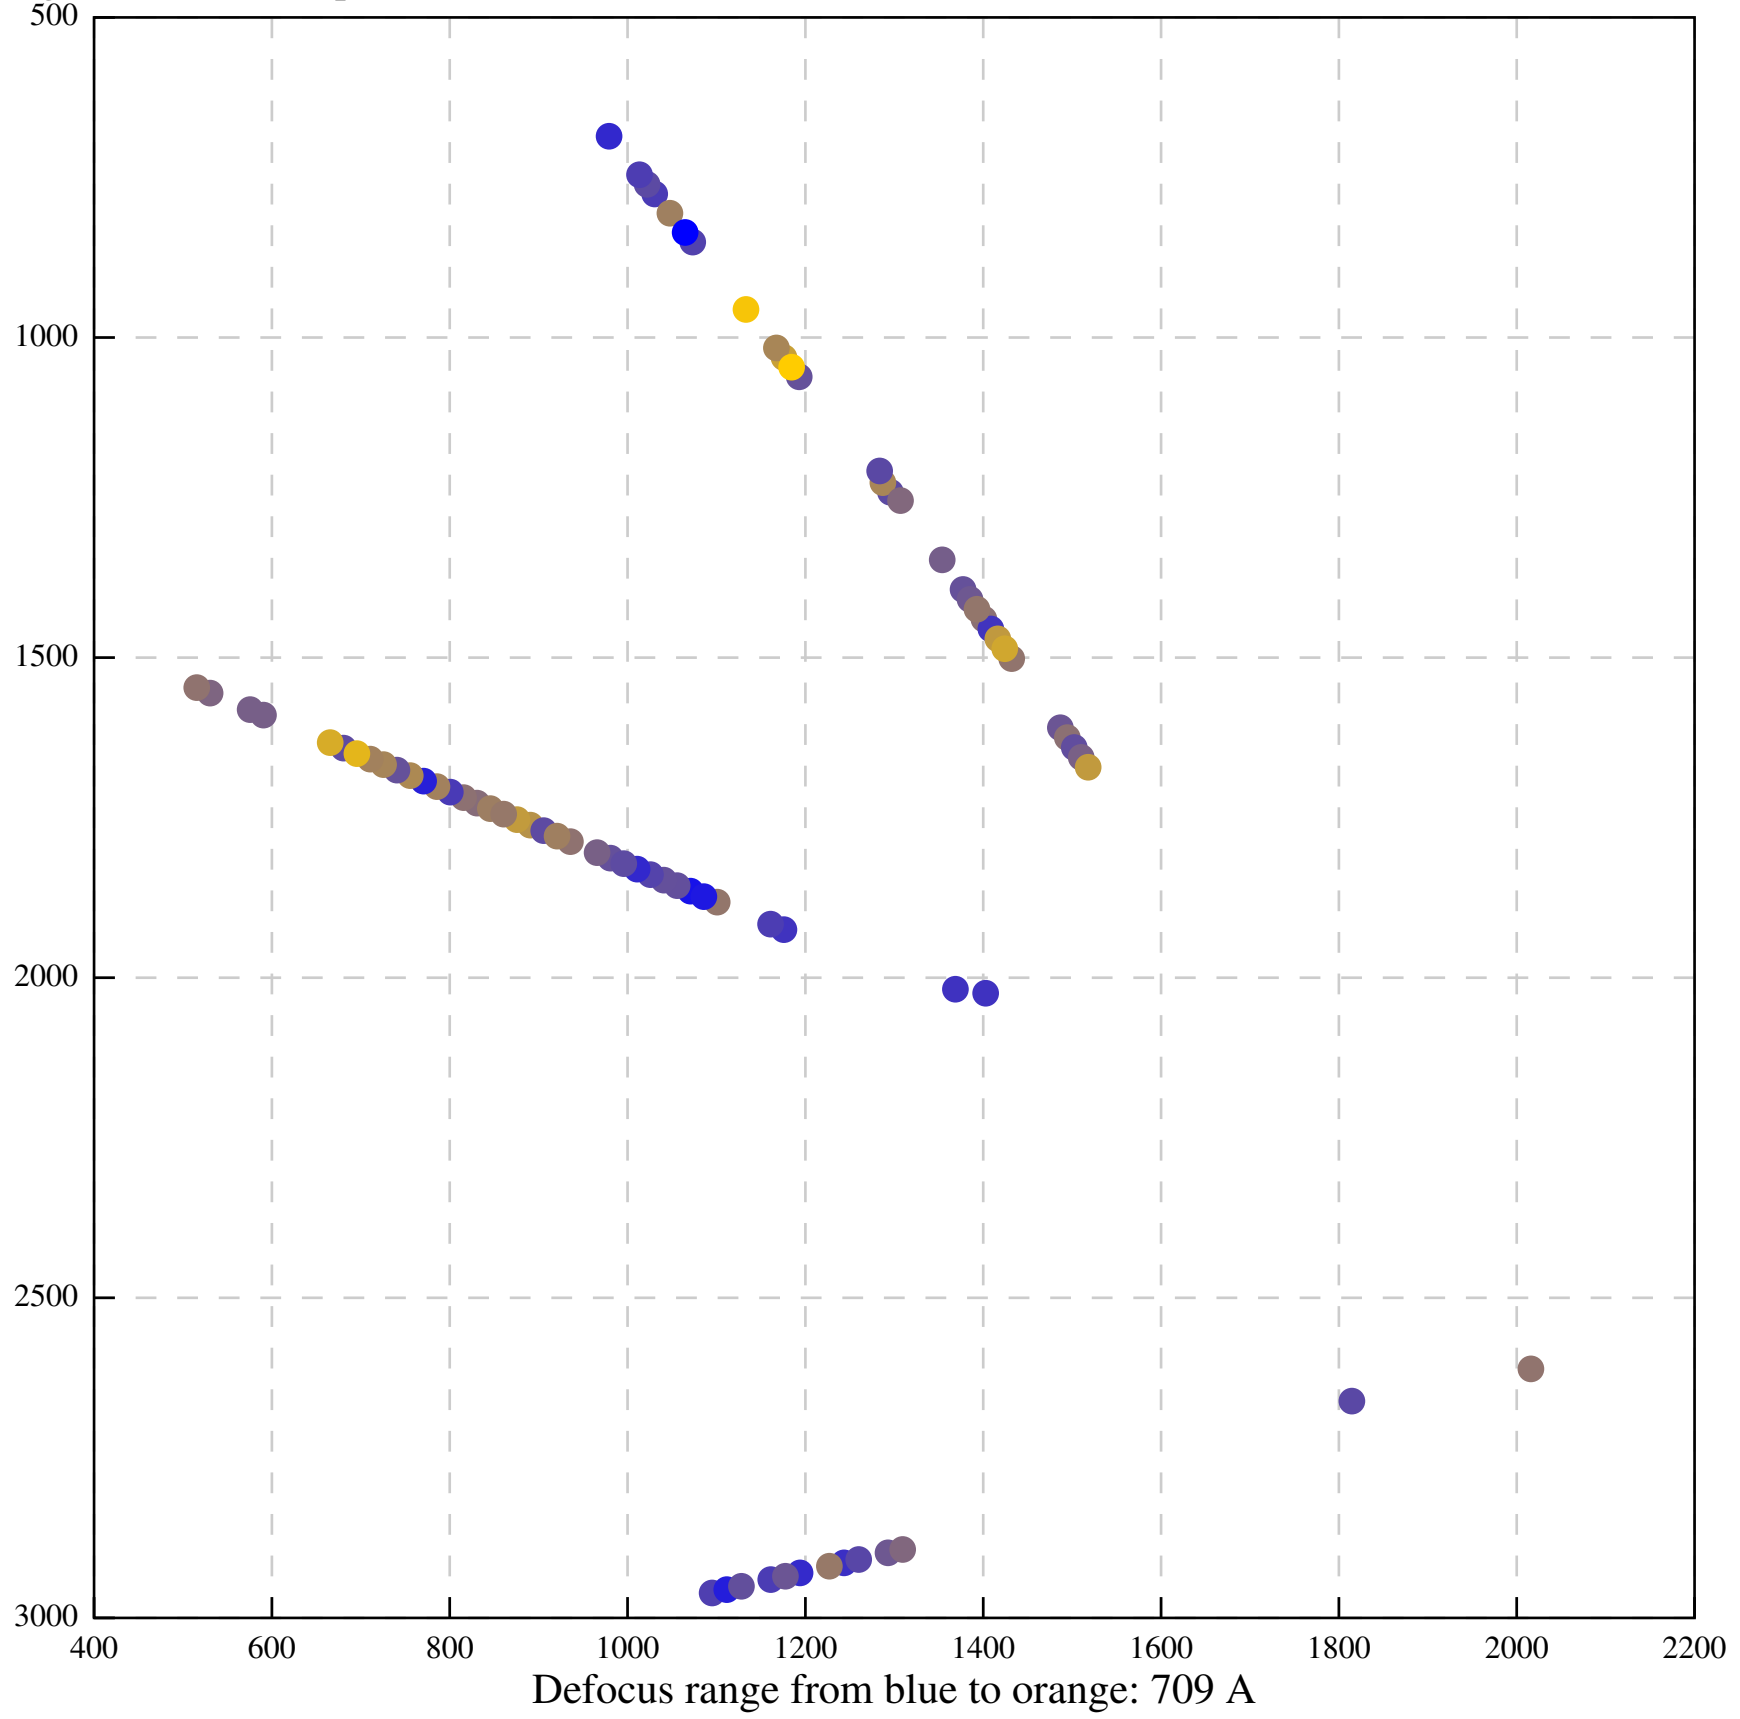

Defocus range from blue to orange: 315 A

Defocus range from blue to orange: 920 A

Defocus range from blue to orange: 662 A

Defocus range from blue to orange: 877 A

Defocus range from blue to orange: 1069 A