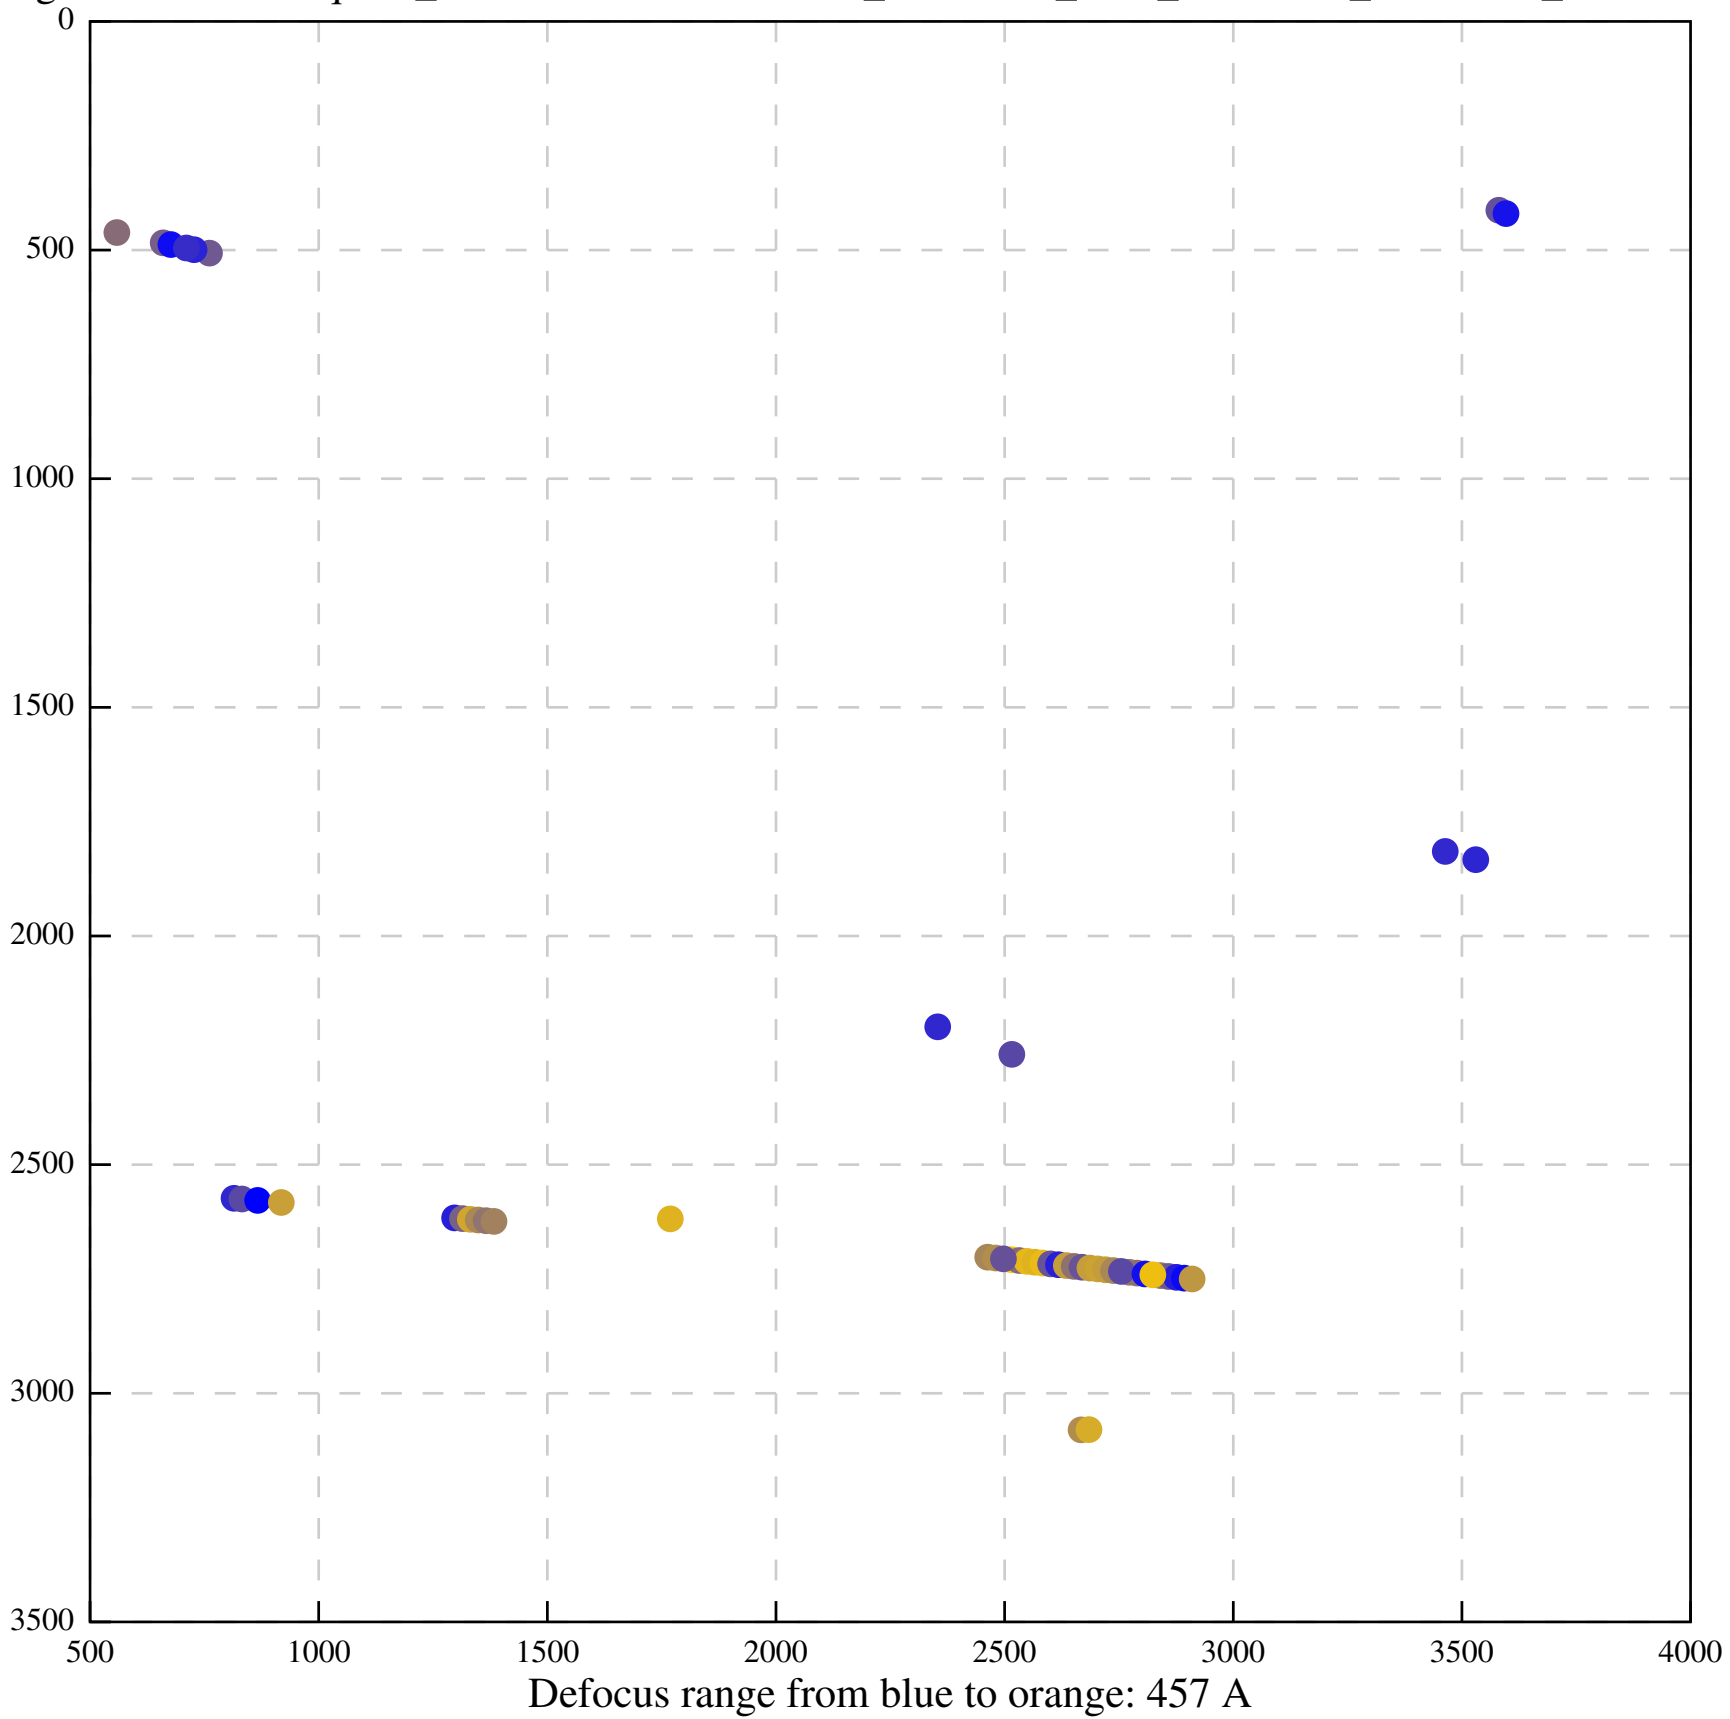

Defocus range from blue to orange: 509 A

Defocus range from blue to orange: 601 A

Defocus range from blue to orange: 0 A

Defocus range from blue to orange: 409 A

Defocus range from blue to orange: 139 A

Defocus range from blue to orange: 140 A