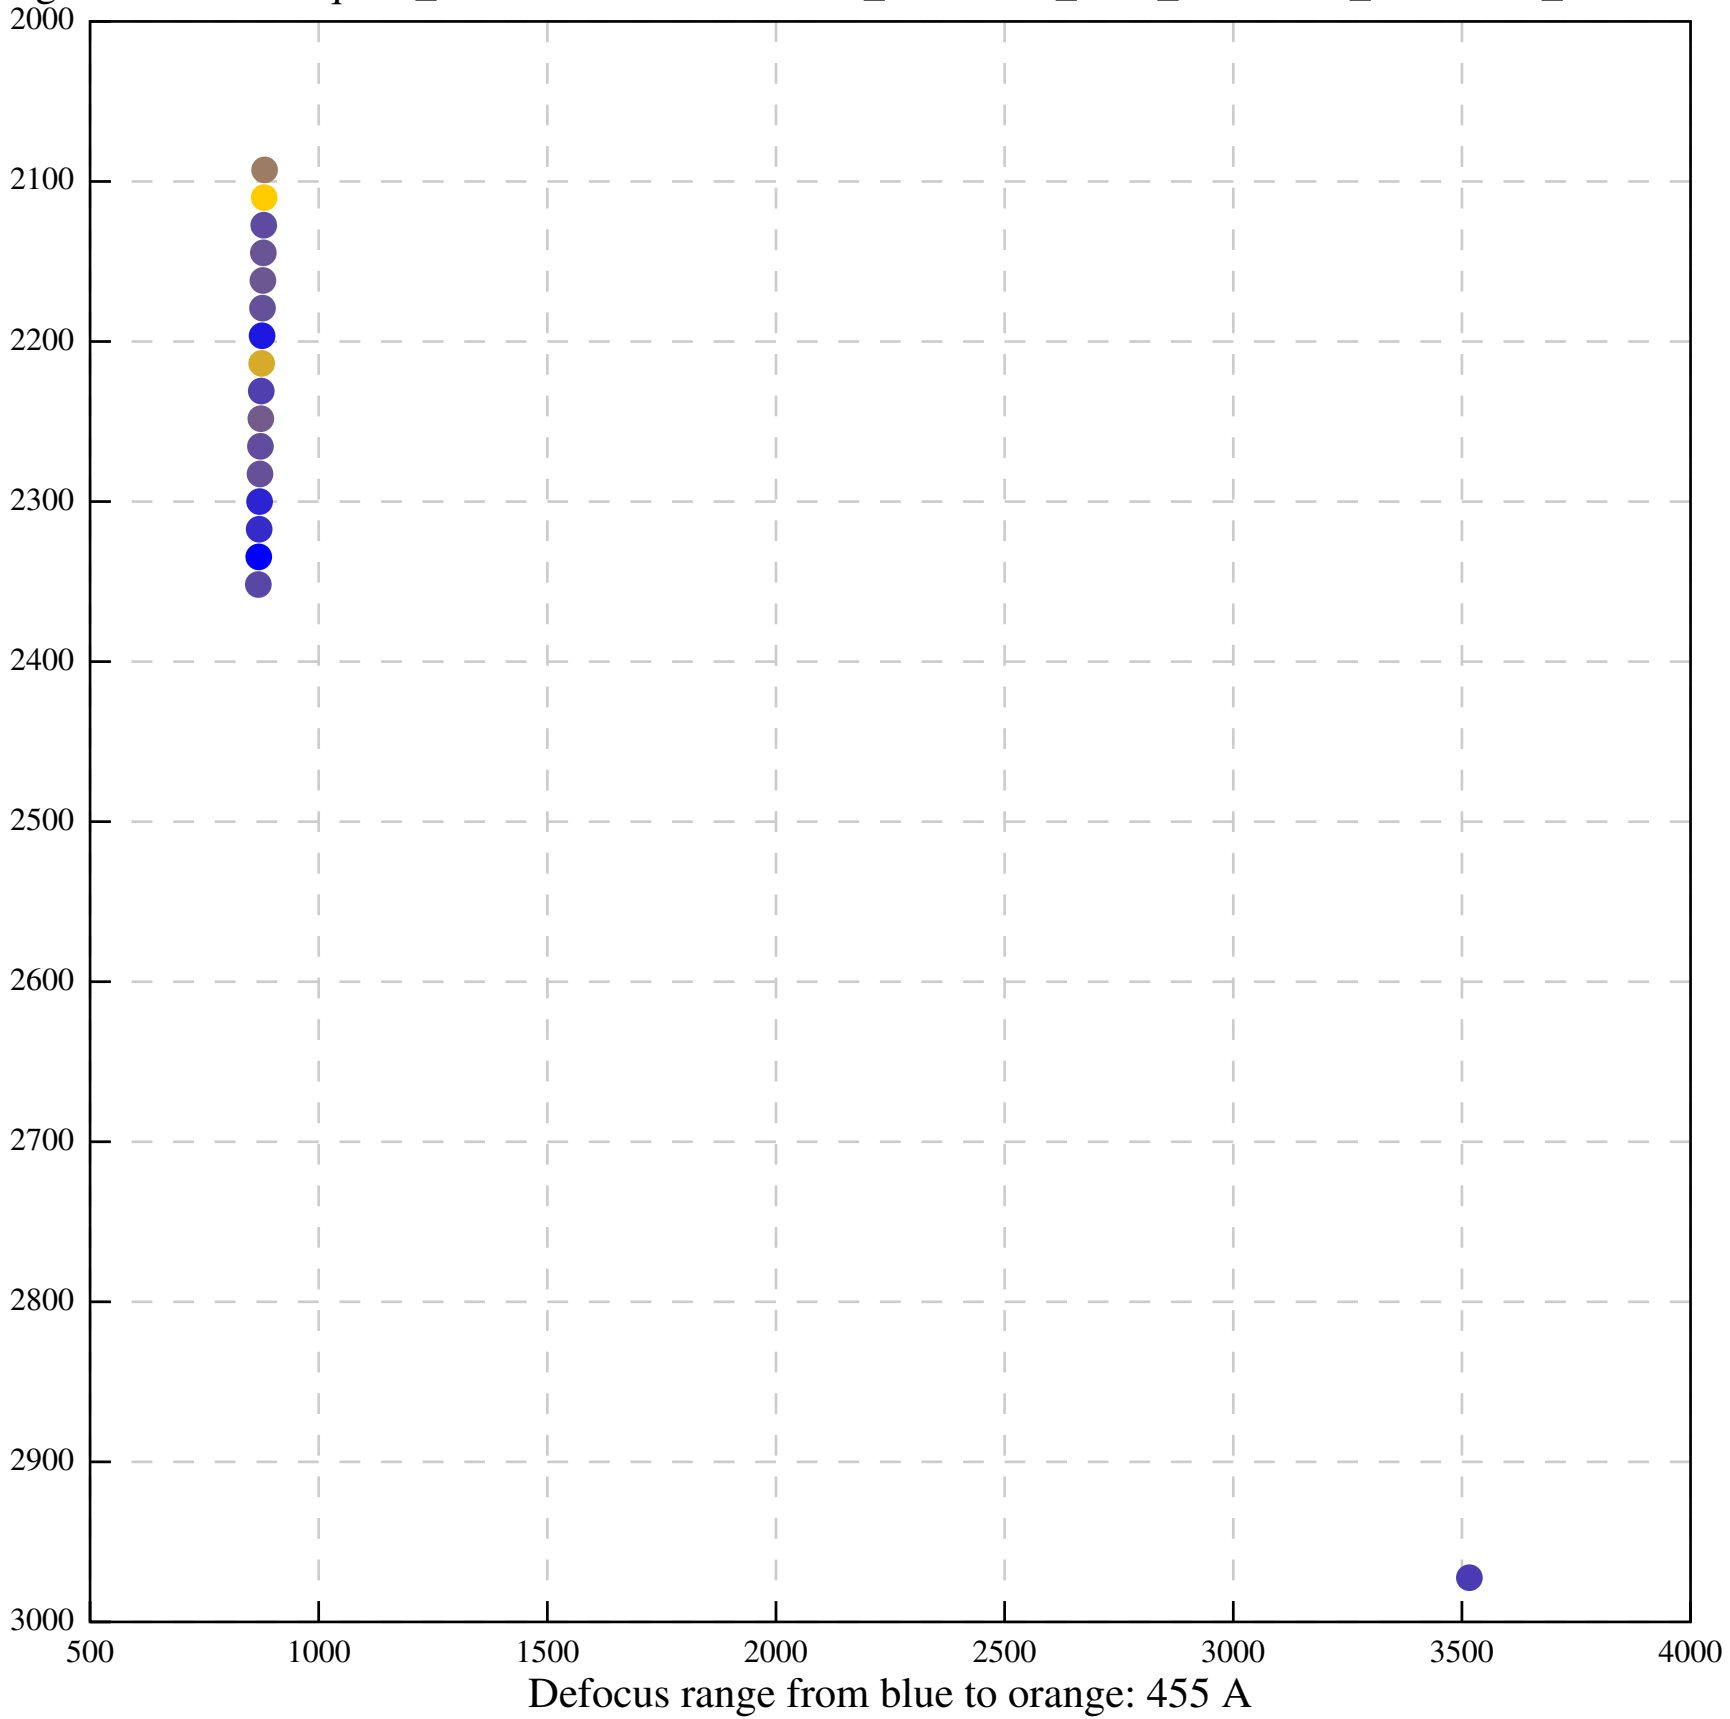

Defocus range from blue to orange: 281 A

Defocus range from blue to orange: 324 A

Defocus range from blue to orange: 1354 A

Defocus range from blue to orange: 185 A

Defocus range from blue to orange: 577 A