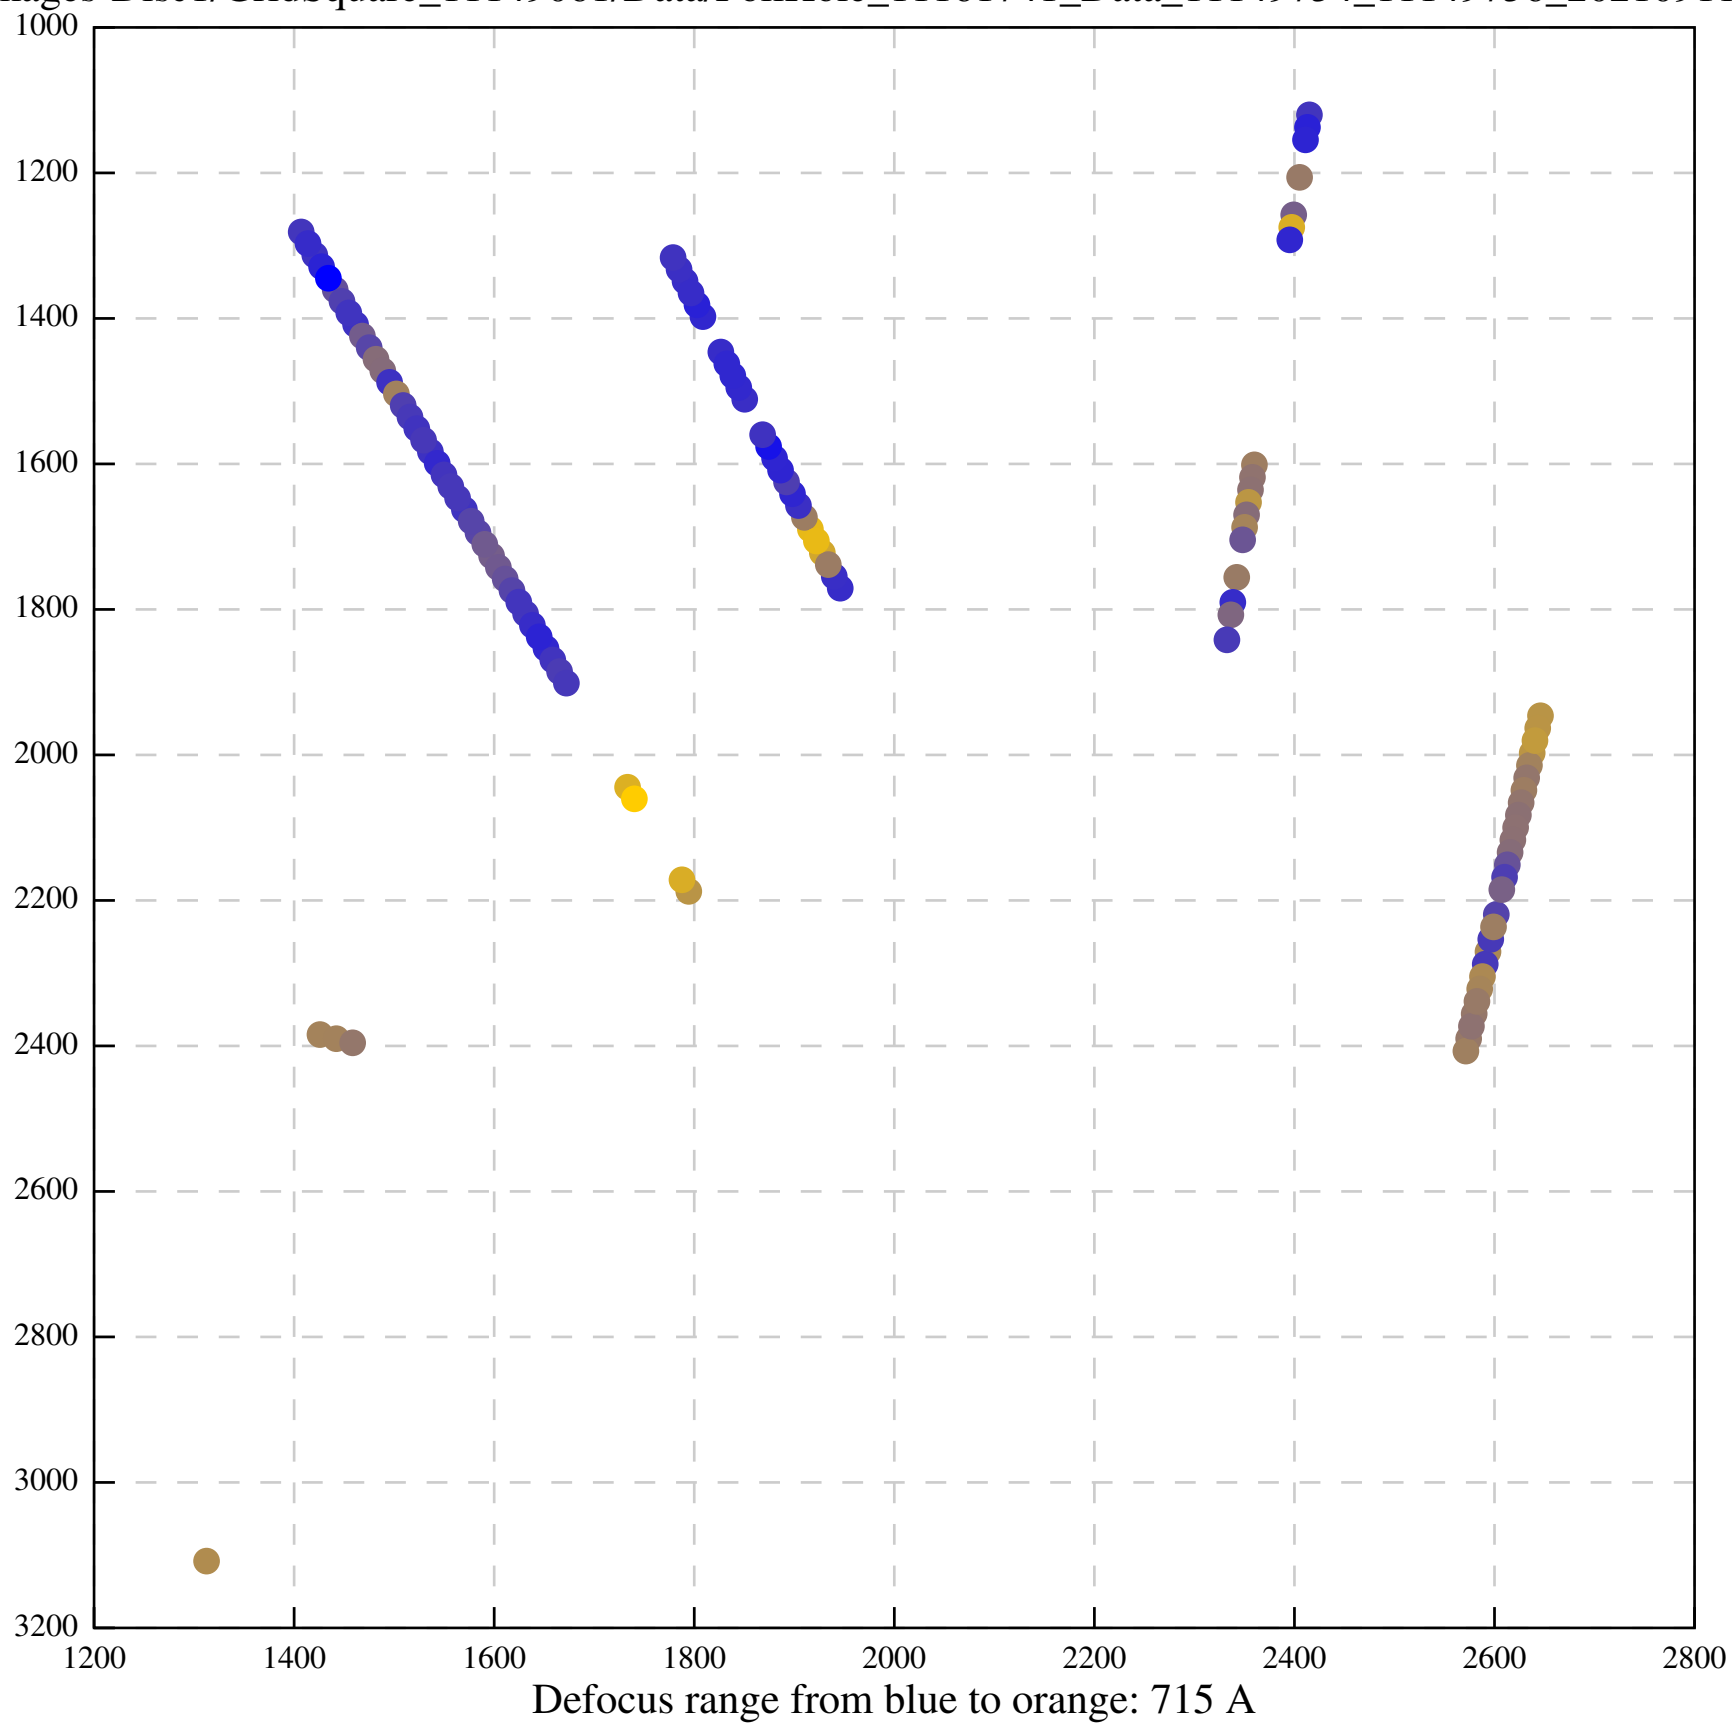

Defocus range from blue to orange: 542 A

Defocus range from blue to orange: 1001 A

Defocus range from blue to orange: 424 A

Defocus range from blue to orange: 347 A

Defocus range from blue to orange: 0 A

Defocus range from blue to orange: 1450 A