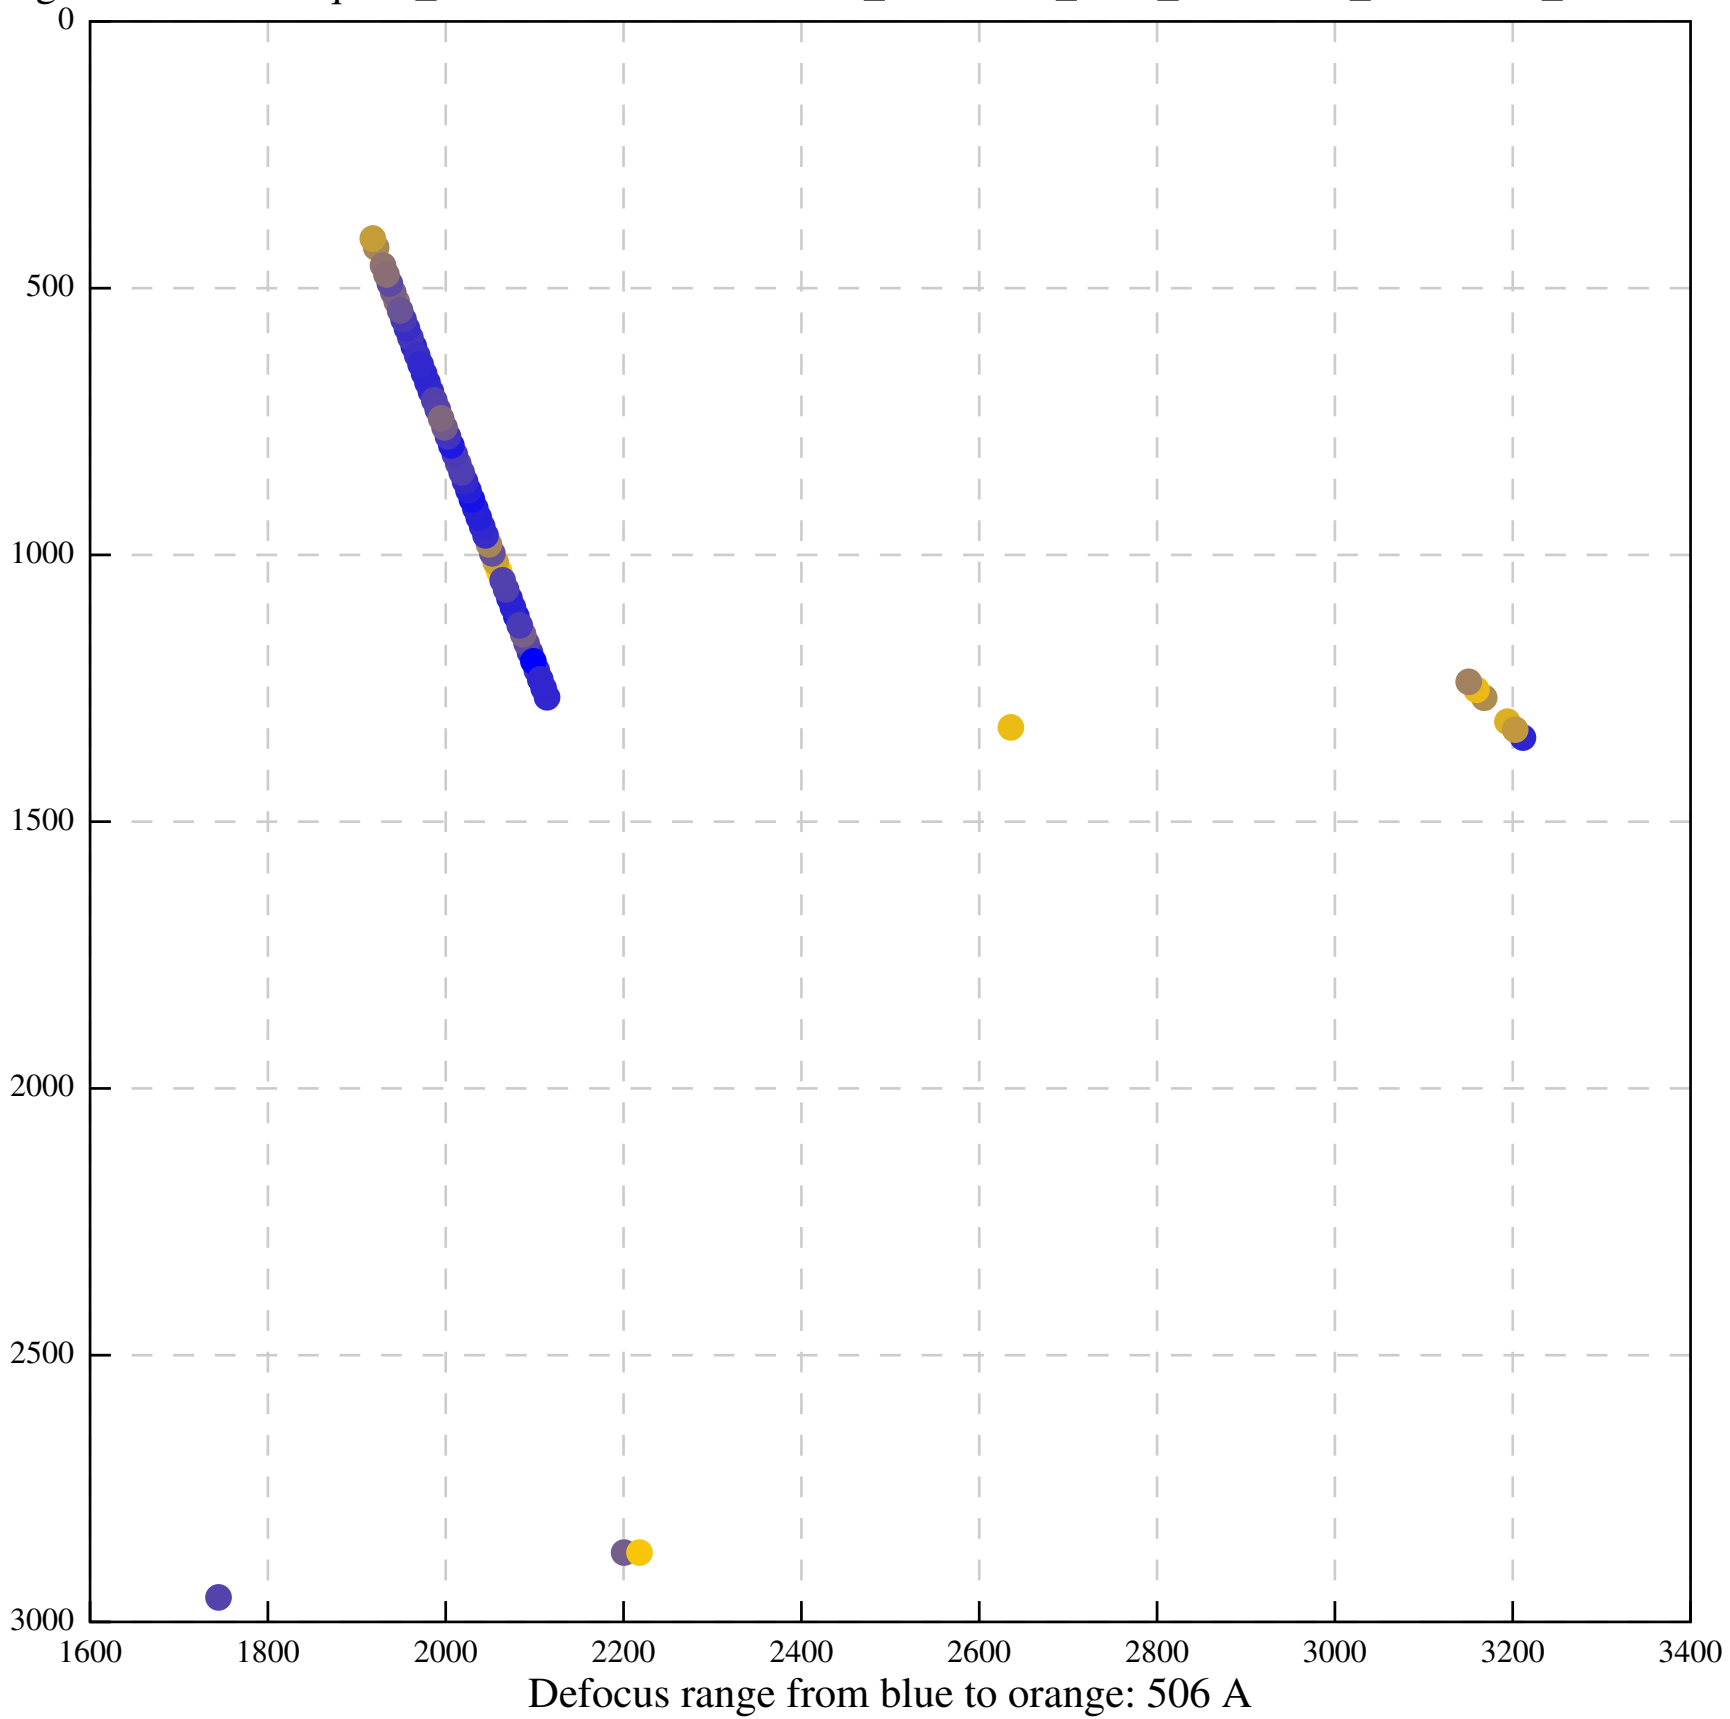

Defocus range from blue to orange: 281 A

Defocus range from blue to orange: 324 A

Defocus range from blue to orange: 1354 A

Defocus range from blue to orange: 185 A

Defocus range from blue to orange: 577 A