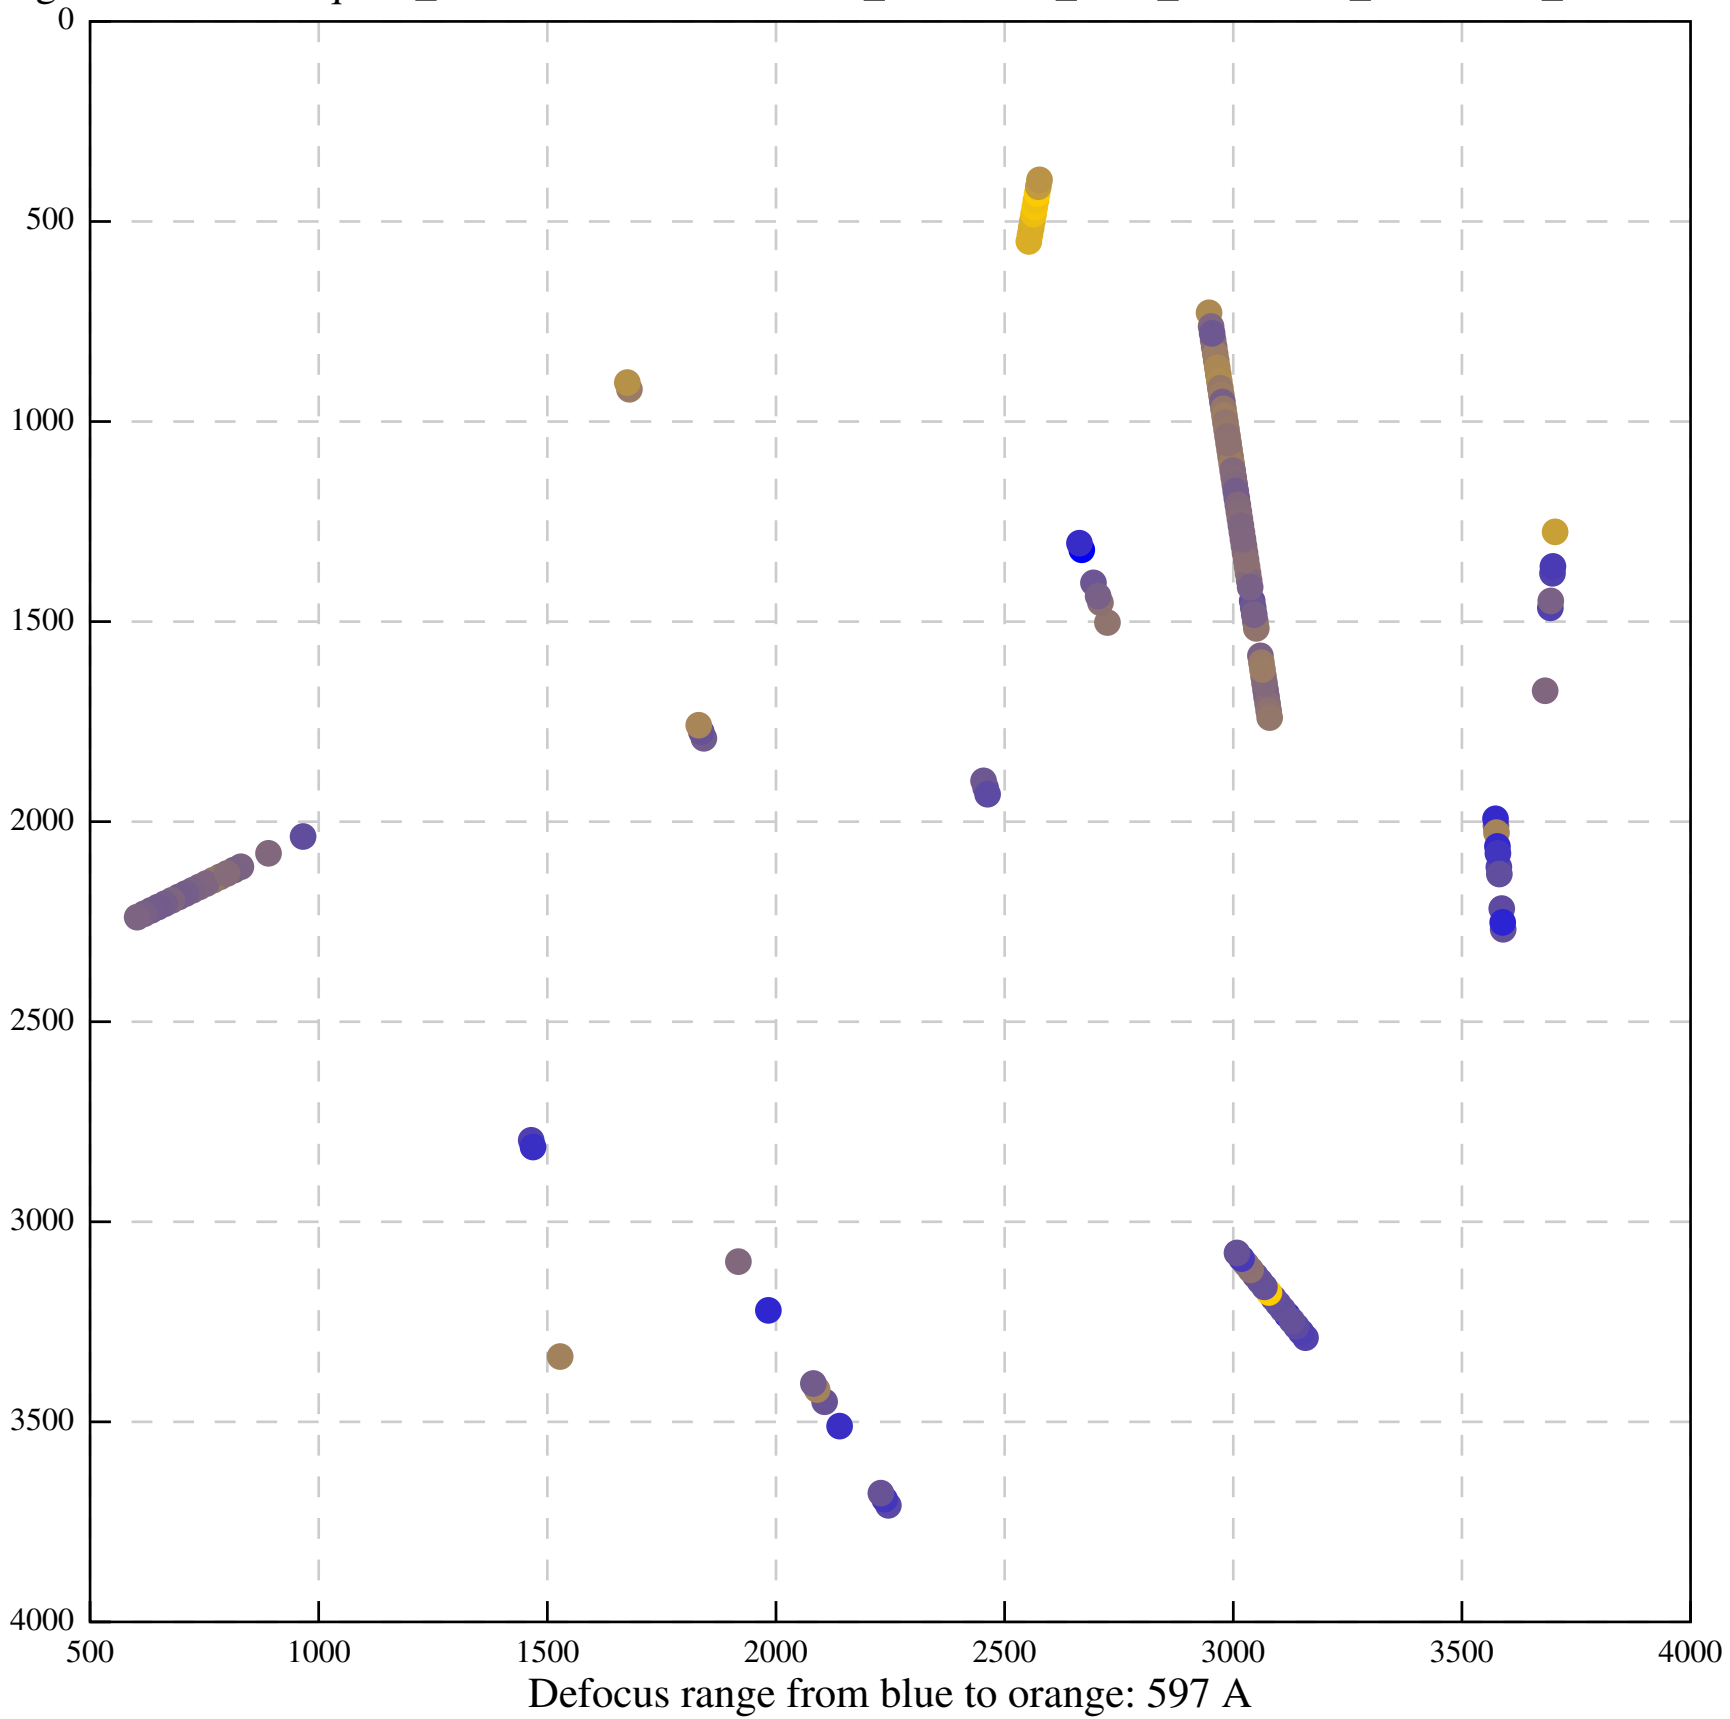

Defocus range from blue to orange: 315 A

Defocus range from blue to orange: 920 A

Defocus range from blue to orange: 662 A

Defocus range from blue to orange: 877 A

Defocus range from blue to orange: 1069 A