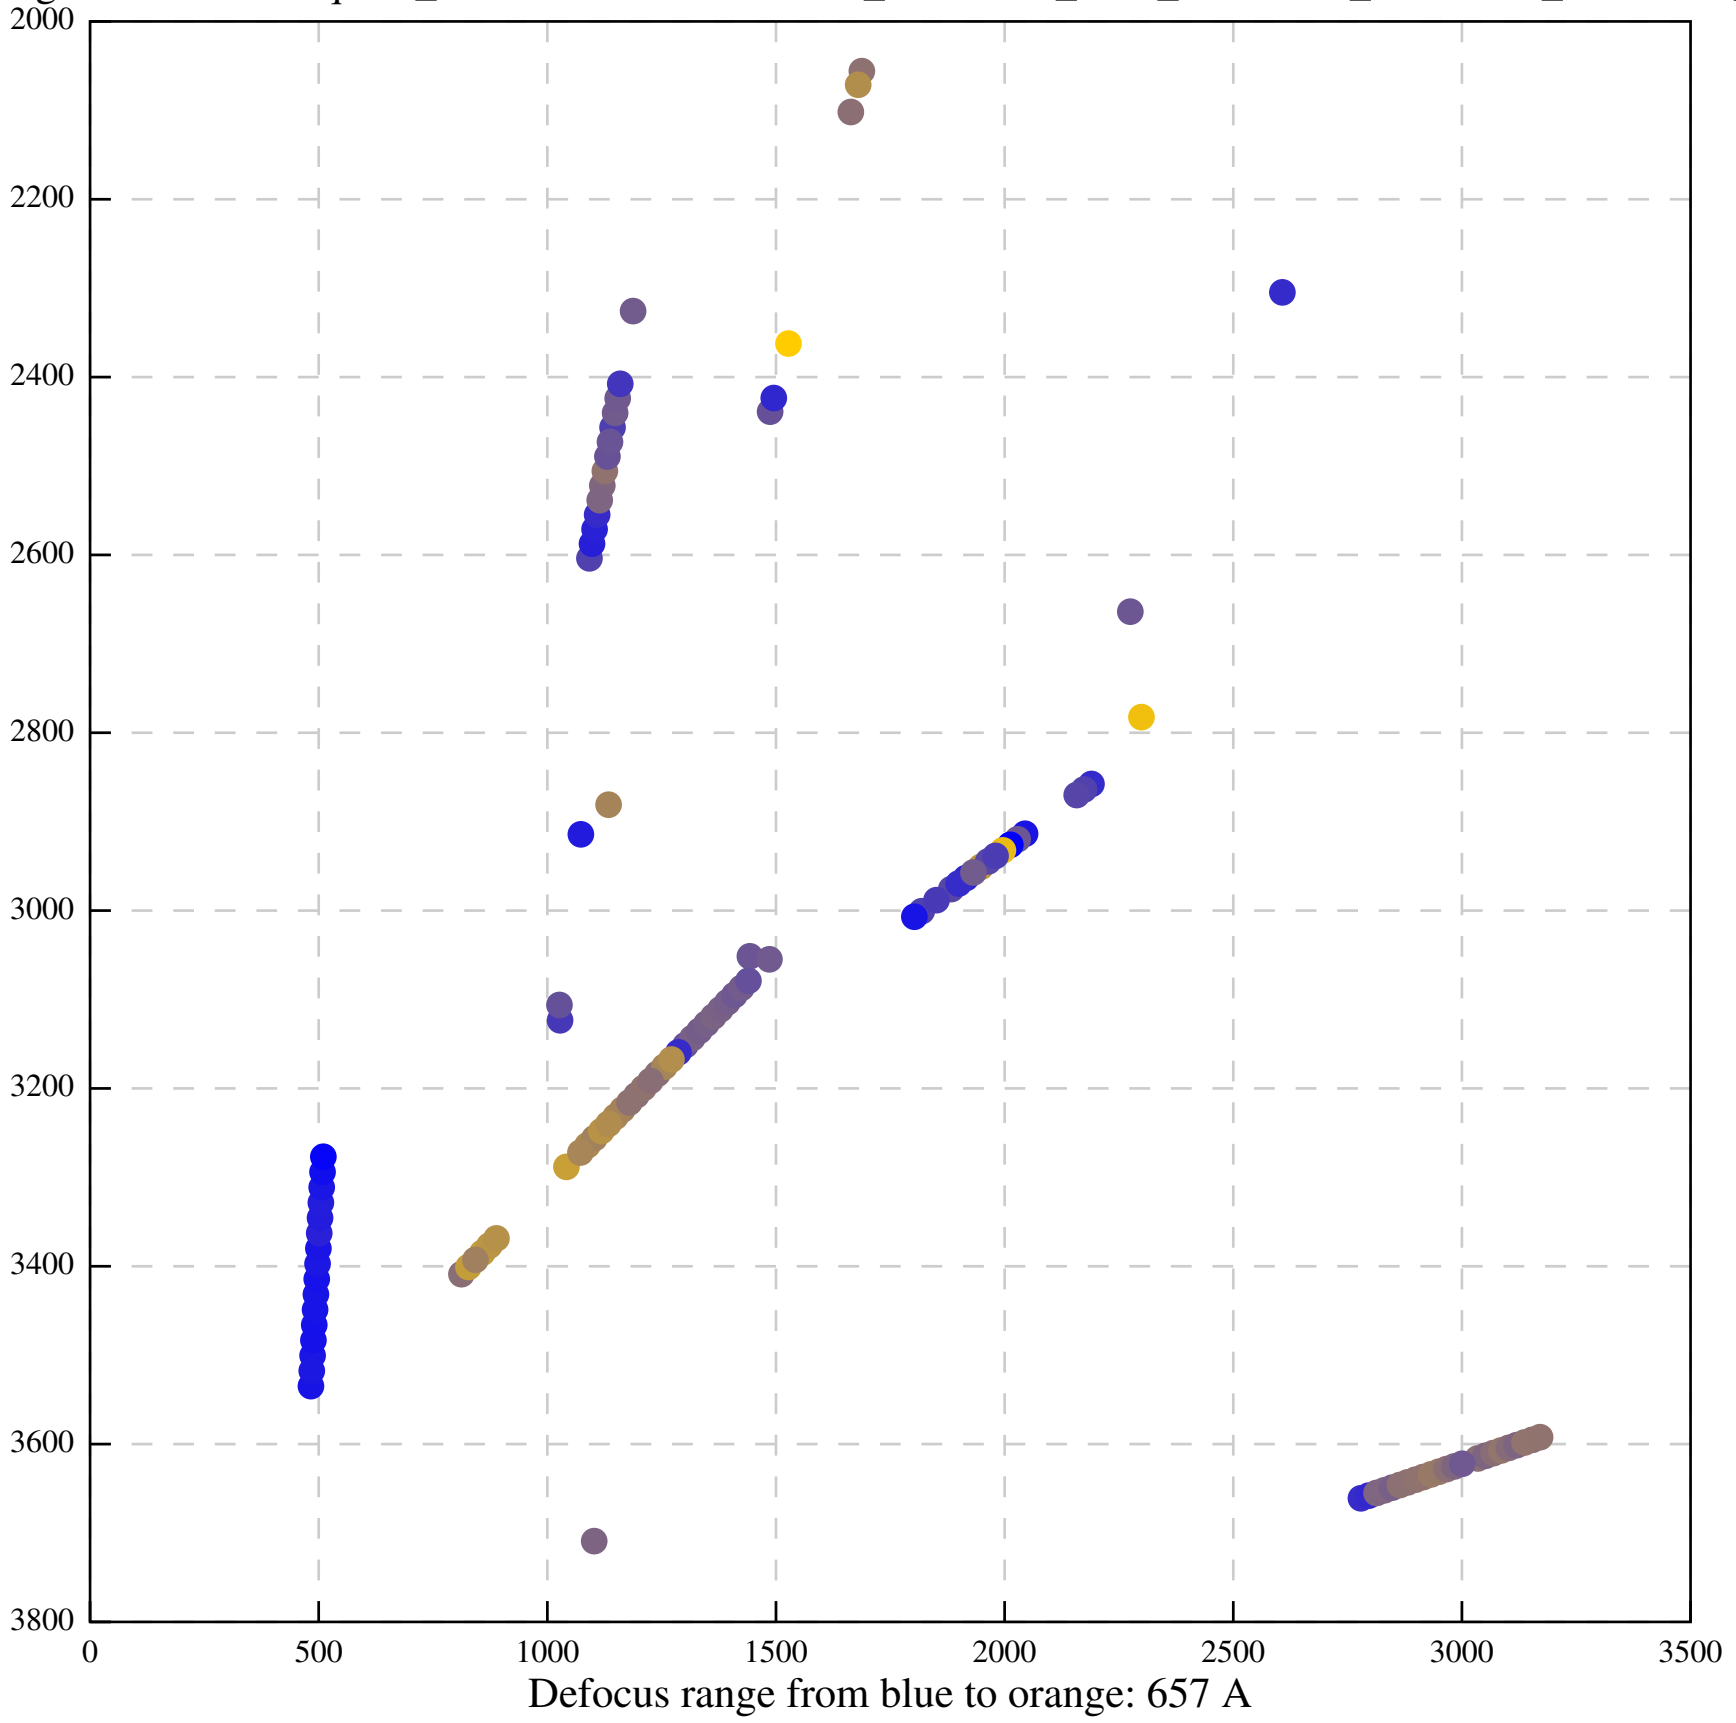

Defocus range from blue to orange: 229 A

Defocus range from blue to orange: 561 A

Defocus range from blue to orange: 0 A

Defocus range from blue to orange: 1289 A

Defocus range from blue to orange: 678 A

EER/Images-Disc1/GridSquare\_11149073/Data/FoilHole\_11162623\_Data\_11149757\_11149759\_20210912\_002301\_EER\_c