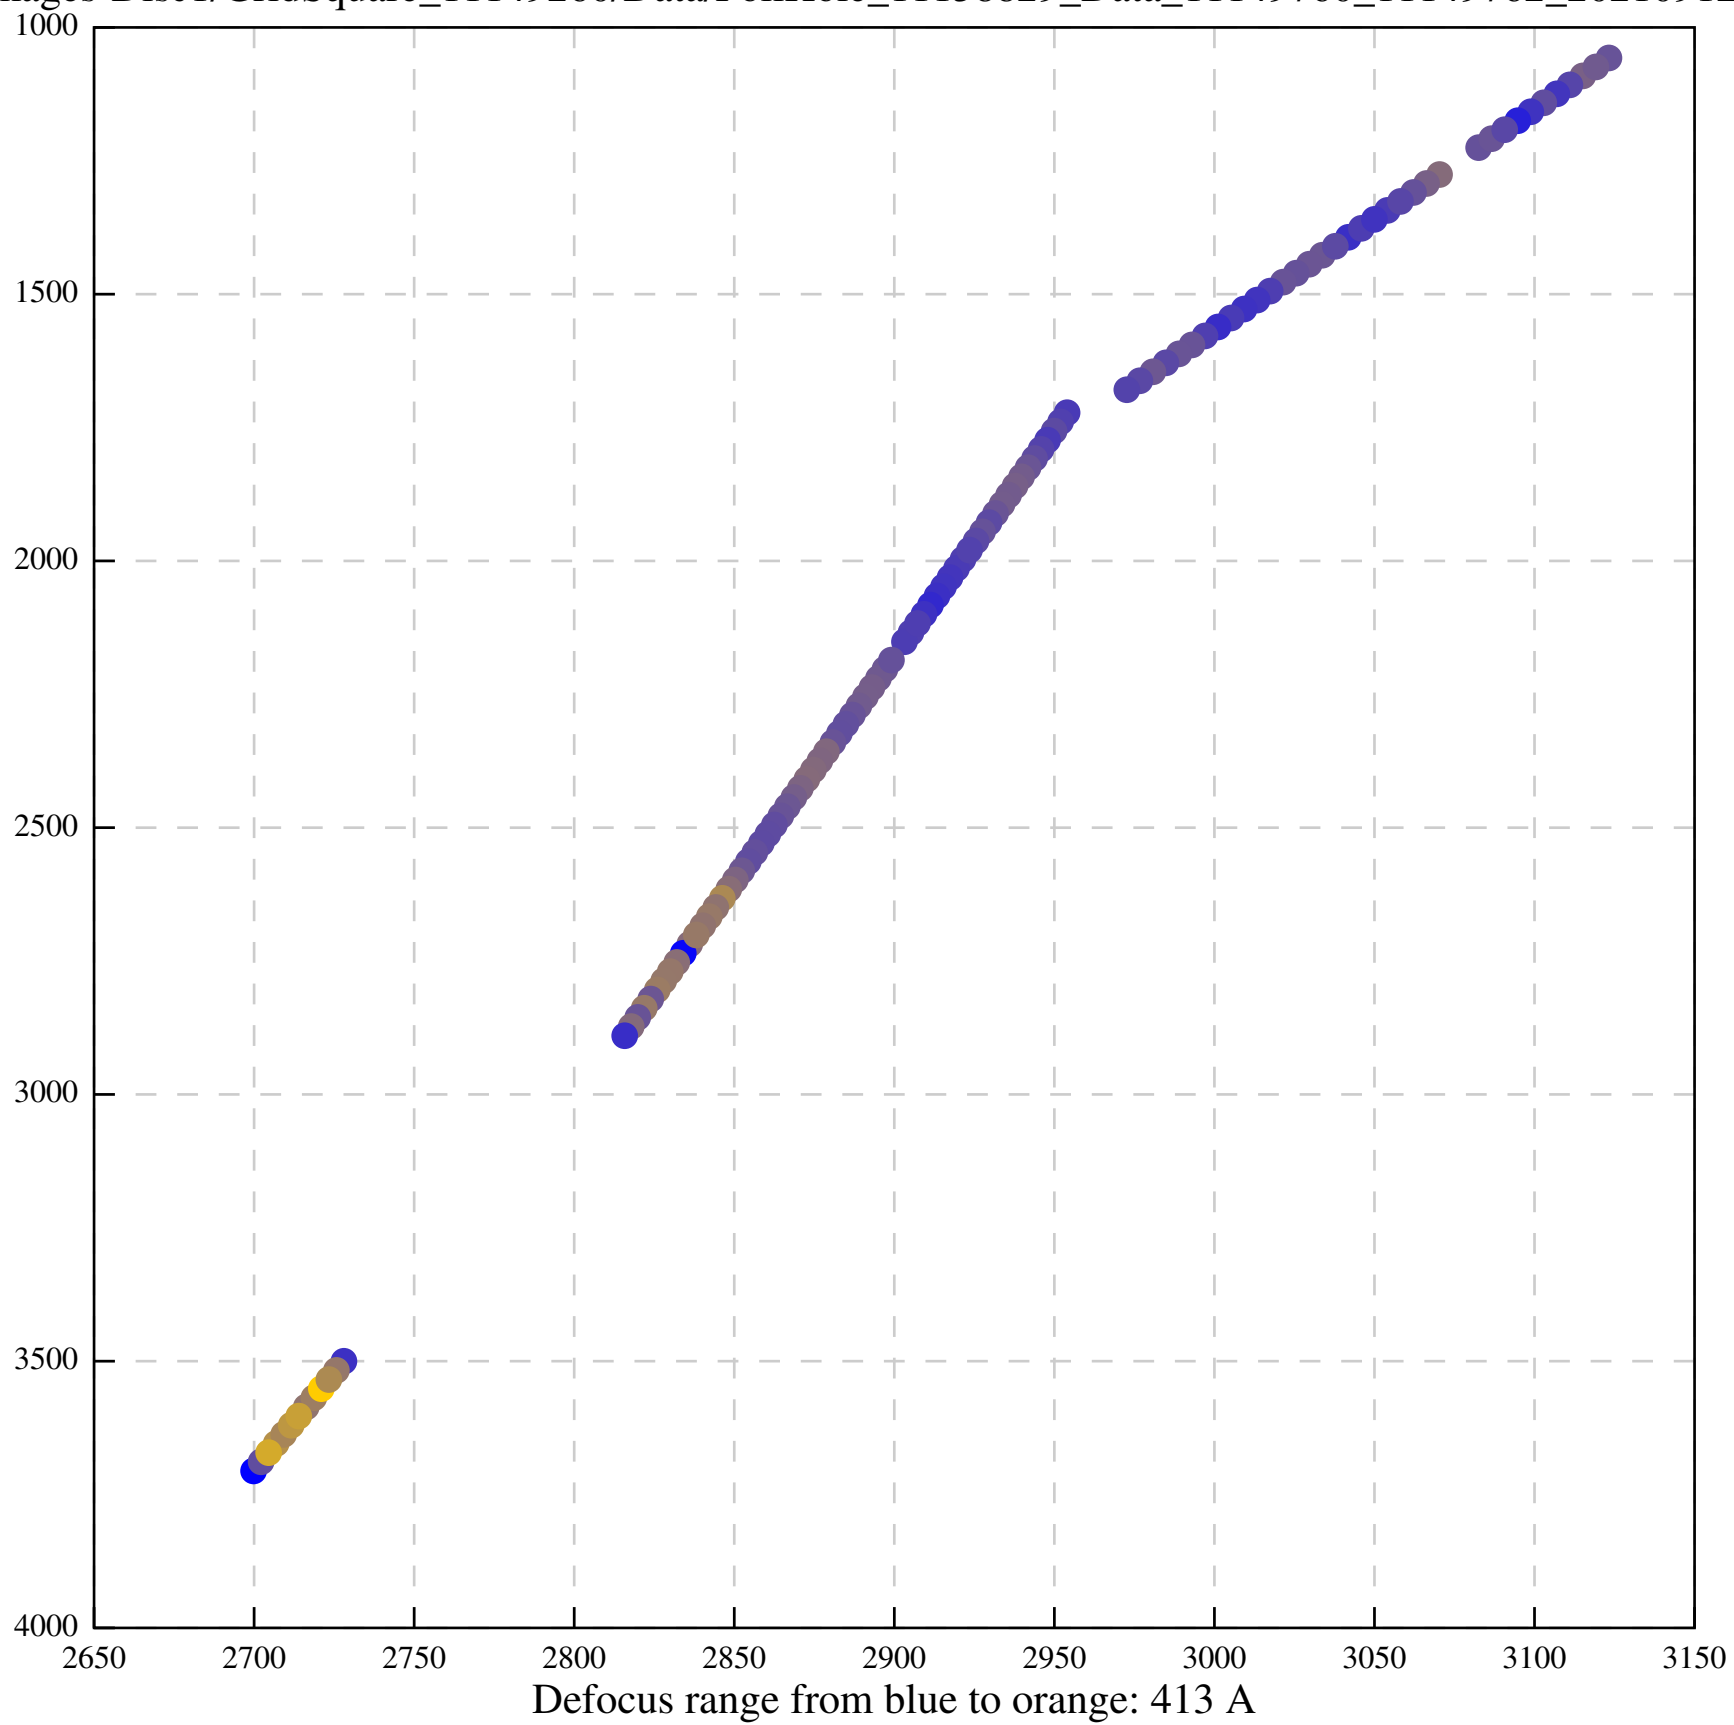

Defocus range from blue to orange: 659 A

Defocus range from blue to orange: 686 A

Defocus range from blue to orange: 65 A

Defocus range from blue to orange: 458 A

Defocus range from blue to orange: 459 A

Defocus range from blue to orange: 134 A