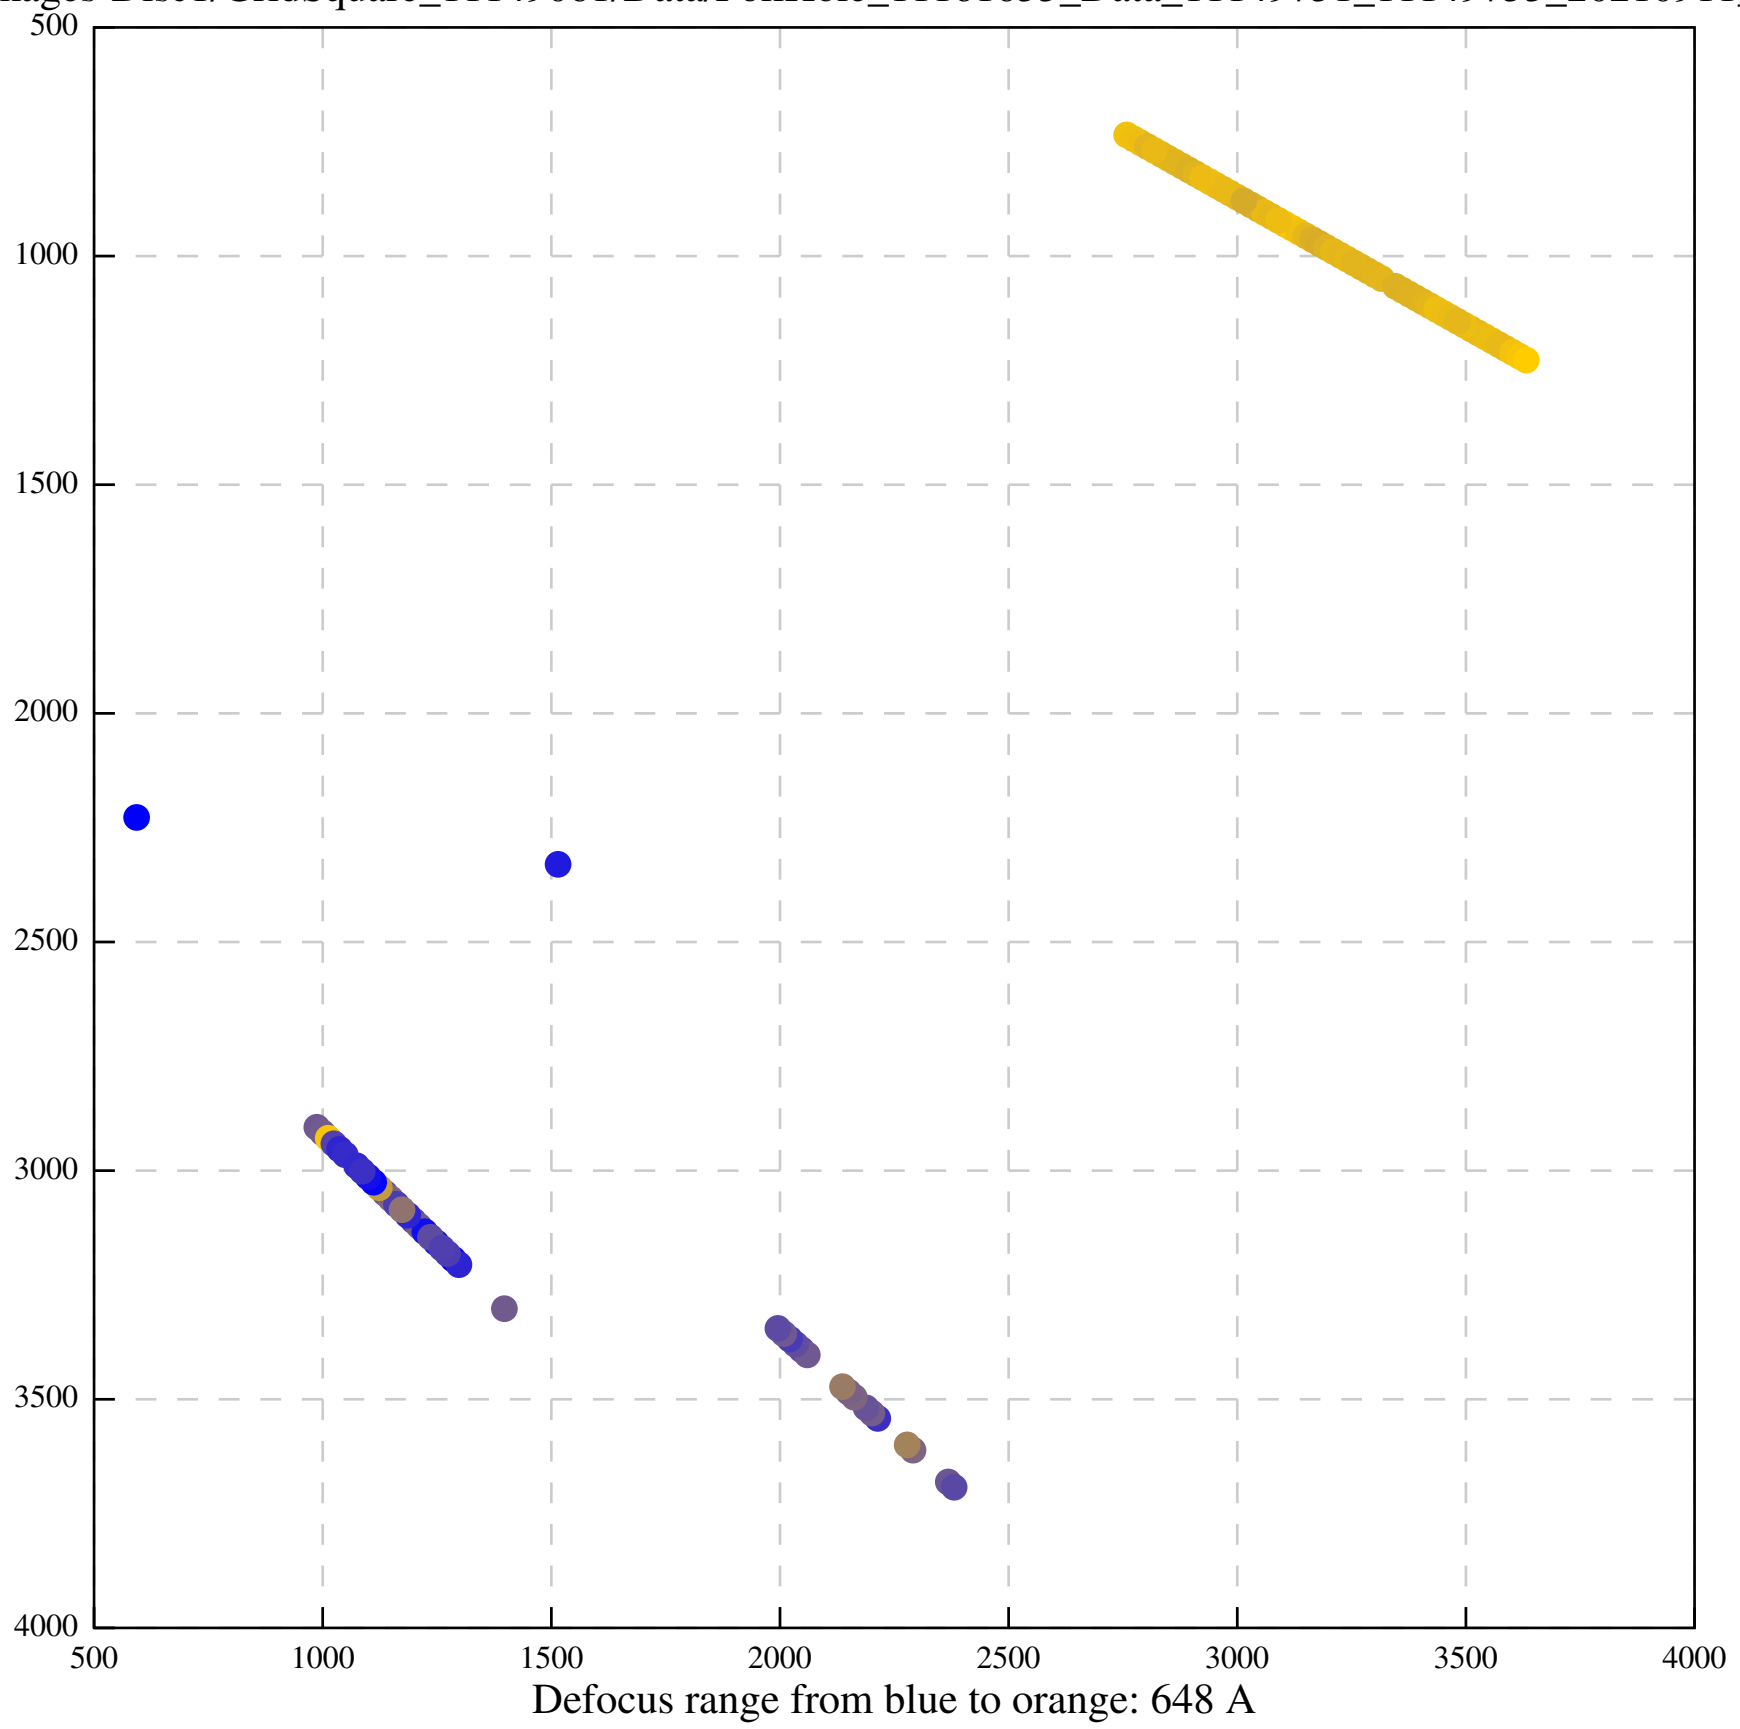

Defocus range from blue to orange: 613 A

Defocus range from blue to orange: 848 A

Defocus range from blue to orange: 476 A

Defocus range from blue to orange: 463 A

Defocus range from blue to orange: 157 A