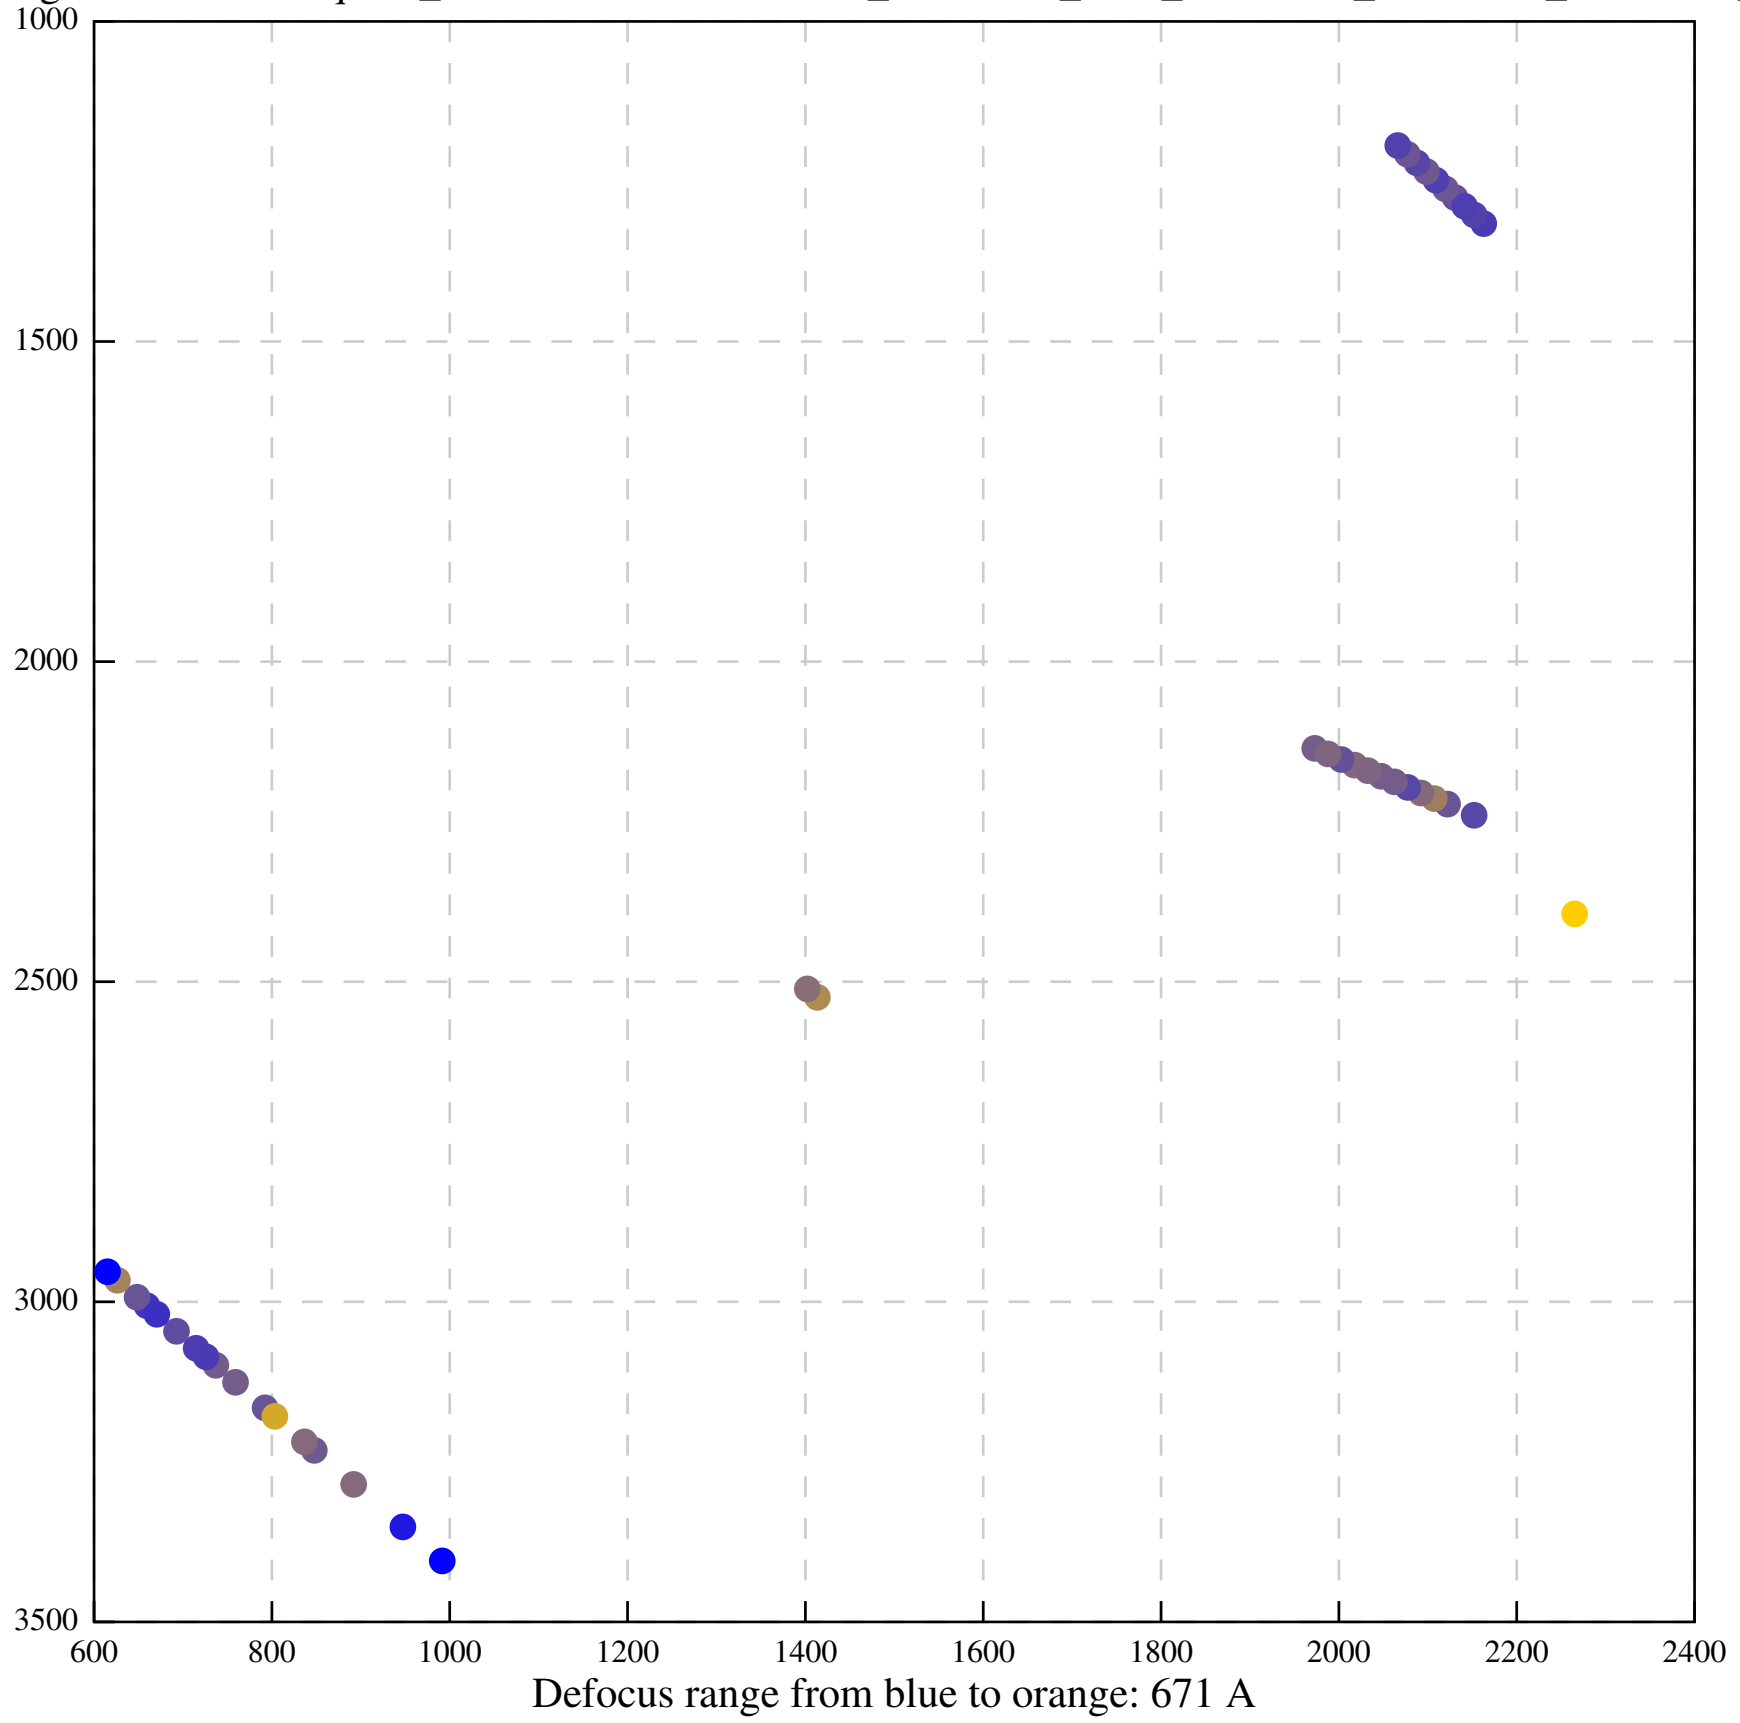

Defocus range from blue to orange: 793 A

Defocus range from blue to orange: 93 A

Defocus range from blue to orange: 0 A

Defocus range from blue to orange: 73 A

Defocus range from blue to orange: 169 A

Defocus range from blue to orange: 0 A