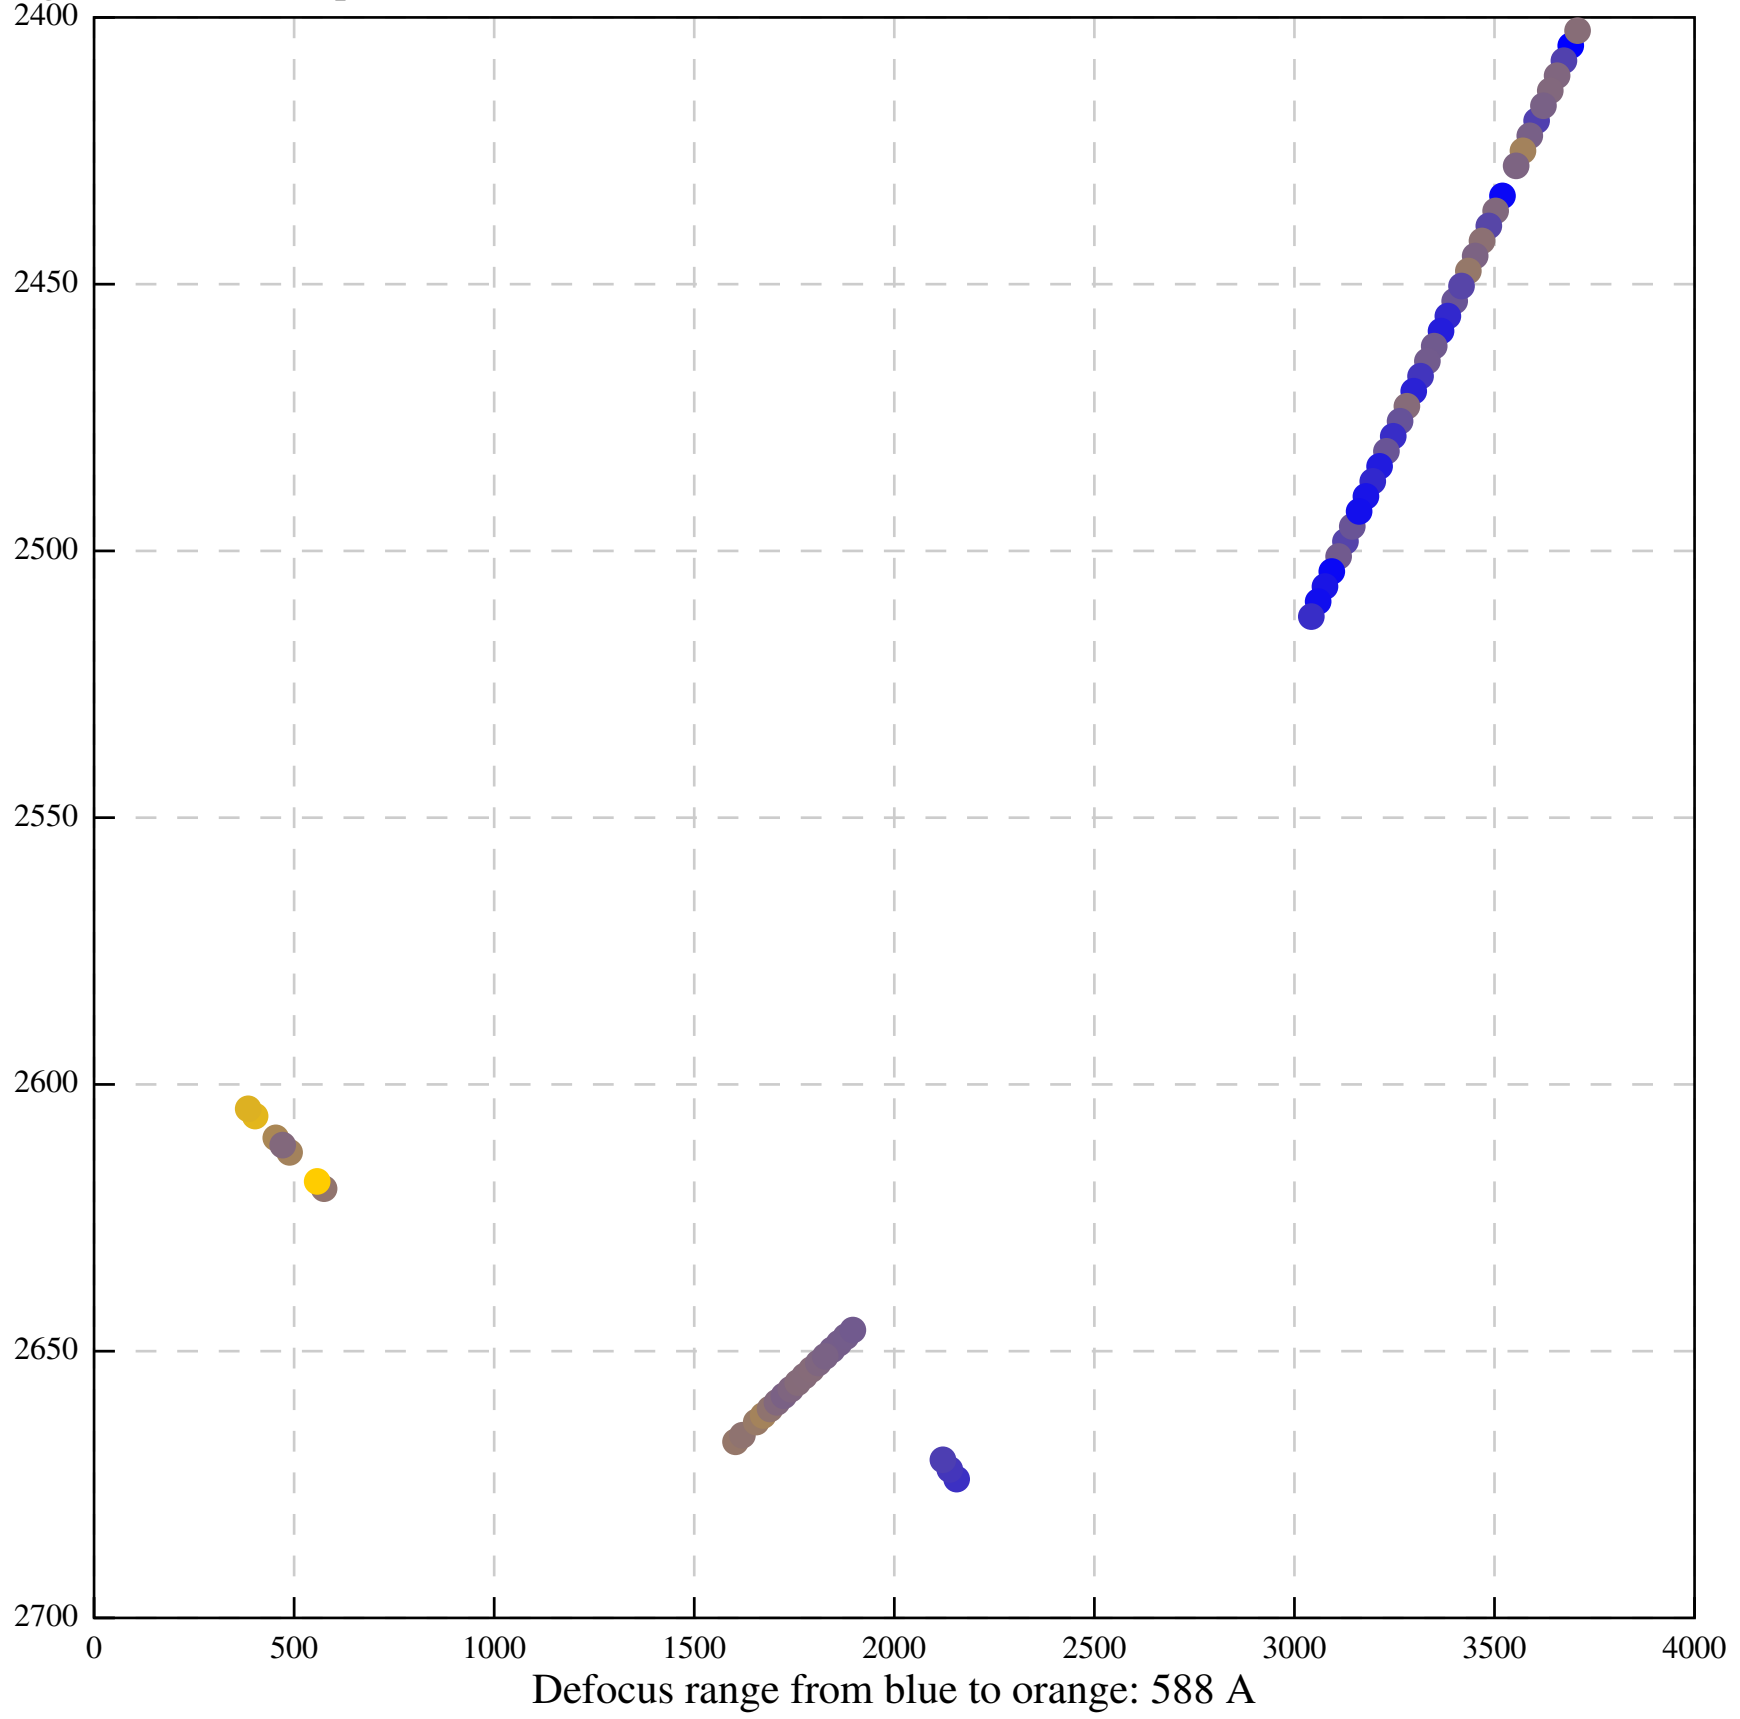

Defocus range from blue to orange: 547 A

Defocus range from blue to orange: 0 A

Defocus range from blue to orange: 281 A

Defocus range from blue to orange: 0 A

Defocus range from blue to orange: 0 A

Defocus range from blue to orange: 0 A