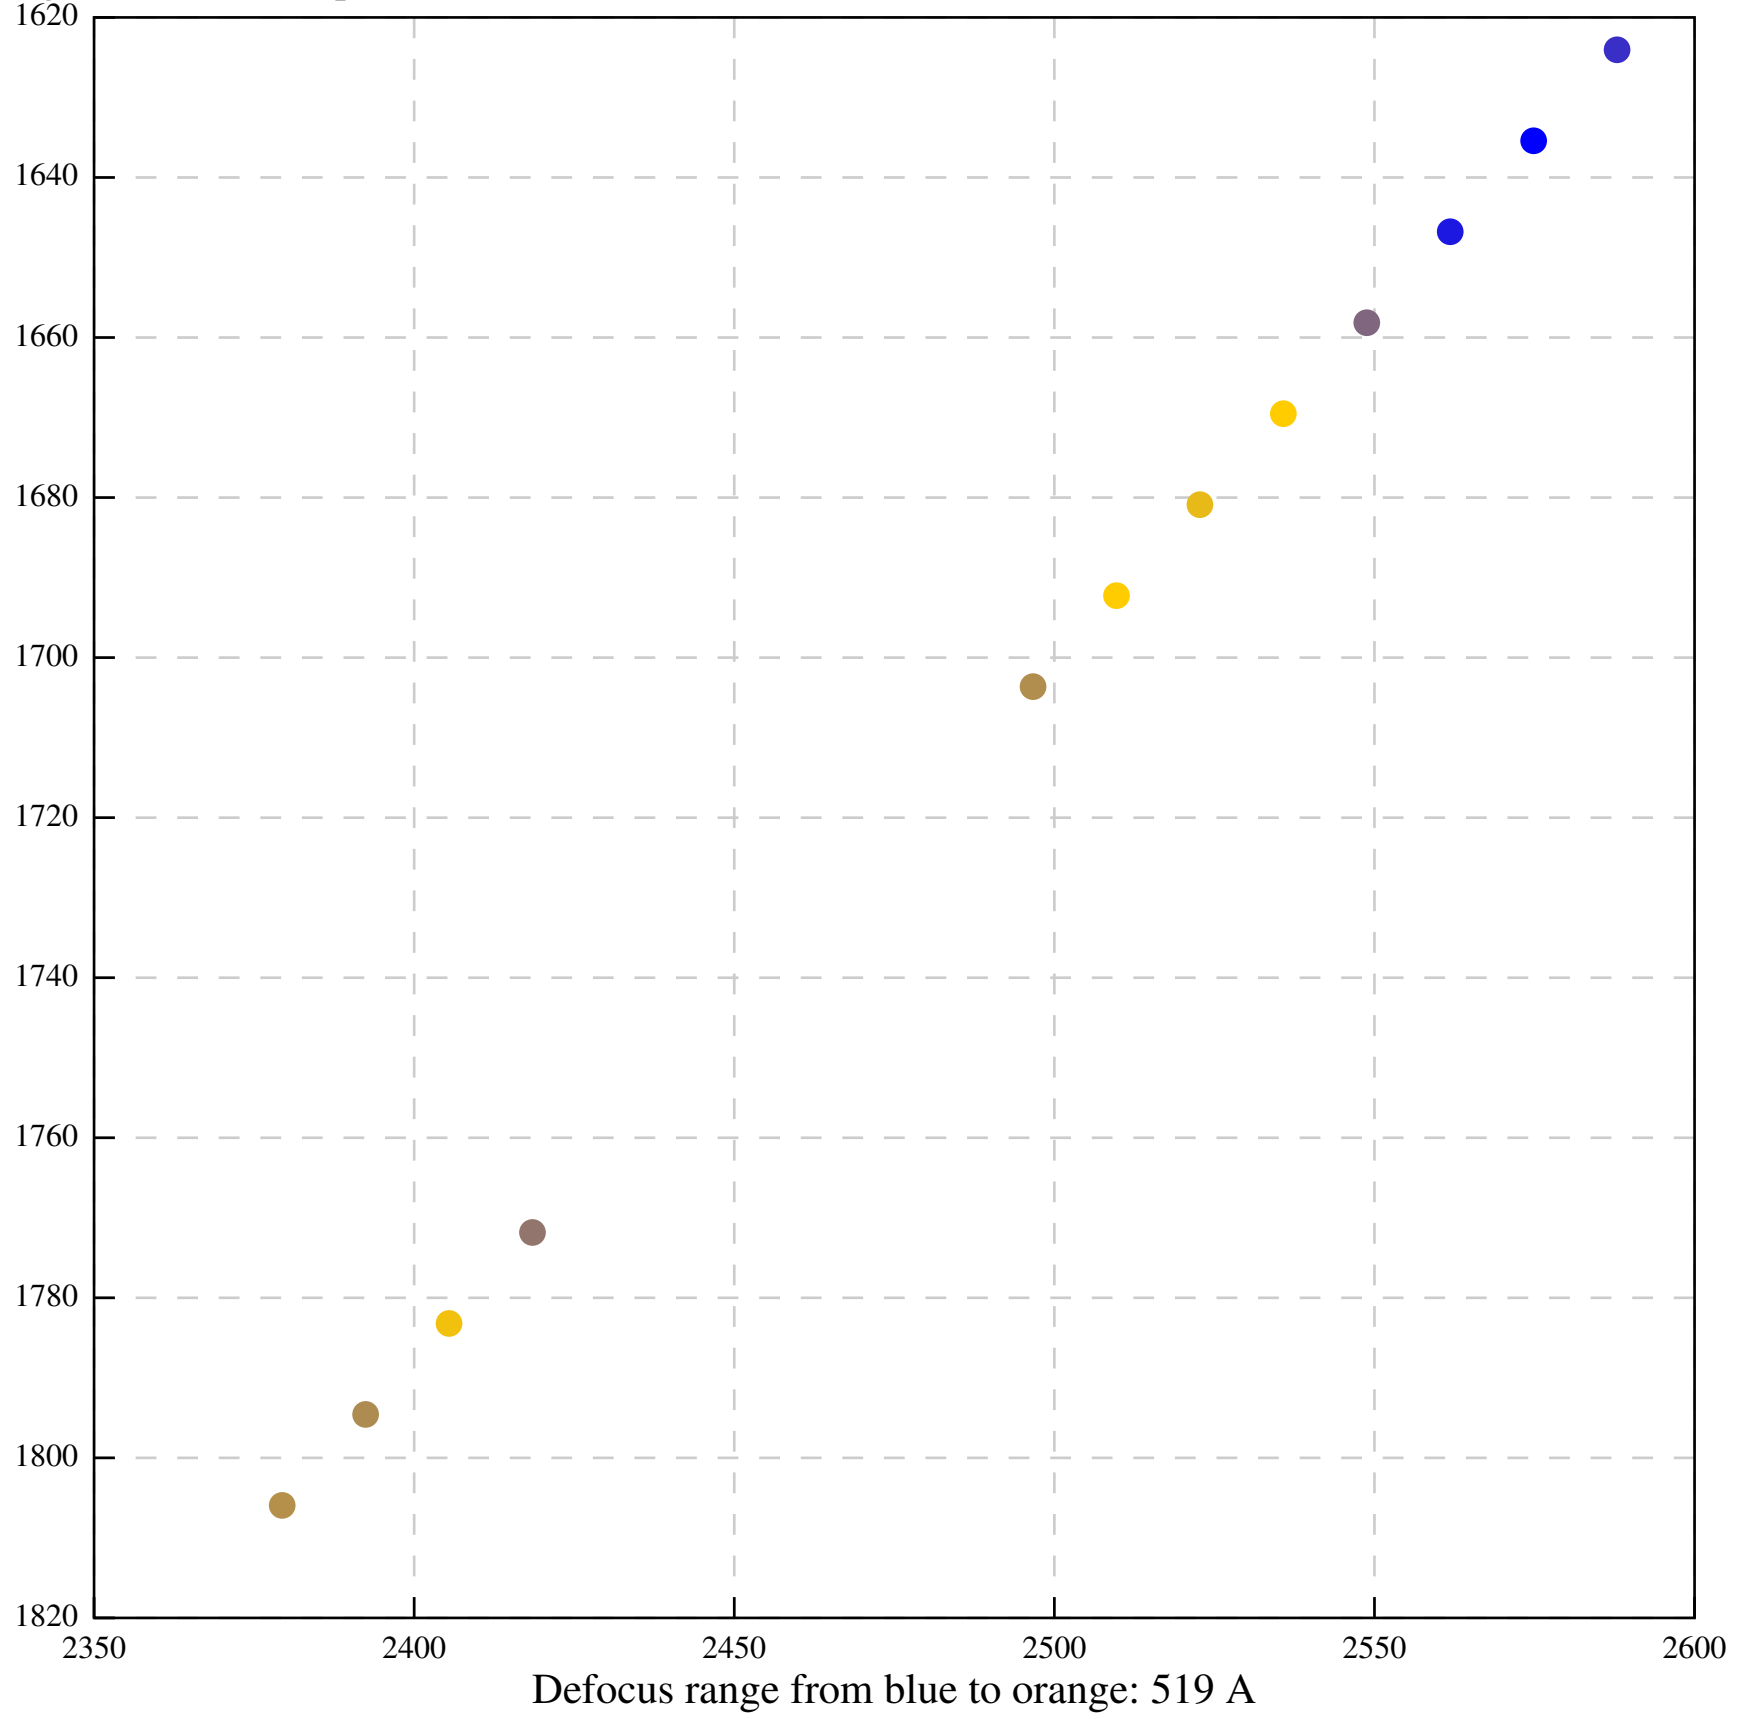

Defocus range from blue to orange: 554 A

Defocus range from blue to orange: 689 A

Defocus range from blue to orange: 87 A

Defocus range from blue to orange: 0 A

Defocus range from blue to orange: 322 A

Defocus range from blue to orange: 349 A