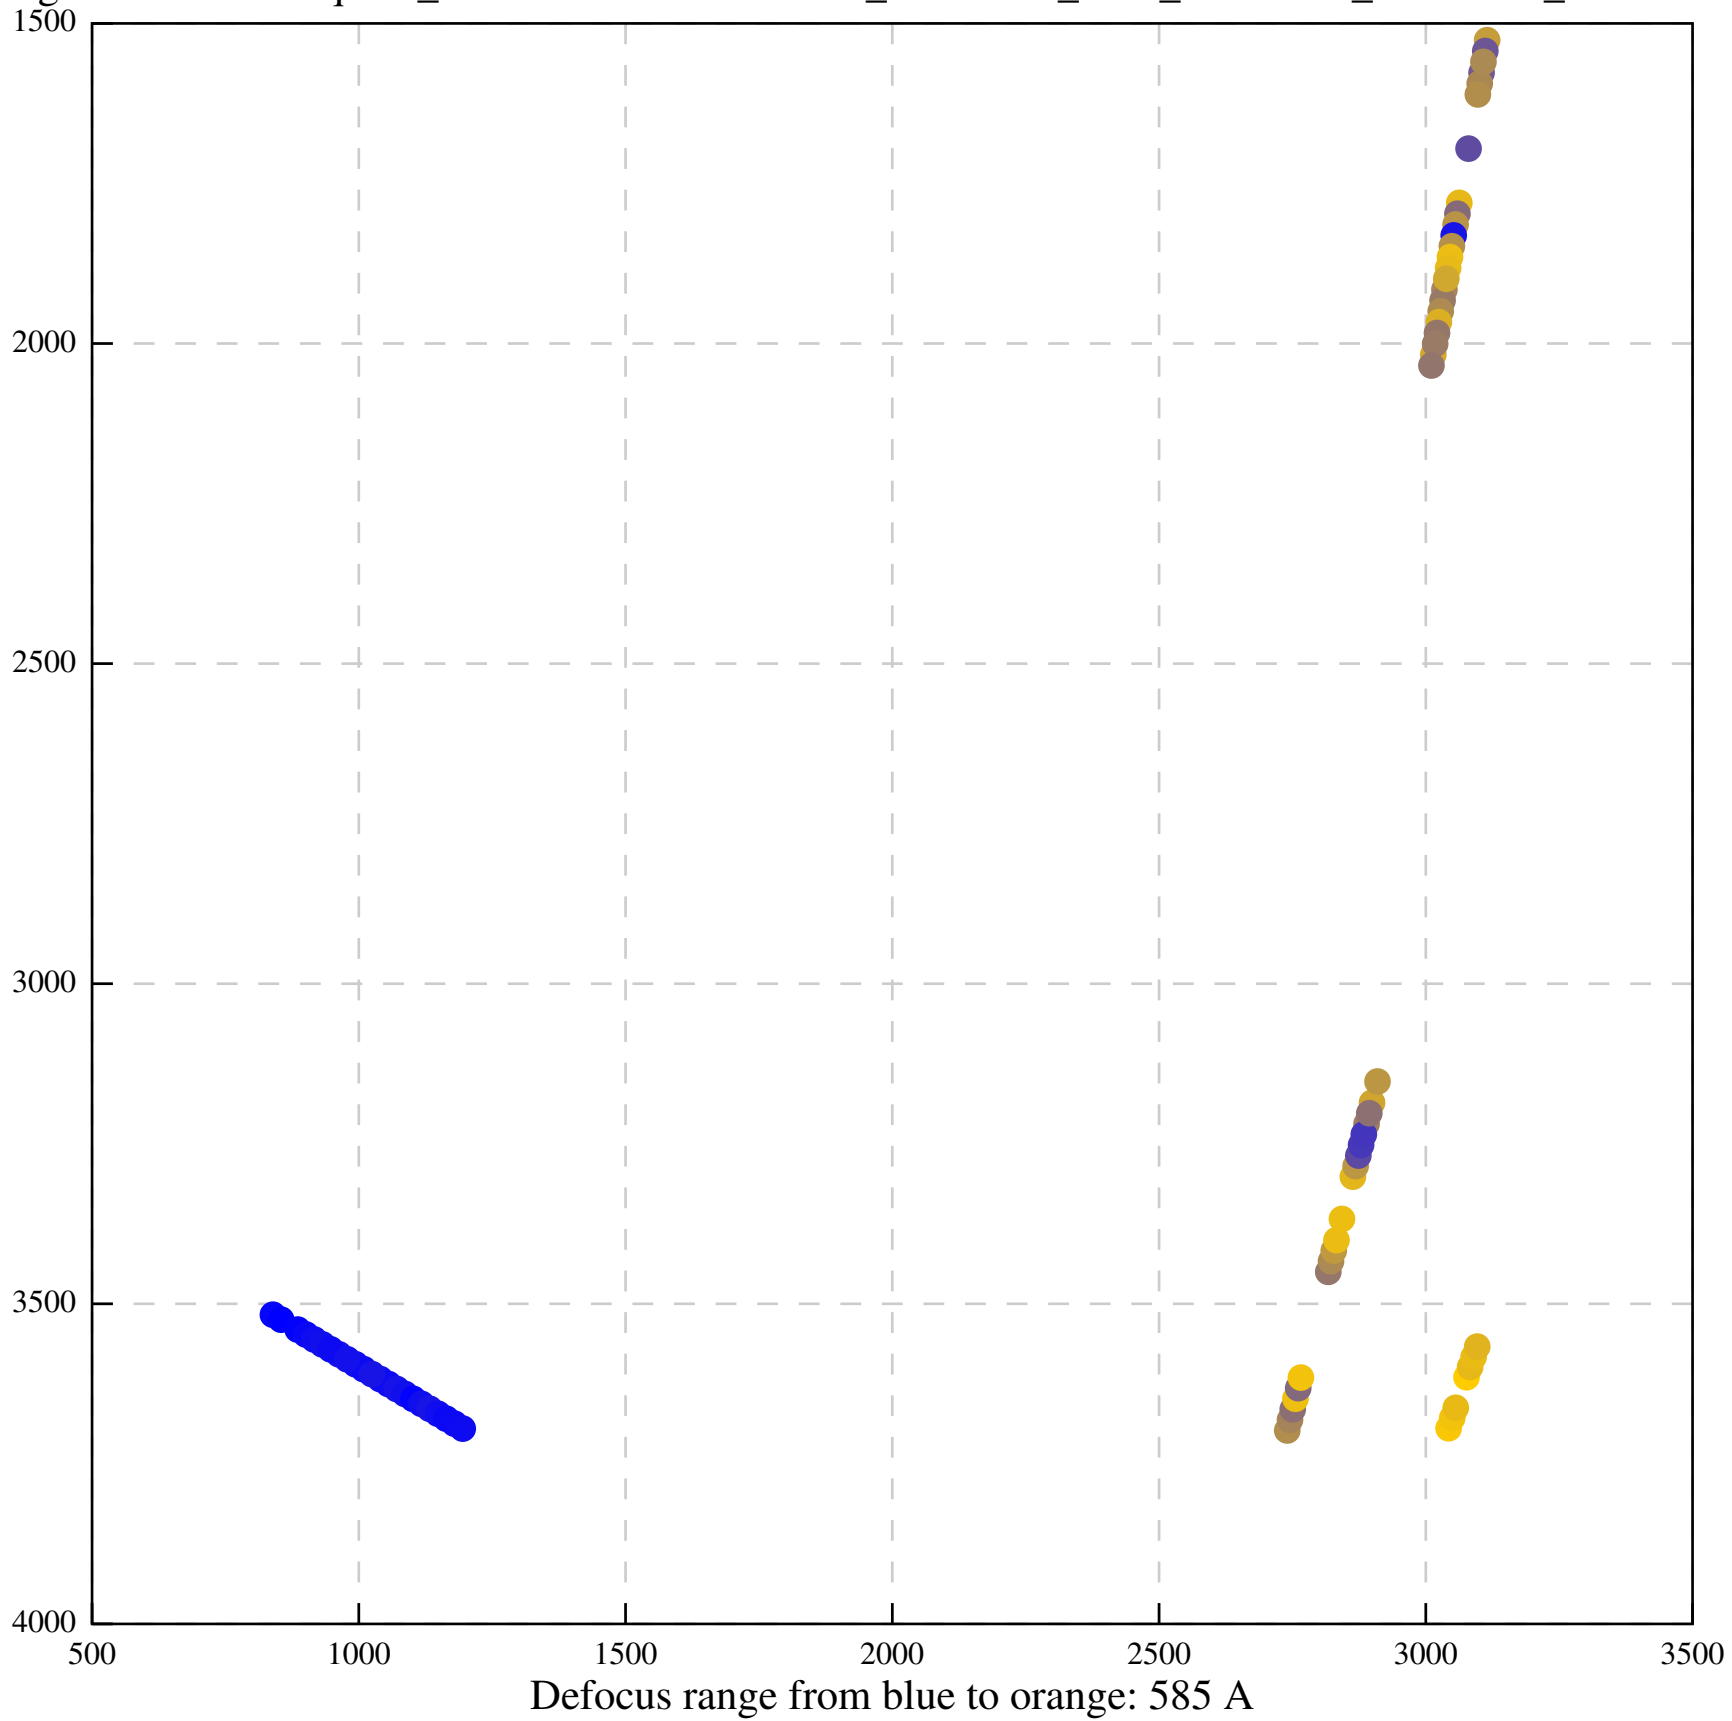

Defocus range from blue to orange: 618 A

Defocus range from blue to orange: 138 A

Defocus range from blue to orange: 341 A

Defocus range from blue to orange: 291 A

Defocus range from blue to orange: 15 A

Defocus range from blue to orange: 0 A