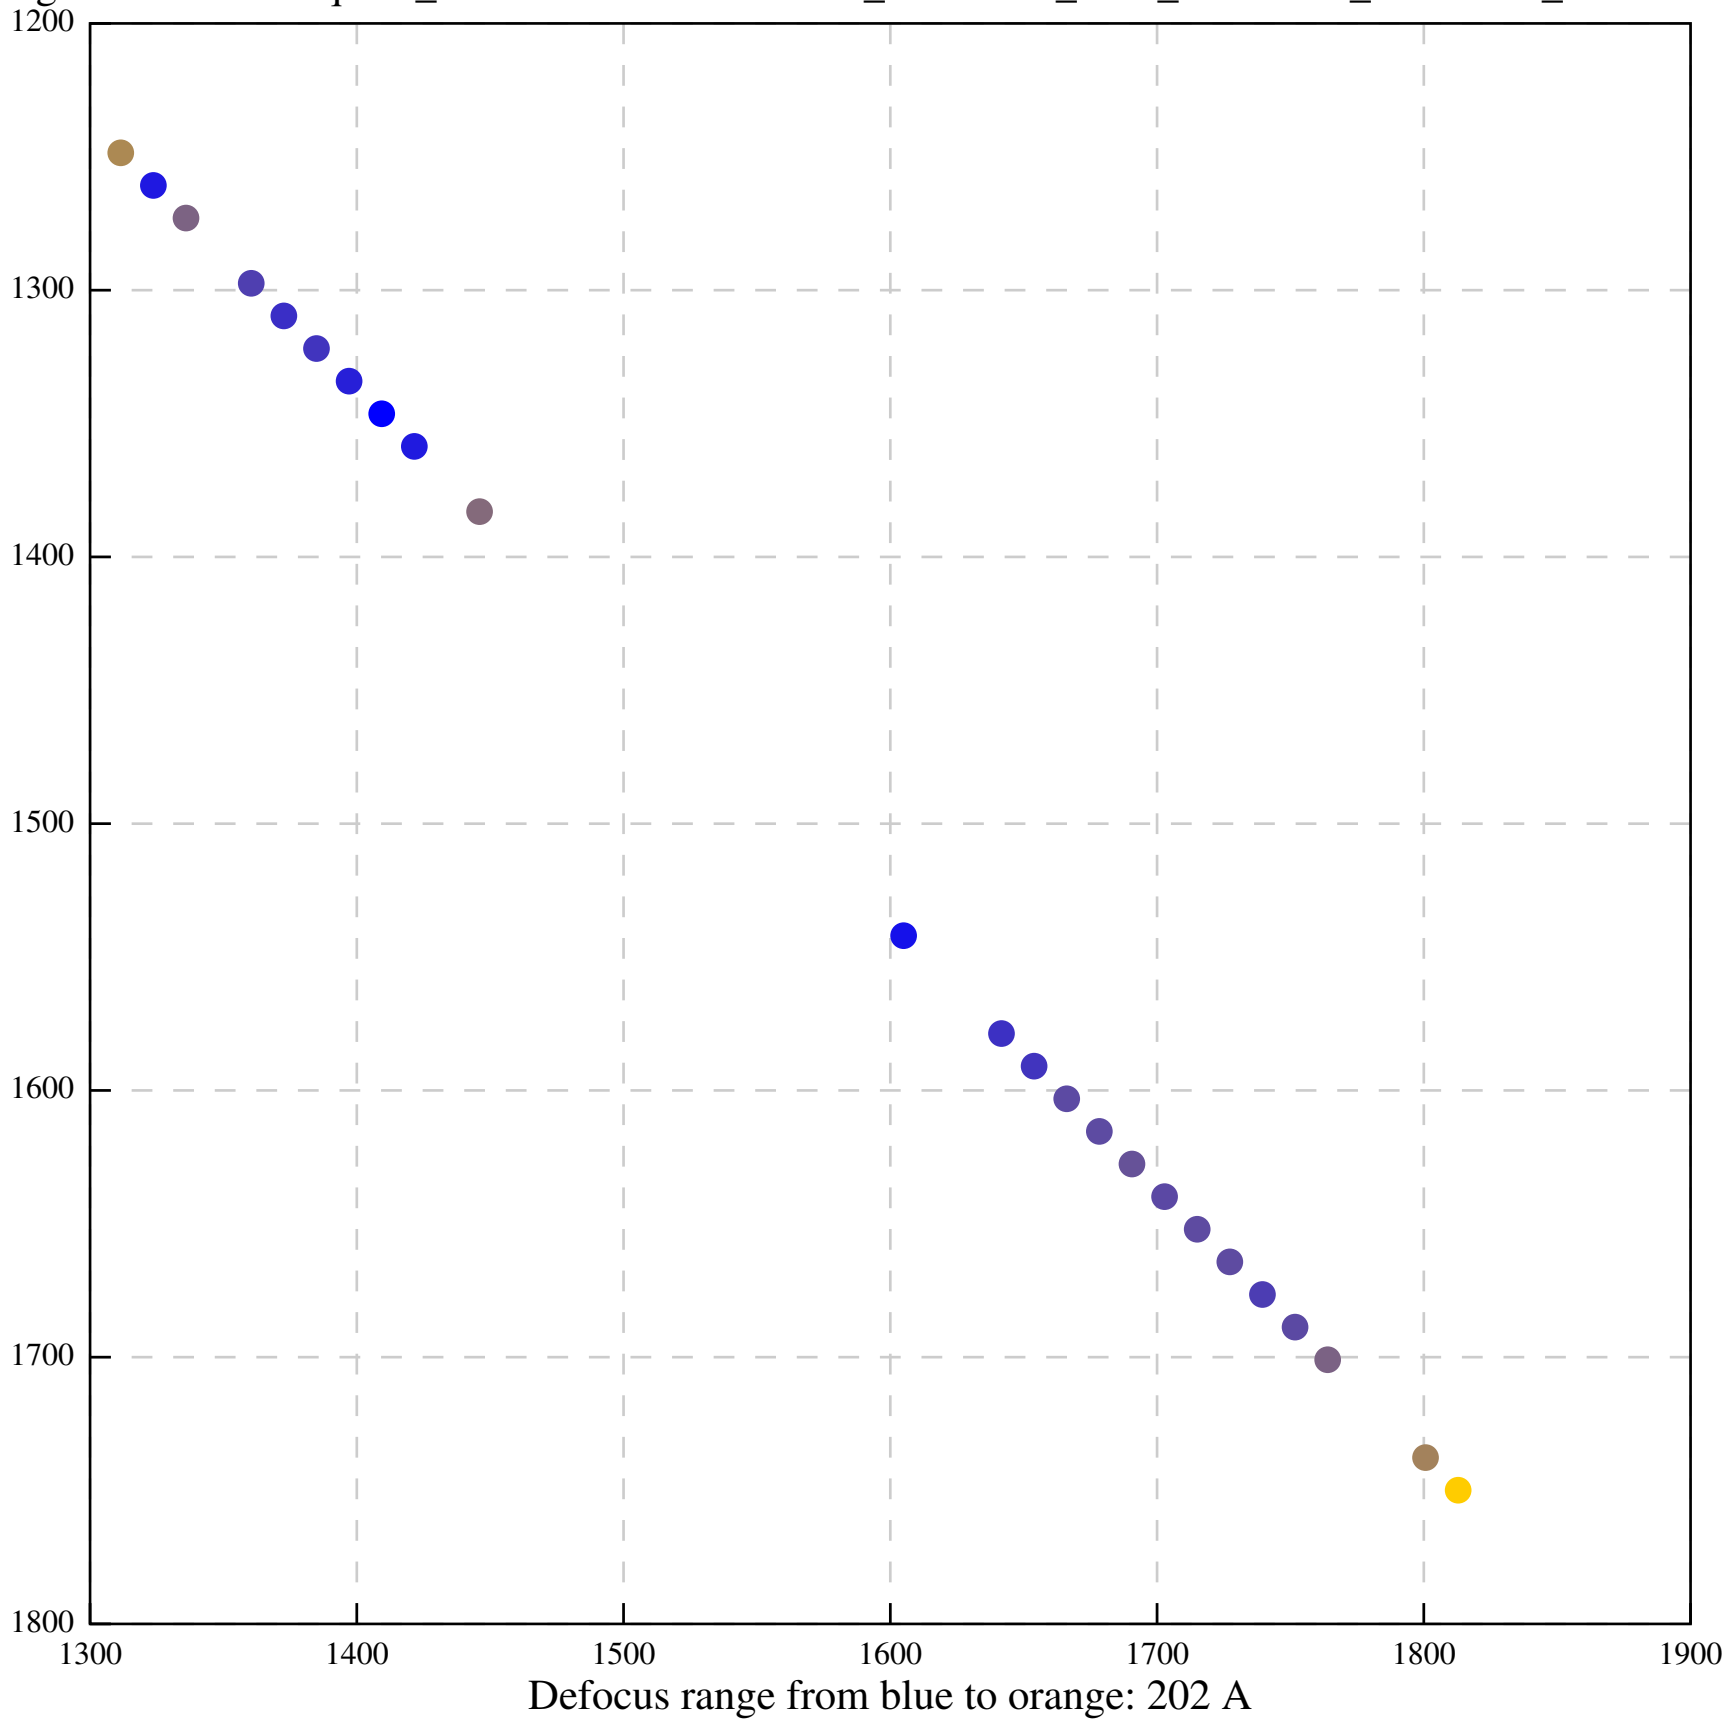

Defocus range from blue to orange: 704 A

Defocus range from blue to orange: 0 A

Defocus range from blue to orange: 798 A

Defocus range from blue to orange: 228 A

Defocus range from blue to orange: 772 A

Defocus range from blue to orange: 217 A