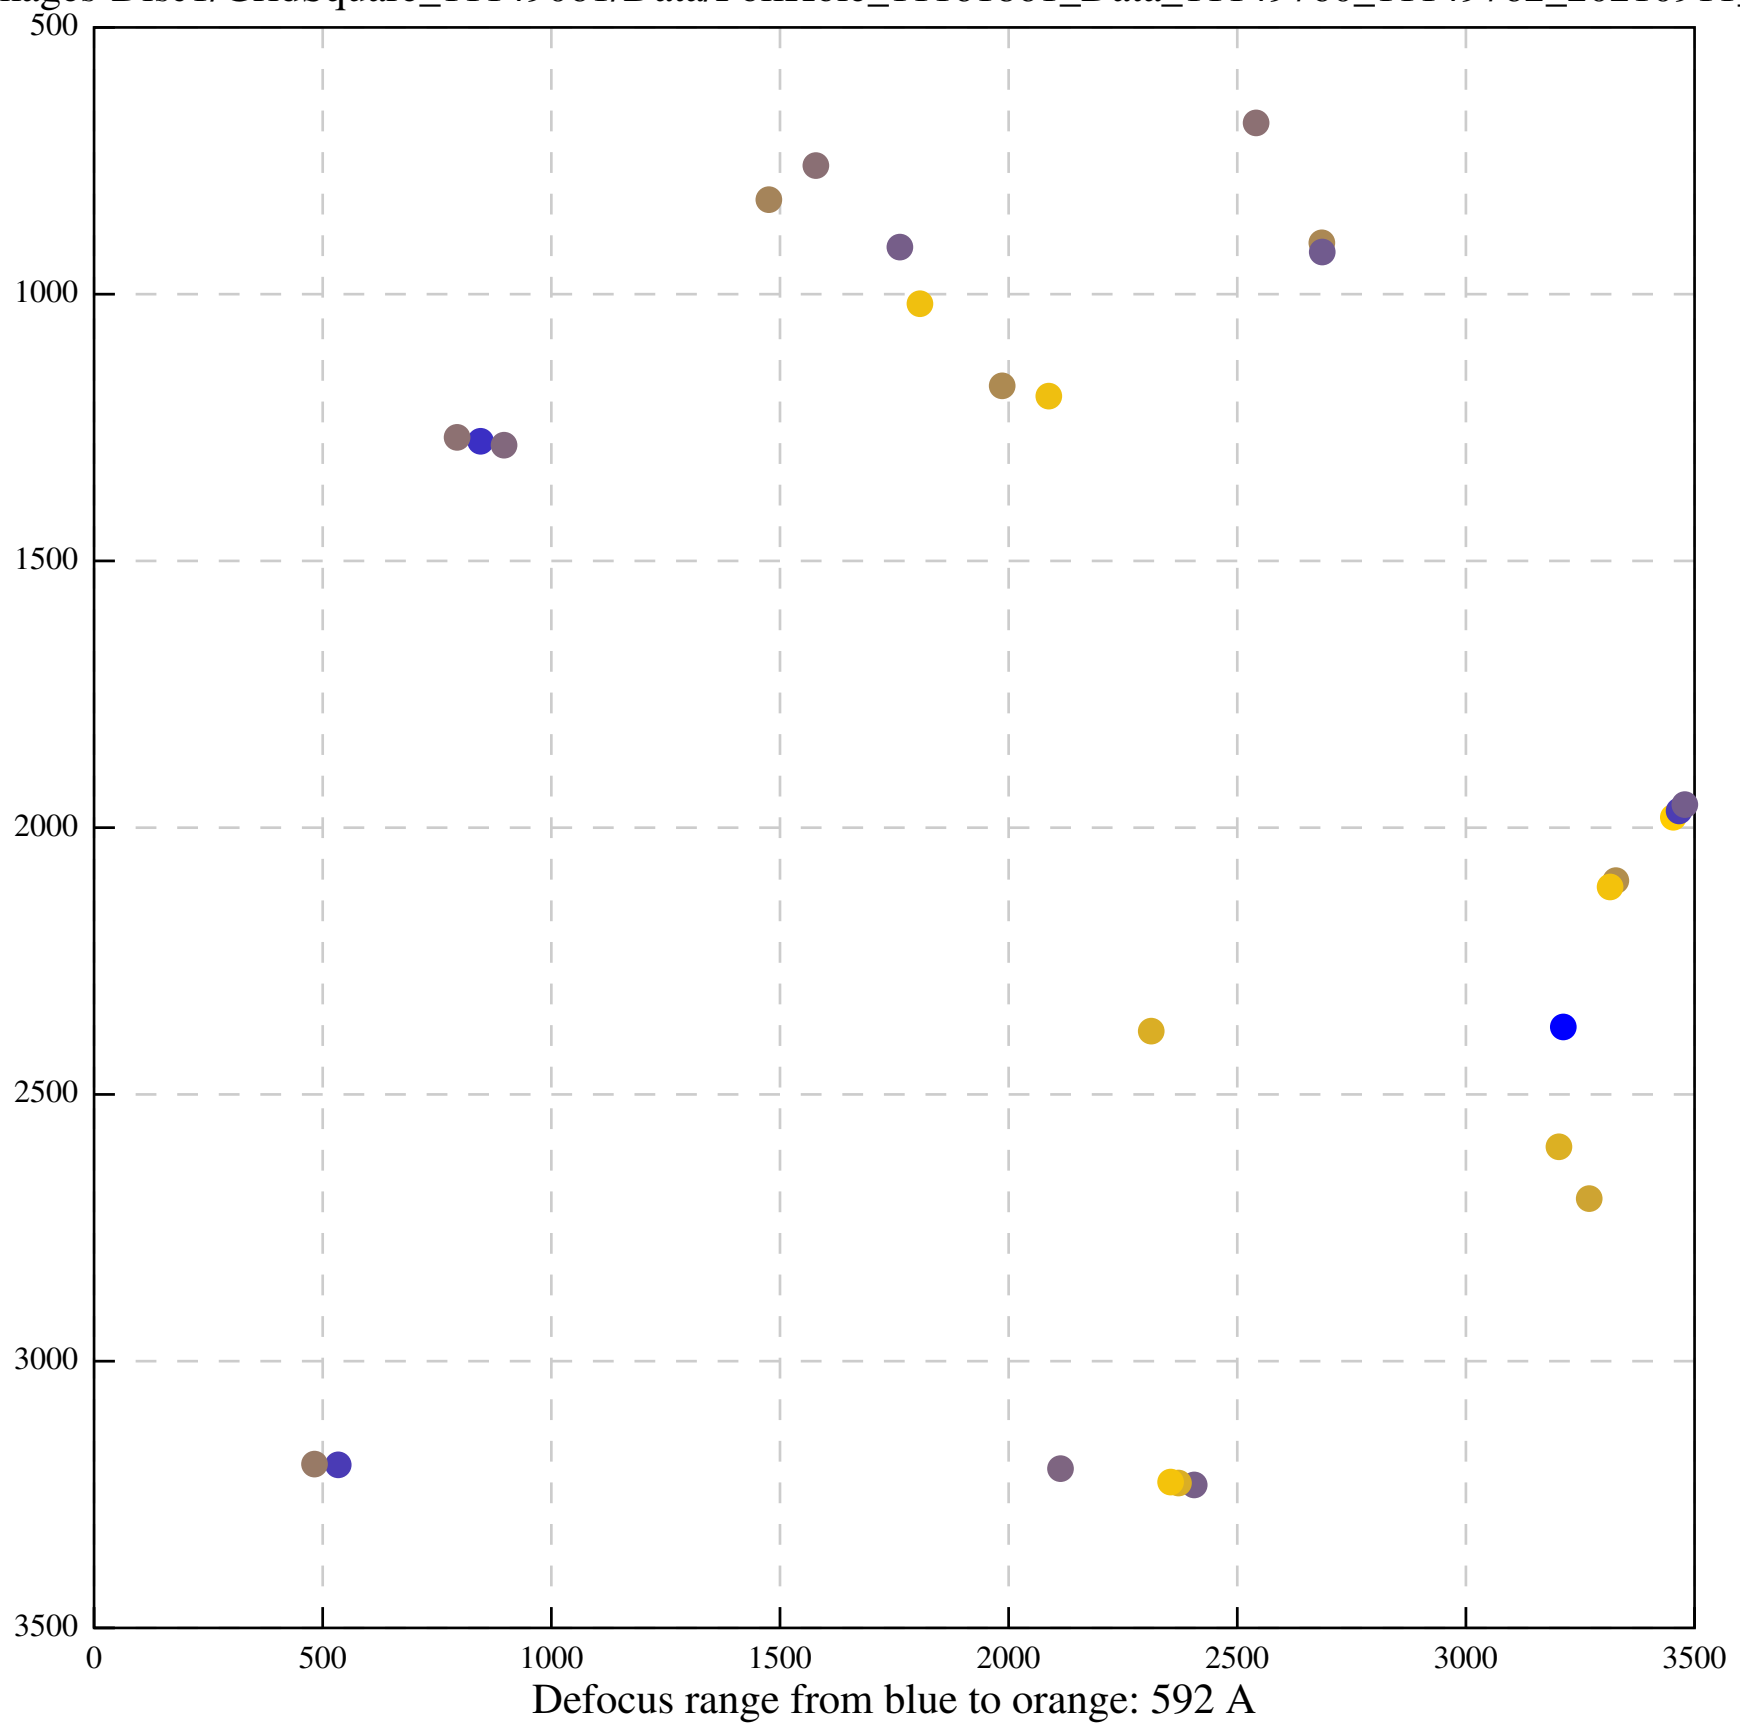

Defocus range from blue to orange: 787 A

Defocus range from blue to orange: 761 A

Defocus range from blue to orange: 1005 A

Defocus range from blue to orange: 354 A

Defocus range from blue to orange: 1014 A