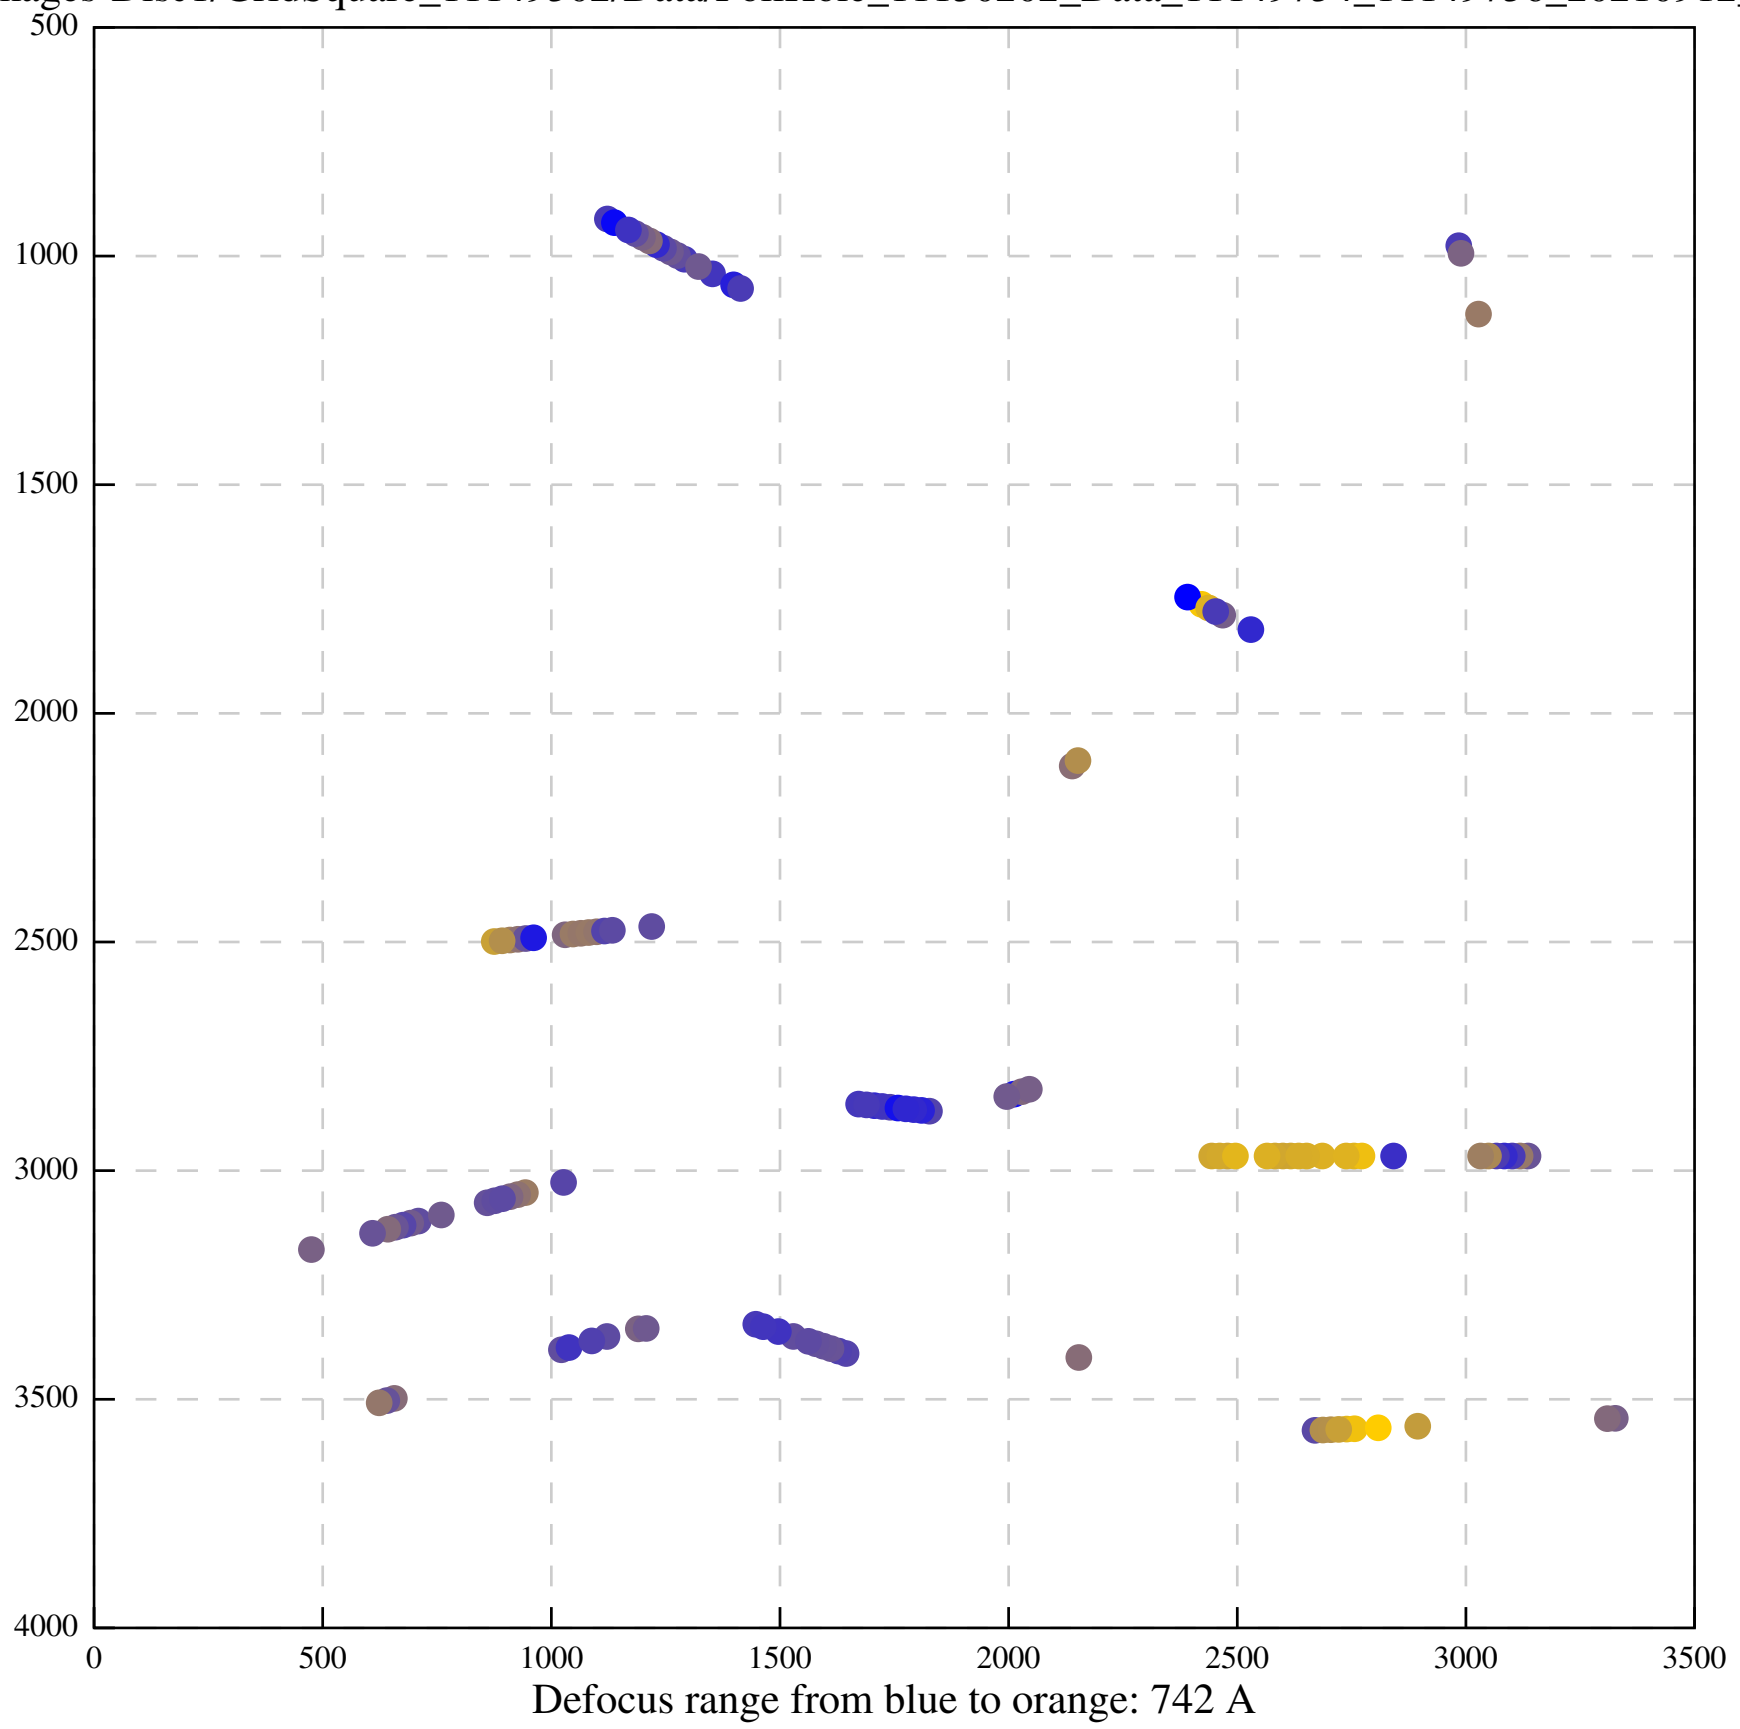

Defocus range from blue to orange: 354 A

Defocus range from blue to orange: 459 A

Defocus range from blue to orange: 89 A

Defocus range from blue to orange: 665 A

Defocus range from blue to orange: 928 A

Defocus range from blue to orange: 231 A