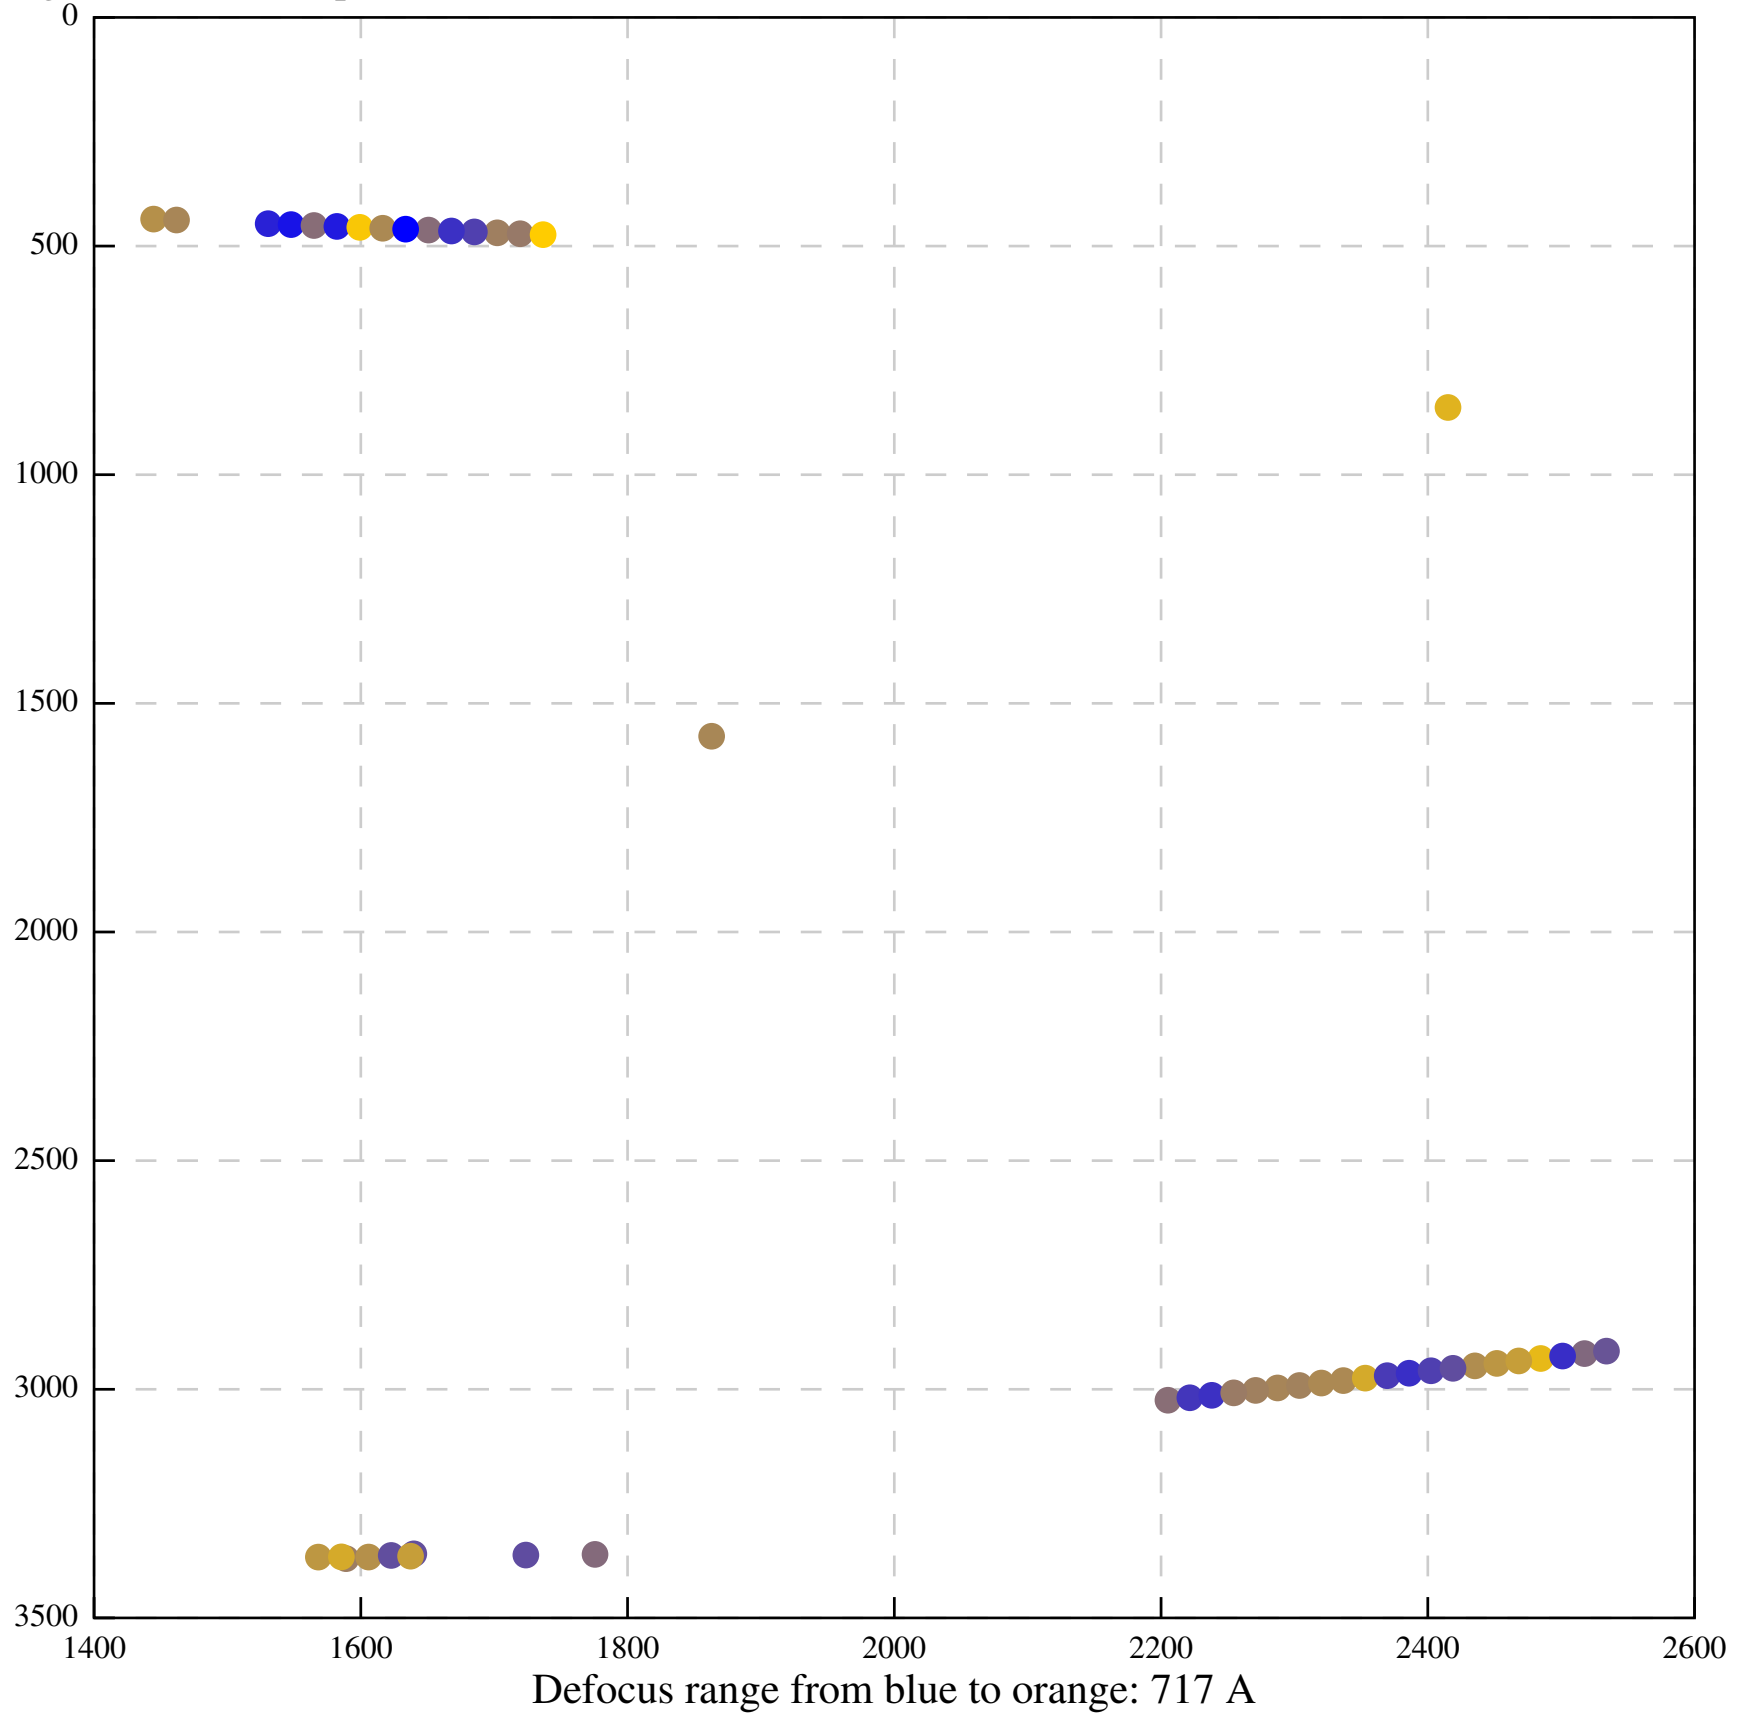

Defocus range from blue to orange: 0 A

Defocus range from blue to orange: 0 A

Defocus range from blue to orange: 546 A

Defocus range from blue to orange: 406 A

Defocus range from blue to orange: 0 A

Defocus range from blue to orange: 1069 A