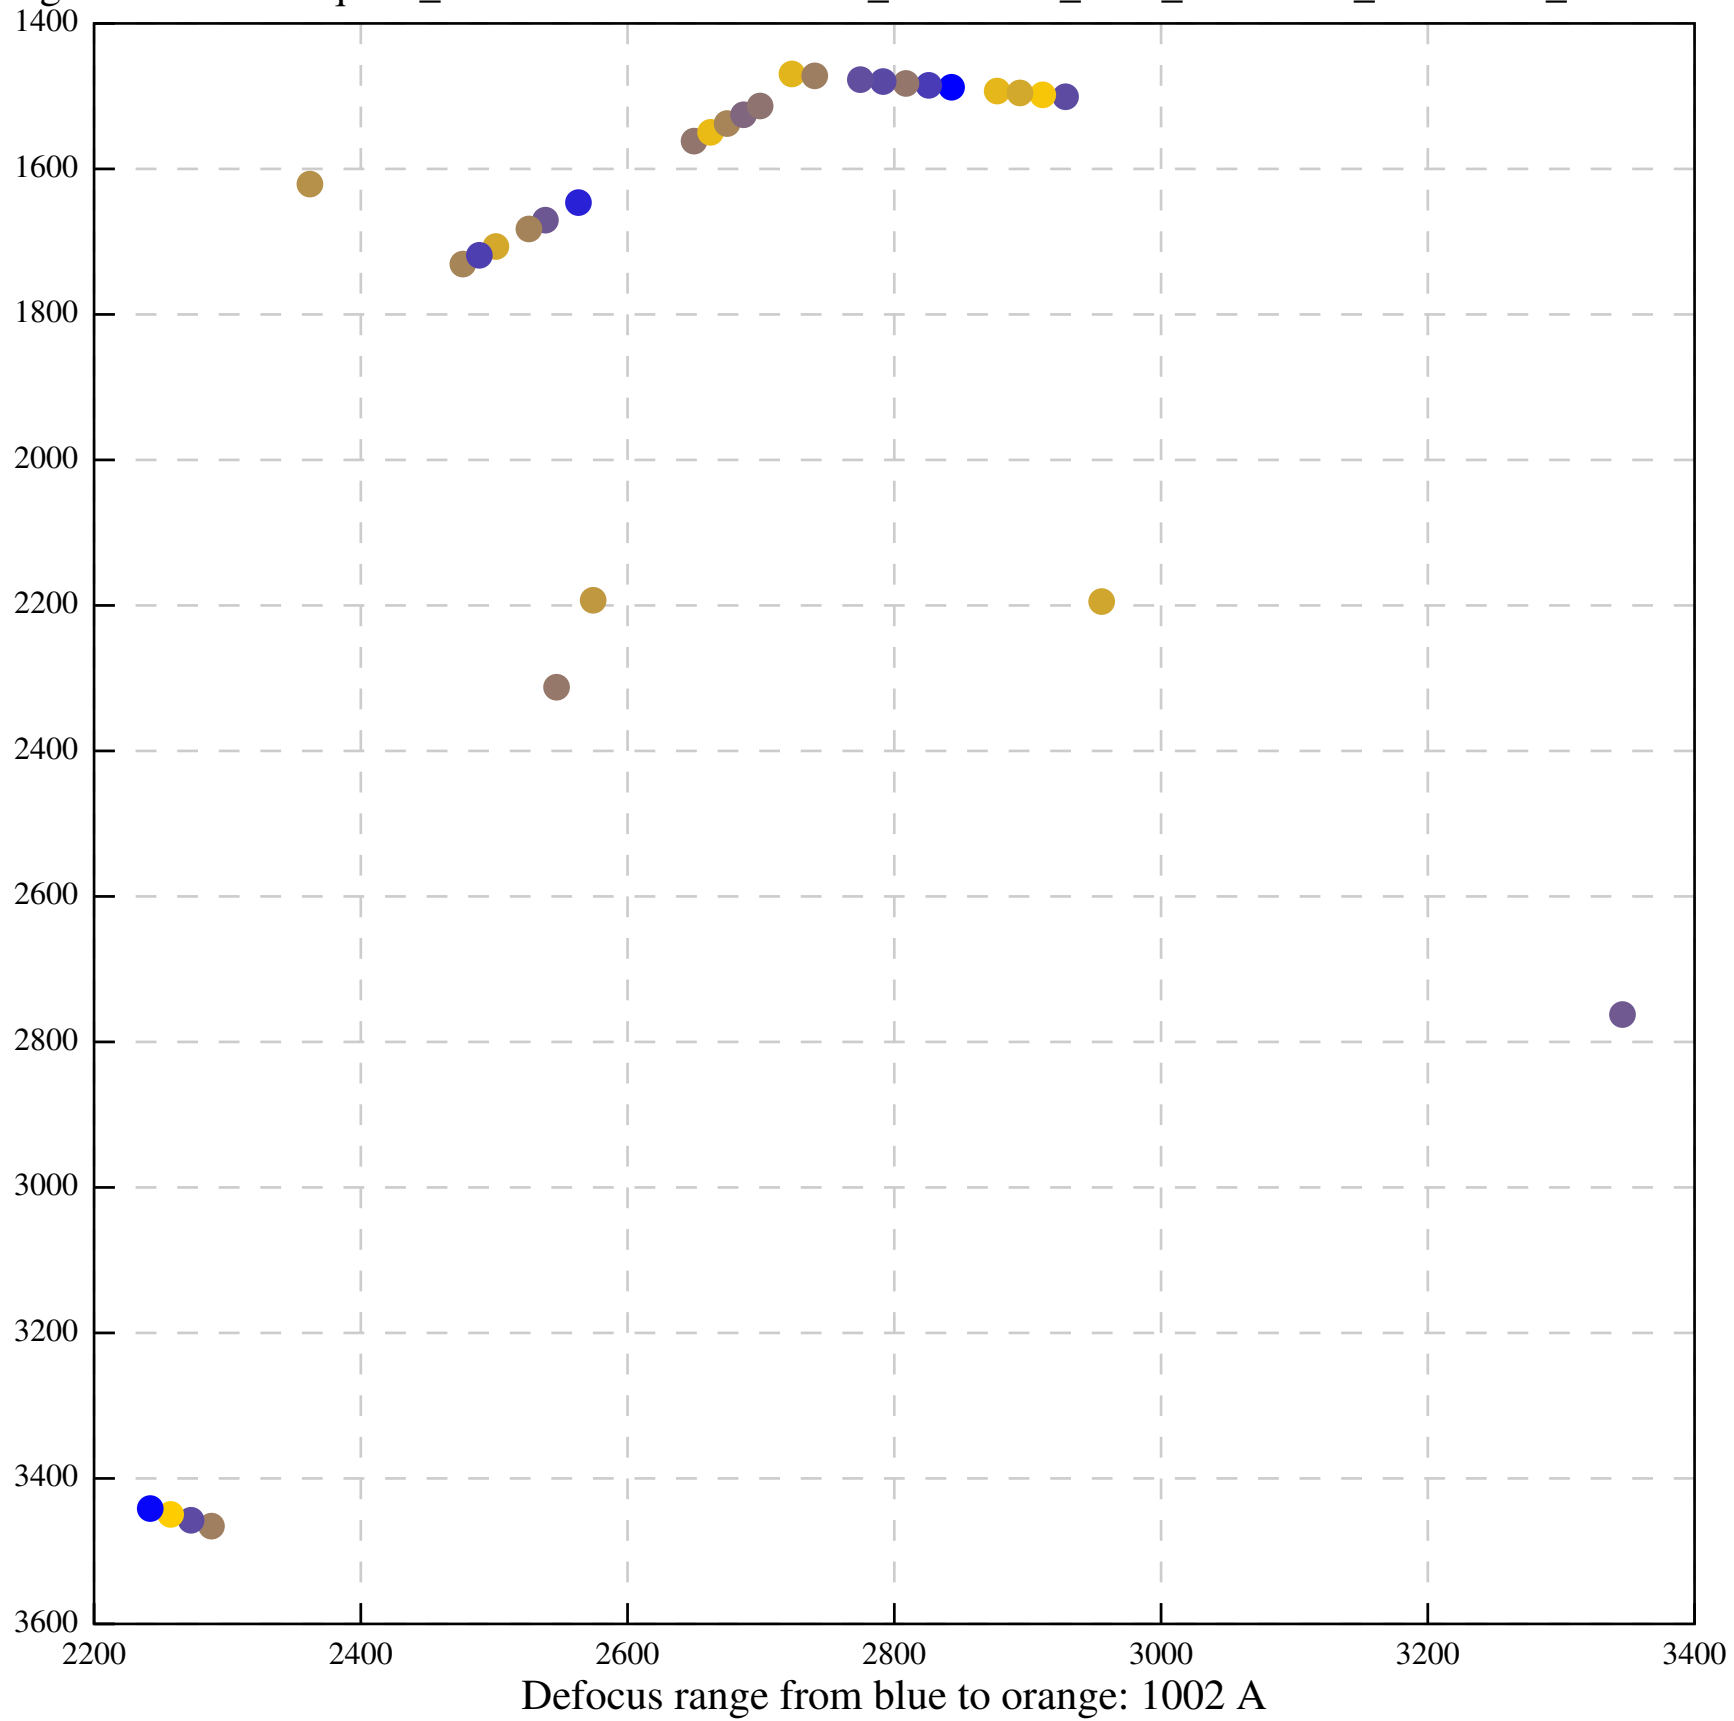

Defocus range from blue to orange: 1127 A

Defocus range from blue to orange: 936 A

Defocus range from blue to orange: 732 Å

Defocus range from blue to orange: 300 Å

Defocus range from blue to orange: 728 A