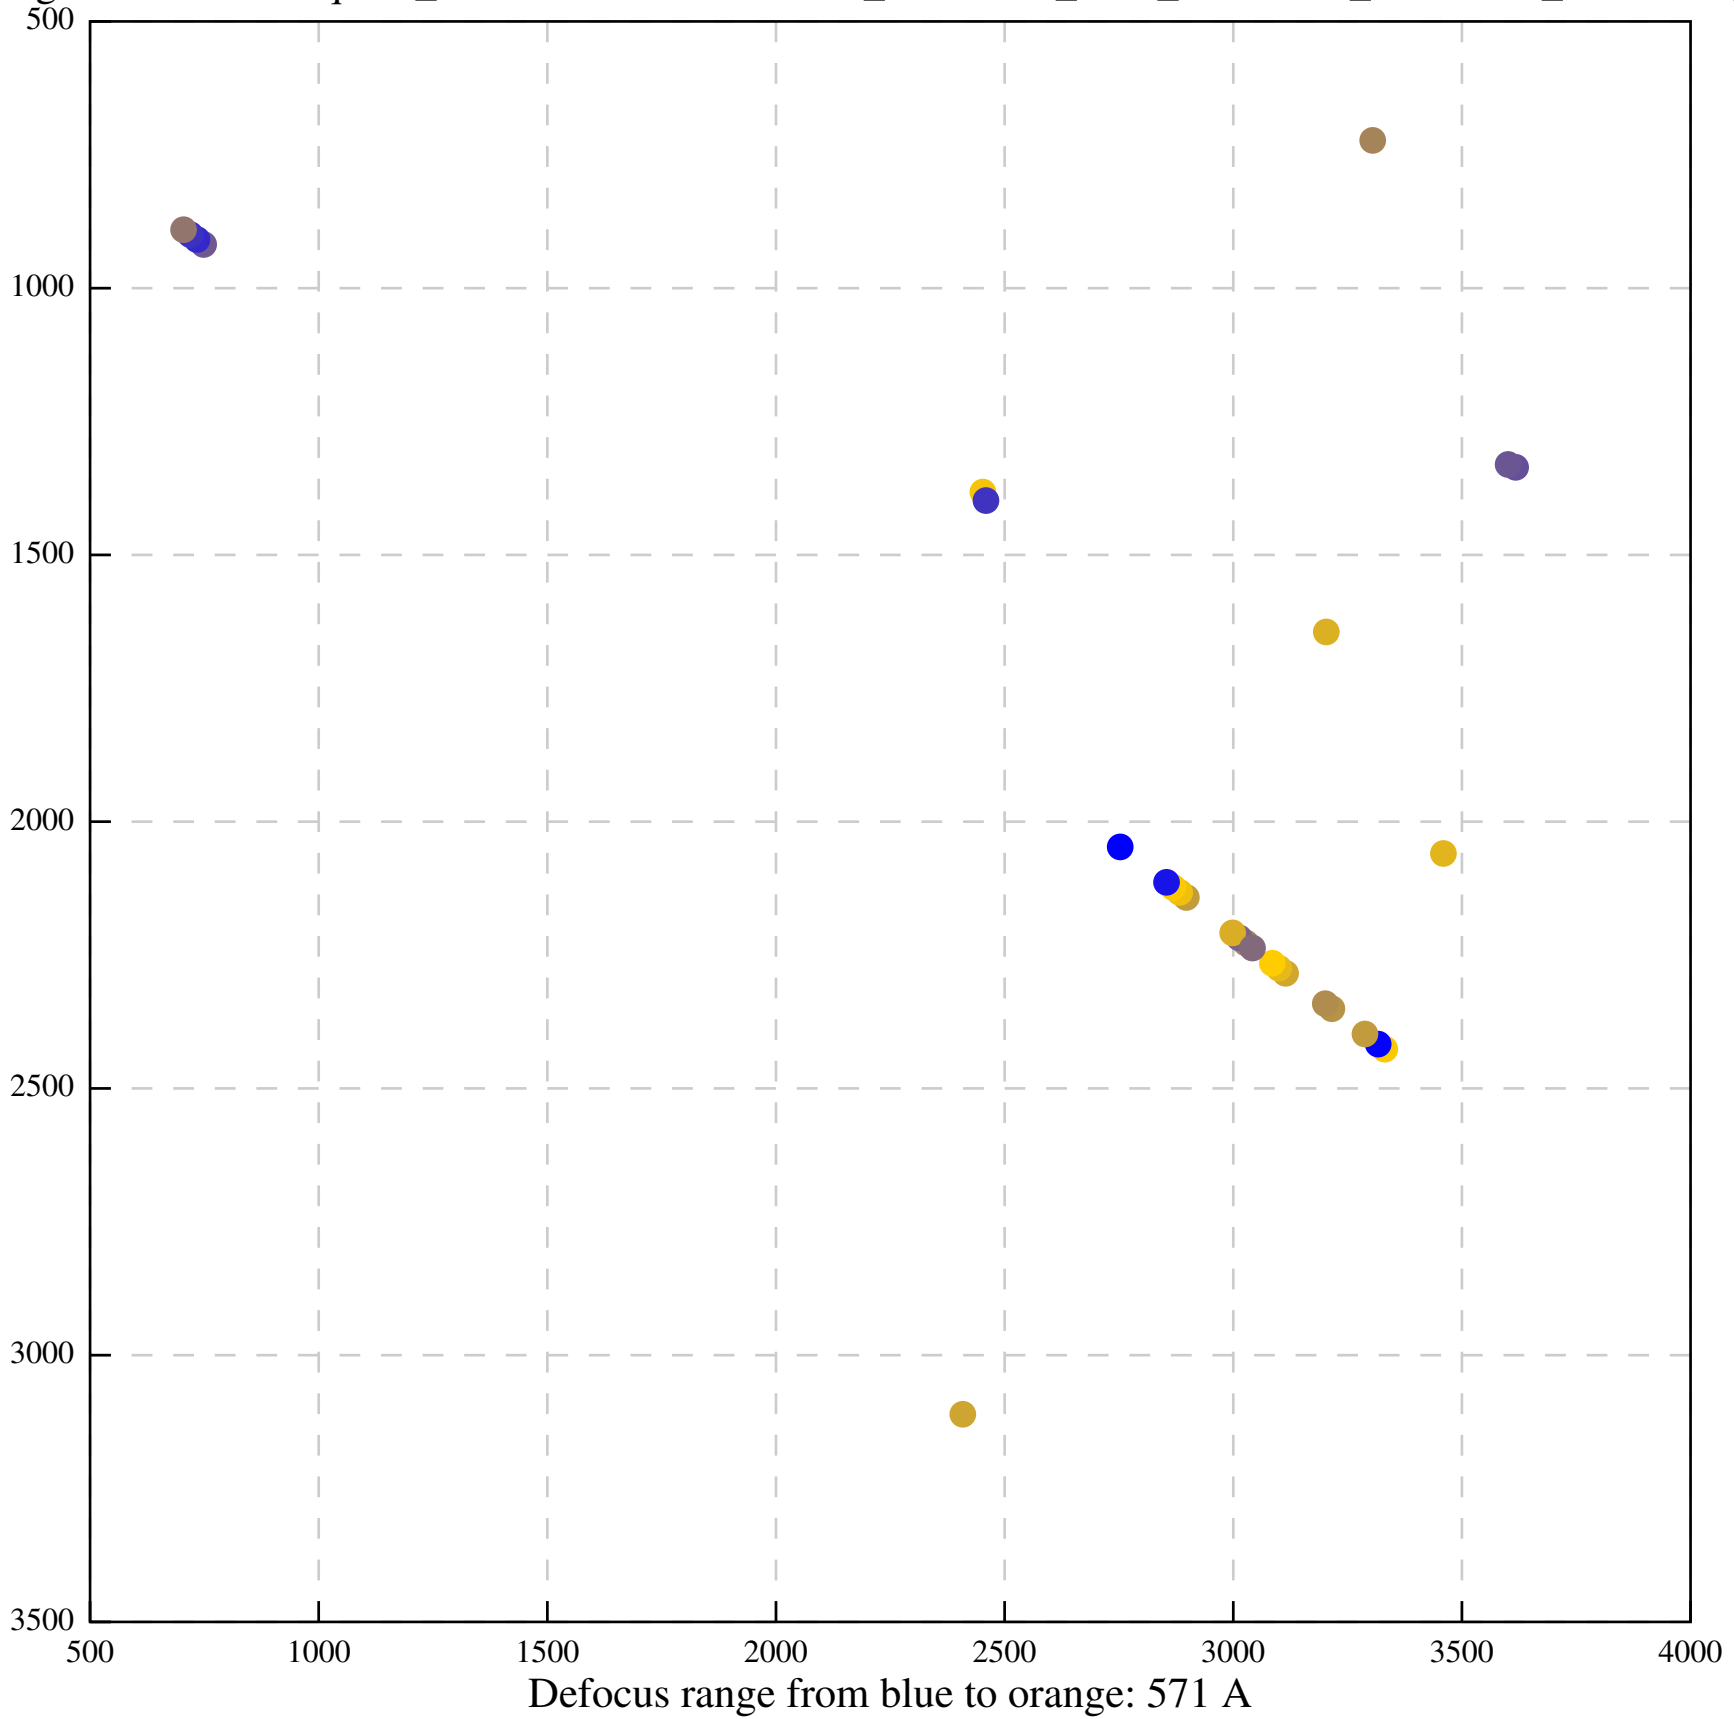

Defocus range from blue to orange: 731 A

Defocus range from blue to orange: 242 A

Defocus range from blue to orange: 472 A

Defocus range from blue to orange: 0 A

Defocus range from blue to orange: 43 A

Defocus range from blue to orange: 0 A