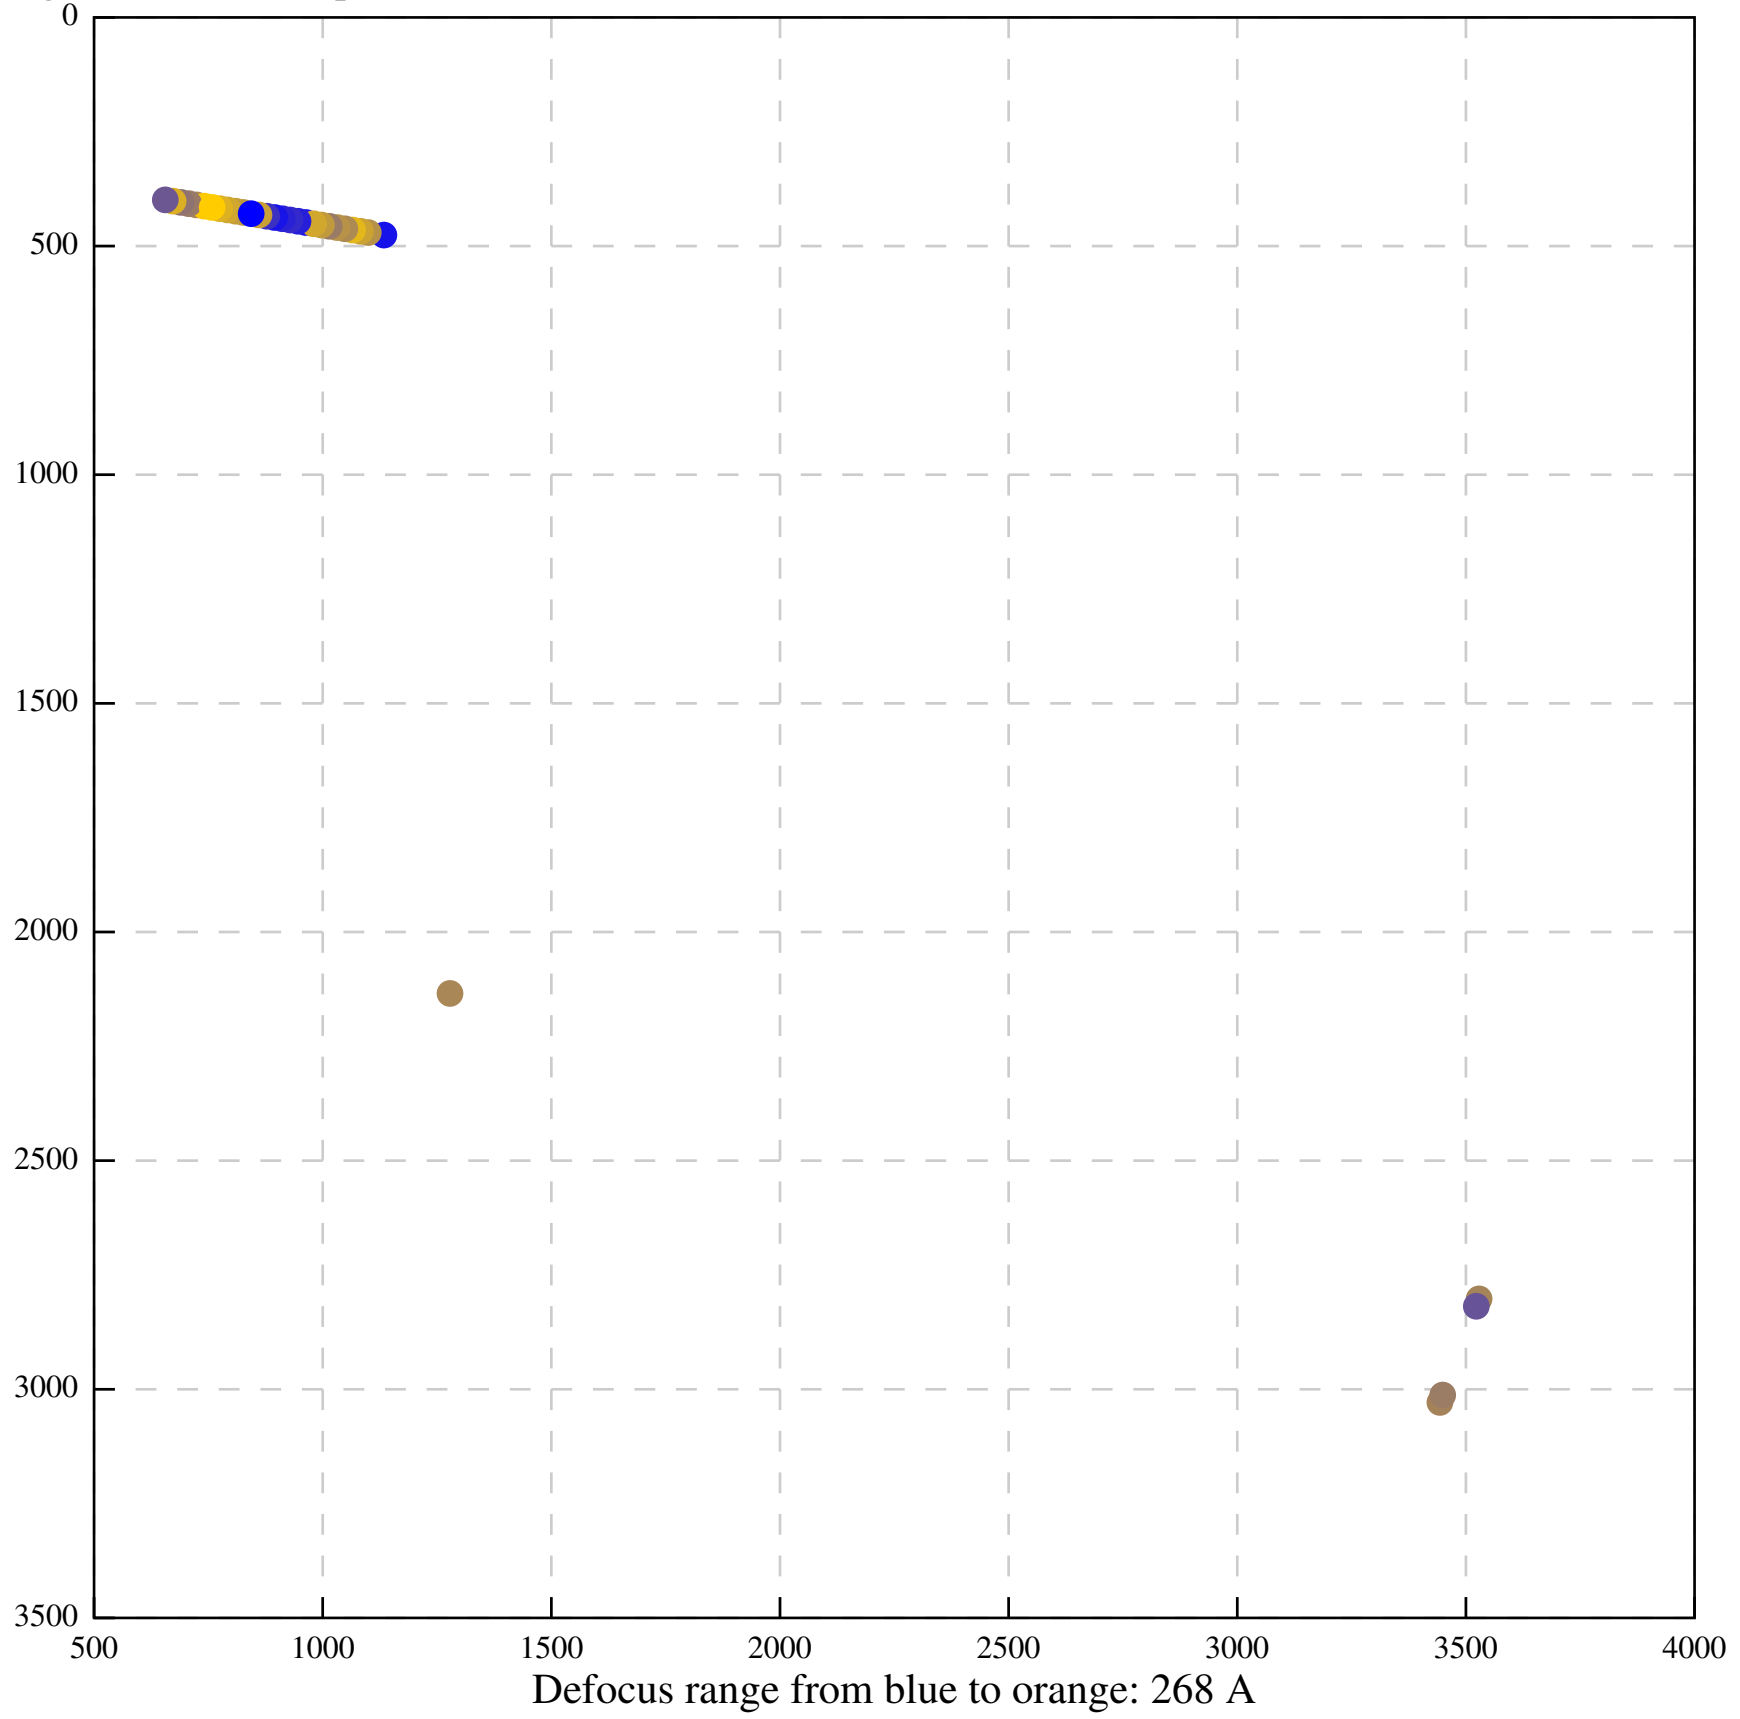

Defocus range from blue to orange: 147 A

Defocus range from blue to orange: 82 A

Defocus range from blue to orange: 43 A

Defocus range from blue to orange: 91 A

Defocus range from blue to orange: 349 A

Defocus range from blue to orange: 0 A