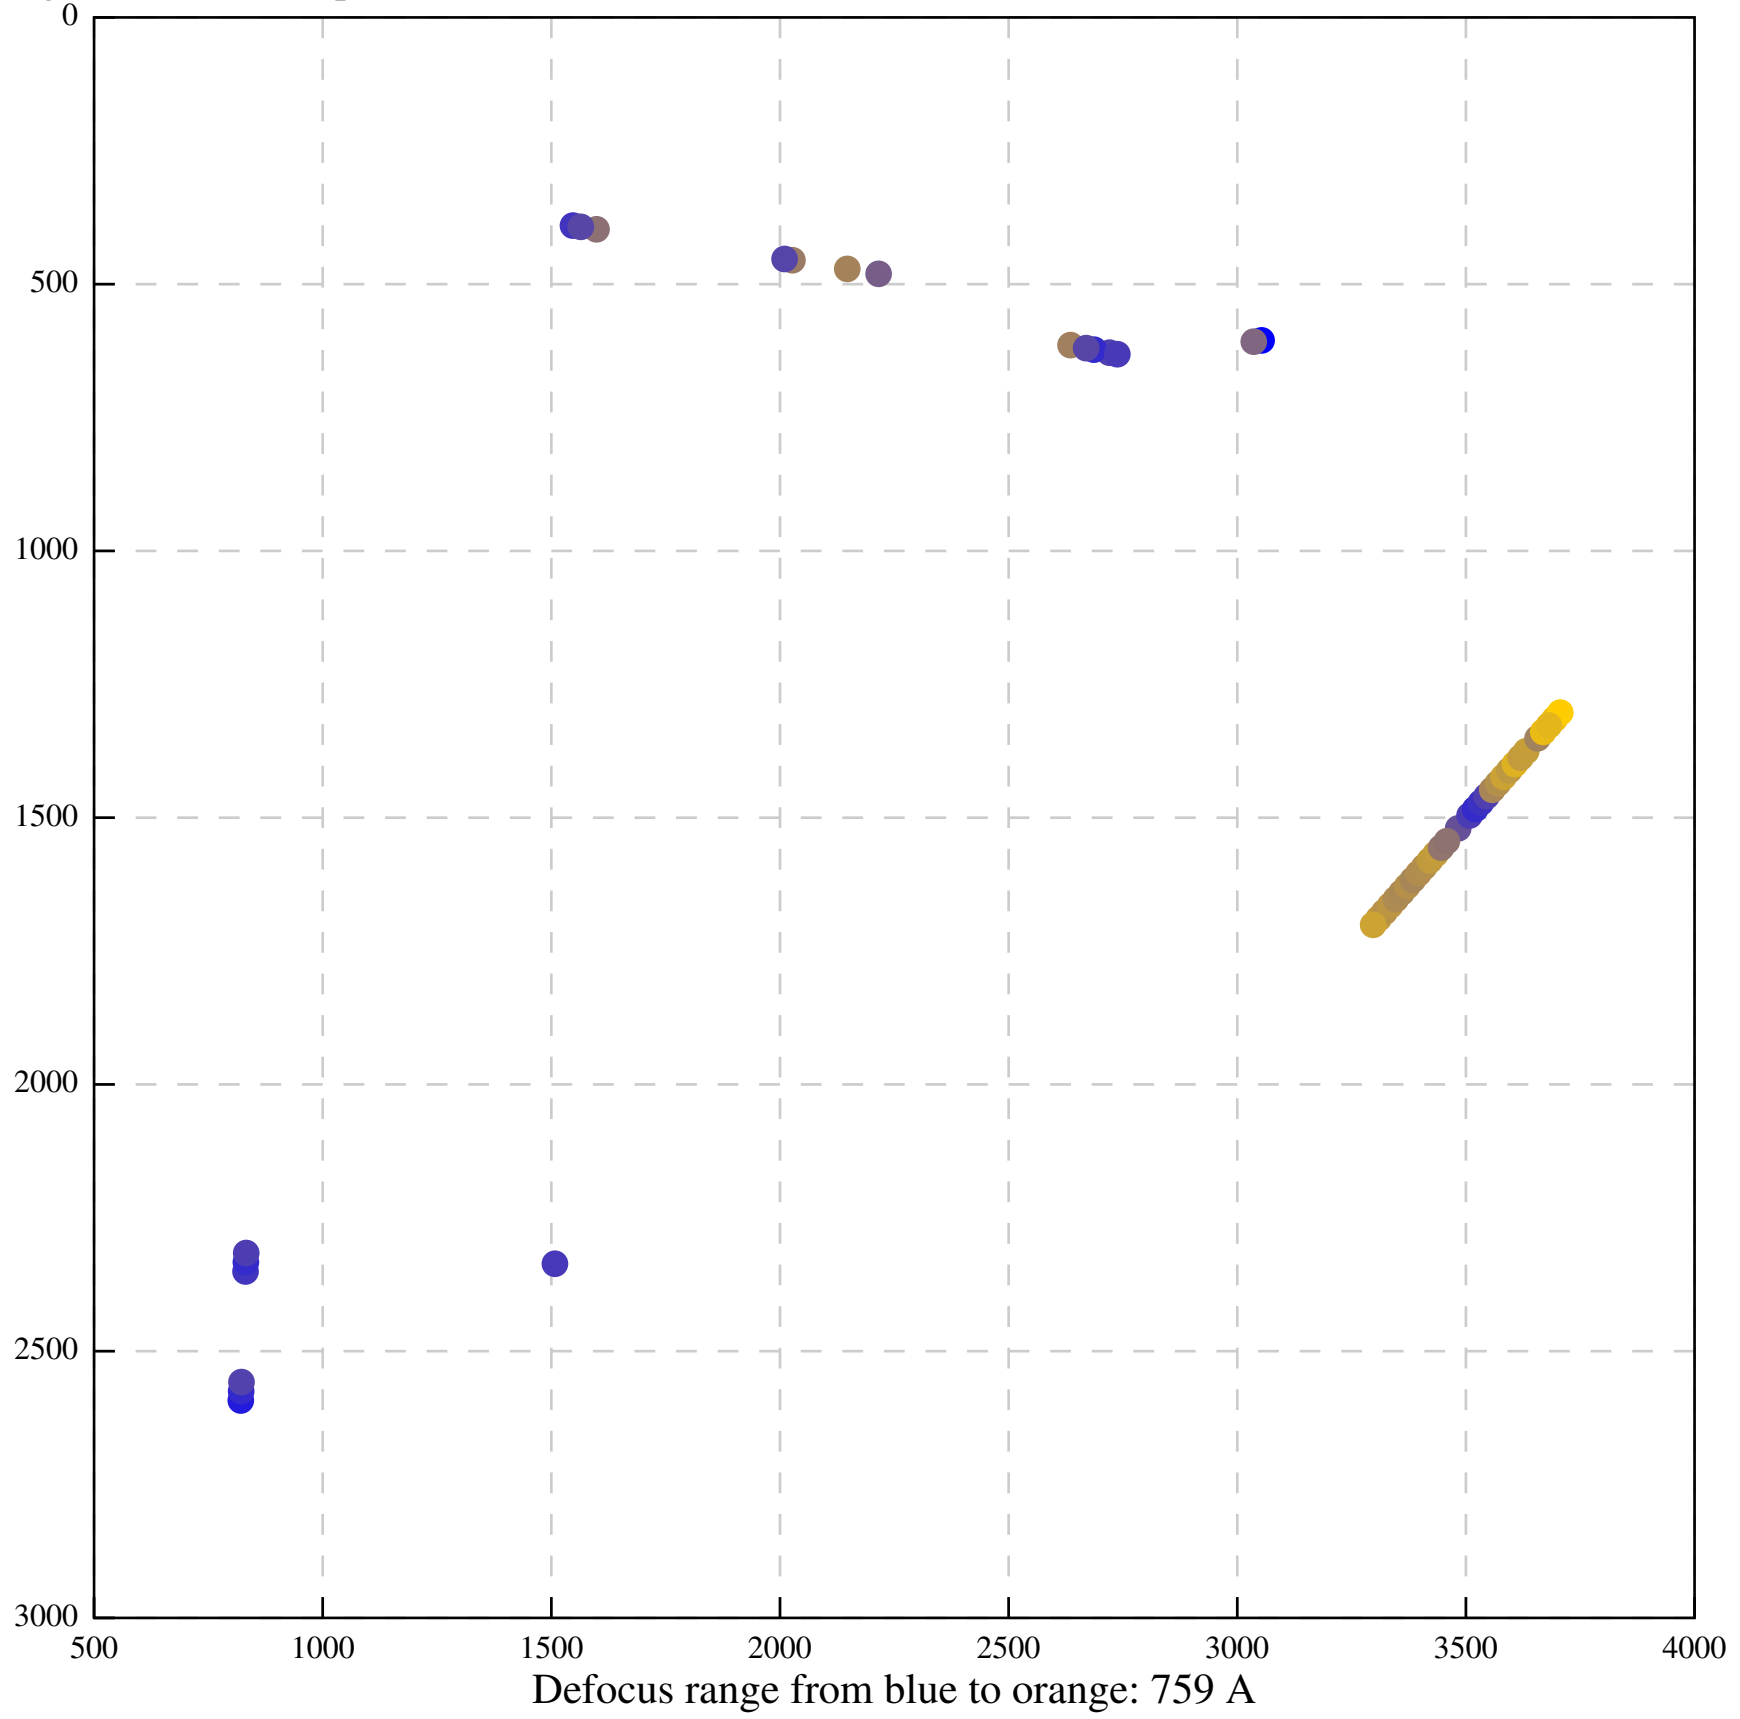

Defocus range from blue to orange: 79 A

Defocus range from blue to orange: 0 A

Defocus range from blue to orange: 0 A

Defocus range from blue to orange: 0 A

Defocus range from blue to orange: 271 A

Defocus range from blue to orange: 493 A