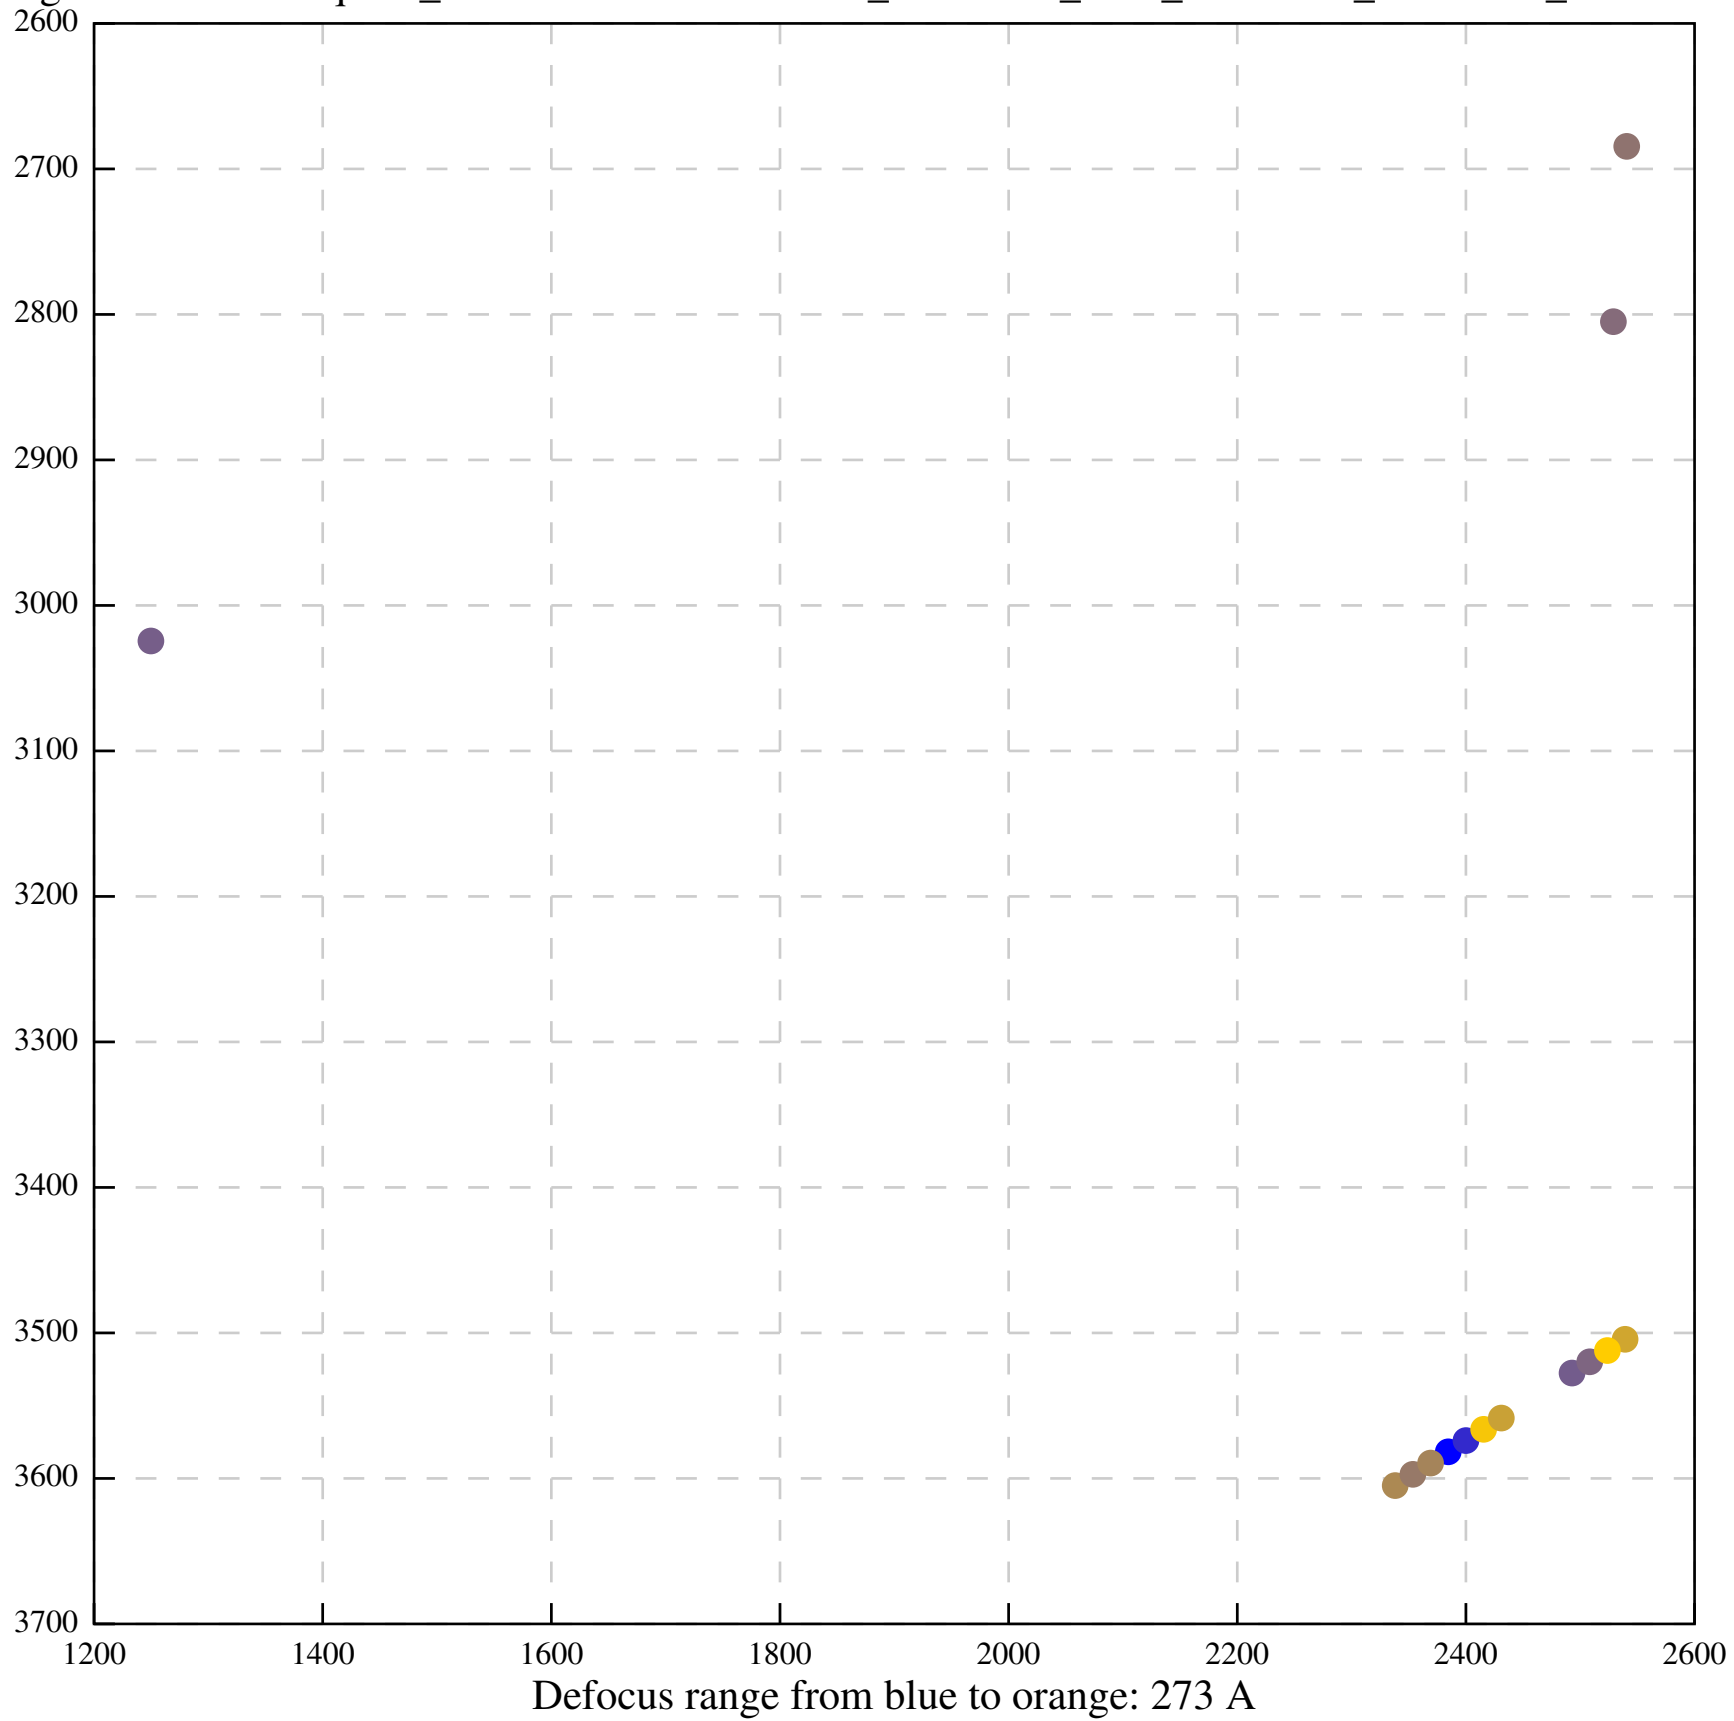

Defocus range from blue to orange: 14 A

Defocus range from blue to orange: 669 A

Defocus range from blue to orange: 0 A

Defocus range from blue to orange: 439 A

Defocus range from blue to orange: 305 A

Defocus range from blue to orange: 219 A