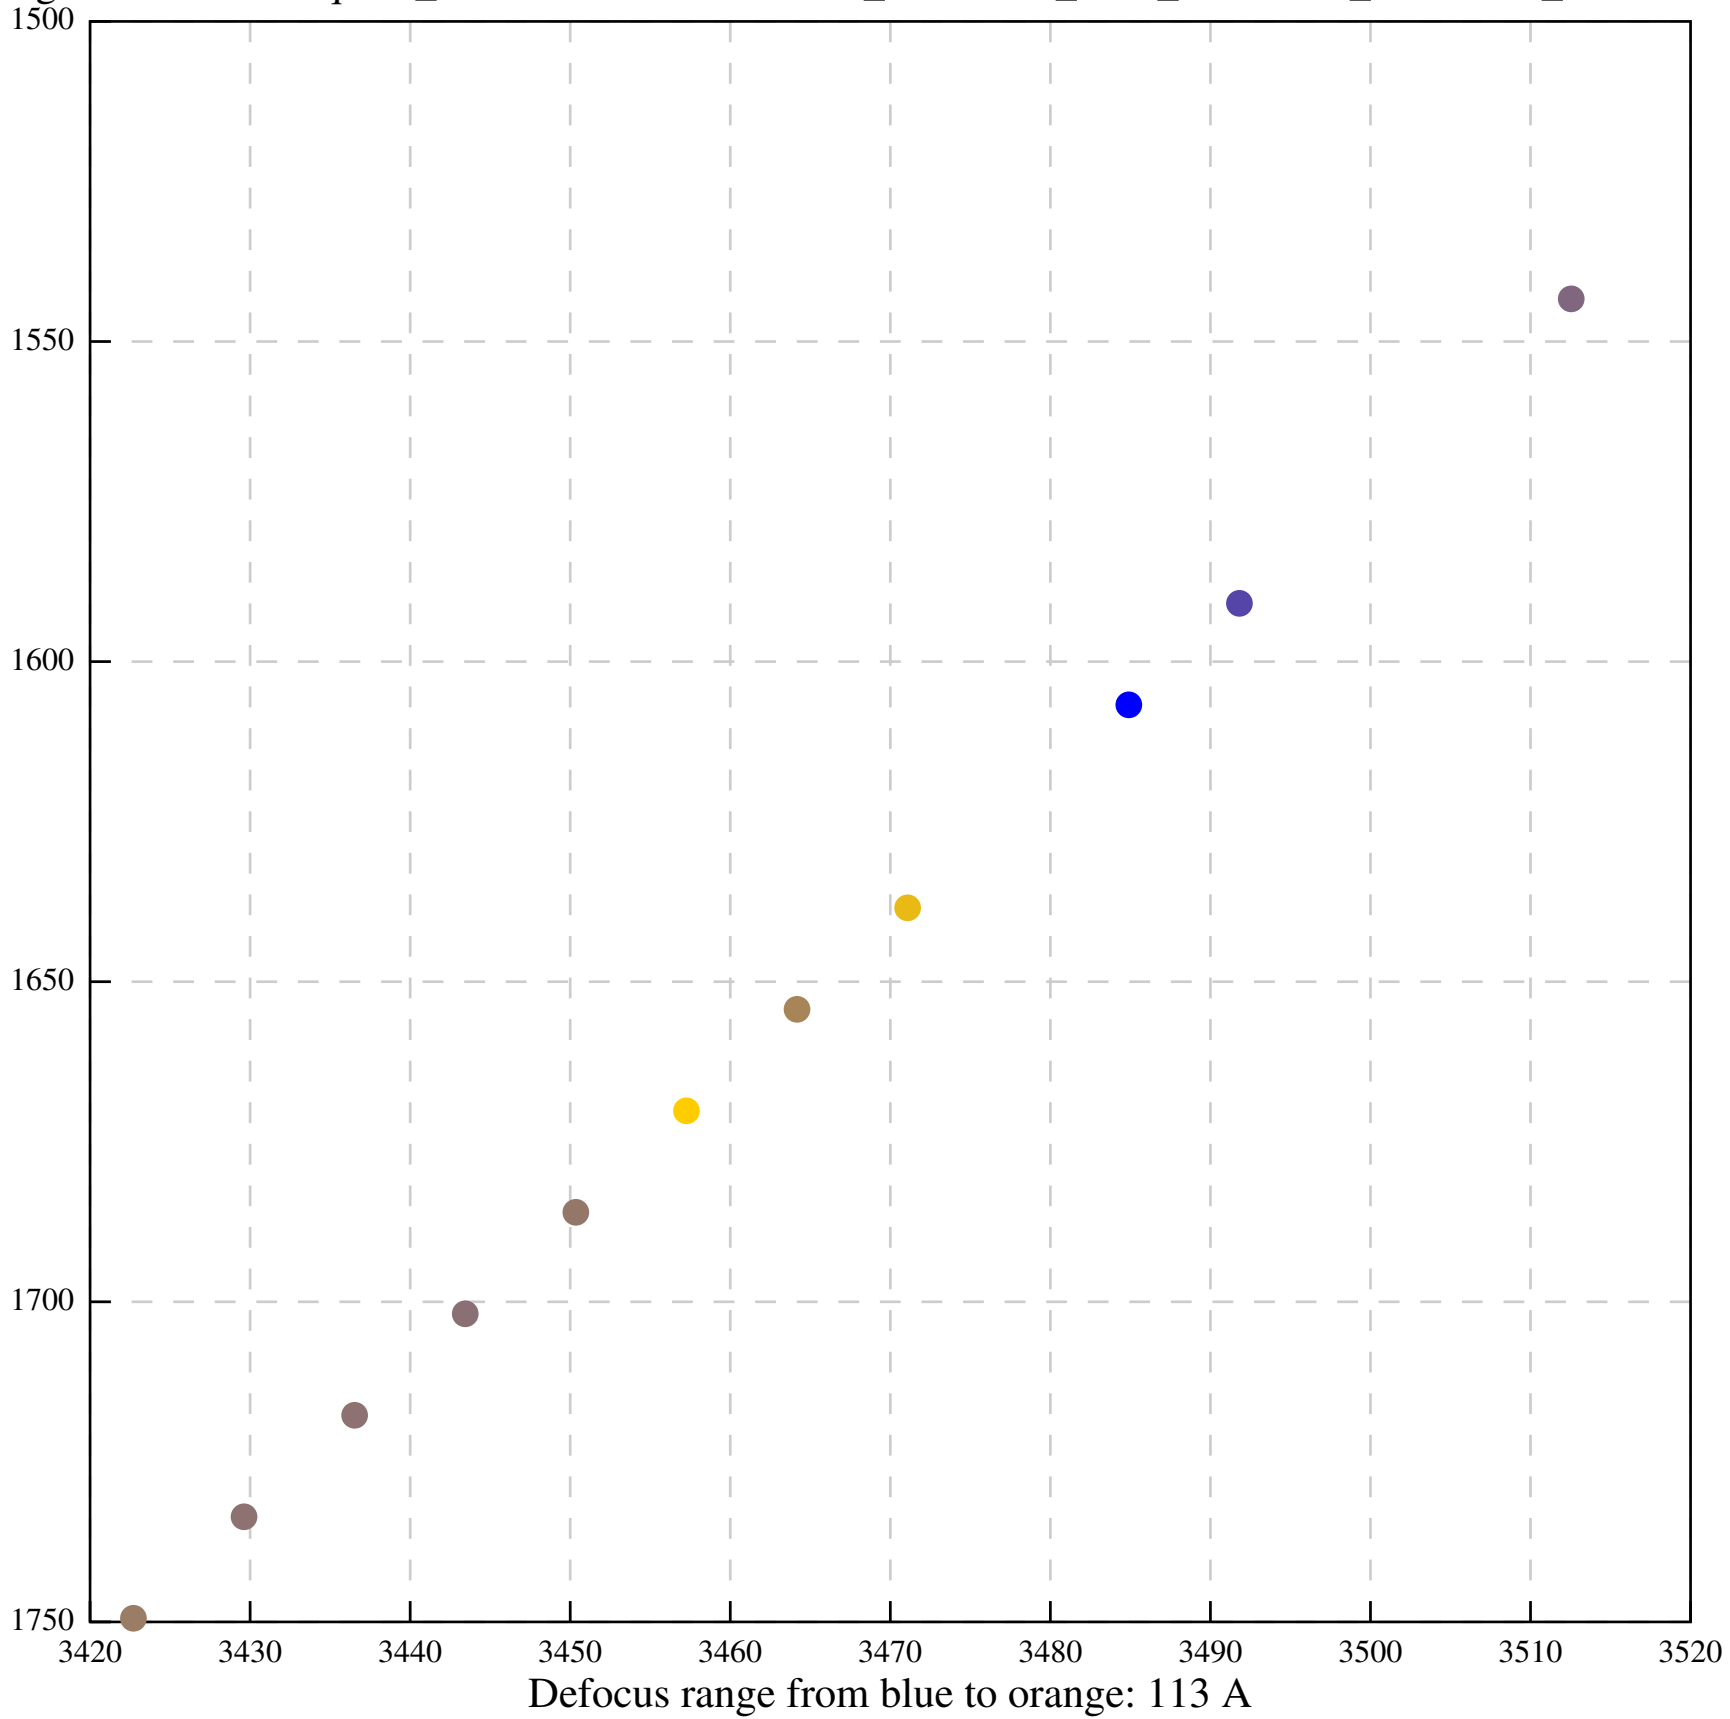

Defocus range from blue to orange: 1055 A

Defocus range from blue to orange: 996 A

Defocus range from blue to orange: 646 A

Defocus range from blue to orange: 342 A

Defocus range from blue to orange: 558 A