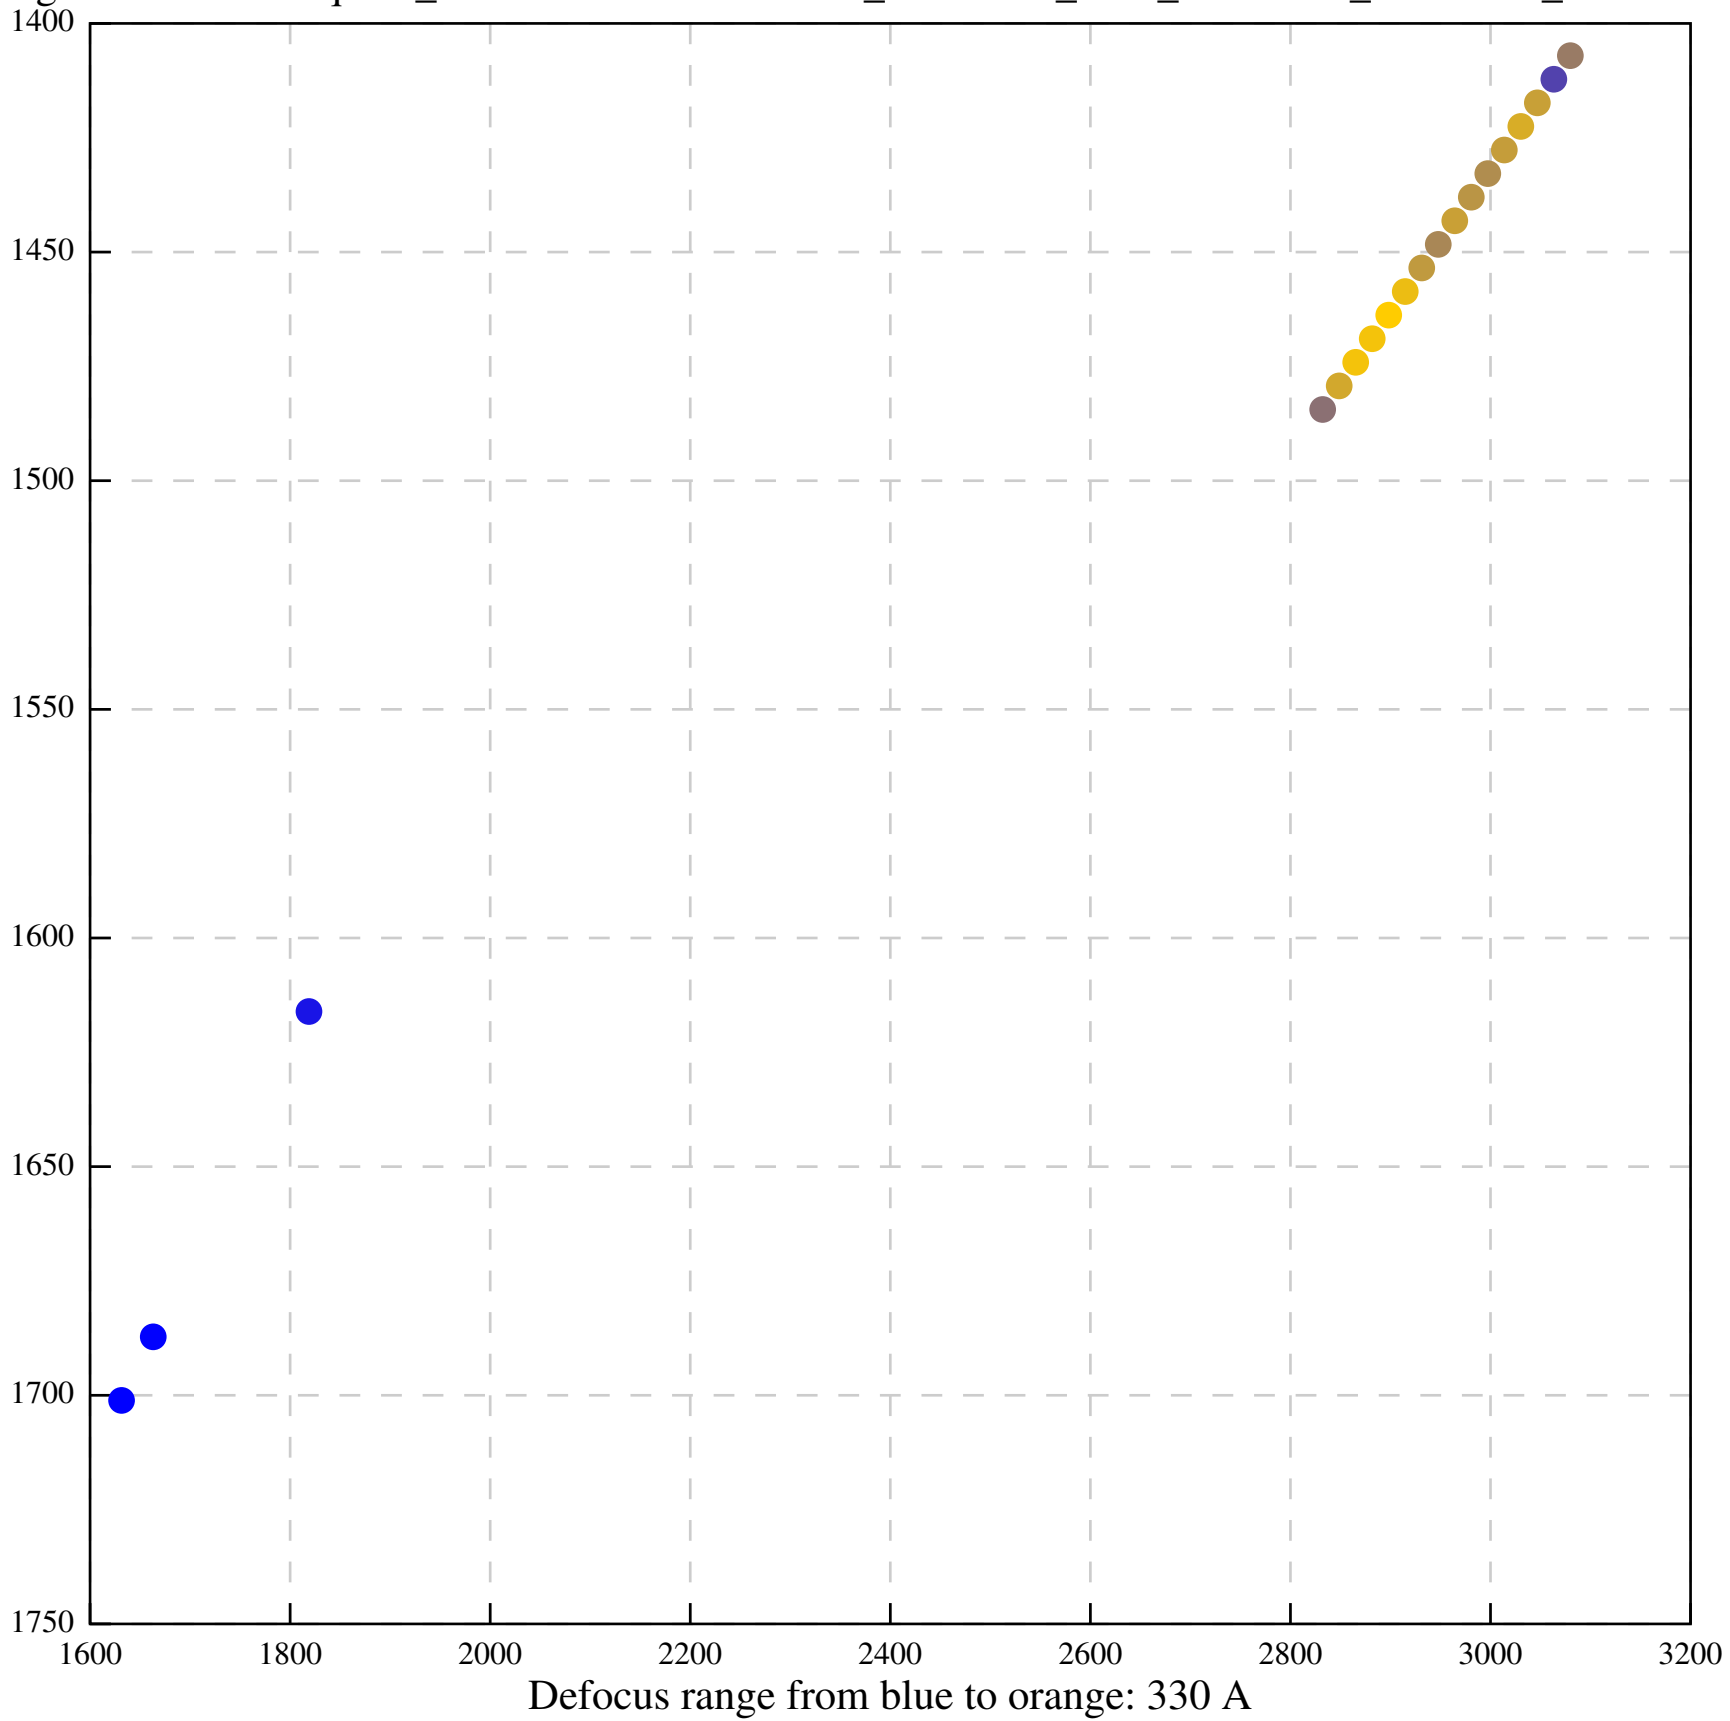

Defocus range from blue to orange: 229 A

Defocus range from blue to orange: 561 A

Defocus range from blue to orange: 0 A

Defocus range from blue to orange: 1289 A

Defocus range from blue to orange: 678 A

EER/Images-Disc1/GridSquare\_11149073/Data/FoilHole\_11162623\_Data\_11149757\_11149759\_20210912\_002301\_EER\_c