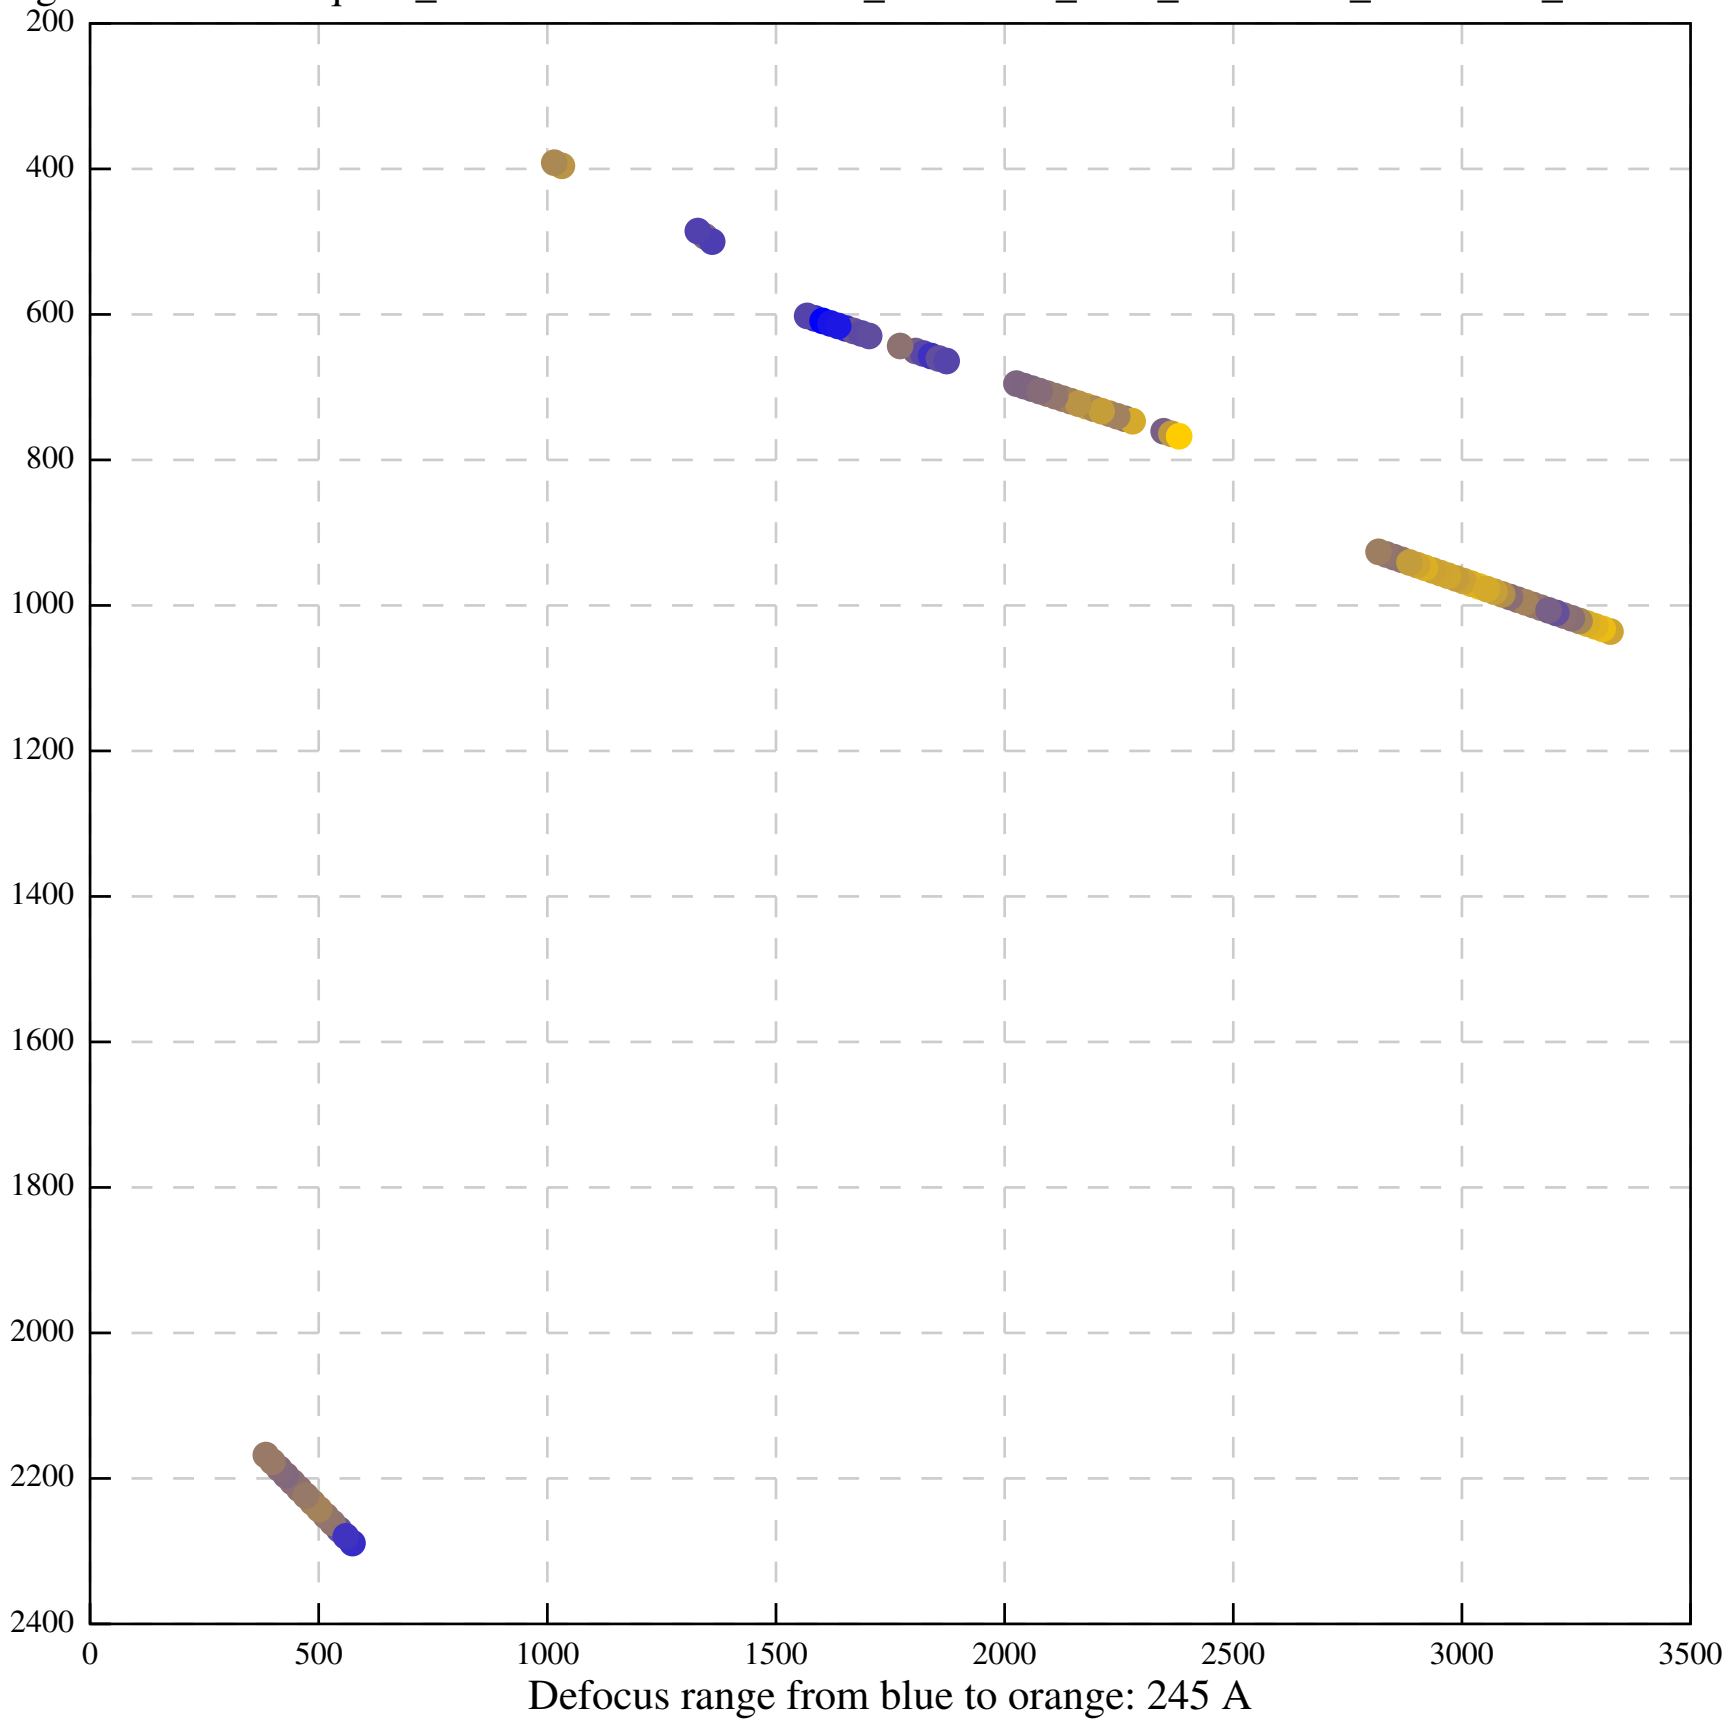

Defocus range from blue to orange: 229 A

Defocus range from blue to orange: 561 A

Defocus range from blue to orange: 0 A

Defocus range from blue to orange: 1289 A

Defocus range from blue to orange: 678 A

EER/Images-Disc1/GridSquare\_11149073/Data/FoilHole\_11162623\_Data\_11149757\_11149759\_20210912\_002301\_EER\_c