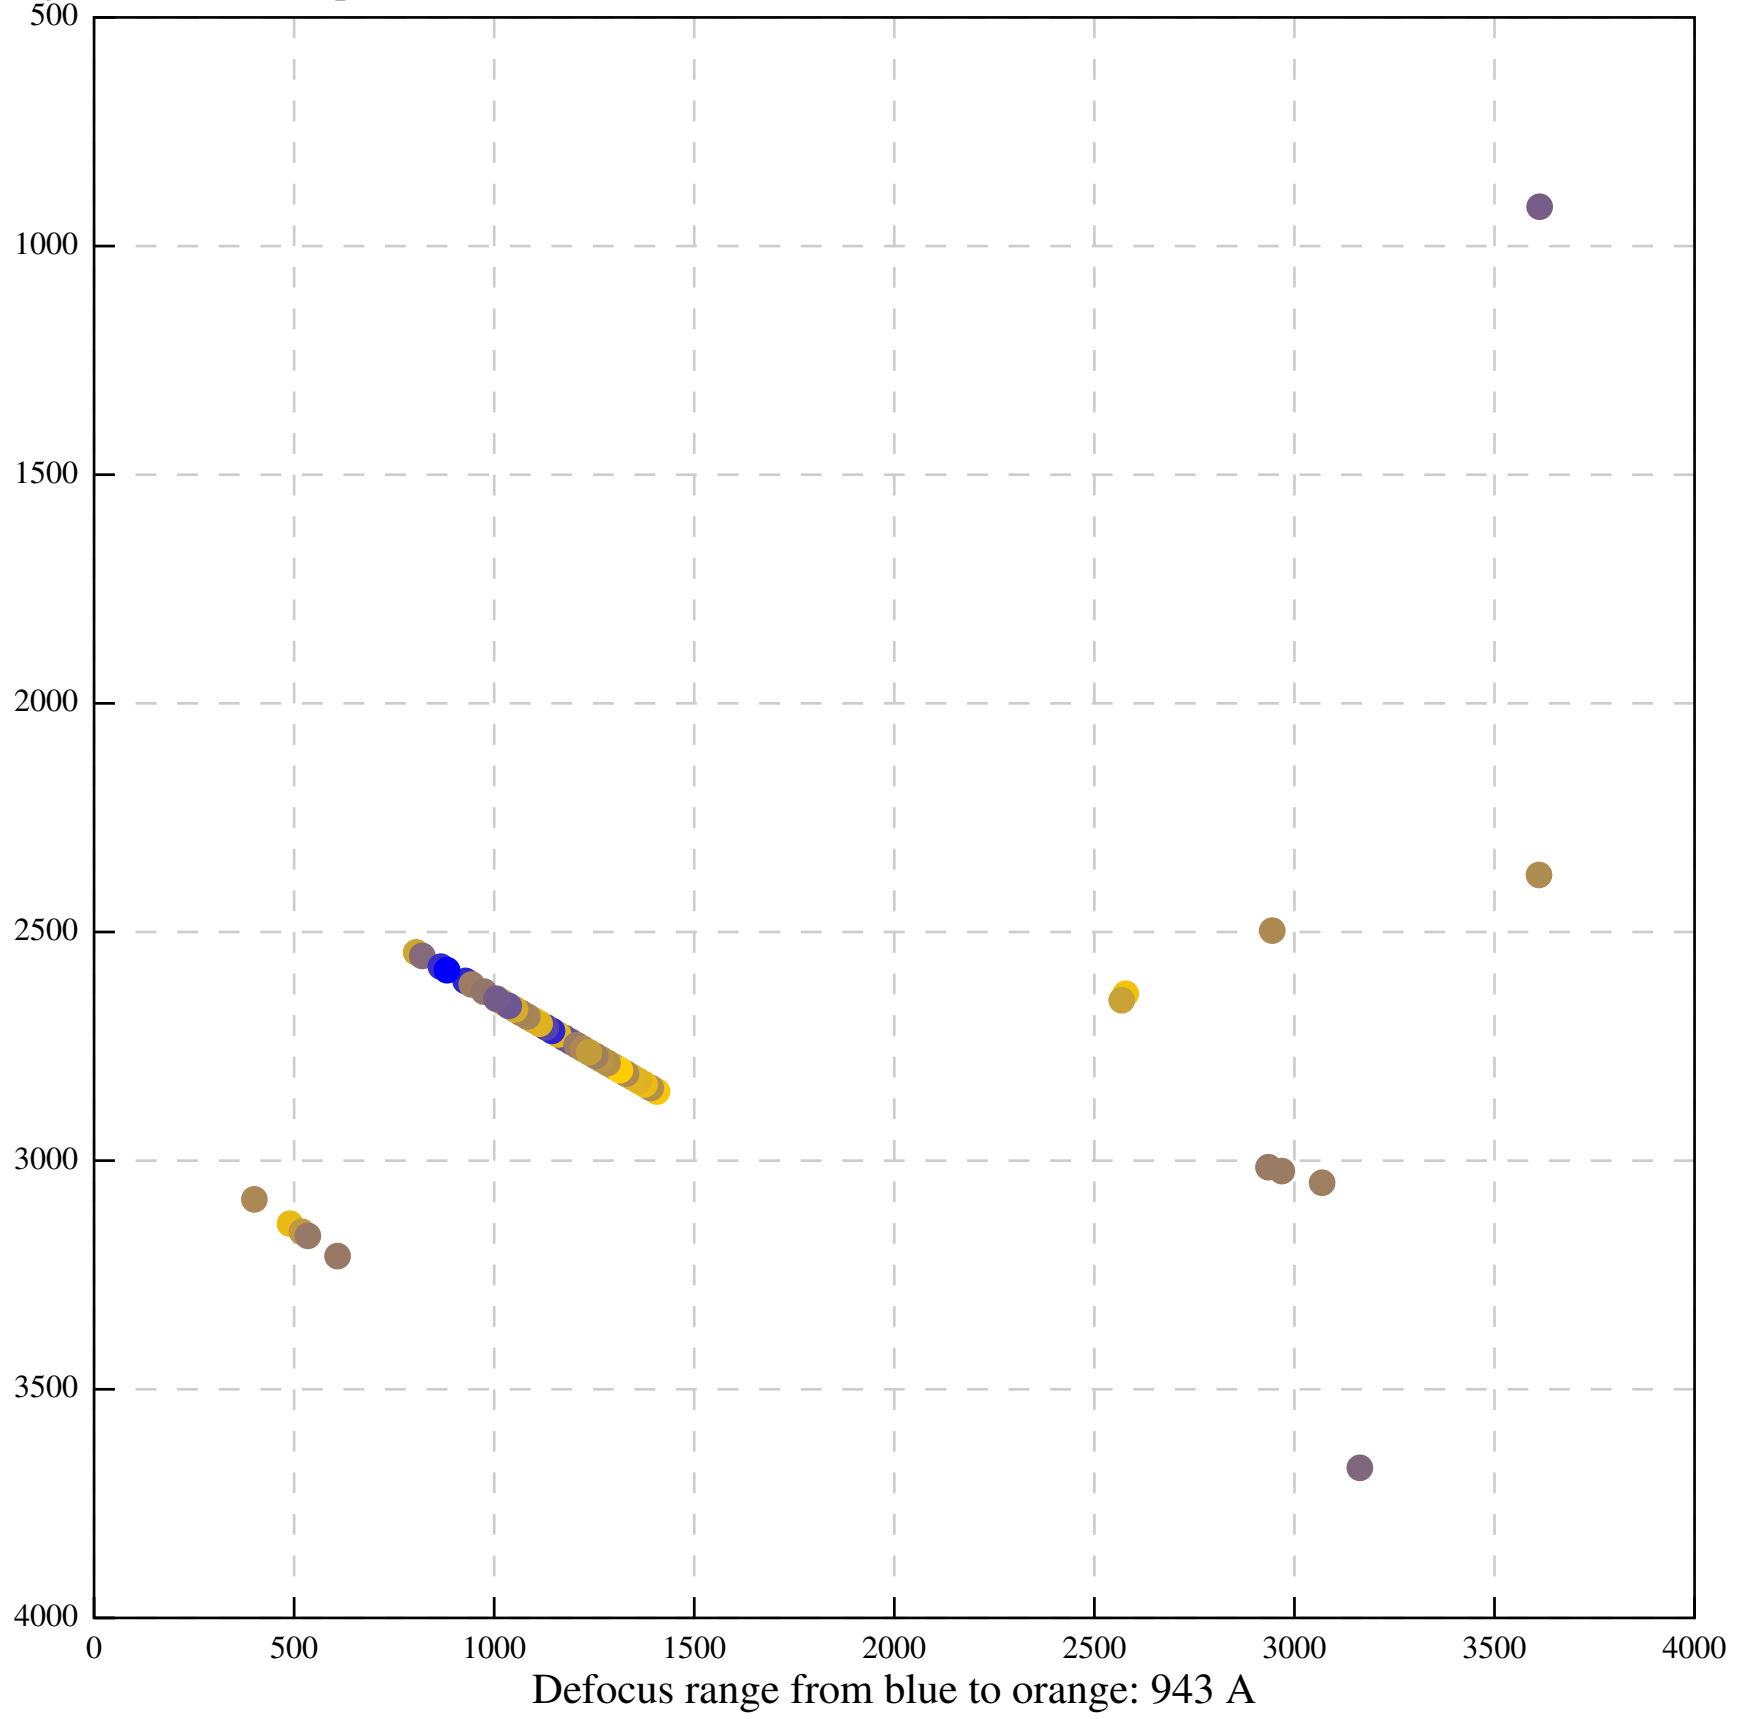

Defocus range from blue to orange: 0 A

Defocus range from blue to orange: 113 A

Defocus range from blue to orange: 393 A

Defocus range from blue to orange: 648 A

Defocus range from blue to orange: 665 A

Defocus range from blue to orange: 487 A