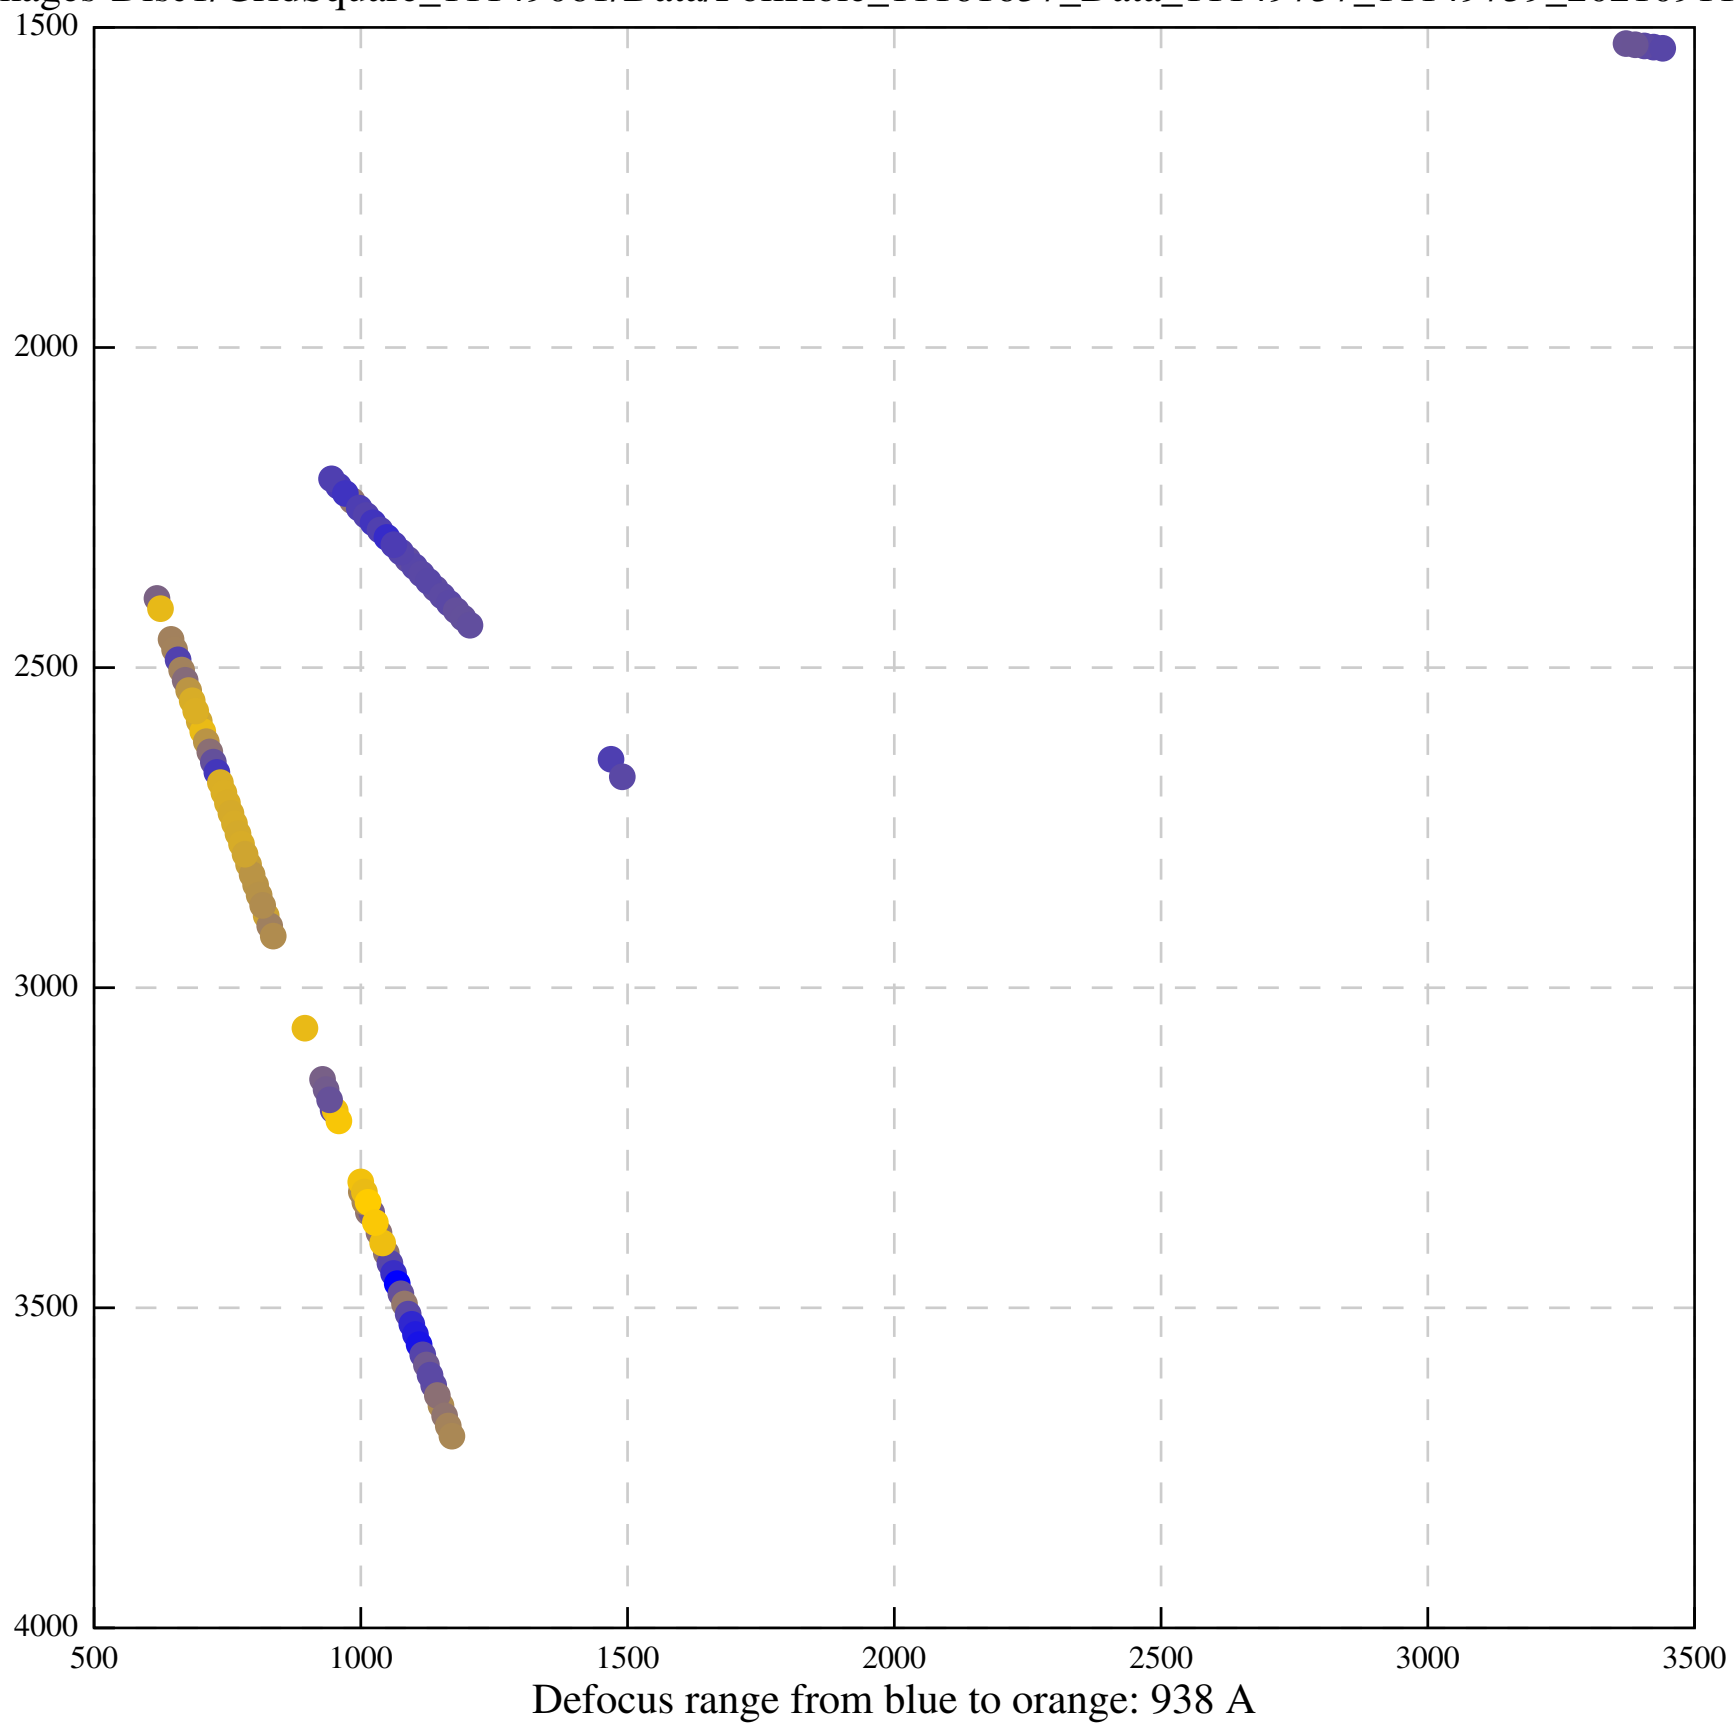

Defocus range from blue to orange: 613 A

Defocus range from blue to orange: 848 A

Defocus range from blue to orange: 476 A

Defocus range from blue to orange: 463 A

Defocus range from blue to orange: 157 A