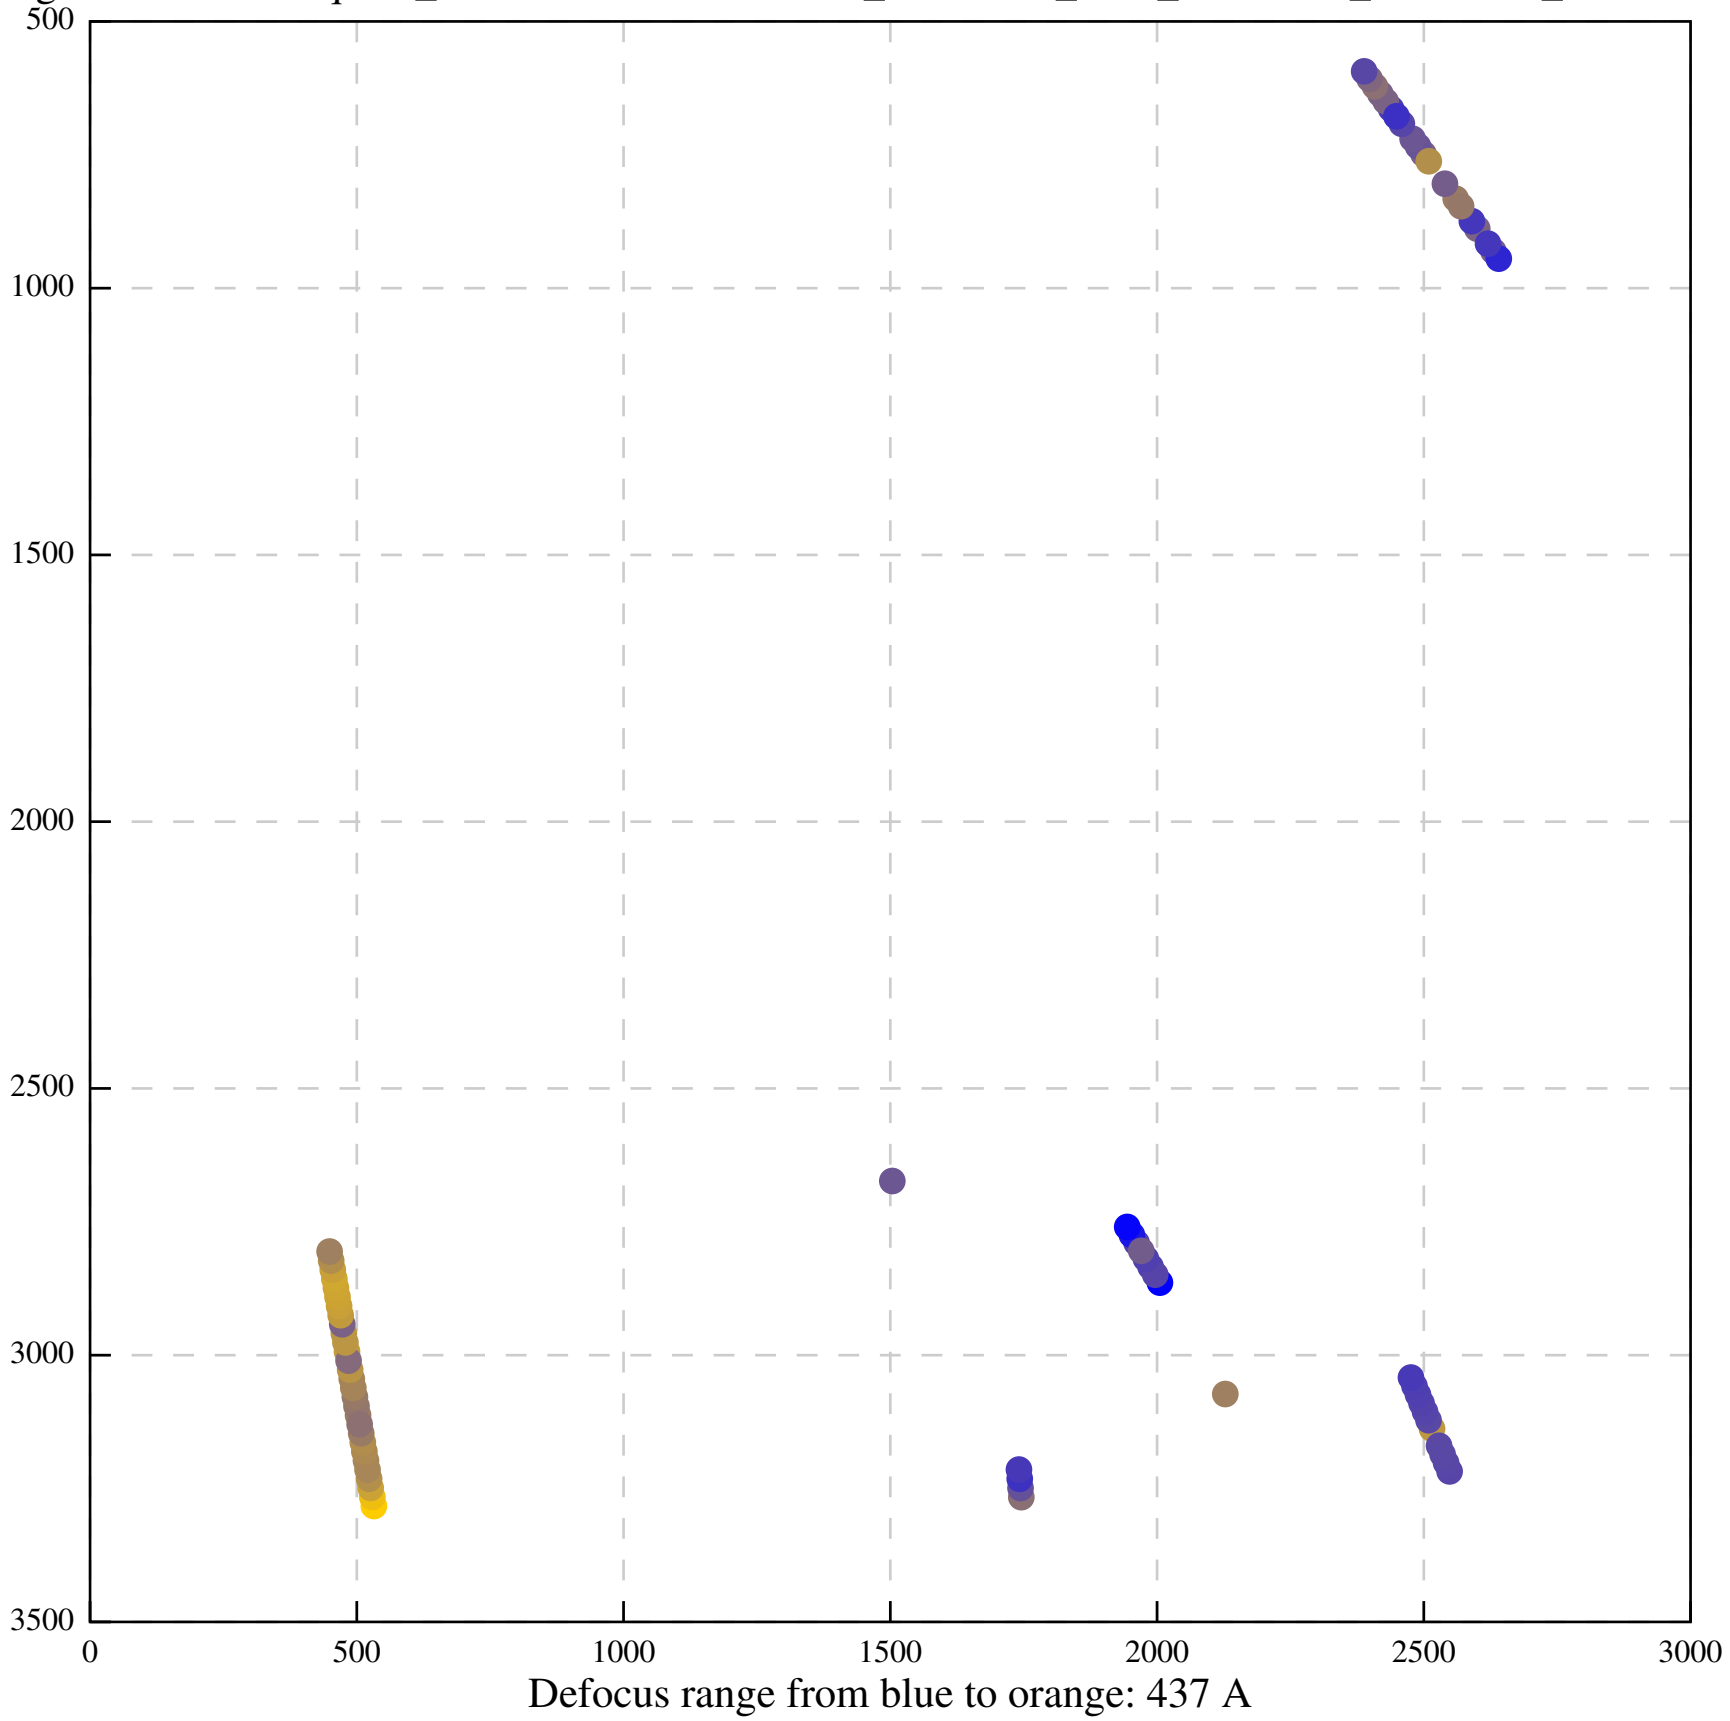

Defocus range from blue to orange: 315 A

Defocus range from blue to orange: 920 A

Defocus range from blue to orange: 662 A

Defocus range from blue to orange: 877 A

Defocus range from blue to orange: 1069 A