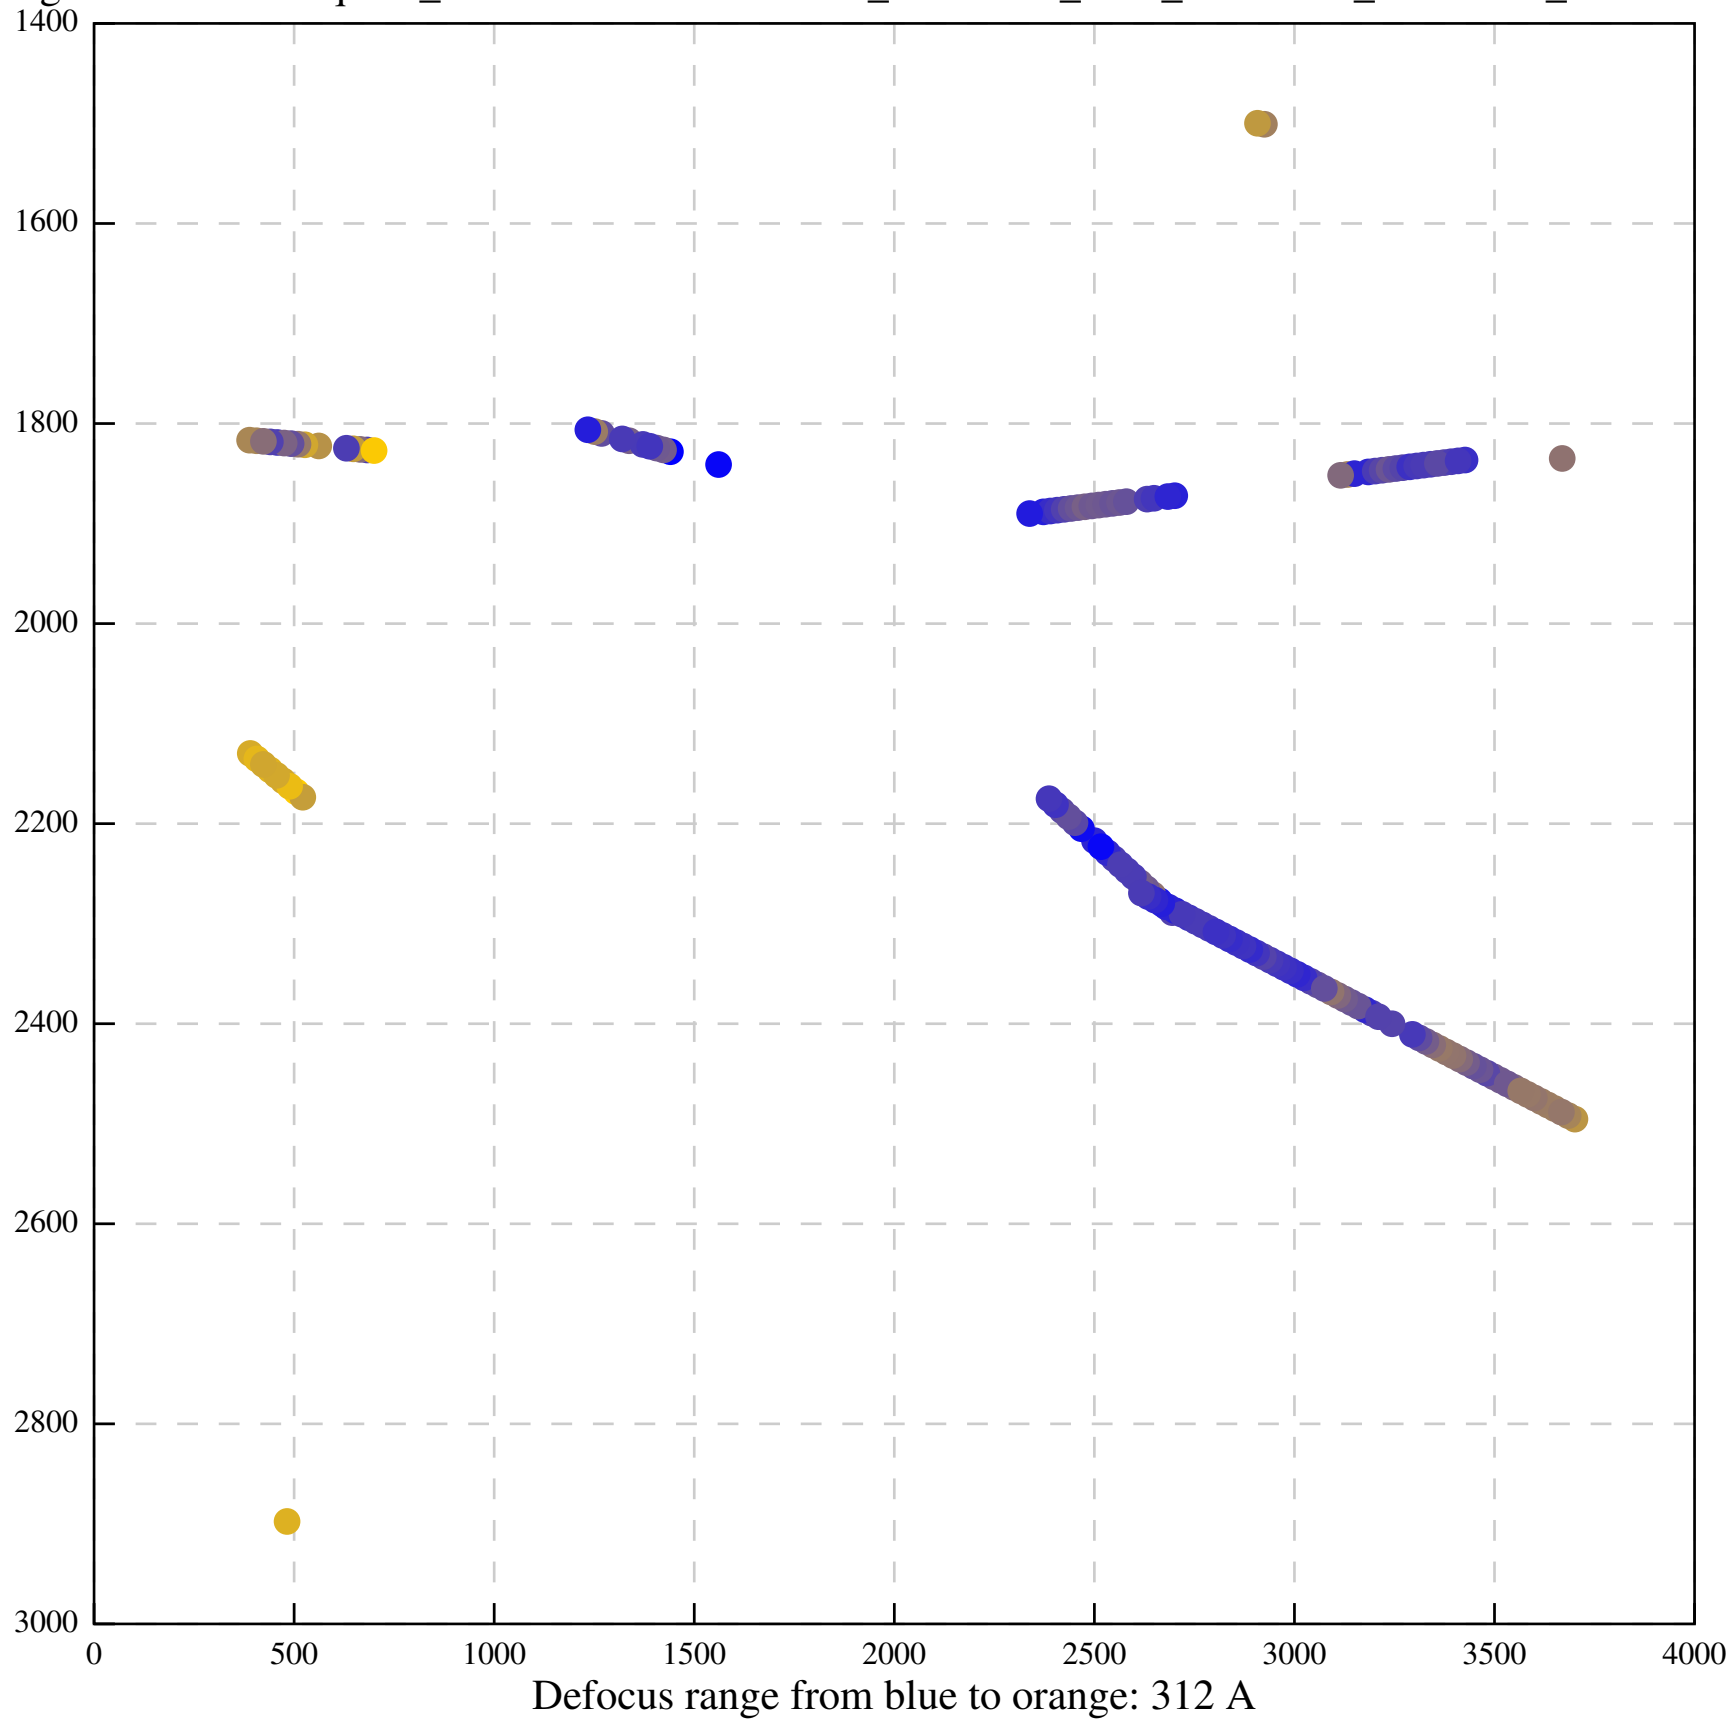

Defocus range from blue to orange: 418 A

Defocus range from blue to orange: 0 A

Defocus range from blue to orange: 669 A

Defocus range from blue to orange: 406 A

Defocus range from blue to orange: 427 A

Defocus range from blue to orange: 136 A