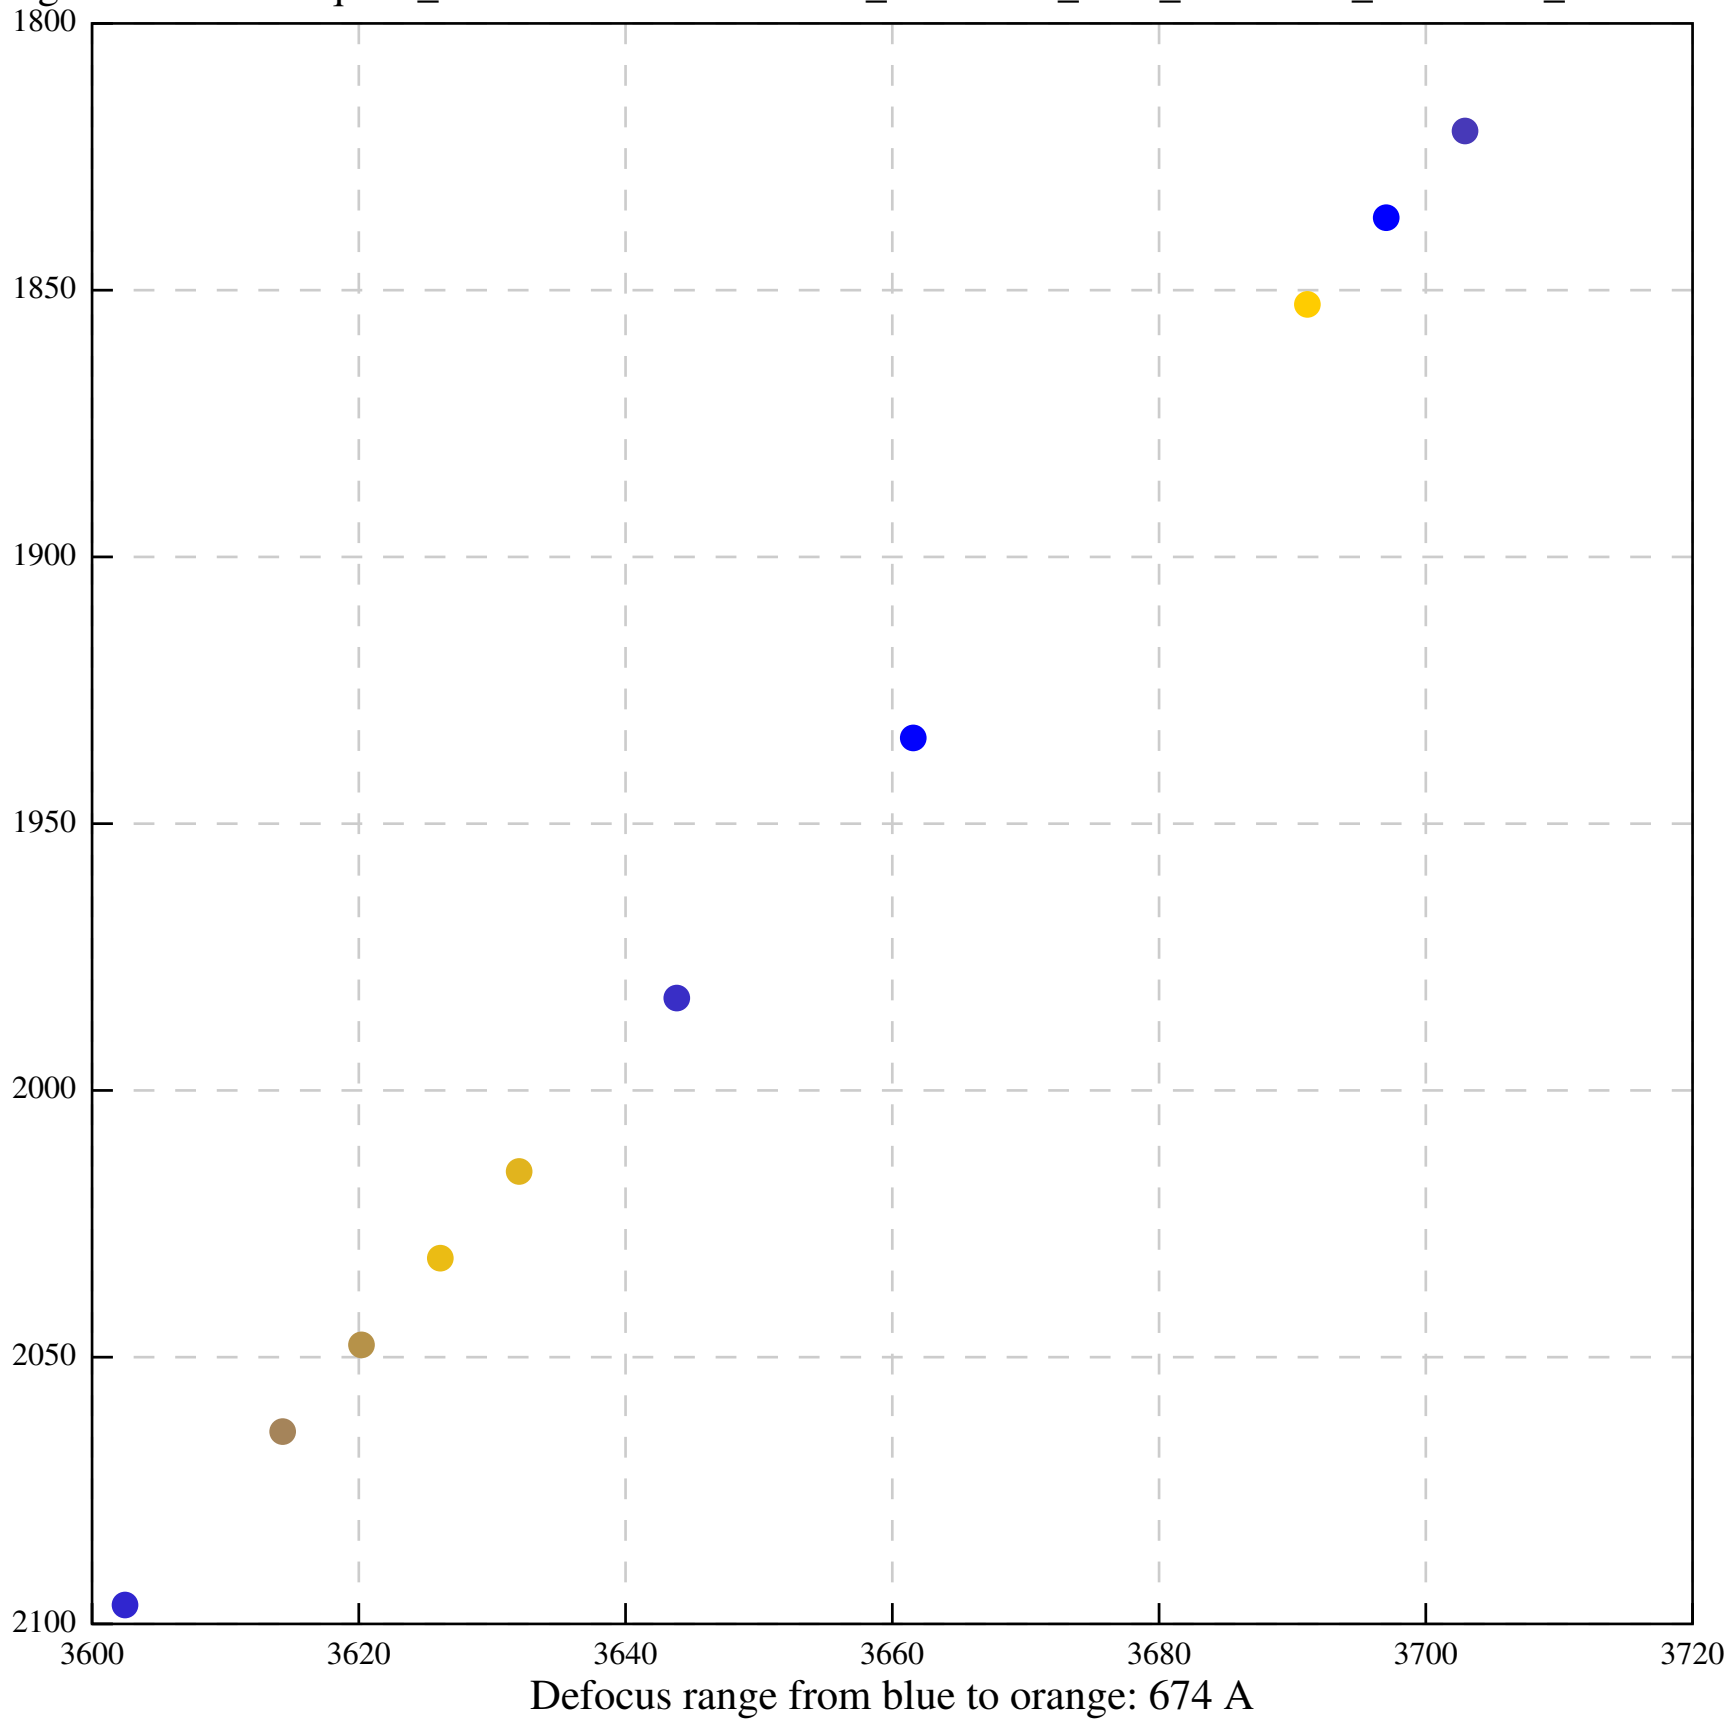

Defocus range from blue to orange: 130 A

Defocus range from blue to orange: 0 A

Defocus range from blue to orange: 0 A

Defocus range from blue to orange: 792 A

Defocus range from blue to orange: 749 A

Defocus range from blue to orange: 521 A