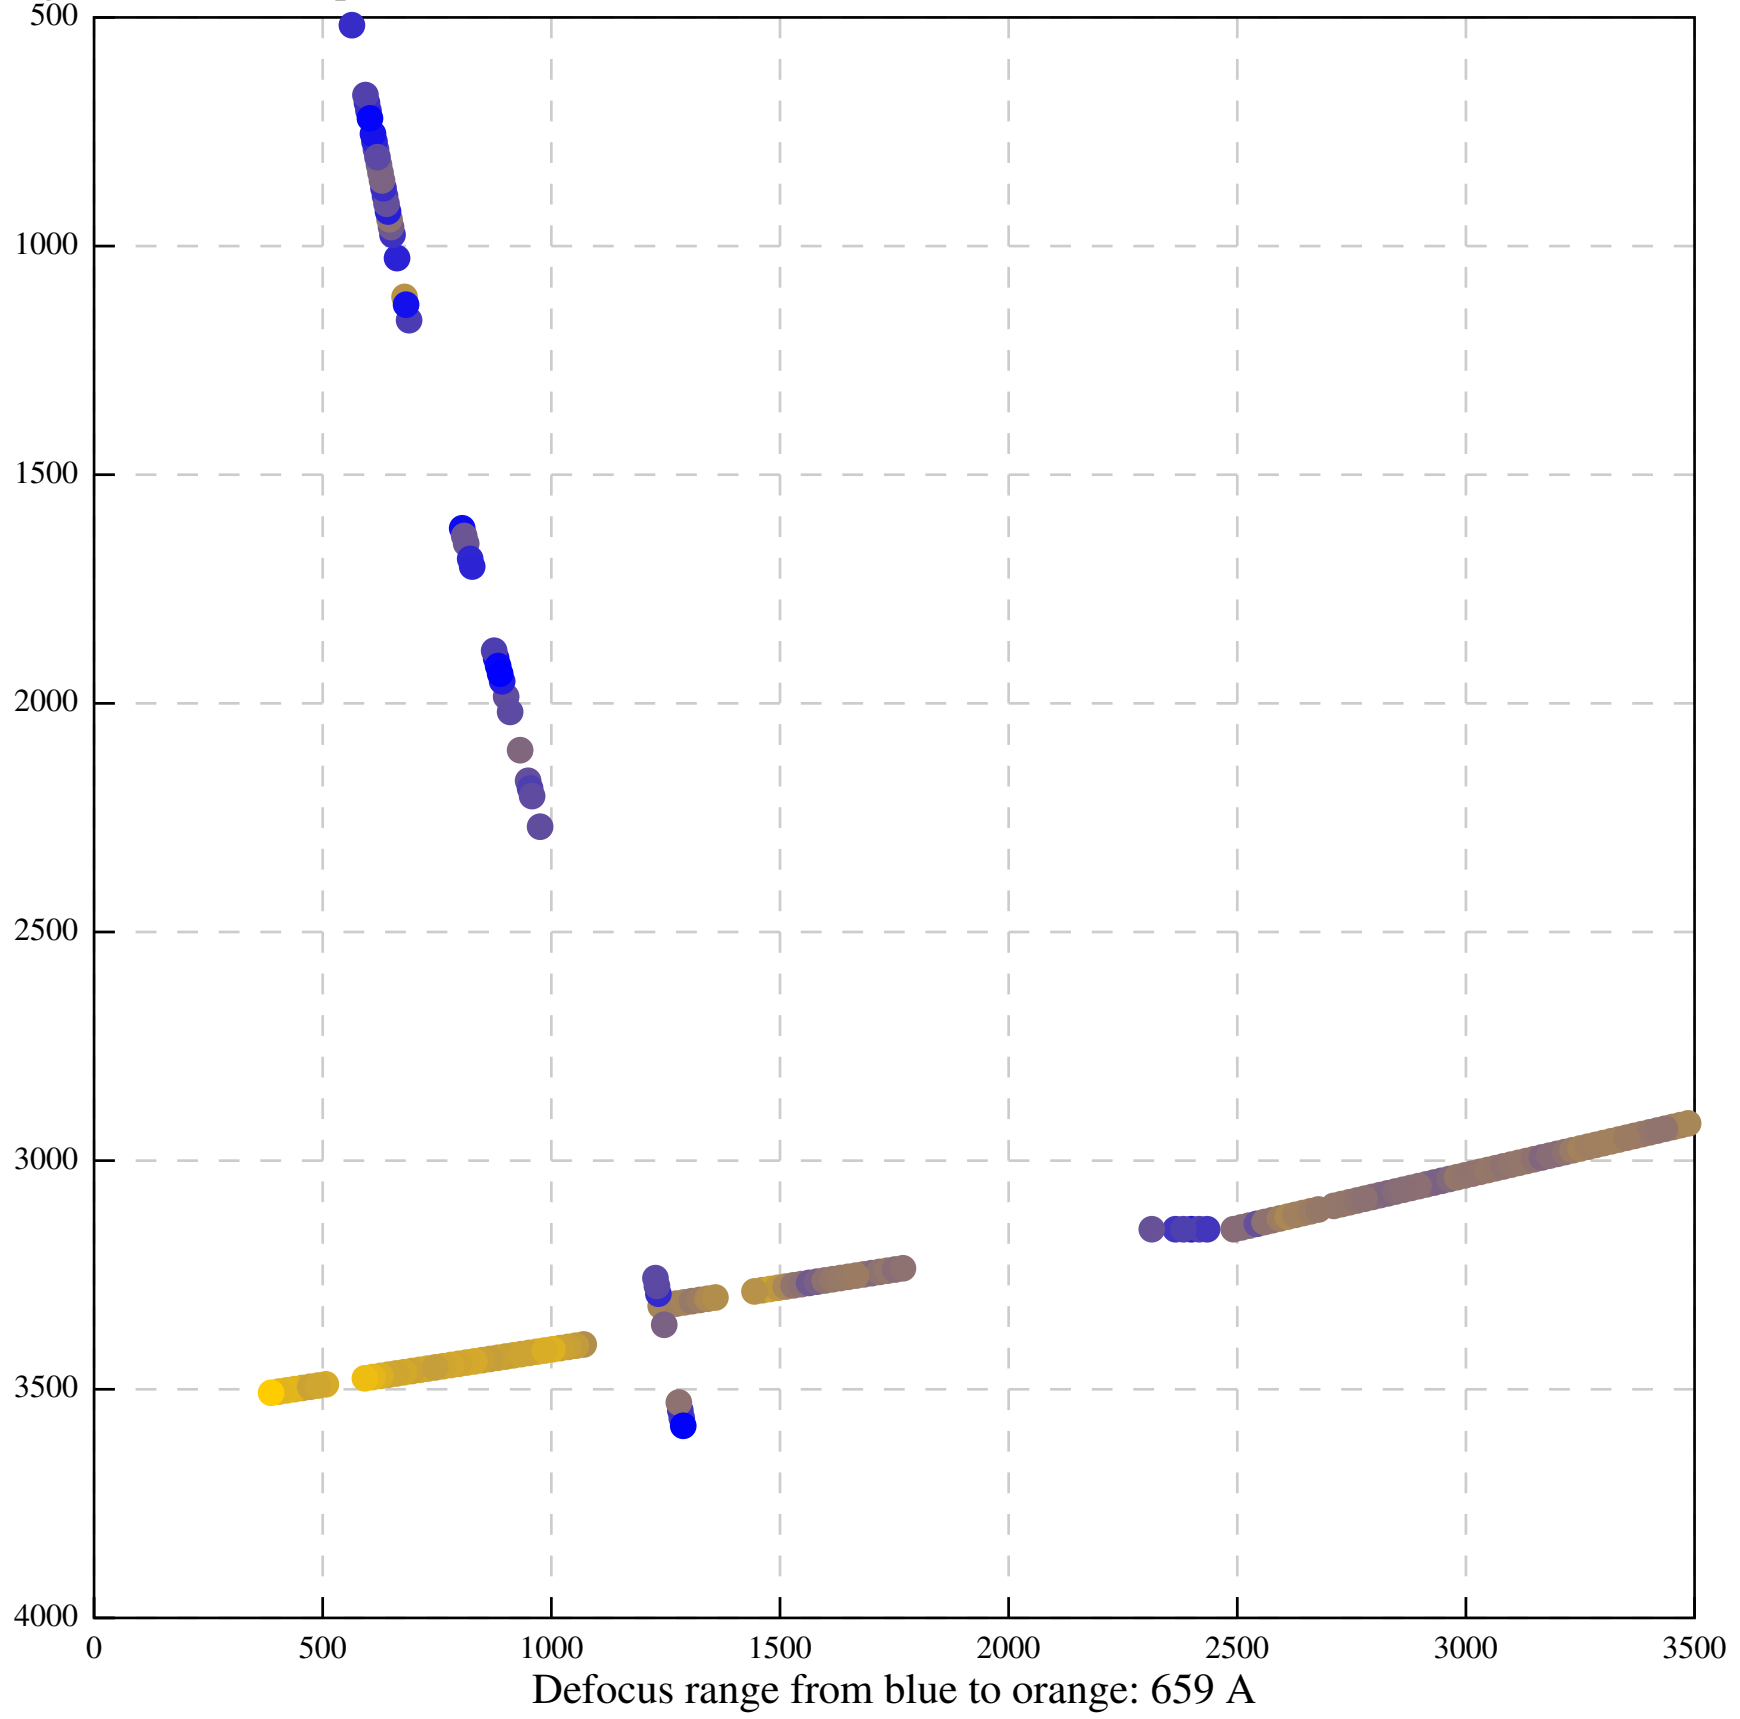

Defocus range from blue to orange: 0 A