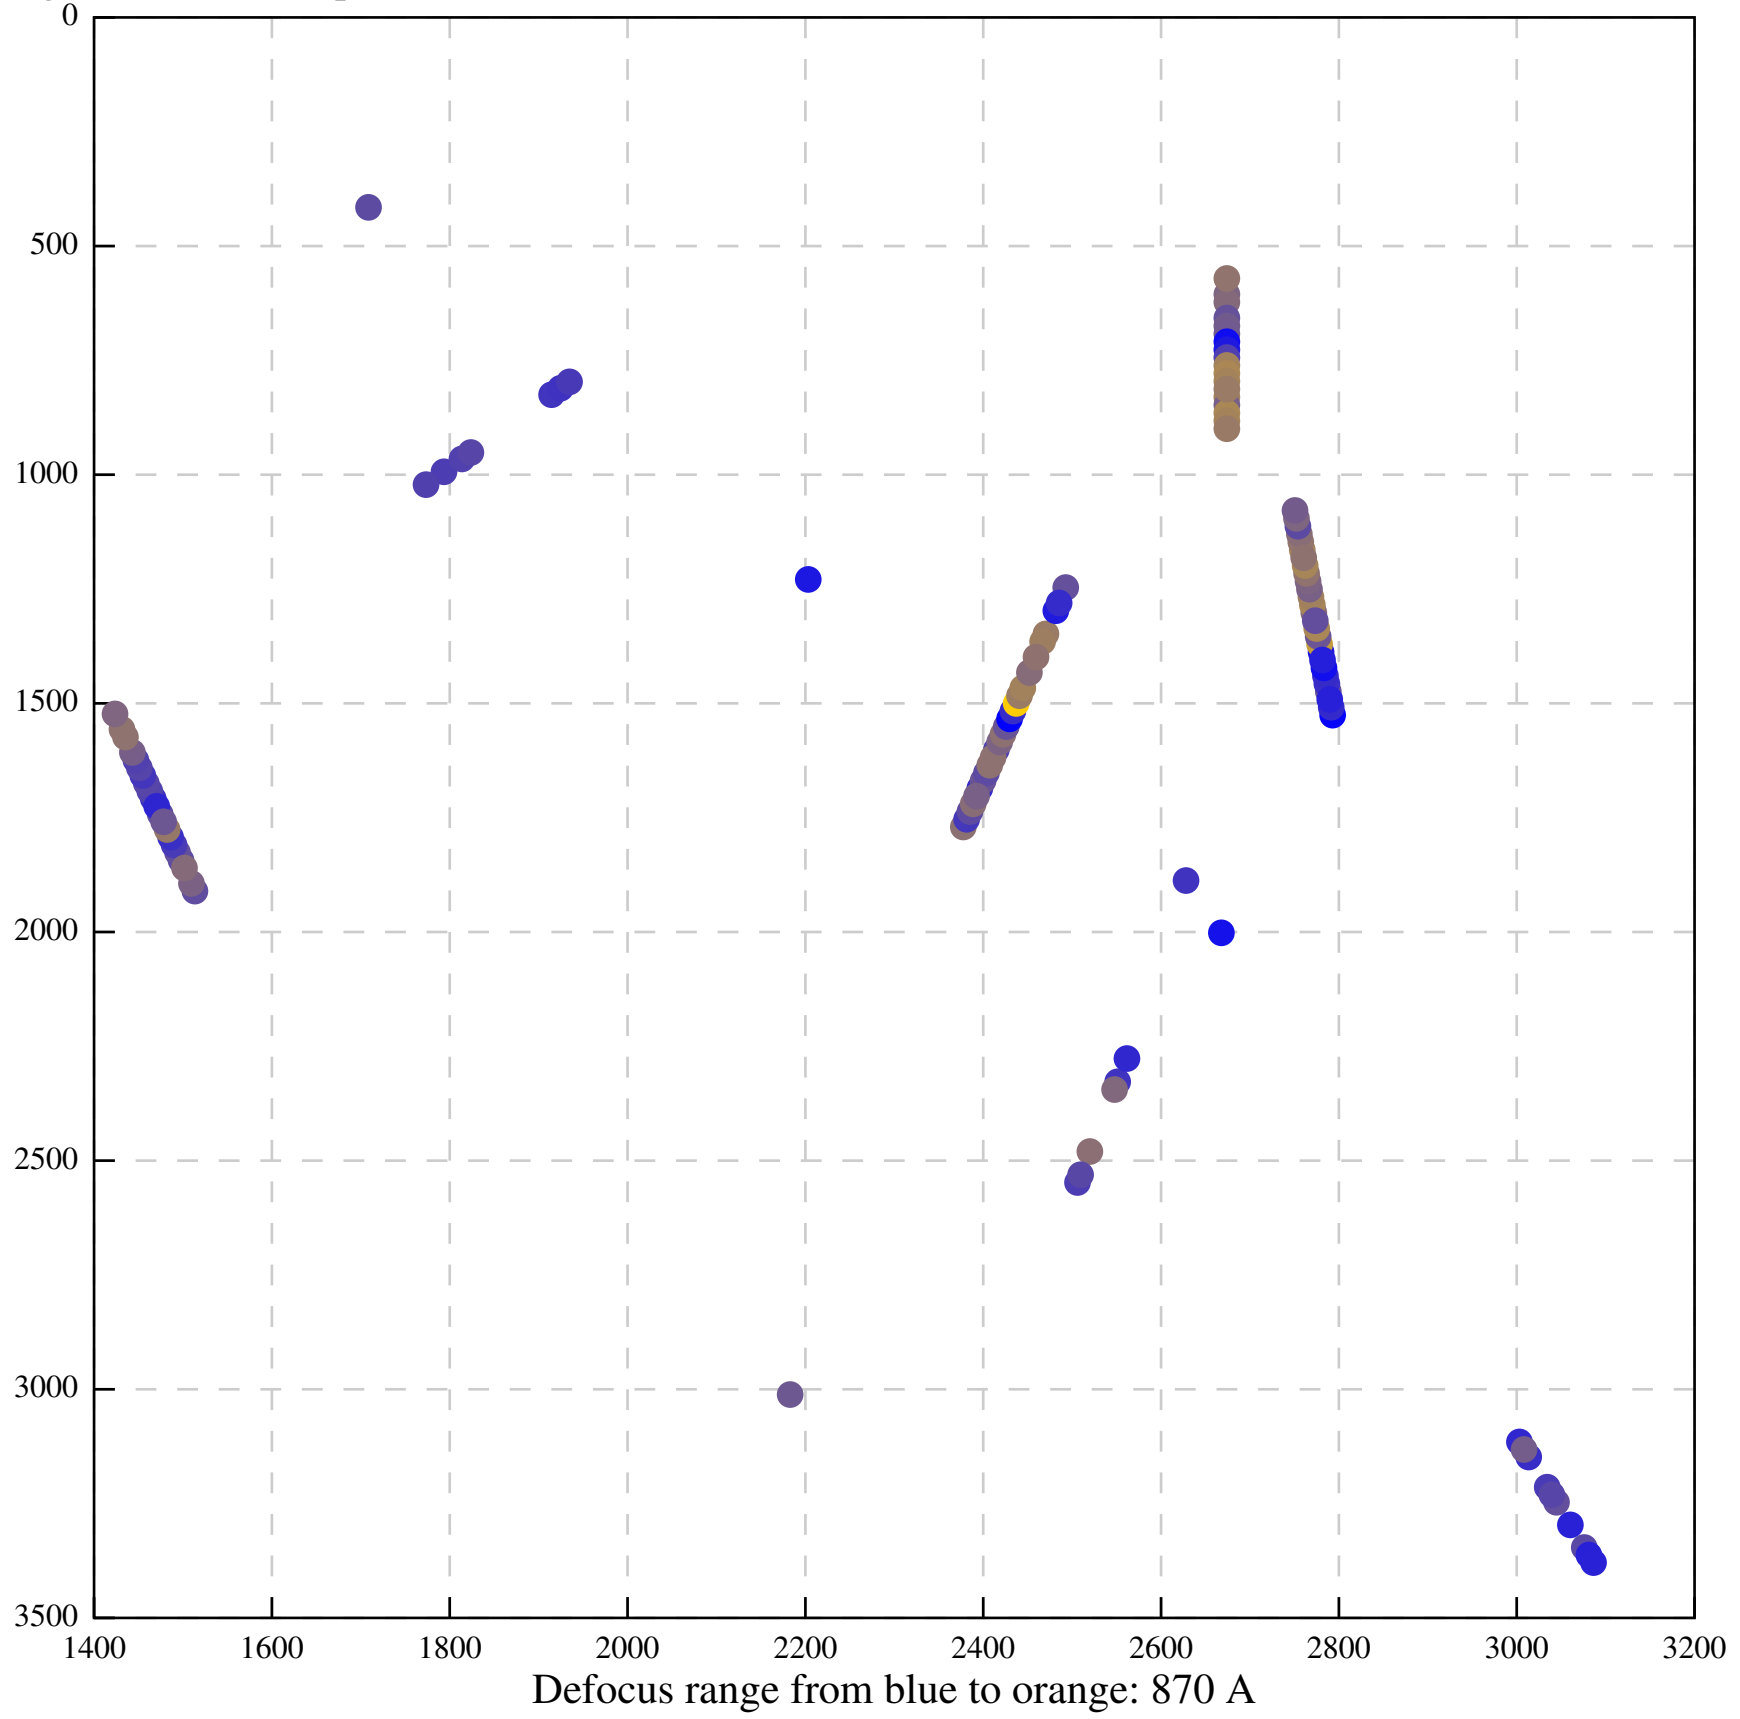

Defocus range from blue to orange: 148 A

Defocus range from blue to orange: 502 A

Defocus range from blue to orange: 224 A

Defocus range from blue to orange: 0 A

Defocus range from blue to orange: 516 Å

Defocus range from blue to orange: 600 A