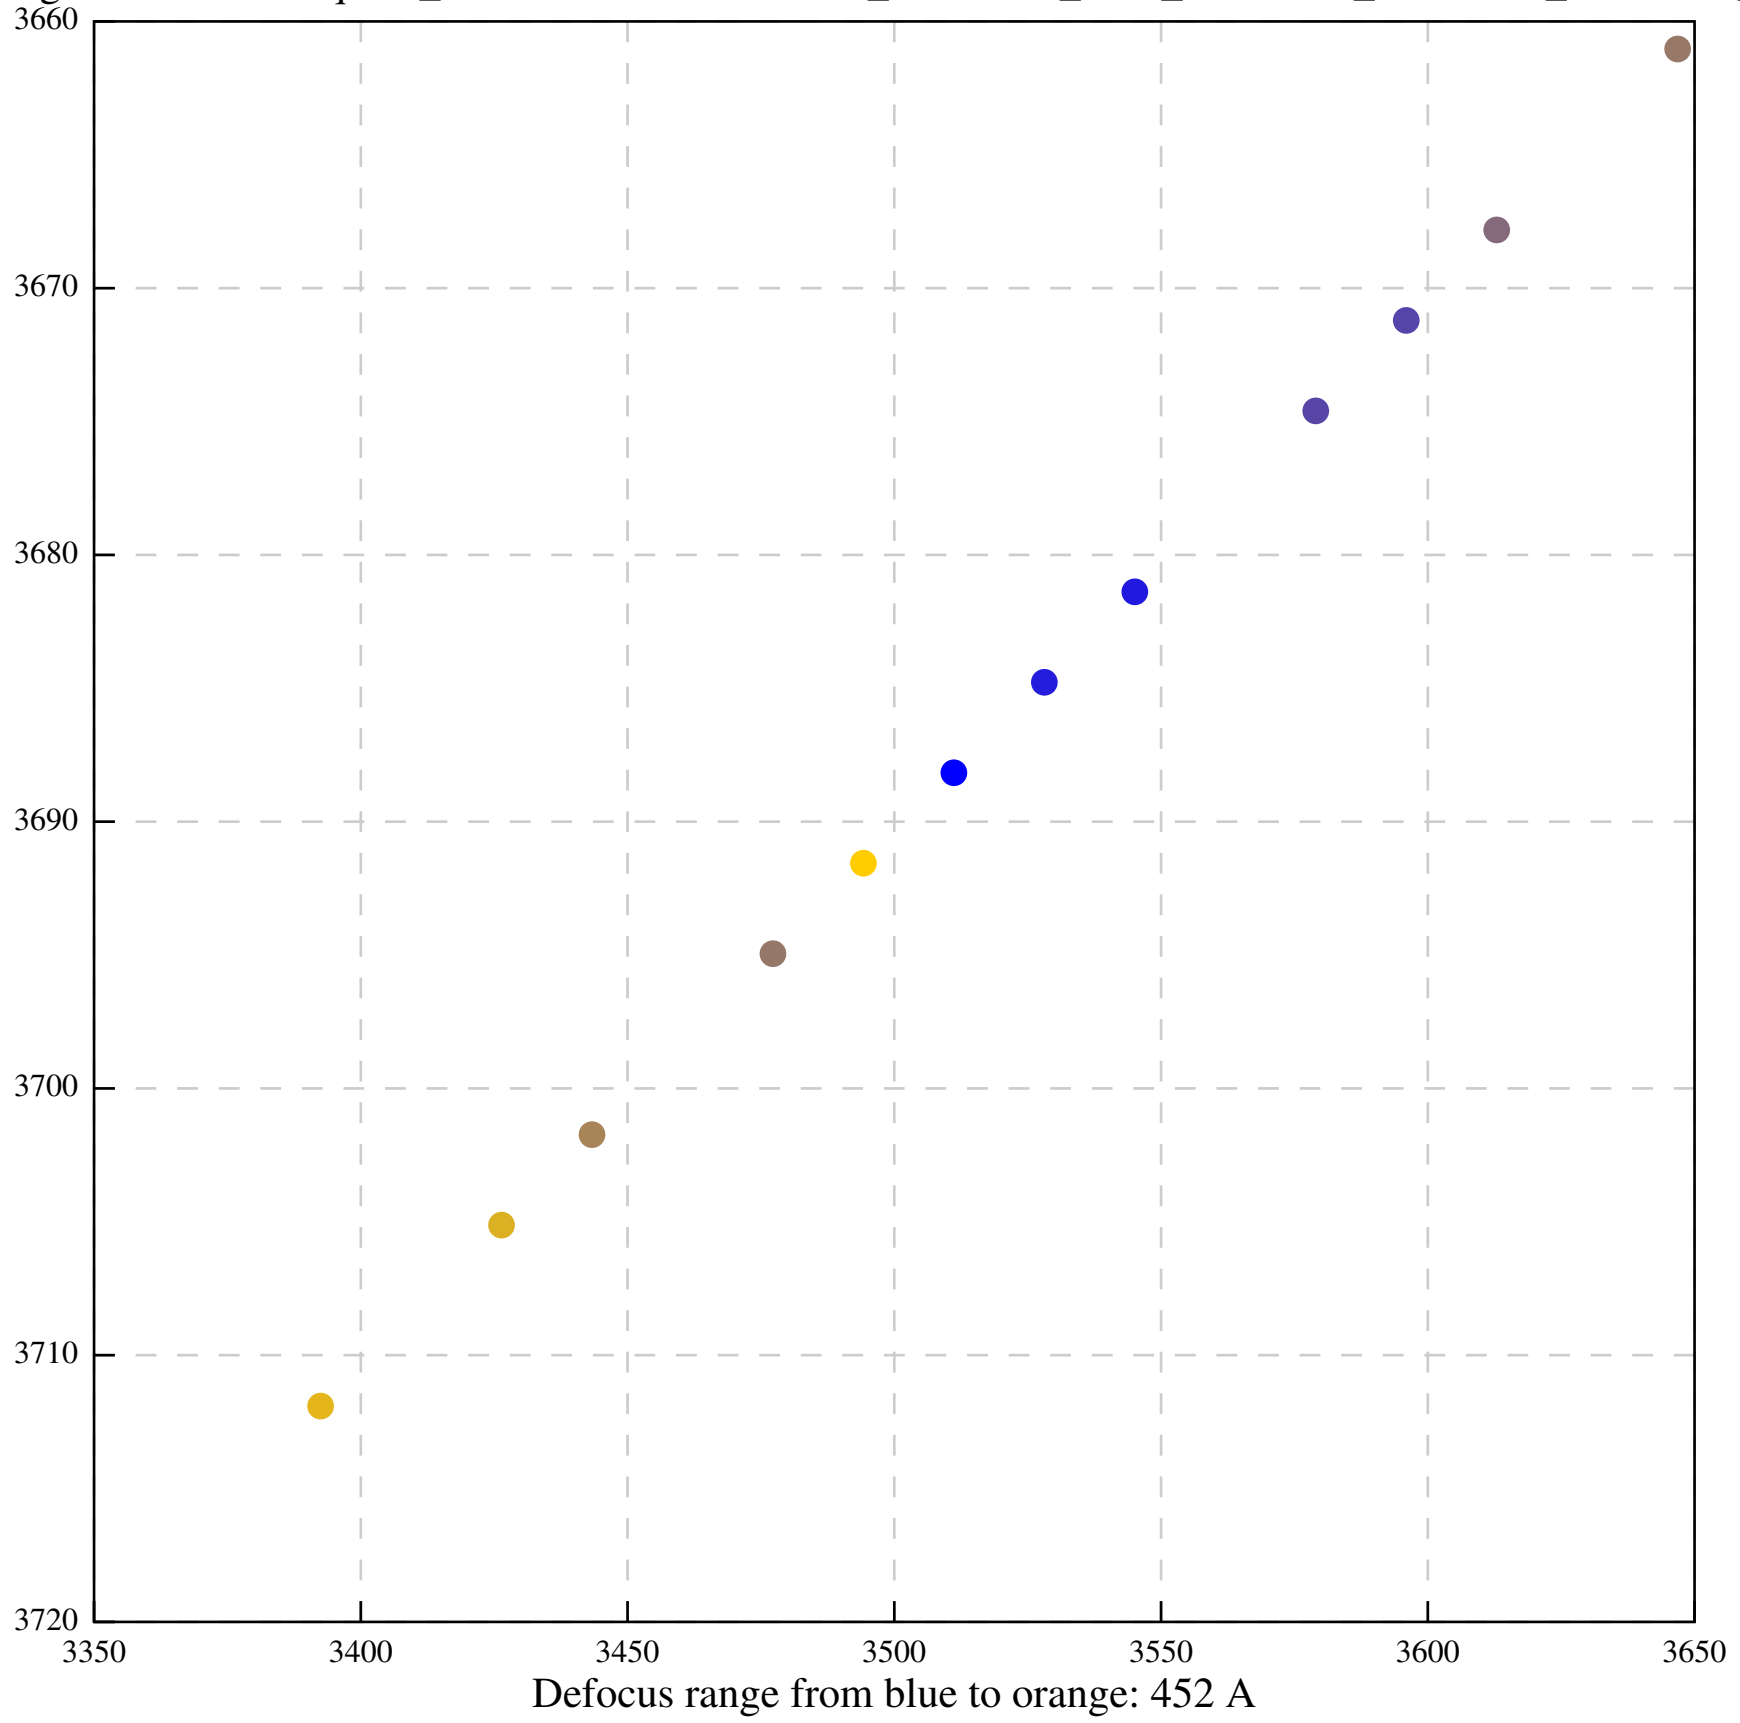

Defocus range from blue to orange: 0 A

Defocus range from blue to orange: 113 A

Defocus range from blue to orange: 393 A

Defocus range from blue to orange: 648 A

Defocus range from blue to orange: 665 A

Defocus range from blue to orange: 487 A