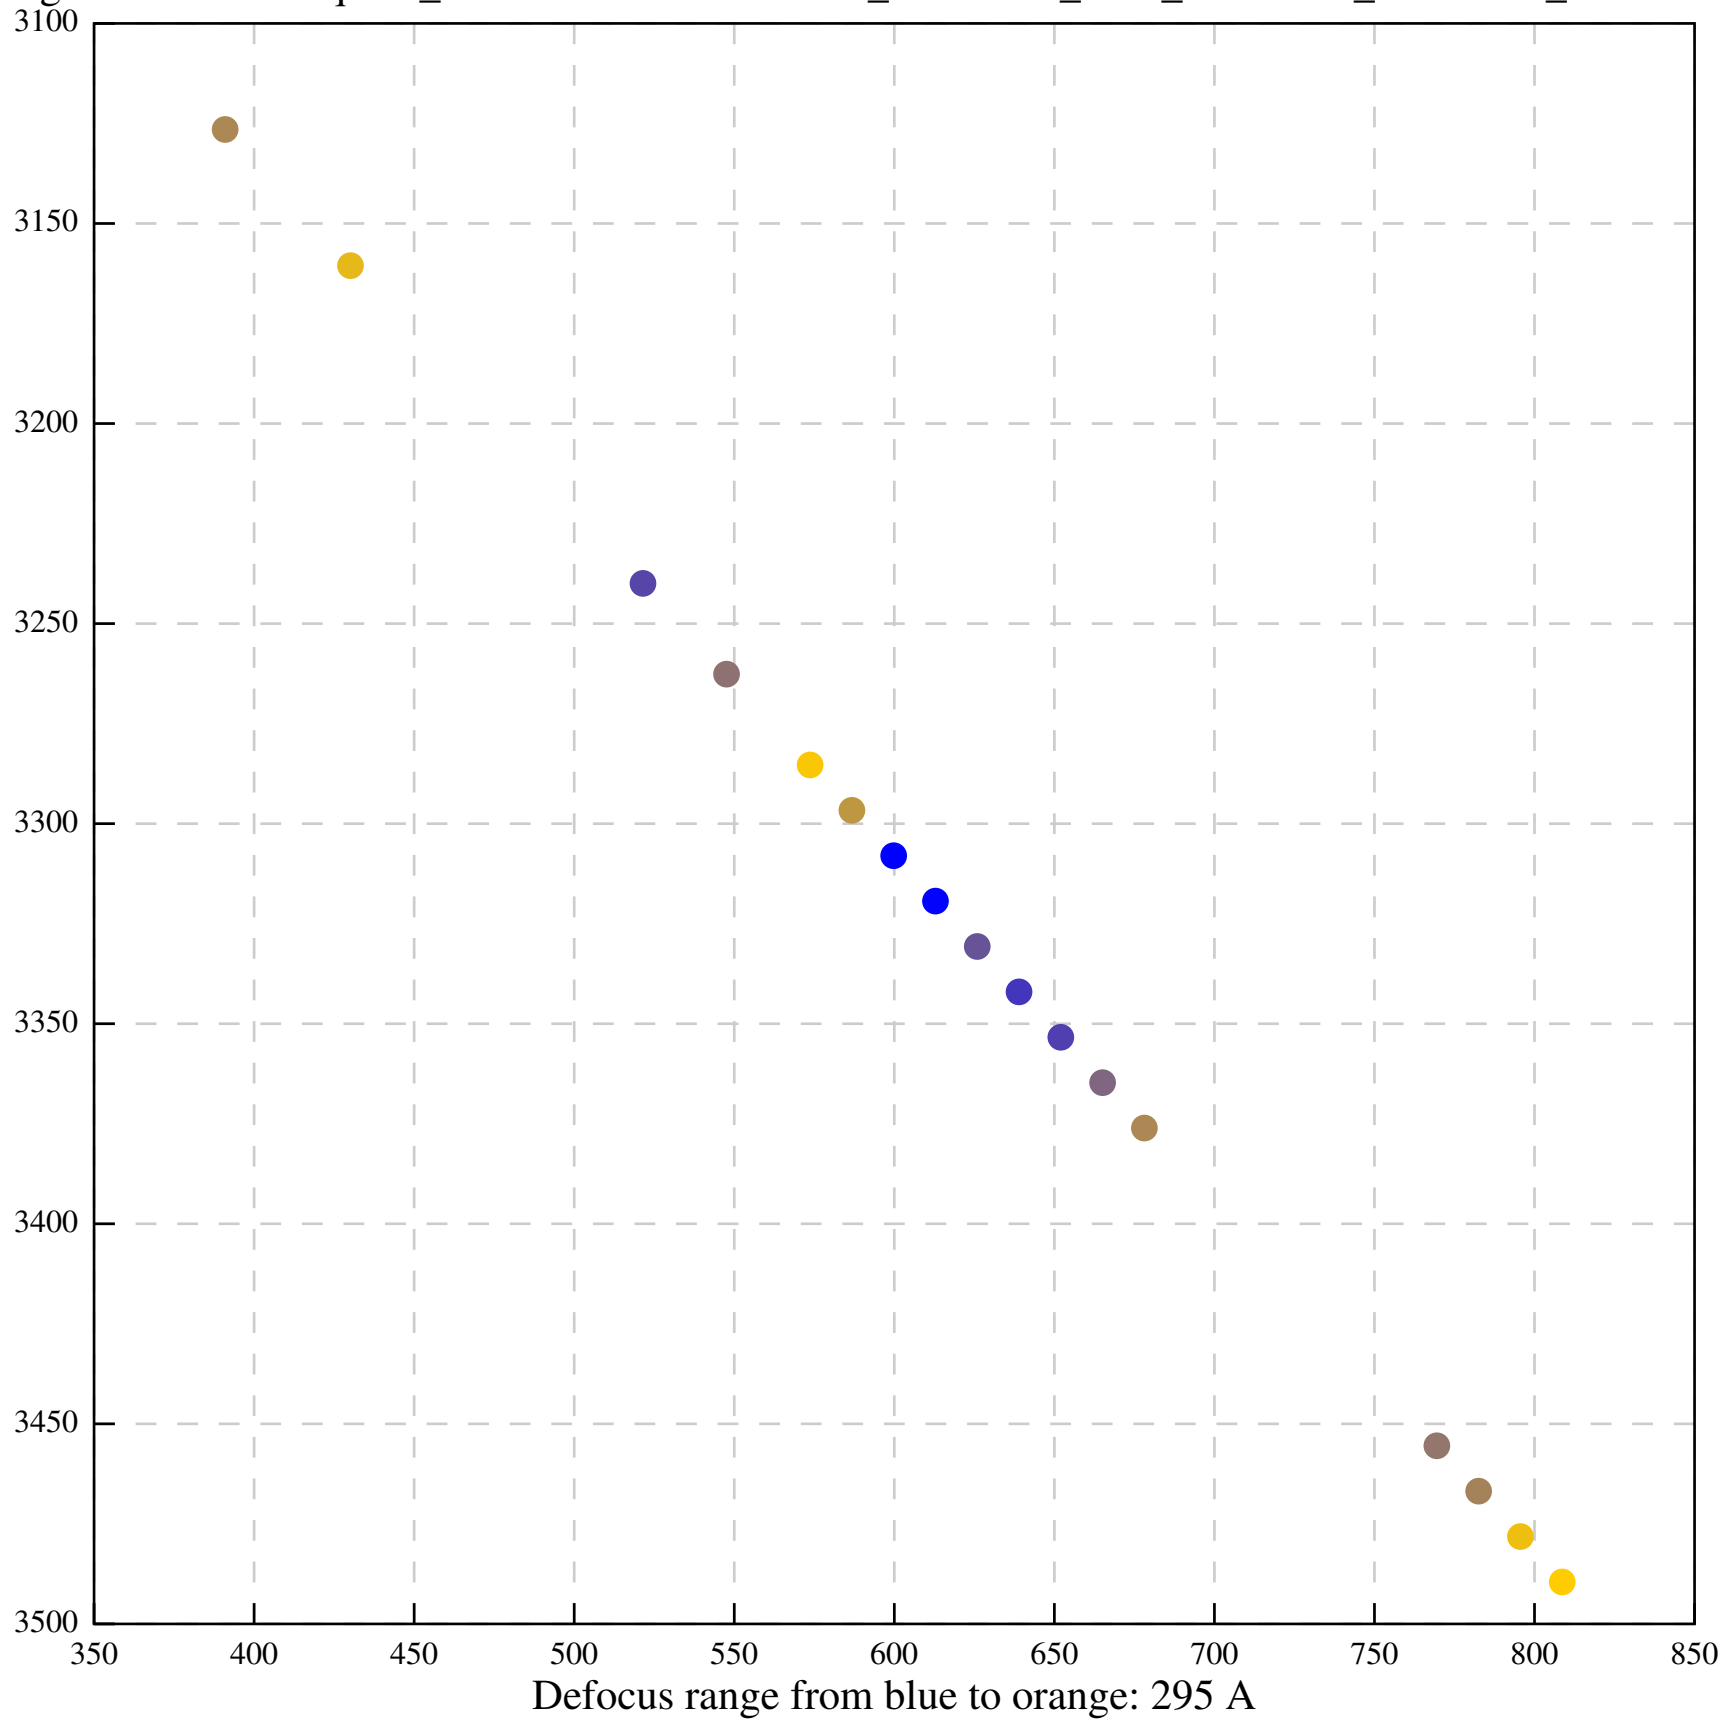

Defocus range from blue to orange: 554 A

Defocus range from blue to orange: 689 A

Defocus range from blue to orange: 87 A

Defocus range from blue to orange: 0 A

Defocus range from blue to orange: 322 A

Defocus range from blue to orange: 349 A