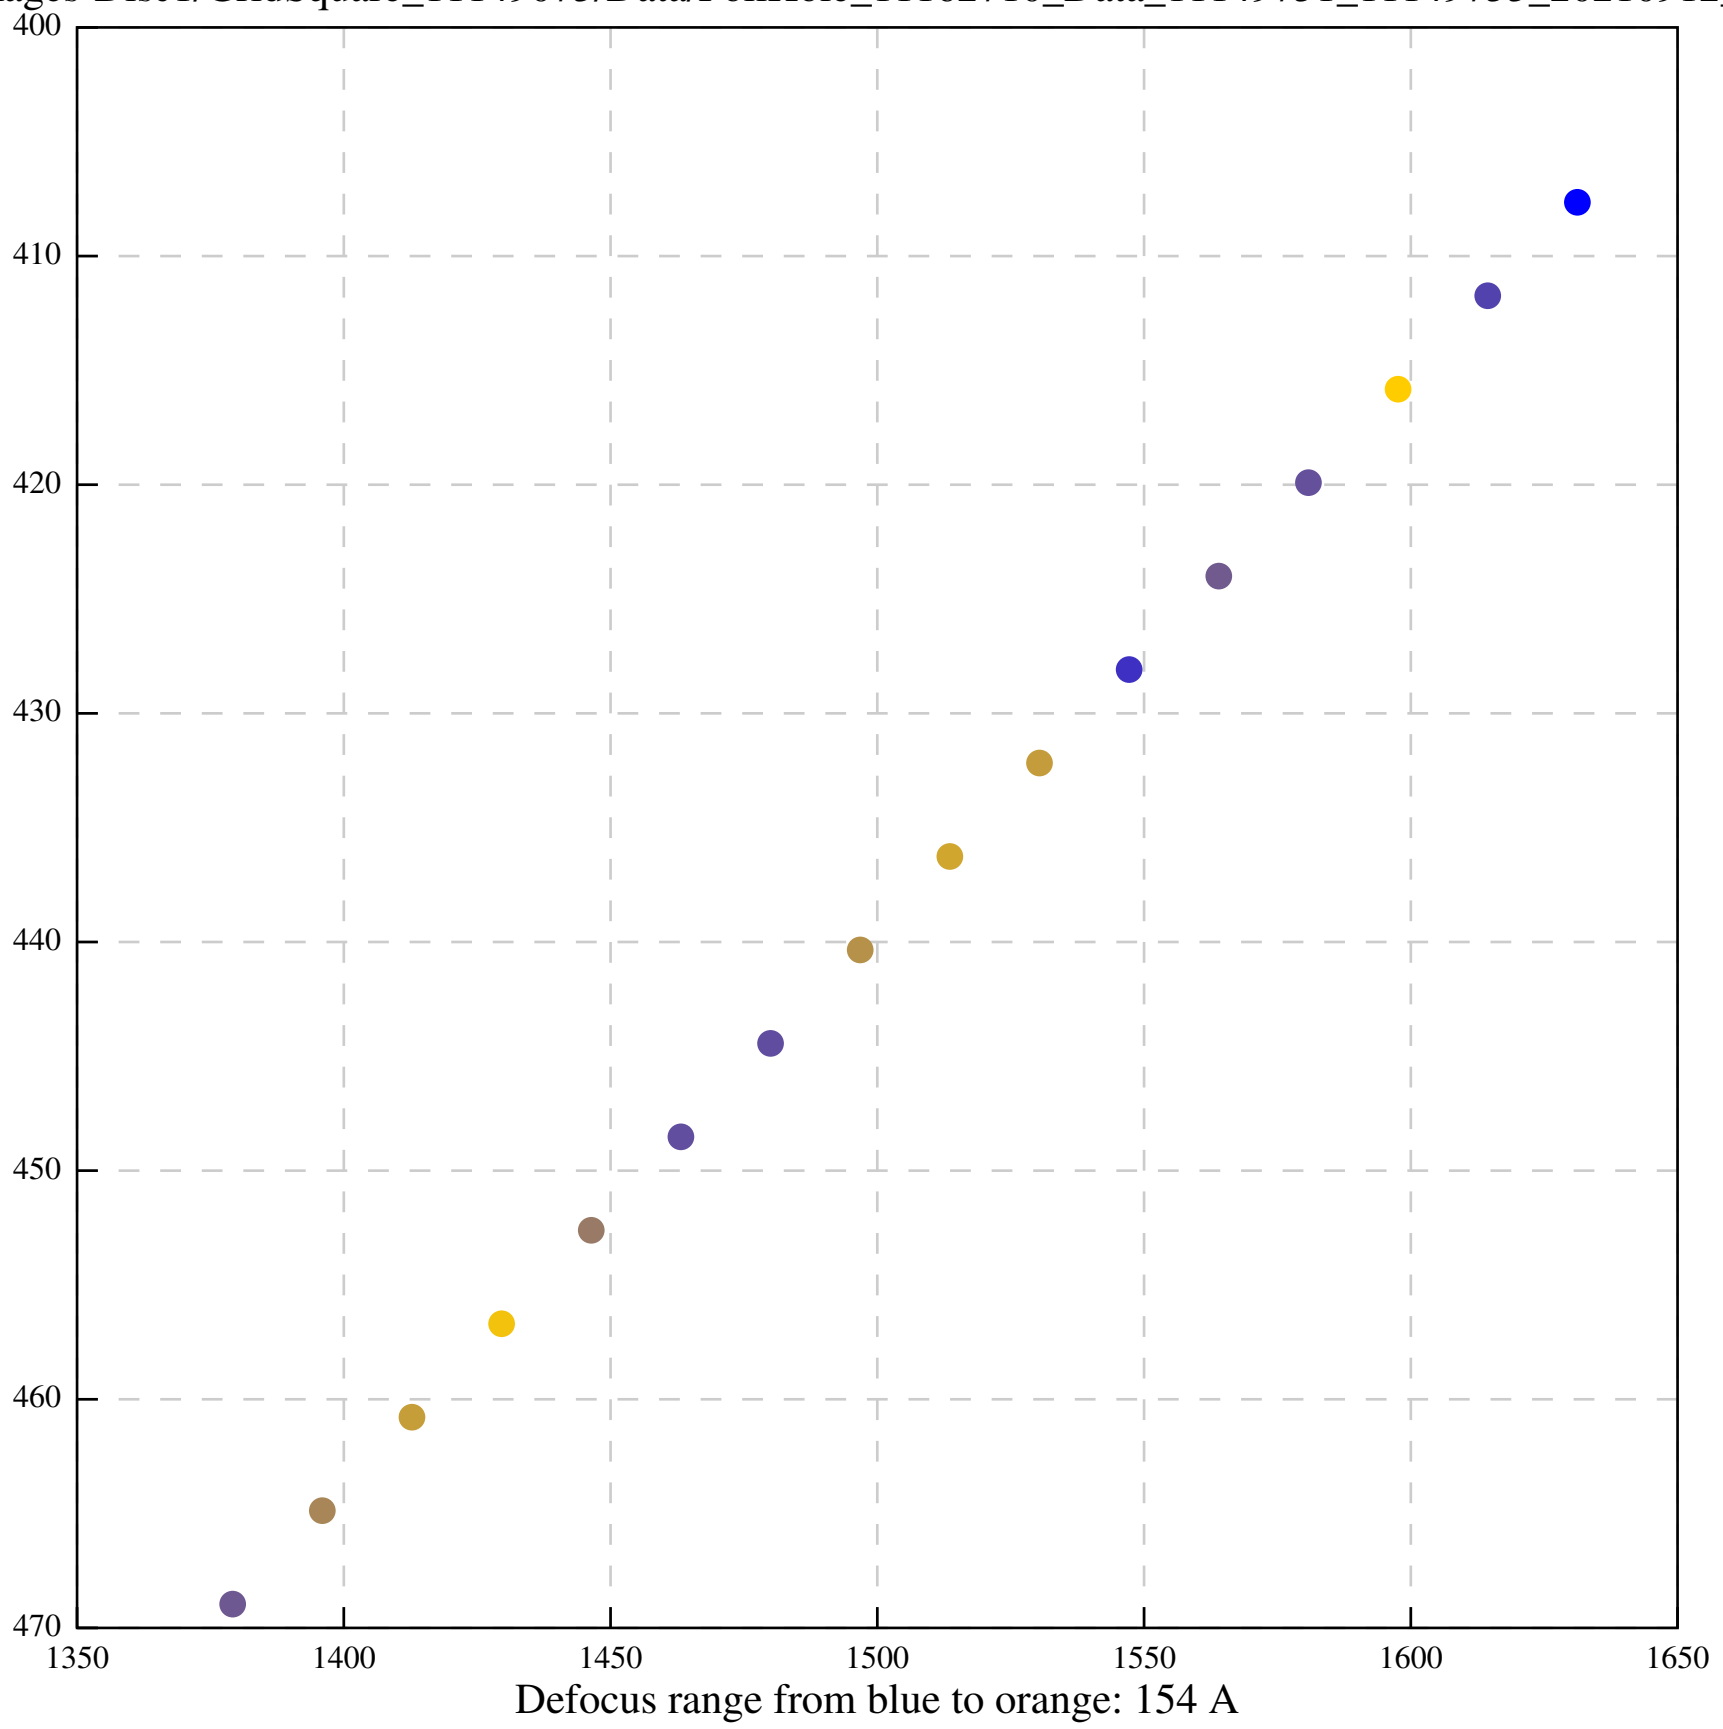

Defocus range from blue to orange: 918 A

Defocus range from blue to orange: 919 A

Defocus range from blue to orange: 678 A

Defocus range from blue to orange: 1040 A

Defocus range from blue to orange: 1131 A