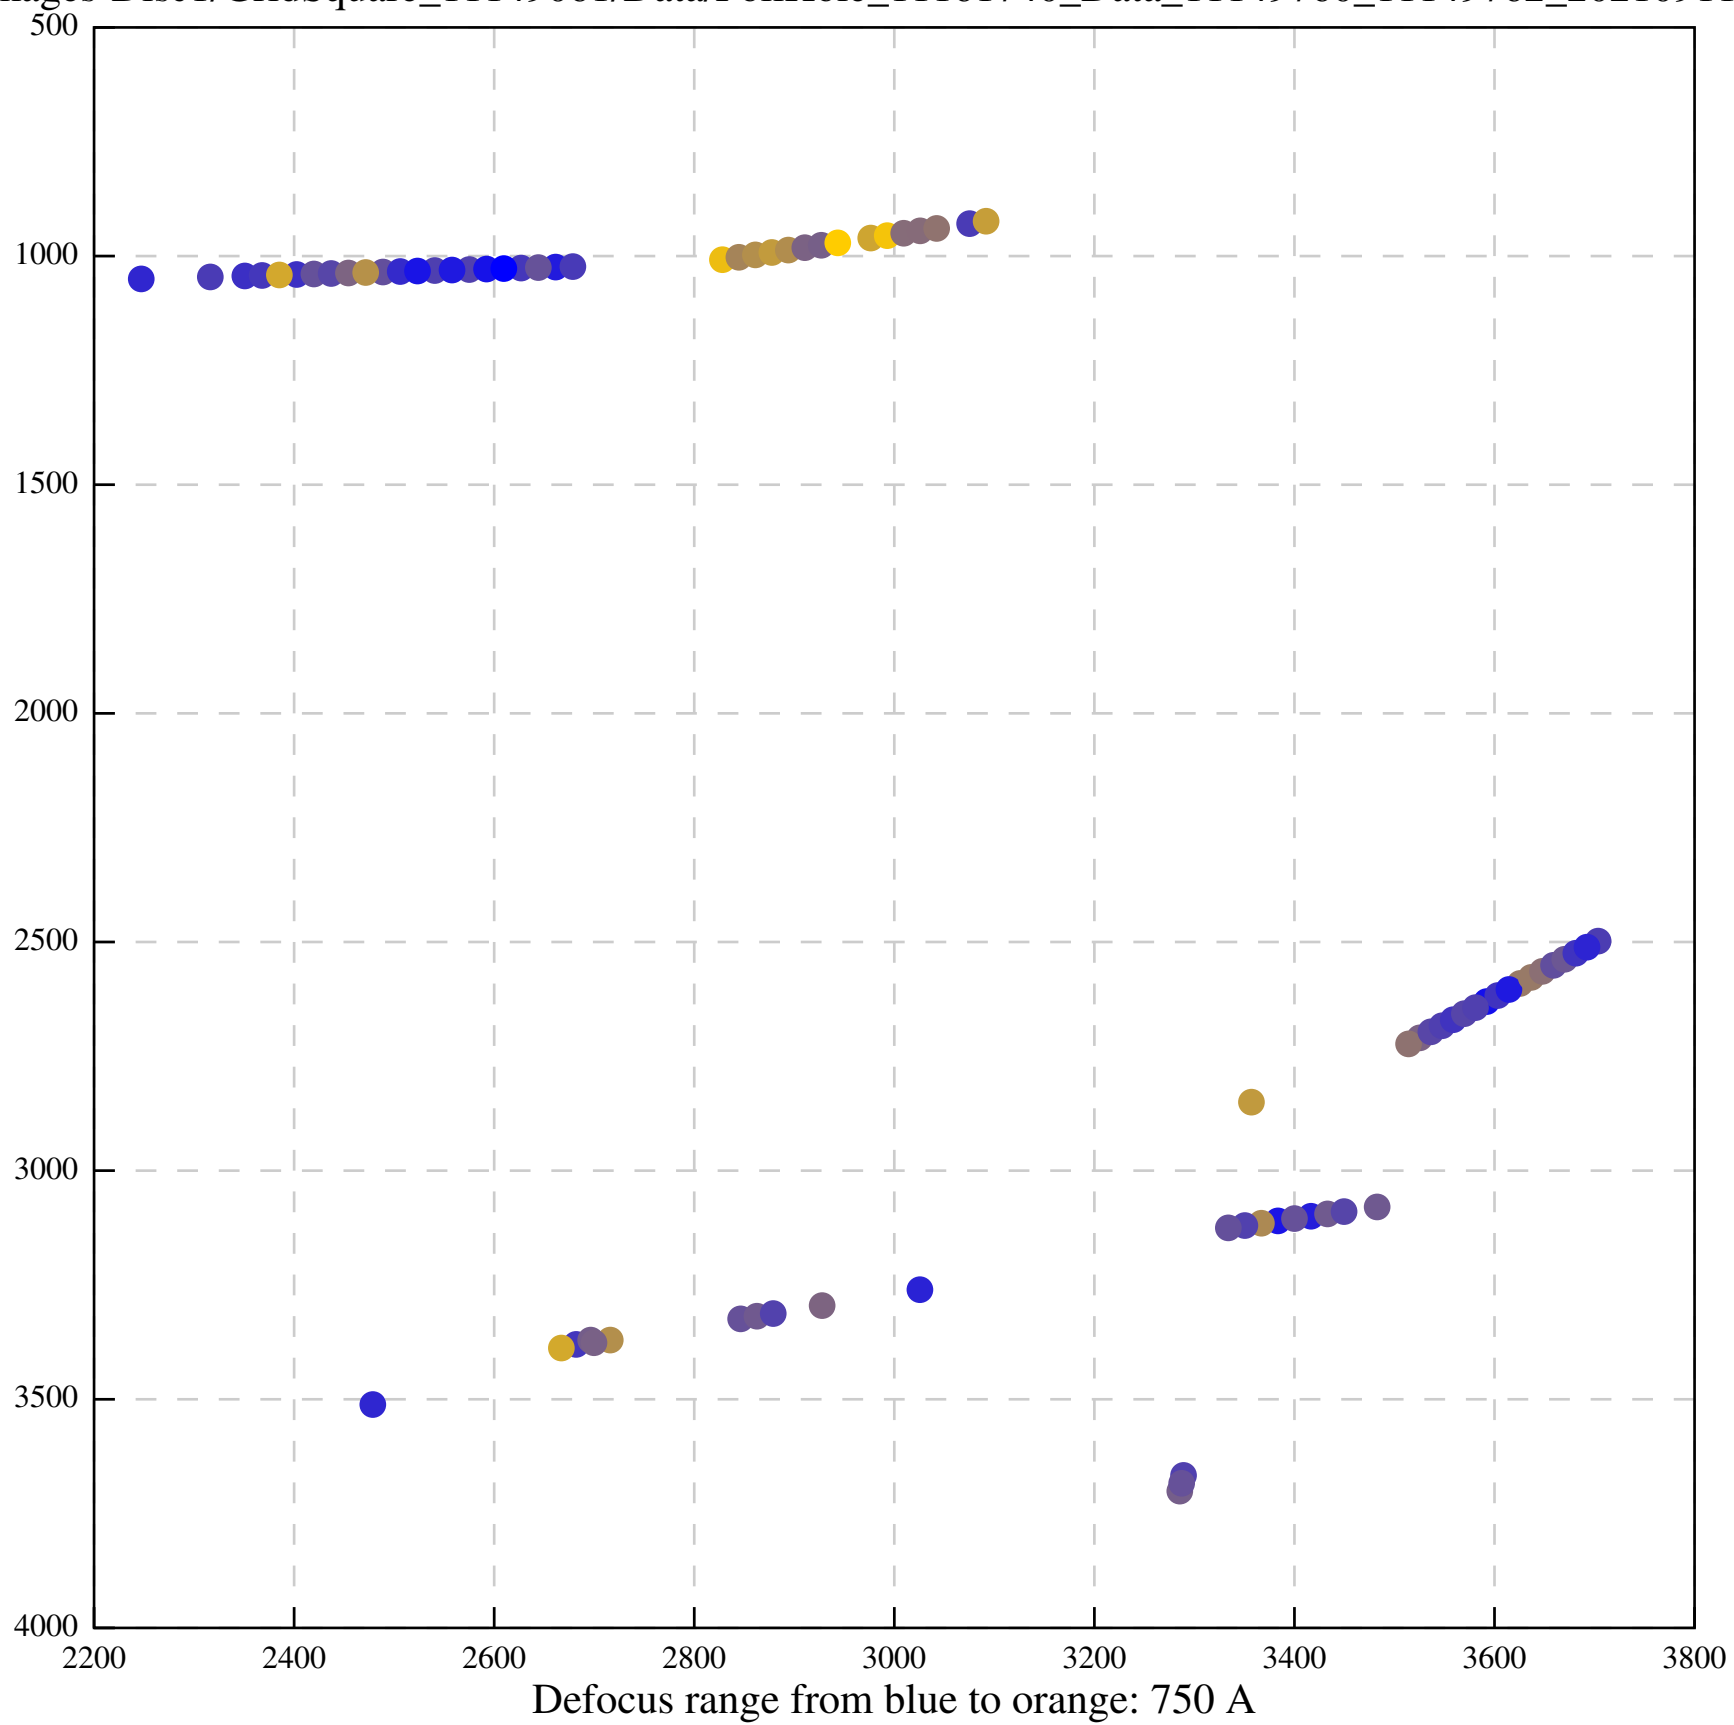

Defocus range from blue to orange: 542 A

Defocus range from blue to orange: 1001 A

Defocus range from blue to orange: 424 A

Defocus range from blue to orange: 347 A

Defocus range from blue to orange: 0 A

Defocus range from blue to orange: 1450 A