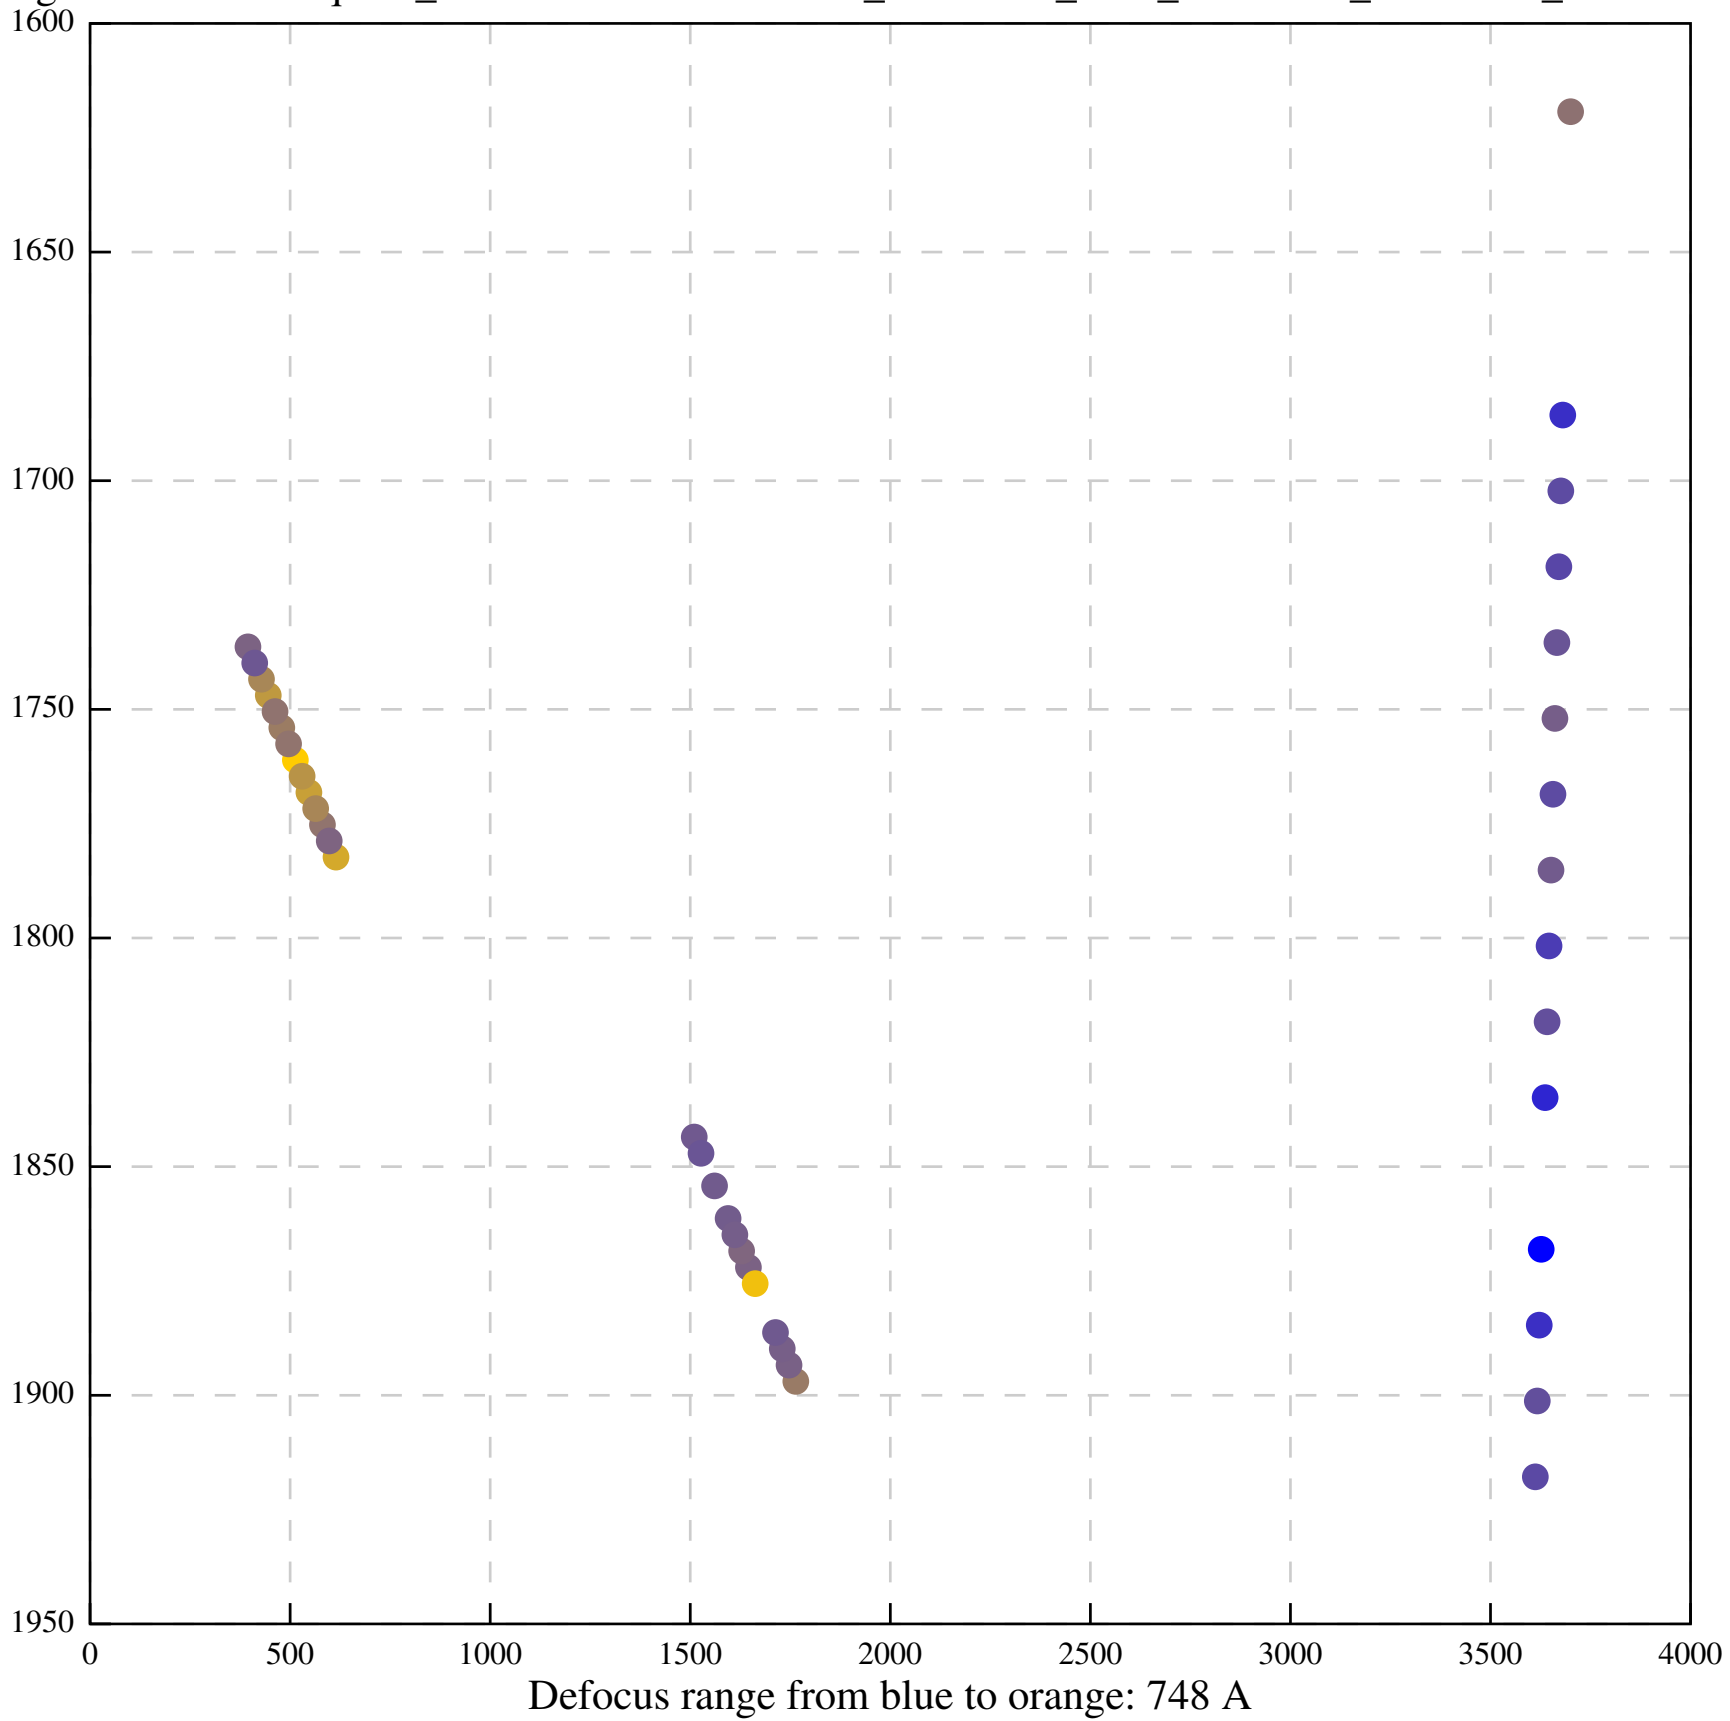

Defocus range from blue to orange: 237 Å

Defocus range from blue to orange: 0 A

Defocus range from blue to orange: 762 A

Defocus range from blue to orange: 146 A

Defocus range from blue to orange: 386 A

Defocus range from blue to orange: 17 A