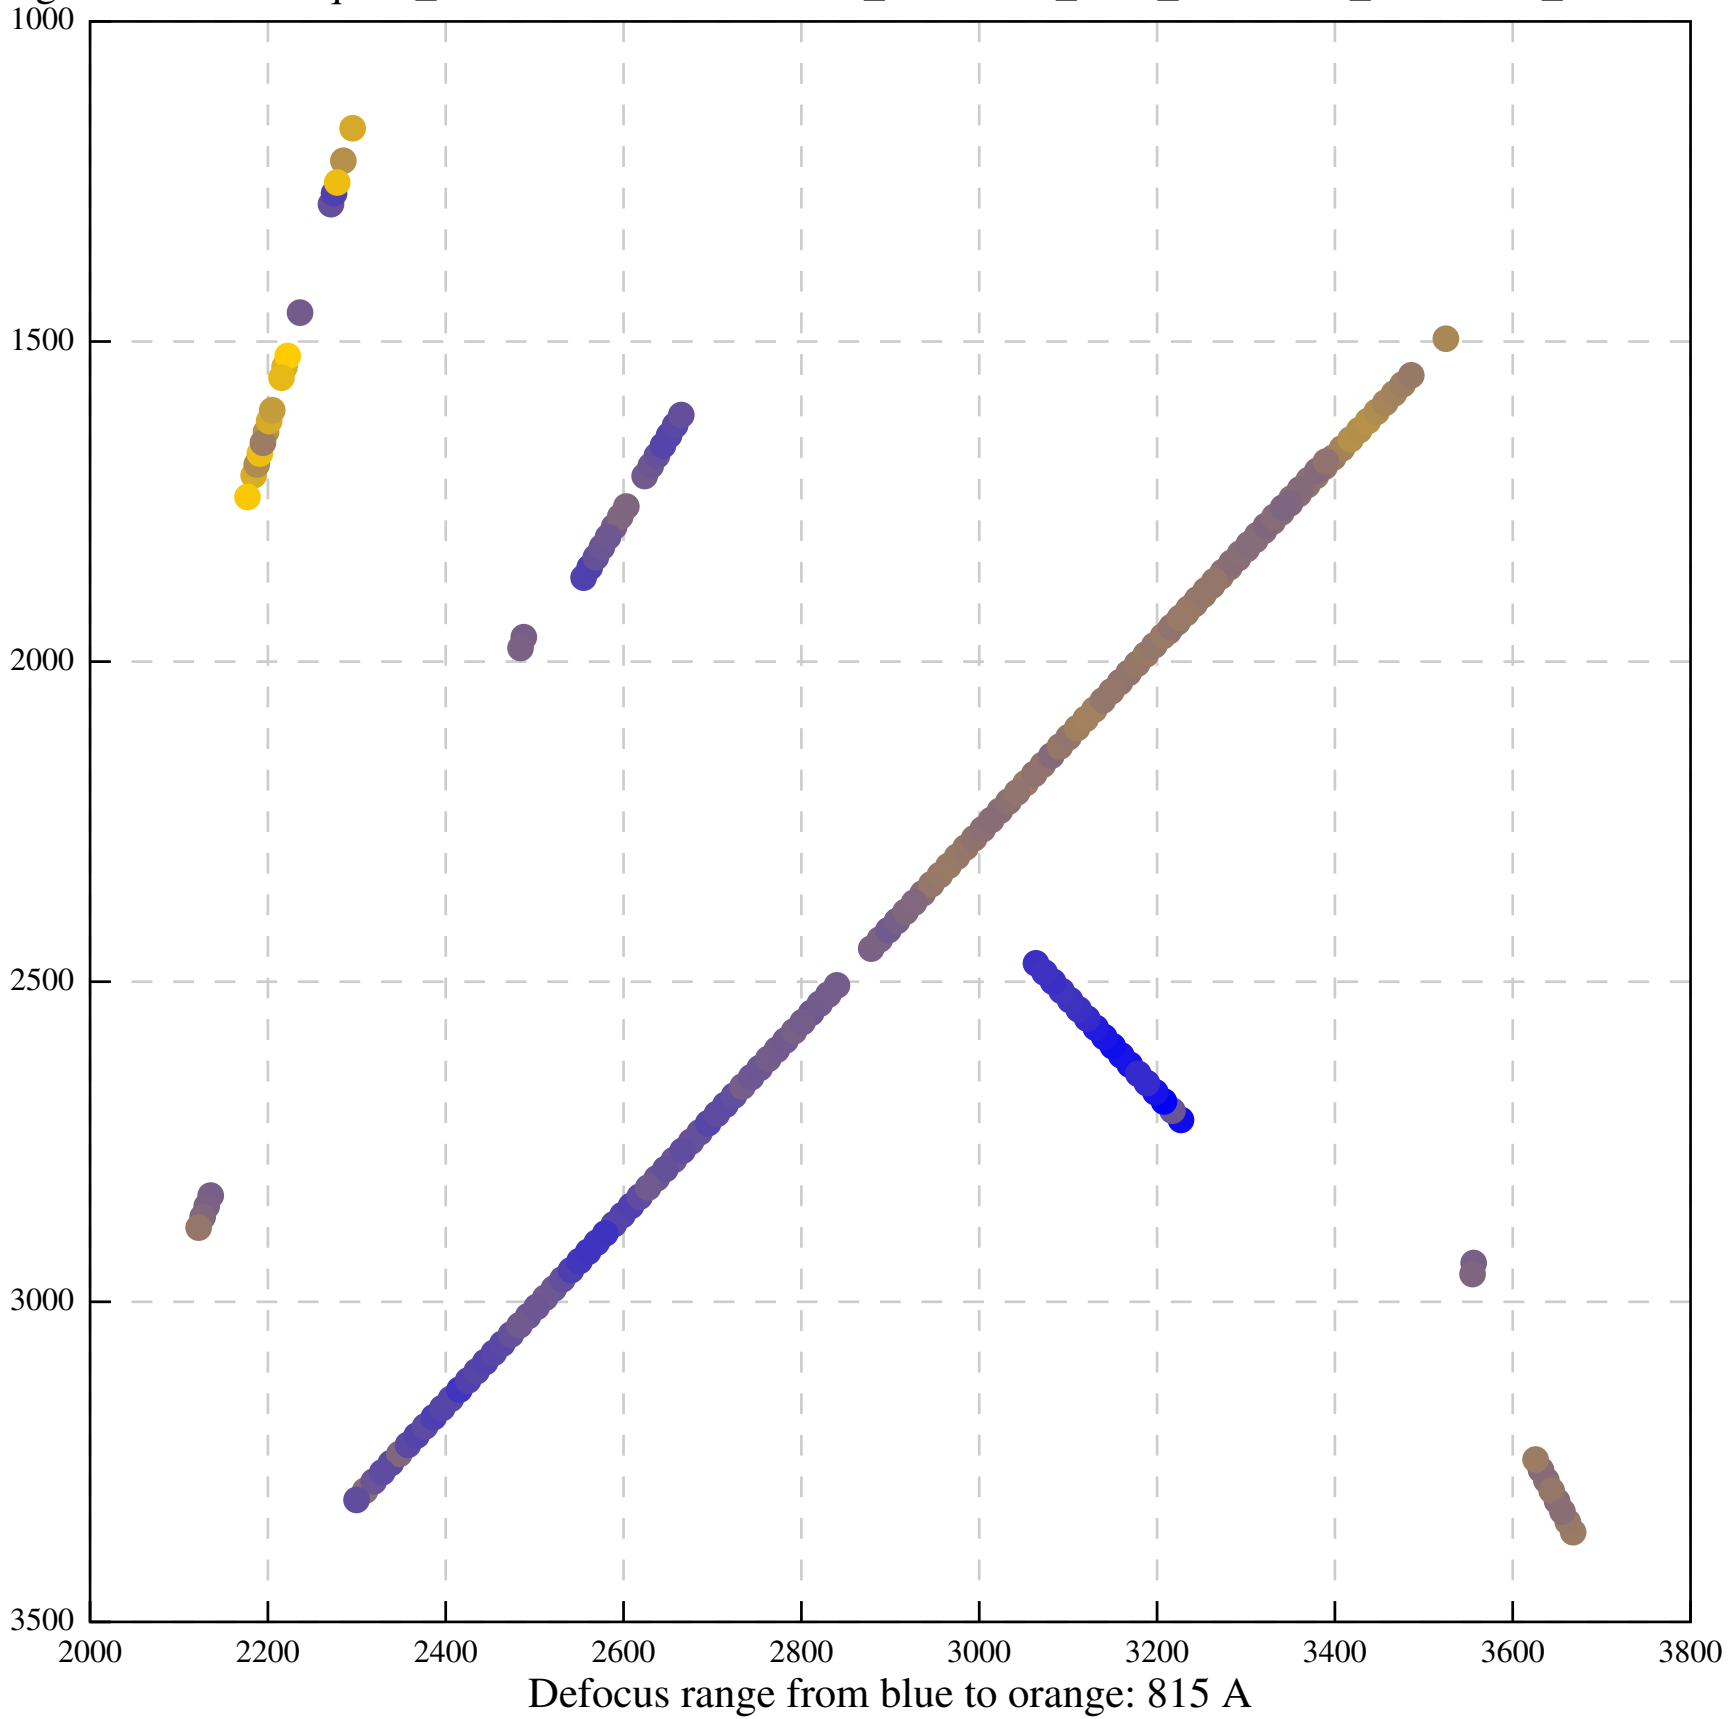

Defocus range from blue to orange: 1127 A

Defocus range from blue to orange: 936 A

Defocus range from blue to orange: 732 Å

Defocus range from blue to orange: 300 Å

Defocus range from blue to orange: 728 A