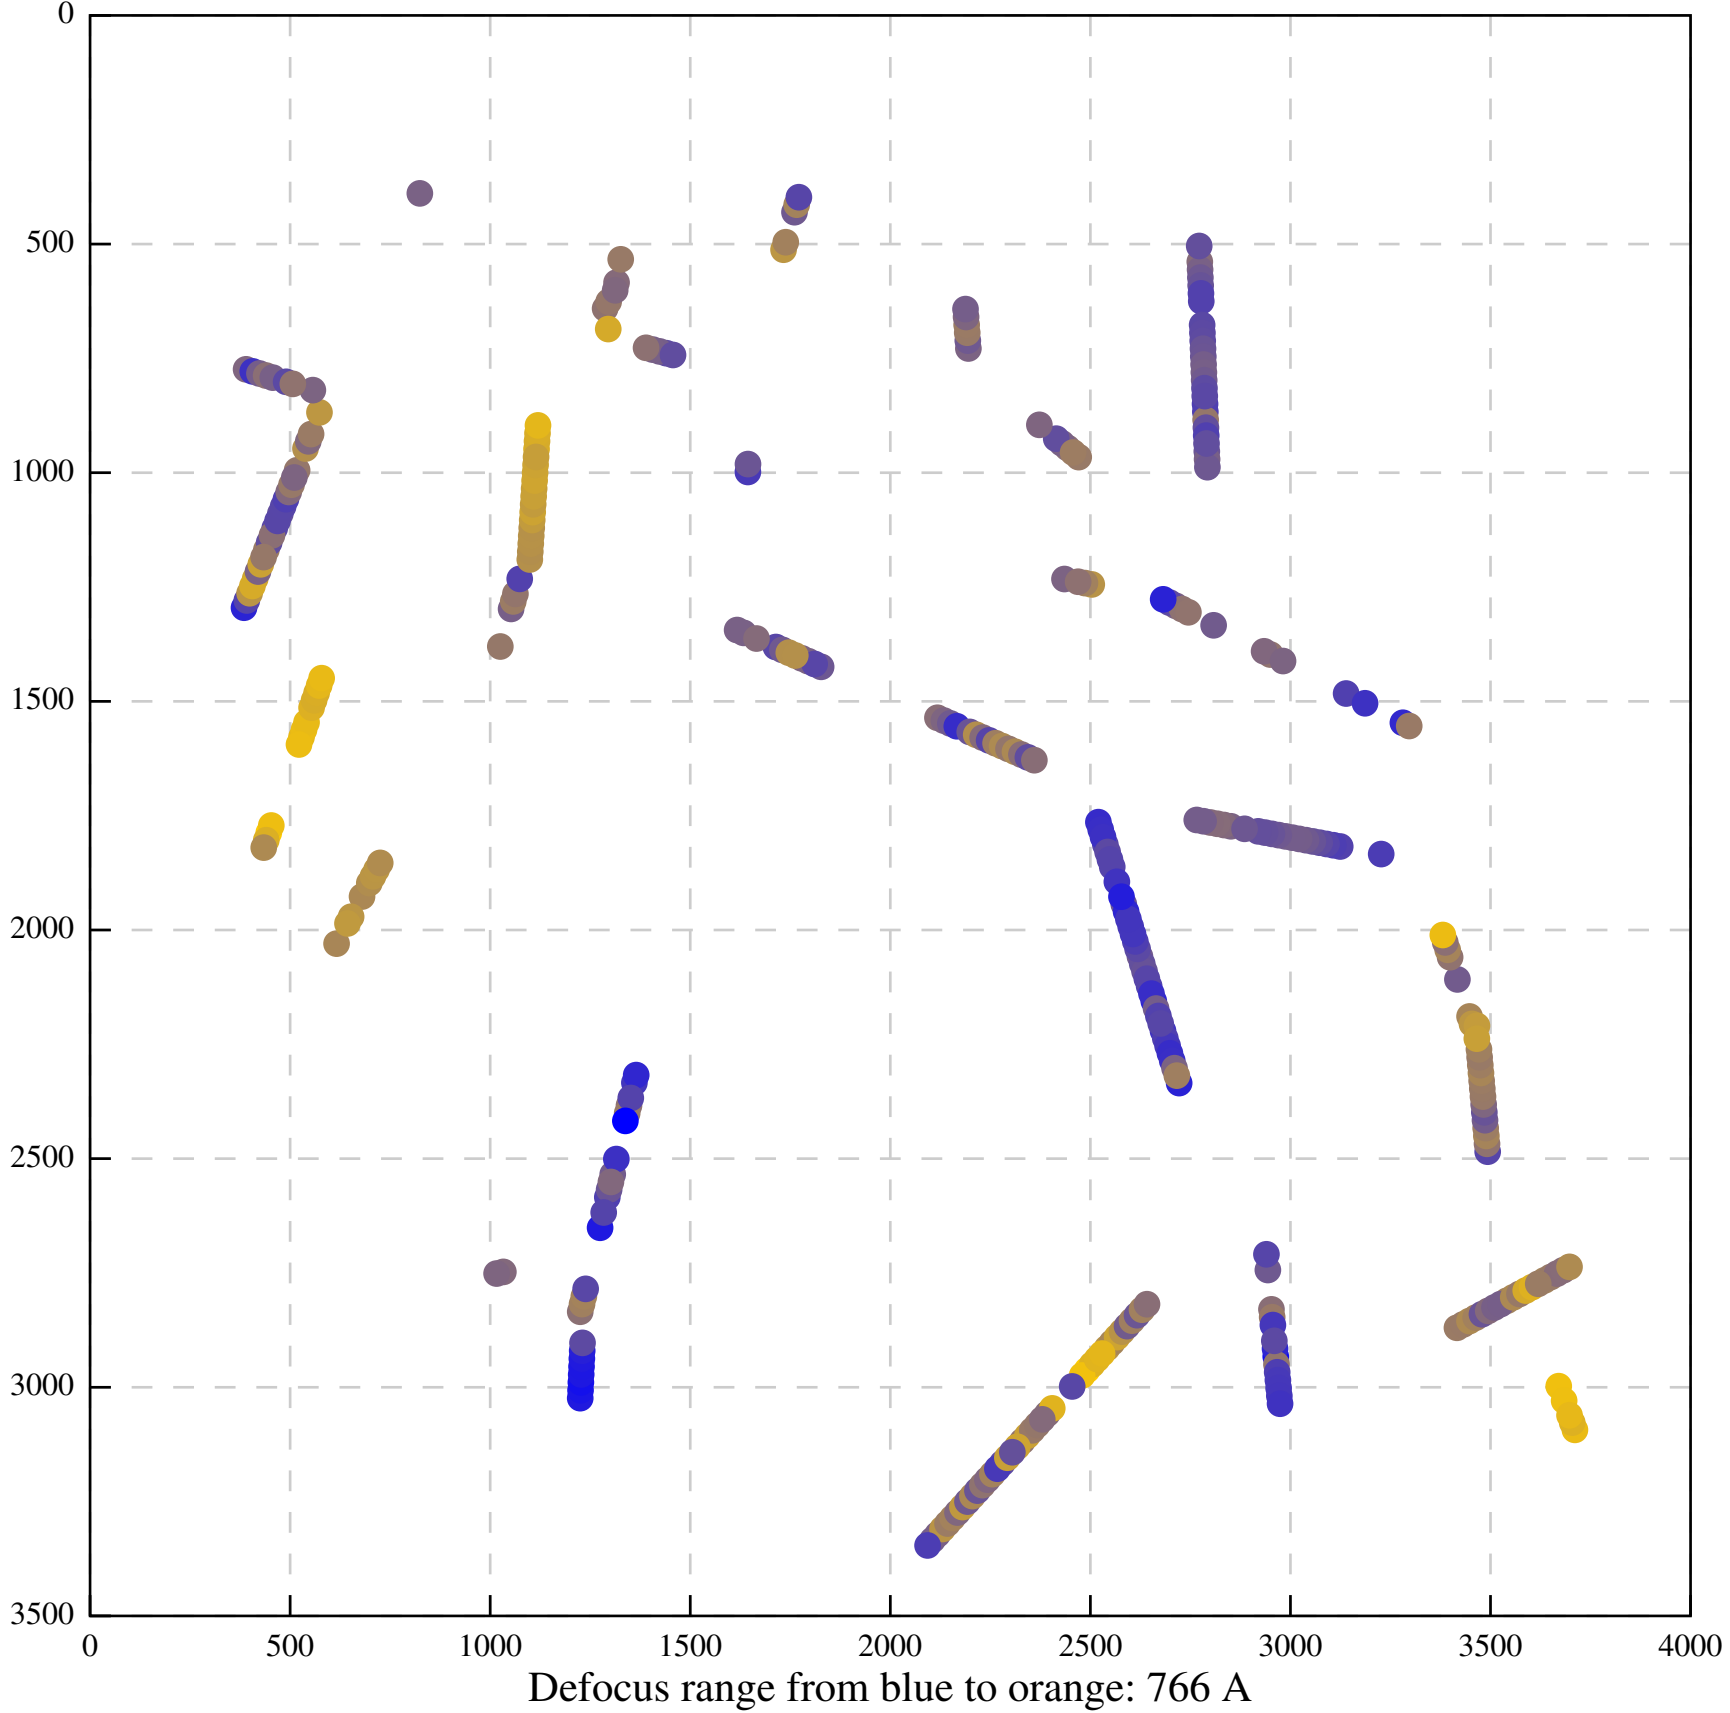

Defocus range from blue to orange: 836 A

Defocus range from blue to orange: 0 A

Defocus range from blue to orange: 0 A

Defocus range from blue to orange: 284 A

Defocus range from blue to orange: 1052 A

Defocus range from blue to orange: 687 A

Defocus range from blue to orange: 612 A

Defocus range from blue to orange: 562 A

Defocus range from blue to orange: 428 A

Defocus range from blue to orange: 662 A

Defocus range from blue to orange: 671 A