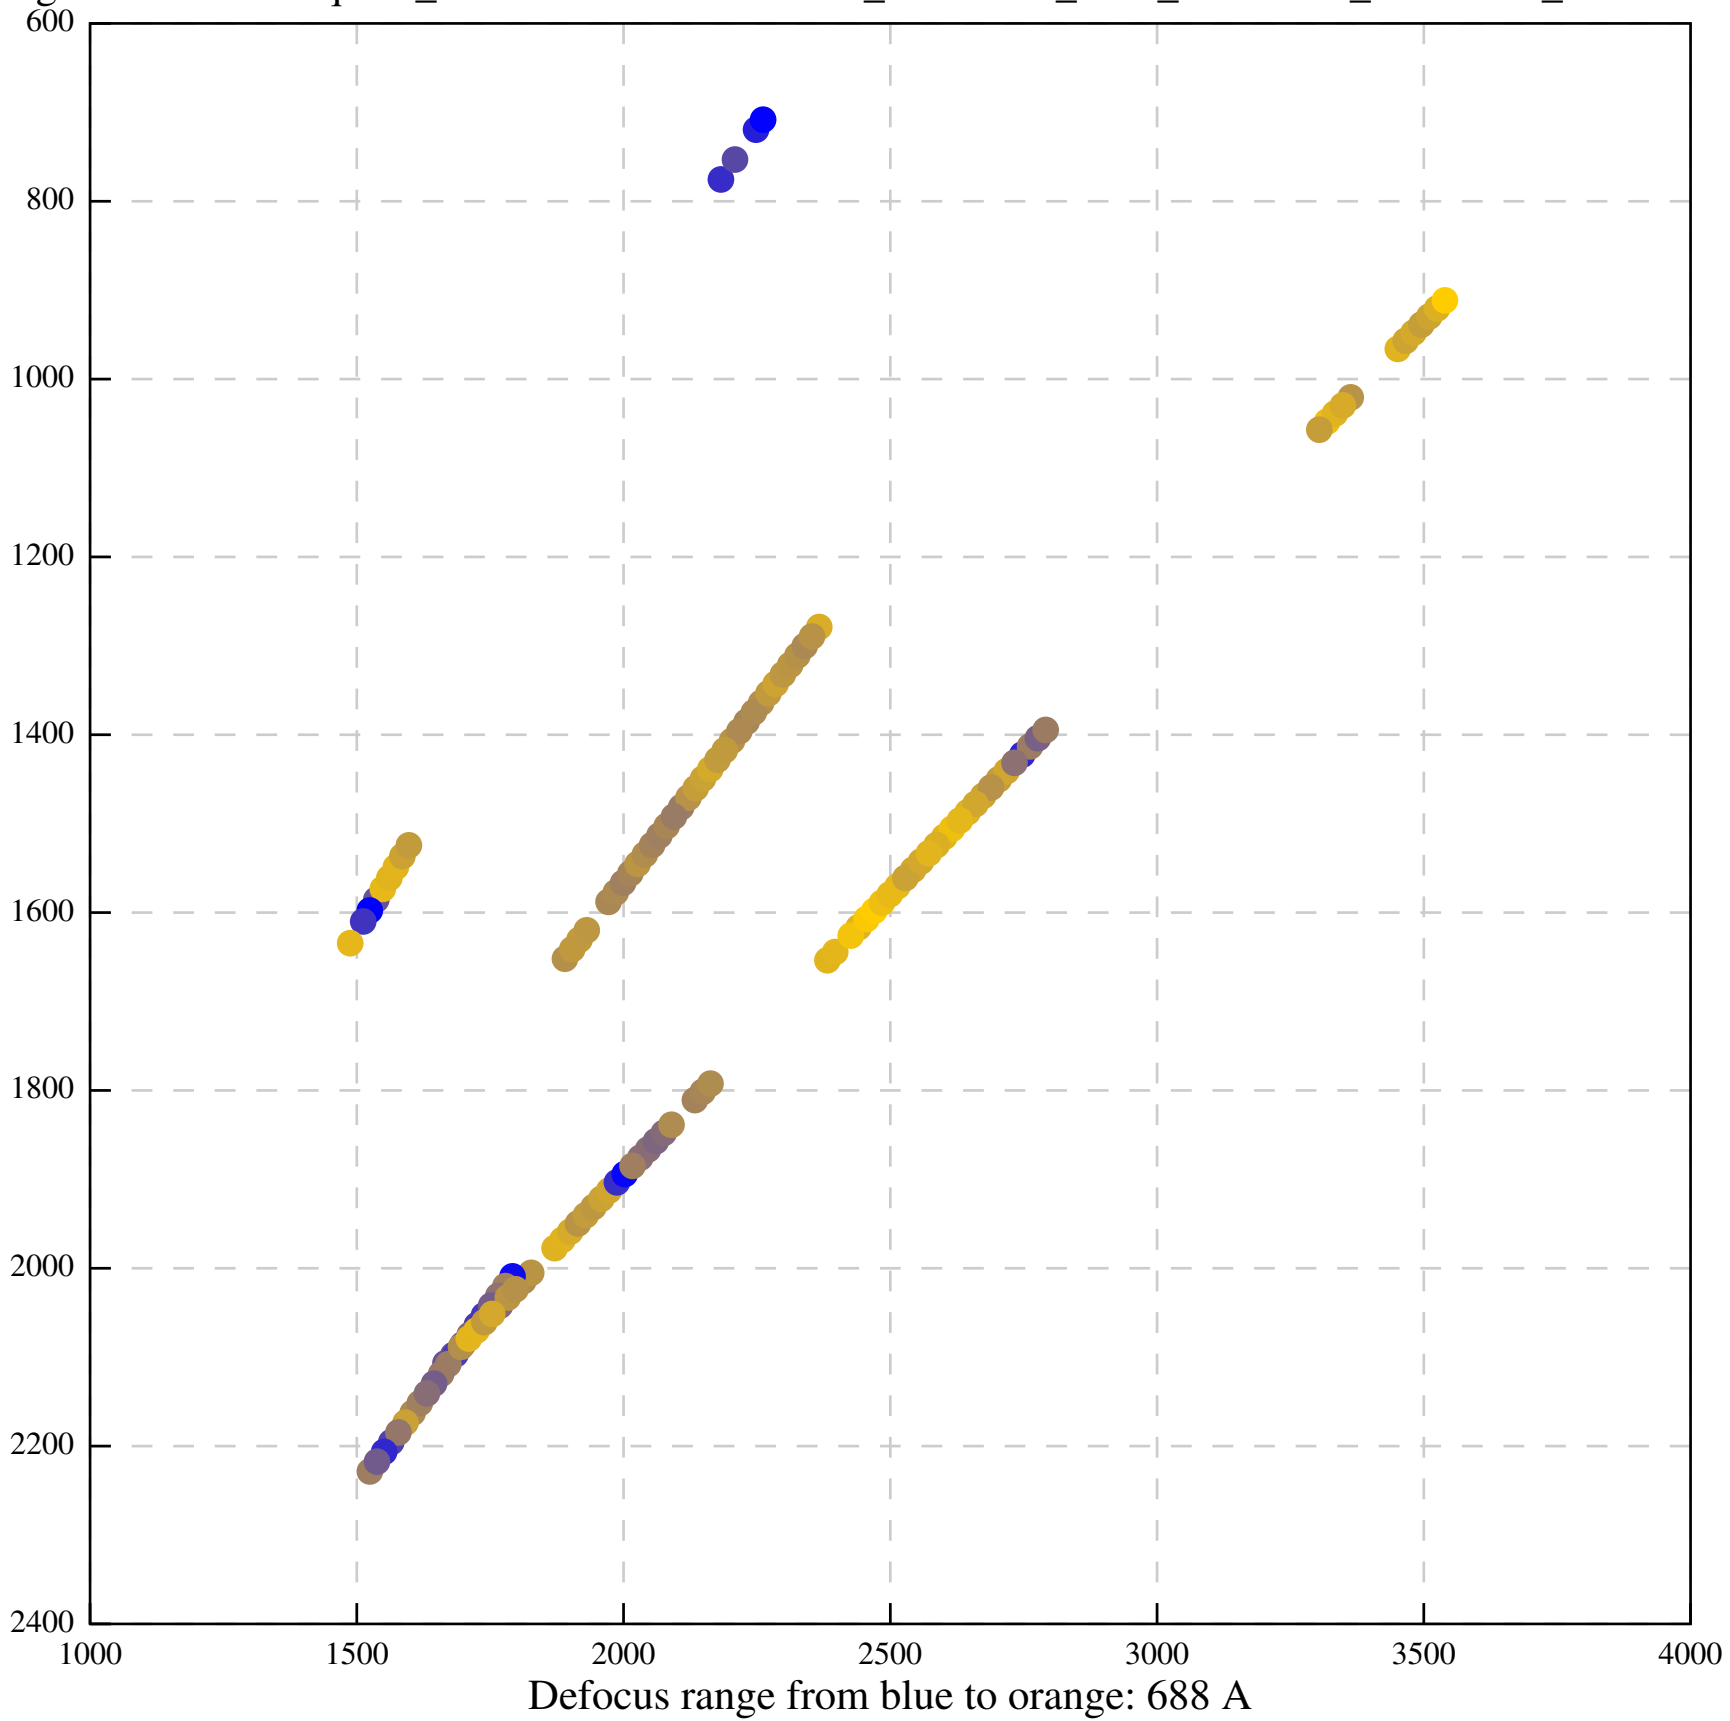

Defocus range from blue to orange: 477 A

Defocus range from blue to orange: 298 A

Defocus range from blue to orange: 78 A

Defocus range from blue to orange: 1410 A

Defocus range from blue to orange: 71 A

Defocus range from blue to orange: 1409 A