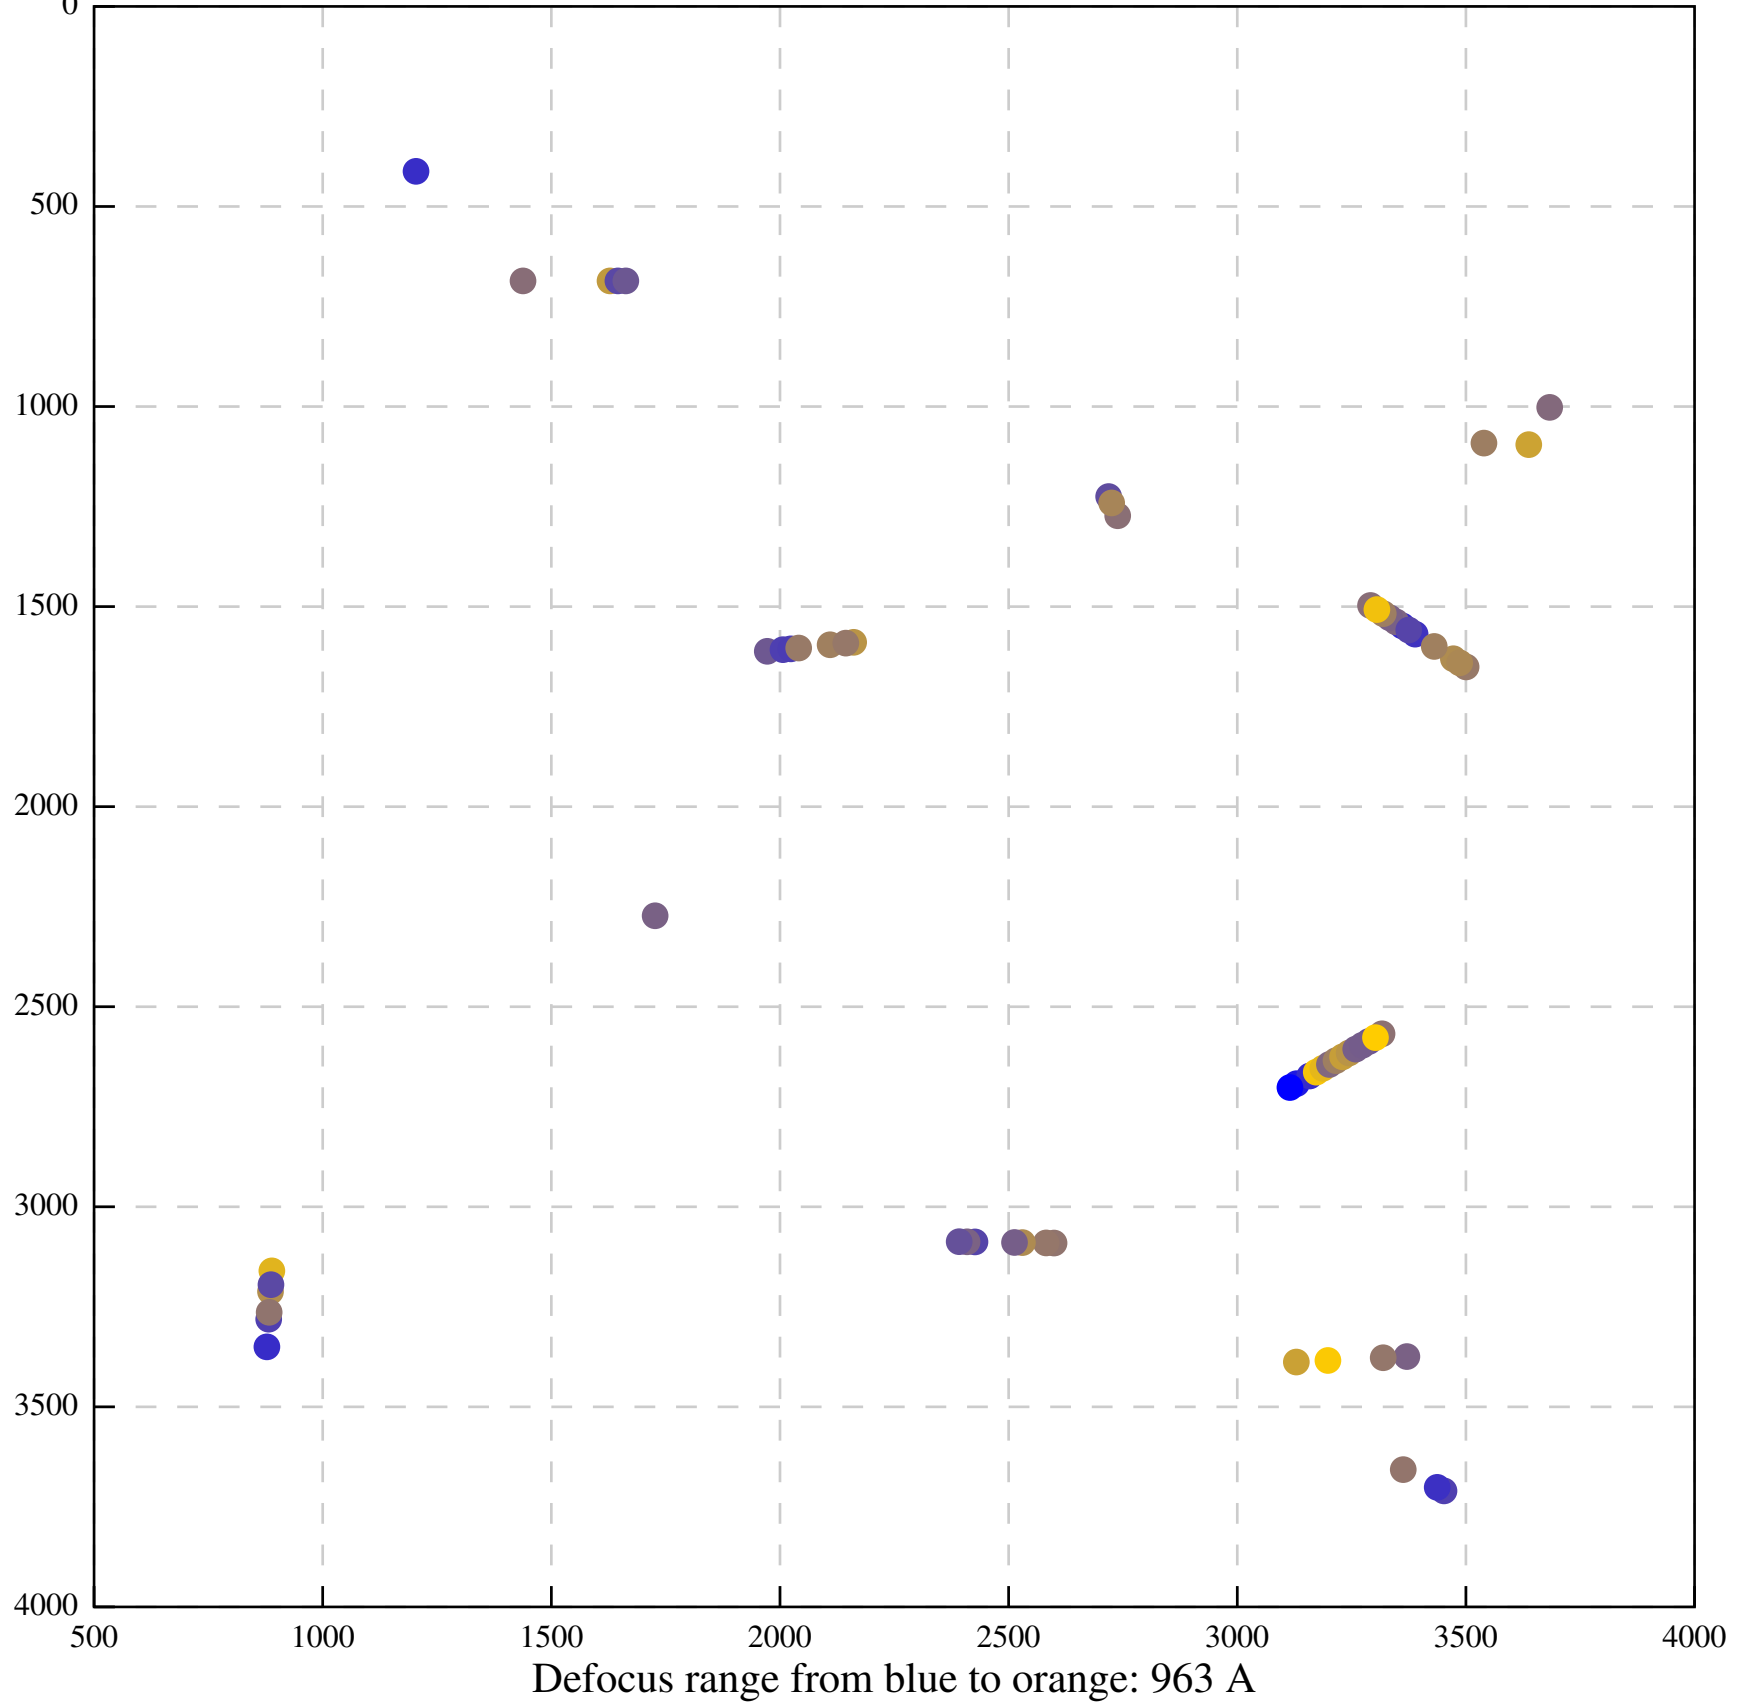

Defocus range from blue to orange: 281 A

Defocus range from blue to orange: 324 A

Defocus range from blue to orange: 1354 A

Defocus range from blue to orange: 185 A

Defocus range from blue to orange: 577 A