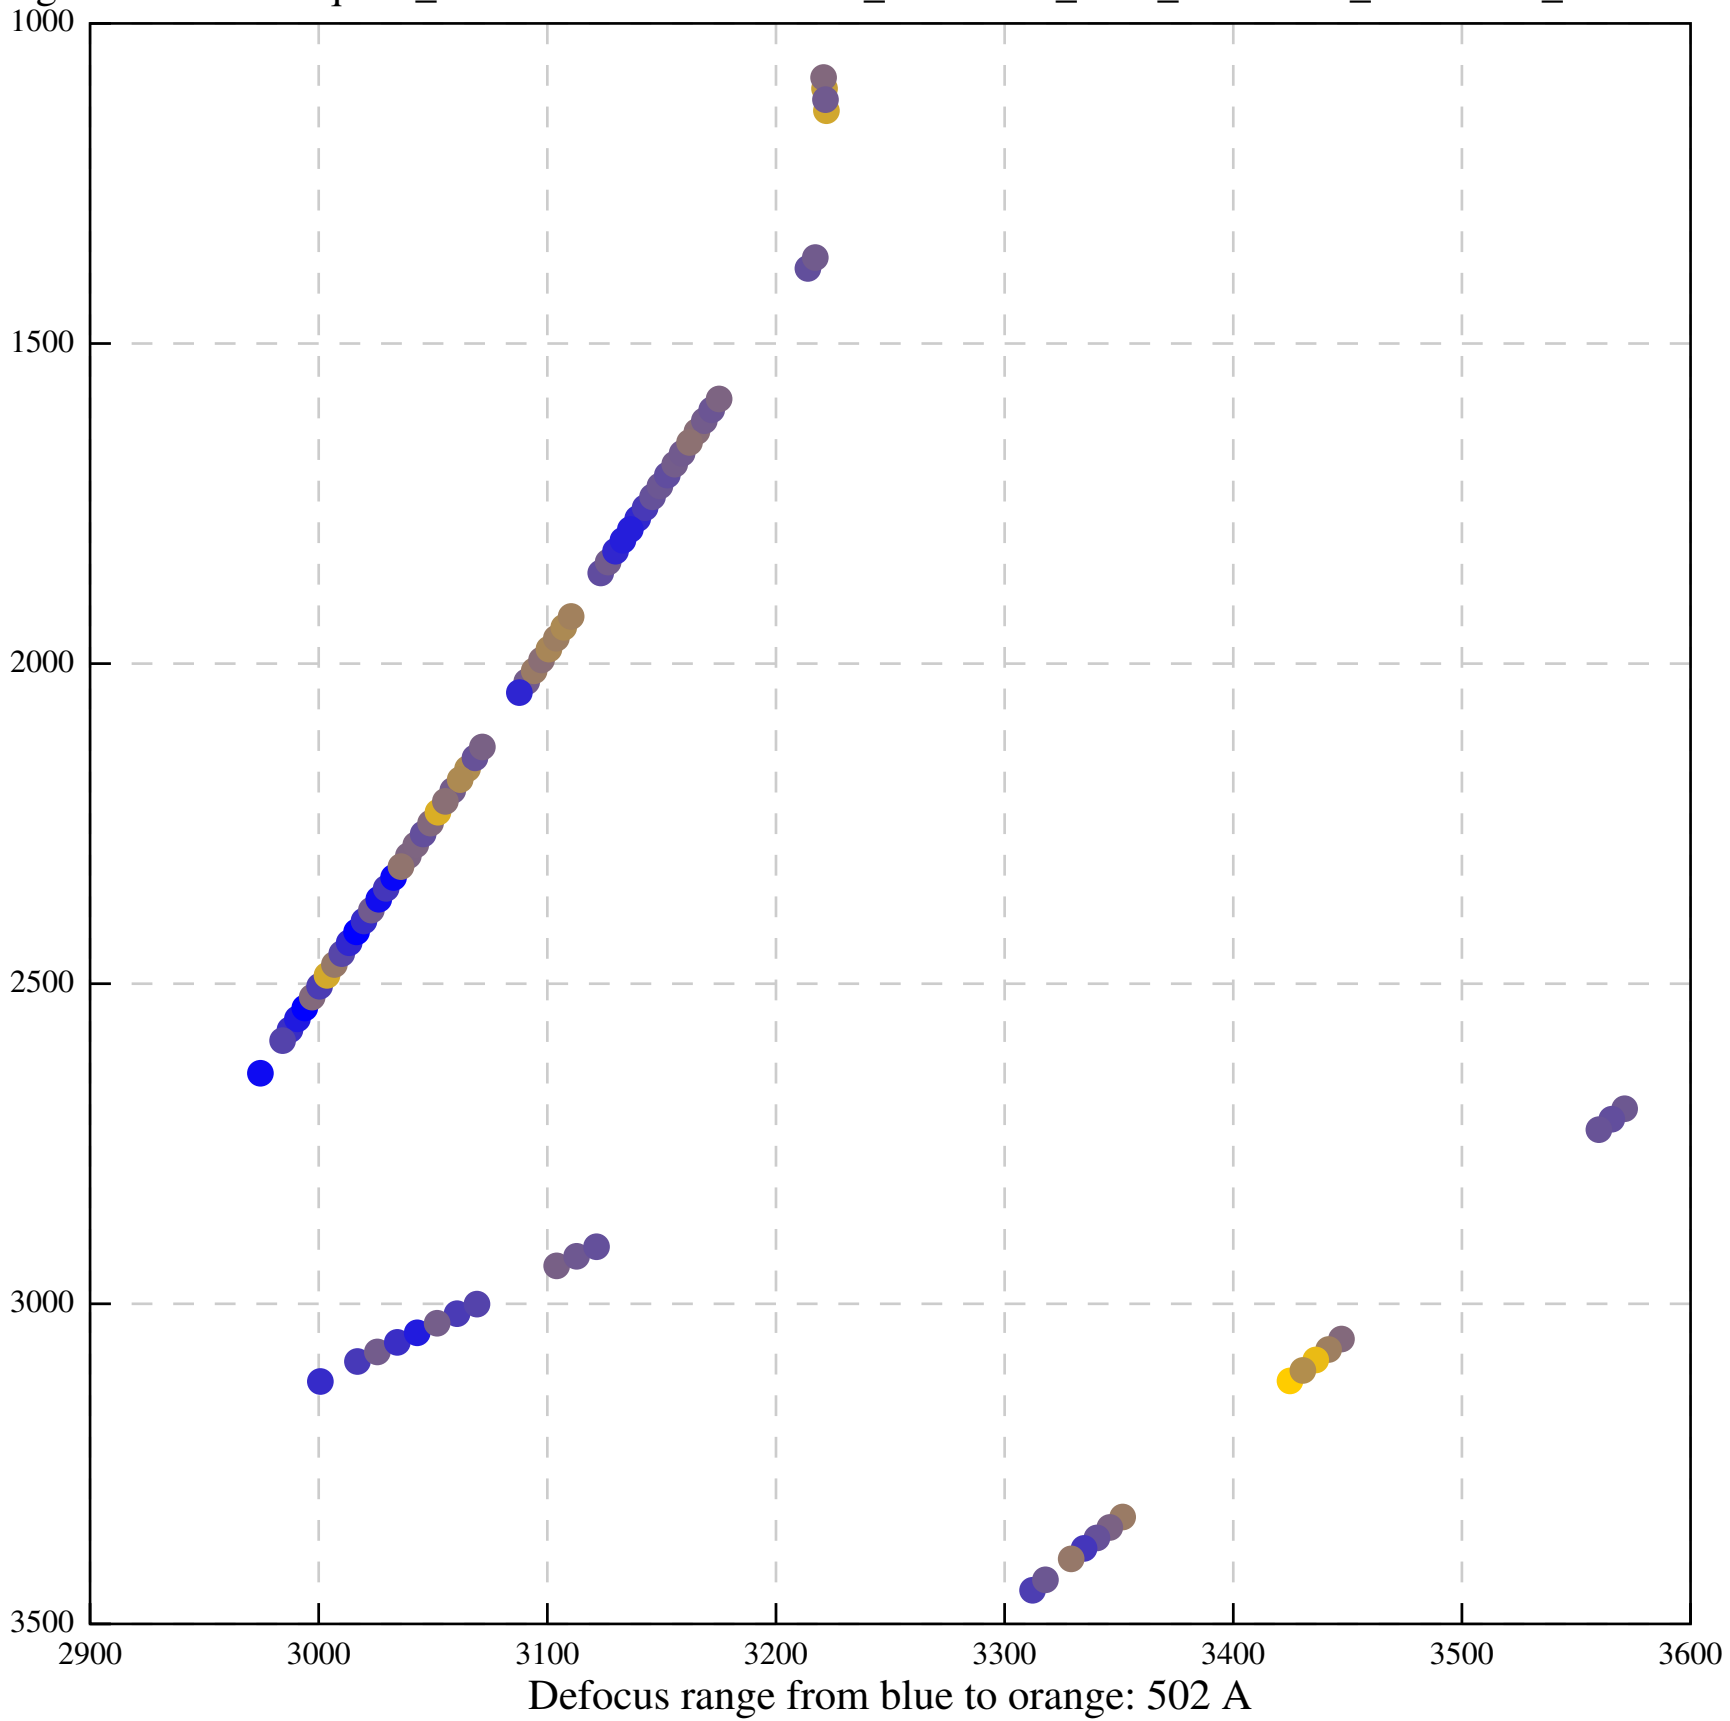

Defocus range from blue to orange: 612 A

Defocus range from blue to orange: 562 A

Defocus range from blue to orange: 428 A

Defocus range from blue to orange: 662 A

Defocus range from blue to orange: 671 A