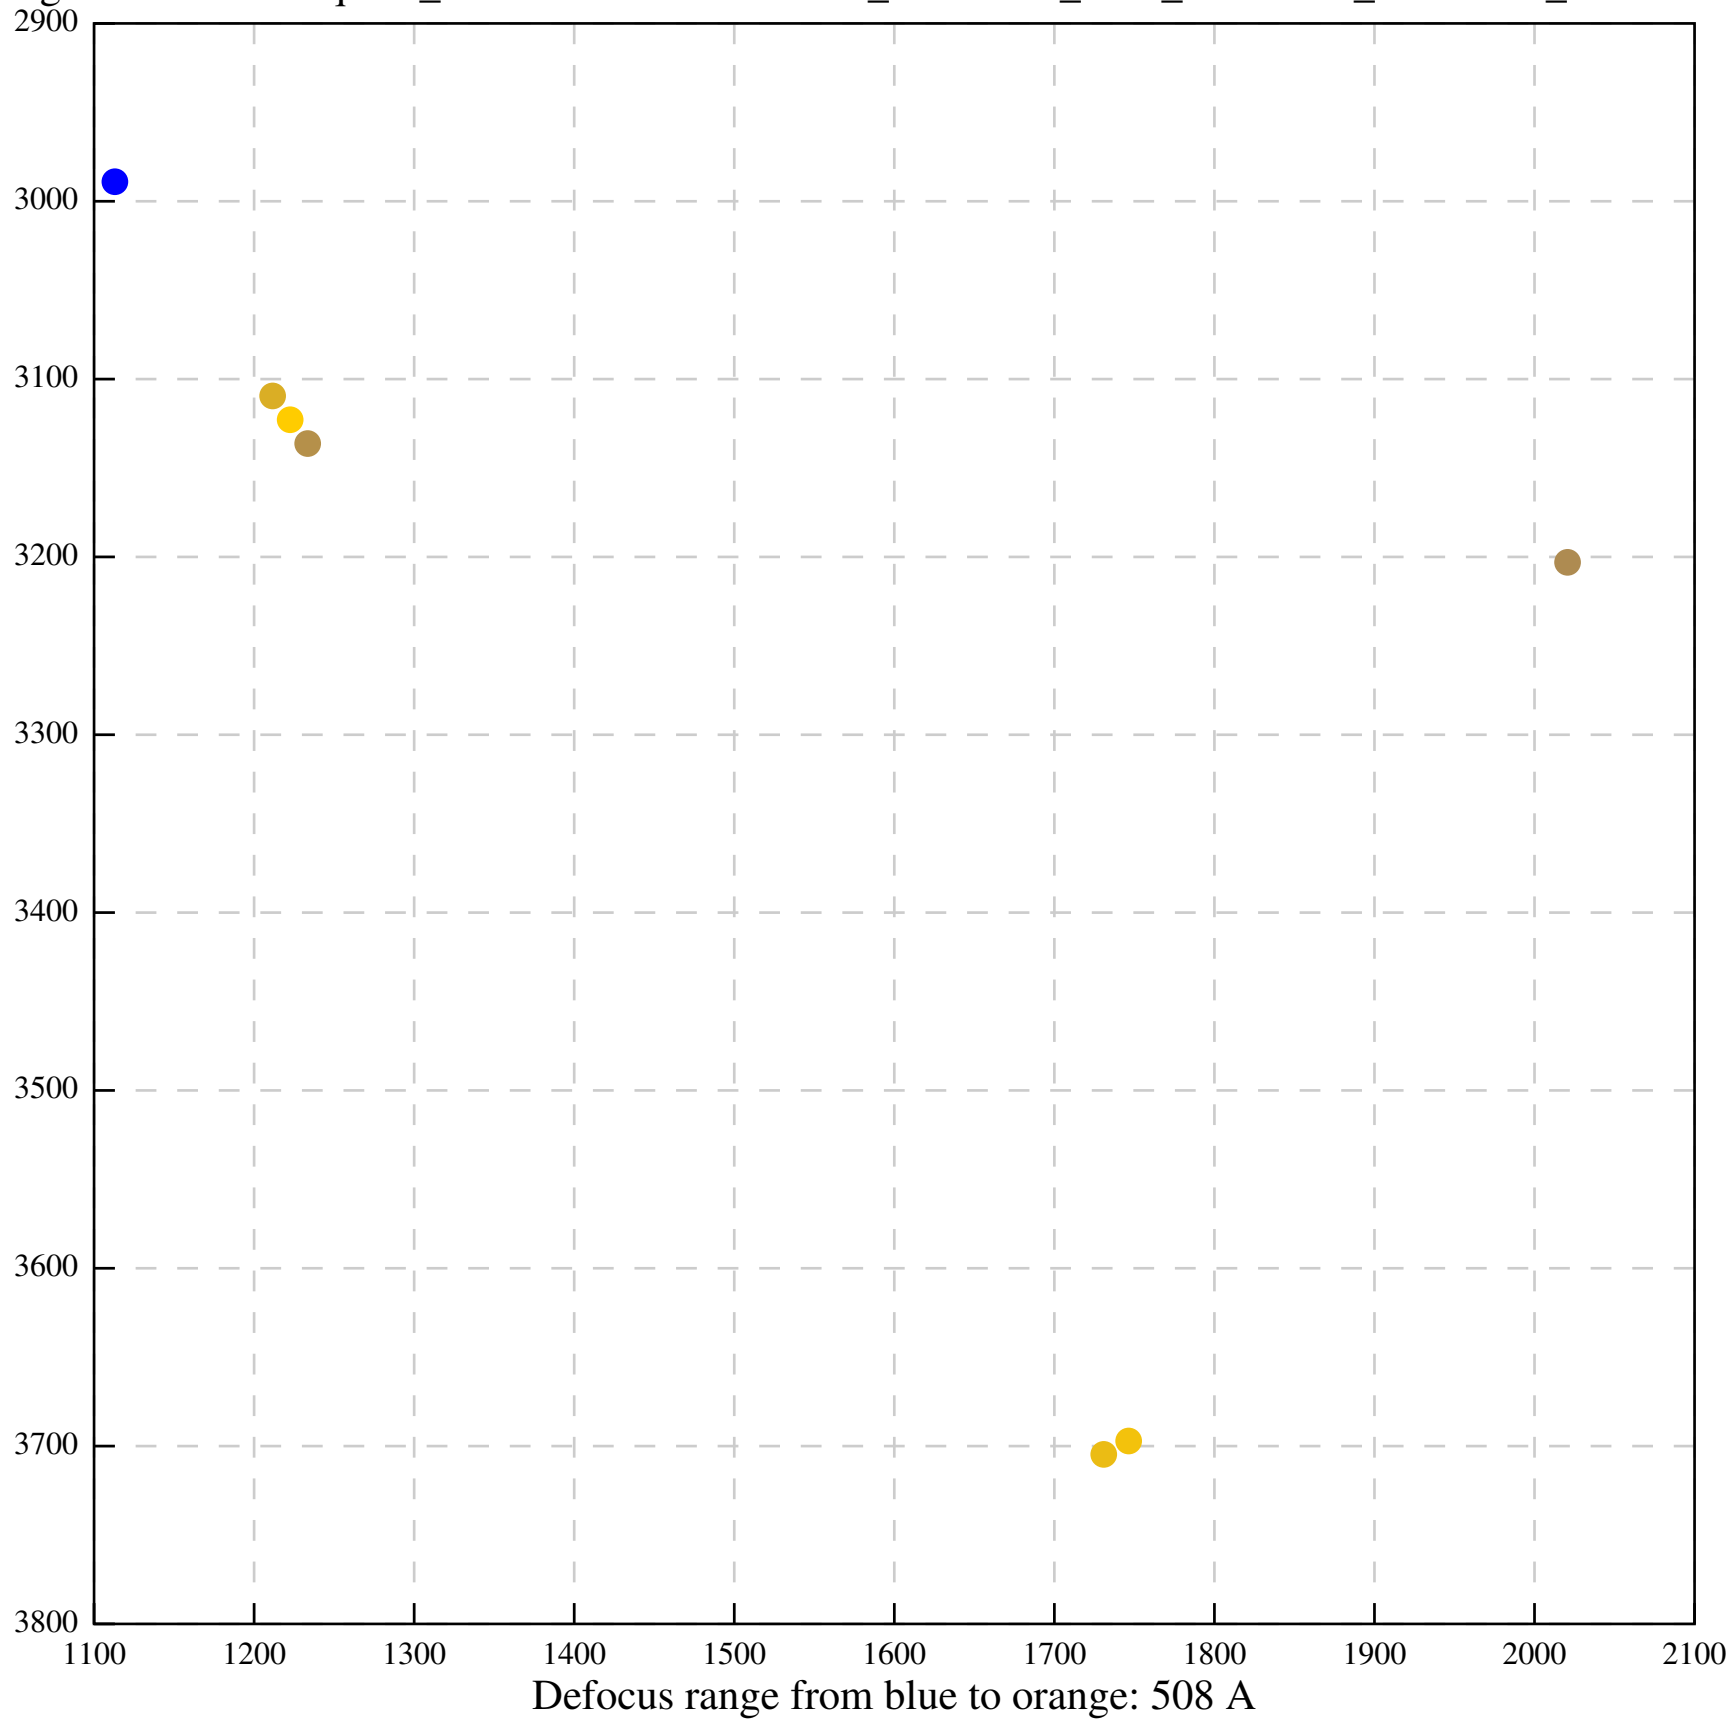

Defocus range from blue to orange: 0 A

Defocus range from blue to orange: 230 A

Defocus range from blue to orange: 0 A

Defocus range from blue to orange: 320 A

Defocus range from blue to orange: 83 A

Defocus range from blue to orange: 0 A