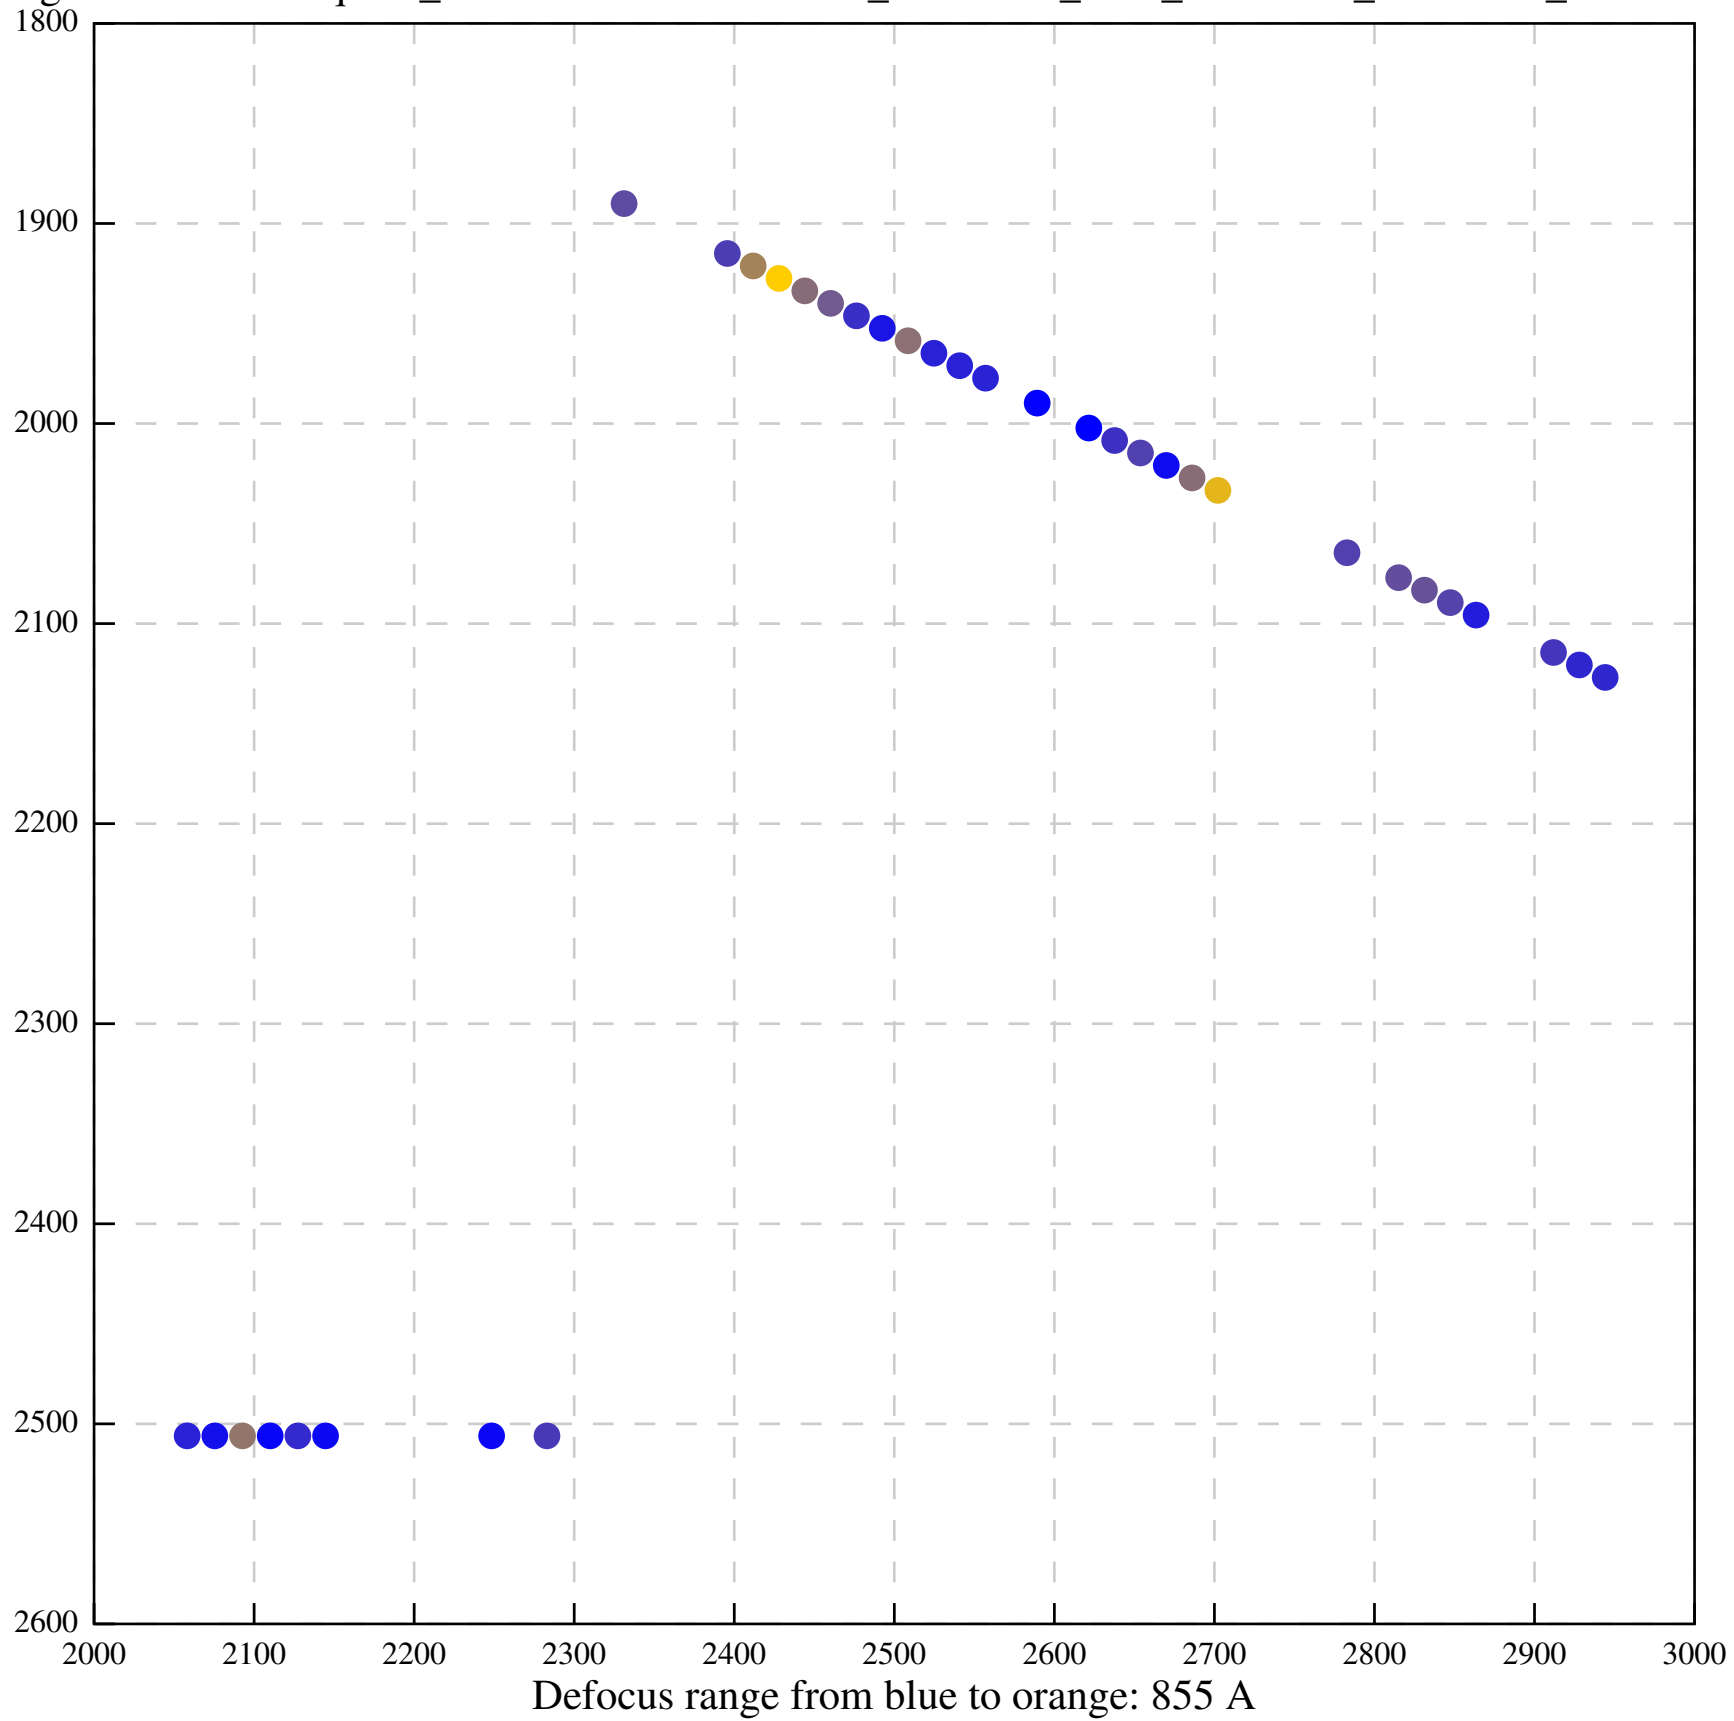

Defocus range from blue to orange: 356 A

Defocus range from blue to orange: 655 A

Defocus range from blue to orange: 260 A

Defocus range from blue to orange: 1113 A

Defocus range from blue to orange: 179 Å