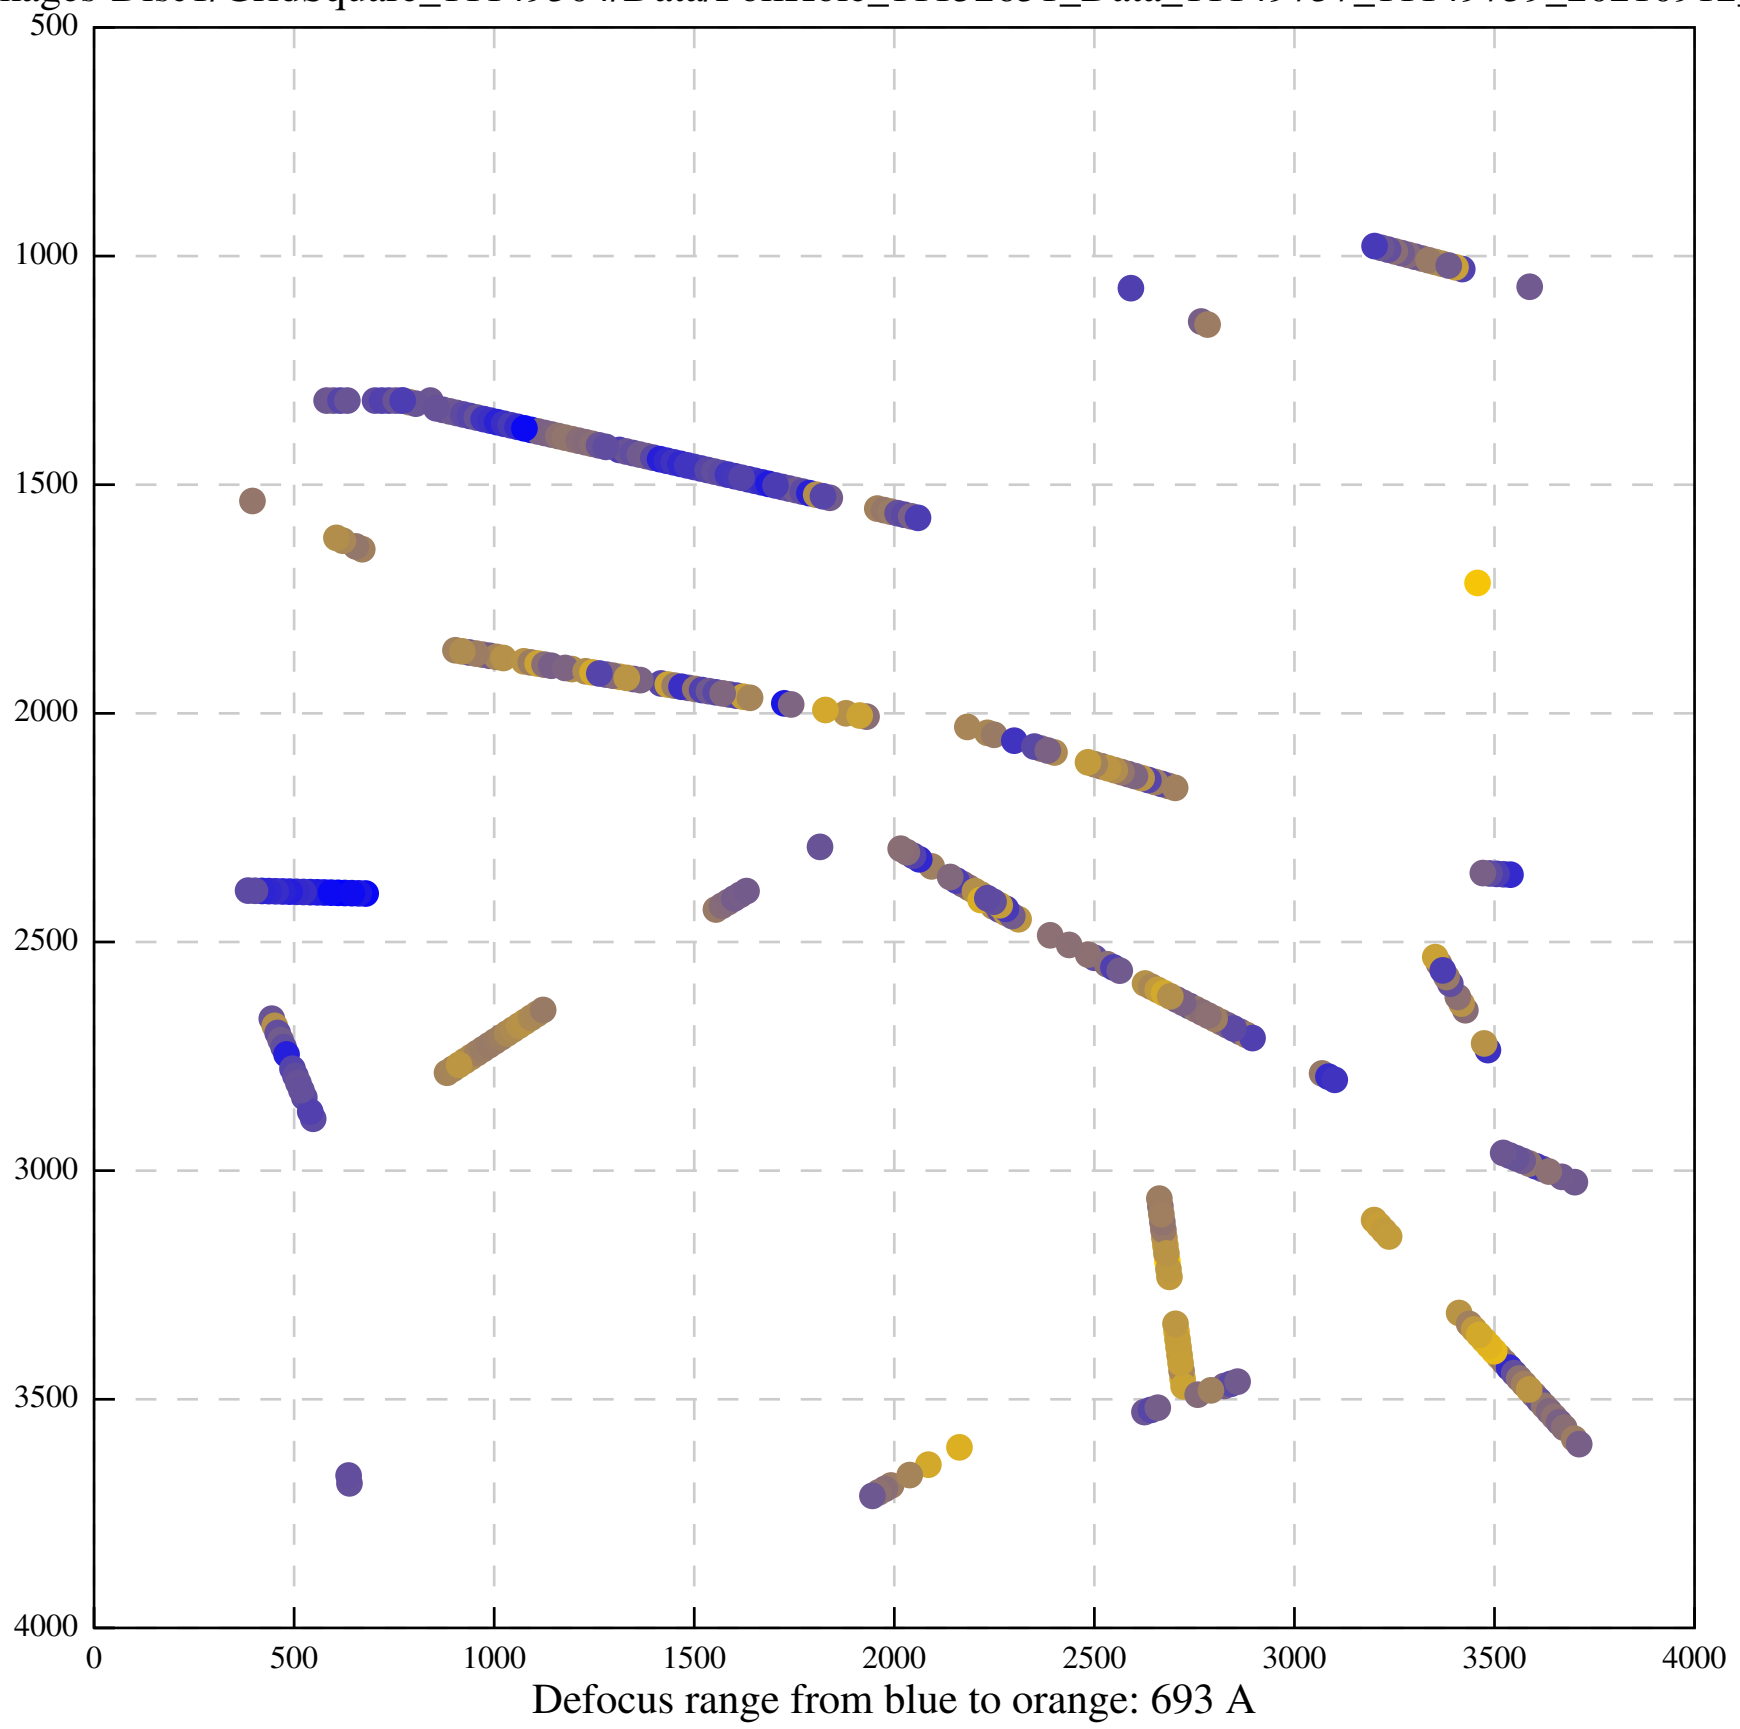

Defocus range from blue to orange: 836 A

Defocus range from blue to orange: 0 A

Defocus range from blue to orange: 0 A

Defocus range from blue to orange: 284 A

Defocus range from blue to orange: 1052 A

Defocus range from blue to orange: 687 A