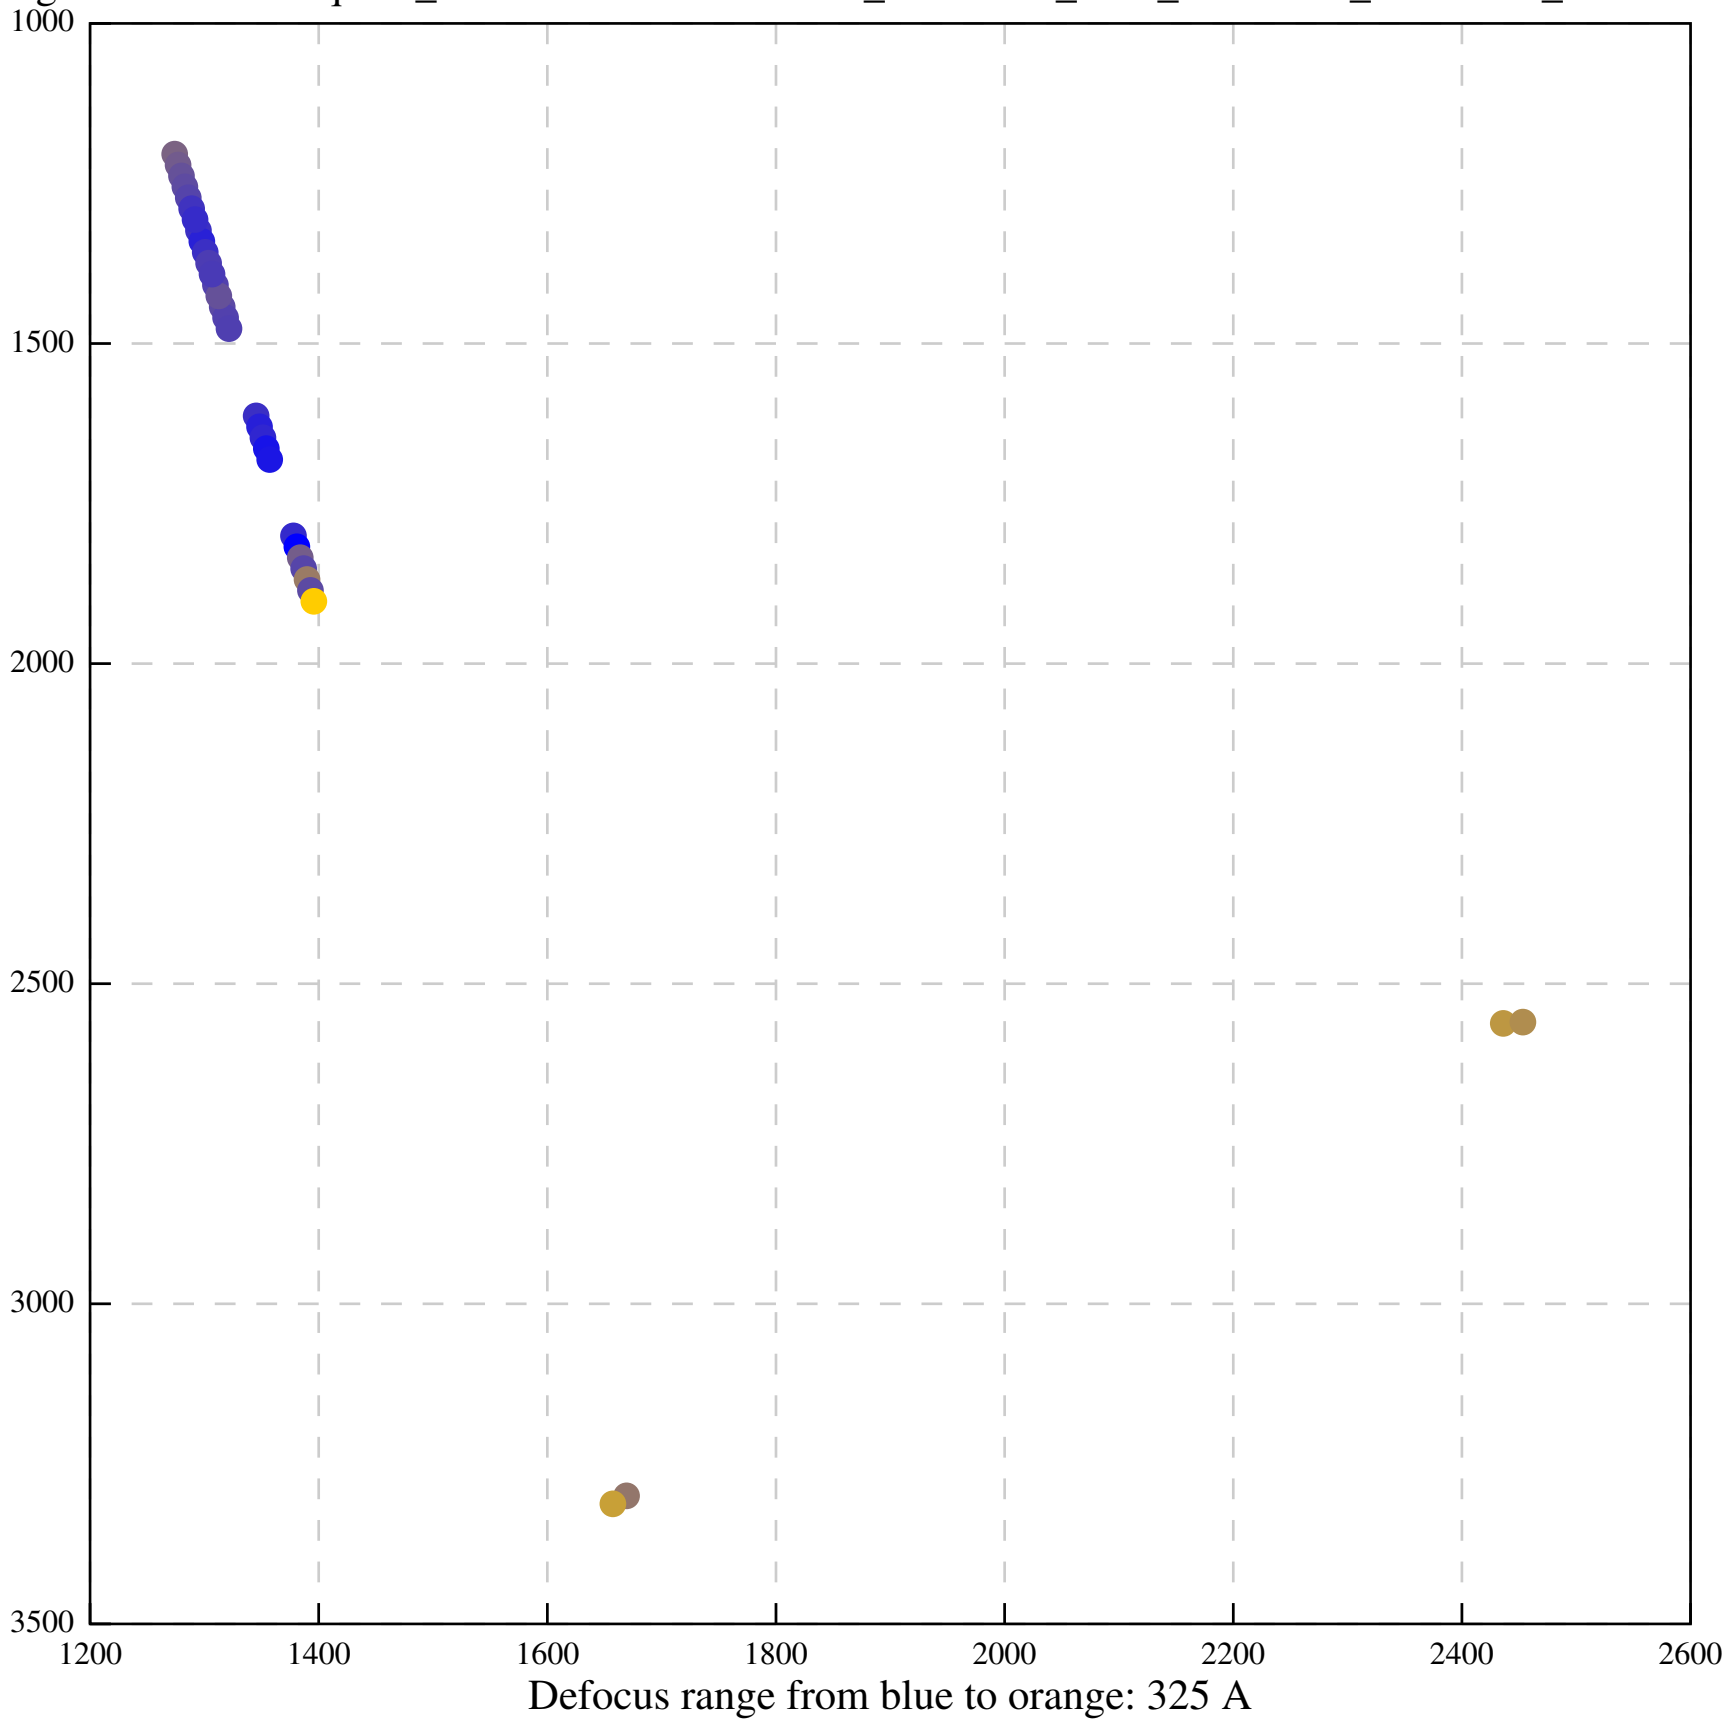

Defocus range from blue to orange: 793 A

Defocus range from blue to orange: 93 A

Defocus range from blue to orange: 0 A

Defocus range from blue to orange: 73 A

Defocus range from blue to orange: 169 A

Defocus range from blue to orange: 0 A