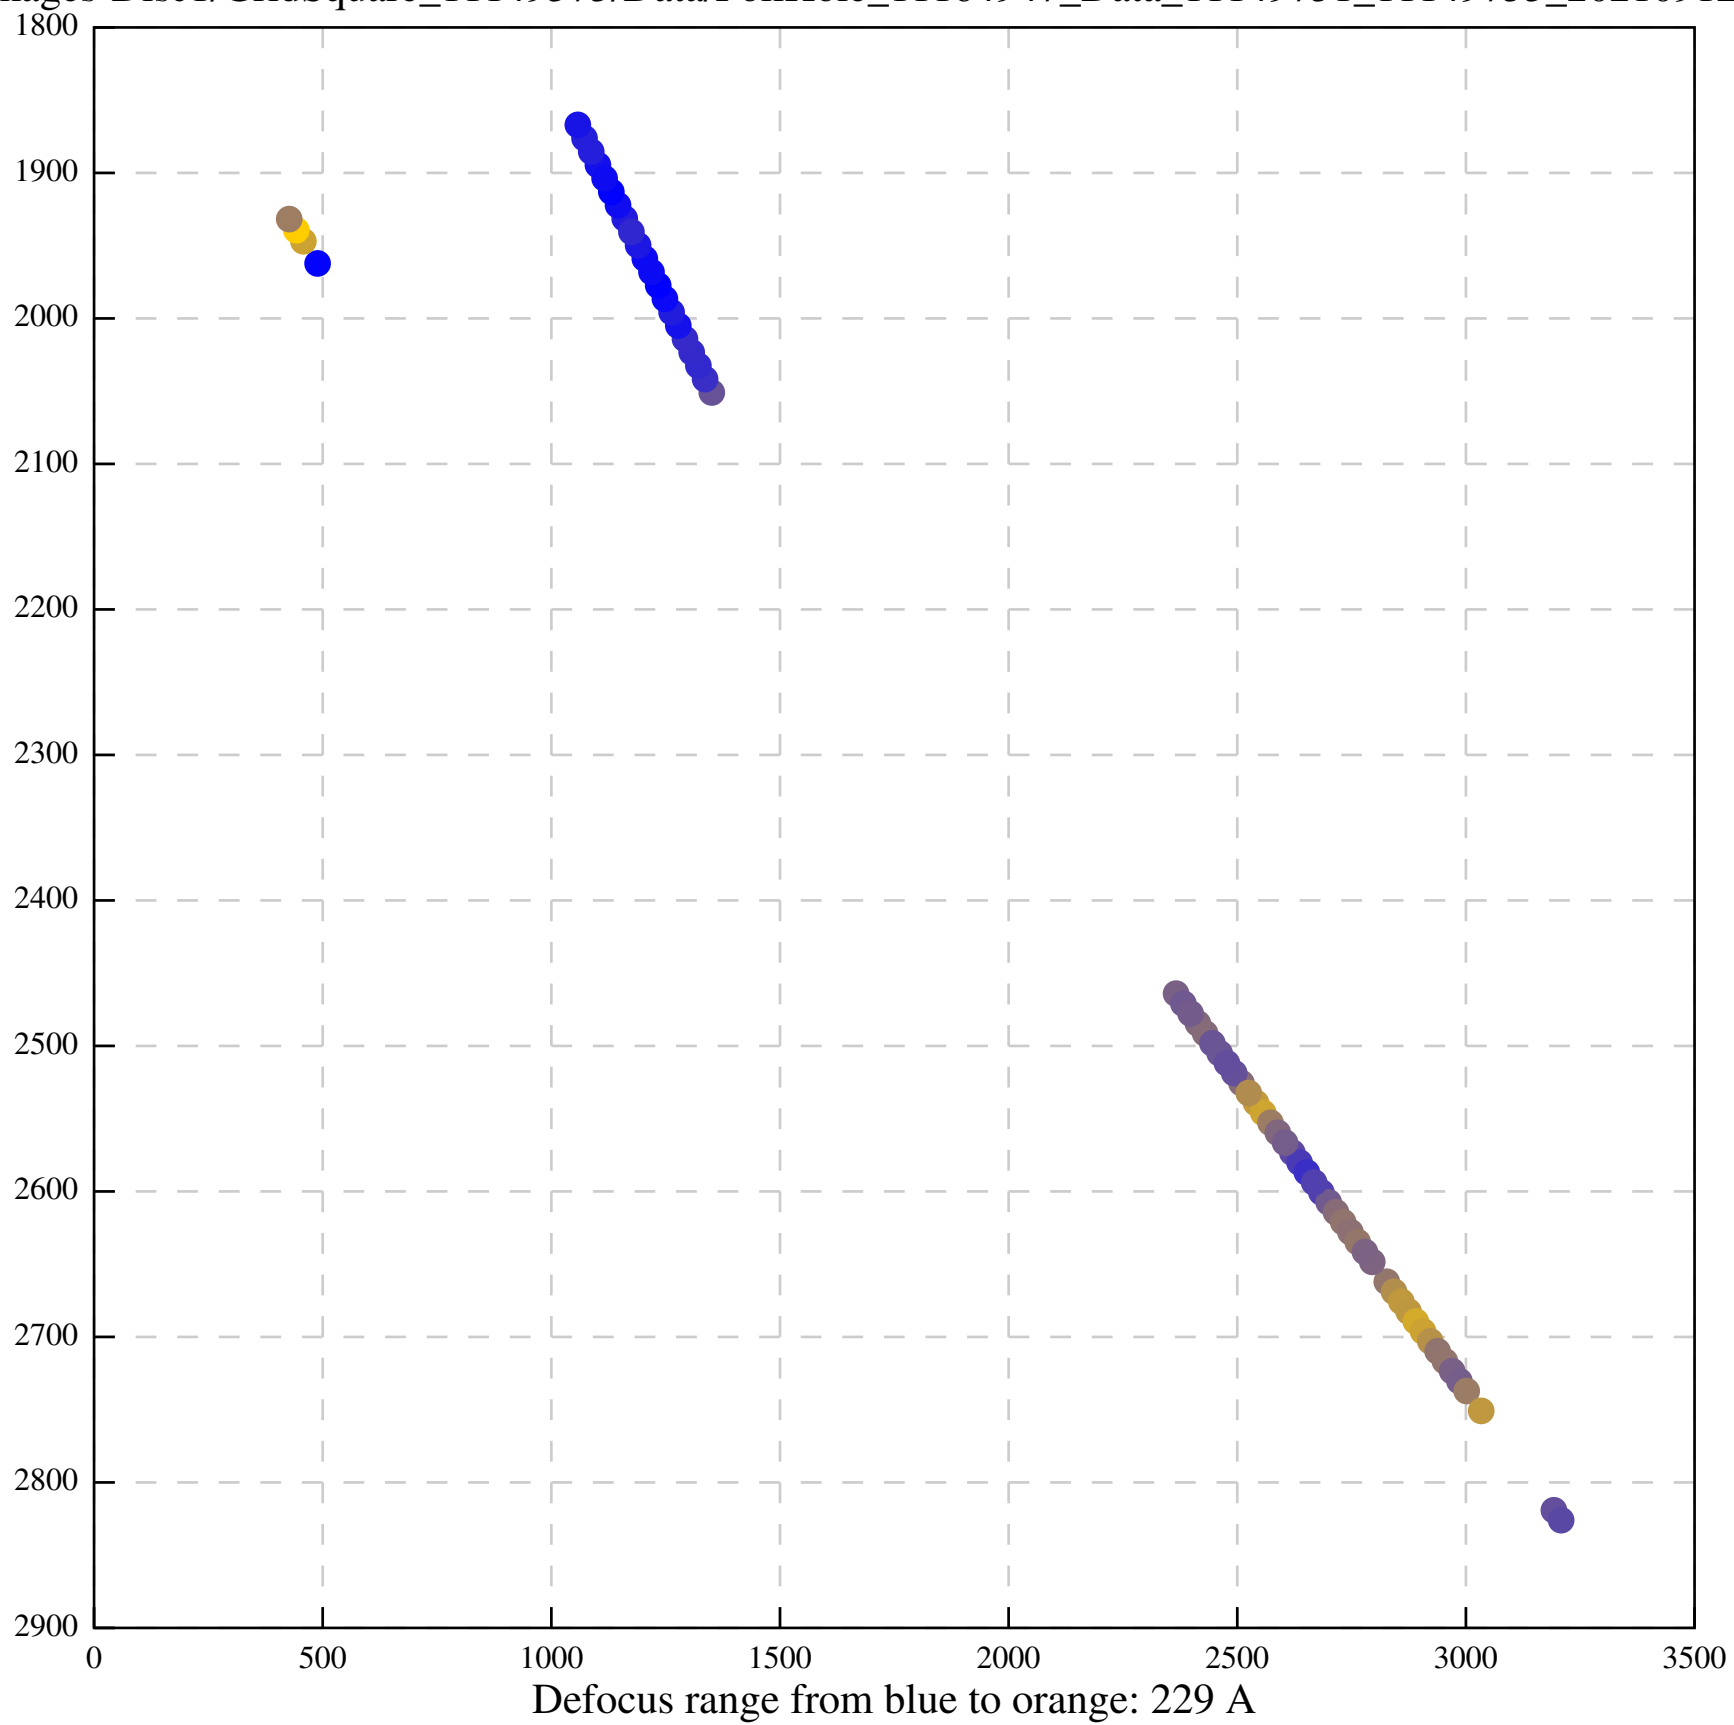

Defocus range from blue to orange: 704 A

Defocus range from blue to orange: 0 A

Defocus range from blue to orange: 798 A

Defocus range from blue to orange: 228 A

Defocus range from blue to orange: 772 A

Defocus range from blue to orange: 217 A