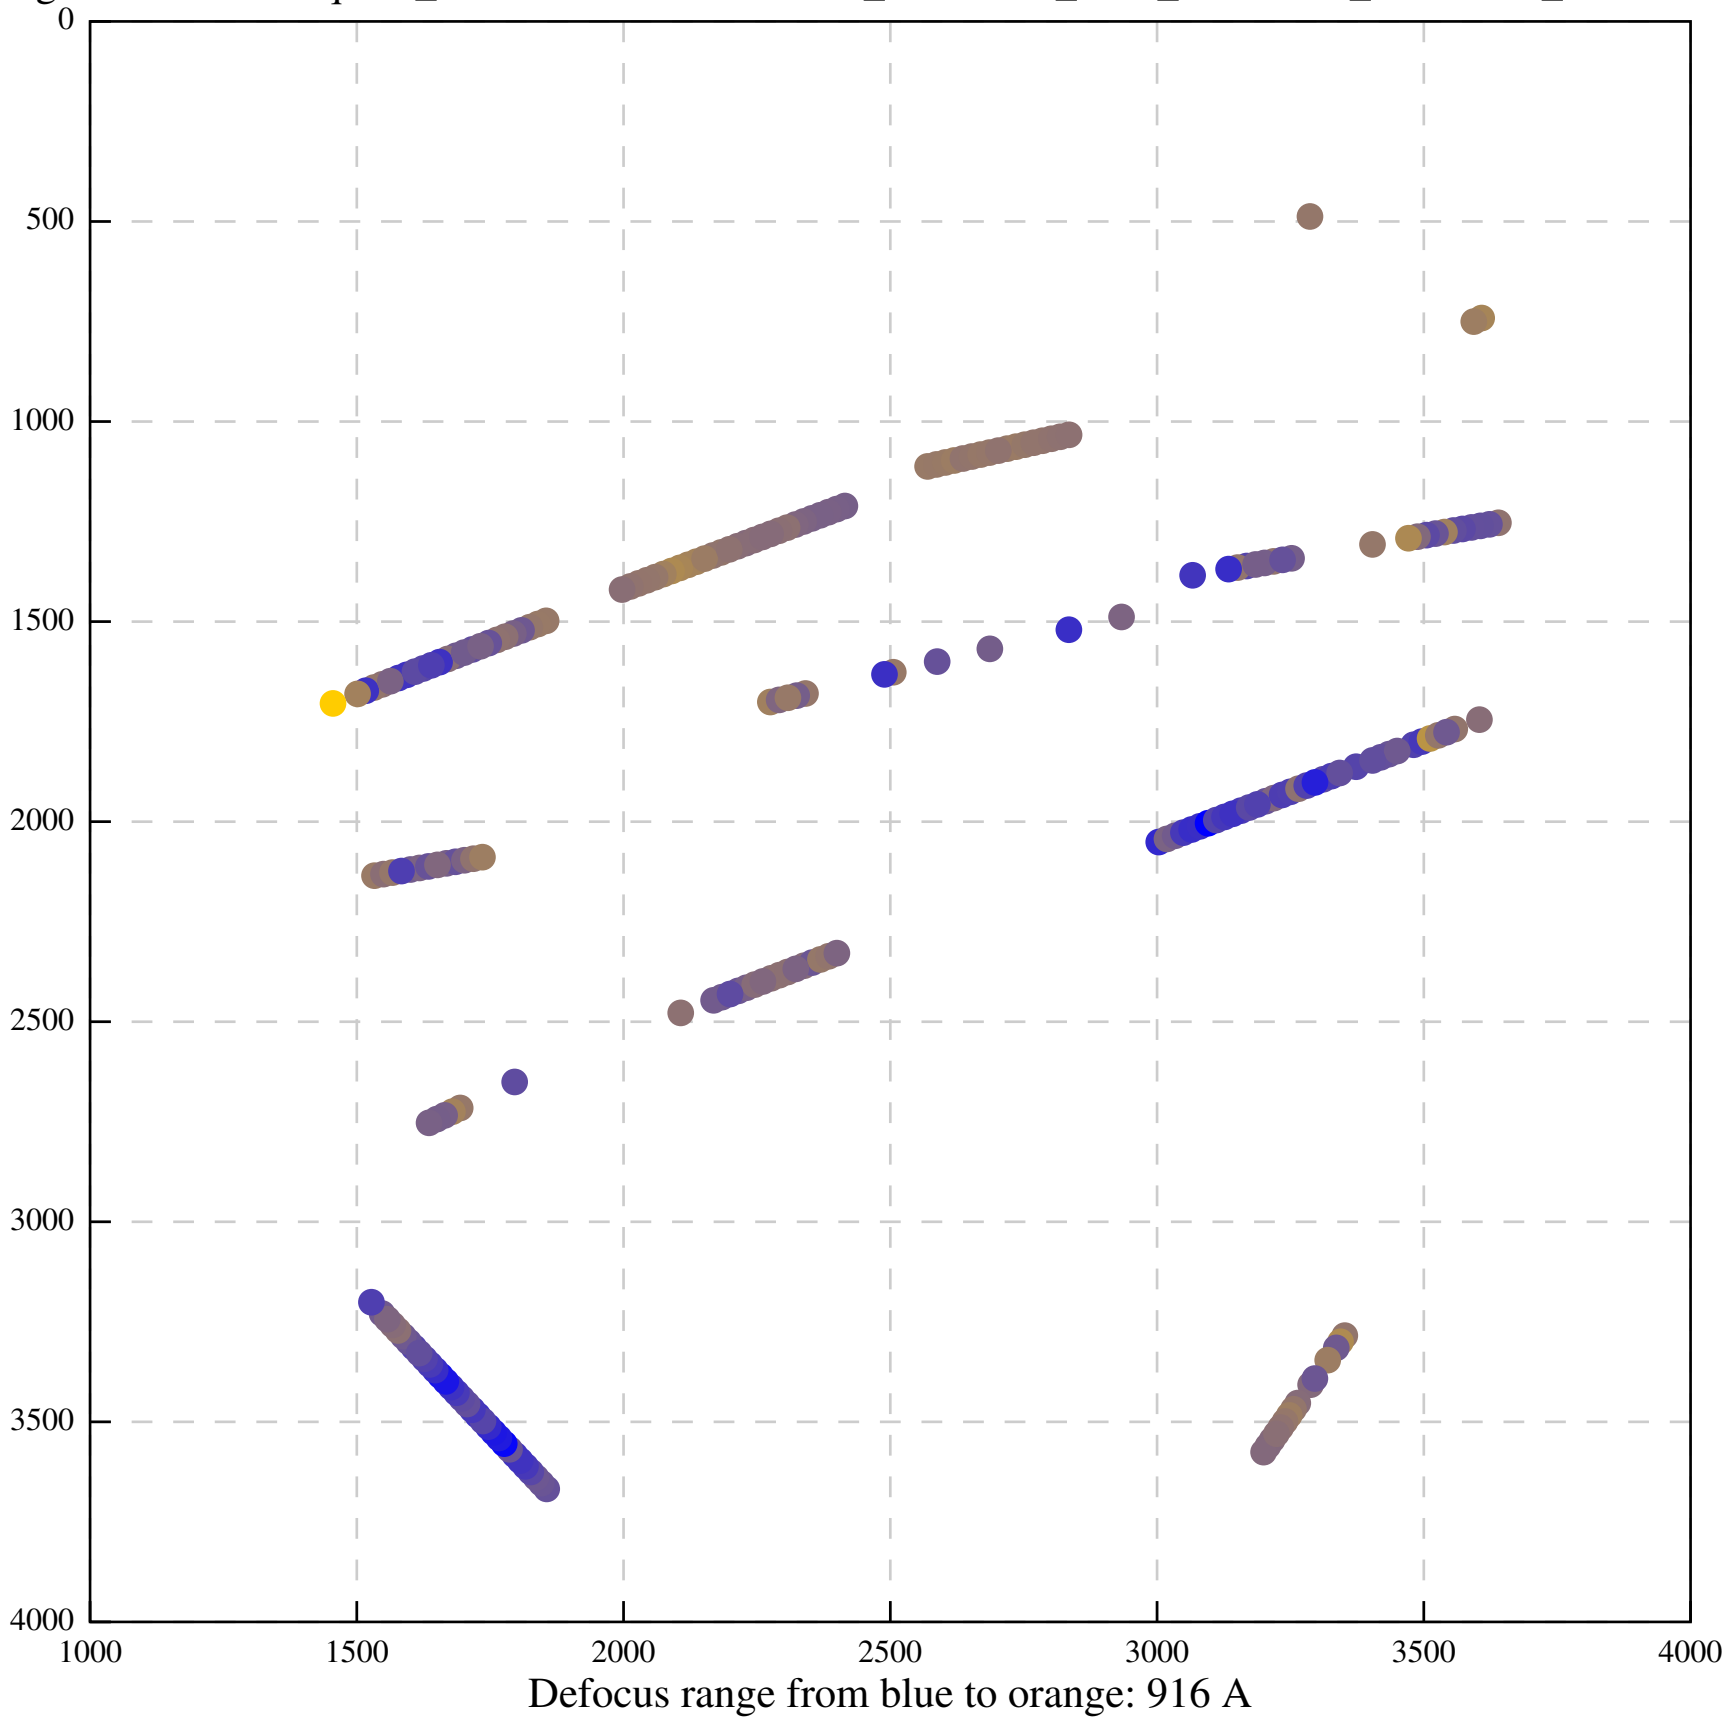

Defocus range from blue to orange: 148 A

Defocus range from blue to orange: 502 A

Defocus range from blue to orange: 224 A

Defocus range from blue to orange: 0 A

Defocus range from blue to orange: 516 Å

Defocus range from blue to orange: 600 A