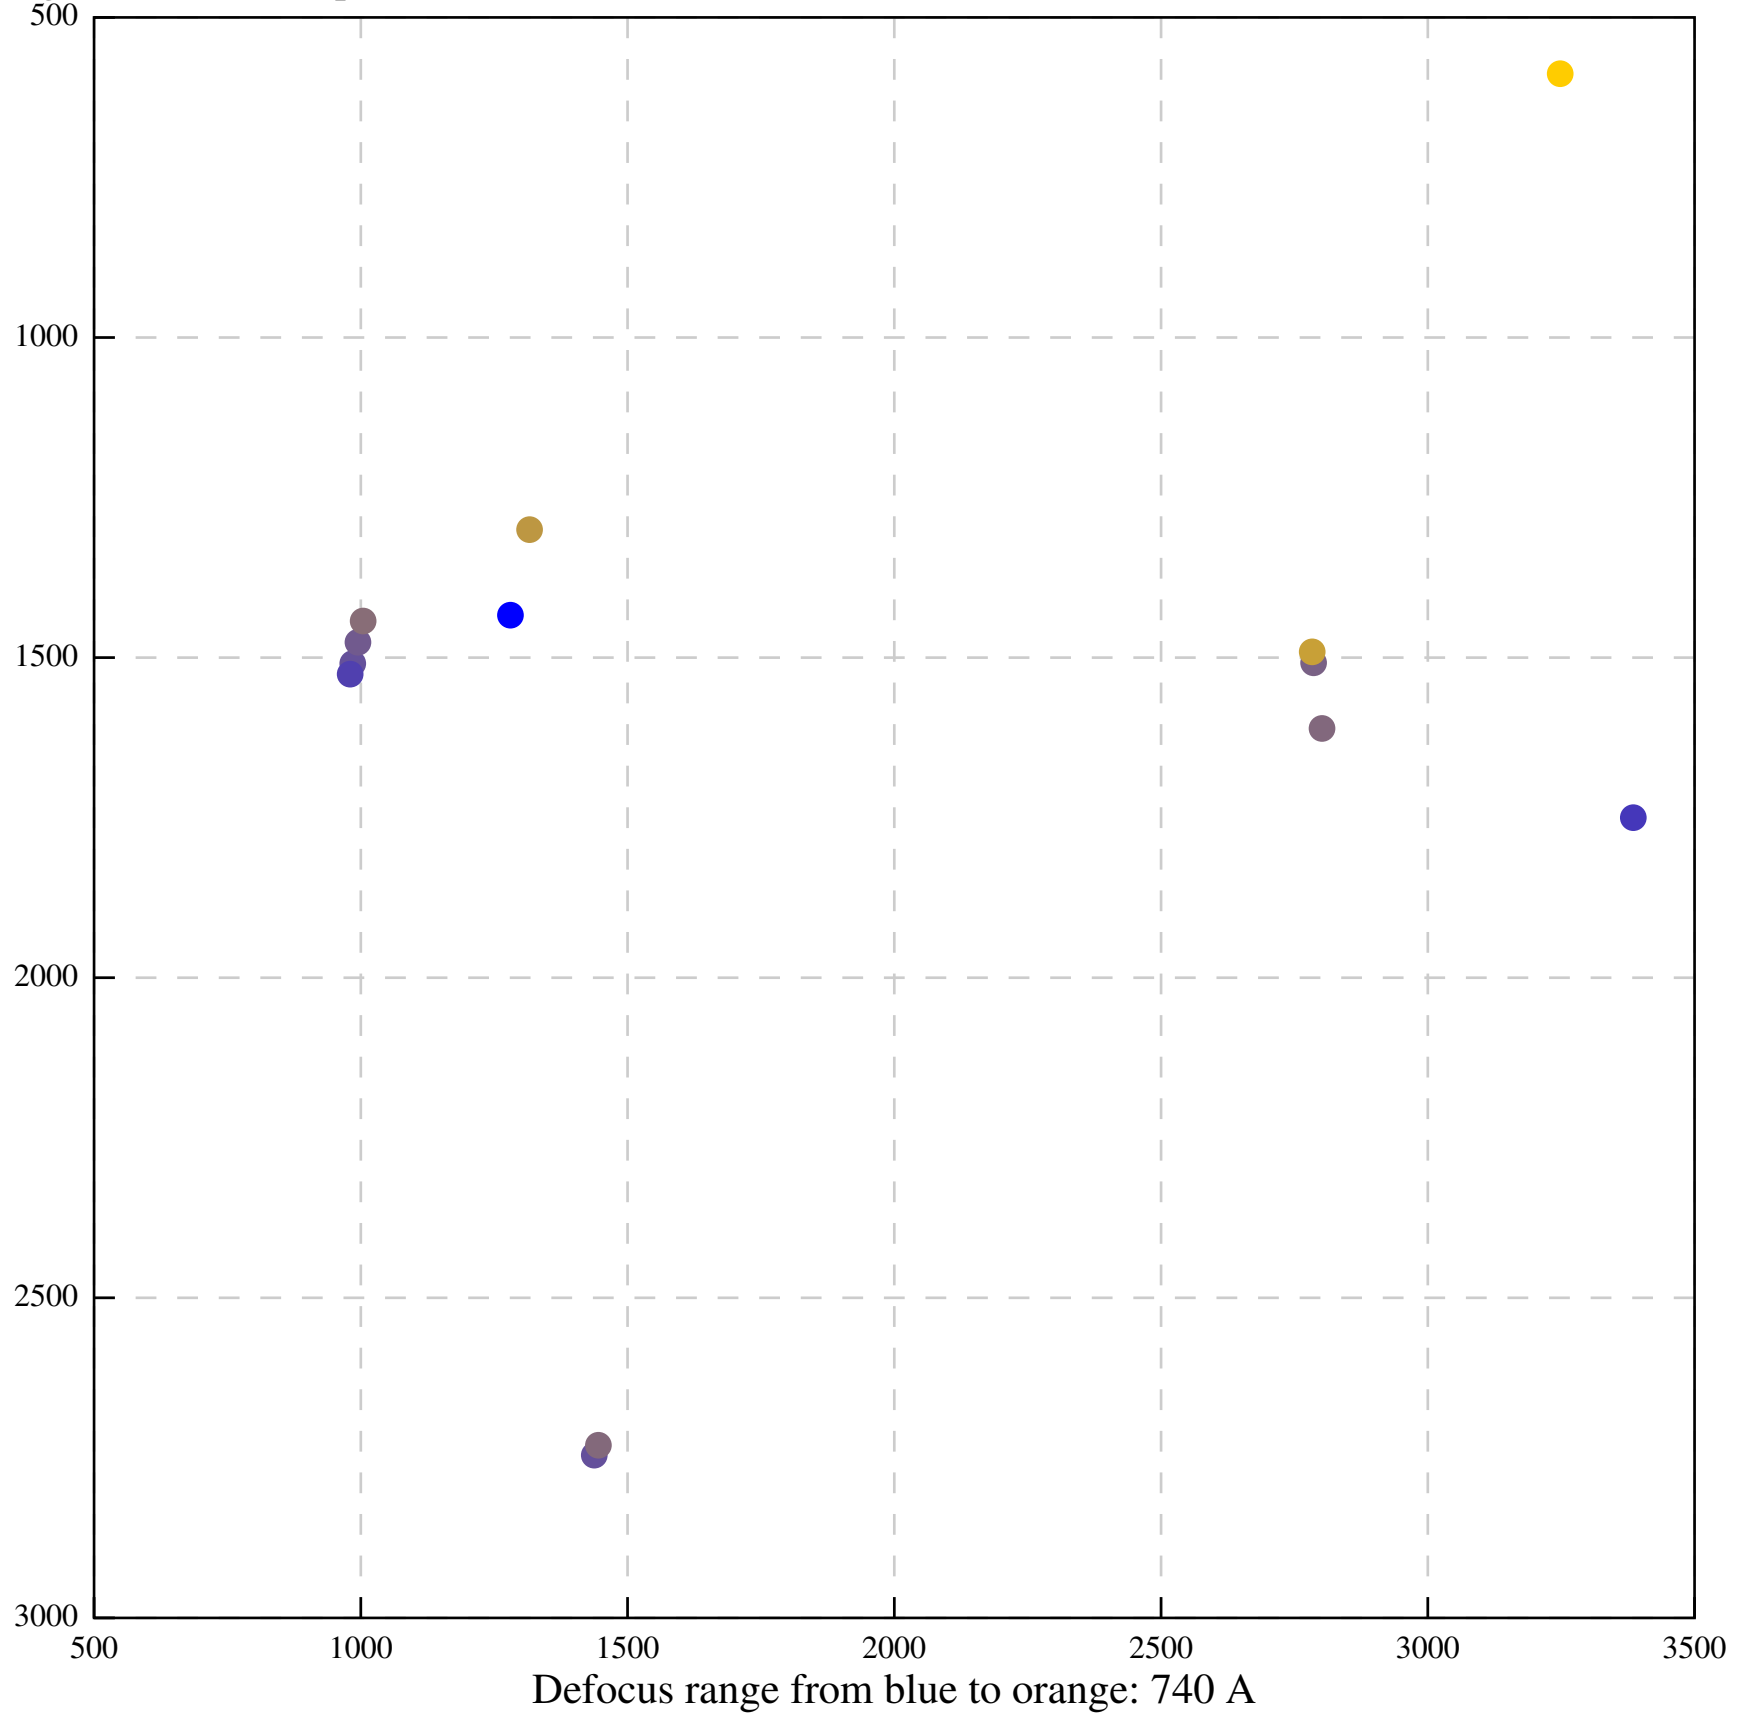

Defocus range from blue to orange: 174 Å

Defocus range from blue to orange: 273 A

Defocus range from blue to orange: 361 A

Defocus range from blue to orange: 0 A

Defocus range from blue to orange: 562 A

Defocus range from blue to orange: 91 A