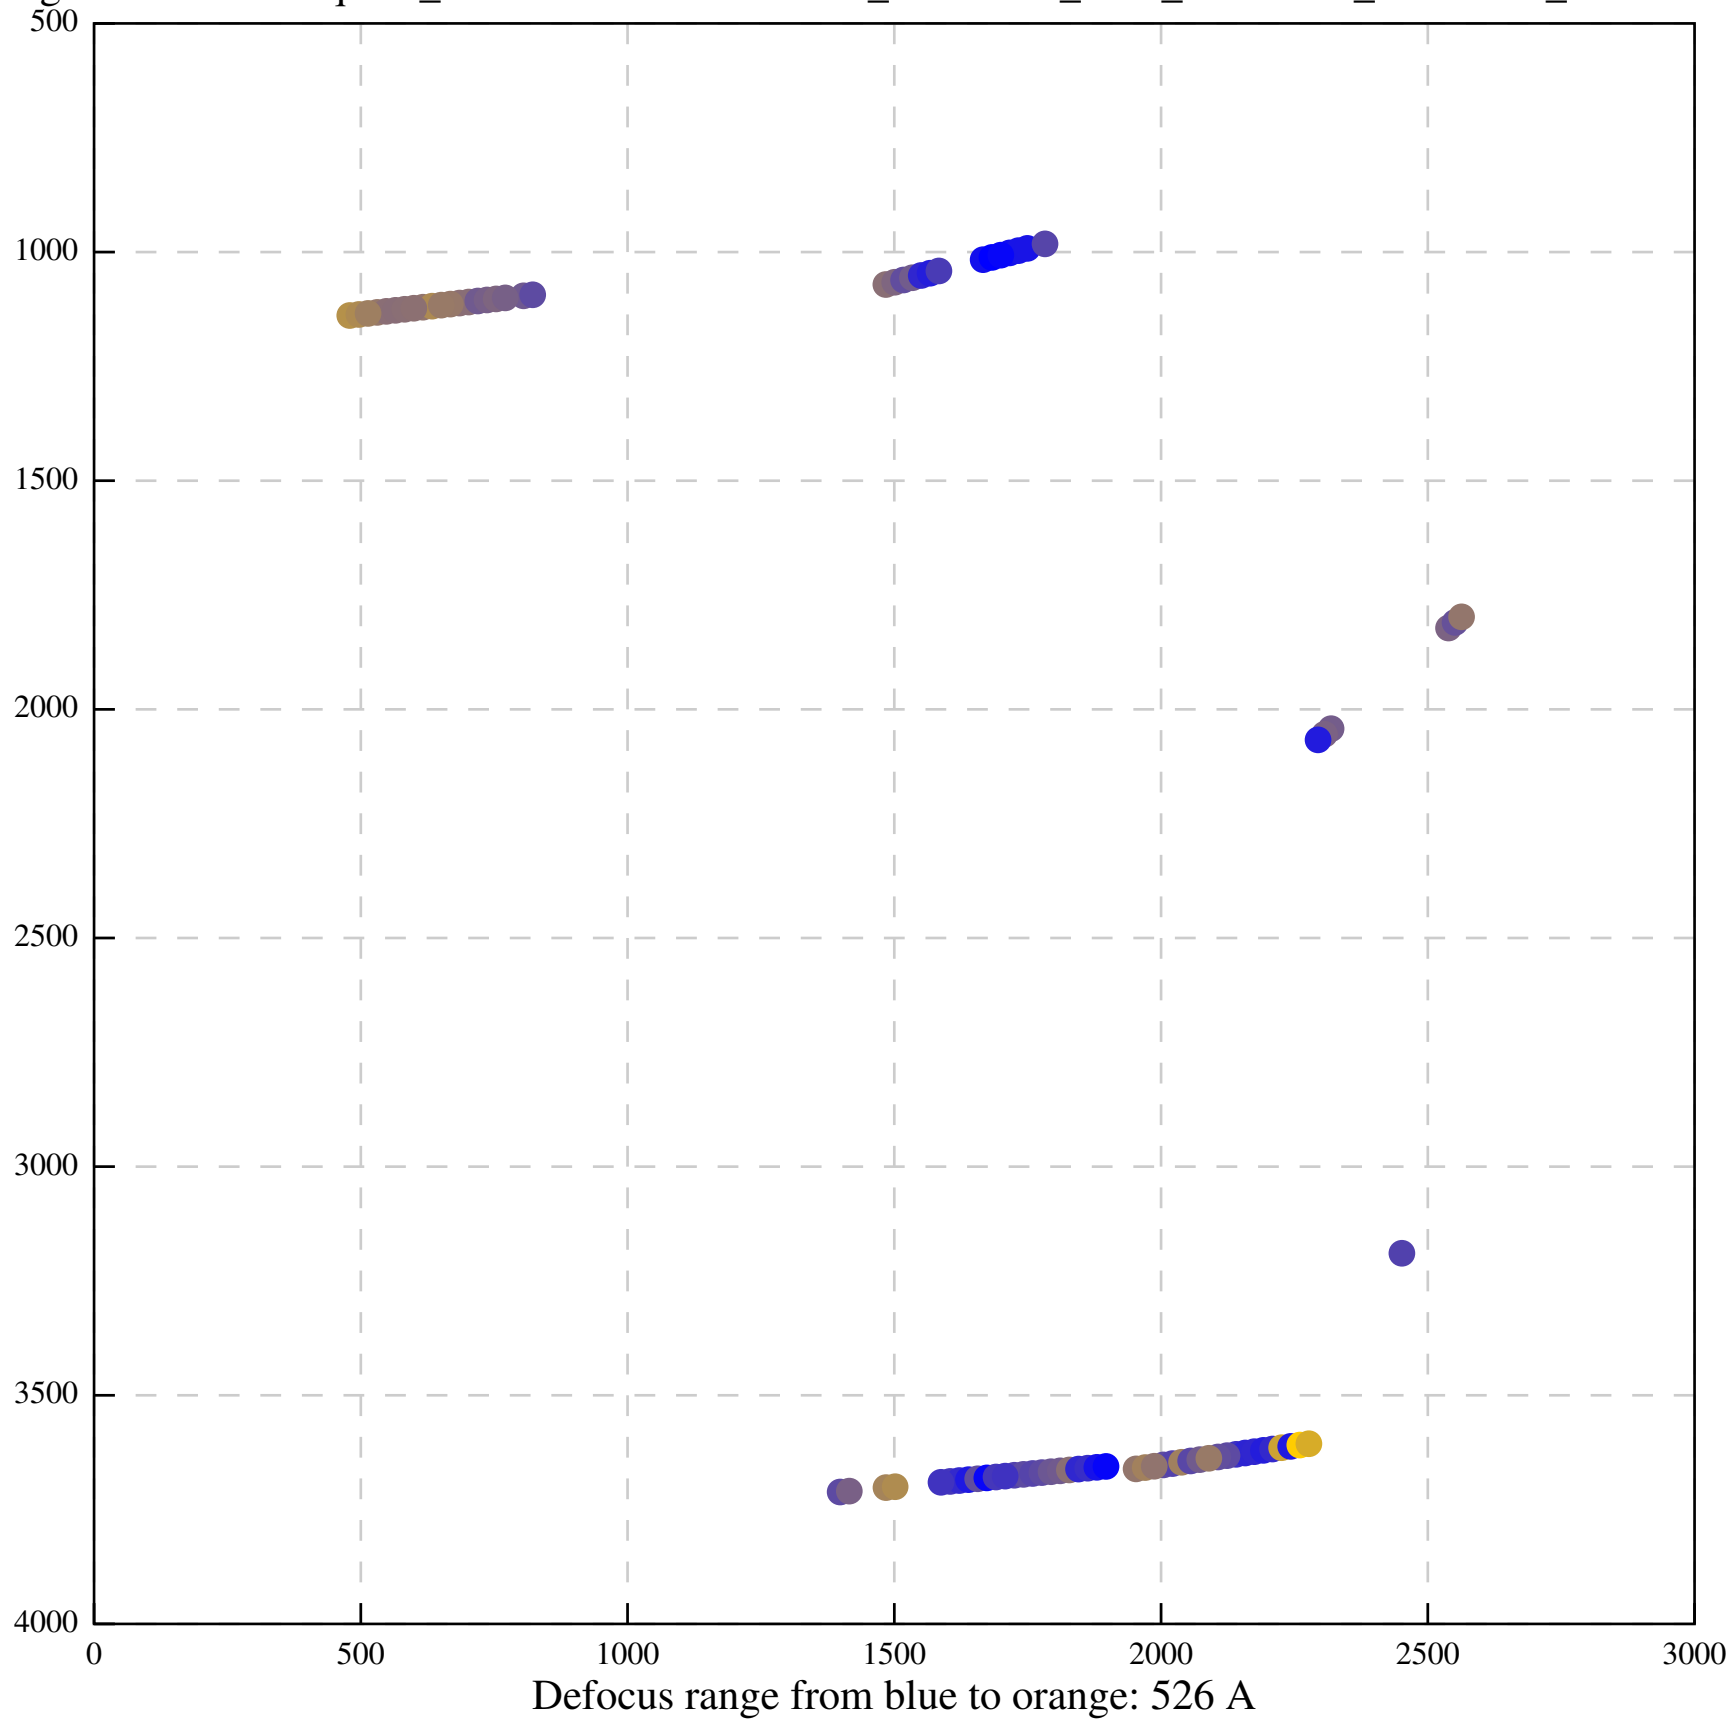

Defocus range from blue to orange: 1384 A

Defocus range from blue to orange: 1111 A

Defocus range from blue to orange: 785 A

Defocus range from blue to orange: 1651 A

Defocus range from blue to orange: 485 A