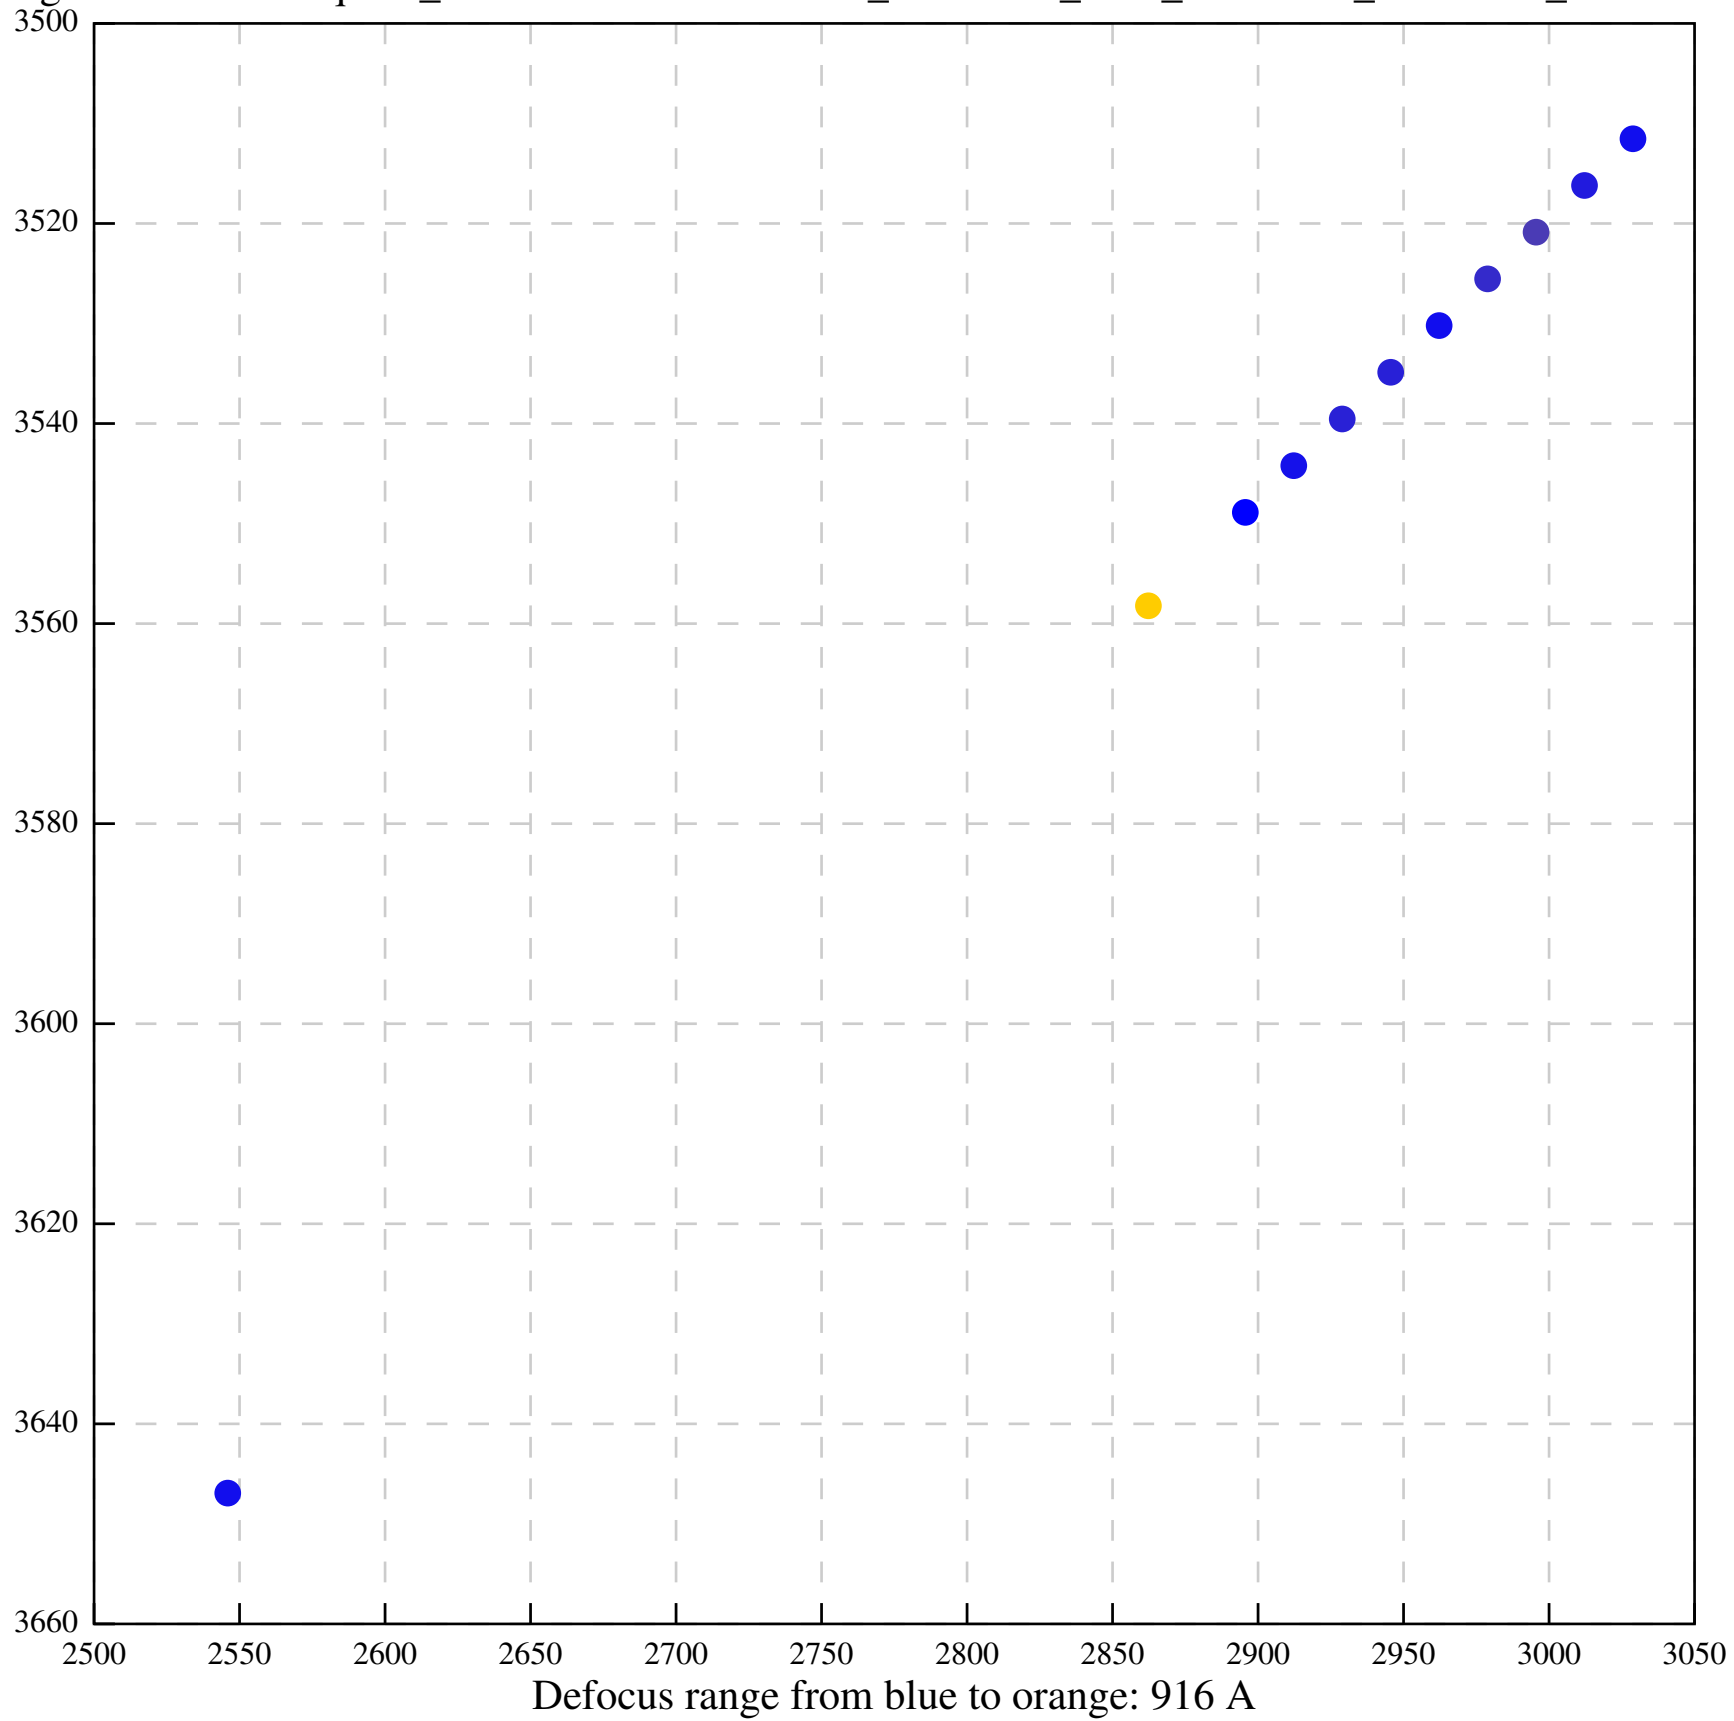

Defocus range from blue to orange: 509 A