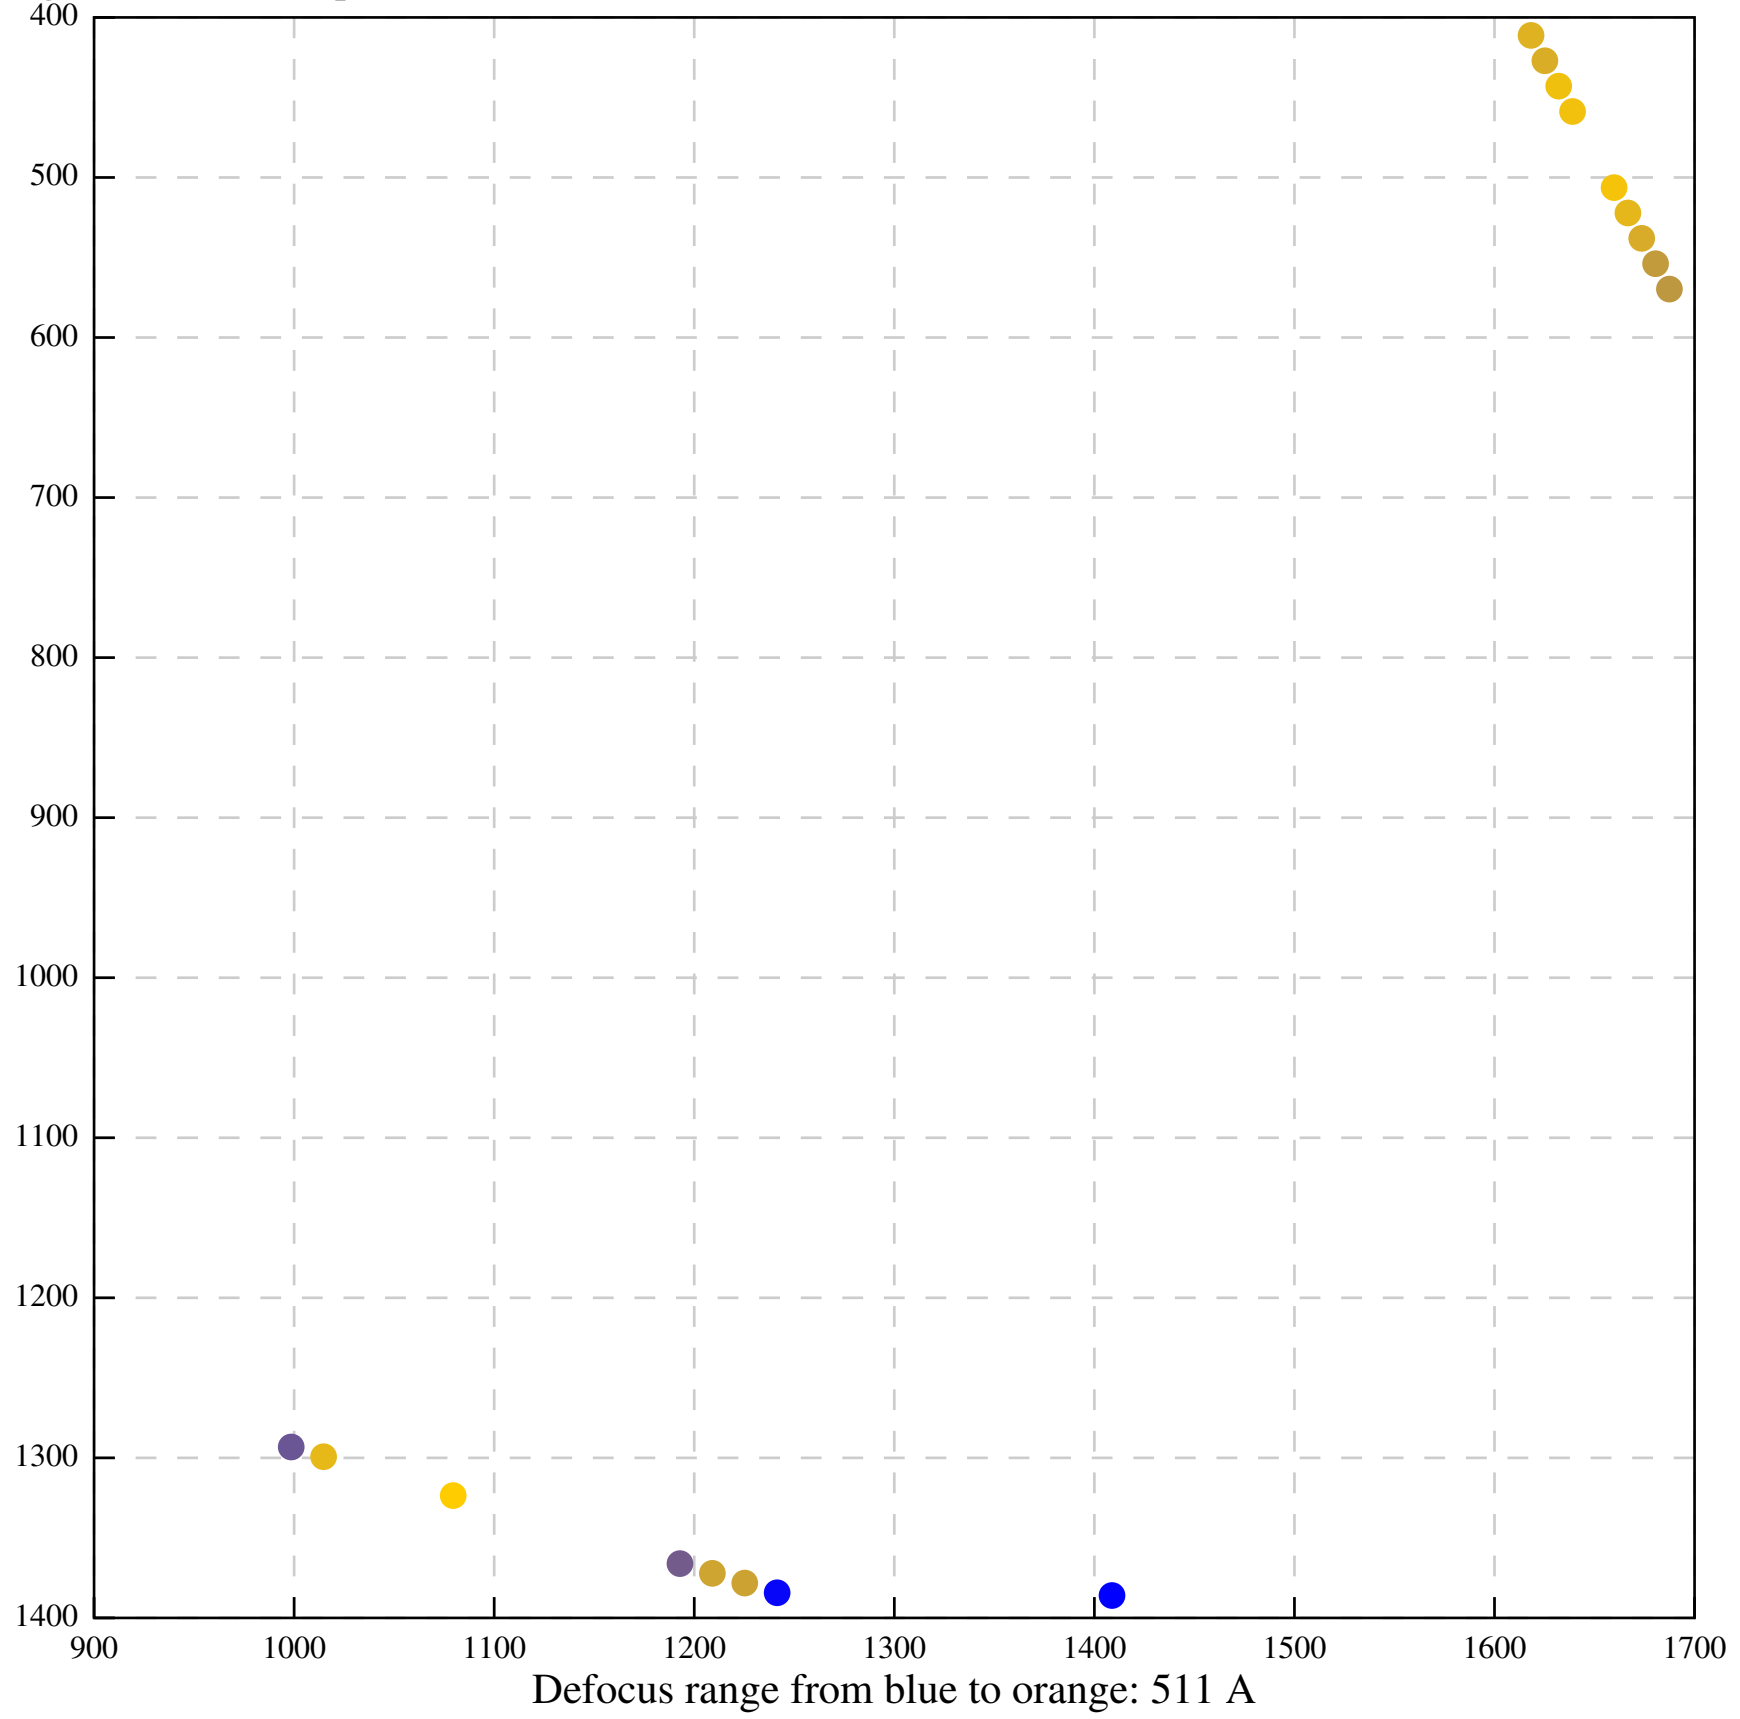

Defocus range from blue to orange: 281 A

Defocus range from blue to orange: 324 A

Defocus range from blue to orange: 1354 A

Defocus range from blue to orange: 185 A

Defocus range from blue to orange: 577 A