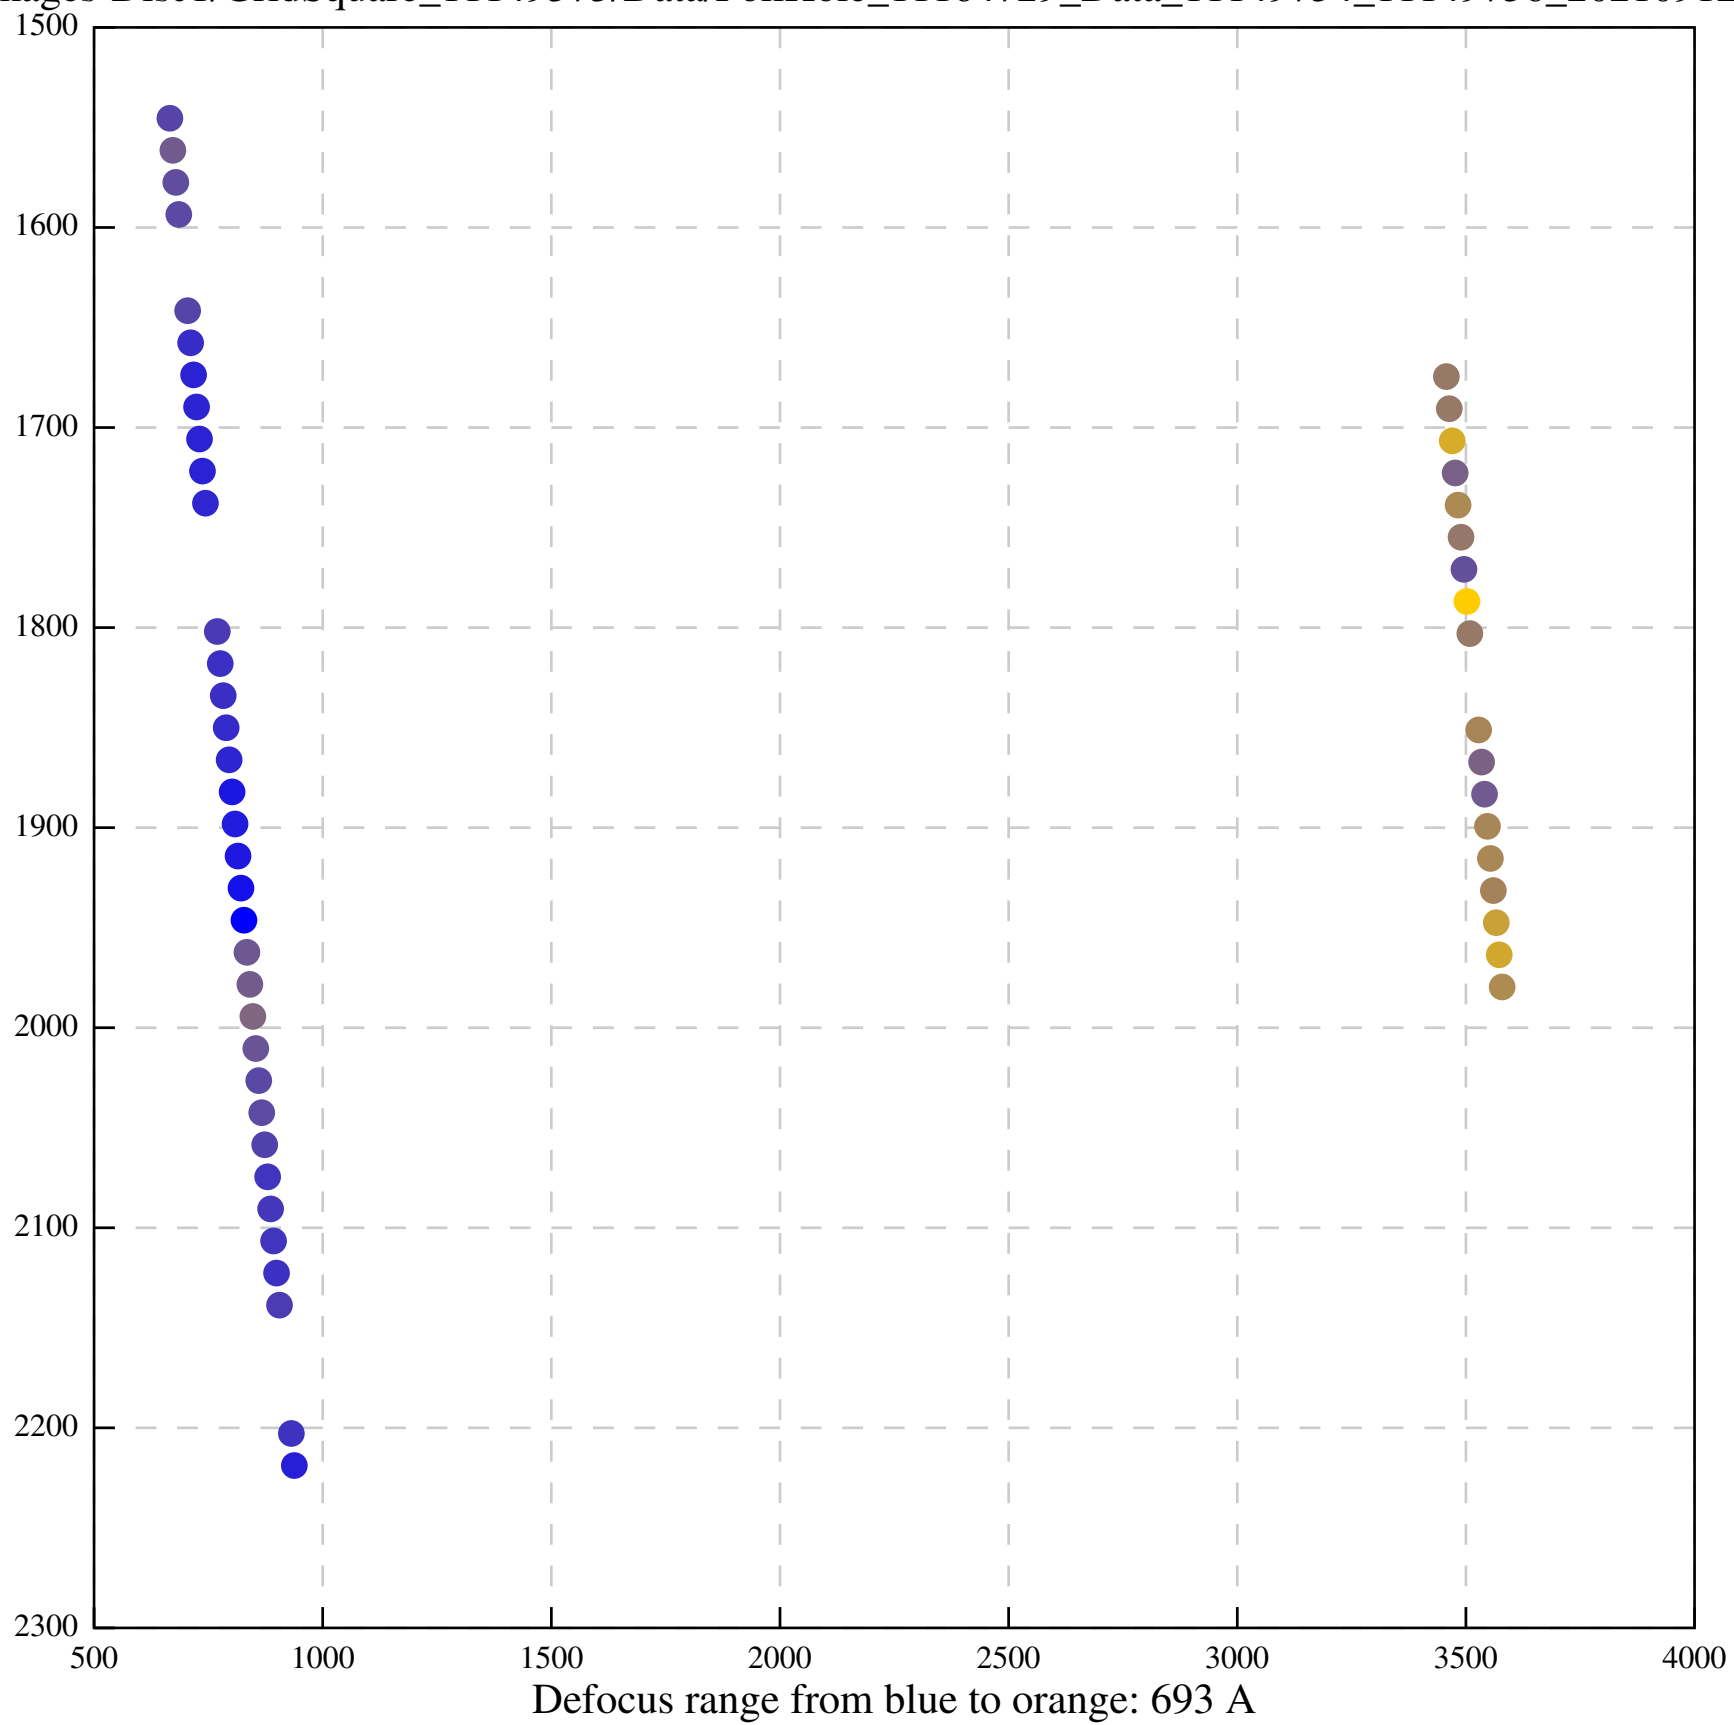

Defocus range from blue to orange: 0 A

Defocus range from blue to orange: 419 A

Defocus range from blue to orange: 487 Å

Defocus range from blue to orange: 130 A

Defocus range from blue to orange: 0 A

Defocus range from blue to orange: 798 A