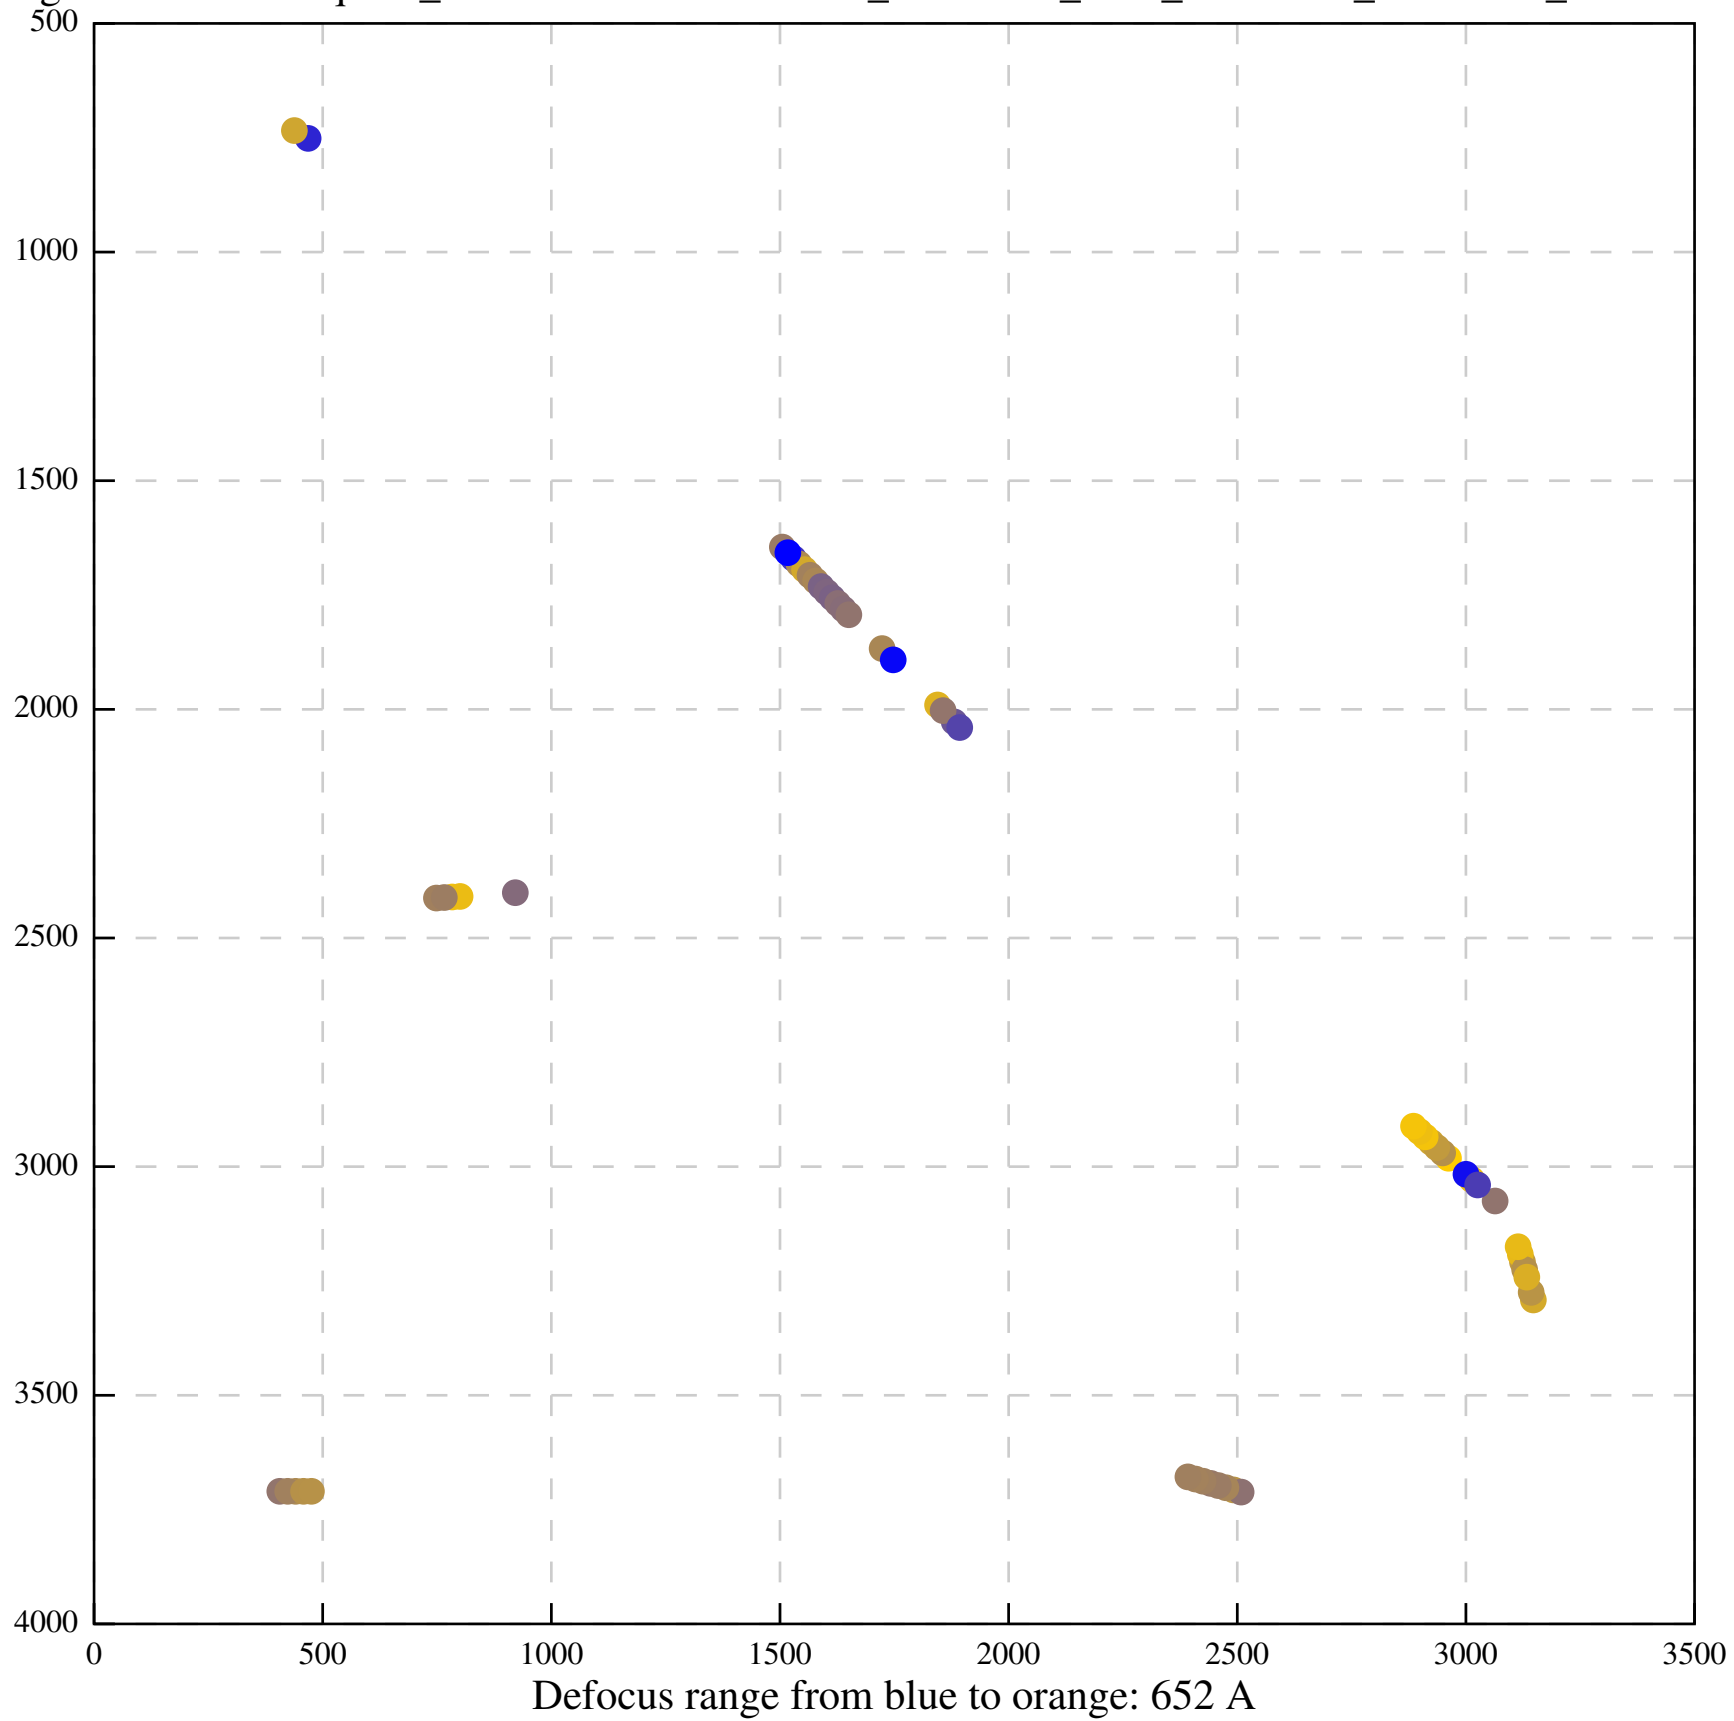

Defocus range from blue to orange: 655 A

Defocus range from blue to orange: 816 A

Defocus range from blue to orange: 45 A

Defocus range from blue to orange: 397 Å

Defocus range from blue to orange: 423 Å

Defocus range from blue to orange: 307 A