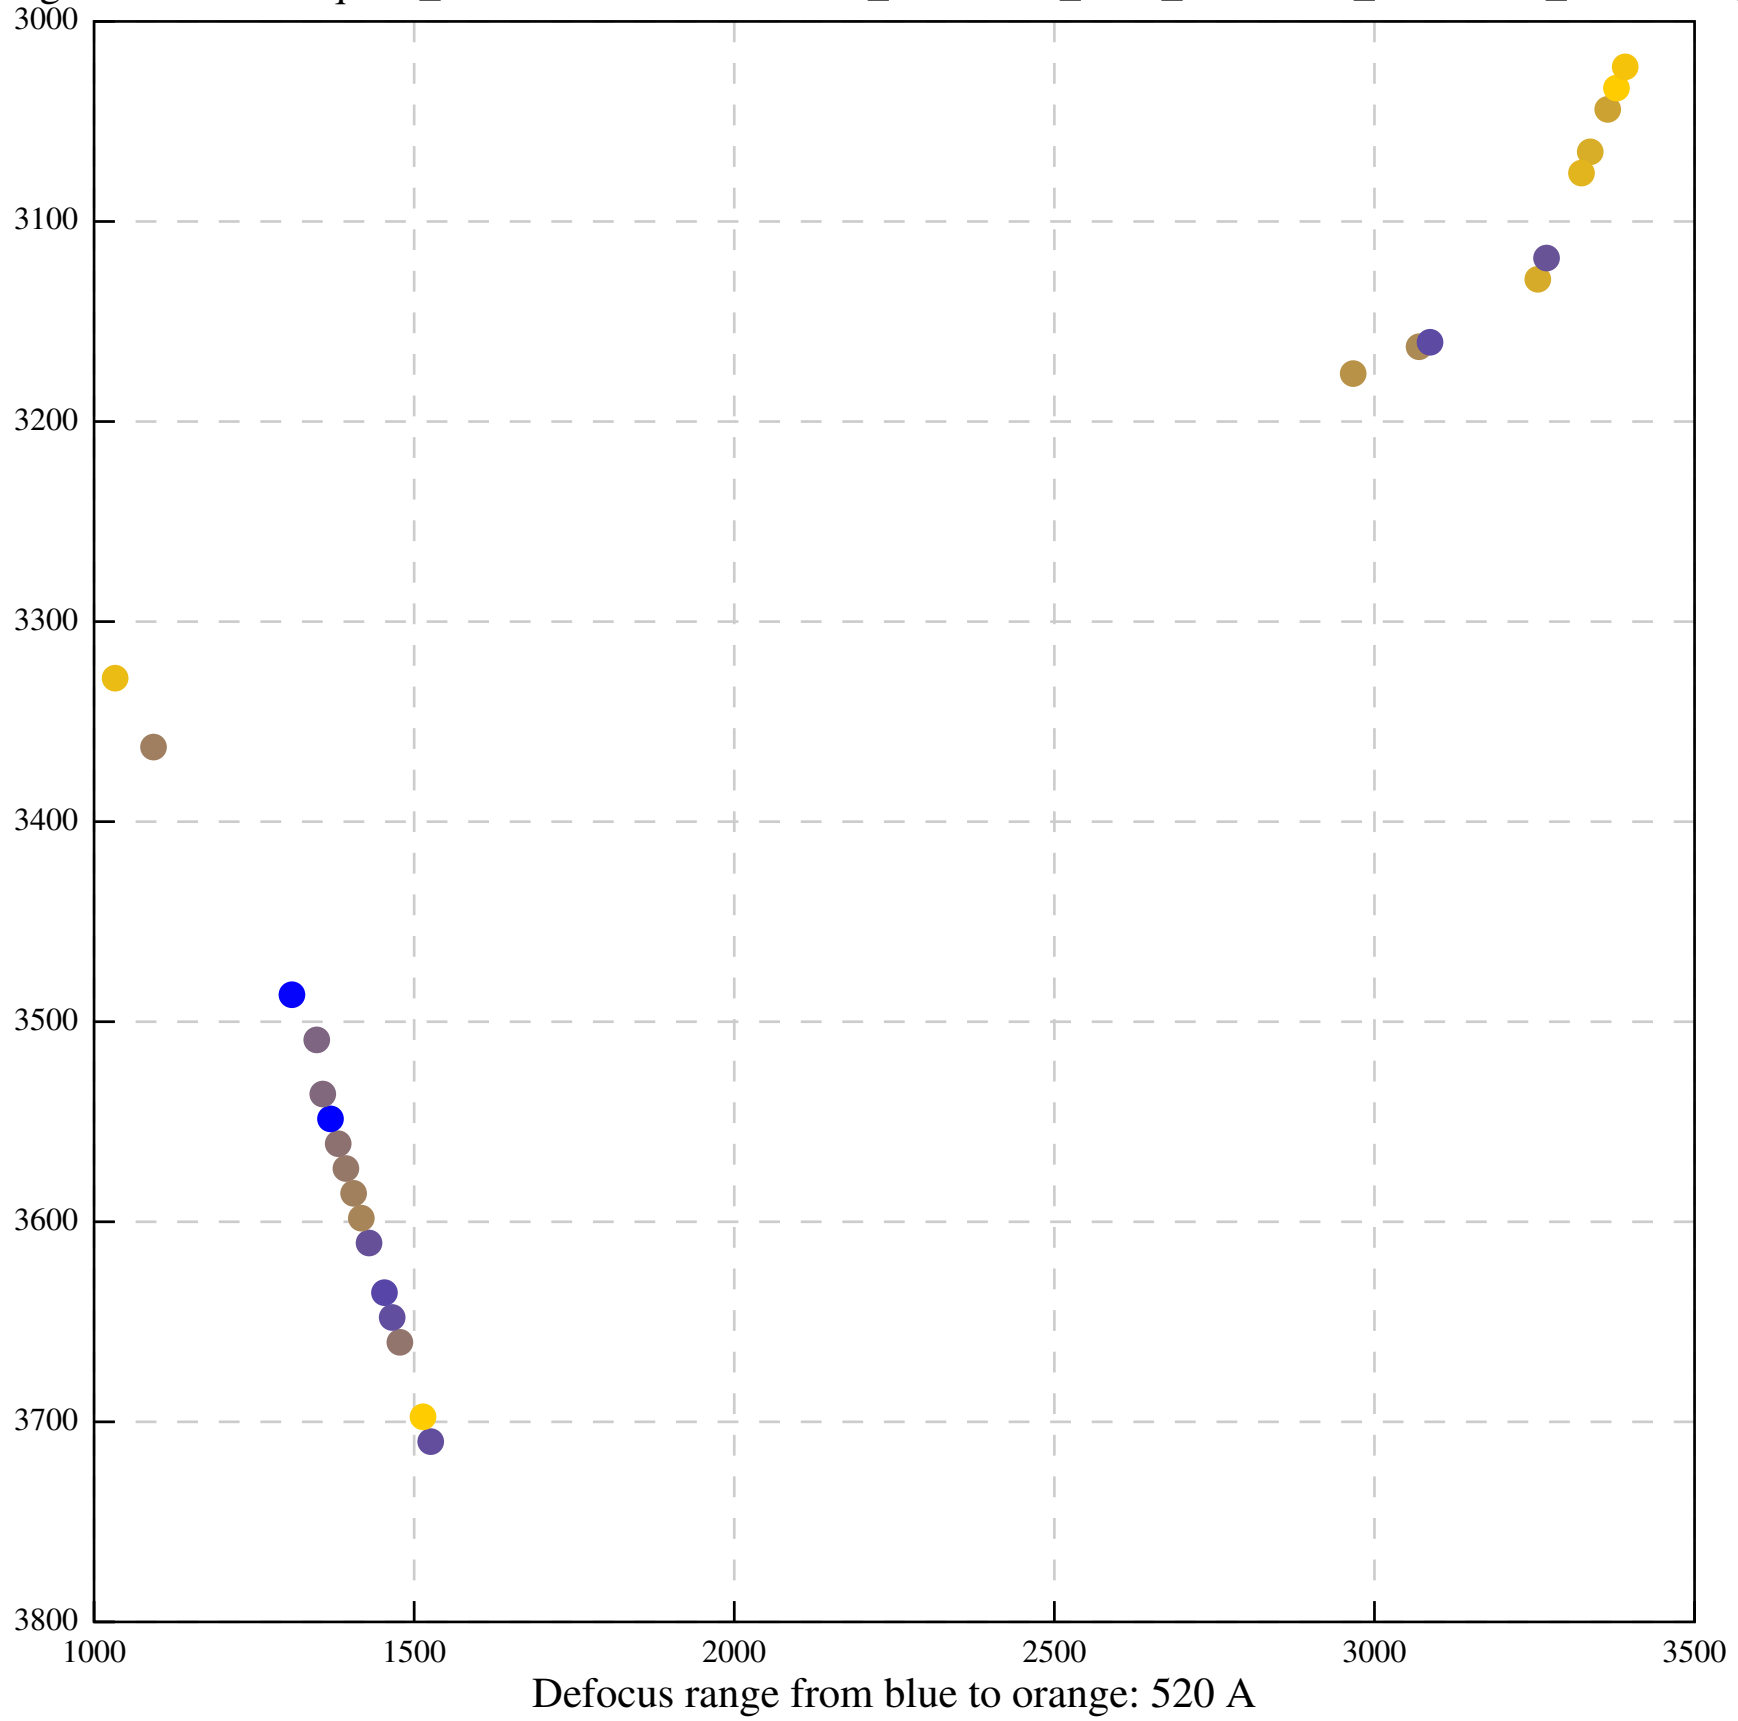

Defocus range from blue to orange: 130 A

Defocus range from blue to orange: 0 A

Defocus range from blue to orange: 0 A

Defocus range from blue to orange: 792 A

Defocus range from blue to orange: 749 A

Defocus range from blue to orange: 521 A