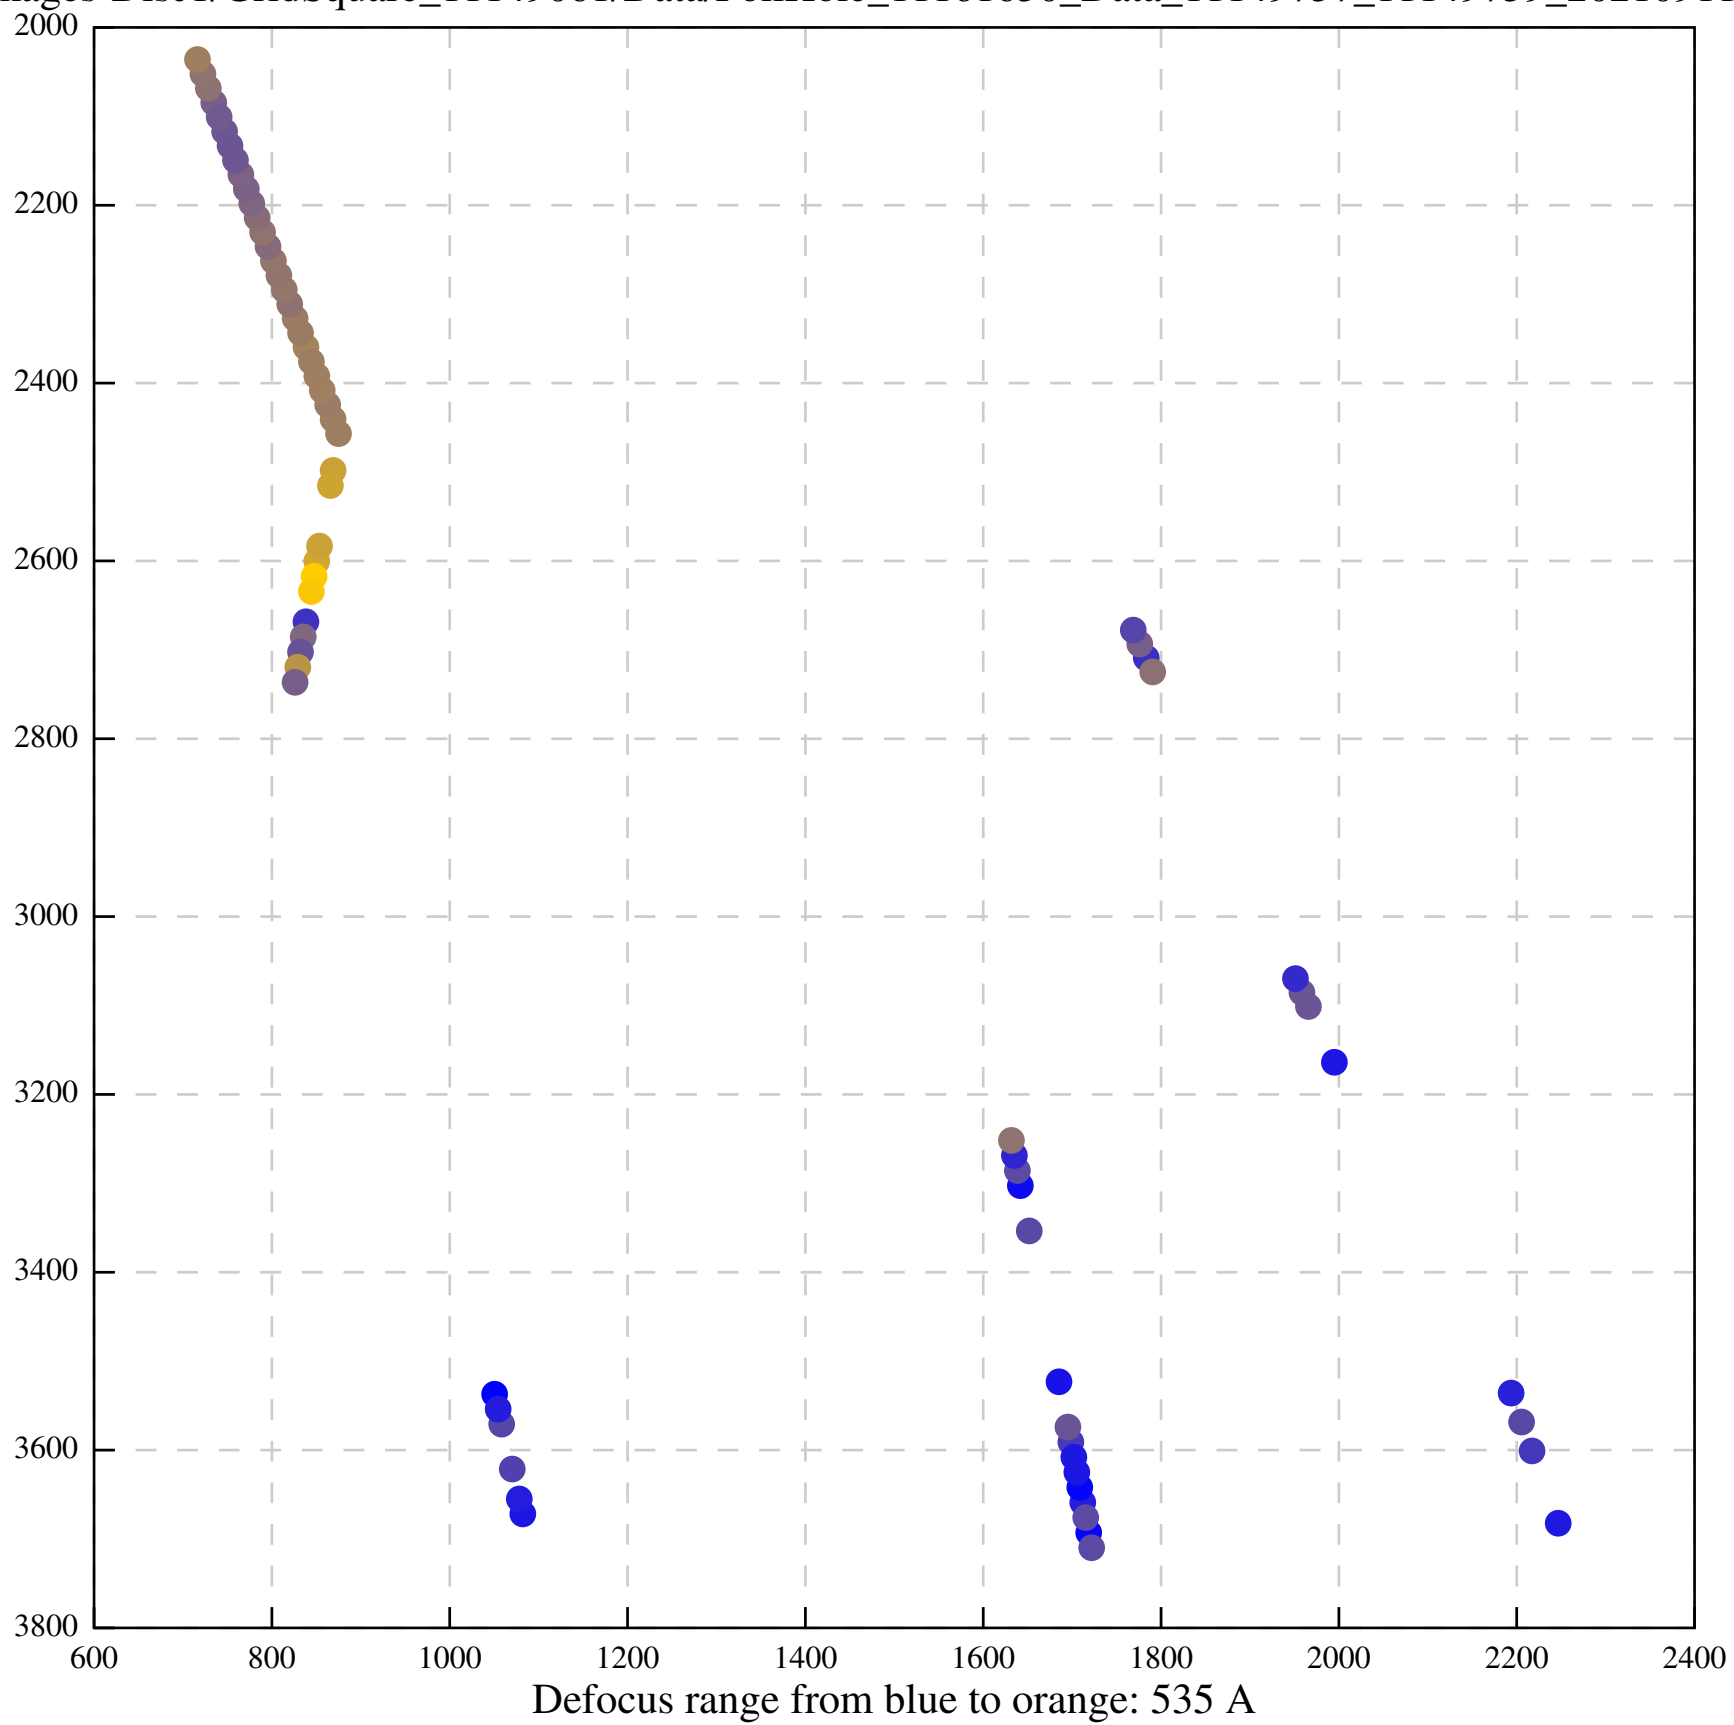

Defocus range from blue to orange: 315 A

Defocus range from blue to orange: 920 A

Defocus range from blue to orange: 662 A

Defocus range from blue to orange: 877 A

Defocus range from blue to orange: 1069 A