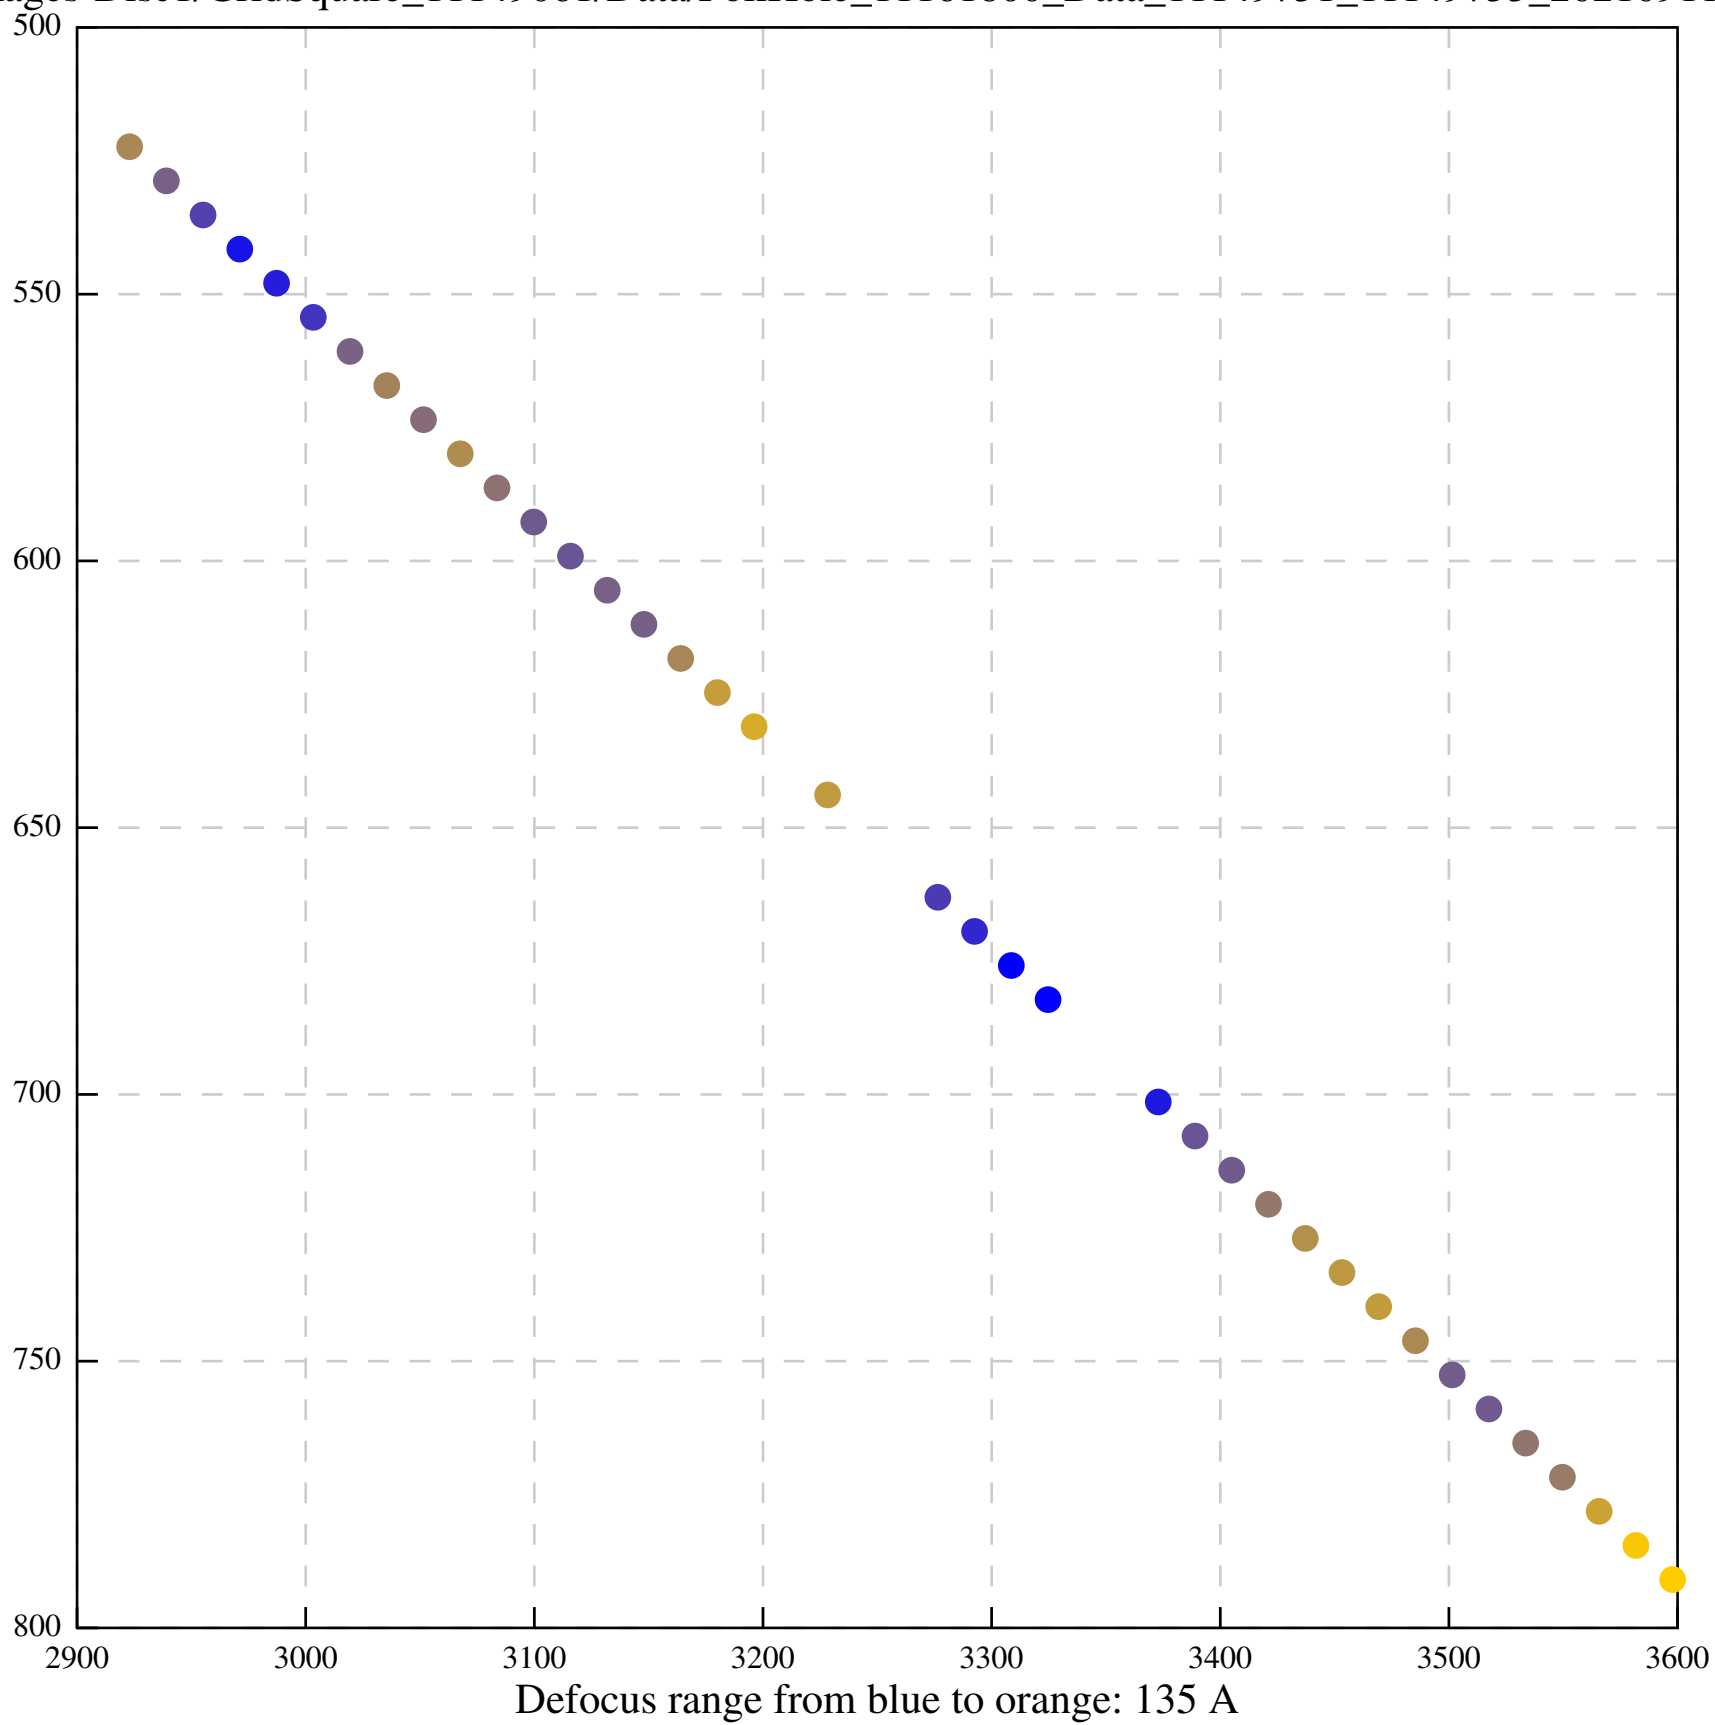

Defocus range from blue to orange: 429 A

Defocus range from blue to orange: 233 A

Defocus range from blue to orange: 1213 A

Defocus range from blue to orange: 381 A

Defocus range from blue to orange: 180 A