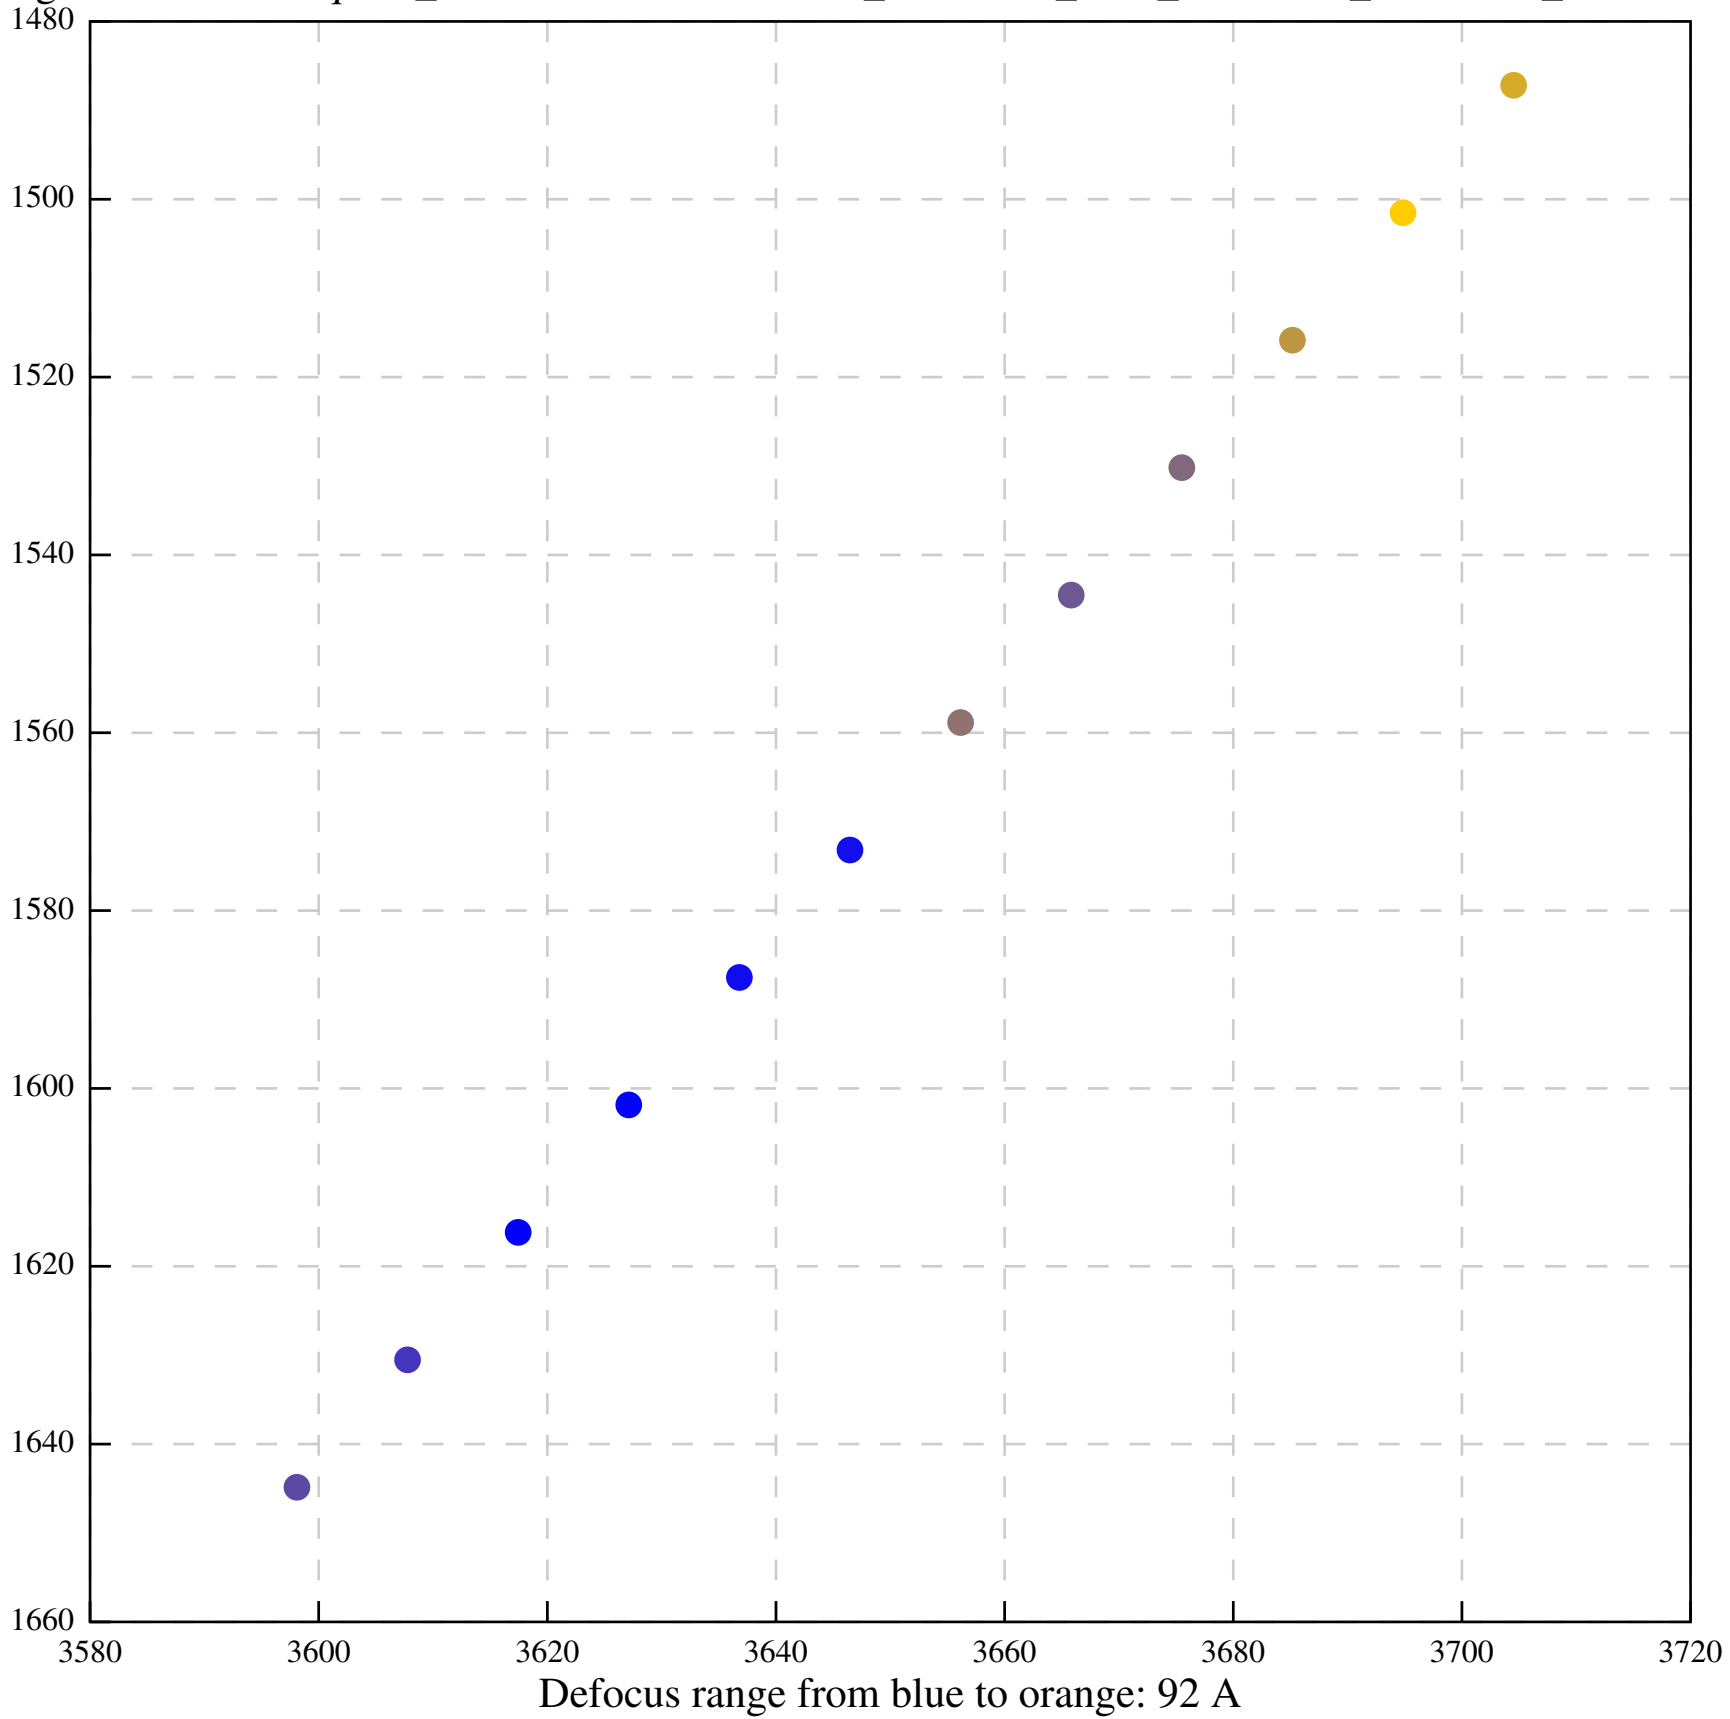

Defocus range from blue to orange: 612 A

Defocus range from blue to orange: 562 A

Defocus range from blue to orange: 428 A

Defocus range from blue to orange: 662 A

Defocus range from blue to orange: 671 A