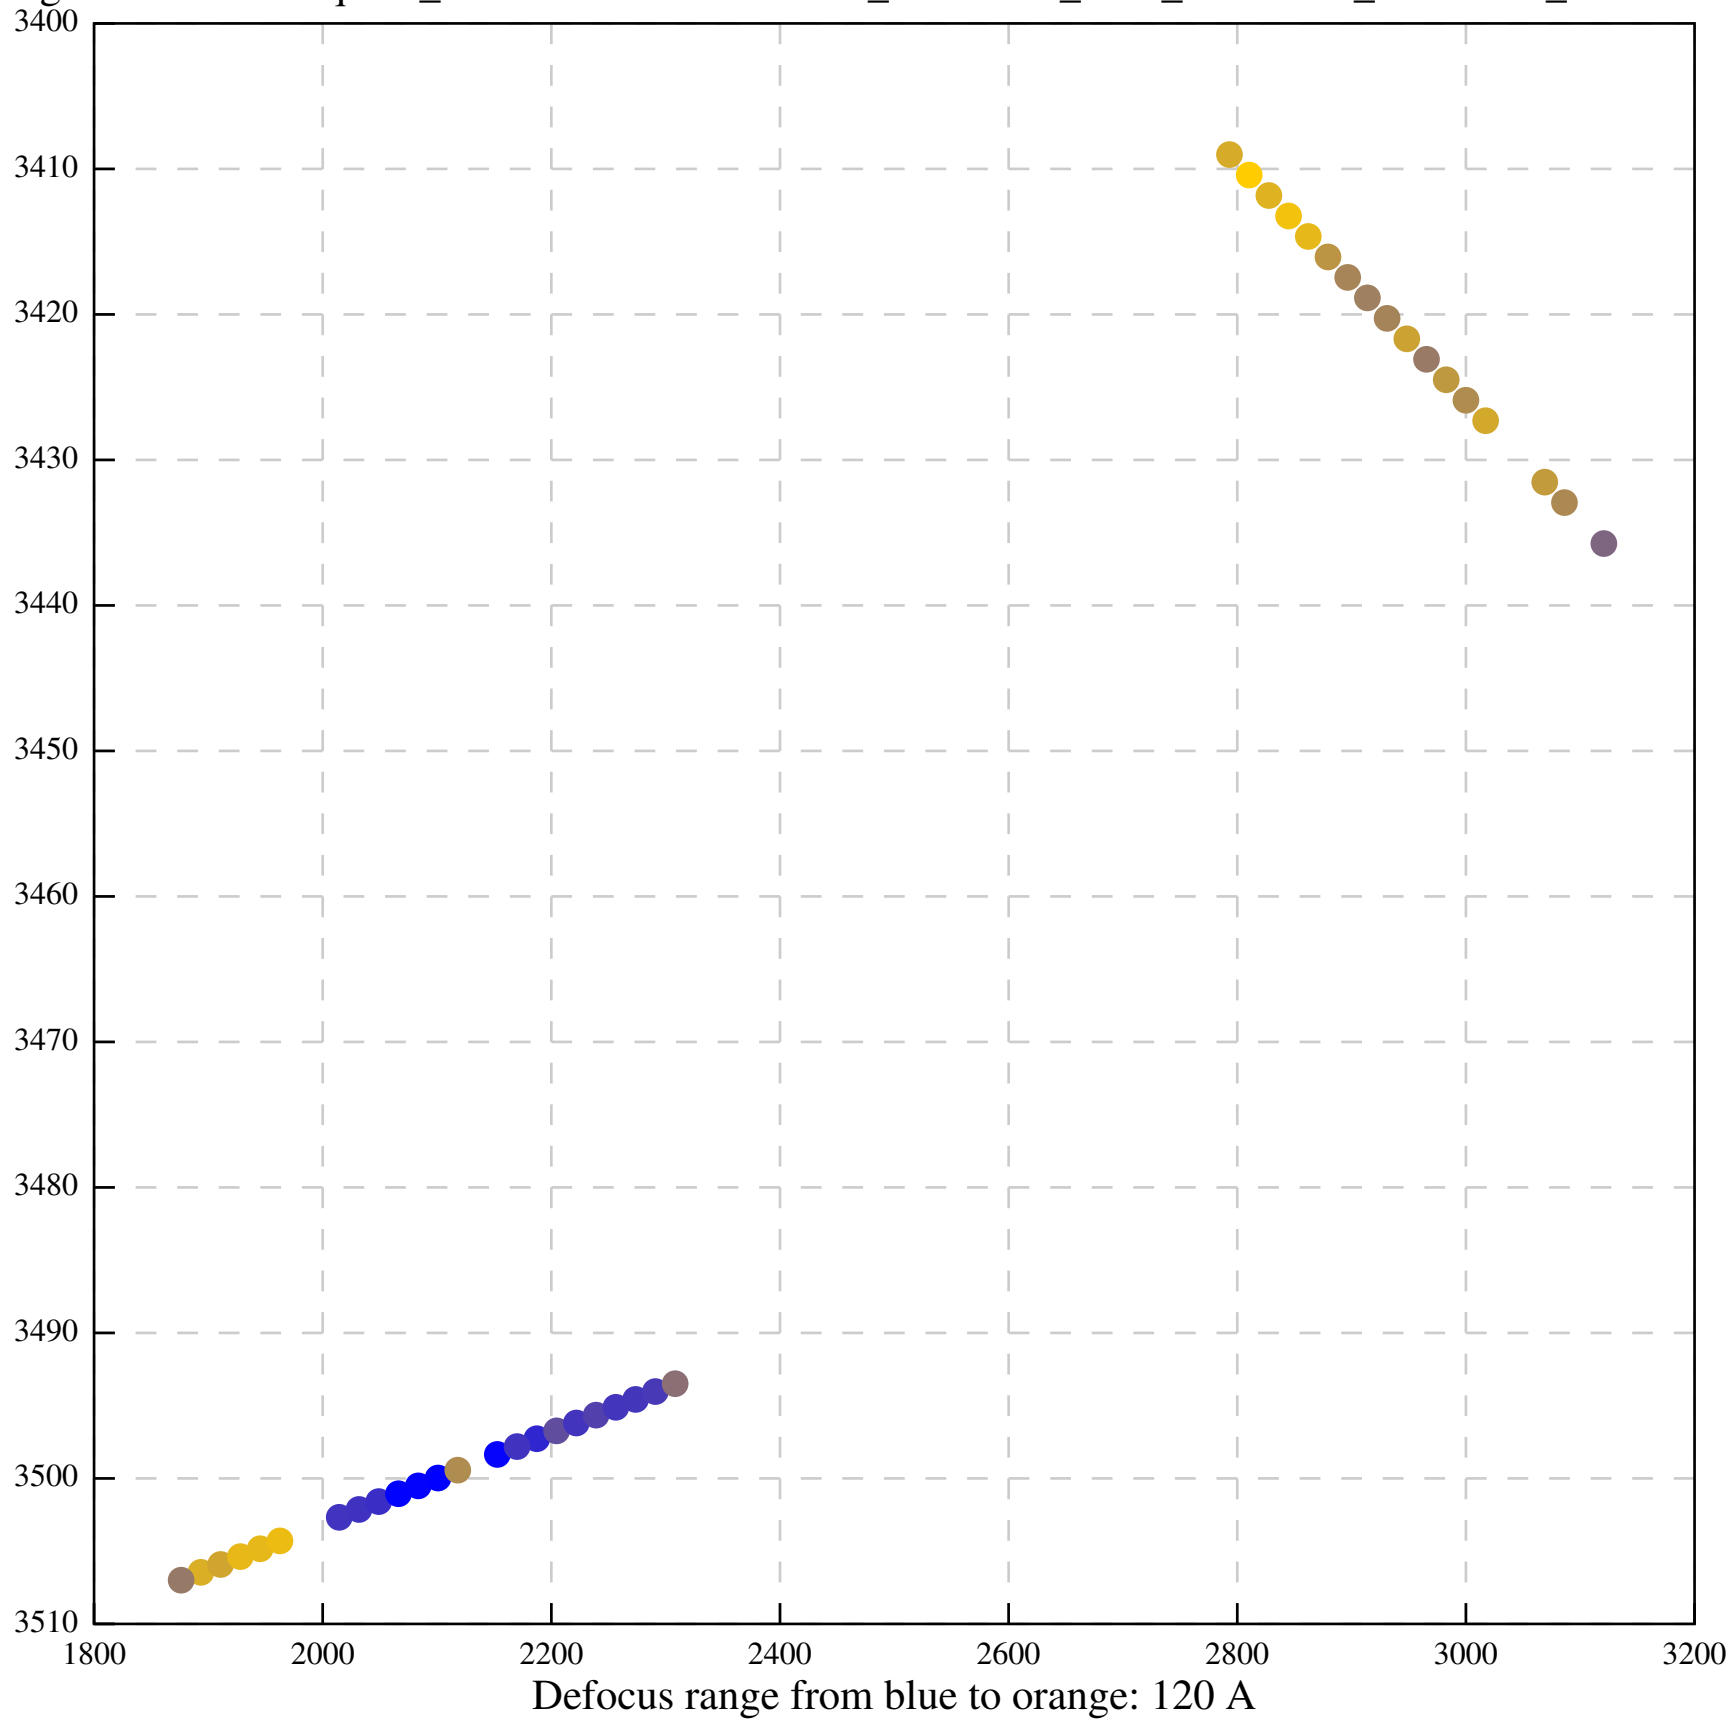

Defocus range from blue to orange: 749 A

Defocus range from blue to orange: 0 A

Defocus range from blue to orange: 55 A

Defocus range from blue to orange: 0 A

Defocus range from blue to orange: 333 A

Defocus range from blue to orange: 151 A