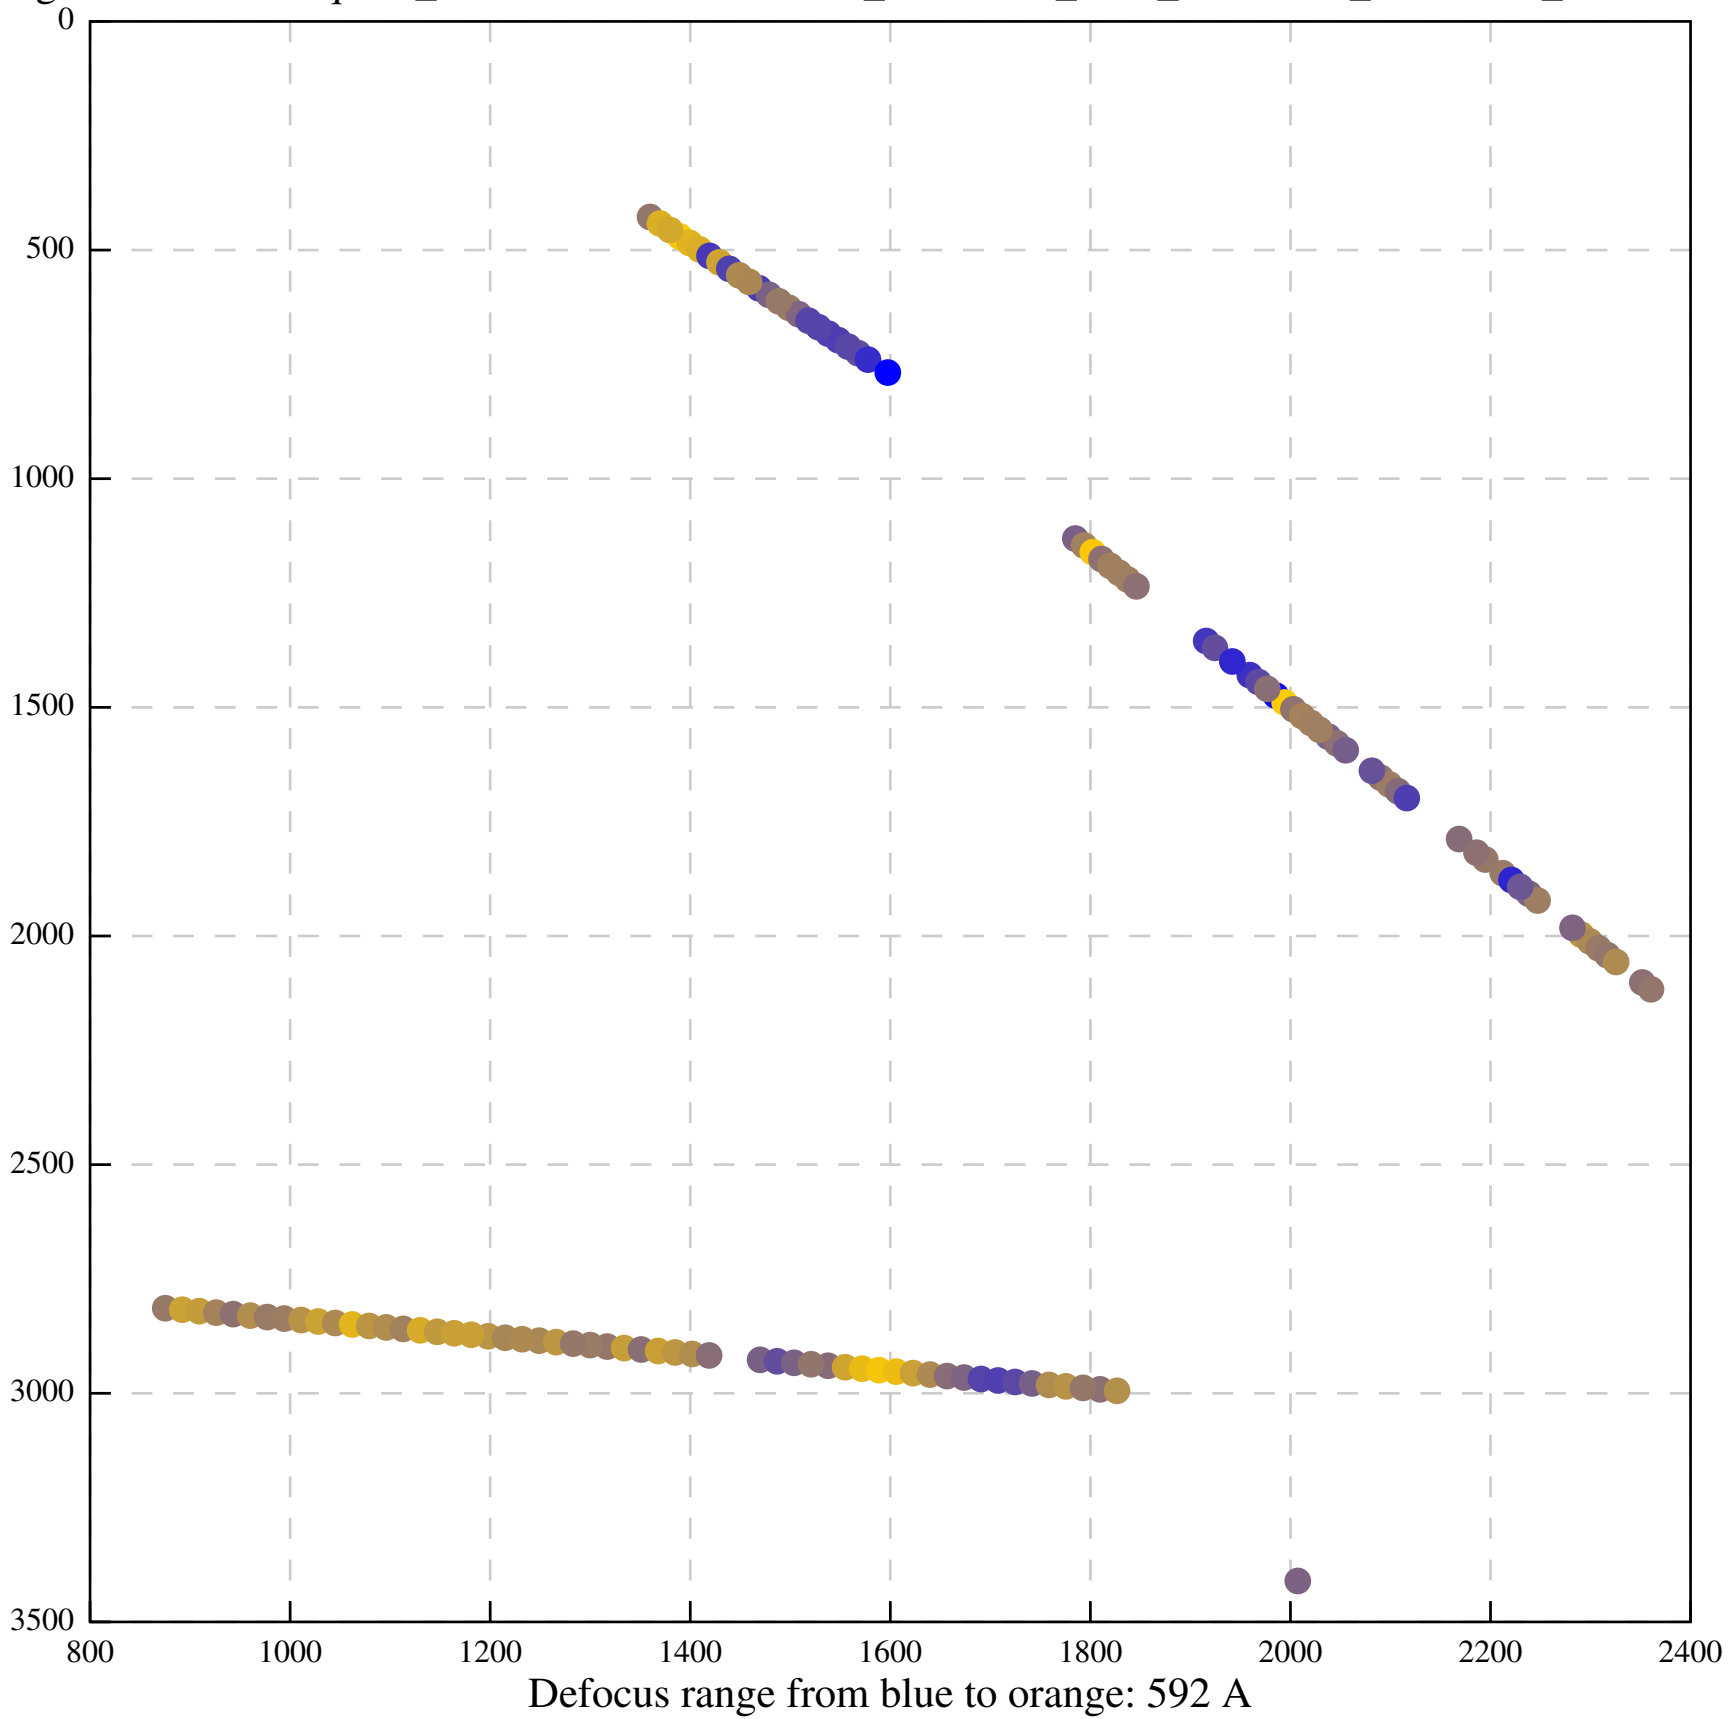

Defocus range from blue to orange: 0 A

Defocus range from blue to orange: 0 A

Defocus range from blue to orange: 546 A

Defocus range from blue to orange: 406 A

Defocus range from blue to orange: 0 A

Defocus range from blue to orange: 1069 A