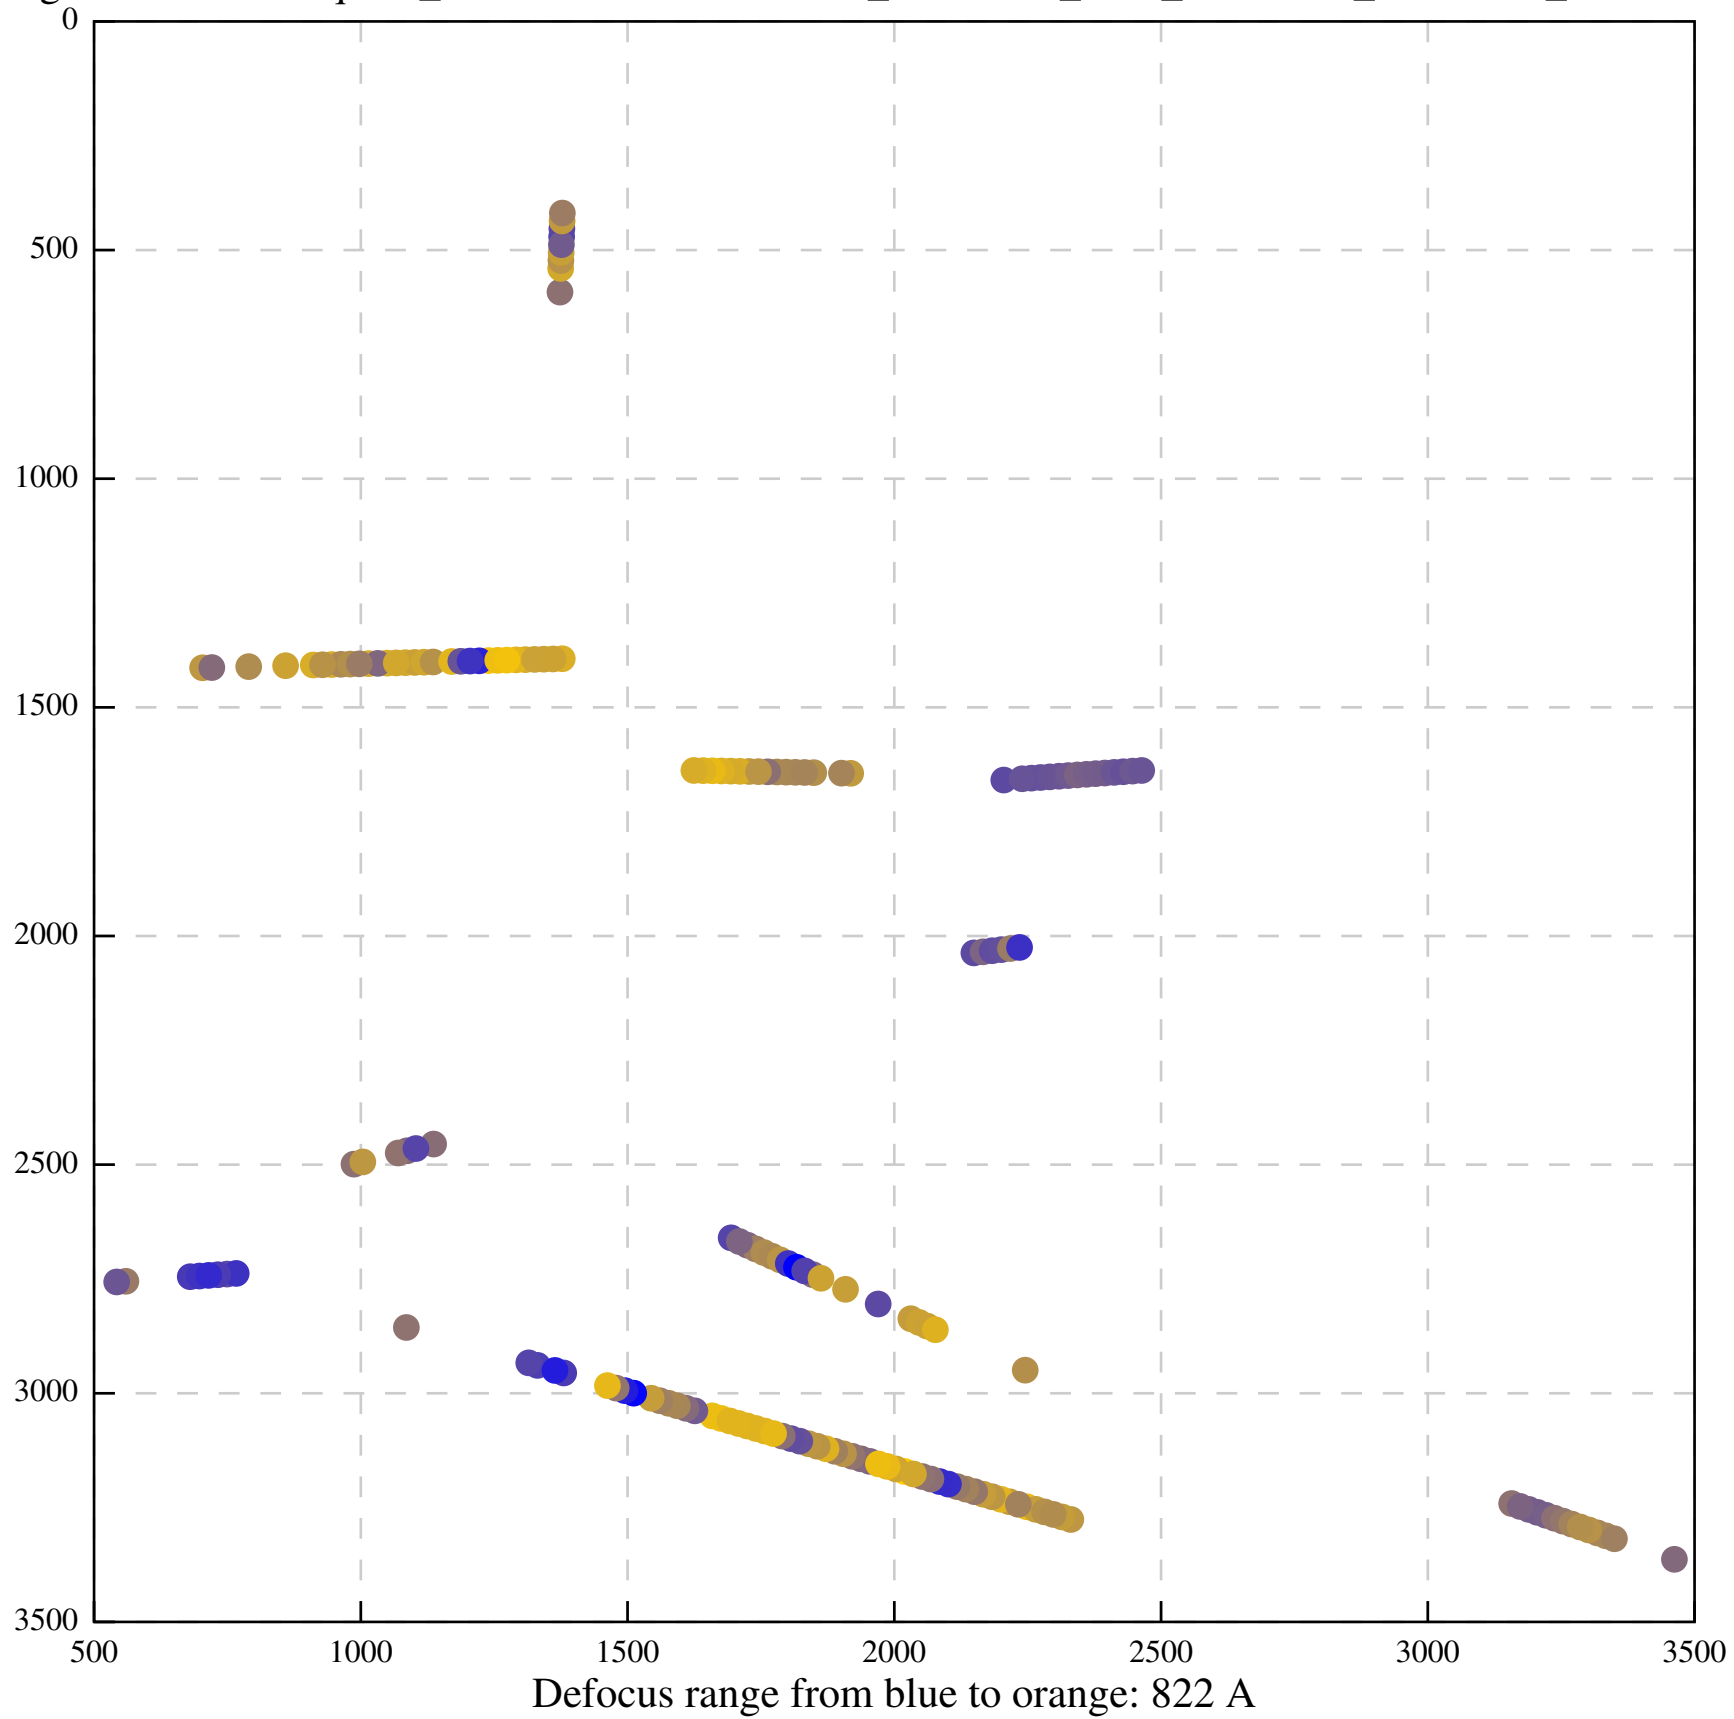

Defocus range from blue to orange: 1286 A

Defocus range from blue to orange: 1385 A

Defocus range from blue to orange: 475 A

Defocus range from blue to orange: 523 A

Defocus range from blue to orange: 743 A