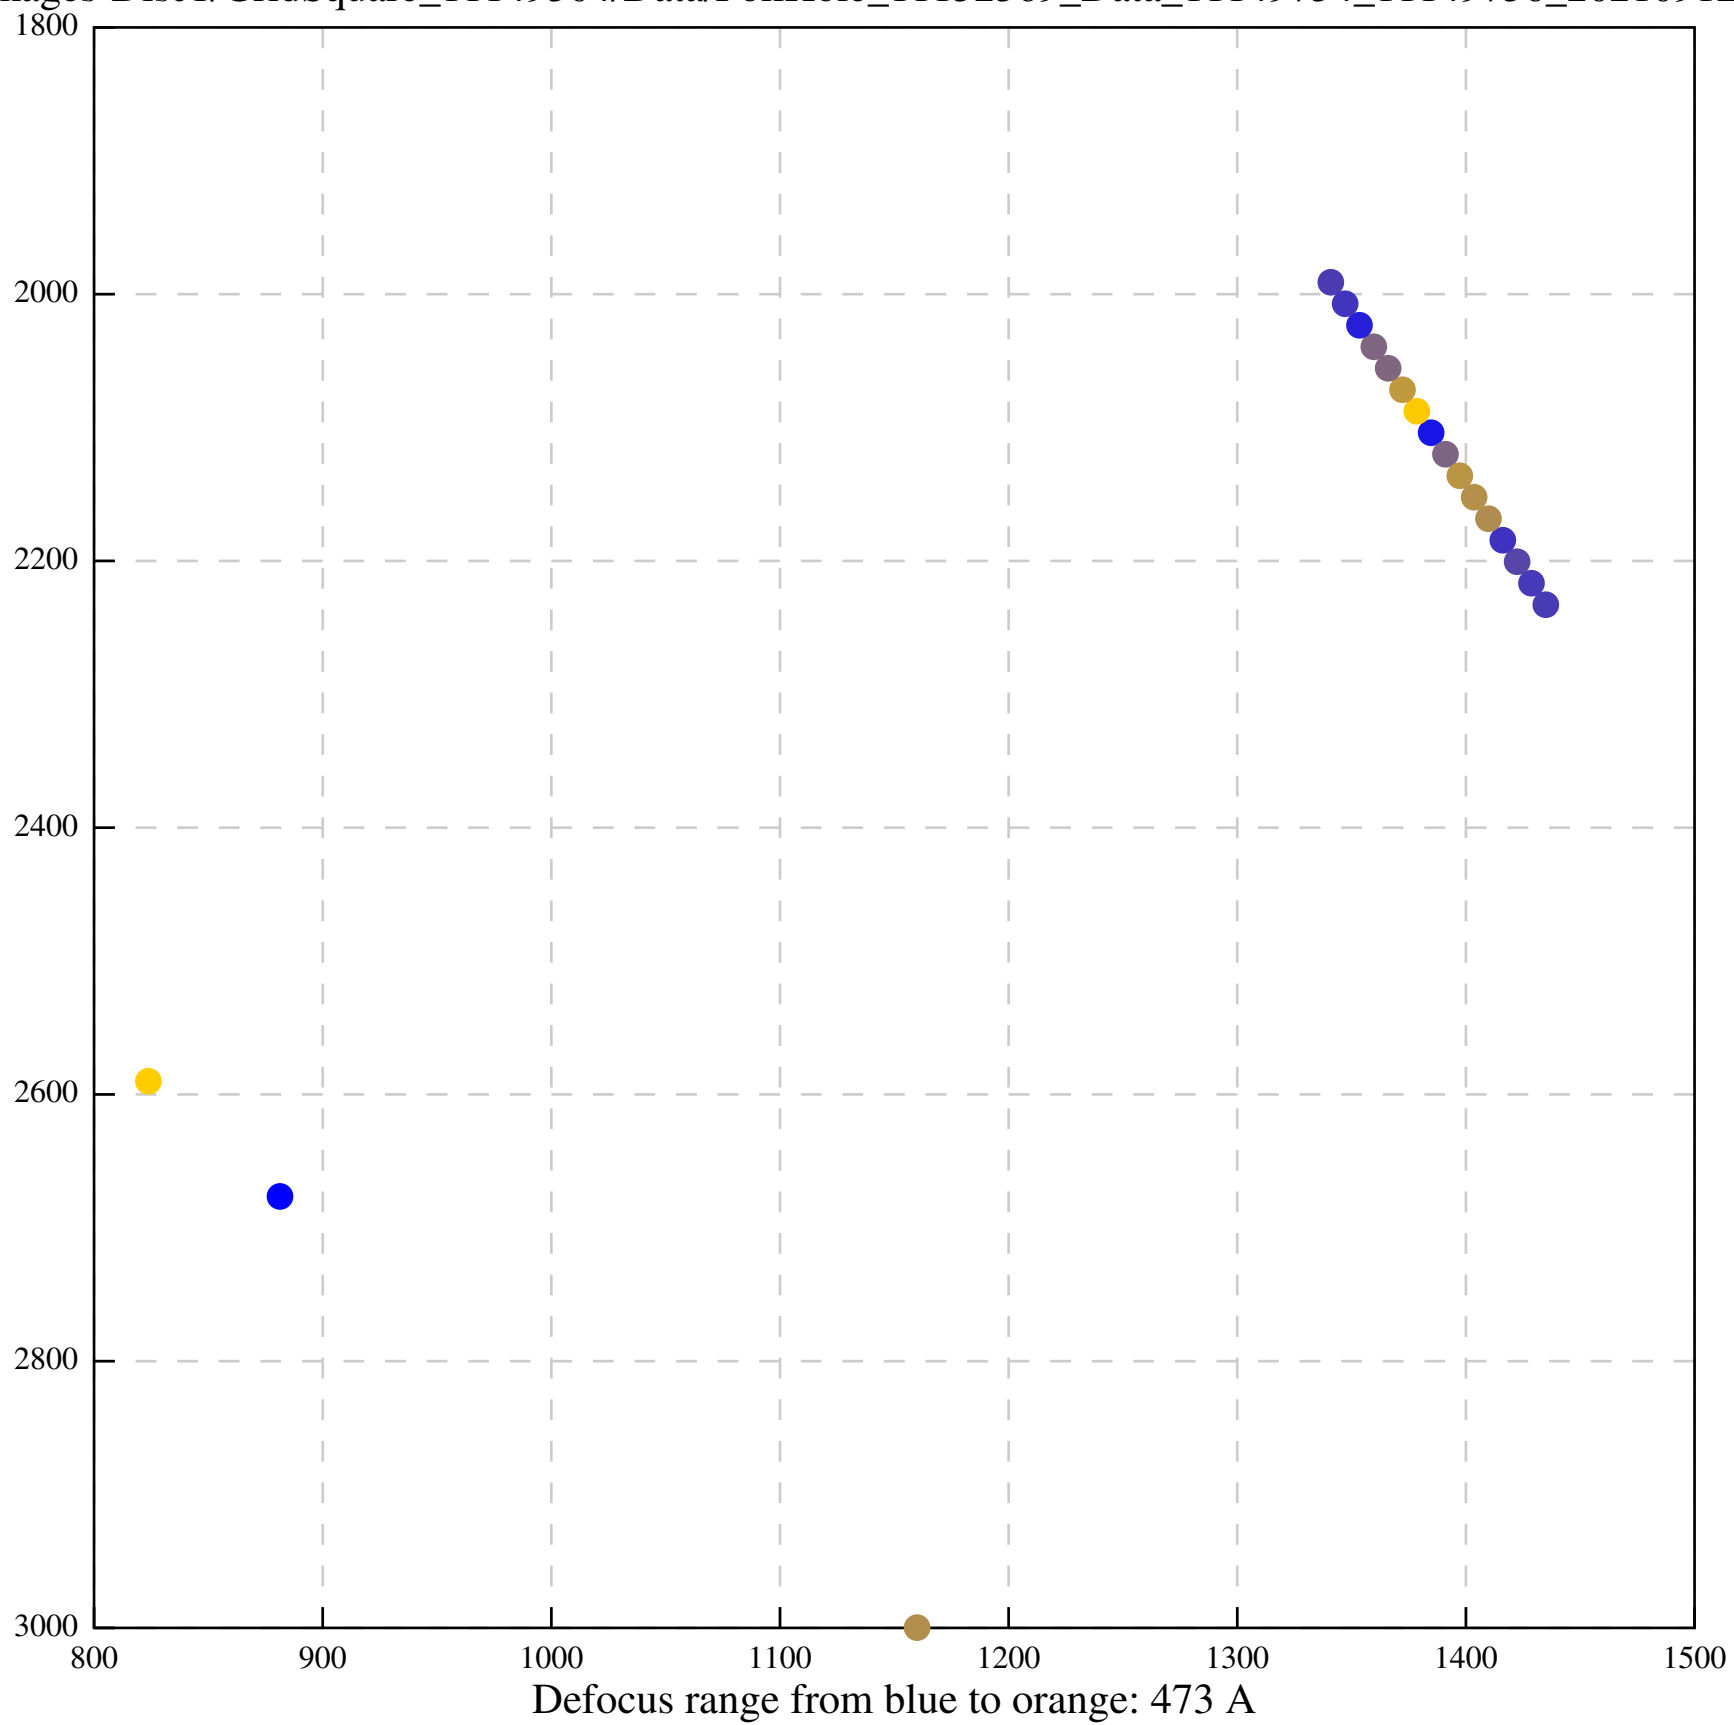

Defocus range from blue to orange: 79 A

Defocus range from blue to orange: 0 A

Defocus range from blue to orange: 0 A

Defocus range from blue to orange: 0 A

Defocus range from blue to orange: 271 A

Defocus range from blue to orange: 493 A