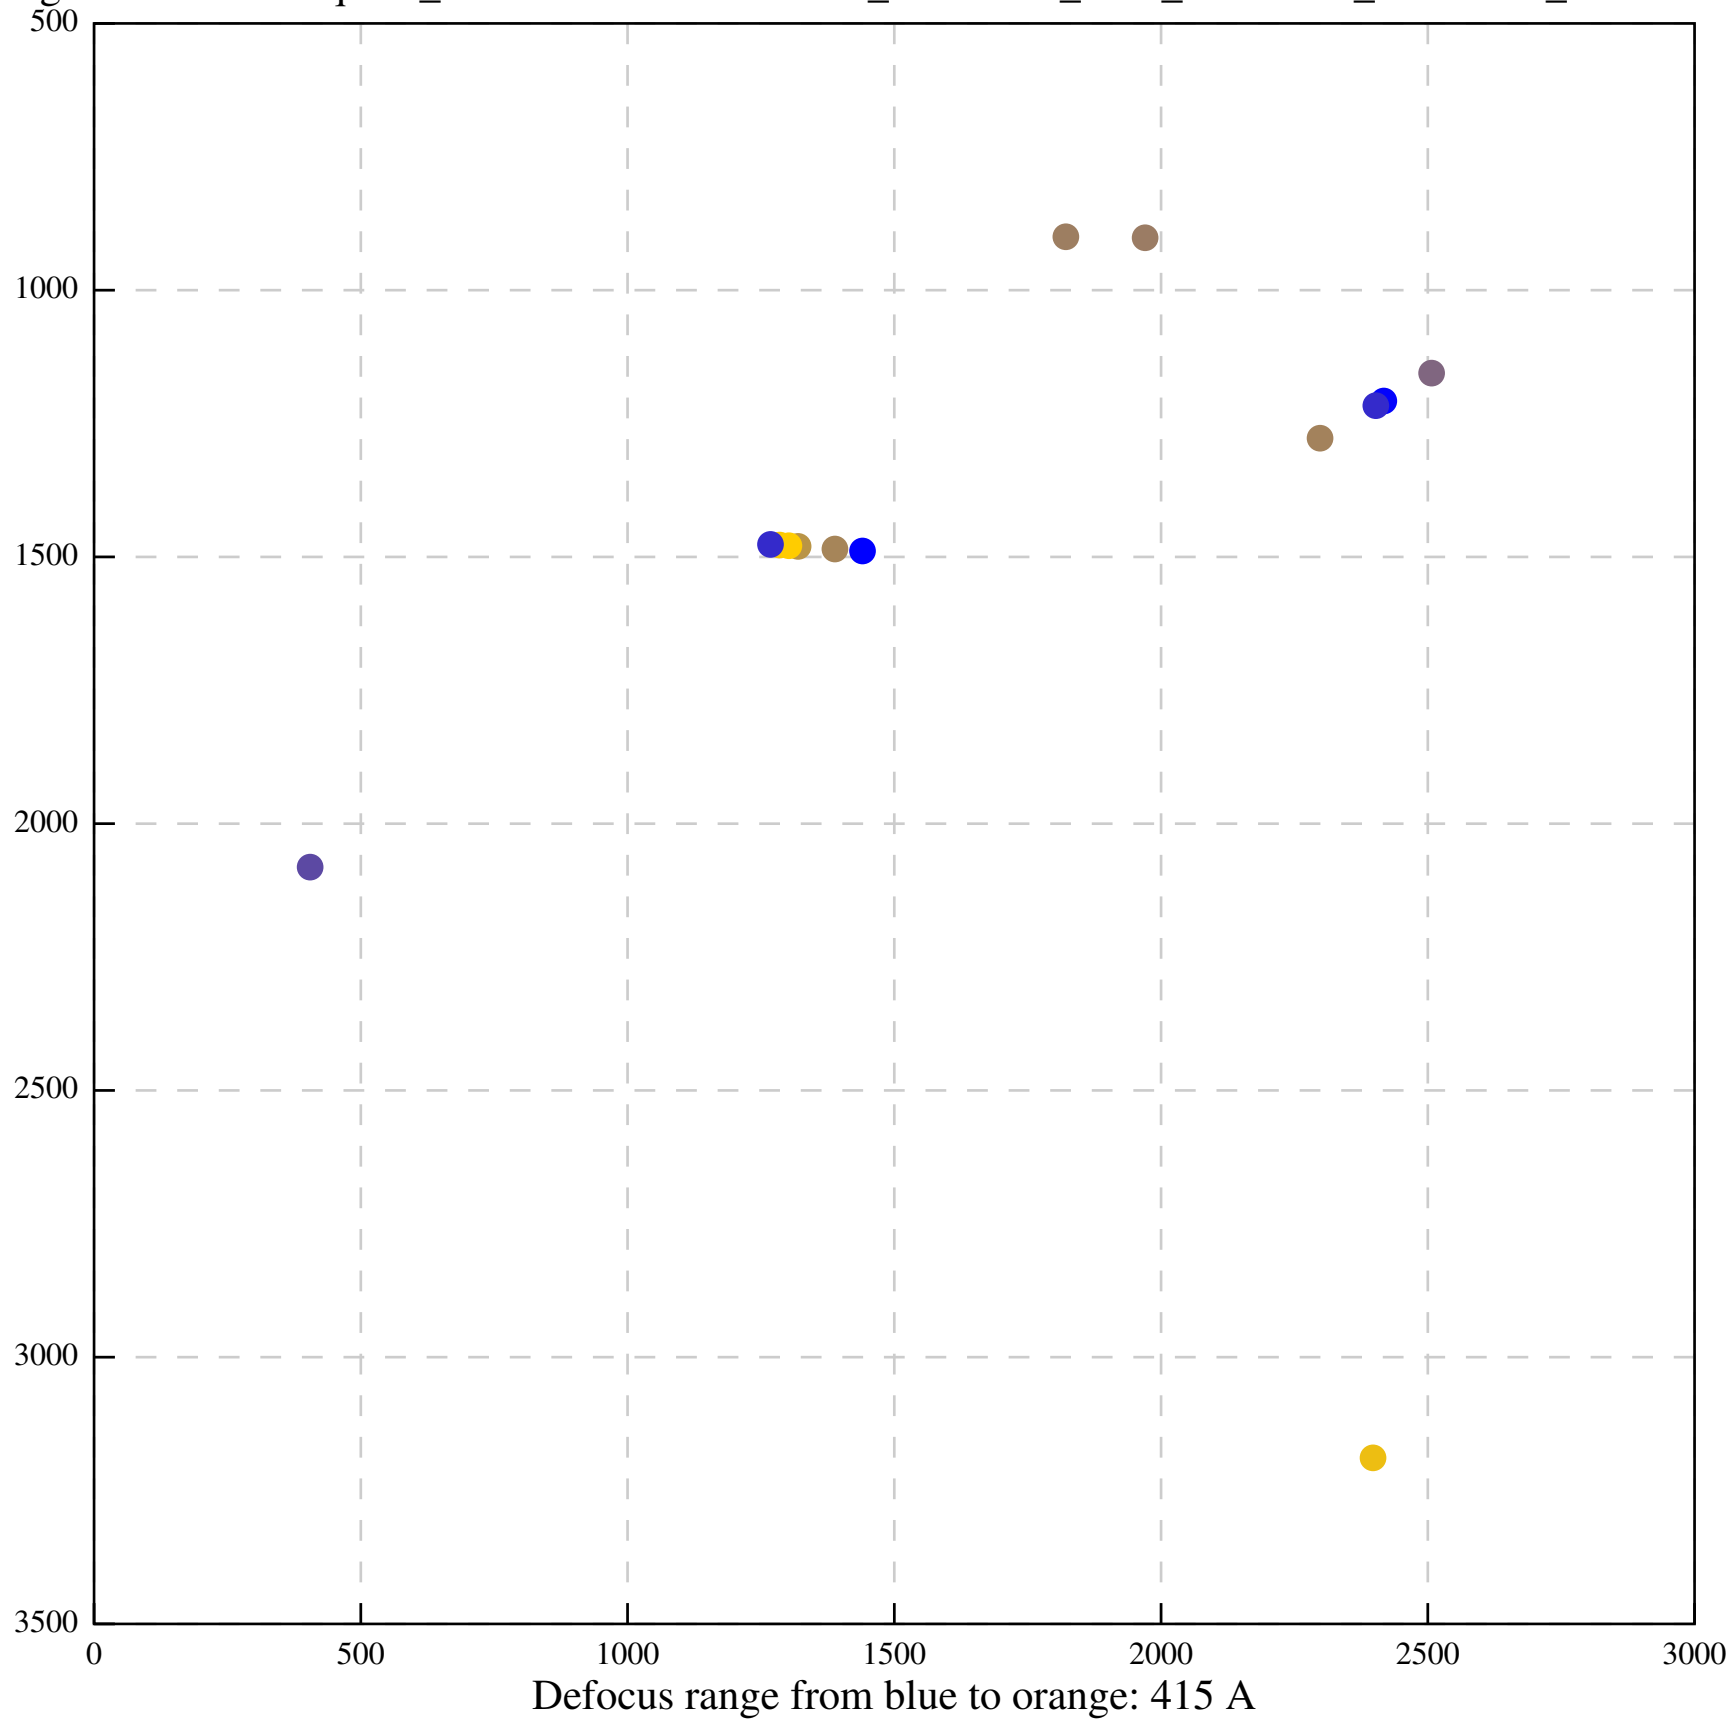

Defocus range from blue to orange: 70 A

Defocus range from blue to orange: 978 A

Defocus range from blue to orange: 641 A

Defocus range from blue to orange: 0 A

Defocus range from blue to orange: 356 A

Defocus range from blue to orange: 749 A