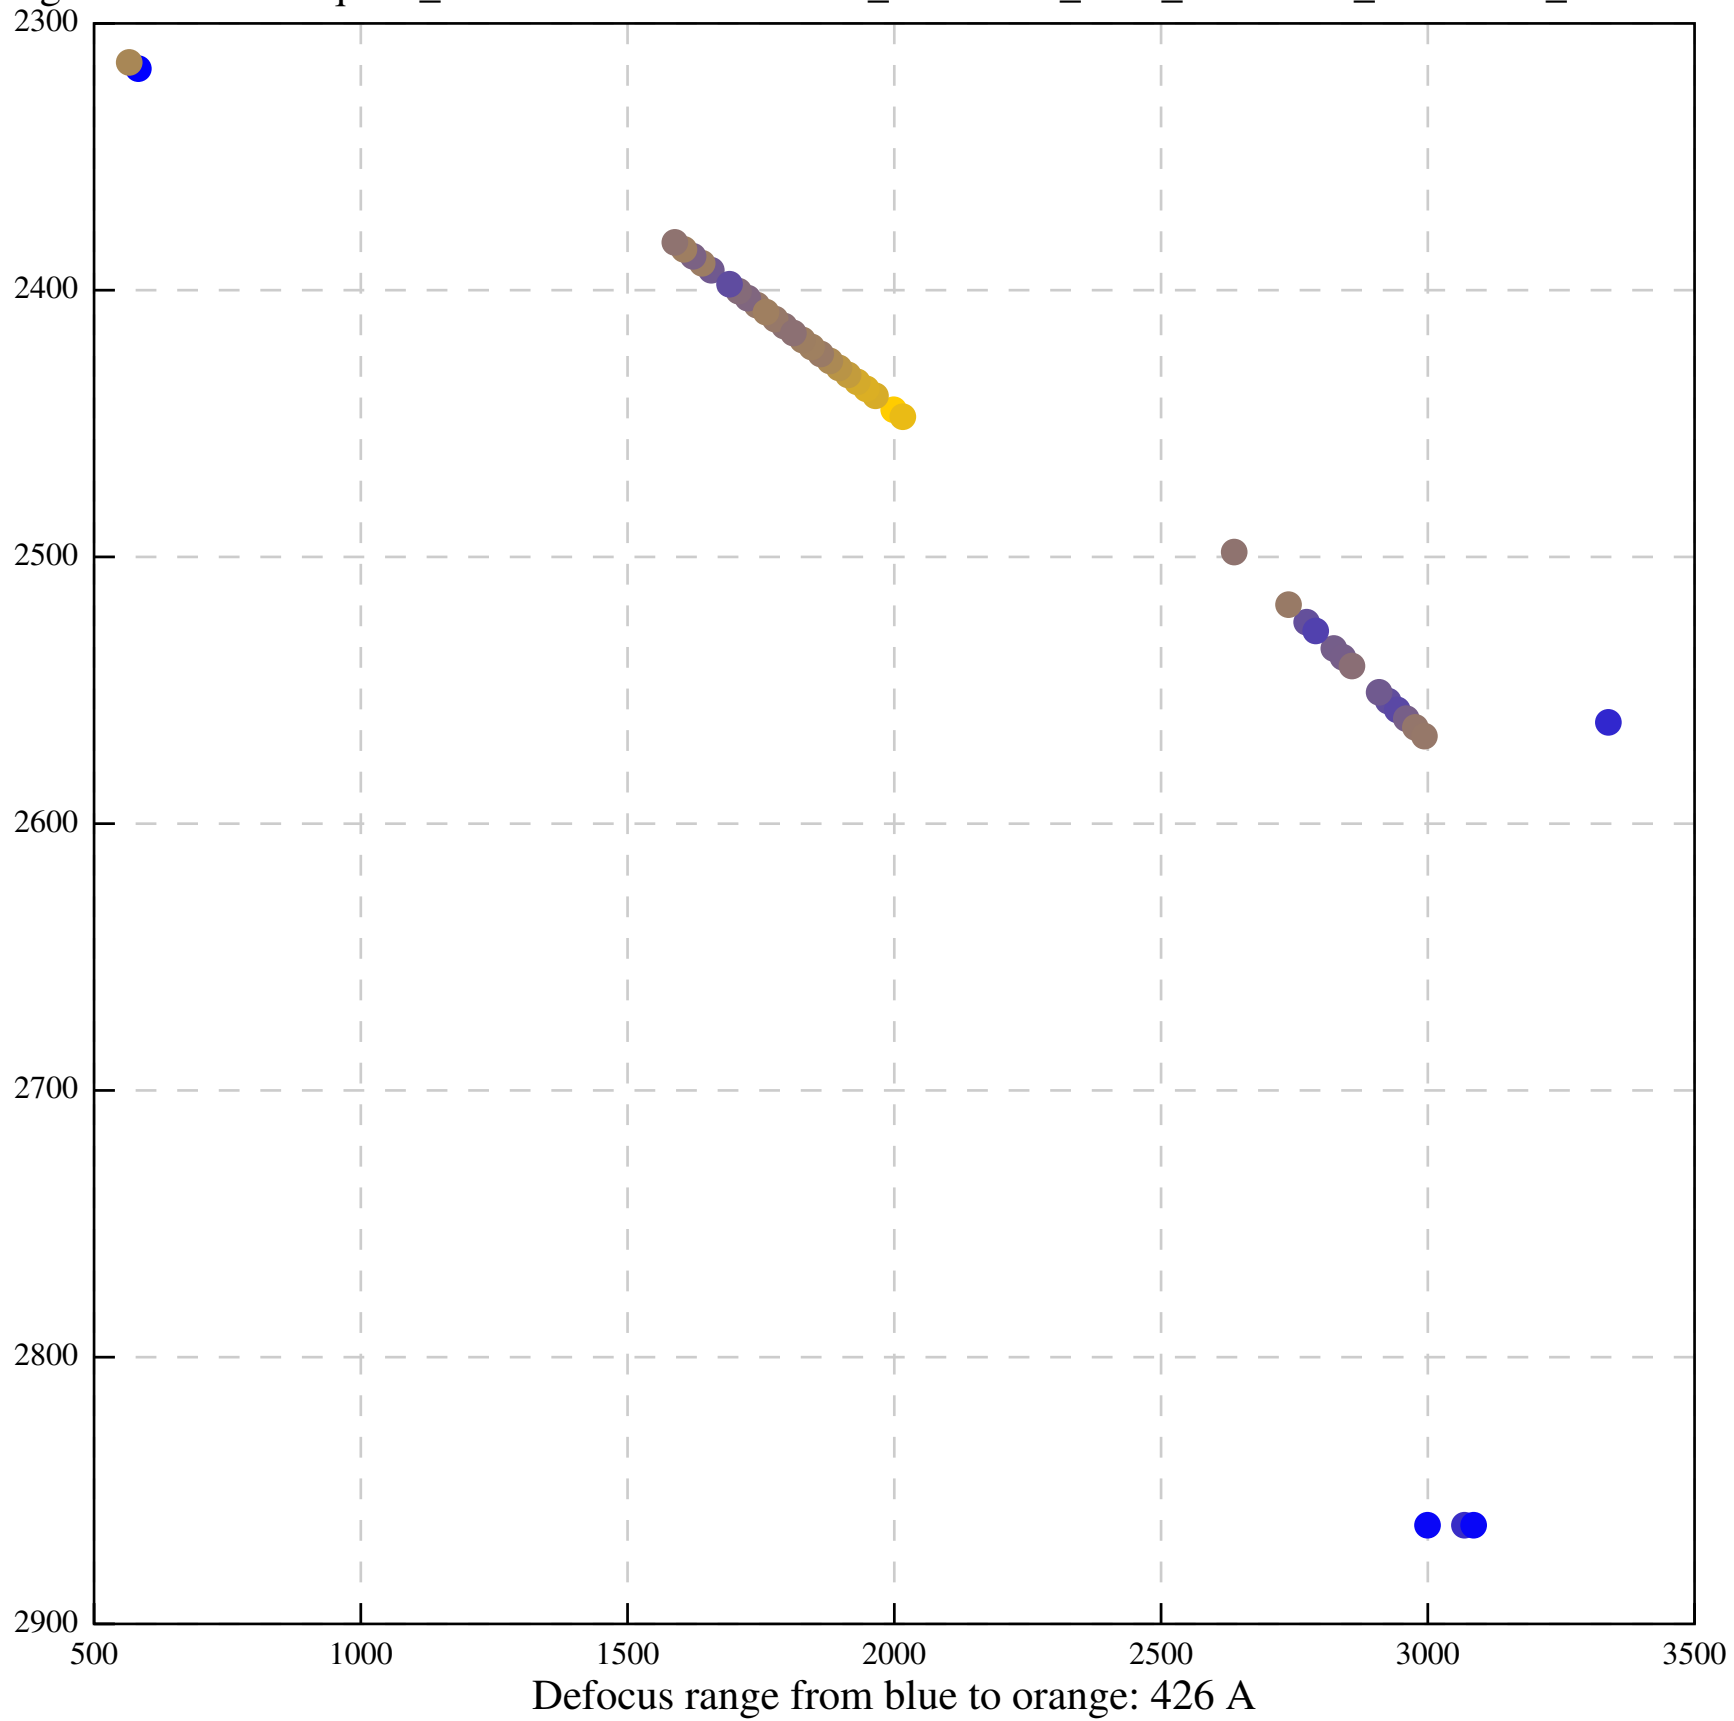

Defocus range from blue to orange: 356 A

Defocus range from blue to orange: 655 A

Defocus range from blue to orange: 260 A

Defocus range from blue to orange: 1113 A

Defocus range from blue to orange: 179 Å