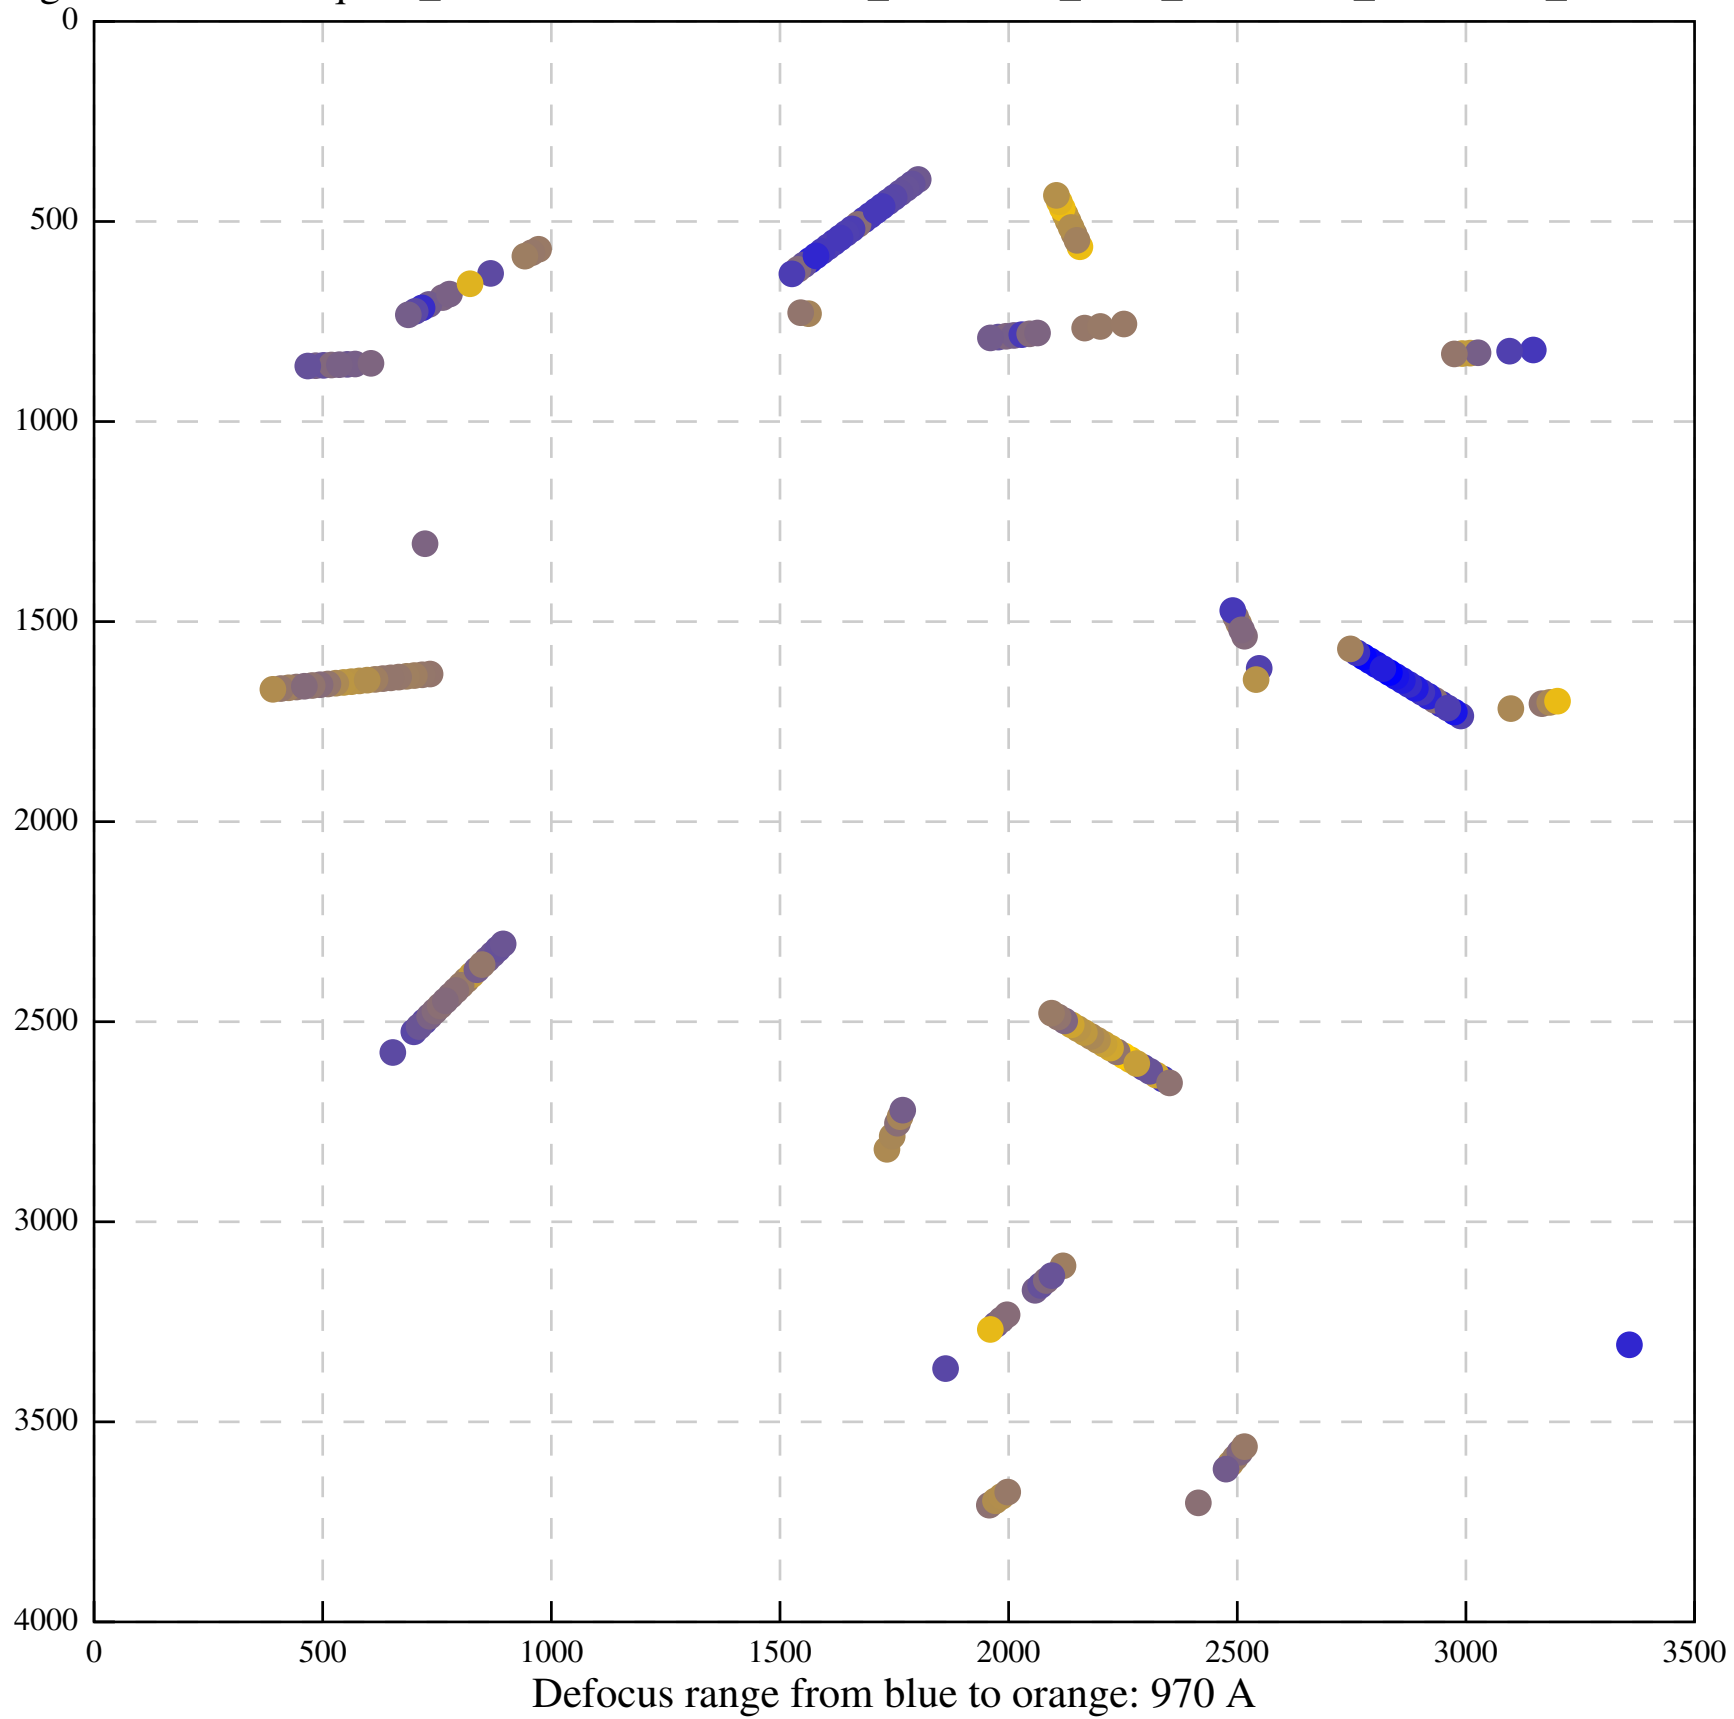

Defocus range from blue to orange: 836 A

Defocus range from blue to orange: 0 A

Defocus range from blue to orange: 0 A

Defocus range from blue to orange: 284 A

Defocus range from blue to orange: 1052 A

Defocus range from blue to orange: 687 A