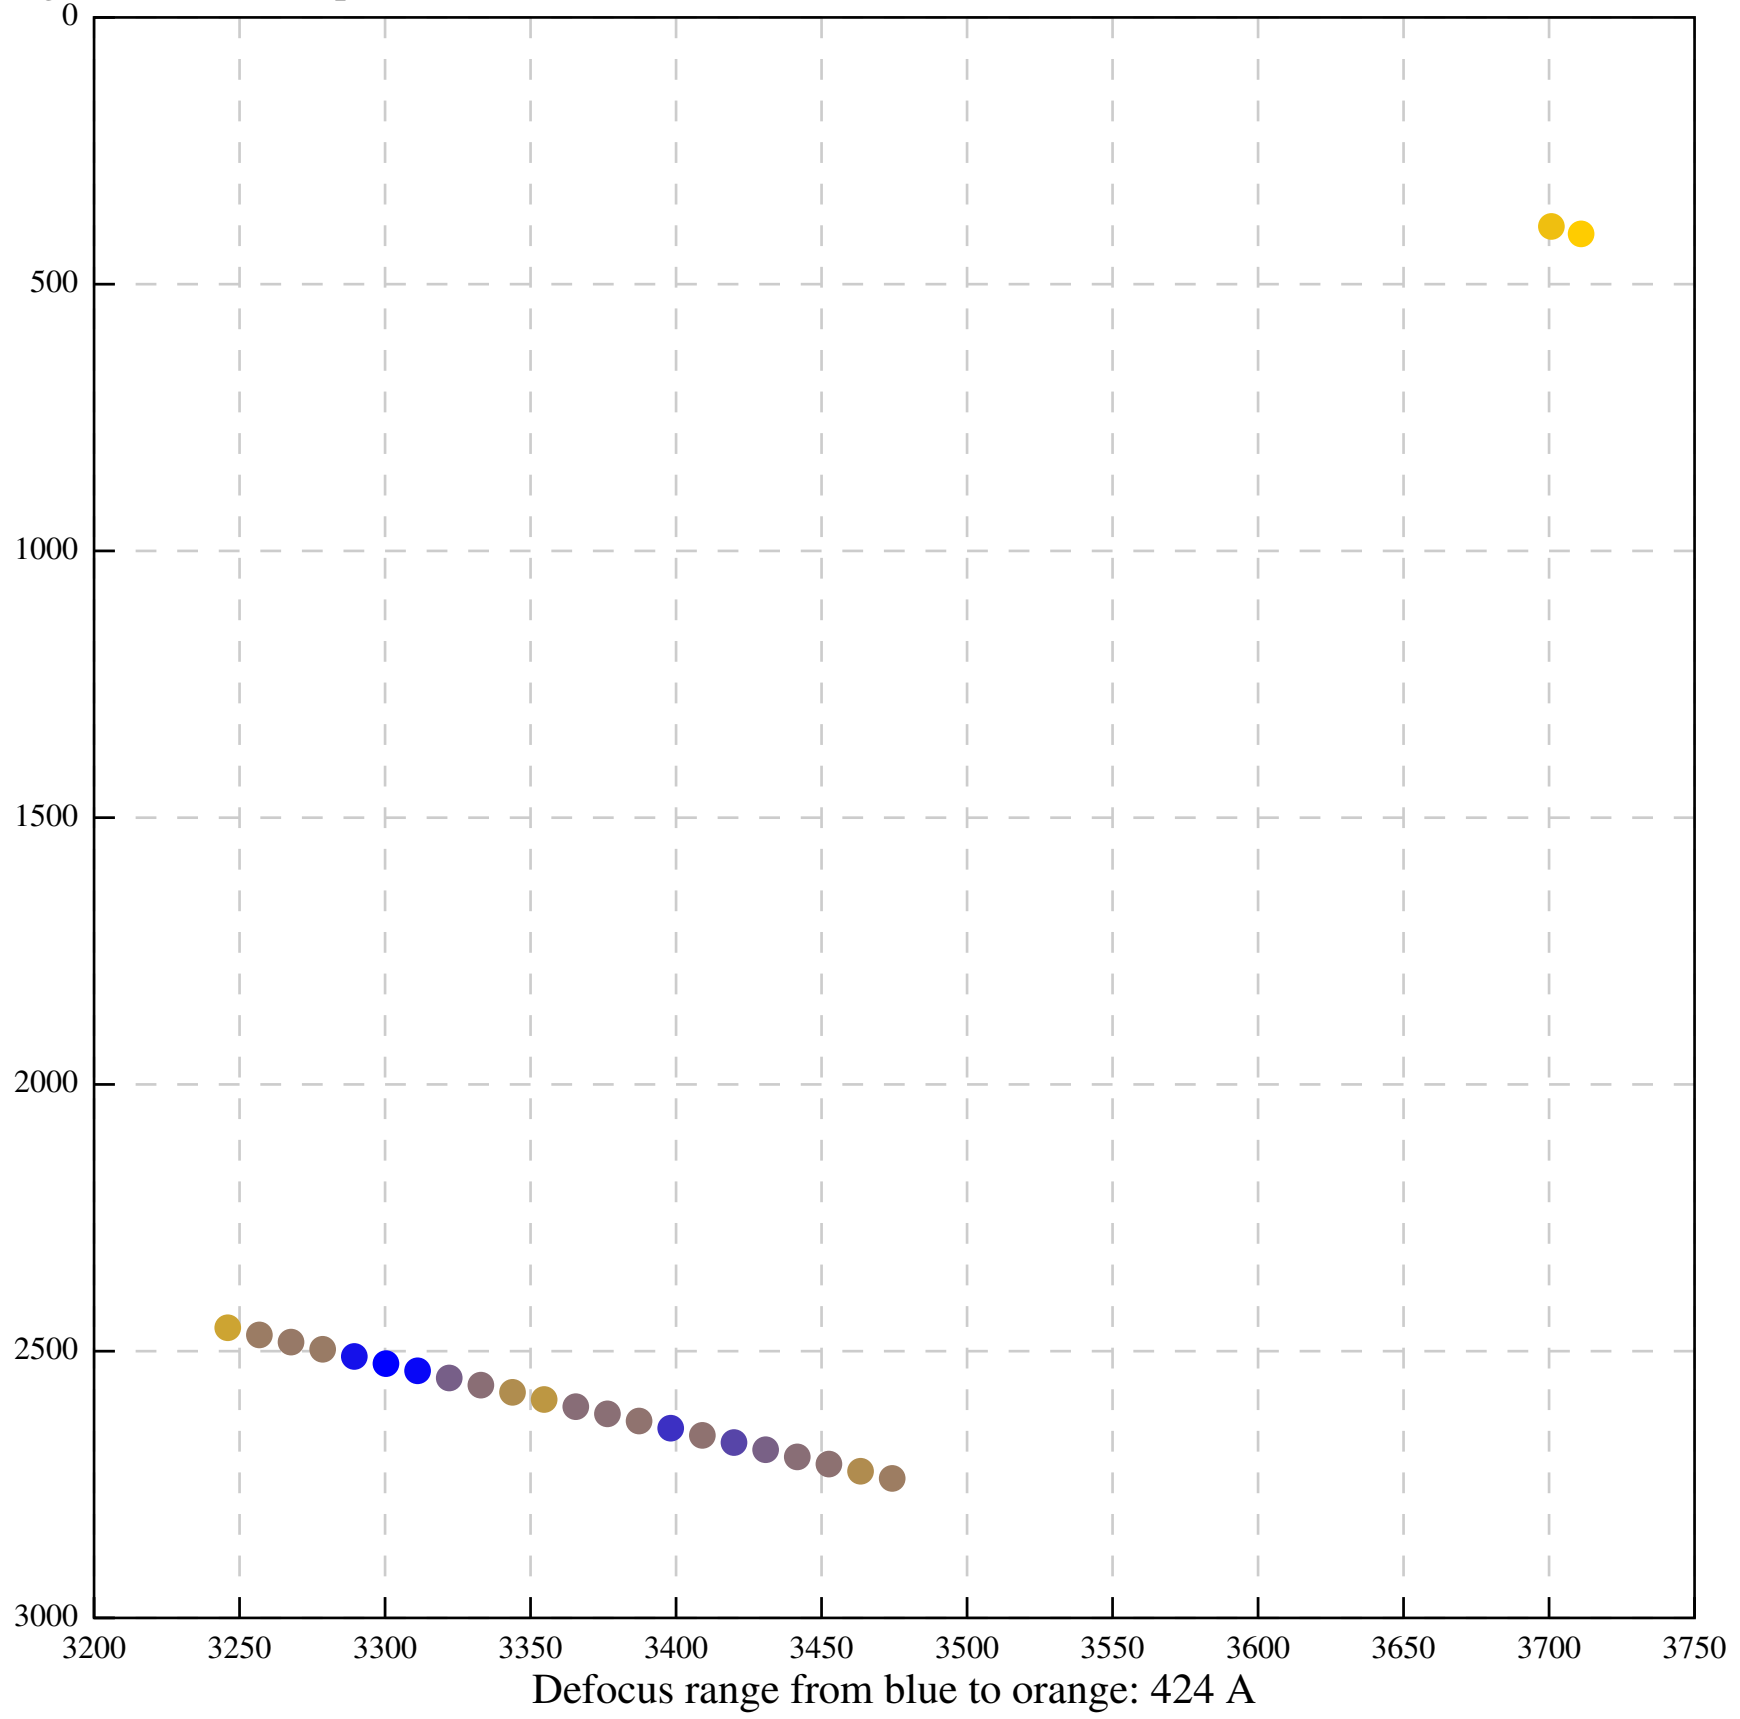

Defocus range from blue to orange: 1107 A

Defocus range from blue to orange: 672 A

Defocus range from blue to orange: 455 A

Defocus range from blue to orange: 261 A

Defocus range from blue to orange: 1022 A