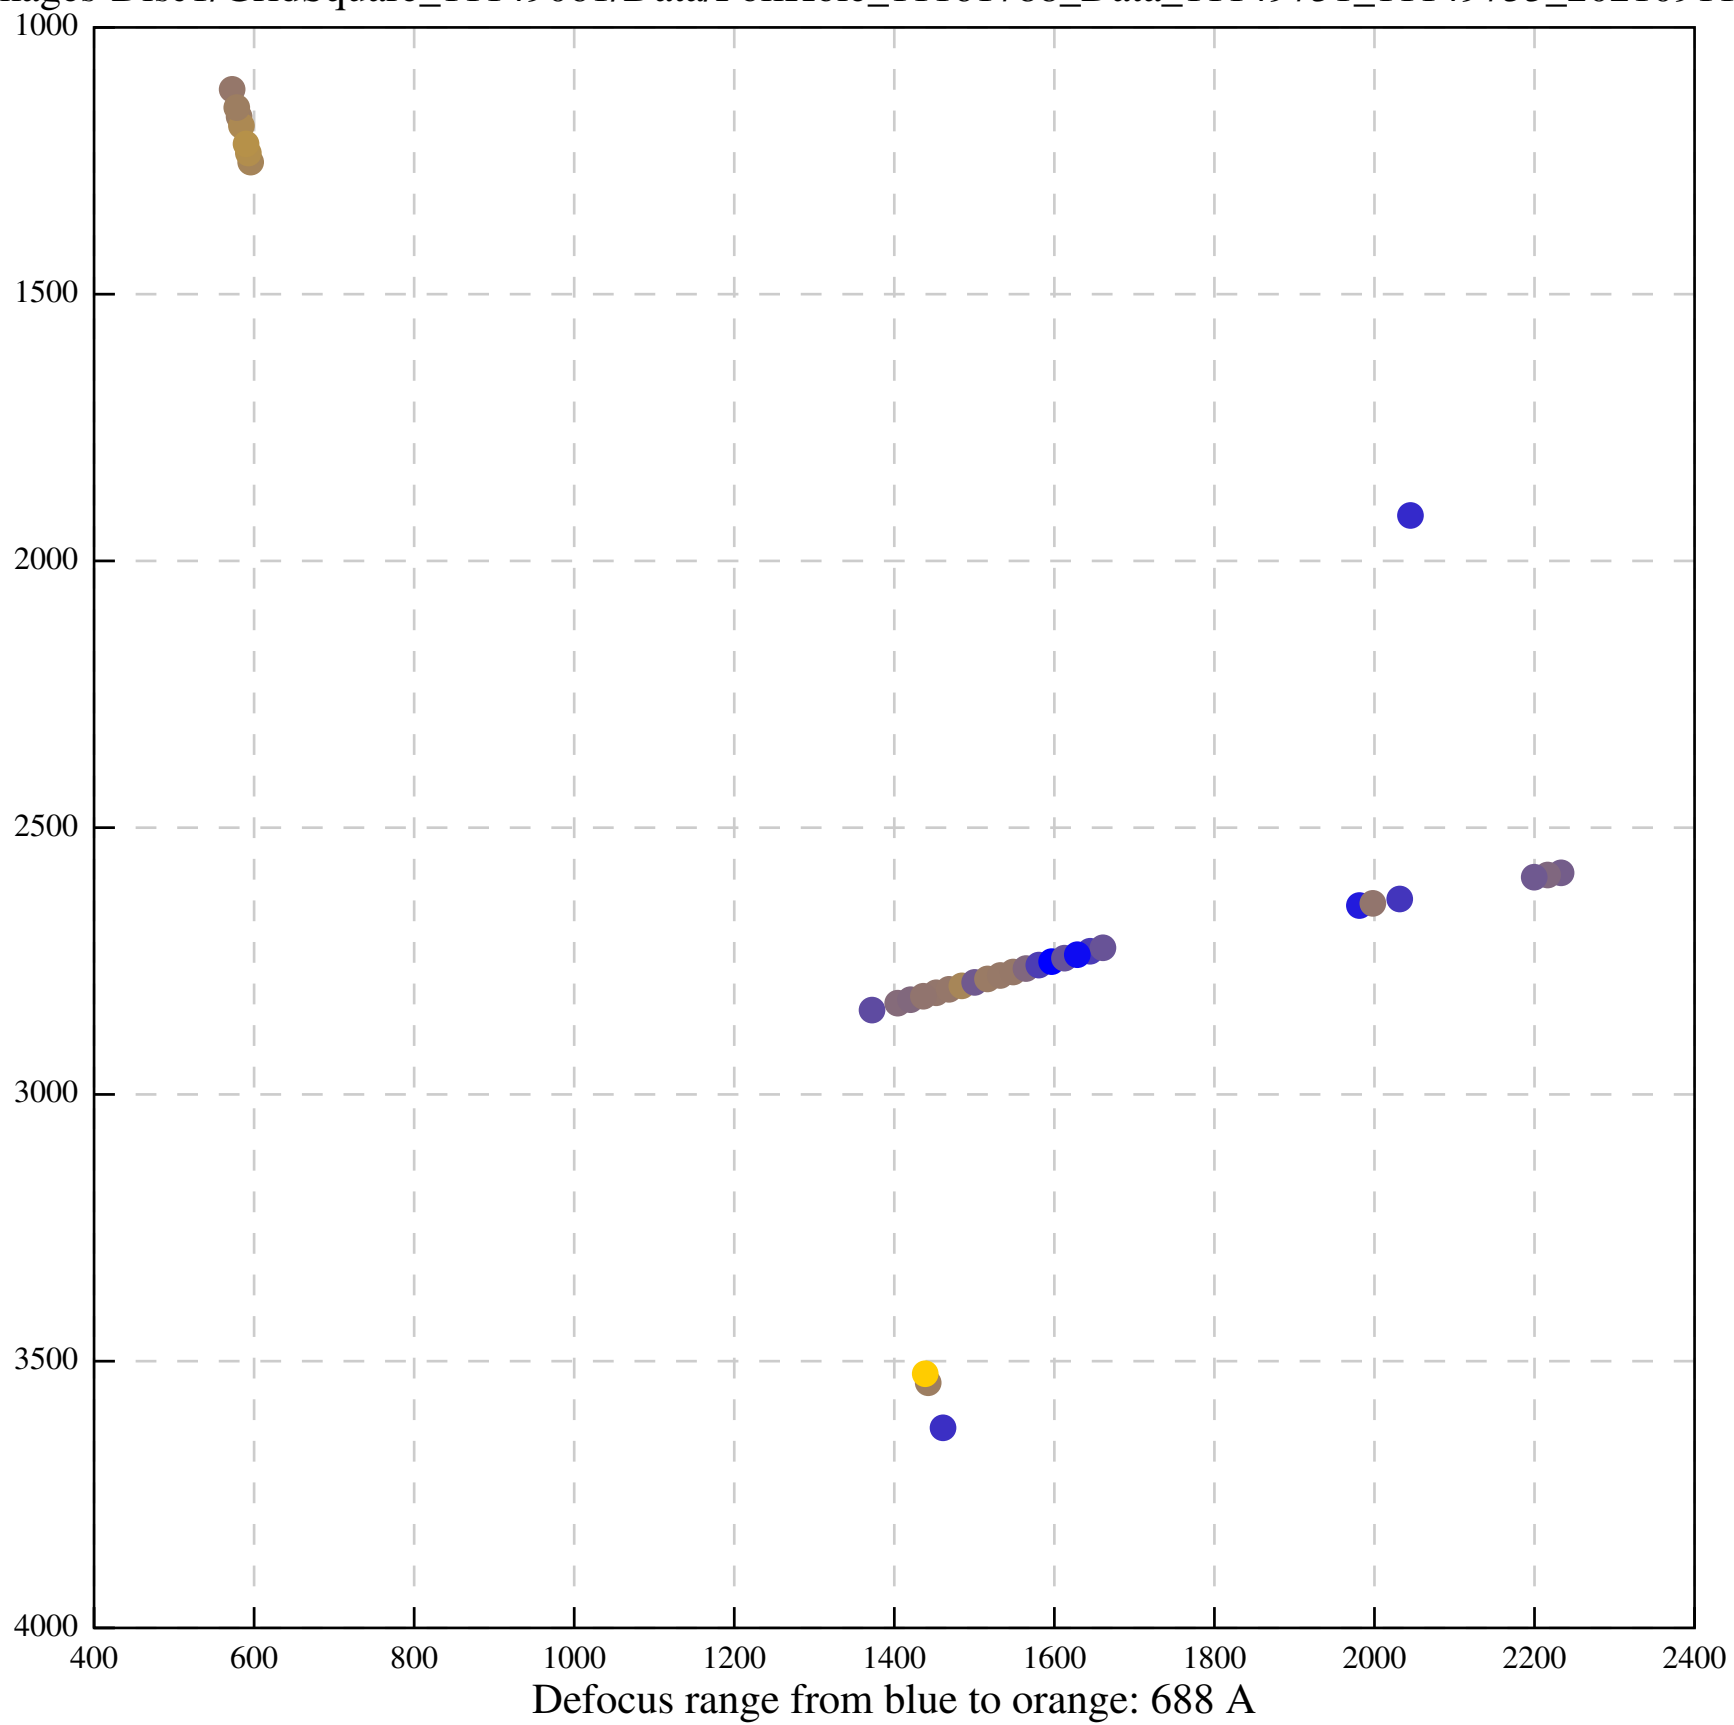

Defocus range from blue to orange: 1127 A

Defocus range from blue to orange: 936 A

Defocus range from blue to orange: 732 Å

Defocus range from blue to orange: 300 Å

Defocus range from blue to orange: 728 A