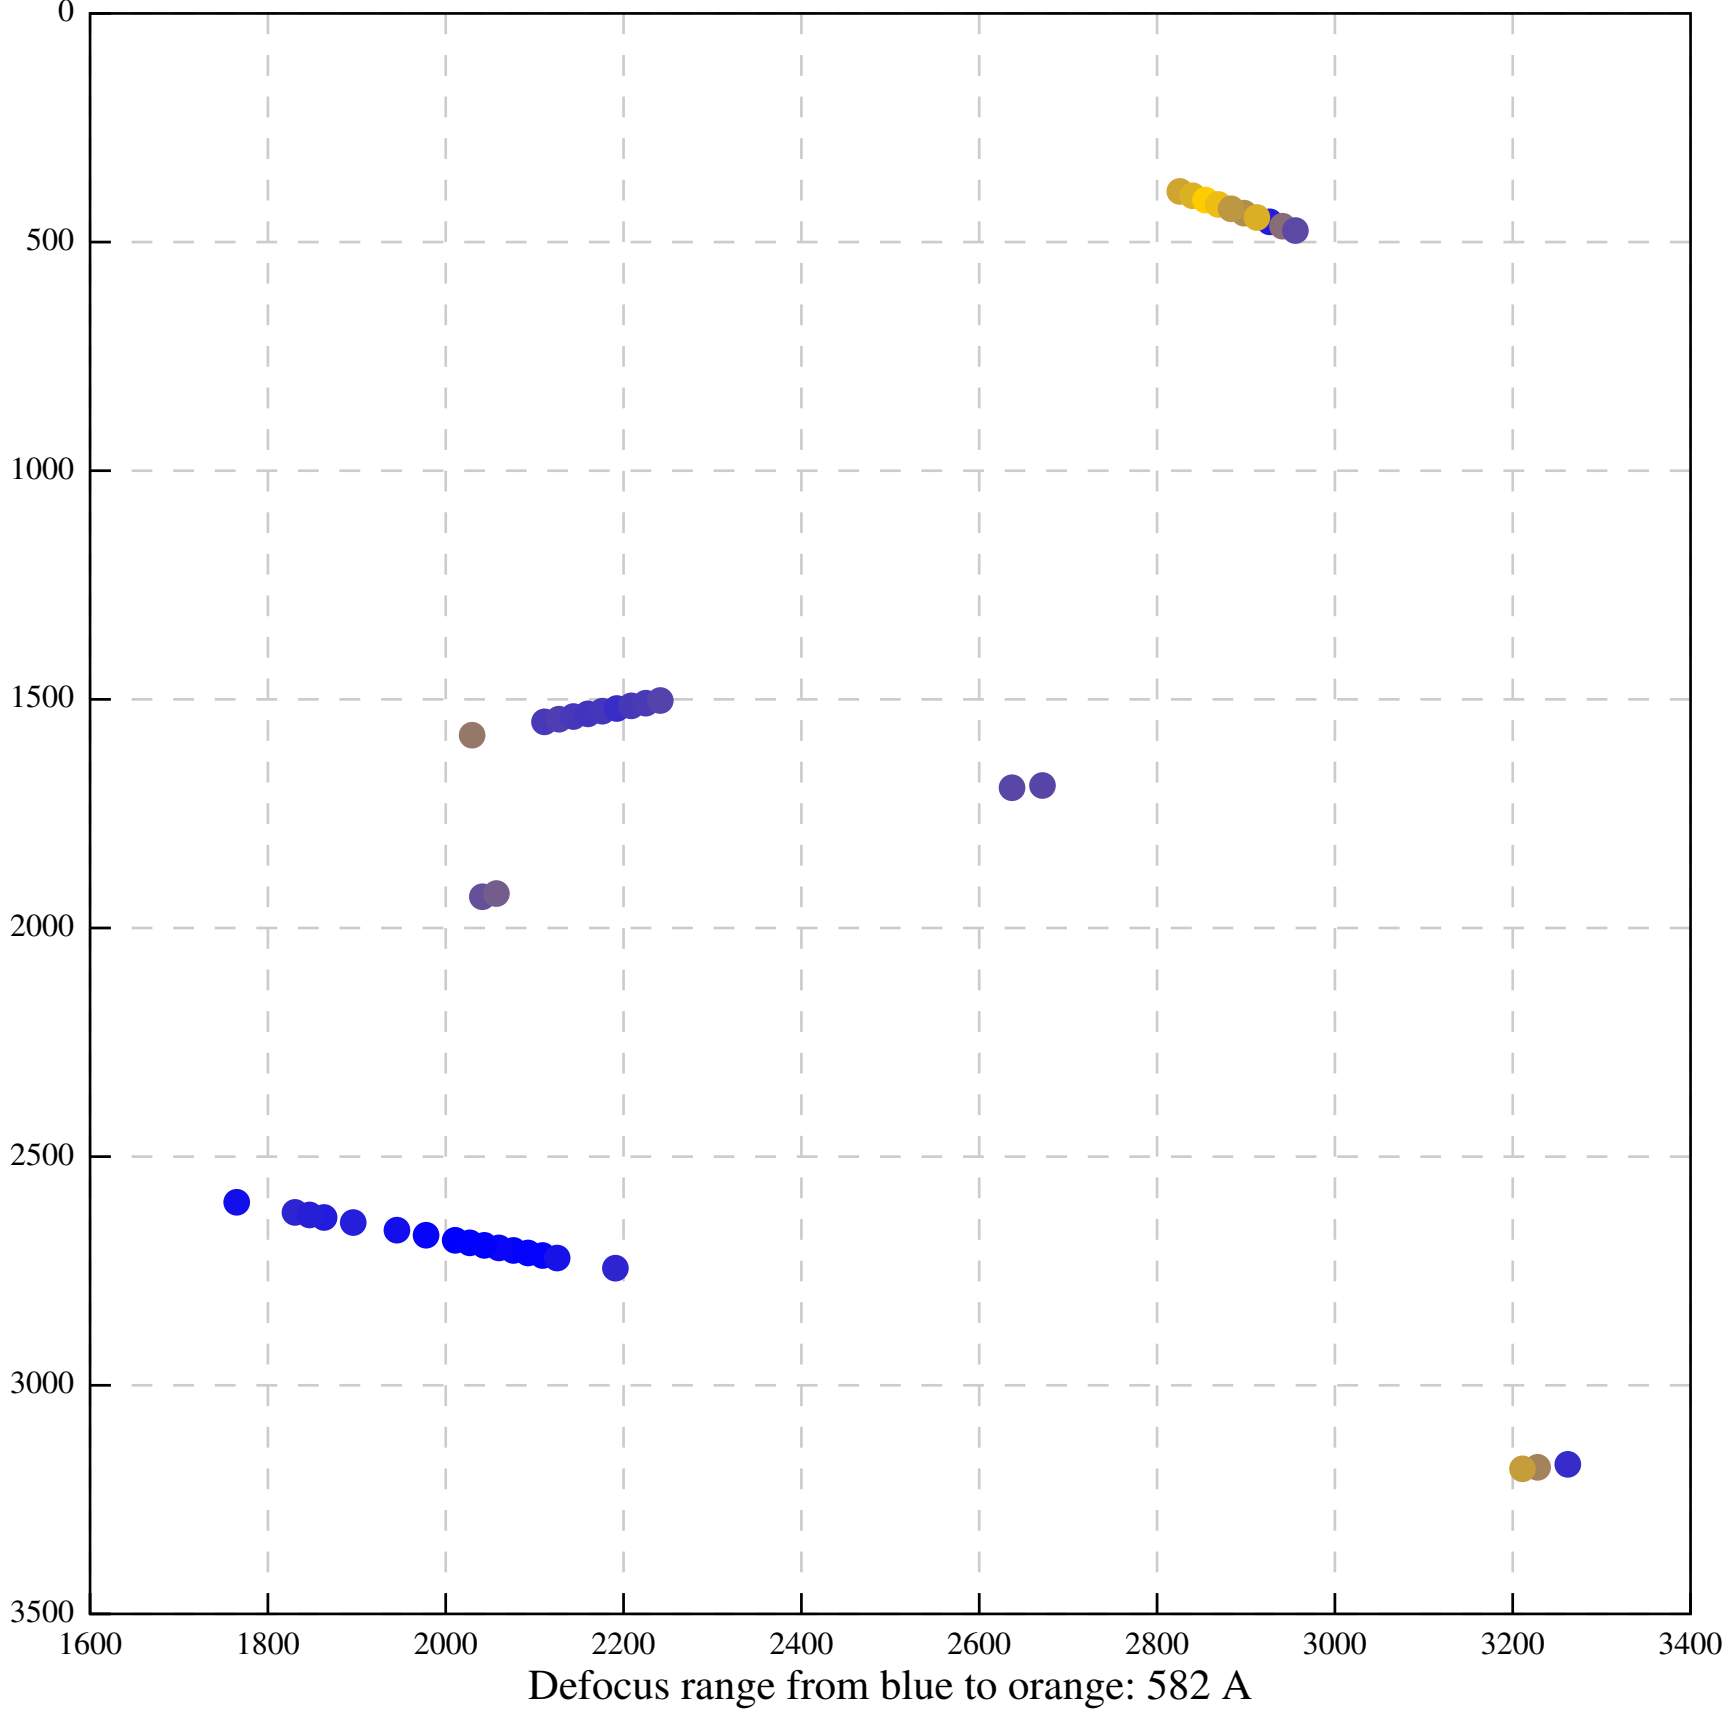

Defocus range from blue to orange: 182 A

Defocus range from blue to orange: 0 A

Defocus range from blue to orange: 326 A

Defocus range from blue to orange: 0 A

Defocus range from blue to orange: 1129 A

Defocus range from blue to orange: 576 Å