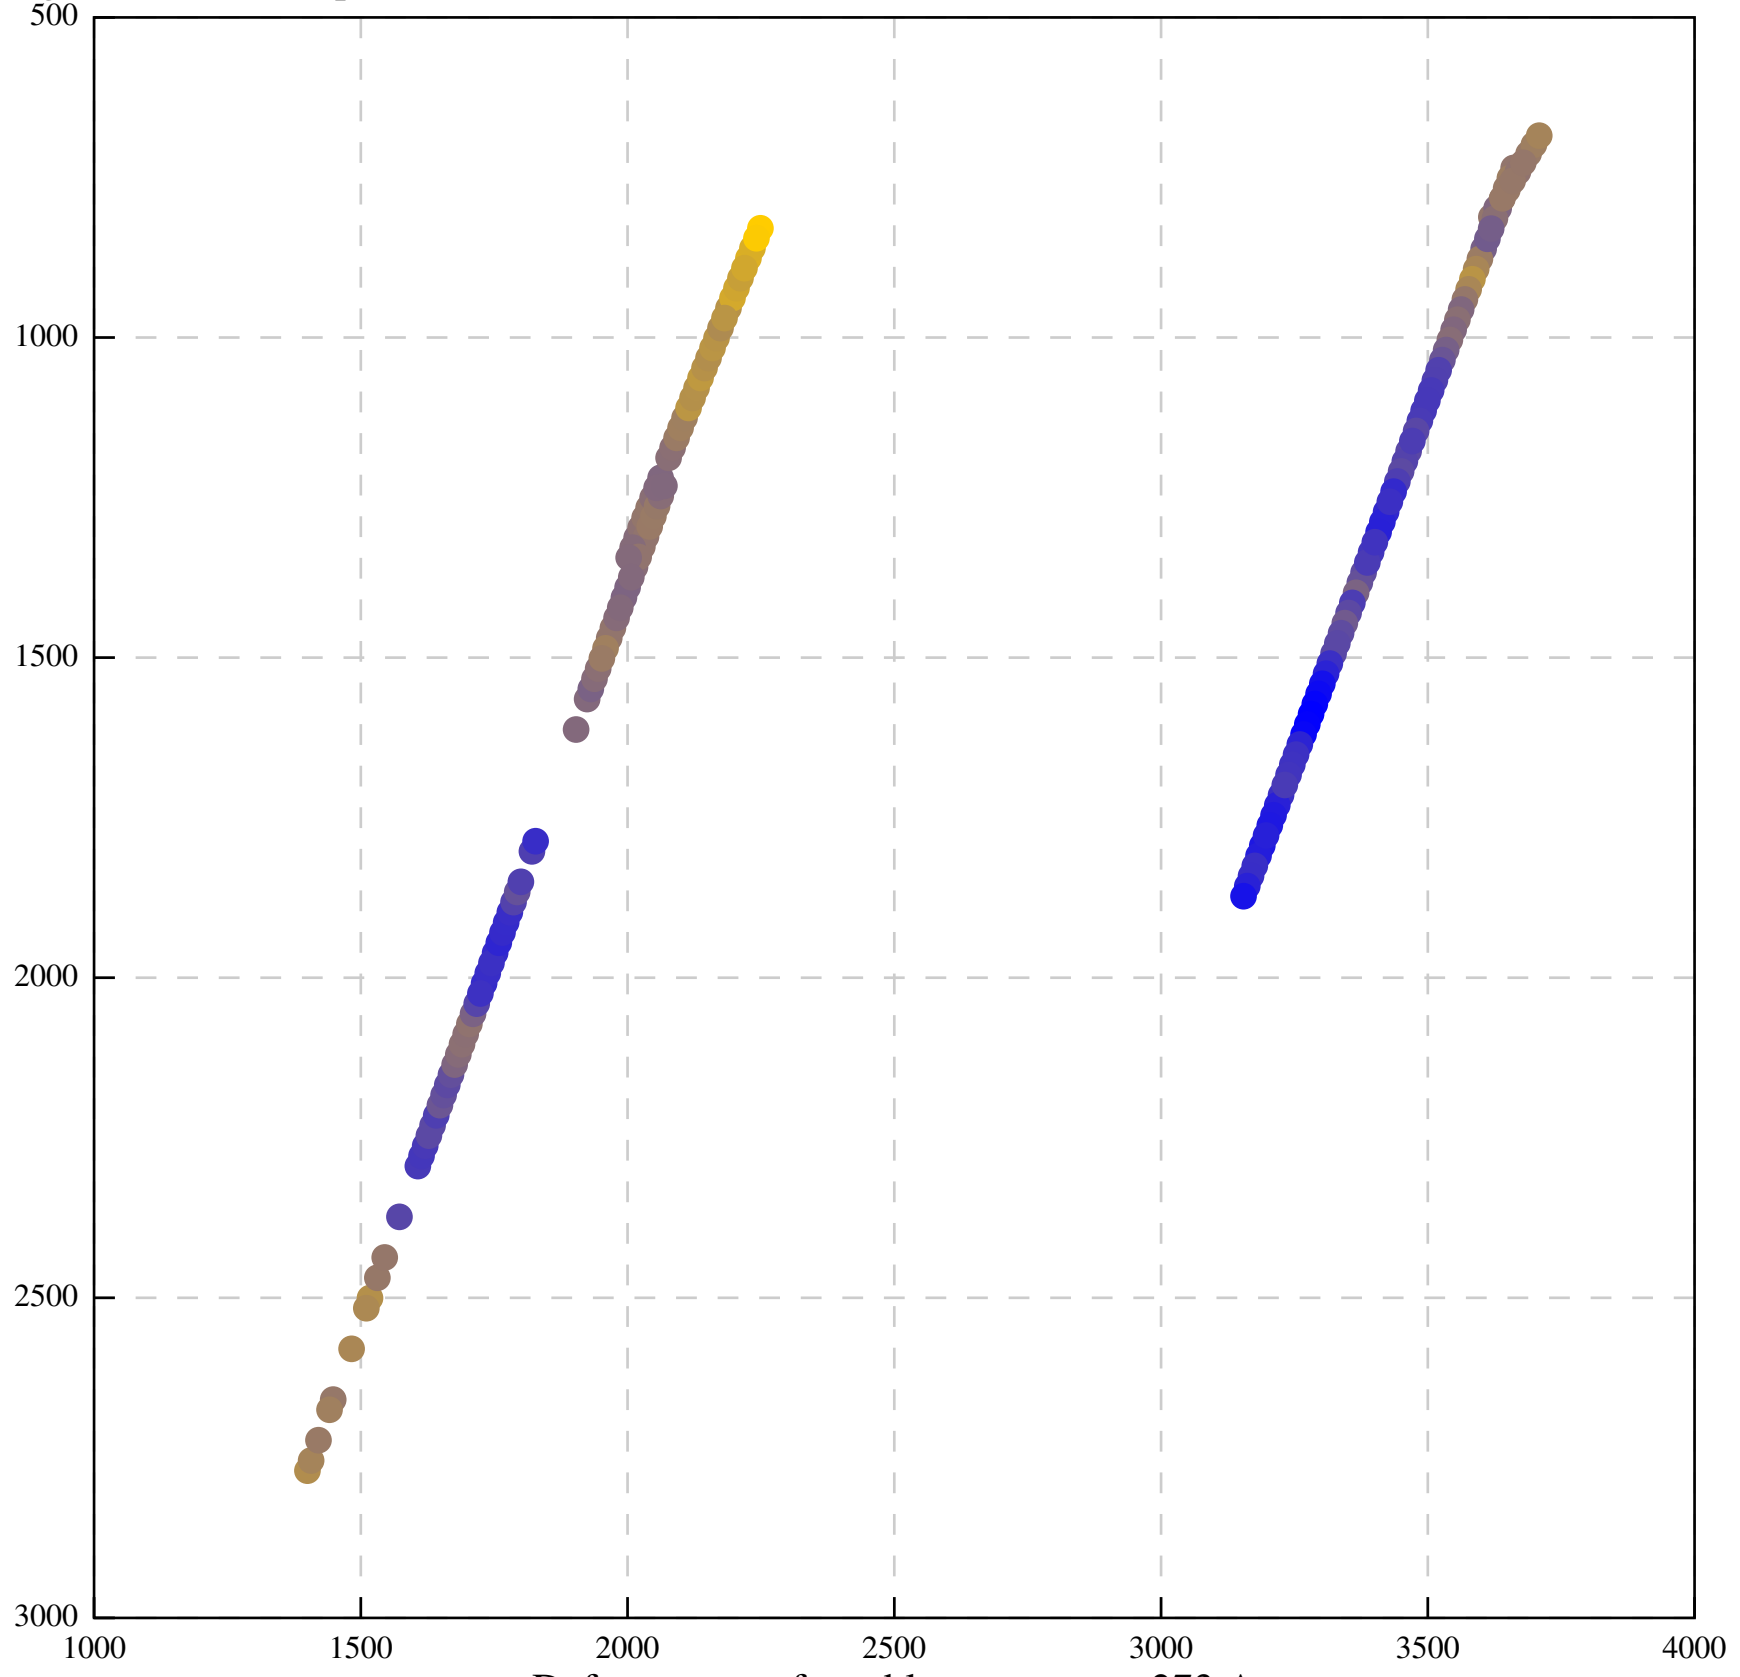

Defocus range from blue to orange: 273 A