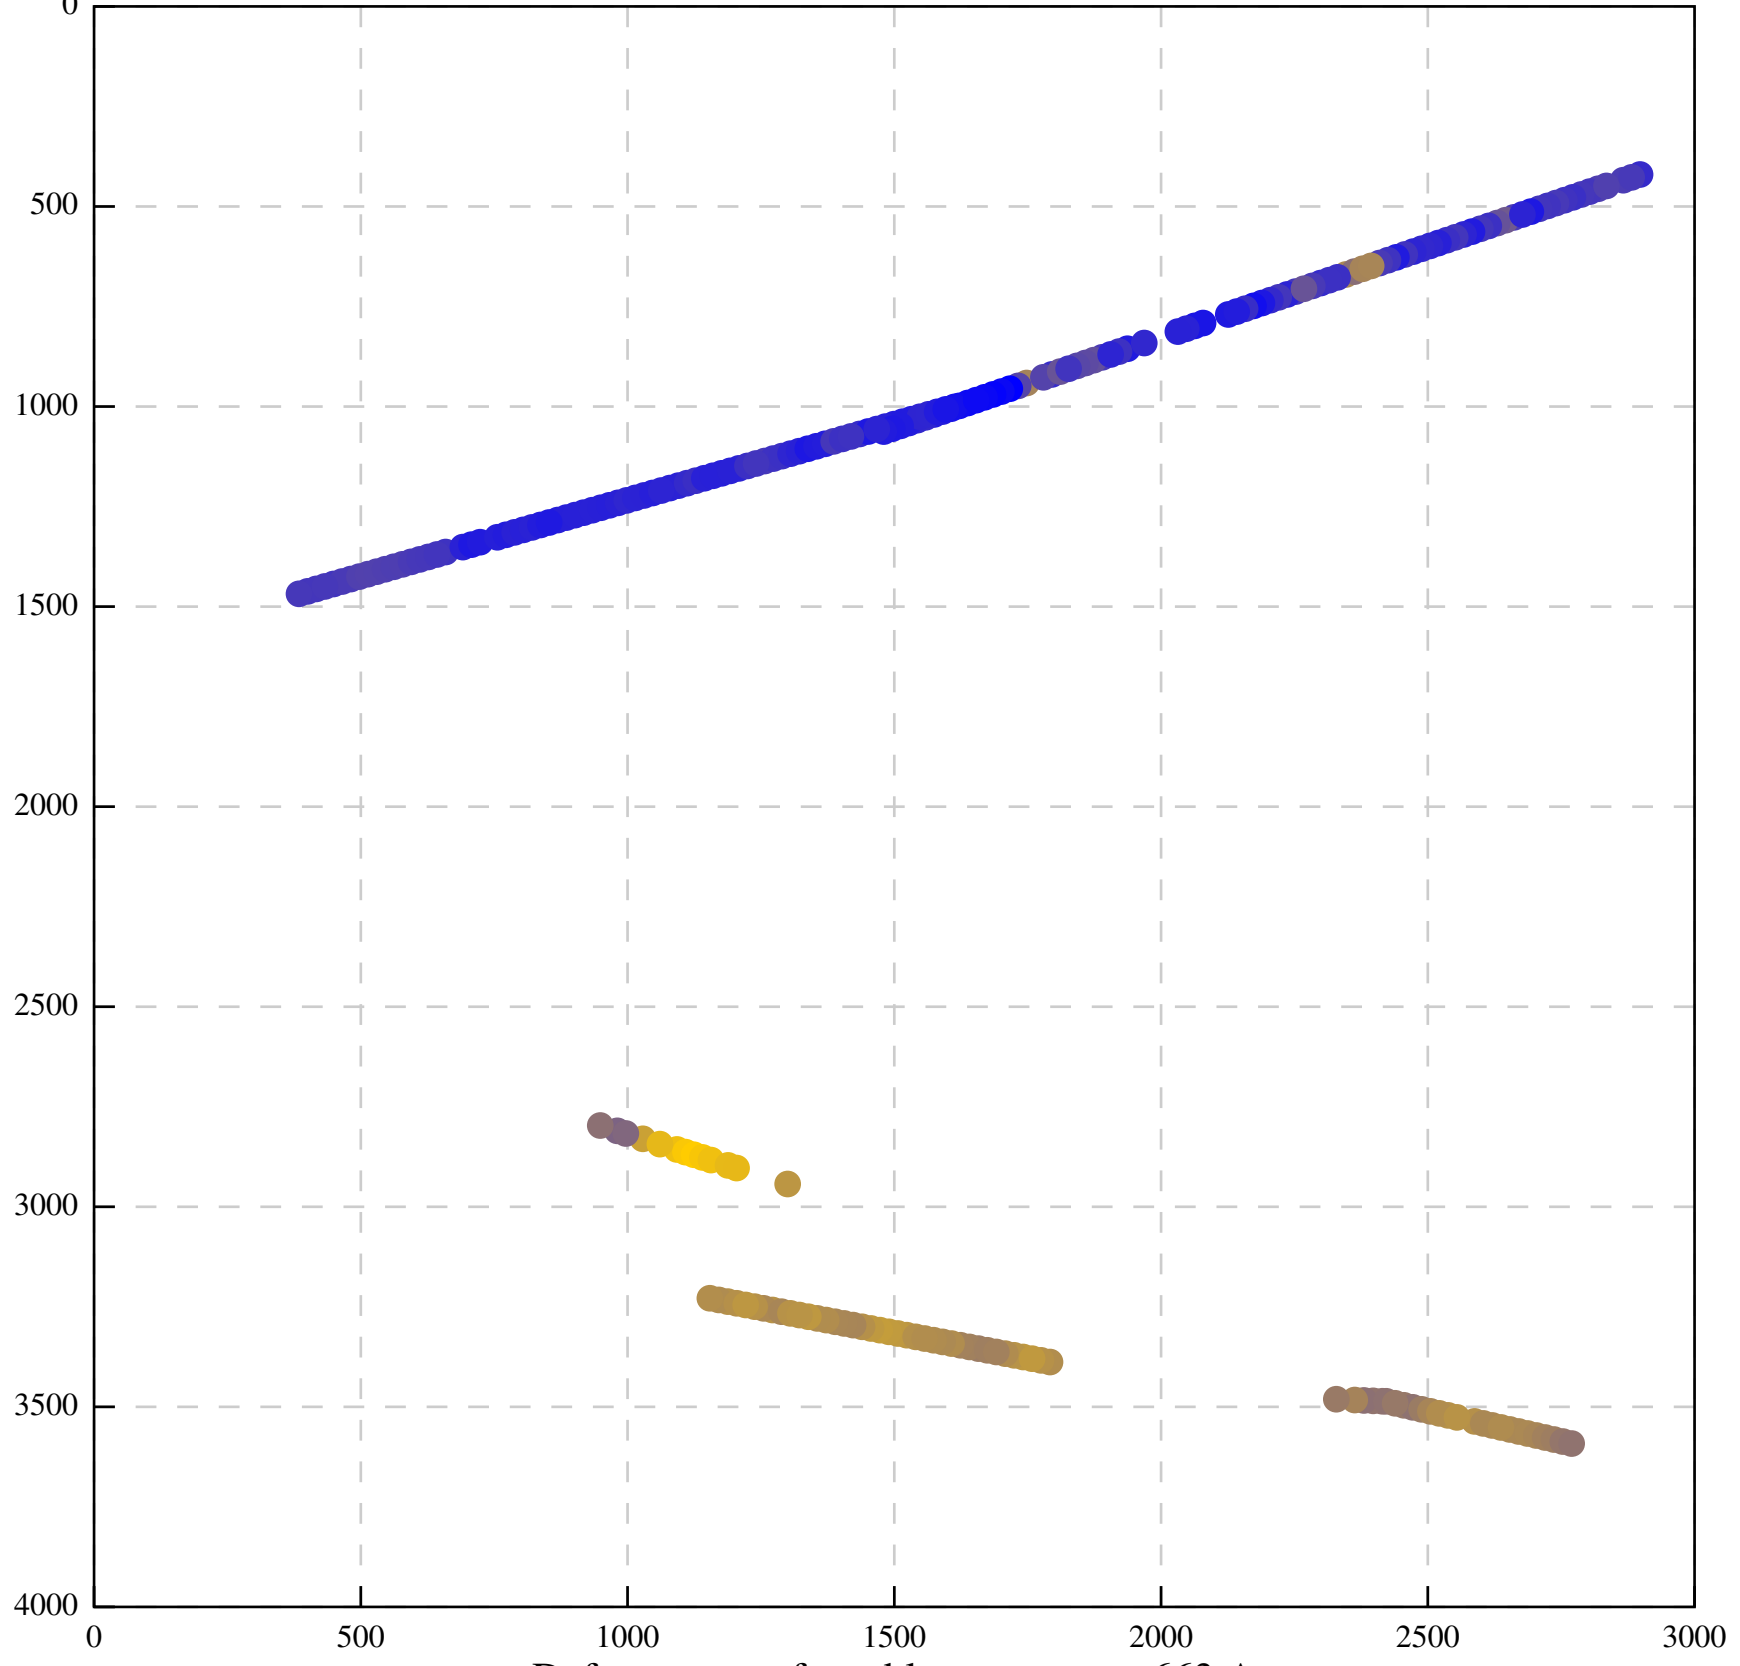

Defocus range from blue to orange: 91 A

Defocus range from blue to orange: 1145 A

Defocus range from blue to orange: 0 A

Defocus range from blue to orange: 523 A

Defocus range from blue to orange: 13 A

Defocus range from blue to orange: 663 A