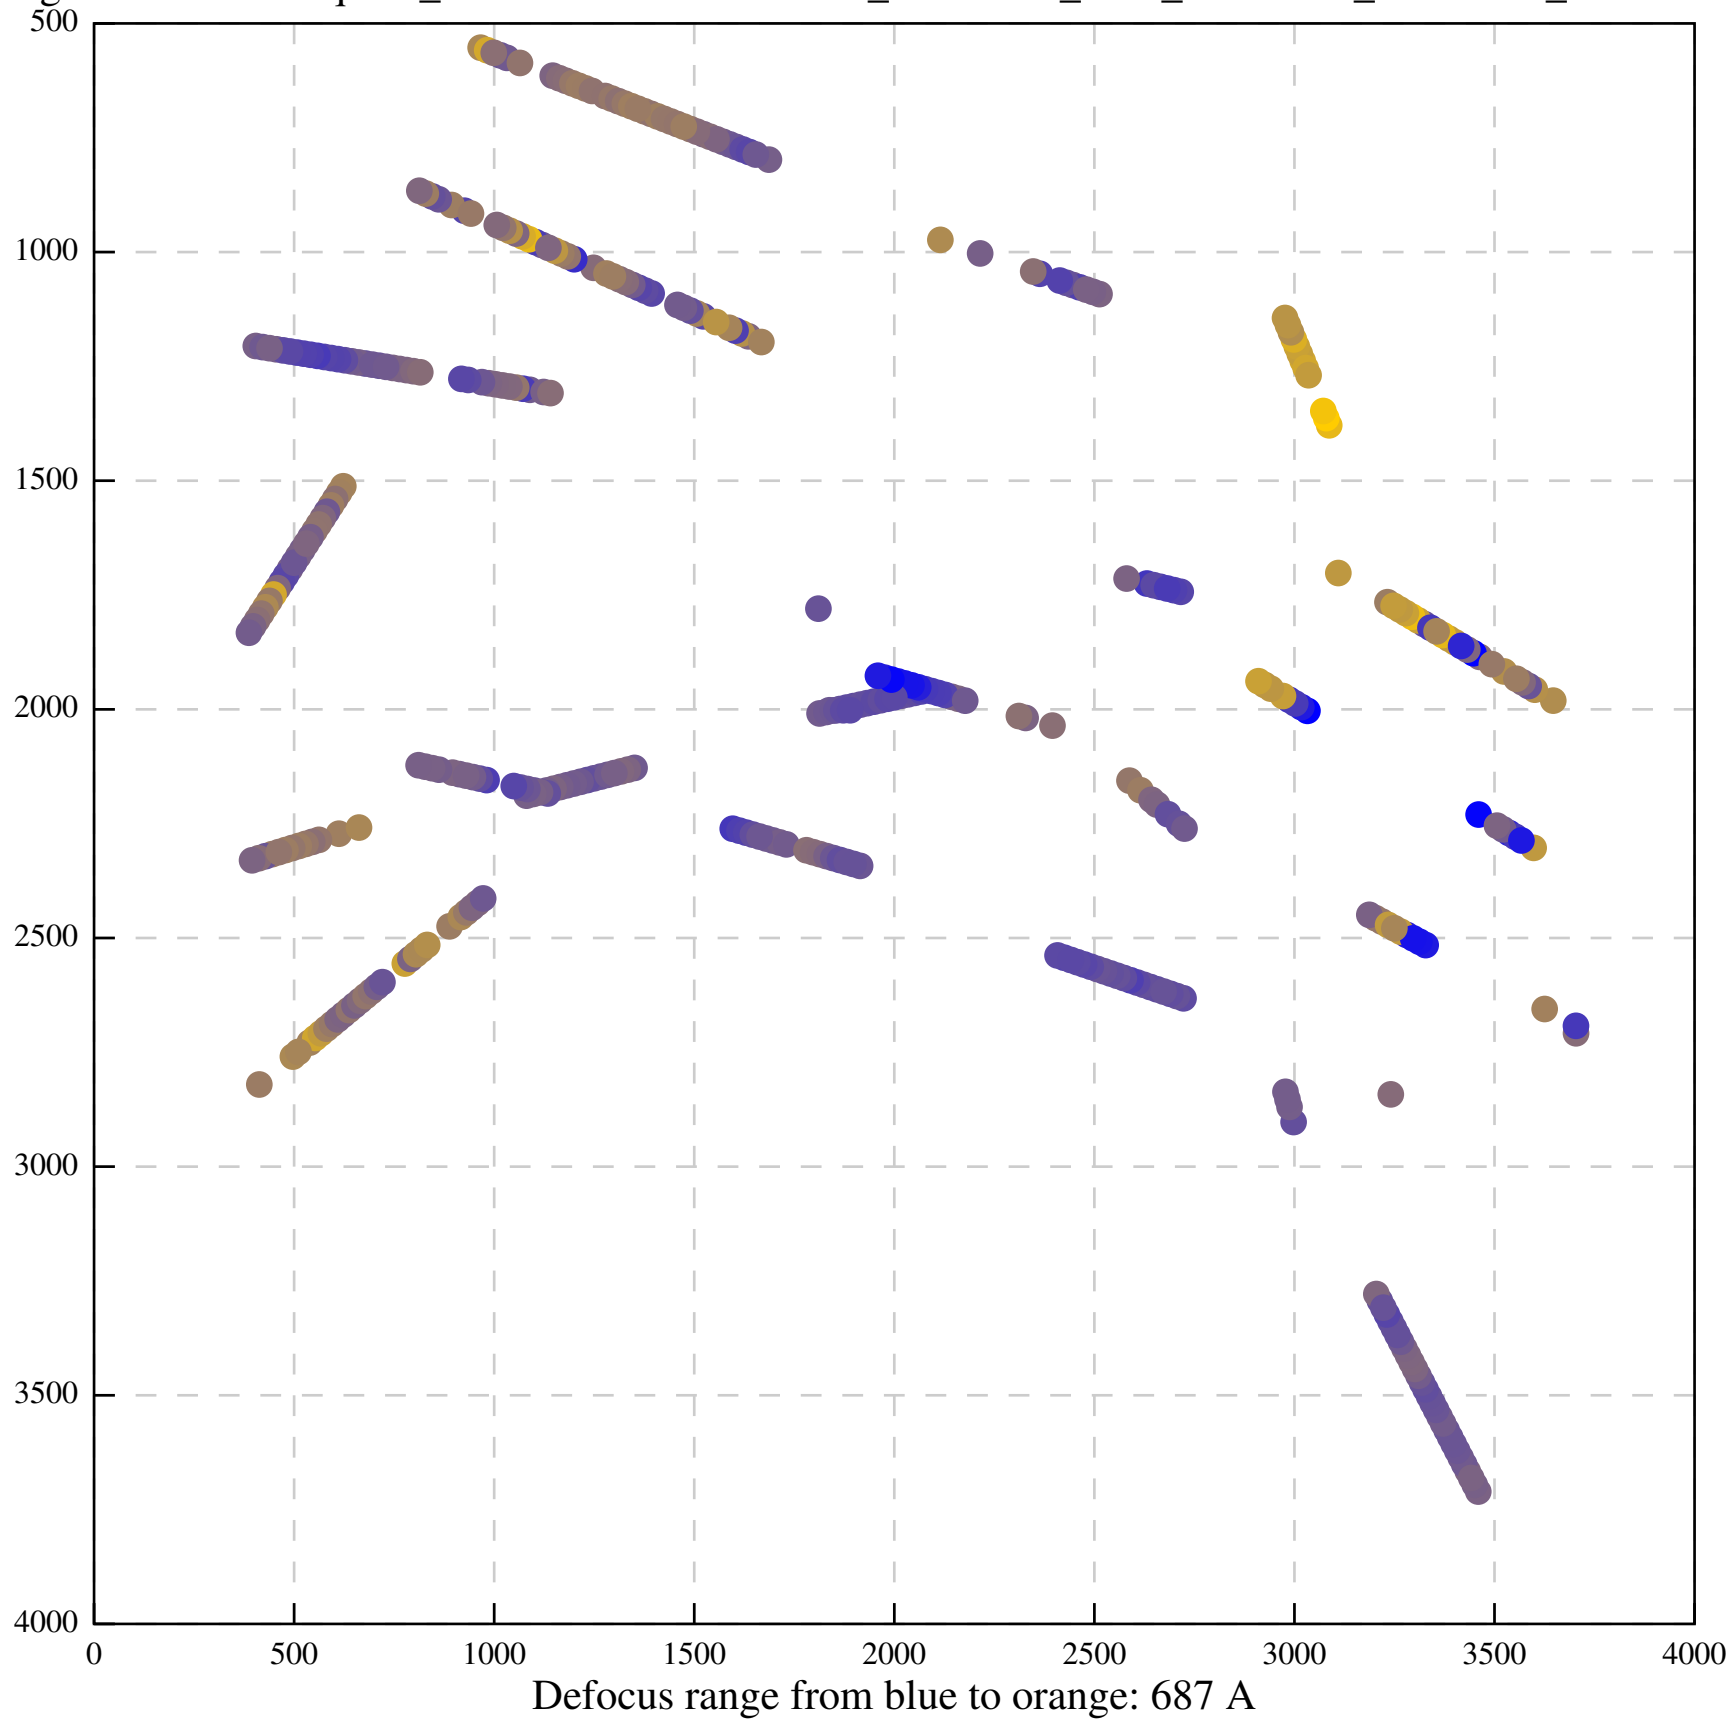

Defocus range from blue to orange: 0 A

Defocus range from blue to orange: 378 A

Defocus range from blue to orange: 0 A

Defocus range from blue to orange: 0 A

Defocus range from blue to orange: 55 A

Defocus range from blue to orange: 118 A