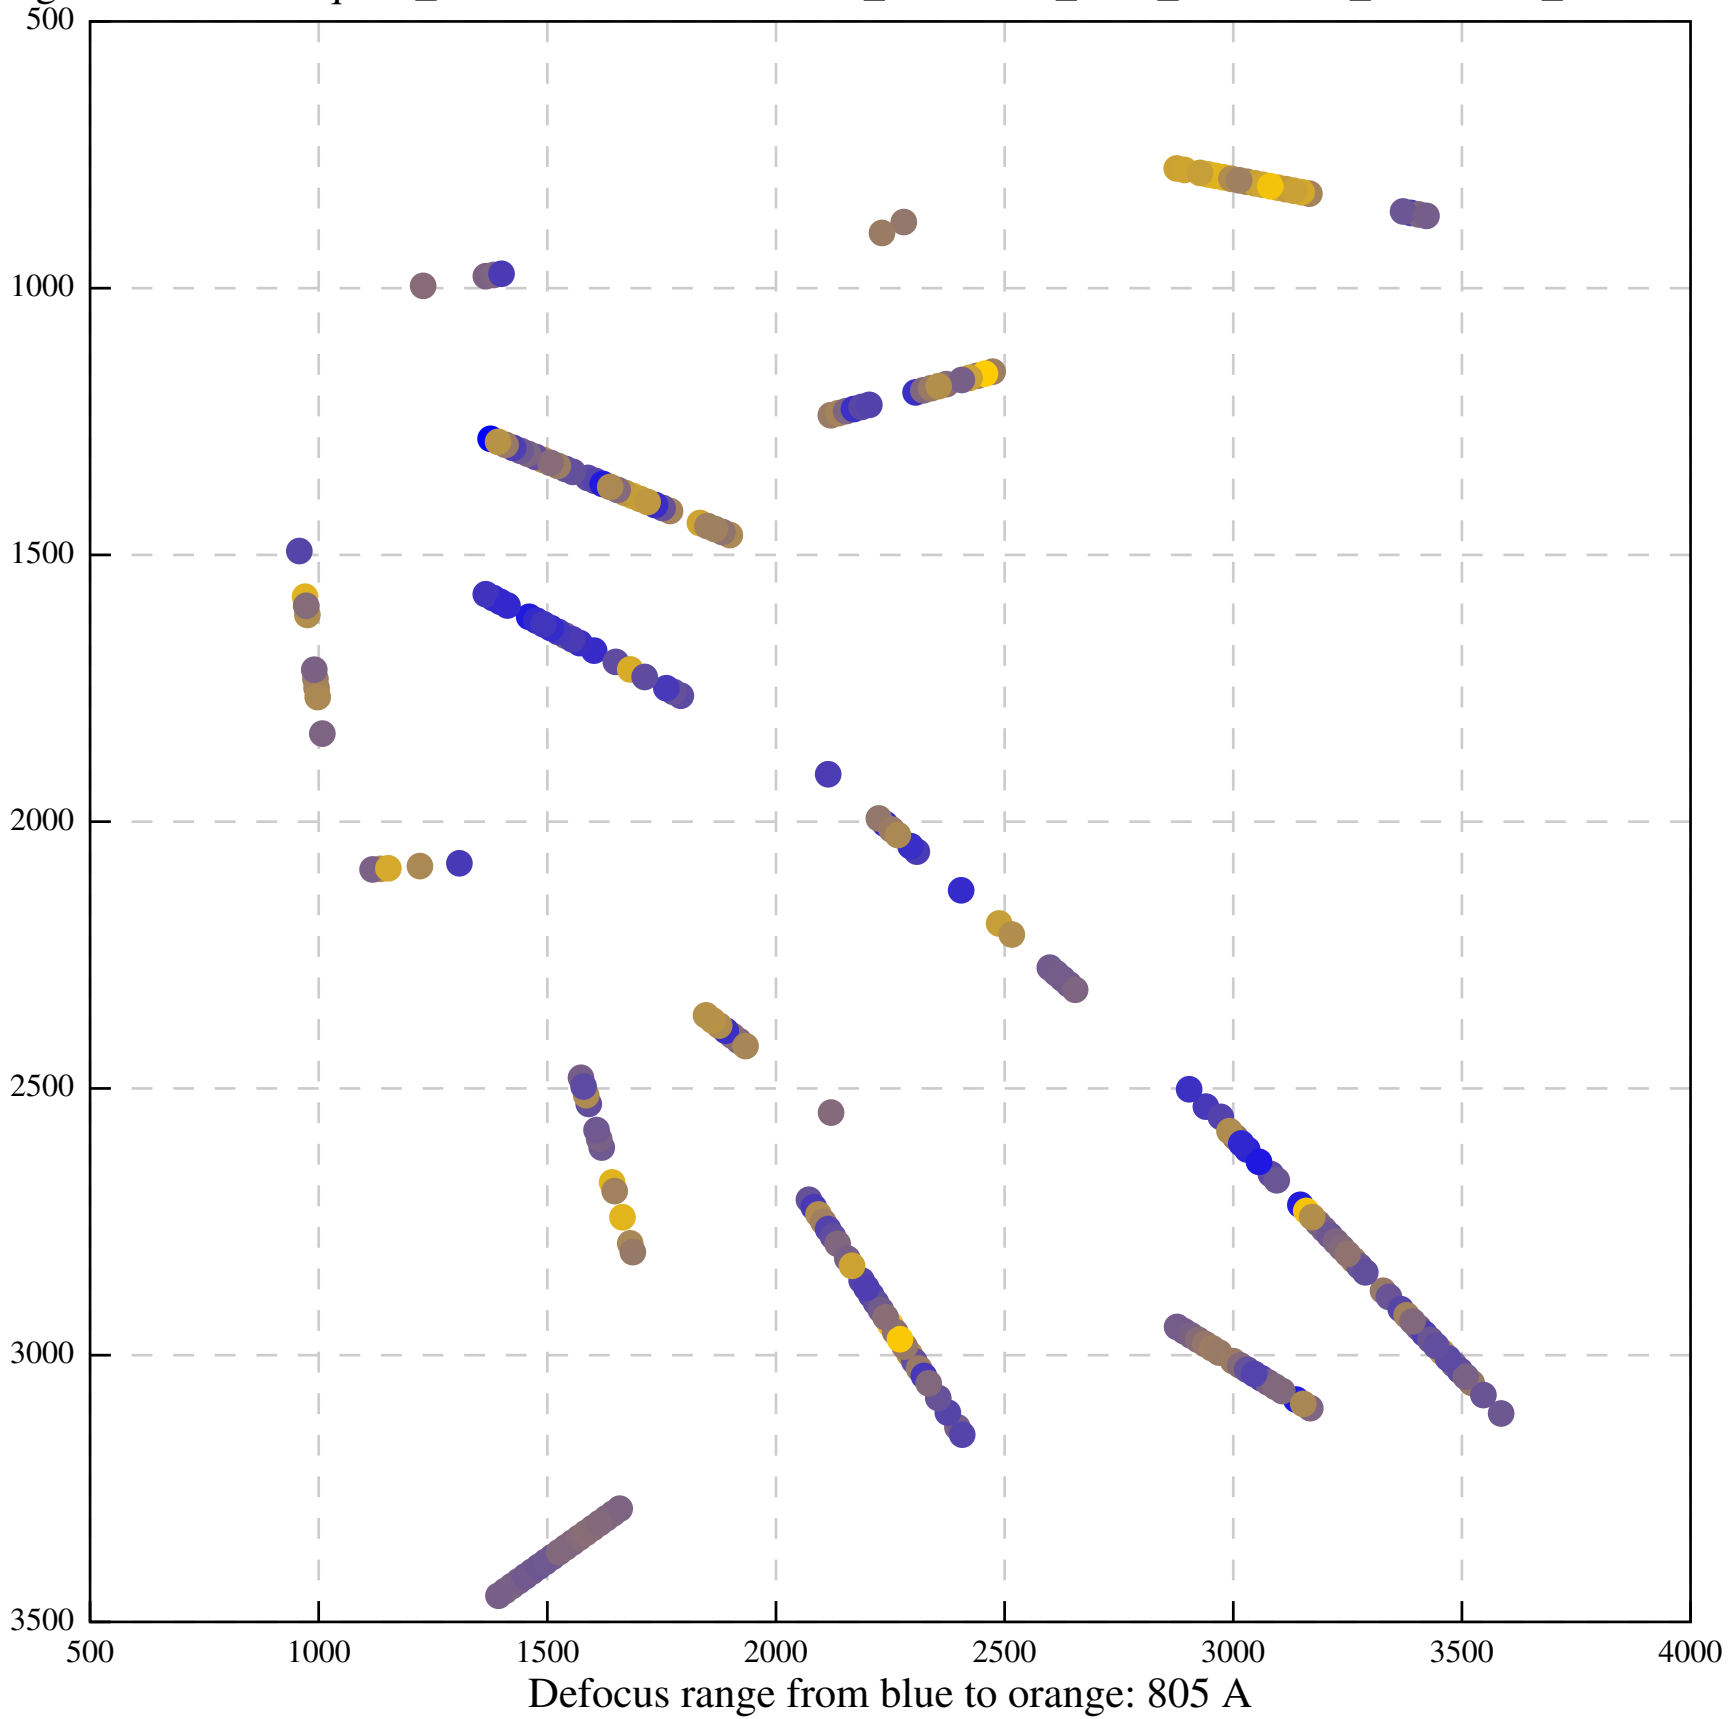

Defocus range from blue to orange: 130 A

Defocus range from blue to orange: 0 A

Defocus range from blue to orange: 0 A

Defocus range from blue to orange: 792 A

Defocus range from blue to orange: 749 A

Defocus range from blue to orange: 521 A