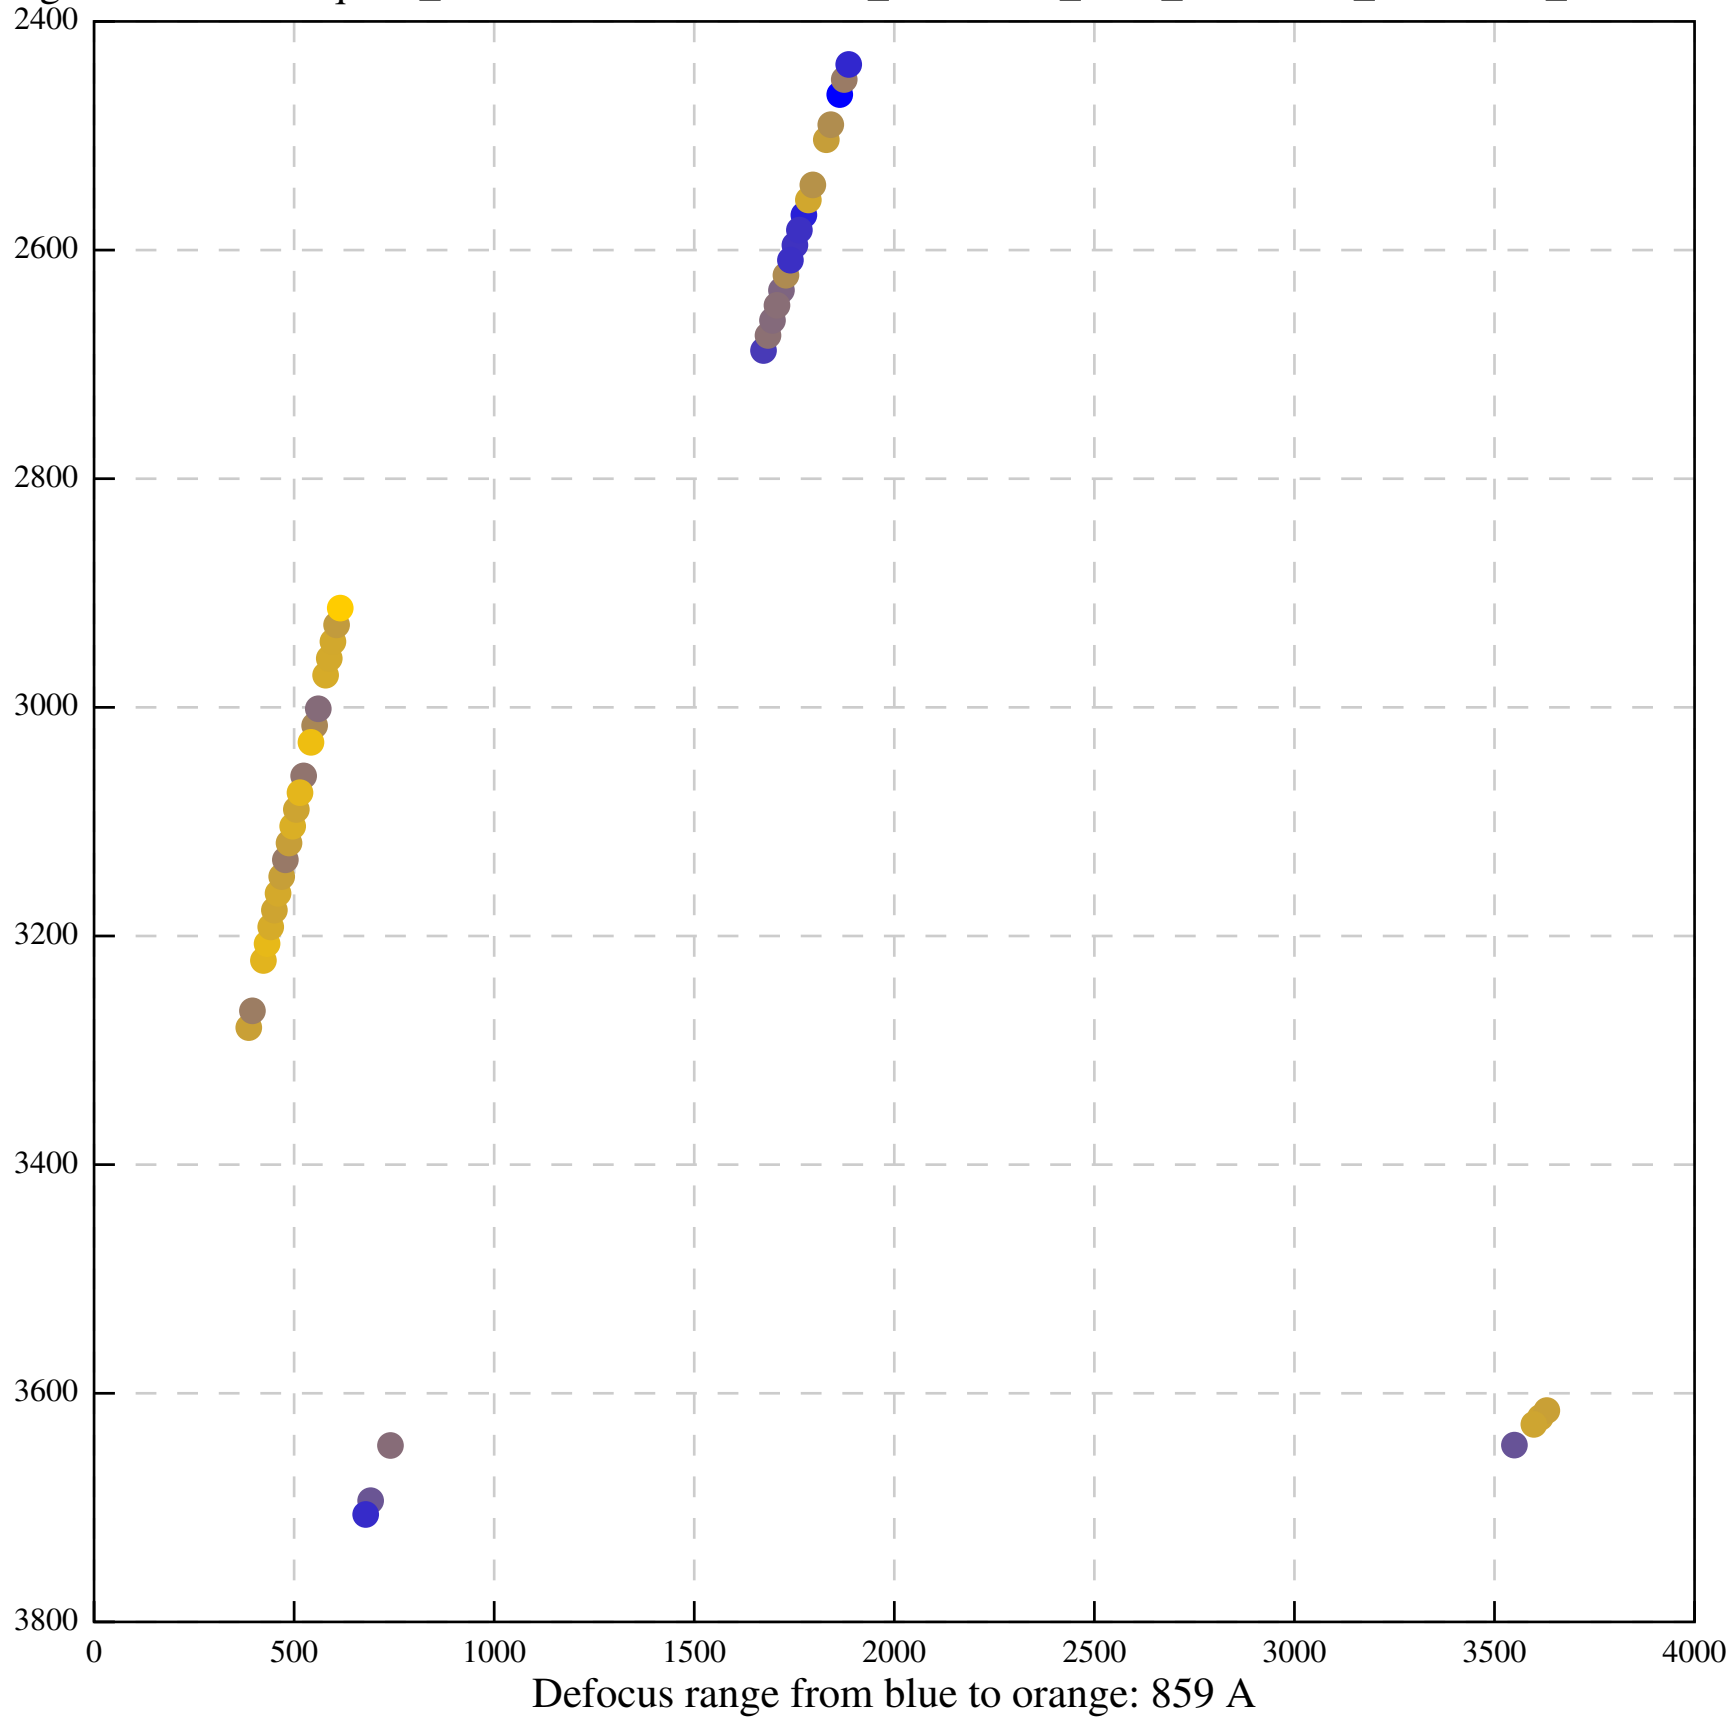

Defocus range from blue to orange: 0 A

Defocus range from blue to orange: 43 A

Defocus range from blue to orange: 26 A

Defocus range from blue to orange: 845 A

Defocus range from blue to orange: 29 A

Defocus range from blue to orange: 24 A