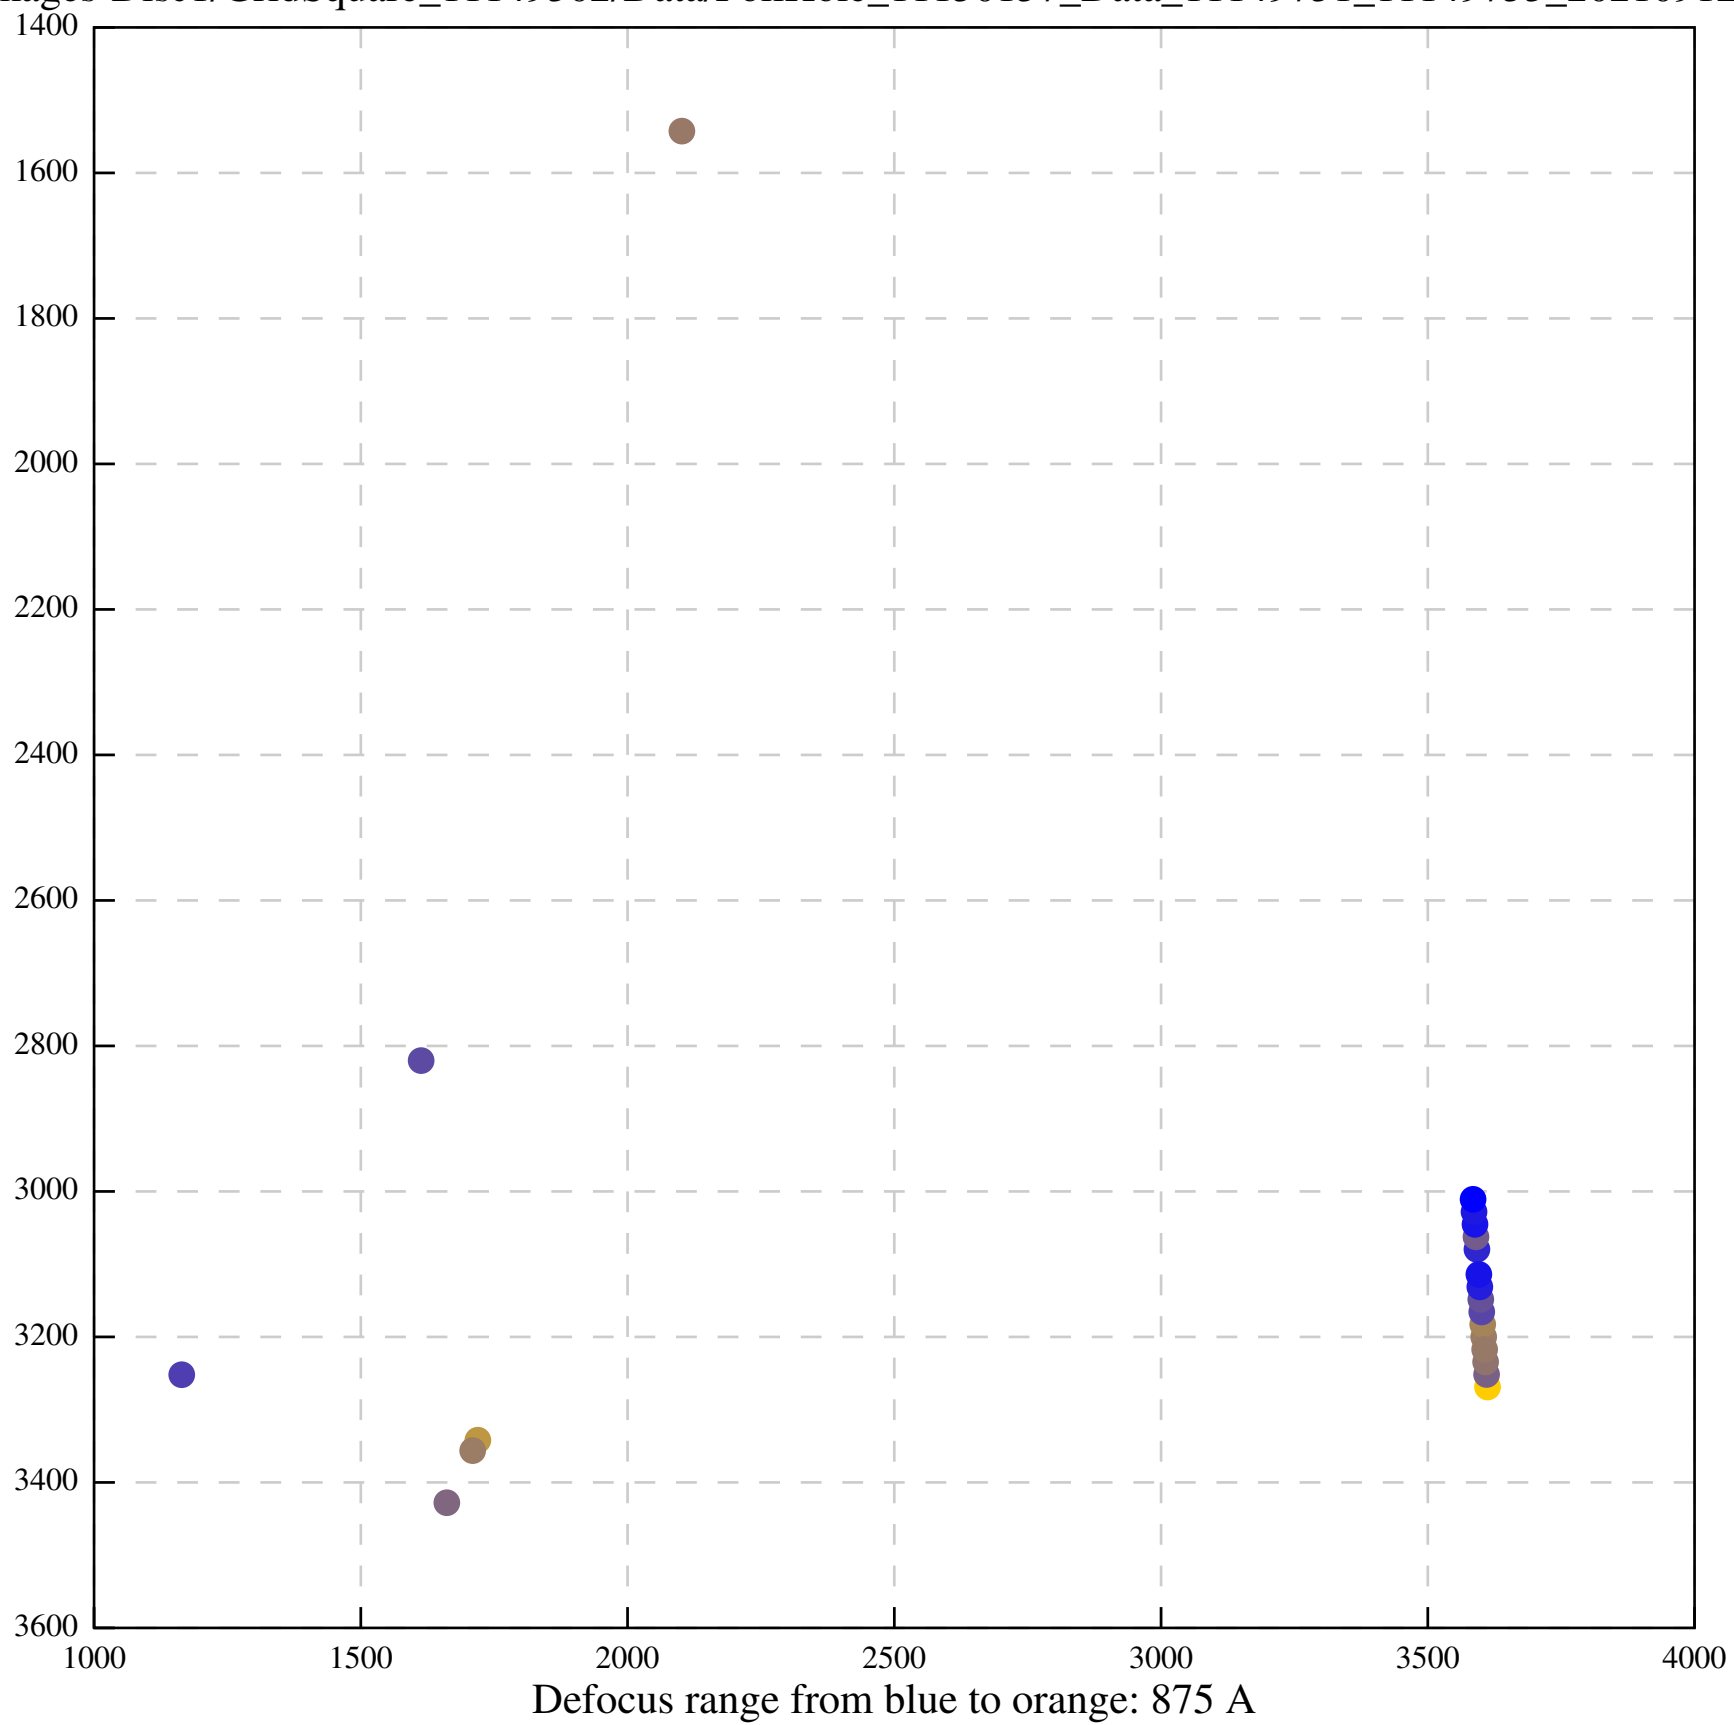

Defocus range from blue to orange: 0 A

Defocus range from blue to orange: 113 A

Defocus range from blue to orange: 393 A

Defocus range from blue to orange: 648 A

Defocus range from blue to orange: 665 A

Defocus range from blue to orange: 487 A