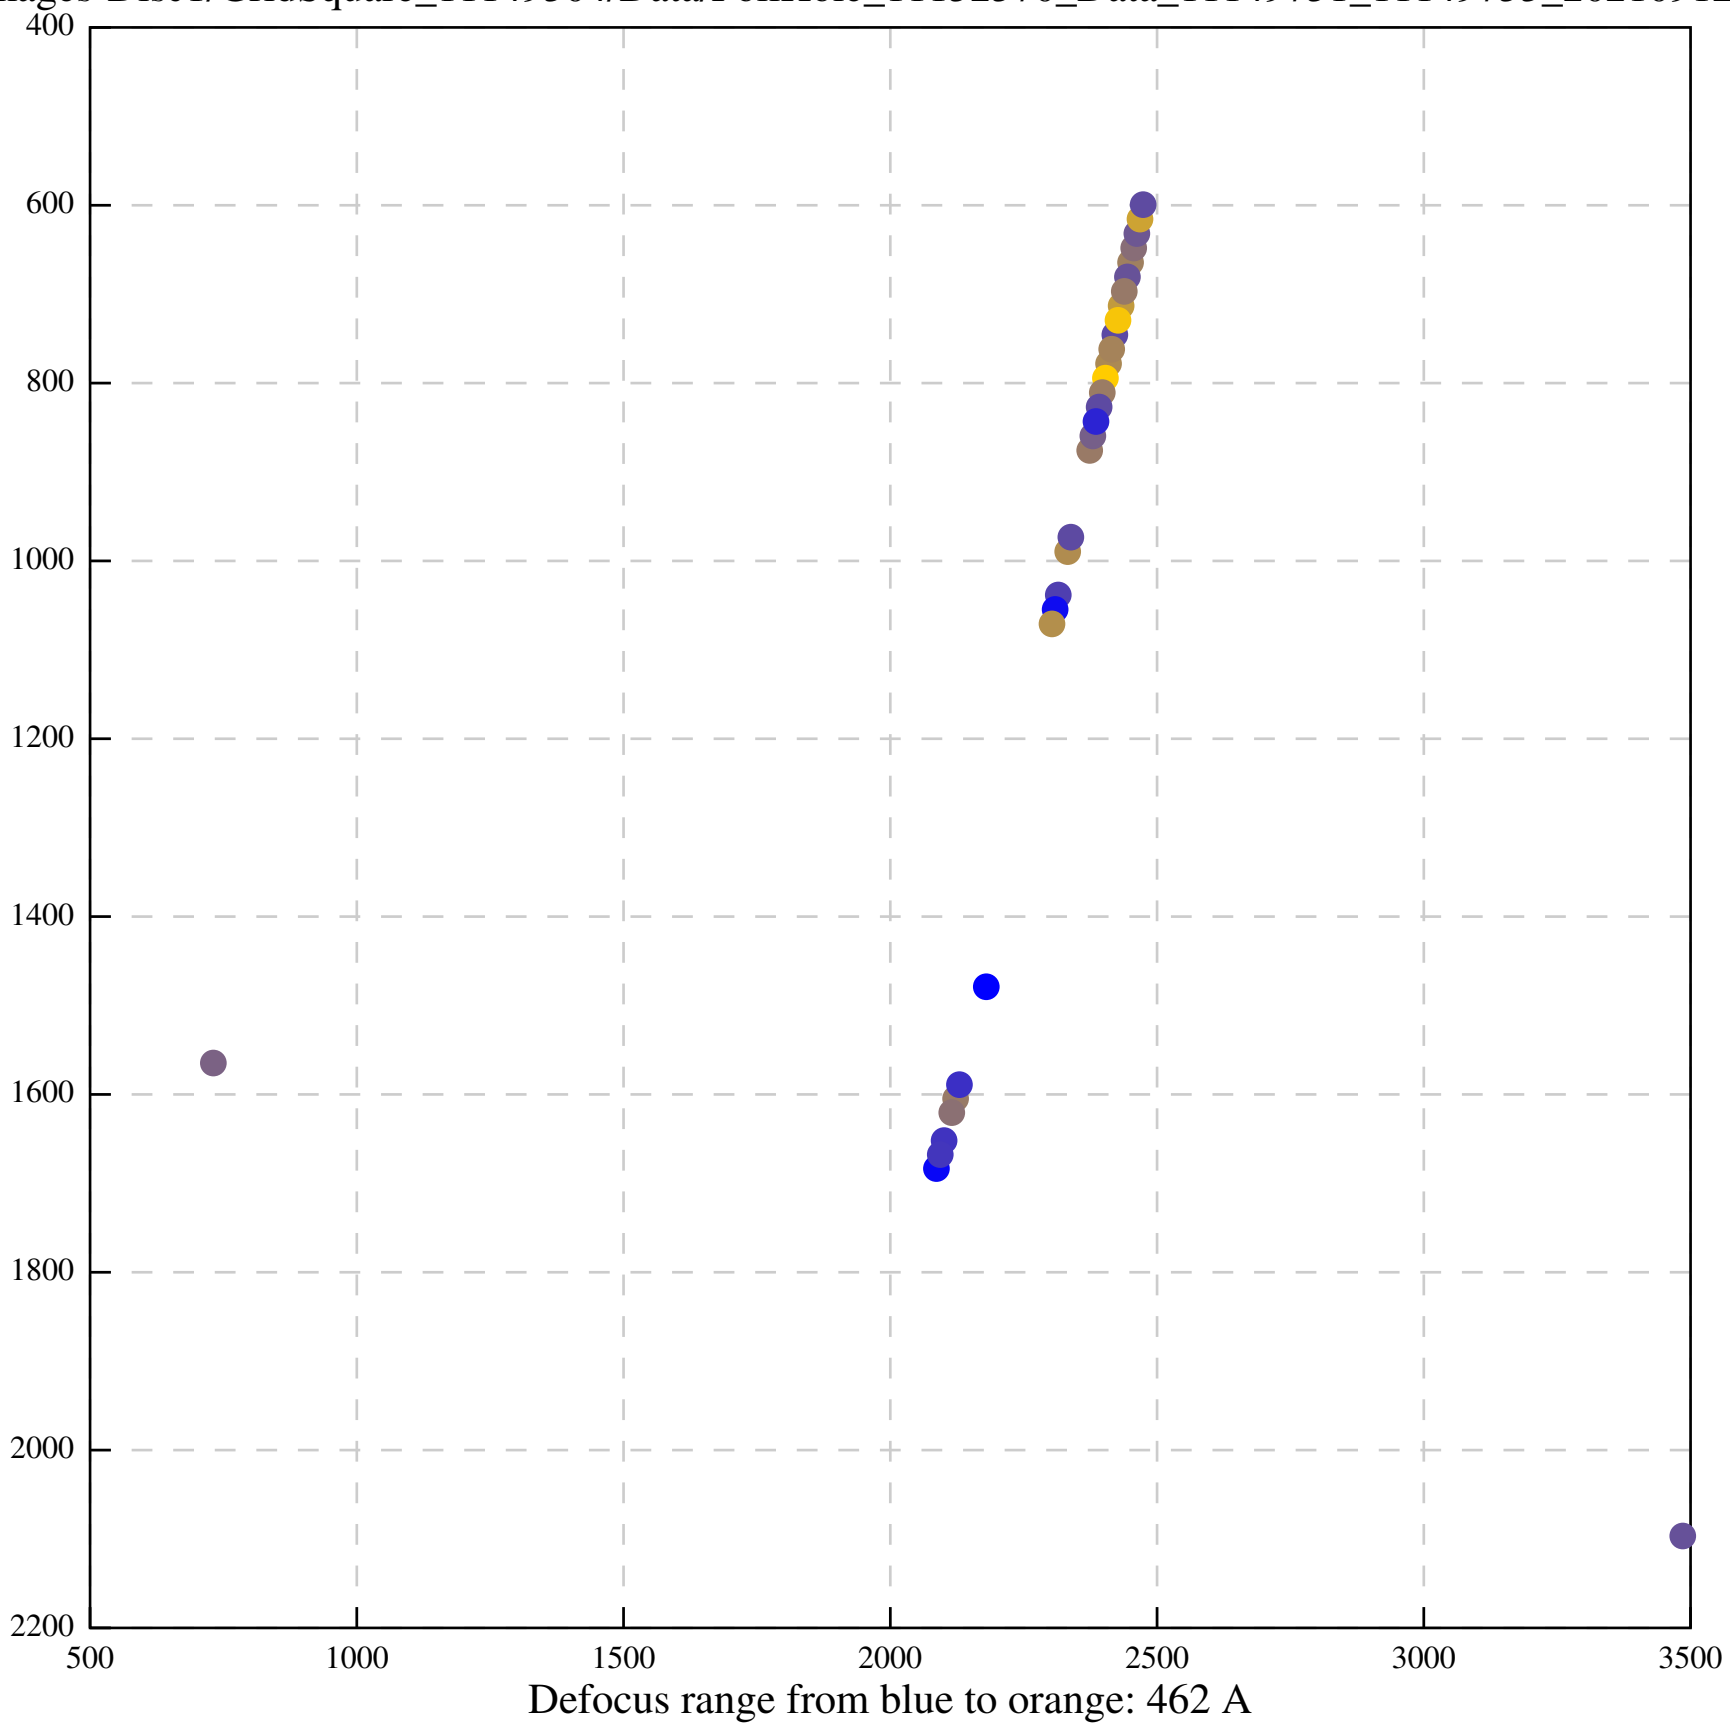

Defocus range from blue to orange: 79 A

Defocus range from blue to orange: 0 A

Defocus range from blue to orange: 0 A

Defocus range from blue to orange: 0 A

Defocus range from blue to orange: 271 A

Defocus range from blue to orange: 493 A