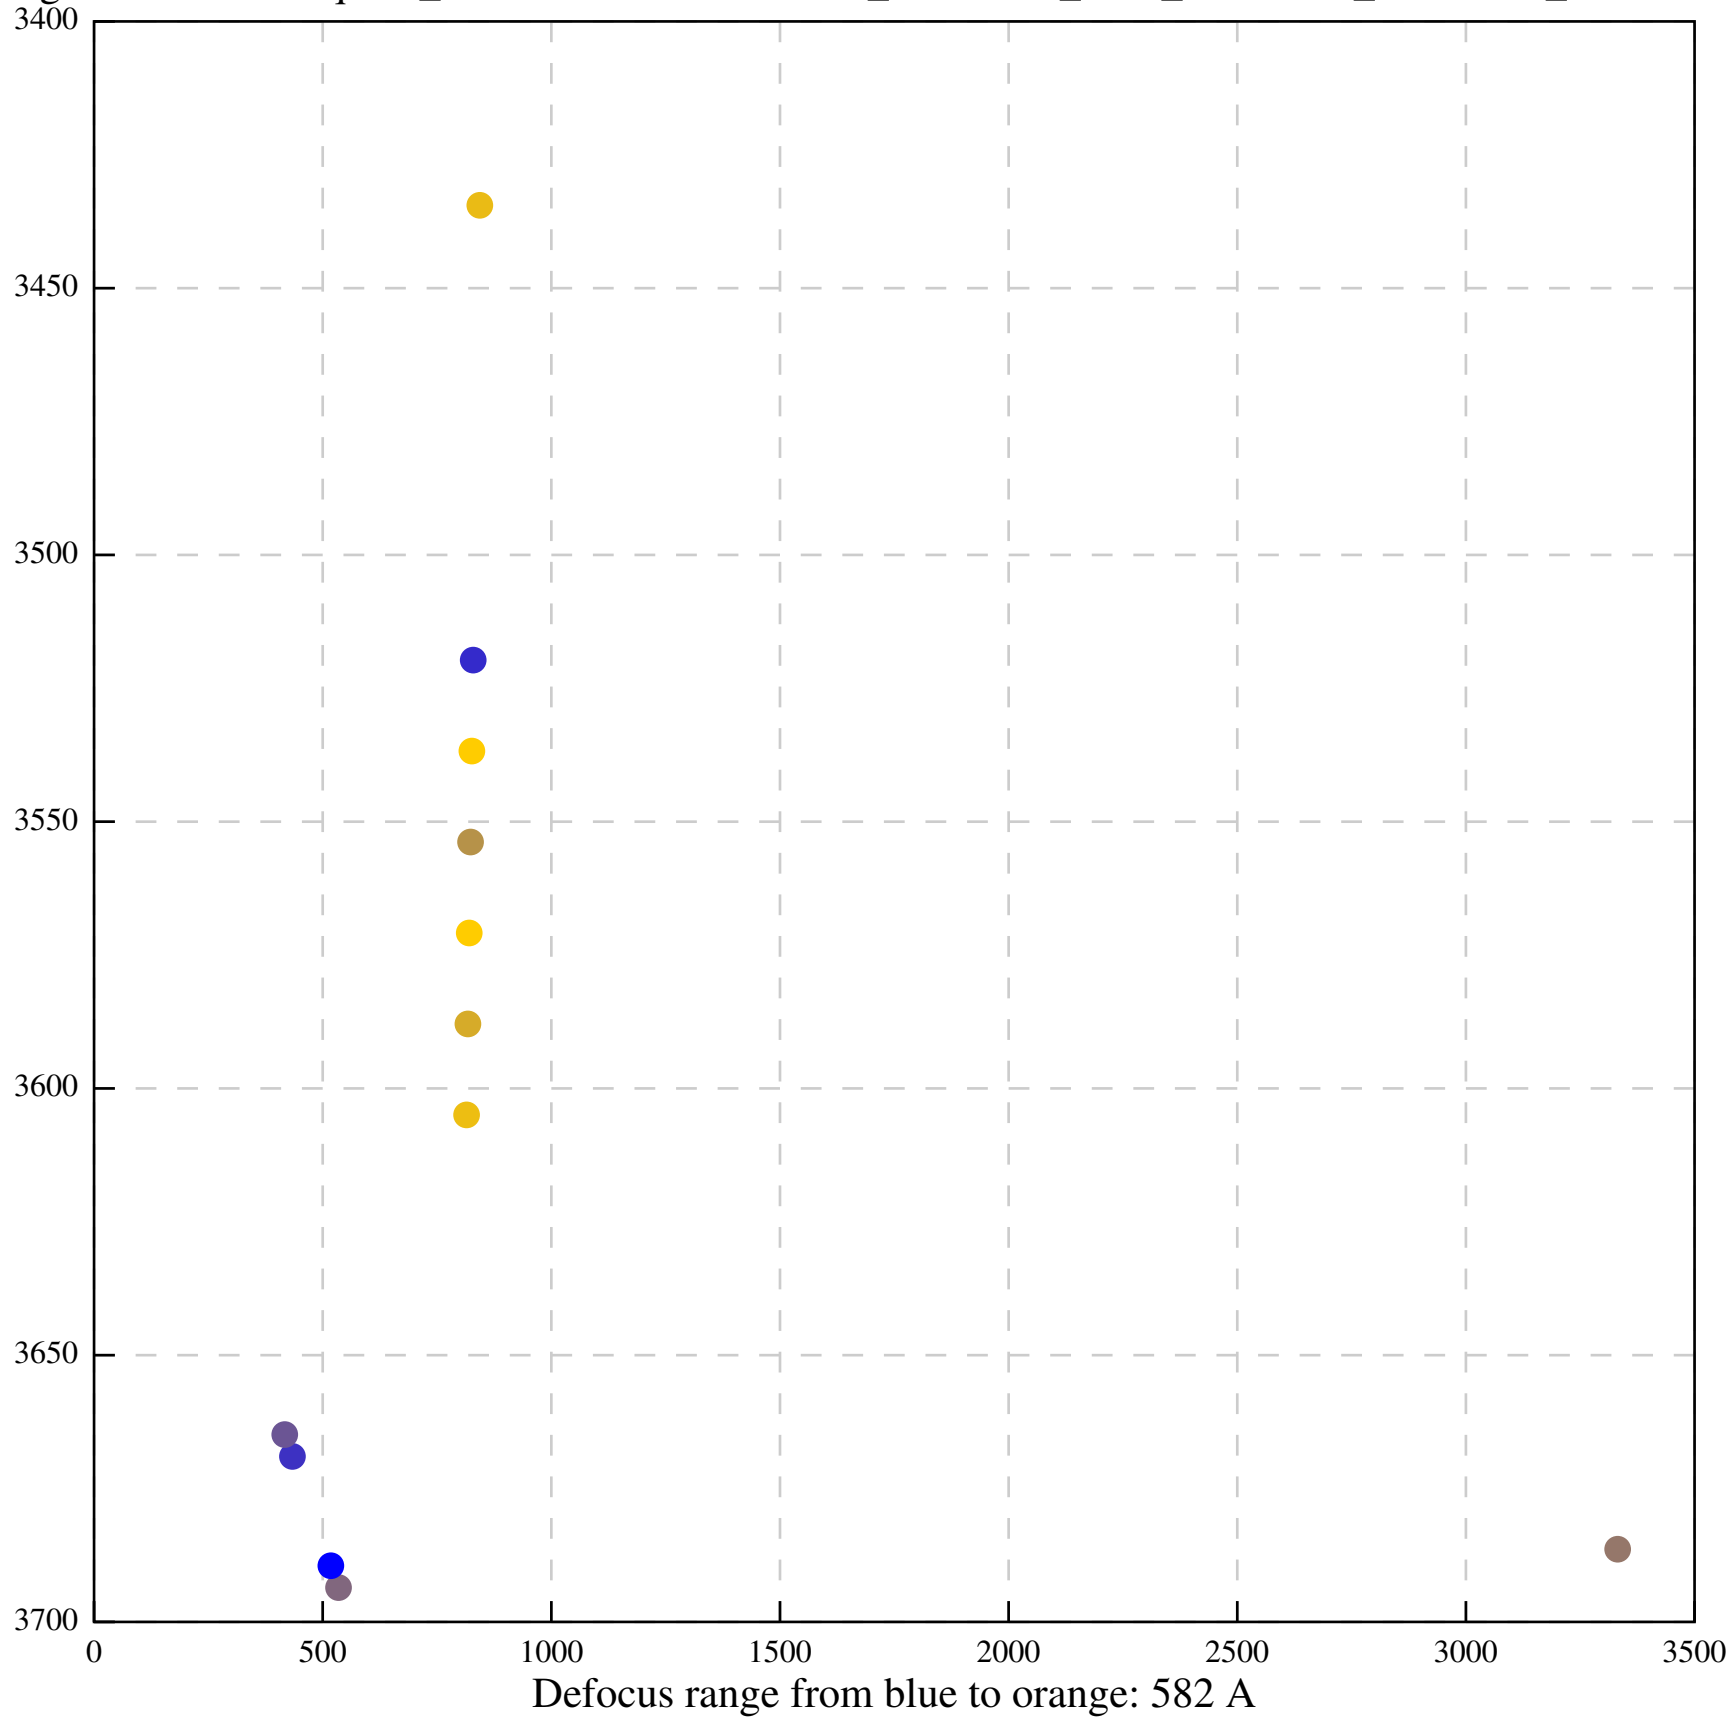

Defocus range from blue to orange: 613 A

Defocus range from blue to orange: 848 A

Defocus range from blue to orange: 476 A

Defocus range from blue to orange: 463 A

Defocus range from blue to orange: 157 A