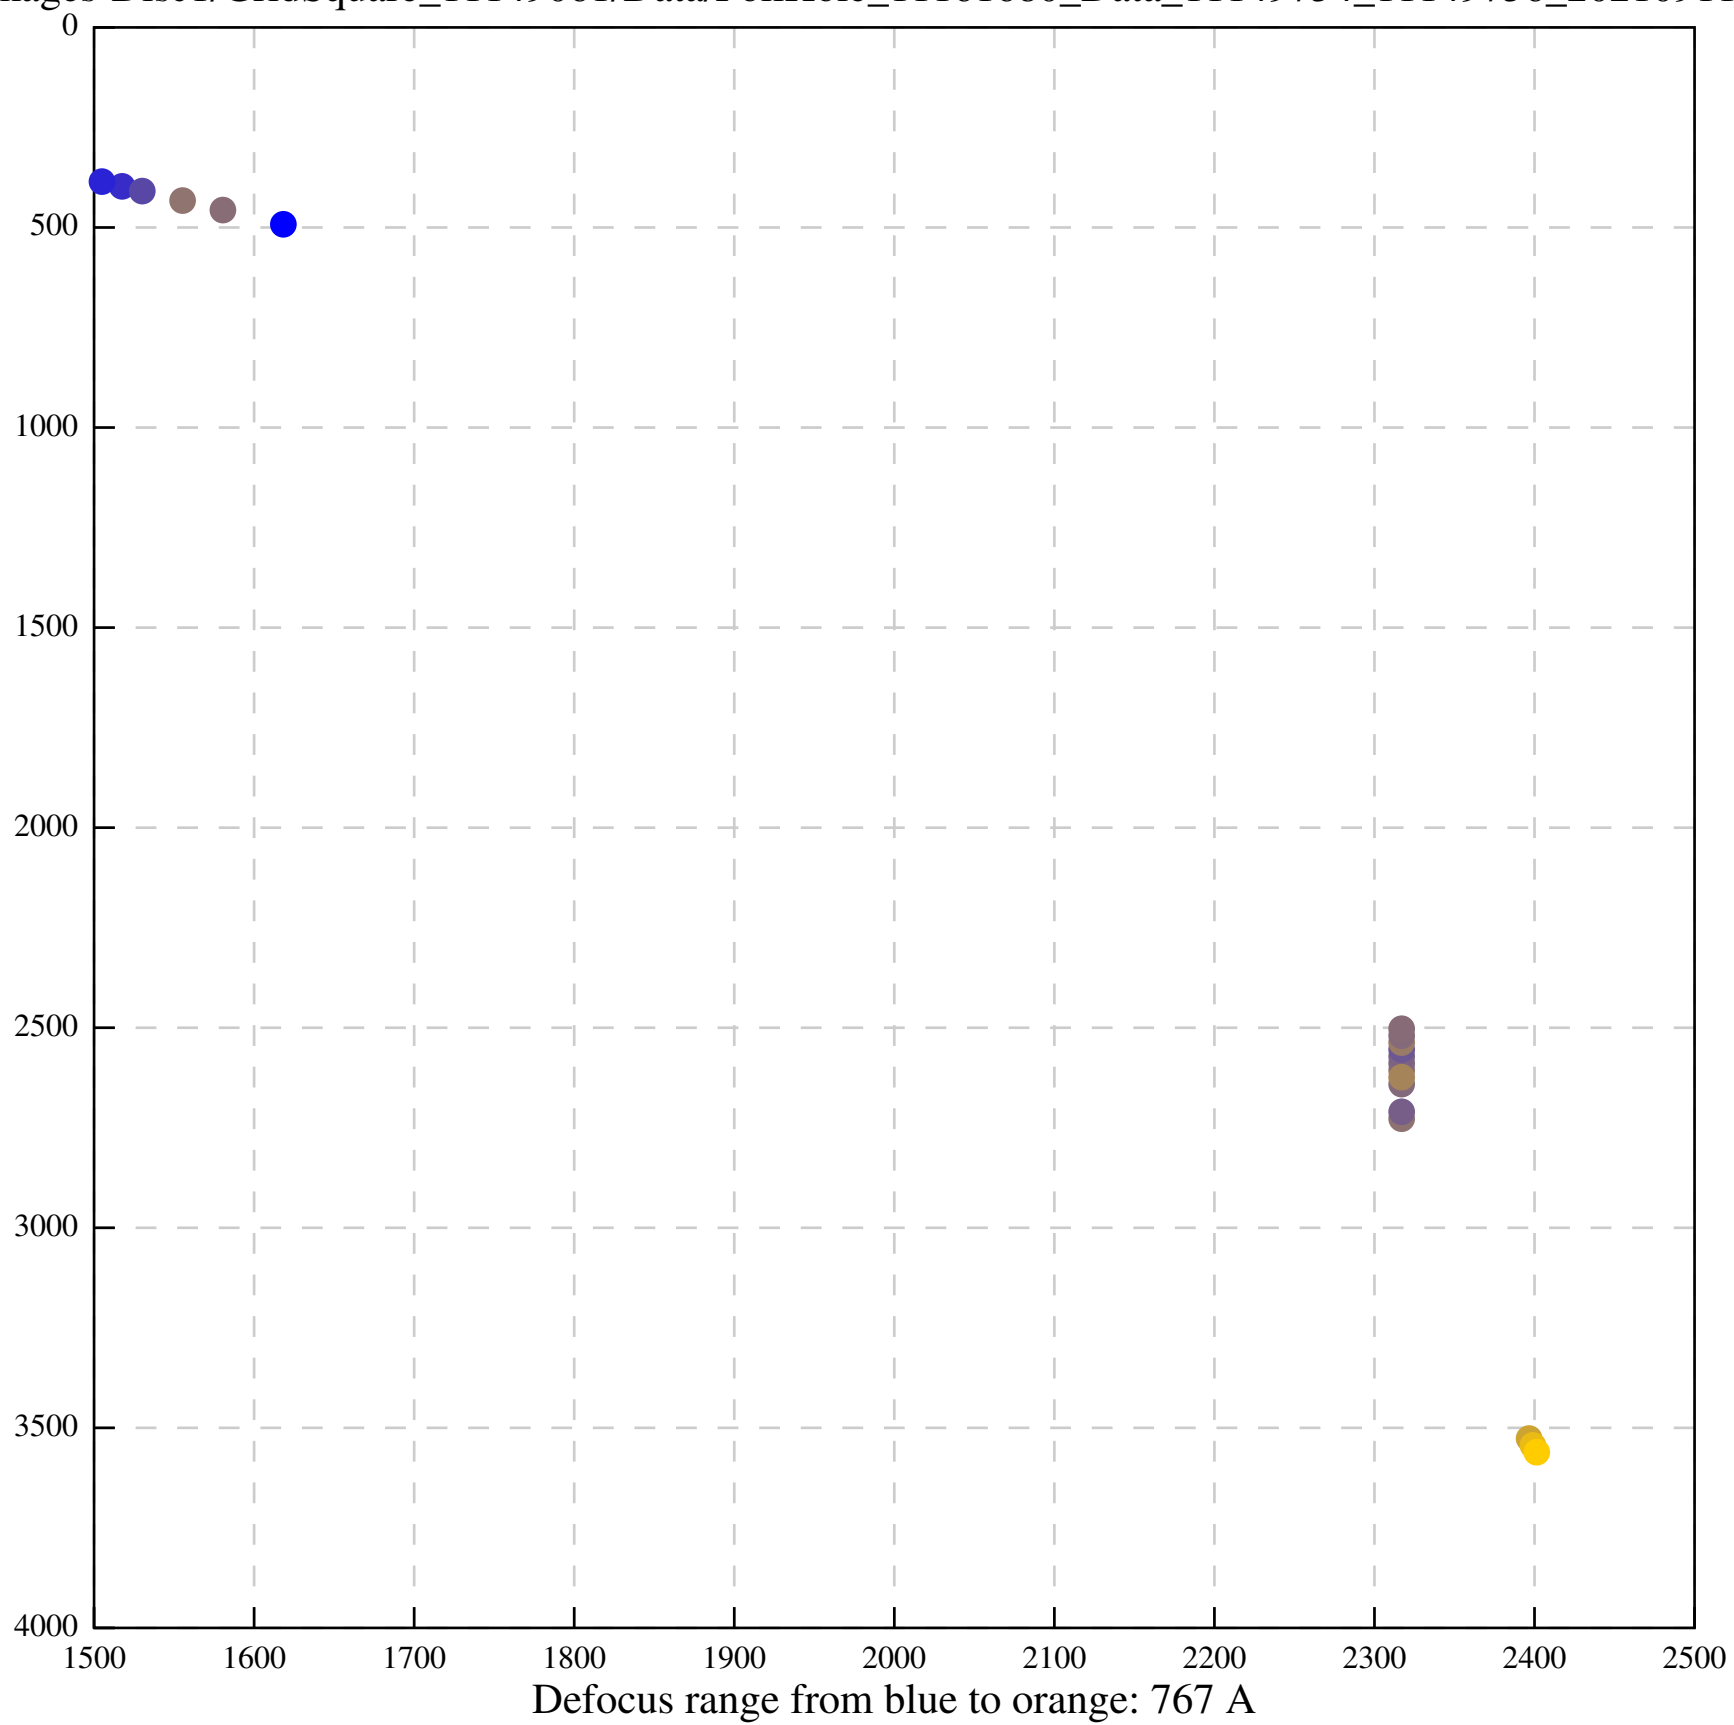

Defocus range from blue to orange: 618 A

Defocus range from blue to orange: 138 A

Defocus range from blue to orange: 341 A

Defocus range from blue to orange: 291 A

Defocus range from blue to orange: 15 A

Defocus range from blue to orange: 0 A