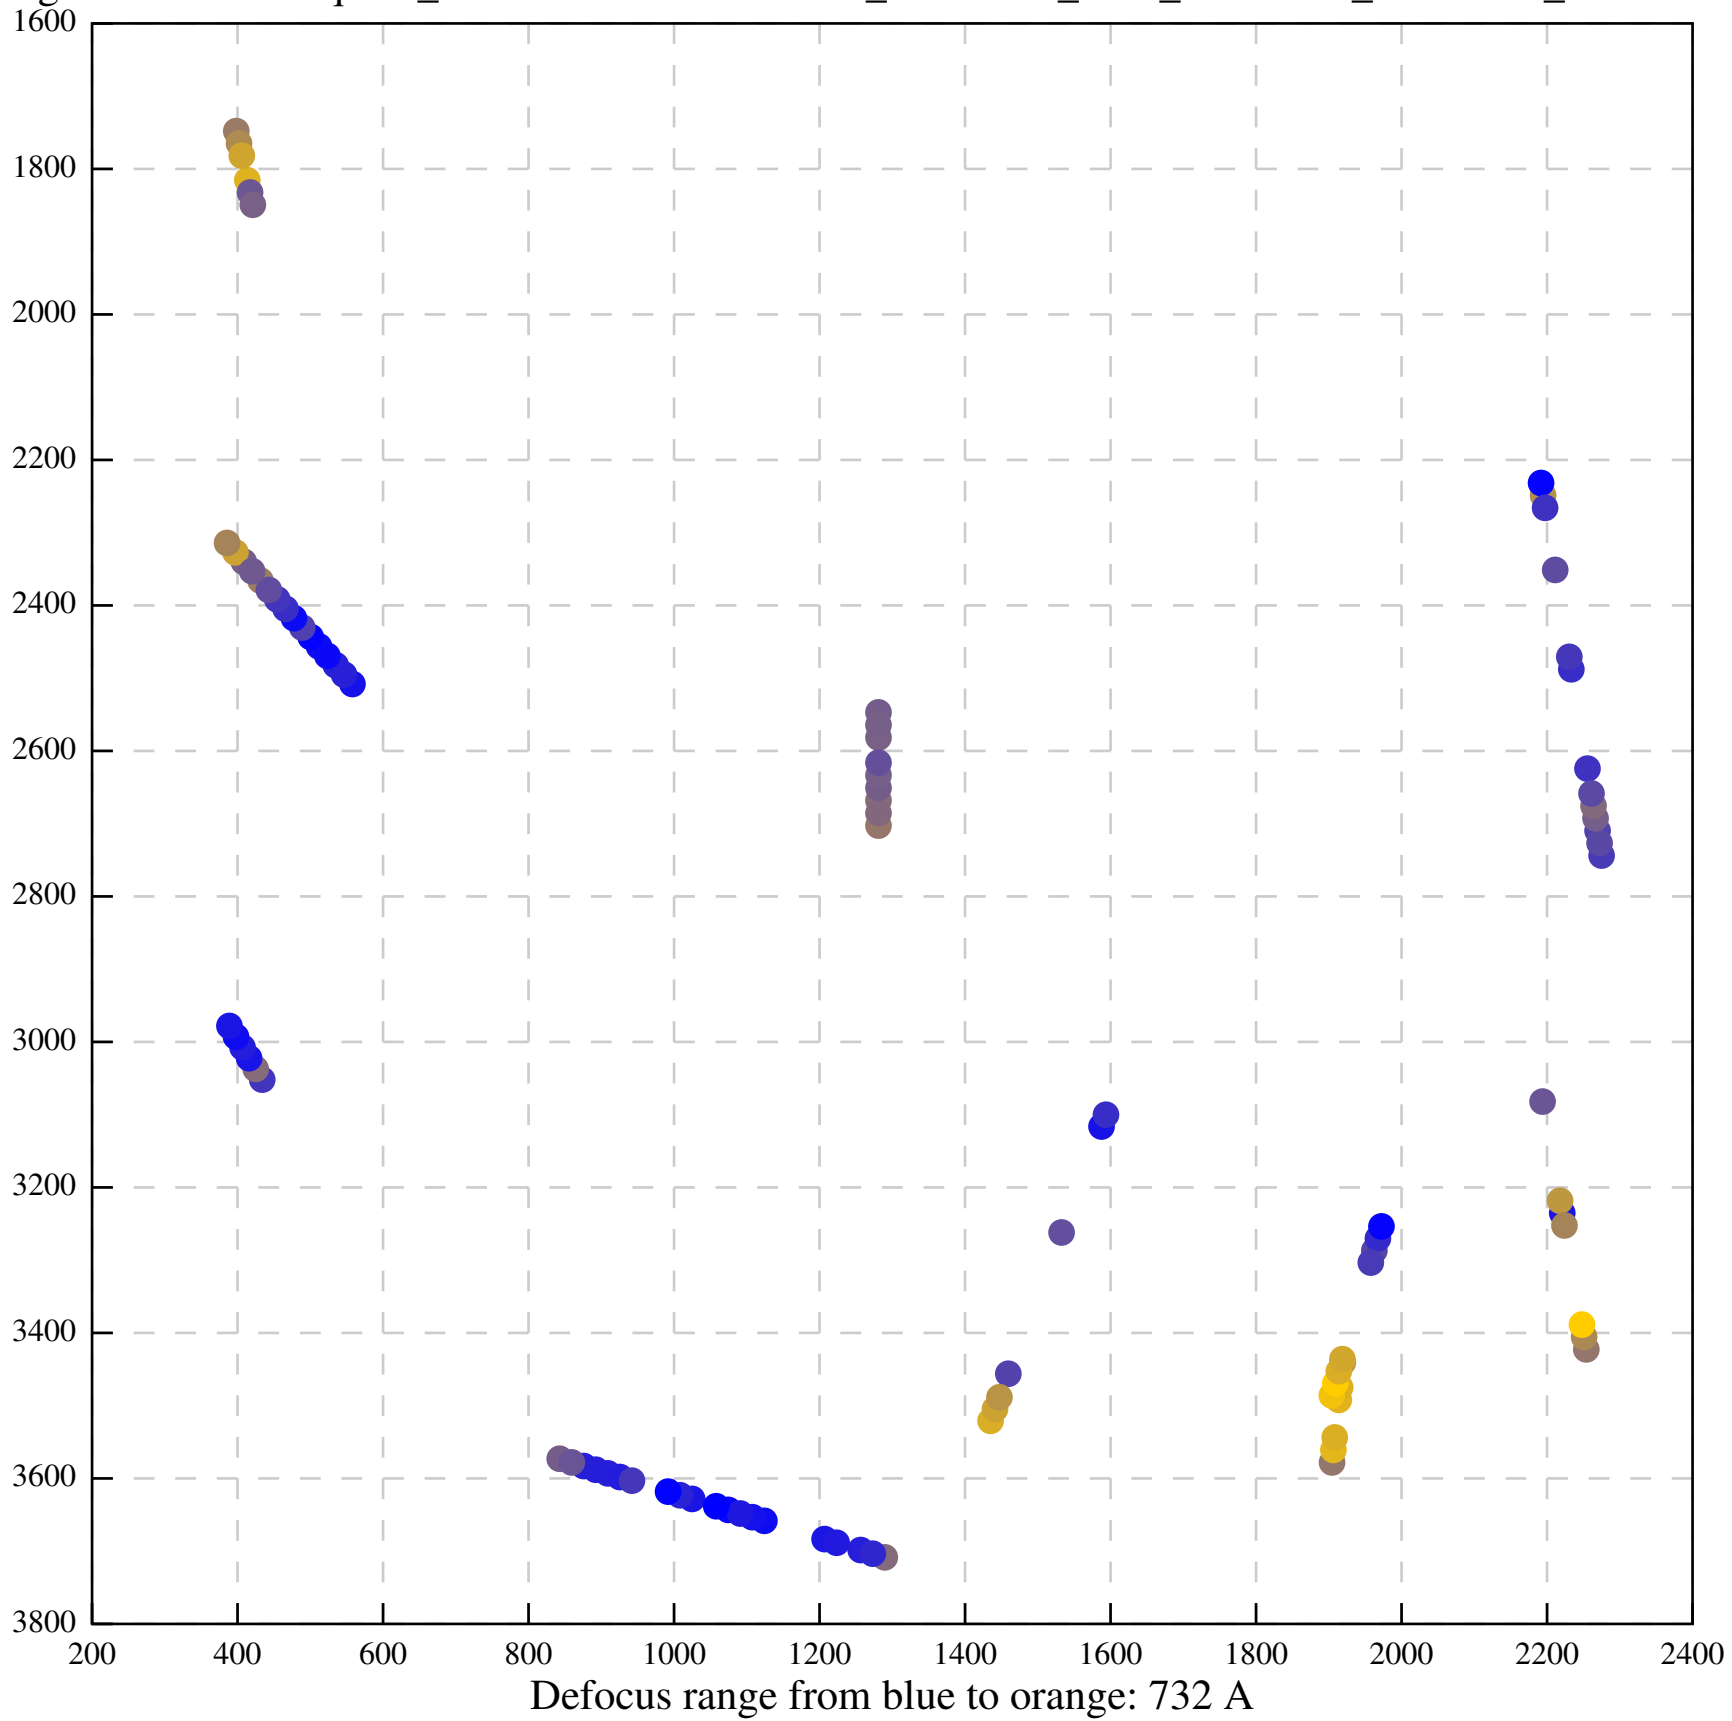

Defocus range from blue to orange: 229 A

Defocus range from blue to orange: 561 A

Defocus range from blue to orange: 0 A

Defocus range from blue to orange: 1289 A

Defocus range from blue to orange: 678 A

EER/Images-Disc1/GridSquare\_11149073/Data/FoilHole\_11162623\_Data\_11149757\_11149759\_20210912\_002301\_EER\_c