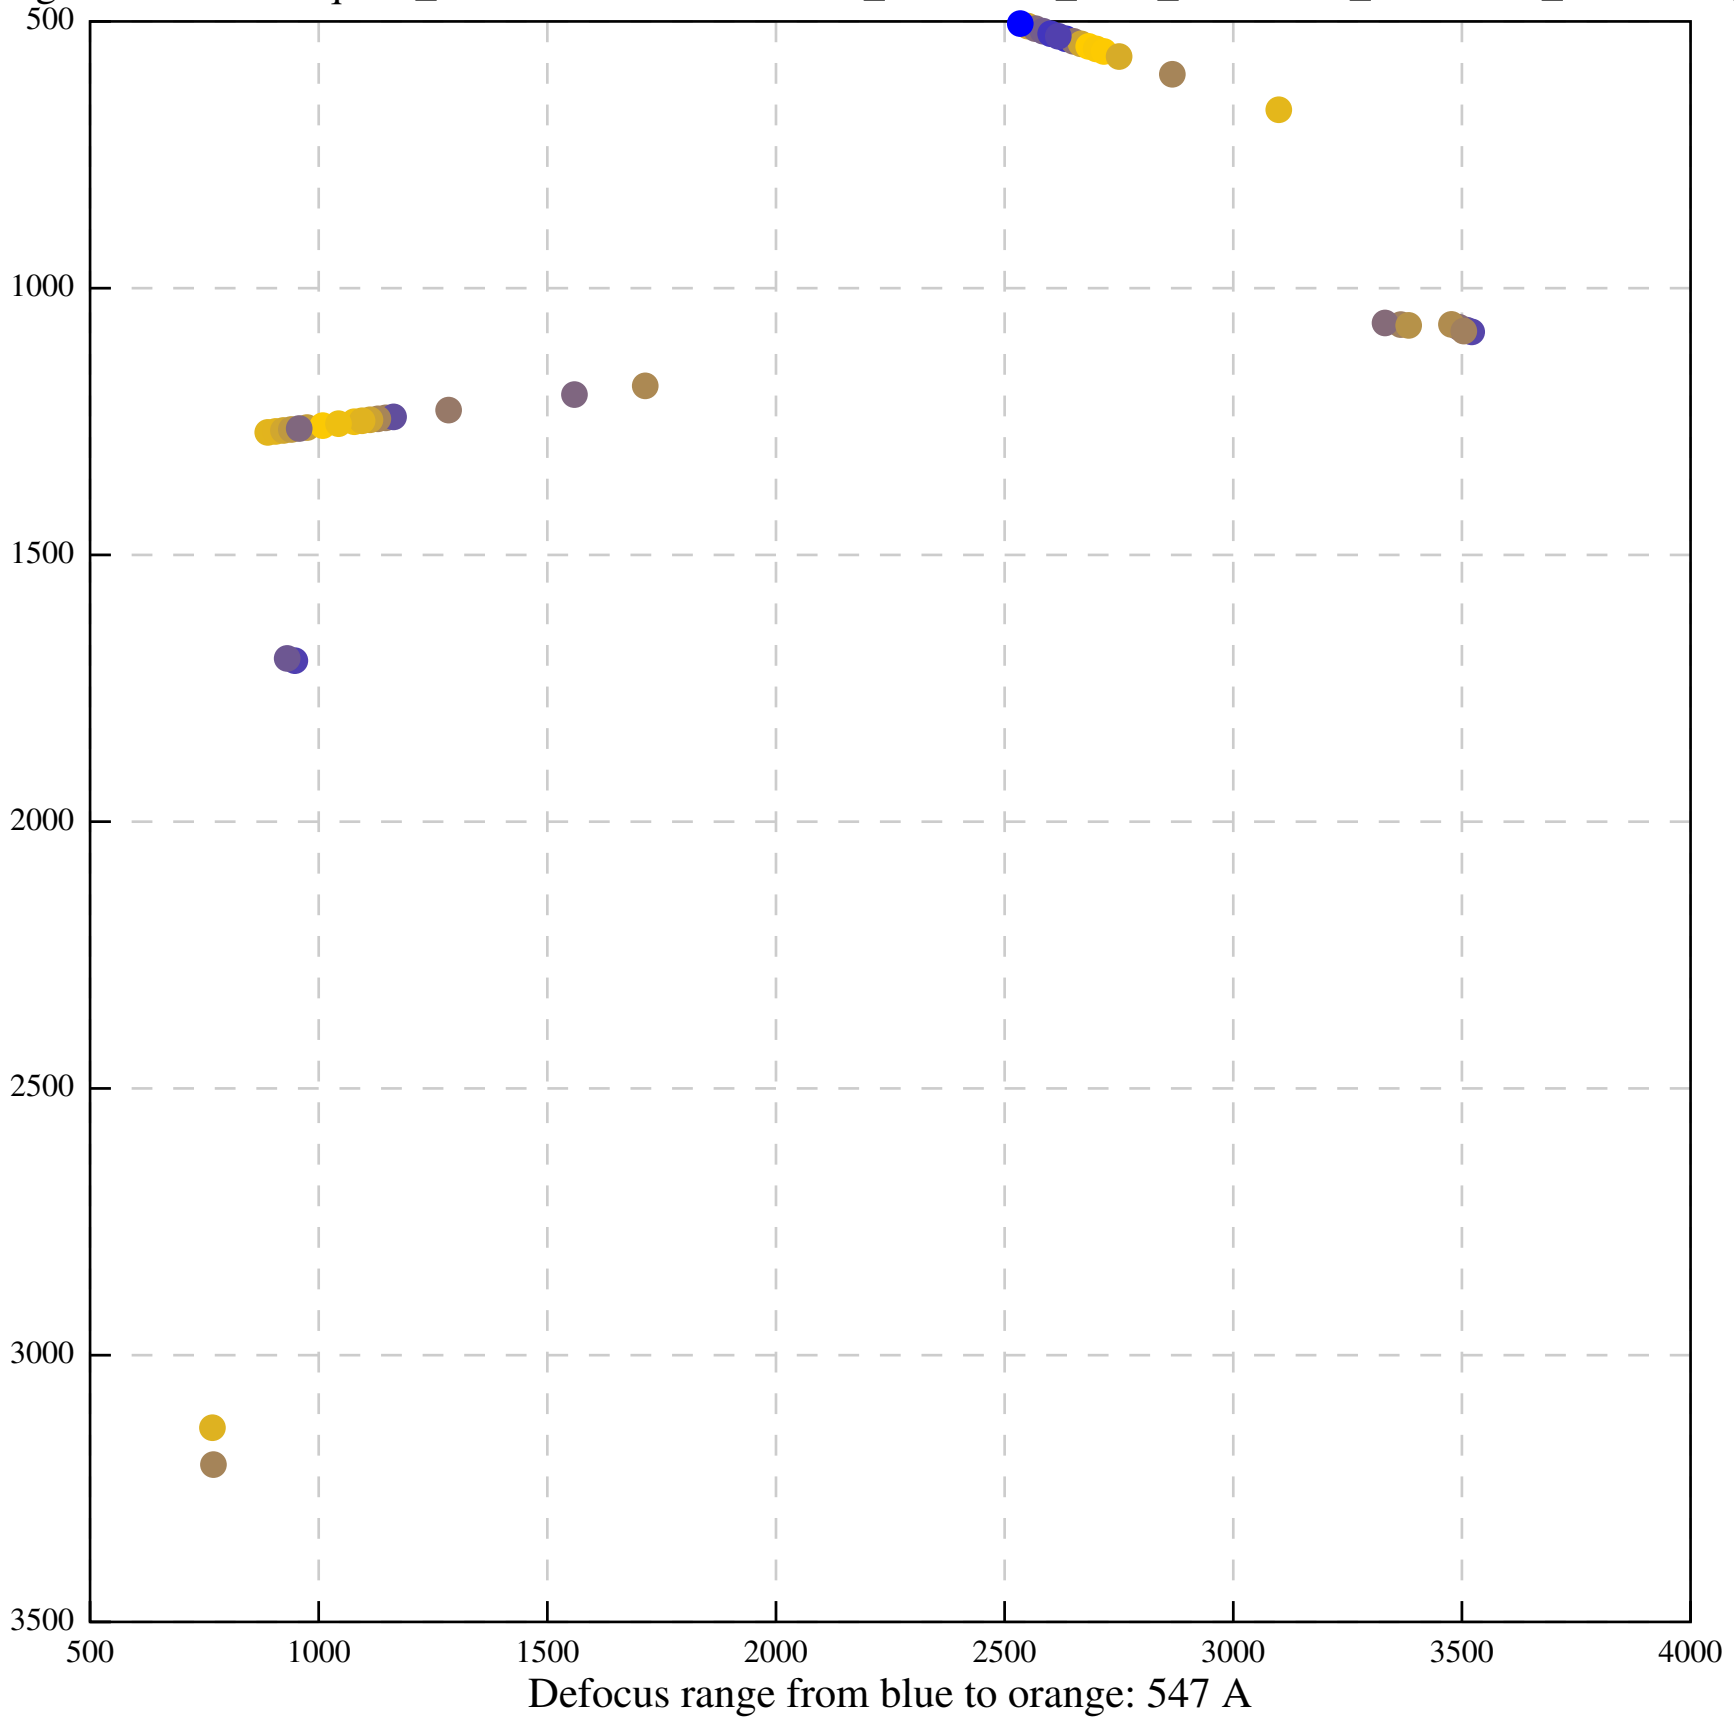

Defocus range from blue to orange: 612 A