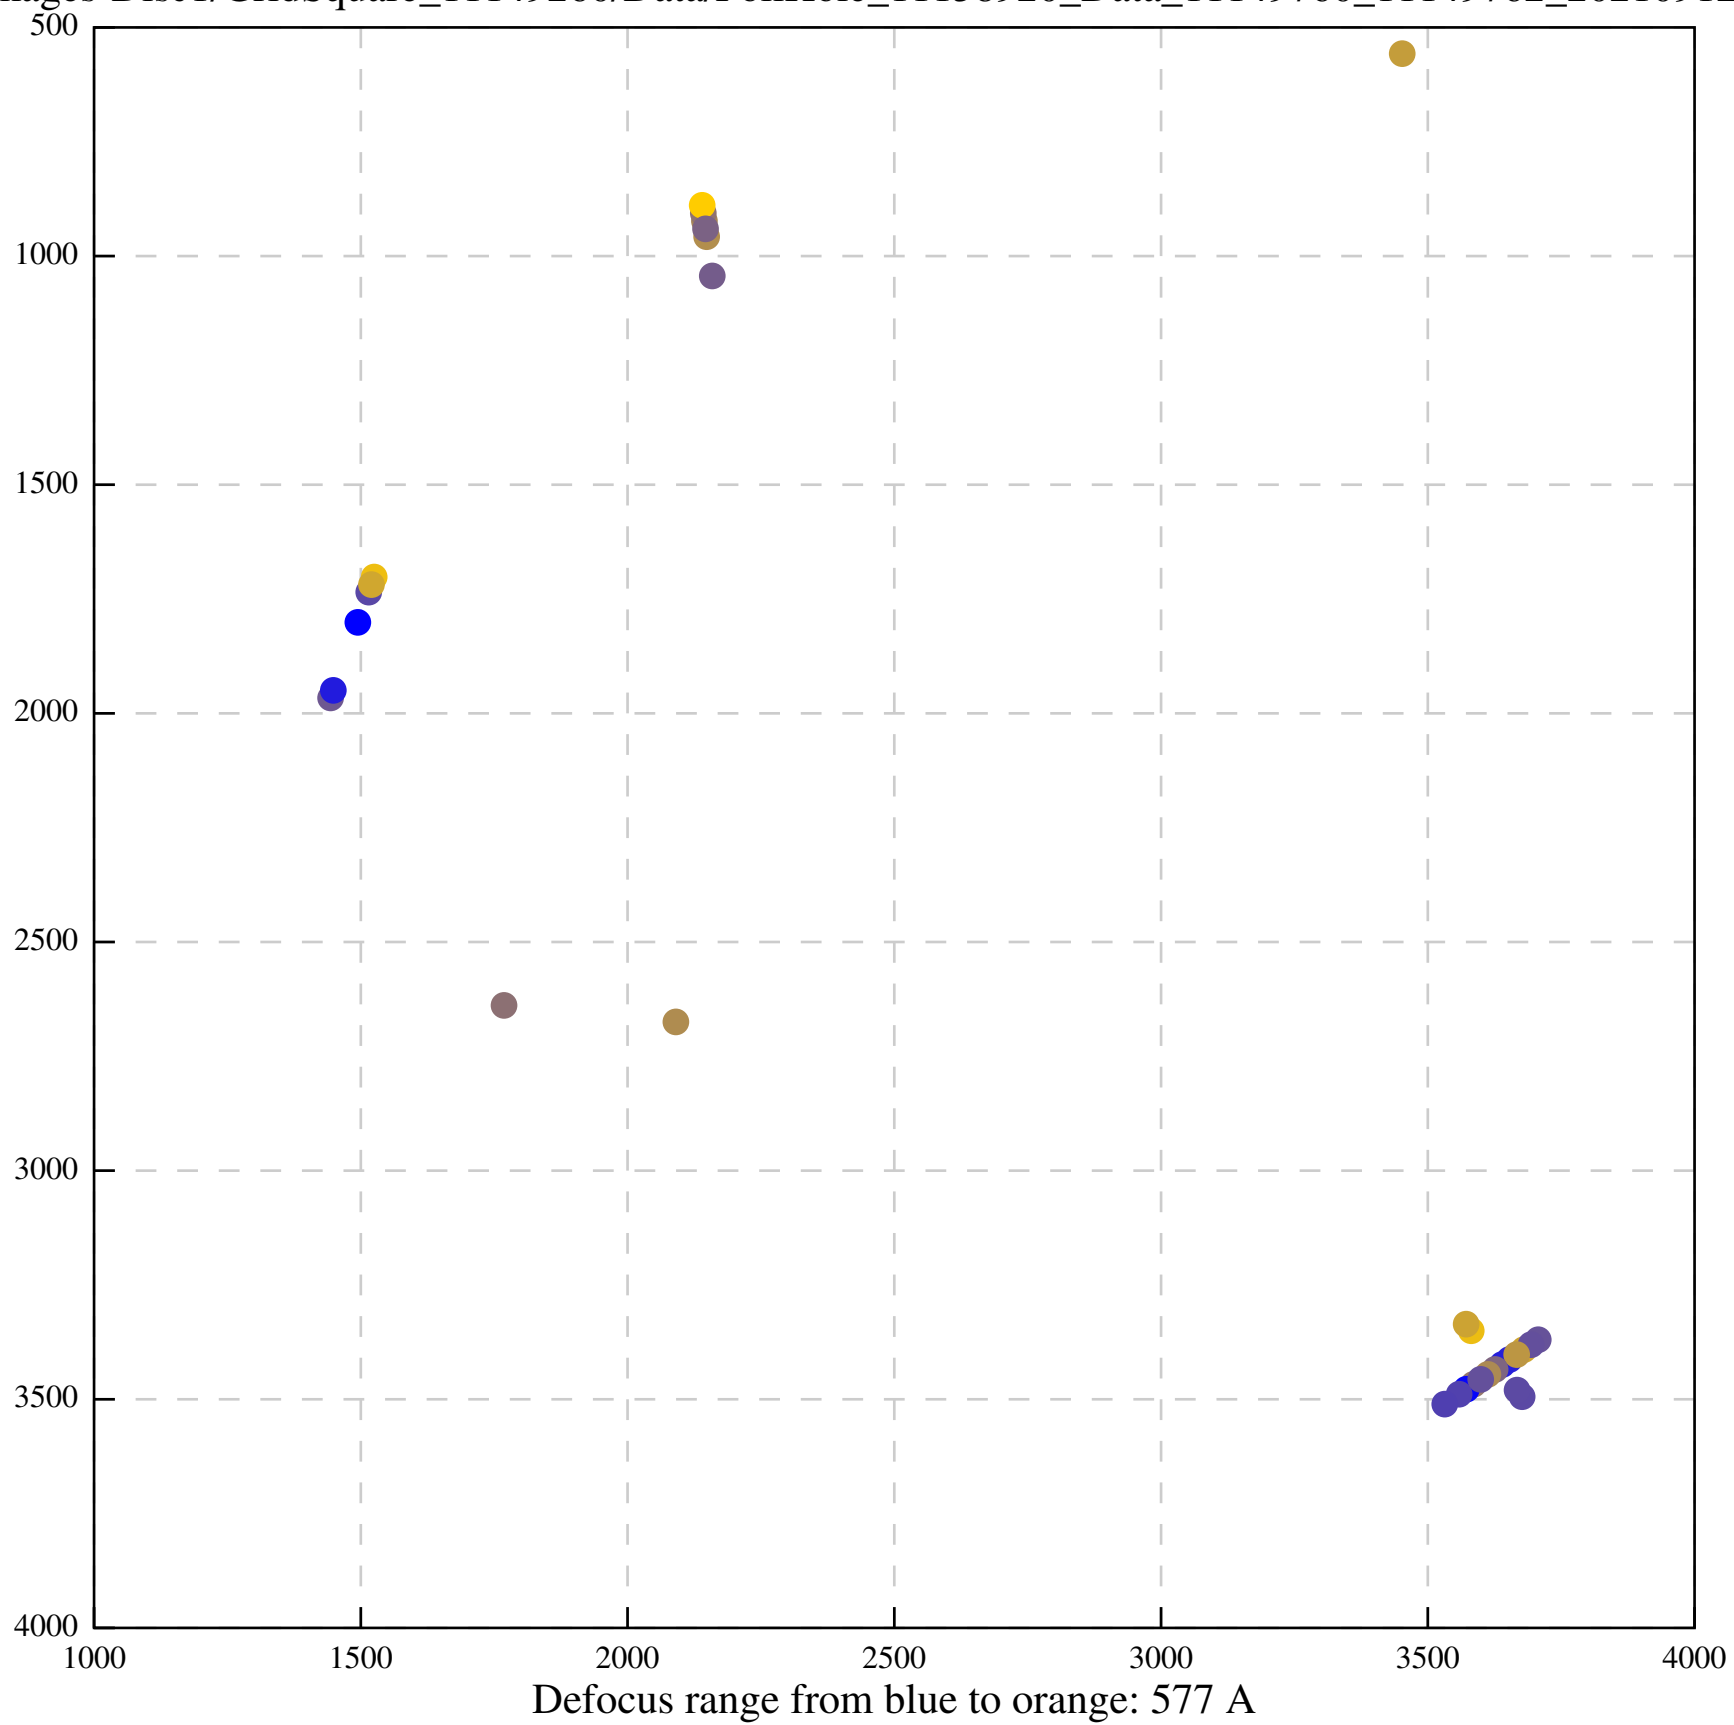

Defocus range from blue to orange: 0 A

Defocus range from blue to orange: 199 A

Defocus range from blue to orange: 143 A

Defocus range from blue to orange: 653 A

Defocus range from blue to orange: 1112 A

Defocus range from blue to orange: 244 A