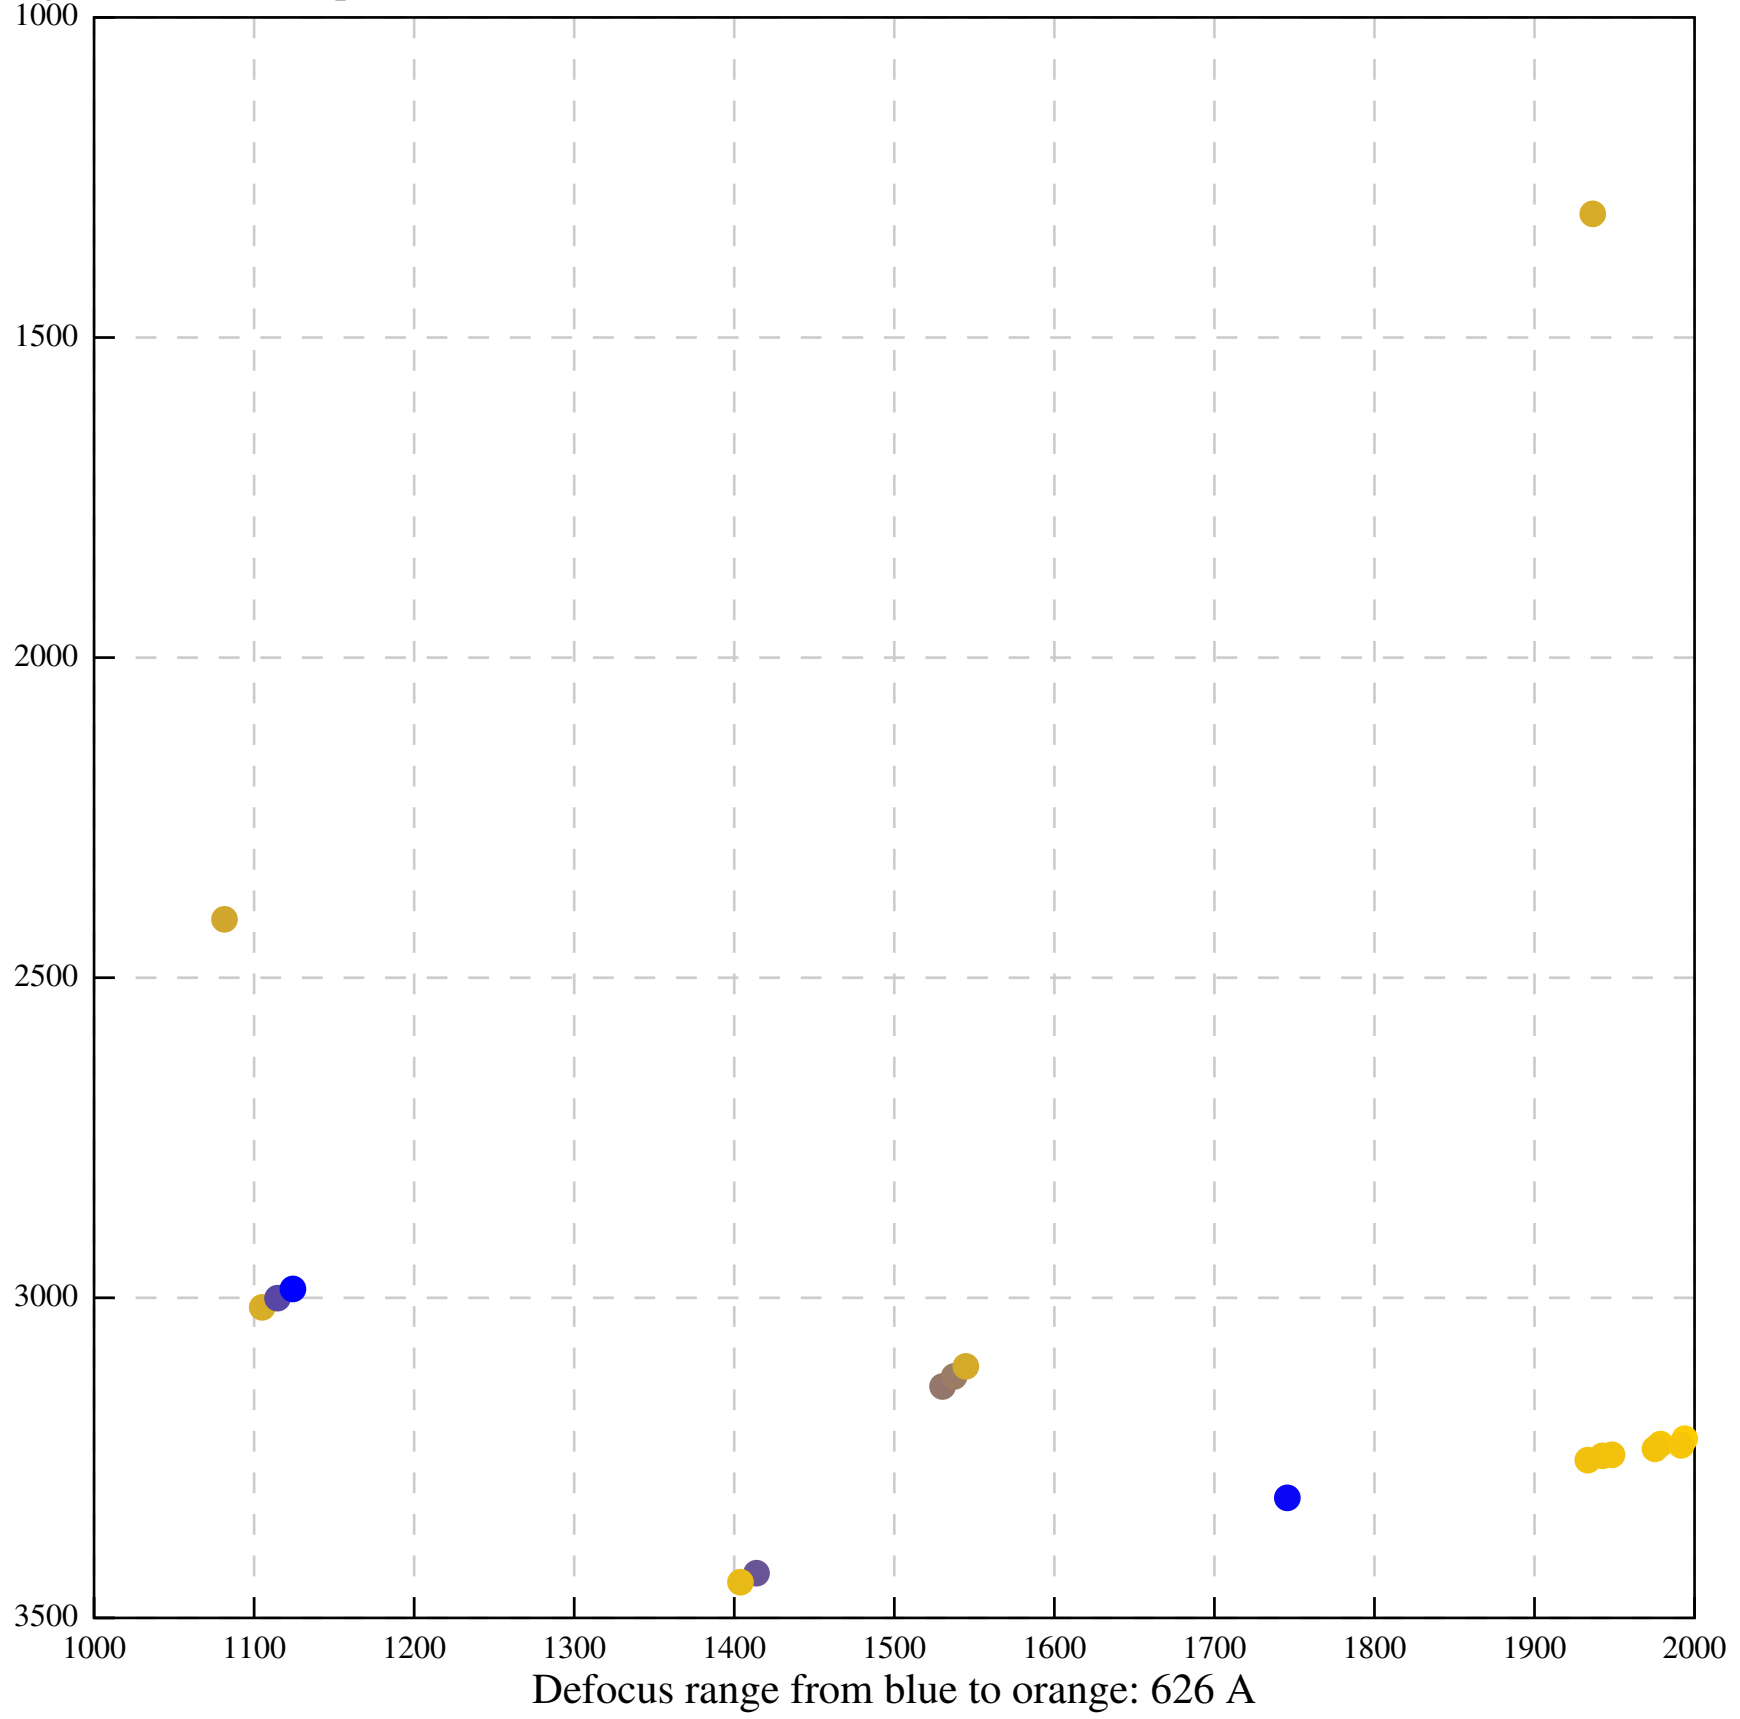

Defocus range from blue to orange: 52 A

Defocus range from blue to orange: 37 A

Defocus range from blue to orange: 377 A

Defocus range from blue to orange: 465 A

Defocus range from blue to orange: 0 A

Defocus range from blue to orange: 720 A