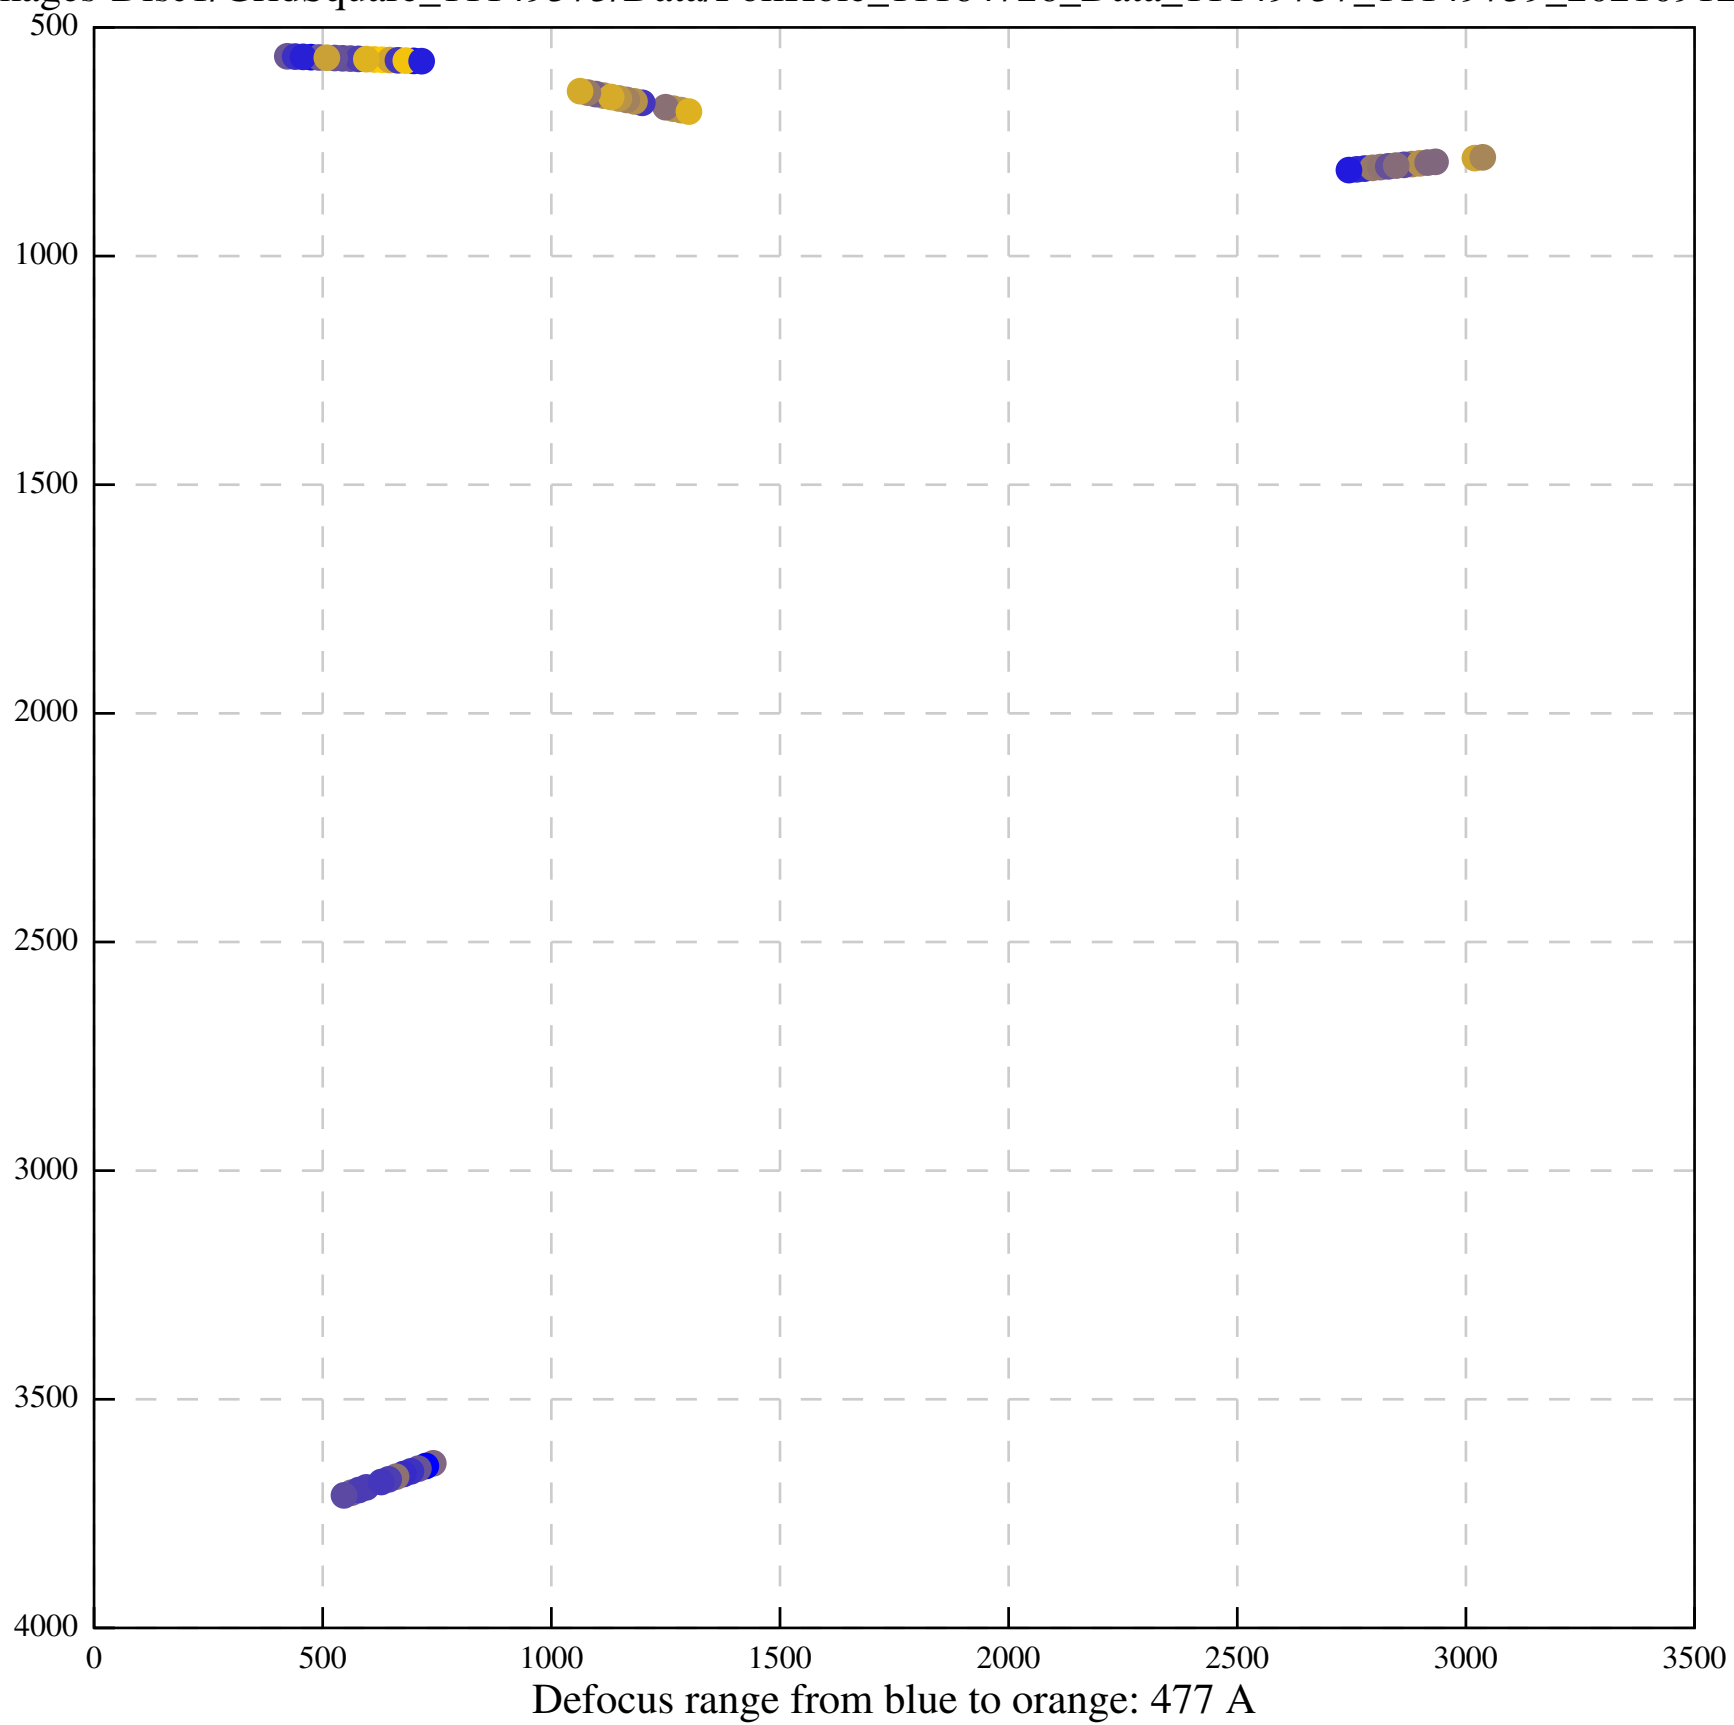

Defocus range from blue to orange: 554 A

Defocus range from blue to orange: 689 A

Defocus range from blue to orange: 87 A

Defocus range from blue to orange: 0 A

Defocus range from blue to orange: 322 A

Defocus range from blue to orange: 349 A