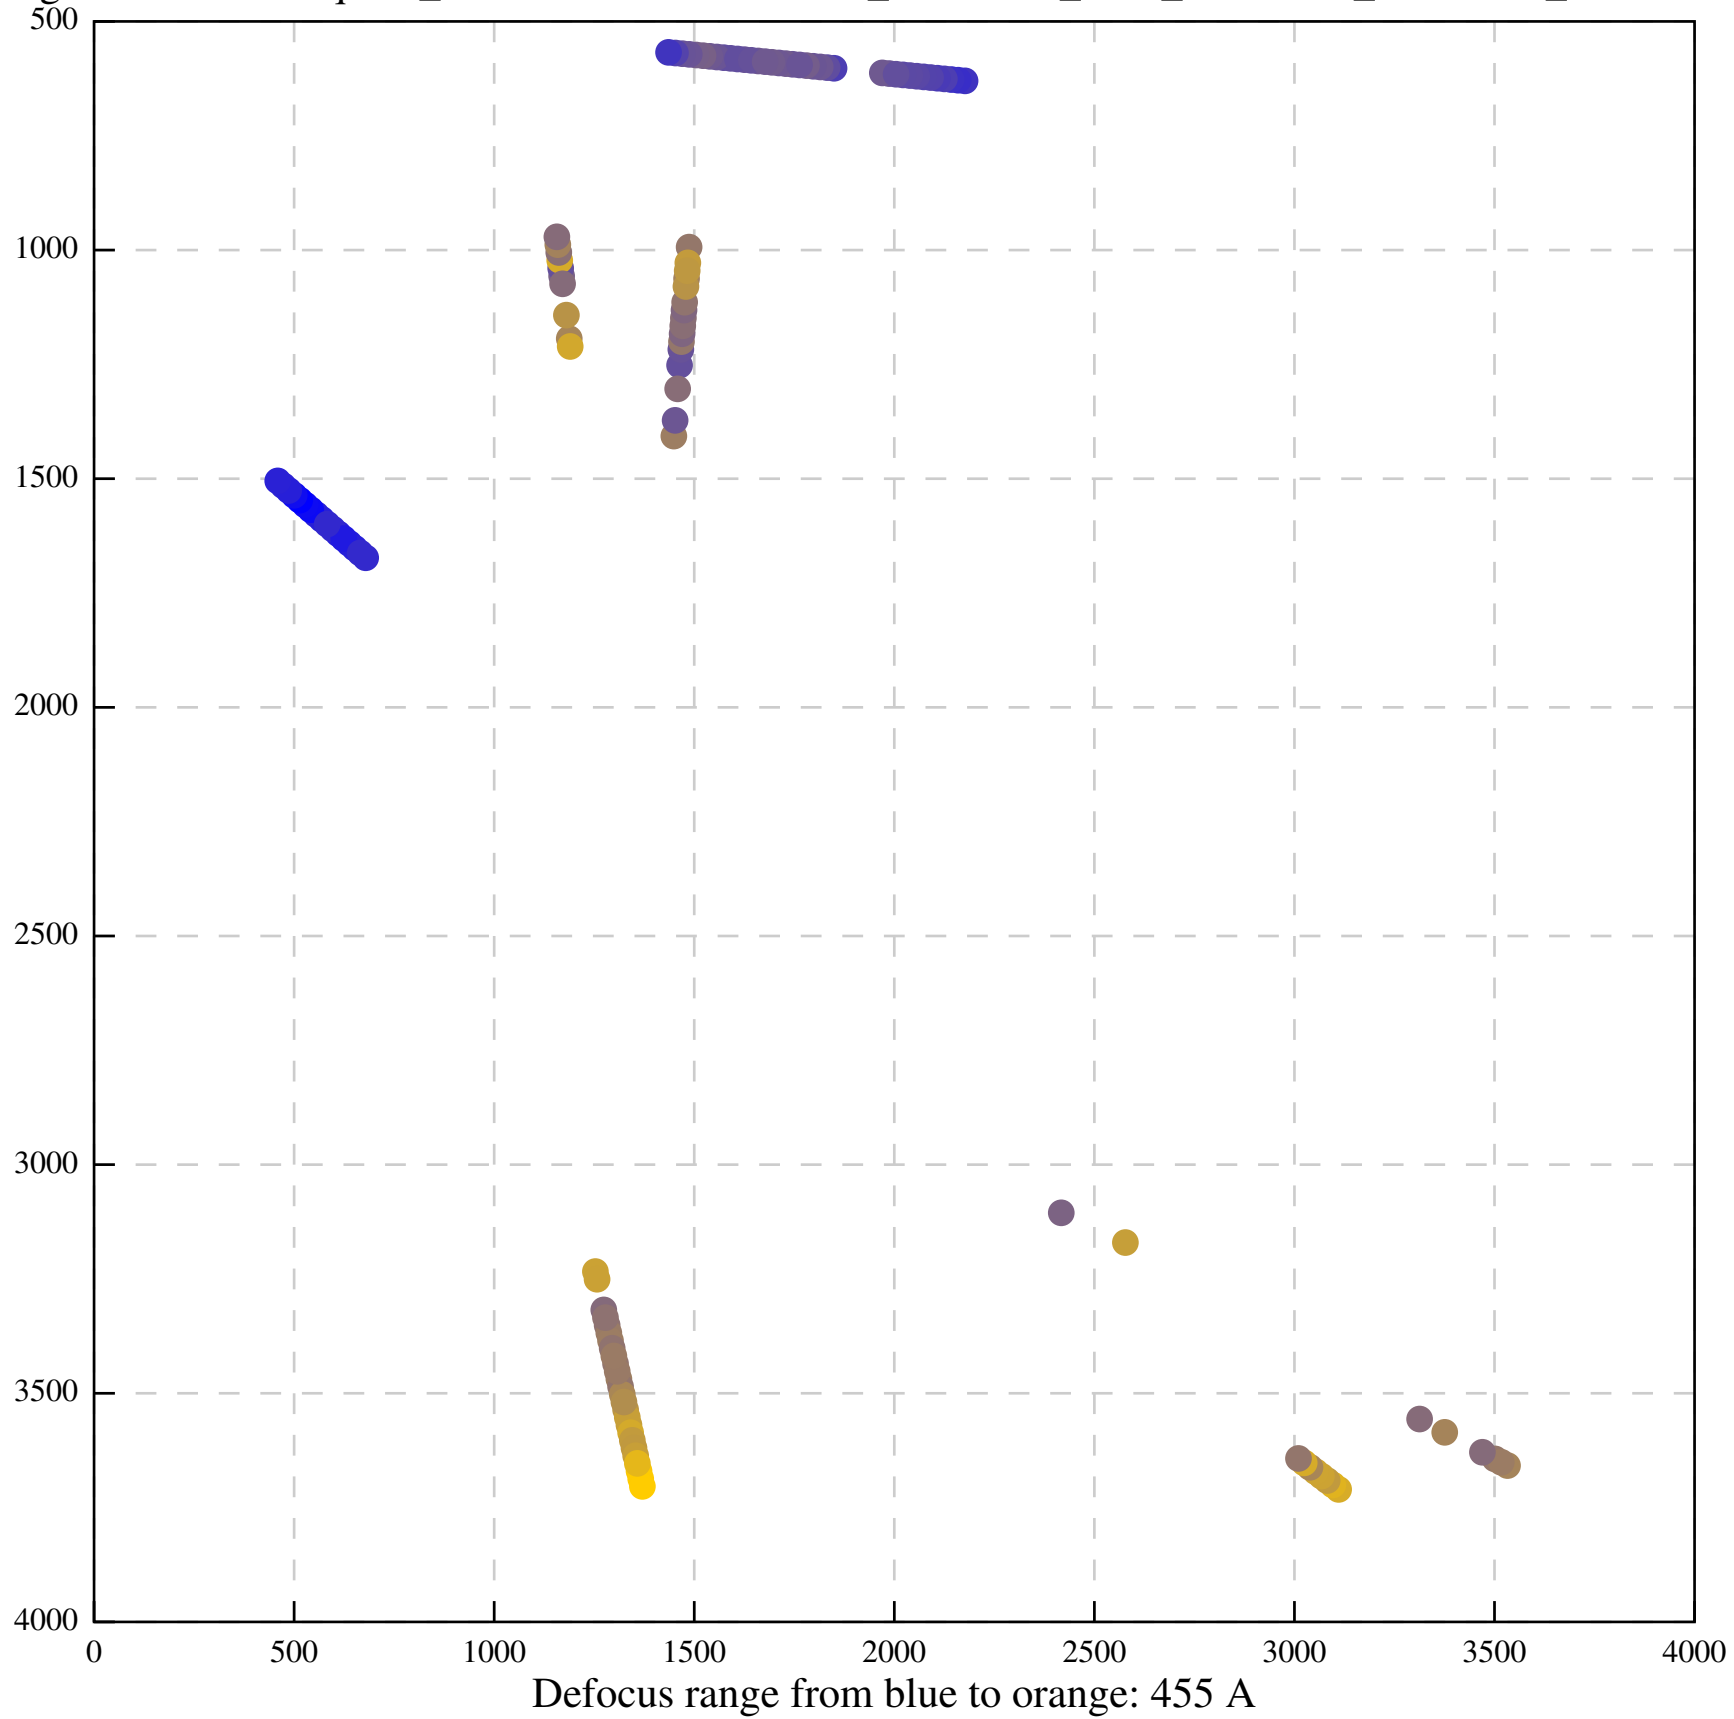

Defocus range from blue to orange: 1384 A

Defocus range from blue to orange: 1111 A

Defocus range from blue to orange: 785 A

Defocus range from blue to orange: 1651 A

Defocus range from blue to orange: 485 A