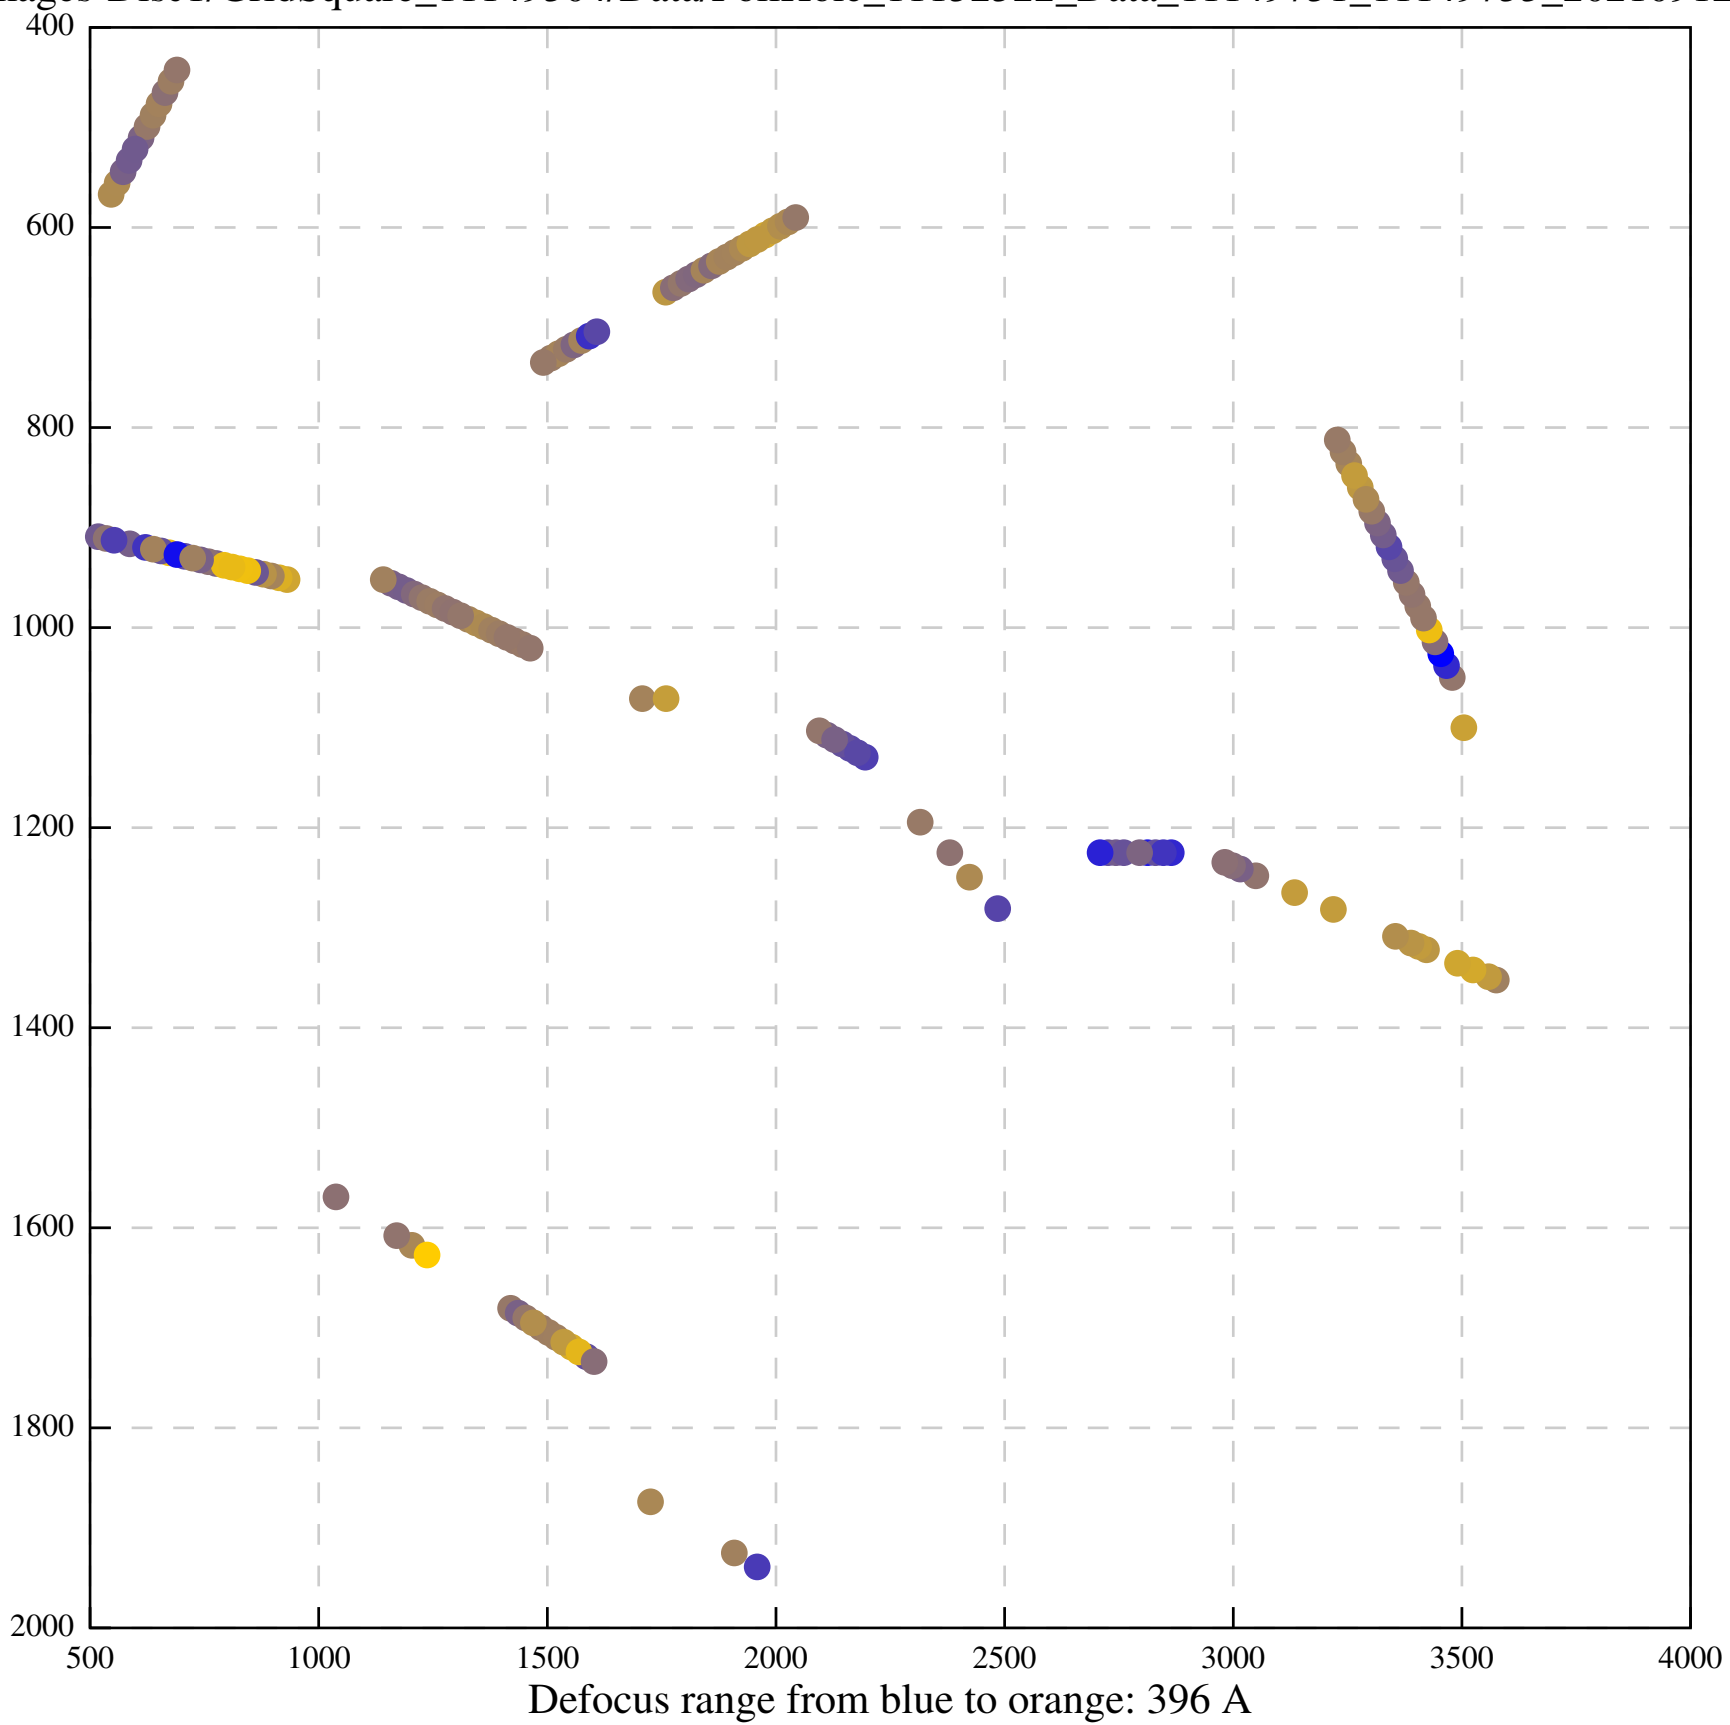

Defocus range from blue to orange: 537 A

Defocus range from blue to orange: 131 A

Defocus range from blue to orange: 115 A

Defocus range from blue to orange: 370 A

Defocus range from blue to orange: 0 A

Defocus range from blue to orange: 41 A