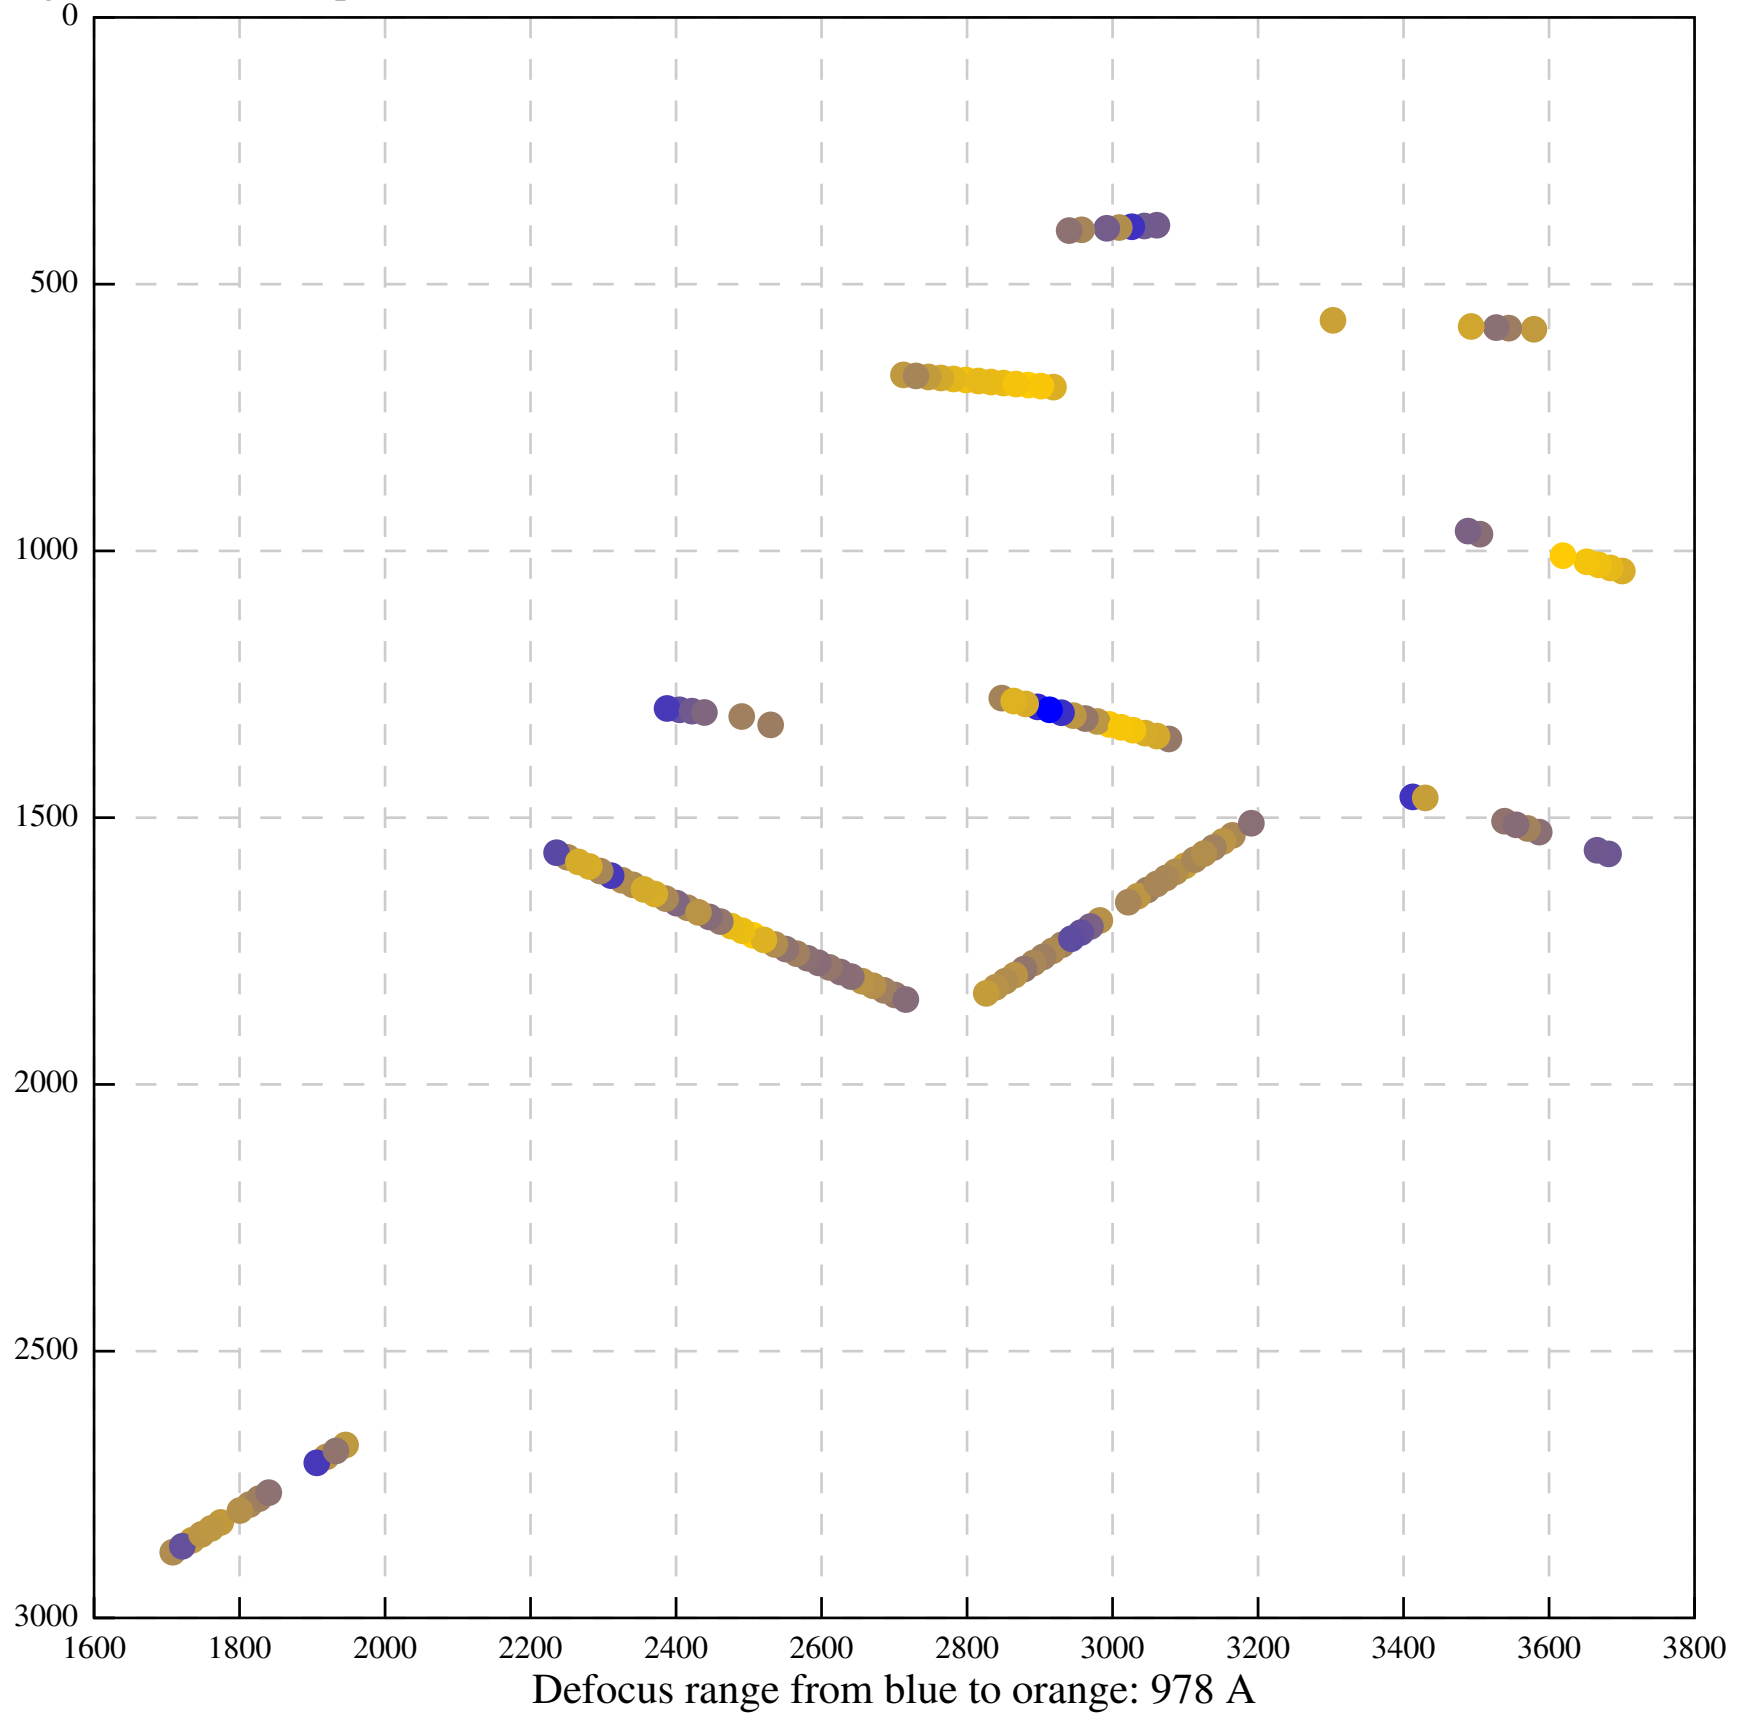

Defocus range from blue to orange: 509 A

Defocus range from blue to orange: 497 Å

Defocus range from blue to orange: 317 A

Defocus range from blue to orange: 327 A

Defocus range from blue to orange: 640 A