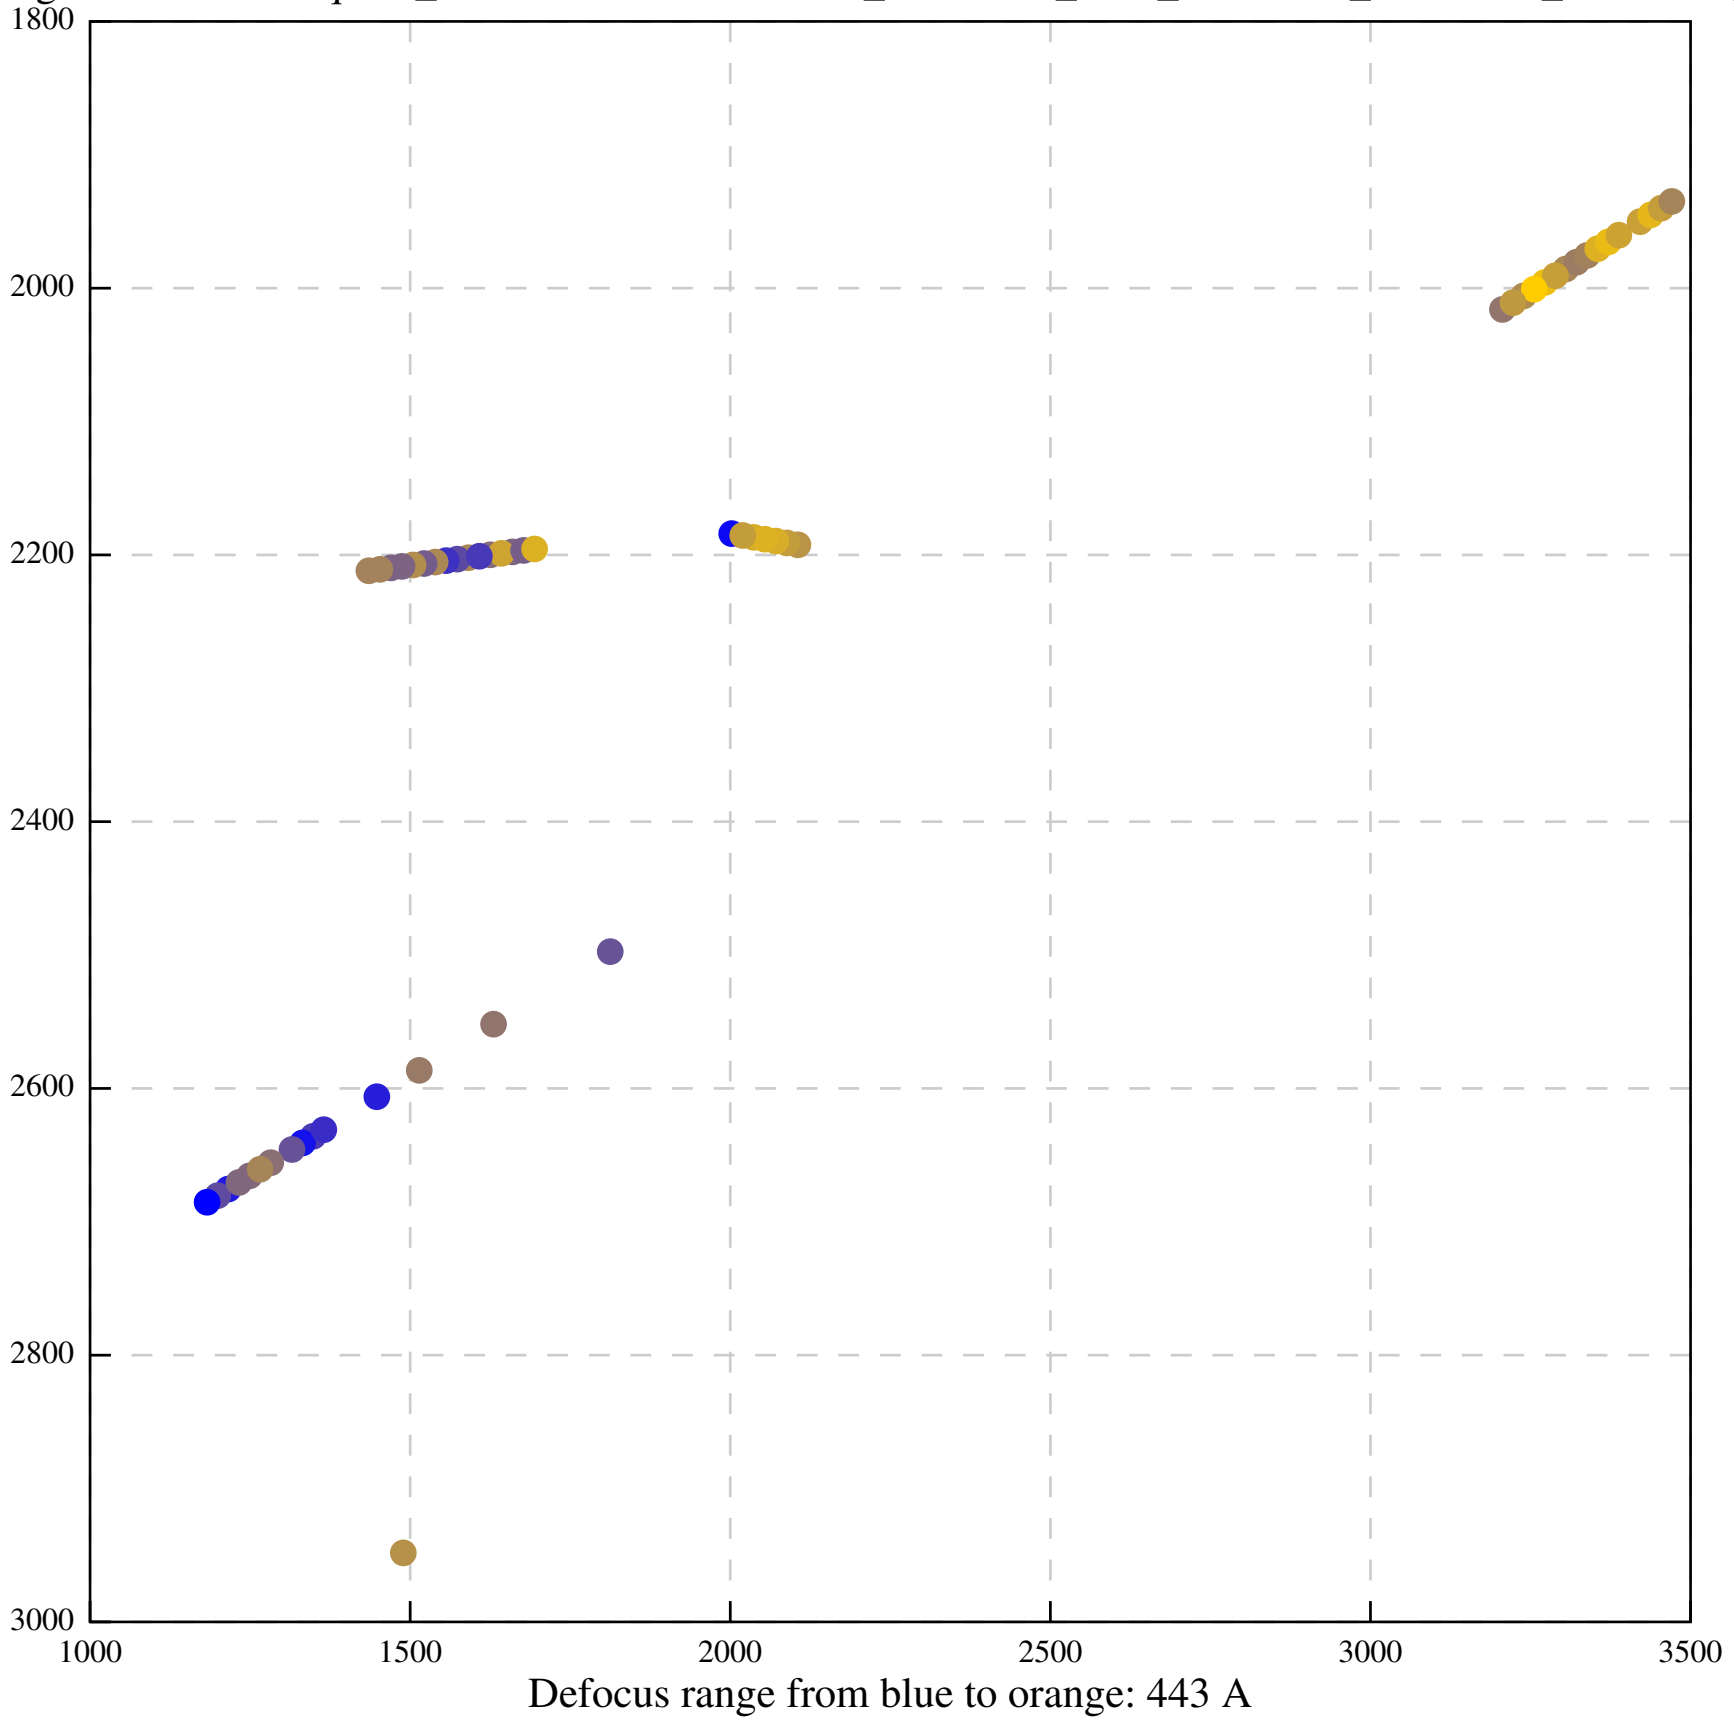

Defocus range from blue to orange: 537 A

Defocus range from blue to orange: 131 A

Defocus range from blue to orange: 115 A

Defocus range from blue to orange: 370 A

Defocus range from blue to orange: 0 A

Defocus range from blue to orange: 41 A