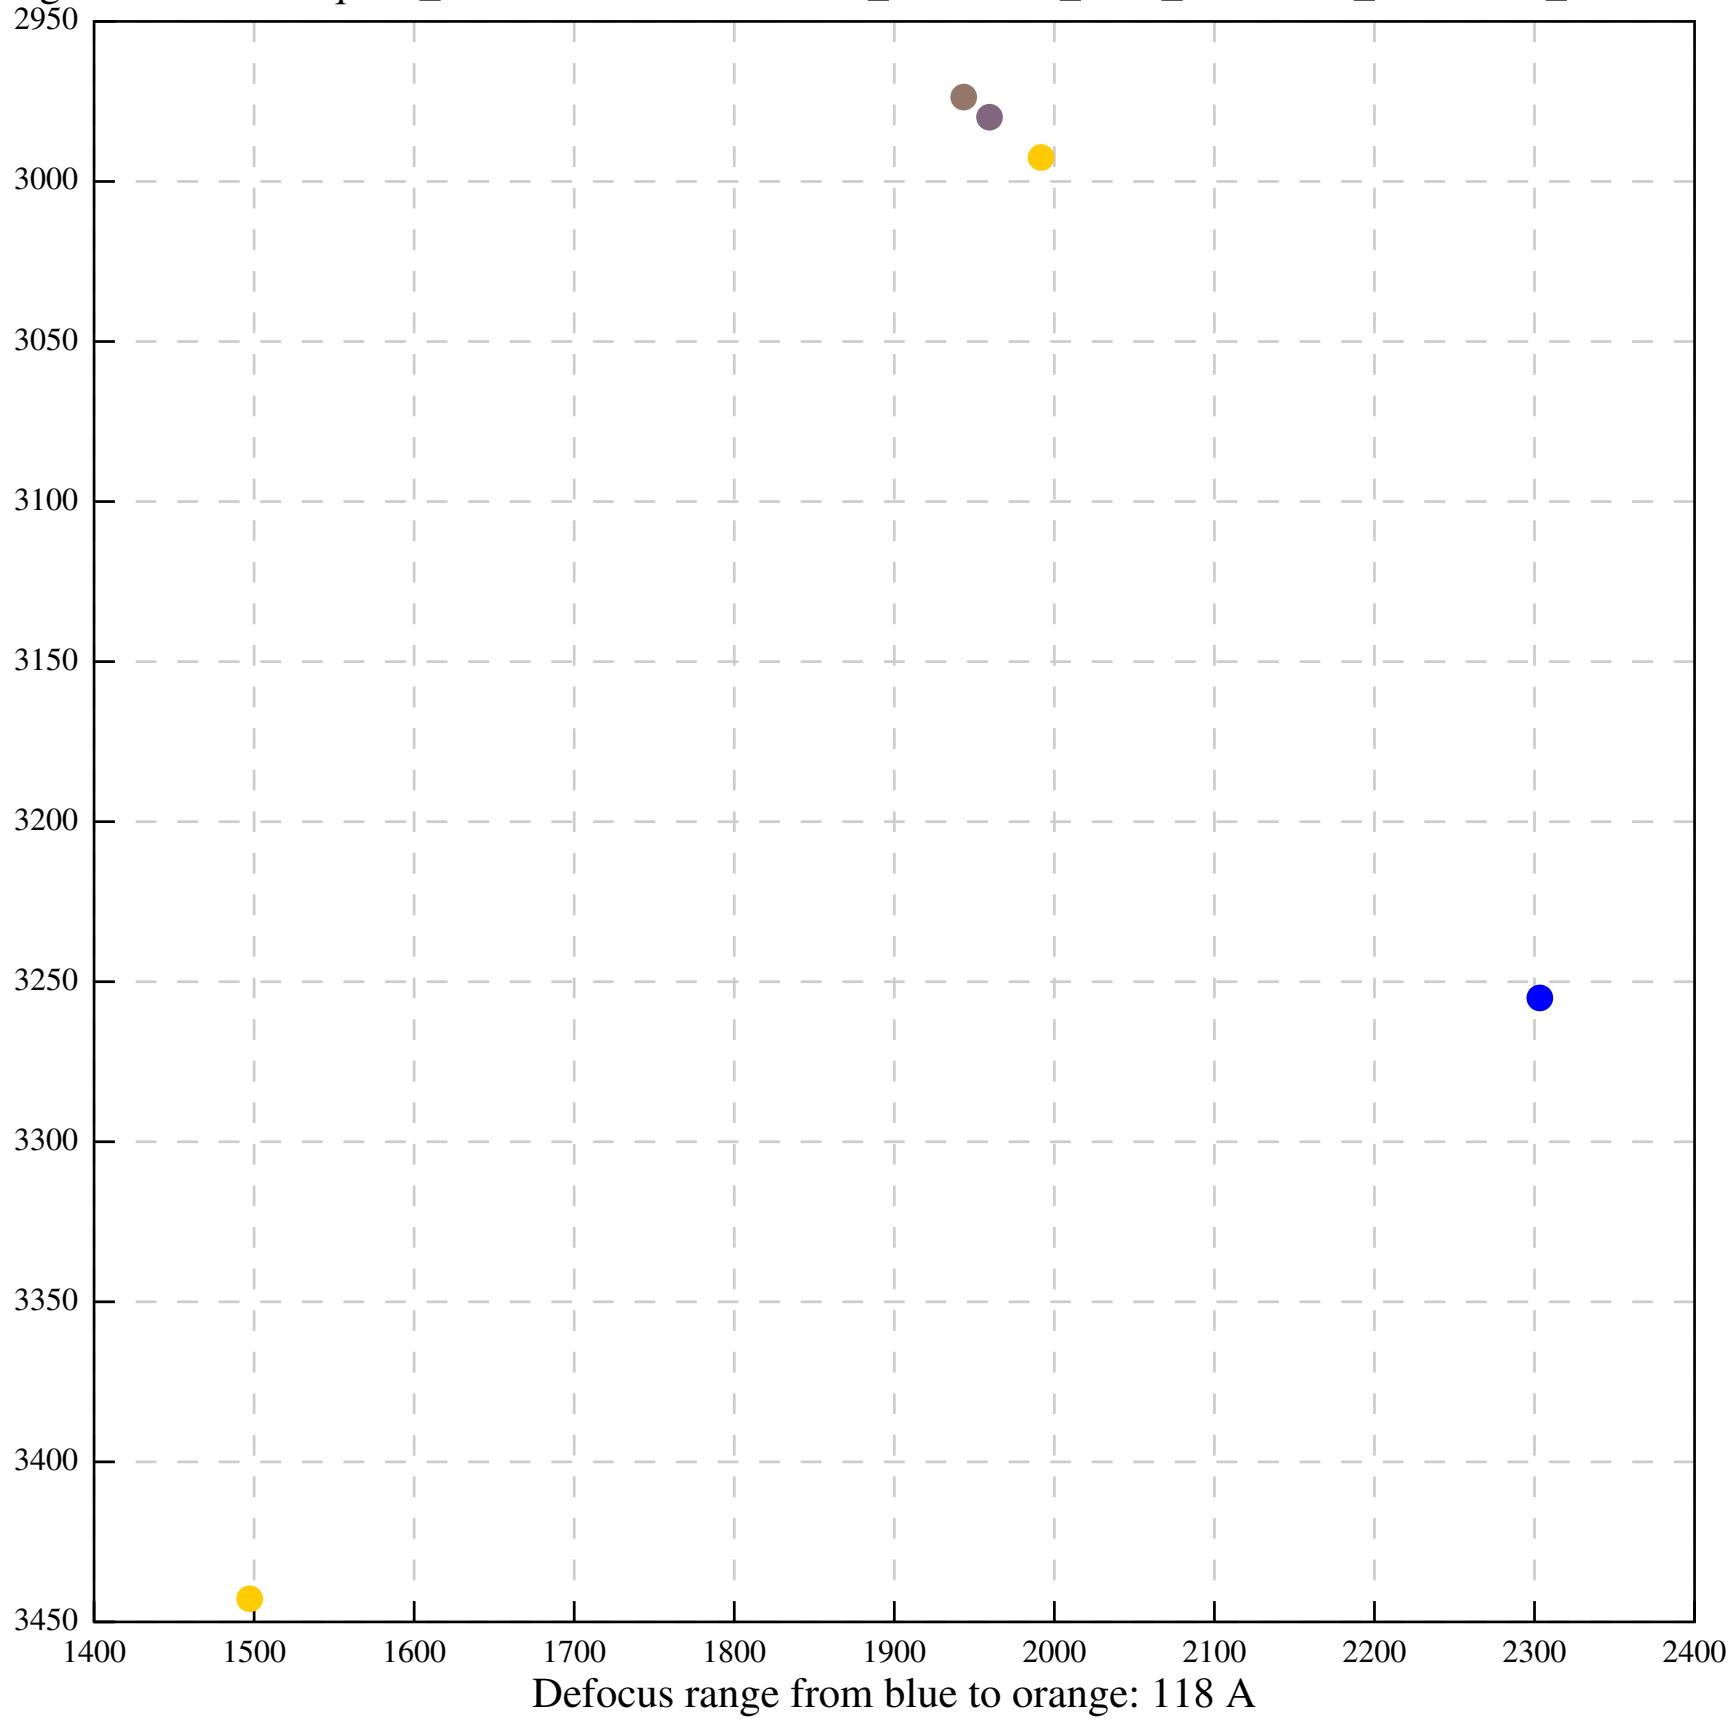

Defocus range from blue to orange: 174 Å

Defocus range from blue to orange: 273 A

Defocus range from blue to orange: 361 A

Defocus range from blue to orange: 0 A

Defocus range from blue to orange: 562 A

Defocus range from blue to orange: 91 A