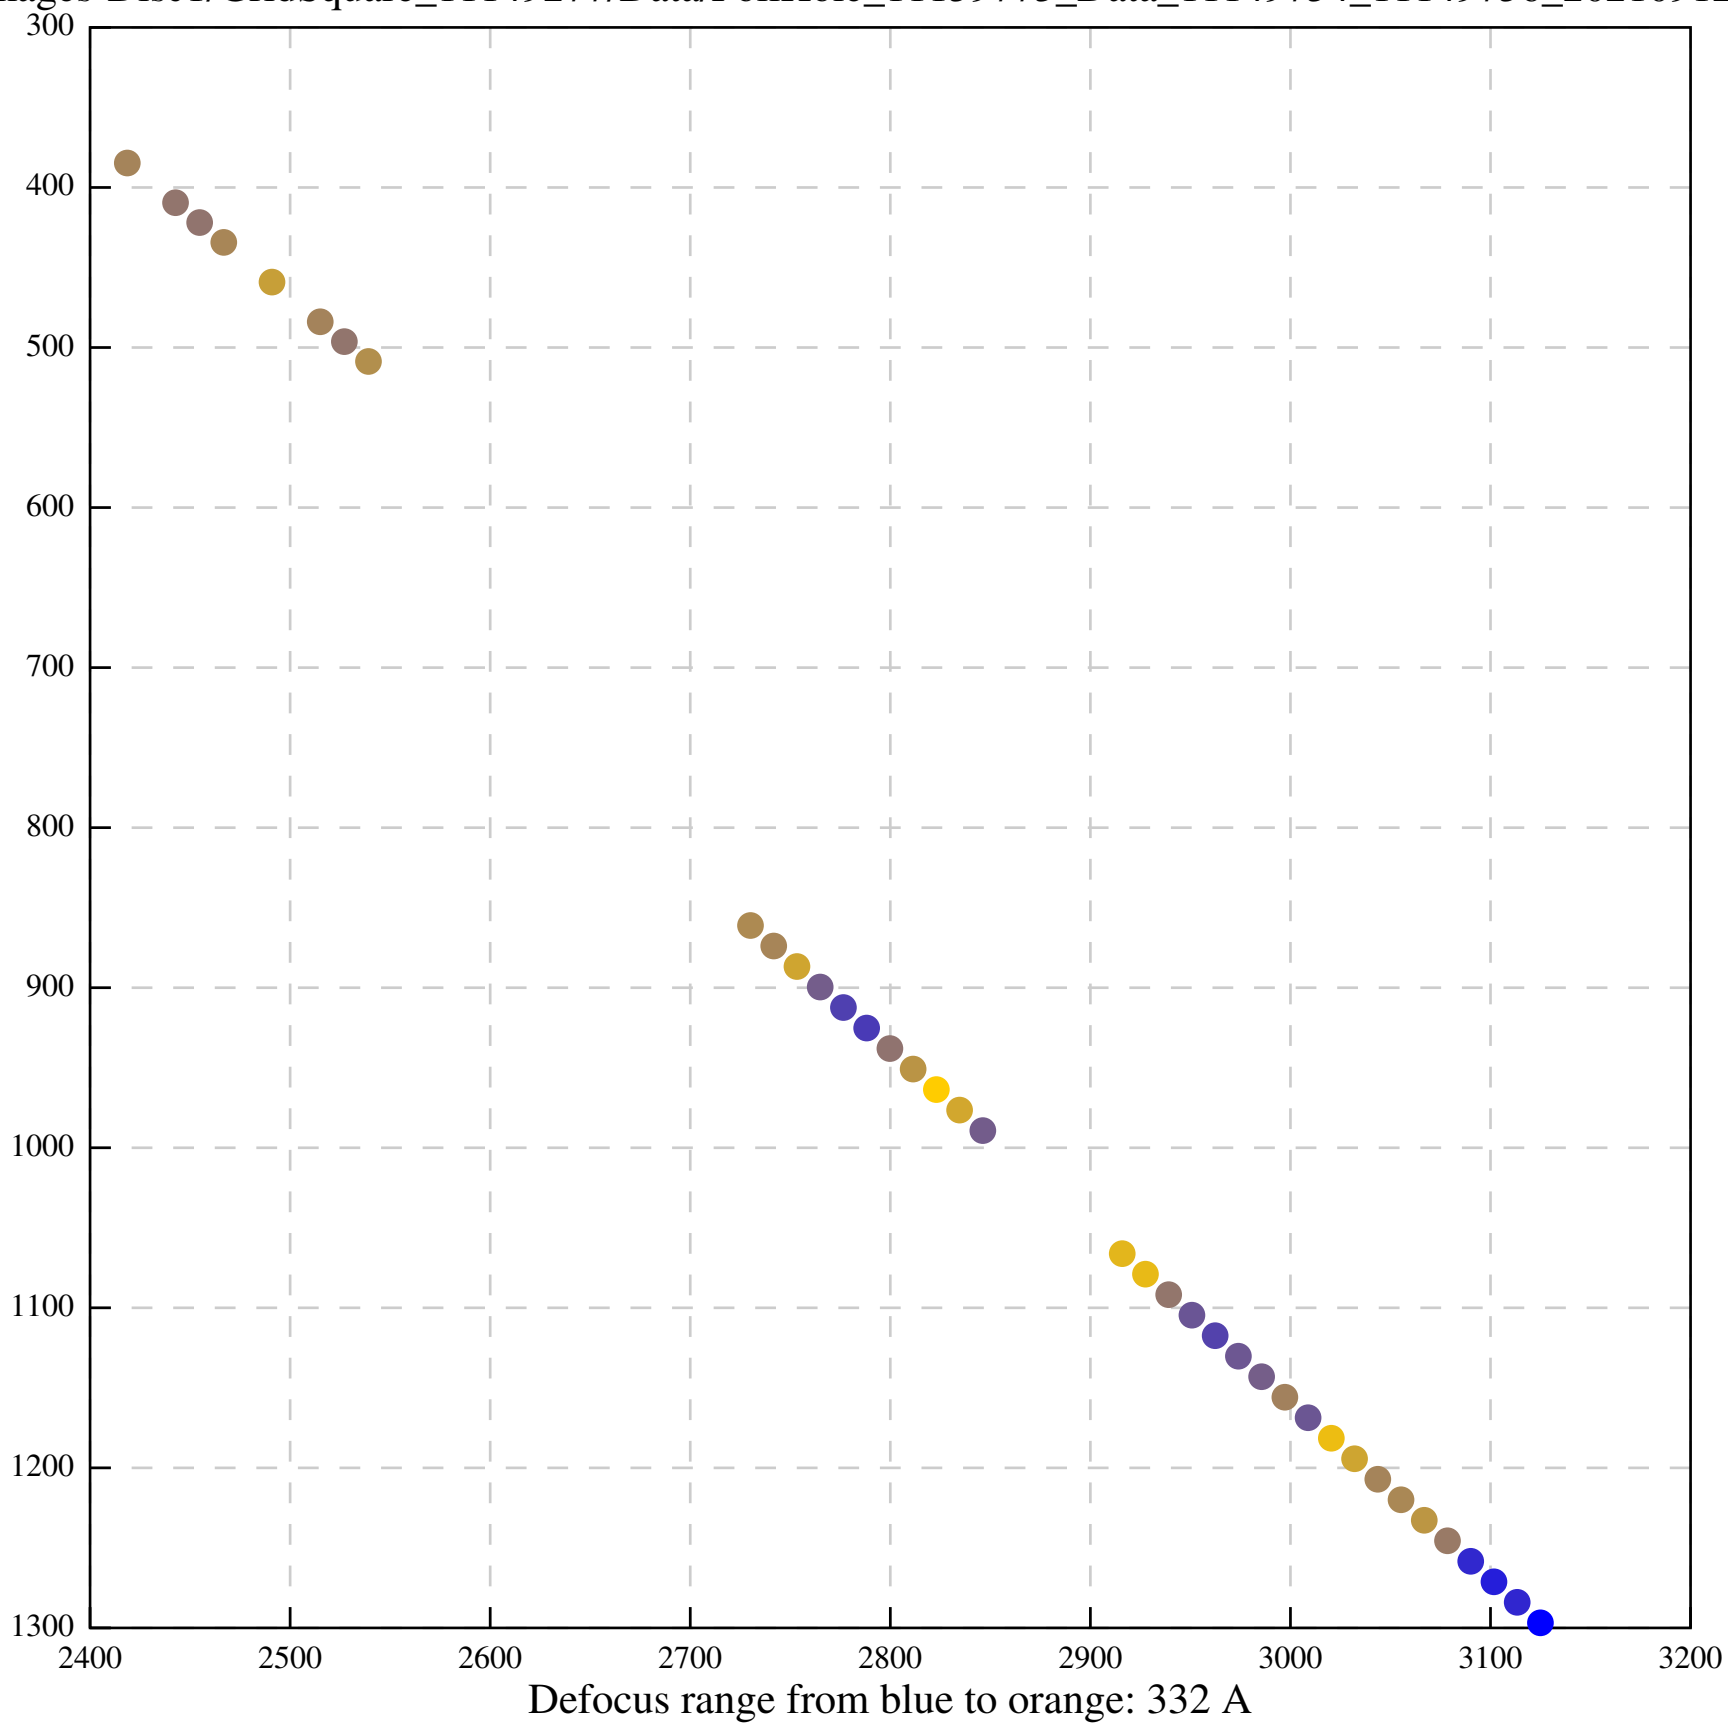

Defocus range from blue to orange: 418 A

Defocus range from blue to orange: 0 A

Defocus range from blue to orange: 669 A

Defocus range from blue to orange: 406 A

Defocus range from blue to orange: 427 A

Defocus range from blue to orange: 136 A