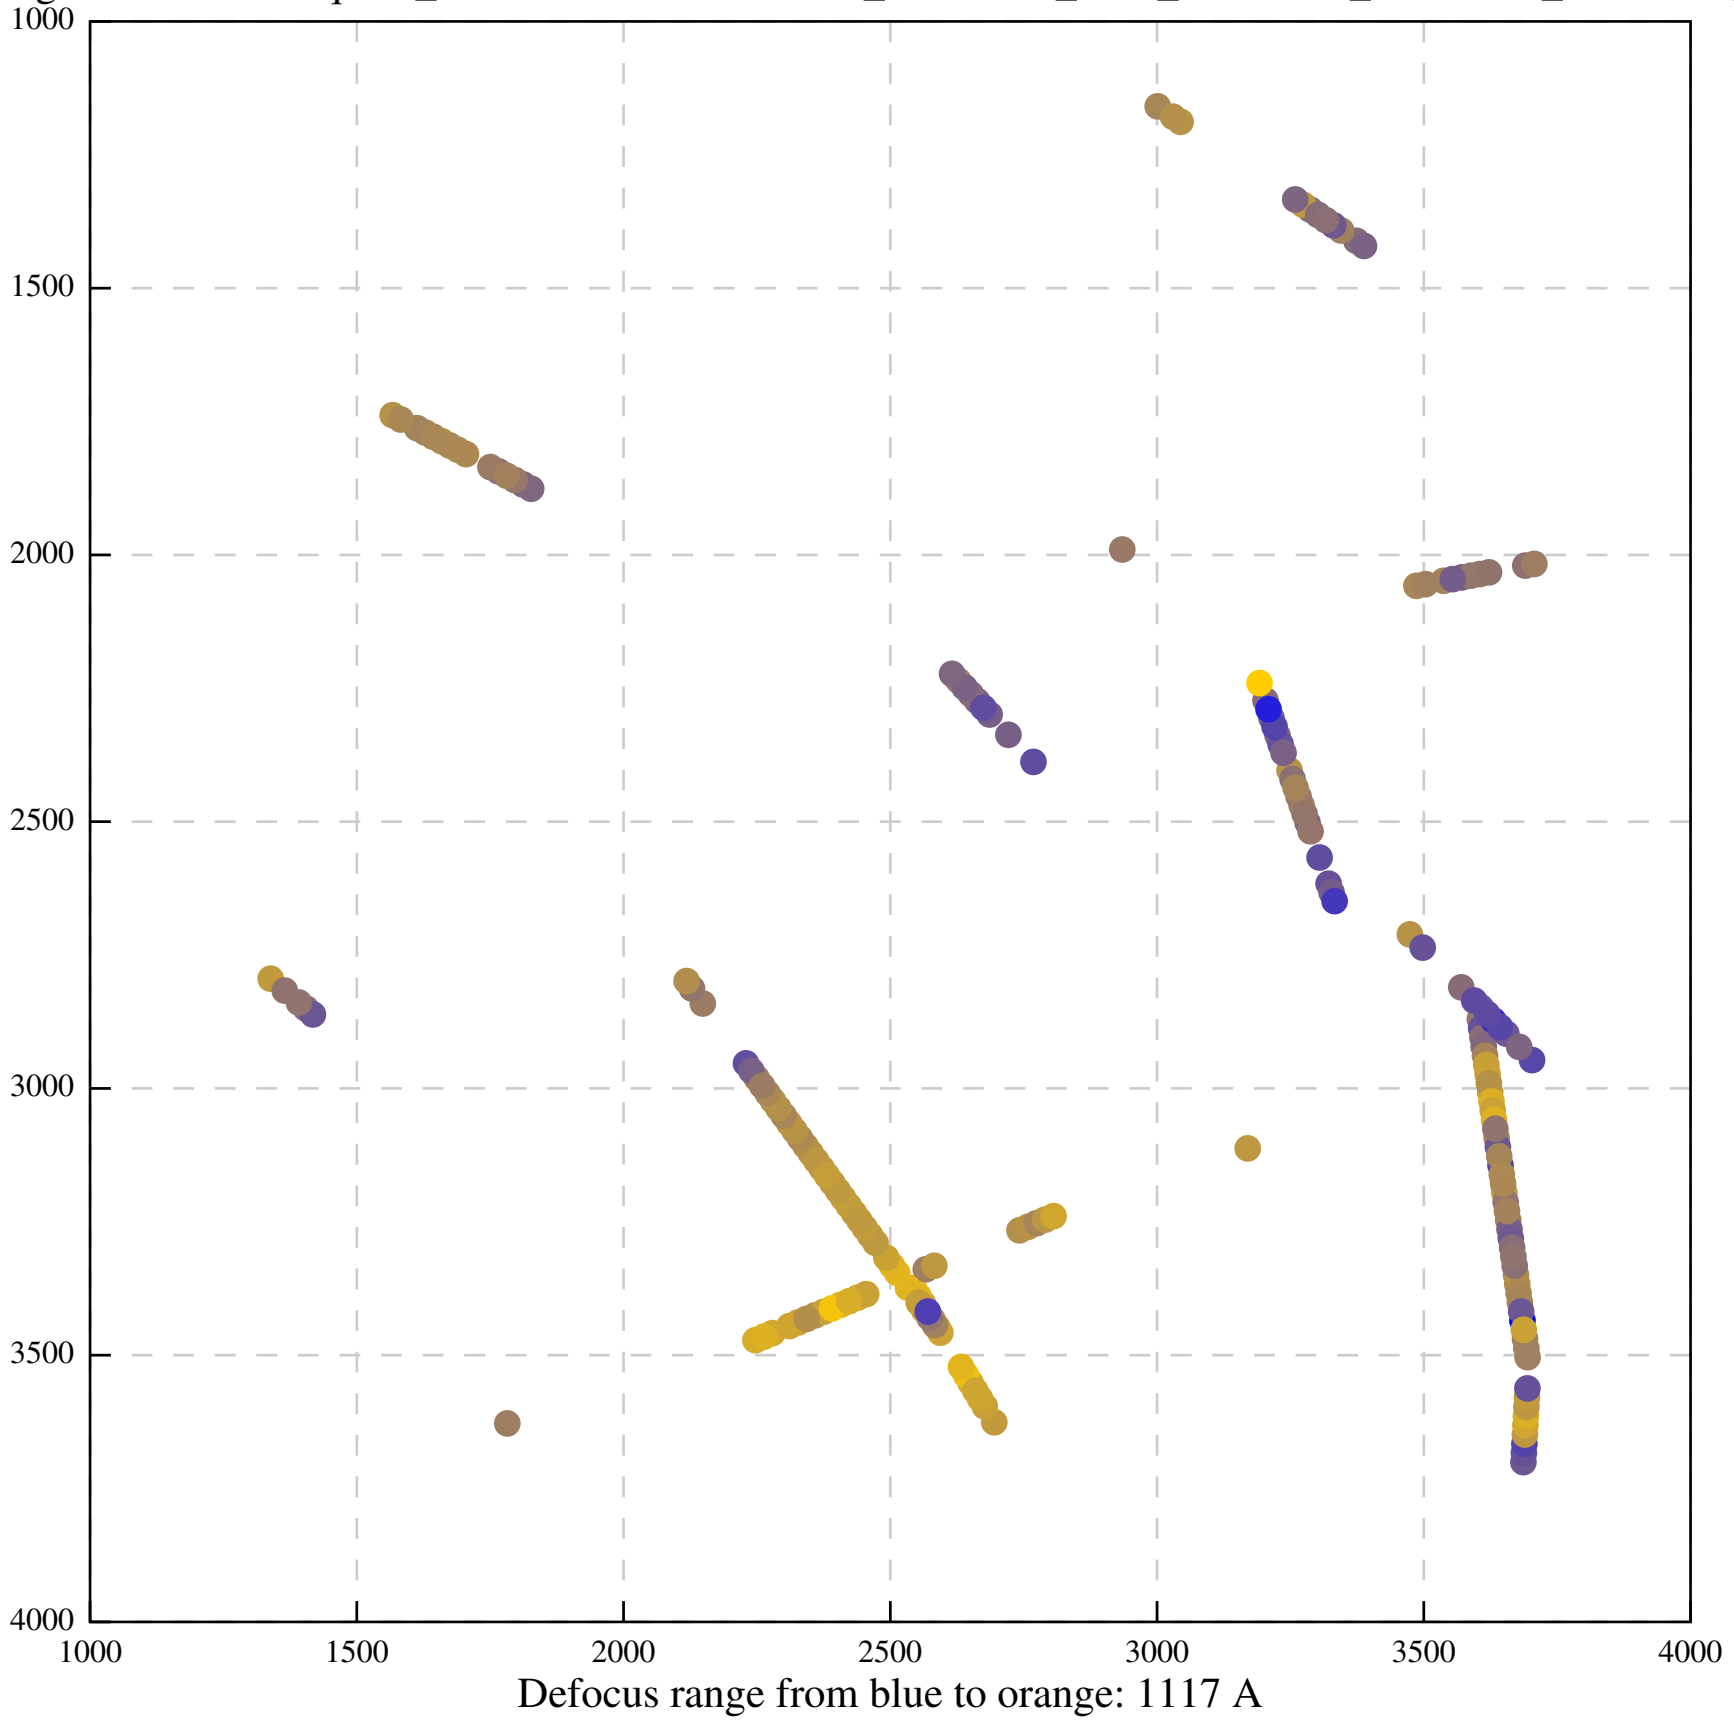

Defocus range from blue to orange: 613 A

Defocus range from blue to orange: 848 A

Defocus range from blue to orange: 476 A

Defocus range from blue to orange: 463 A

Defocus range from blue to orange: 157 A