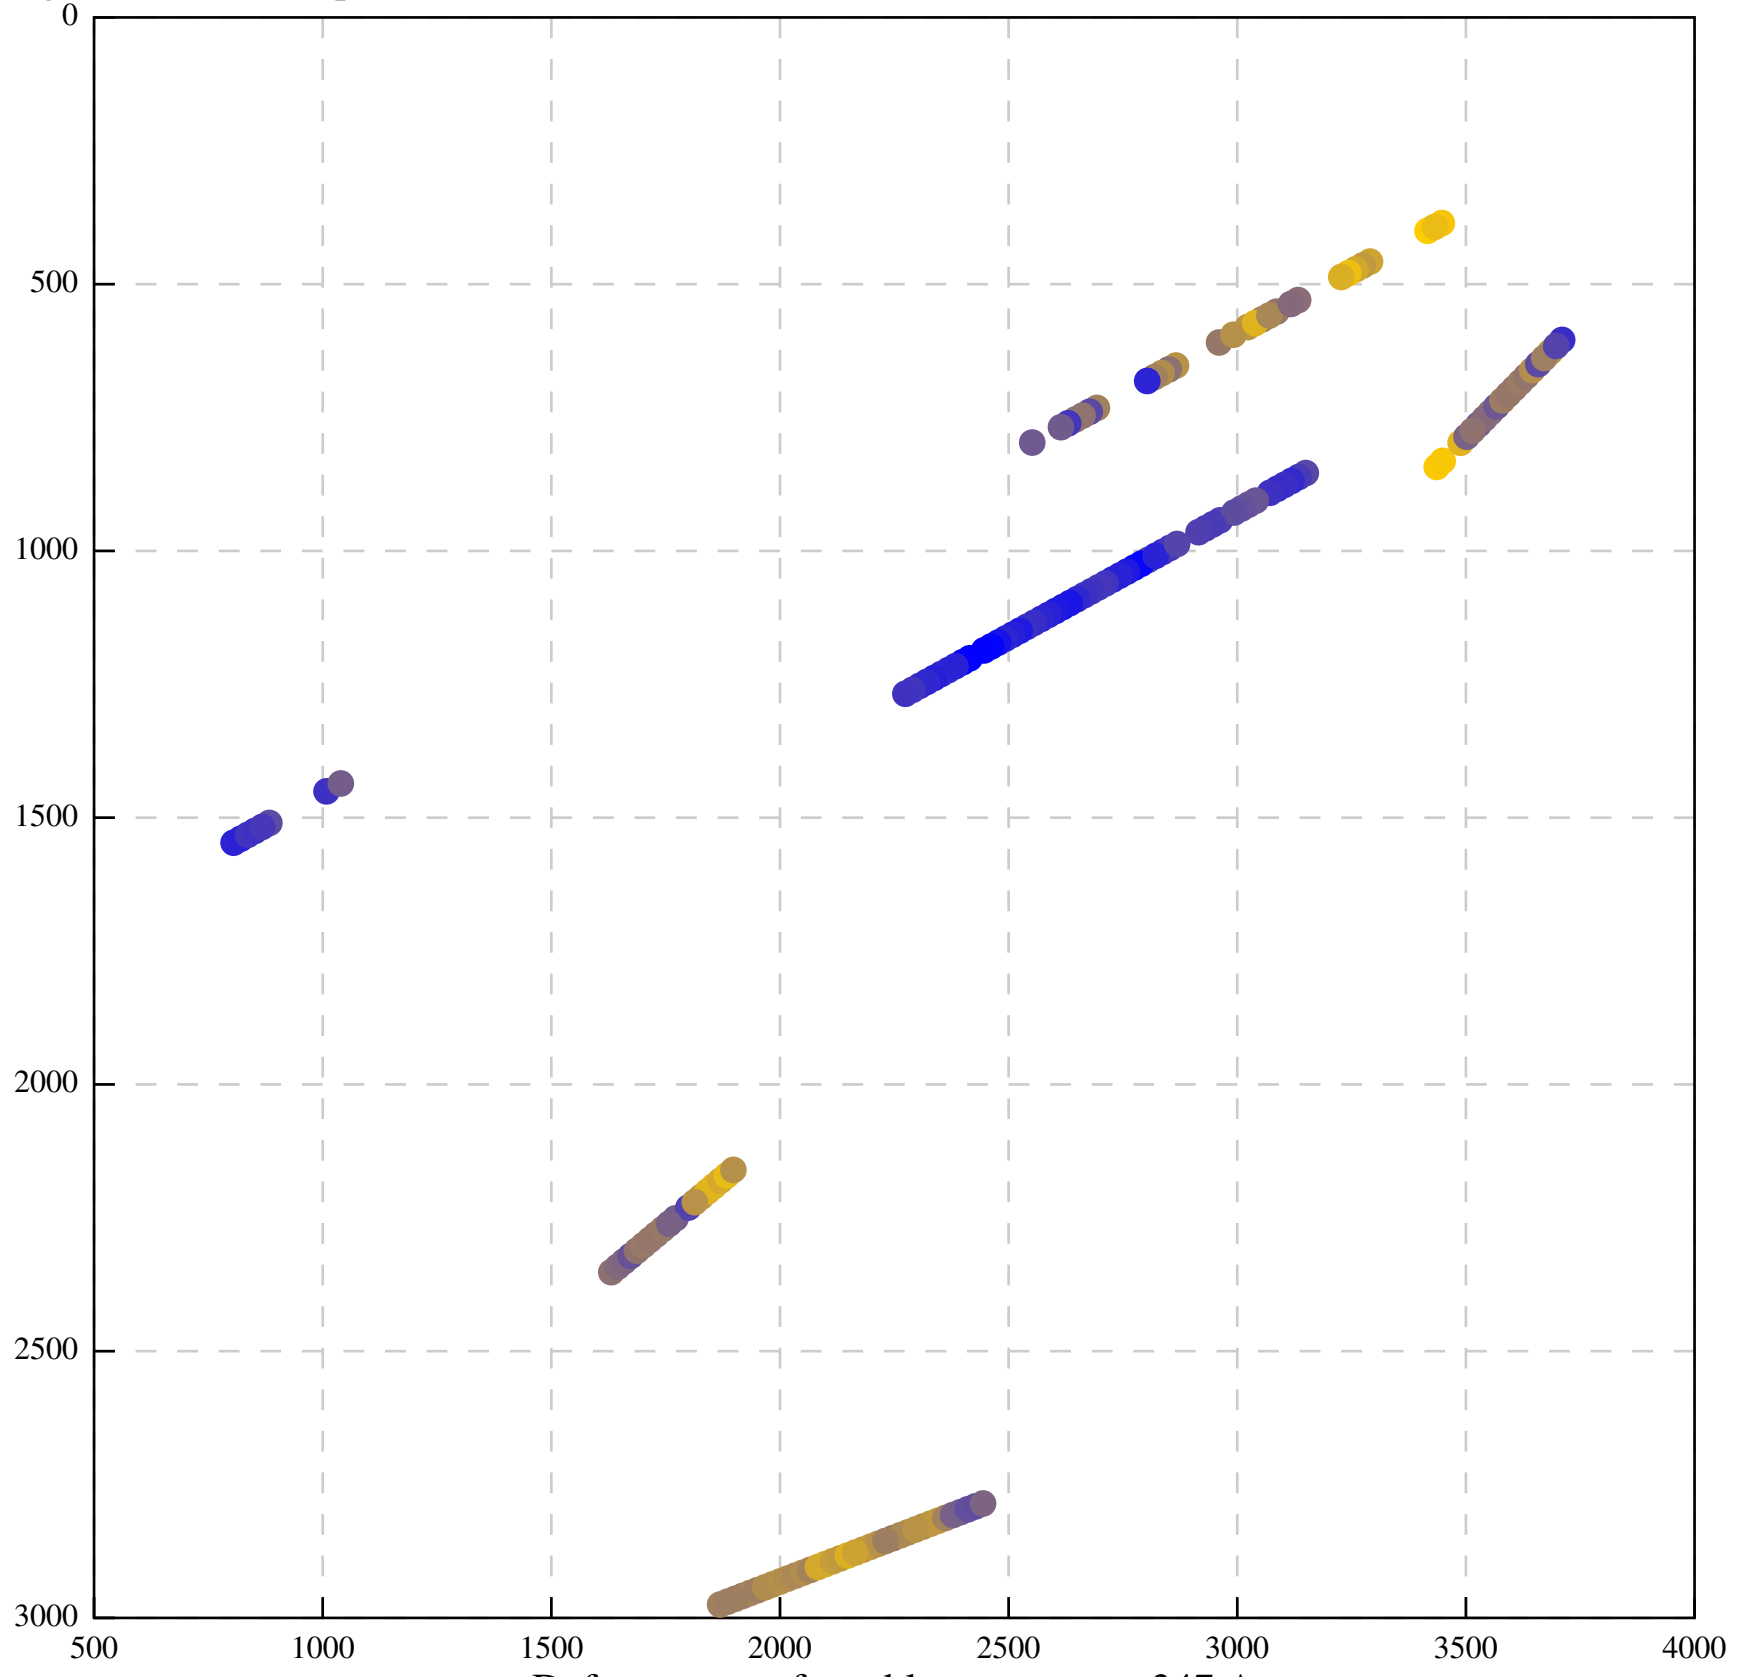

Defocus range from blue to orange: 153 A

Defocus range from blue to orange: 538 A

Defocus range from blue to orange: 22 A

Defocus range from blue to orange: 144 A

Defocus range from blue to orange: 347 A

Defocus range from blue to orange: 1036 A