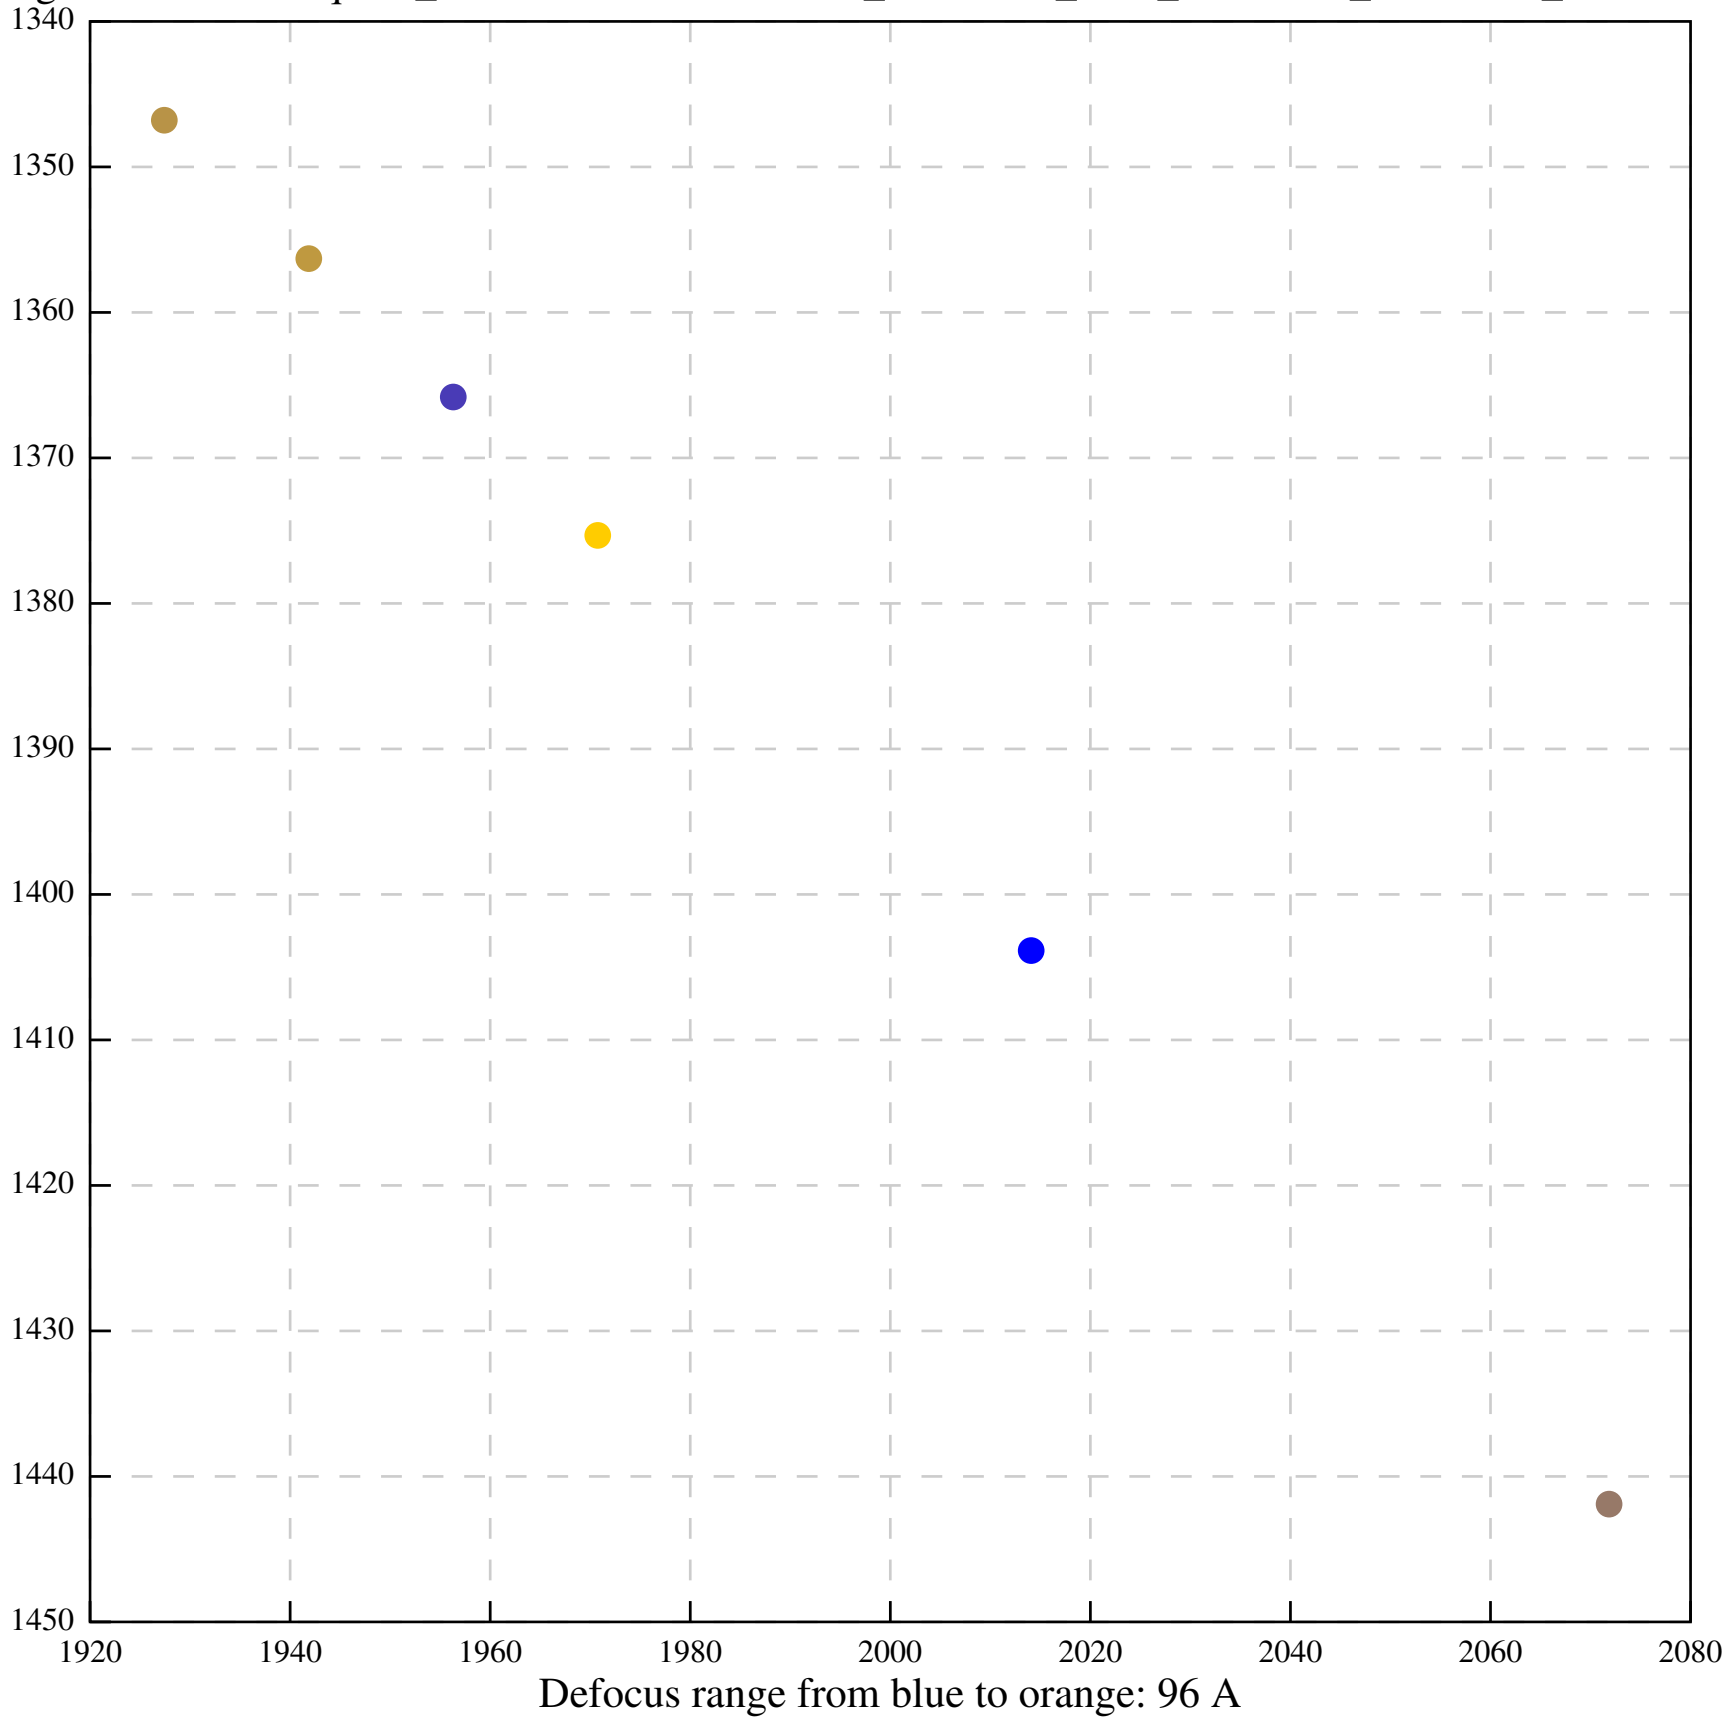

Defocus range from blue to orange: 1107 A

Defocus range from blue to orange: 672 A

Defocus range from blue to orange: 455 A

Defocus range from blue to orange: 261 A

Defocus range from blue to orange: 1022 A