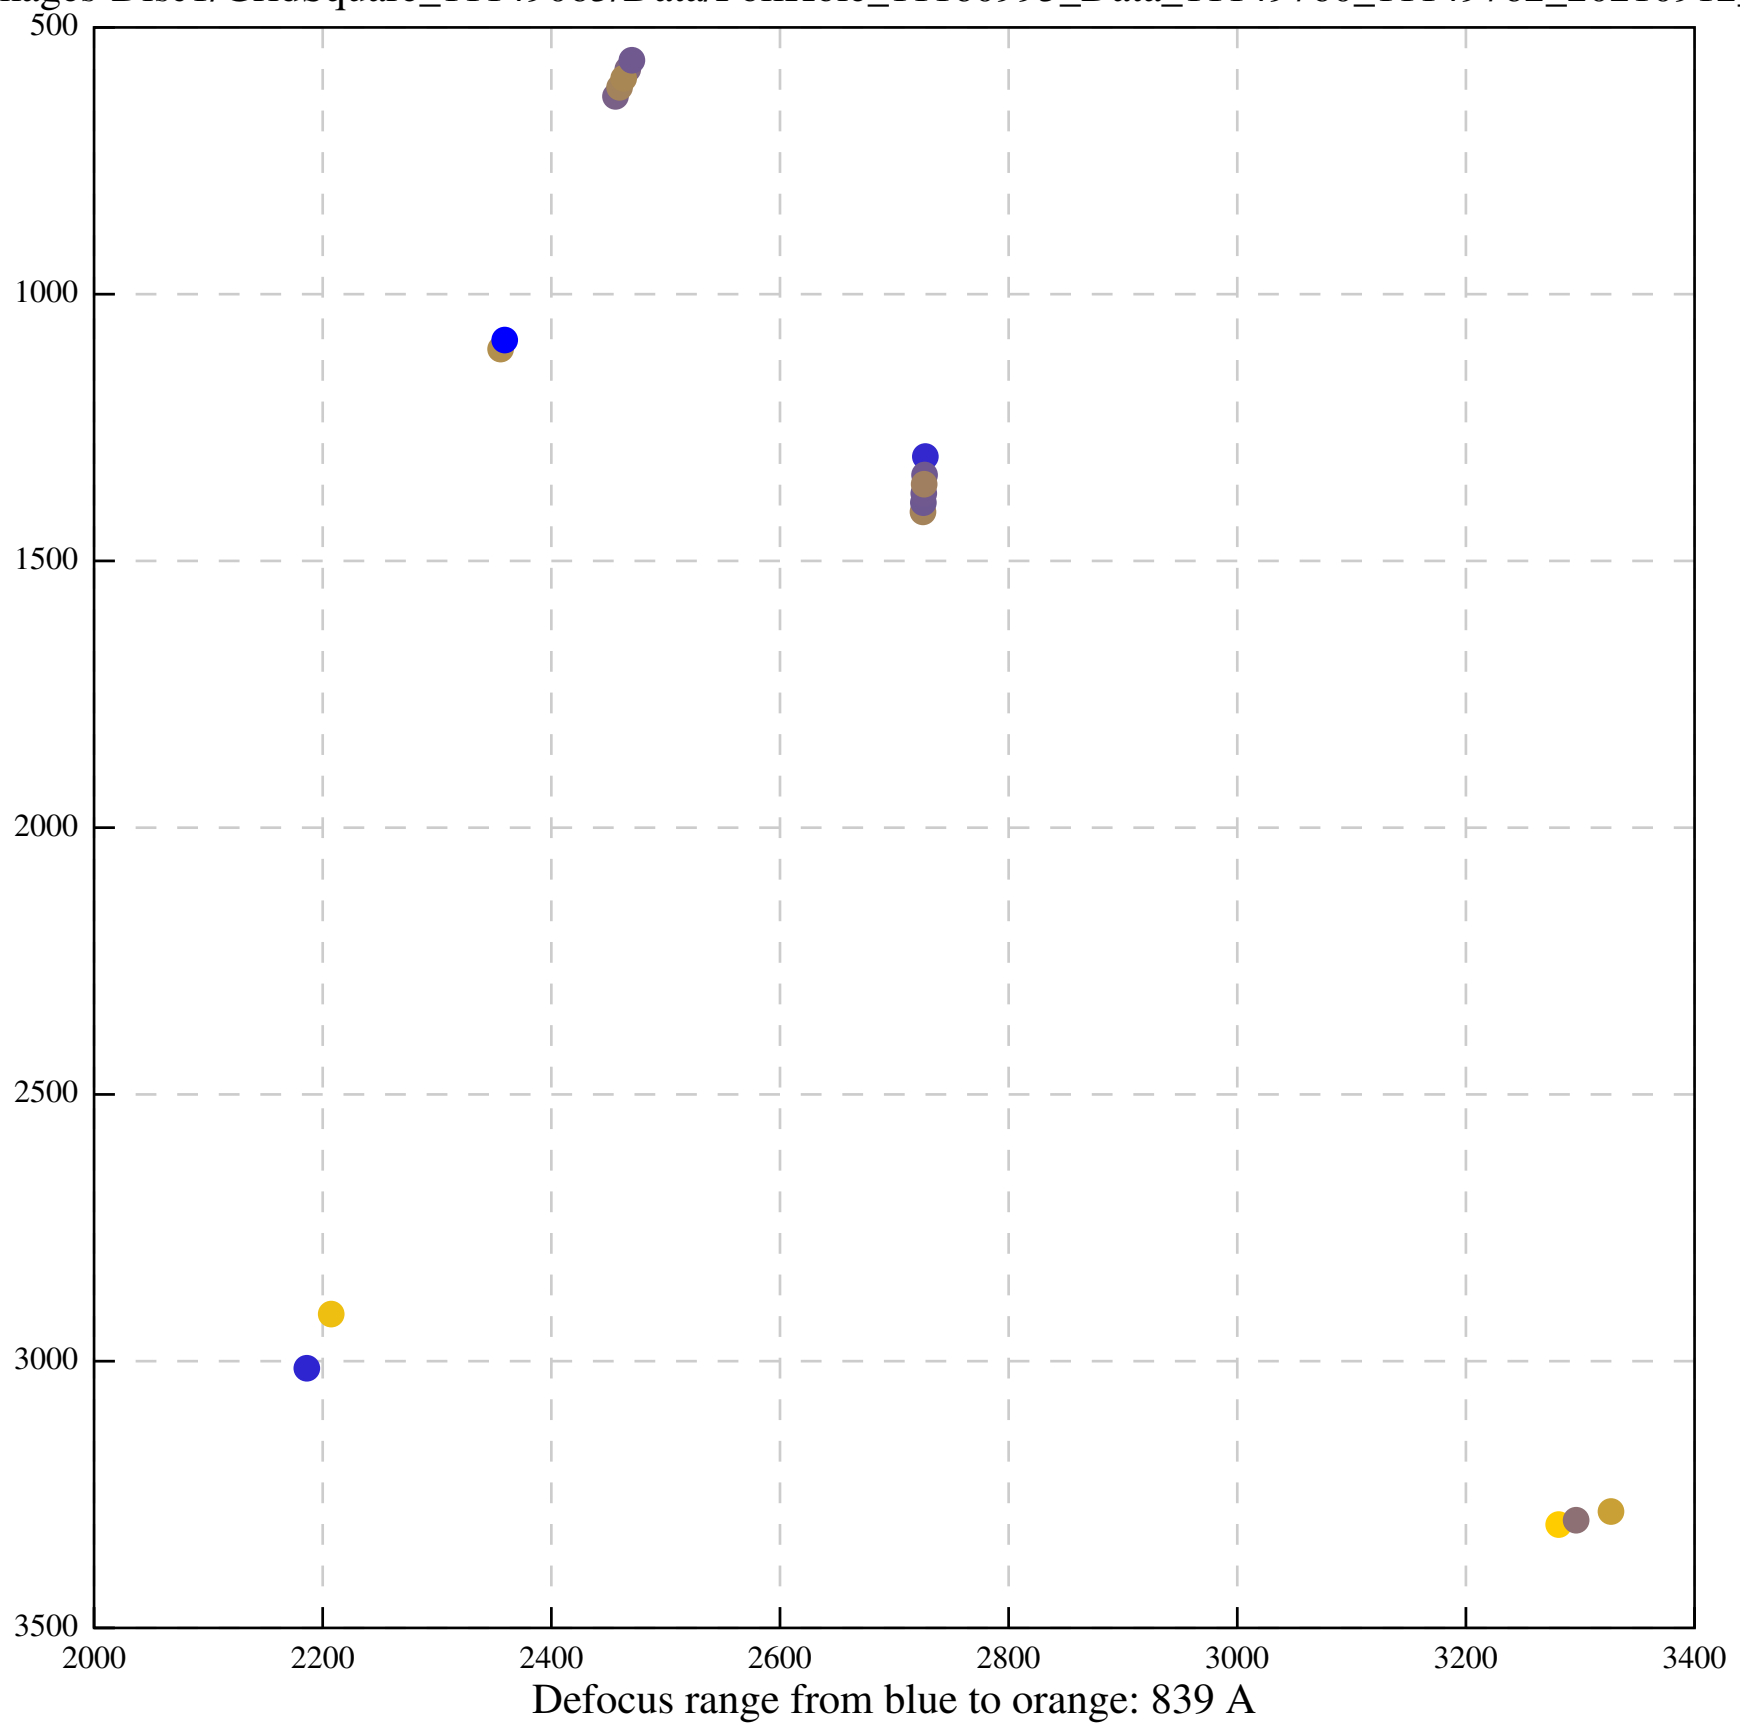

Defocus range from blue to orange: 0 A

Defocus range from blue to orange: 0 A

Defocus range from blue to orange: 0 A

Defocus range from blue to orange: 562 A

Defocus range from blue to orange: 0 A

Defocus range from blue to orange: 314 A