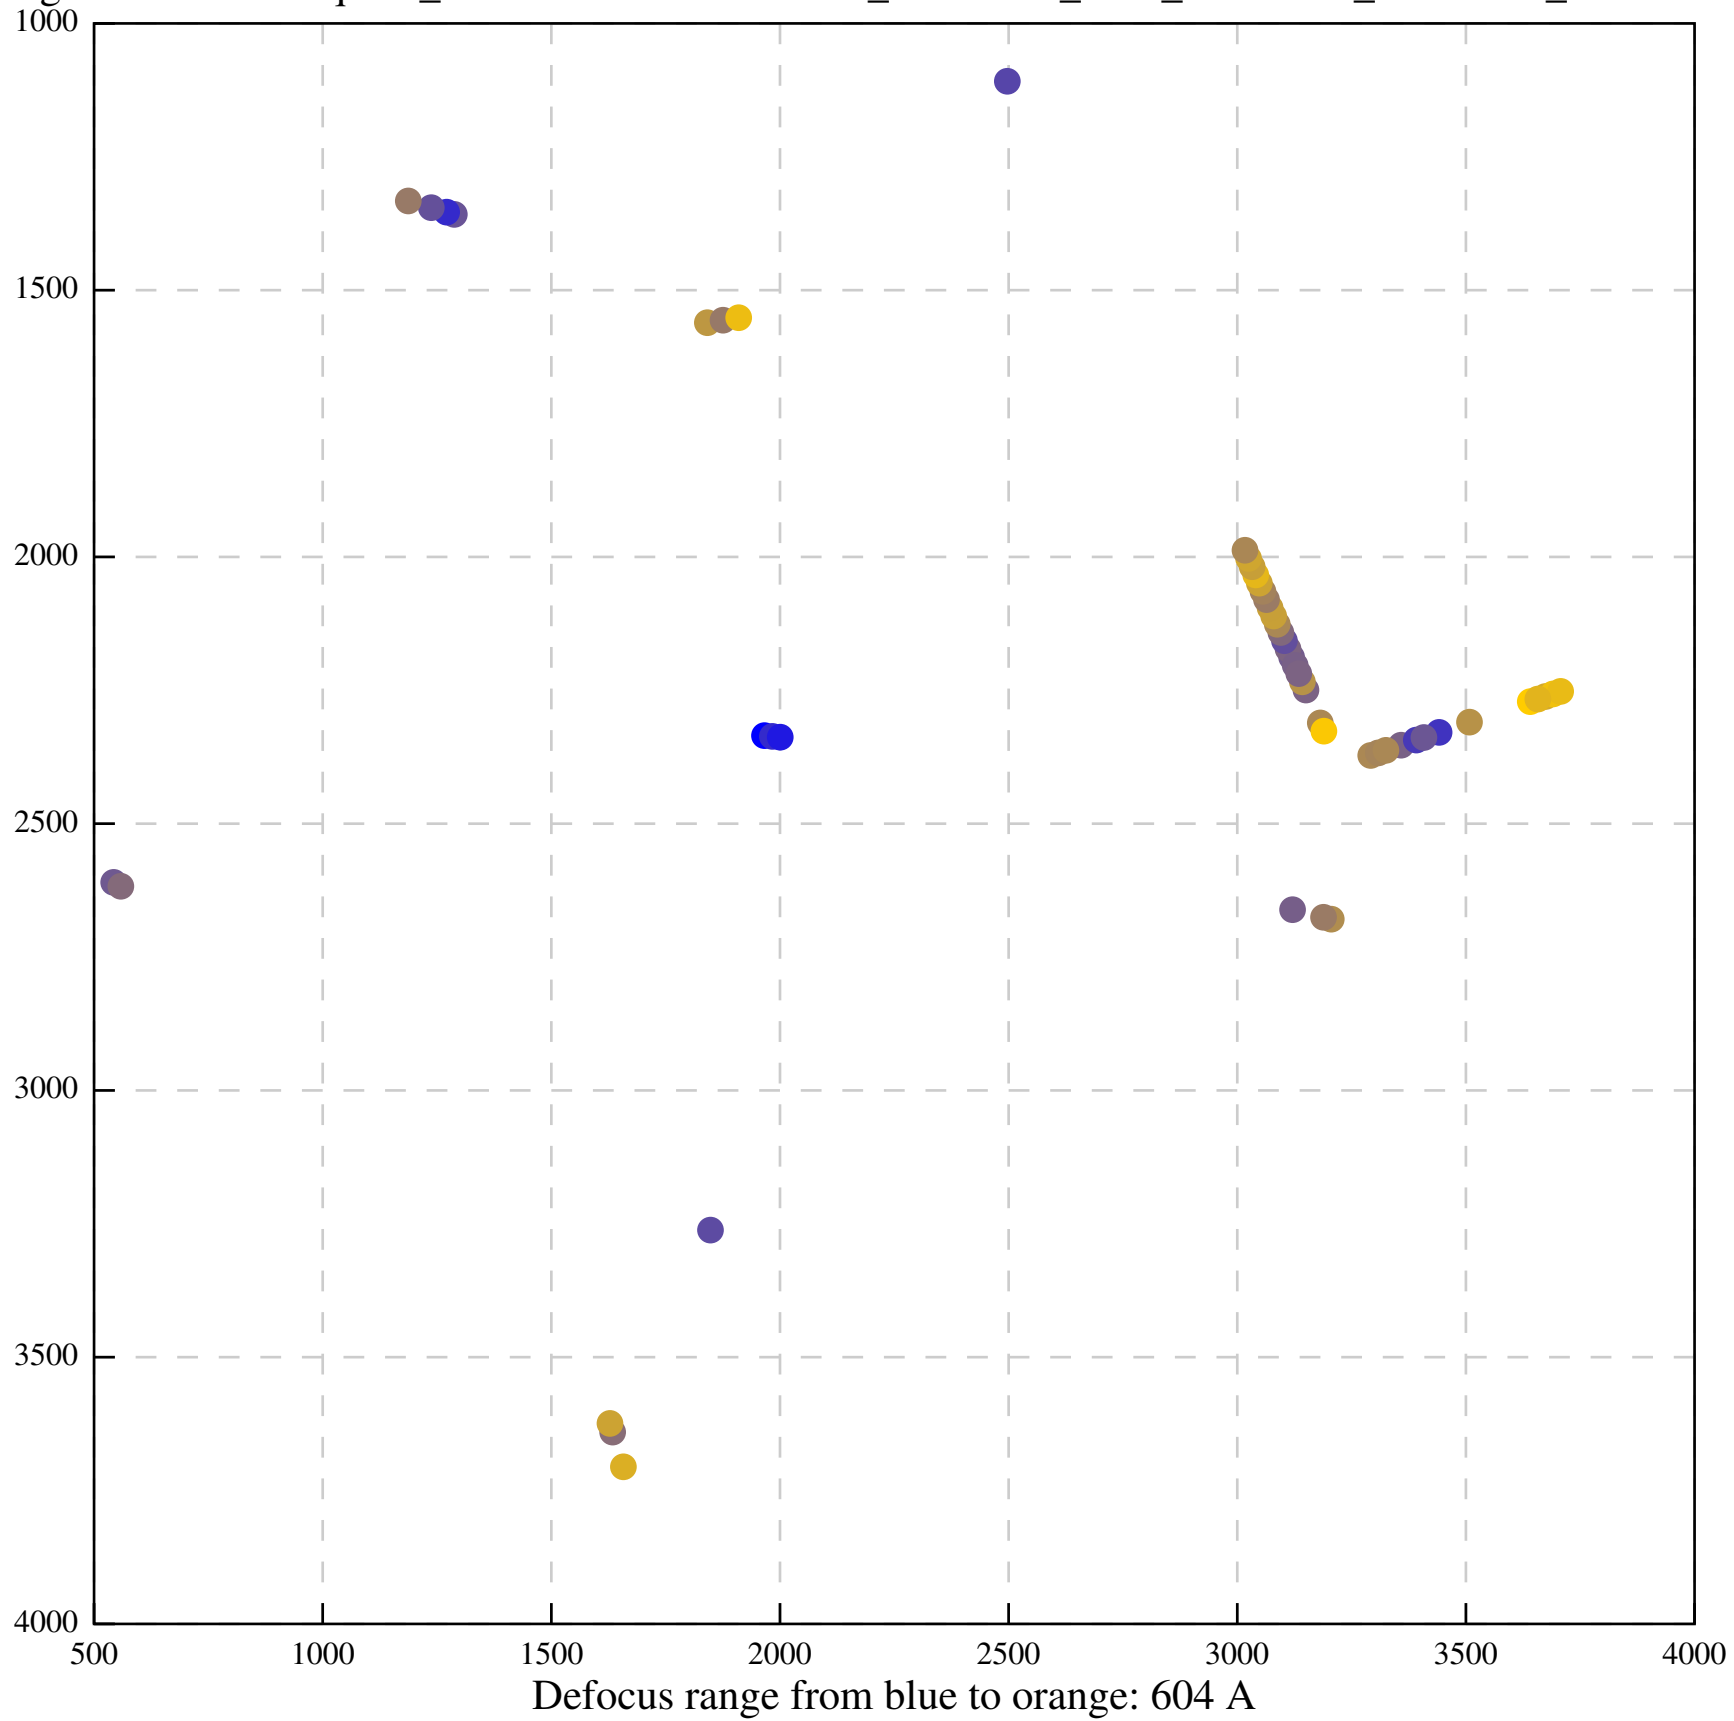

Defocus range from blue to orange: 354 A

Defocus range from blue to orange: 459 A

Defocus range from blue to orange: 89 A

Defocus range from blue to orange: 665 A

Defocus range from blue to orange: 928 A

Defocus range from blue to orange: 231 A