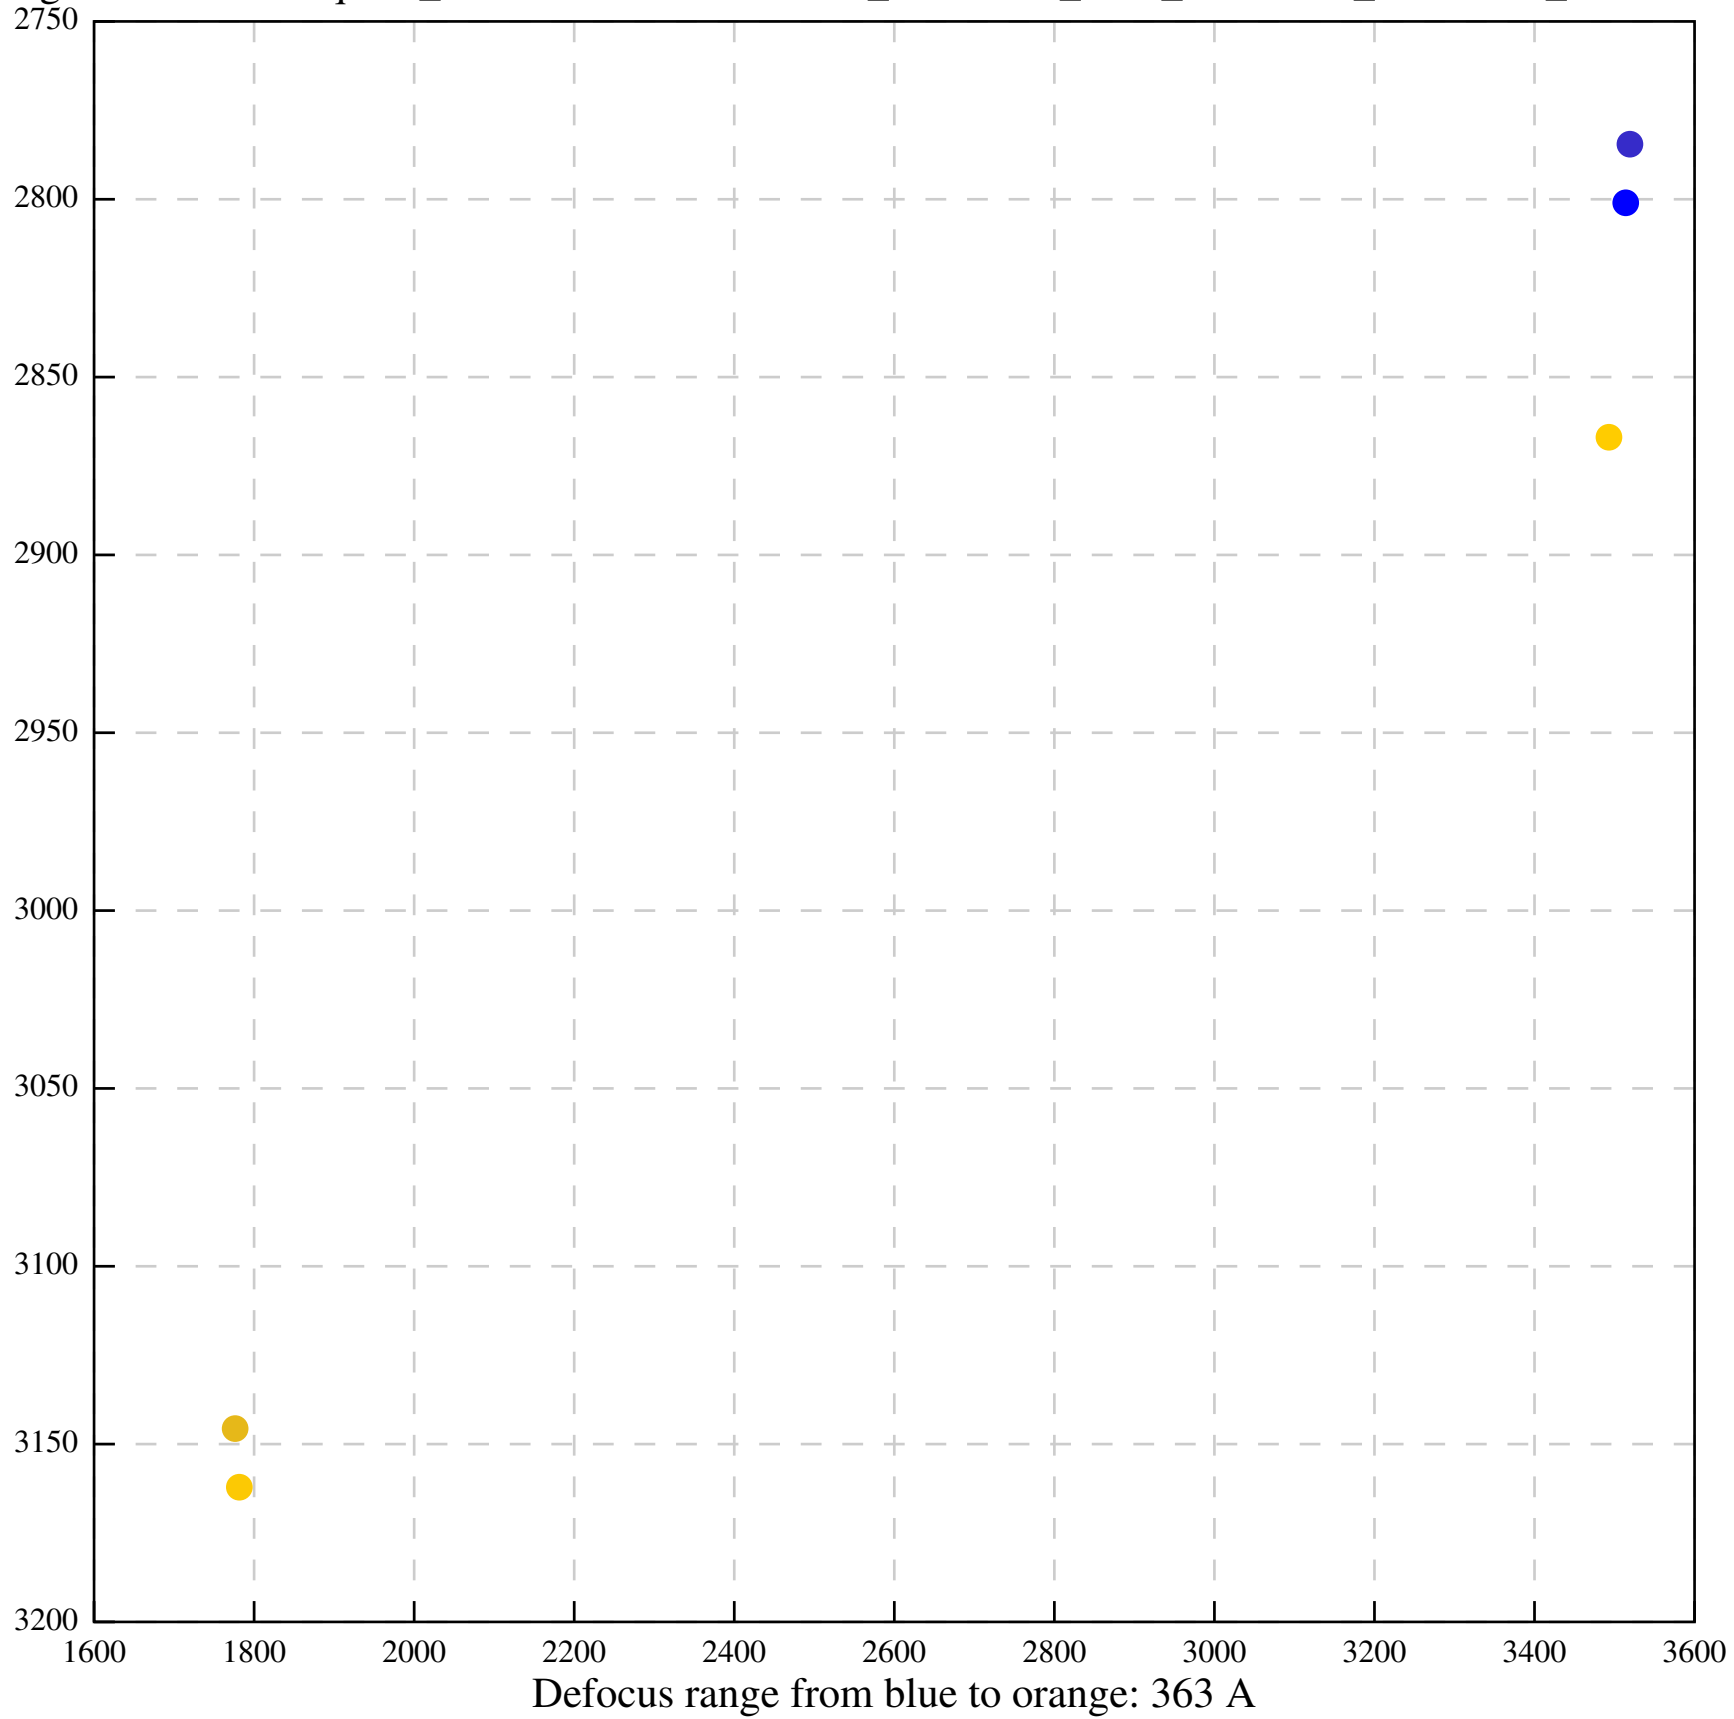

Defocus range from blue to orange: 14 A

Defocus range from blue to orange: 669 A

Defocus range from blue to orange: 0 A

Defocus range from blue to orange: 439 A

Defocus range from blue to orange: 305 A

Defocus range from blue to orange: 219 A