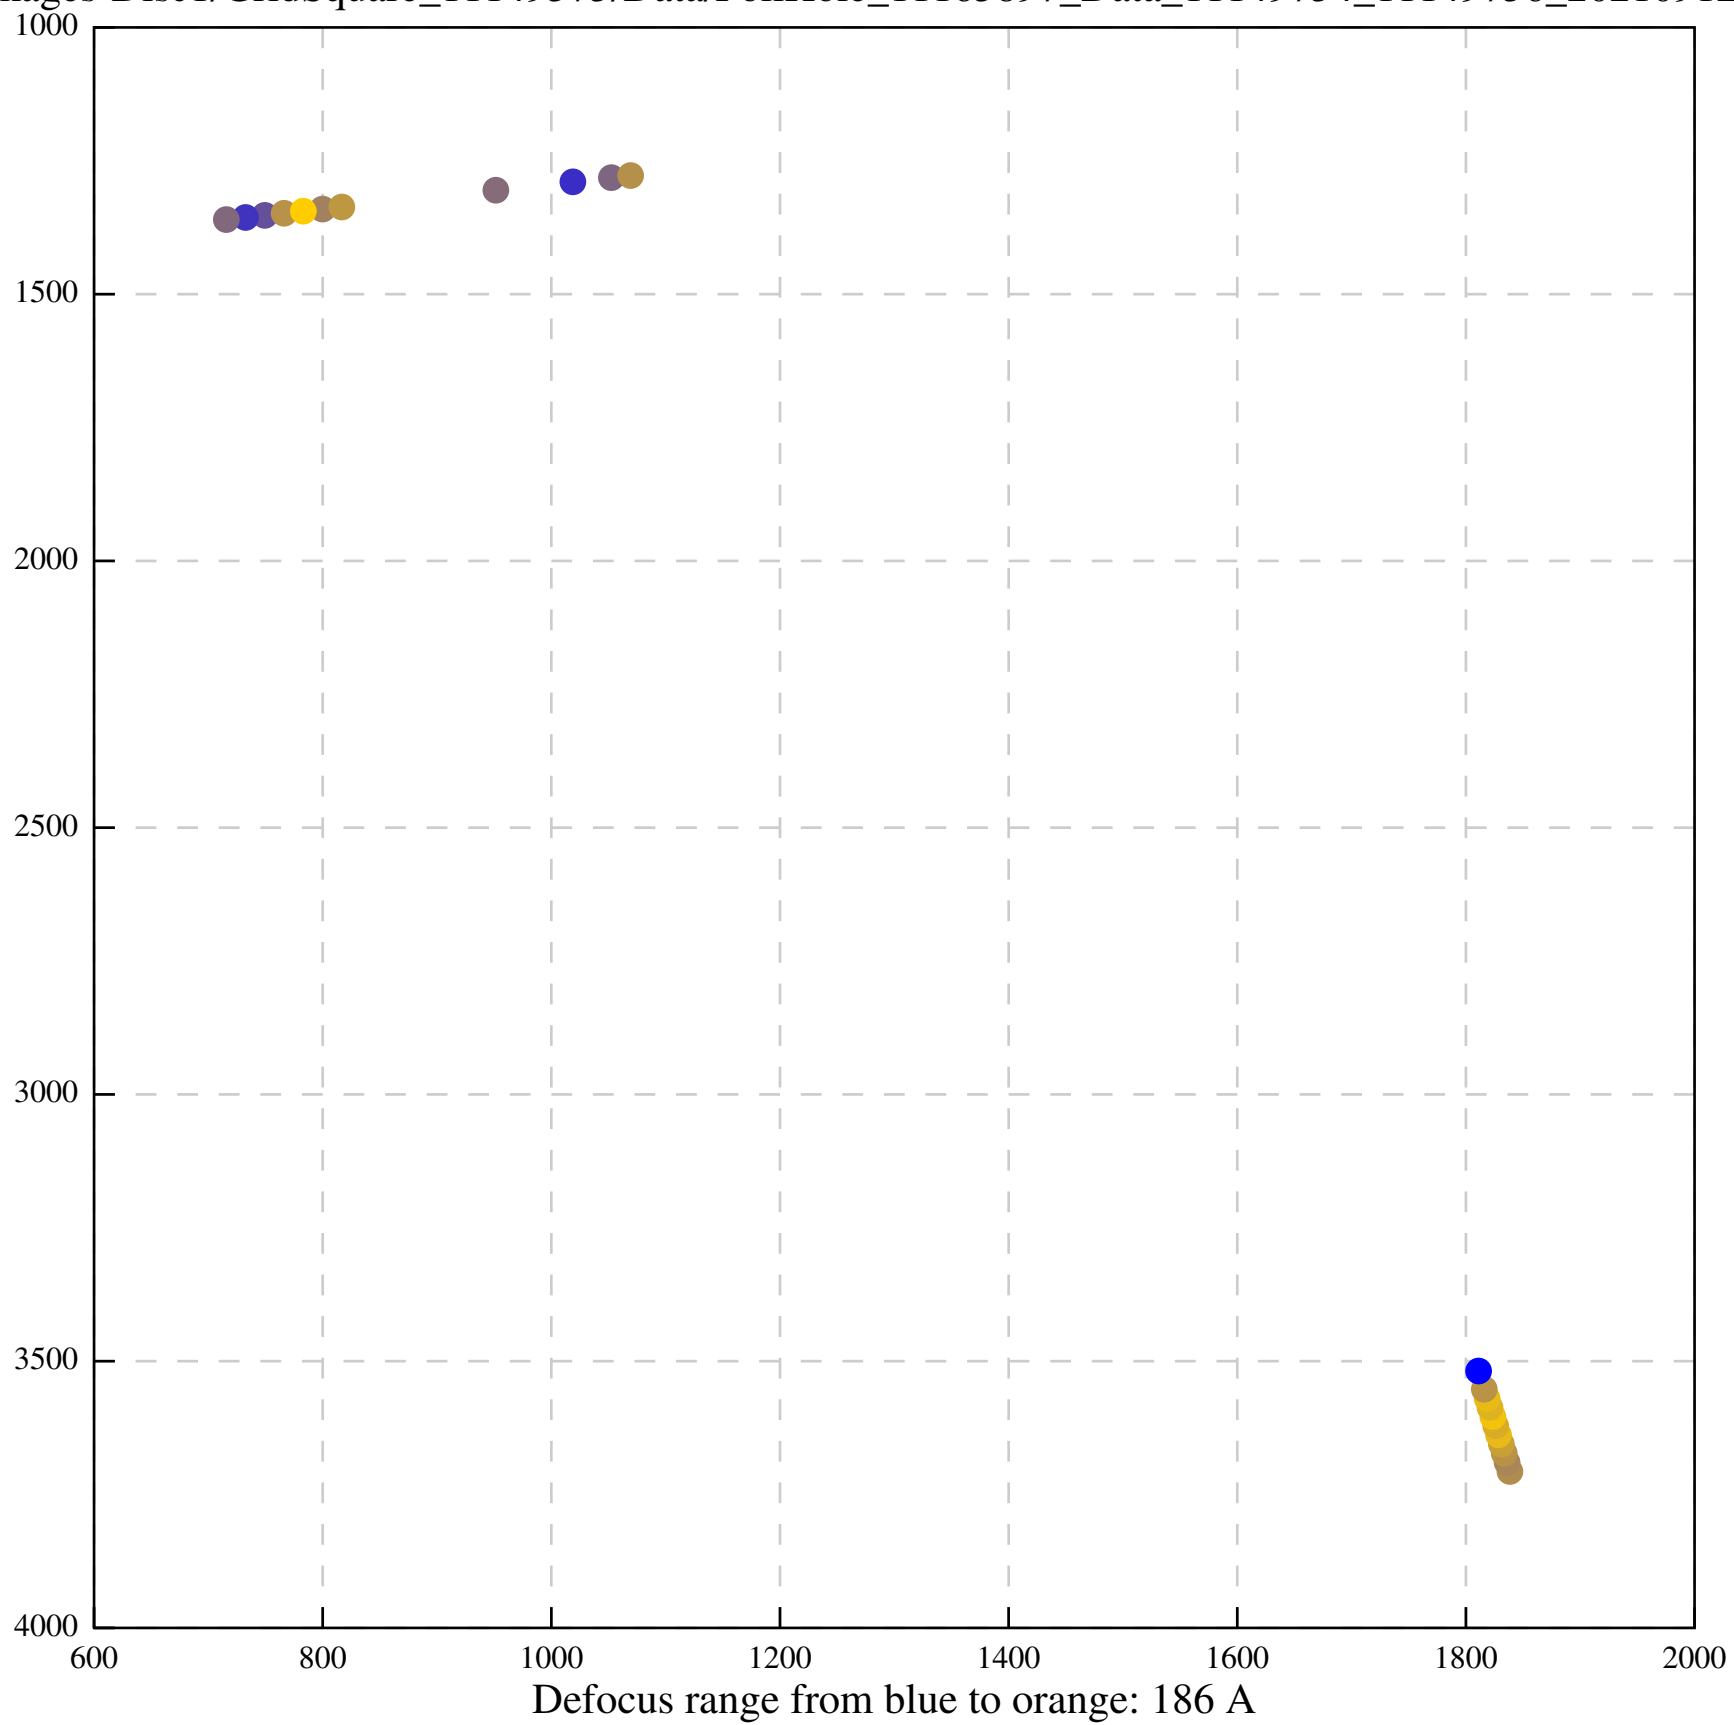

Defocus range from blue to orange: 1040 A

Defocus range from blue to orange: 244 A

Defocus range from blue to orange: 526 A

Defocus range from blue to orange: 336 A

Defocus range from blue to orange: 0 A

Defocus range from blue to orange: 124 A