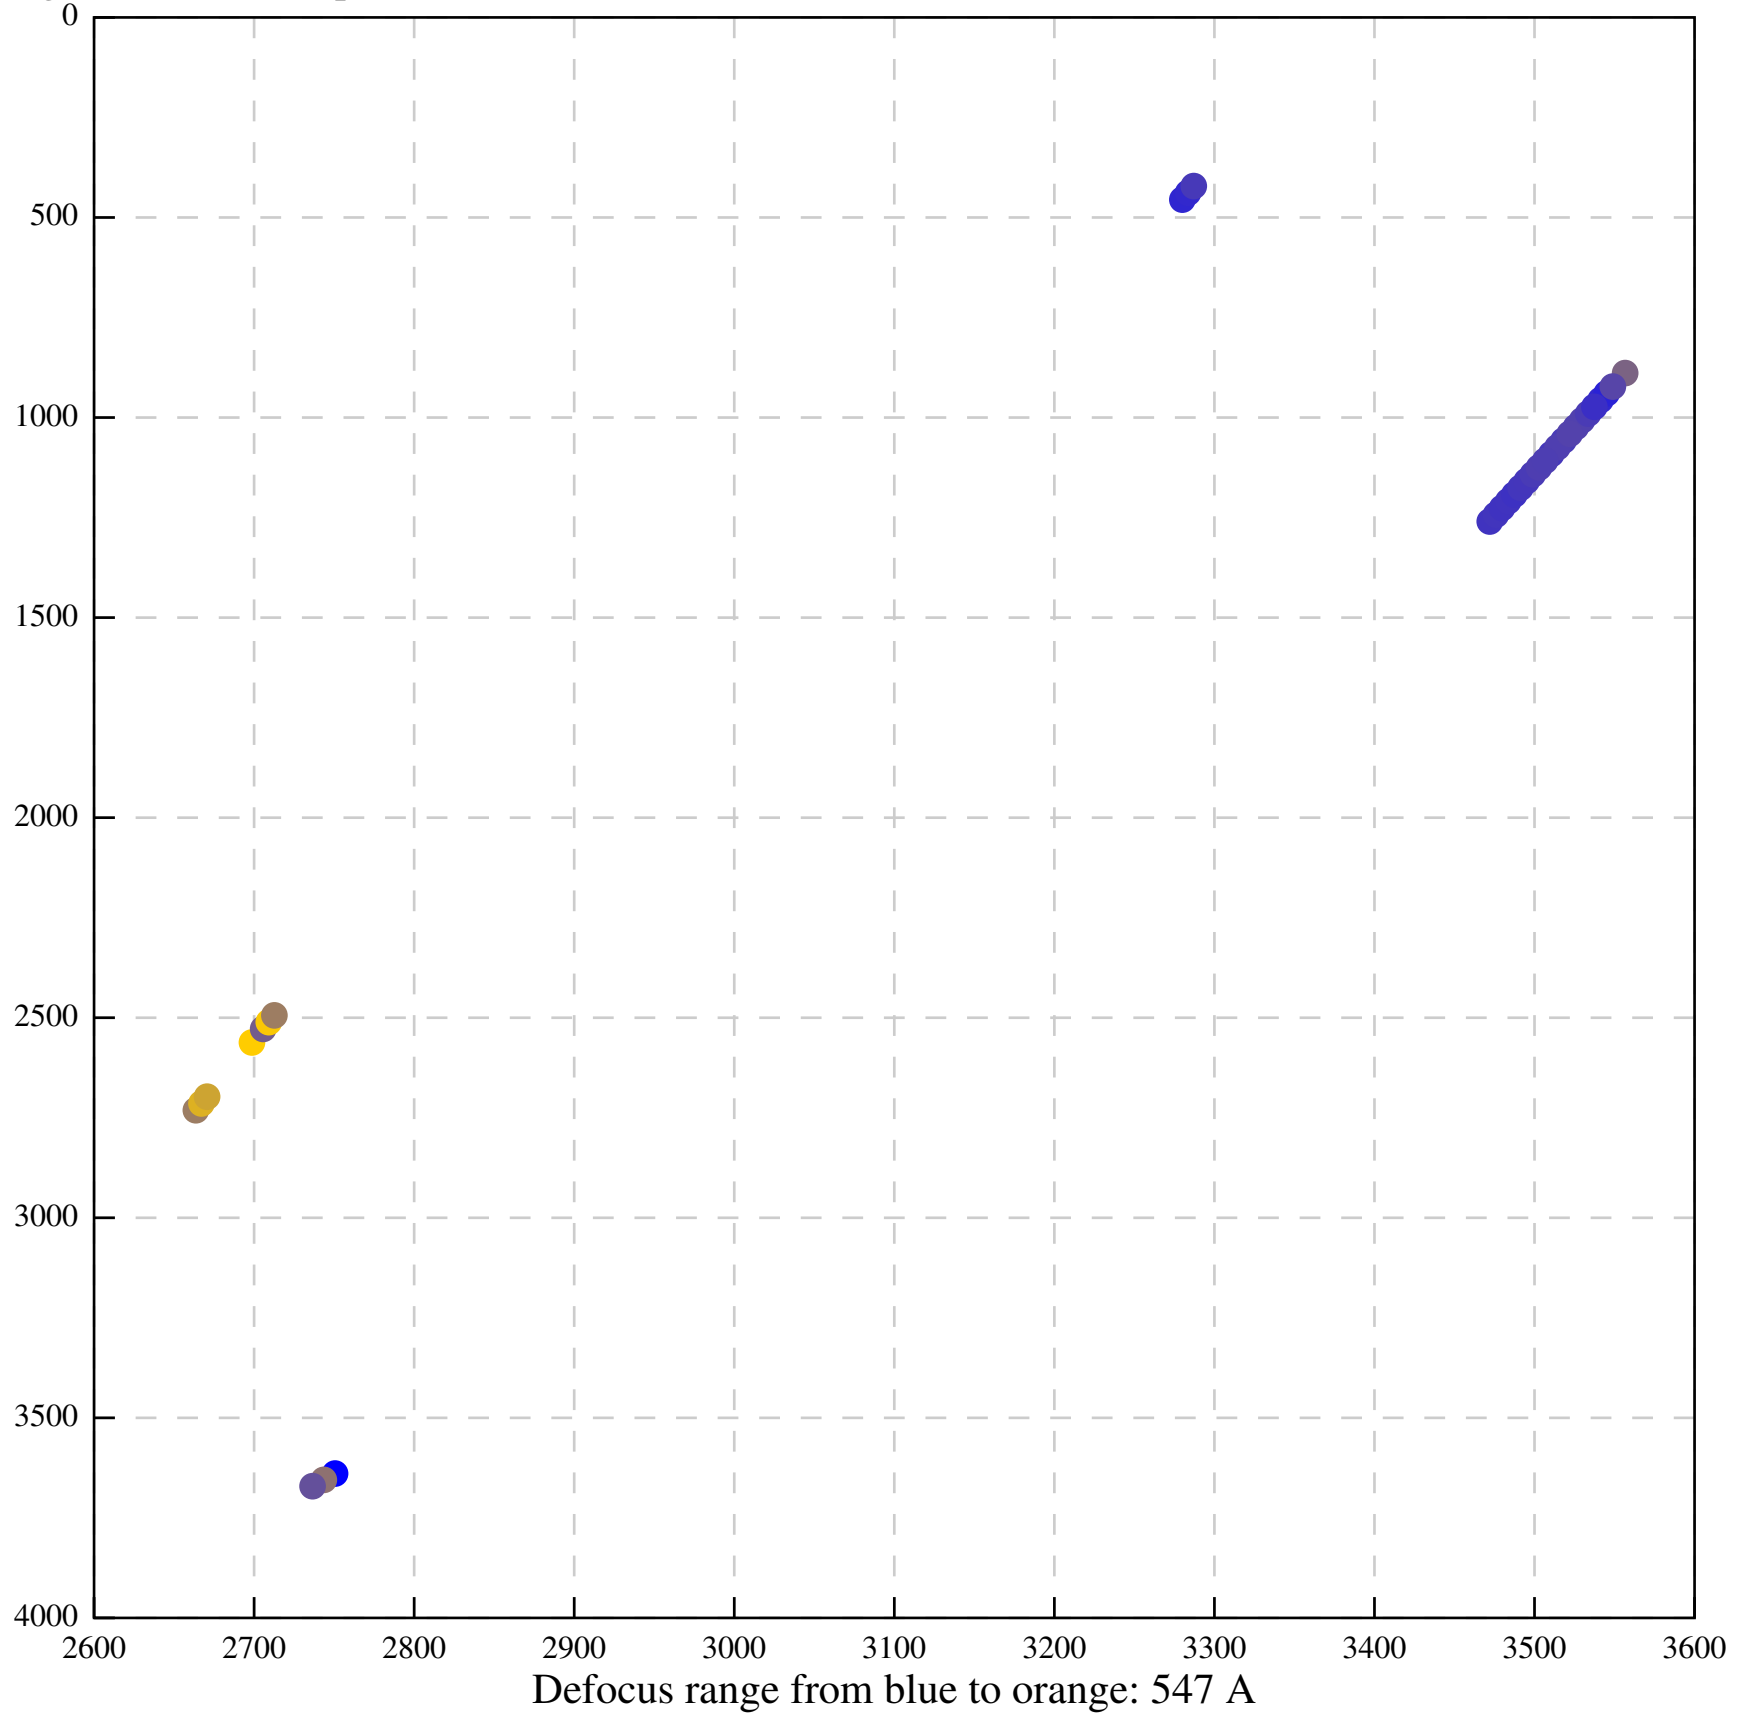

Defocus range from blue to orange: 182 A

Defocus range from blue to orange: 0 A

Defocus range from blue to orange: 326 A

Defocus range from blue to orange: 0 A

Defocus range from blue to orange: 1129 A

Defocus range from blue to orange: 576 Å