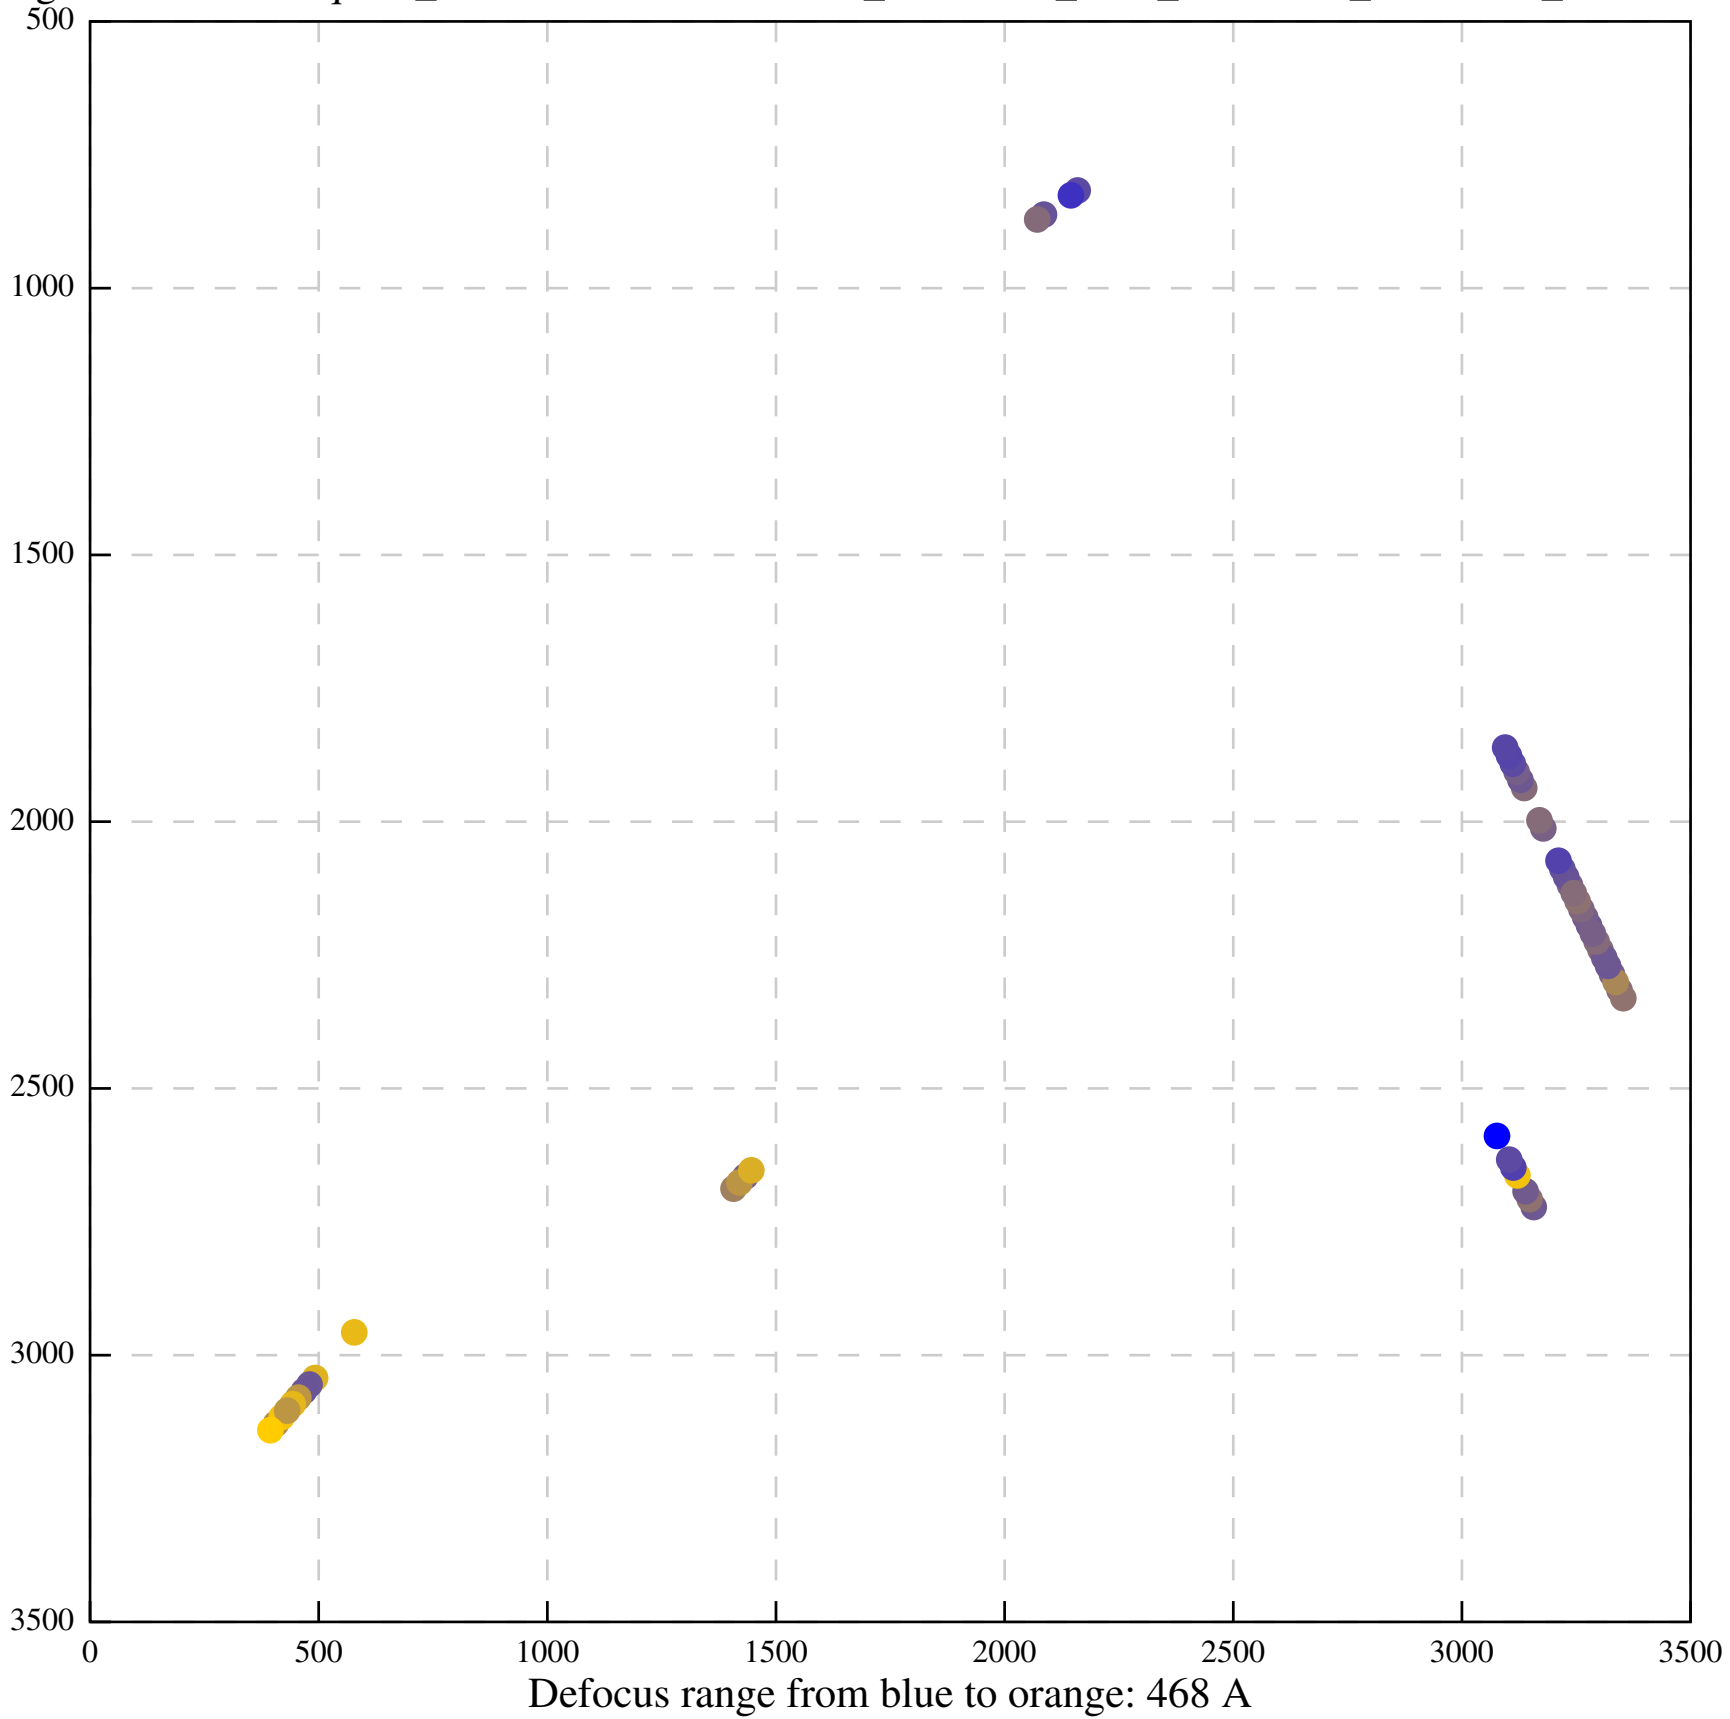

Defocus range from blue to orange: 0 A

Defocus range from blue to orange: 419 A

Defocus range from blue to orange: 487 Å

Defocus range from blue to orange: 130 A

Defocus range from blue to orange: 0 A

Defocus range from blue to orange: 798 A