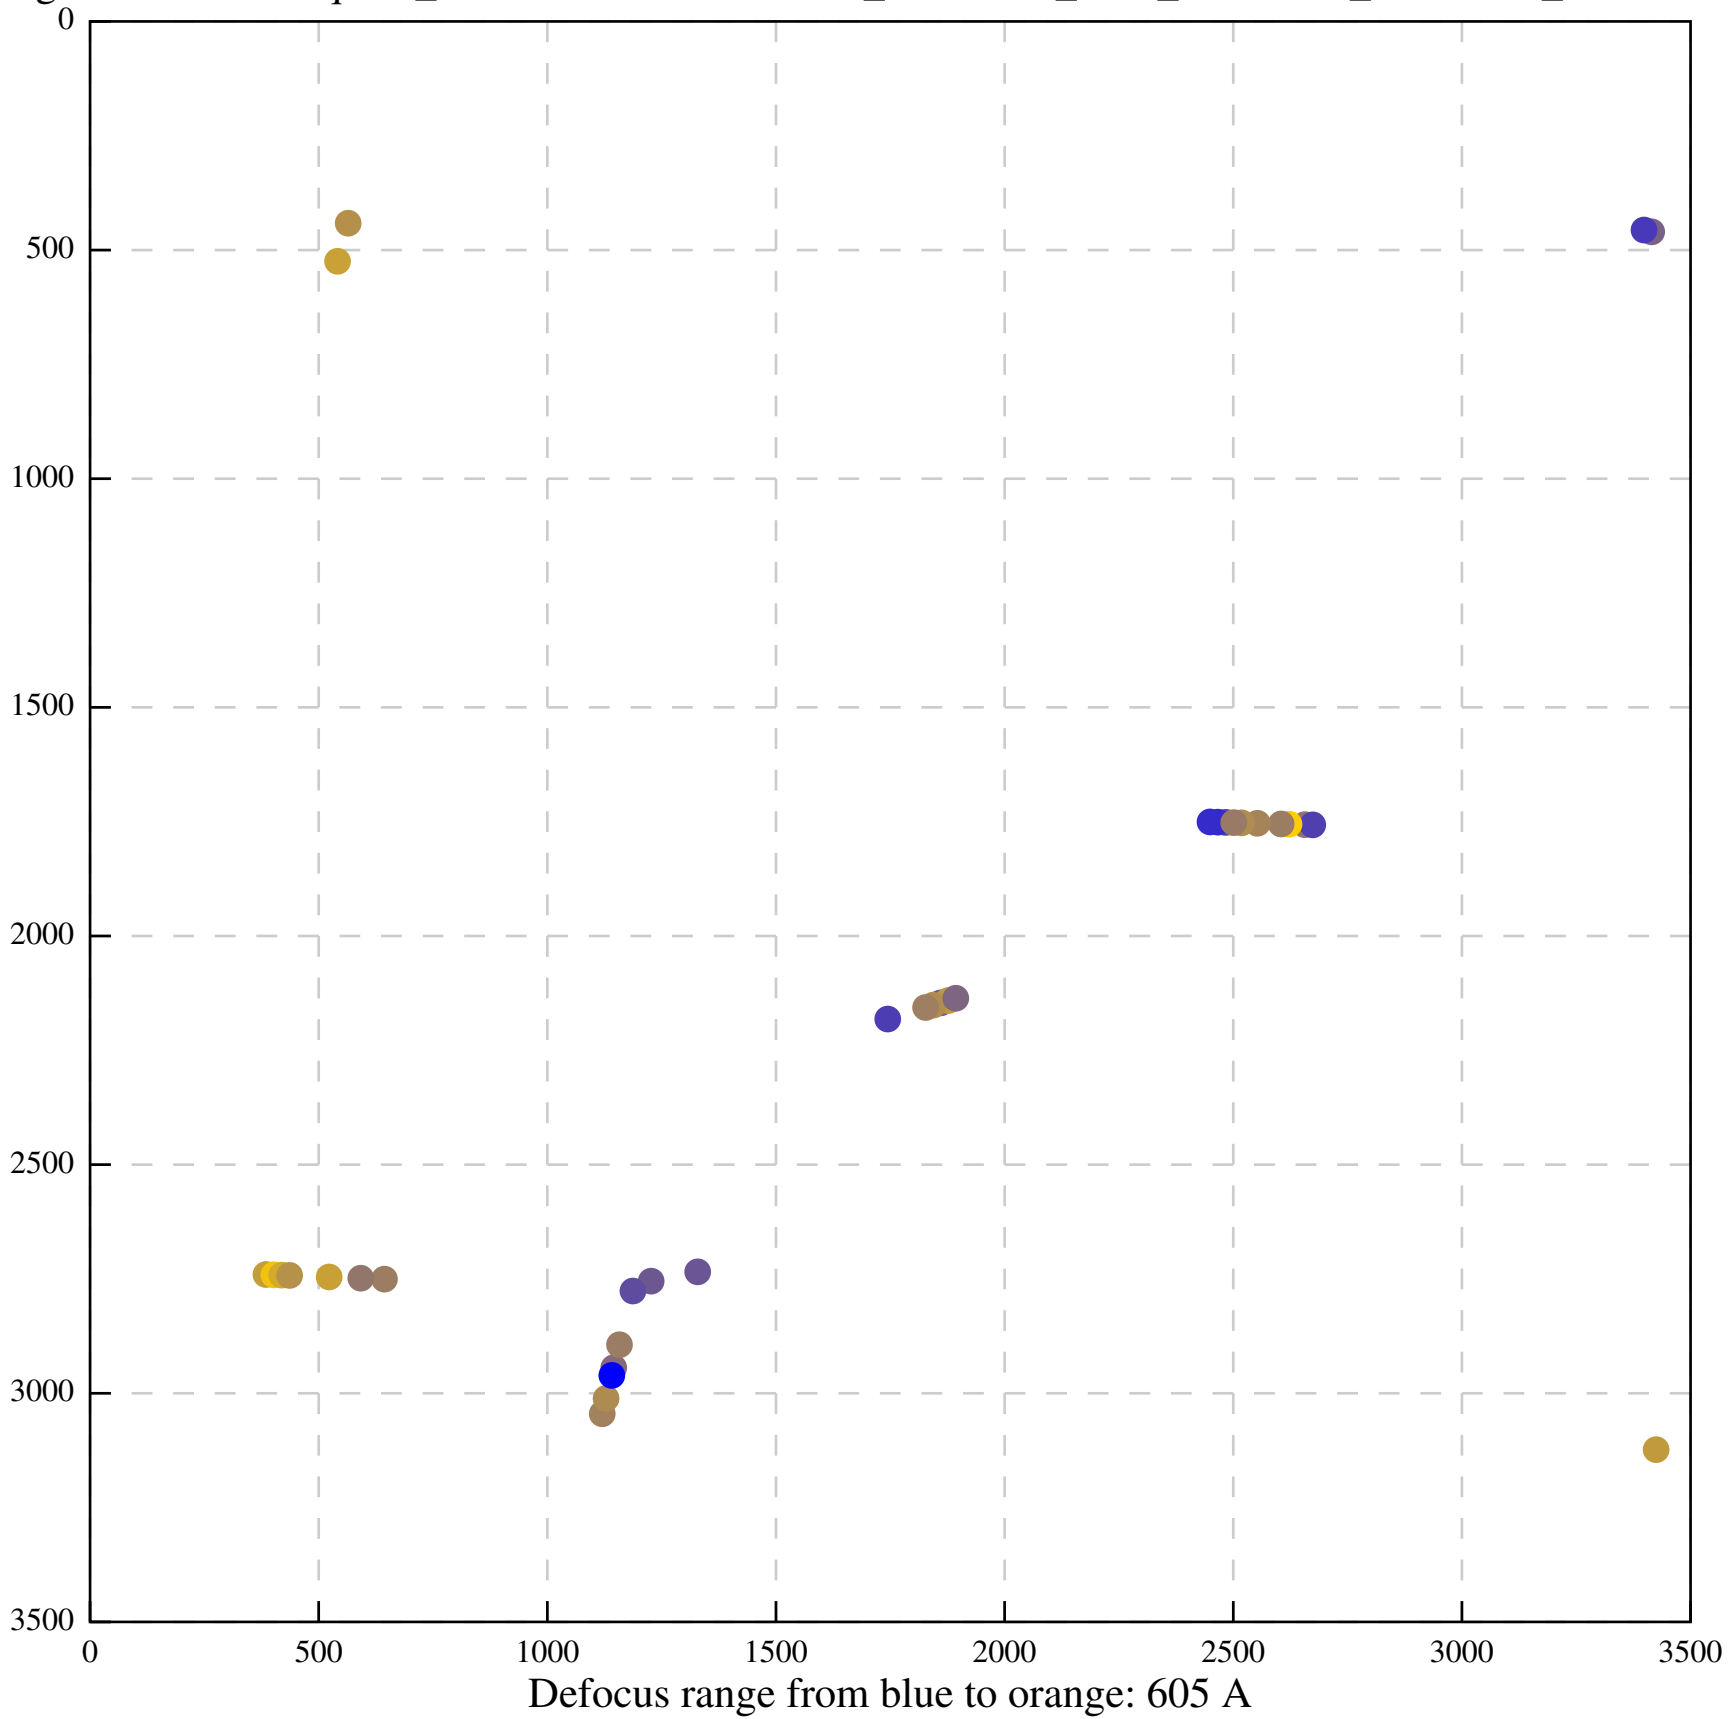

Defocus range from blue to orange: 0 A

Defocus range from blue to orange: 0 A

Defocus range from blue to orange: 0 A

Defocus range from blue to orange: 562 A

Defocus range from blue to orange: 0 A

Defocus range from blue to orange: 314 A

Defocus range from blue to orange: 229 A

Defocus range from blue to orange: 561 A

Defocus range from blue to orange: 0 A

Defocus range from blue to orange: 1289 A

Defocus range from blue to orange: 678 A

EER/Images-Disc1/GridSquare\_11149073/Data/FoilHole\_11162623\_Data\_11149757\_11149759\_20210912\_002301\_EER\_c