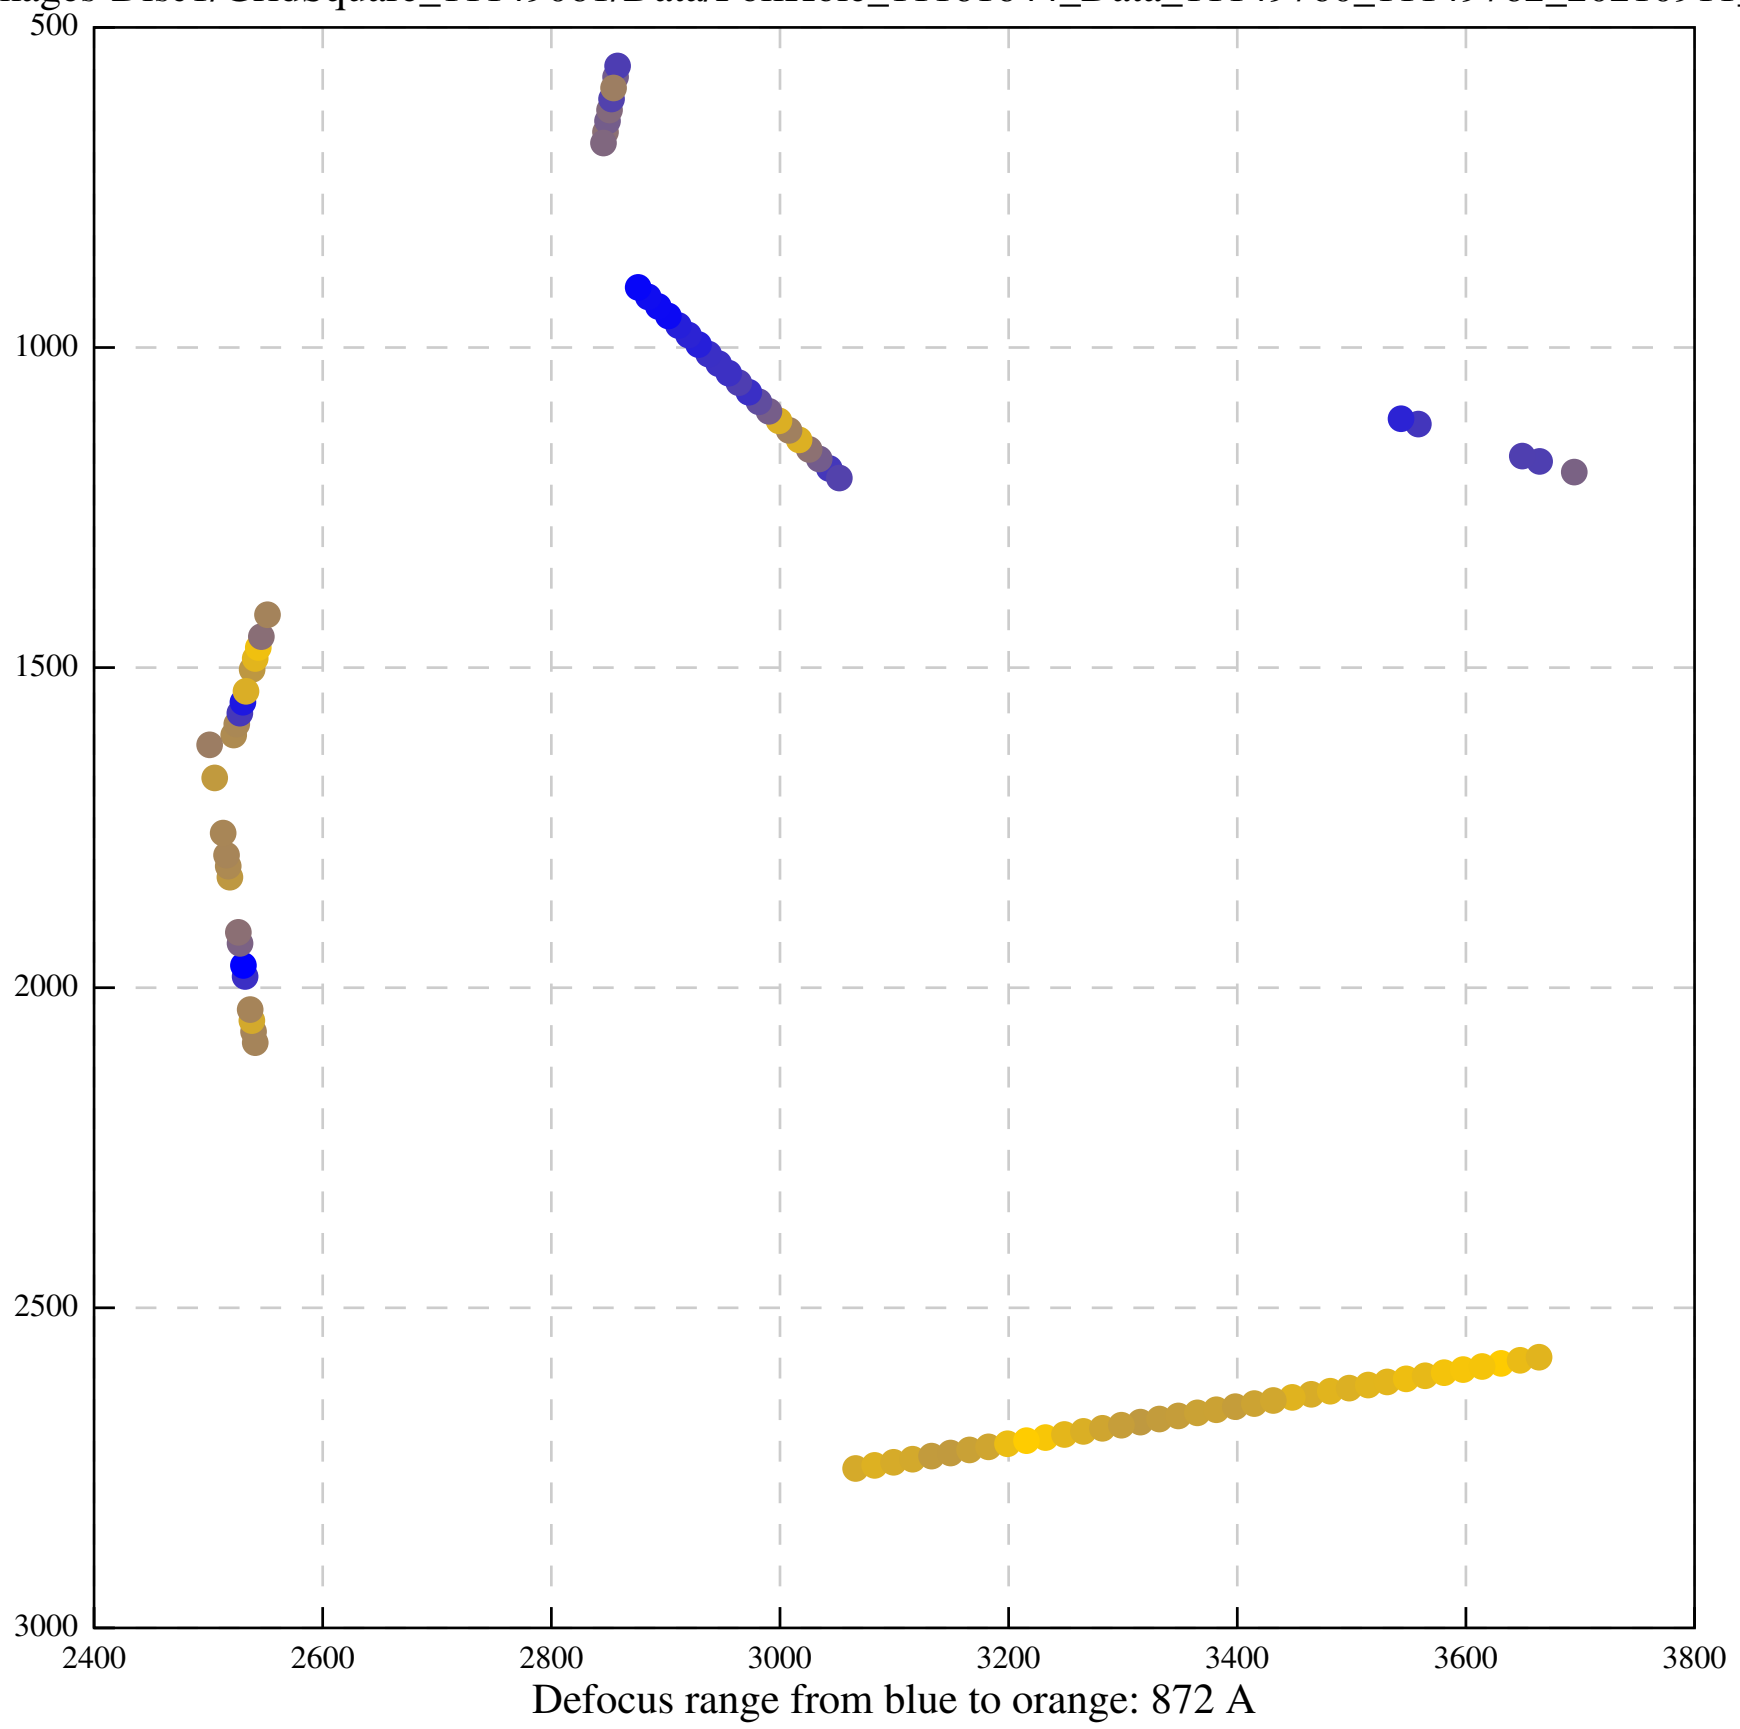

Defocus range from blue to orange: 1055 A

Defocus range from blue to orange: 996 A

Defocus range from blue to orange: 646 A

Defocus range from blue to orange: 342 A

Defocus range from blue to orange: 558 A