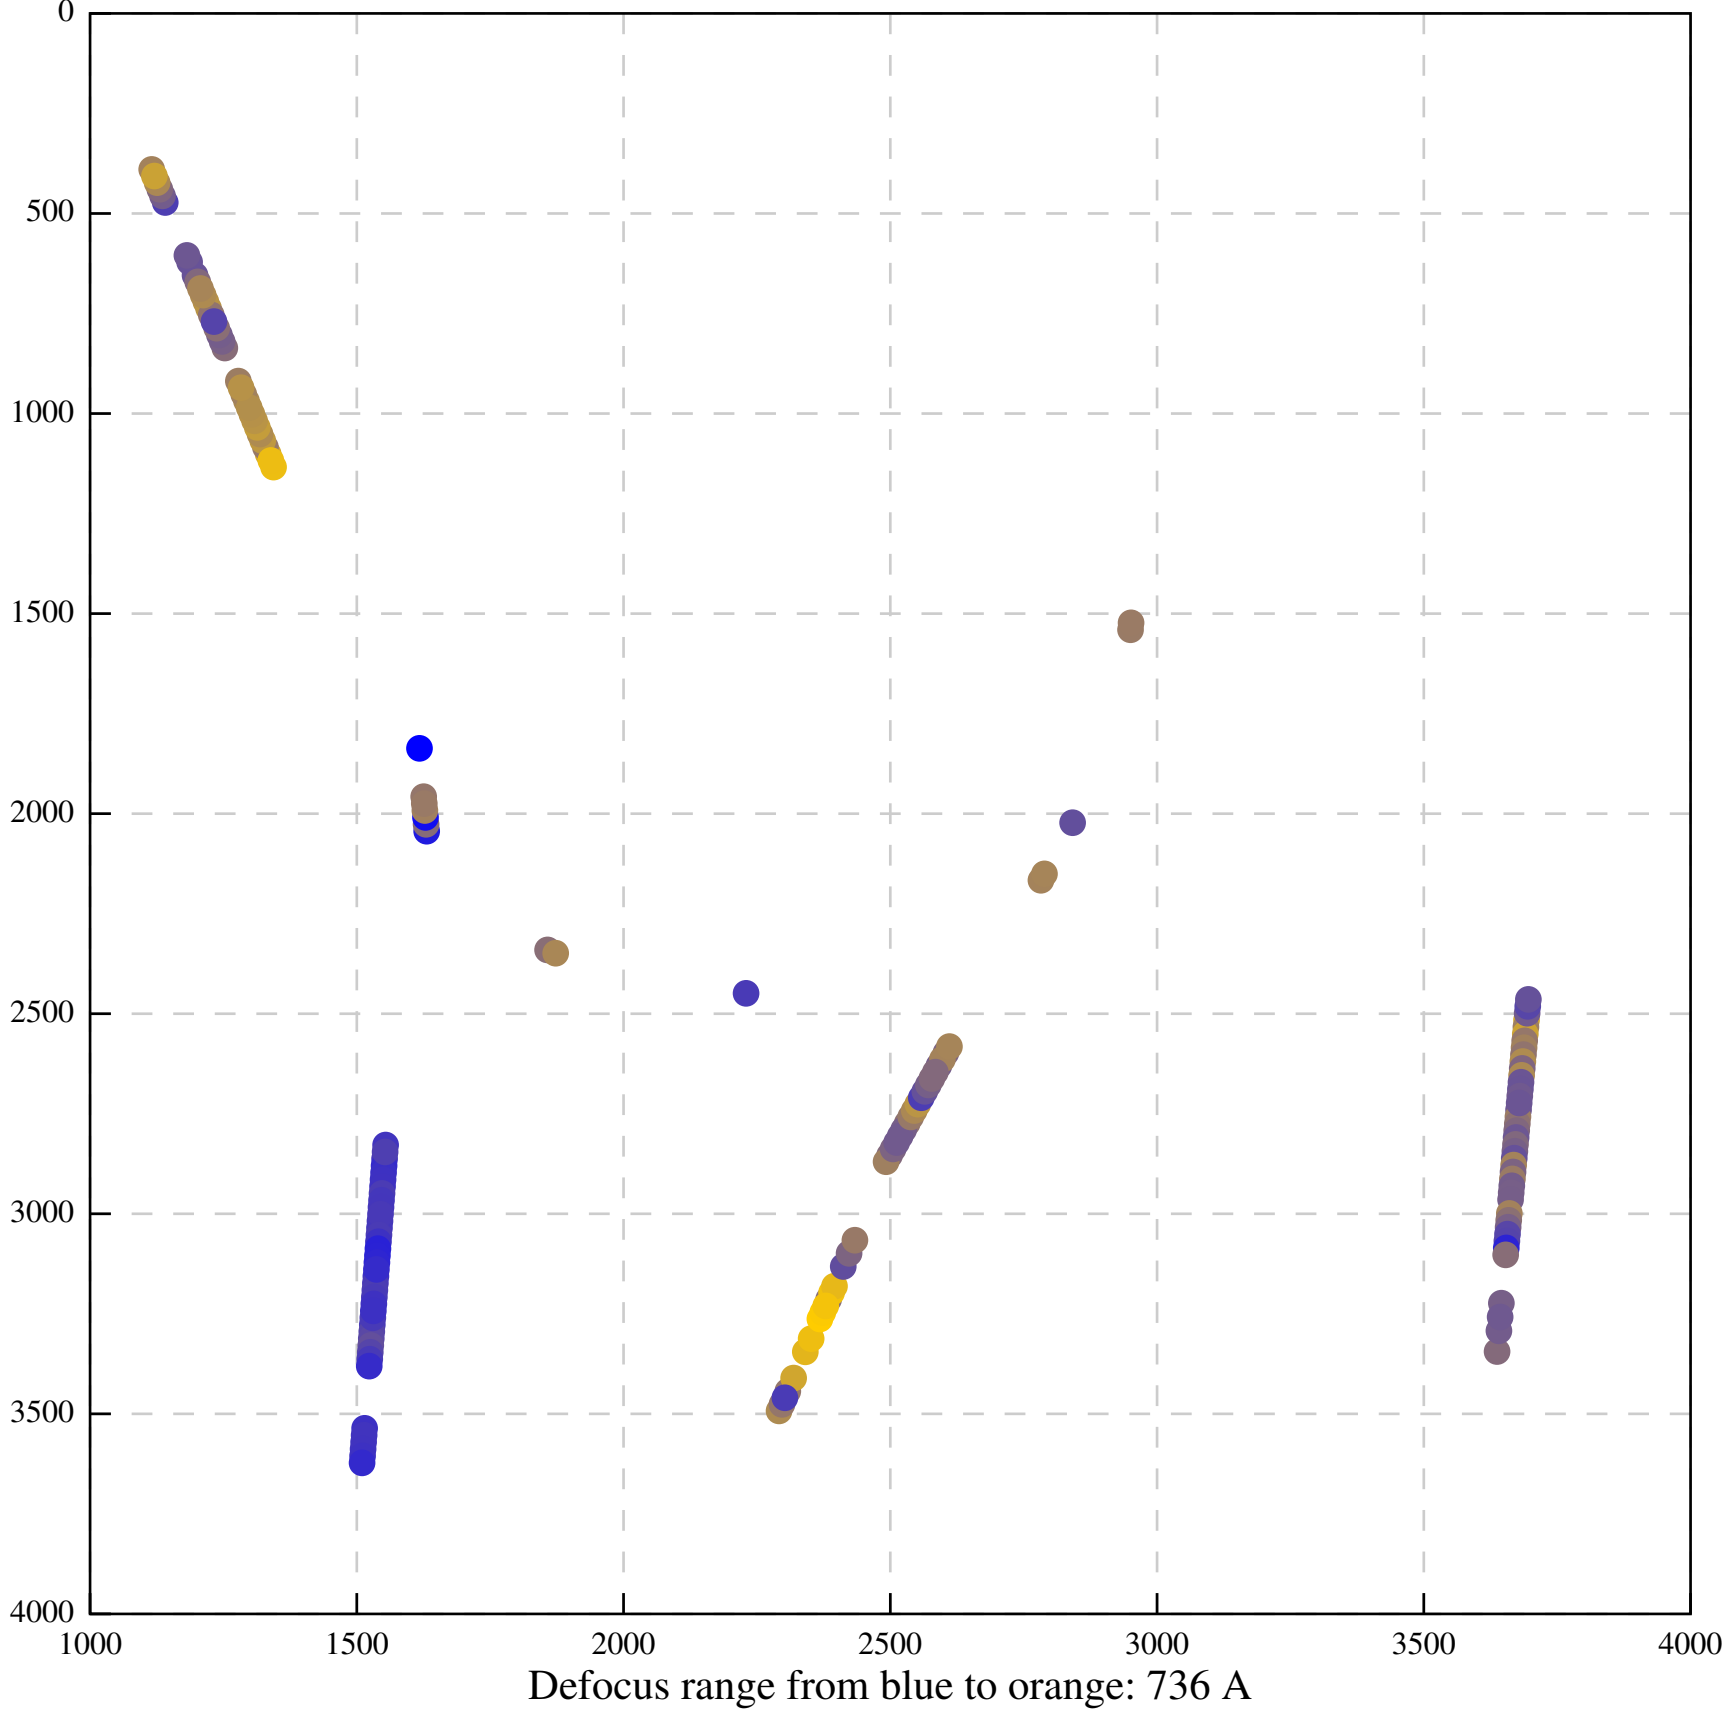

Defocus range from blue to orange: 90 A

Defocus range from blue to orange: 0 A

Defocus range from blue to orange: 182 A

Defocus range from blue to orange: 83 A

Defocus range from blue to orange: 930 A

Defocus range from blue to orange: 287 A