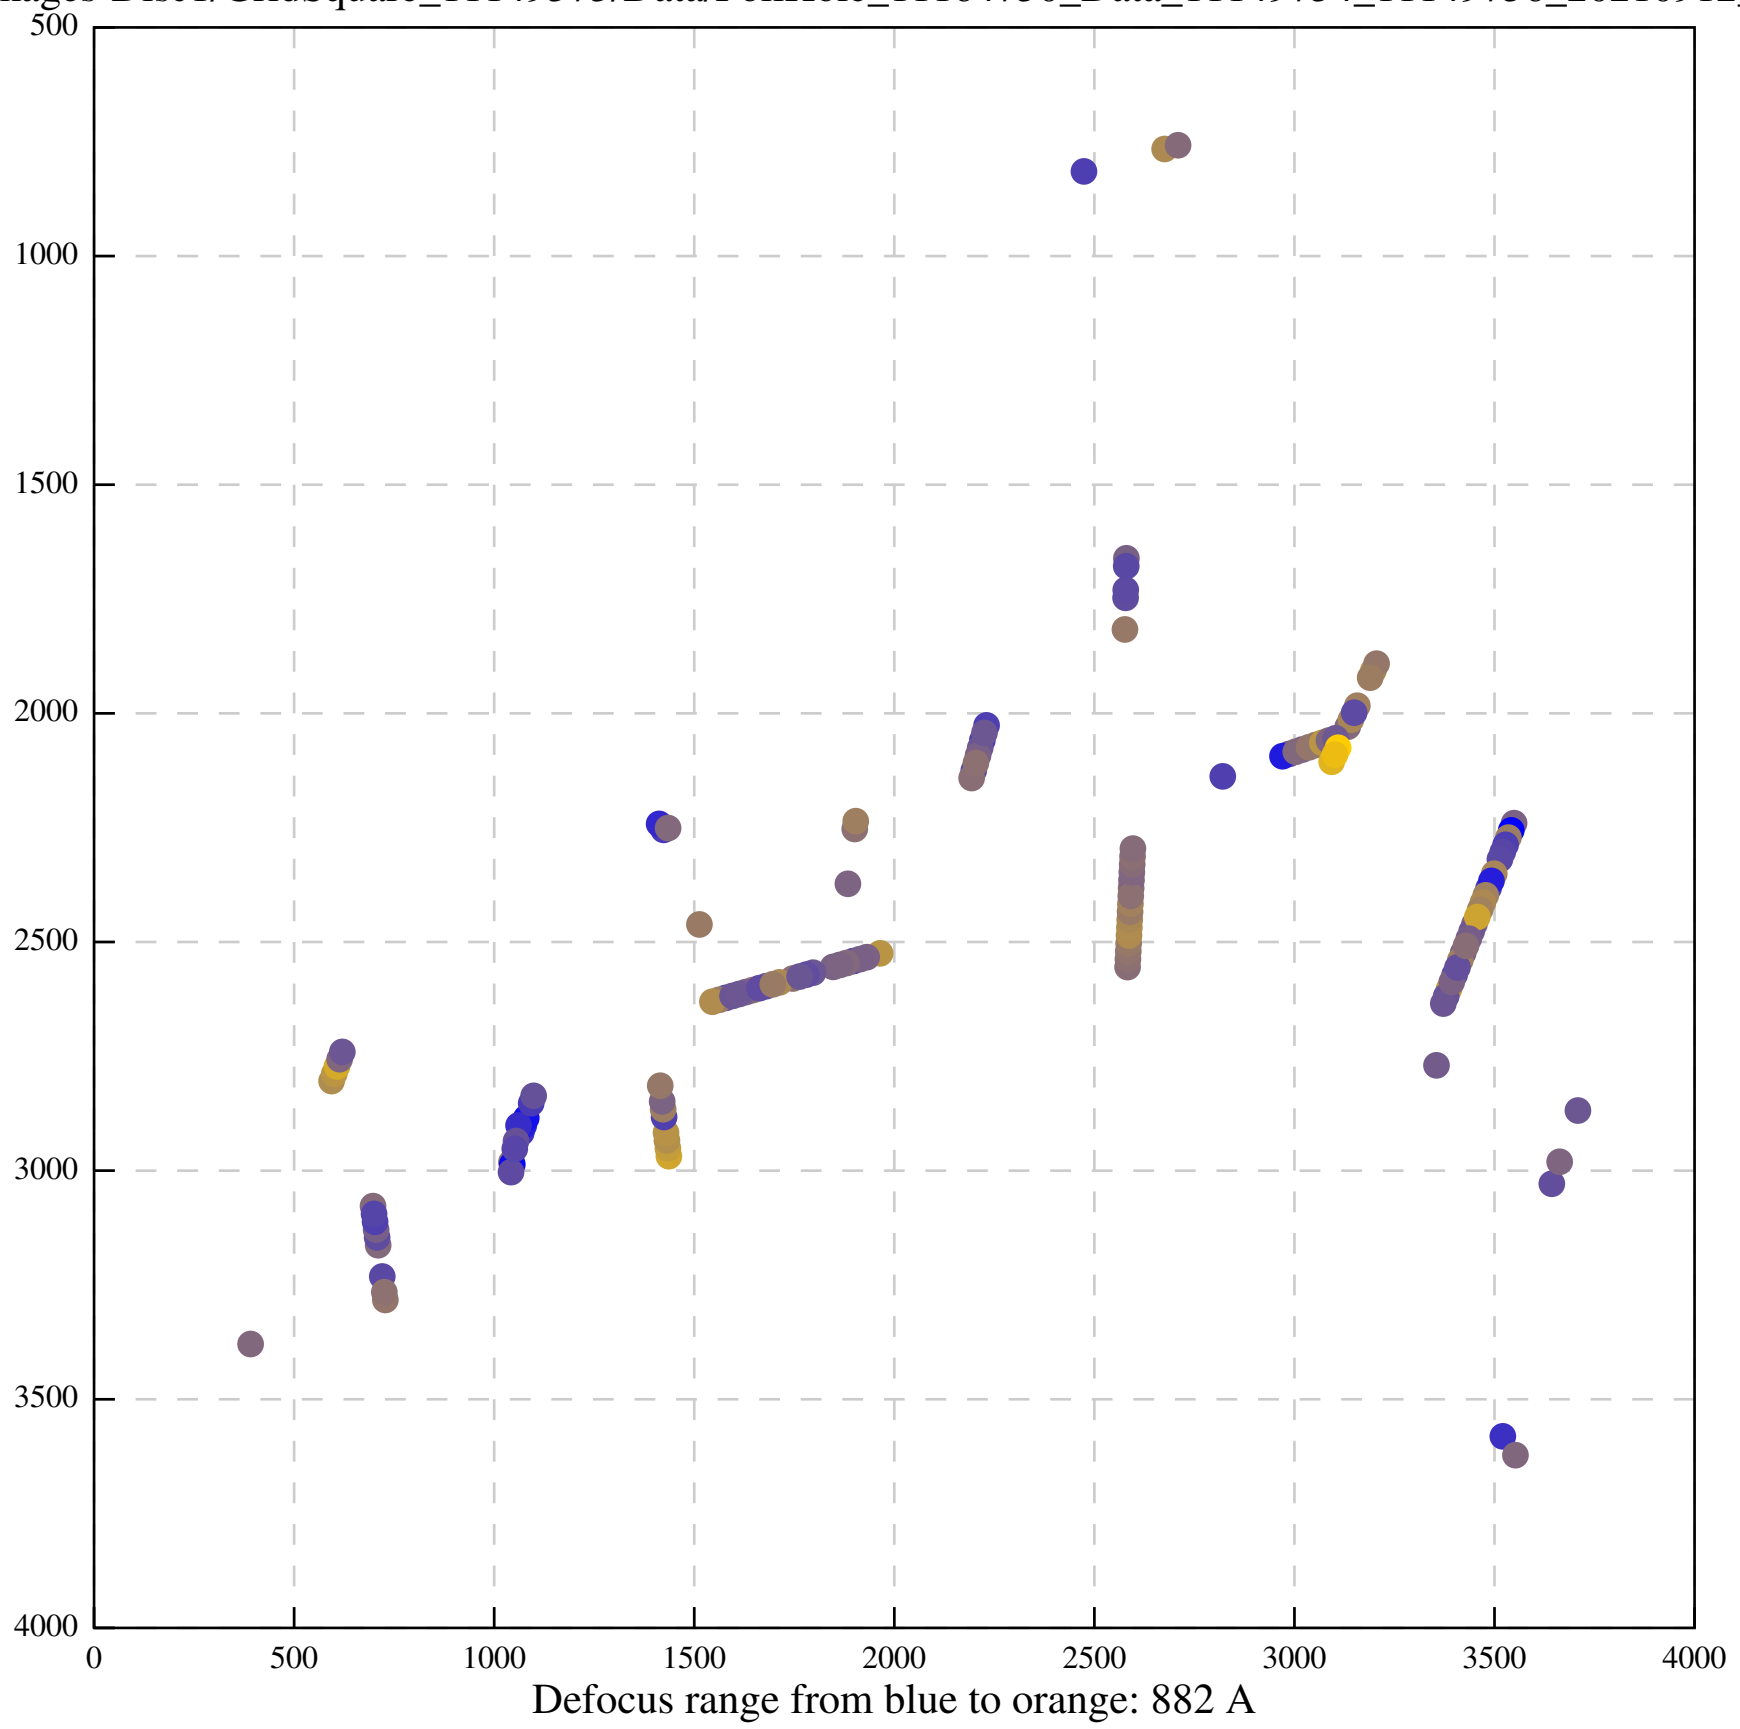

Defocus range from blue to orange: 917 A