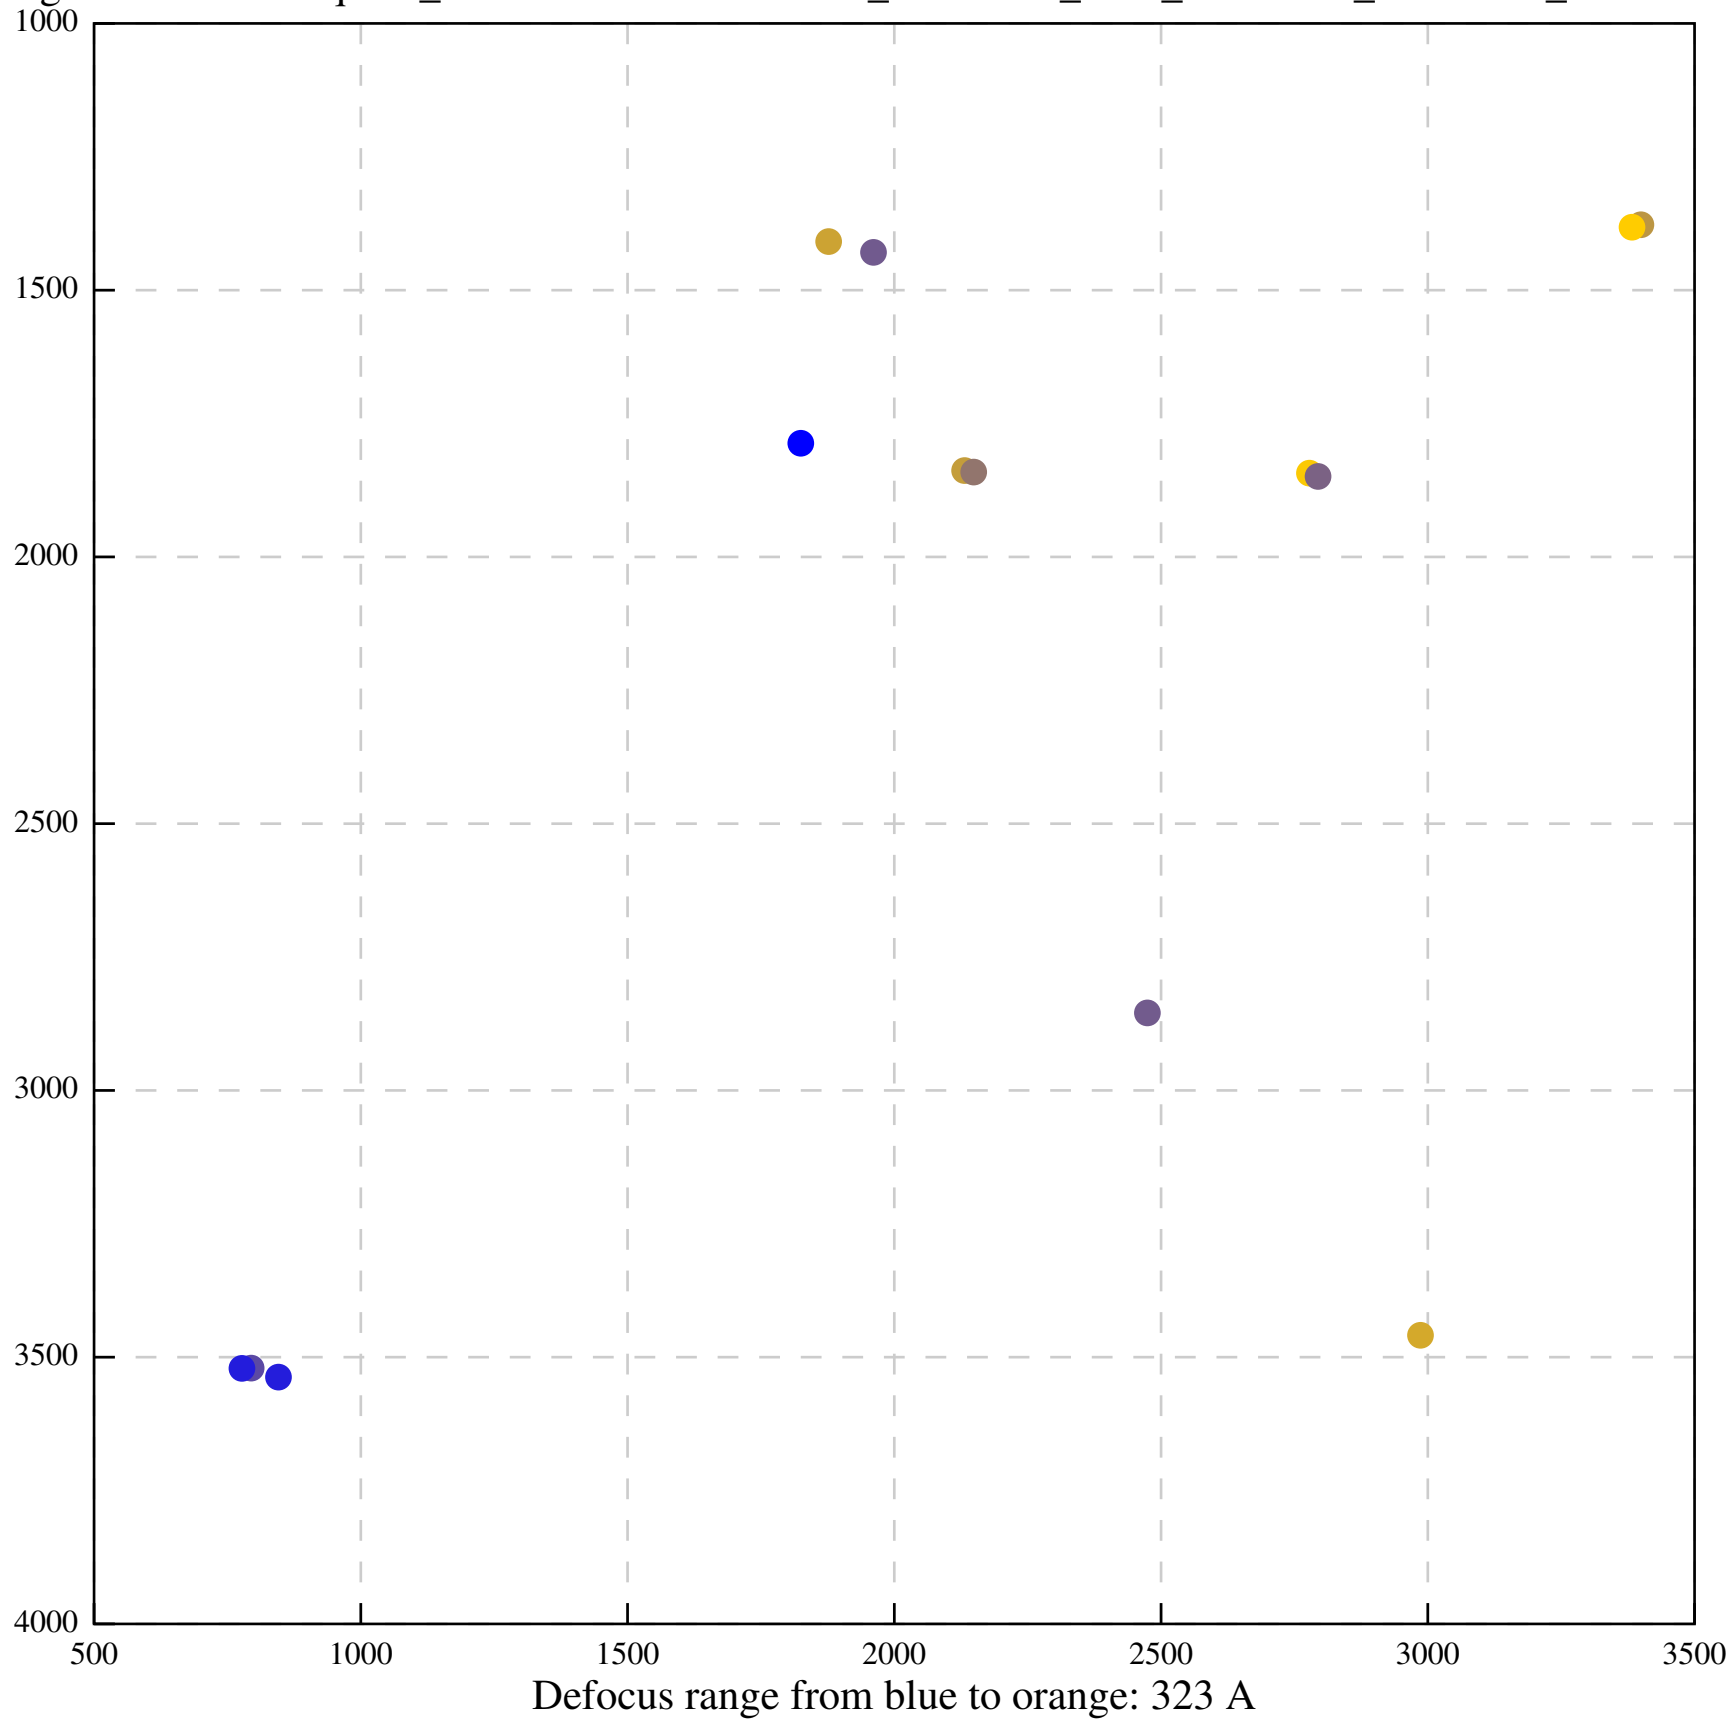

Defocus range from blue to orange: 70 A

Defocus range from blue to orange: 978 A

Defocus range from blue to orange: 641 A

Defocus range from blue to orange: 0 A

Defocus range from blue to orange: 356 A

Defocus range from blue to orange: 749 A