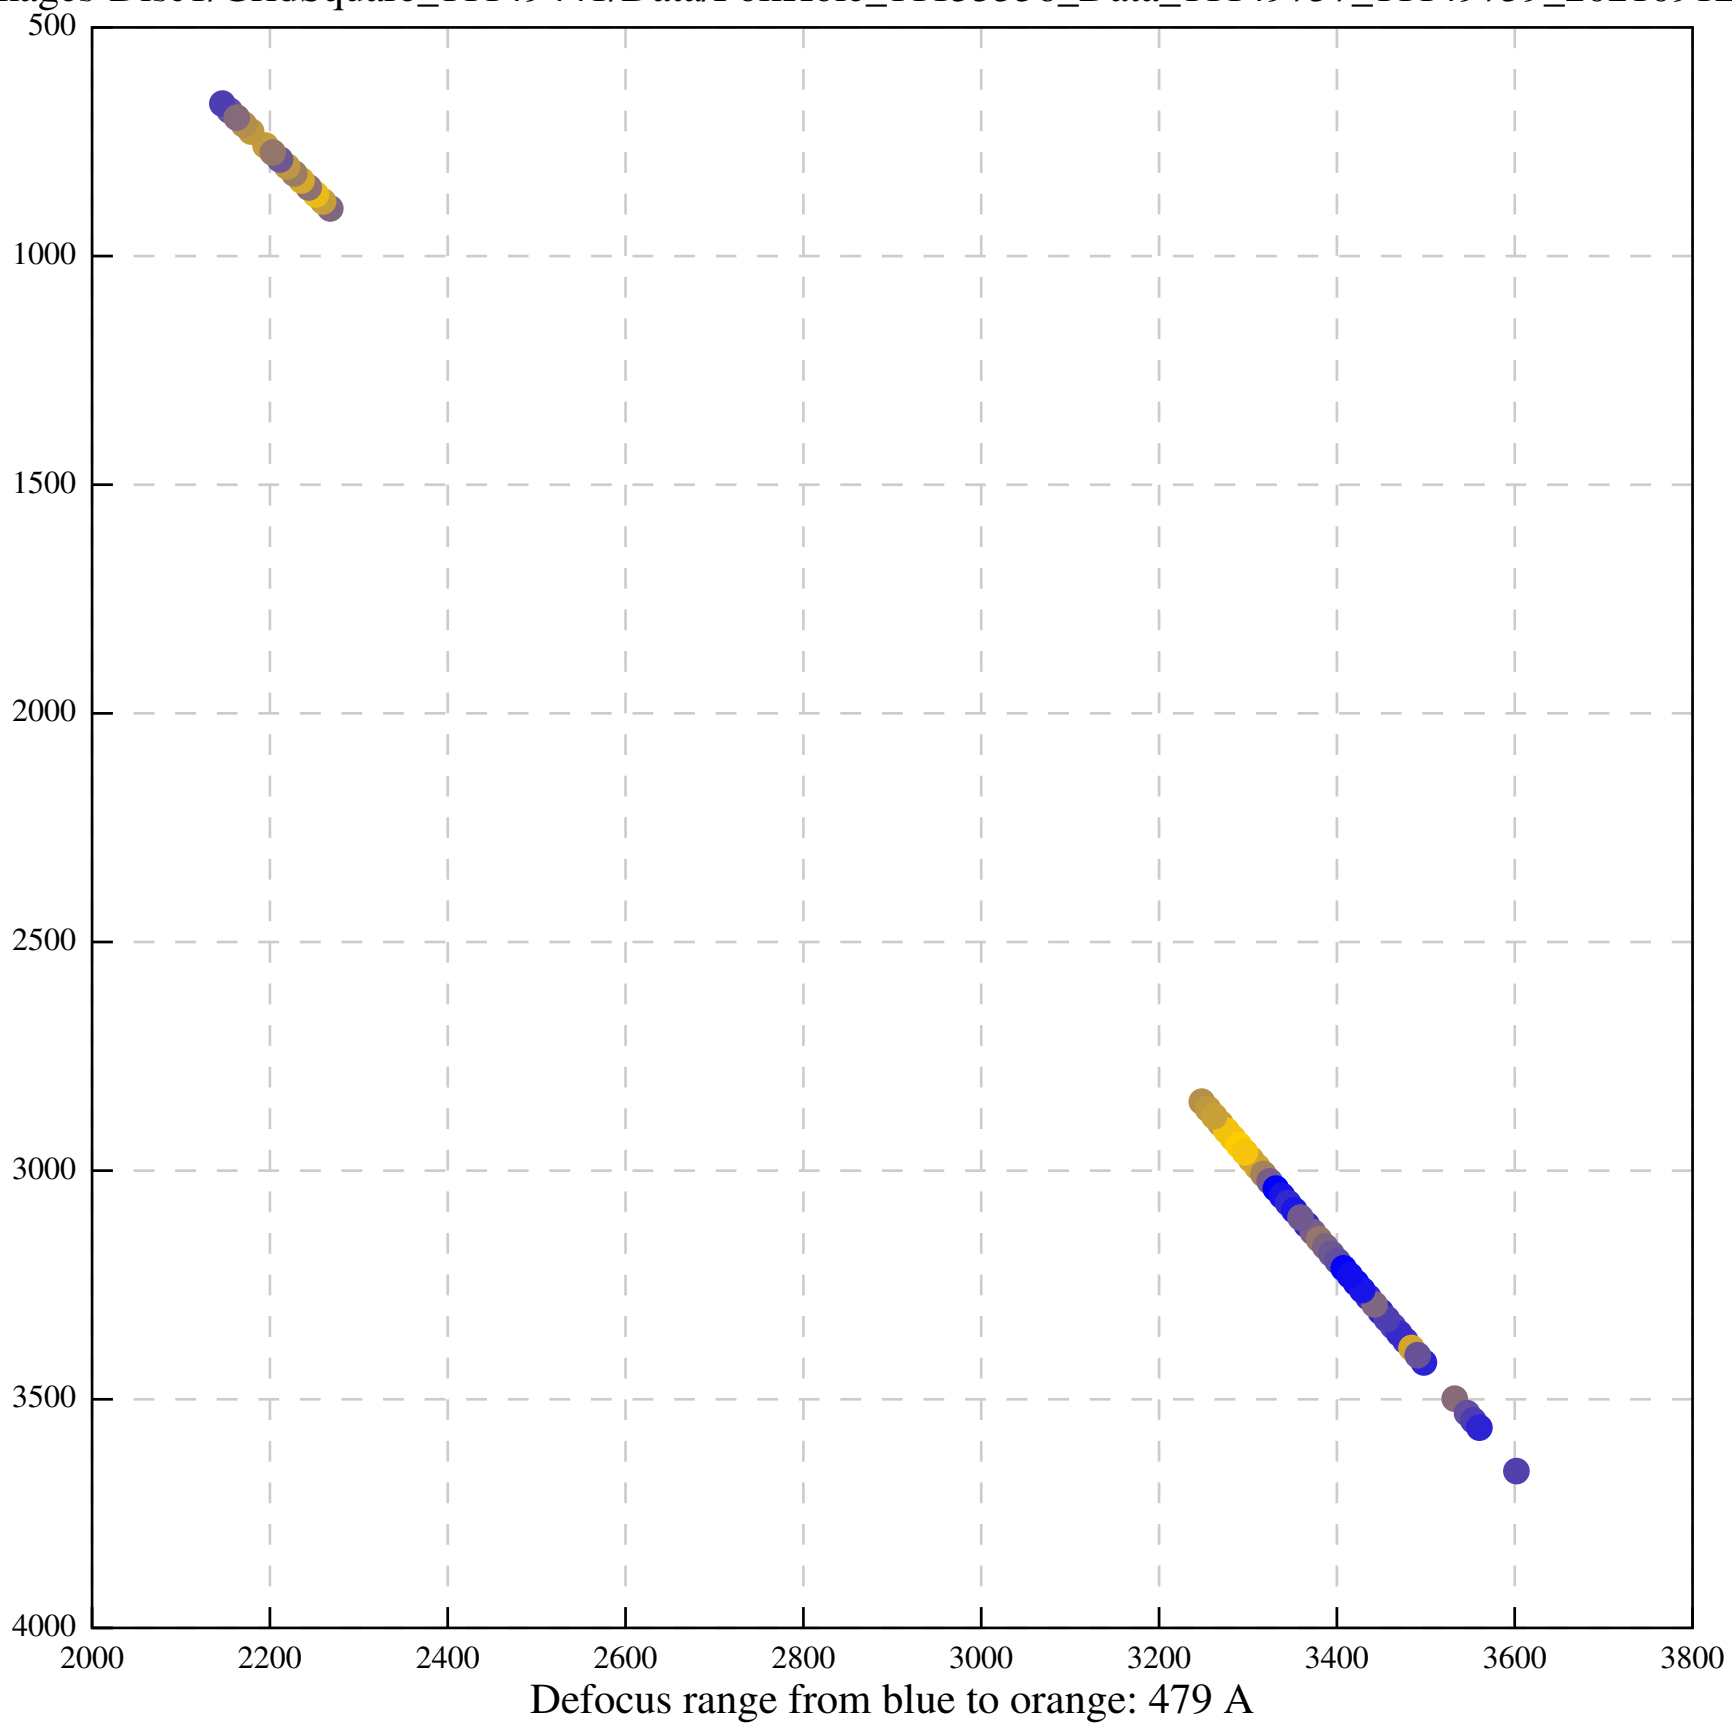

Defocus range from blue to orange: 547 A

Defocus range from blue to orange: 0 A

Defocus range from blue to orange: 281 A

Defocus range from blue to orange: 0 A

Defocus range from blue to orange: 0 A

Defocus range from blue to orange: 0 A