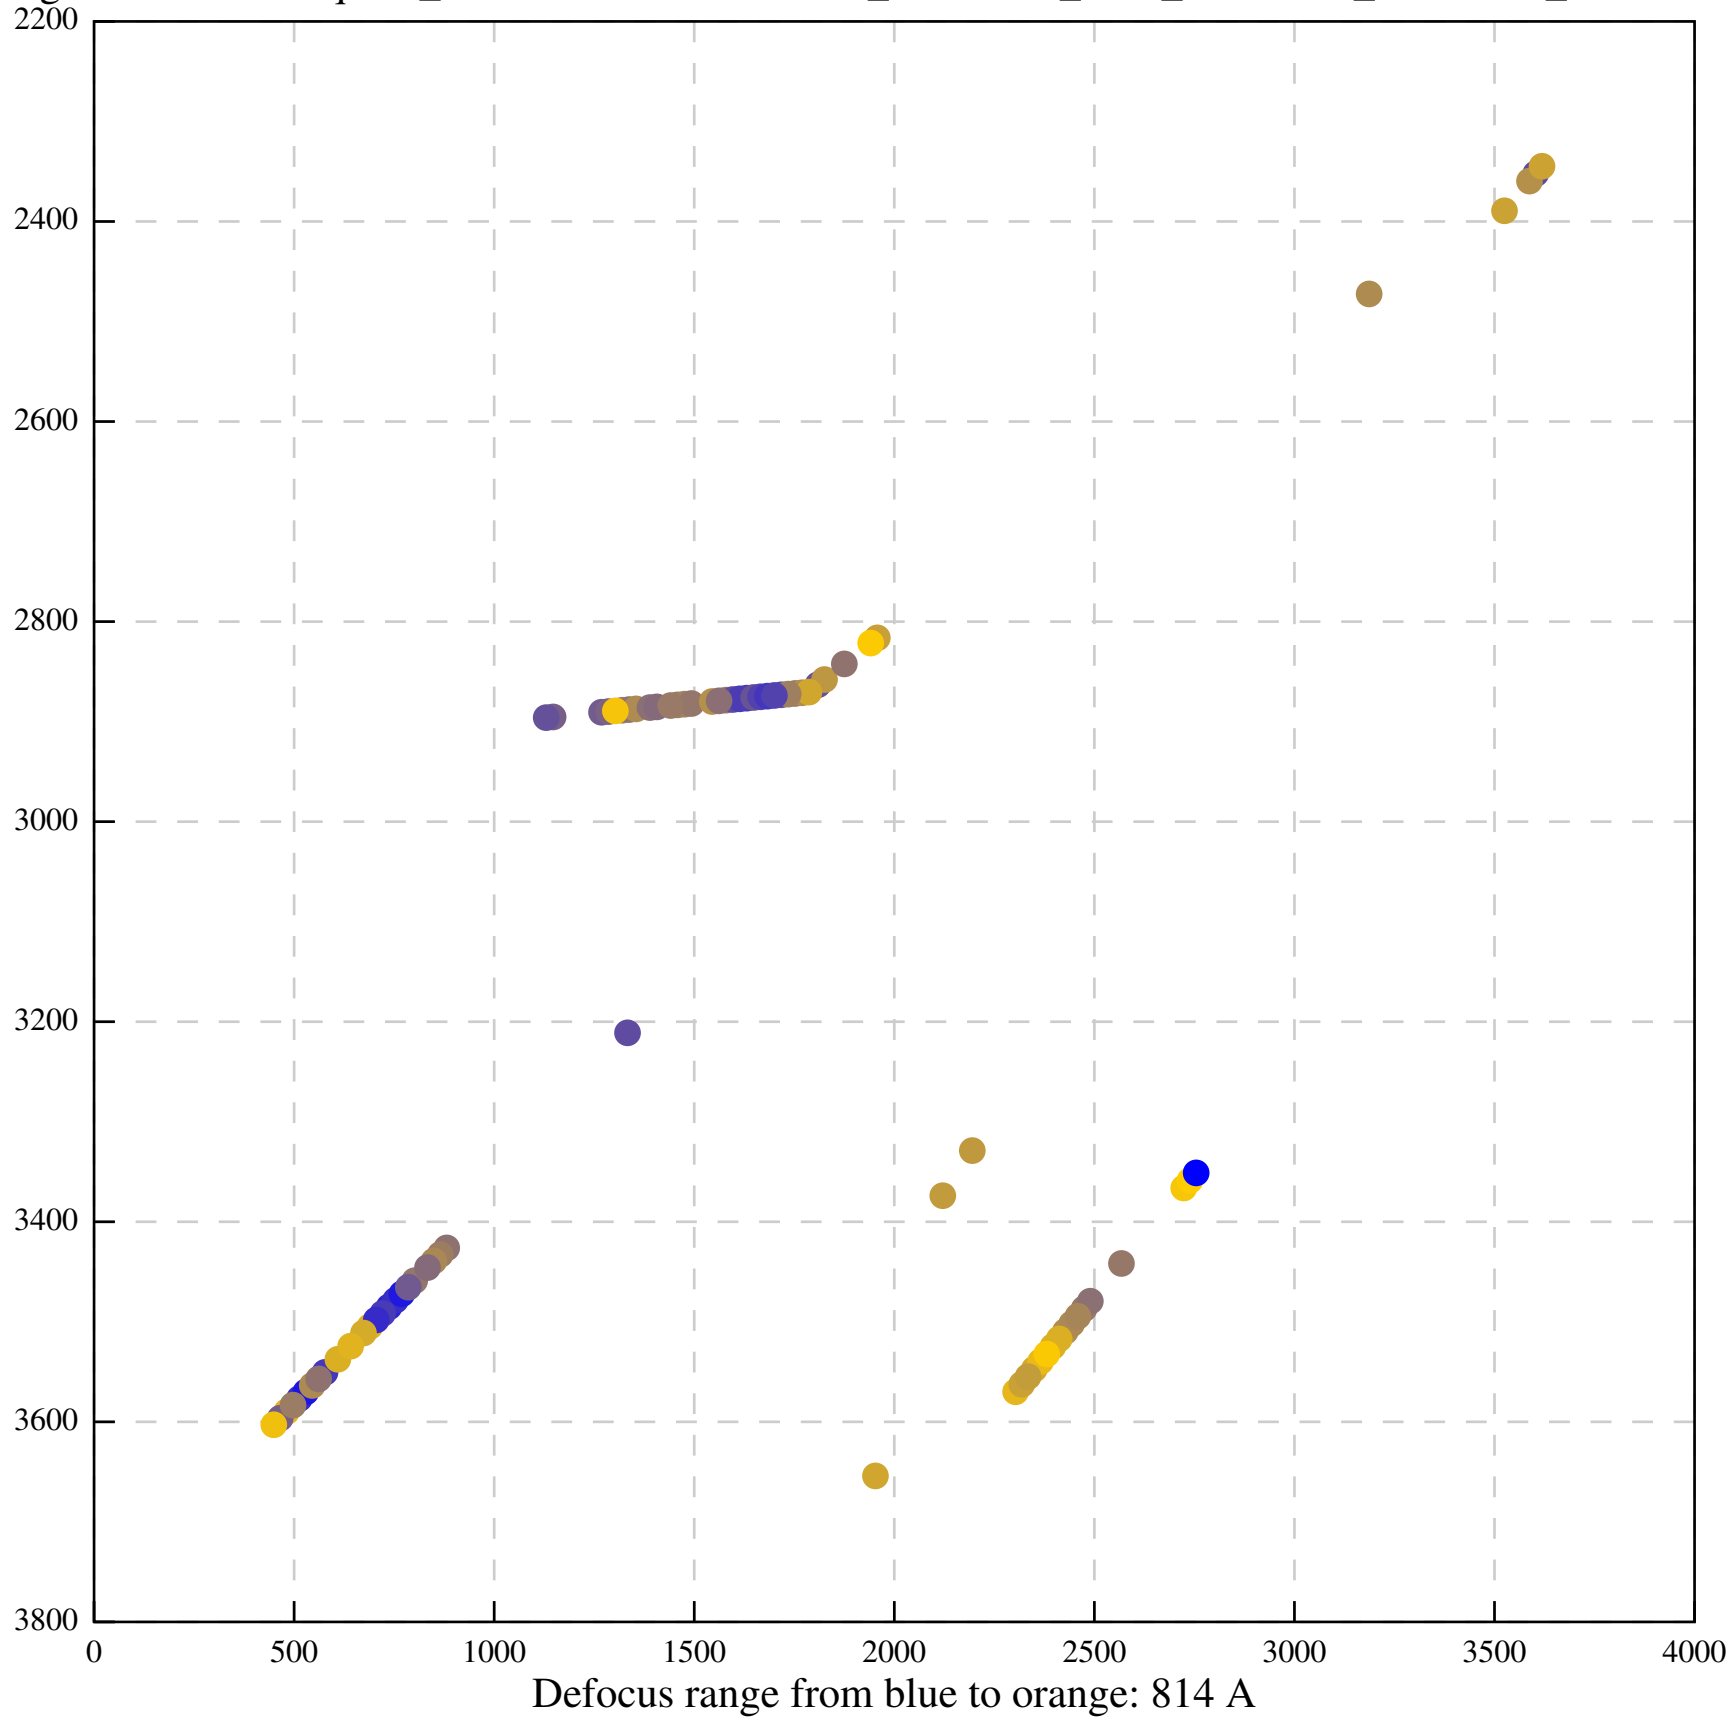

Defocus range from blue to orange: 785 A

Defocus range from blue to orange: 982 A

Defocus range from blue to orange: 9 A

Defocus range from blue to orange: 0 A

Defocus range from blue to orange: 0 A

Defocus range from blue to orange: 763 A