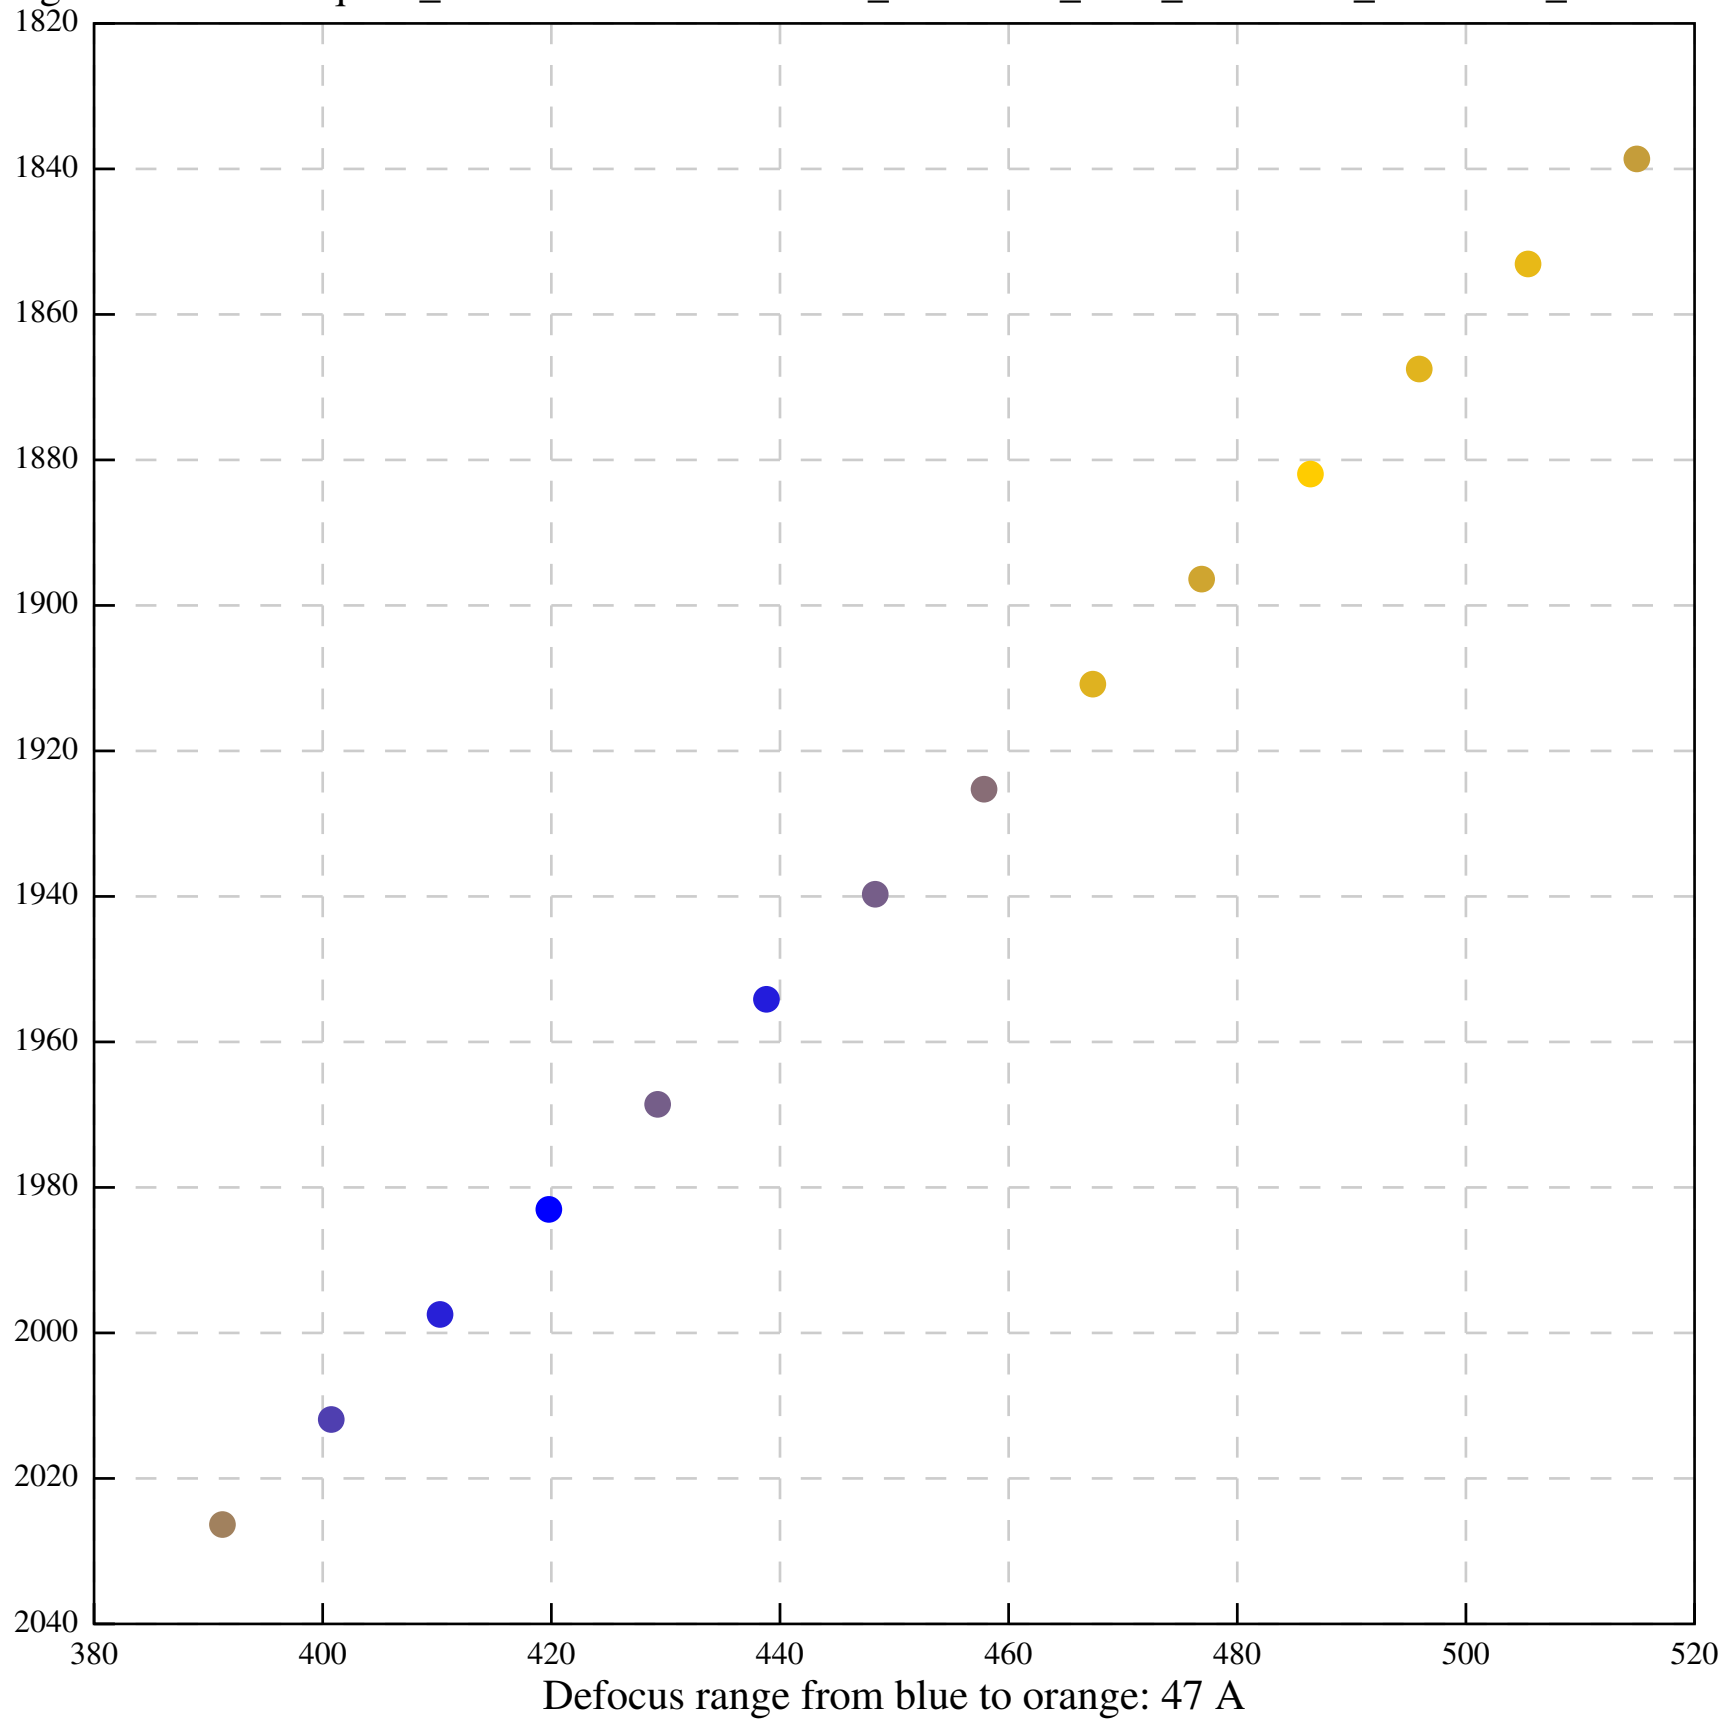

Defocus range from blue to orange: 174 Å

Defocus range from blue to orange: 273 A

Defocus range from blue to orange: 361 A

Defocus range from blue to orange: 0 A

Defocus range from blue to orange: 562 A

Defocus range from blue to orange: 91 A