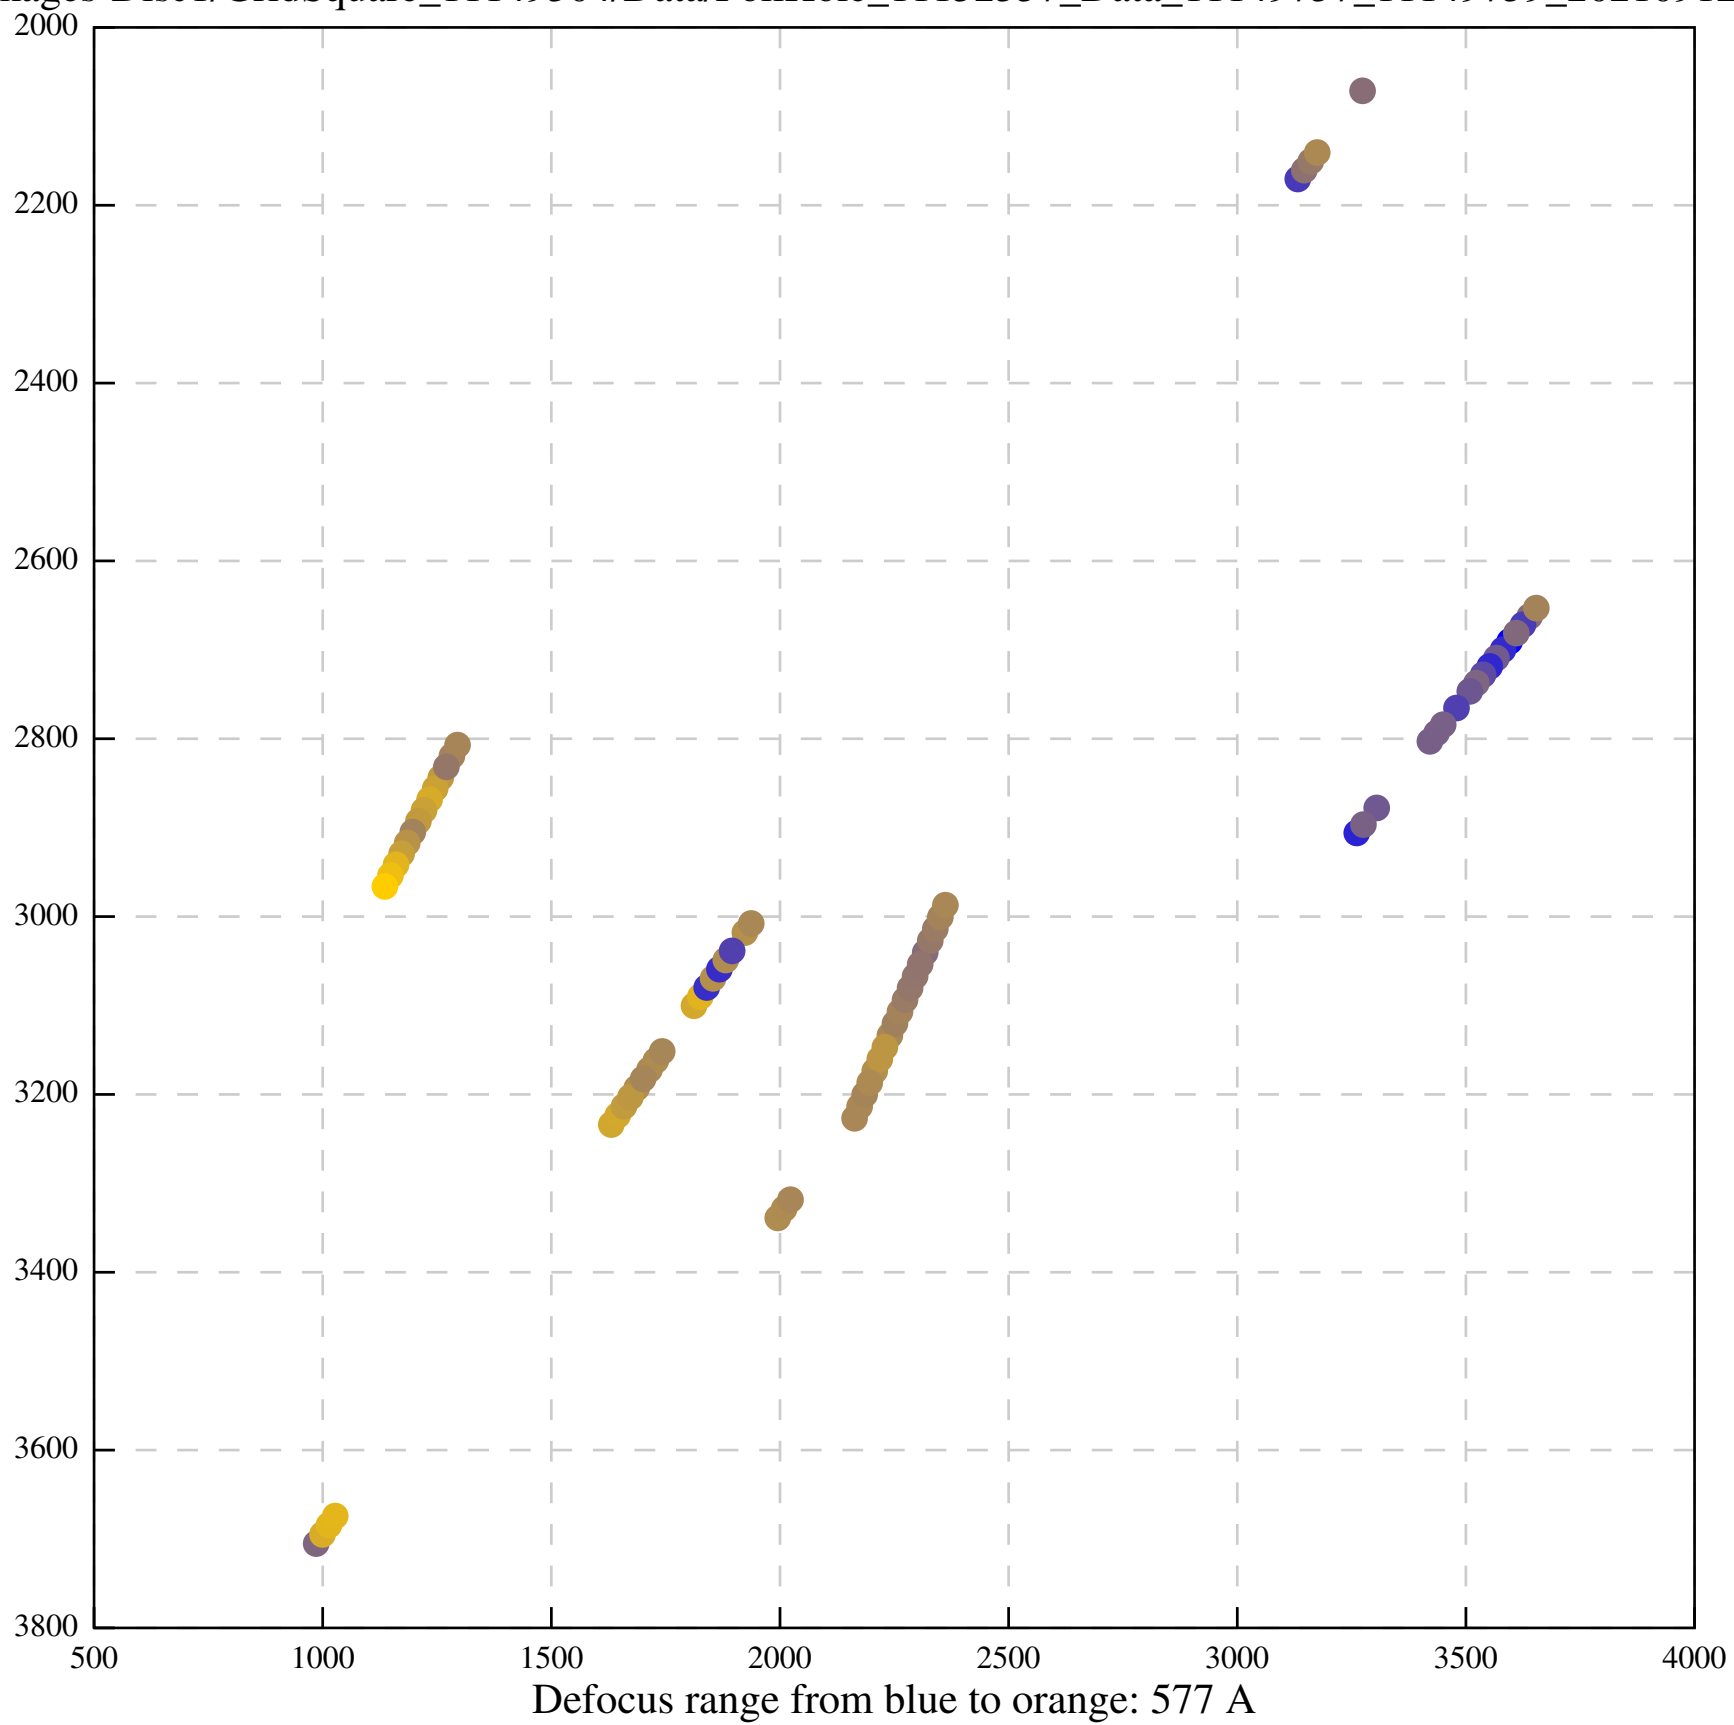

Defocus range from blue to orange: 509 A

Defocus range from blue to orange: 601 A

Defocus range from blue to orange: 0 A

Defocus range from blue to orange: 409 A

Defocus range from blue to orange: 139 A

Defocus range from blue to orange: 140 A