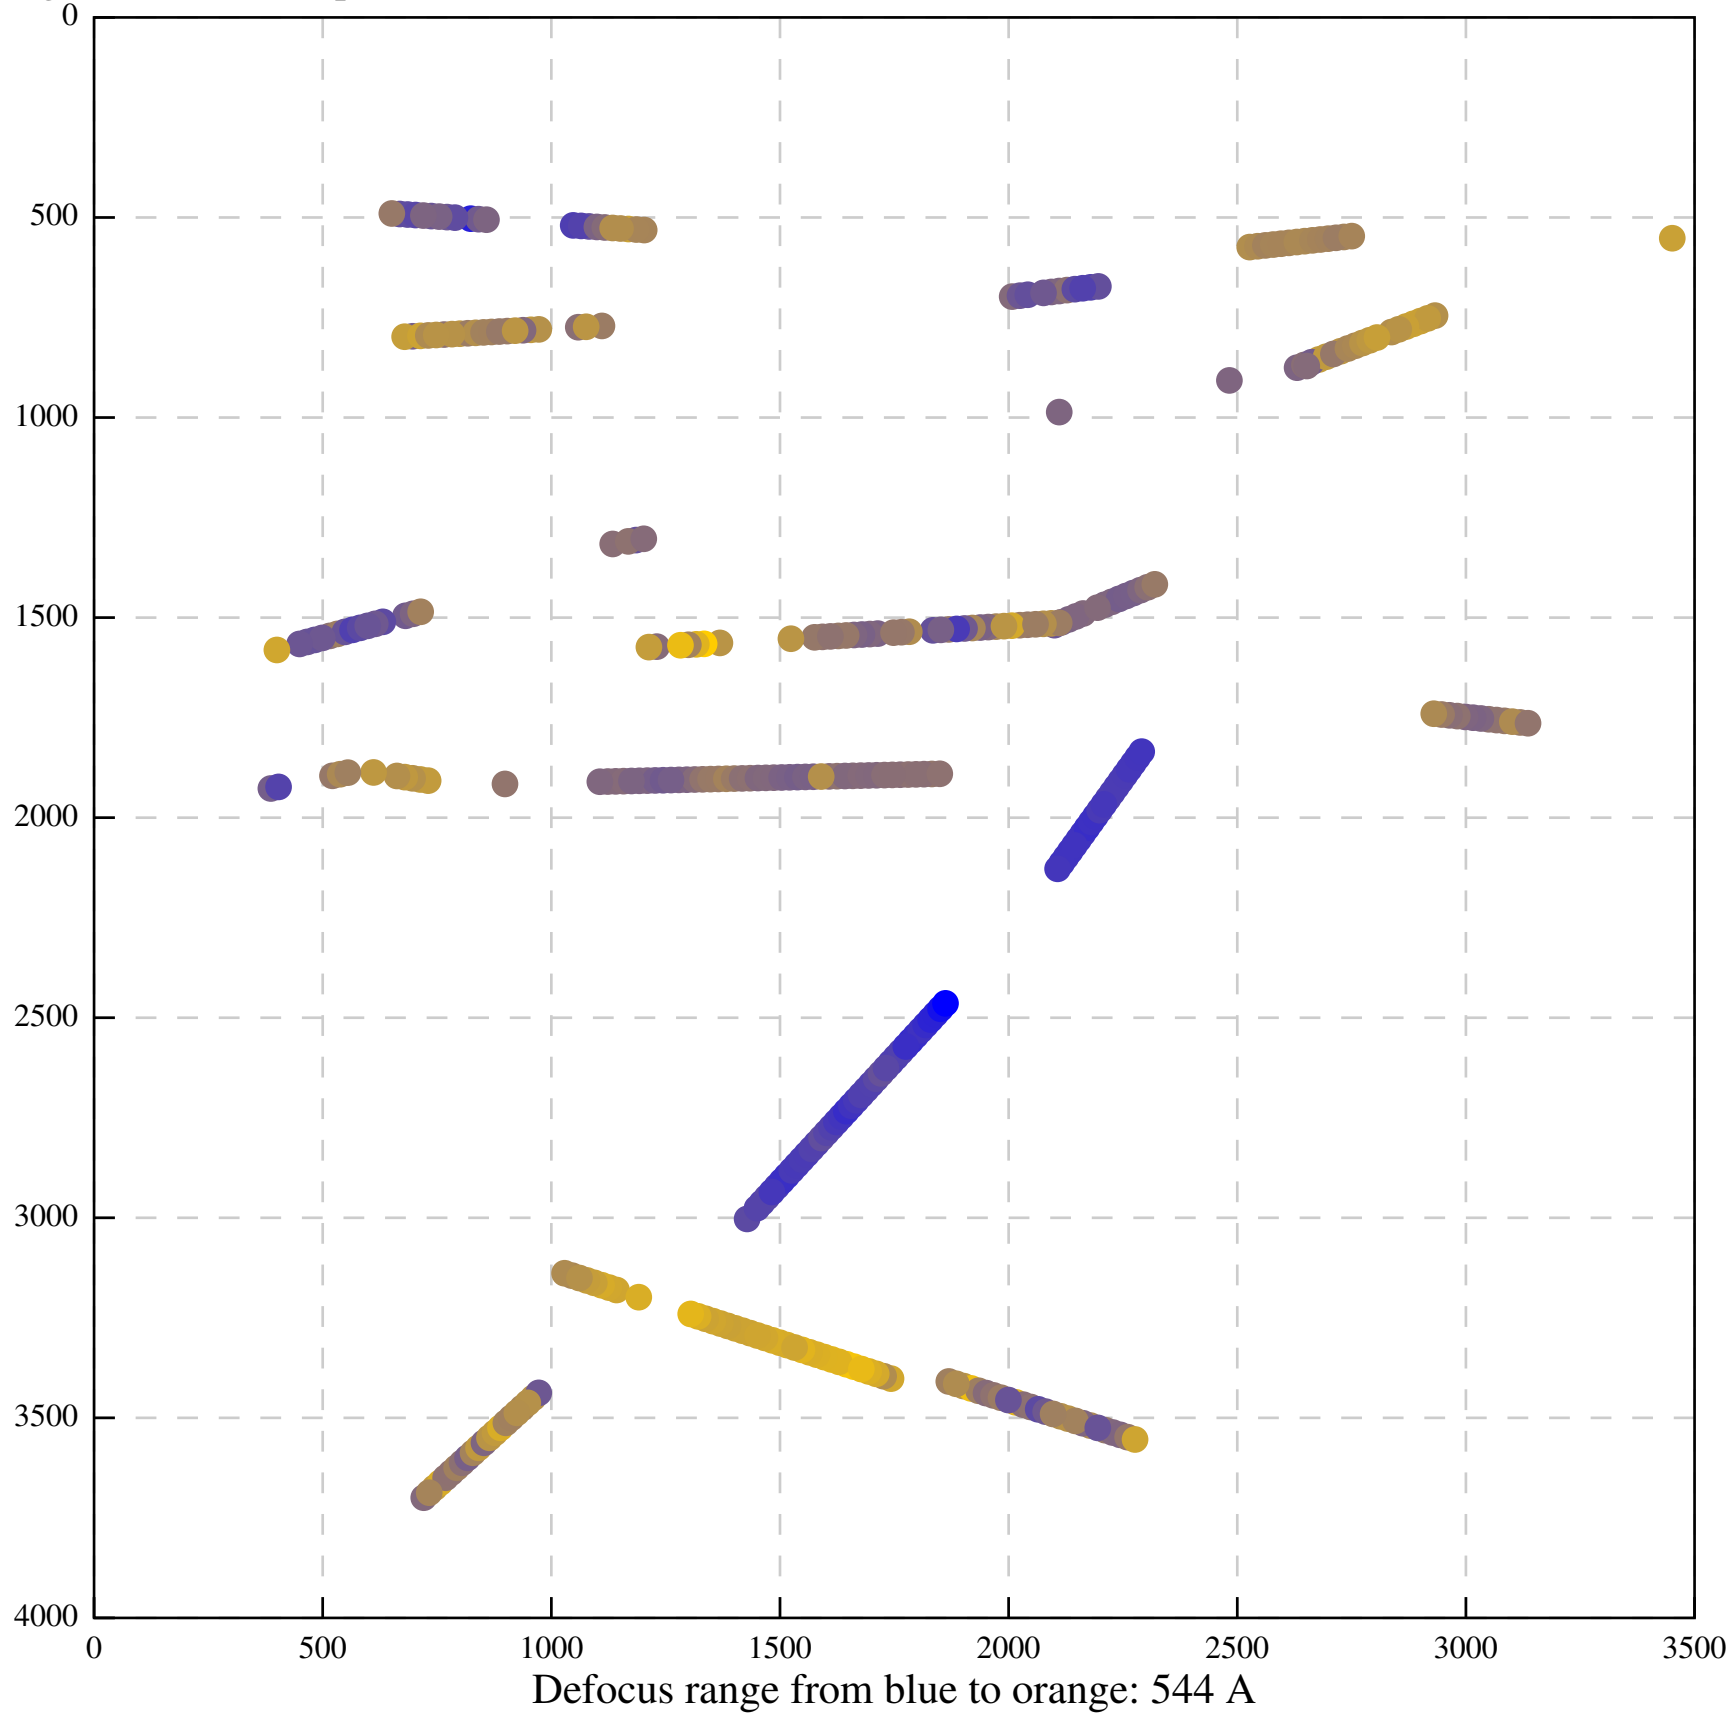

Defocus range from blue to orange: 1077 A

Defocus range from blue to orange: 467 A

Defocus range from blue to orange: 1224 A

Defocus range from blue to orange: 531 A

Defocus range from blue to orange: 1146 A

Defocus range from blue to orange: 704 A

Defocus range from blue to orange: 0 A

Defocus range from blue to orange: 798 A

Defocus range from blue to orange: 228 A

Defocus range from blue to orange: 772 A

Defocus range from blue to orange: 217 A