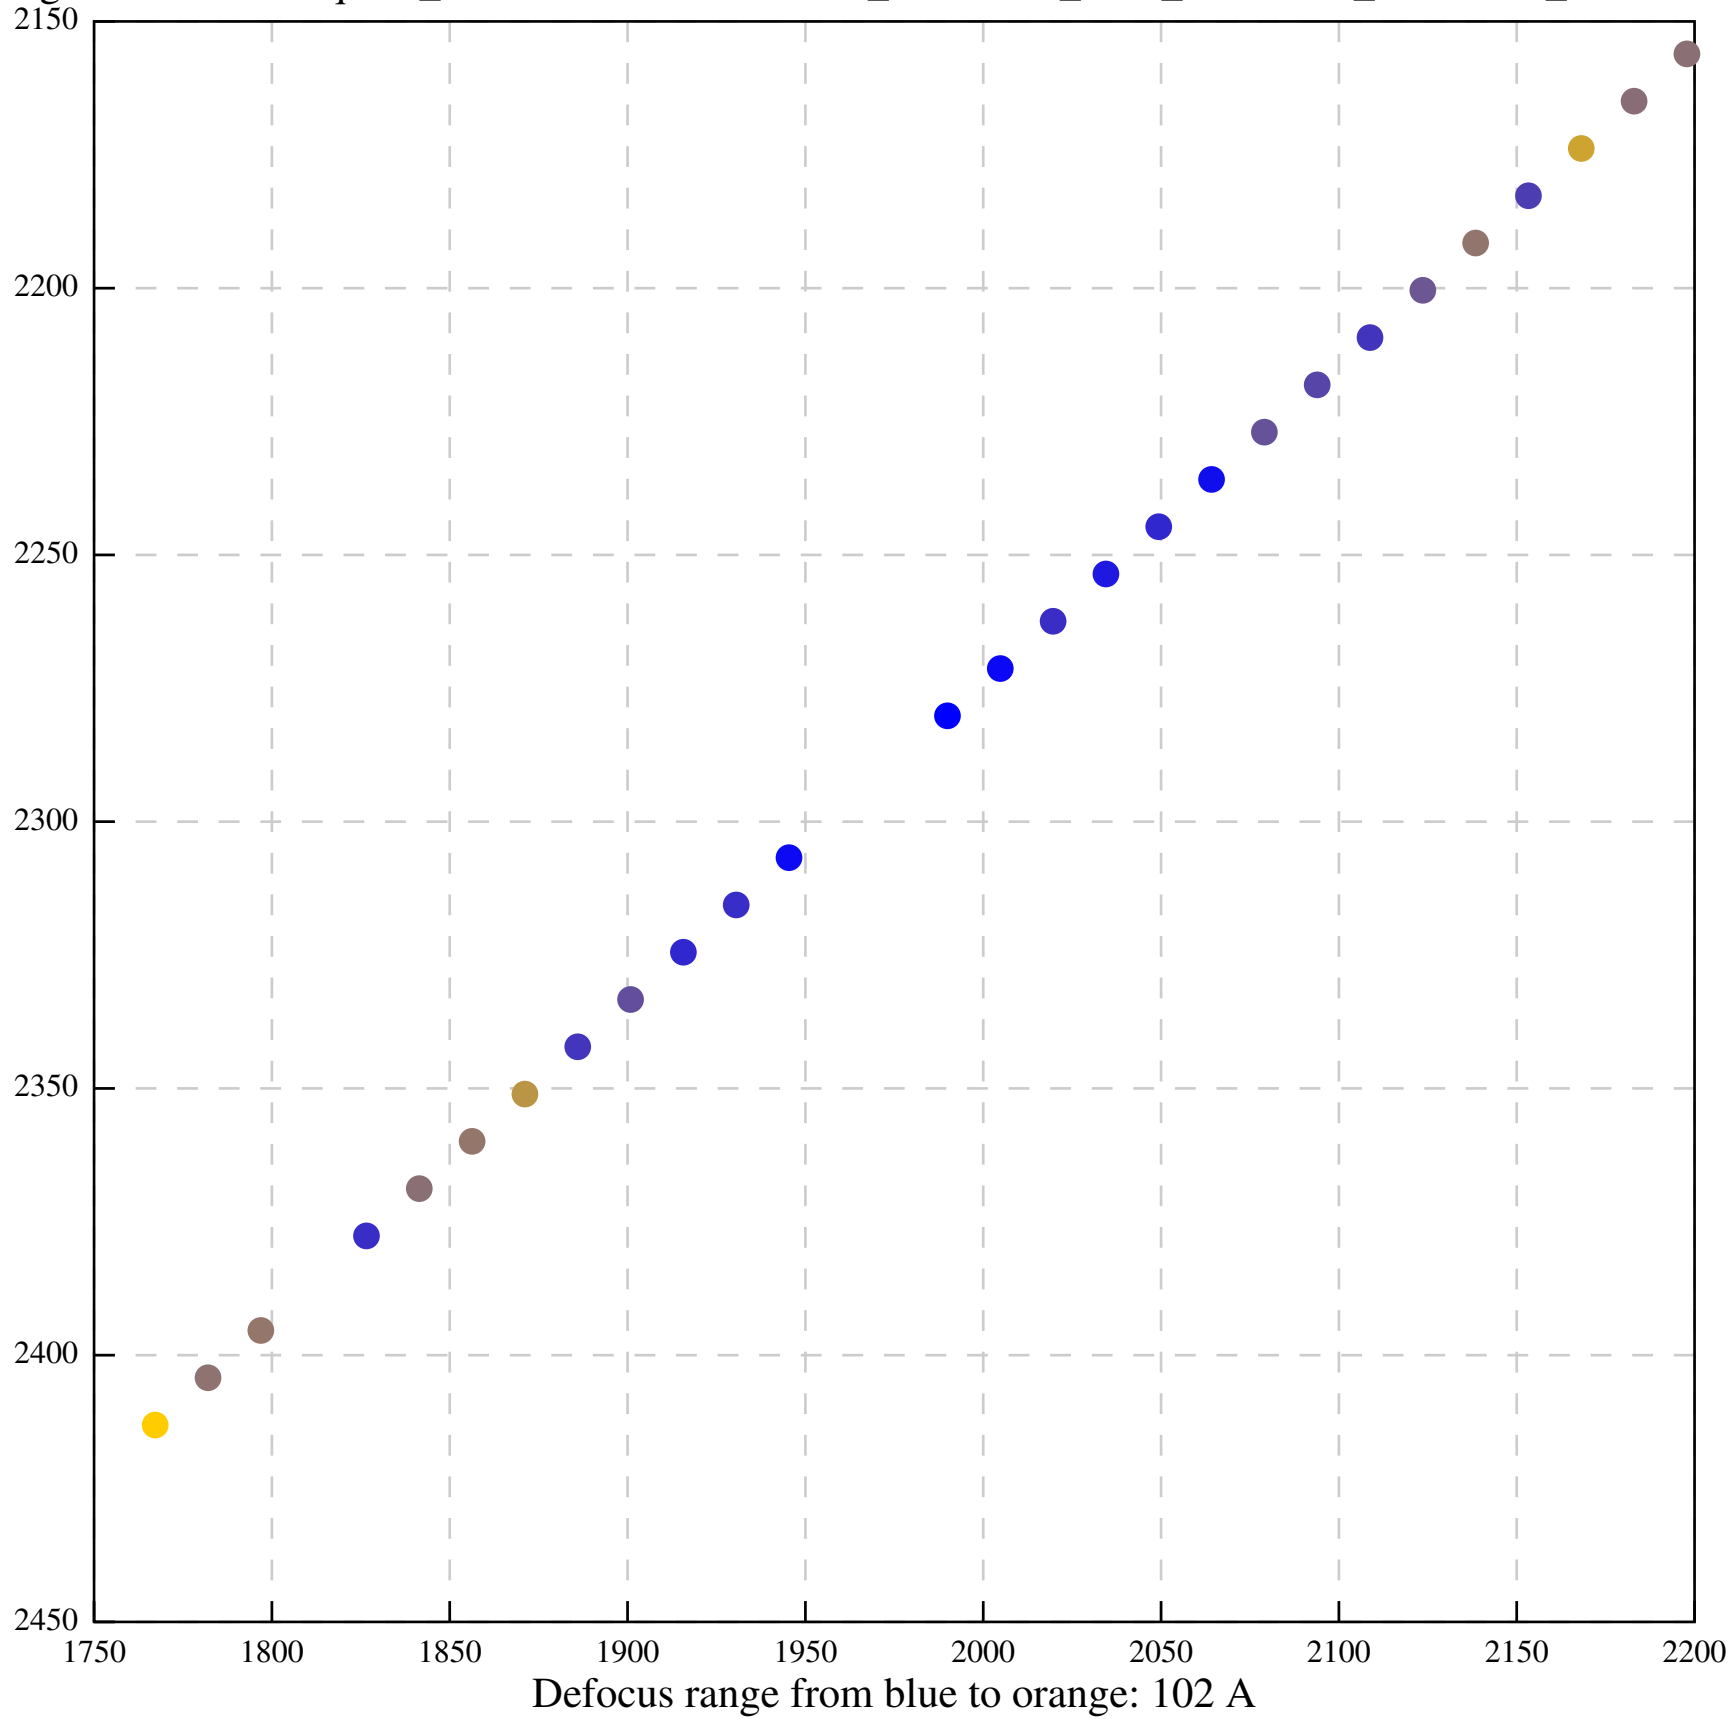

Defocus range from blue to orange: 281 A

Defocus range from blue to orange: 324 A

Defocus range from blue to orange: 1354 A

Defocus range from blue to orange: 185 A

Defocus range from blue to orange: 577 A