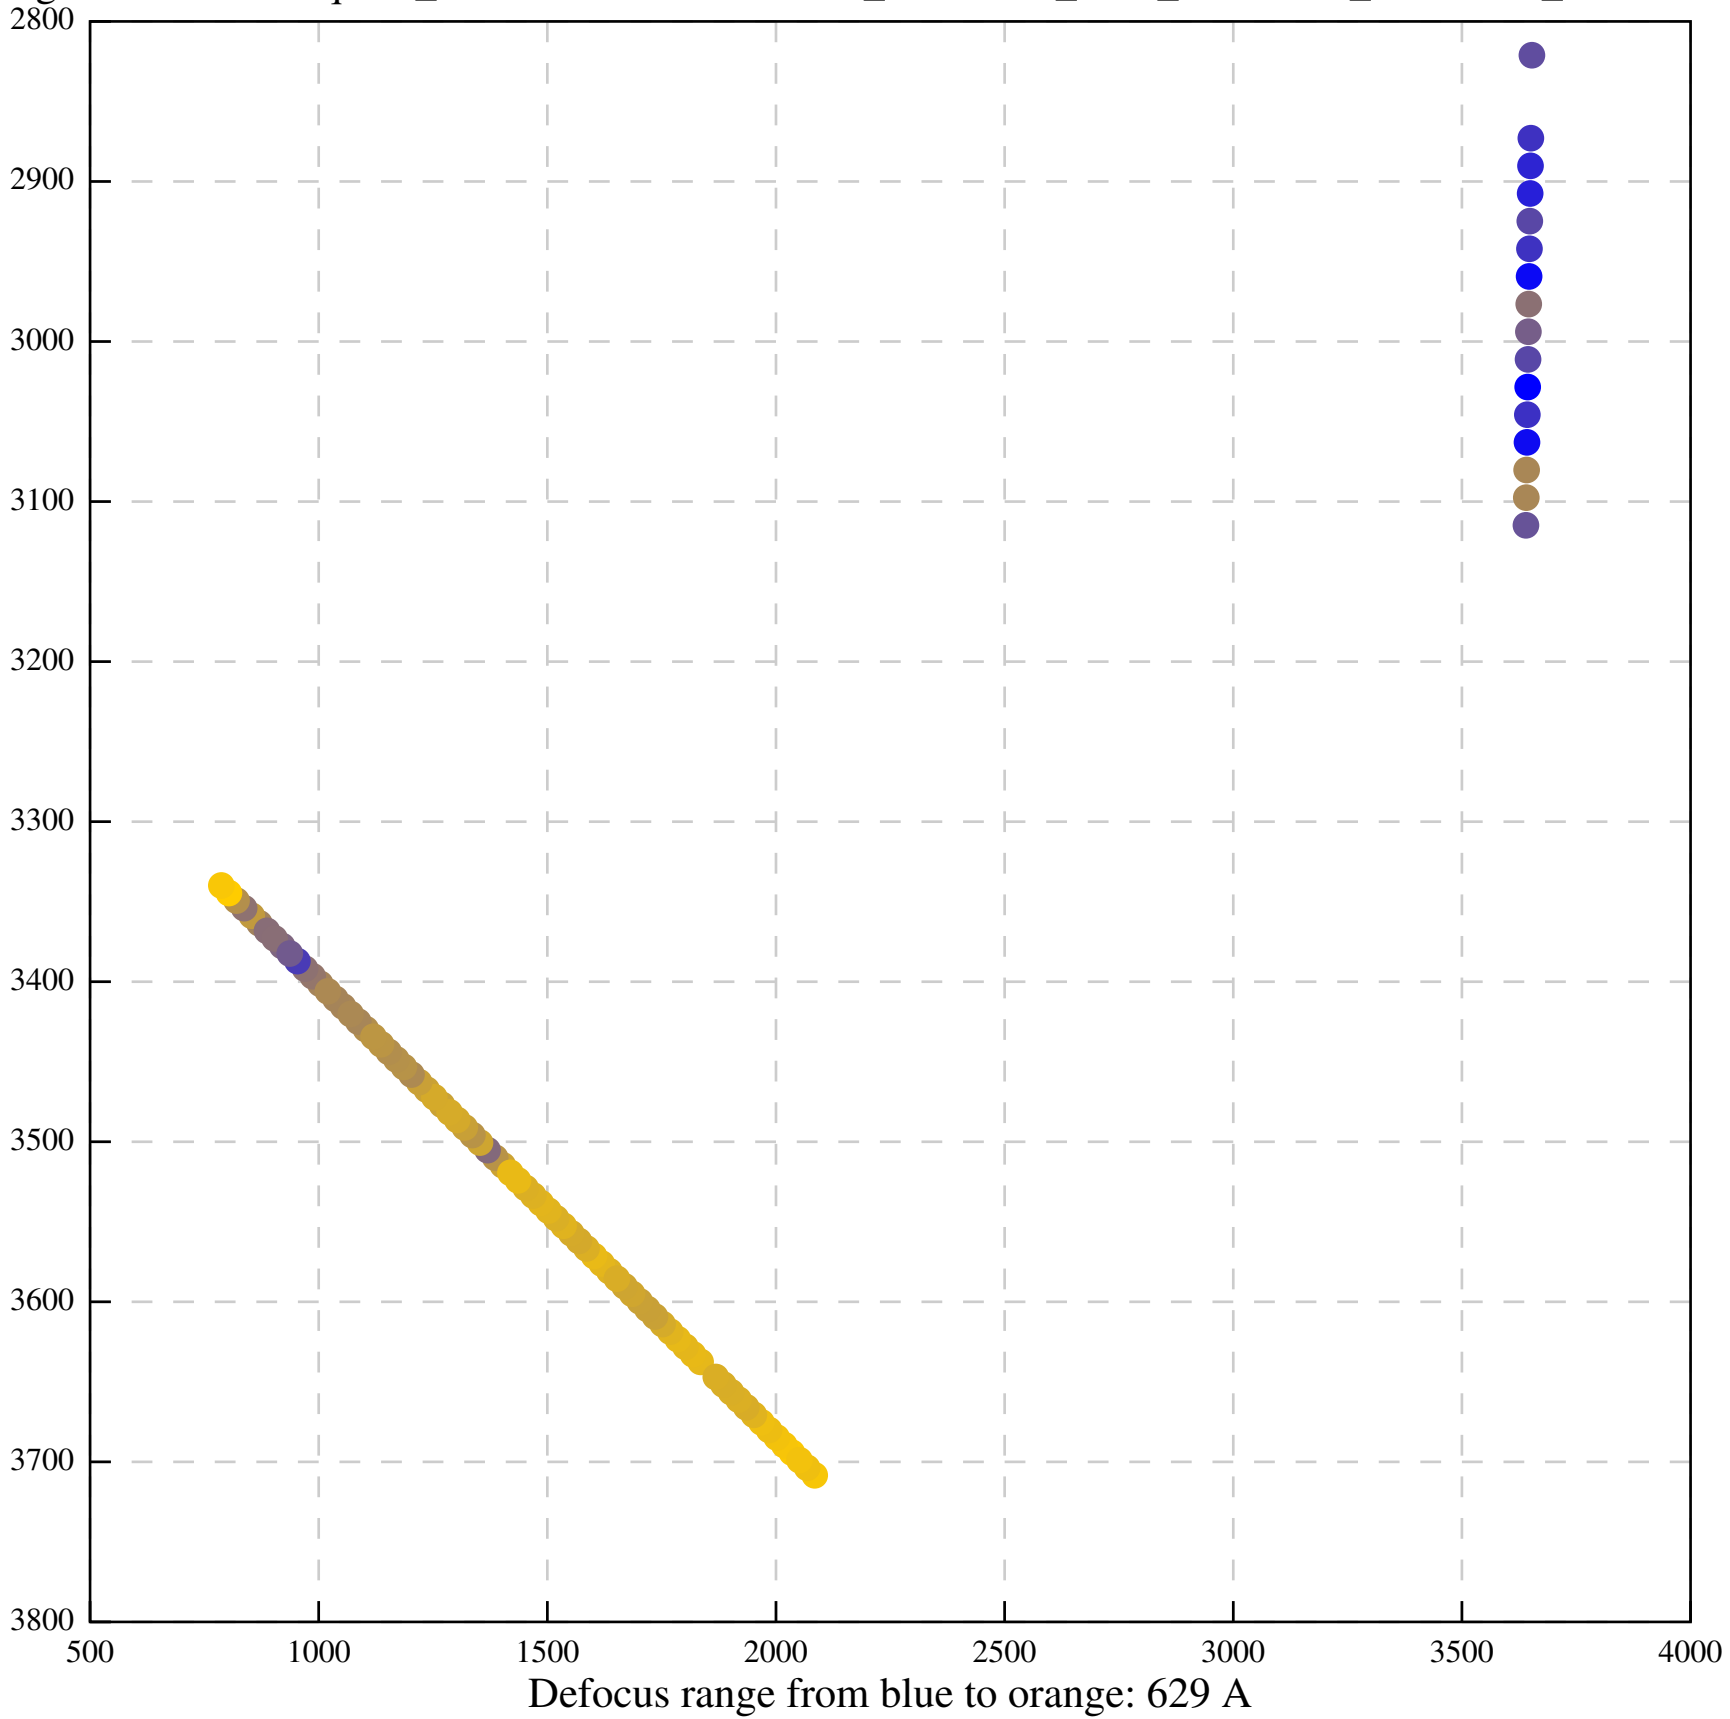

Defocus range from blue to orange: 1107 A

Defocus range from blue to orange: 672 A

Defocus range from blue to orange: 455 A

Defocus range from blue to orange: 261 A

Defocus range from blue to orange: 1022 A