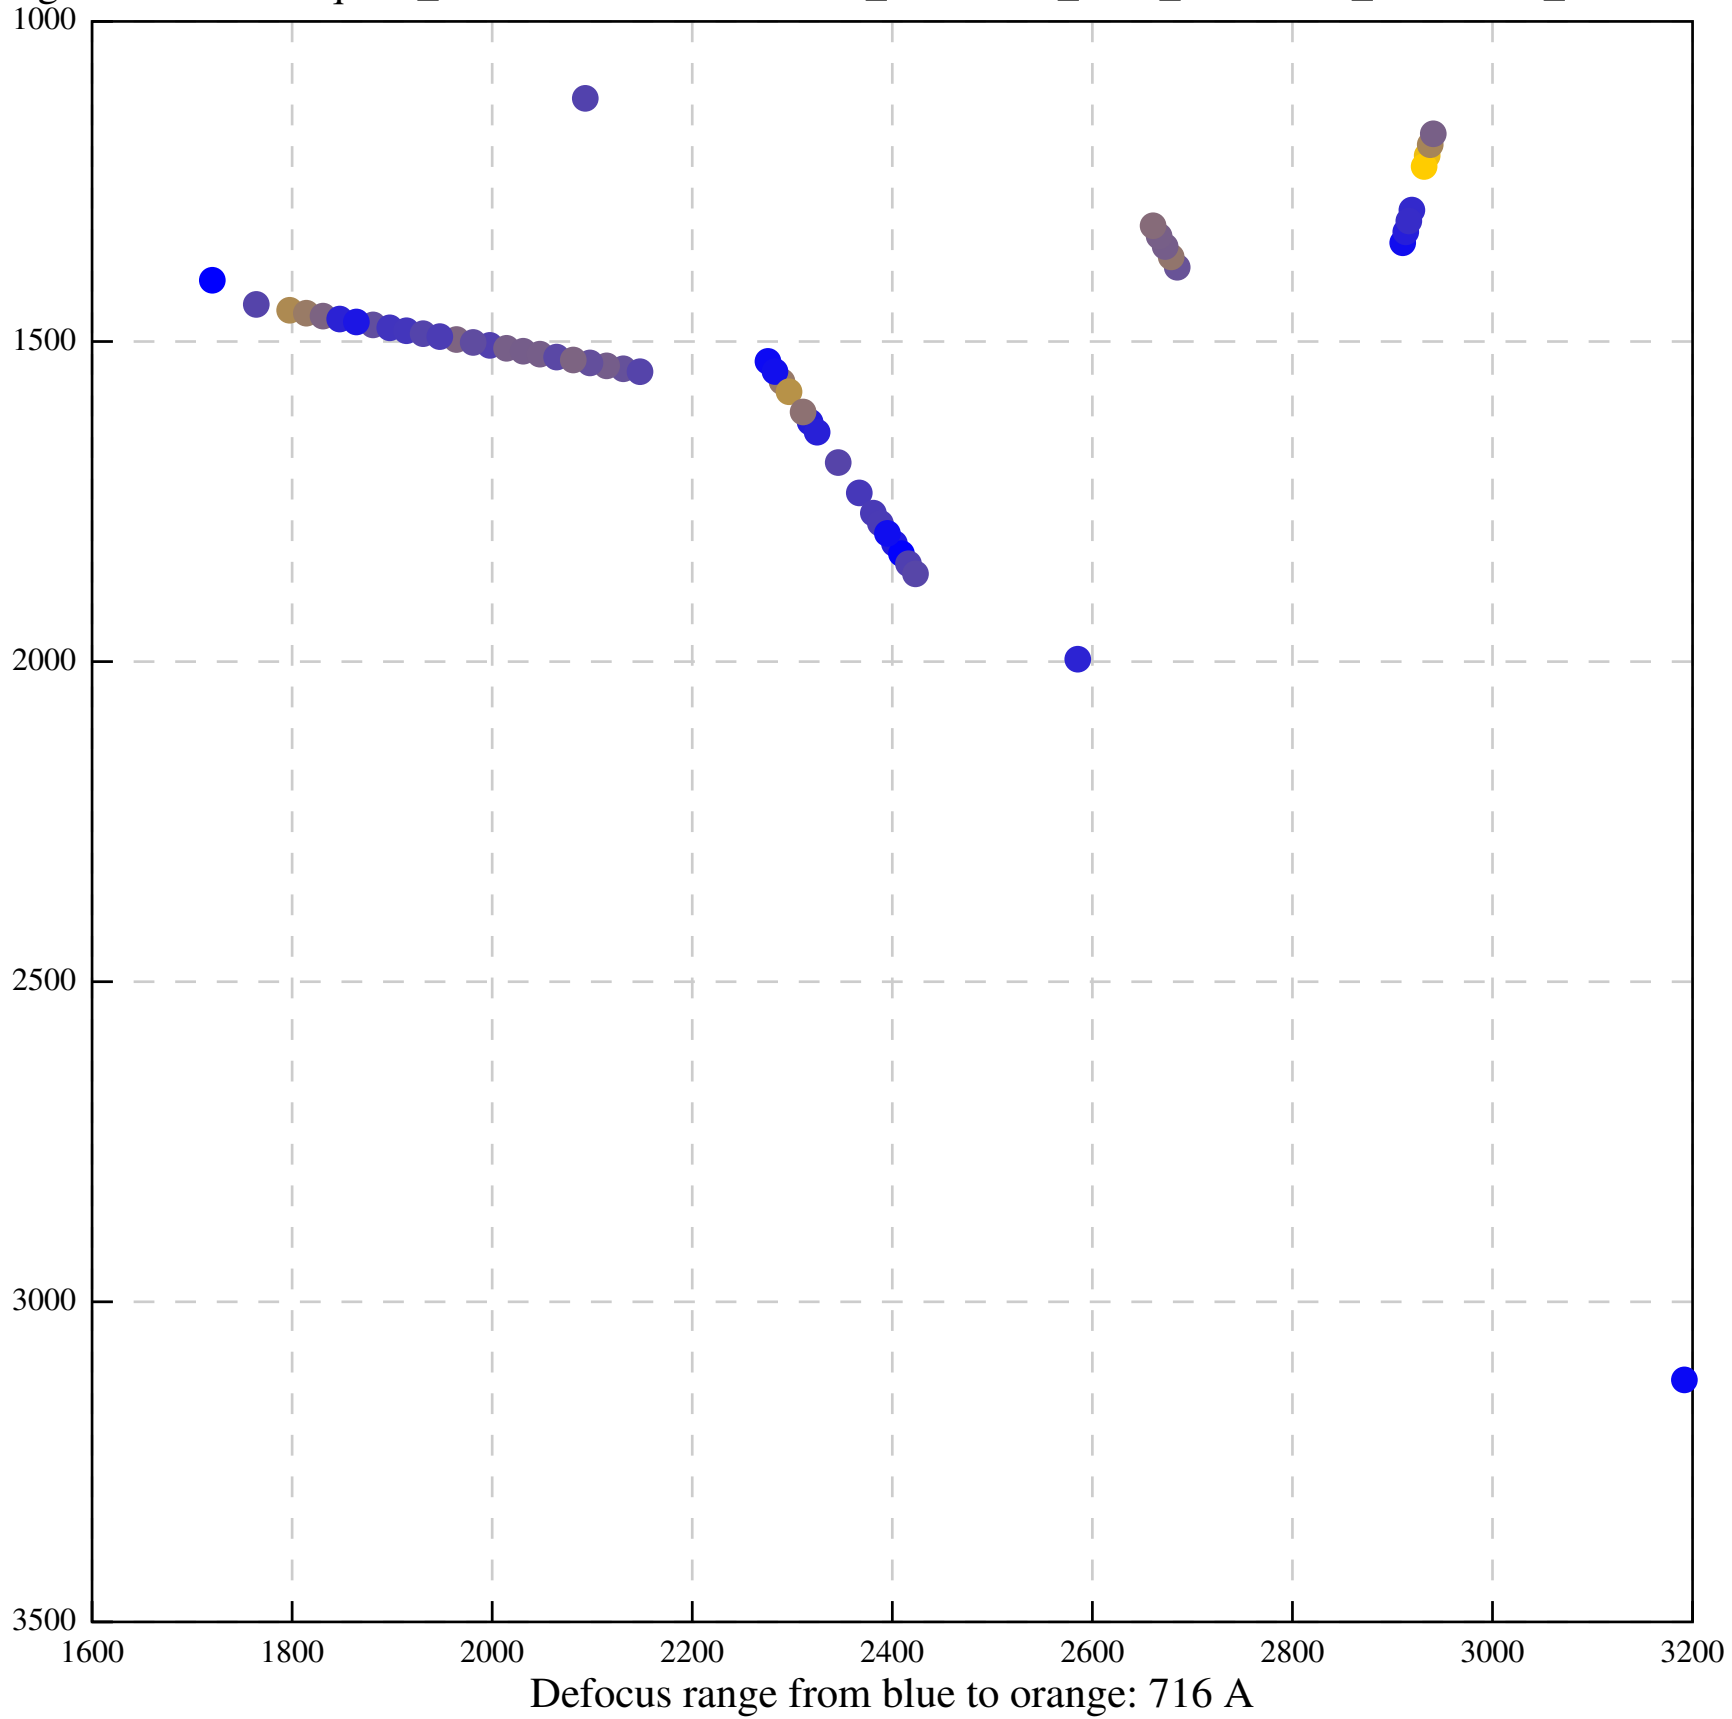

Defocus range from blue to orange: 618 A

Defocus range from blue to orange: 138 A

Defocus range from blue to orange: 341 A

Defocus range from blue to orange: 291 A

Defocus range from blue to orange: 15 A

Defocus range from blue to orange: 0 A