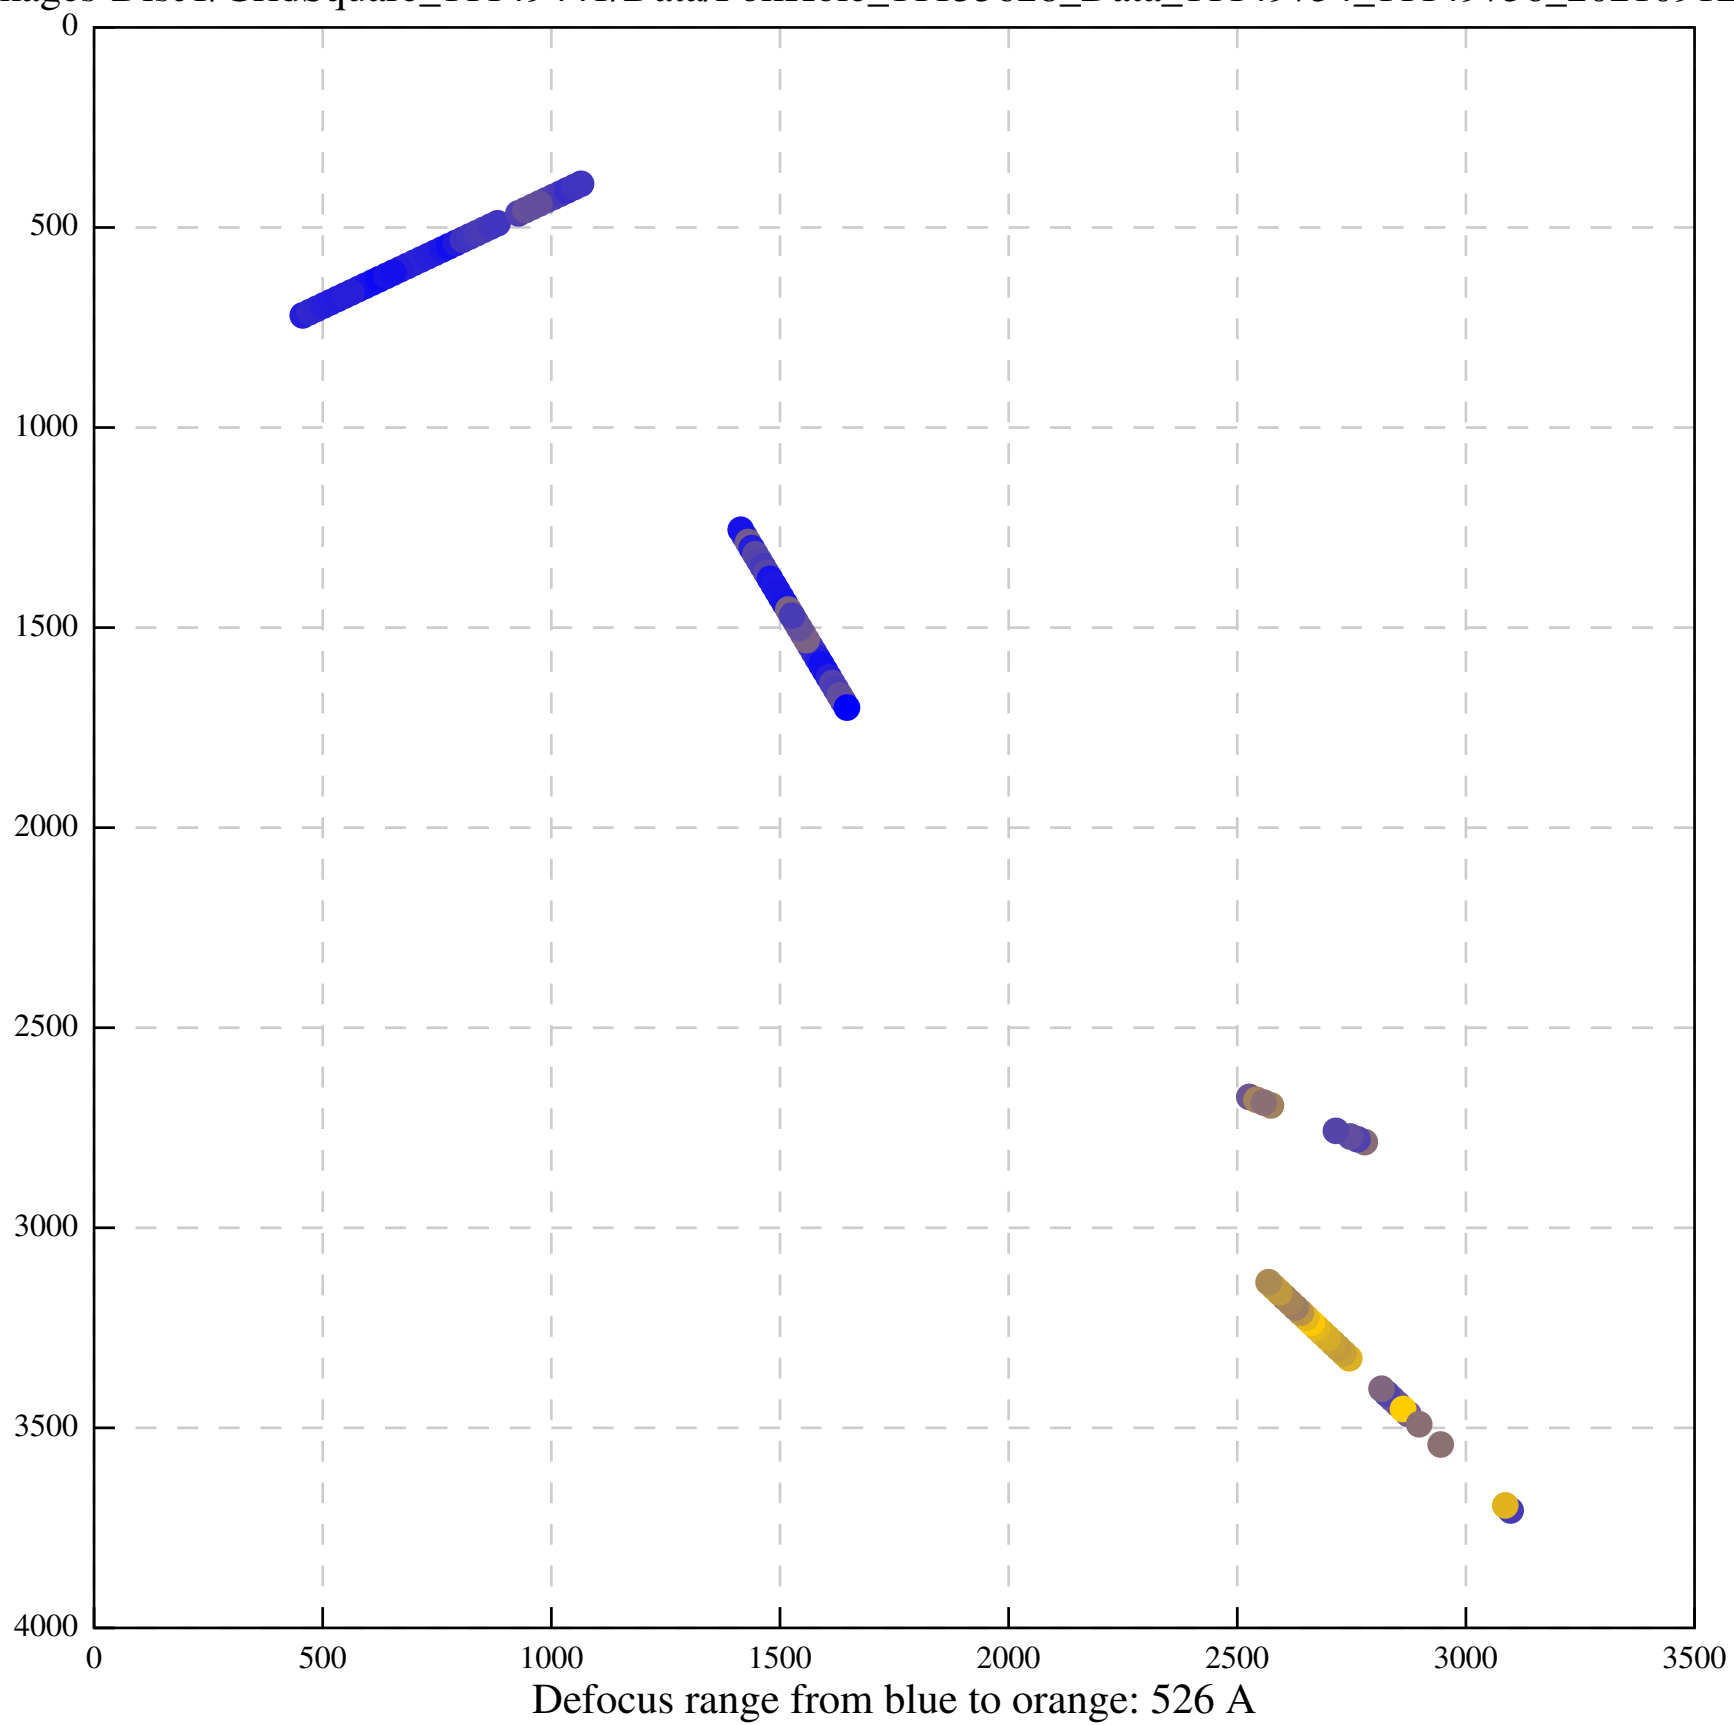

Defocus range from blue to orange: 0 A

Defocus range from blue to orange: 43 A

Defocus range from blue to orange: 26 A

Defocus range from blue to orange: 845 A

Defocus range from blue to orange: 29 A

Defocus range from blue to orange: 24 A