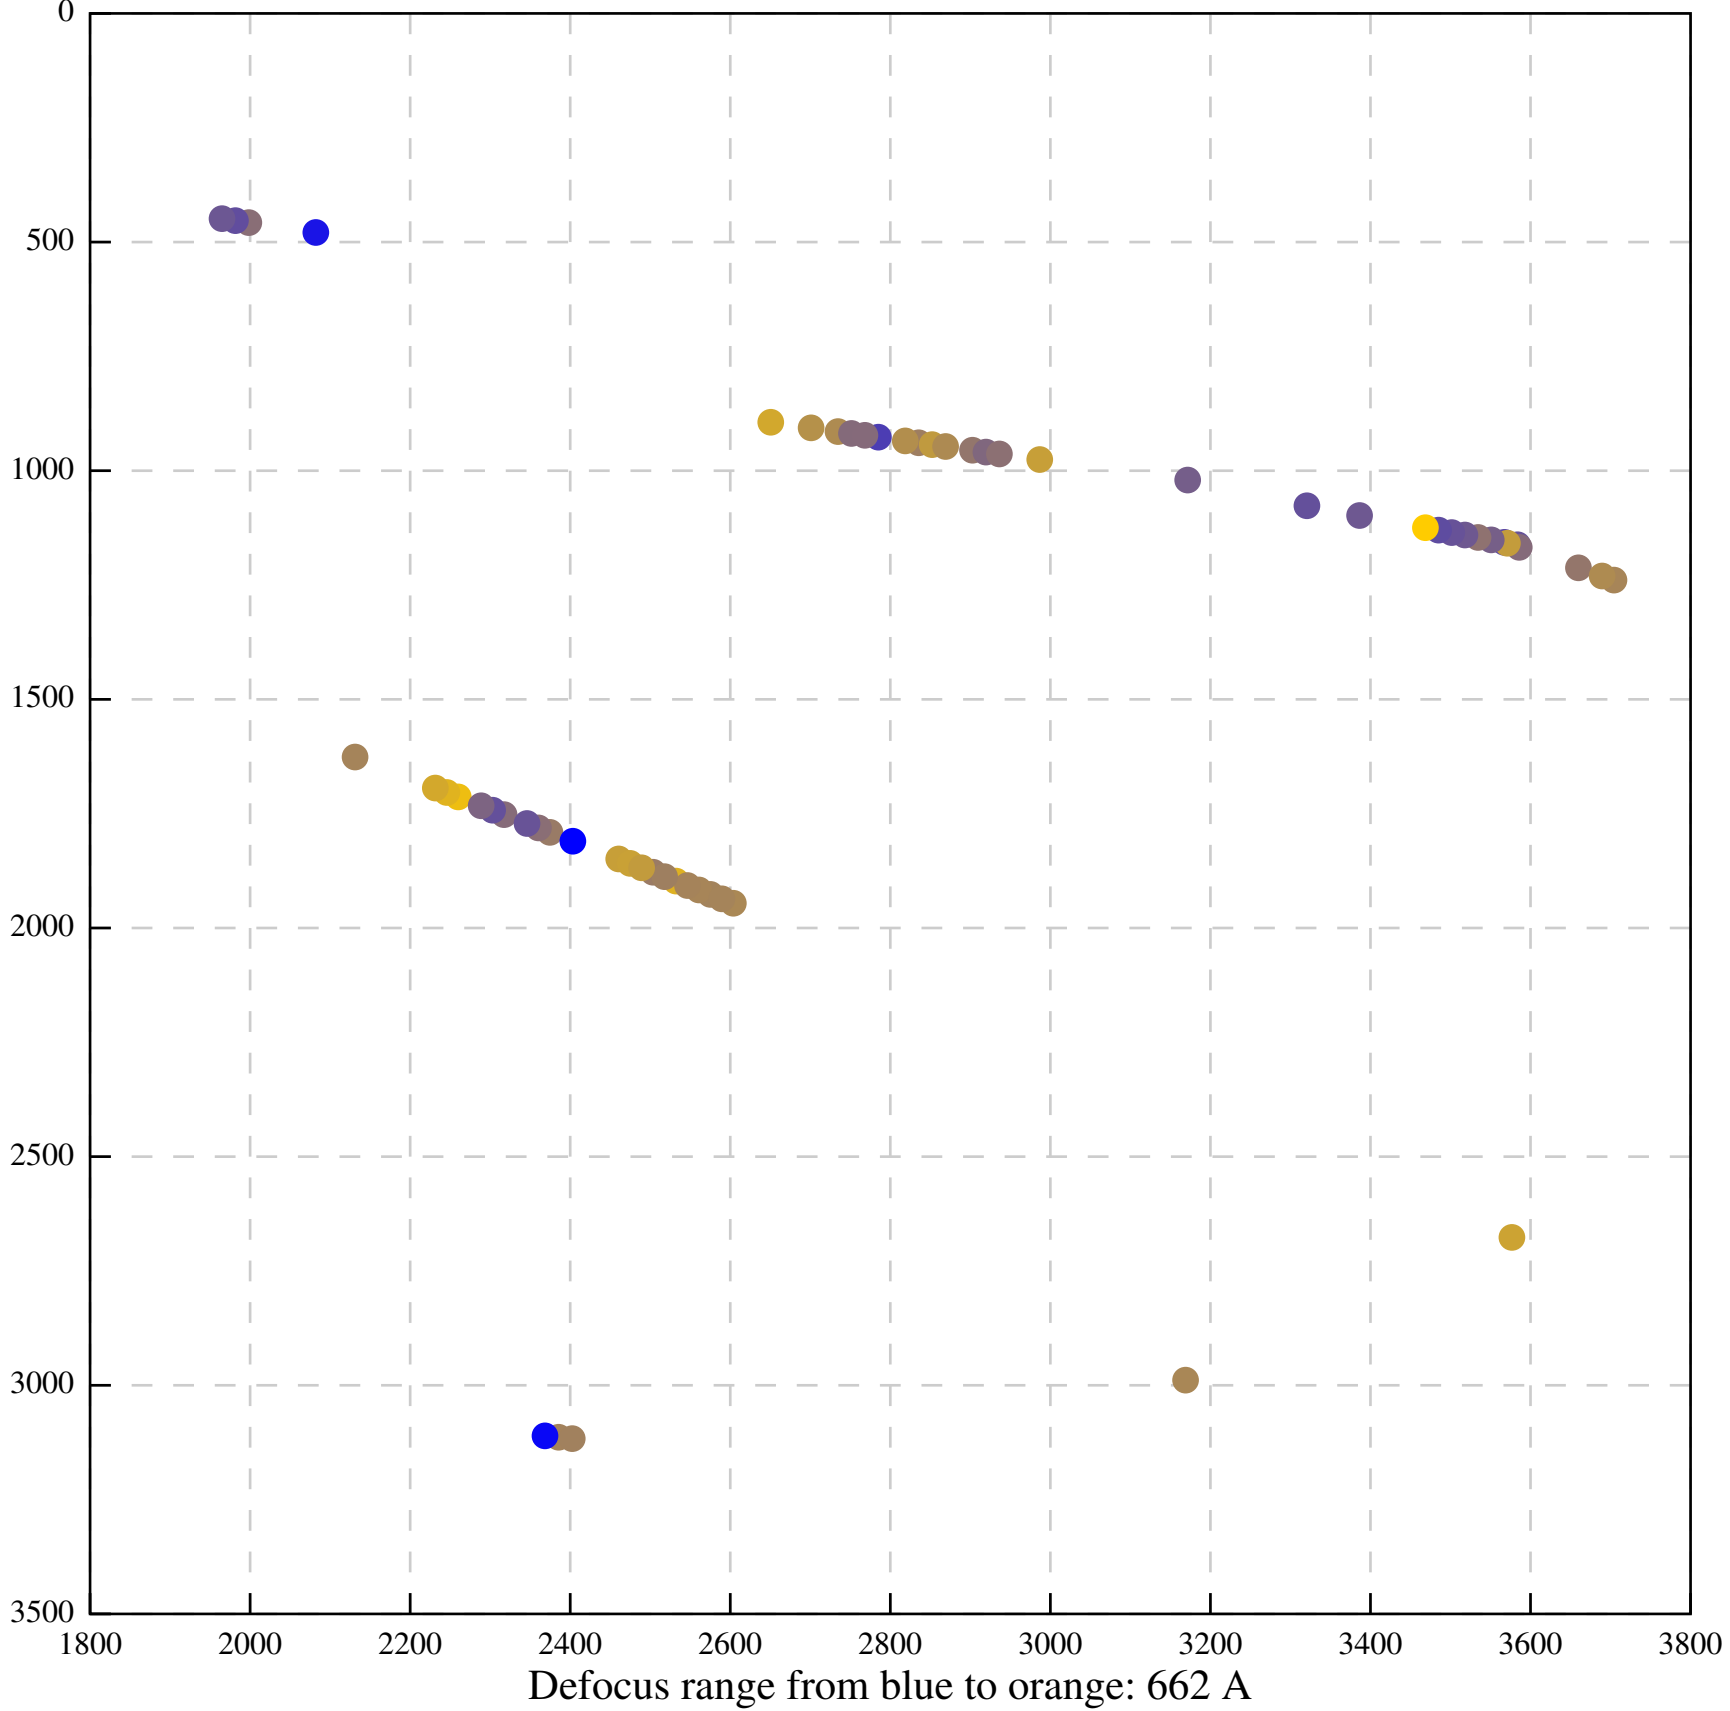

Defocus range from blue to orange: 170 A

Defocus range from blue to orange: 477 Å

Defocus range from blue to orange: 0 A

Defocus range from blue to orange: 0 A

Defocus range from blue to orange: 0 A

Defocus range from blue to orange: 1233 A