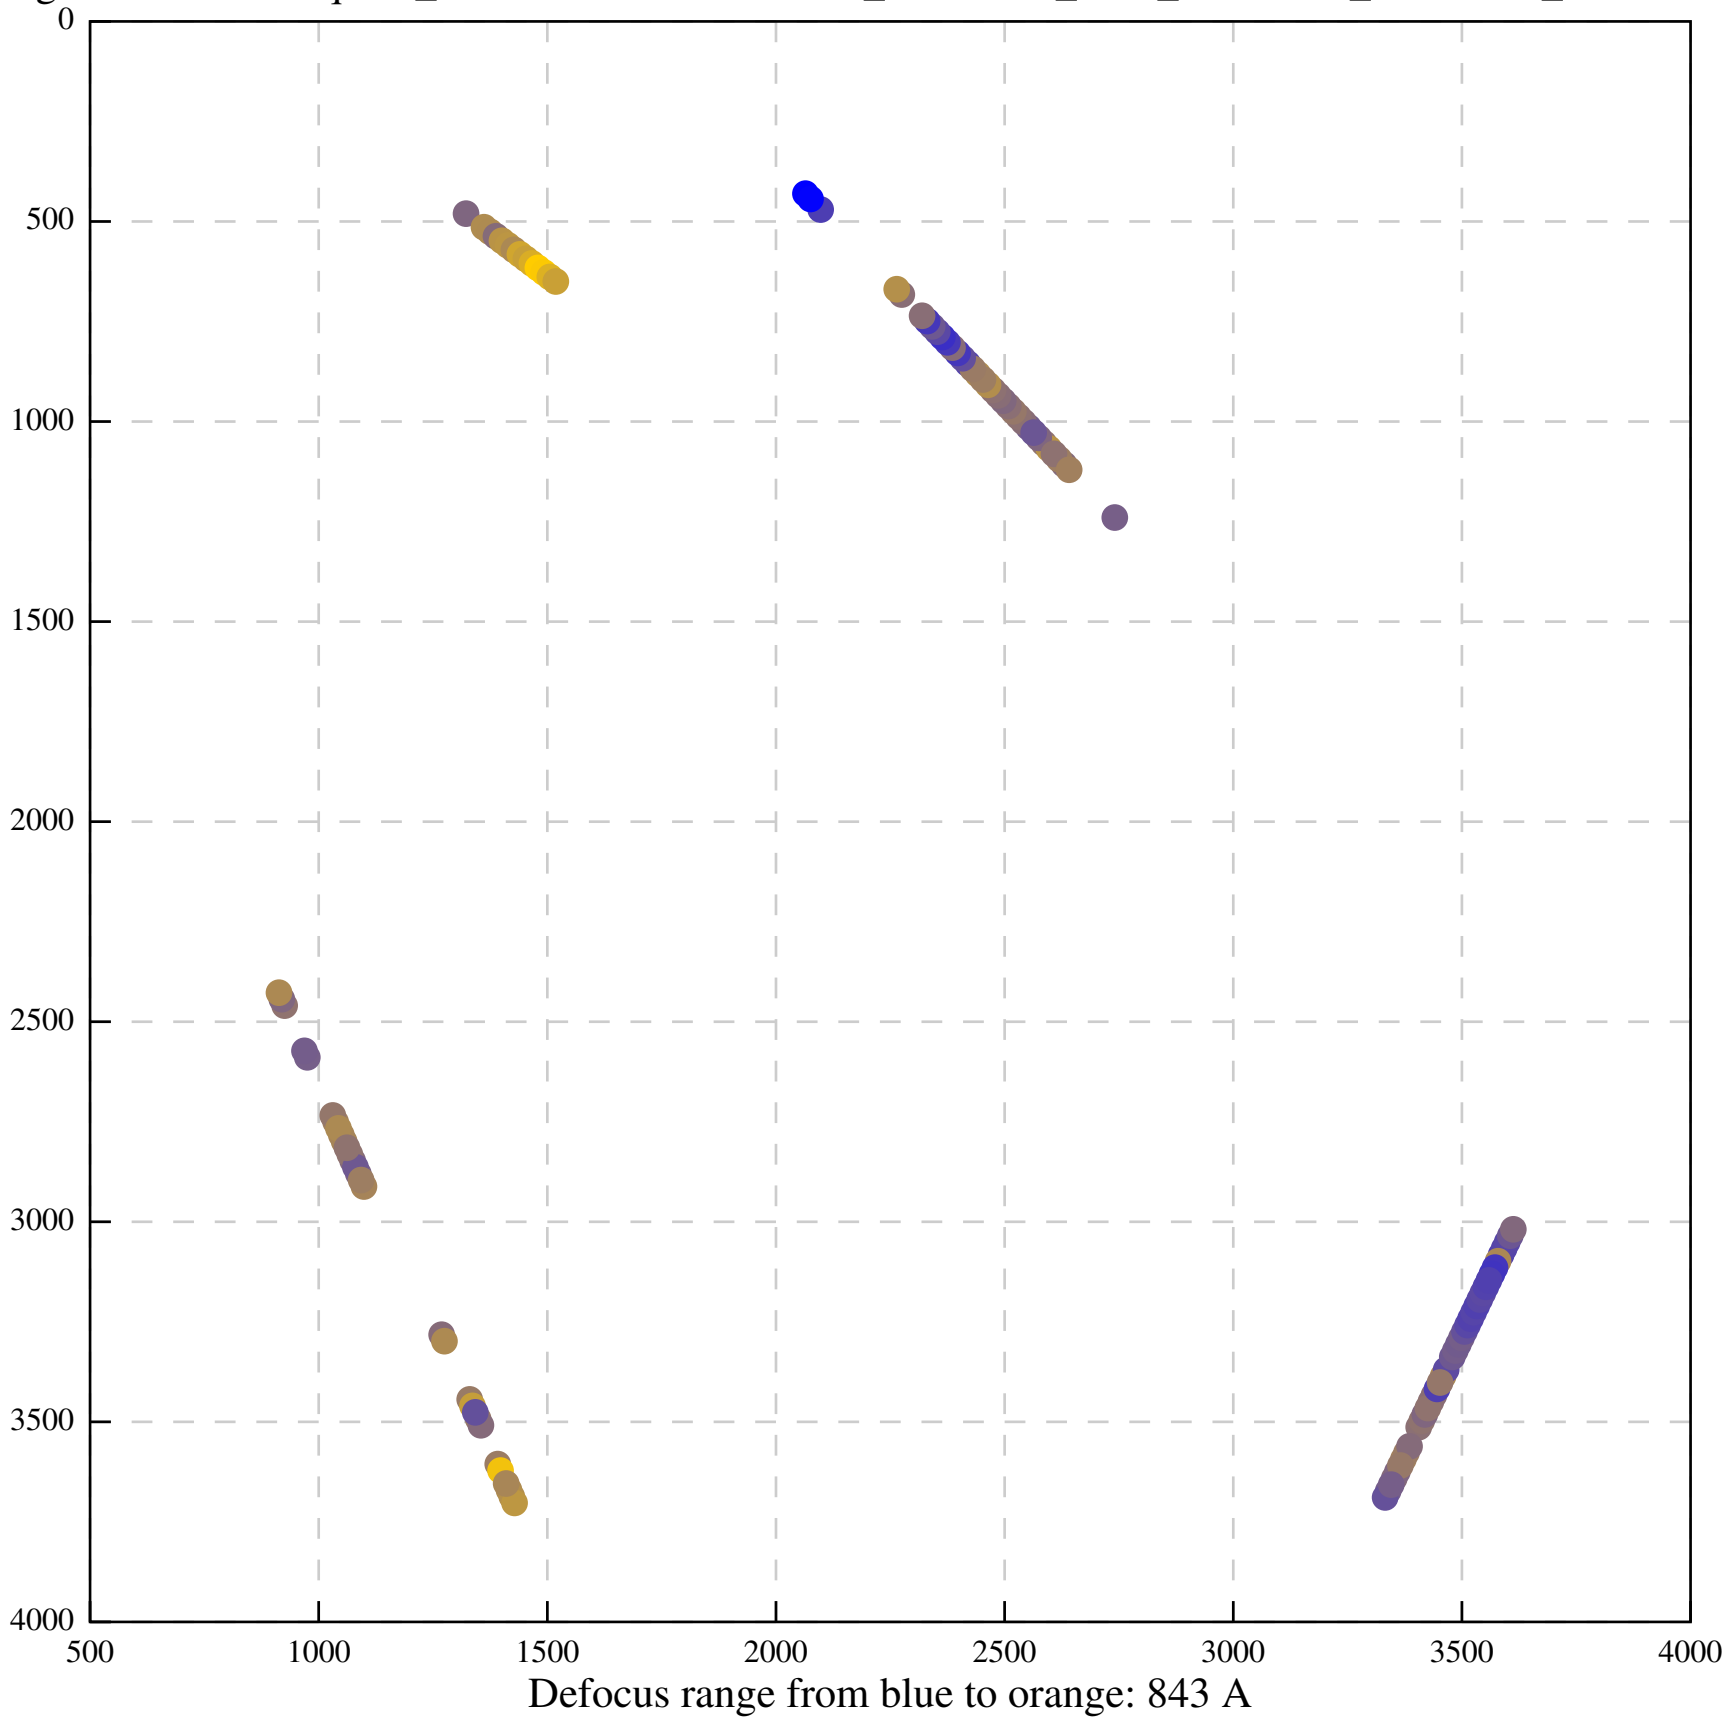

Defocus range from blue to orange: 1384 A