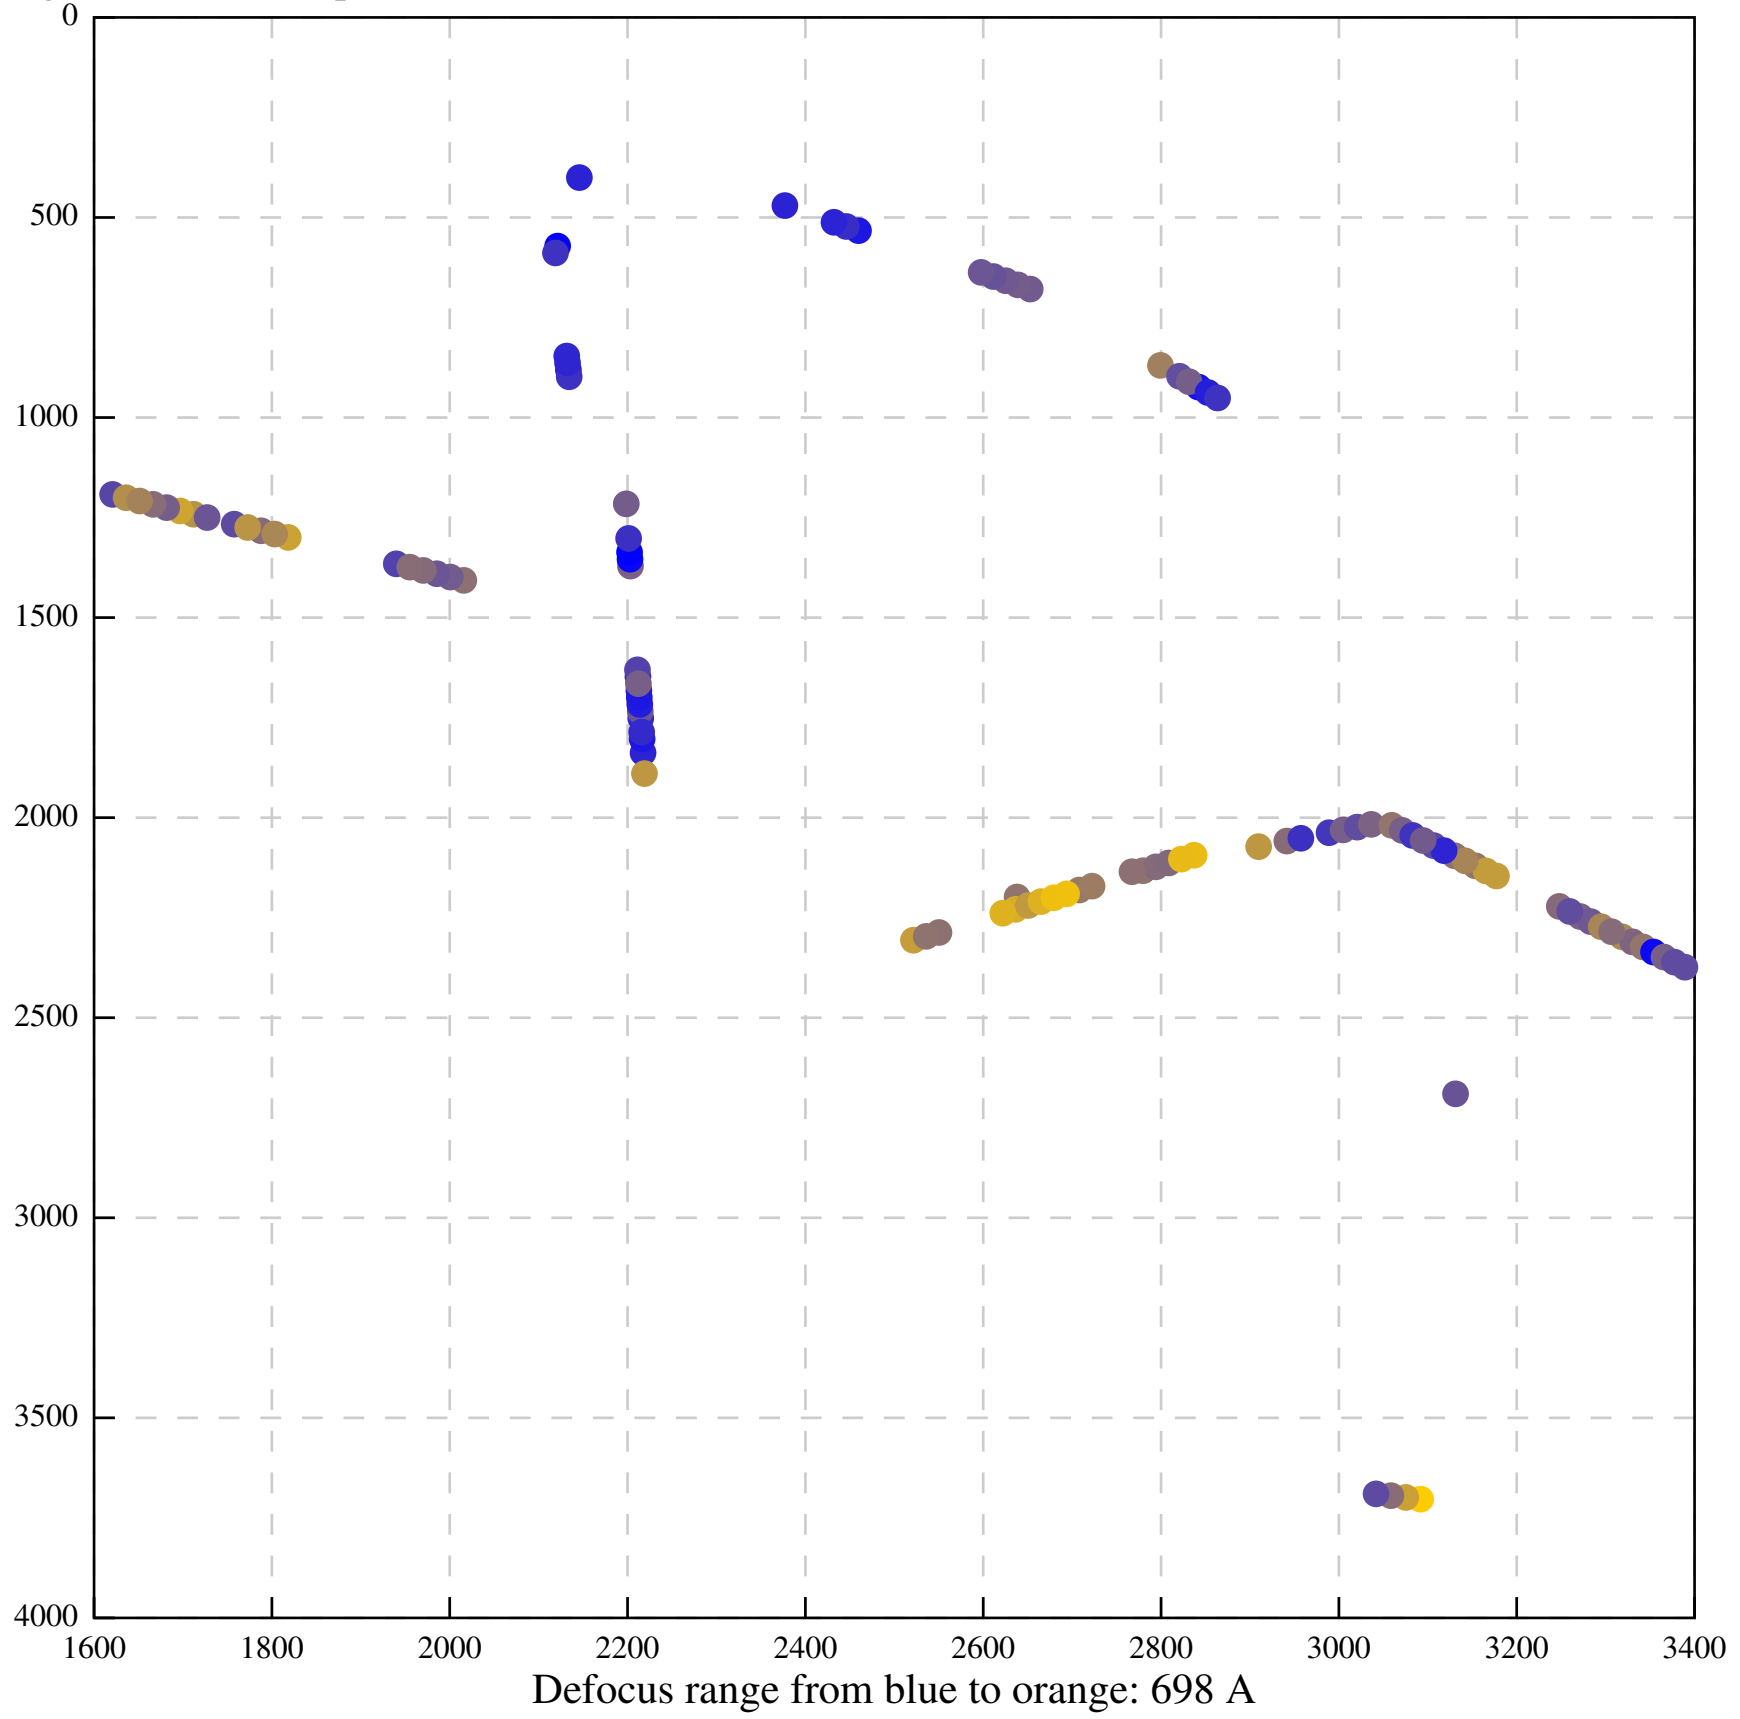

Defocus range from blue to orange: 229 A

Defocus range from blue to orange: 561 A

Defocus range from blue to orange: 0 A

Defocus range from blue to orange: 1289 A

Defocus range from blue to orange: 678 A

EER/Images-Disc1/GridSquare\_11149073/Data/FoilHole\_11162623\_Data\_11149757\_11149759\_20210912\_002301\_EER\_c