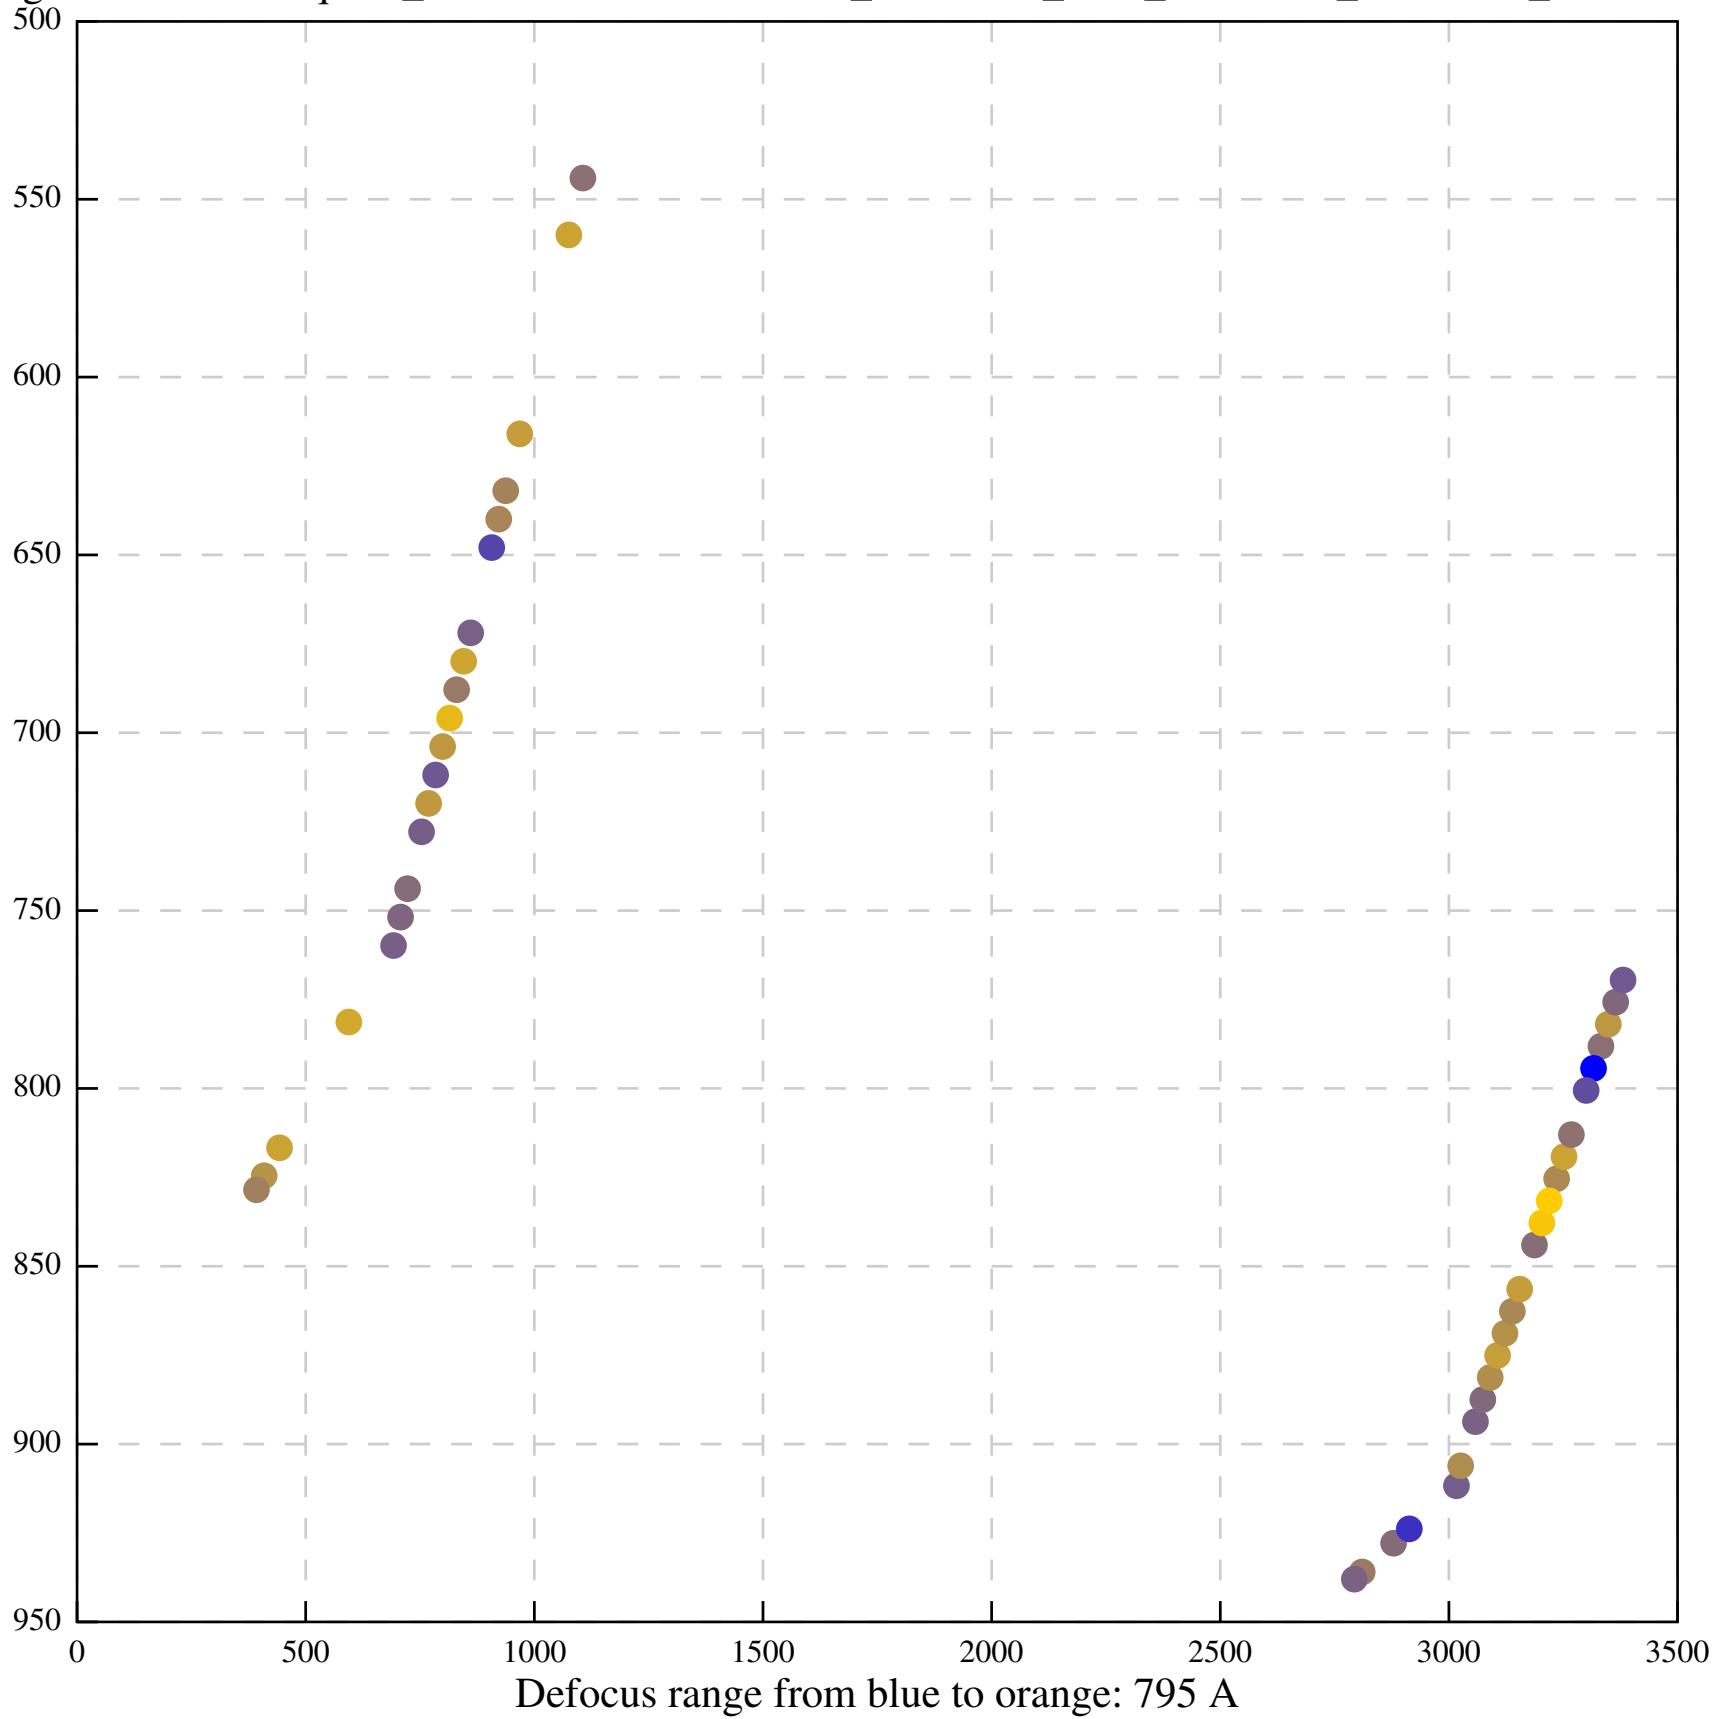

Defocus range from blue to orange: 209 A