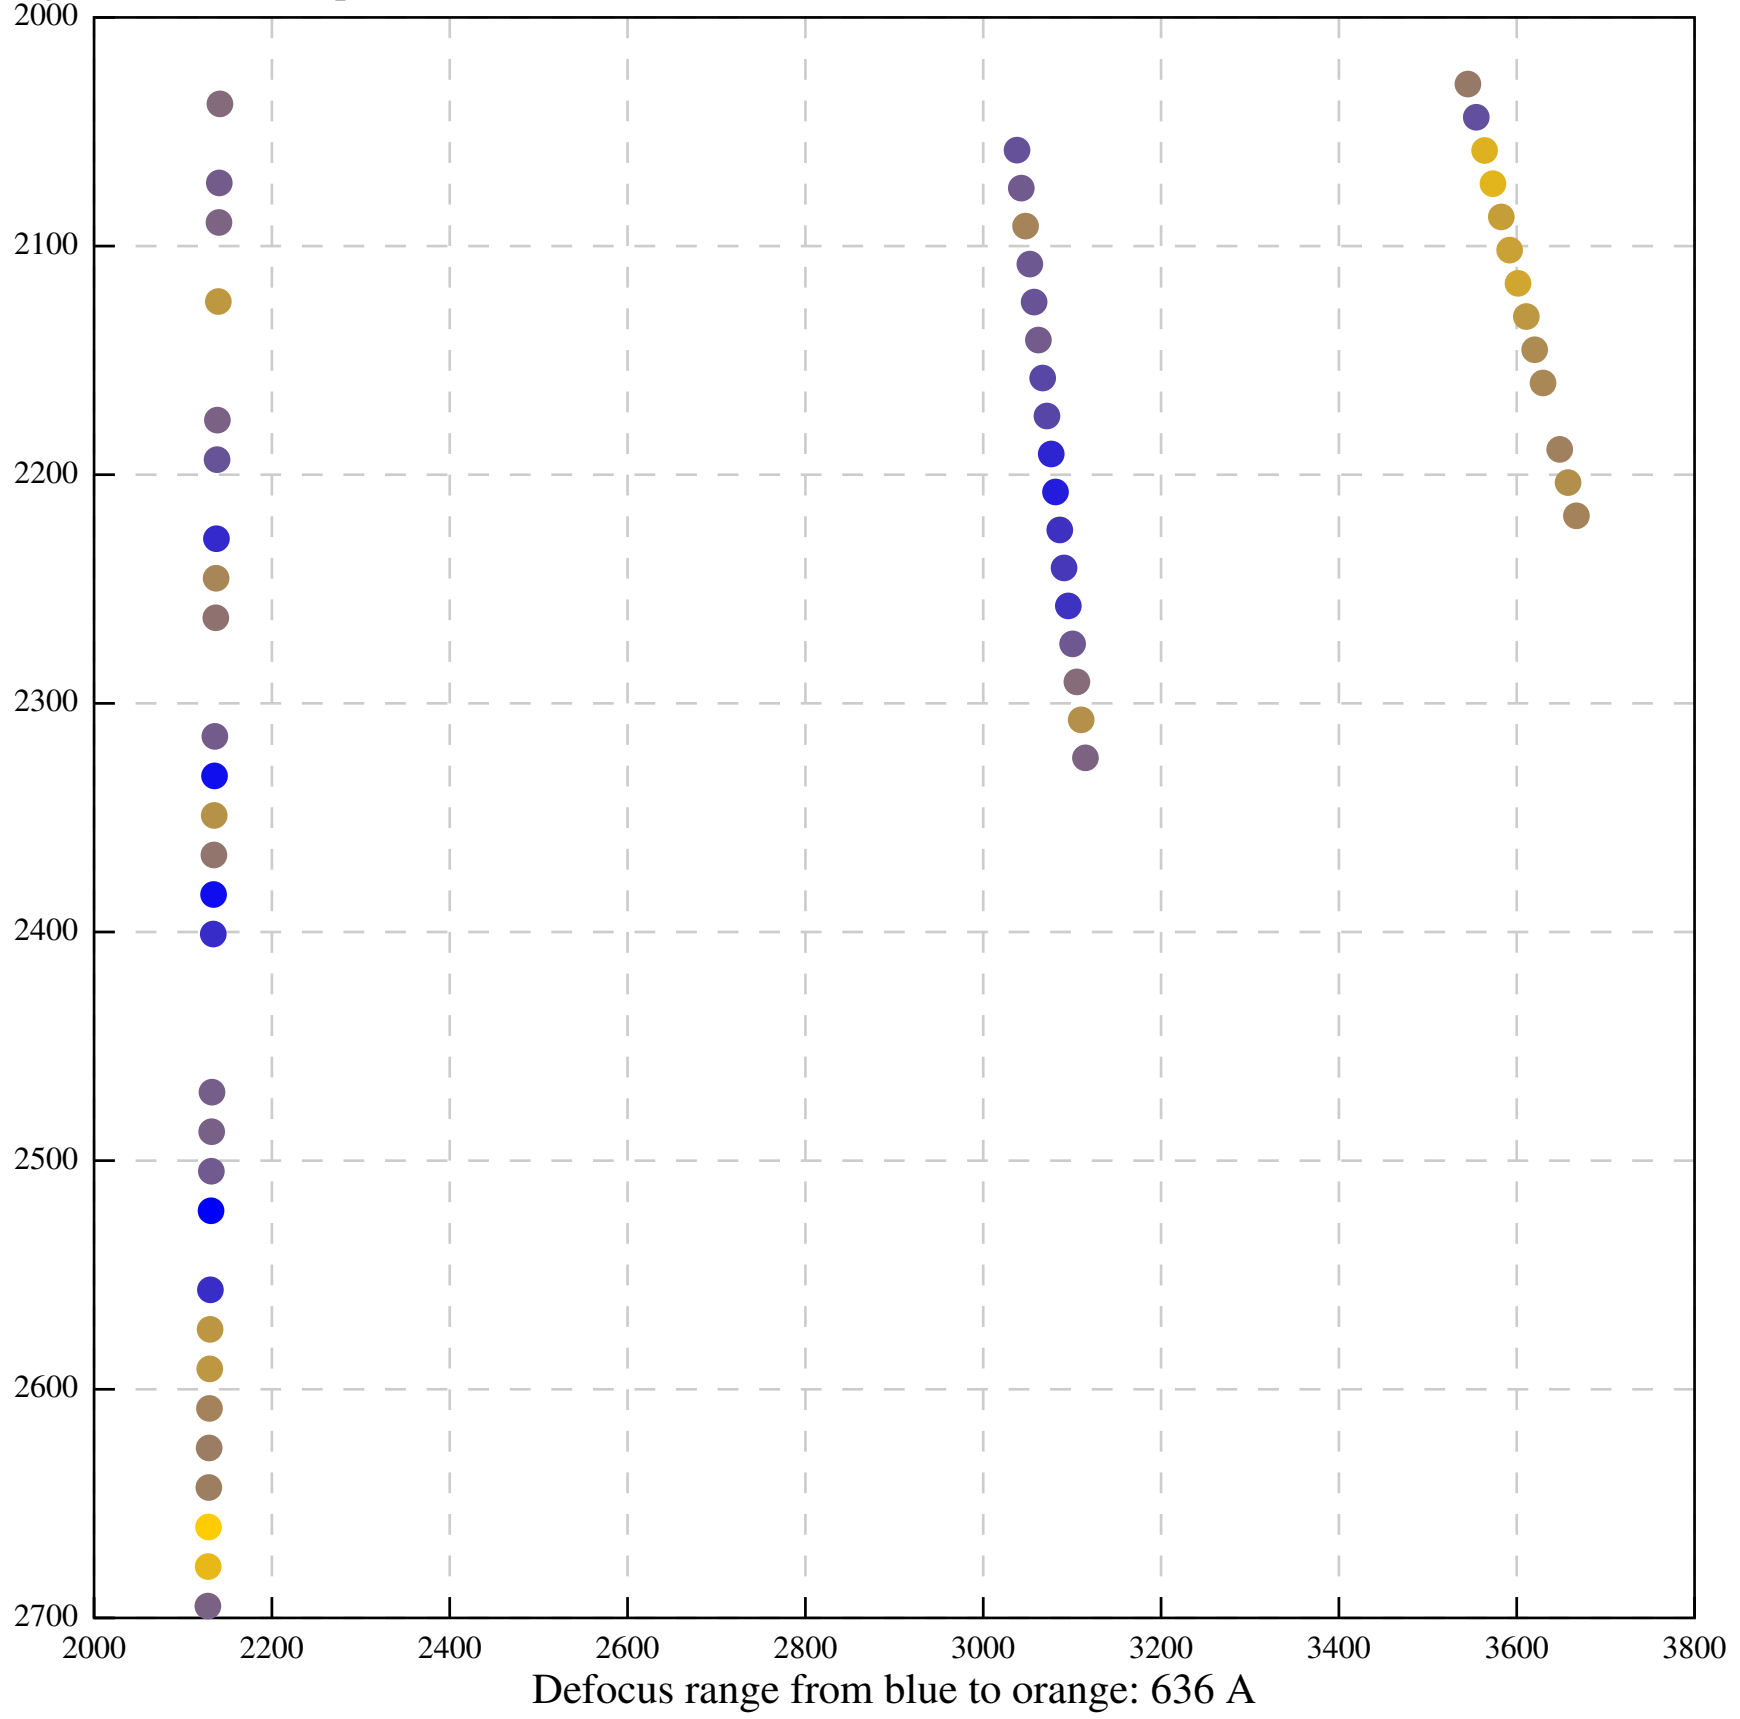

Defocus range from blue to orange: 427 A

Defocus range from blue to orange: 1371 A

Defocus range from blue to orange: 216 A

Defocus range from blue to orange: 905 A

Defocus range from blue to orange: 575 A