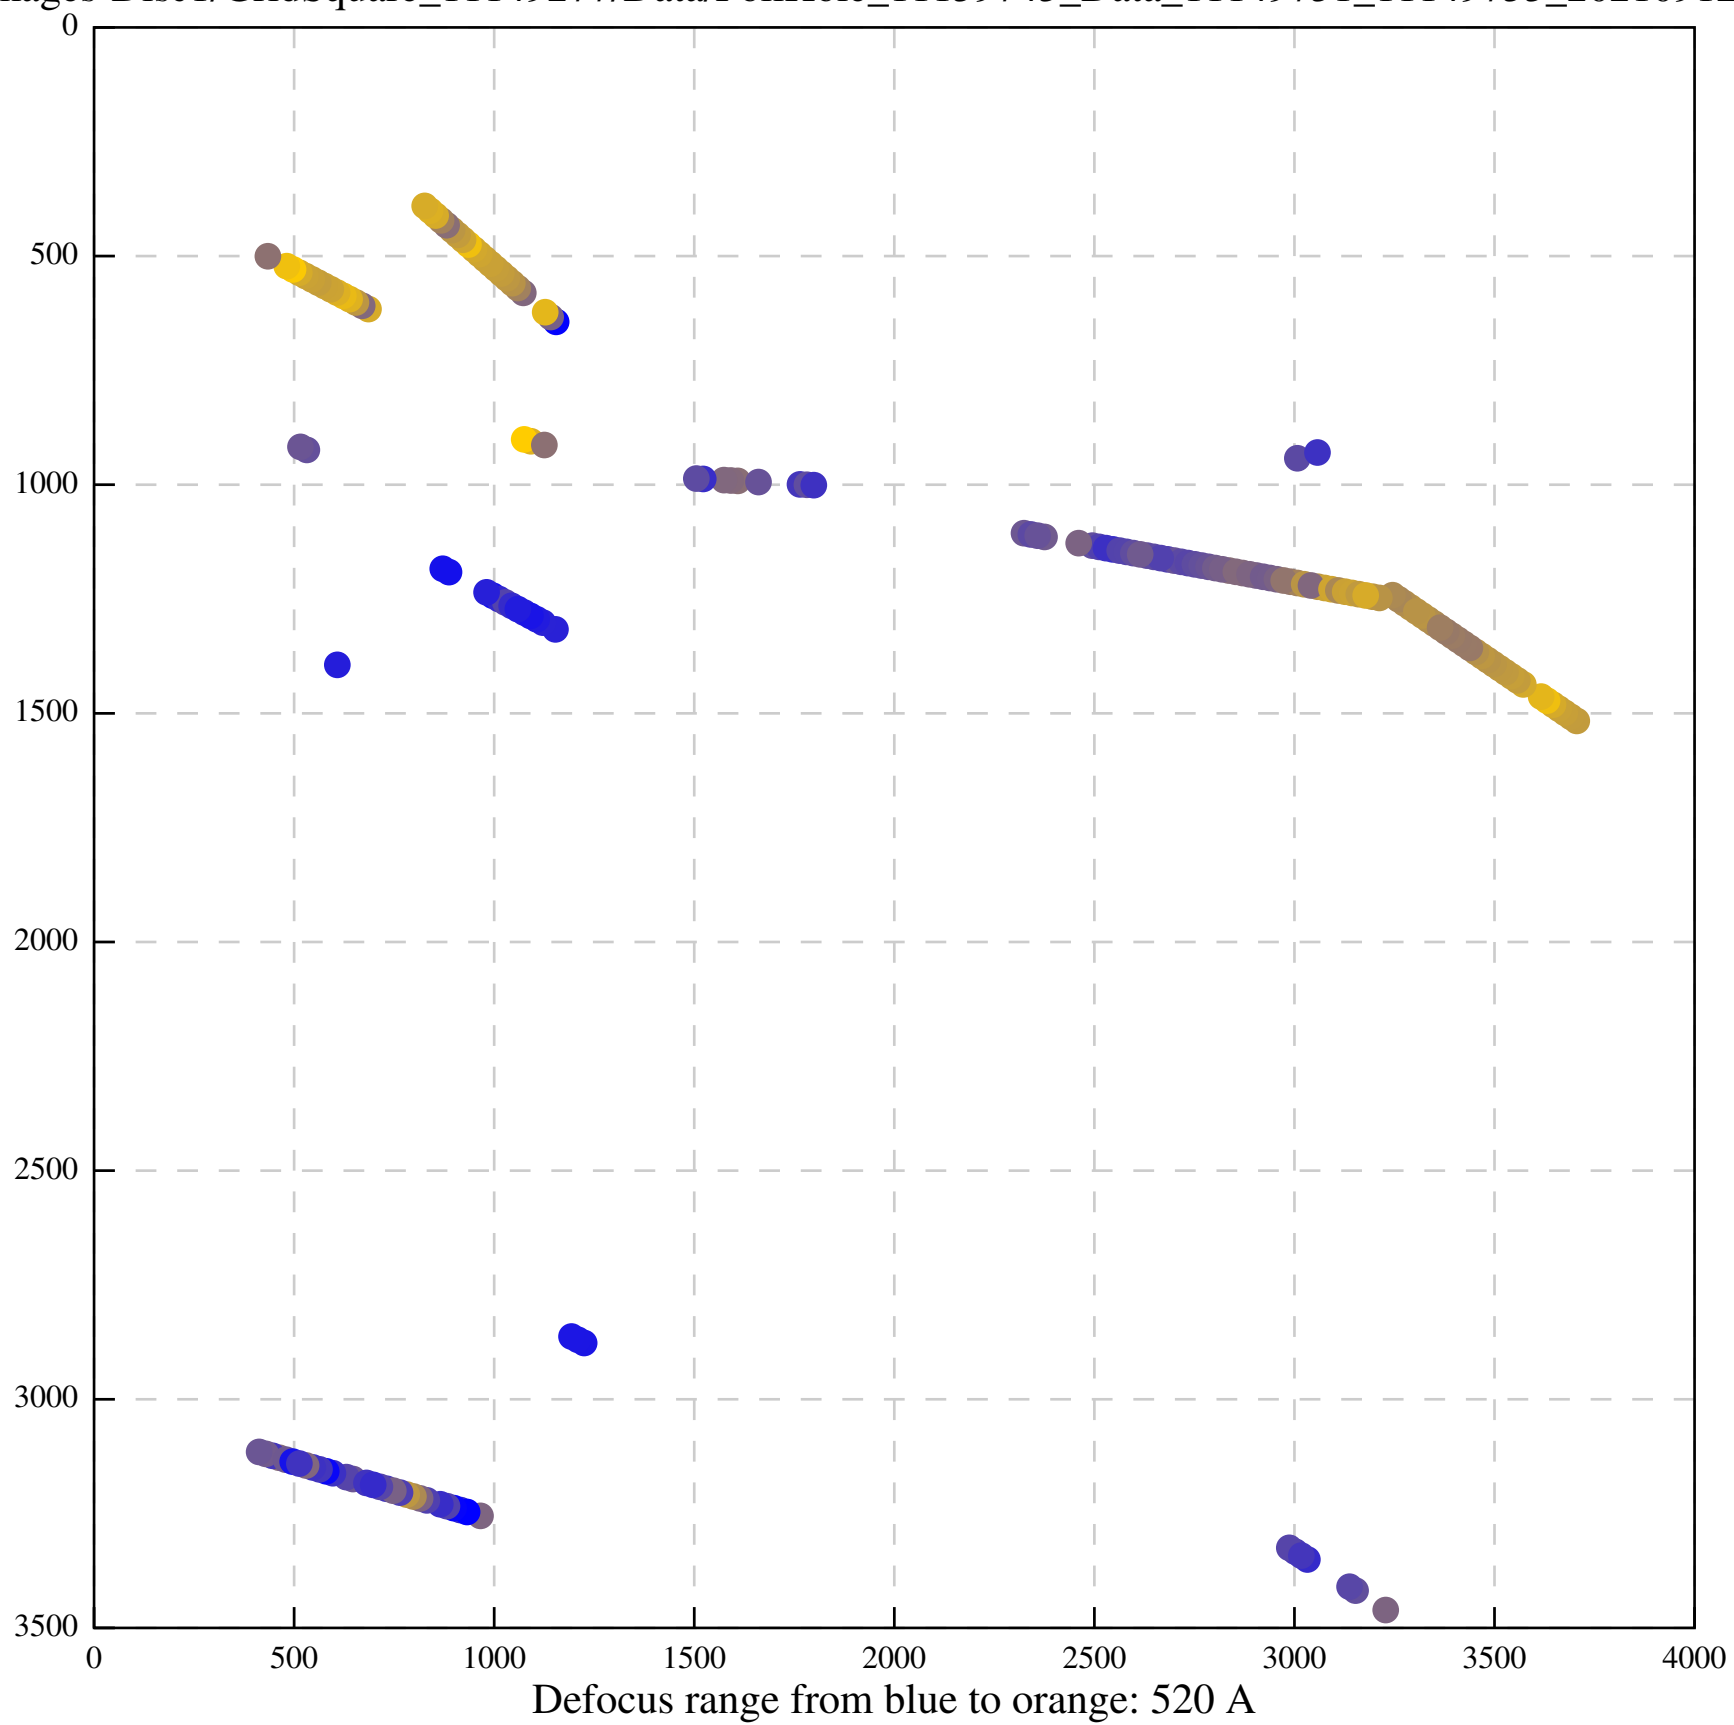

Defocus range from blue to orange: 509 A

Defocus range from blue to orange: 497 Å

Defocus range from blue to orange: 317 A

Defocus range from blue to orange: 327 A

Defocus range from blue to orange: 640 A