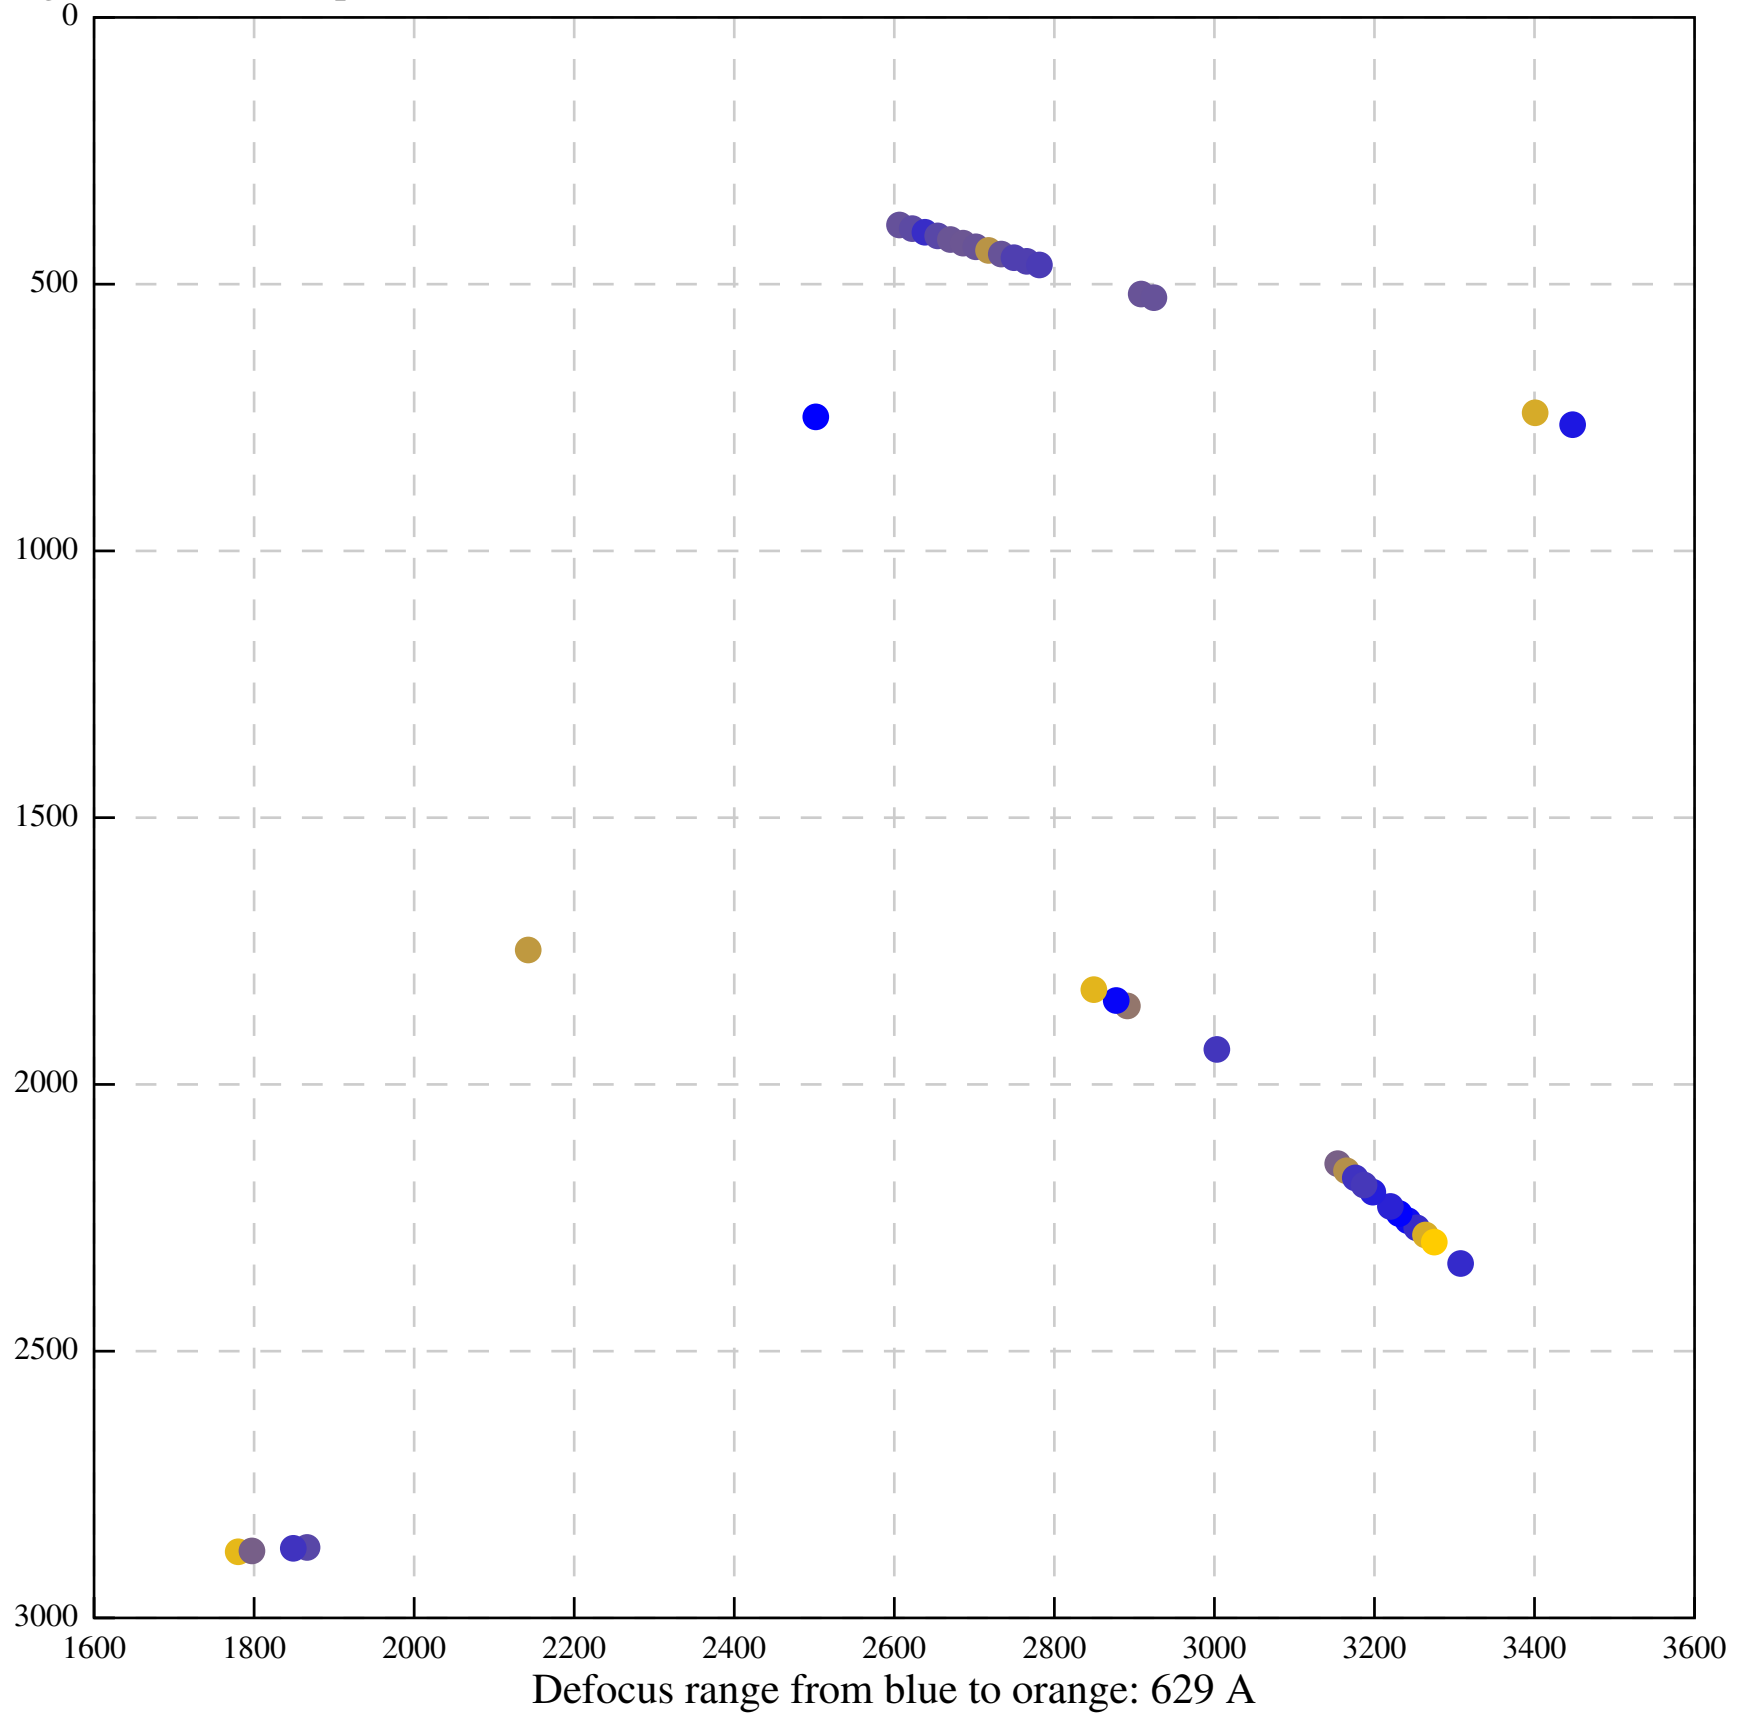

Defocus range from blue to orange: 79 A

Defocus range from blue to orange: 0 A

Defocus range from blue to orange: 0 A

Defocus range from blue to orange: 0 A

Defocus range from blue to orange: 271 A

Defocus range from blue to orange: 493 A