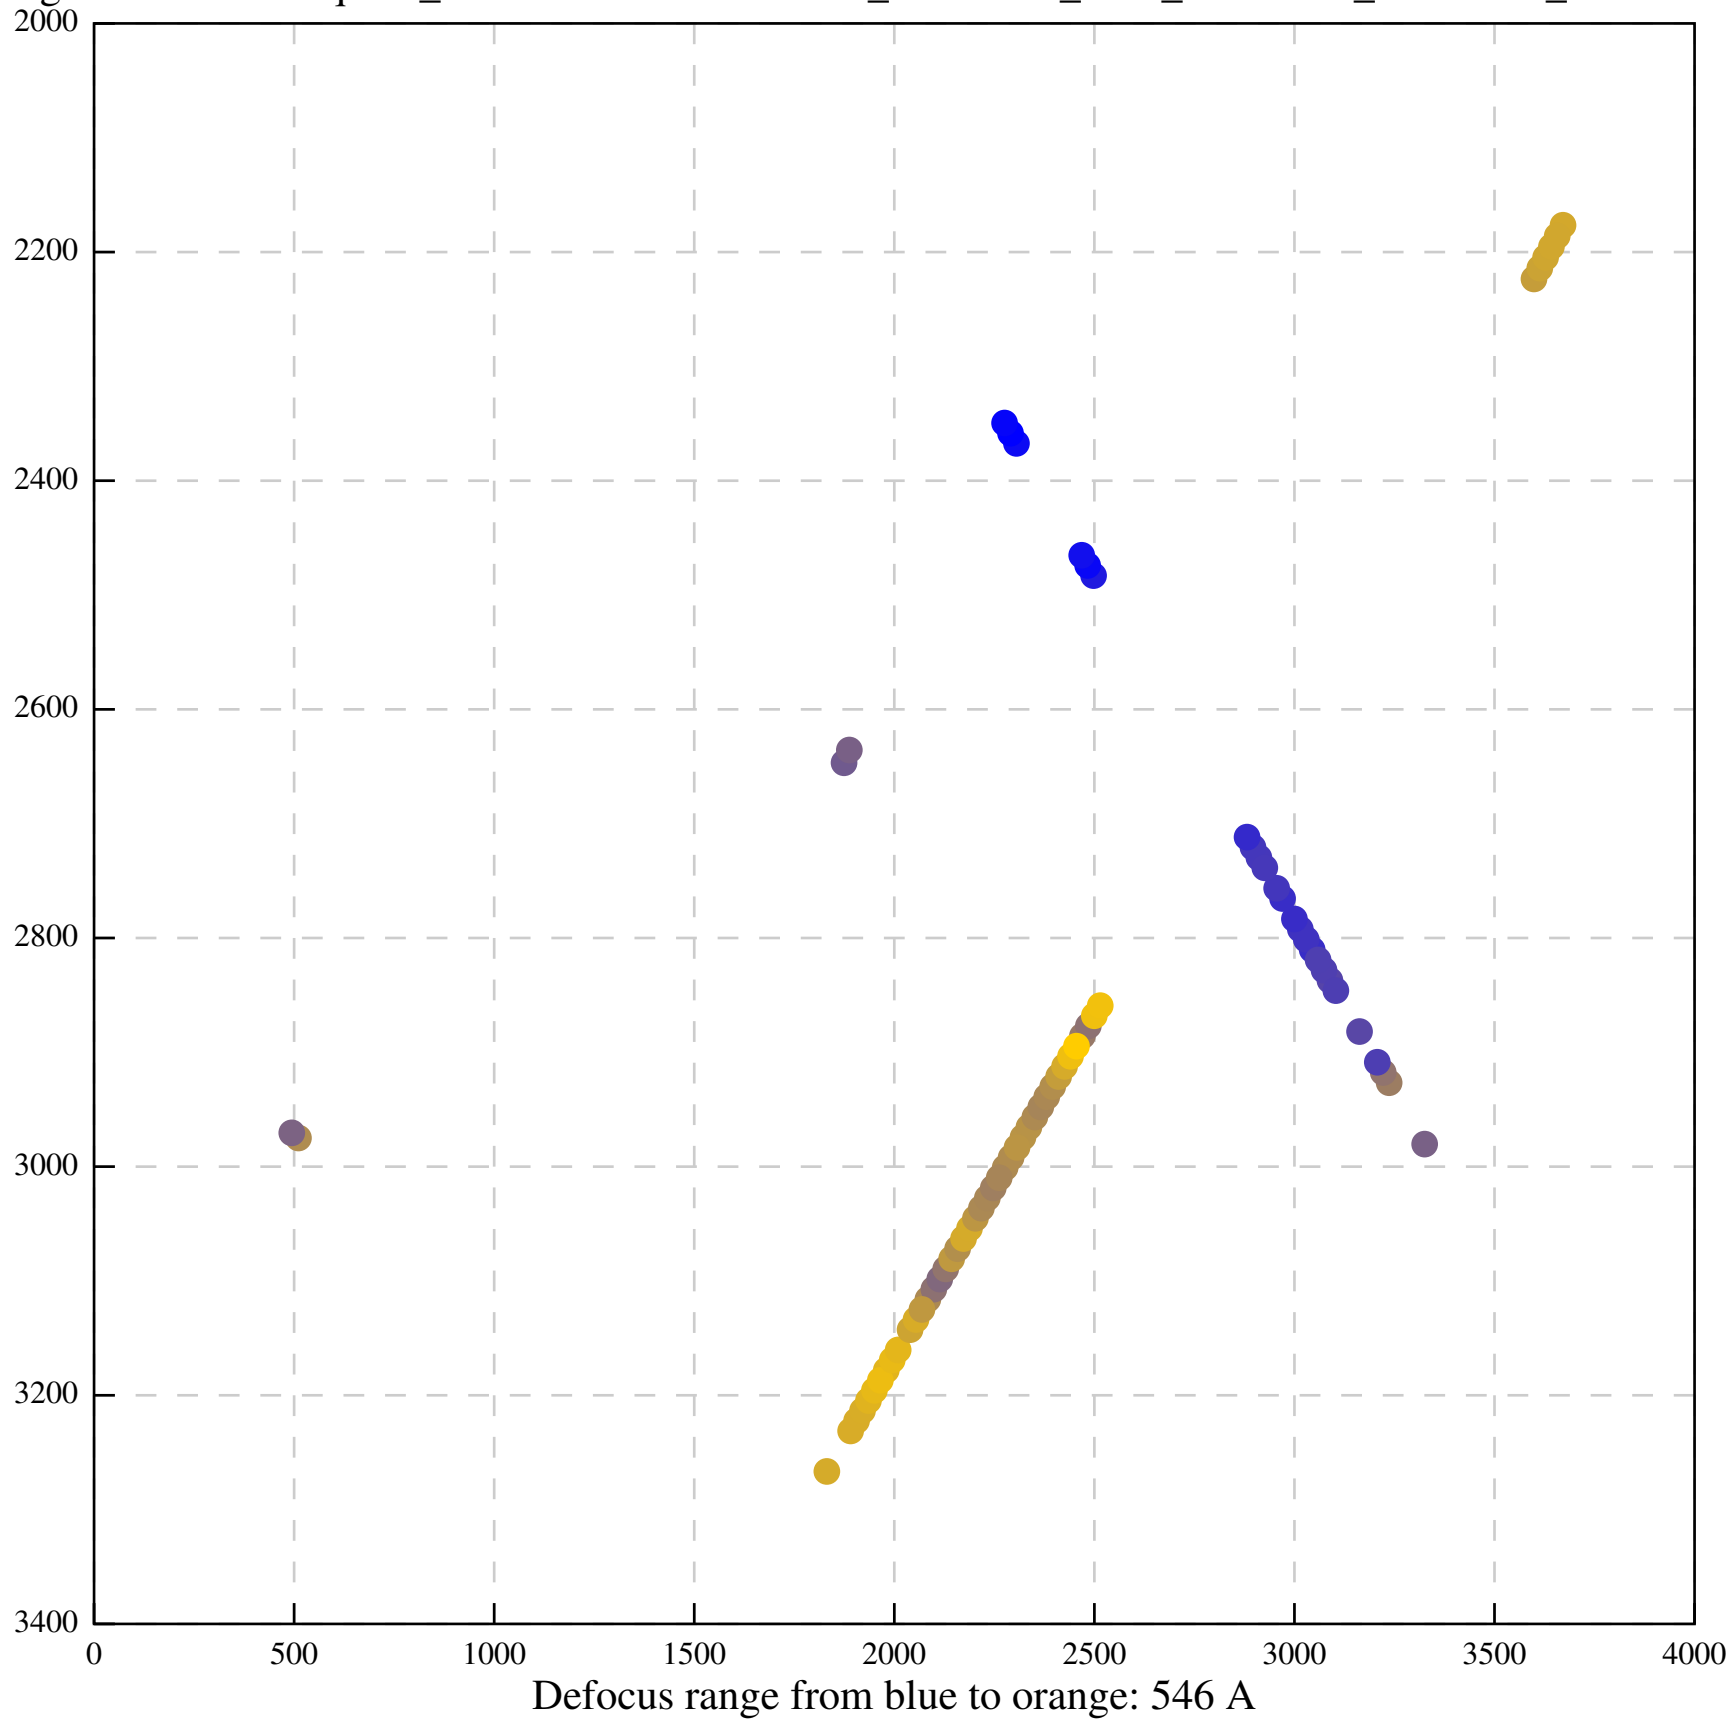

Defocus range from blue to orange: 315 A

Defocus range from blue to orange: 920 A

Defocus range from blue to orange: 662 A

Defocus range from blue to orange: 877 A

Defocus range from blue to orange: 1069 A

Defocus range from blue to orange: 613 A

Defocus range from blue to orange: 848 A

Defocus range from blue to orange: 476 A

Defocus range from blue to orange: 463 A

Defocus range from blue to orange: 157 A