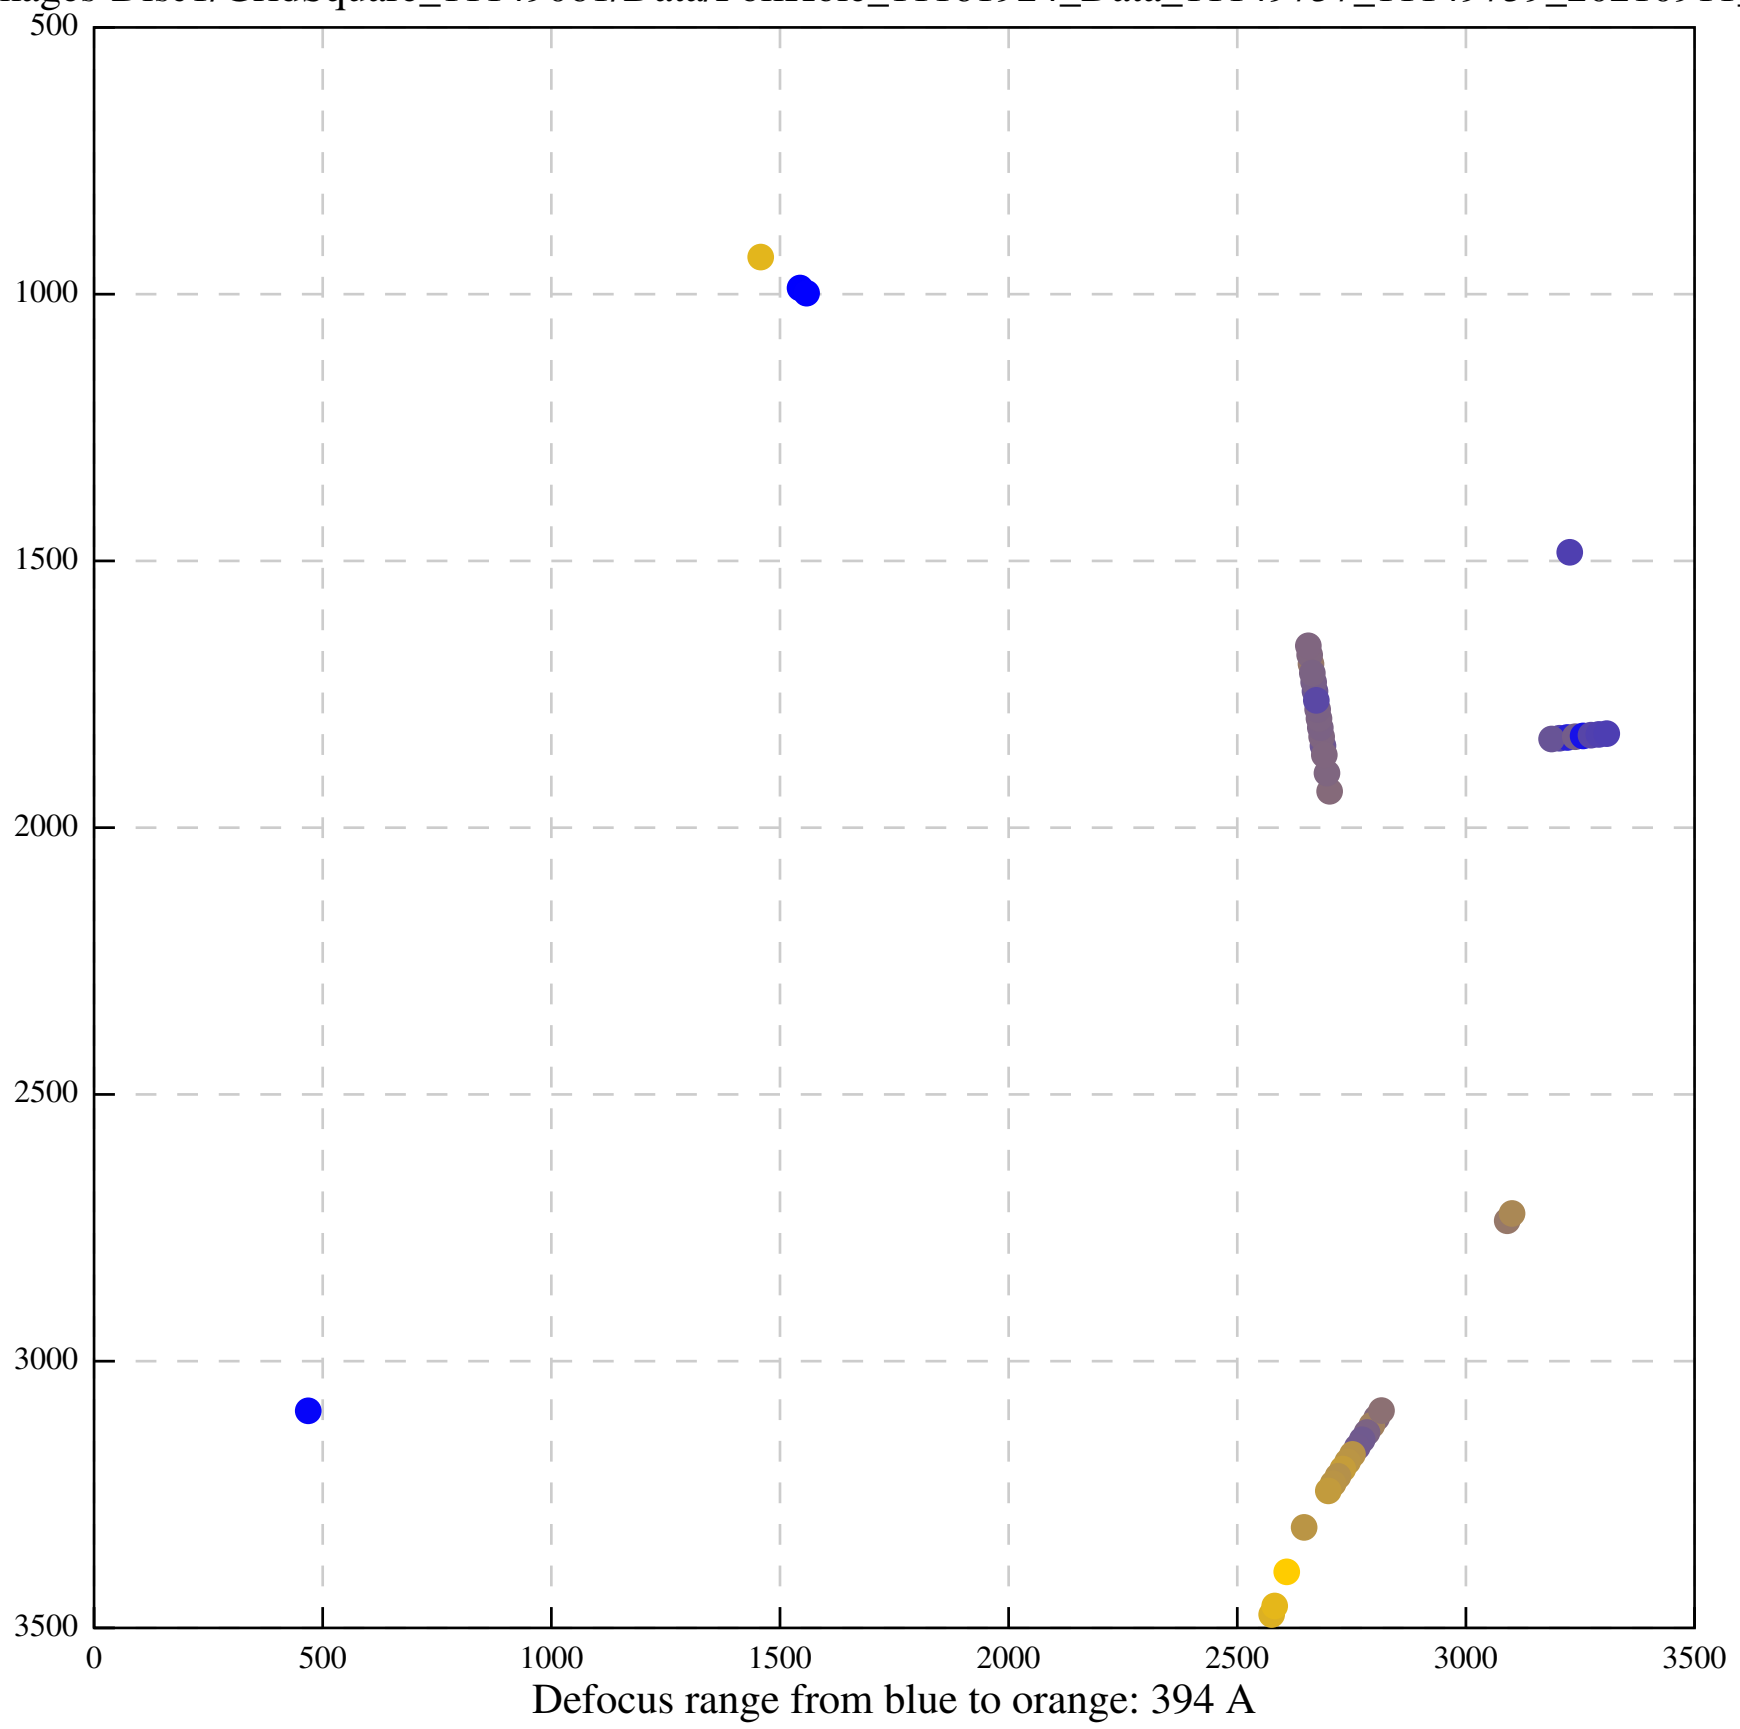

Defocus range from blue to orange: 70 A

Defocus range from blue to orange: 978 A

Defocus range from blue to orange: 641 A

Defocus range from blue to orange: 0 A

Defocus range from blue to orange: 356 A

Defocus range from blue to orange: 749 A