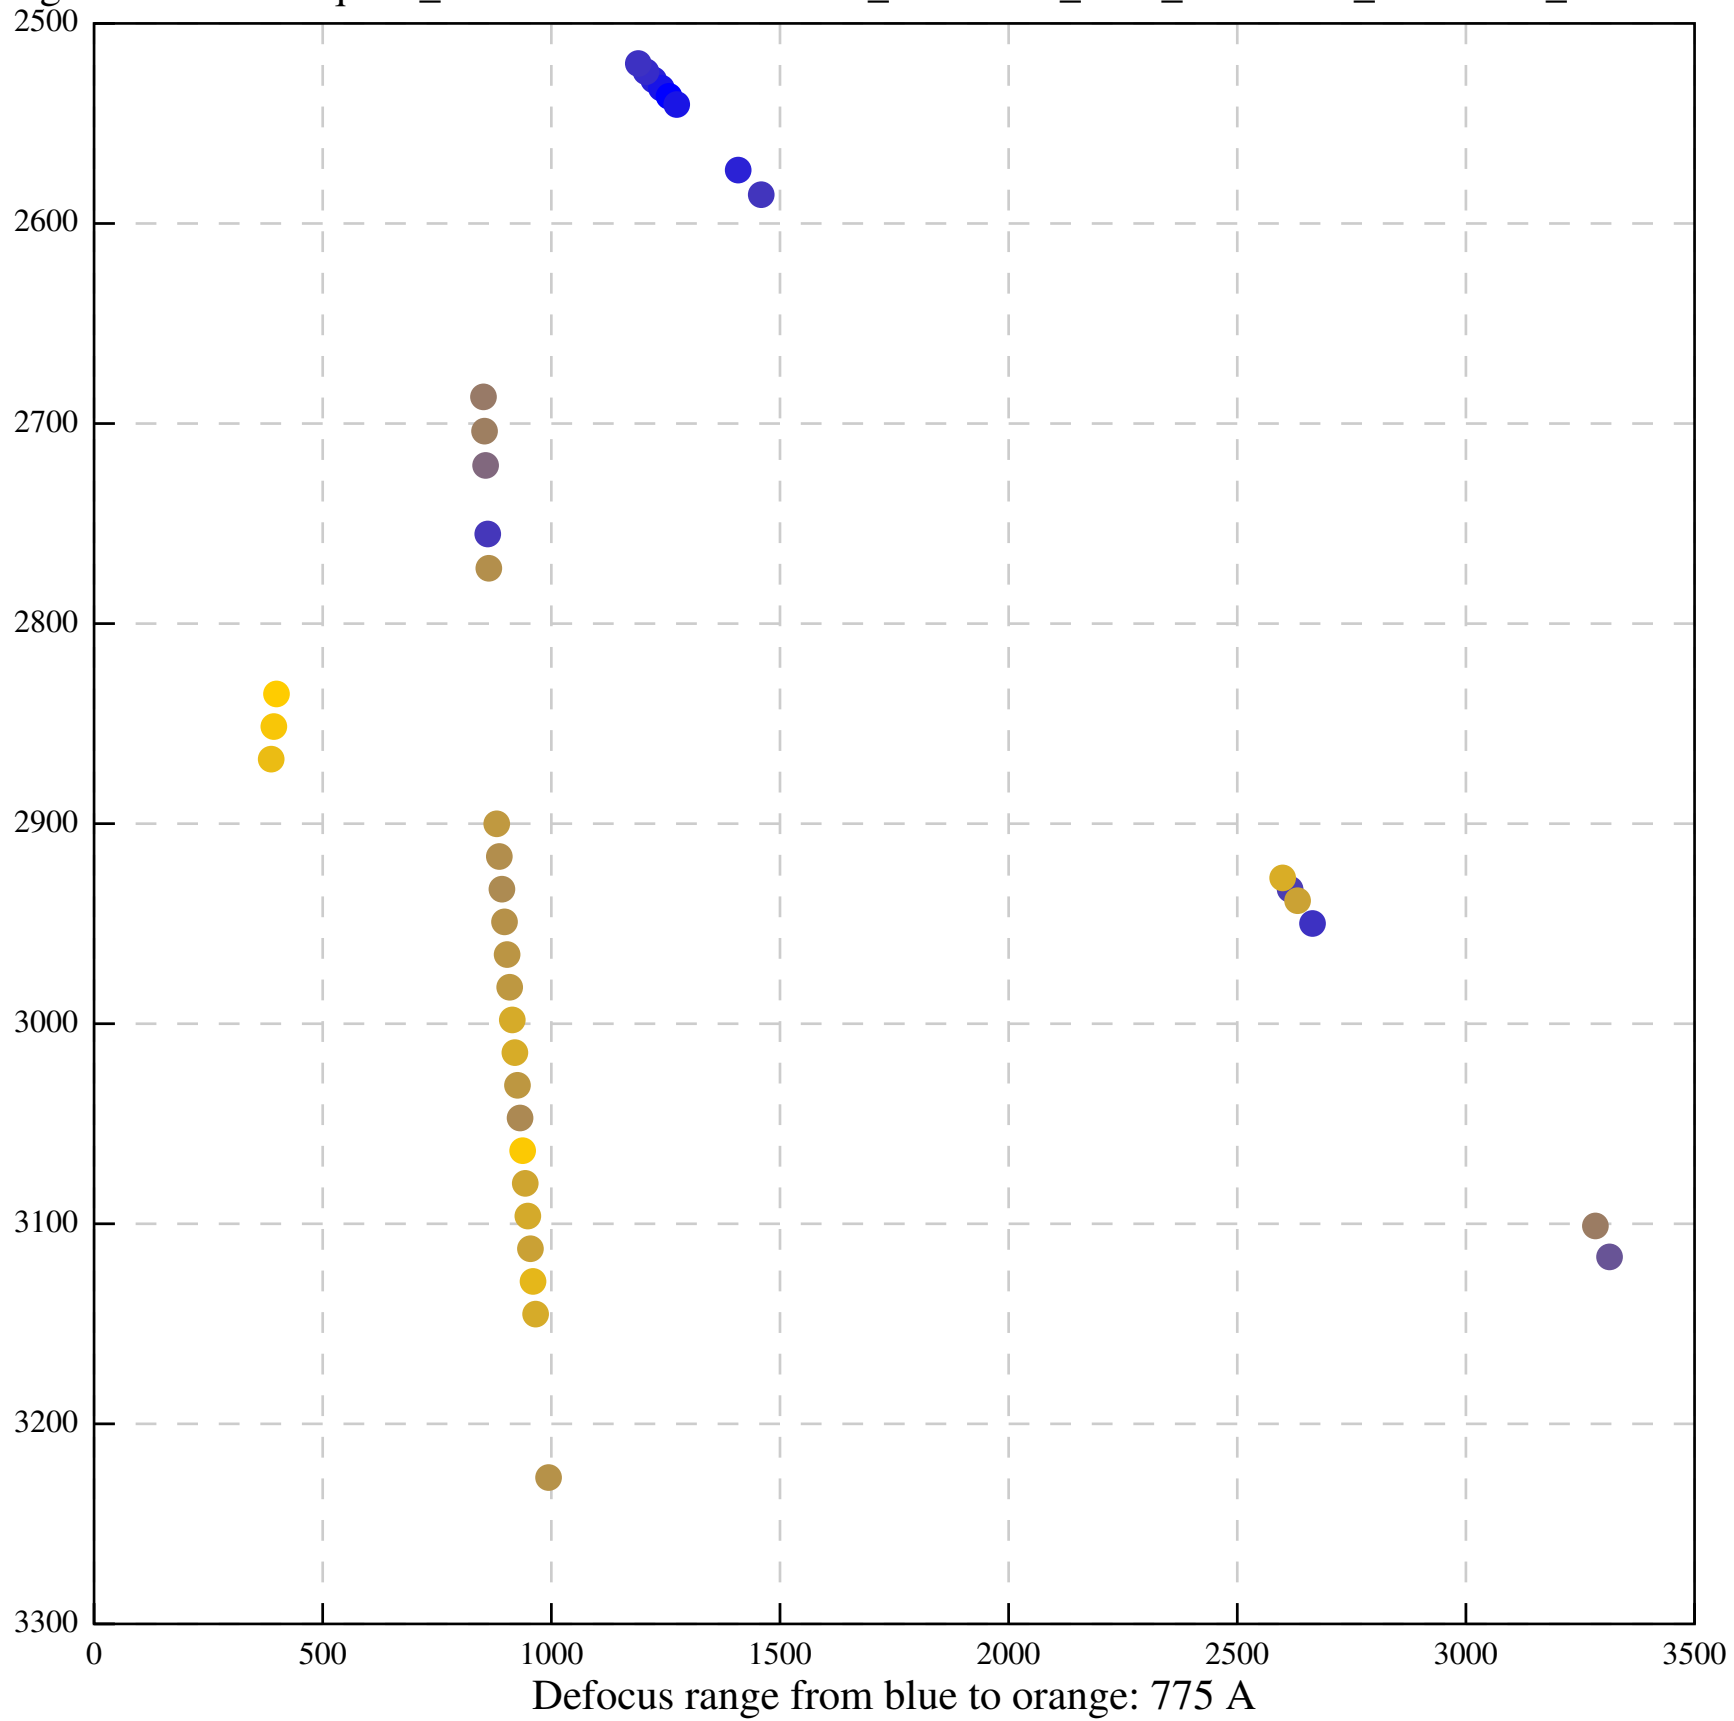

Defocus range from blue to orange: 592 A

Defocus range from blue to orange: 468 A

Defocus range from blue to orange: 372 A

Defocus range from blue to orange: 486 A

Defocus range from blue to orange: 696 A