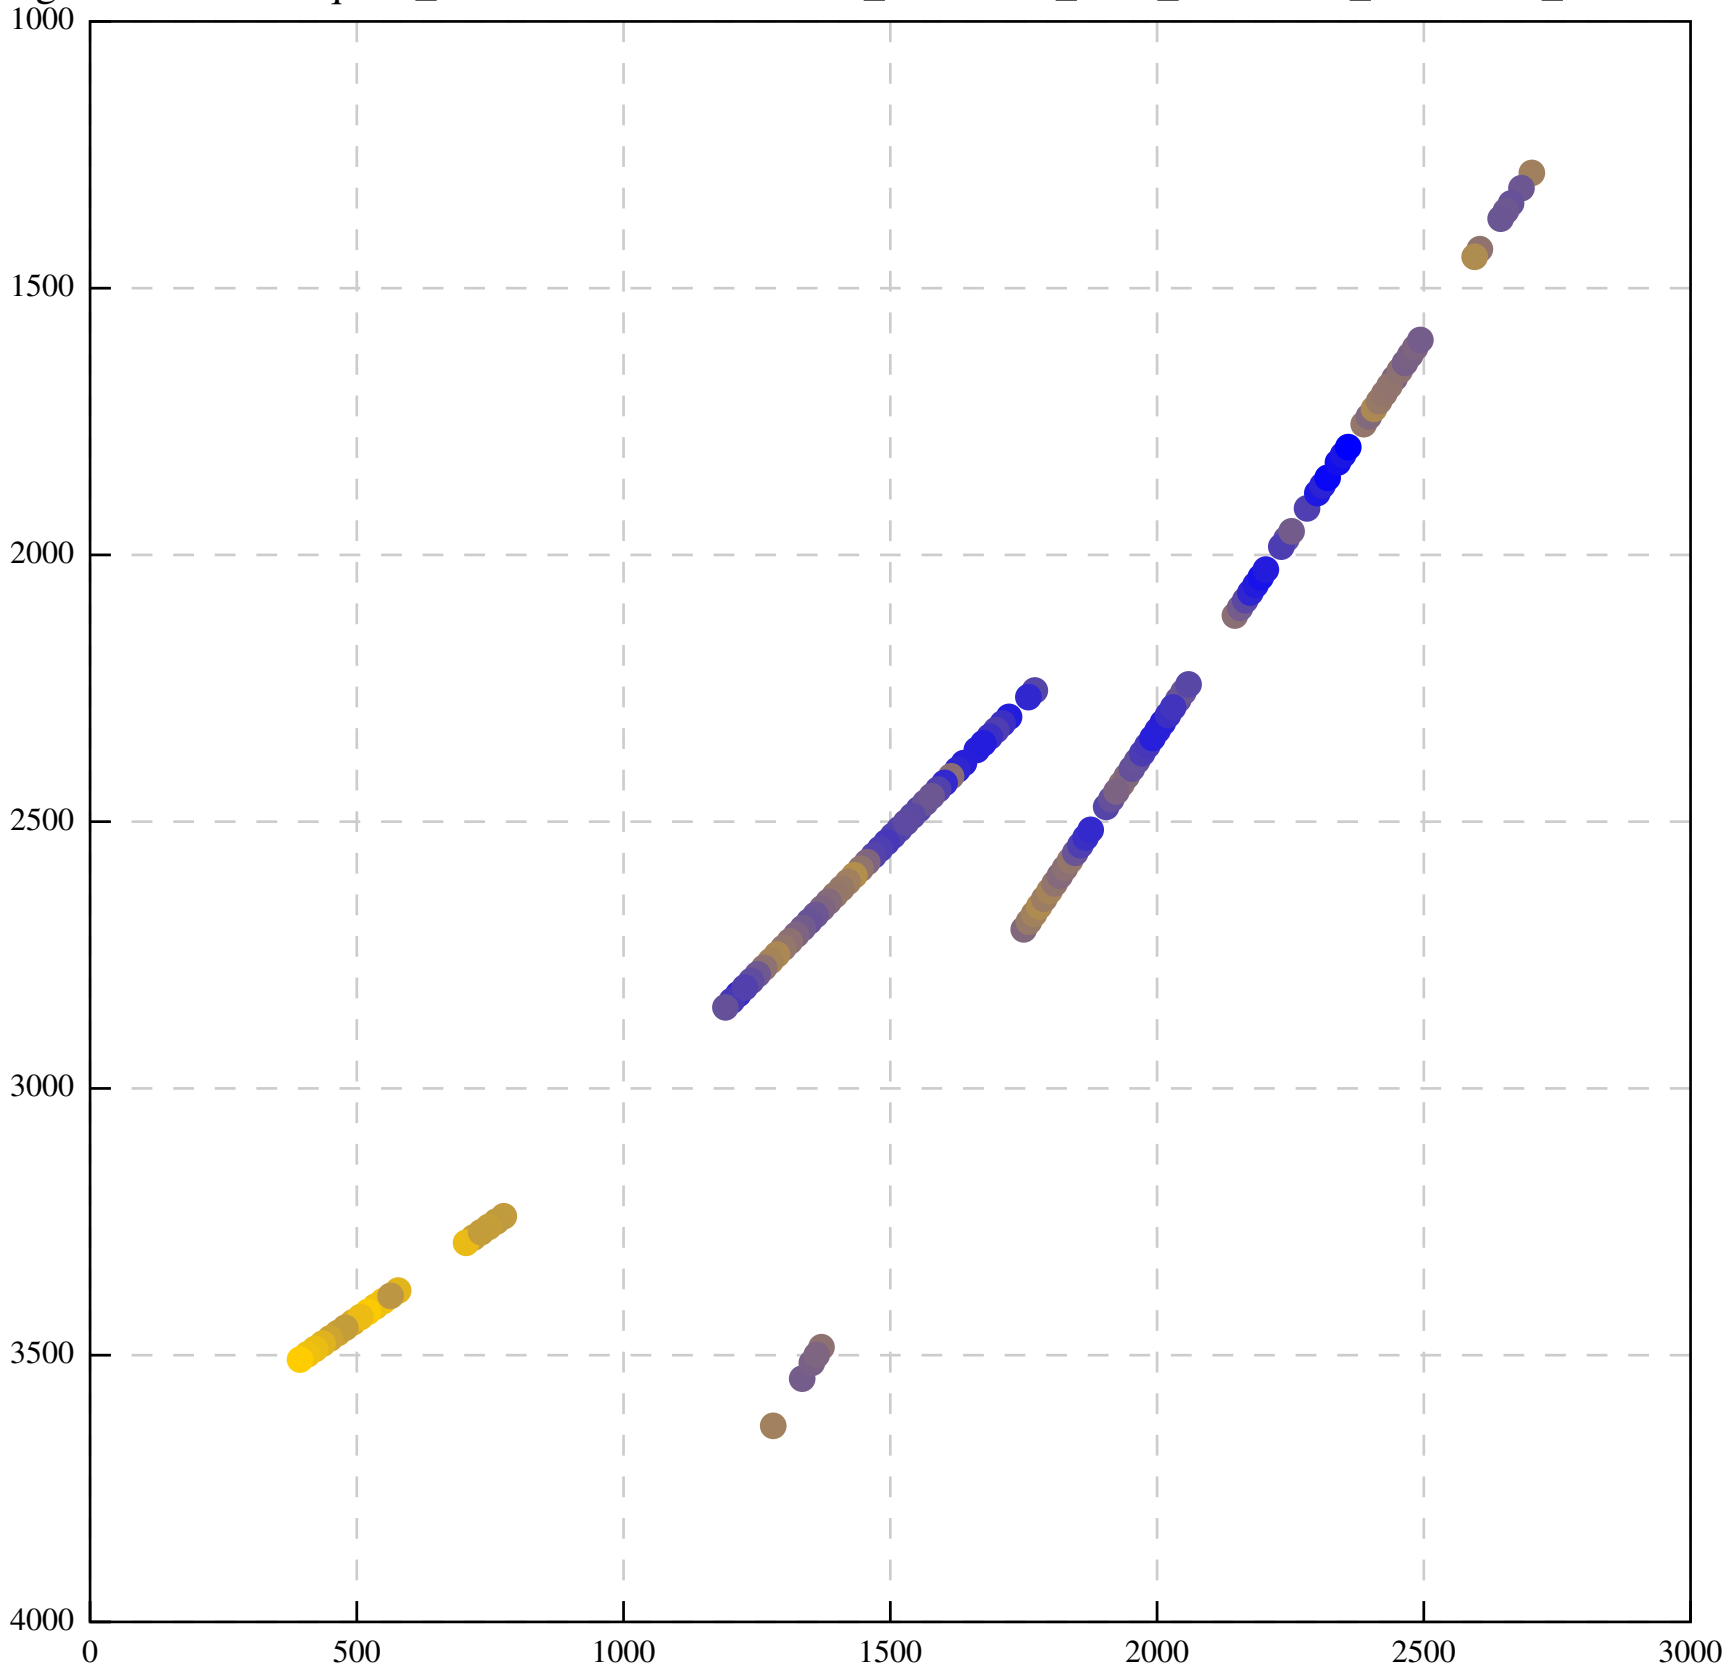

Defocus range from blue to orange: 209 A

Defocus range from blue to orange: 263 A

Defocus range from blue to orange: 0 A

Defocus range from blue to orange: 266 A

Defocus range from blue to orange: 26 A

Defocus range from blue to orange: 0 A