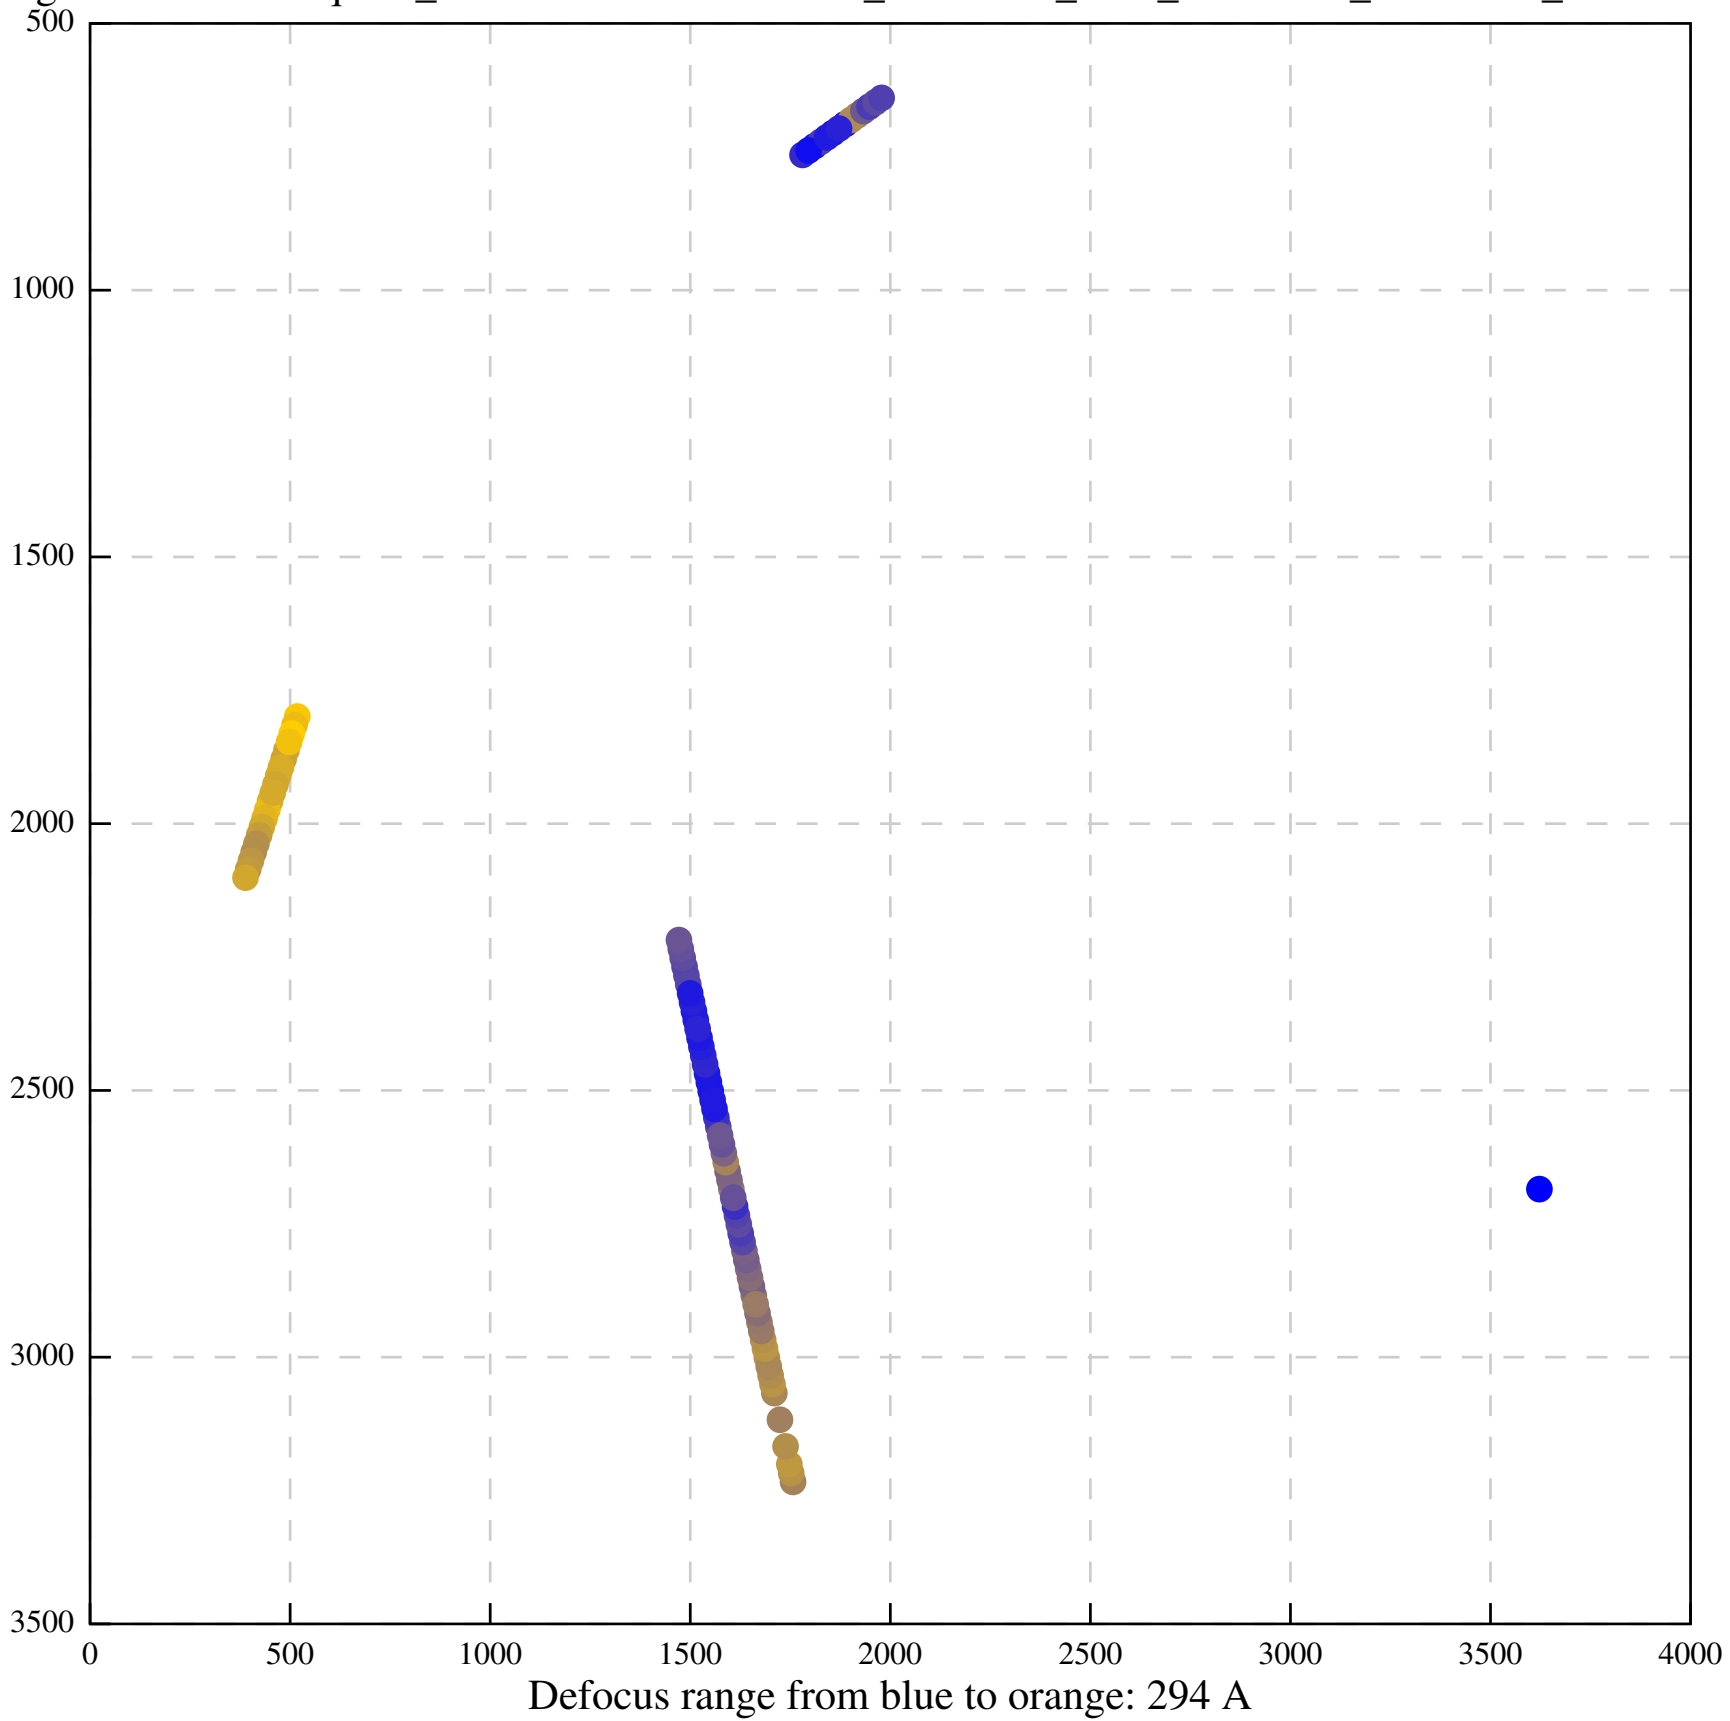

Defocus range from blue to orange: 592 A

Defocus range from blue to orange: 468 A

Defocus range from blue to orange: 372 A

Defocus range from blue to orange: 486 A

Defocus range from blue to orange: 696 A