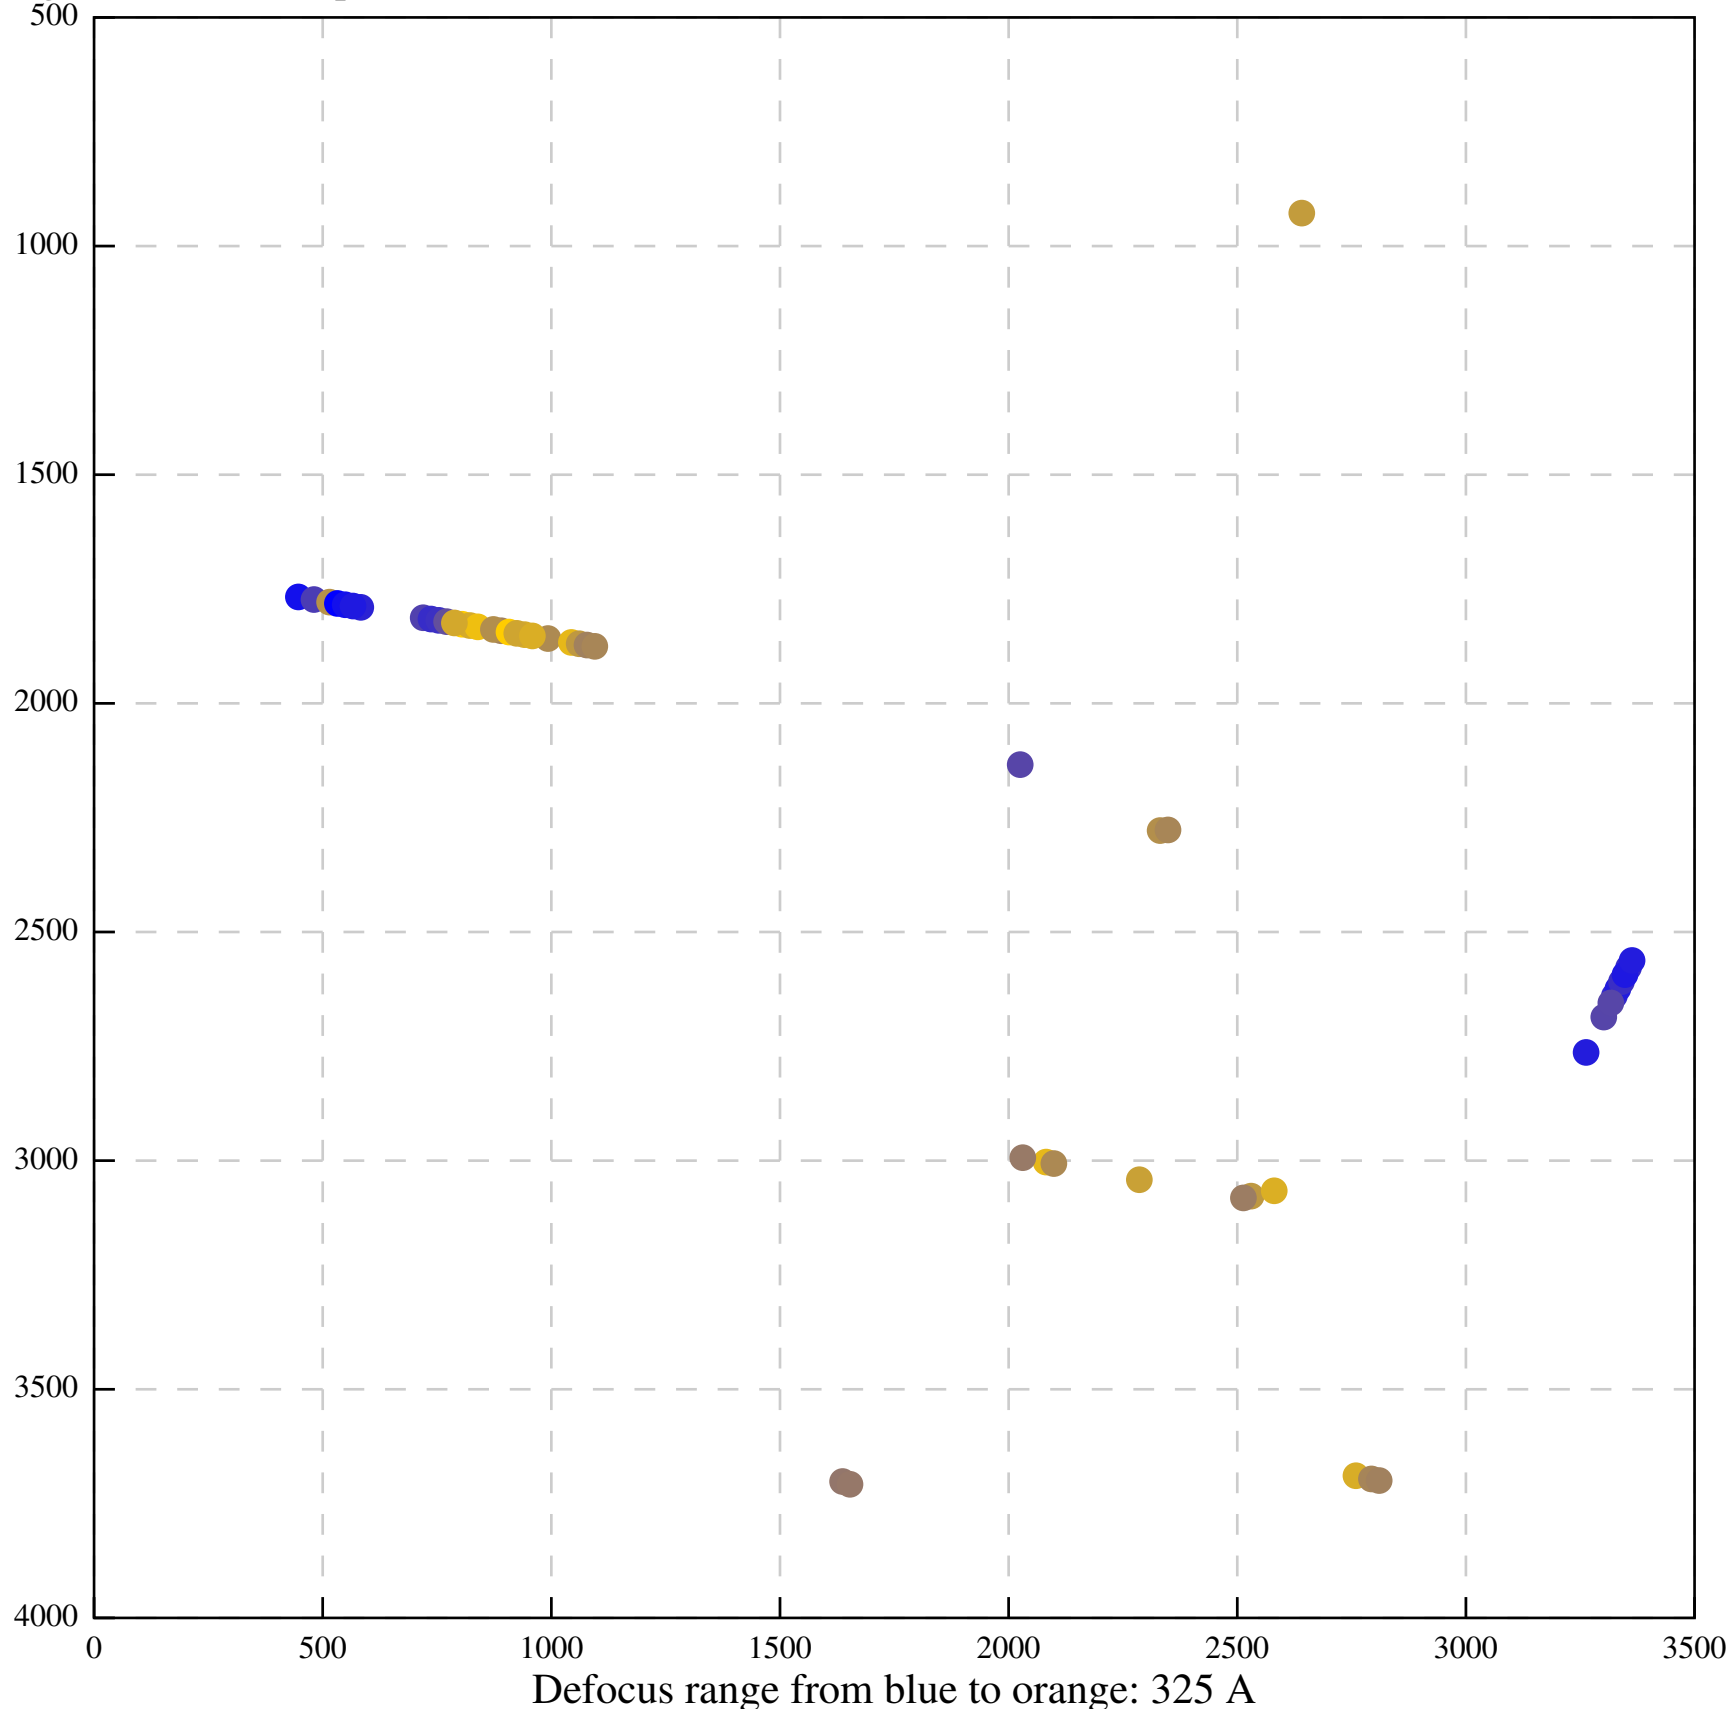

Defocus range from blue to orange: 281 A

Defocus range from blue to orange: 324 A

Defocus range from blue to orange: 1354 A

Defocus range from blue to orange: 185 A

Defocus range from blue to orange: 577 A