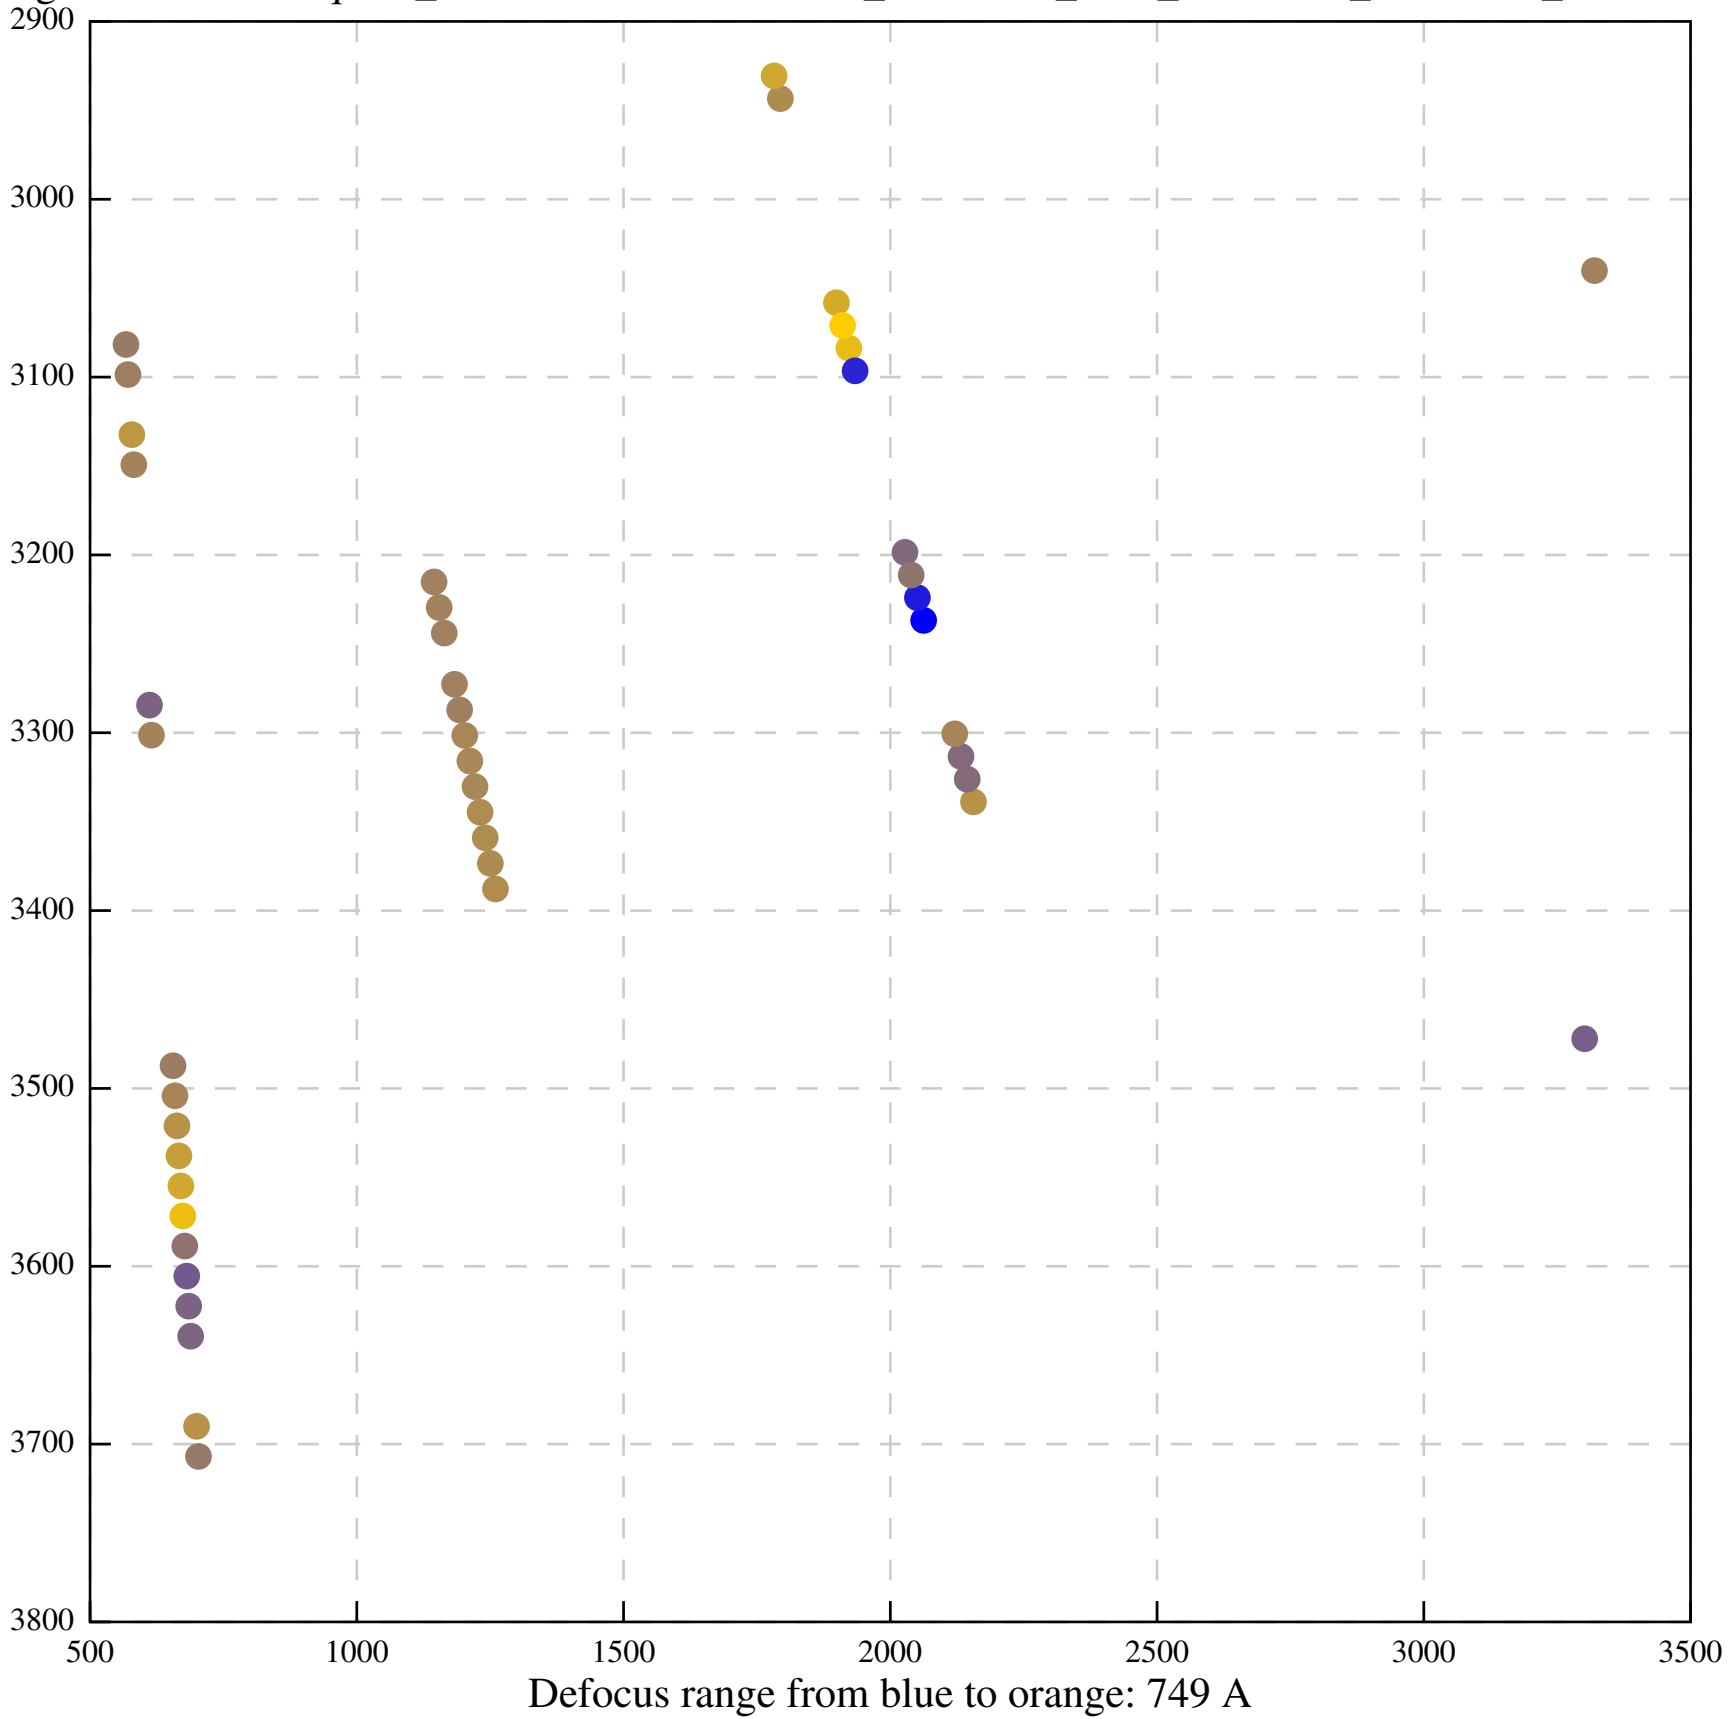

Defocus range from blue to orange: 427 A

Defocus range from blue to orange: 1371 A

Defocus range from blue to orange: 216 A

Defocus range from blue to orange: 905 A

Defocus range from blue to orange: 575 A