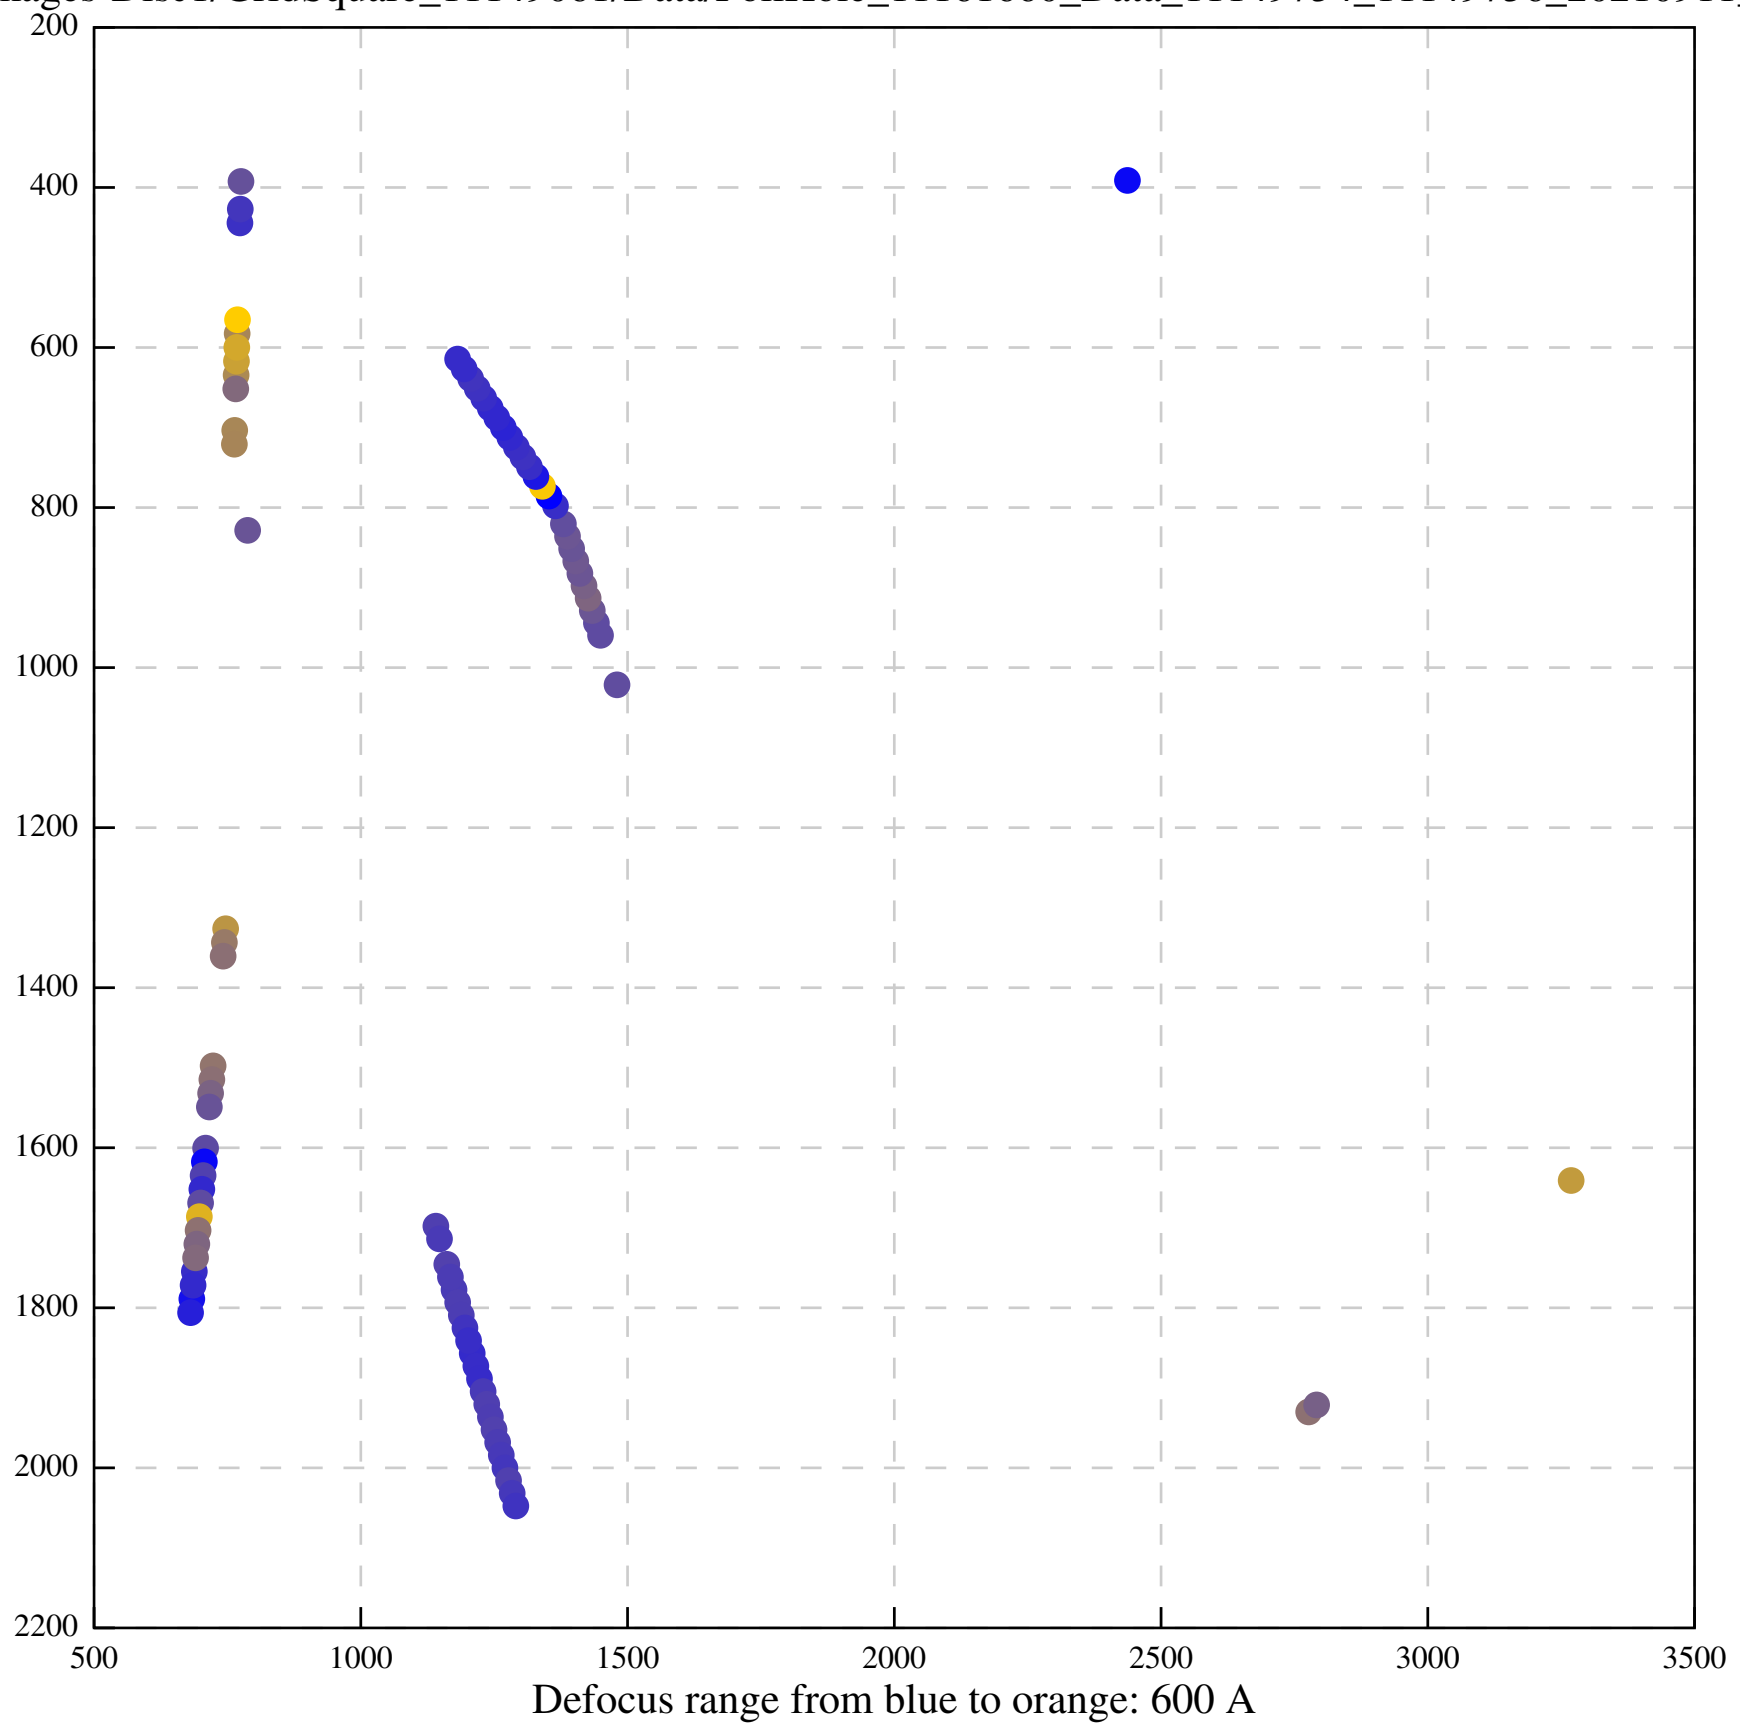

Defocus range from blue to orange: 427 A

Defocus range from blue to orange: 1371 A

Defocus range from blue to orange: 216 A

Defocus range from blue to orange: 905 A

Defocus range from blue to orange: 575 A