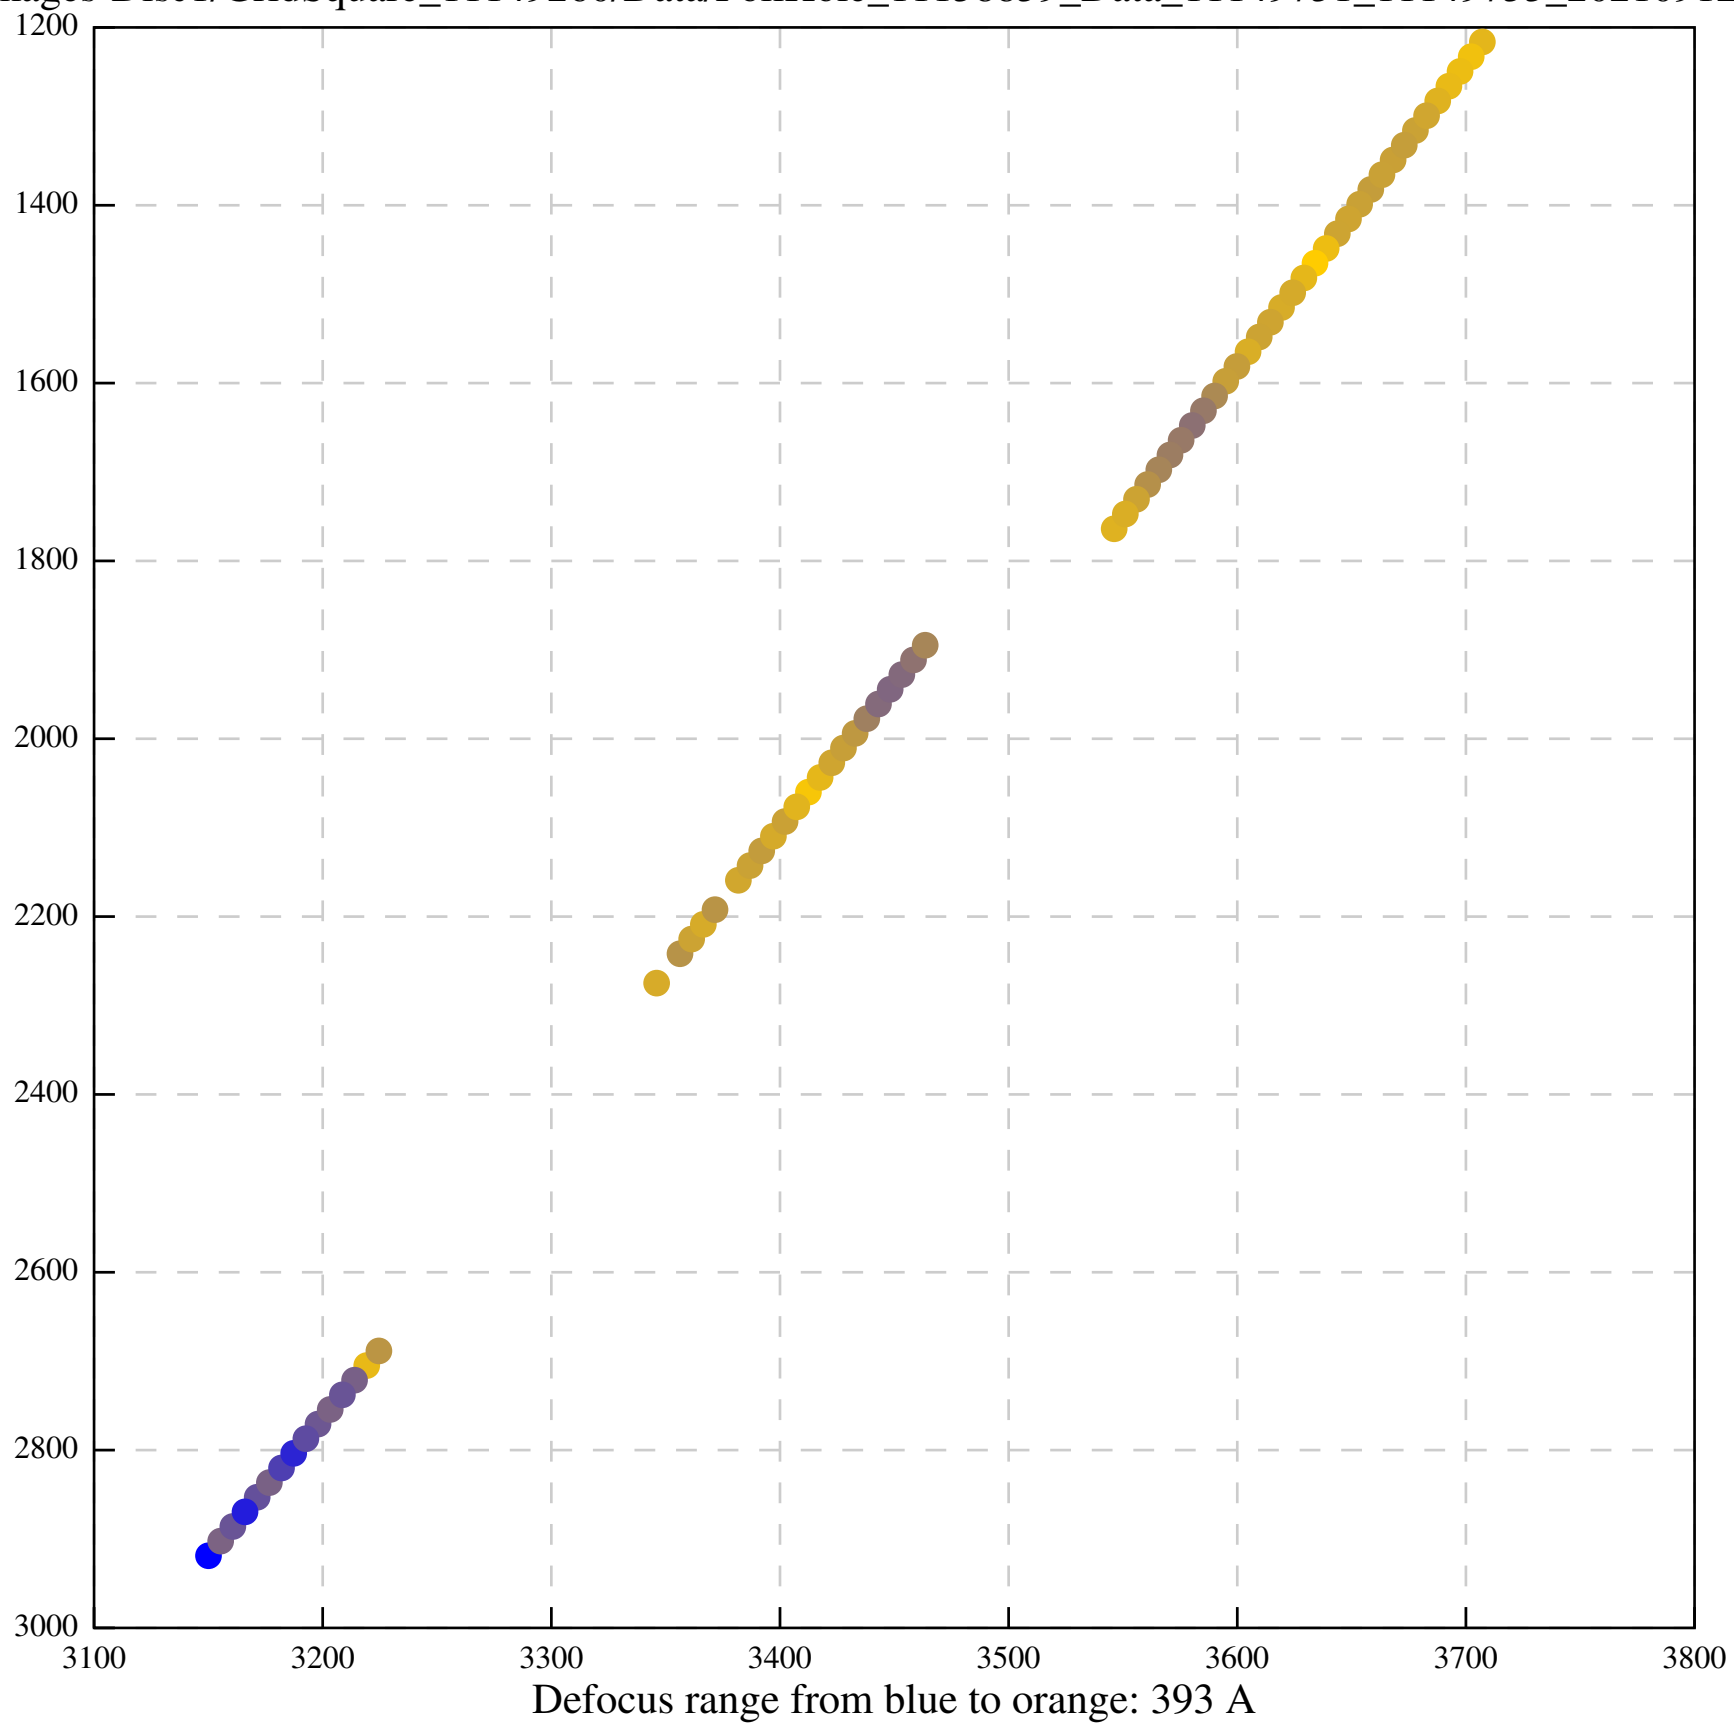

Defocus range from blue to orange: 48 A

Defocus range from blue to orange: 16 A

Defocus range from blue to orange: 0 A

Defocus range from blue to orange: 0 A

Defocus range from blue to orange: 706 A

Defocus range from blue to orange: 463 A