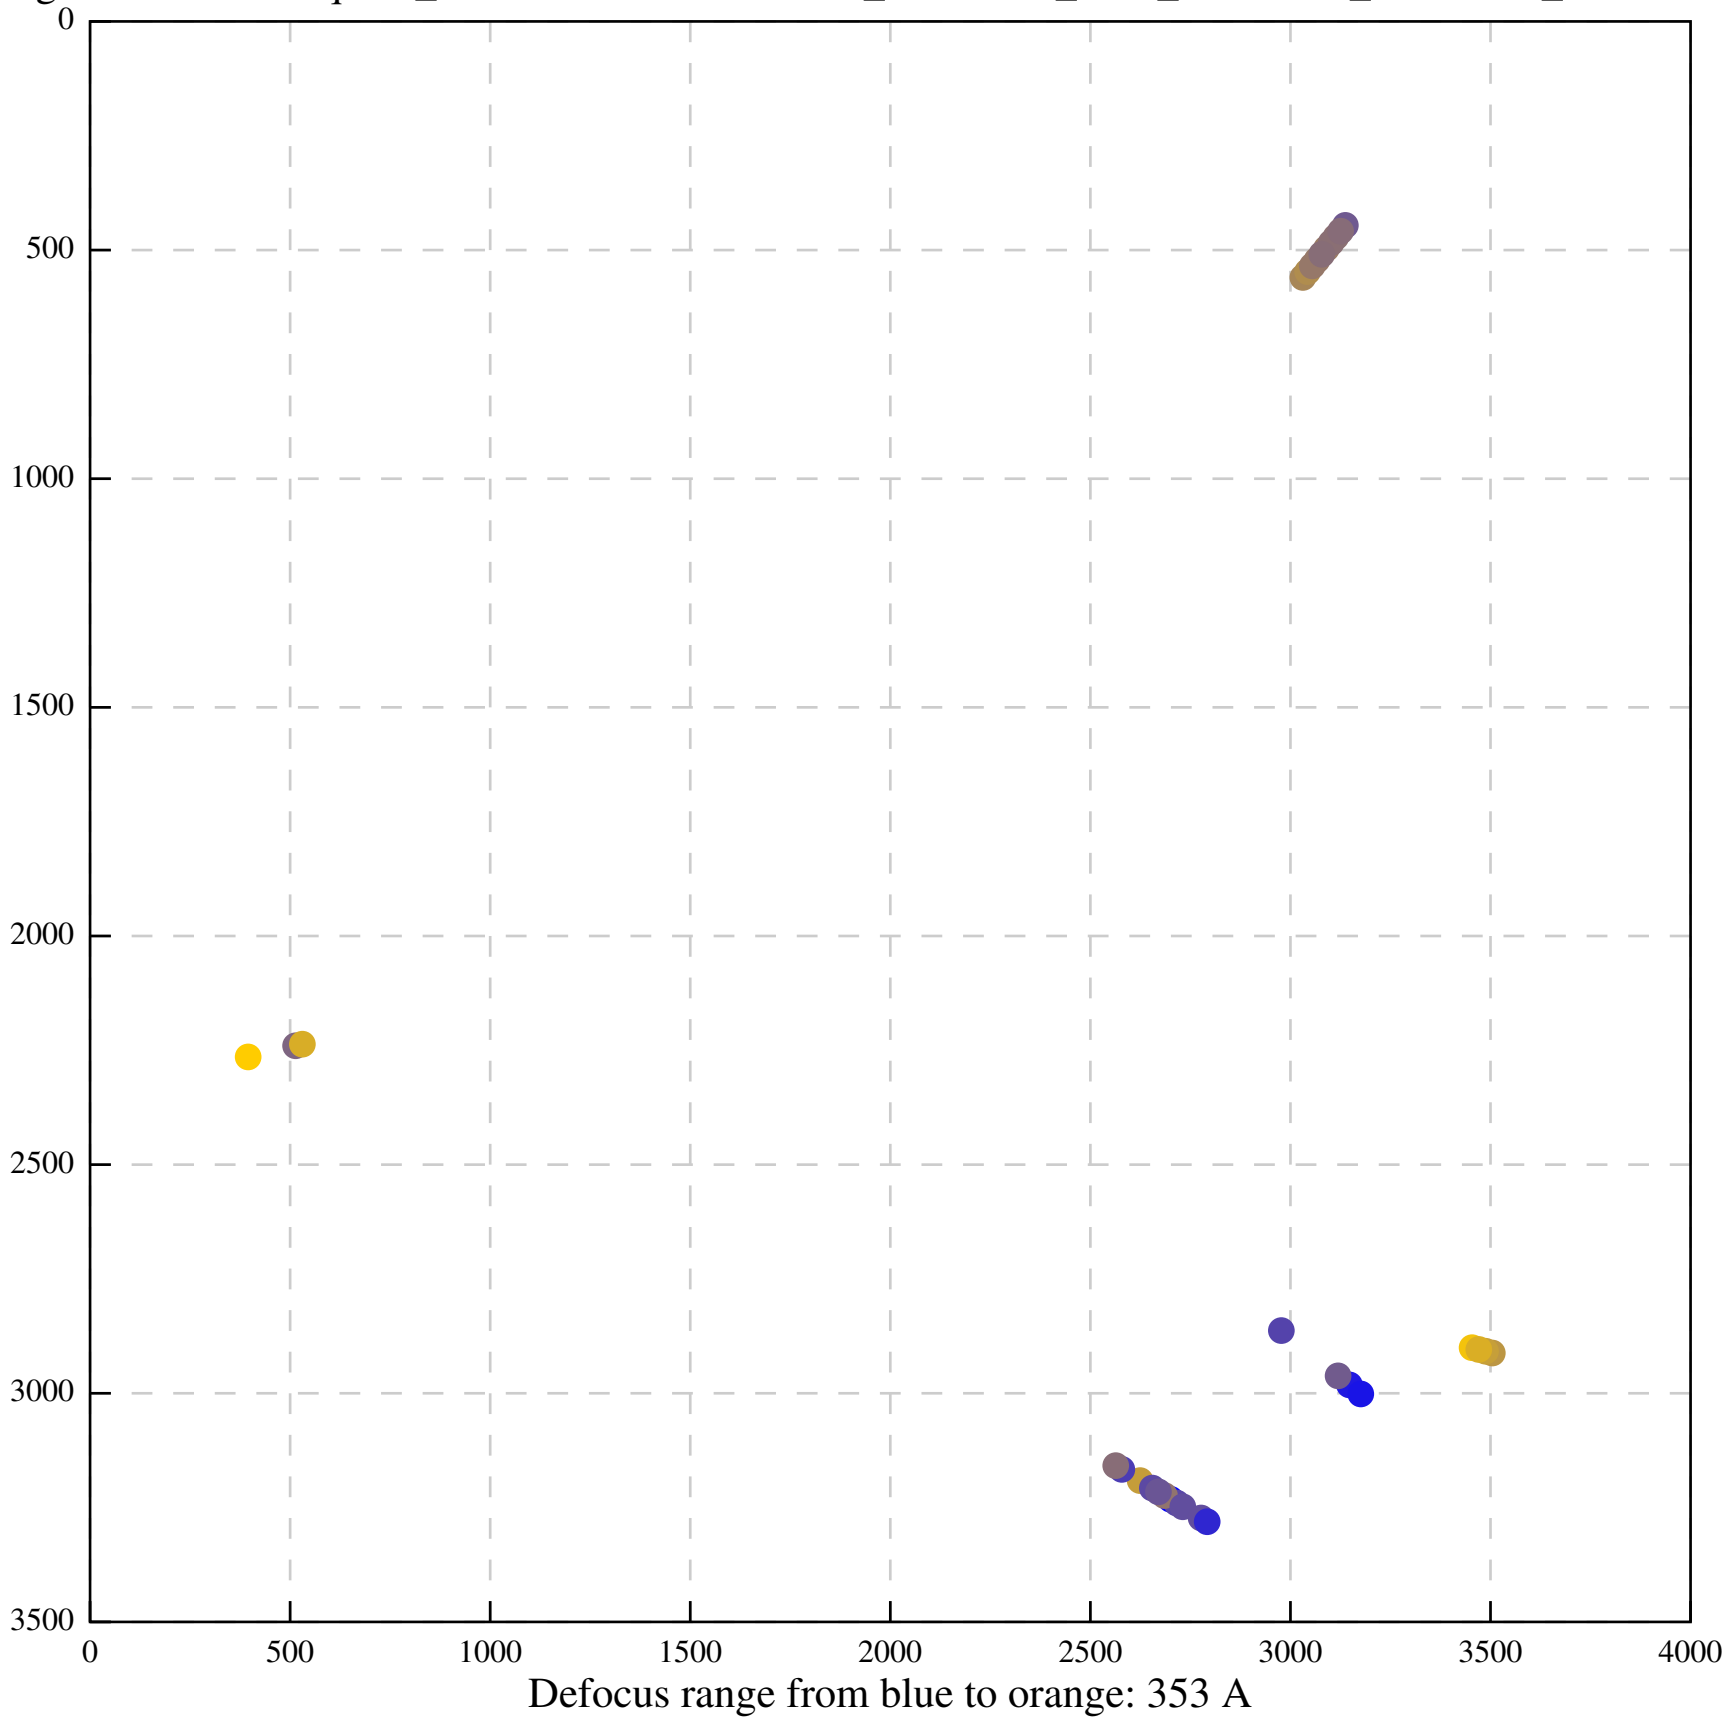

Defocus range from blue to orange: 0 A

Defocus range from blue to orange: 0 A

Defocus range from blue to orange: 546 A

Defocus range from blue to orange: 406 A

Defocus range from blue to orange: 0 A

Defocus range from blue to orange: 1069 A