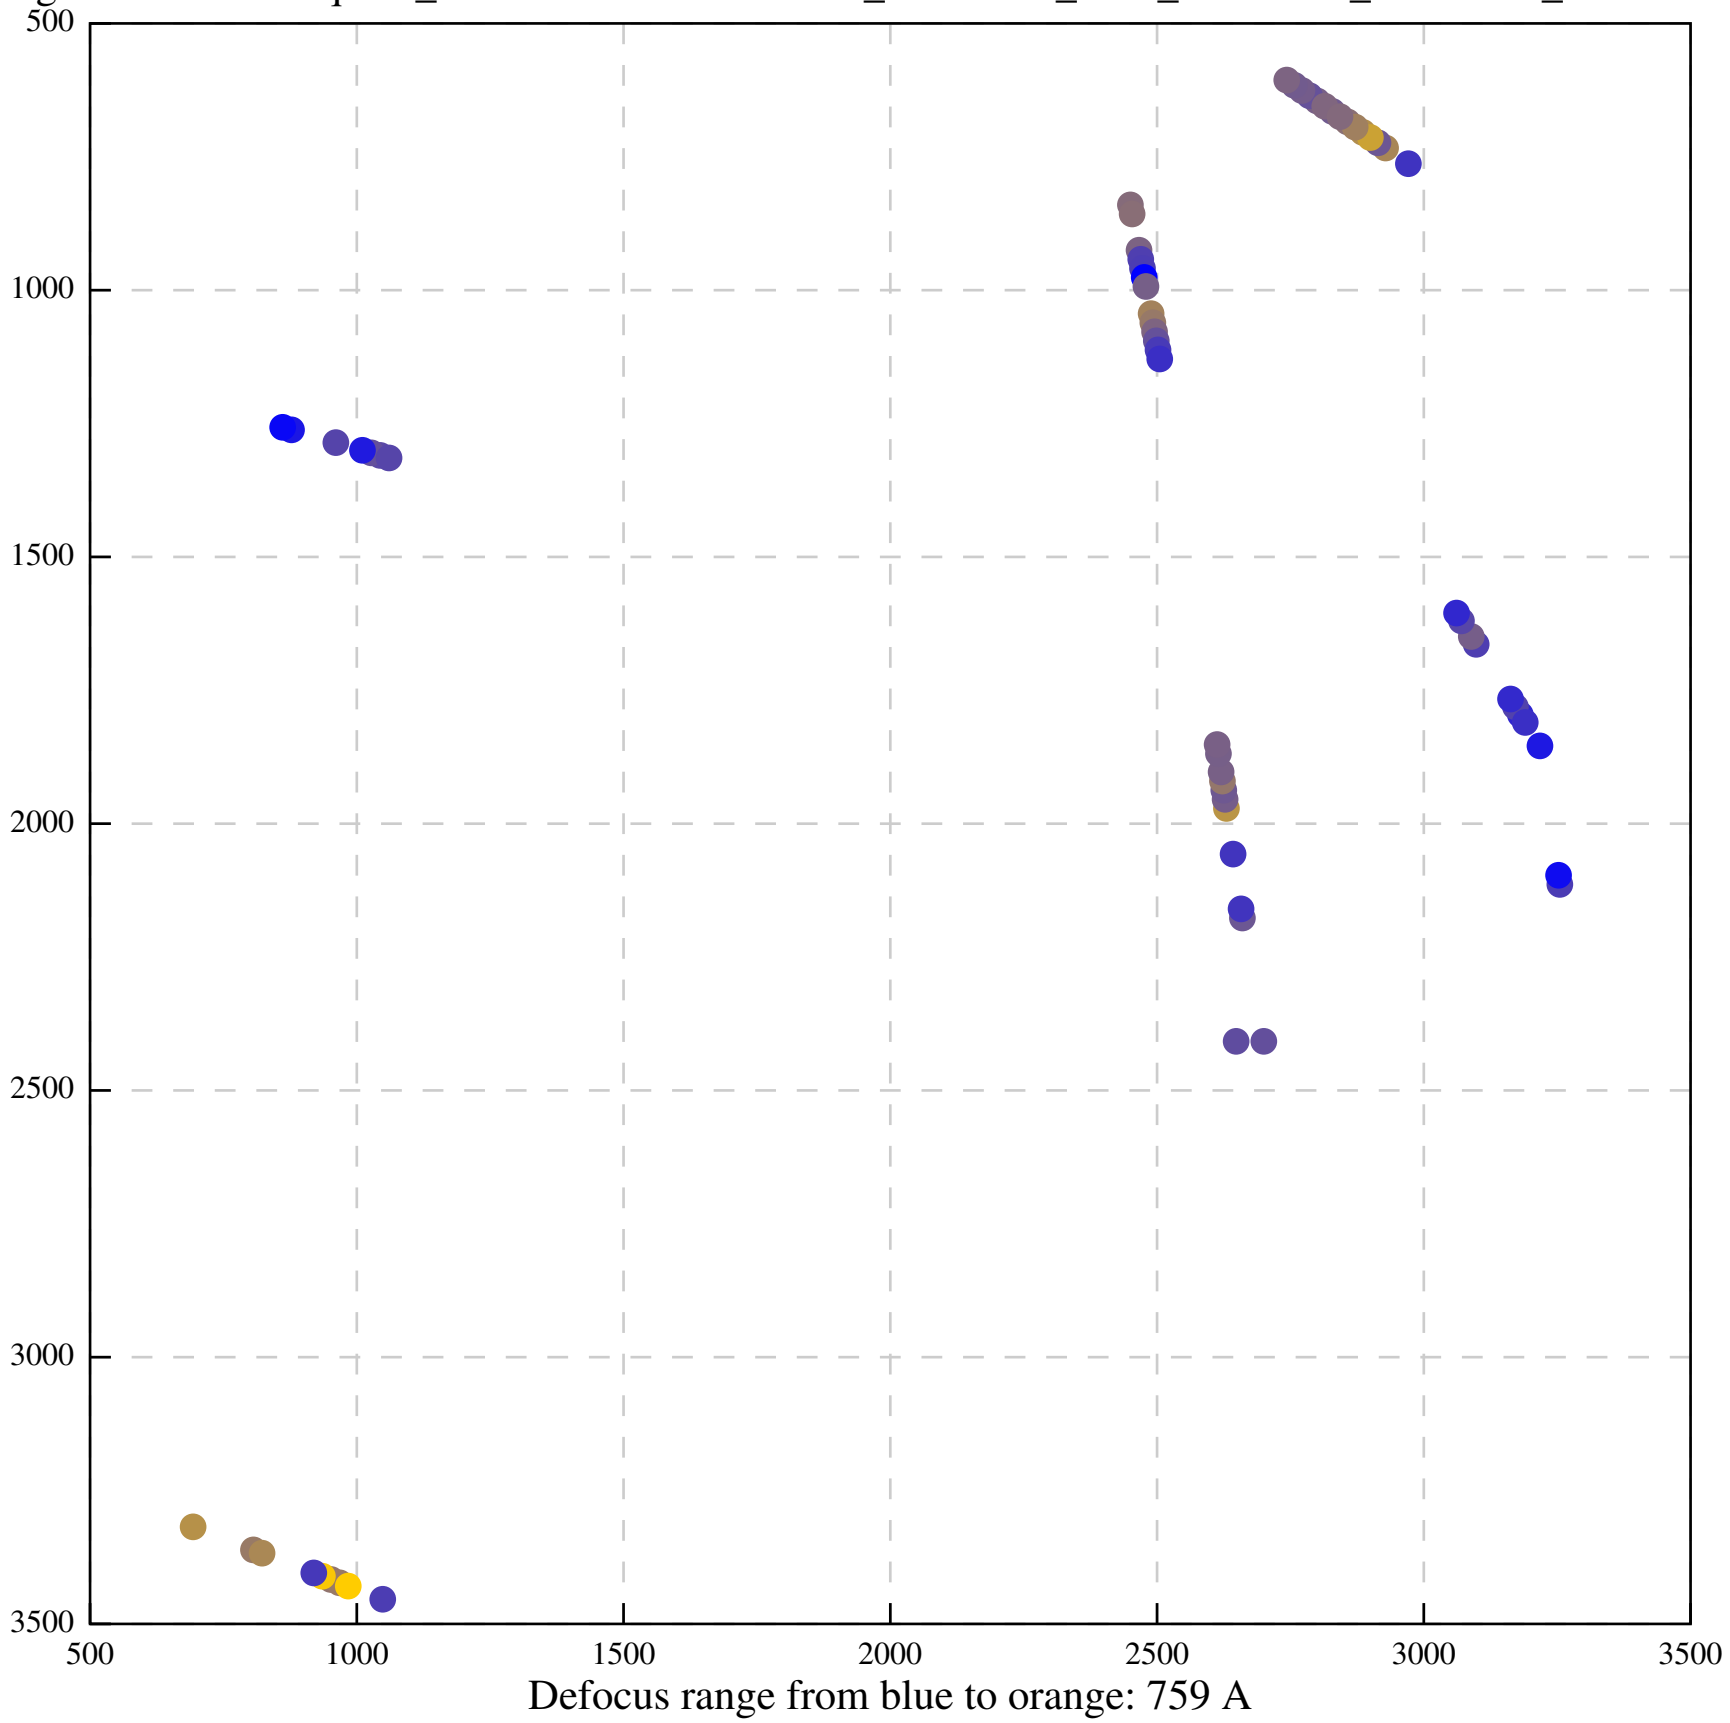

Defocus range from blue to orange: 237 Å

Defocus range from blue to orange: 0 A

Defocus range from blue to orange: 762 A

Defocus range from blue to orange: 146 A

Defocus range from blue to orange: 386 A

Defocus range from blue to orange: 17 A