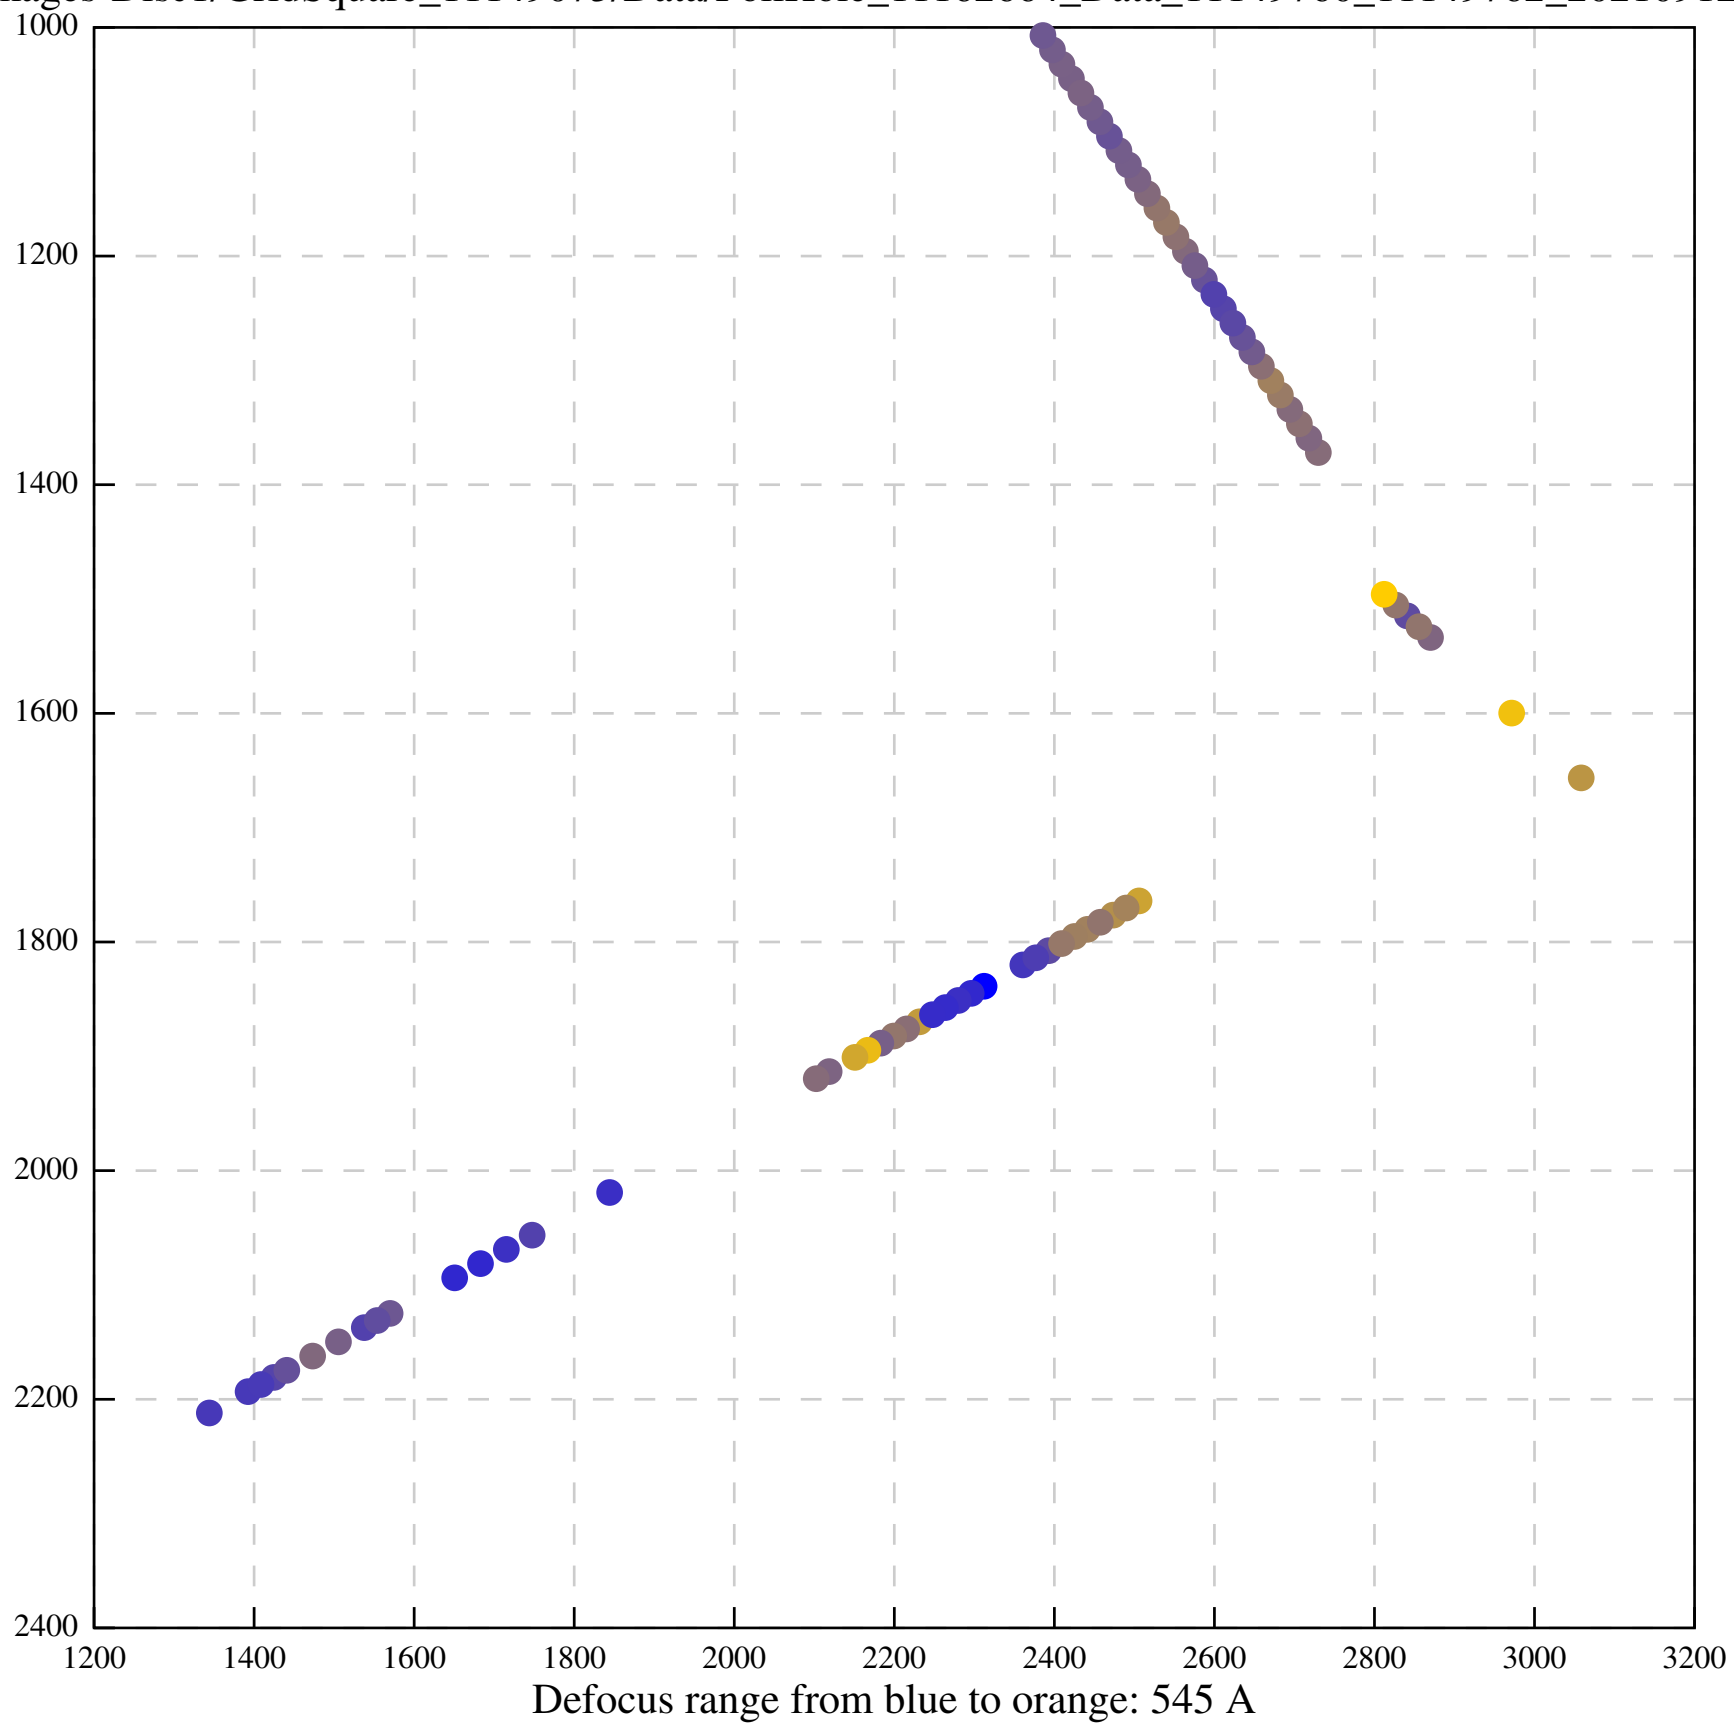

Defocus range from blue to orange: 918 A

Defocus range from blue to orange: 919 A

Defocus range from blue to orange: 678 A

Defocus range from blue to orange: 1040 A

Defocus range from blue to orange: 1131 A