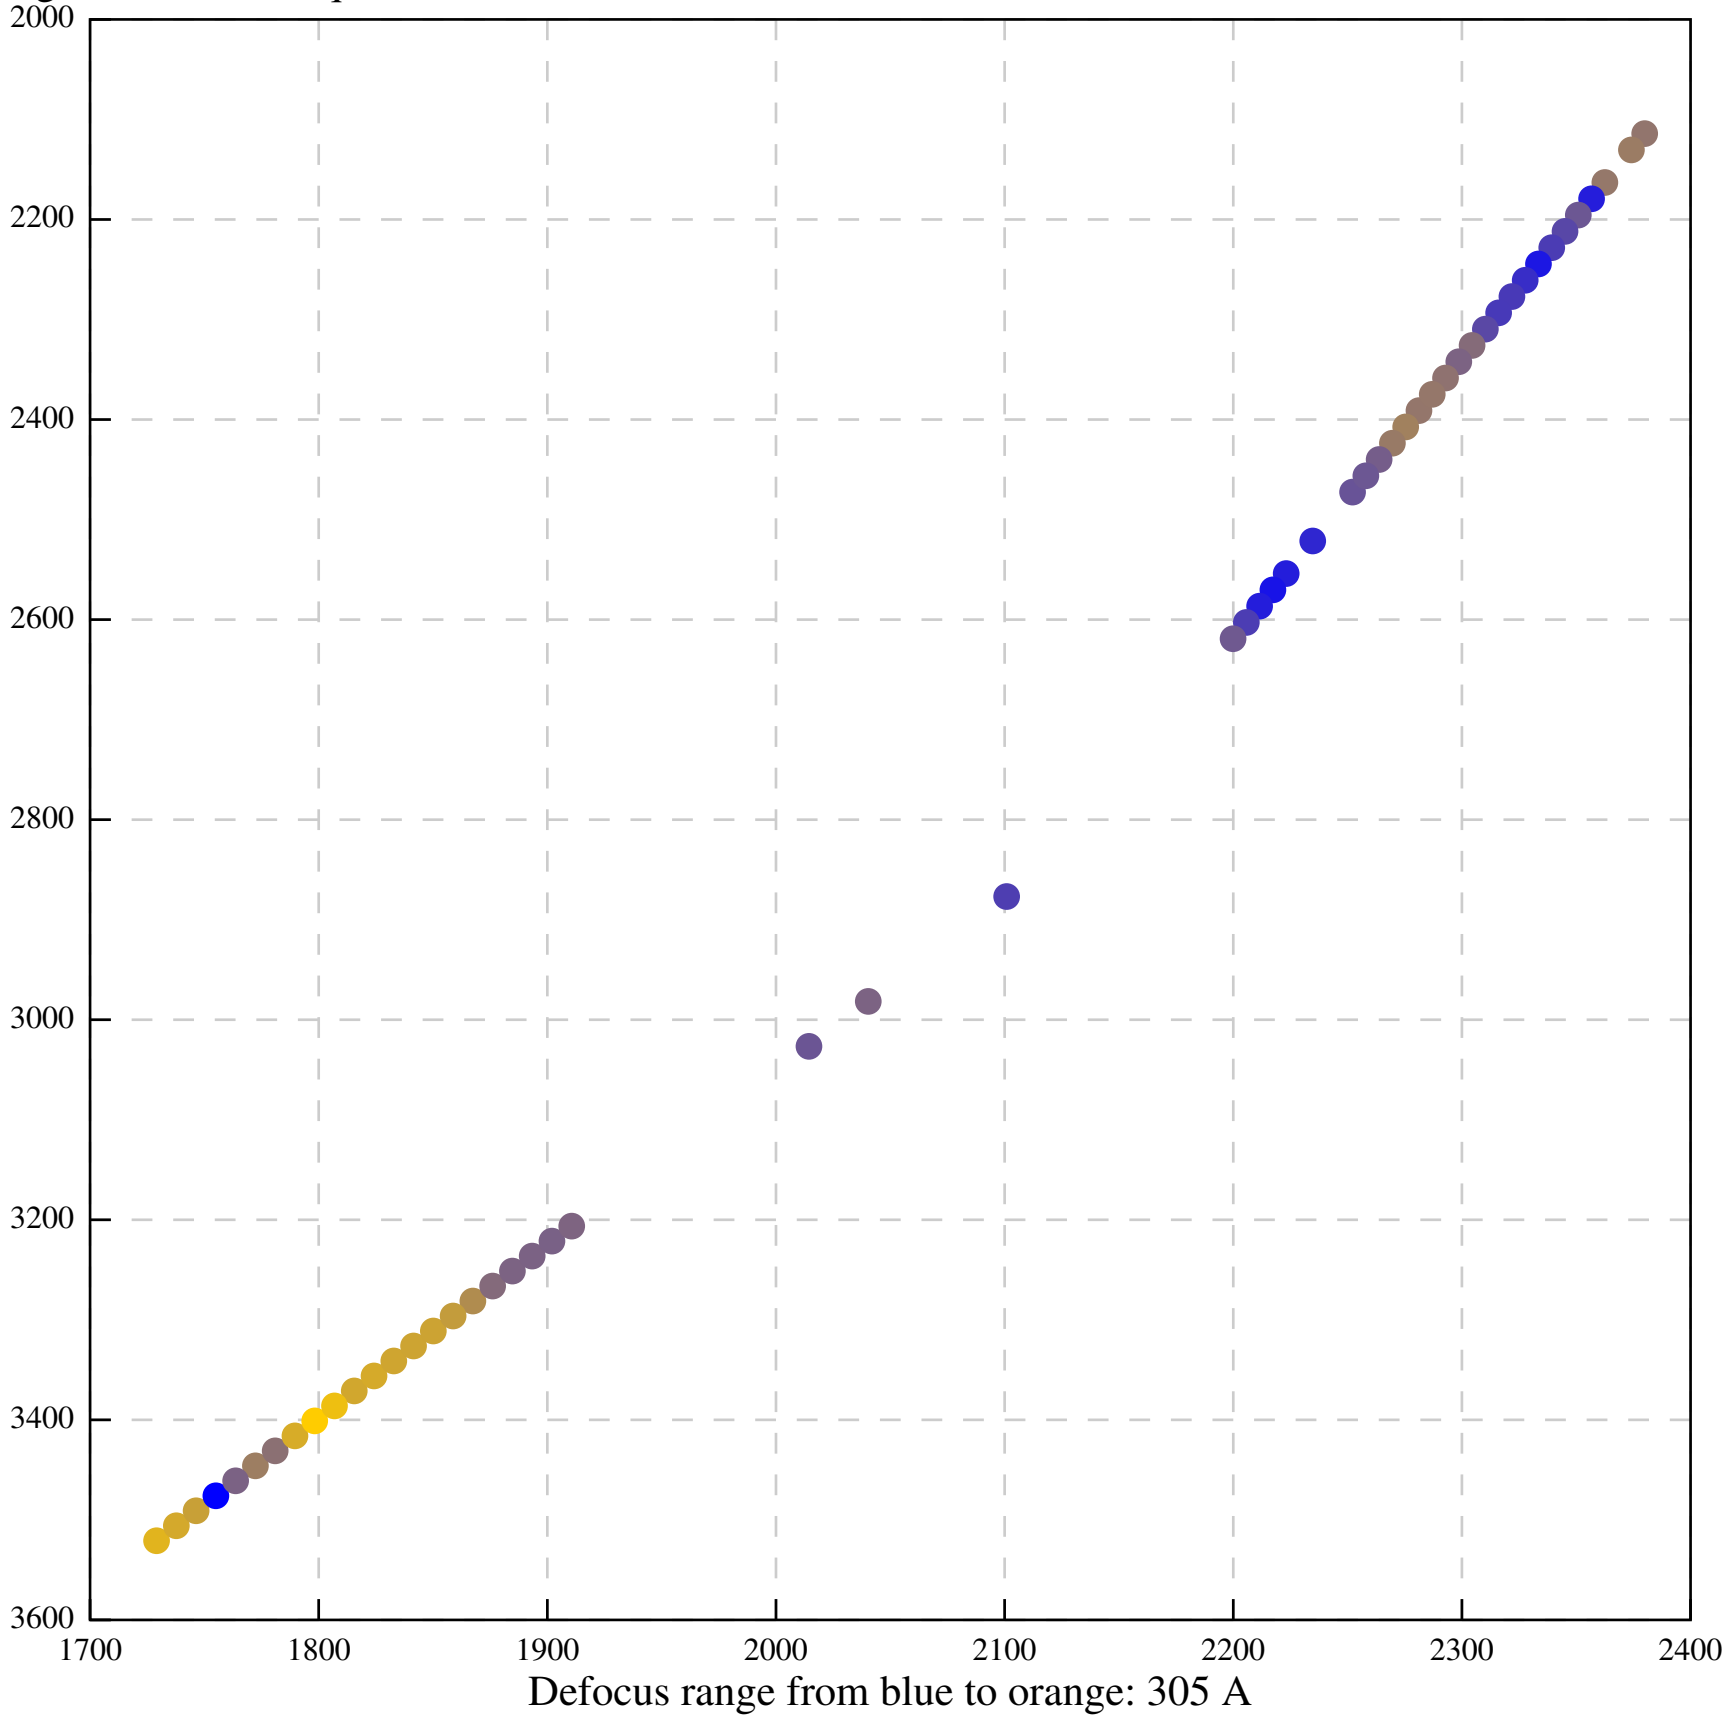

Defocus range from blue to orange: 91 A

Defocus range from blue to orange: 1145 A

Defocus range from blue to orange: 0 A

Defocus range from blue to orange: 523 A

Defocus range from blue to orange: 13 A

Defocus range from blue to orange: 663 A