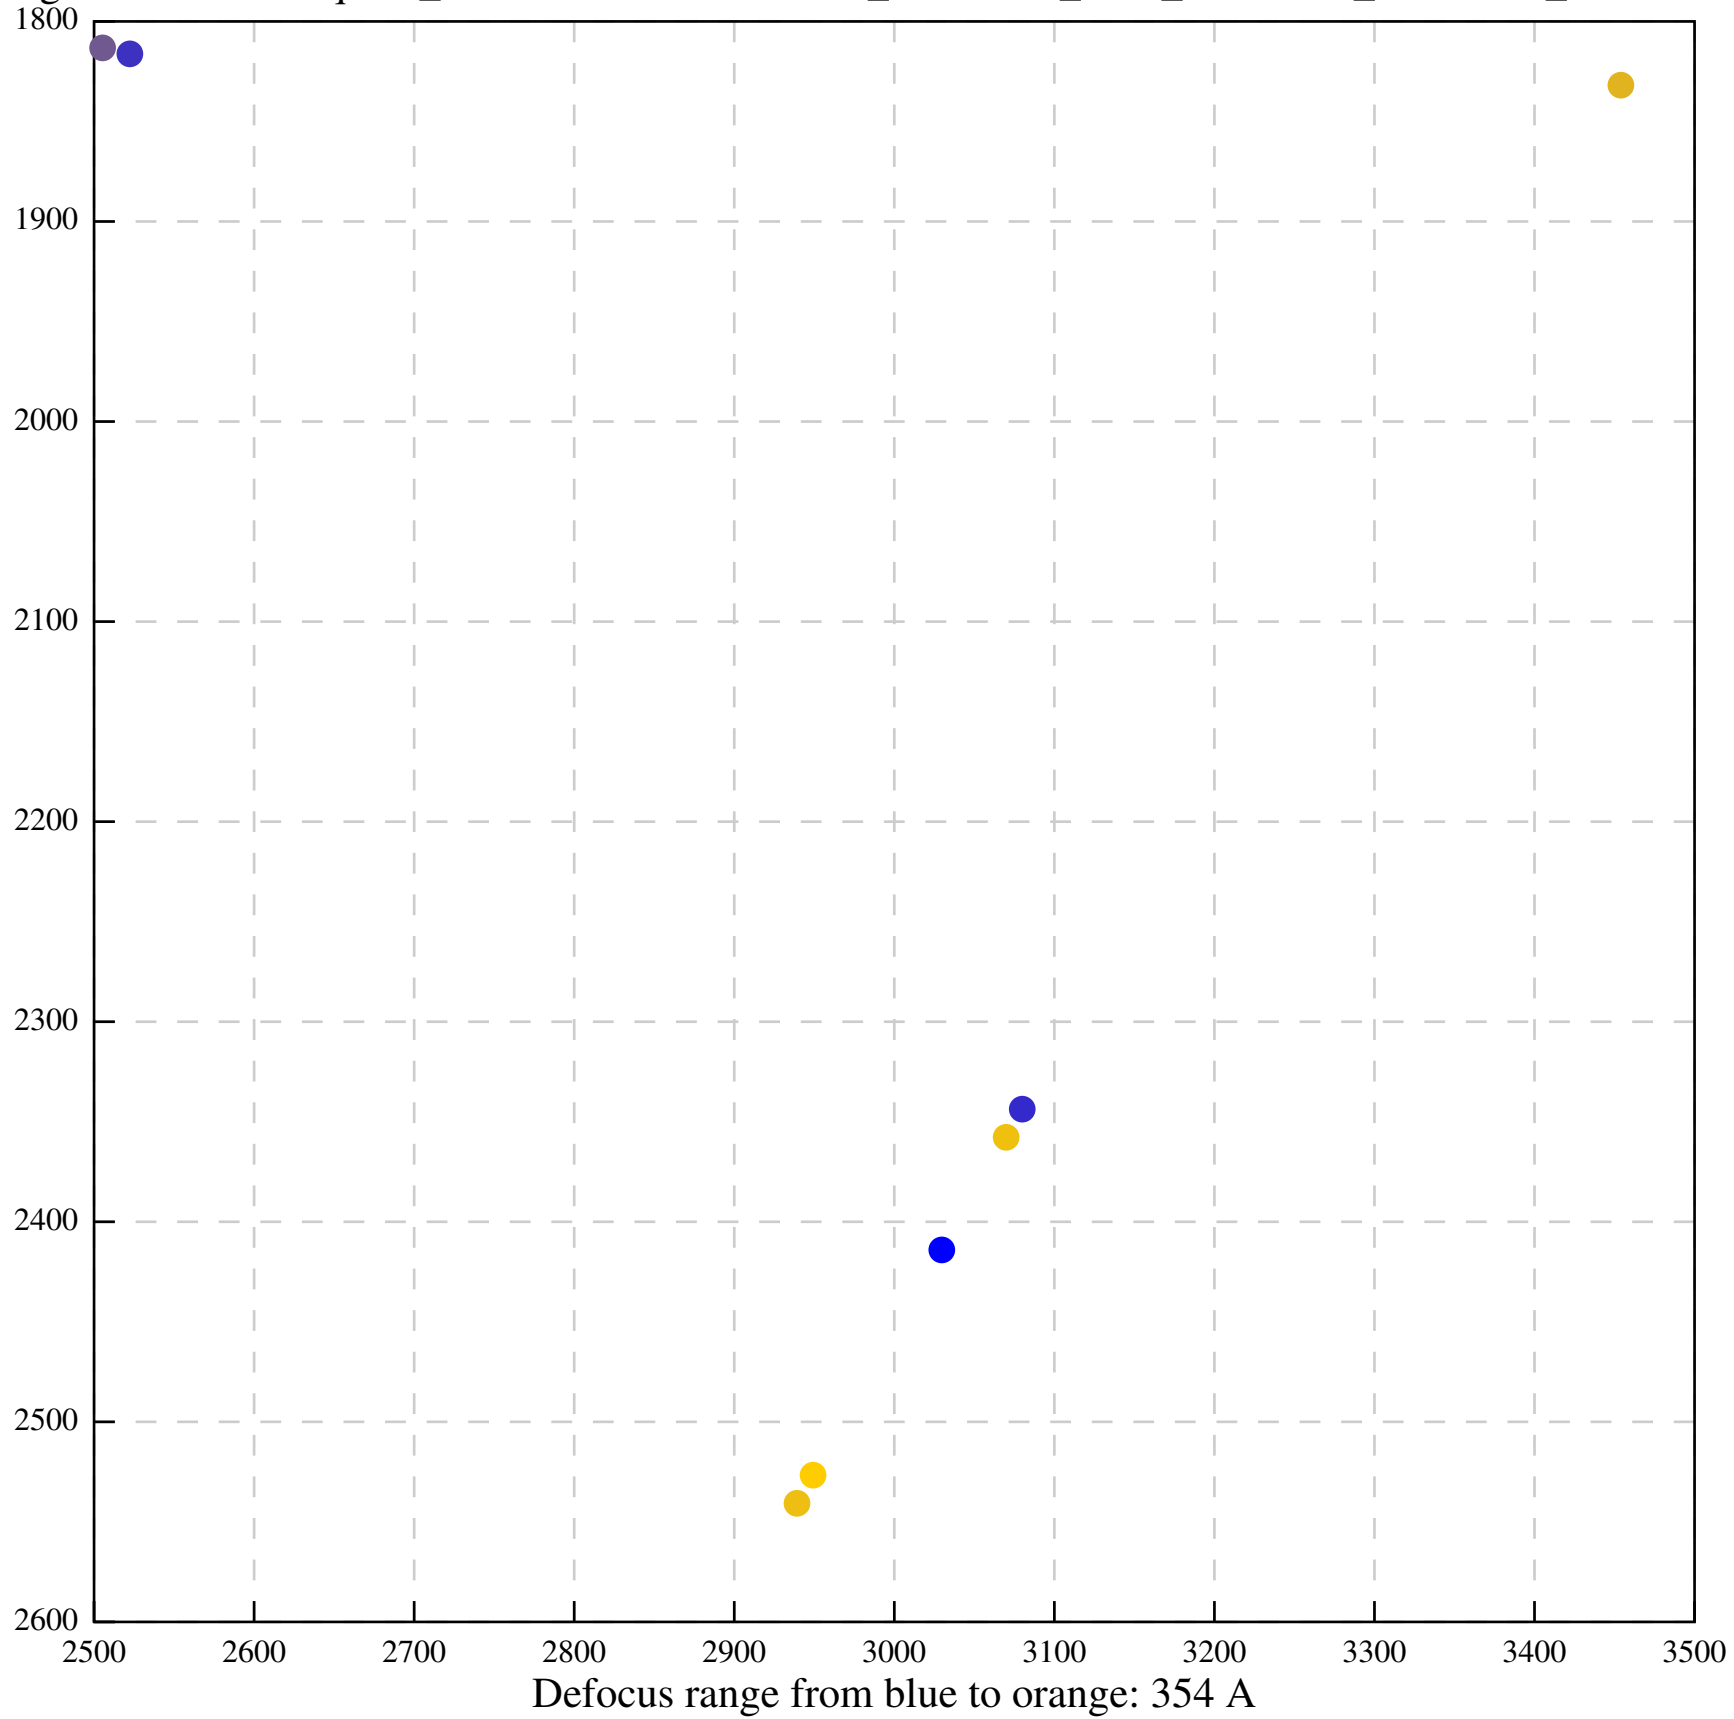

Defocus range from blue to orange: 346 A

Defocus range from blue to orange: 313 Å

Defocus range from blue to orange: 368 A

Defocus range from blue to orange: 633 A

Defocus range from blue to orange: 778 A