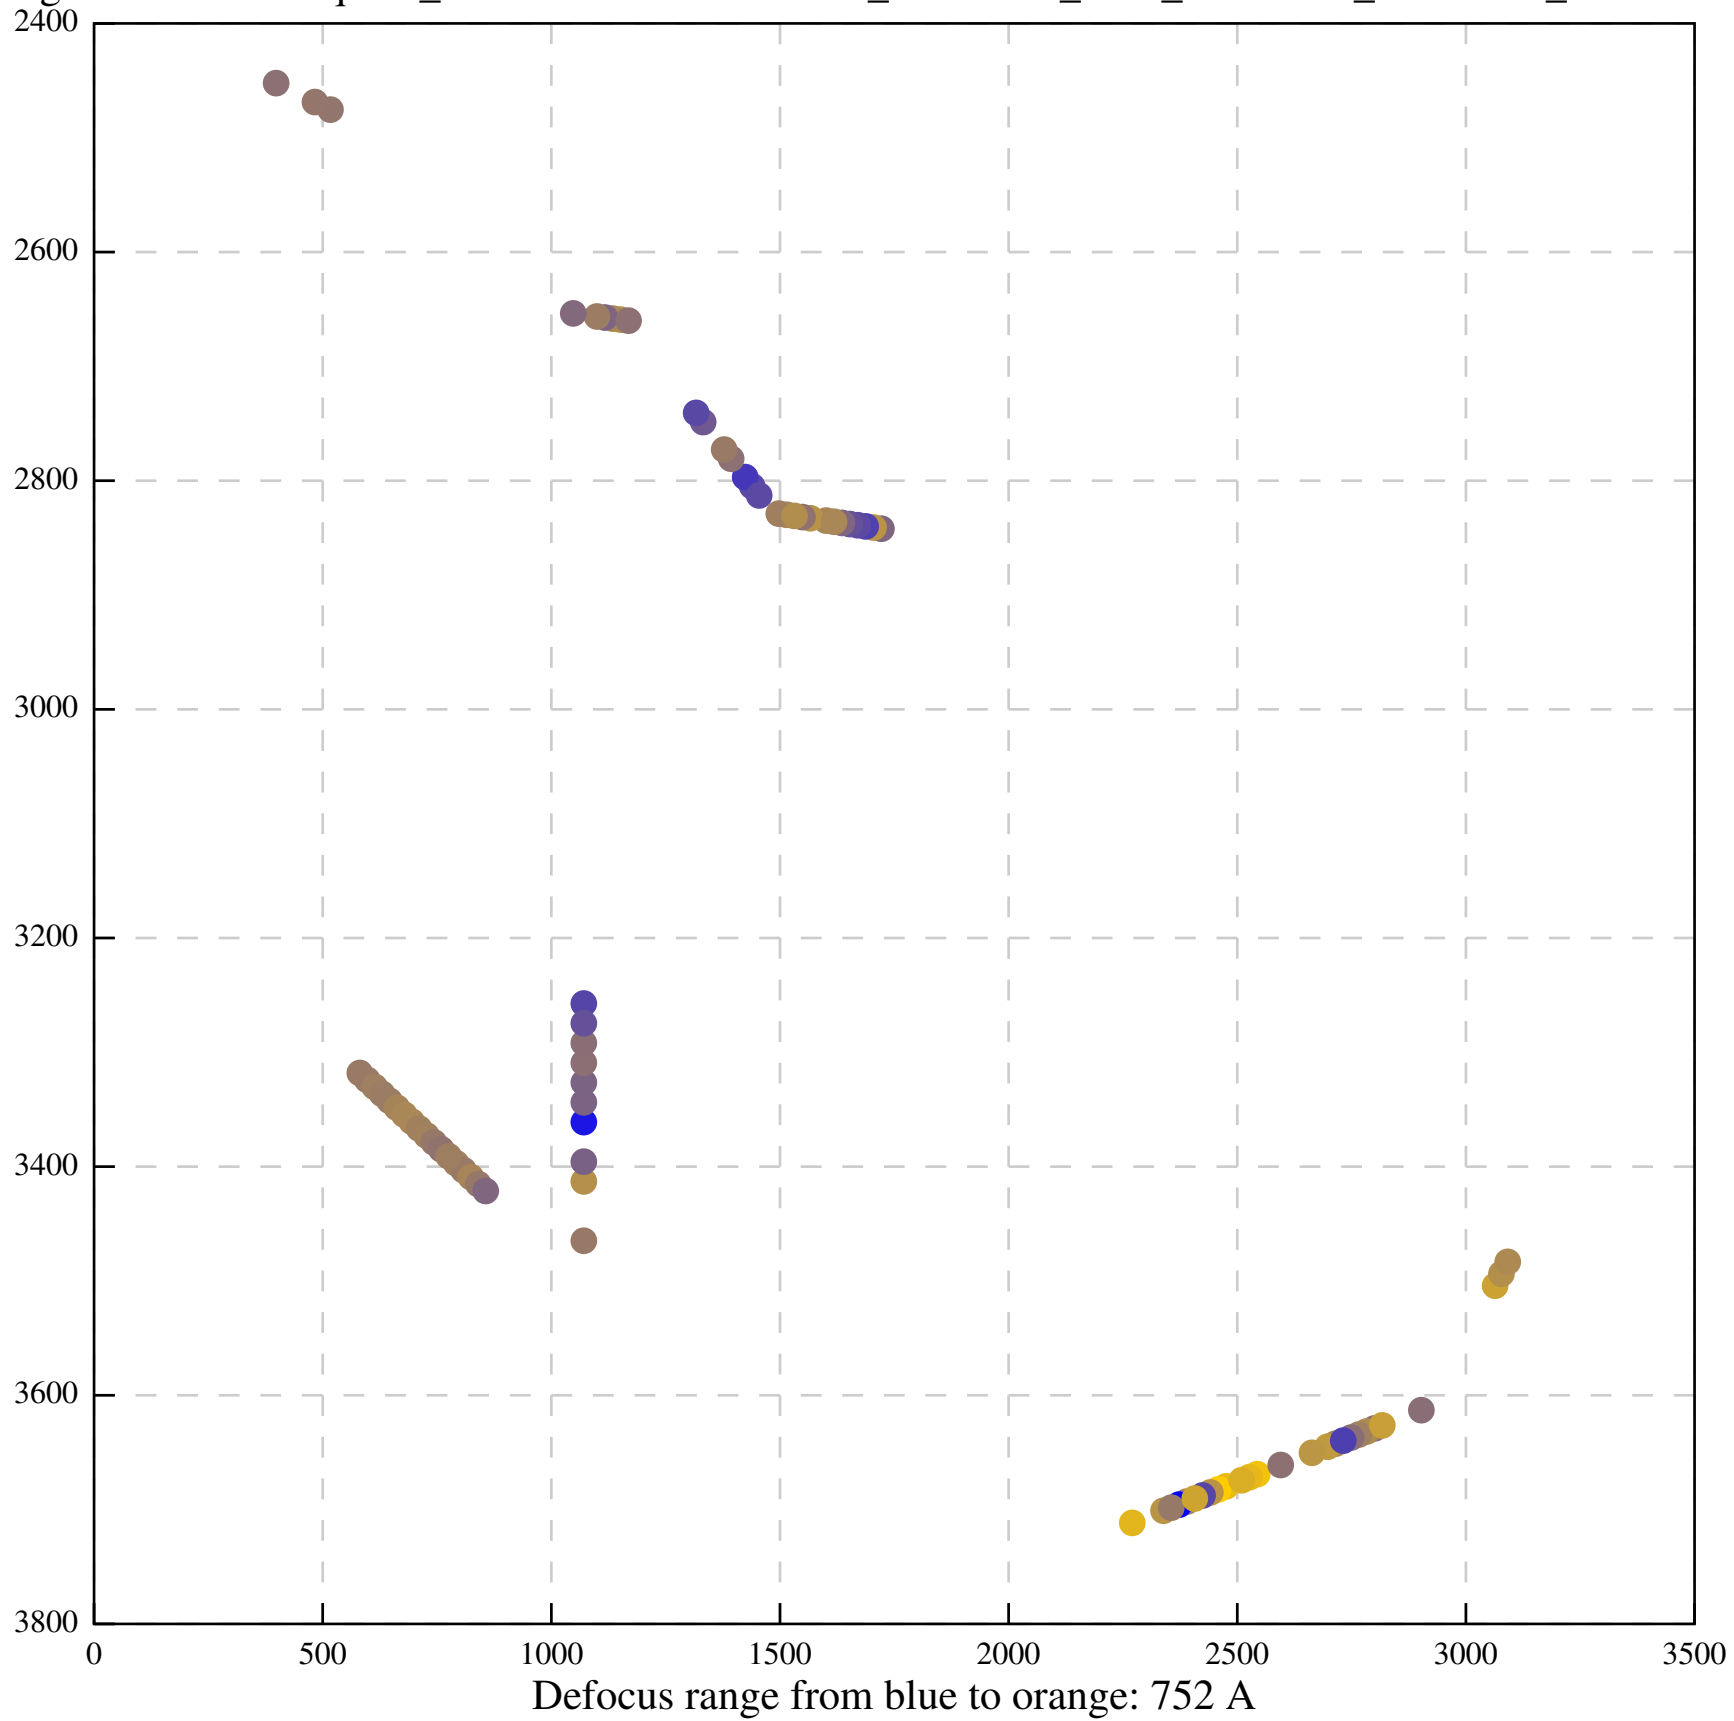

Defocus range from blue to orange: 666 A

Defocus range from blue to orange: 1012 A

Defocus range from blue to orange: 334 A

Defocus range from blue to orange: 522 A

Defocus range from blue to orange: 379 A