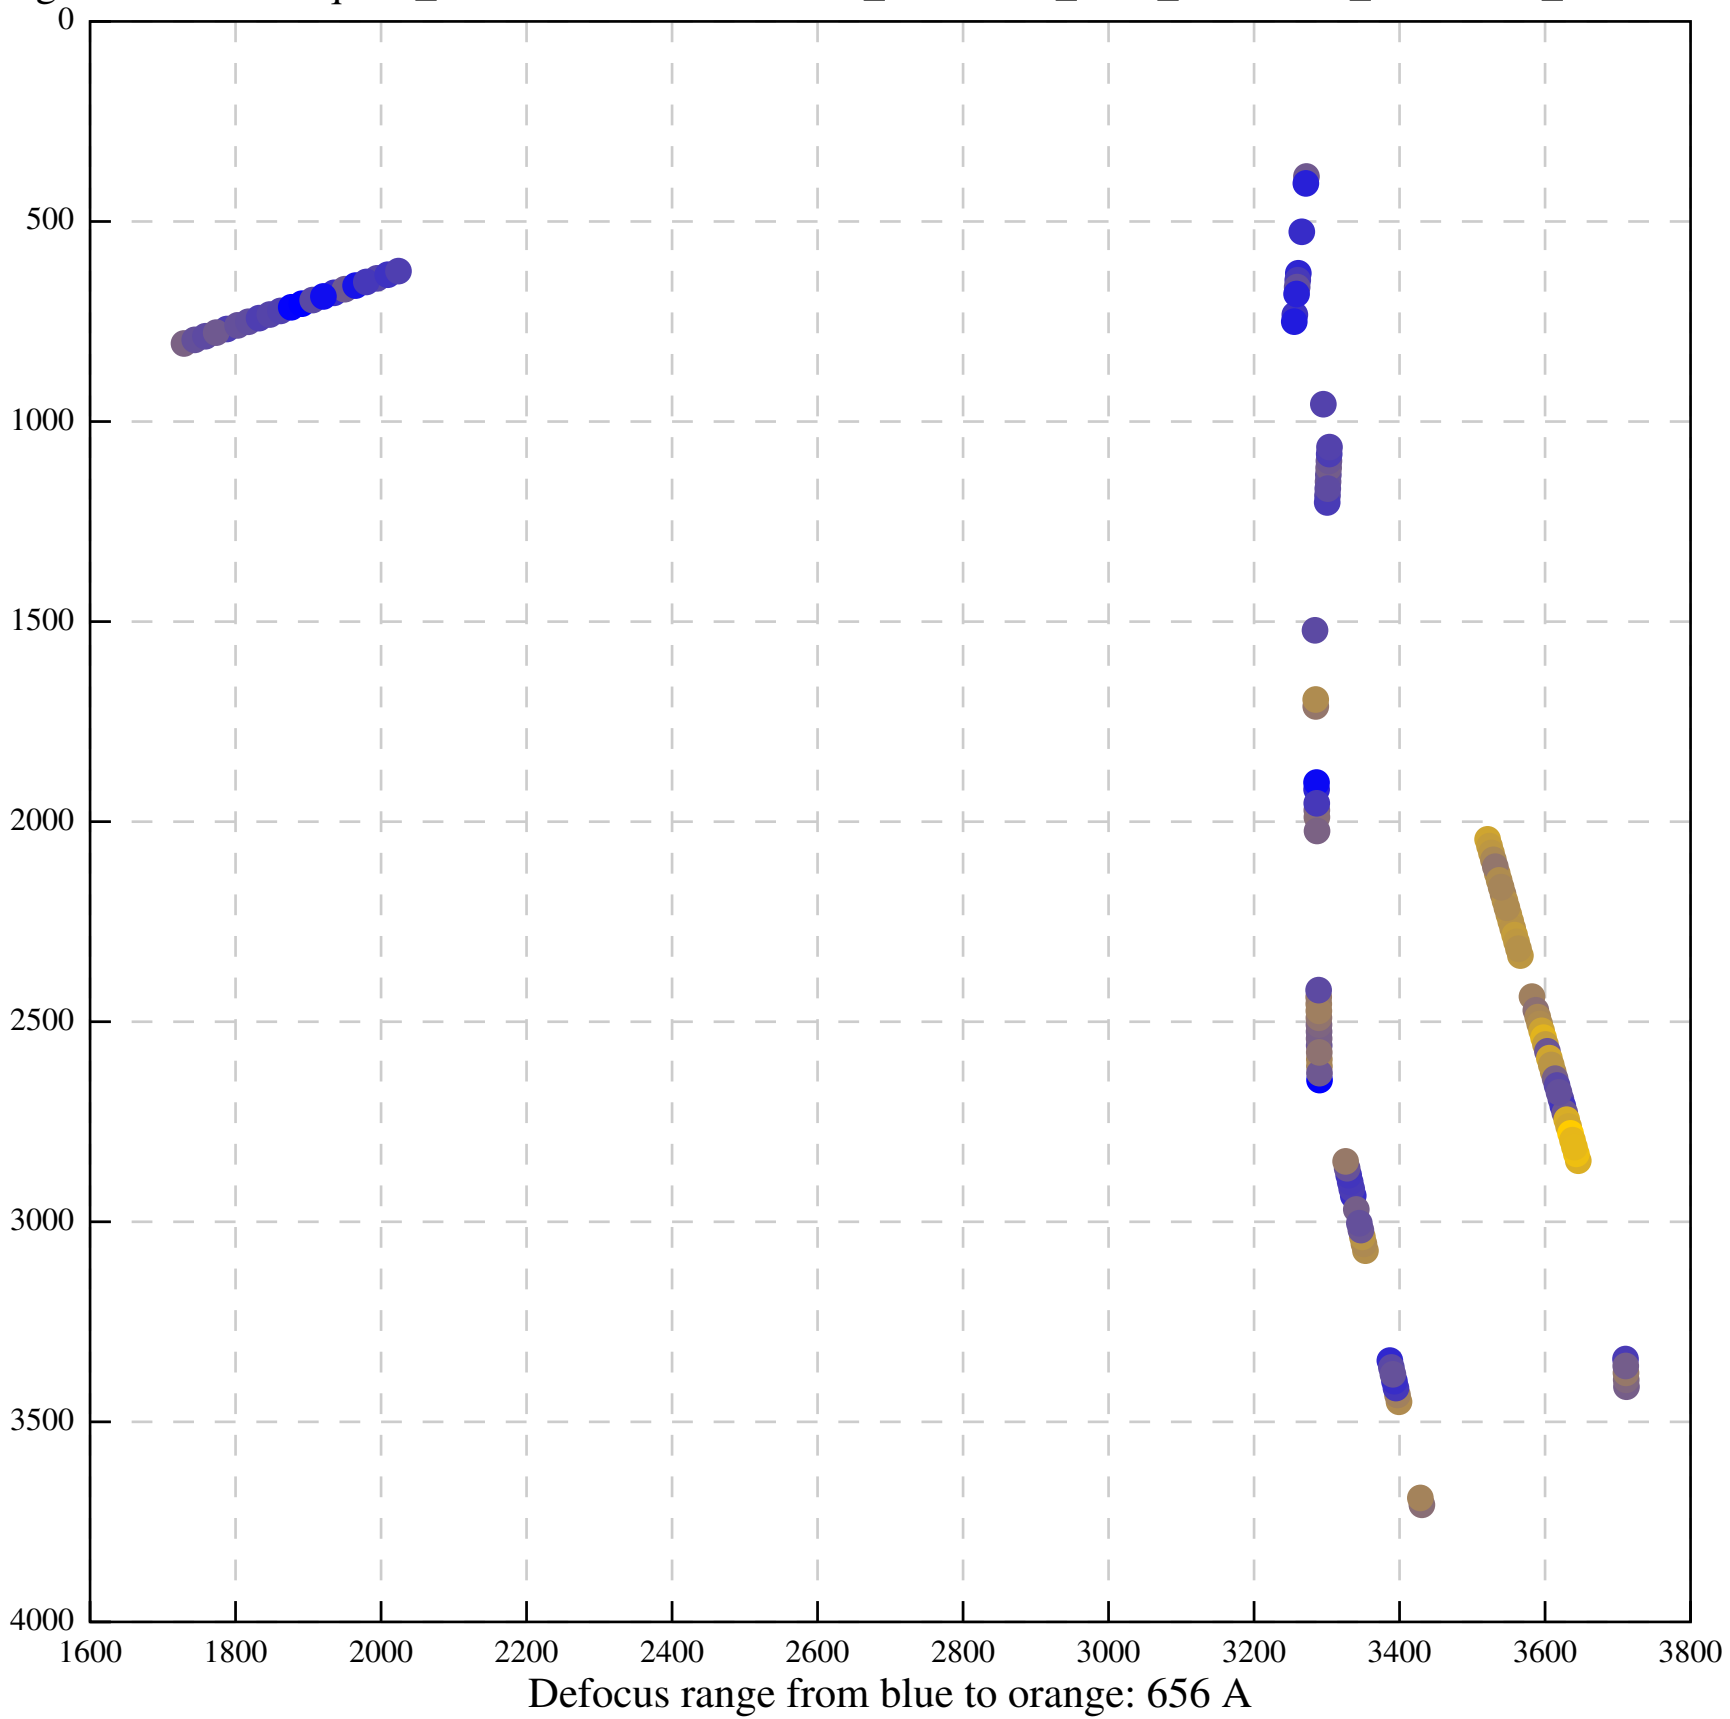

Defocus range from blue to orange: 0 A

Defocus range from blue to orange: 113 A

Defocus range from blue to orange: 393 A

Defocus range from blue to orange: 648 A

Defocus range from blue to orange: 665 A

Defocus range from blue to orange: 487 A