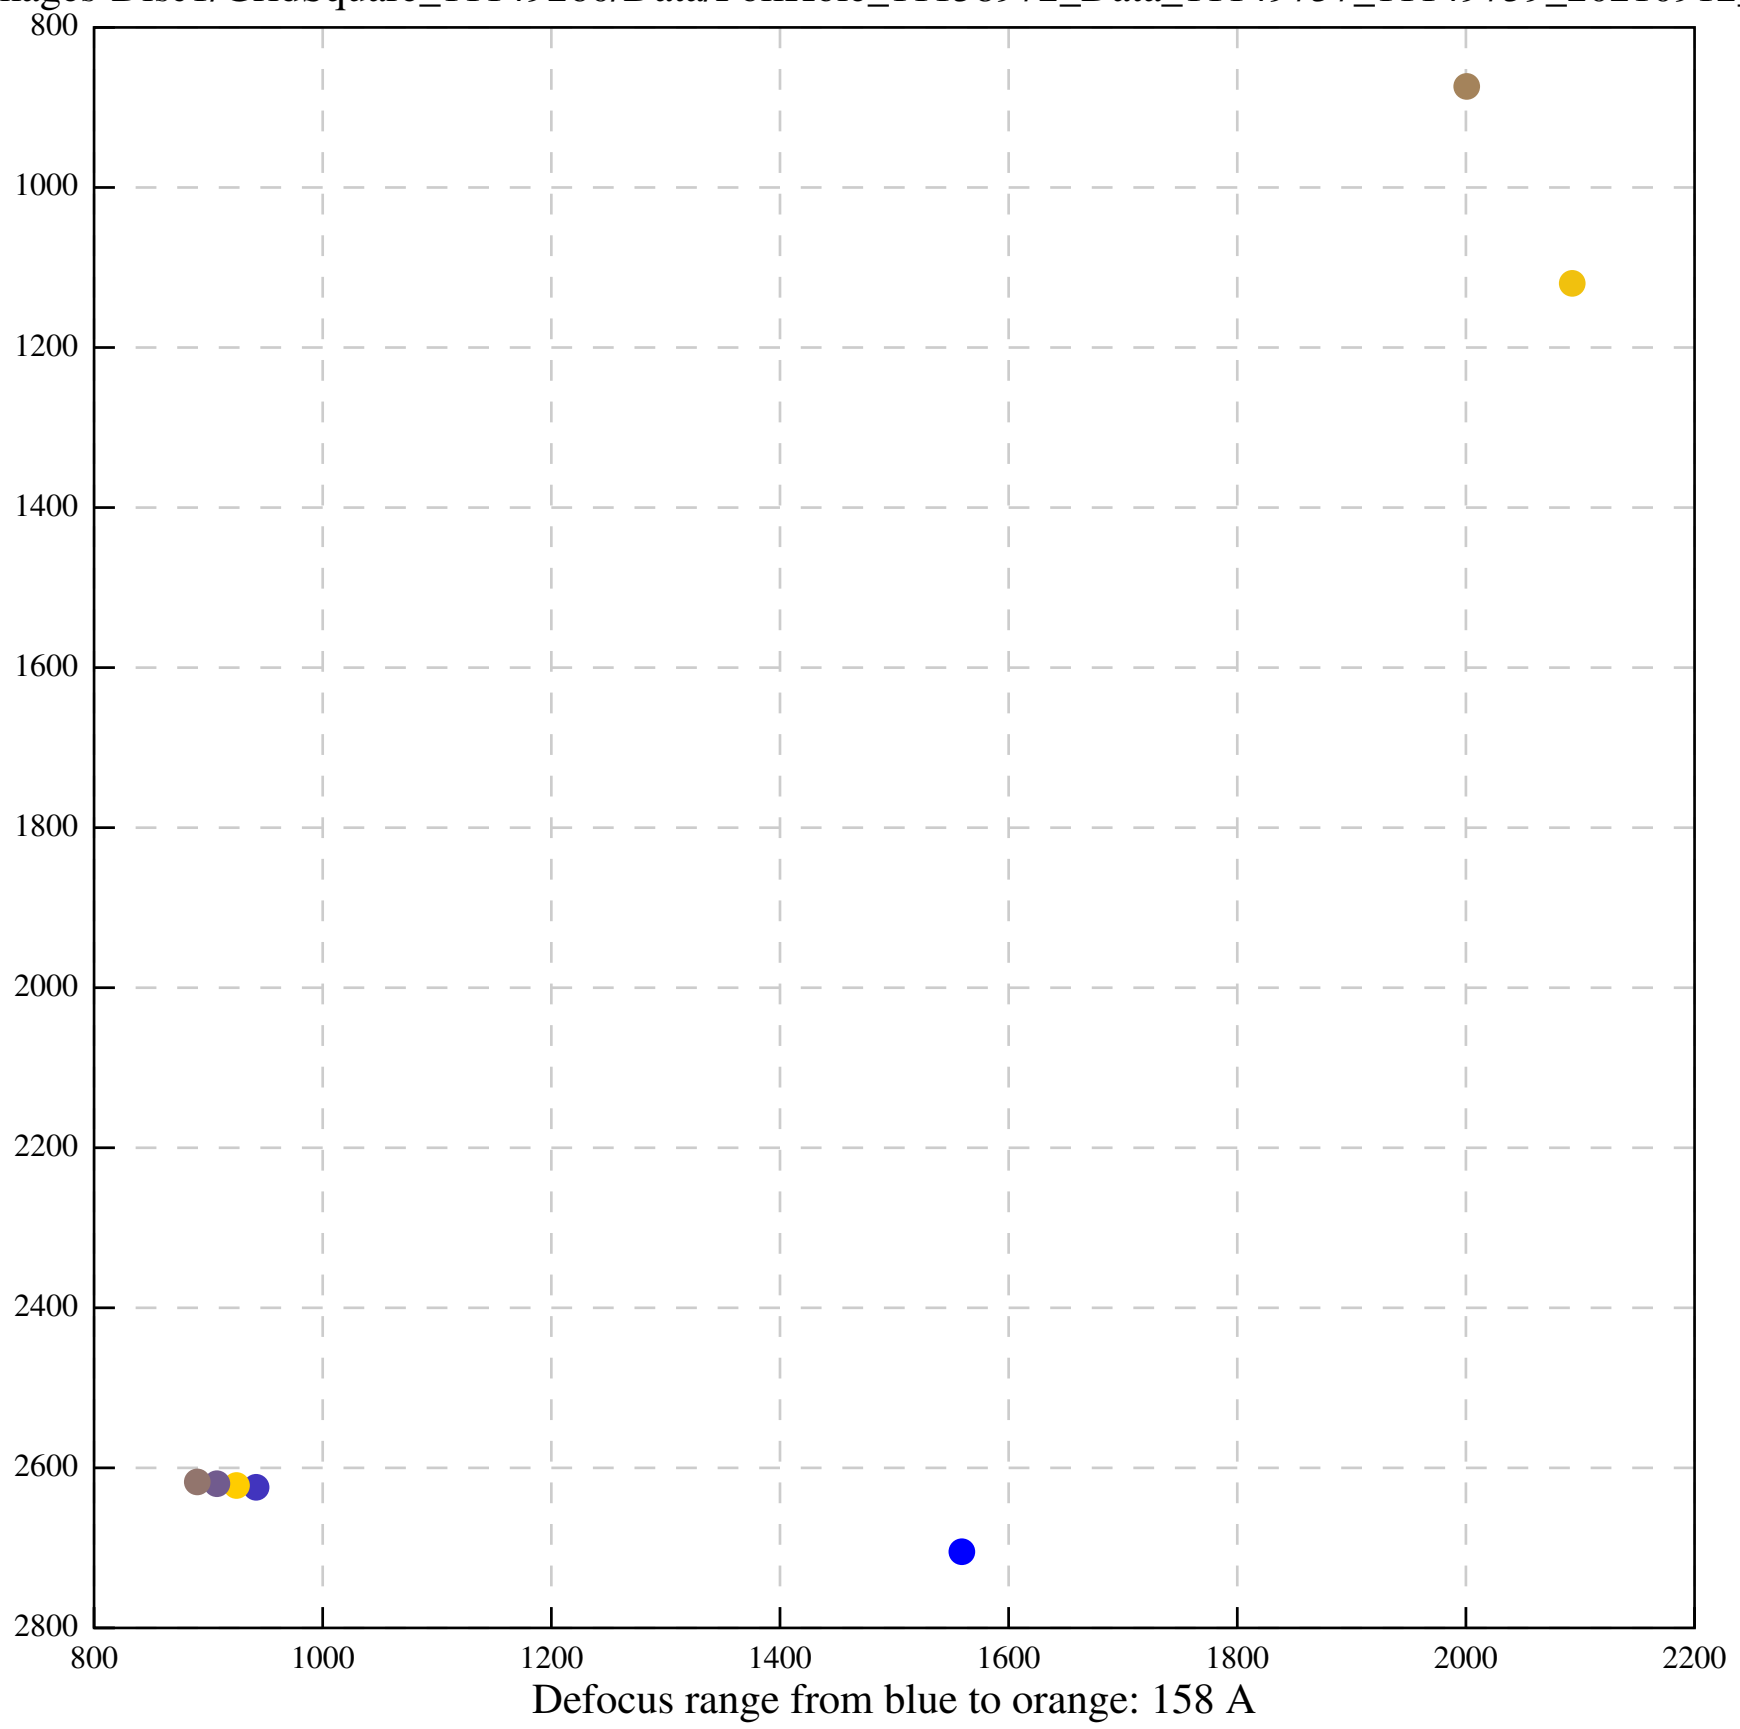

Defocus range from blue to orange: 90 A

Defocus range from blue to orange: 0 A

Defocus range from blue to orange: 182 A

Defocus range from blue to orange: 83 A

Defocus range from blue to orange: 930 A

Defocus range from blue to orange: 287 A