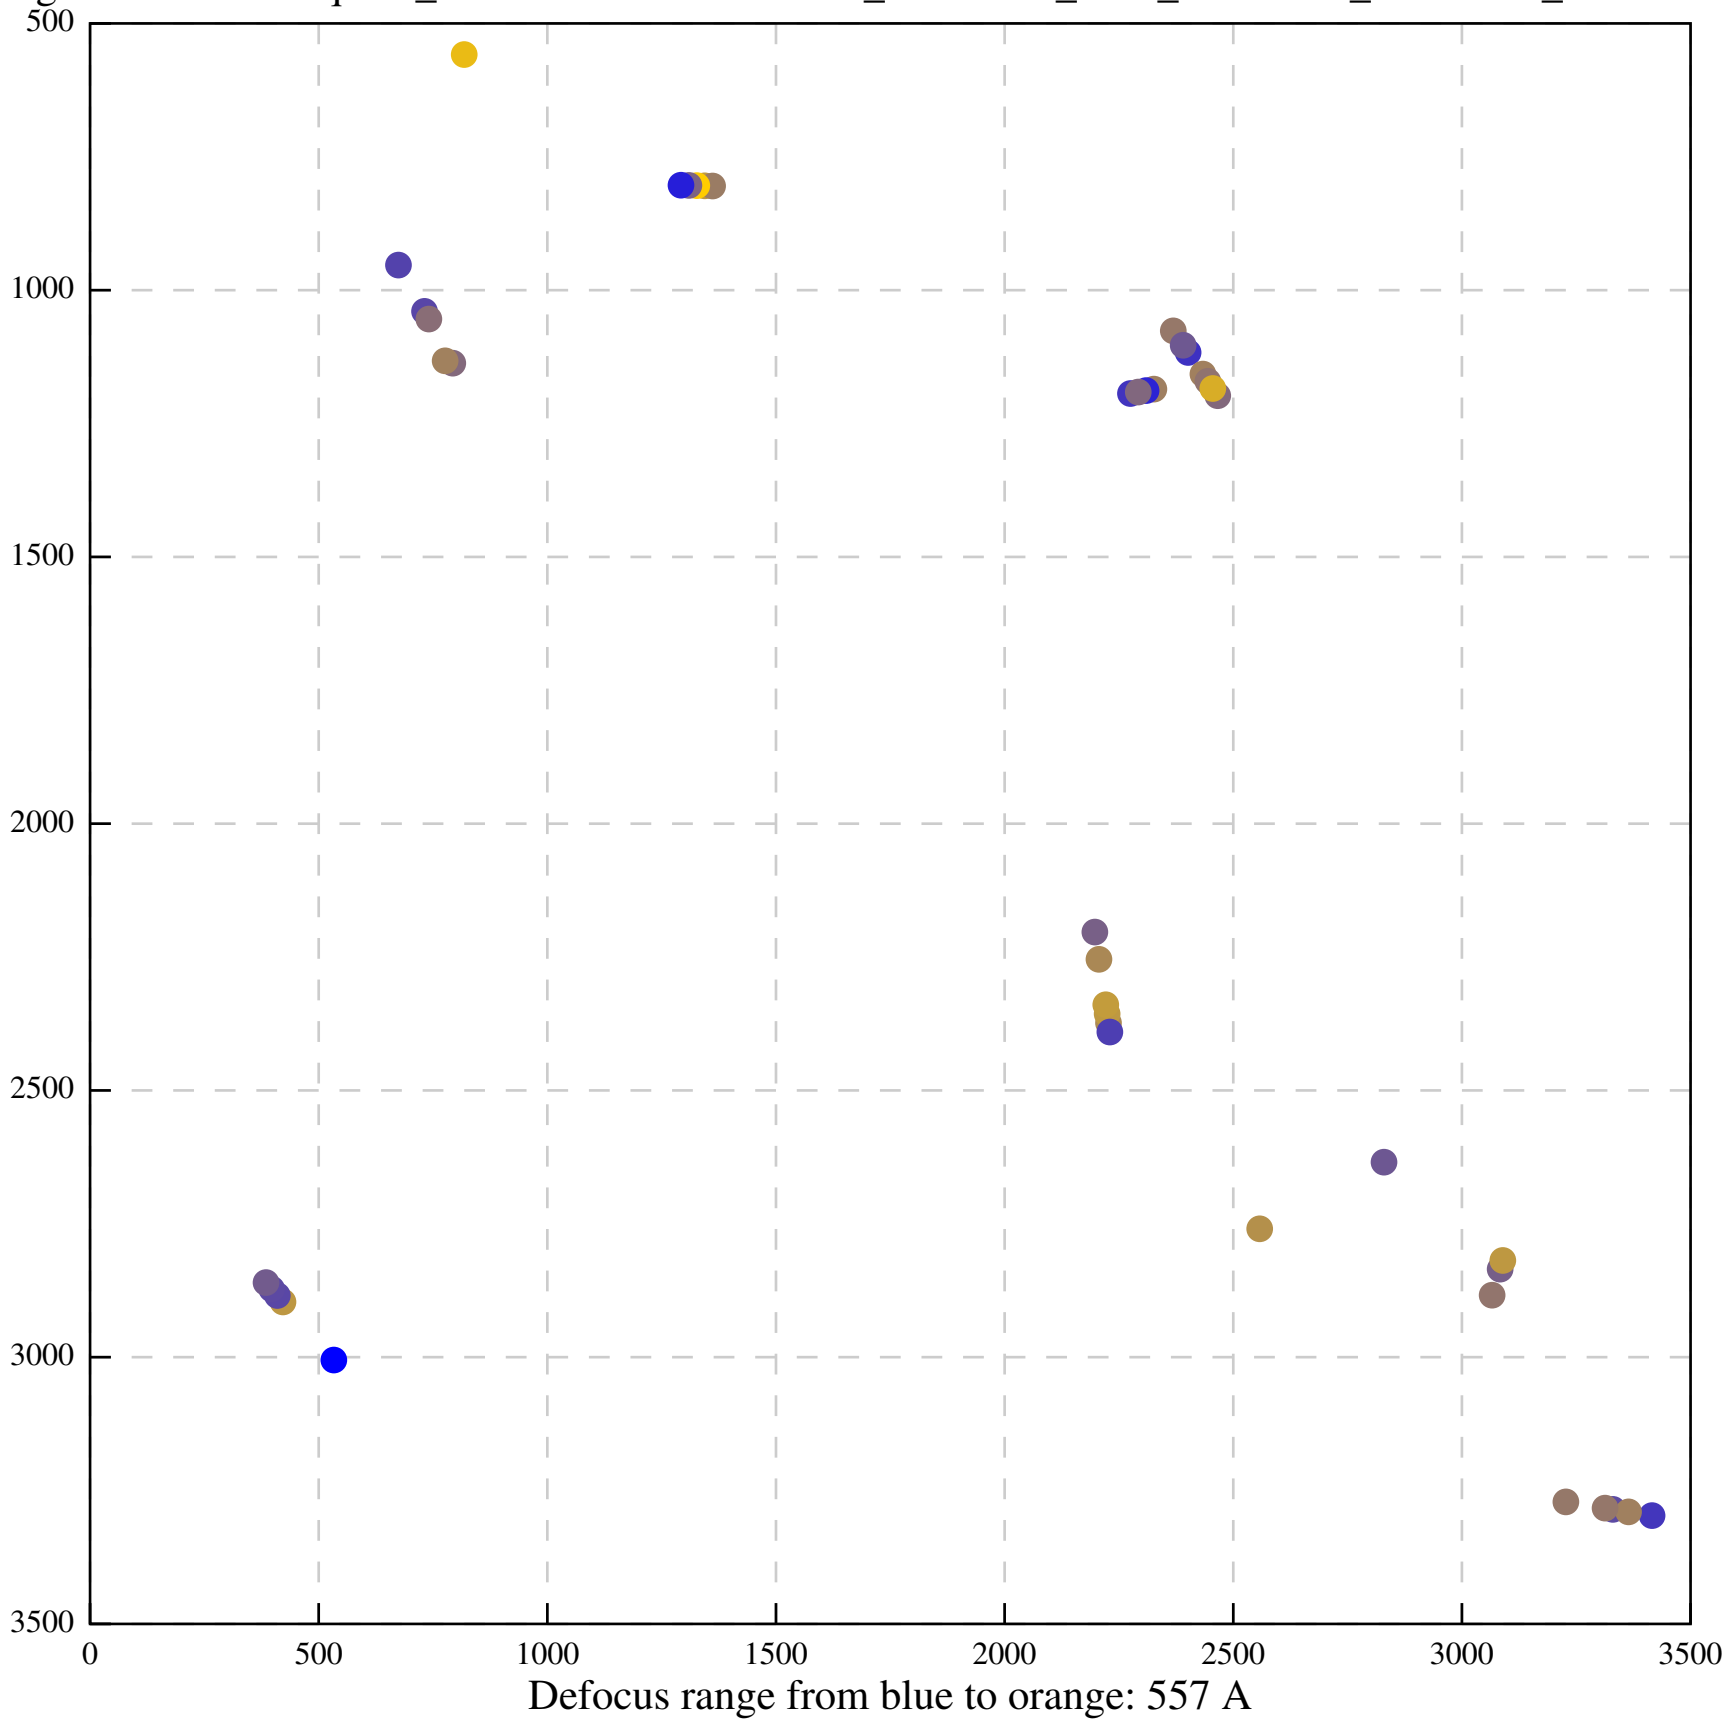

Defocus range from blue to orange: 49 A

Defocus range from blue to orange: 0 A

Defocus range from blue to orange: 318 A

Defocus range from blue to orange: 34 A

Defocus range from blue to orange: 462 Å

Defocus range from blue to orange: 82 A