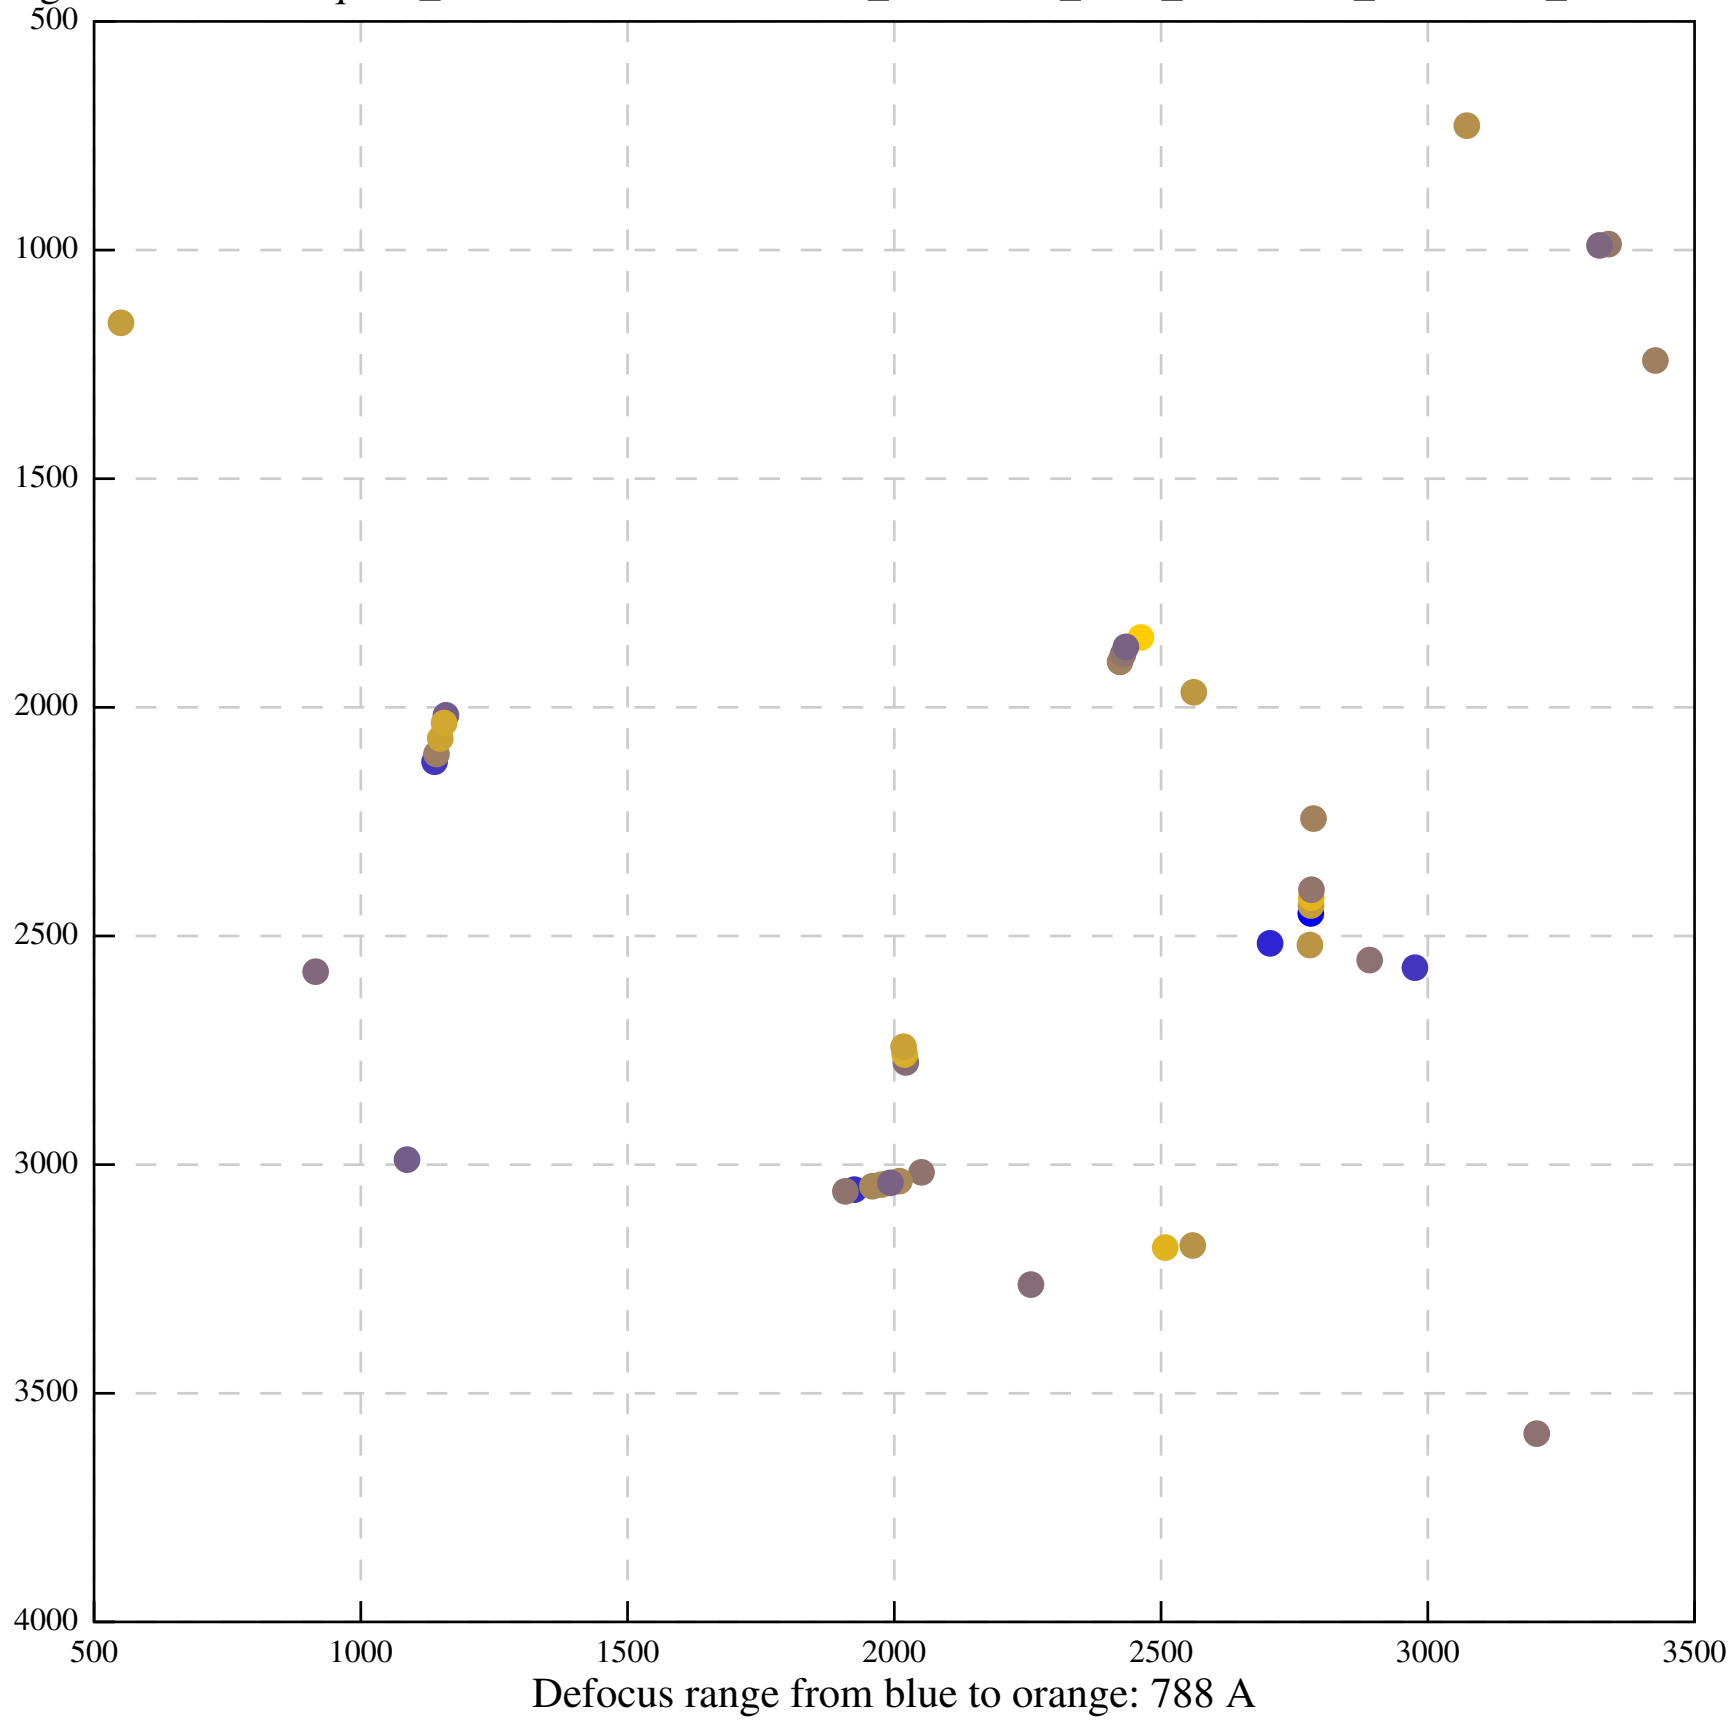

Defocus range from blue to orange: 655 A

Defocus range from blue to orange: 816 A

Defocus range from blue to orange: 45 A

Defocus range from blue to orange: 397 Å

Defocus range from blue to orange: 423 Å

Defocus range from blue to orange: 307 A