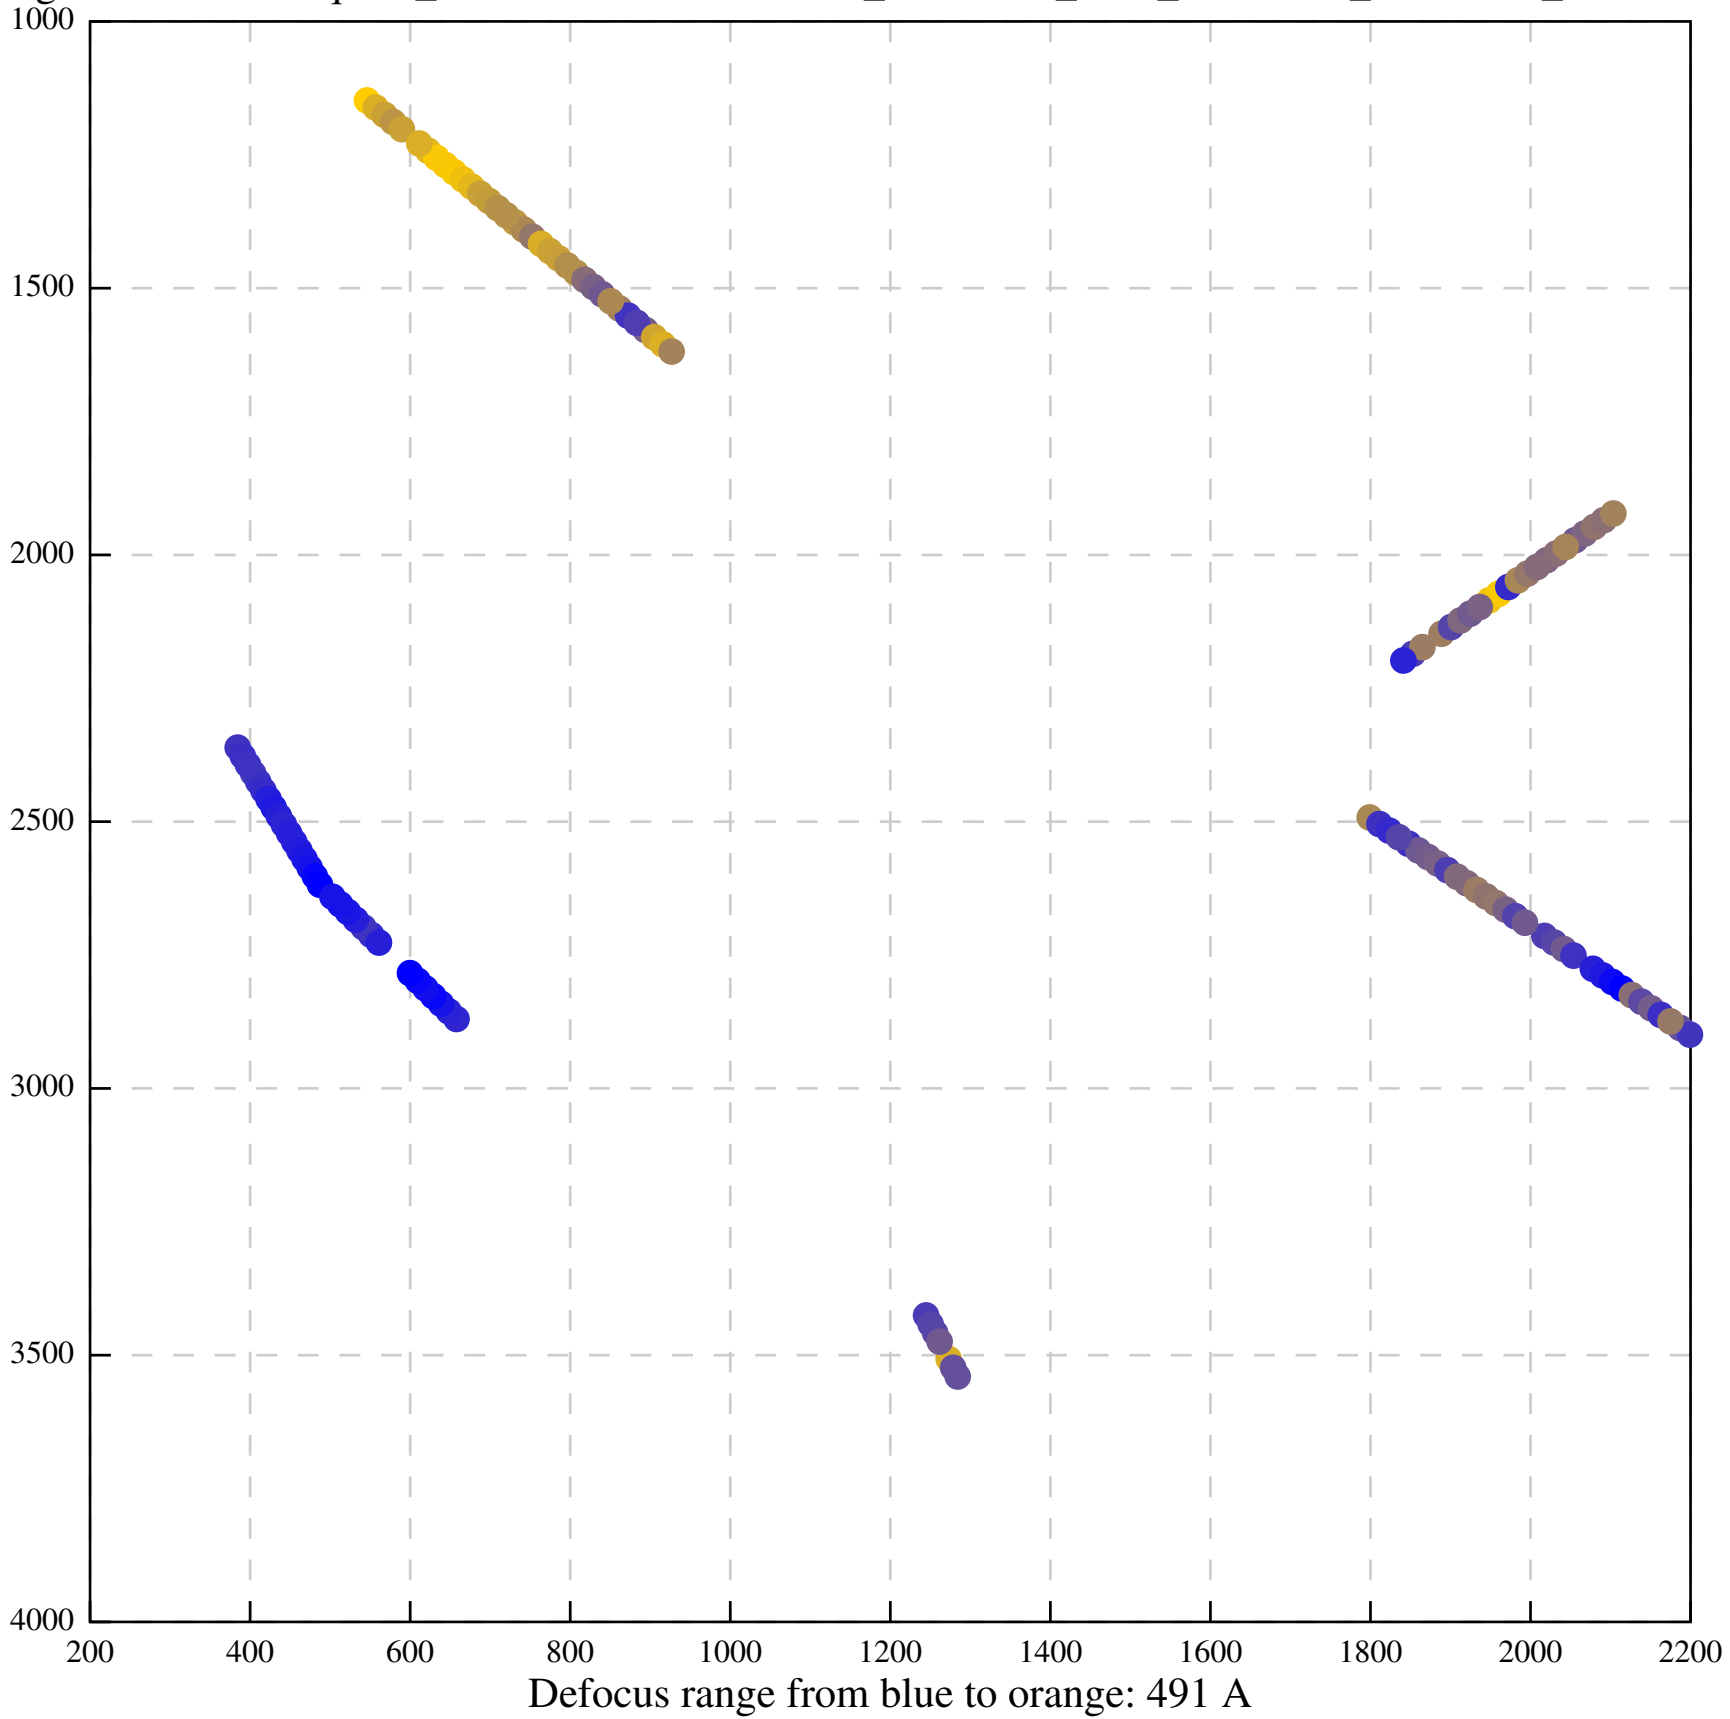

Defocus range from blue to orange: 618 A

Defocus range from blue to orange: 138 A

Defocus range from blue to orange: 341 A

Defocus range from blue to orange: 291 A

Defocus range from blue to orange: 15 A

Defocus range from blue to orange: 0 A