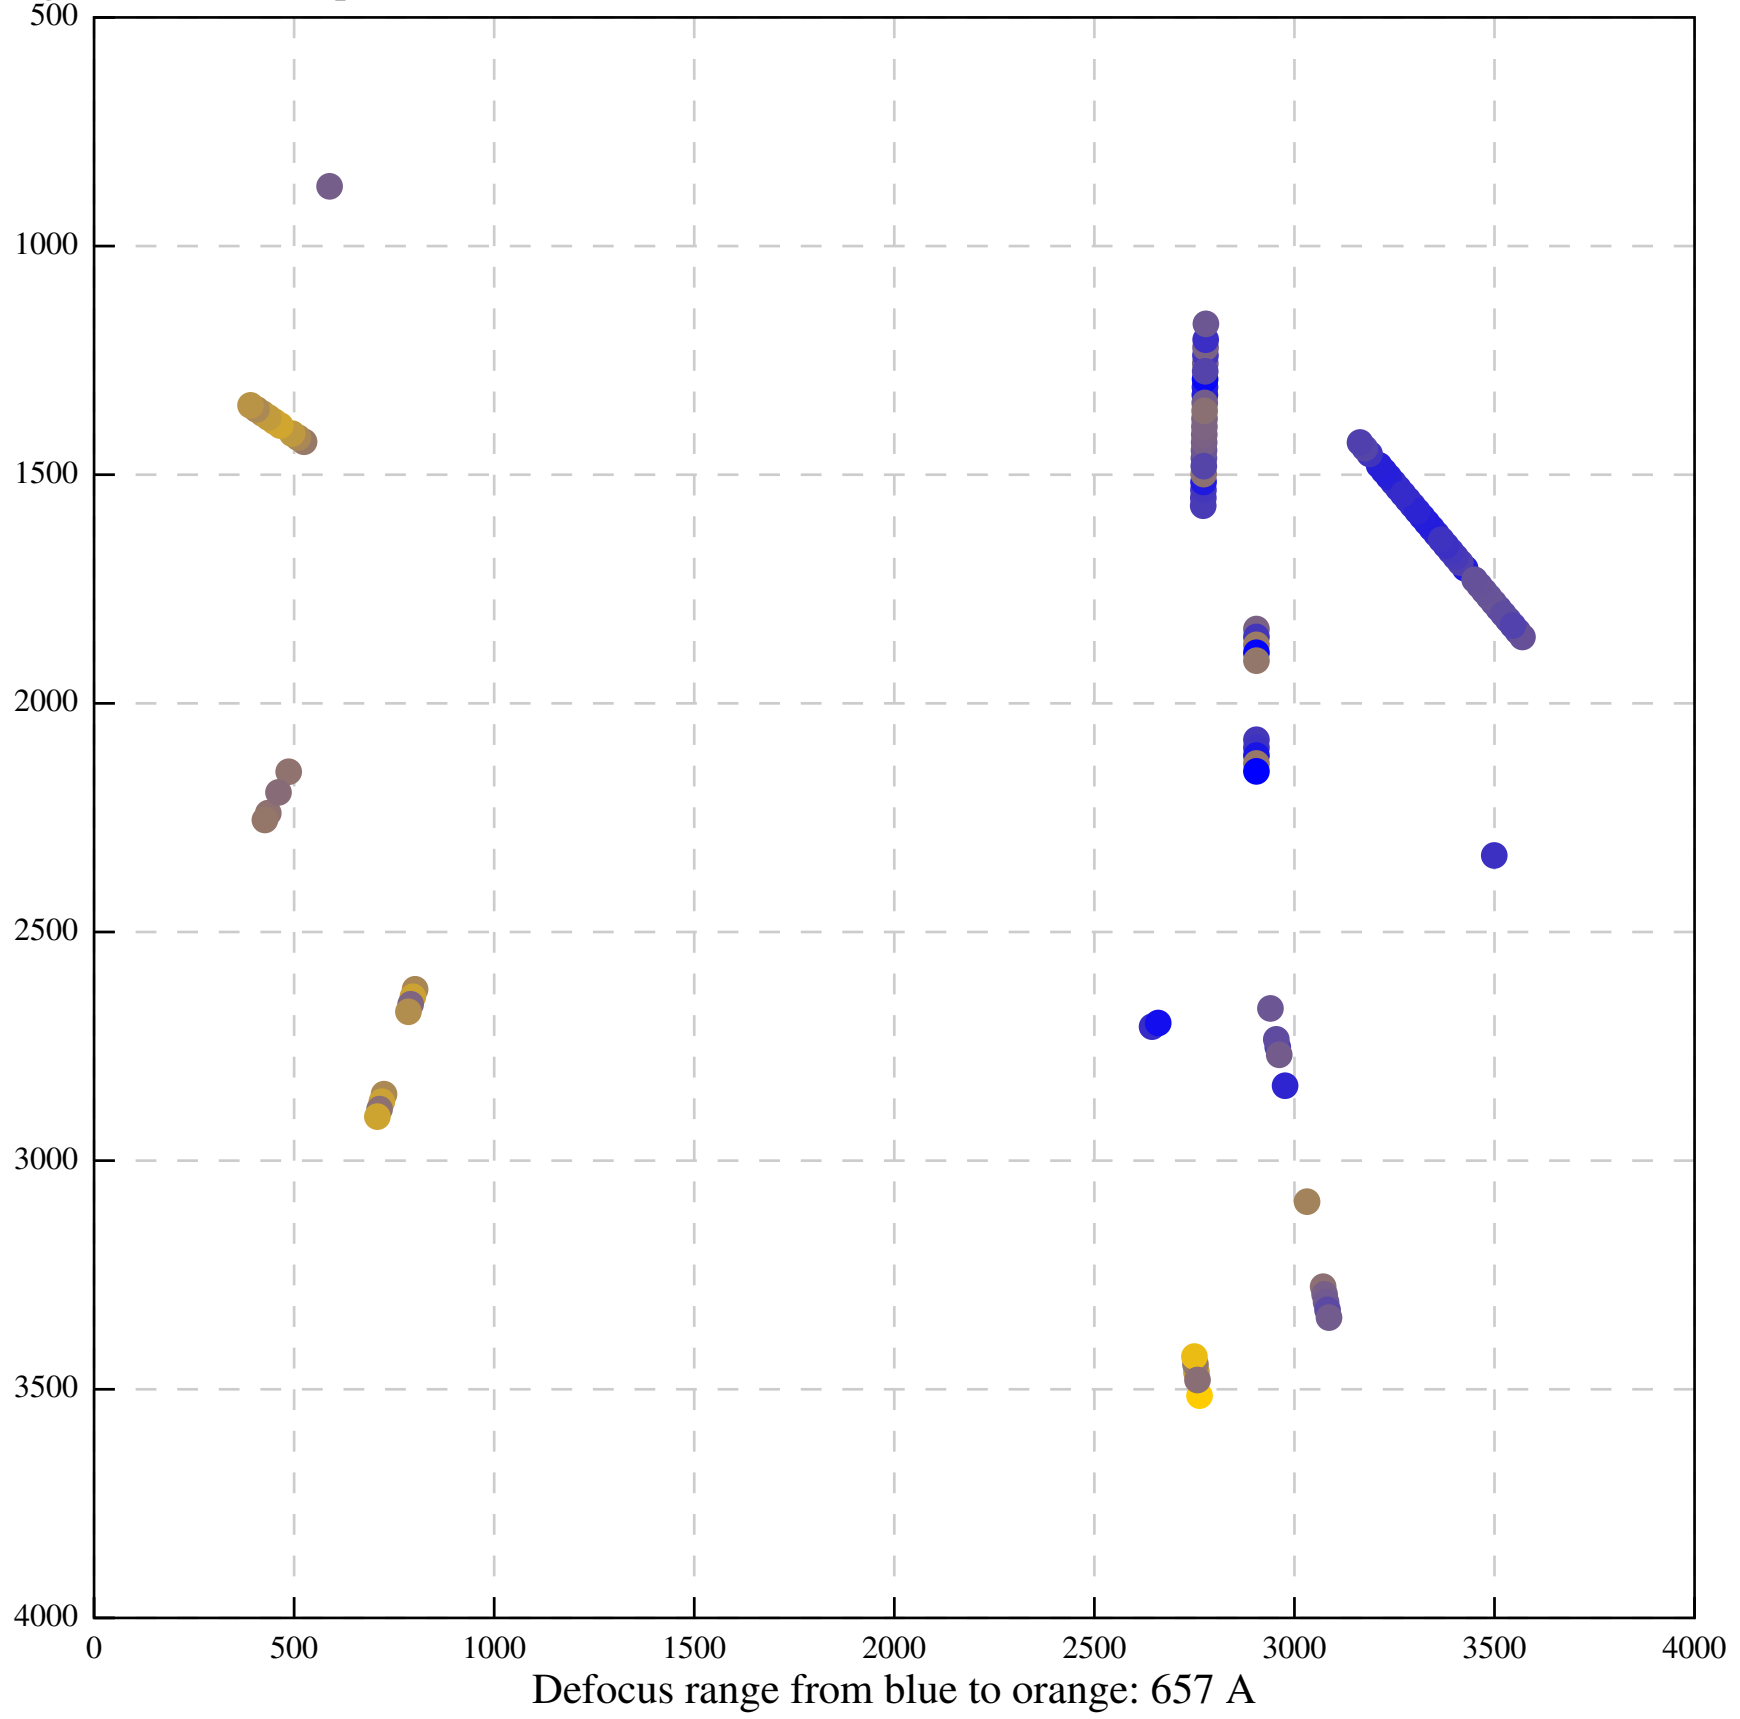

Defocus range from blue to orange: 930 A

Defocus range from blue to orange: 52 A

Defocus range from blue to orange: 709 A

Defocus range from blue to orange: 155 A

Defocus range from blue to orange: 476 A

Defocus range from blue to orange: 0 A