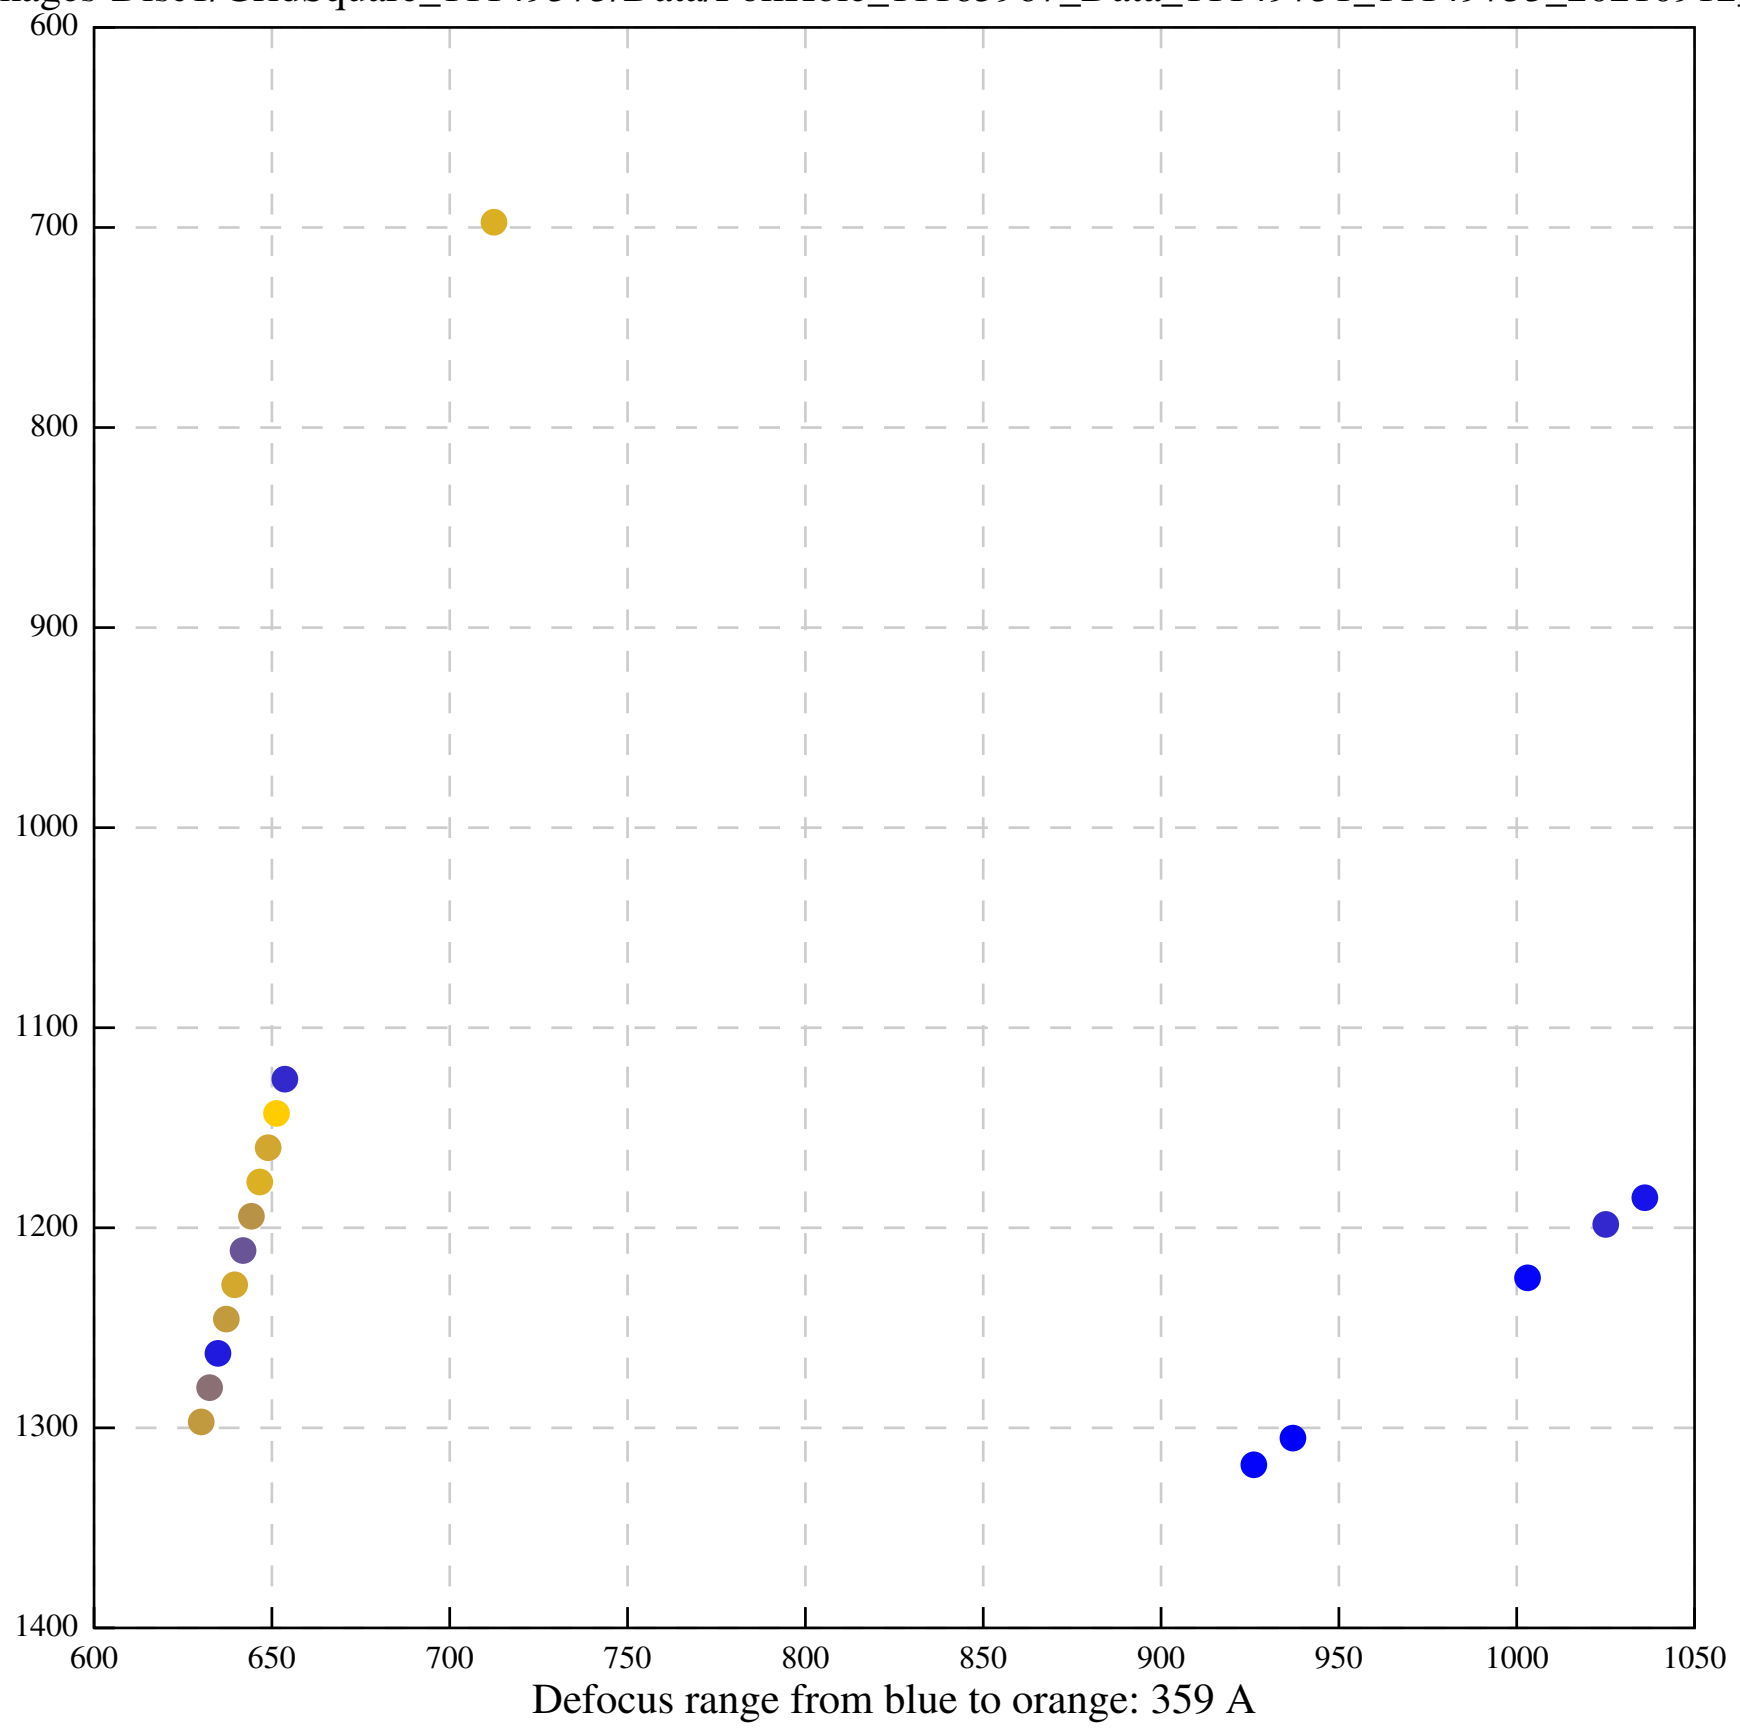

Defocus range from blue to orange: 547 A