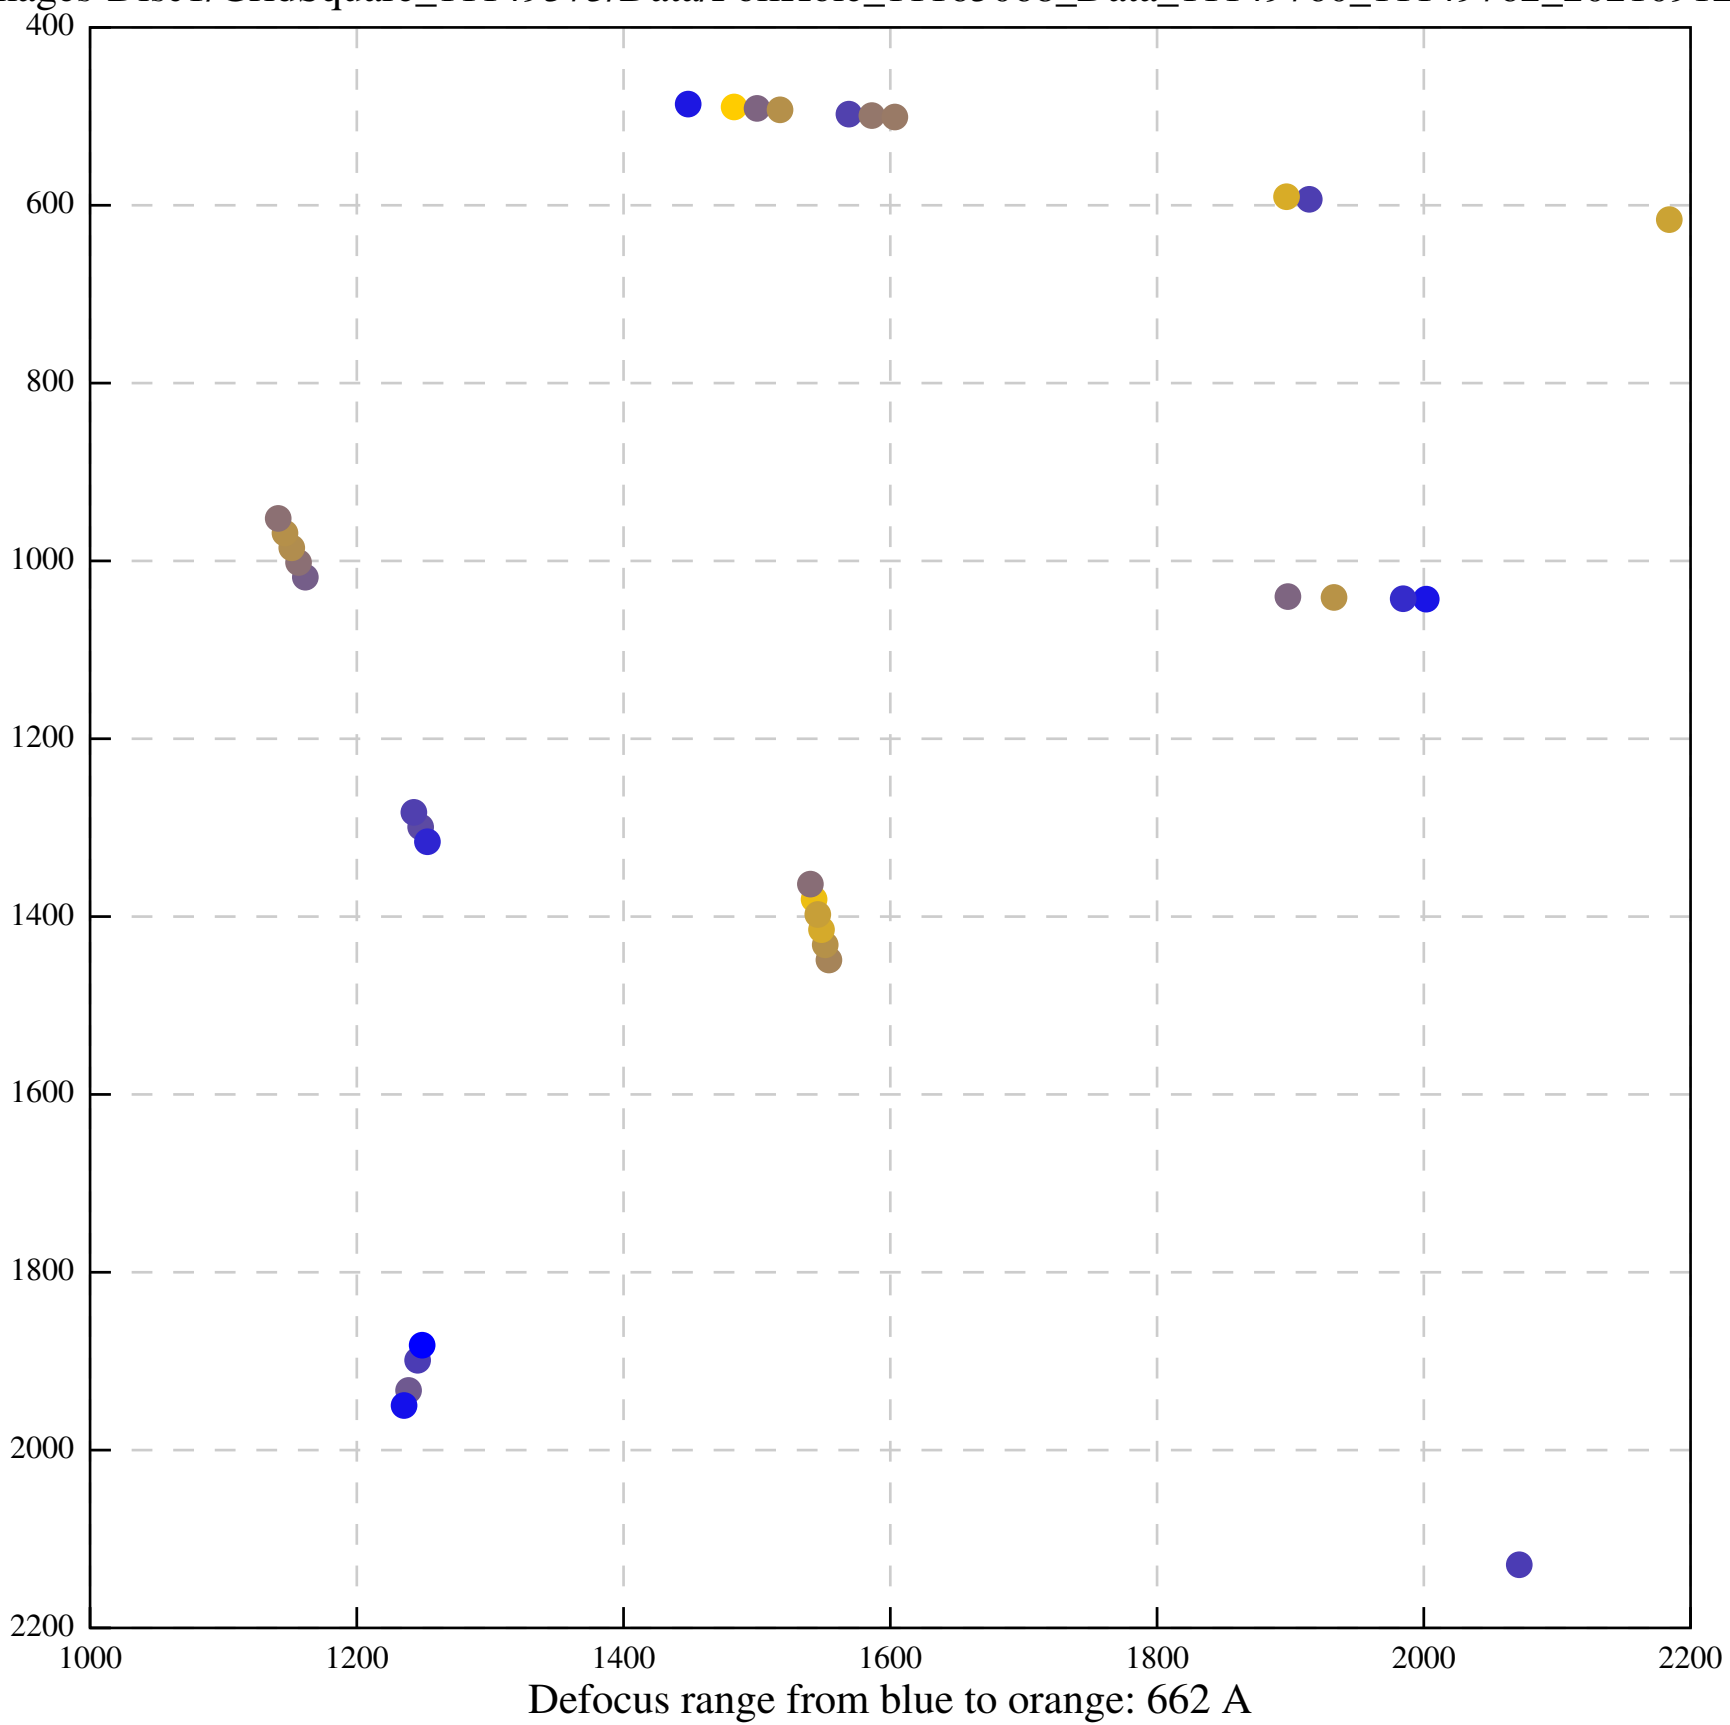

Defocus range from blue to orange: 346 A

Defocus range from blue to orange: 313 Å

Defocus range from blue to orange: 368 A

Defocus range from blue to orange: 633 A

Defocus range from blue to orange: 778 A