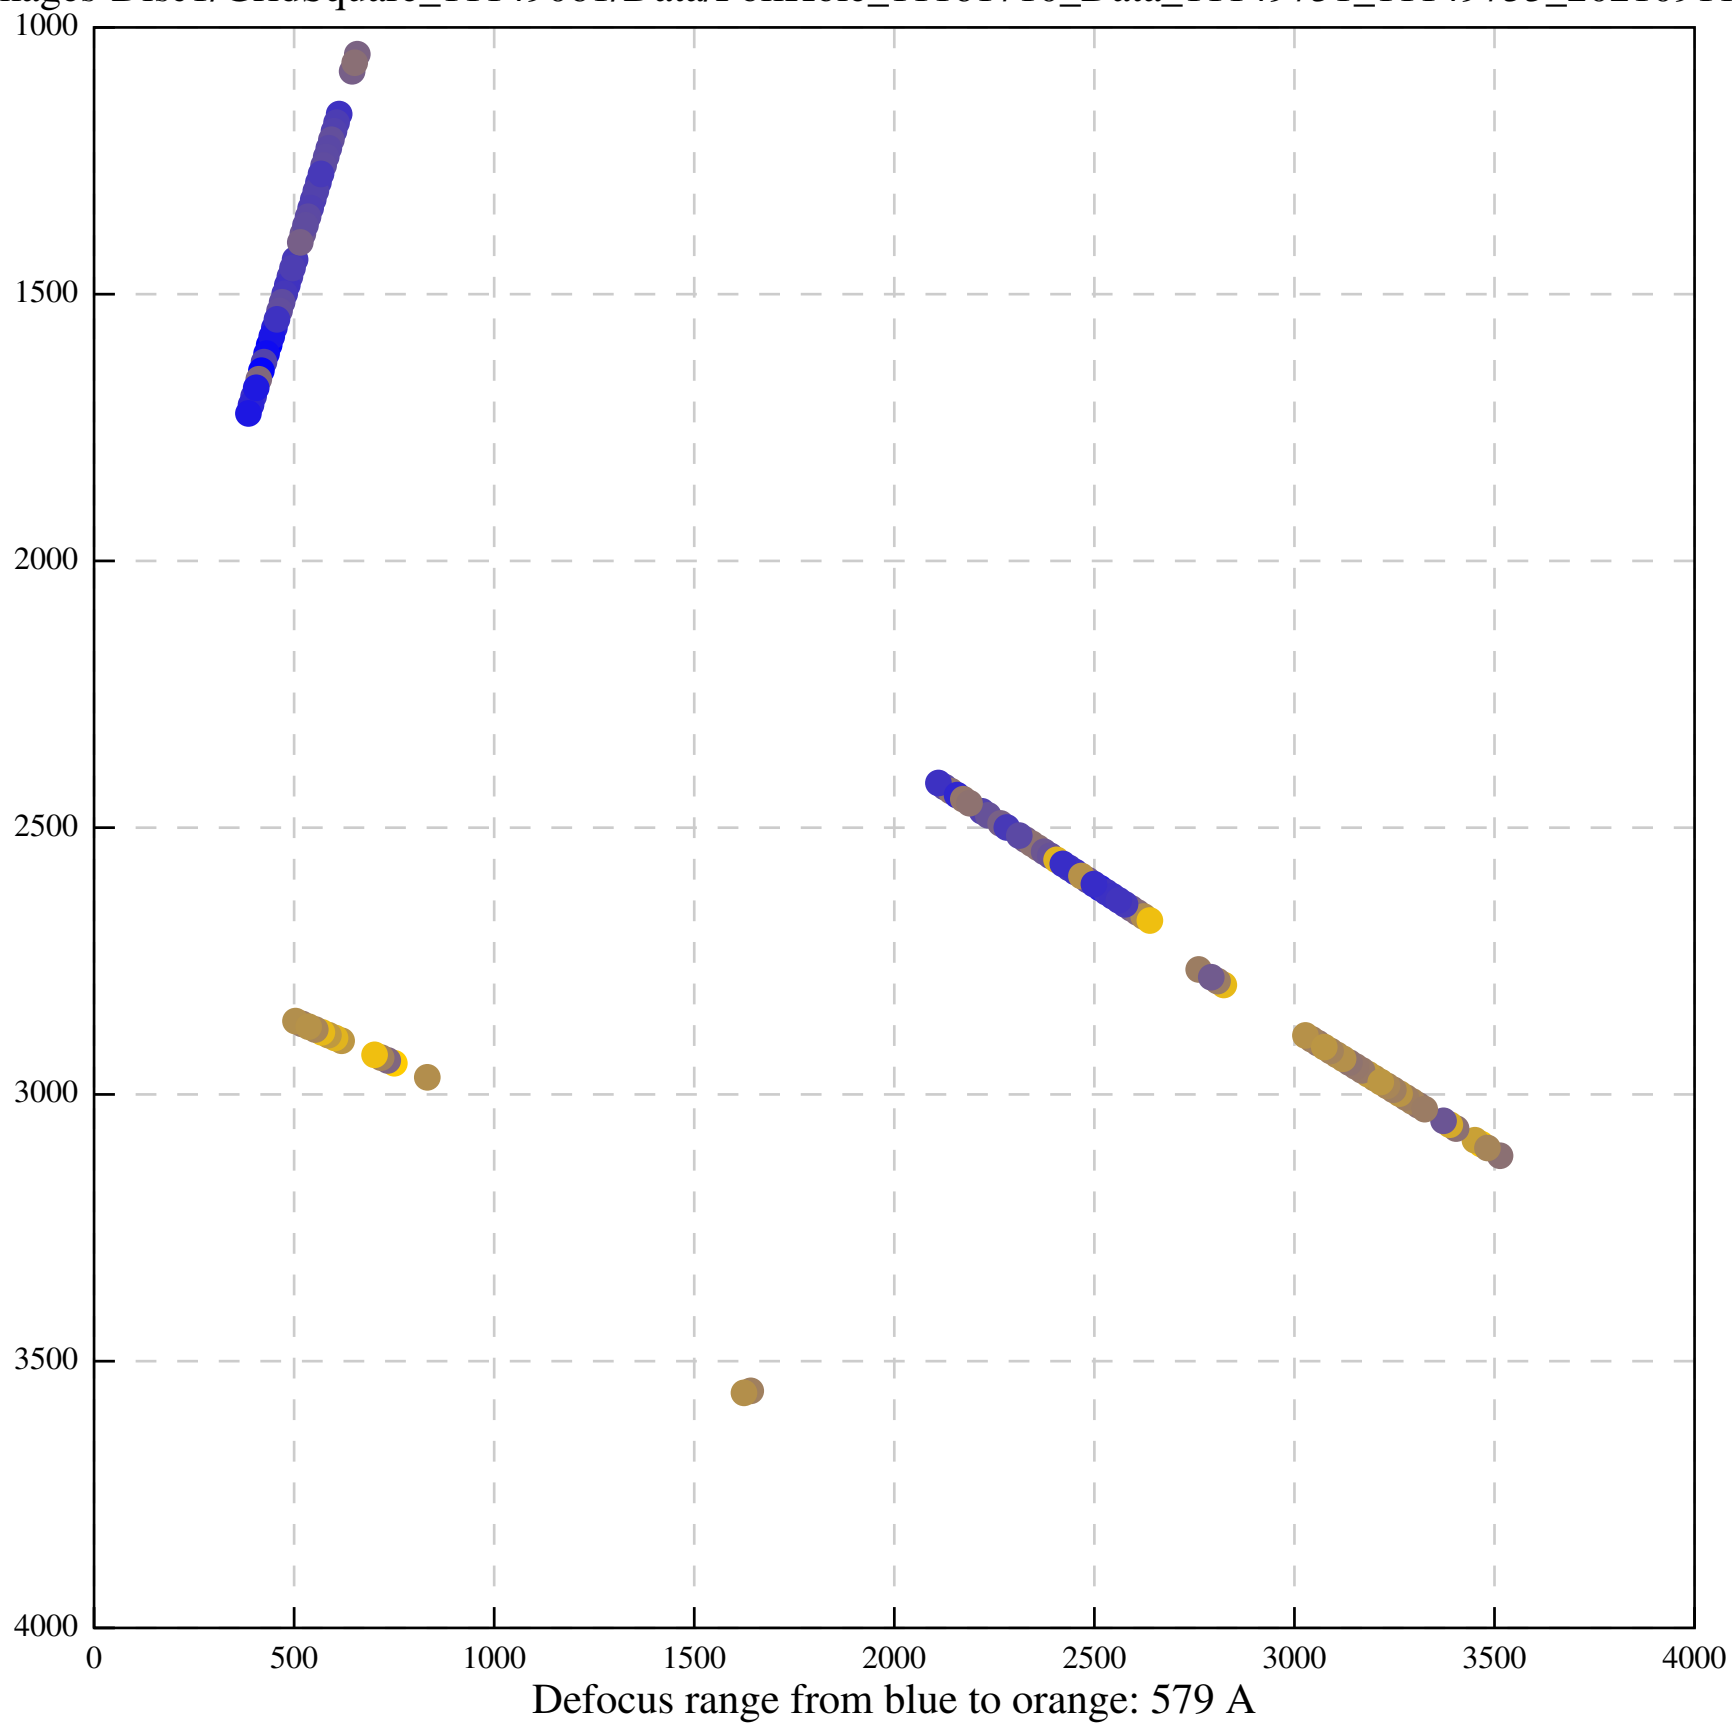

Defocus range from blue to orange: 1107 A

Defocus range from blue to orange: 672 A

Defocus range from blue to orange: 455 A

Defocus range from blue to orange: 261 A

Defocus range from blue to orange: 1022 A