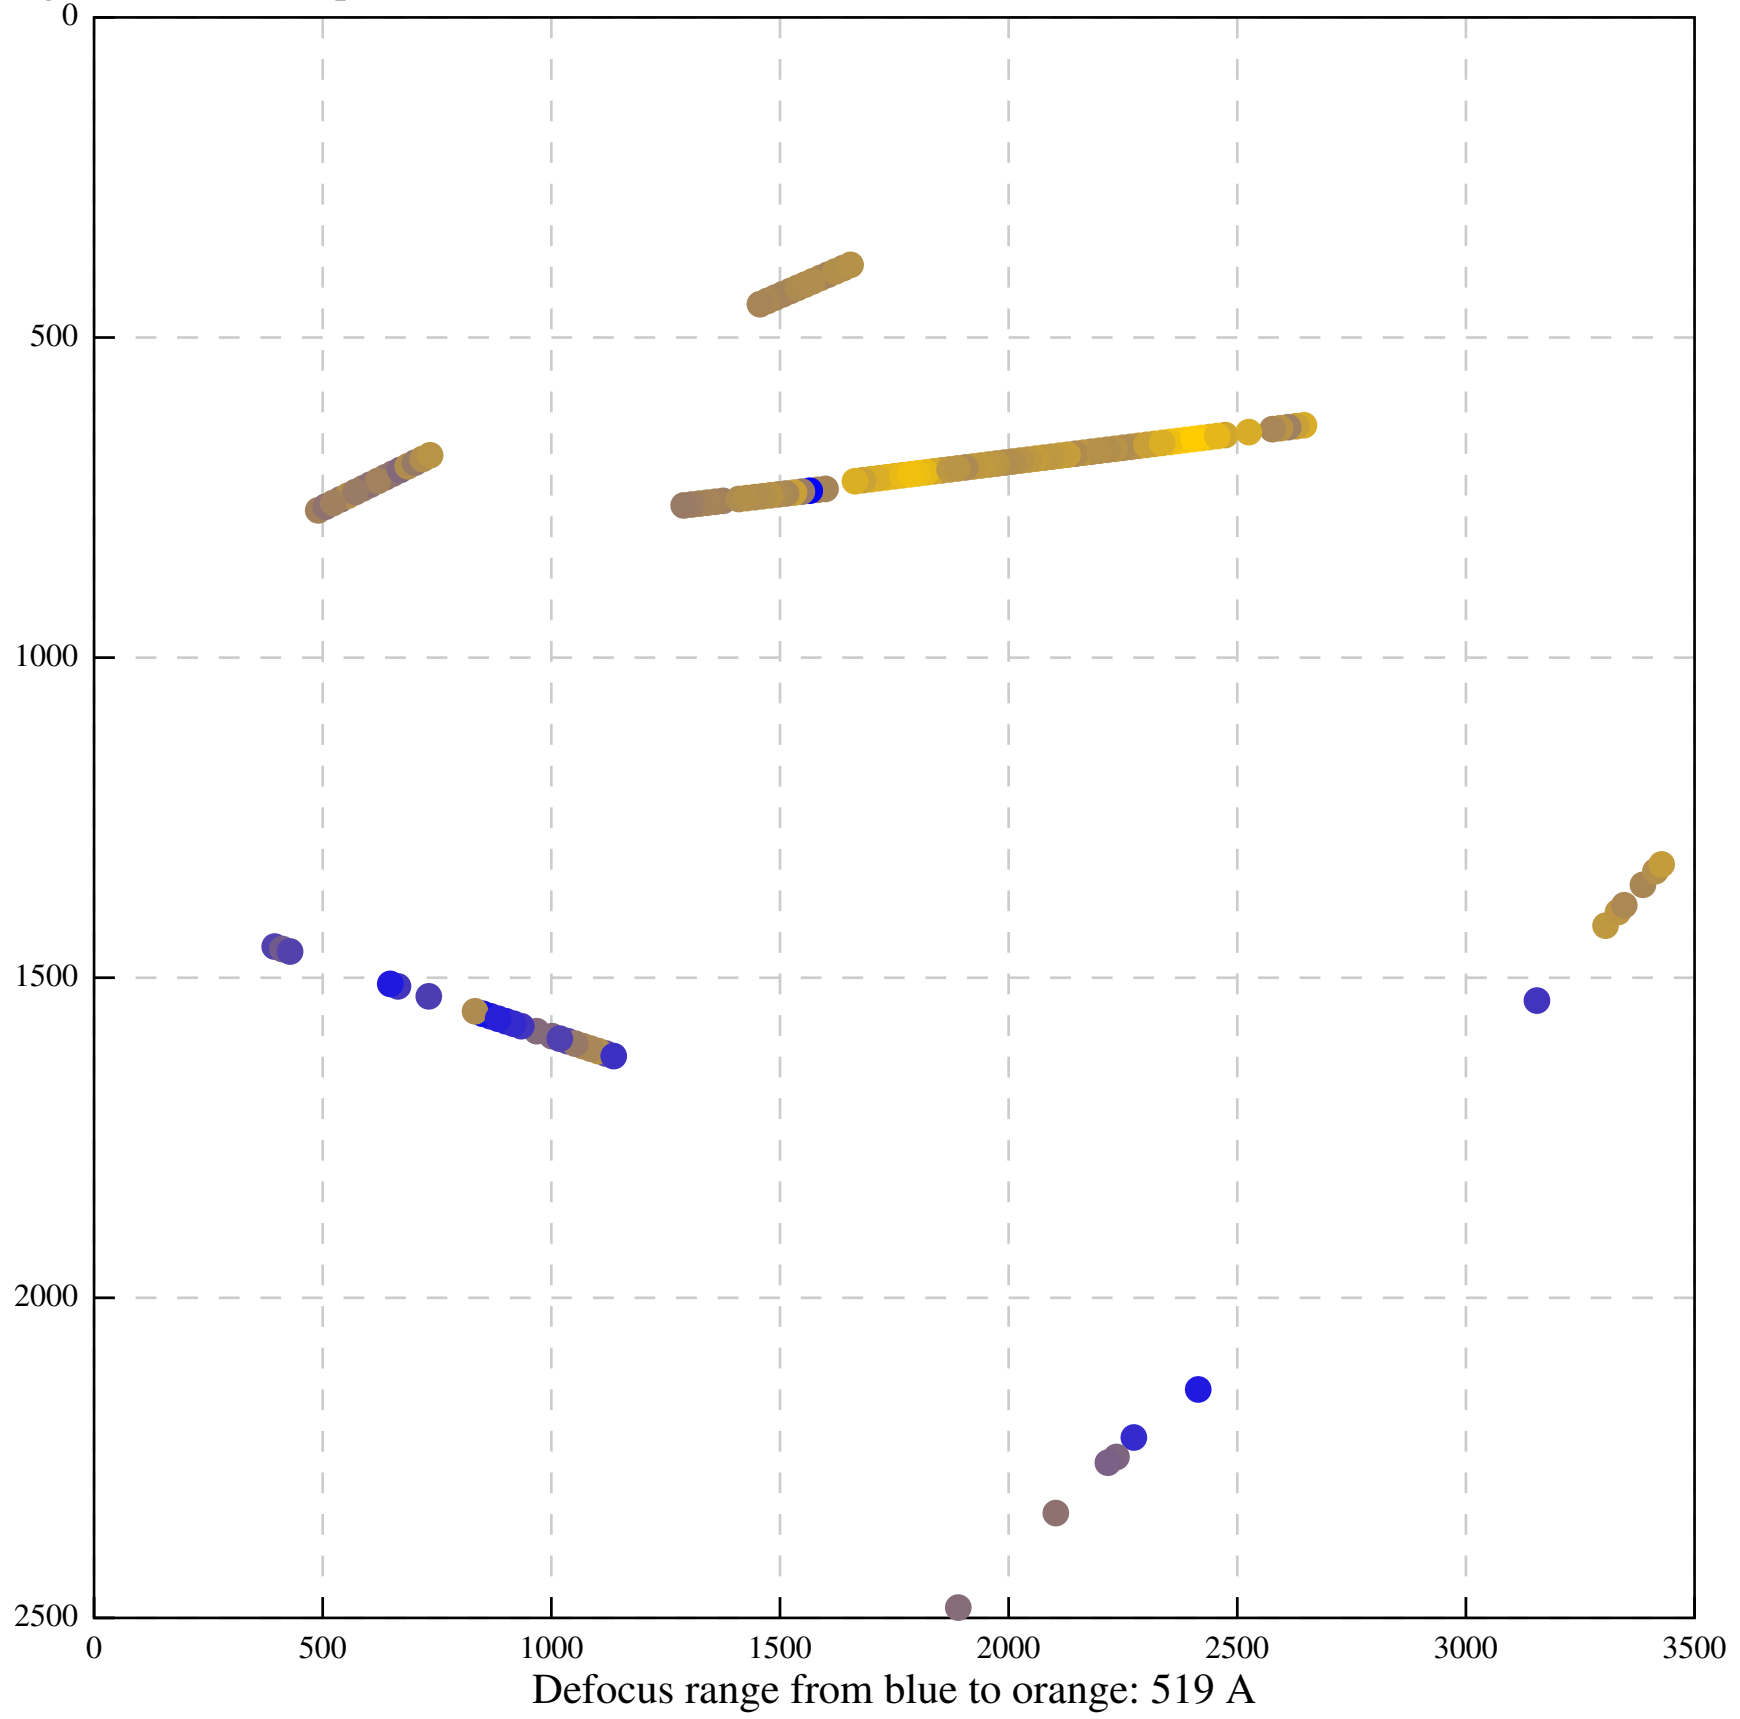

Defocus range from blue to orange: 347 A

Defocus range from blue to orange: 171 A

Defocus range from blue to orange: 297 A

Defocus range from blue to orange: 184 A

Defocus range from blue to orange: 0 A

Defocus range from blue to orange: 200 A