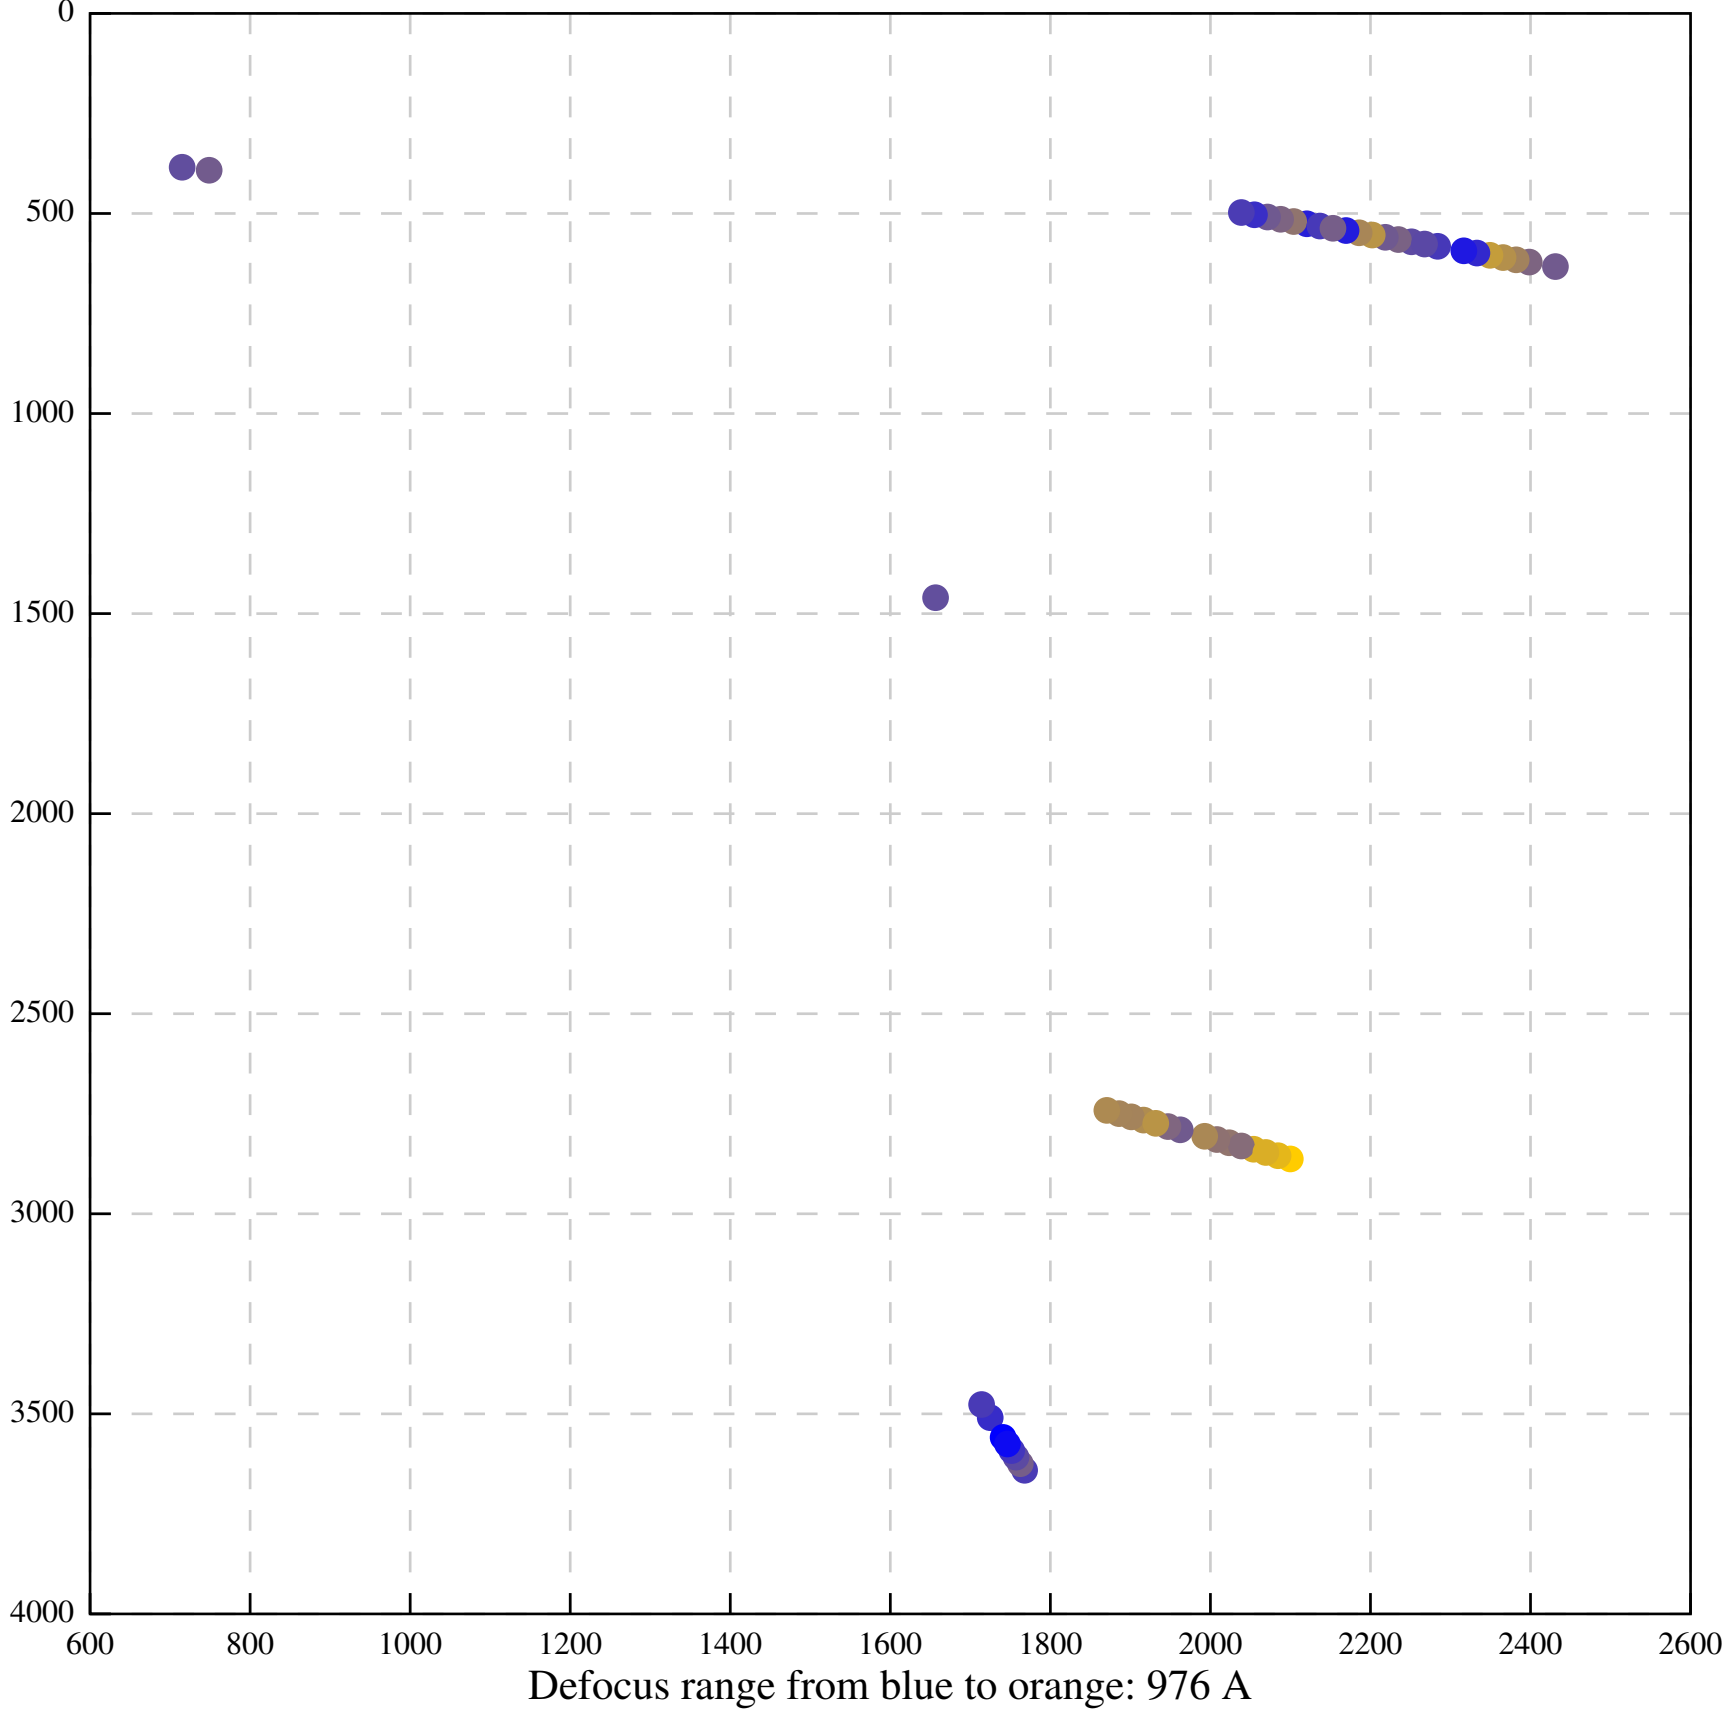

Defocus range from blue to orange: 554 A

Defocus range from blue to orange: 689 A

Defocus range from blue to orange: 87 A

Defocus range from blue to orange: 0 A

Defocus range from blue to orange: 322 A

Defocus range from blue to orange: 349 A