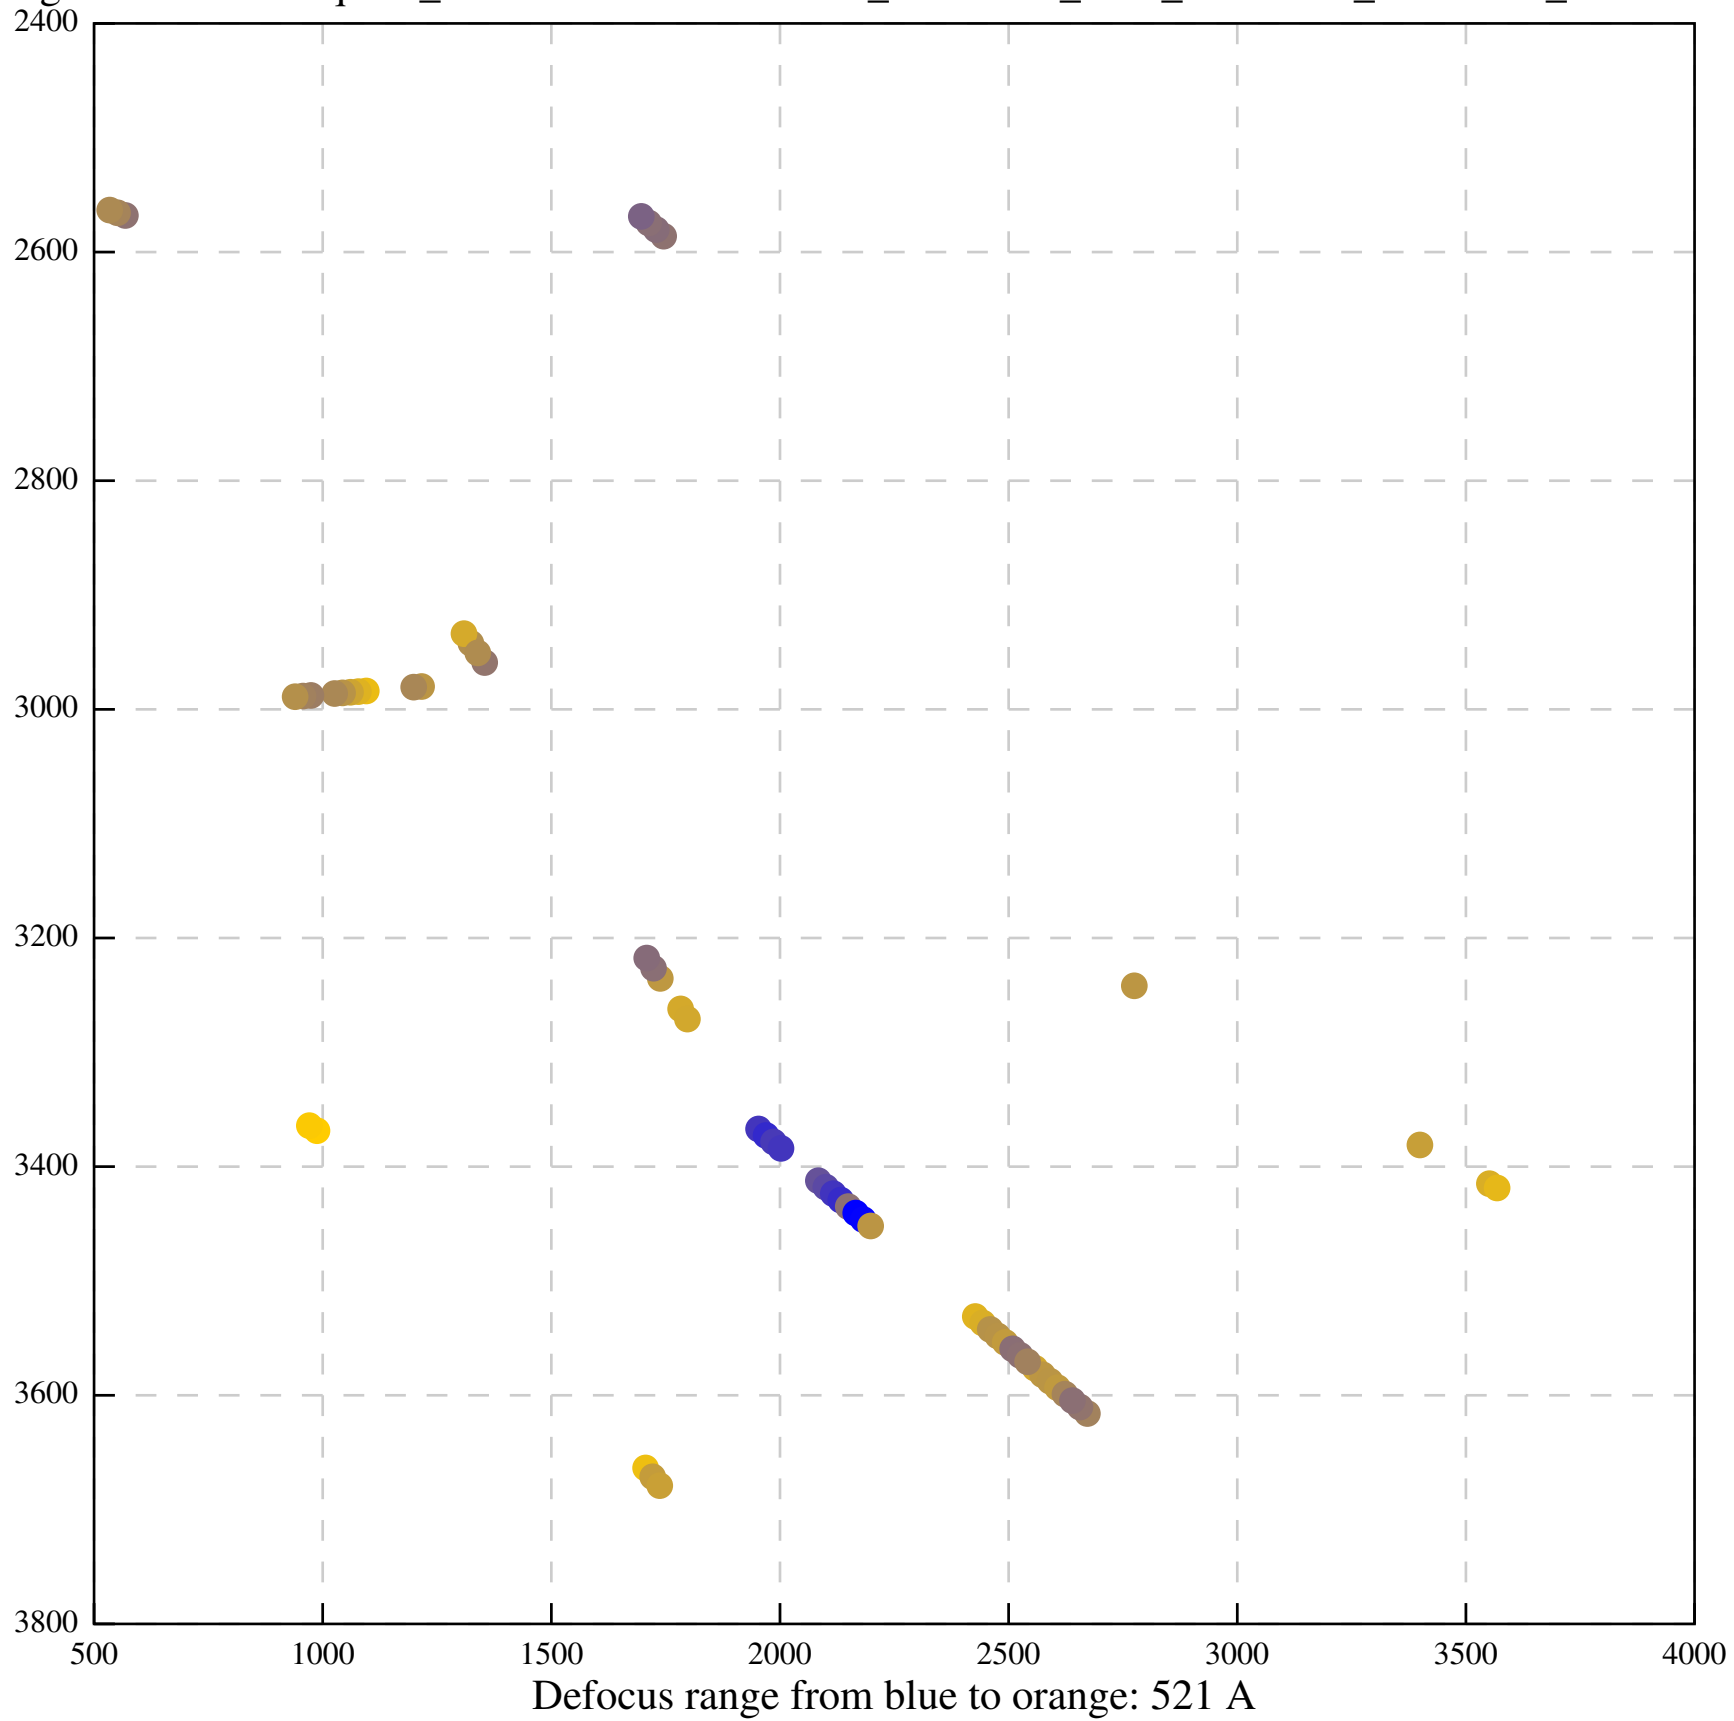

Defocus range from blue to orange: 0 A

Defocus range from blue to orange: 419 A

Defocus range from blue to orange: 487 Å

Defocus range from blue to orange: 130 A

Defocus range from blue to orange: 0 A

Defocus range from blue to orange: 798 A