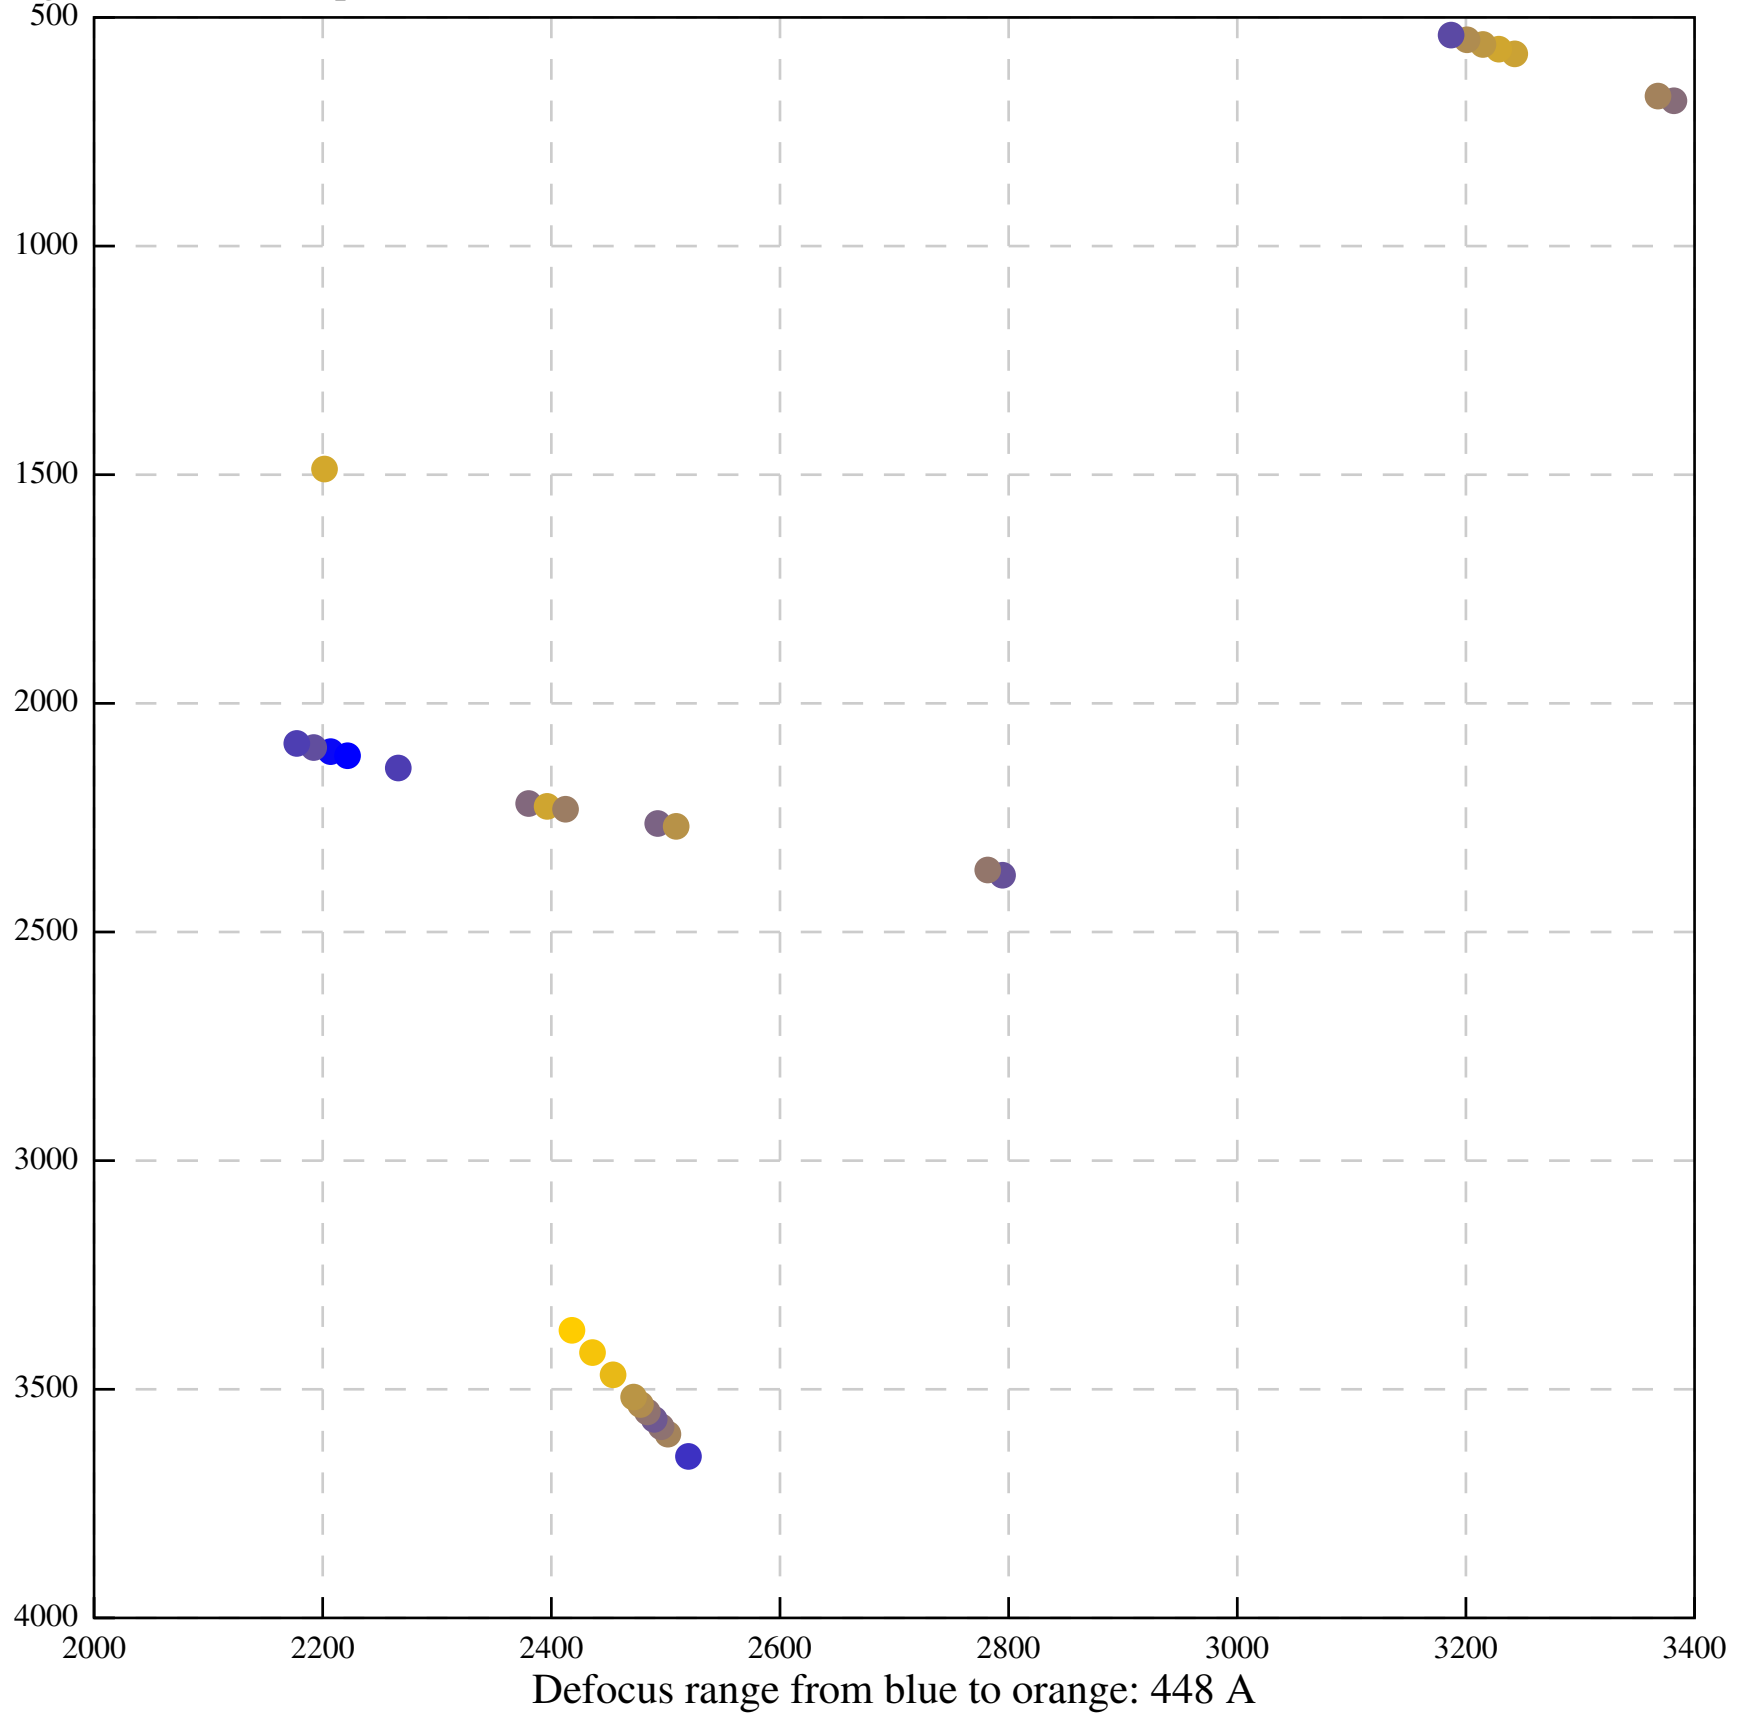

Defocus range from blue to orange: 618 A

Defocus range from blue to orange: 138 A

Defocus range from blue to orange: 341 A

Defocus range from blue to orange: 291 A

Defocus range from blue to orange: 15 A

Defocus range from blue to orange: 0 A