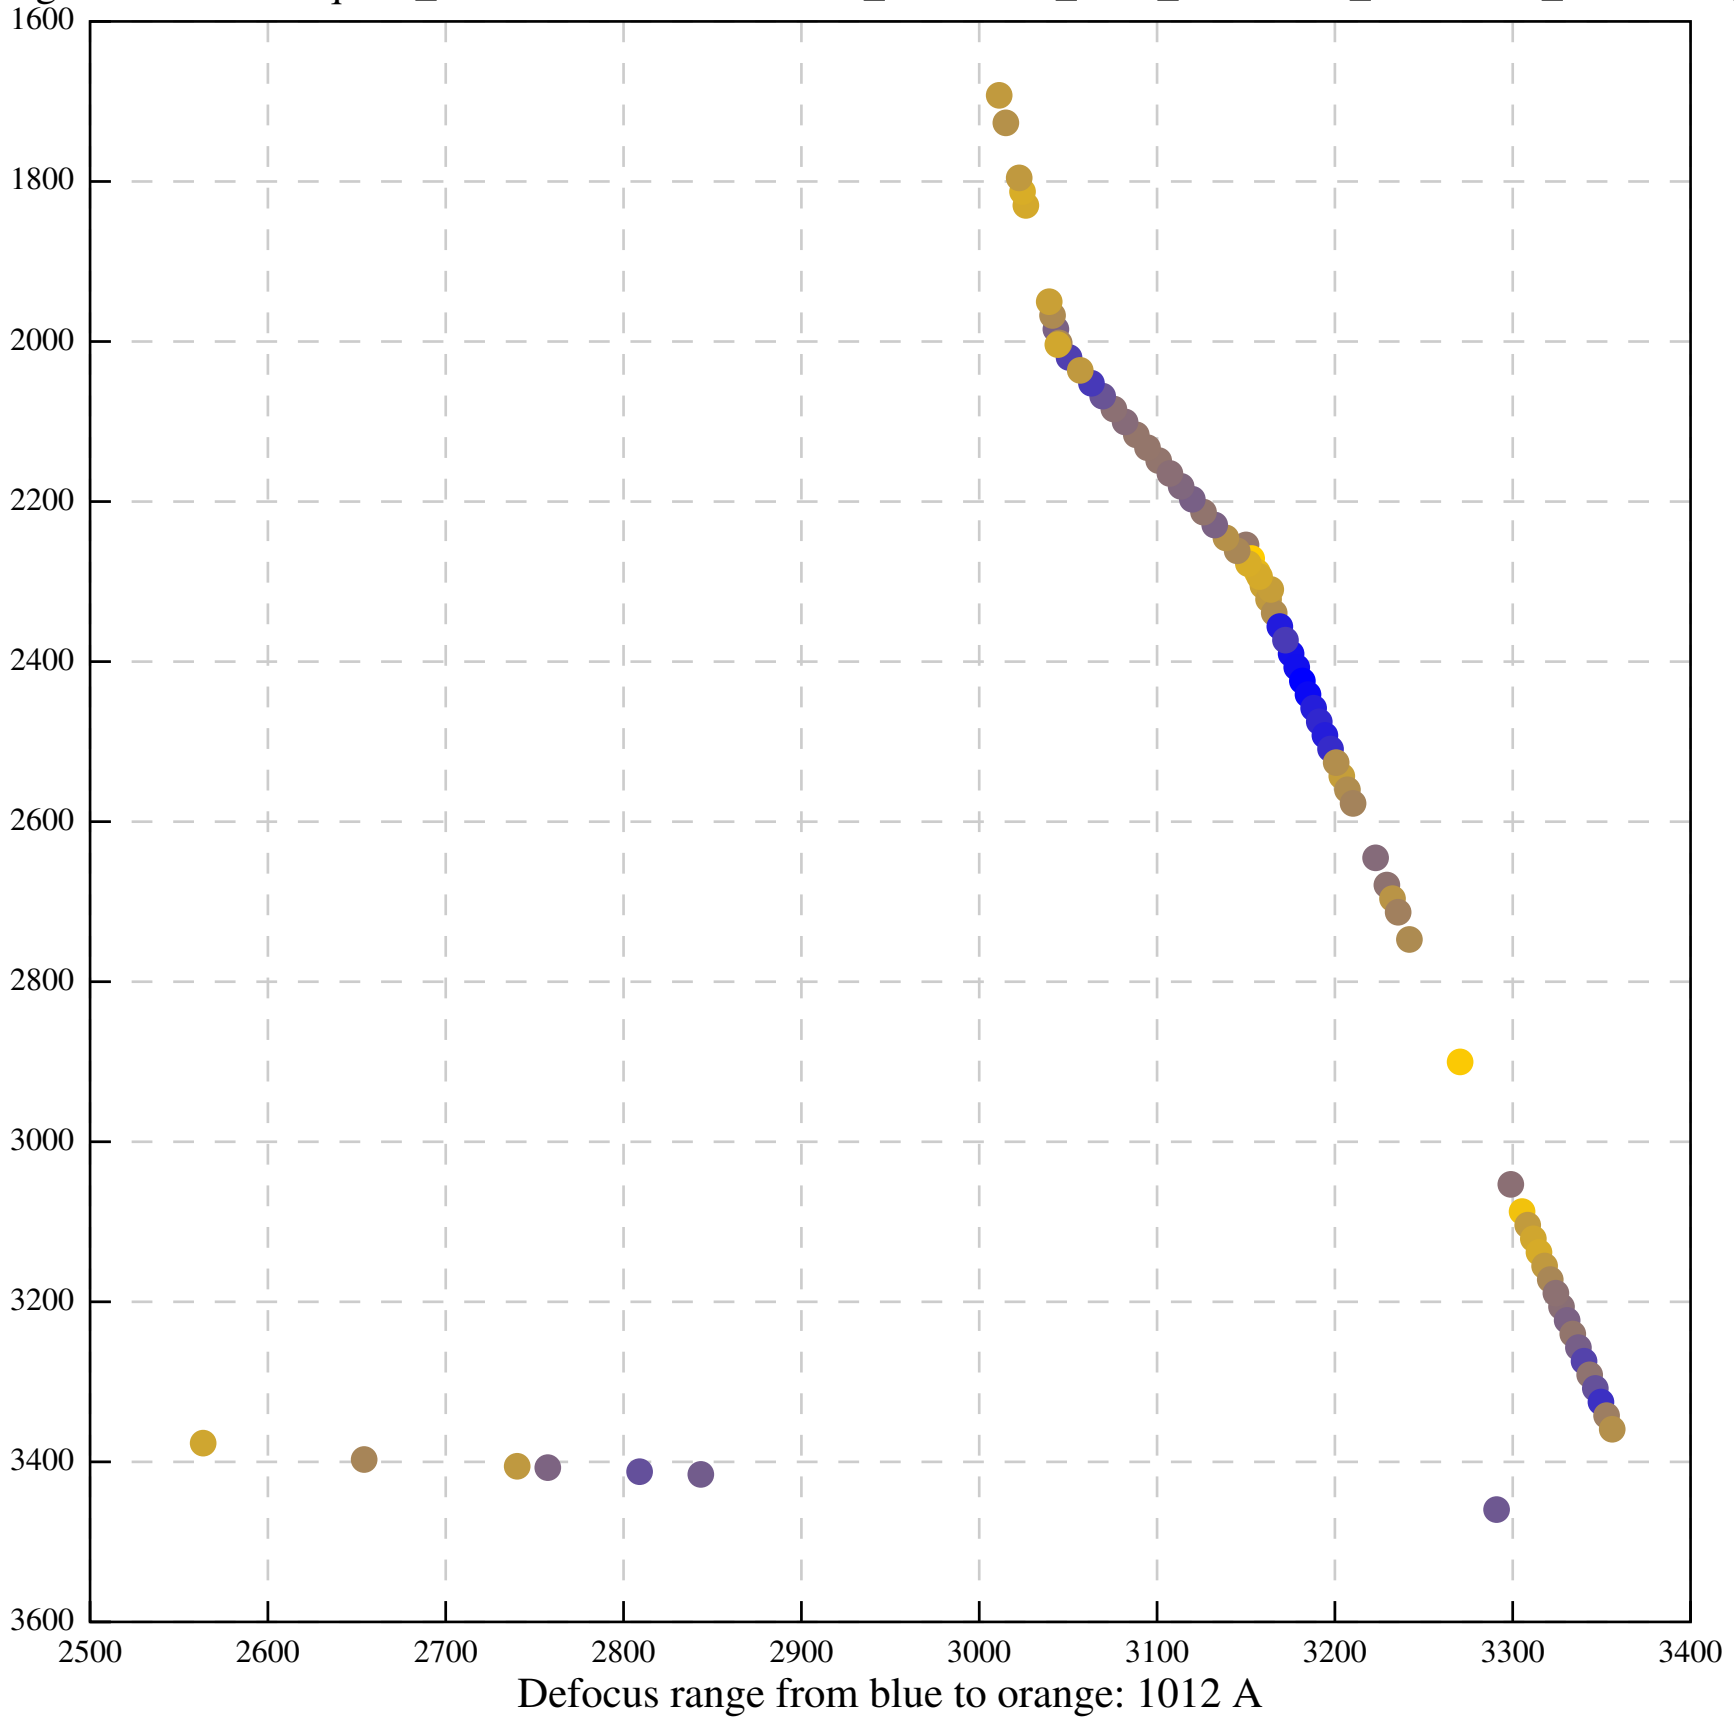

Defocus range from blue to orange: 0 A

Defocus range from blue to orange: 667 A

Defocus range from blue to orange: 590 A

Defocus range from blue to orange: 0 A

Defocus range from blue to orange: 0 A

Defocus range from blue to orange: 0 A