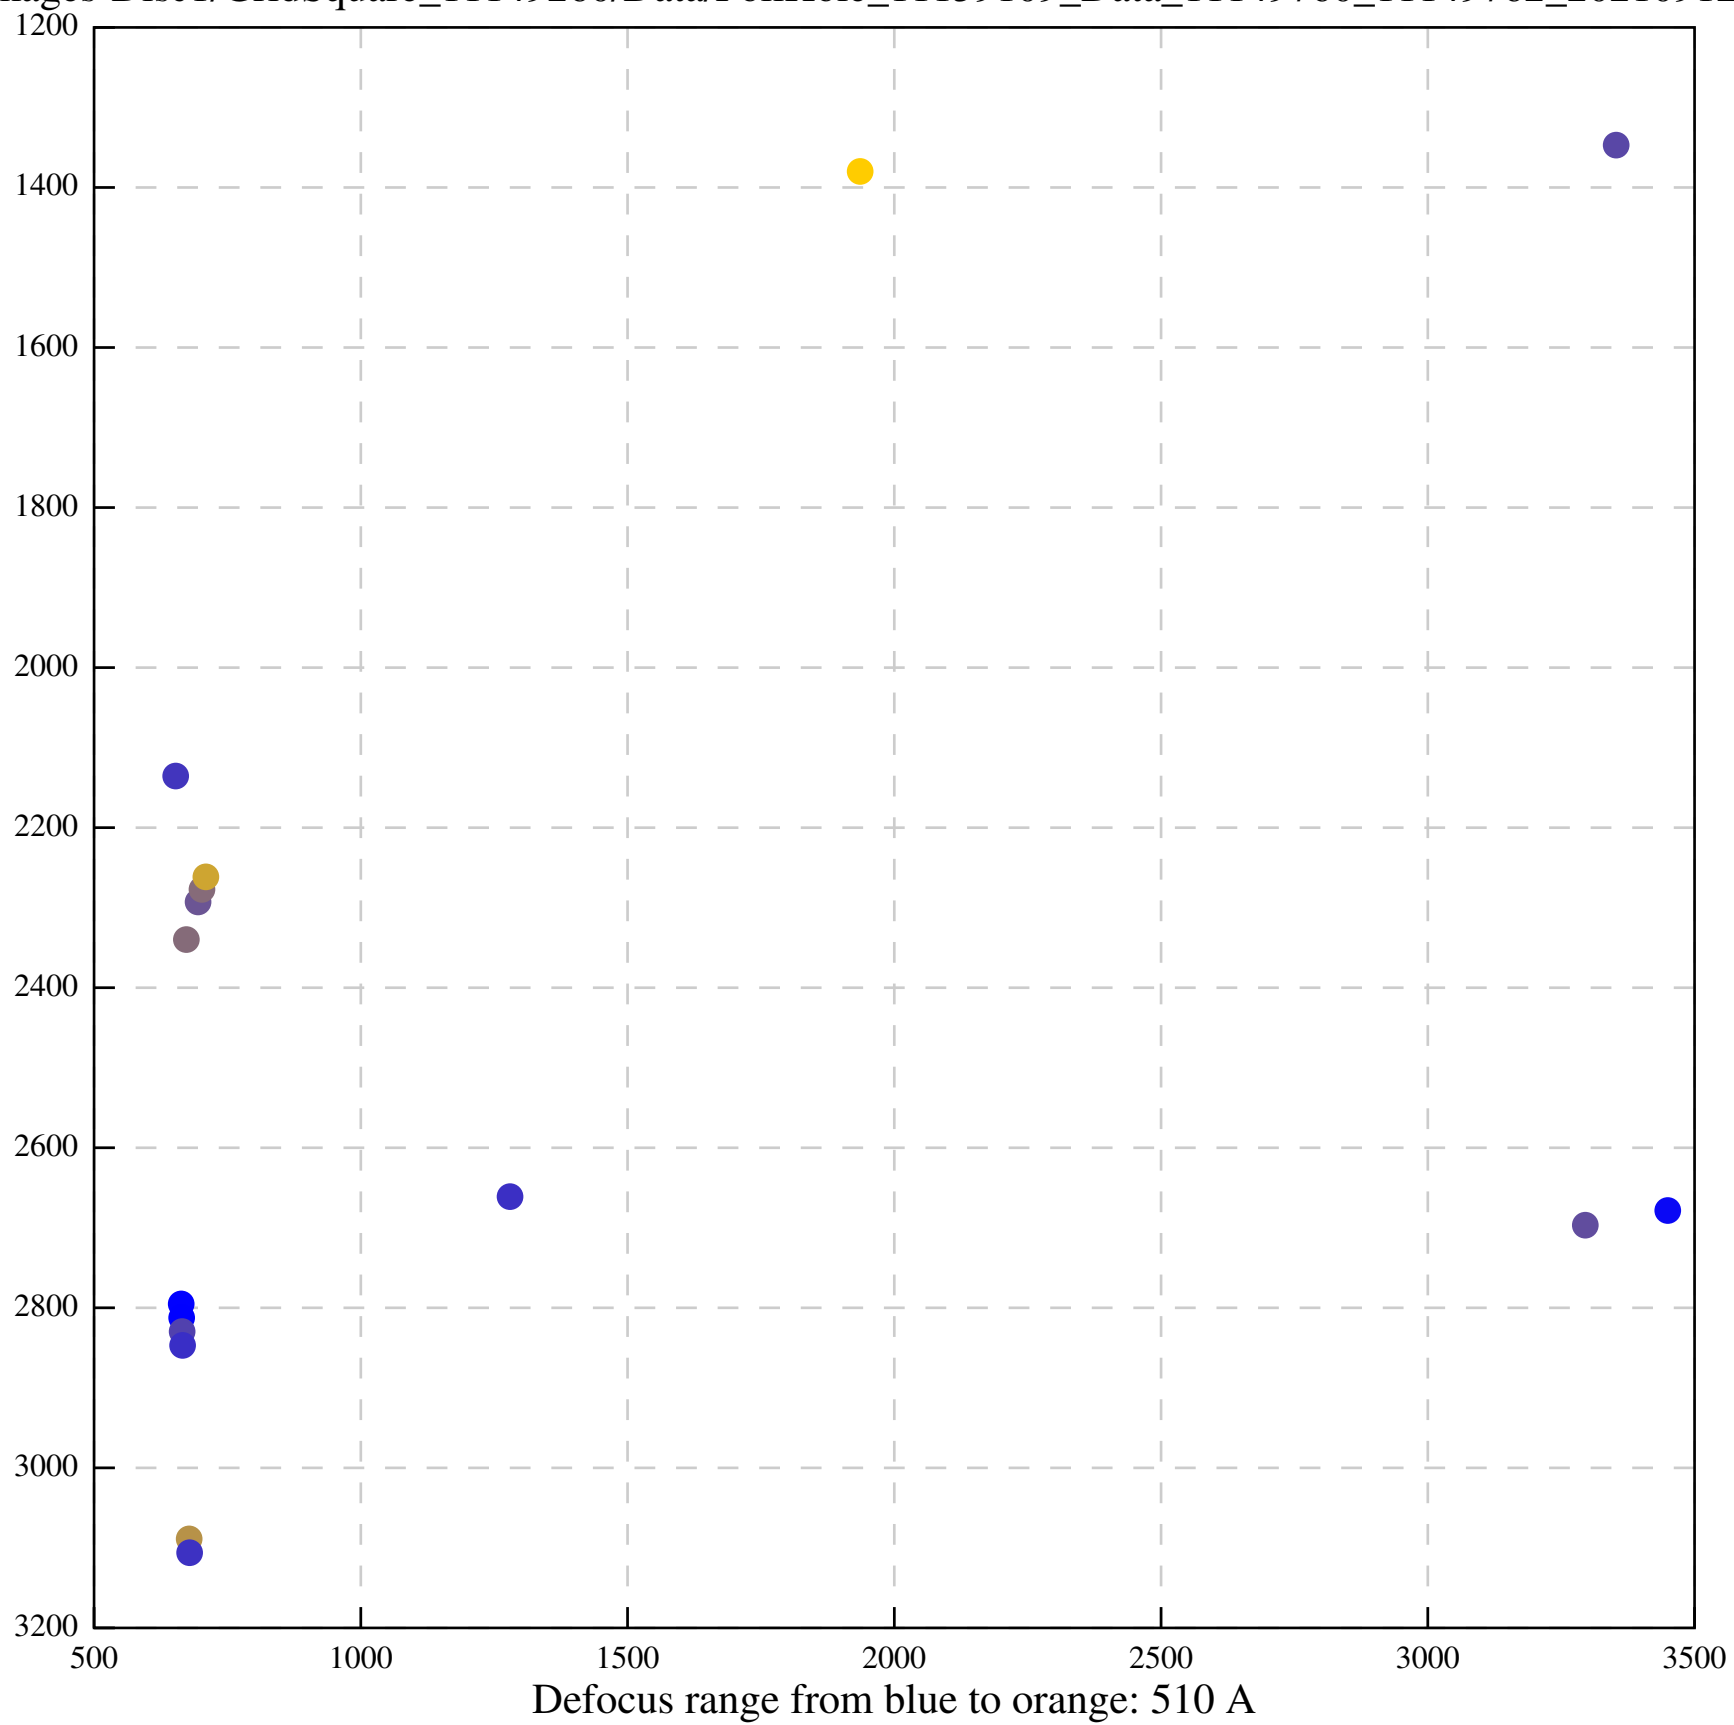

Defocus range from blue to orange: 402 A

Defocus range from blue to orange: 1401 Å

Defocus range from blue to orange: 319 A

Defocus range from blue to orange: 807 A

Defocus range from blue to orange: 72 A