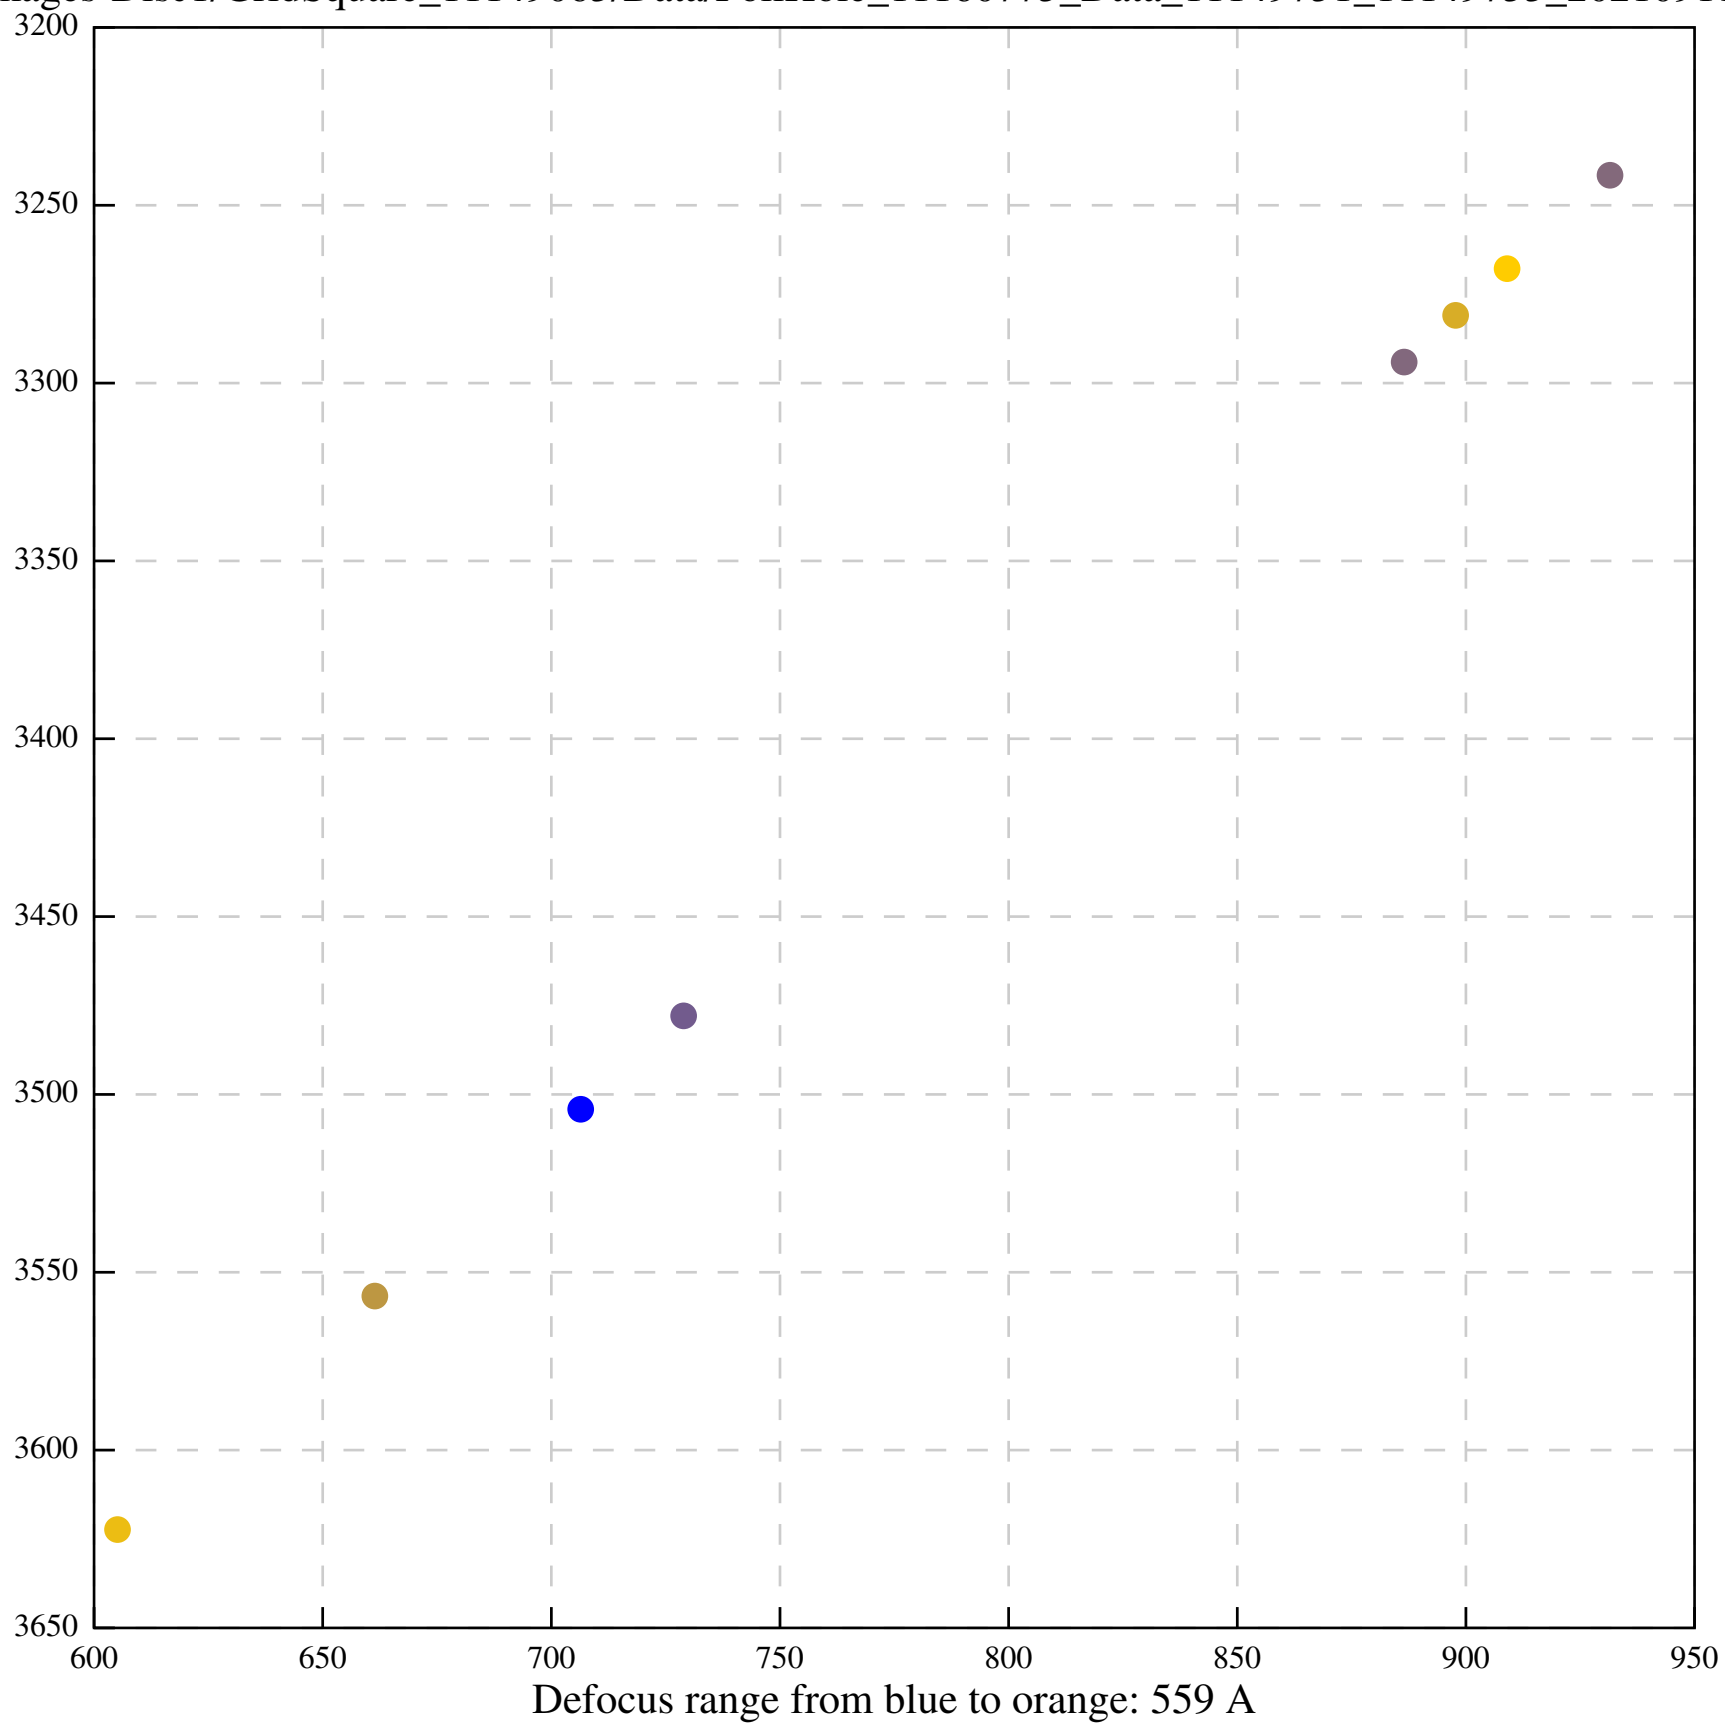

Defocus range from blue to orange: 347 A

Defocus range from blue to orange: 171 A

Defocus range from blue to orange: 297 A

Defocus range from blue to orange: 184 A

Defocus range from blue to orange: 0 A

Defocus range from blue to orange: 200 A