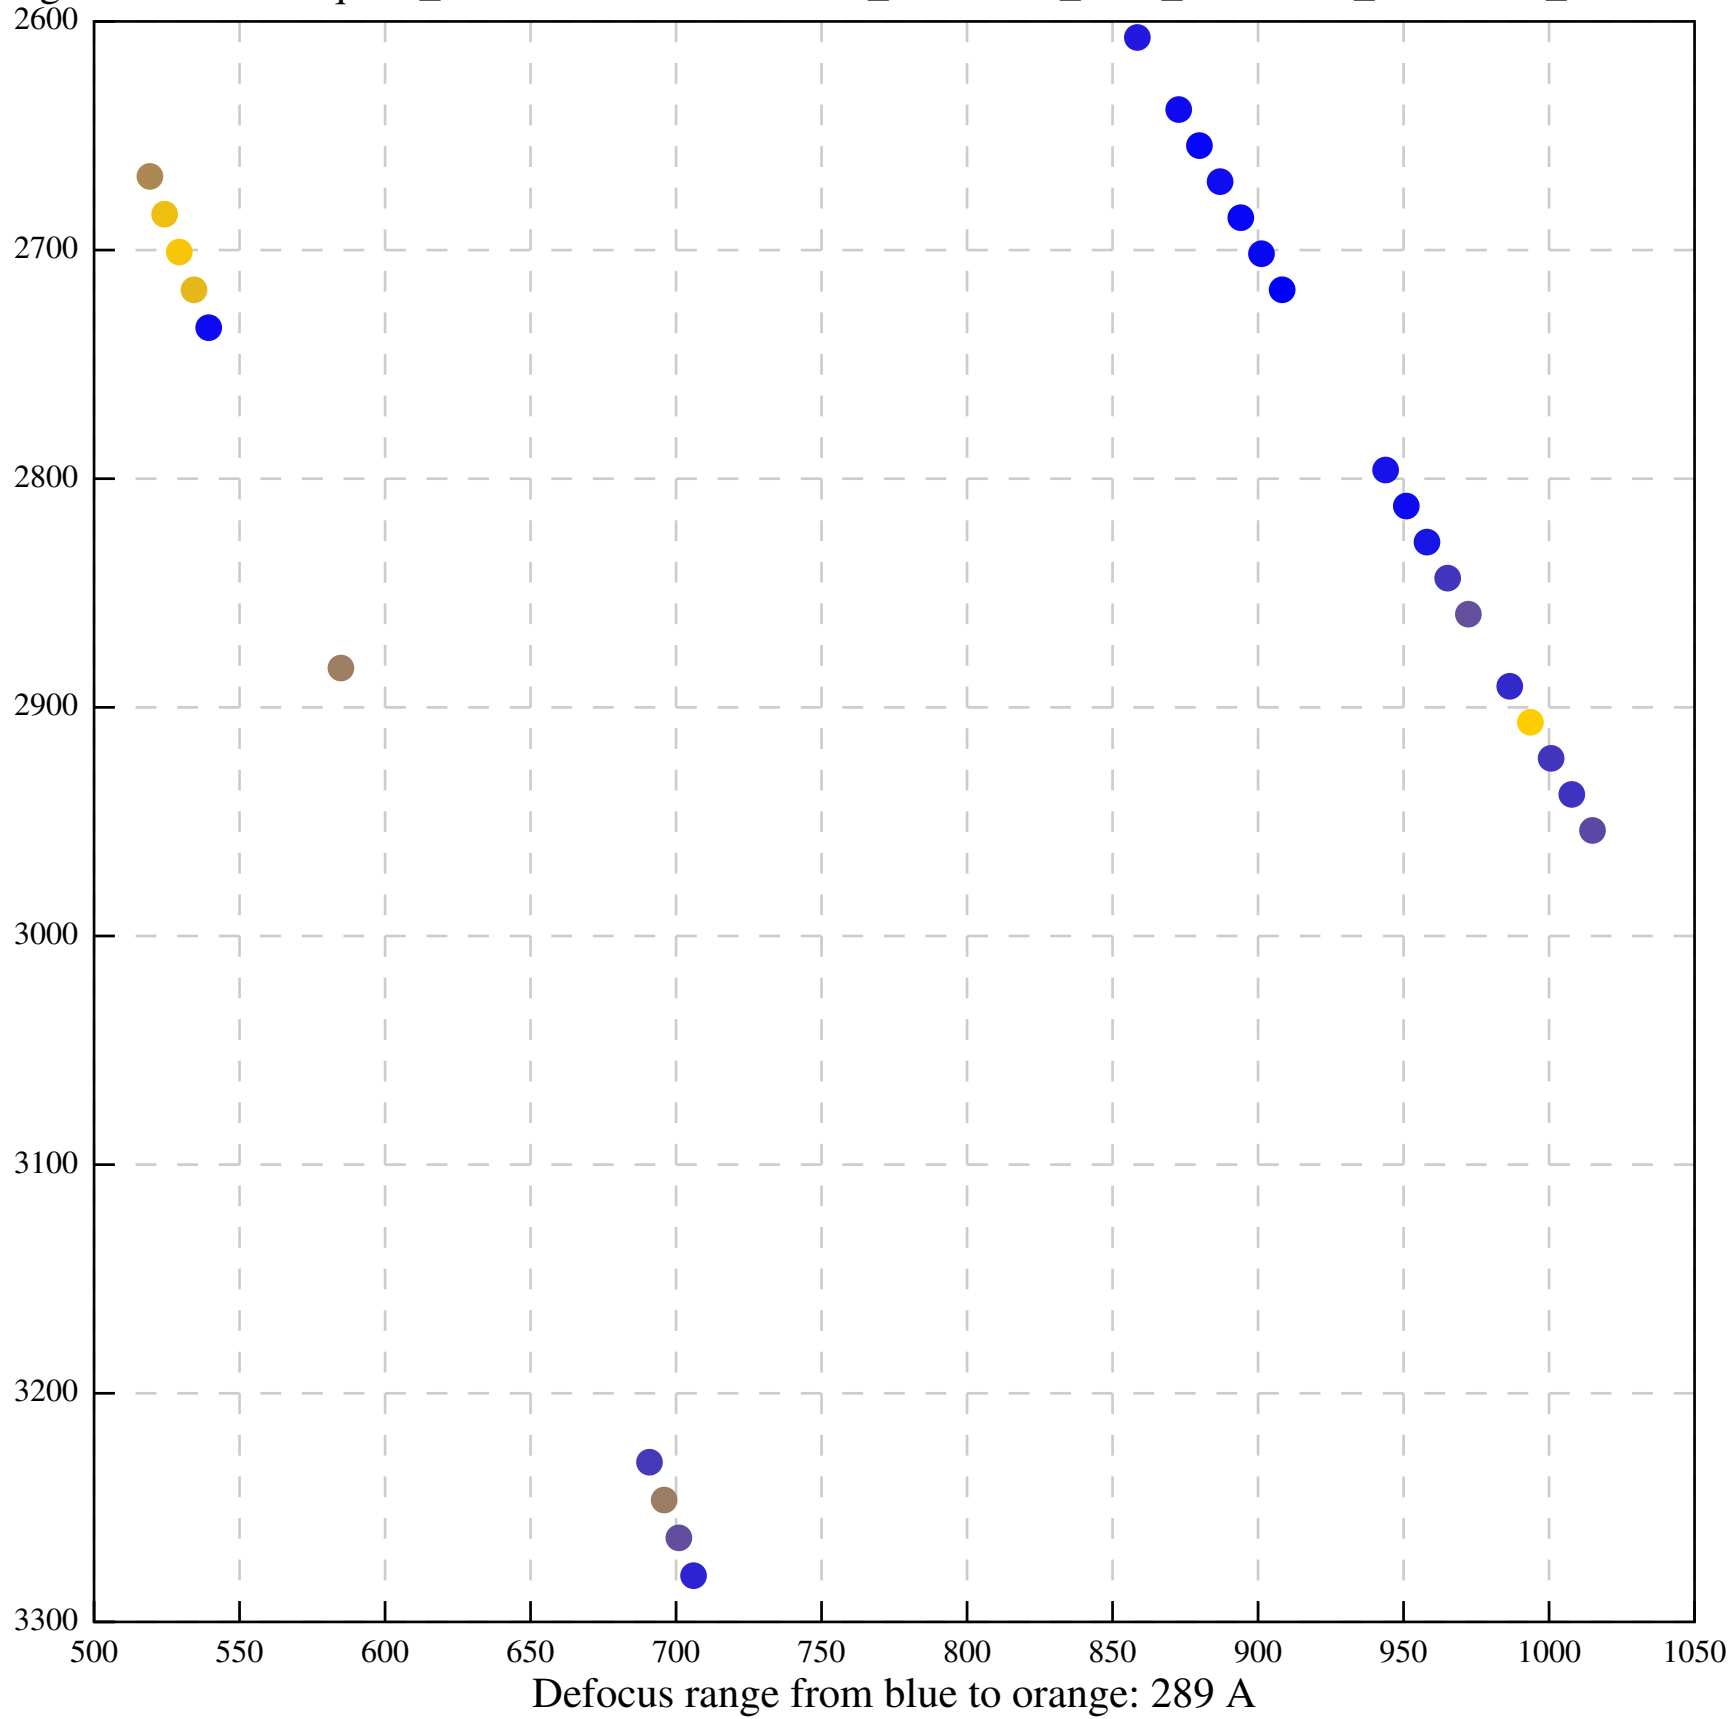

Defocus range from blue to orange: 547 A

Defocus range from blue to orange: 0 A

Defocus range from blue to orange: 281 A

Defocus range from blue to orange: 0 A

Defocus range from blue to orange: 0 A

Defocus range from blue to orange: 0 A