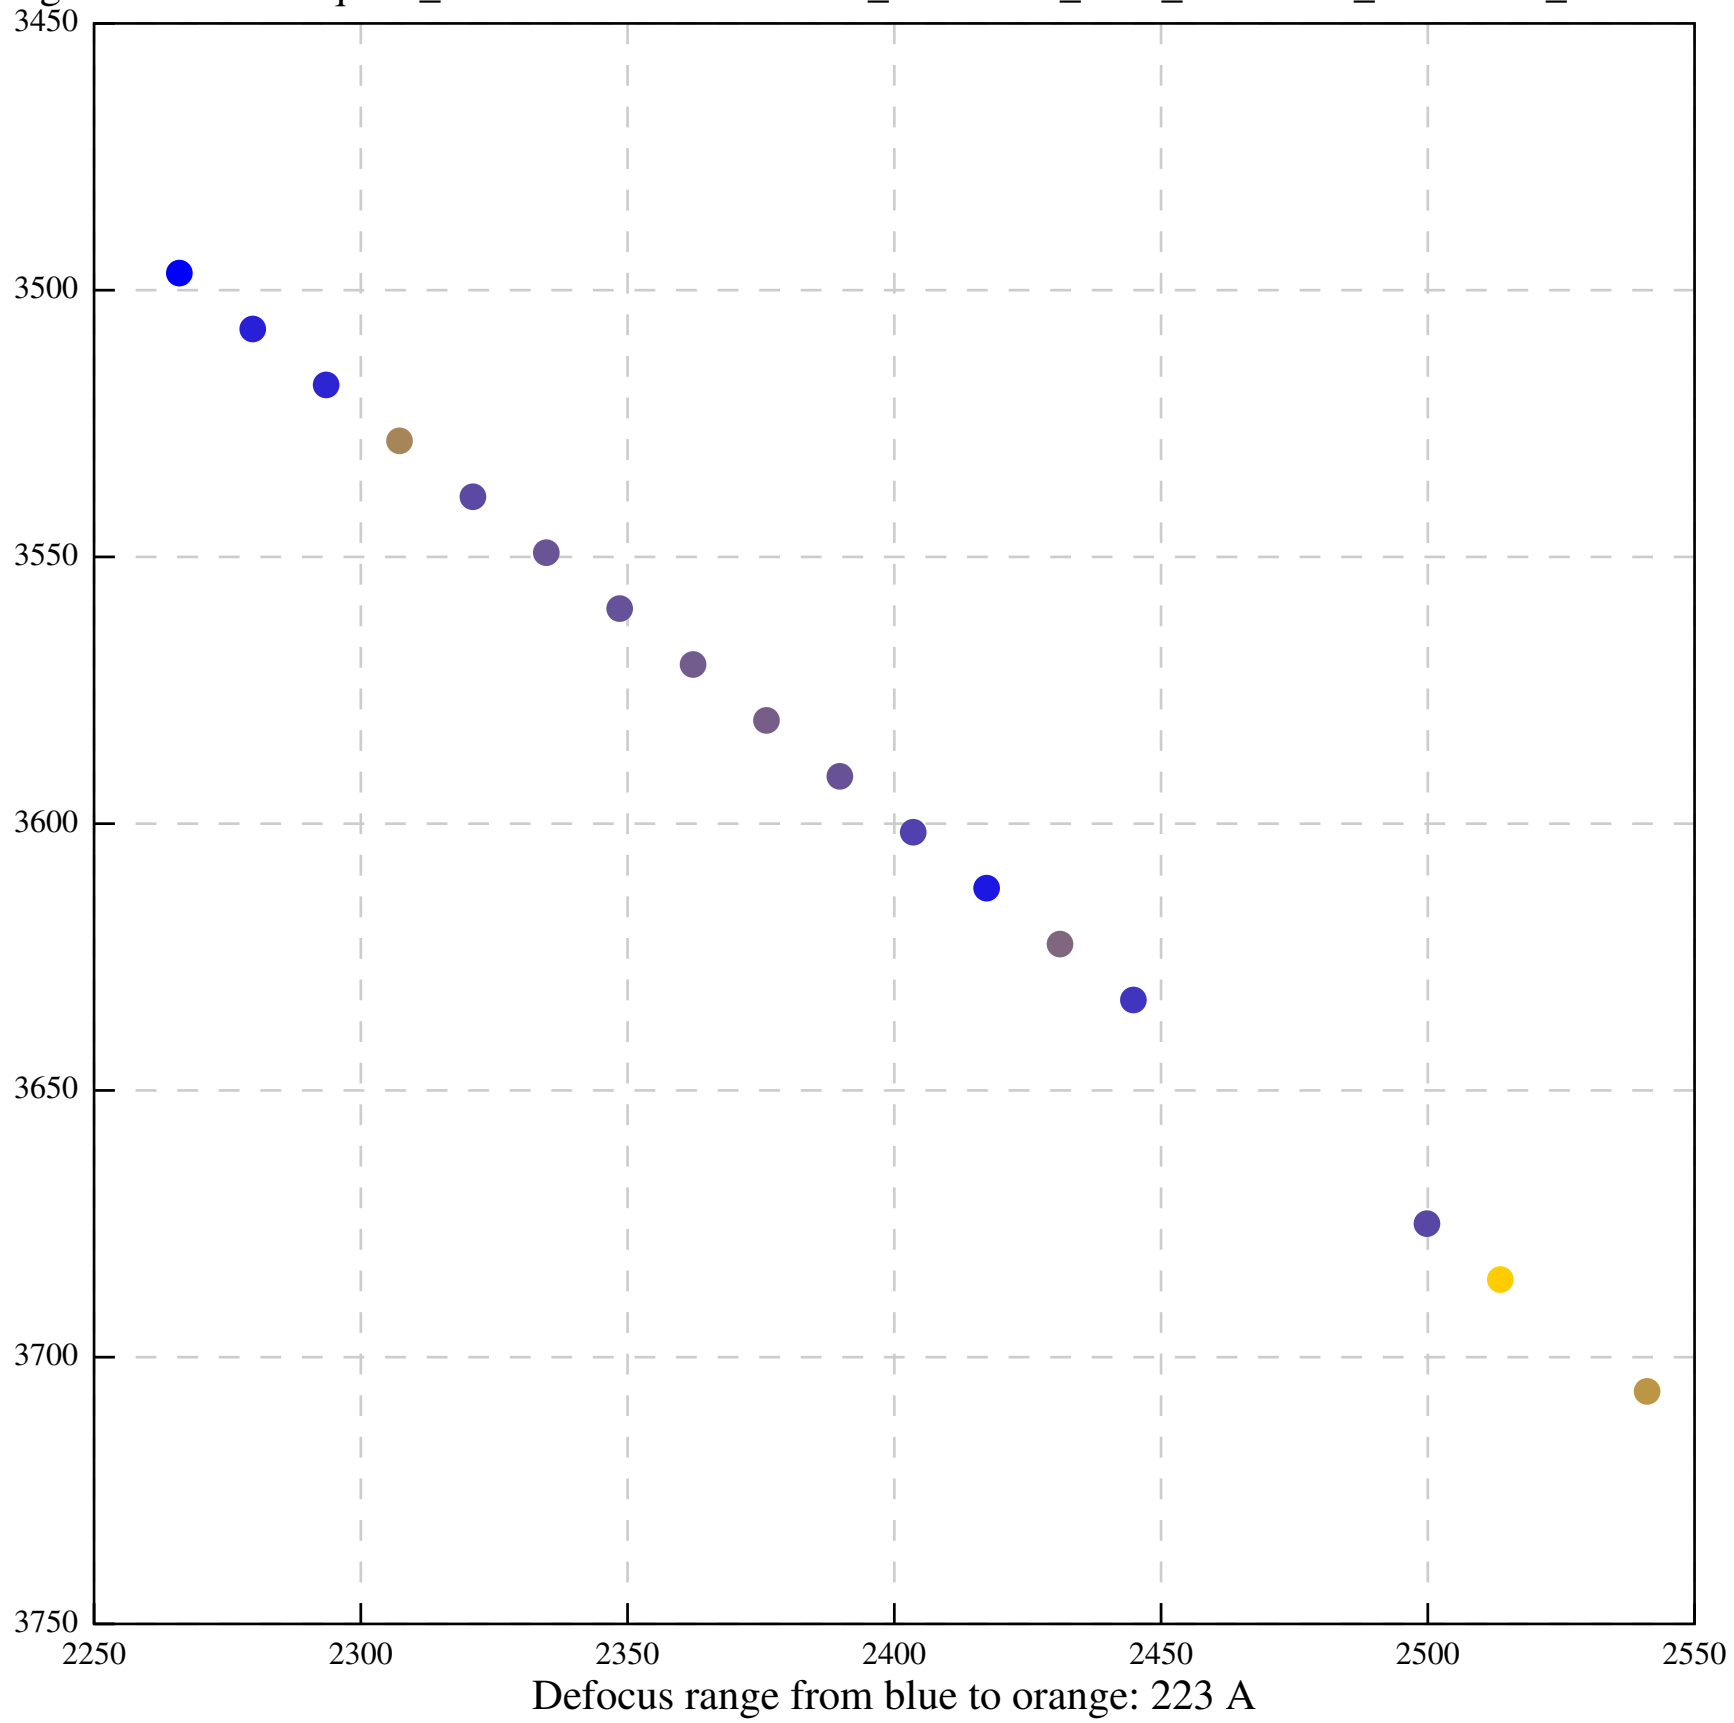

Defocus range from blue to orange: 212 A