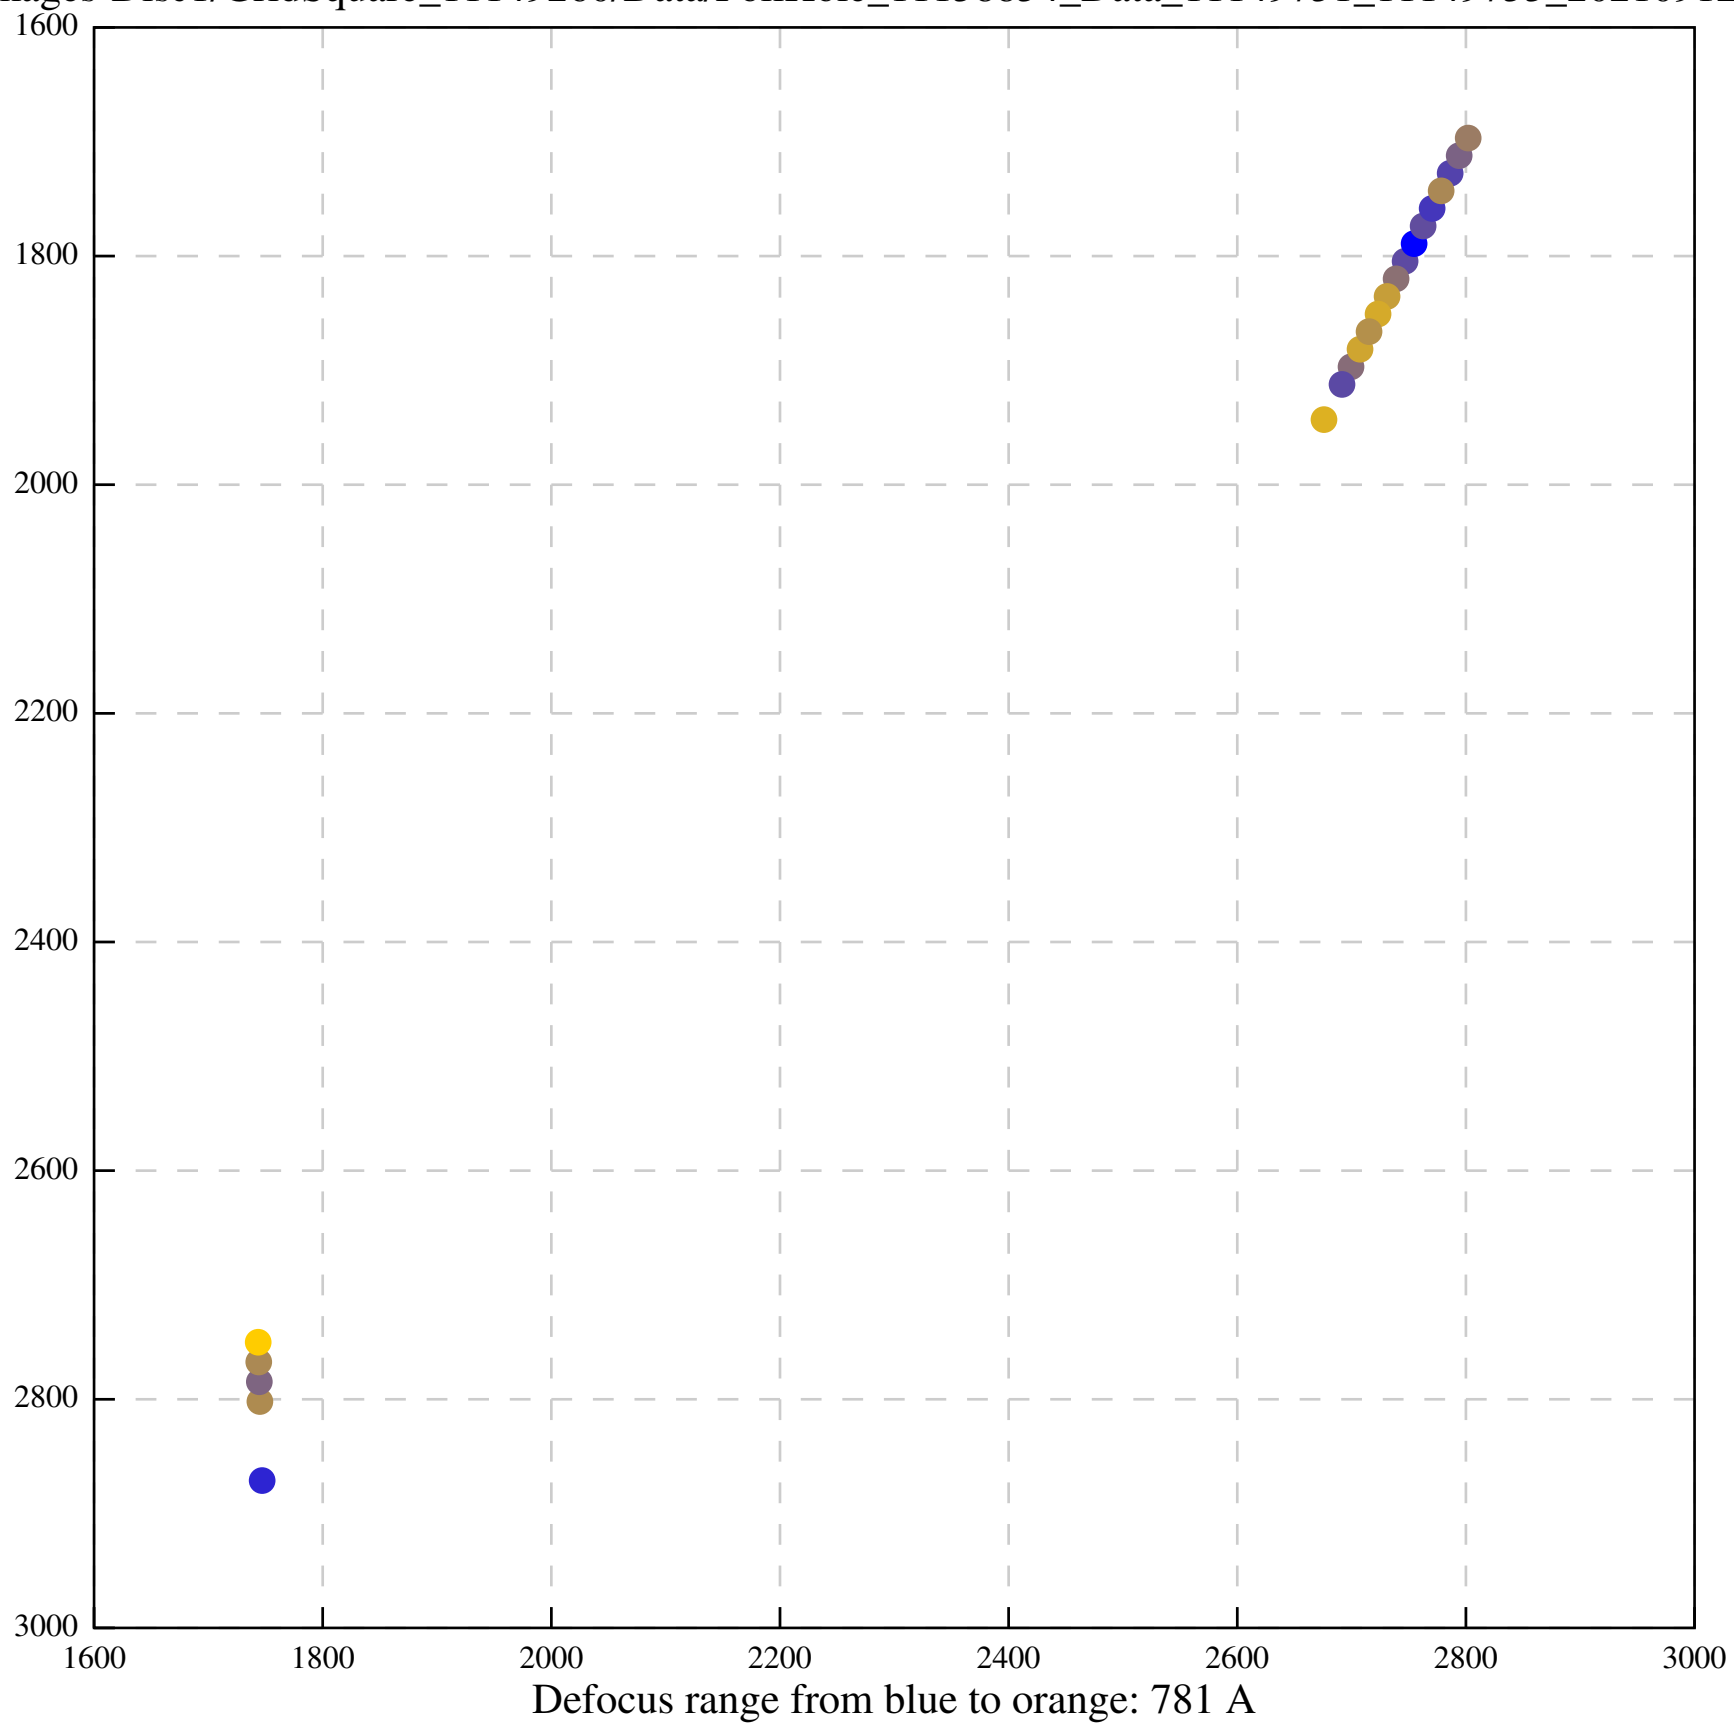

Defocus range from blue to orange: 48 A

Defocus range from blue to orange: 16 A

Defocus range from blue to orange: 0 A

Defocus range from blue to orange: 0 A

Defocus range from blue to orange: 706 A

Defocus range from blue to orange: 463 A