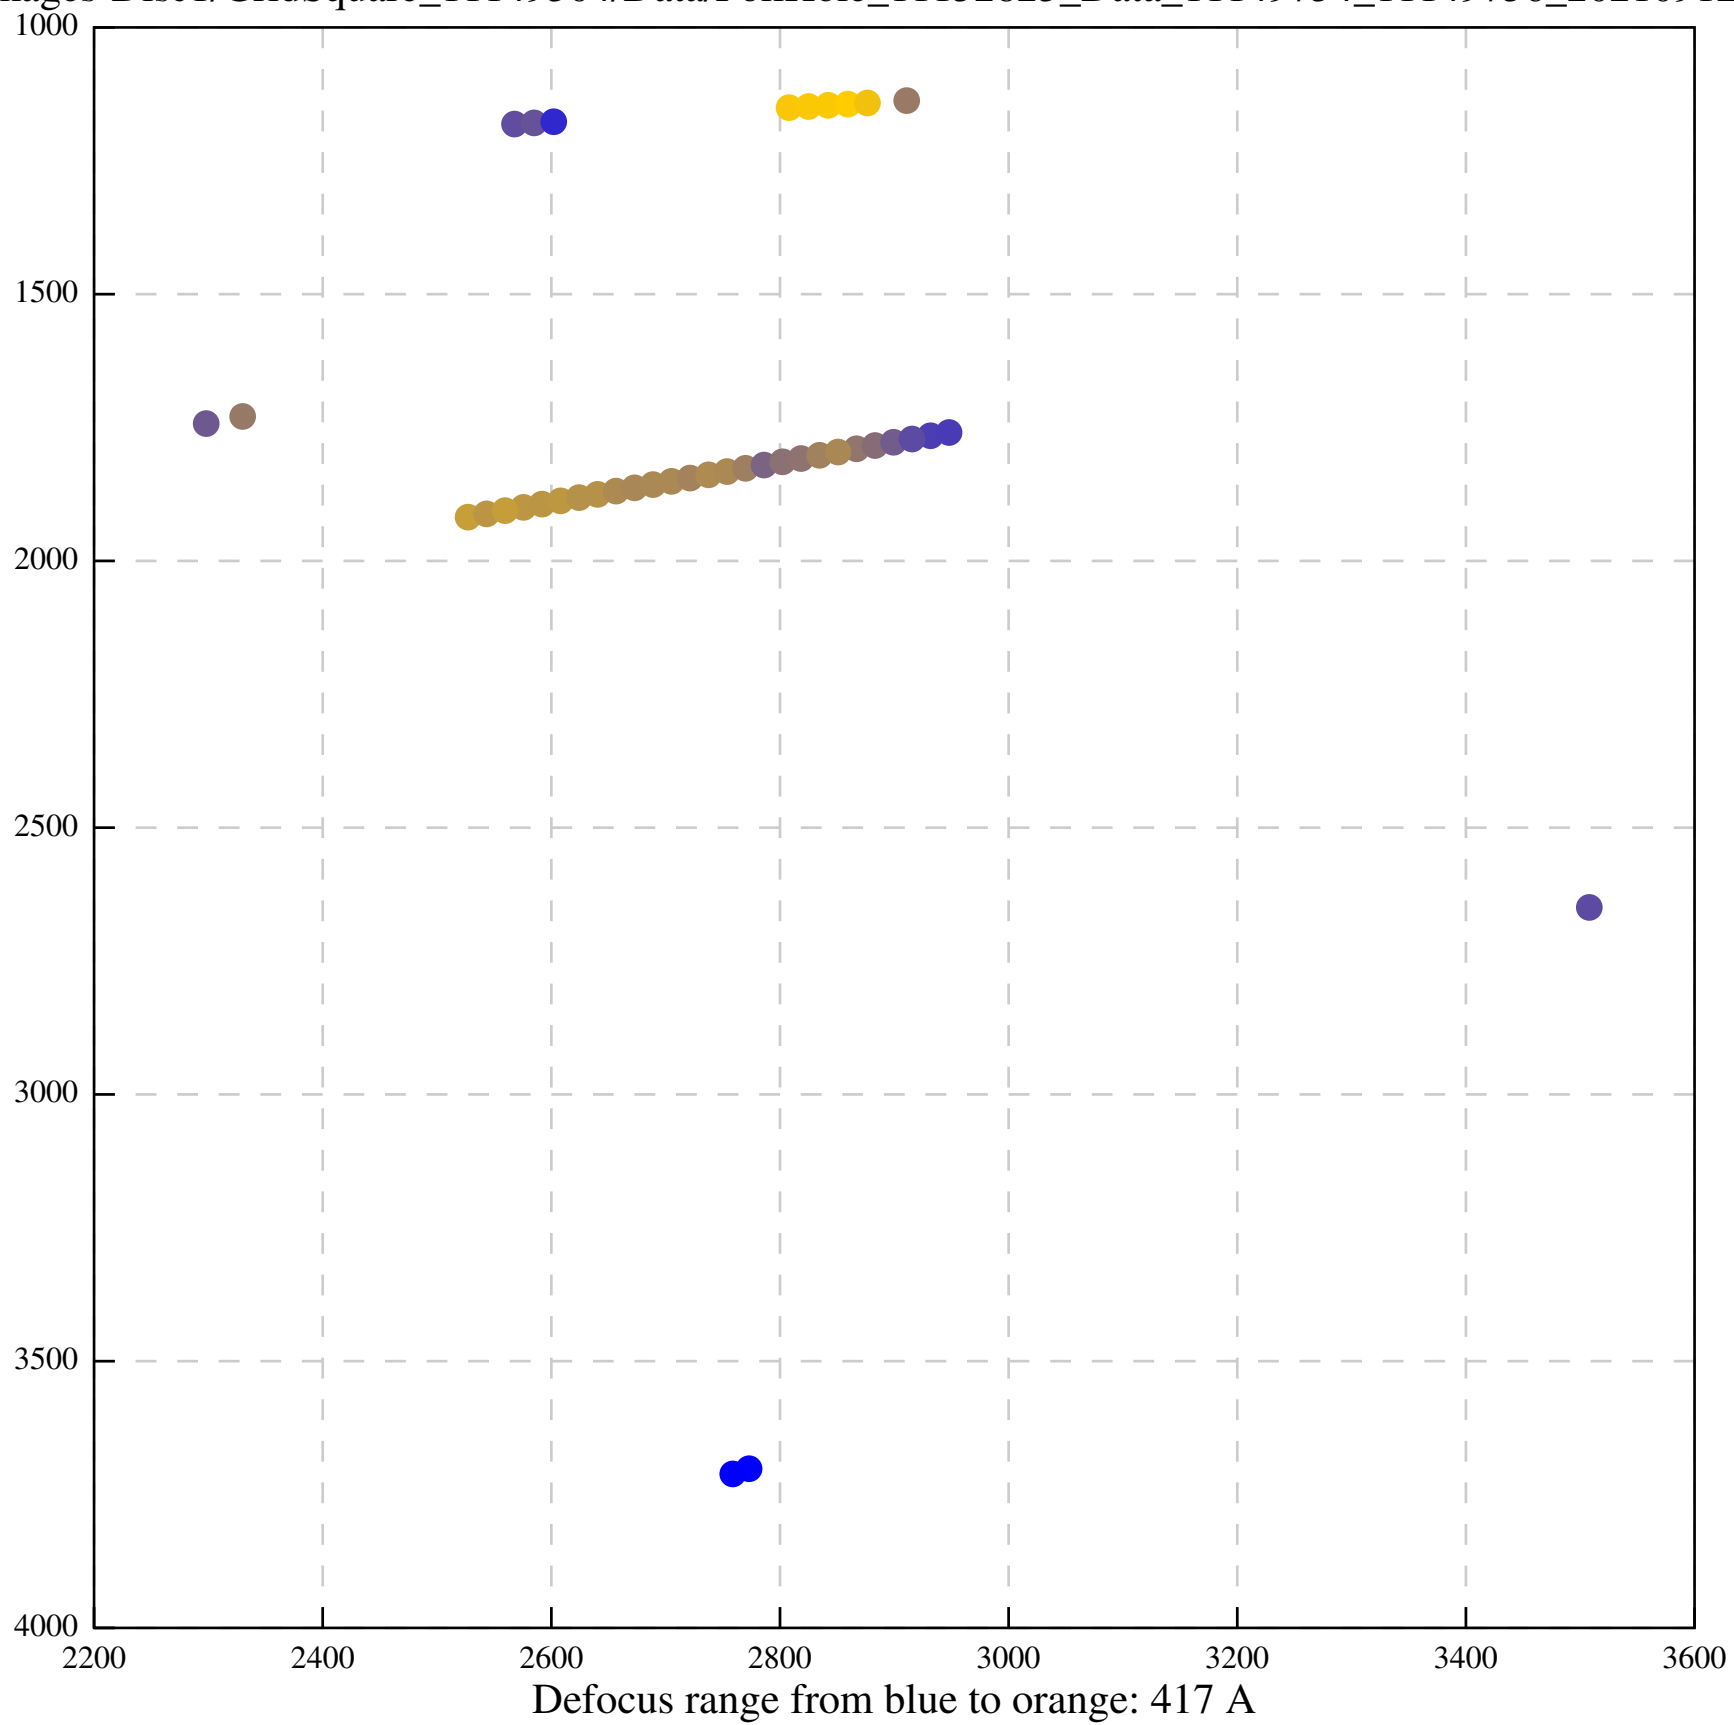

Defocus range from blue to orange: 11 A

Defocus range from blue to orange: 84 A

Defocus range from blue to orange: 0 A

Defocus range from blue to orange: 0 A

Defocus range from blue to orange: 484 A

Defocus range from blue to orange: 271 A