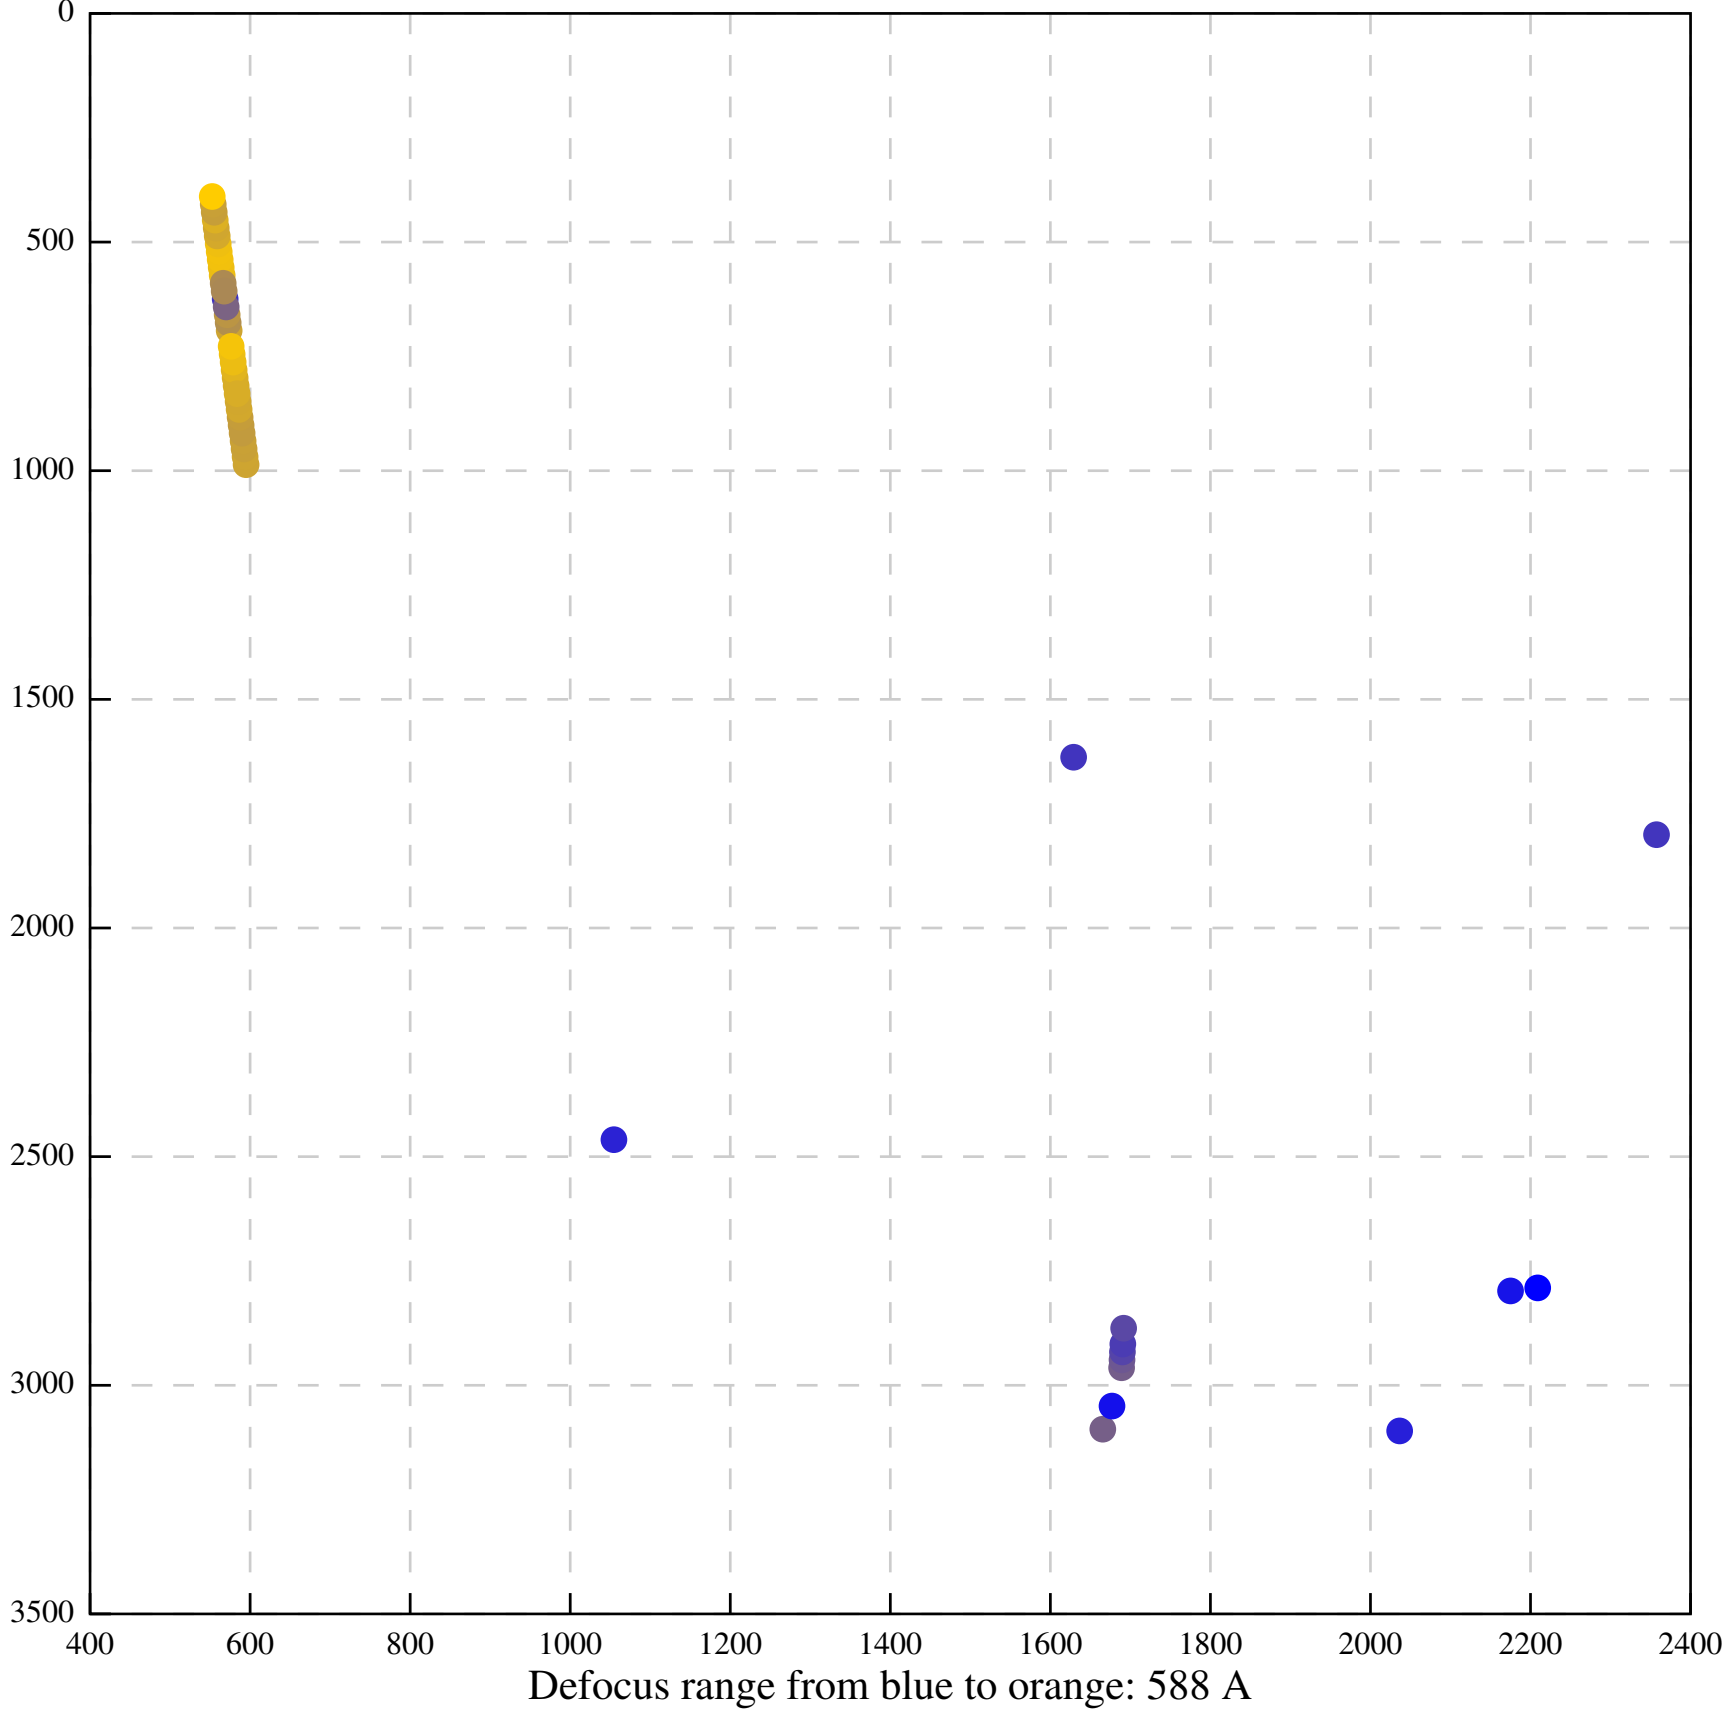

Defocus range from blue to orange: 1147 A

Defocus range from blue to orange: 638 A

Defocus range from blue to orange: 0 A

Defocus range from blue to orange: 679 A

Defocus range from blue to orange: 10 A

Defocus range from blue to orange: 0 A