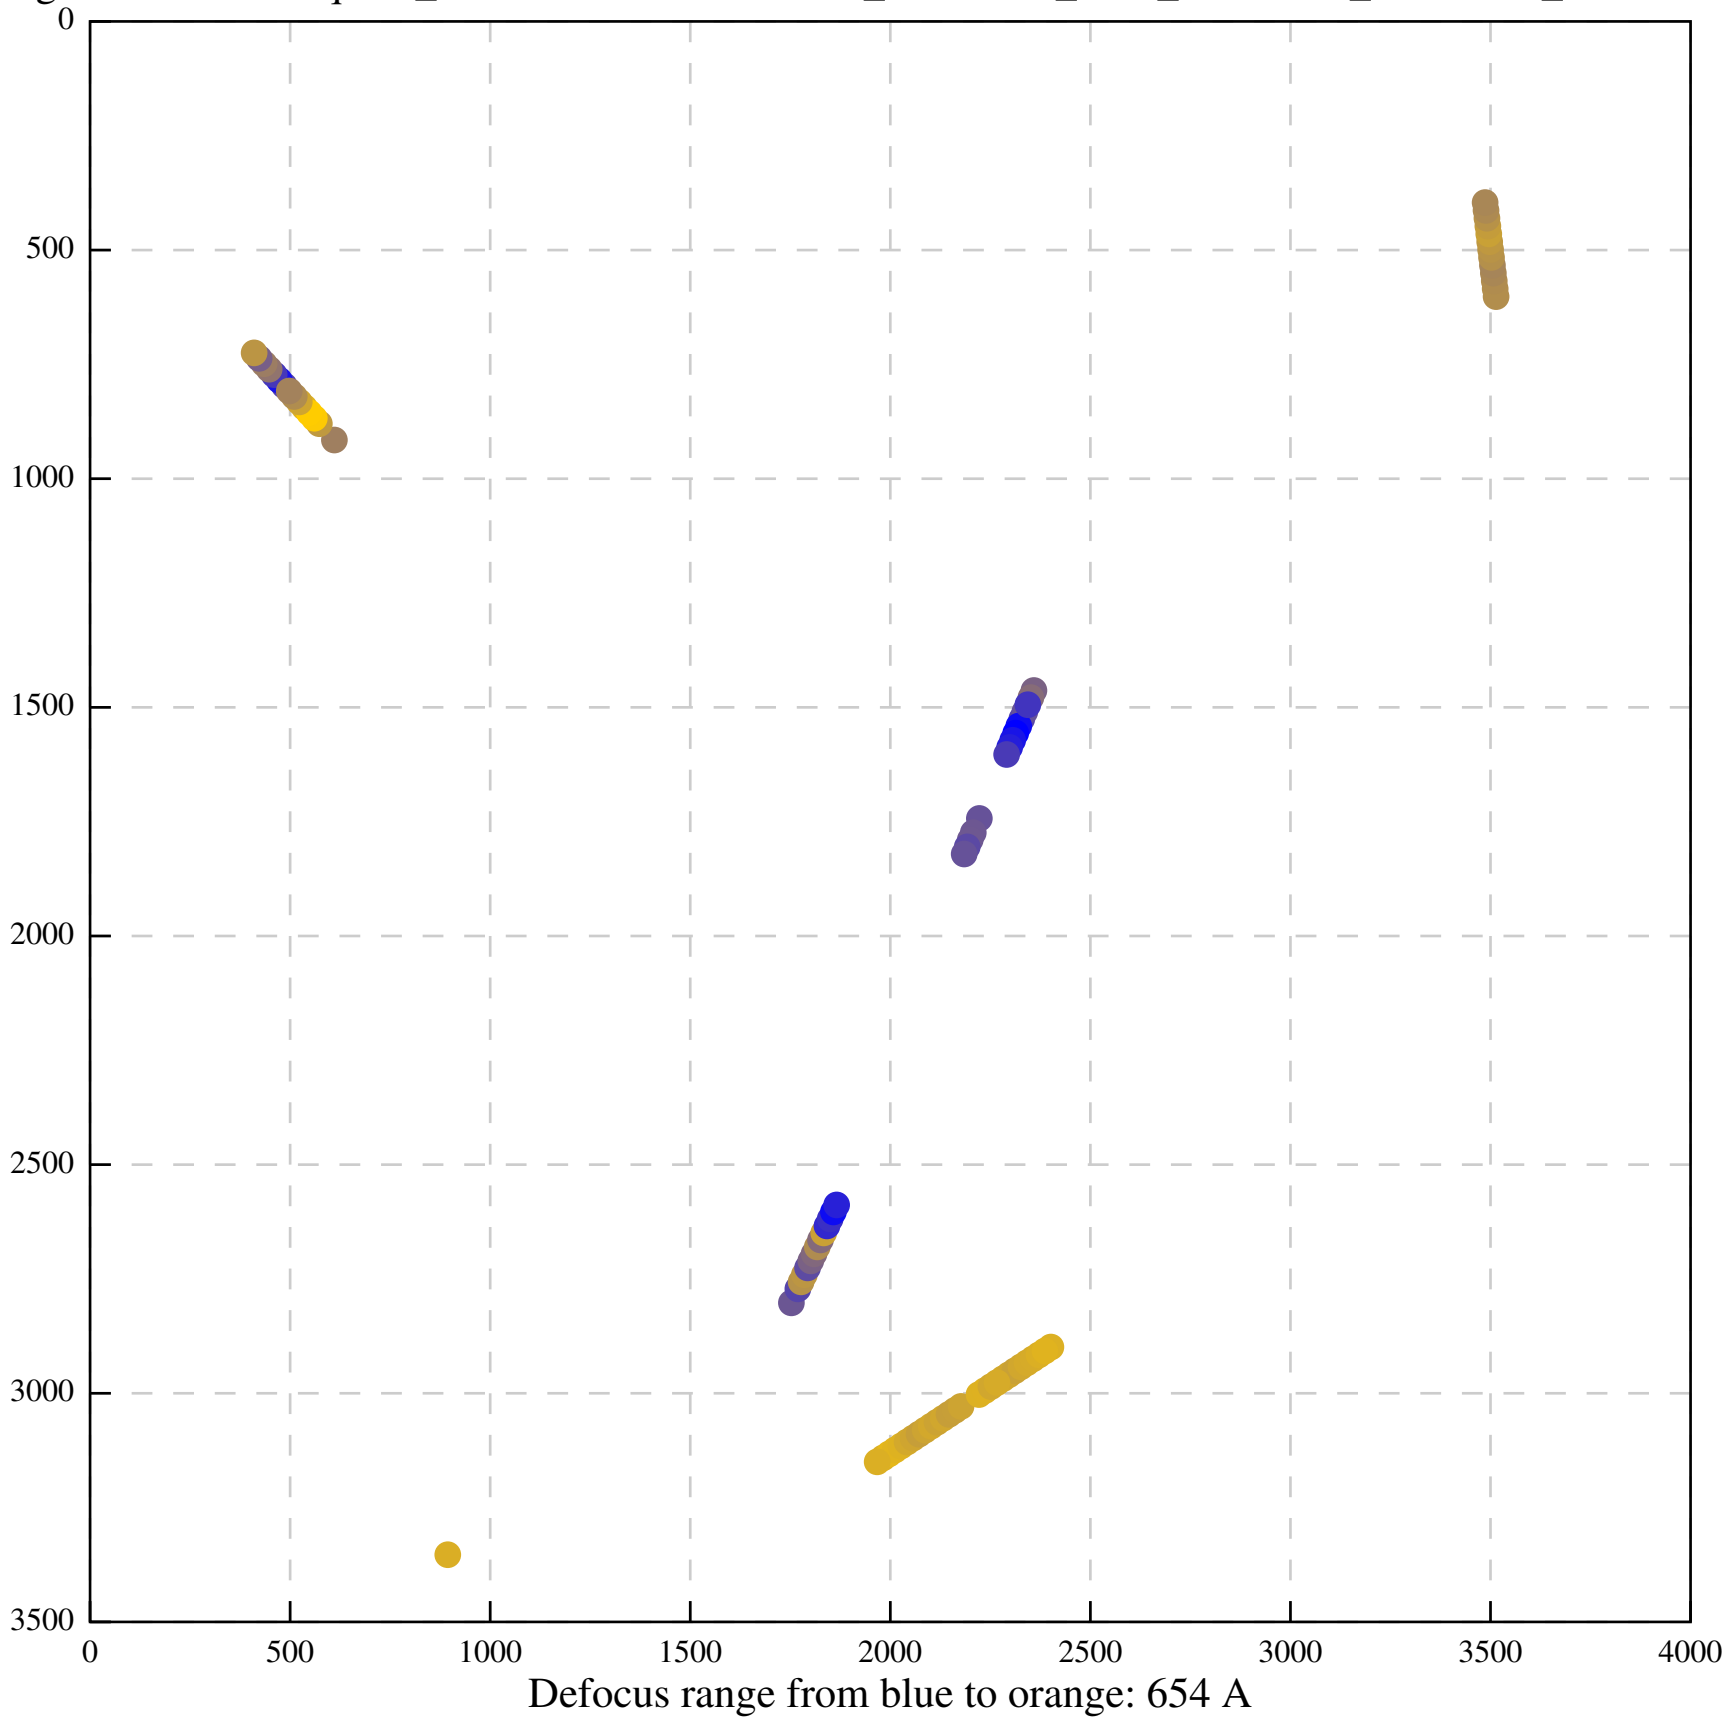

Defocus range from blue to orange: 1107 A

Defocus range from blue to orange: 672 A

Defocus range from blue to orange: 455 A

Defocus range from blue to orange: 261 A

Defocus range from blue to orange: 1022 A