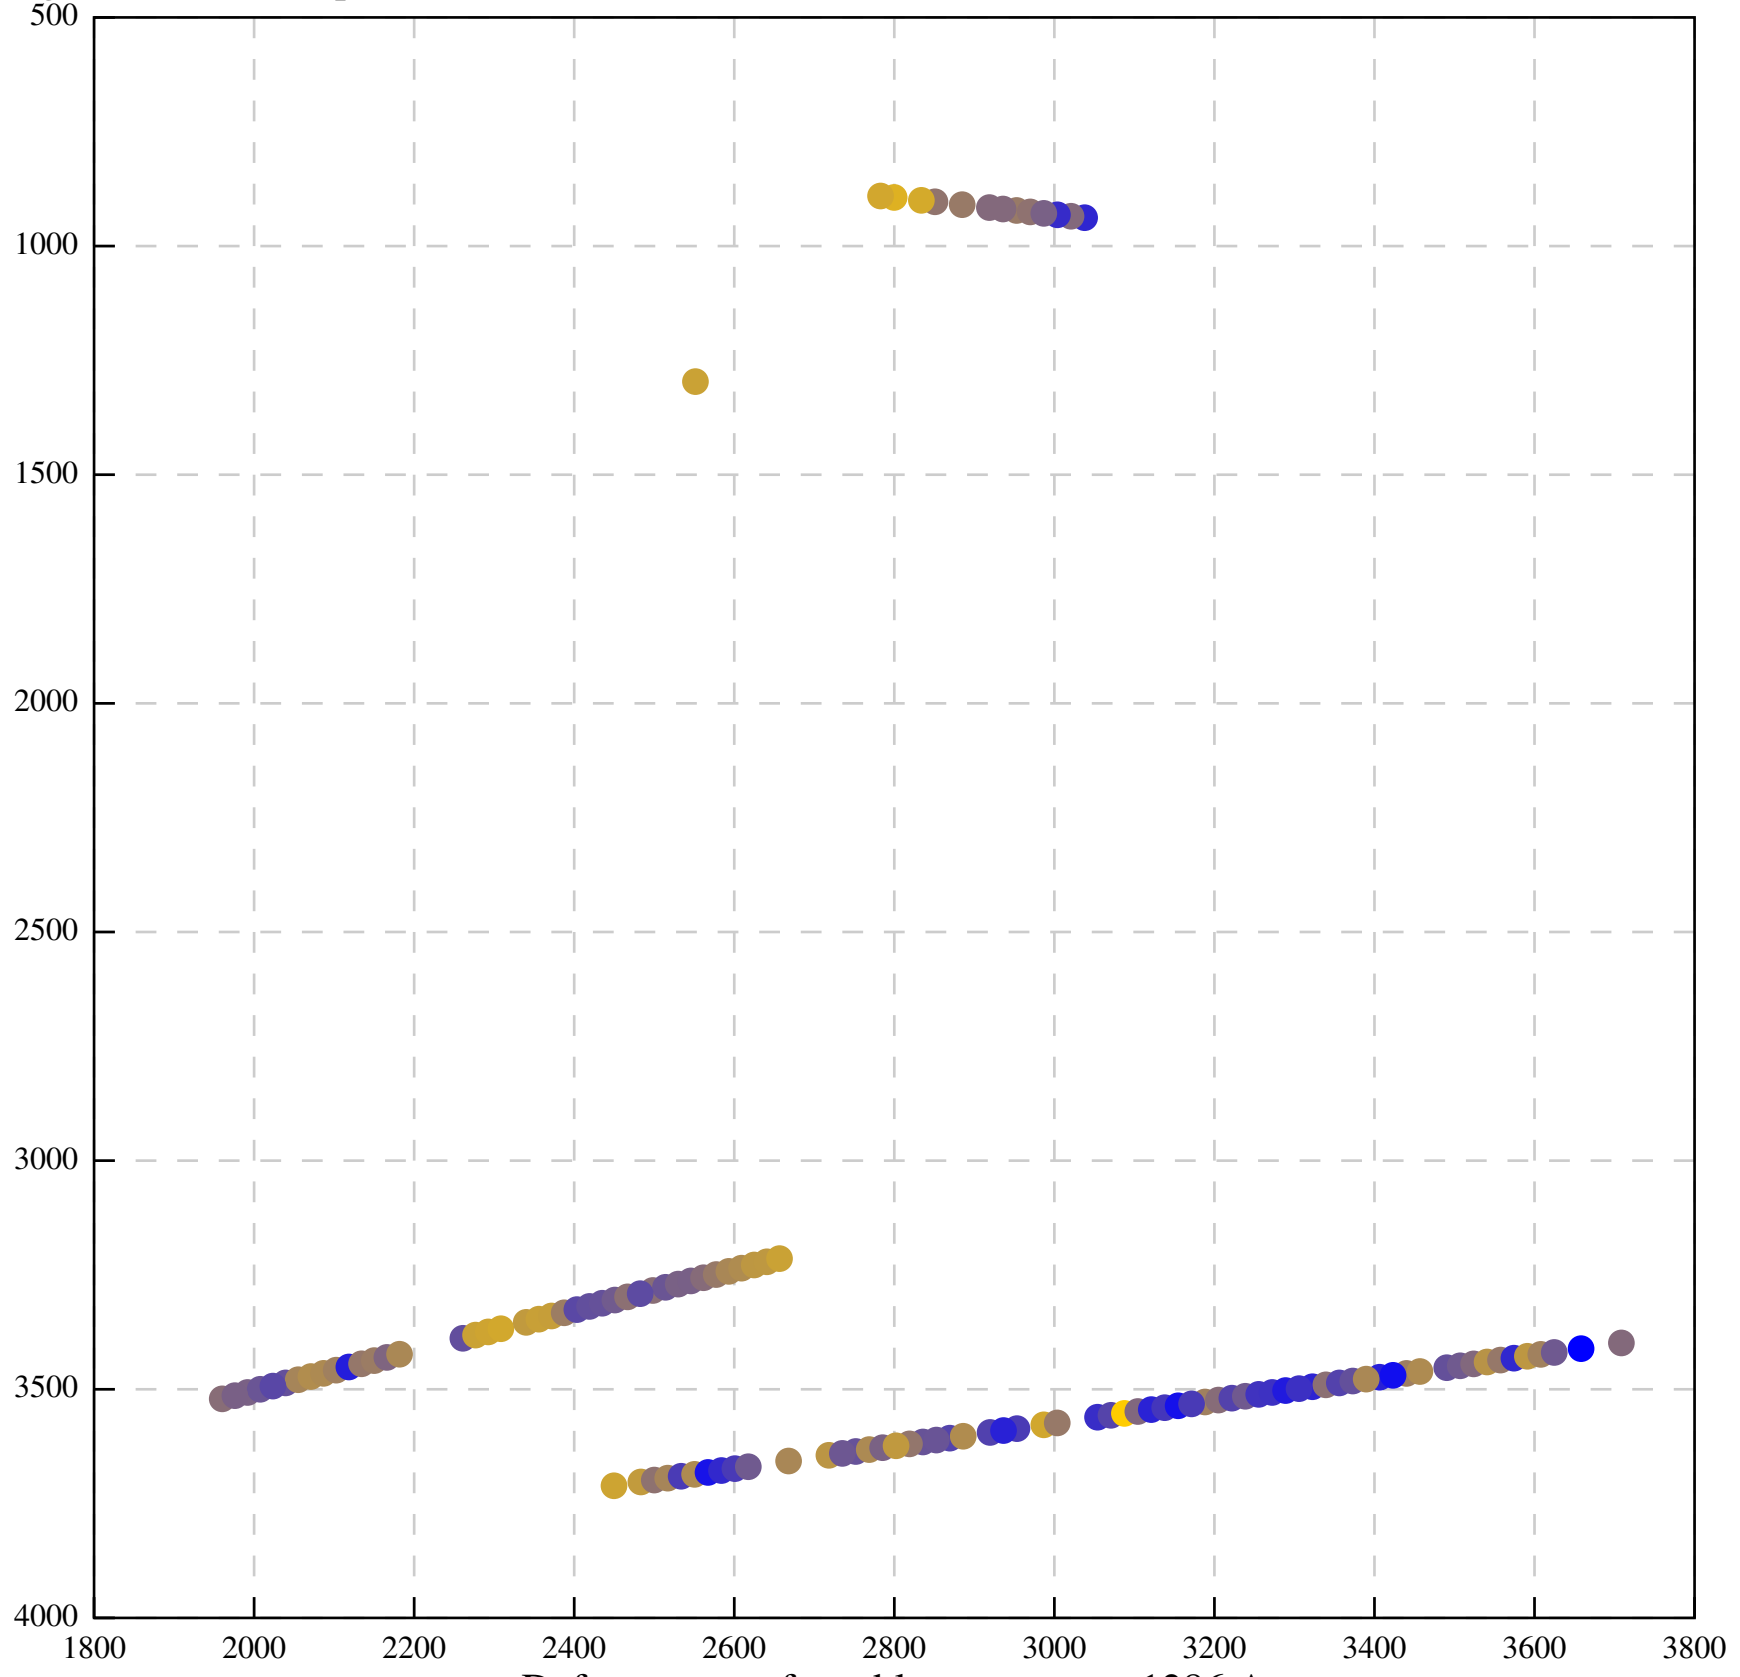

Defocus range from blue to orange: 542 A

Defocus range from blue to orange: 1001 A

Defocus range from blue to orange: 424 A

Defocus range from blue to orange: 347 A

Defocus range from blue to orange: 0 A

Defocus range from blue to orange: 1450 A