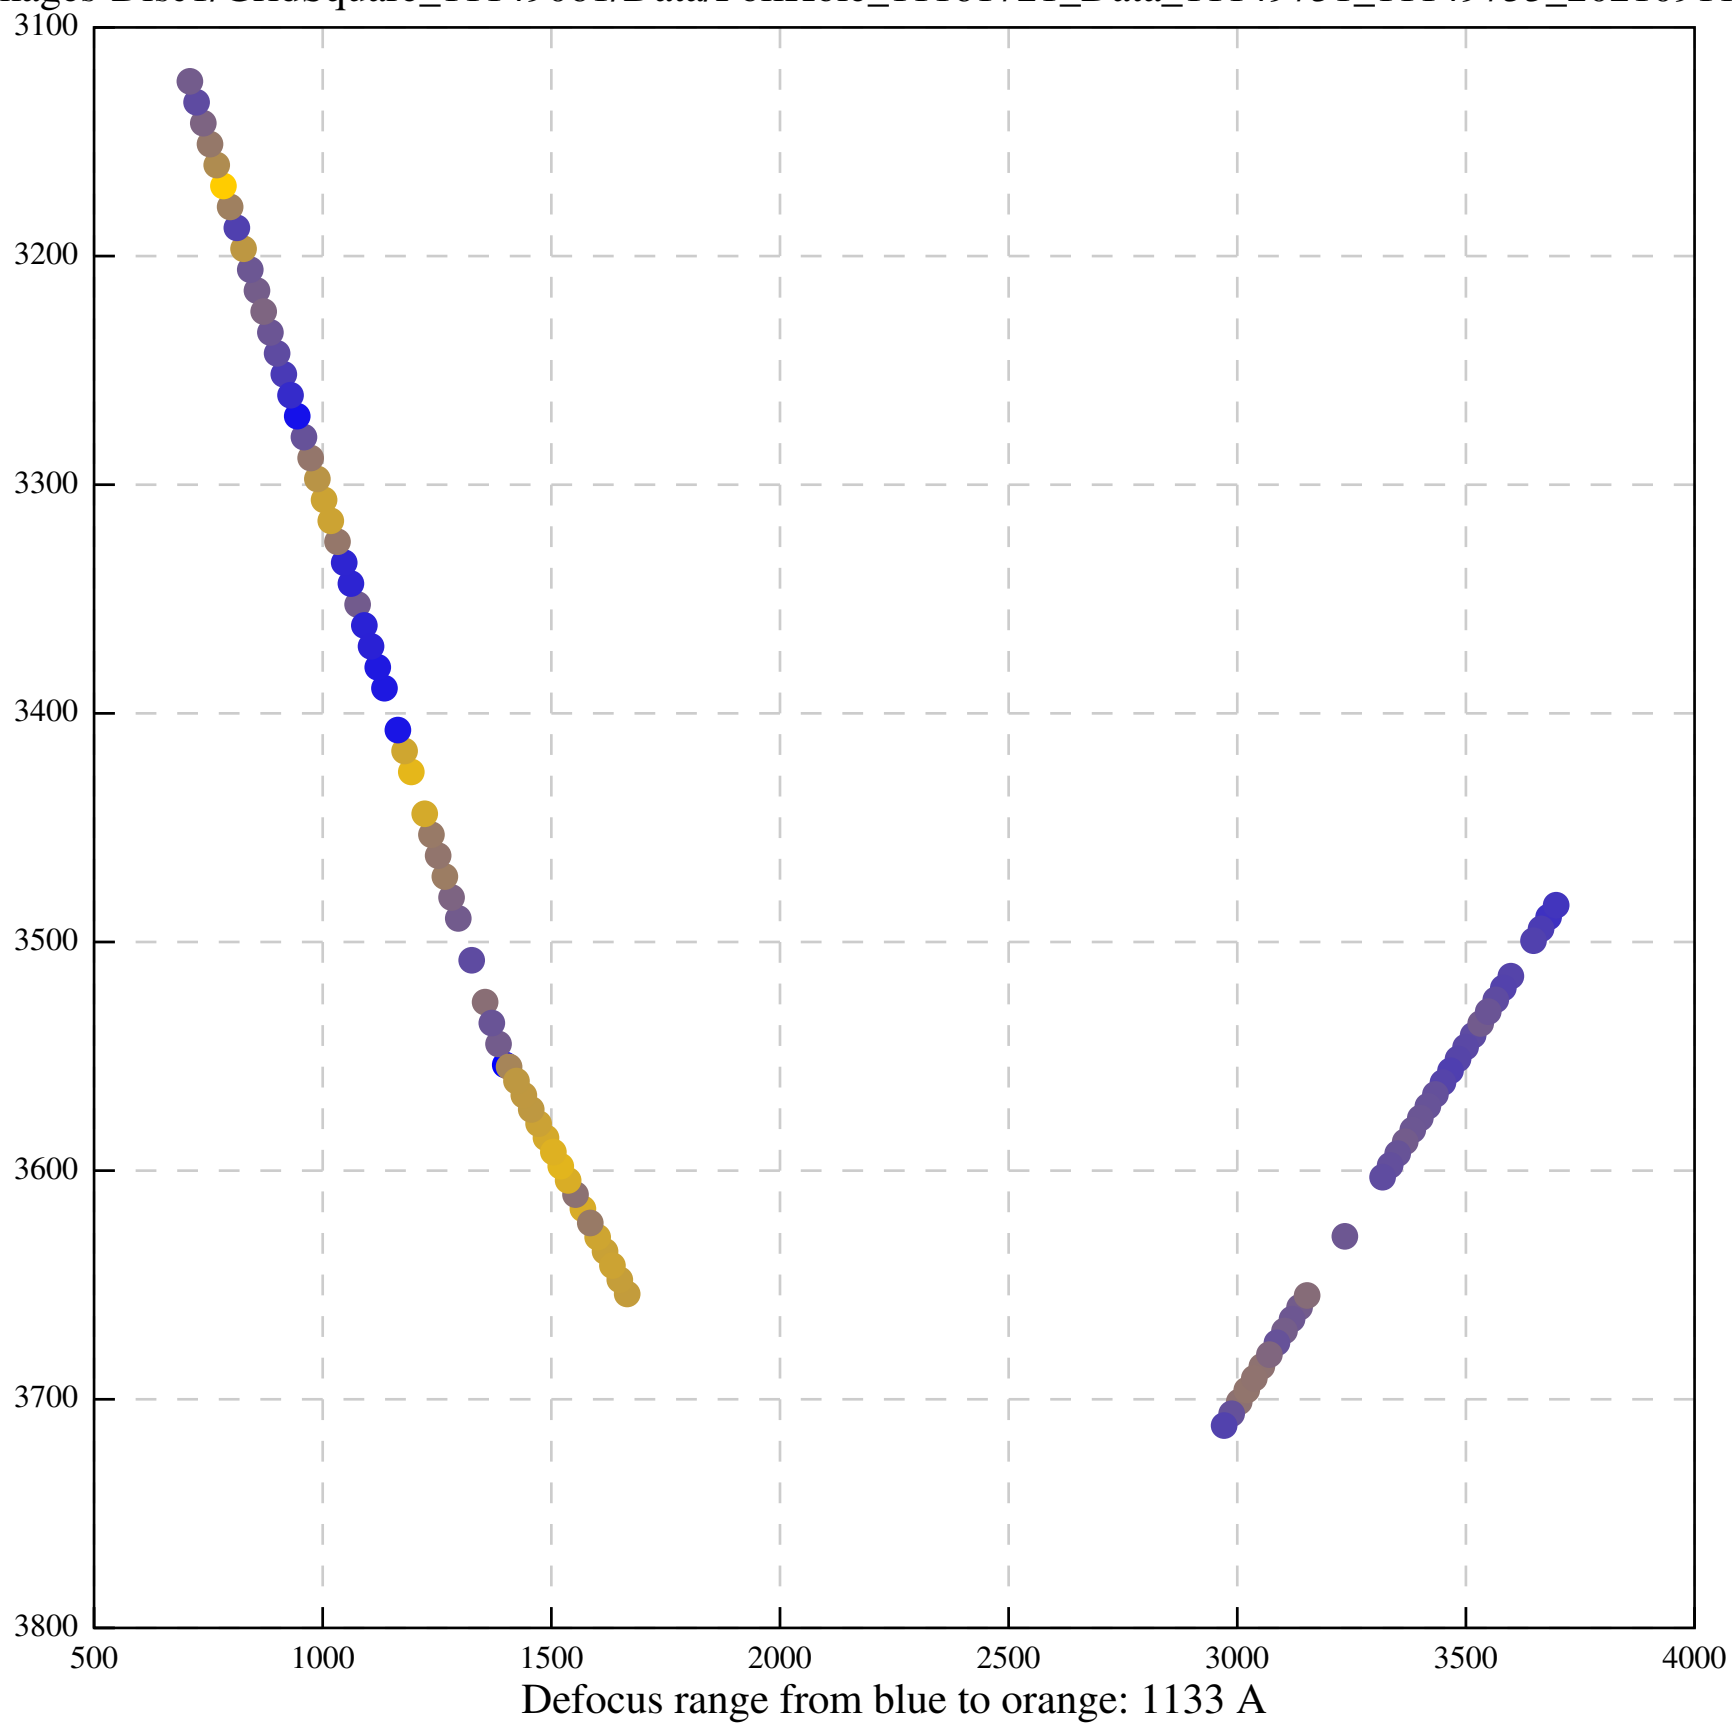

Defocus range from blue to orange: 542 A

Defocus range from blue to orange: 1001 A

Defocus range from blue to orange: 424 A

Defocus range from blue to orange: 347 A

Defocus range from blue to orange: 0 A

Defocus range from blue to orange: 1450 A