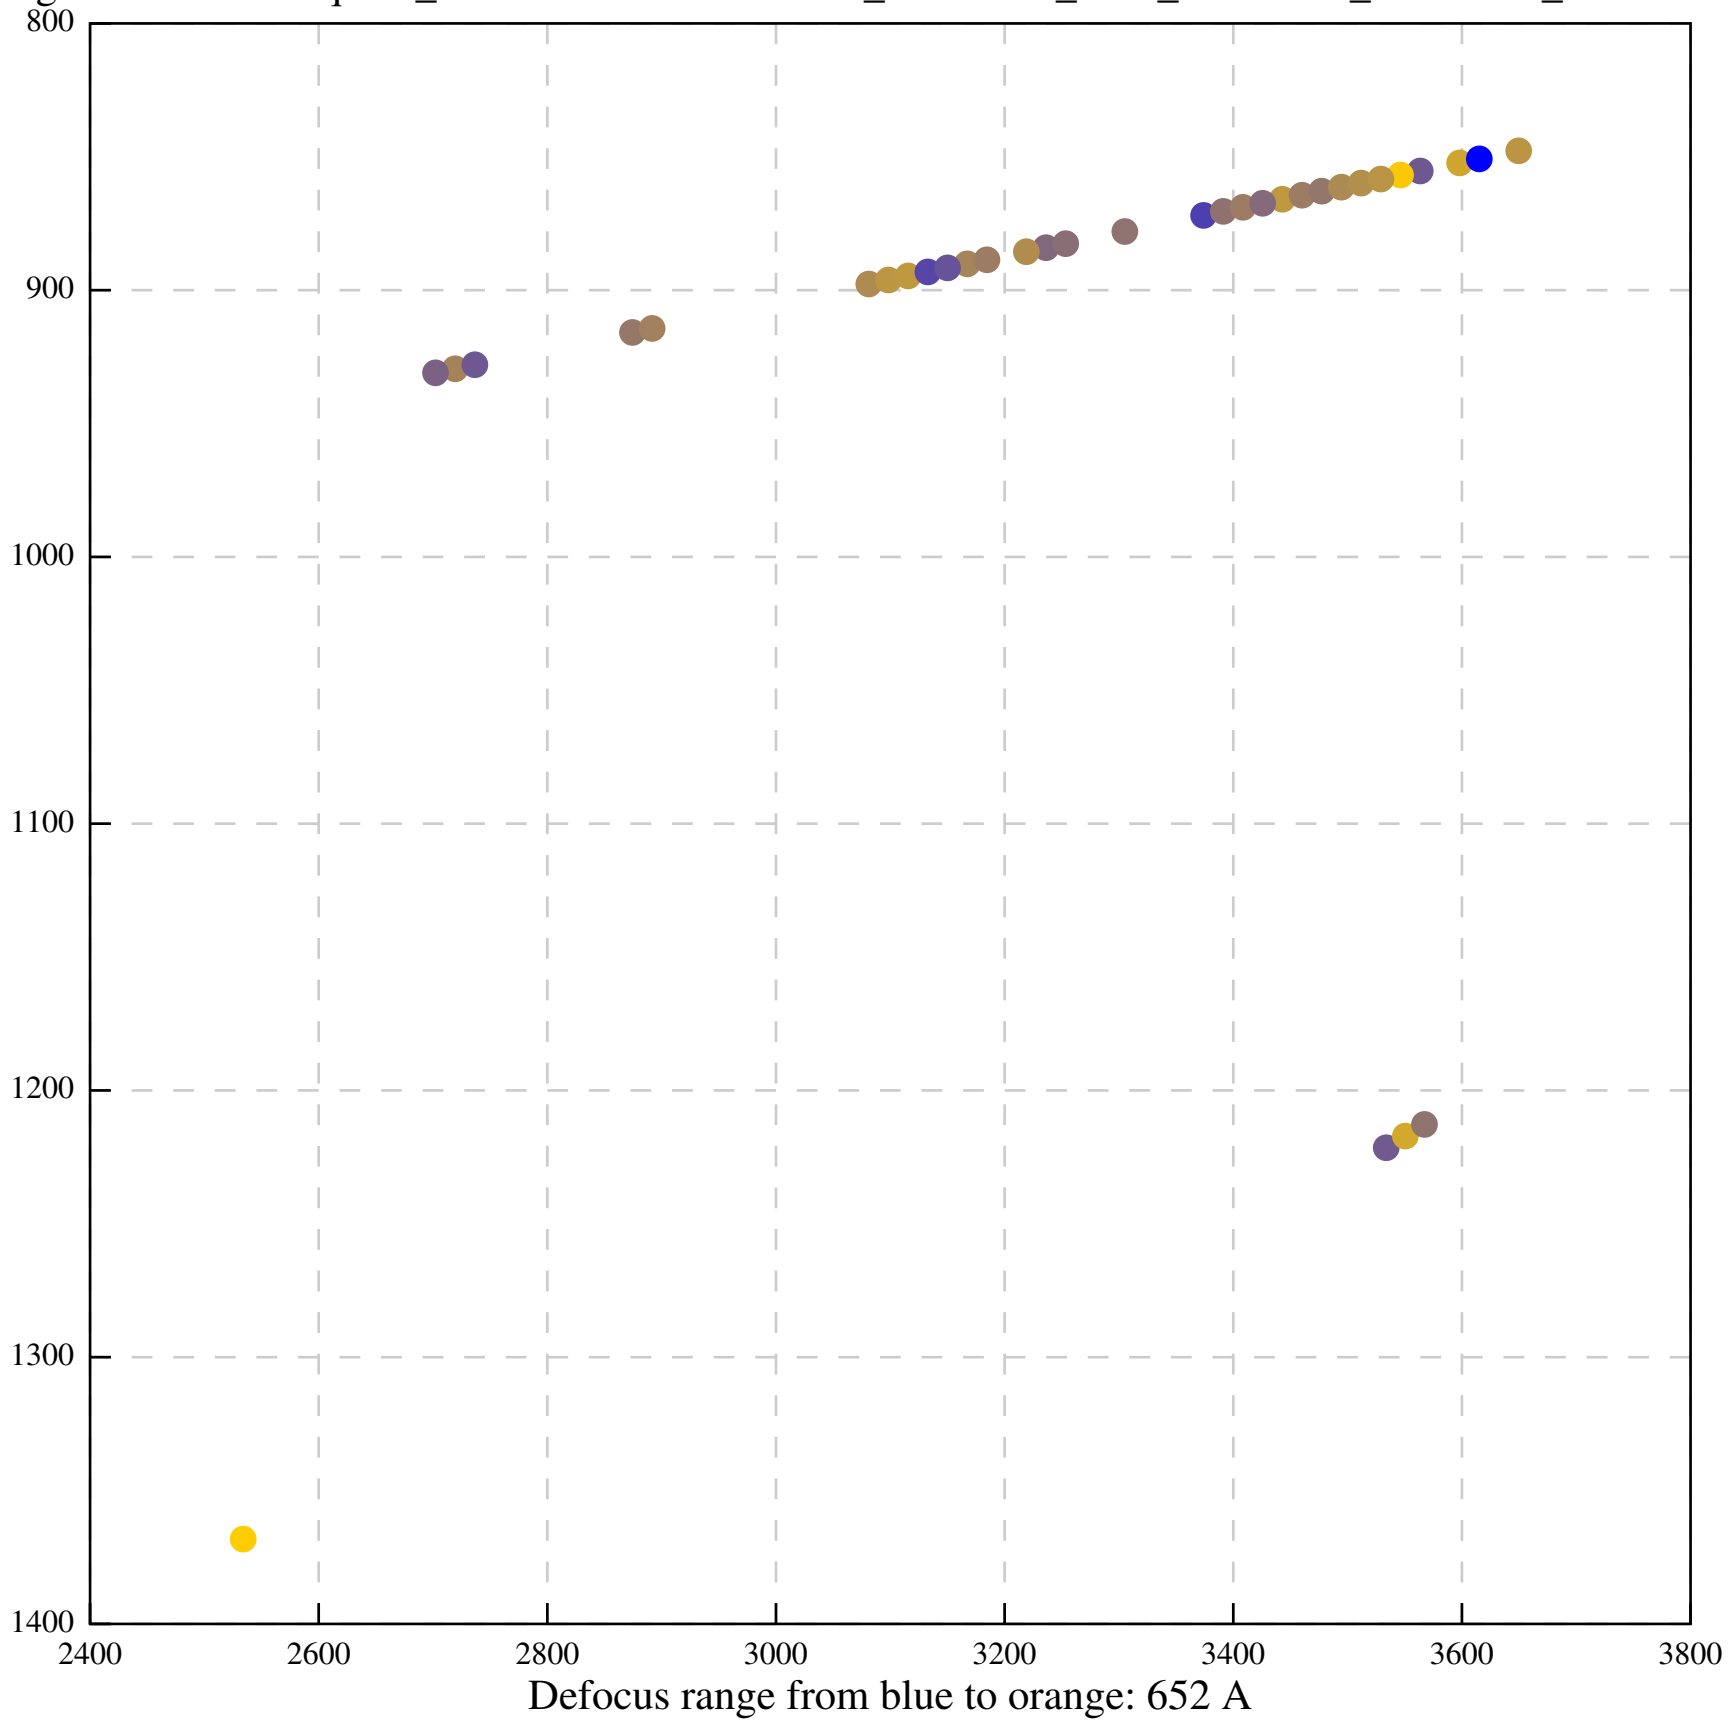

Defocus range from blue to orange: 785 A

Defocus range from blue to orange: 982 A

Defocus range from blue to orange: 9 A

Defocus range from blue to orange: 0 A

Defocus range from blue to orange: 0 A

Defocus range from blue to orange: 763 A