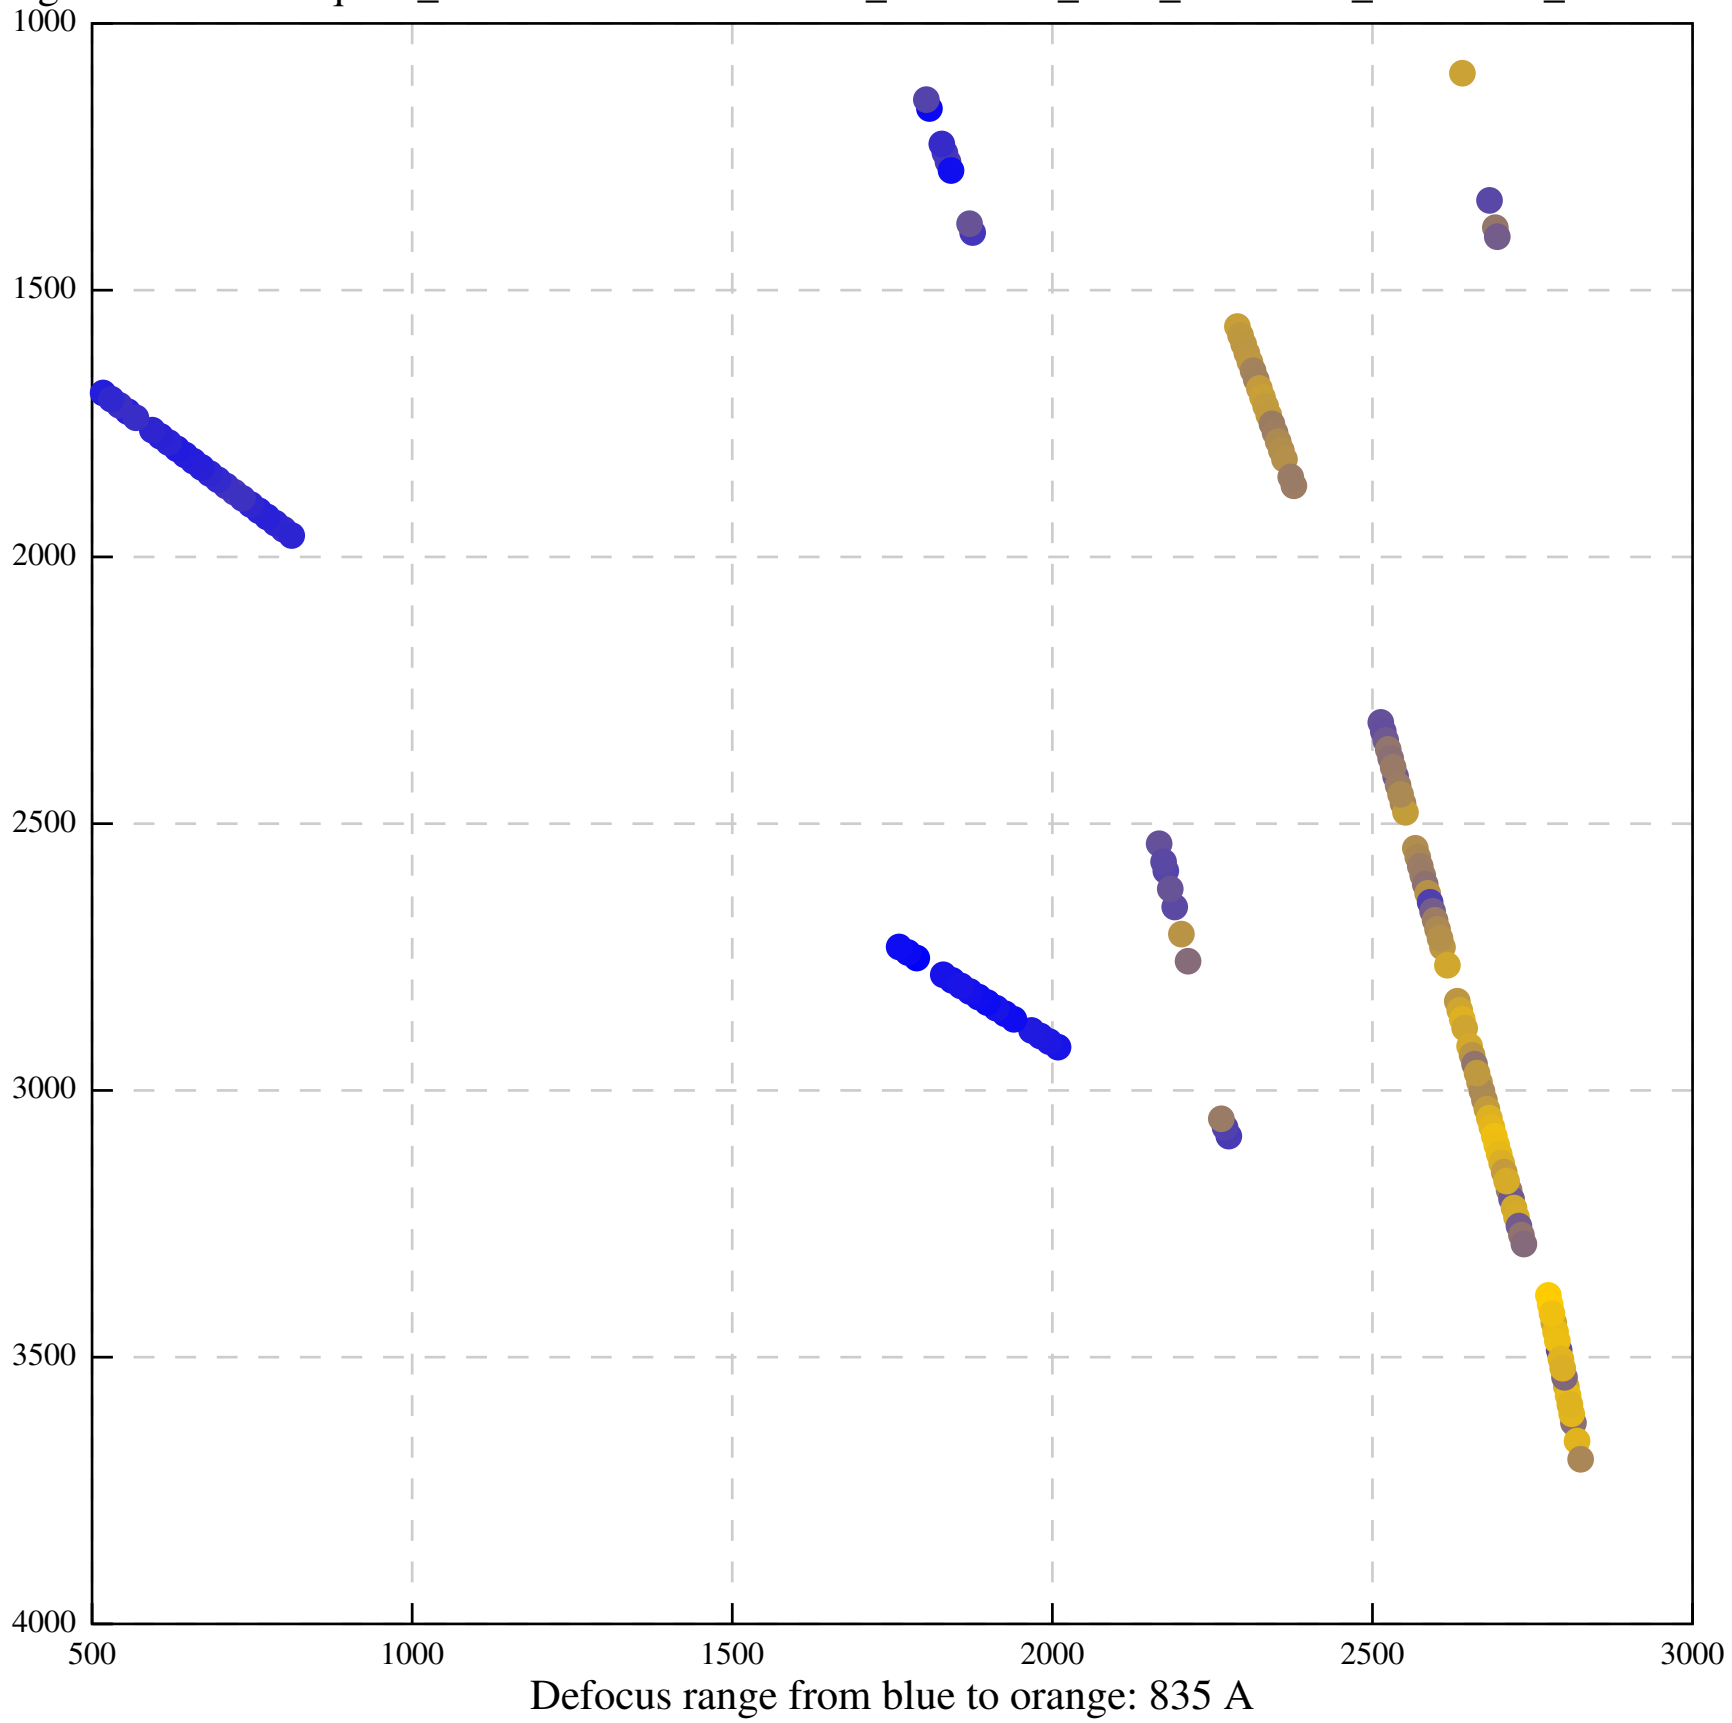

Defocus range from blue to orange: 0 A

Defocus range from blue to orange: 959 A

Defocus range from blue to orange: 641 A

Defocus range from blue to orange: 1206 A

Defocus range from blue to orange: 761 A

Defocus range from blue to orange: 1267 A