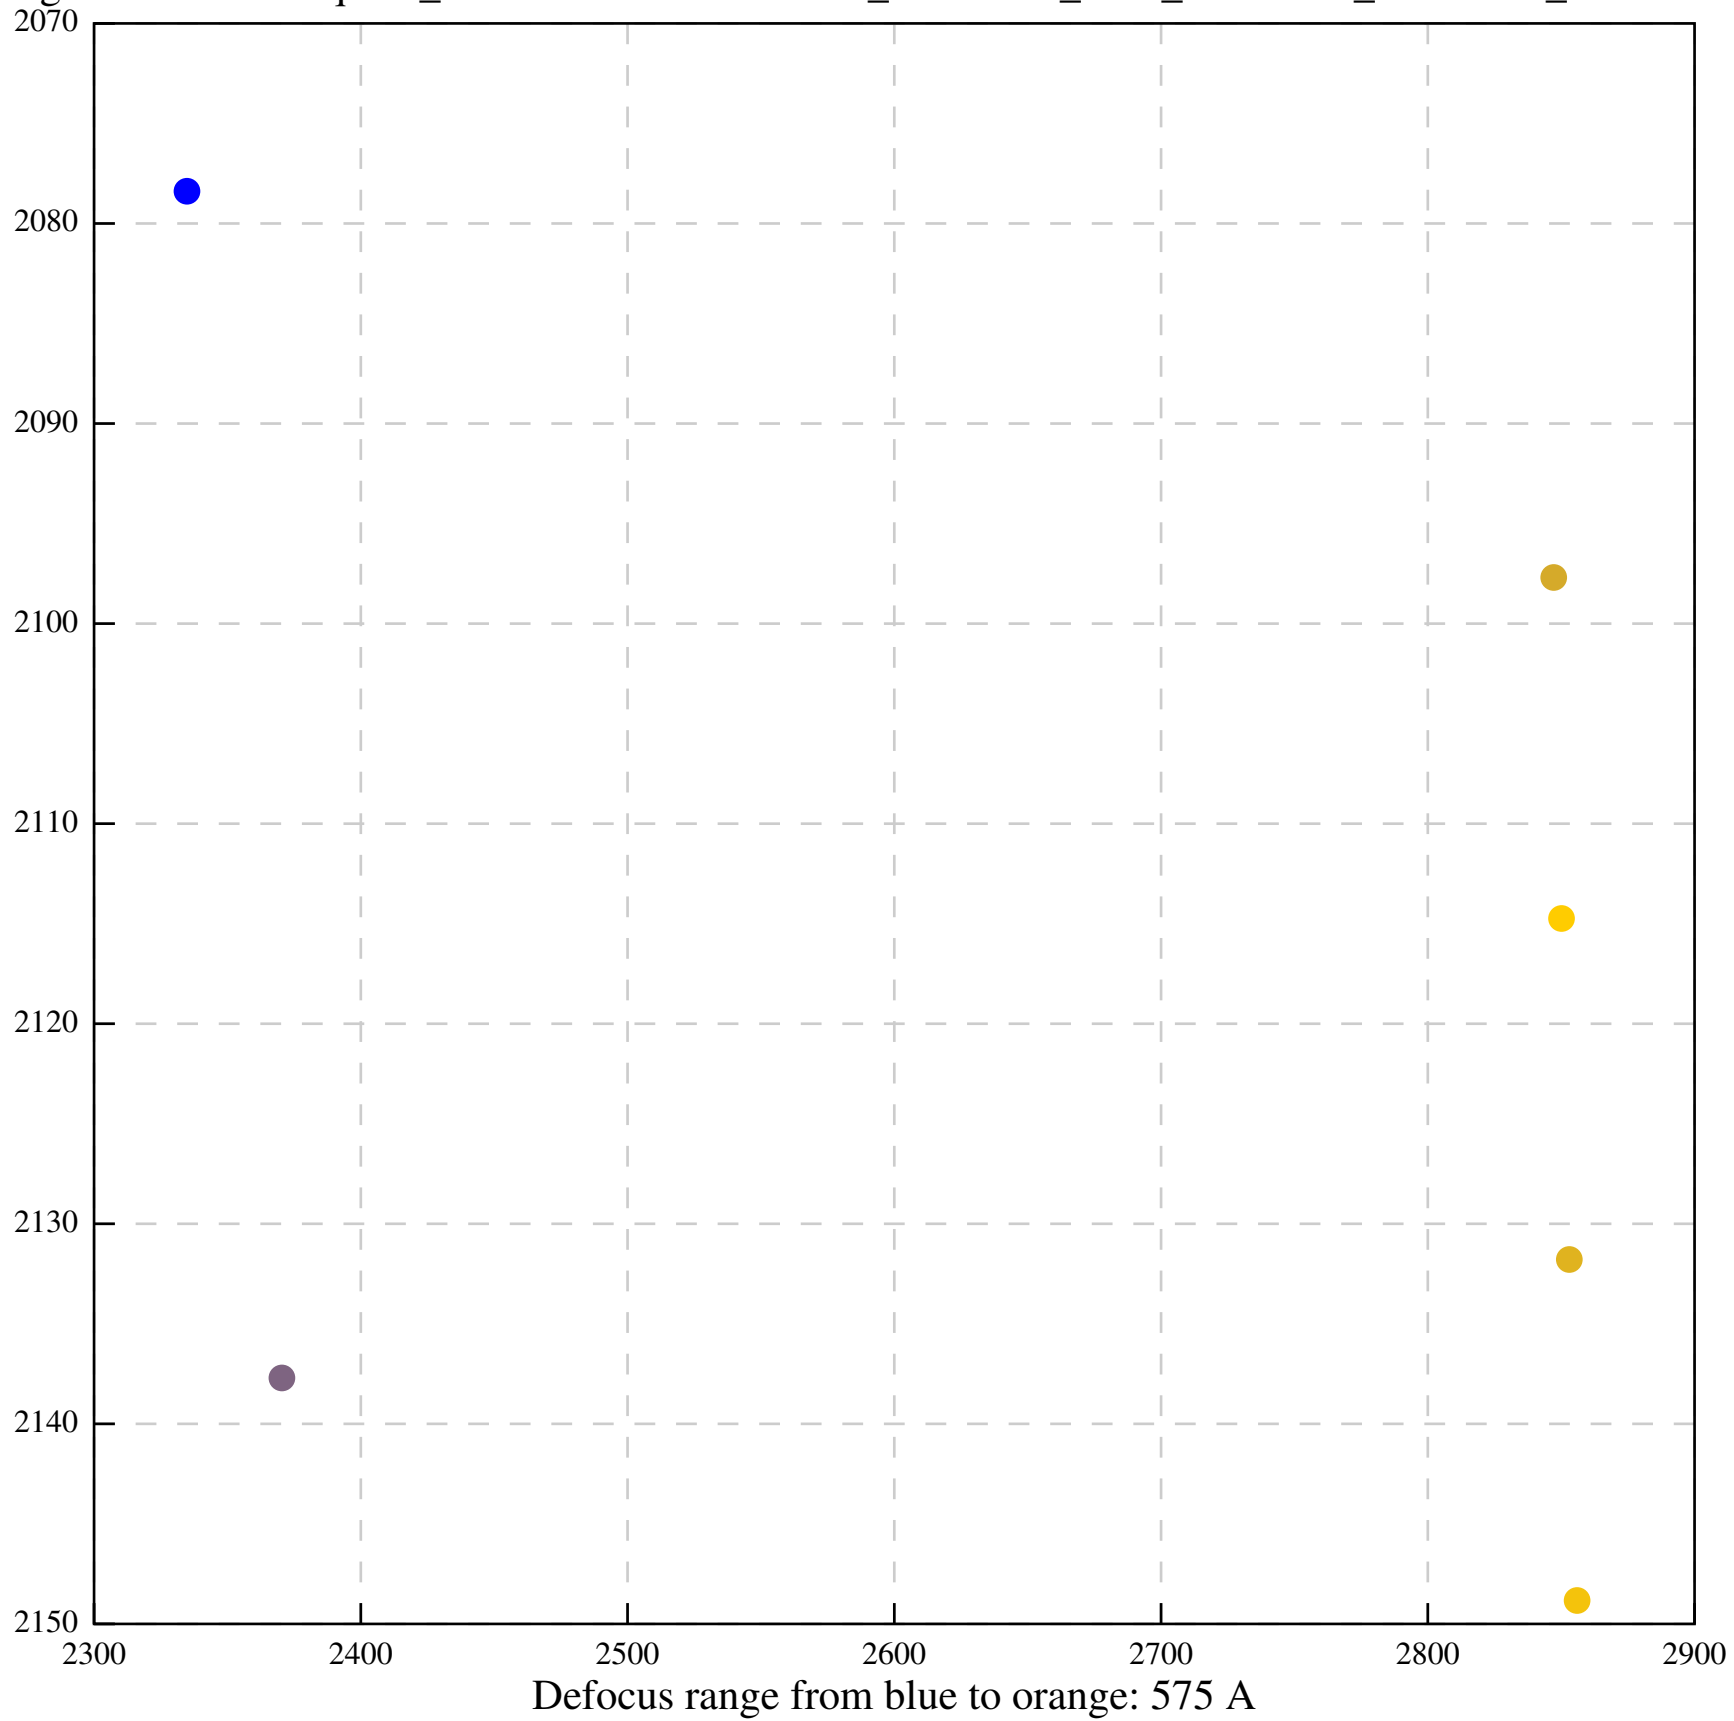

Defocus range from blue to orange: 537 A

Defocus range from blue to orange: 131 A

Defocus range from blue to orange: 115 A

Defocus range from blue to orange: 370 A

Defocus range from blue to orange: 0 A

Defocus range from blue to orange: 41 A