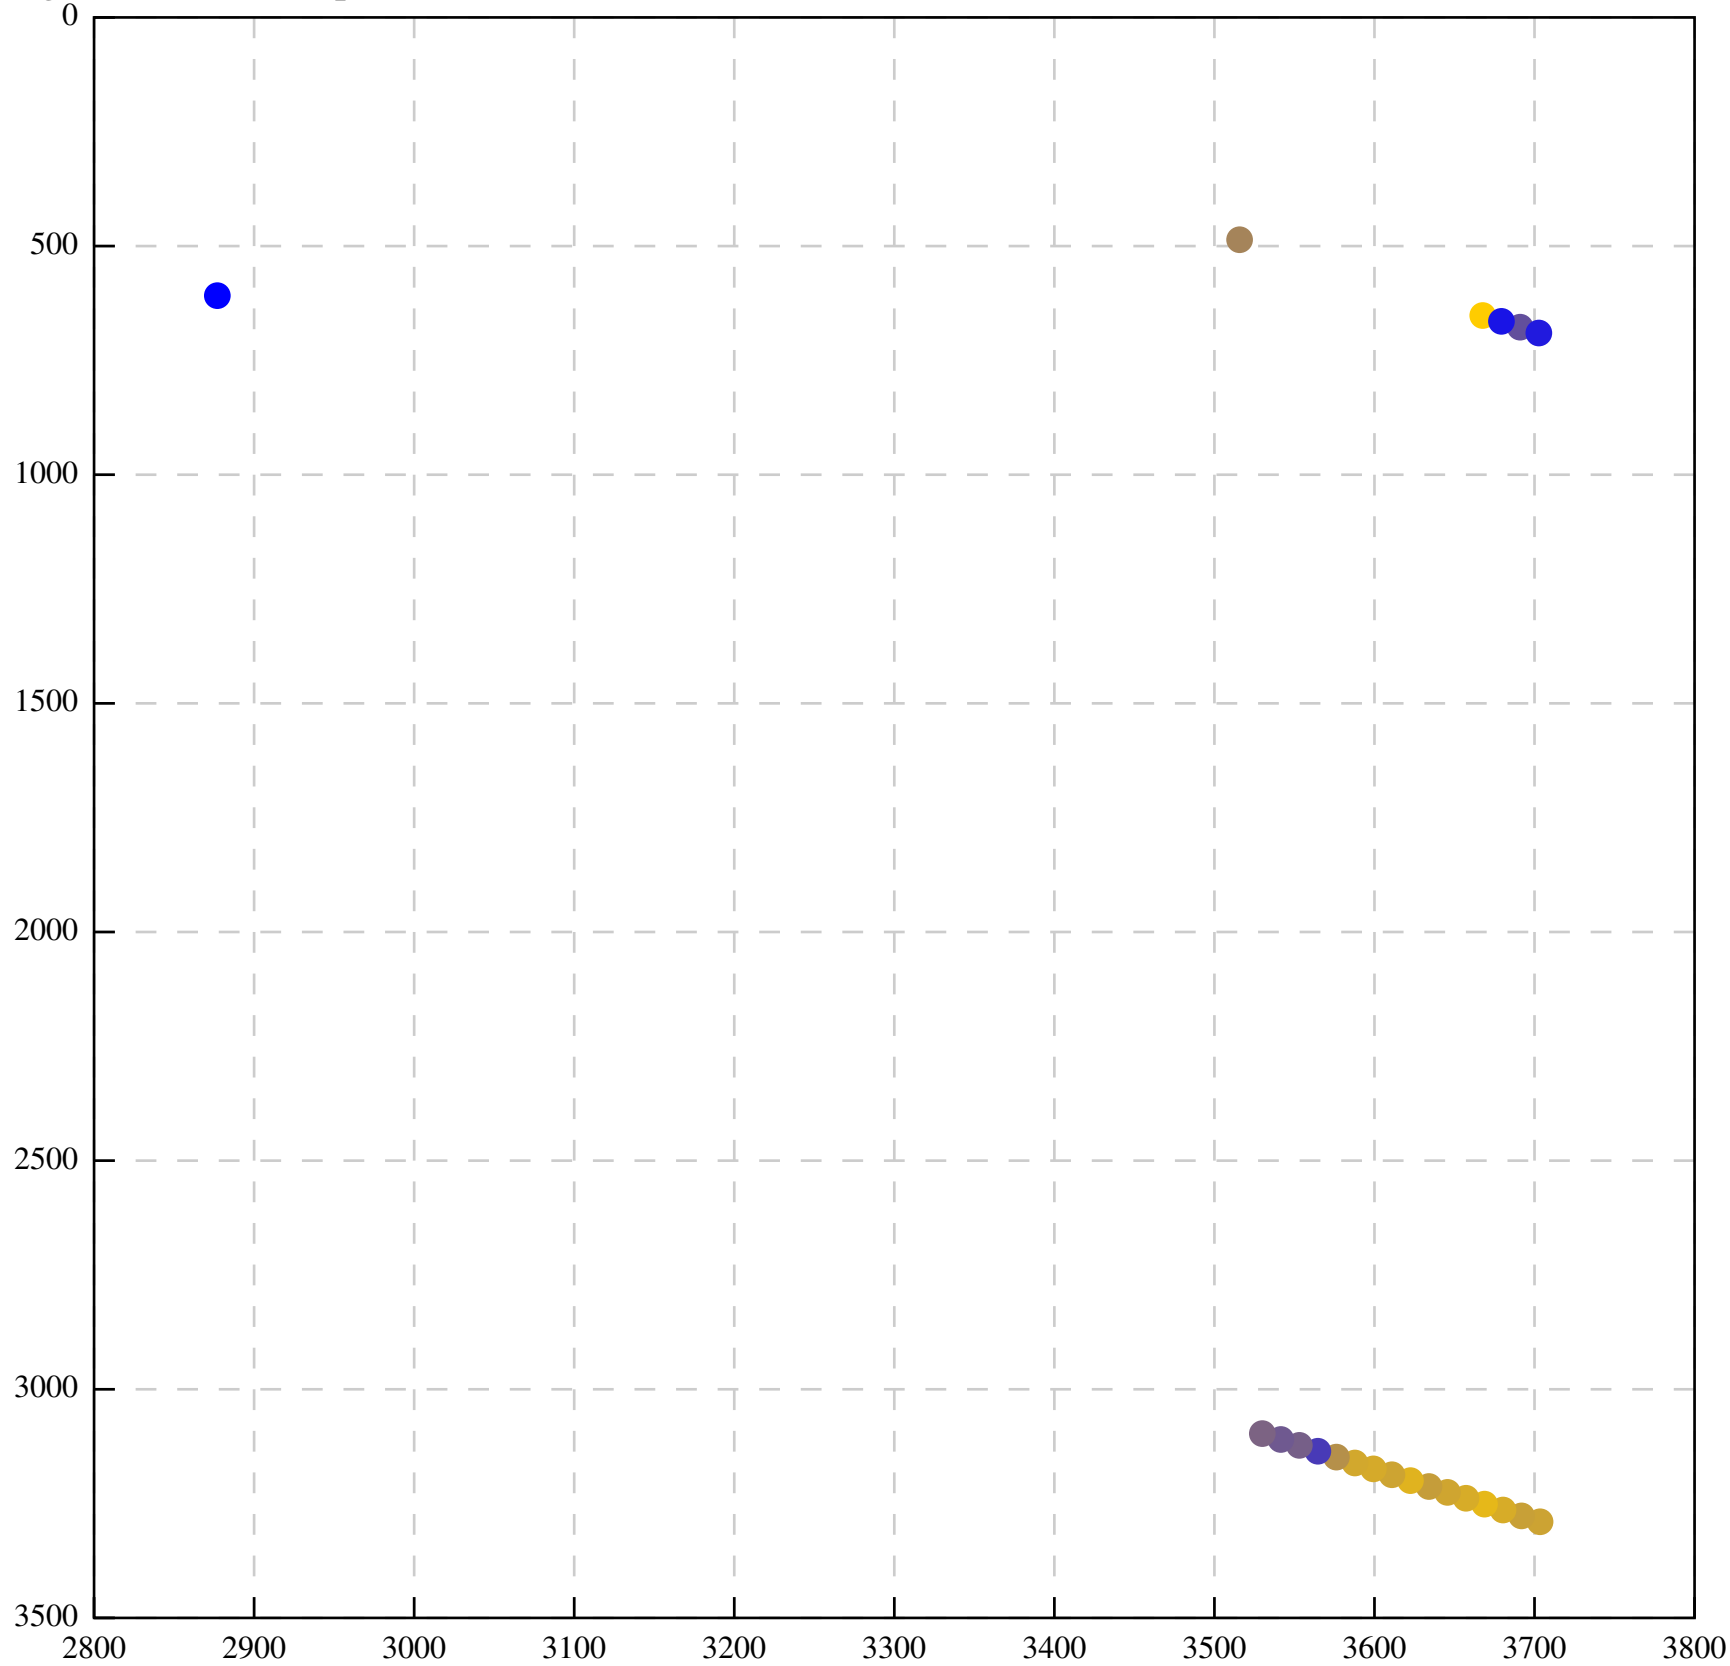

Defocus range from blue to orange: 419 A