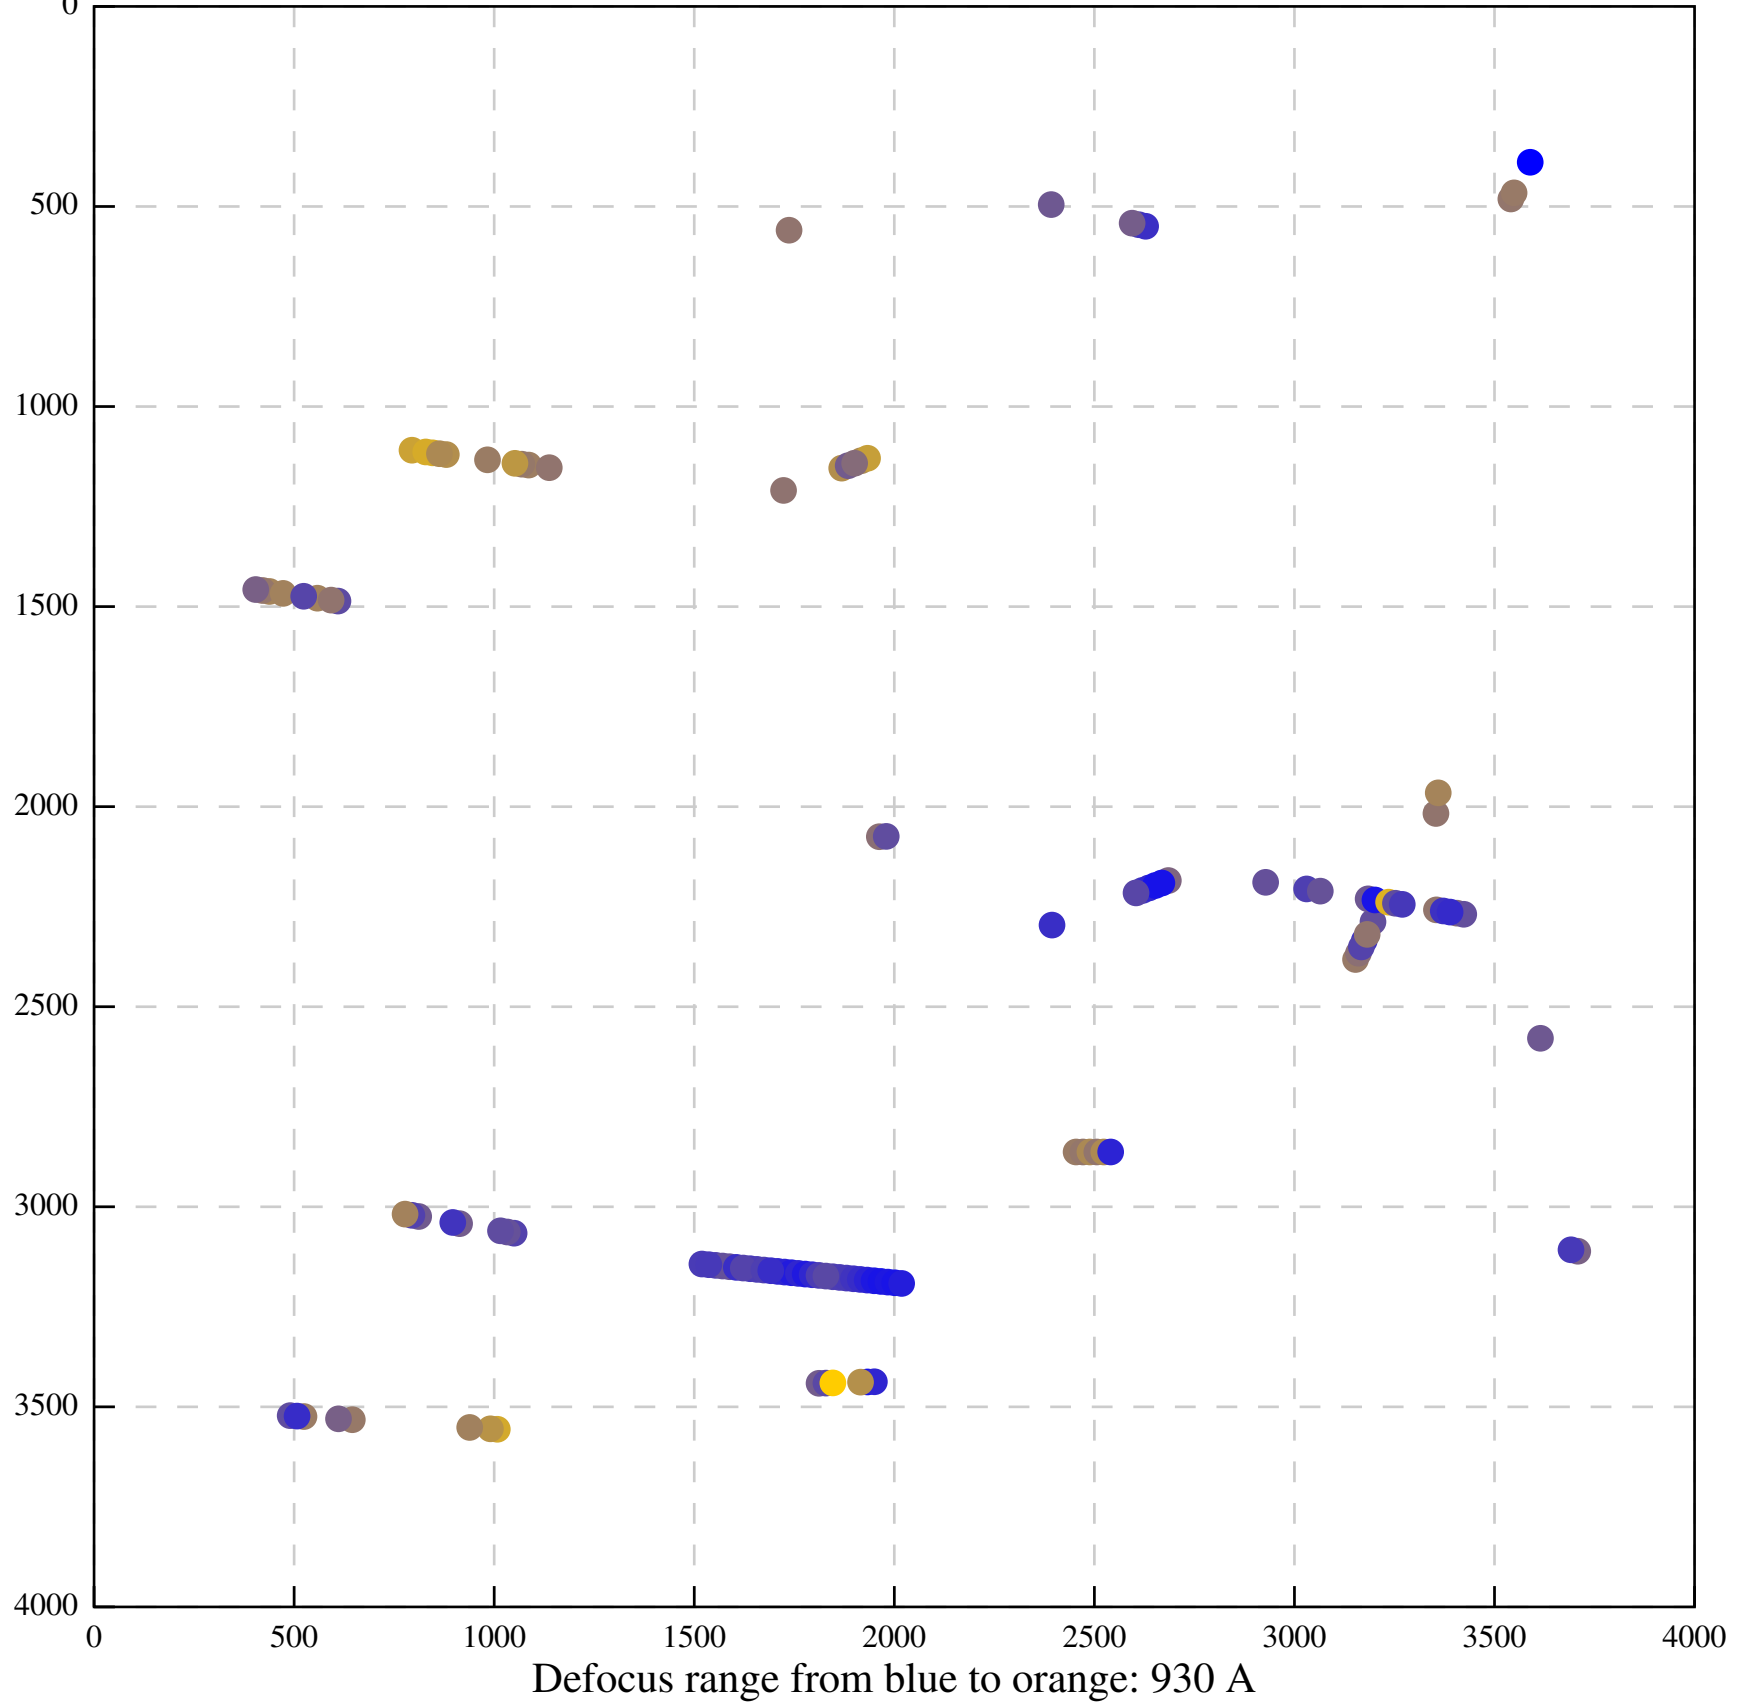

Defocus range from blue to orange: 836 A

Defocus range from blue to orange: 0 A

Defocus range from blue to orange: 0 A

Defocus range from blue to orange: 284 A

Defocus range from blue to orange: 1052 A

Defocus range from blue to orange: 687 A