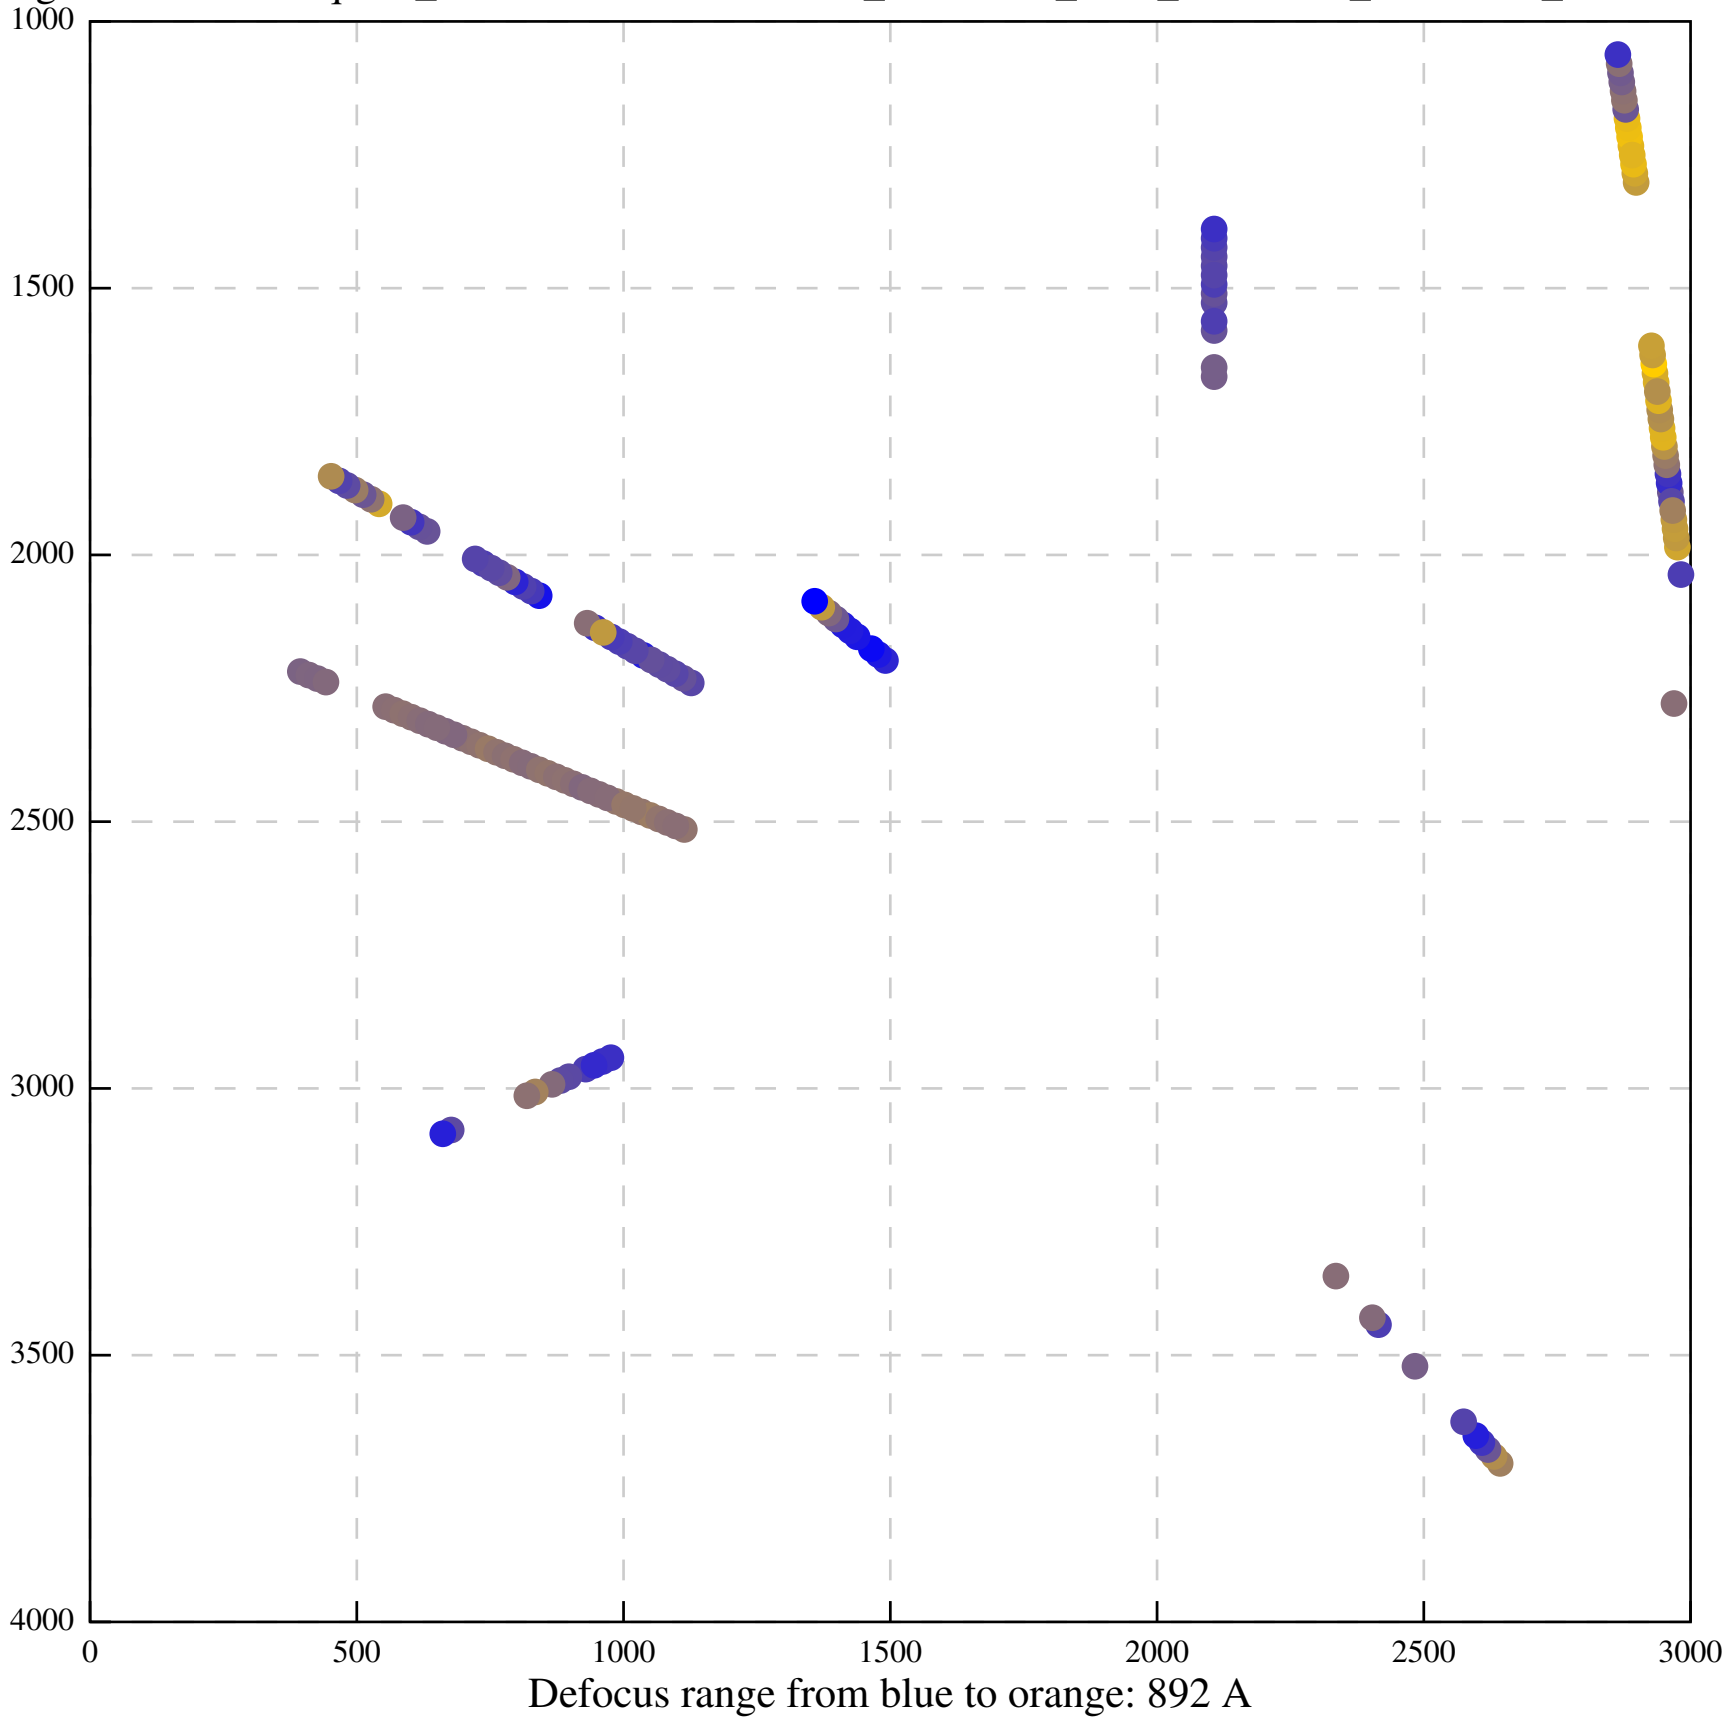

Defocus range from blue to orange: 1384 A

Defocus range from blue to orange: 1111 A

Defocus range from blue to orange: 785 A

Defocus range from blue to orange: 1651 A

Defocus range from blue to orange: 485 A