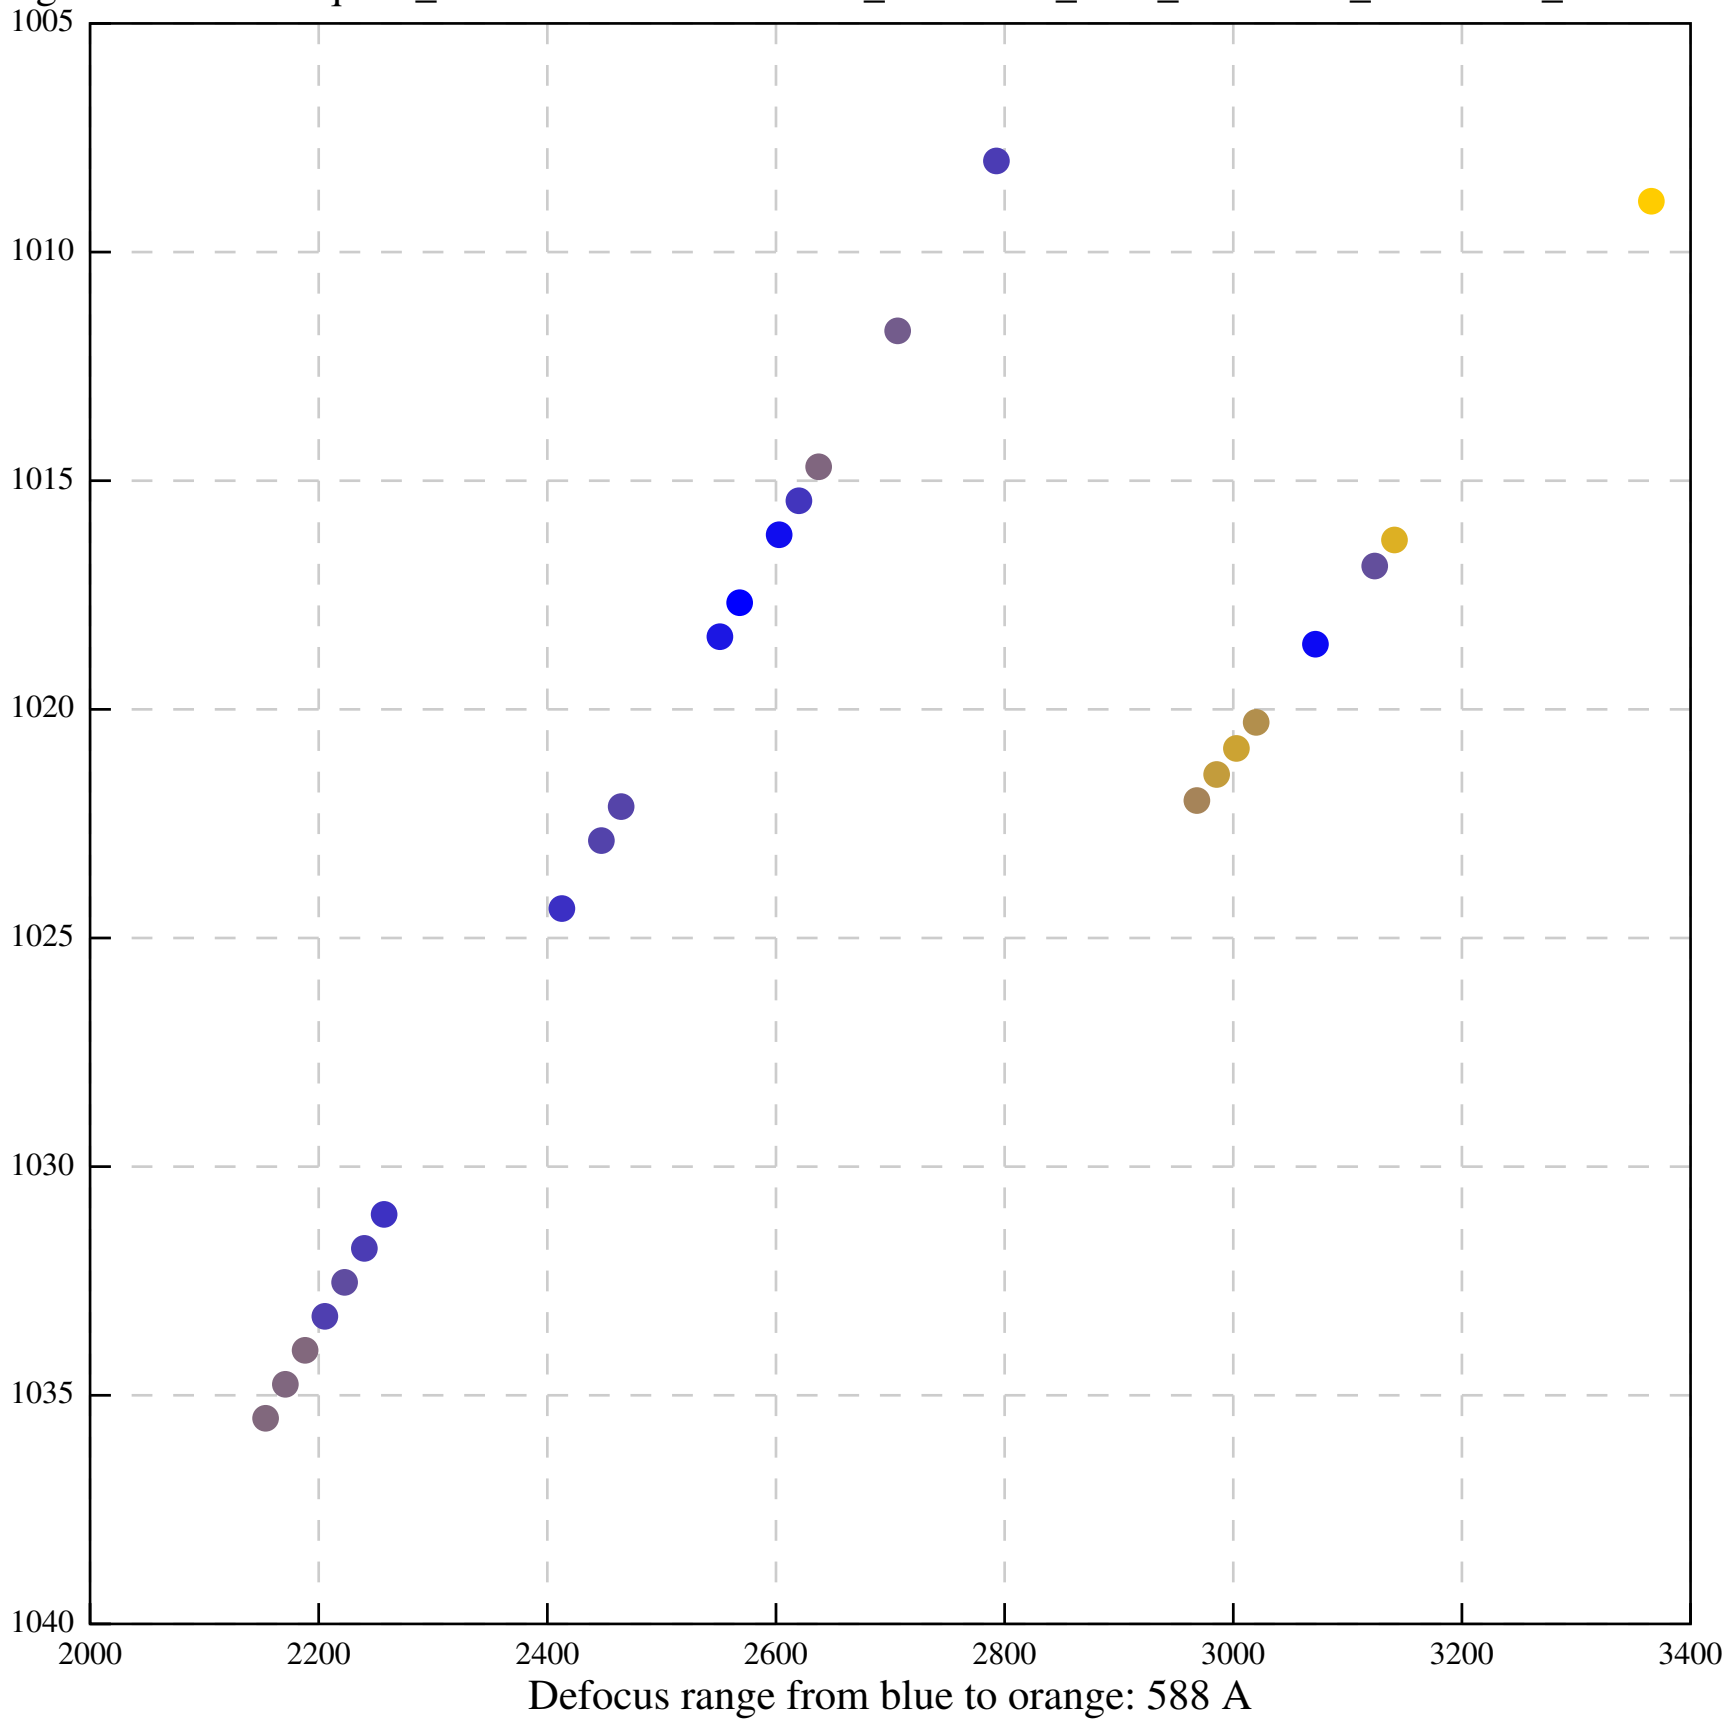

Defocus range from blue to orange: 91 A

Defocus range from blue to orange: 1145 A

Defocus range from blue to orange: 0 A

Defocus range from blue to orange: 523 A

Defocus range from blue to orange: 13 A

Defocus range from blue to orange: 663 A