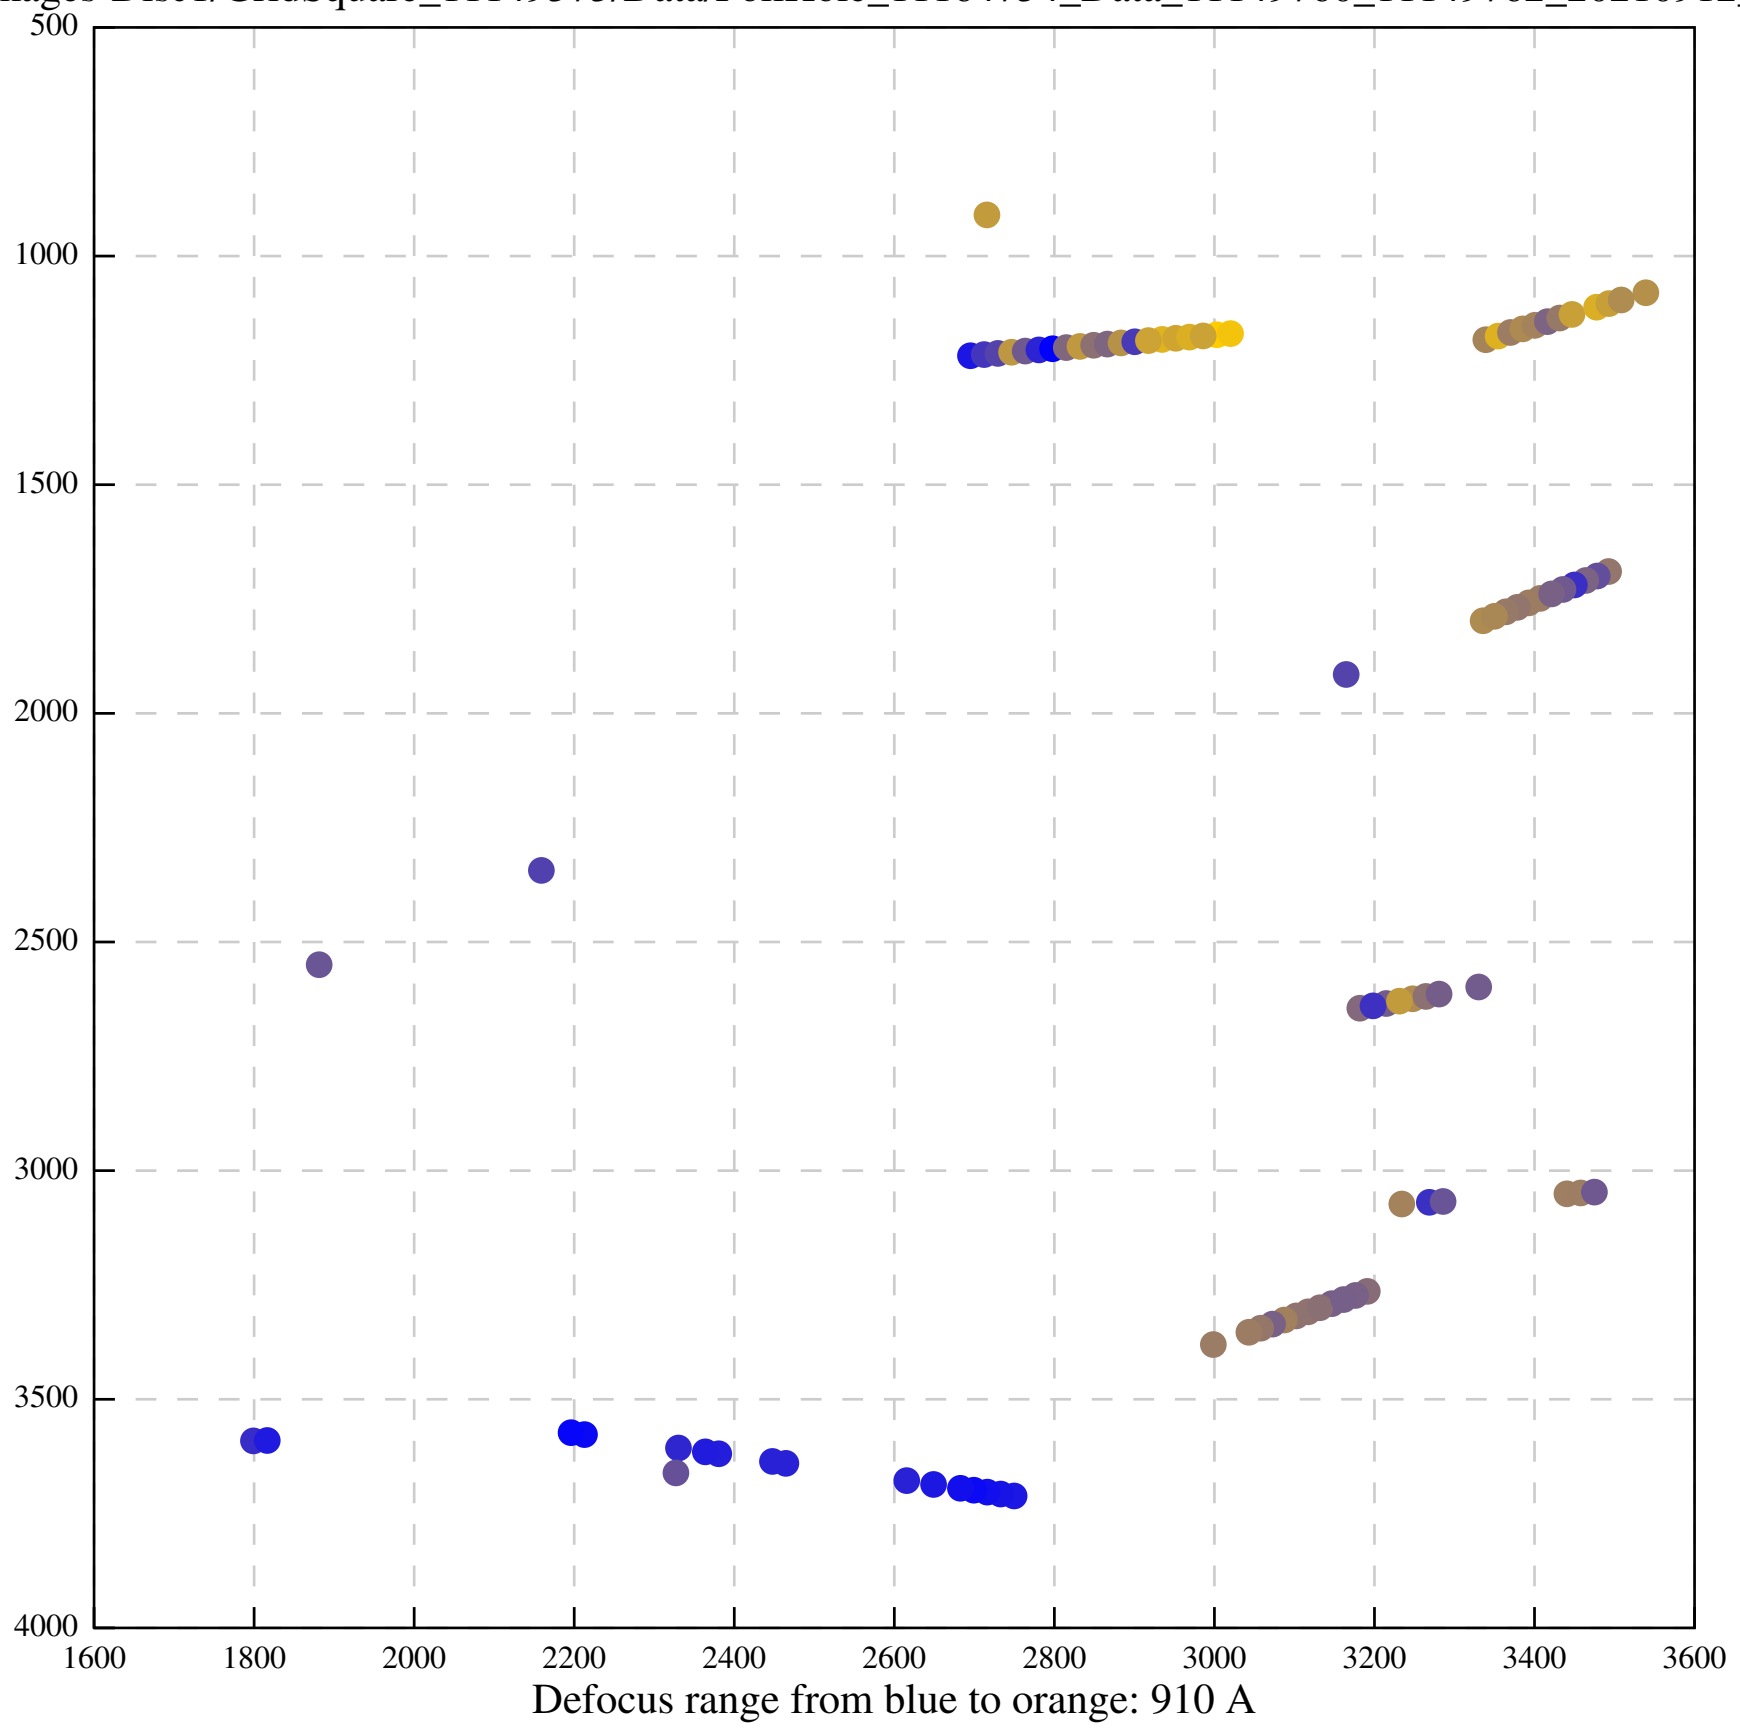

Defocus range from blue to orange: 917 A

Defocus range from blue to orange: 517 A

Defocus range from blue to orange: 593 A

Defocus range from blue to orange: 798 A

Defocus range from blue to orange: 342 Å