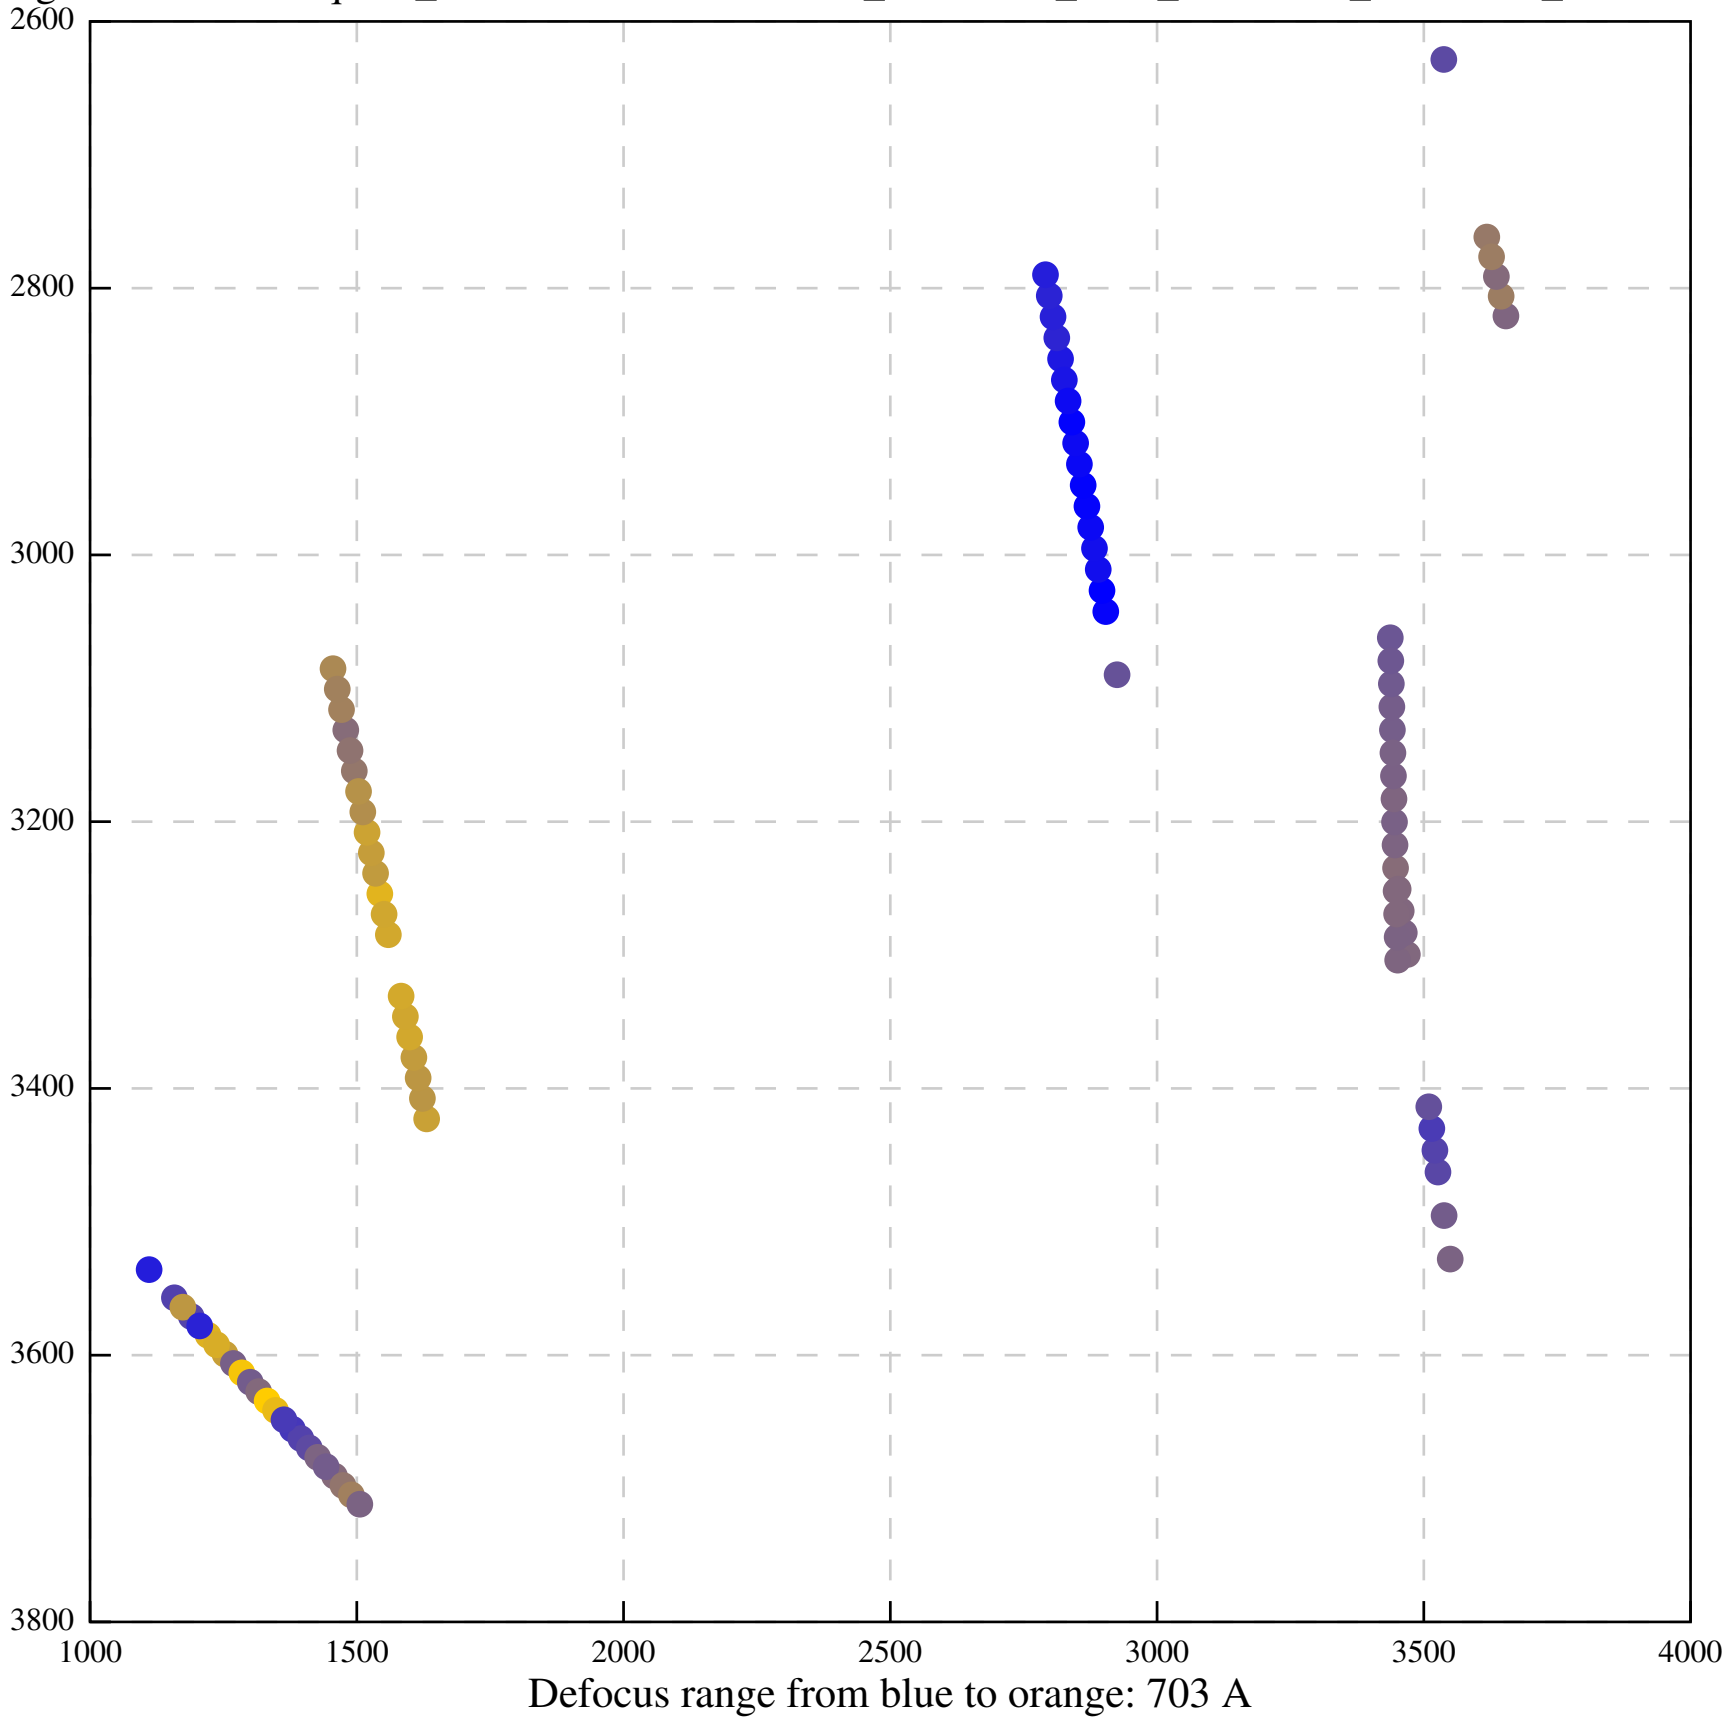

Defocus range from blue to orange: 1055 A

Defocus range from blue to orange: 996 A

Defocus range from blue to orange: 646 A

Defocus range from blue to orange: 342 A

Defocus range from blue to orange: 558 A