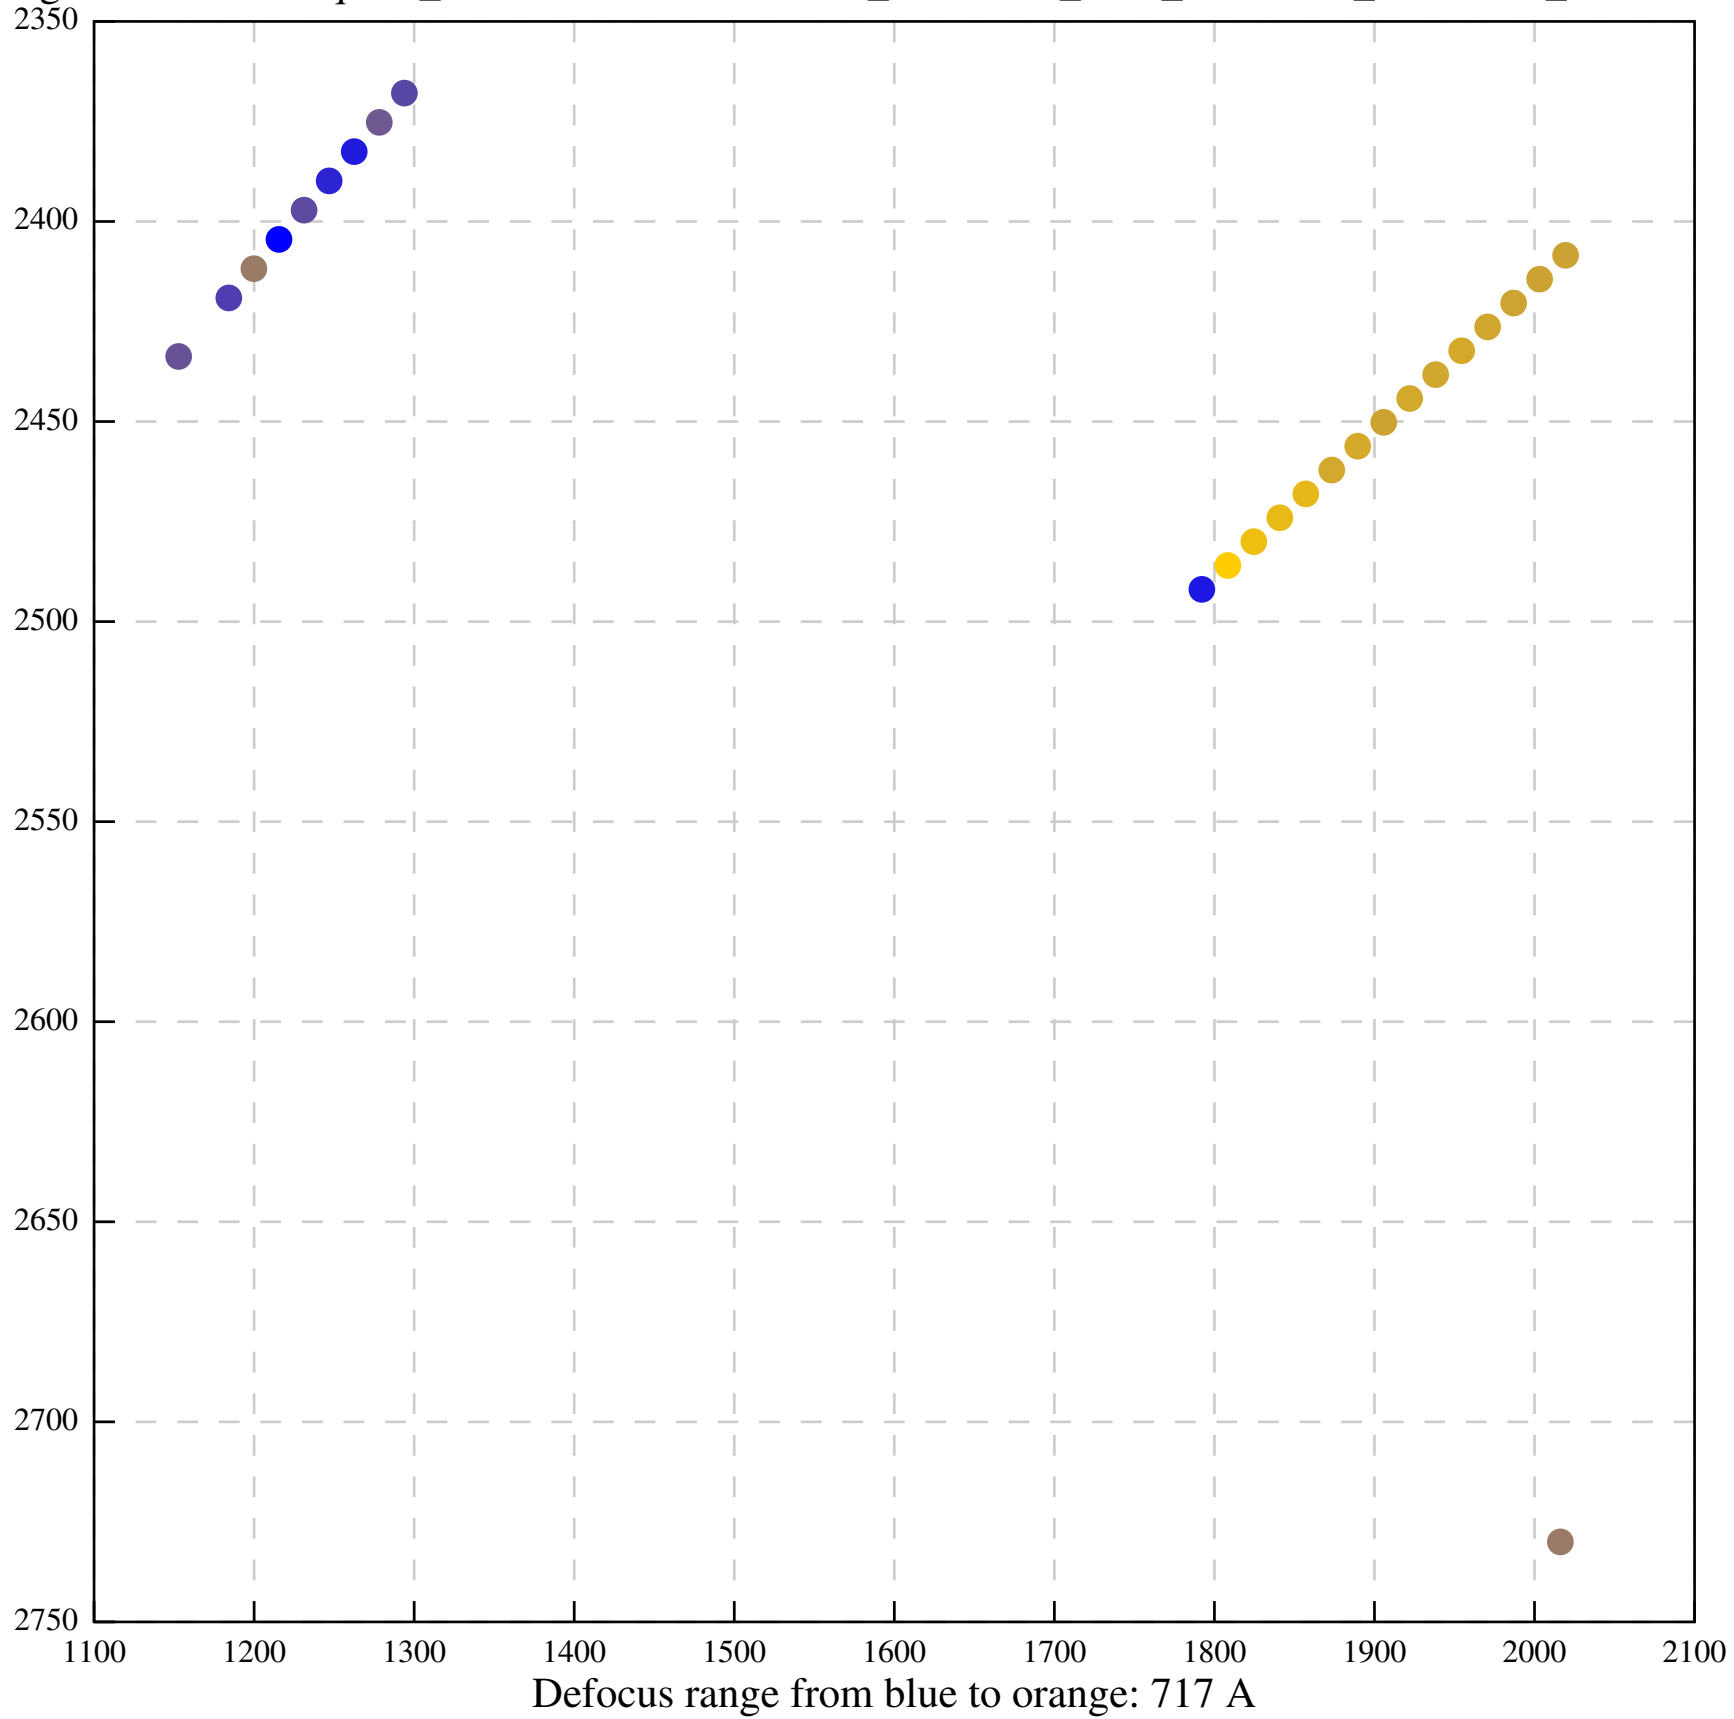

Defocus range from blue to orange: 655 A

Defocus range from blue to orange: 816 A

Defocus range from blue to orange: 45 A

Defocus range from blue to orange: 397 Å

Defocus range from blue to orange: 423 Å

Defocus range from blue to orange: 307 A