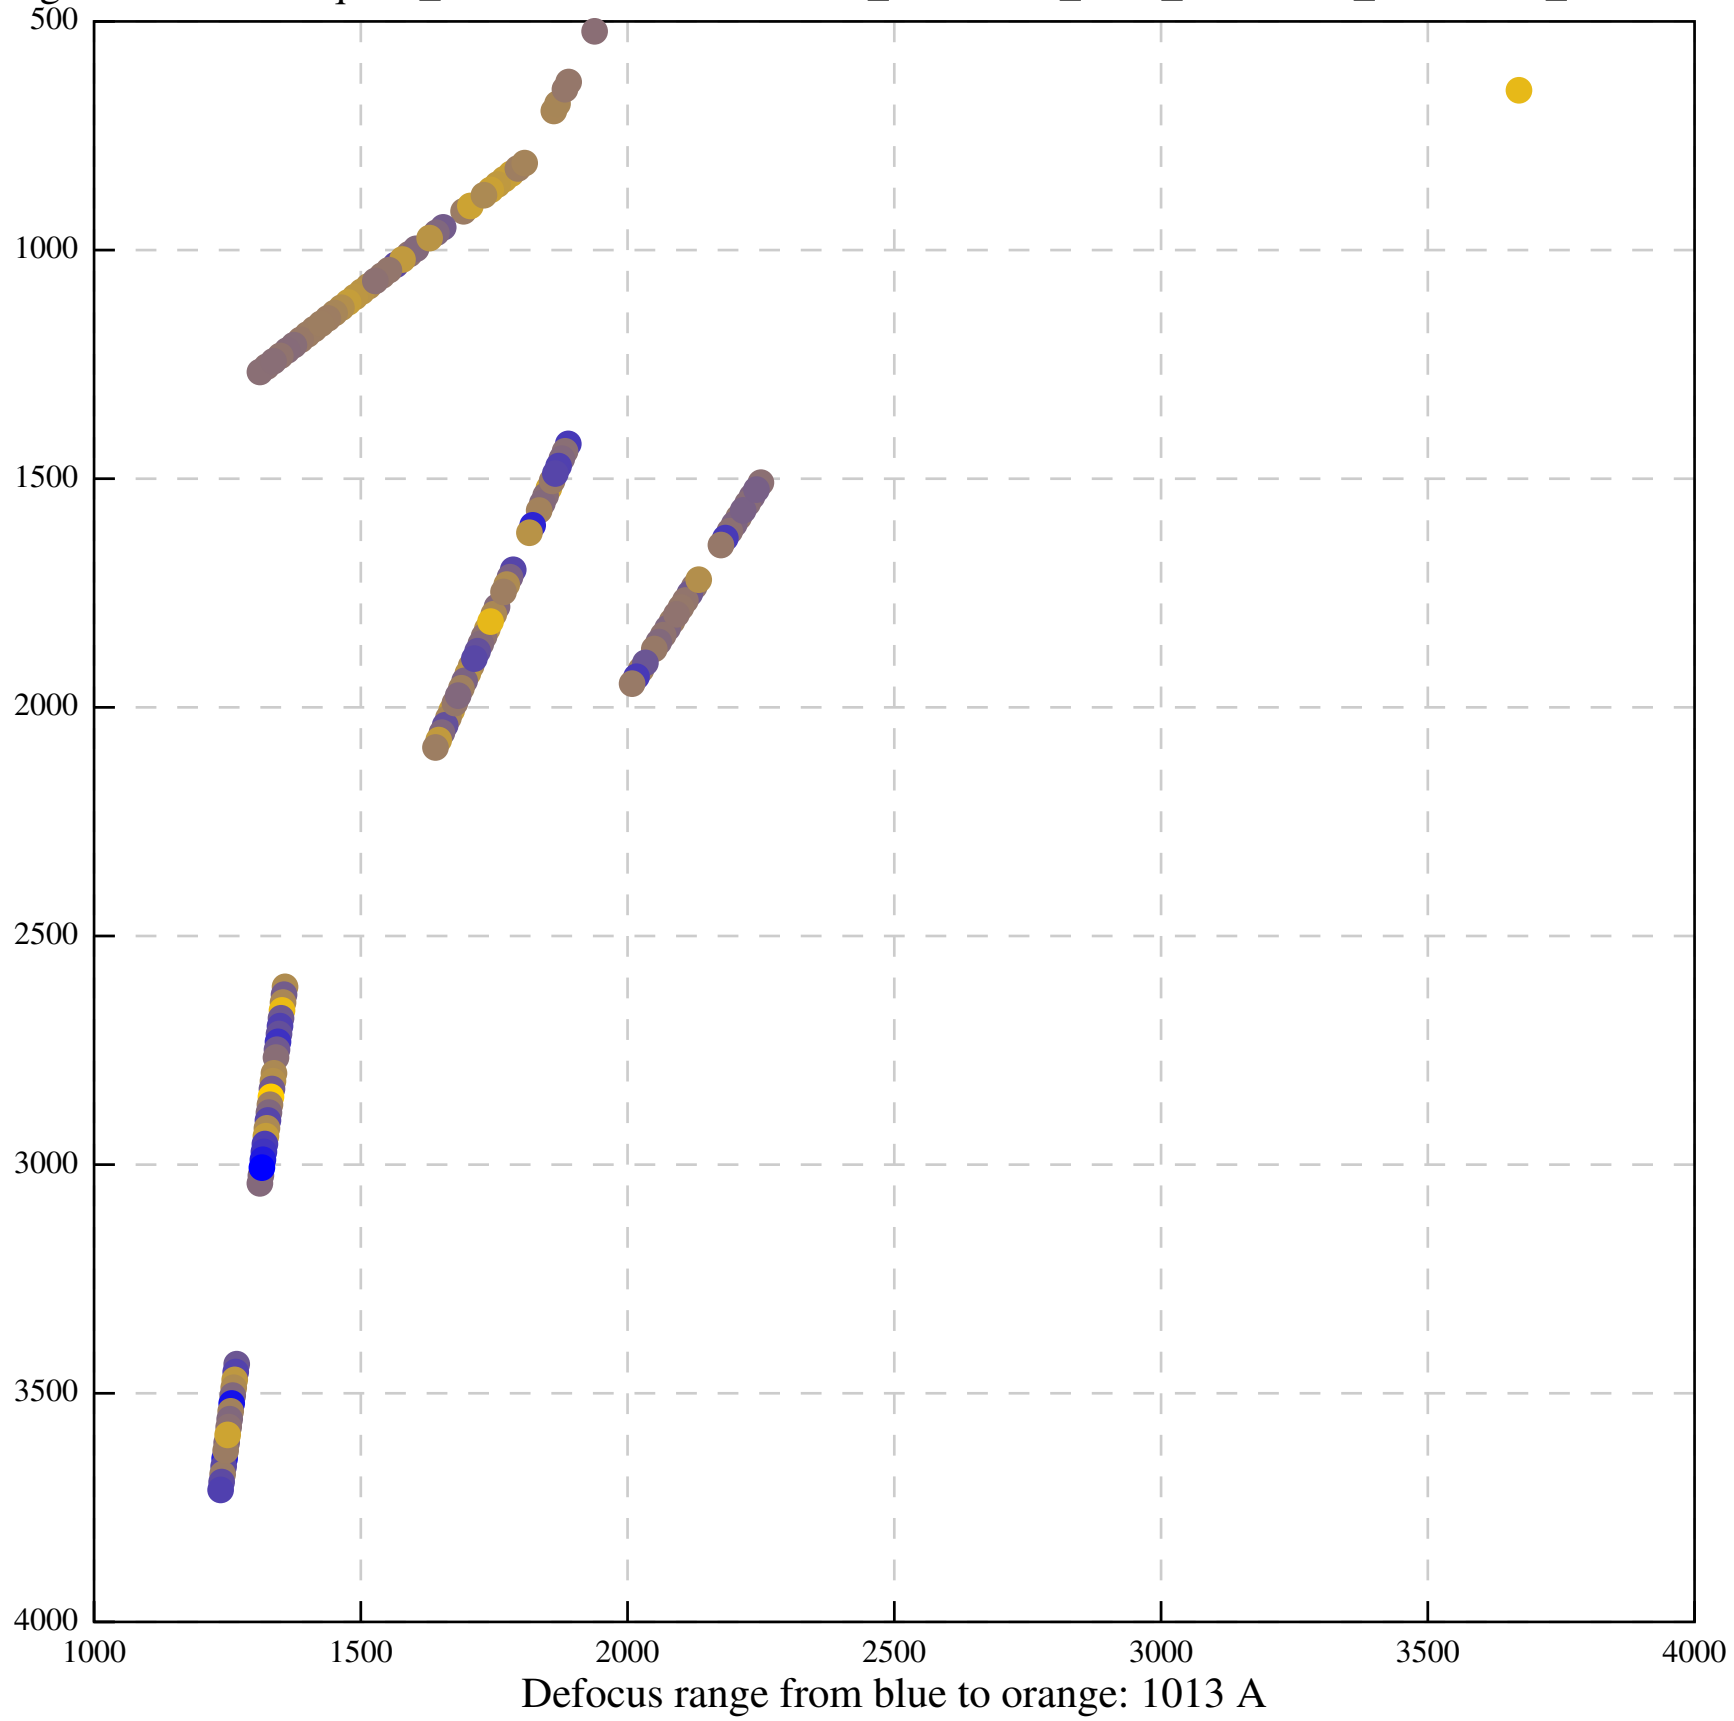

Defocus range from blue to orange: 918 A

Defocus range from blue to orange: 919 A

Defocus range from blue to orange: 678 A

Defocus range from blue to orange: 1040 A

Defocus range from blue to orange: 1131 A