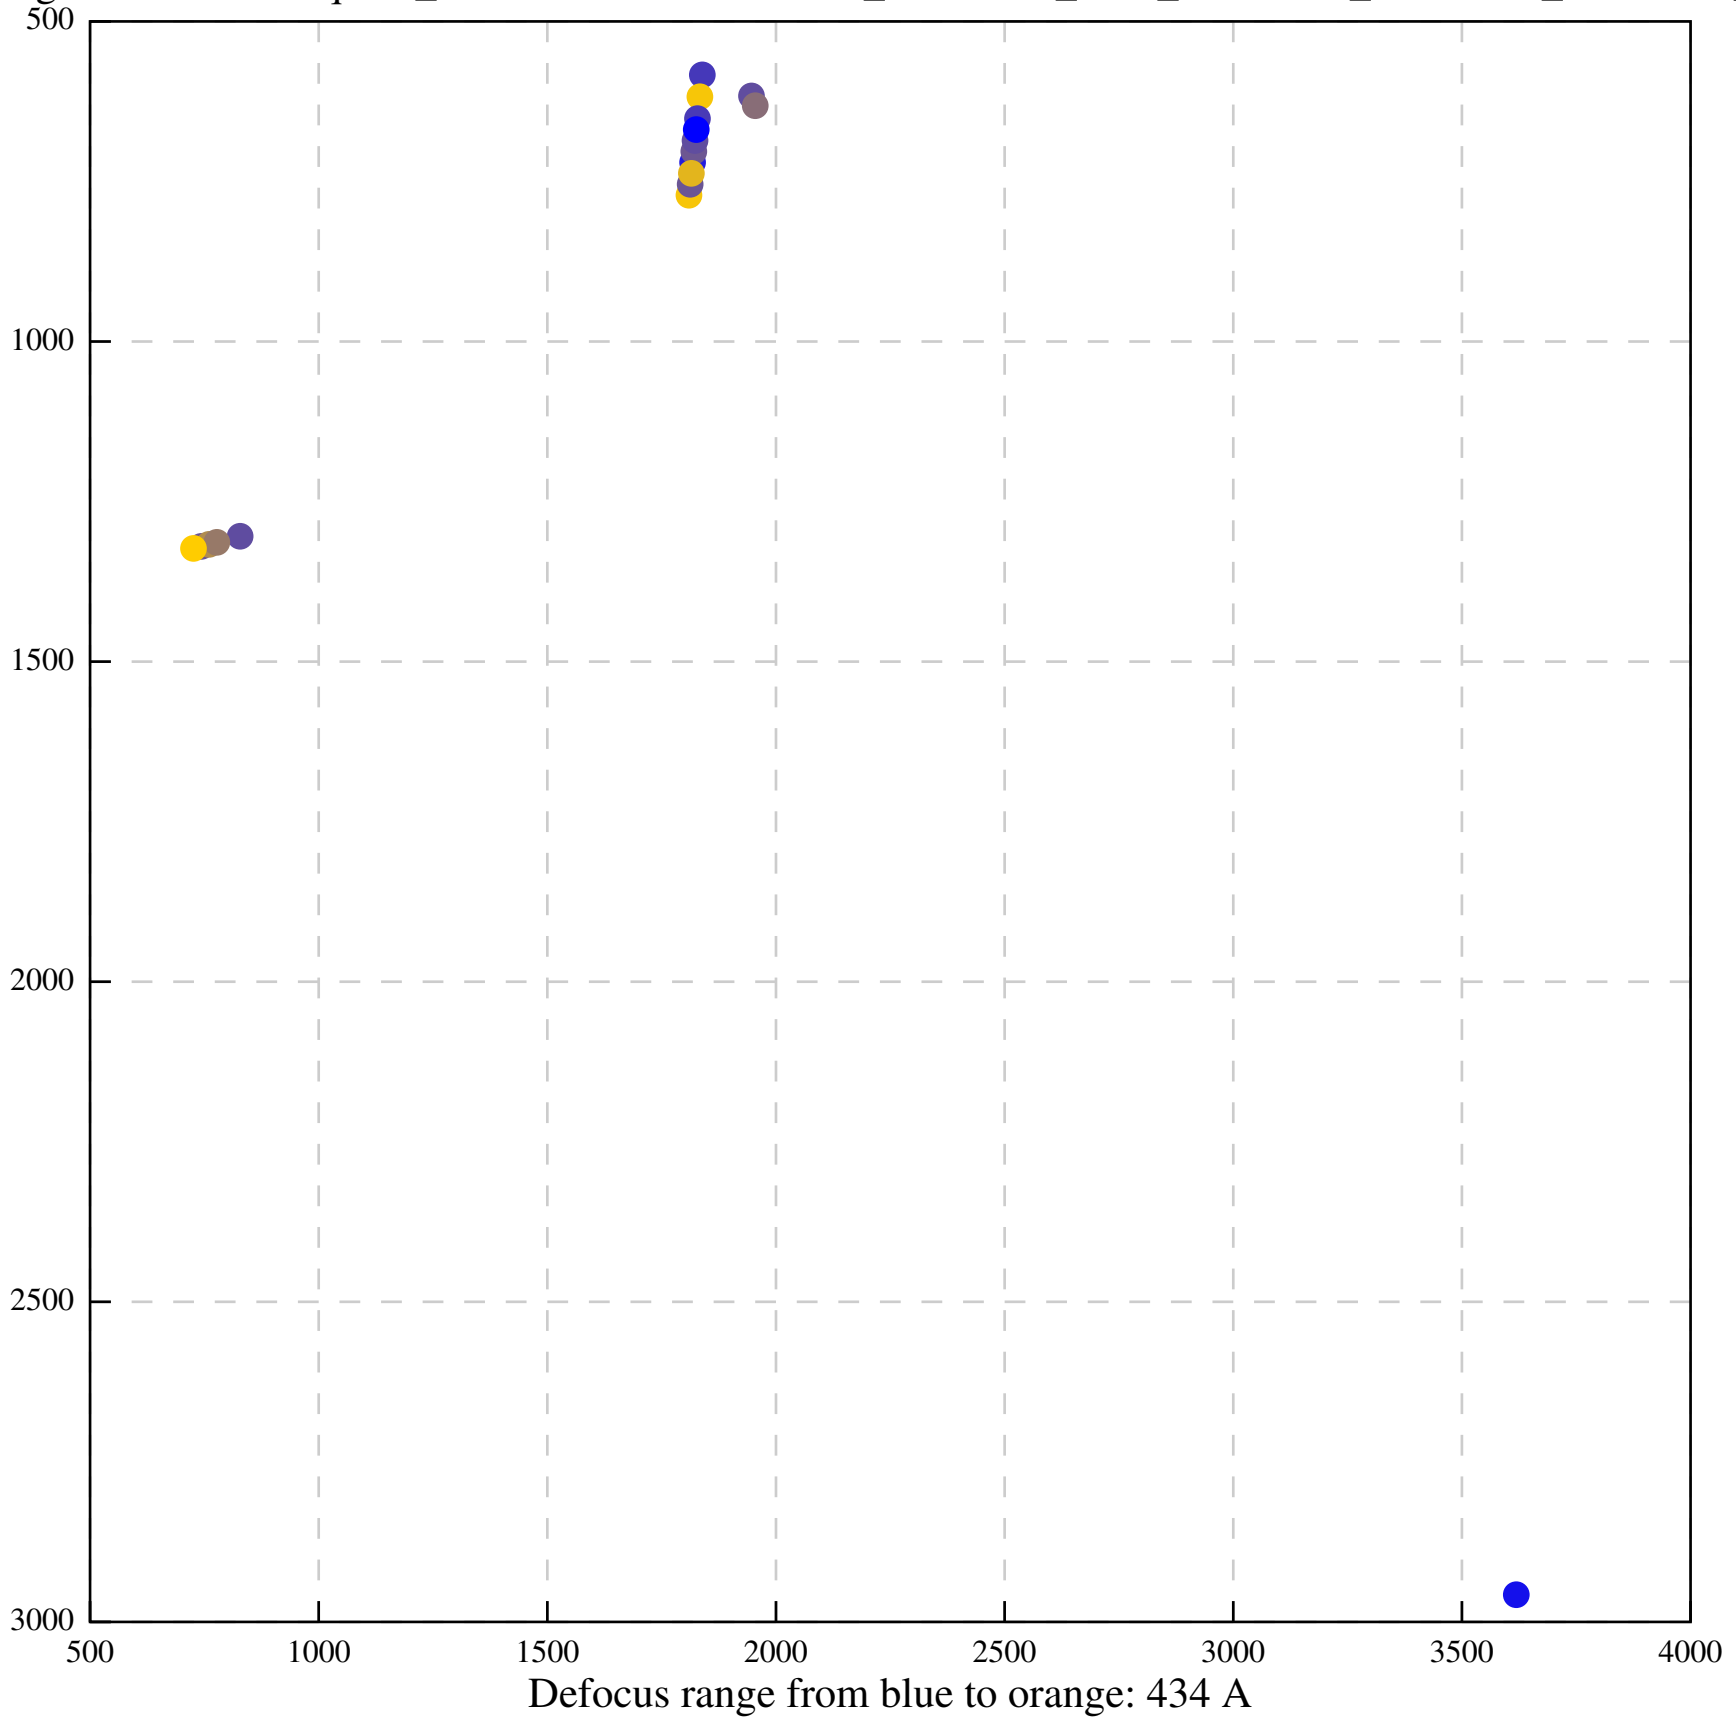

Defocus range from blue to orange: 0 A

Defocus range from blue to orange: 667 A

Defocus range from blue to orange: 590 A

Defocus range from blue to orange: 0 A

Defocus range from blue to orange: 0 A

Defocus range from blue to orange: 0 A