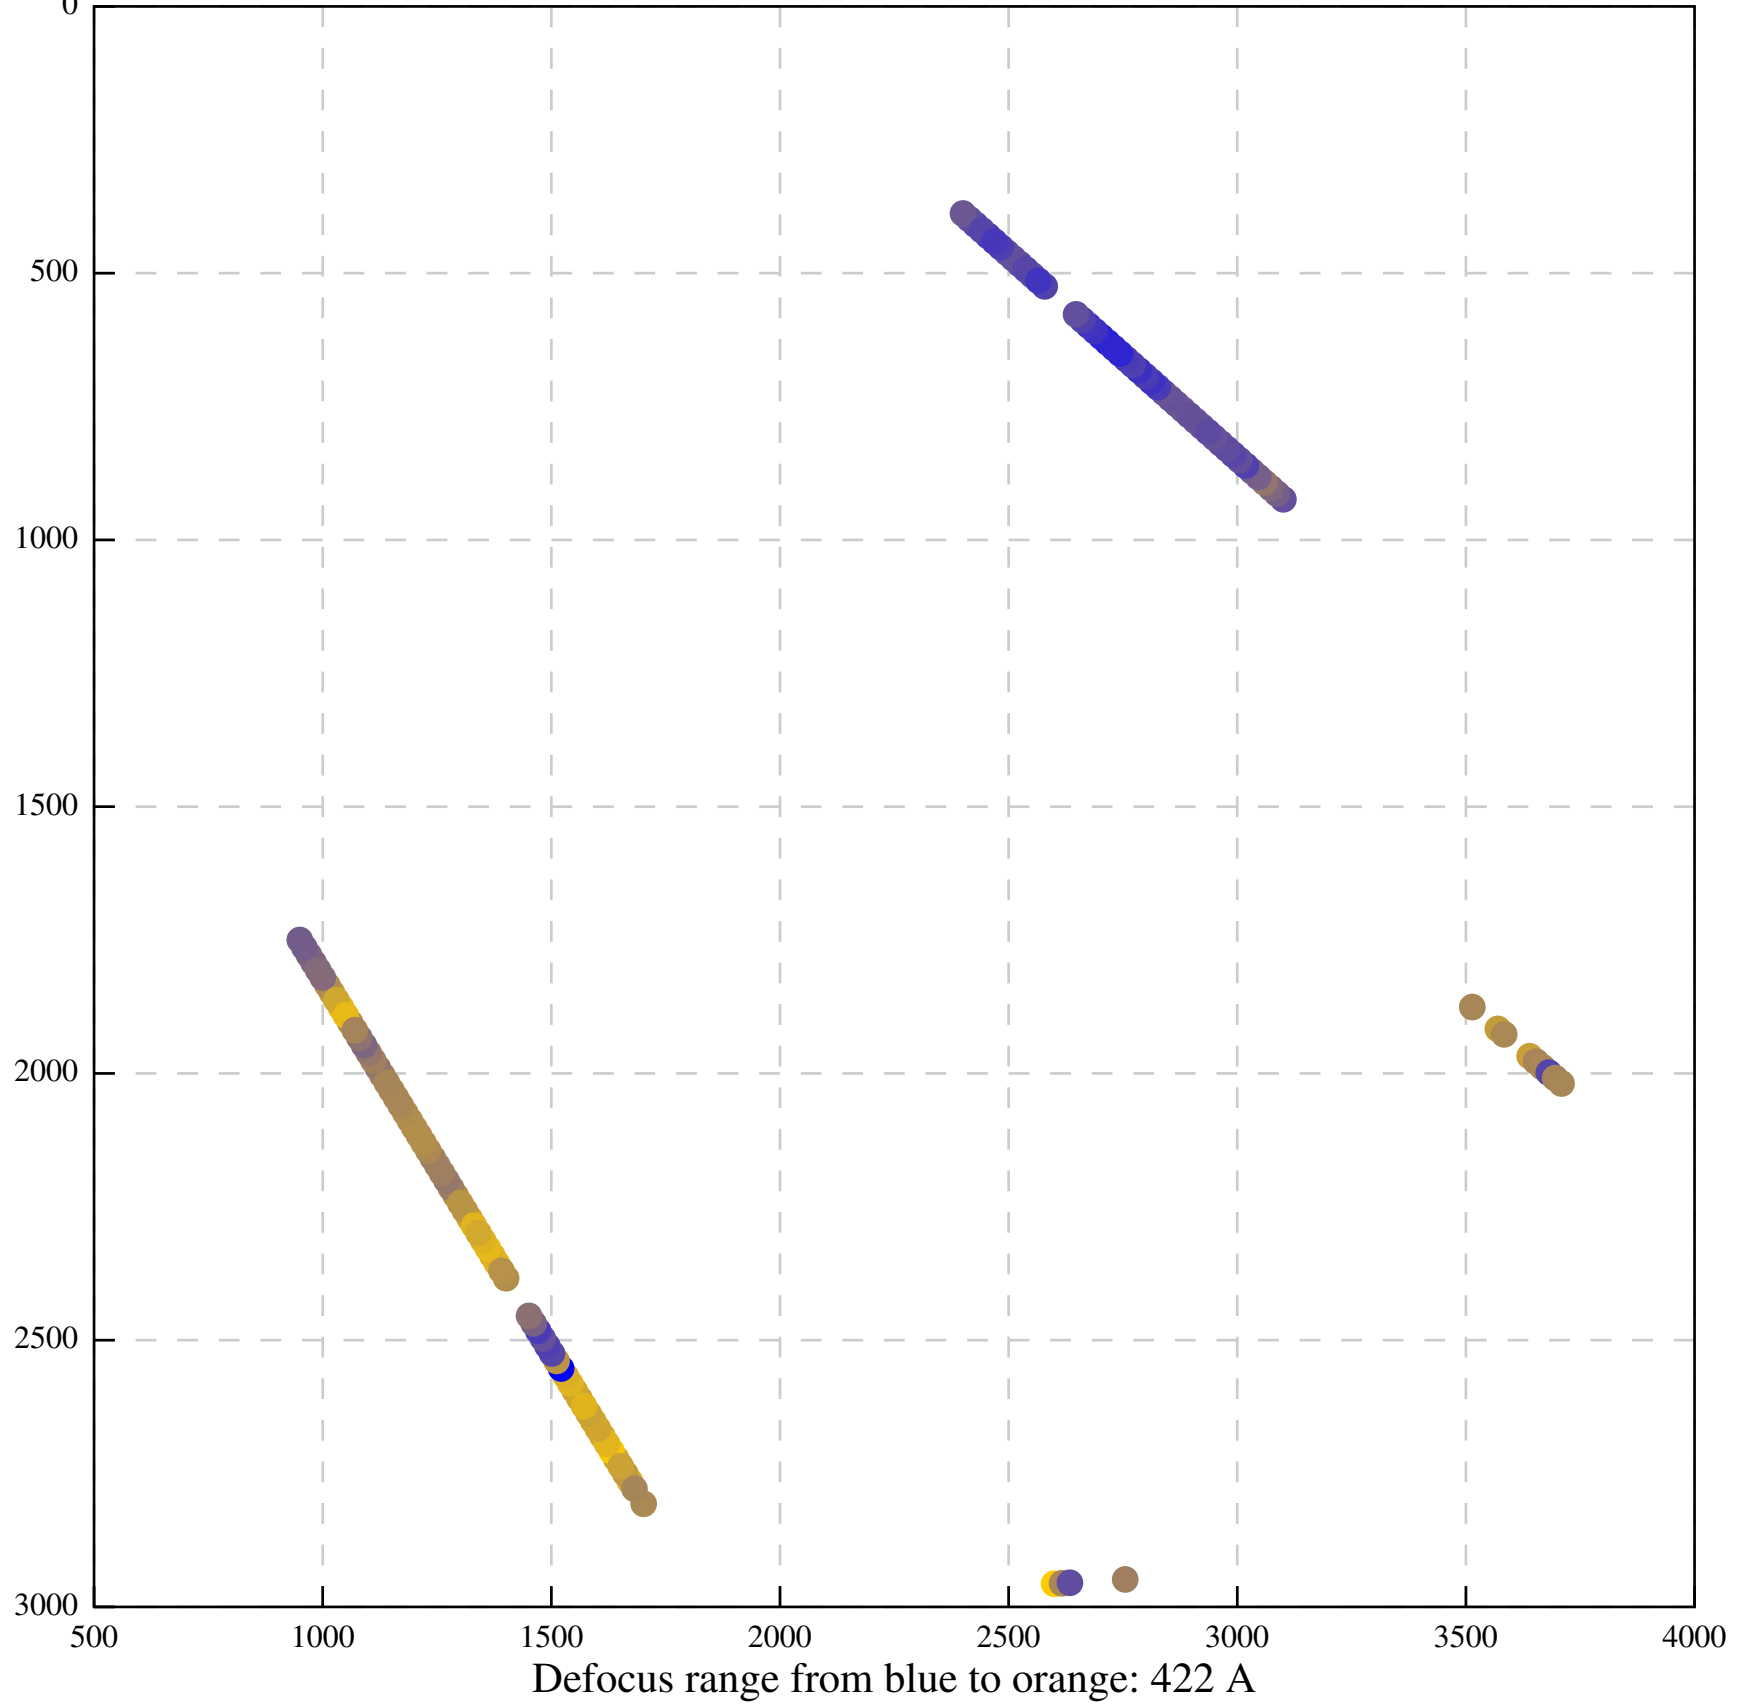

Defocus range from blue to orange: 173 A