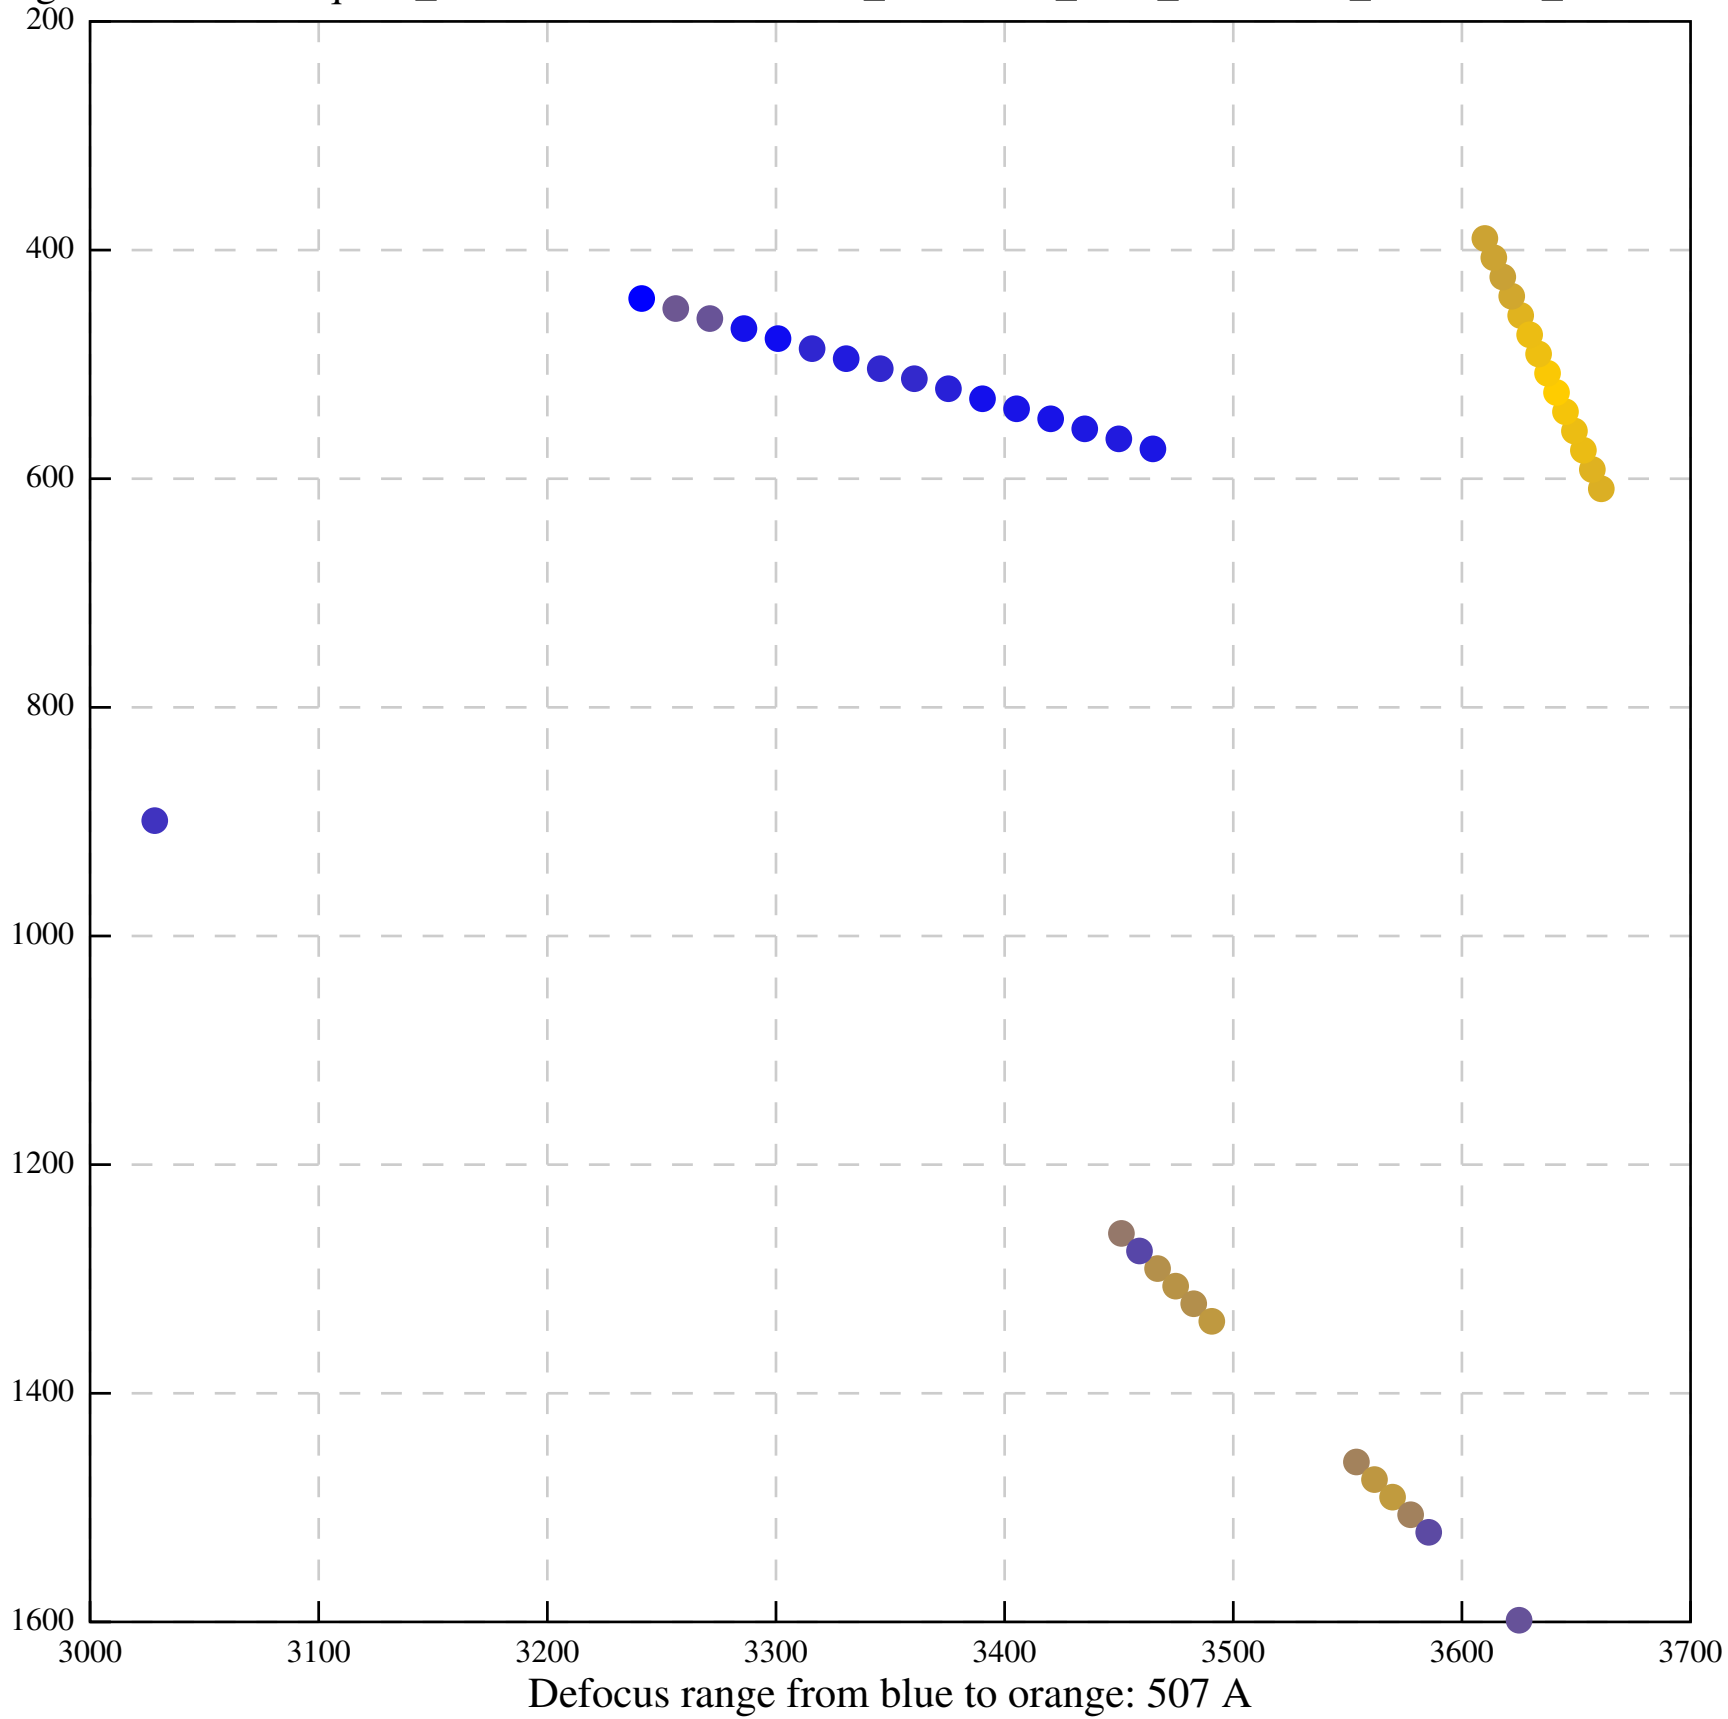

Defocus range from blue to orange: 0 A

Defocus range from blue to orange: 419 A

Defocus range from blue to orange: 487 Å

Defocus range from blue to orange: 130 A

Defocus range from blue to orange: 0 A

Defocus range from blue to orange: 798 A