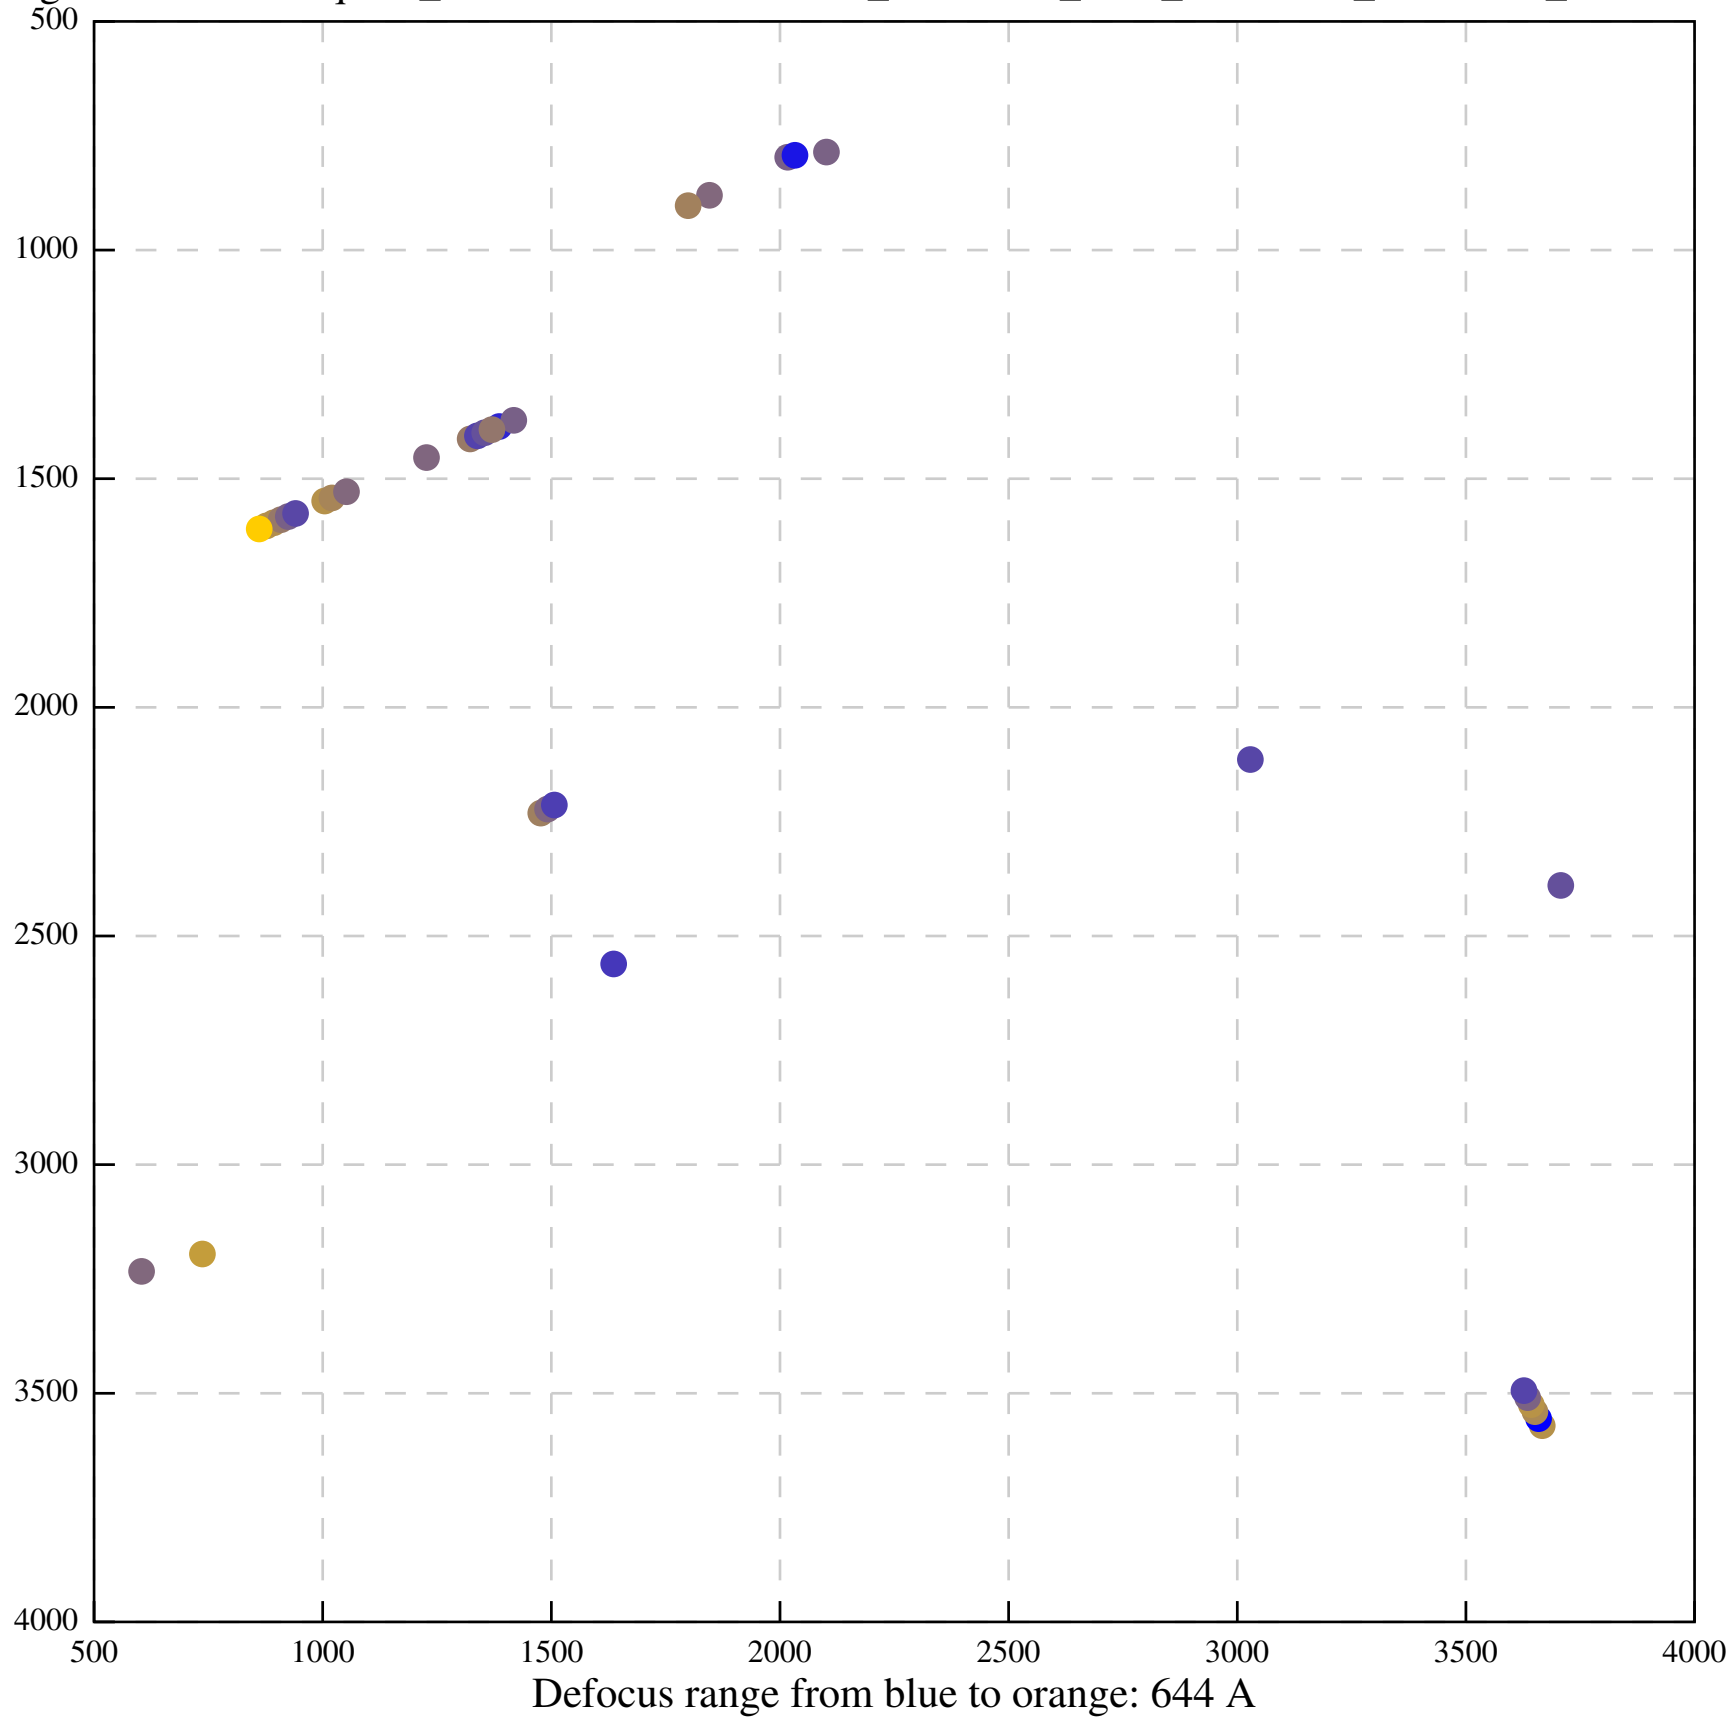

Defocus range from blue to orange: 0 A

Defocus range from blue to orange: 199 A

Defocus range from blue to orange: 143 A

Defocus range from blue to orange: 653 A

Defocus range from blue to orange: 1112 A

Defocus range from blue to orange: 244 A