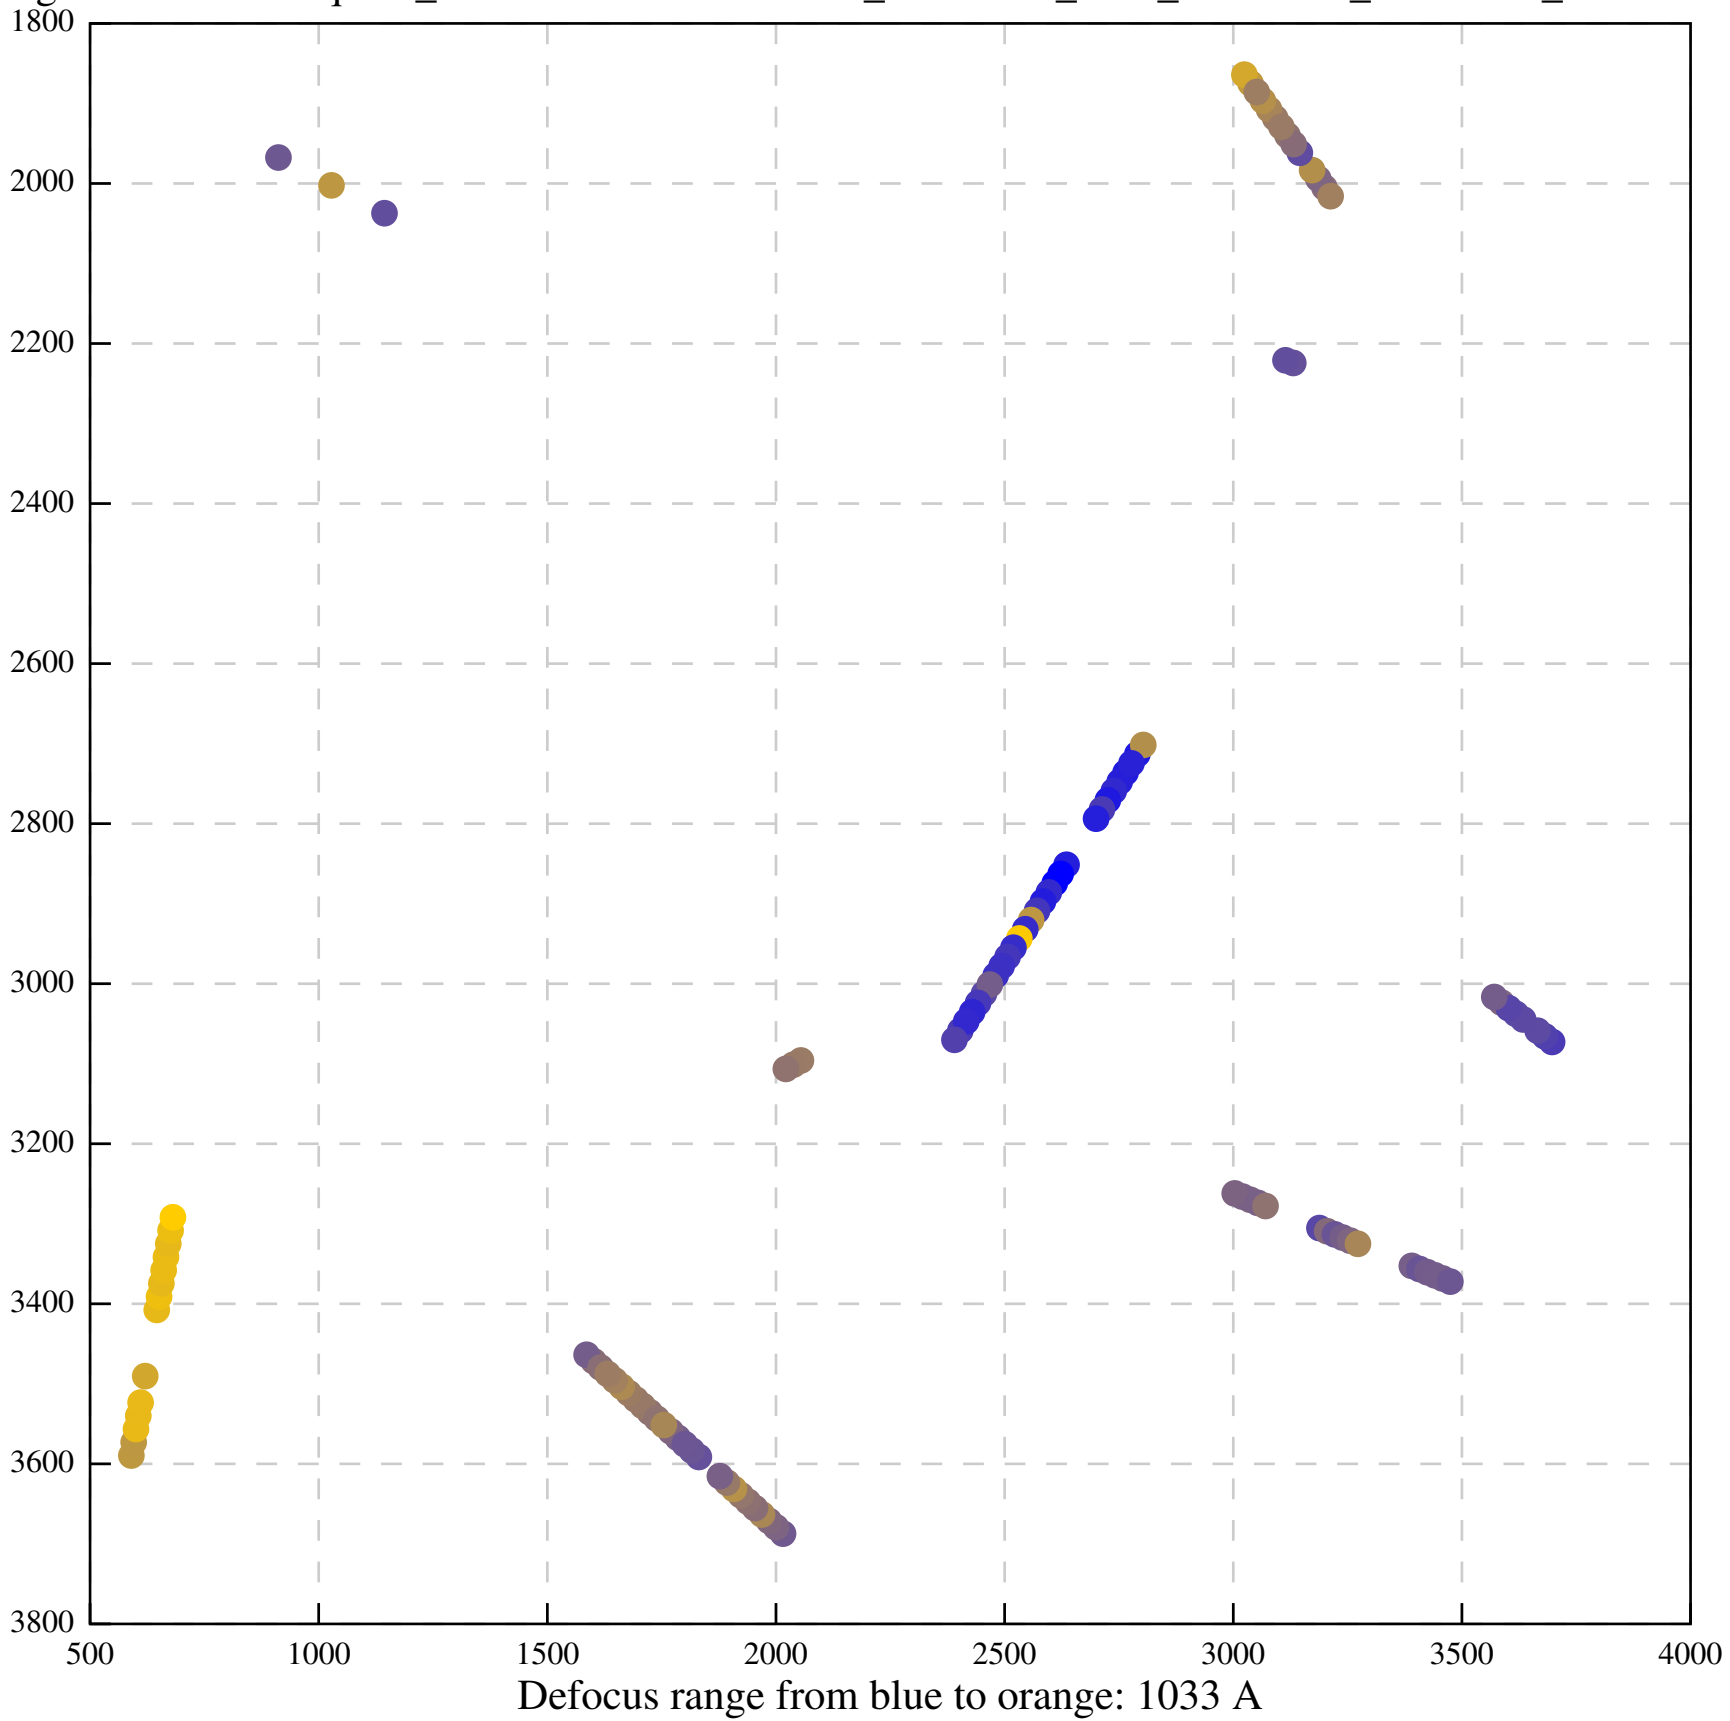

Defocus range from blue to orange: 130 A

Defocus range from blue to orange: 0 A

Defocus range from blue to orange: 0 A

Defocus range from blue to orange: 792 A

Defocus range from blue to orange: 749 A

Defocus range from blue to orange: 521 A