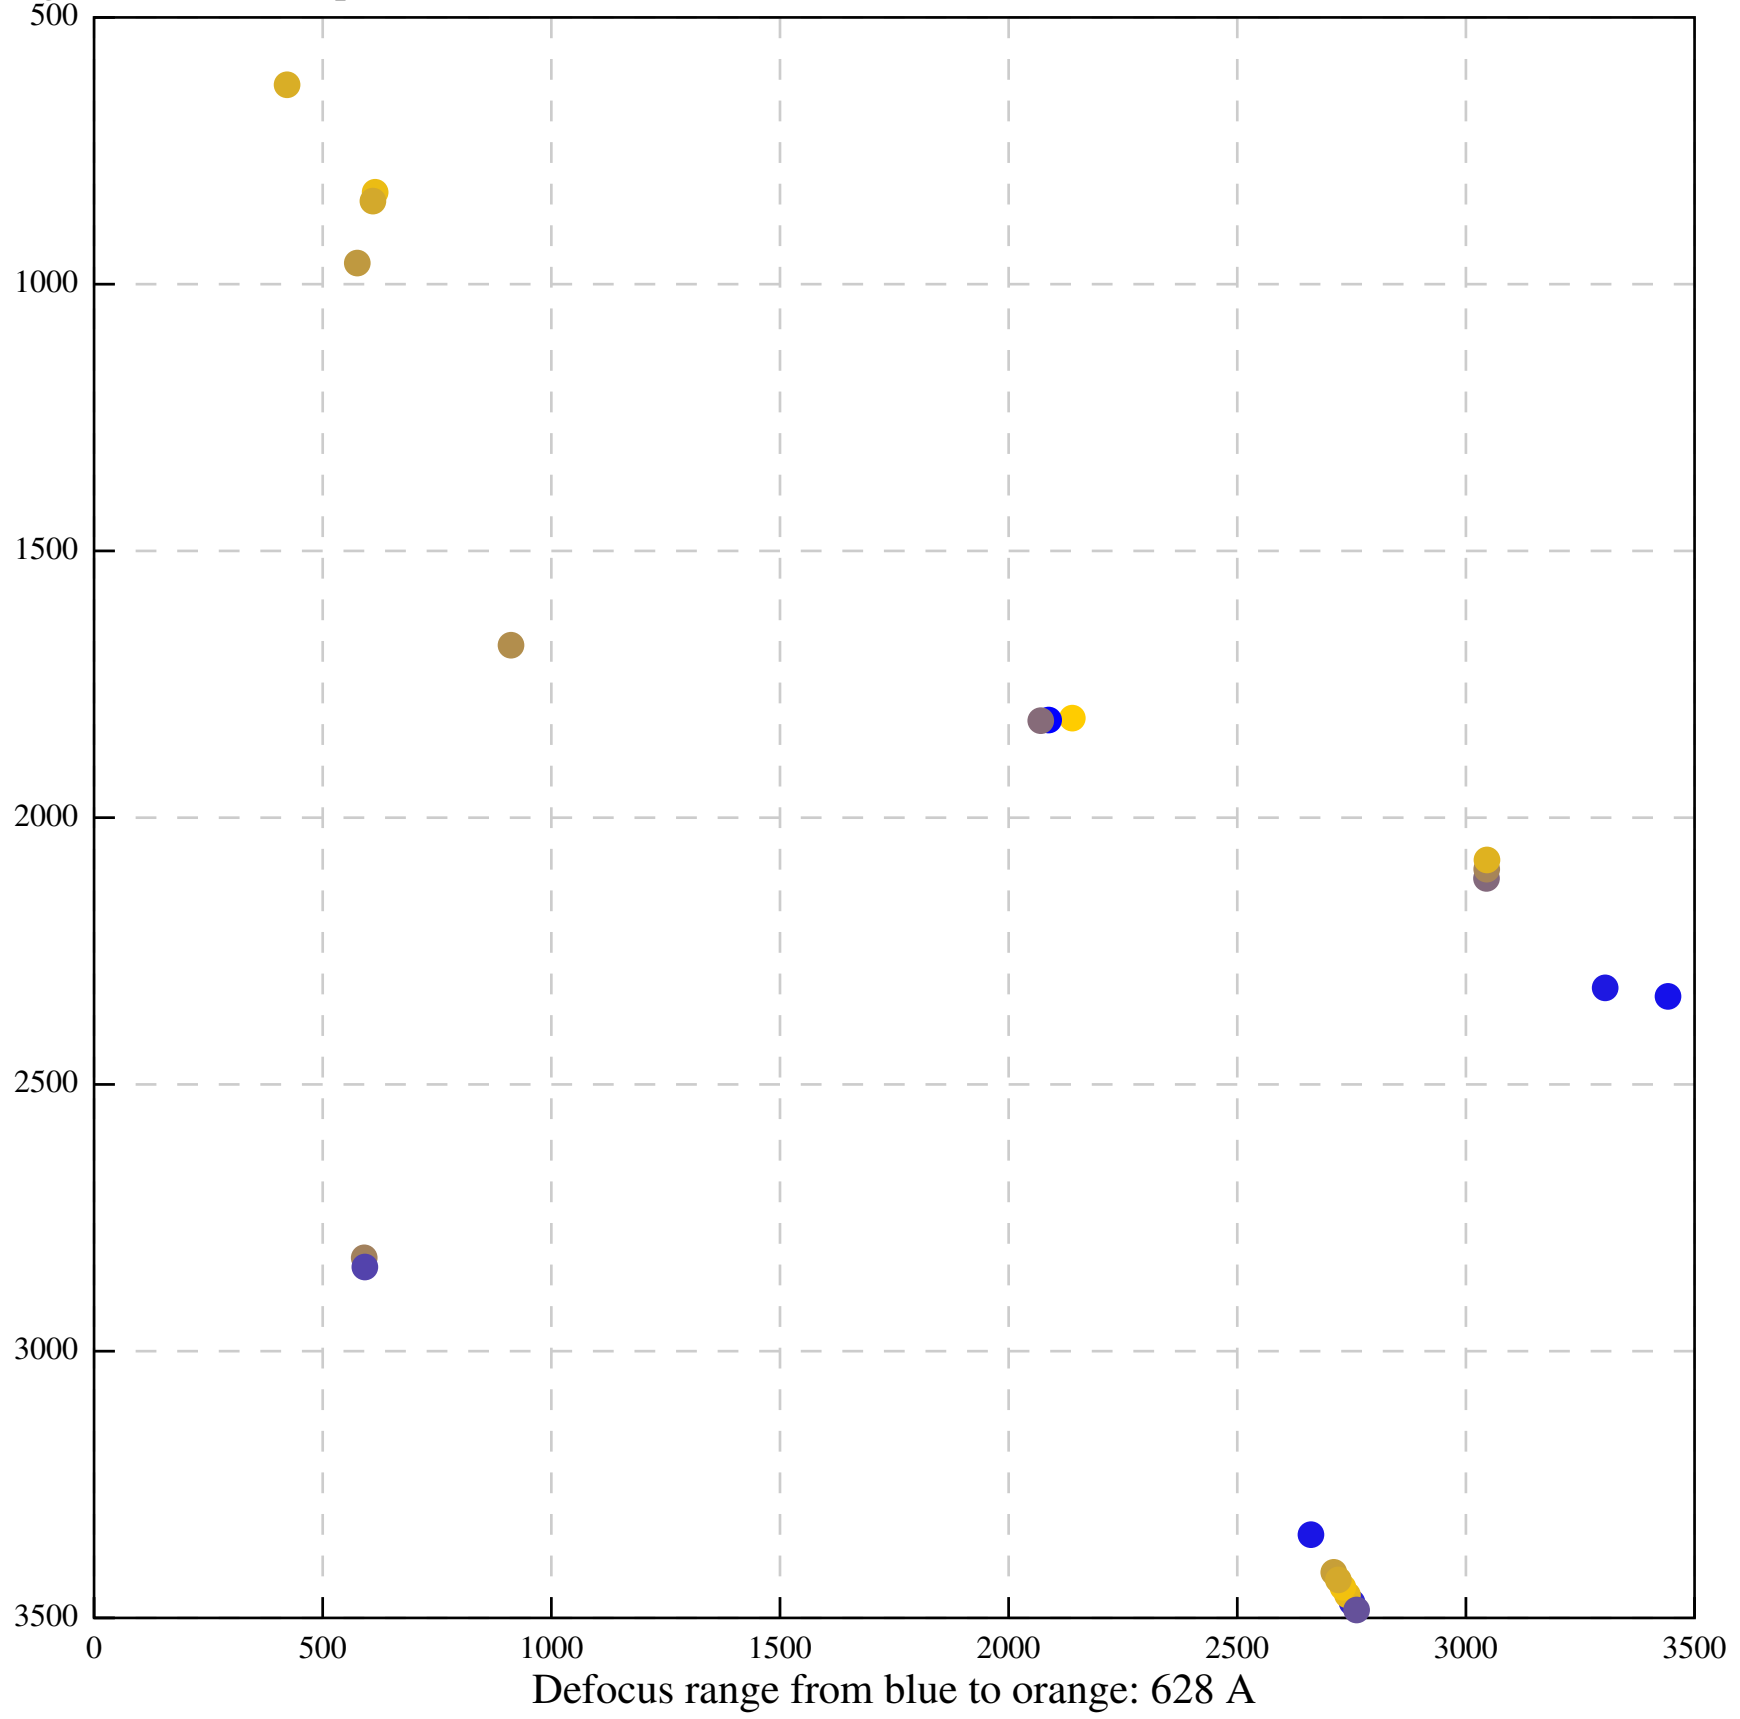

Defocus range from blue to orange: 260 A

Defocus range from blue to orange: 56 A

Defocus range from blue to orange: 1401 A

Defocus range from blue to orange: 291 A

Defocus range from blue to orange: 197 A