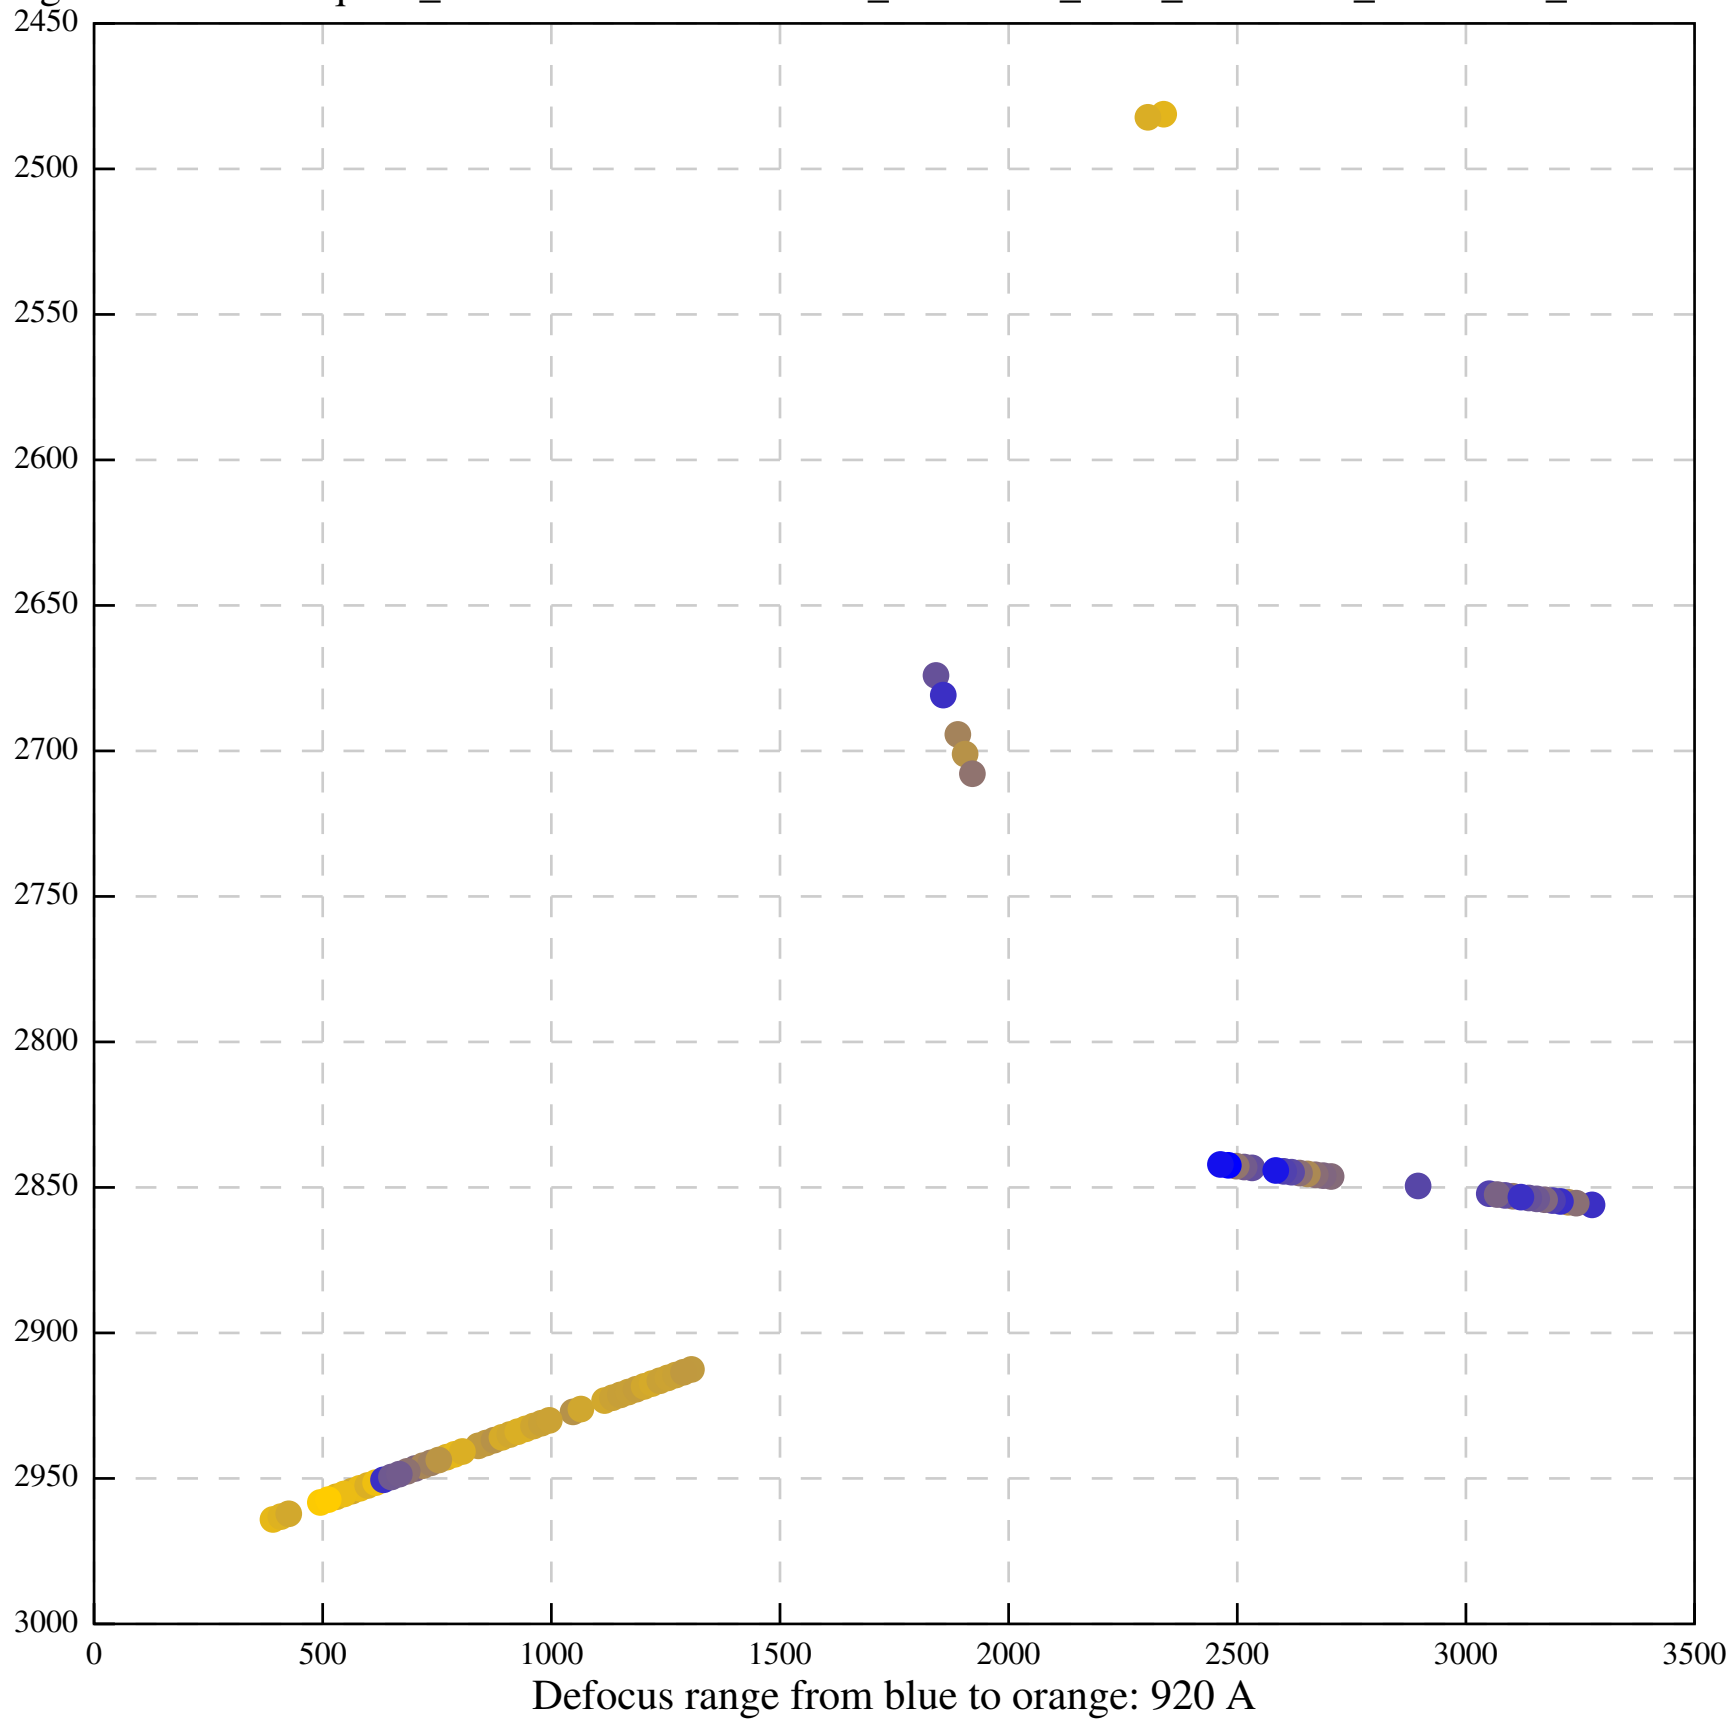

Defocus range from blue to orange: 281 A

Defocus range from blue to orange: 324 A

Defocus range from blue to orange: 1354 A

Defocus range from blue to orange: 185 A

Defocus range from blue to orange: 577 A