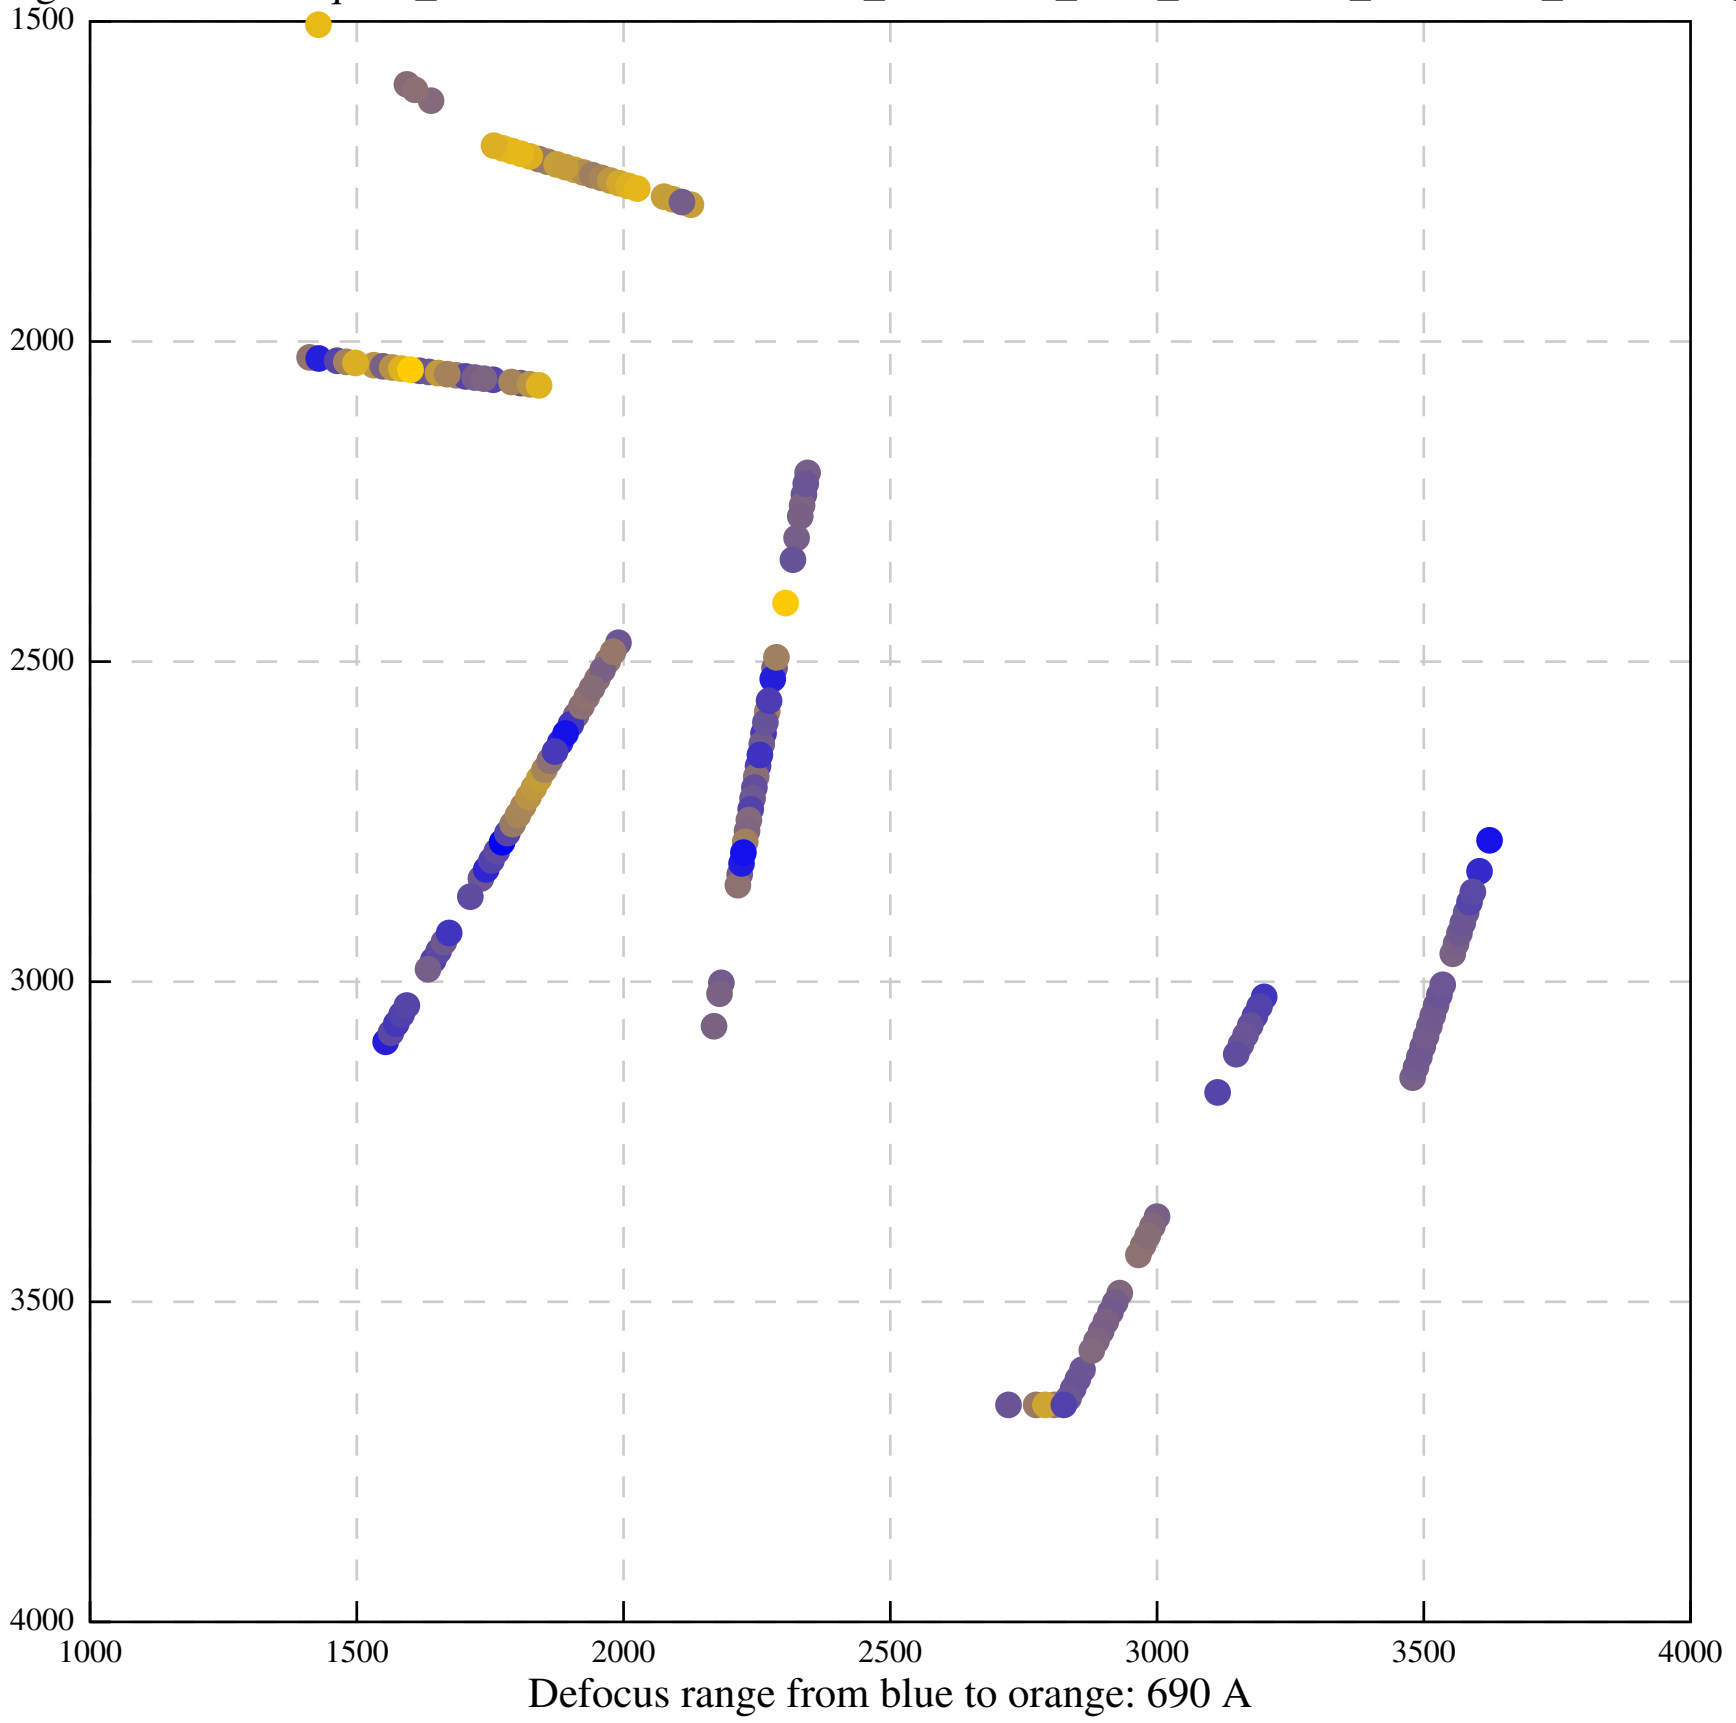

Defocus range from blue to orange: 90 A

Defocus range from blue to orange: 0 A

Defocus range from blue to orange: 182 A

Defocus range from blue to orange: 83 A

Defocus range from blue to orange: 930 A

Defocus range from blue to orange: 287 A