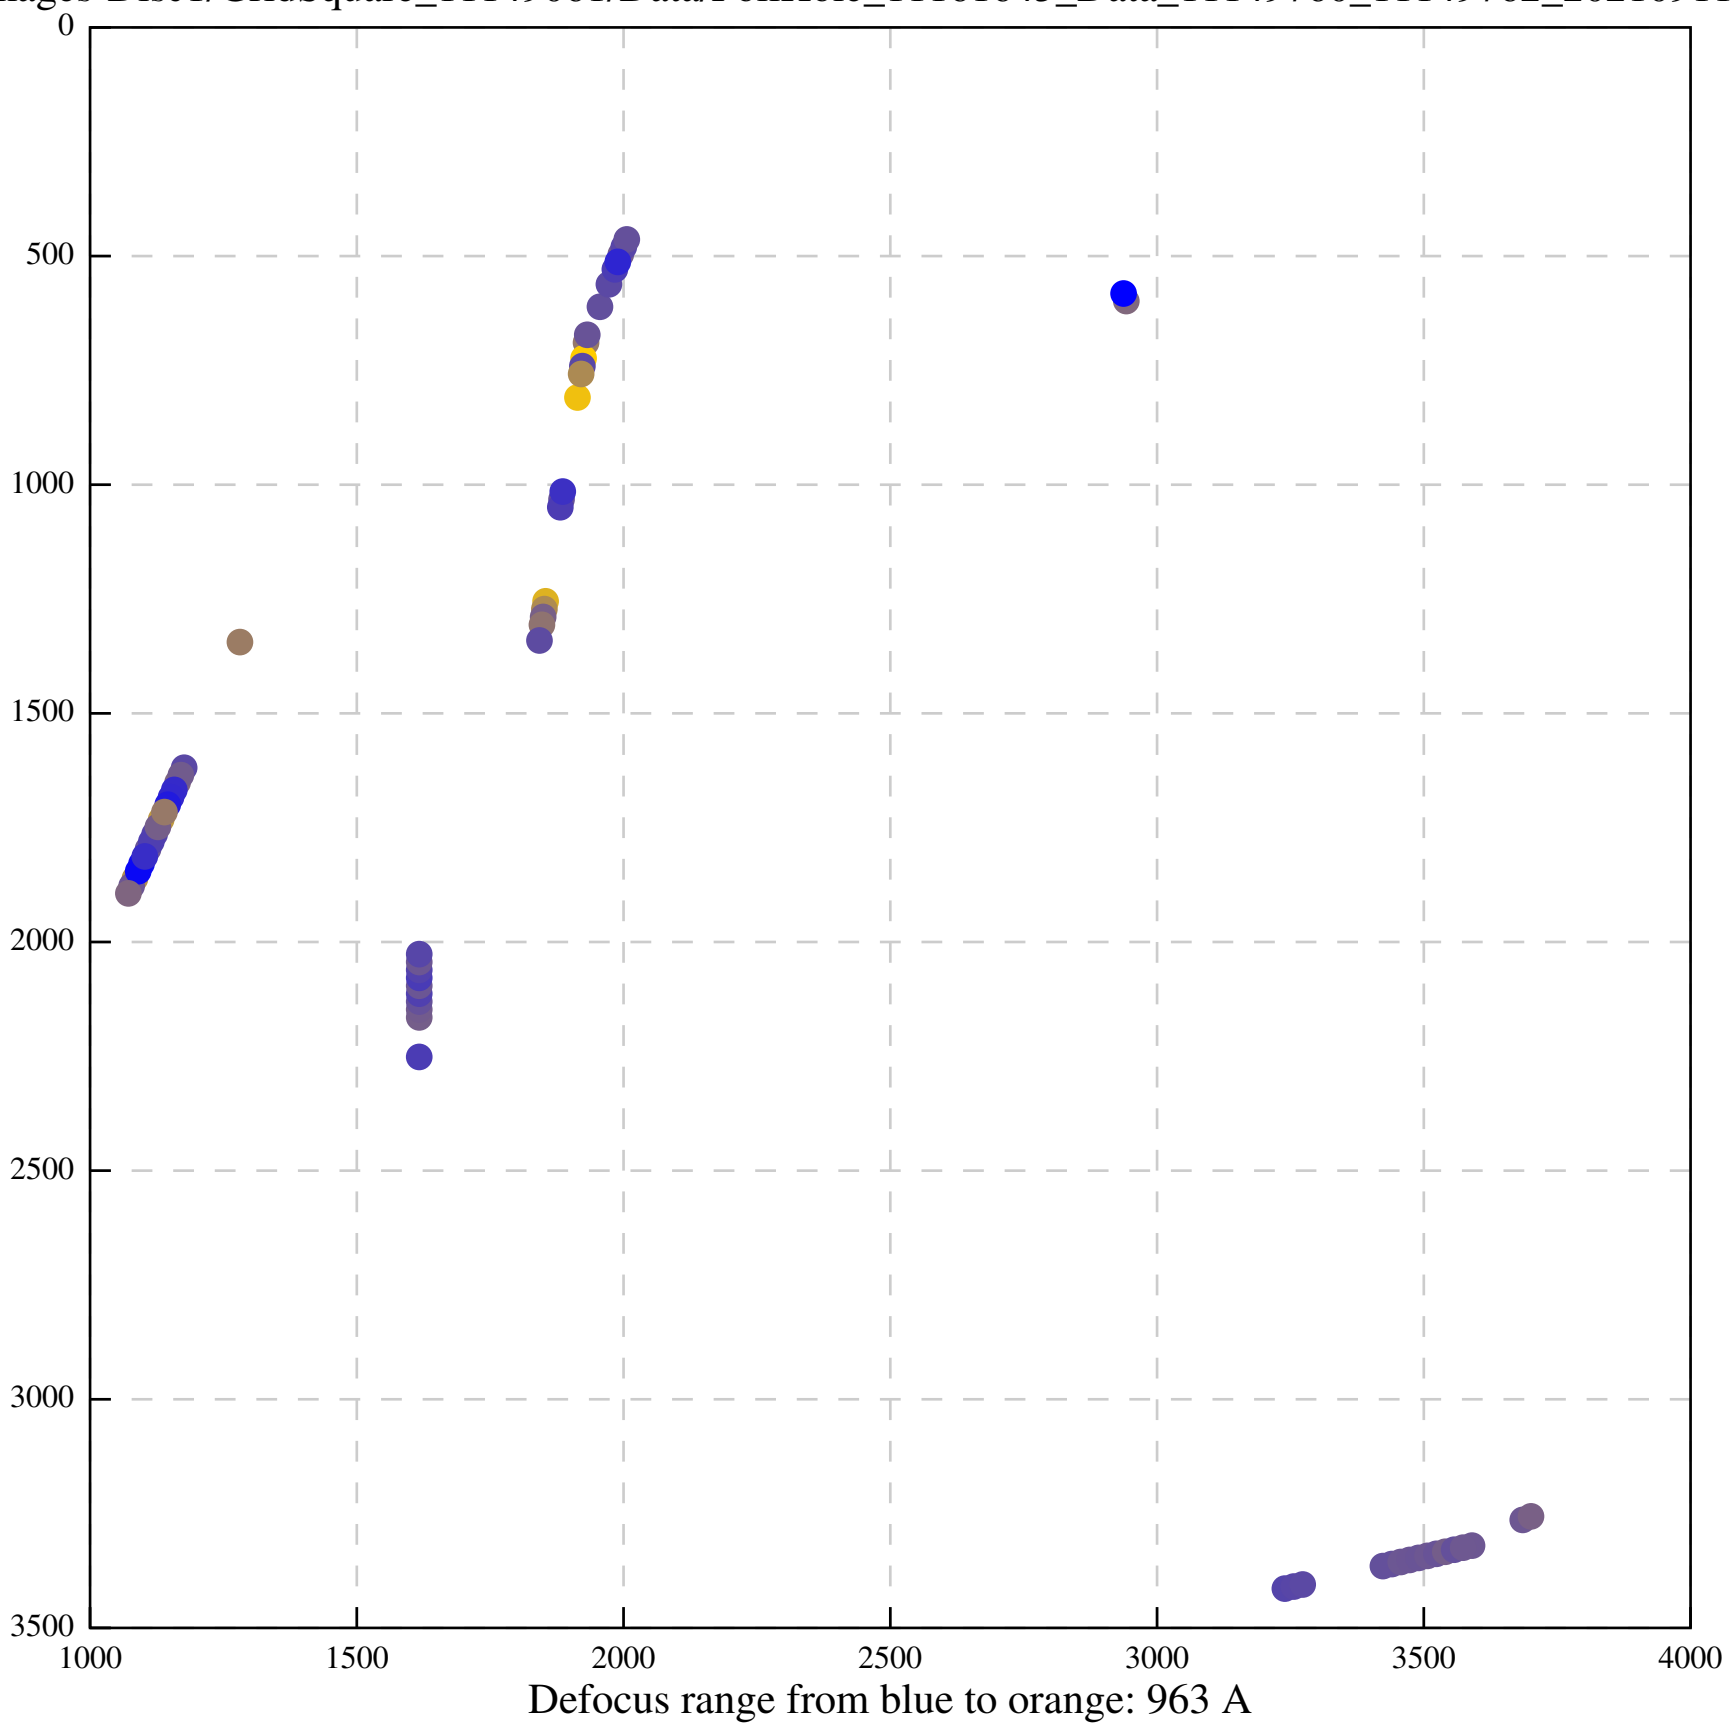

Defocus range from blue to orange: 1055 A

Defocus range from blue to orange: 996 A

Defocus range from blue to orange: 646 A

Defocus range from blue to orange: 342 A

Defocus range from blue to orange: 558 A