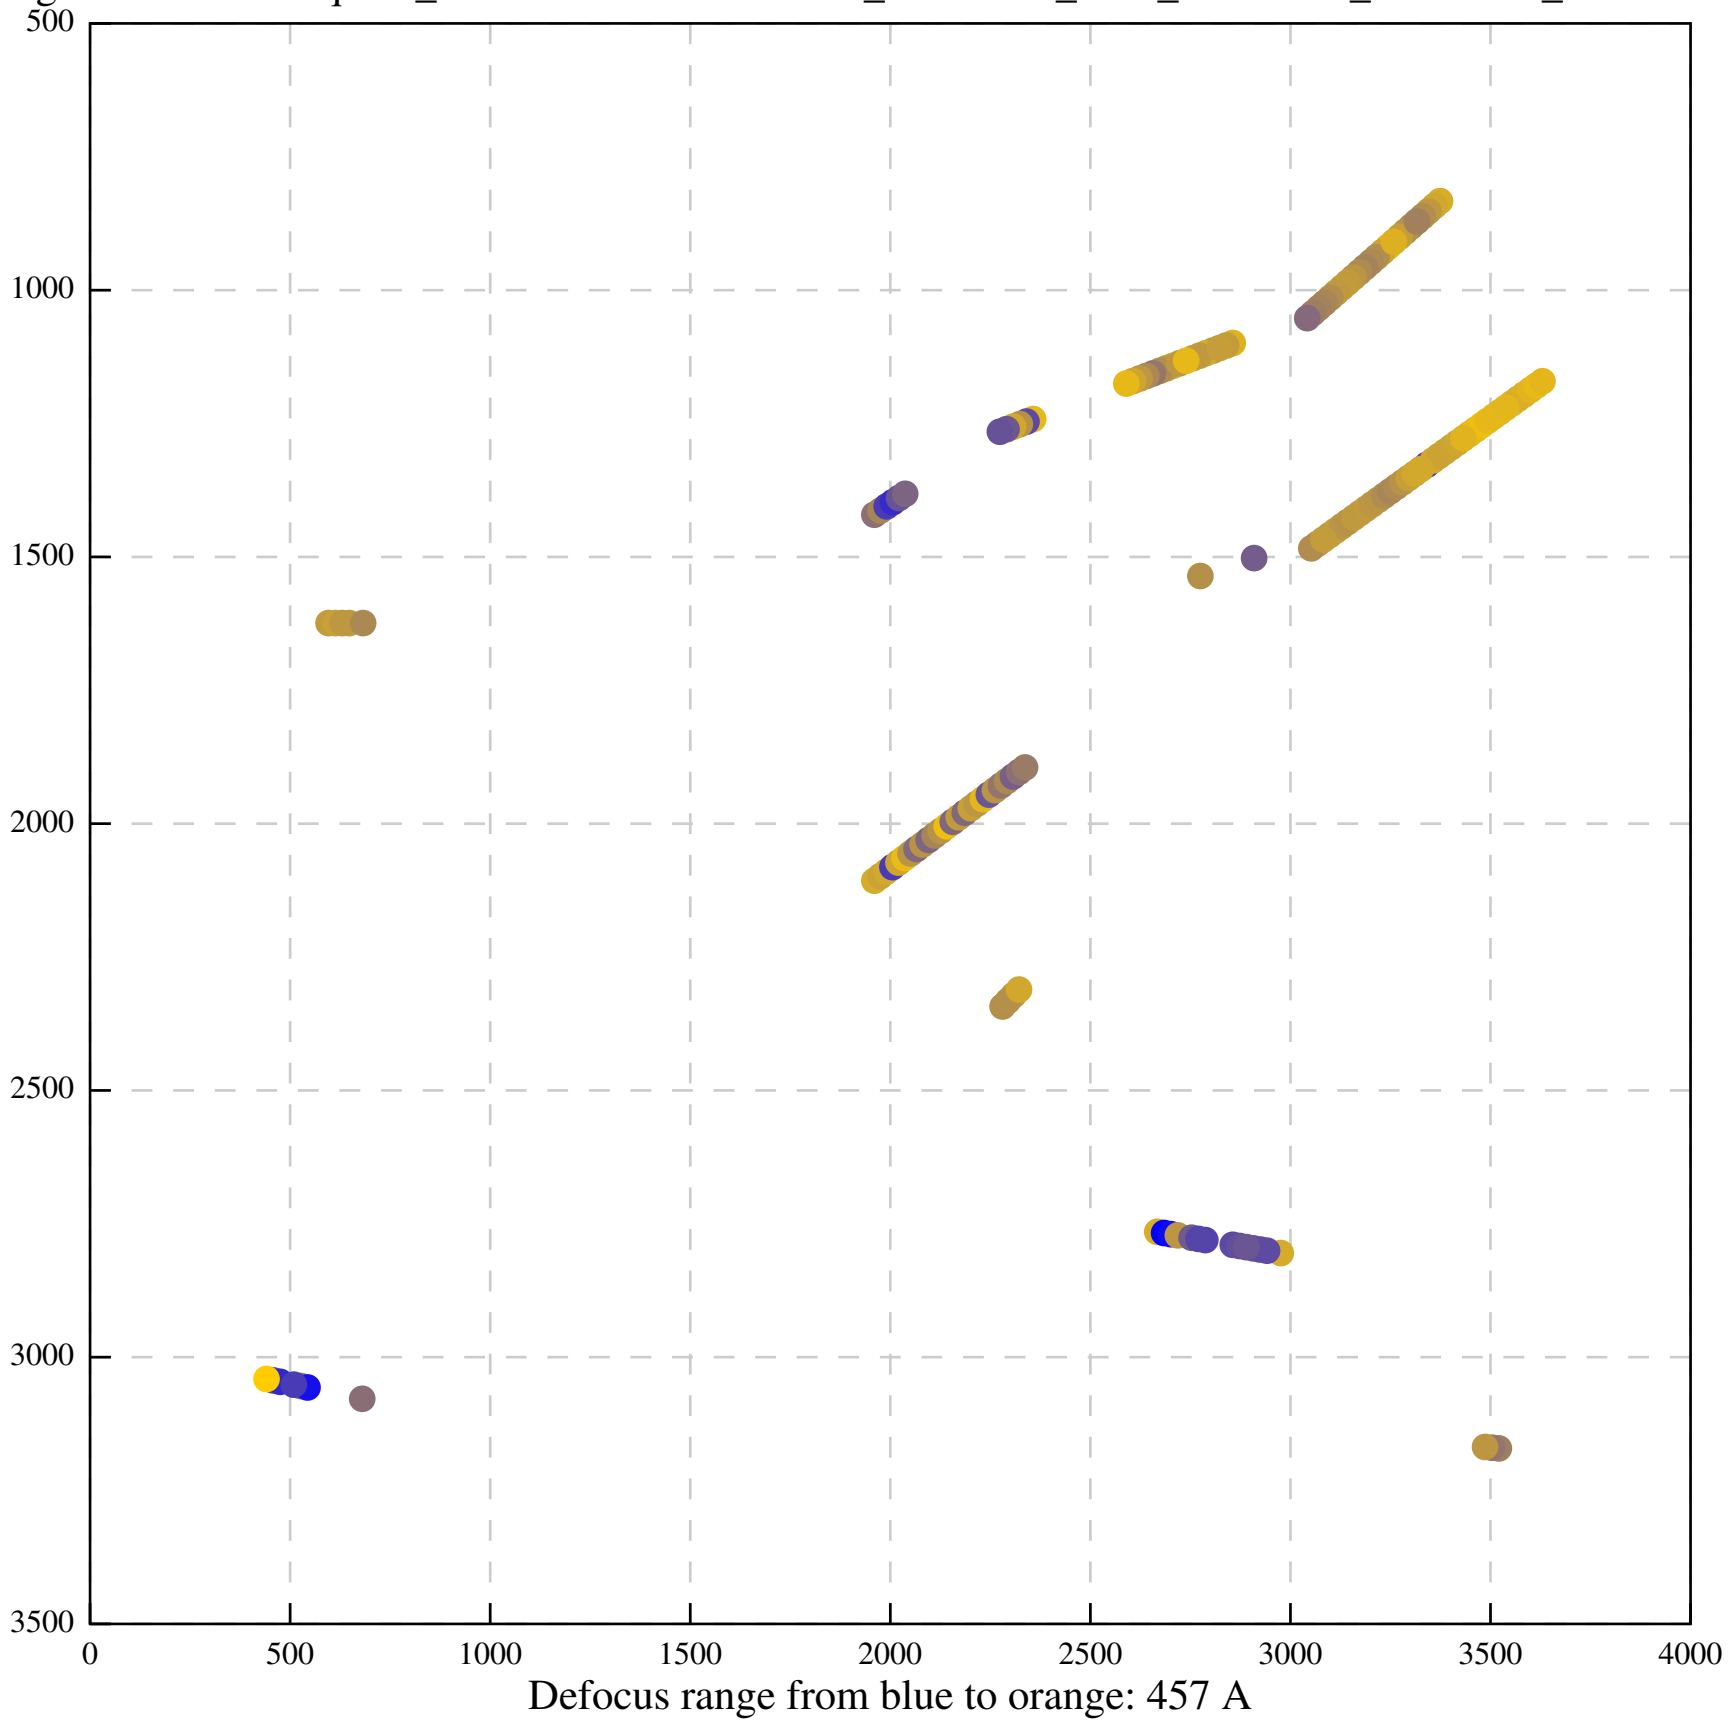

Defocus range from blue to orange: 704 A