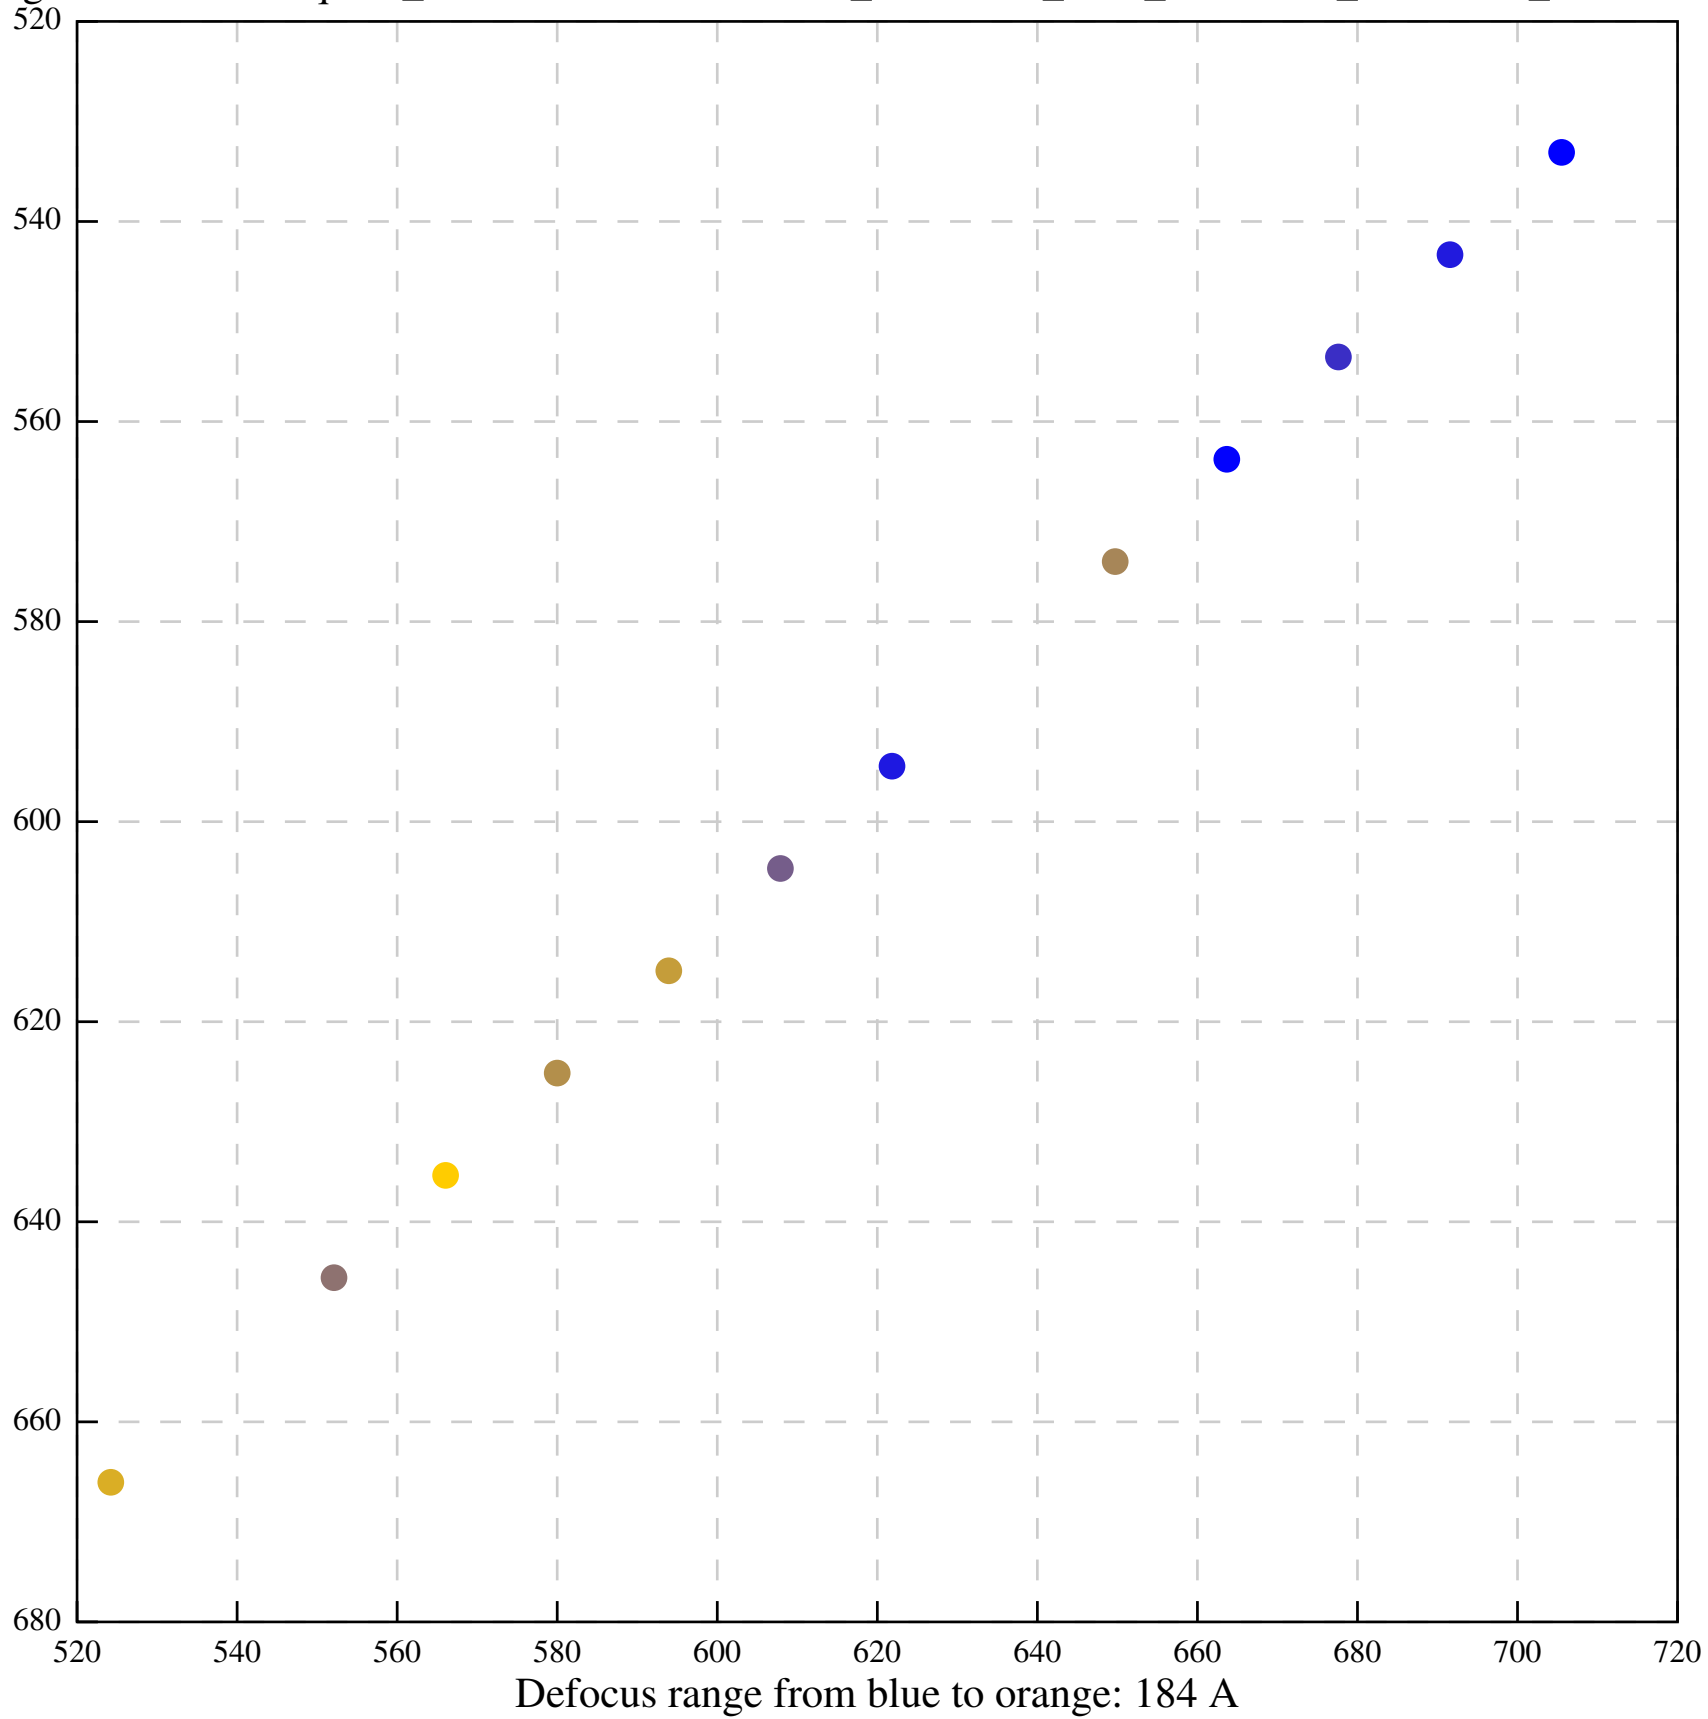

Defocus range from blue to orange: 477 A

Defocus range from blue to orange: 298 A

Defocus range from blue to orange: 78 A

Defocus range from blue to orange: 1410 A

Defocus range from blue to orange: 71 A

Defocus range from blue to orange: 1409 A