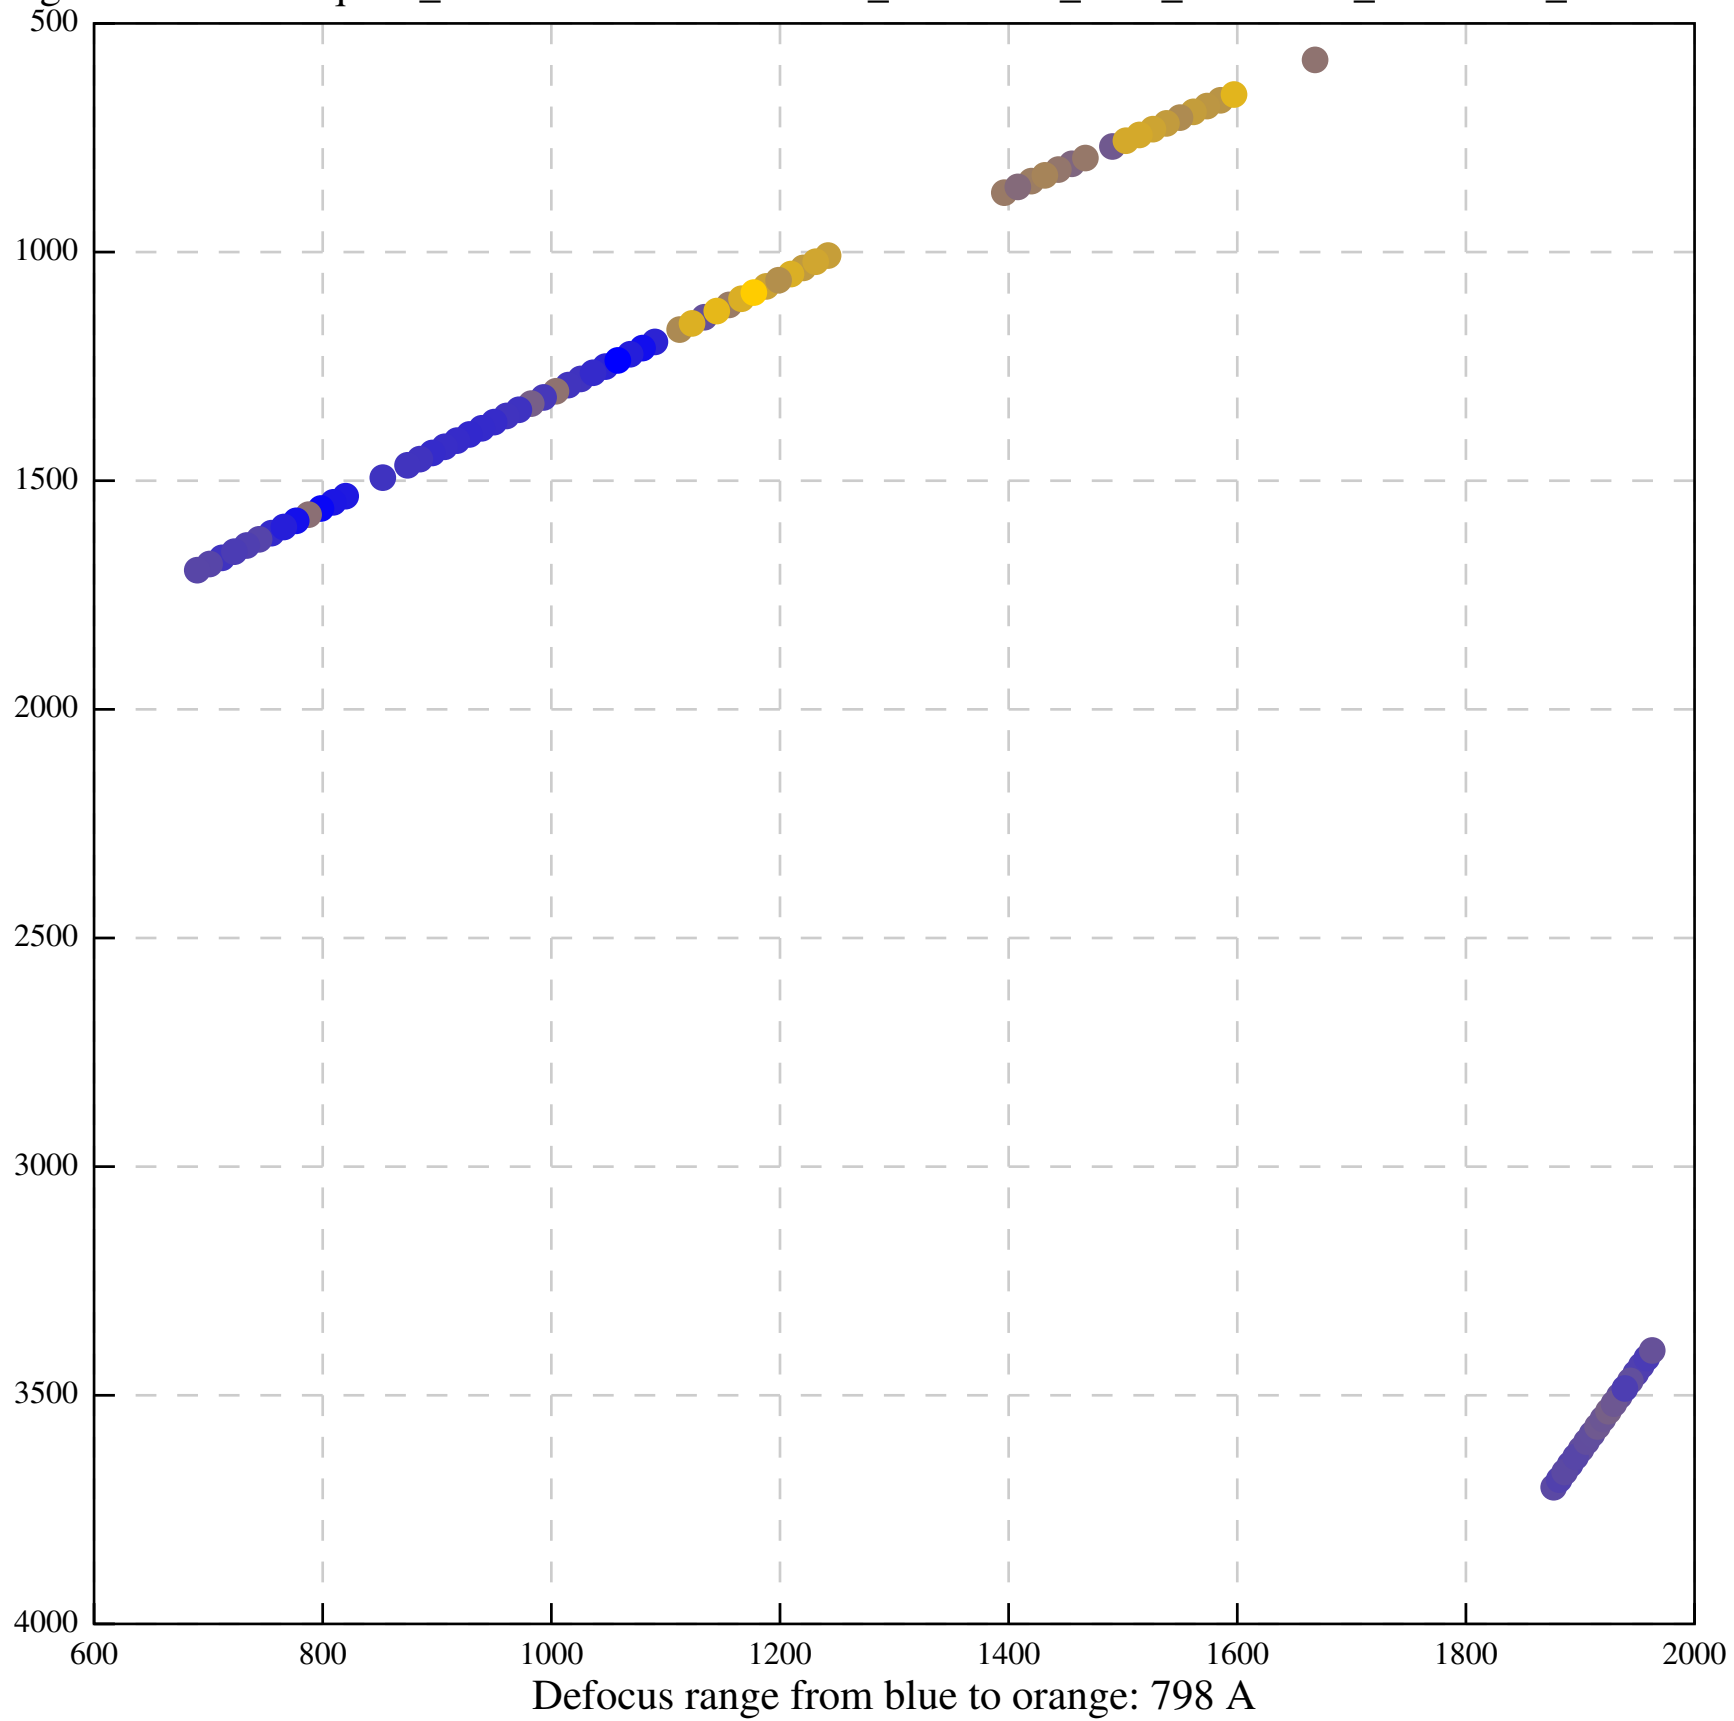

Defocus range from blue to orange: 1107 A

Defocus range from blue to orange: 672 A

Defocus range from blue to orange: 455 A

Defocus range from blue to orange: 261 A

Defocus range from blue to orange: 1022 A