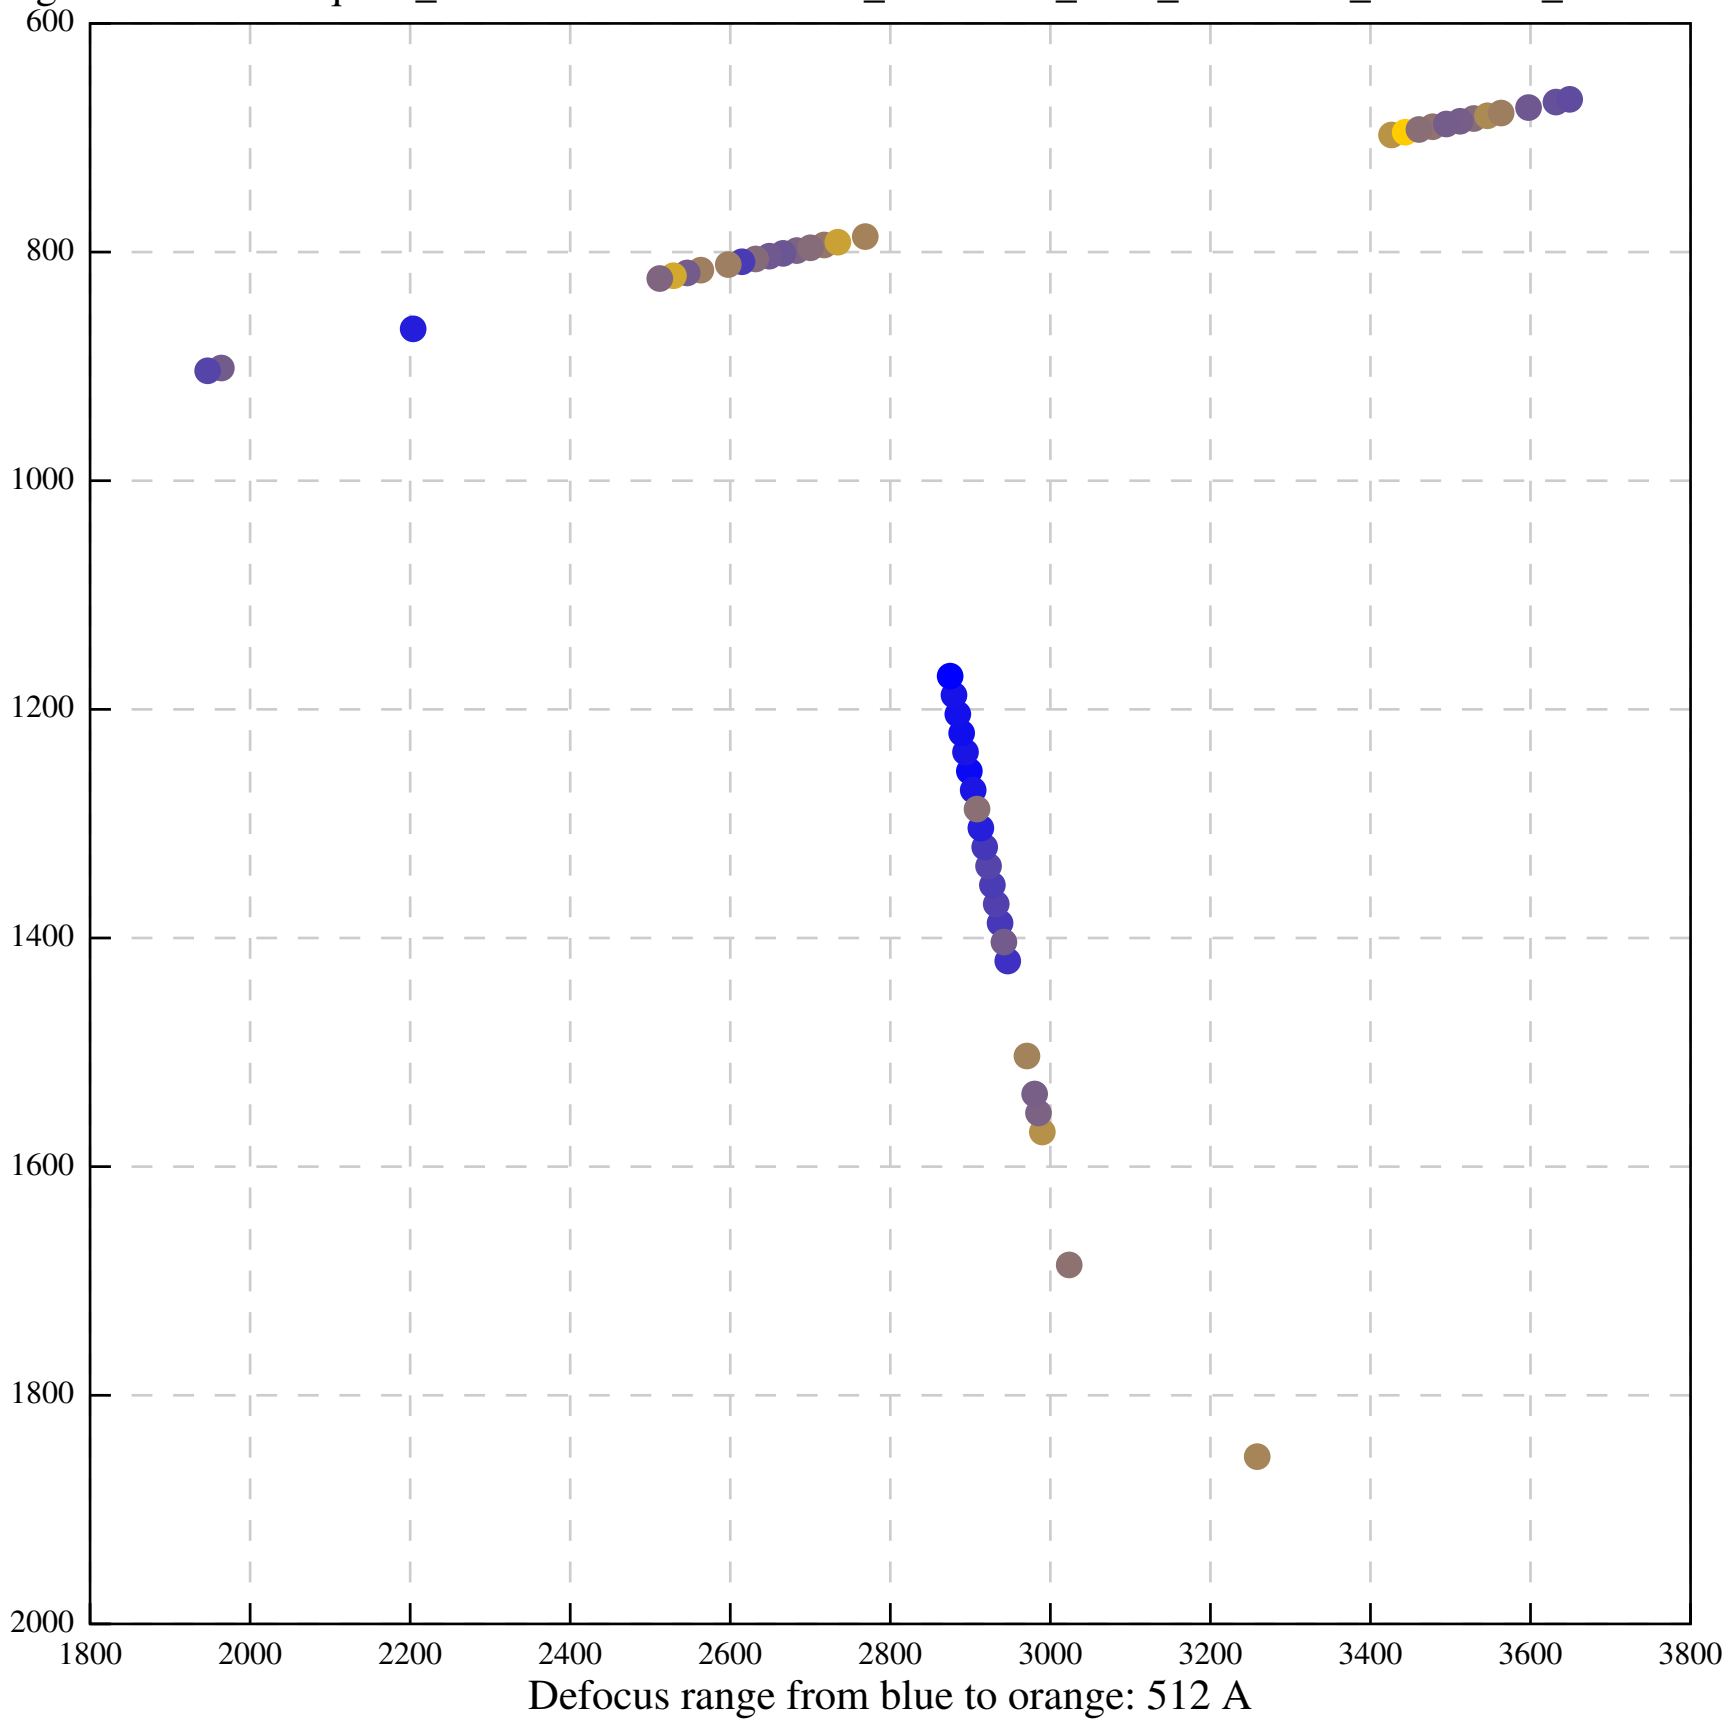

Defocus range from blue to orange: 182 A

Defocus range from blue to orange: 0 A

Defocus range from blue to orange: 326 A

Defocus range from blue to orange: 0 A

Defocus range from blue to orange: 1129 A

Defocus range from blue to orange: 576 Å