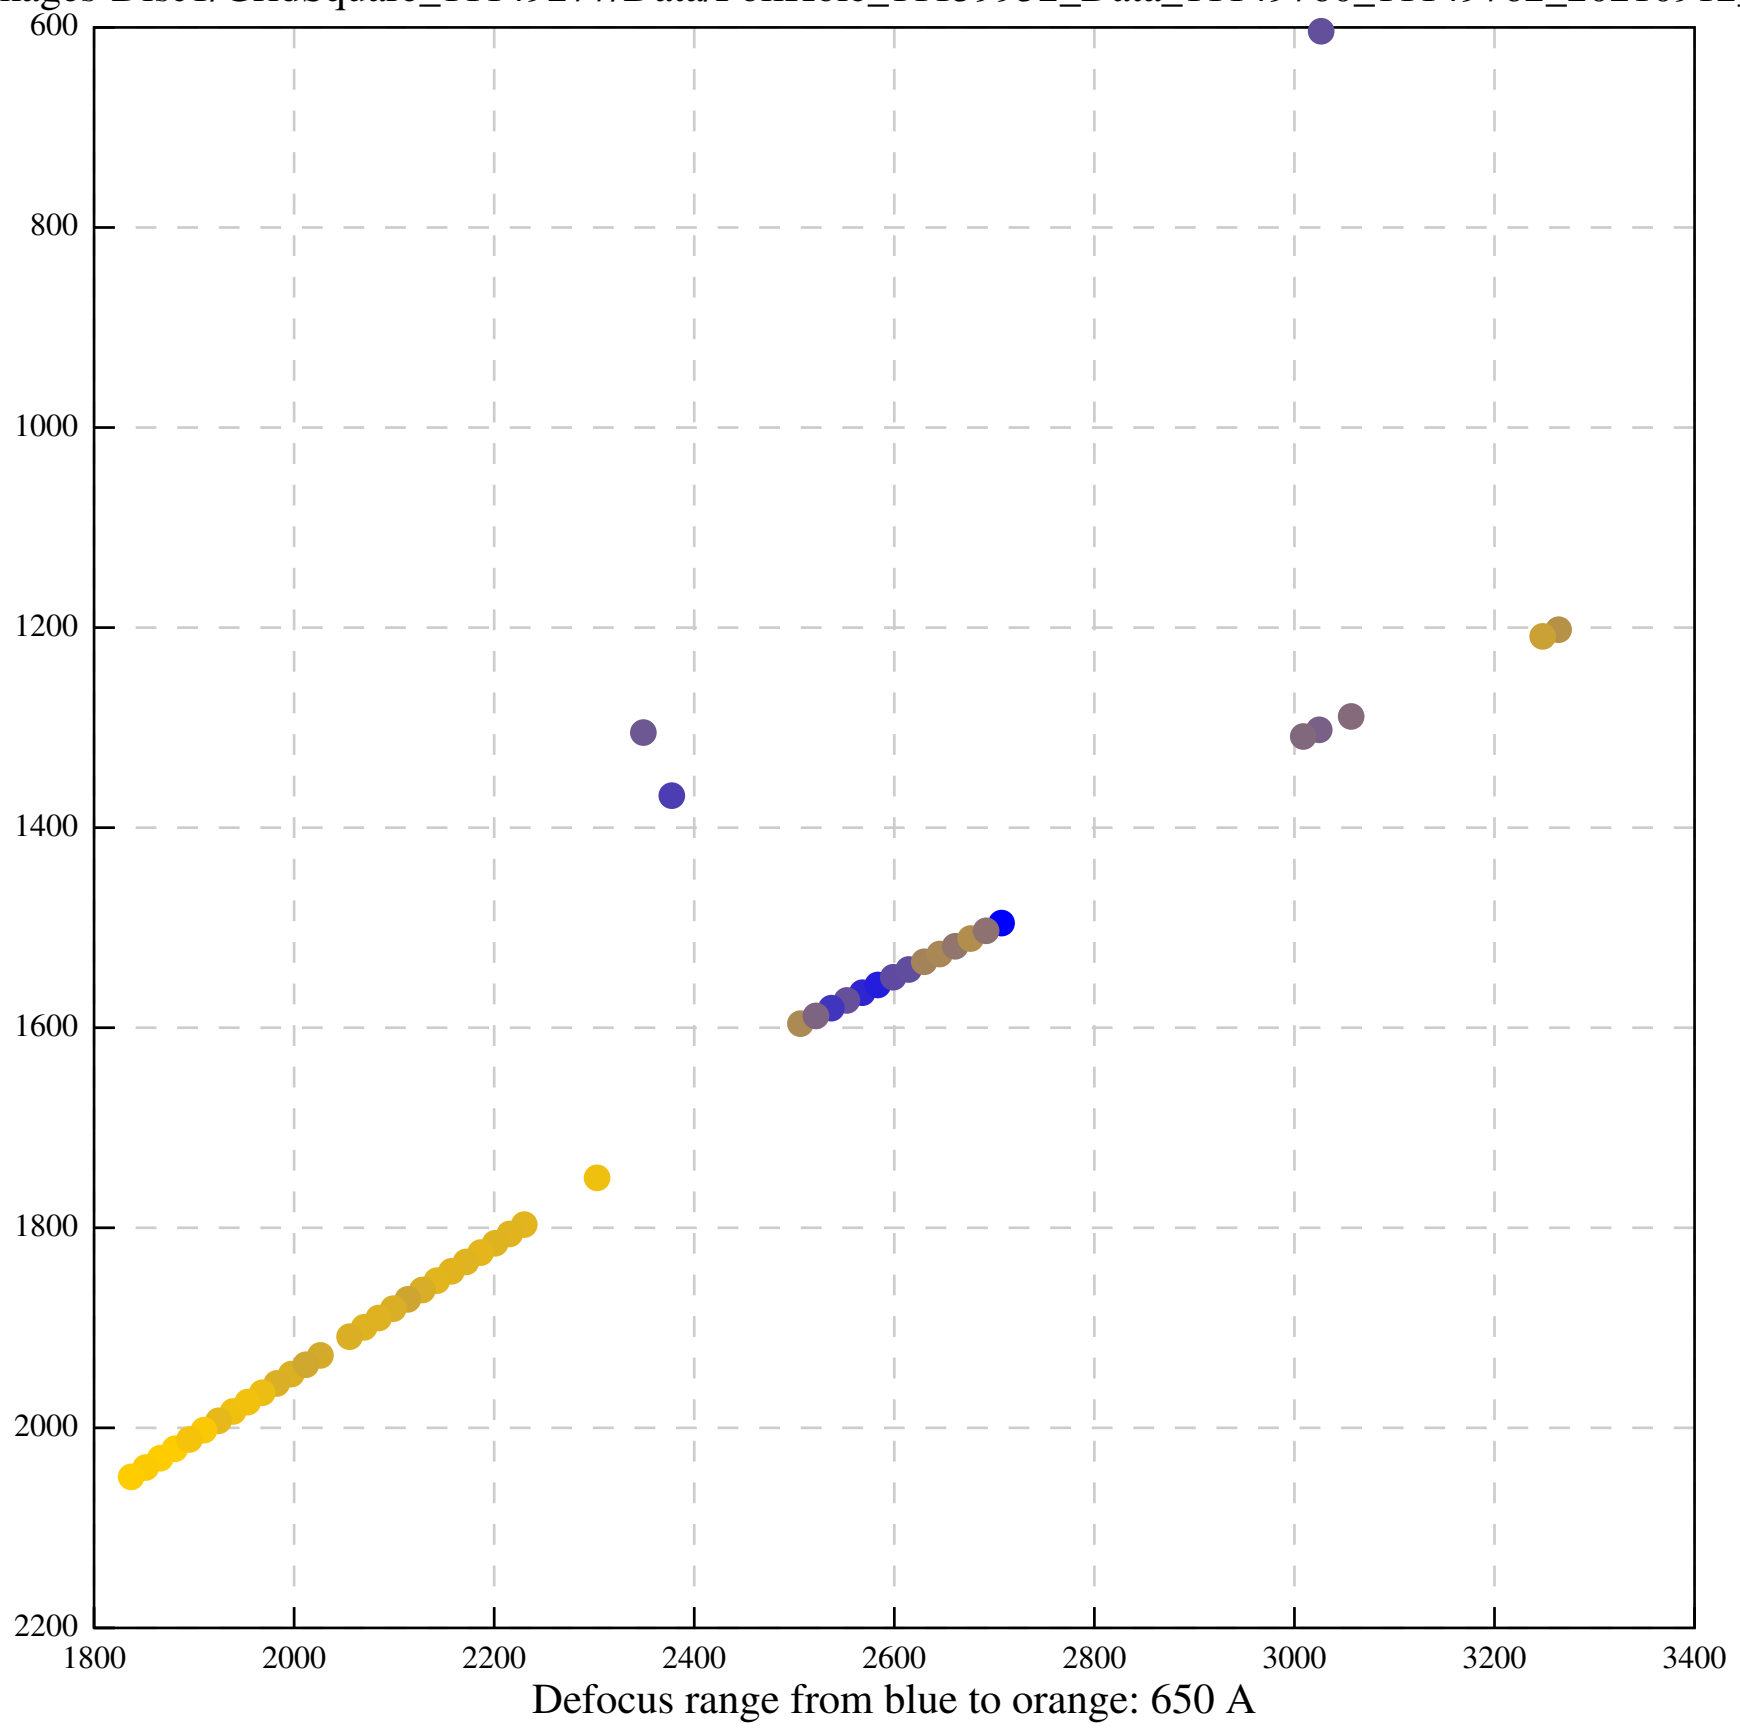

Defocus range from blue to orange: 212 A

Defocus range from blue to orange: 98 A

Defocus range from blue to orange: 697 A

Defocus range from blue to orange: 468 A

Defocus range from blue to orange: 293 A

Defocus range from blue to orange: 133 A