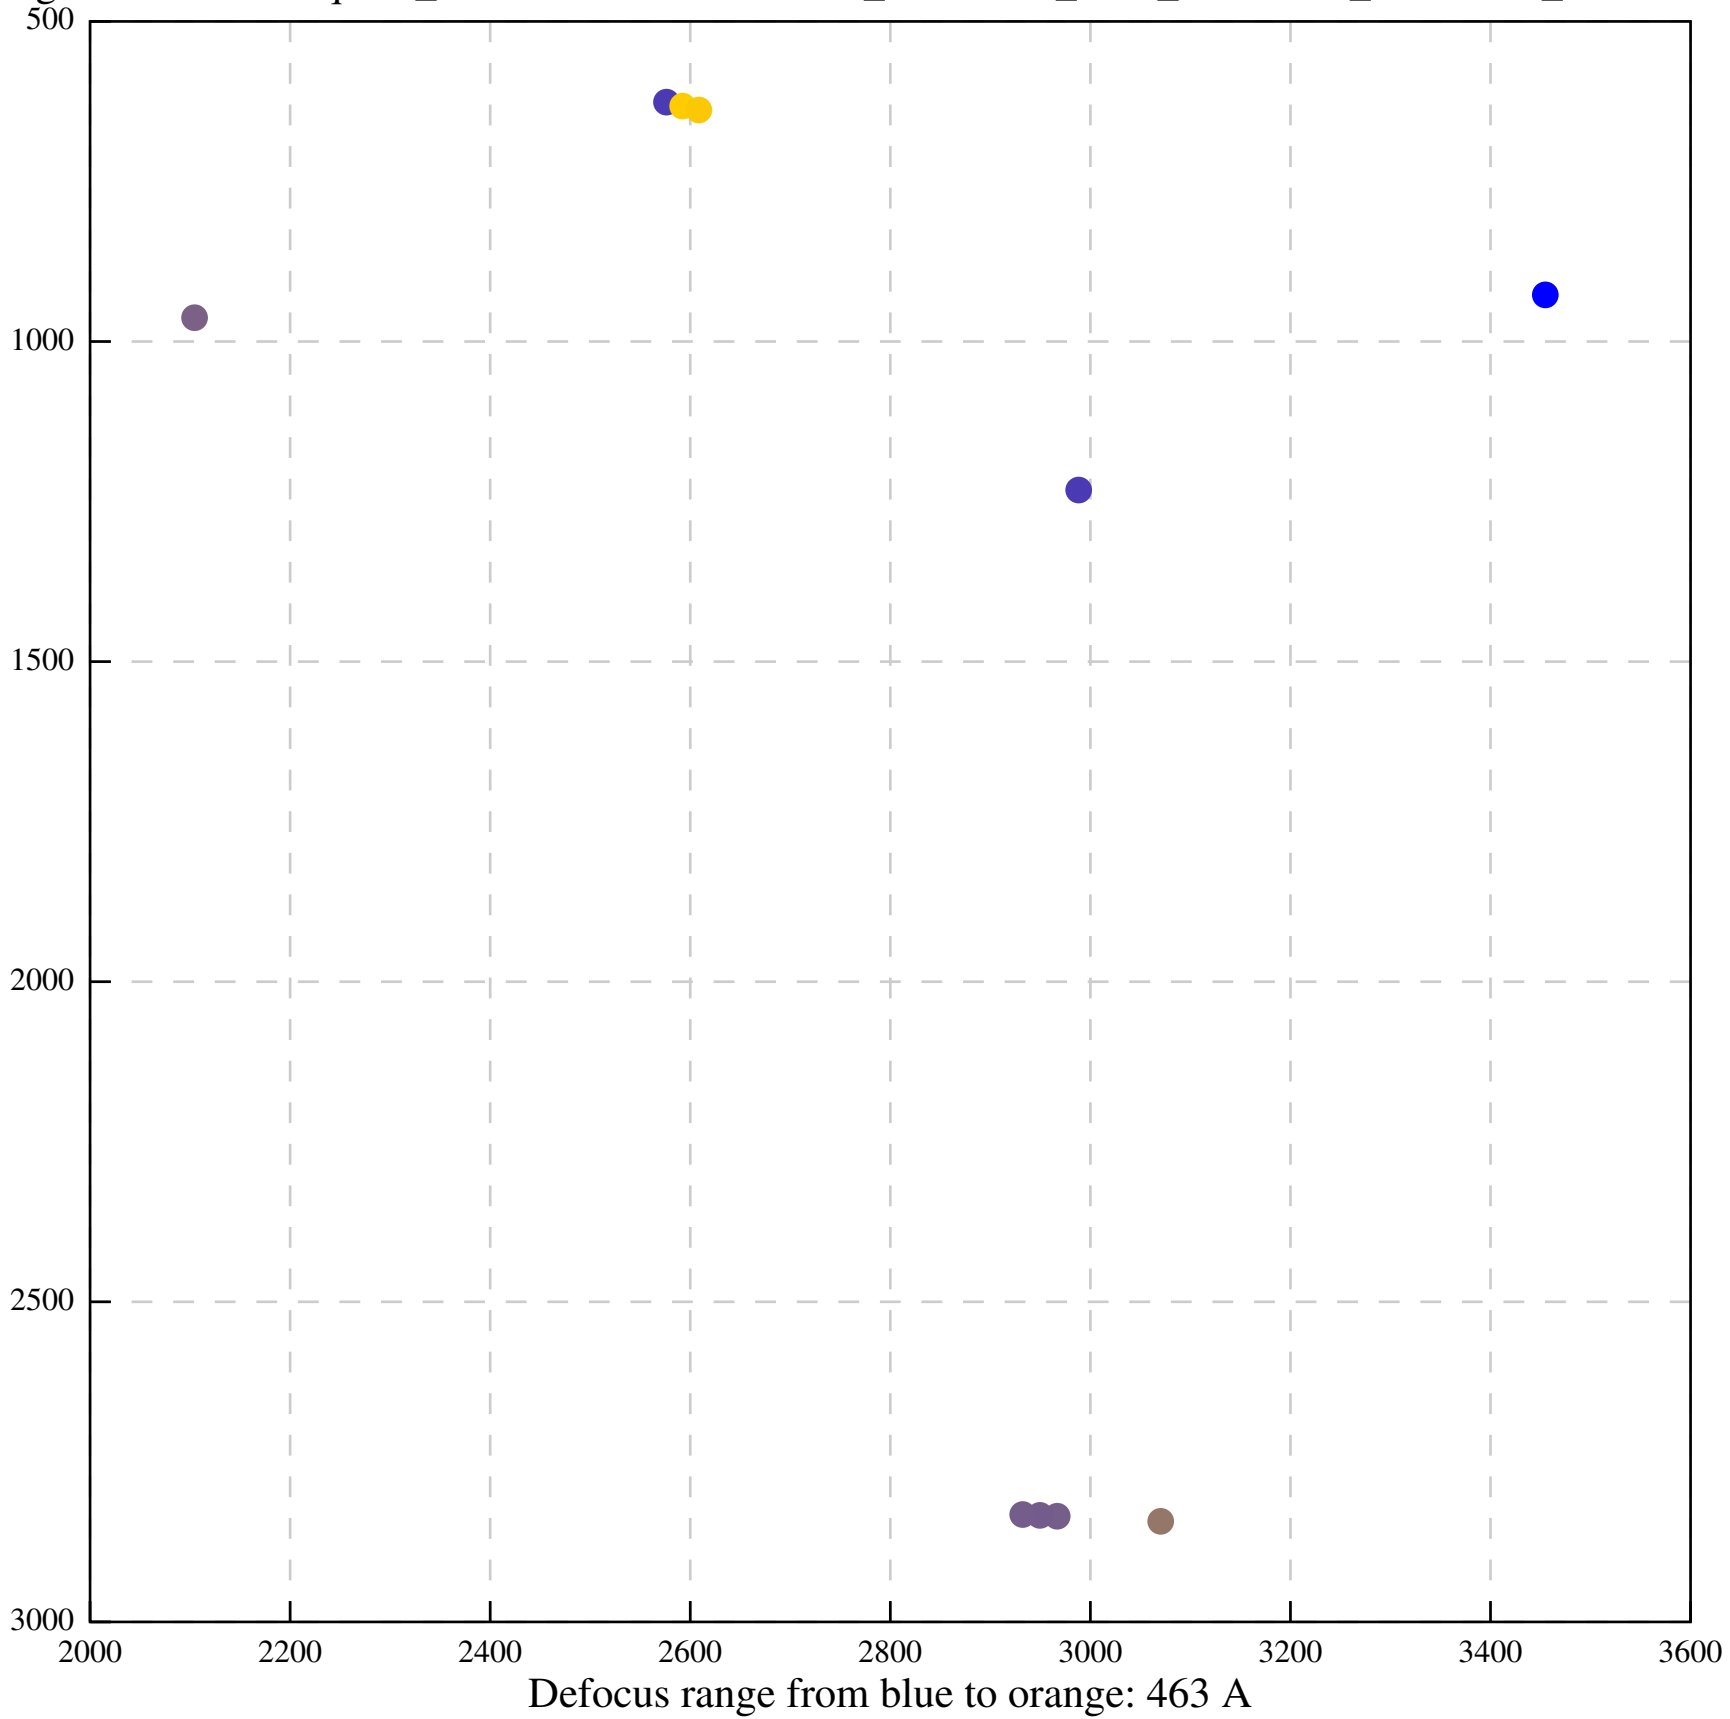

Defocus range from blue to orange: 218 A

Defocus range from blue to orange: 407 A

Defocus range from blue to orange: 544 A

Defocus range from blue to orange: 528 A

Defocus range from blue to orange: 16 A

Defocus range from blue to orange: 392 A