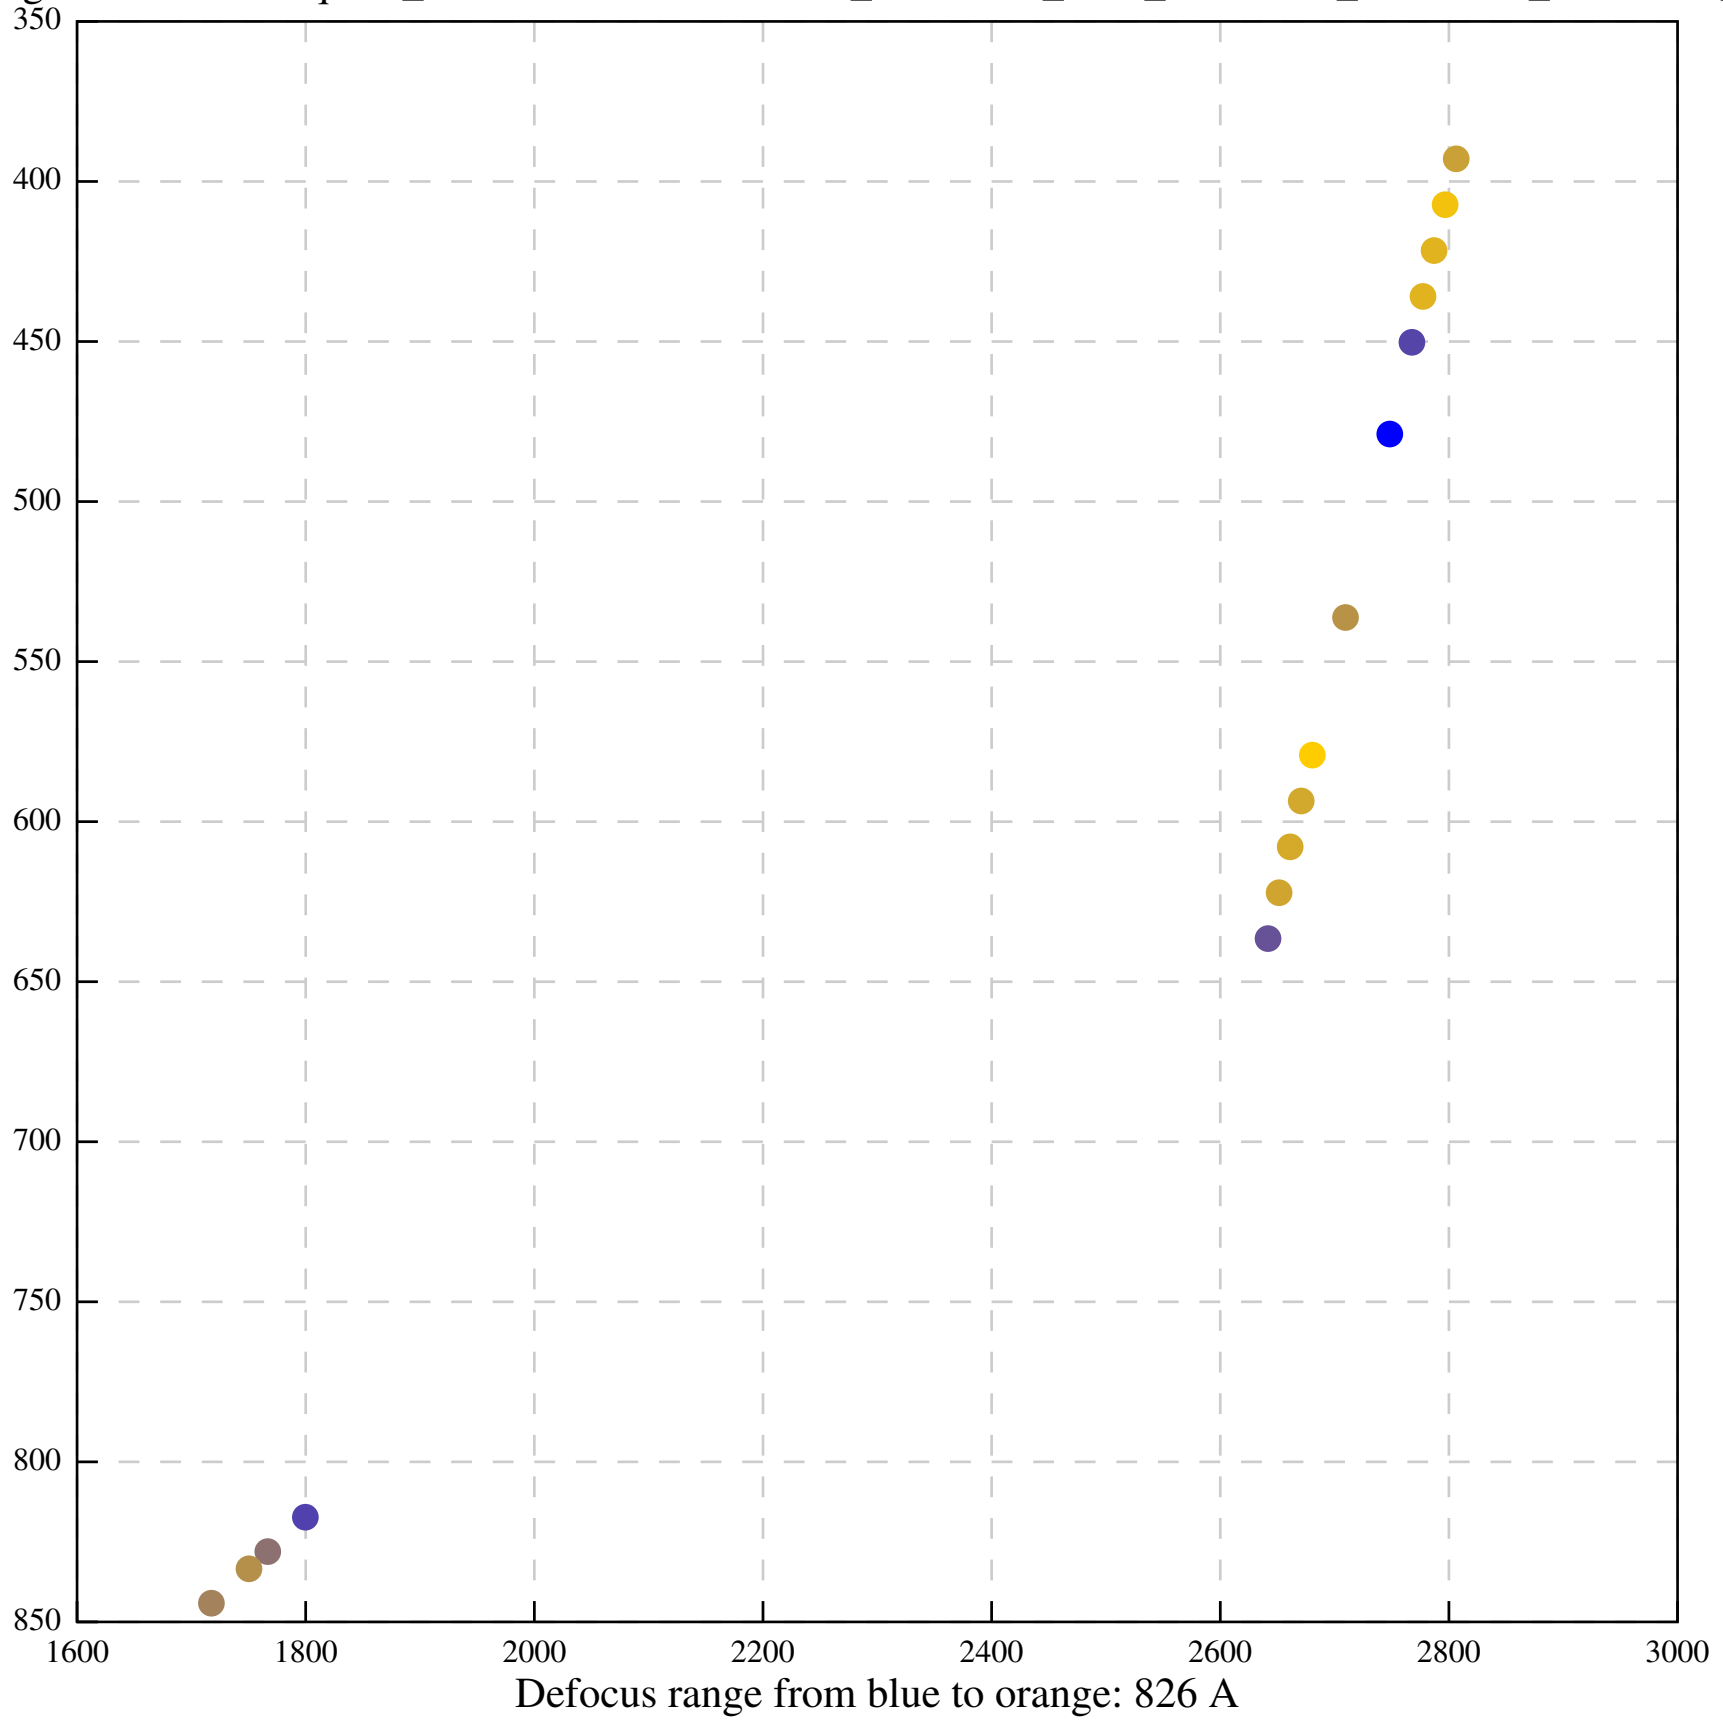

Defocus range from blue to orange: 554 A

Defocus range from blue to orange: 689 A

Defocus range from blue to orange: 87 A

Defocus range from blue to orange: 0 A

Defocus range from blue to orange: 322 A

Defocus range from blue to orange: 349 A