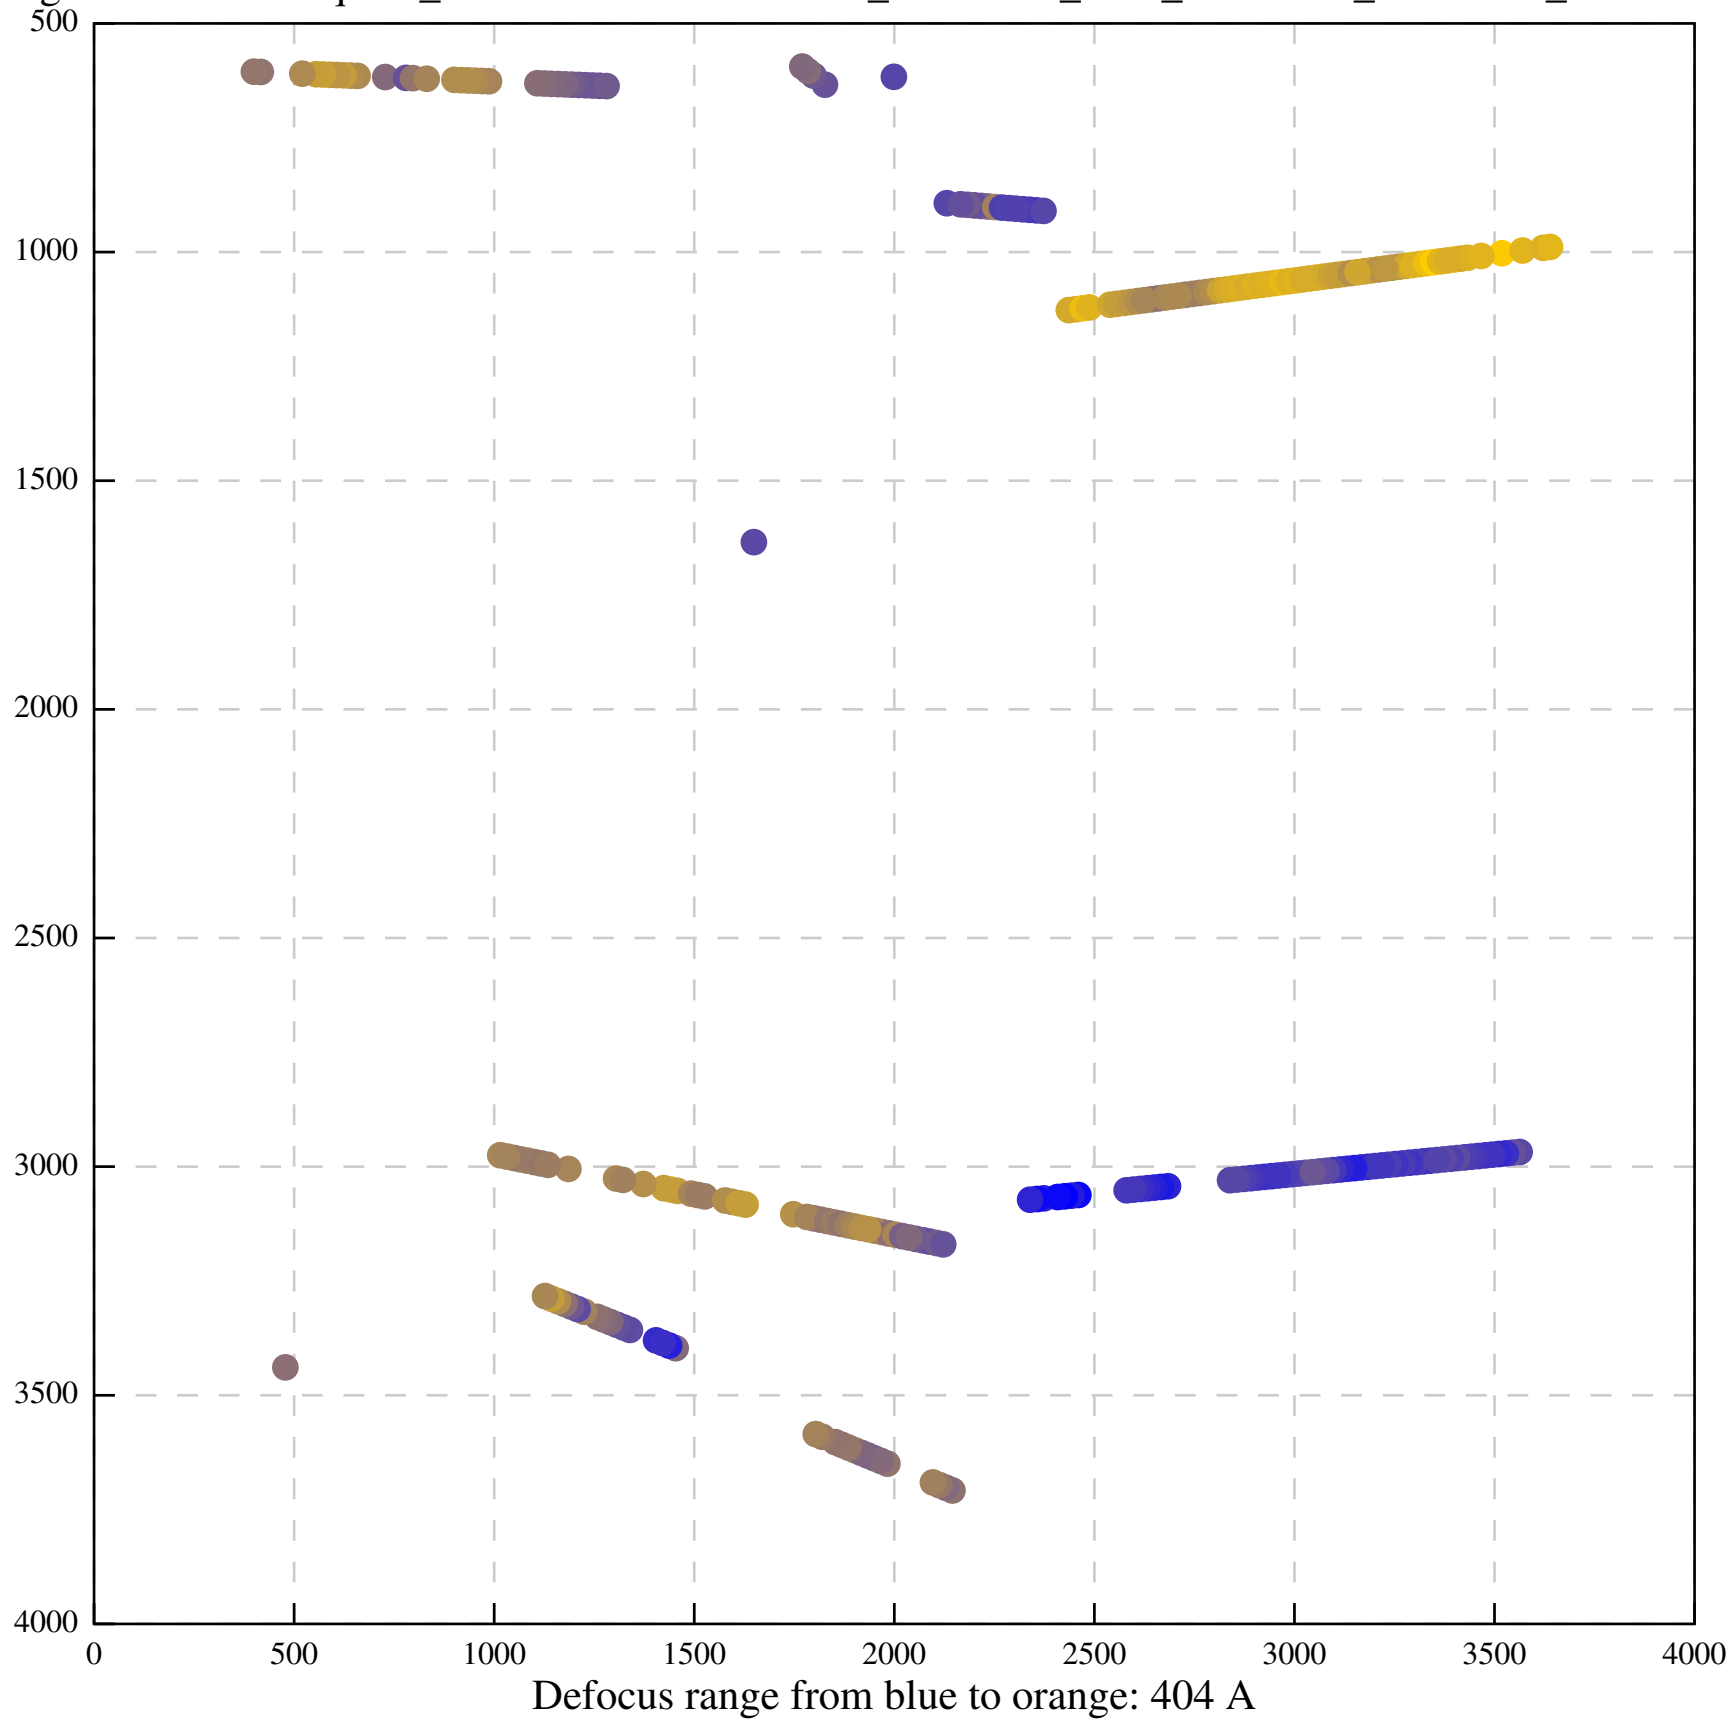

Defocus range from blue to orange: 537 A

Defocus range from blue to orange: 131 A

Defocus range from blue to orange: 115 A

Defocus range from blue to orange: 370 A

Defocus range from blue to orange: 0 A

Defocus range from blue to orange: 41 A