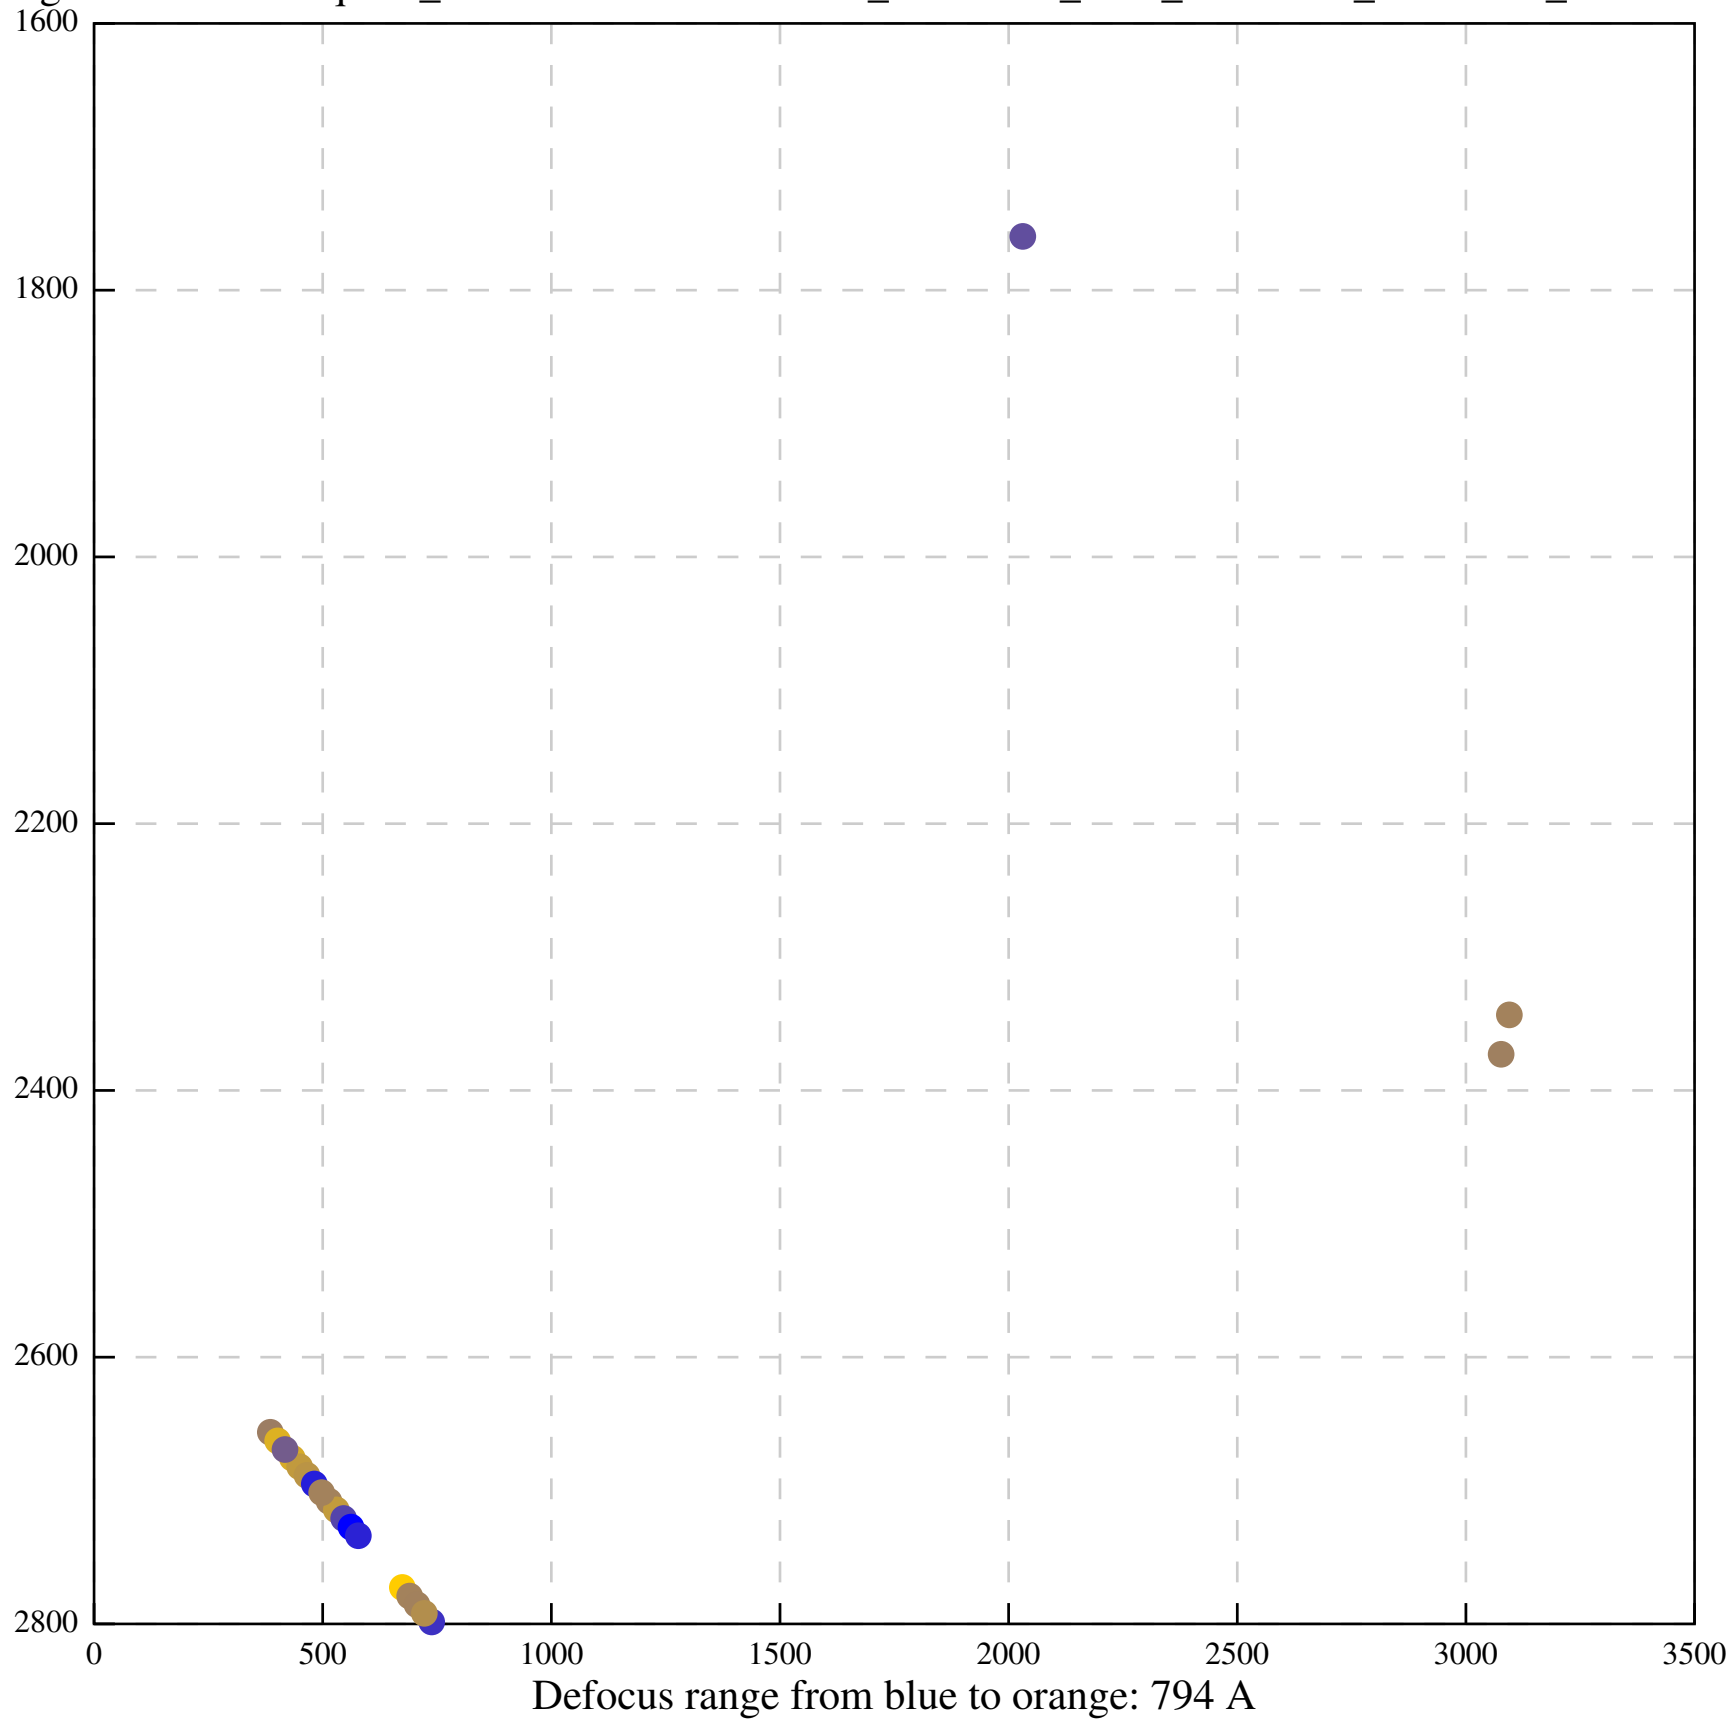

Defocus range from blue to orange: 170 A

Defocus range from blue to orange: 477 Å

Defocus range from blue to orange: 0 A

Defocus range from blue to orange: 0 A

Defocus range from blue to orange: 0 A

Defocus range from blue to orange: 1233 A