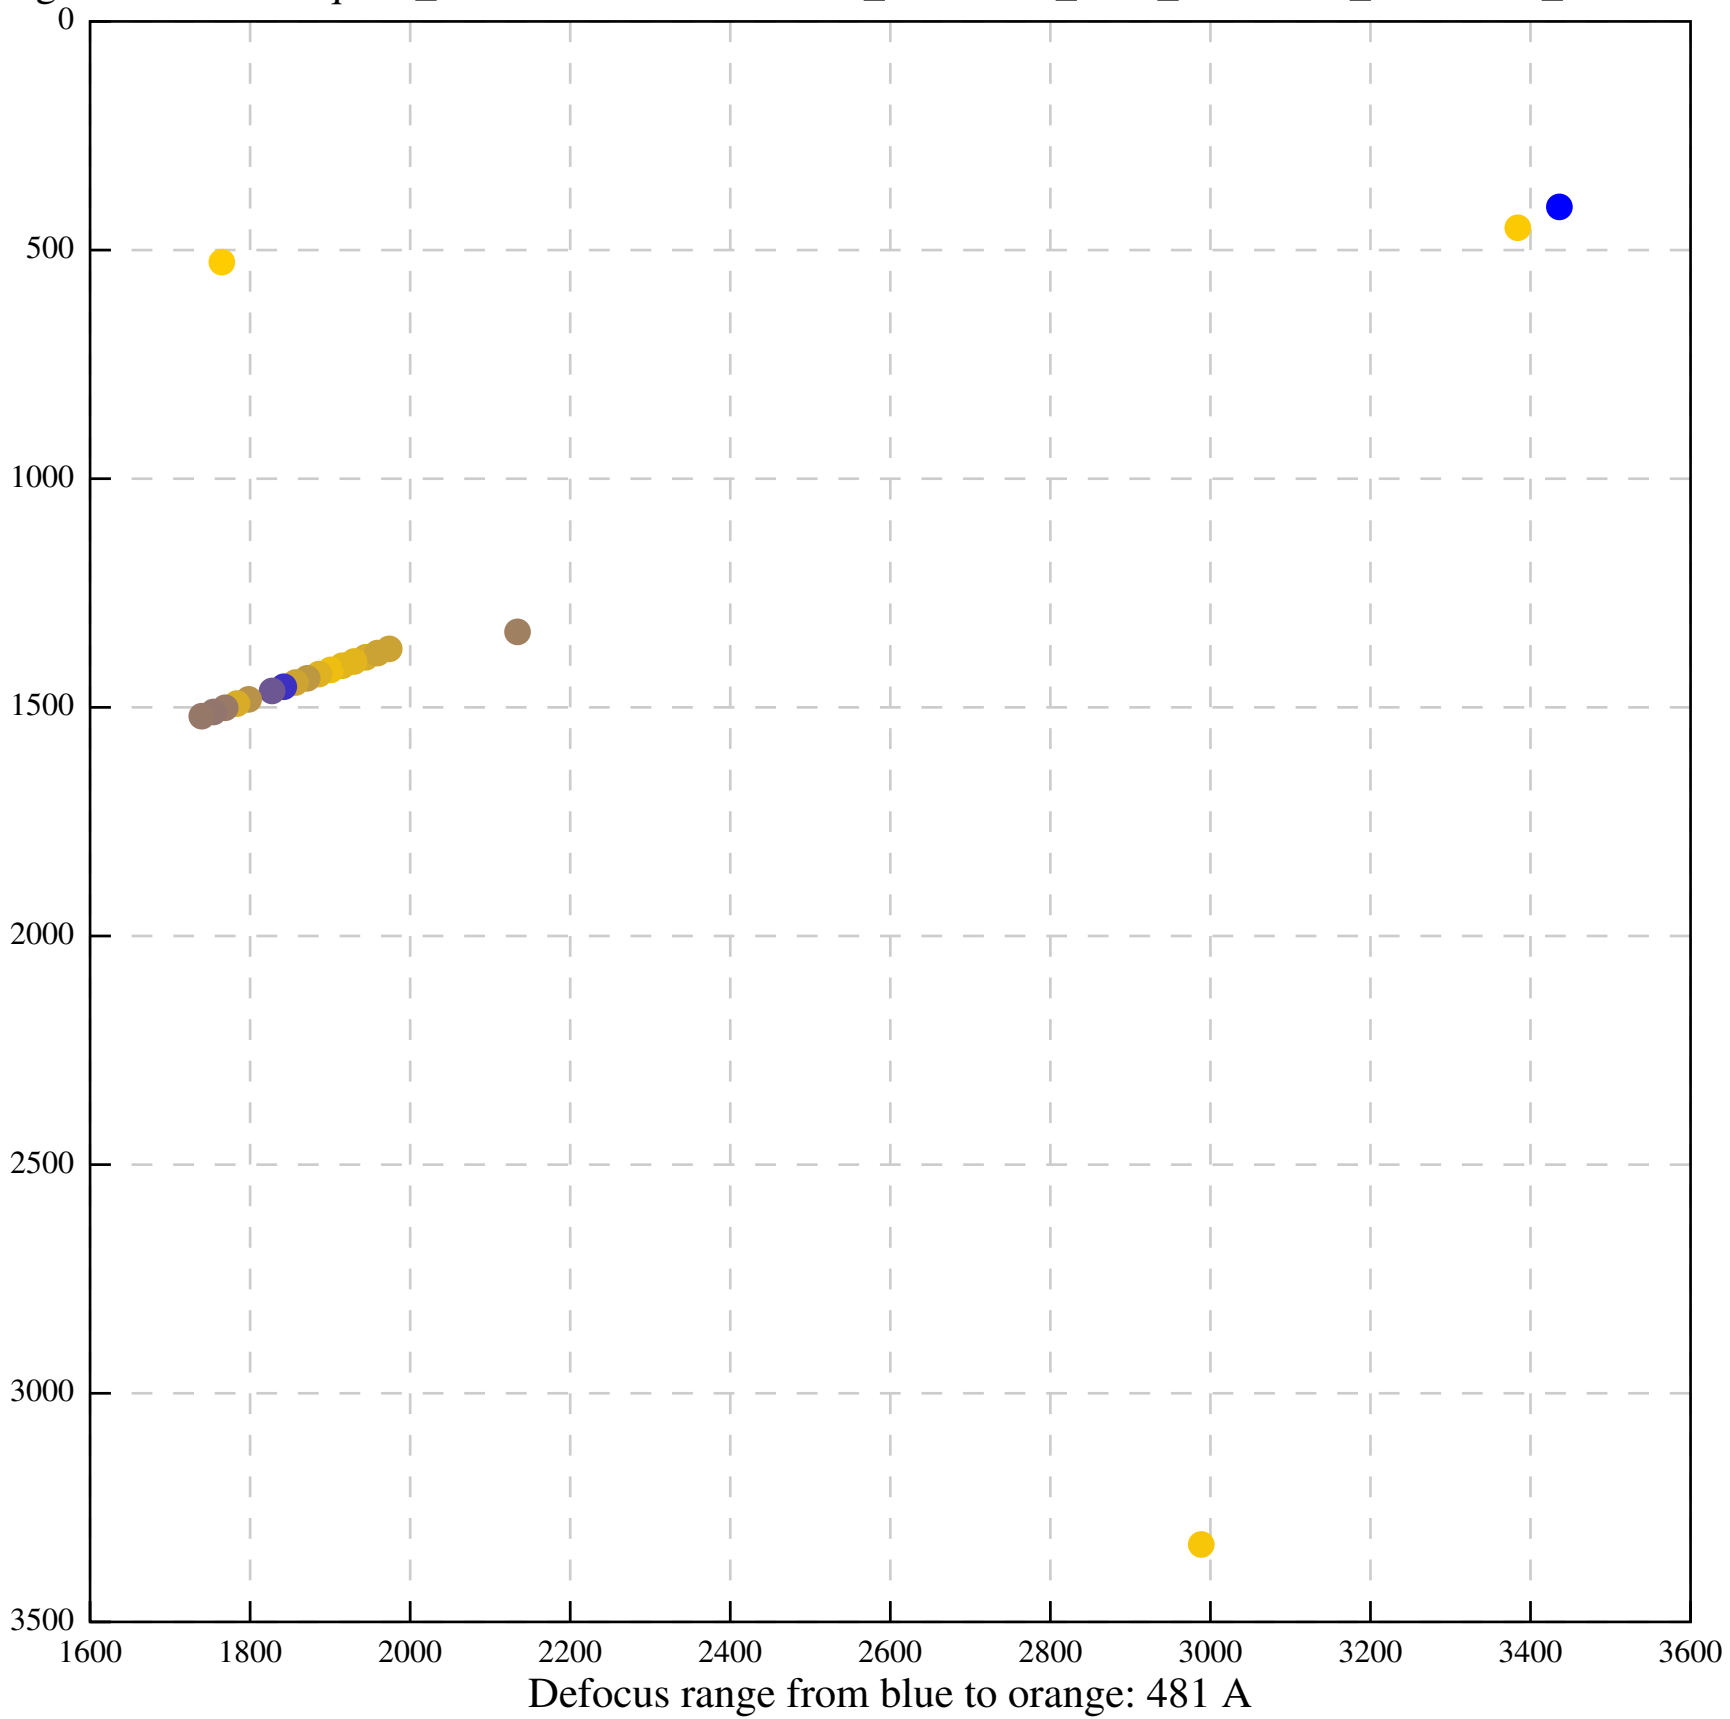

Defocus range from blue to orange: 0 A

Defocus range from blue to orange: 331 A

Defocus range from blue to orange: 687 A

Defocus range from blue to orange: 505 A

Defocus range from blue to orange: 503 A

Defocus range from blue to orange: 567 A