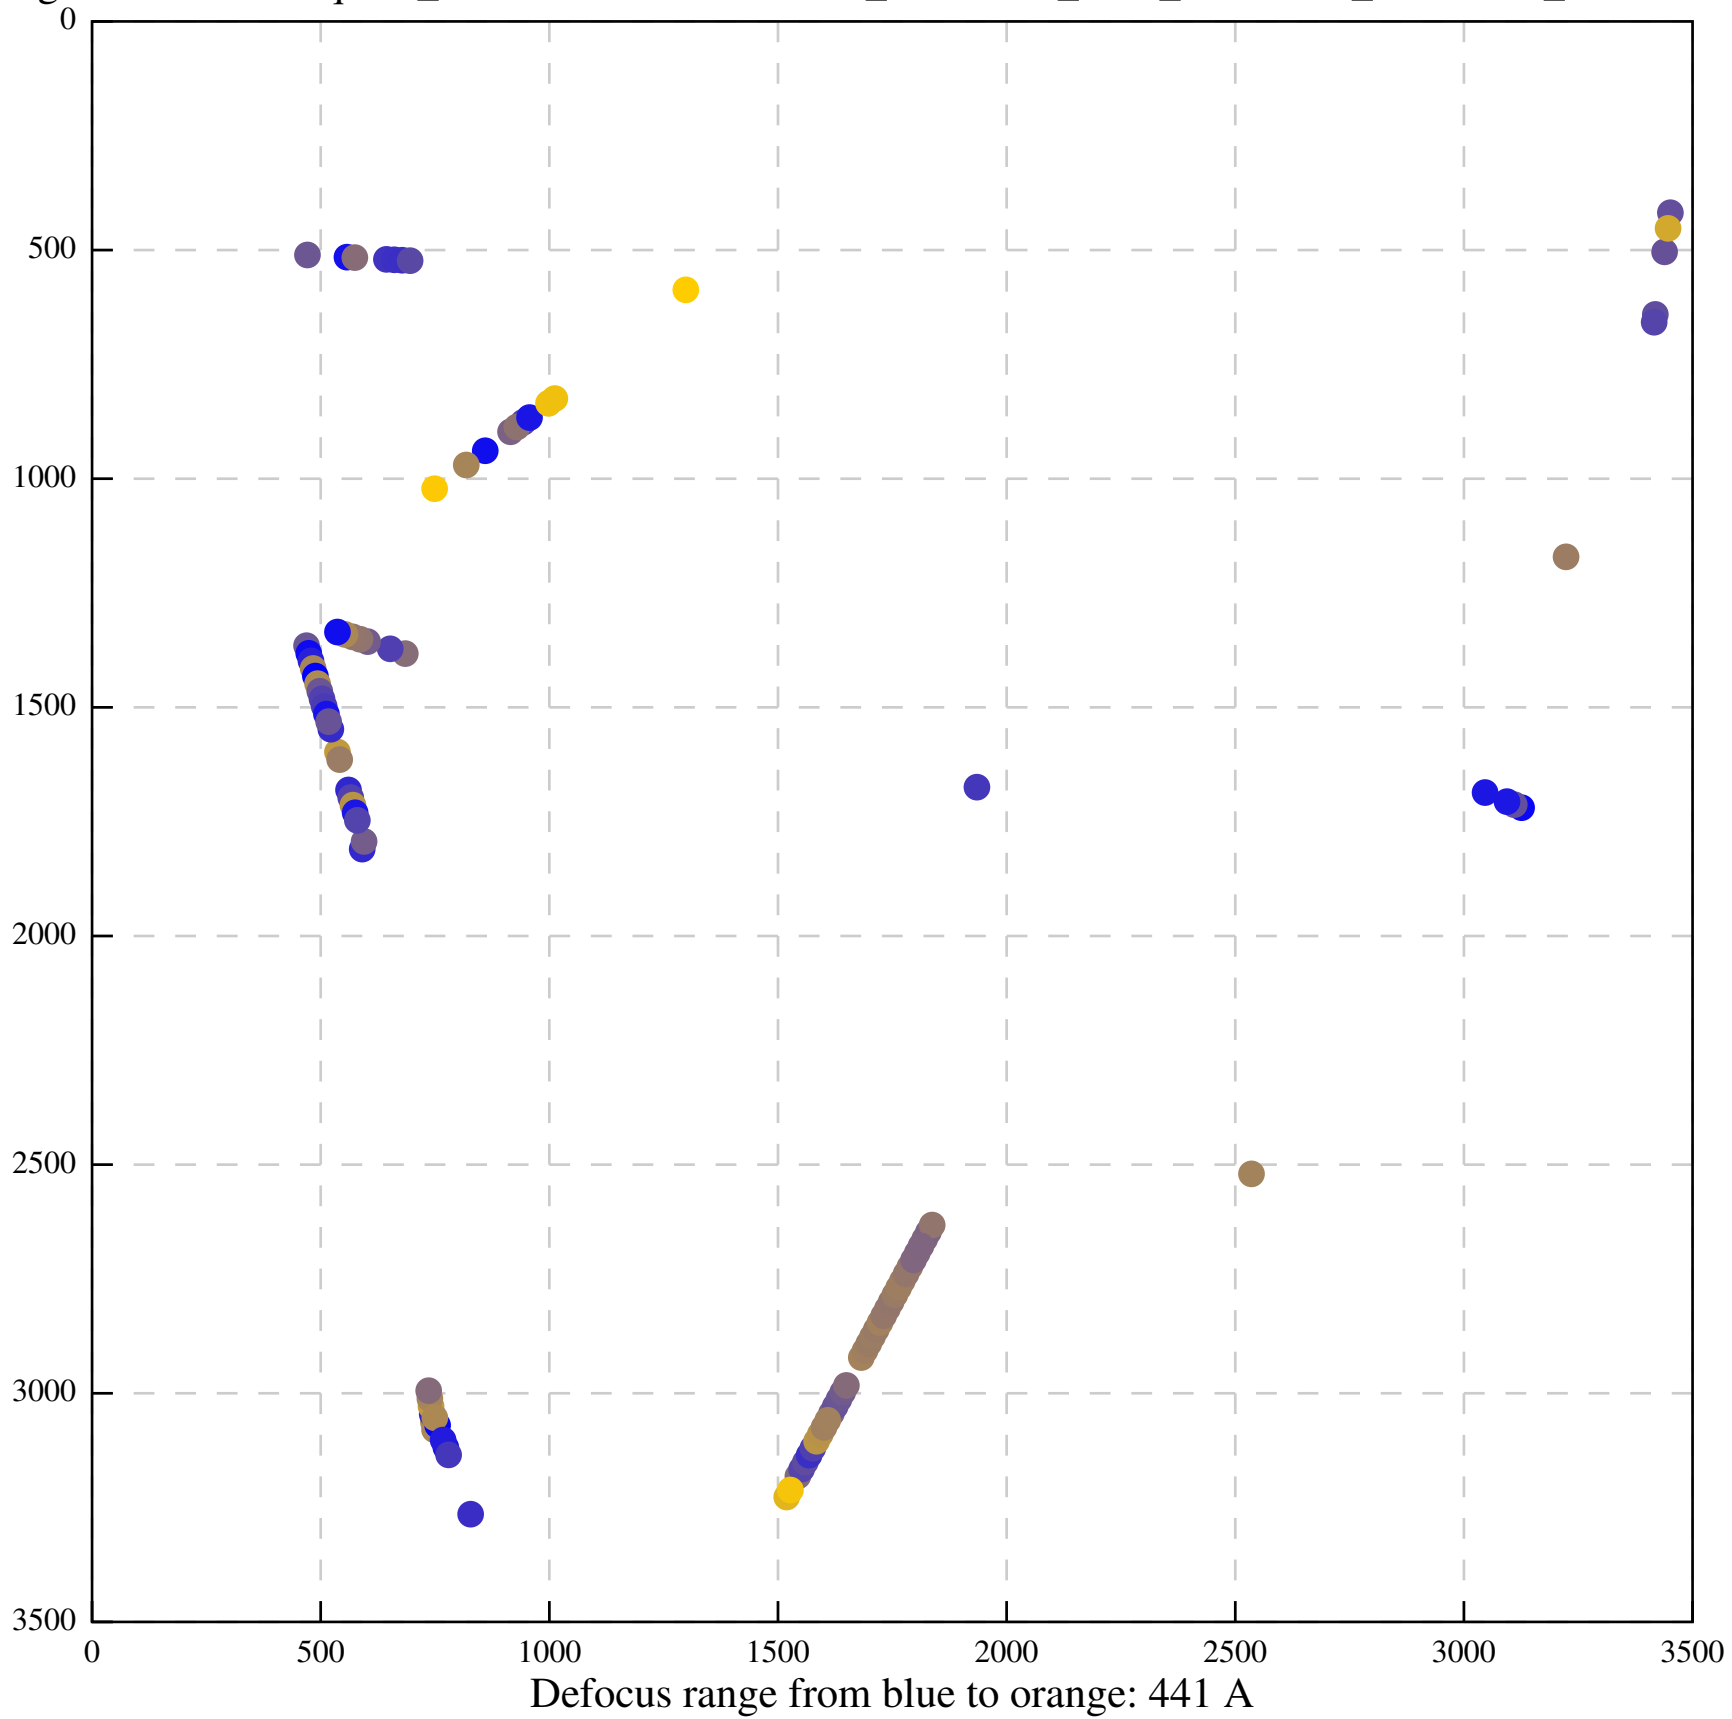

Defocus range from blue to orange: 170 A

Defocus range from blue to orange: 477 Å

Defocus range from blue to orange: 0 A

Defocus range from blue to orange: 0 A

Defocus range from blue to orange: 0 A

Defocus range from blue to orange: 1233 A