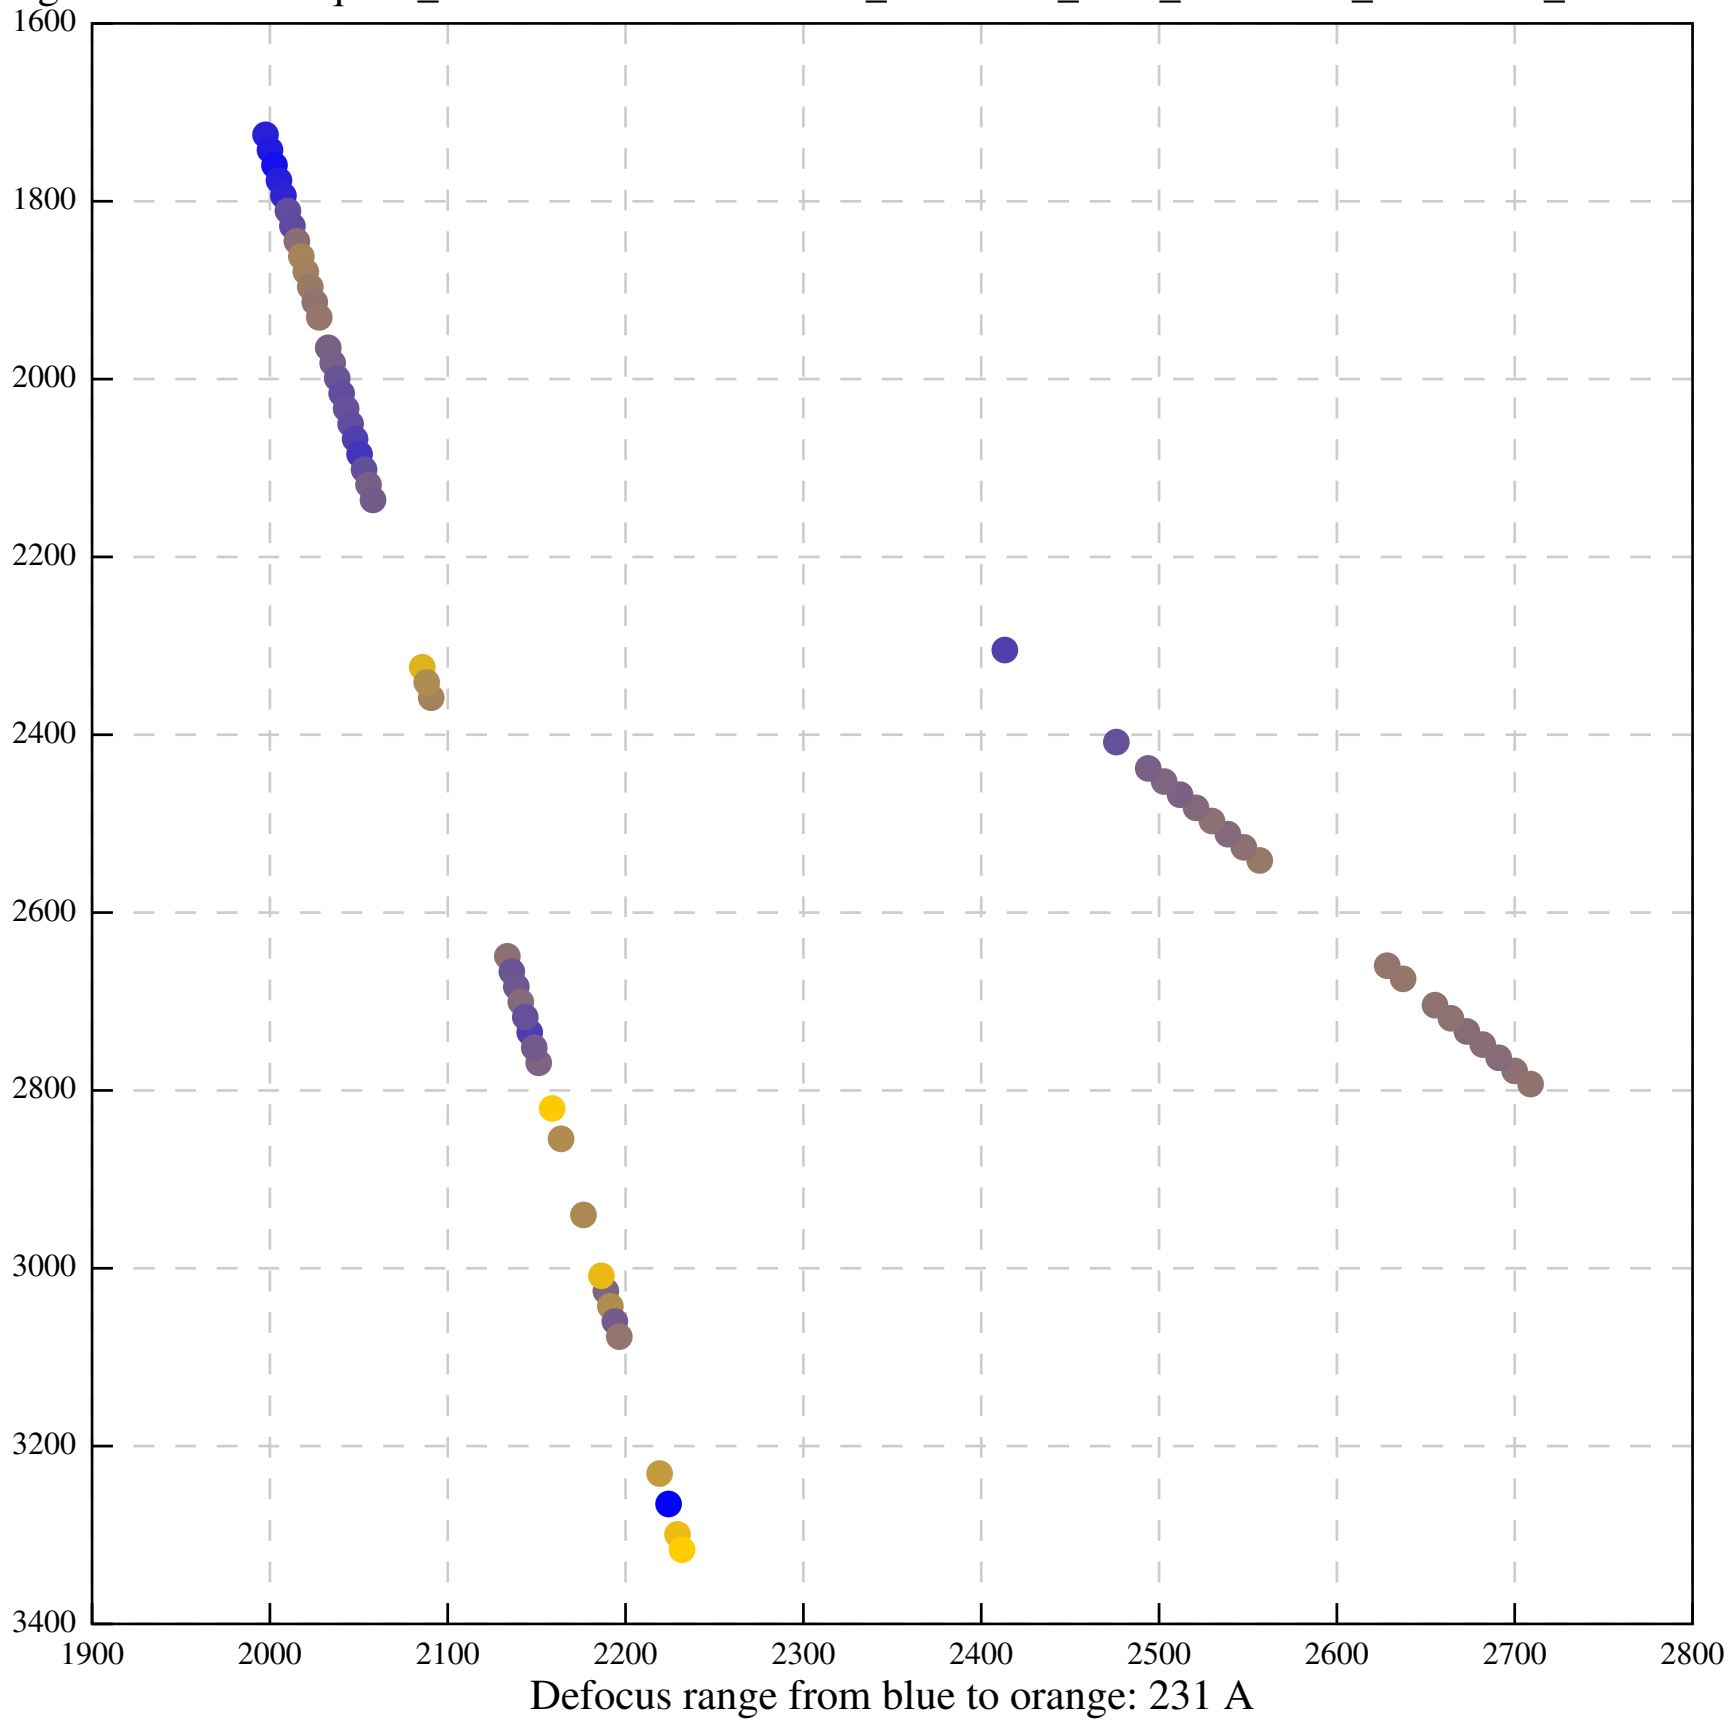

Defocus range from blue to orange: 1040 A

Defocus range from blue to orange: 244 A

Defocus range from blue to orange: 526 A

Defocus range from blue to orange: 336 A

Defocus range from blue to orange: 0 A

Defocus range from blue to orange: 124 A