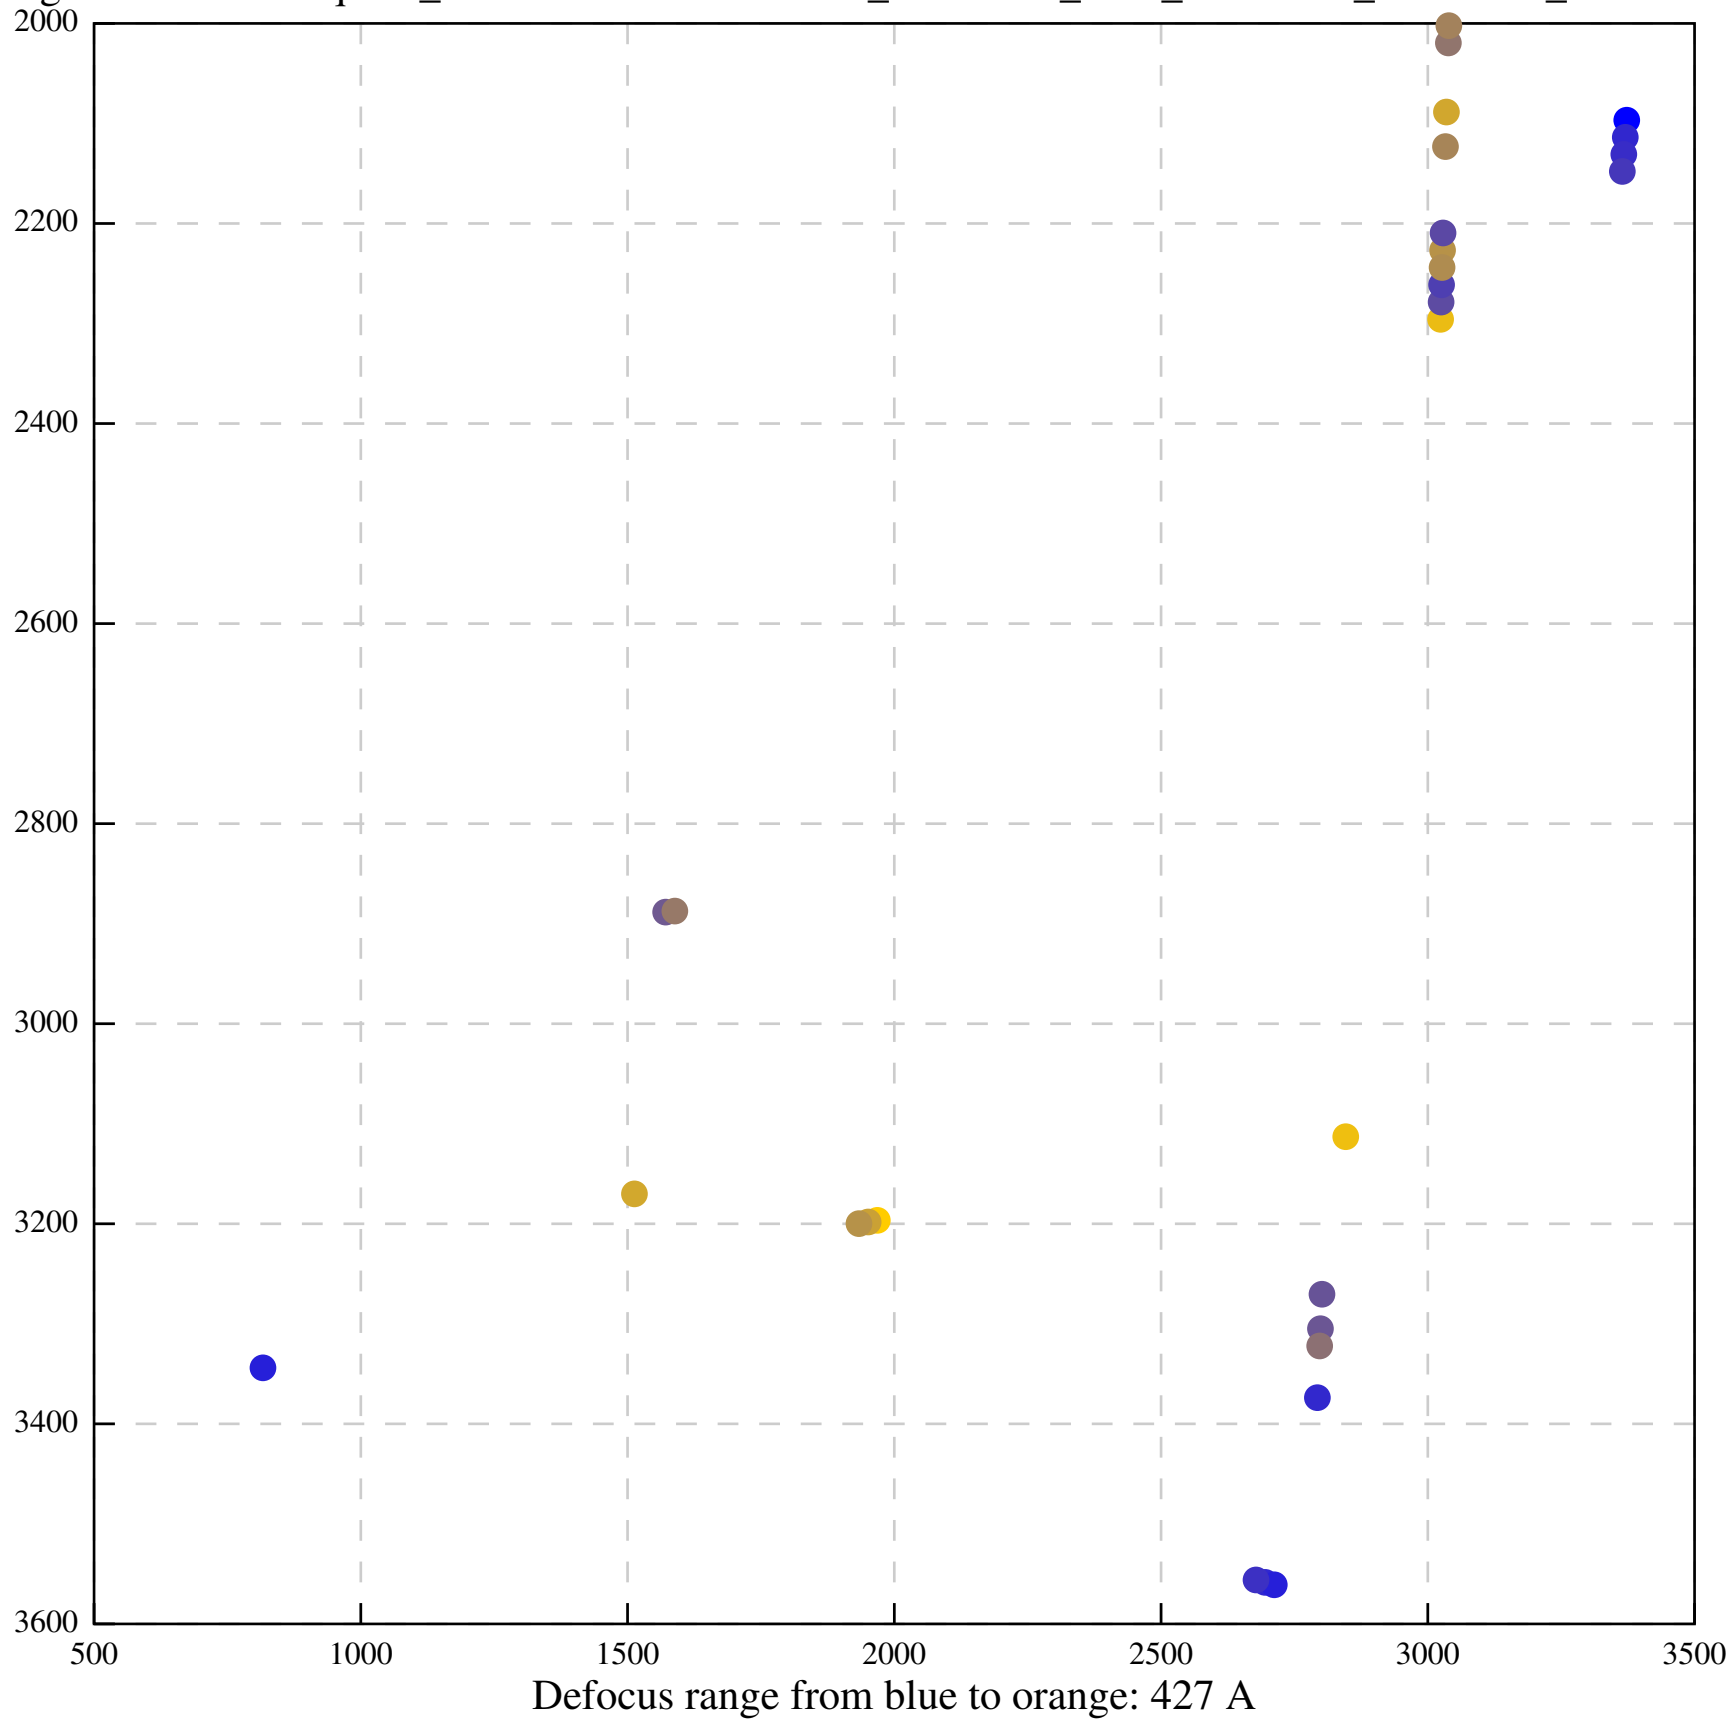

Defocus range from blue to orange: 174 Å

Defocus range from blue to orange: 273 A

Defocus range from blue to orange: 361 A

Defocus range from blue to orange: 0 A

Defocus range from blue to orange: 562 A

Defocus range from blue to orange: 91 A