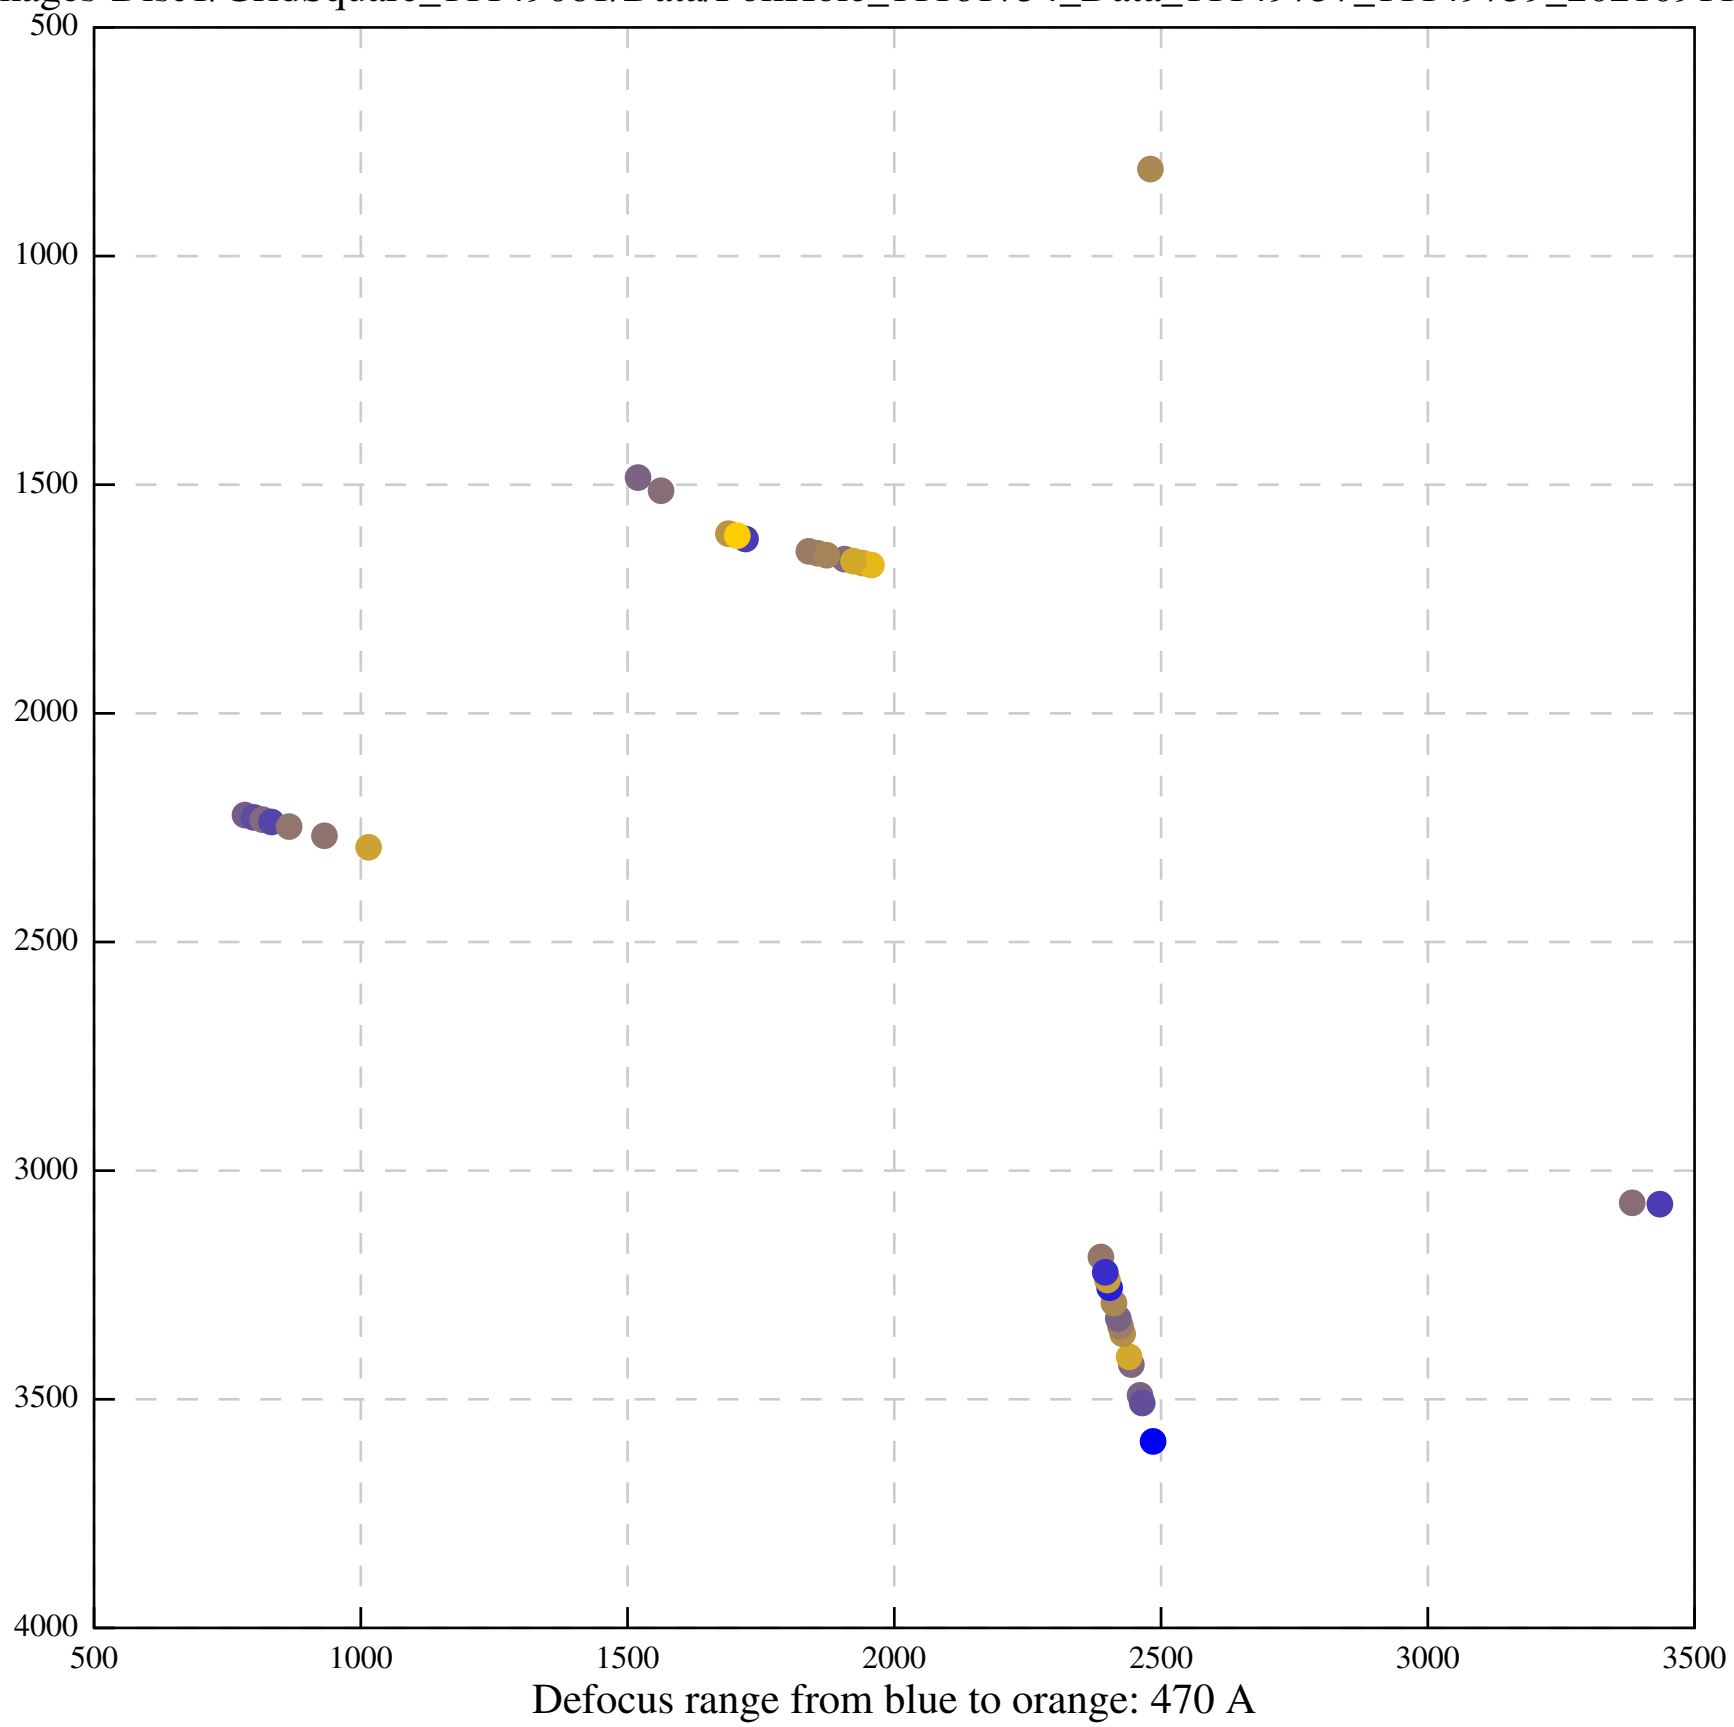

Defocus range from blue to orange: 1127 A