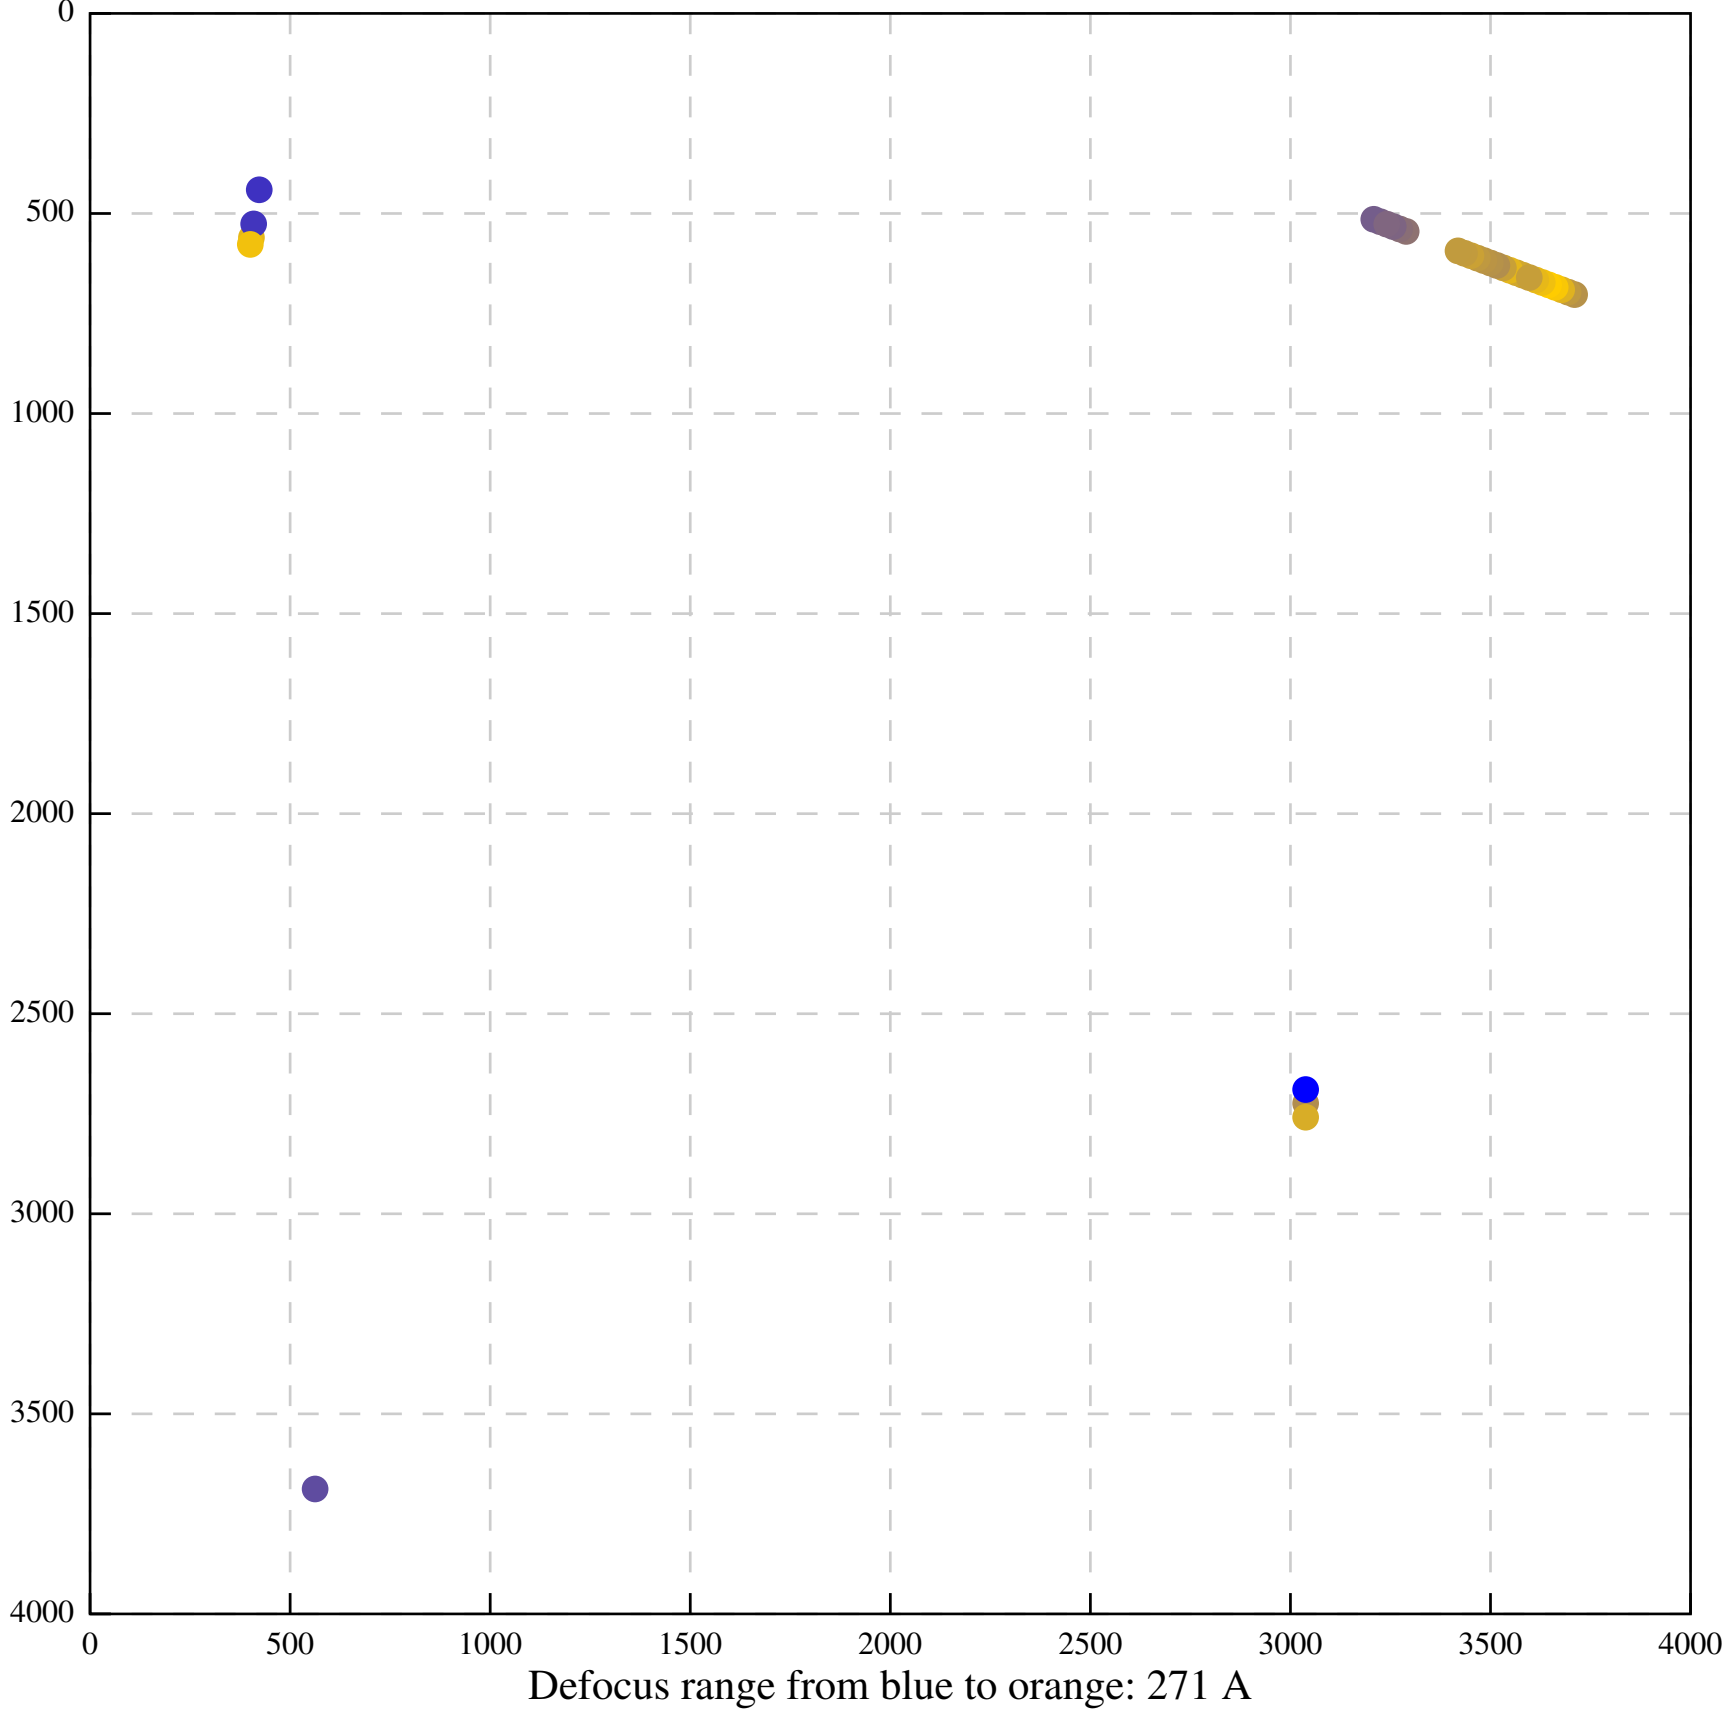

Defocus range from blue to orange: 0 A

Defocus range from blue to orange: 0 A

Defocus range from blue to orange: 63 A

Defocus range from blue to orange: 551 A

Defocus range from blue to orange: 0 A

Defocus range from blue to orange: 0 A