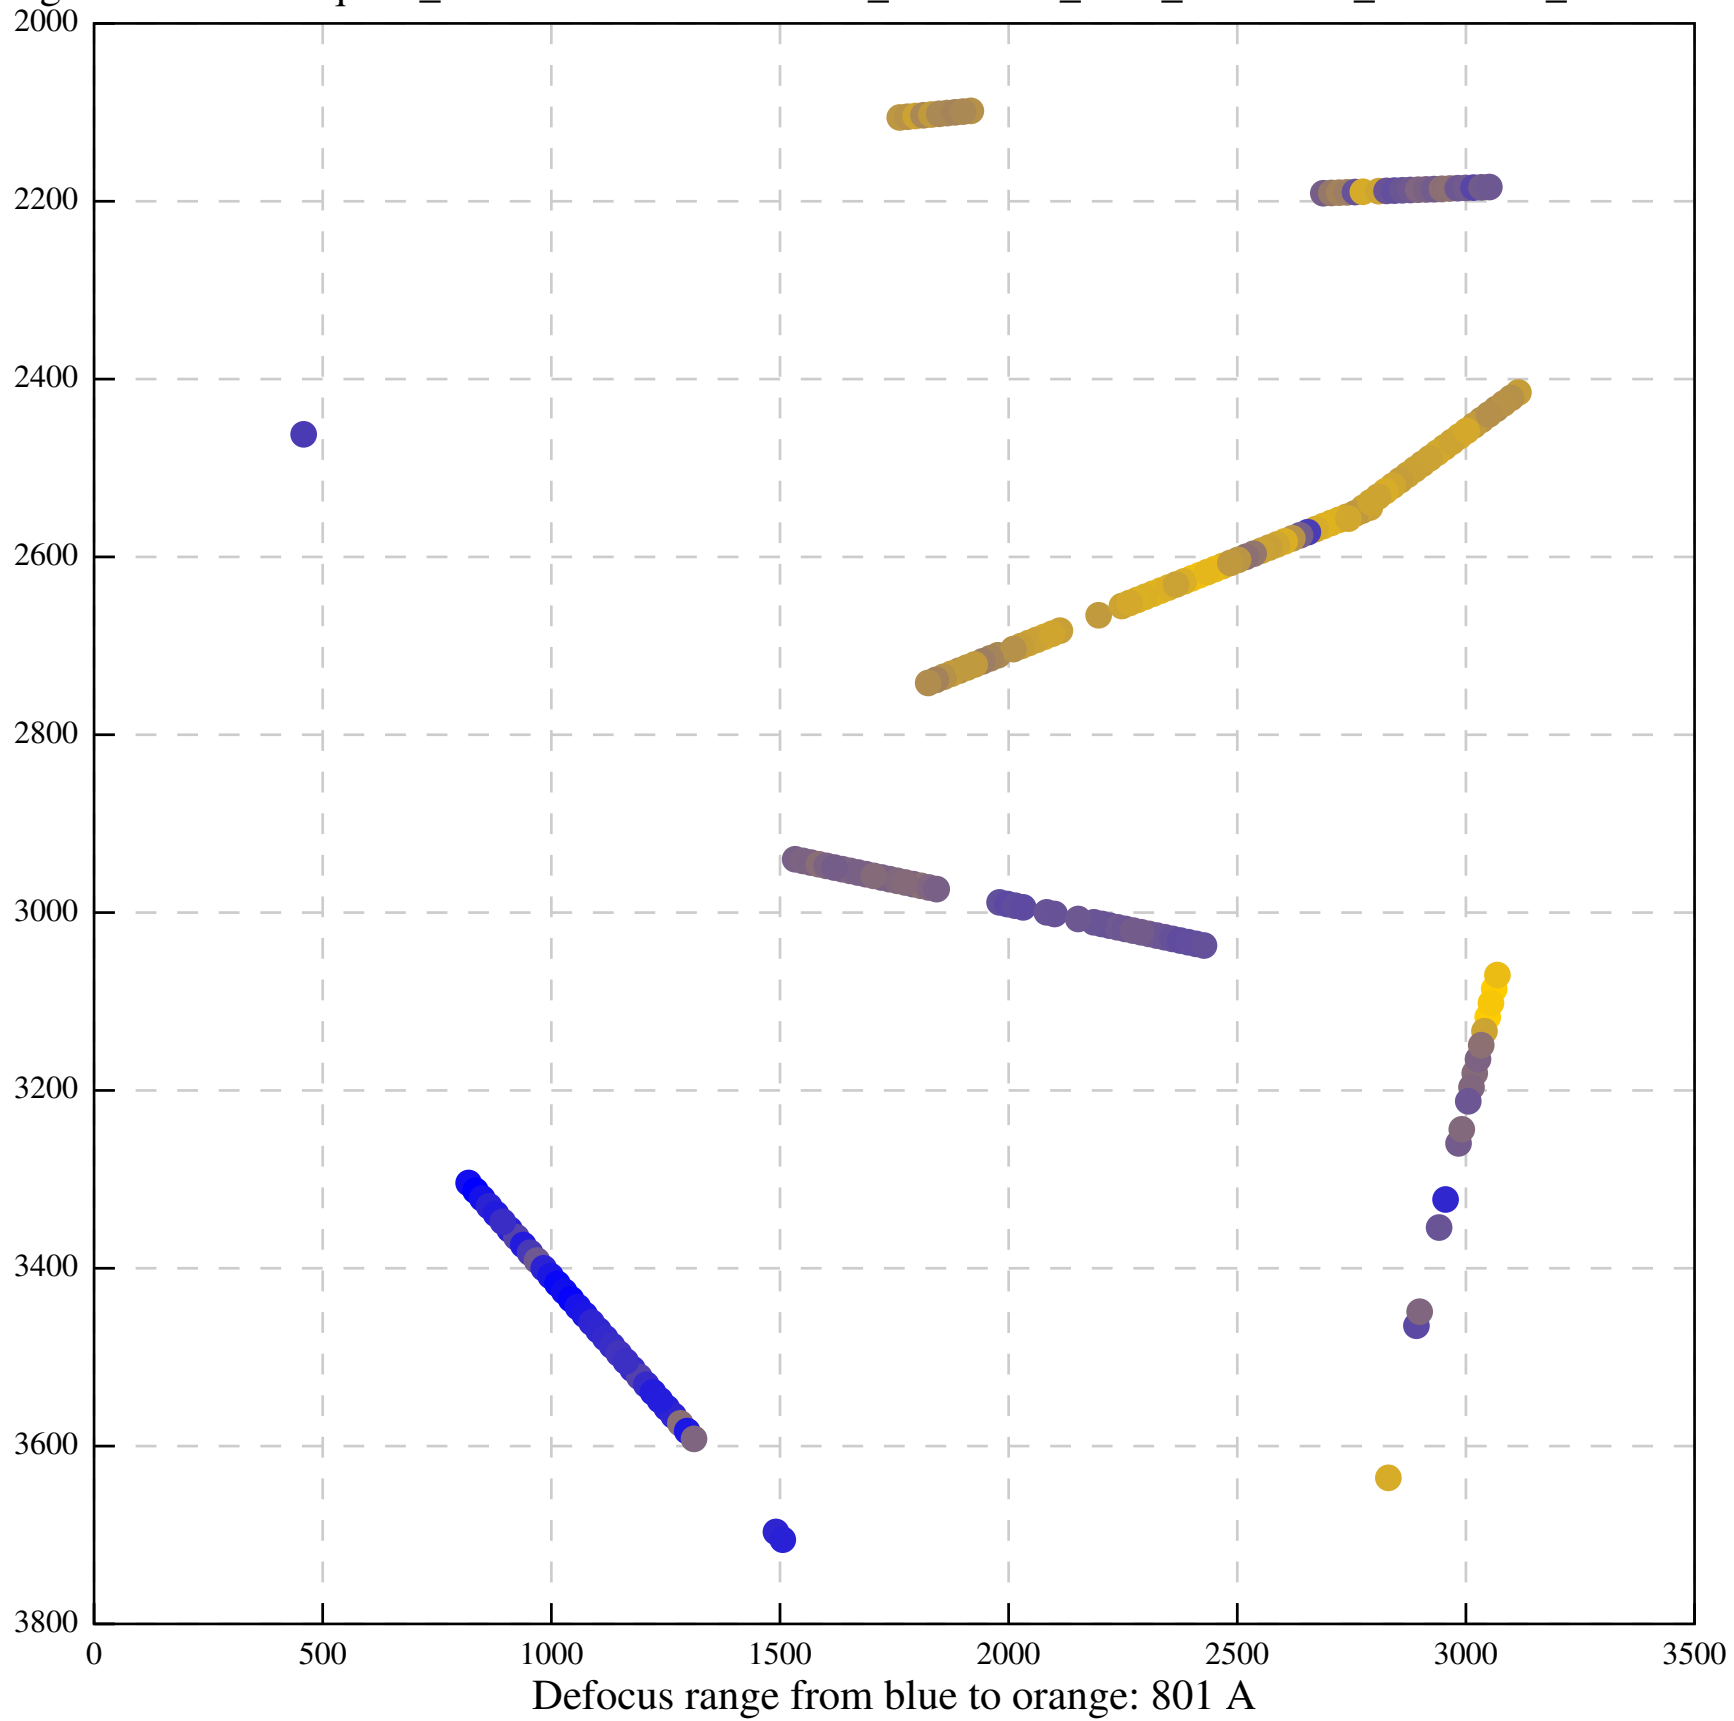

Defocus range from blue to orange: 281 A

Defocus range from blue to orange: 324 A

Defocus range from blue to orange: 1354 A

Defocus range from blue to orange: 185 A

Defocus range from blue to orange: 577 A