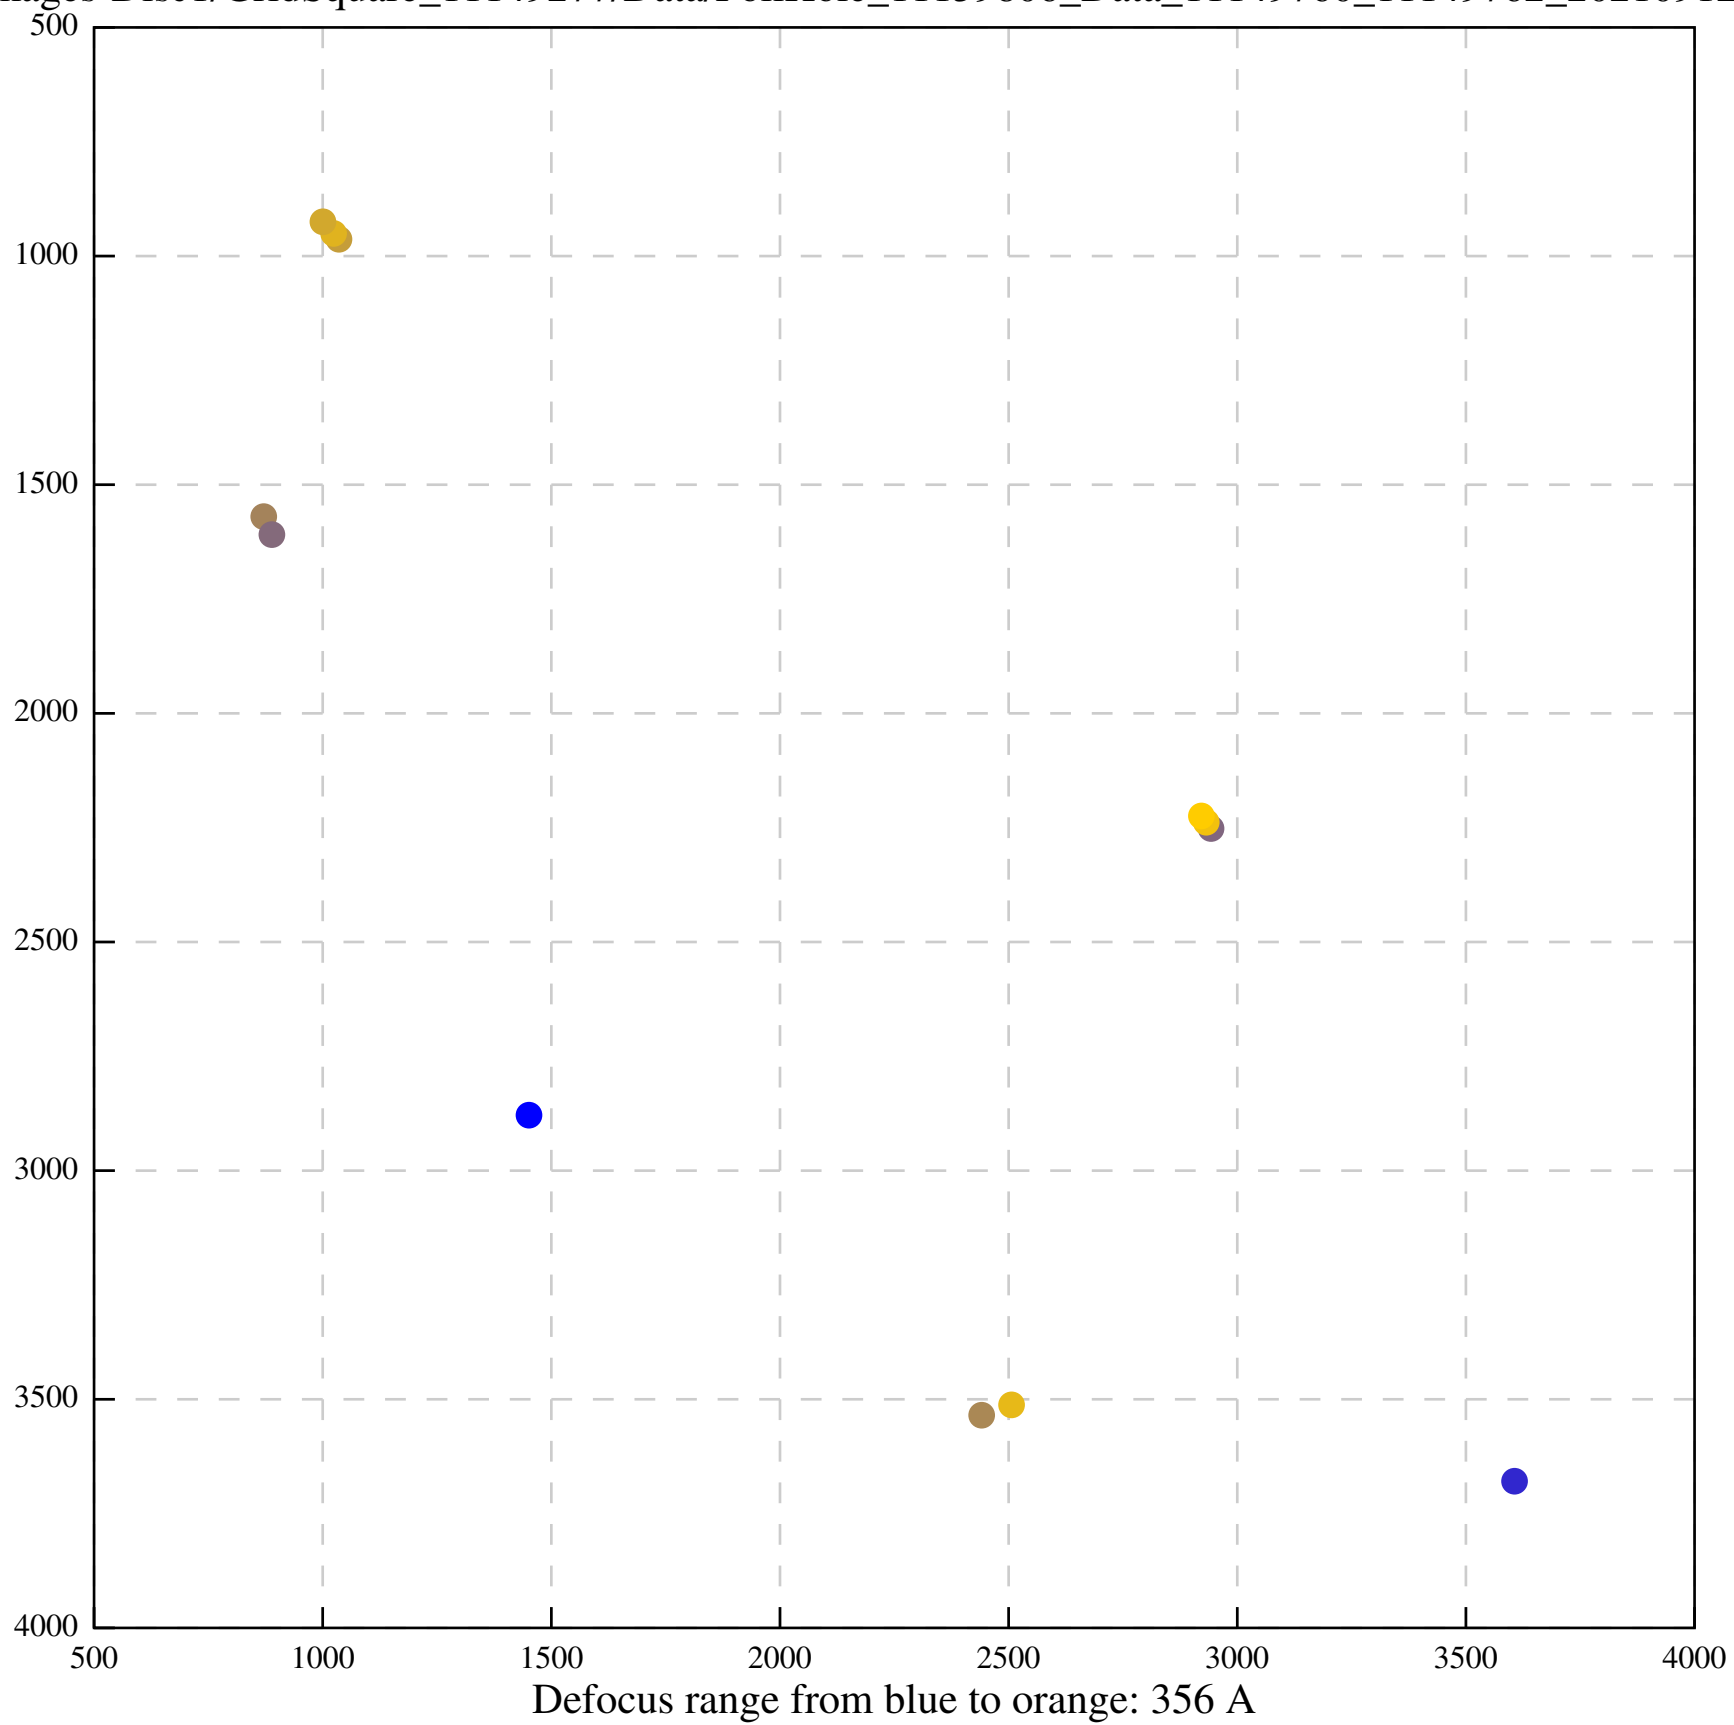

Defocus range from blue to orange: 418 A

Defocus range from blue to orange: 0 A

Defocus range from blue to orange: 669 A

Defocus range from blue to orange: 406 A

Defocus range from blue to orange: 427 A

Defocus range from blue to orange: 136 A