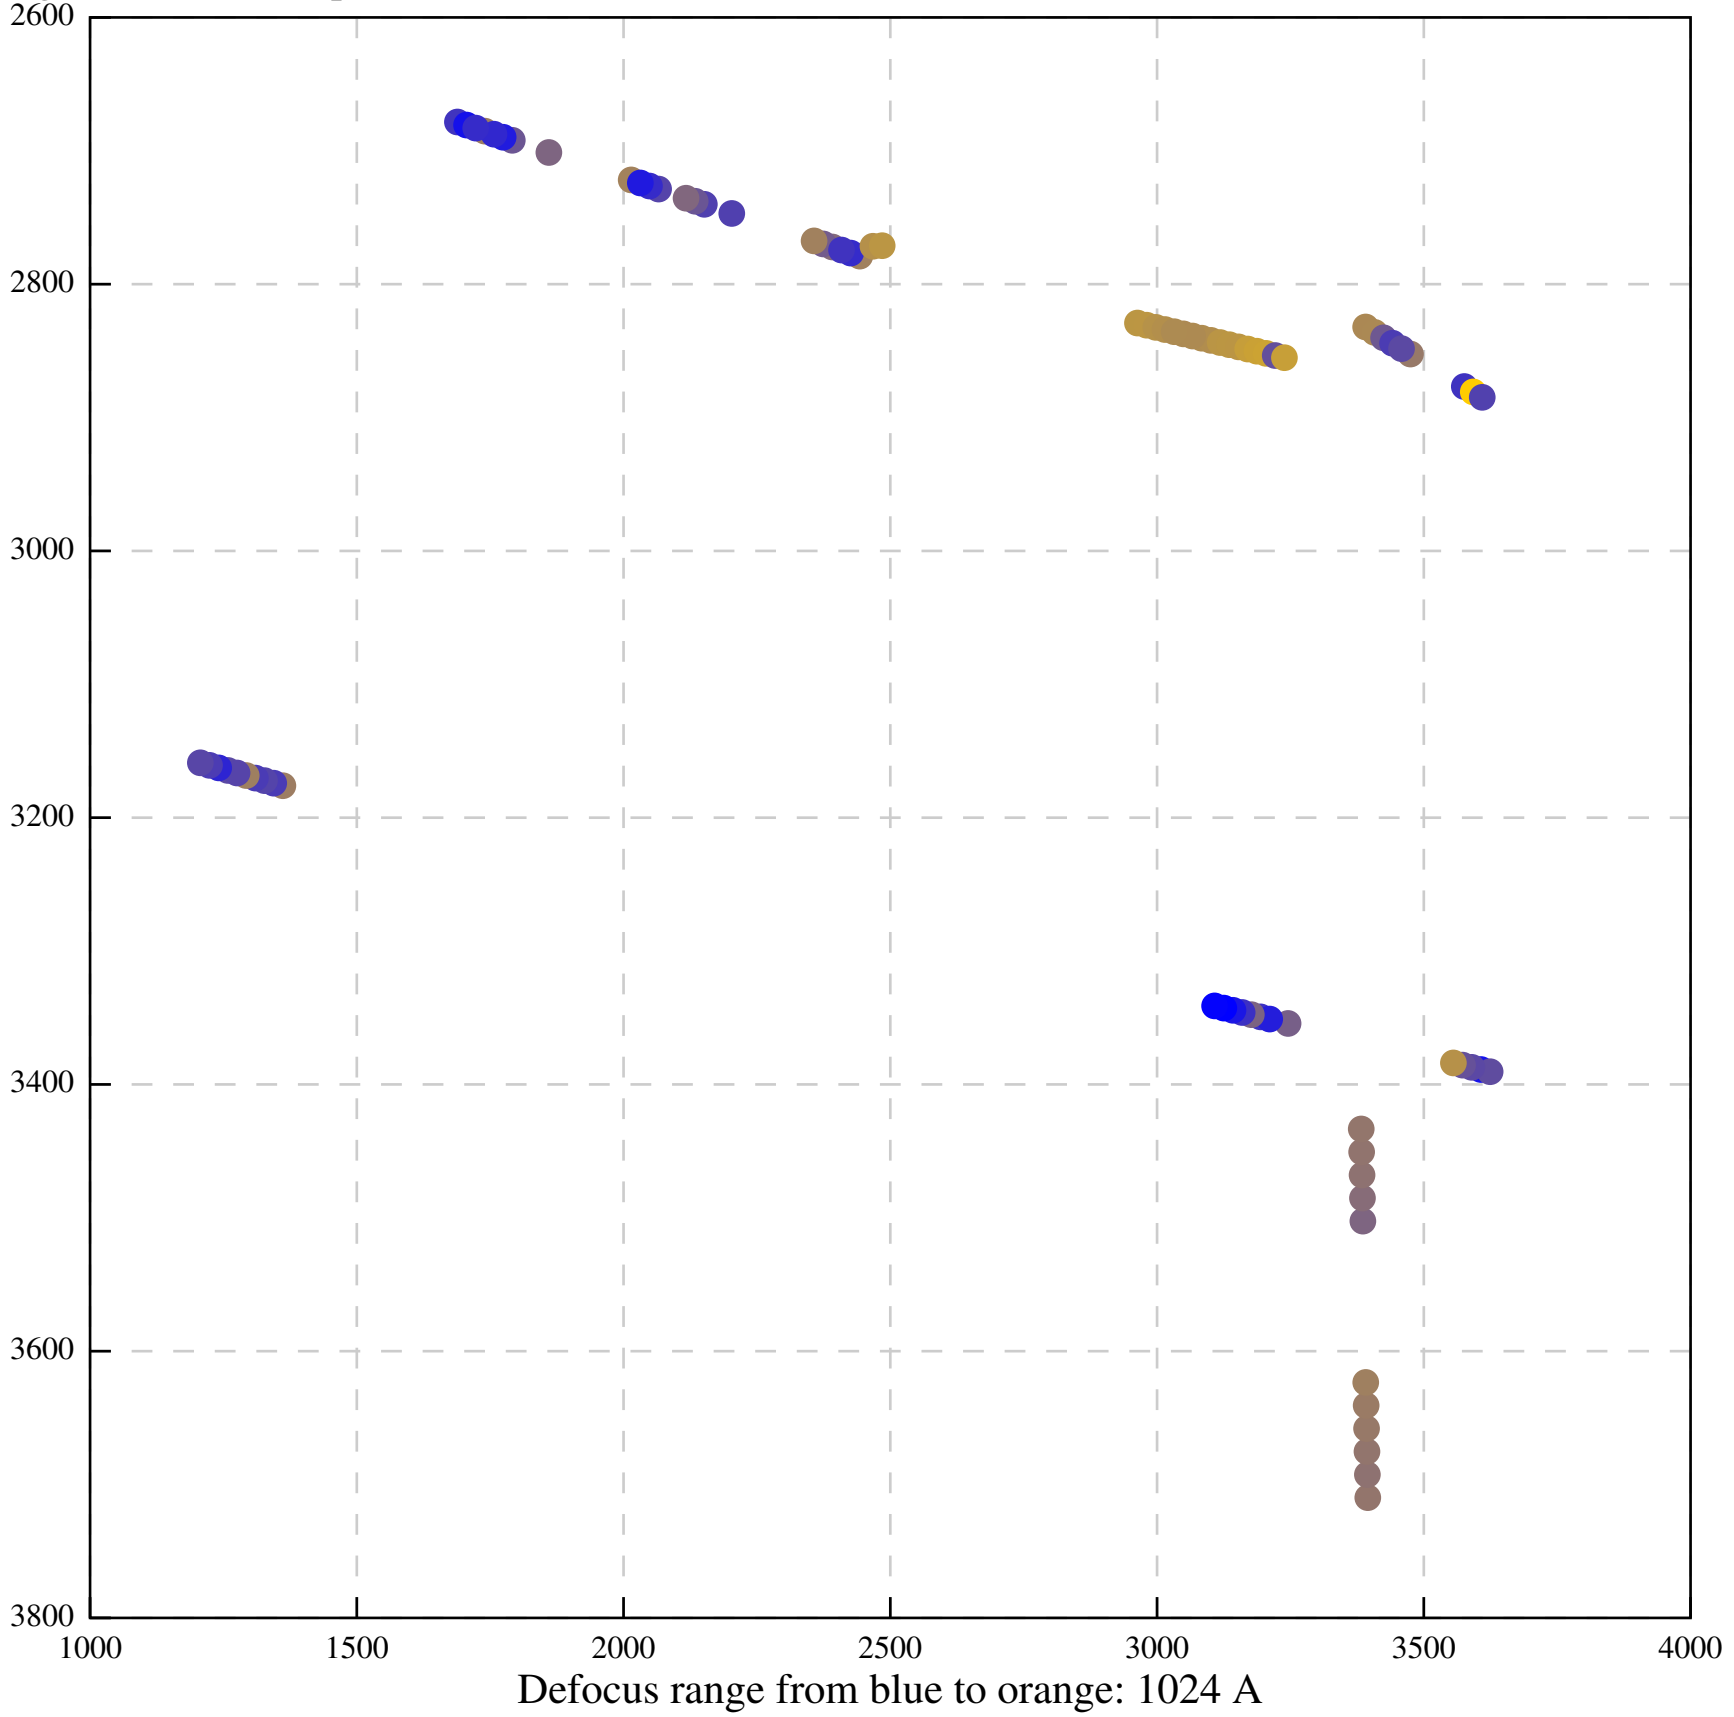

Defocus range from blue to orange: 281 A

Defocus range from blue to orange: 324 A

Defocus range from blue to orange: 1354 A

Defocus range from blue to orange: 185 A

Defocus range from blue to orange: 577 A