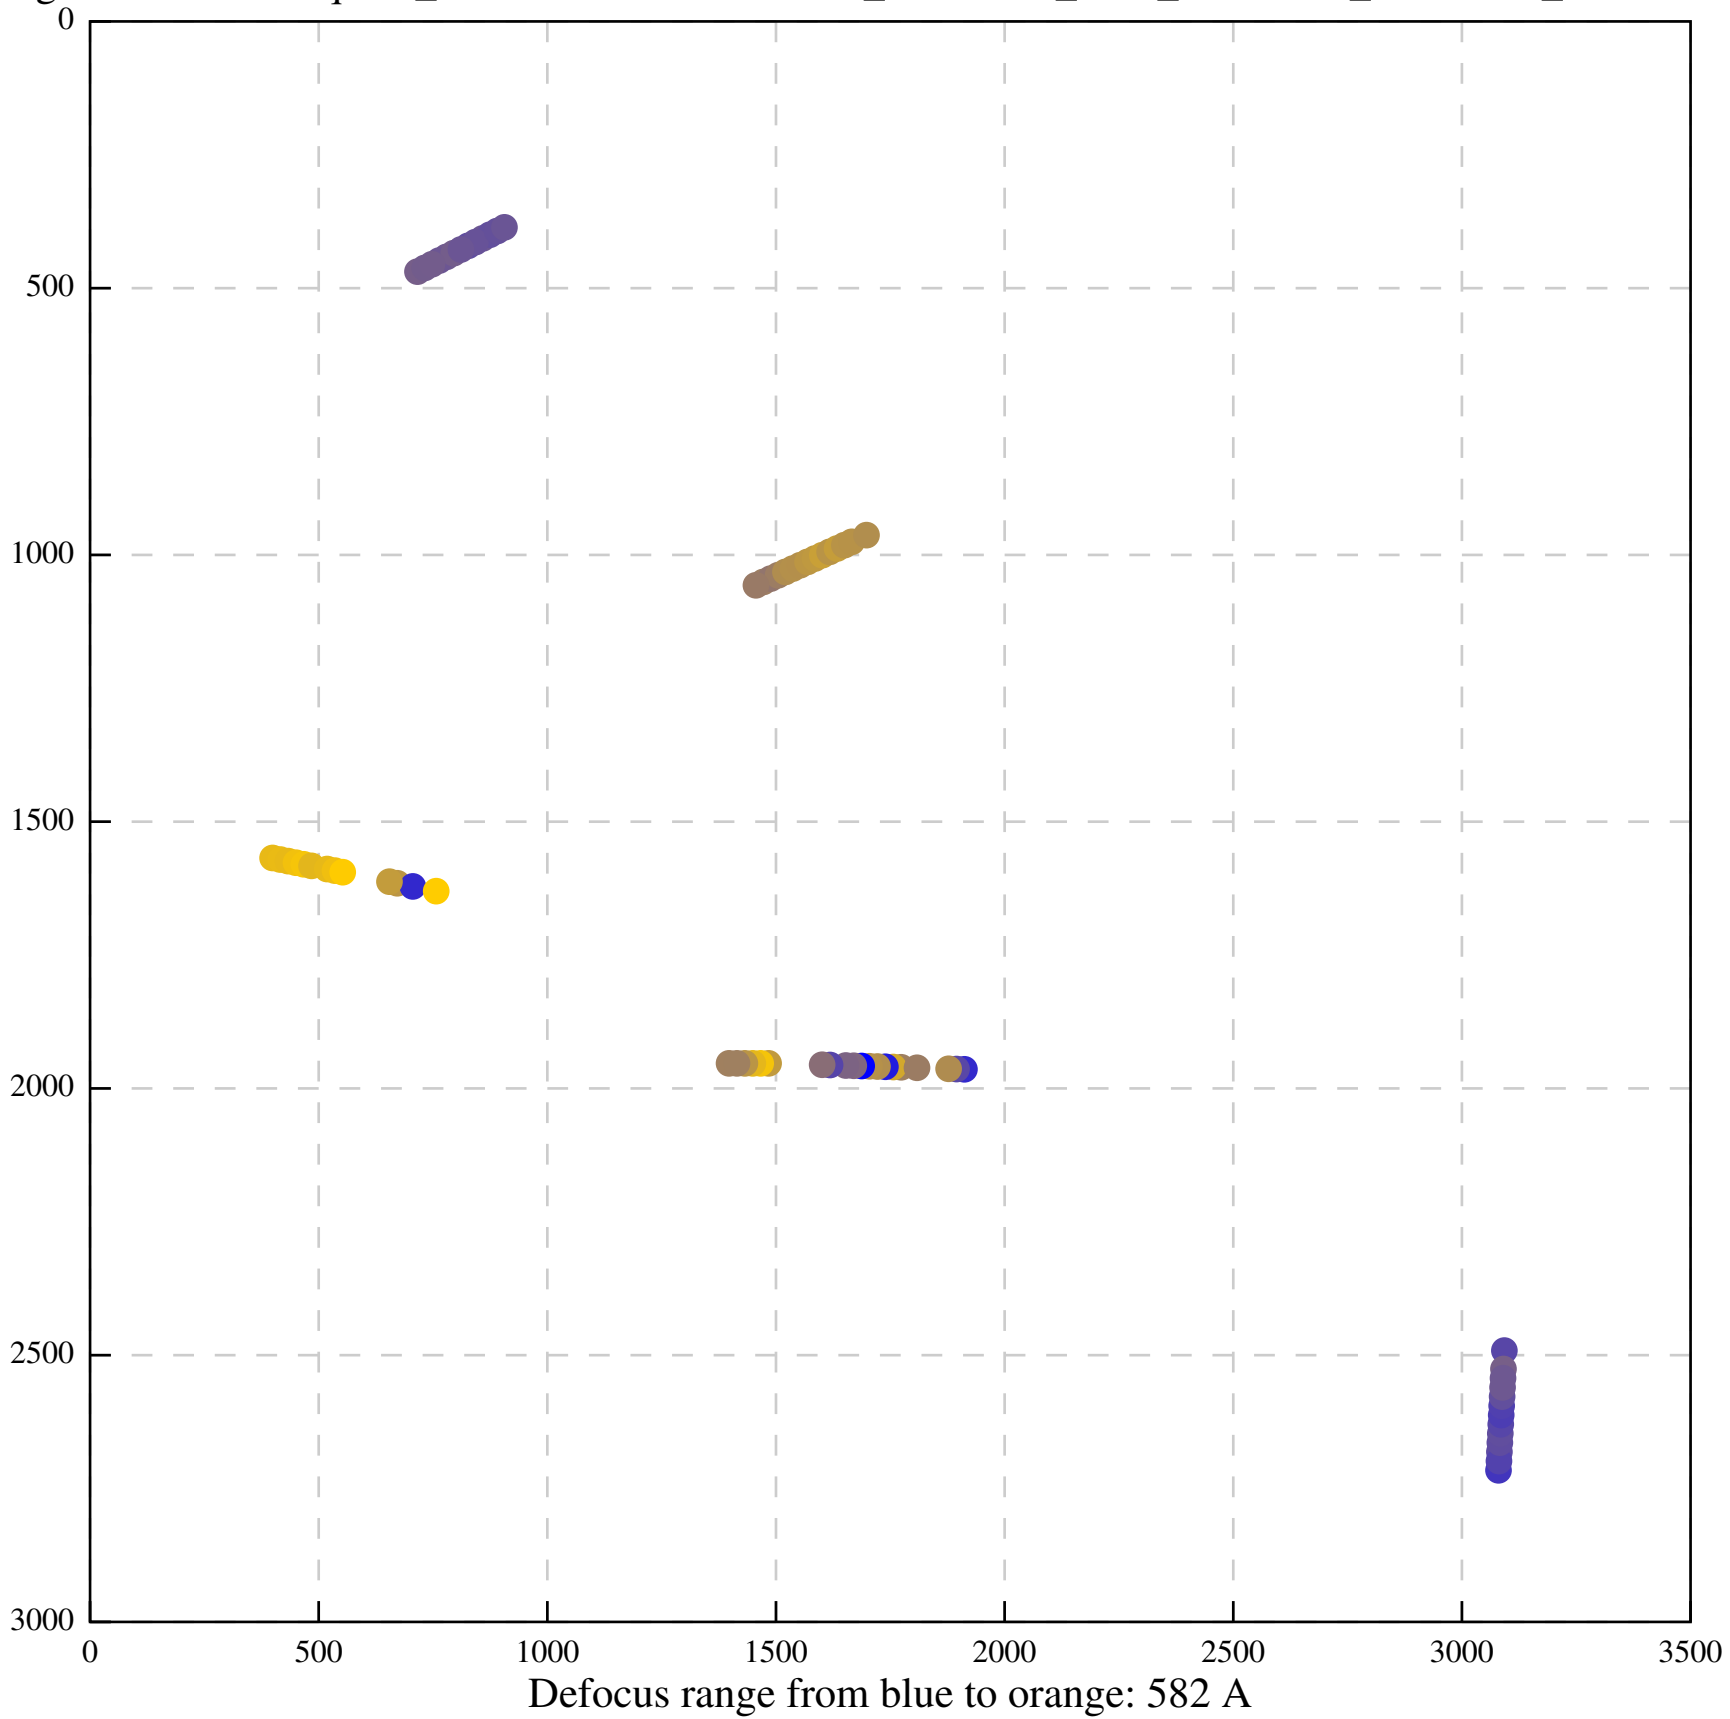

Defocus range from blue to orange: 785 A

Defocus range from blue to orange: 982 A

Defocus range from blue to orange: 9 A

Defocus range from blue to orange: 0 A

Defocus range from blue to orange: 0 A

Defocus range from blue to orange: 763 A