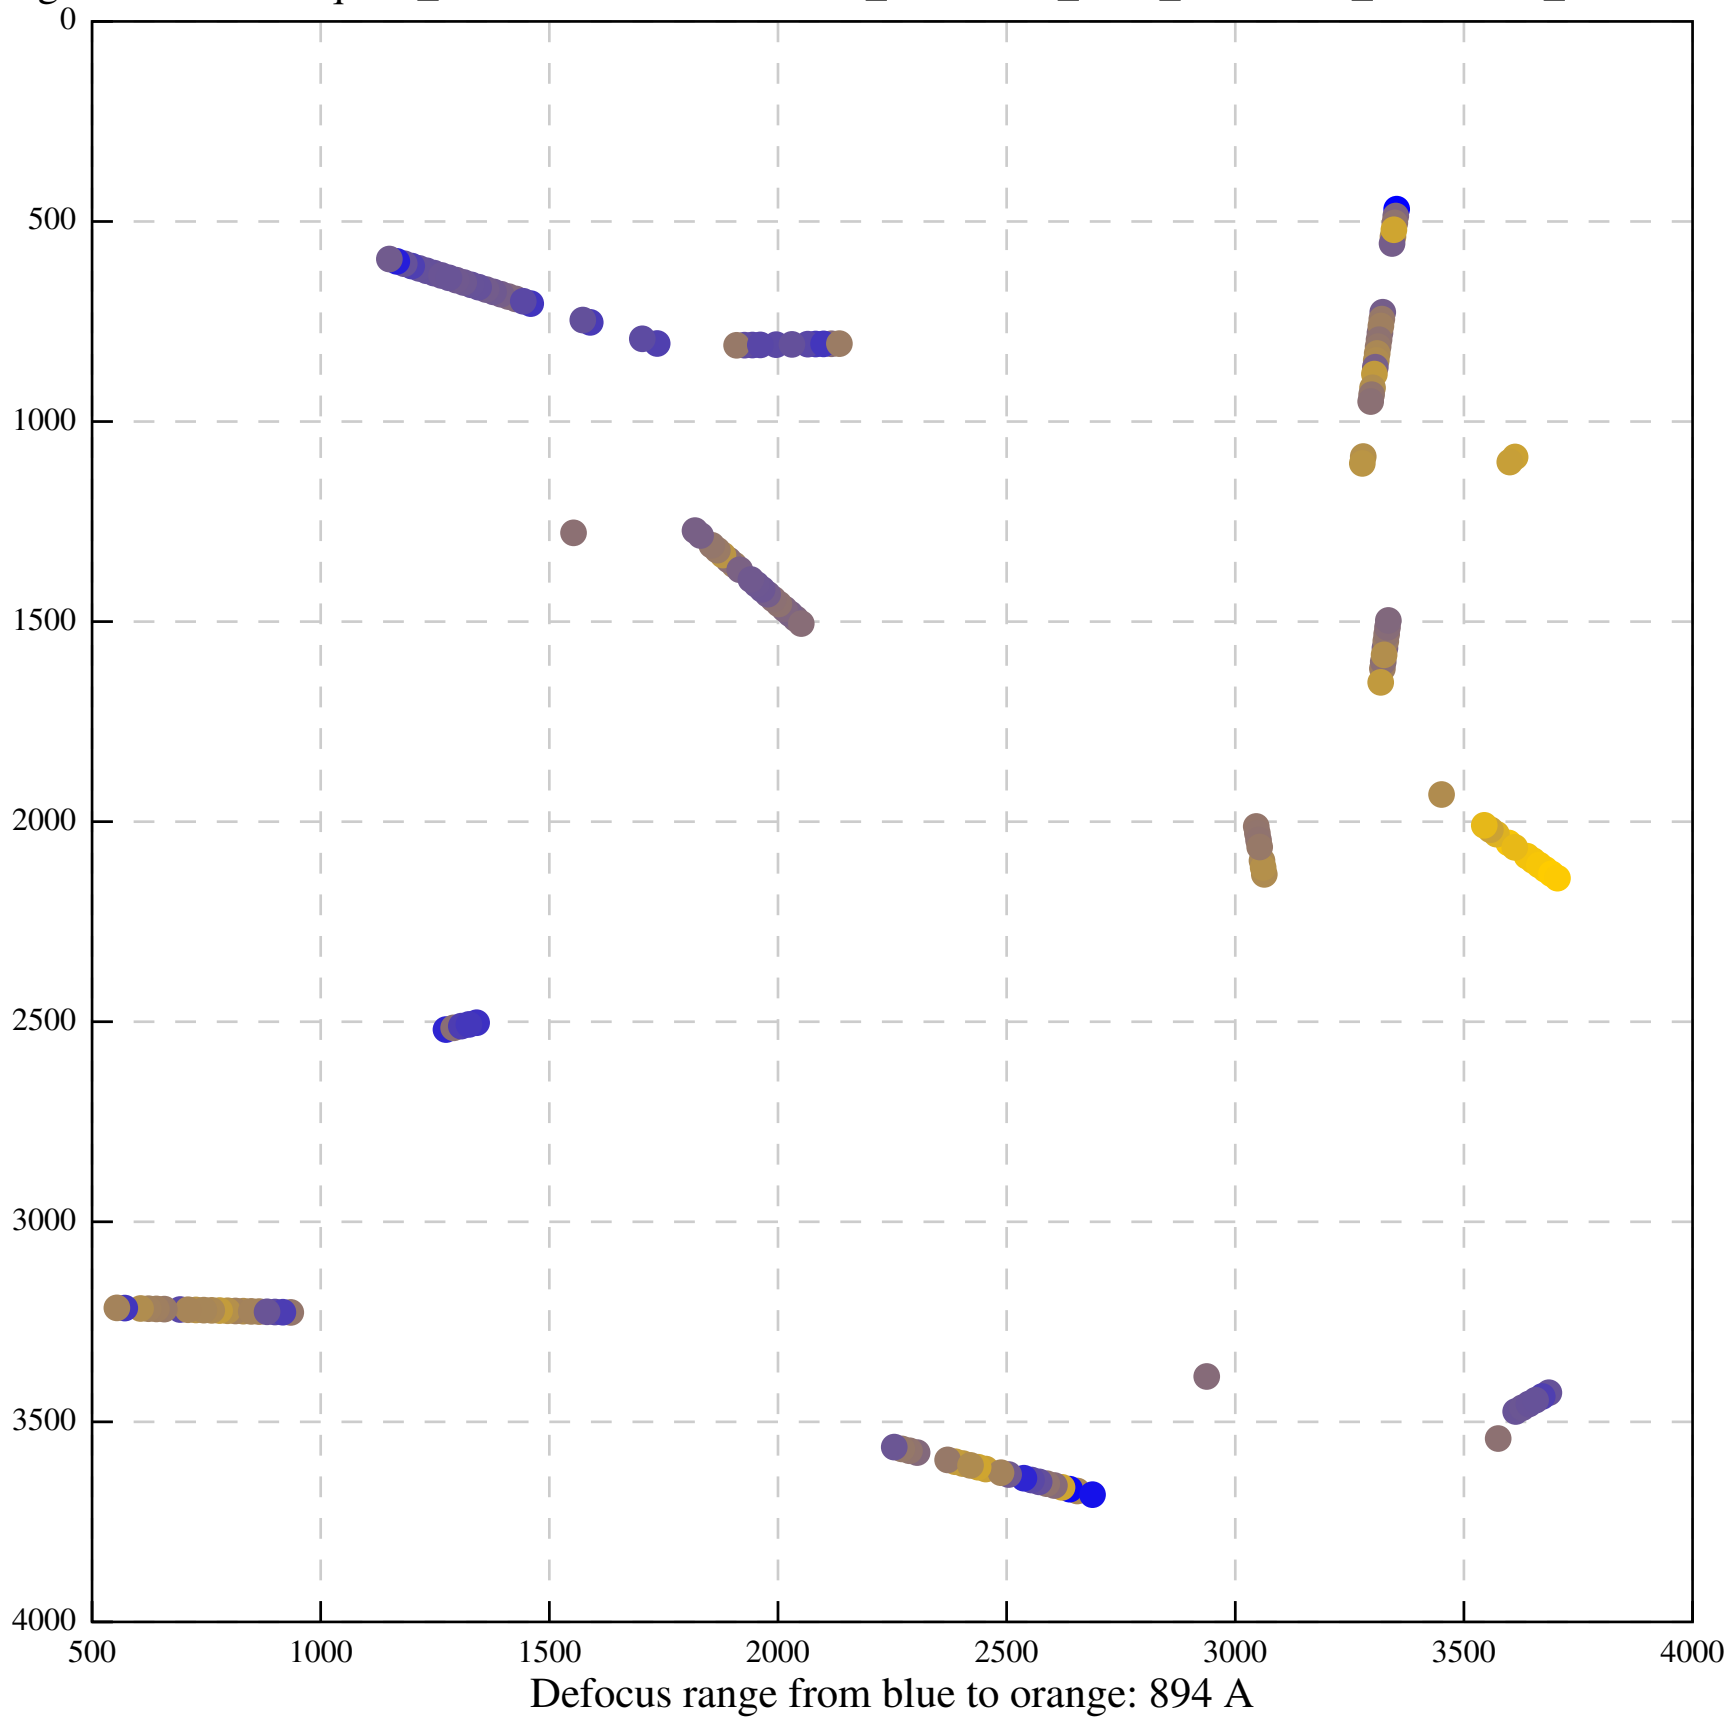

Defocus range from blue to orange: 918 A

Defocus range from blue to orange: 919 A

Defocus range from blue to orange: 678 A

Defocus range from blue to orange: 1040 A

Defocus range from blue to orange: 1131 A