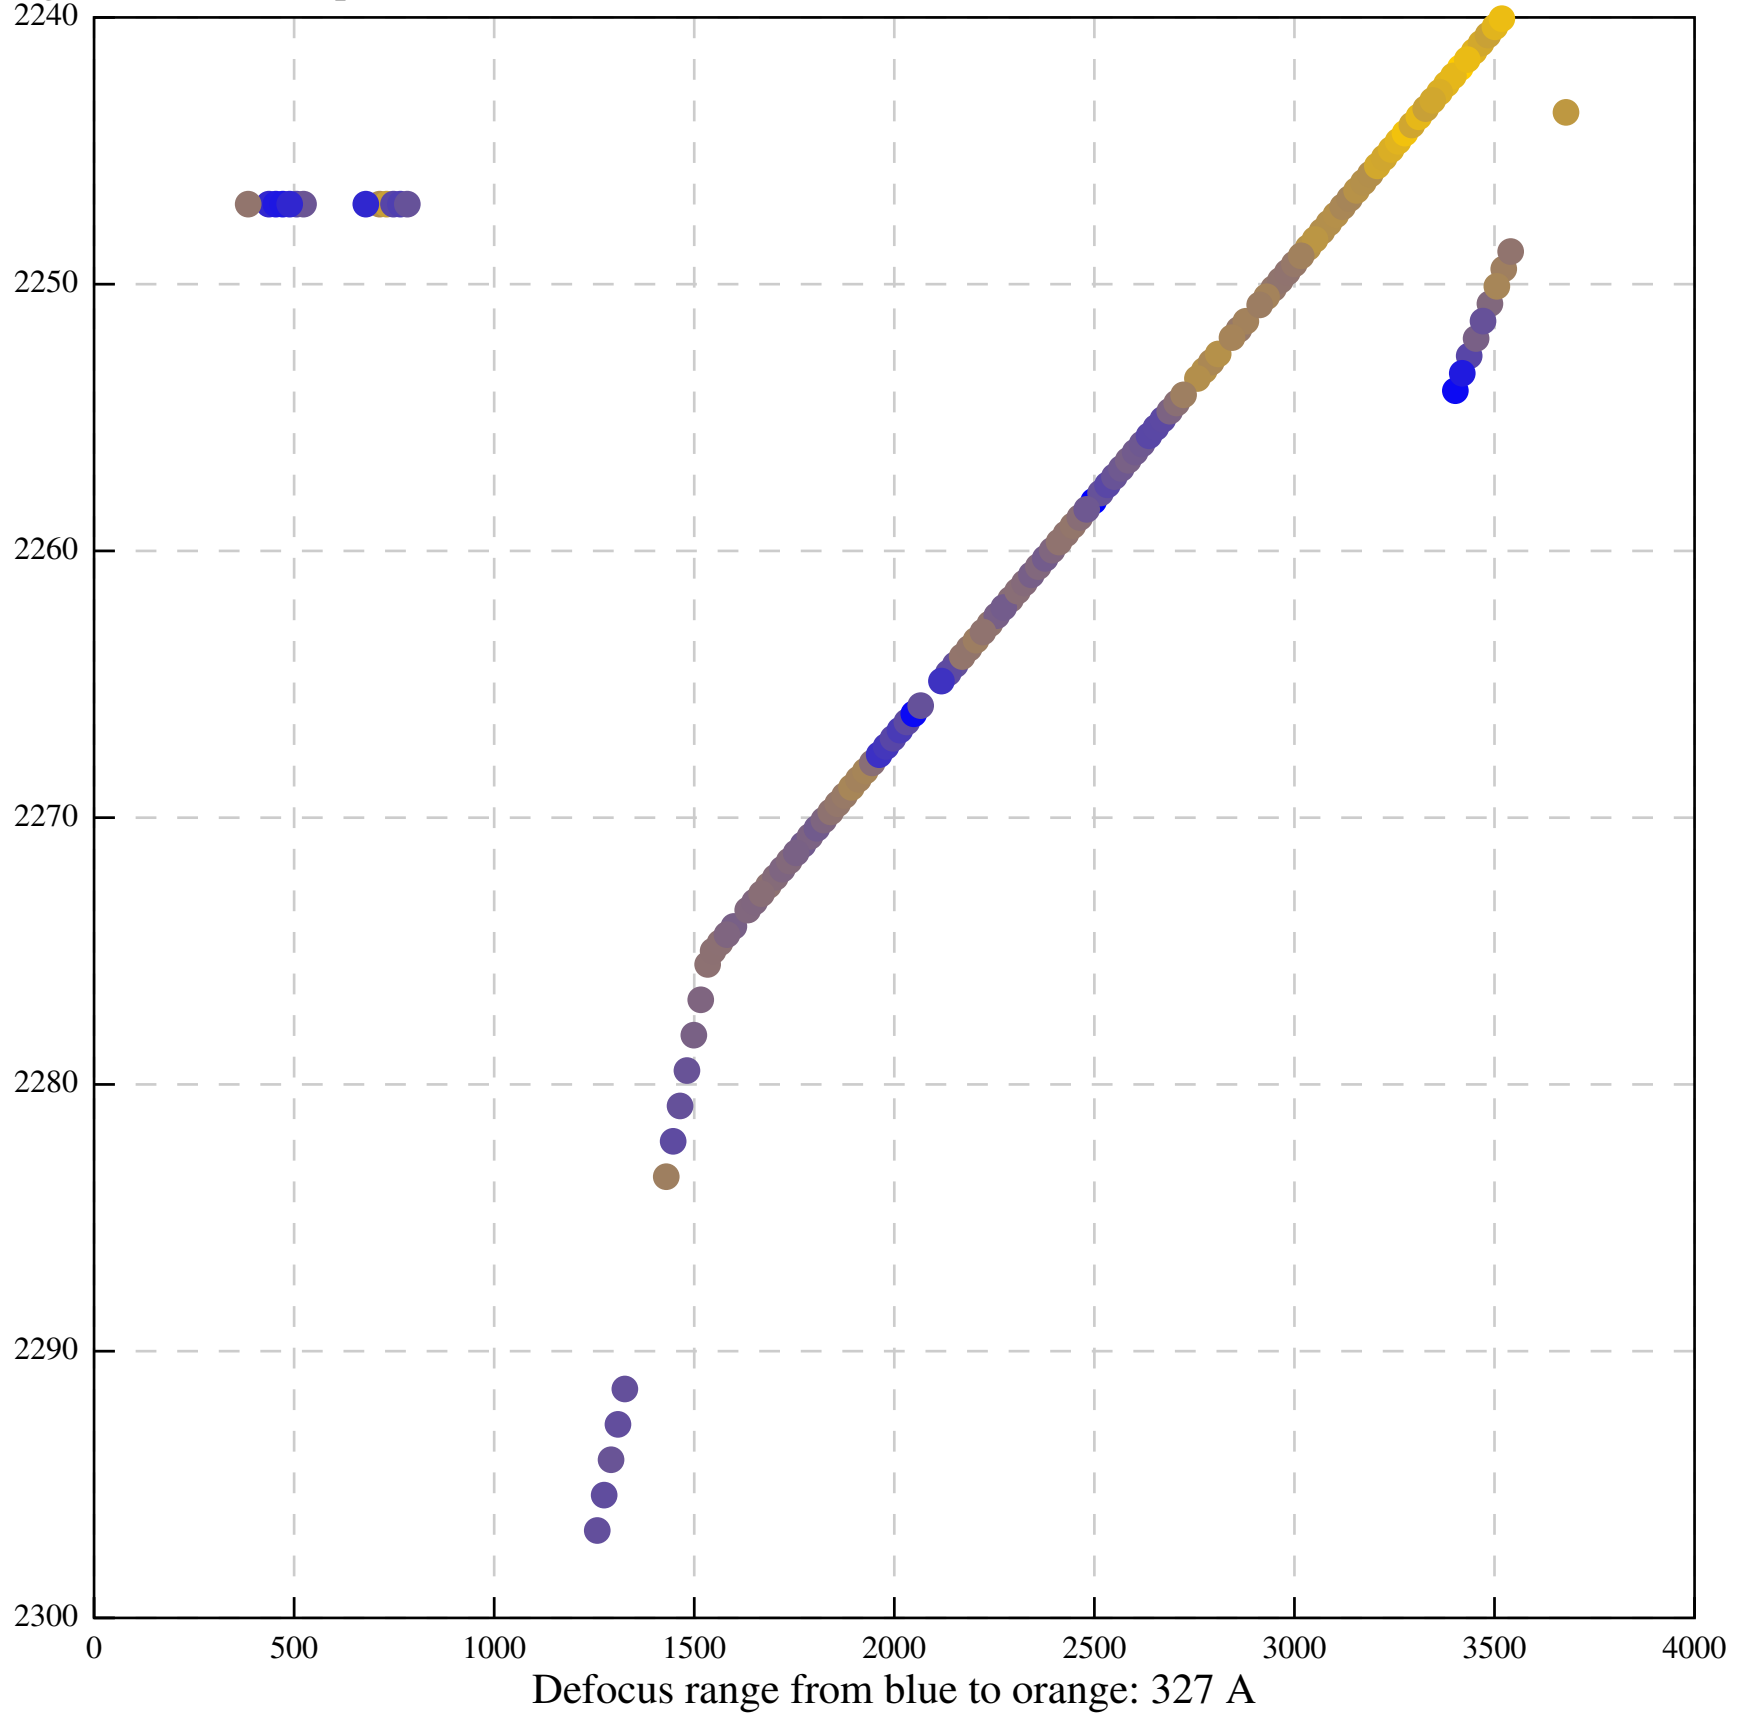

Defocus range from blue to orange: 785 A

Defocus range from blue to orange: 982 A

Defocus range from blue to orange: 9 A

Defocus range from blue to orange: 0 A

Defocus range from blue to orange: 0 A

Defocus range from blue to orange: 763 A