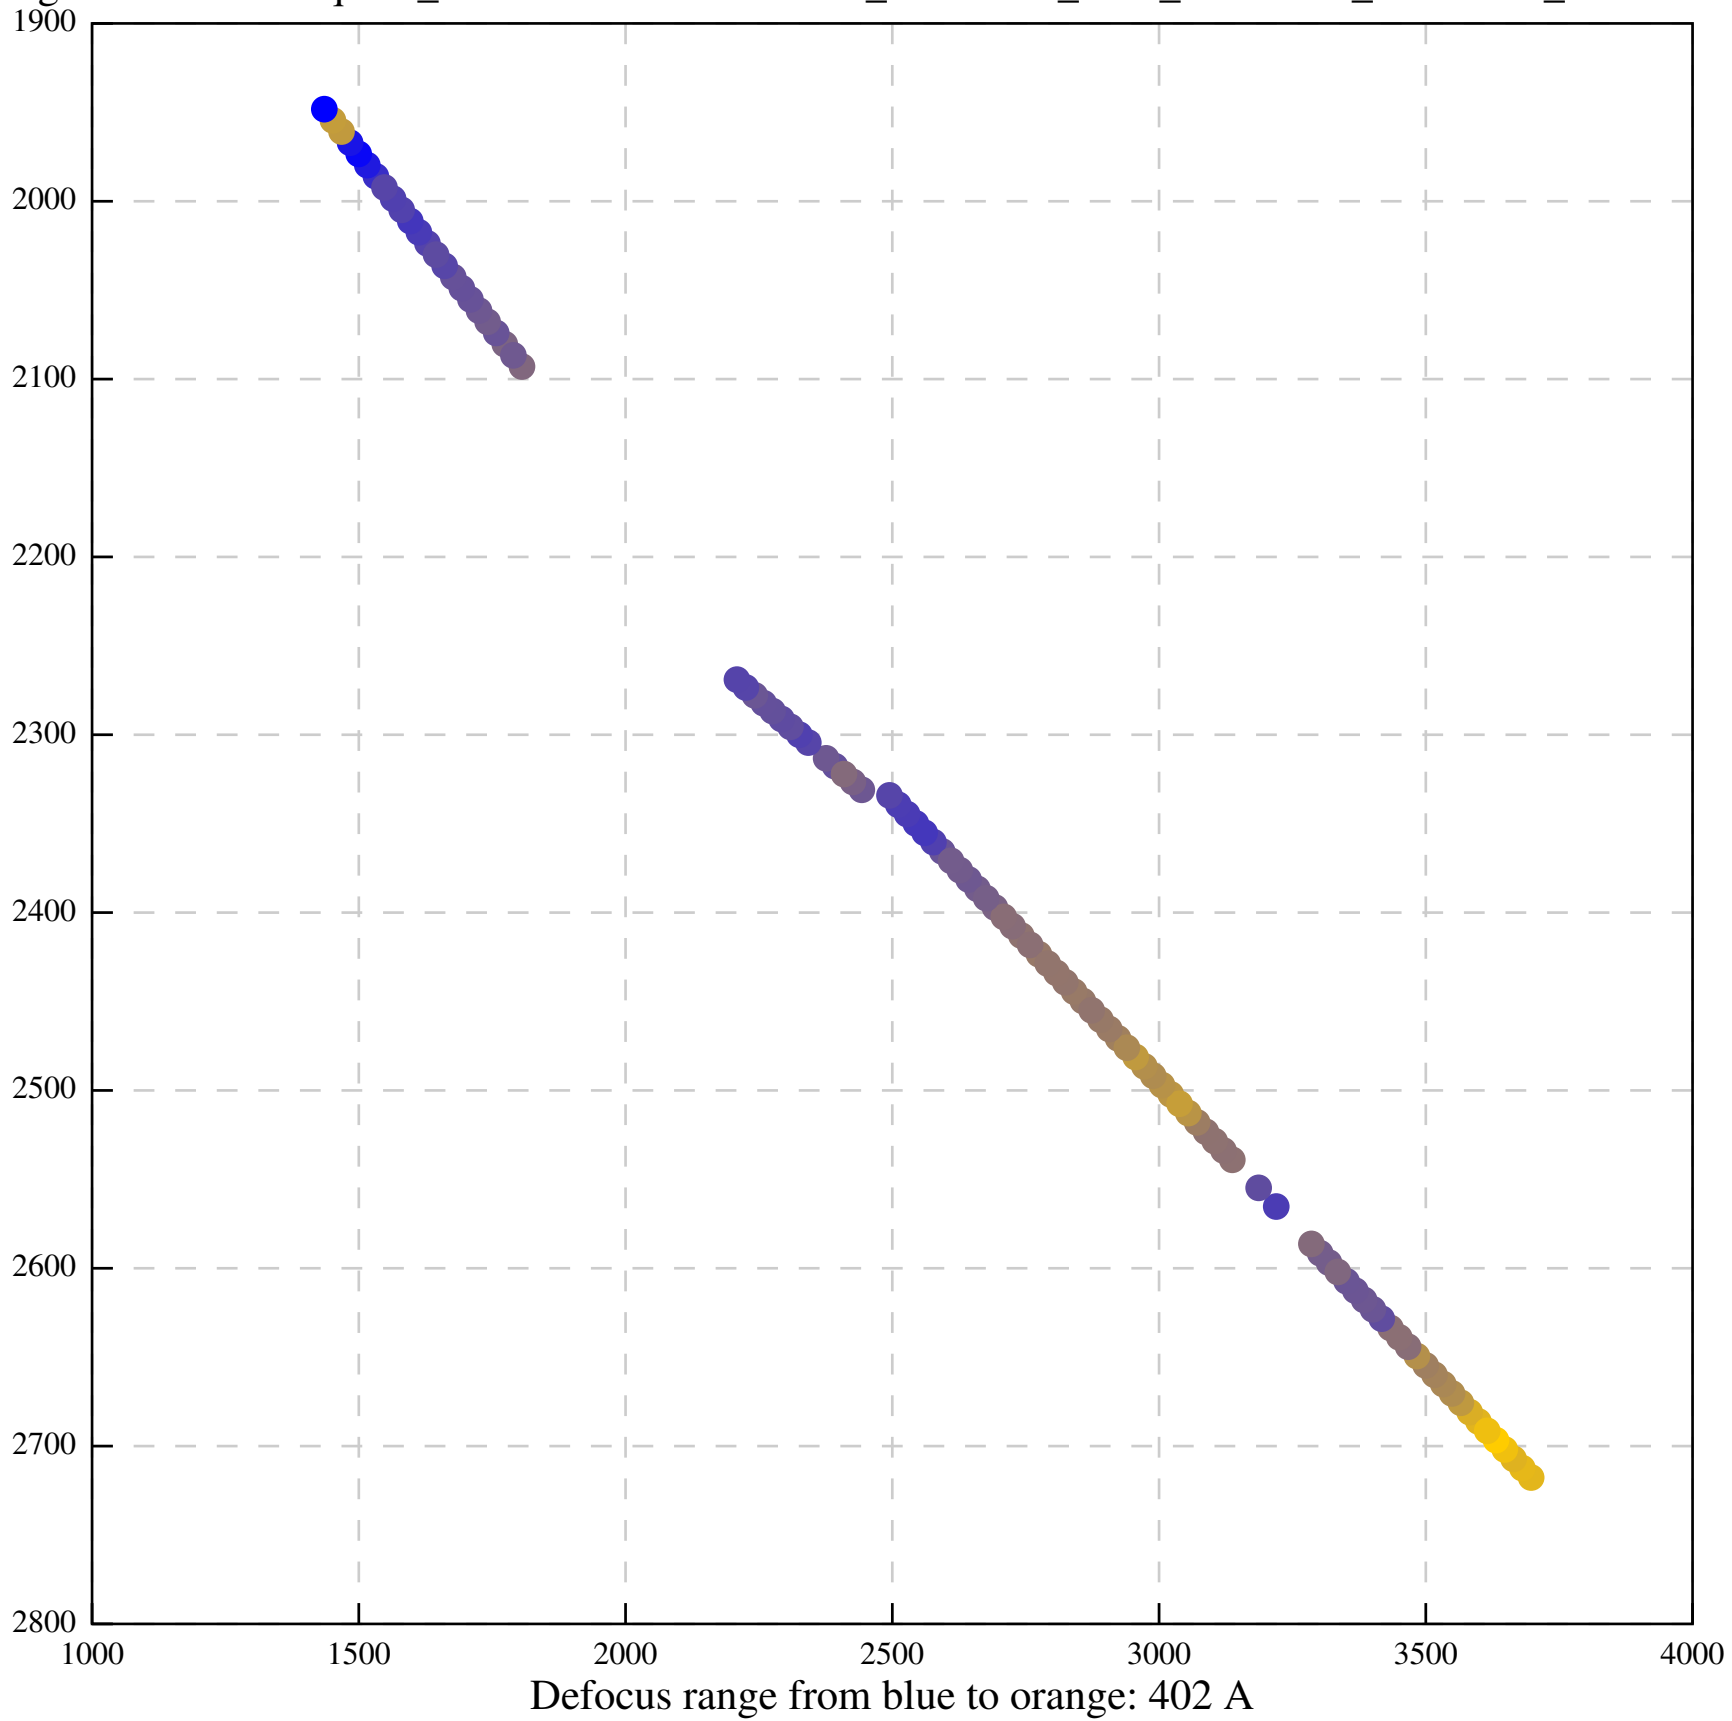

Defocus range from blue to orange: 666 A

Defocus range from blue to orange: 1012 A

Defocus range from blue to orange: 334 A

Defocus range from blue to orange: 522 A

Defocus range from blue to orange: 379 A