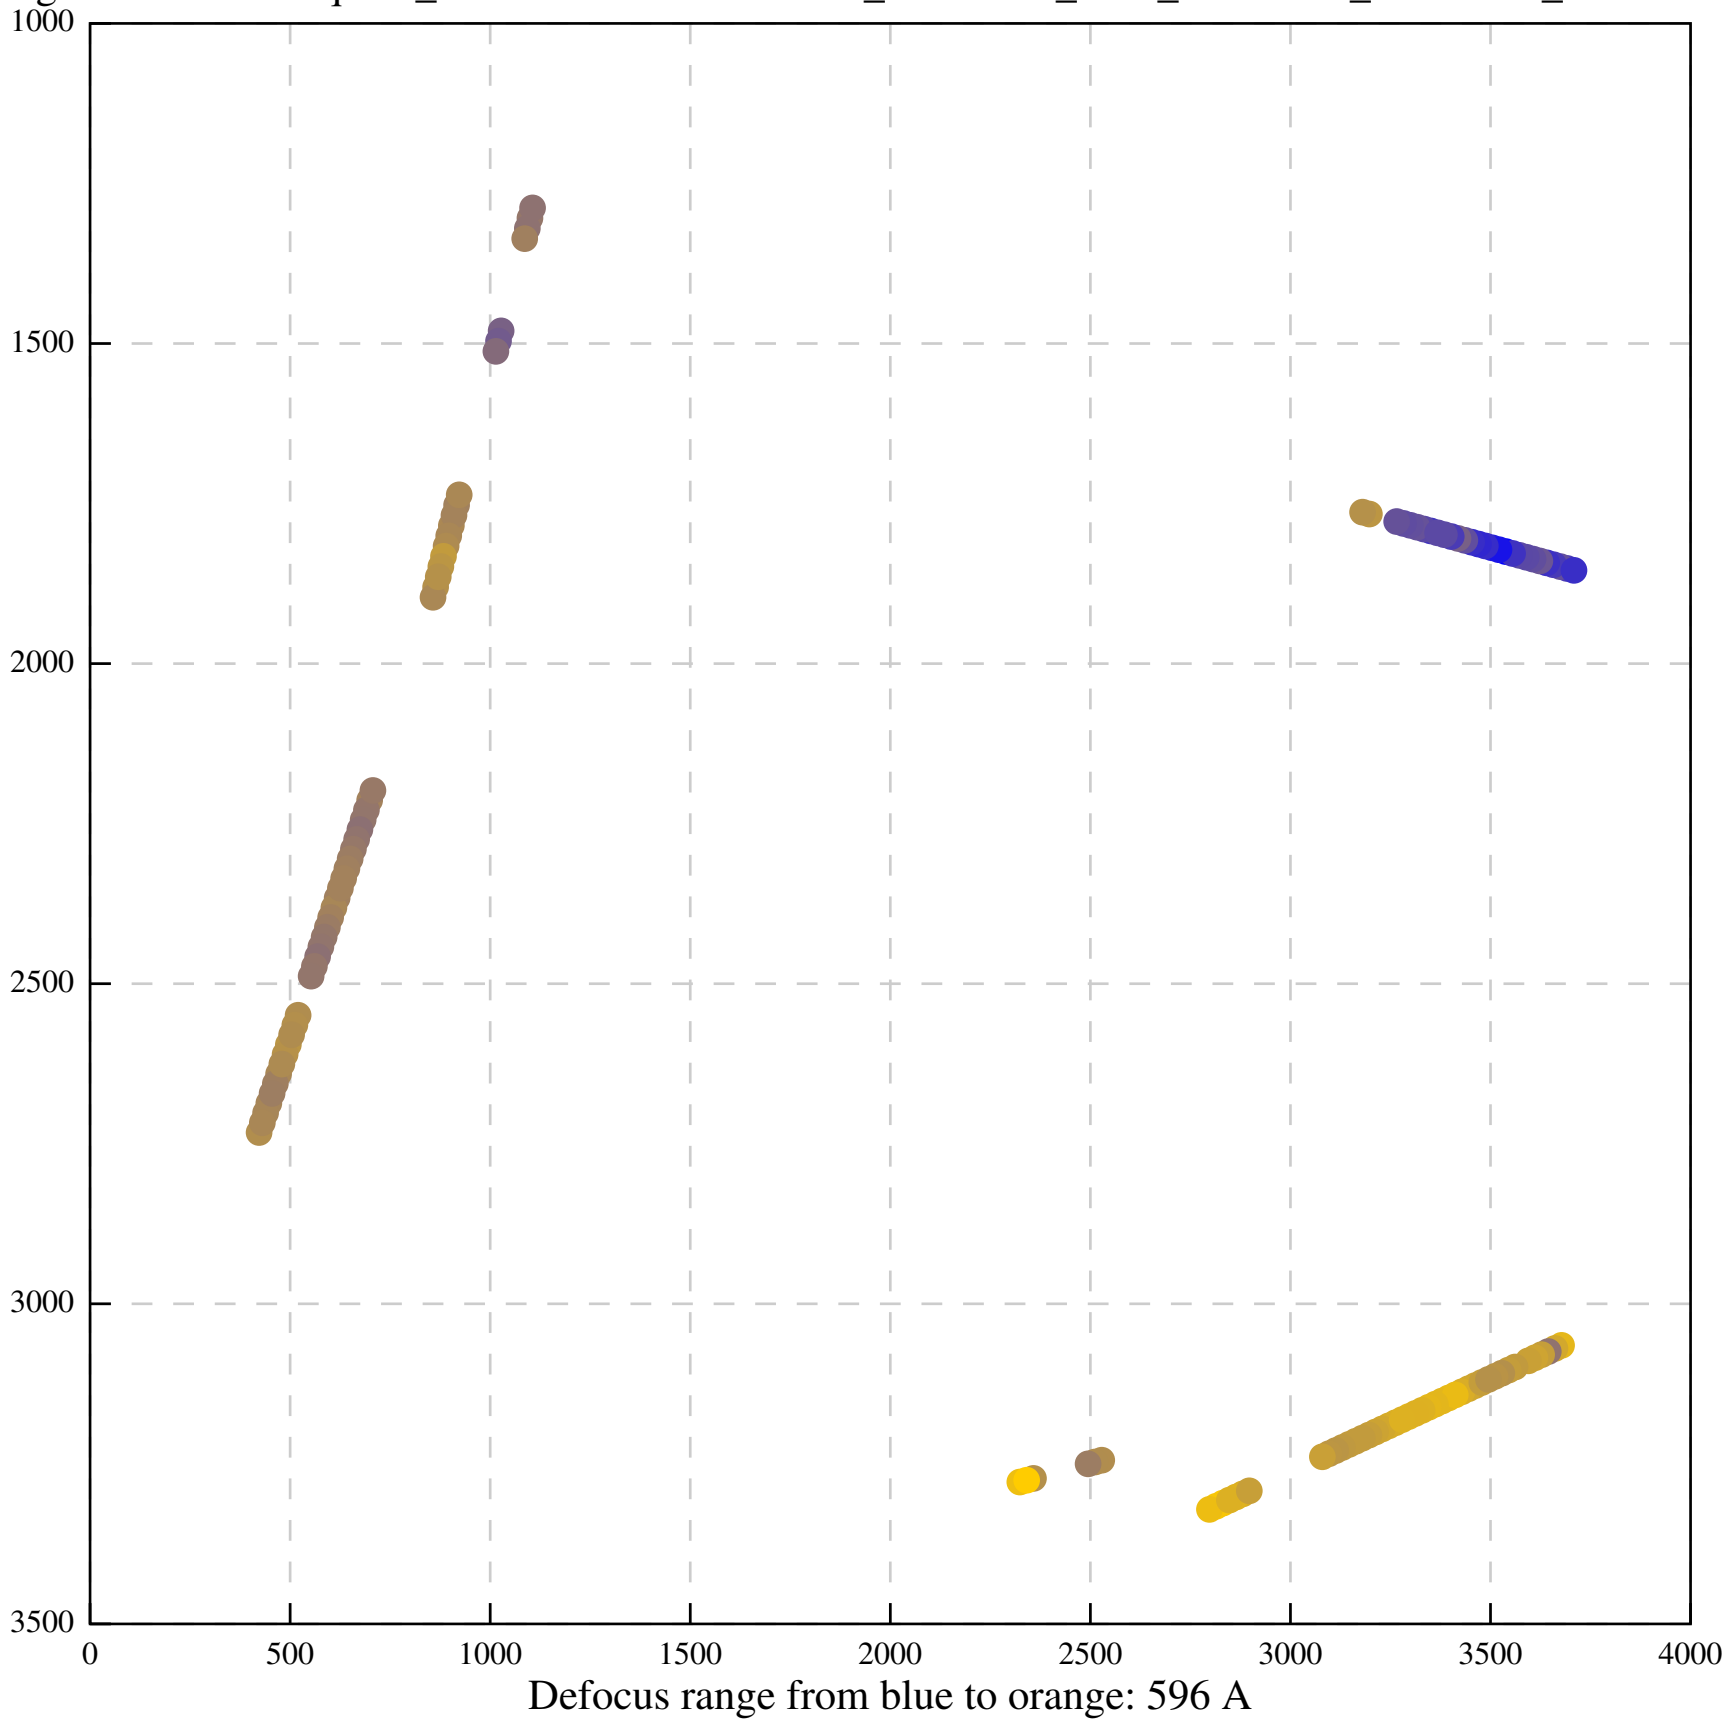

Defocus range from blue to orange: 90 A

Defocus range from blue to orange: 0 A

Defocus range from blue to orange: 182 A

Defocus range from blue to orange: 83 A

Defocus range from blue to orange: 930 A

Defocus range from blue to orange: 287 A