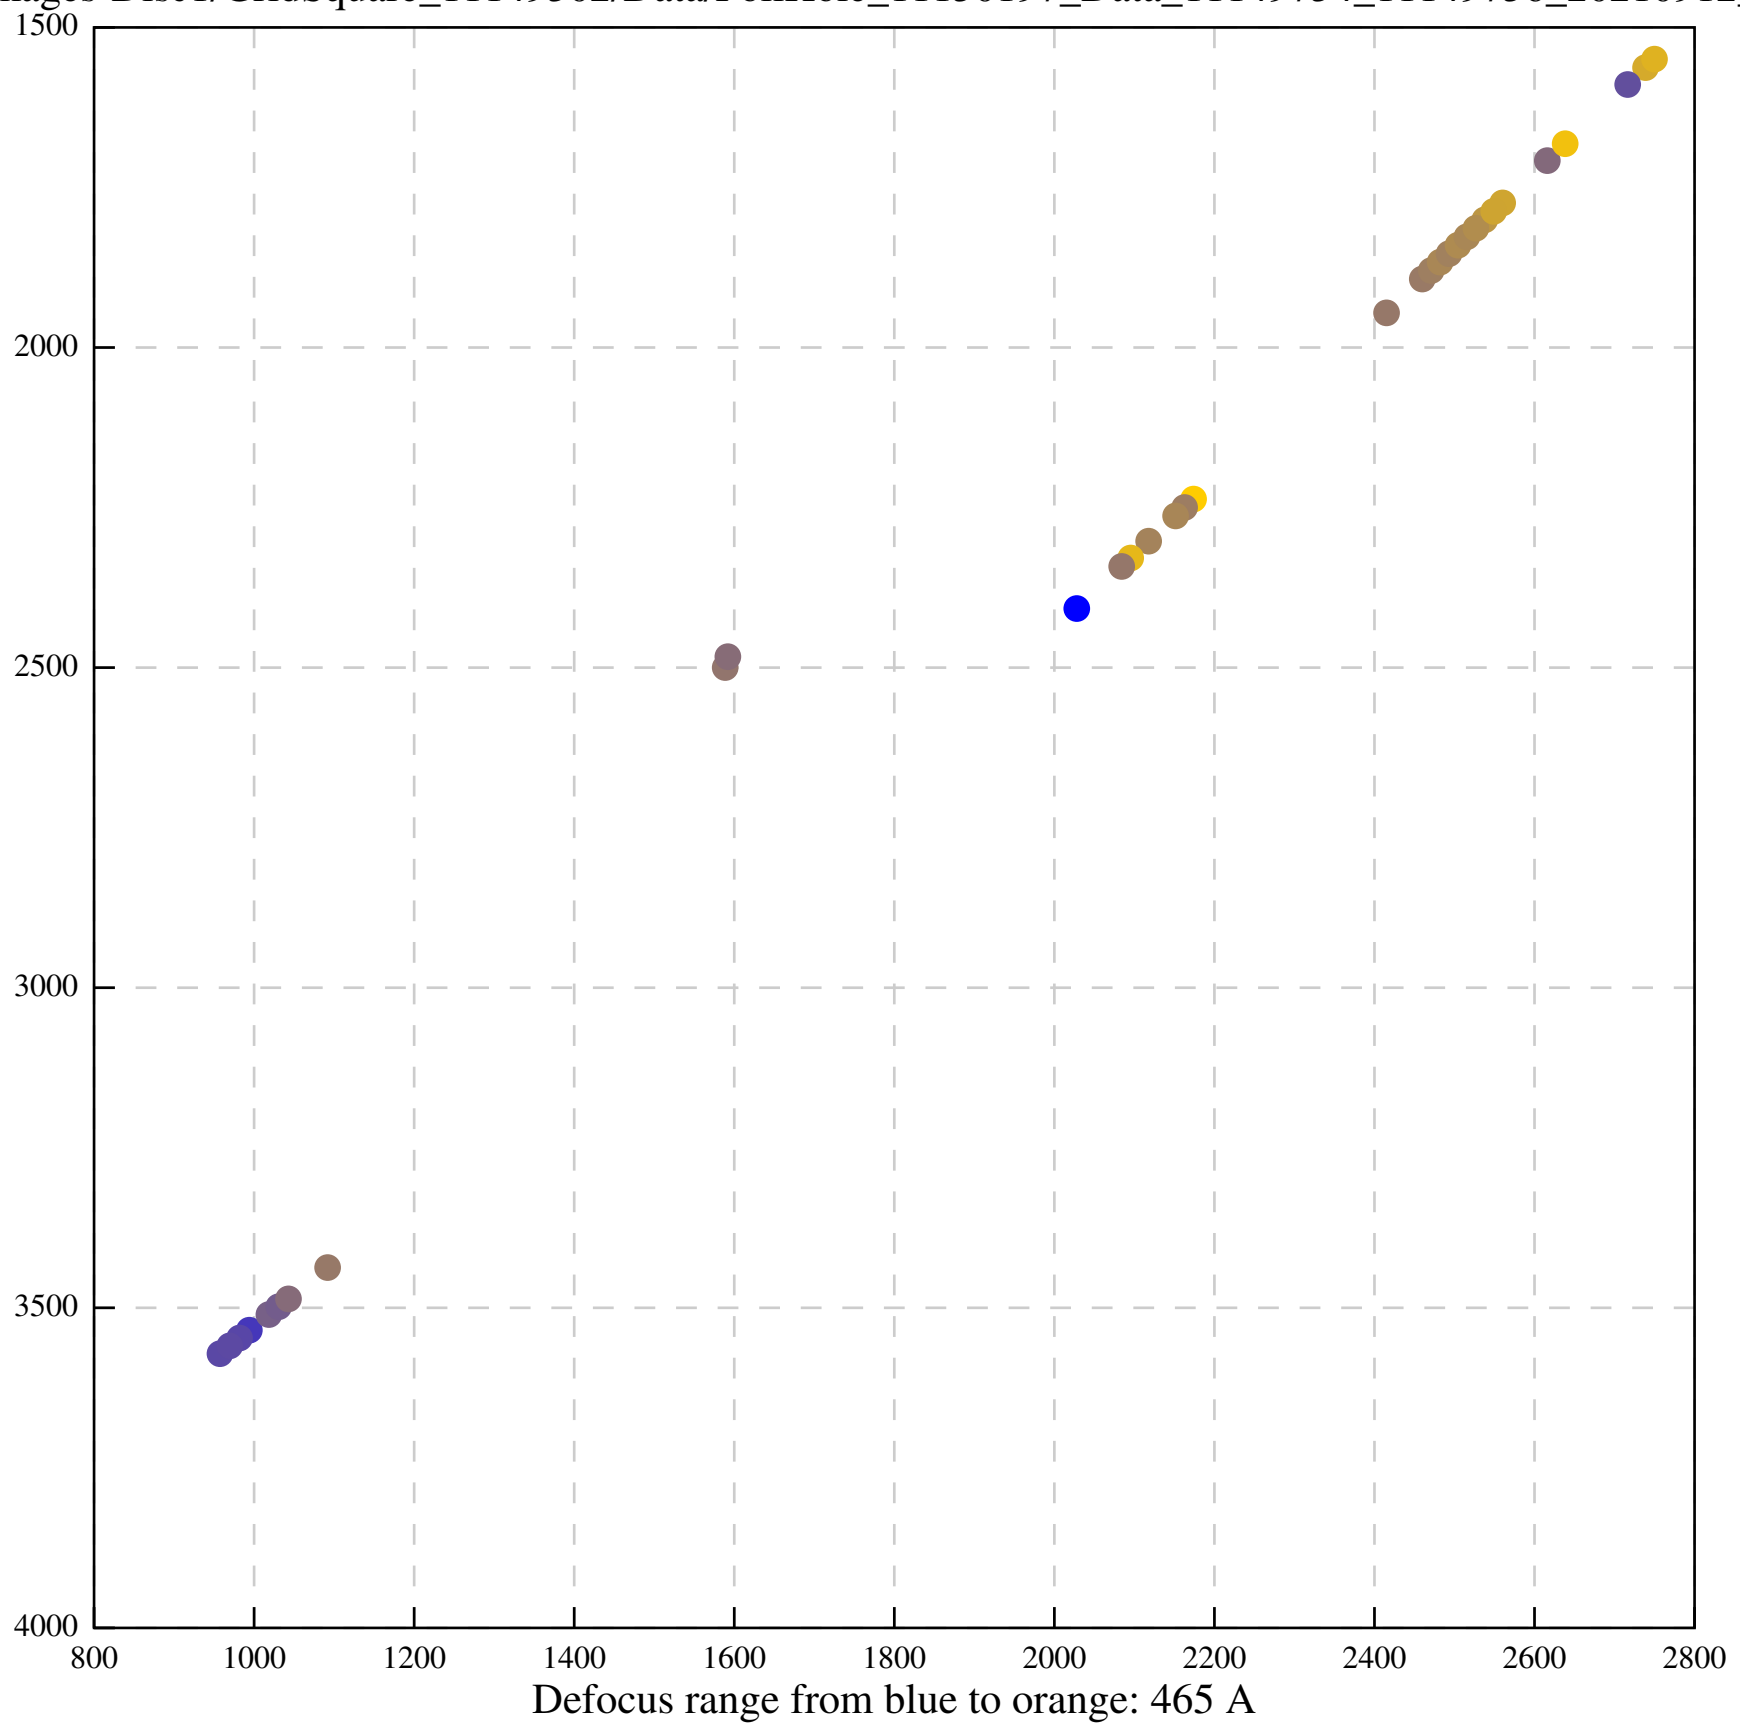

Defocus range from blue to orange: 749 A

Defocus range from blue to orange: 0 A

Defocus range from blue to orange: 55 A

Defocus range from blue to orange: 0 A

Defocus range from blue to orange: 333 A

Defocus range from blue to orange: 151 A