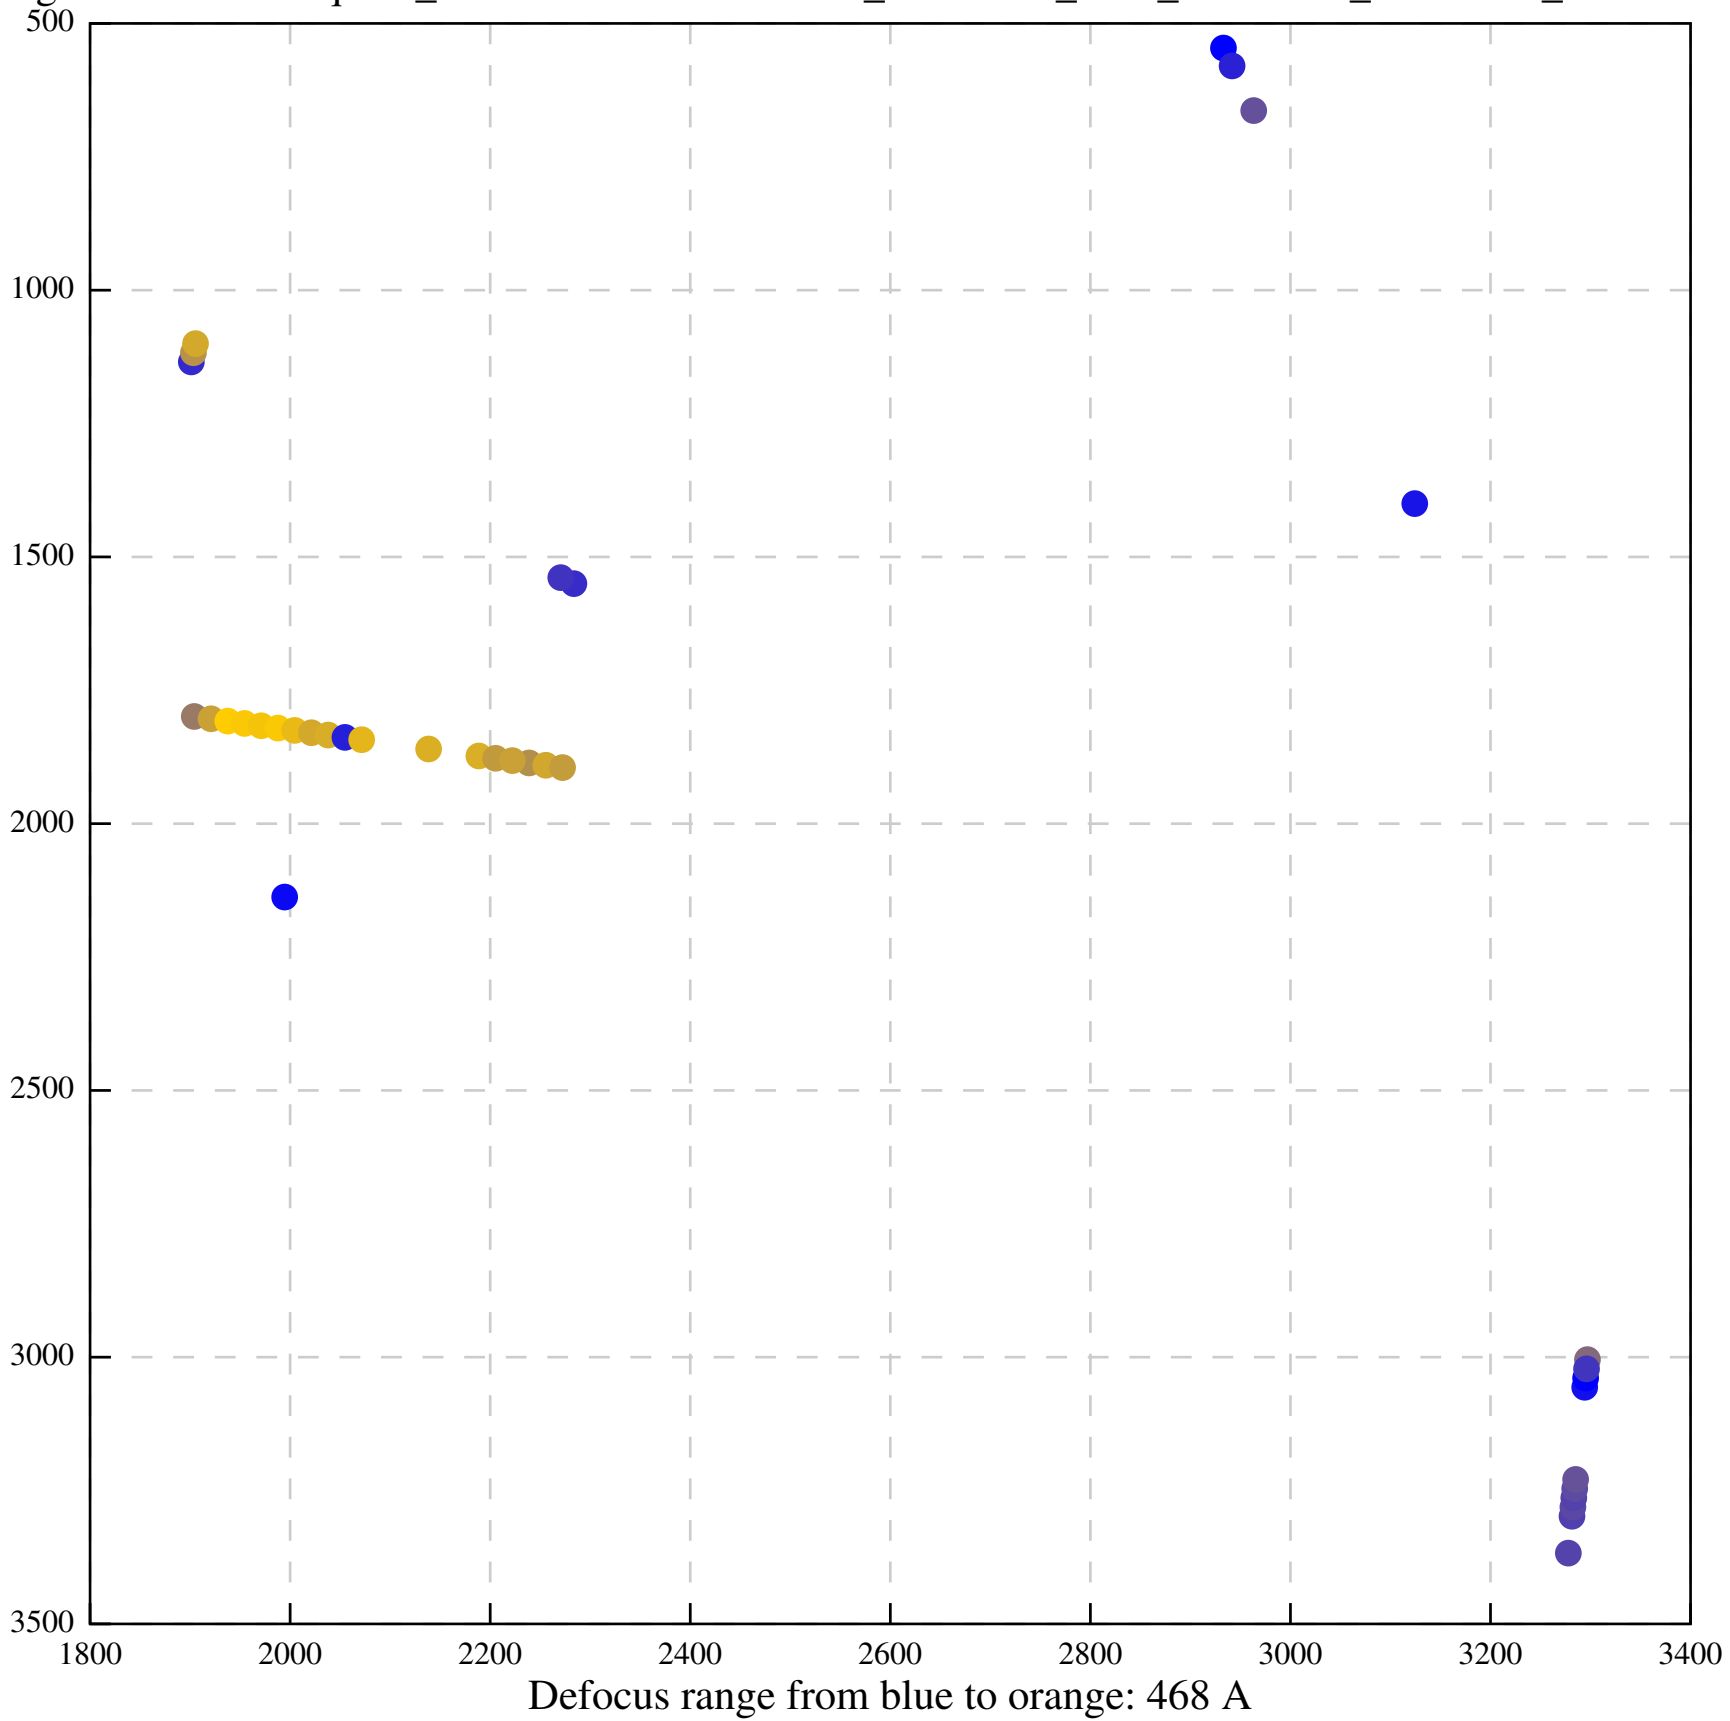

Defocus range from blue to orange: 130 A

Defocus range from blue to orange: 0 A

Defocus range from blue to orange: 0 A

Defocus range from blue to orange: 792 A

Defocus range from blue to orange: 749 A

Defocus range from blue to orange: 521 A