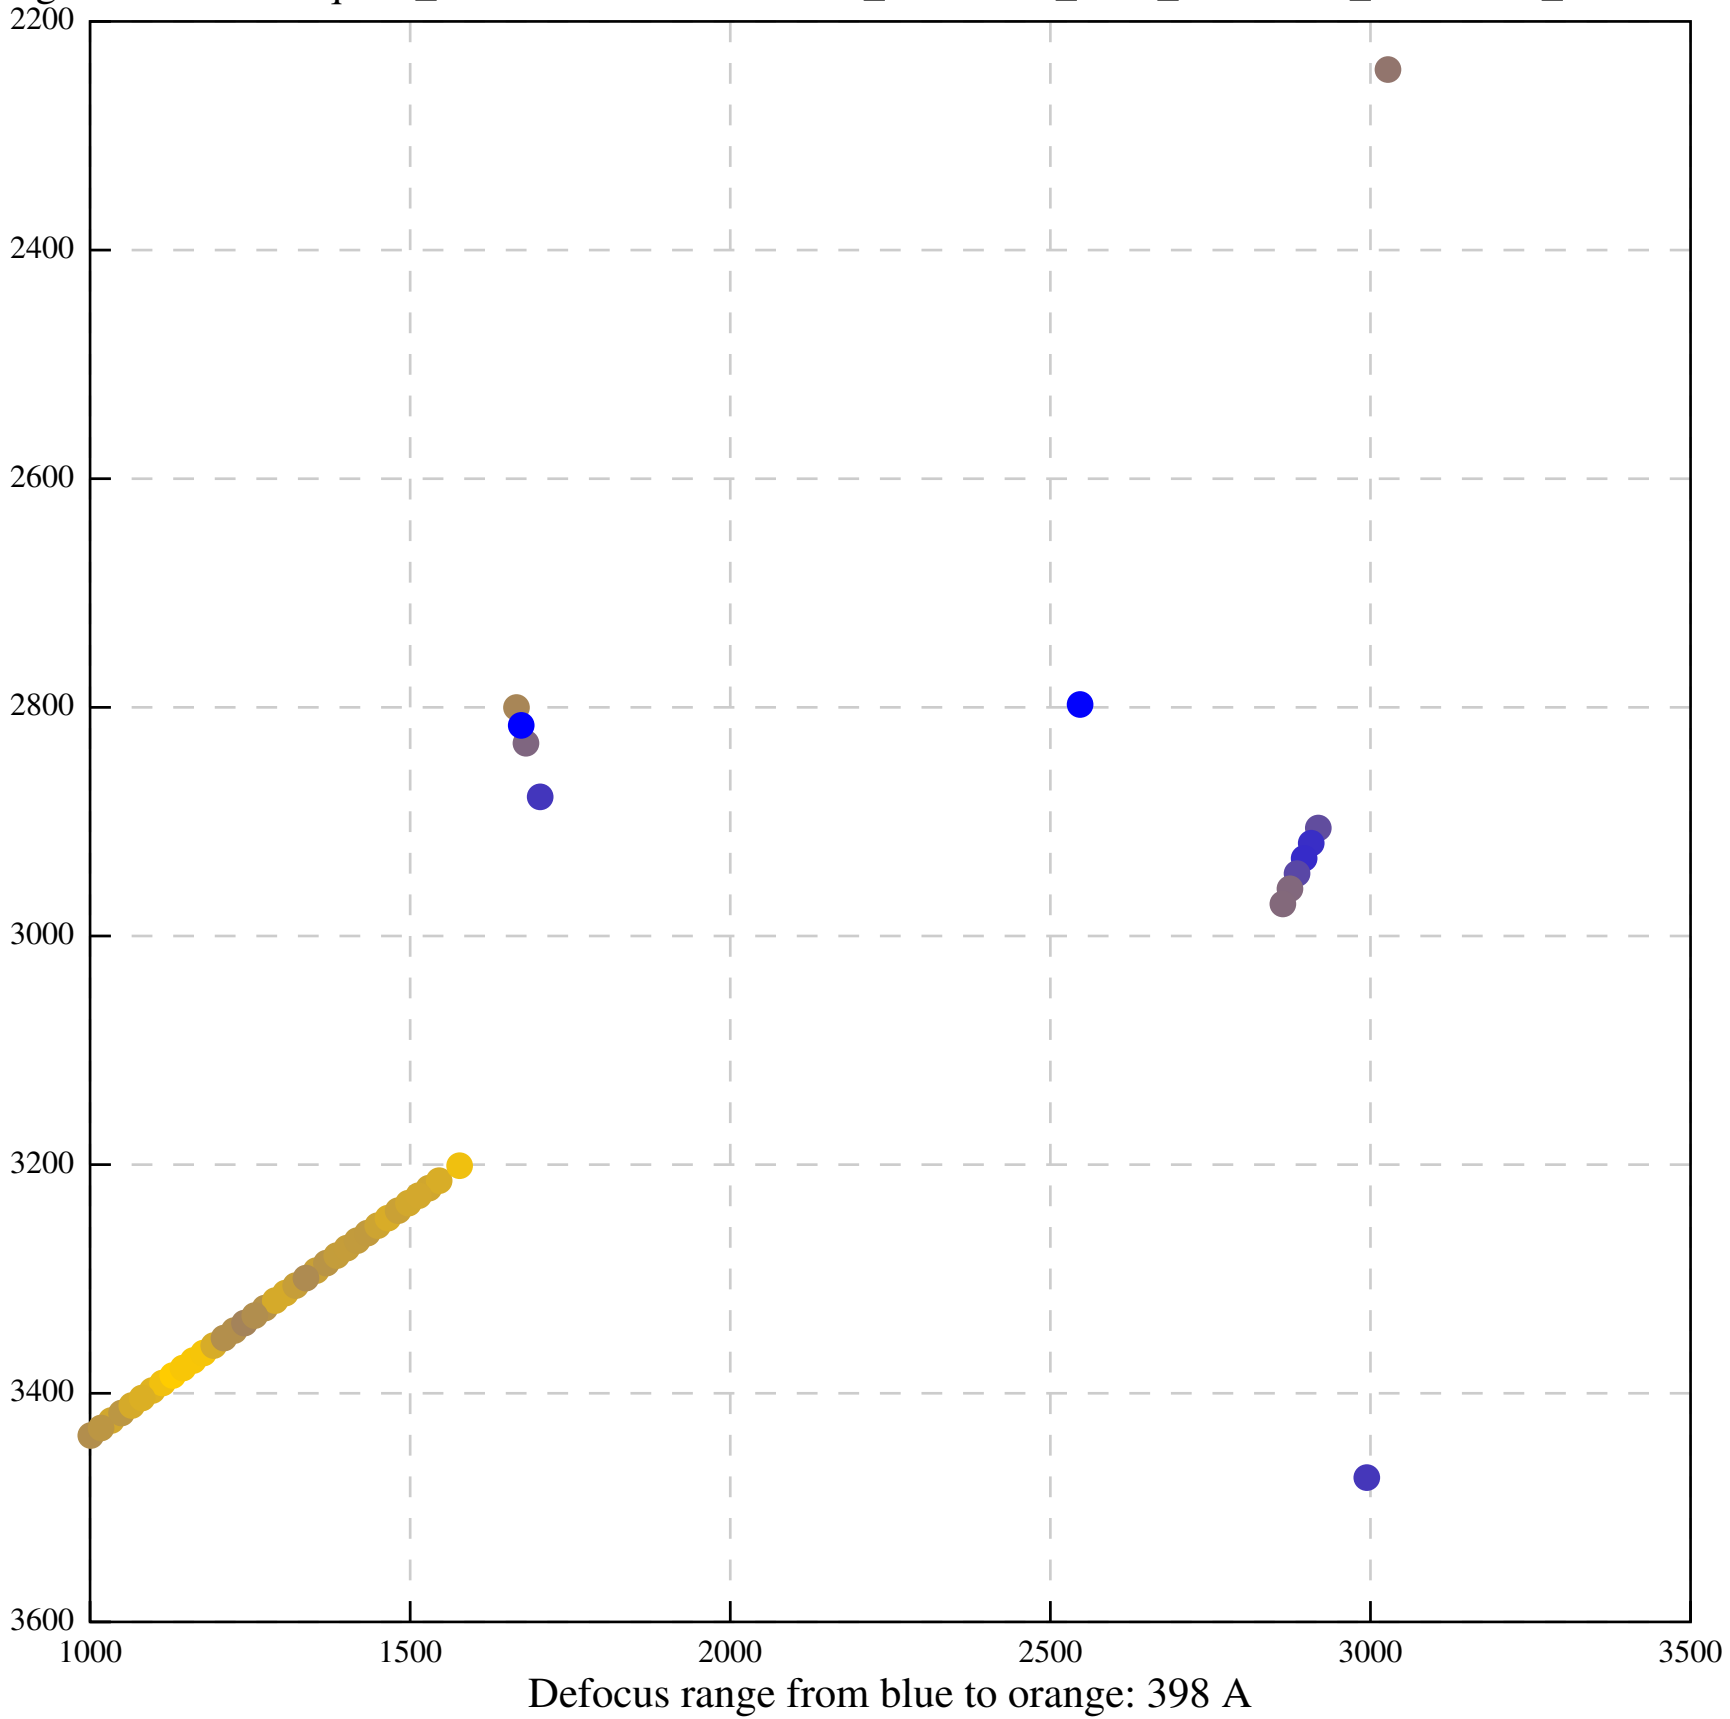

Defocus range from blue to orange: 574 A

Defocus range from blue to orange: 226 A

Defocus range from blue to orange: 513 A

Defocus range from blue to orange: 640 A

Defocus range from blue to orange: 0 A

Defocus range from blue to orange: 670 A