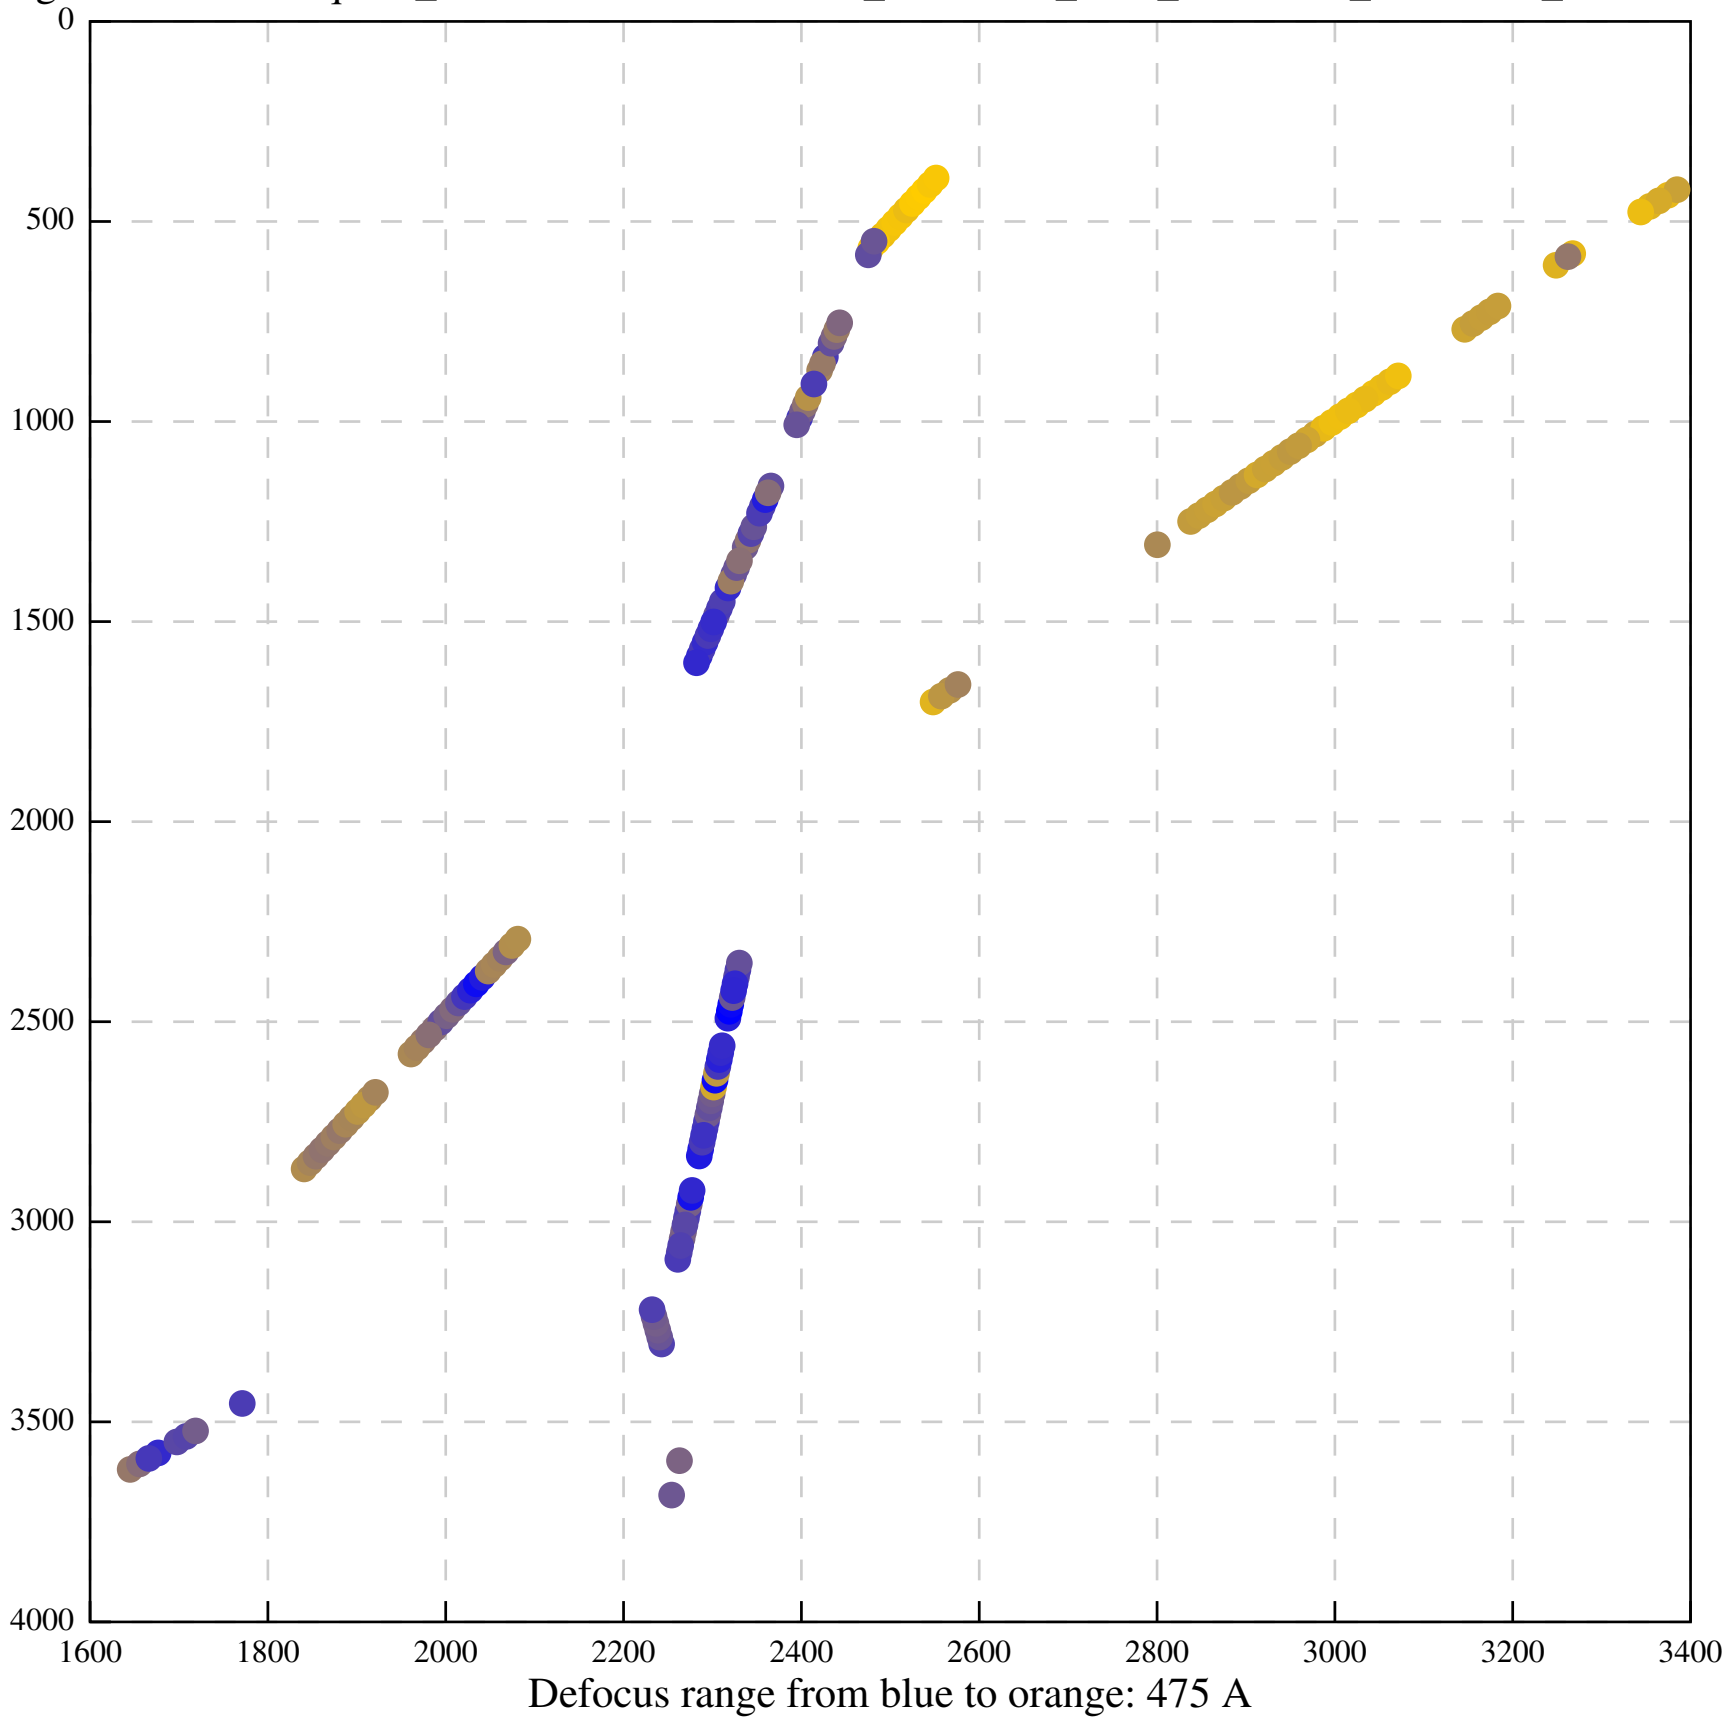

Defocus range from blue to orange: 477 A

Defocus range from blue to orange: 298 A

Defocus range from blue to orange: 78 A

Defocus range from blue to orange: 1410 A

Defocus range from blue to orange: 71 A

Defocus range from blue to orange: 1409 A