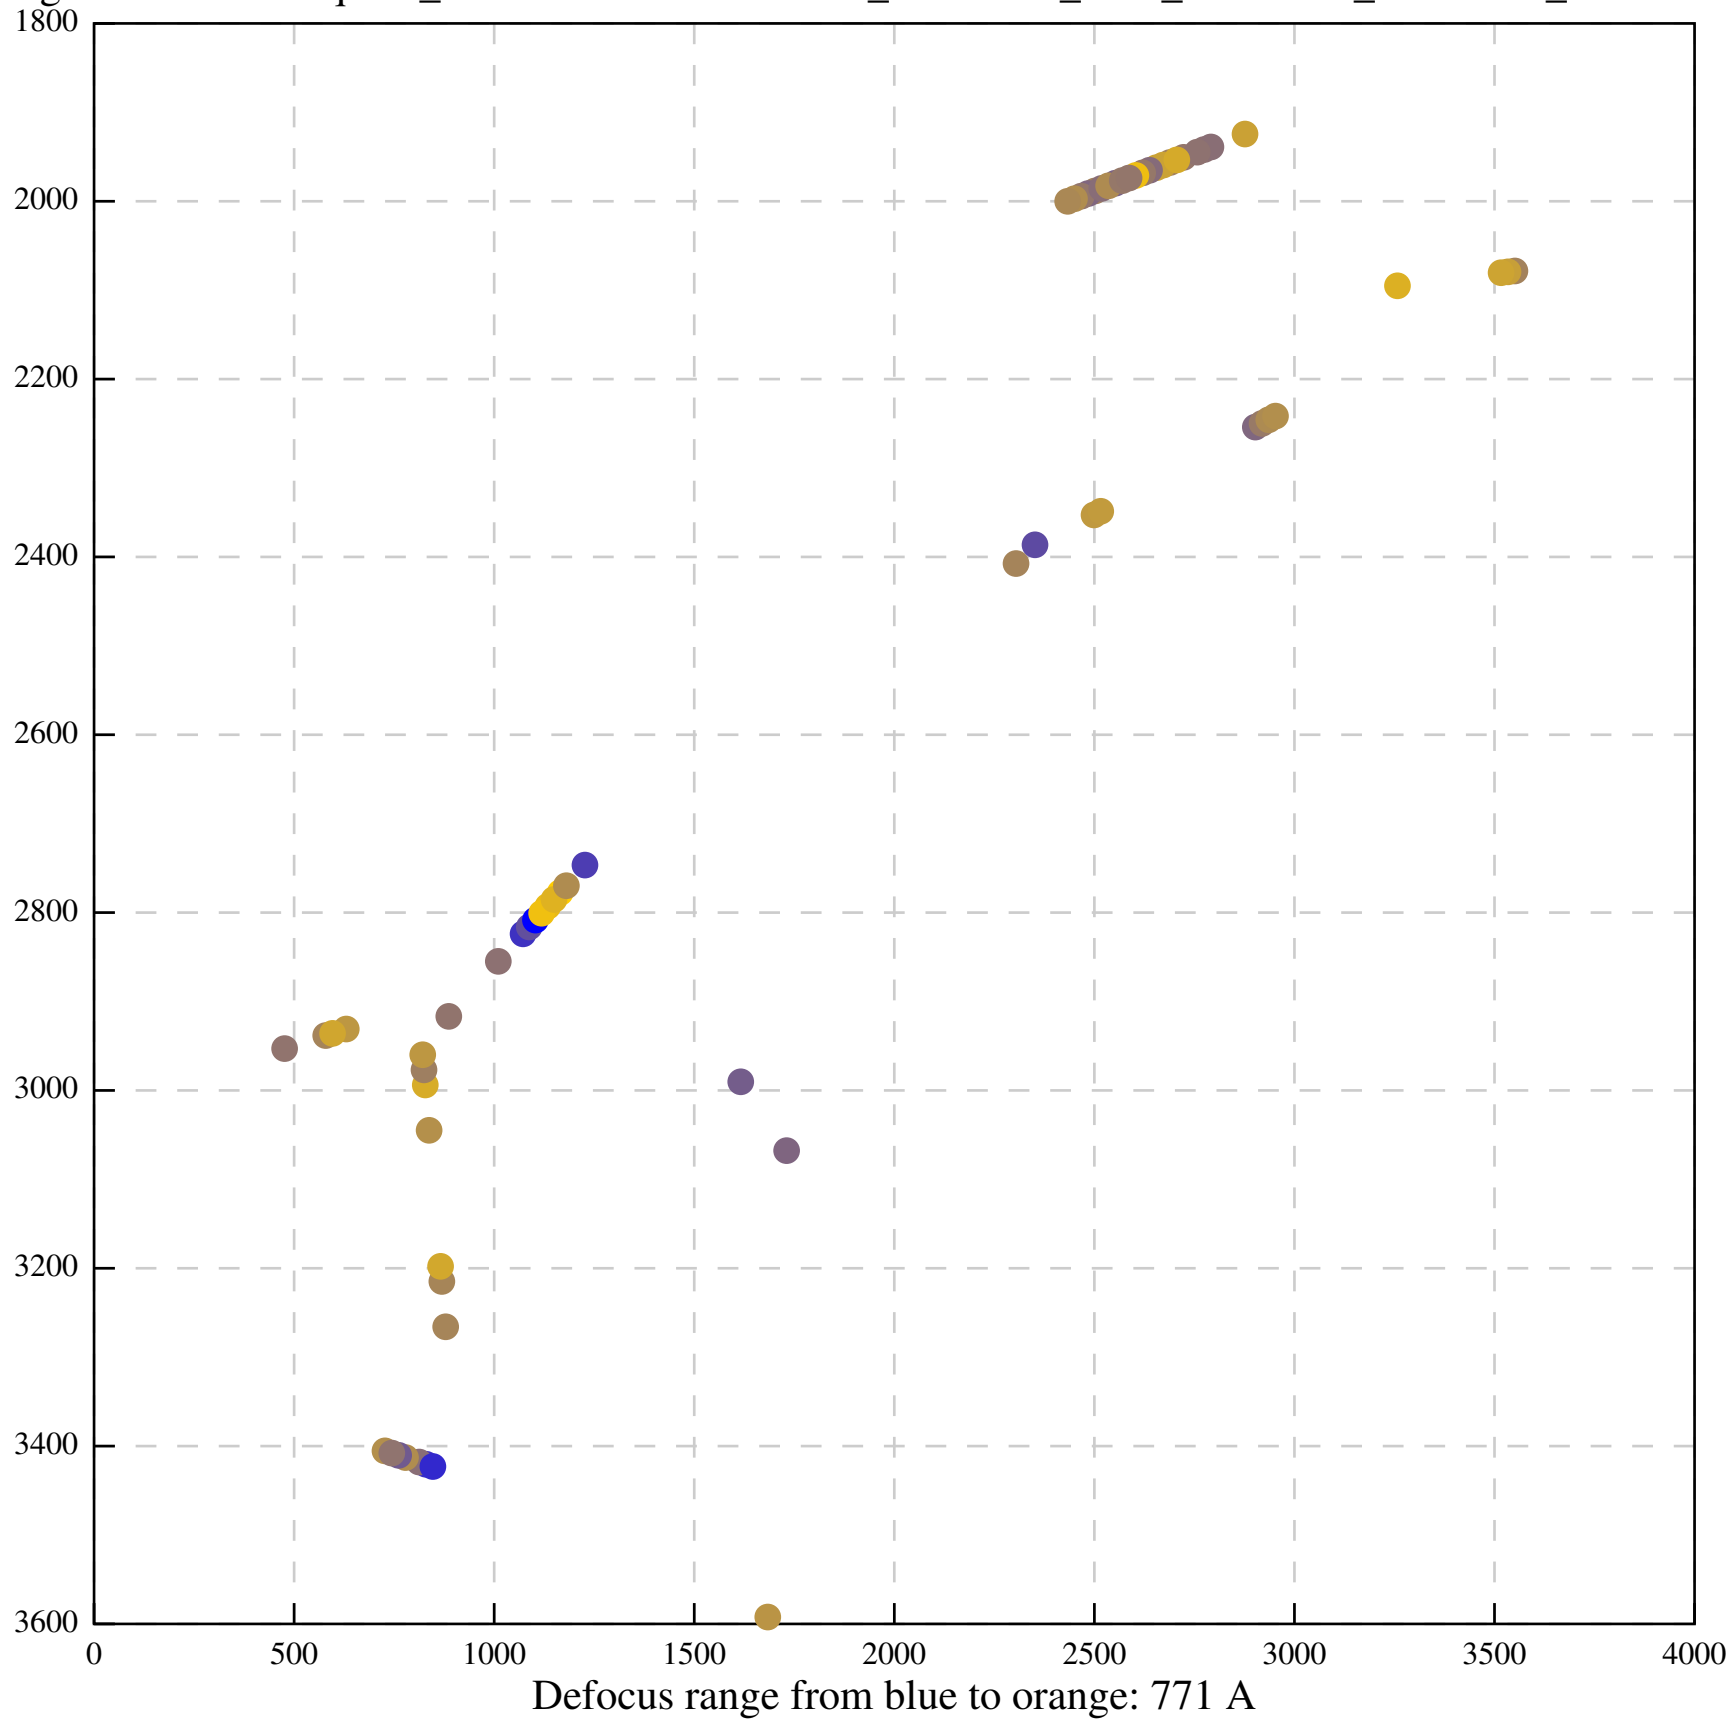

Defocus range from blue to orange: 229 A

Defocus range from blue to orange: 561 A

Defocus range from blue to orange: 0 A

Defocus range from blue to orange: 1289 A

Defocus range from blue to orange: 678 A

EER/Images-Disc1/GridSquare\_11149073/Data/FoilHole\_11162623\_Data\_11149757\_11149759\_20210912\_002301\_EER\_c