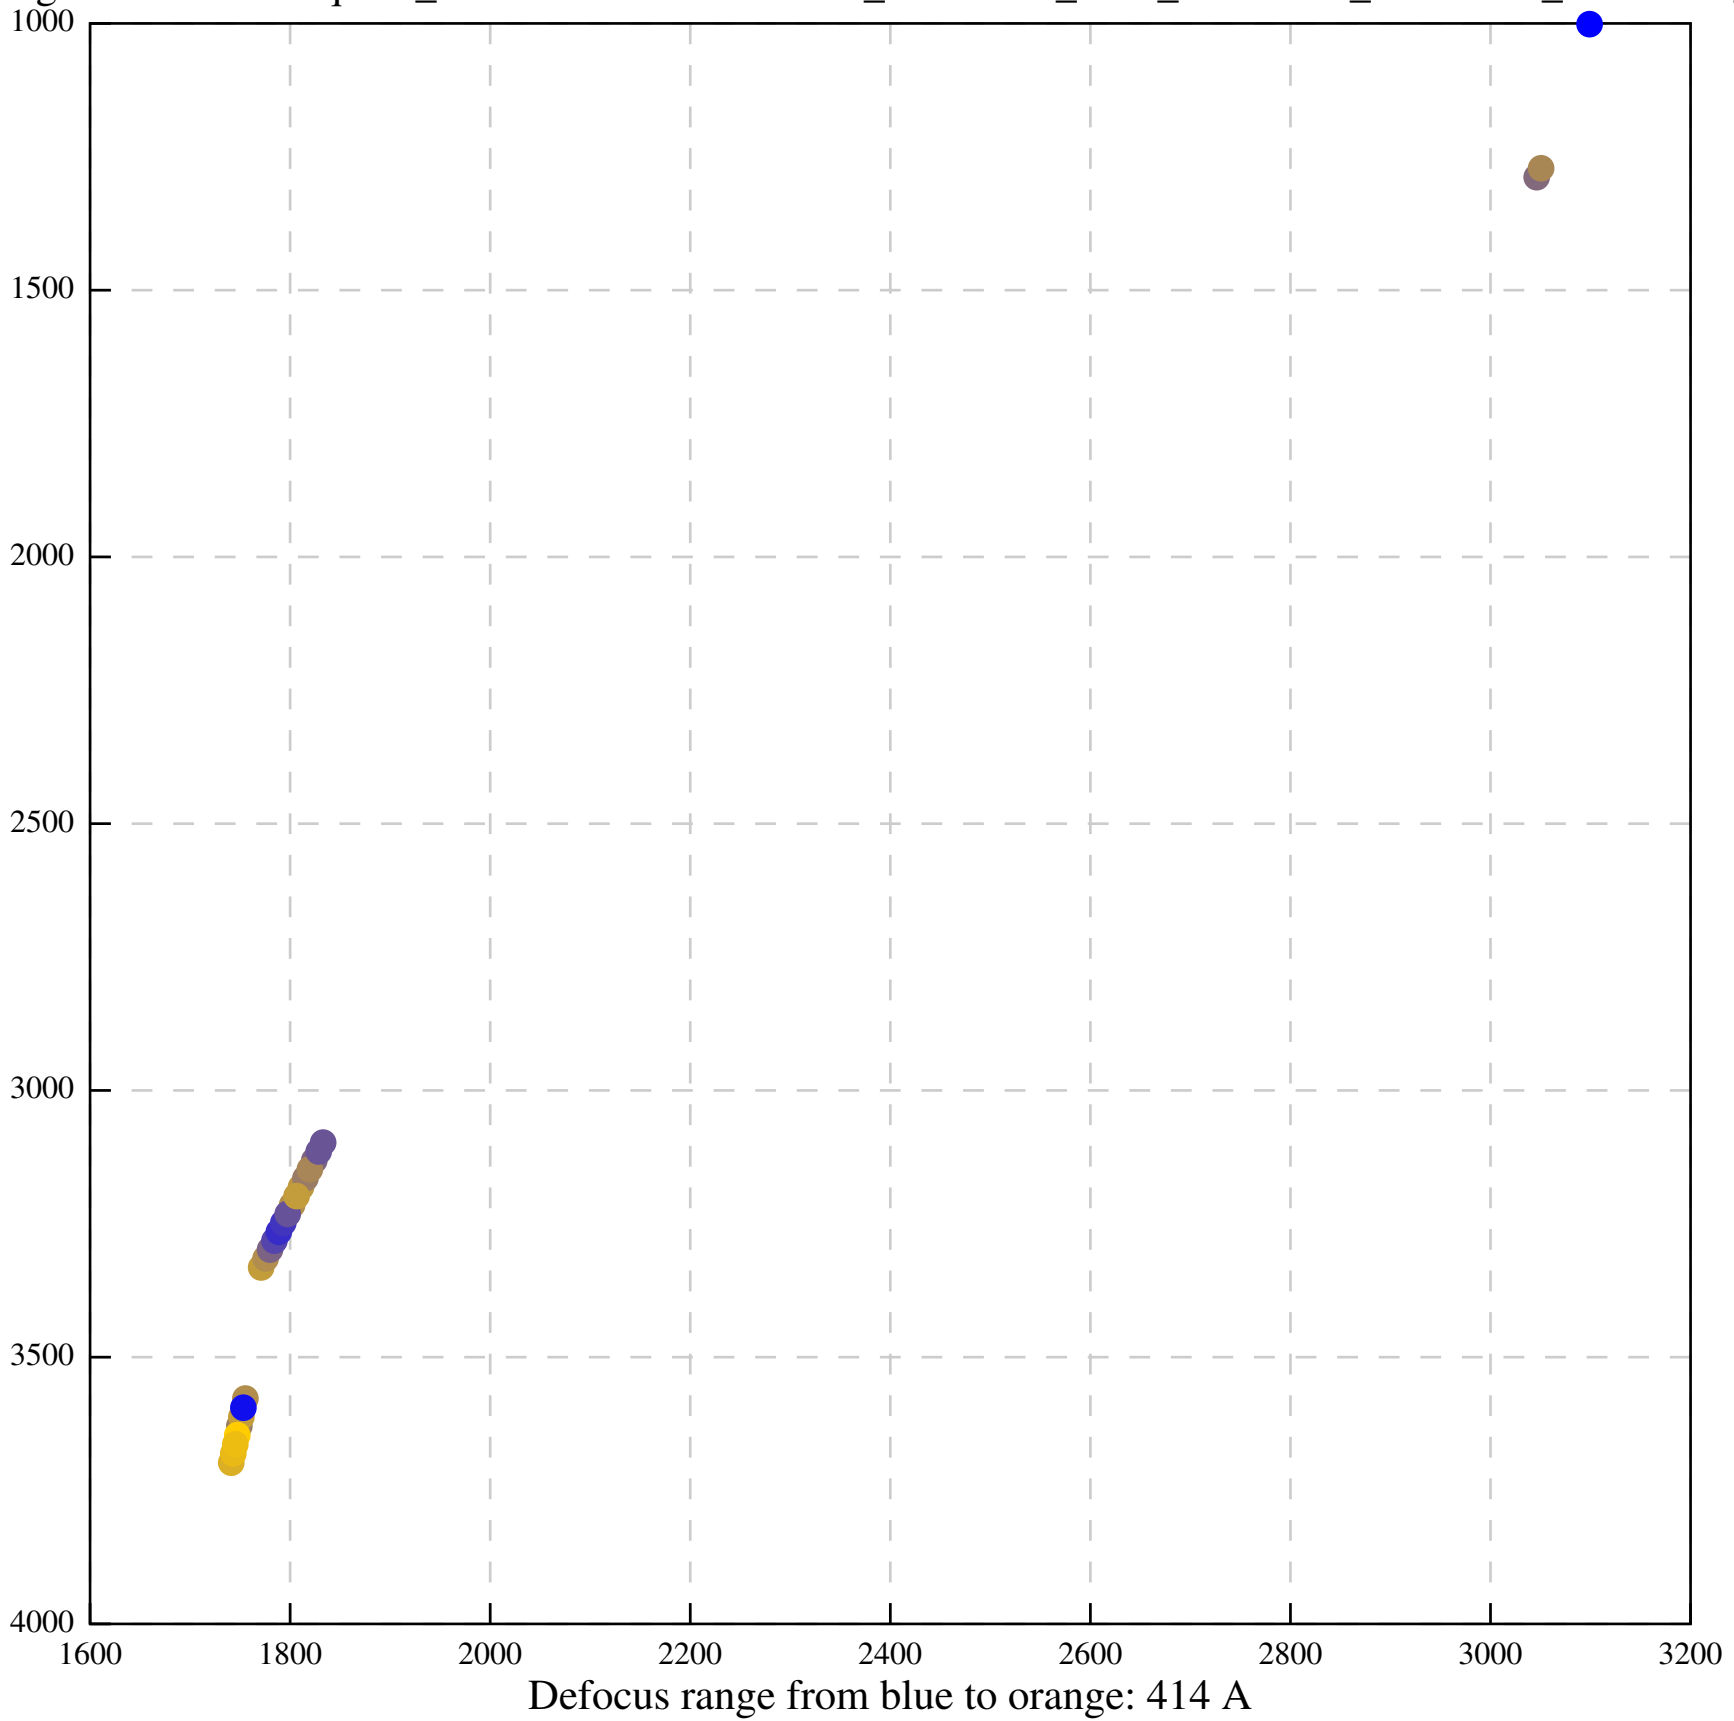

Defocus range from blue to orange: 1147 A