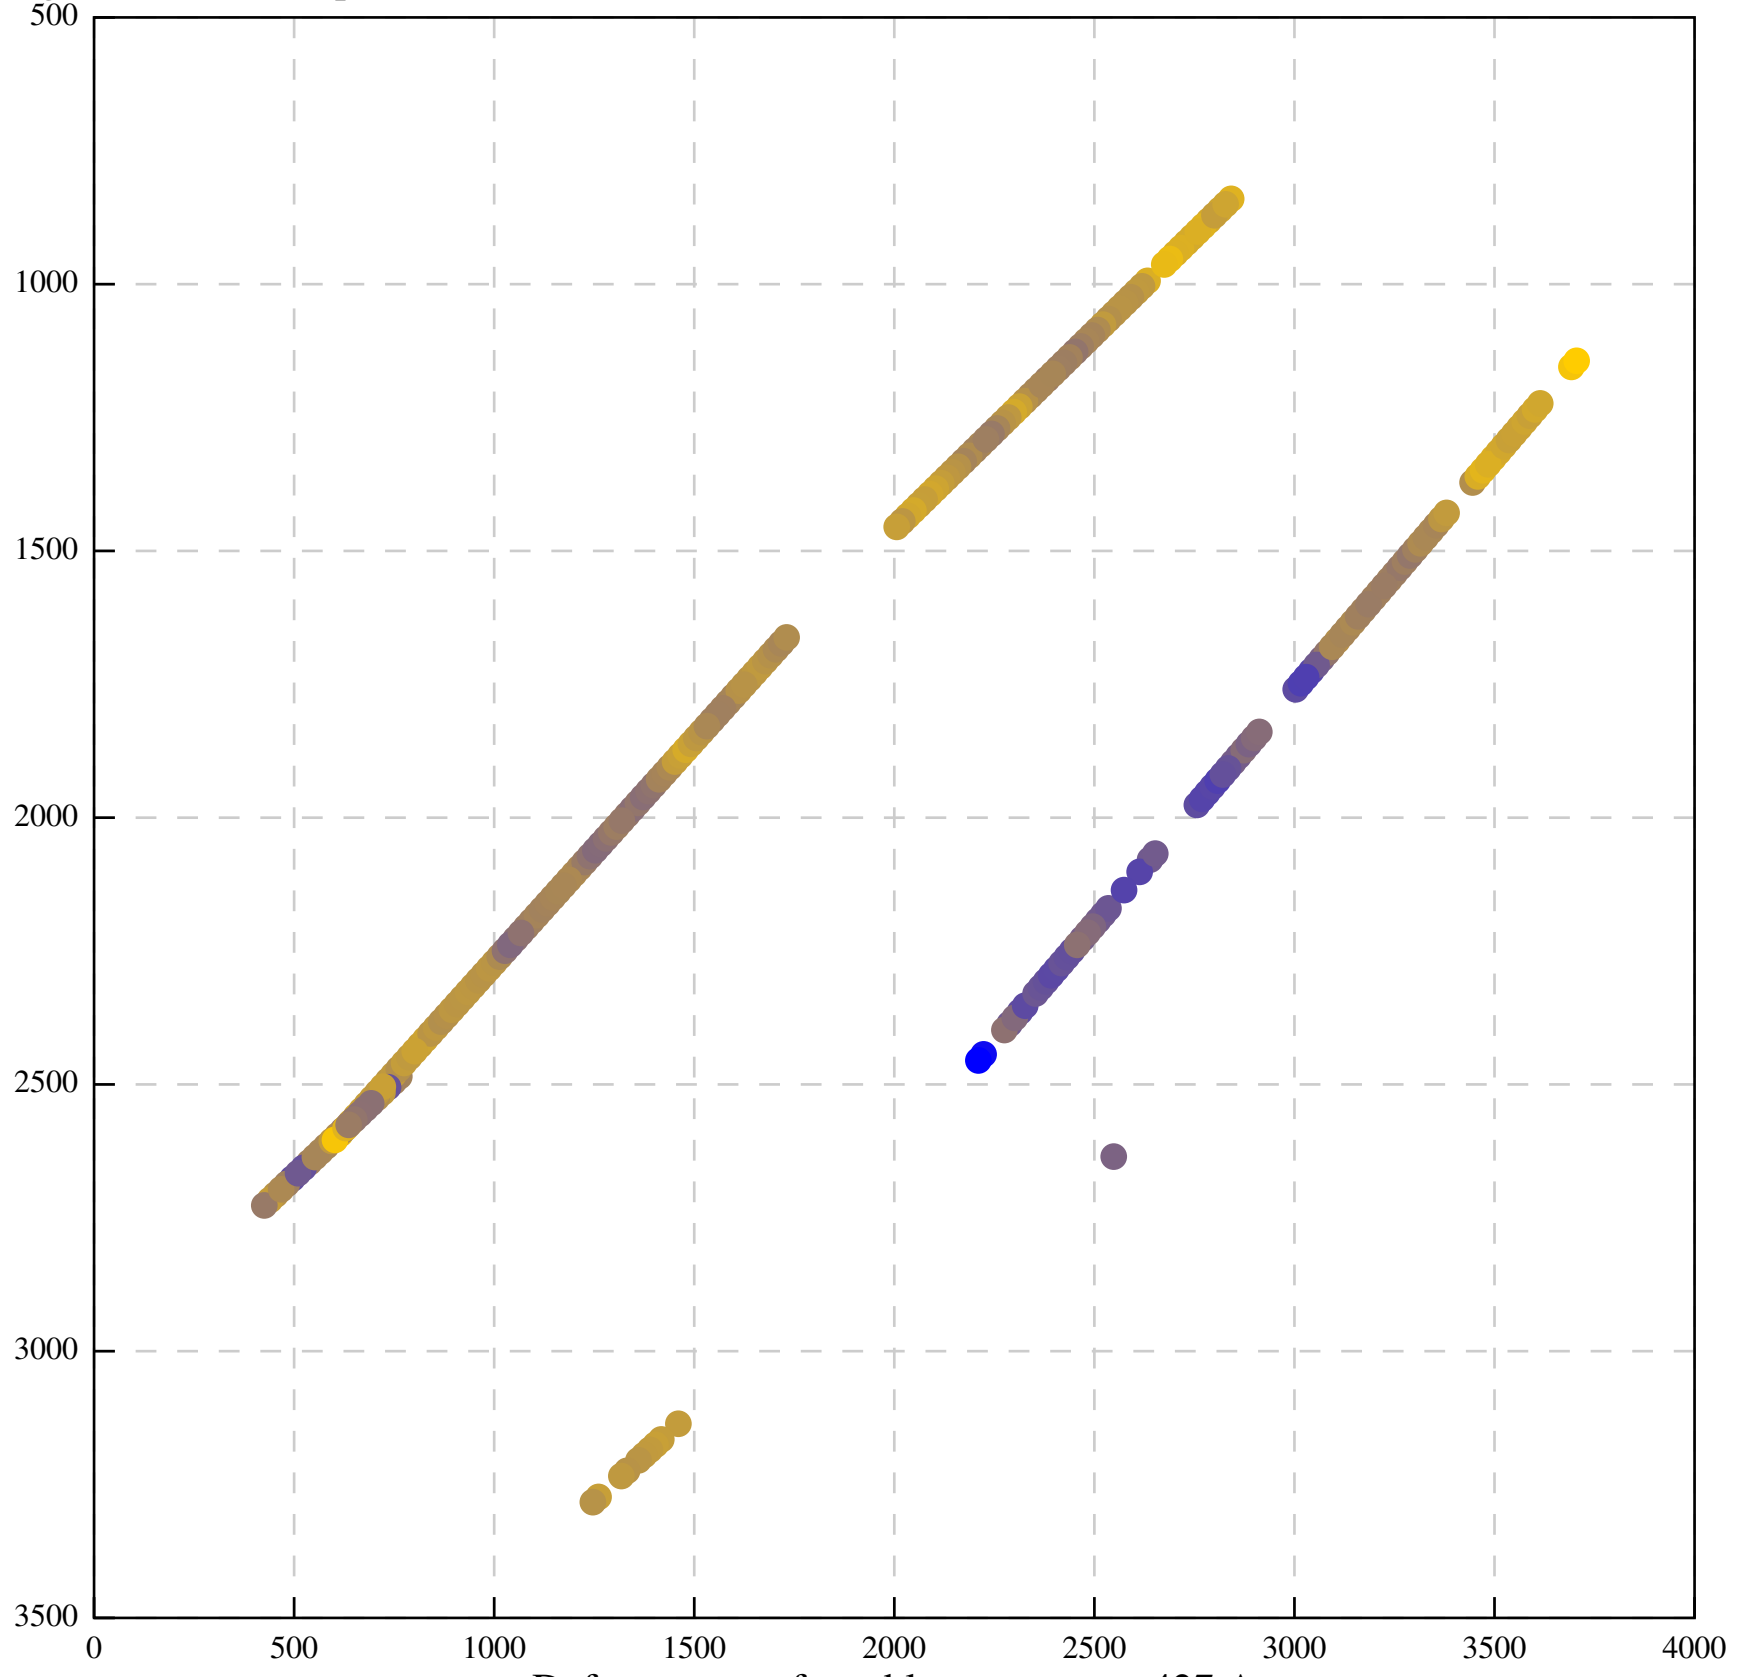

Defocus range from blue to orange: 418 A

Defocus range from blue to orange: 0 A

Defocus range from blue to orange: 669 A

Defocus range from blue to orange: 406 A

Defocus range from blue to orange: 427 A

Defocus range from blue to orange: 136 A