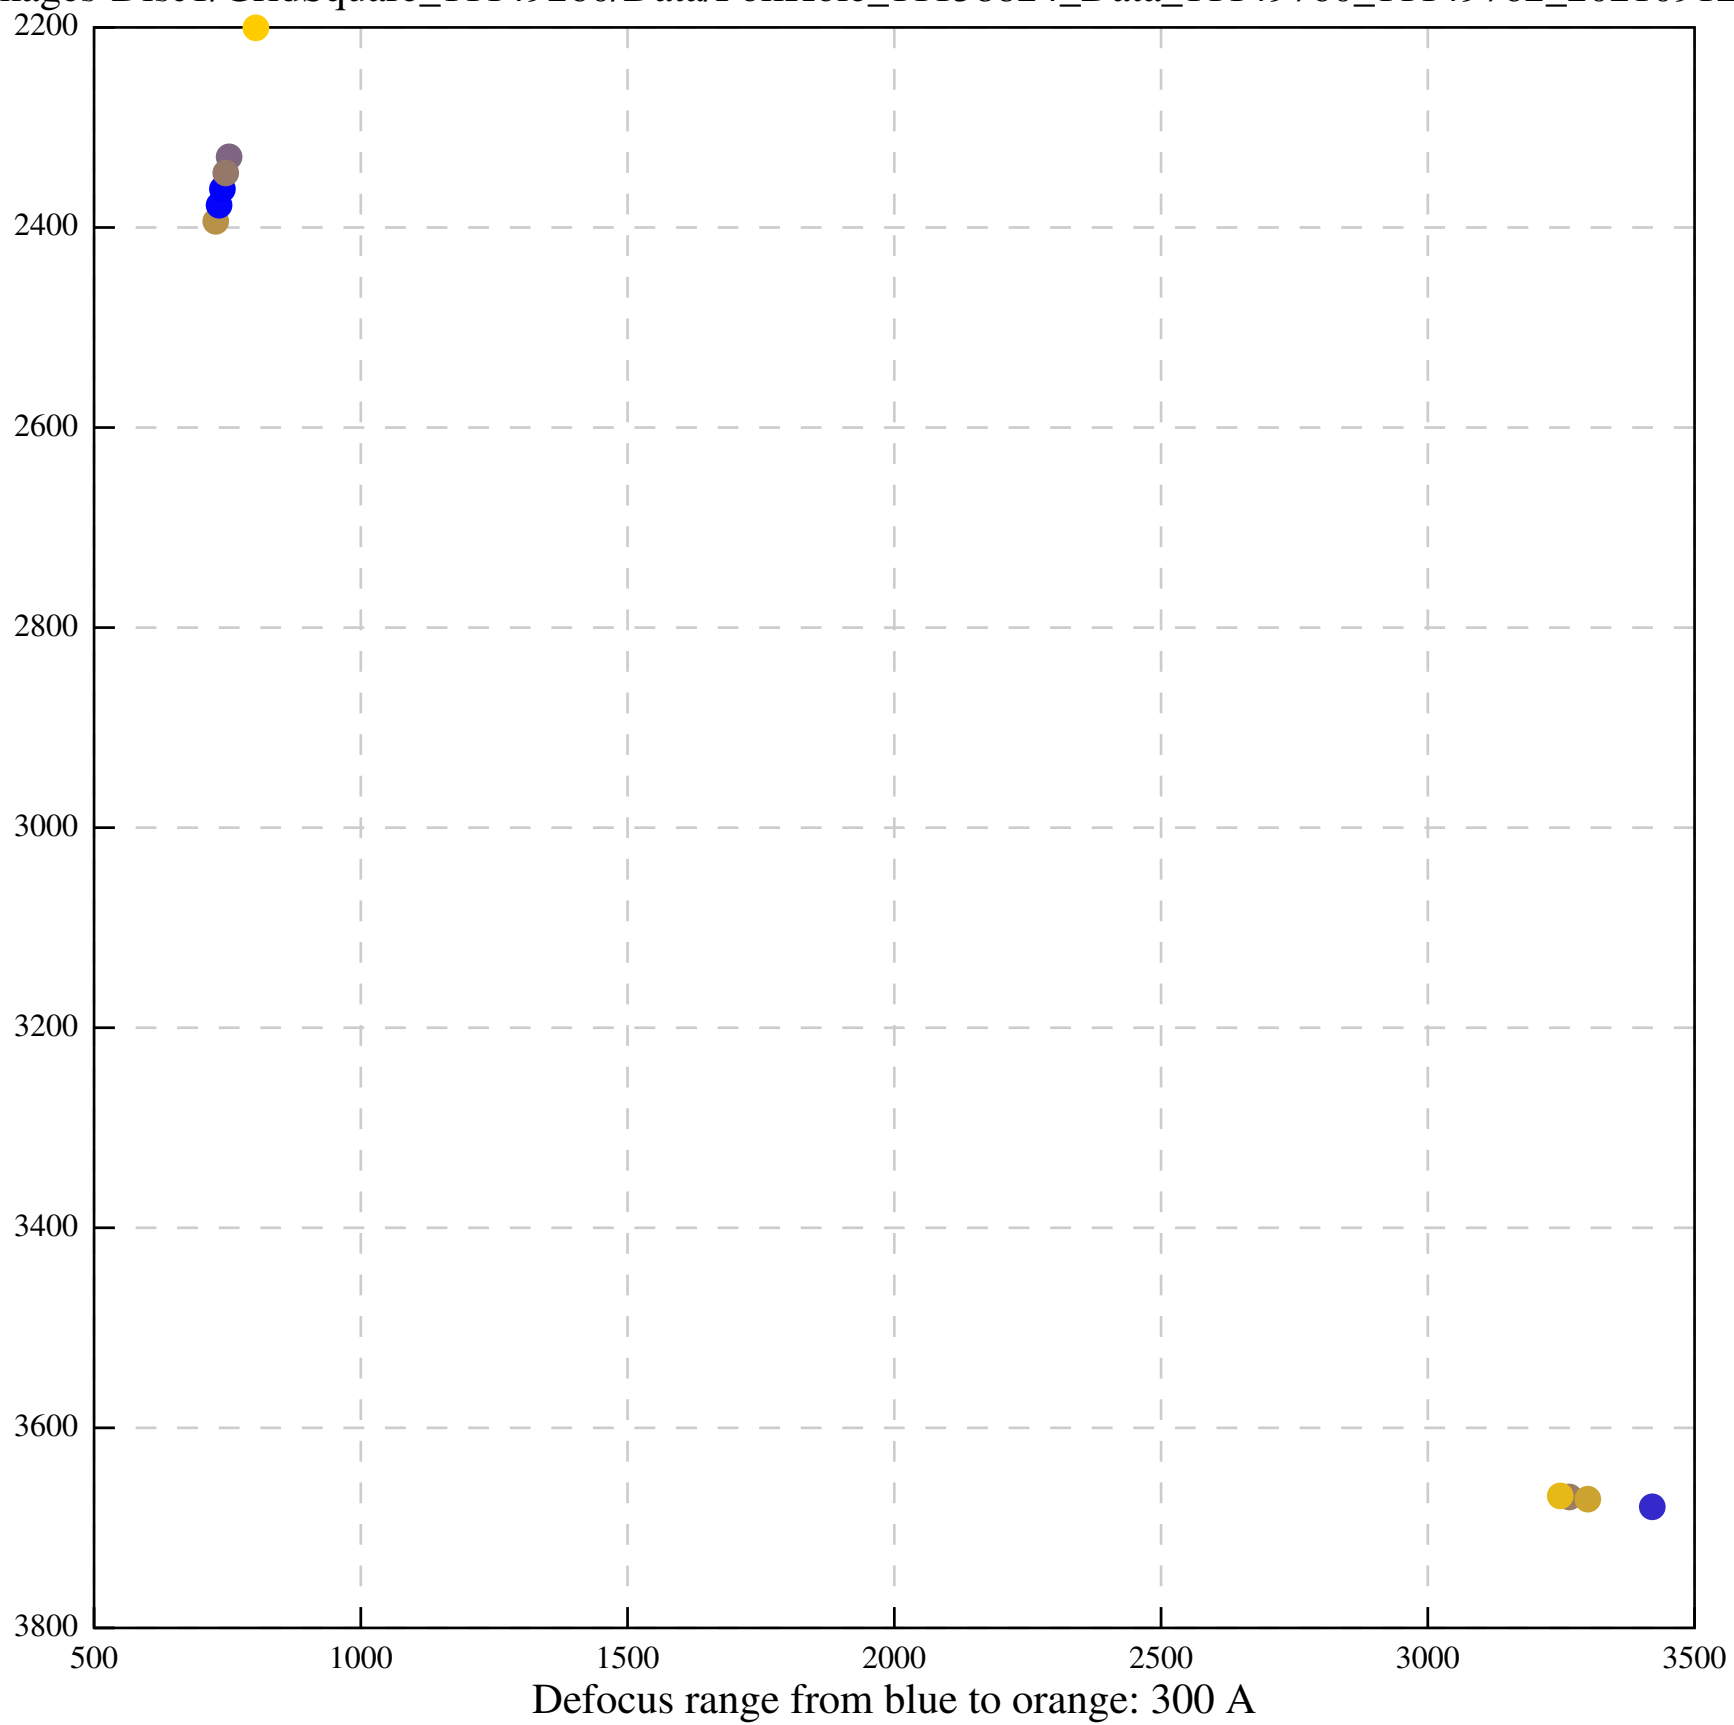

Defocus range from blue to orange: 659 A

Defocus range from blue to orange: 686 A

Defocus range from blue to orange: 65 A

Defocus range from blue to orange: 458 A

Defocus range from blue to orange: 459 A

Defocus range from blue to orange: 134 A