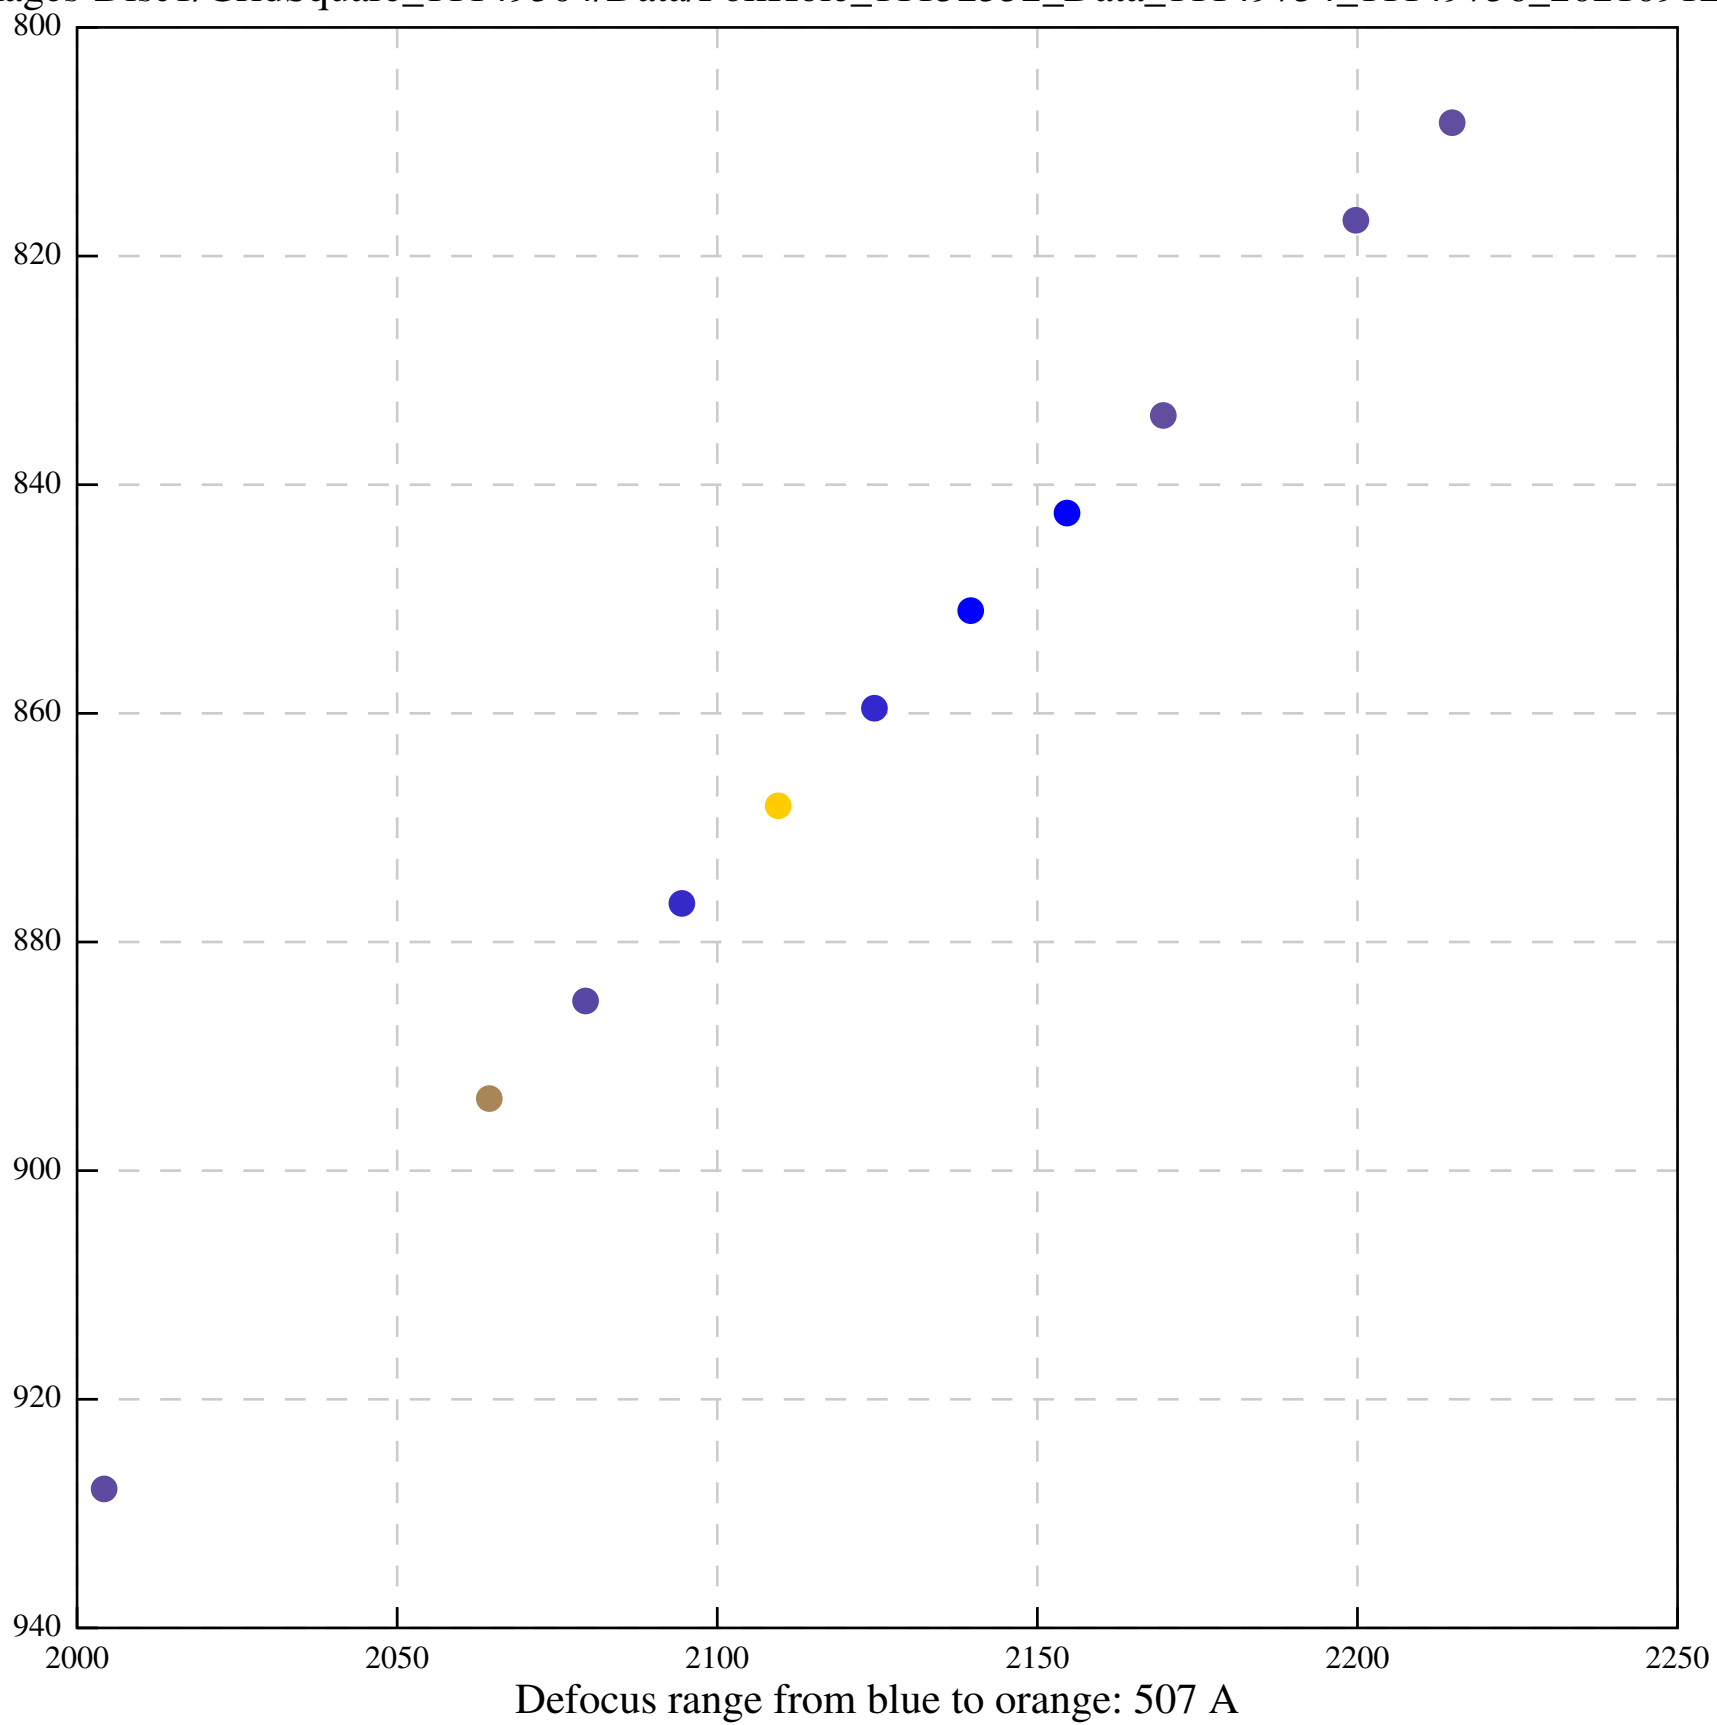

Defocus range from blue to orange: 509 A

Defocus range from blue to orange: 601 A

Defocus range from blue to orange: 0 A

Defocus range from blue to orange: 409 A

Defocus range from blue to orange: 139 A

Defocus range from blue to orange: 140 A