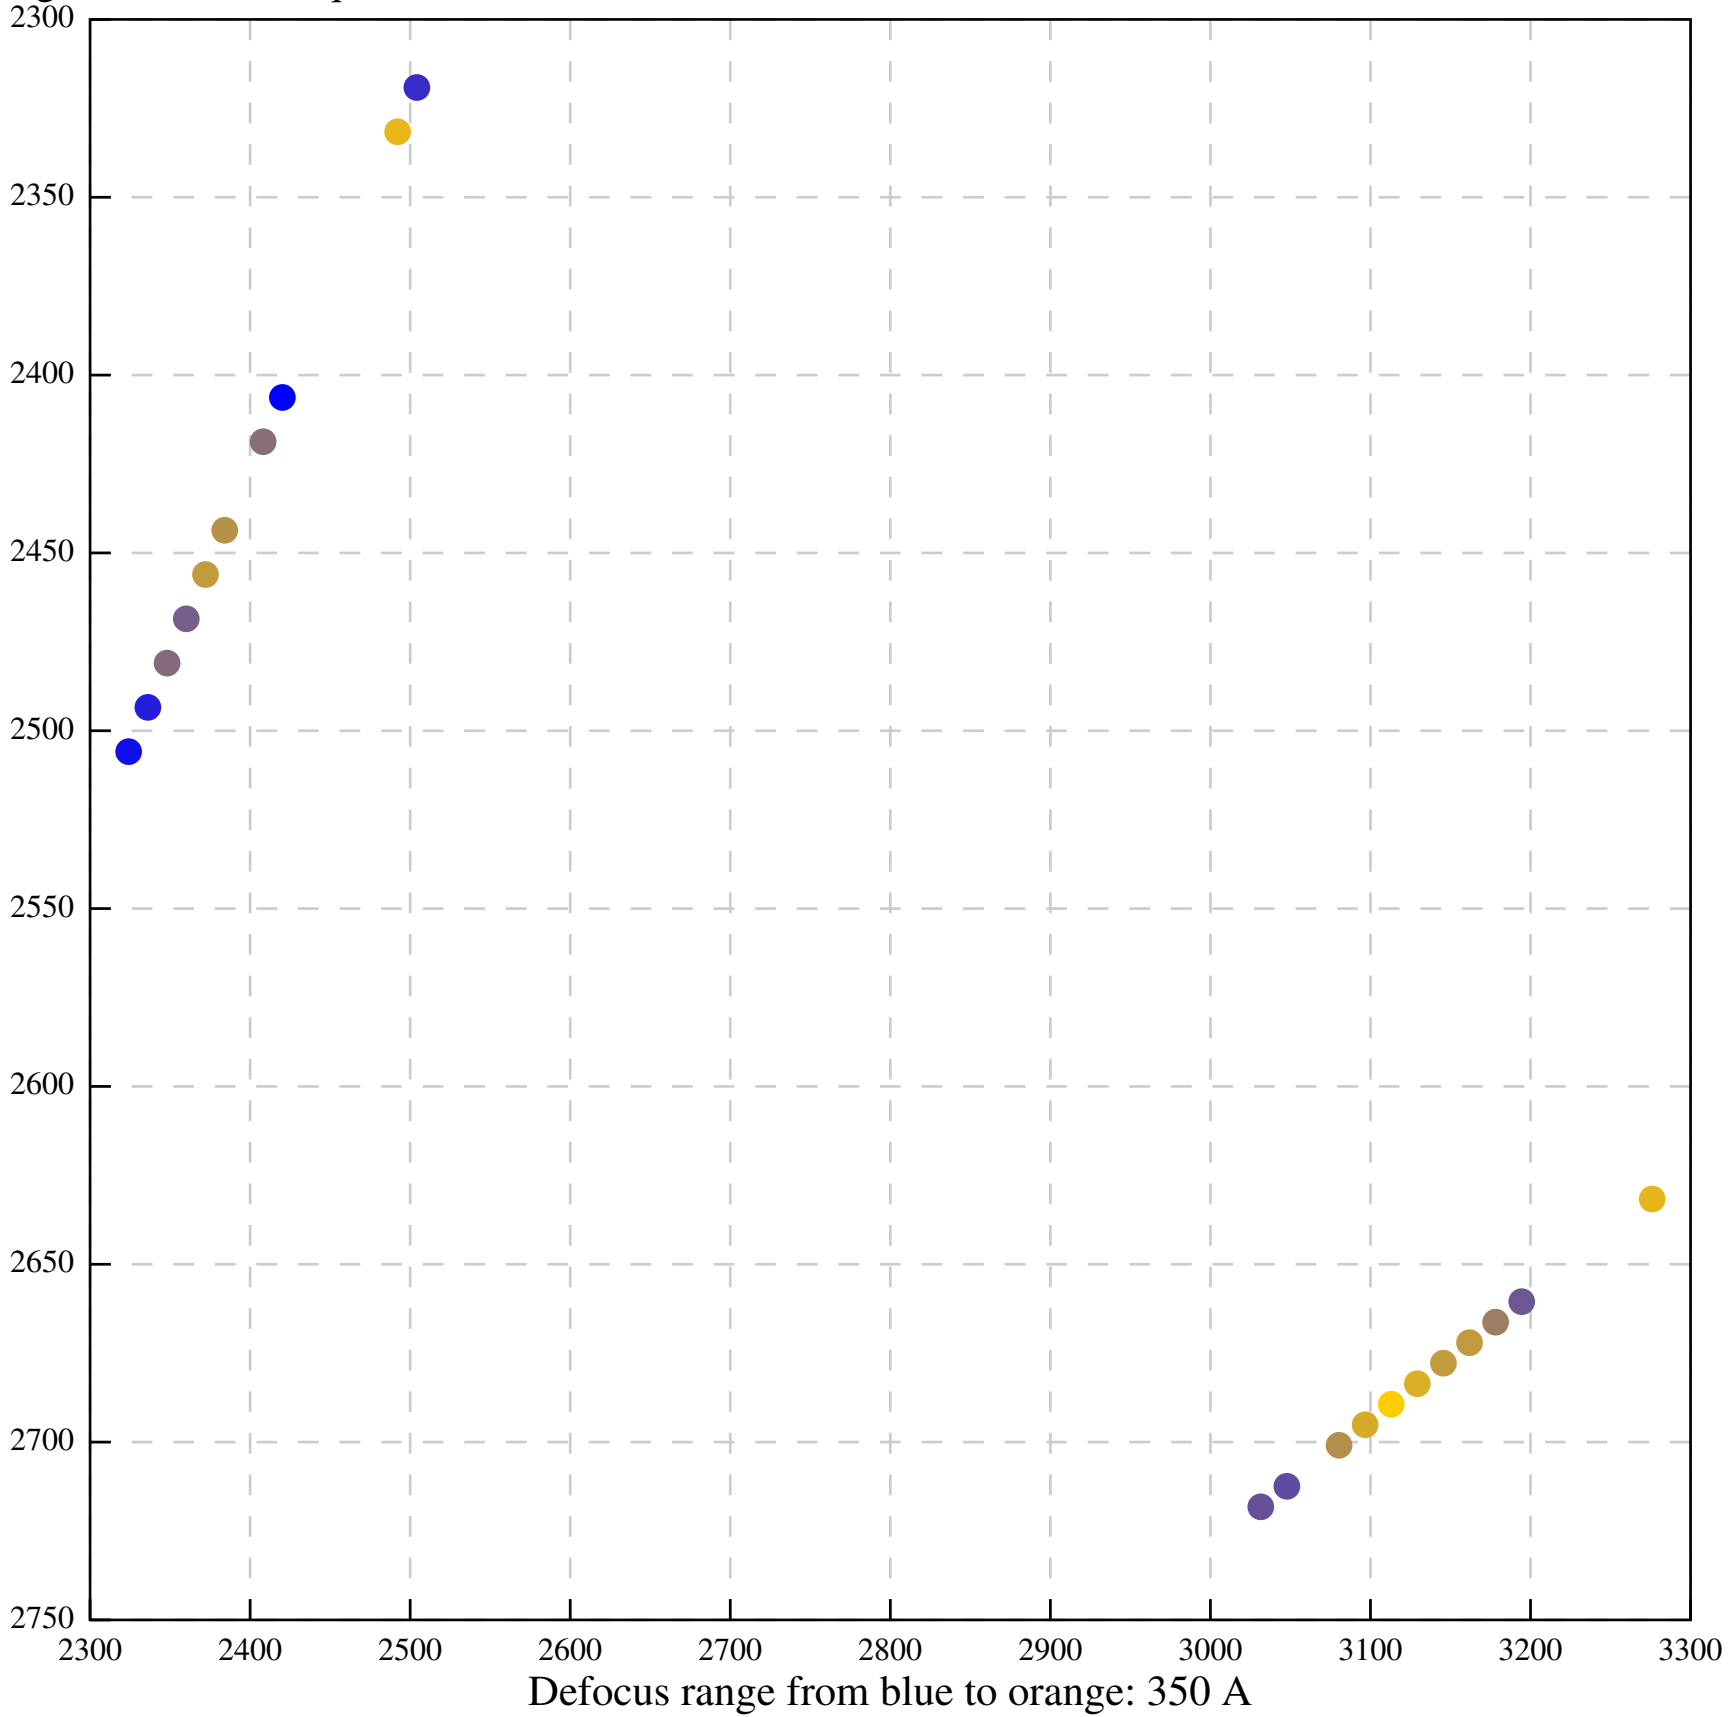

Defocus range from blue to orange: 537 A

Defocus range from blue to orange: 131 A

Defocus range from blue to orange: 115 A

Defocus range from blue to orange: 370 A

Defocus range from blue to orange: 0 A

Defocus range from blue to orange: 41 A