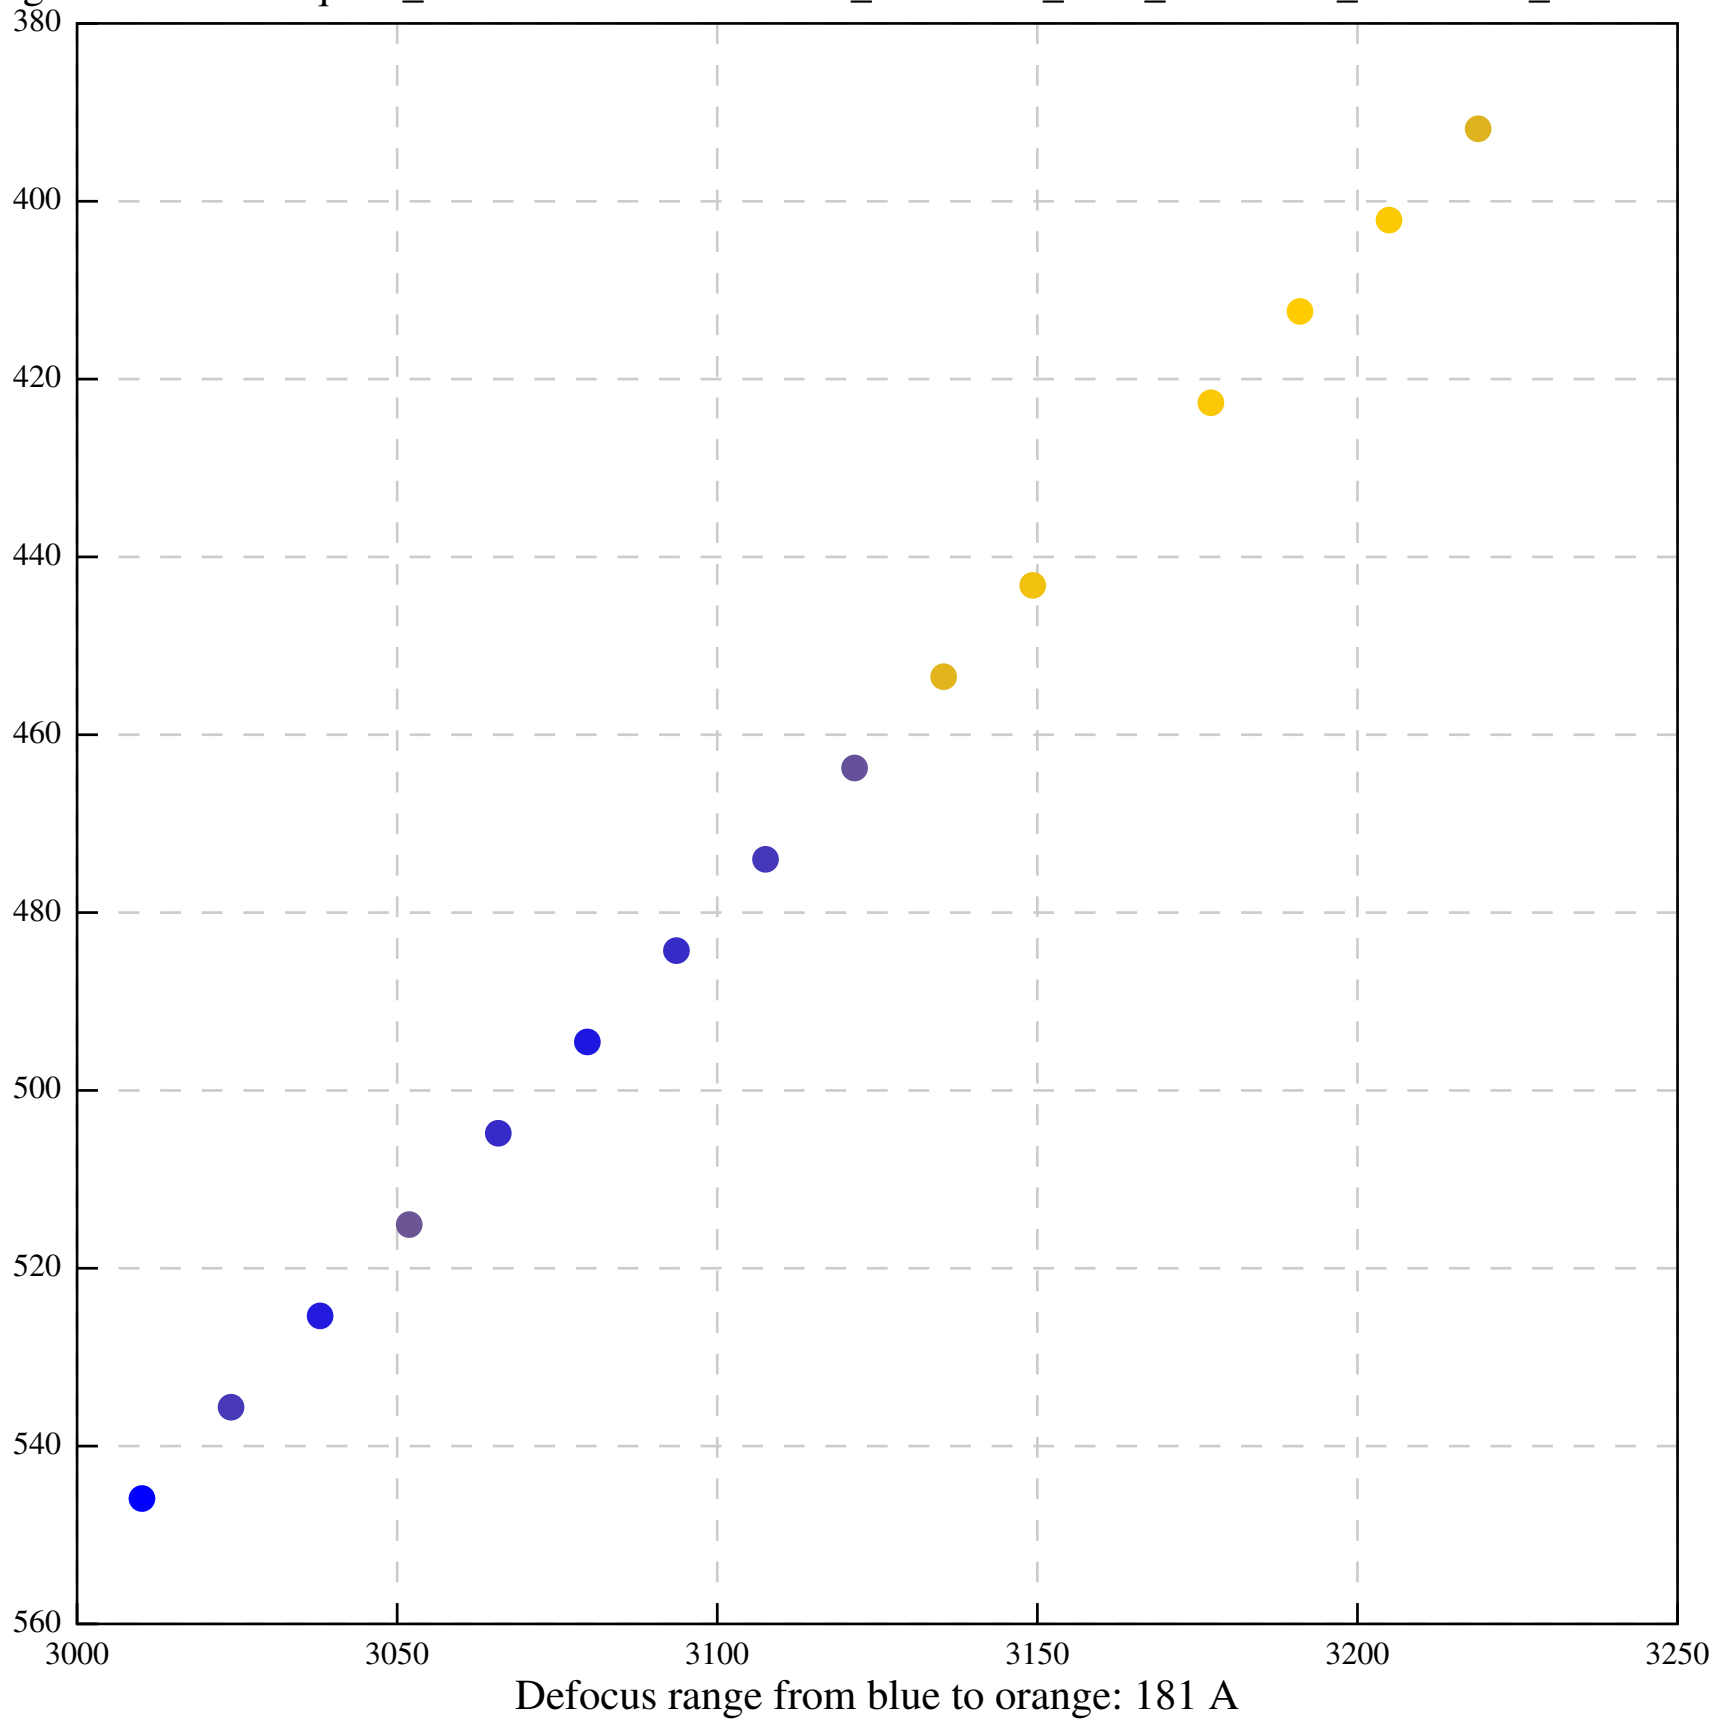

Defocus range from blue to orange: 52 A

Defocus range from blue to orange: 37 A

Defocus range from blue to orange: 377 A

Defocus range from blue to orange: 465 A

Defocus range from blue to orange: 0 A

Defocus range from blue to orange: 720 A