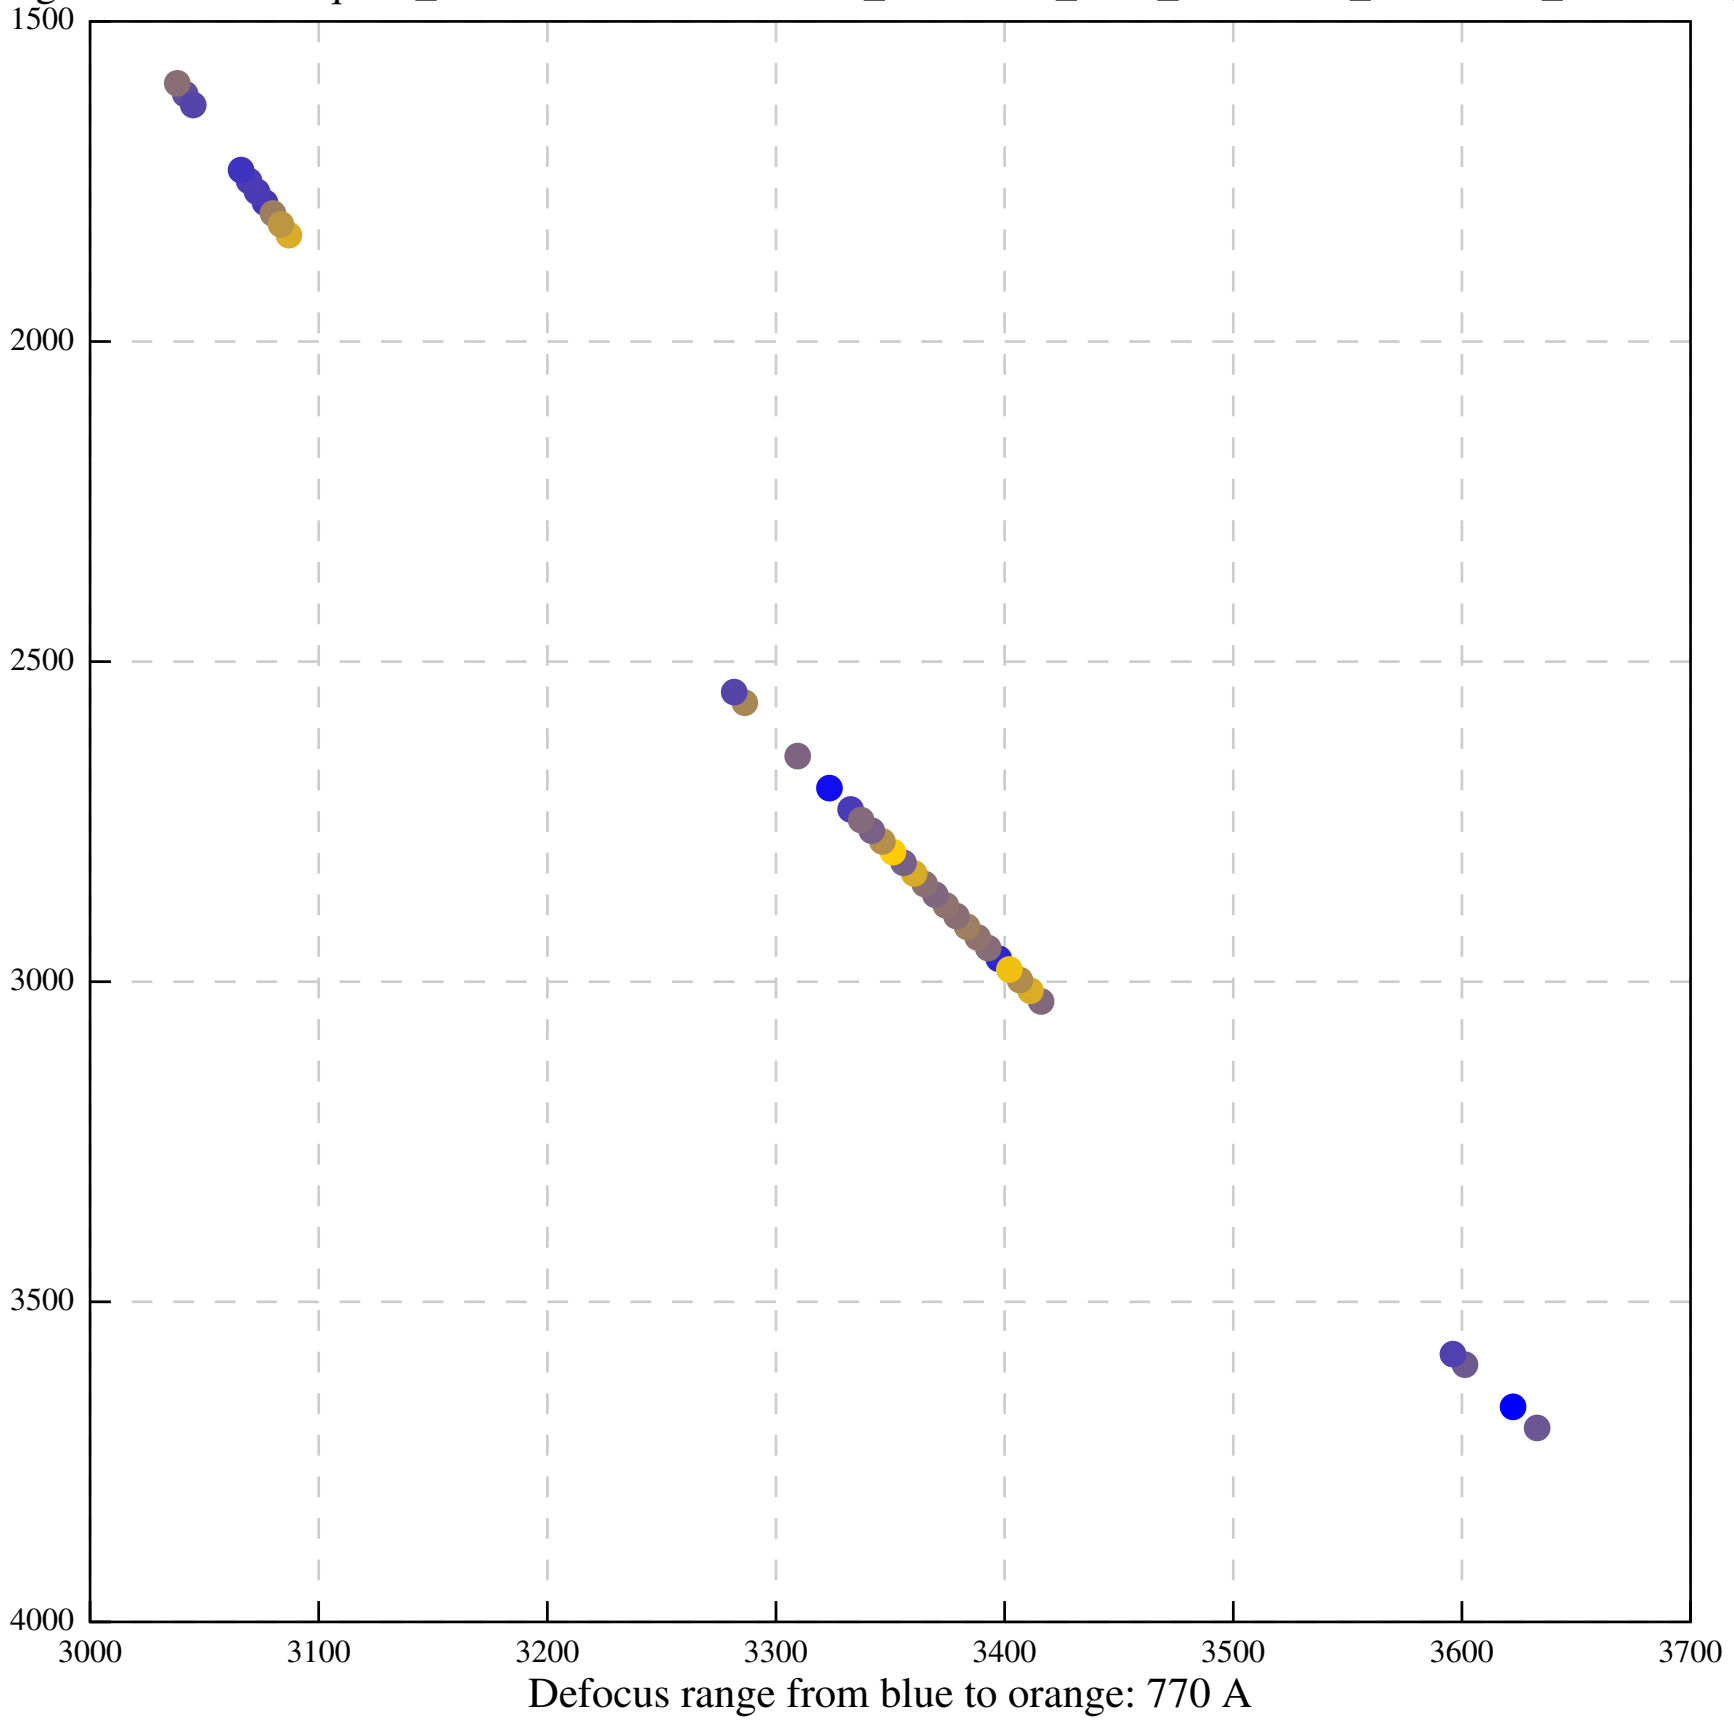

Defocus range from blue to orange: 917 A

Defocus range from blue to orange: 517 A

Defocus range from blue to orange: 593 A

Defocus range from blue to orange: 798 A

Defocus range from blue to orange: 342 Å