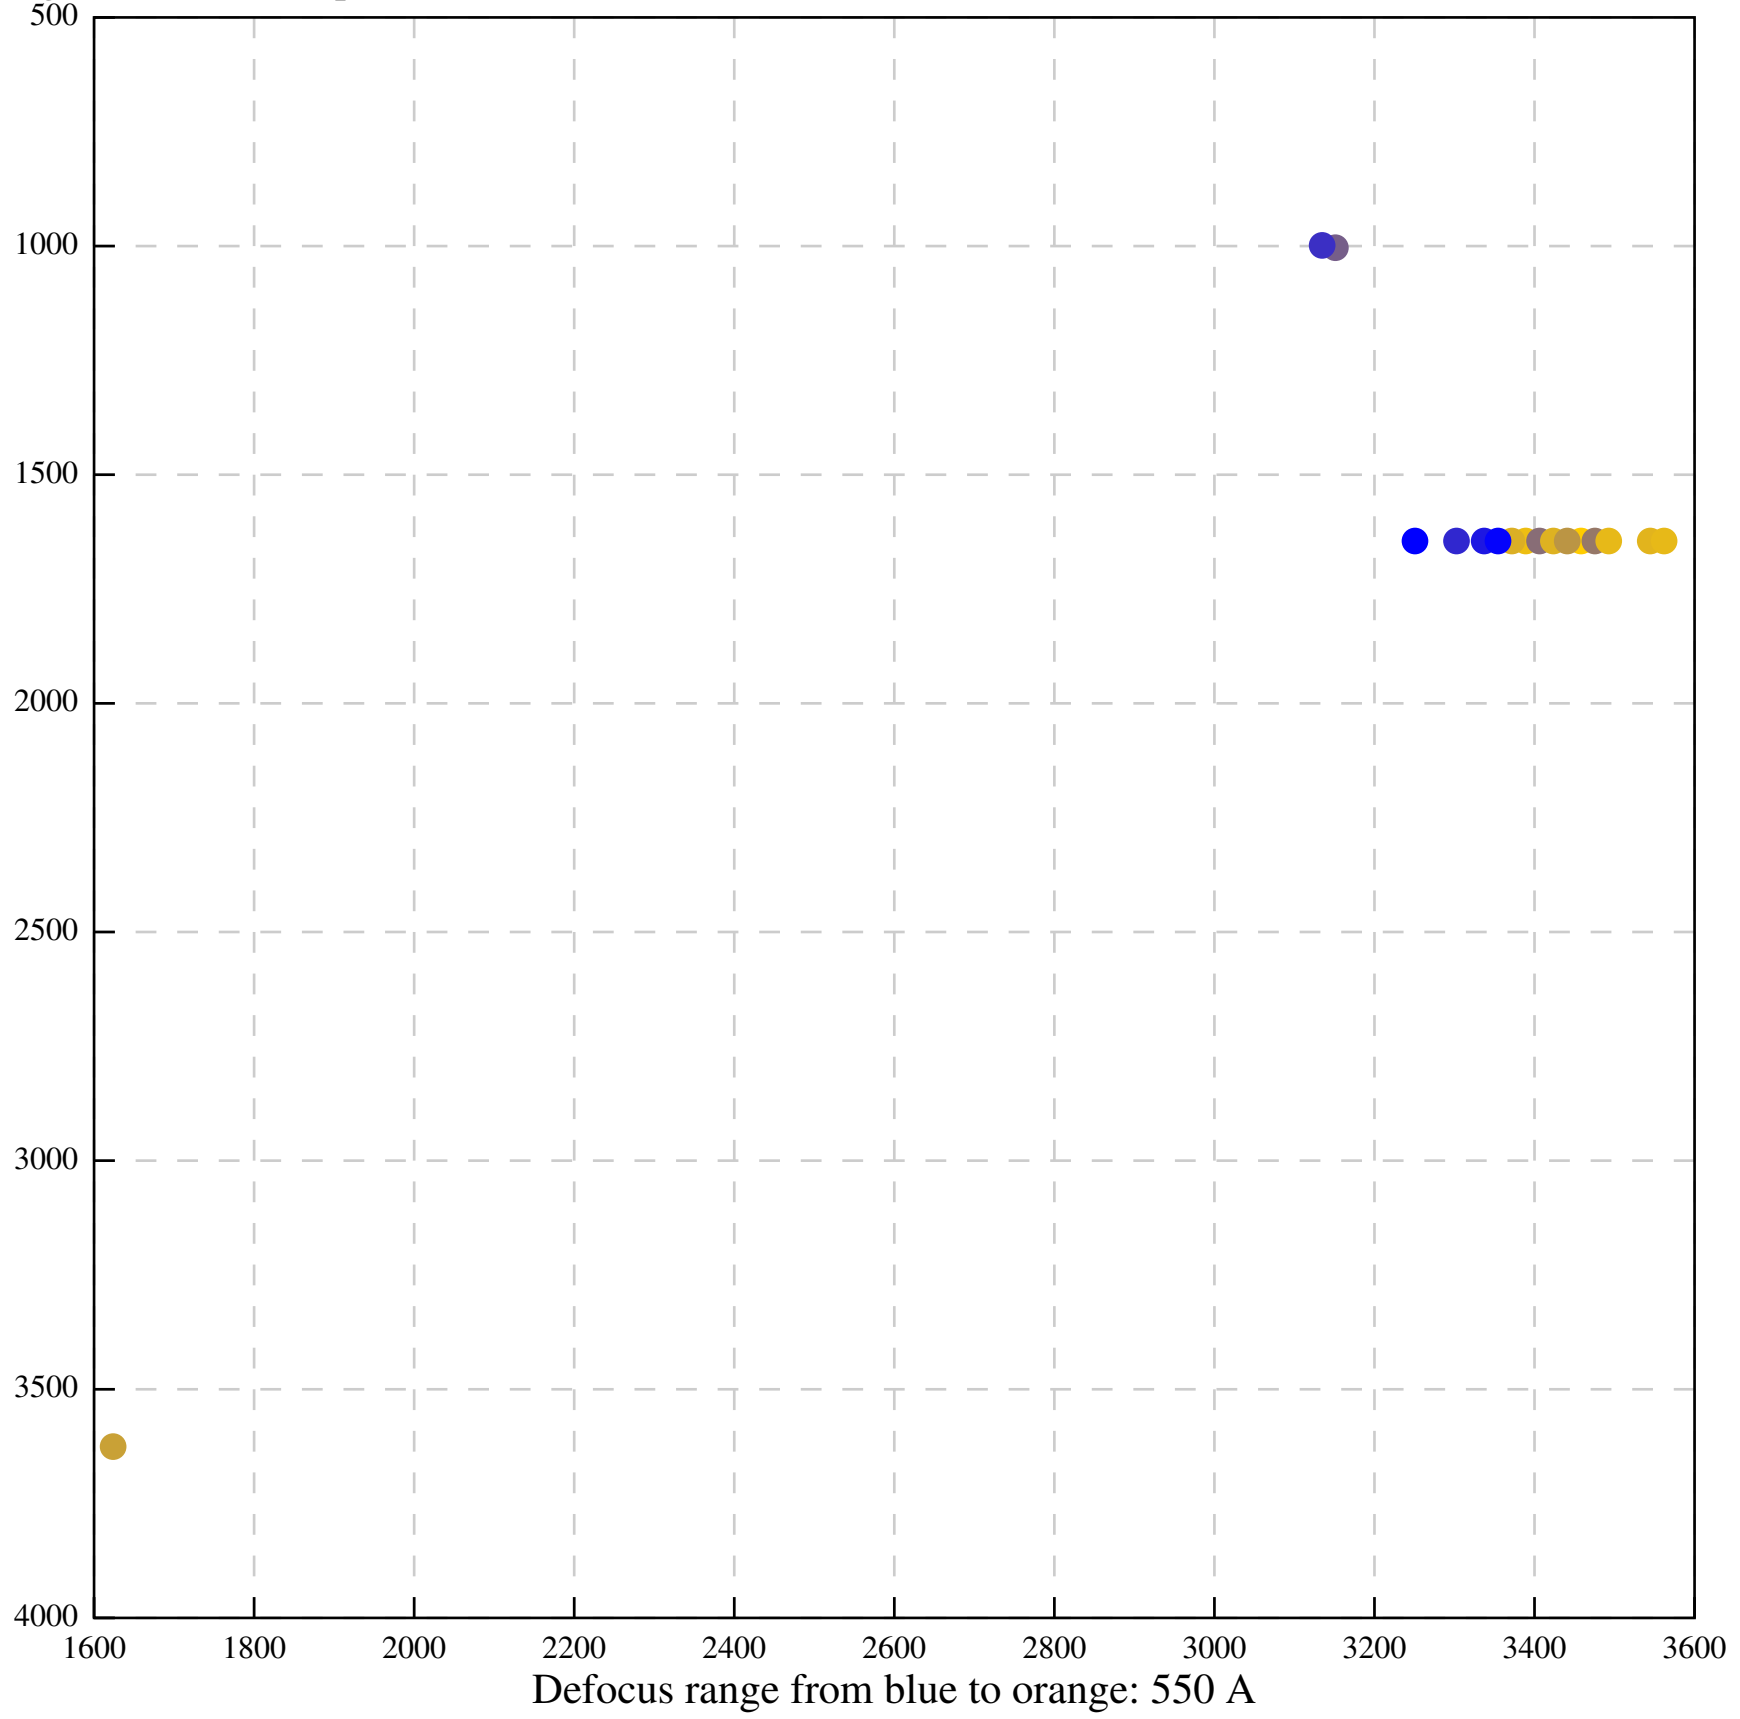

Defocus range from blue to orange: 70 A

Defocus range from blue to orange: 978 A

Defocus range from blue to orange: 641 A

Defocus range from blue to orange: 0 A

Defocus range from blue to orange: 356 A

Defocus range from blue to orange: 749 A