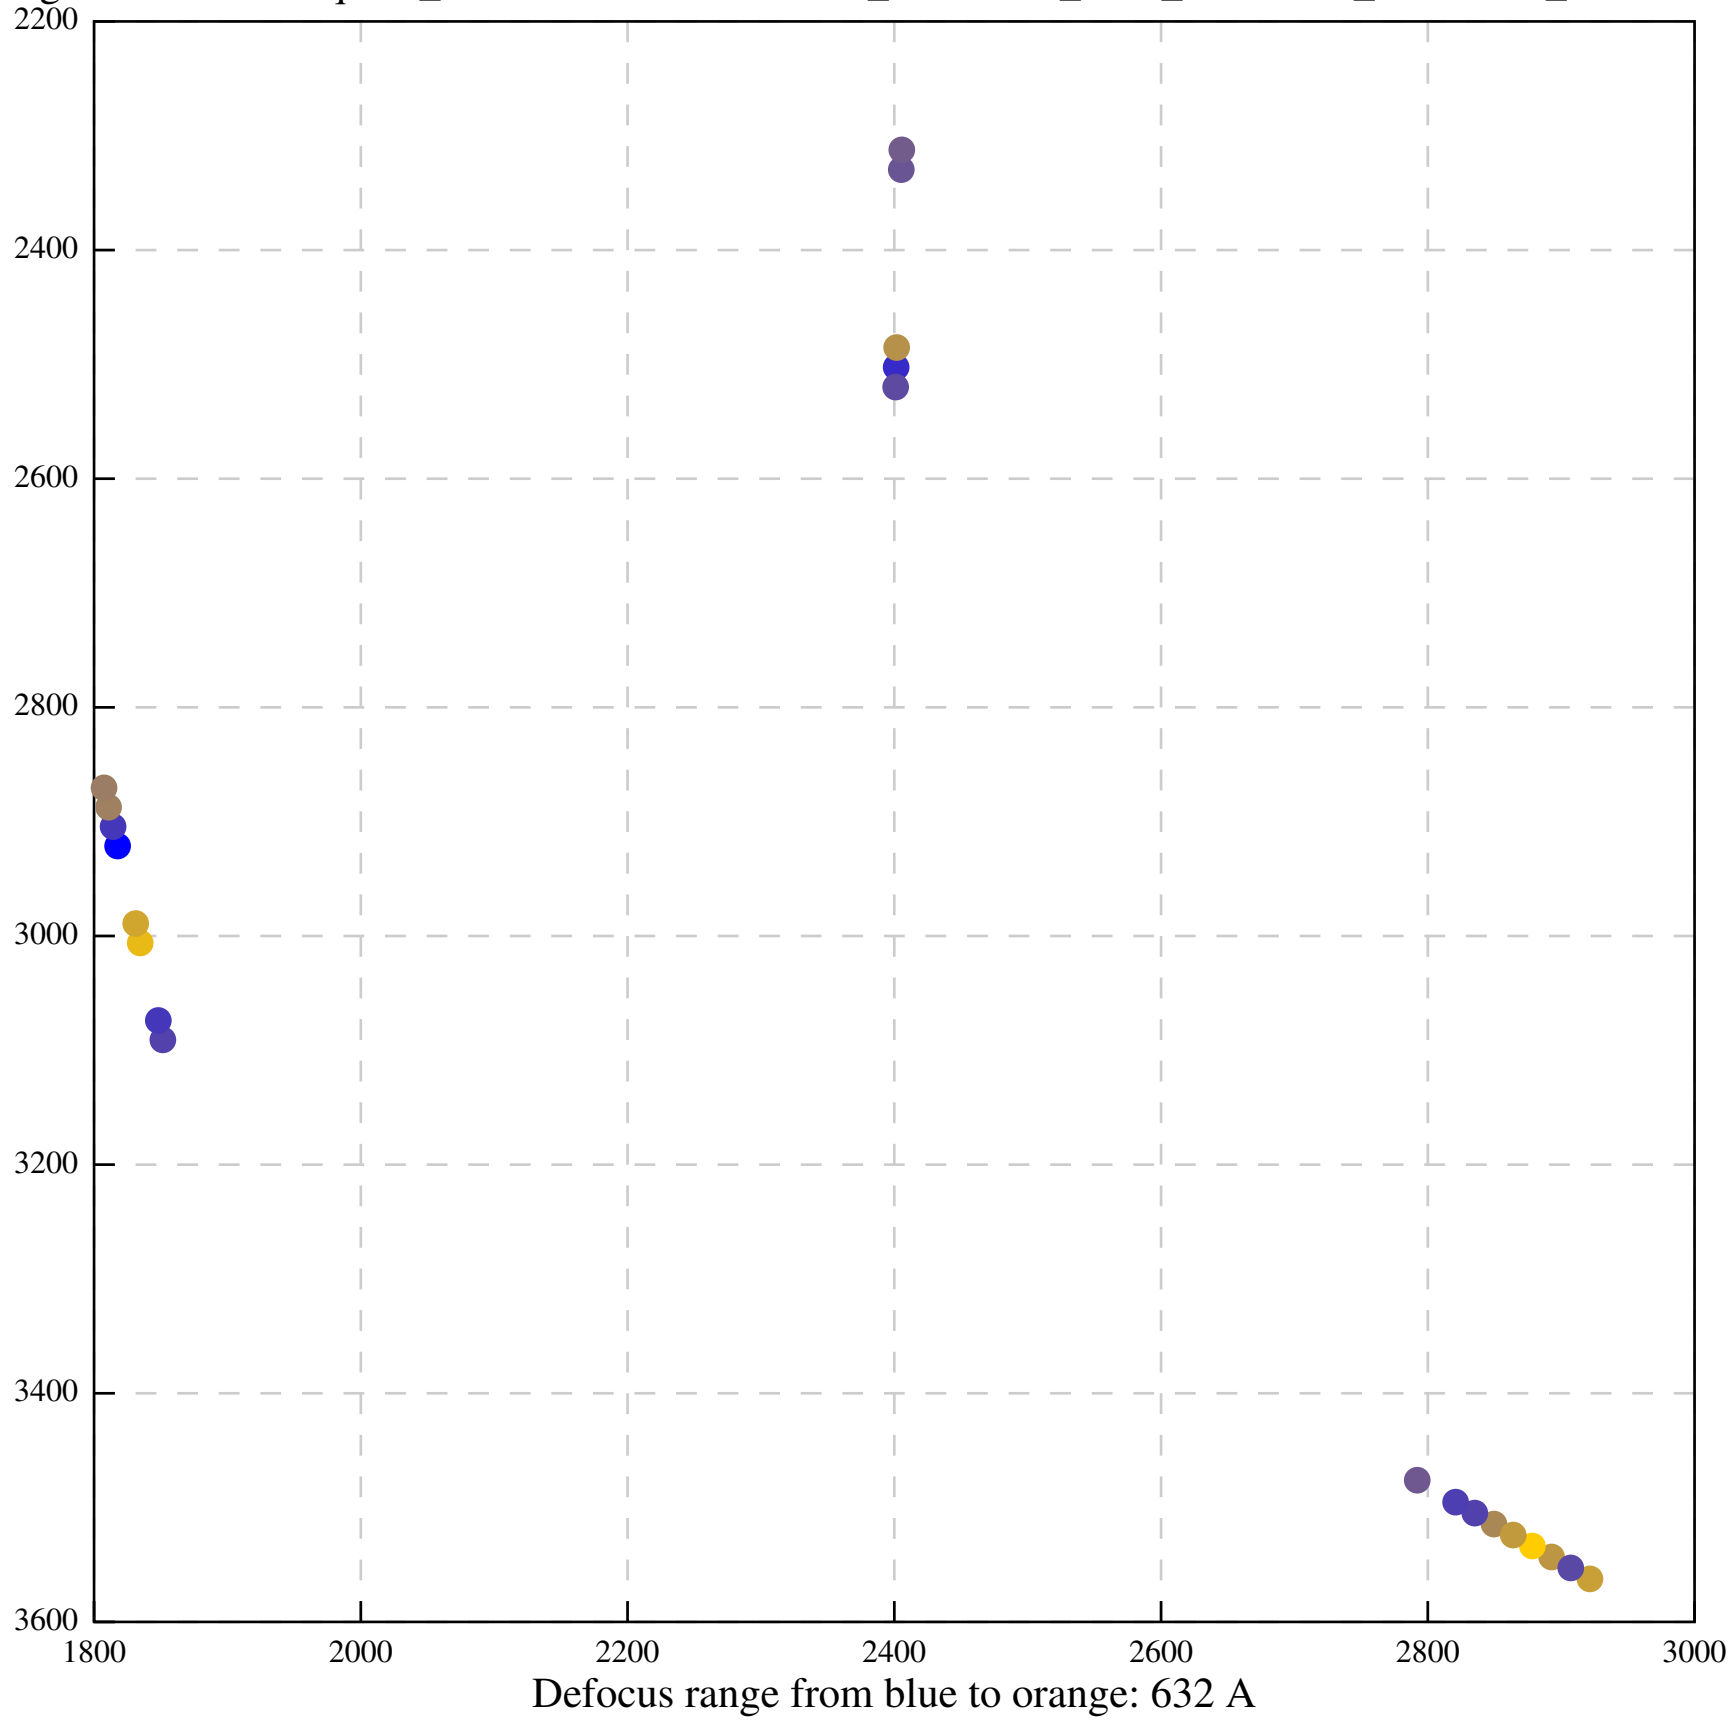

Defocus range from blue to orange: 0 A

Defocus range from blue to orange: 113 A

Defocus range from blue to orange: 393 A

Defocus range from blue to orange: 648 A

Defocus range from blue to orange: 665 A

Defocus range from blue to orange: 487 A