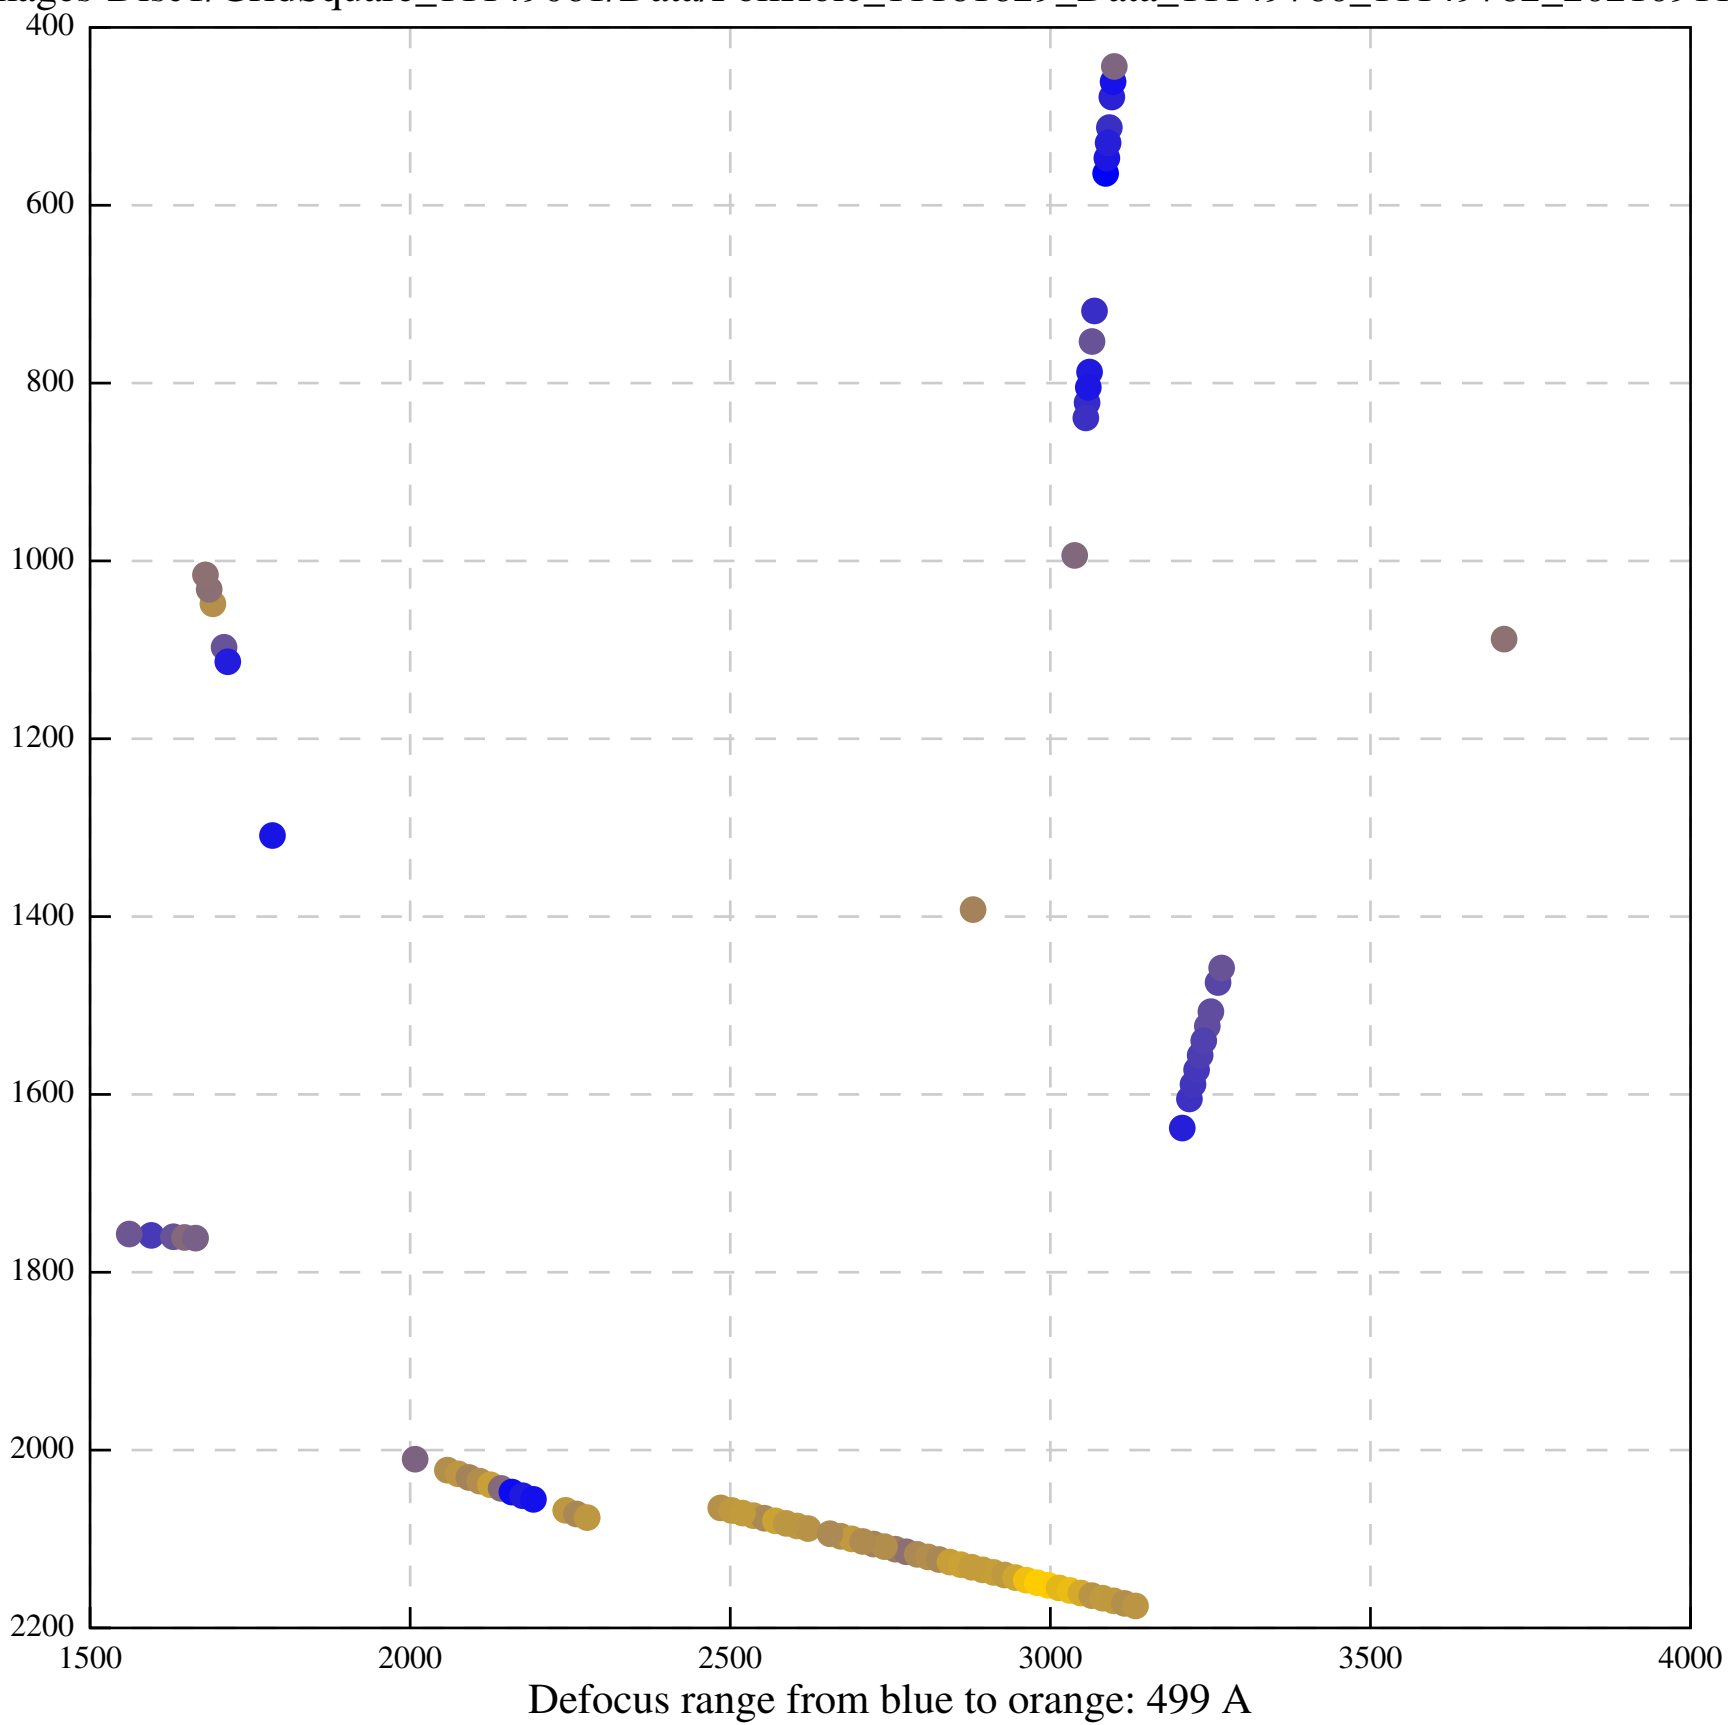

Defocus range from blue to orange: 315 A

Defocus range from blue to orange: 920 A

Defocus range from blue to orange: 662 A

Defocus range from blue to orange: 877 A

Defocus range from blue to orange: 1069 A