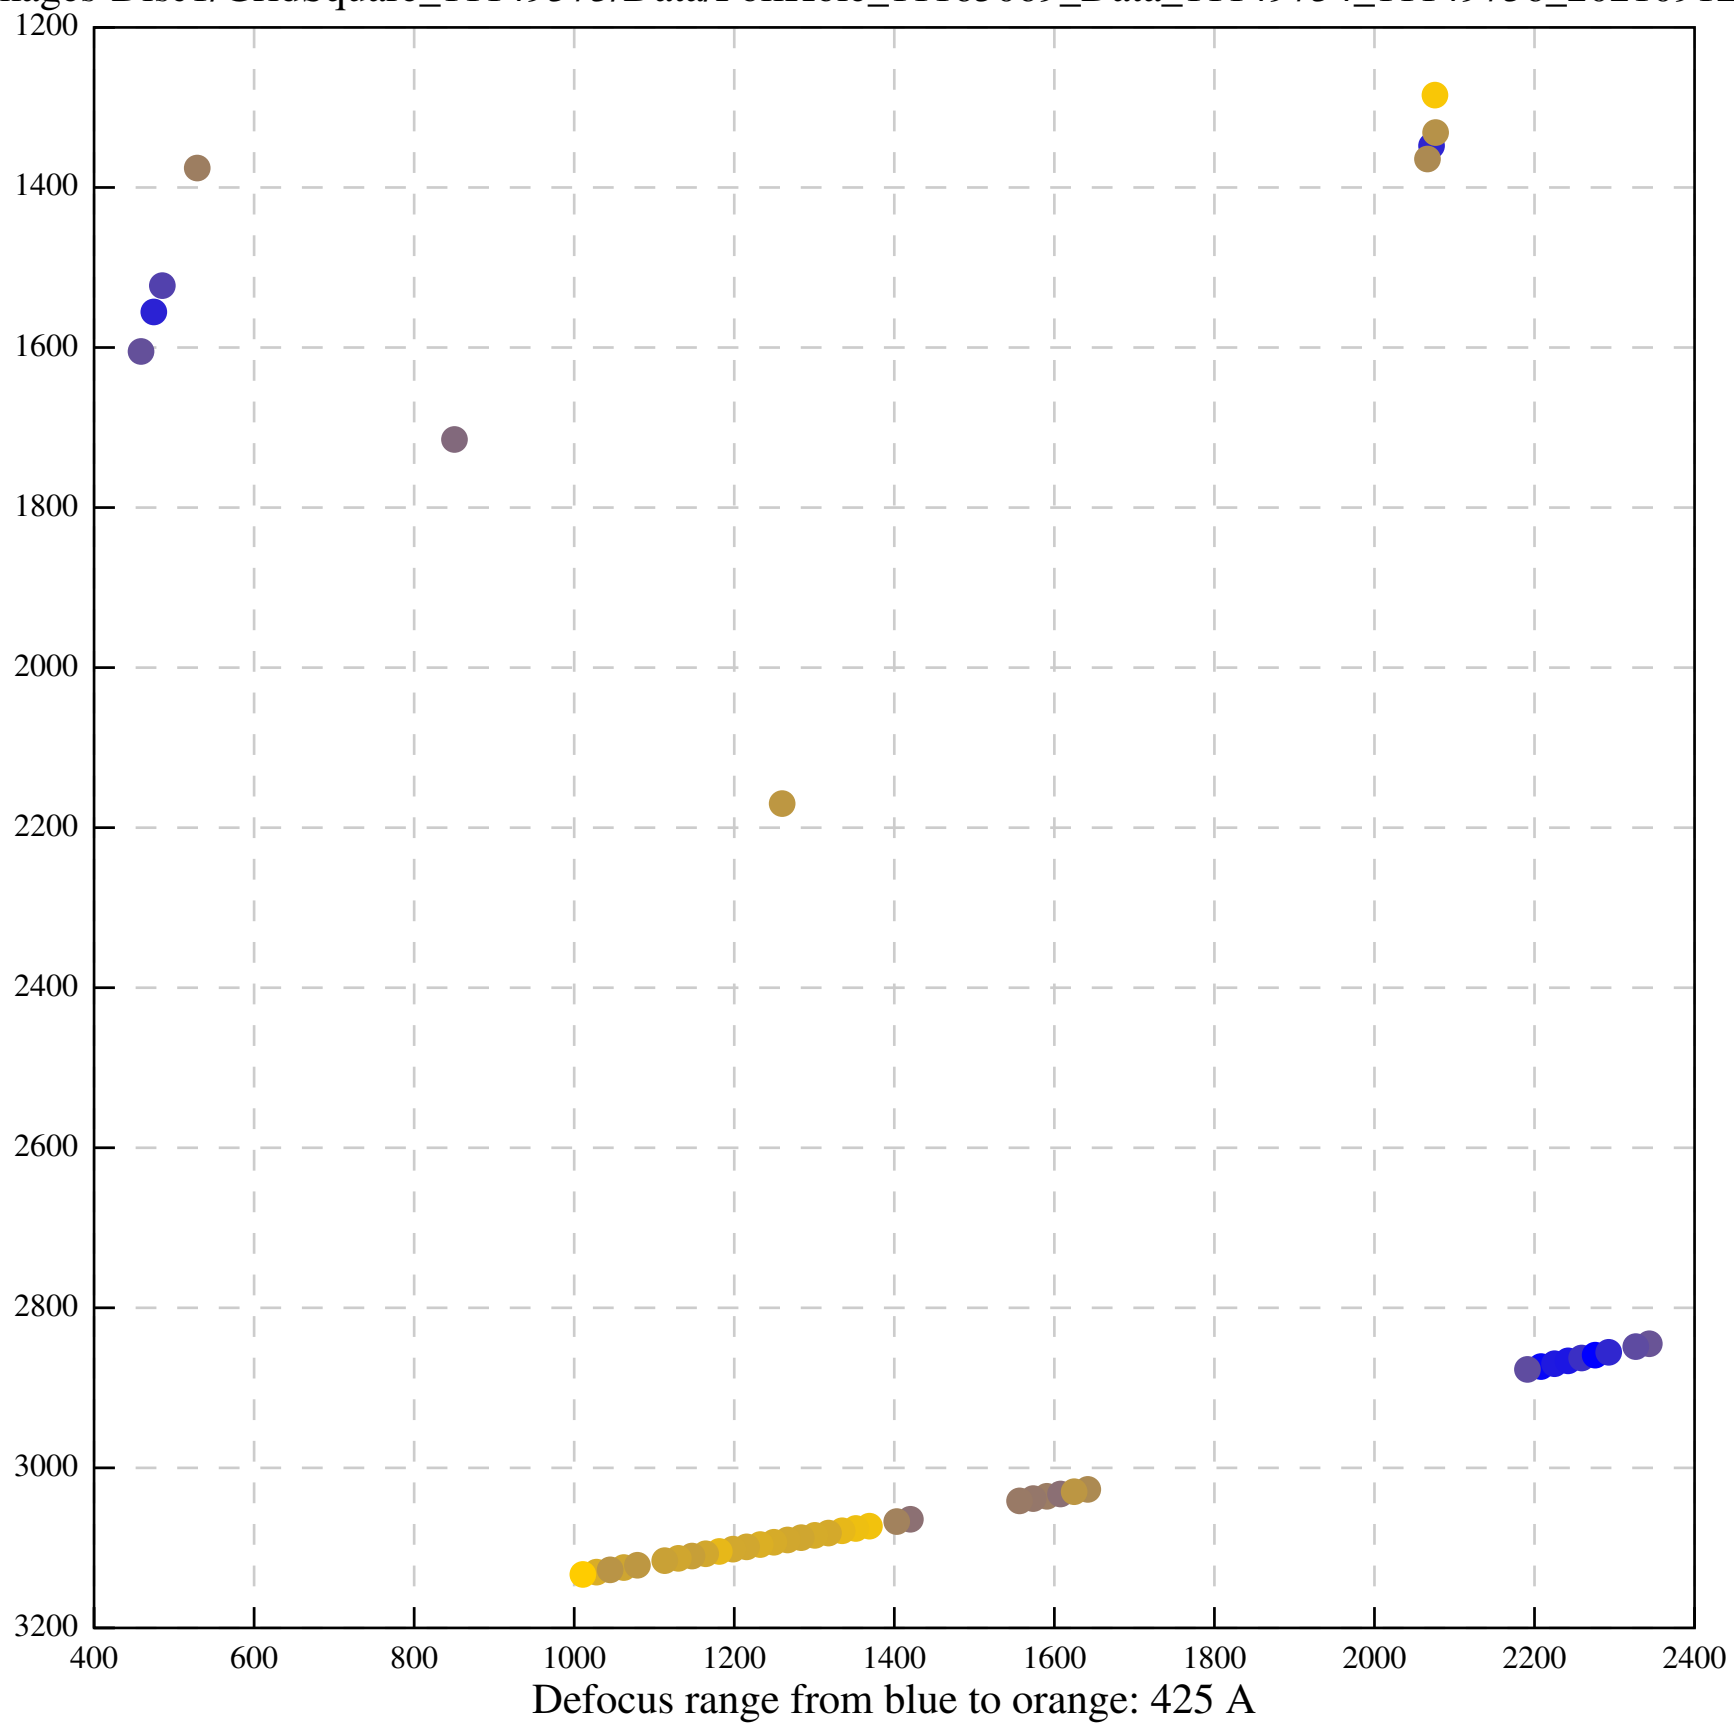

Defocus range from blue to orange: 1040 A