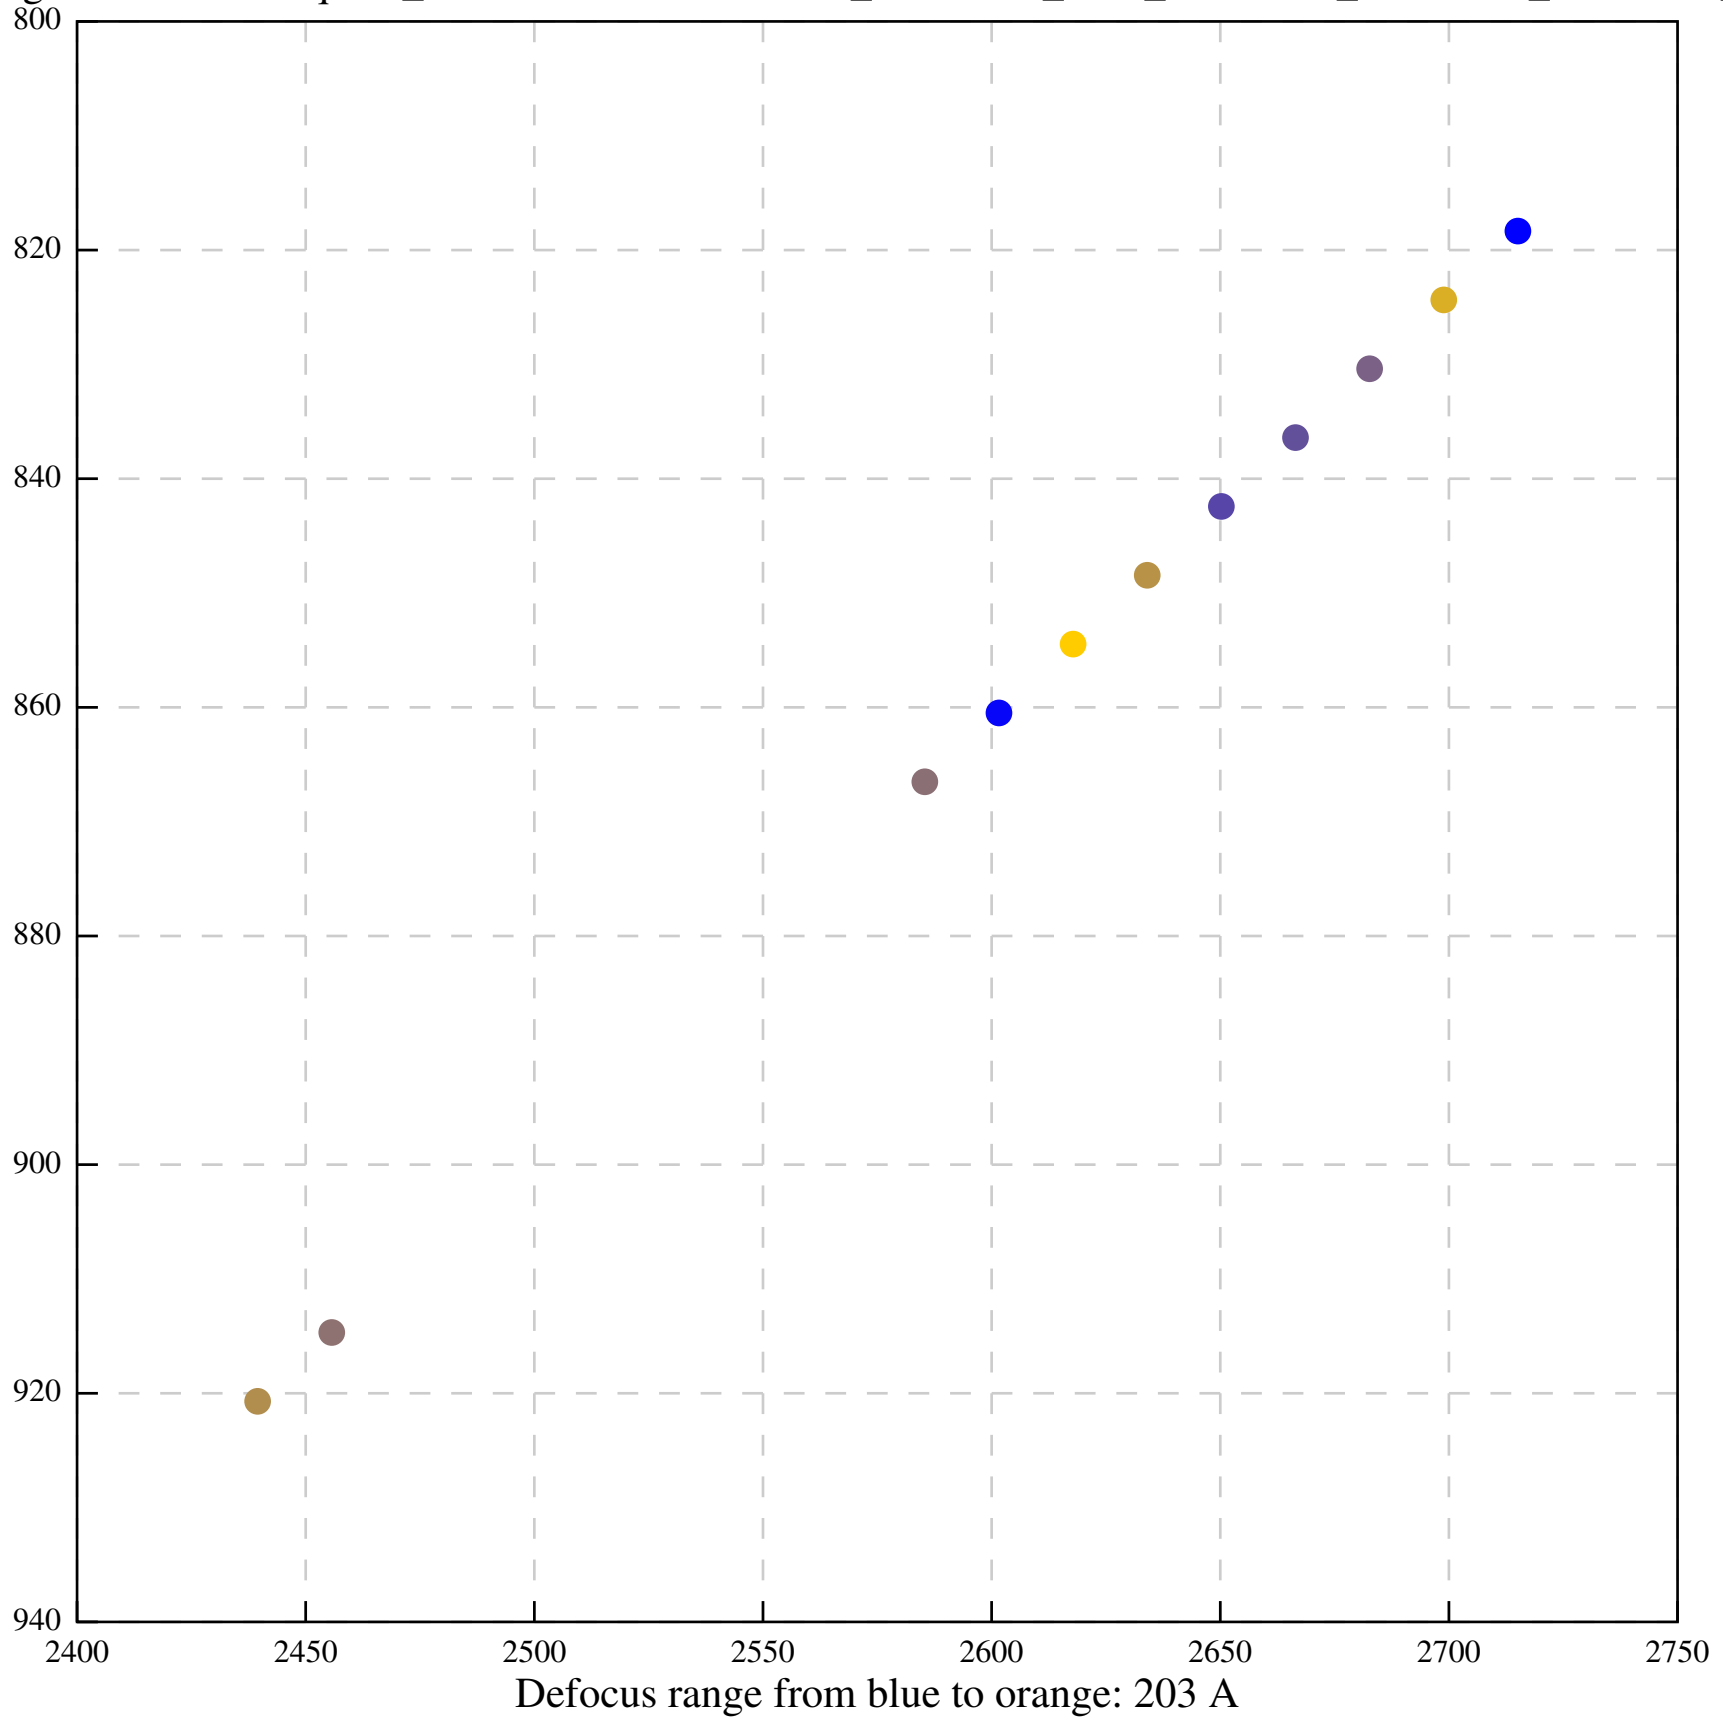

Defocus range from blue to orange: 281 A

Defocus range from blue to orange: 542 A

Defocus range from blue to orange: 535 A

Defocus range from blue to orange: 672 A

Defocus range from blue to orange: 235 A