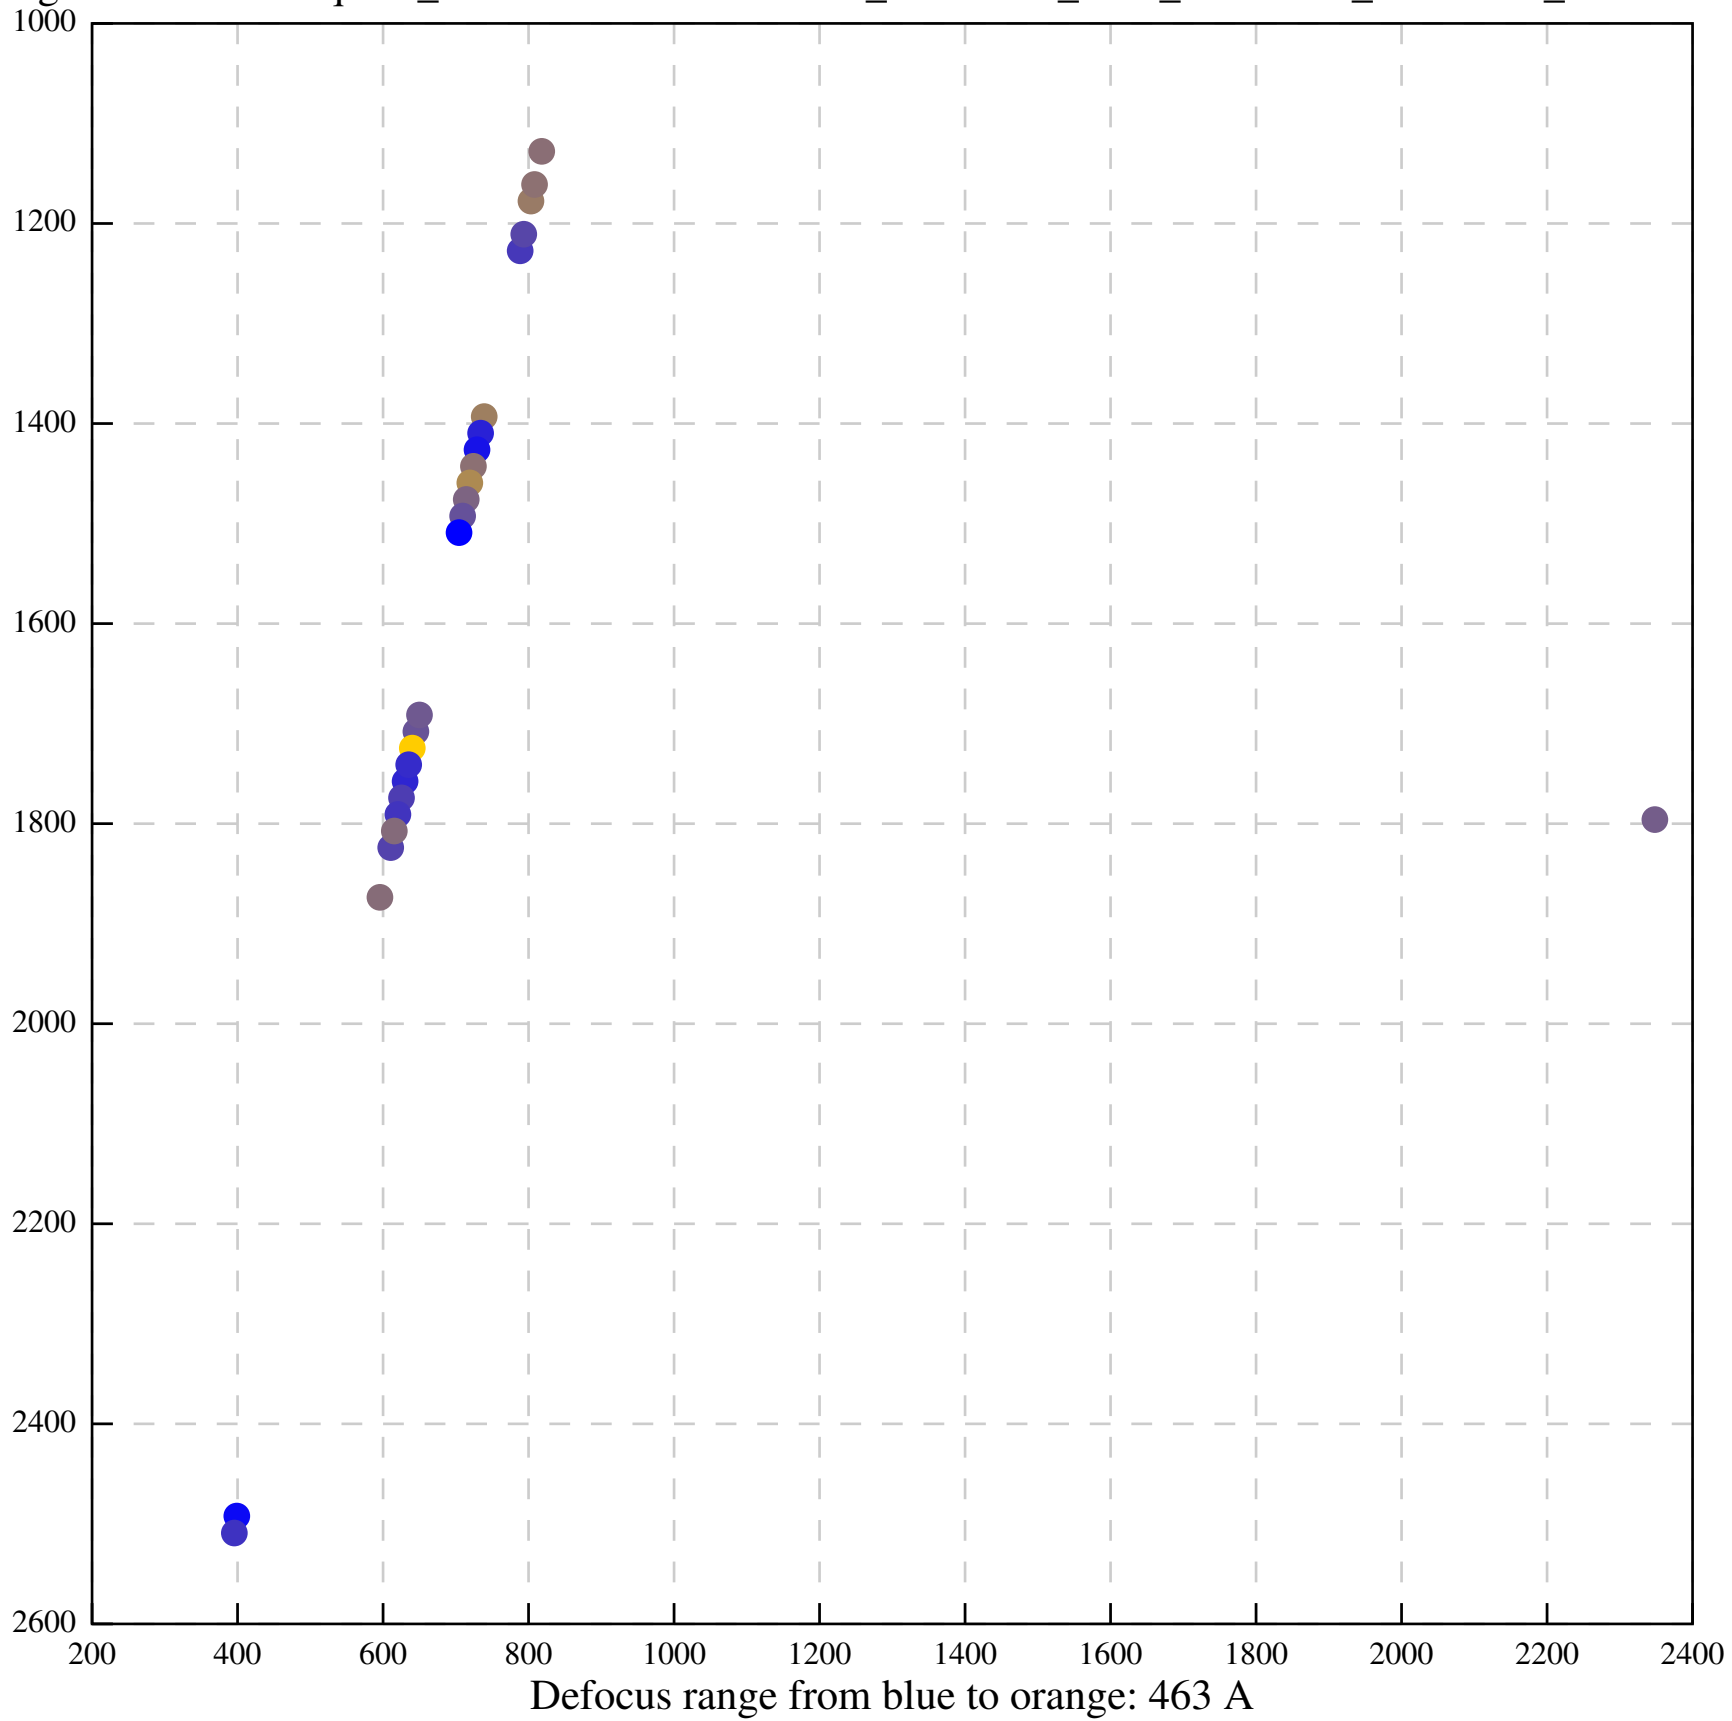

Defocus range from blue to orange: 1040 A

Defocus range from blue to orange: 244 A

Defocus range from blue to orange: 526 A

Defocus range from blue to orange: 336 A

Defocus range from blue to orange: 0 A

Defocus range from blue to orange: 124 A