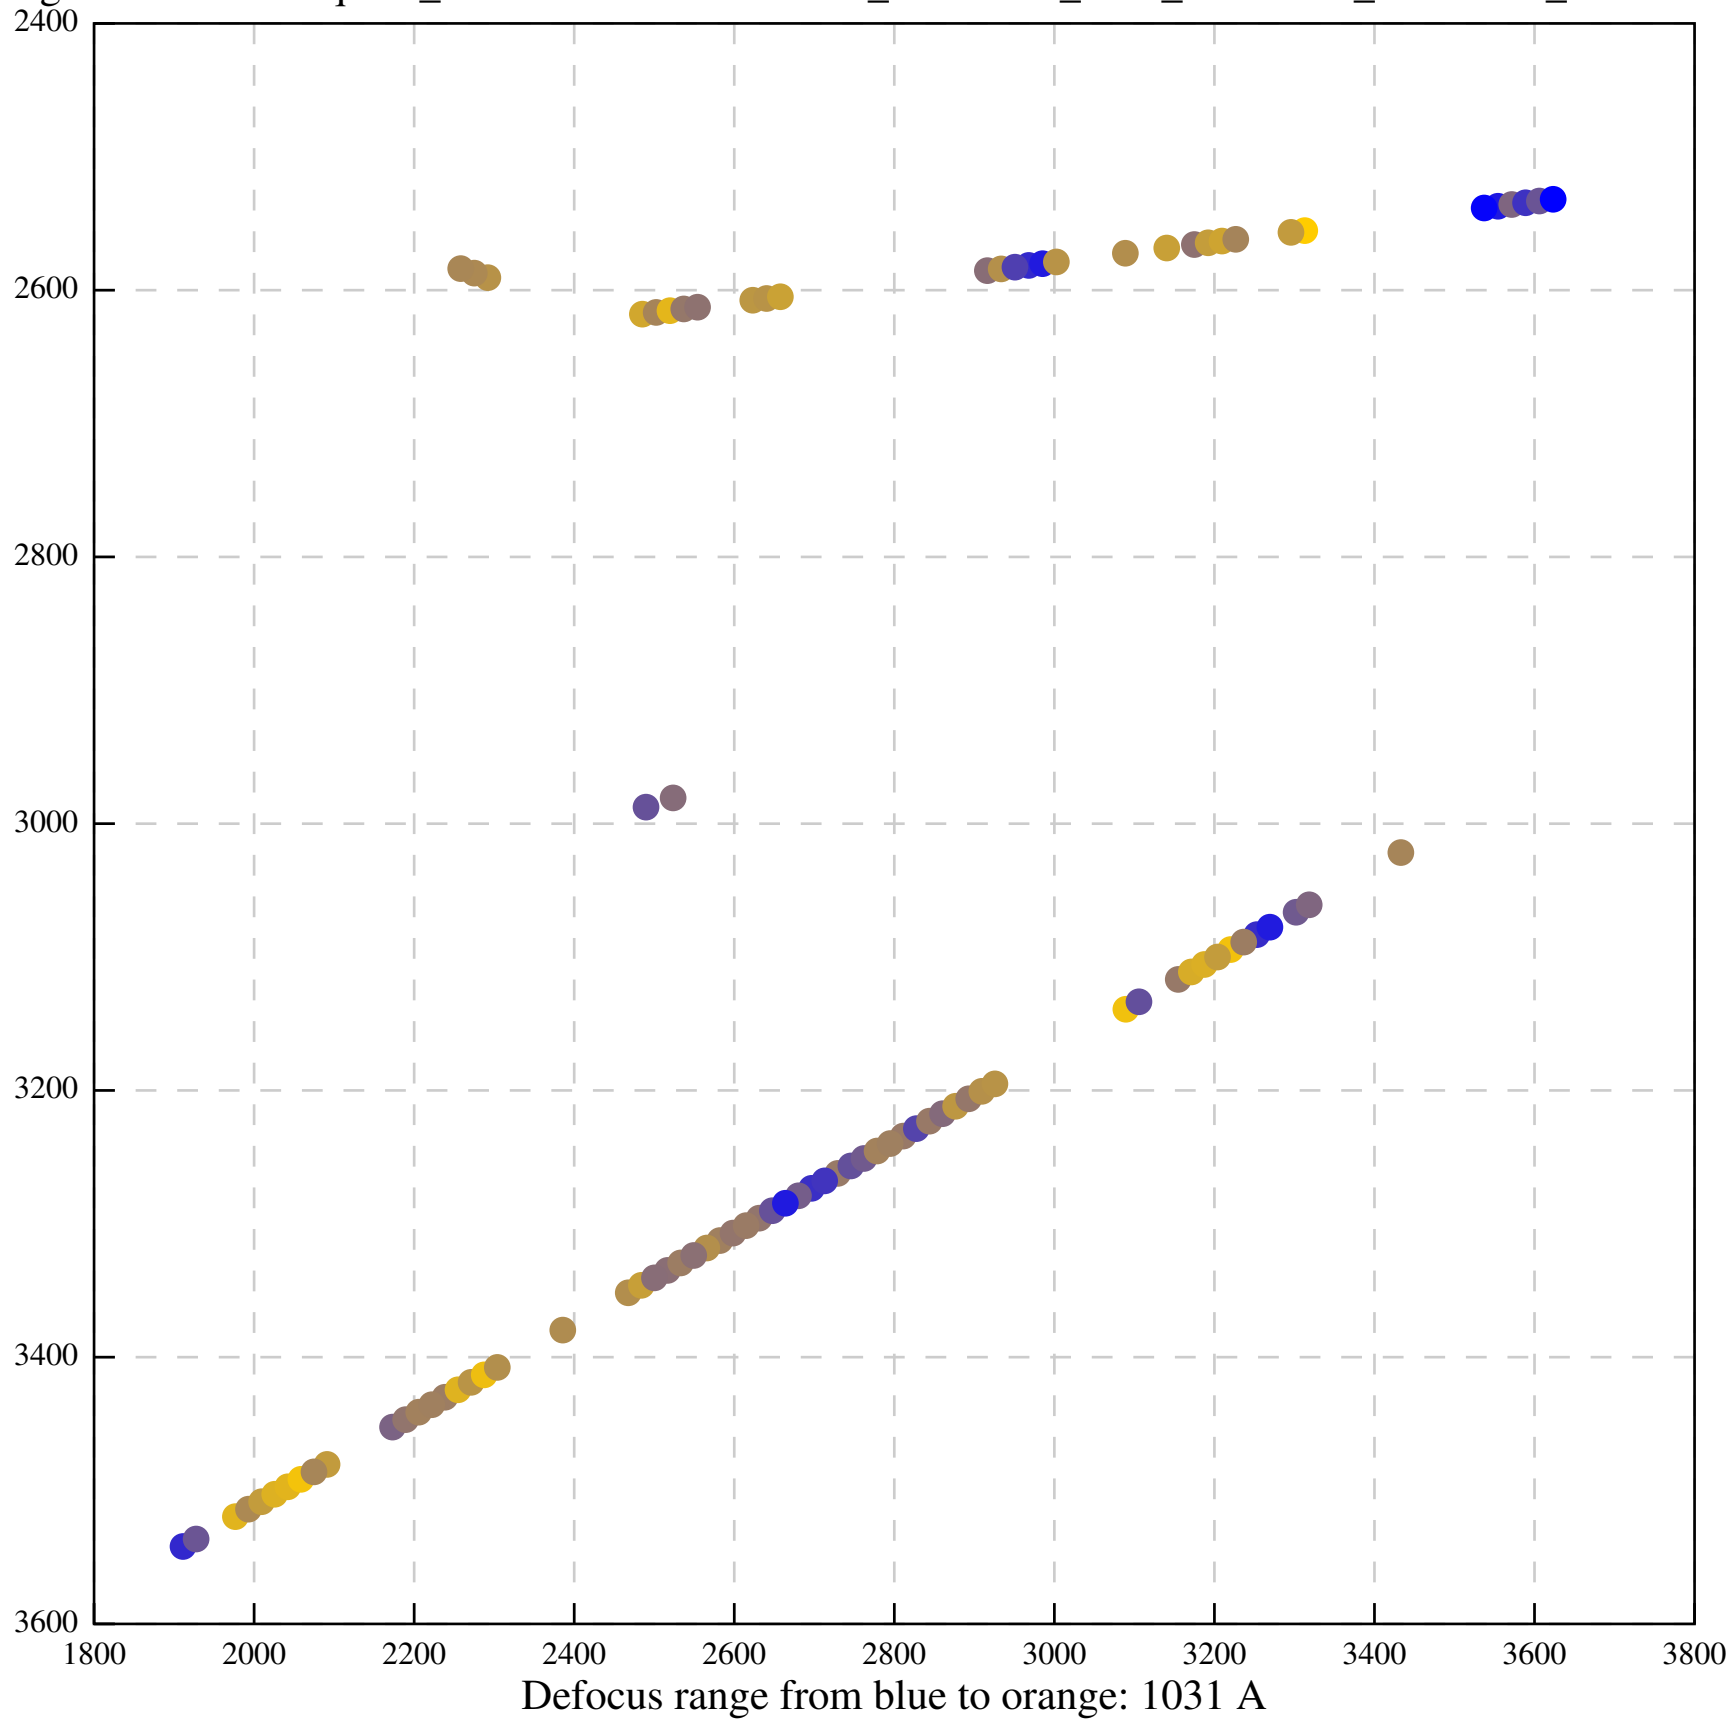

Defocus range from blue to orange: 1147 A

Defocus range from blue to orange: 638 A

Defocus range from blue to orange: 0 A

Defocus range from blue to orange: 679 A

Defocus range from blue to orange: 10 A

Defocus range from blue to orange: 0 A