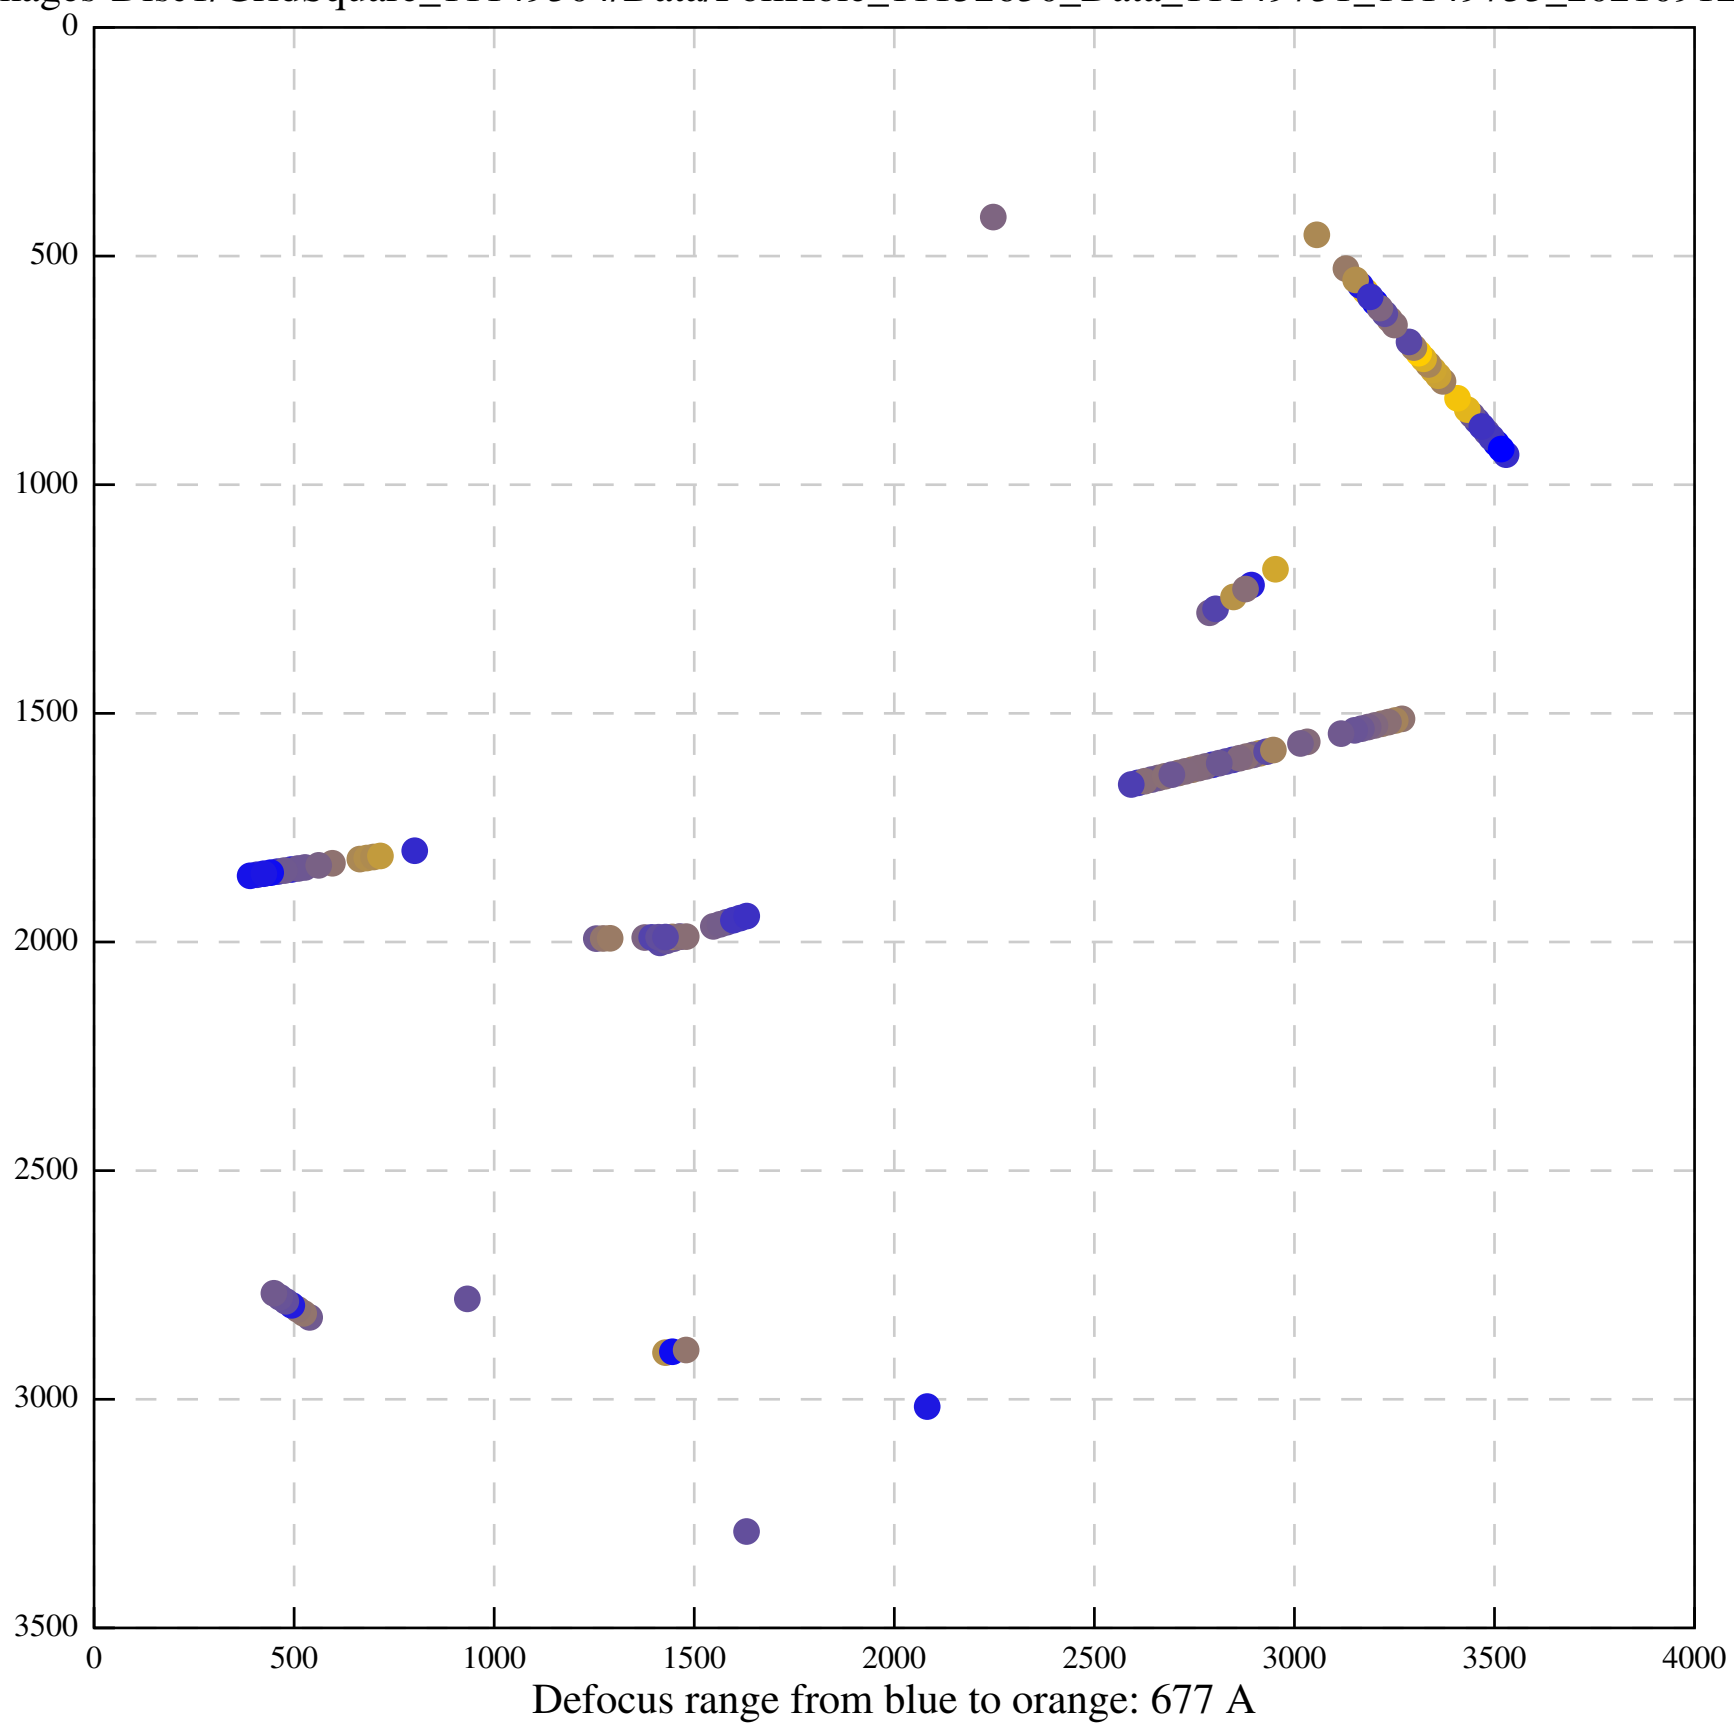

Defocus range from blue to orange: 836 A

Defocus range from blue to orange: 0 A

Defocus range from blue to orange: 0 A

Defocus range from blue to orange: 284 A

Defocus range from blue to orange: 1052 A

Defocus range from blue to orange: 687 A