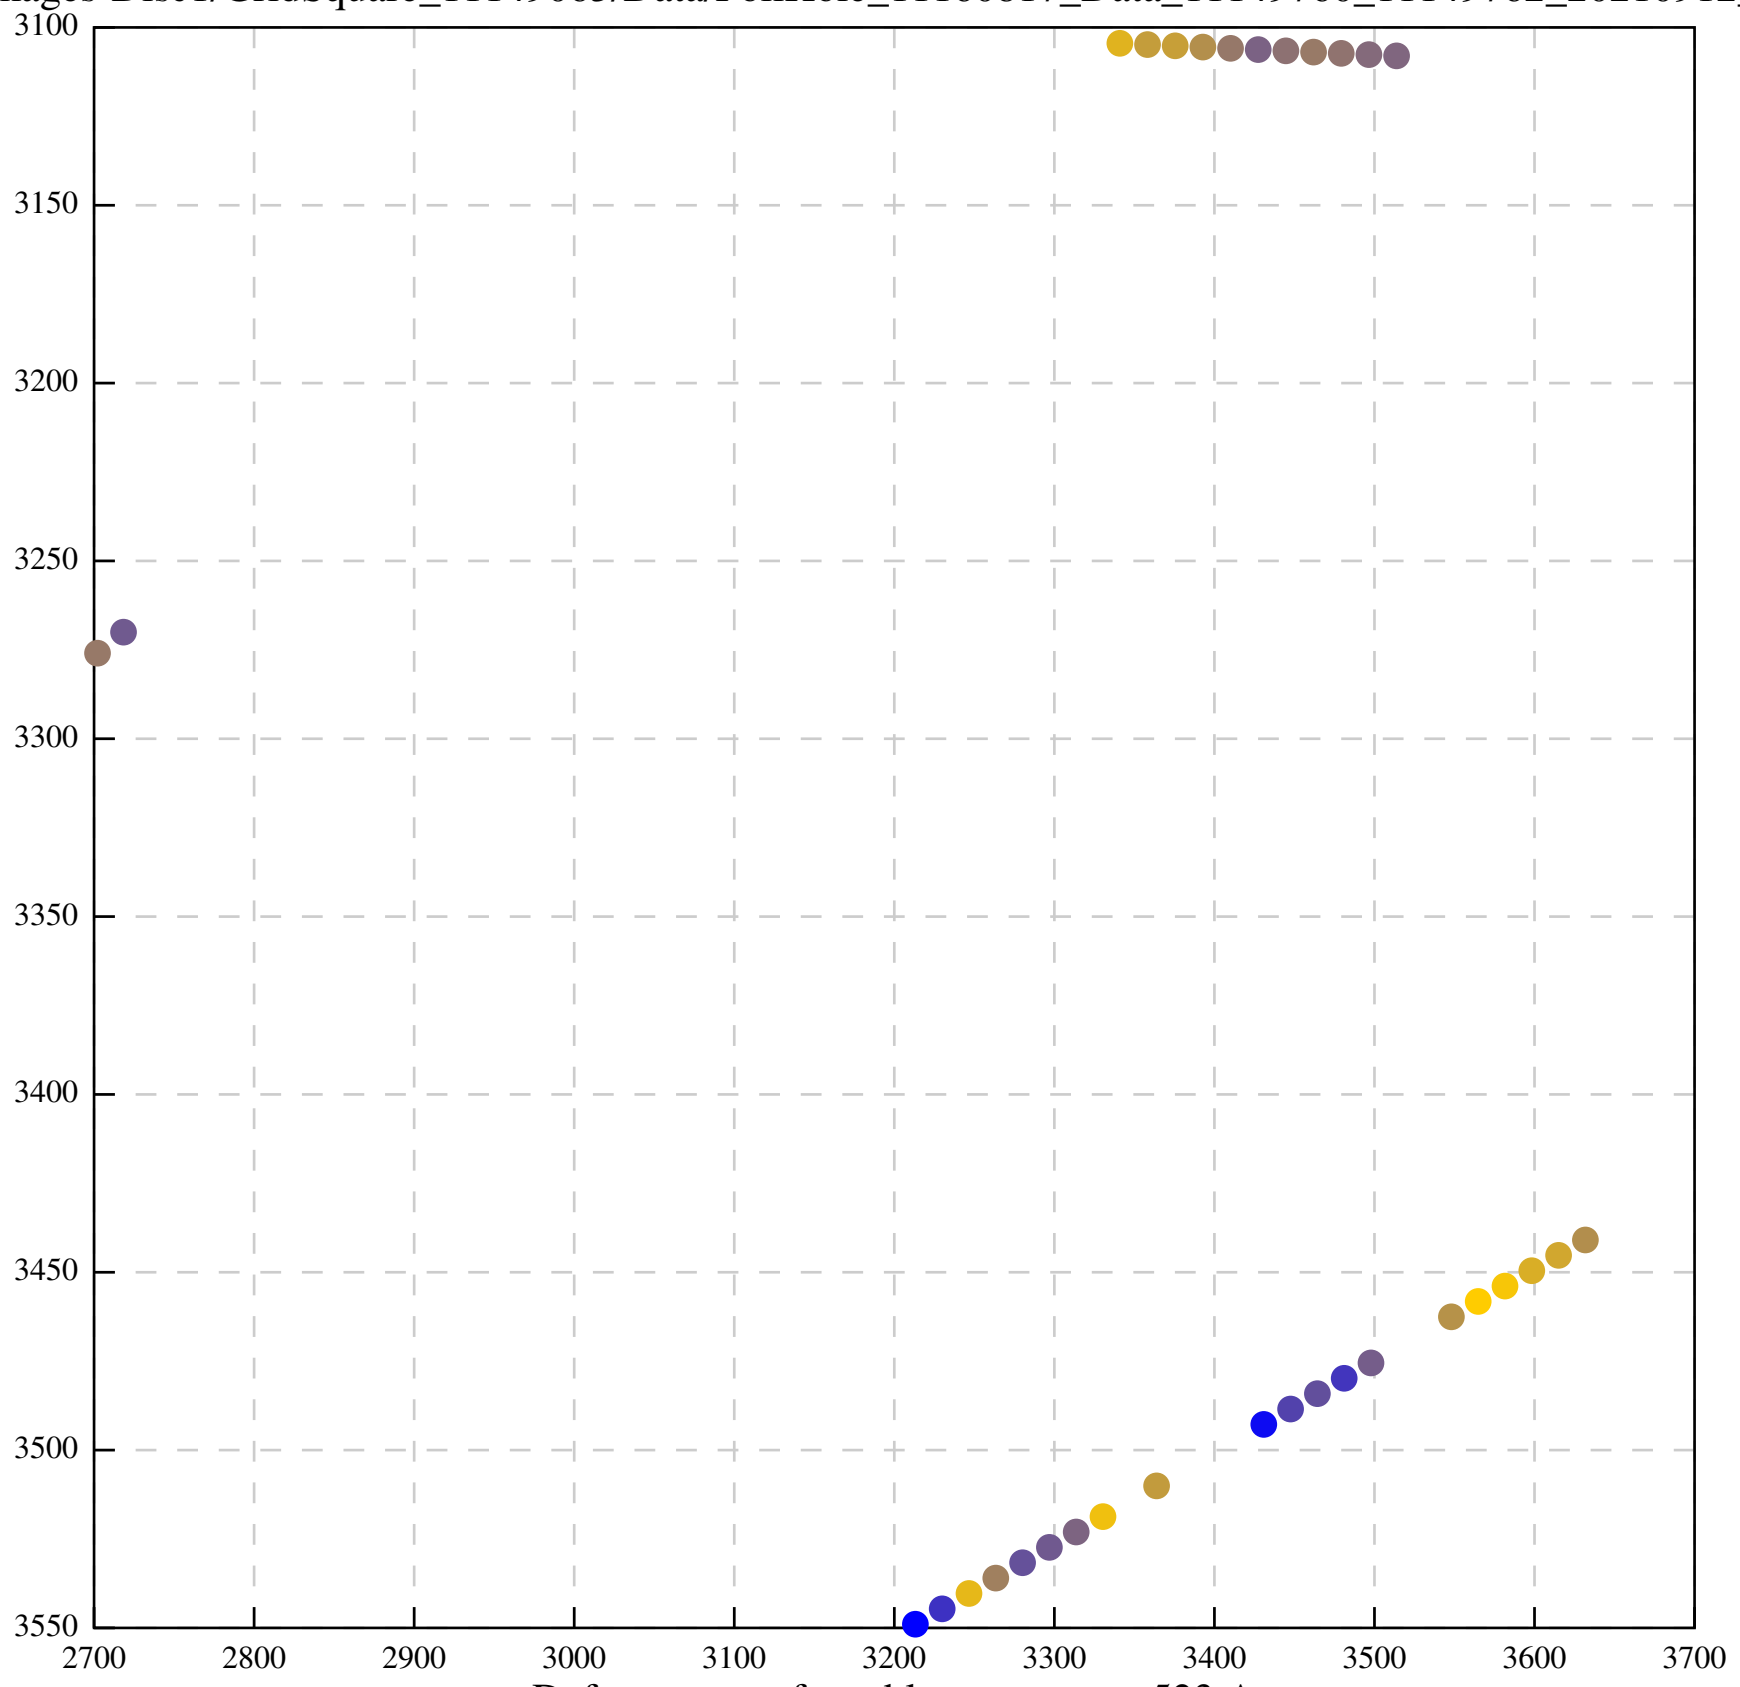

Defocus range from blue to orange: 91 A

Defocus range from blue to orange: 1145 A

Defocus range from blue to orange: 0 A

Defocus range from blue to orange: 523 A

Defocus range from blue to orange: 13 A

Defocus range from blue to orange: 663 A