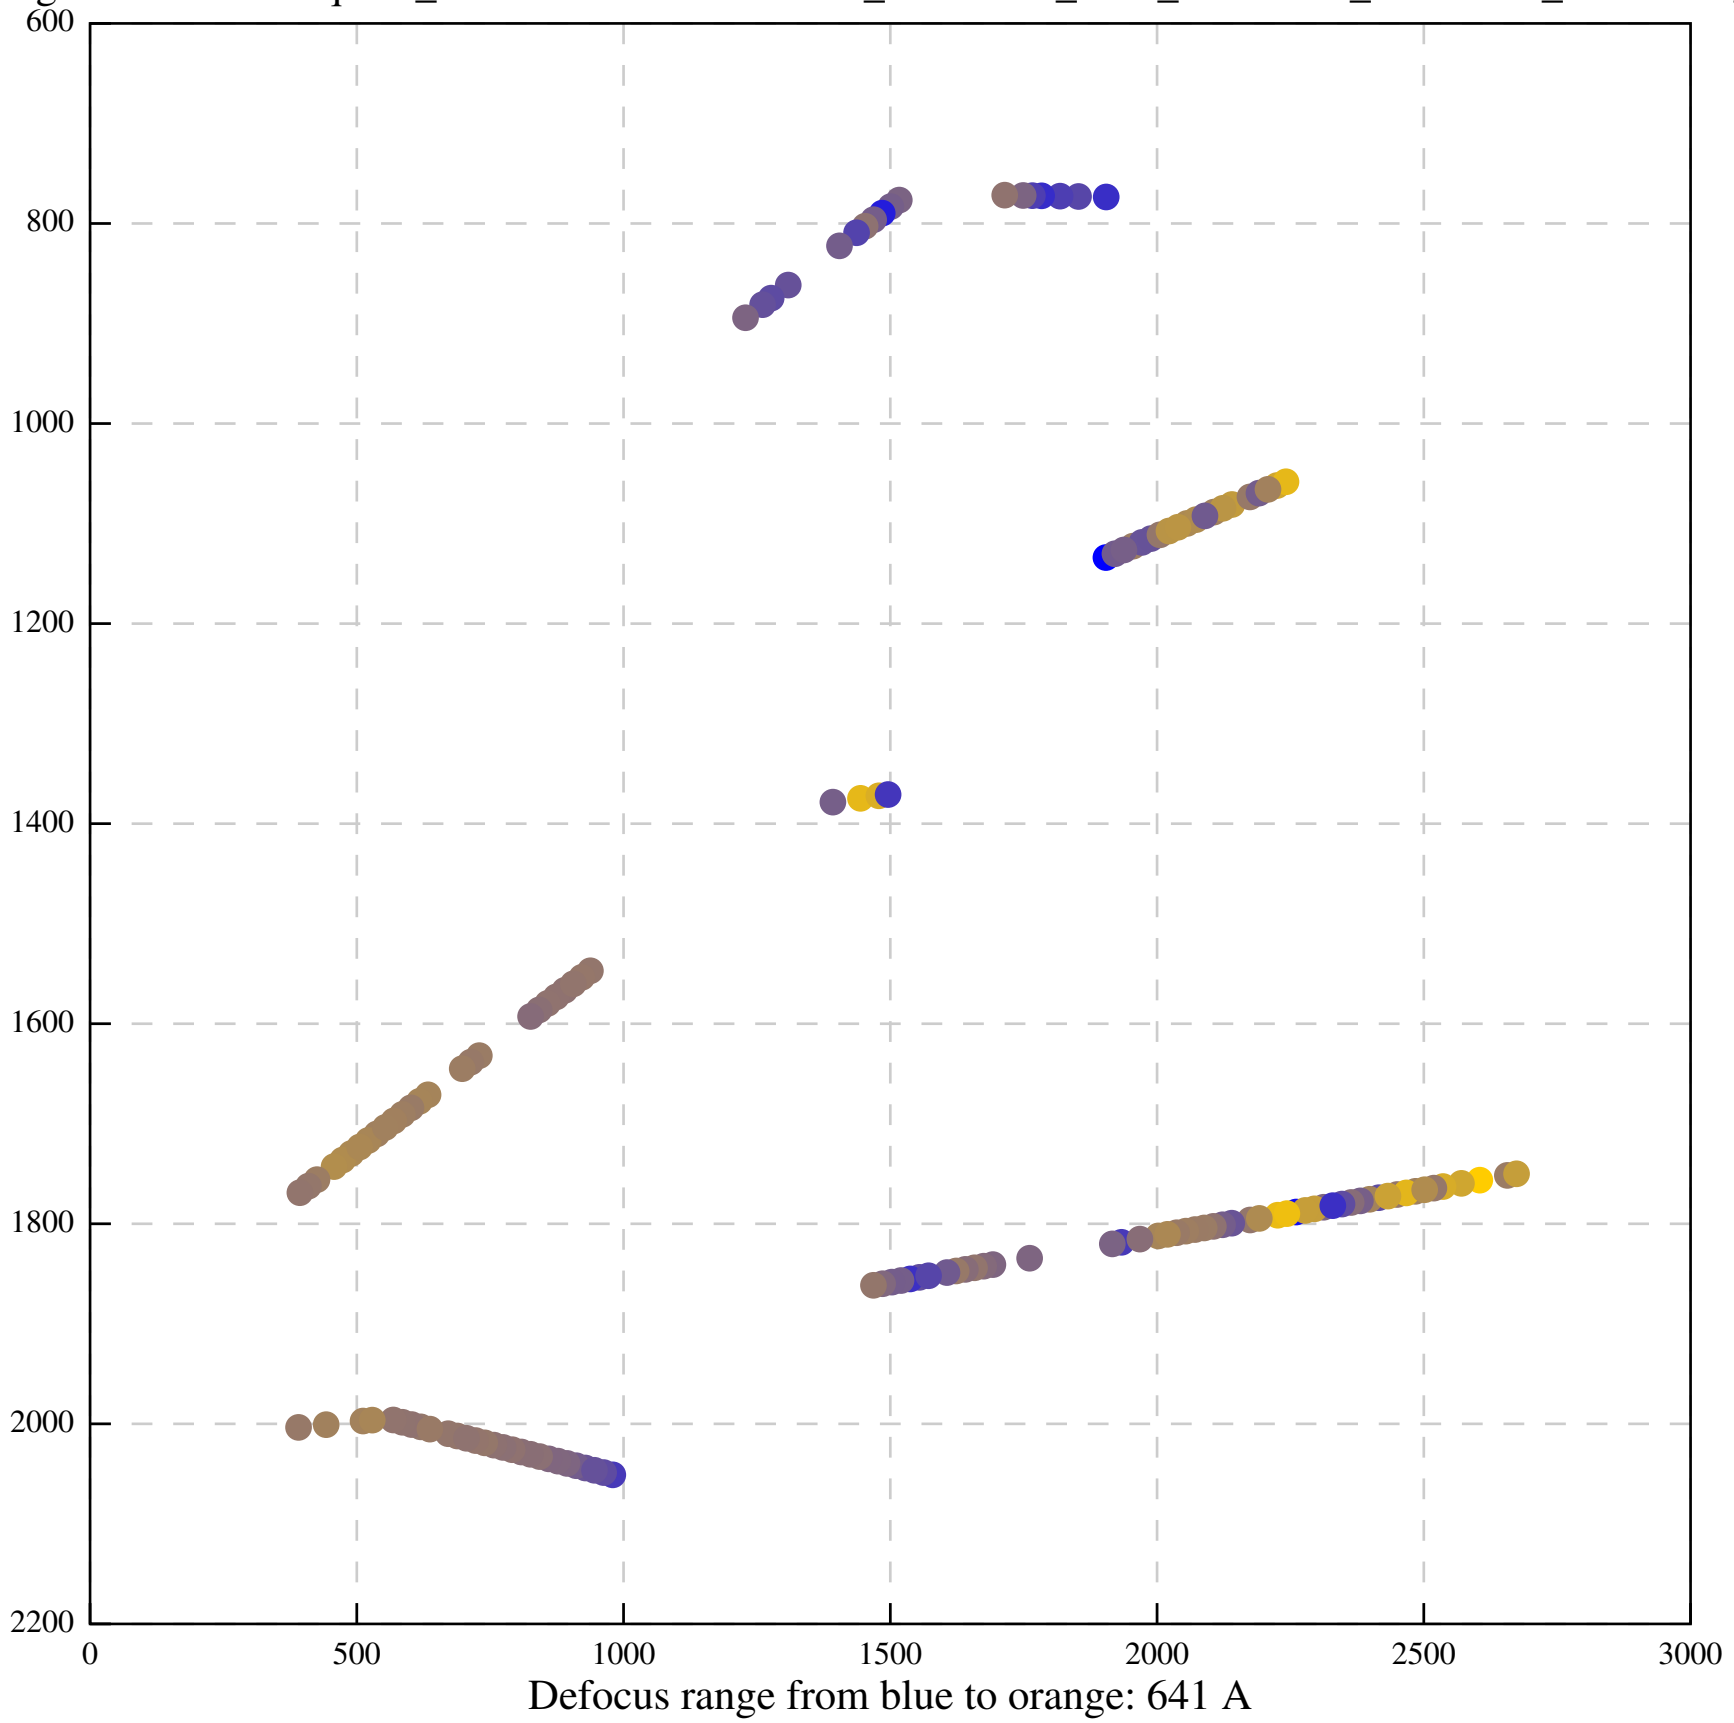

Defocus range from blue to orange: 148 A

Defocus range from blue to orange: 502 A

Defocus range from blue to orange: 224 A

Defocus range from blue to orange: 0 A

Defocus range from blue to orange: 516 Å

Defocus range from blue to orange: 600 A