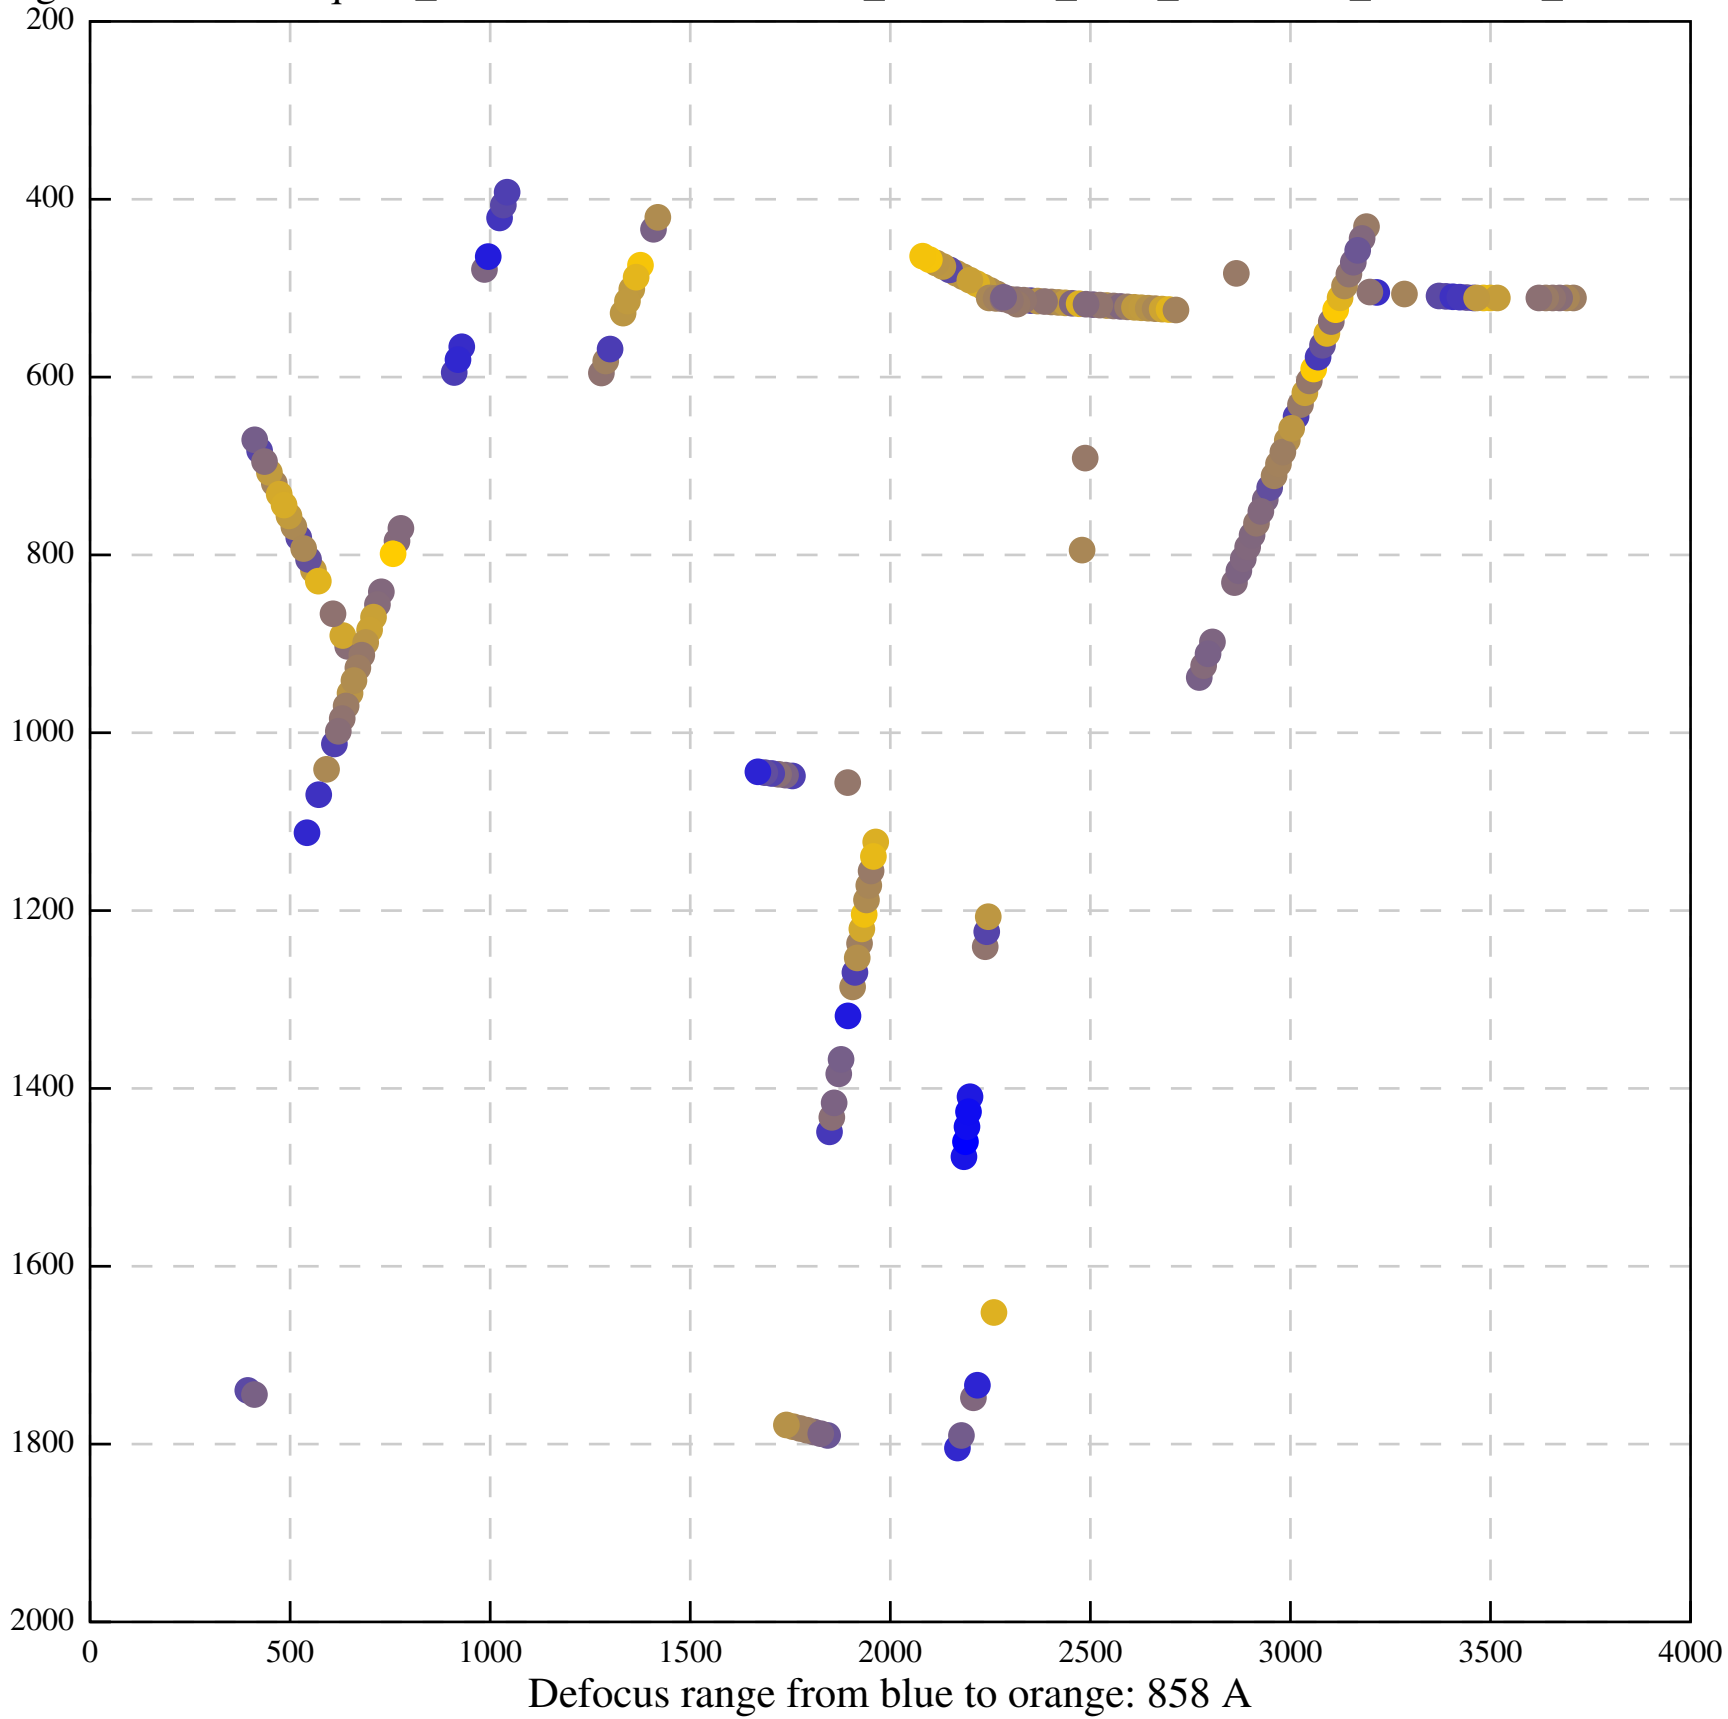

Defocus range from blue to orange: 148 A

Defocus range from blue to orange: 502 A

Defocus range from blue to orange: 224 A

Defocus range from blue to orange: 0 A

Defocus range from blue to orange: 516 Å

Defocus range from blue to orange: 600 A