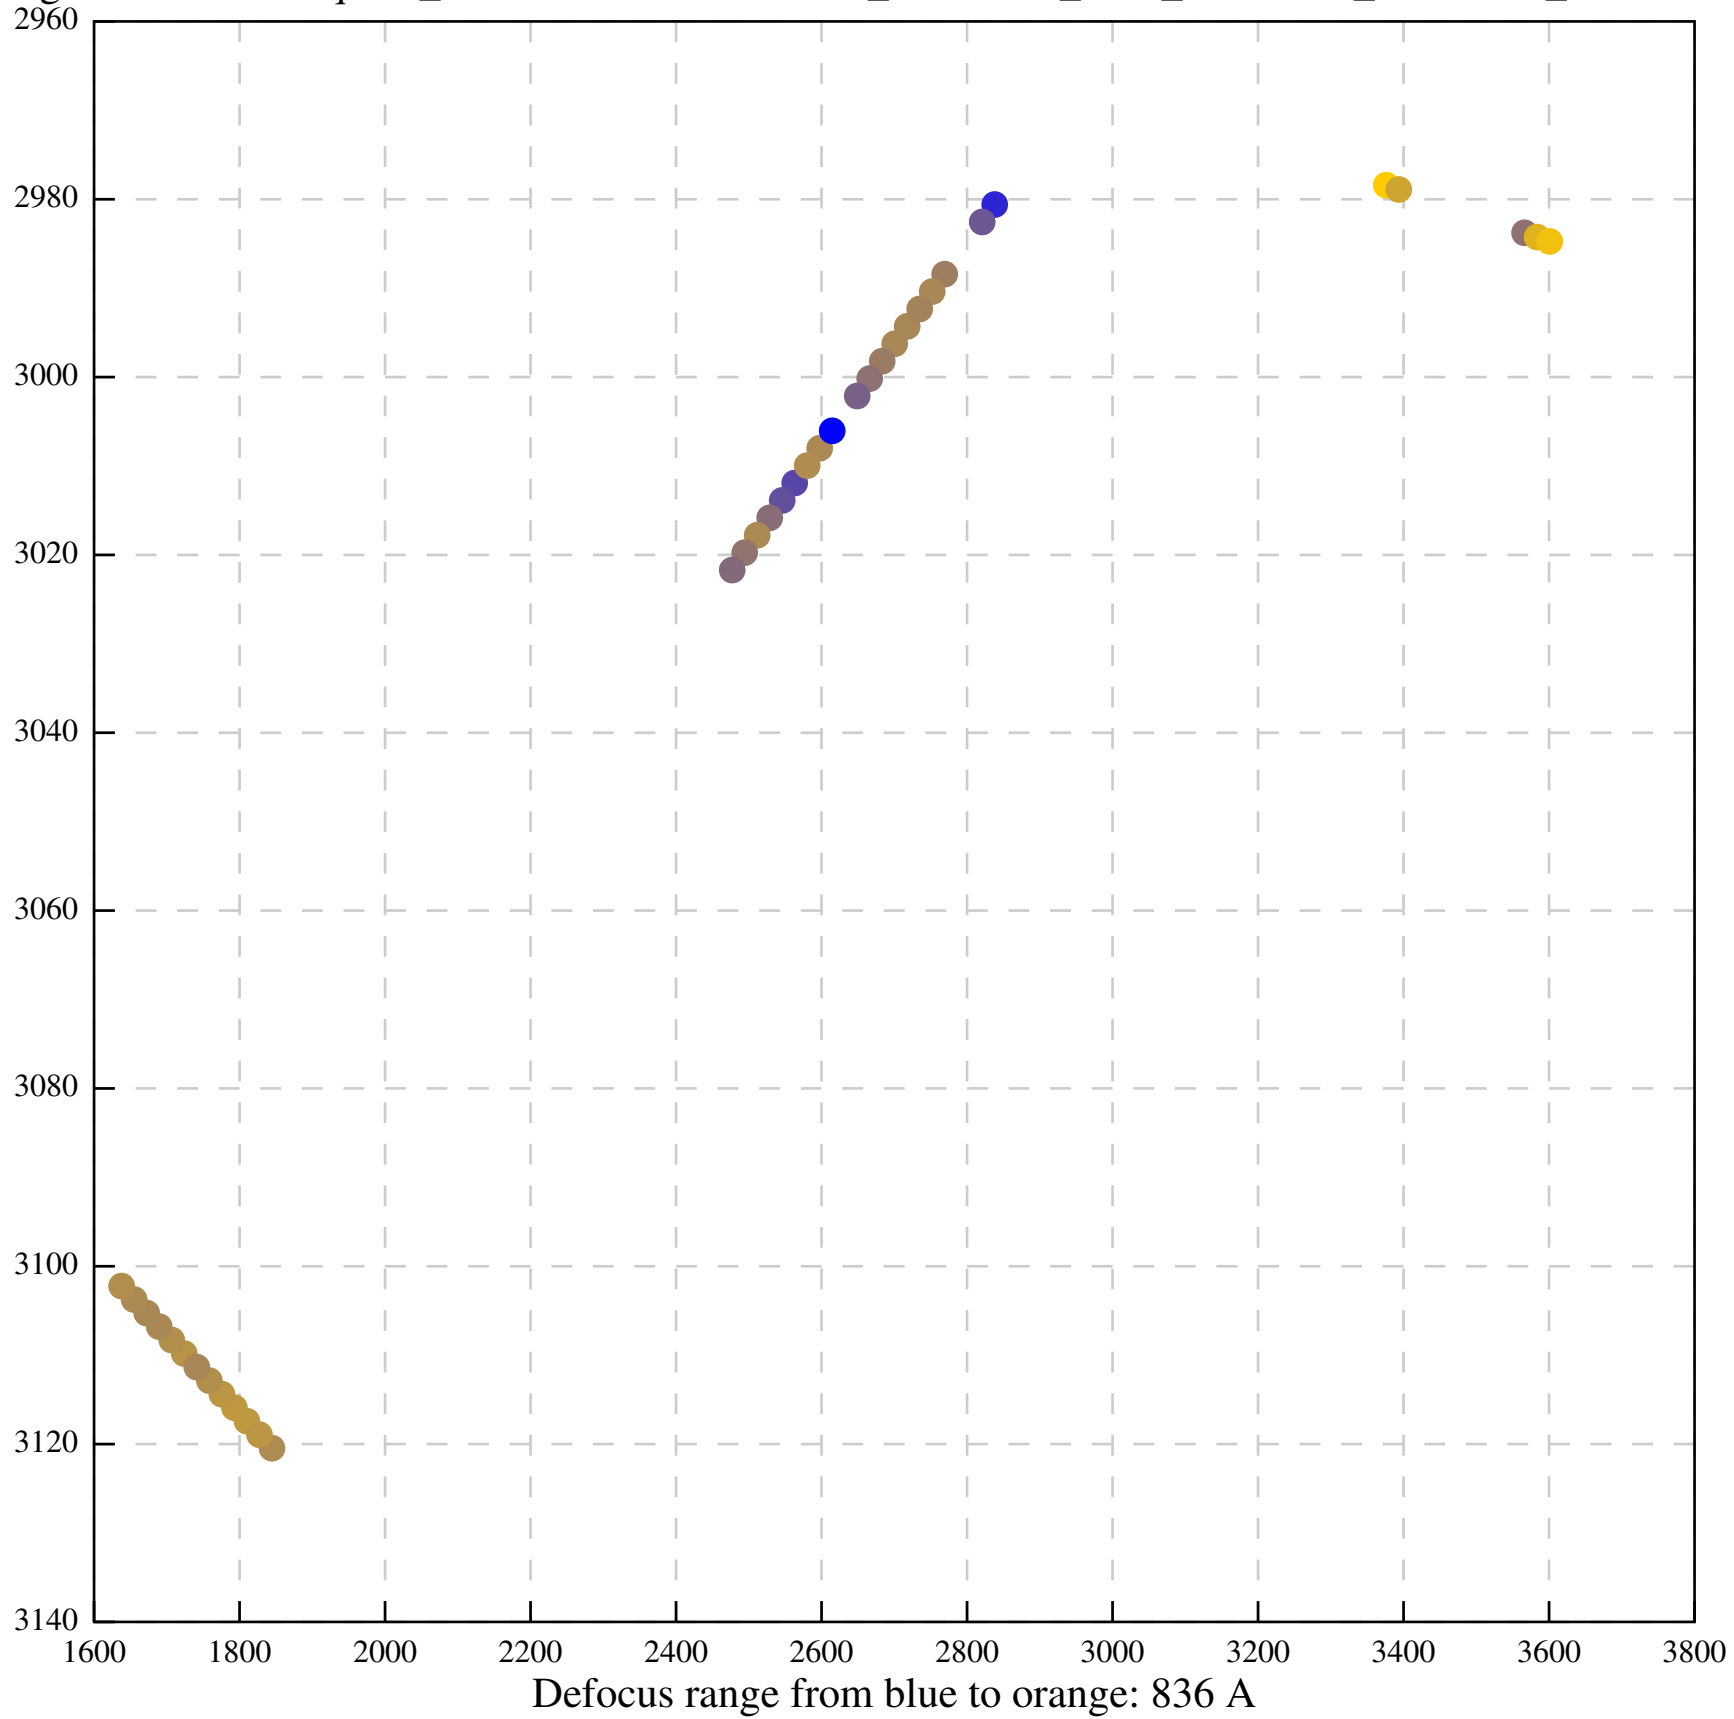

Defocus range from blue to orange: 356 A

Defocus range from blue to orange: 655 A

Defocus range from blue to orange: 260 A

Defocus range from blue to orange: 1113 A

Defocus range from blue to orange: 179 Å