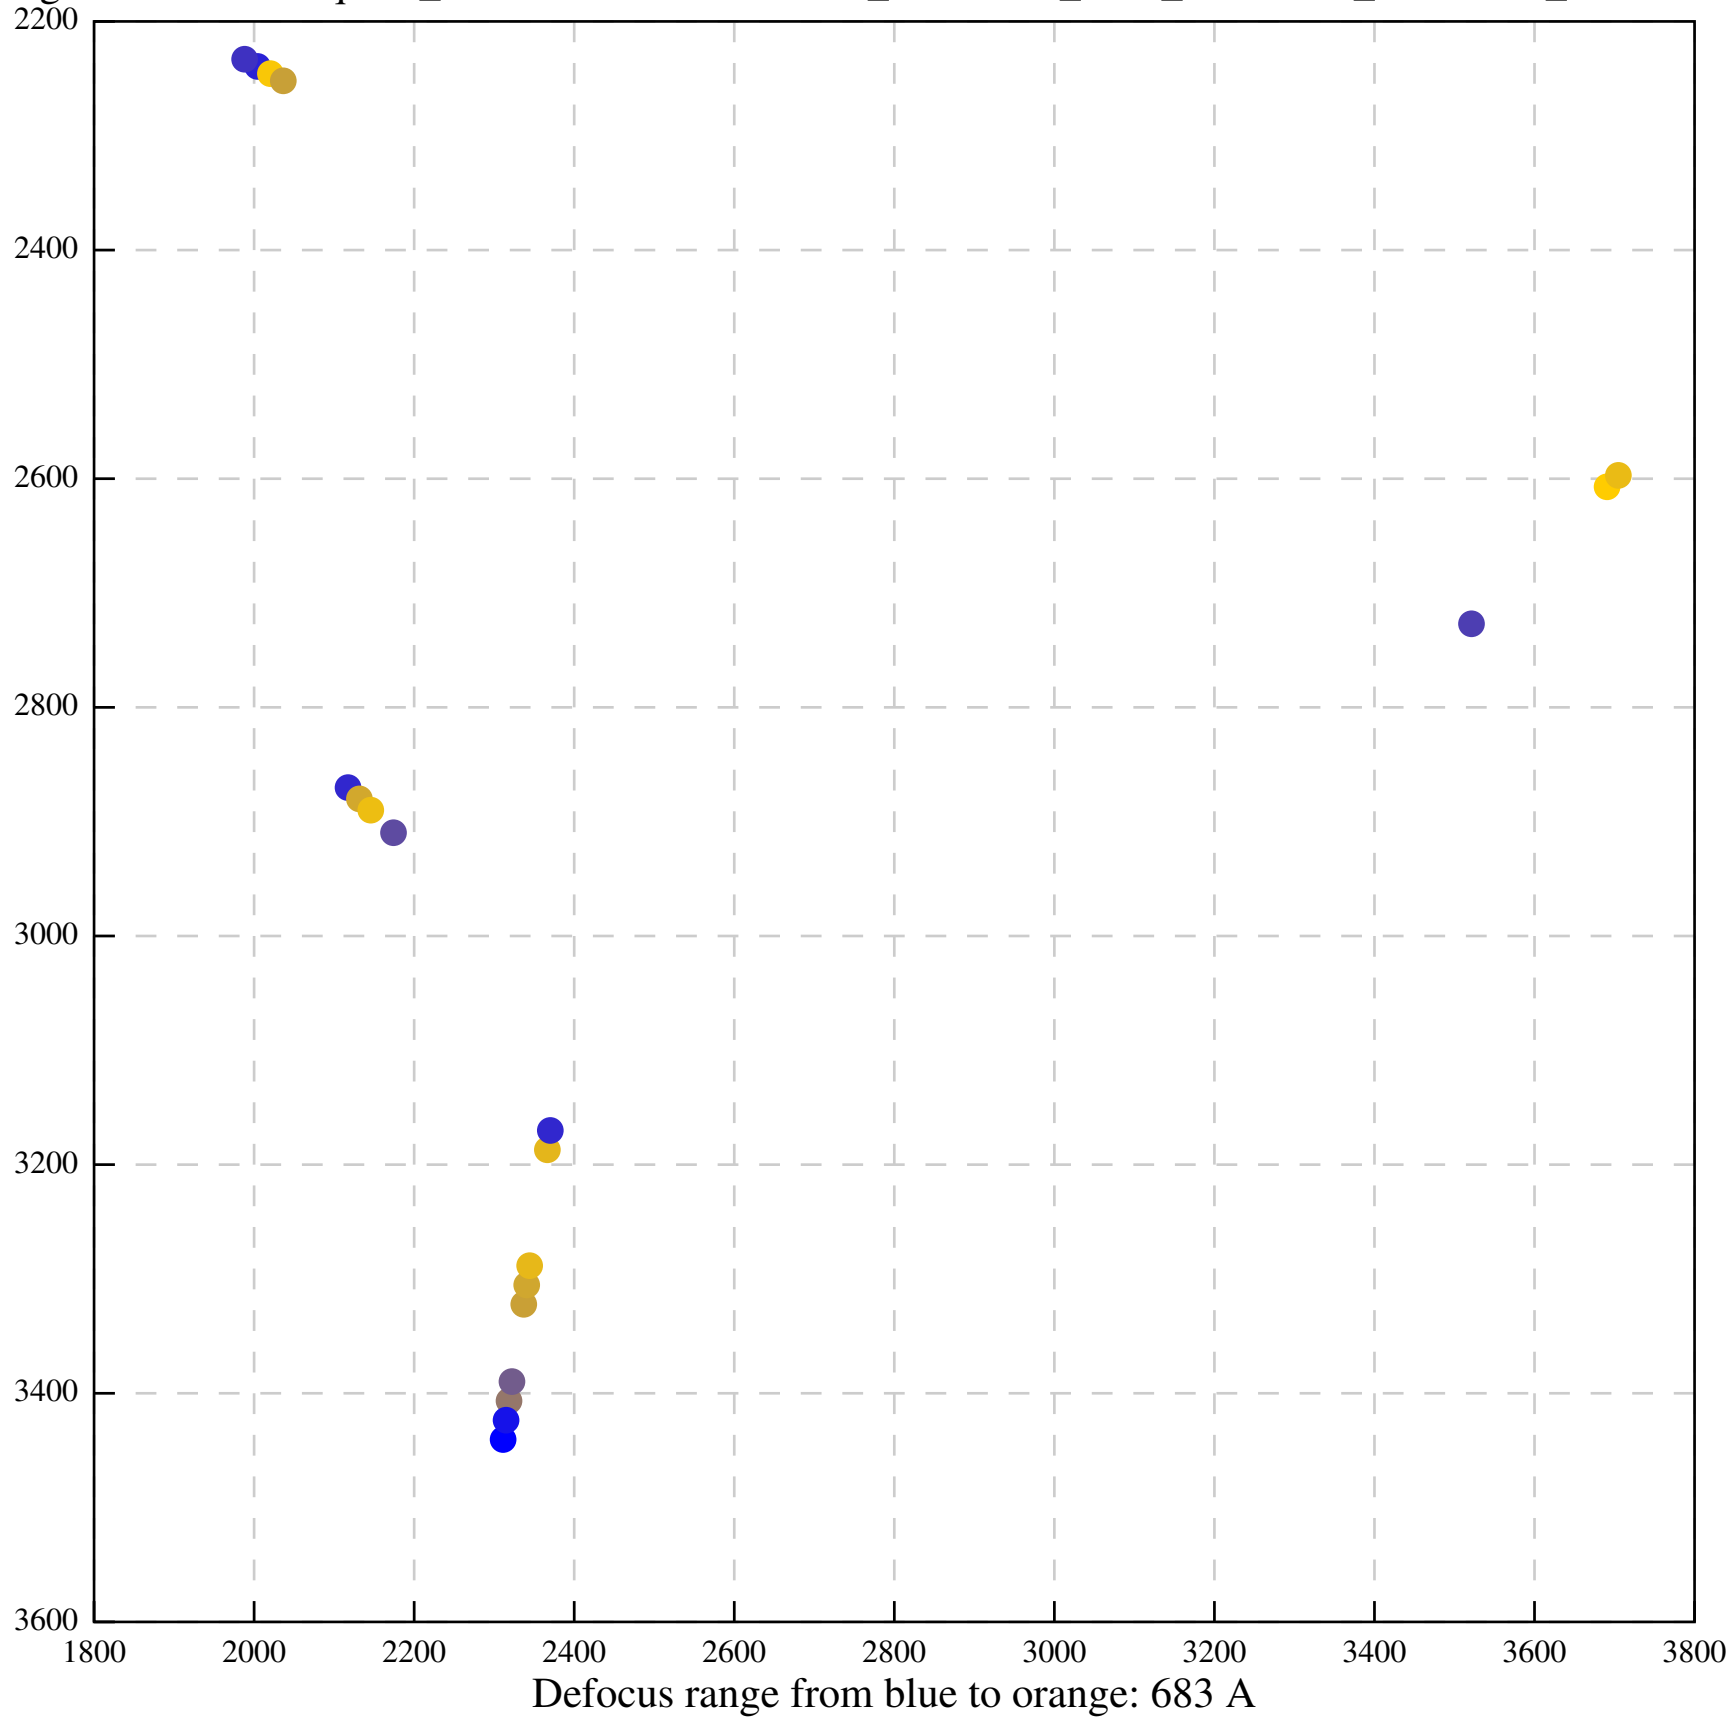

Defocus range from blue to orange: 592 A

Defocus range from blue to orange: 468 A

Defocus range from blue to orange: 372 A

Defocus range from blue to orange: 486 A

Defocus range from blue to orange: 696 A