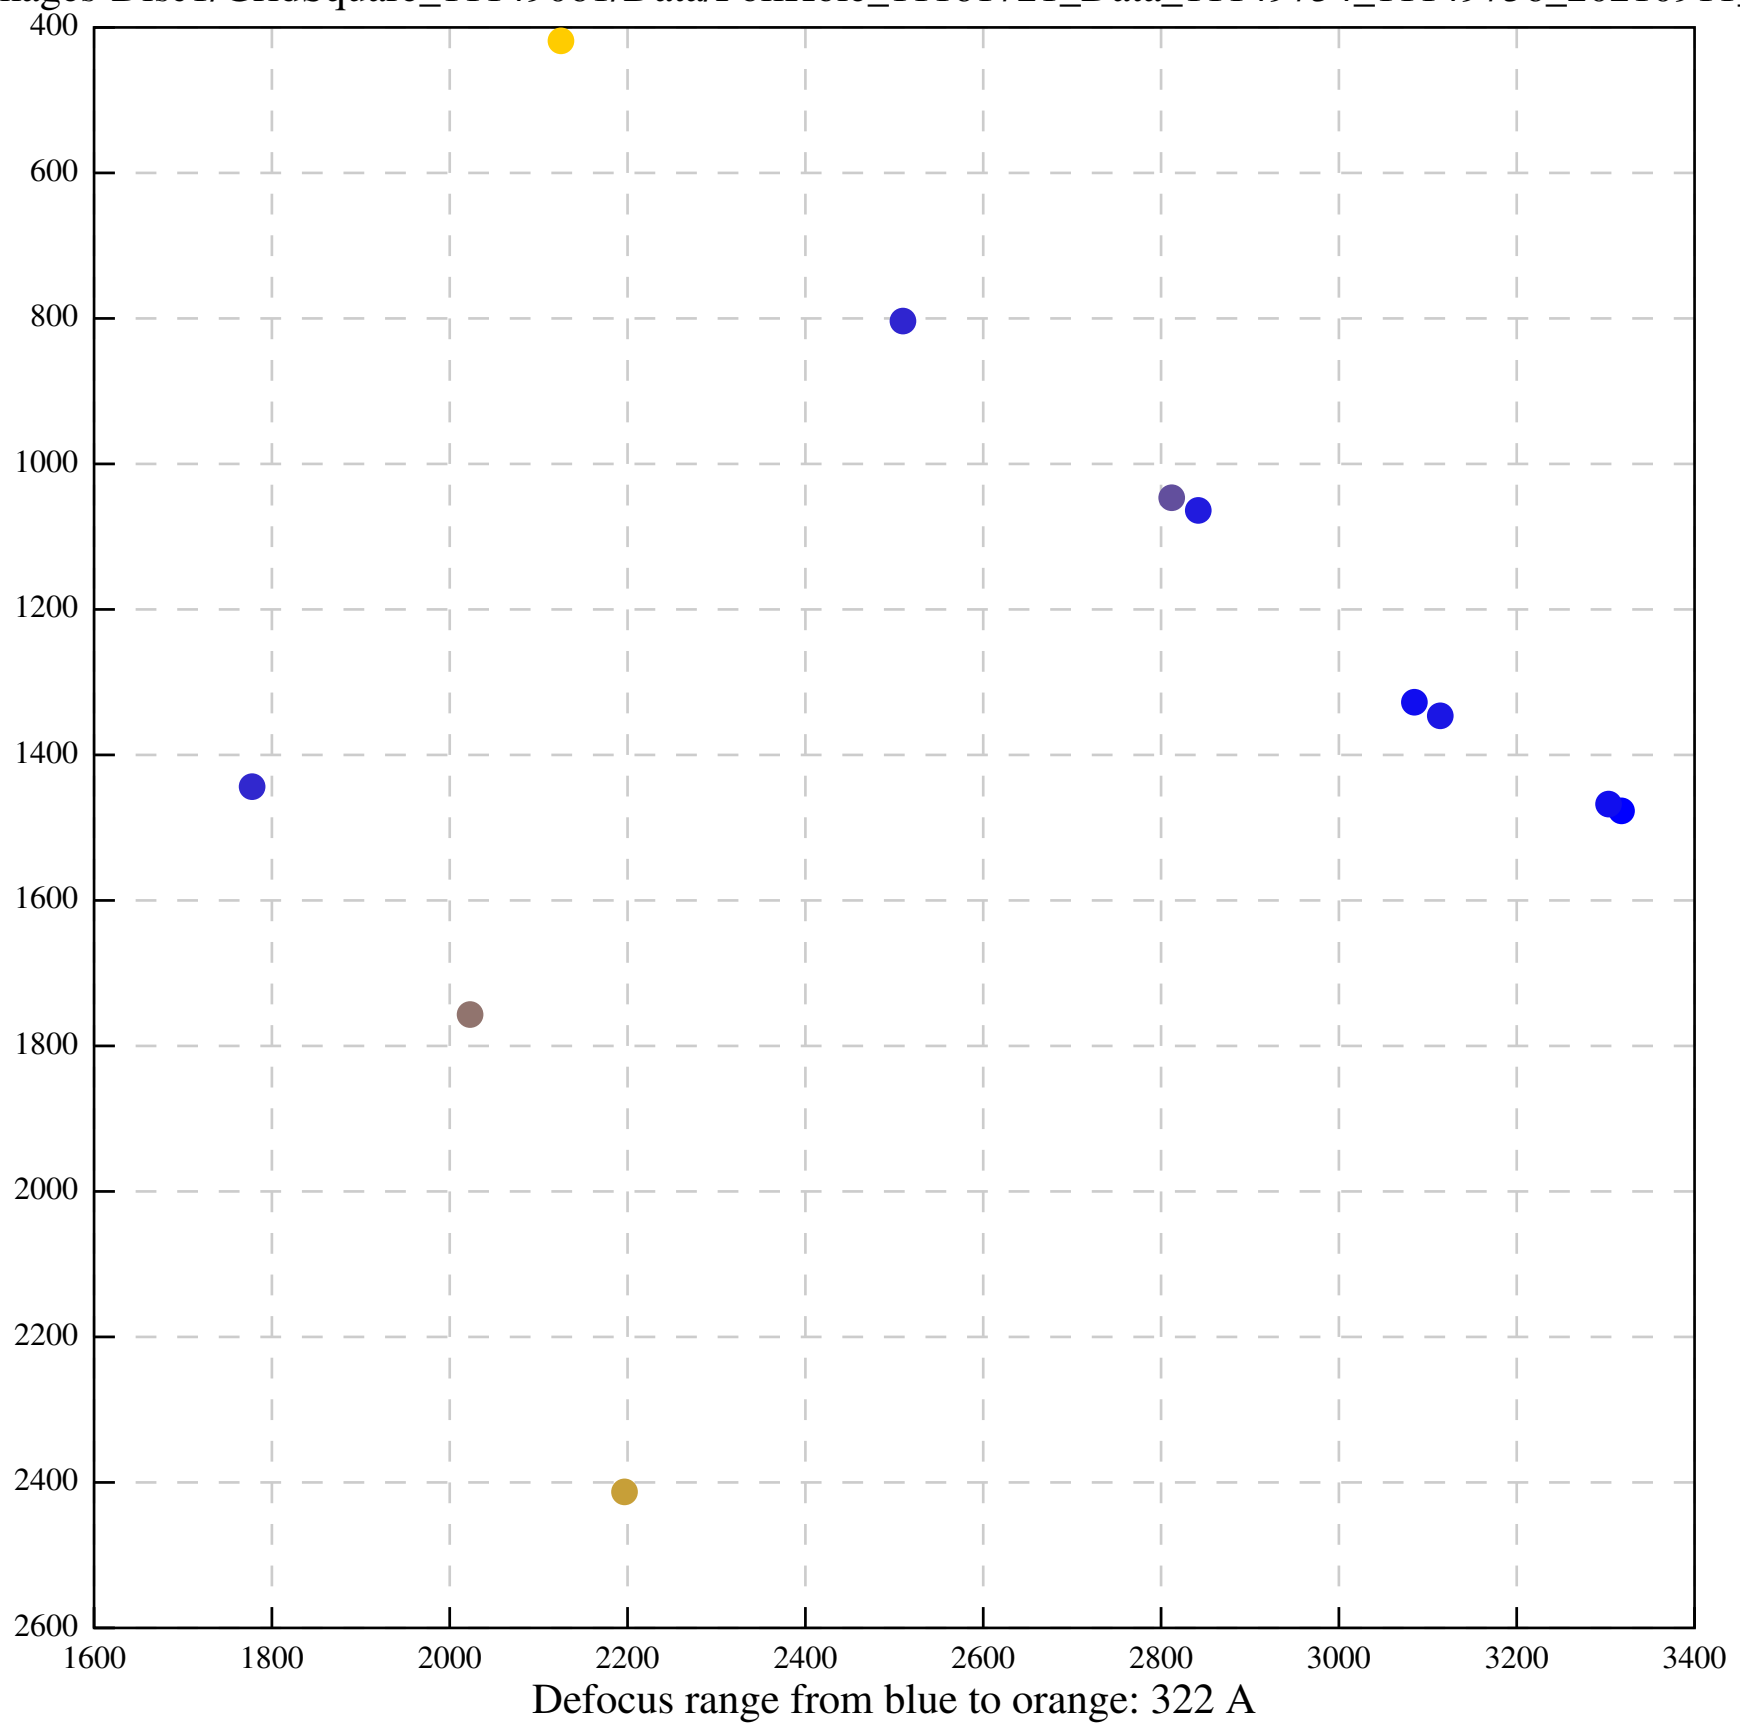

Defocus range from blue to orange: 542 A

Defocus range from blue to orange: 1001 A

Defocus range from blue to orange: 424 A

Defocus range from blue to orange: 347 A

Defocus range from blue to orange: 0 A

Defocus range from blue to orange: 1450 A