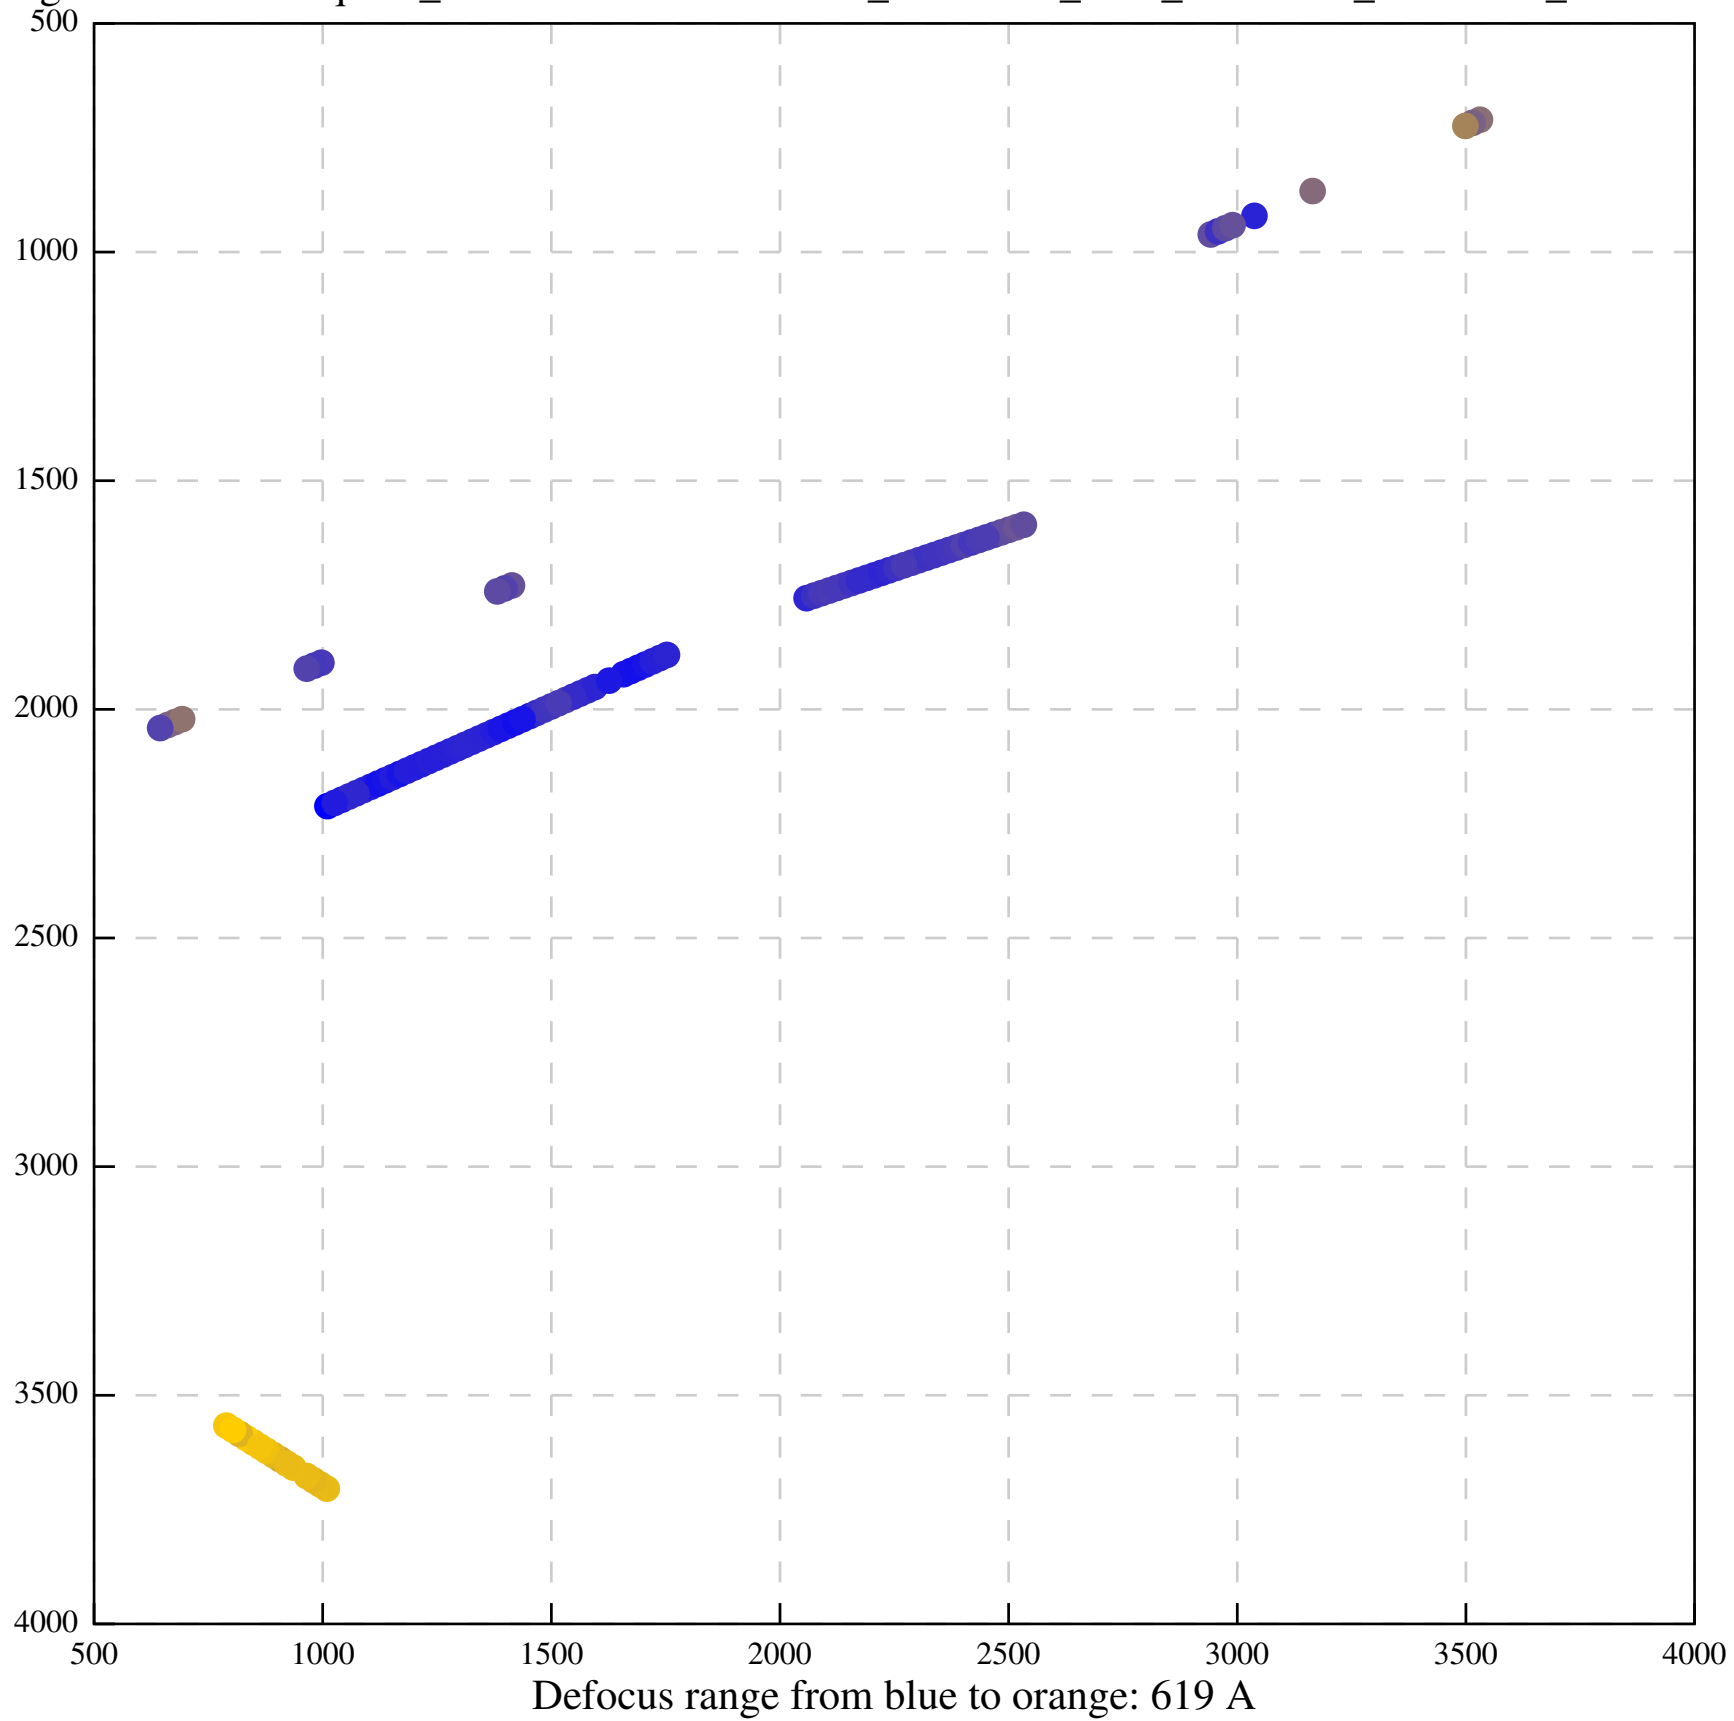

Defocus range from blue to orange: 356 A

Defocus range from blue to orange: 655 A

Defocus range from blue to orange: 260 A

Defocus range from blue to orange: 1113 A

Defocus range from blue to orange: 179 Å