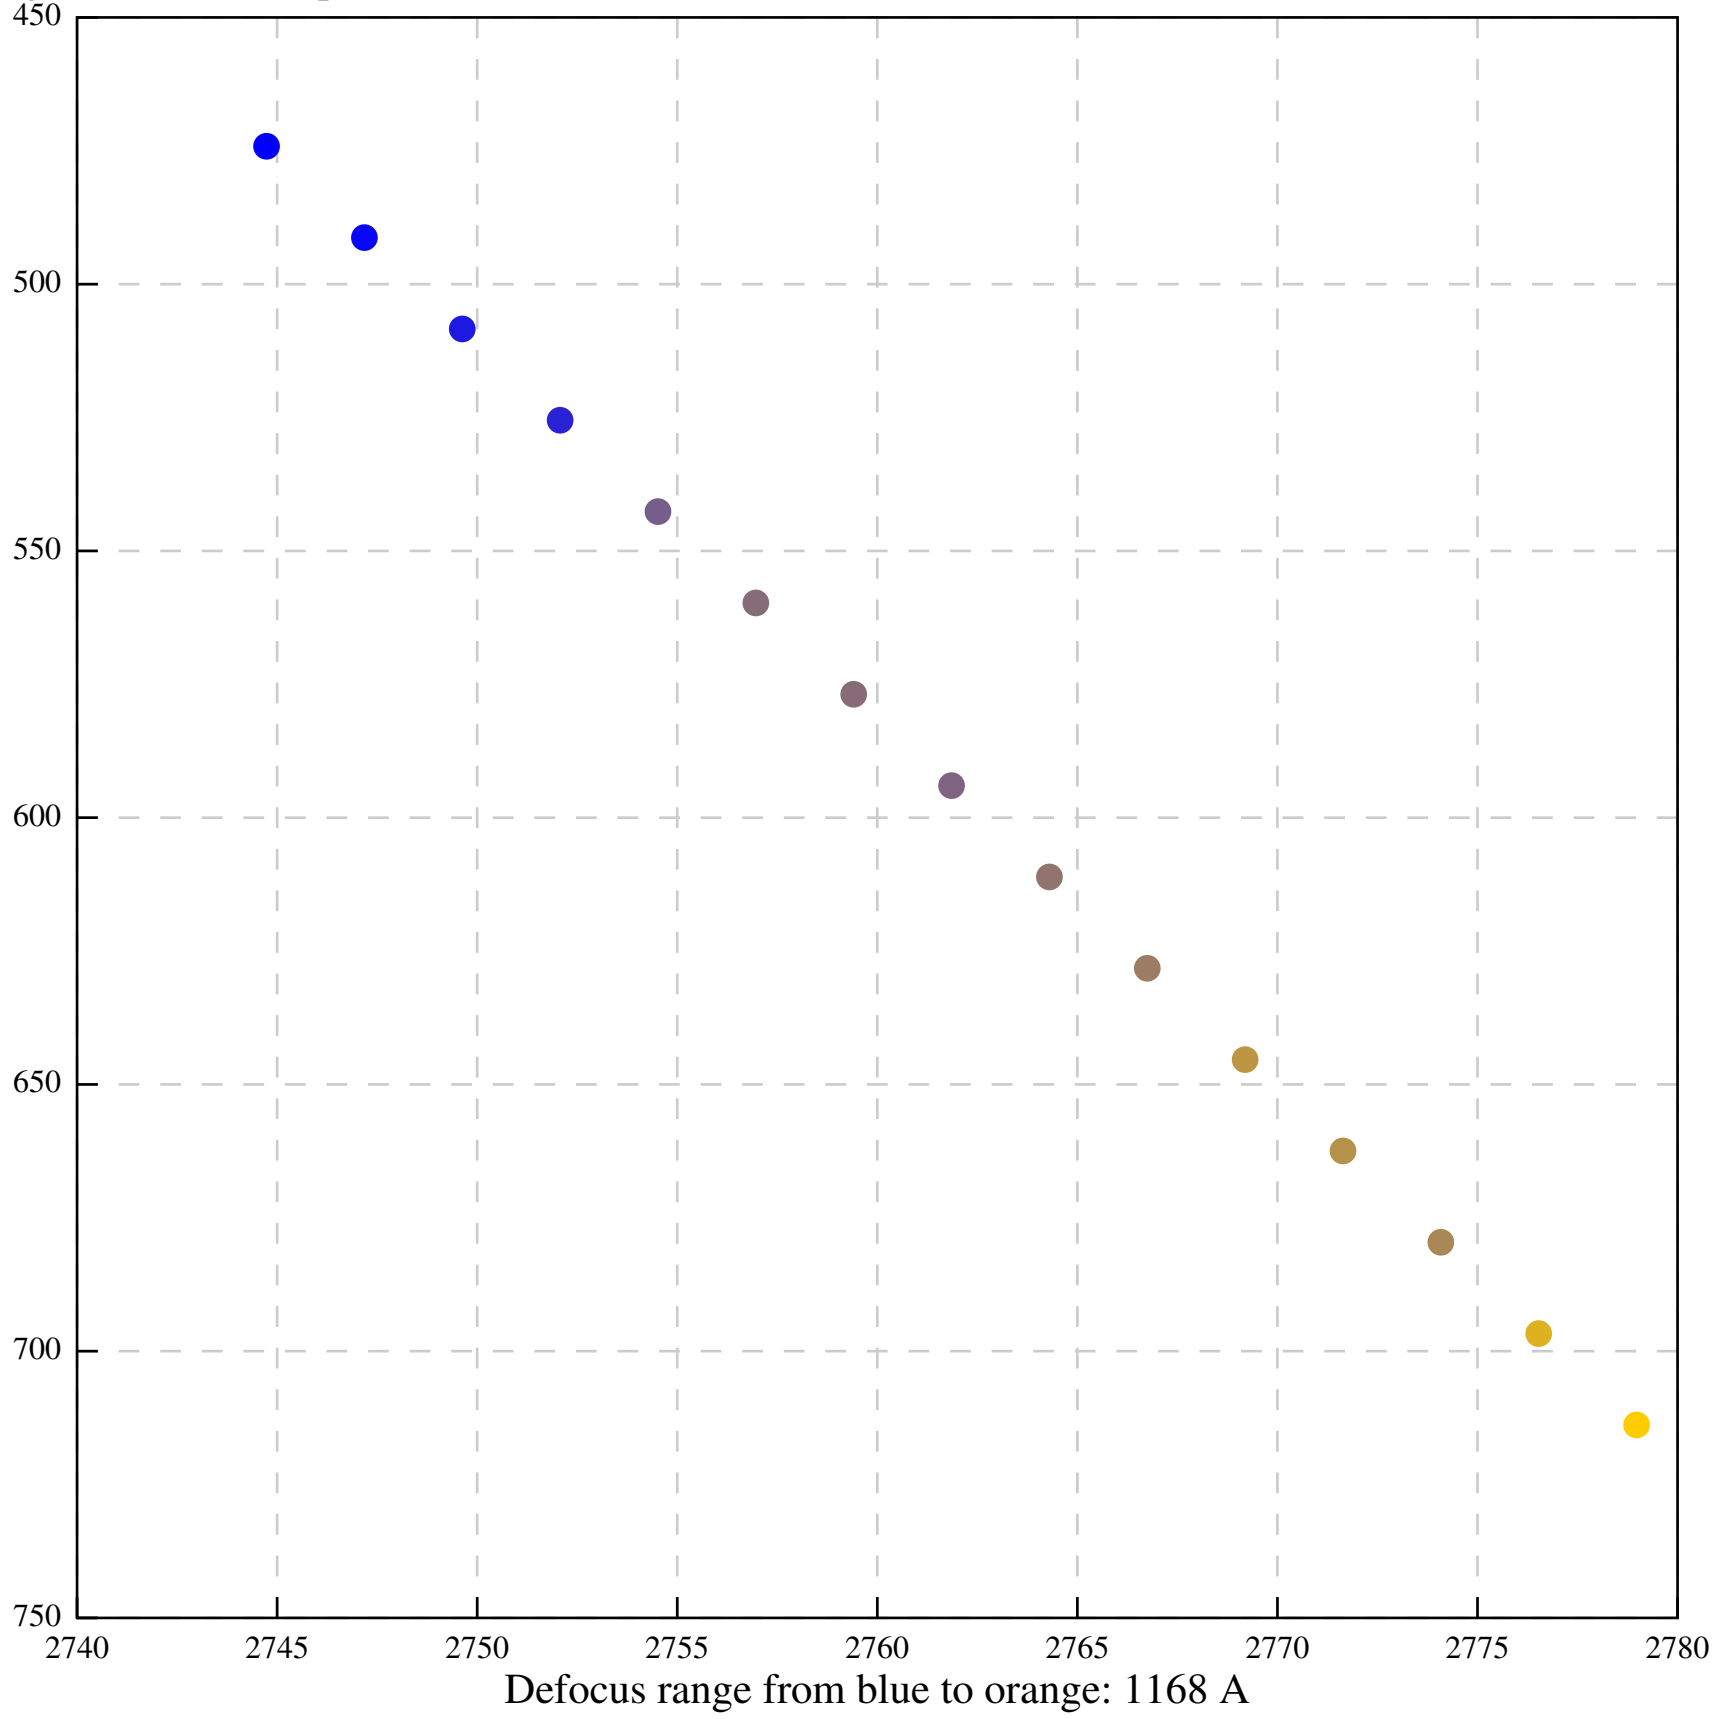

Defocus range from blue to orange: 0 A

Defocus range from blue to orange: 959 A

Defocus range from blue to orange: 641 A

Defocus range from blue to orange: 1206 A

Defocus range from blue to orange: 761 A

Defocus range from blue to orange: 1267 A