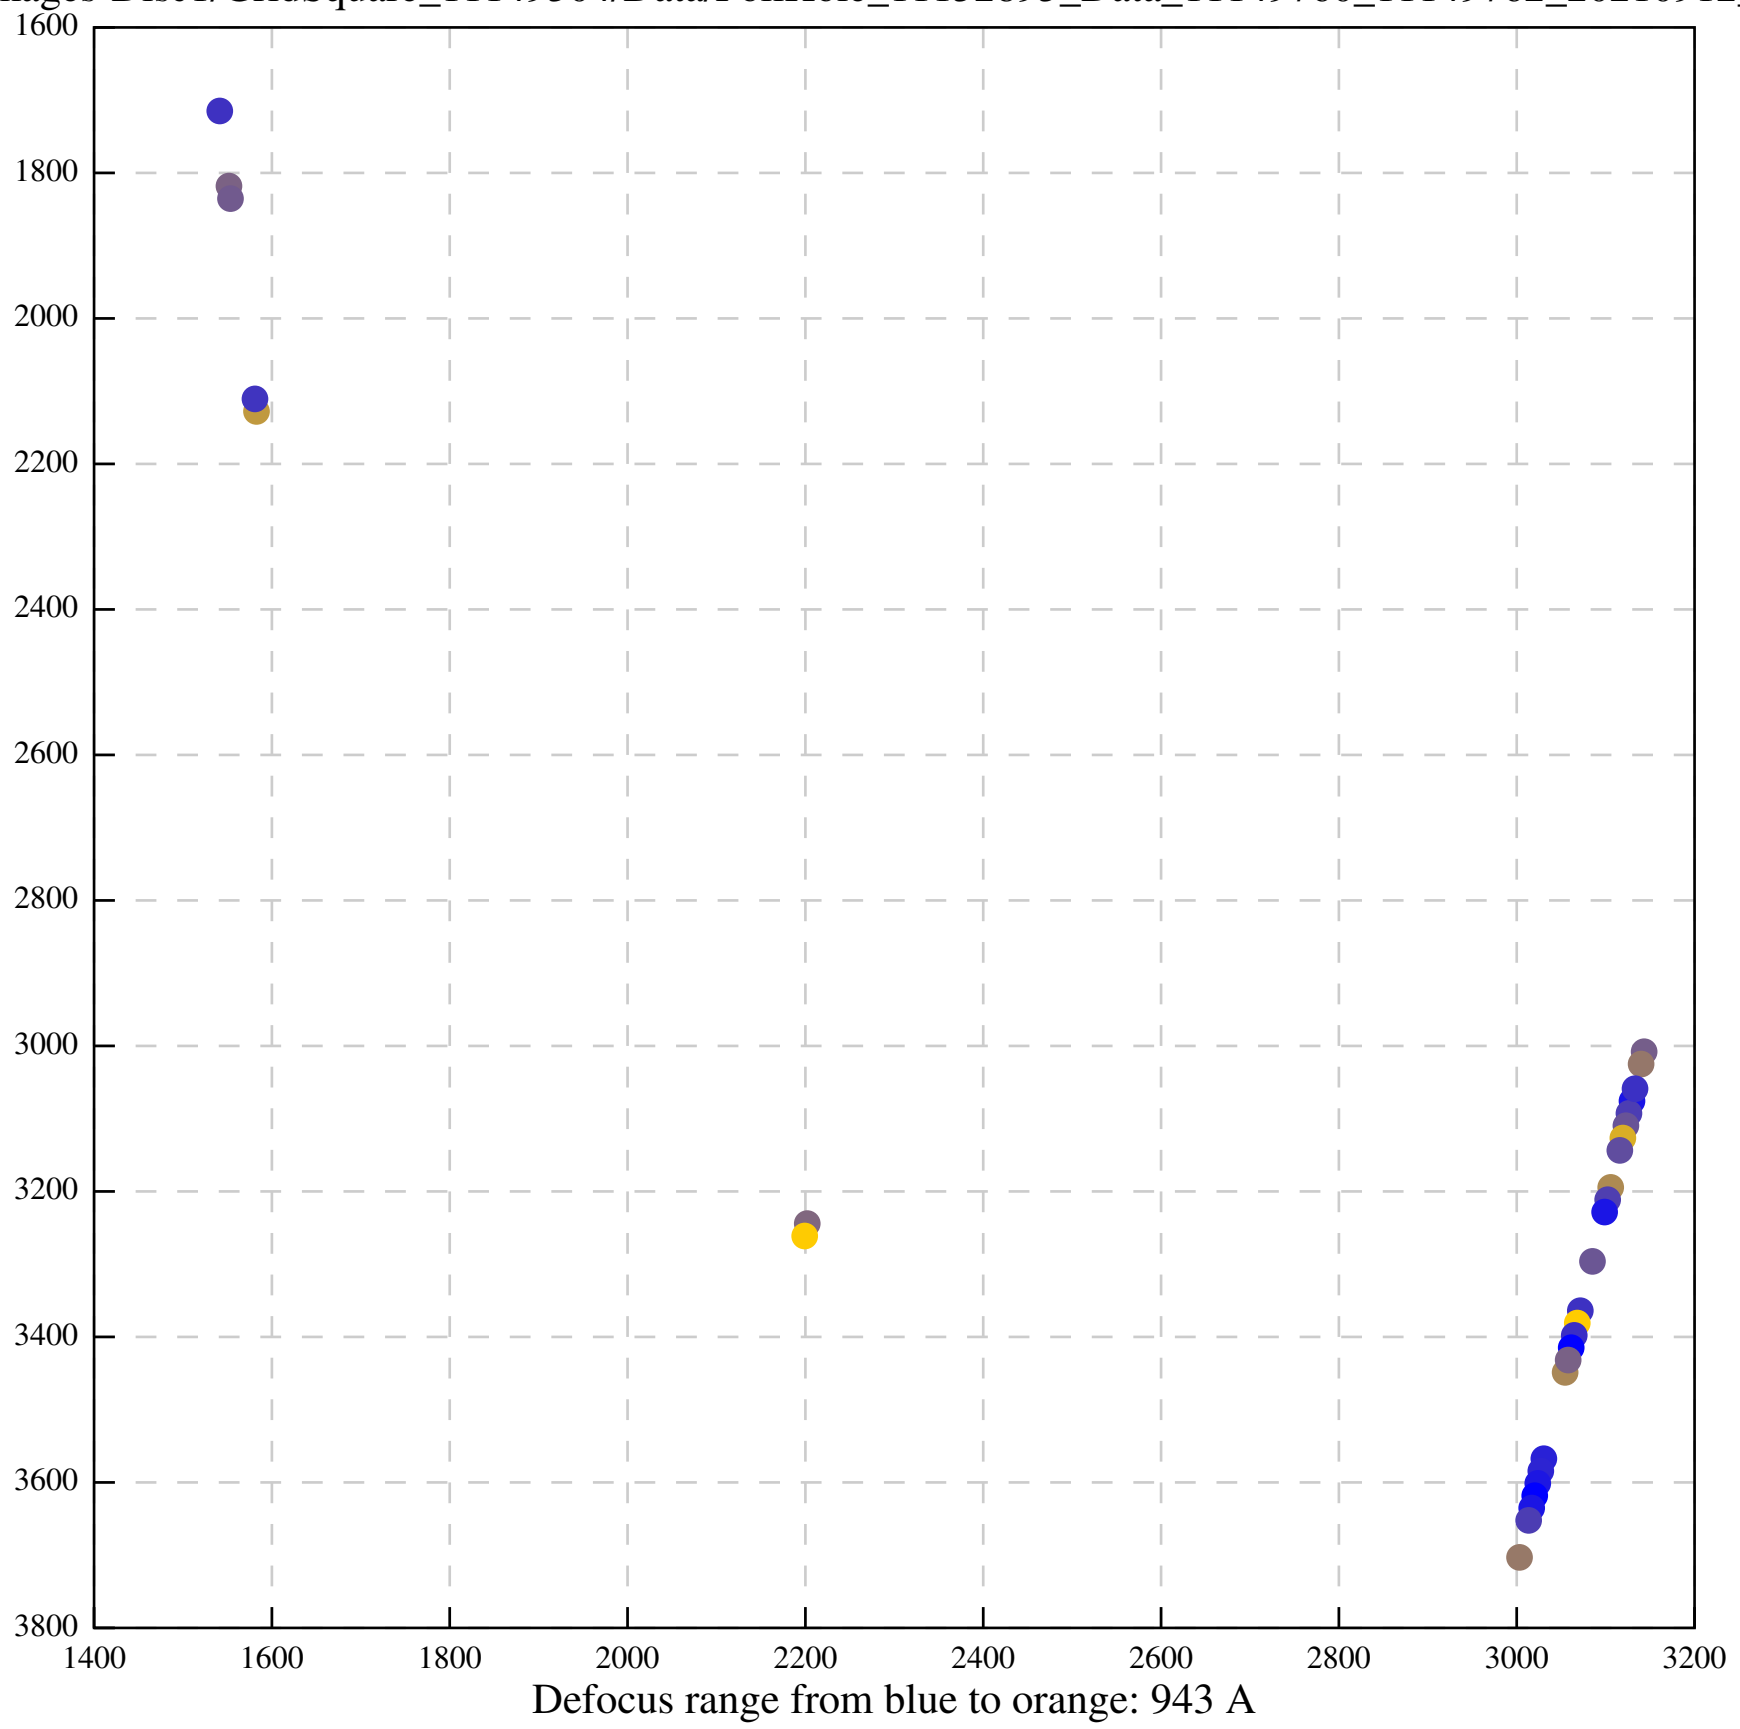

Defocus range from blue to orange: 0 A

Defocus range from blue to orange: 0 A

Defocus range from blue to orange: 546 A

Defocus range from blue to orange: 406 A

Defocus range from blue to orange: 0 A

Defocus range from blue to orange: 1069 A