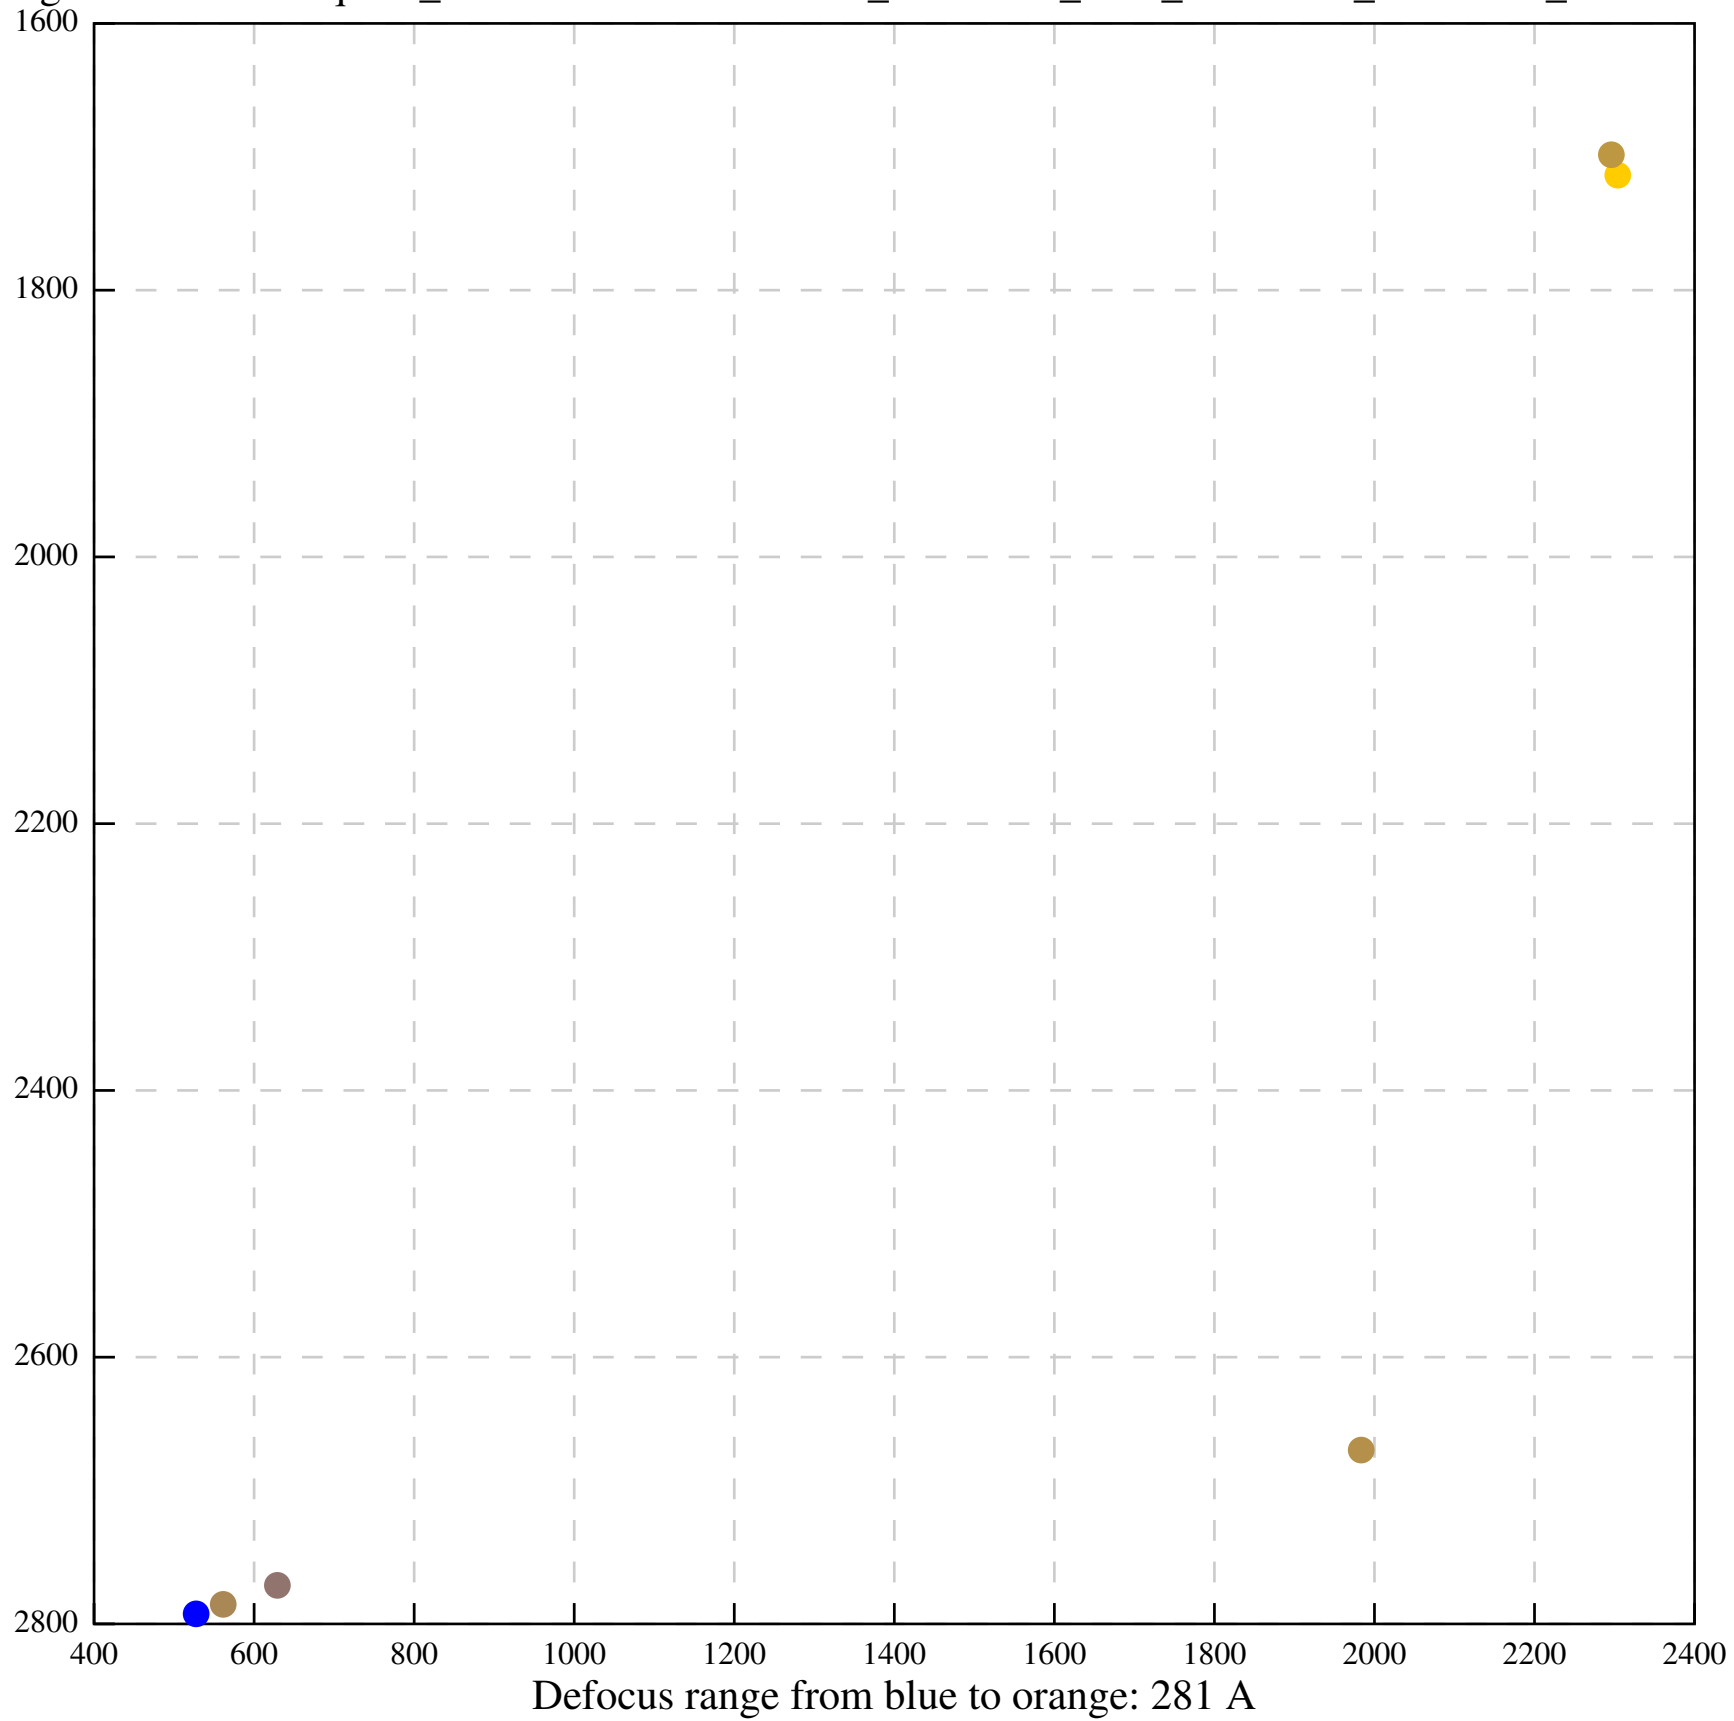

Defocus range from blue to orange: 0 A

Defocus range from blue to orange: 0 A

Defocus range from blue to orange: 0 A

Defocus range from blue to orange: 562 A

Defocus range from blue to orange: 0 A

Defocus range from blue to orange: 314 A