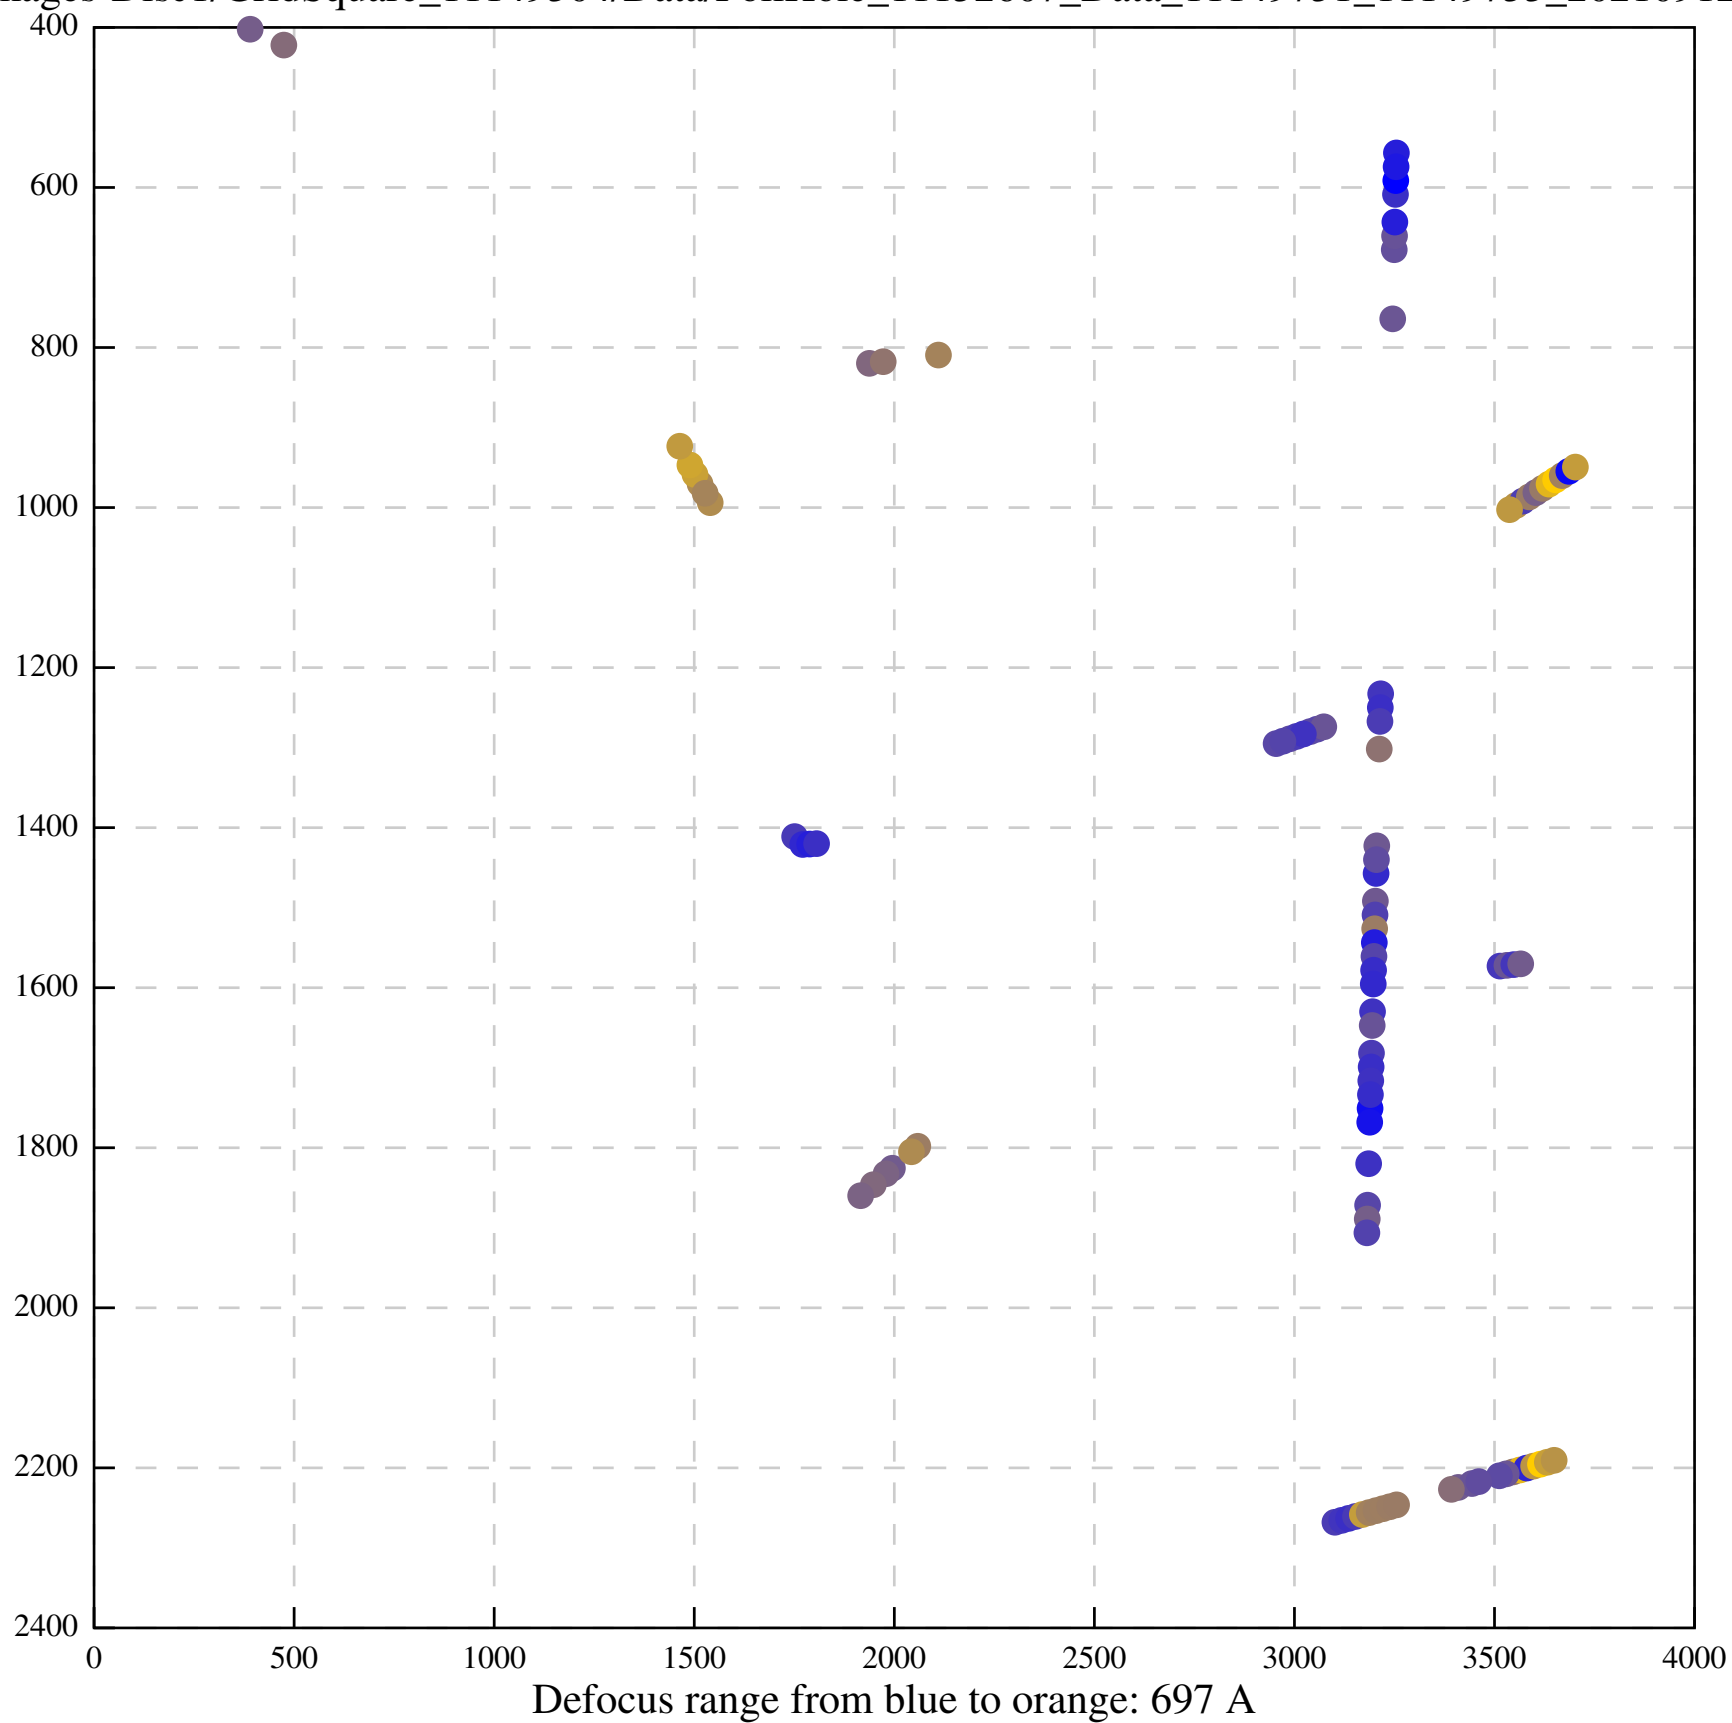

Defocus range from blue to orange: 0 A

Defocus range from blue to orange: 212 A

Defocus range from blue to orange: 829 A

Defocus range from blue to orange: 806 A

Defocus range from blue to orange: 617 A

Defocus range from blue to orange: 498 A