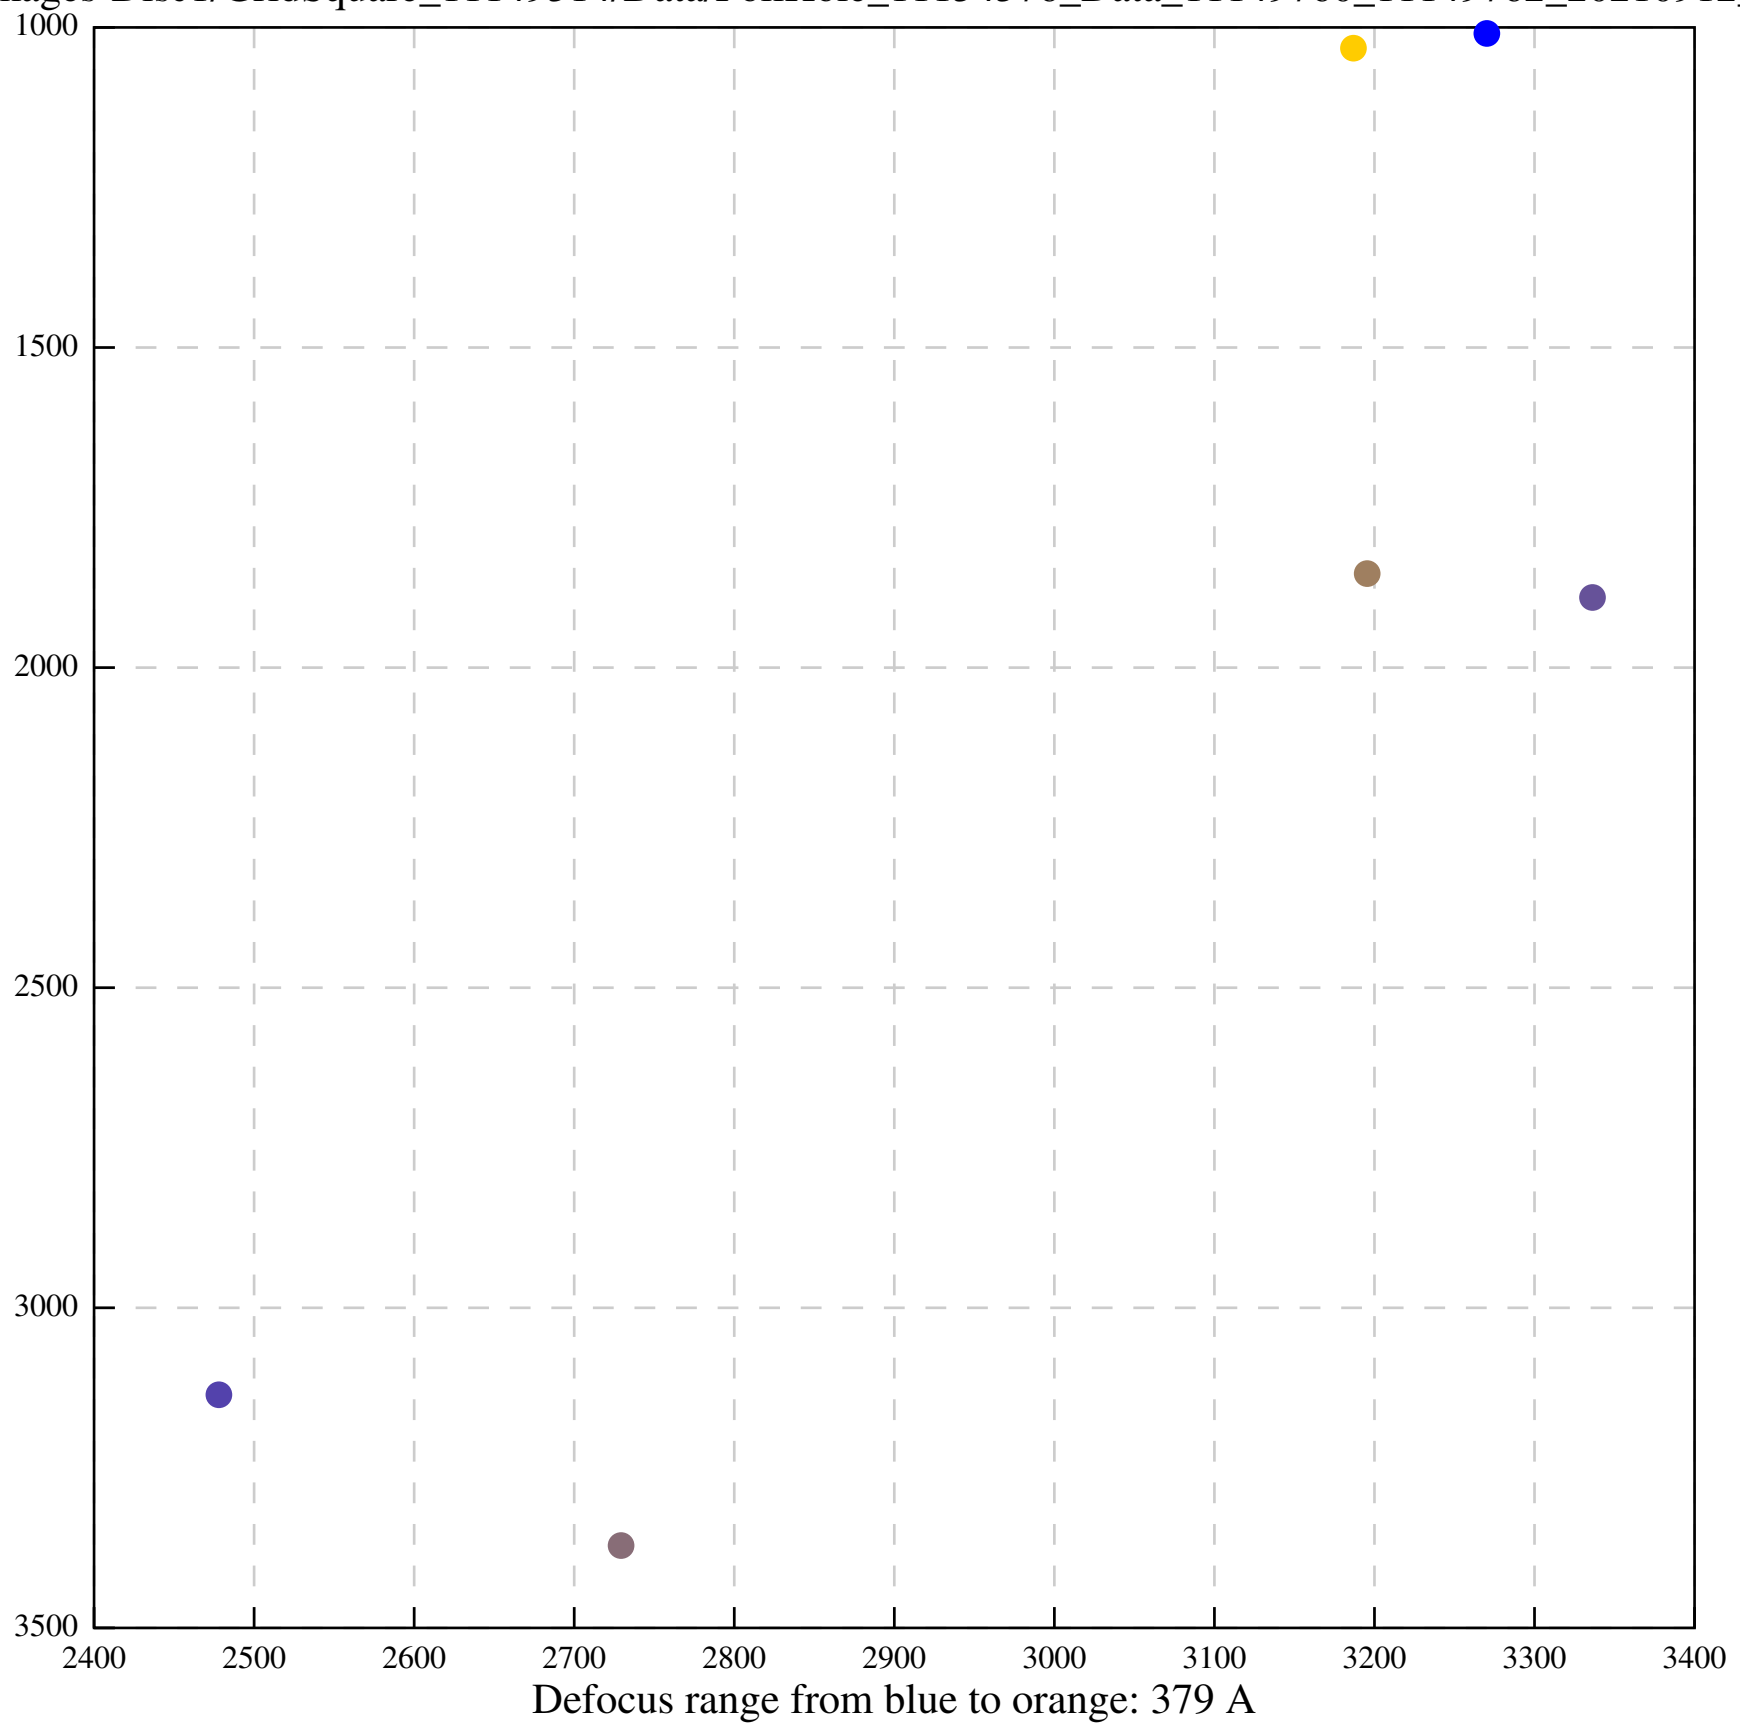

Defocus range from blue to orange: 14 A

Defocus range from blue to orange: 669 A

Defocus range from blue to orange: 0 A

Defocus range from blue to orange: 439 A

Defocus range from blue to orange: 305 A

Defocus range from blue to orange: 219 A