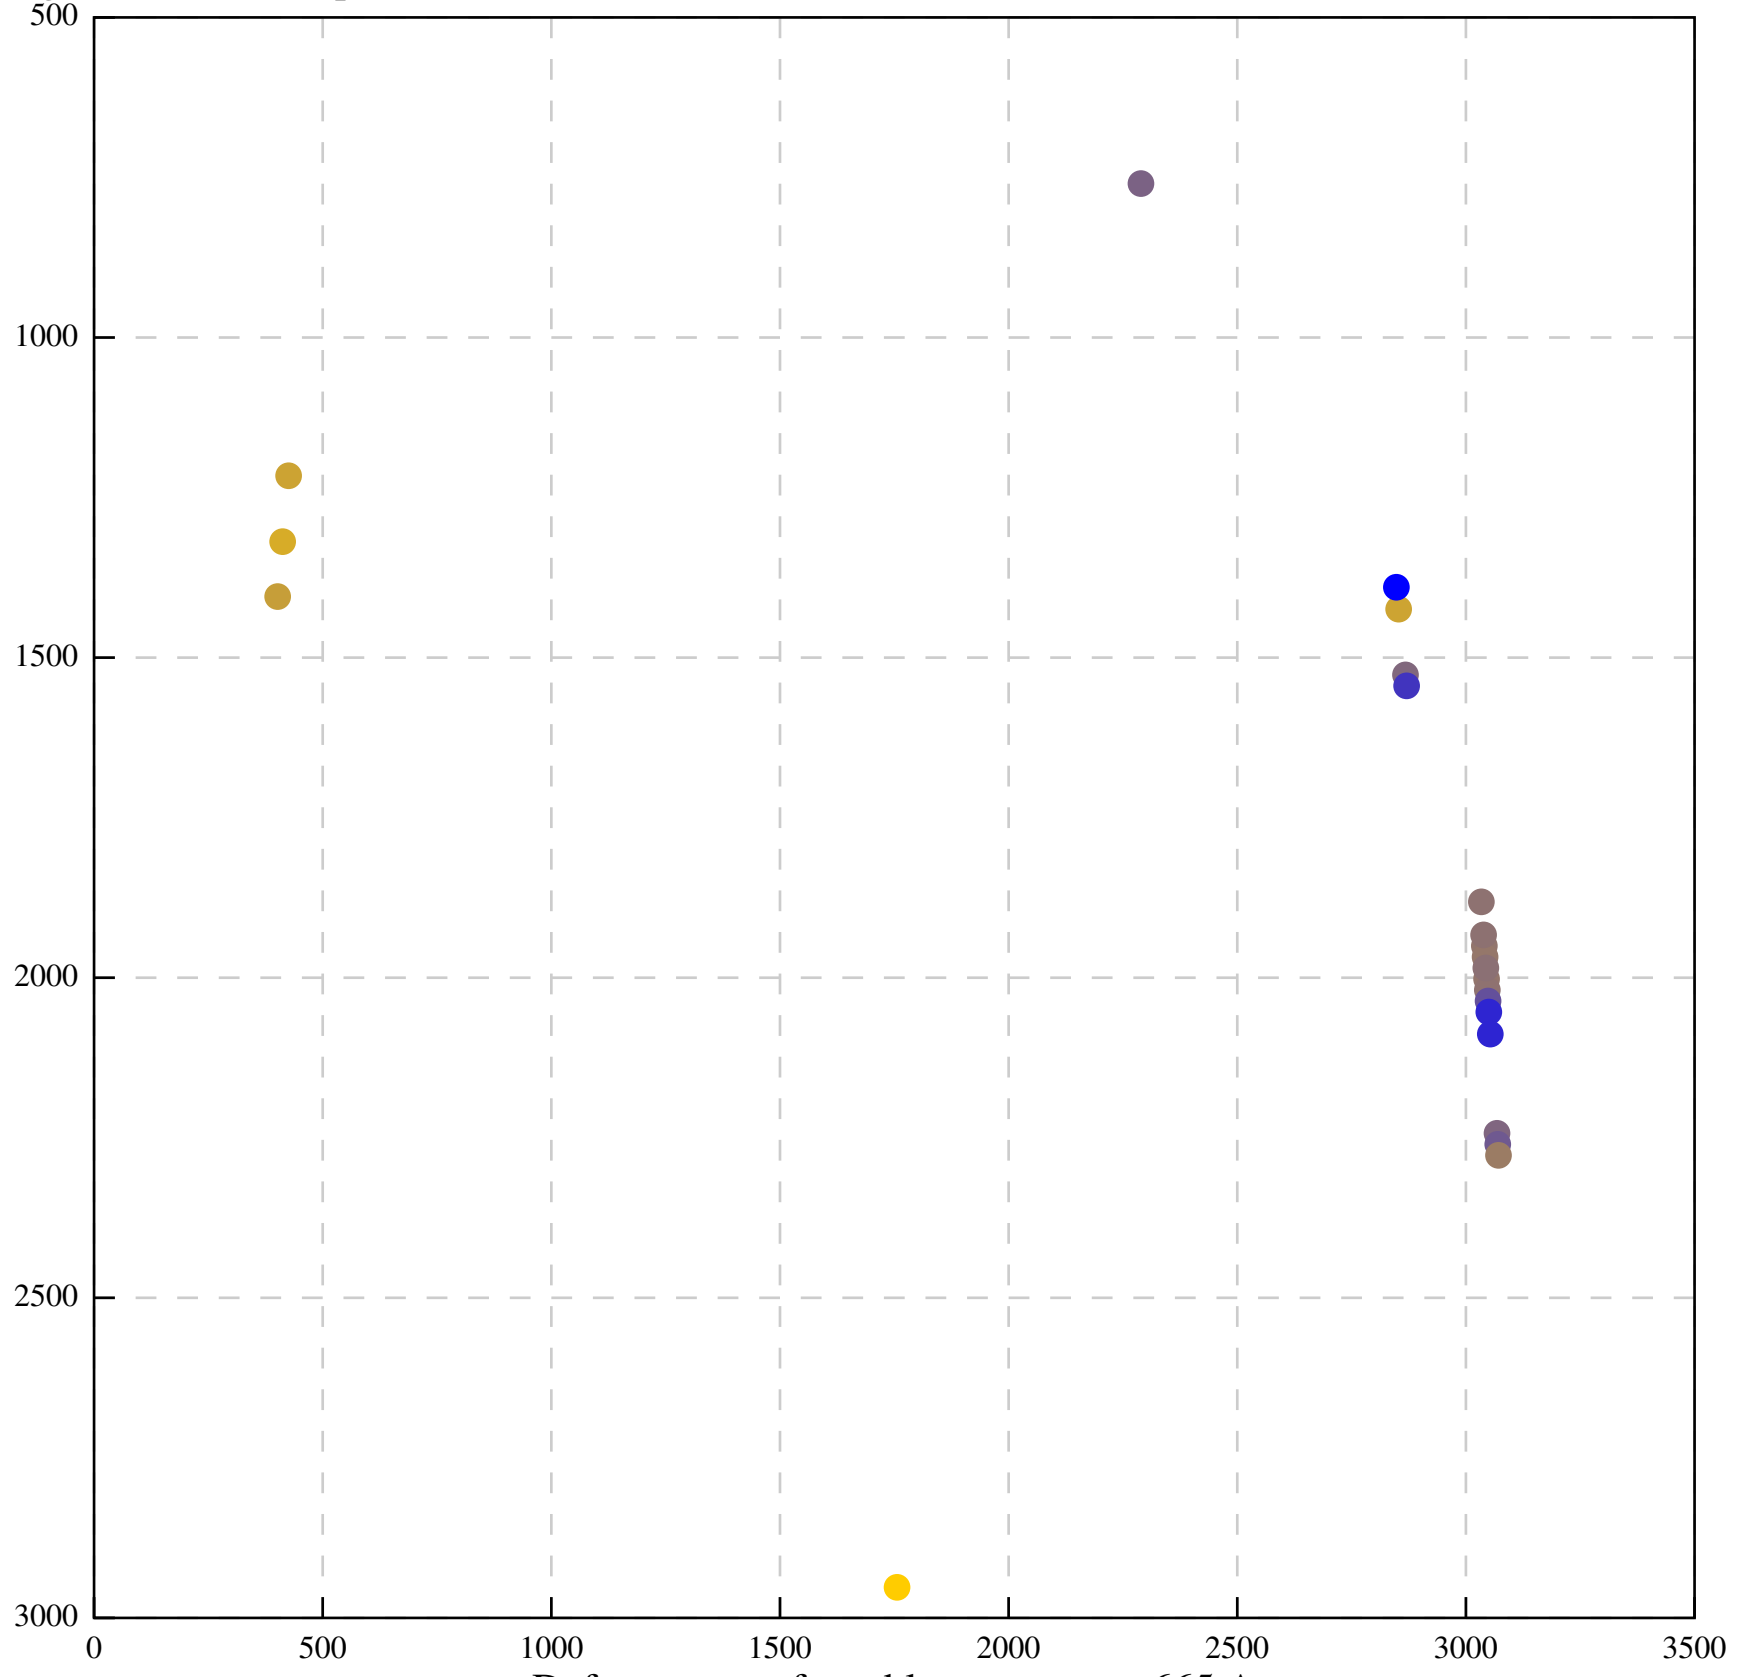

Defocus range from blue to orange: 354 A

Defocus range from blue to orange: 459 A

Defocus range from blue to orange: 89 A

Defocus range from blue to orange: 665 A

Defocus range from blue to orange: 928 A

Defocus range from blue to orange: 231 A