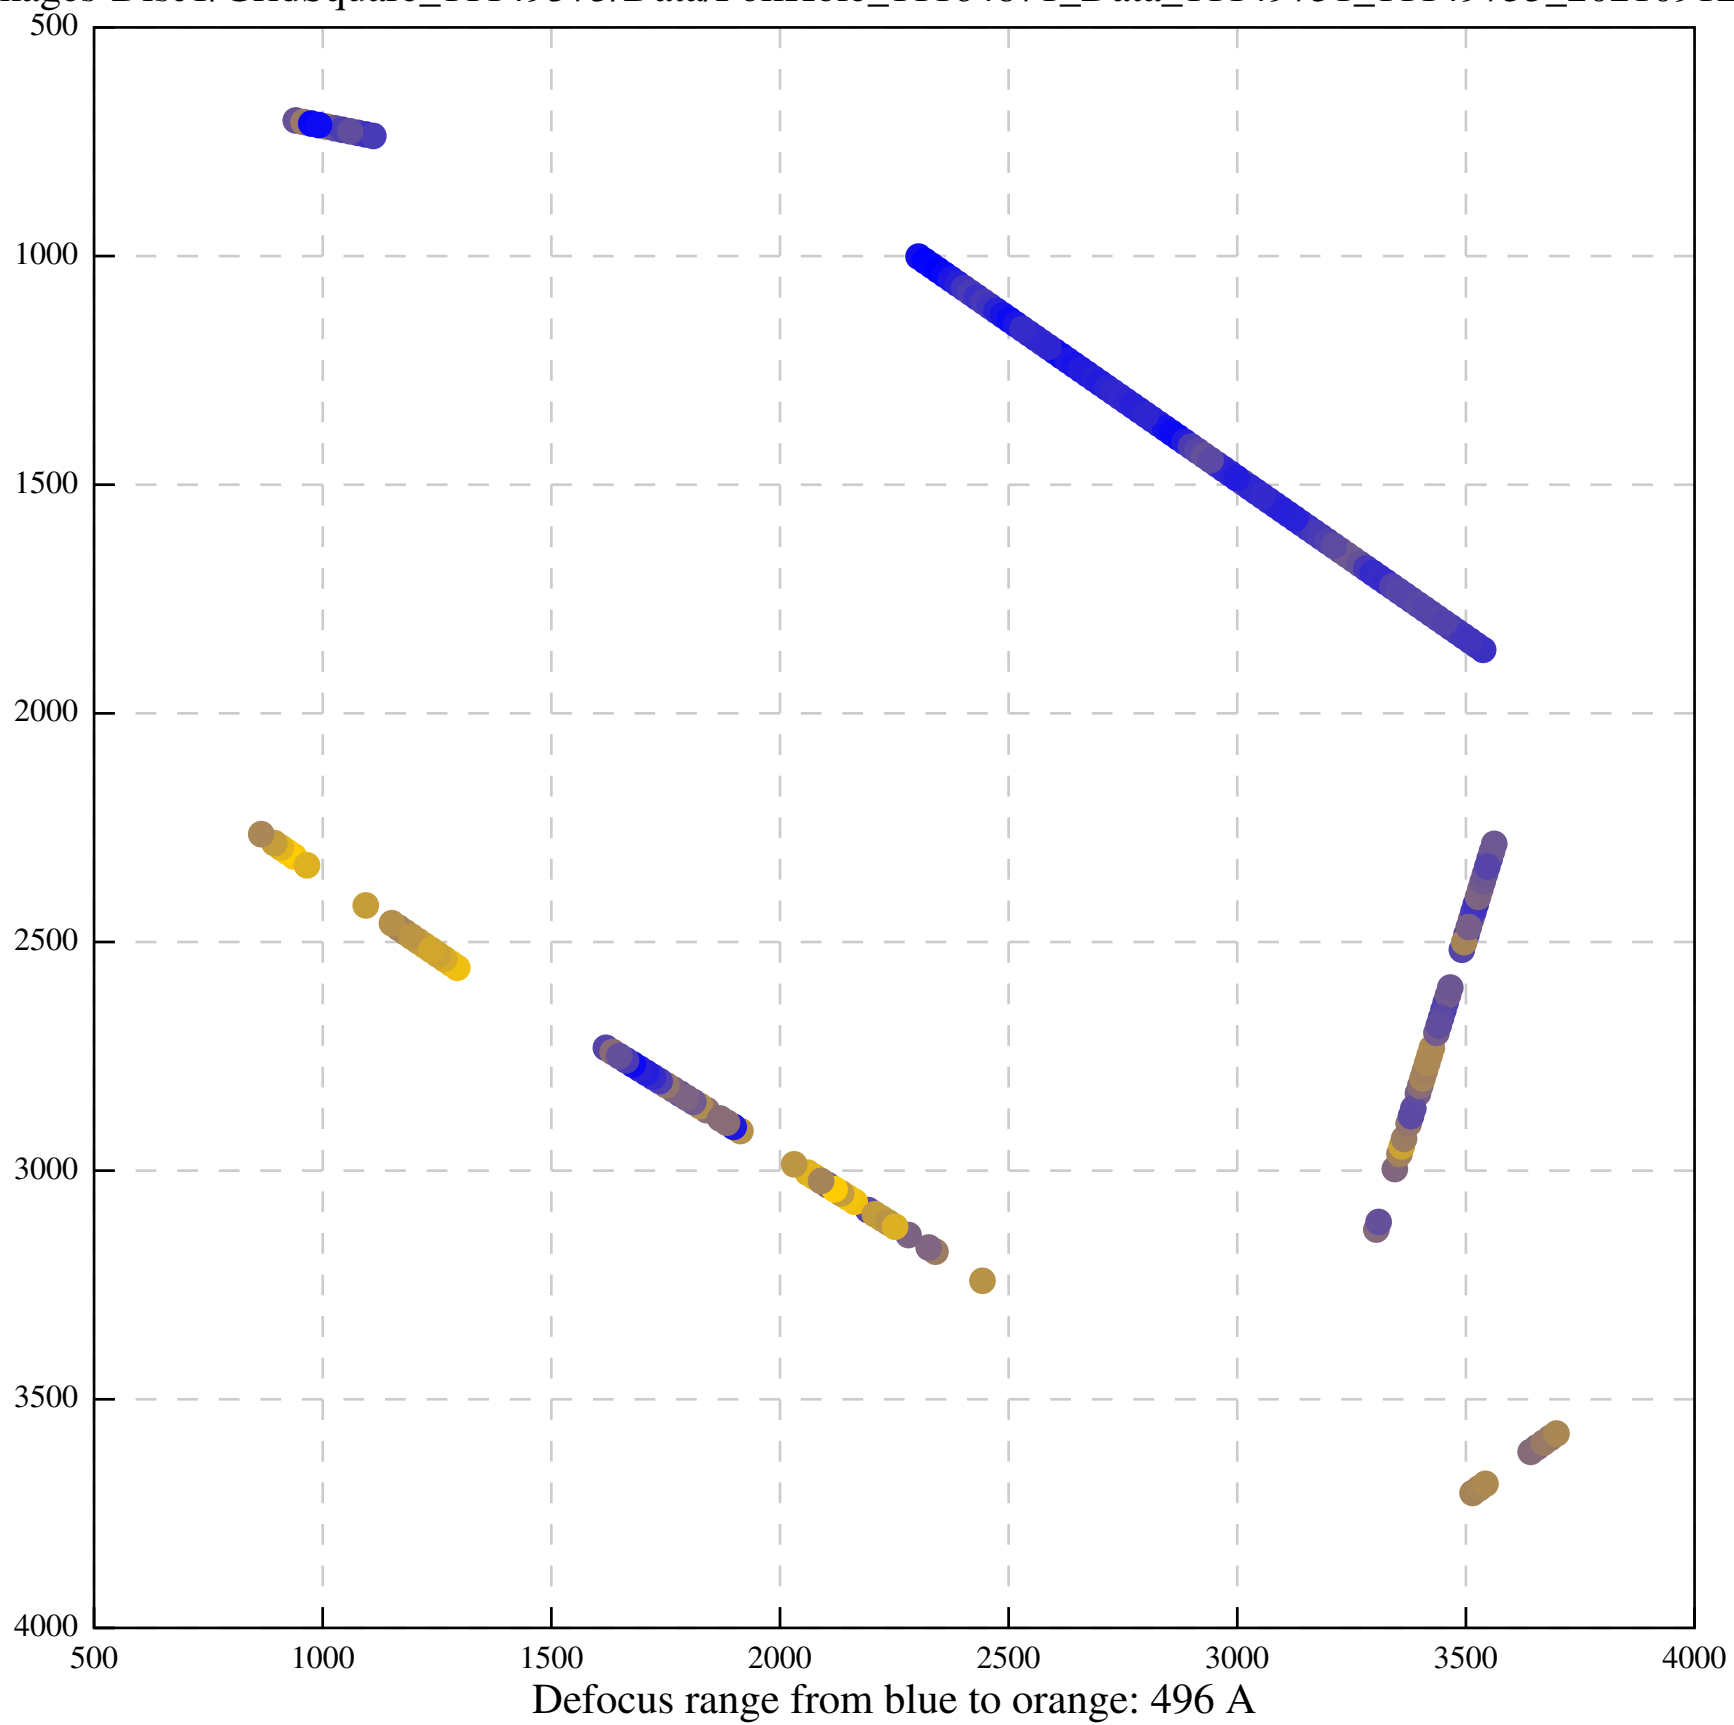

Defocus range from blue to orange: 1077 A

Defocus range from blue to orange: 467 A

Defocus range from blue to orange: 1224 A

Defocus range from blue to orange: 531 A

Defocus range from blue to orange: 1146 A