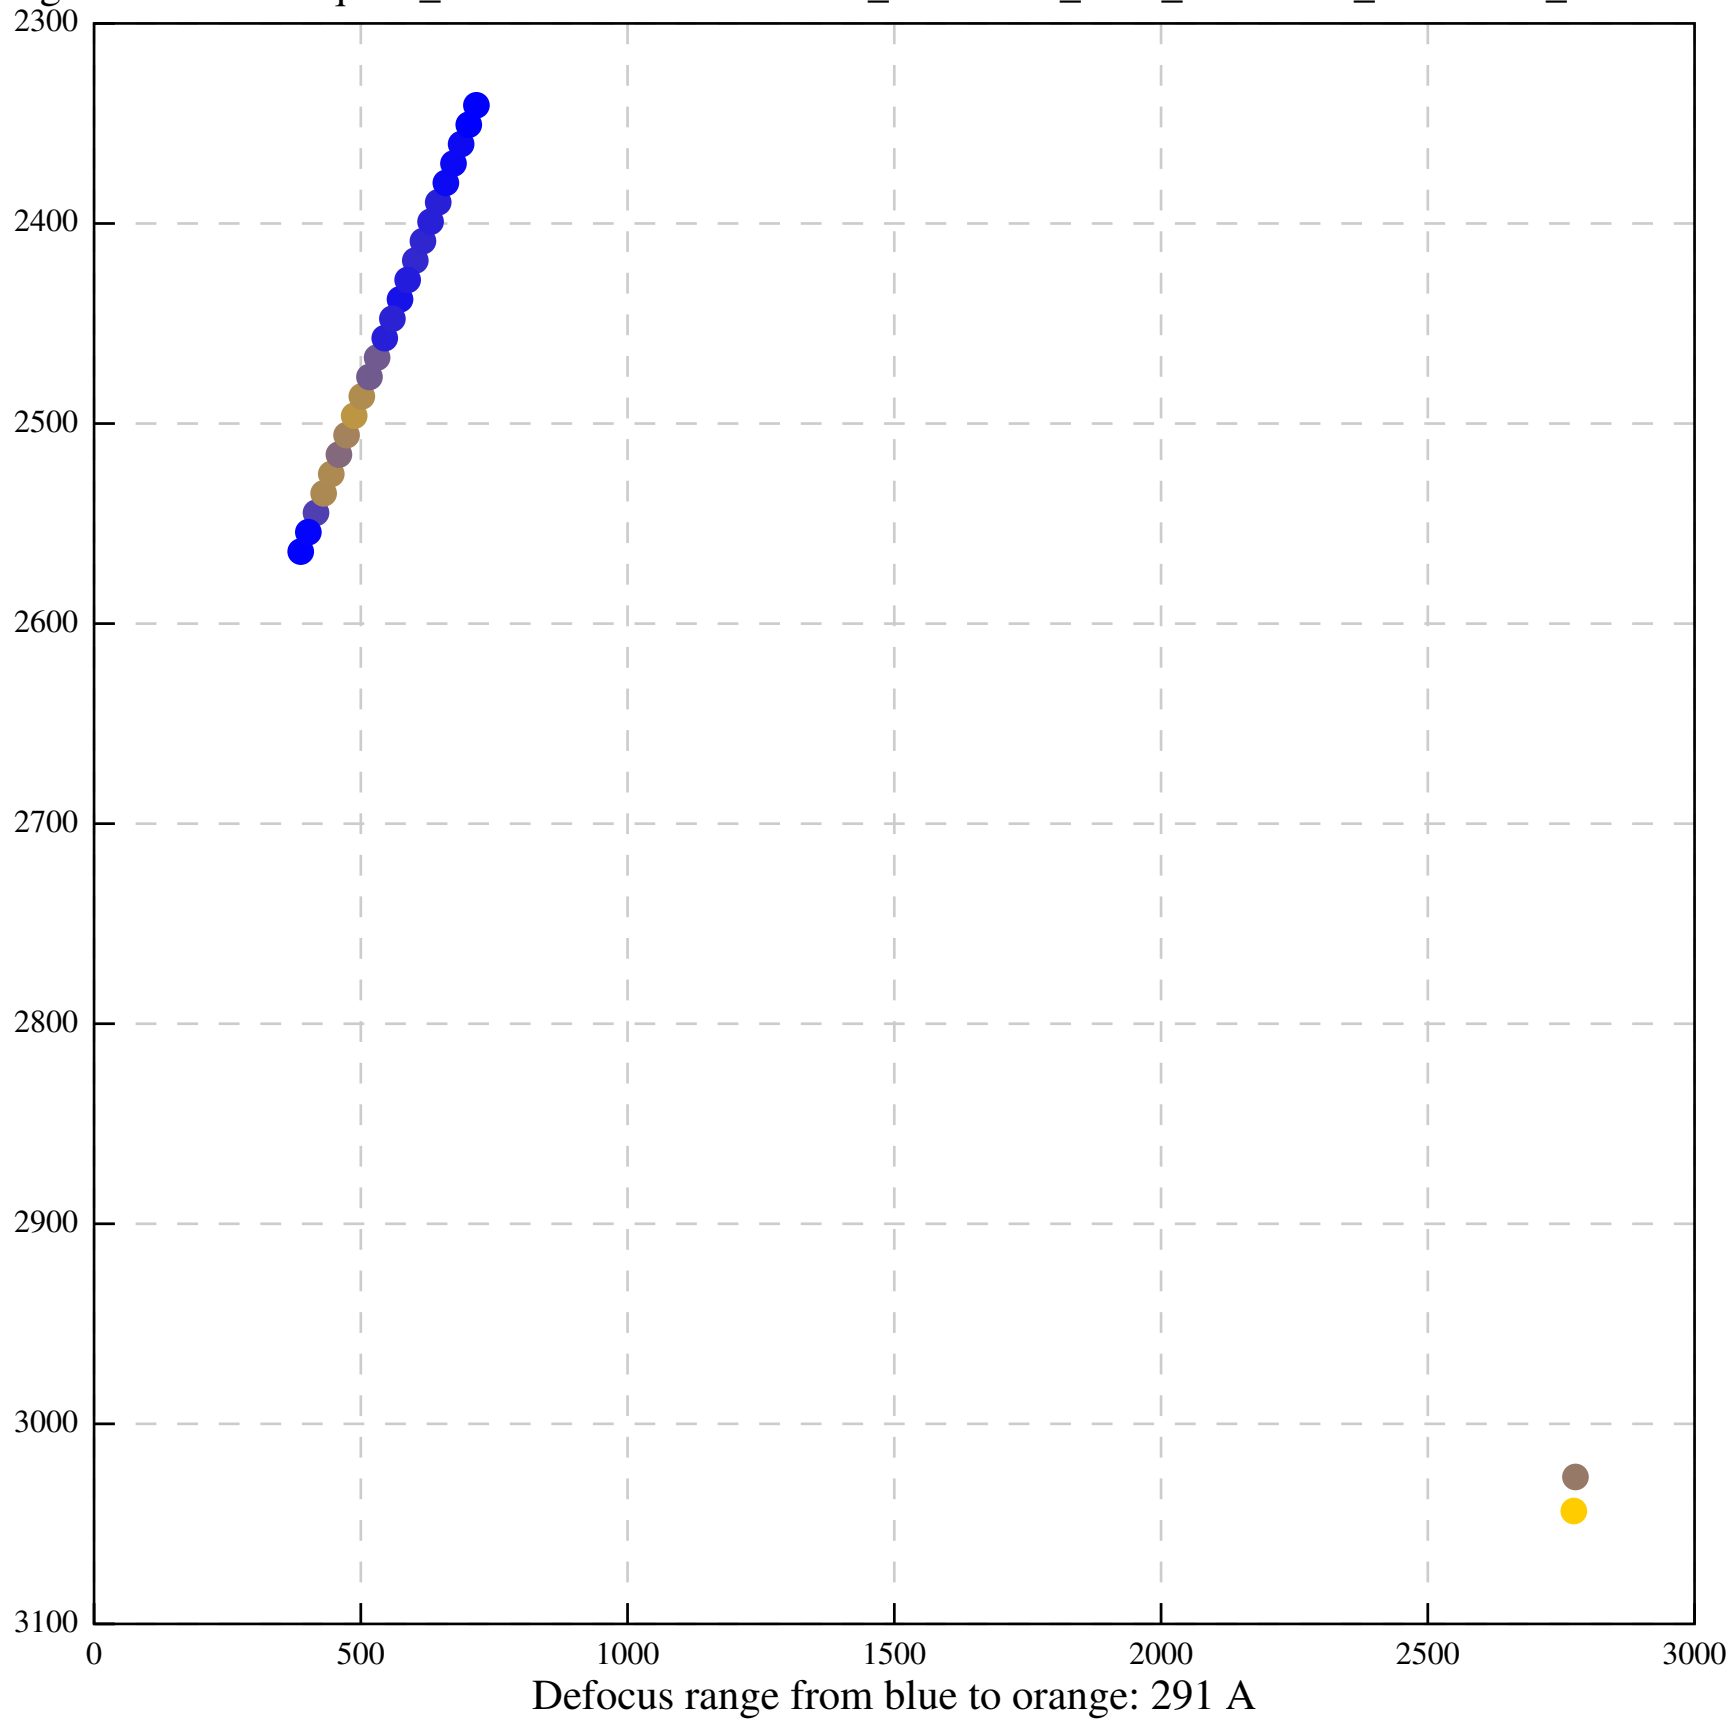

Defocus range from blue to orange: 212 A

Defocus range from blue to orange: 98 A

Defocus range from blue to orange: 697 A

Defocus range from blue to orange: 468 A

Defocus range from blue to orange: 293 A

Defocus range from blue to orange: 133 A