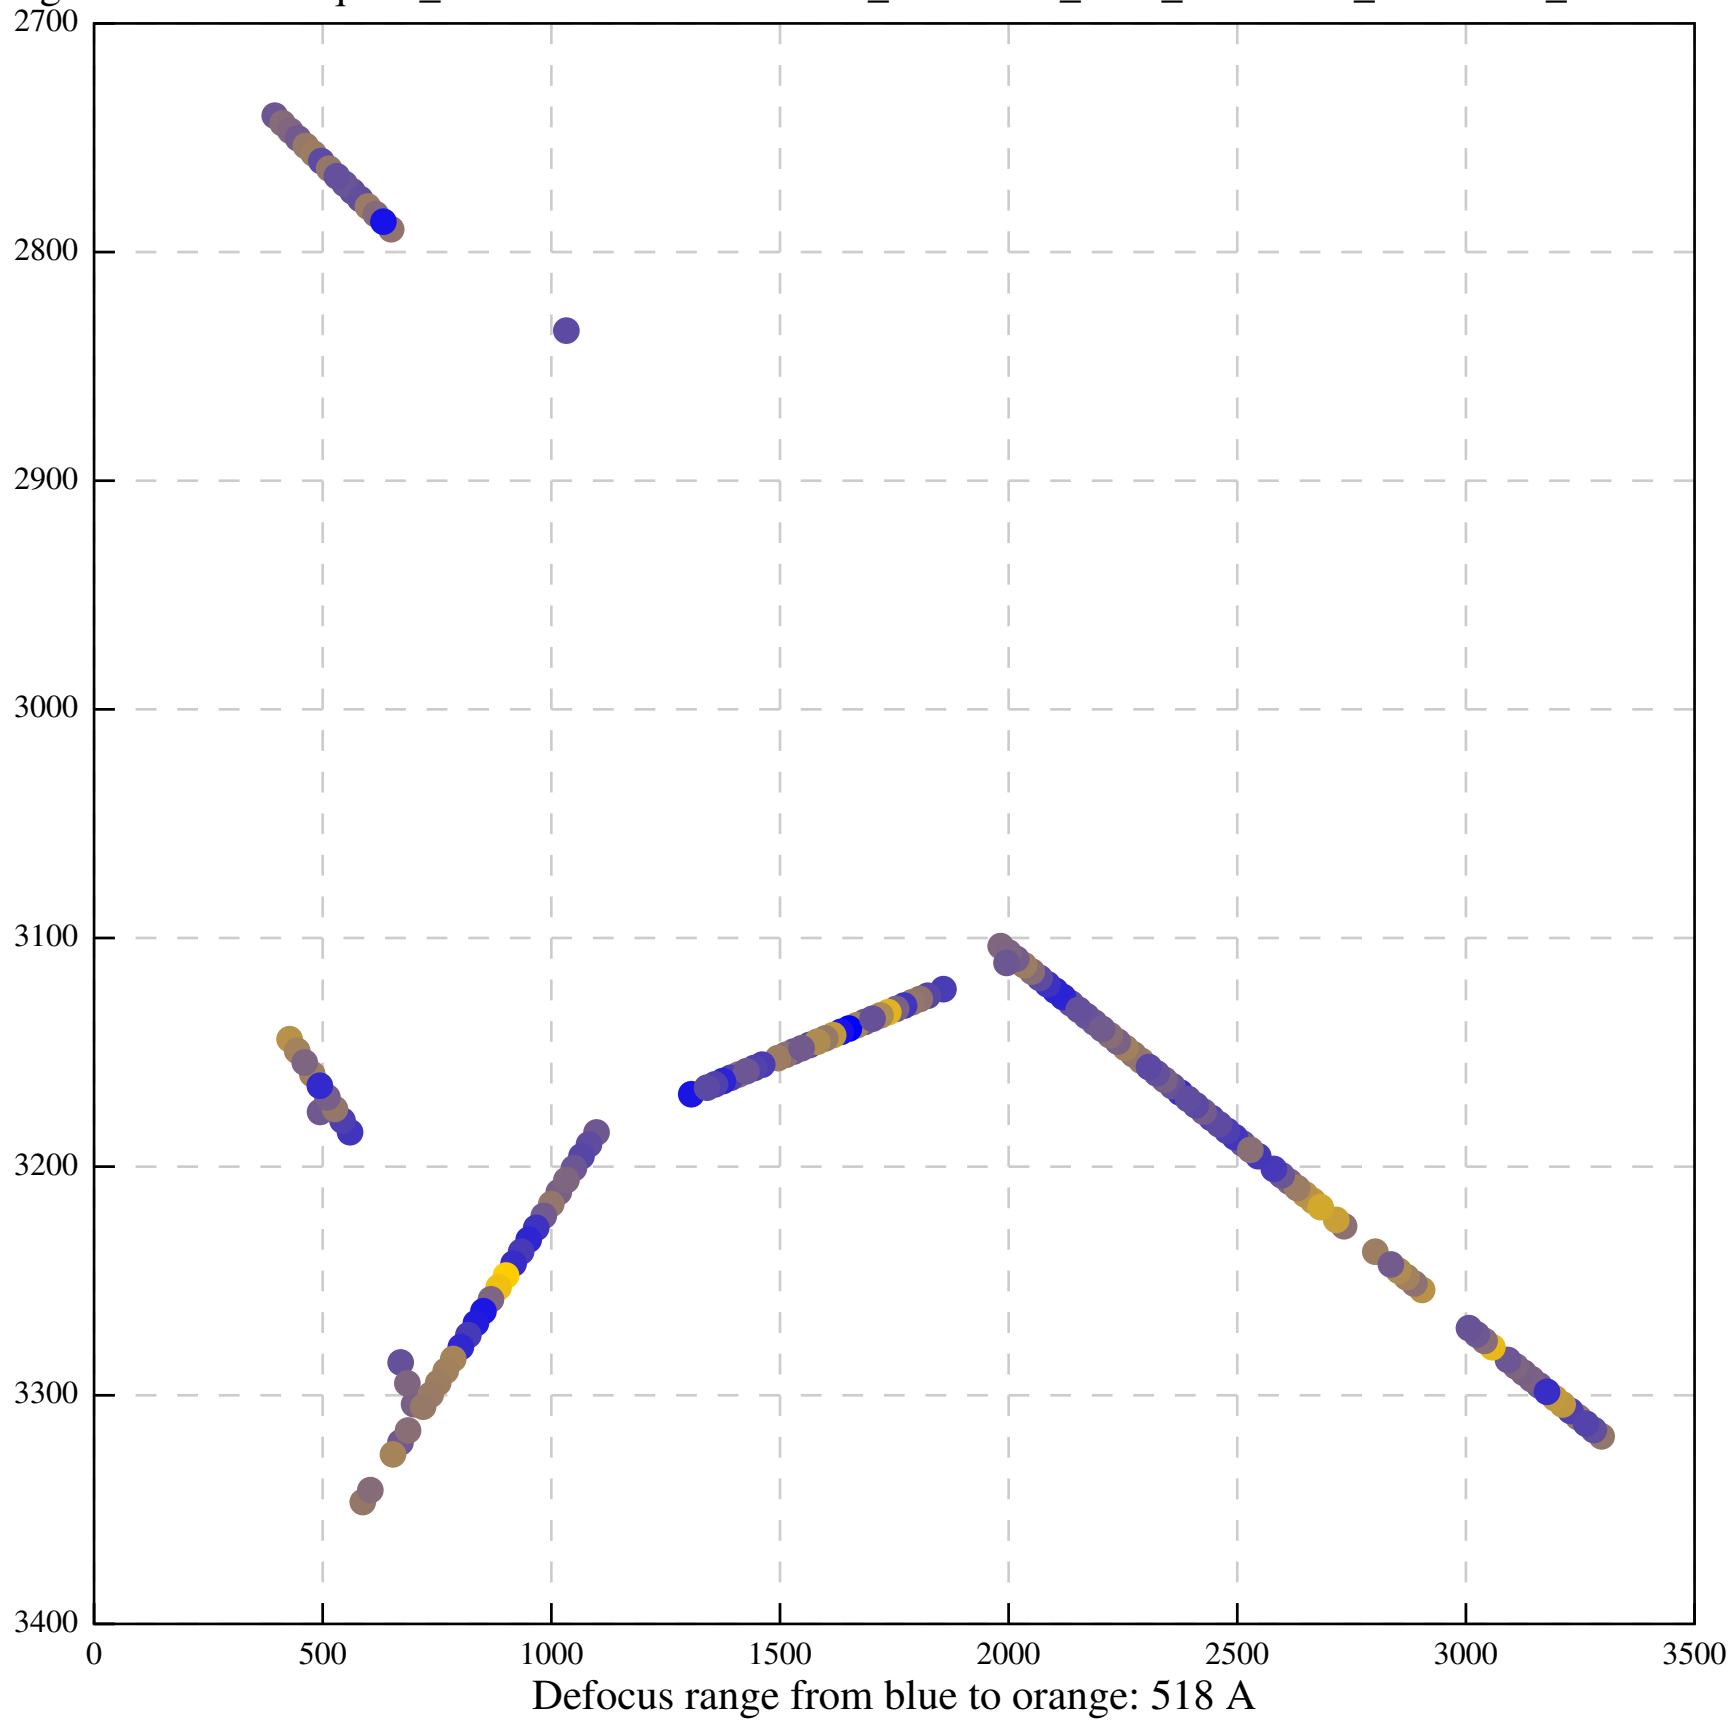

Defocus range from blue to orange: 537 A

Defocus range from blue to orange: 131 A

Defocus range from blue to orange: 115 A

Defocus range from blue to orange: 370 A

Defocus range from blue to orange: 0 A

Defocus range from blue to orange: 41 A