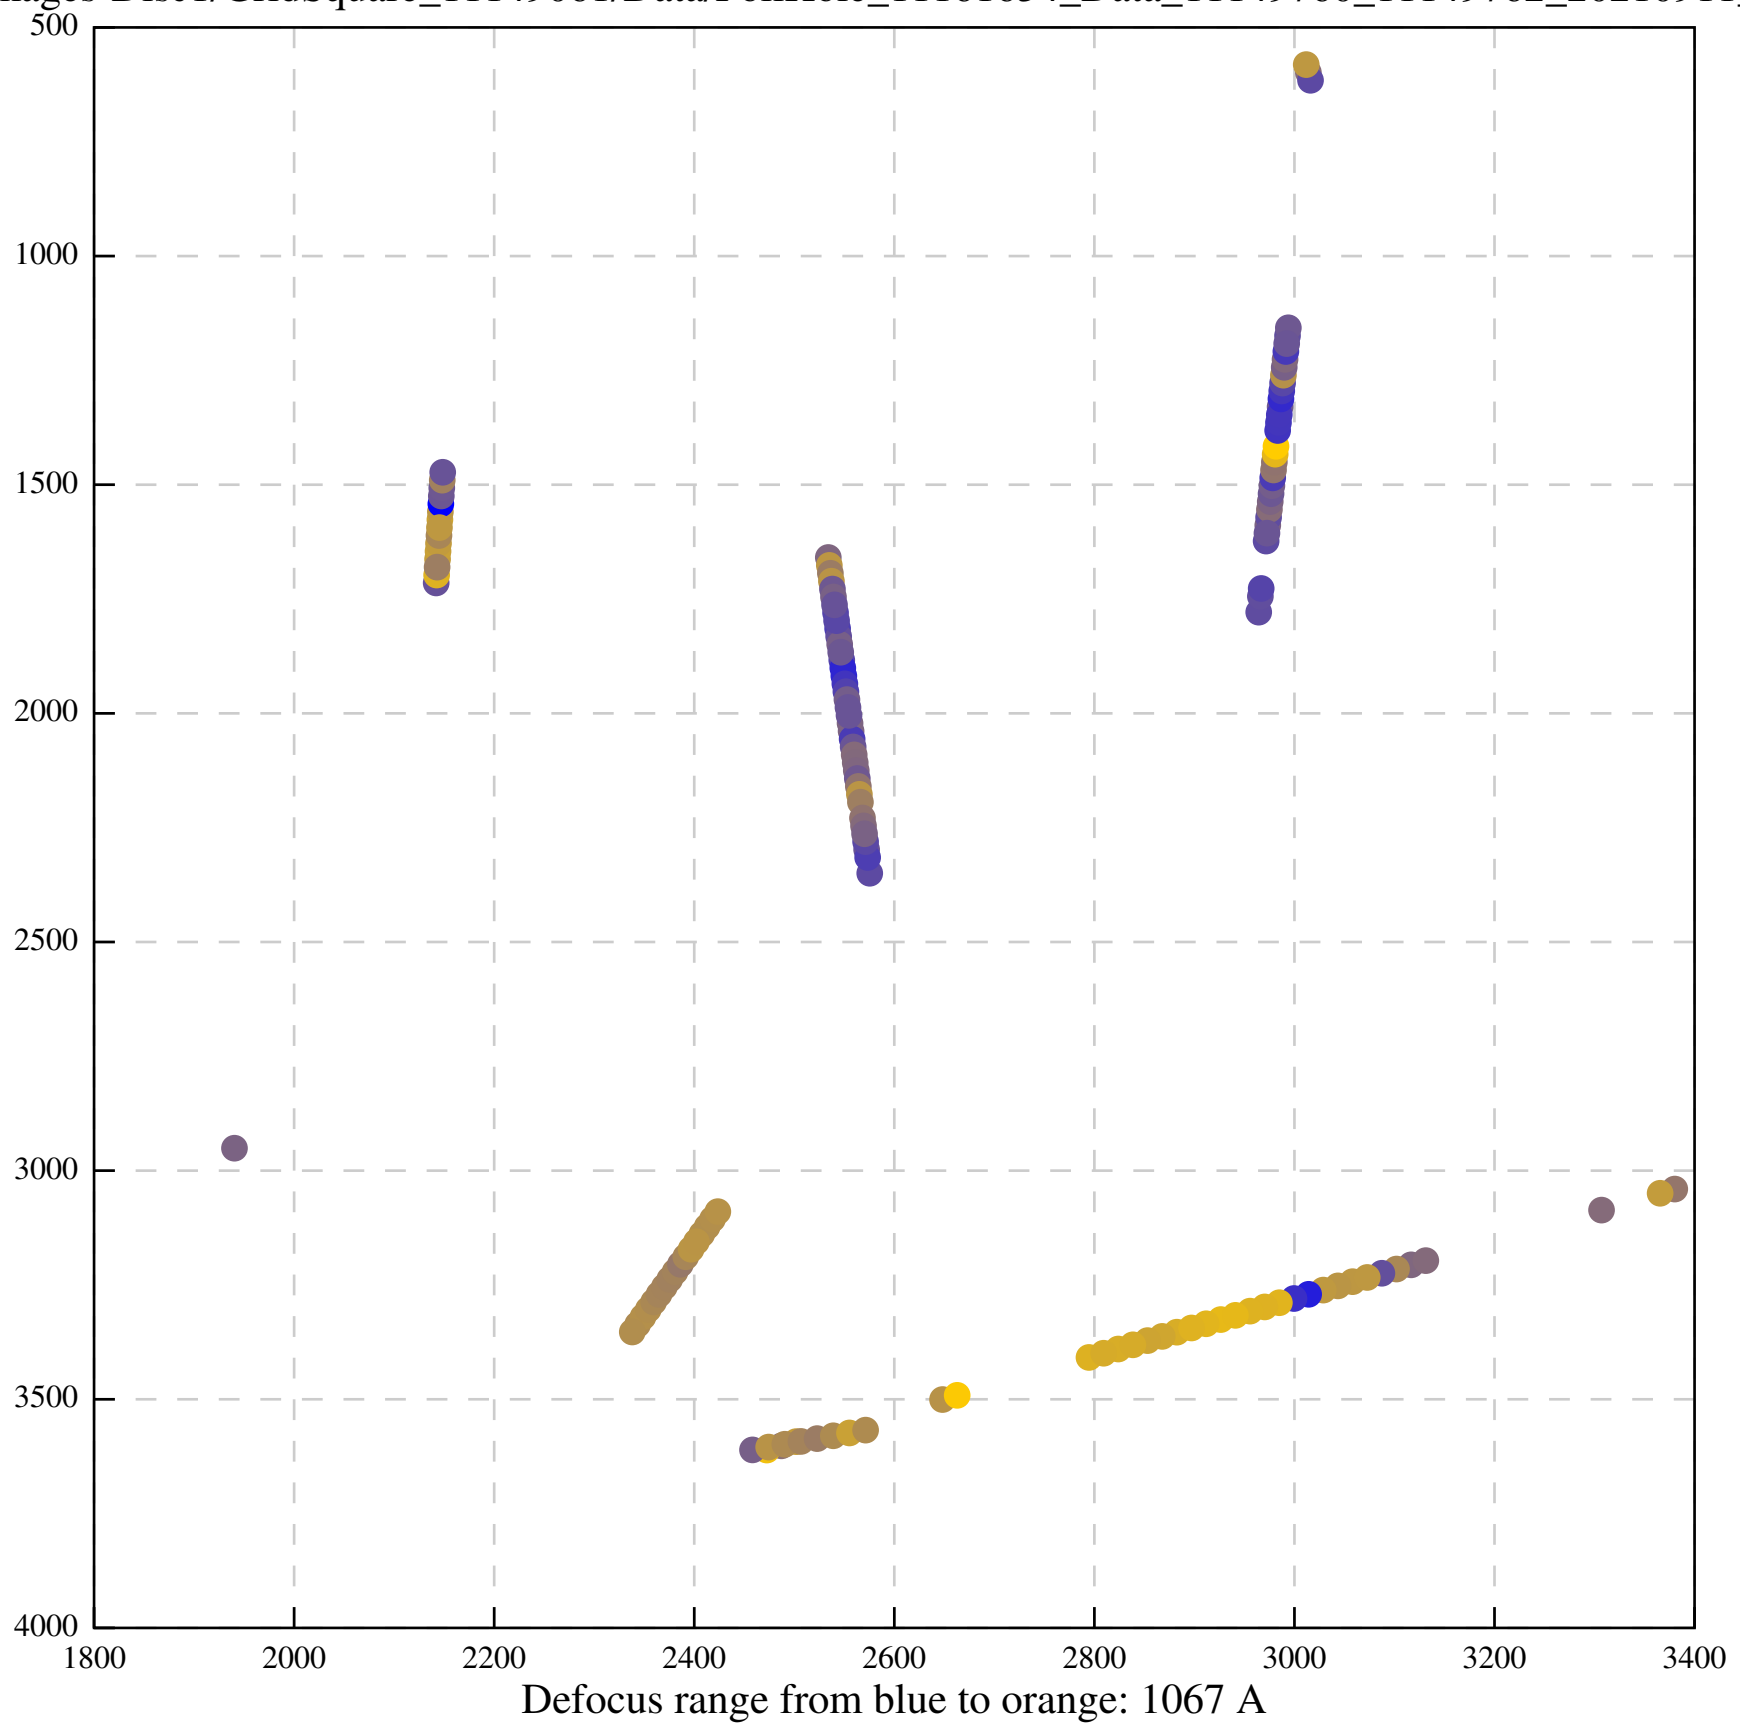

Defocus range from blue to orange: 613 A

Defocus range from blue to orange: 848 A

Defocus range from blue to orange: 476 A

Defocus range from blue to orange: 463 A

Defocus range from blue to orange: 157 A