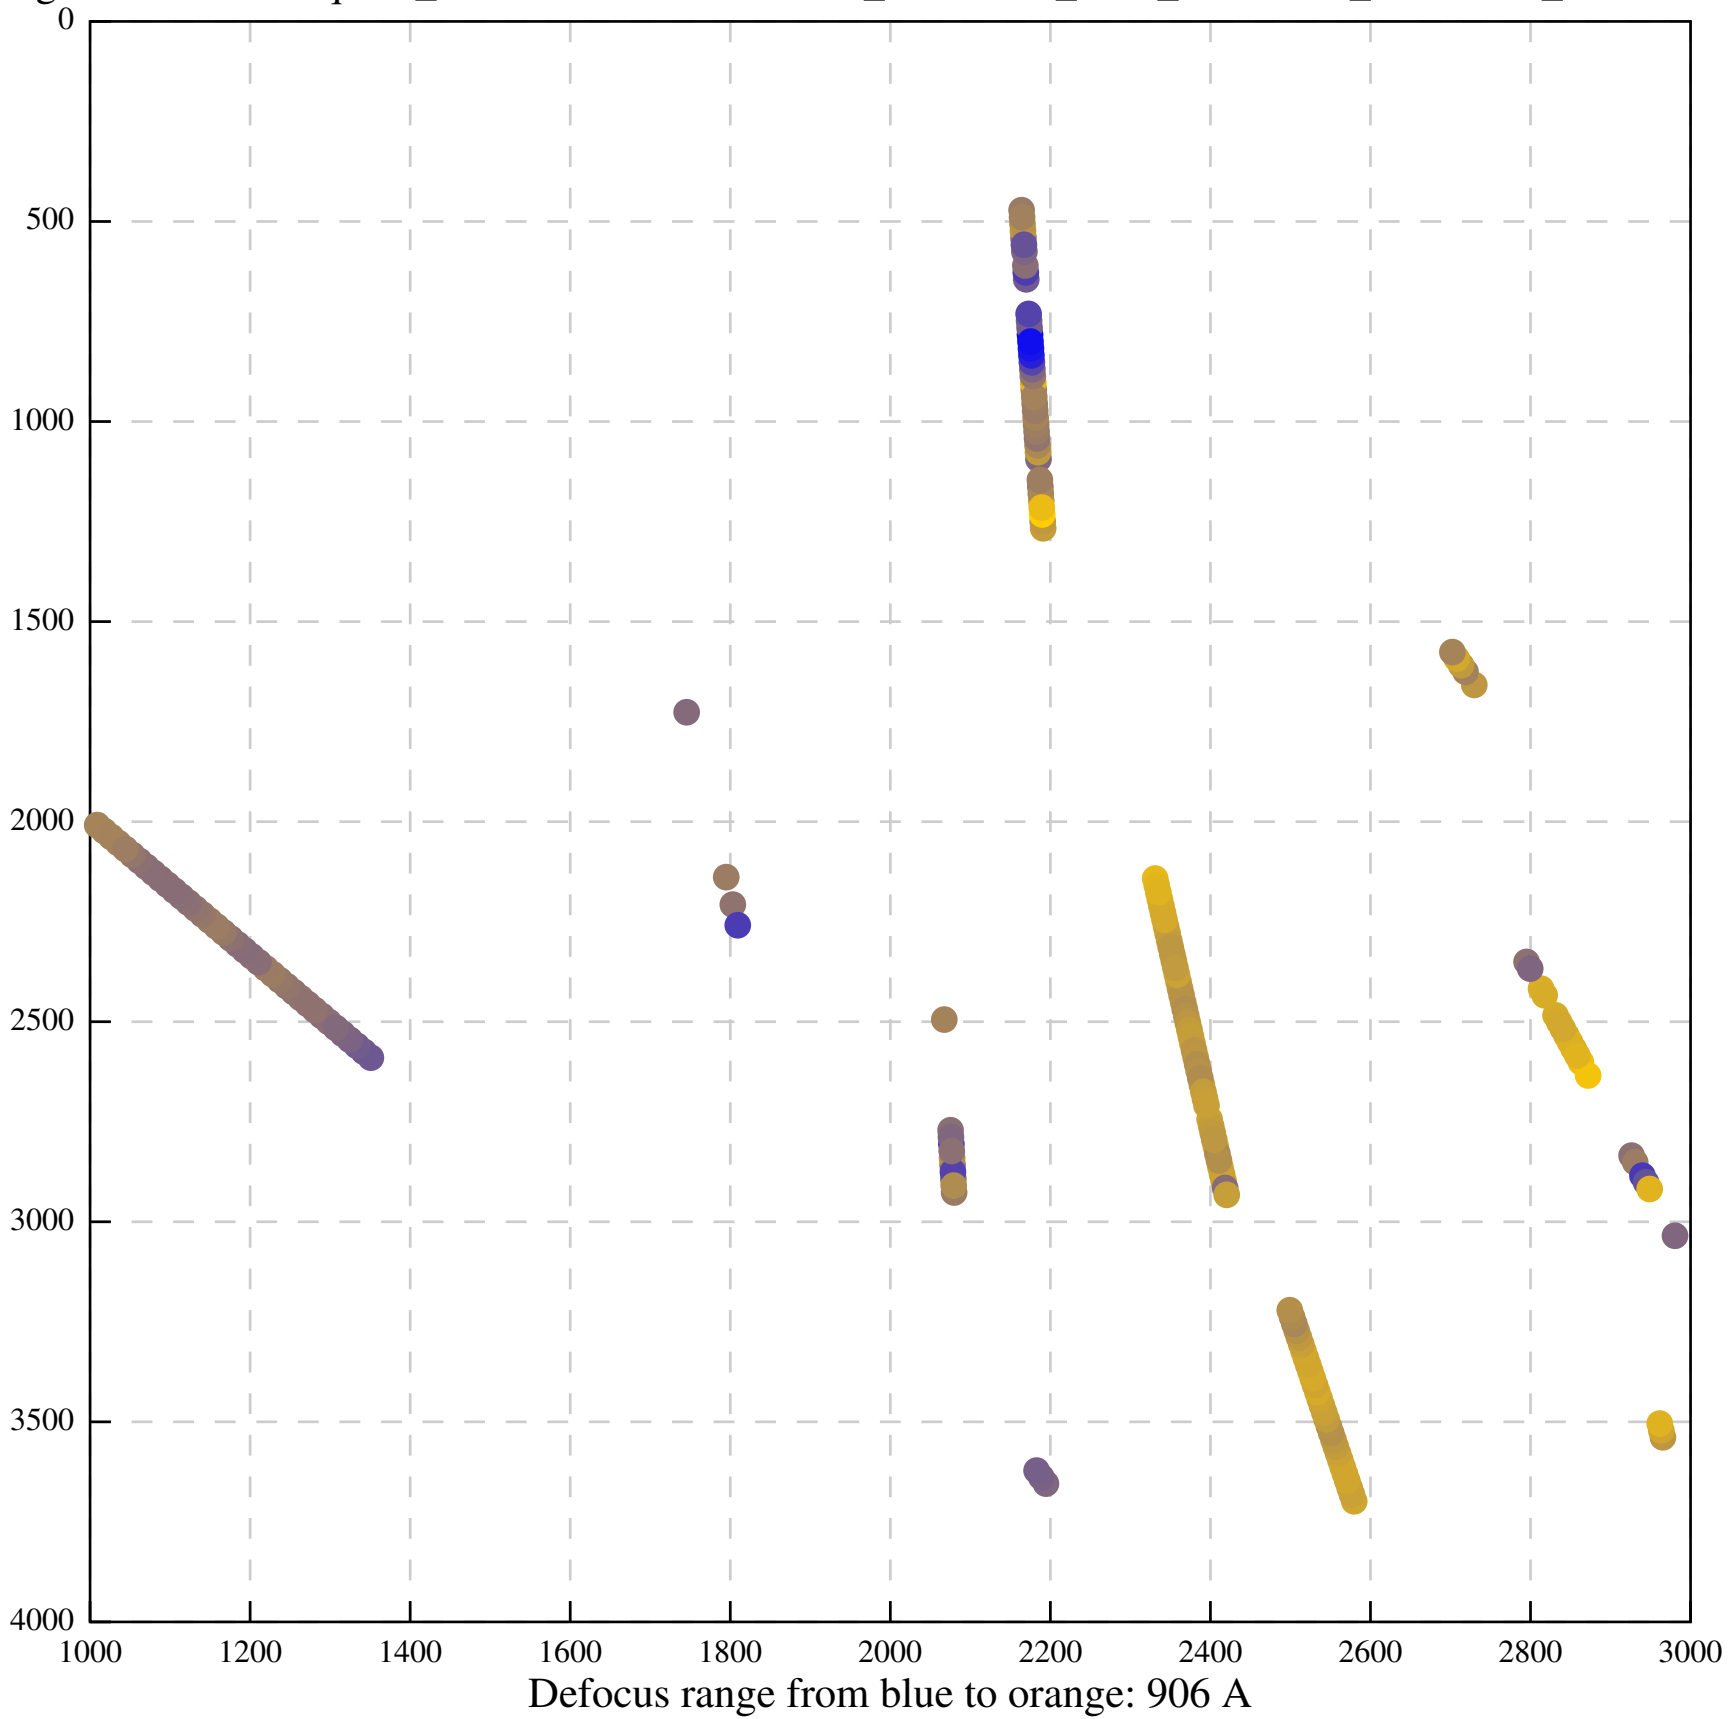

Defocus range from blue to orange: 49 A

Defocus range from blue to orange: 0 A

Defocus range from blue to orange: 318 A

Defocus range from blue to orange: 34 A

Defocus range from blue to orange: 462 Å

Defocus range from blue to orange: 82 A