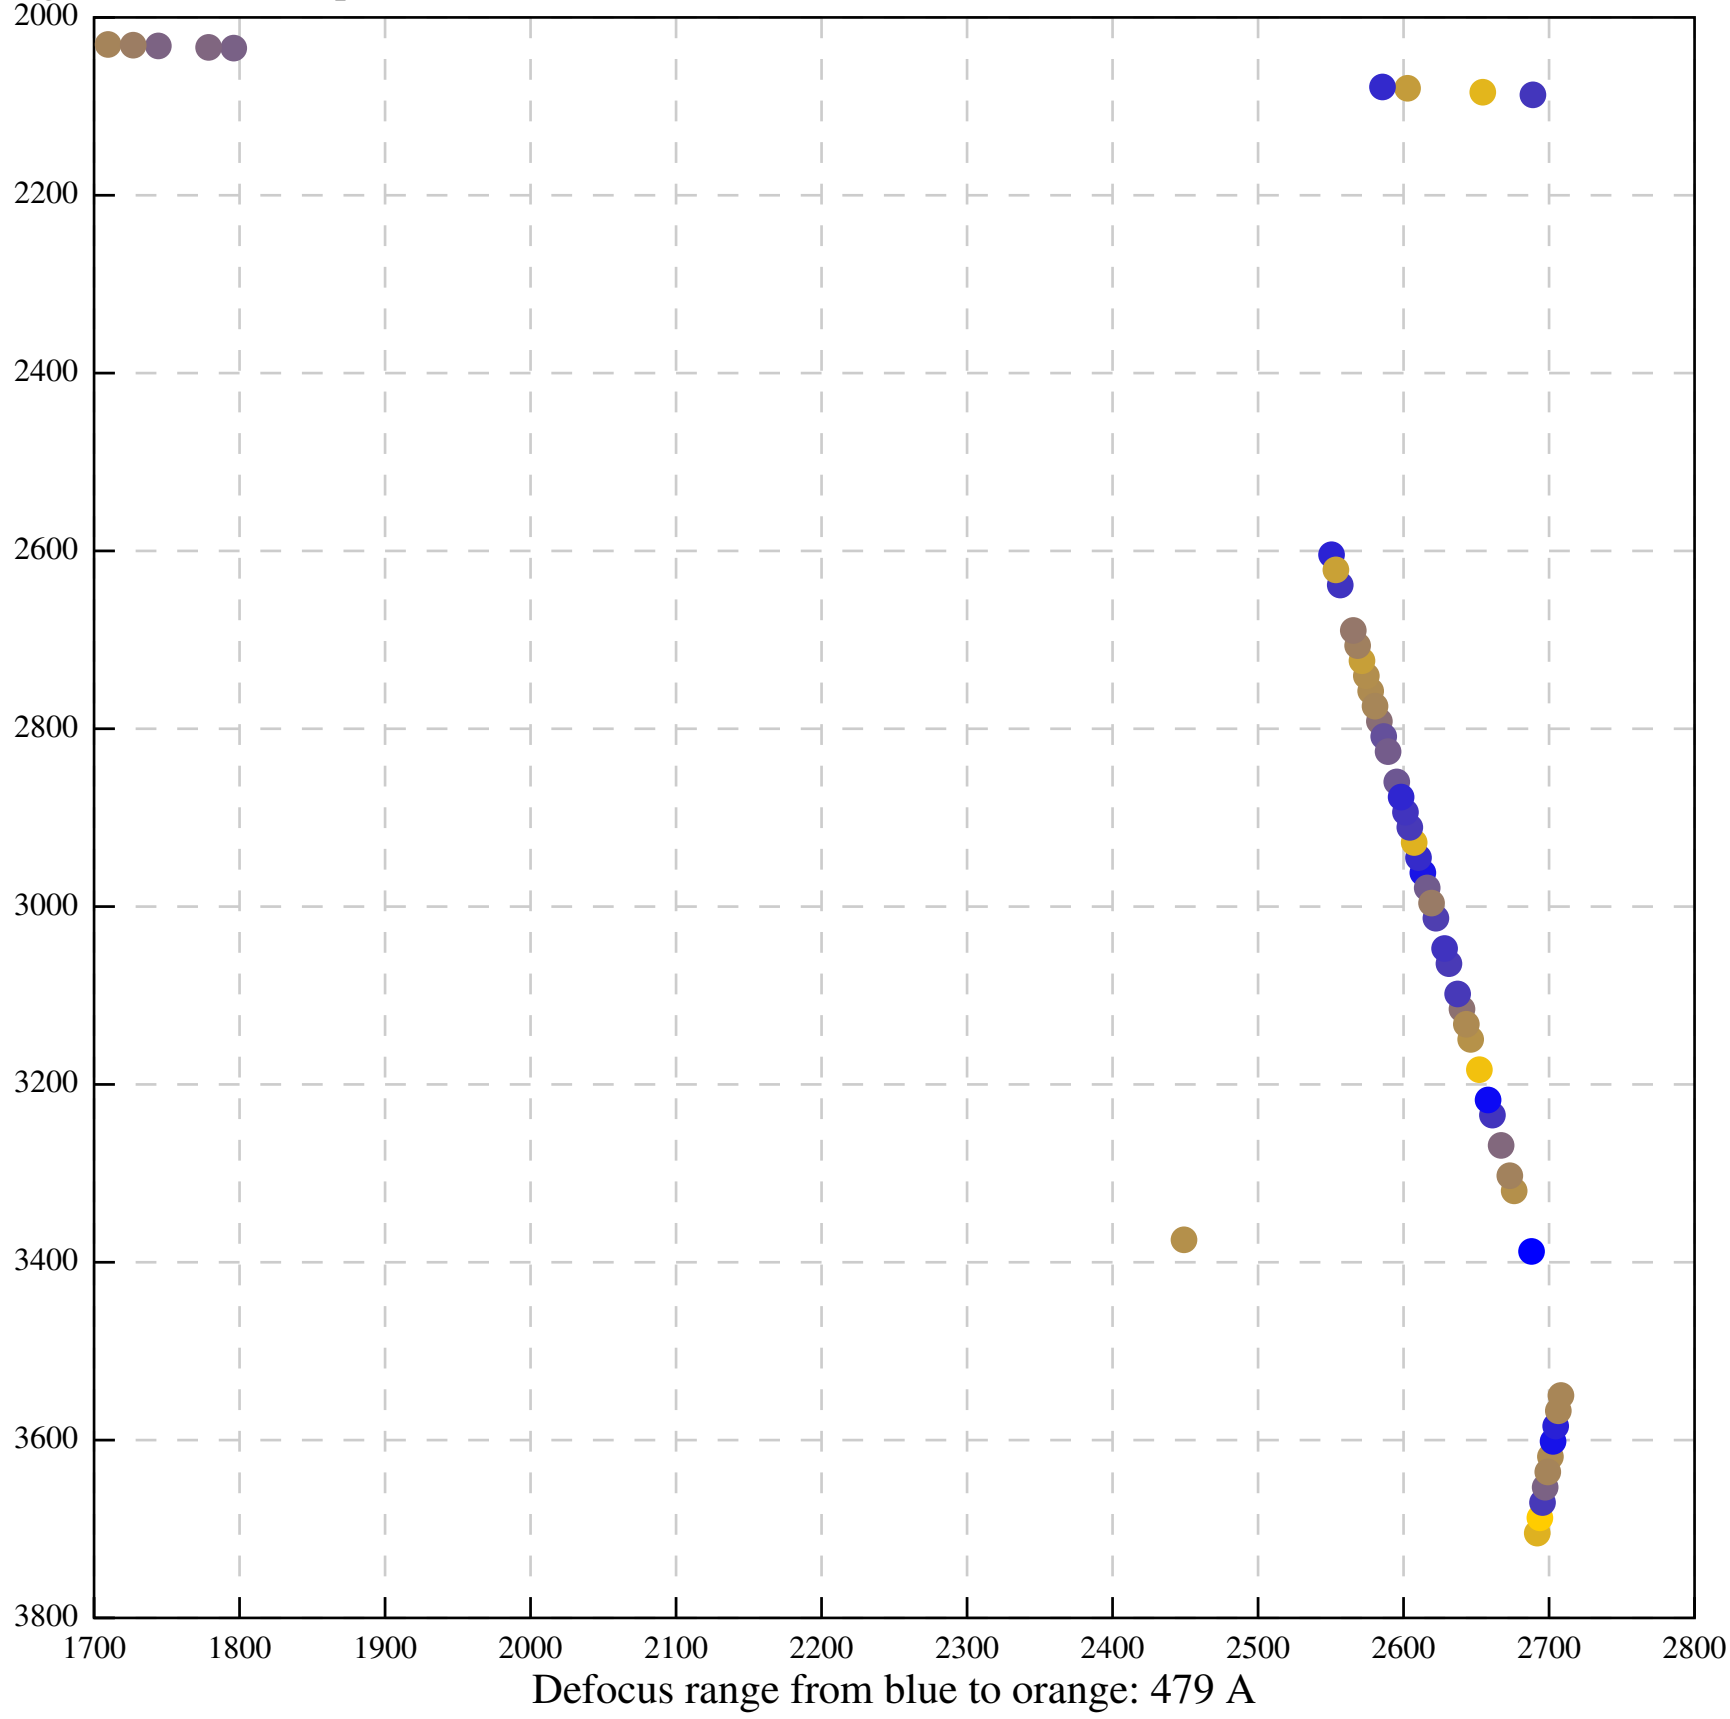

Defocus range from blue to orange: 1107 A

Defocus range from blue to orange: 672 A

Defocus range from blue to orange: 455 A

Defocus range from blue to orange: 261 A

Defocus range from blue to orange: 1022 A