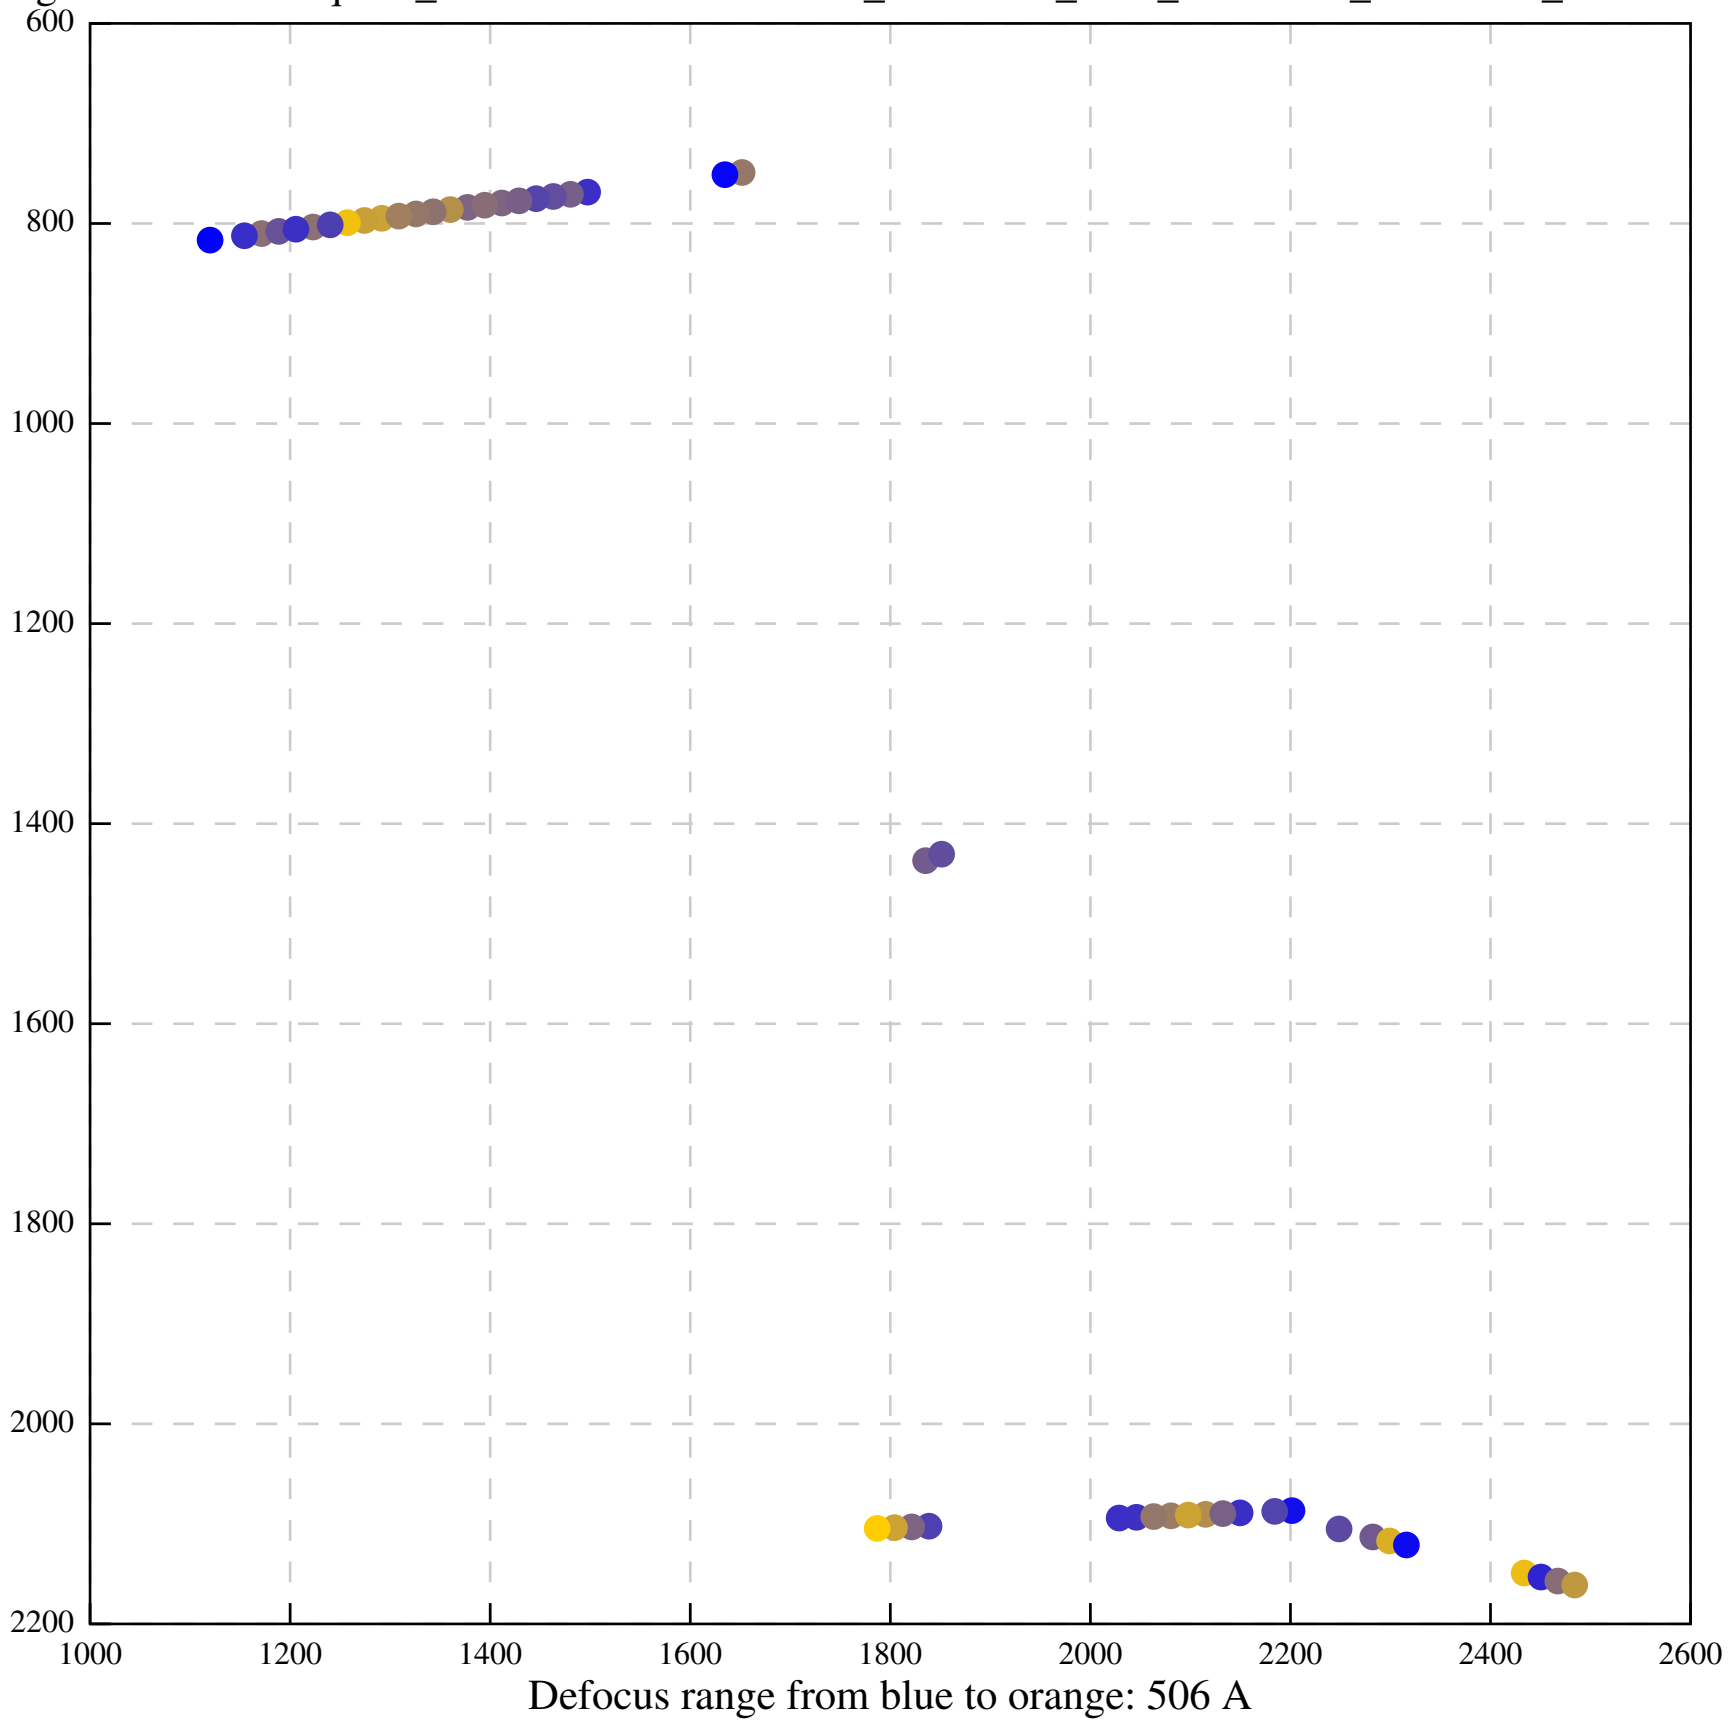

Defocus range from blue to orange: 1077 A

Defocus range from blue to orange: 467 A

Defocus range from blue to orange: 1224 A

Defocus range from blue to orange: 531 A

Defocus range from blue to orange: 1146 A