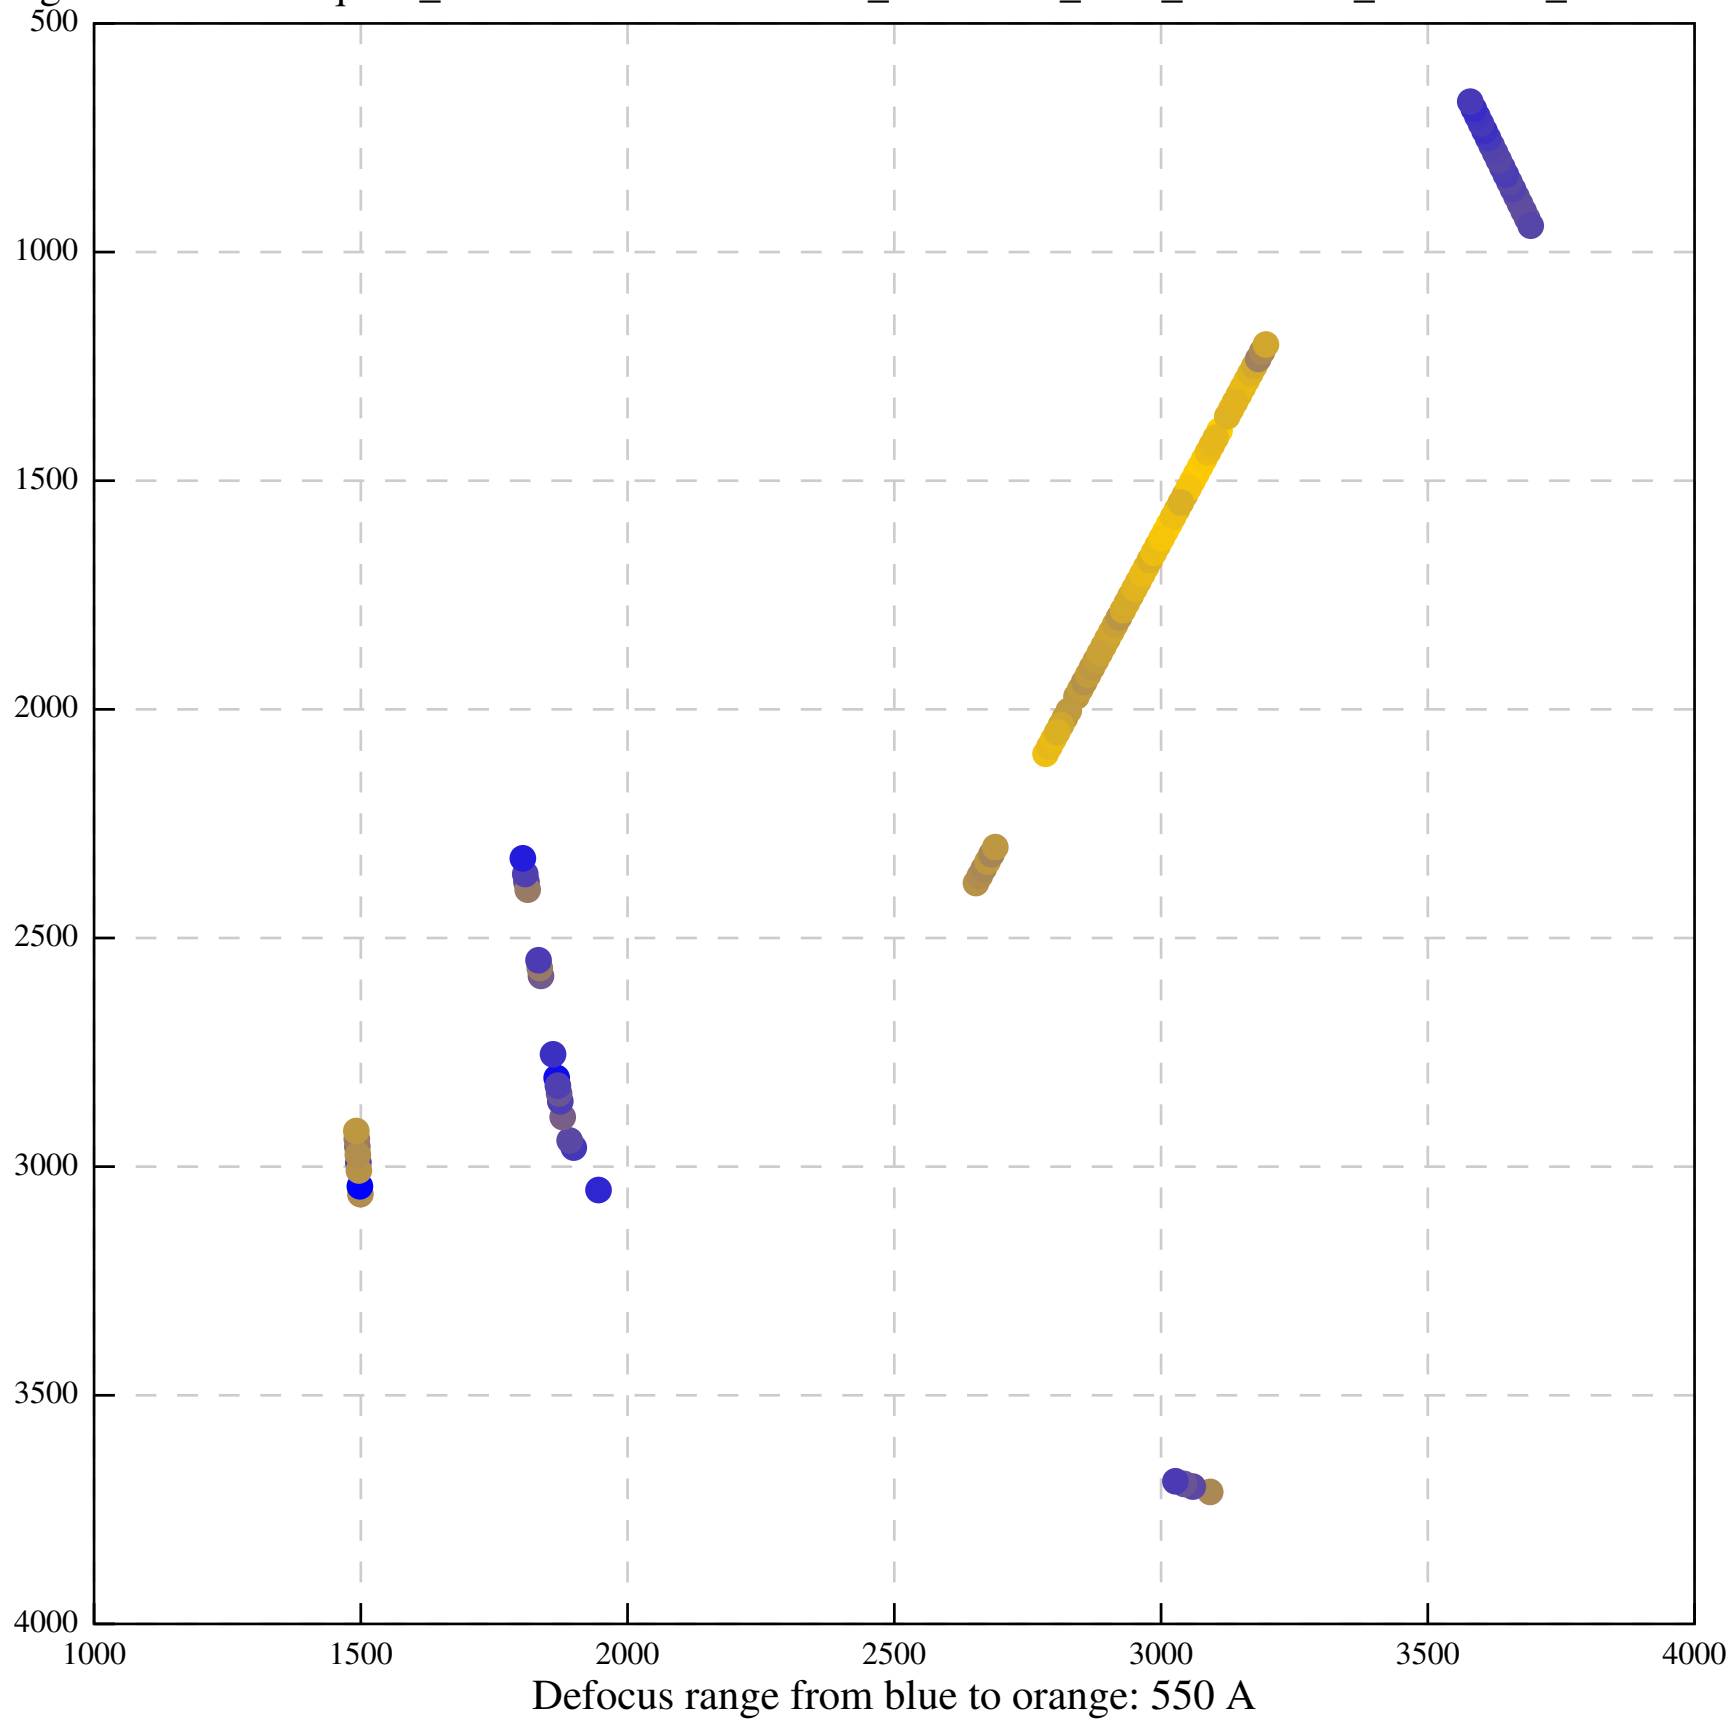

Defocus range from blue to orange: 917 A

Defocus range from blue to orange: 517 A

Defocus range from blue to orange: 593 A

Defocus range from blue to orange: 798 A

Defocus range from blue to orange: 342 Å