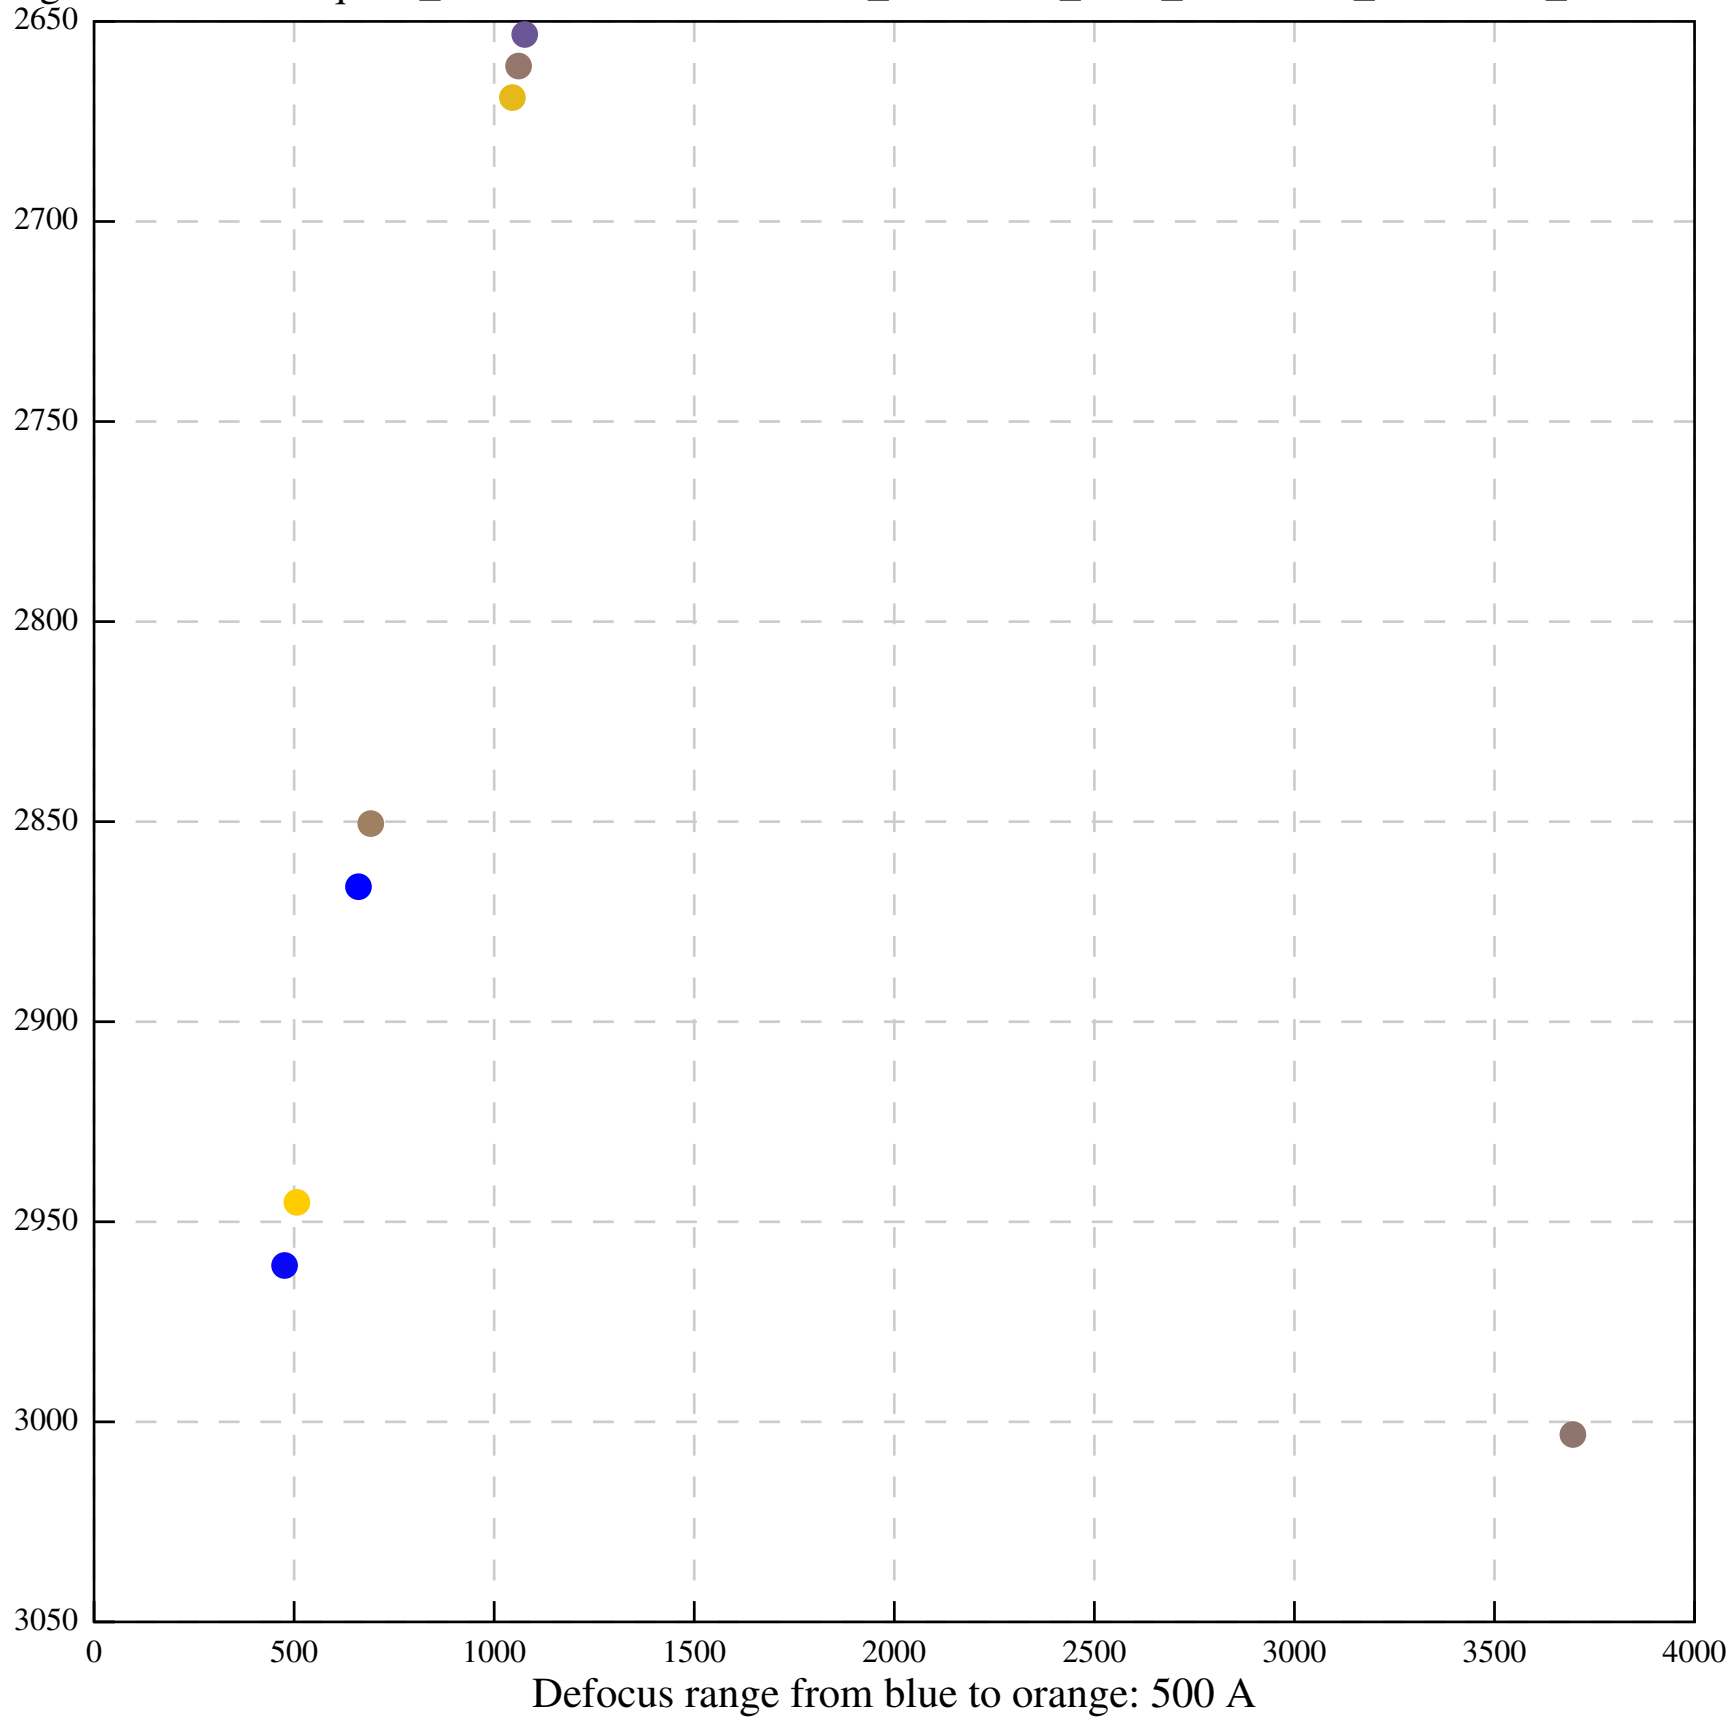

Defocus range from blue to orange: 0 A

Defocus range from blue to orange: 230 A

Defocus range from blue to orange: 0 A

Defocus range from blue to orange: 320 A

Defocus range from blue to orange: 83 A

Defocus range from blue to orange: 0 A