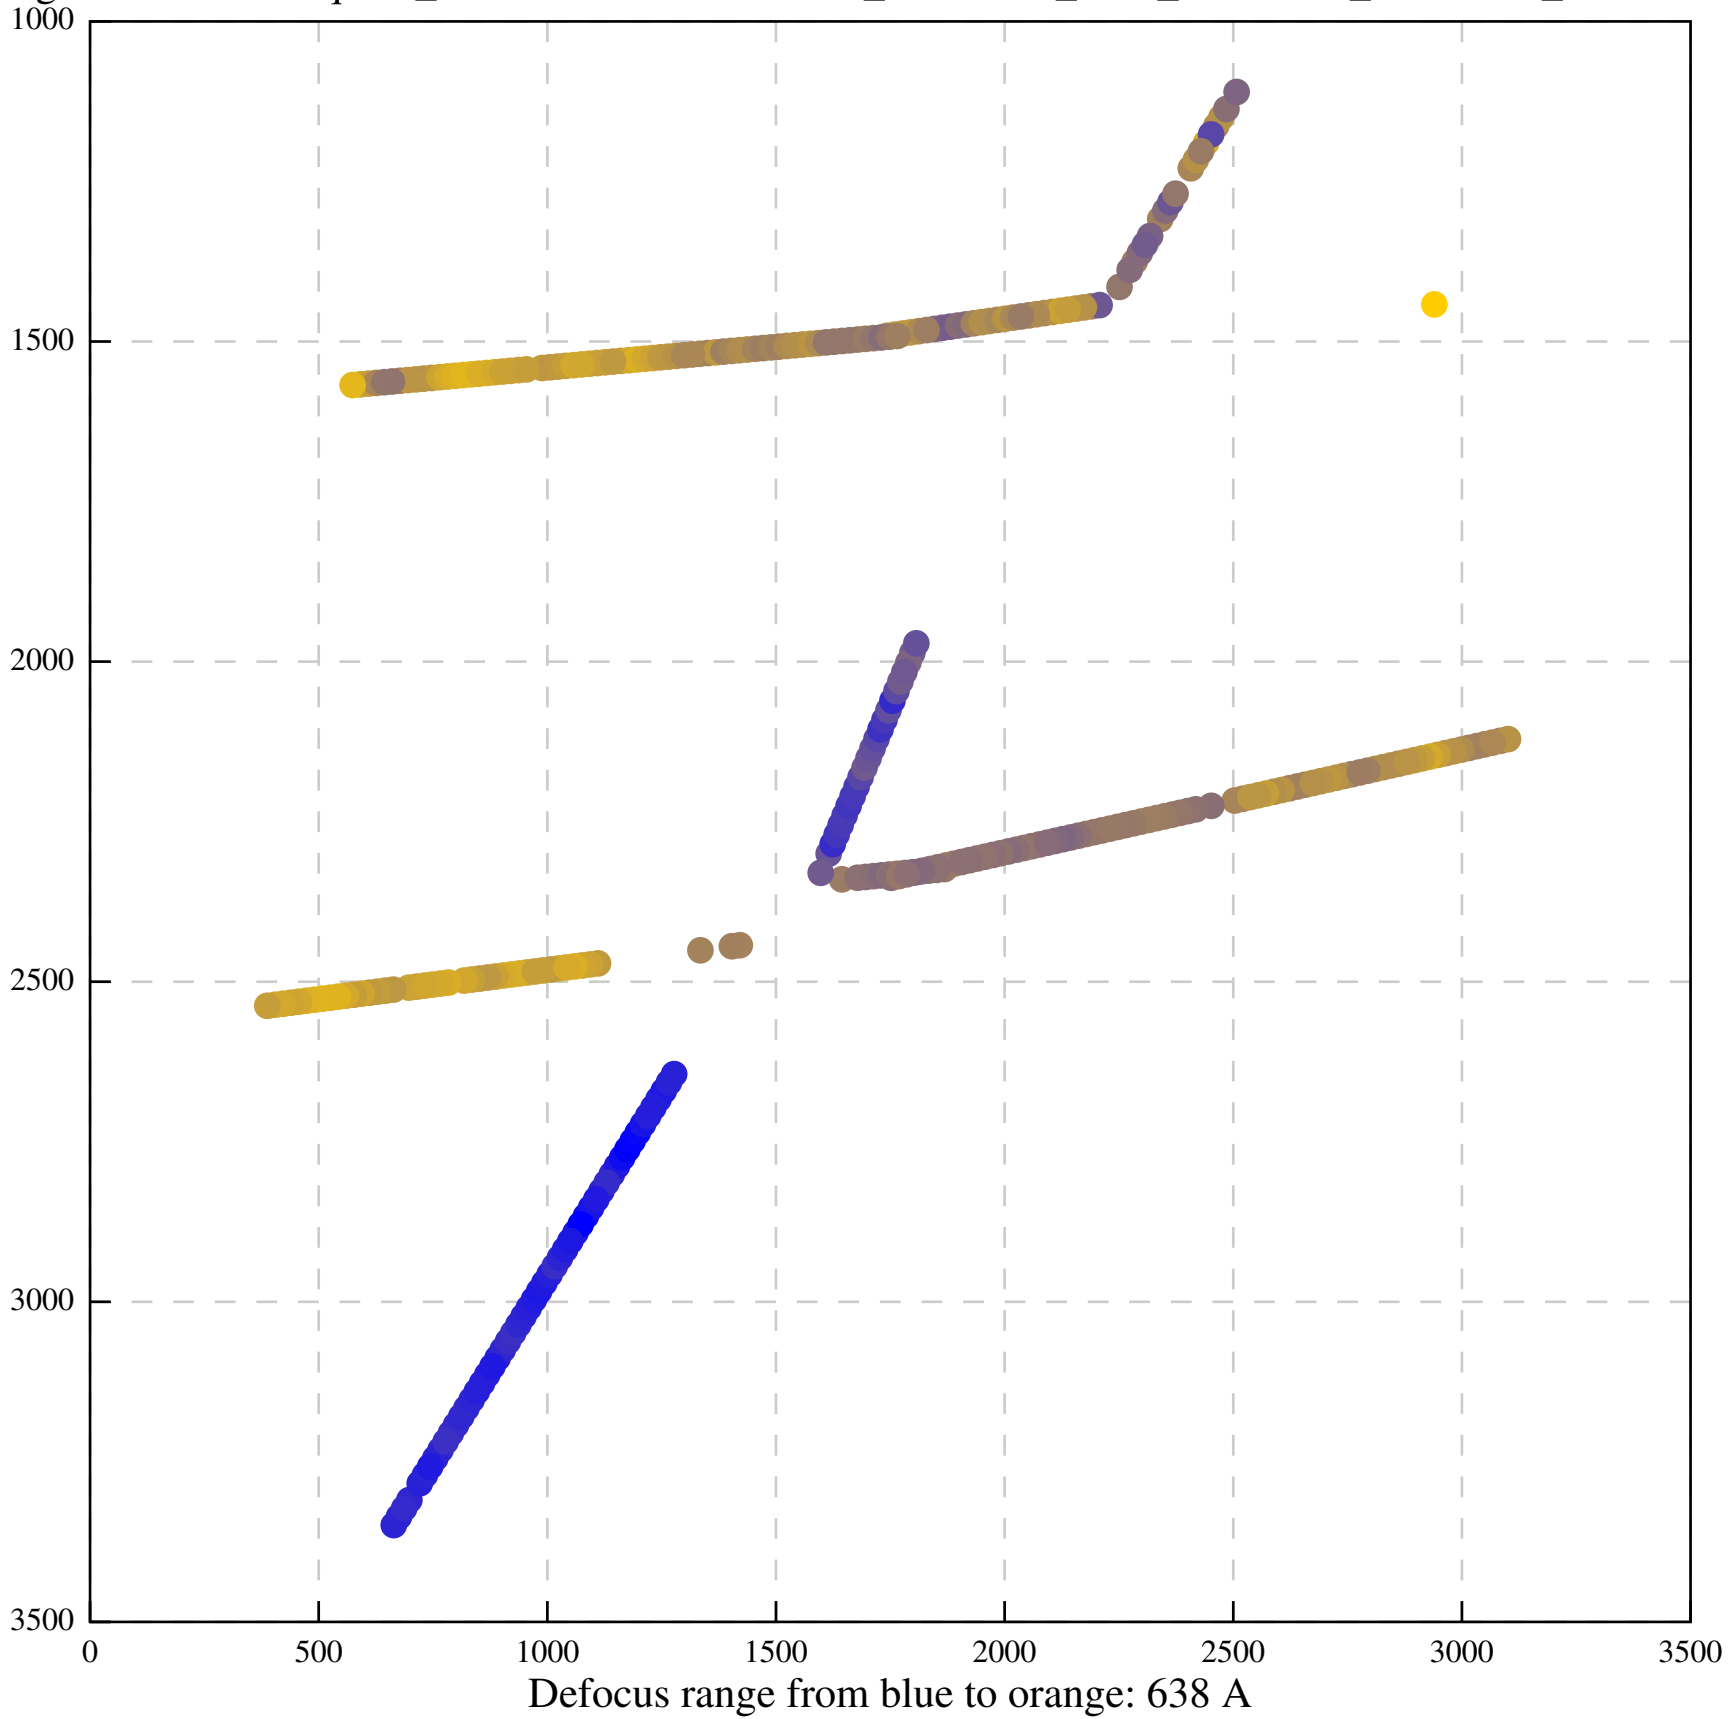

Defocus range from blue to orange: 497 Å