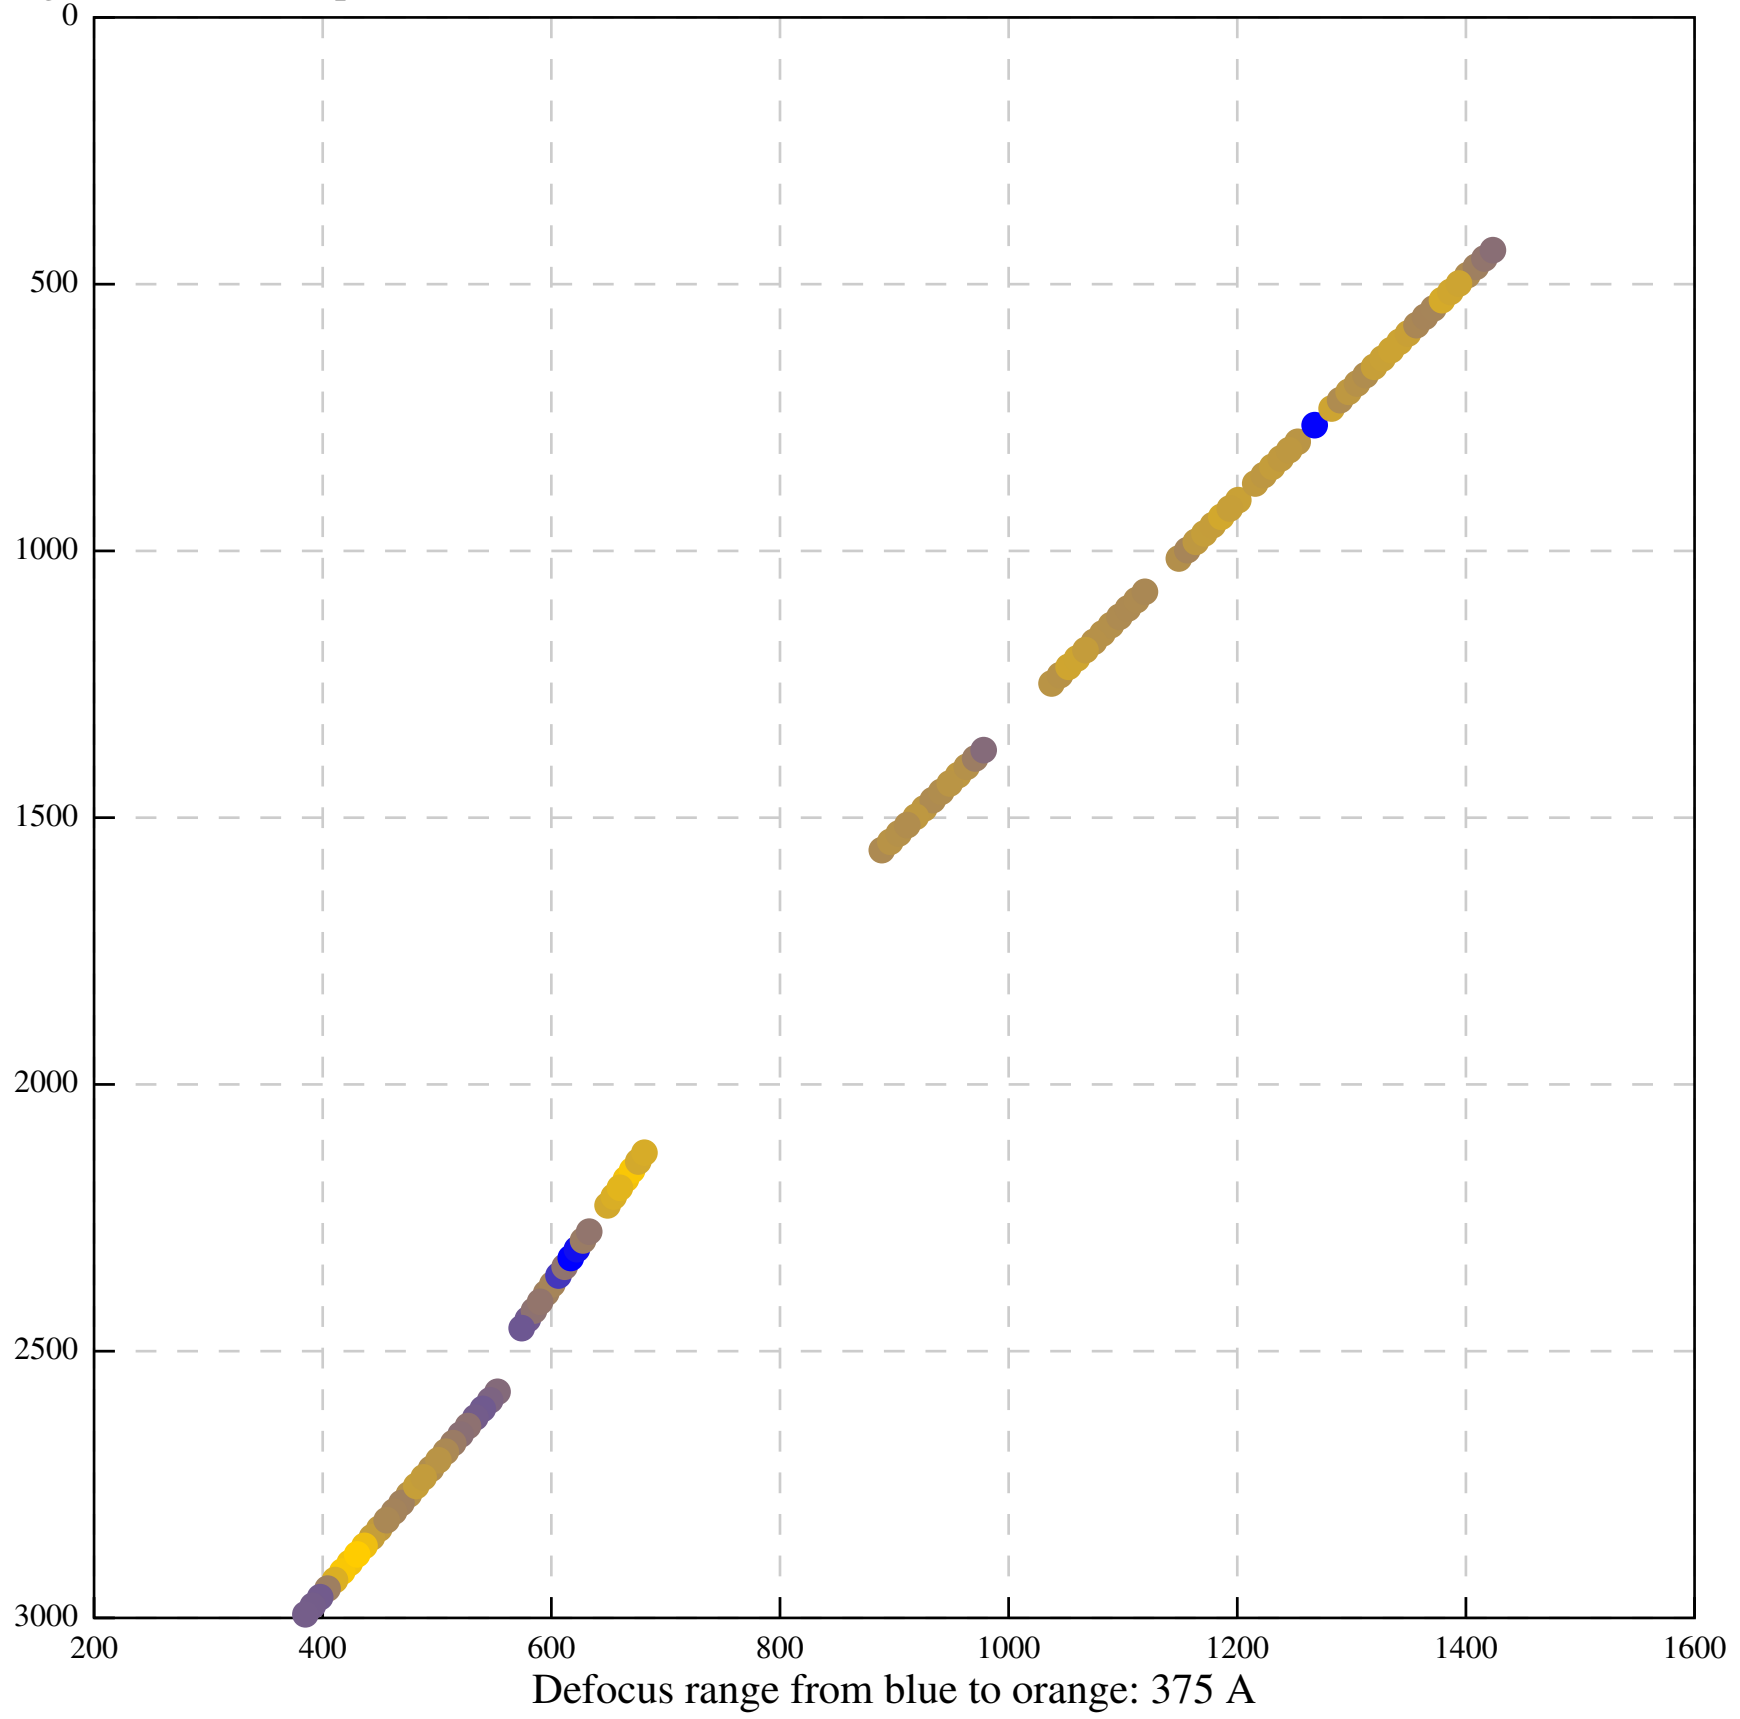

Defocus range from blue to orange: 429 A

Defocus range from blue to orange: 233 A

Defocus range from blue to orange: 1213 A

Defocus range from blue to orange: 381 A

Defocus range from blue to orange: 180 A