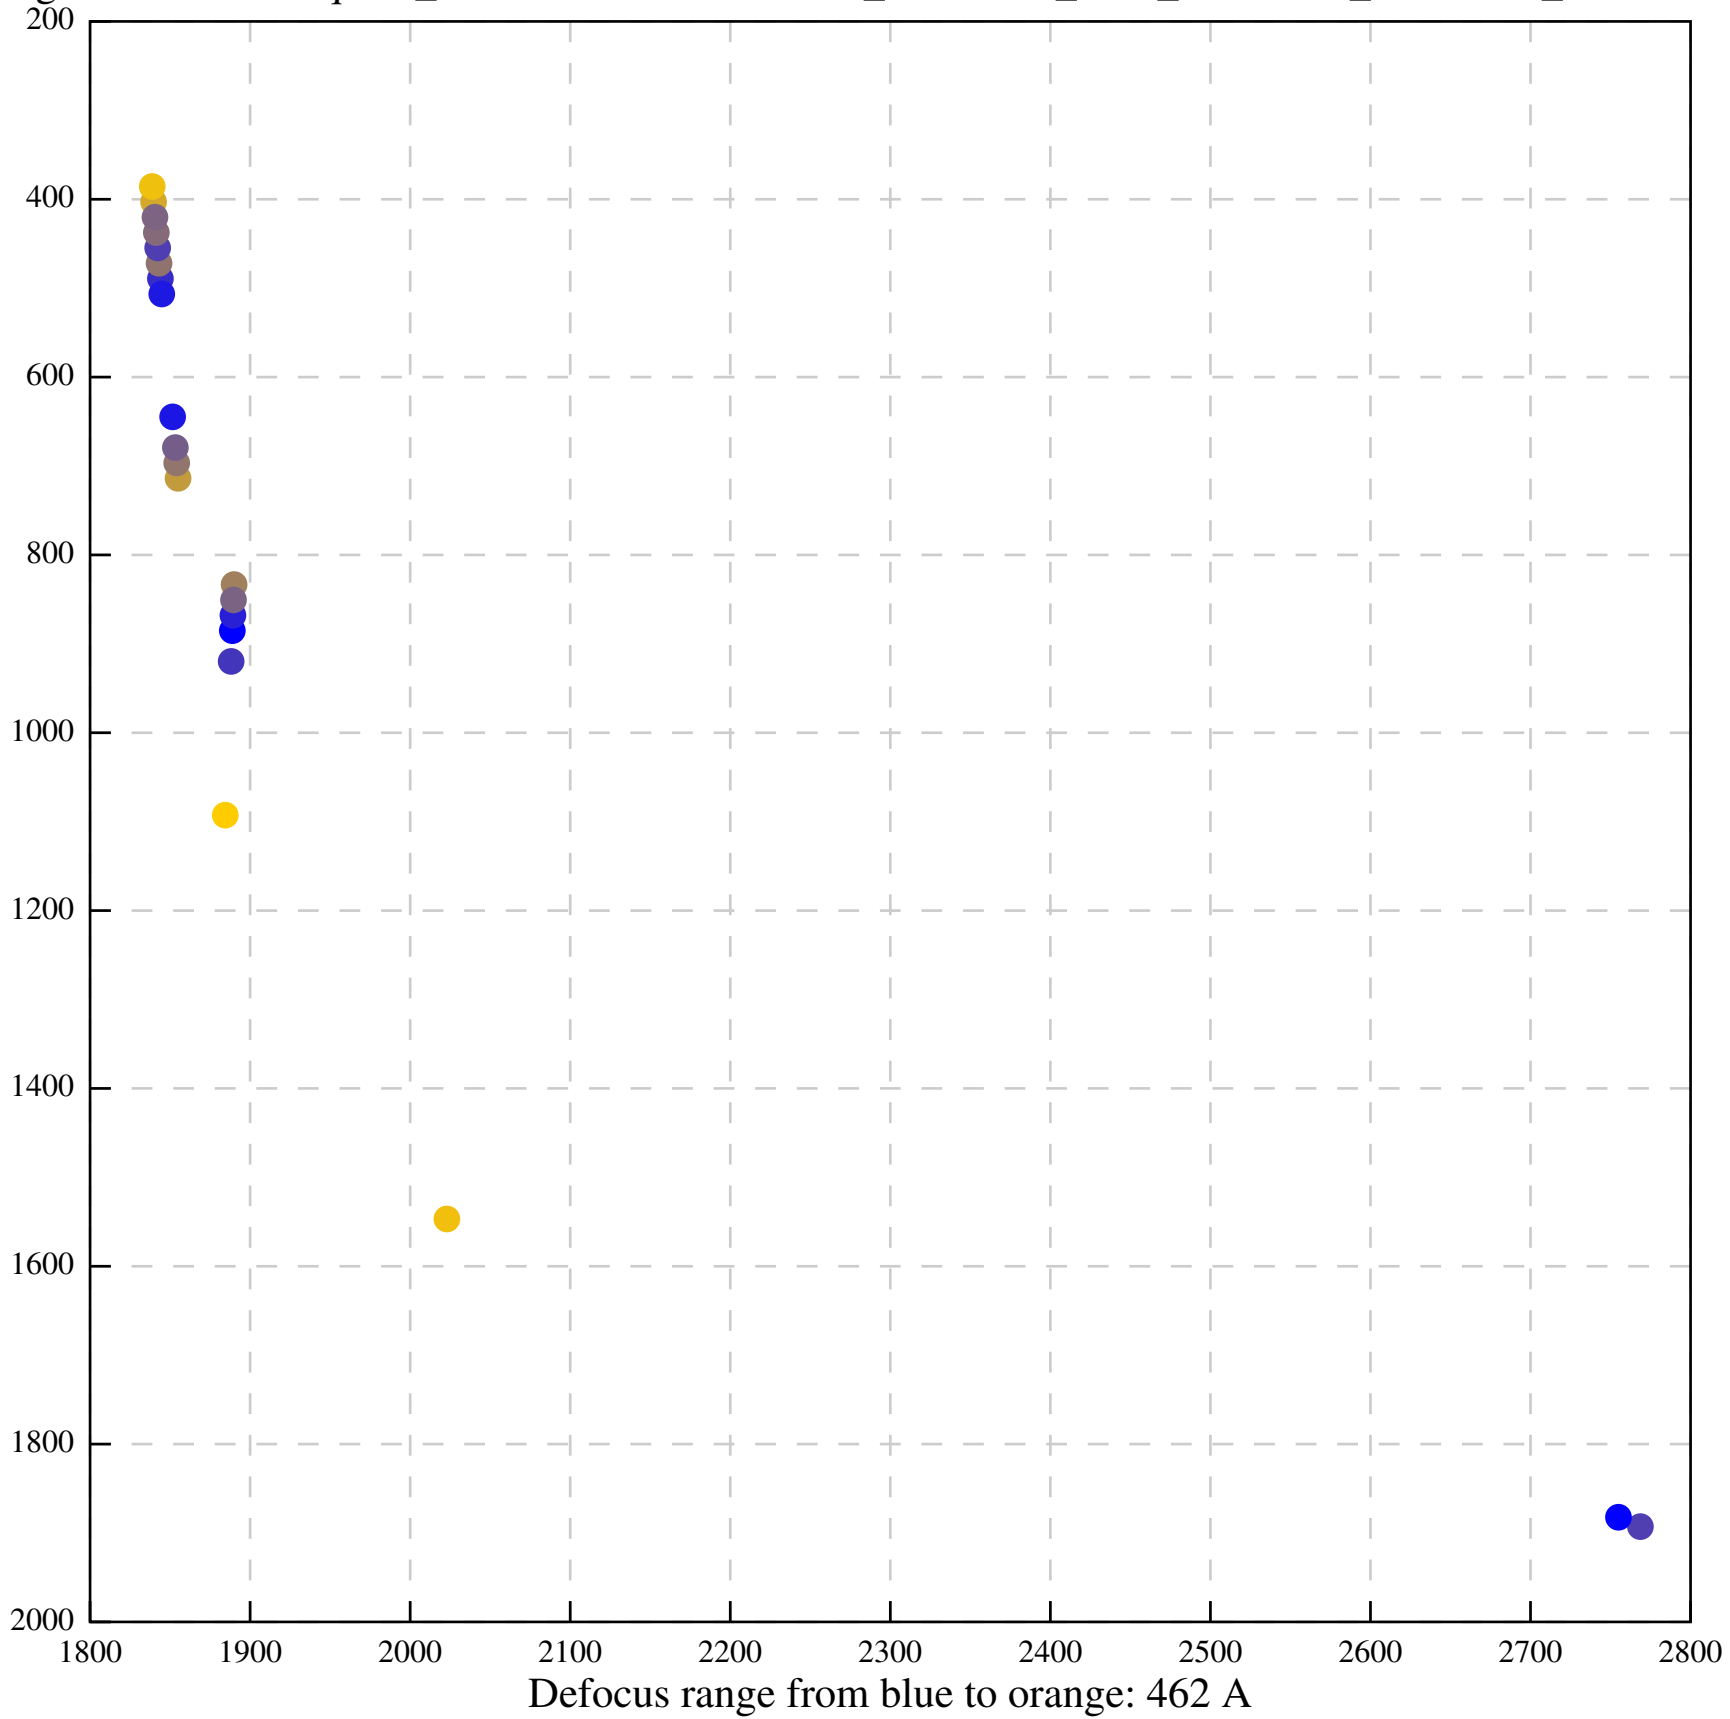

Defocus range from blue to orange: 427 A

Defocus range from blue to orange: 1371 A

Defocus range from blue to orange: 216 A

Defocus range from blue to orange: 905 A

Defocus range from blue to orange: 575 A