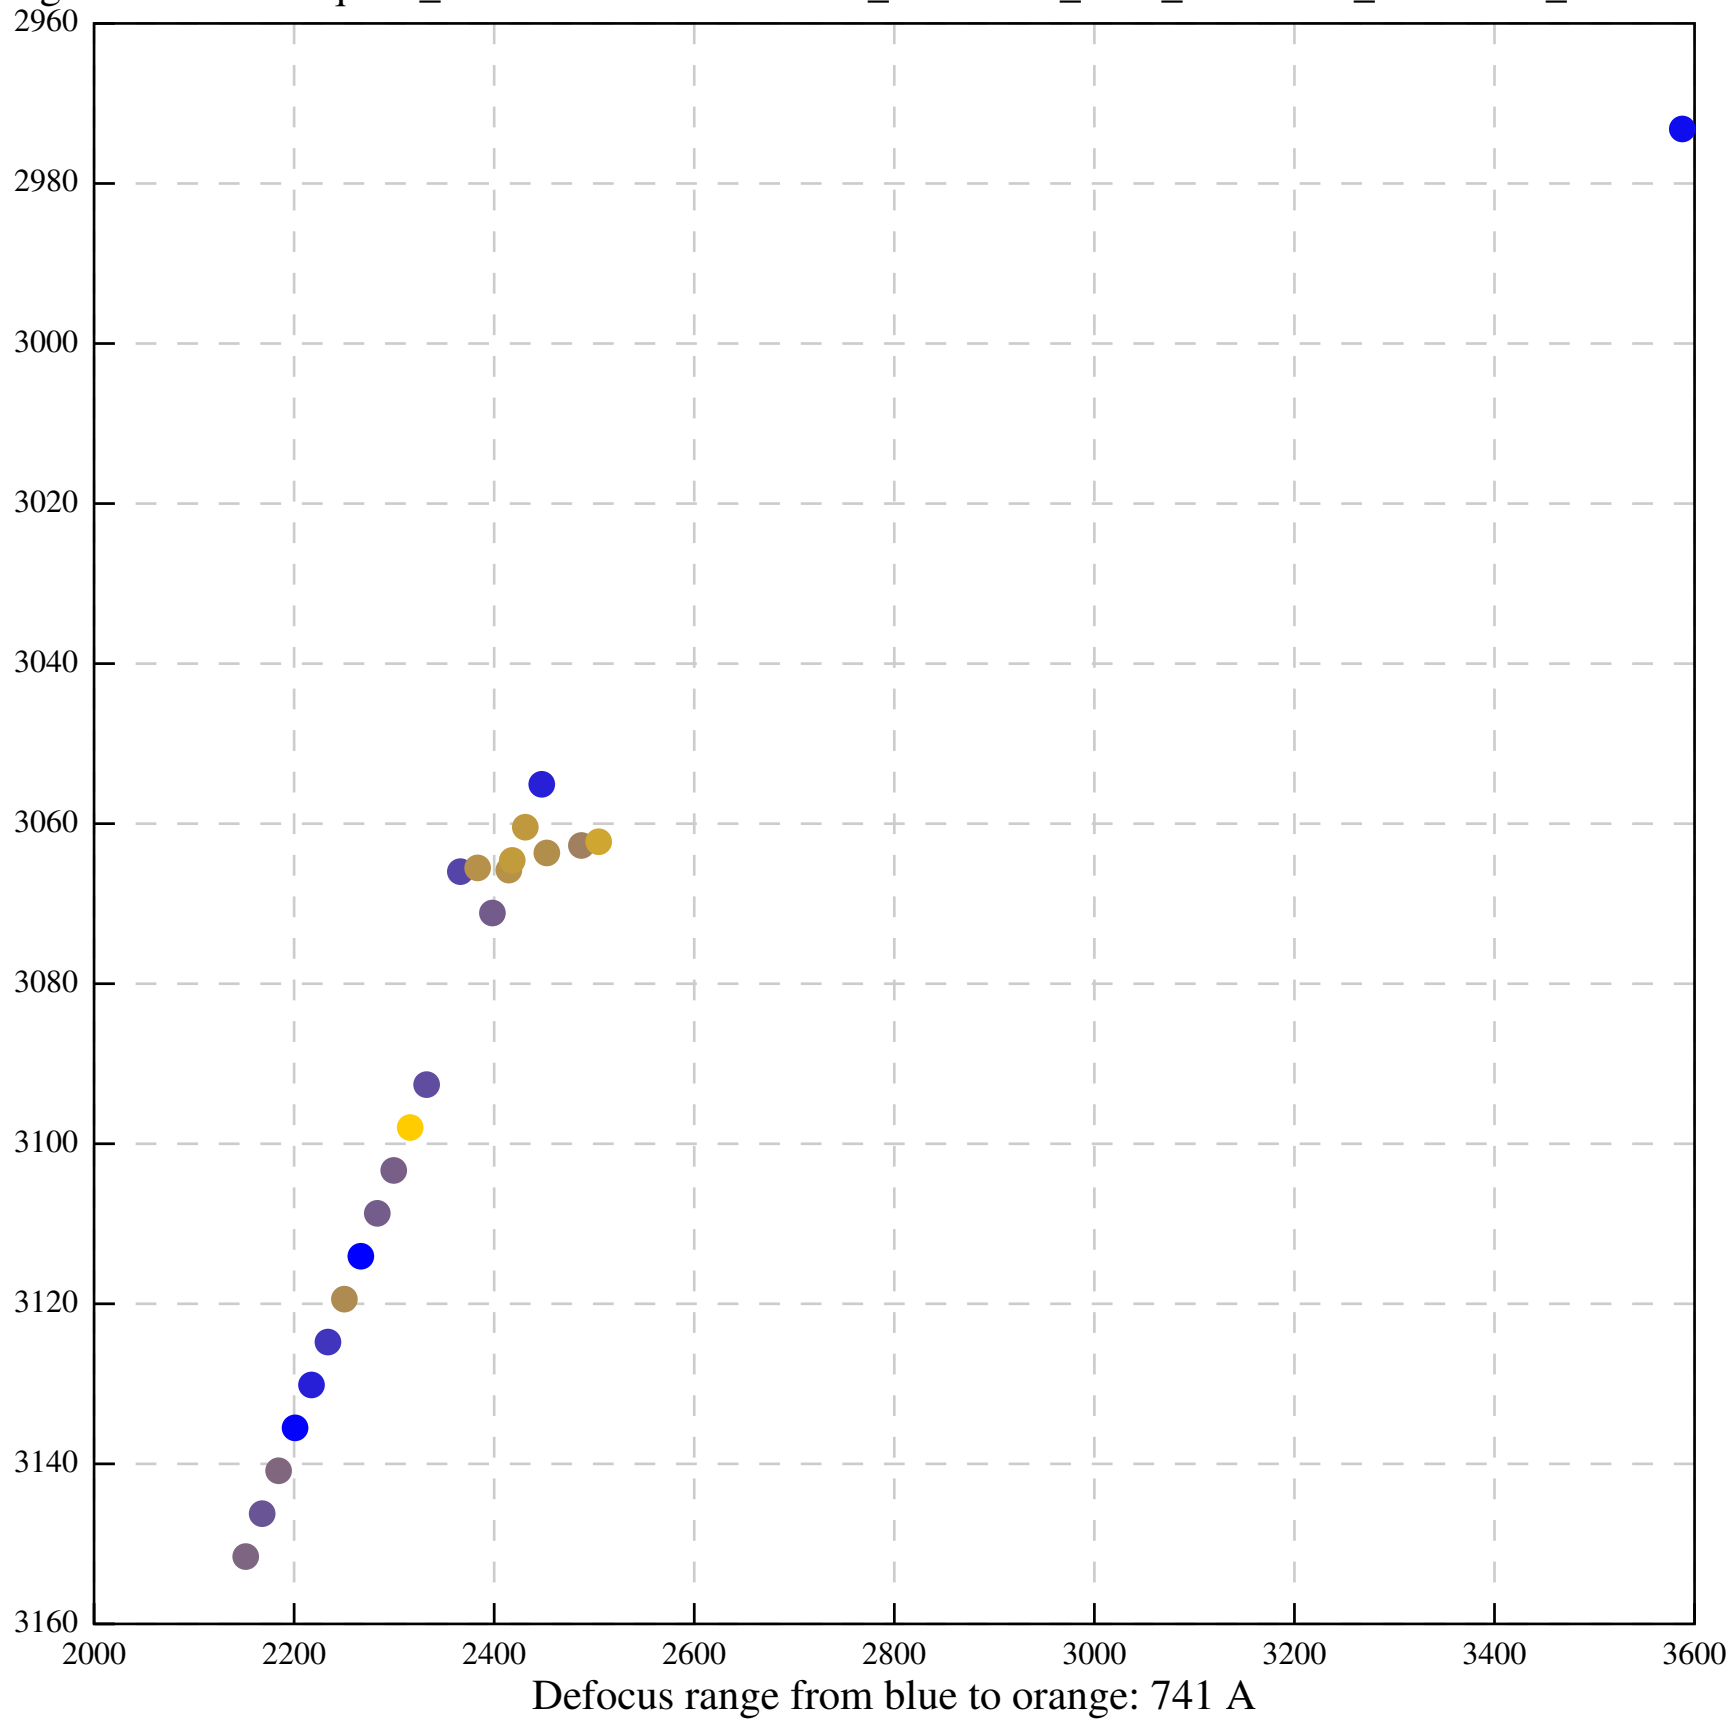

Defocus range from blue to orange: 0 A

Defocus range from blue to orange: 378 A

Defocus range from blue to orange: 0 A

Defocus range from blue to orange: 0 A

Defocus range from blue to orange: 55 A

Defocus range from blue to orange: 118 A