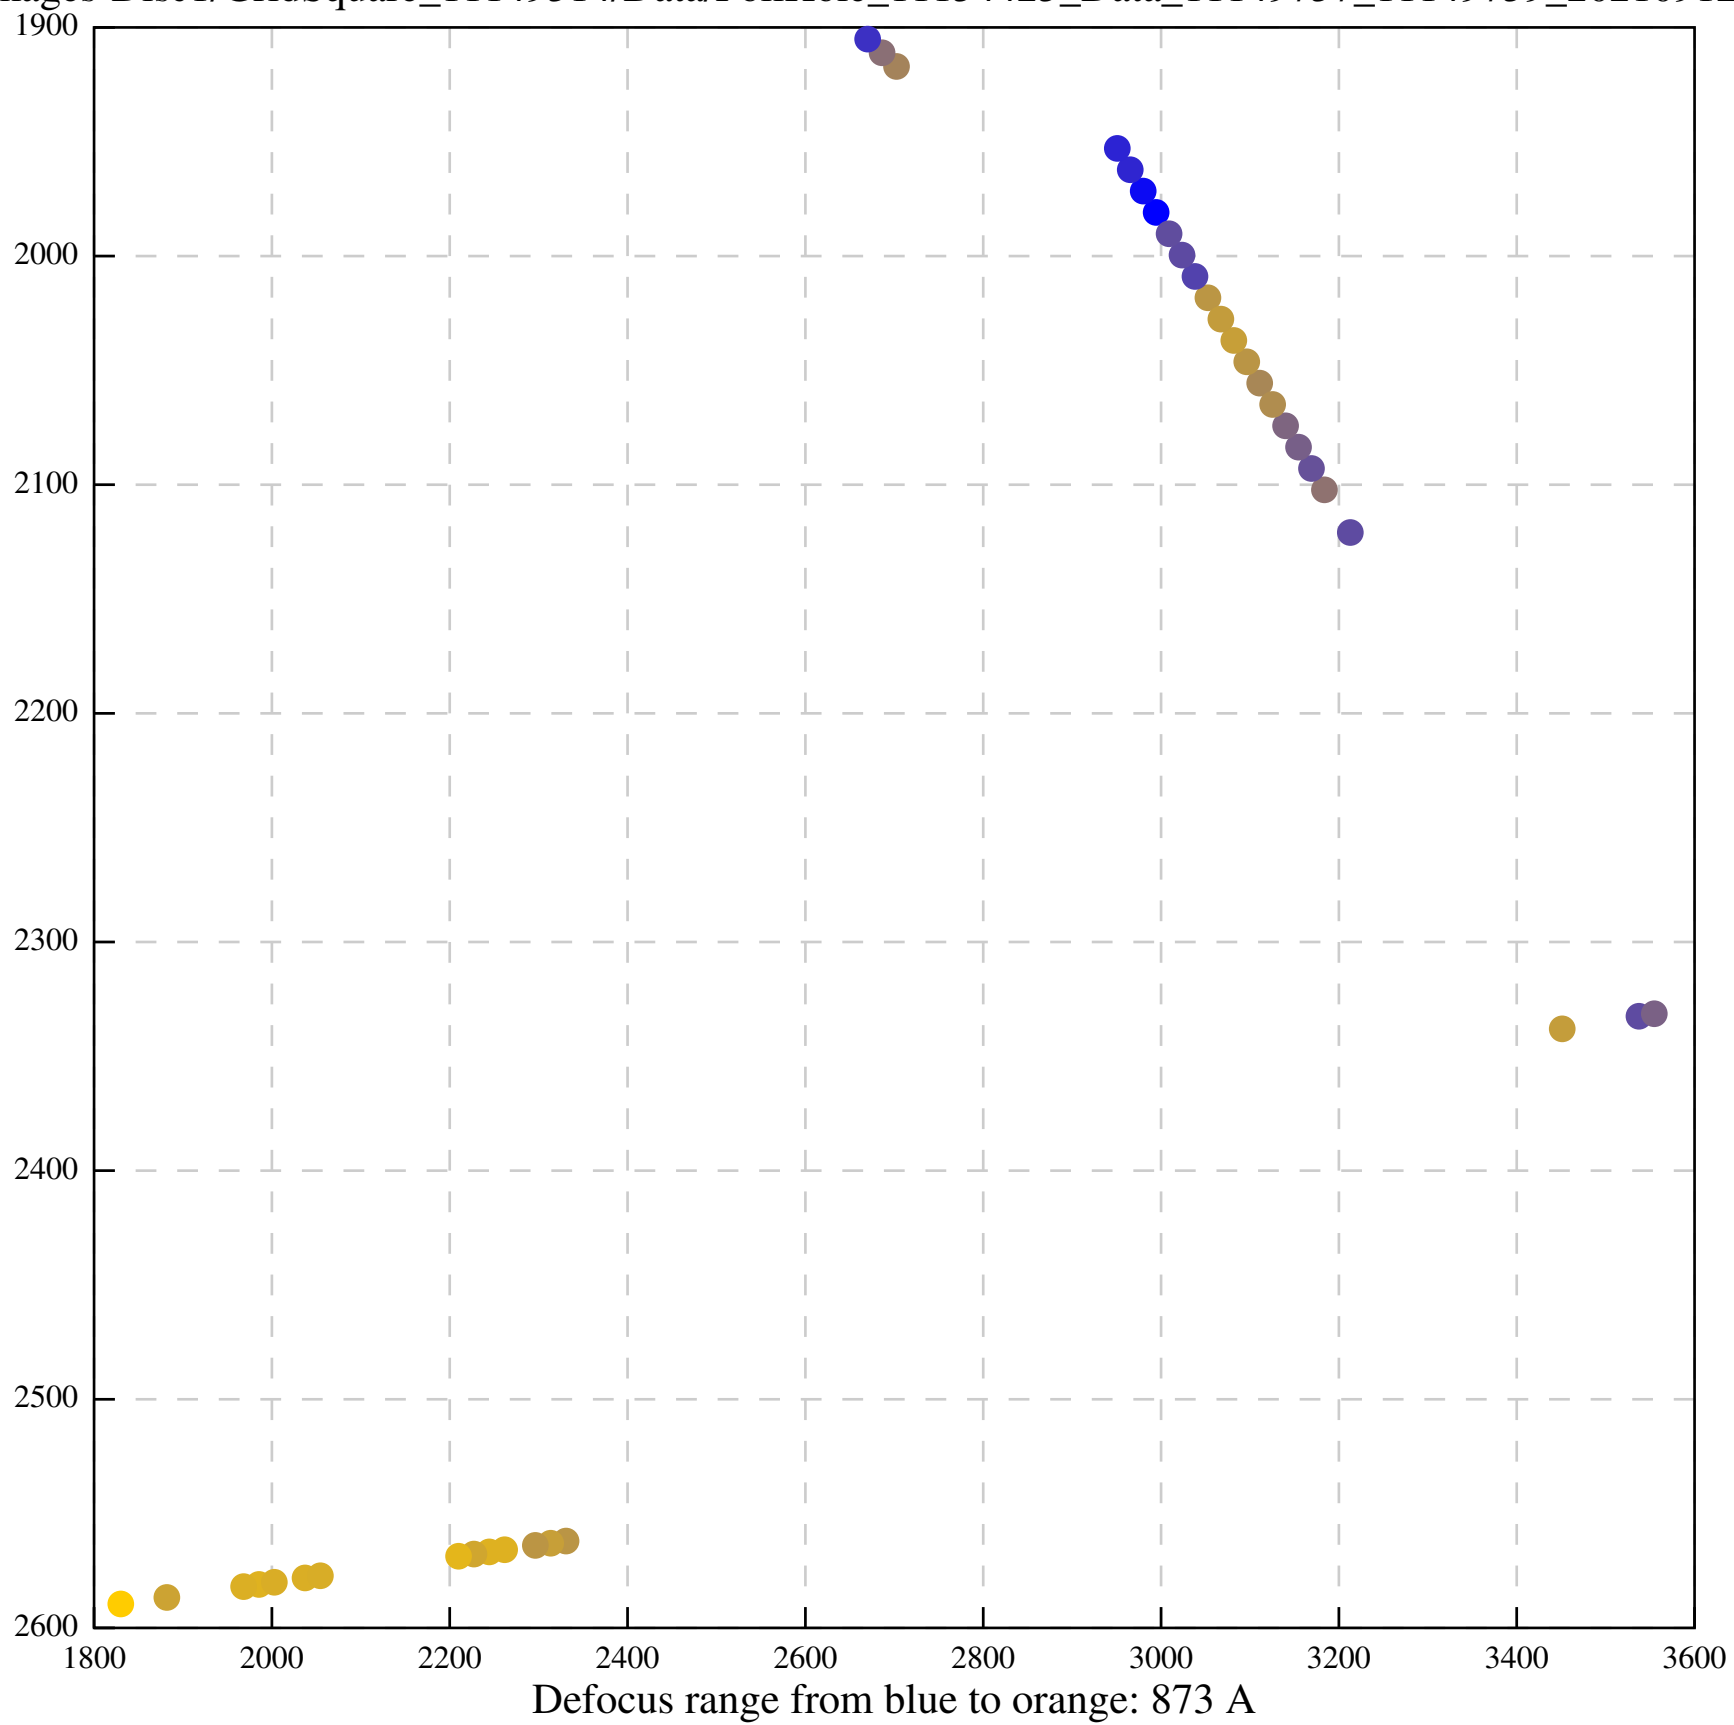

Defocus range from blue to orange: 281 A

Defocus range from blue to orange: 542 A

Defocus range from blue to orange: 535 A

Defocus range from blue to orange: 672 A

Defocus range from blue to orange: 235 A