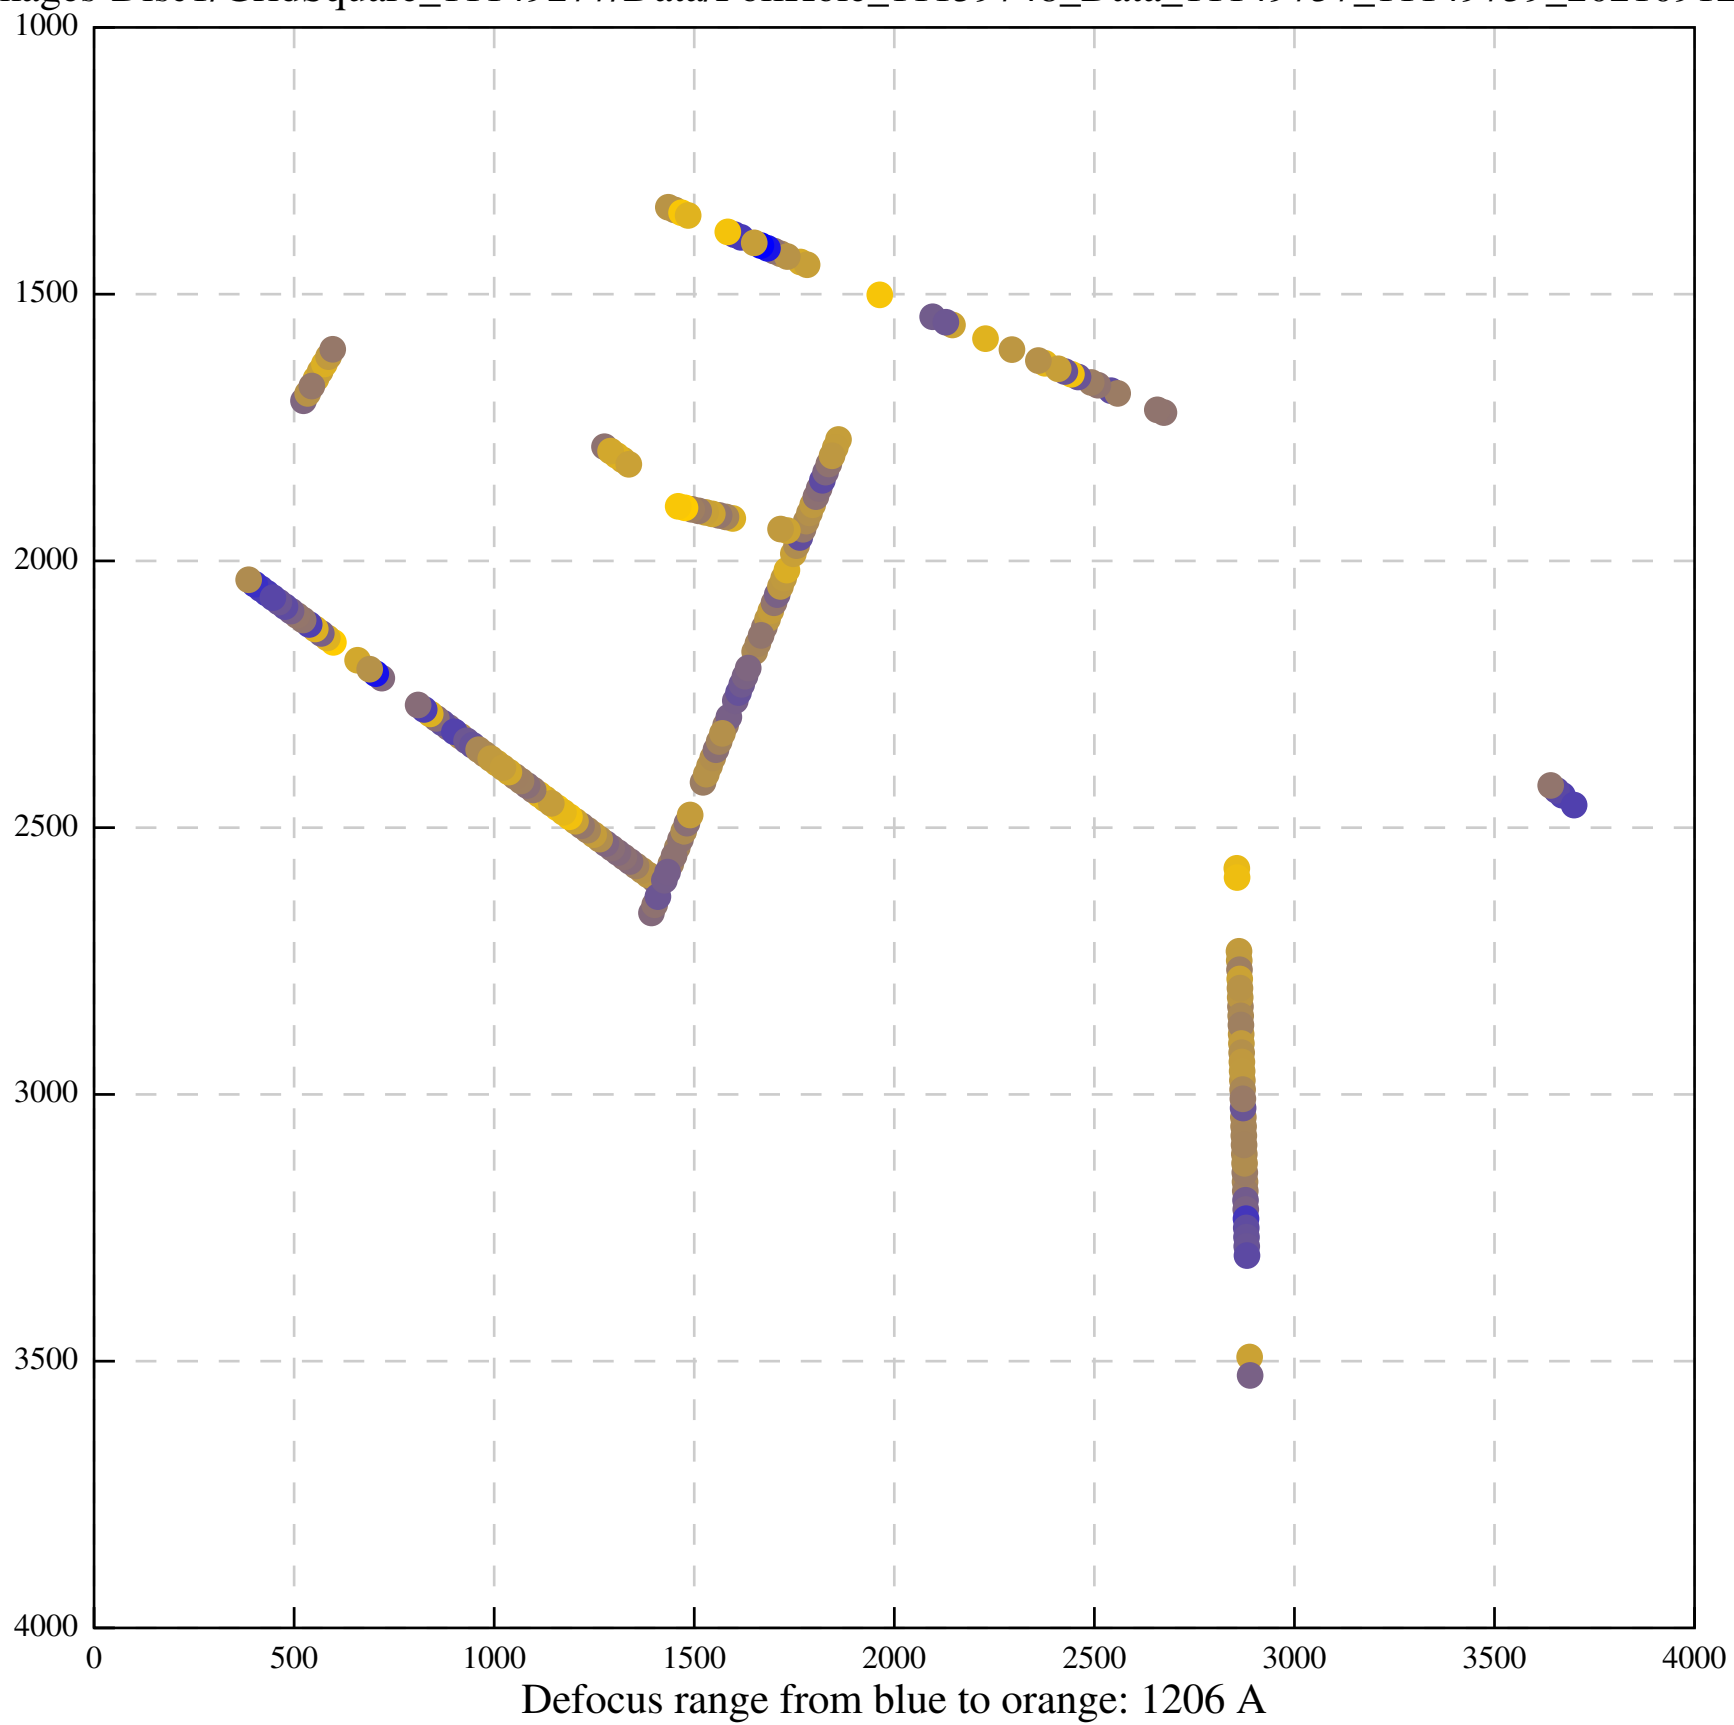

Defocus range from blue to orange: 509 A

Defocus range from blue to orange: 497 Å

Defocus range from blue to orange: 317 A

Defocus range from blue to orange: 327 A

Defocus range from blue to orange: 640 A