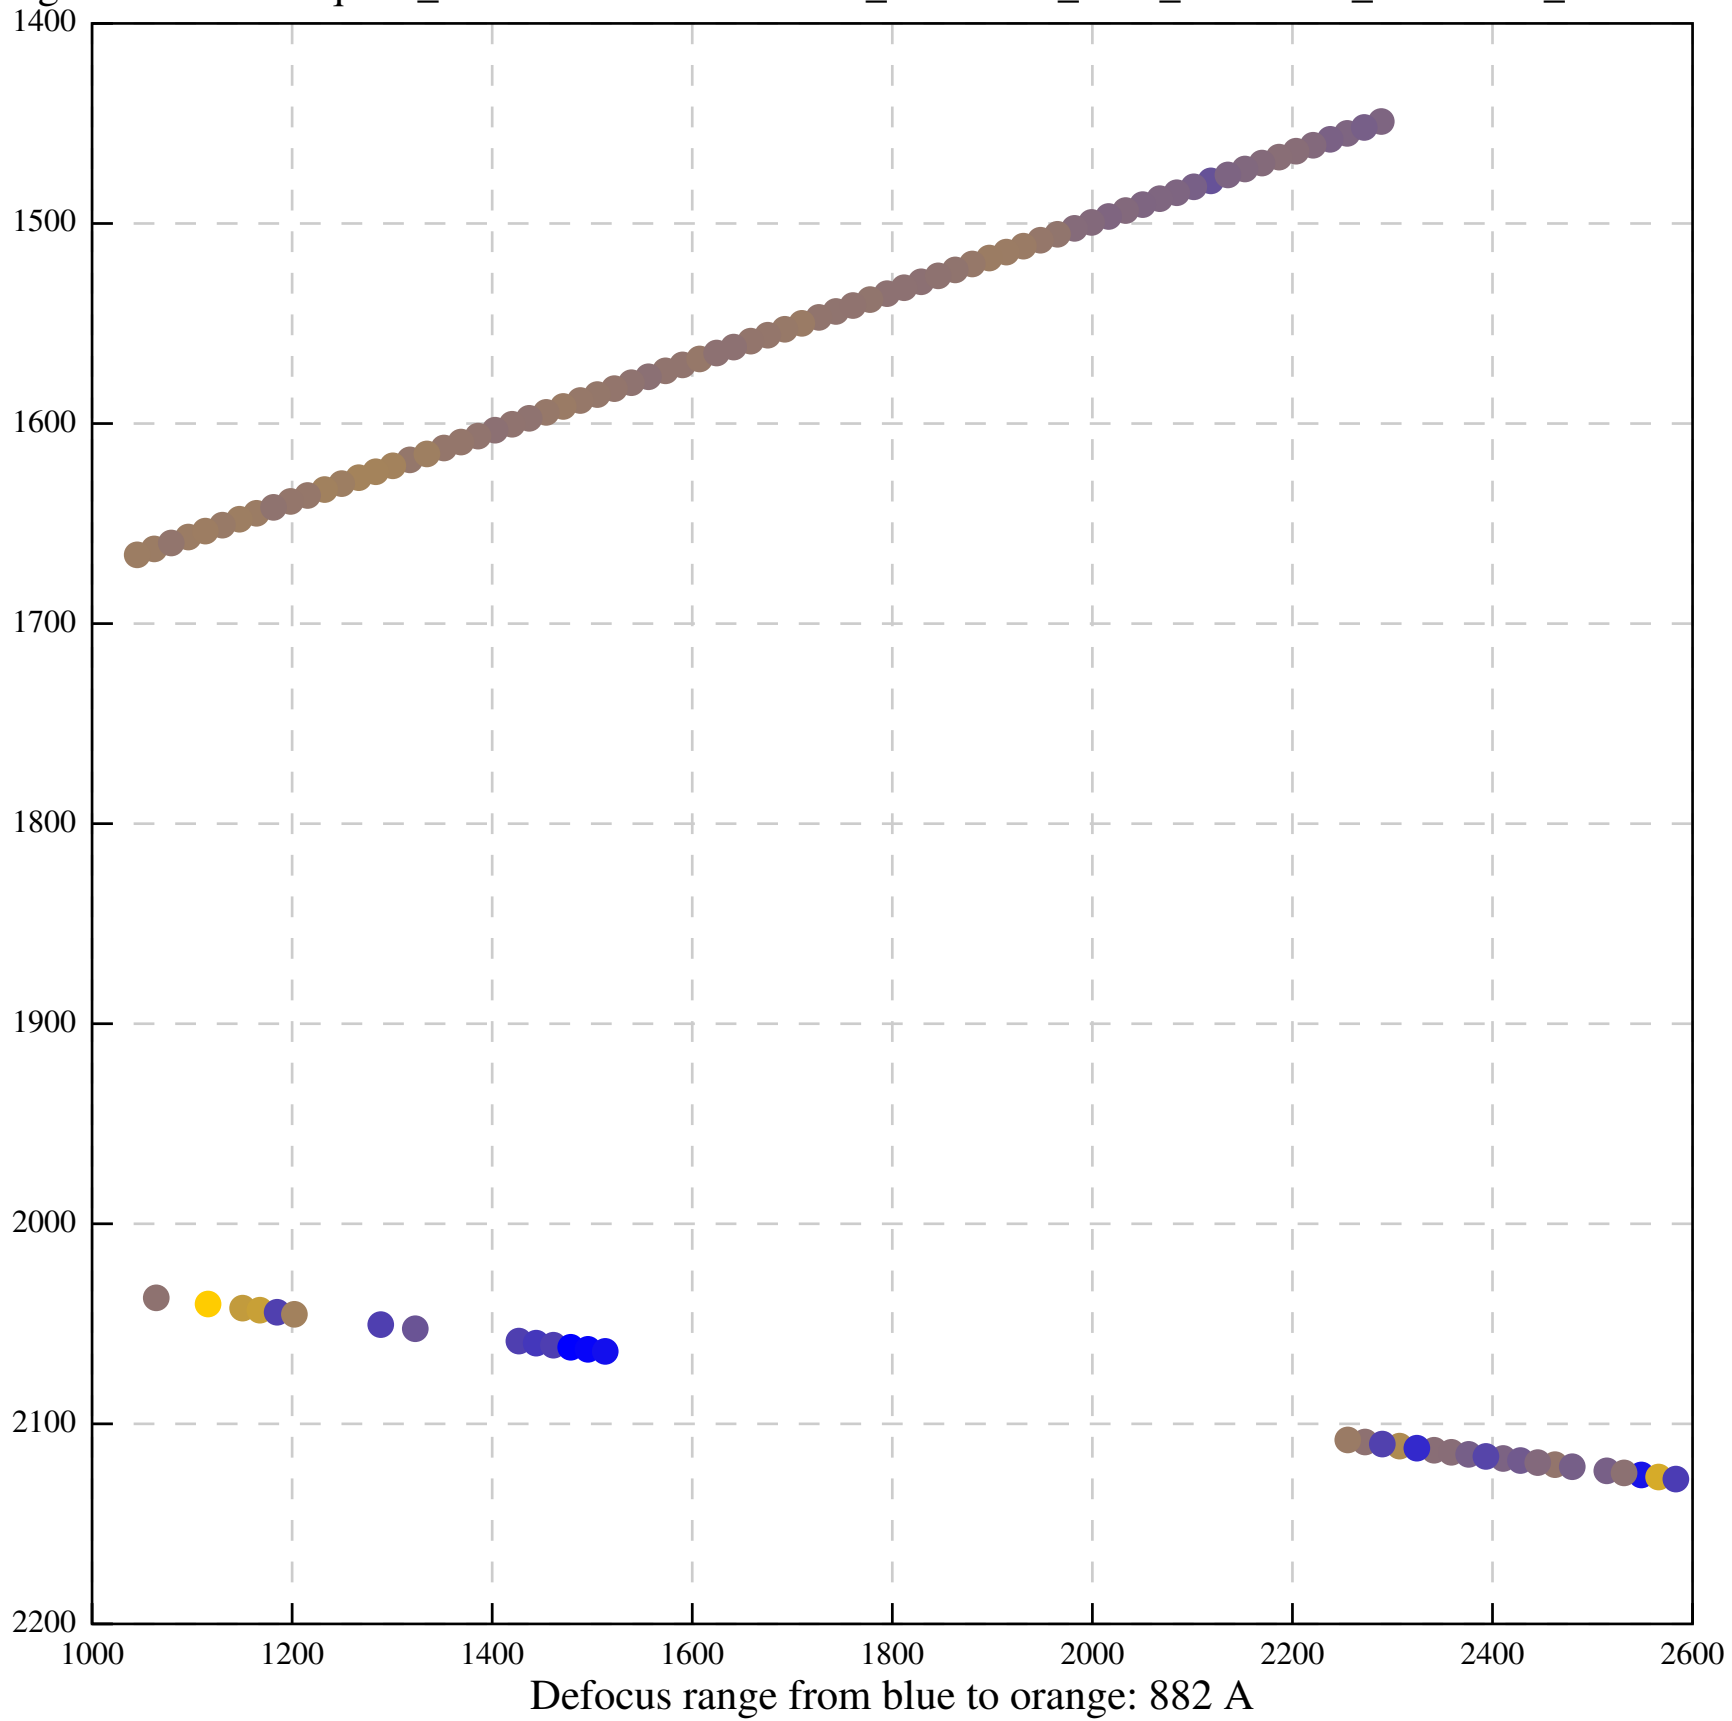

Defocus range from blue to orange: 260 A

Defocus range from blue to orange: 56 A

Defocus range from blue to orange: 1401 A

Defocus range from blue to orange: 291 A

Defocus range from blue to orange: 197 A