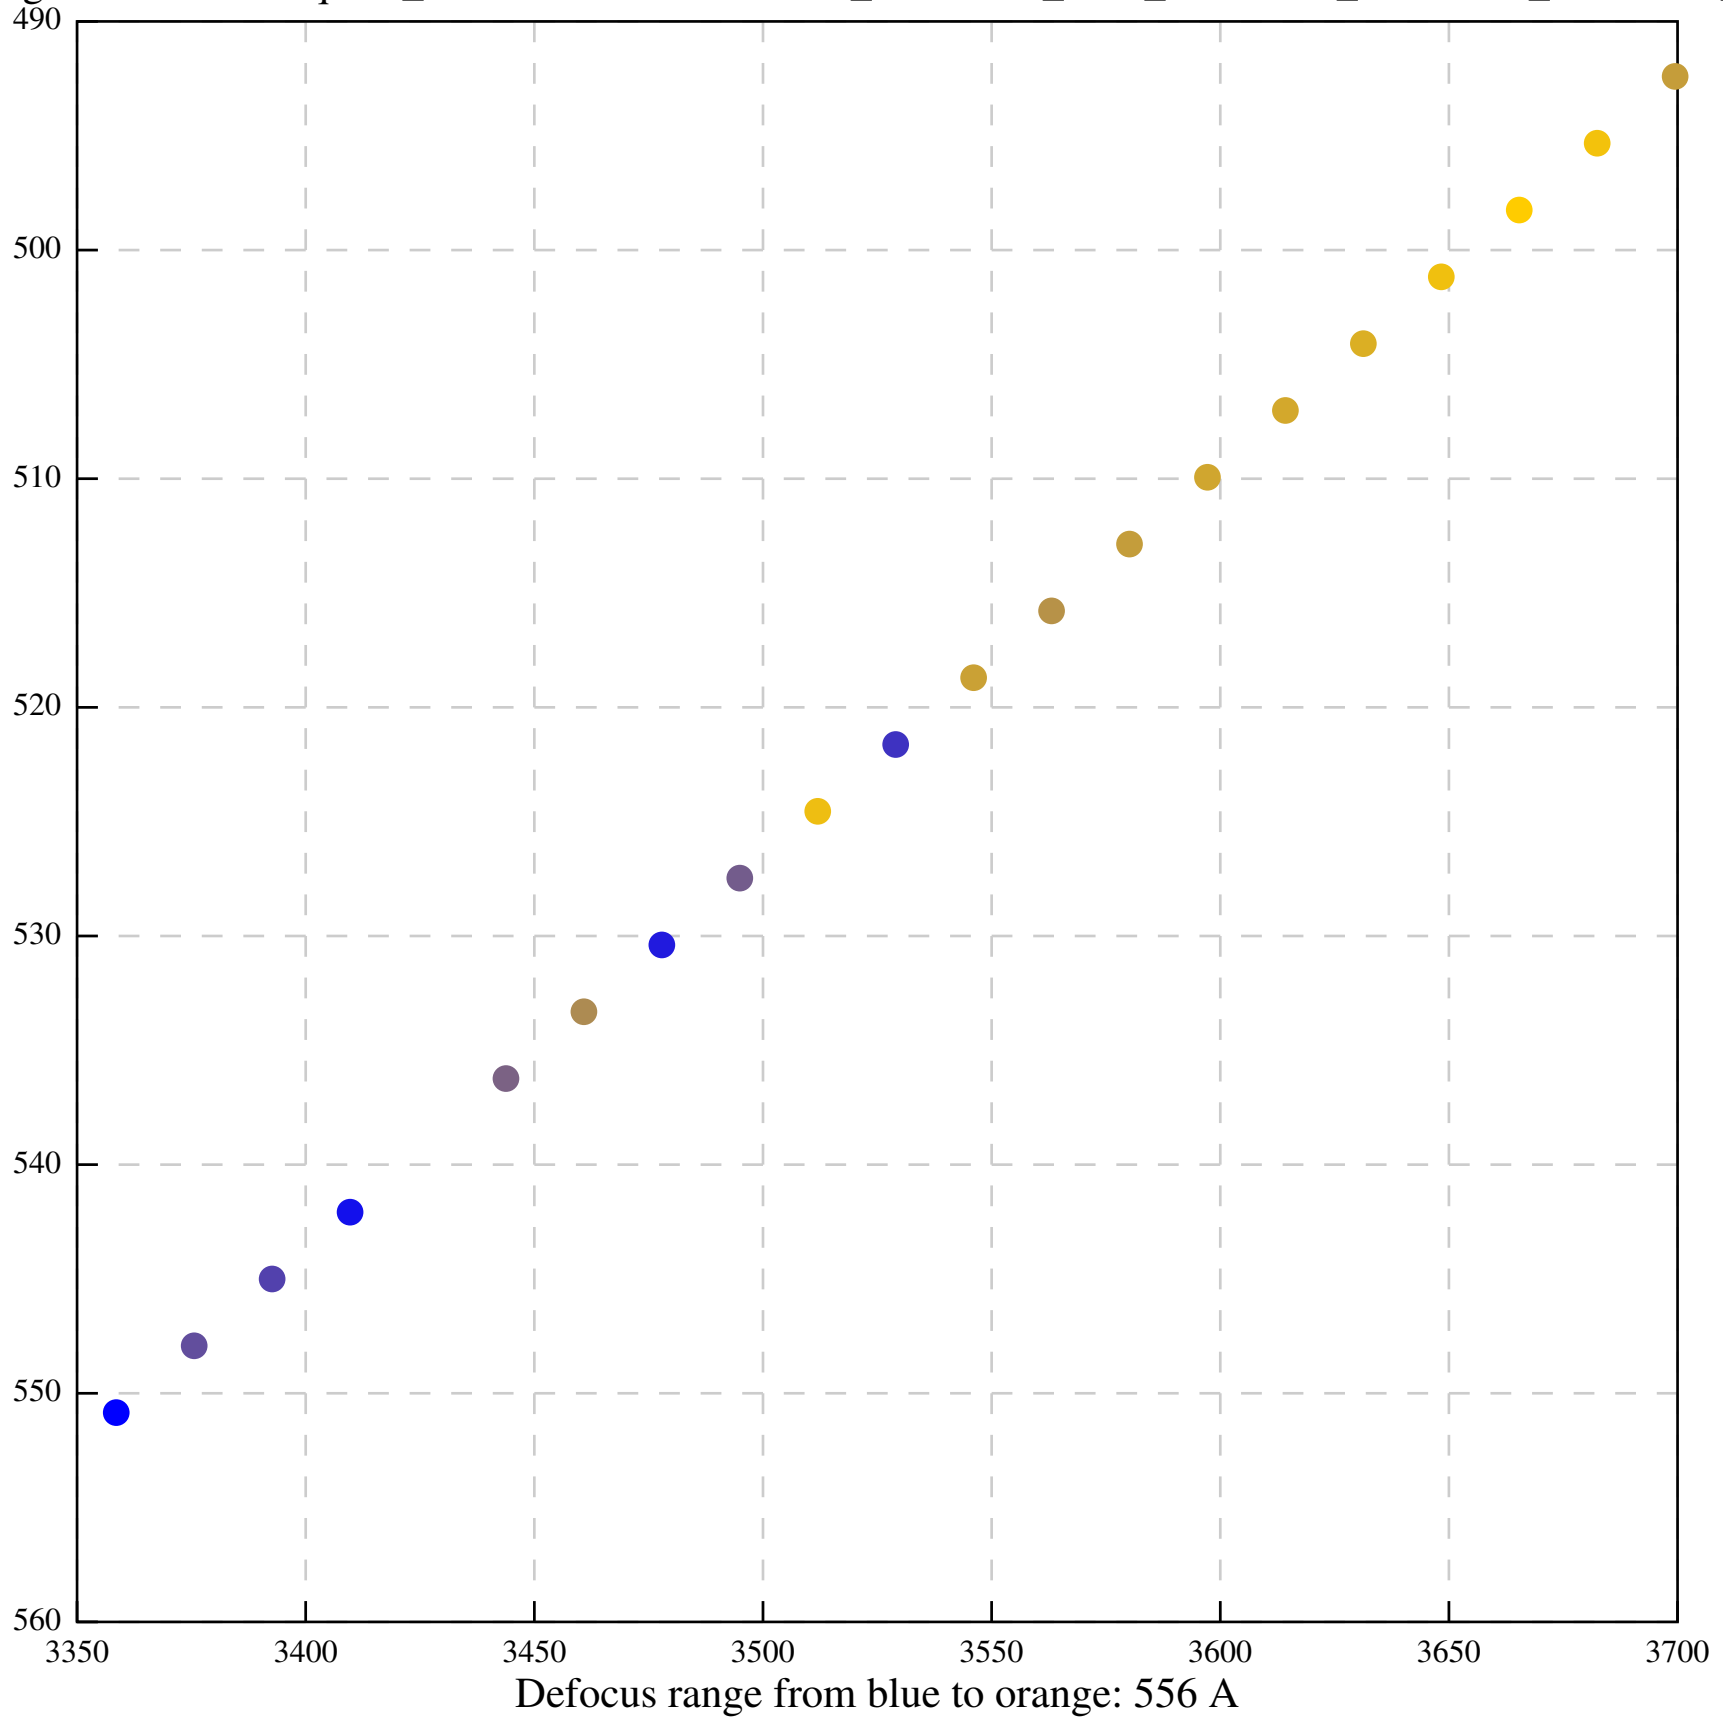

Defocus range from blue to orange: 872 A

Defocus range from blue to orange: 774 A

Defocus range from blue to orange: 748 A

Defocus range from blue to orange: 295 Å

Defocus range from blue to orange: 654 A