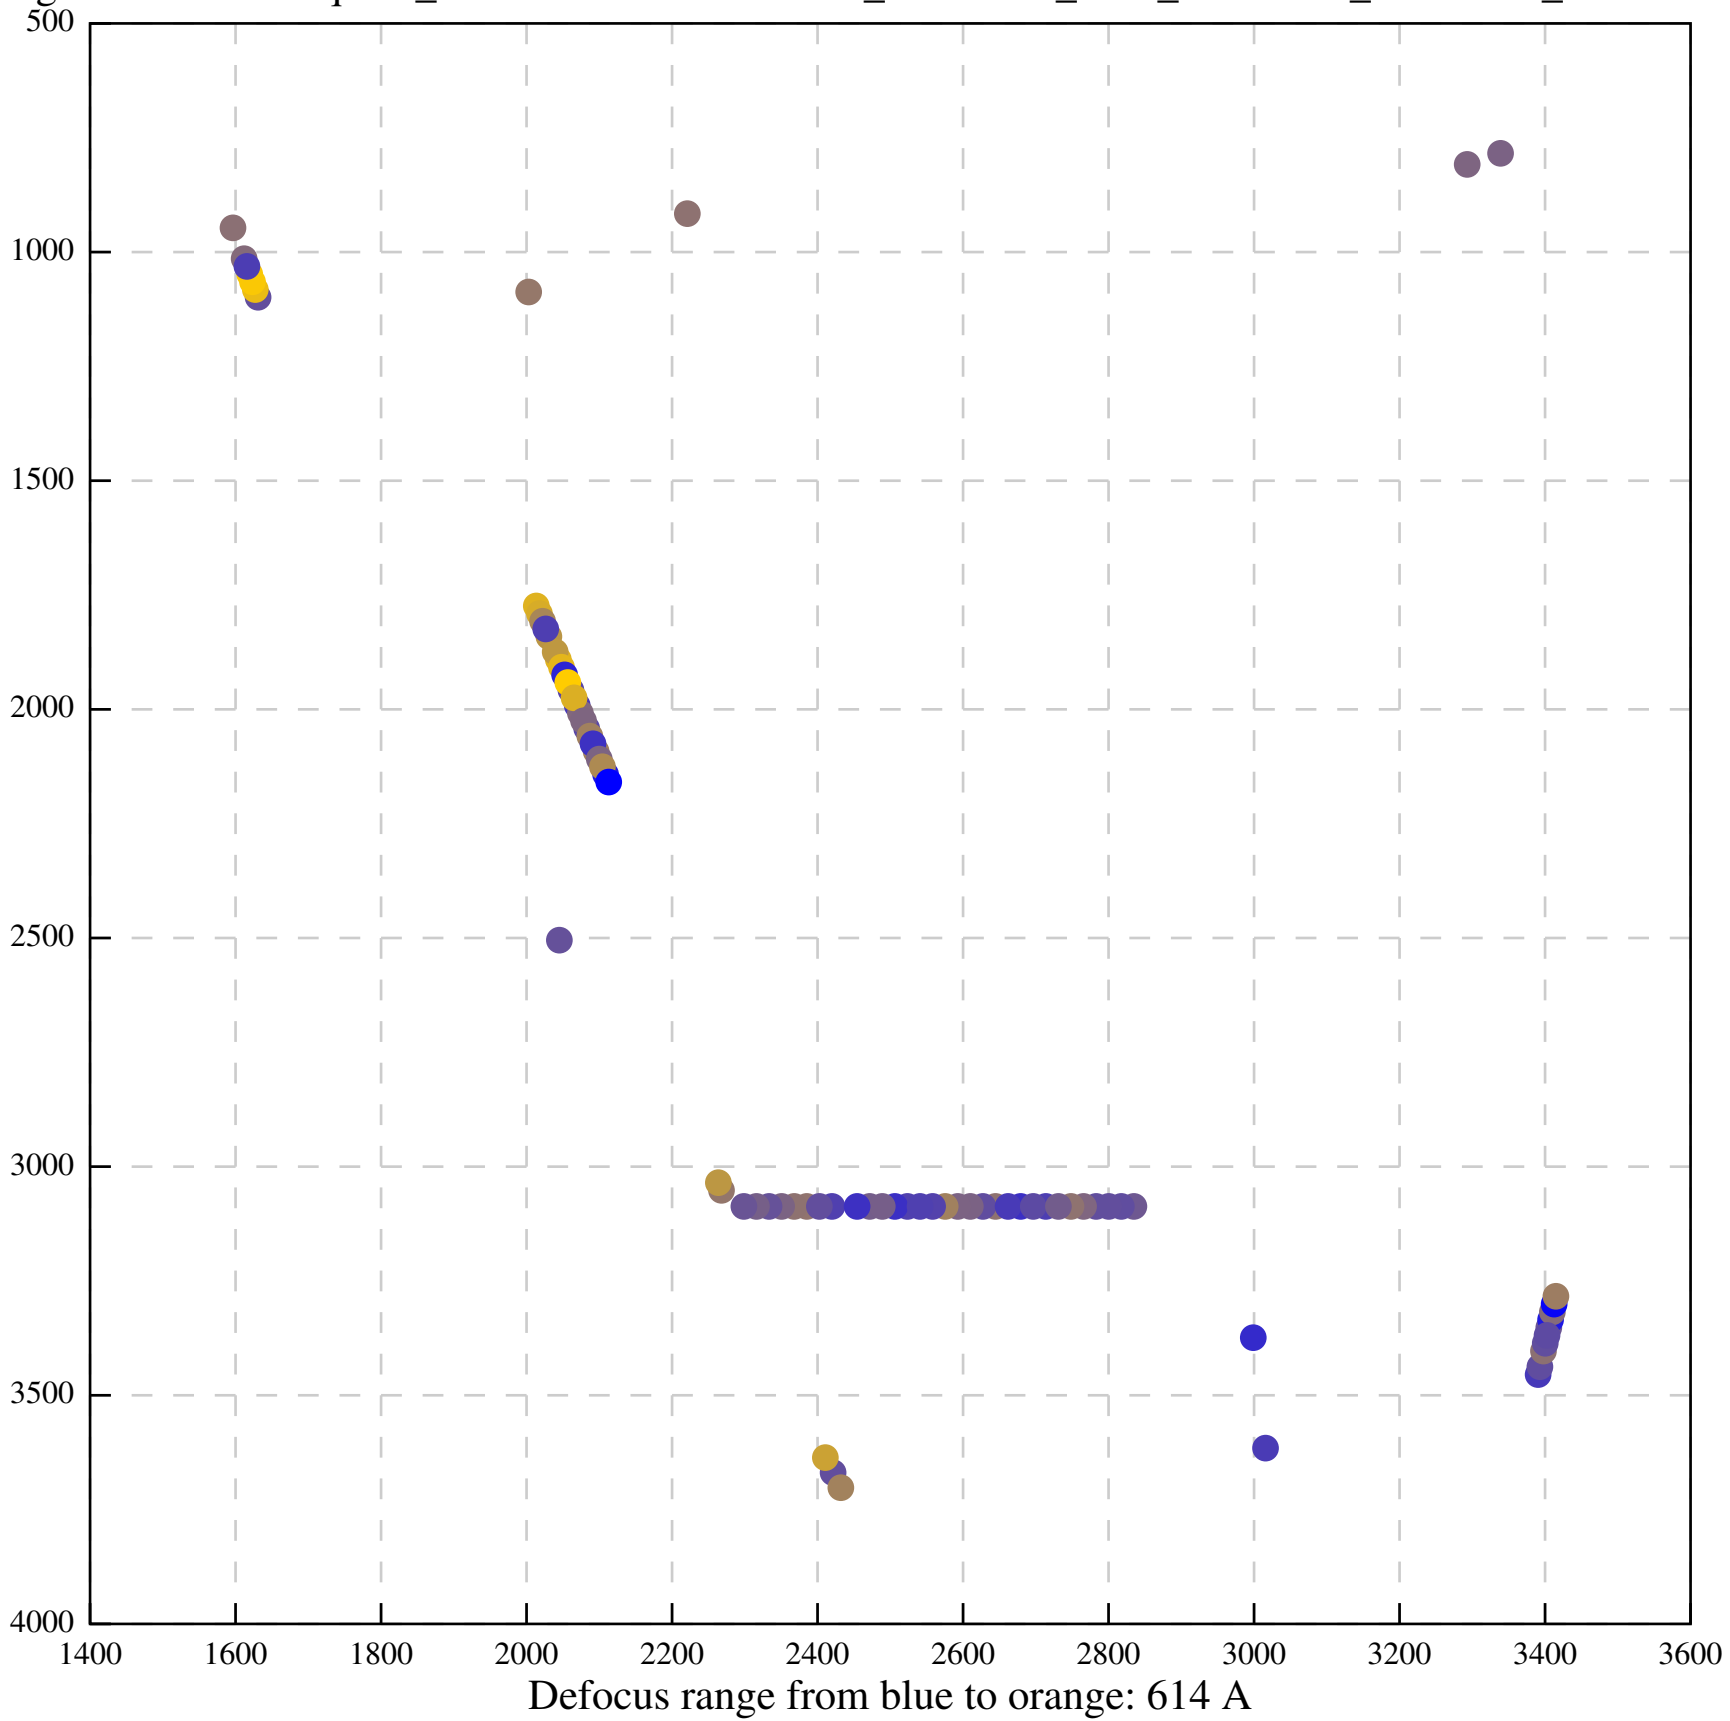

Defocus range from blue to orange: 130 A

Defocus range from blue to orange: 0 A

Defocus range from blue to orange: 0 A

Defocus range from blue to orange: 792 A

Defocus range from blue to orange: 749 A

Defocus range from blue to orange: 521 A