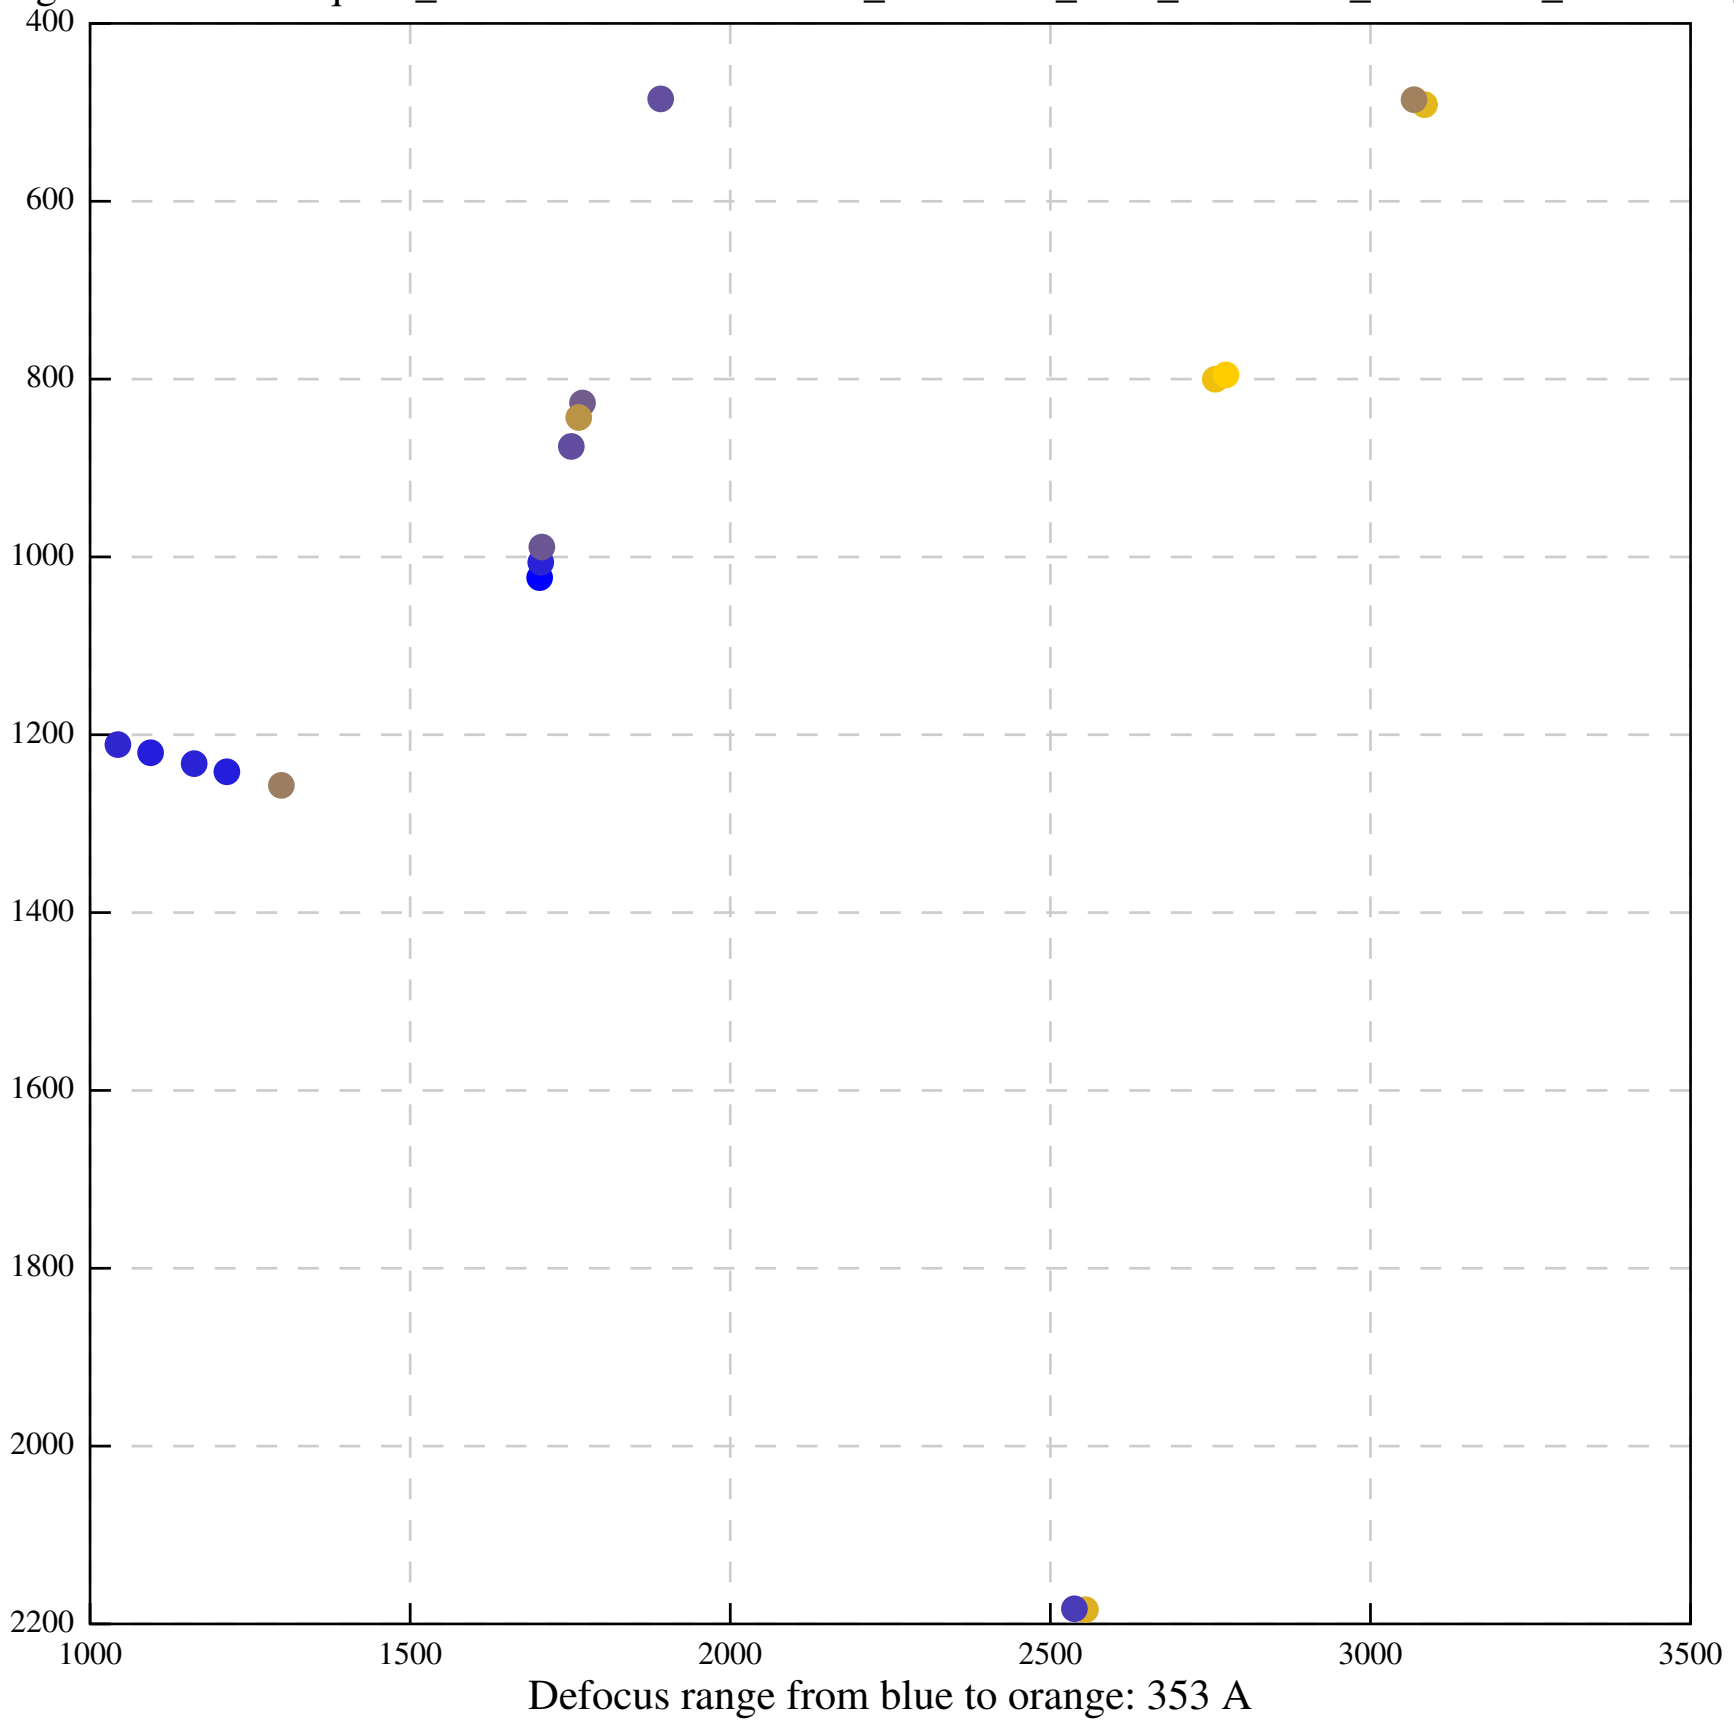

Defocus range from blue to orange: 659 A