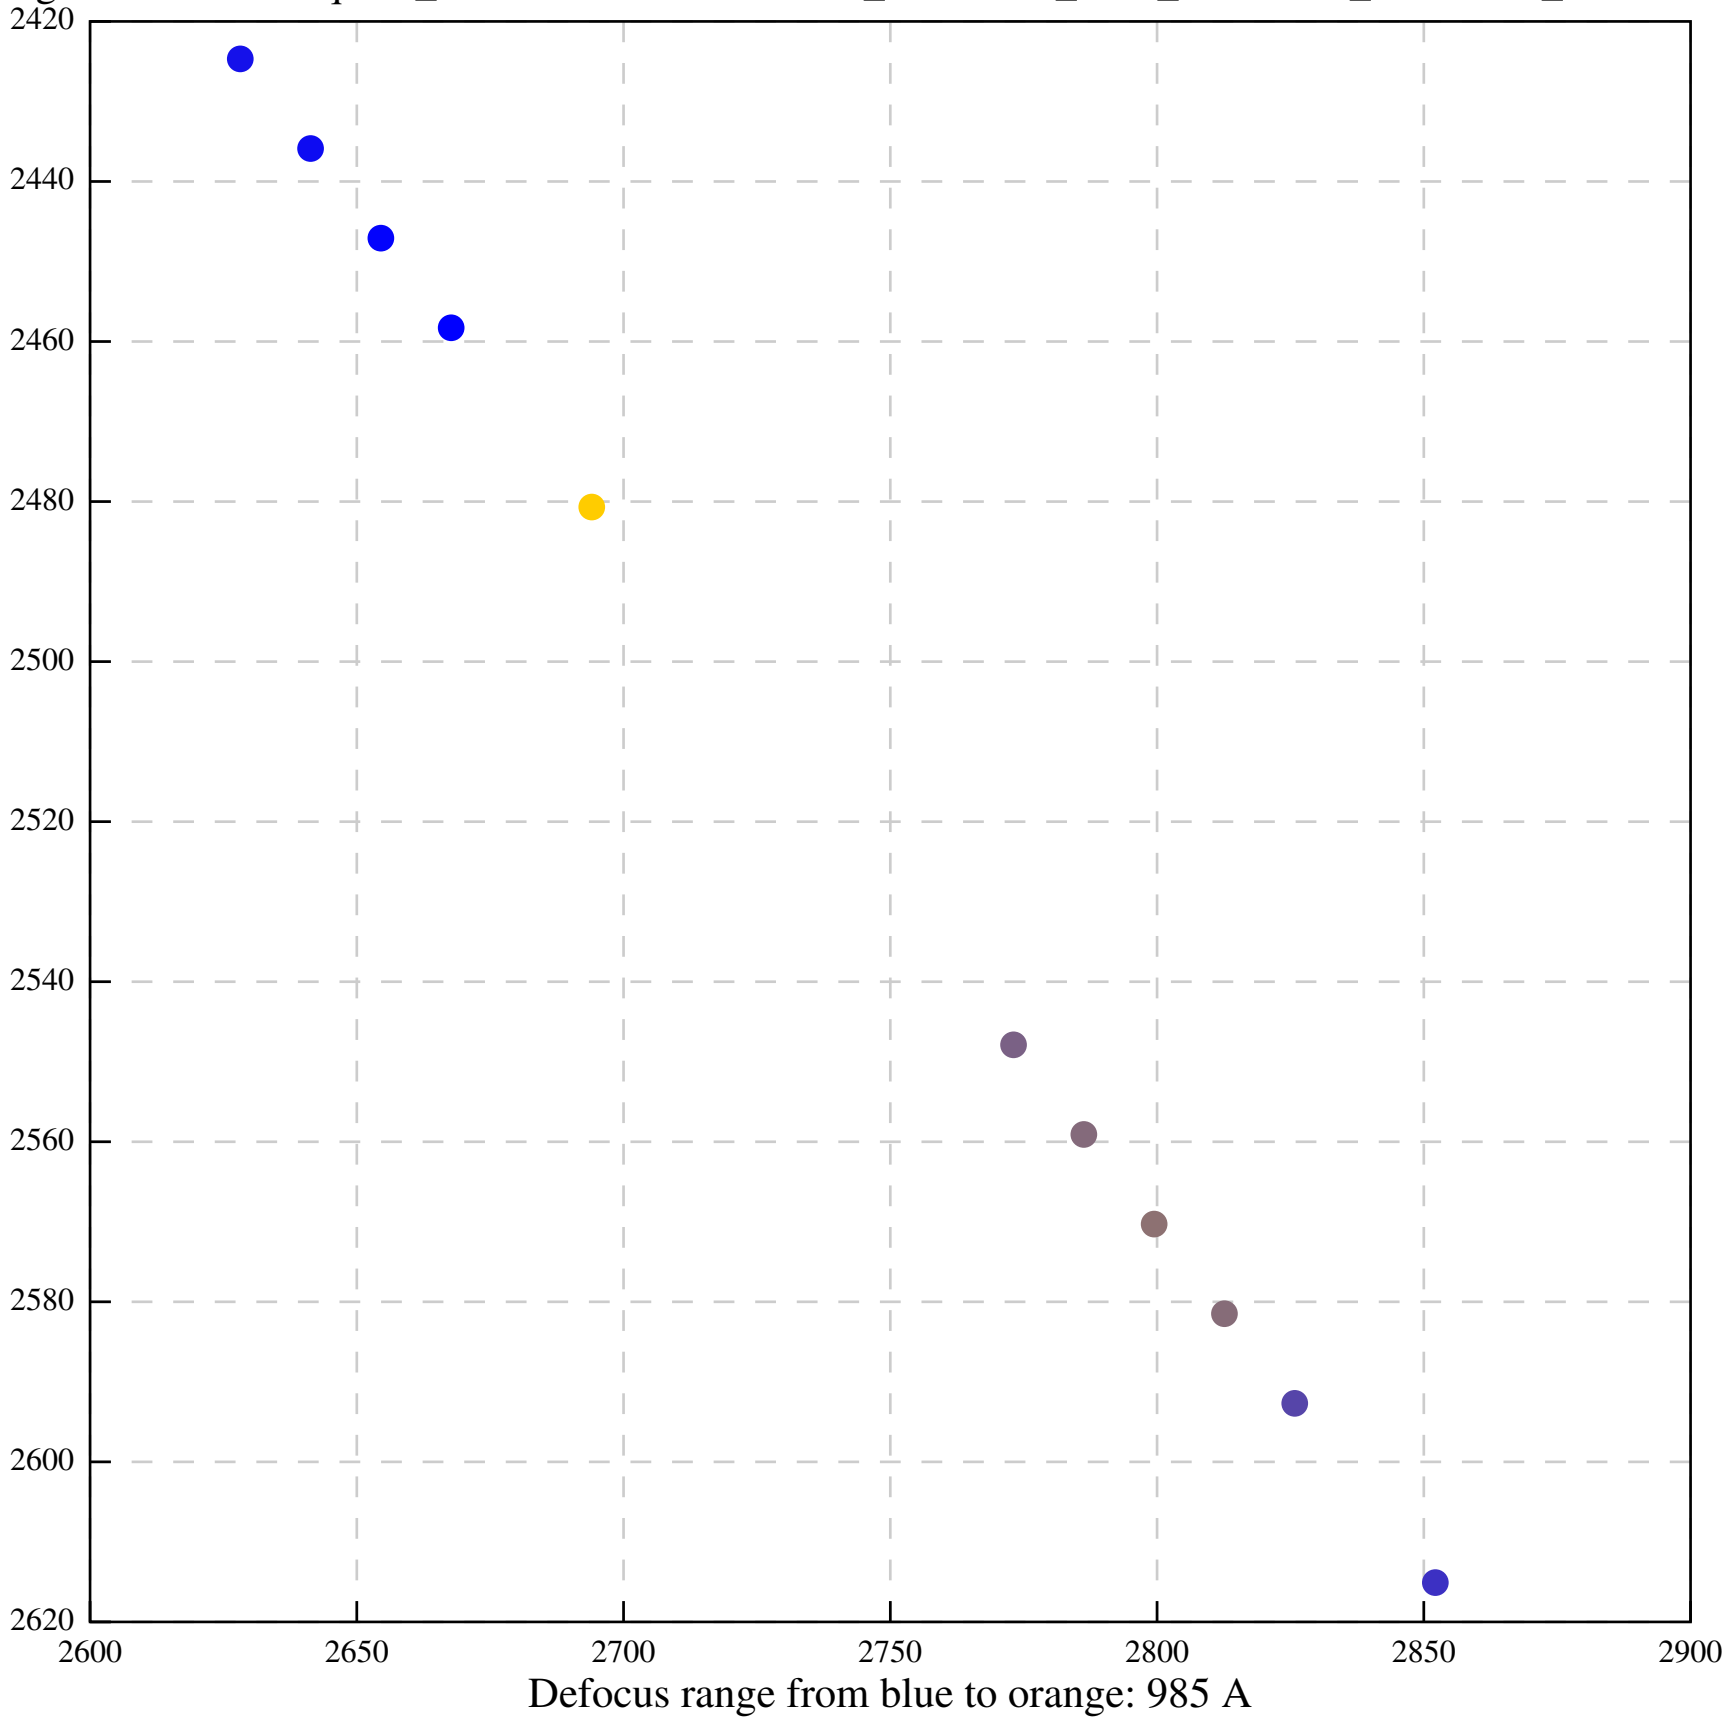

Defocus range from blue to orange: 666 A

Defocus range from blue to orange: 1012 A

Defocus range from blue to orange: 334 A

Defocus range from blue to orange: 522 A

Defocus range from blue to orange: 379 A