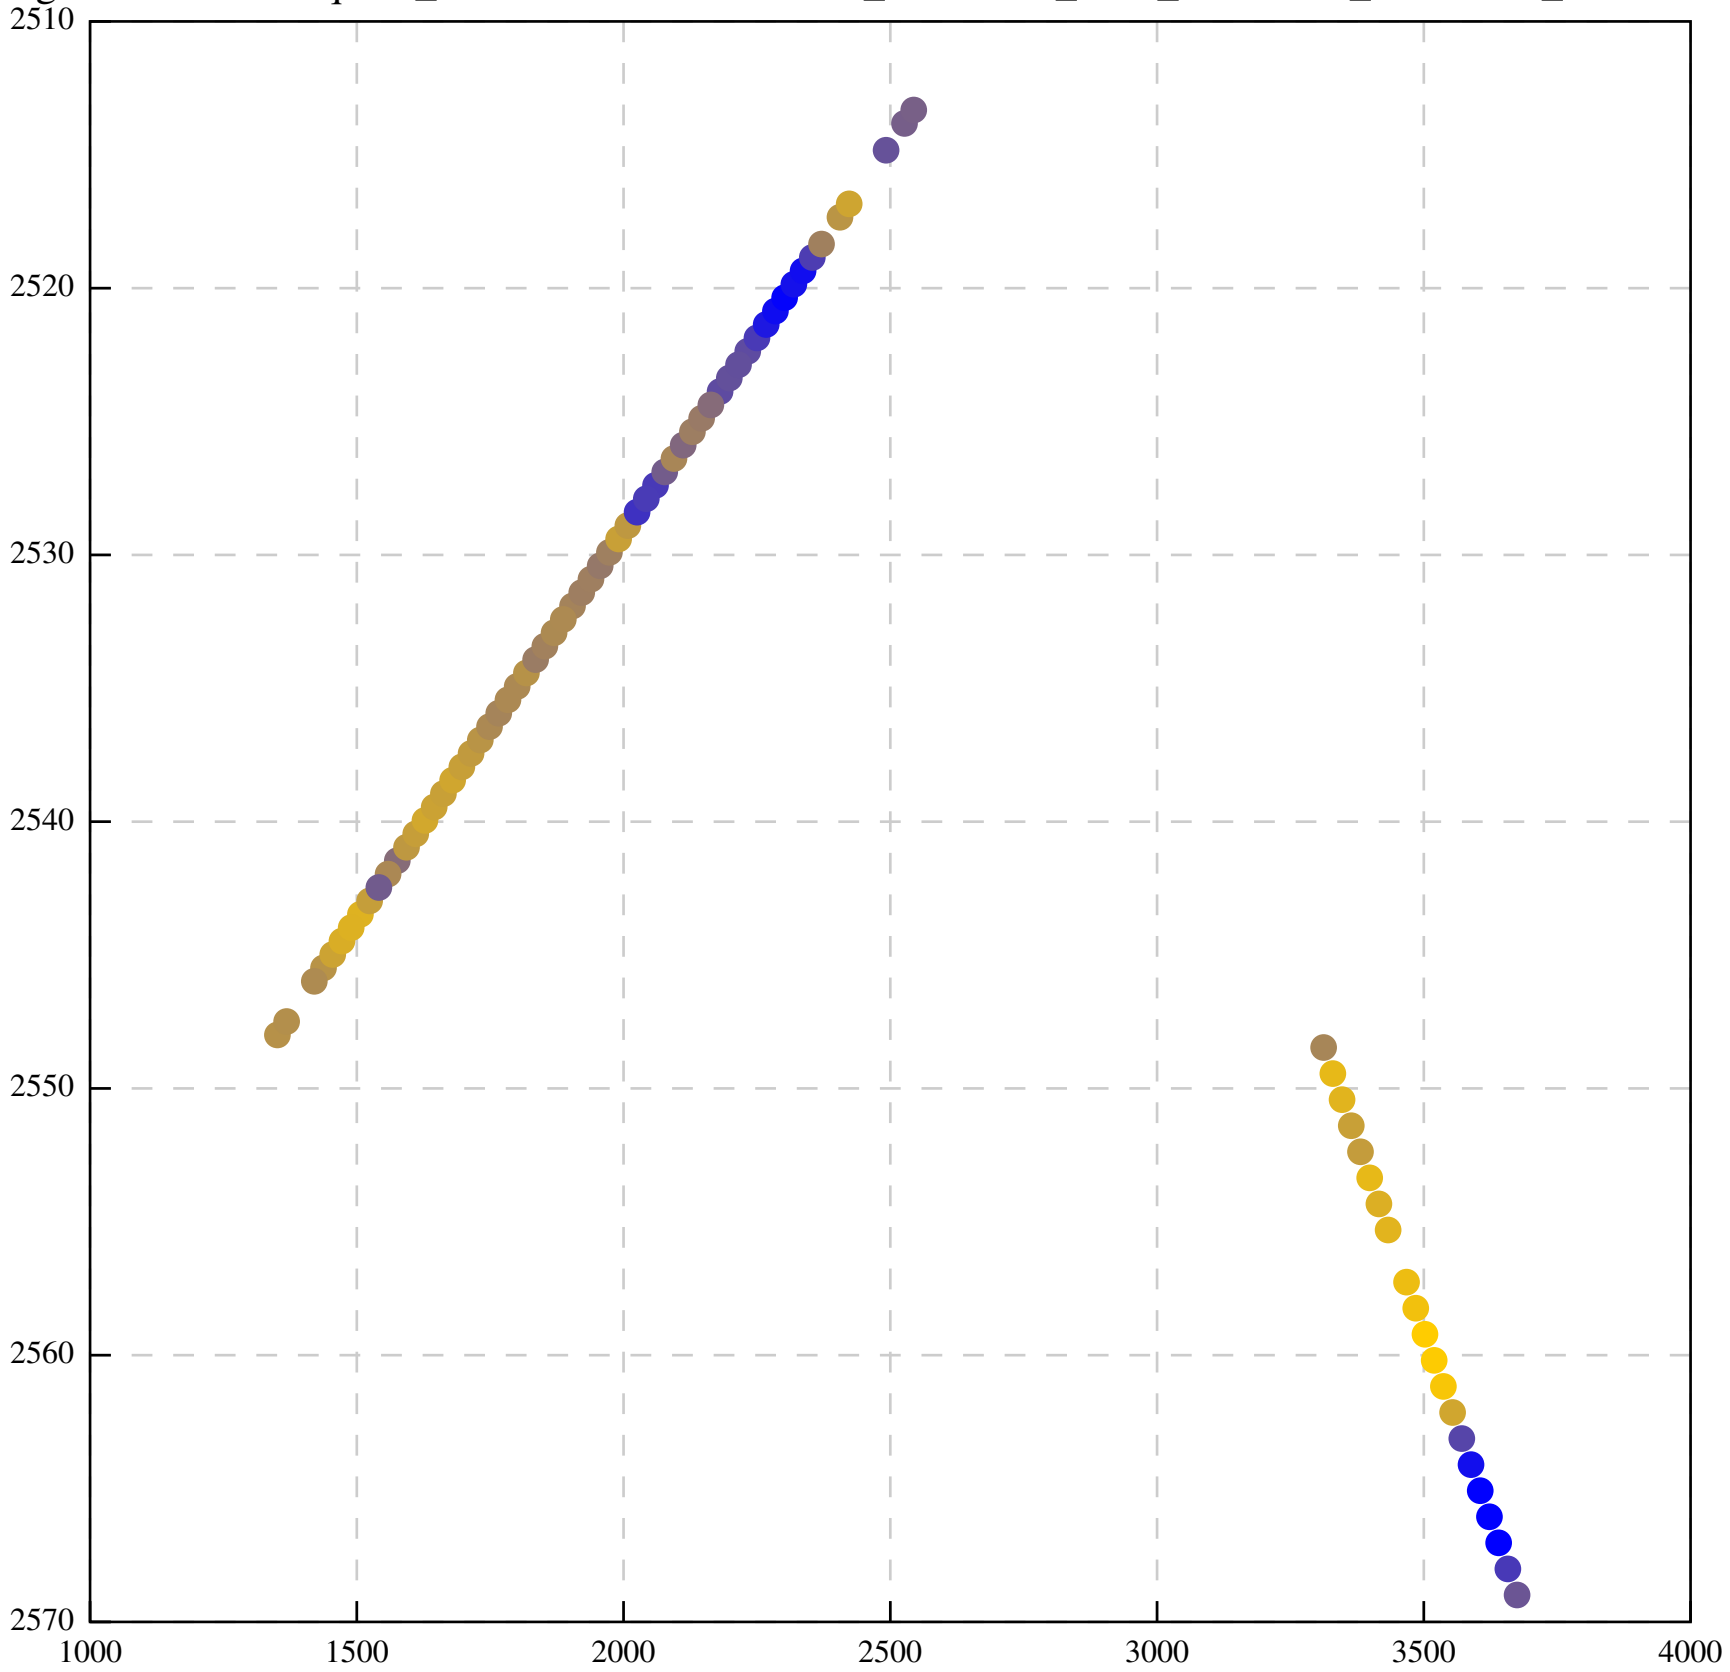

Defocus range from blue to orange: 48 A

Defocus range from blue to orange: 16 A

Defocus range from blue to orange: 0 A

Defocus range from blue to orange: 0 A

Defocus range from blue to orange: 706 A

Defocus range from blue to orange: 463 A