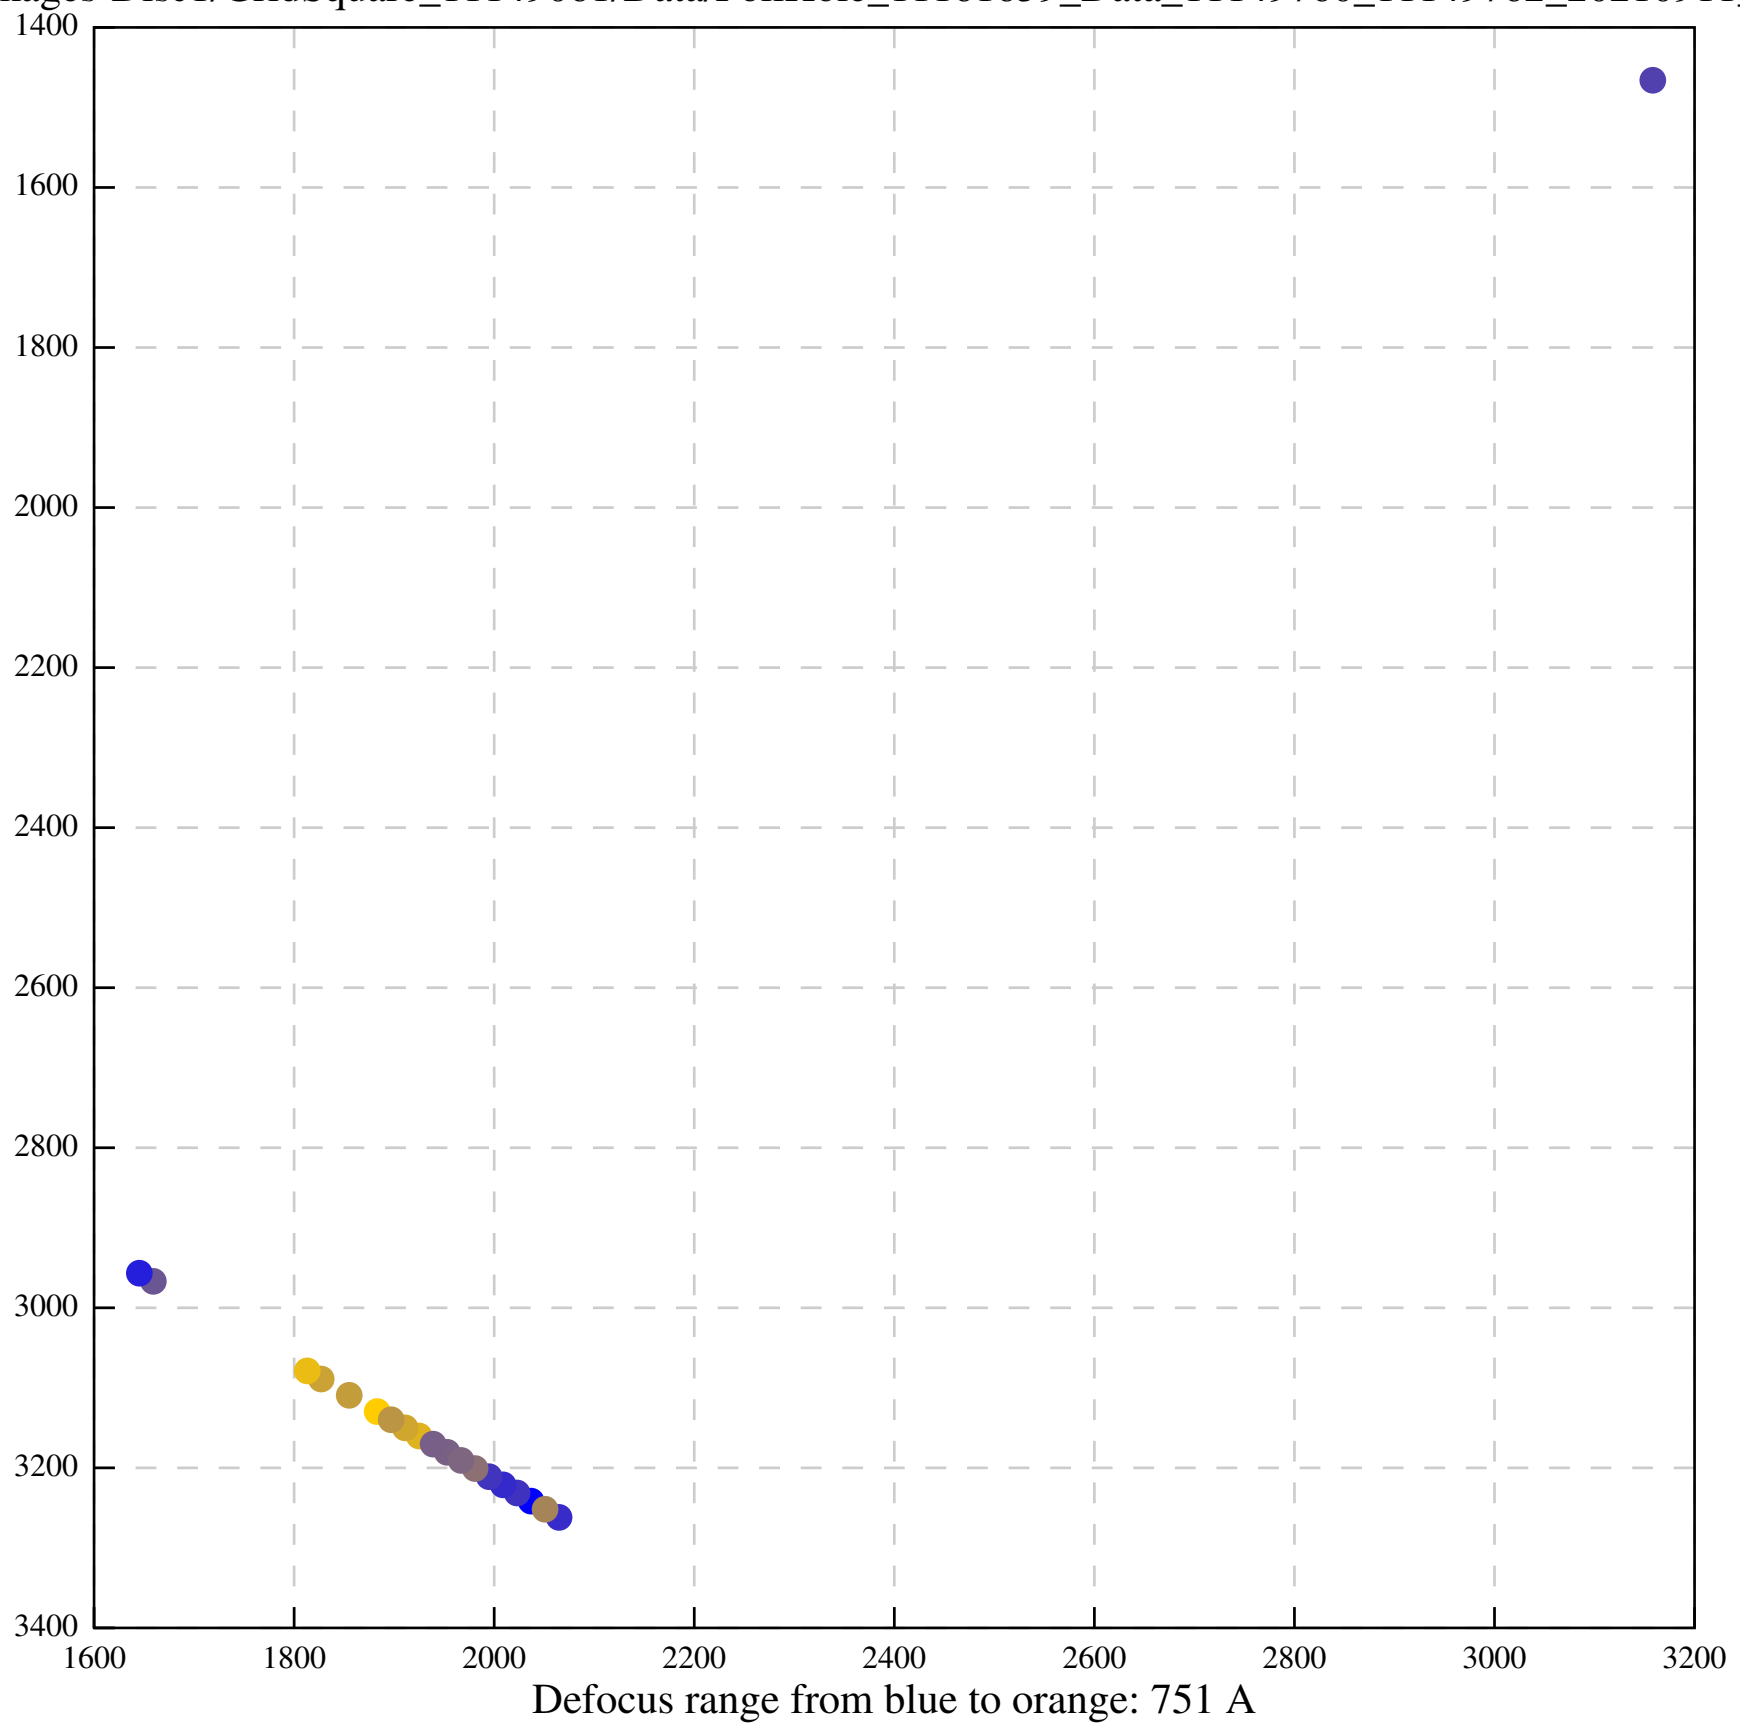

Defocus range from blue to orange: 427 A

Defocus range from blue to orange: 1371 A

Defocus range from blue to orange: 216 A

Defocus range from blue to orange: 905 A

Defocus range from blue to orange: 575 A