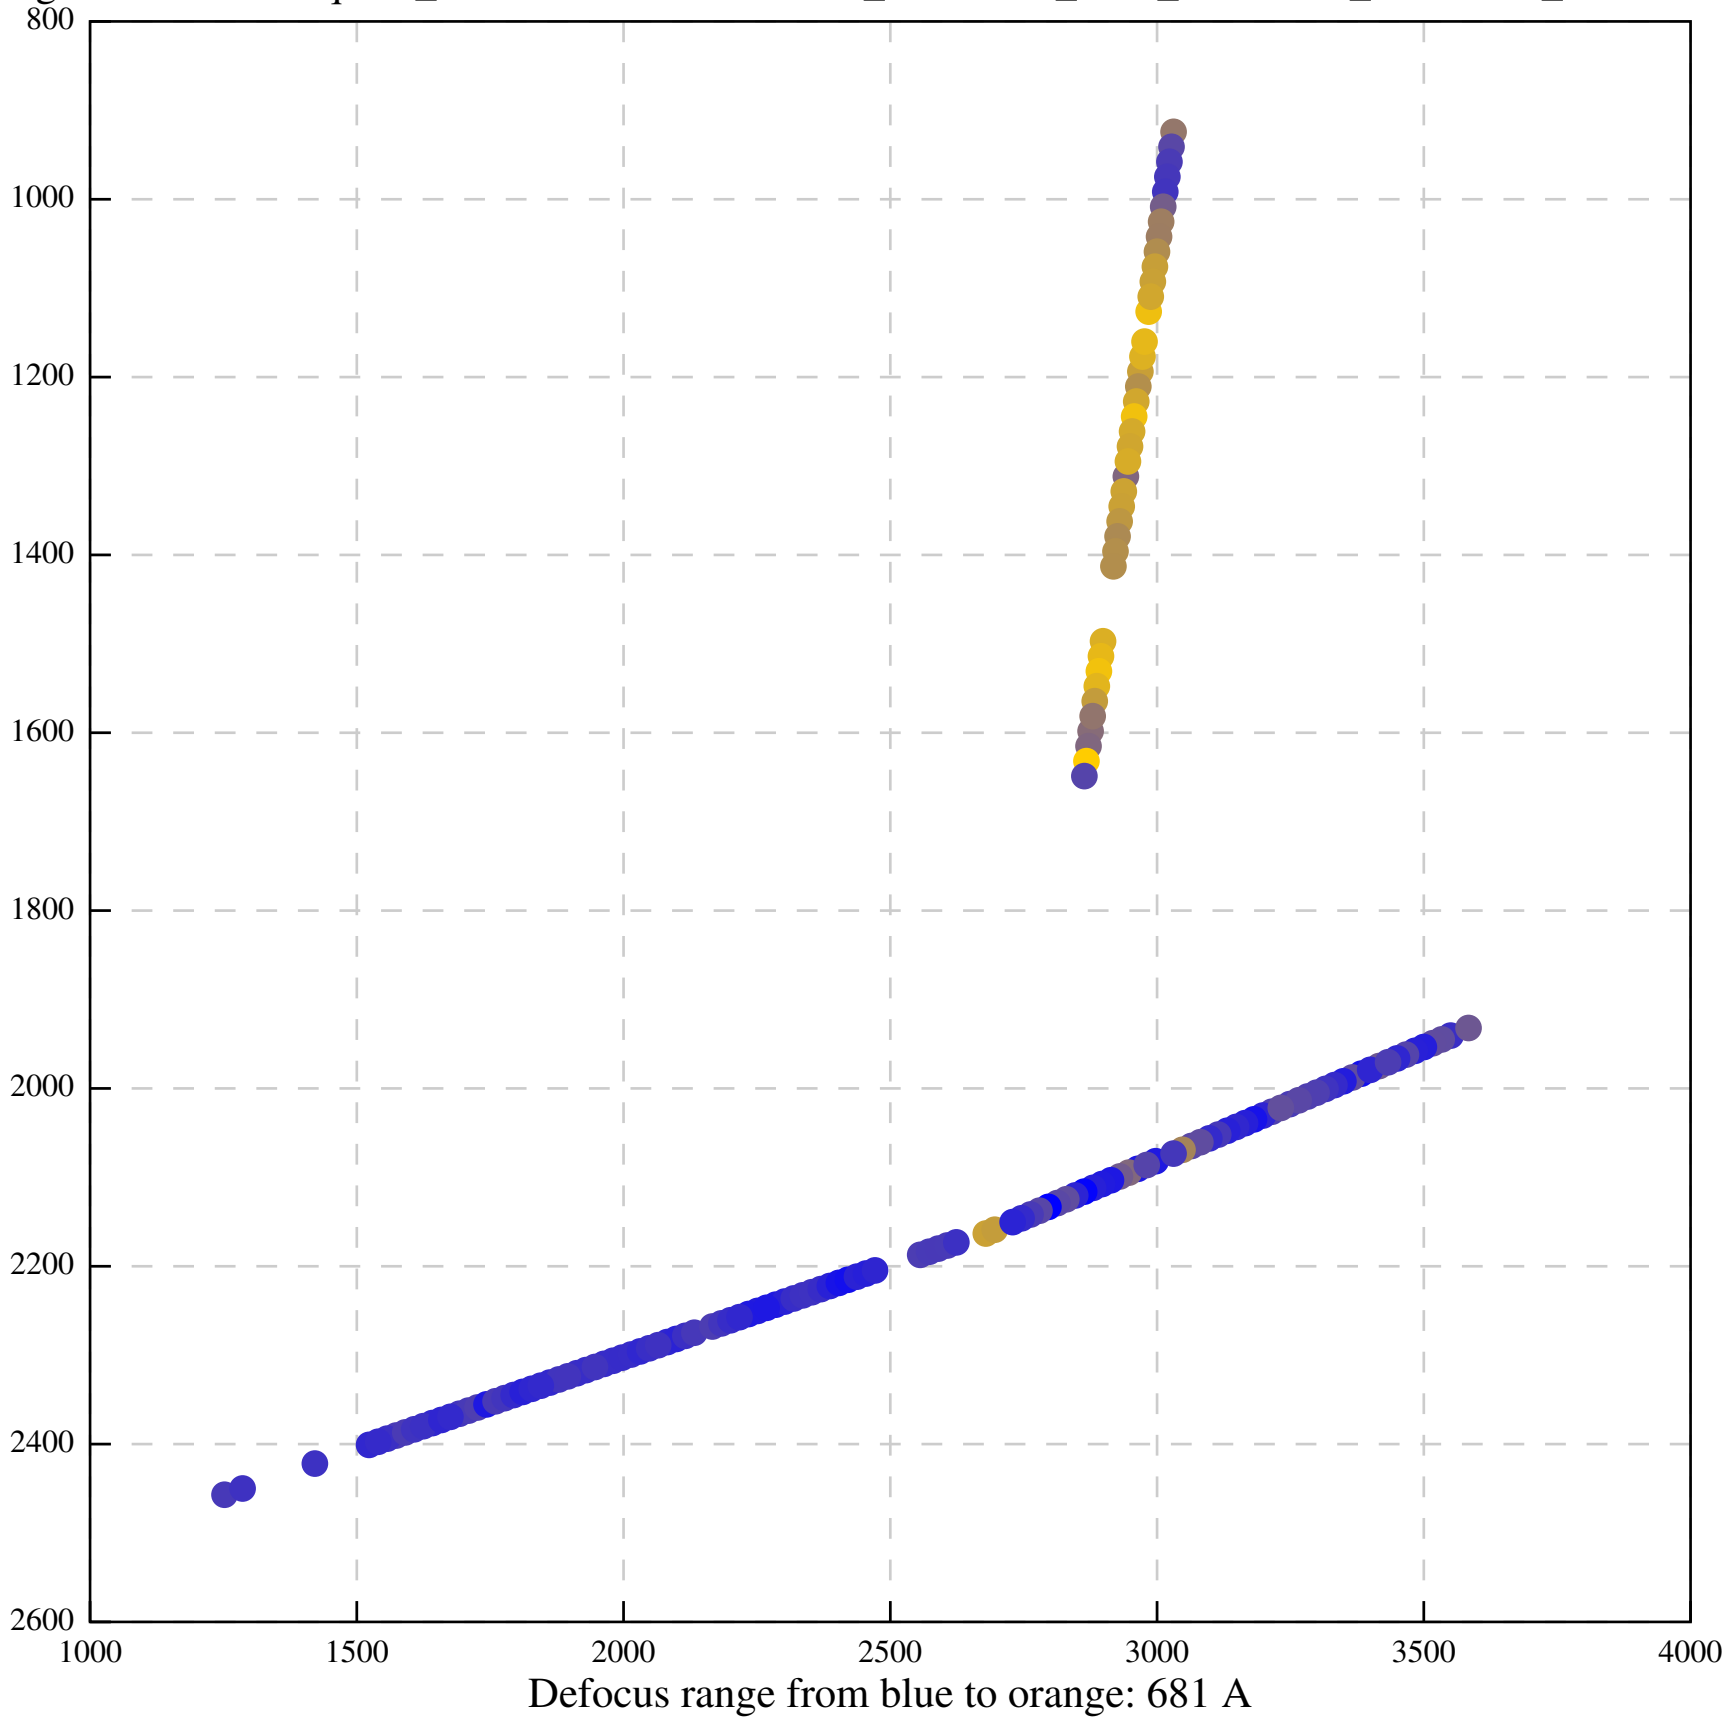

Defocus range from blue to orange: 1055 A

Defocus range from blue to orange: 996 A

Defocus range from blue to orange: 646 A

Defocus range from blue to orange: 342 A

Defocus range from blue to orange: 558 A