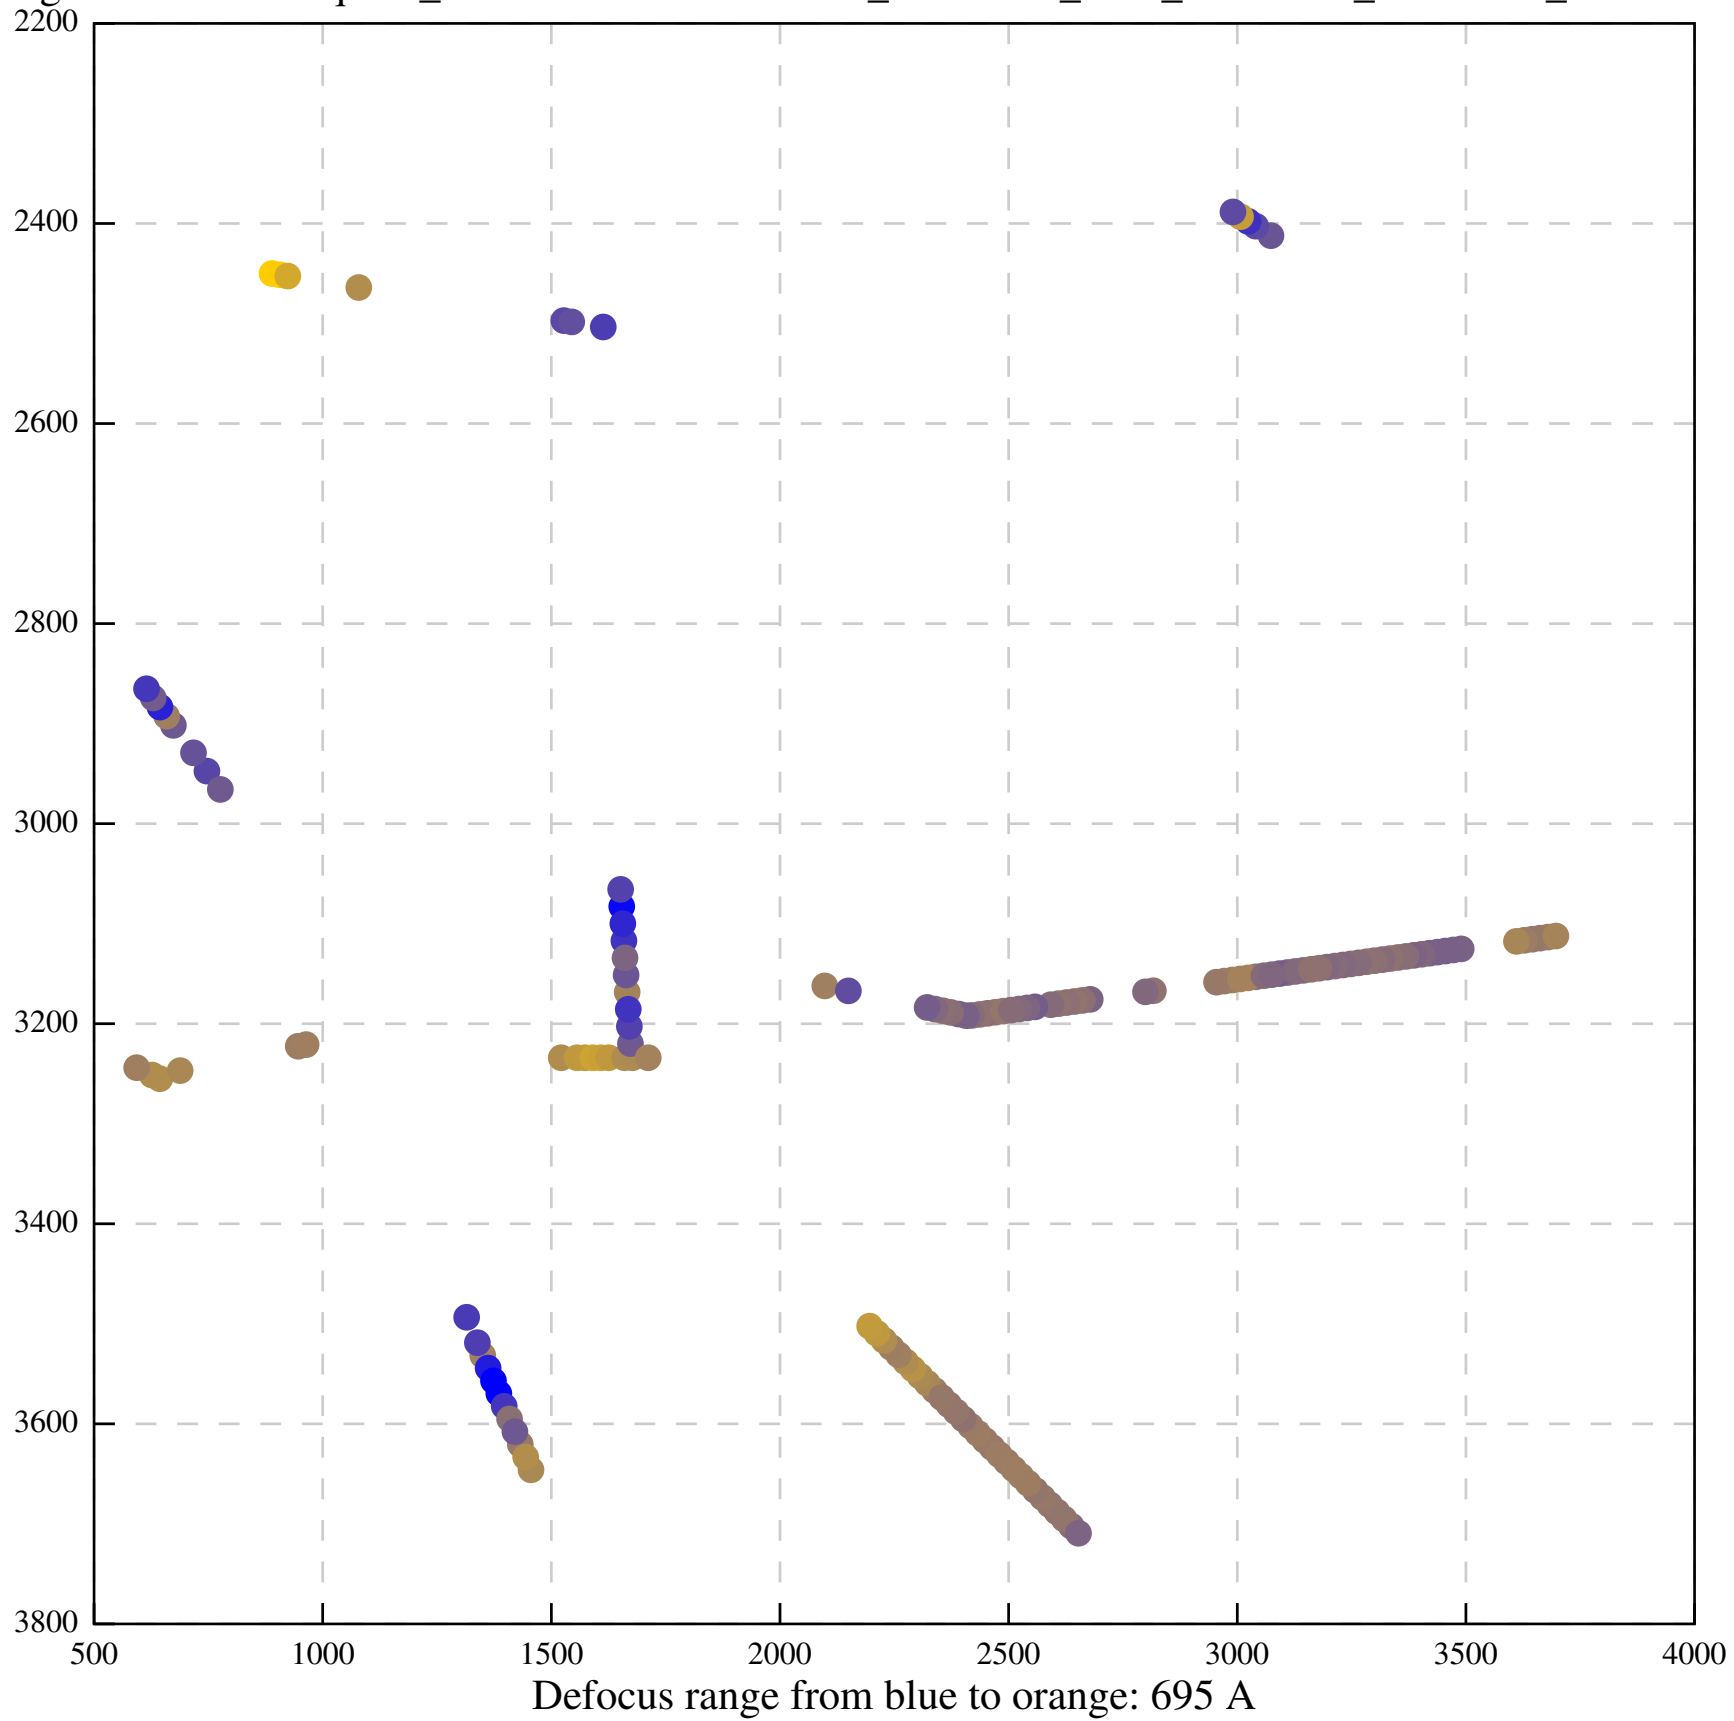

Defocus range from blue to orange: 448 A

Defocus range from blue to orange: 1051 A

Defocus range from blue to orange: 958 A

Defocus range from blue to orange: 215 A

Defocus range from blue to orange: 424 A