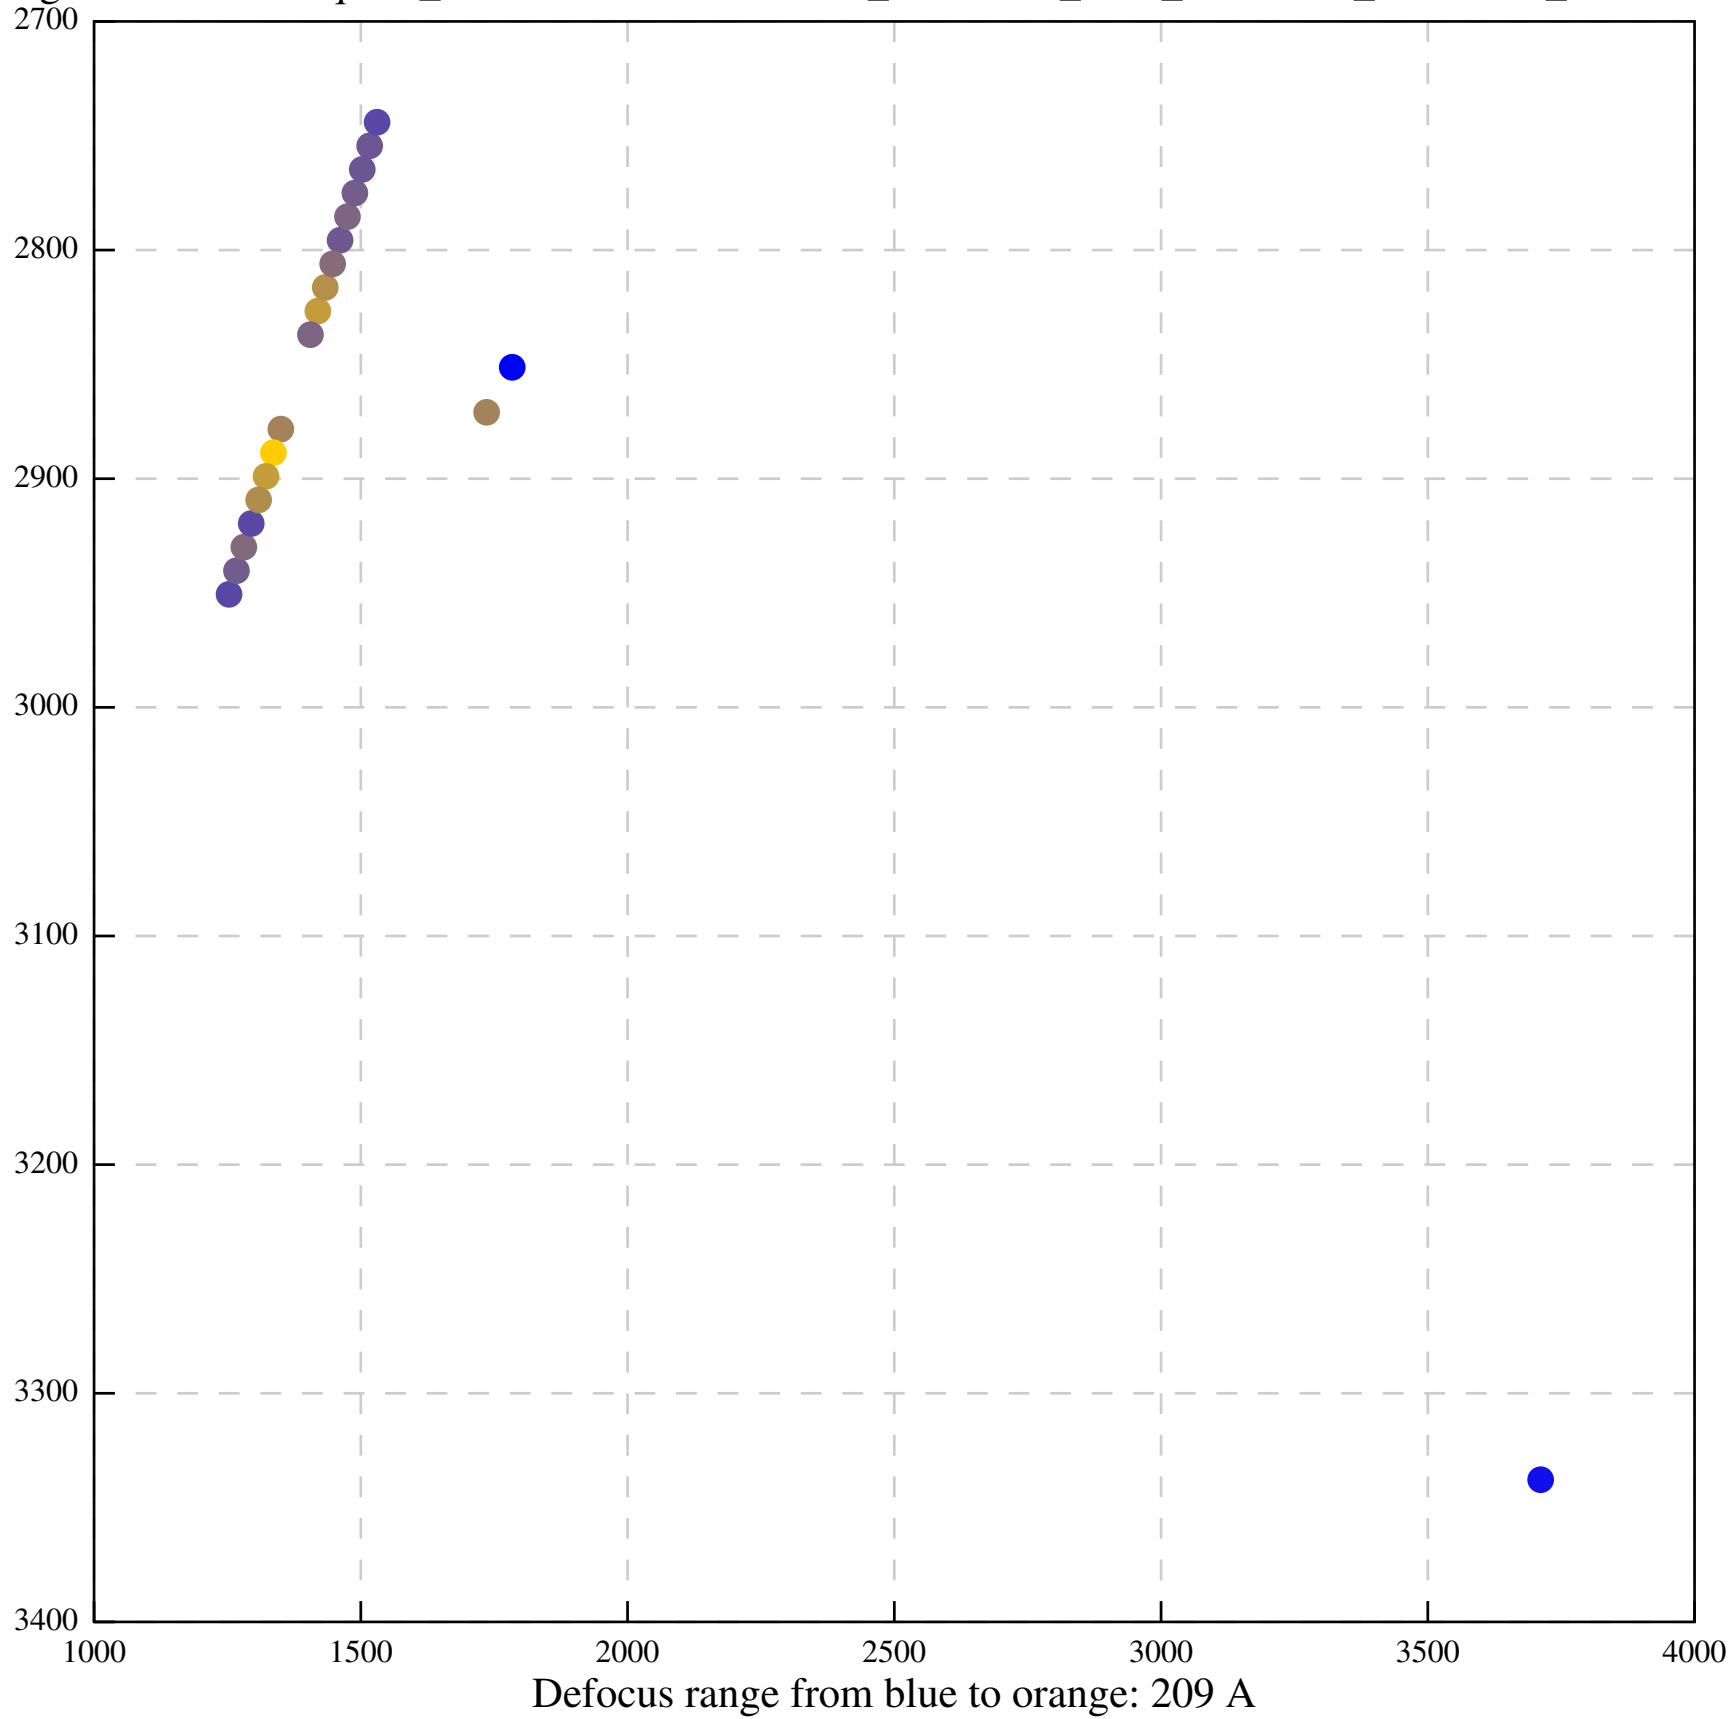

Defocus range from blue to orange: 612 A

Defocus range from blue to orange: 562 A

Defocus range from blue to orange: 428 A

Defocus range from blue to orange: 662 A

Defocus range from blue to orange: 671 A