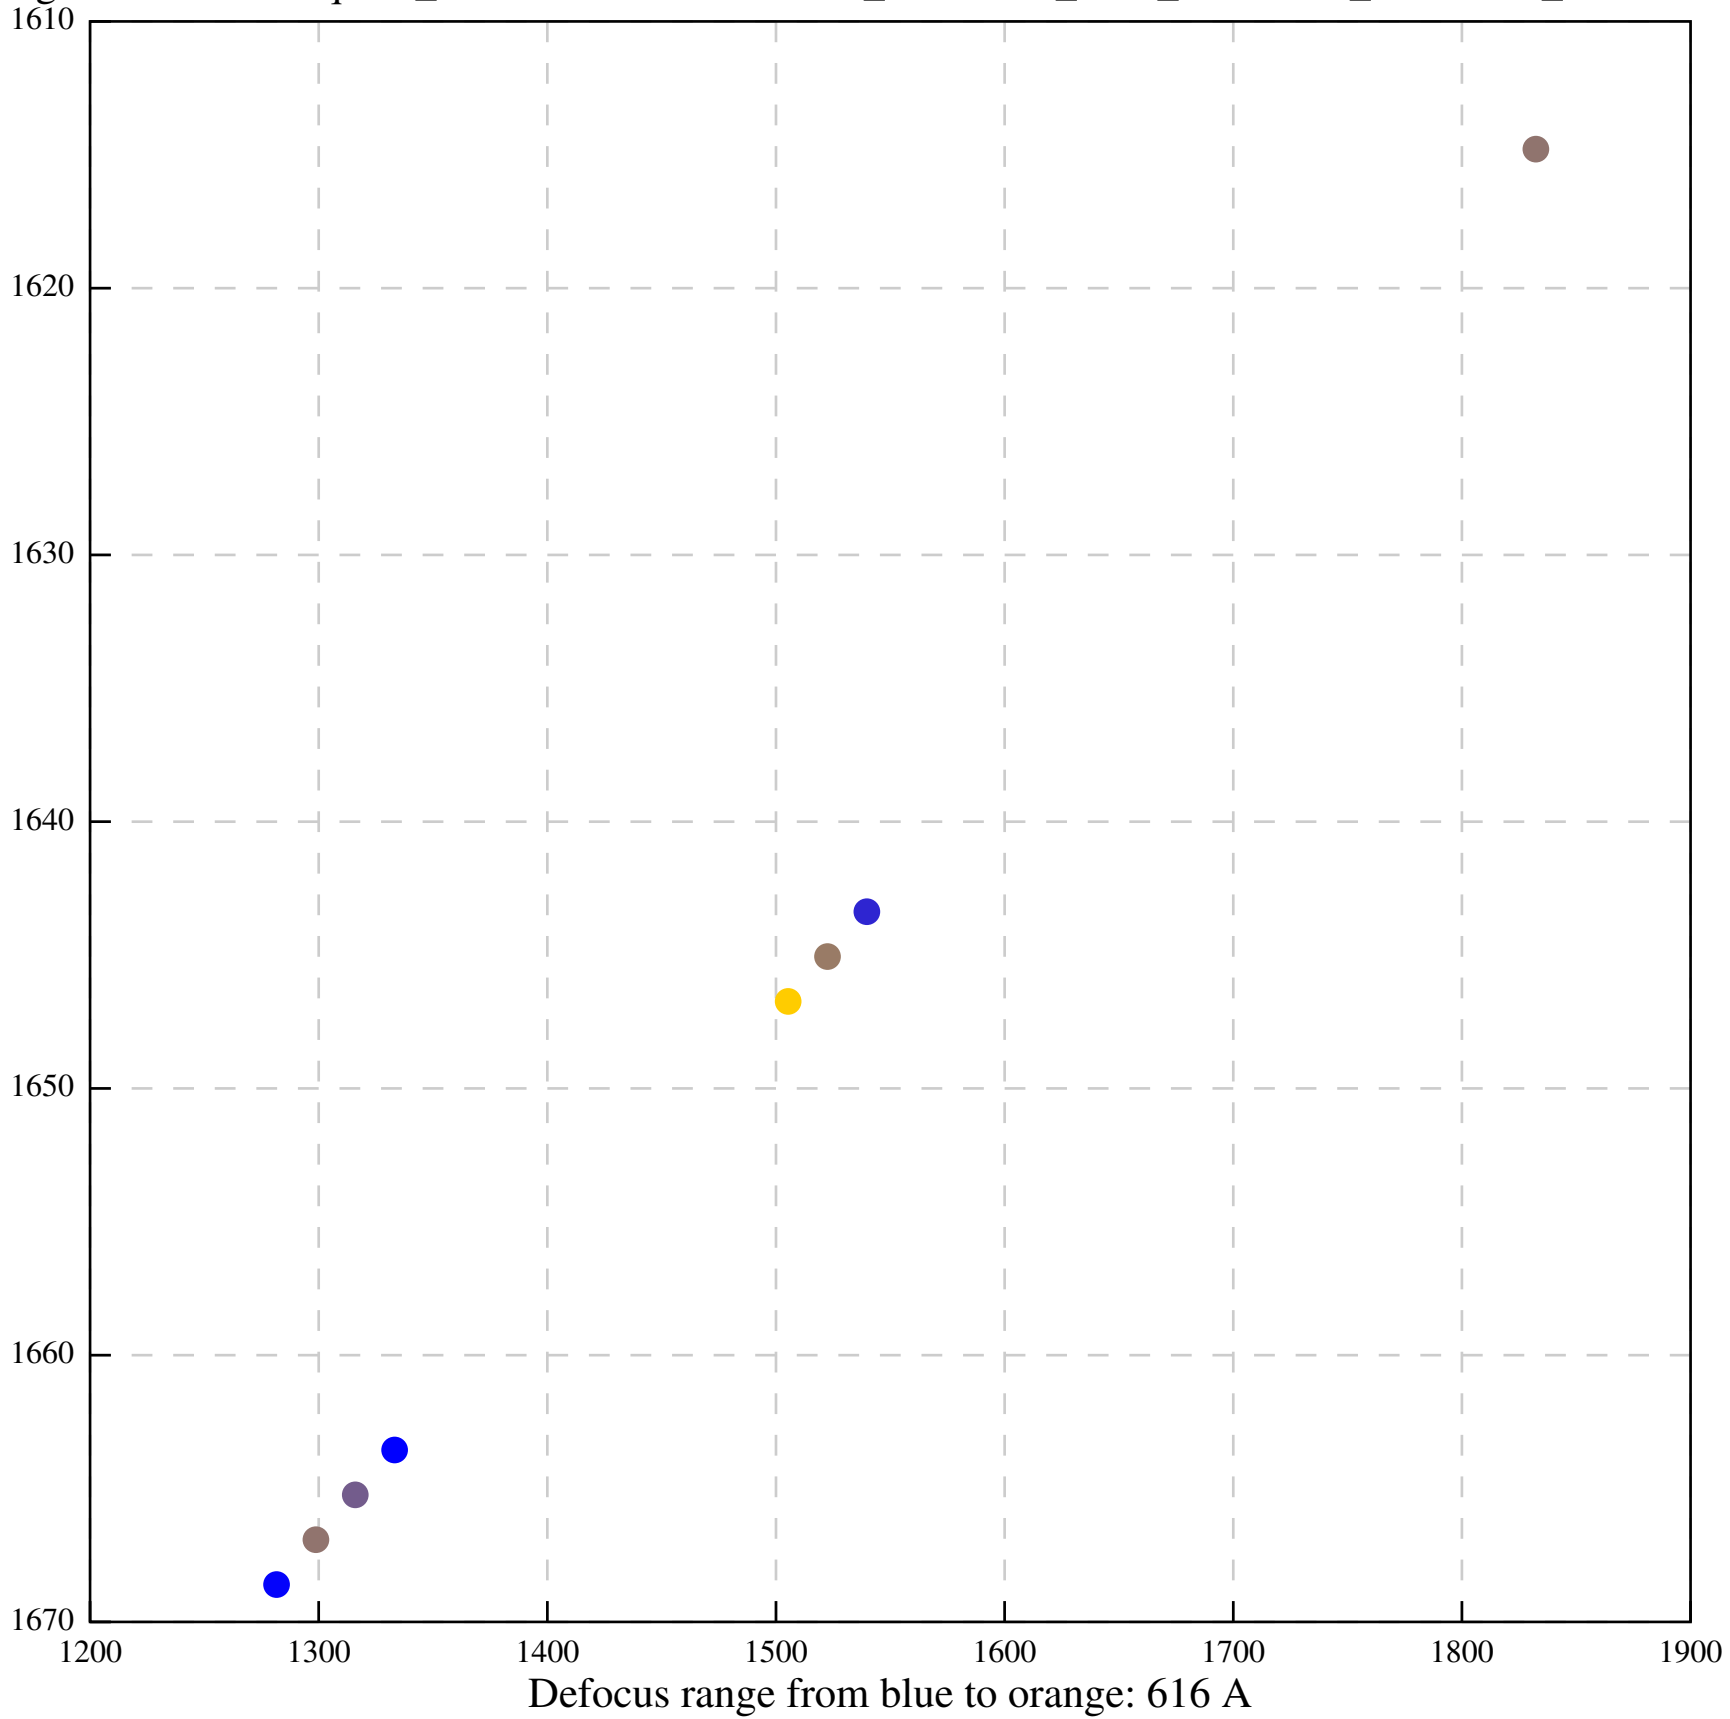

Defocus range from blue to orange: 917 A

Defocus range from blue to orange: 517 A

Defocus range from blue to orange: 593 A

Defocus range from blue to orange: 798 A

Defocus range from blue to orange: 342 Å