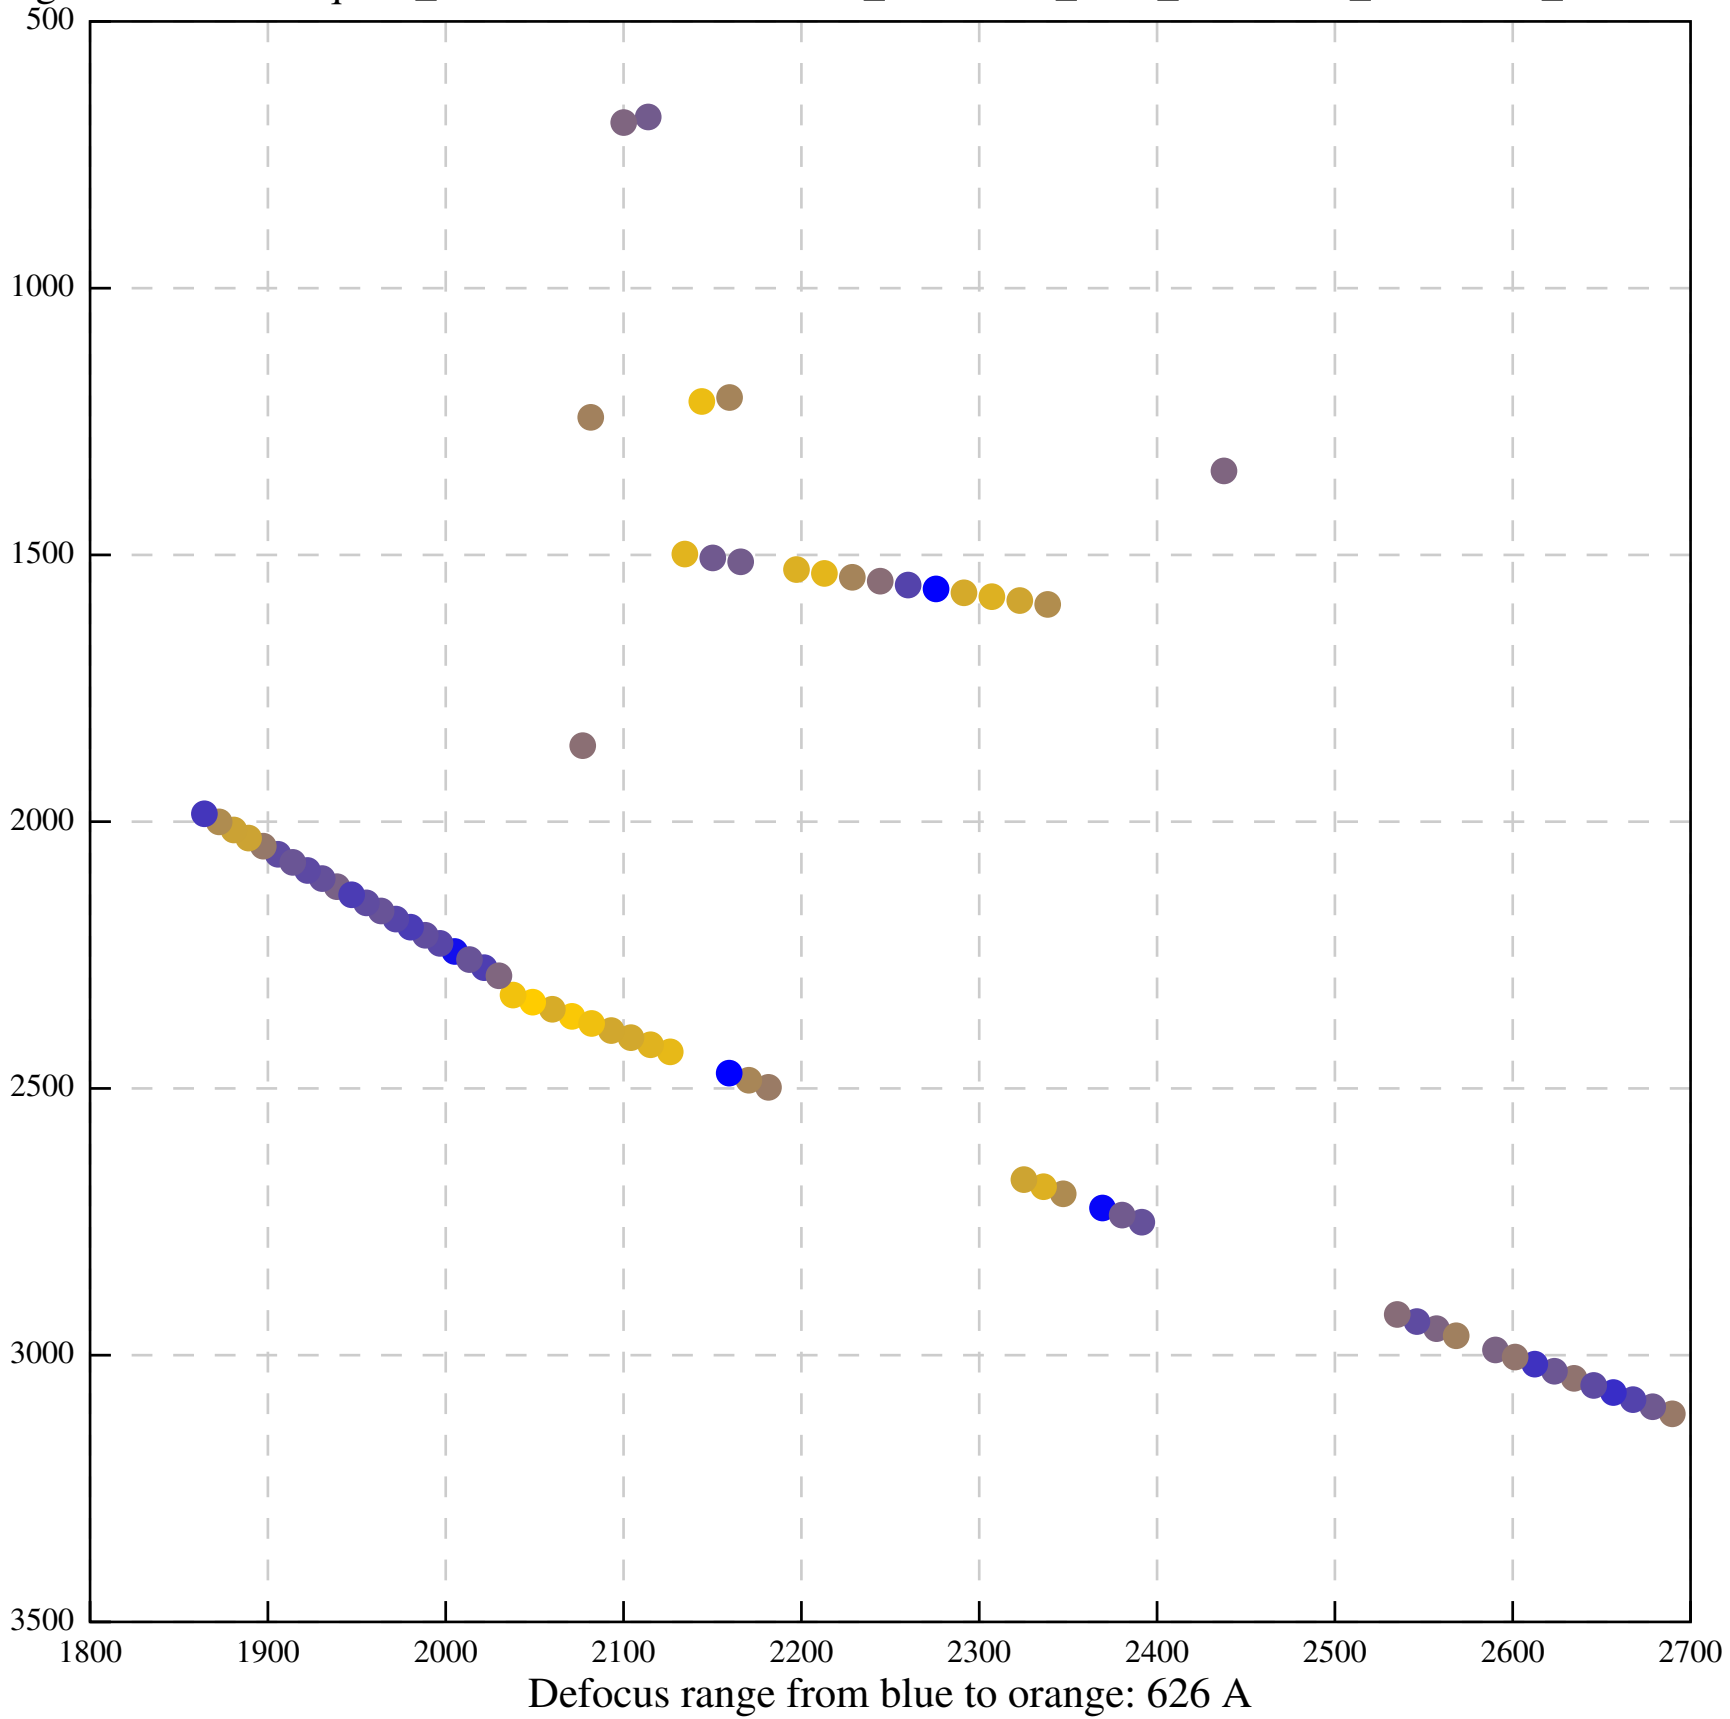

Defocus range from blue to orange: 52 A

Defocus range from blue to orange: 205 A

Defocus range from blue to orange: 118 A

Defocus range from blue to orange: 63 A

Defocus range from blue to orange: 417 A

Defocus range from blue to orange: 1470 Å