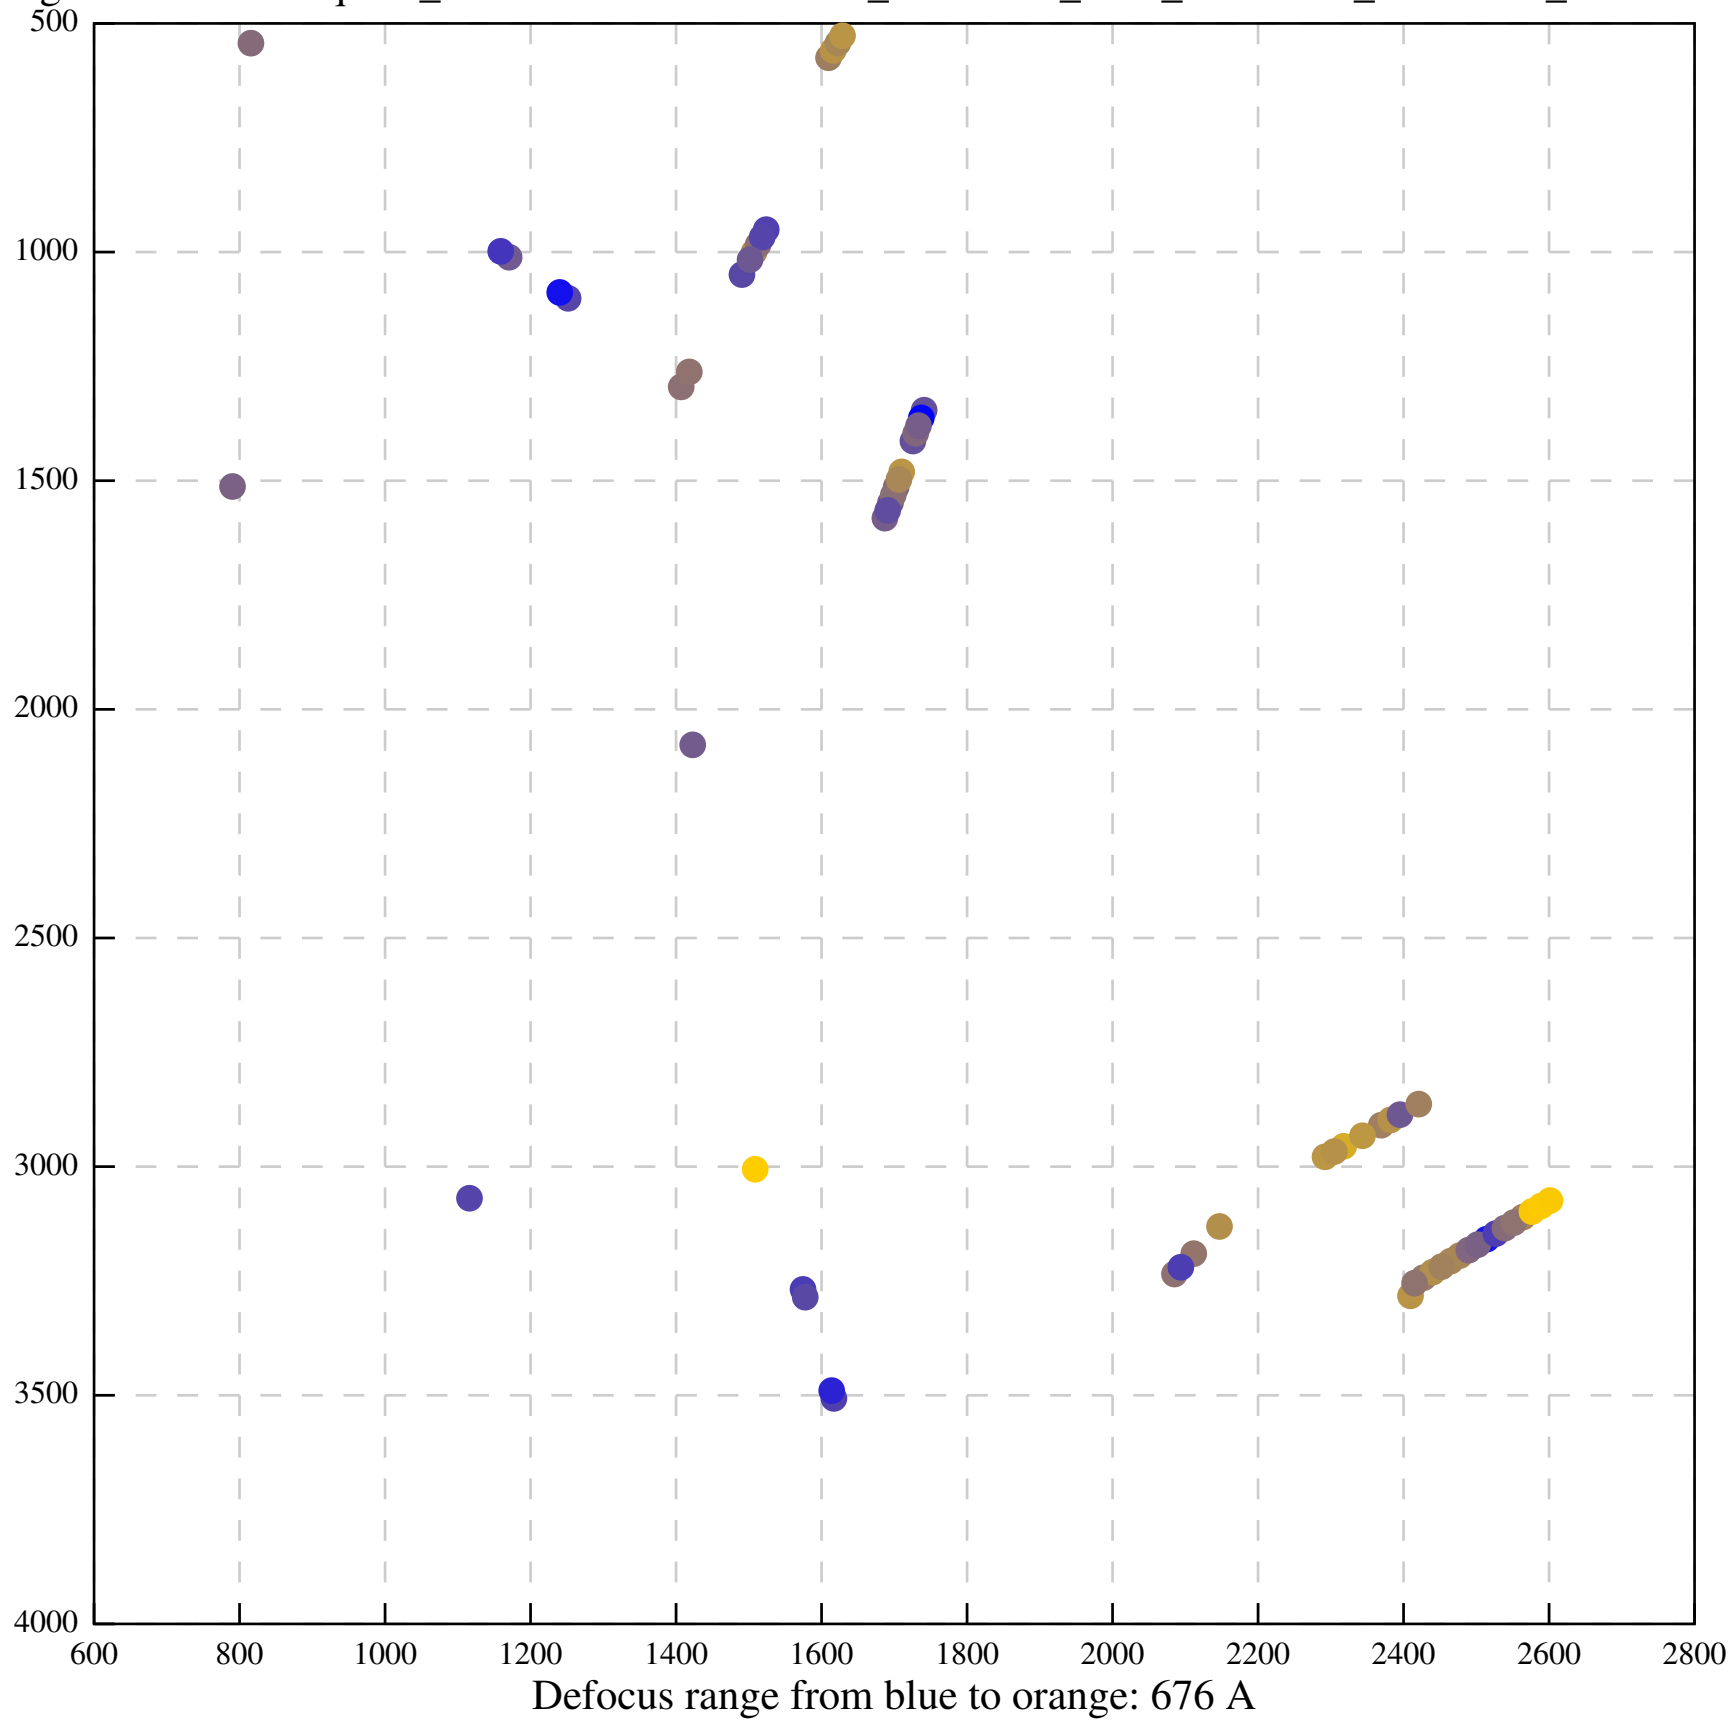

Defocus range from blue to orange: 116 A

Defocus range from blue to orange: 1098 A

Defocus range from blue to orange: 356 A

Defocus range from blue to orange: 147 A

Defocus range from blue to orange: 75 A