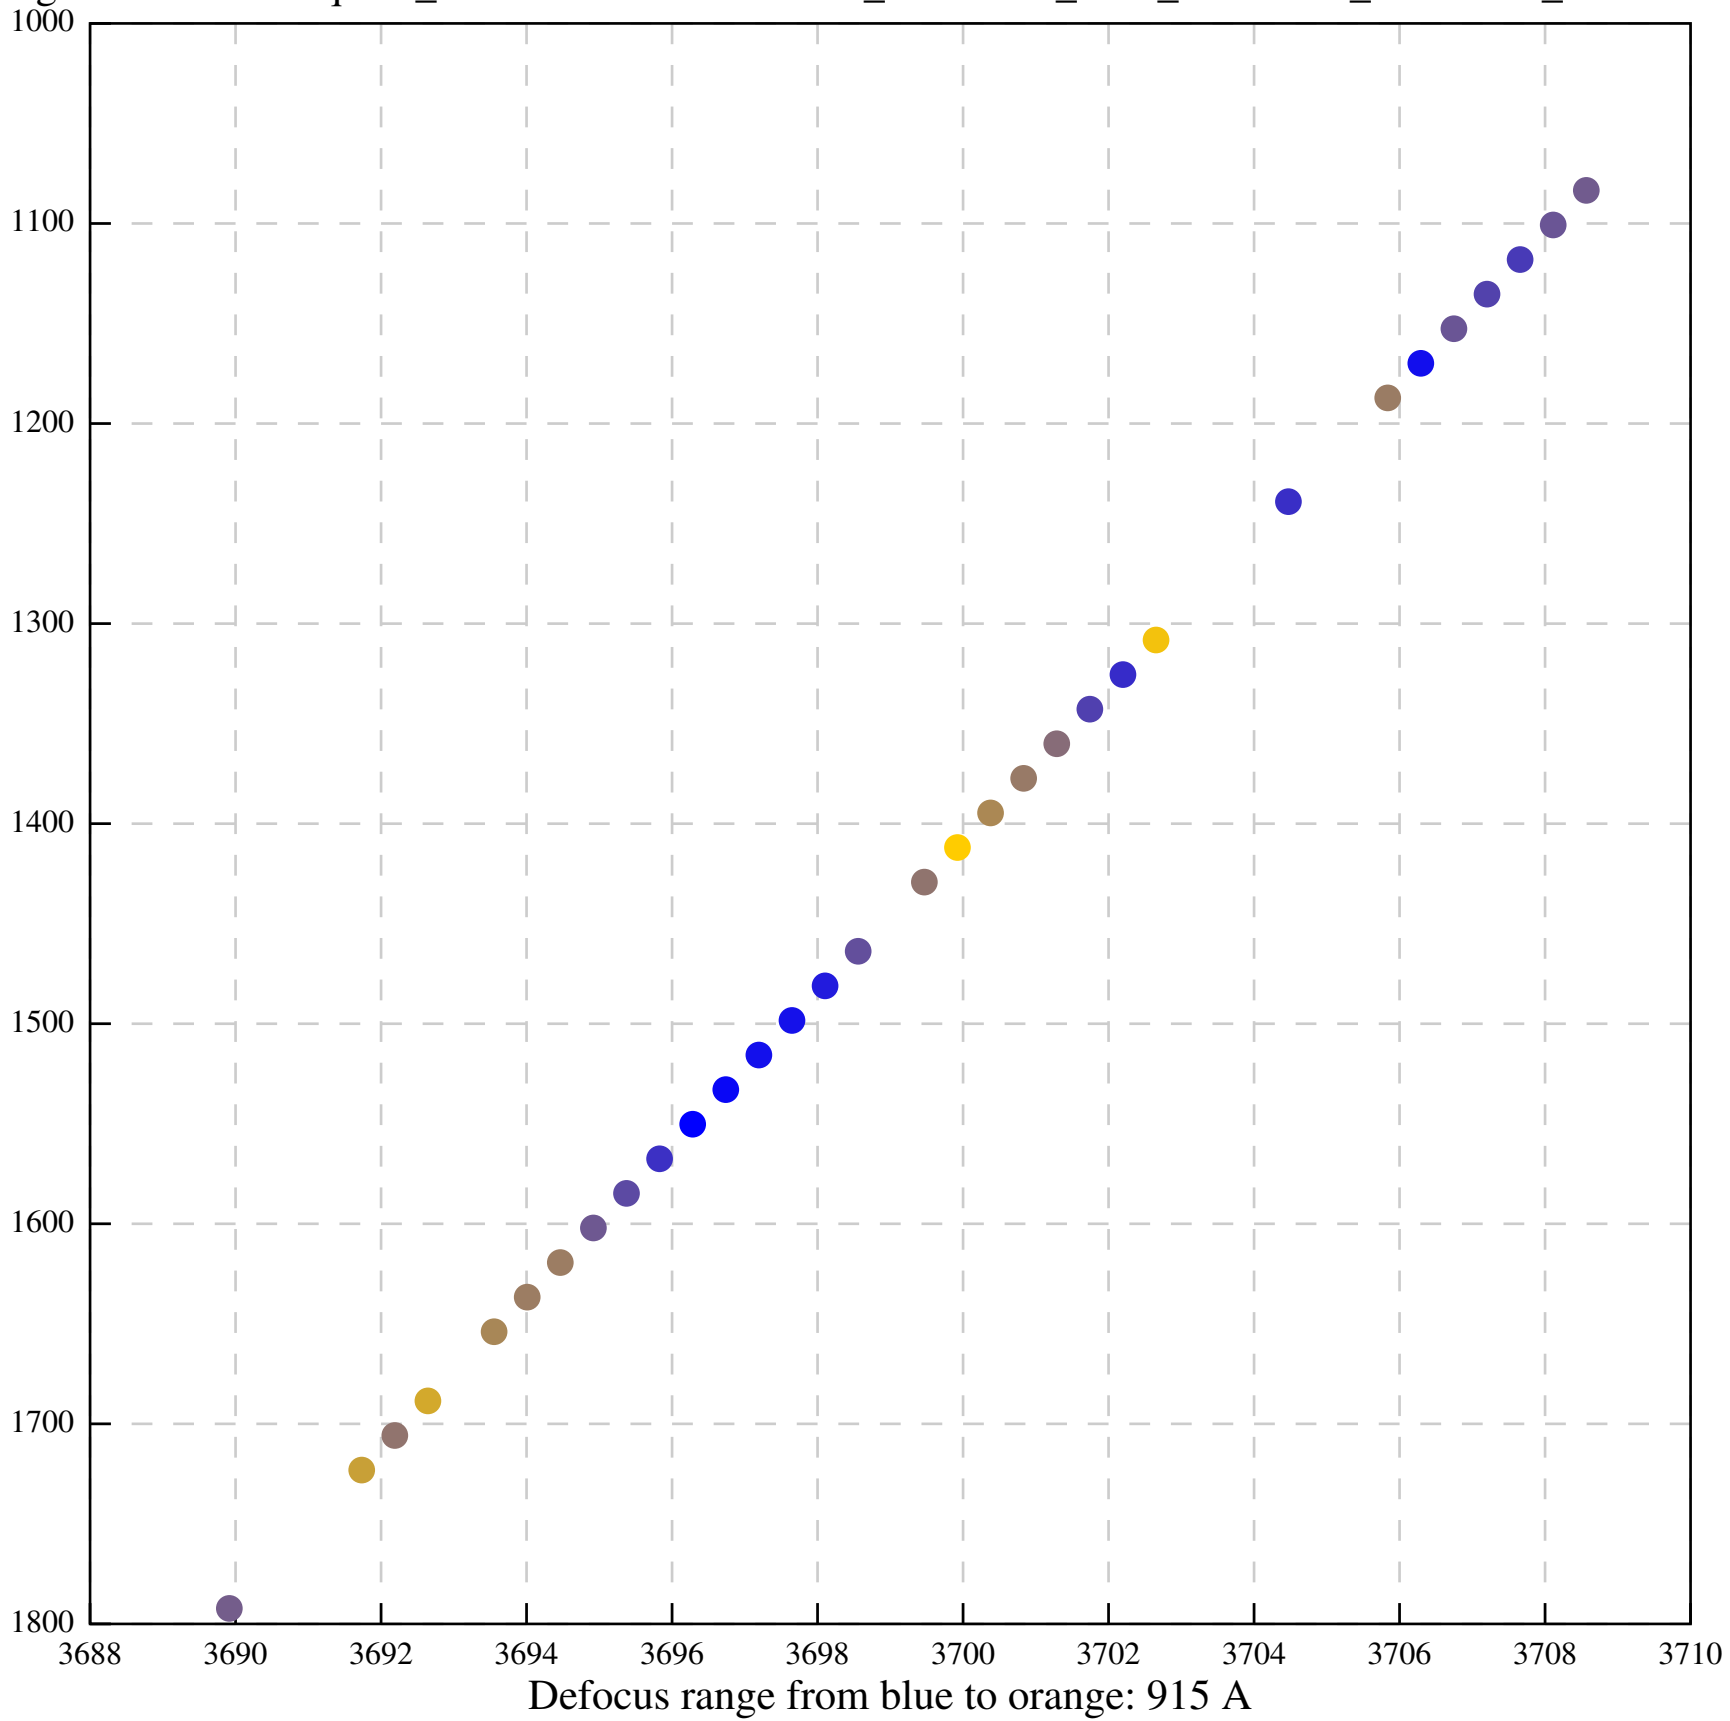

Defocus range from blue to orange: 612 A

Defocus range from blue to orange: 562 A

Defocus range from blue to orange: 428 A

Defocus range from blue to orange: 662 A

Defocus range from blue to orange: 671 A