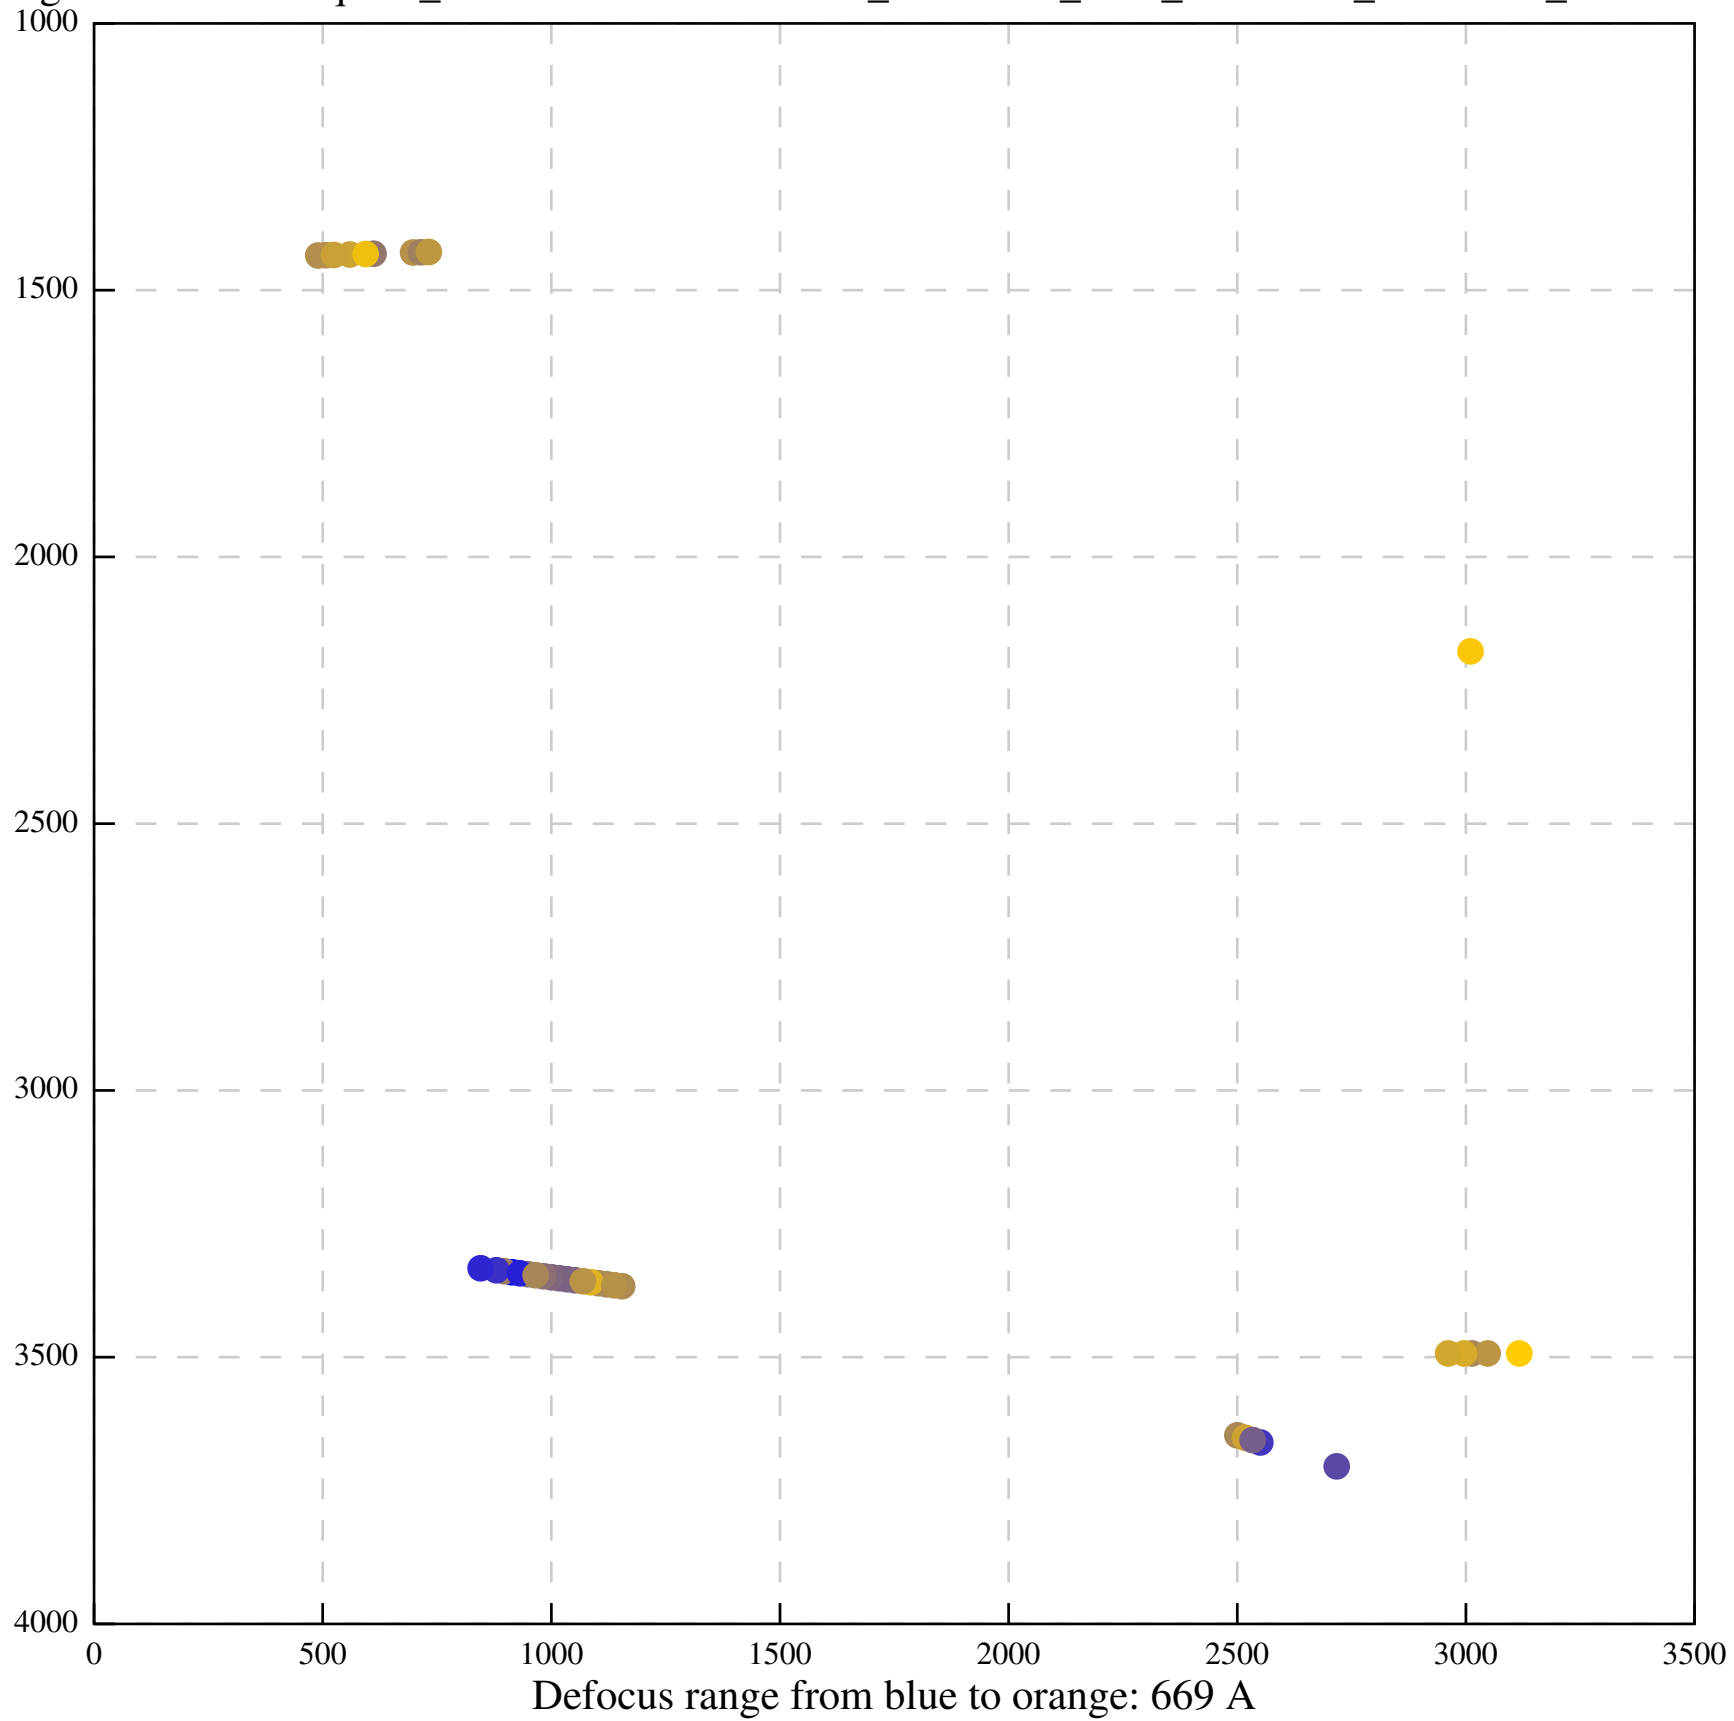

Defocus range from blue to orange: 237 Å

Defocus range from blue to orange: 0 A

Defocus range from blue to orange: 762 A

Defocus range from blue to orange: 146 A

Defocus range from blue to orange: 386 A

Defocus range from blue to orange: 17 A