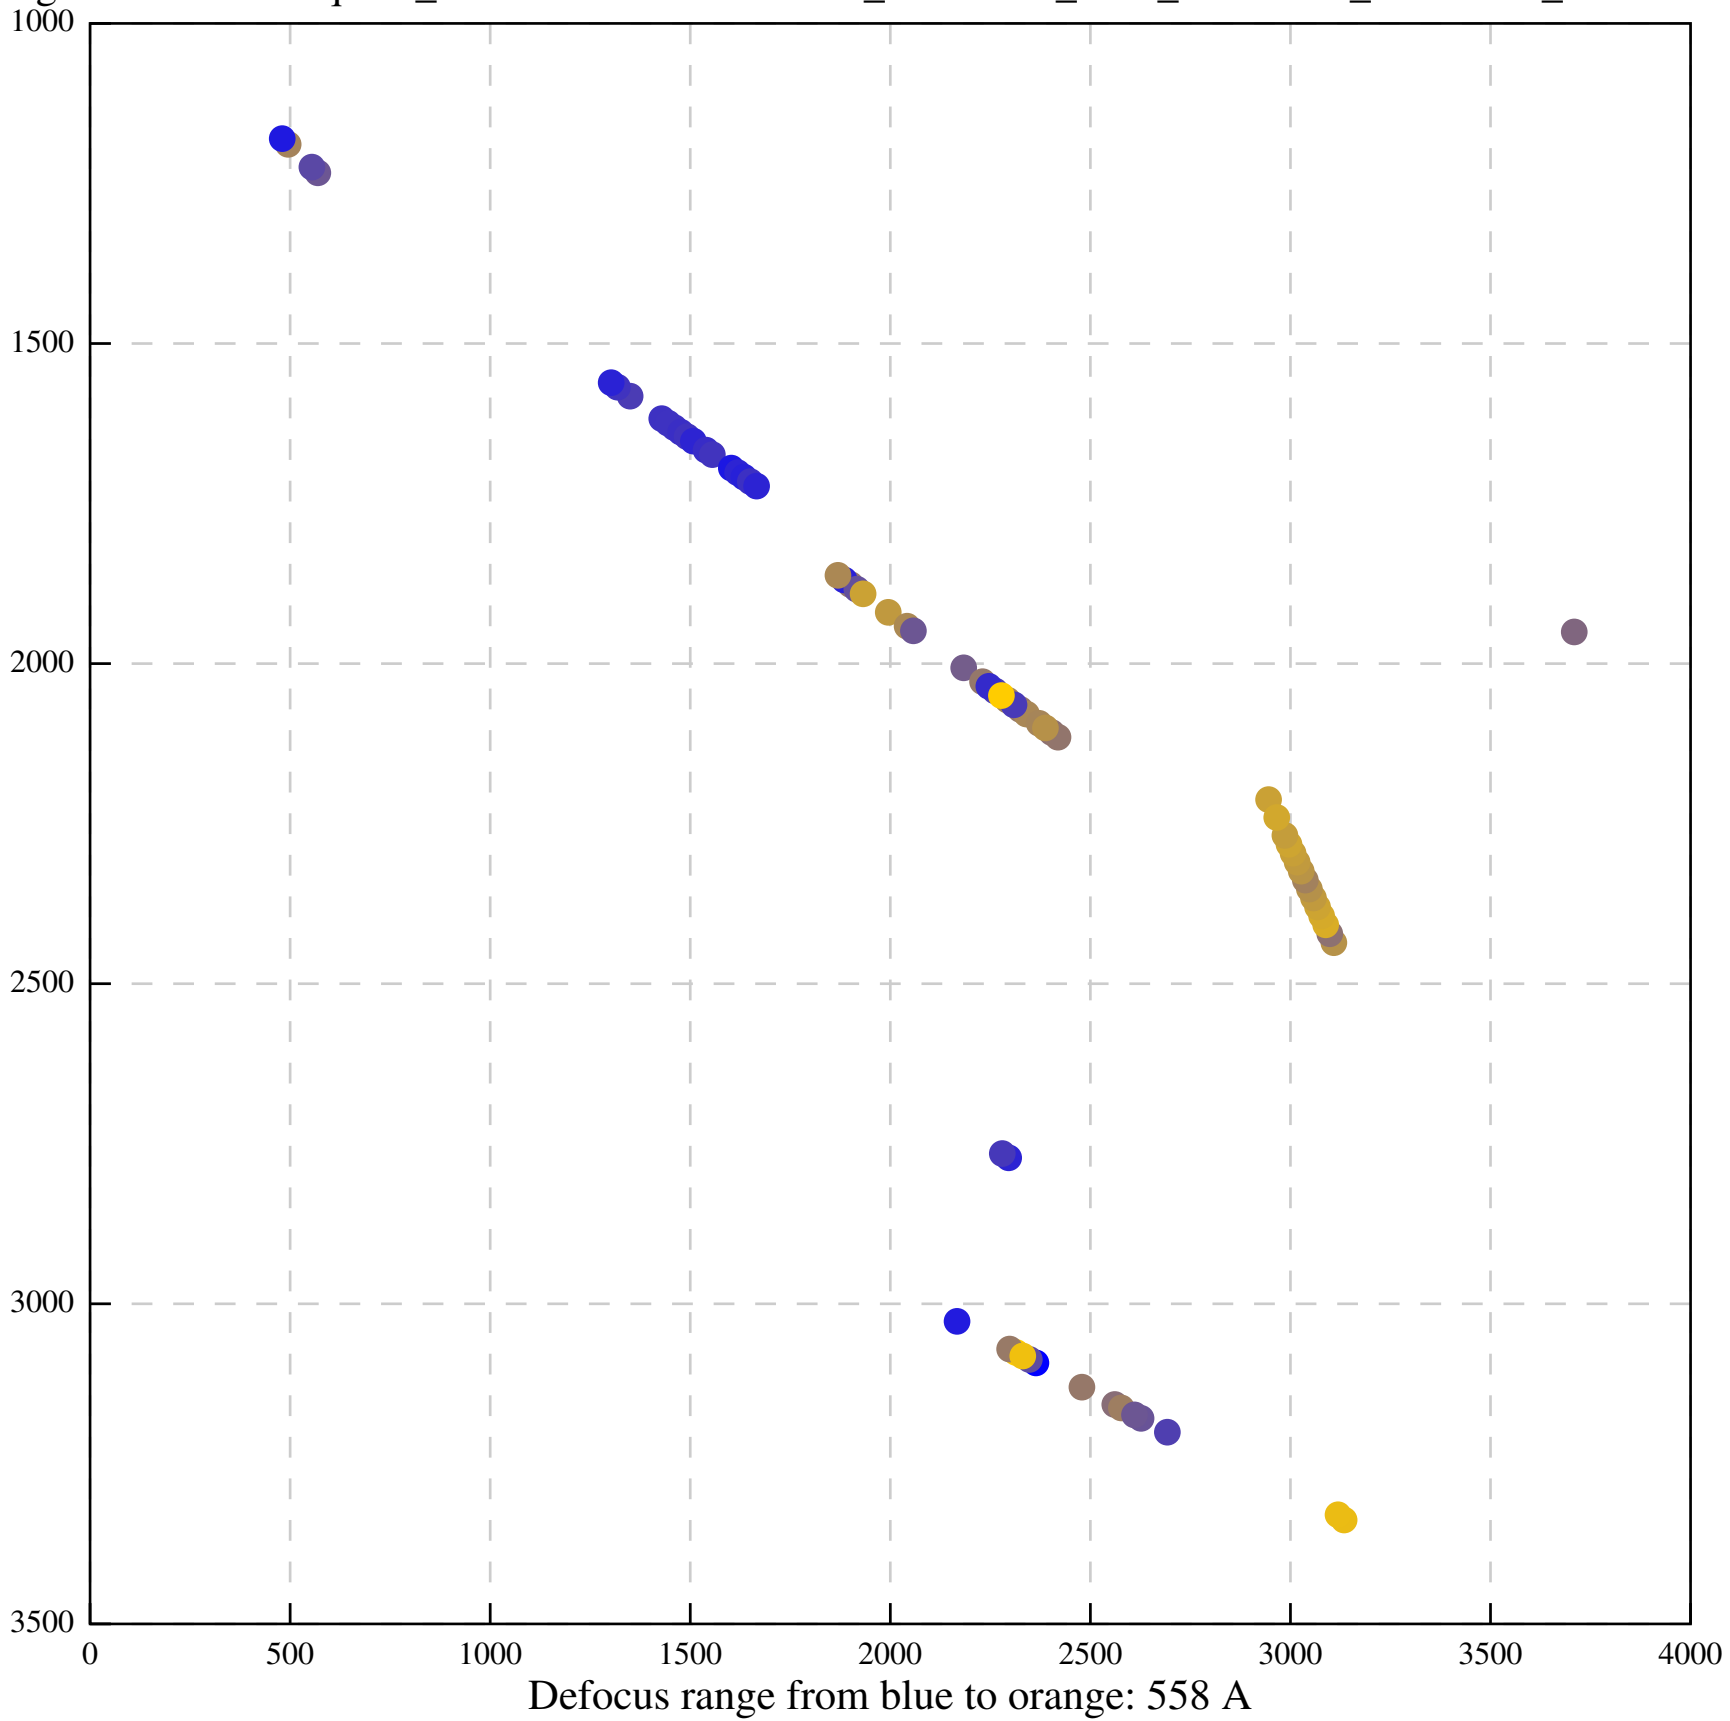

Defocus range from blue to orange: 917 A

Defocus range from blue to orange: 517 A

Defocus range from blue to orange: 593 A

Defocus range from blue to orange: 798 A

Defocus range from blue to orange: 342 Å