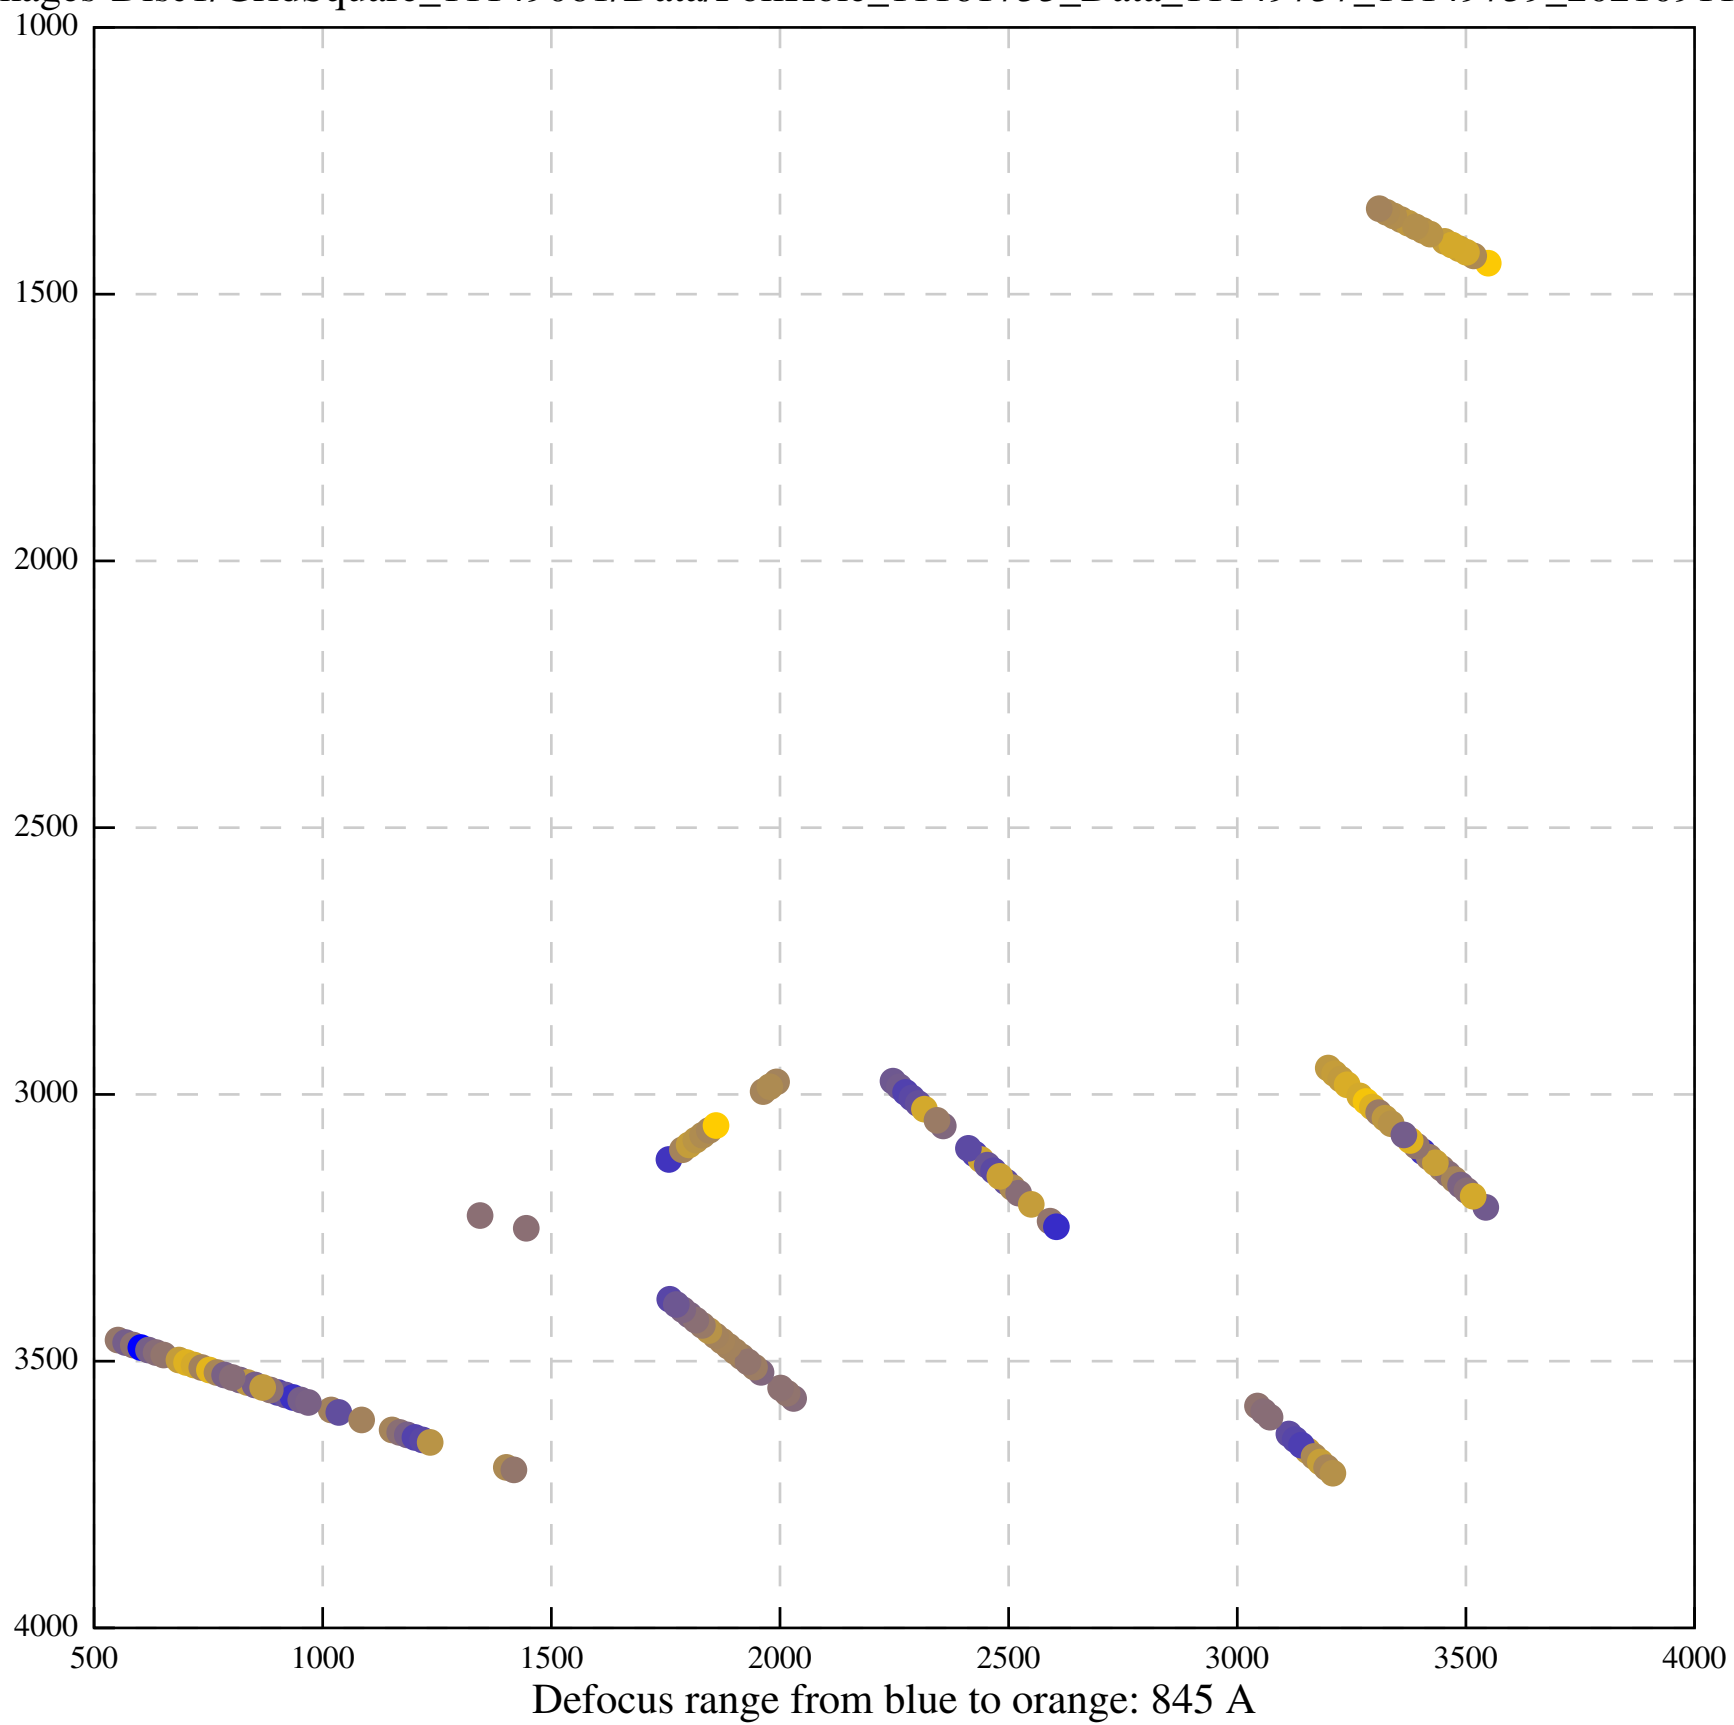

Defocus range from blue to orange: 448 A

Defocus range from blue to orange: 1051 A

Defocus range from blue to orange: 958 A

Defocus range from blue to orange: 215 A

Defocus range from blue to orange: 424 A