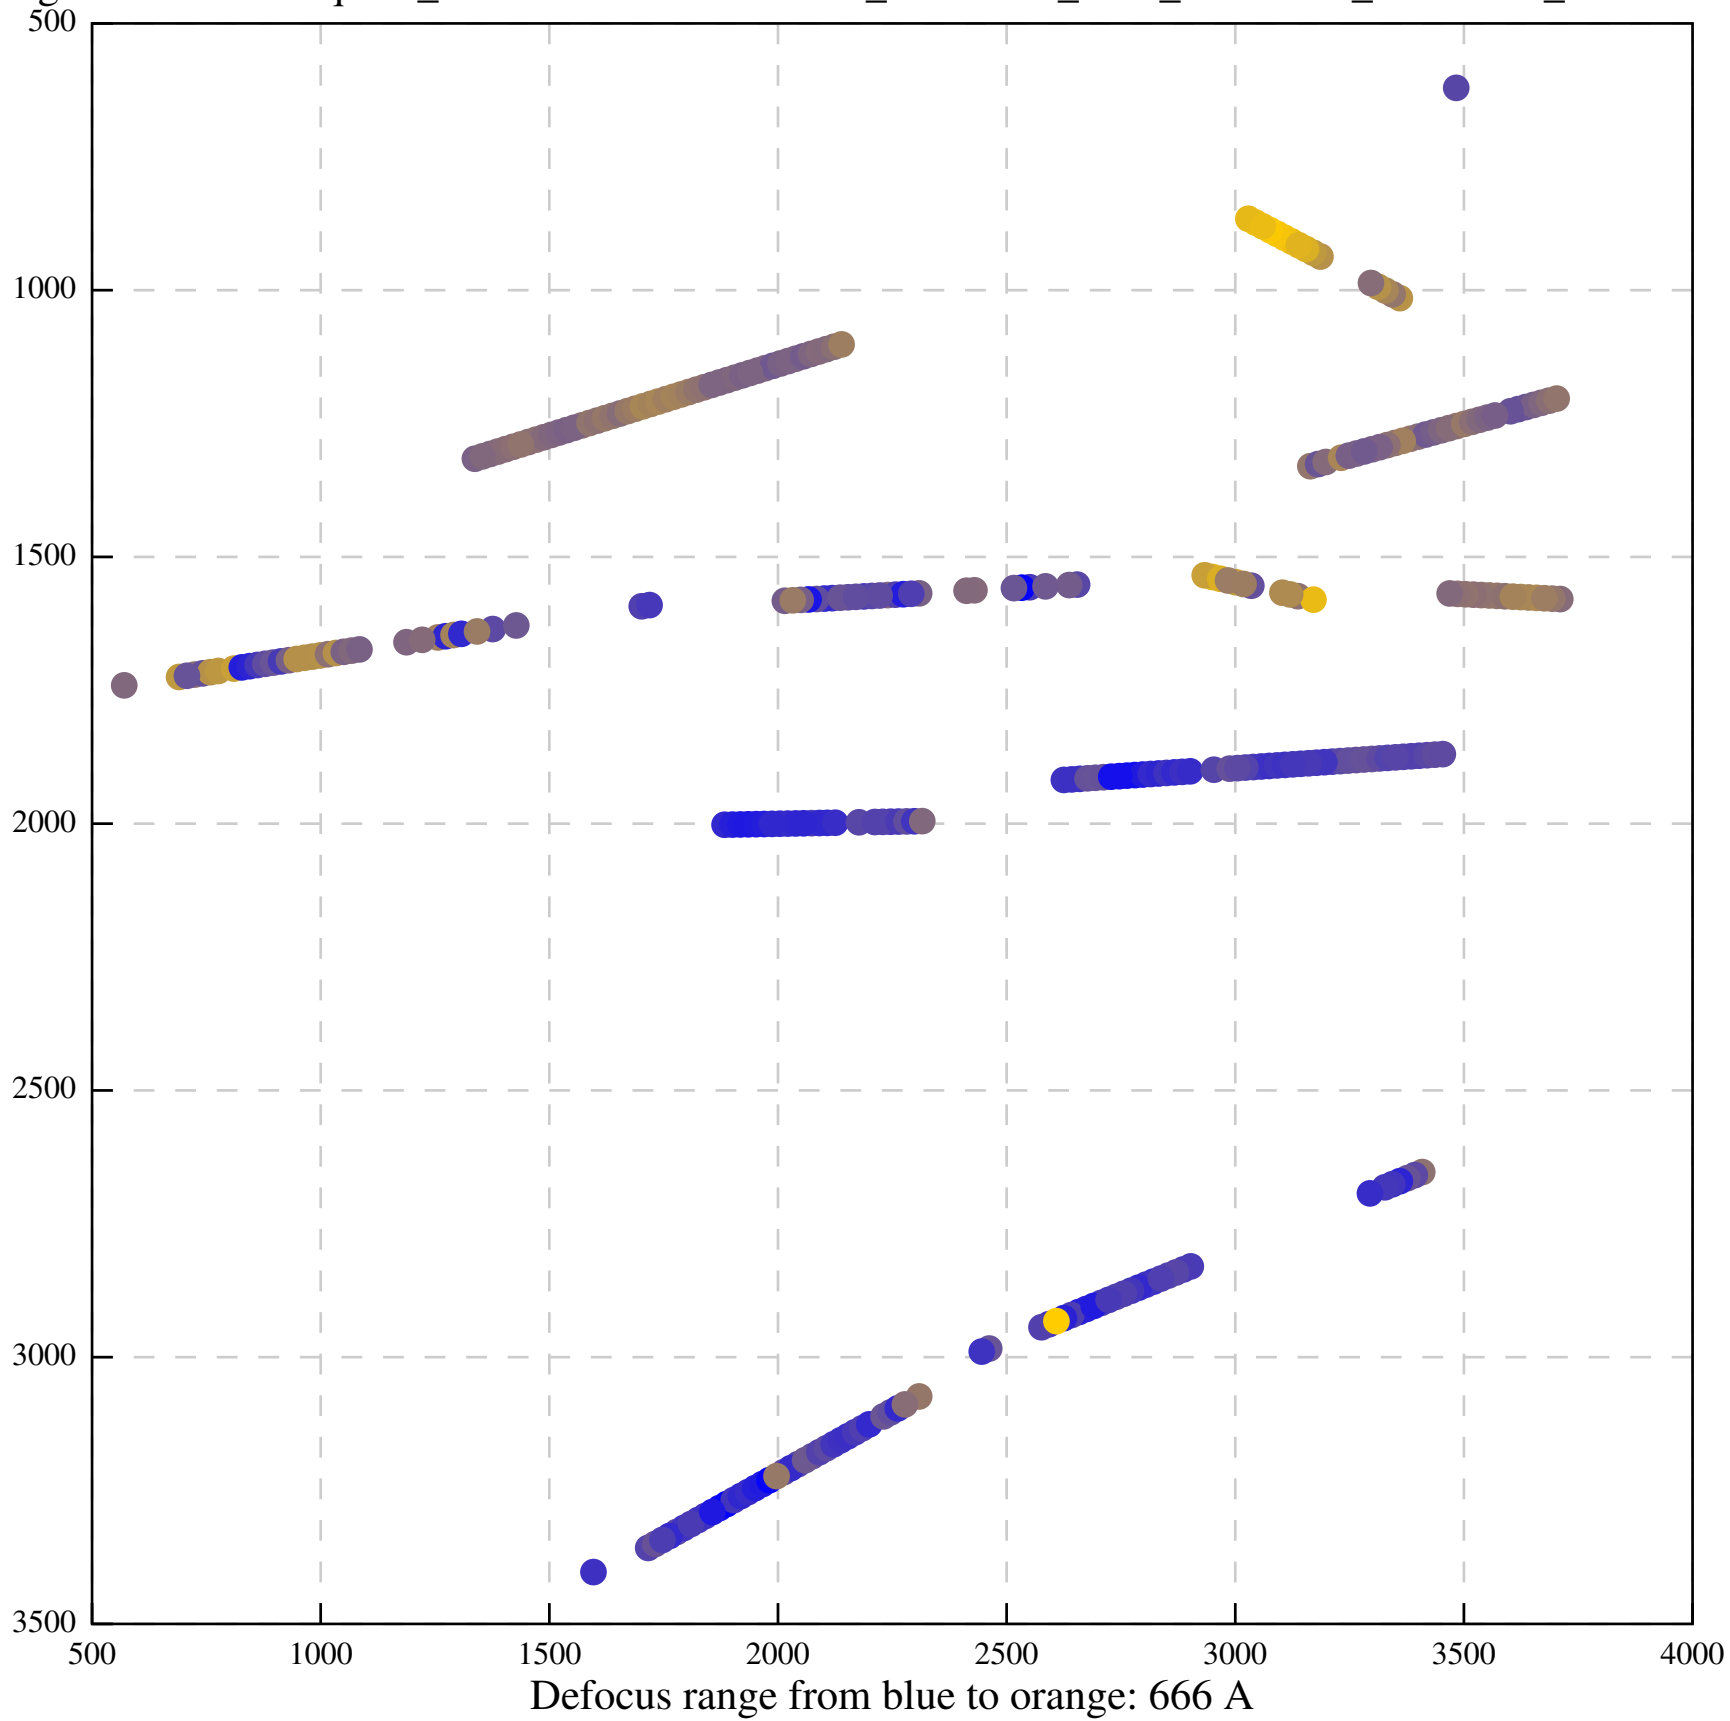

Defocus range from blue to orange: 448 A

Defocus range from blue to orange: 1051 A

Defocus range from blue to orange: 958 A

Defocus range from blue to orange: 215 A

Defocus range from blue to orange: 424 A