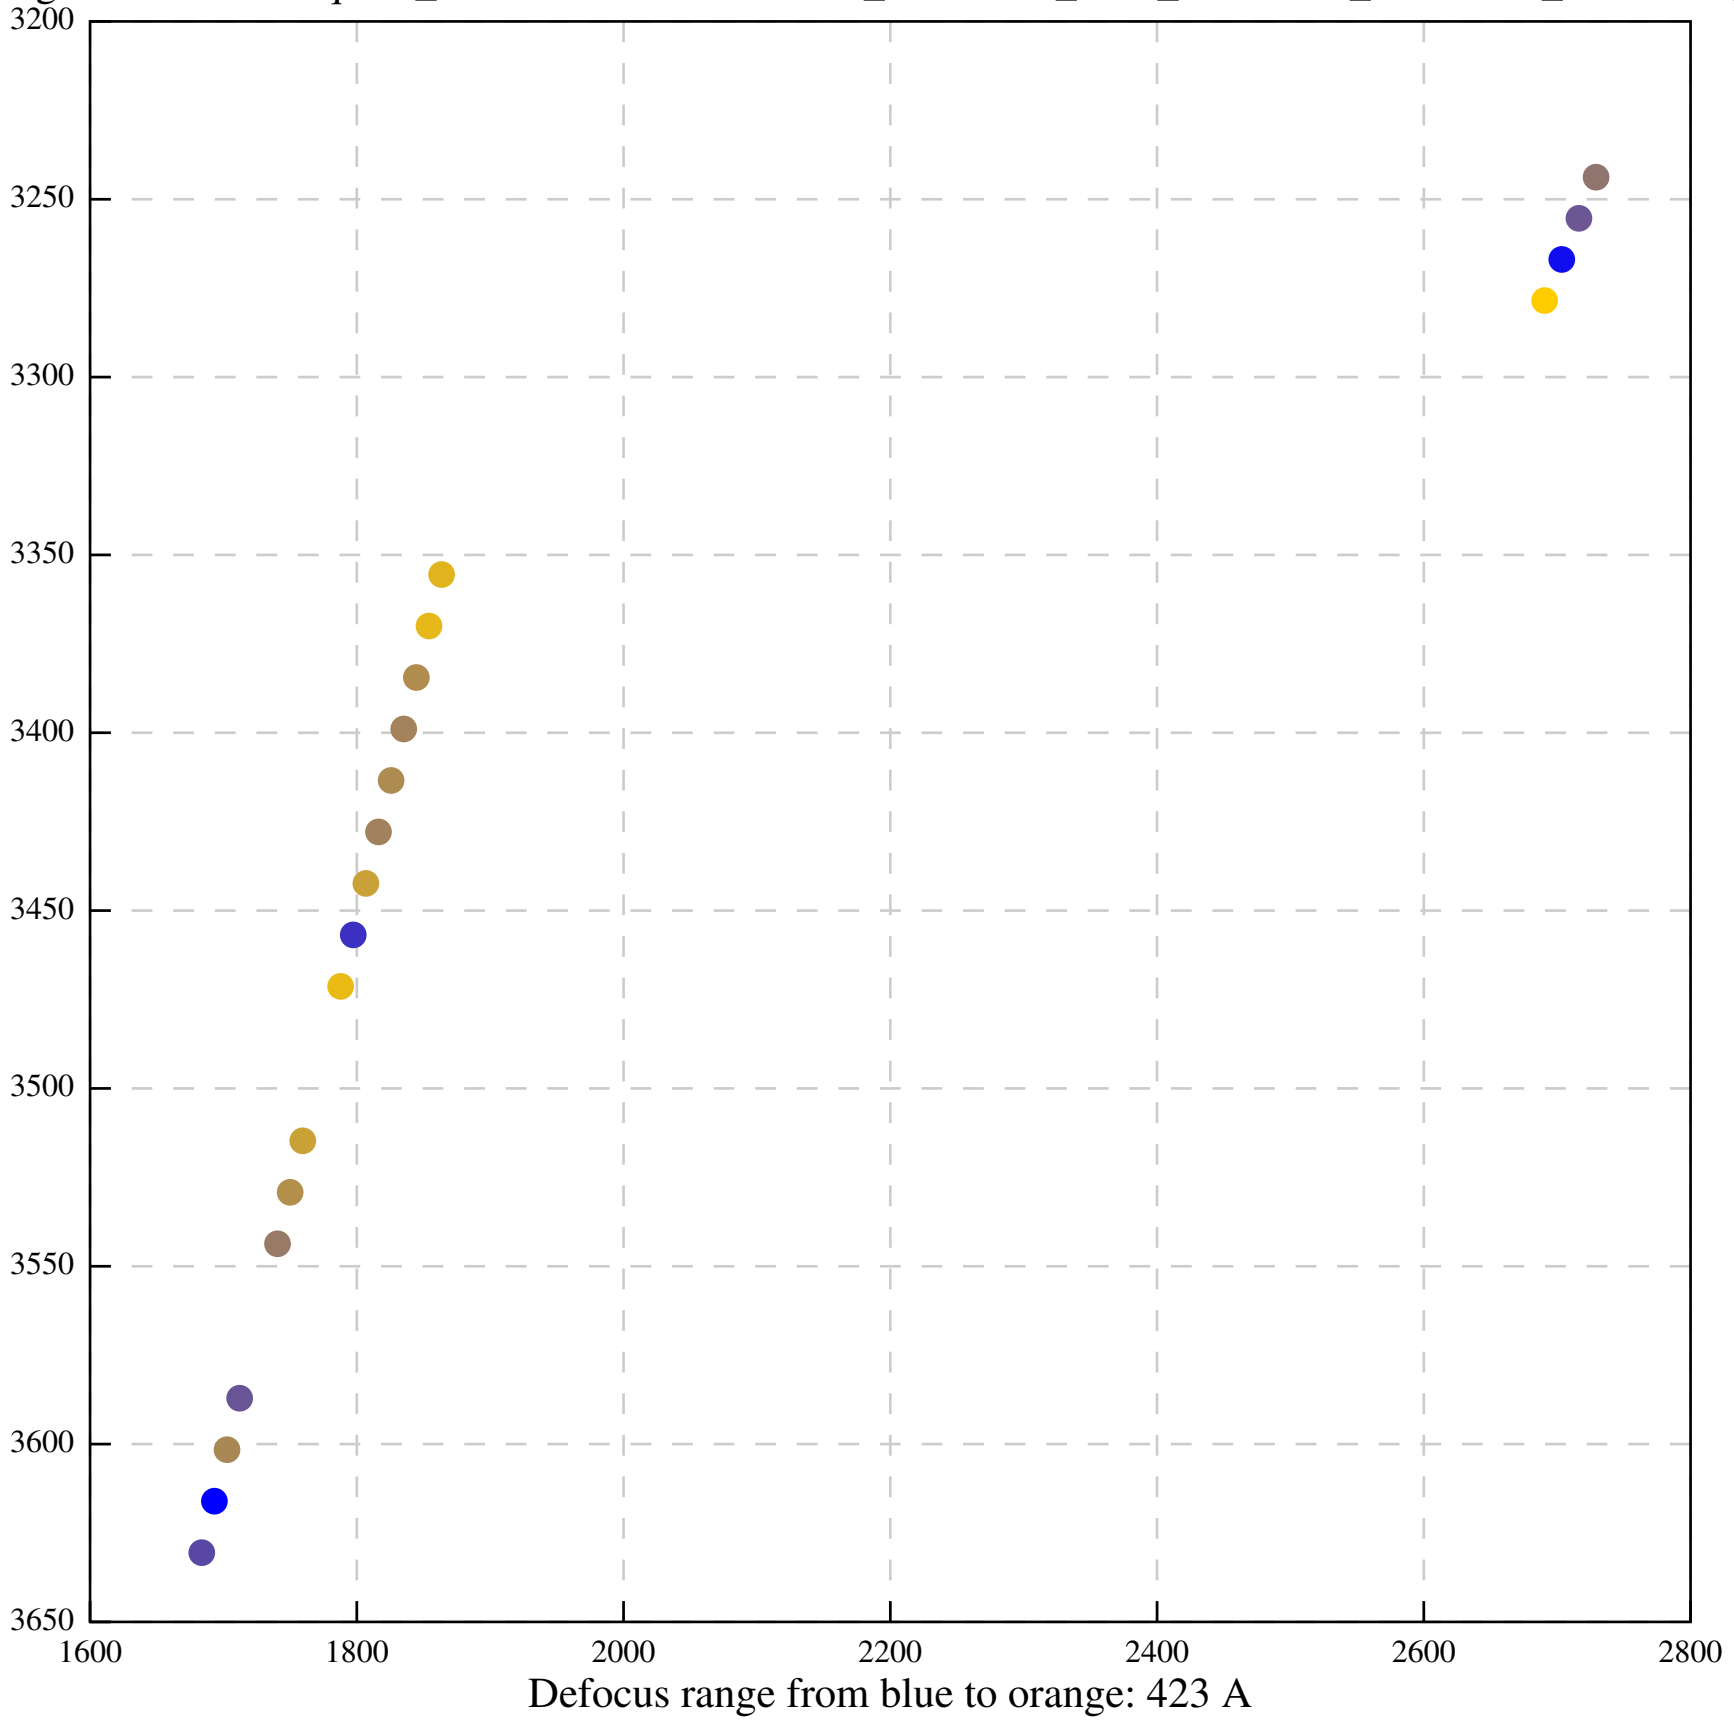

Defocus range from blue to orange: 346 A

Defocus range from blue to orange: 313 Å

Defocus range from blue to orange: 368 A

Defocus range from blue to orange: 633 A

Defocus range from blue to orange: 778 A