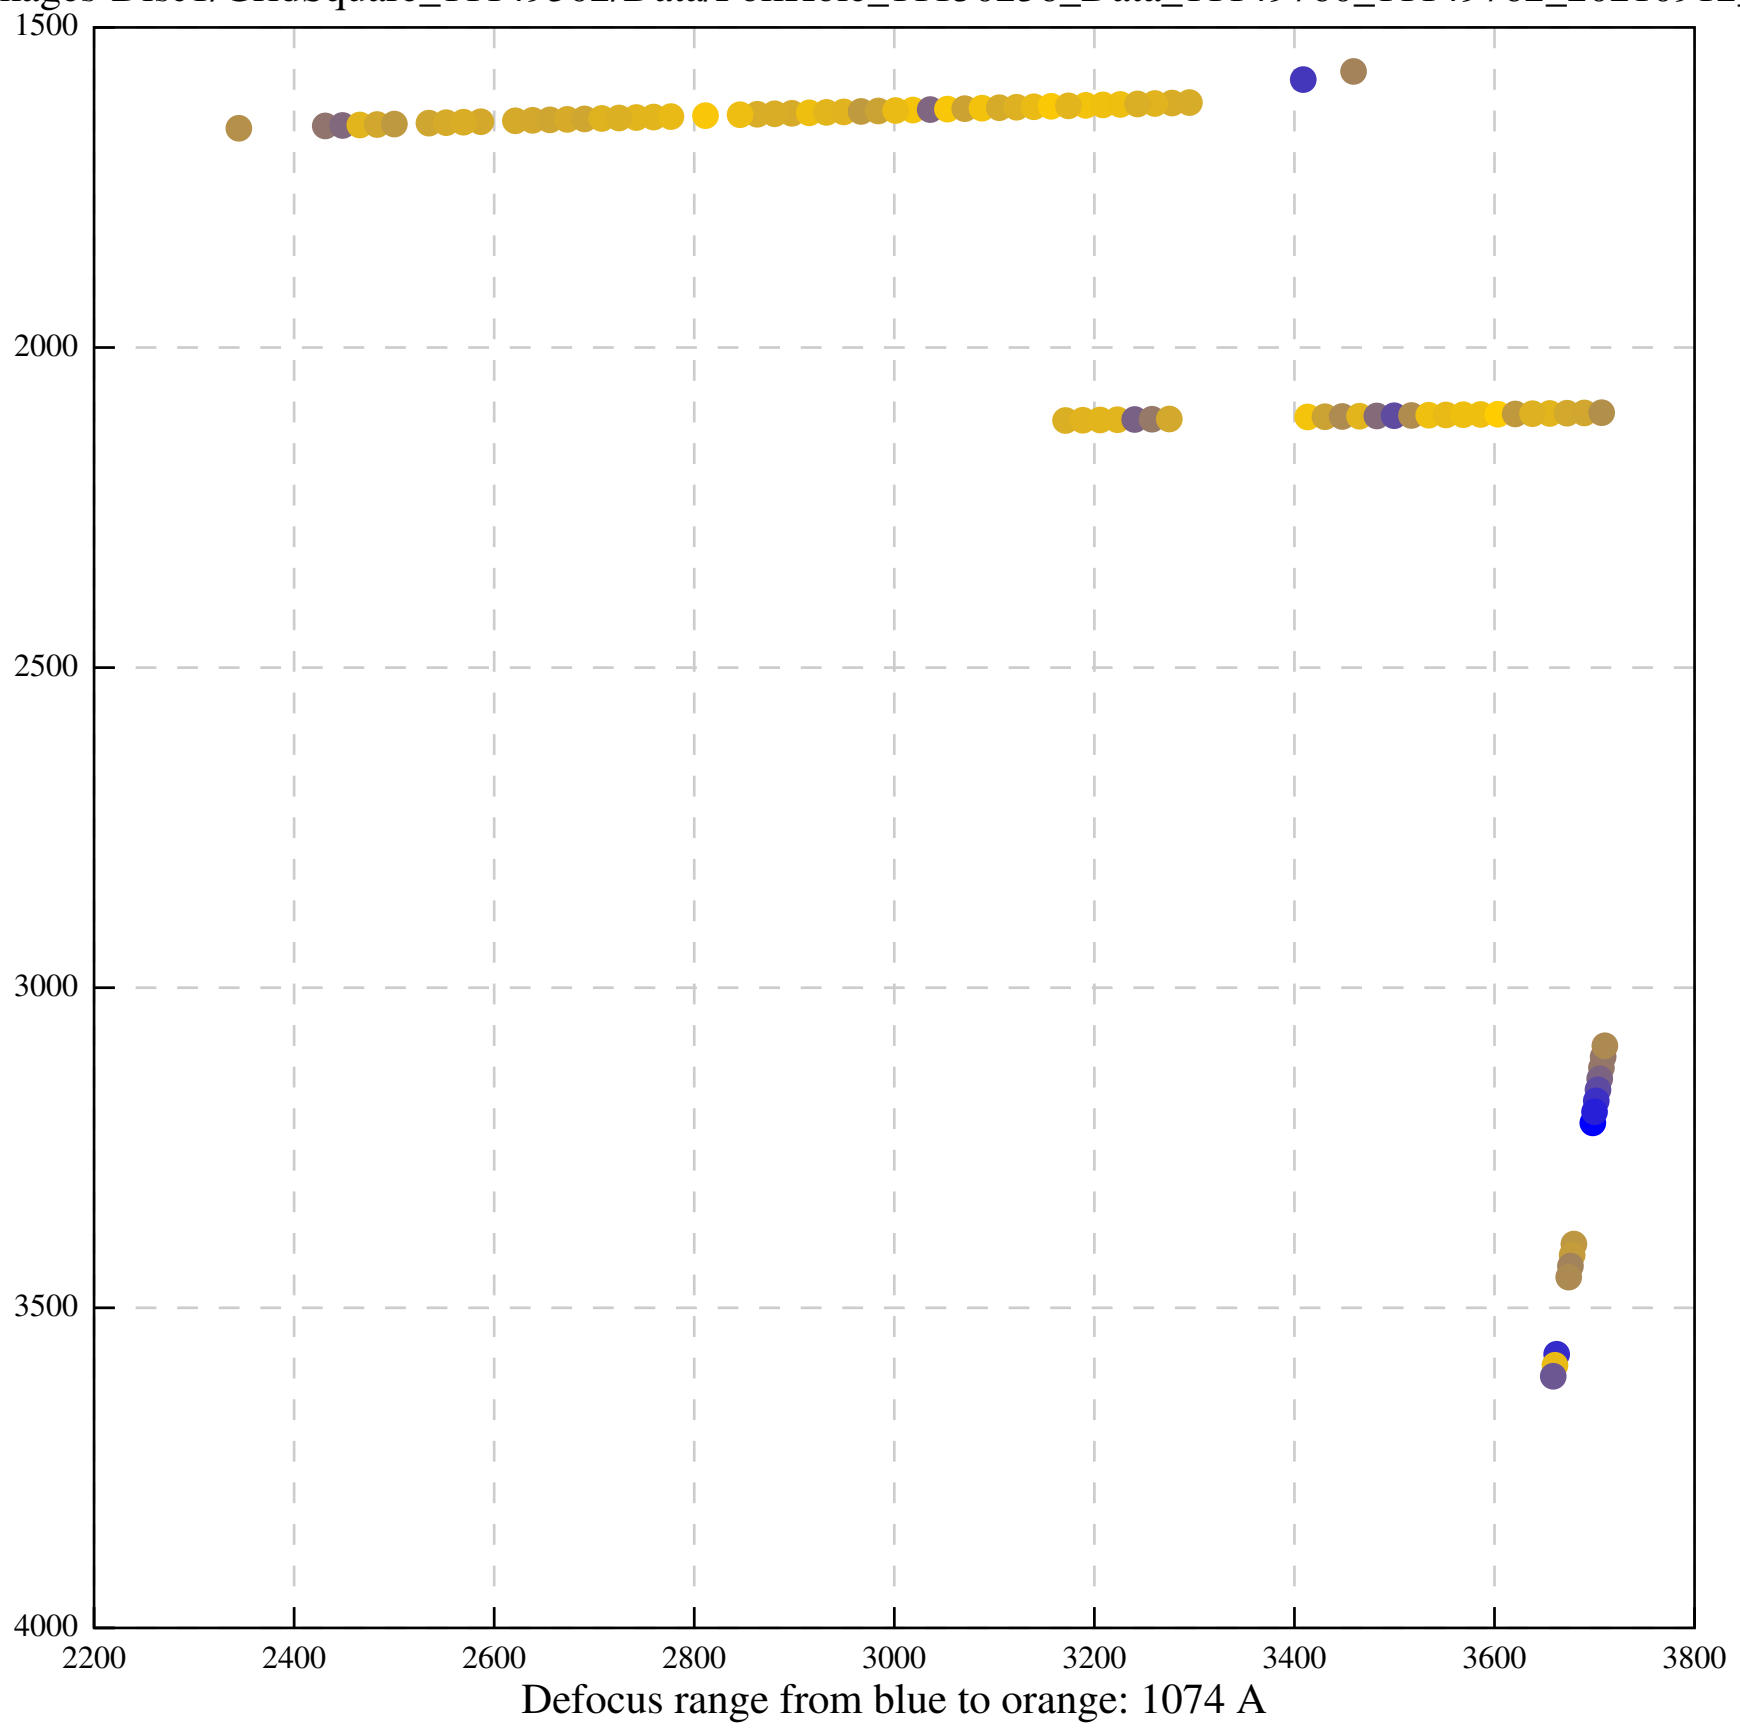

Defocus range from blue to orange: 592 A

Defocus range from blue to orange: 468 A

Defocus range from blue to orange: 372 A

Defocus range from blue to orange: 486 A

Defocus range from blue to orange: 696 A