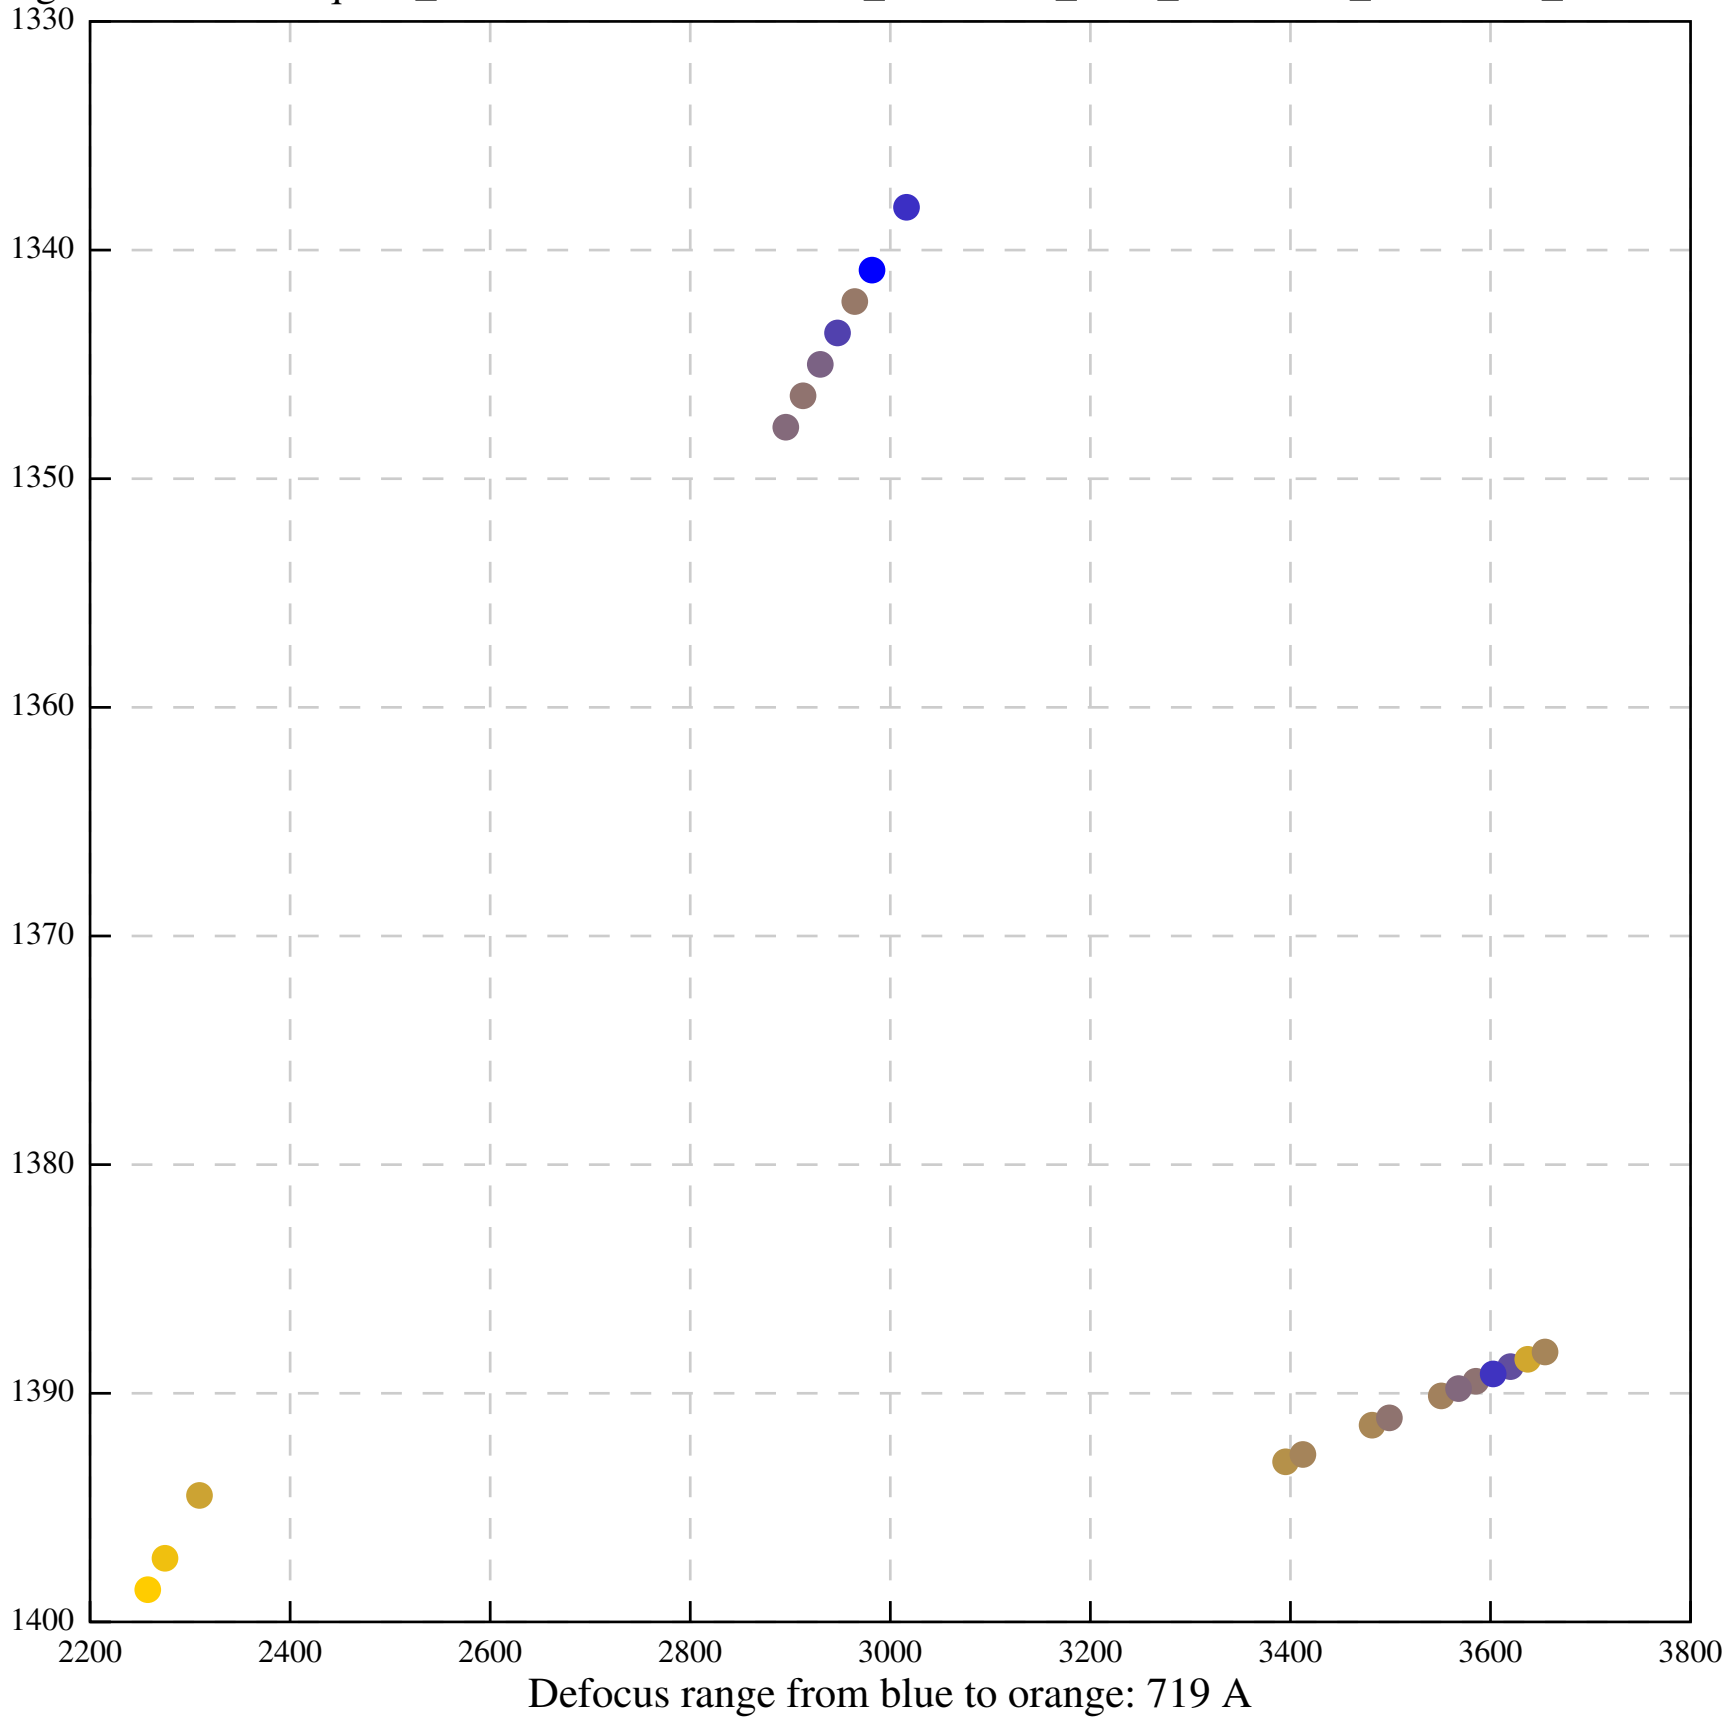

Defocus range from blue to orange: 170 A

Defocus range from blue to orange: 477 Å

Defocus range from blue to orange: 0 A

Defocus range from blue to orange: 0 A

Defocus range from blue to orange: 0 A

Defocus range from blue to orange: 1233 A