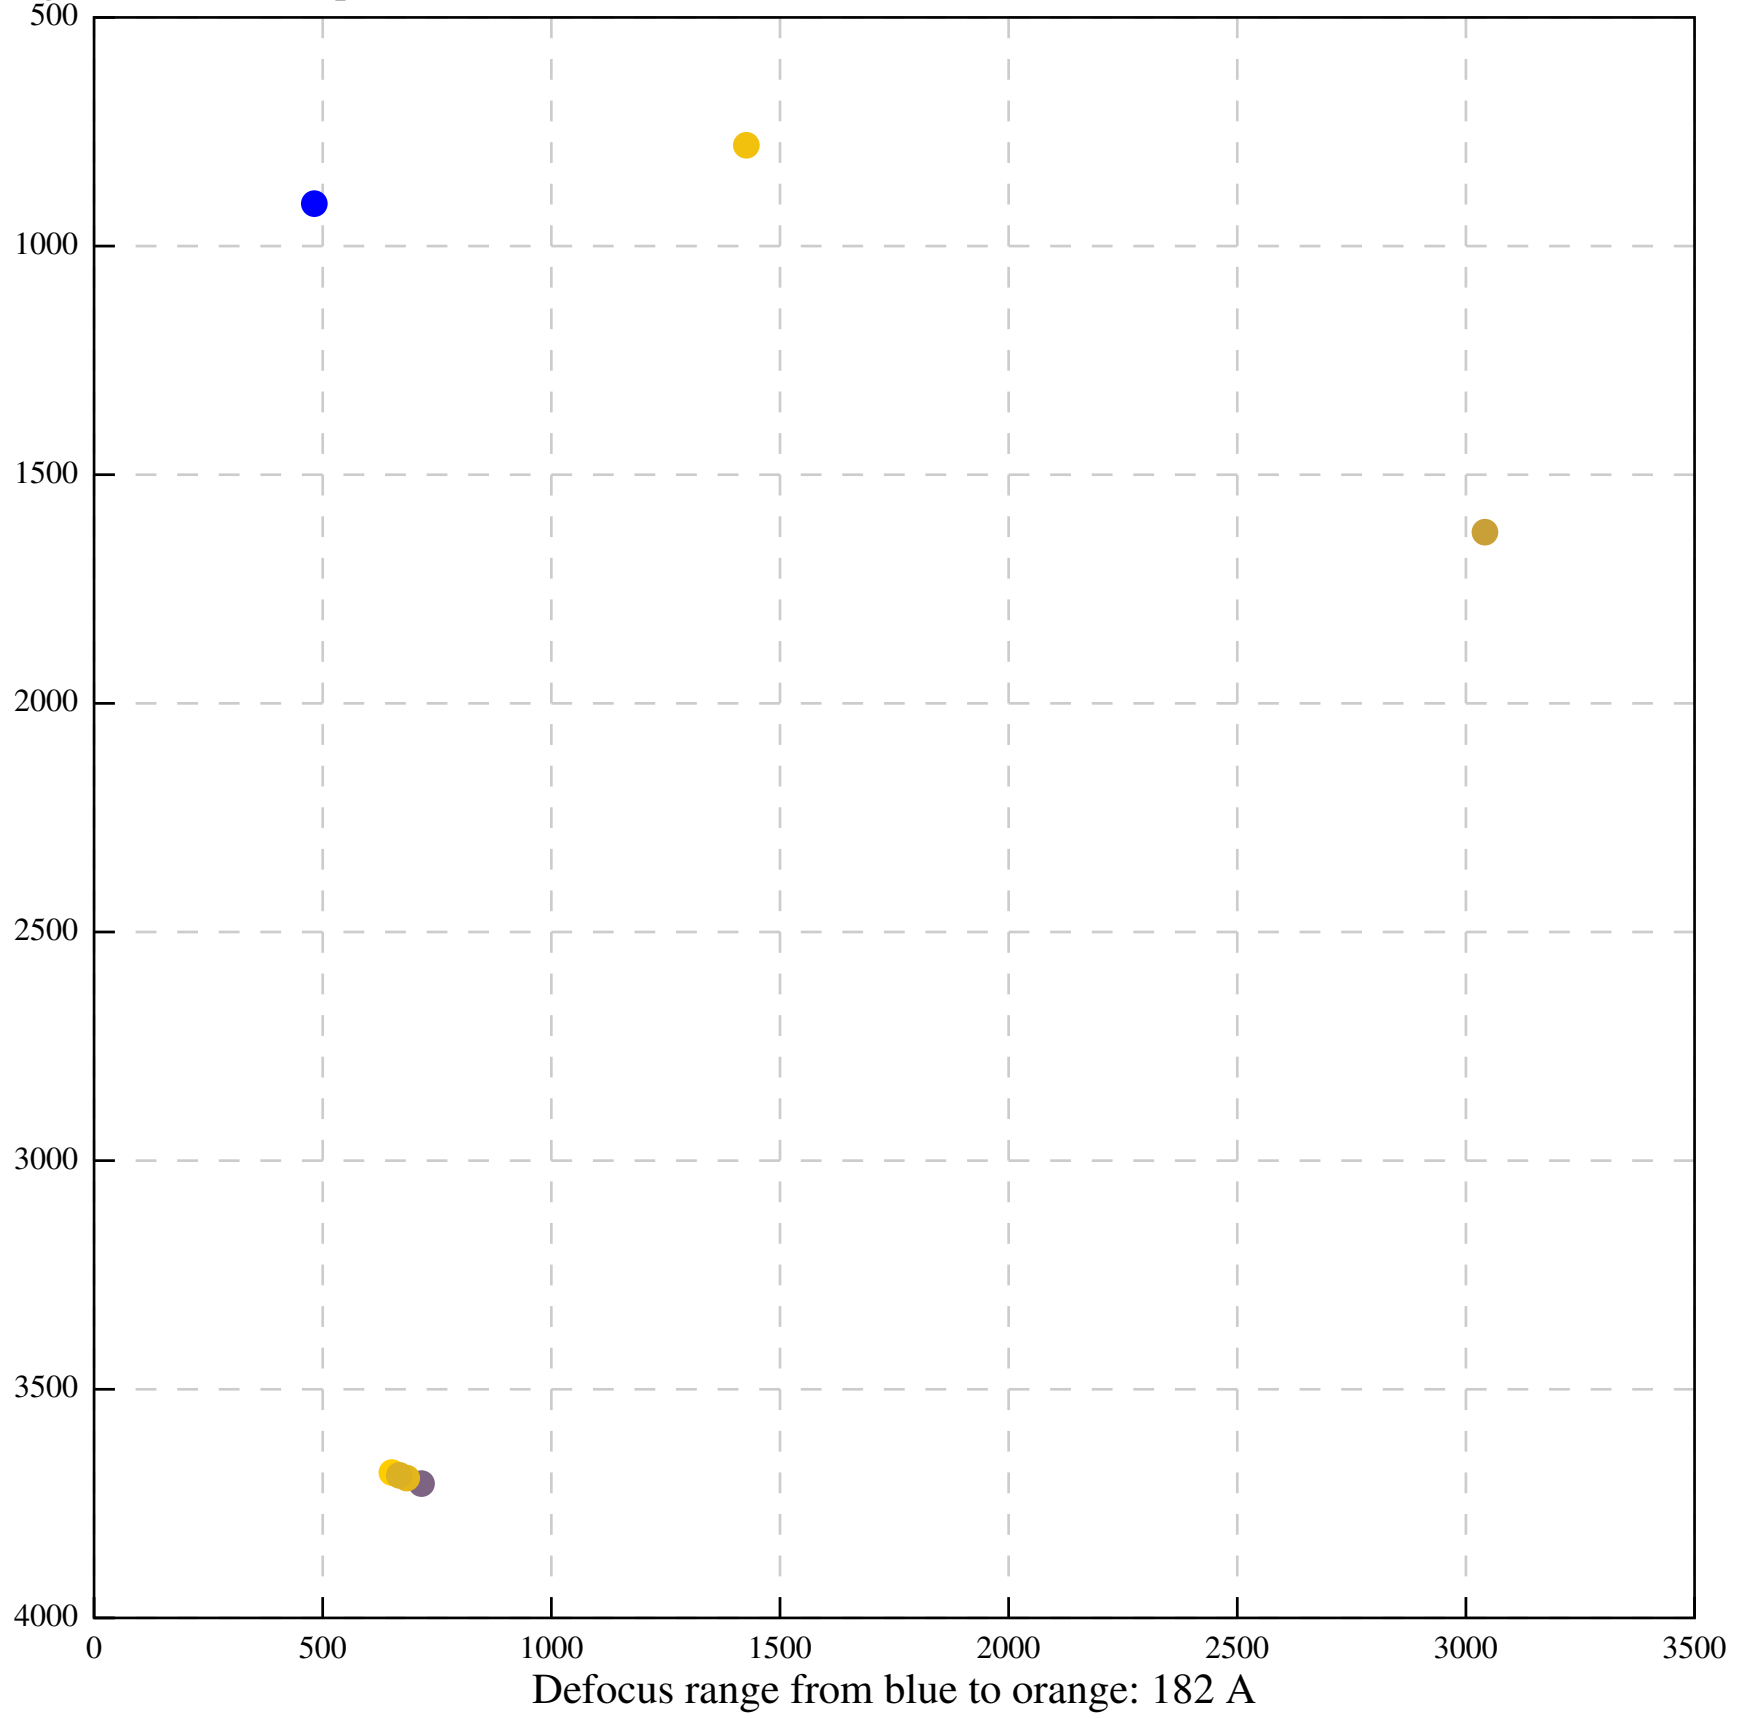

Defocus range from blue to orange: 1147 A

Defocus range from blue to orange: 638 A

Defocus range from blue to orange: 0 A

Defocus range from blue to orange: 679 A

Defocus range from blue to orange: 10 A

Defocus range from blue to orange: 0 A