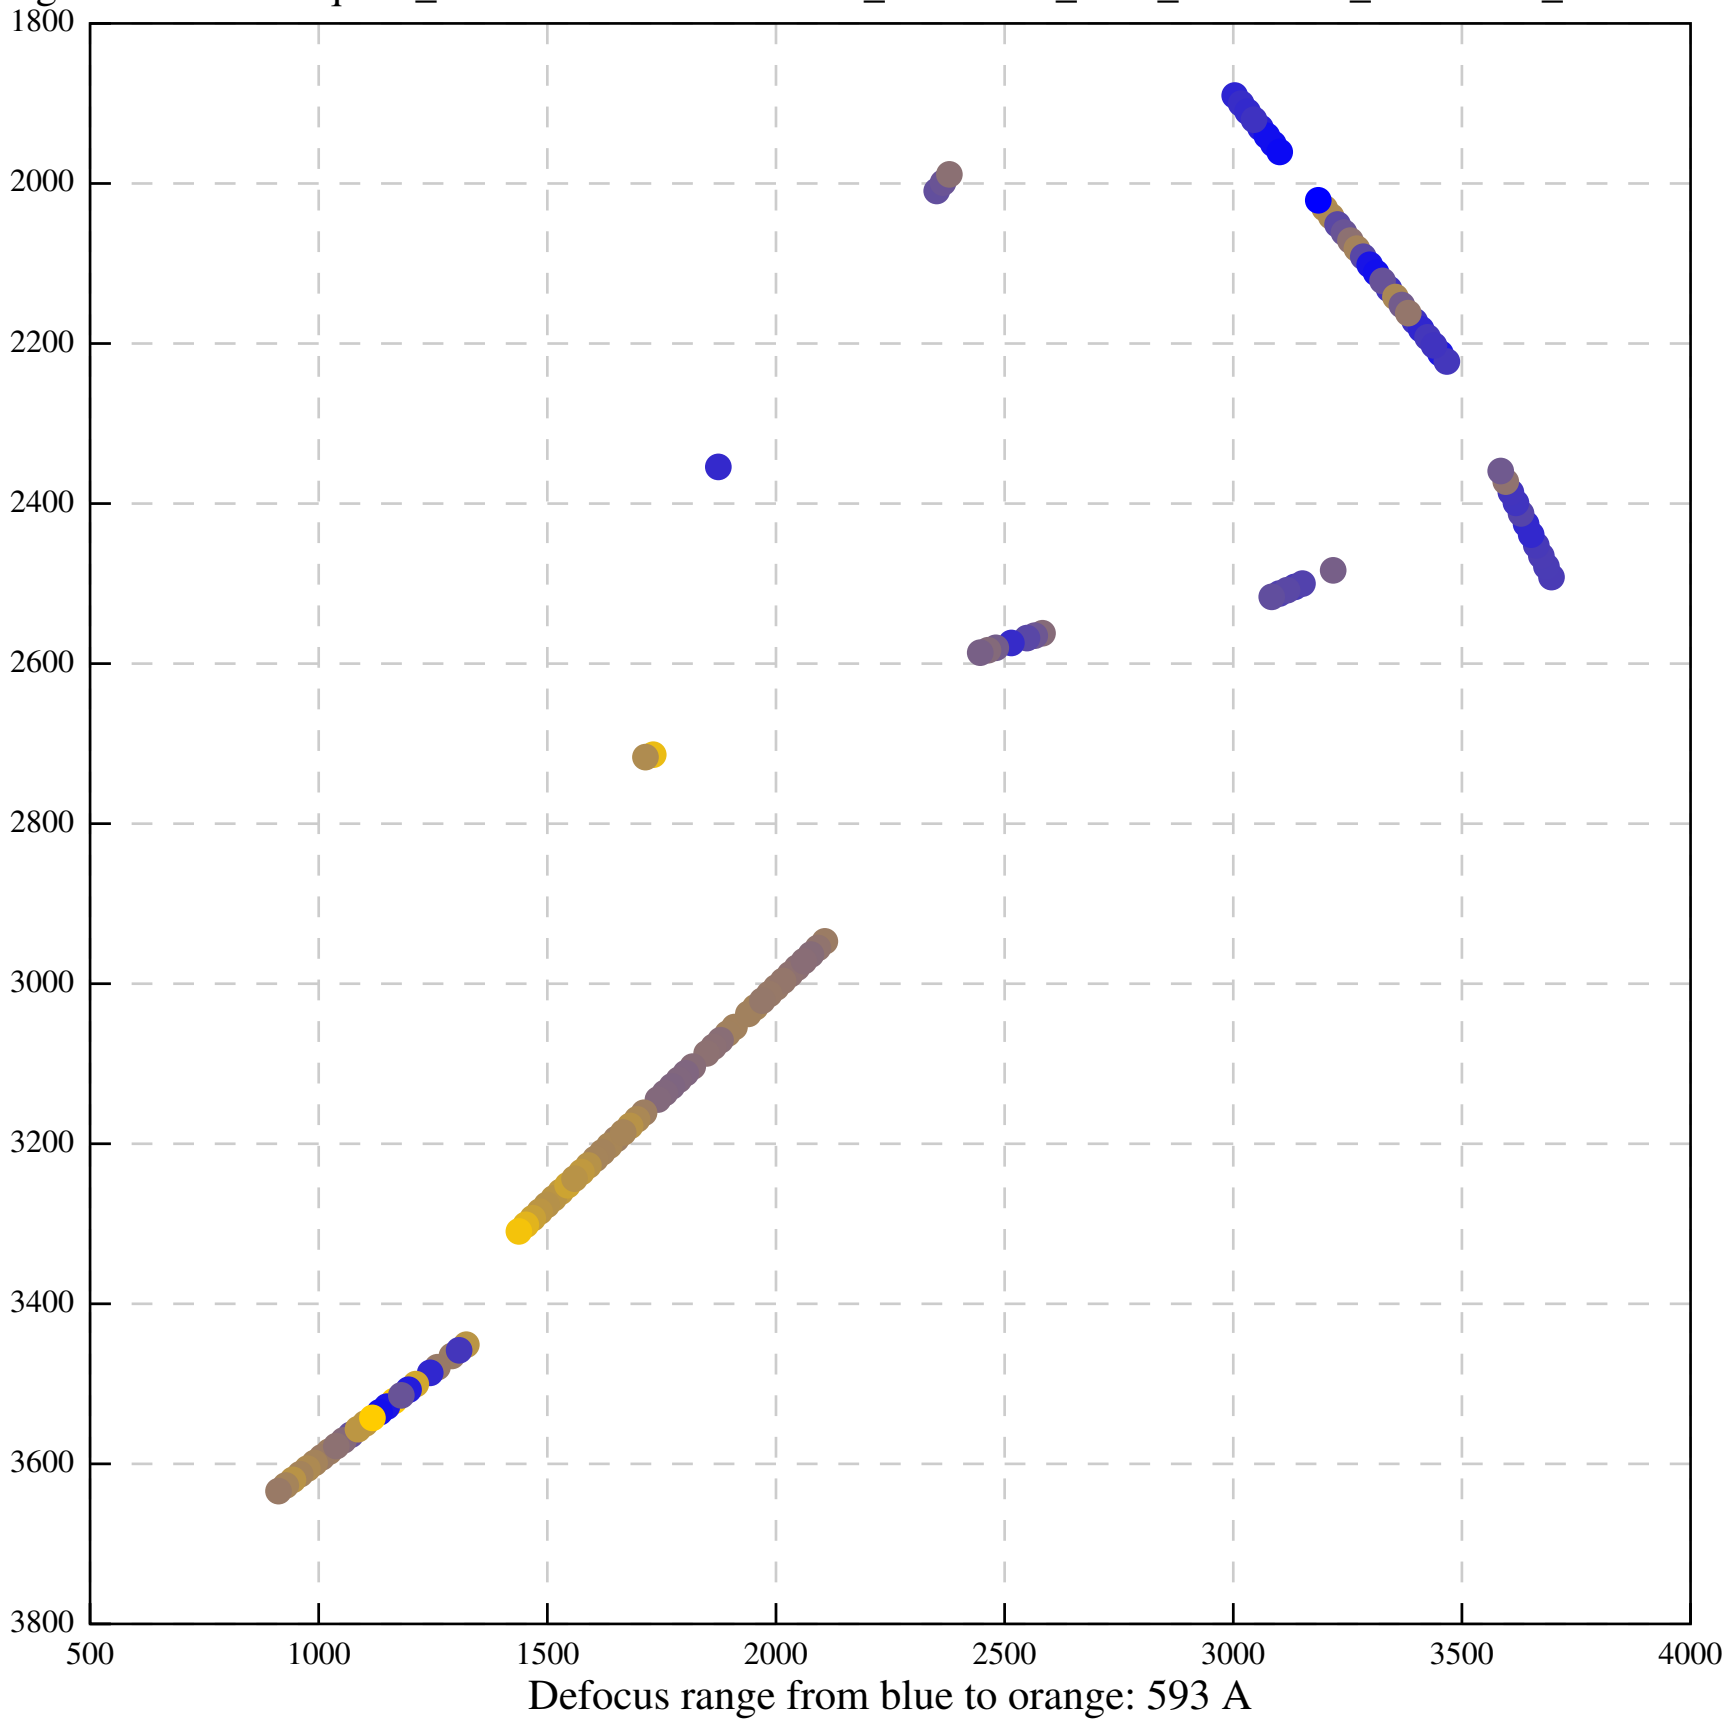

Defocus range from blue to orange: 0 A

Defocus range from blue to orange: 419 A

Defocus range from blue to orange: 487 Å

Defocus range from blue to orange: 130 A

Defocus range from blue to orange: 0 A

Defocus range from blue to orange: 798 A