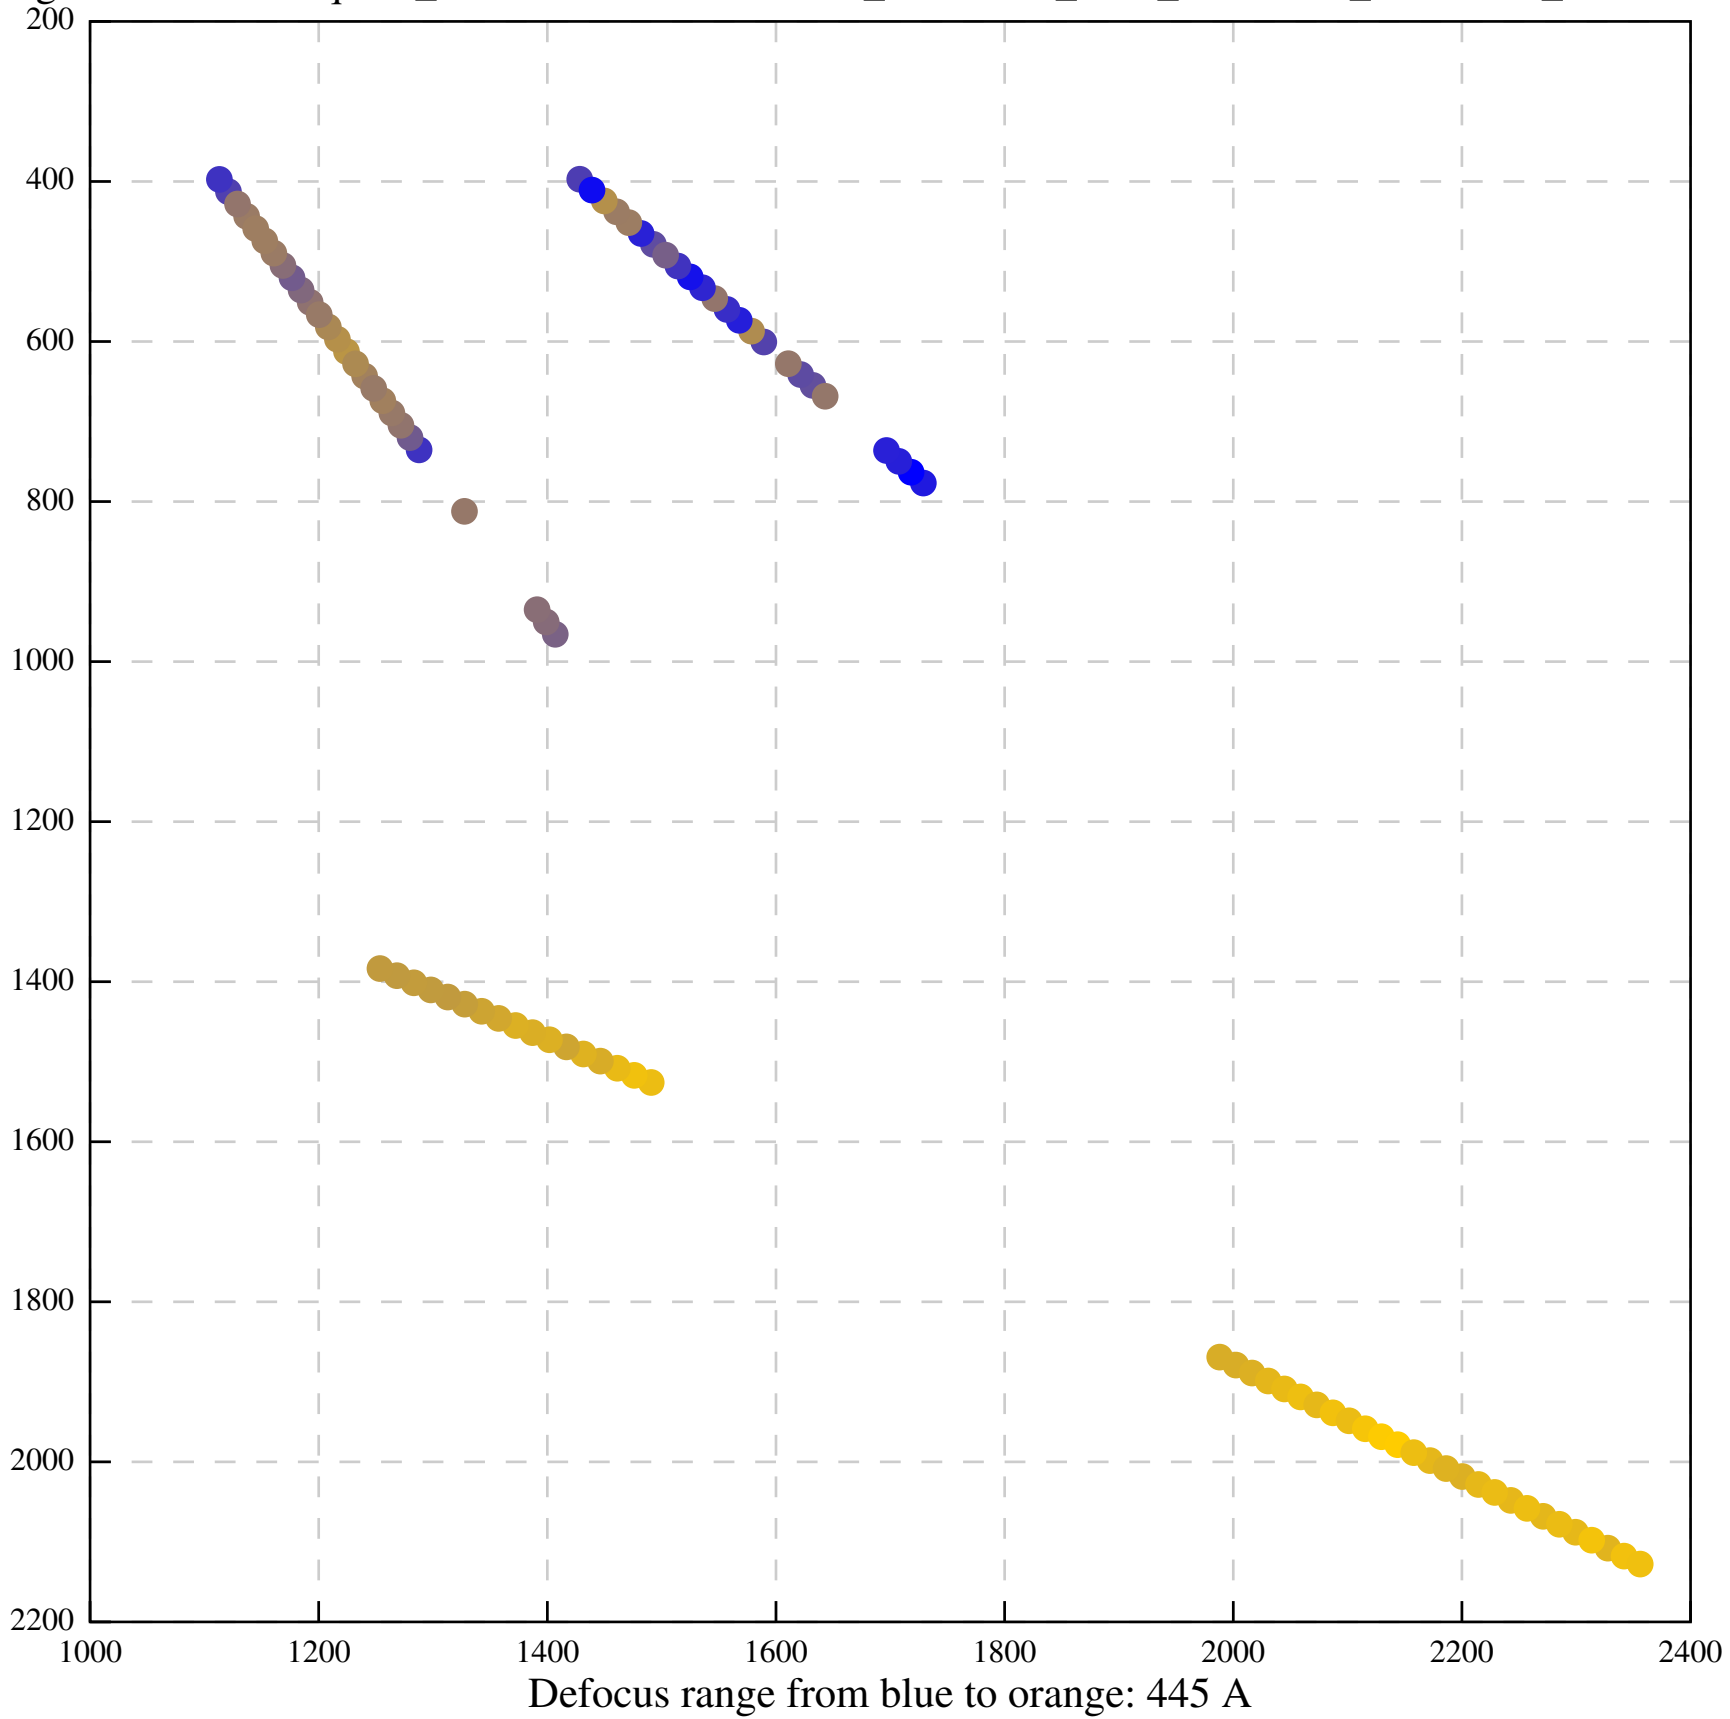

Defocus range from blue to orange: 148 A

Defocus range from blue to orange: 502 A

Defocus range from blue to orange: 224 A

Defocus range from blue to orange: 0 A

Defocus range from blue to orange: 516 Å

Defocus range from blue to orange: 600 A