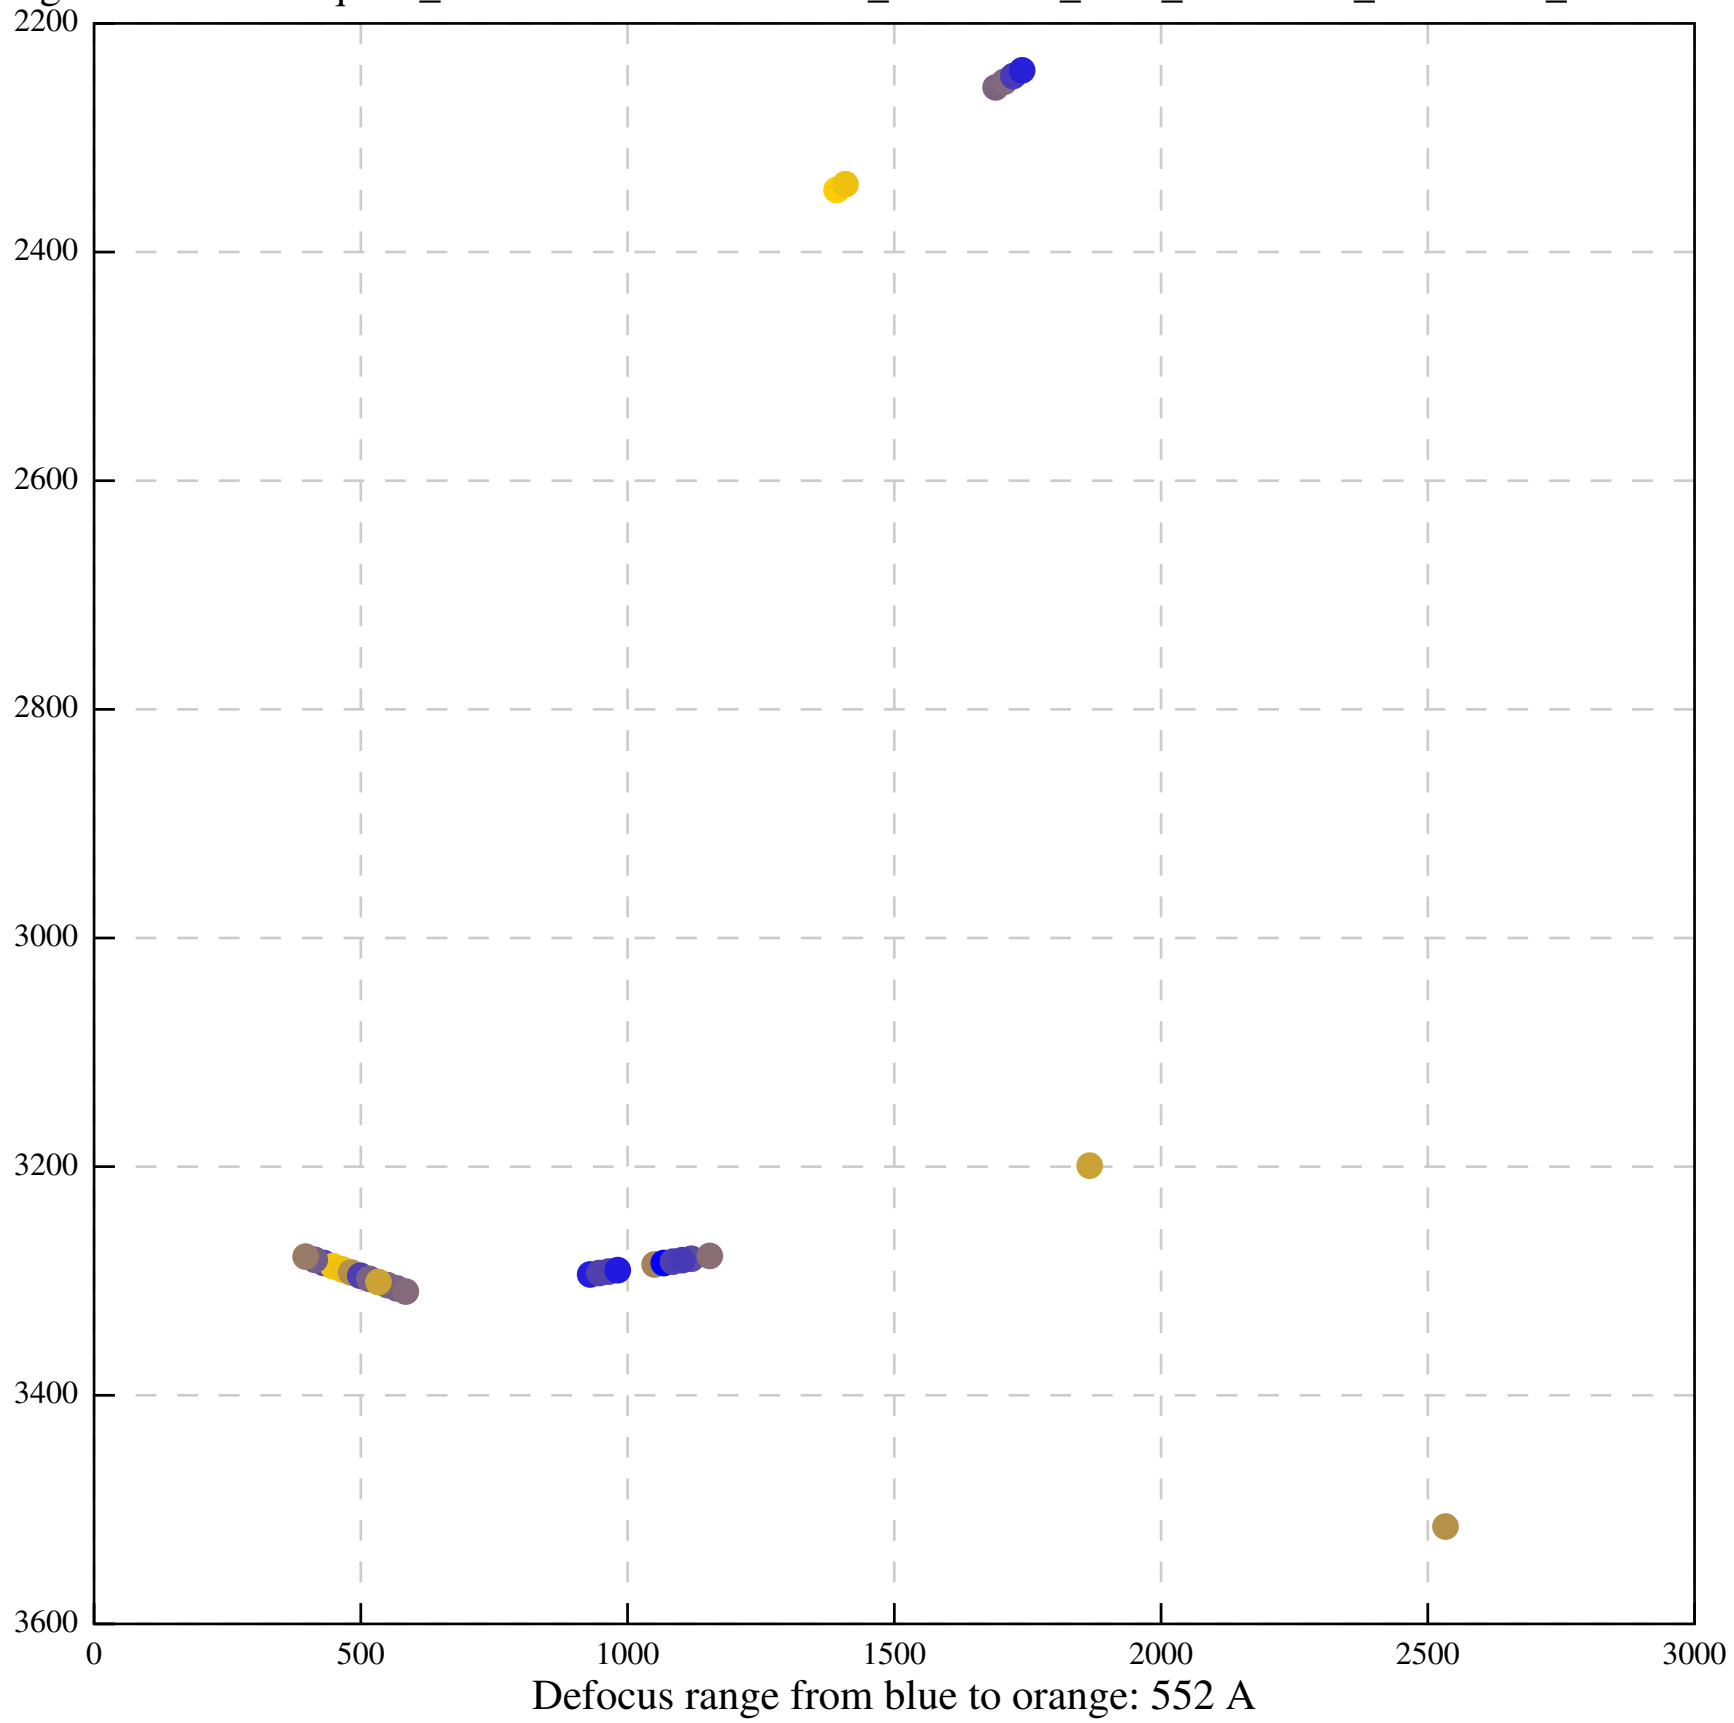

Defocus range from blue to orange: 0 A

Defocus range from blue to orange: 419 A

Defocus range from blue to orange: 487 Å

Defocus range from blue to orange: 130 A

Defocus range from blue to orange: 0 A

Defocus range from blue to orange: 798 A