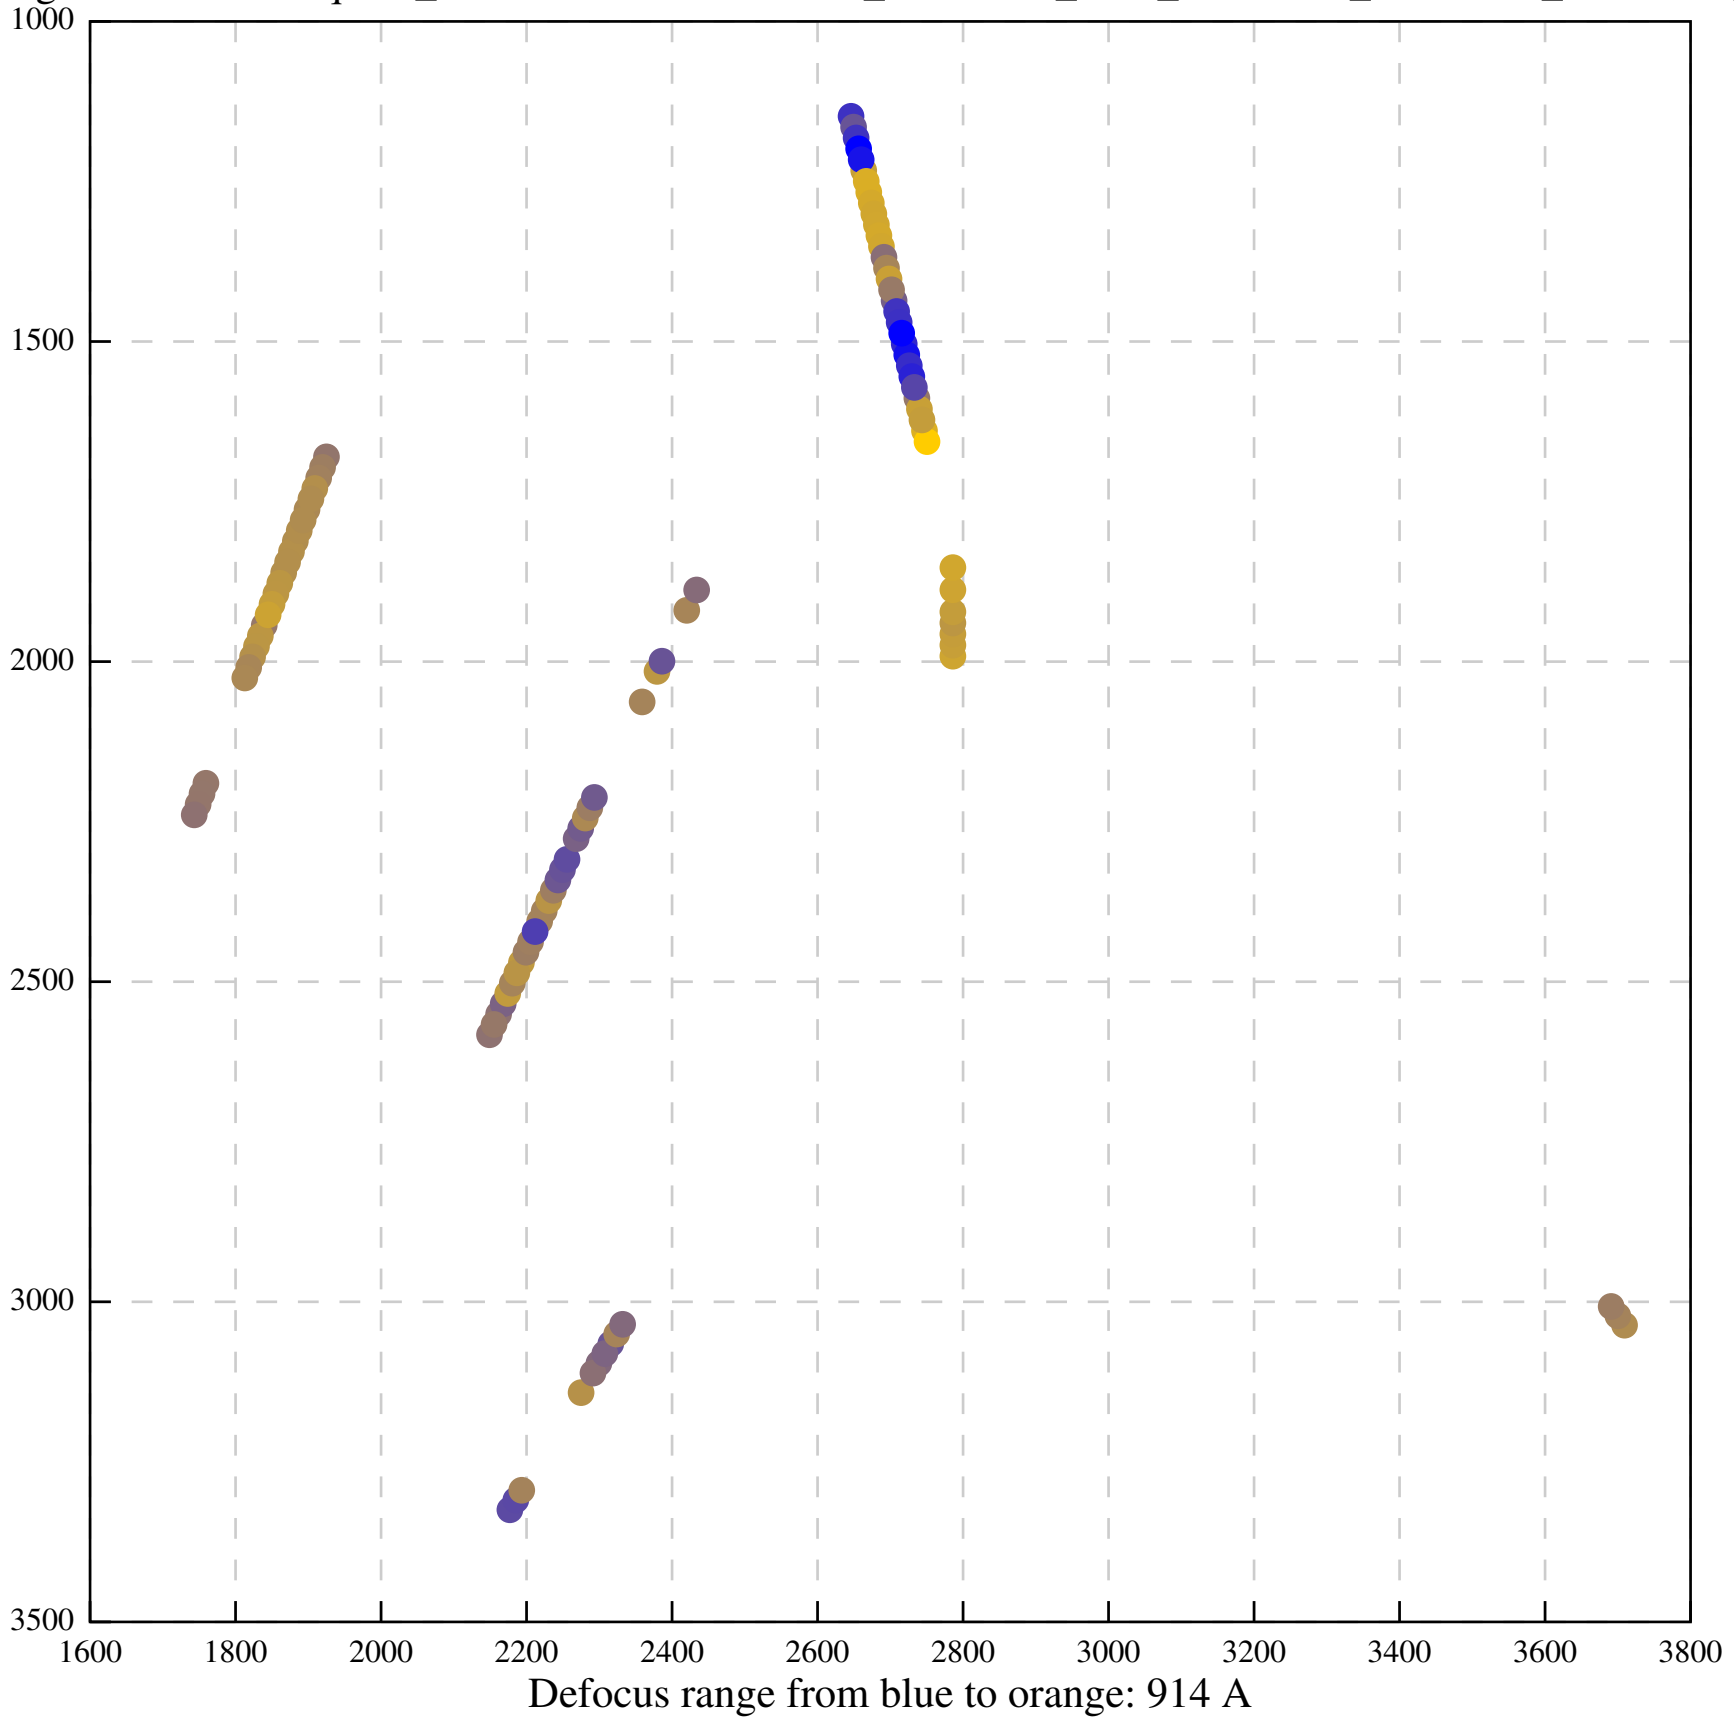

Defocus range from blue to orange: 618 A

Defocus range from blue to orange: 138 A

Defocus range from blue to orange: 341 A

Defocus range from blue to orange: 291 A

Defocus range from blue to orange: 15 A

Defocus range from blue to orange: 0 A