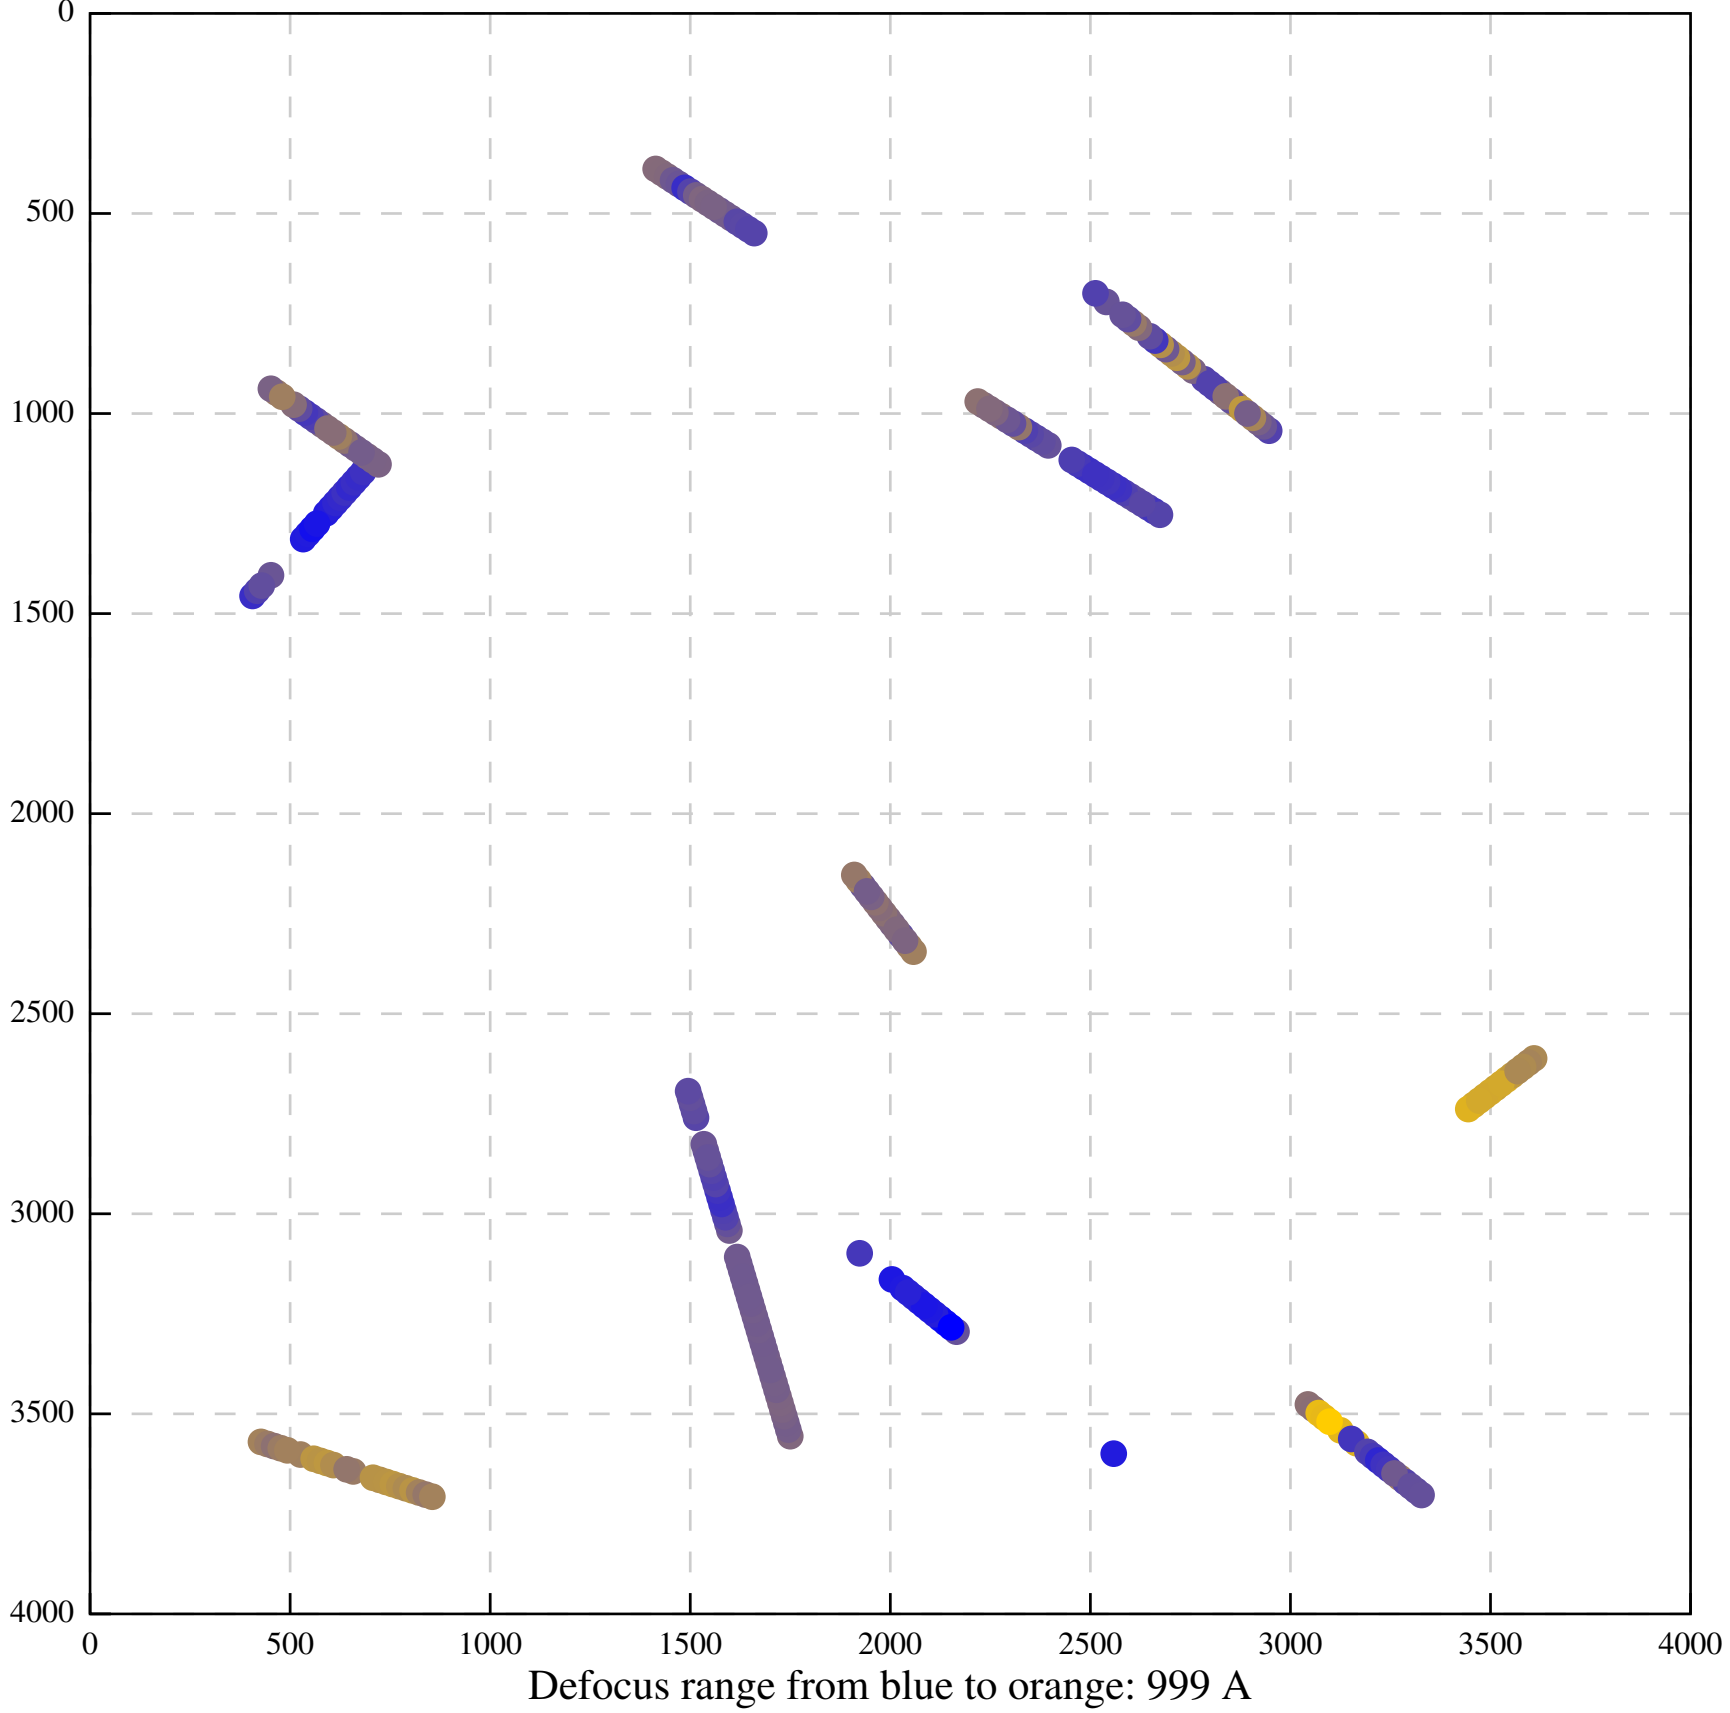

Defocus range from blue to orange: 1127 A

Defocus range from blue to orange: 936 A

Defocus range from blue to orange: 732 Å

Defocus range from blue to orange: 300 Å

Defocus range from blue to orange: 728 A