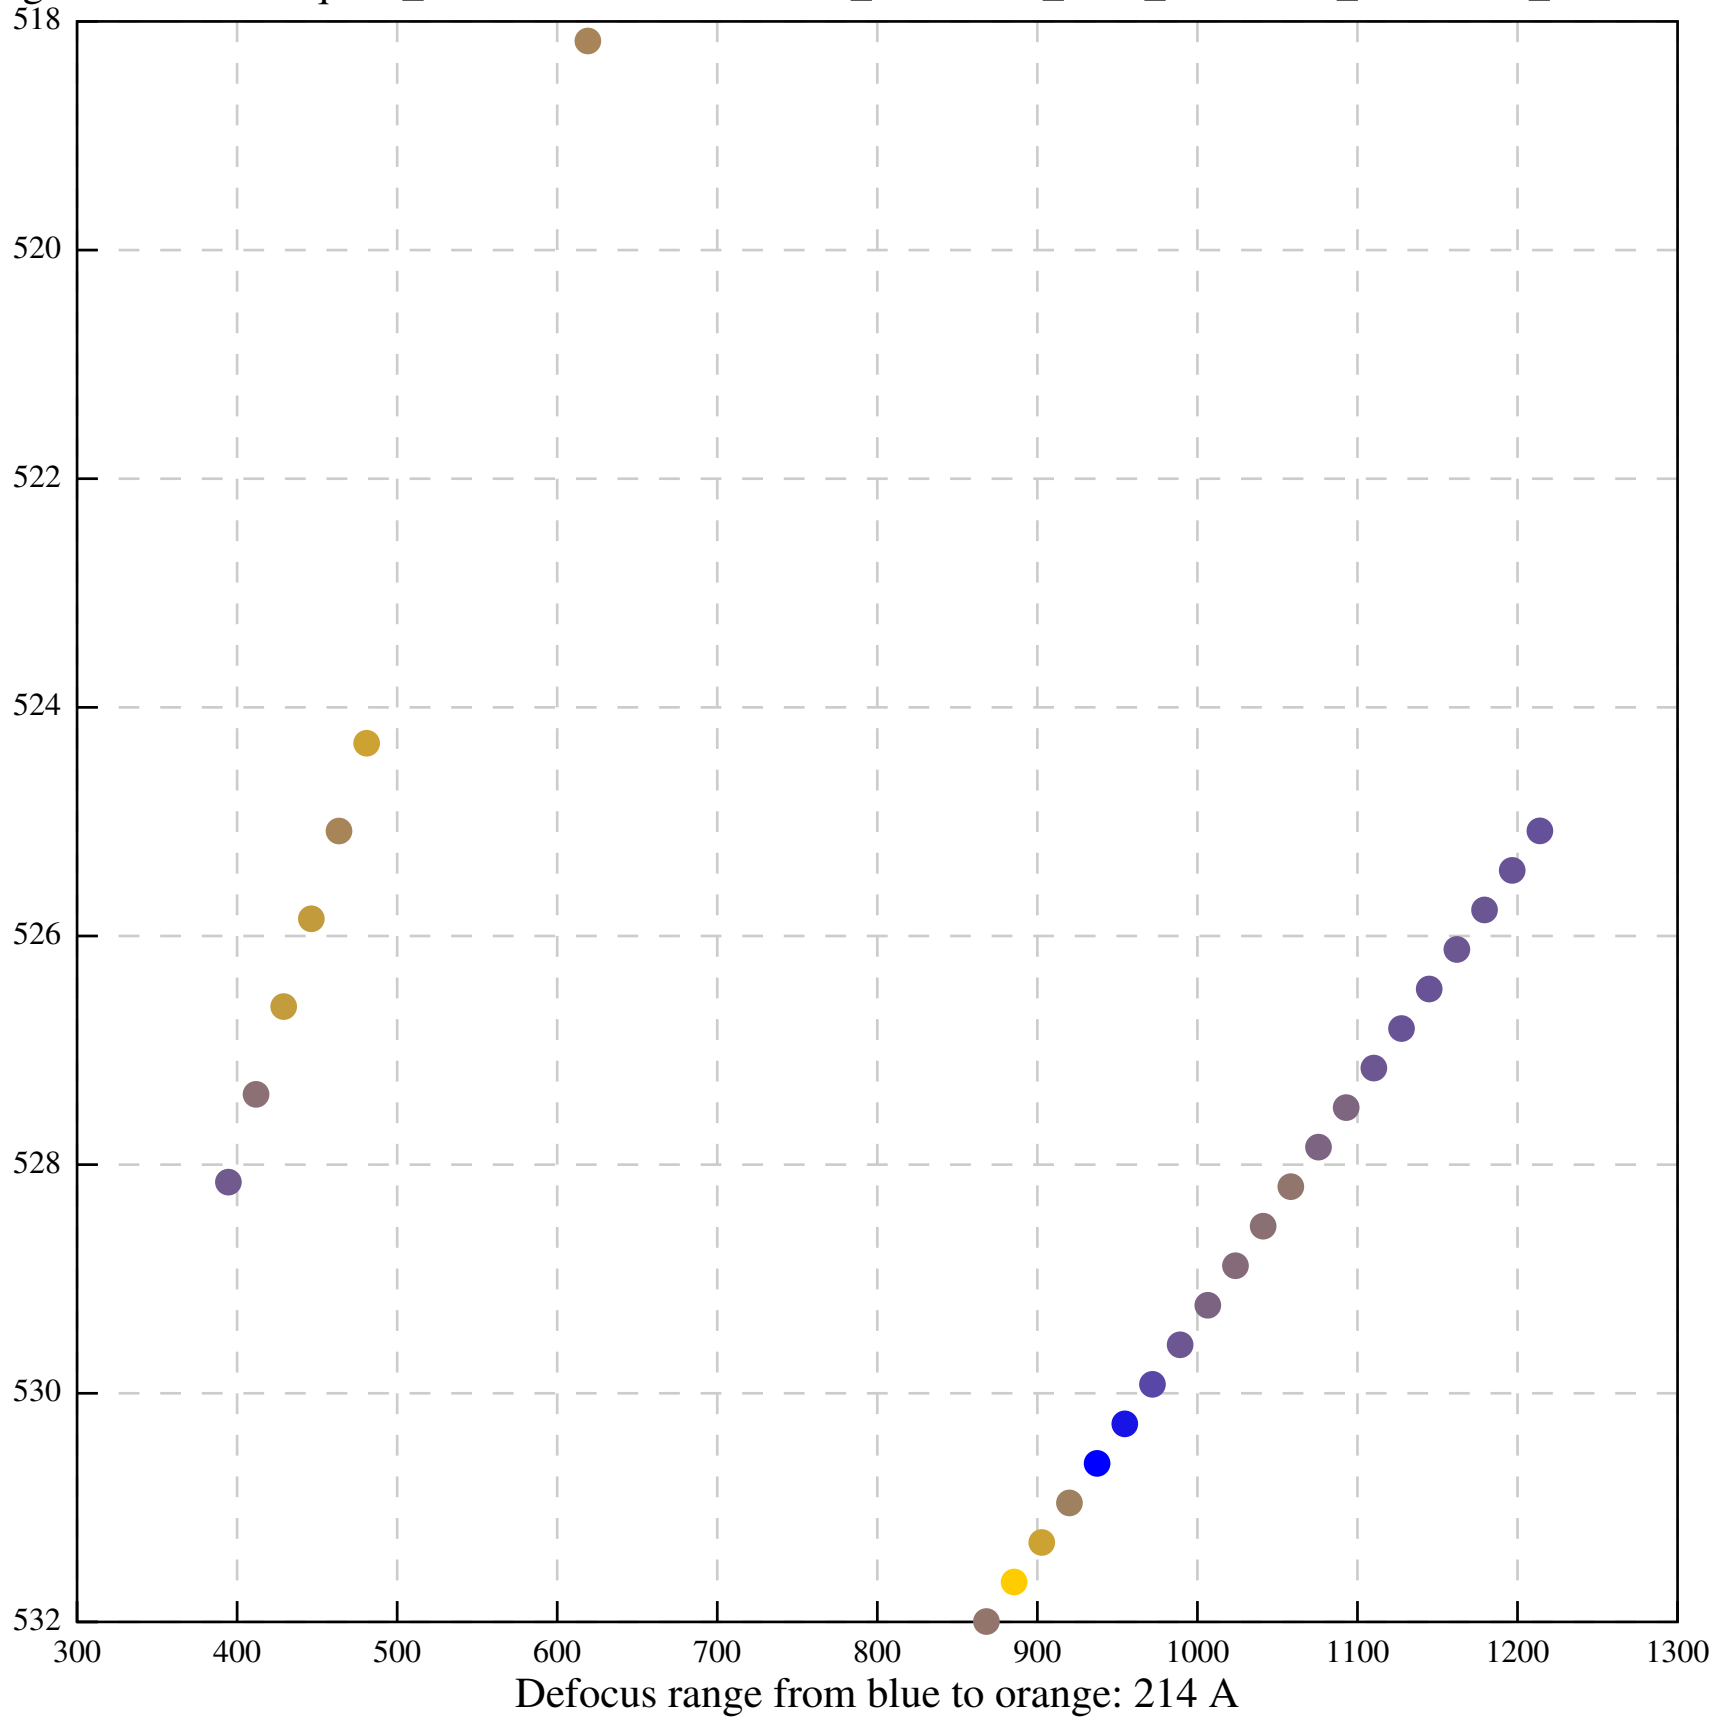

Defocus range from blue to orange: 0 A

Defocus range from blue to orange: 113 A

Defocus range from blue to orange: 393 A

Defocus range from blue to orange: 648 A

Defocus range from blue to orange: 665 A

Defocus range from blue to orange: 487 A