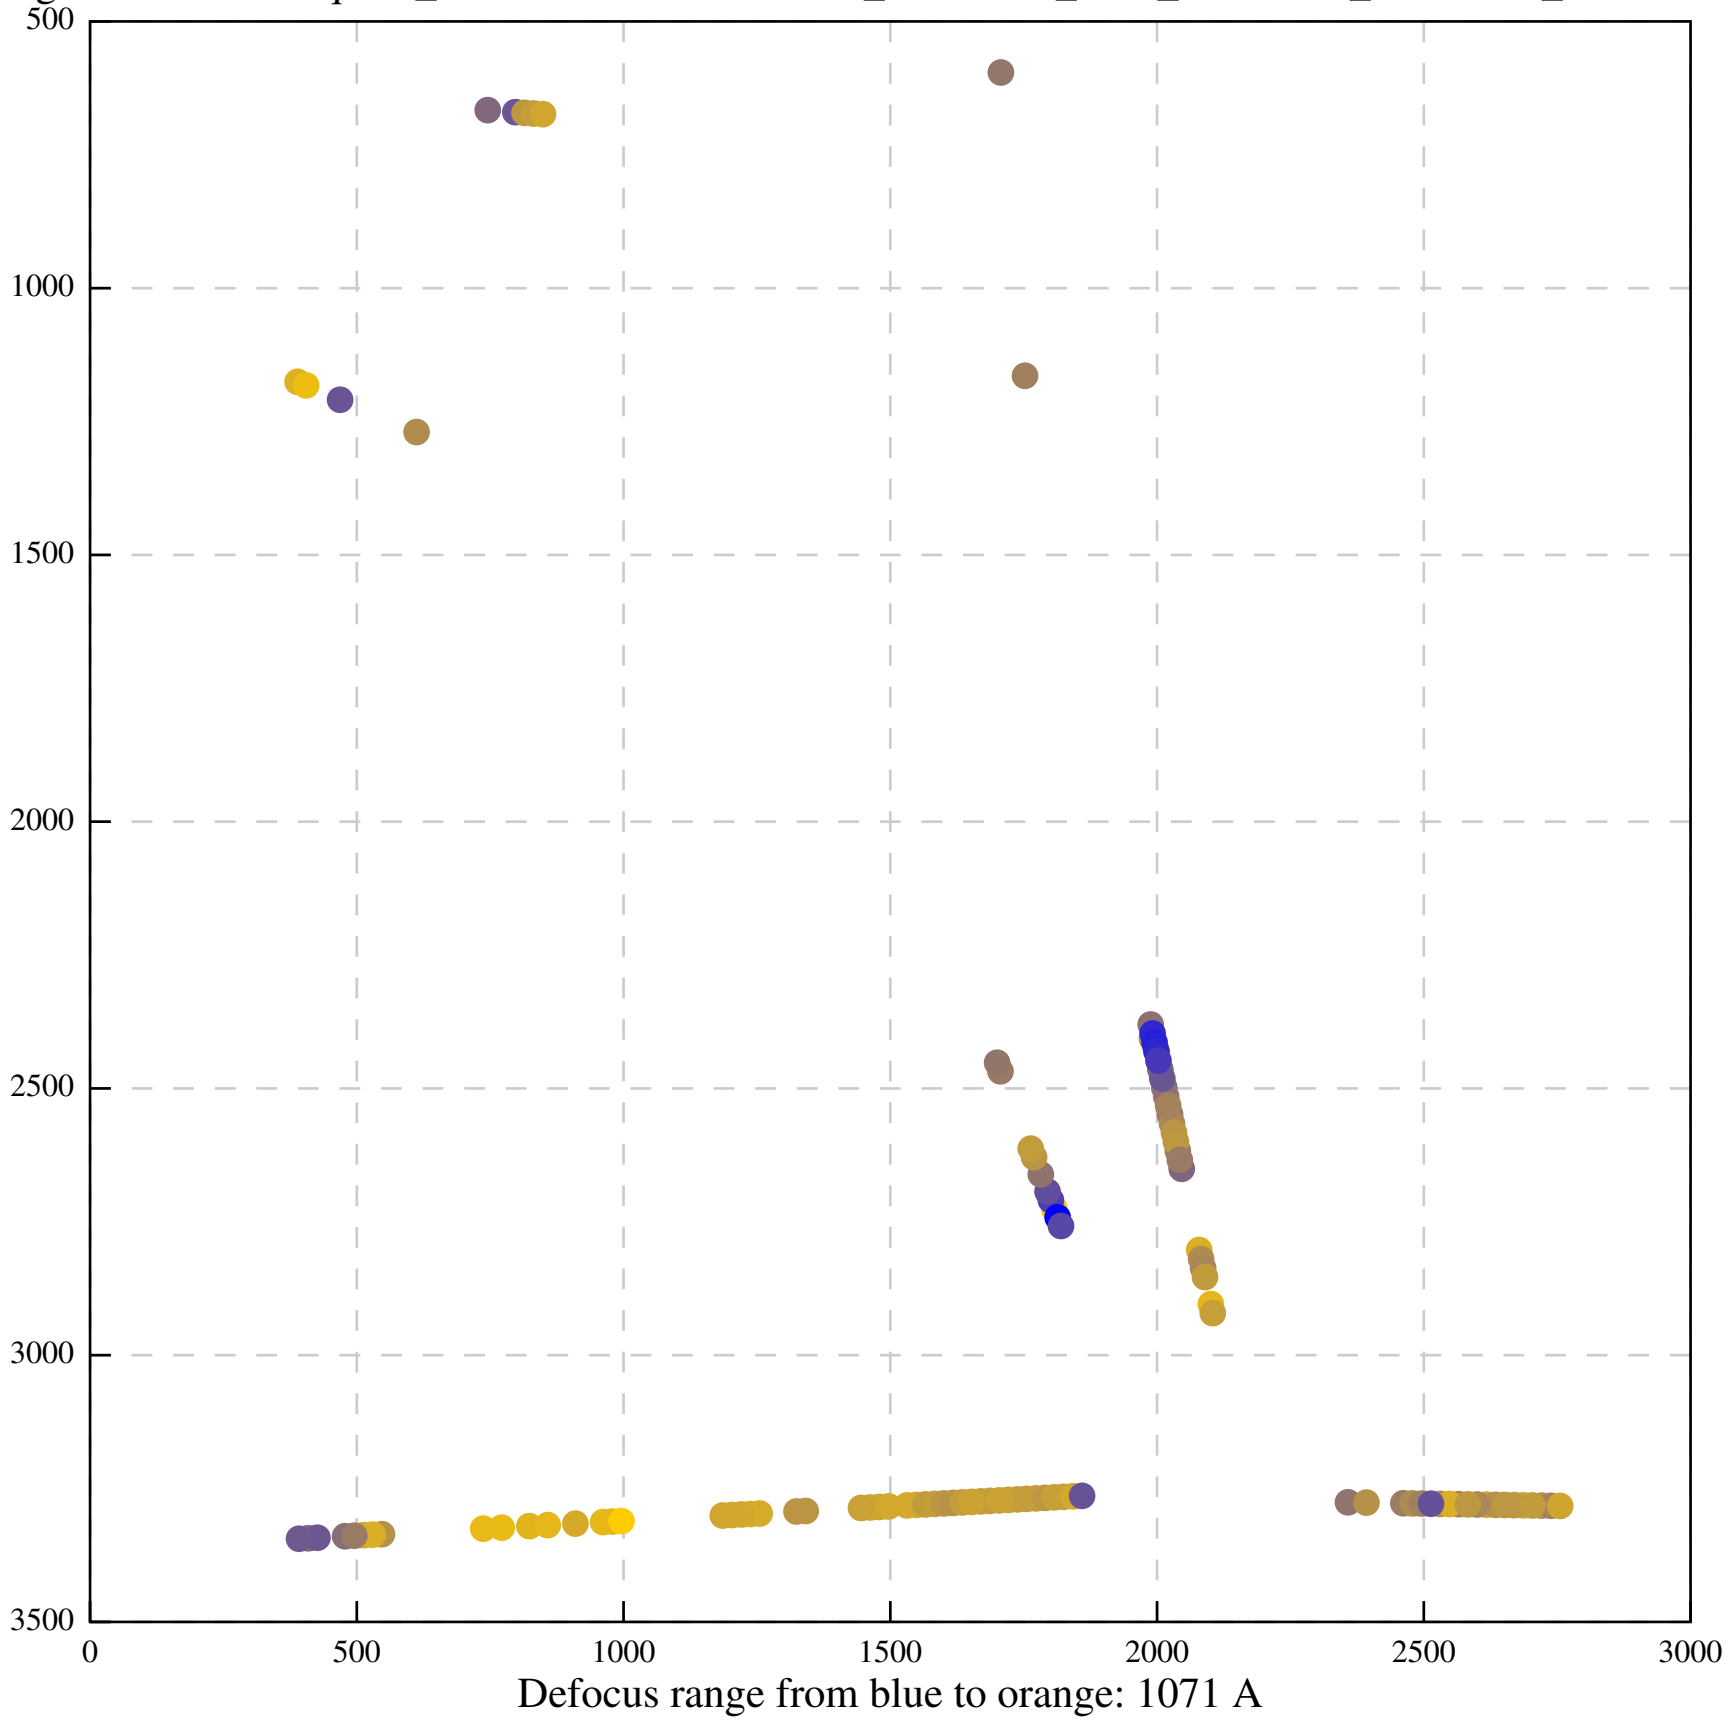

Defocus range from blue to orange: 509 A

Defocus range from blue to orange: 601 A

Defocus range from blue to orange: 0 A

Defocus range from blue to orange: 409 A

Defocus range from blue to orange: 139 A

Defocus range from blue to orange: 140 A