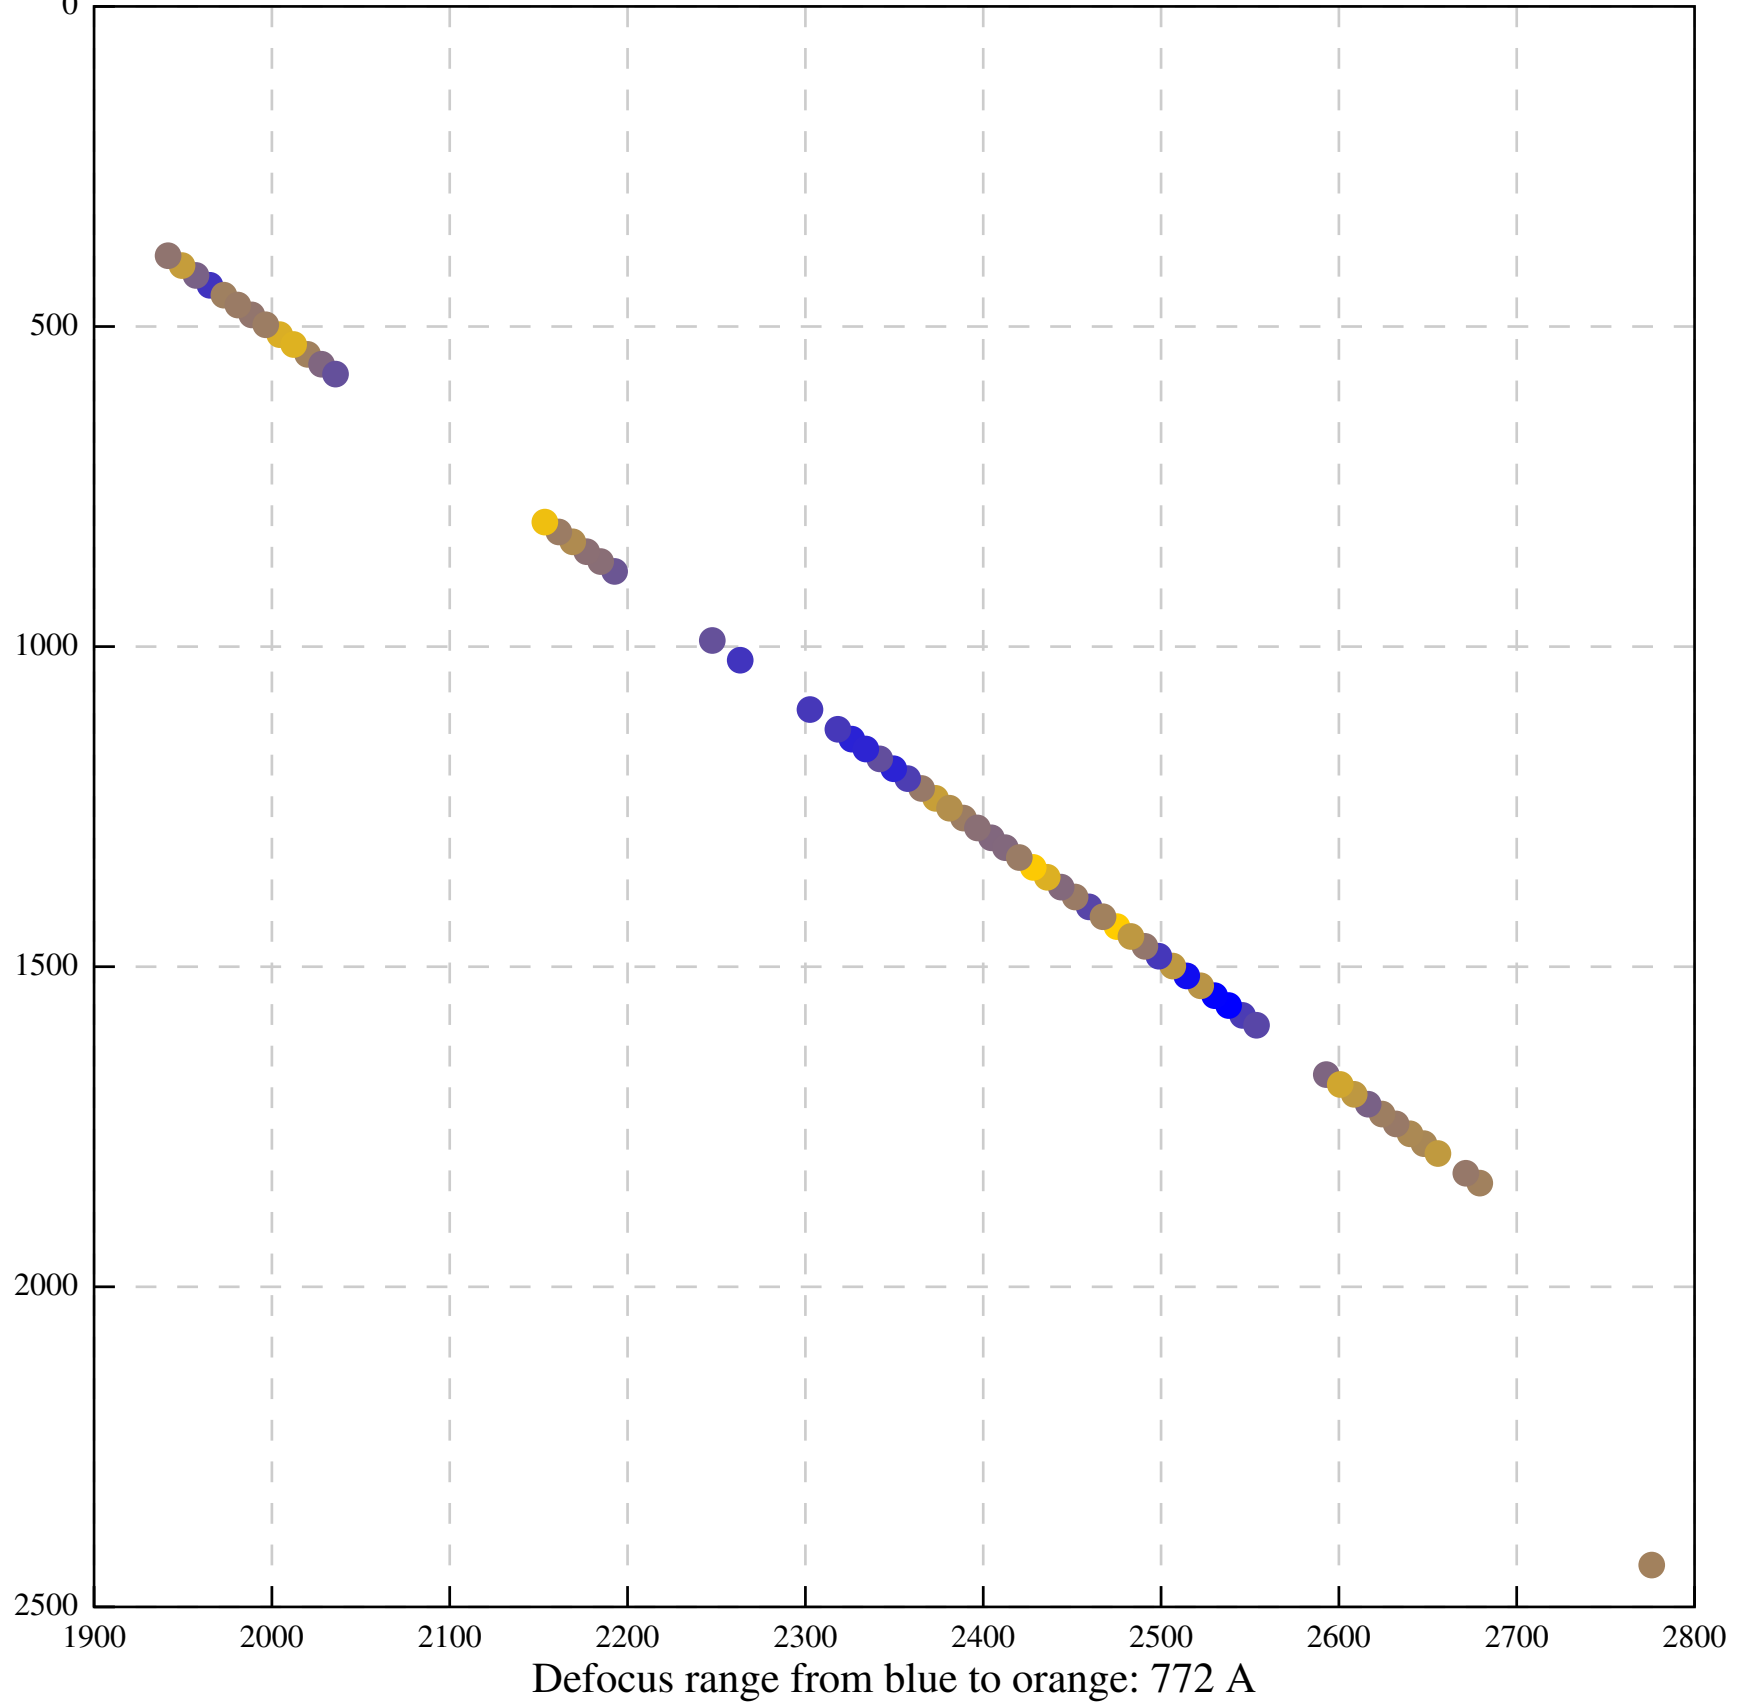

Defocus range from blue to orange: 793 A