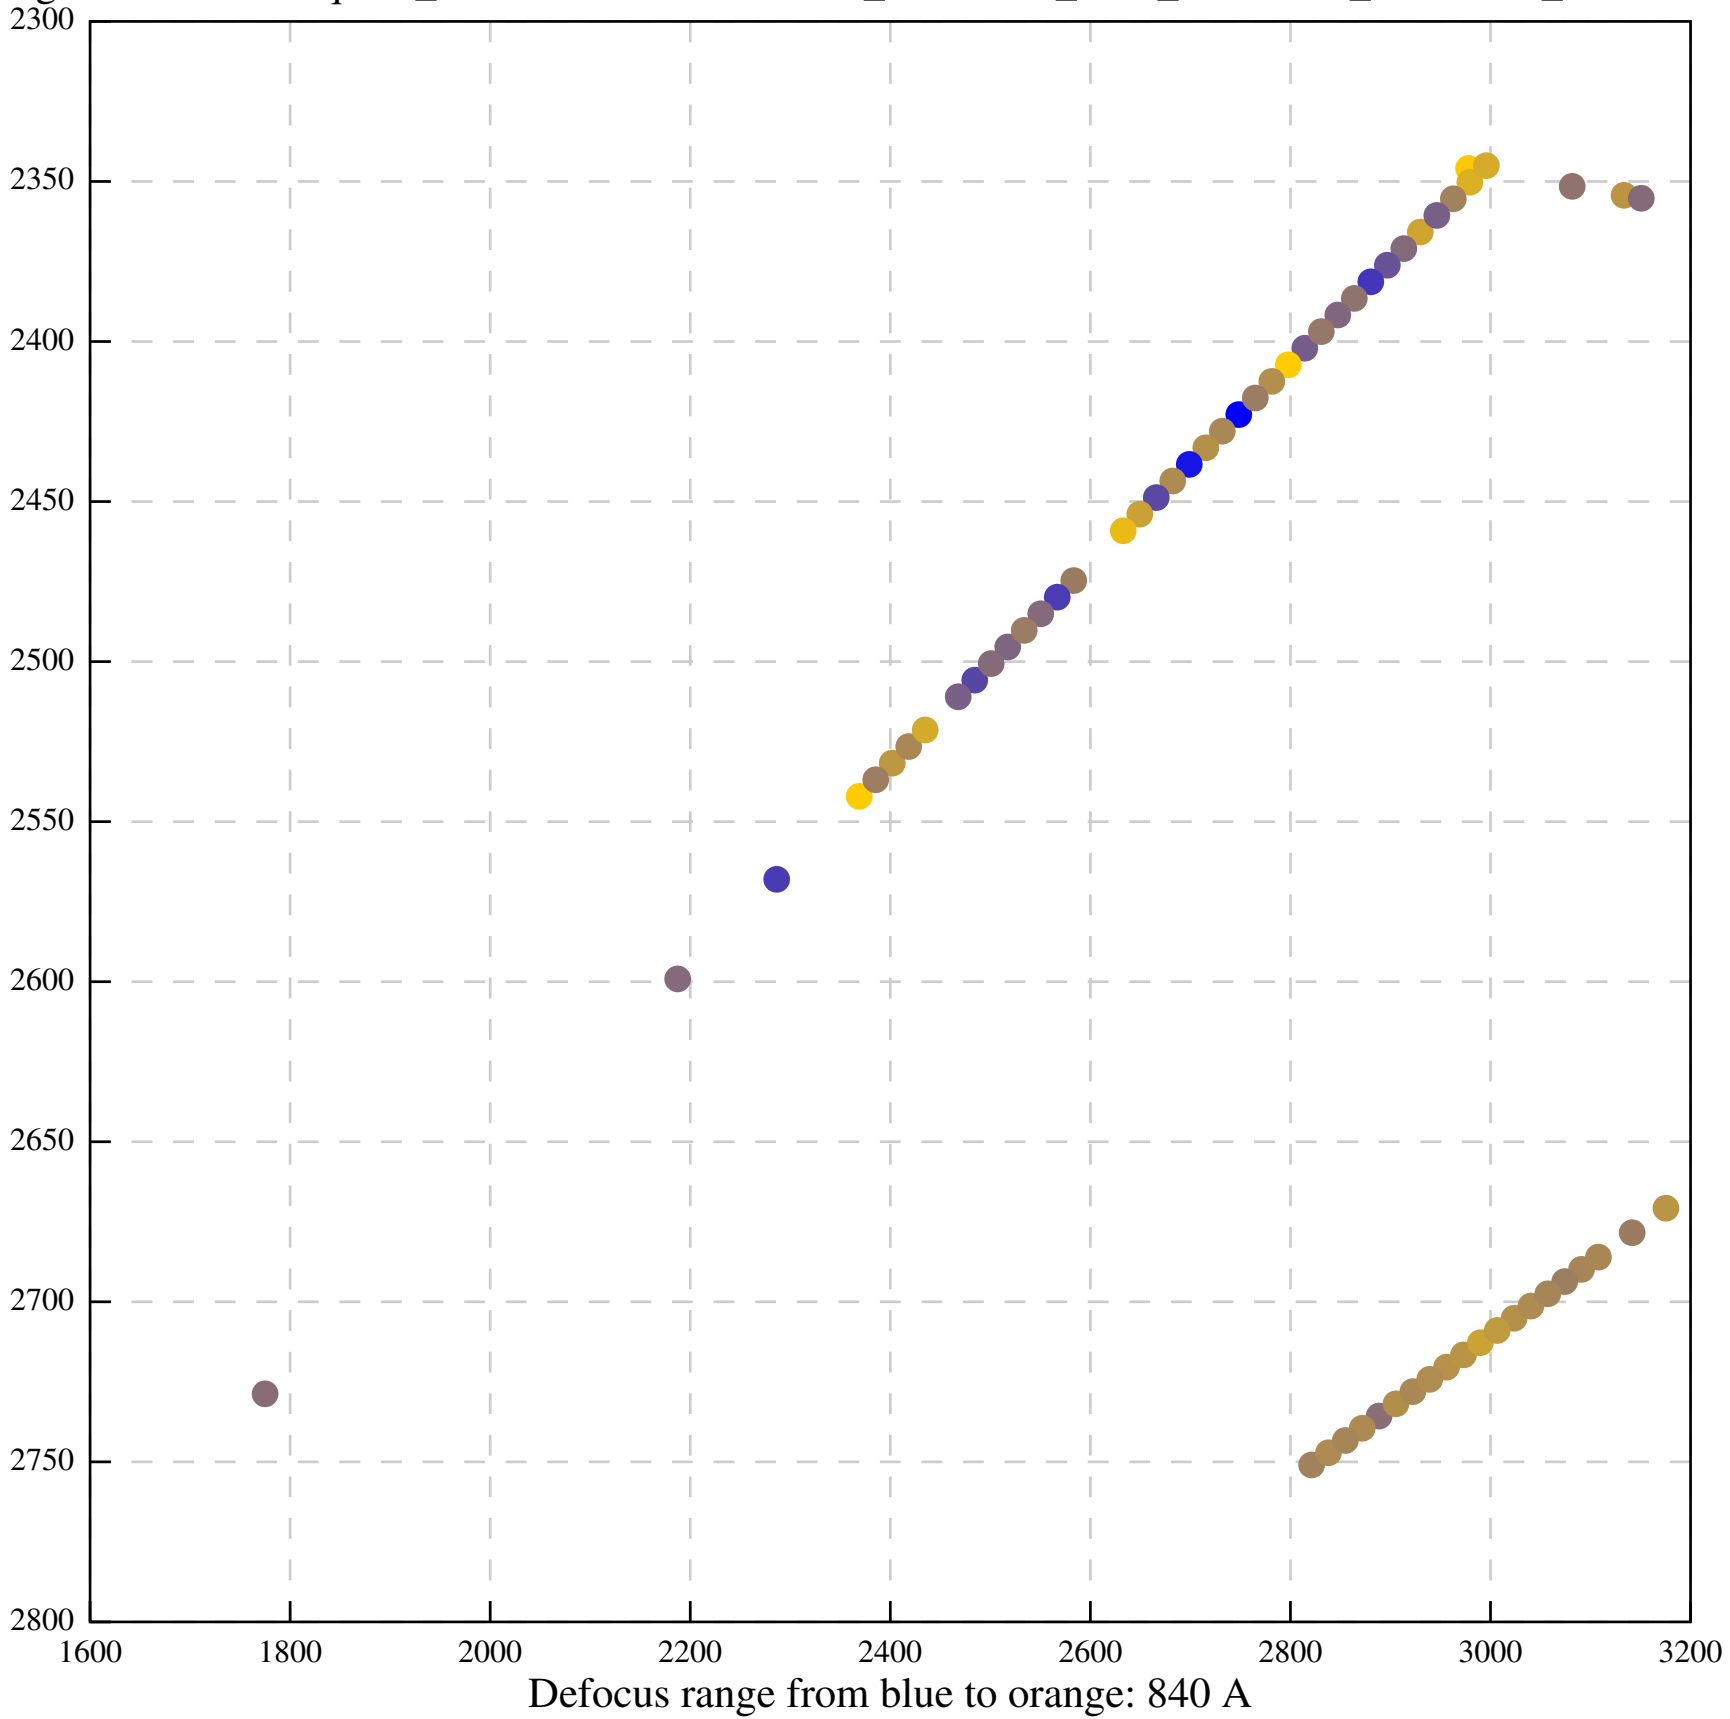

Defocus range from blue to orange: 0 A

Defocus range from blue to orange: 959 A

Defocus range from blue to orange: 641 A

Defocus range from blue to orange: 1206 A

Defocus range from blue to orange: 761 A

Defocus range from blue to orange: 1267 A