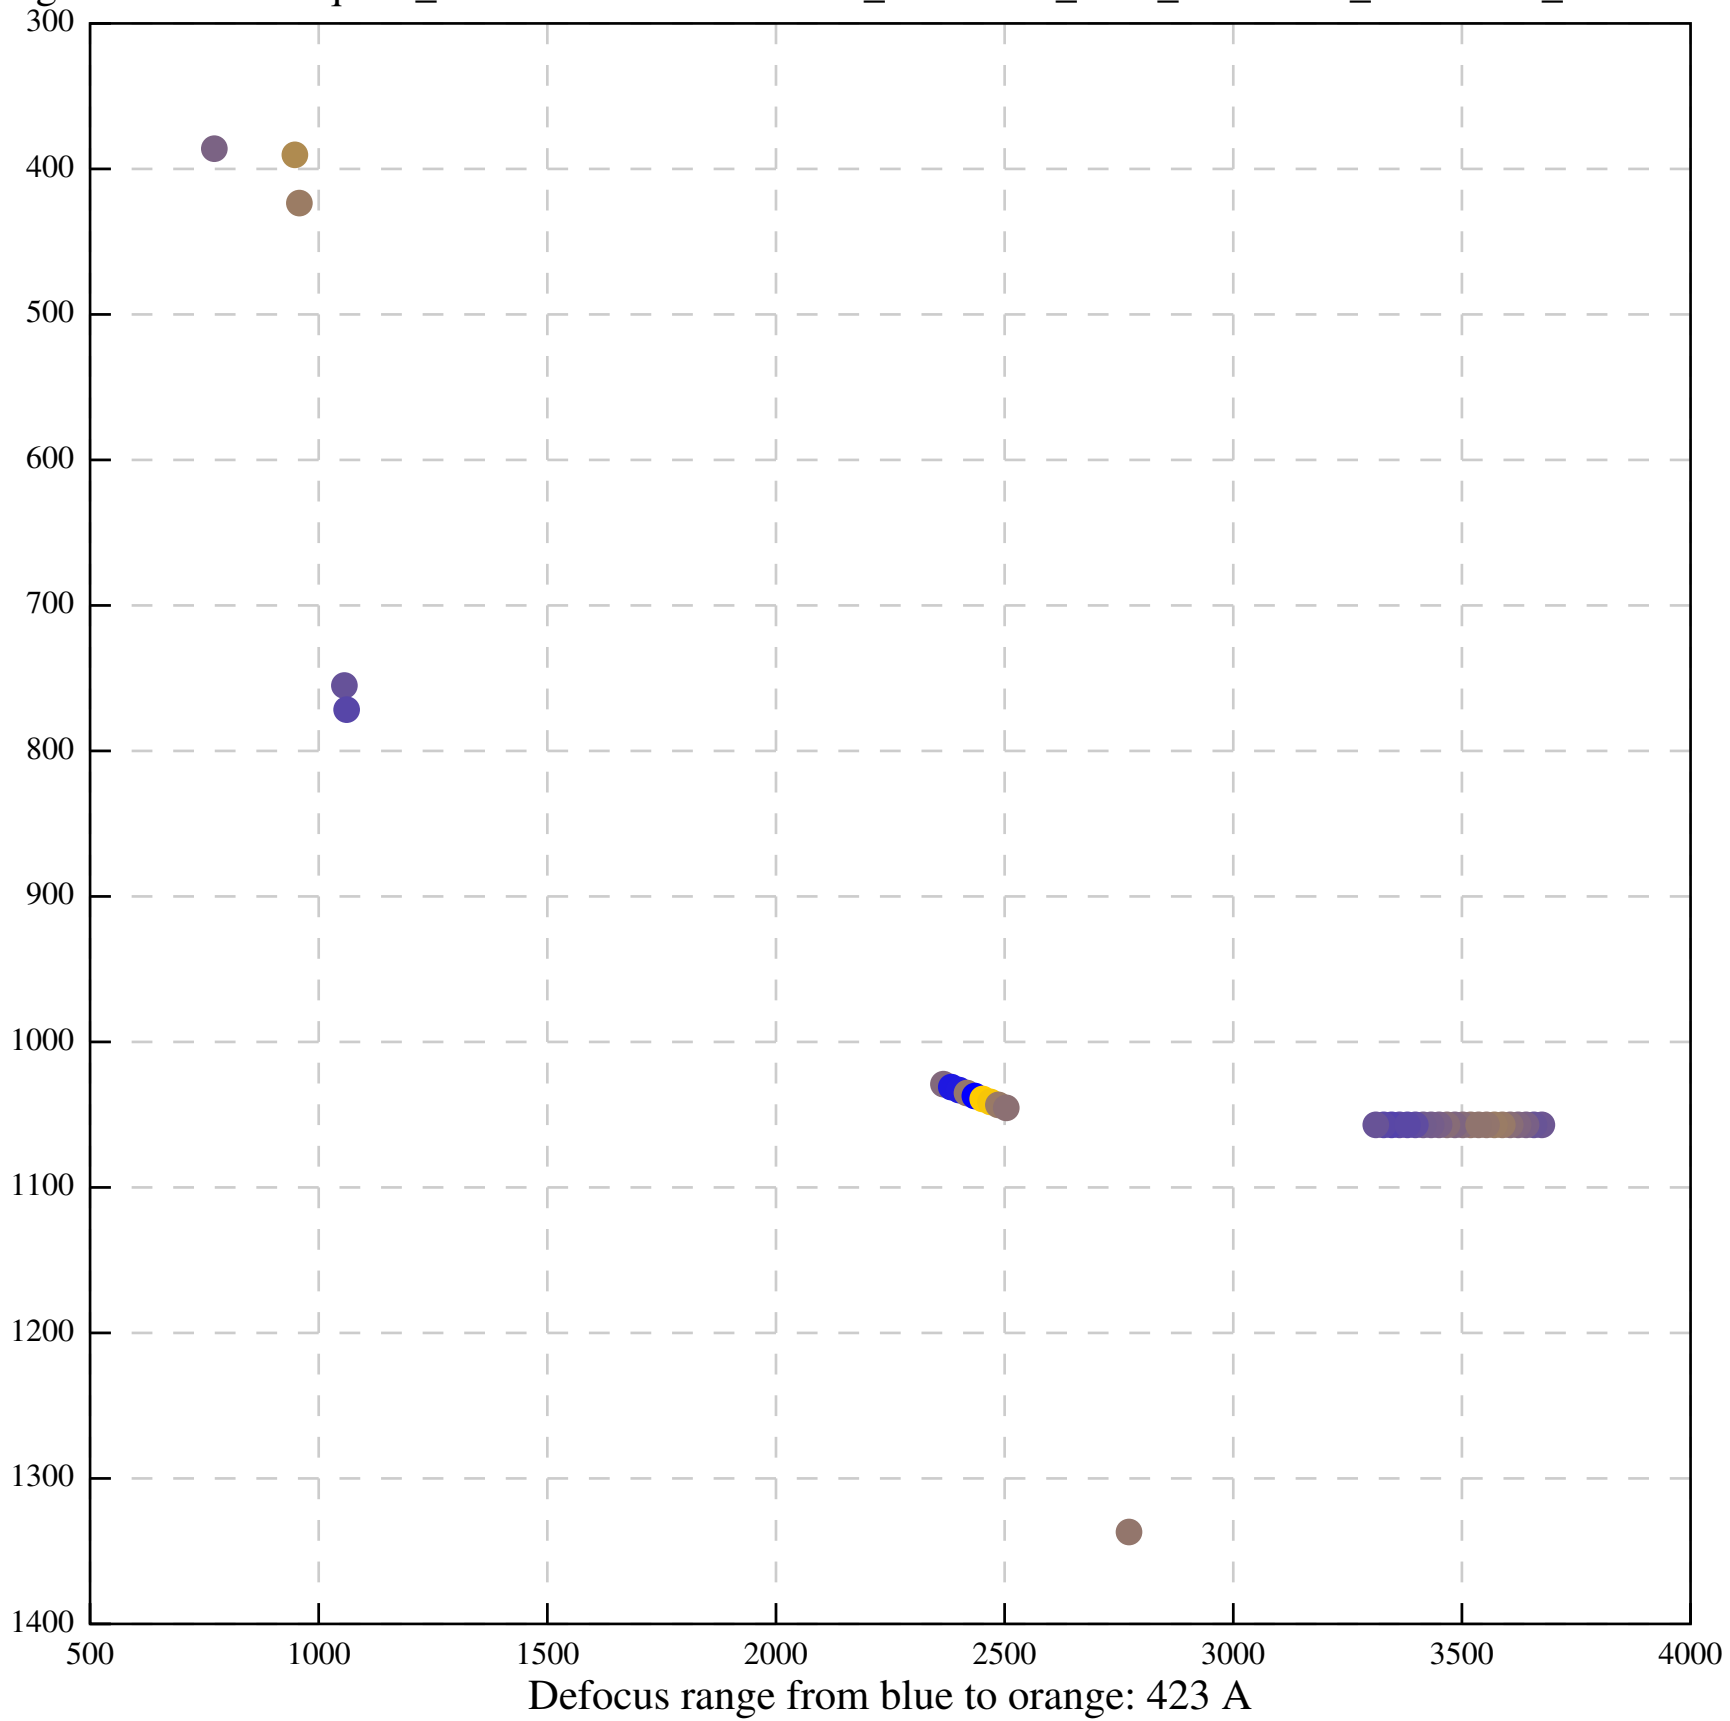

Defocus range from blue to orange: 90 A

Defocus range from blue to orange: 0 A

Defocus range from blue to orange: 182 A

Defocus range from blue to orange: 83 A

Defocus range from blue to orange: 930 A

Defocus range from blue to orange: 287 A