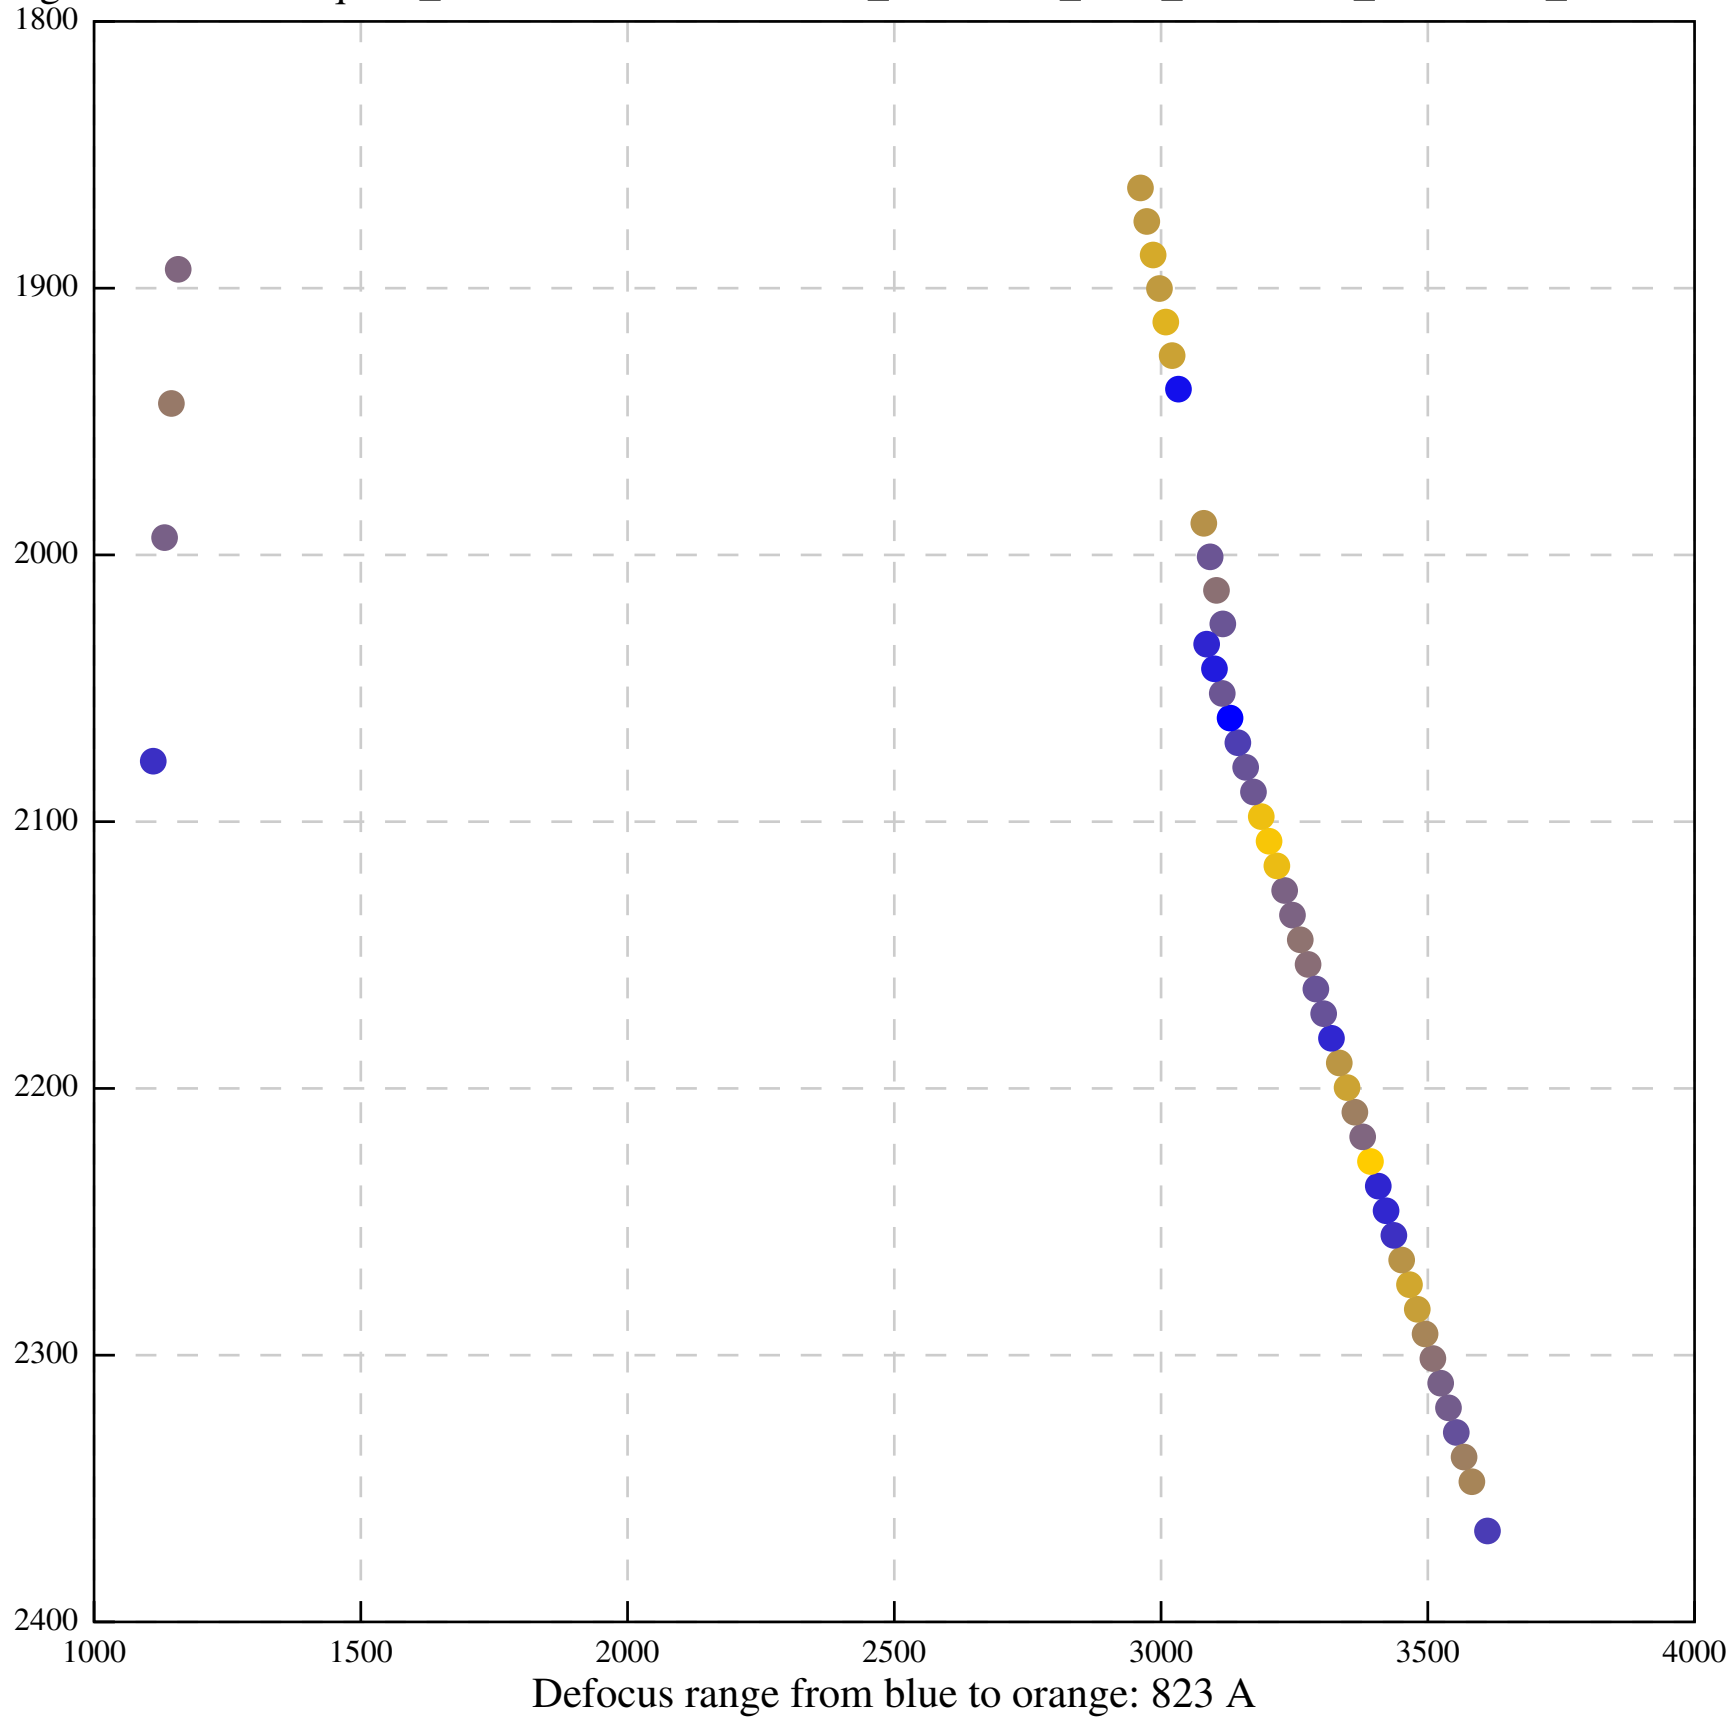

Defocus range from blue to orange: 613 A

Defocus range from blue to orange: 848 A

Defocus range from blue to orange: 476 A

Defocus range from blue to orange: 463 A

Defocus range from blue to orange: 157 A