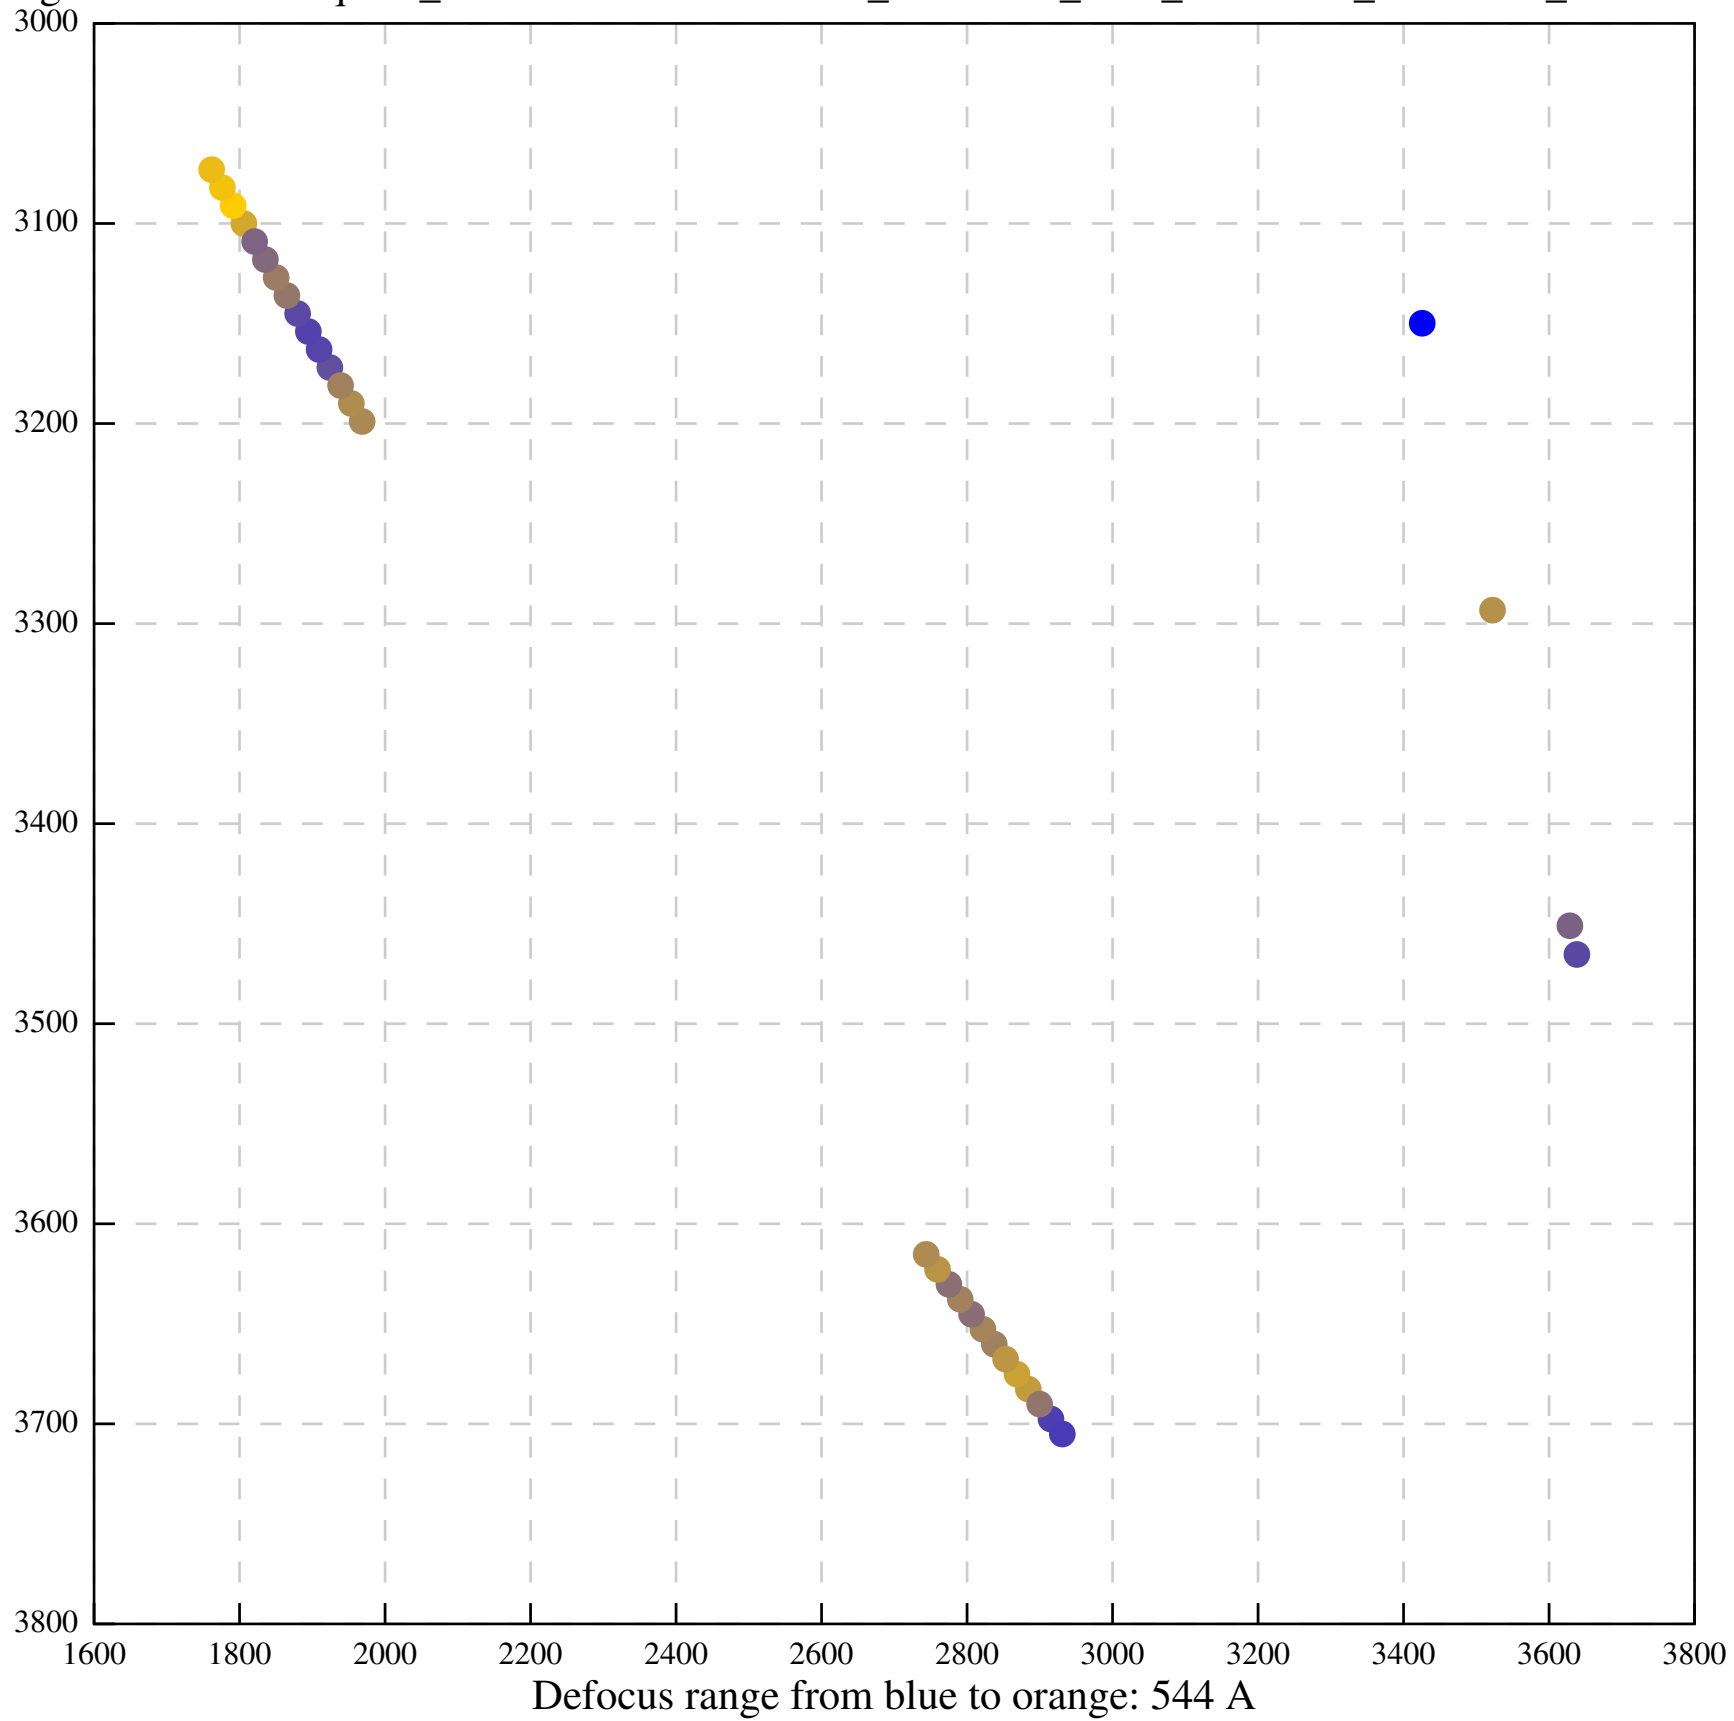

Defocus range from blue to orange: 402 A

Defocus range from blue to orange: 1401 Å

Defocus range from blue to orange: 319 A

Defocus range from blue to orange: 807 A

Defocus range from blue to orange: 72 A