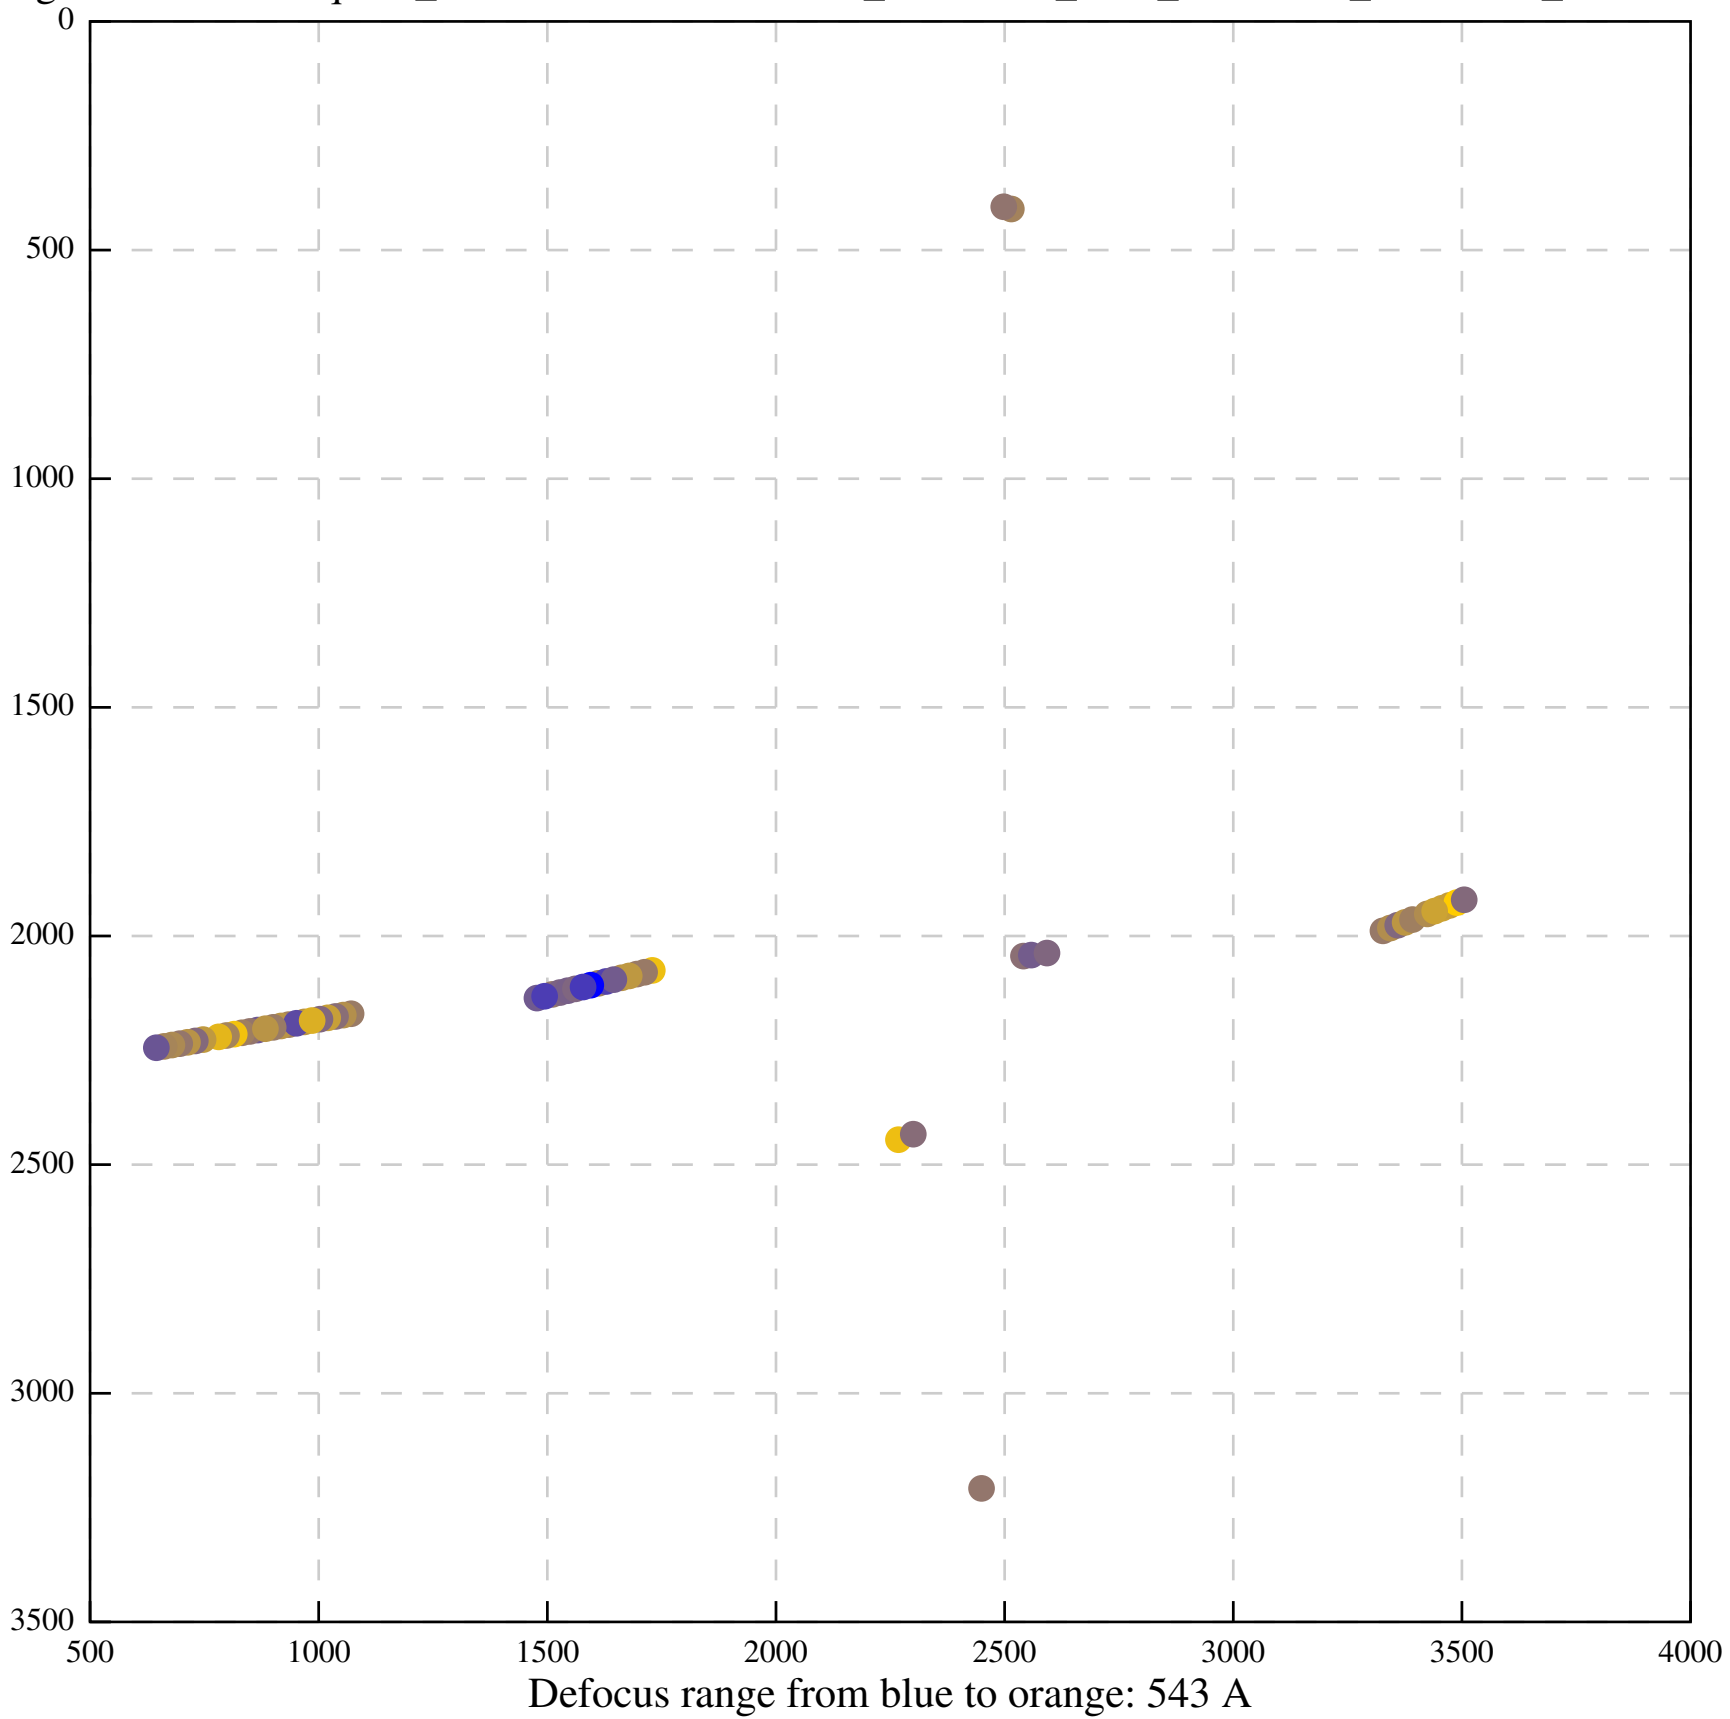

Defocus range from blue to orange: 0 A