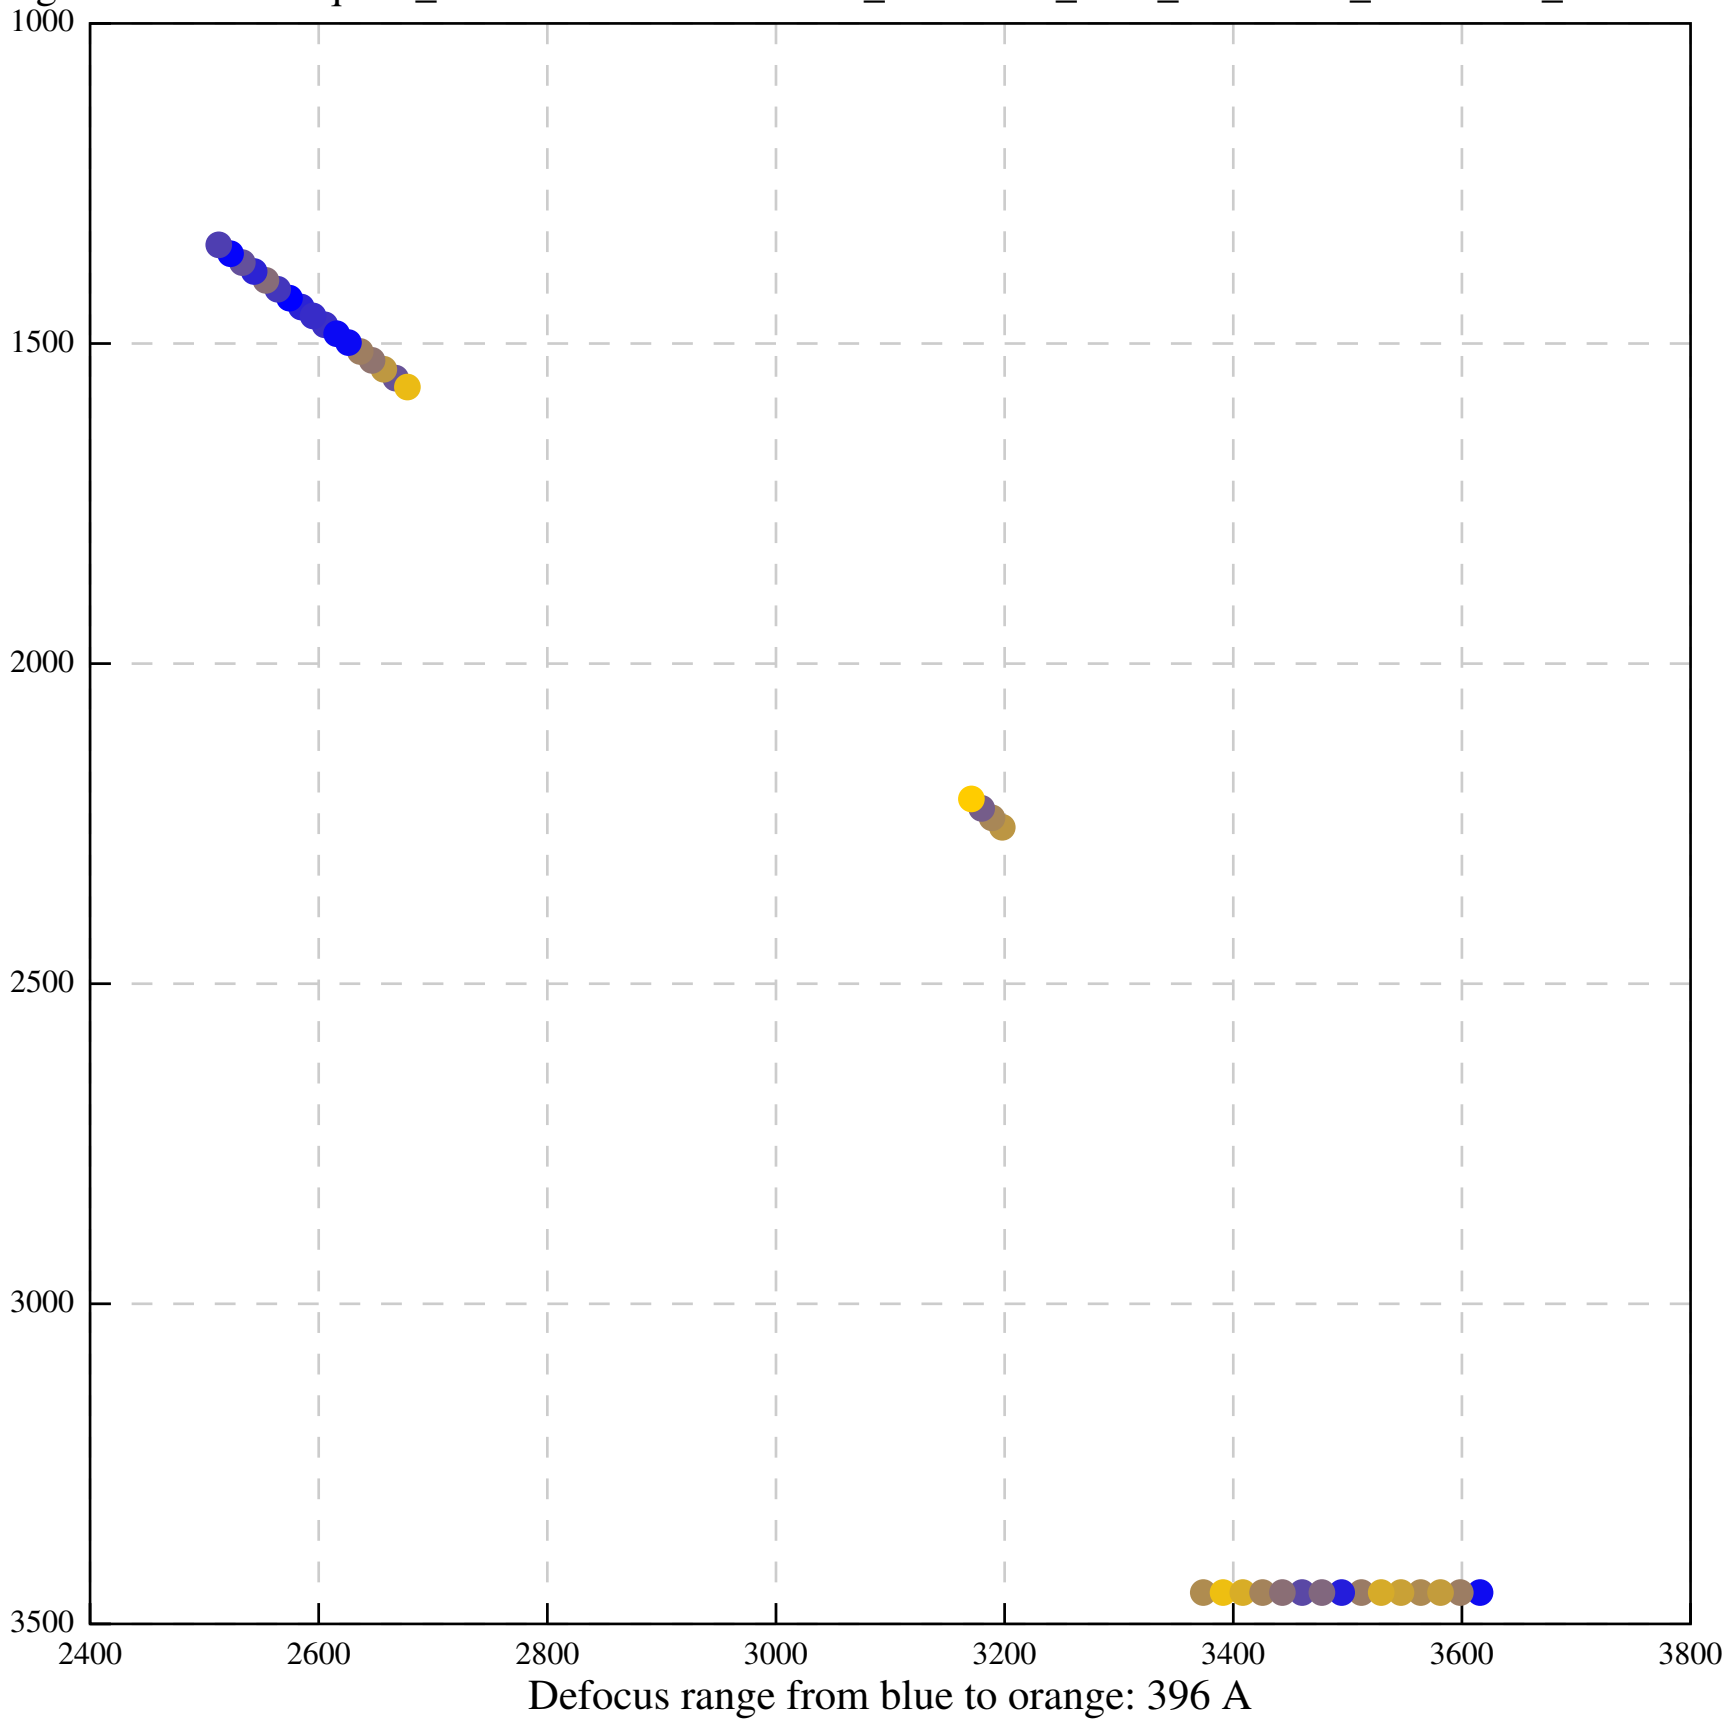

Defocus range from blue to orange: 613 A

Defocus range from blue to orange: 848 A

Defocus range from blue to orange: 476 A

Defocus range from blue to orange: 463 A

Defocus range from blue to orange: 157 A