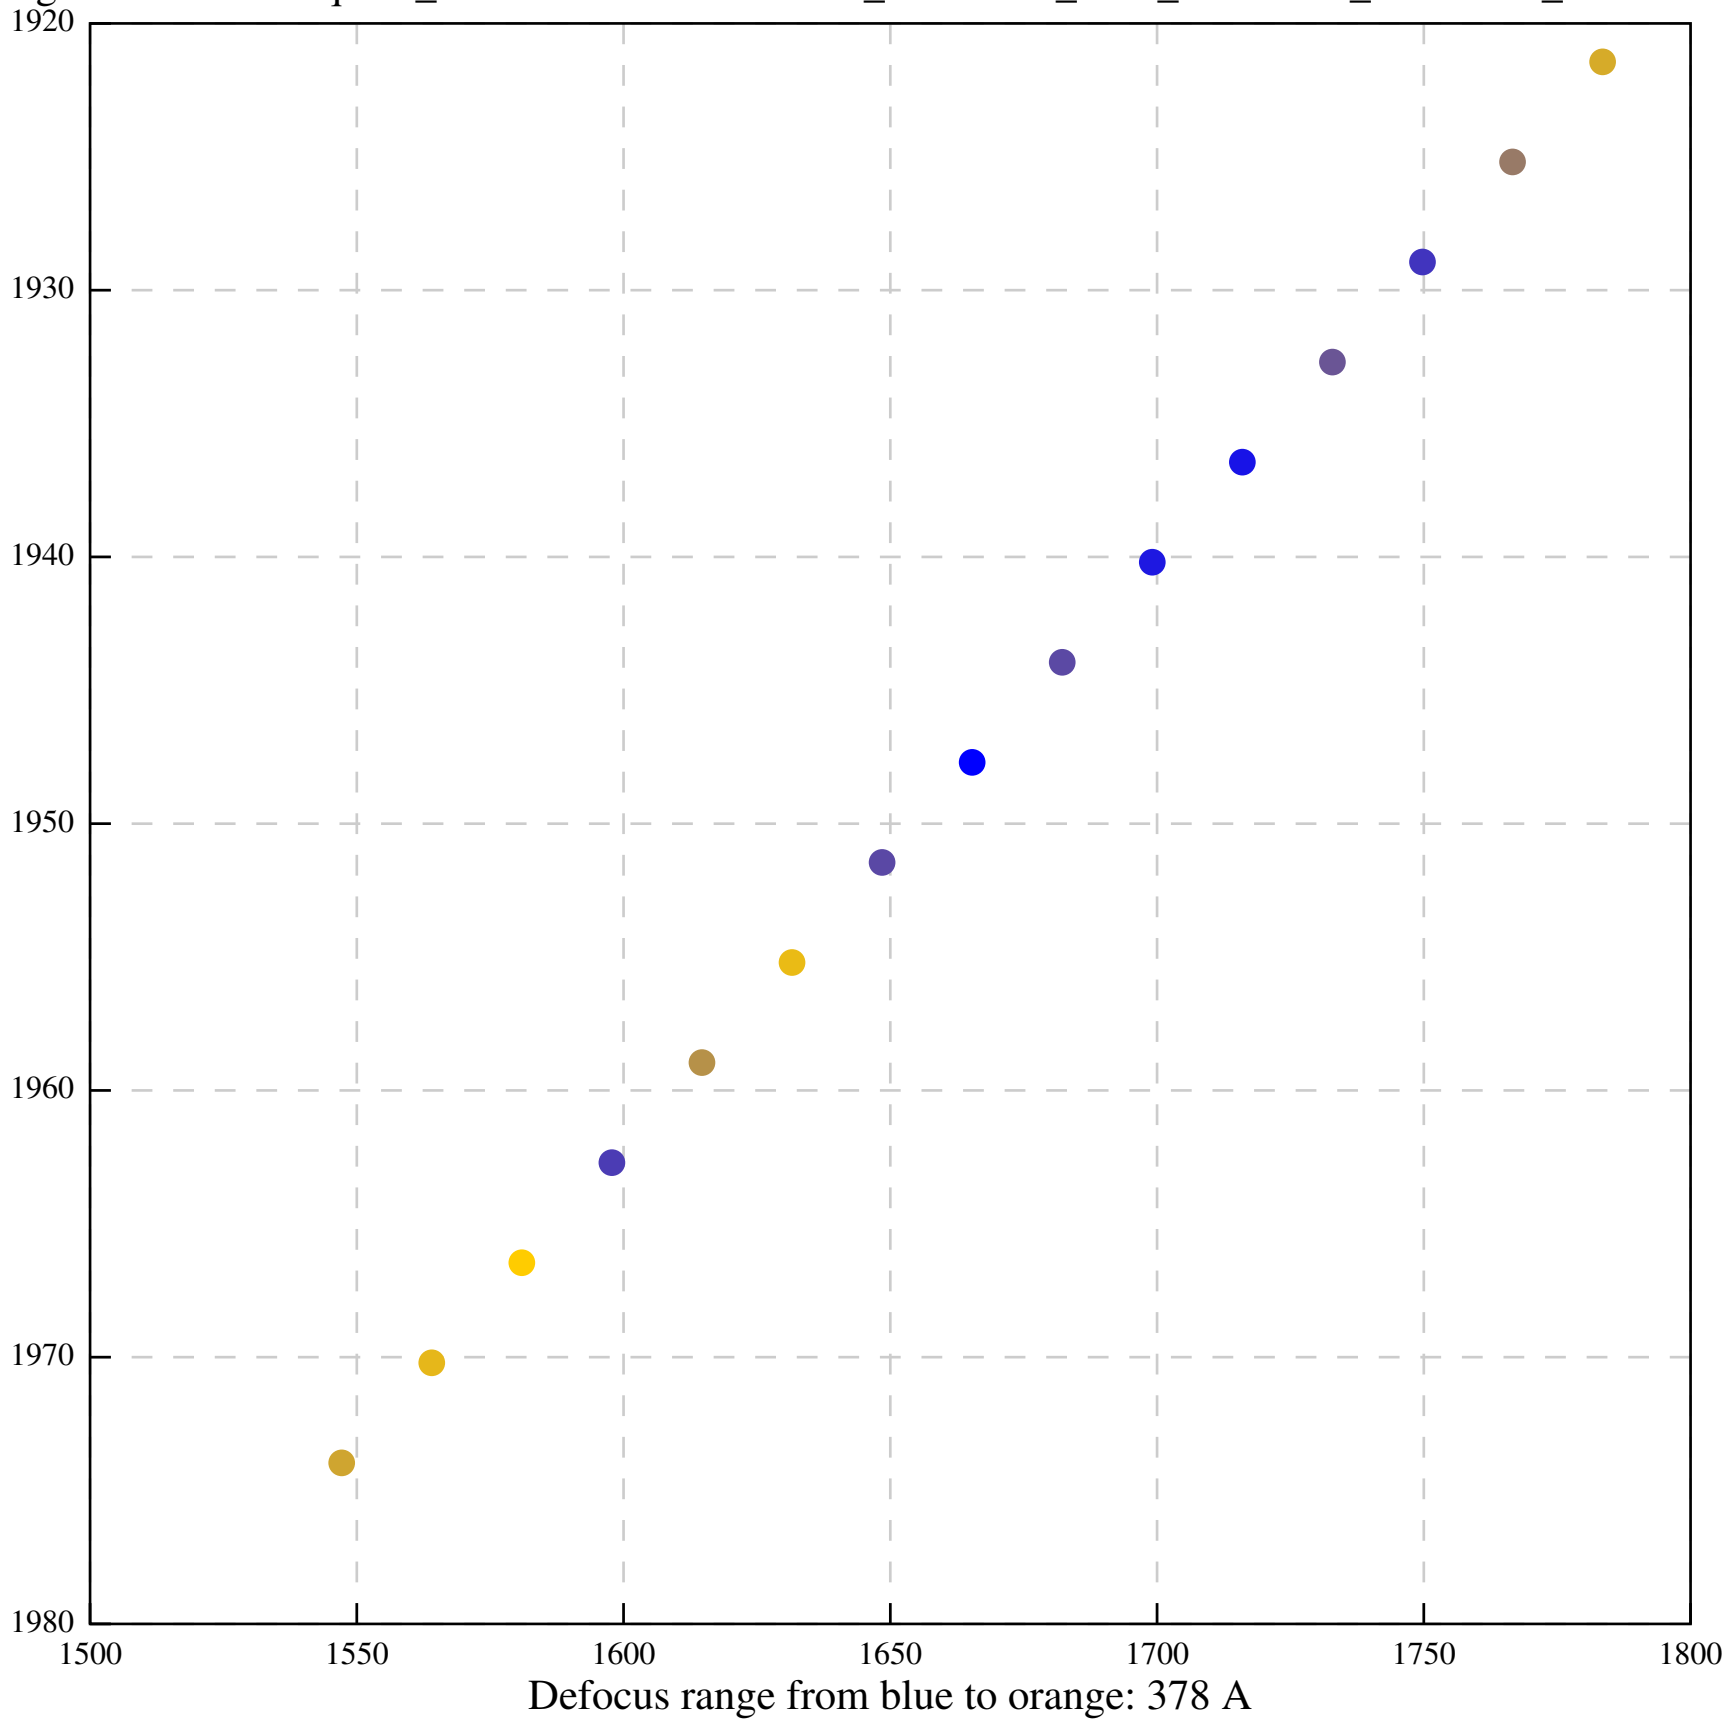

Defocus range from blue to orange: 918 A

Defocus range from blue to orange: 919 A

Defocus range from blue to orange: 678 A

Defocus range from blue to orange: 1040 A

Defocus range from blue to orange: 1131 A