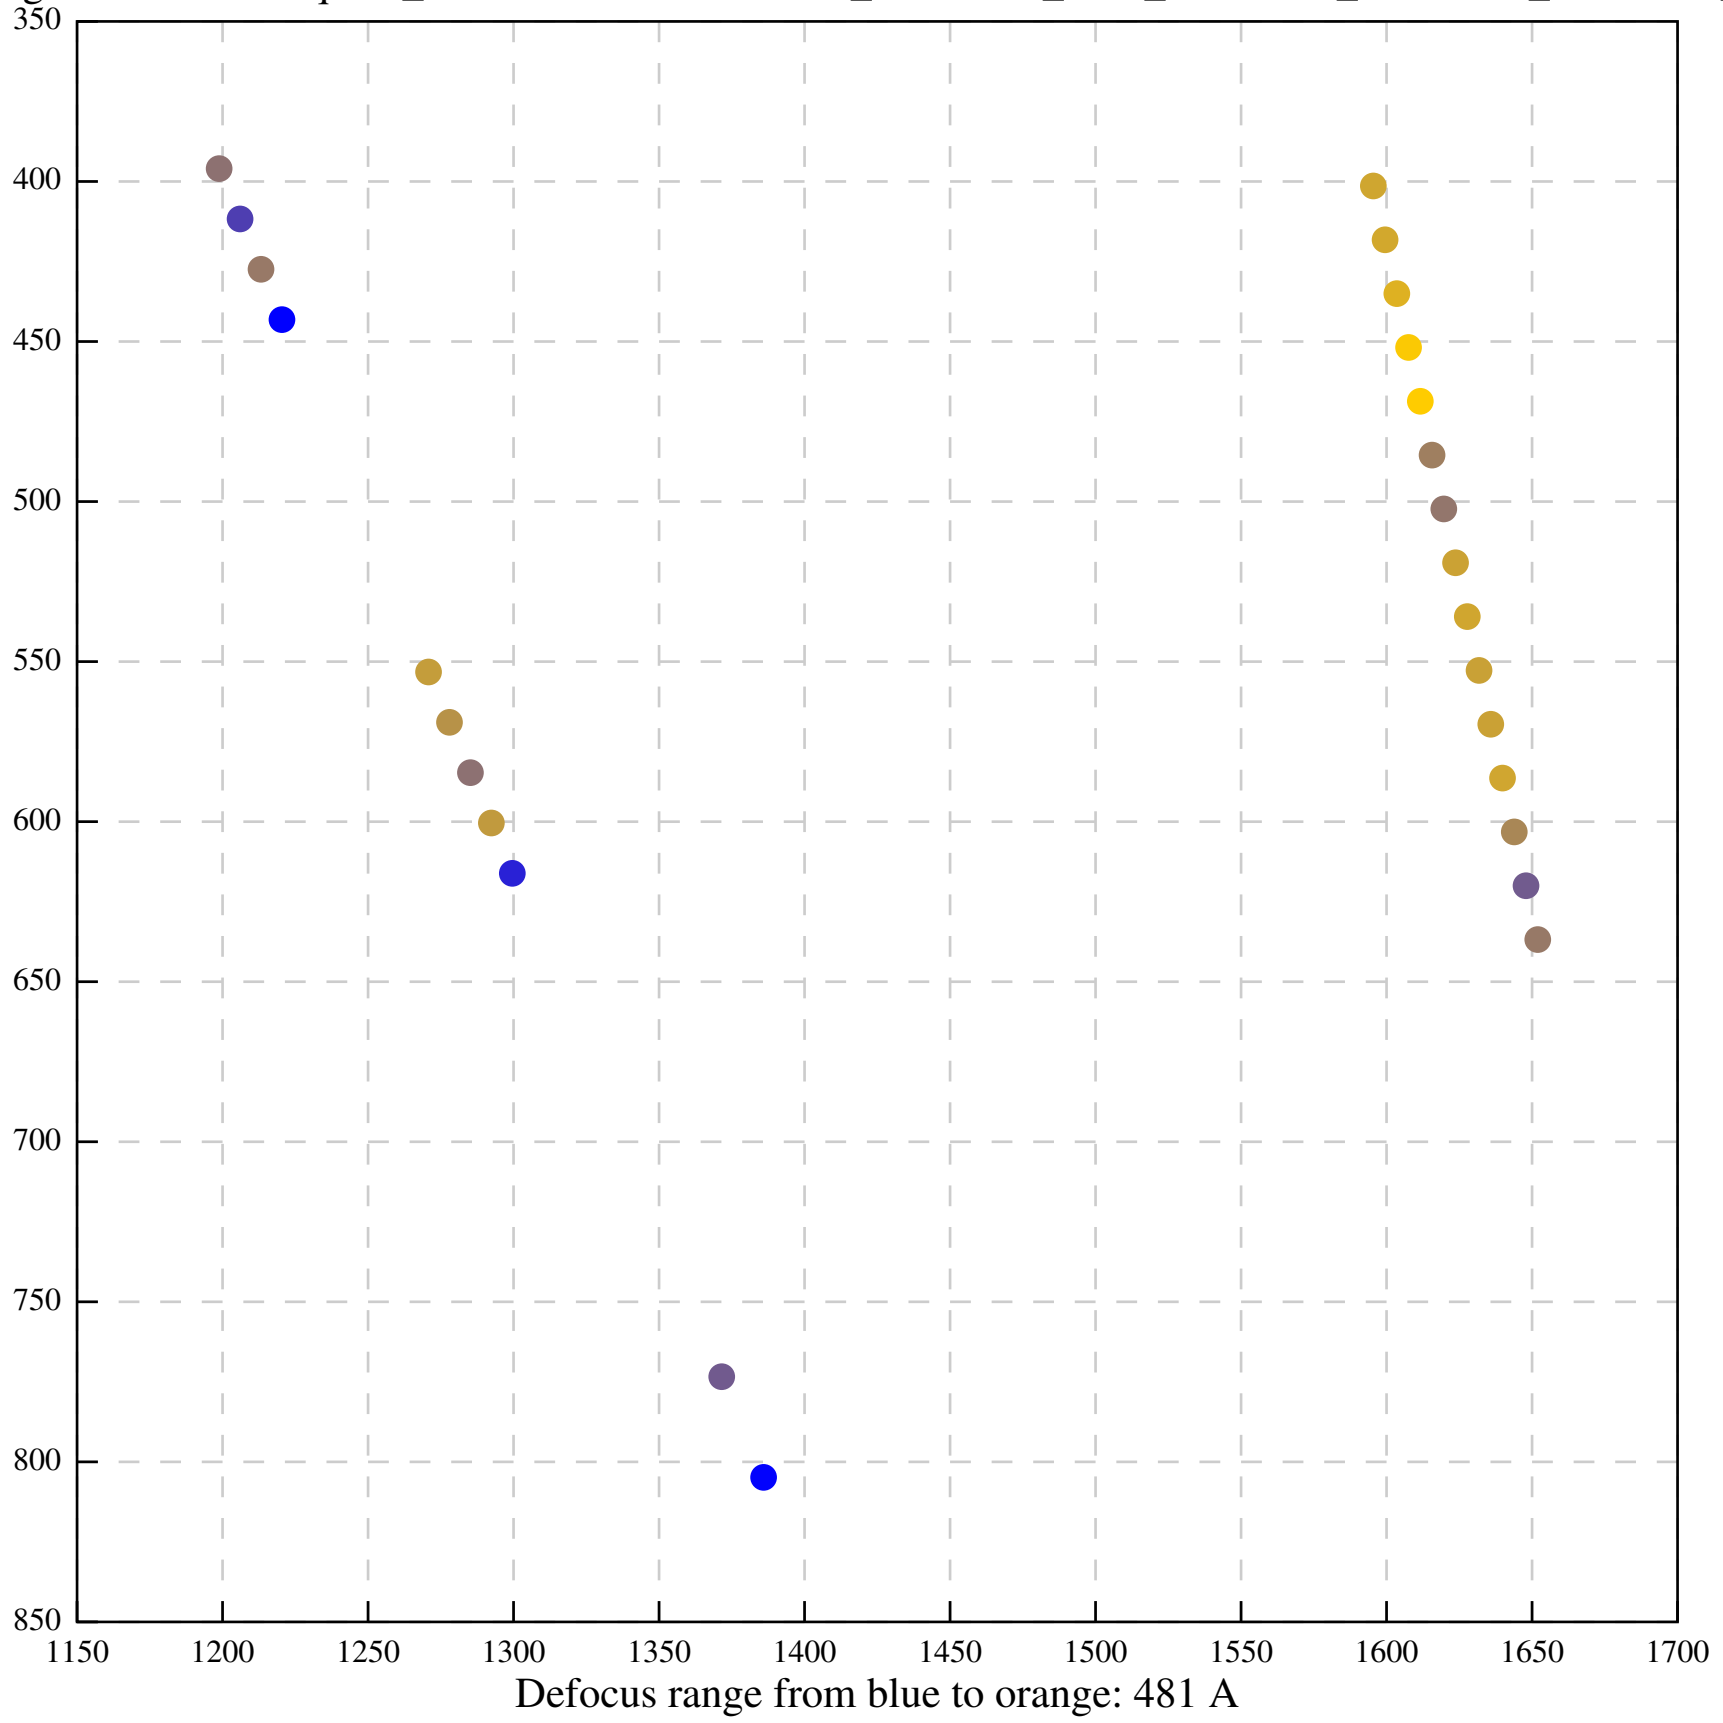

Defocus range from blue to orange: 448 A

Defocus range from blue to orange: 1051 A

Defocus range from blue to orange: 958 A

Defocus range from blue to orange: 215 A

Defocus range from blue to orange: 424 A