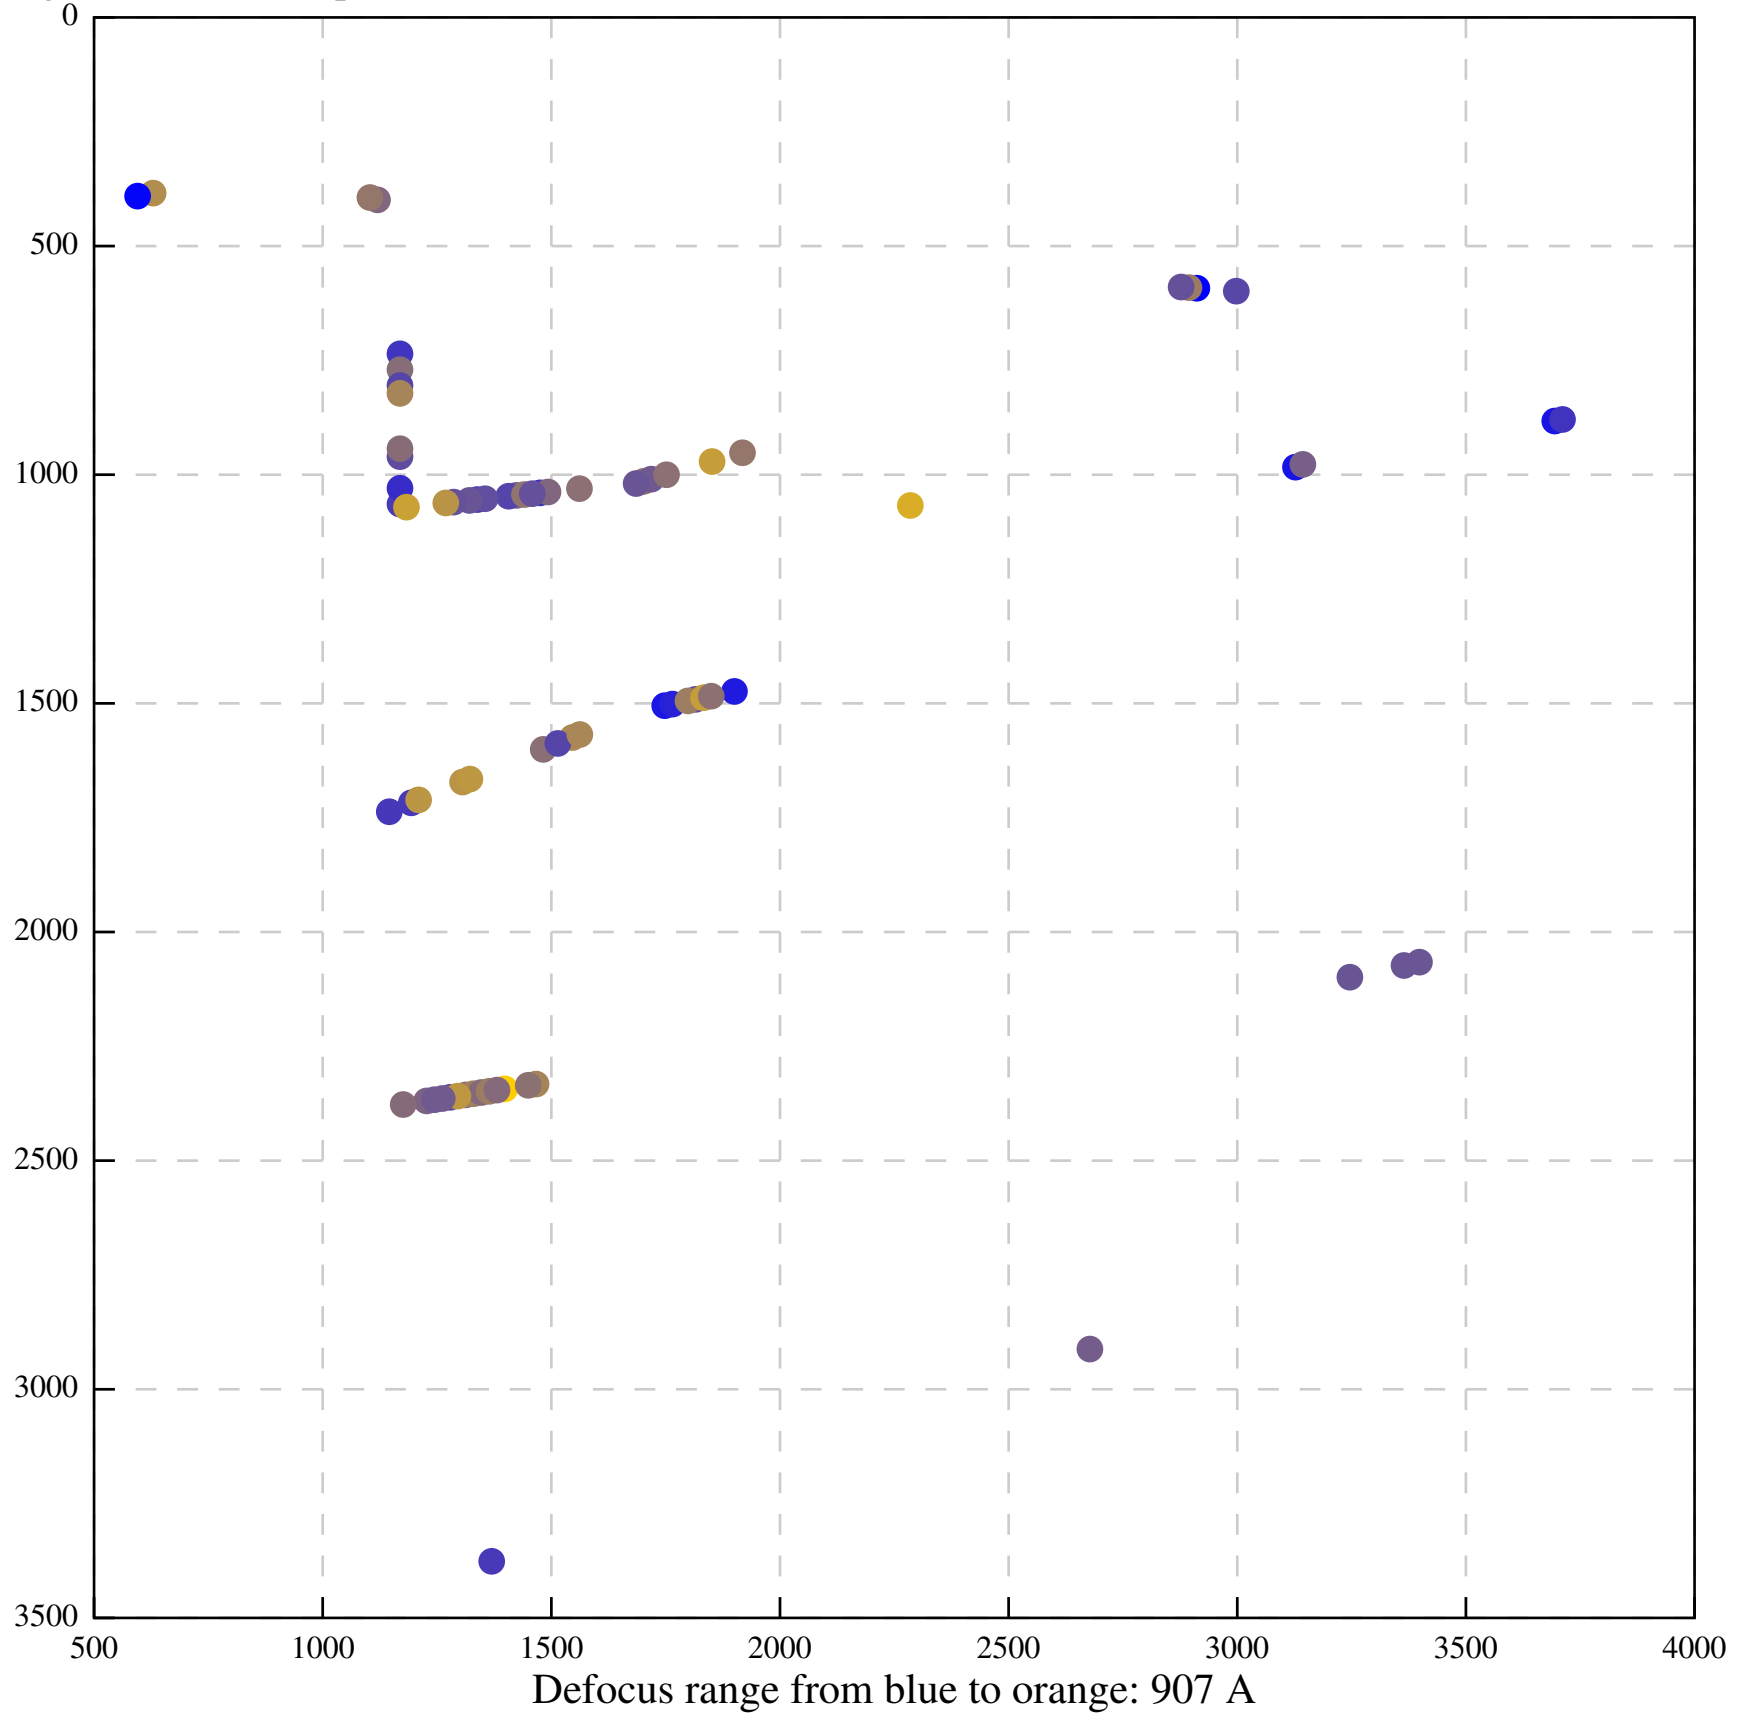

Defocus range from blue to orange: 1147 A

Defocus range from blue to orange: 638 A

Defocus range from blue to orange: 0 A

Defocus range from blue to orange: 679 A

Defocus range from blue to orange: 10 A

Defocus range from blue to orange: 0 A