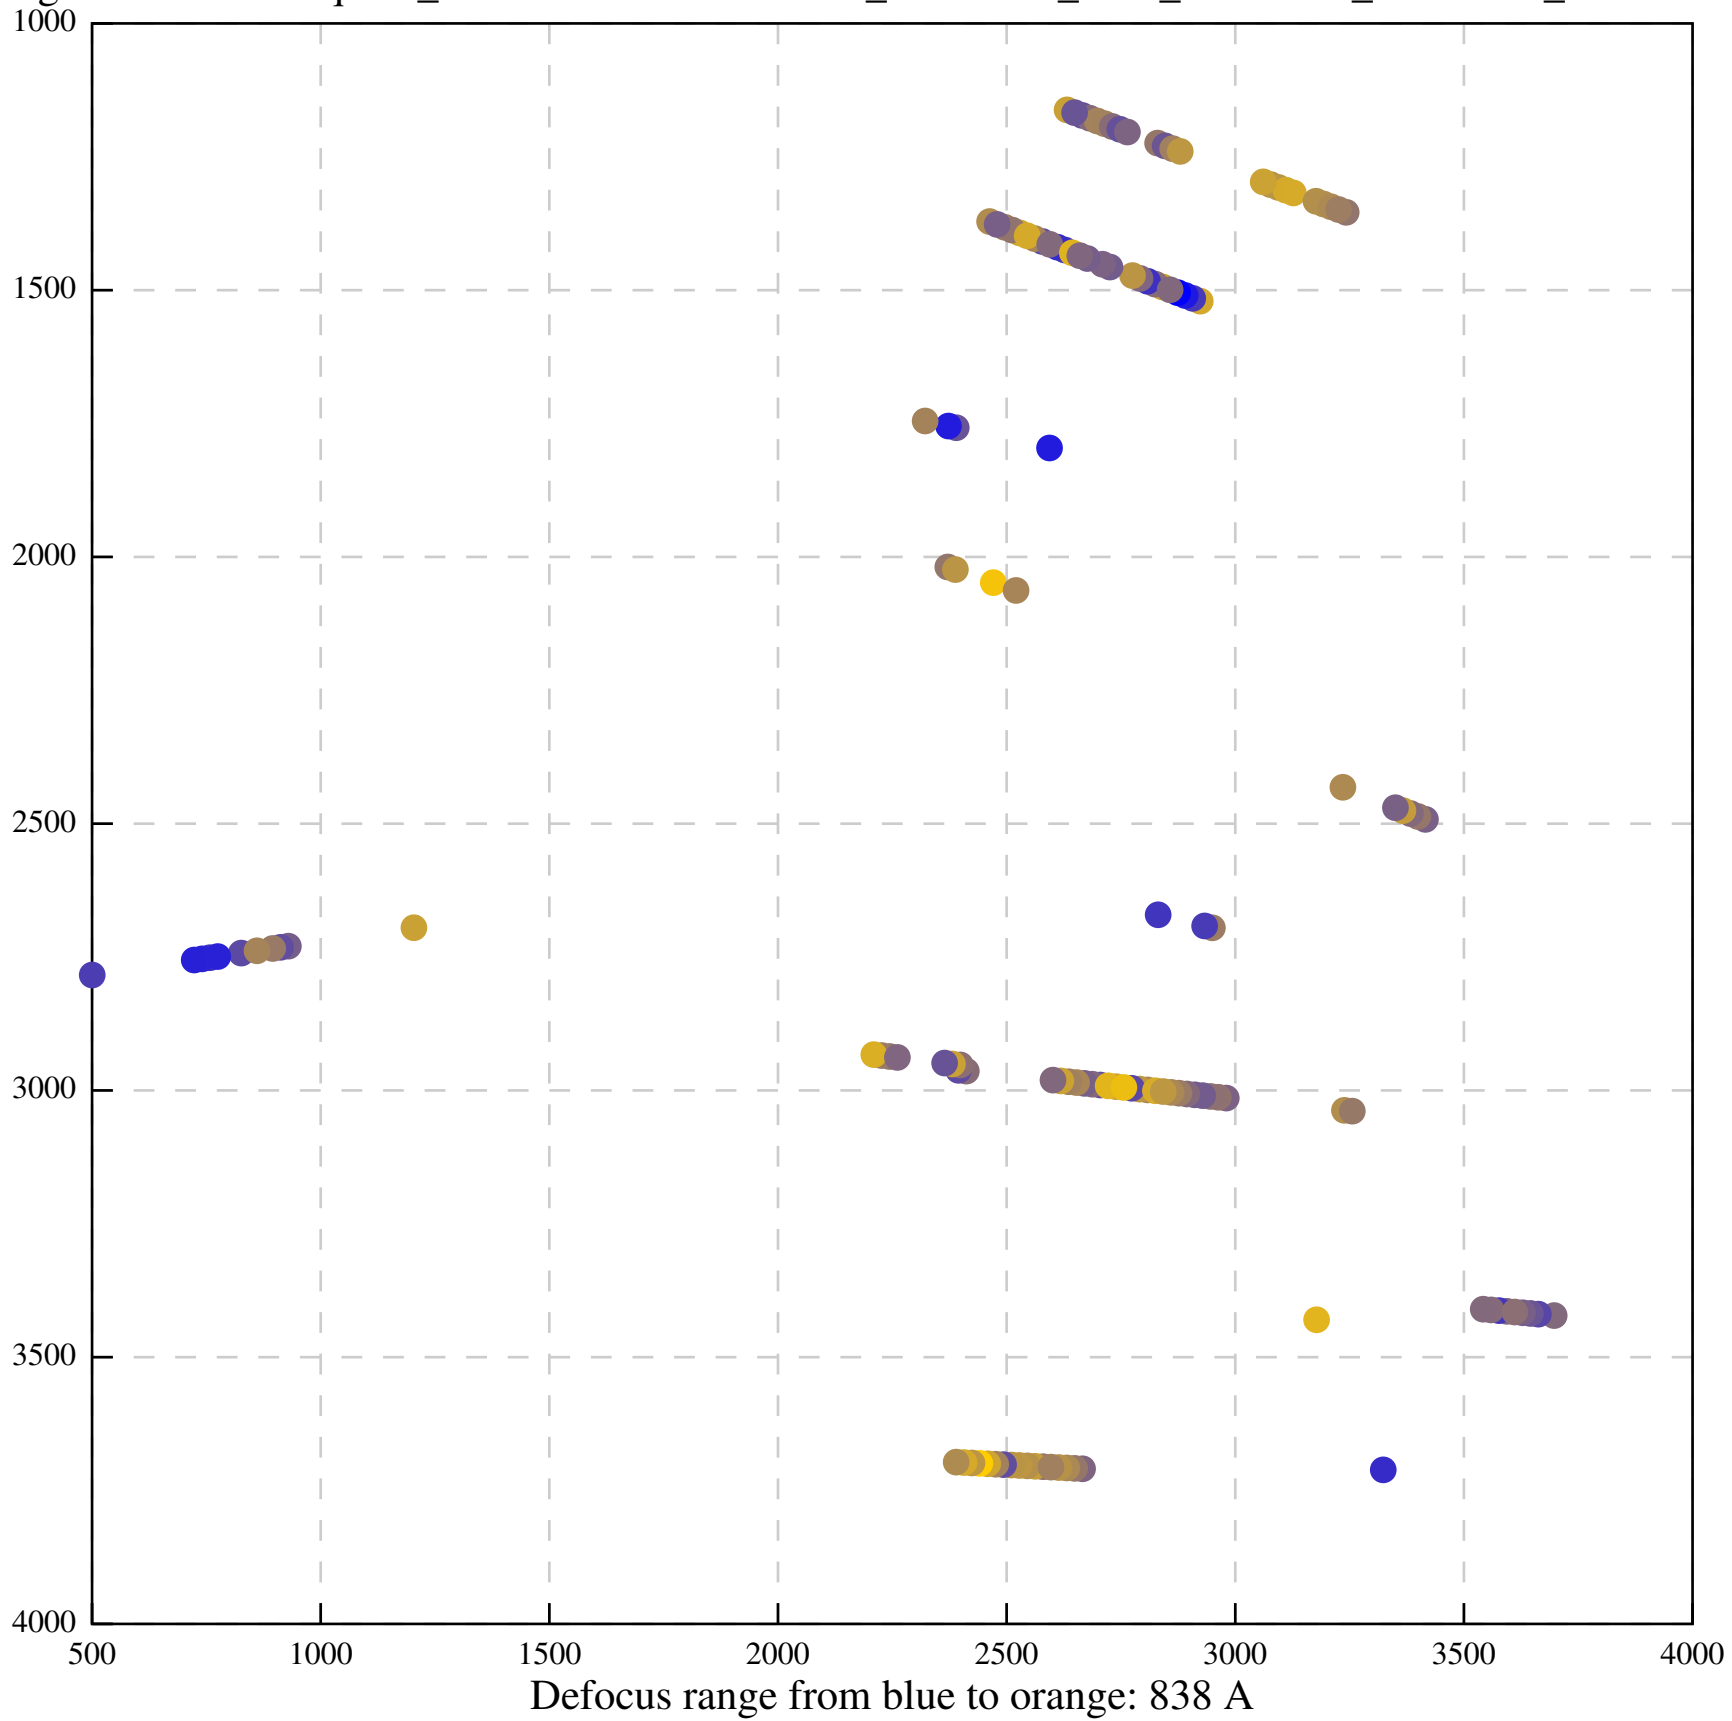

Defocus range from blue to orange: 0 A

Defocus range from blue to orange: 0 A

Defocus range from blue to orange: 546 A

Defocus range from blue to orange: 406 A

Defocus range from blue to orange: 0 A

Defocus range from blue to orange: 1069 A