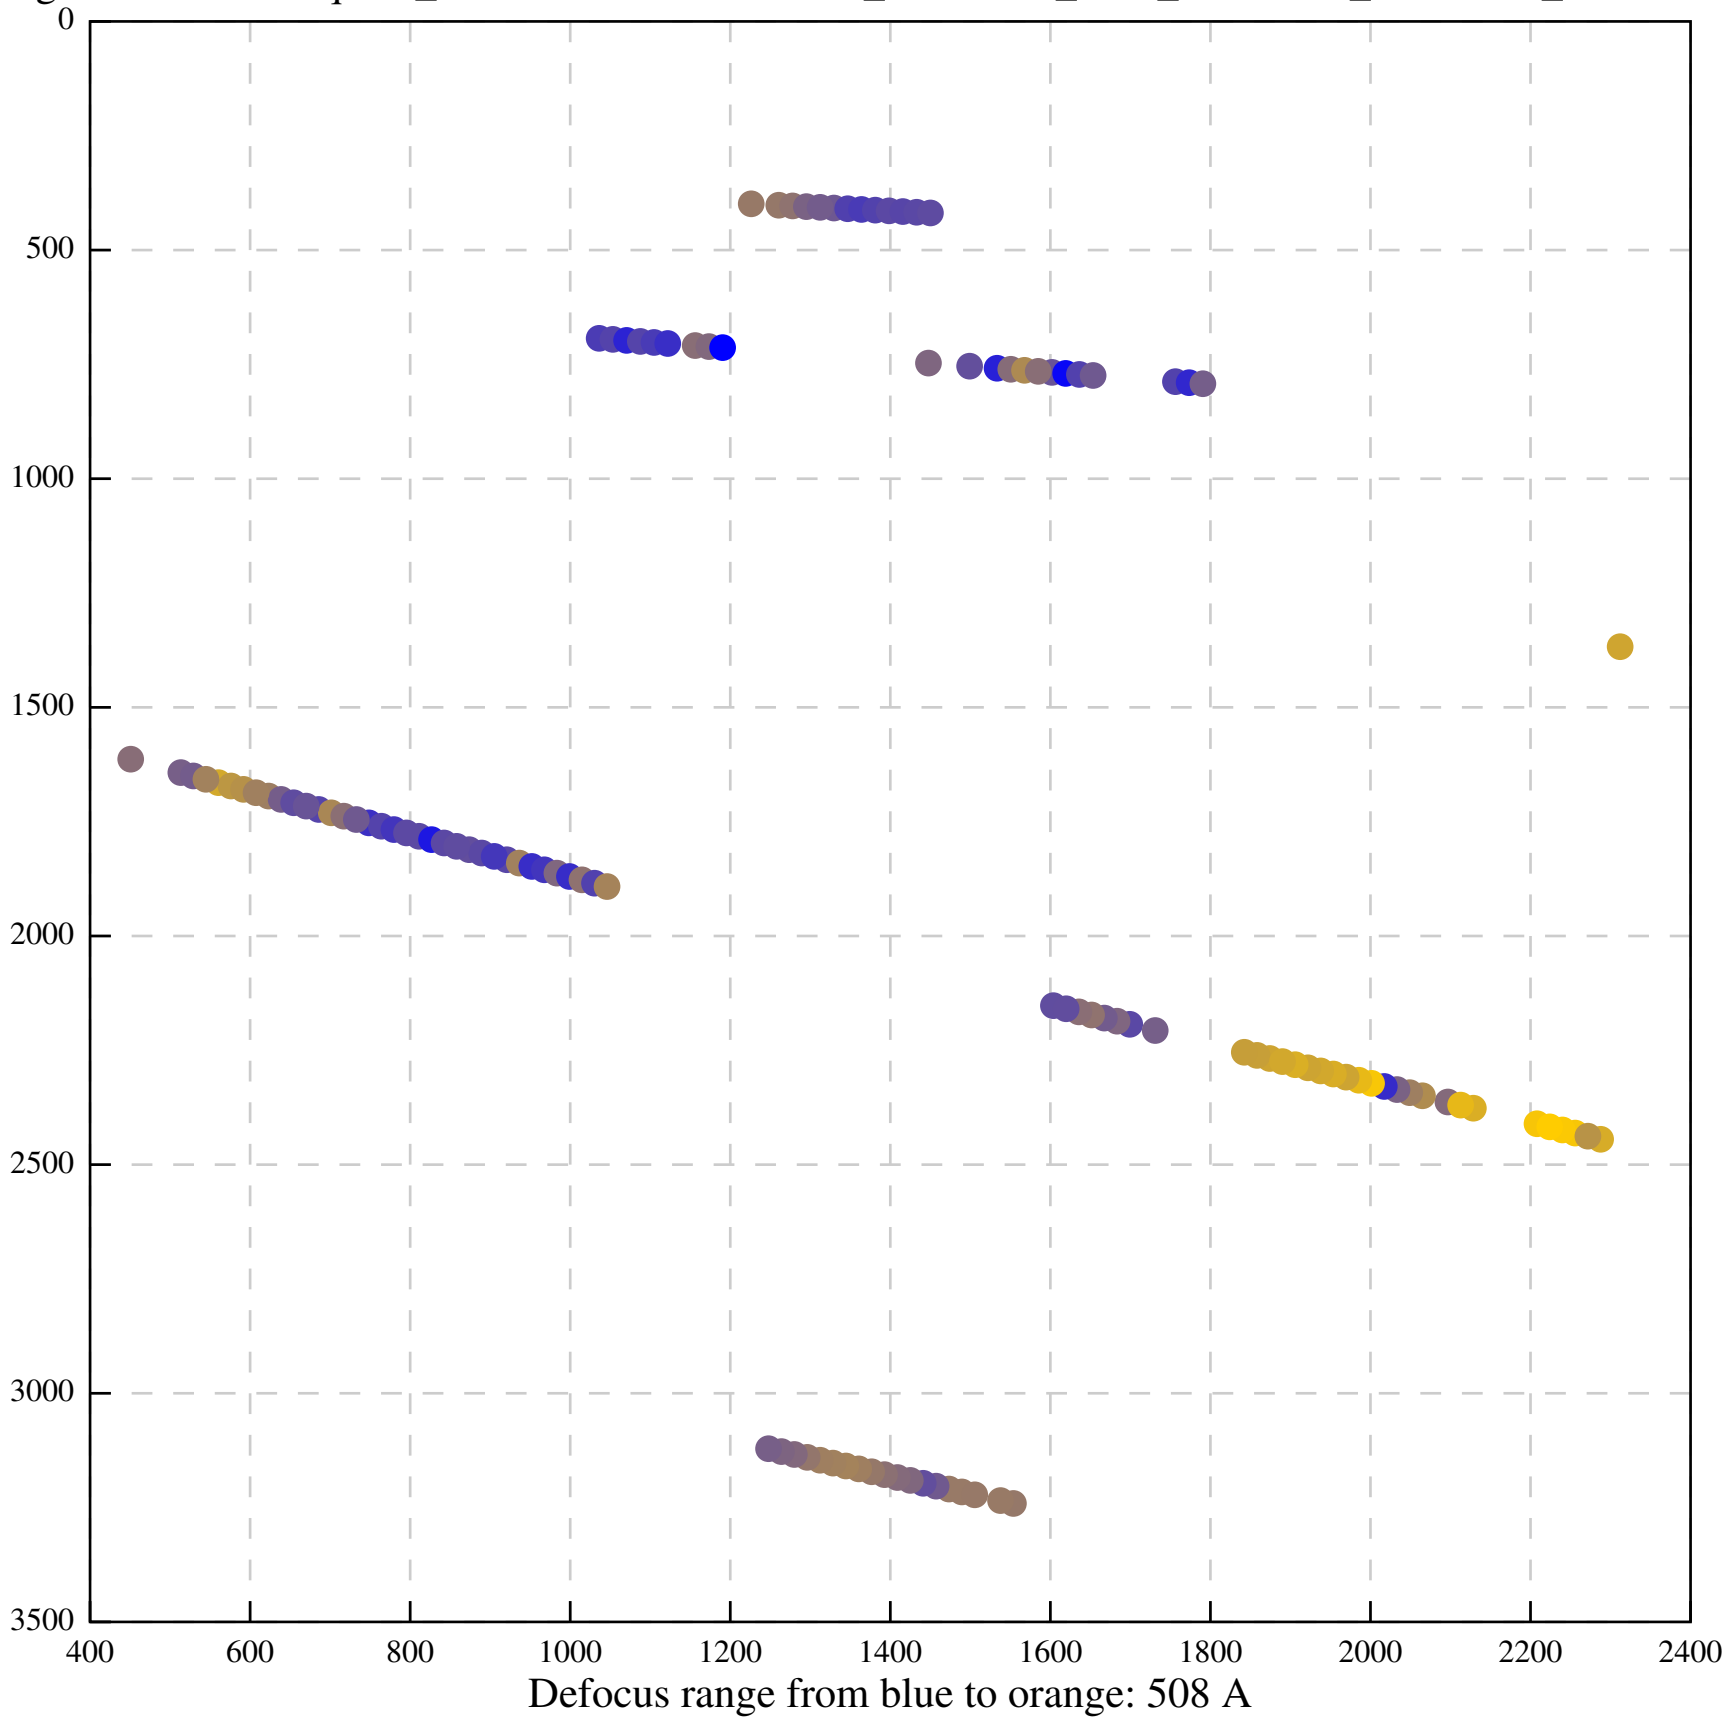

Defocus range from blue to orange: 429 A

Defocus range from blue to orange: 233 A

Defocus range from blue to orange: 1213 A

Defocus range from blue to orange: 381 A

Defocus range from blue to orange: 180 A