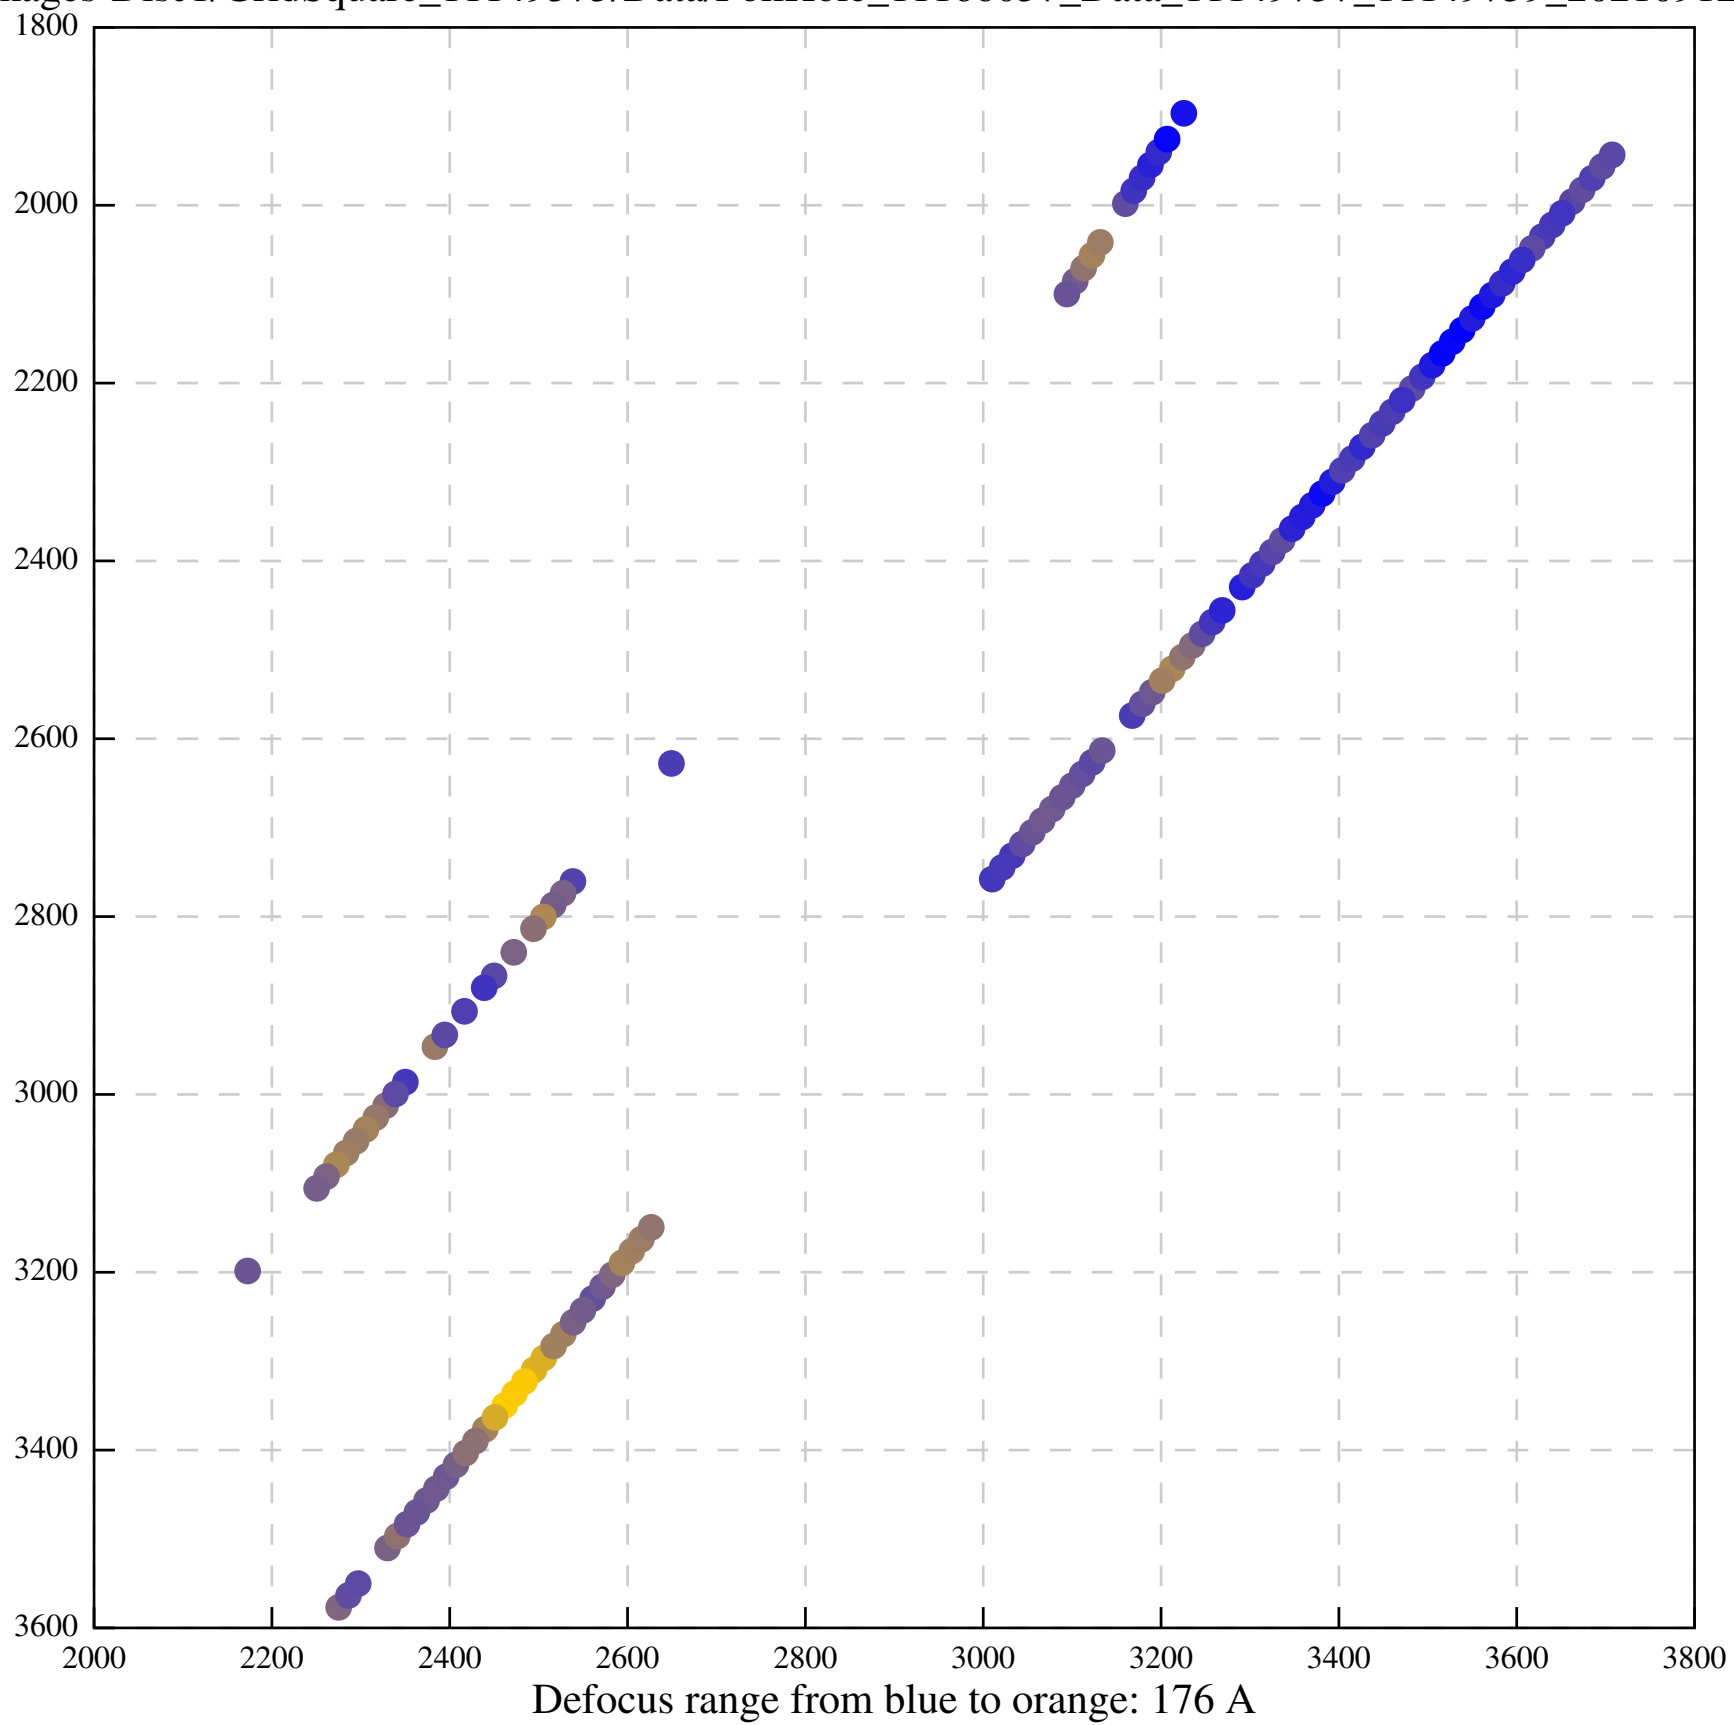

Defocus range from blue to orange: 547 A

Defocus range from blue to orange: 0 A

Defocus range from blue to orange: 281 A

Defocus range from blue to orange: 0 A

Defocus range from blue to orange: 0 A

Defocus range from blue to orange: 0 A