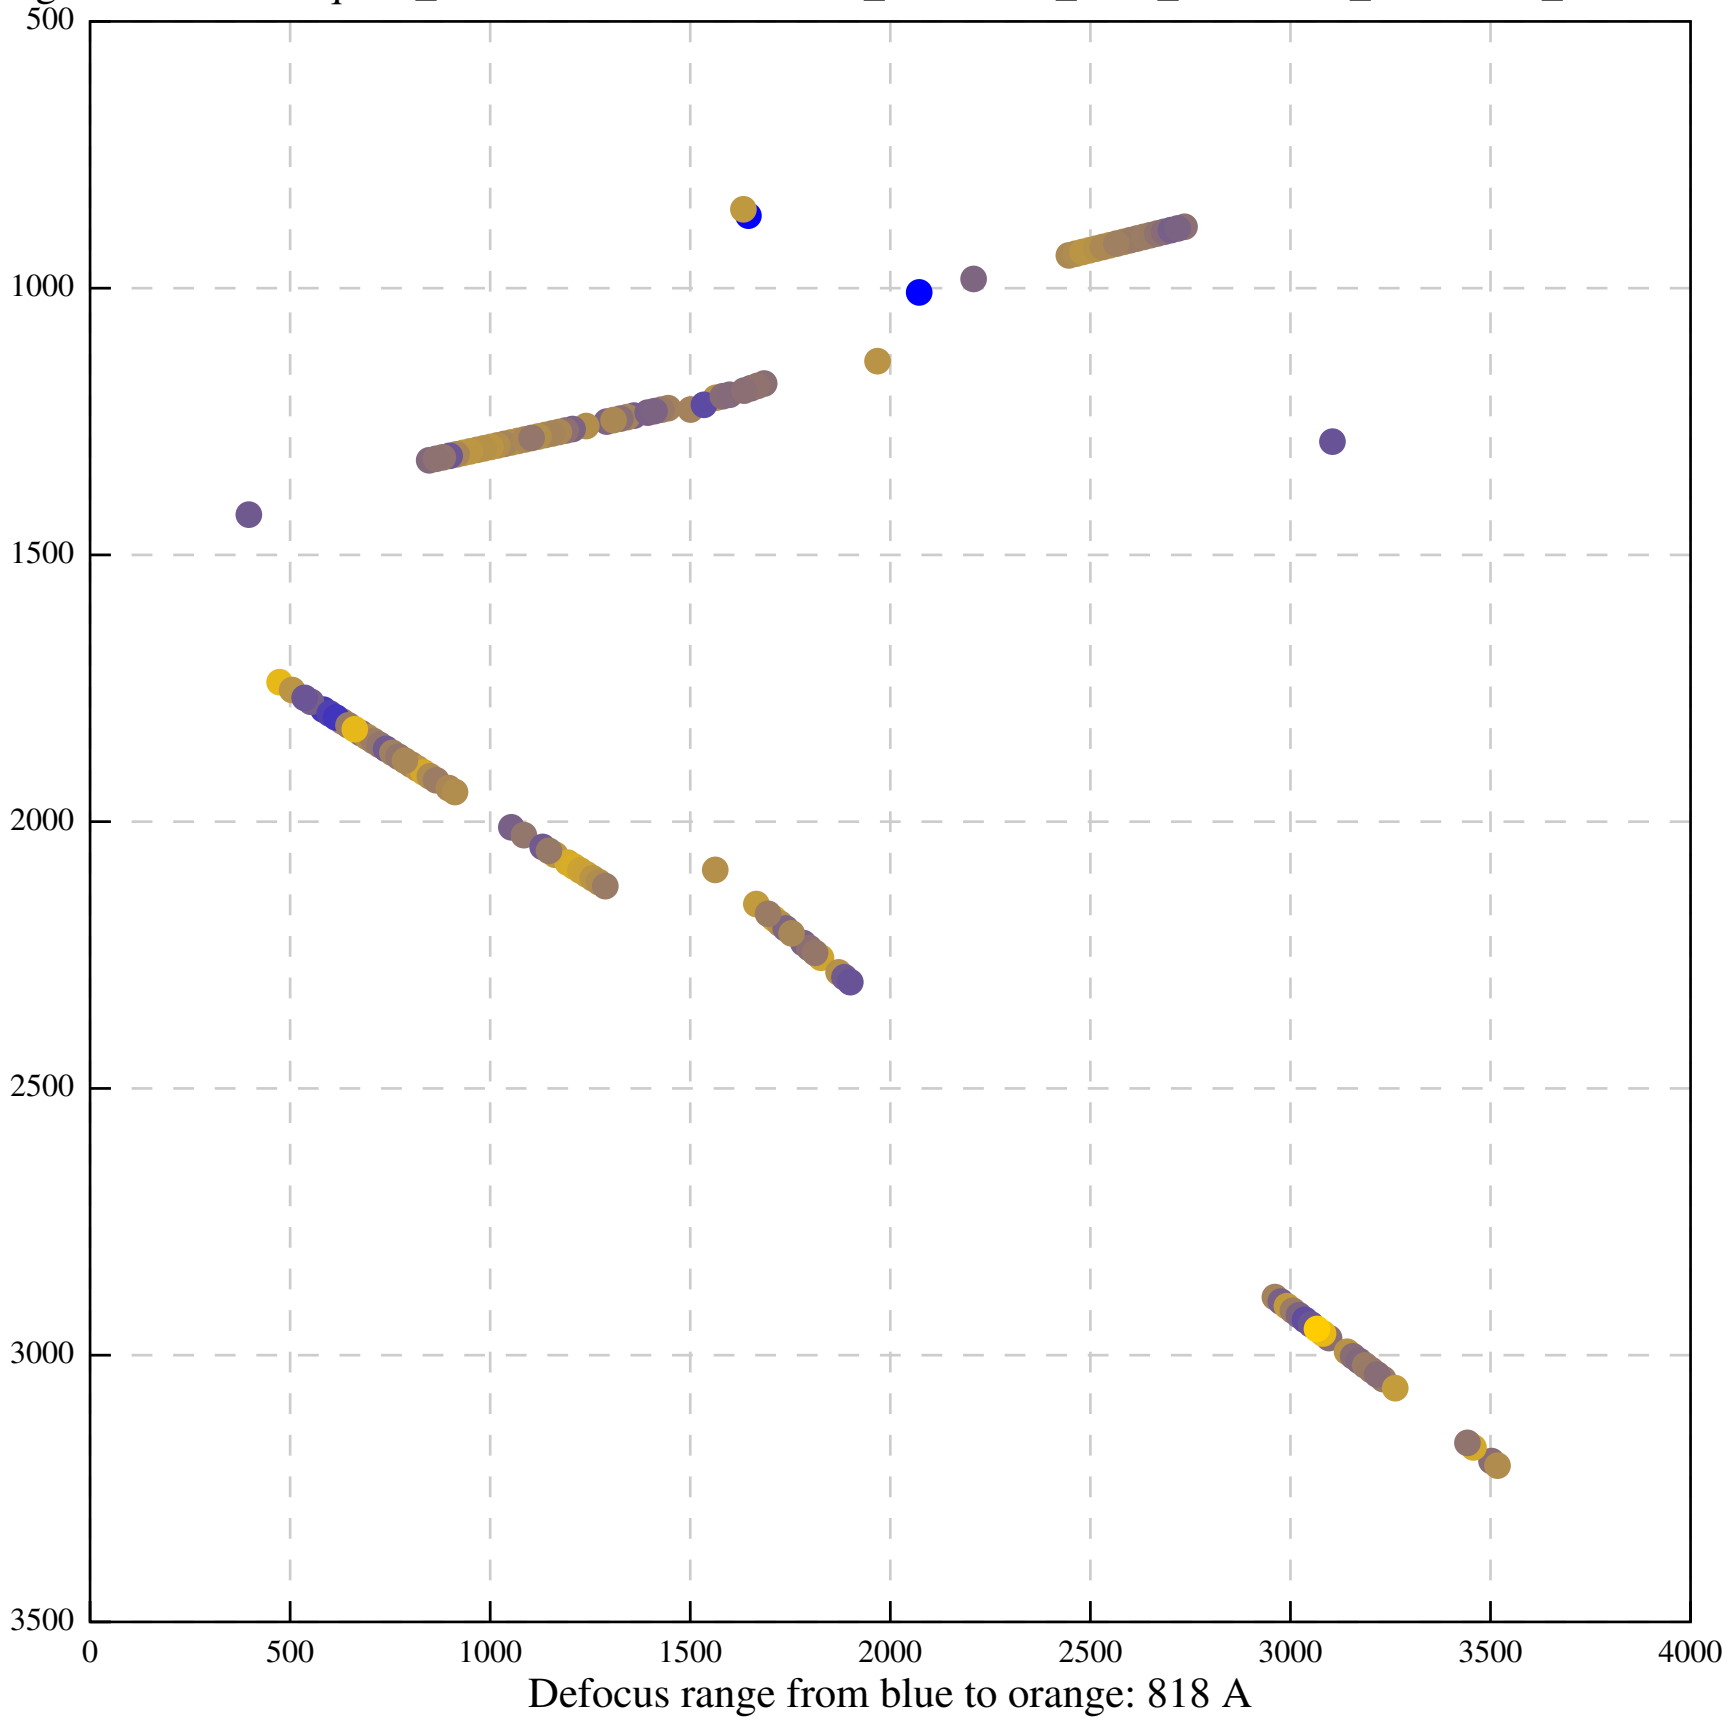

Defocus range from blue to orange: 0 A

Defocus range from blue to orange: 230 A

Defocus range from blue to orange: 0 A

Defocus range from blue to orange: 320 A

Defocus range from blue to orange: 83 A

Defocus range from blue to orange: 0 A