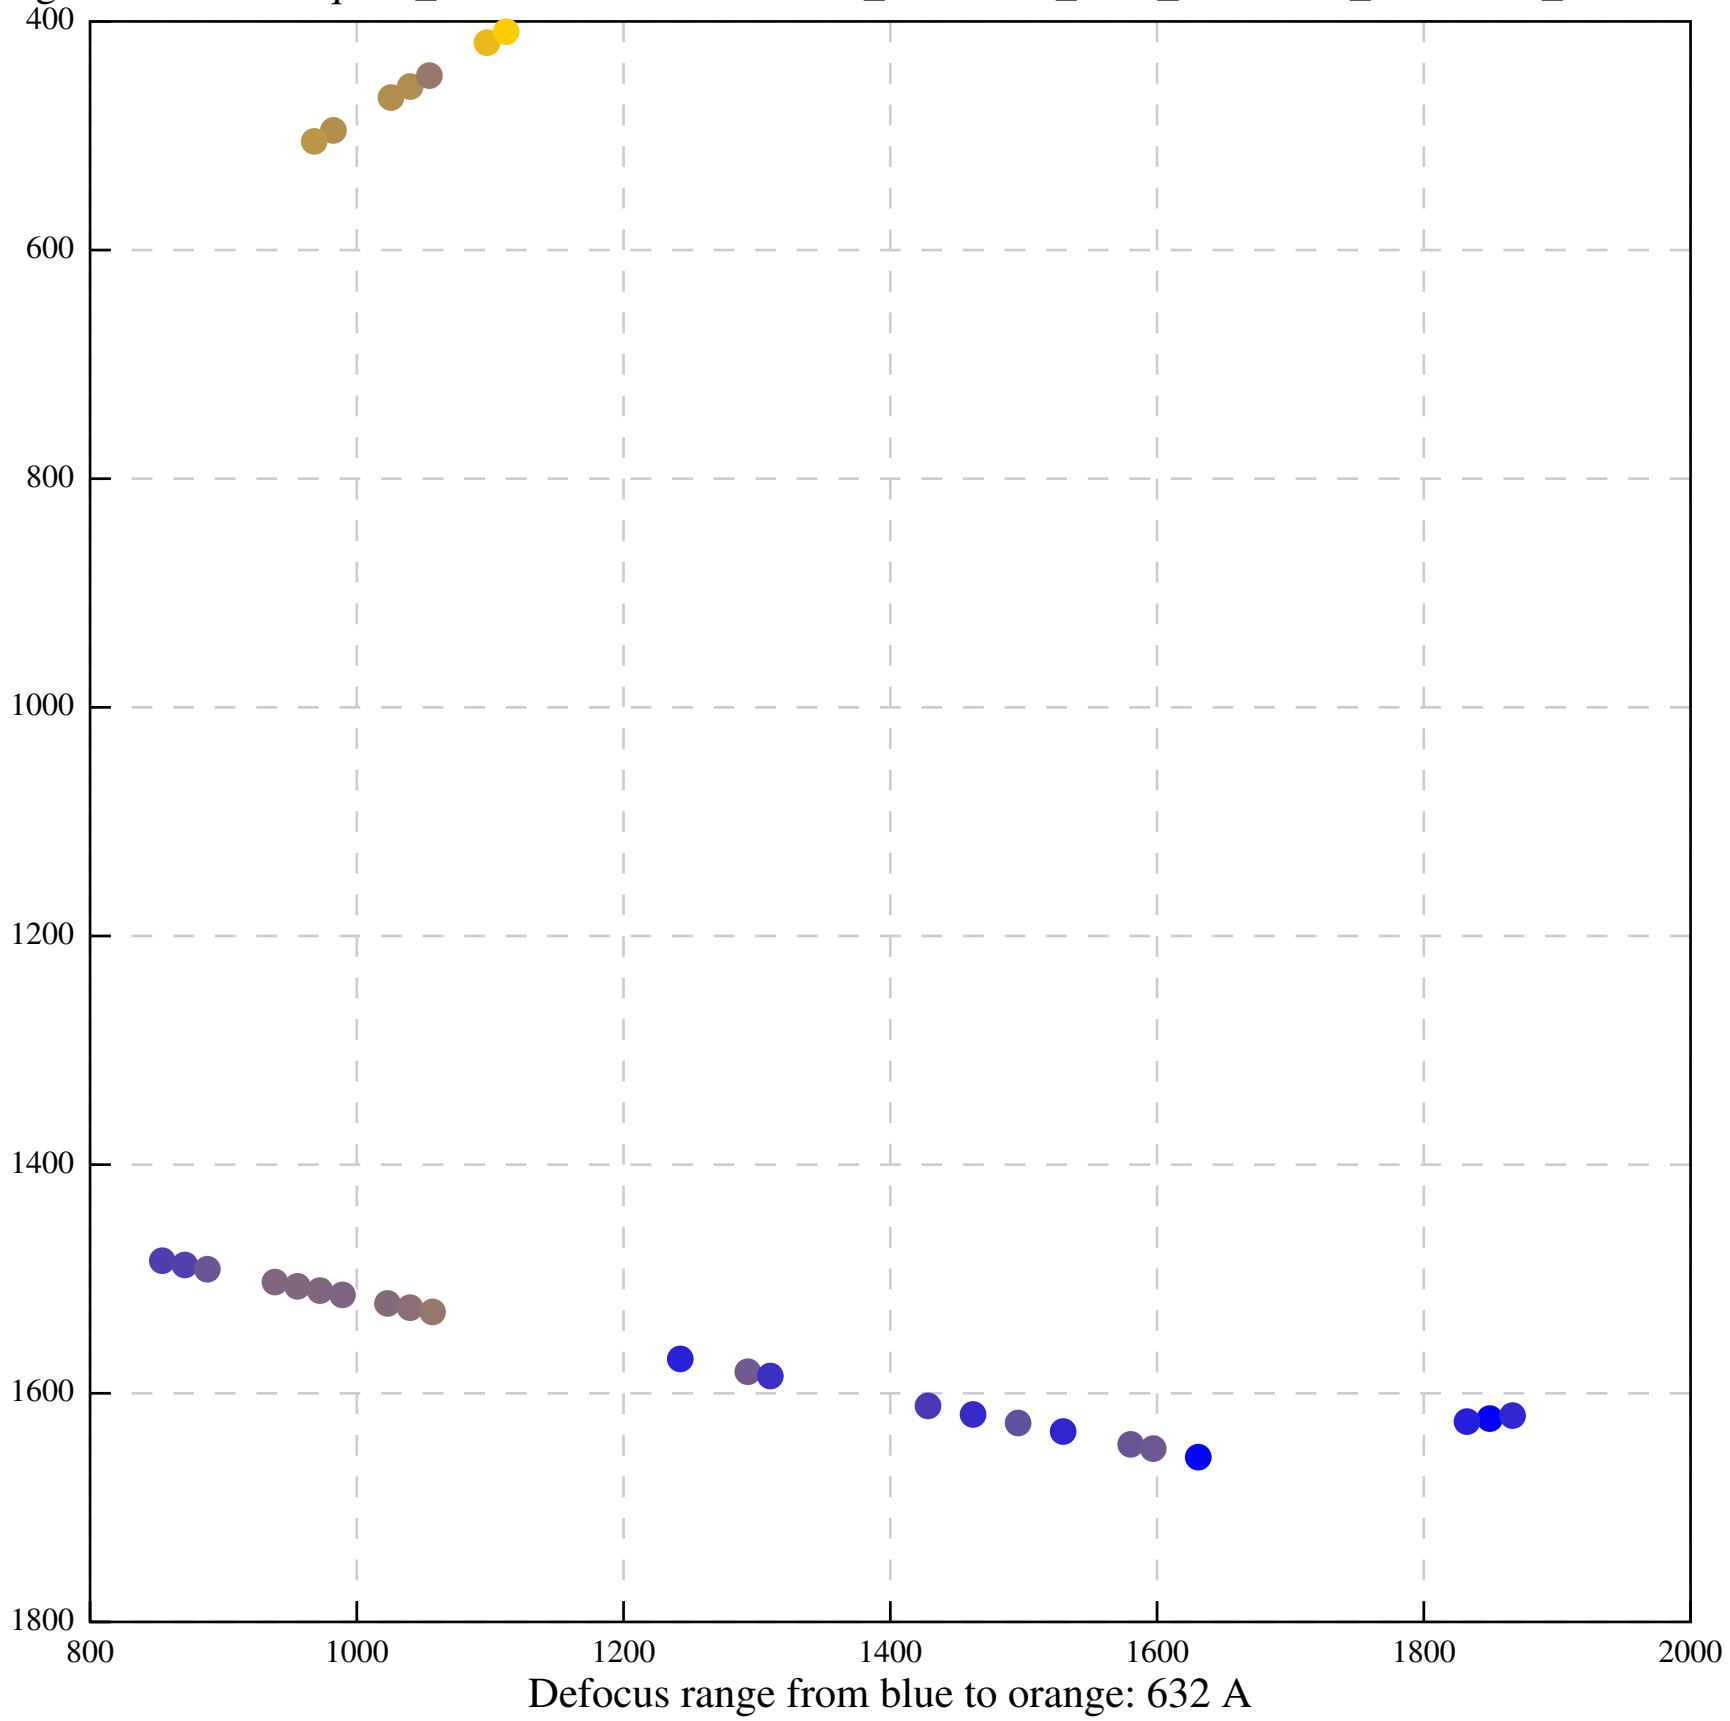

Defocus range from blue to orange: 609 A

Defocus range from blue to orange: 79 A

Defocus range from blue to orange: 472 Å

Defocus range from blue to orange: 709 A

Defocus range from blue to orange: 442 A

Defocus range from blue to orange: 294 A