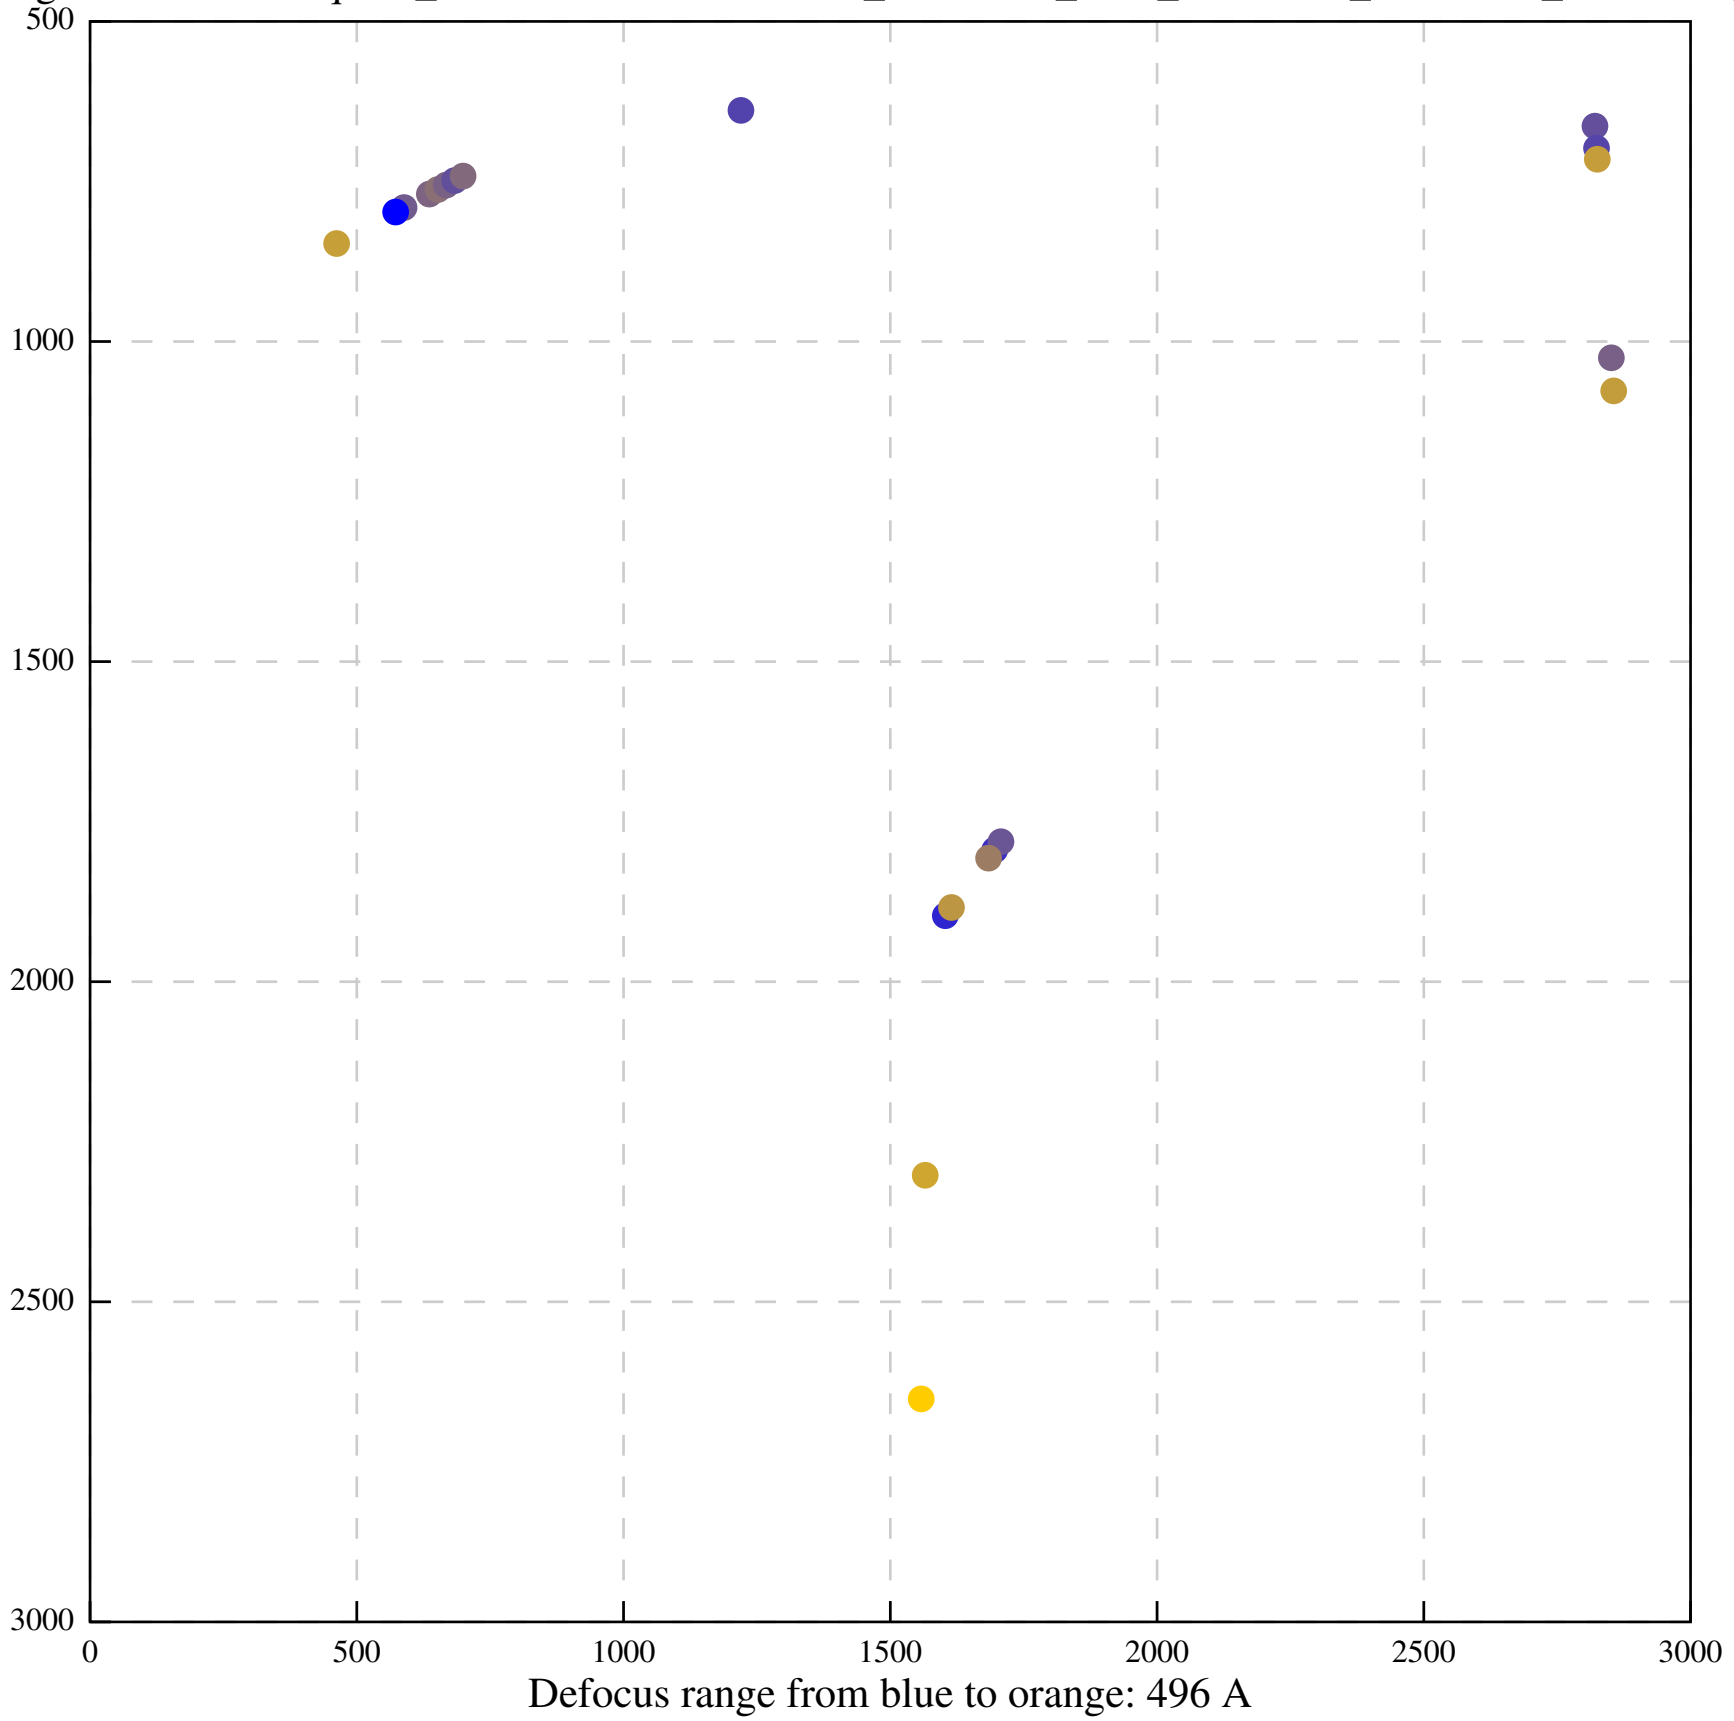

Defocus range from blue to orange: 70 A

Defocus range from blue to orange: 978 A

Defocus range from blue to orange: 641 A

Defocus range from blue to orange: 0 A

Defocus range from blue to orange: 356 A

Defocus range from blue to orange: 749 A