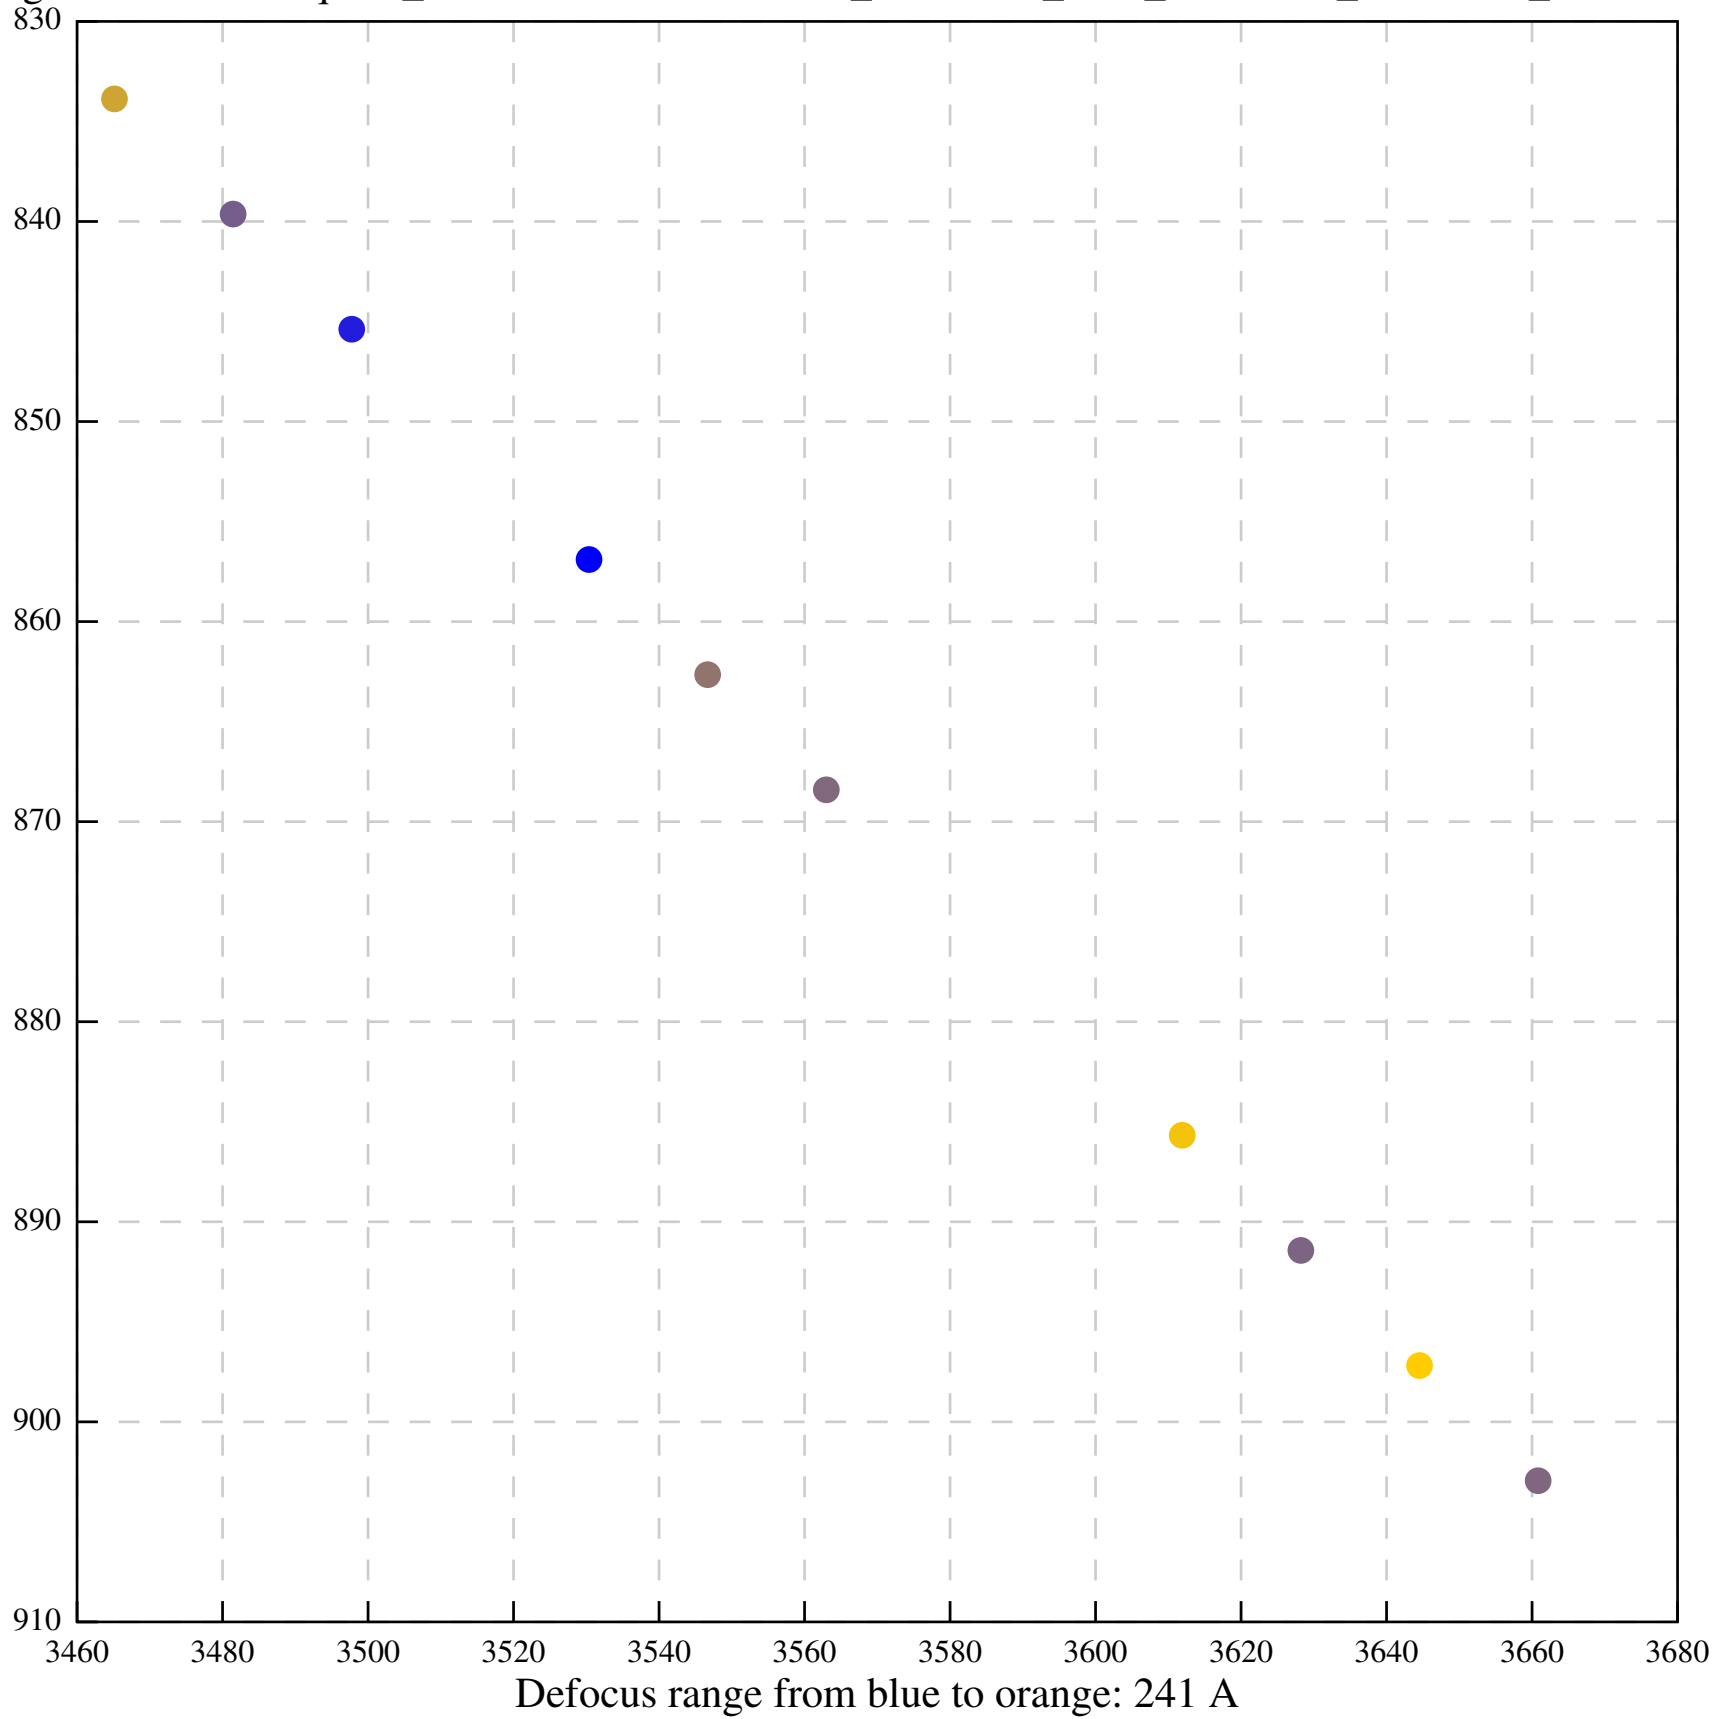

Defocus range from blue to orange: 1107 A

Defocus range from blue to orange: 672 A

Defocus range from blue to orange: 455 A

Defocus range from blue to orange: 261 A

Defocus range from blue to orange: 1022 A