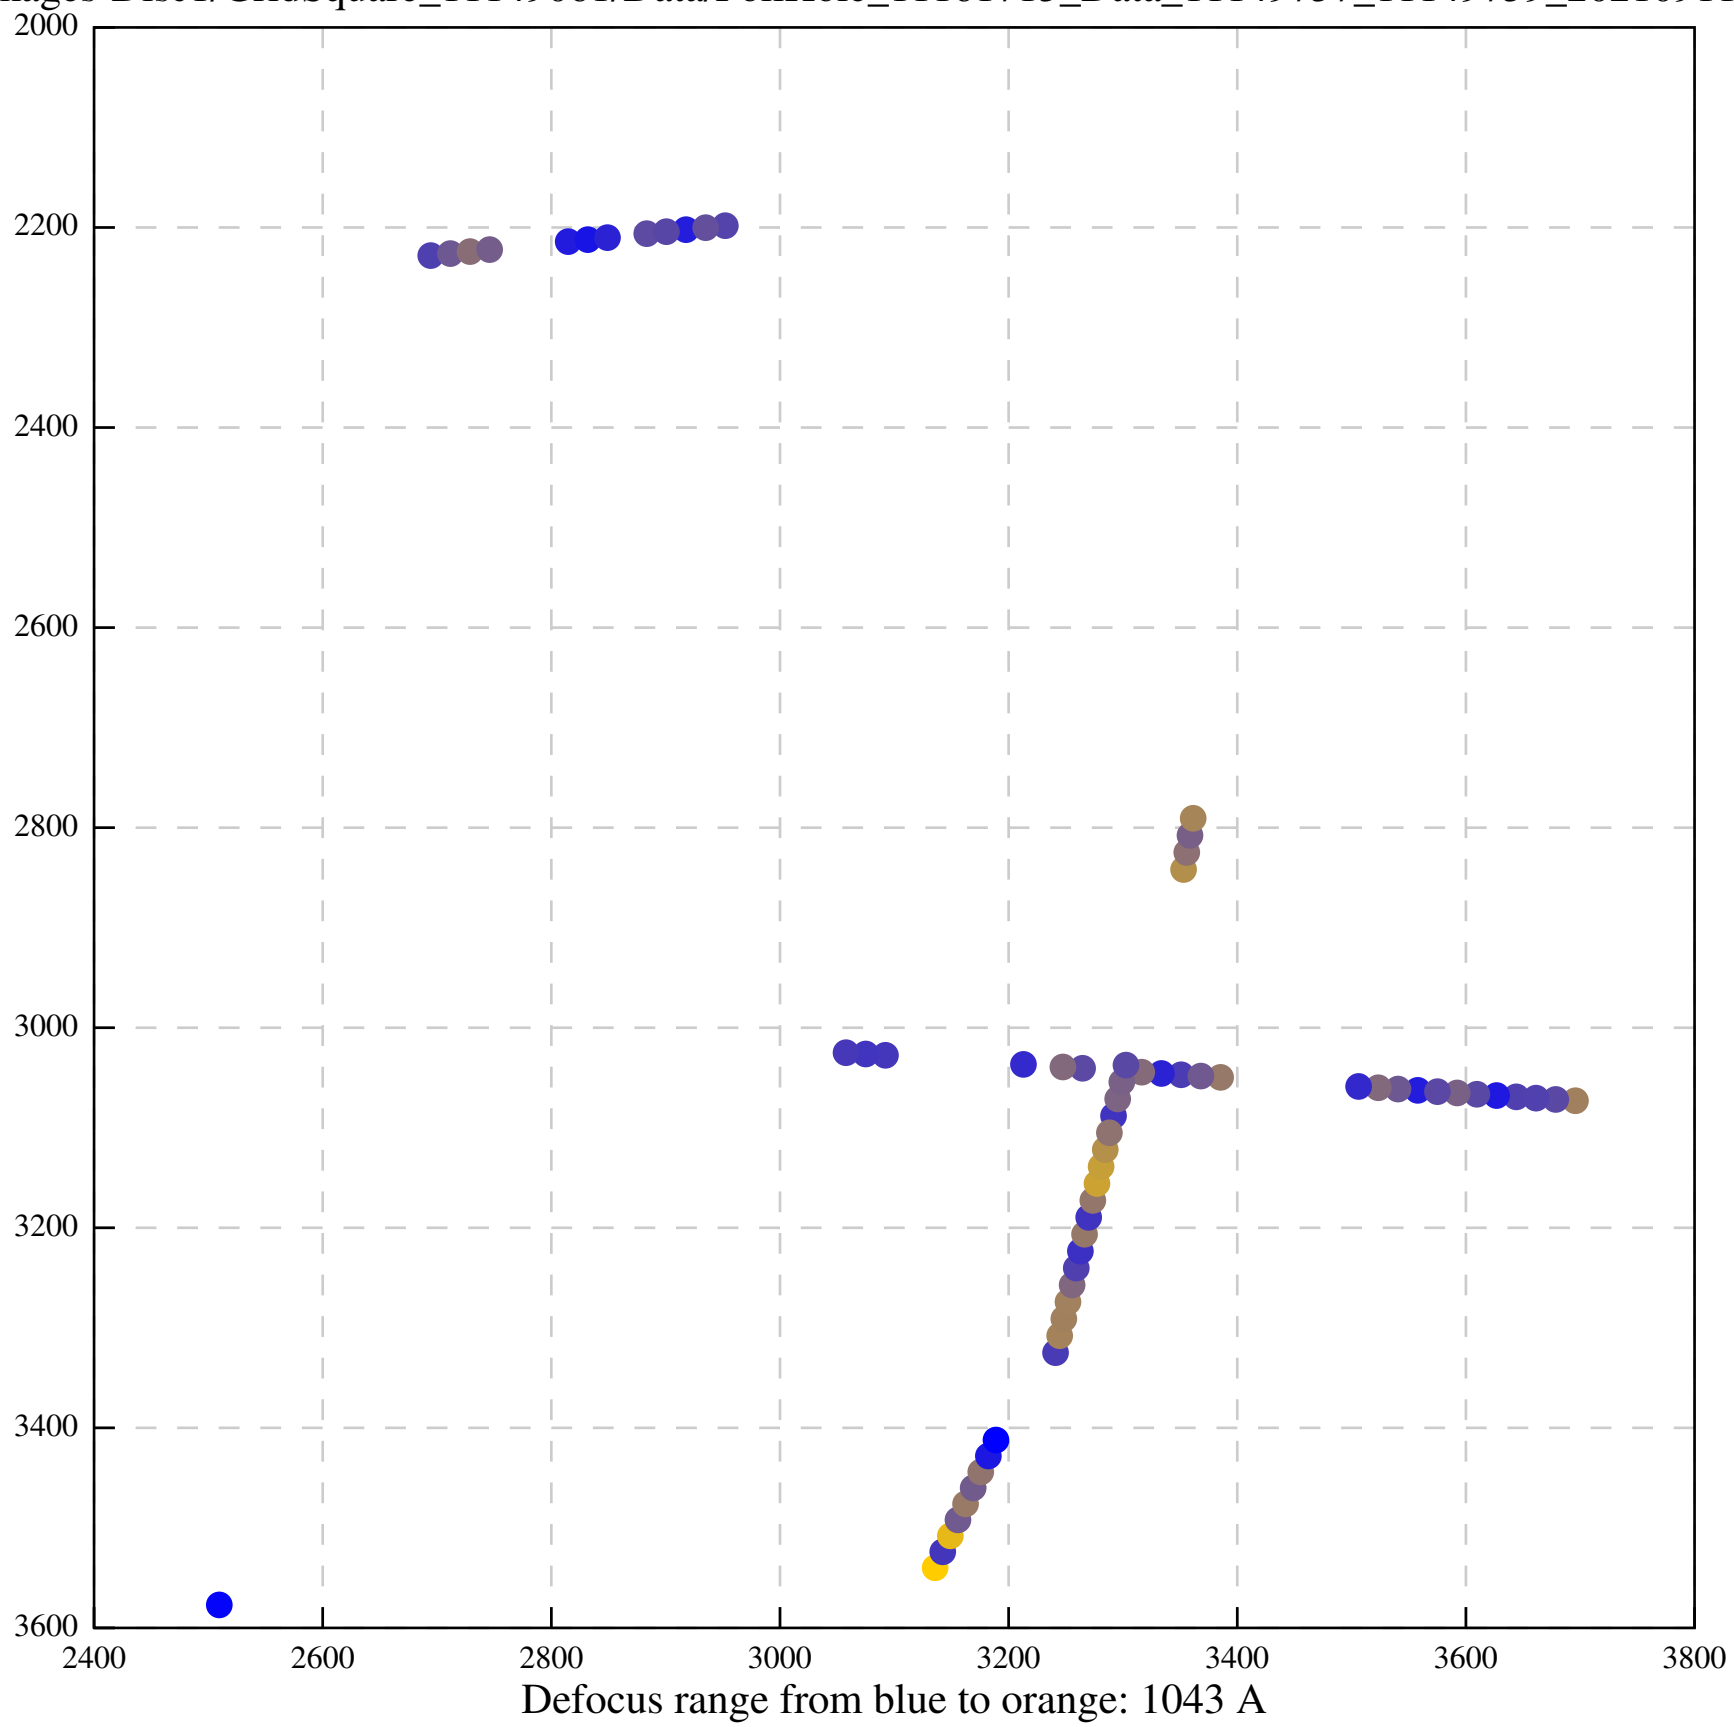

Defocus range from blue to orange: 1107 A

Defocus range from blue to orange: 672 A

Defocus range from blue to orange: 455 A

Defocus range from blue to orange: 261 A

Defocus range from blue to orange: 1022 A