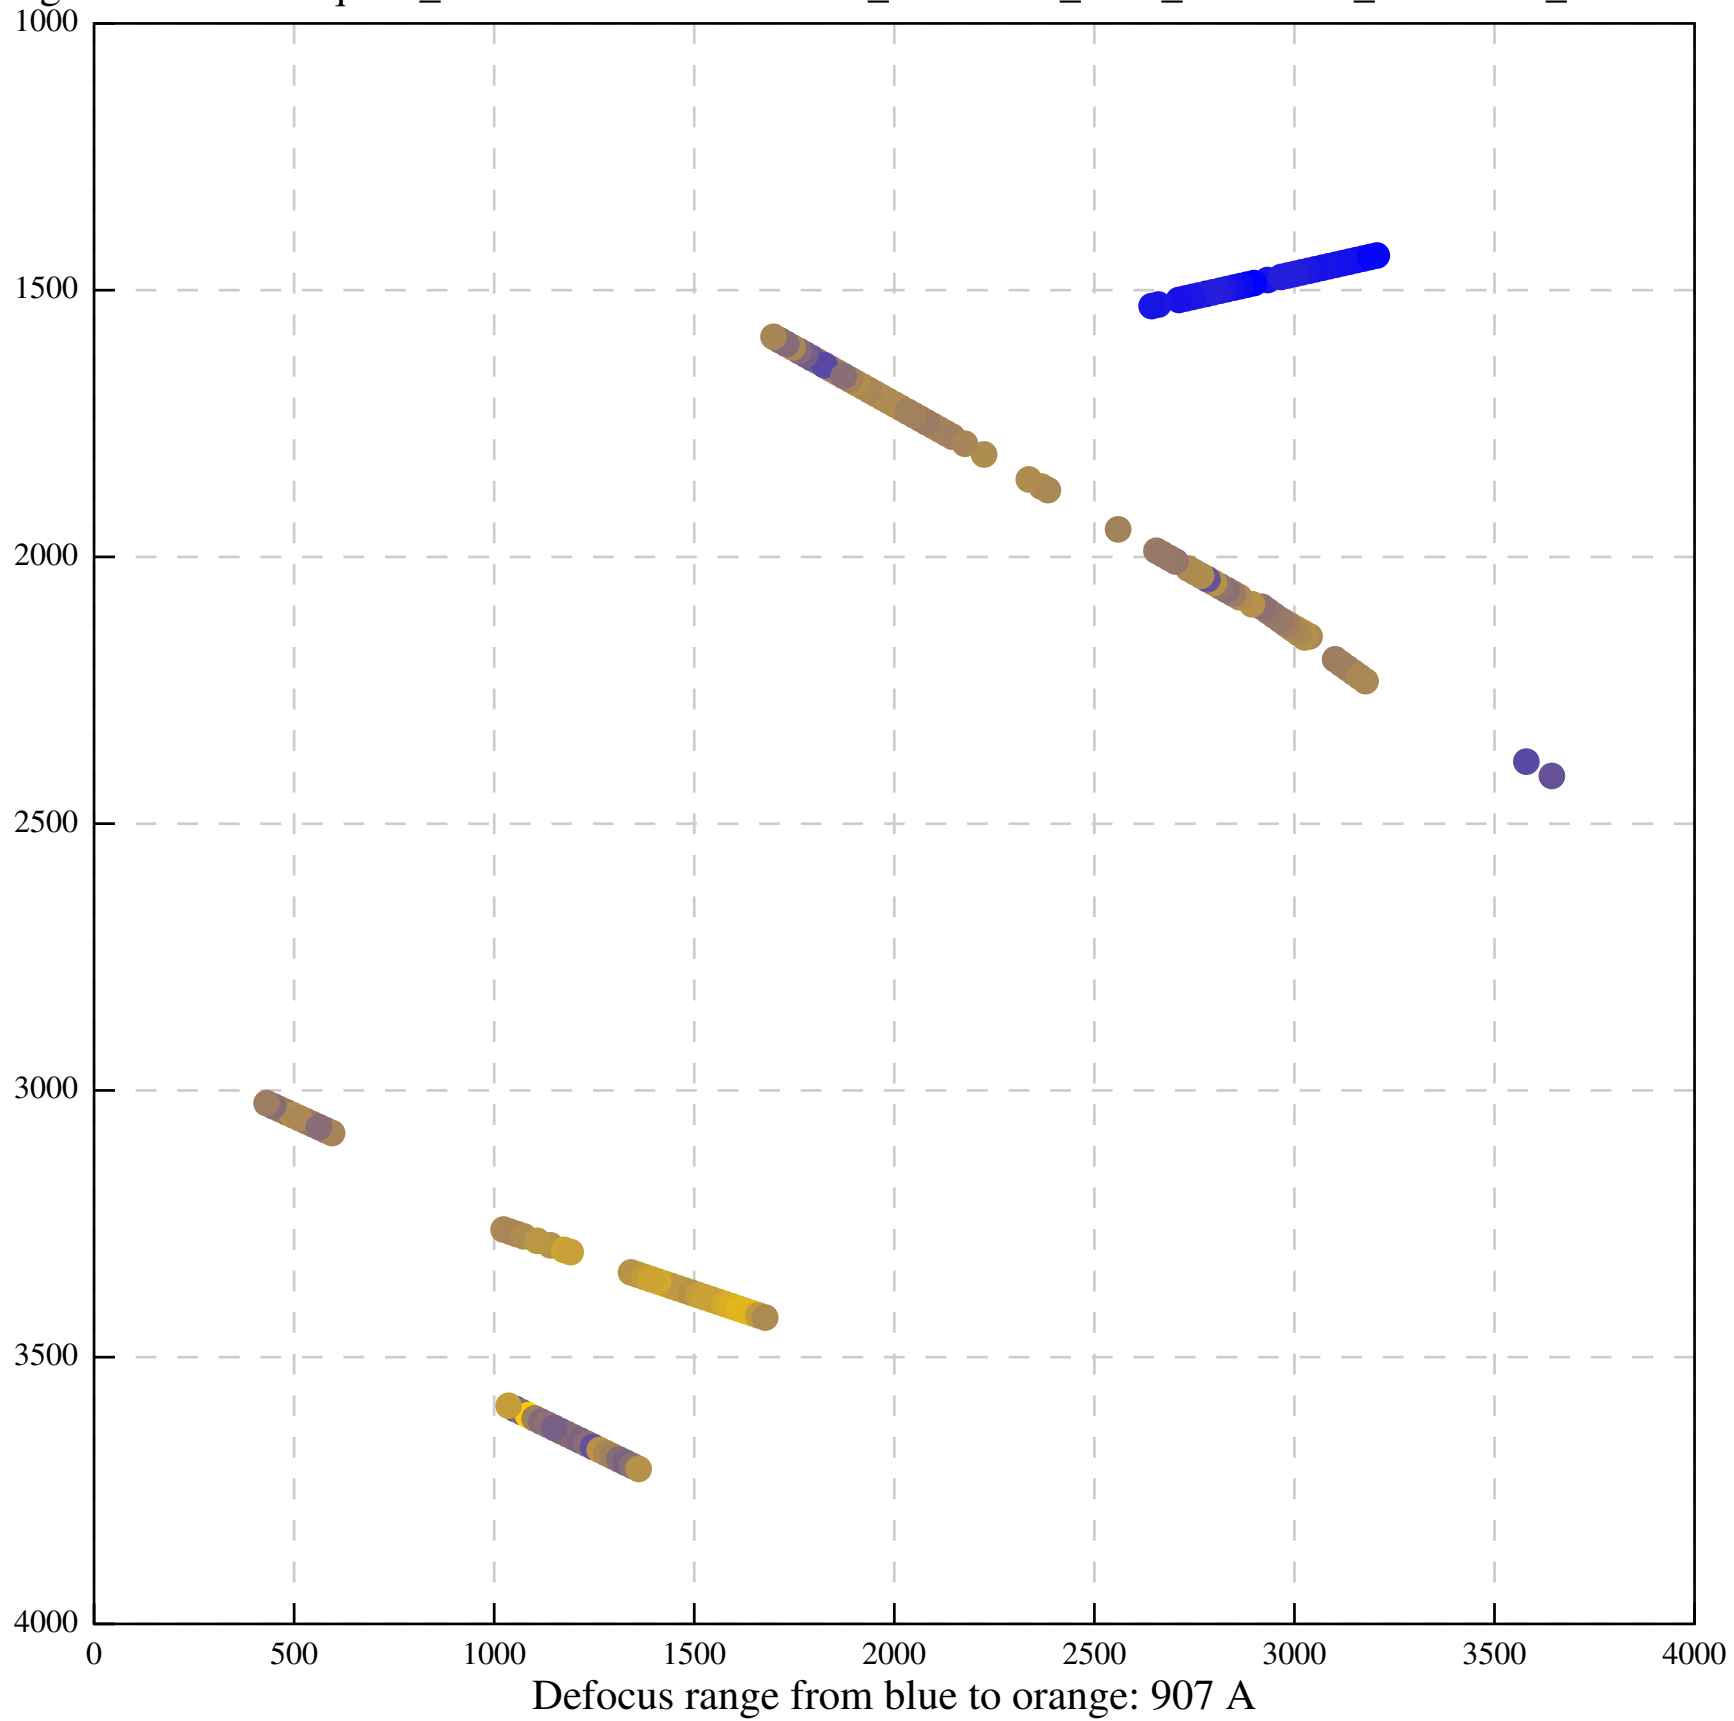

Defocus range from blue to orange: 1107 A

Defocus range from blue to orange: 672 A

Defocus range from blue to orange: 455 A

Defocus range from blue to orange: 261 A

Defocus range from blue to orange: 1022 A