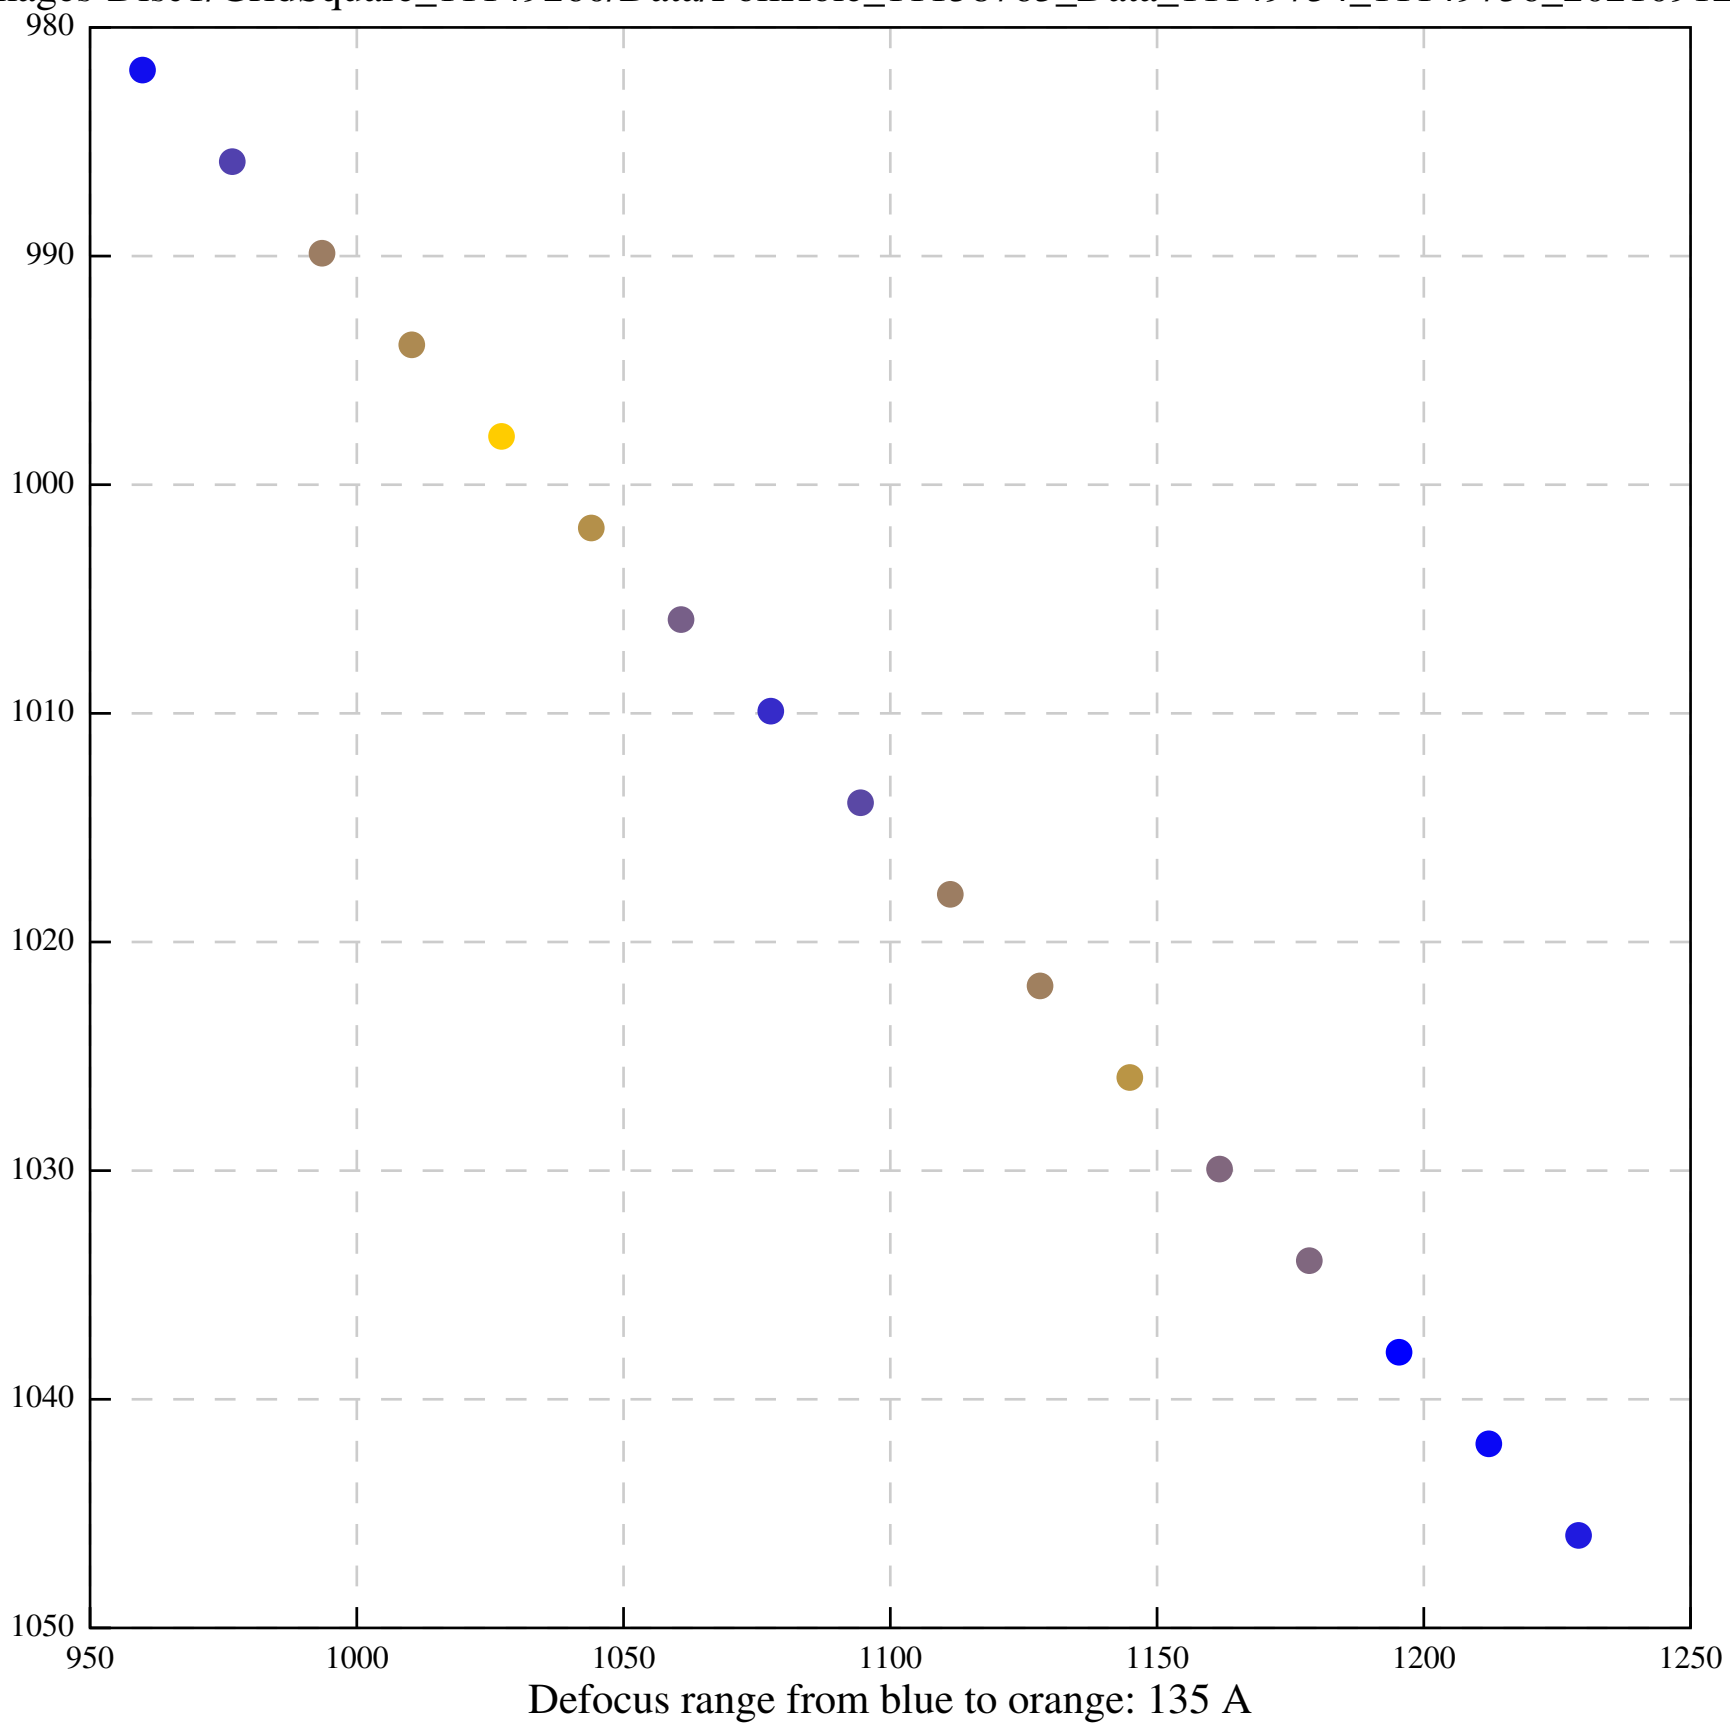

Defocus range from blue to orange: 0 A

Defocus range from blue to orange: 146 A

Defocus range from blue to orange: 378 A

Defocus range from blue to orange: 579 A

Defocus range from blue to orange: 0 A

Defocus range from blue to orange: 261 A