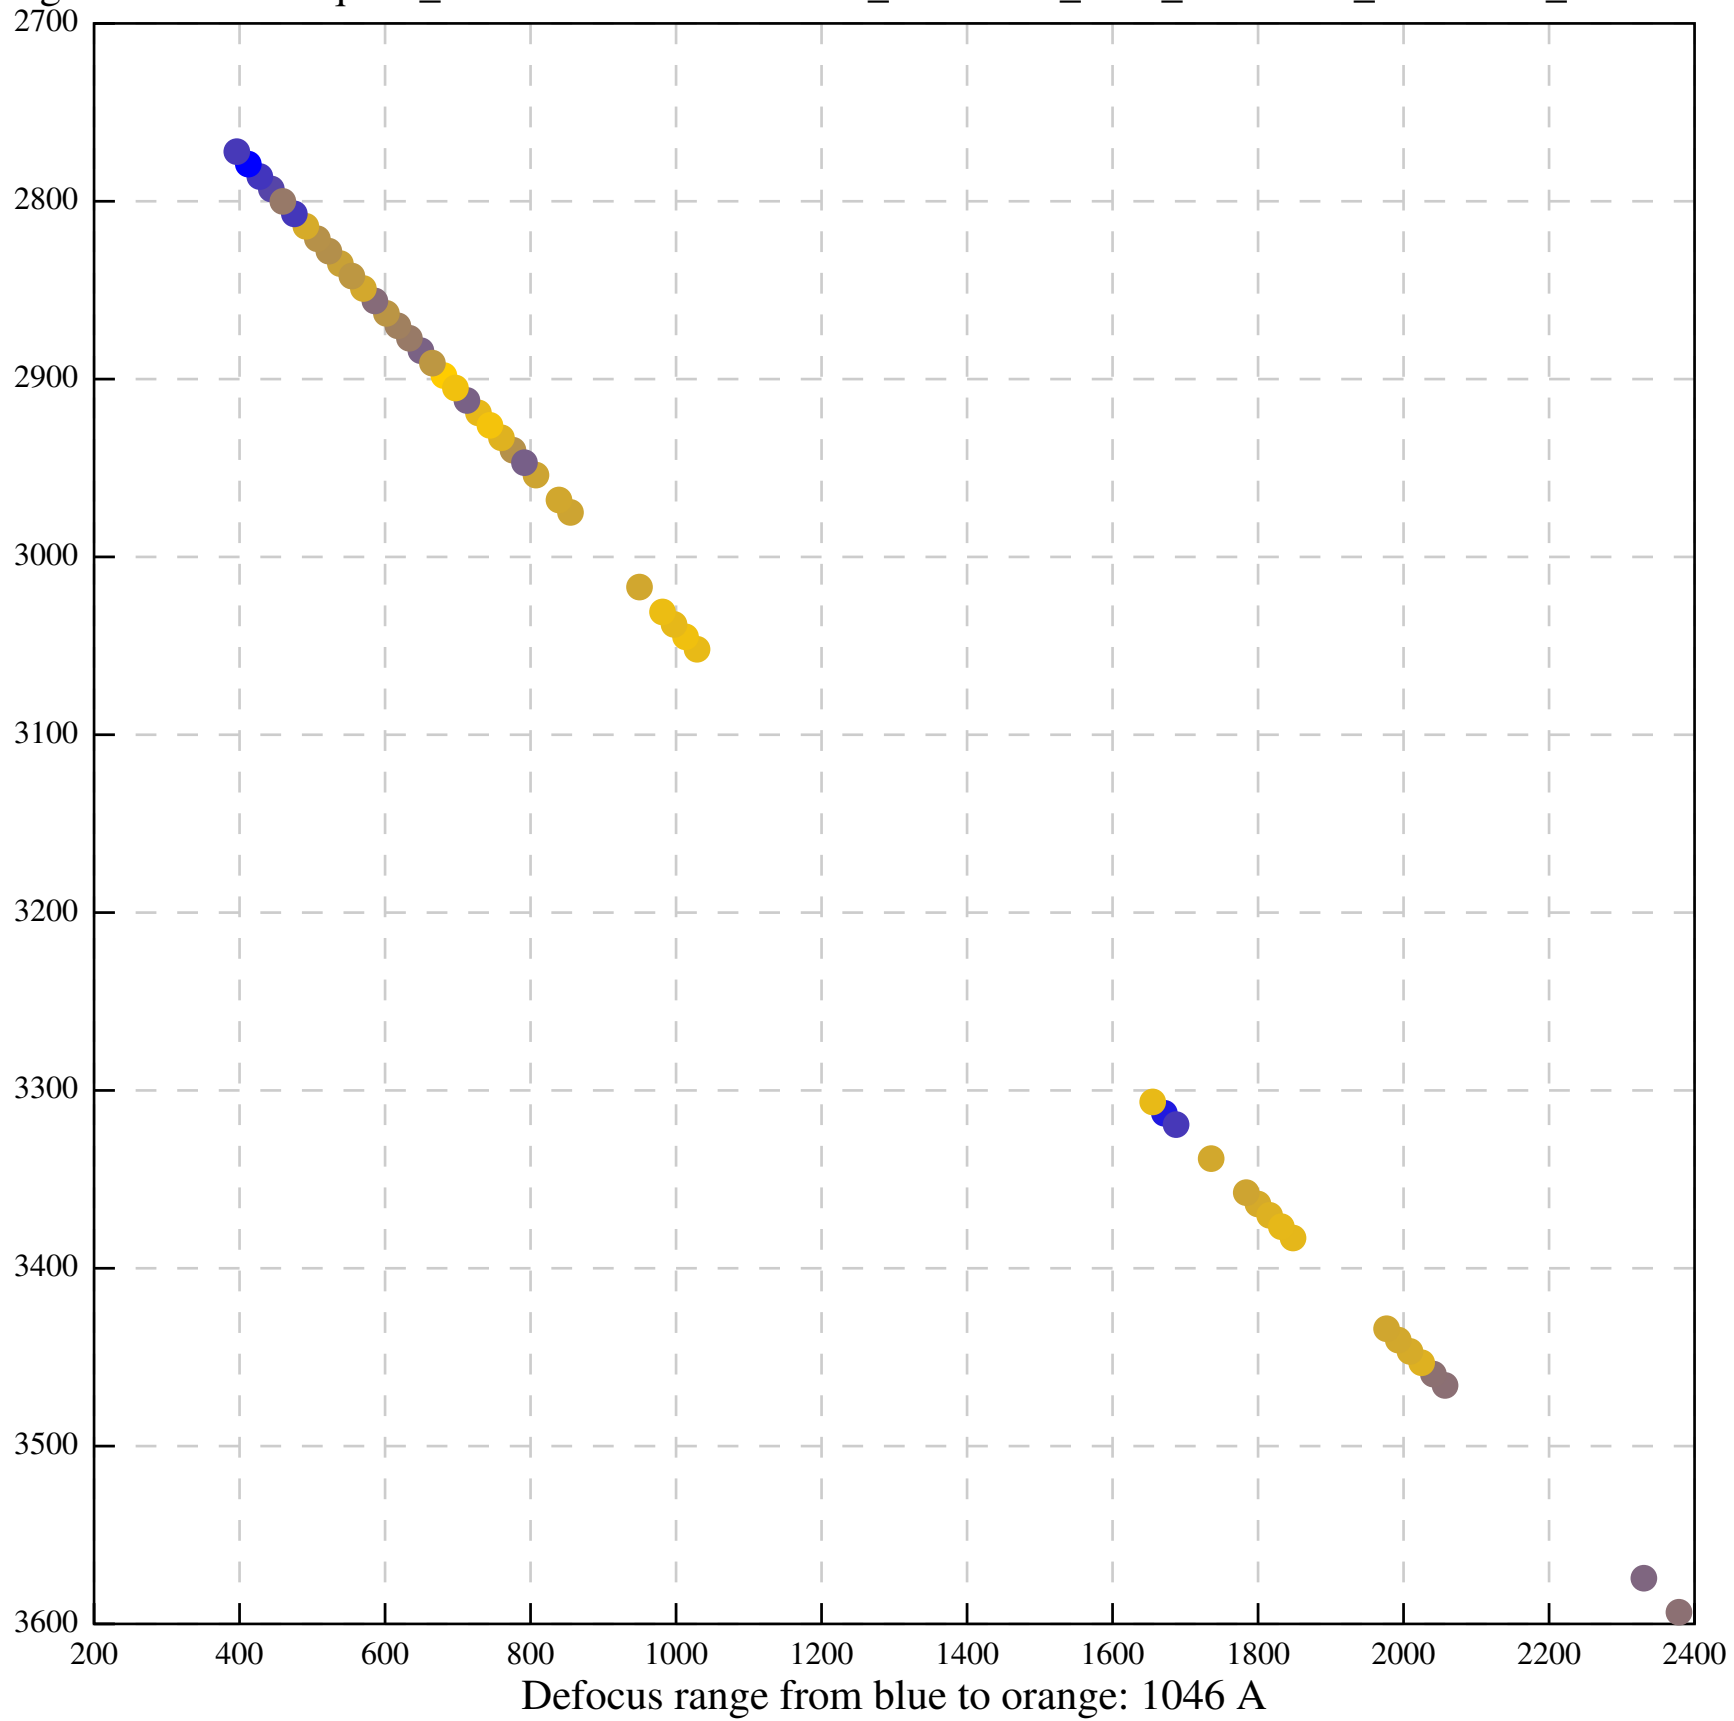

Defocus range from blue to orange: 281 A

Defocus range from blue to orange: 324 A

Defocus range from blue to orange: 1354 A

Defocus range from blue to orange: 185 A

Defocus range from blue to orange: 577 A