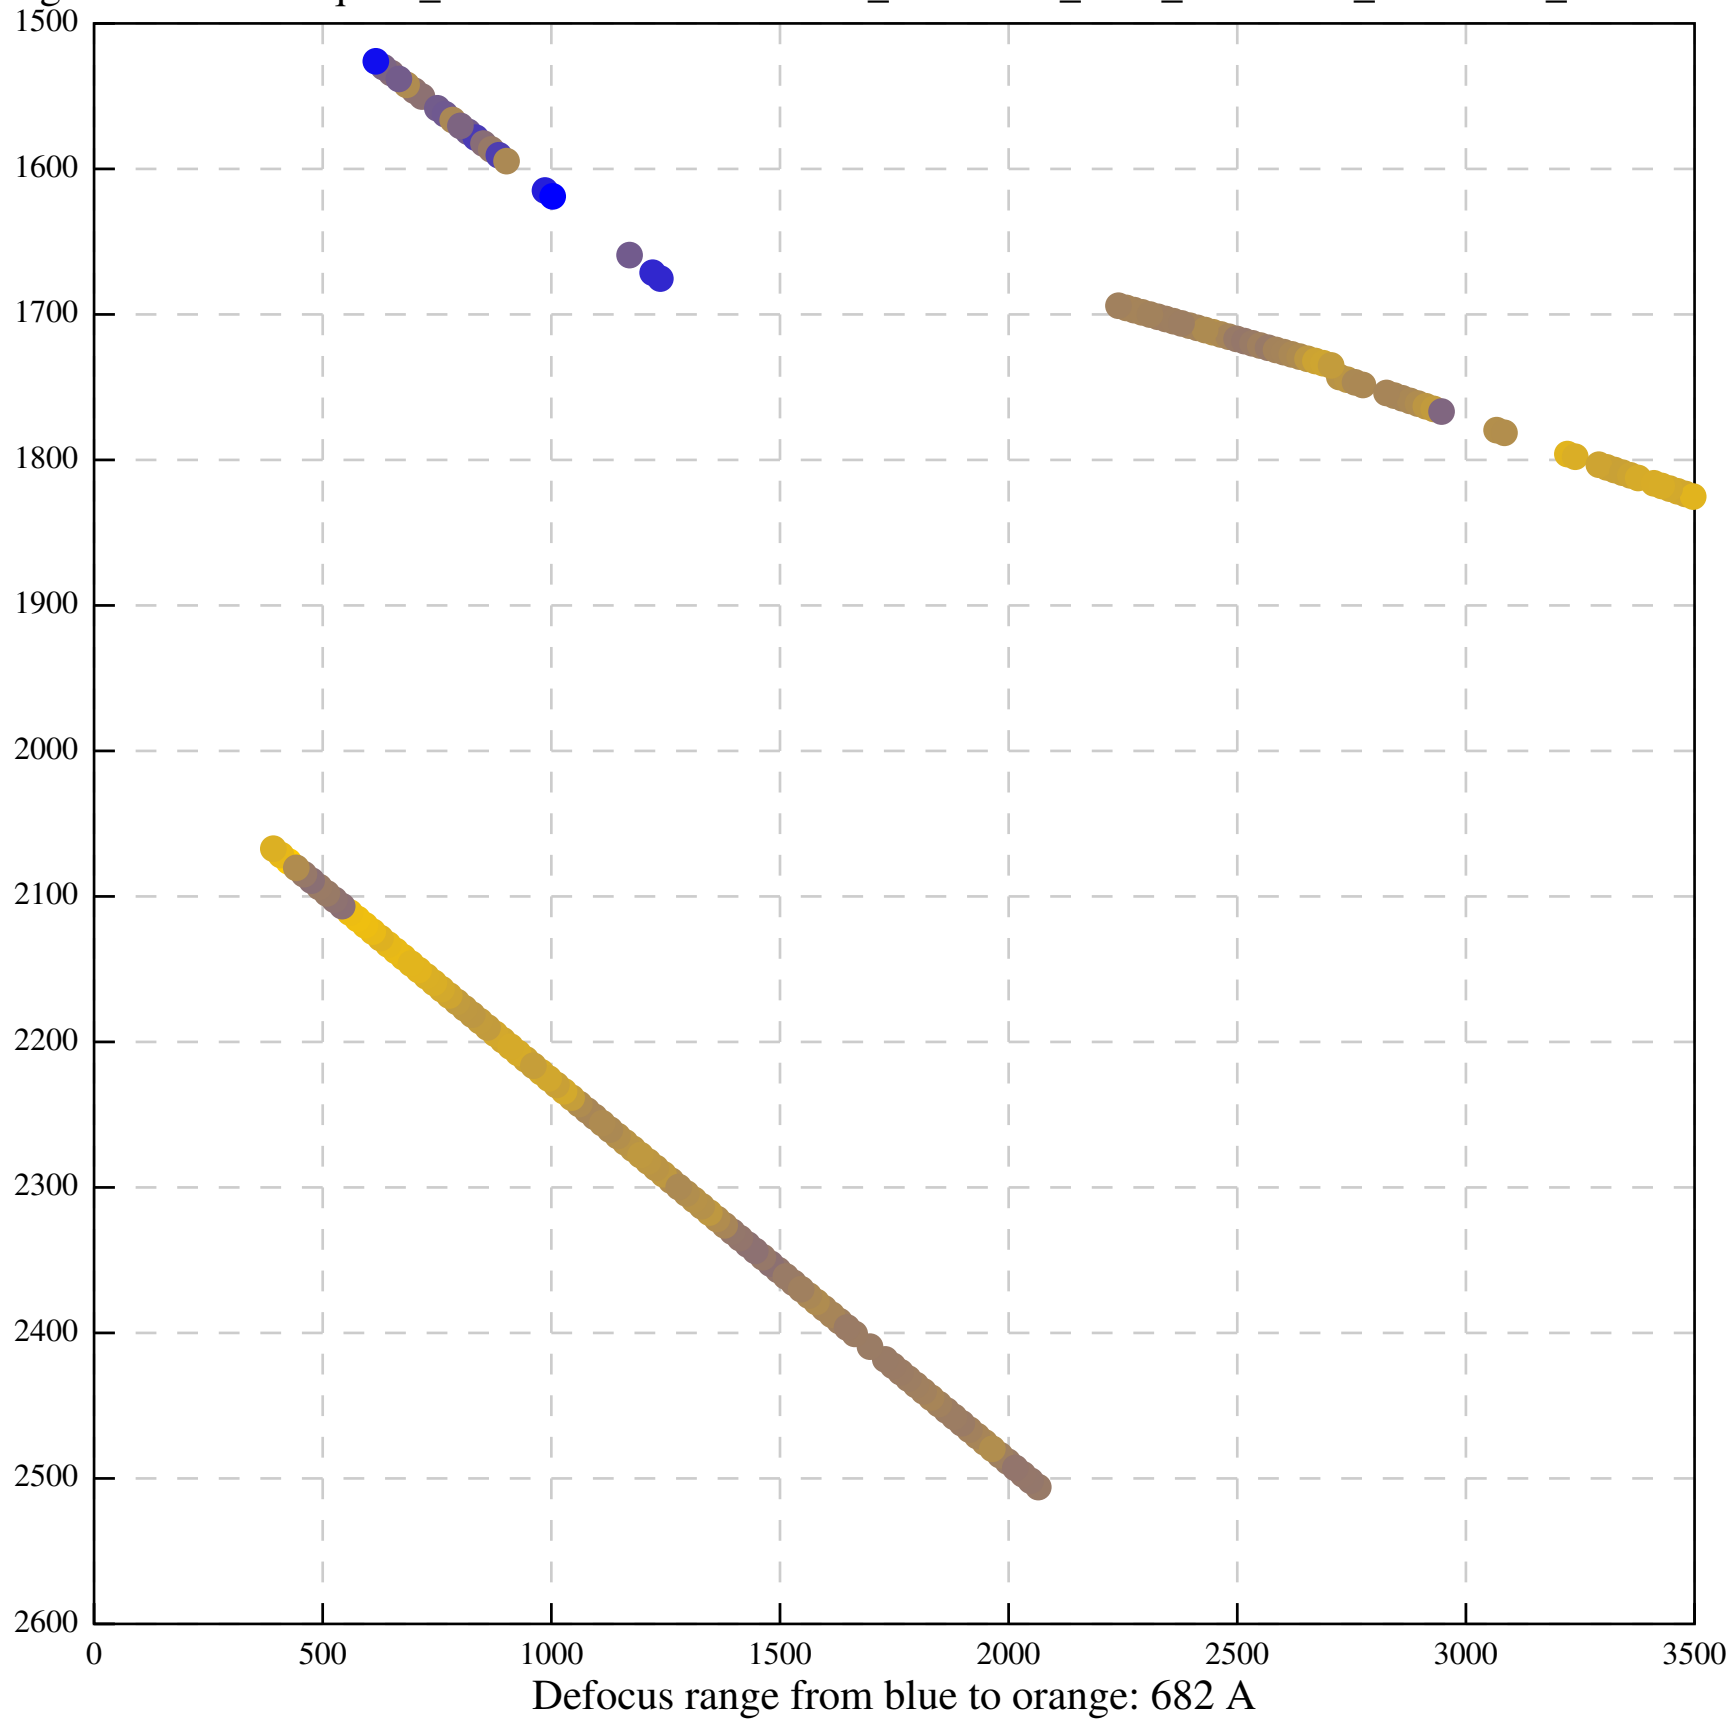

Defocus range from blue to orange: 509 A

Defocus range from blue to orange: 497 Å

Defocus range from blue to orange: 317 A

Defocus range from blue to orange: 327 A

Defocus range from blue to orange: 640 A