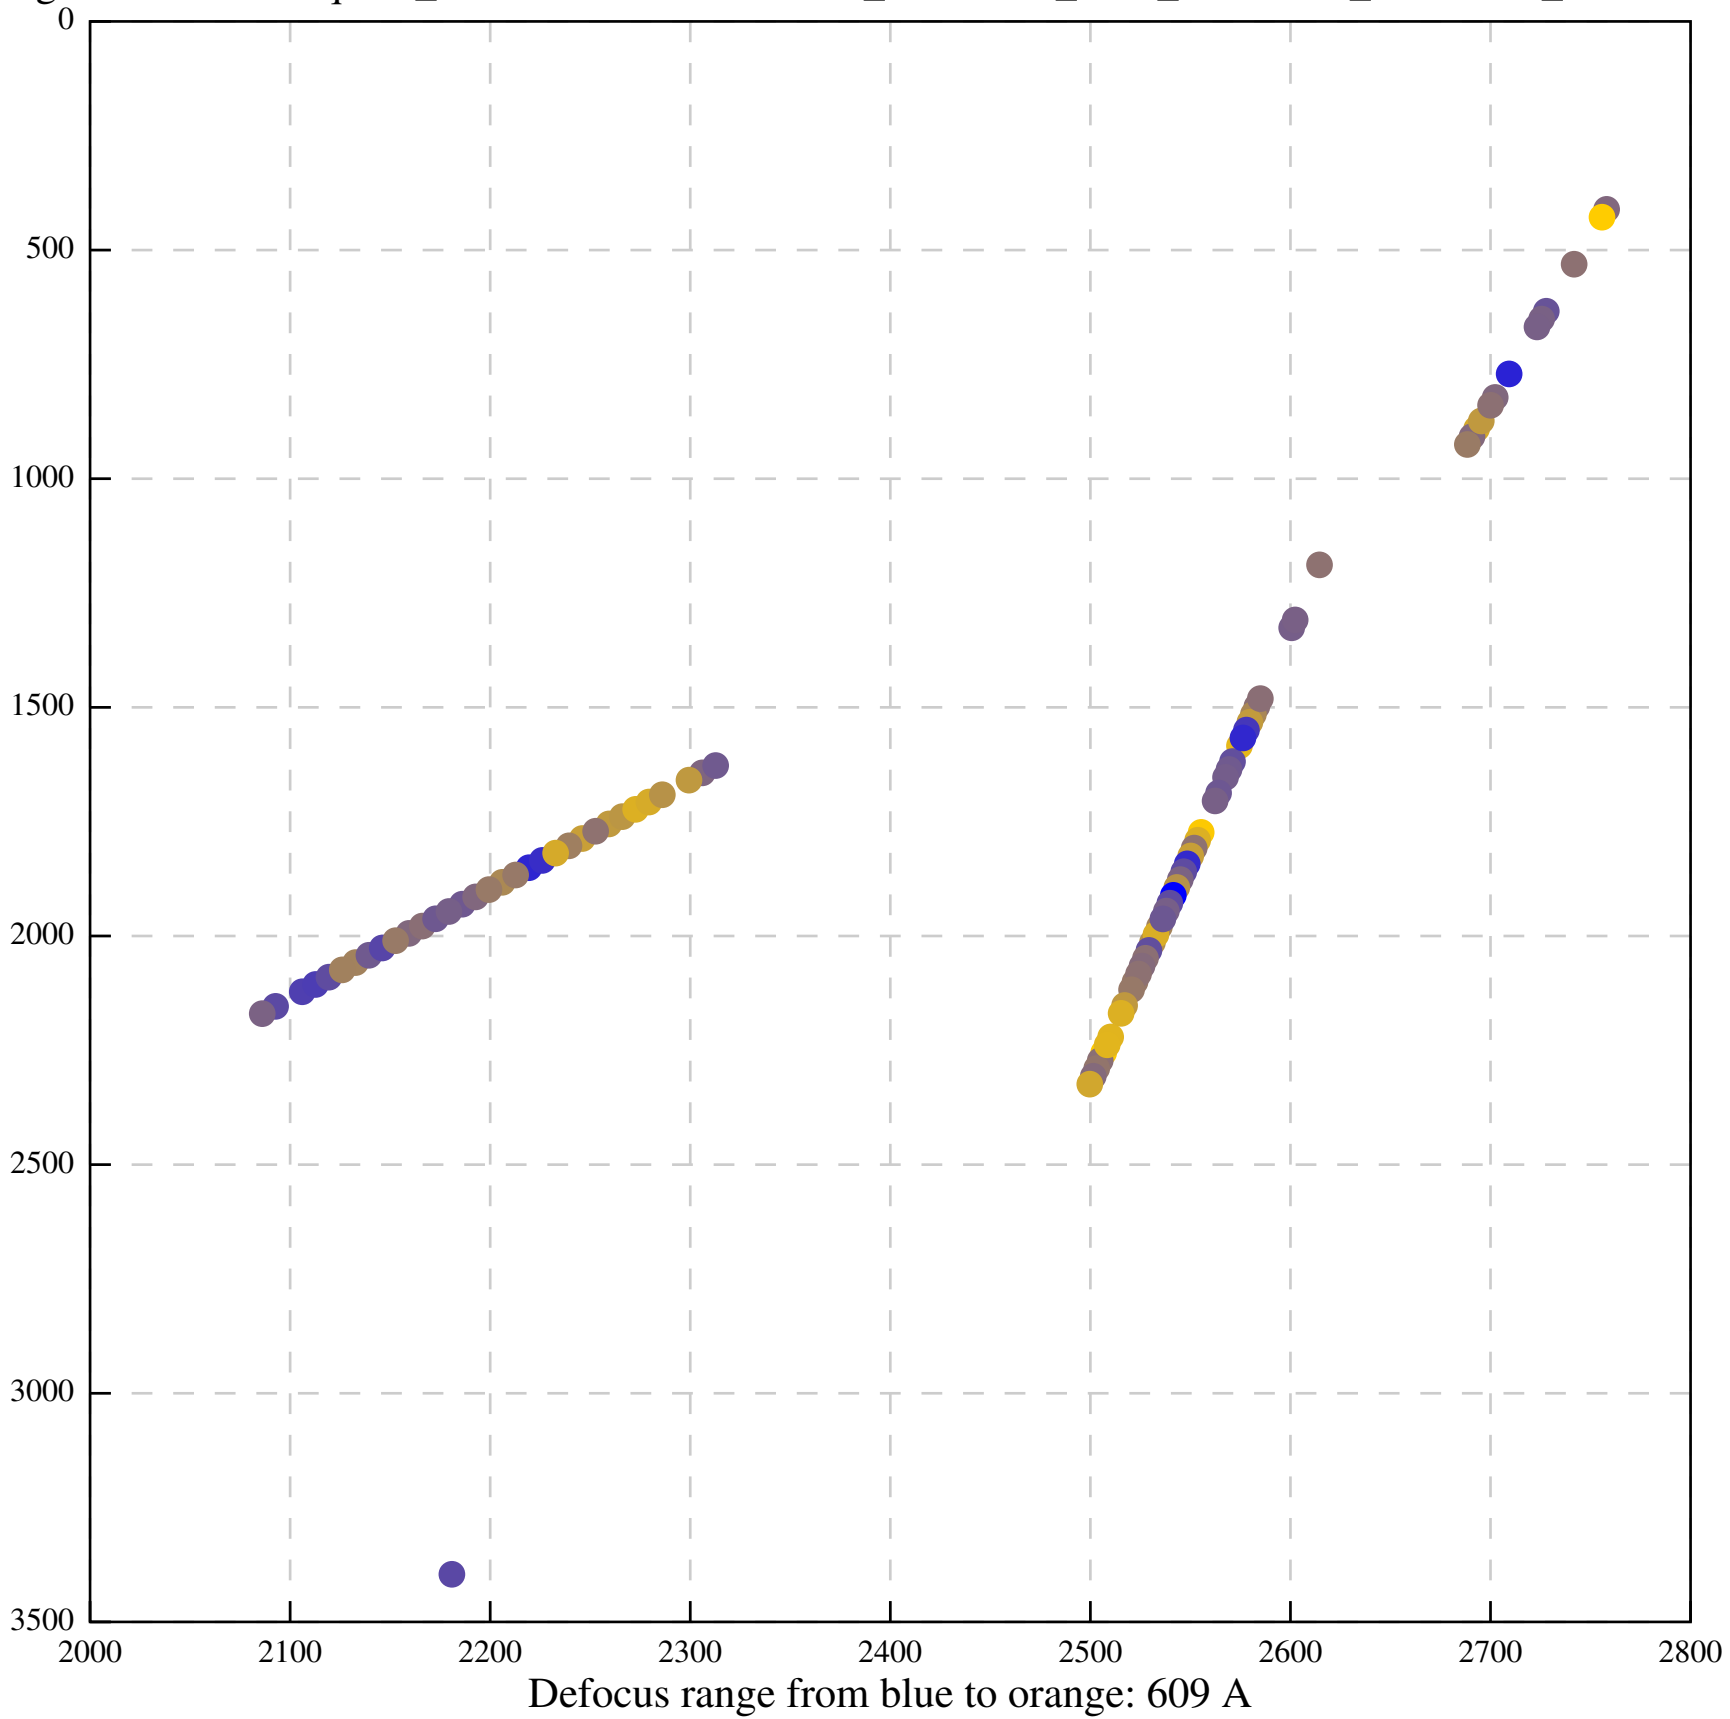

Defocus range from blue to orange: 281 A

Defocus range from blue to orange: 324 A

Defocus range from blue to orange: 1354 A

Defocus range from blue to orange: 185 A

Defocus range from blue to orange: 577 A