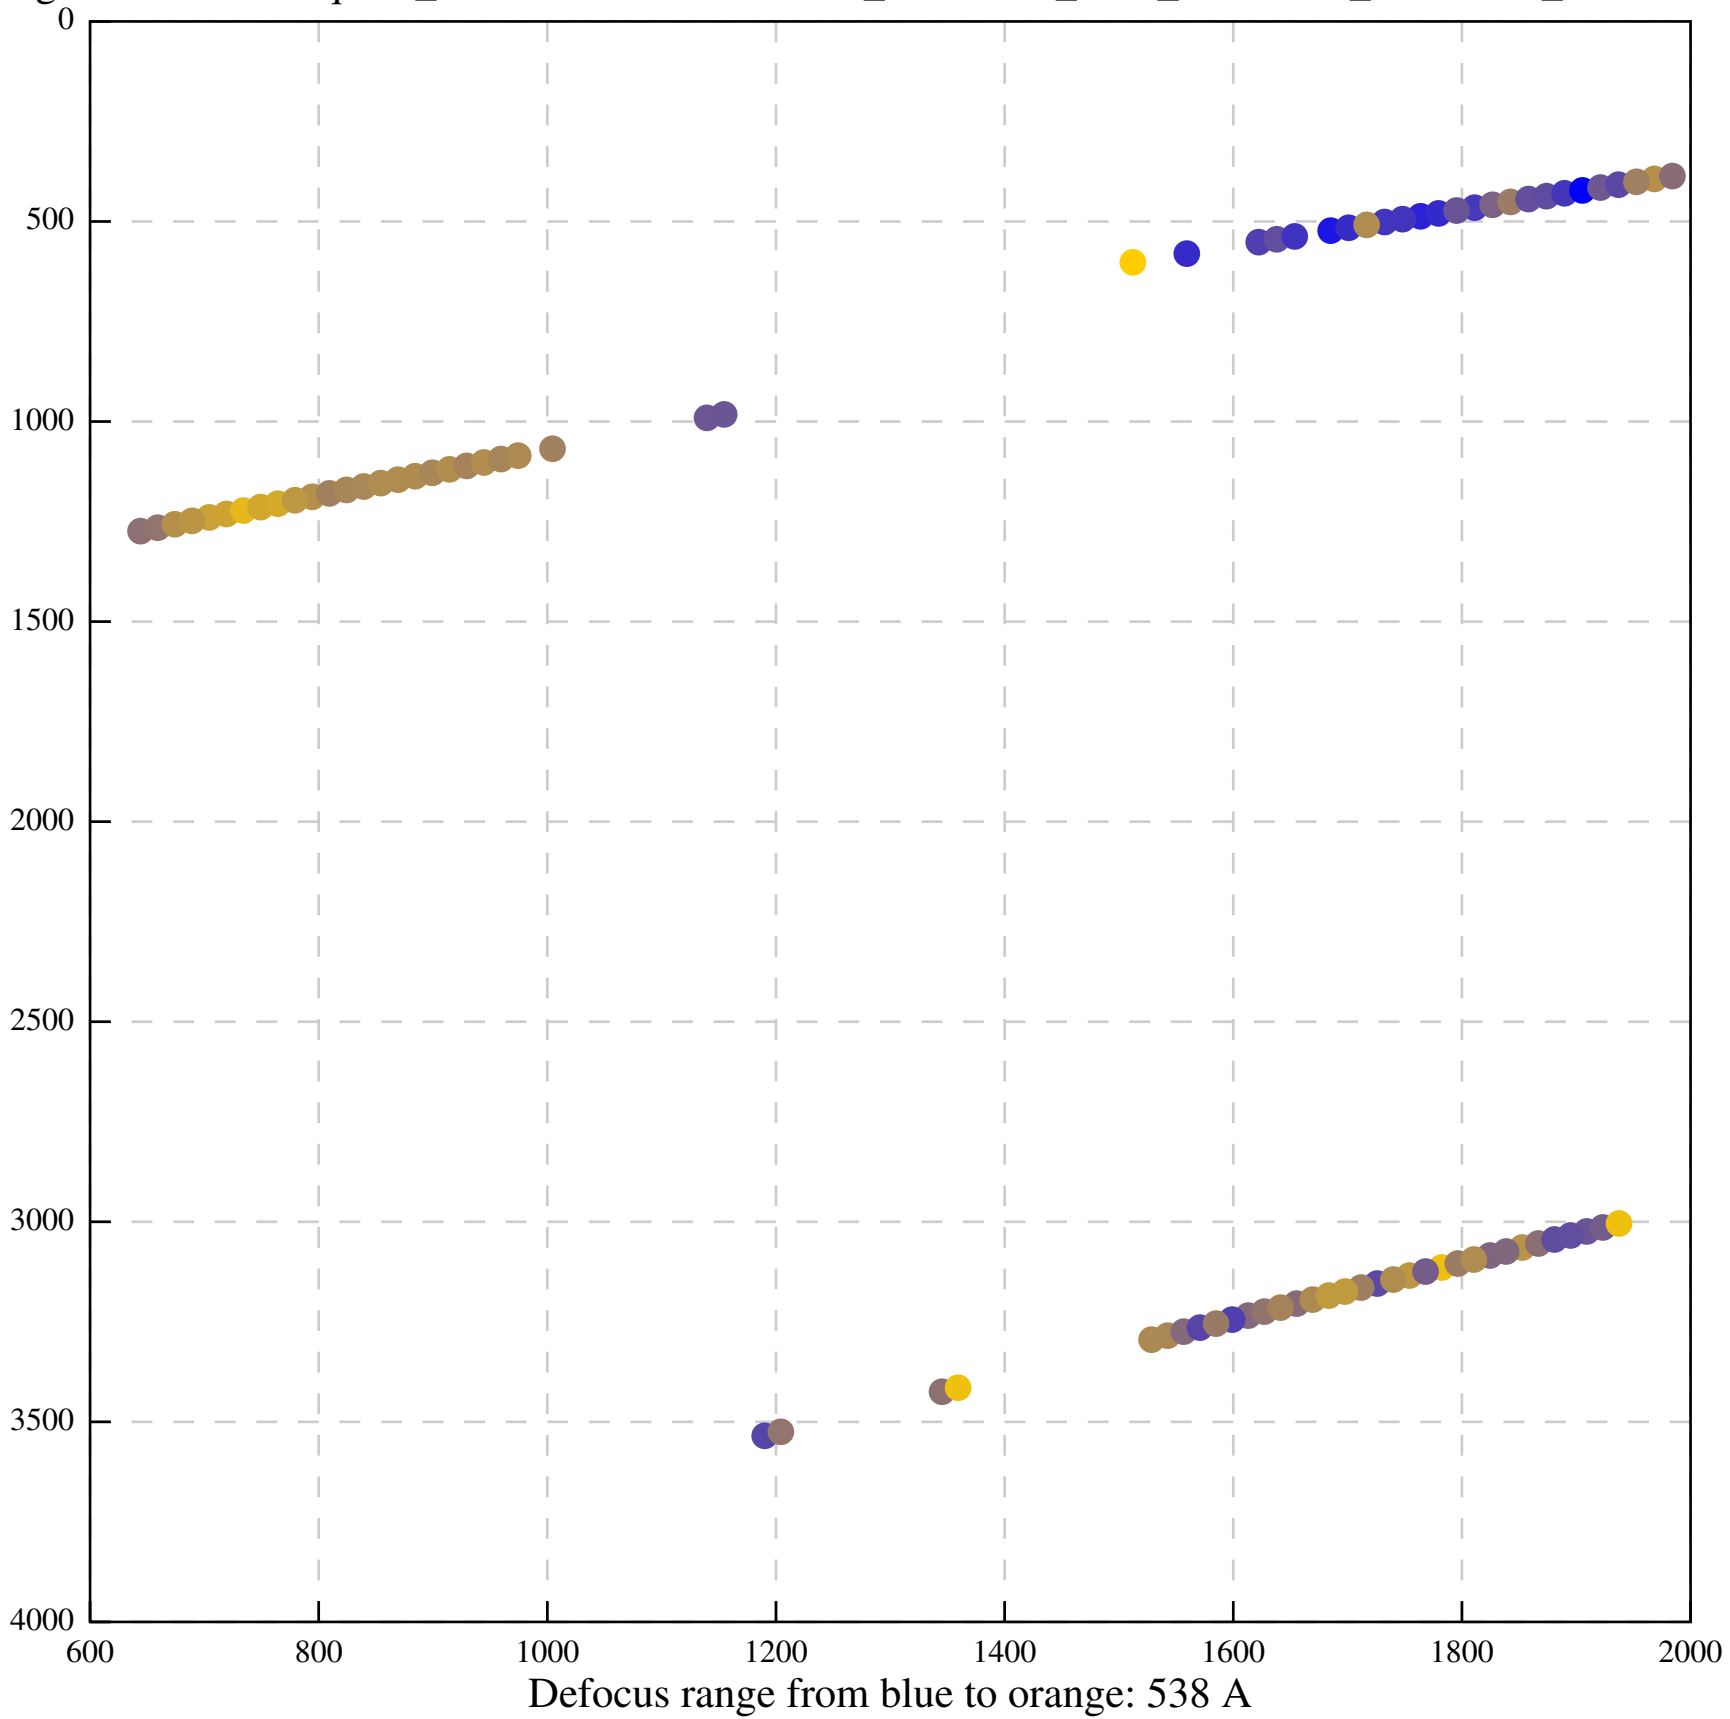

Defocus range from blue to orange: 785 A

Defocus range from blue to orange: 982 A

Defocus range from blue to orange: 9 A

Defocus range from blue to orange: 0 A

Defocus range from blue to orange: 0 A

Defocus range from blue to orange: 763 A