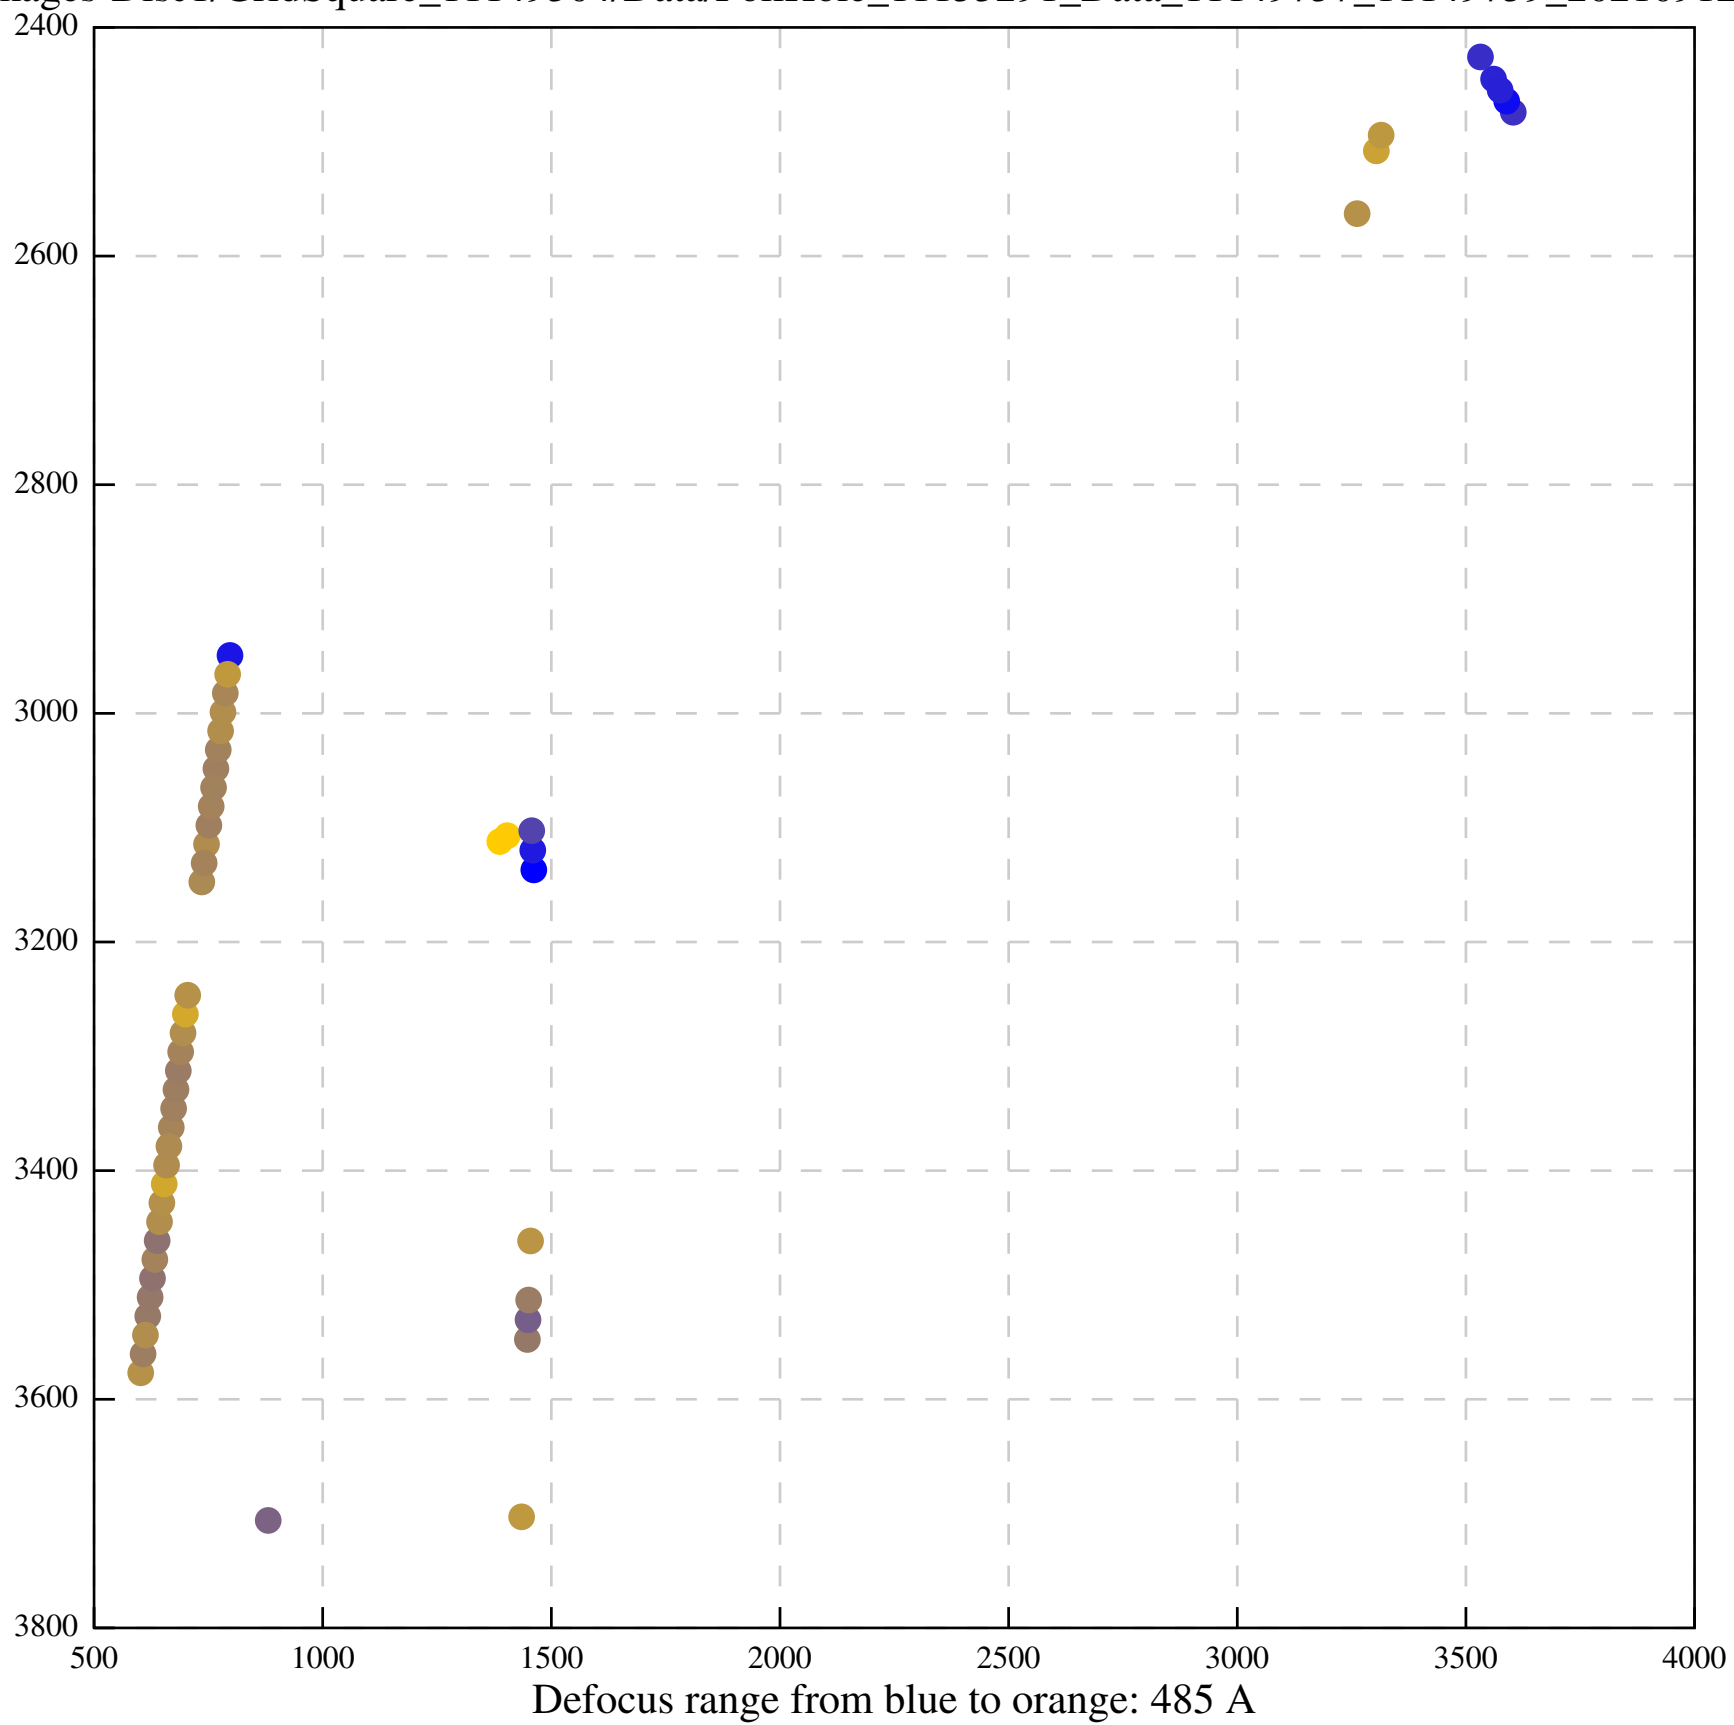

Defocus range from blue to orange: 237 Å

Defocus range from blue to orange: 0 A

Defocus range from blue to orange: 762 A

Defocus range from blue to orange: 146 A

Defocus range from blue to orange: 386 A

Defocus range from blue to orange: 17 A