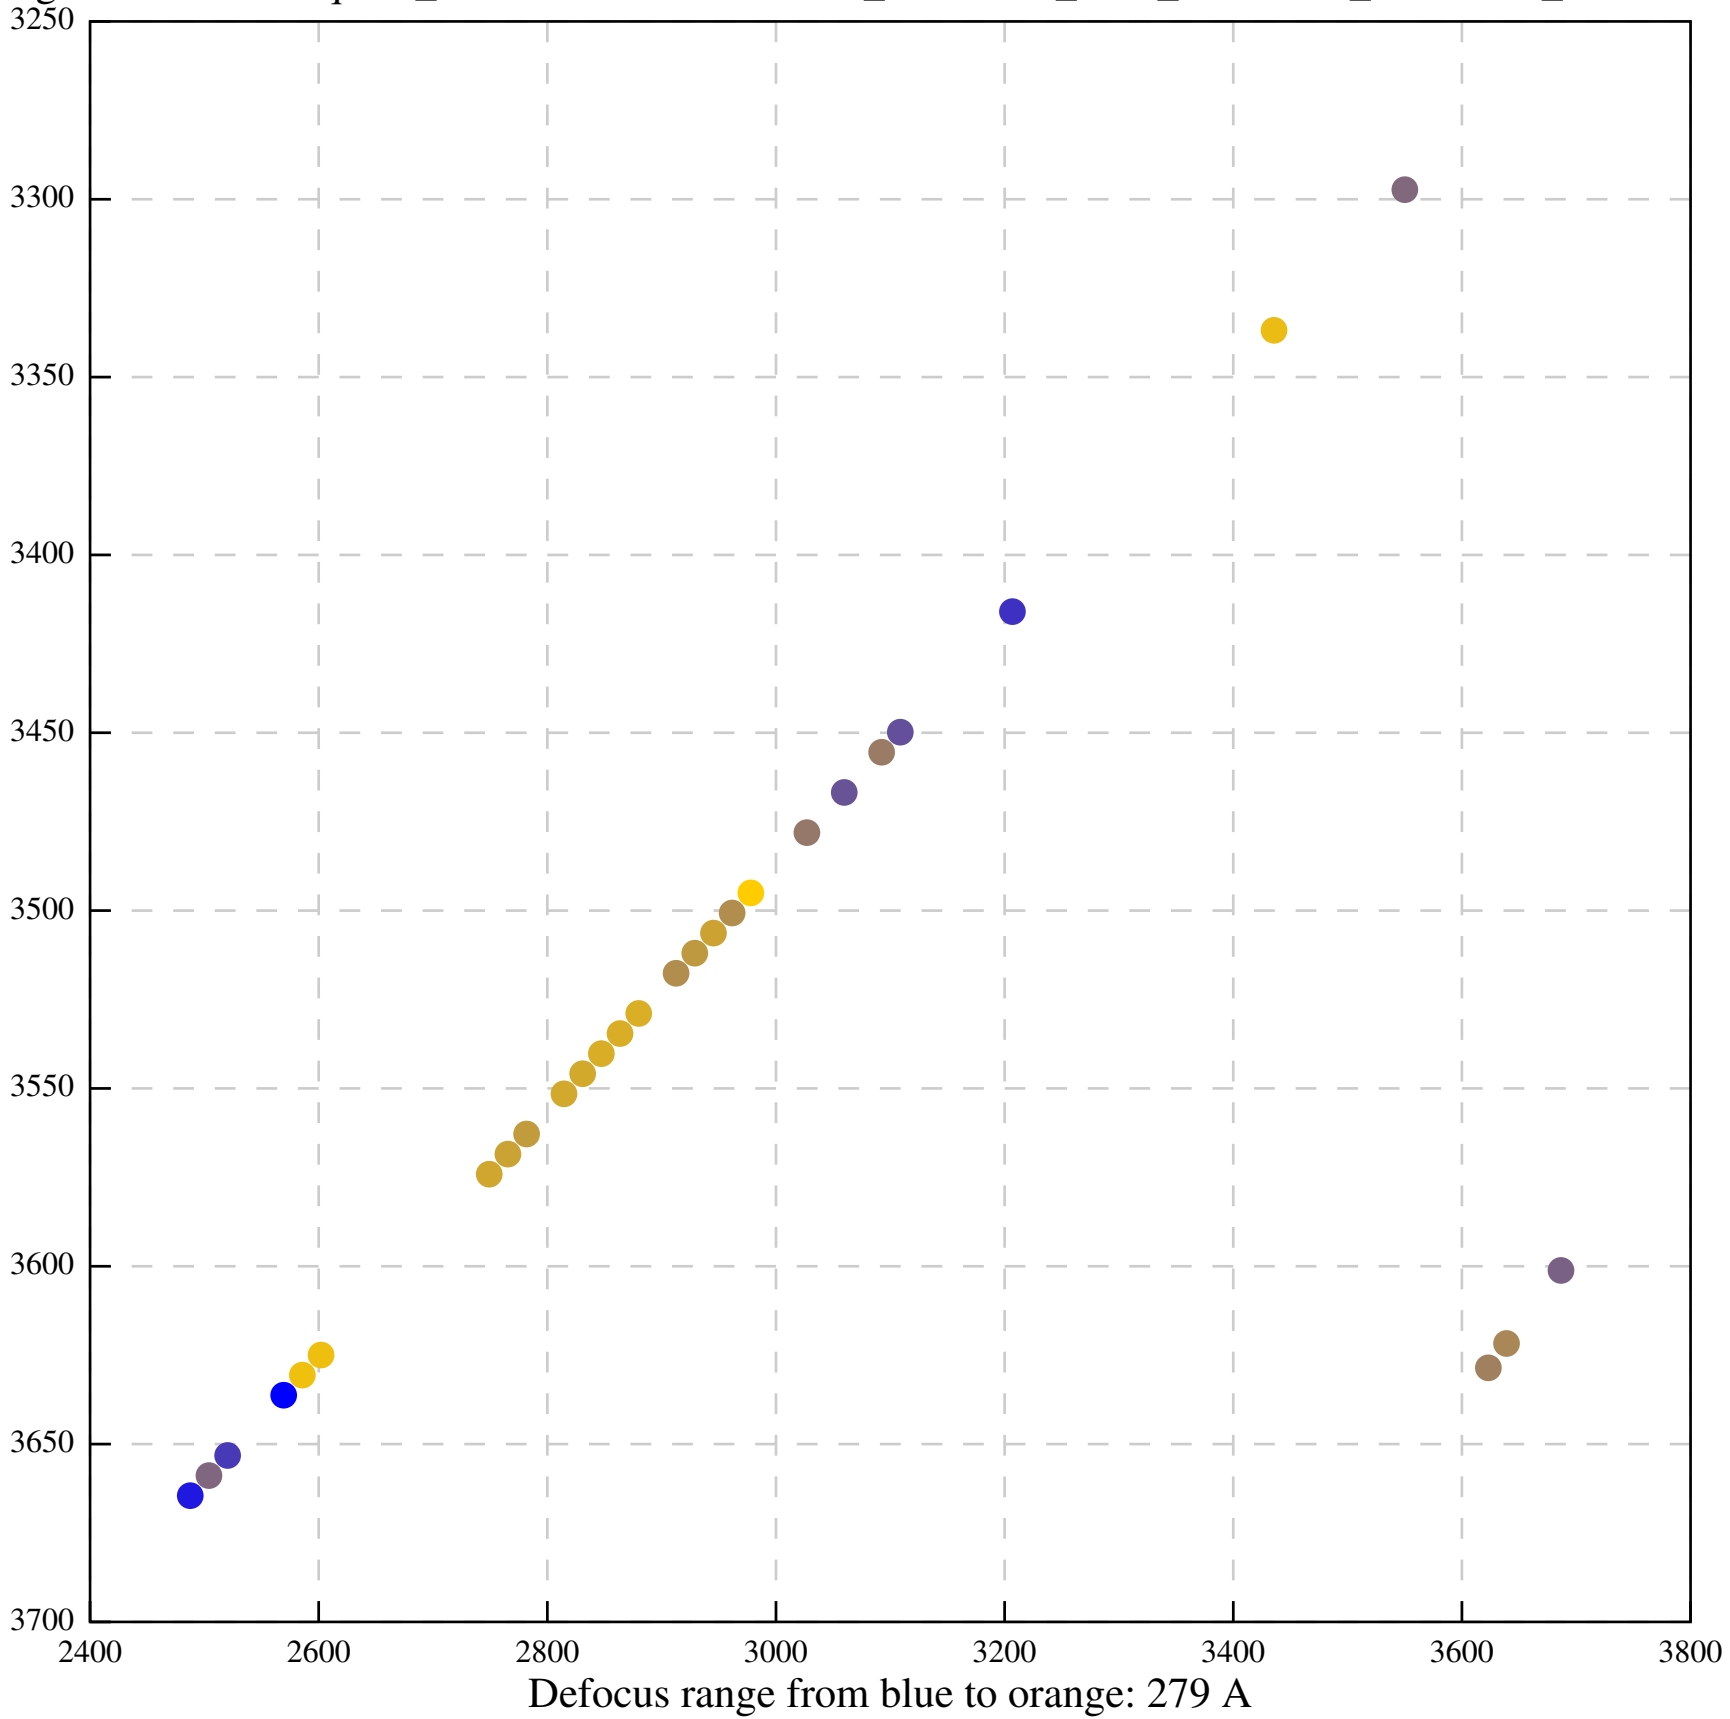

Defocus range from blue to orange: 0 A

Defocus range from blue to orange: 113 A

Defocus range from blue to orange: 393 A

Defocus range from blue to orange: 648 A

Defocus range from blue to orange: 665 A

Defocus range from blue to orange: 487 A