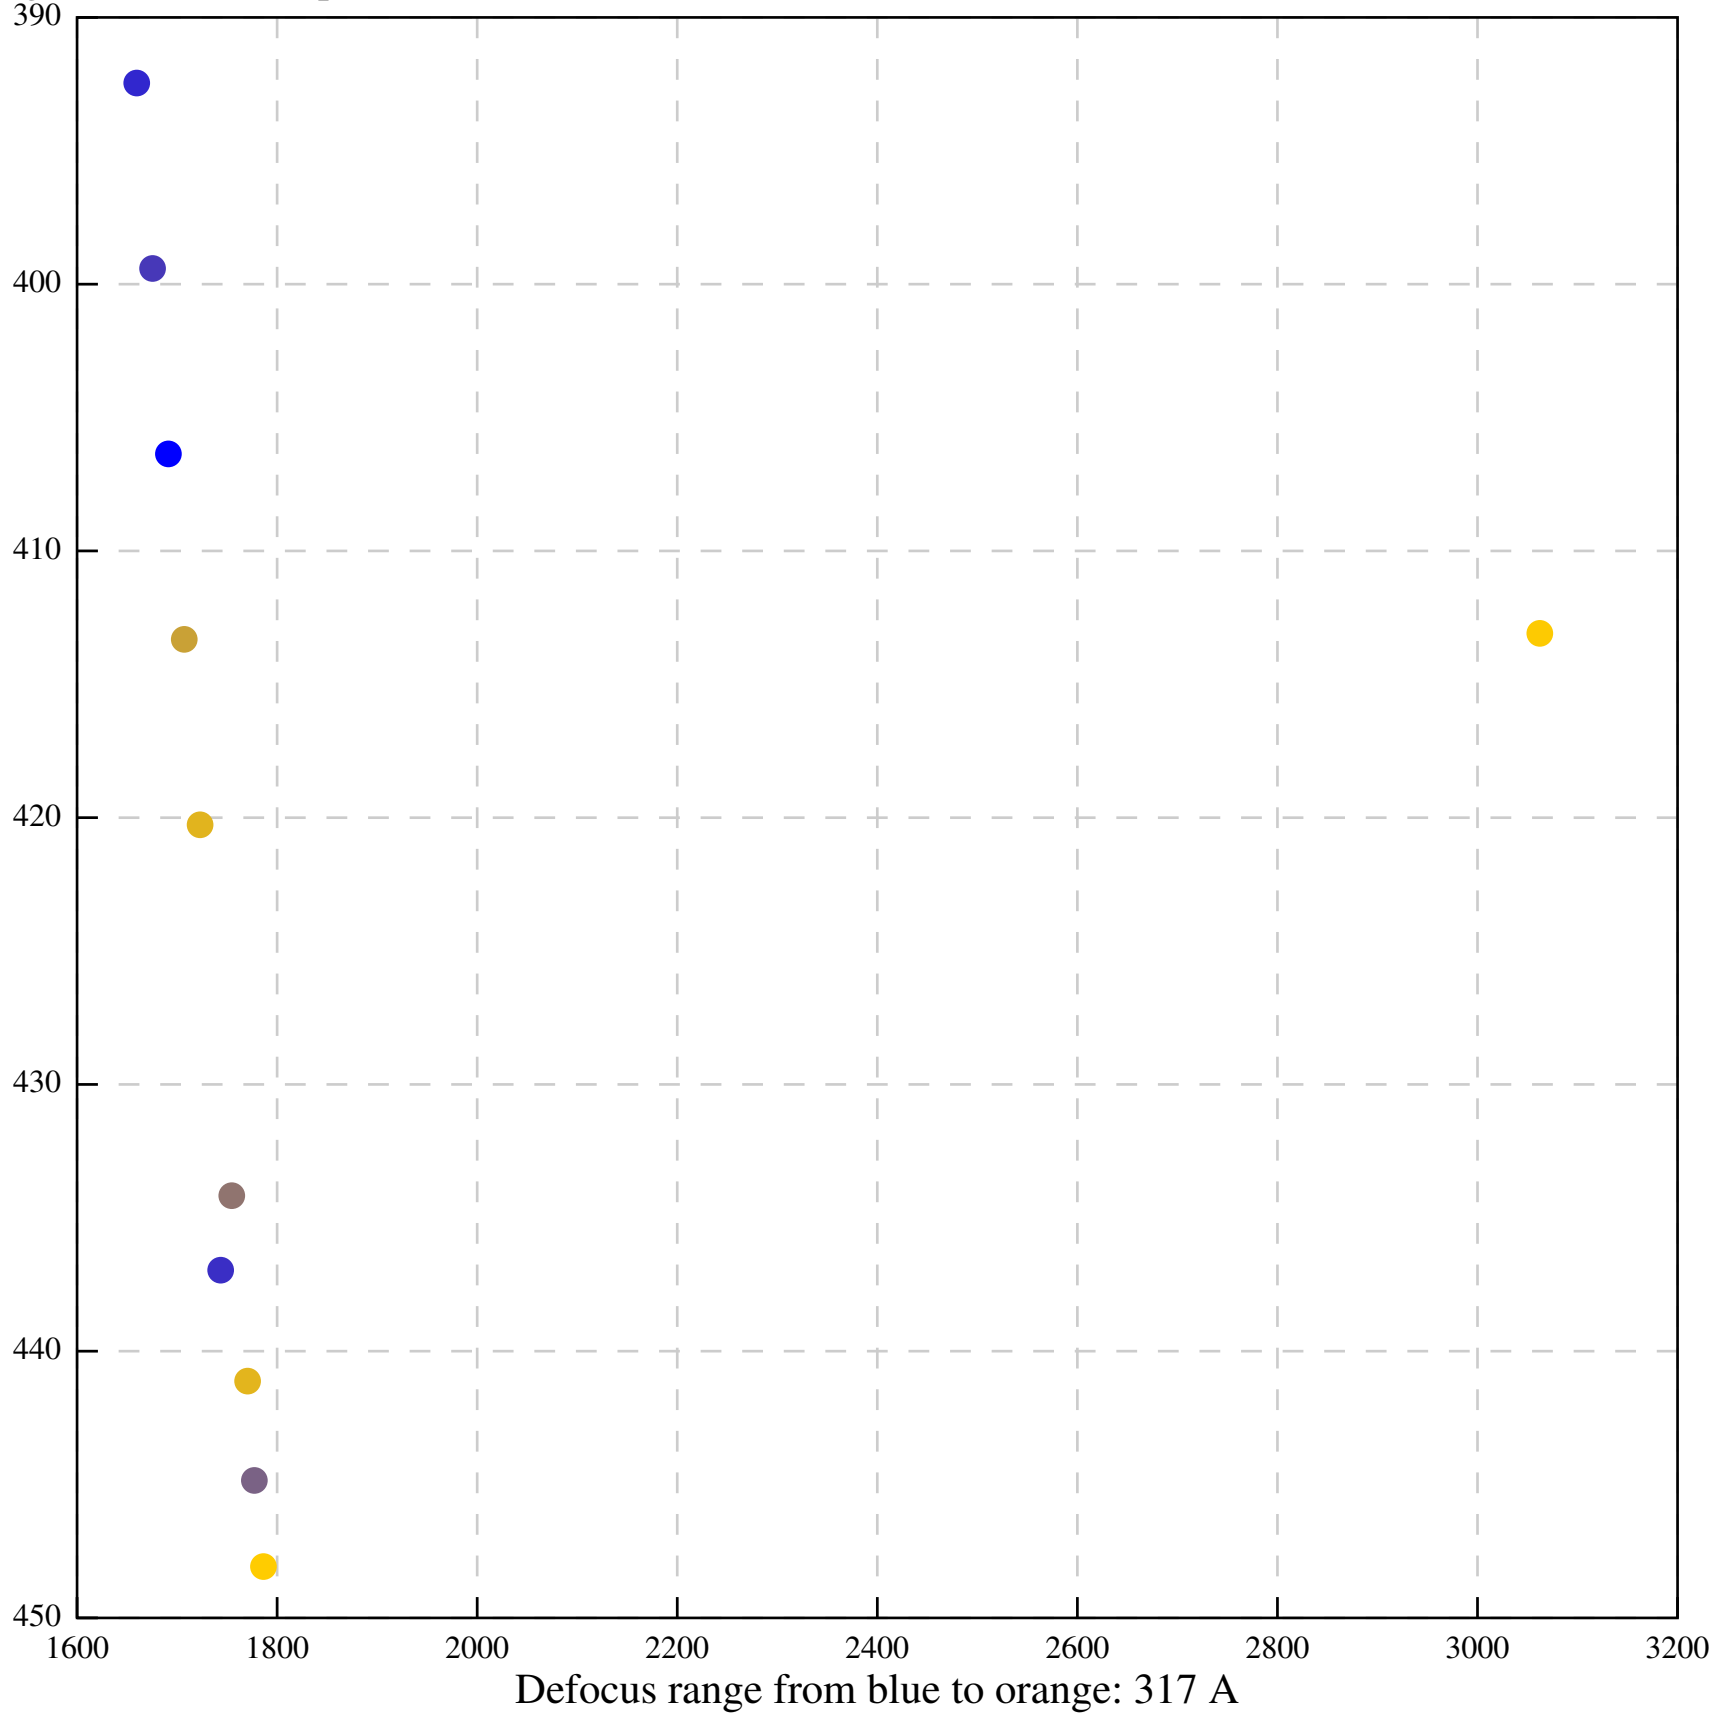

Defocus range from blue to orange: 14 A

Defocus range from blue to orange: 669 A

Defocus range from blue to orange: 0 A

Defocus range from blue to orange: 439 A

Defocus range from blue to orange: 305 A

Defocus range from blue to orange: 219 A