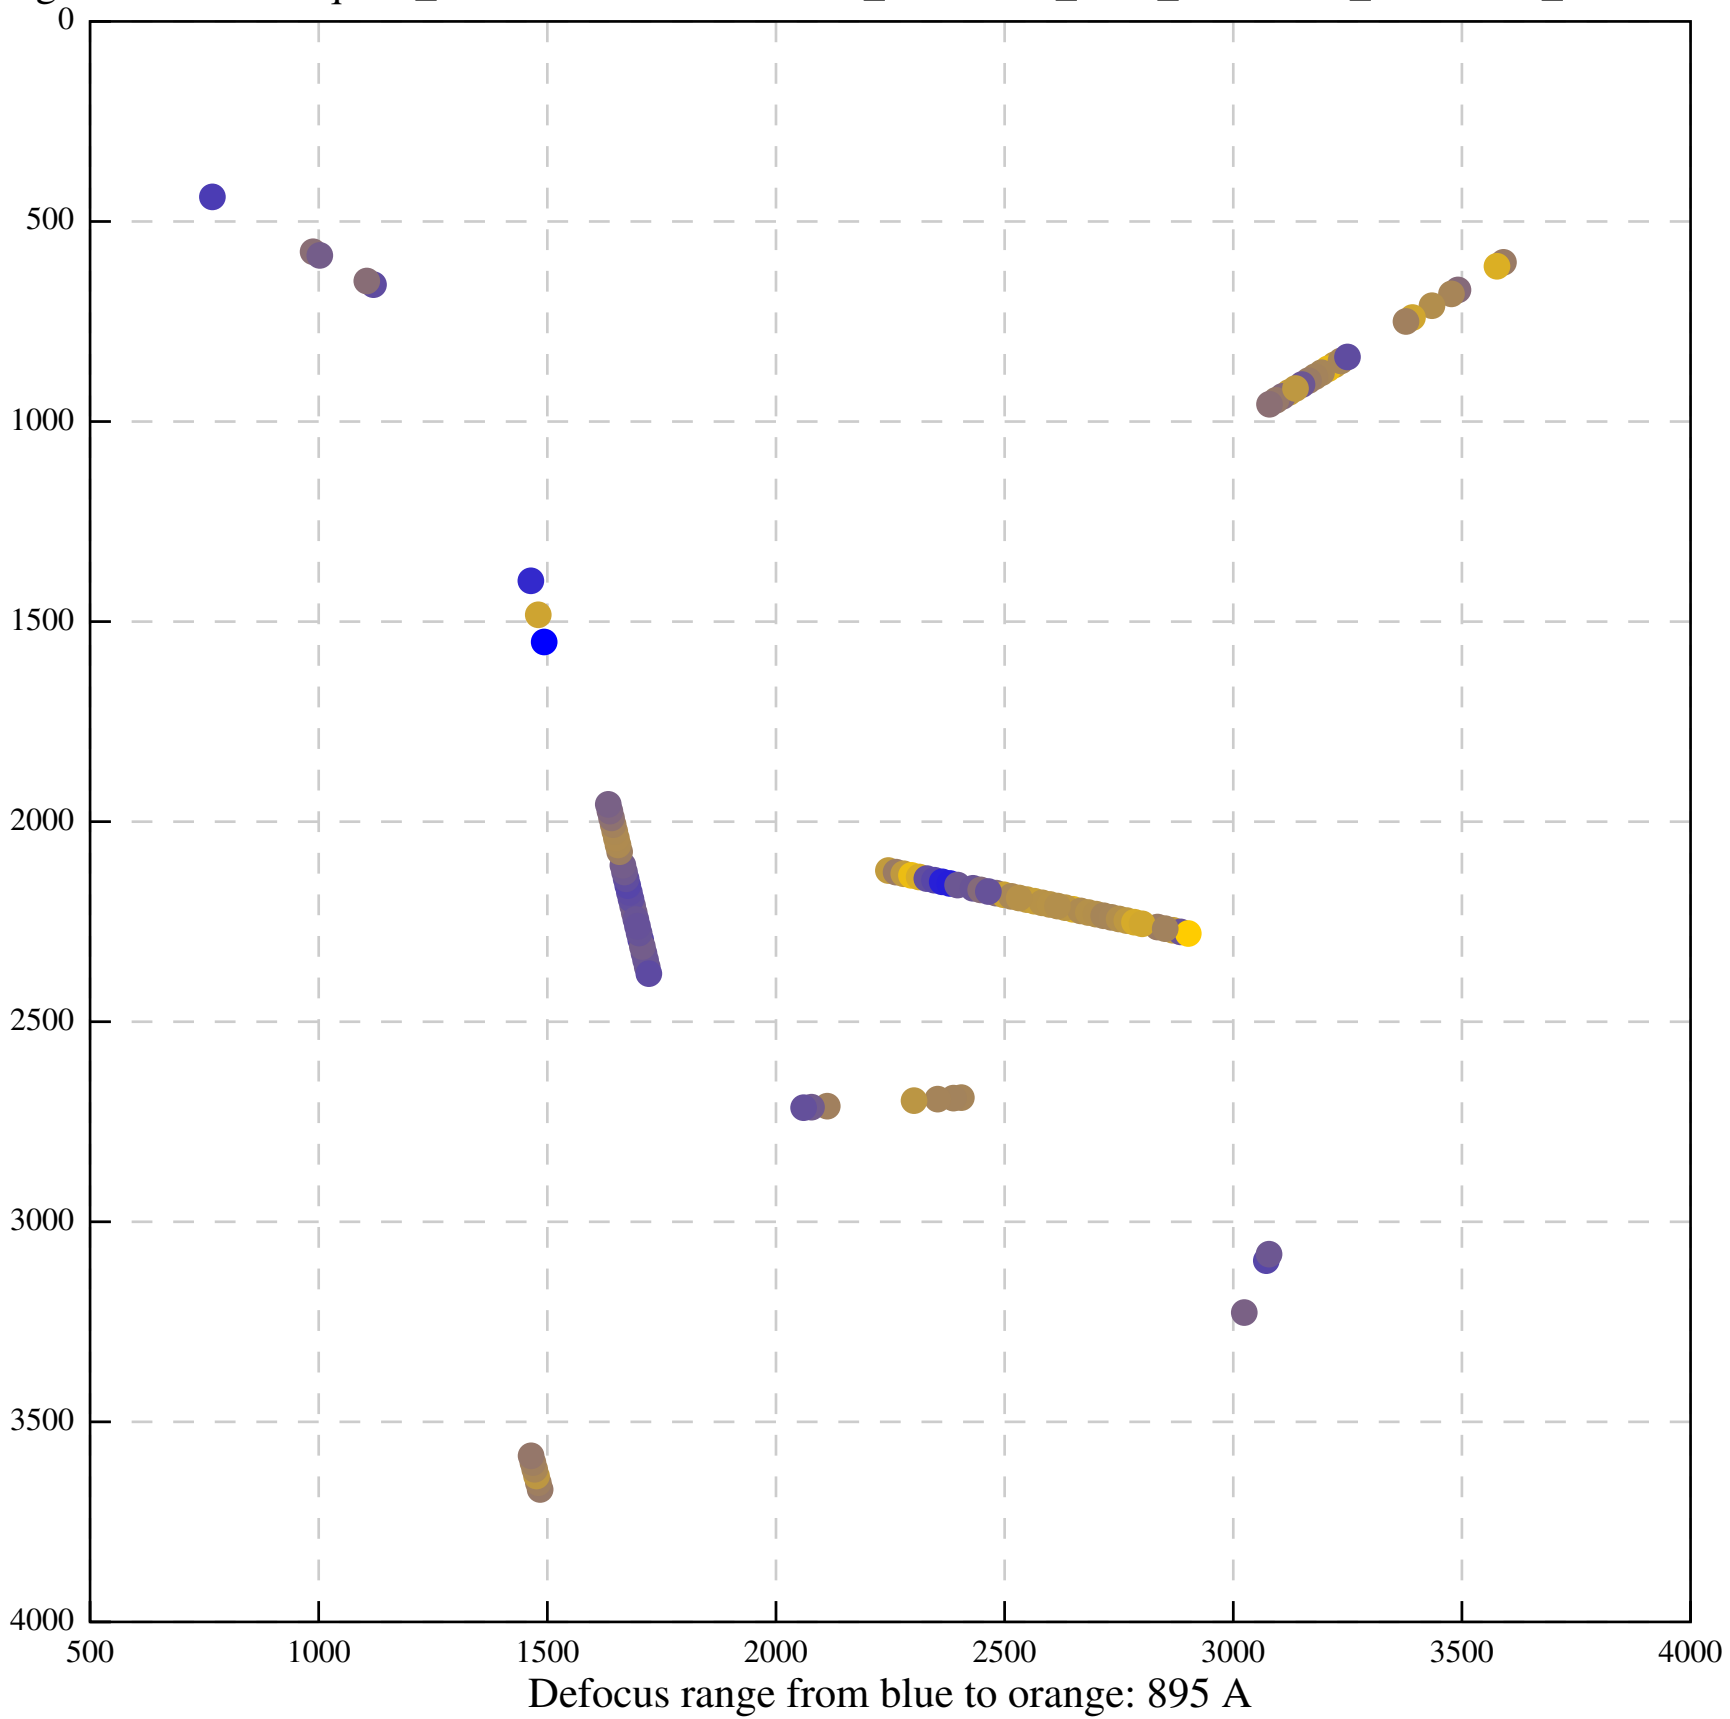

Defocus range from blue to orange: 1055 A

Defocus range from blue to orange: 996 A

Defocus range from blue to orange: 646 A

Defocus range from blue to orange: 342 A

Defocus range from blue to orange: 558 A