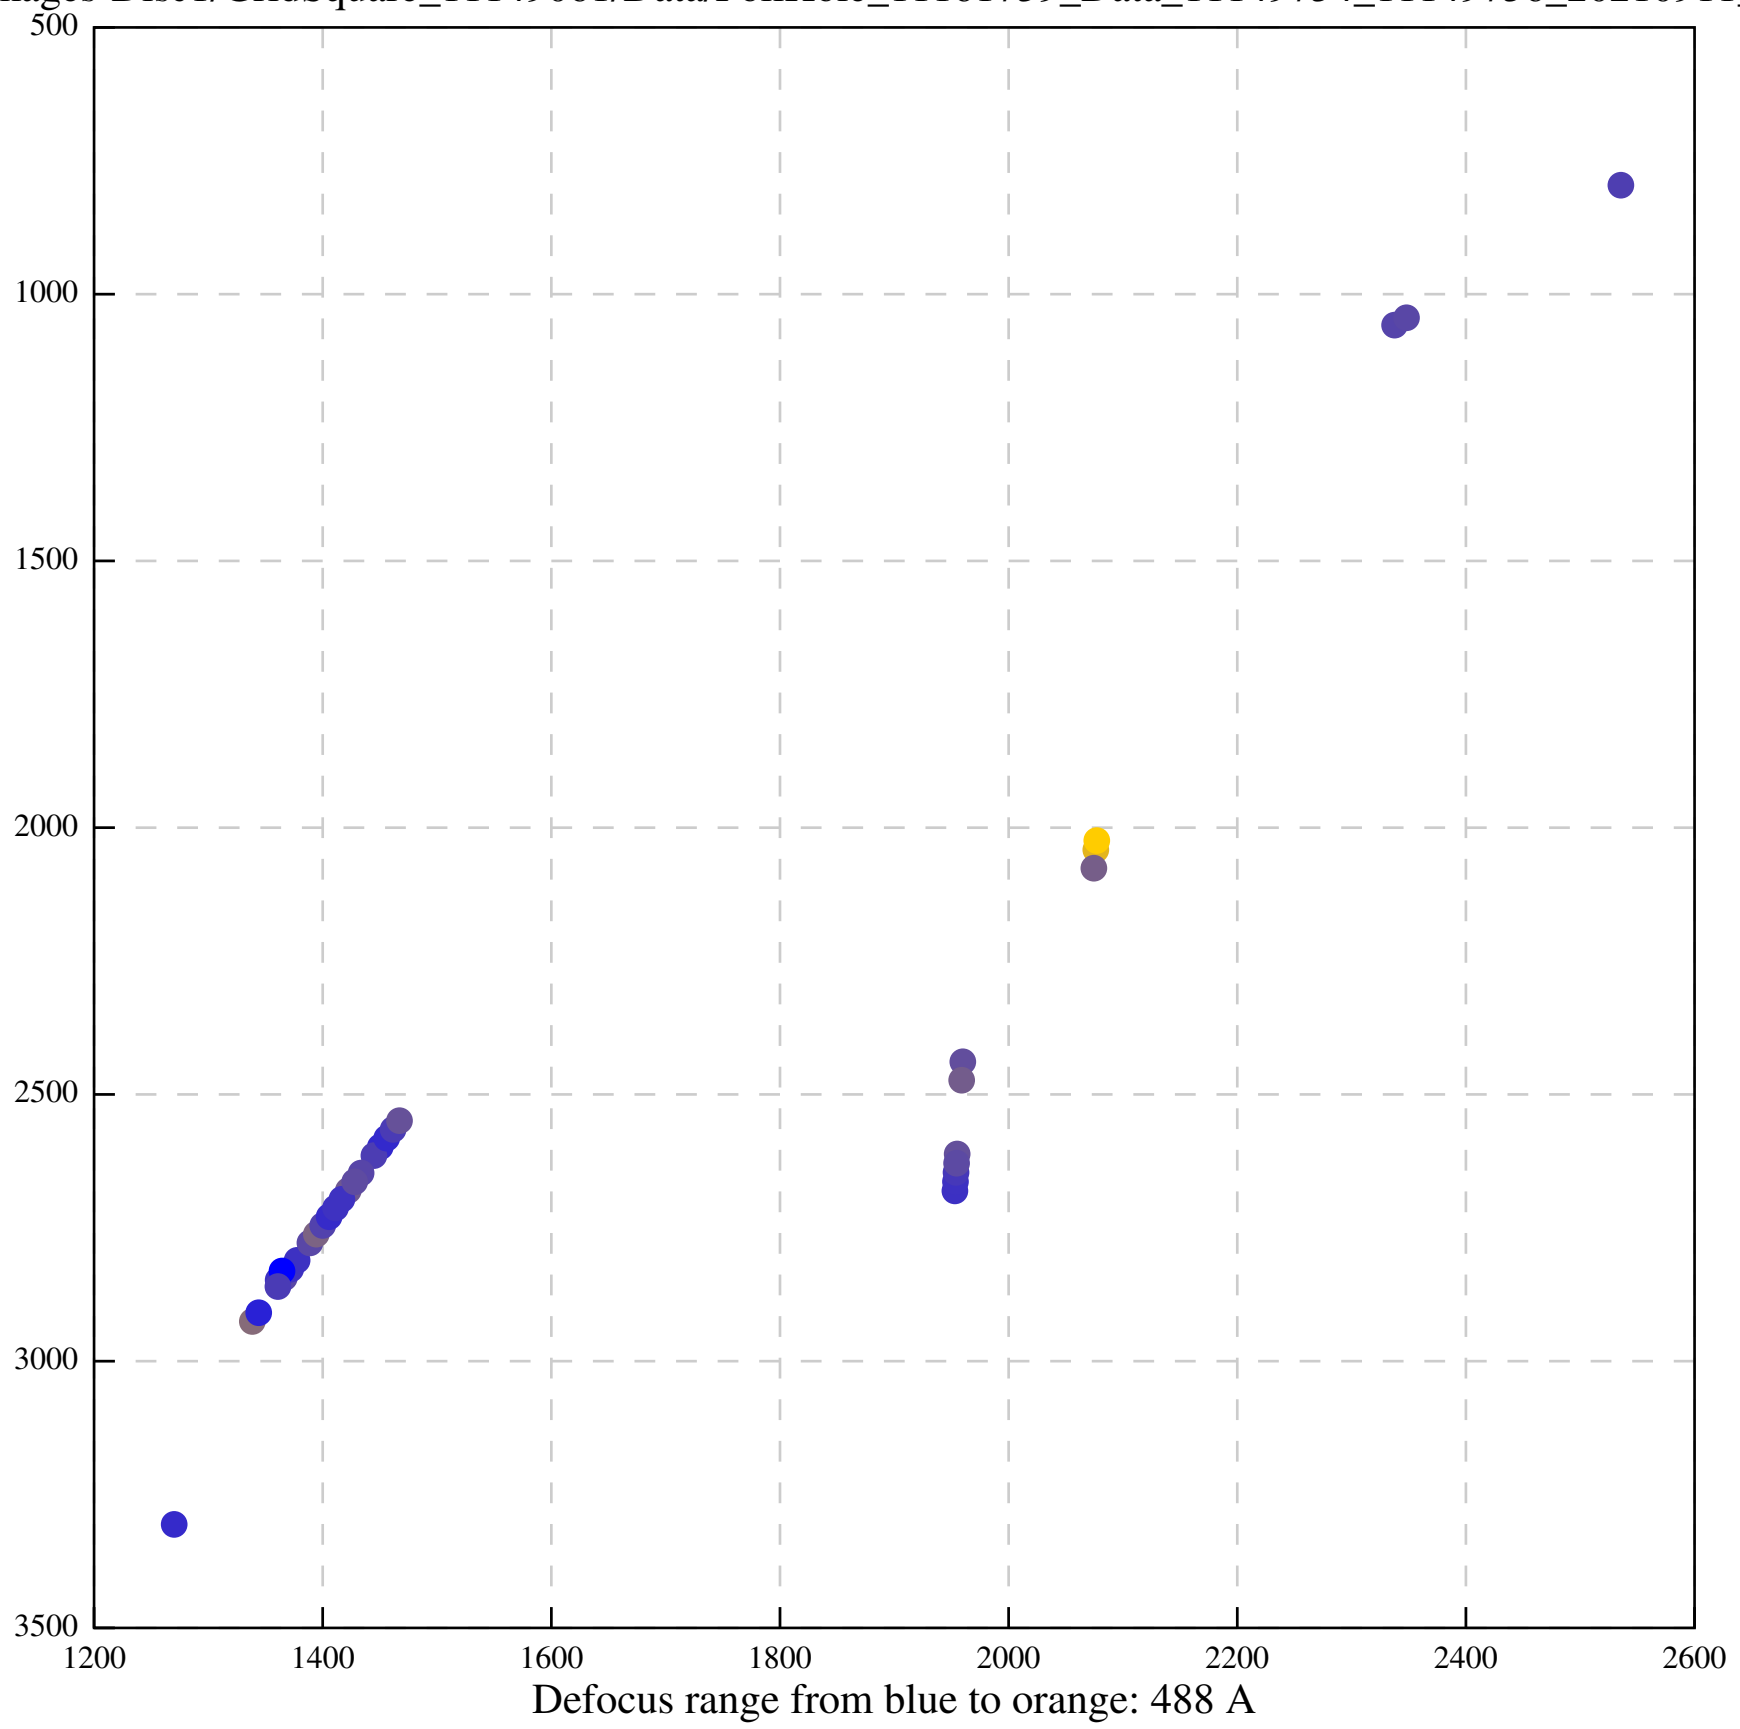

Defocus range from blue to orange: 542 A

Defocus range from blue to orange: 1001 A

Defocus range from blue to orange: 424 A

Defocus range from blue to orange: 347 A

Defocus range from blue to orange: 0 A

Defocus range from blue to orange: 1450 A