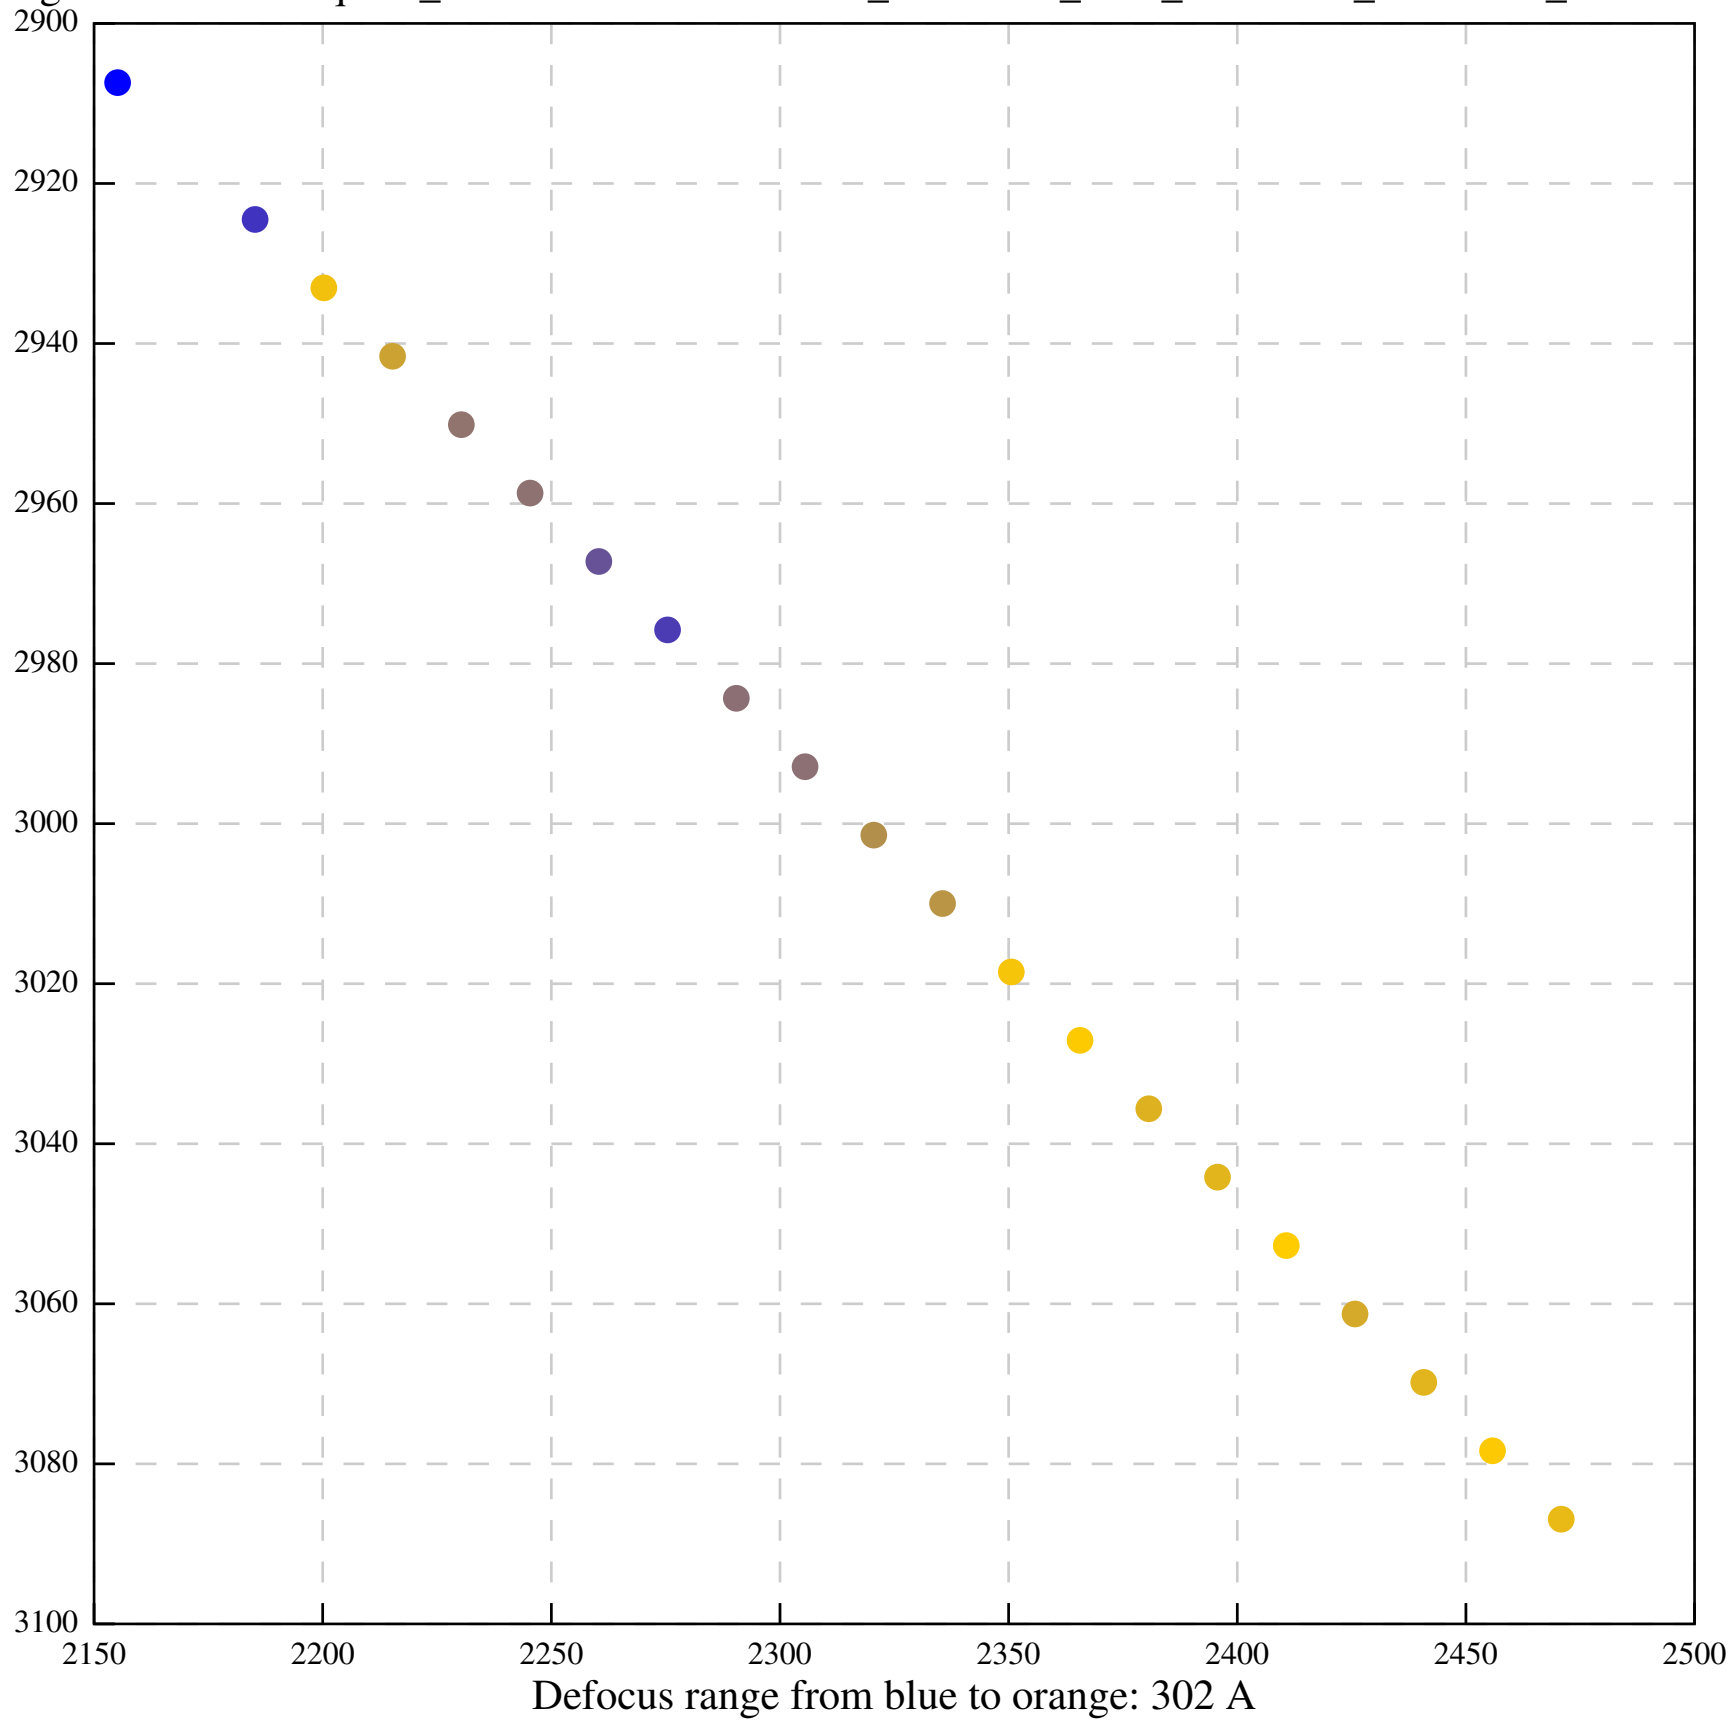

Defocus range from blue to orange: 260 A

Defocus range from blue to orange: 56 A

Defocus range from blue to orange: 1401 A

Defocus range from blue to orange: 291 A

Defocus range from blue to orange: 197 A