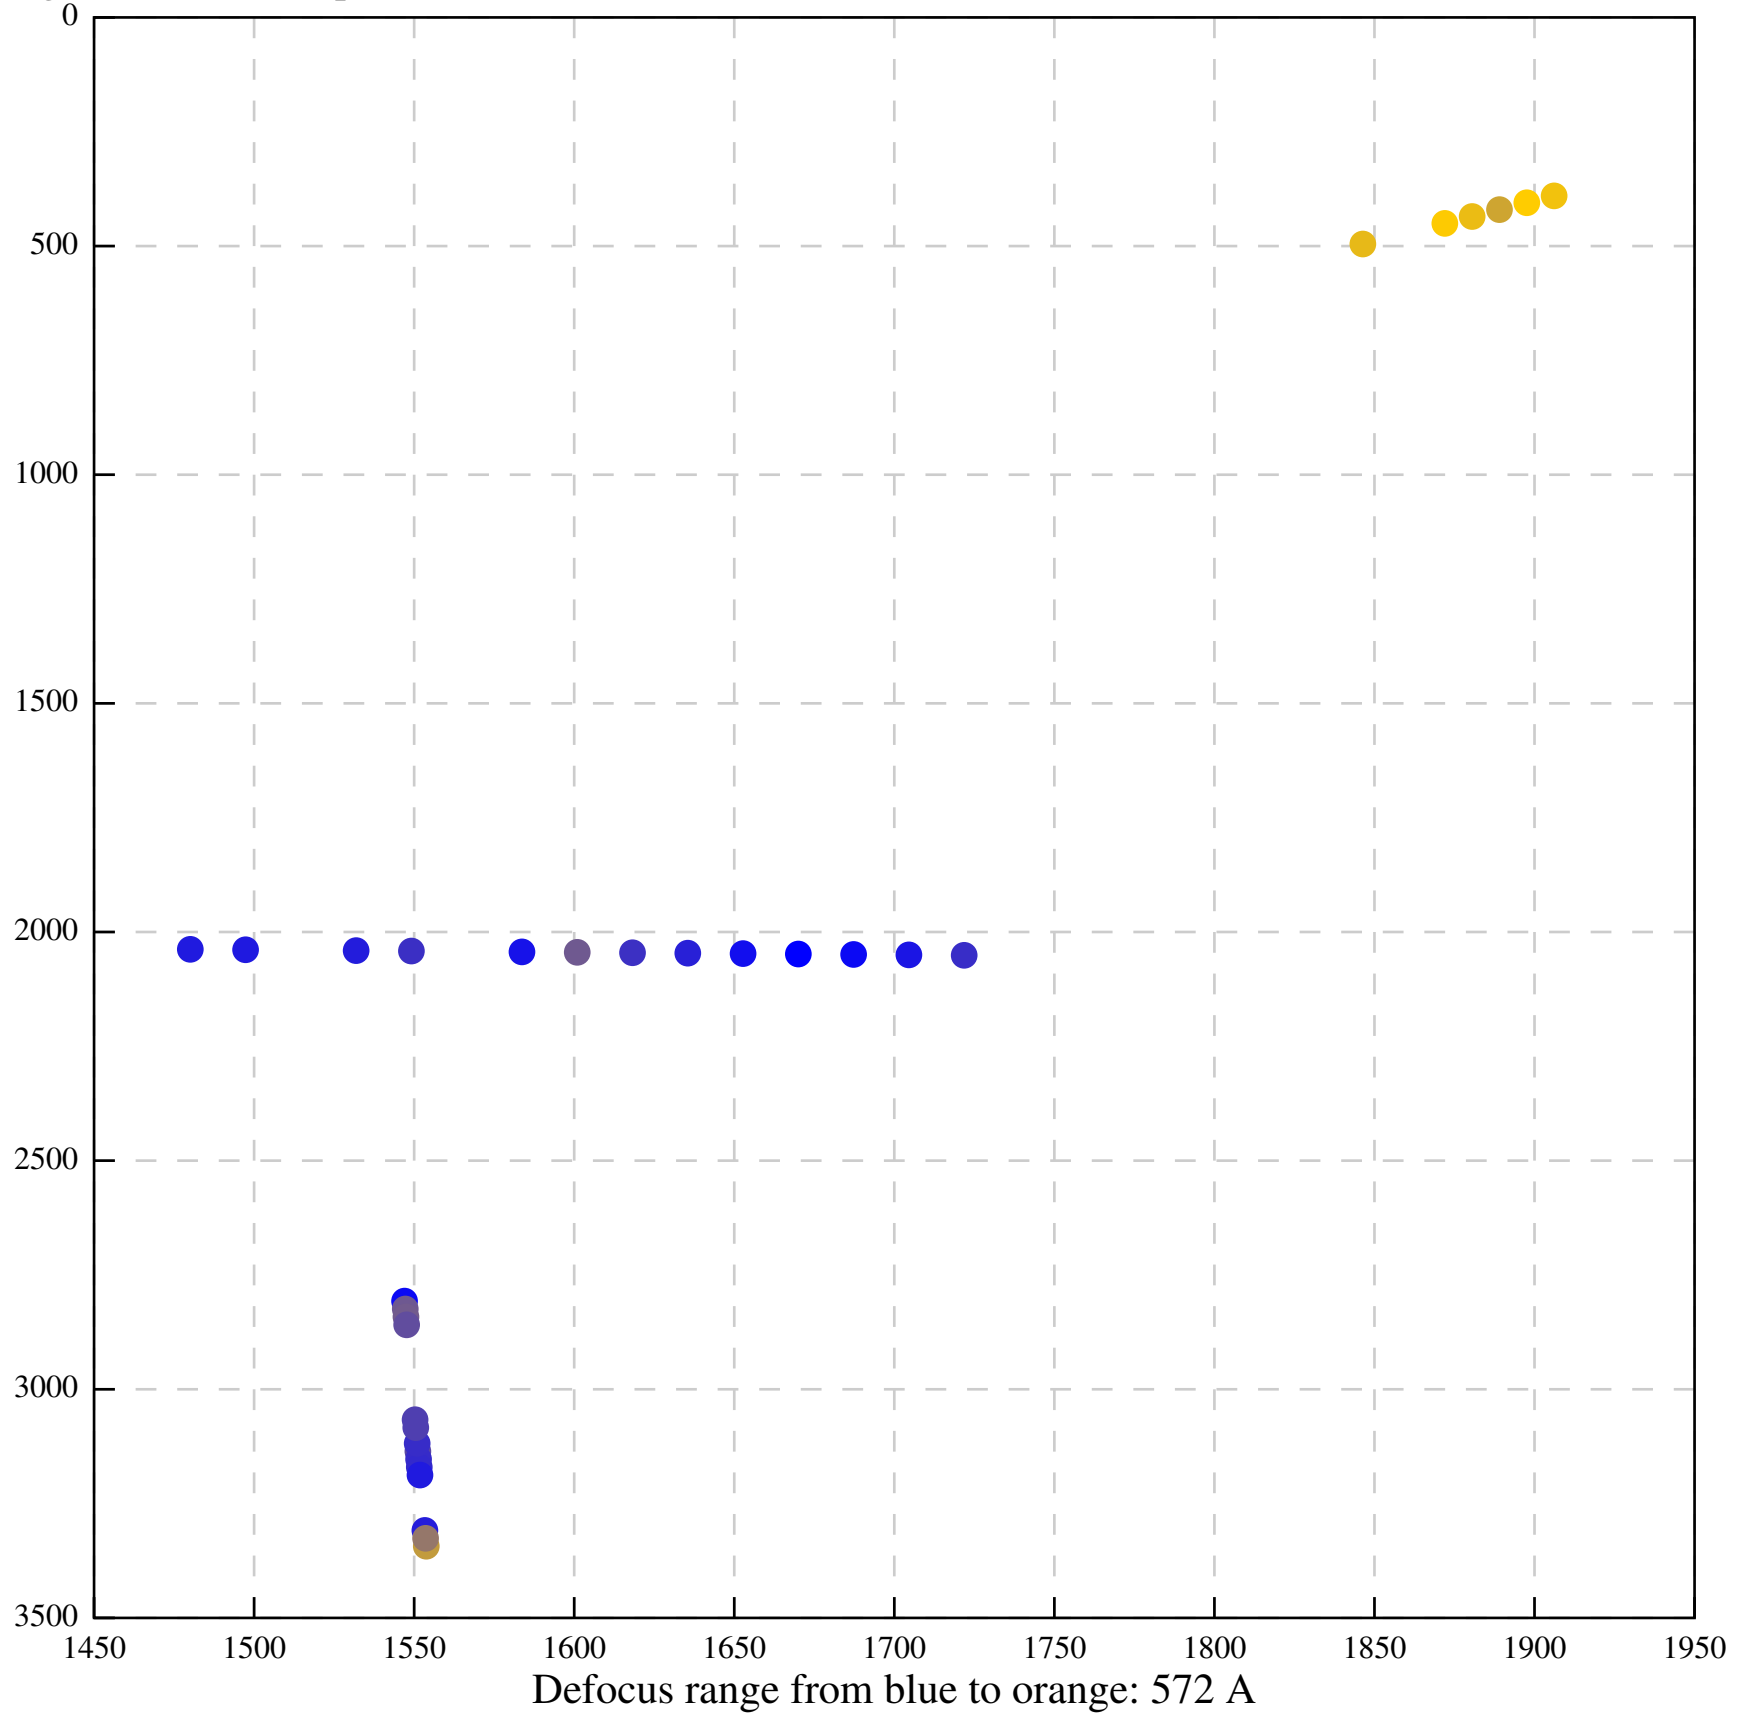

Defocus range from blue to orange: 655 A

Defocus range from blue to orange: 816 A

Defocus range from blue to orange: 45 A

Defocus range from blue to orange: 397 Å

Defocus range from blue to orange: 423 Å

Defocus range from blue to orange: 307 A