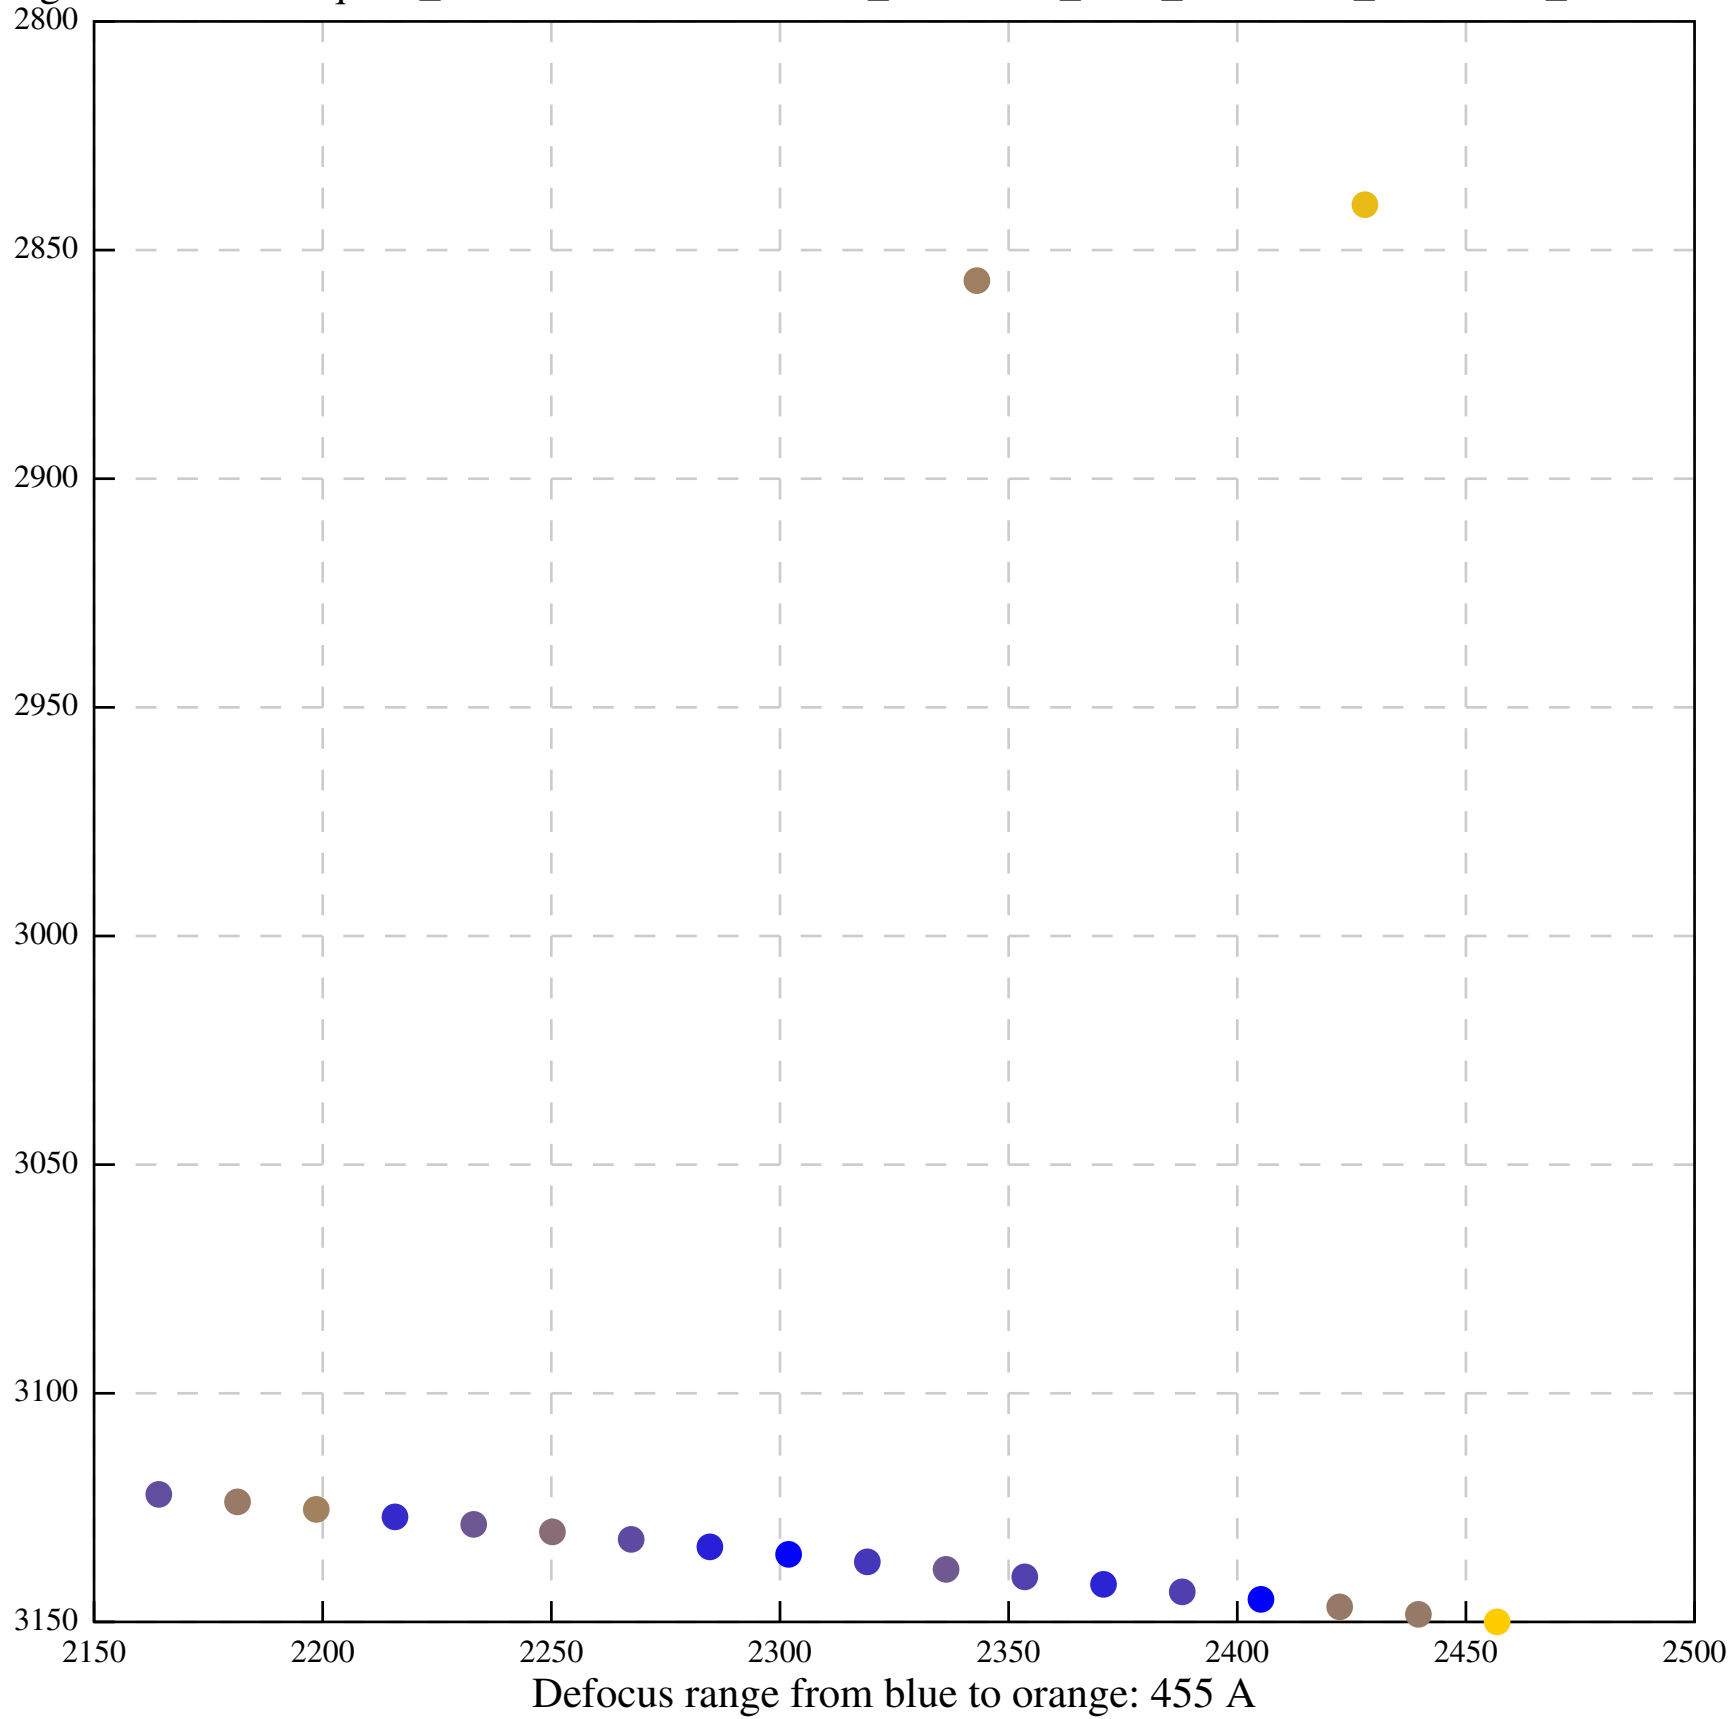

Defocus range from blue to orange: 917 A

Defocus range from blue to orange: 517 A

Defocus range from blue to orange: 593 A

Defocus range from blue to orange: 798 A

Defocus range from blue to orange: 342 Å