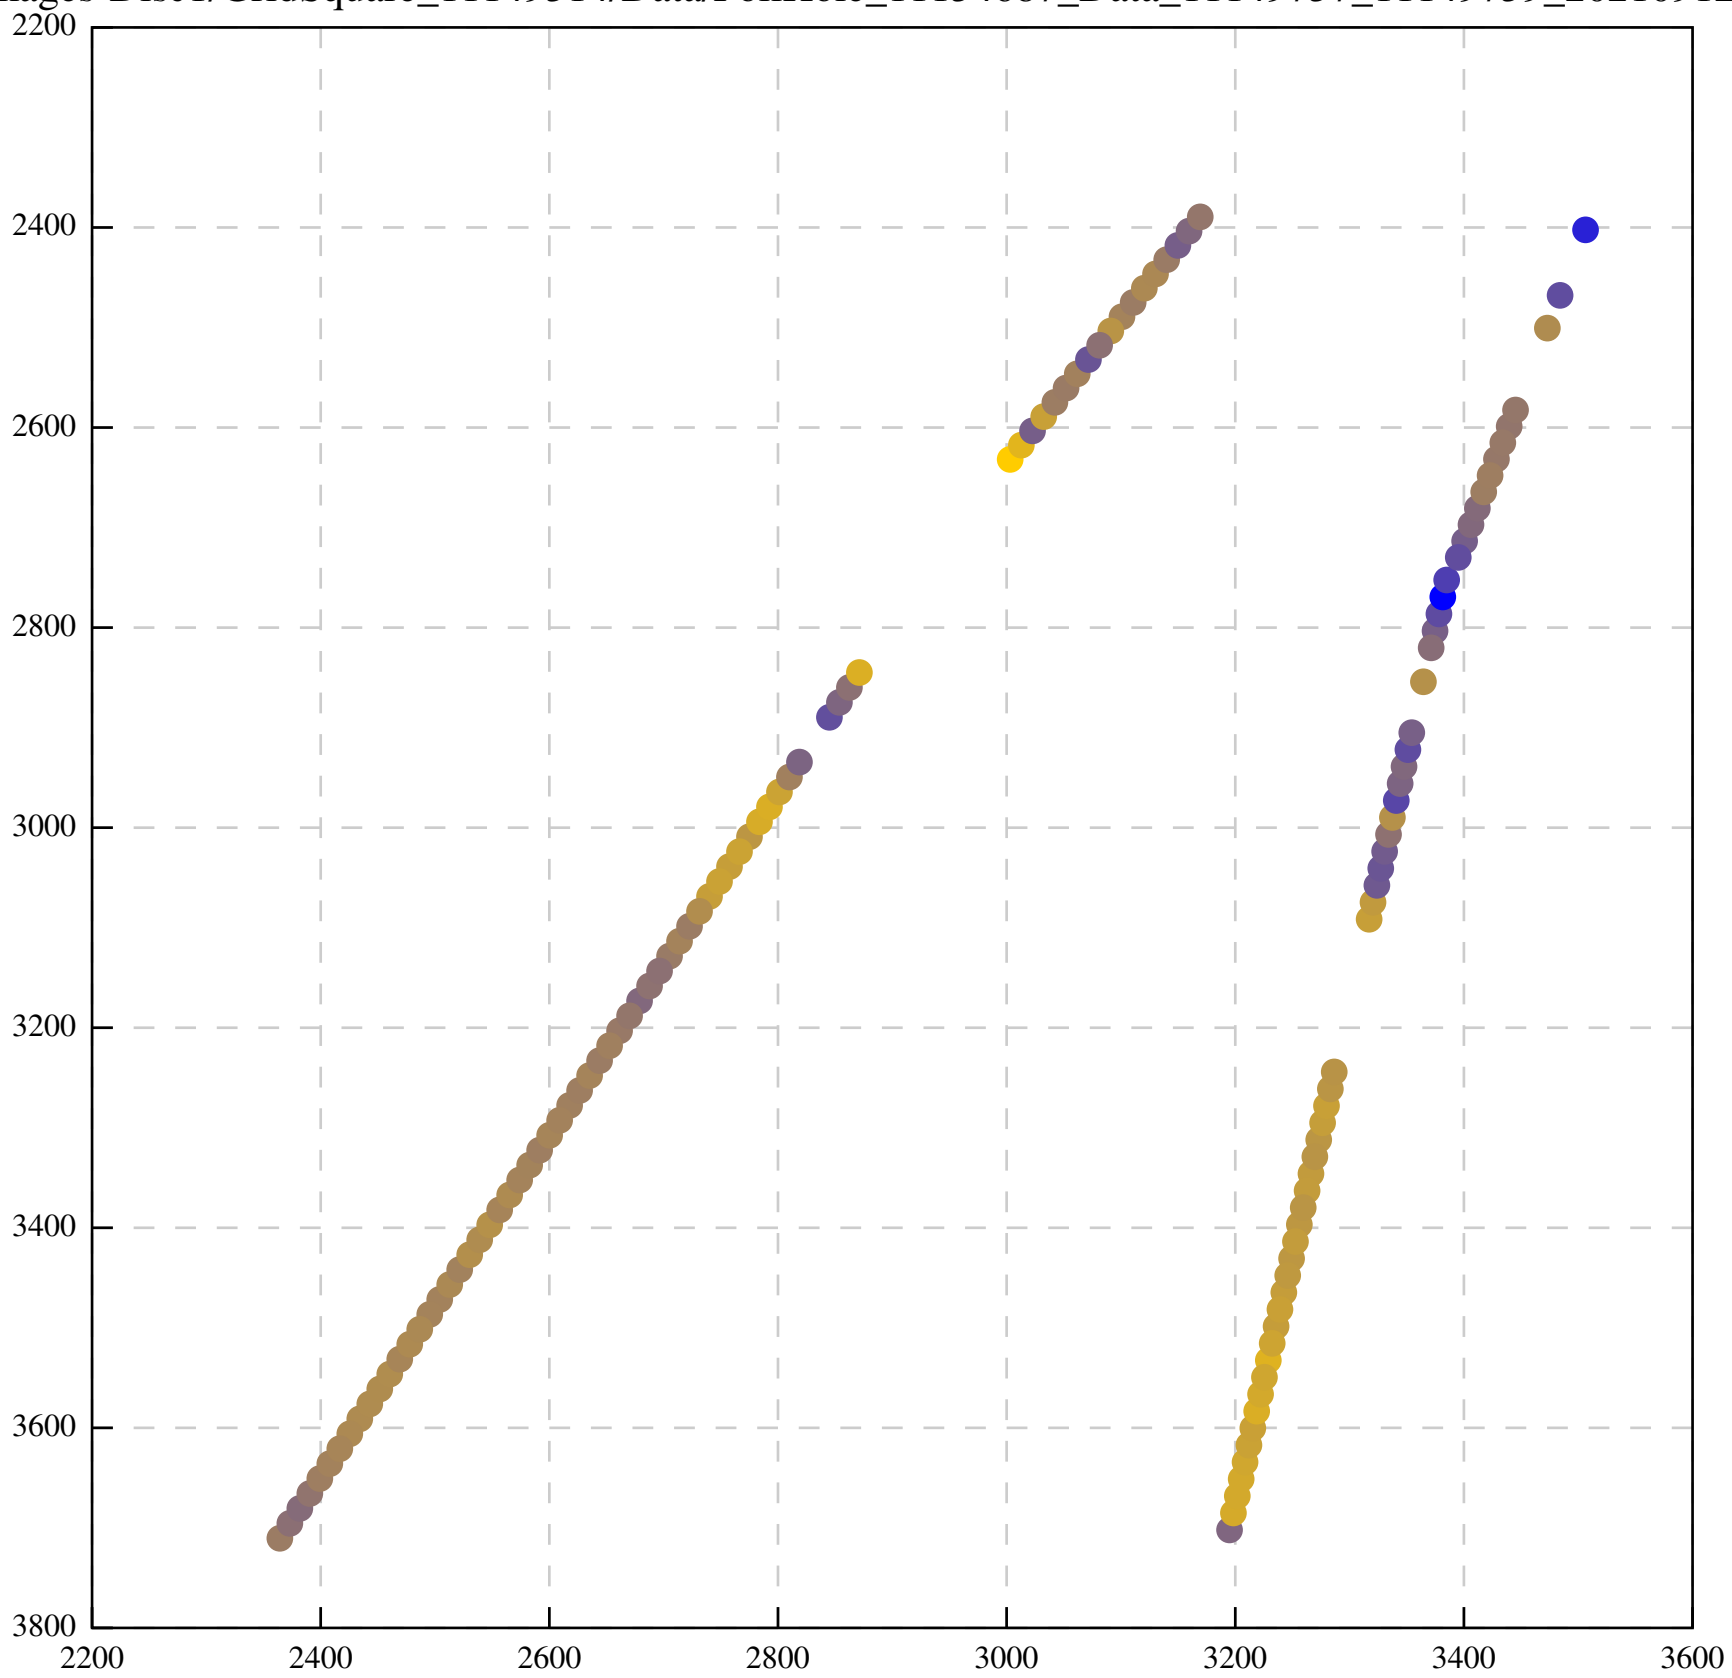

Defocus range from blue to orange: 14 A

Defocus range from blue to orange: 669 A

Defocus range from blue to orange: 0 A

Defocus range from blue to orange: 439 A

Defocus range from blue to orange: 305 A

Defocus range from blue to orange: 219 A