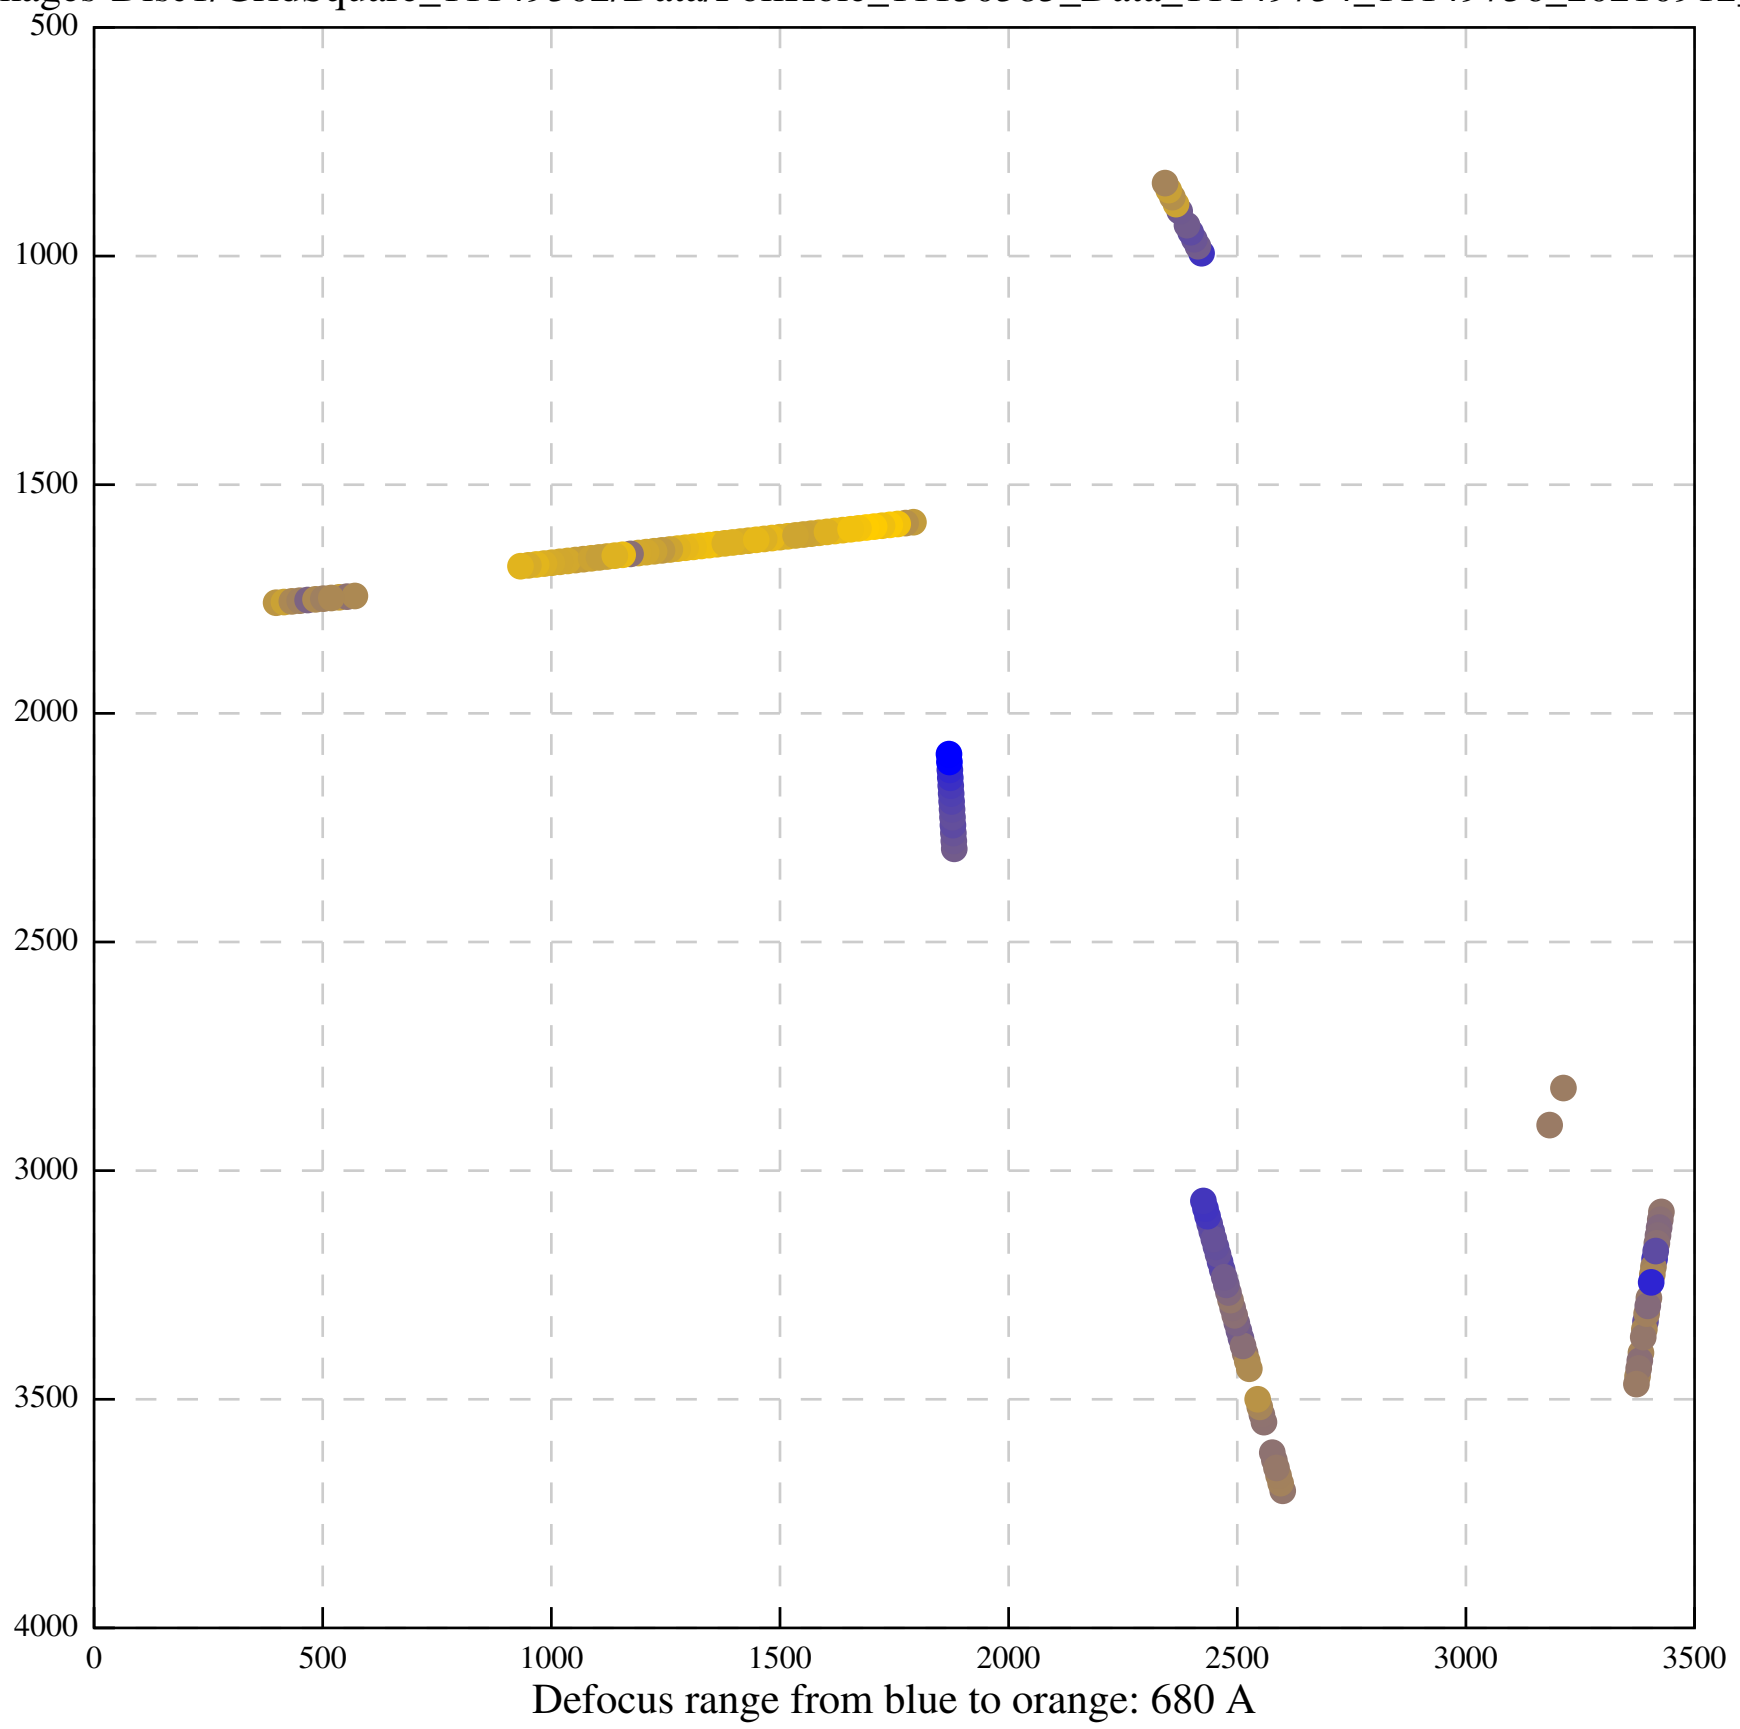

Defocus range from blue to orange: 136 A