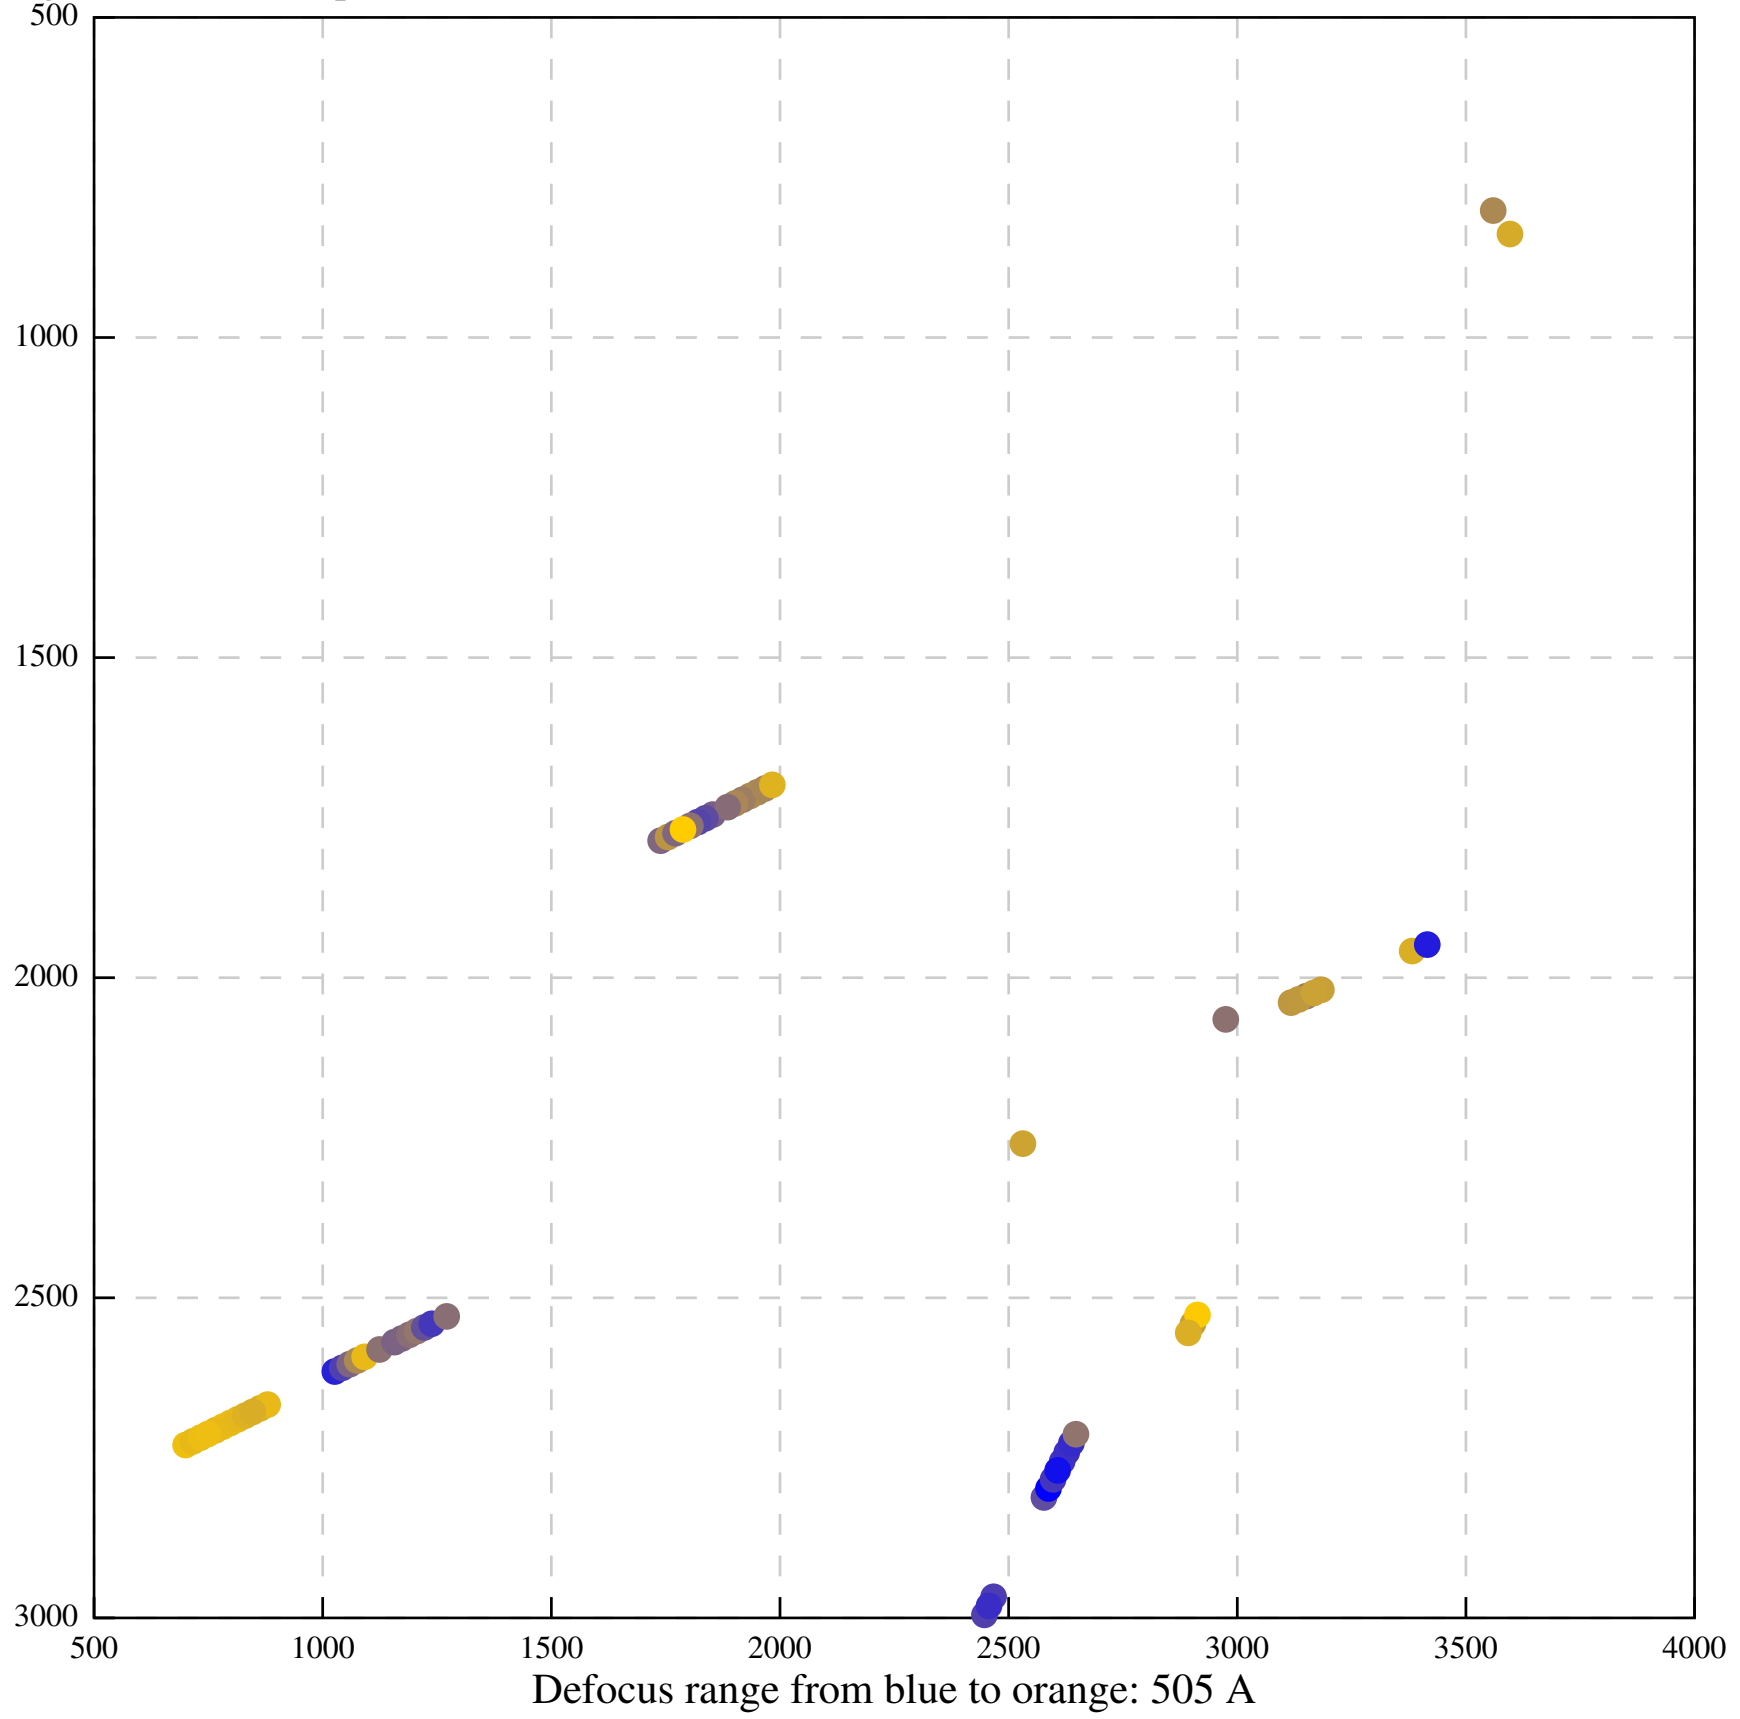

Defocus range from blue to orange: 1040 A

Defocus range from blue to orange: 244 A

Defocus range from blue to orange: 526 A

Defocus range from blue to orange: 336 A

Defocus range from blue to orange: 0 A

Defocus range from blue to orange: 124 A