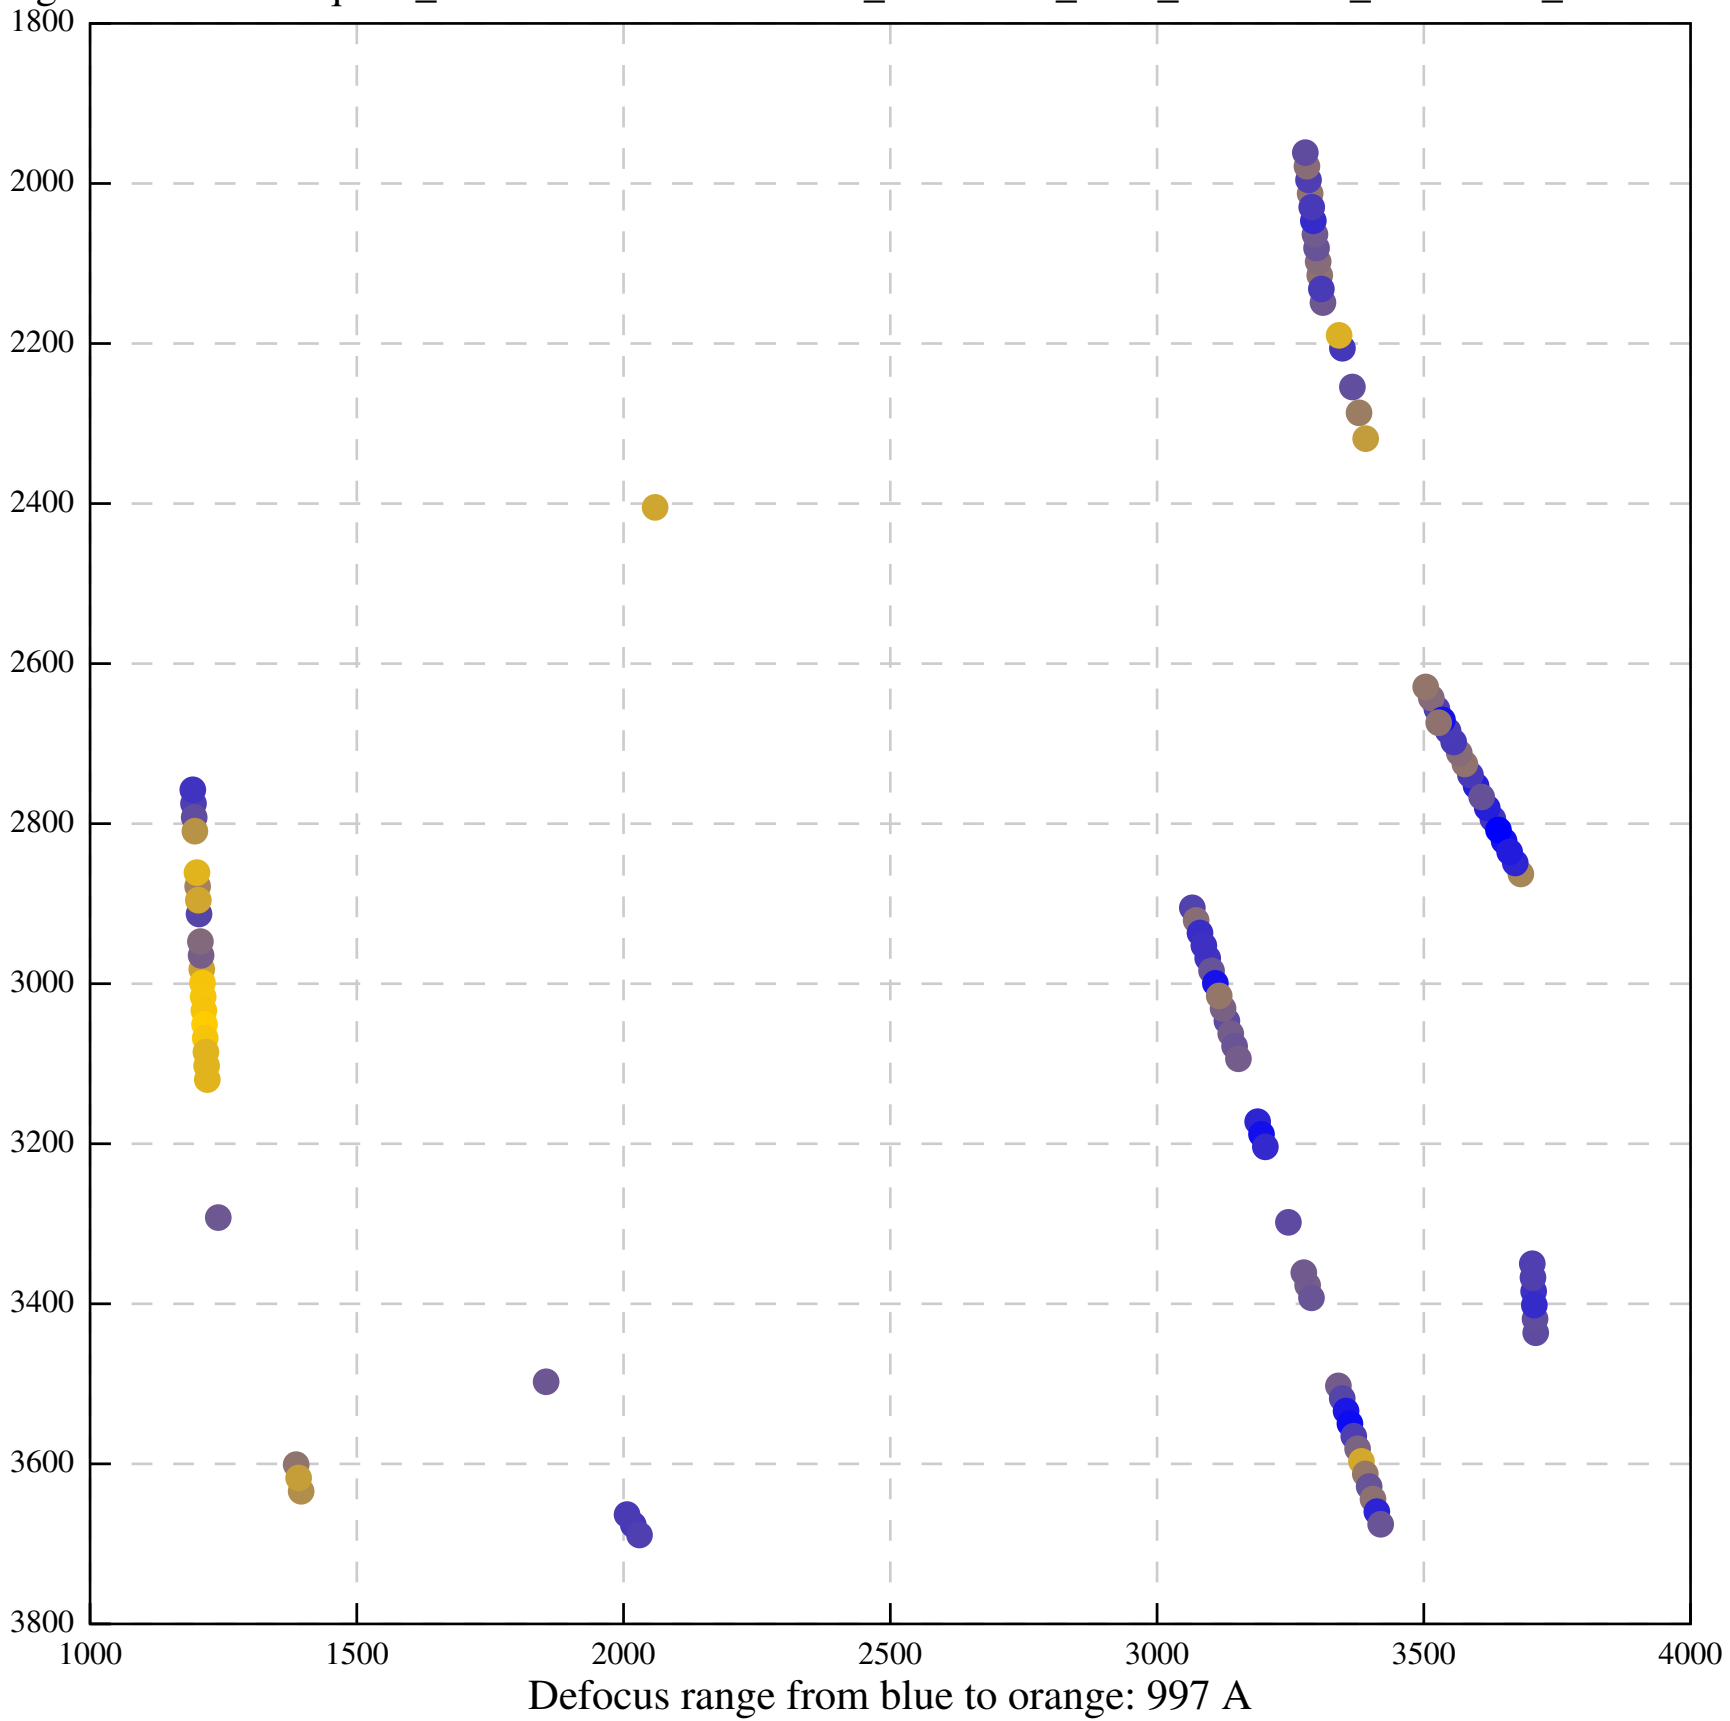

Defocus range from blue to orange: 618 A