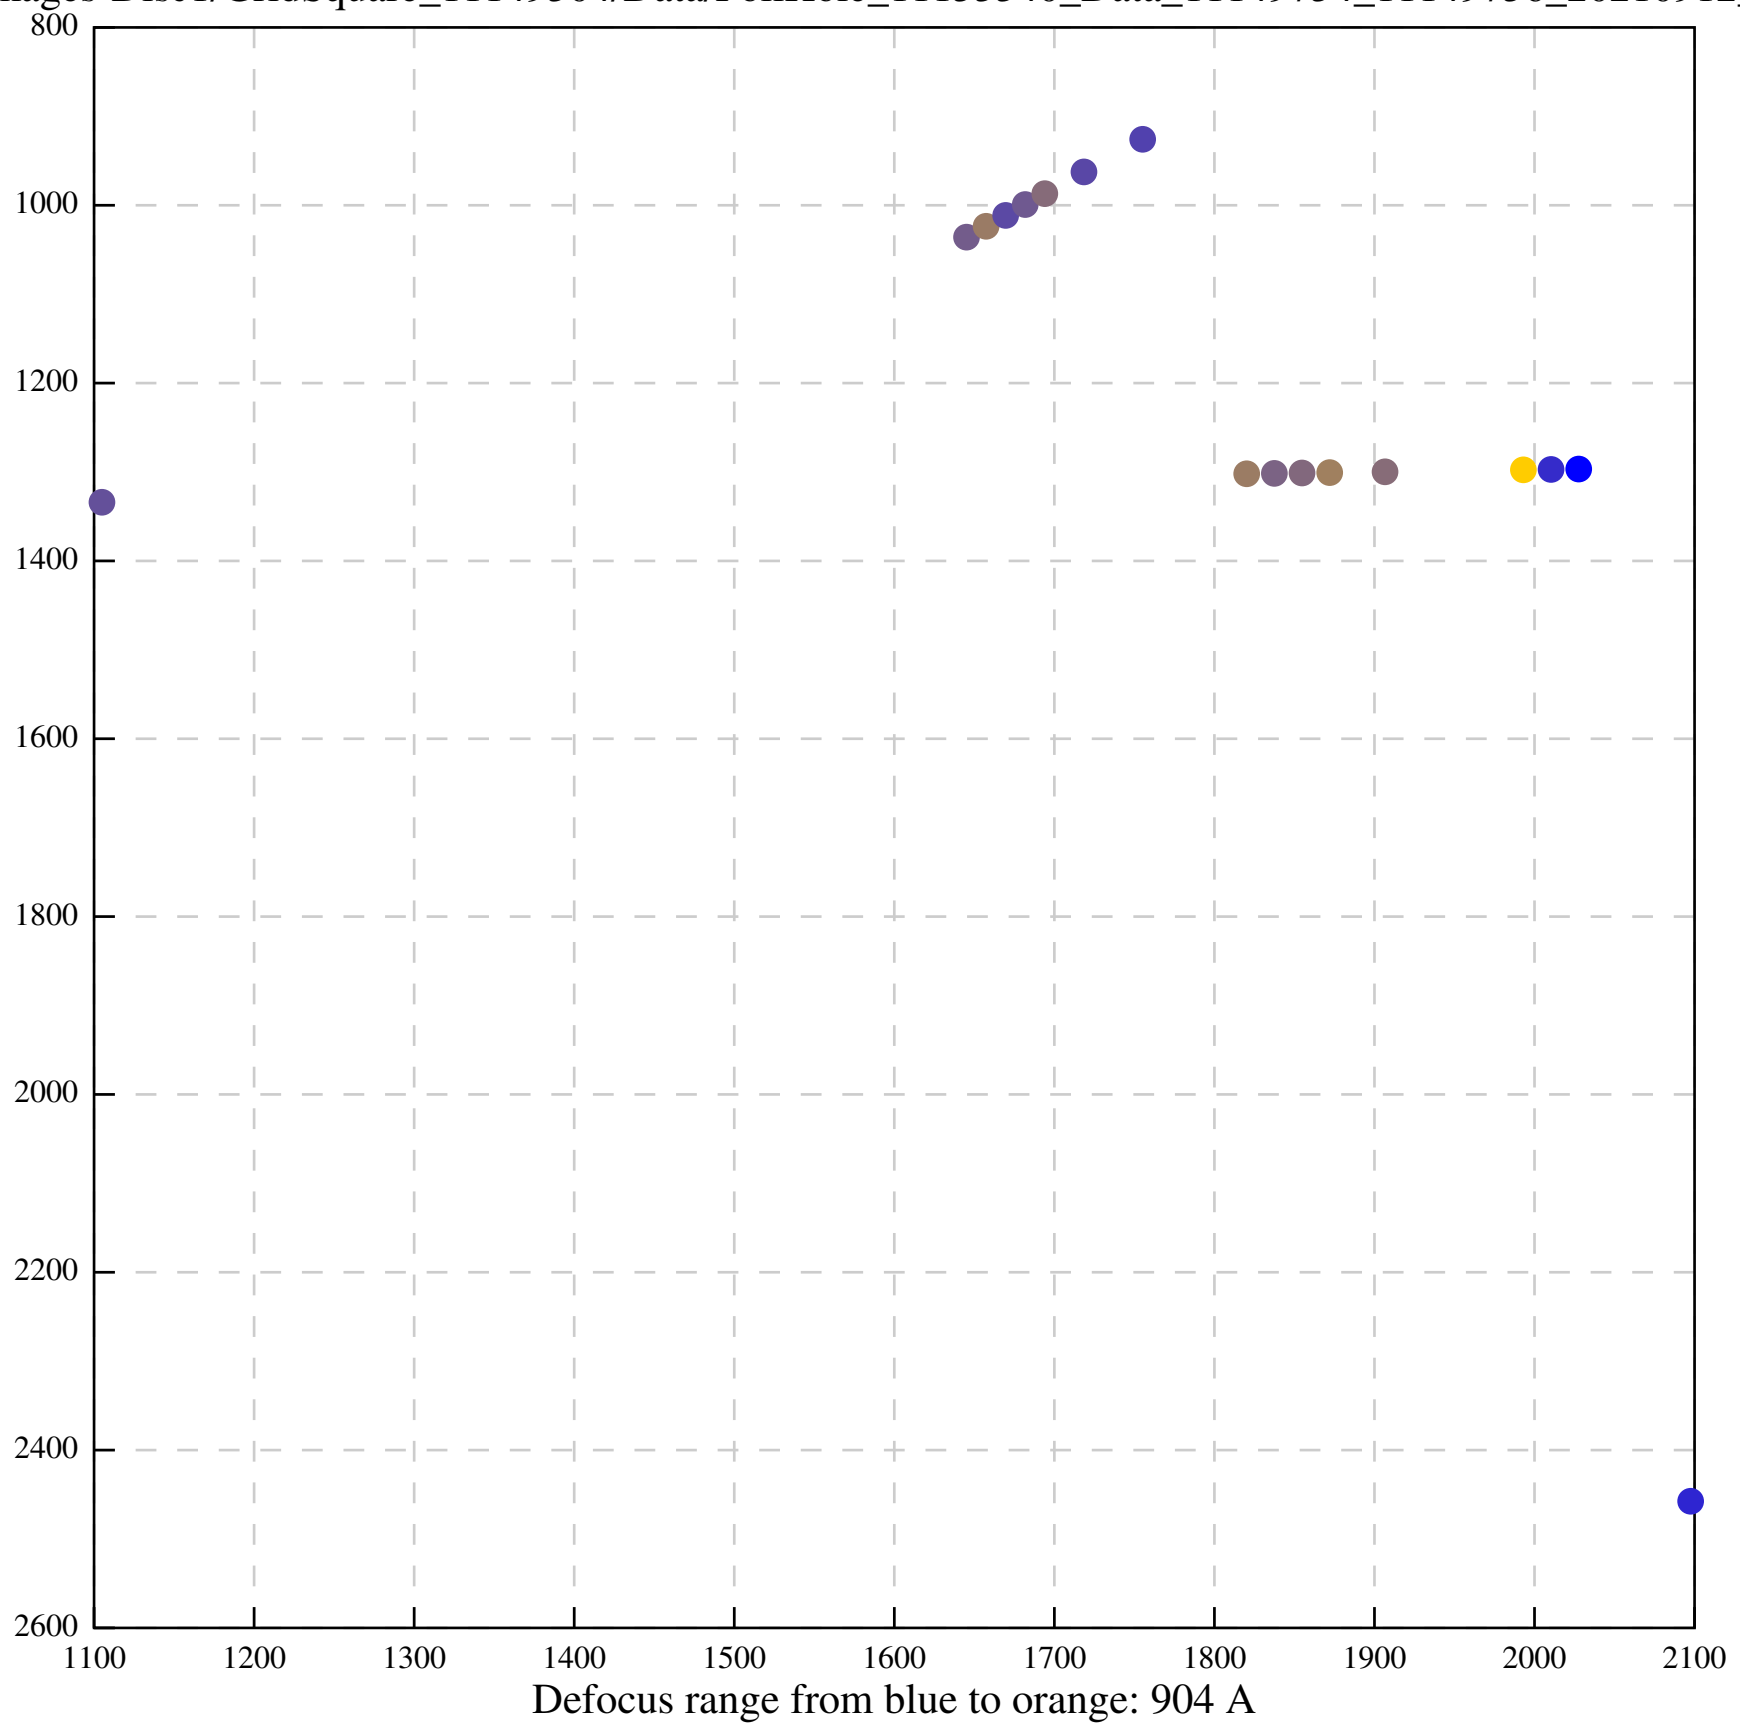

Defocus range from blue to orange: 369 A

Defocus range from blue to orange: 96 A

Defocus range from blue to orange: 0 A

Defocus range from blue to orange: 0 A

Defocus range from blue to orange: 0 A

Defocus range from blue to orange: 309 A