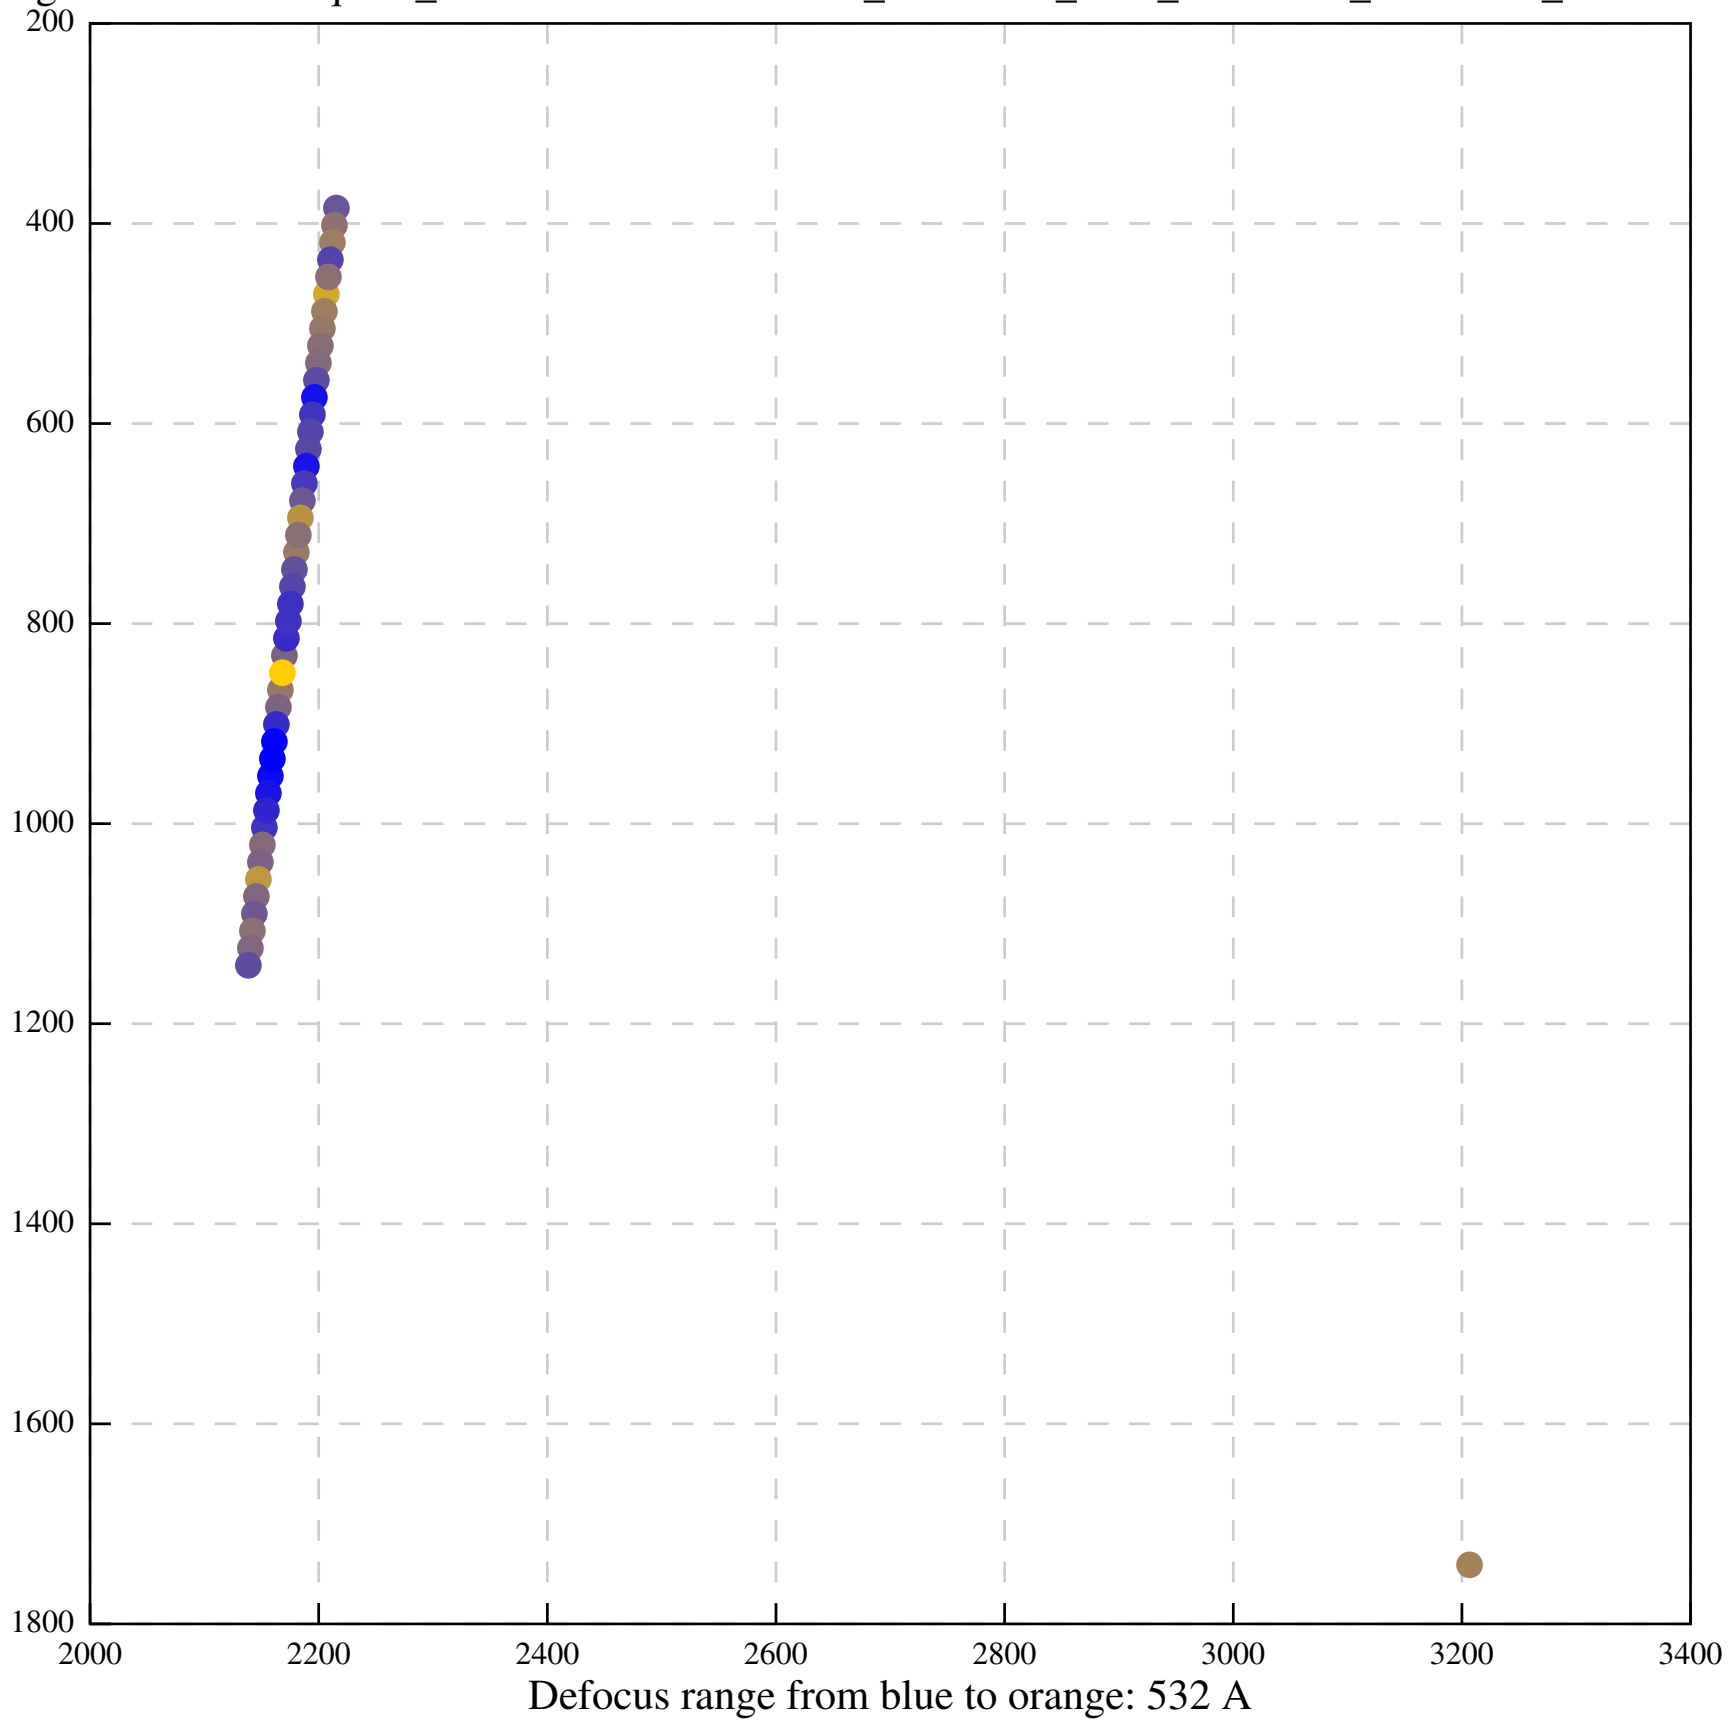

Defocus range from blue to orange: 666 A

Defocus range from blue to orange: 1012 A

Defocus range from blue to orange: 334 A

Defocus range from blue to orange: 522 A

Defocus range from blue to orange: 379 A