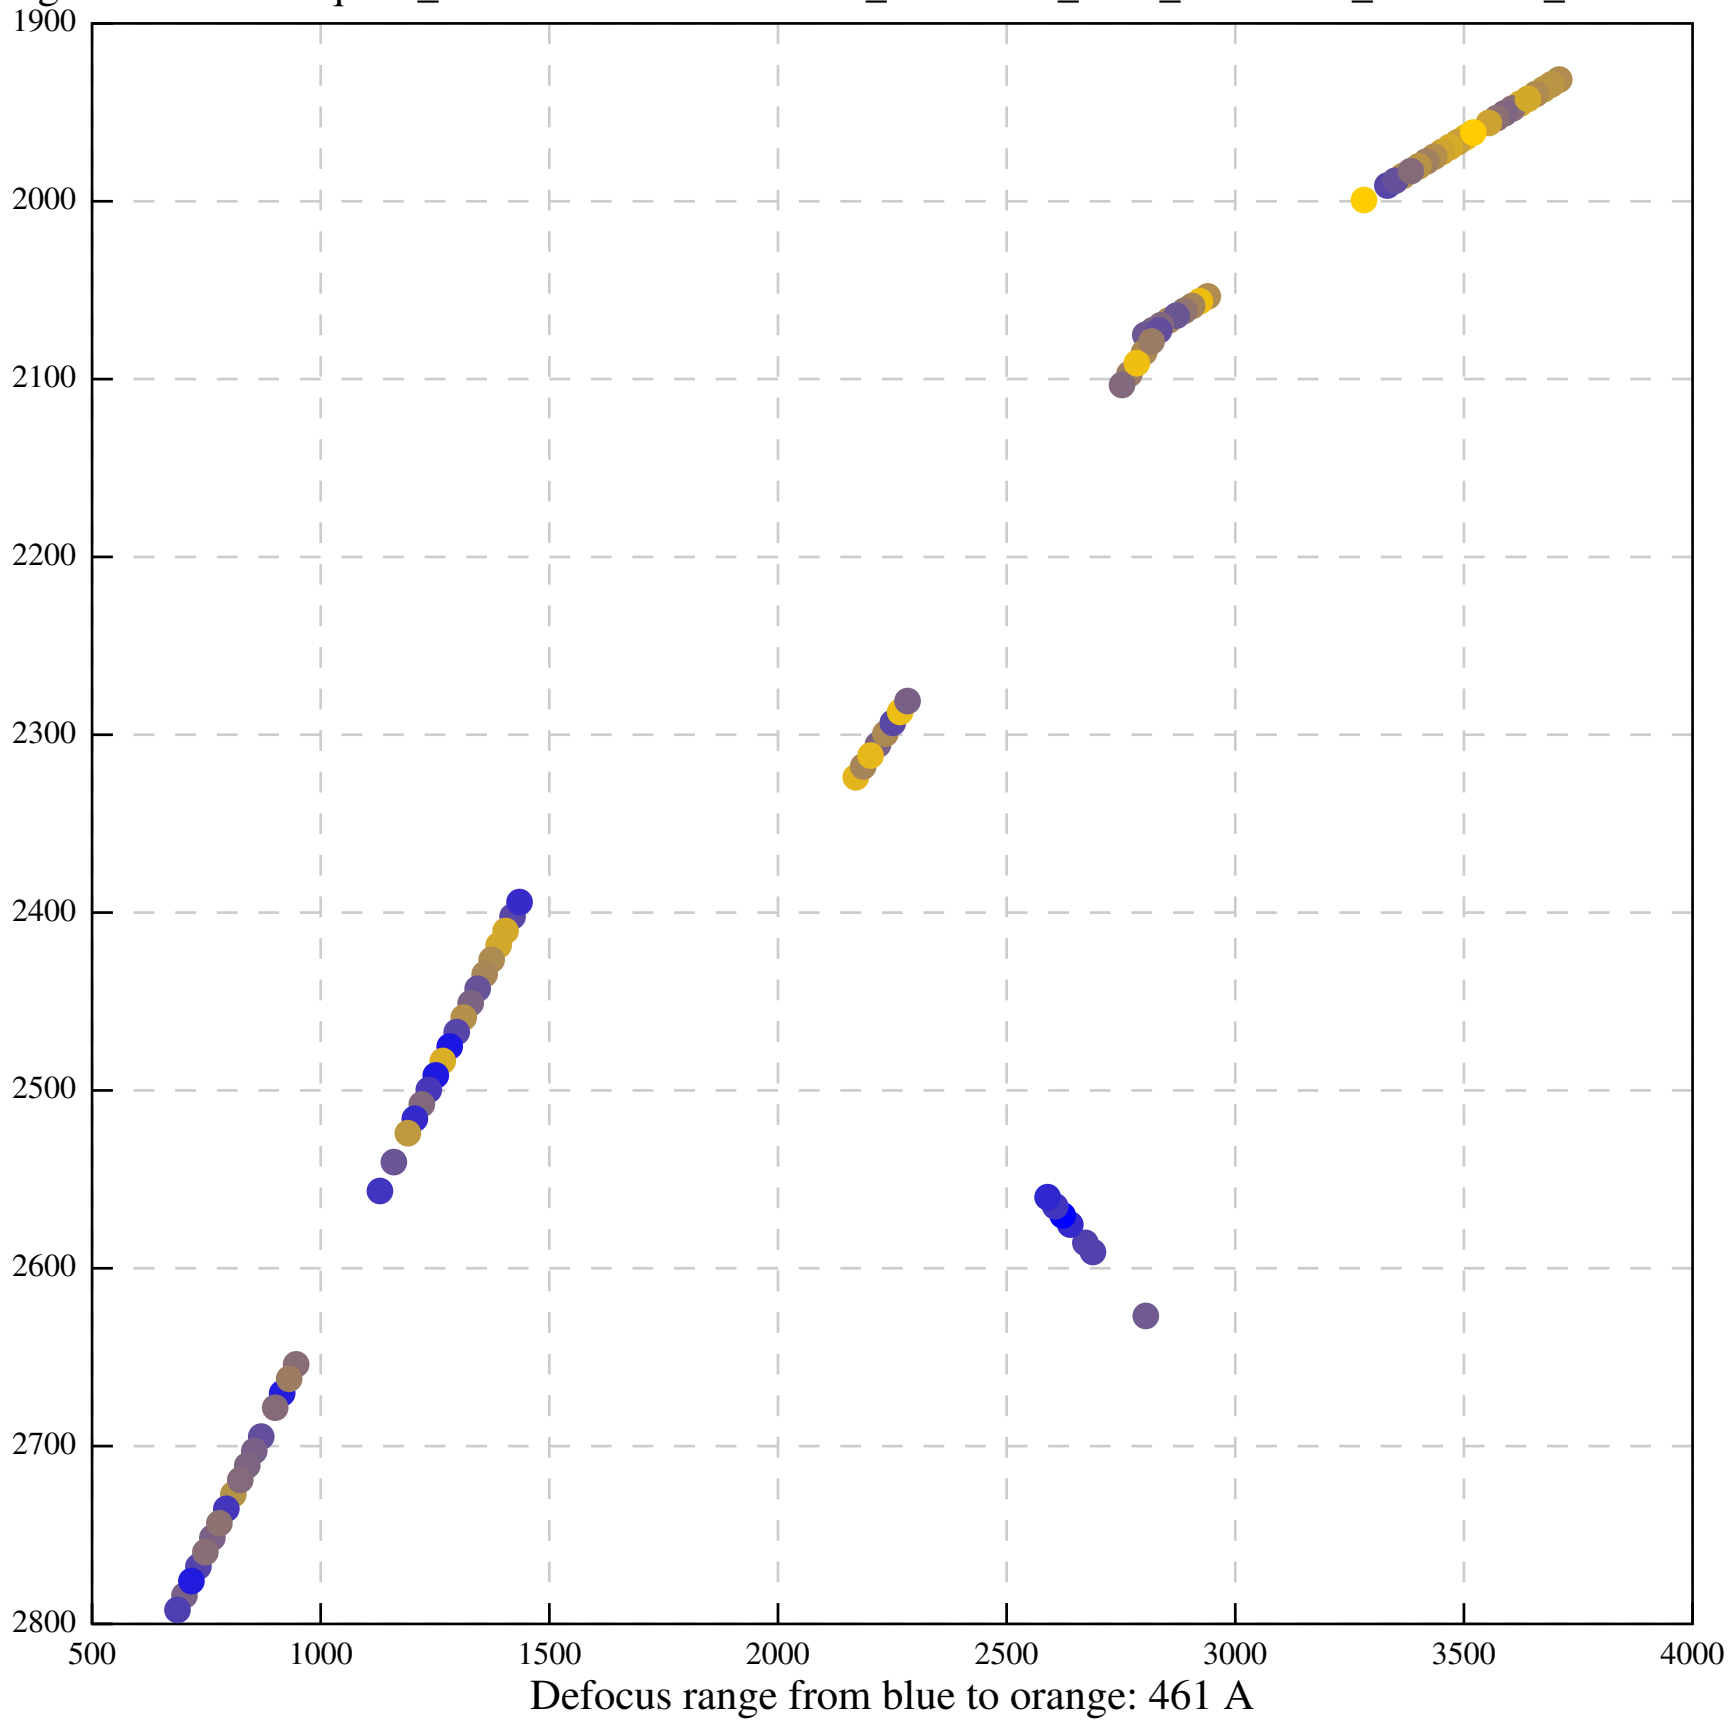

Defocus range from blue to orange: 1107 A

Defocus range from blue to orange: 672 A

Defocus range from blue to orange: 455 A

Defocus range from blue to orange: 261 A

Defocus range from blue to orange: 1022 A