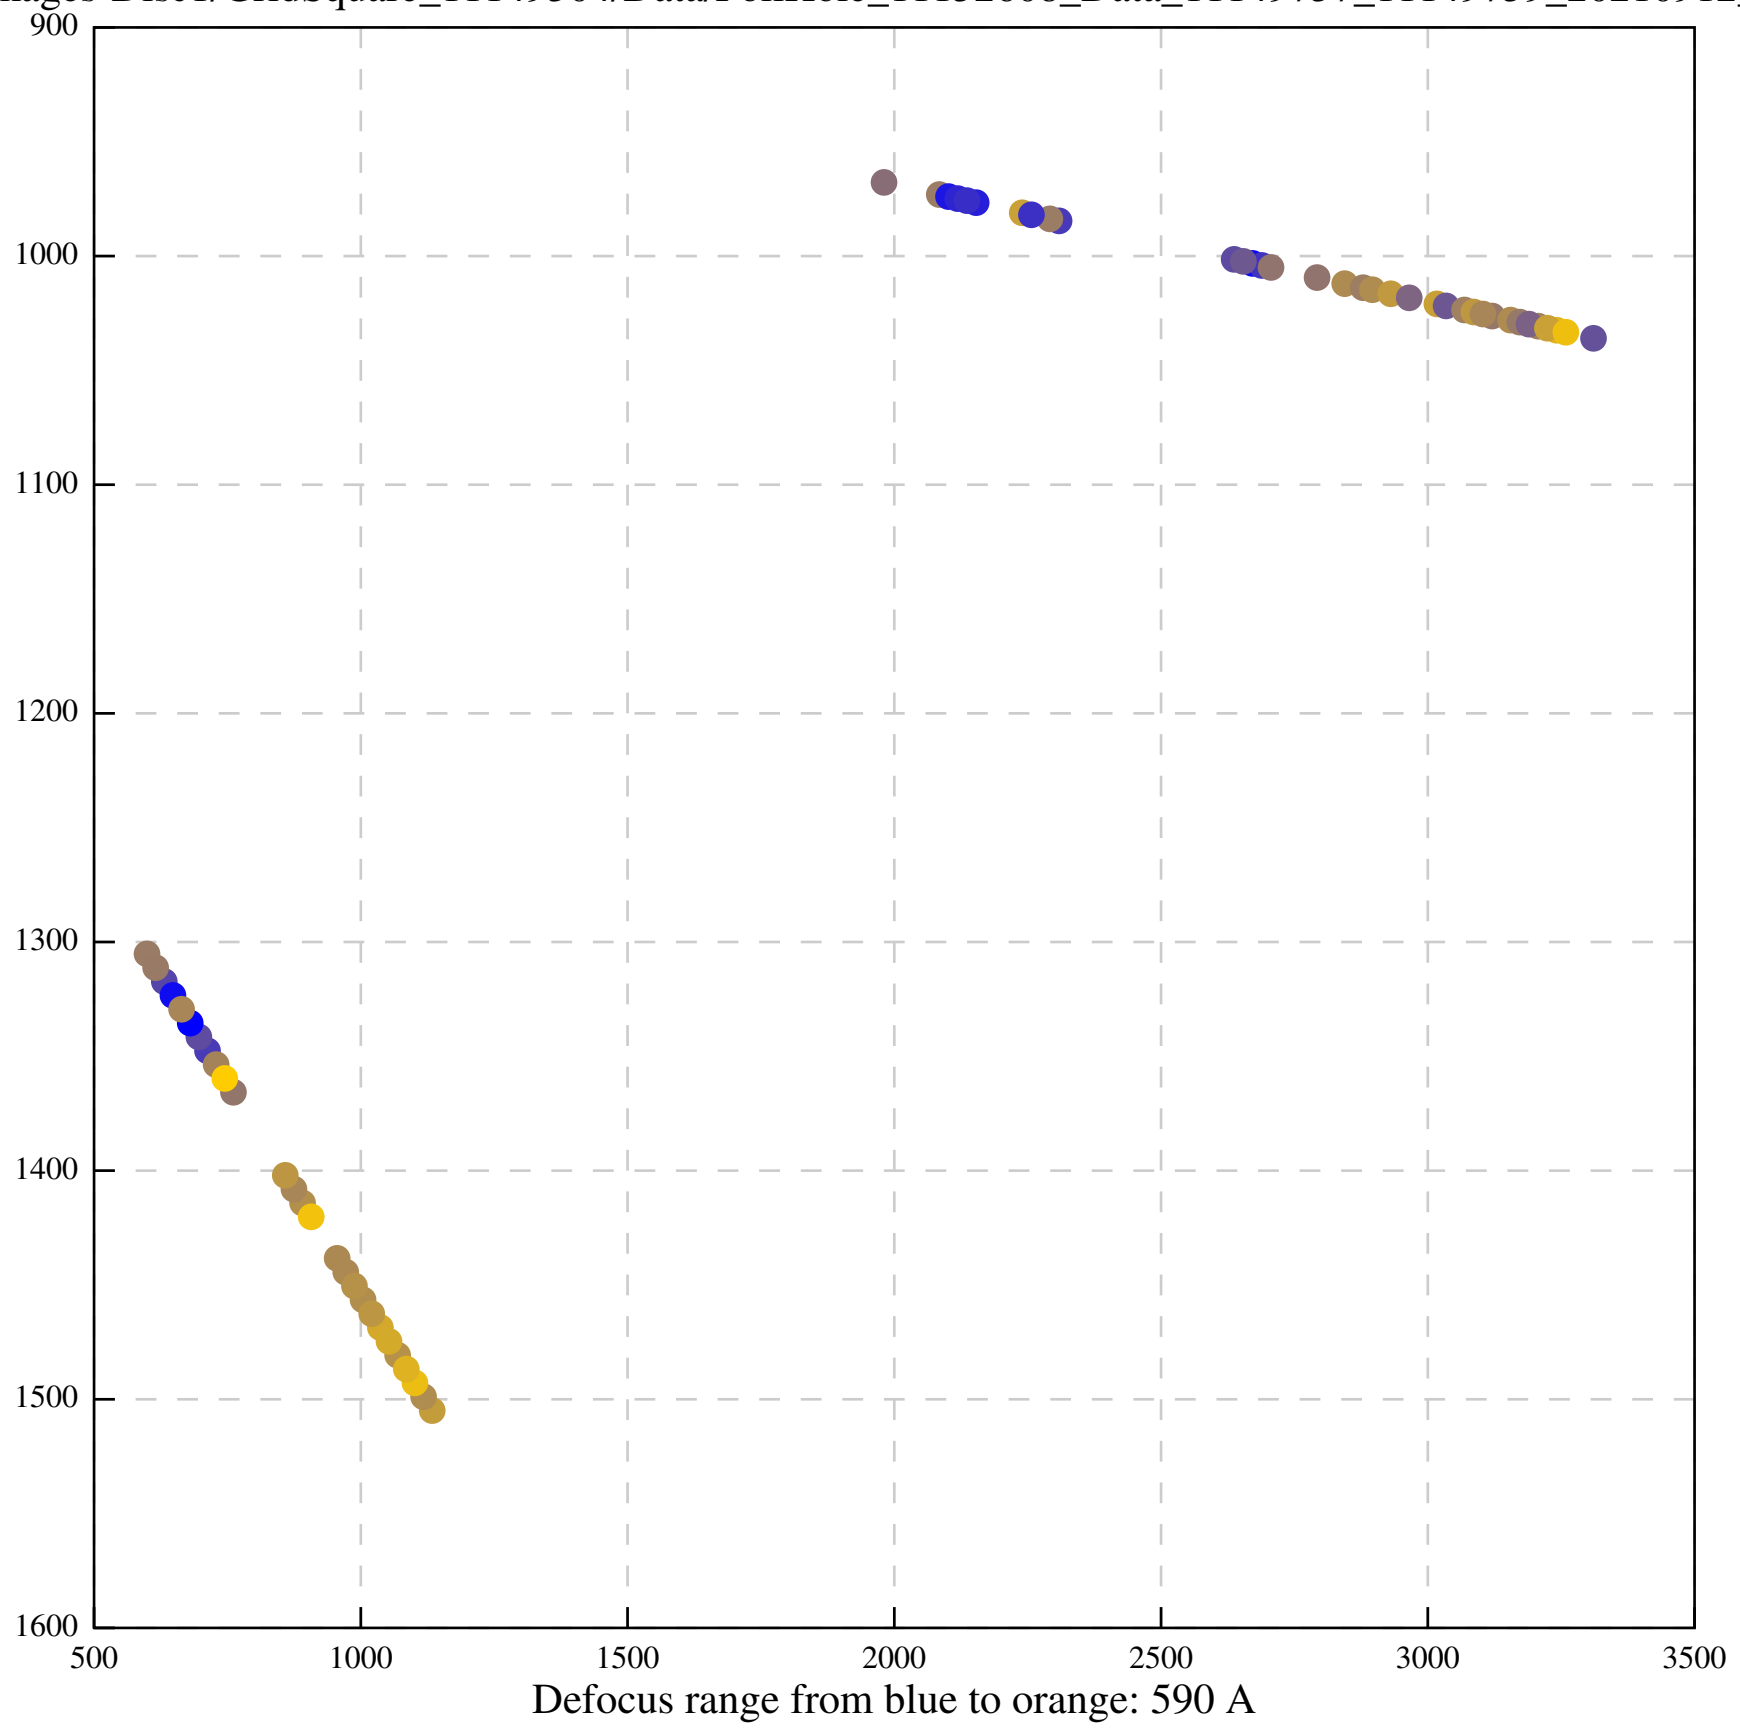

Defocus range from blue to orange: 0 A

Defocus range from blue to orange: 212 A

Defocus range from blue to orange: 829 A

Defocus range from blue to orange: 806 A

Defocus range from blue to orange: 617 A

Defocus range from blue to orange: 498 A