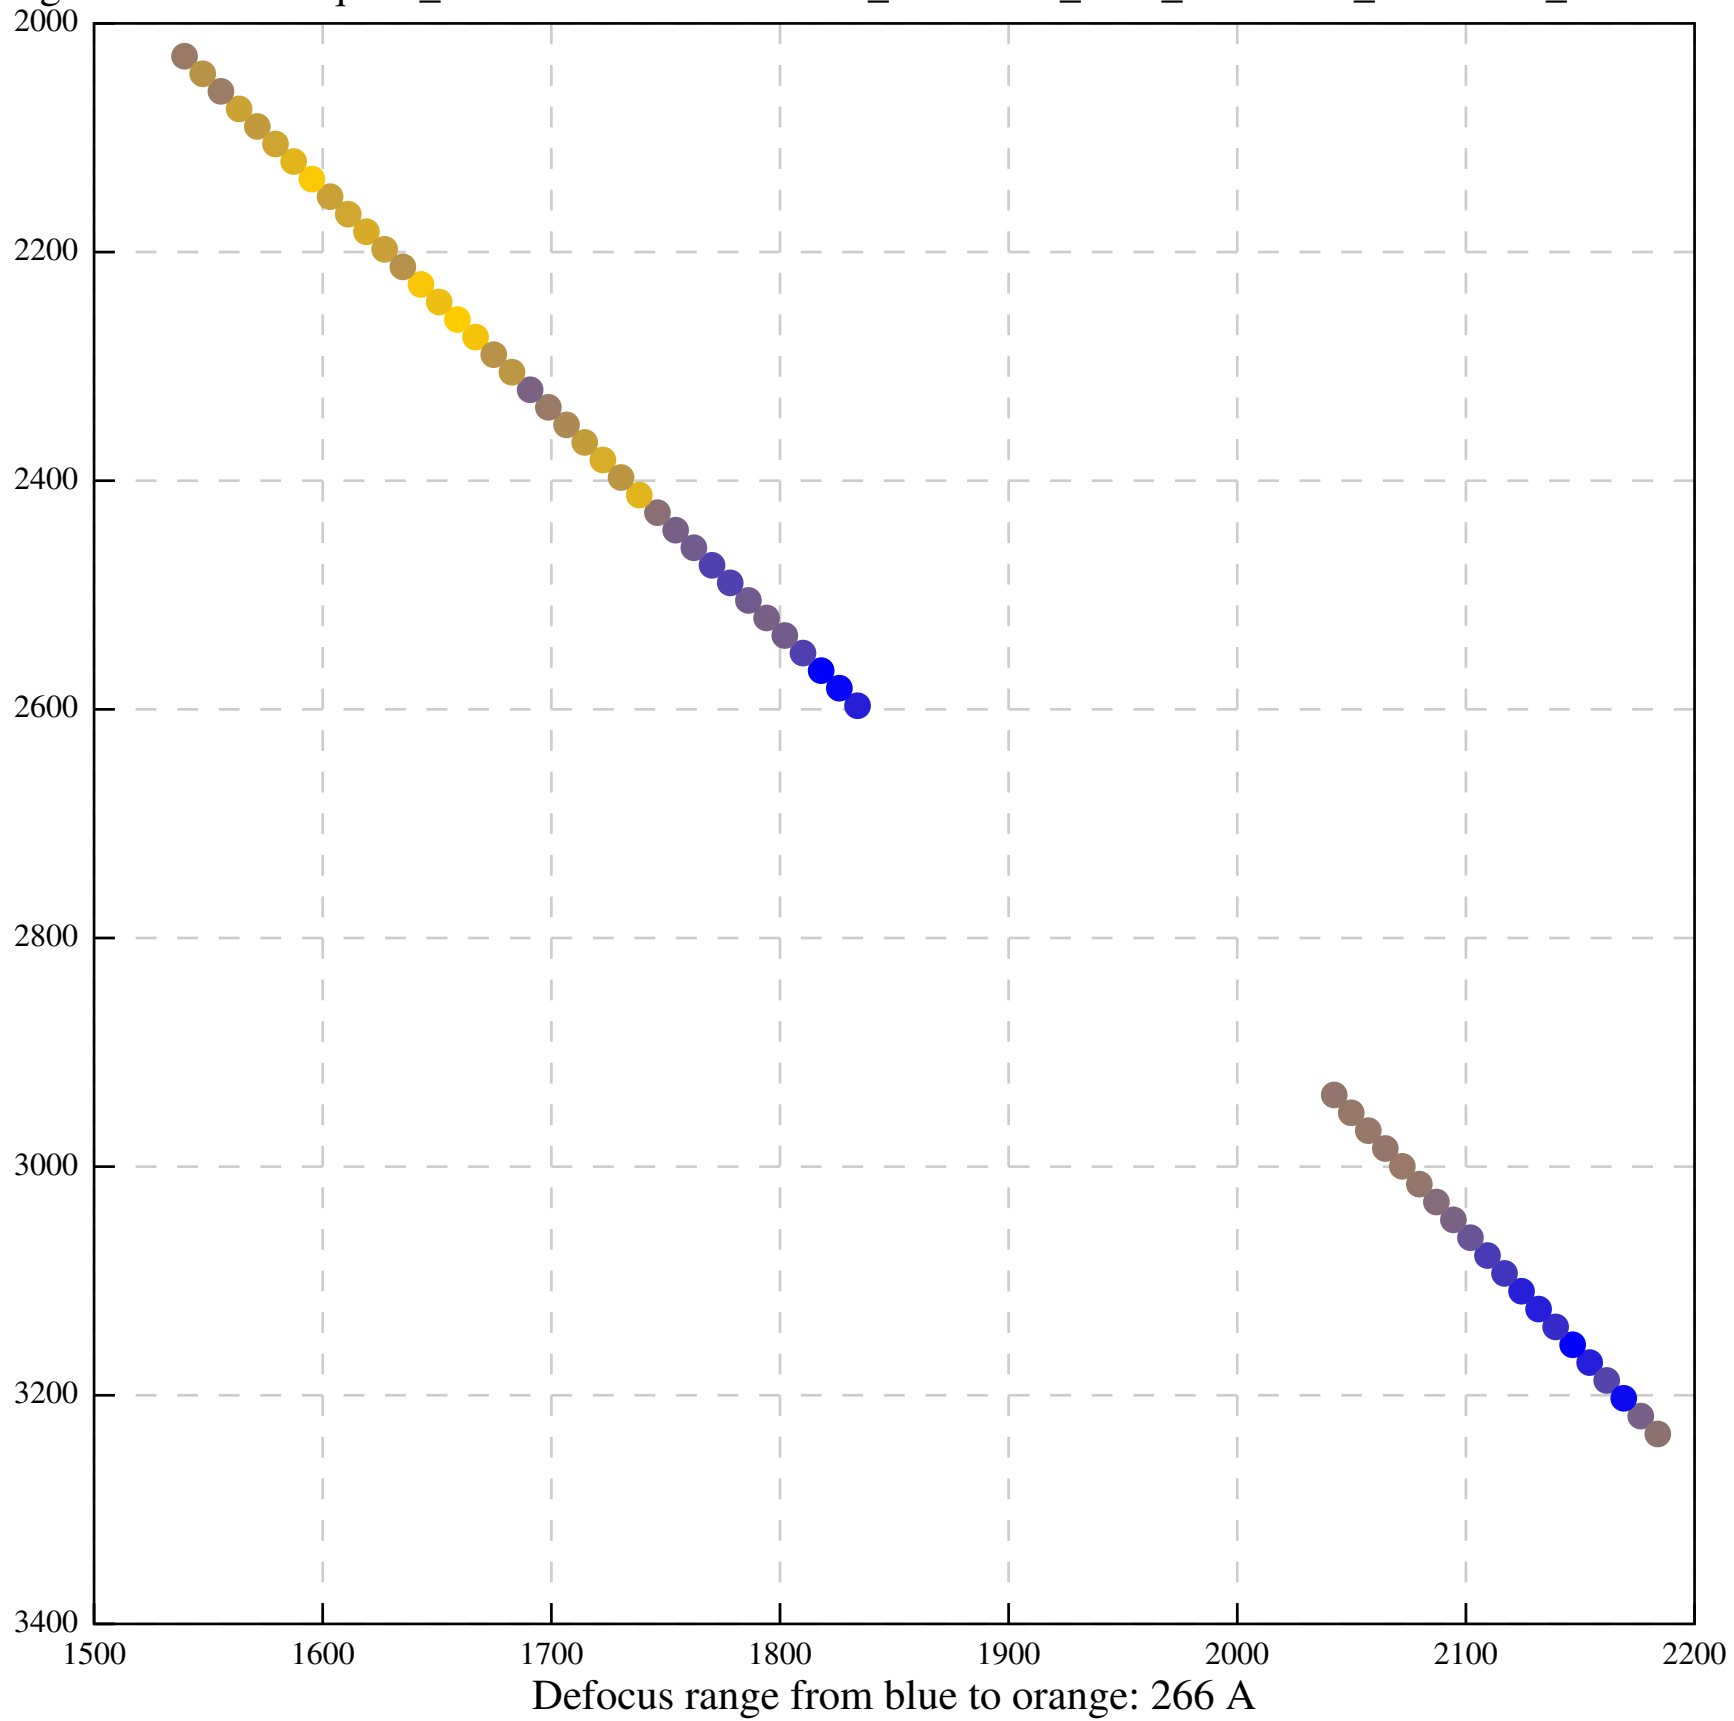

Defocus range from blue to orange: 418 A

Defocus range from blue to orange: 0 A

Defocus range from blue to orange: 669 A

Defocus range from blue to orange: 406 A

Defocus range from blue to orange: 427 A

Defocus range from blue to orange: 136 A