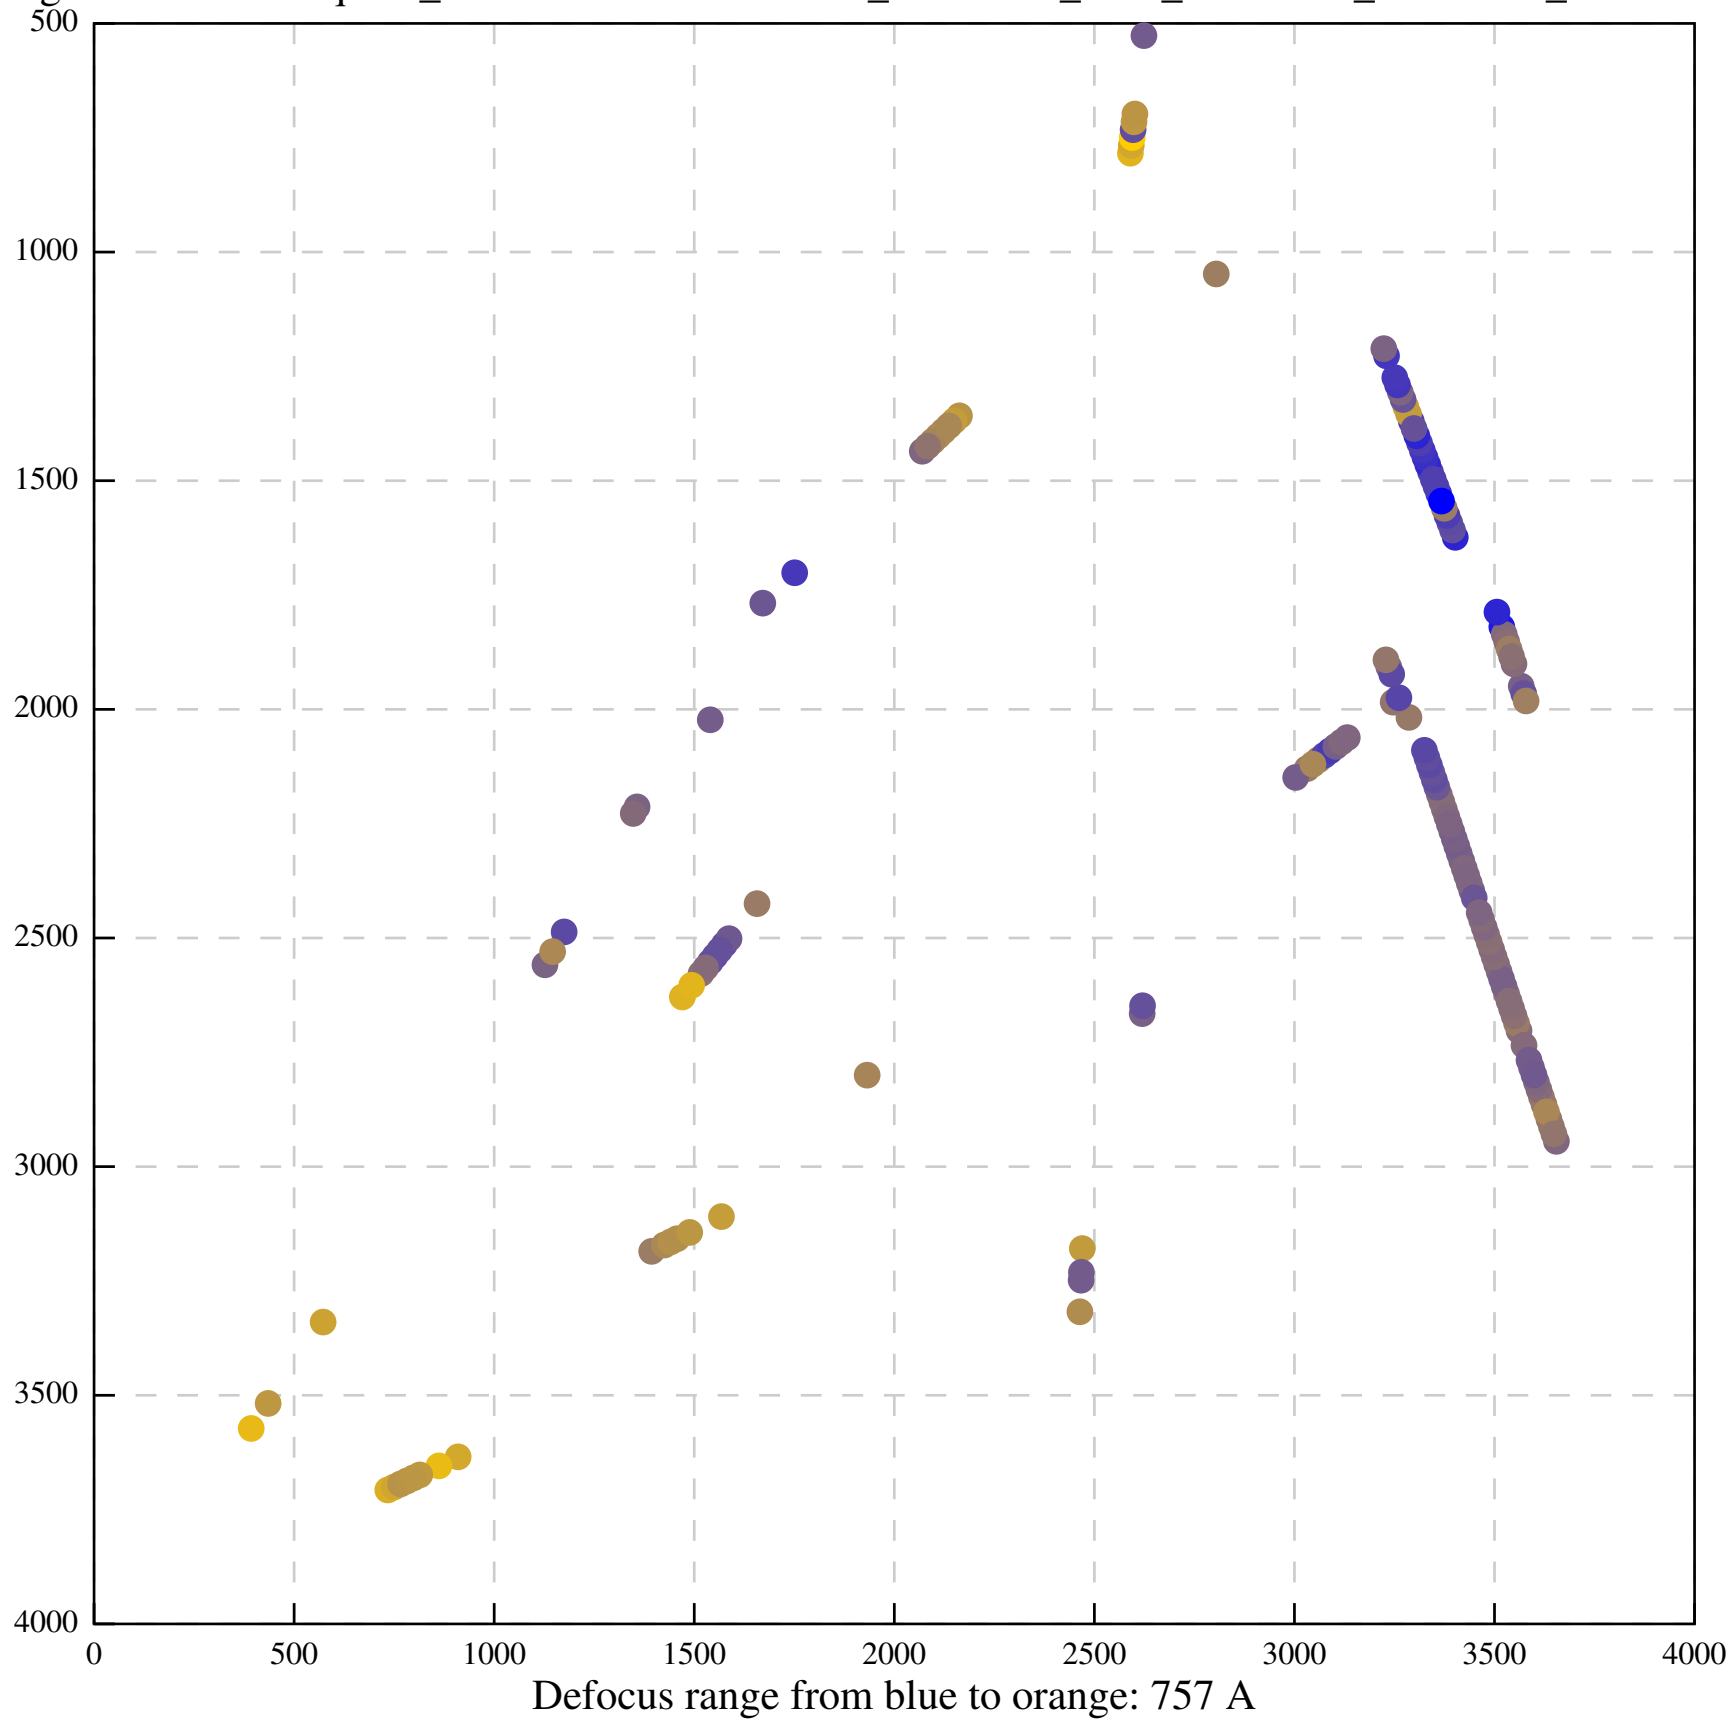

Defocus range from blue to orange: 346 A

Defocus range from blue to orange: 313 Å

Defocus range from blue to orange: 368 A

Defocus range from blue to orange: 633 A

Defocus range from blue to orange: 778 A