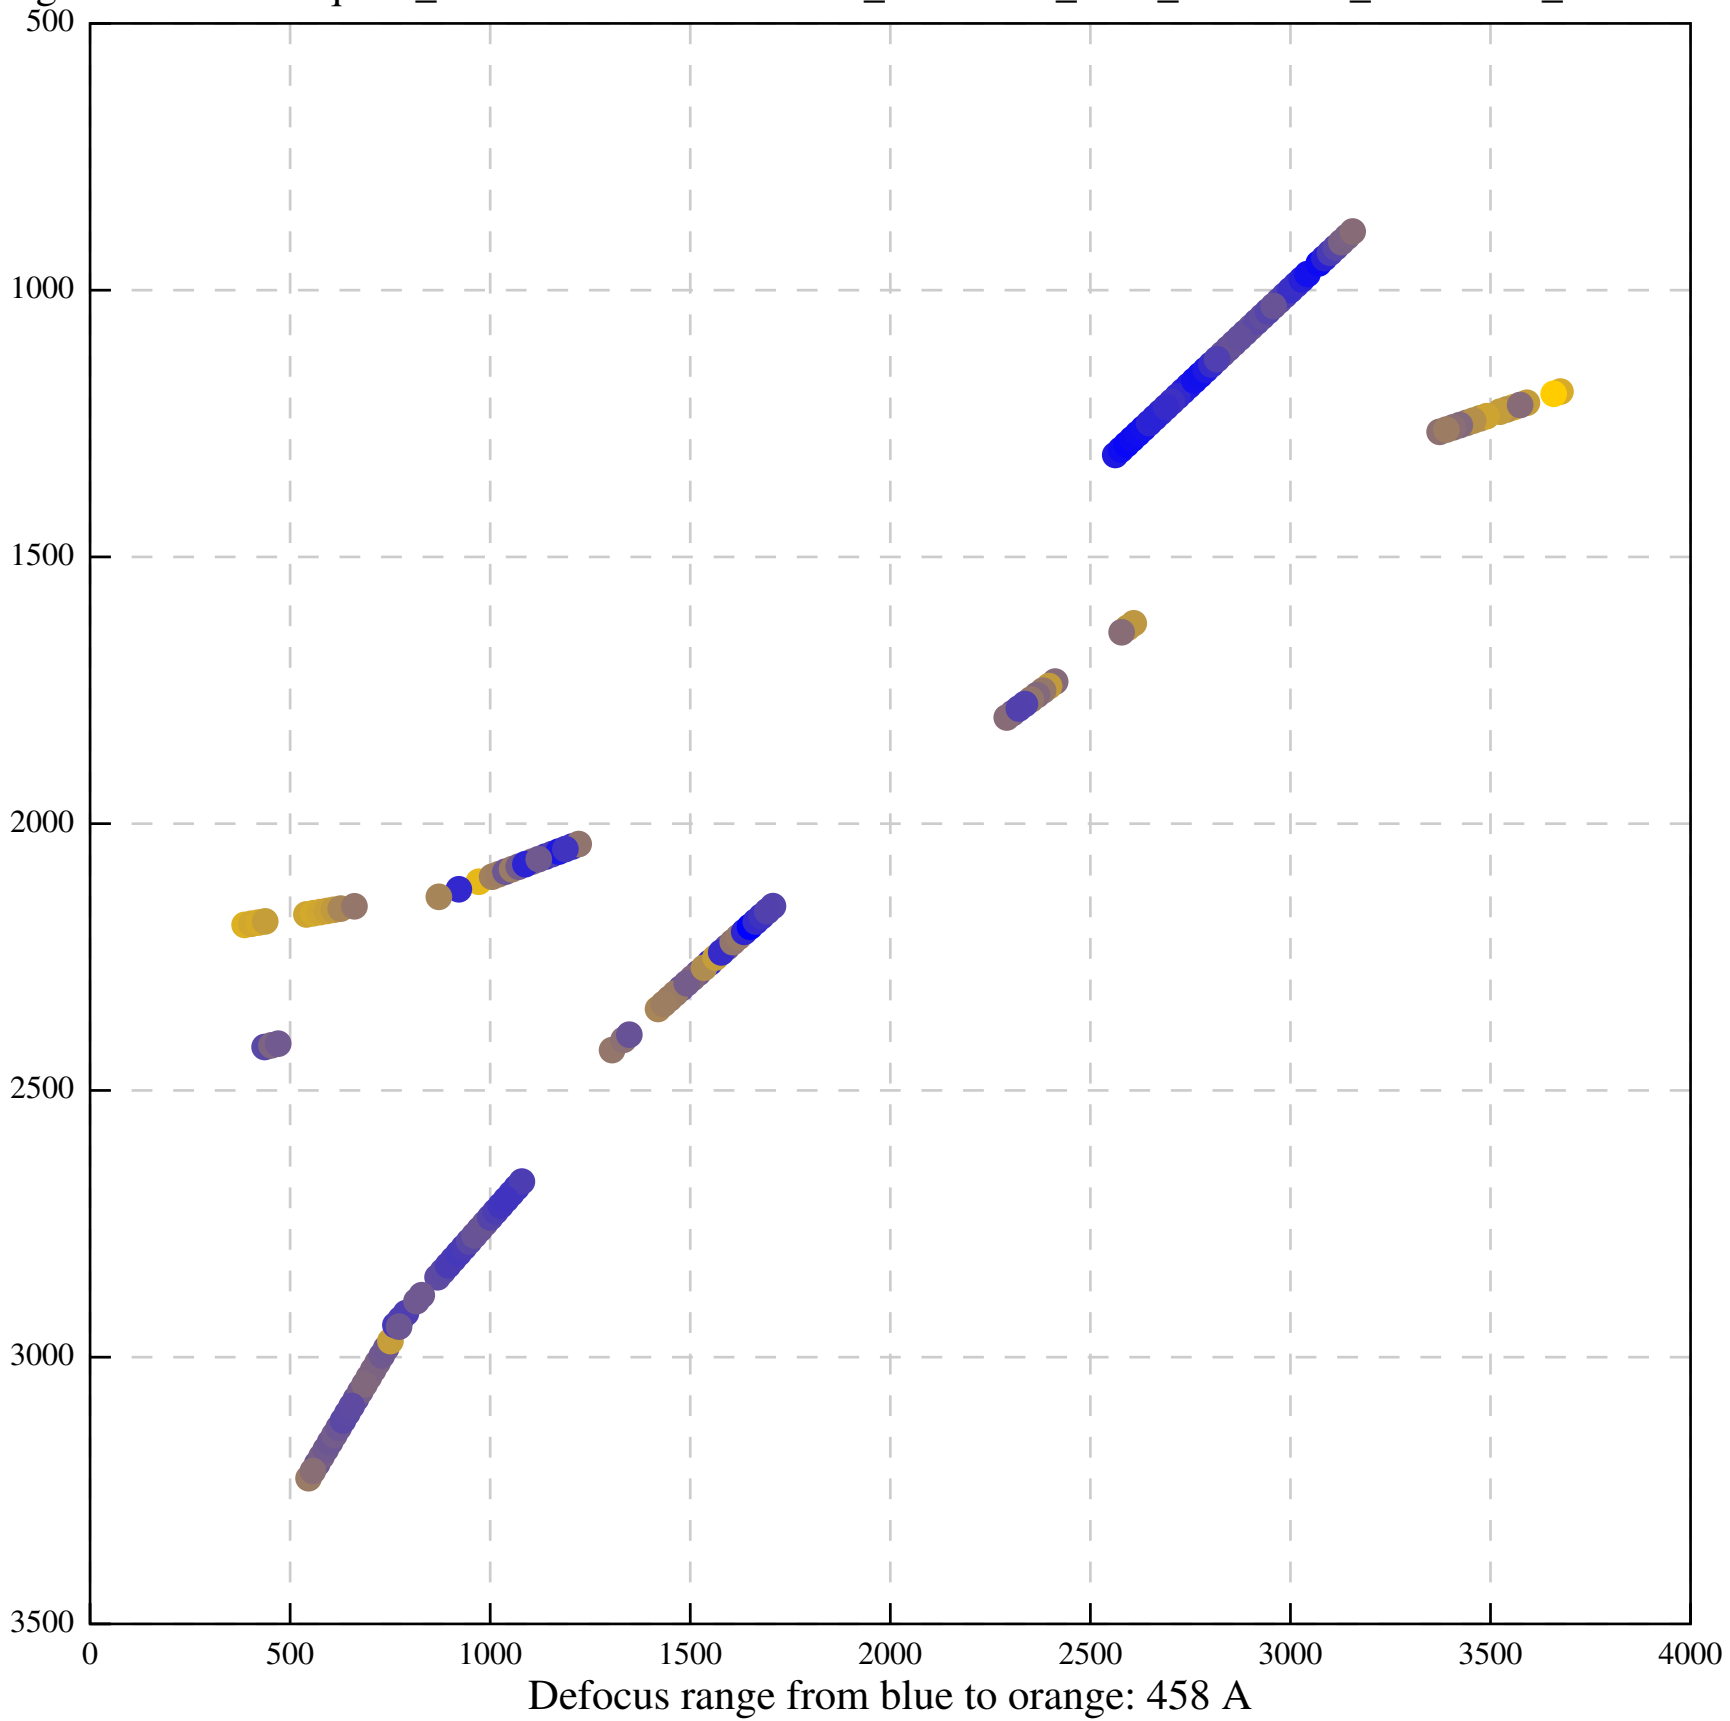

Defocus range from blue to orange: 90 A

Defocus range from blue to orange: 0 A

Defocus range from blue to orange: 182 A

Defocus range from blue to orange: 83 A

Defocus range from blue to orange: 930 A

Defocus range from blue to orange: 287 A