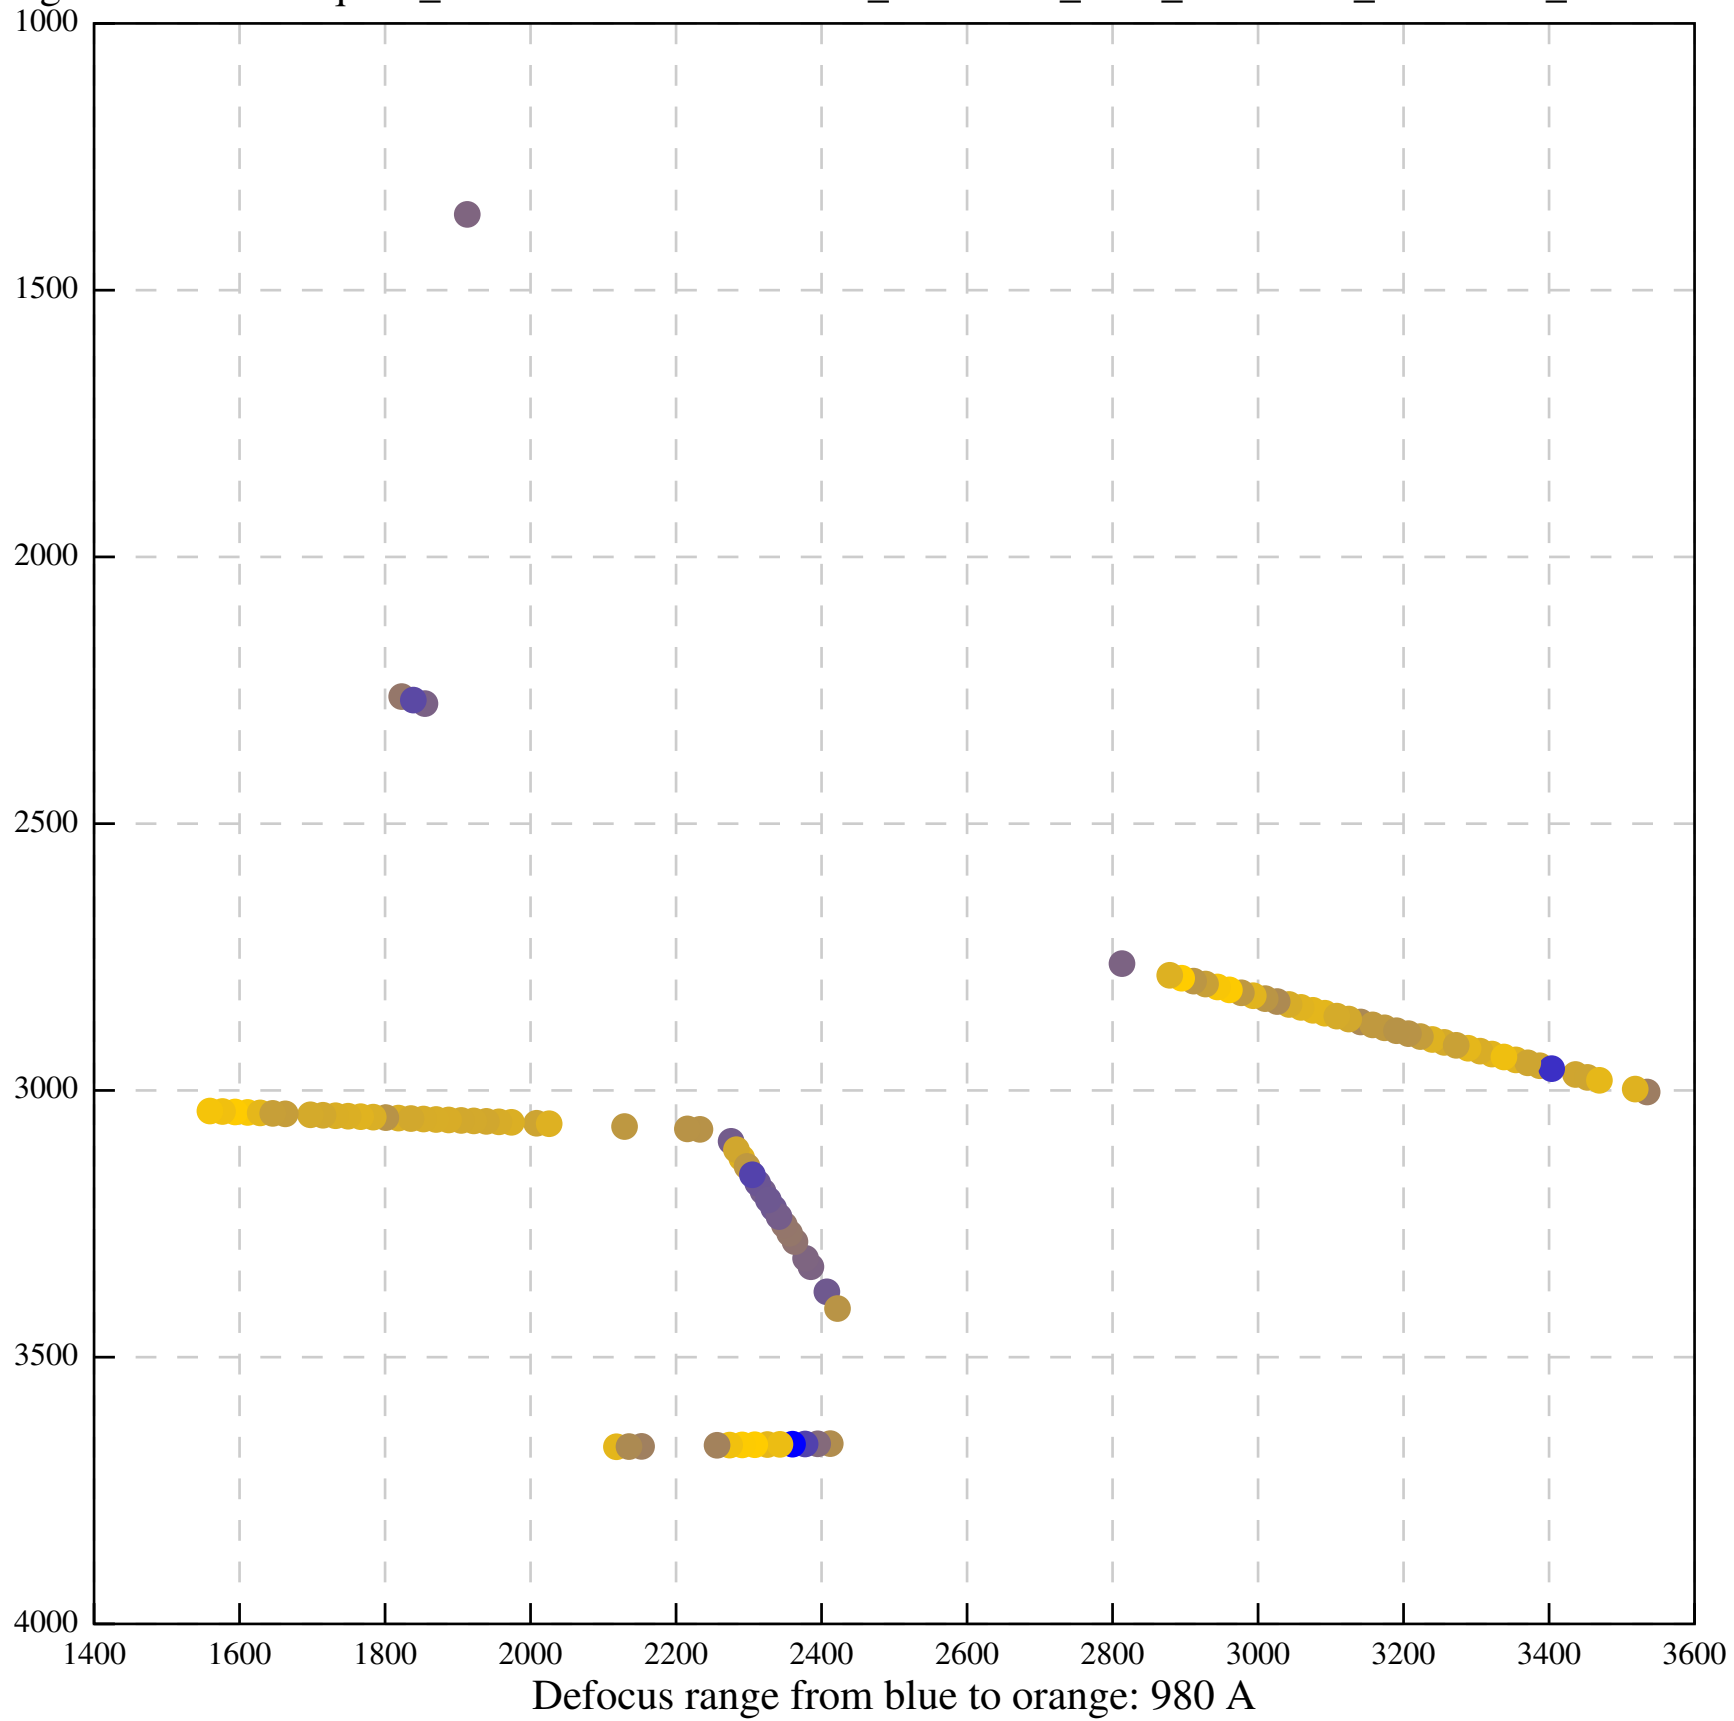

Defocus range from blue to orange: 1384 A

Defocus range from blue to orange: 1111 A

Defocus range from blue to orange: 785 A

Defocus range from blue to orange: 1651 A

Defocus range from blue to orange: 485 A