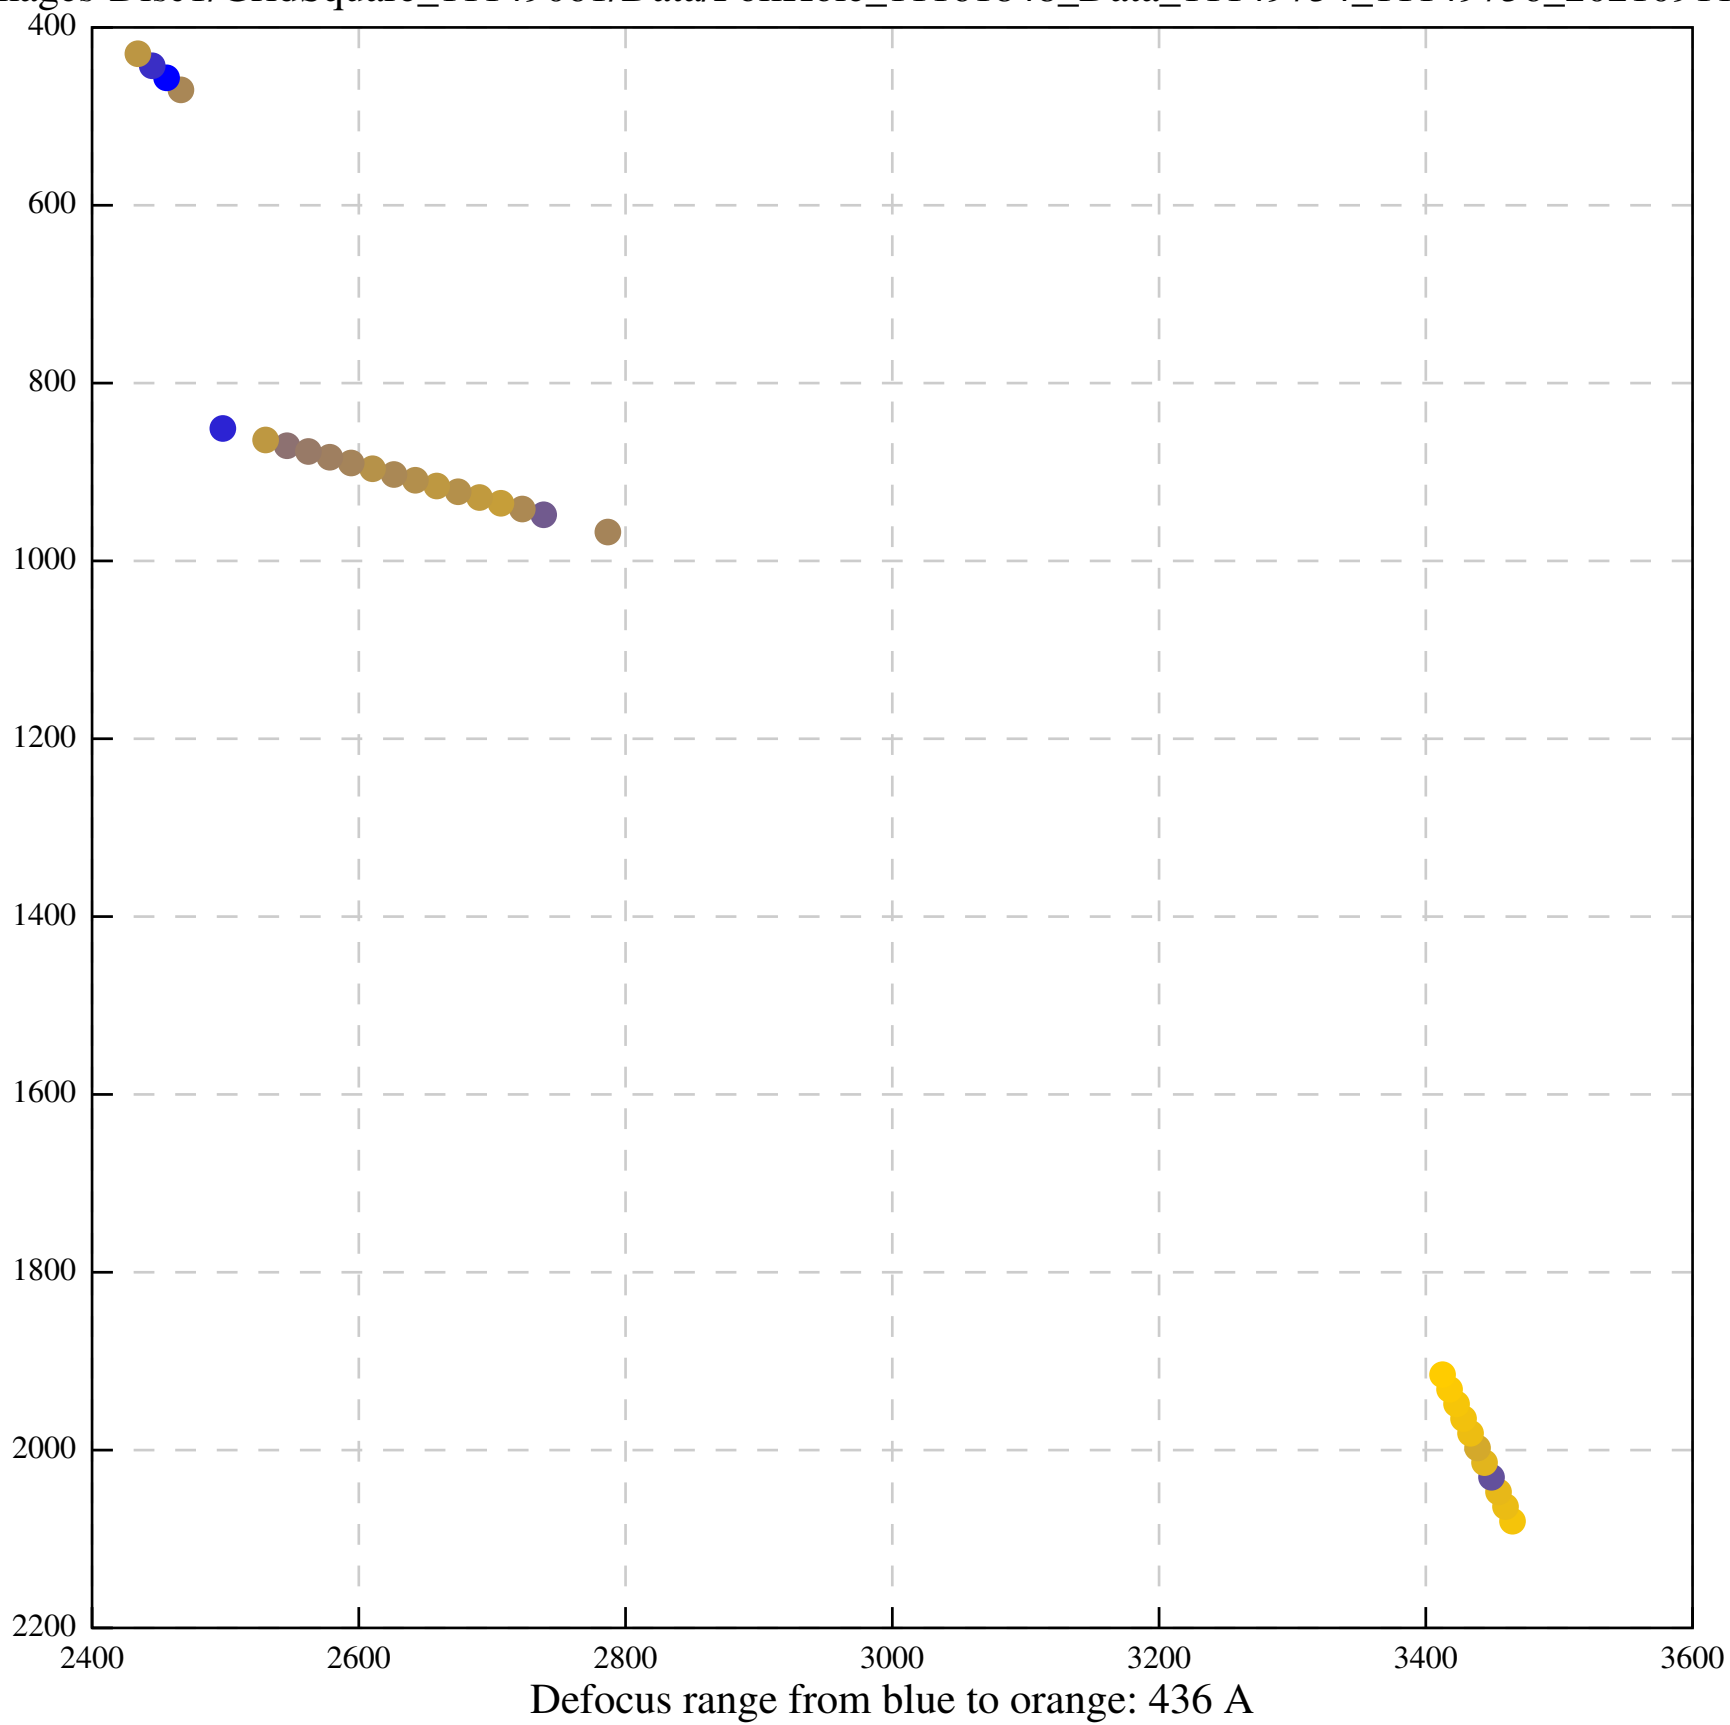

Defocus range from blue to orange: 281 A

Defocus range from blue to orange: 324 A

Defocus range from blue to orange: 1354 A

Defocus range from blue to orange: 185 A

Defocus range from blue to orange: 577 A