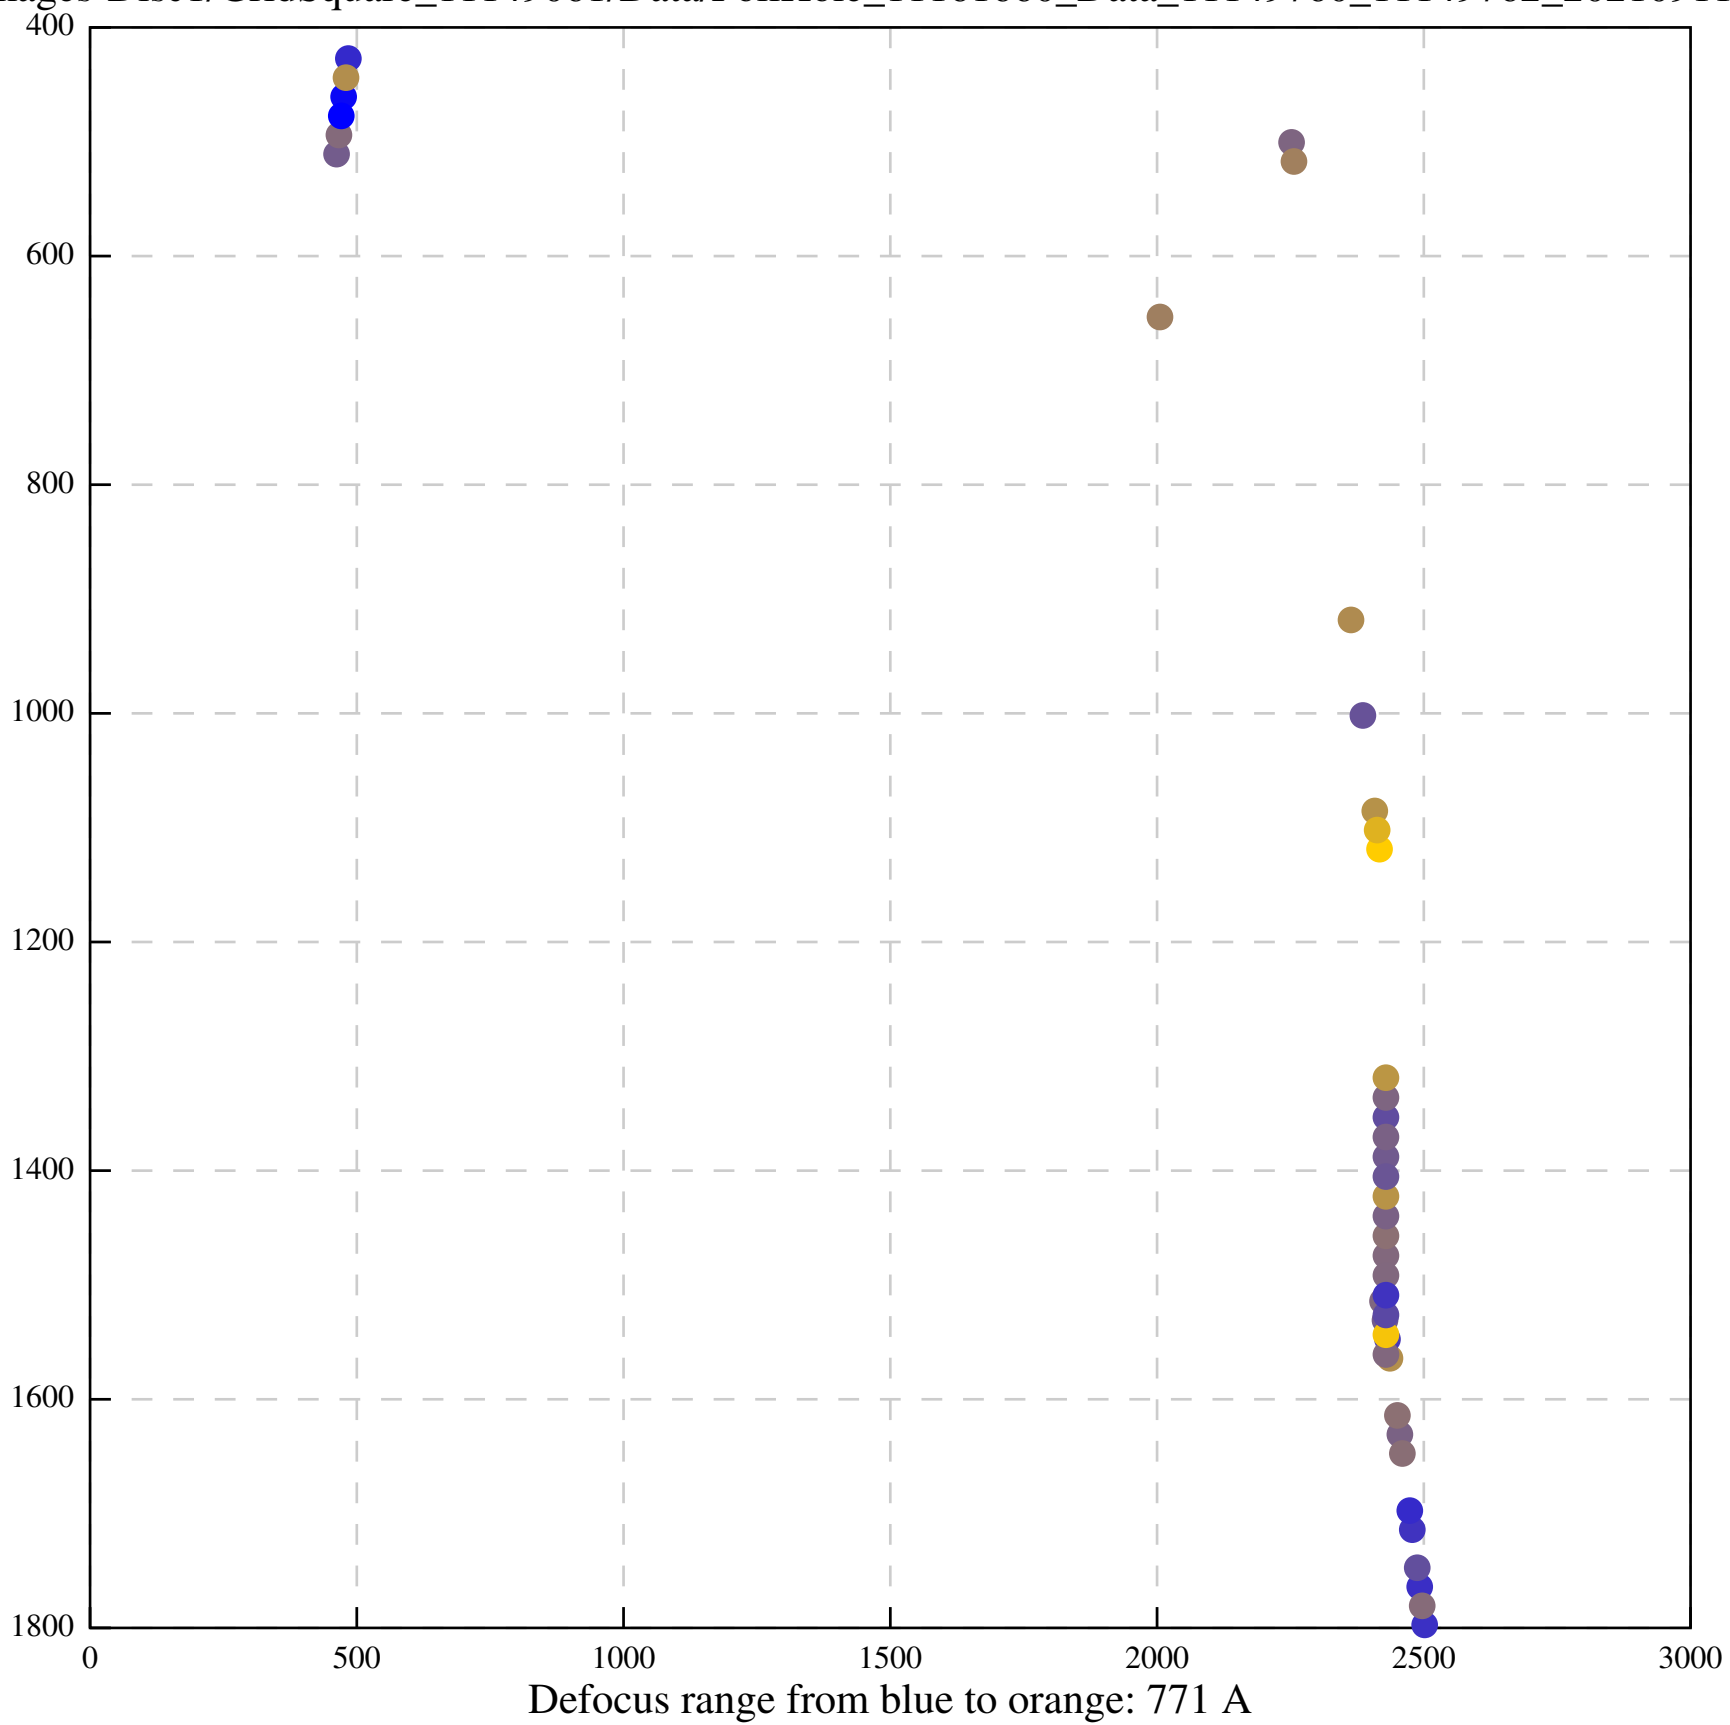

Defocus range from blue to orange: 427 A

Defocus range from blue to orange: 1371 A

Defocus range from blue to orange: 216 A

Defocus range from blue to orange: 905 A

Defocus range from blue to orange: 575 A