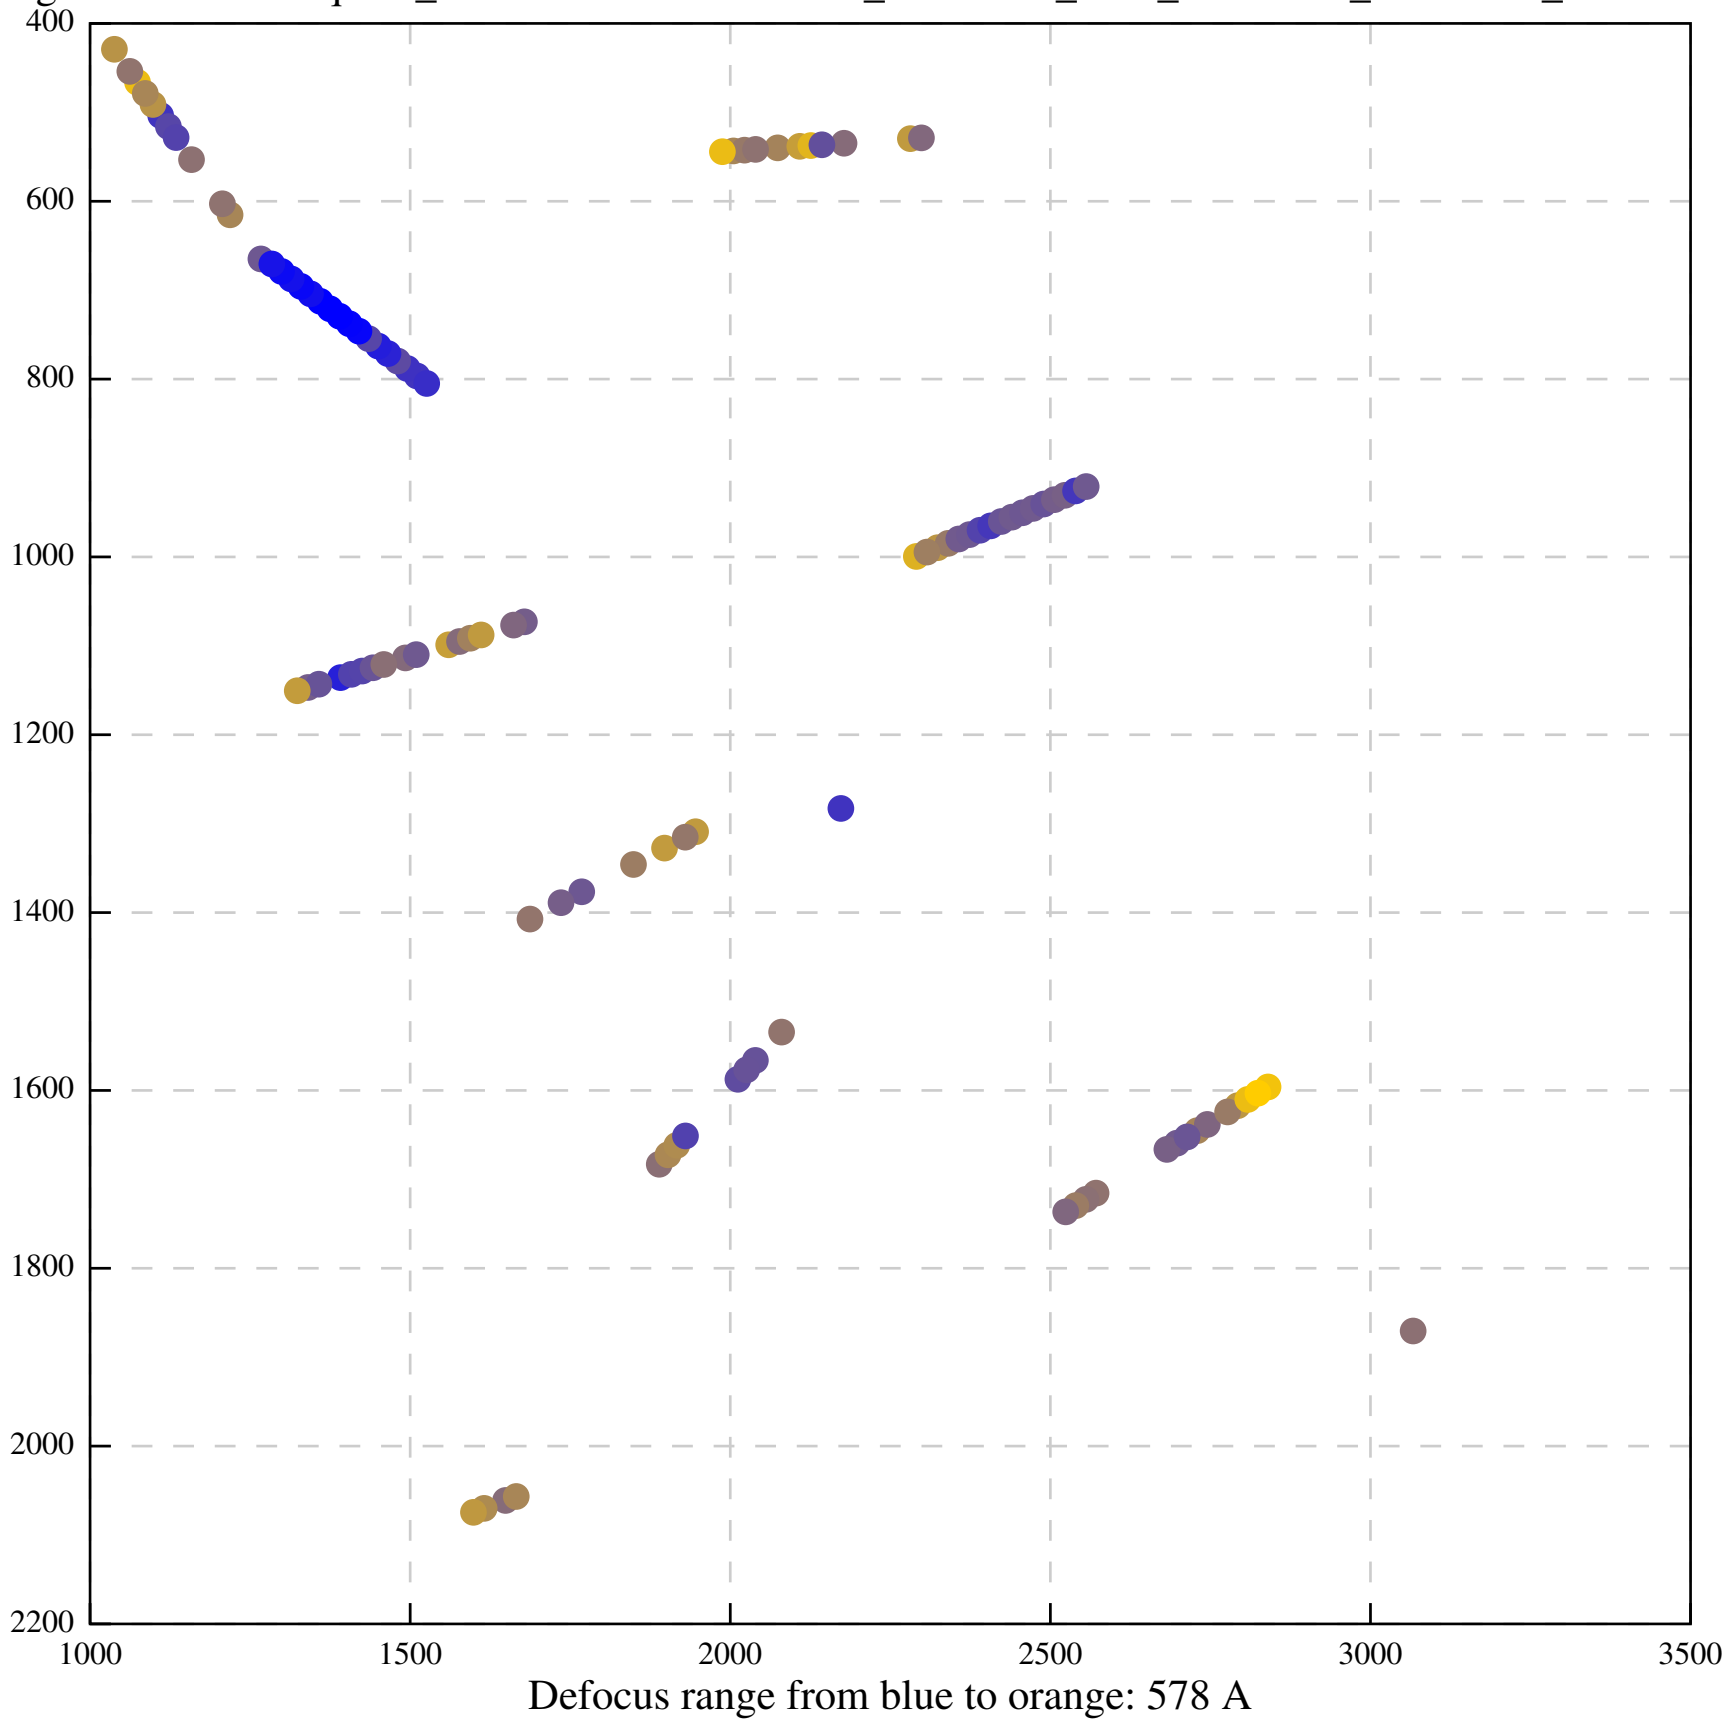

Defocus range from blue to orange: 749 A

Defocus range from blue to orange: 0 A

Defocus range from blue to orange: 55 A

Defocus range from blue to orange: 0 A

Defocus range from blue to orange: 333 A

Defocus range from blue to orange: 151 A