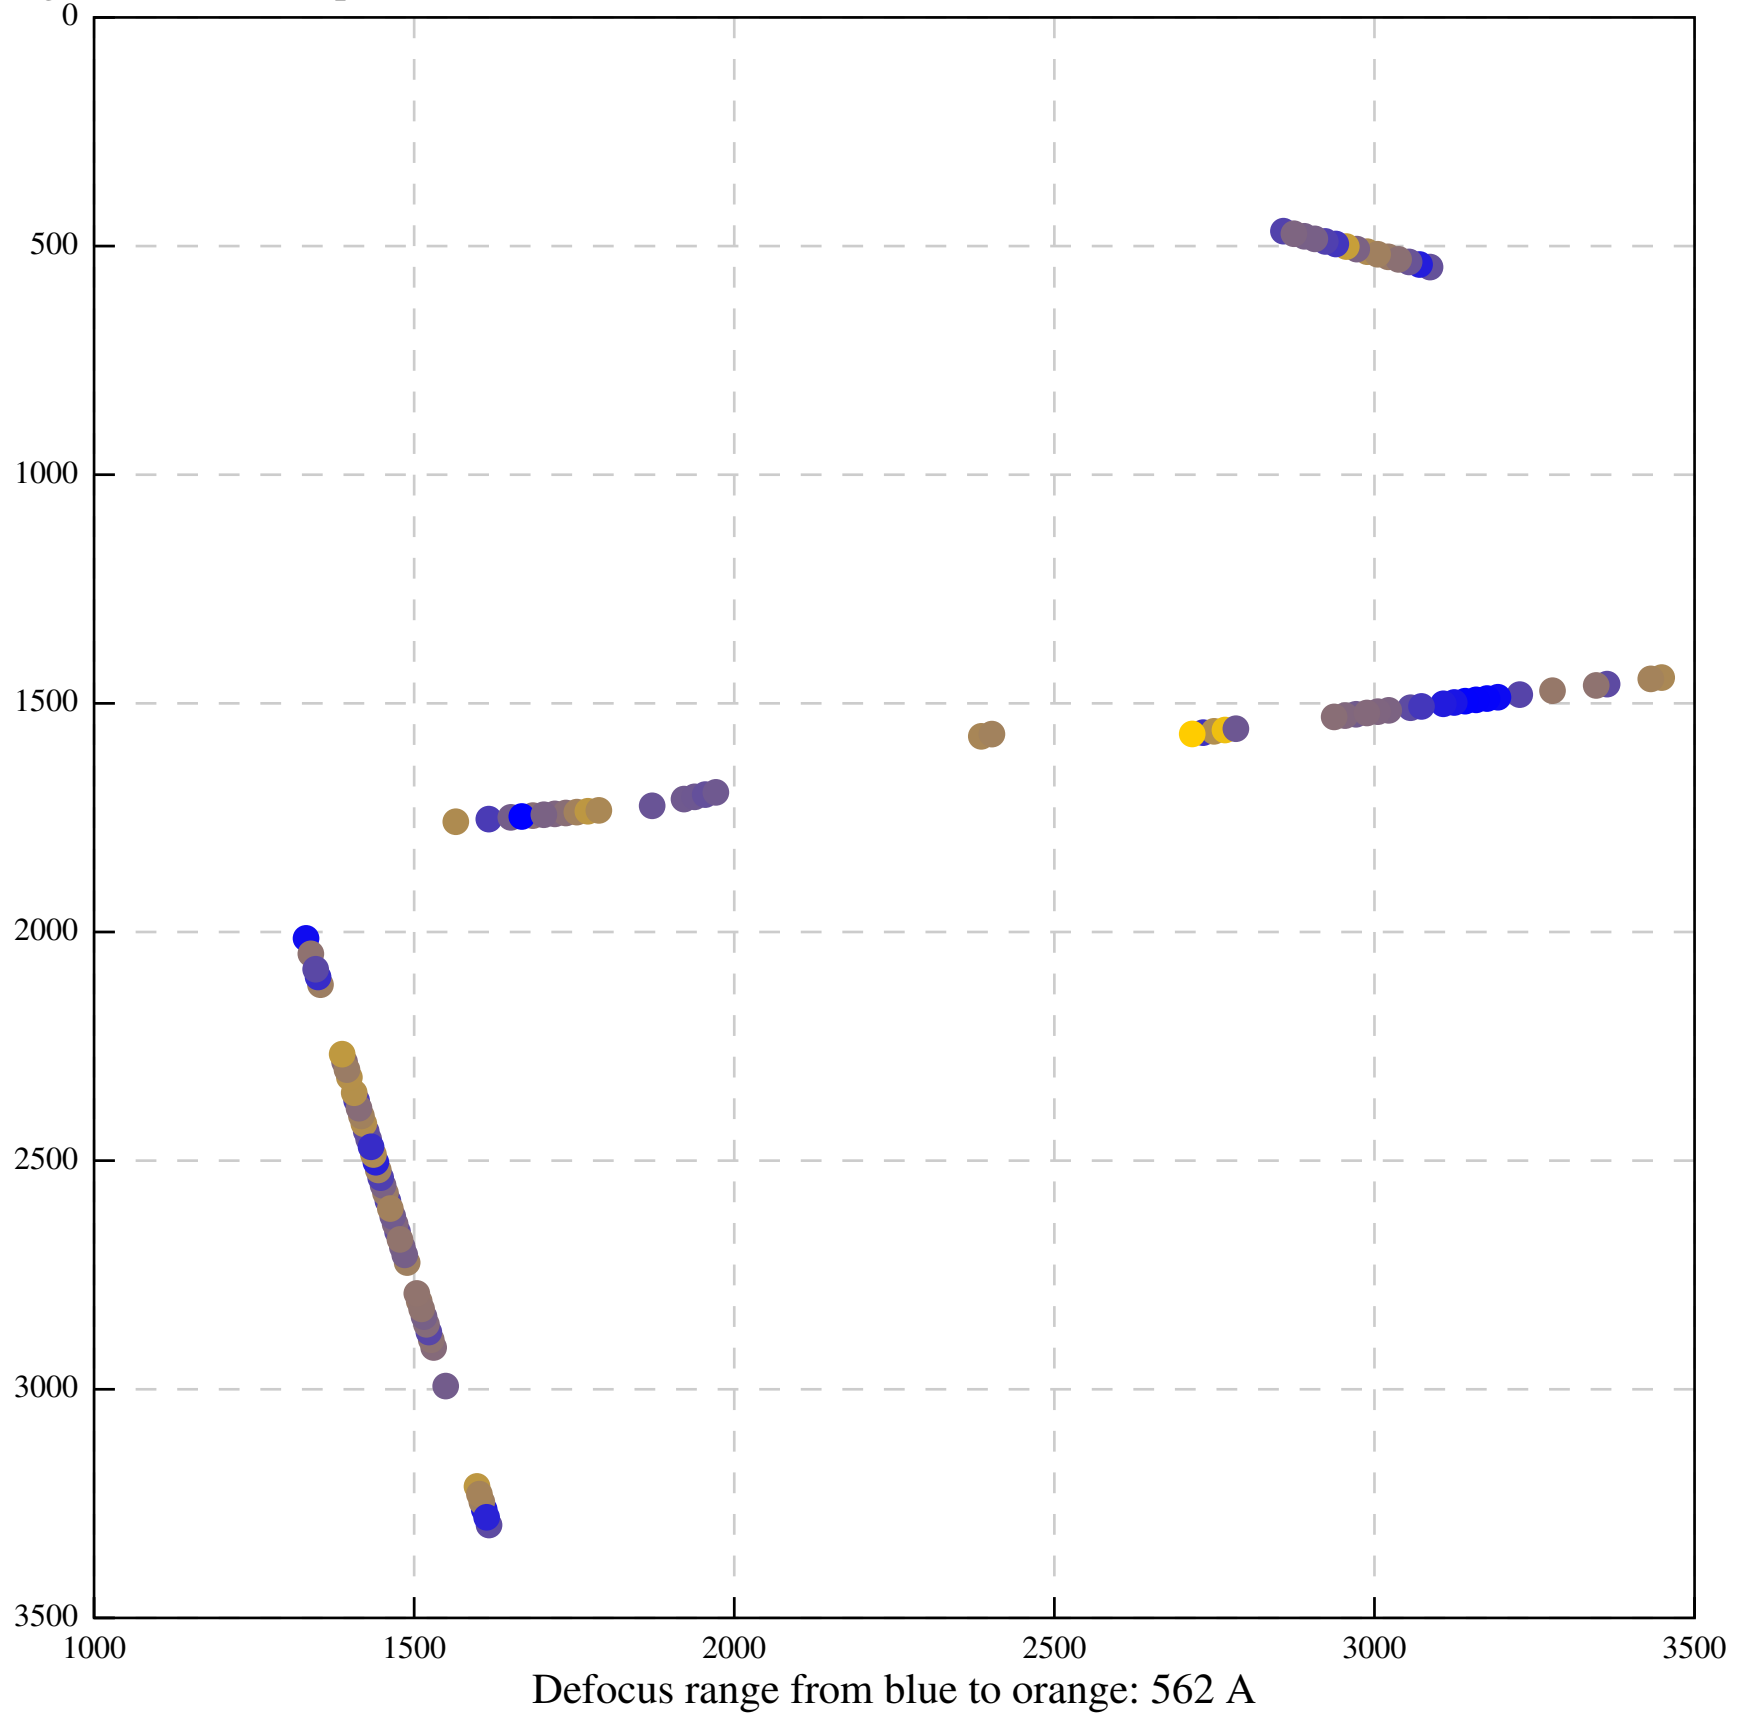

Defocus range from blue to orange: 148 A

Defocus range from blue to orange: 502 A

Defocus range from blue to orange: 224 A

Defocus range from blue to orange: 0 A

Defocus range from blue to orange: 516 Å

Defocus range from blue to orange: 600 A