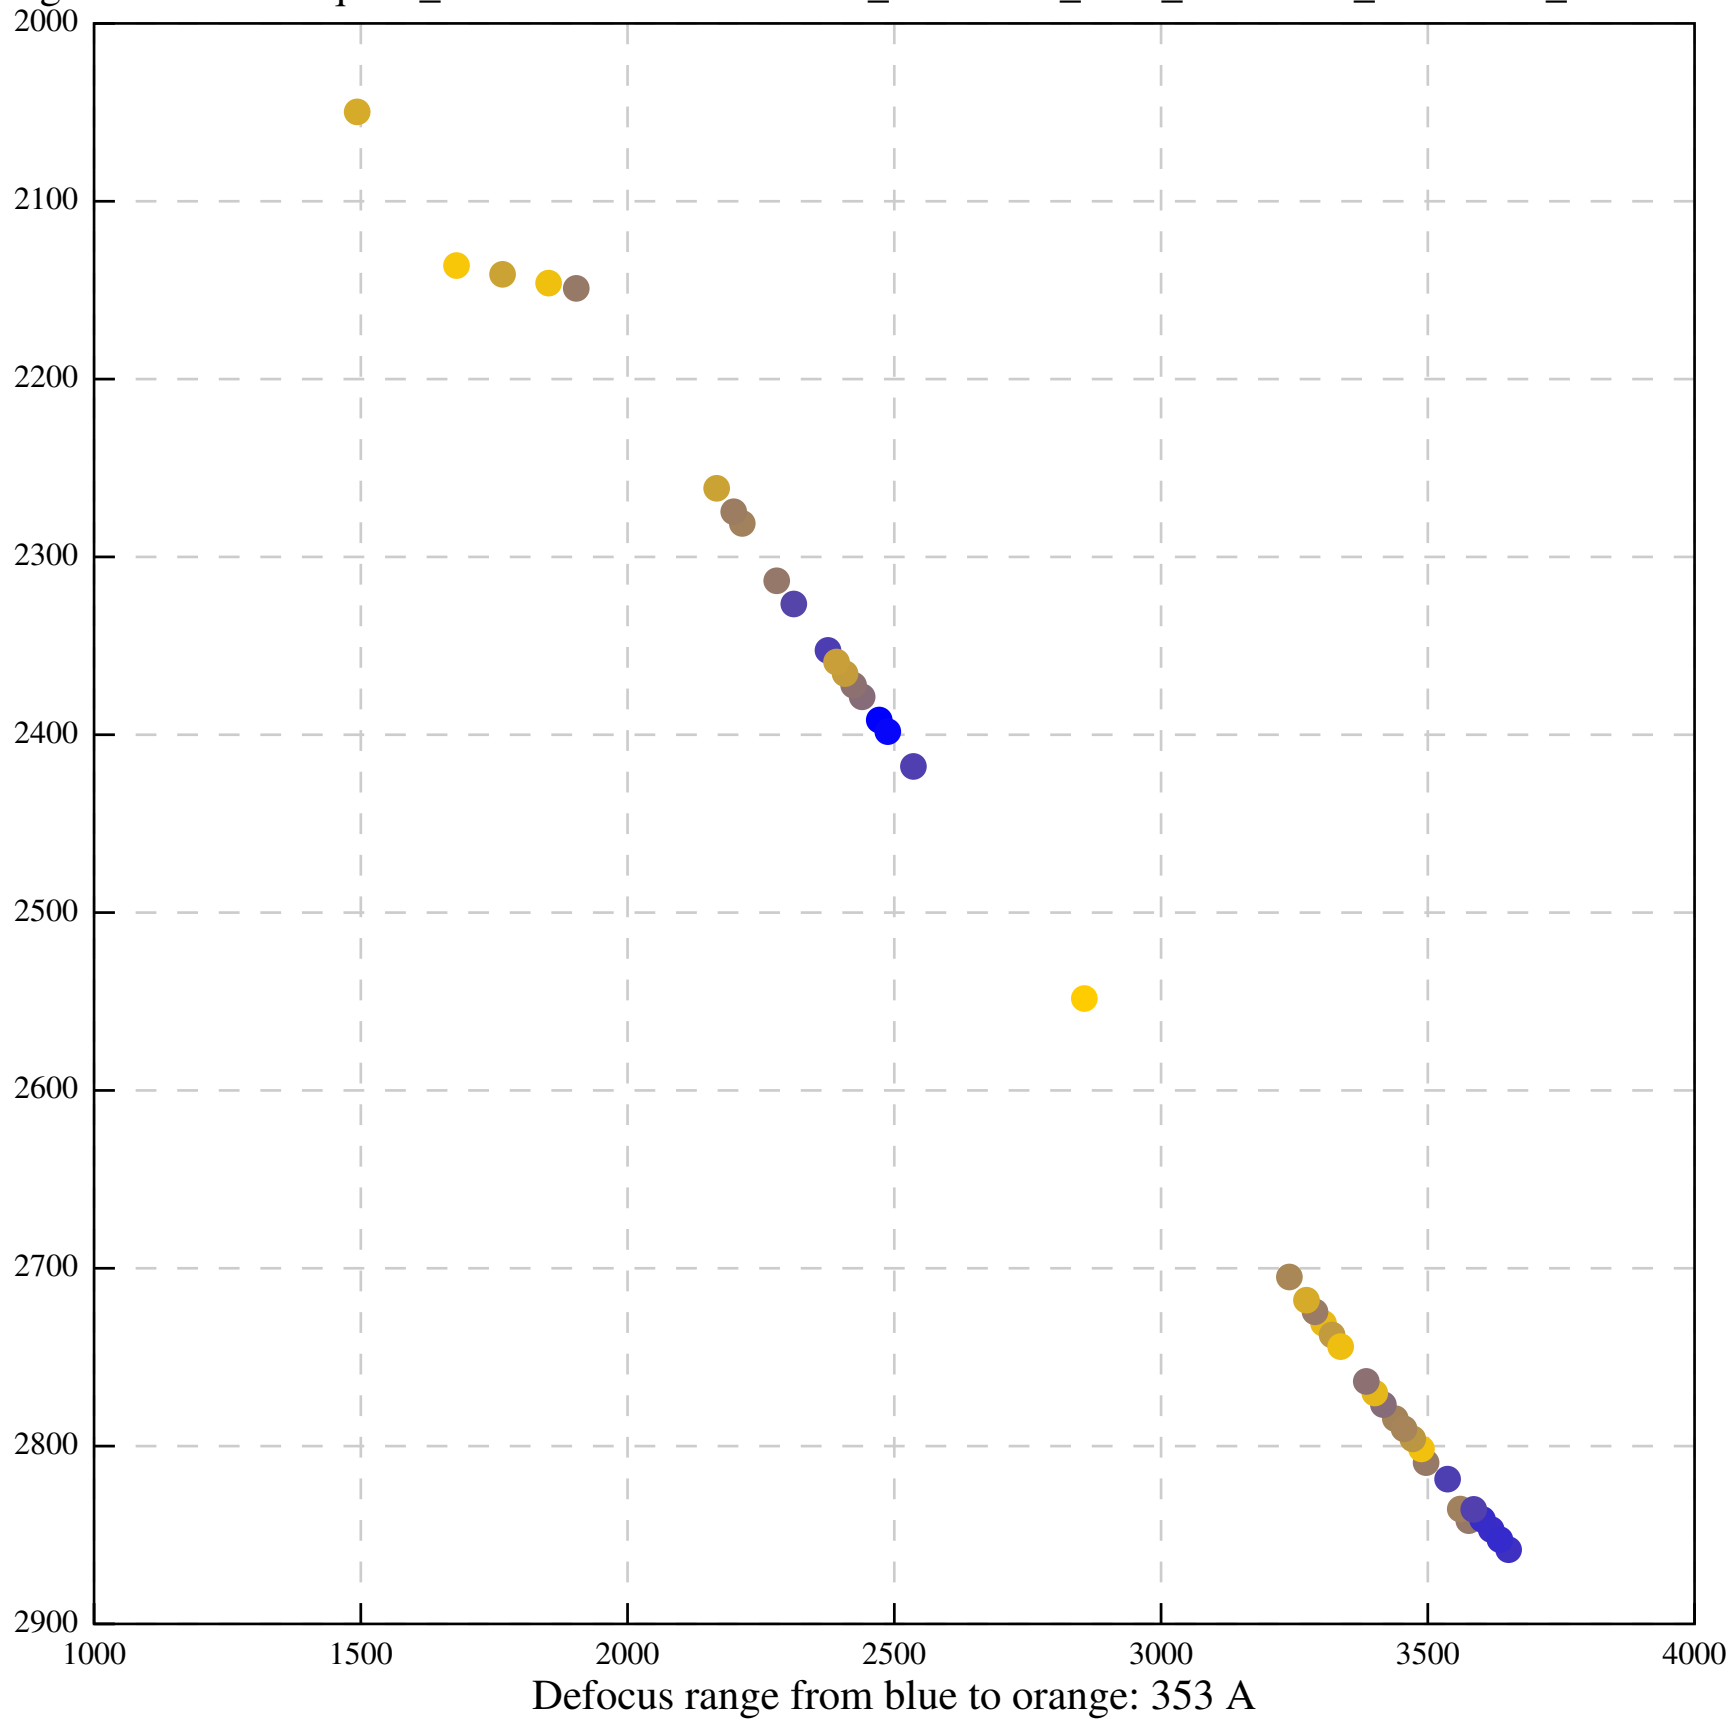

Defocus range from blue to orange: 79 A

Defocus range from blue to orange: 487 A

Defocus range from blue to orange: 119 A

Defocus range from blue to orange: 318 A

Defocus range from blue to orange: 344 A

Defocus range from blue to orange: 0 A