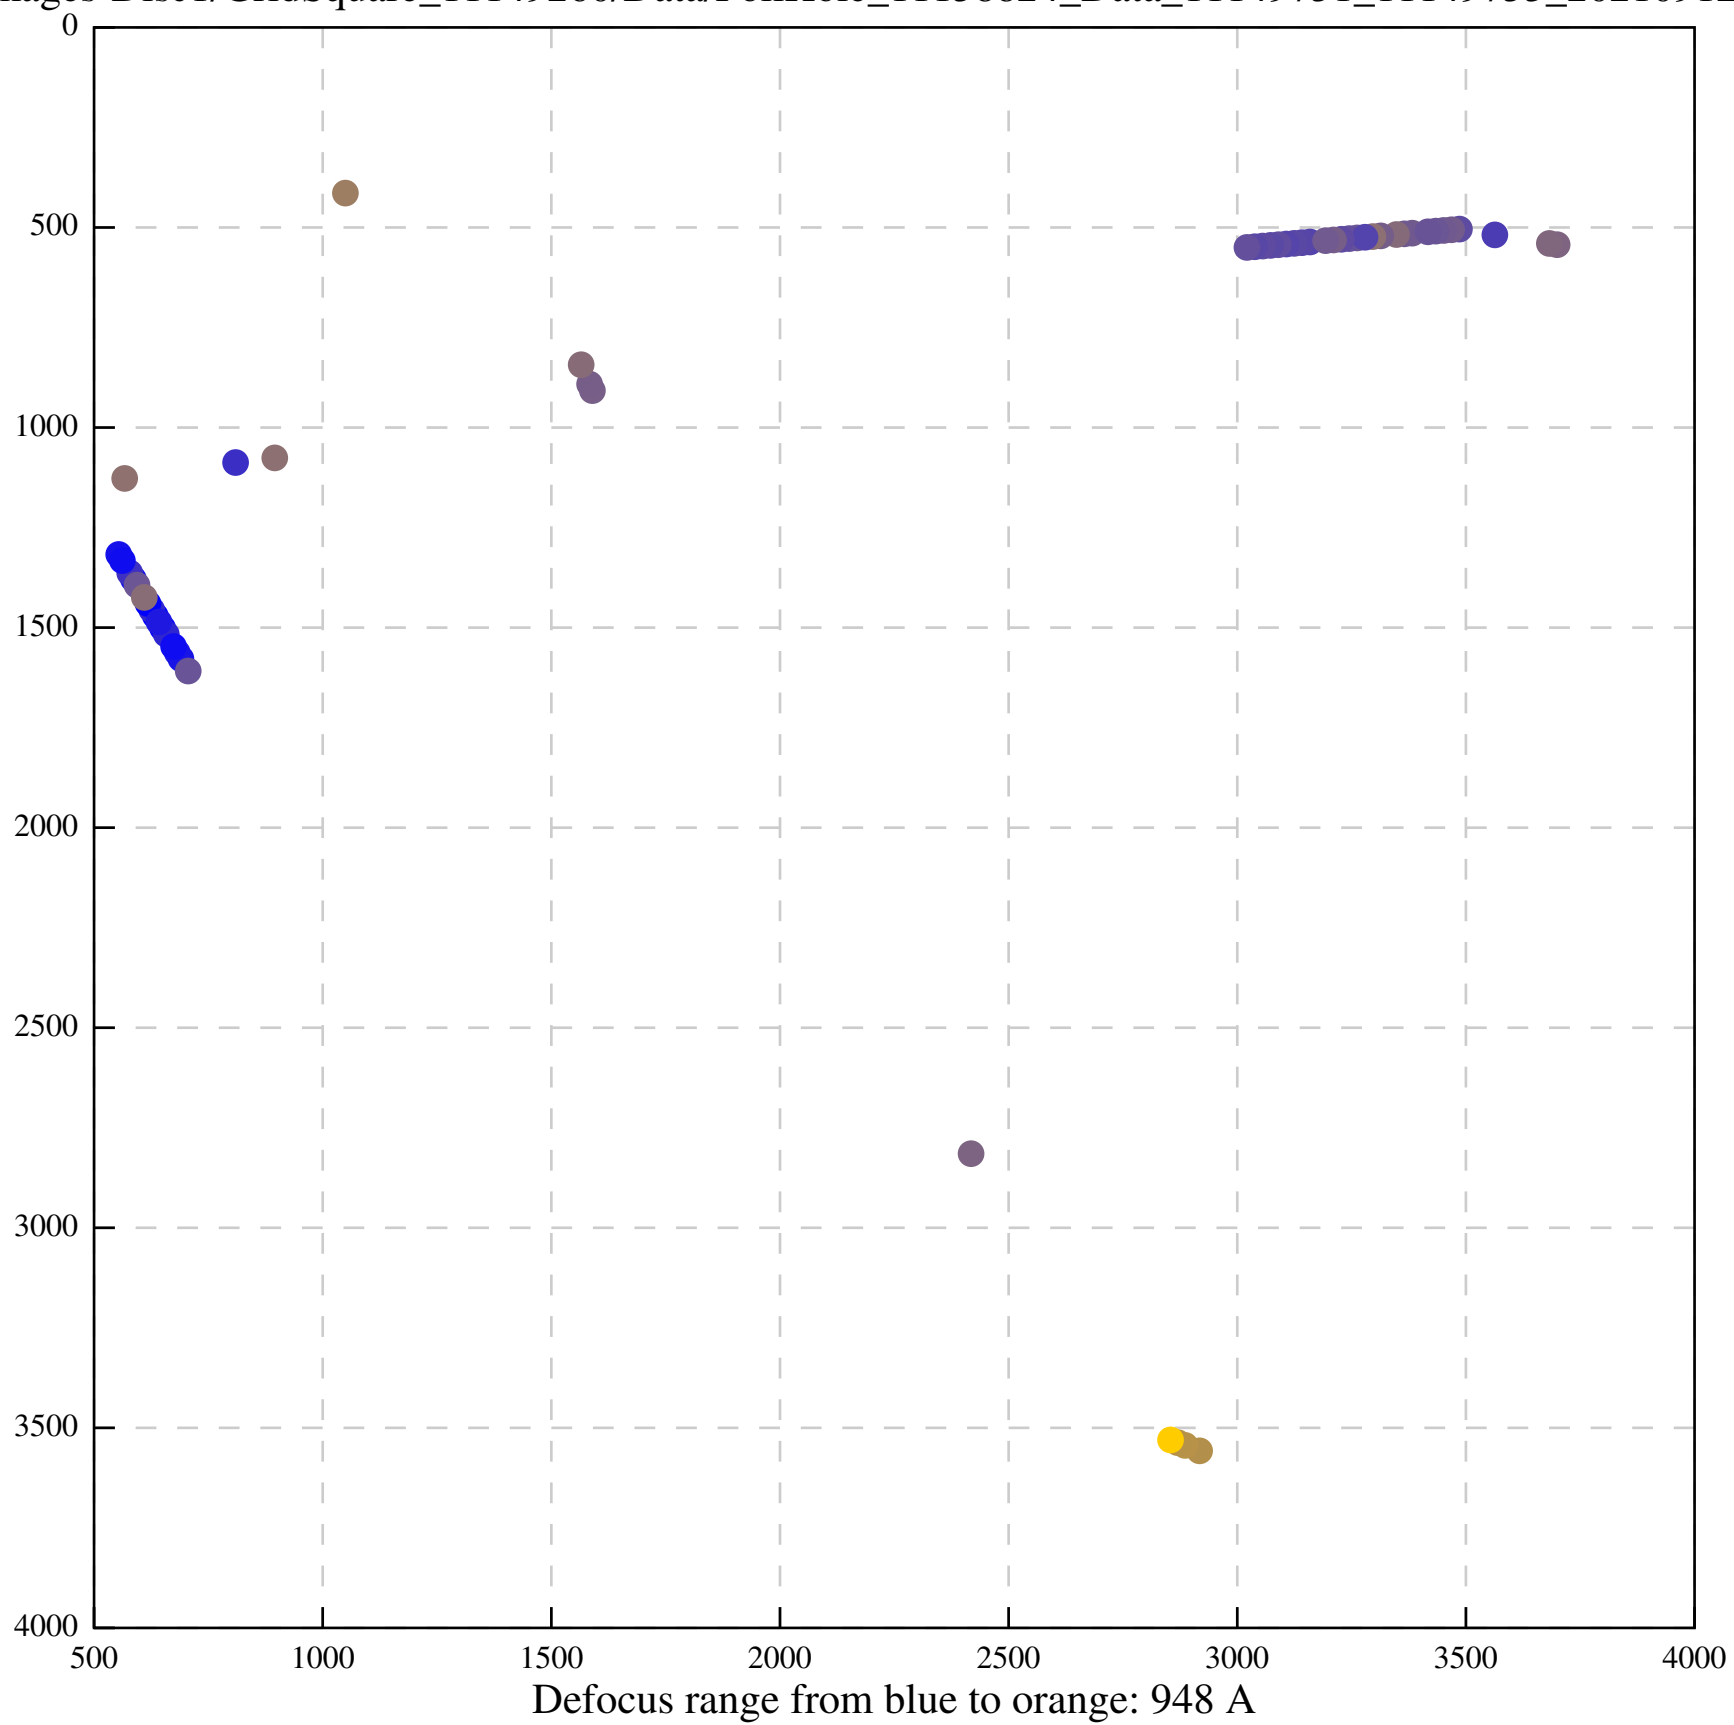

Defocus range from blue to orange: 659 A

Defocus range from blue to orange: 686 A

Defocus range from blue to orange: 65 A

Defocus range from blue to orange: 458 A

Defocus range from blue to orange: 459 A

Defocus range from blue to orange: 134 A