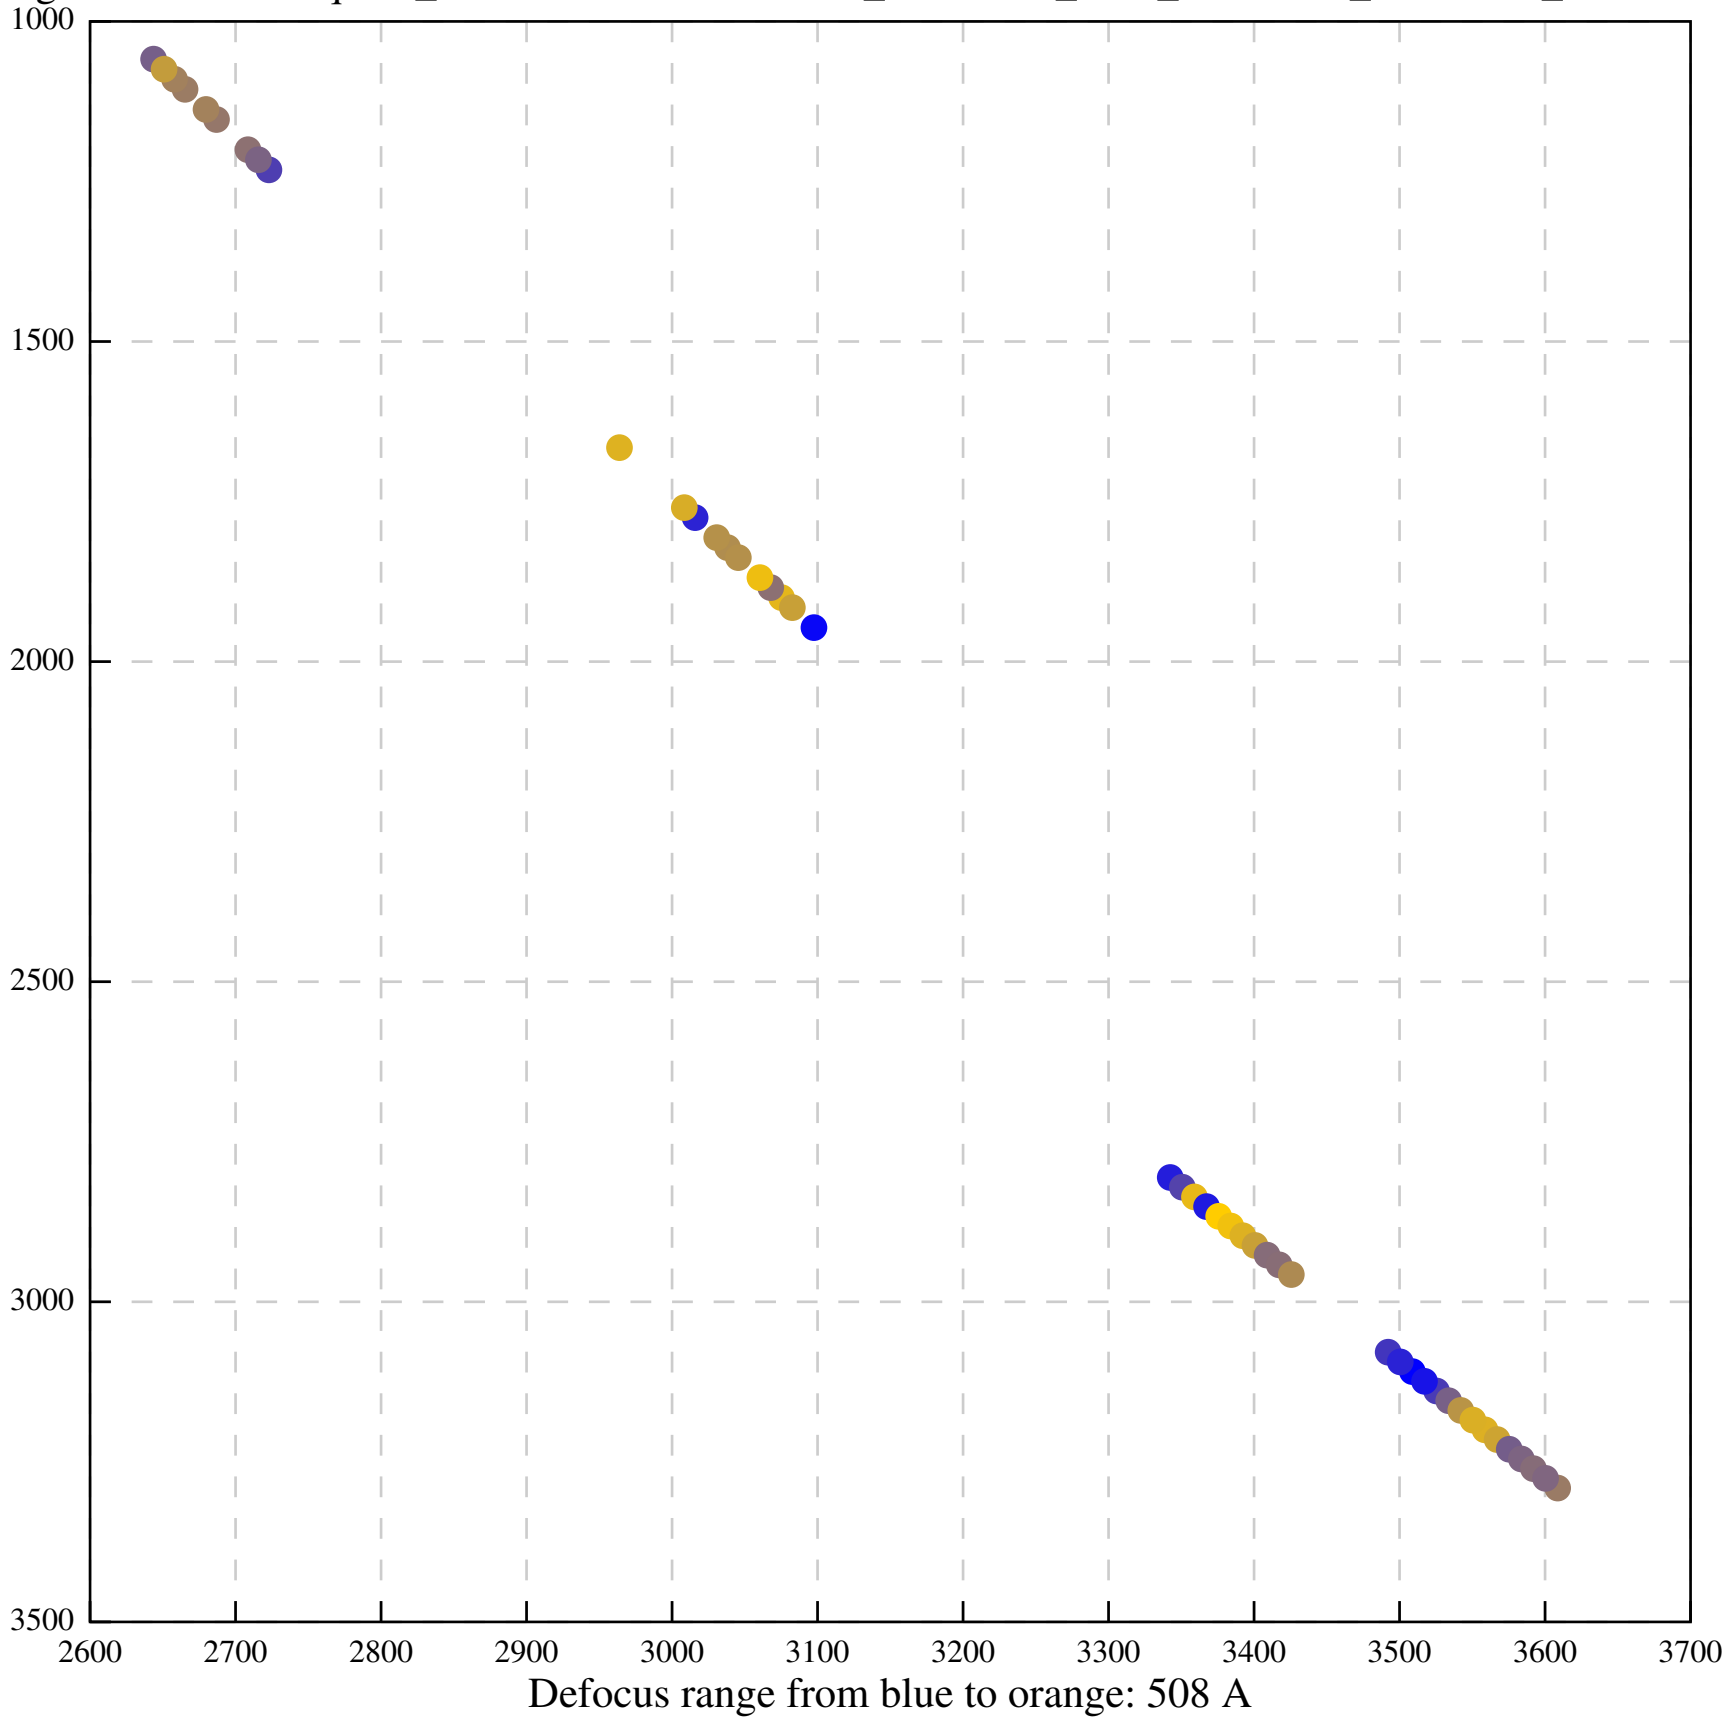

Defocus range from blue to orange: 448 A

Defocus range from blue to orange: 1051 A

Defocus range from blue to orange: 958 A

Defocus range from blue to orange: 215 A

Defocus range from blue to orange: 424 A