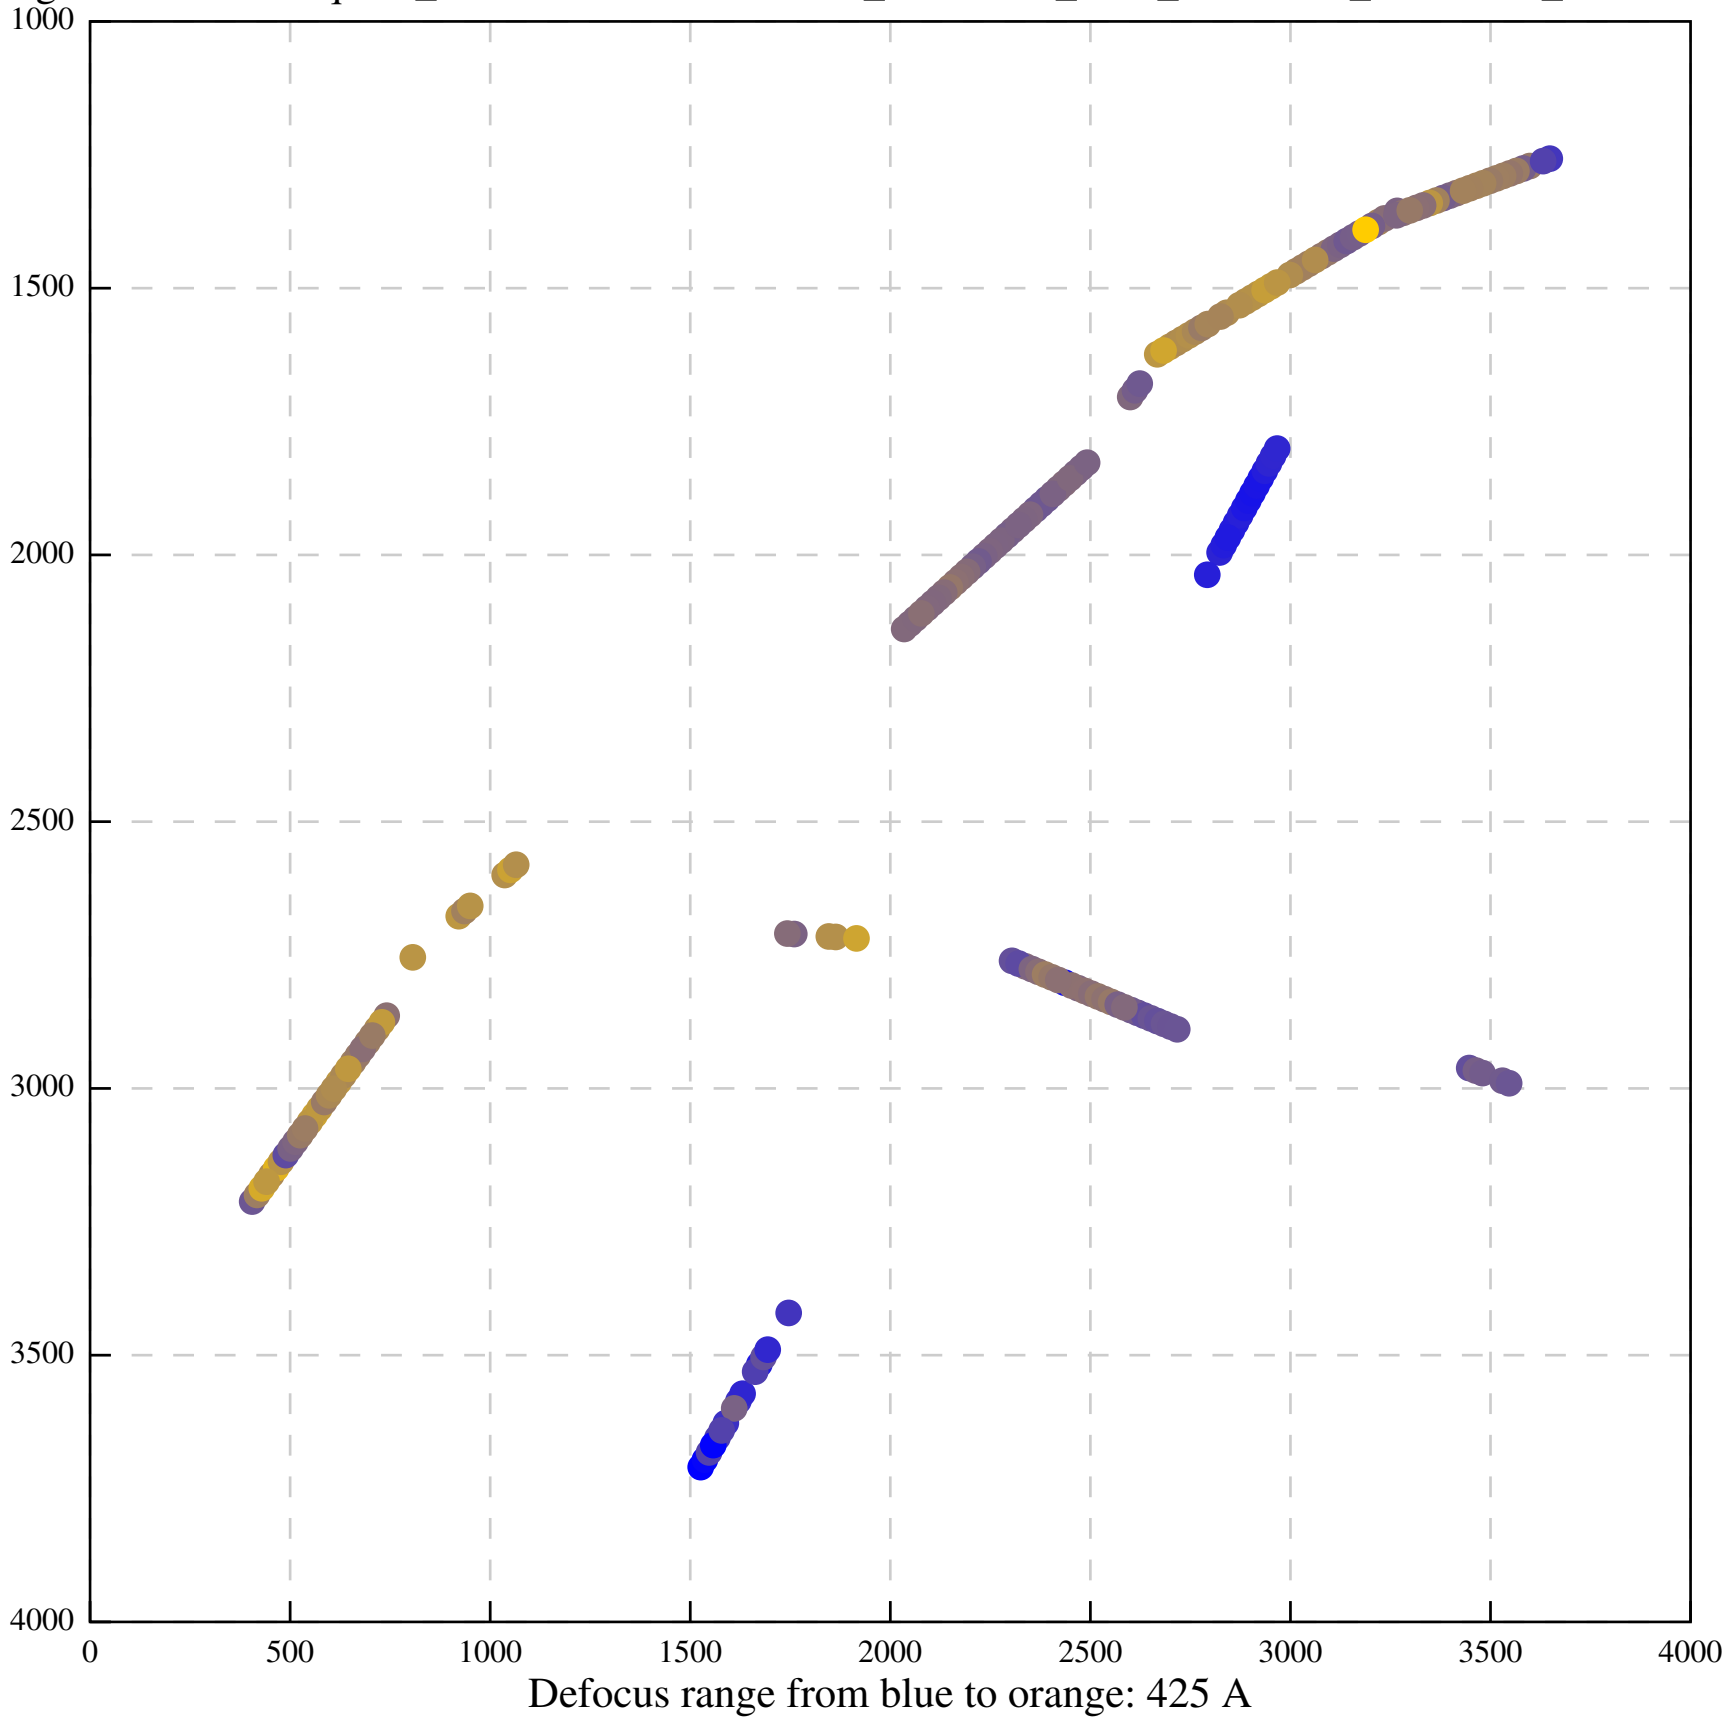

Defocus range from blue to orange: 170 A

Defocus range from blue to orange: 477 Å

Defocus range from blue to orange: 0 A

Defocus range from blue to orange: 0 A

Defocus range from blue to orange: 0 A

Defocus range from blue to orange: 1233 A