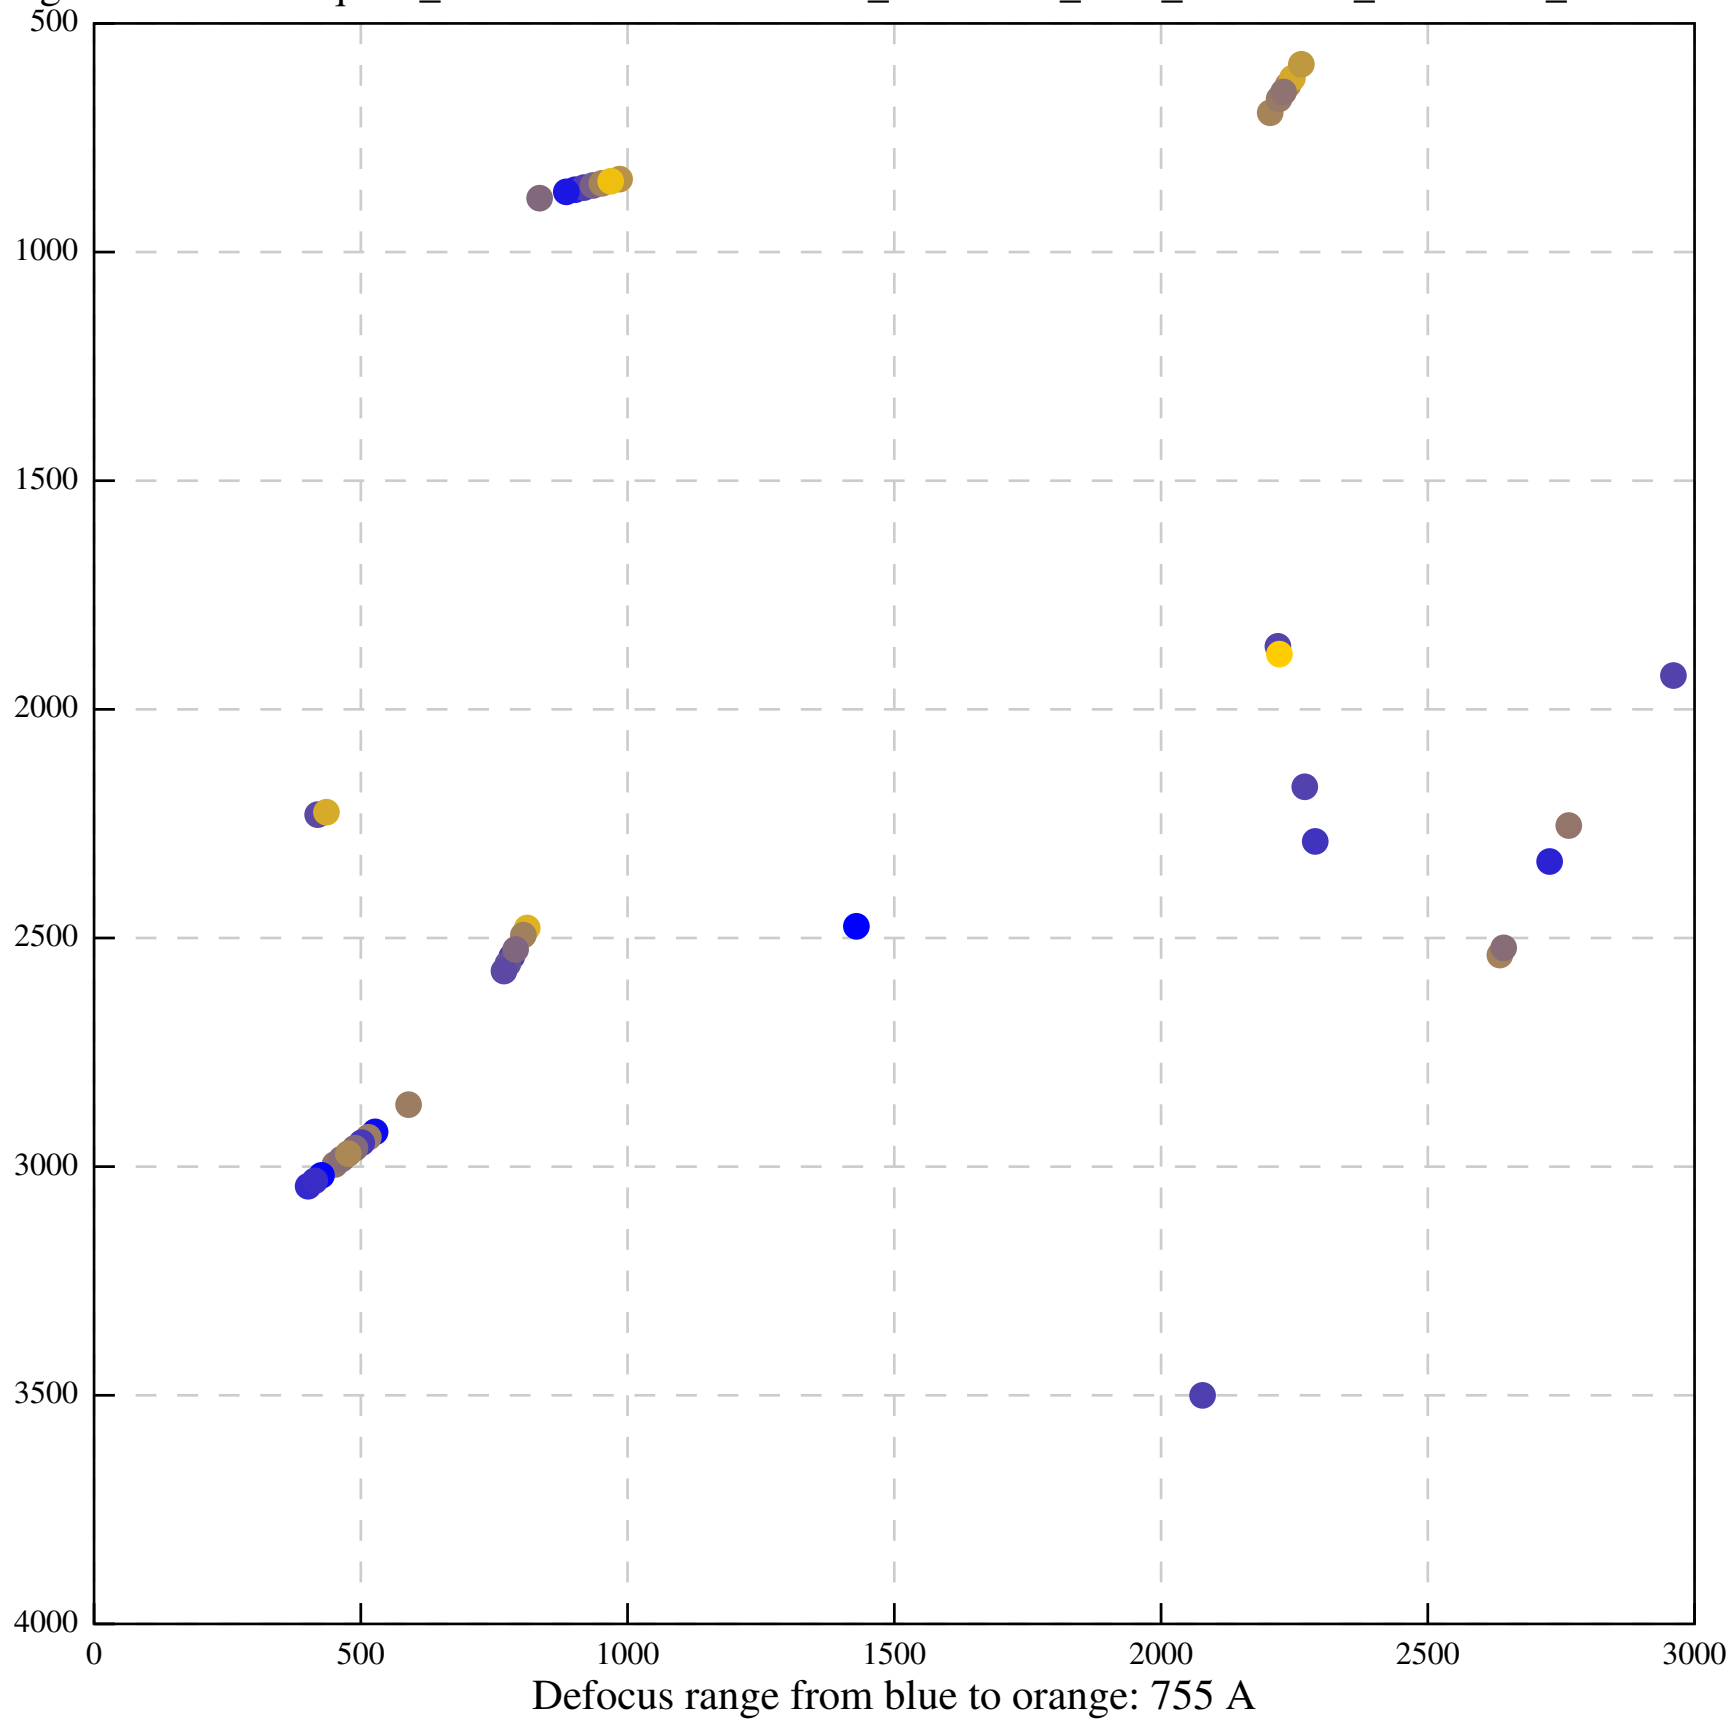

Defocus range from blue to orange: 354 A

Defocus range from blue to orange: 459 A

Defocus range from blue to orange: 89 A

Defocus range from blue to orange: 665 A

Defocus range from blue to orange: 928 A

Defocus range from blue to orange: 231 A