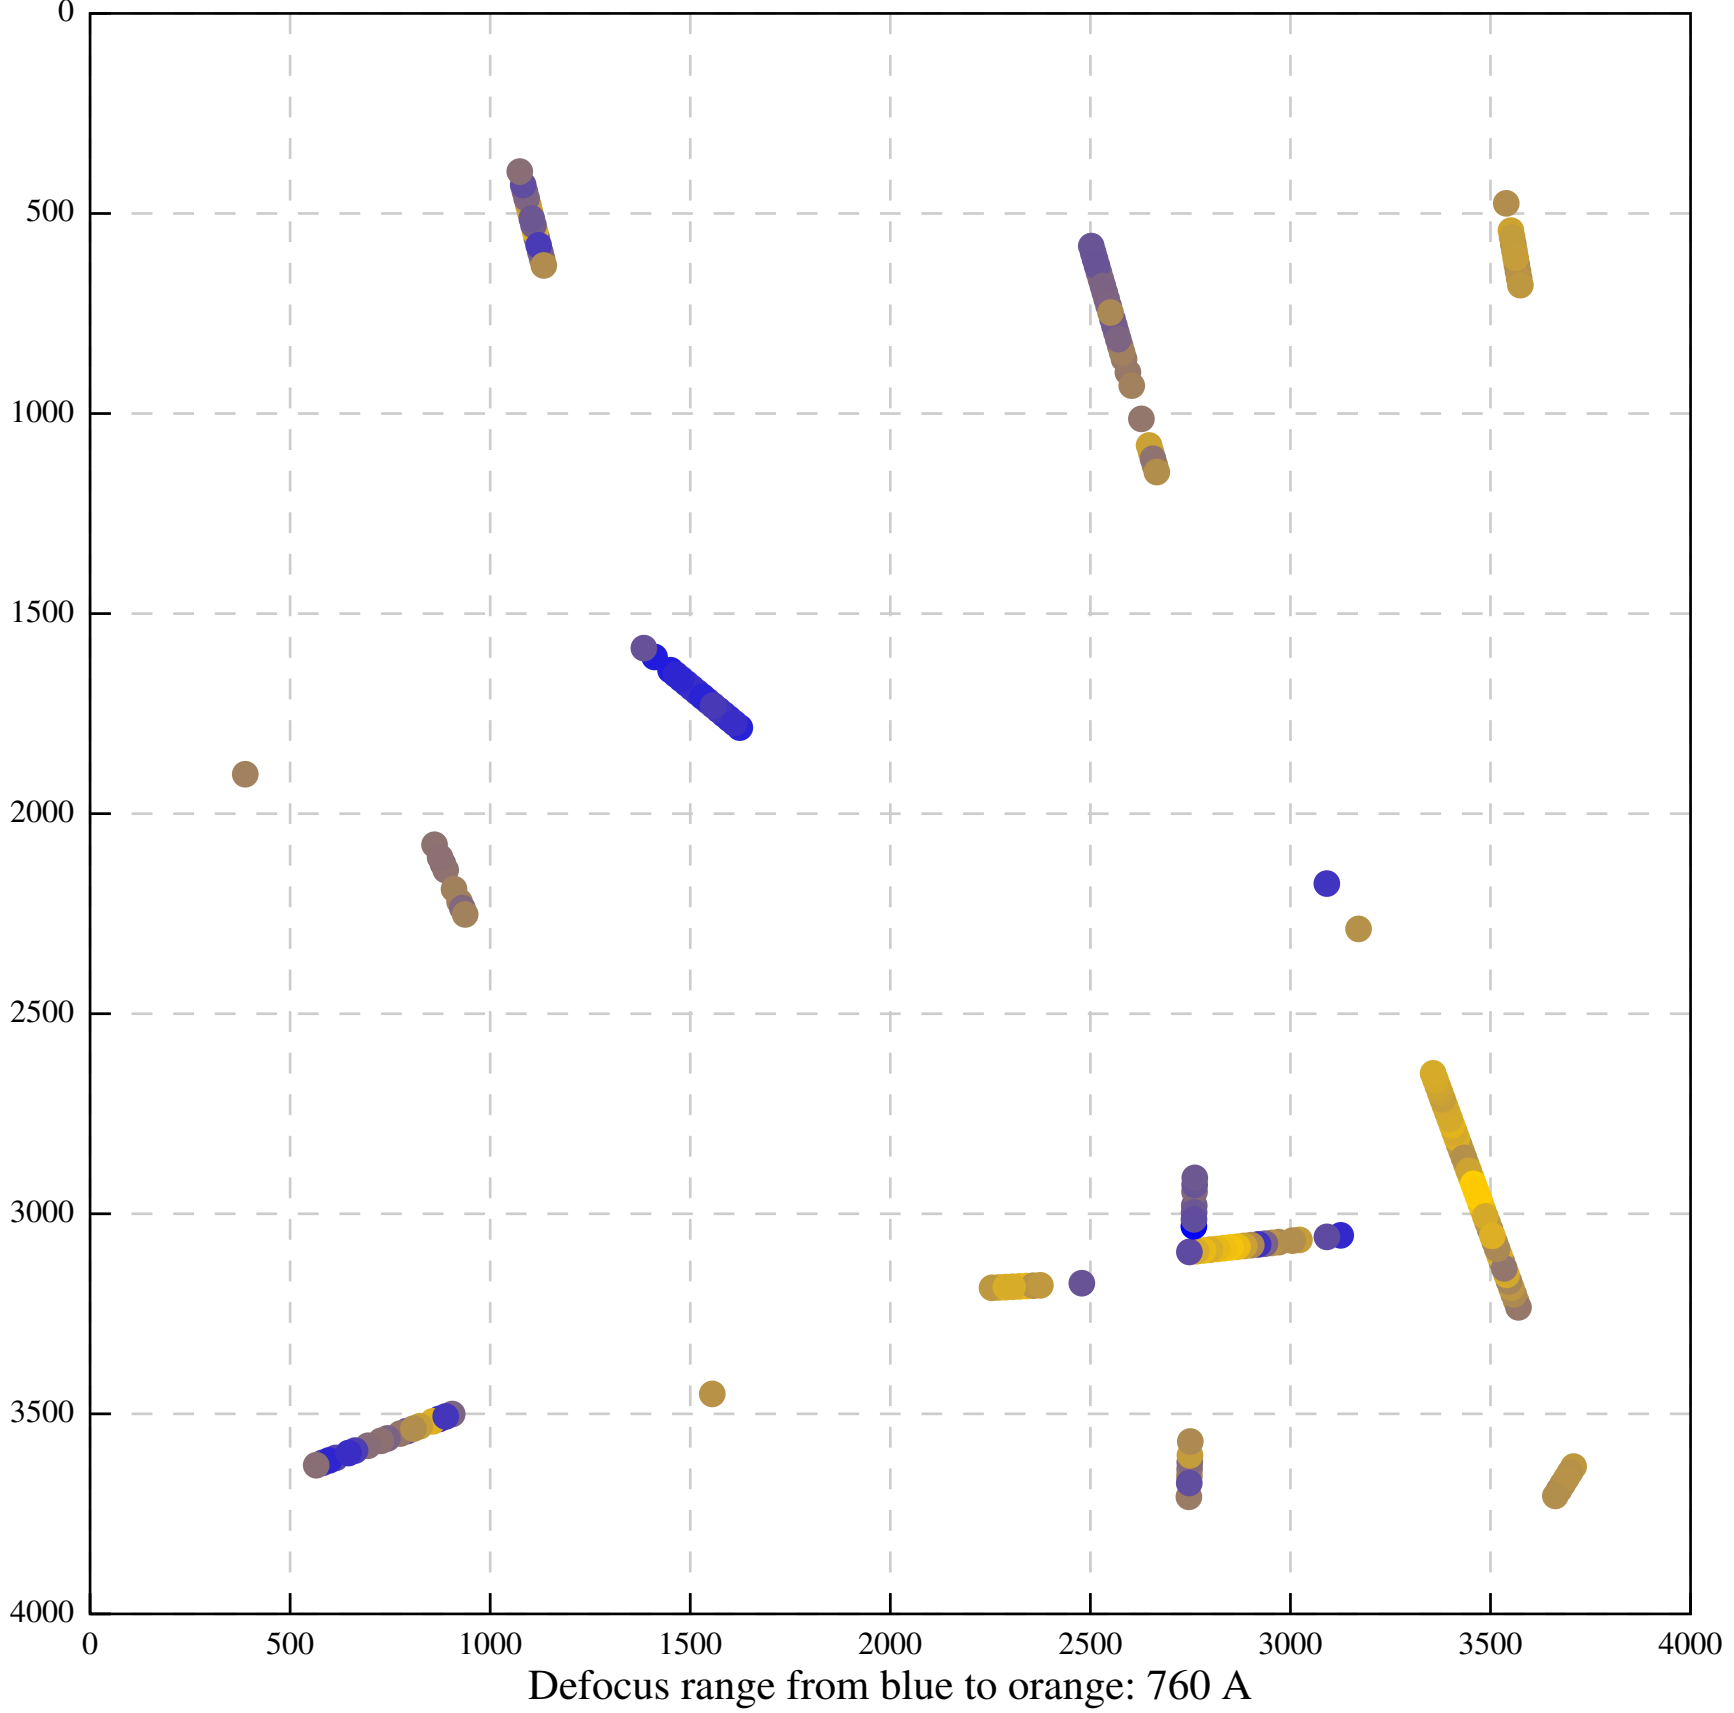

Defocus range from blue to orange: 1384 A

Defocus range from blue to orange: 1111 A

Defocus range from blue to orange: 785 A

Defocus range from blue to orange: 1651 A

Defocus range from blue to orange: 485 A