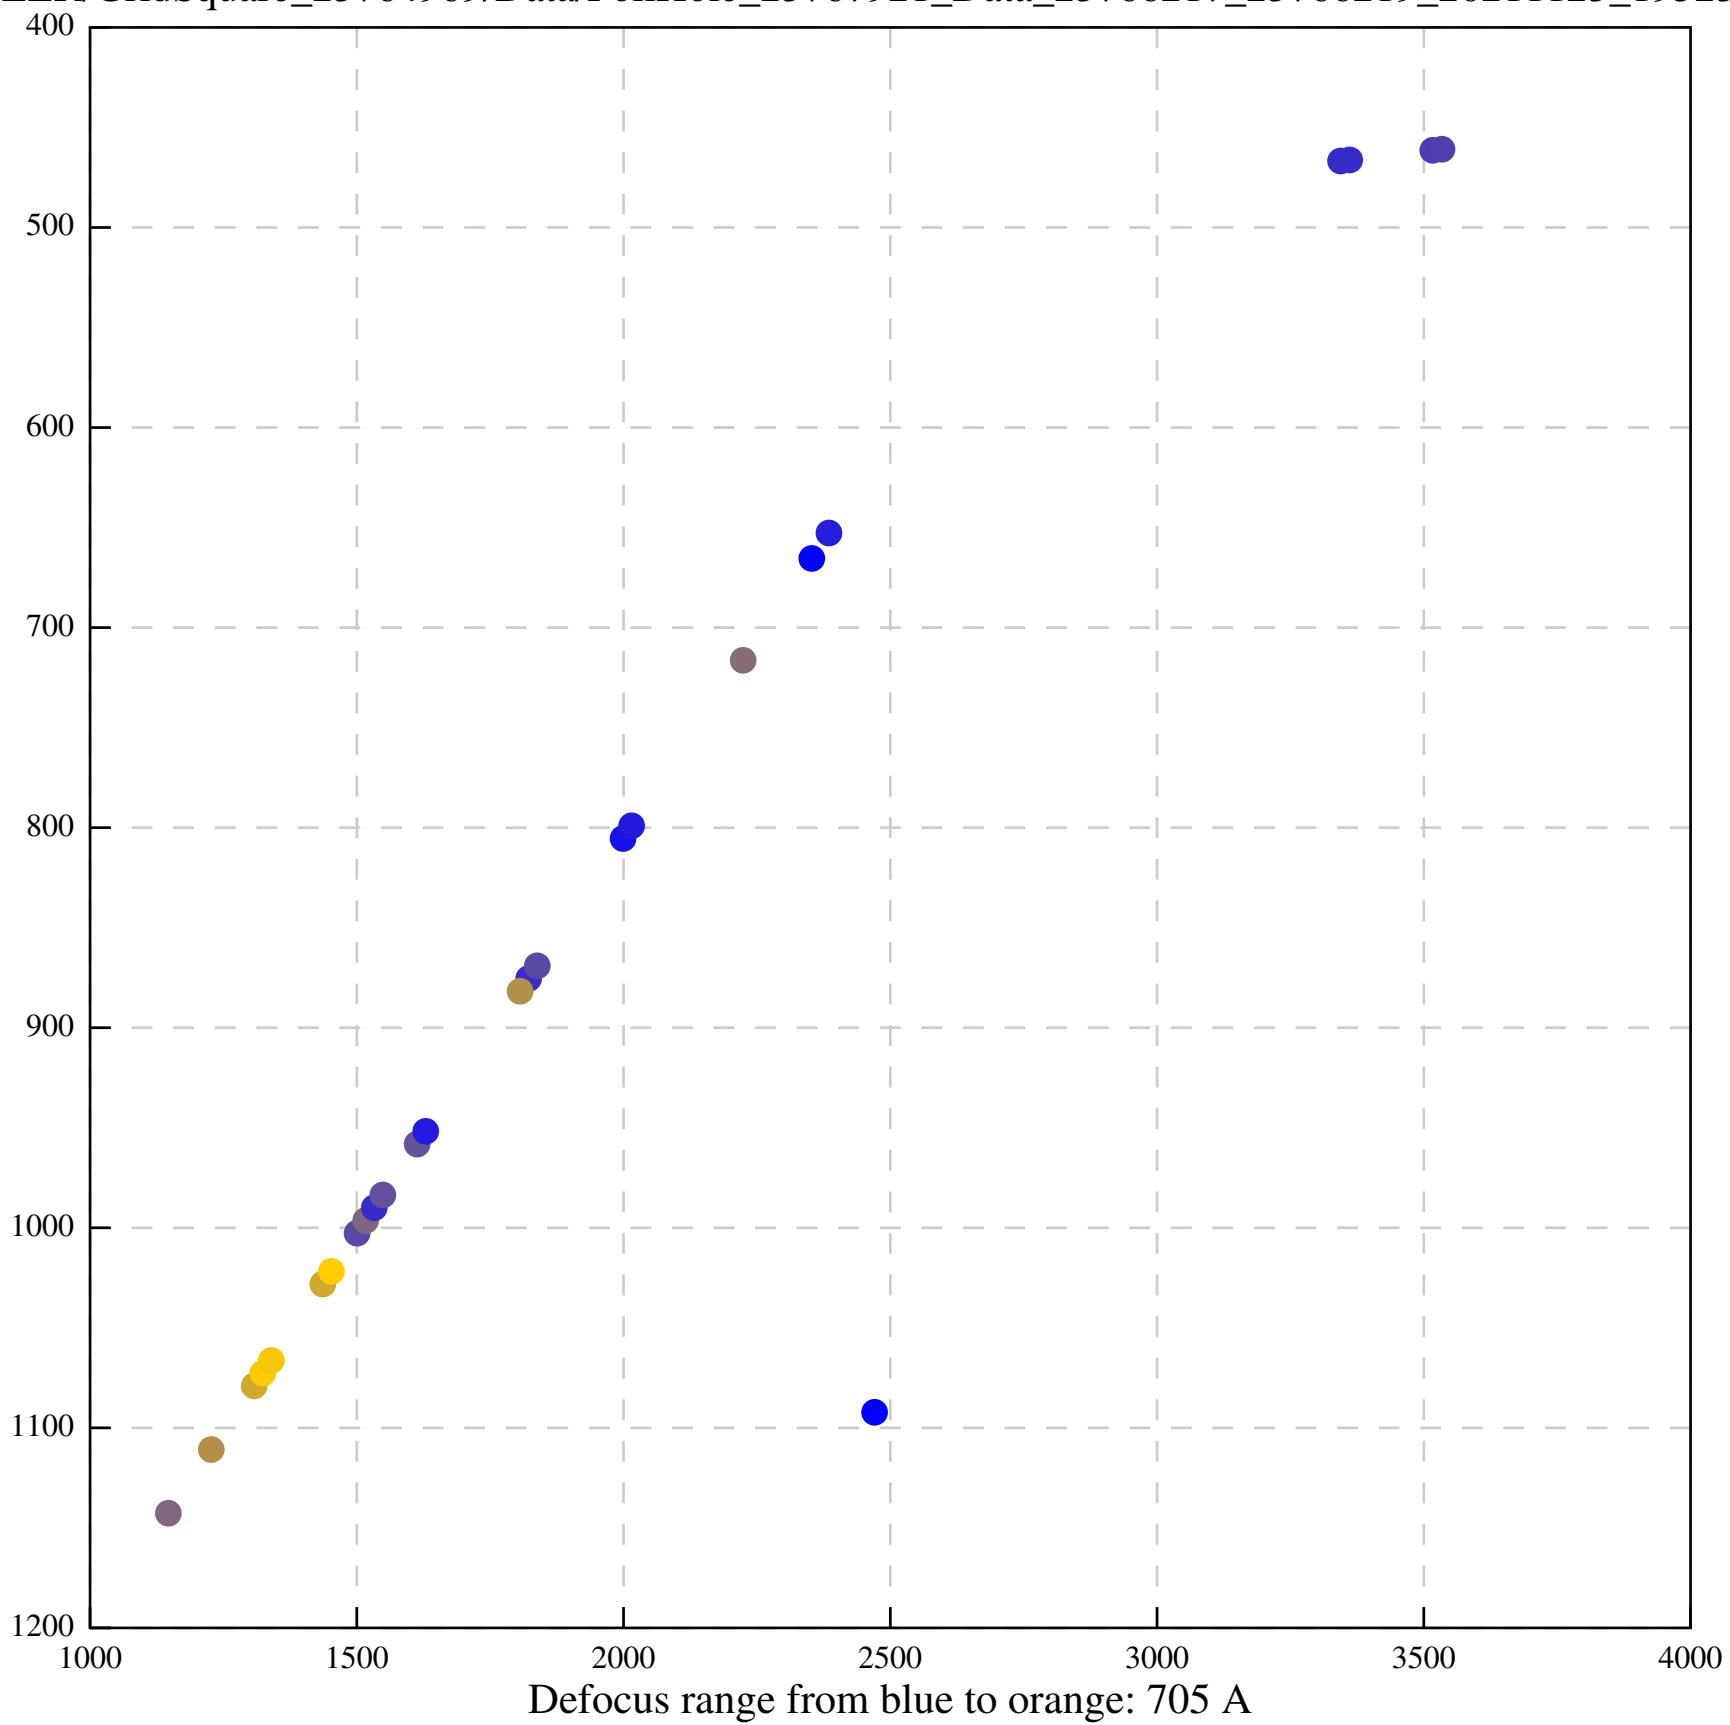

Defocus range from blue to orange: 461 A

Defocus range from blue to orange: 0 Å

Defocus range from blue to orange: 531 A

Defocus range from blue to orange: 435 A

Defocus range from blue to orange: 504 A

Defocus range from blue to orange: 235 A

Defocus range from blue to orange: 234 A

Defocus range from blue to orange: 49 A

Defocus range from blue to orange: 29 A

Defocus range from blue to orange: 59 A

Defocus range from blue to orange: 732 A

Defocus range from blue to orange: 17 A

Defocus range from blue to orange: 233 A

Defocus range from blue to orange: 0 Å

Defocus range from blue to orange: 117 A

Defocus range from blue to orange: 0 A

Defocus range from blue to orange: 27 A

Defocus range from blue to orange: 72 Å

Defocus range from blue to orange: 0 A

Defocus range from blue to orange: 935 A

Defocus range from blue to orange: 401 A

Defocus range from blue to orange: 22 A

Defocus range from blue to orange: 267 A

Defocus range from blue to orange: 36 A