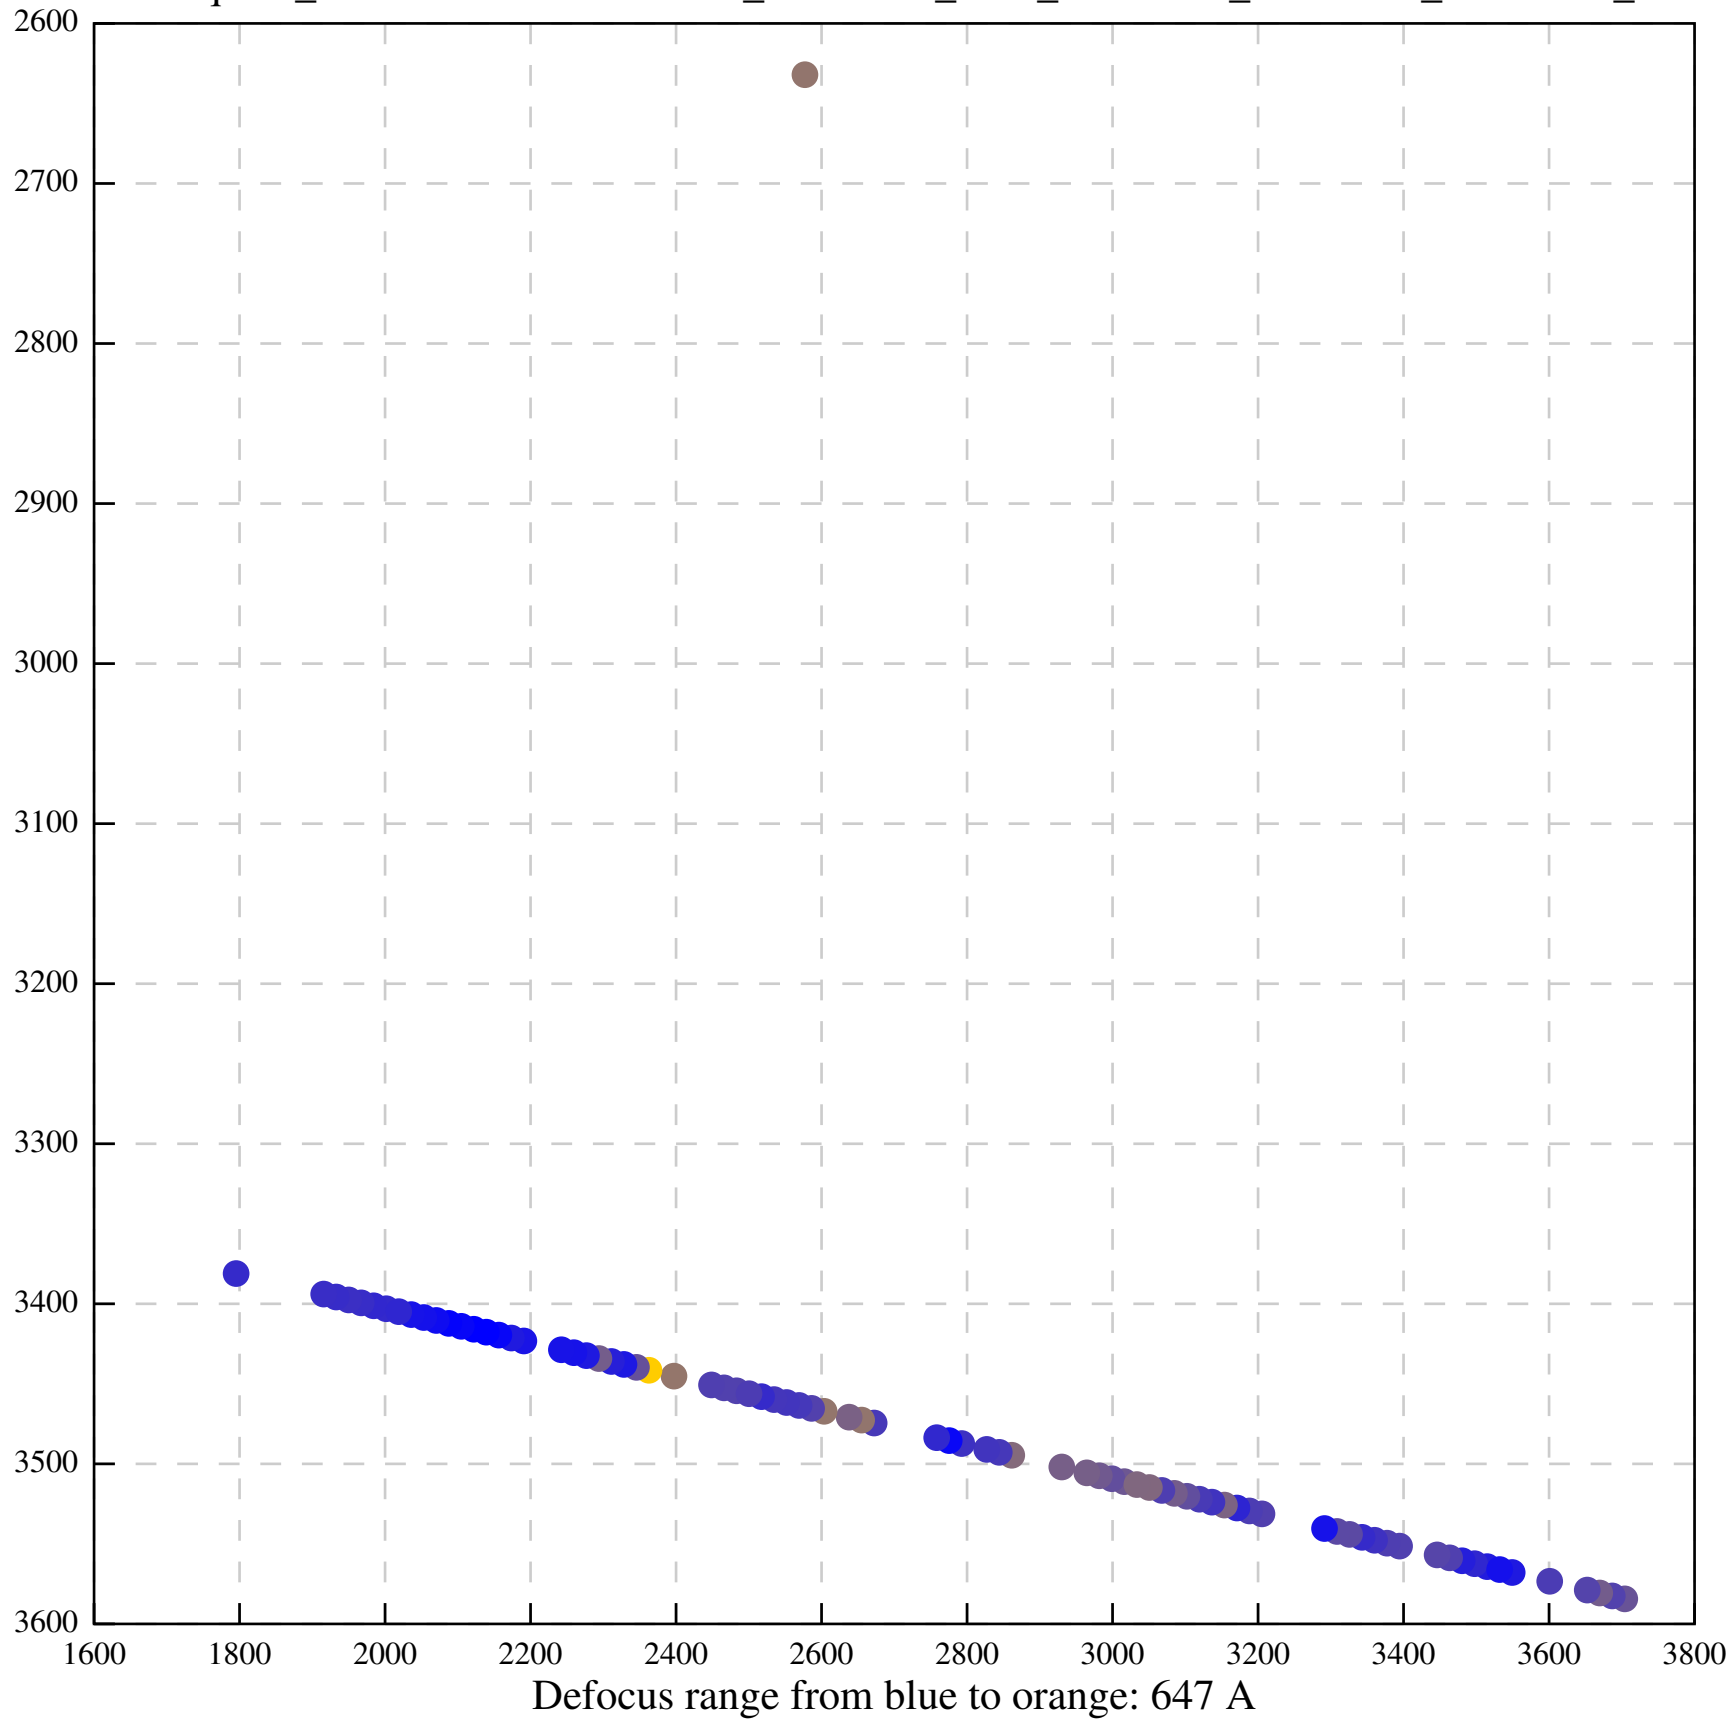

Defocus range from blue to orange: 0 A

Defocus range from blue to orange: 935 A

Defocus range from blue to orange: 401 A

Defocus range from blue to orange: 22 A

Defocus range from blue to orange: 267 A

Defocus range from blue to orange: 36 A

Defocus range from blue to orange: 270 A

Defocus range from blue to orange: 179 A

Defocus range from blue to orange: 676 A

Defocus range from blue to orange: 69 A

Defocus range from blue to orange: 88 A

Defocus range from blue to orange: 34 A

Defocus range from blue to orange: 138 A

Defocus range from blue to orange: 808 Å

Defocus range from blue to orange: 485 A

Defocus range from blue to orange: 0 Å

Defocus range from blue to orange: 685 A

Defocus range from blue to orange: 32 A

Defocus range from blue to orange: 233 A

Defocus range from blue to orange: 391 A

Defocus range from blue to orange: 509 Å

1/Tiff/EER/GridSquare\_23765398/Data/FoilHole\_23766879\_Data\_23766217\_23766219\_20211123\_210804\_EER\_ctf-refin