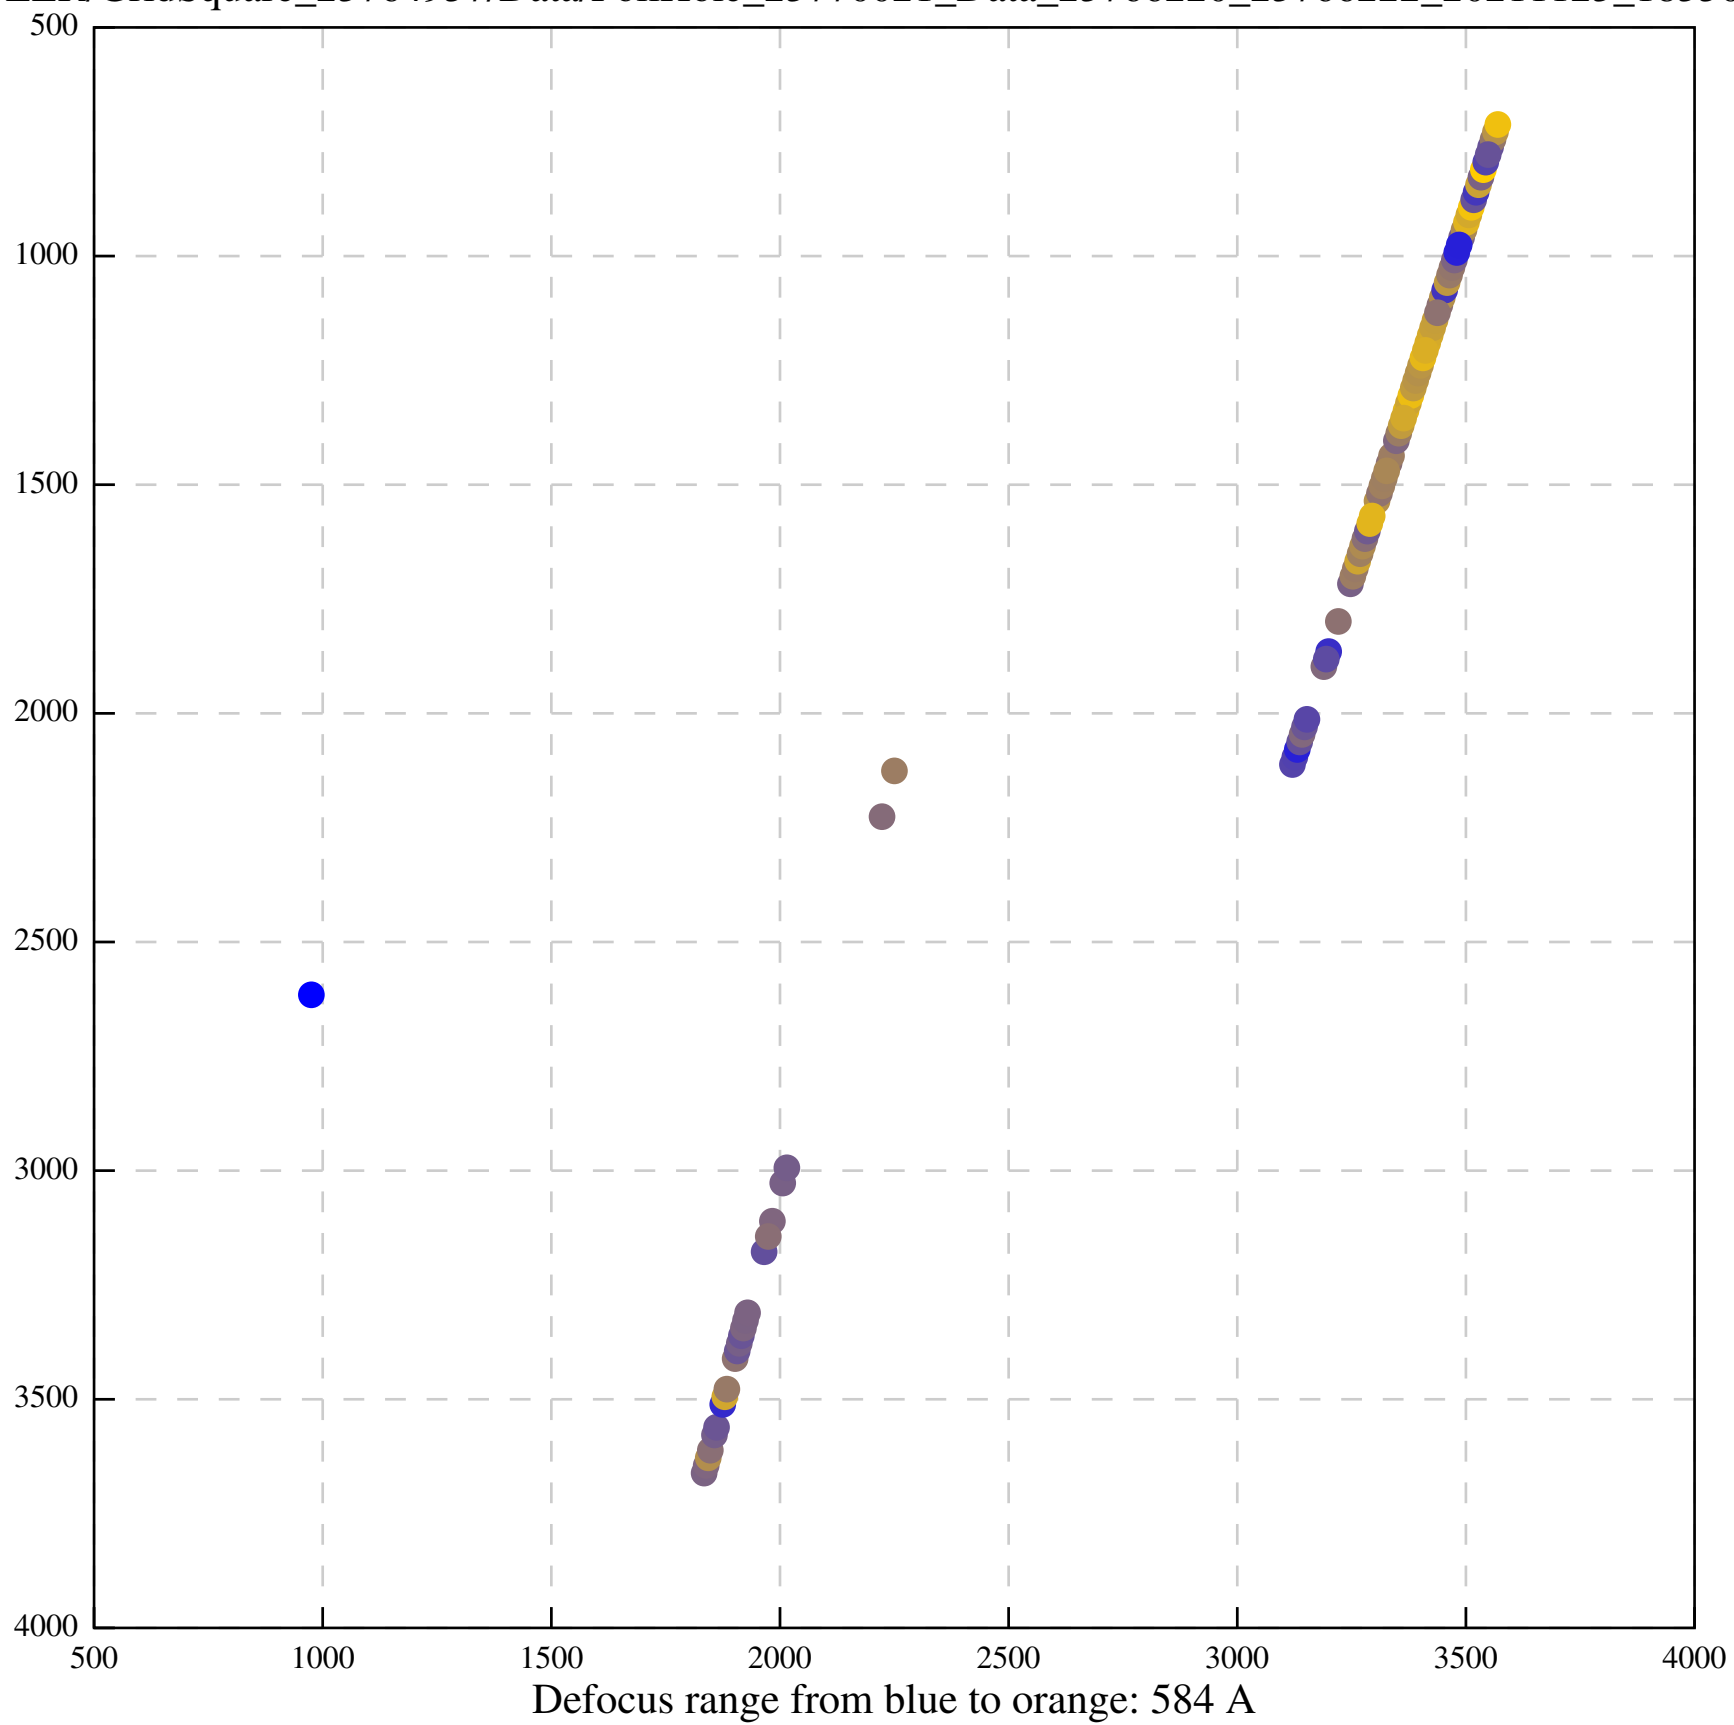

Defocus range from blue to orange: 0 A

Defocus range from blue to orange: 819 A

Defocus range from blue to orange: 86 A

Defocus range from blue to orange: 59 A

Defocus range from blue to orange: 1060 A

Defocus range from blue to orange: 256 A

Defocus range from blue to orange: 460 Å

Defocus range from blue to orange: 13 A

1/Tiff/EER/GridSquare\_23764957/Data/FoilHole\_23770142\_Data\_23766223\_23766225\_20211123\_185131\_EER\_ctf-refin

Defocus range from blue to orange: 0 A

Defocus range from blue to orange: 461 A

Defocus range from blue to orange: 0 Å

Defocus range from blue to orange: 531 A

Defocus range from blue to orange: 435 A

Defocus range from blue to orange: 504 A

Defocus range from blue to orange: 235 A

Defocus range from blue to orange: 234 A

Defocus range from blue to orange: 49 A

Defocus range from blue to orange: 29 A

Defocus range from blue to orange: 59 A

Defocus range from blue to orange: 732 A

Defocus range from blue to orange: 17 A