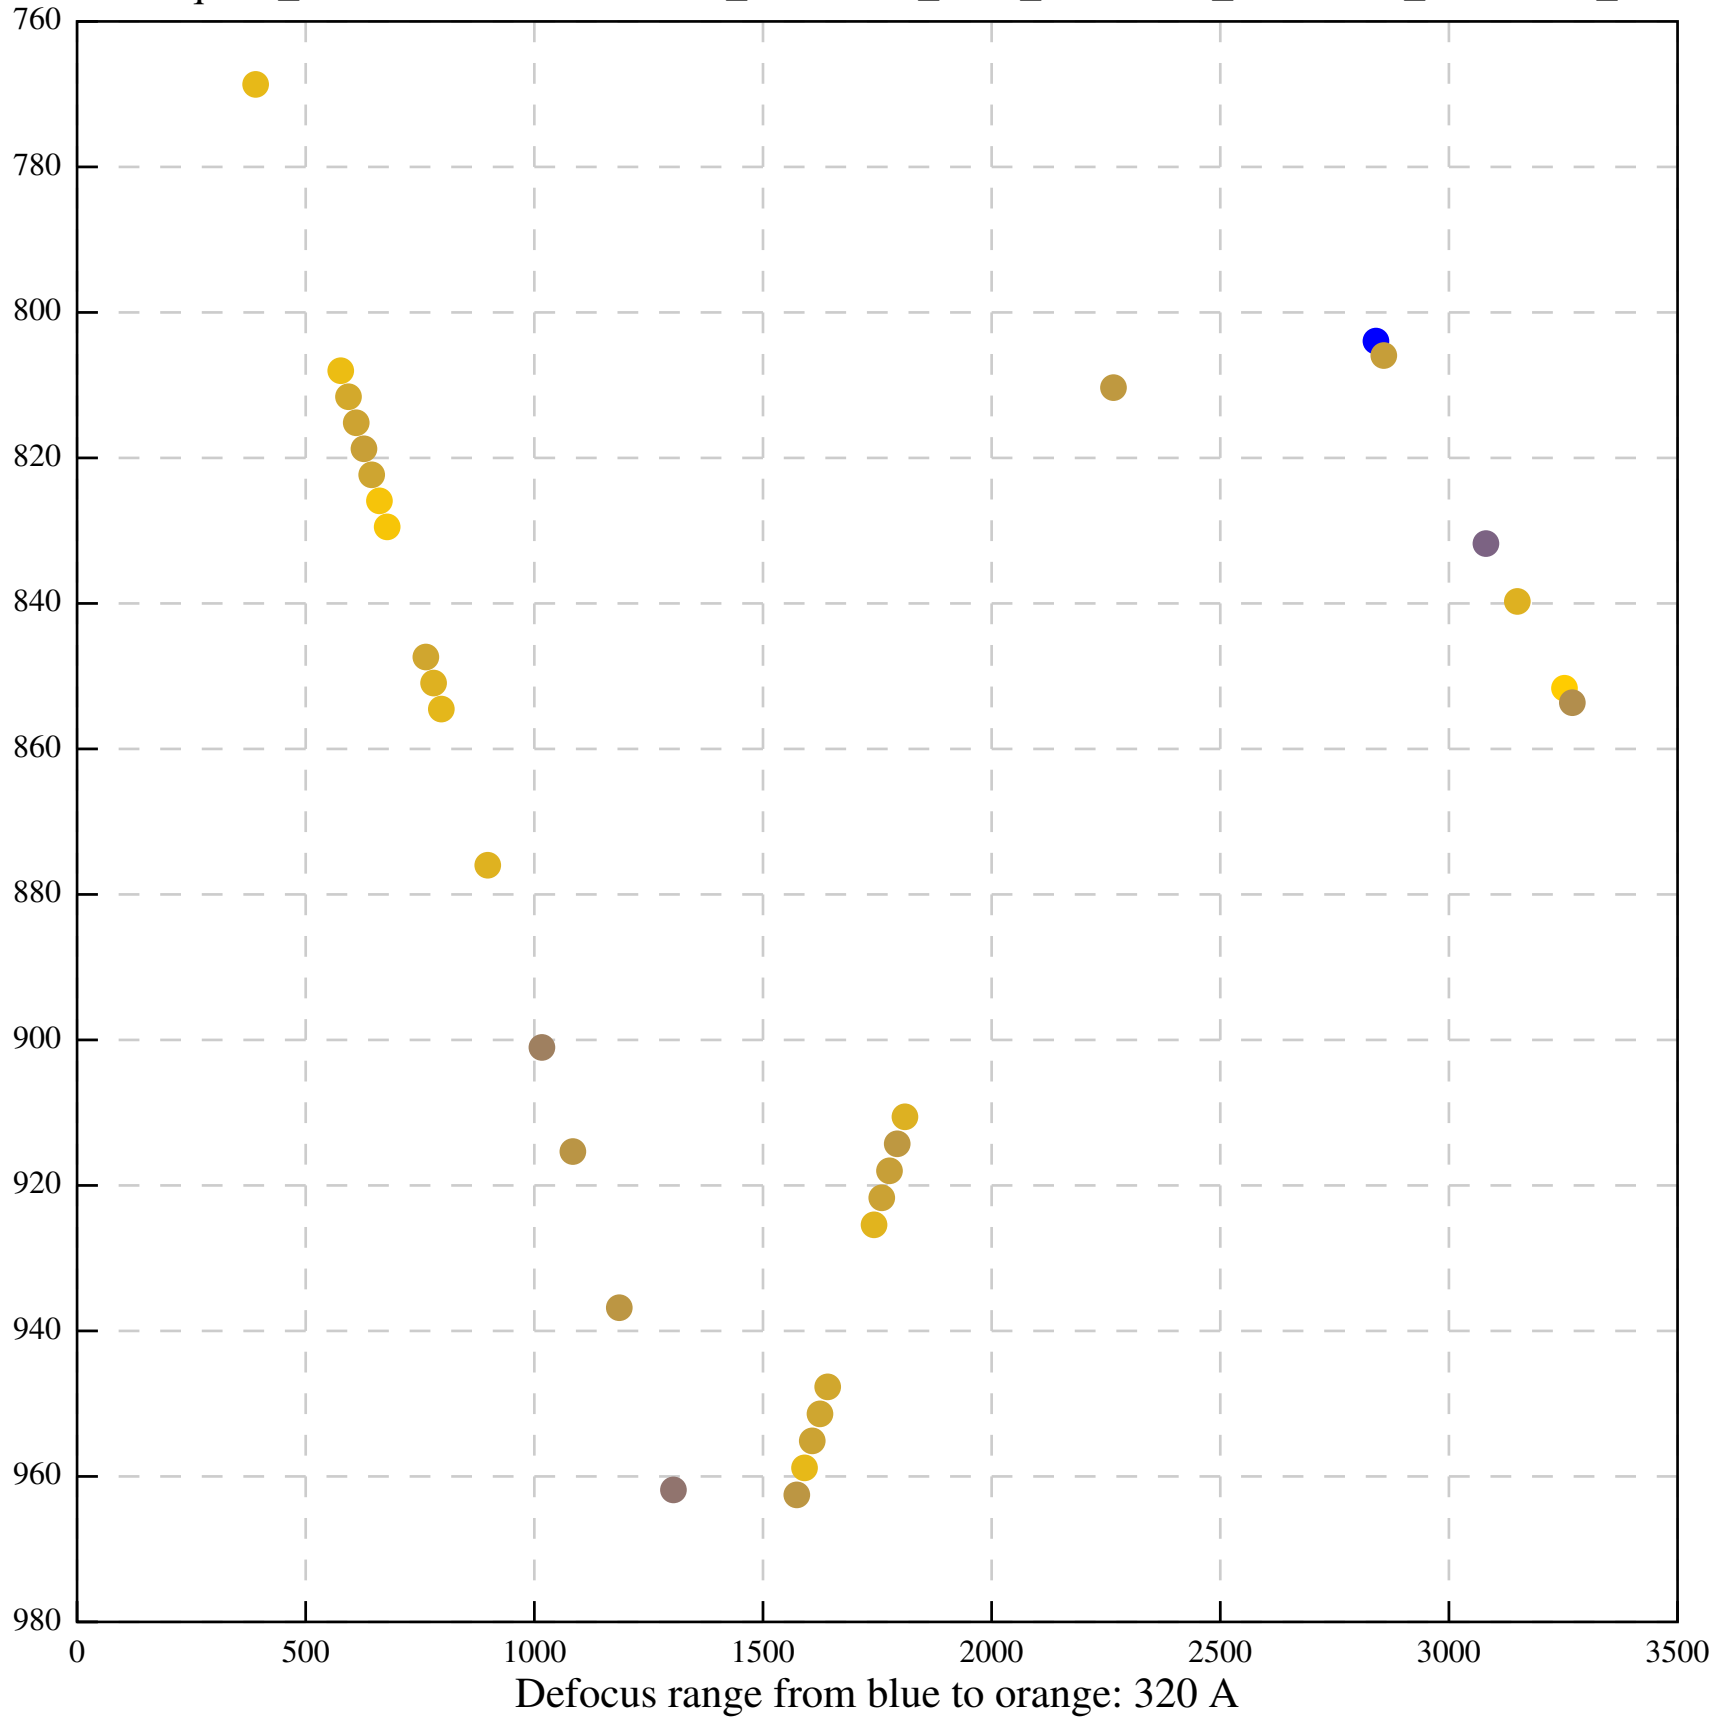

Defocus range from blue to orange: 0 A

Defocus range from blue to orange: 935 A

Defocus range from blue to orange: 401 A

Defocus range from blue to orange: 22 A

Defocus range from blue to orange: 267 A

Defocus range from blue to orange: 36 A

Defocus range from blue to orange: 270 A

Defocus range from blue to orange: 179 A

Defocus range from blue to orange: 676 A

Defocus range from blue to orange: 69 A

Defocus range from blue to orange: 88 A

Defocus range from blue to orange: 34 A

Defocus range from blue to orange: 138 A

Defocus range from blue to orange: 808 Å

Defocus range from blue to orange: 485 A

Defocus range from blue to orange: 0 Å

Defocus range from blue to orange: 685 A

Defocus range from blue to orange: 32 A

Defocus range from blue to orange: 233 A

Defocus range from blue to orange: 391 A

Defocus range from blue to orange: 509 Å

1/Tiff/EER/GridSquare\_23765398/Data/FoilHole\_23766879\_Data\_23766217\_23766219\_20211123\_210804\_EER\_ctf-refin