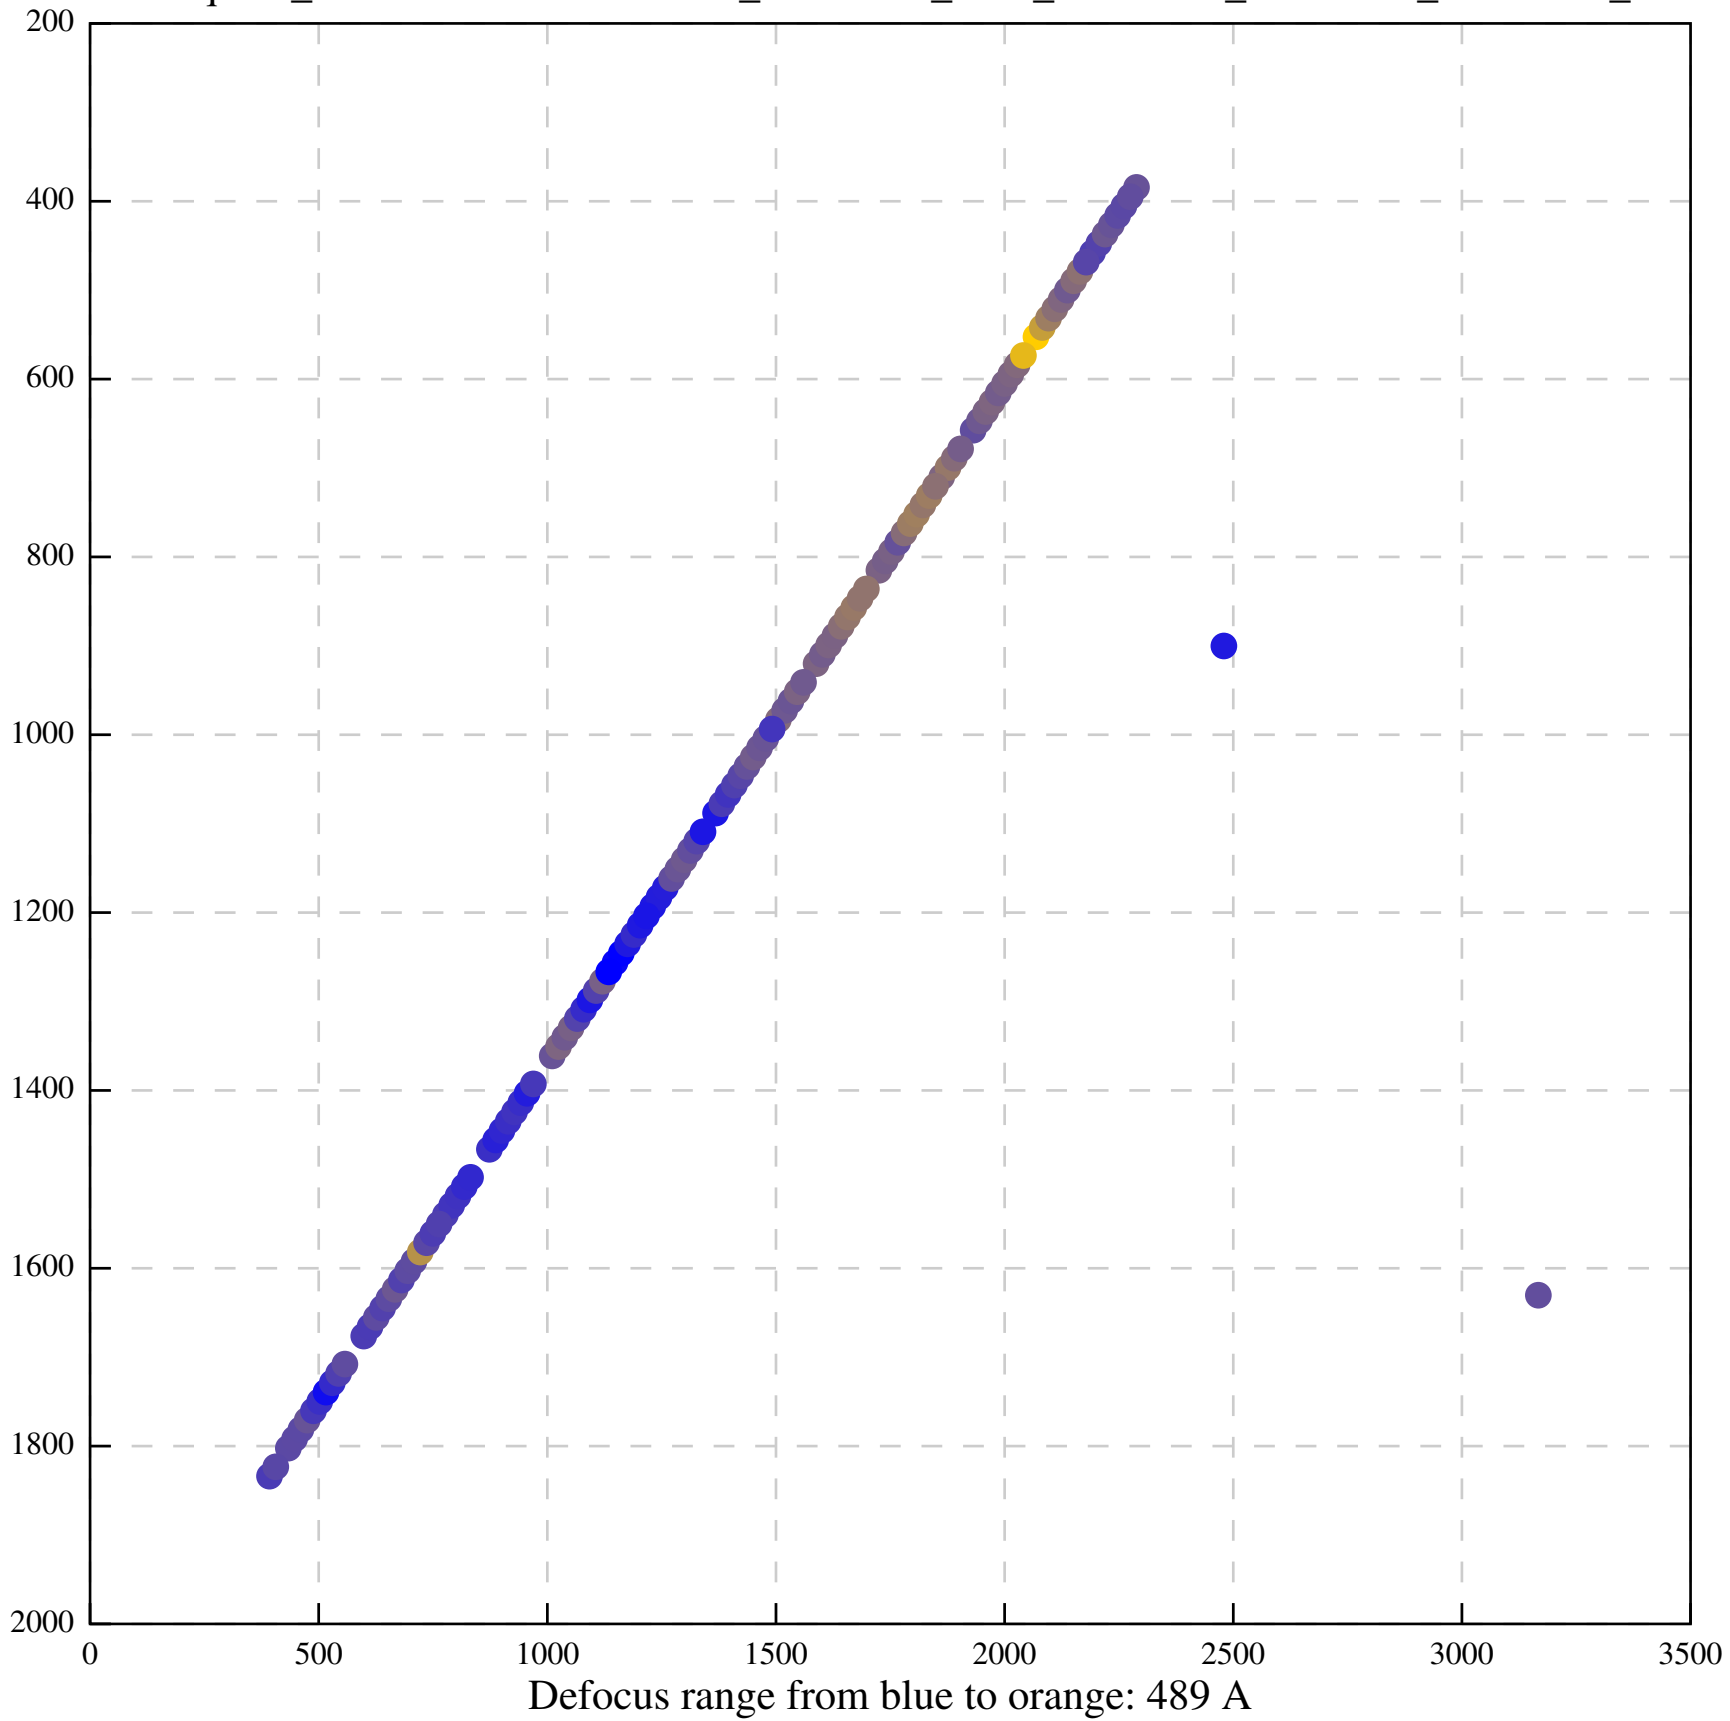

Defocus range from blue to orange: 0 A

Defocus range from blue to orange: 935 A

Defocus range from blue to orange: 401 A

Defocus range from blue to orange: 22 A

Defocus range from blue to orange: 267 A

Defocus range from blue to orange: 36 A

Defocus range from blue to orange: 270 A

Defocus range from blue to orange: 179 A

Defocus range from blue to orange: 676 A

Defocus range from blue to orange: 69 A

Defocus range from blue to orange: 88 A

Defocus range from blue to orange: 34 A

Defocus range from blue to orange: 138 A

Defocus range from blue to orange: 808 Å

Defocus range from blue to orange: 485 A

Defocus range from blue to orange: 0 Å

Defocus range from blue to orange: 685 A

Defocus range from blue to orange: 32 A

Defocus range from blue to orange: 233 A

Defocus range from blue to orange: 391 A

Defocus range from blue to orange: 509 Å

1/Tiff/EER/GridSquare\_23765398/Data/FoilHole\_23766879\_Data\_23766217\_23766219\_20211123\_210804\_EER\_ctf-refin