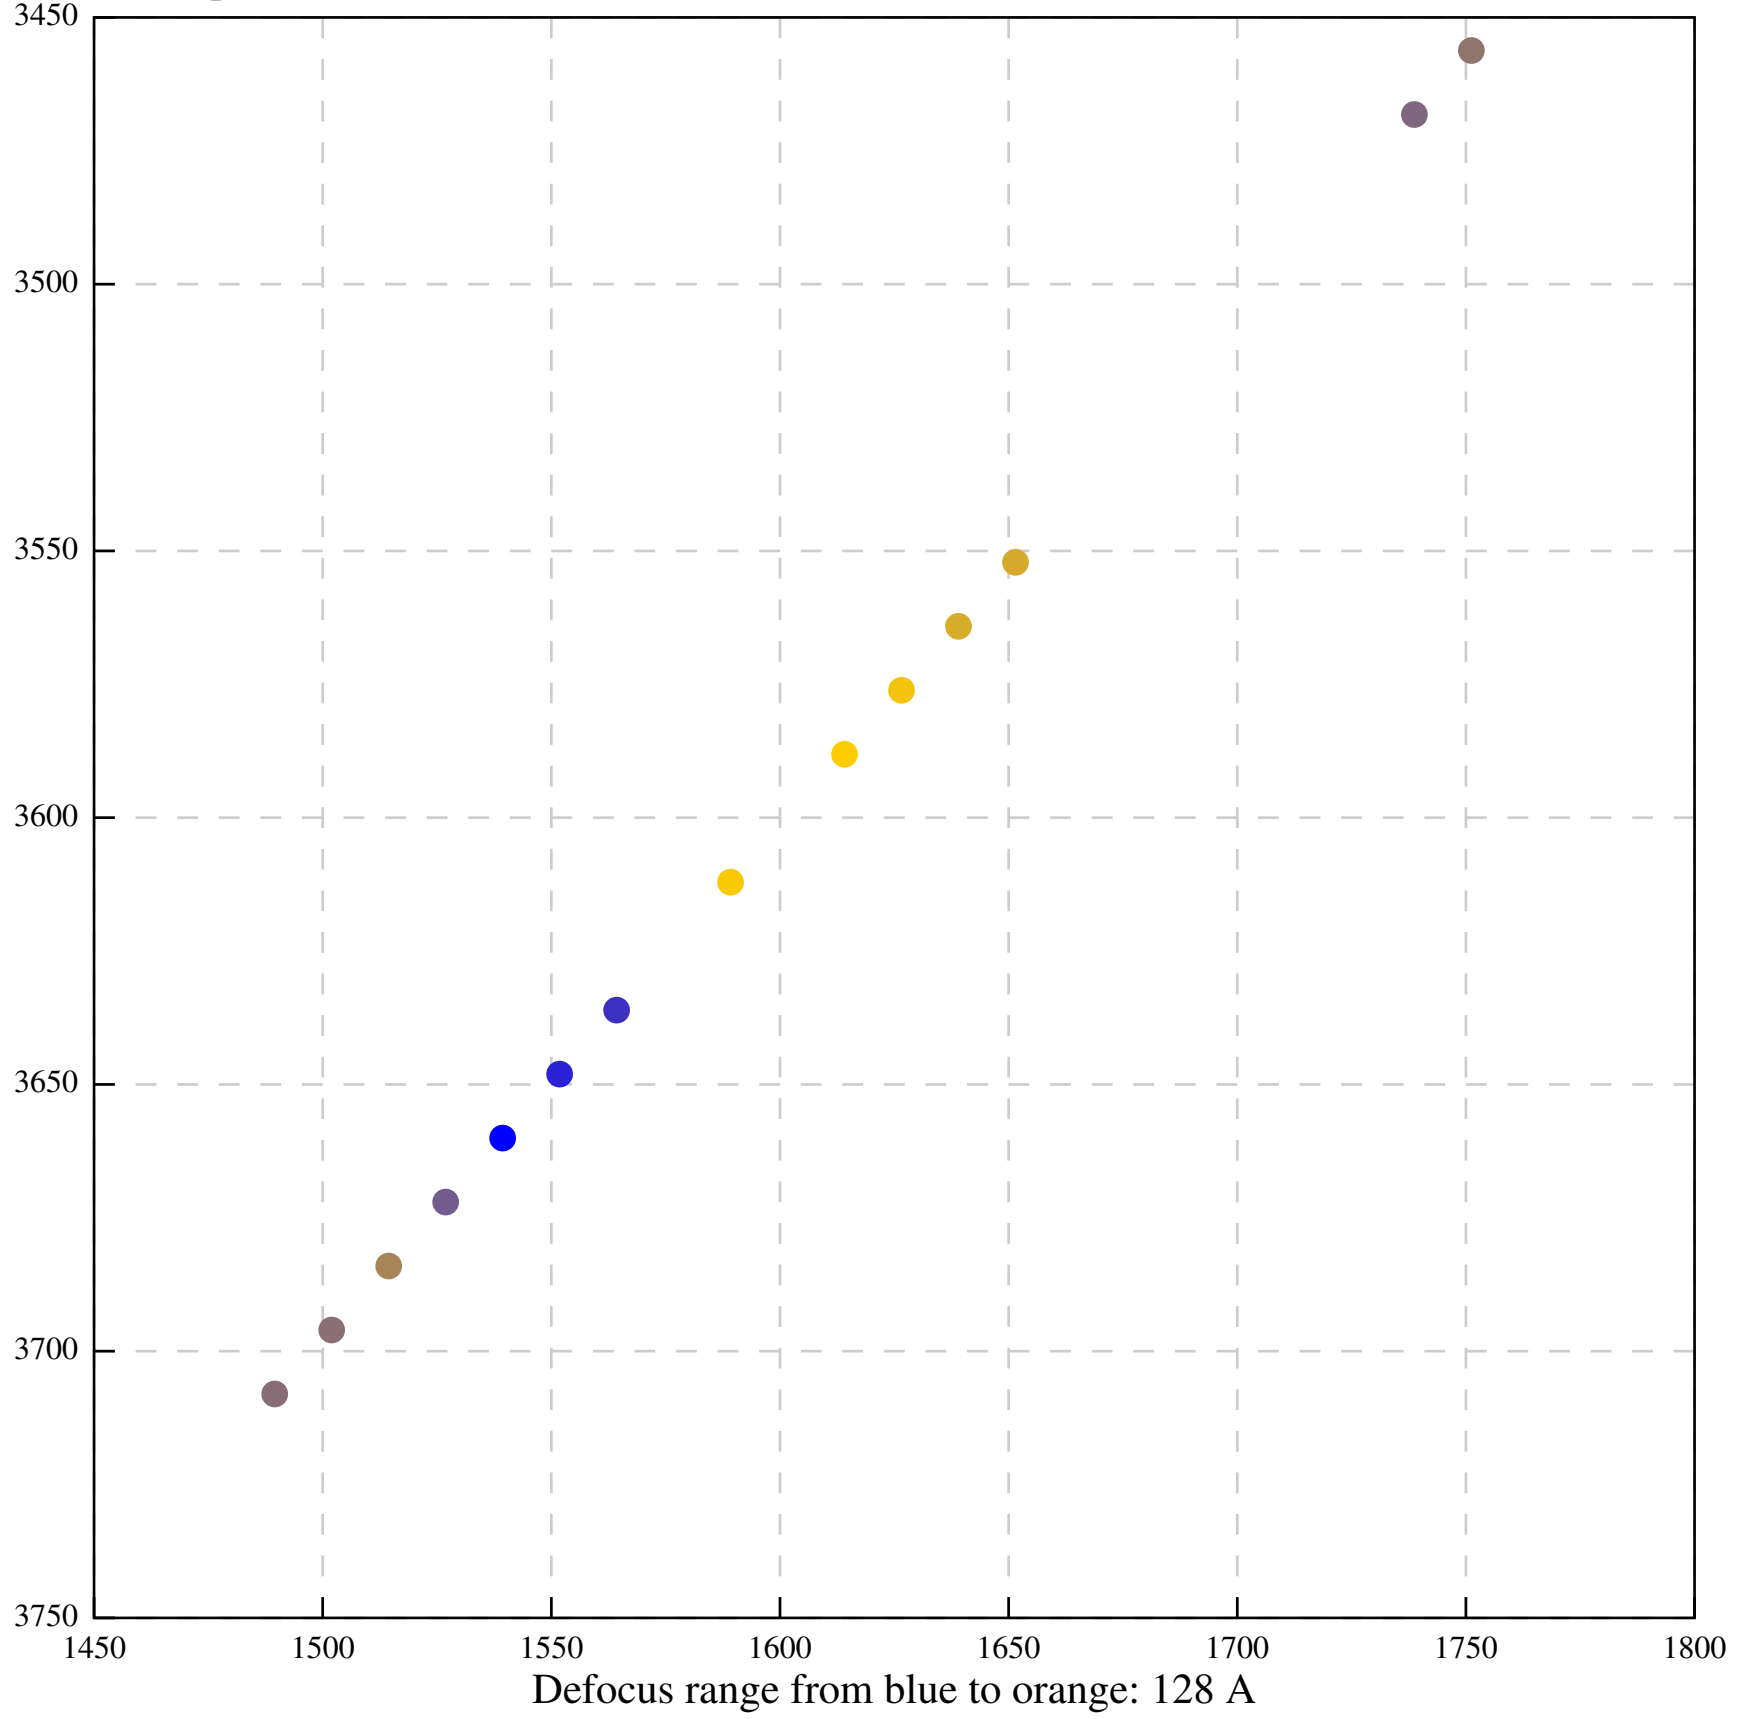

Defocus range from blue to orange: 234 A

Defocus range from blue to orange: 49 A

Defocus range from blue to orange: 29 A

Defocus range from blue to orange: 59 A

Defocus range from blue to orange: 732 A

Defocus range from blue to orange: 17 A

Defocus range from blue to orange: 233 A

Defocus range from blue to orange: 0 Å

Defocus range from blue to orange: 117 A

Defocus range from blue to orange: 0 A

Defocus range from blue to orange: 27 A

Defocus range from blue to orange: 72 Å

Defocus range from blue to orange: 0 A

Defocus range from blue to orange: 935 A

Defocus range from blue to orange: 401 A

Defocus range from blue to orange: 22 A

Defocus range from blue to orange: 267 A

Defocus range from blue to orange: 36 A

Defocus range from blue to orange: 270 A

Defocus range from blue to orange: 179 A

Defocus range from blue to orange: 676 A

Defocus range from blue to orange: 69 A

Defocus range from blue to orange: 88 A

Defocus range from blue to orange: 34 A