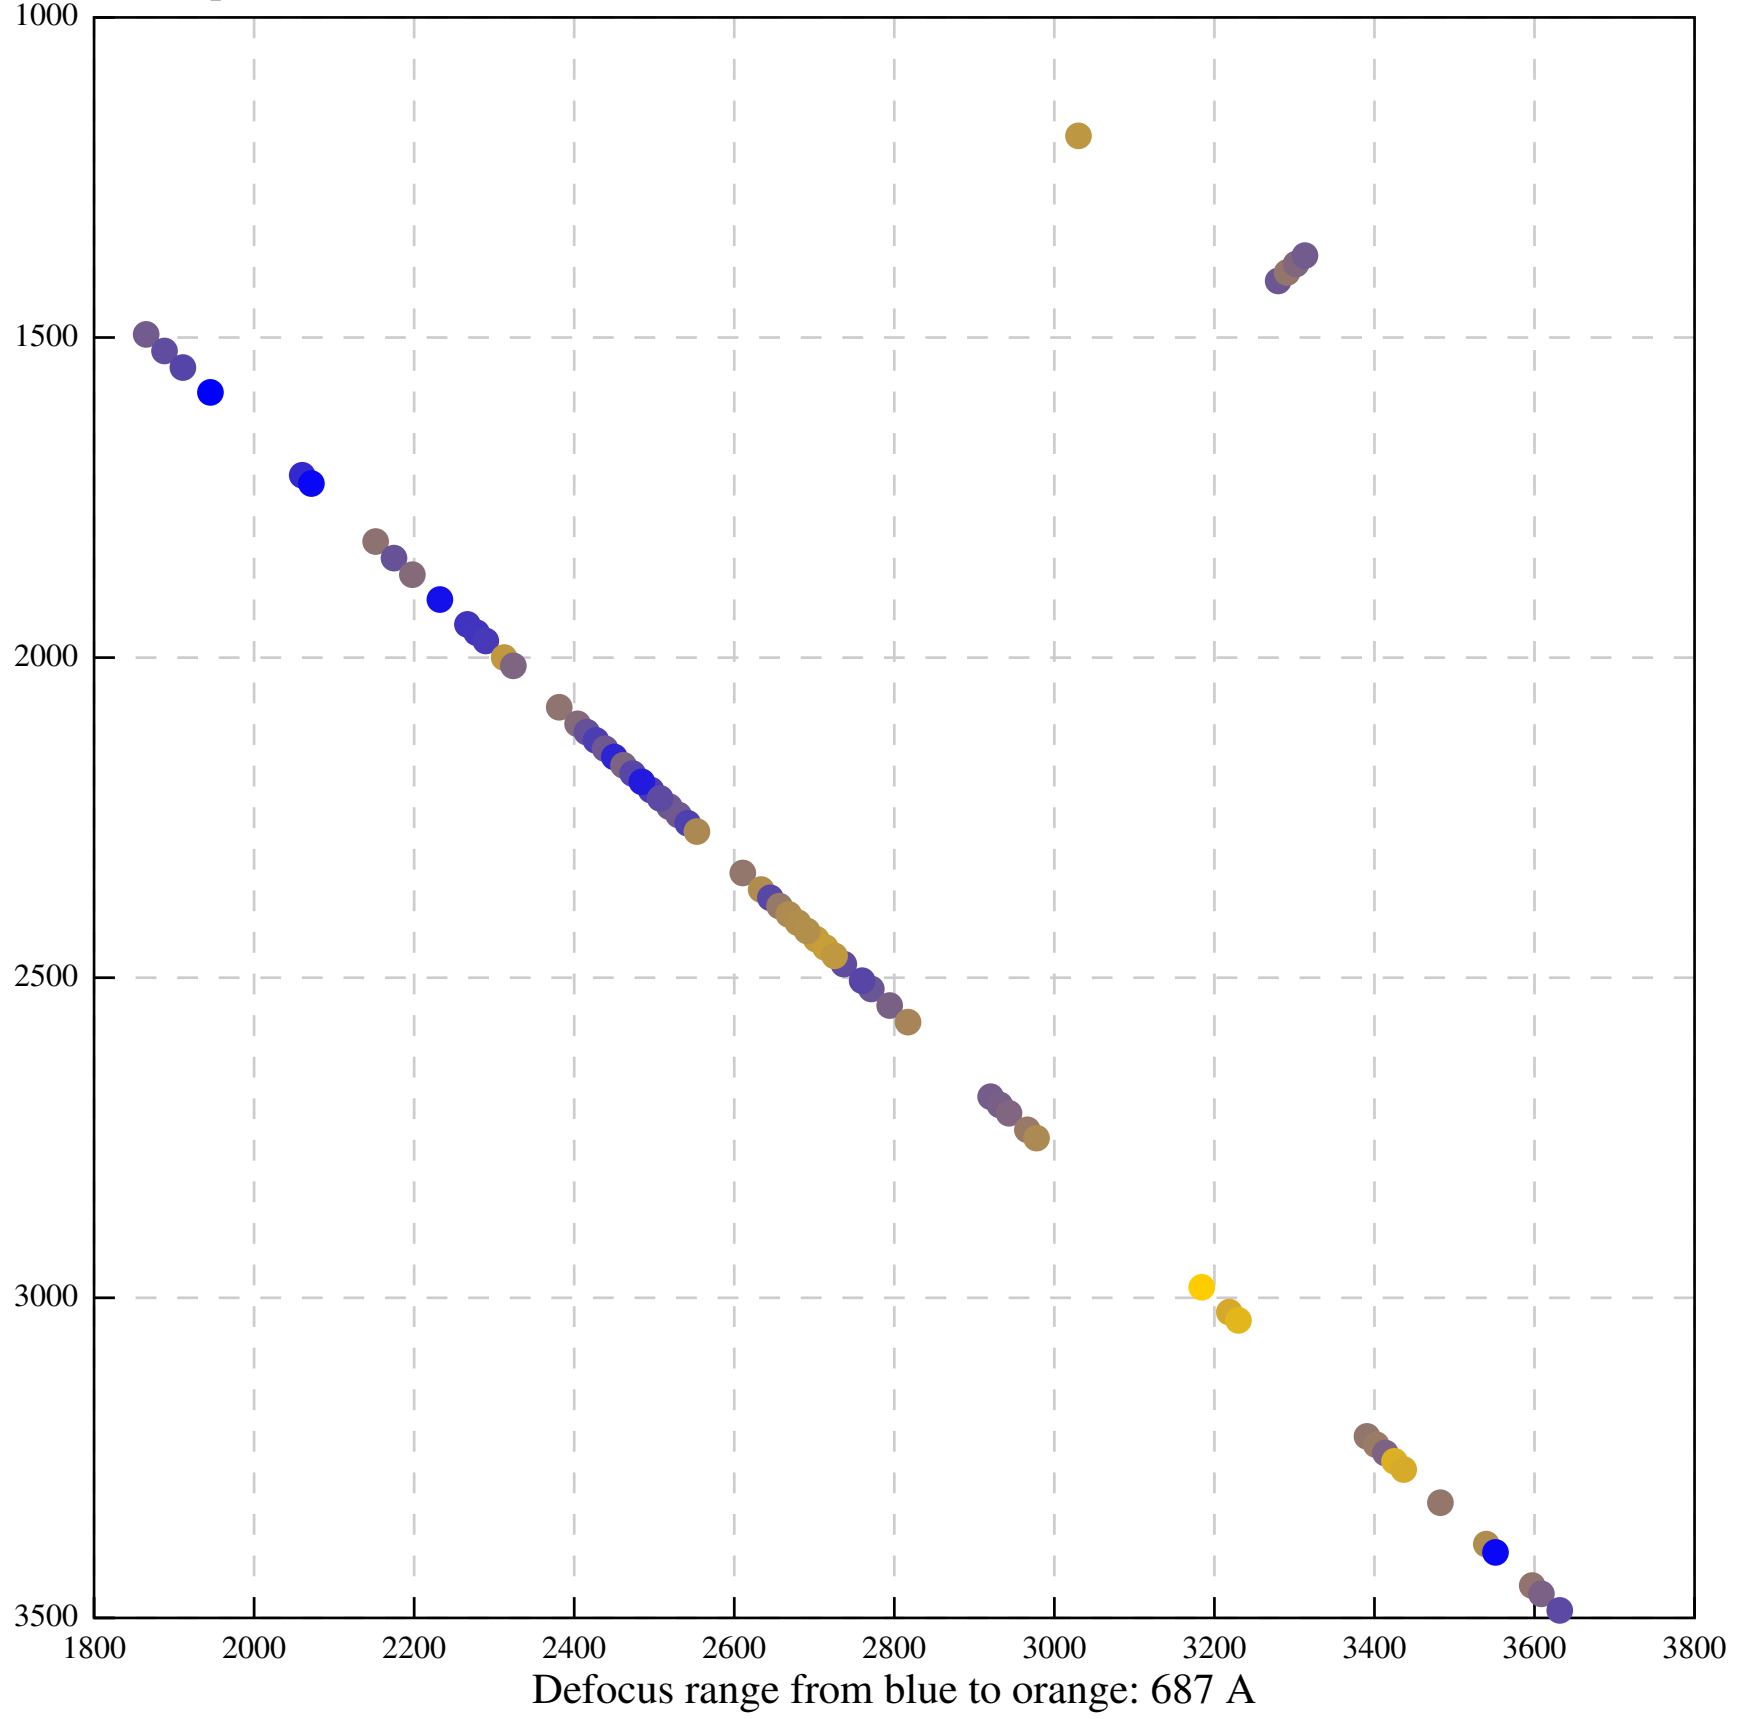

Defocus range from blue to orange: 0 A

Defocus range from blue to orange: 935 A

Defocus range from blue to orange: 401 A

Defocus range from blue to orange: 22 A

Defocus range from blue to orange: 267 A

Defocus range from blue to orange: 36 A

Defocus range from blue to orange: 270 A

Defocus range from blue to orange: 179 A

Defocus range from blue to orange: 676 A

Defocus range from blue to orange: 69 A

Defocus range from blue to orange: 88 A

Defocus range from blue to orange: 34 A

Defocus range from blue to orange: 138 A

Defocus range from blue to orange: 808 Å

Defocus range from blue to orange: 485 A

Defocus range from blue to orange: 0 Å

Defocus range from blue to orange: 685 A

Defocus range from blue to orange: 32 A

Defocus range from blue to orange: 233 A

Defocus range from blue to orange: 391 A

Defocus range from blue to orange: 509 Å

1/Tiff/EER/GridSquare\_23765398/Data/FoilHole\_23766879\_Data\_23766217\_23766219\_20211123\_210804\_EER\_ctf-refin