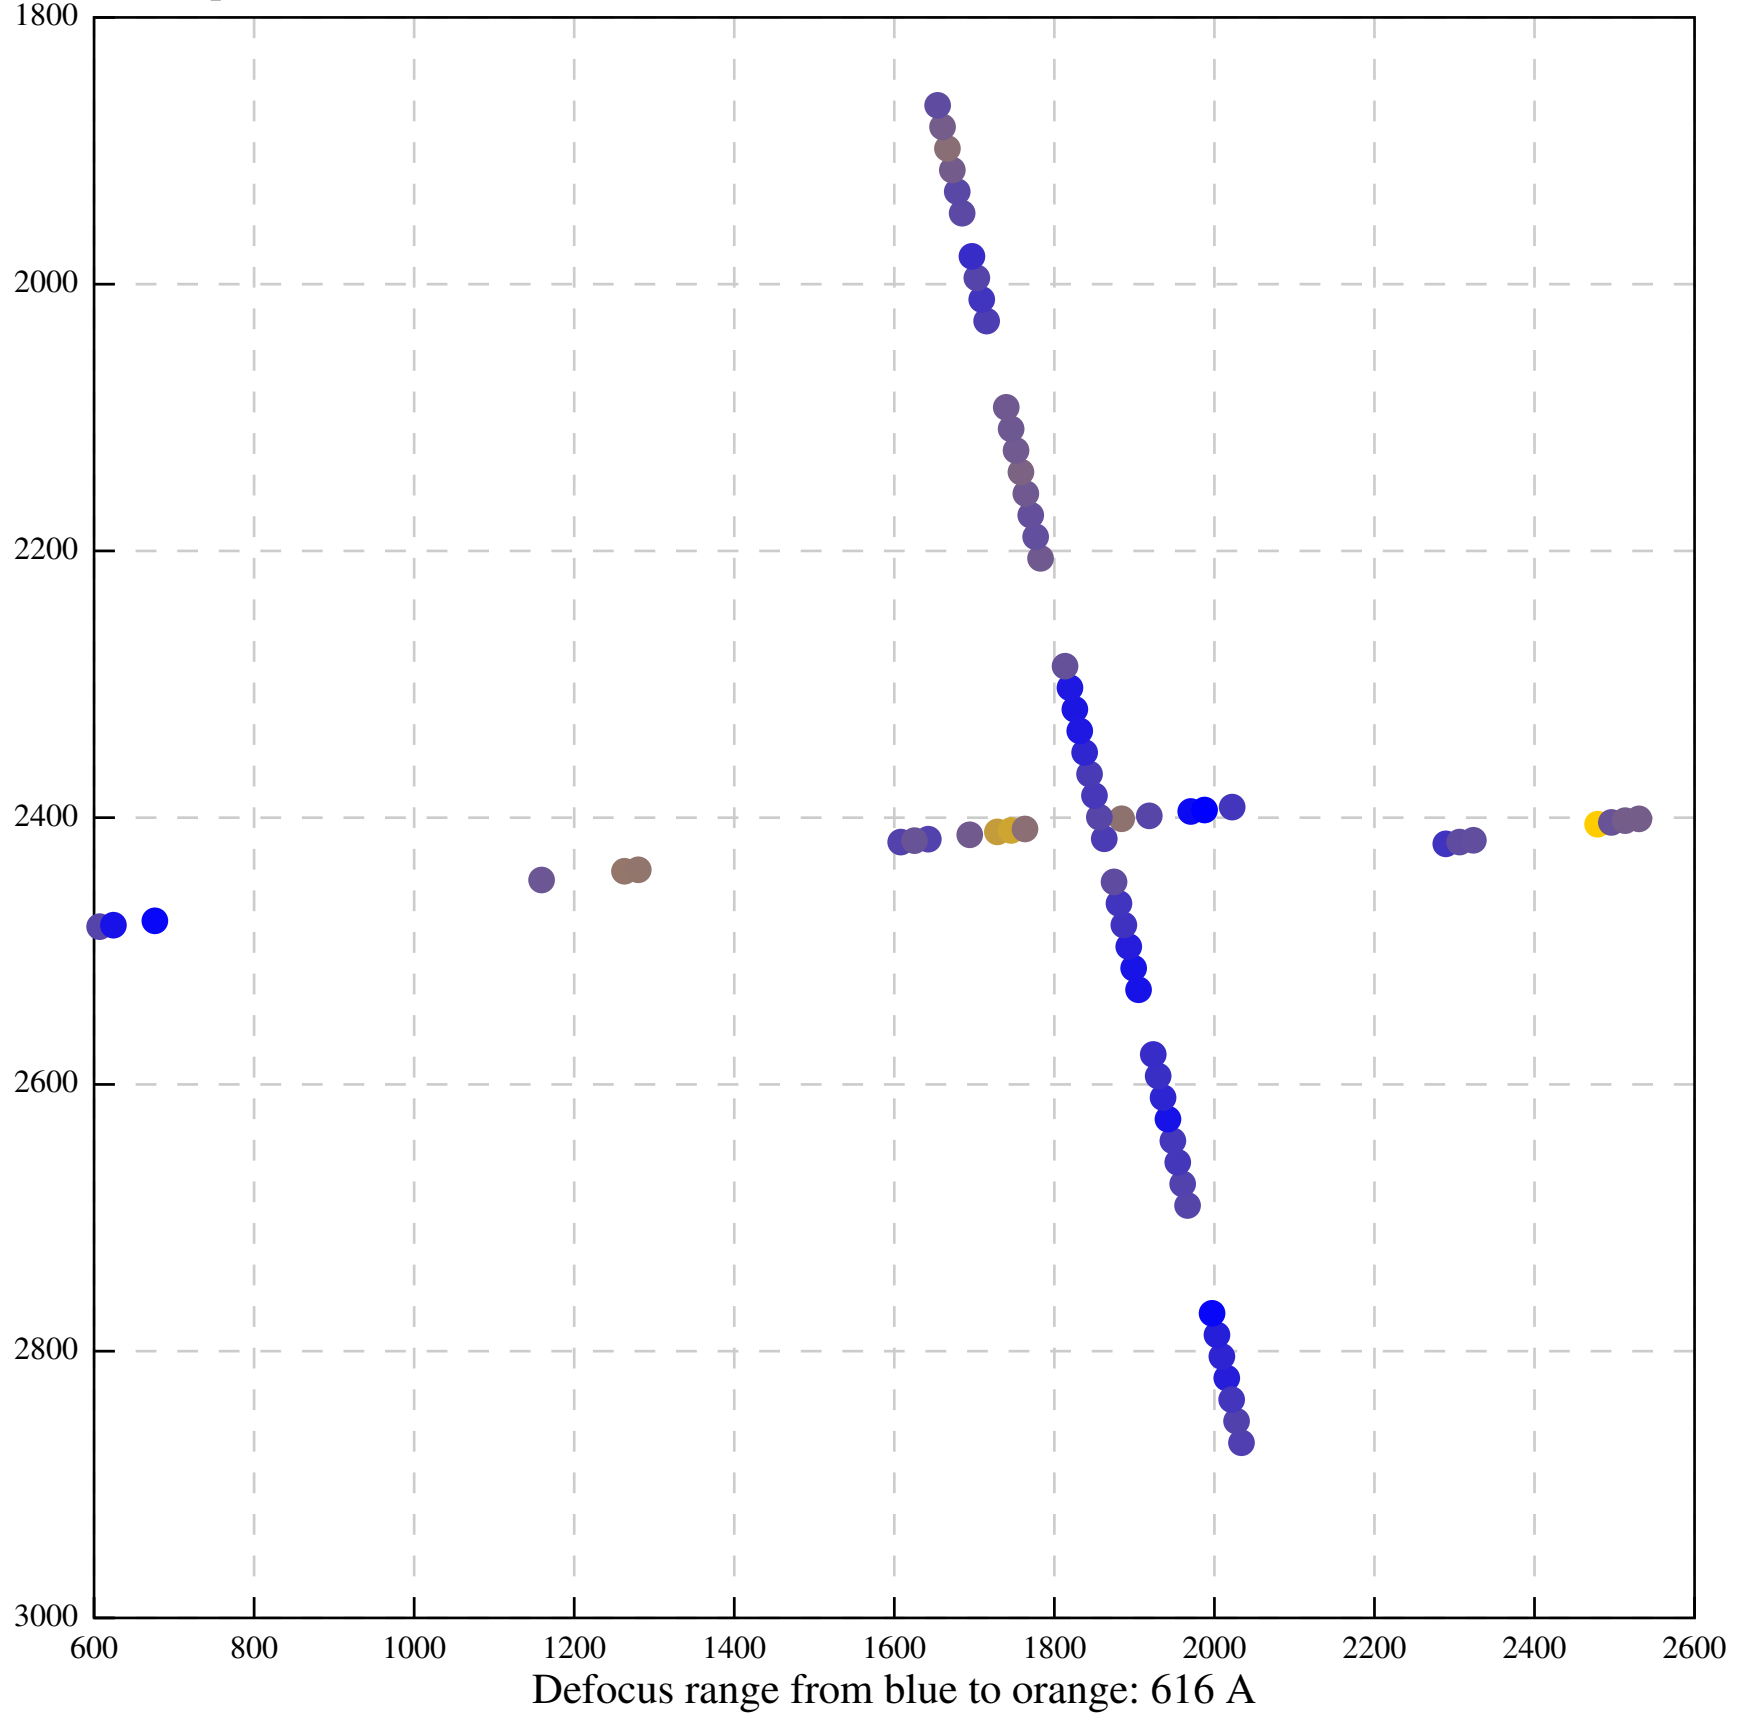

Defocus range from blue to orange: 0 A

Defocus range from blue to orange: 819 A

Defocus range from blue to orange: 86 A

Defocus range from blue to orange: 59 A

Defocus range from blue to orange: 1060 A

Defocus range from blue to orange: 256 A

Defocus range from blue to orange: 460 Å

Defocus range from blue to orange: 13 A

1/Tiff/EER/GridSquare\_23764957/Data/FoilHole\_23770142\_Data\_23766223\_23766225\_20211123\_185131\_EER\_ctf-refin

Defocus range from blue to orange: 0 A

Defocus range from blue to orange: 461 A

Defocus range from blue to orange: 0 Å

Defocus range from blue to orange: 531 A

Defocus range from blue to orange: 435 A

Defocus range from blue to orange: 504 A

Defocus range from blue to orange: 235 A

Defocus range from blue to orange: 234 A

Defocus range from blue to orange: 49 A

Defocus range from blue to orange: 29 A

Defocus range from blue to orange: 59 A

Defocus range from blue to orange: 732 A

Defocus range from blue to orange: 17 A