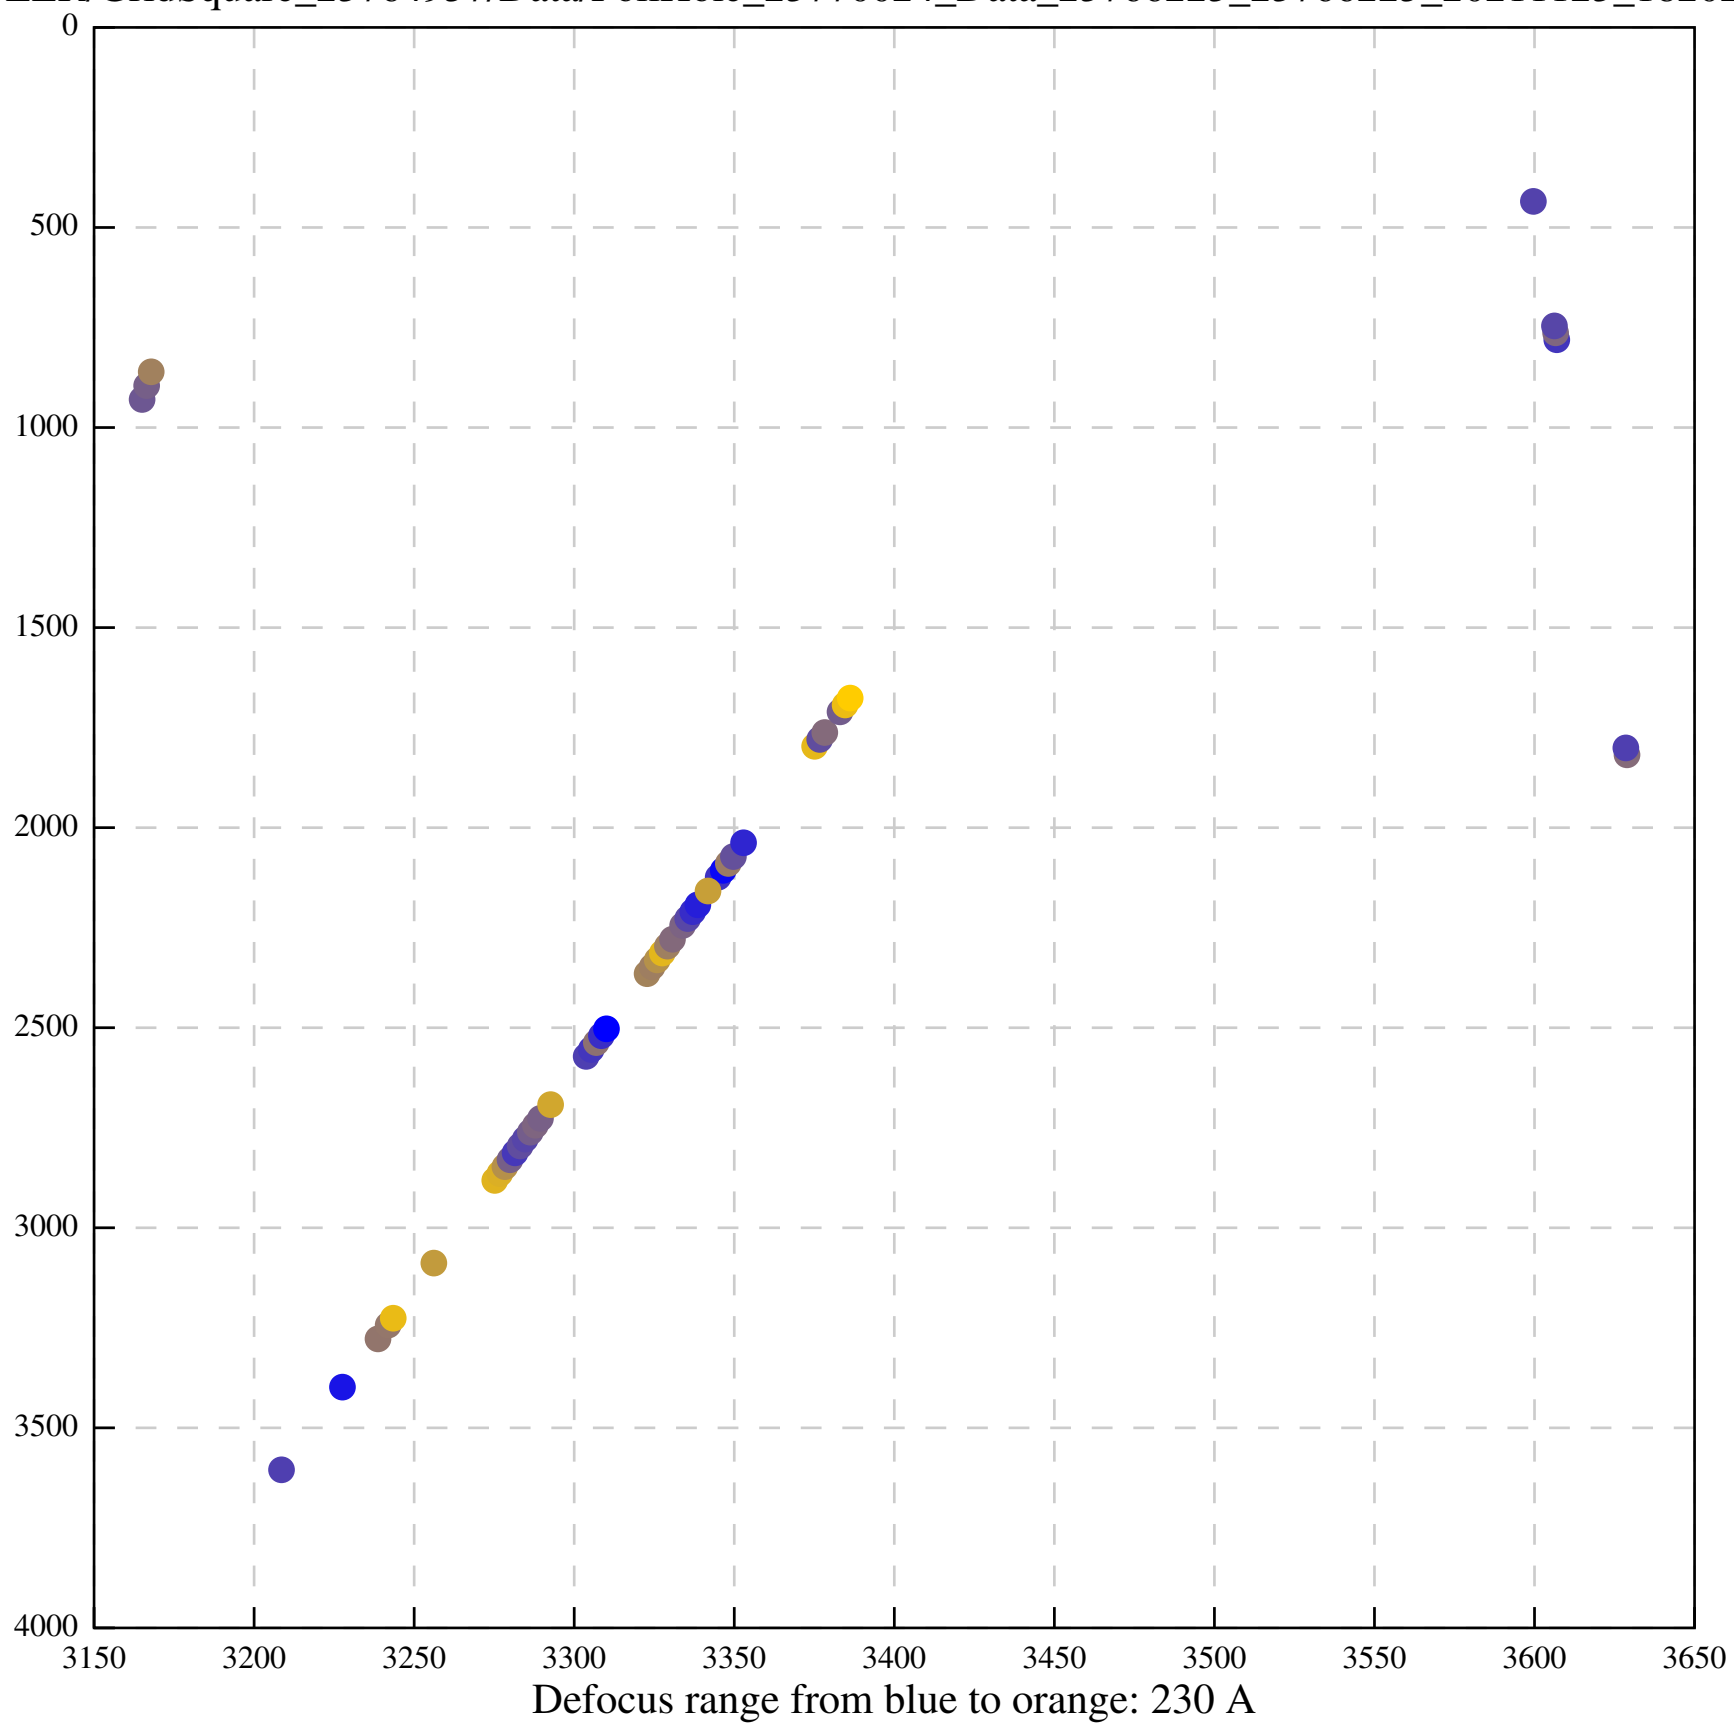

Defocus range from blue to orange: 0 A

Defocus range from blue to orange: 819 A

Defocus range from blue to orange: 86 A

Defocus range from blue to orange: 59 A

Defocus range from blue to orange: 1060 A

Defocus range from blue to orange: 256 A

Defocus range from blue to orange: 460 Å

Defocus range from blue to orange: 13 A

1/Tiff/EER/GridSquare\_23764957/Data/FoilHole\_23770142\_Data\_23766223\_23766225\_20211123\_185131\_EER\_ctf-refin

Defocus range from blue to orange: 0 A

Defocus range from blue to orange: 461 A

Defocus range from blue to orange: 0 Å

Defocus range from blue to orange: 531 A

Defocus range from blue to orange: 435 A

Defocus range from blue to orange: 504 A

Defocus range from blue to orange: 235 A

Defocus range from blue to orange: 234 A

Defocus range from blue to orange: 49 A

Defocus range from blue to orange: 29 A

Defocus range from blue to orange: 59 A

Defocus range from blue to orange: 732 A

Defocus range from blue to orange: 17 A