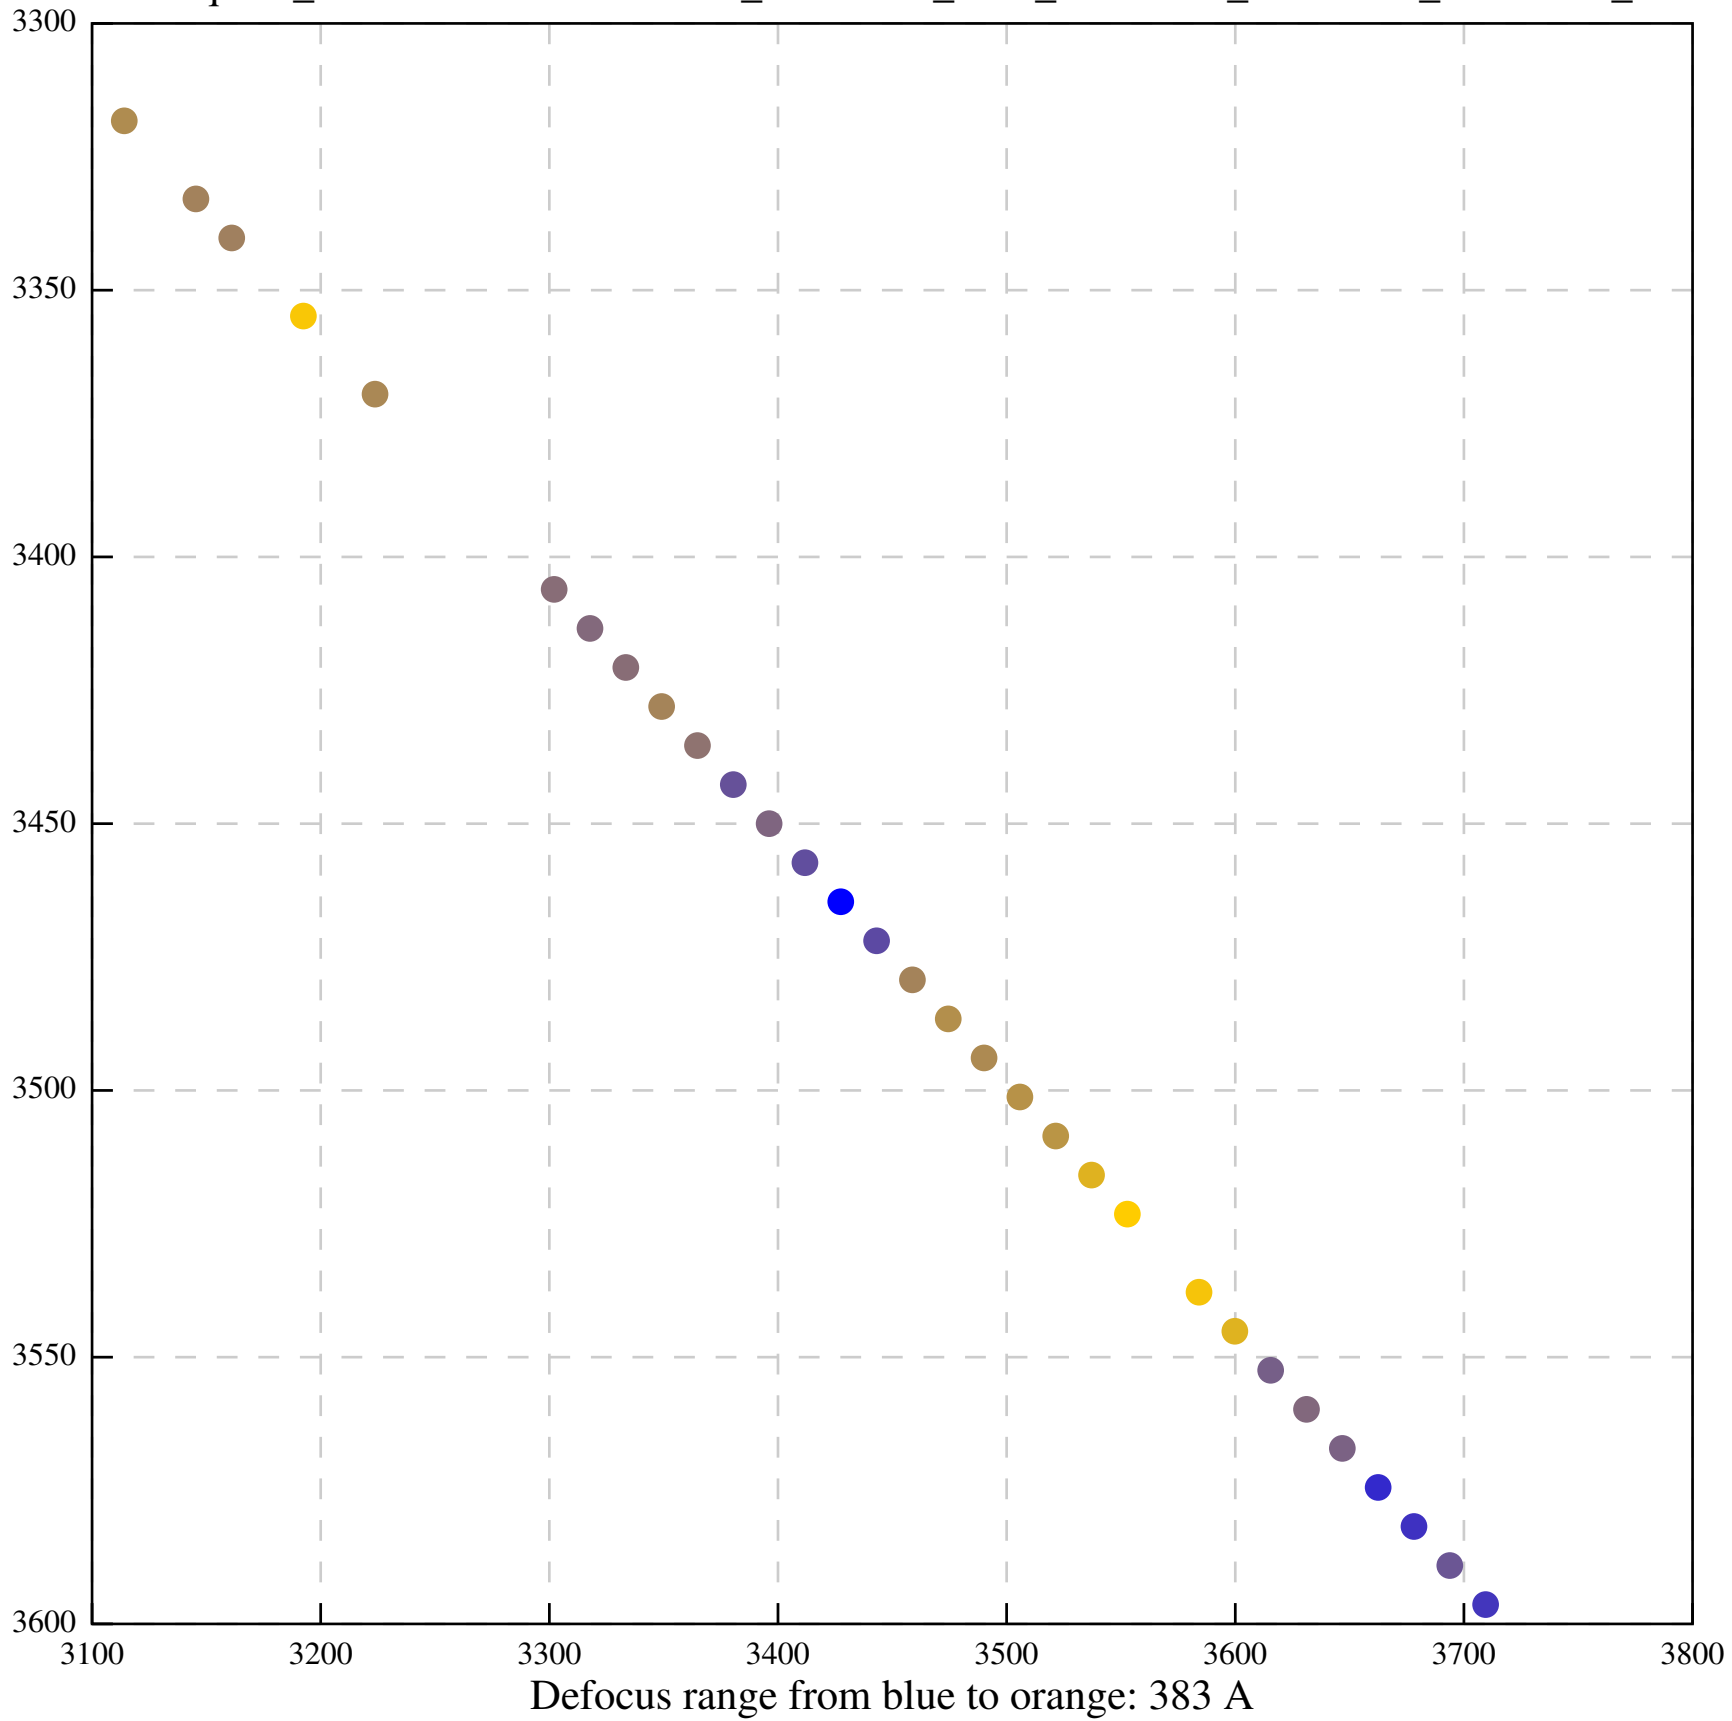

Defocus range from blue to orange: 0 A

Defocus range from blue to orange: 819 A

Defocus range from blue to orange: 86 A

Defocus range from blue to orange: 59 A

Defocus range from blue to orange: 1060 A

Defocus range from blue to orange: 256 A

Defocus range from blue to orange: 460 Å

Defocus range from blue to orange: 13 A

1/Tiff/EER/GridSquare\_23764957/Data/FoilHole\_23770142\_Data\_23766223\_23766225\_20211123\_185131\_EER\_ctf-refin

Defocus range from blue to orange: 0 A

Defocus range from blue to orange: 461 A

Defocus range from blue to orange: 0 Å

Defocus range from blue to orange: 531 A

Defocus range from blue to orange: 435 A

Defocus range from blue to orange: 504 A

Defocus range from blue to orange: 235 A

Defocus range from blue to orange: 234 A

Defocus range from blue to orange: 49 A

Defocus range from blue to orange: 29 A

Defocus range from blue to orange: 59 A

Defocus range from blue to orange: 732 A

Defocus range from blue to orange: 17 A