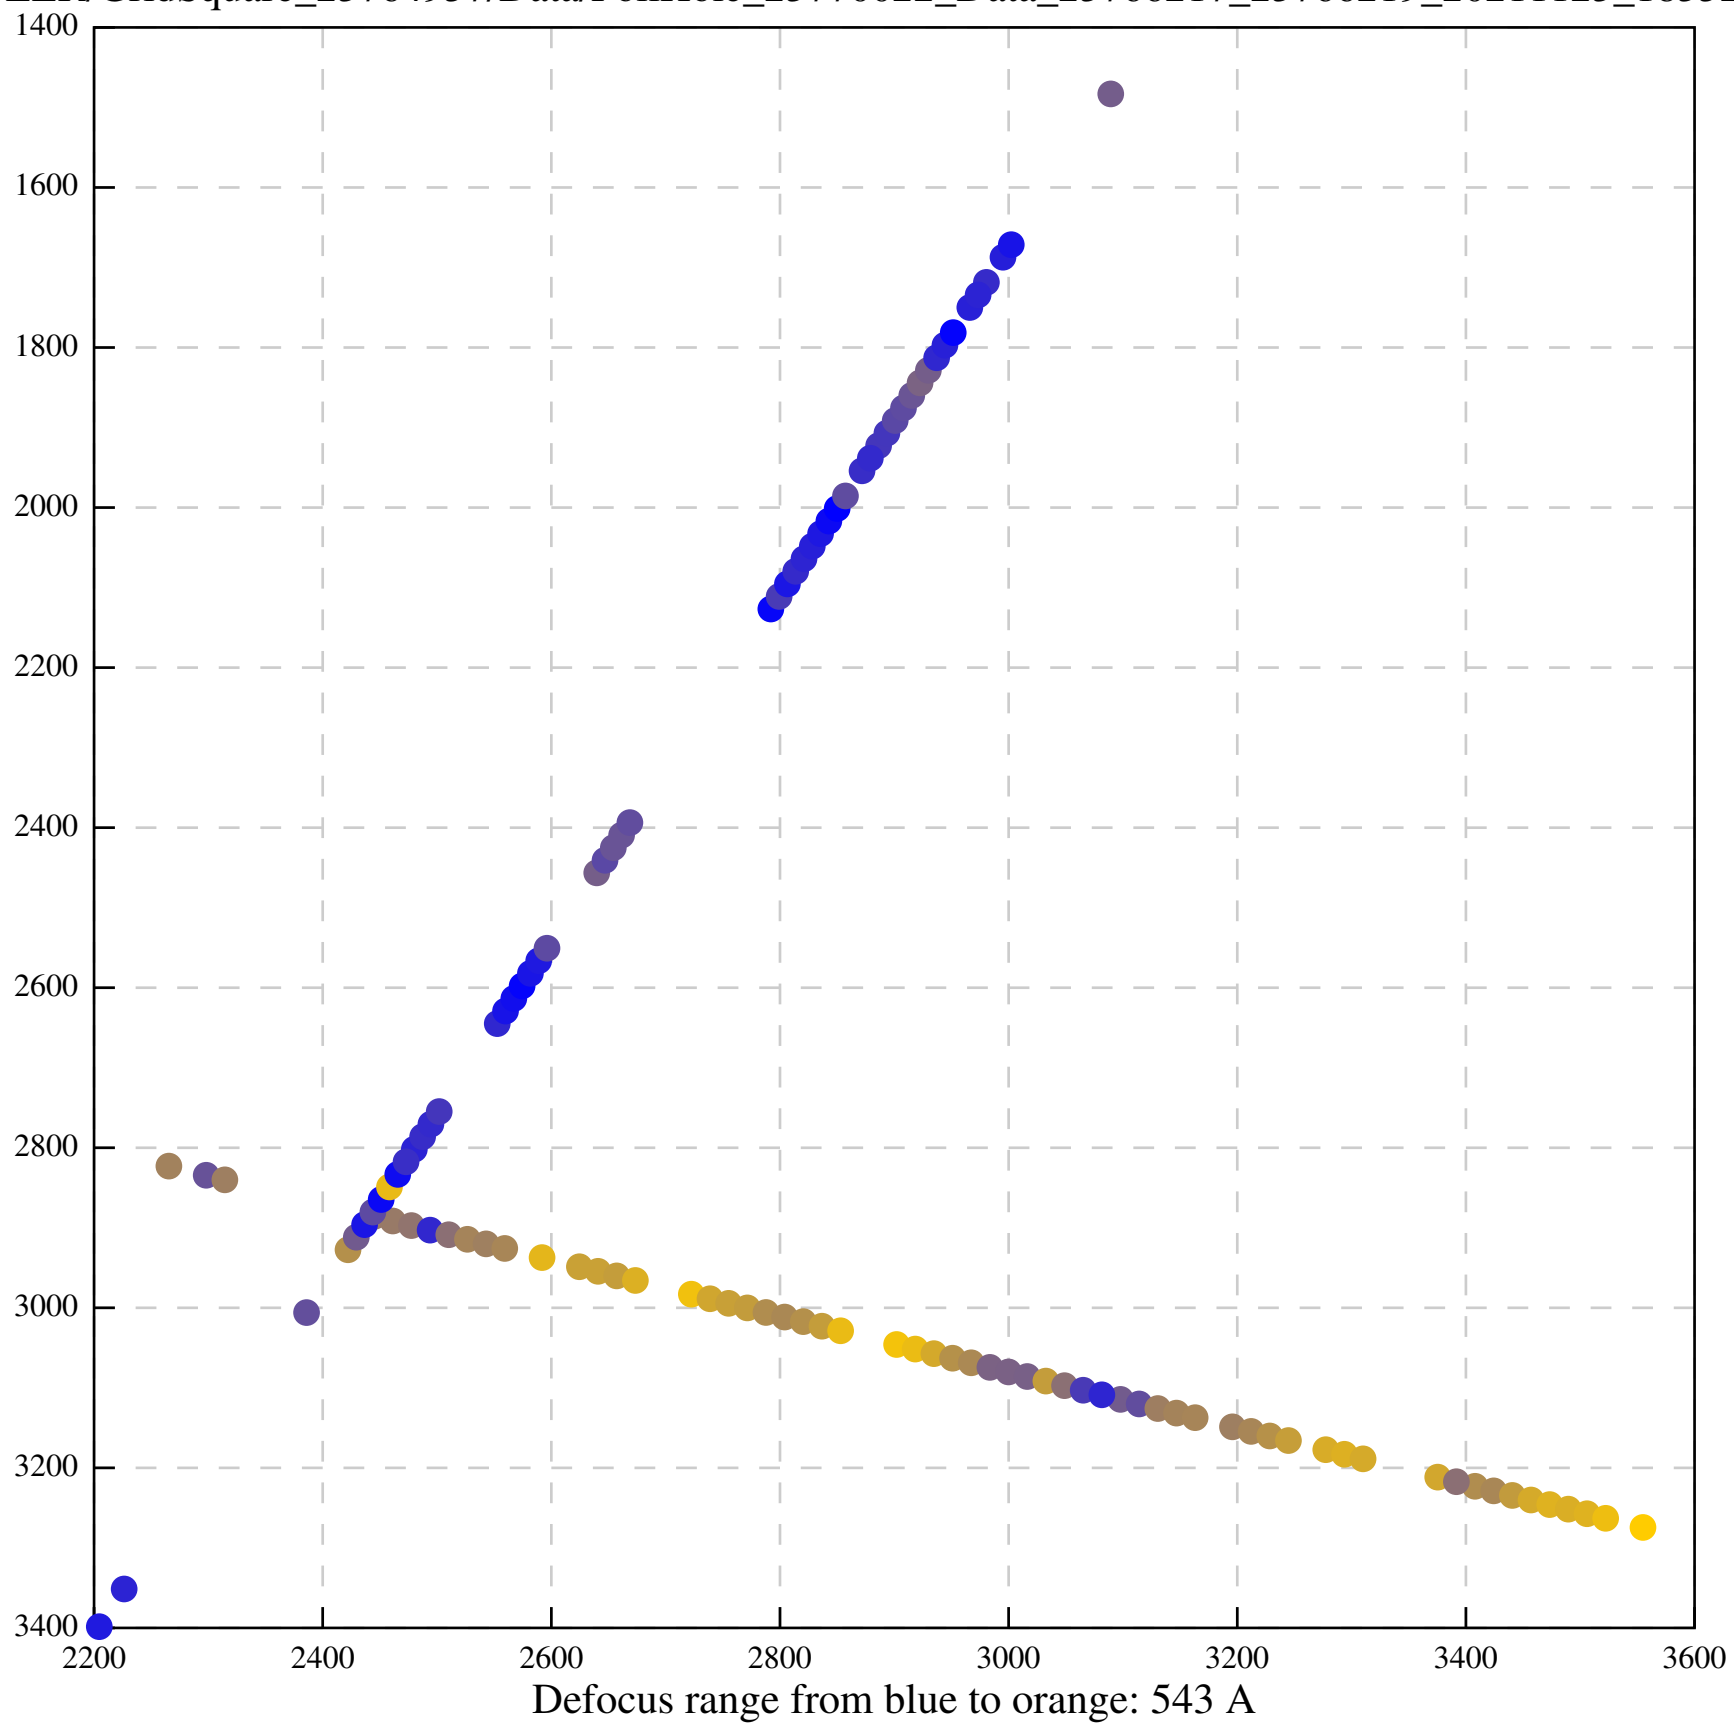

Defocus range from blue to orange: 0 A

Defocus range from blue to orange: 819 A

Defocus range from blue to orange: 86 A

Defocus range from blue to orange: 59 A

Defocus range from blue to orange: 1060 A

Defocus range from blue to orange: 256 A

Defocus range from blue to orange: 460 Å

Defocus range from blue to orange: 13 A

1/Tiff/EER/GridSquare\_23764957/Data/FoilHole\_23770142\_Data\_23766223\_23766225\_20211123\_185131\_EER\_ctf-refin

Defocus range from blue to orange: 0 A

Defocus range from blue to orange: 461 A

Defocus range from blue to orange: 0 Å

Defocus range from blue to orange: 531 A

Defocus range from blue to orange: 435 A

Defocus range from blue to orange: 504 A

Defocus range from blue to orange: 235 A

Defocus range from blue to orange: 234 A

Defocus range from blue to orange: 49 A

Defocus range from blue to orange: 29 A

Defocus range from blue to orange: 59 A

Defocus range from blue to orange: 732 A

Defocus range from blue to orange: 17 A