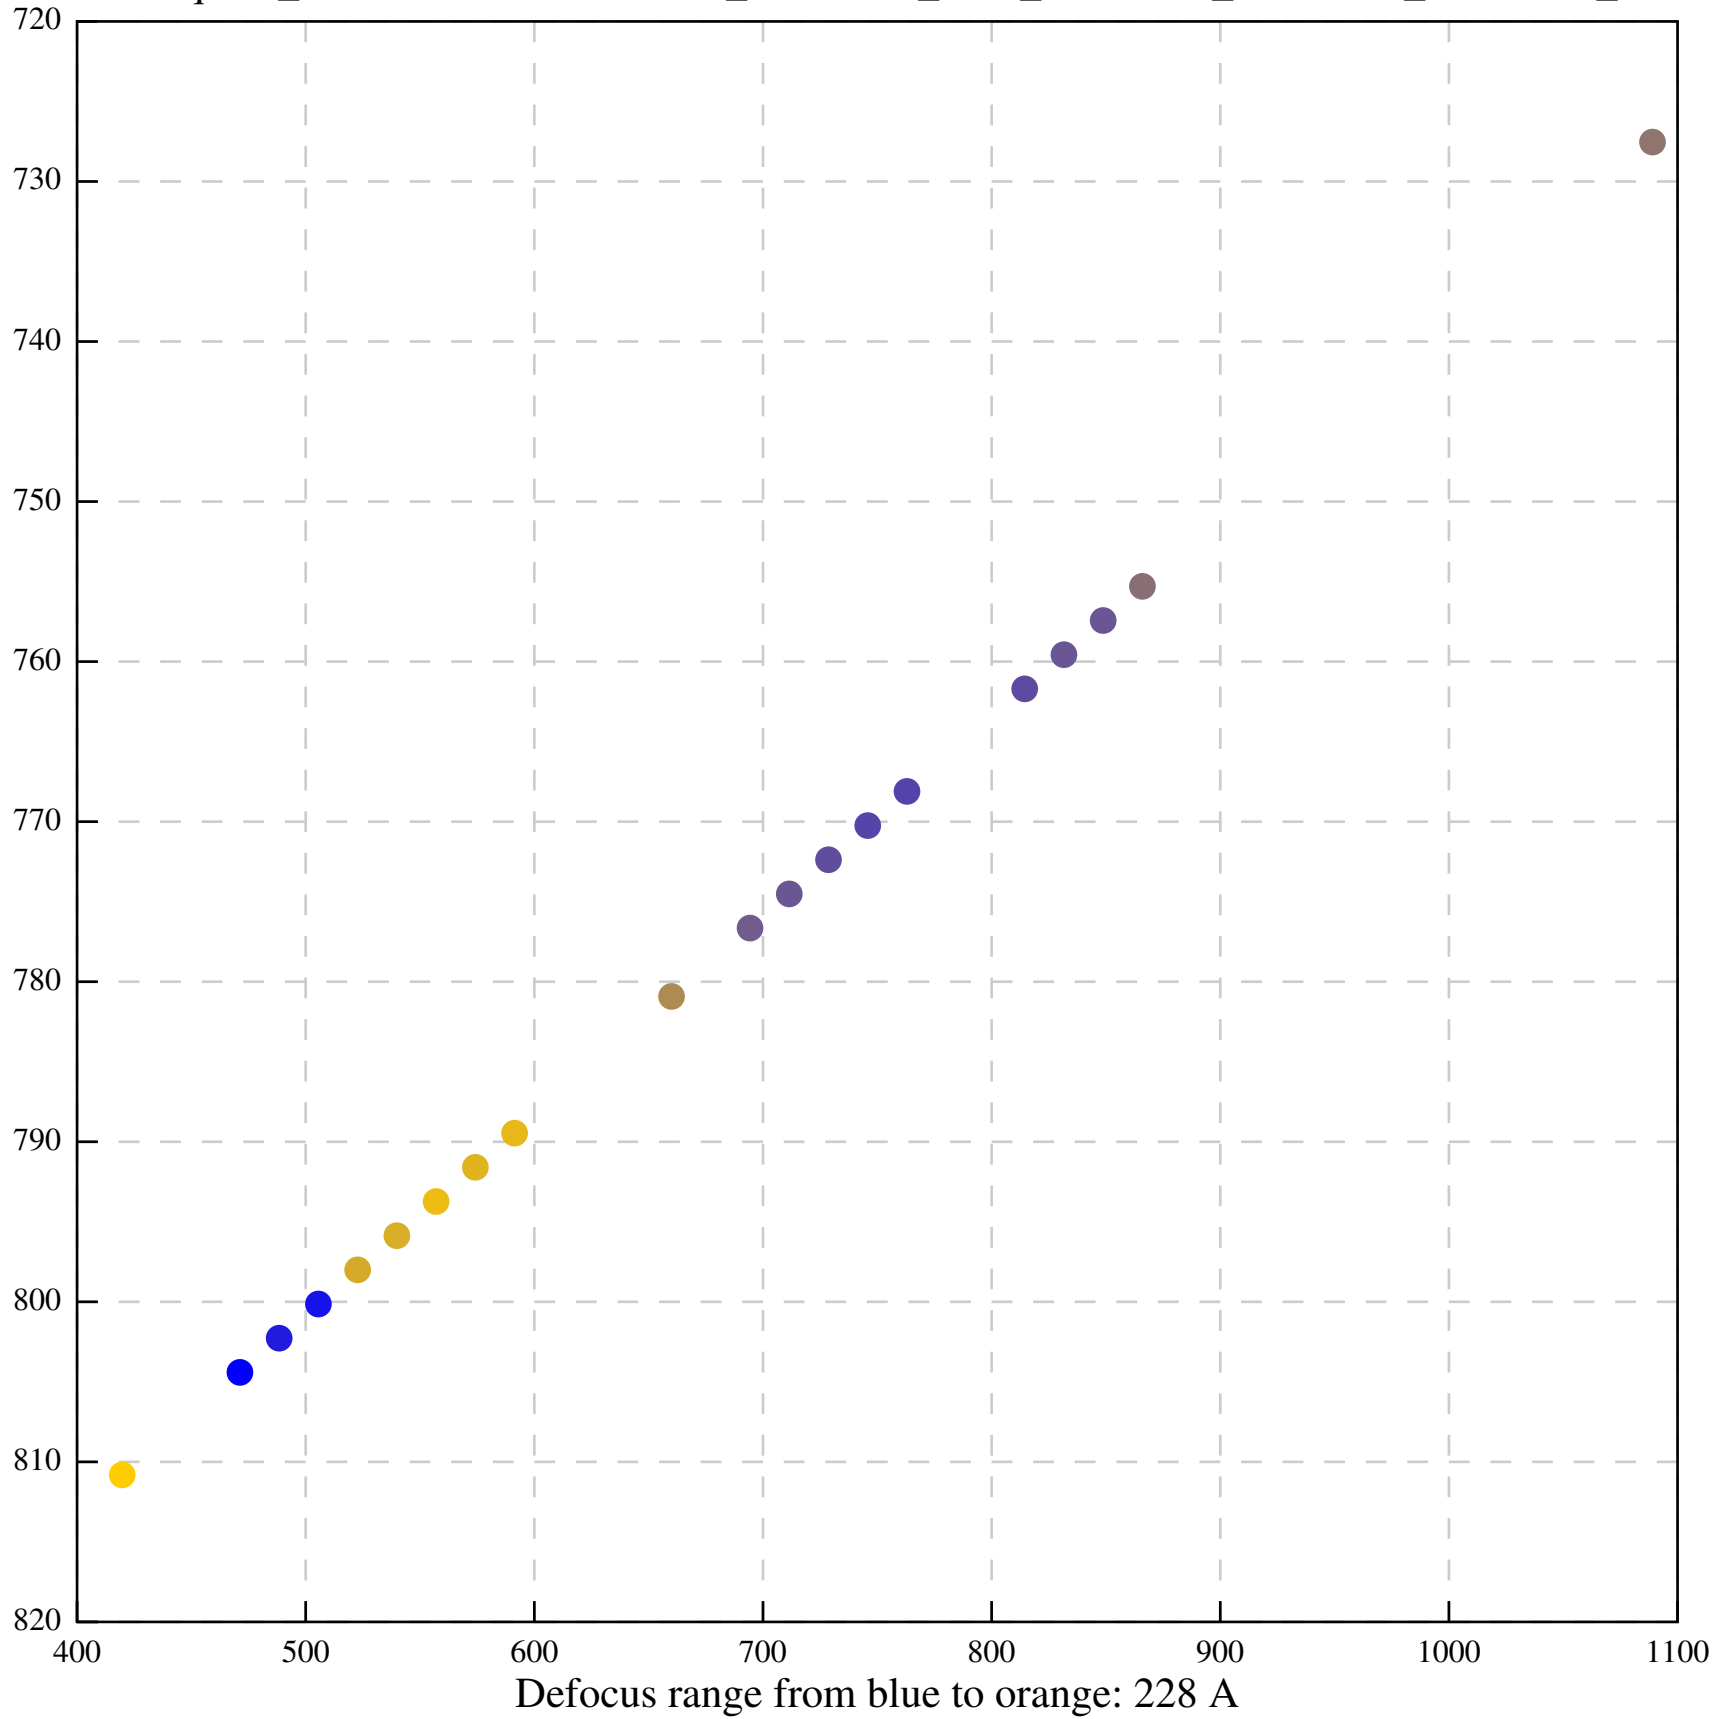

Defocus range from blue to orange: 0 A

Defocus range from blue to orange: 819 A

Defocus range from blue to orange: 86 A

Defocus range from blue to orange: 59 A

Defocus range from blue to orange: 1060 A

Defocus range from blue to orange: 256 A

Defocus range from blue to orange: 460 Å

Defocus range from blue to orange: 13 A

1/Tiff/EER/GridSquare\_23764957/Data/FoilHole\_23770142\_Data\_23766223\_23766225\_20211123\_185131\_EER\_ctf-refin

Defocus range from blue to orange: 0 A

Defocus range from blue to orange: 461 A

Defocus range from blue to orange: 0 Å

Defocus range from blue to orange: 531 A

Defocus range from blue to orange: 435 A

Defocus range from blue to orange: 504 A

Defocus range from blue to orange: 235 A

Defocus range from blue to orange: 234 A

Defocus range from blue to orange: 49 A

Defocus range from blue to orange: 29 A

Defocus range from blue to orange: 59 A

Defocus range from blue to orange: 732 A

Defocus range from blue to orange: 17 A