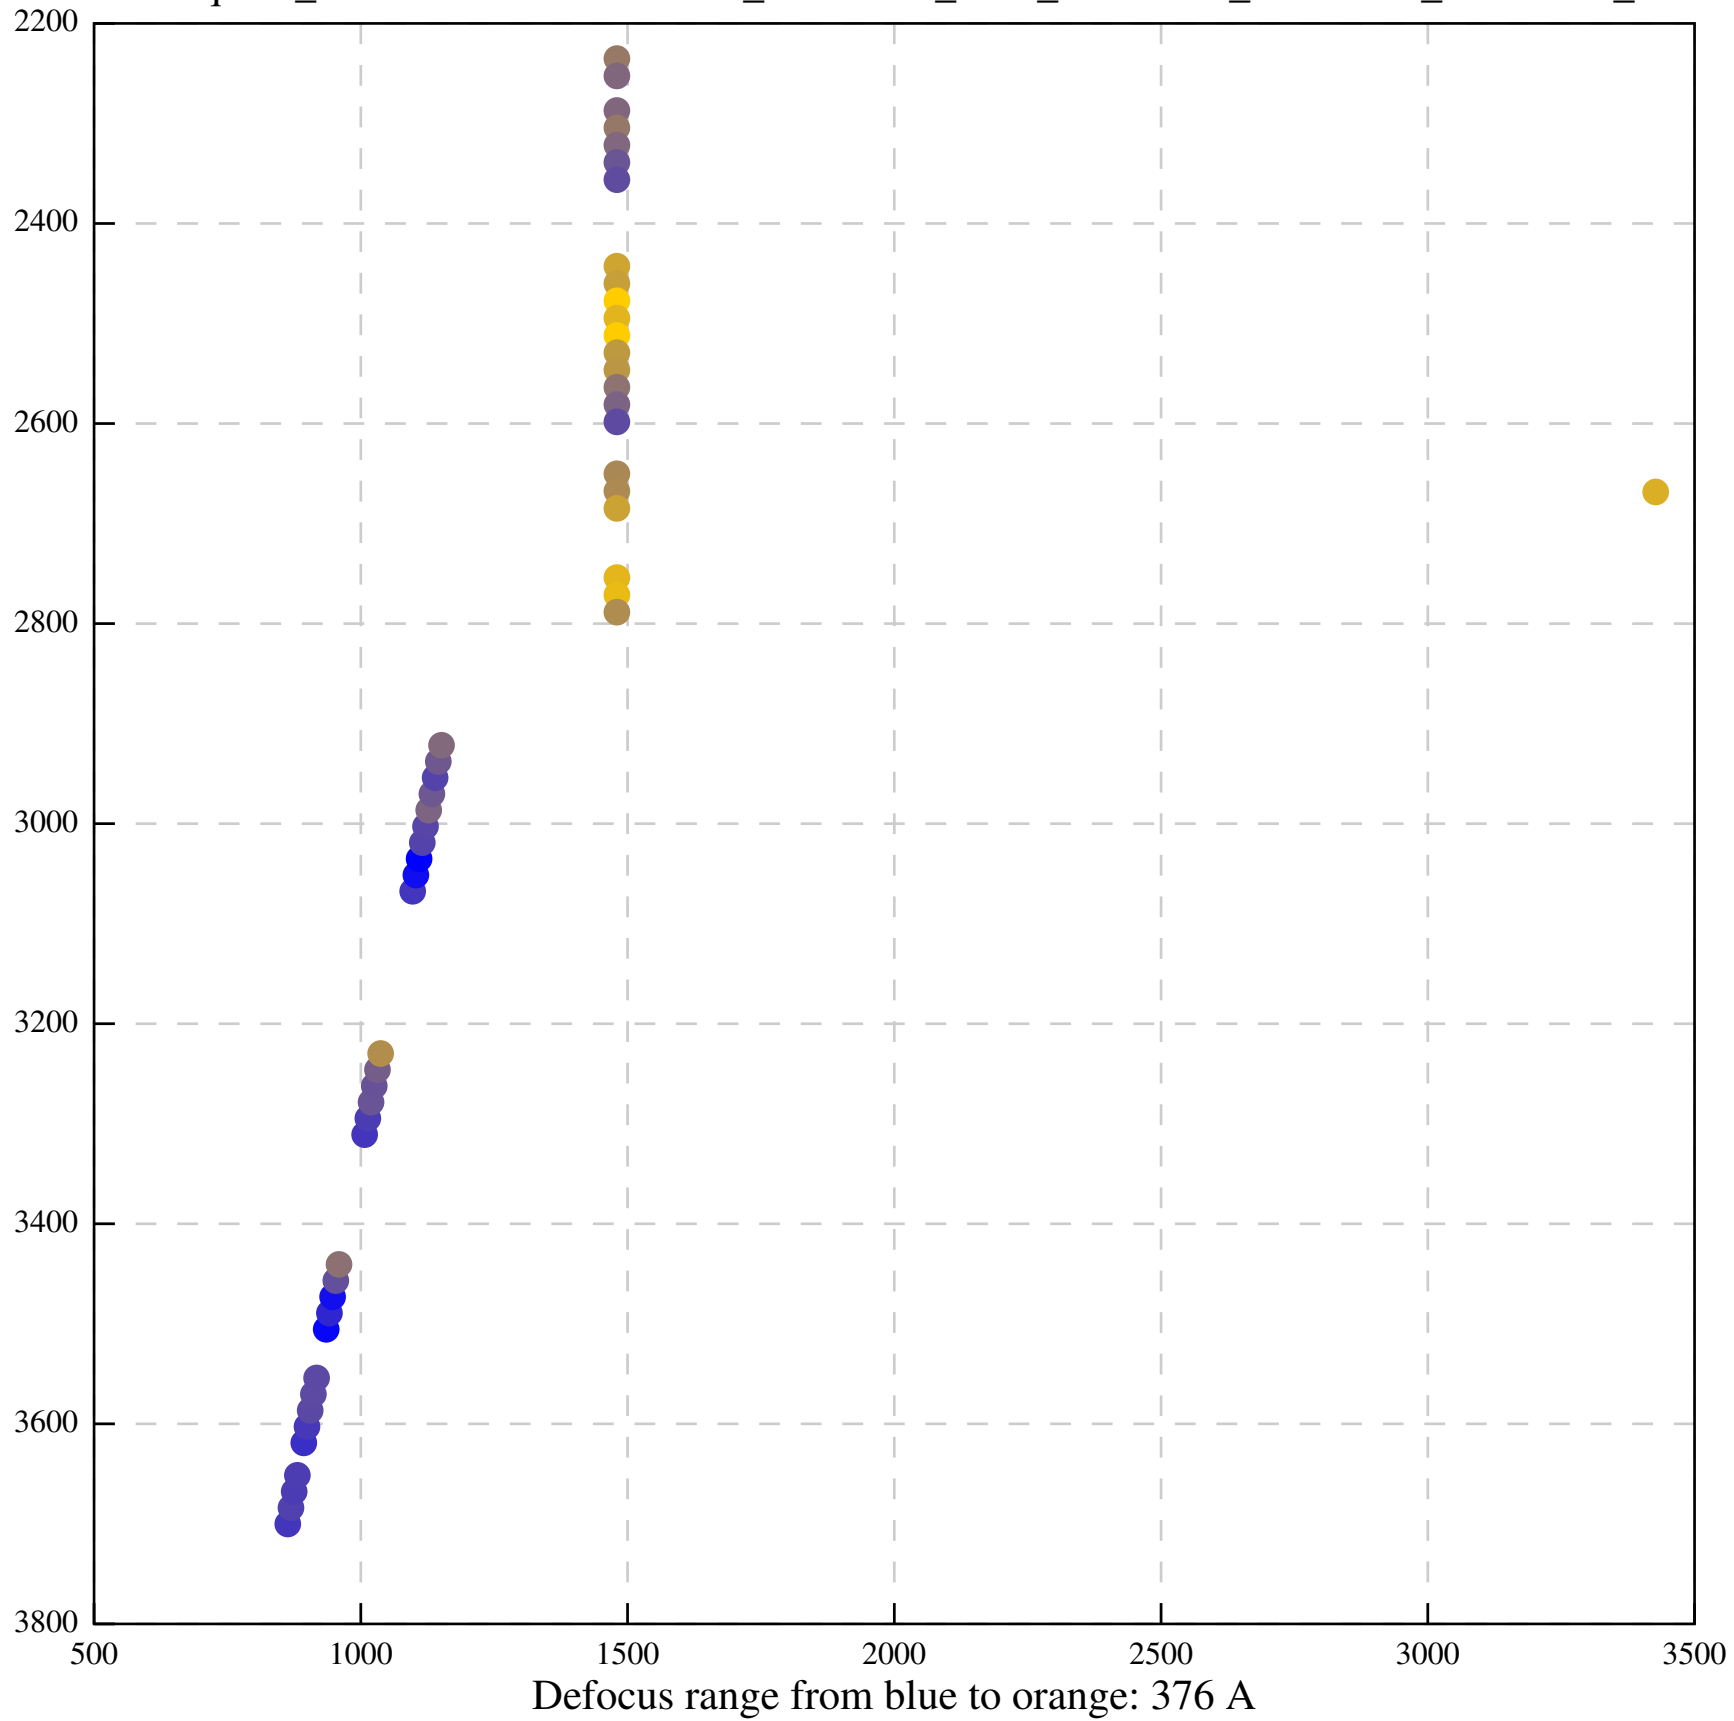

Defocus range from blue to orange: 0 A

Defocus range from blue to orange: 935 A

Defocus range from blue to orange: 401 A

Defocus range from blue to orange: 22 A

Defocus range from blue to orange: 267 A

Defocus range from blue to orange: 36 A

Defocus range from blue to orange: 270 A

Defocus range from blue to orange: 179 A

Defocus range from blue to orange: 676 A

Defocus range from blue to orange: 69 A

Defocus range from blue to orange: 88 A

Defocus range from blue to orange: 34 A

Defocus range from blue to orange: 138 A

Defocus range from blue to orange: 808 Å

Defocus range from blue to orange: 485 A

Defocus range from blue to orange: 0 Å

Defocus range from blue to orange: 685 A

Defocus range from blue to orange: 32 A

Defocus range from blue to orange: 233 A

Defocus range from blue to orange: 391 A

Defocus range from blue to orange: 509 Å

1/Tiff/EER/GridSquare\_23765398/Data/FoilHole\_23766879\_Data\_23766217\_23766219\_20211123\_210804\_EER\_ctf-refin