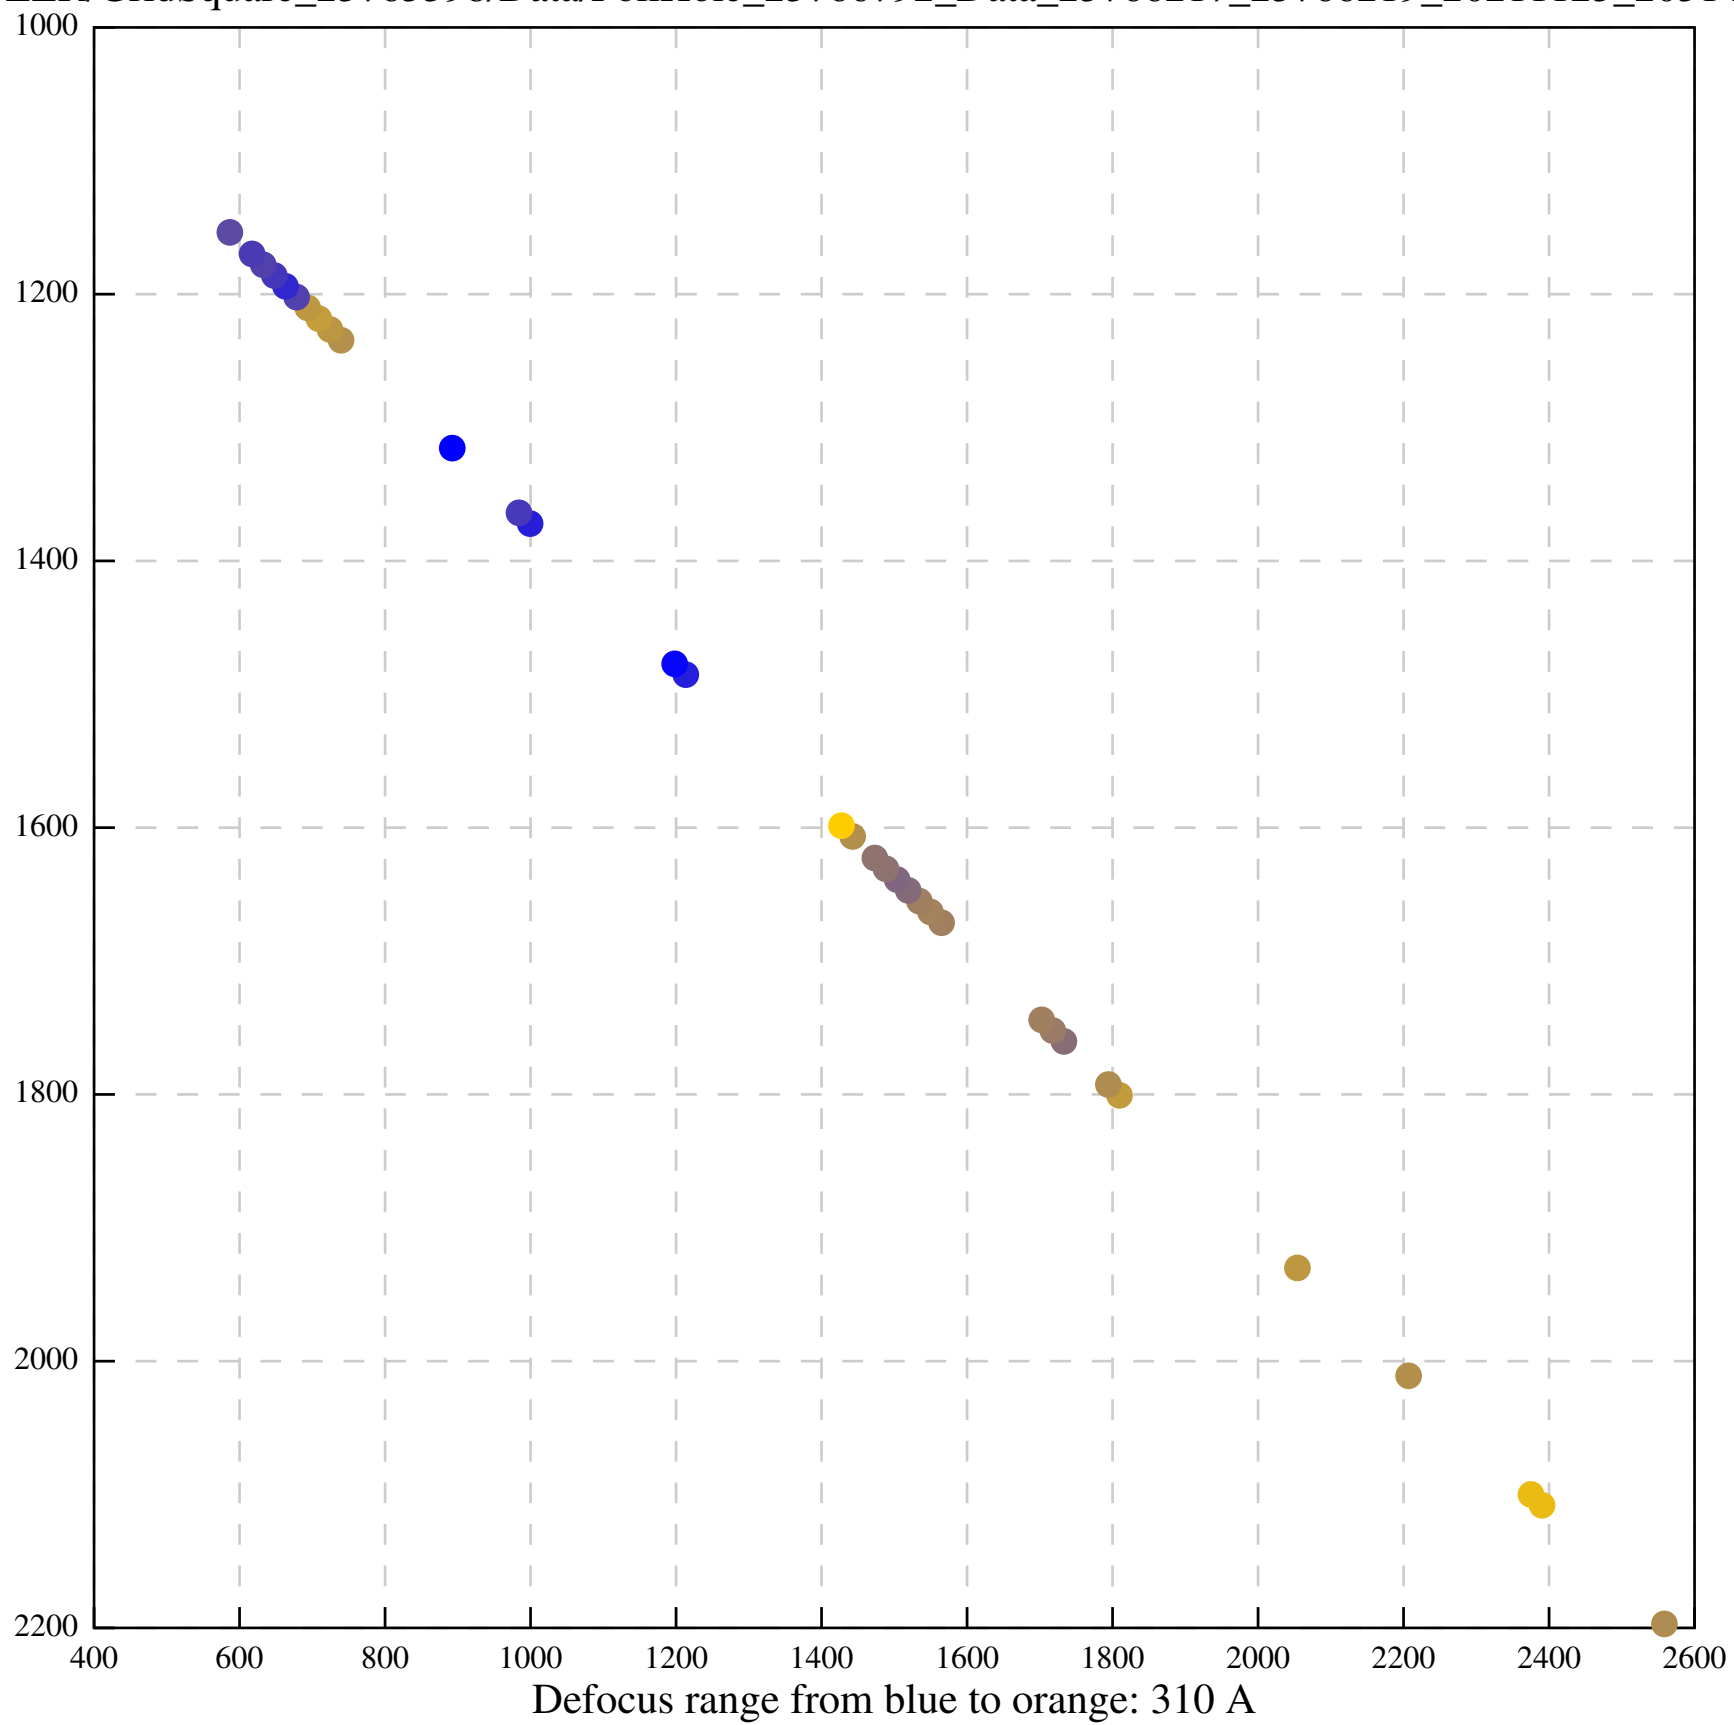

Defocus range from blue to orange: 0 A

Defocus range from blue to orange: 935 A

Defocus range from blue to orange: 401 A

Defocus range from blue to orange: 22 A

Defocus range from blue to orange: 267 A

Defocus range from blue to orange: 36 A

Defocus range from blue to orange: 270 A

Defocus range from blue to orange: 179 A

Defocus range from blue to orange: 676 A

Defocus range from blue to orange: 69 A

Defocus range from blue to orange: 88 A

Defocus range from blue to orange: 34 A

Defocus range from blue to orange: 138 A

Defocus range from blue to orange: 808 Å

Defocus range from blue to orange: 485 A

Defocus range from blue to orange: 0 Å

Defocus range from blue to orange: 685 A

Defocus range from blue to orange: 32 A

Defocus range from blue to orange: 233 A

Defocus range from blue to orange: 391 A

Defocus range from blue to orange: 509 Å

1/Tiff/EER/GridSquare\_23765398/Data/FoilHole\_23766879\_Data\_23766217\_23766219\_20211123\_210804\_EER\_ctf-refin