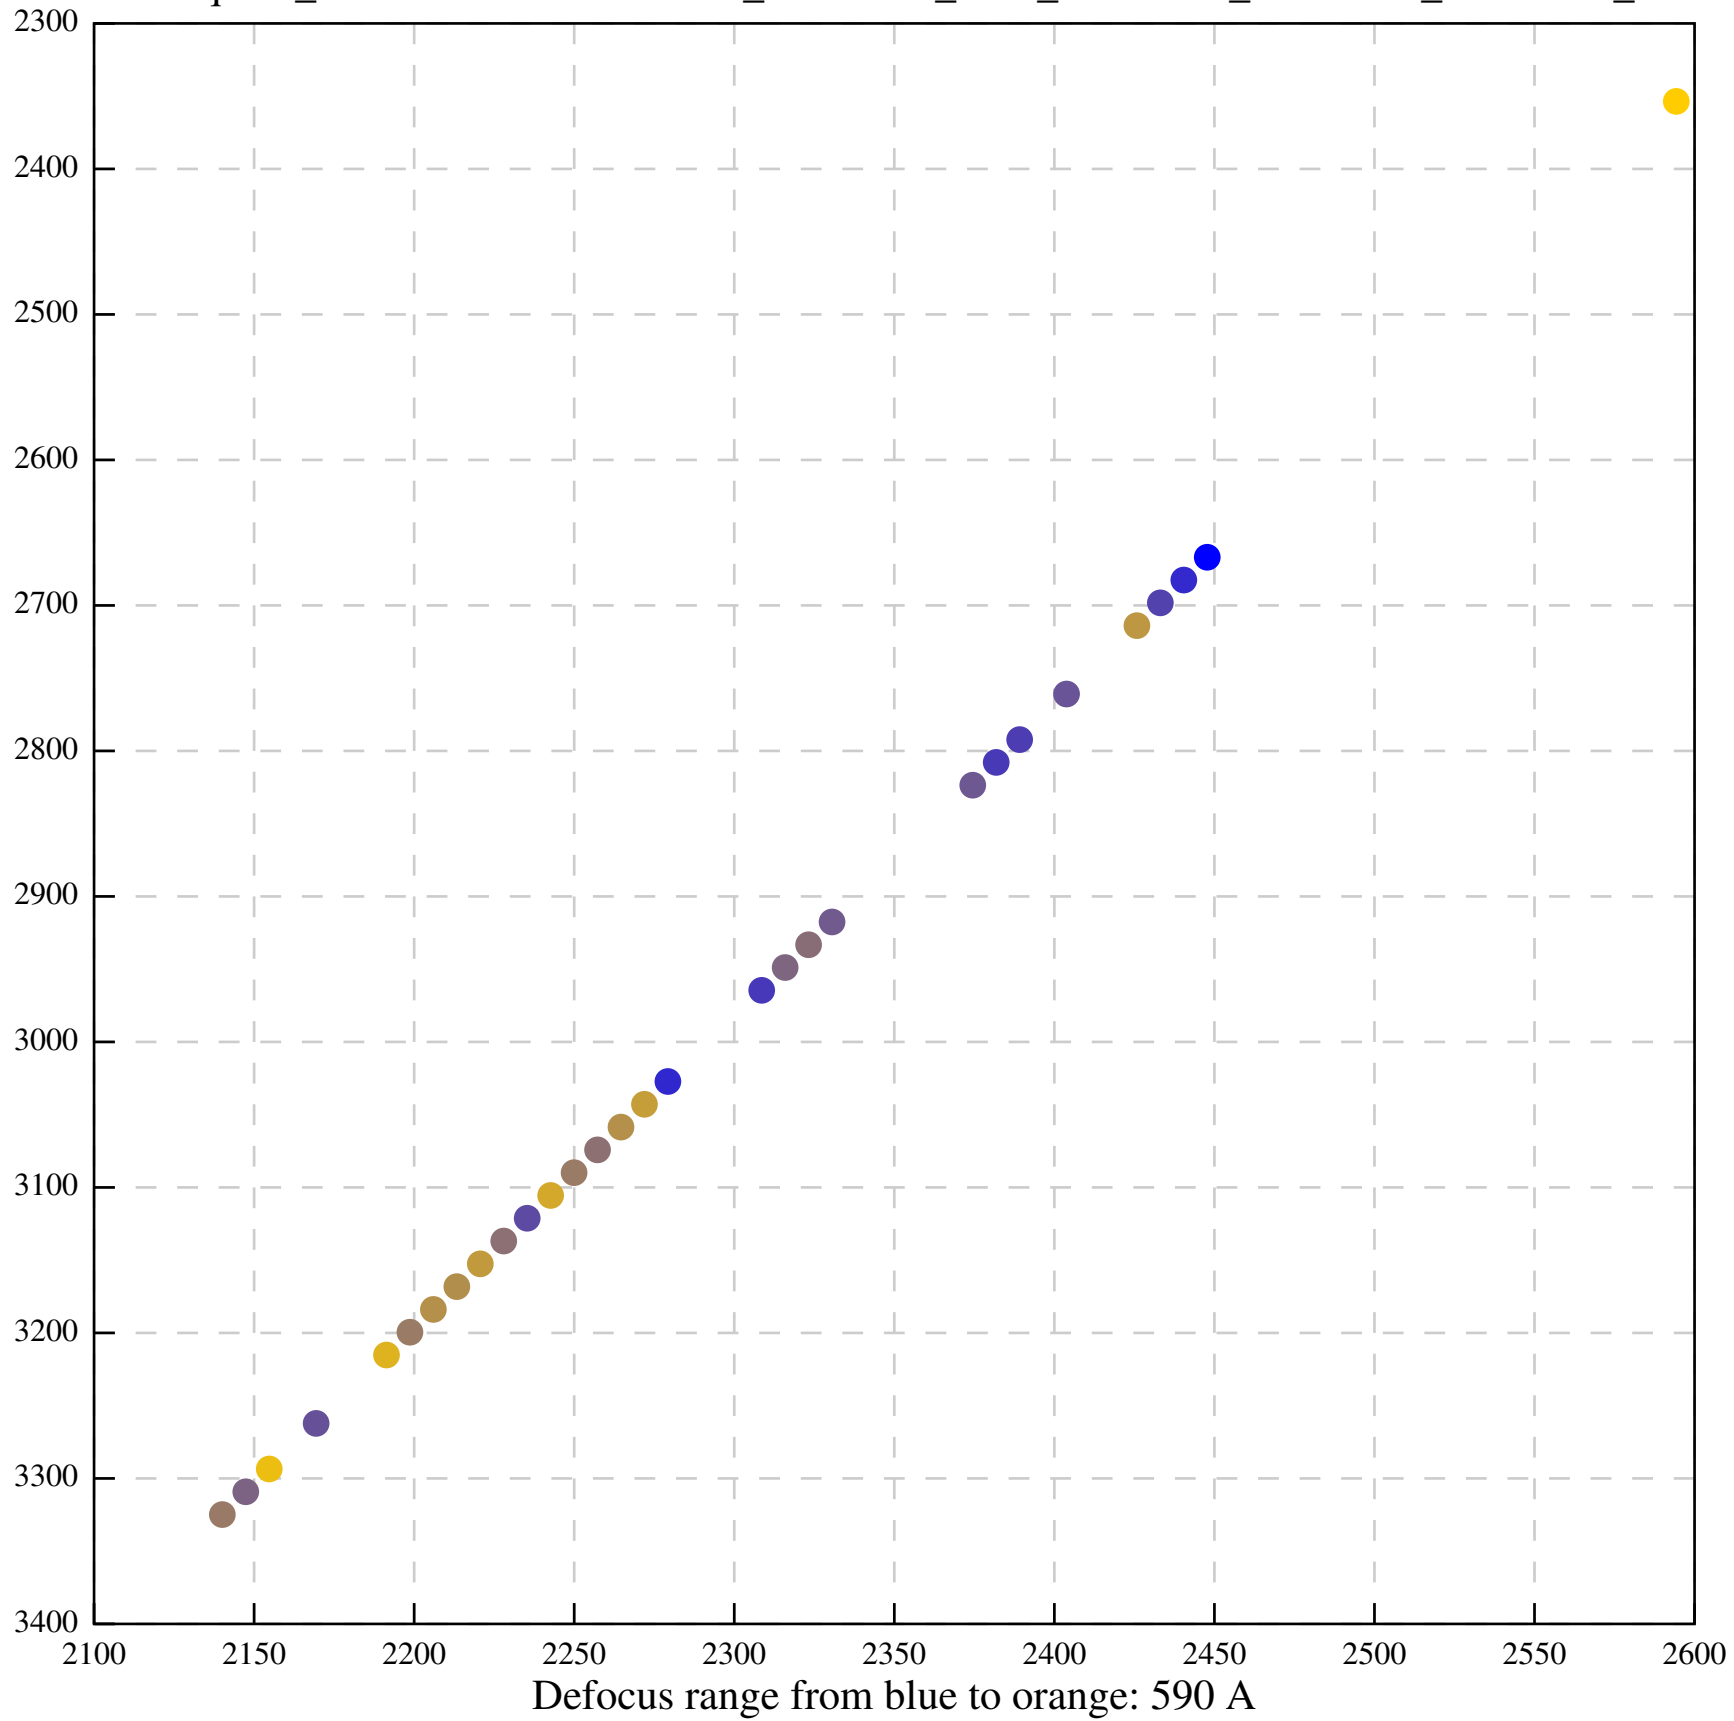

Defocus range from blue to orange: 0 A

Defocus range from blue to orange: 819 A

Defocus range from blue to orange: 86 A

Defocus range from blue to orange: 59 A

Defocus range from blue to orange: 1060 A

Defocus range from blue to orange: 256 A

Defocus range from blue to orange: 460 Å

Defocus range from blue to orange: 13 A

1/Tiff/EER/GridSquare\_23764957/Data/FoilHole\_23770142\_Data\_23766223\_23766225\_20211123\_185131\_EER\_ctf-refin

Defocus range from blue to orange: 0 A

Defocus range from blue to orange: 461 A

Defocus range from blue to orange: 0 Å

Defocus range from blue to orange: 531 A

Defocus range from blue to orange: 435 A

Defocus range from blue to orange: 504 A

Defocus range from blue to orange: 235 A

Defocus range from blue to orange: 234 A

Defocus range from blue to orange: 49 A

Defocus range from blue to orange: 29 A

Defocus range from blue to orange: 59 A

Defocus range from blue to orange: 732 A

Defocus range from blue to orange: 17 A