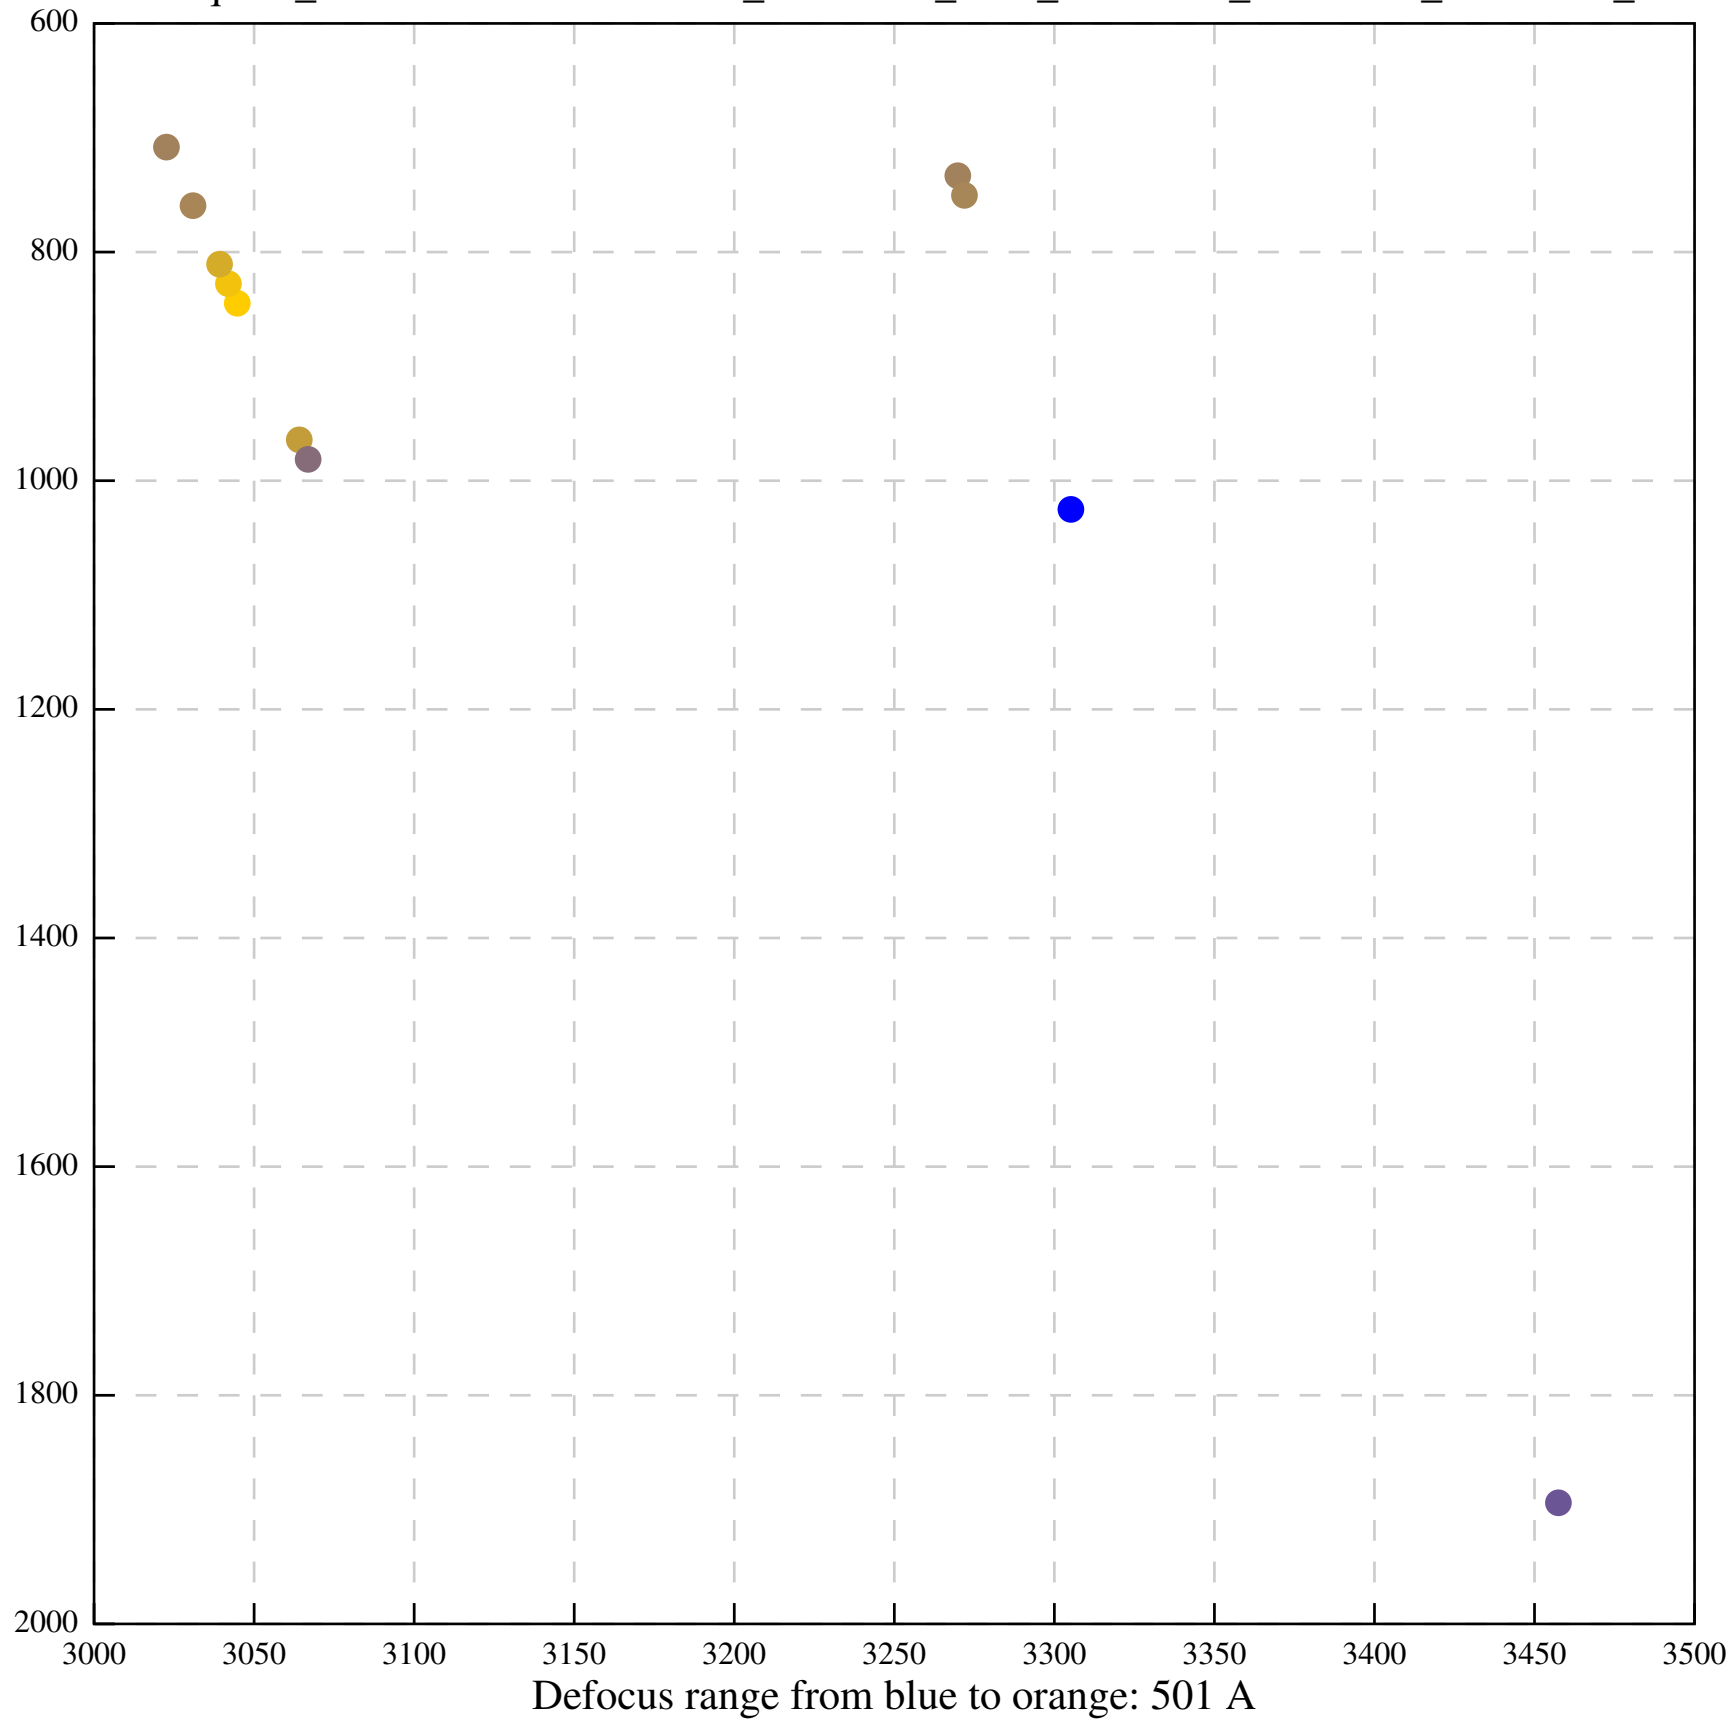

Defocus range from blue to orange: 0 A

Defocus range from blue to orange: 819 A

Defocus range from blue to orange: 86 A

Defocus range from blue to orange: 59 A

Defocus range from blue to orange: 1060 A

Defocus range from blue to orange: 256 A

Defocus range from blue to orange: 460 Å

Defocus range from blue to orange: 13 A

1/Tiff/EER/GridSquare\_23764957/Data/FoilHole\_23770142\_Data\_23766223\_23766225\_20211123\_185131\_EER\_ctf-refin

Defocus range from blue to orange: 0 A

Defocus range from blue to orange: 461 A

Defocus range from blue to orange: 0 Å

Defocus range from blue to orange: 531 A

Defocus range from blue to orange: 435 A

Defocus range from blue to orange: 504 A

Defocus range from blue to orange: 235 A

Defocus range from blue to orange: 234 A

Defocus range from blue to orange: 49 A

Defocus range from blue to orange: 29 A

Defocus range from blue to orange: 59 A

Defocus range from blue to orange: 732 A

Defocus range from blue to orange: 17 A