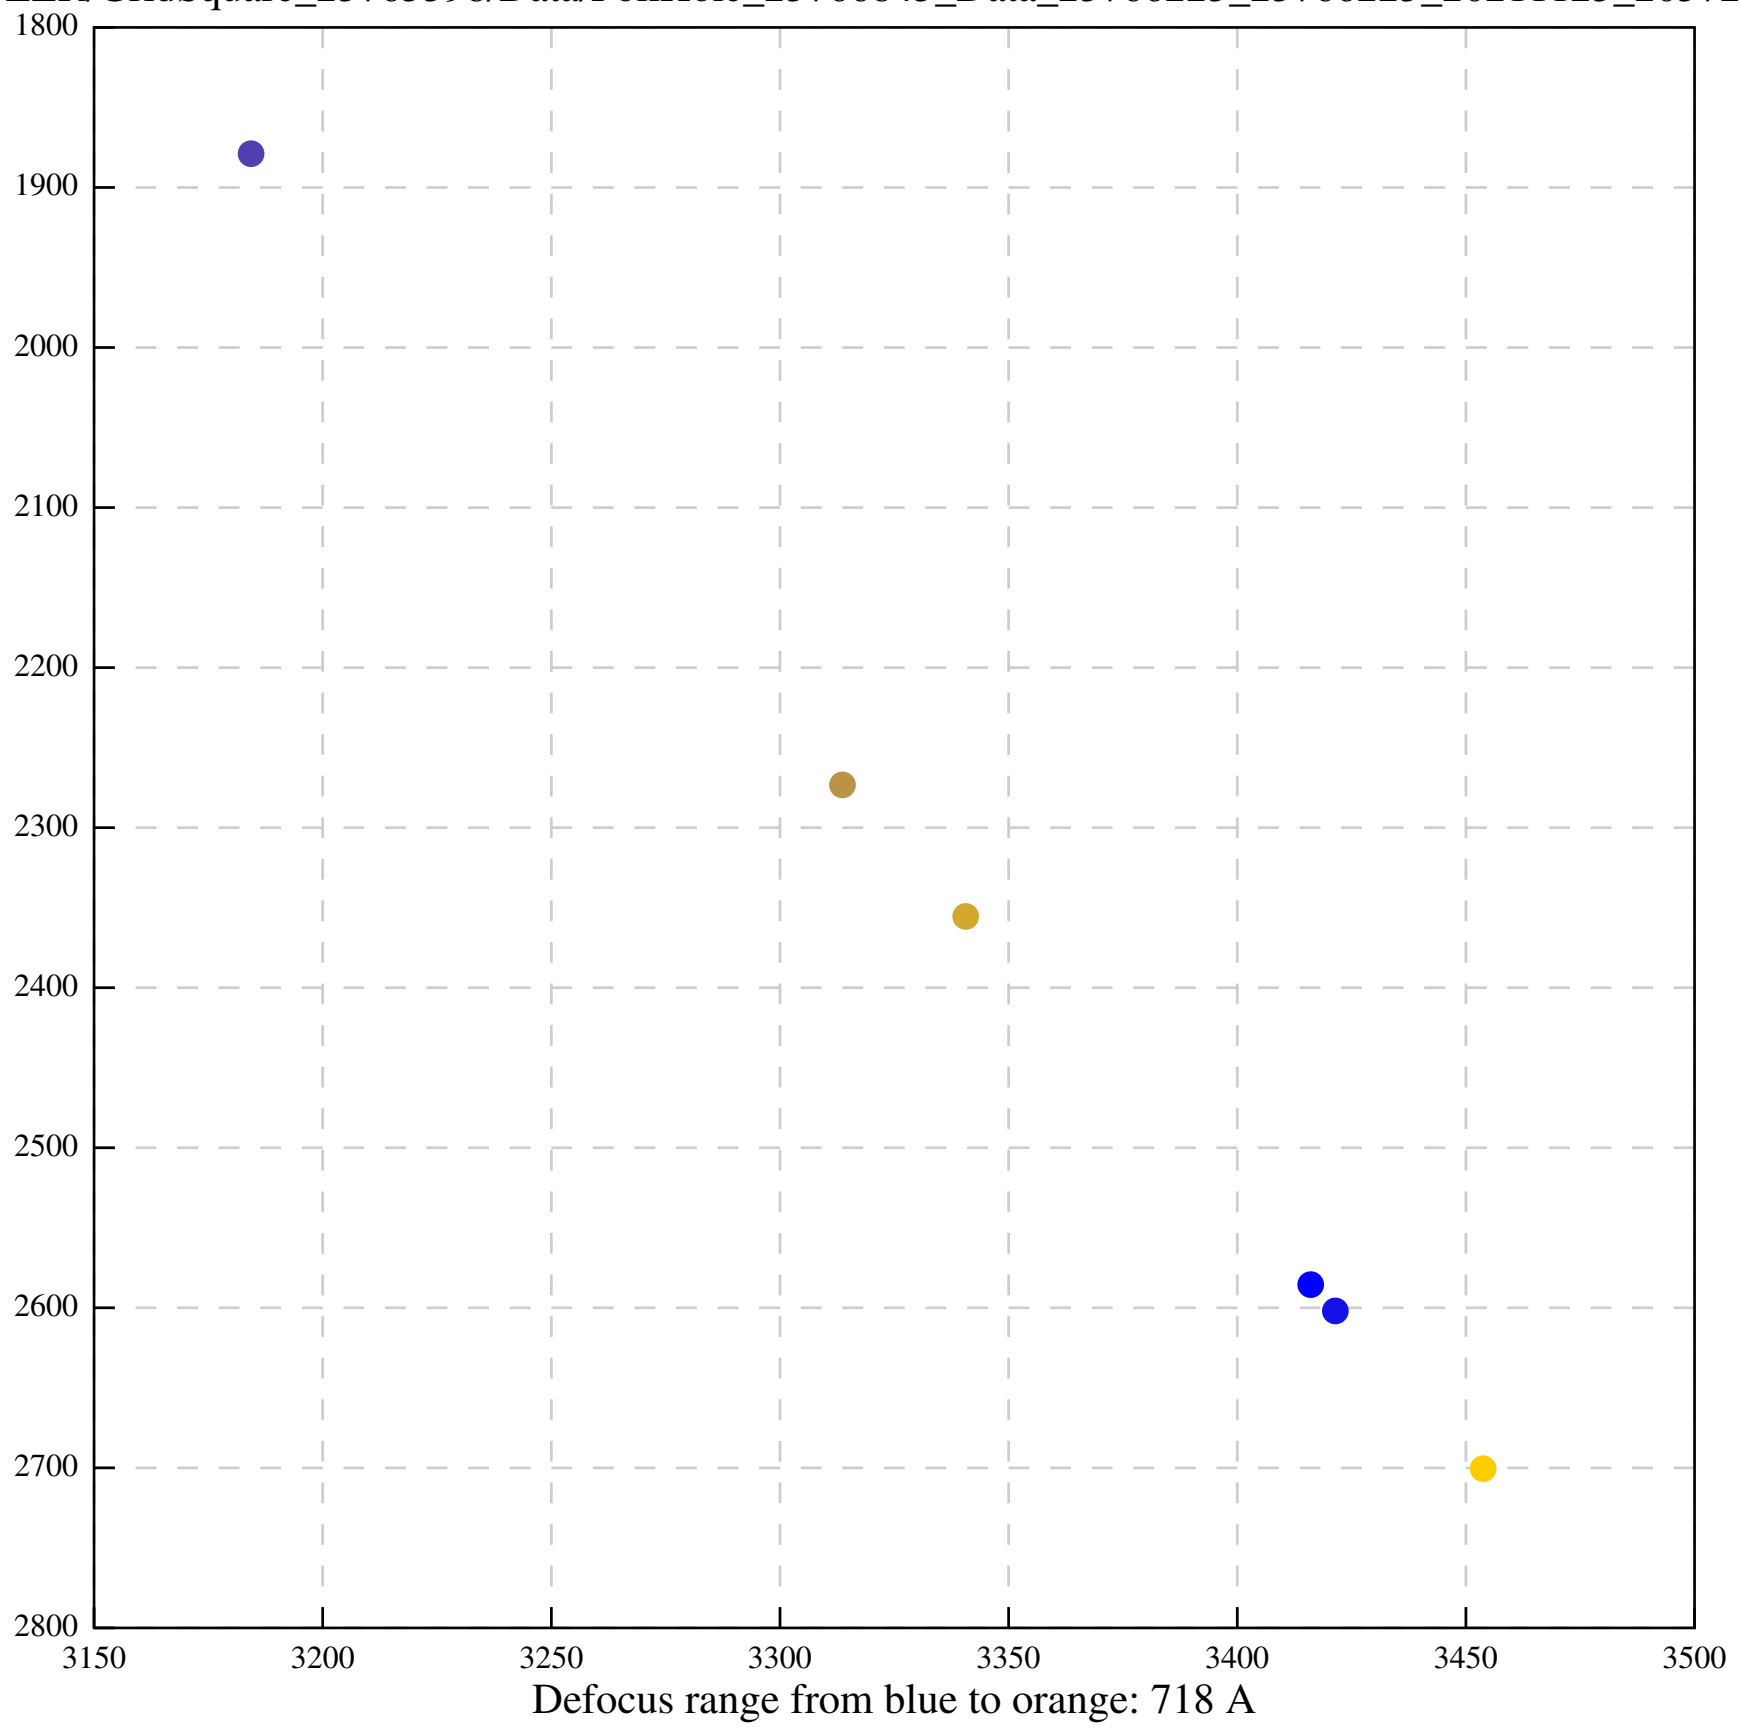

Defocus range from blue to orange: 270 A

Defocus range from blue to orange: 179 A

Defocus range from blue to orange: 676 A

Defocus range from blue to orange: 69 A

Defocus range from blue to orange: 88 A

Defocus range from blue to orange: 34 A

Defocus range from blue to orange: 138 A

Defocus range from blue to orange: 808 Å

Defocus range from blue to orange: 485 A

Defocus range from blue to orange: 0 Å

Defocus range from blue to orange: 685 A

Defocus range from blue to orange: 32 A

Defocus range from blue to orange: 233 A

Defocus range from blue to orange: 391 A

Defocus range from blue to orange: 509 Å

1/Tiff/EER/GridSquare\_23765398/Data/FoilHole\_23766879\_Data\_23766217\_23766219\_20211123\_210804\_EER\_ctf-refin