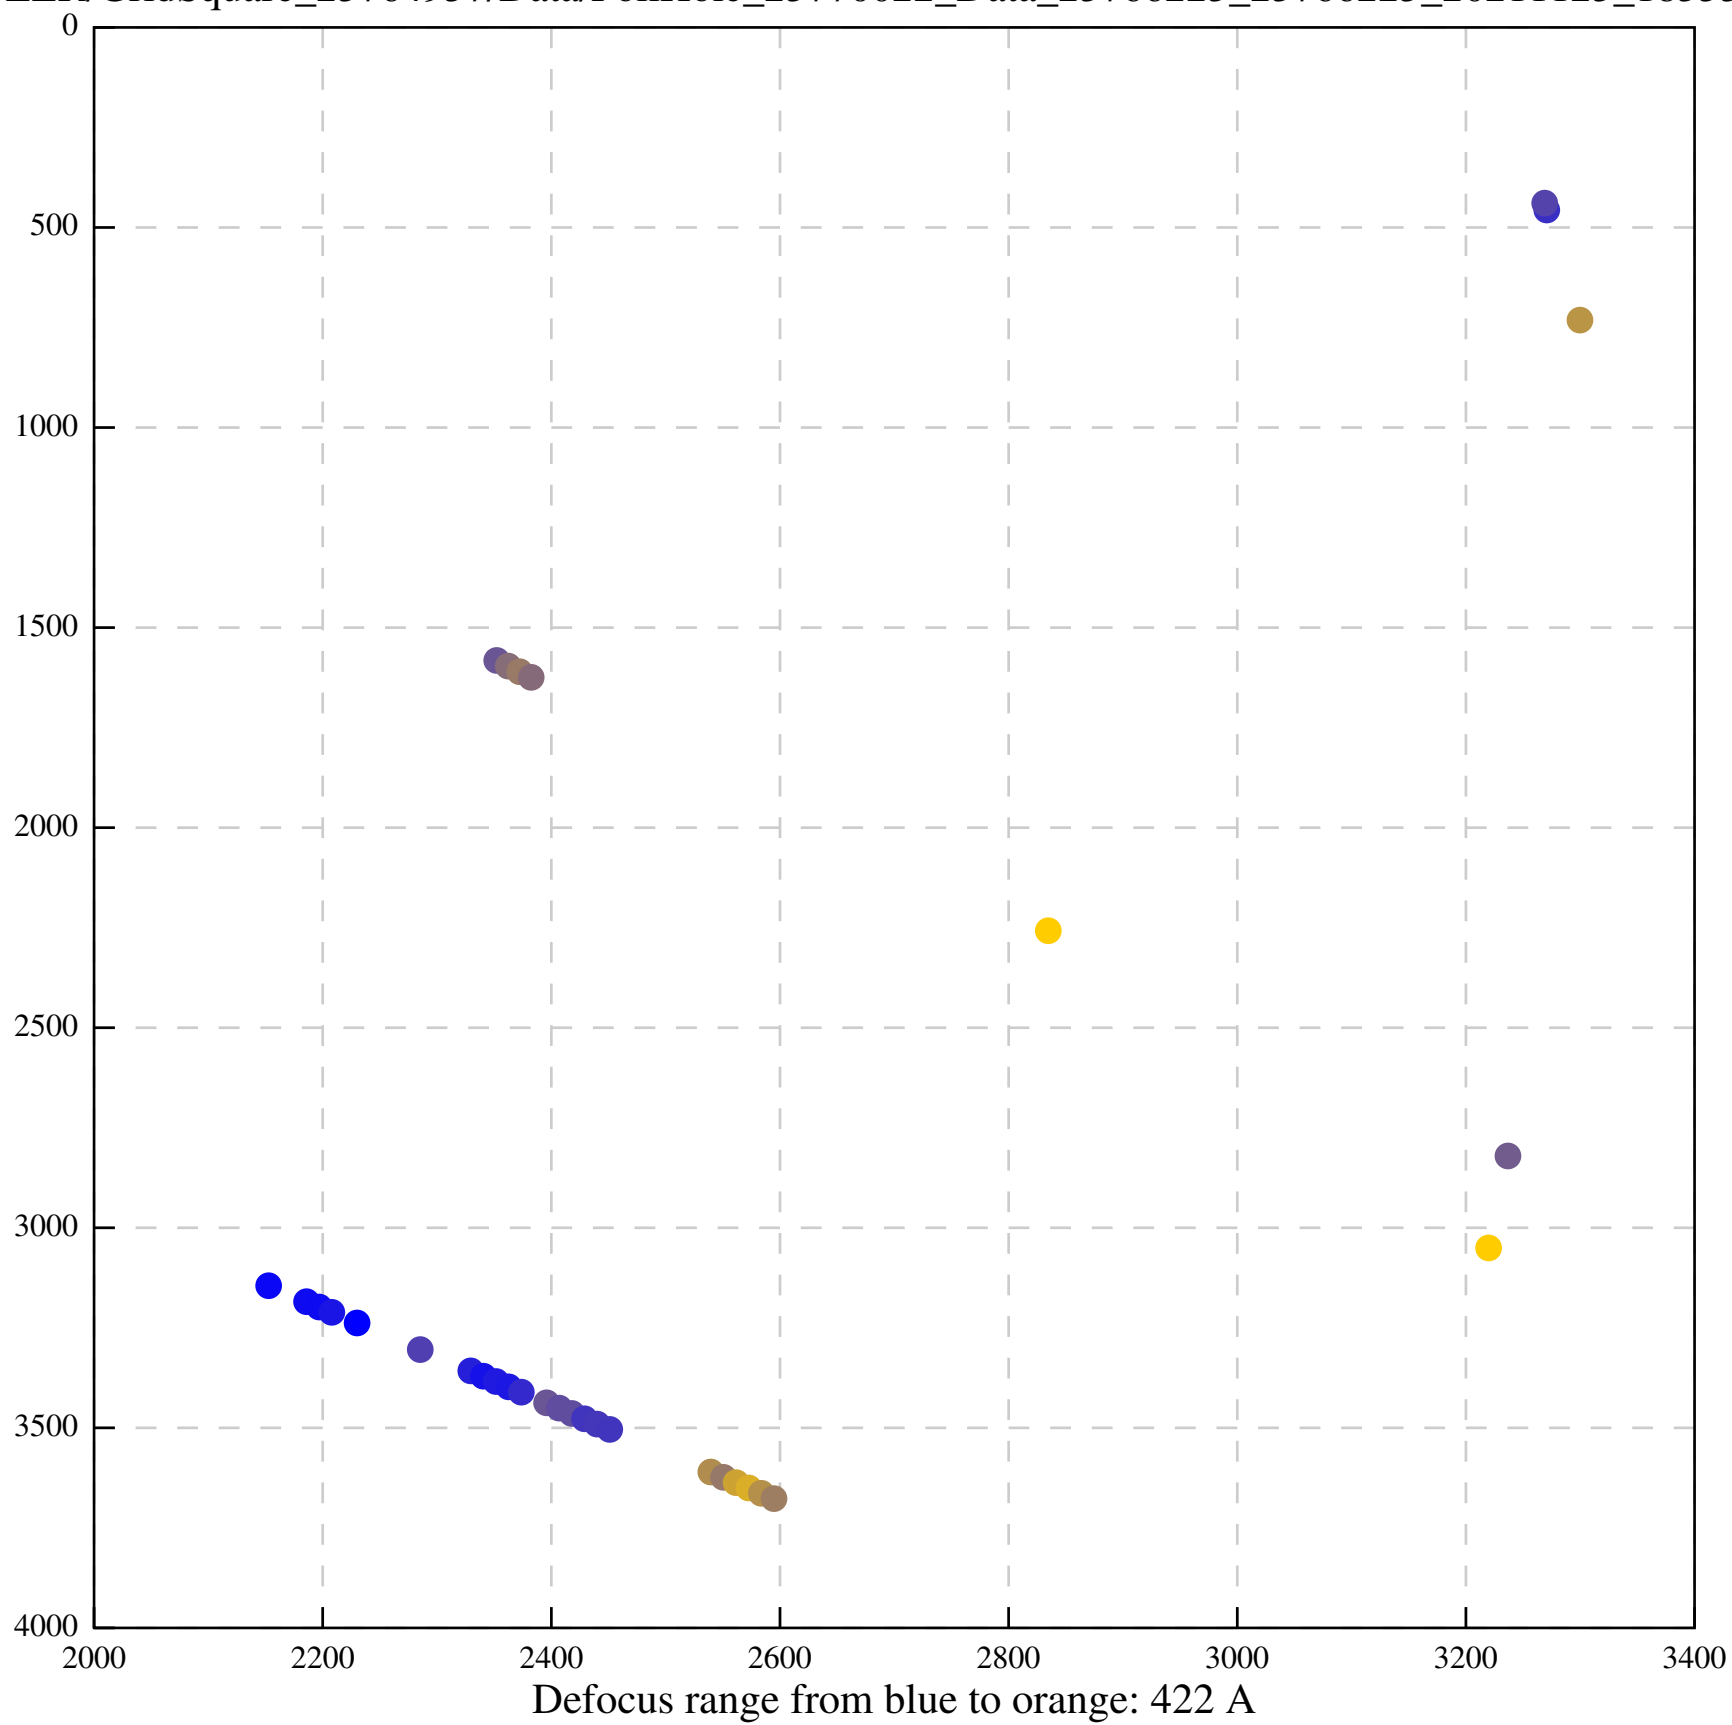

Defocus range from blue to orange: 0 A

Defocus range from blue to orange: 819 A

Defocus range from blue to orange: 86 A

Defocus range from blue to orange: 59 A

Defocus range from blue to orange: 1060 A

Defocus range from blue to orange: 256 A

Defocus range from blue to orange: 460 Å

Defocus range from blue to orange: 13 A

1/Tiff/EER/GridSquare\_23764957/Data/FoilHole\_23770142\_Data\_23766223\_23766225\_20211123\_185131\_EER\_ctf-refin

Defocus range from blue to orange: 0 A

Defocus range from blue to orange: 461 A

Defocus range from blue to orange: 0 Å

Defocus range from blue to orange: 531 A

Defocus range from blue to orange: 435 A

Defocus range from blue to orange: 504 A

Defocus range from blue to orange: 235 A

Defocus range from blue to orange: 234 A

Defocus range from blue to orange: 49 A

Defocus range from blue to orange: 29 A

Defocus range from blue to orange: 59 A

Defocus range from blue to orange: 732 A

Defocus range from blue to orange: 17 A