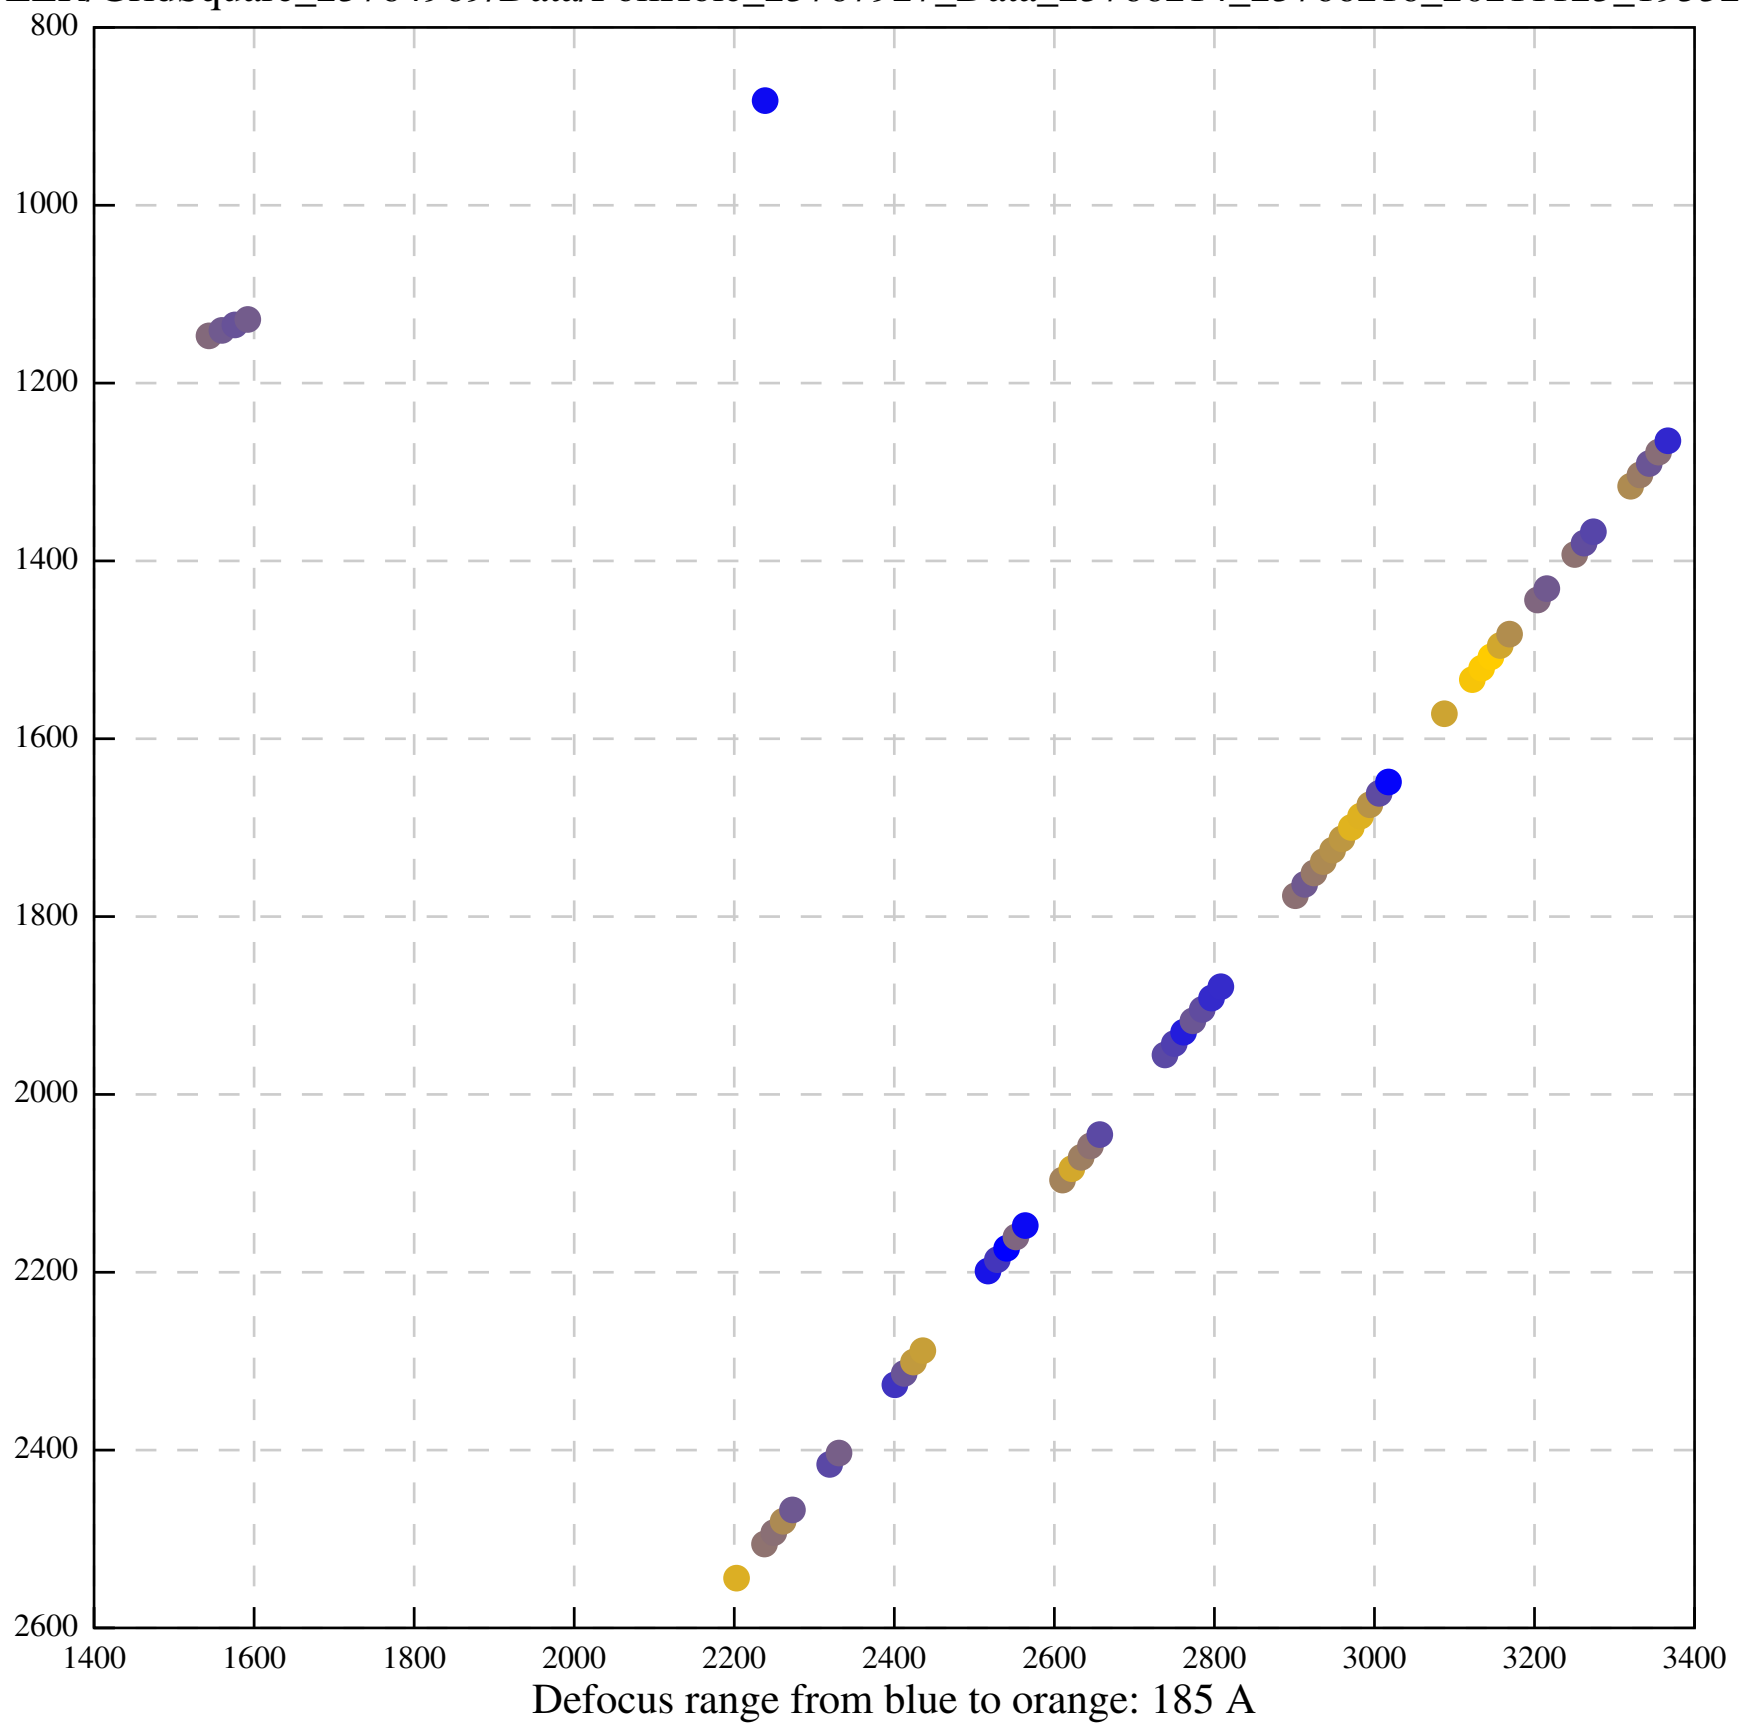

Defocus range from blue to orange: 461 A

Defocus range from blue to orange: 0 Å

Defocus range from blue to orange: 531 A

Defocus range from blue to orange: 435 A

Defocus range from blue to orange: 504 A

Defocus range from blue to orange: 235 A

Defocus range from blue to orange: 234 A

Defocus range from blue to orange: 49 A

Defocus range from blue to orange: 29 A

Defocus range from blue to orange: 59 A

Defocus range from blue to orange: 732 A

Defocus range from blue to orange: 17 A

Defocus range from blue to orange: 233 A

Defocus range from blue to orange: 0 Å

Defocus range from blue to orange: 117 A

Defocus range from blue to orange: 0 A

Defocus range from blue to orange: 27 A

Defocus range from blue to orange: 72 Å

Defocus range from blue to orange: 0 A

Defocus range from blue to orange: 935 A

Defocus range from blue to orange: 401 A

Defocus range from blue to orange: 22 A

Defocus range from blue to orange: 267 A

Defocus range from blue to orange: 36 A