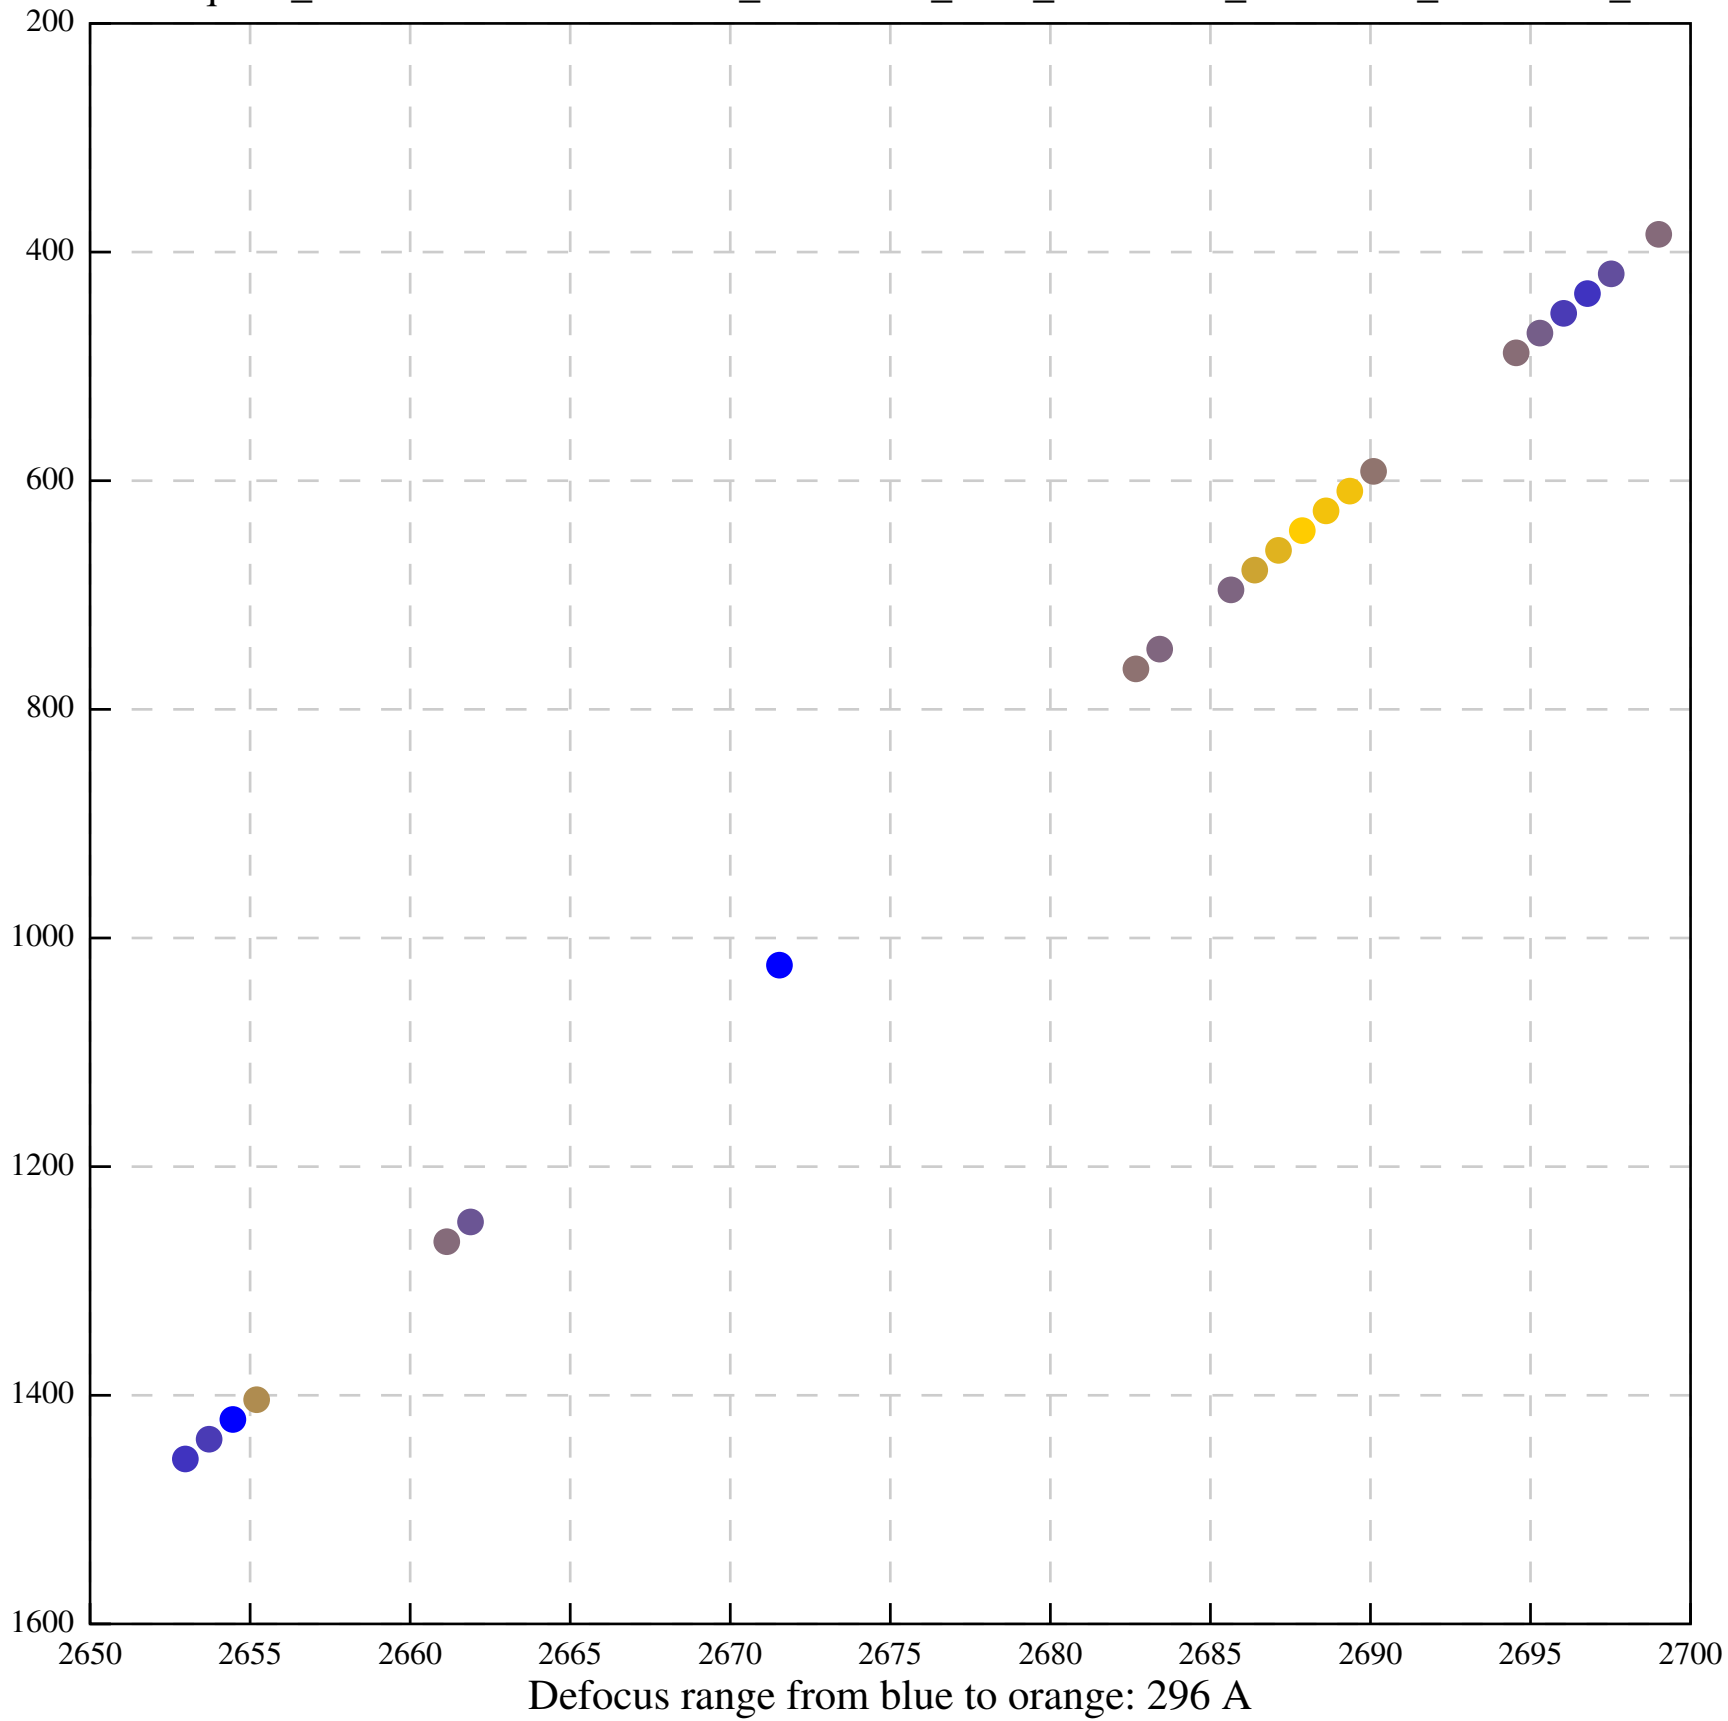

Defocus range from blue to orange: 0 A

Defocus range from blue to orange: 819 A

Defocus range from blue to orange: 86 A

Defocus range from blue to orange: 59 A

Defocus range from blue to orange: 1060 A

Defocus range from blue to orange: 256 A

Defocus range from blue to orange: 460 Å

Defocus range from blue to orange: 13 A

1/Tiff/EER/GridSquare\_23764957/Data/FoilHole\_23770142\_Data\_23766223\_23766225\_20211123\_185131\_EER\_ctf-refin

Defocus range from blue to orange: 0 A

Defocus range from blue to orange: 461 A

Defocus range from blue to orange: 0 Å

Defocus range from blue to orange: 531 A

Defocus range from blue to orange: 435 A

Defocus range from blue to orange: 504 A

Defocus range from blue to orange: 235 A

Defocus range from blue to orange: 234 A

Defocus range from blue to orange: 49 A

Defocus range from blue to orange: 29 A

Defocus range from blue to orange: 59 A

Defocus range from blue to orange: 732 A

Defocus range from blue to orange: 17 A