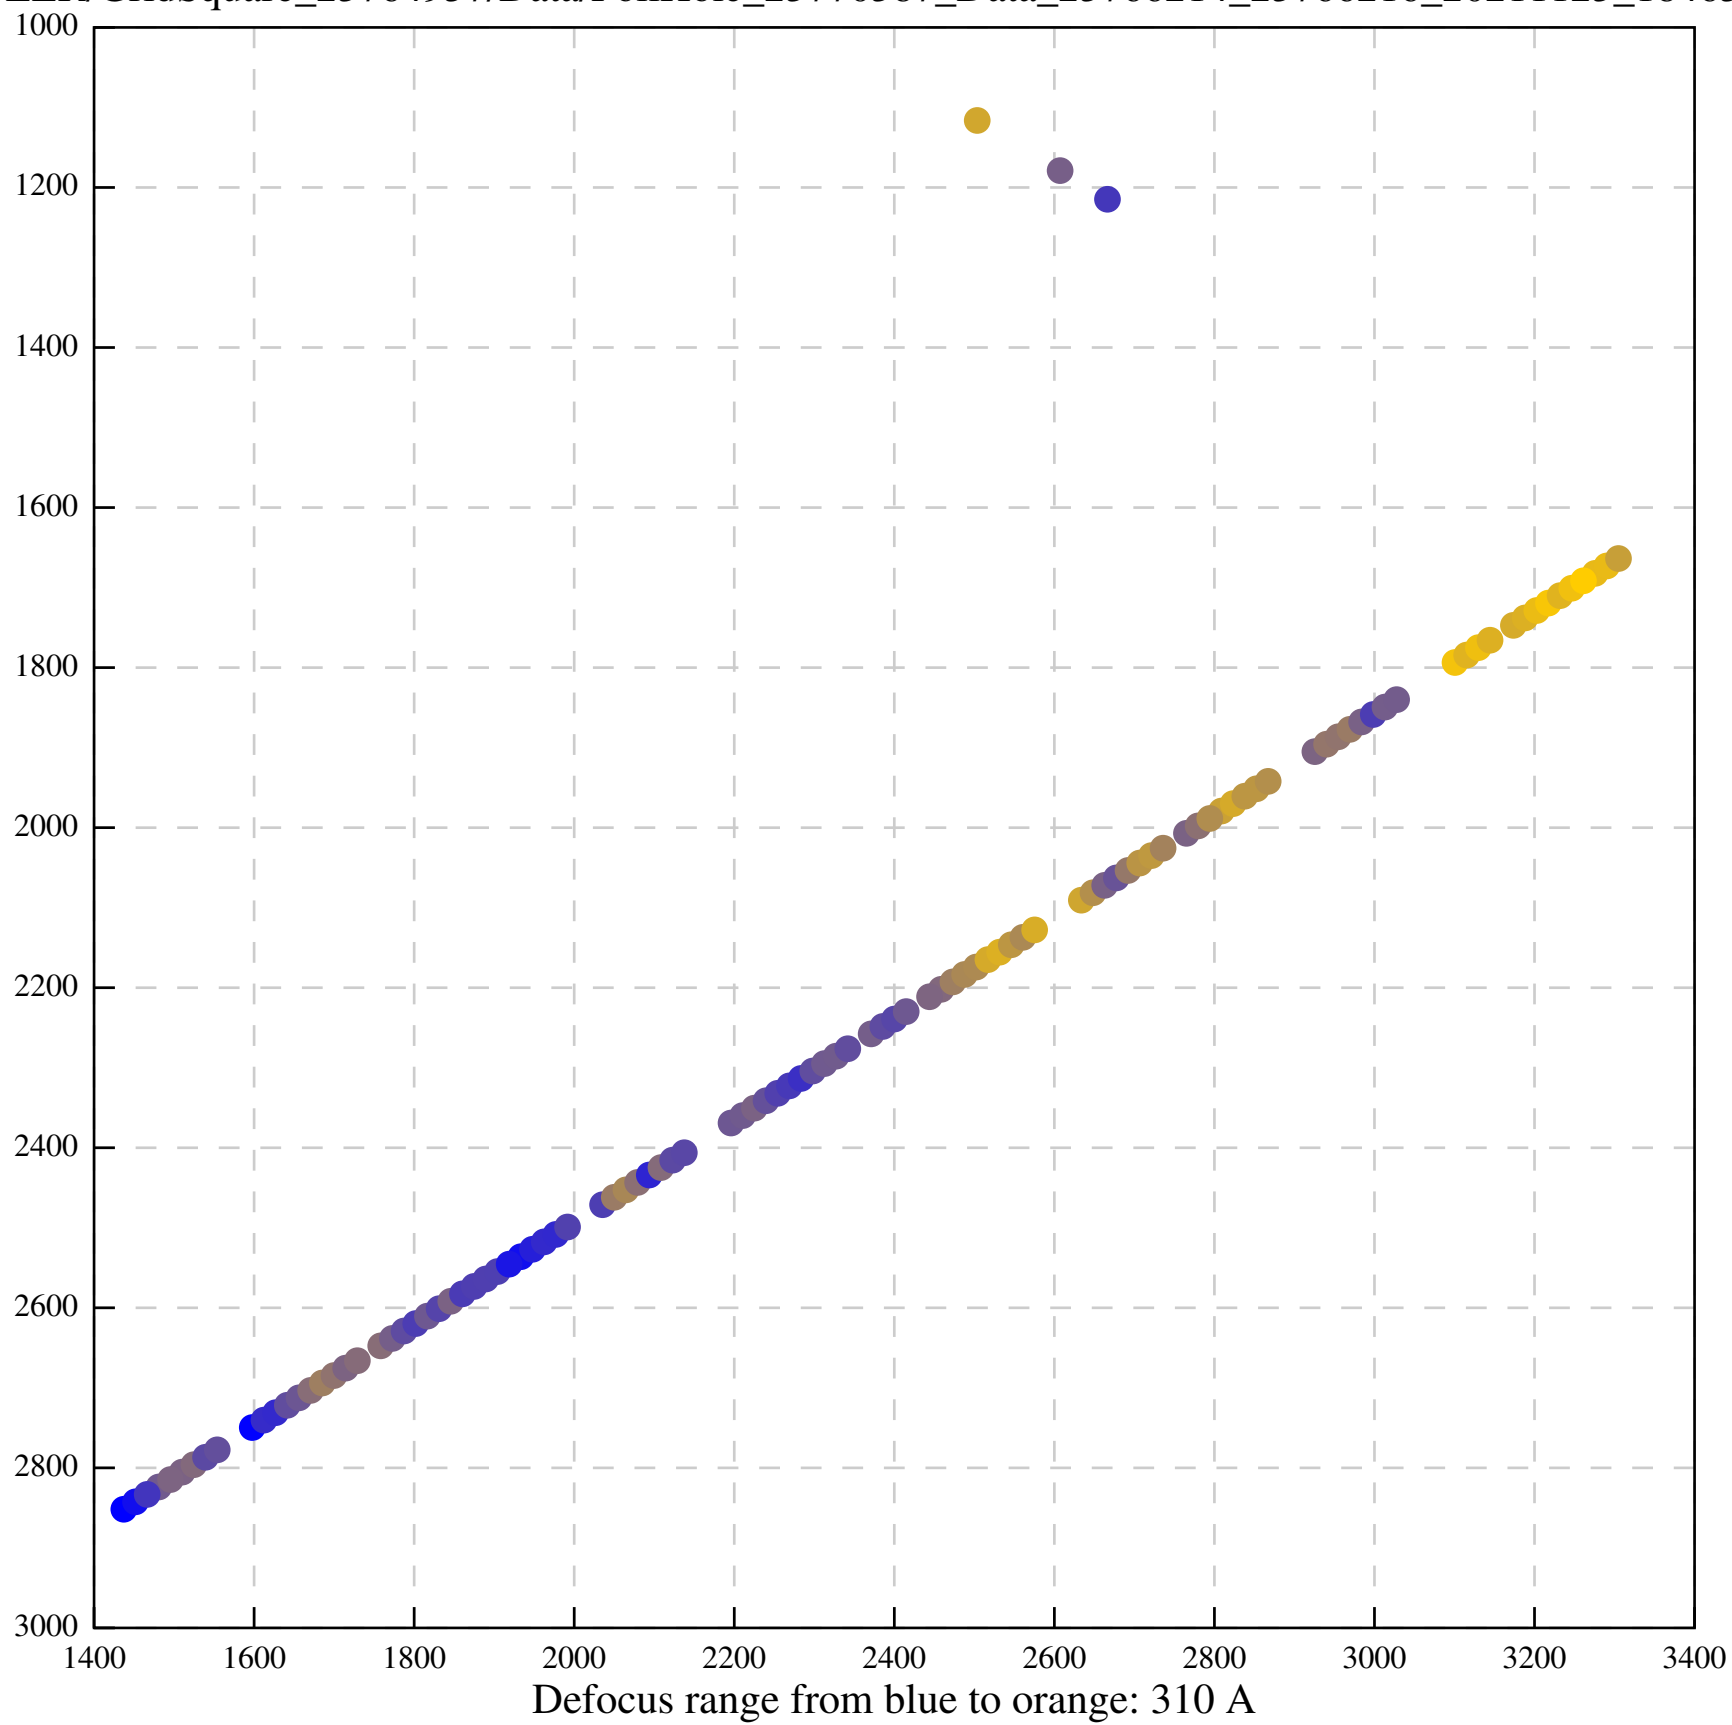

Defocus range from blue to orange: 0 A

Defocus range from blue to orange: 819 A

Defocus range from blue to orange: 86 A

Defocus range from blue to orange: 59 A

Defocus range from blue to orange: 1060 A

Defocus range from blue to orange: 256 A

Defocus range from blue to orange: 460 Å

Defocus range from blue to orange: 13 A

1/Tiff/EER/GridSquare\_23764957/Data/FoilHole\_23770142\_Data\_23766223\_23766225\_20211123\_185131\_EER\_ctf-refin

Defocus range from blue to orange: 0 A

Defocus range from blue to orange: 461 A

Defocus range from blue to orange: 0 Å

Defocus range from blue to orange: 531 A

Defocus range from blue to orange: 435 A

Defocus range from blue to orange: 504 A

Defocus range from blue to orange: 235 A

Defocus range from blue to orange: 234 A

Defocus range from blue to orange: 49 A

Defocus range from blue to orange: 29 A

Defocus range from blue to orange: 59 A

Defocus range from blue to orange: 732 A

Defocus range from blue to orange: 17 A