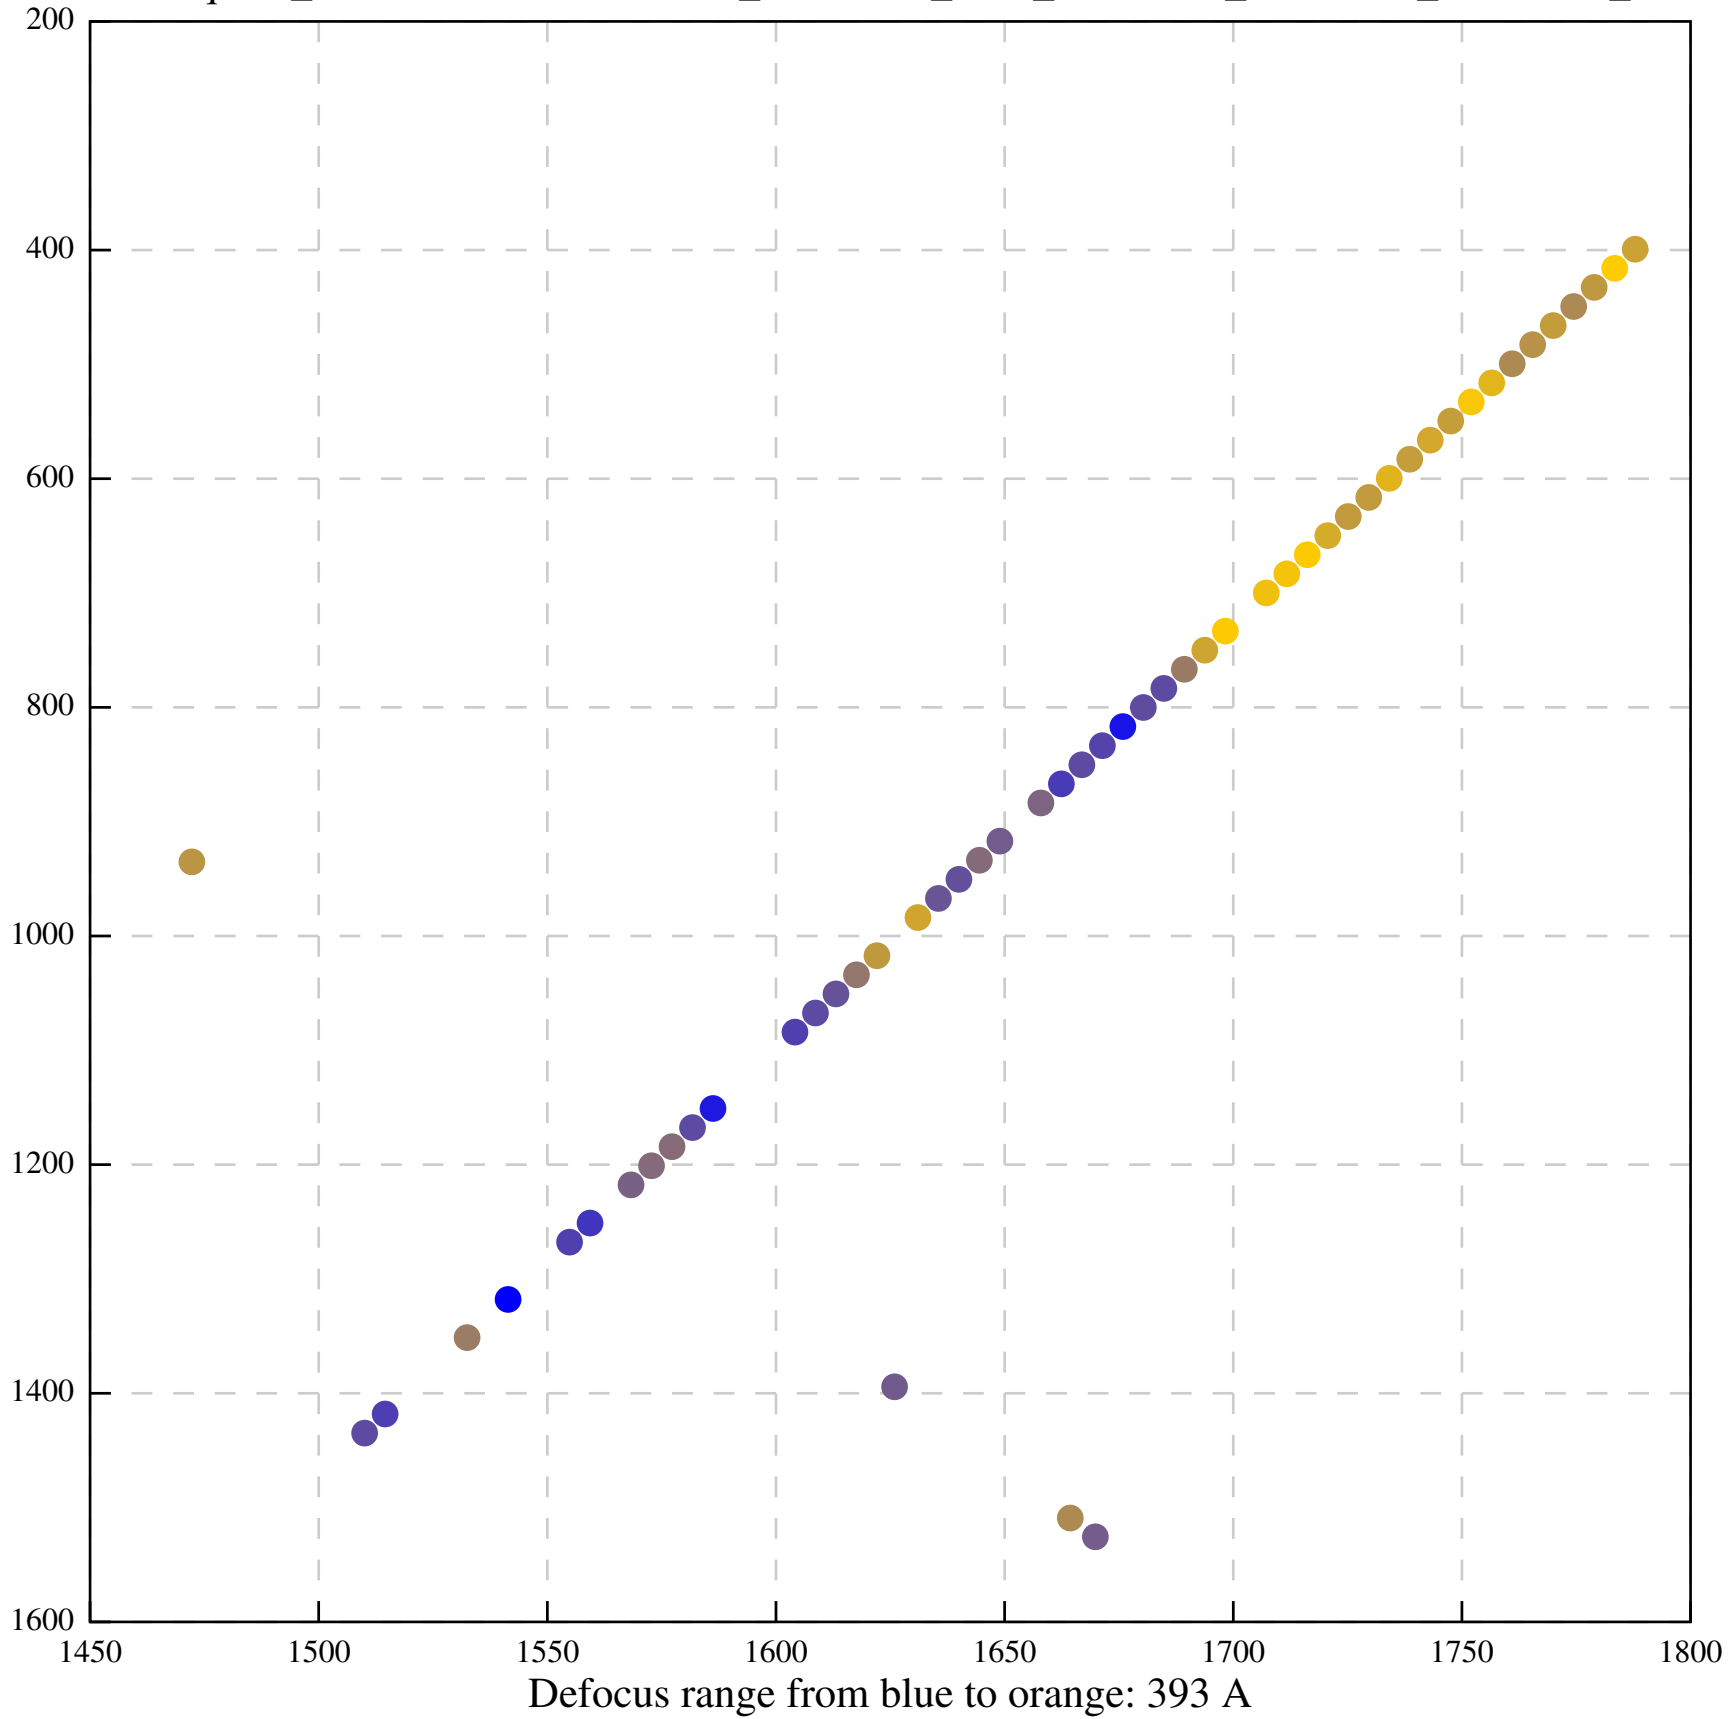

Defocus range from blue to orange: 0 A

Defocus range from blue to orange: 935 A

Defocus range from blue to orange: 401 A

Defocus range from blue to orange: 22 A

Defocus range from blue to orange: 267 A

Defocus range from blue to orange: 36 A

Defocus range from blue to orange: 270 A

Defocus range from blue to orange: 179 A

Defocus range from blue to orange: 676 A

Defocus range from blue to orange: 69 A

Defocus range from blue to orange: 88 A

Defocus range from blue to orange: 34 A

Defocus range from blue to orange: 138 A

Defocus range from blue to orange: 808 Å

Defocus range from blue to orange: 485 A

Defocus range from blue to orange: 0 Å

Defocus range from blue to orange: 685 A

Defocus range from blue to orange: 32 A

Defocus range from blue to orange: 233 A

Defocus range from blue to orange: 391 A

Defocus range from blue to orange: 509 Å

1/Tiff/EER/GridSquare\_23765398/Data/FoilHole\_23766879\_Data\_23766217\_23766219\_20211123\_210804\_EER\_ctf-refin