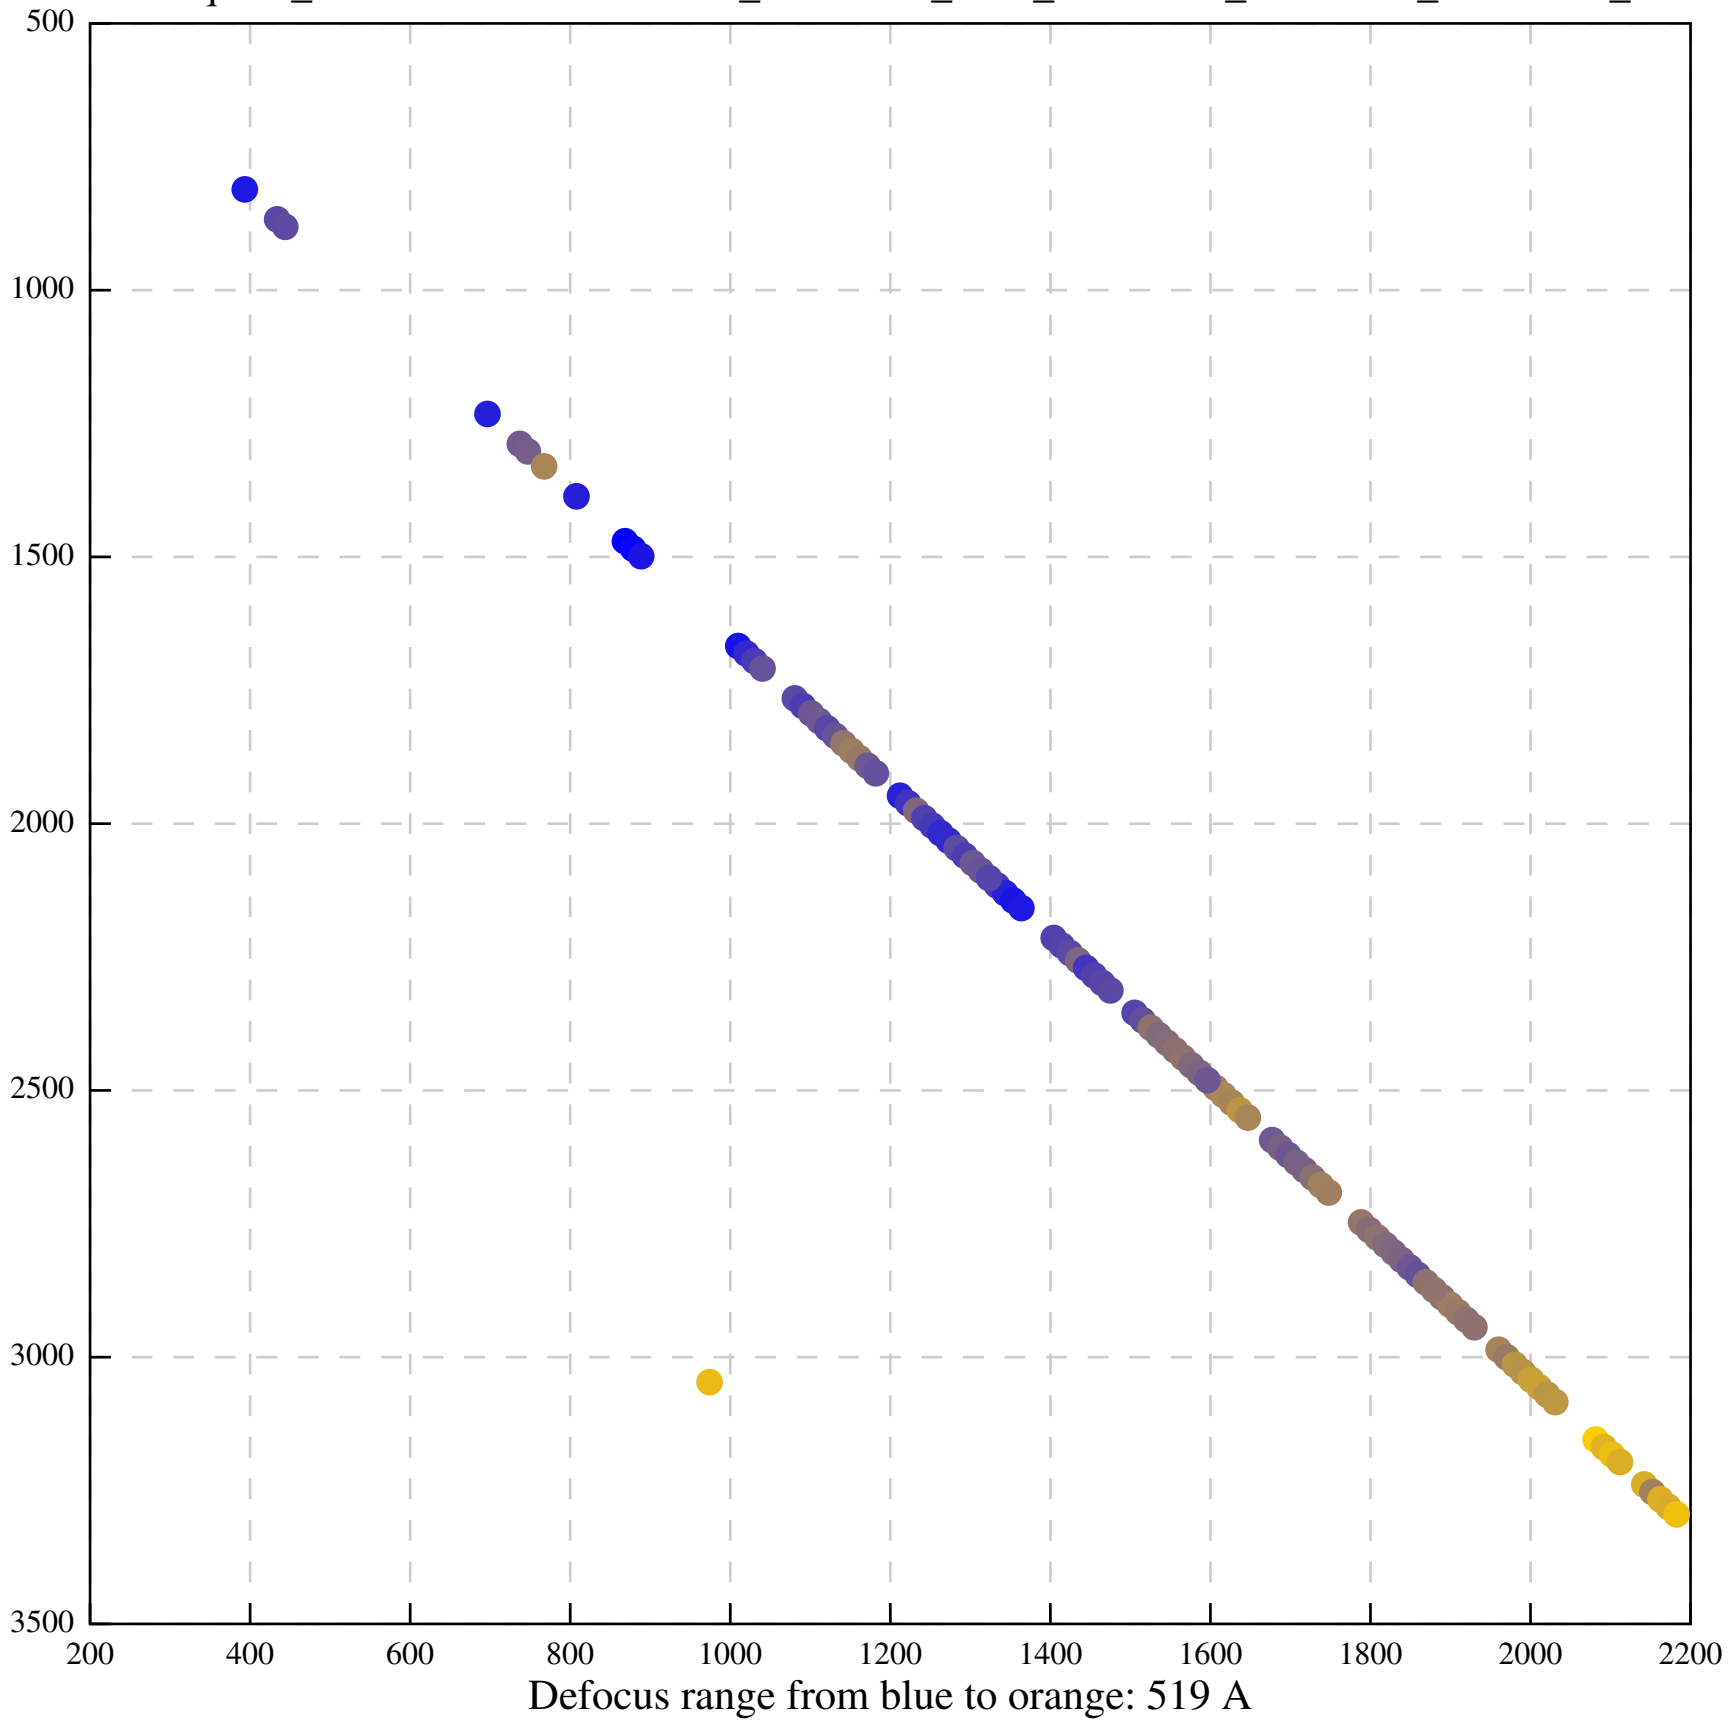

Defocus range from blue to orange: 0 A

Defocus range from blue to orange: 935 A

Defocus range from blue to orange: 401 A

Defocus range from blue to orange: 22 A

Defocus range from blue to orange: 267 A

Defocus range from blue to orange: 36 A

Defocus range from blue to orange: 270 A

Defocus range from blue to orange: 179 A

Defocus range from blue to orange: 676 A

Defocus range from blue to orange: 69 A

Defocus range from blue to orange: 88 A

Defocus range from blue to orange: 34 A

Defocus range from blue to orange: 138 A

Defocus range from blue to orange: 808 Å

Defocus range from blue to orange: 485 A

Defocus range from blue to orange: 0 Å

Defocus range from blue to orange: 685 A

Defocus range from blue to orange: 32 A

Defocus range from blue to orange: 233 A

Defocus range from blue to orange: 391 A

Defocus range from blue to orange: 509 Å

1/Tiff/EER/GridSquare\_23765398/Data/FoilHole\_23766879\_Data\_23766217\_23766219\_20211123\_210804\_EER\_ctf-refin