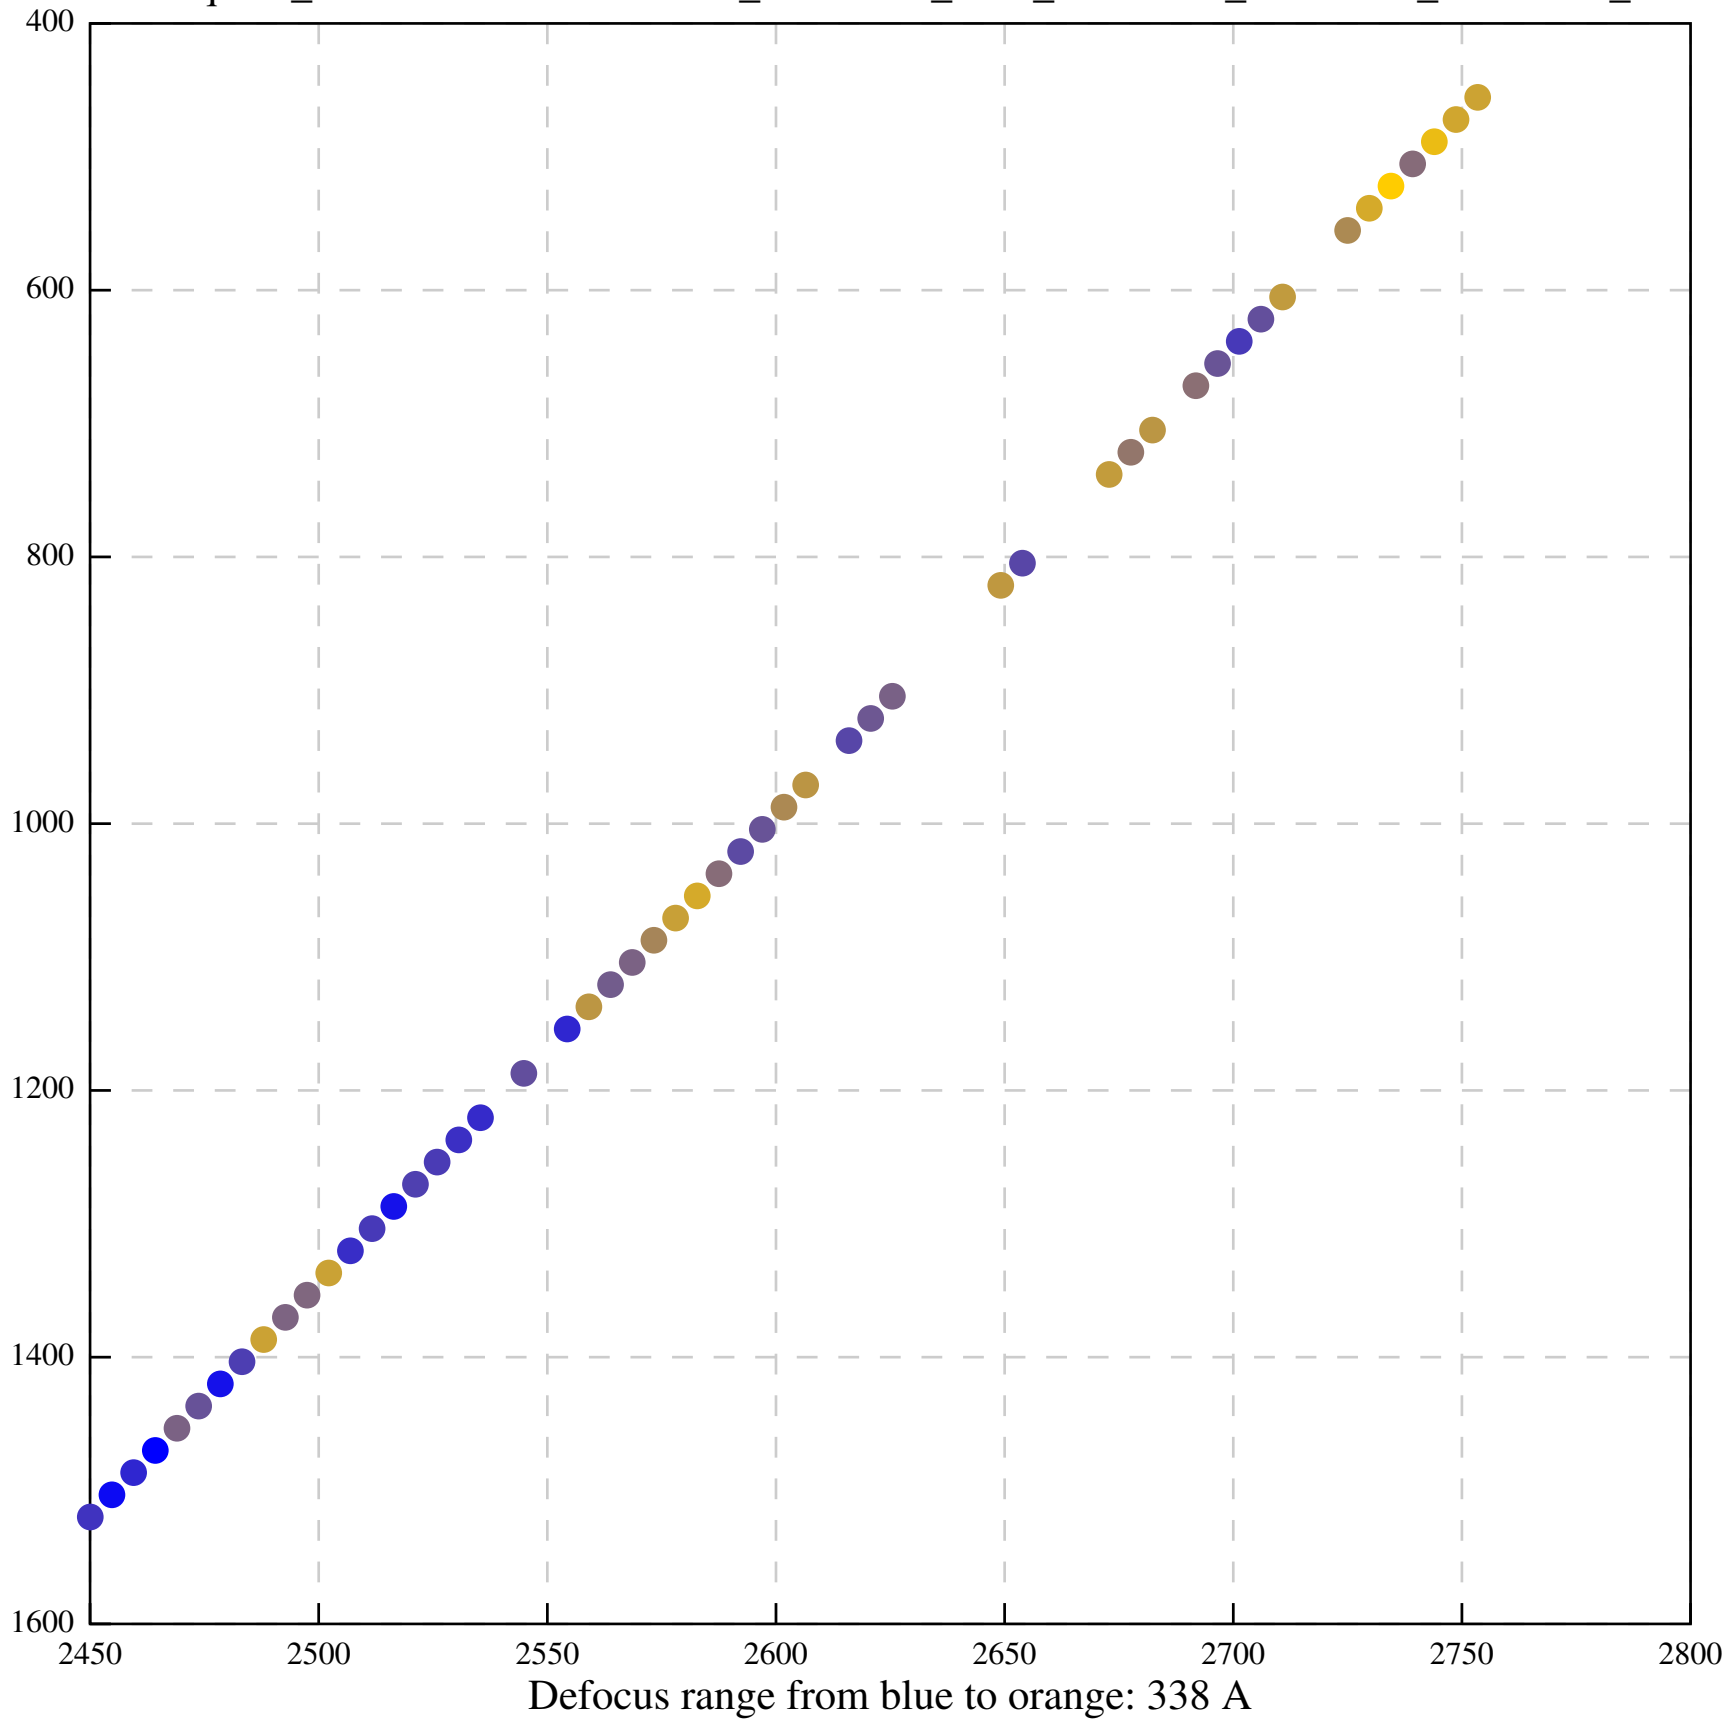

Defocus range from blue to orange: 0 A

Defocus range from blue to orange: 819 A

Defocus range from blue to orange: 86 A

Defocus range from blue to orange: 59 A

Defocus range from blue to orange: 1060 A

Defocus range from blue to orange: 256 A

Defocus range from blue to orange: 460 Å

Defocus range from blue to orange: 13 A

1/Tiff/EER/GridSquare\_23764957/Data/FoilHole\_23770142\_Data\_23766223\_23766225\_20211123\_185131\_EER\_ctf-refin

Defocus range from blue to orange: 0 A

Defocus range from blue to orange: 461 A

Defocus range from blue to orange: 0 Å

Defocus range from blue to orange: 531 A

Defocus range from blue to orange: 435 A

Defocus range from blue to orange: 504 A

Defocus range from blue to orange: 235 A

Defocus range from blue to orange: 234 A

Defocus range from blue to orange: 49 A

Defocus range from blue to orange: 29 A

Defocus range from blue to orange: 59 A

Defocus range from blue to orange: 732 A

Defocus range from blue to orange: 17 A