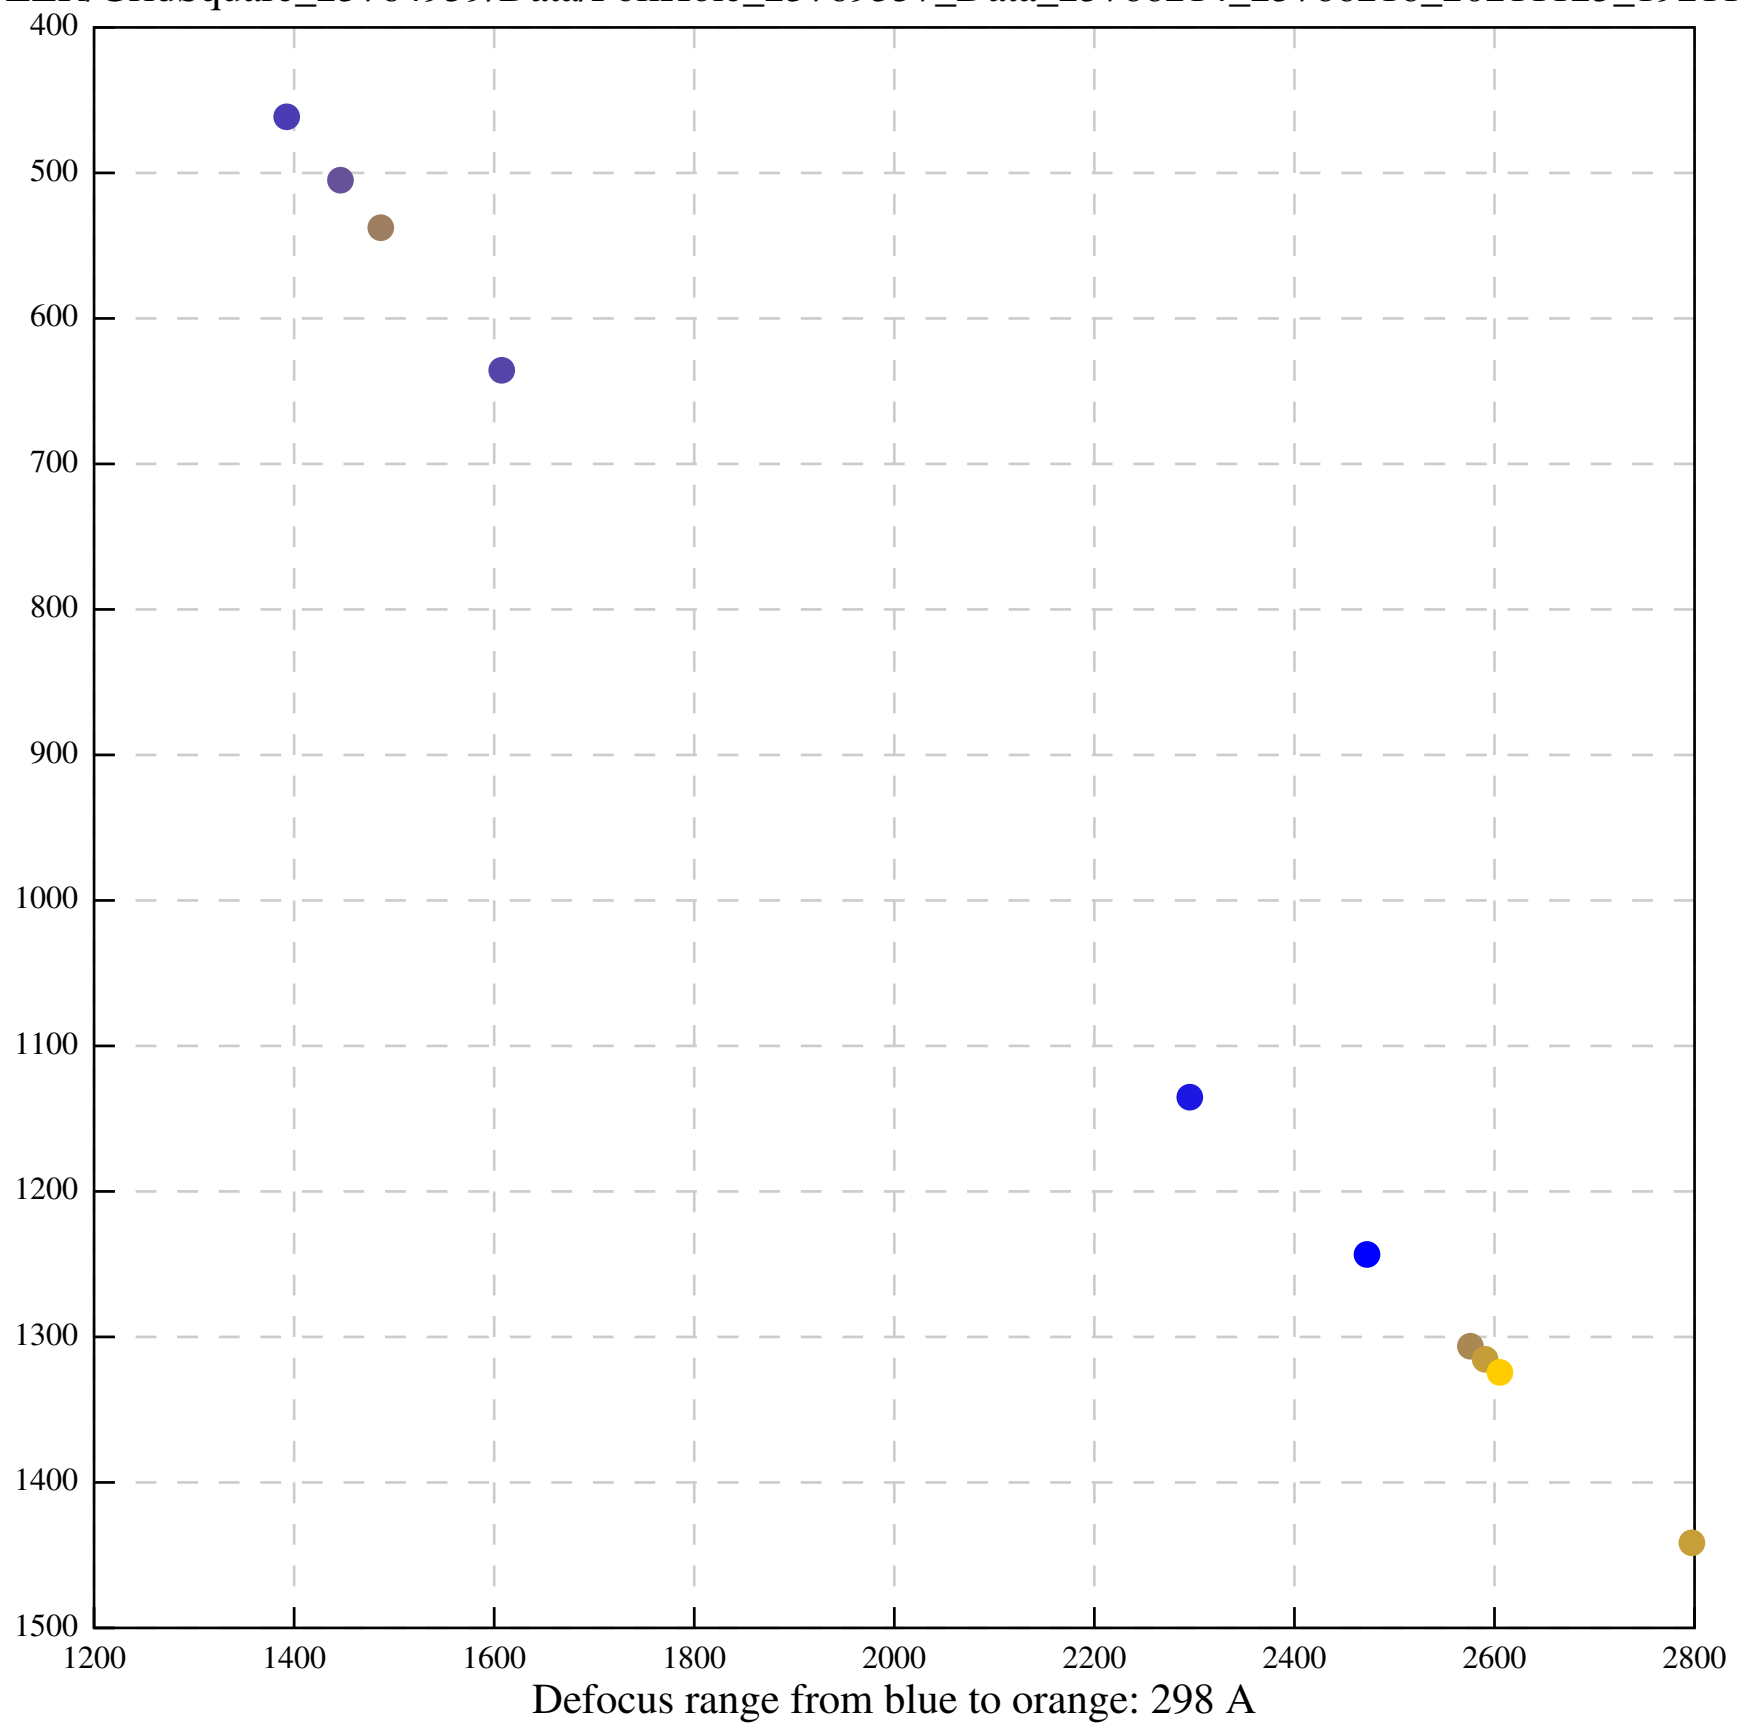

Defocus range from blue to orange: 11 A

Defocus range from blue to orange: 697 A

Defocus range from blue to orange: 315 A

Defocus range from blue to orange: 289 A

Defocus range from blue to orange: 114 A

Defocus range from blue to orange: 552 A

Defocus range from blue to orange: 383 A

Defocus range from blue to orange: 1 A

Defocus range from blue to orange: 537 Å

Defocus range from blue to orange: 698 A

Defocus range from blue to orange: 28 A

Defocus range from blue to orange: 28 A