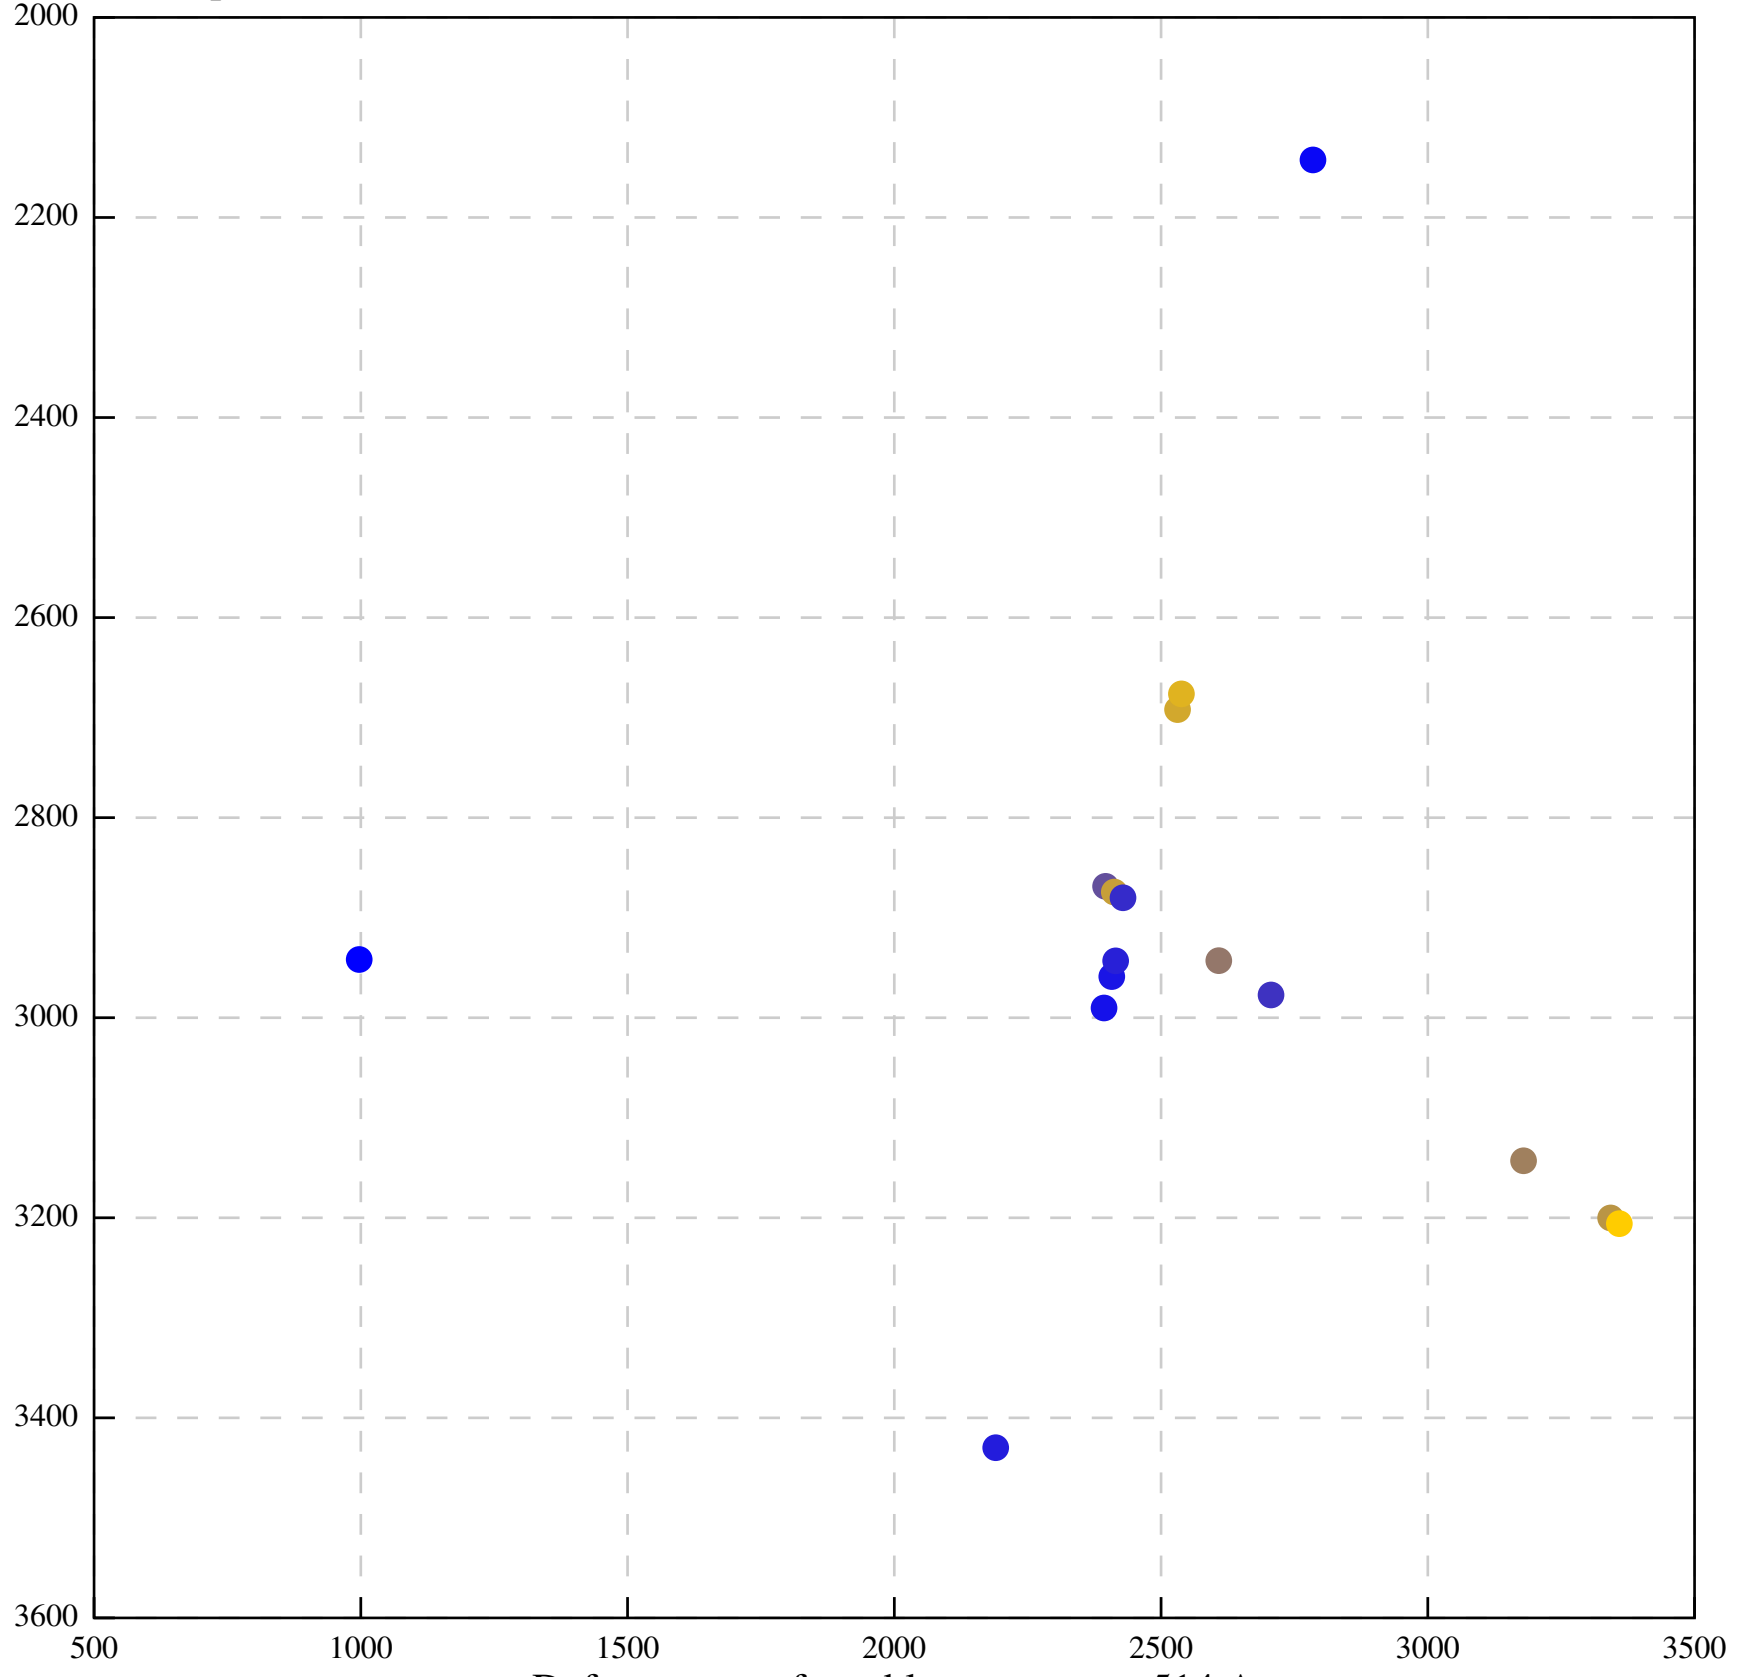

Defocus range from blue to orange: 494 A

Defocus range from blue to orange: 685 A

Defocus range from blue to orange: 514 A

Defocus range from blue to orange: 383 A

Defocus range from blue to orange: 342 A

Defocus range from blue to orange: 226 A

Defocus range from blue to orange: 354 A

Defocus range from blue to orange: 272 A

Defocus range from blue to orange: 439 A

Defocus range from blue to orange: 155 A

Defocus range from blue to orange: 839 A

Defocus range from blue to orange: 211 A

Defocus range from blue to orange: 145 A

Defocus range from blue to orange: 703 A

Defocus range from blue to orange: 455 A

Defocus range from blue to orange: 979 A

Defocus range from blue to orange: 864 A

Defocus range from blue to orange: 84 A

Defocus range from blue to orange: 332 A

Defocus range from blue to orange: 423 A

Defocus range from blue to orange: 70 A