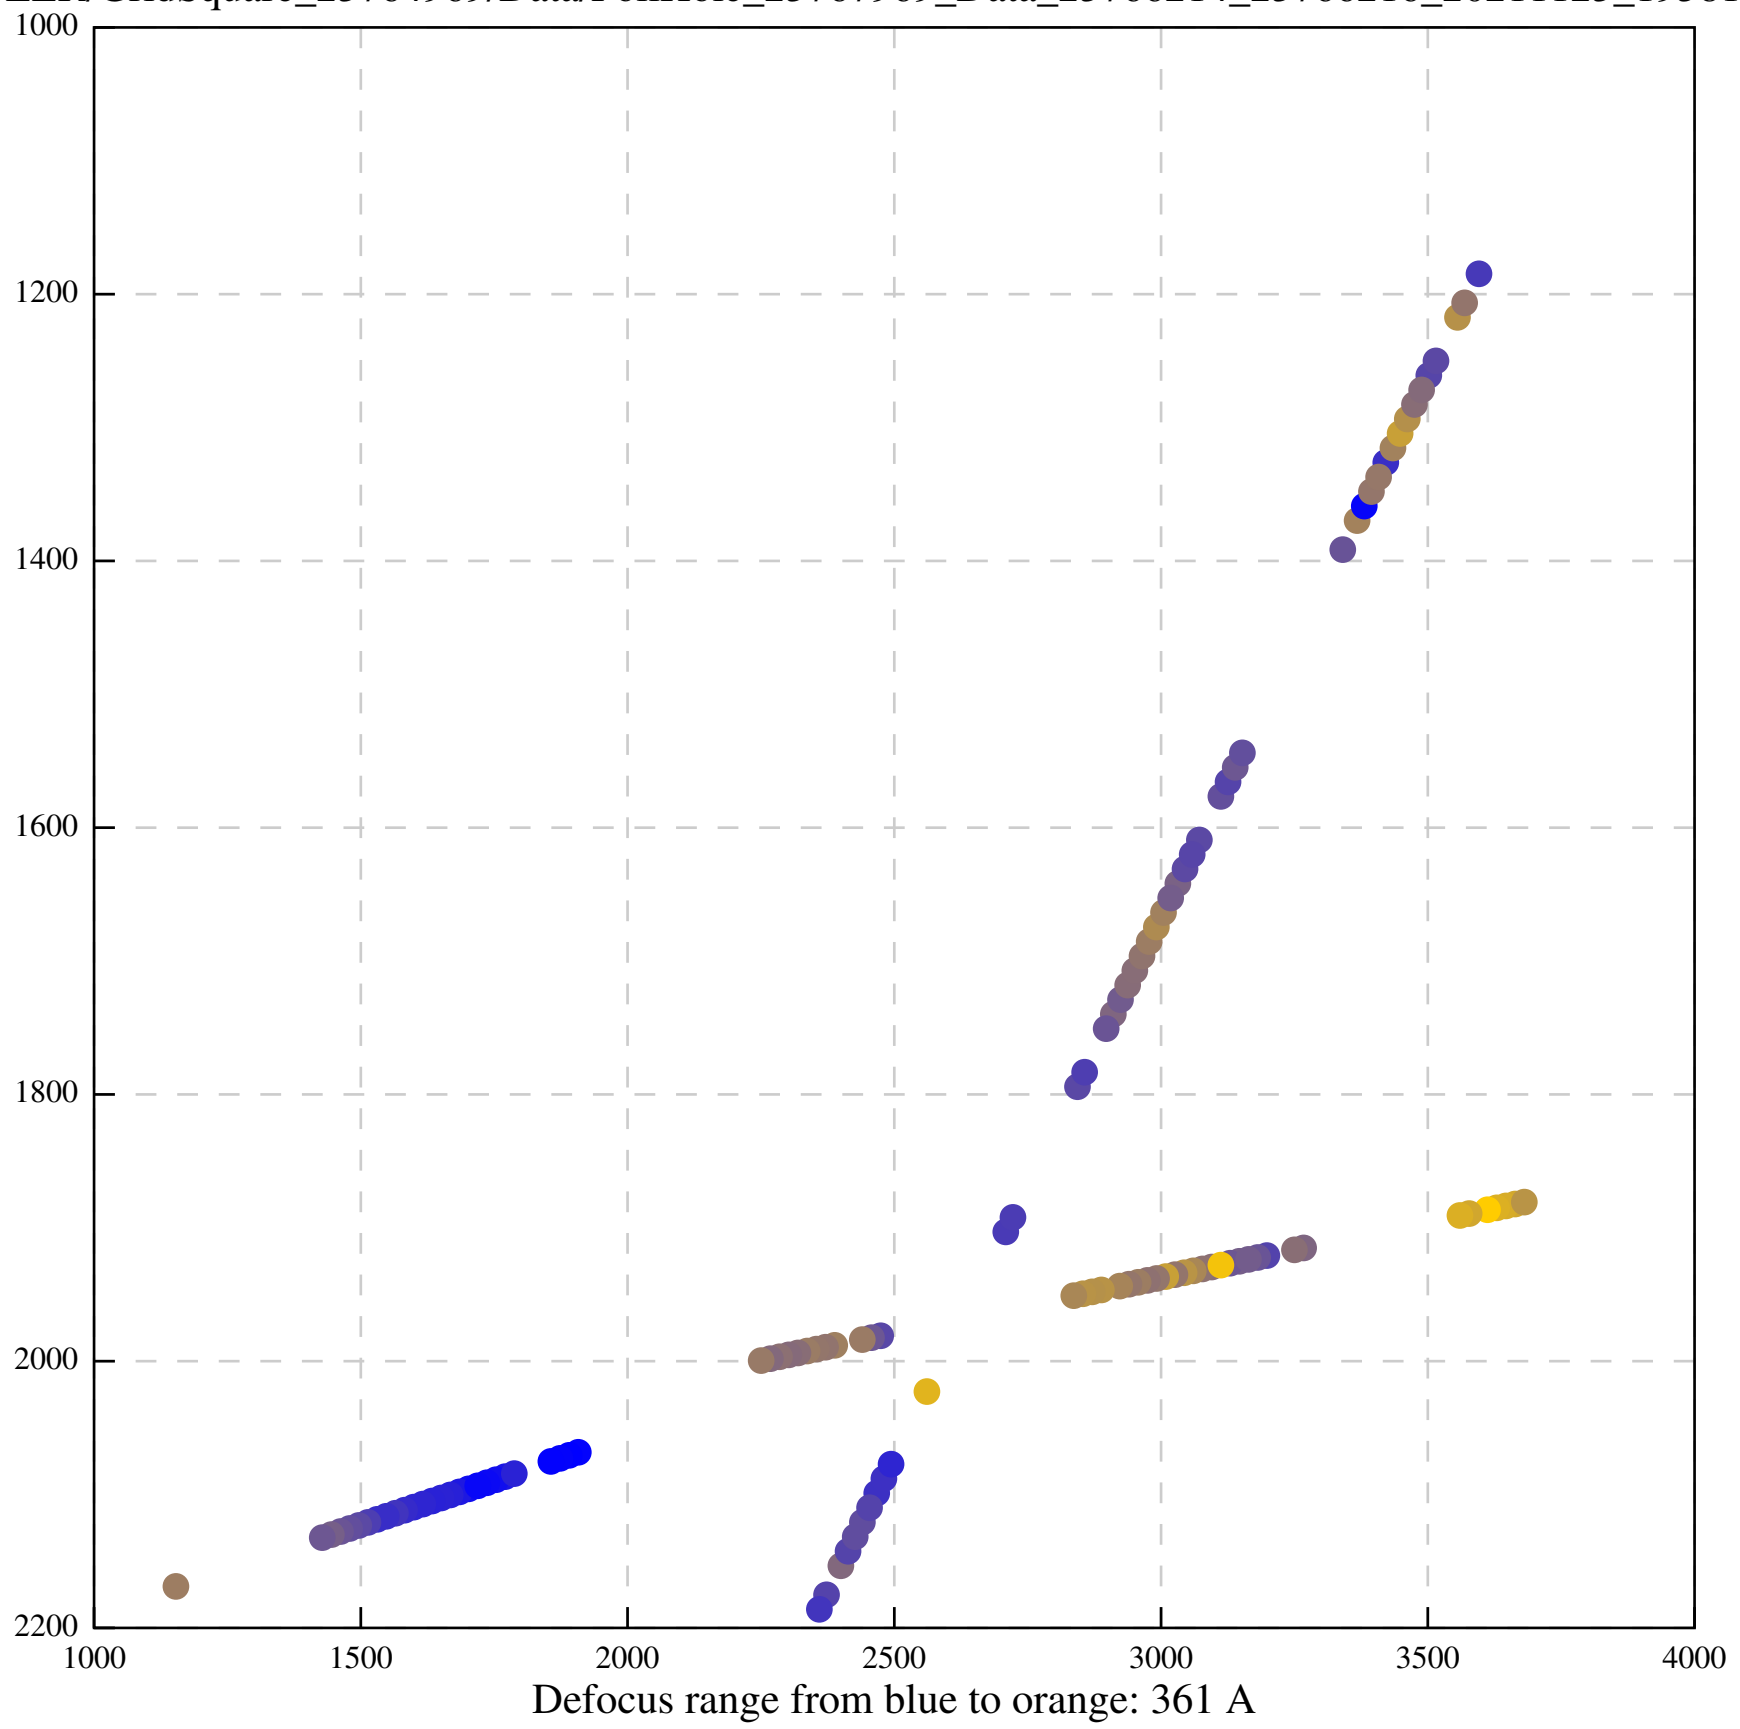

Defocus range from blue to orange: 383 A

Defocus range from blue to orange: 1 A

Defocus range from blue to orange: 537 Å

Defocus range from blue to orange: 698 A

Defocus range from blue to orange: 28 A

Defocus range from blue to orange: 28 A

Defocus range from blue to orange: 708 A

Defocus range from blue to orange: 243 A

Defocus range from blue to orange: 1114 A

Defocus range from blue to orange: 364 A

Defocus range from blue to orange: 367 Å

Defocus range from blue to orange: 341 Å

Defocus range from blue to orange: 23 A

Defocus range from blue to orange: 1240 Å

Defocus range from blue to orange: 101 A

Defocus range from blue to orange: 331 A