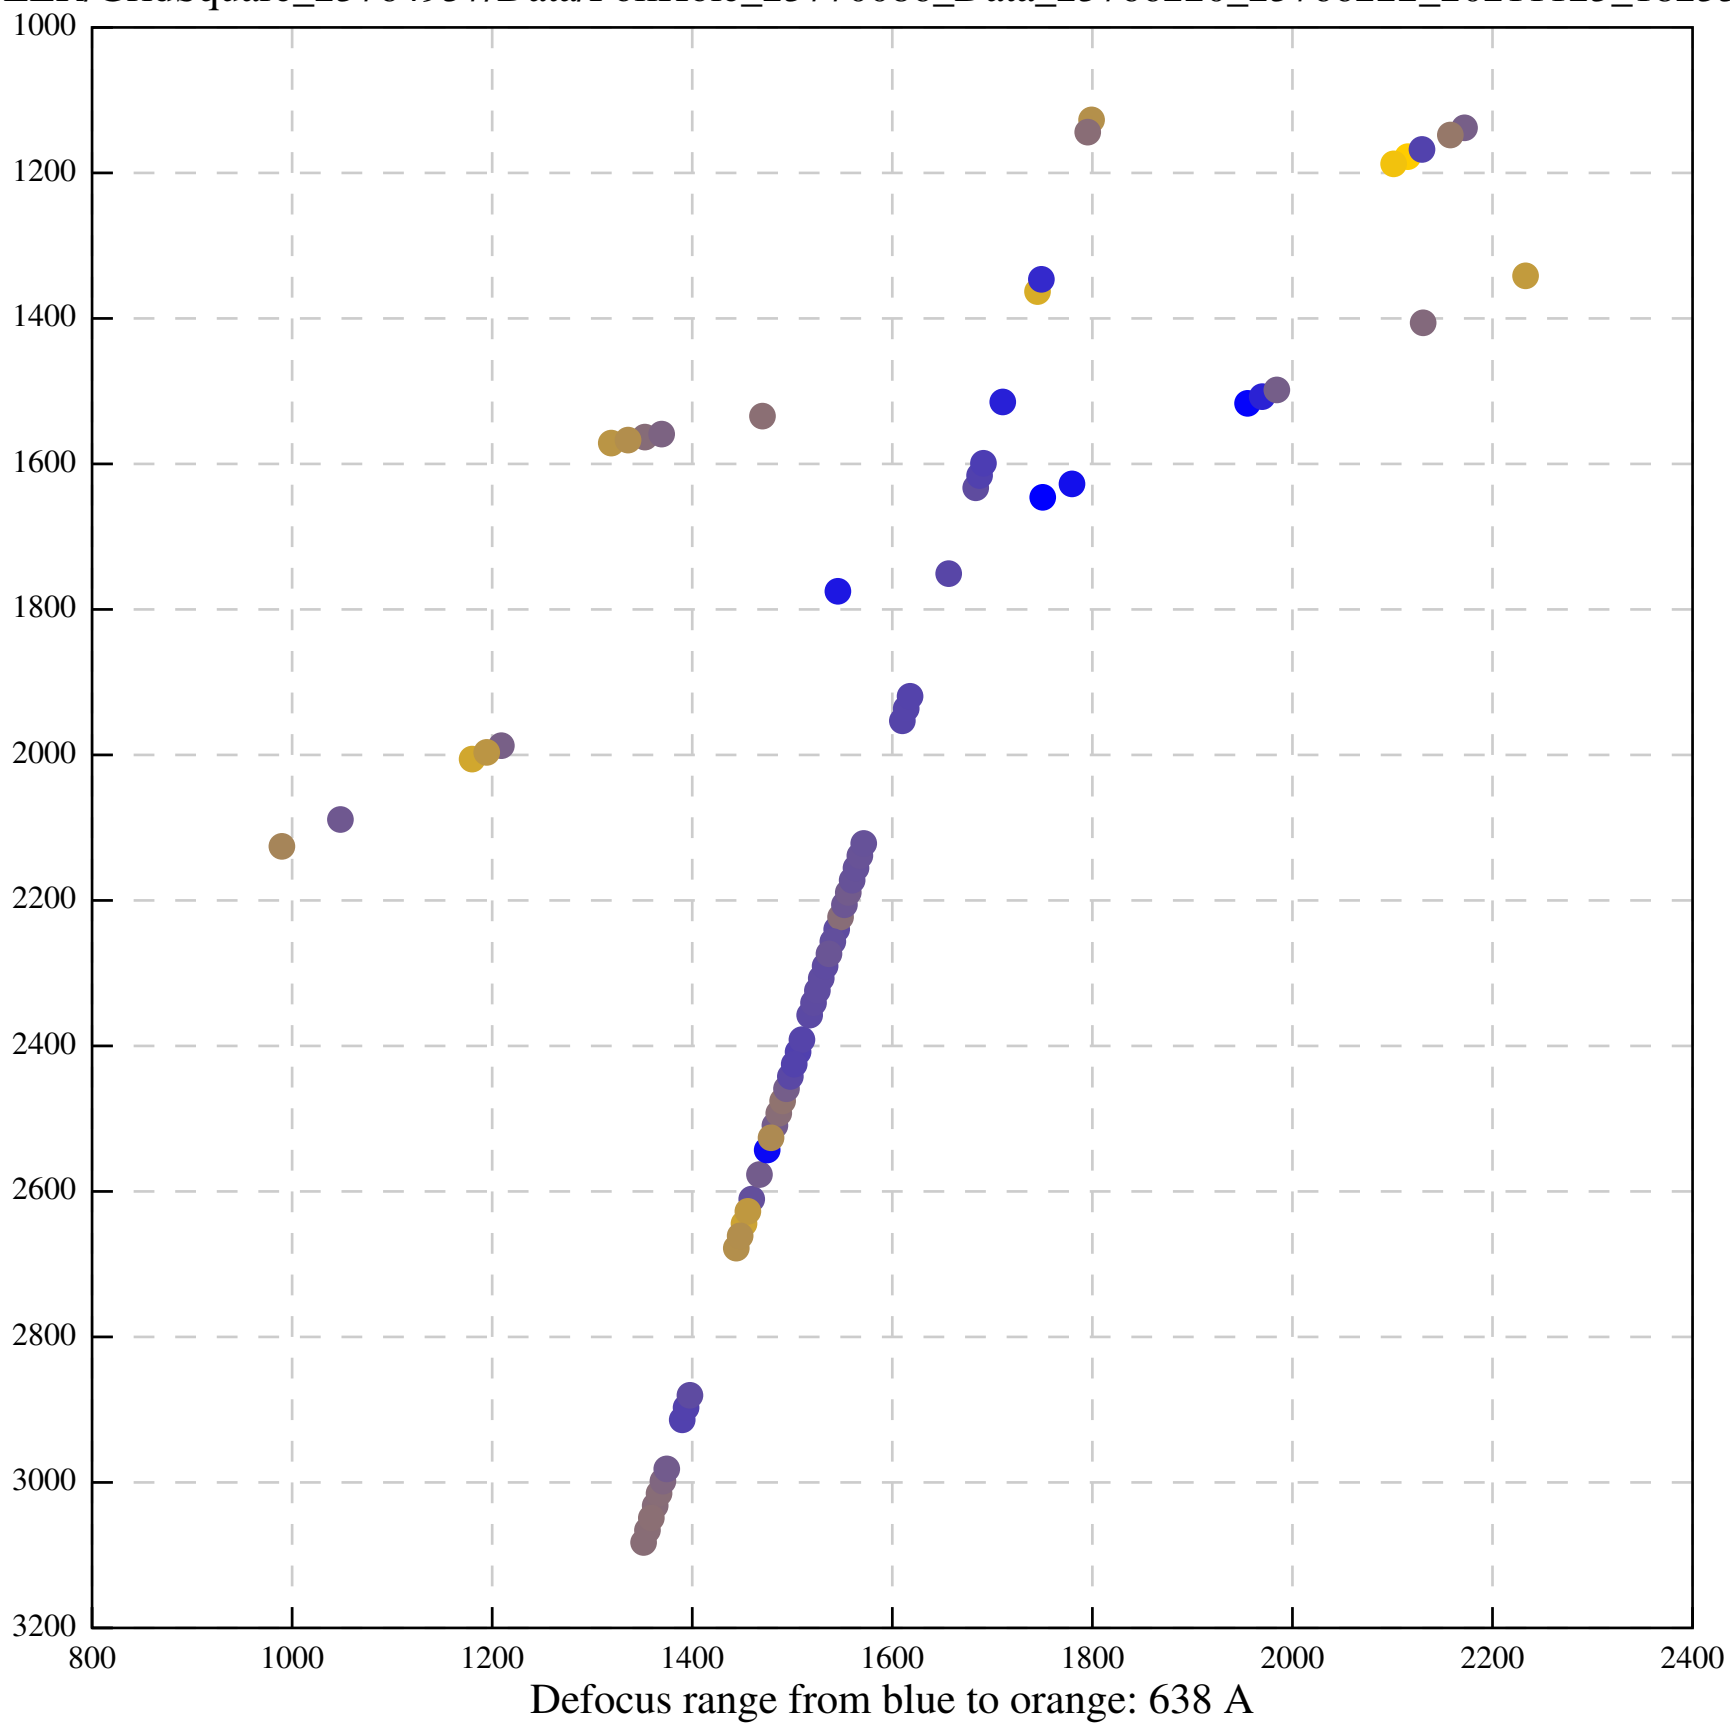

Defocus range from blue to orange: 494 A

Defocus range from blue to orange: 685 A

Defocus range from blue to orange: 514 A

Defocus range from blue to orange: 383 A

Defocus range from blue to orange: 342 A

Defocus range from blue to orange: 226 A

Defocus range from blue to orange: 354 A

Defocus range from blue to orange: 272 A

Defocus range from blue to orange: 439 A

Defocus range from blue to orange: 155 A

Defocus range from blue to orange: 839 A

Defocus range from blue to orange: 211 A

Defocus range from blue to orange: 145 A

Defocus range from blue to orange: 703 A

Defocus range from blue to orange: 455 A

Defocus range from blue to orange: 979 A

Defocus range from blue to orange: 864 A

Defocus range from blue to orange: 84 A

Defocus range from blue to orange: 332 A

Defocus range from blue to orange: 423 A

Defocus range from blue to orange: 70 A