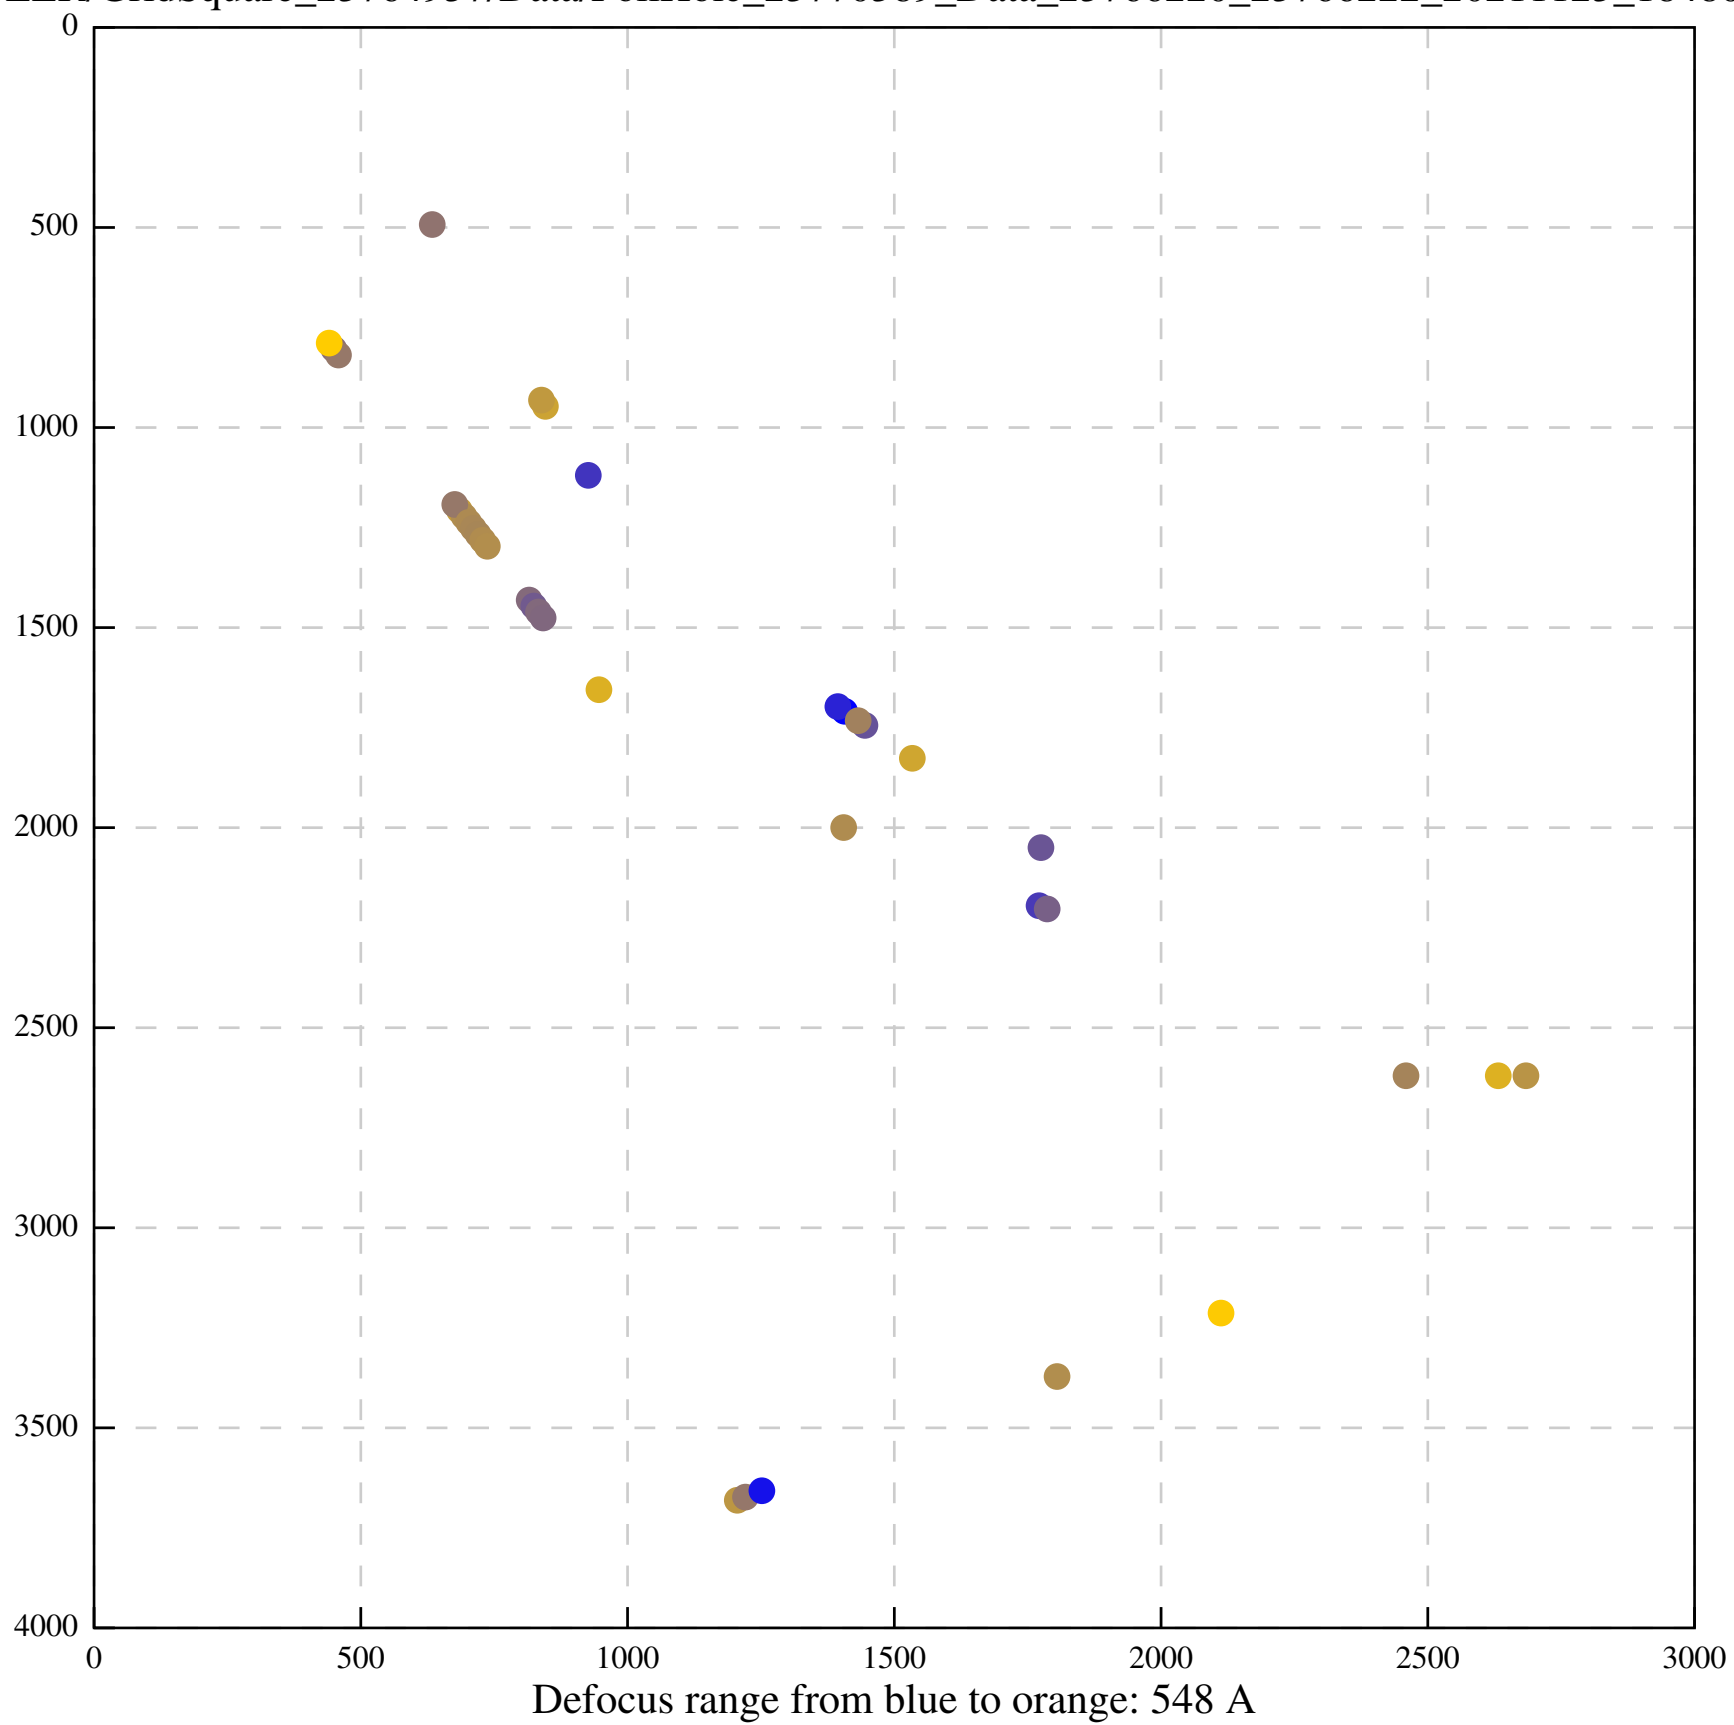

Defocus range from blue to orange: 839 A

Defocus range from blue to orange: 211 A

Defocus range from blue to orange: 145 A

Defocus range from blue to orange: 703 A

Defocus range from blue to orange: 455 A

Defocus range from blue to orange: 979 A

Defocus range from blue to orange: 864 A

Defocus range from blue to orange: 84 A

Defocus range from blue to orange: 332 A

Defocus range from blue to orange: 423 A

Defocus range from blue to orange: 70 A

Defocus range from blue to orange: 396 A

Defocus range from blue to orange: 485 A

Defocus range from blue to orange: 1024 A

Defocus range from blue to orange: 366 A

Defocus range from blue to orange: 495 A

Defocus range from blue to orange: 11 A

Defocus range from blue to orange: 697 A

Defocus range from blue to orange: 315 A

Defocus range from blue to orange: 289 A

Defocus range from blue to orange: 114 A

Defocus range from blue to orange: 552 A