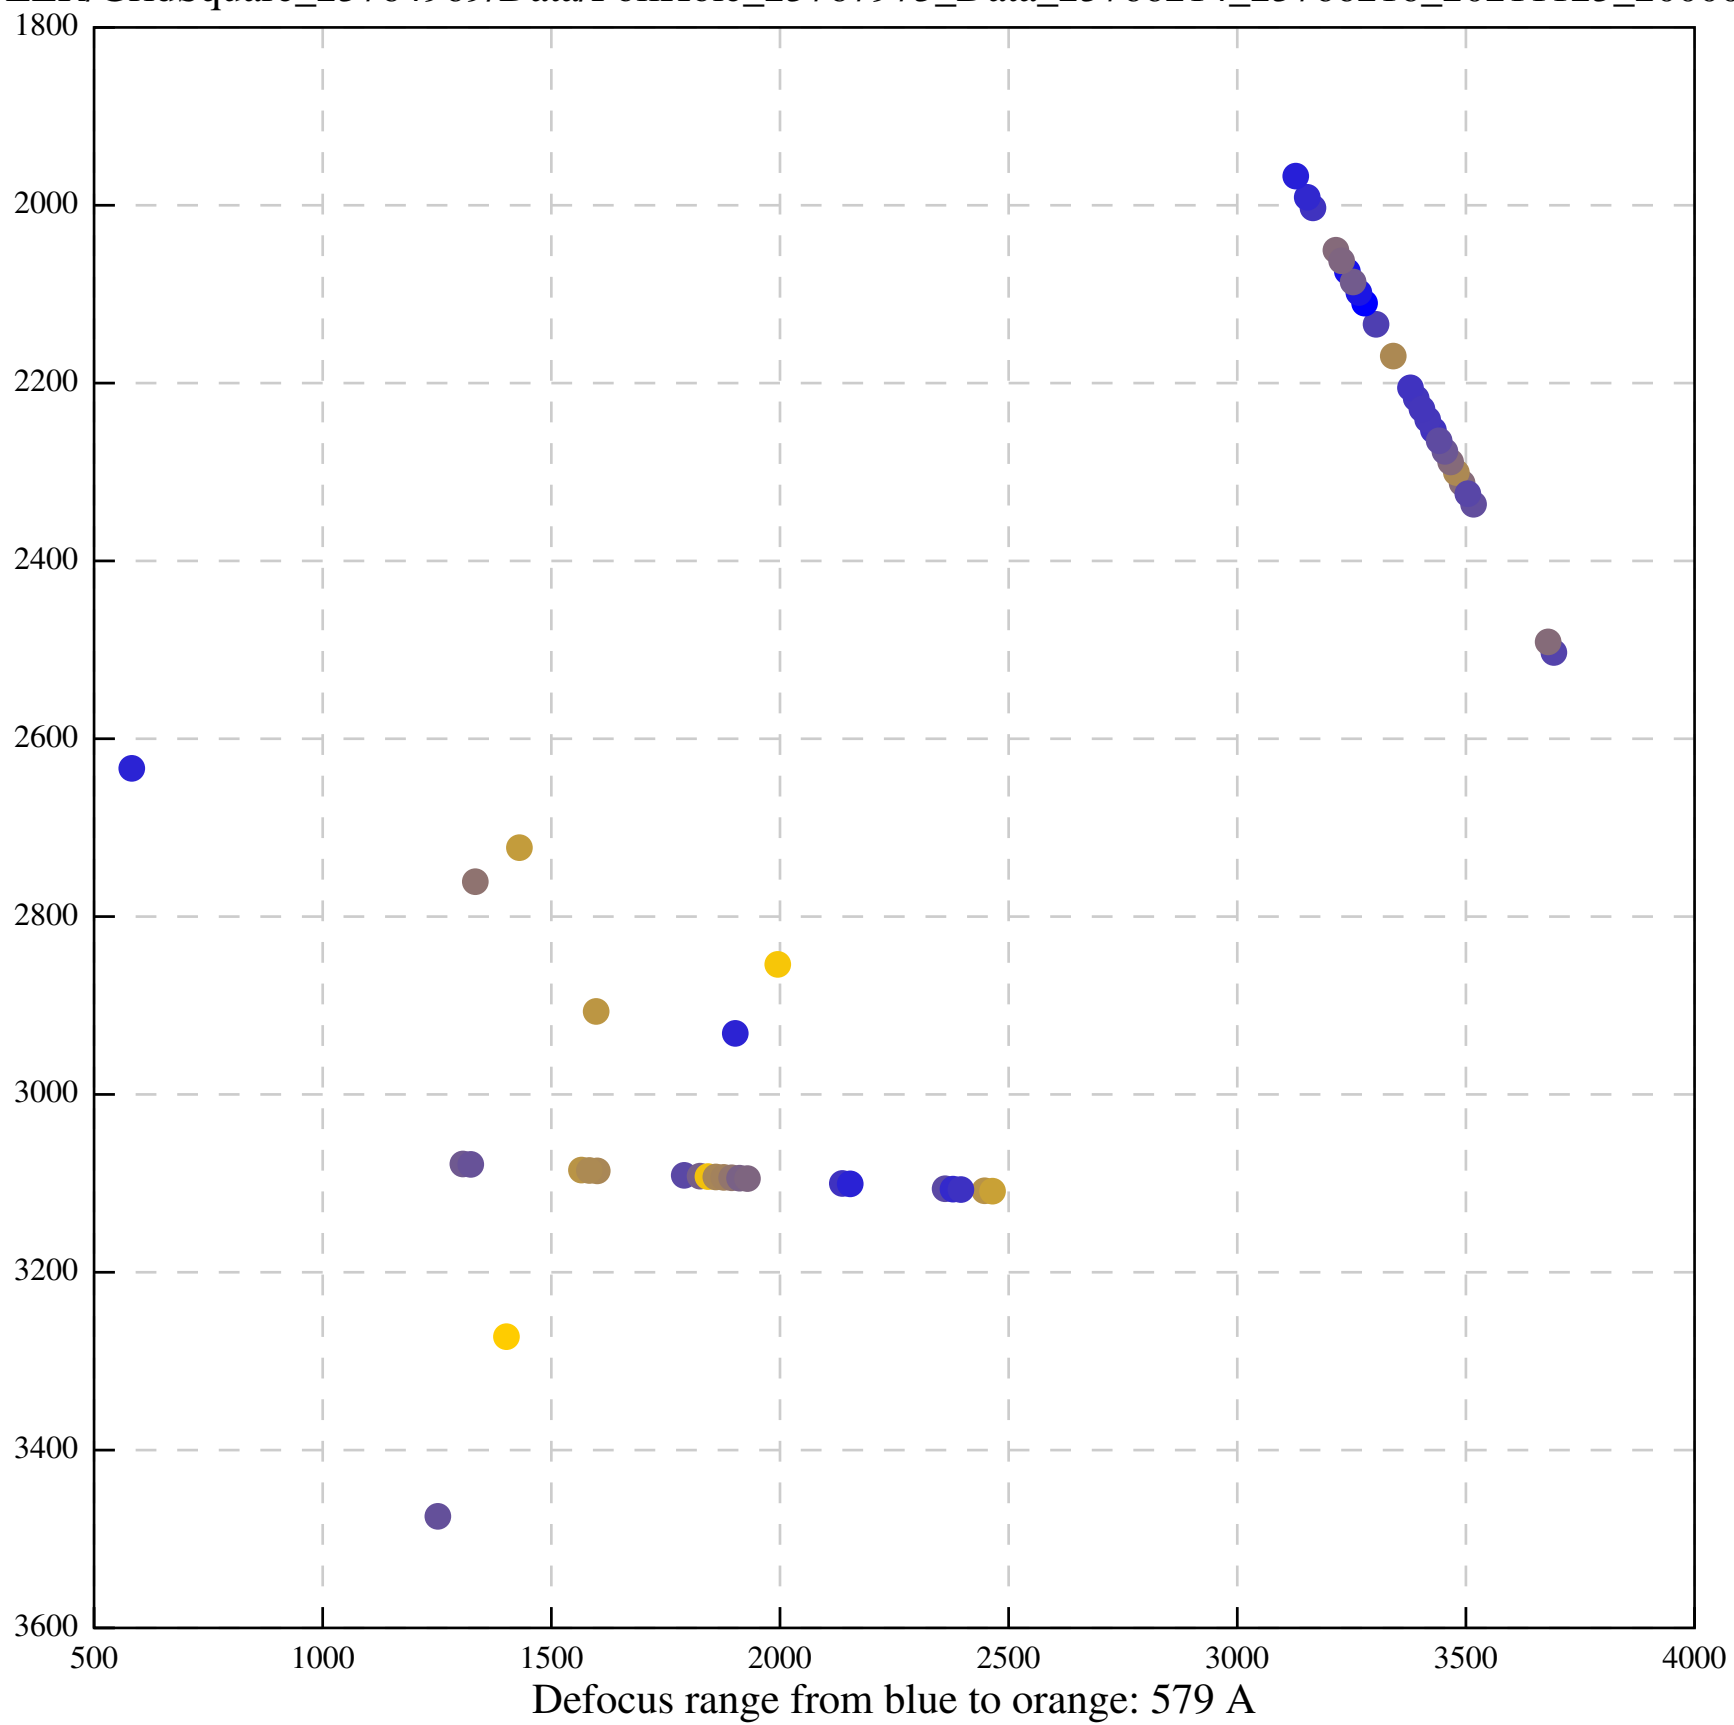

Defocus range from blue to orange: 383 A

Defocus range from blue to orange: 1 A

Defocus range from blue to orange: 537 Å

Defocus range from blue to orange: 698 A

Defocus range from blue to orange: 28 A

Defocus range from blue to orange: 28 A

Defocus range from blue to orange: 708 A

Defocus range from blue to orange: 243 A

Defocus range from blue to orange: 1114 A

Defocus range from blue to orange: 364 A

Defocus range from blue to orange: 367 Å

Defocus range from blue to orange: 341 Å

Defocus range from blue to orange: 23 A

Defocus range from blue to orange: 1240 Å

Defocus range from blue to orange: 101 A

Defocus range from blue to orange: 331 A

Defocus range from blue to orange: 630 Å

Defocus range from blue to orange: 593 A

Defocus range from blue to orange: 752 A

Defocus range from blue to orange: 365 A

Defocus range from blue to orange: 731 A