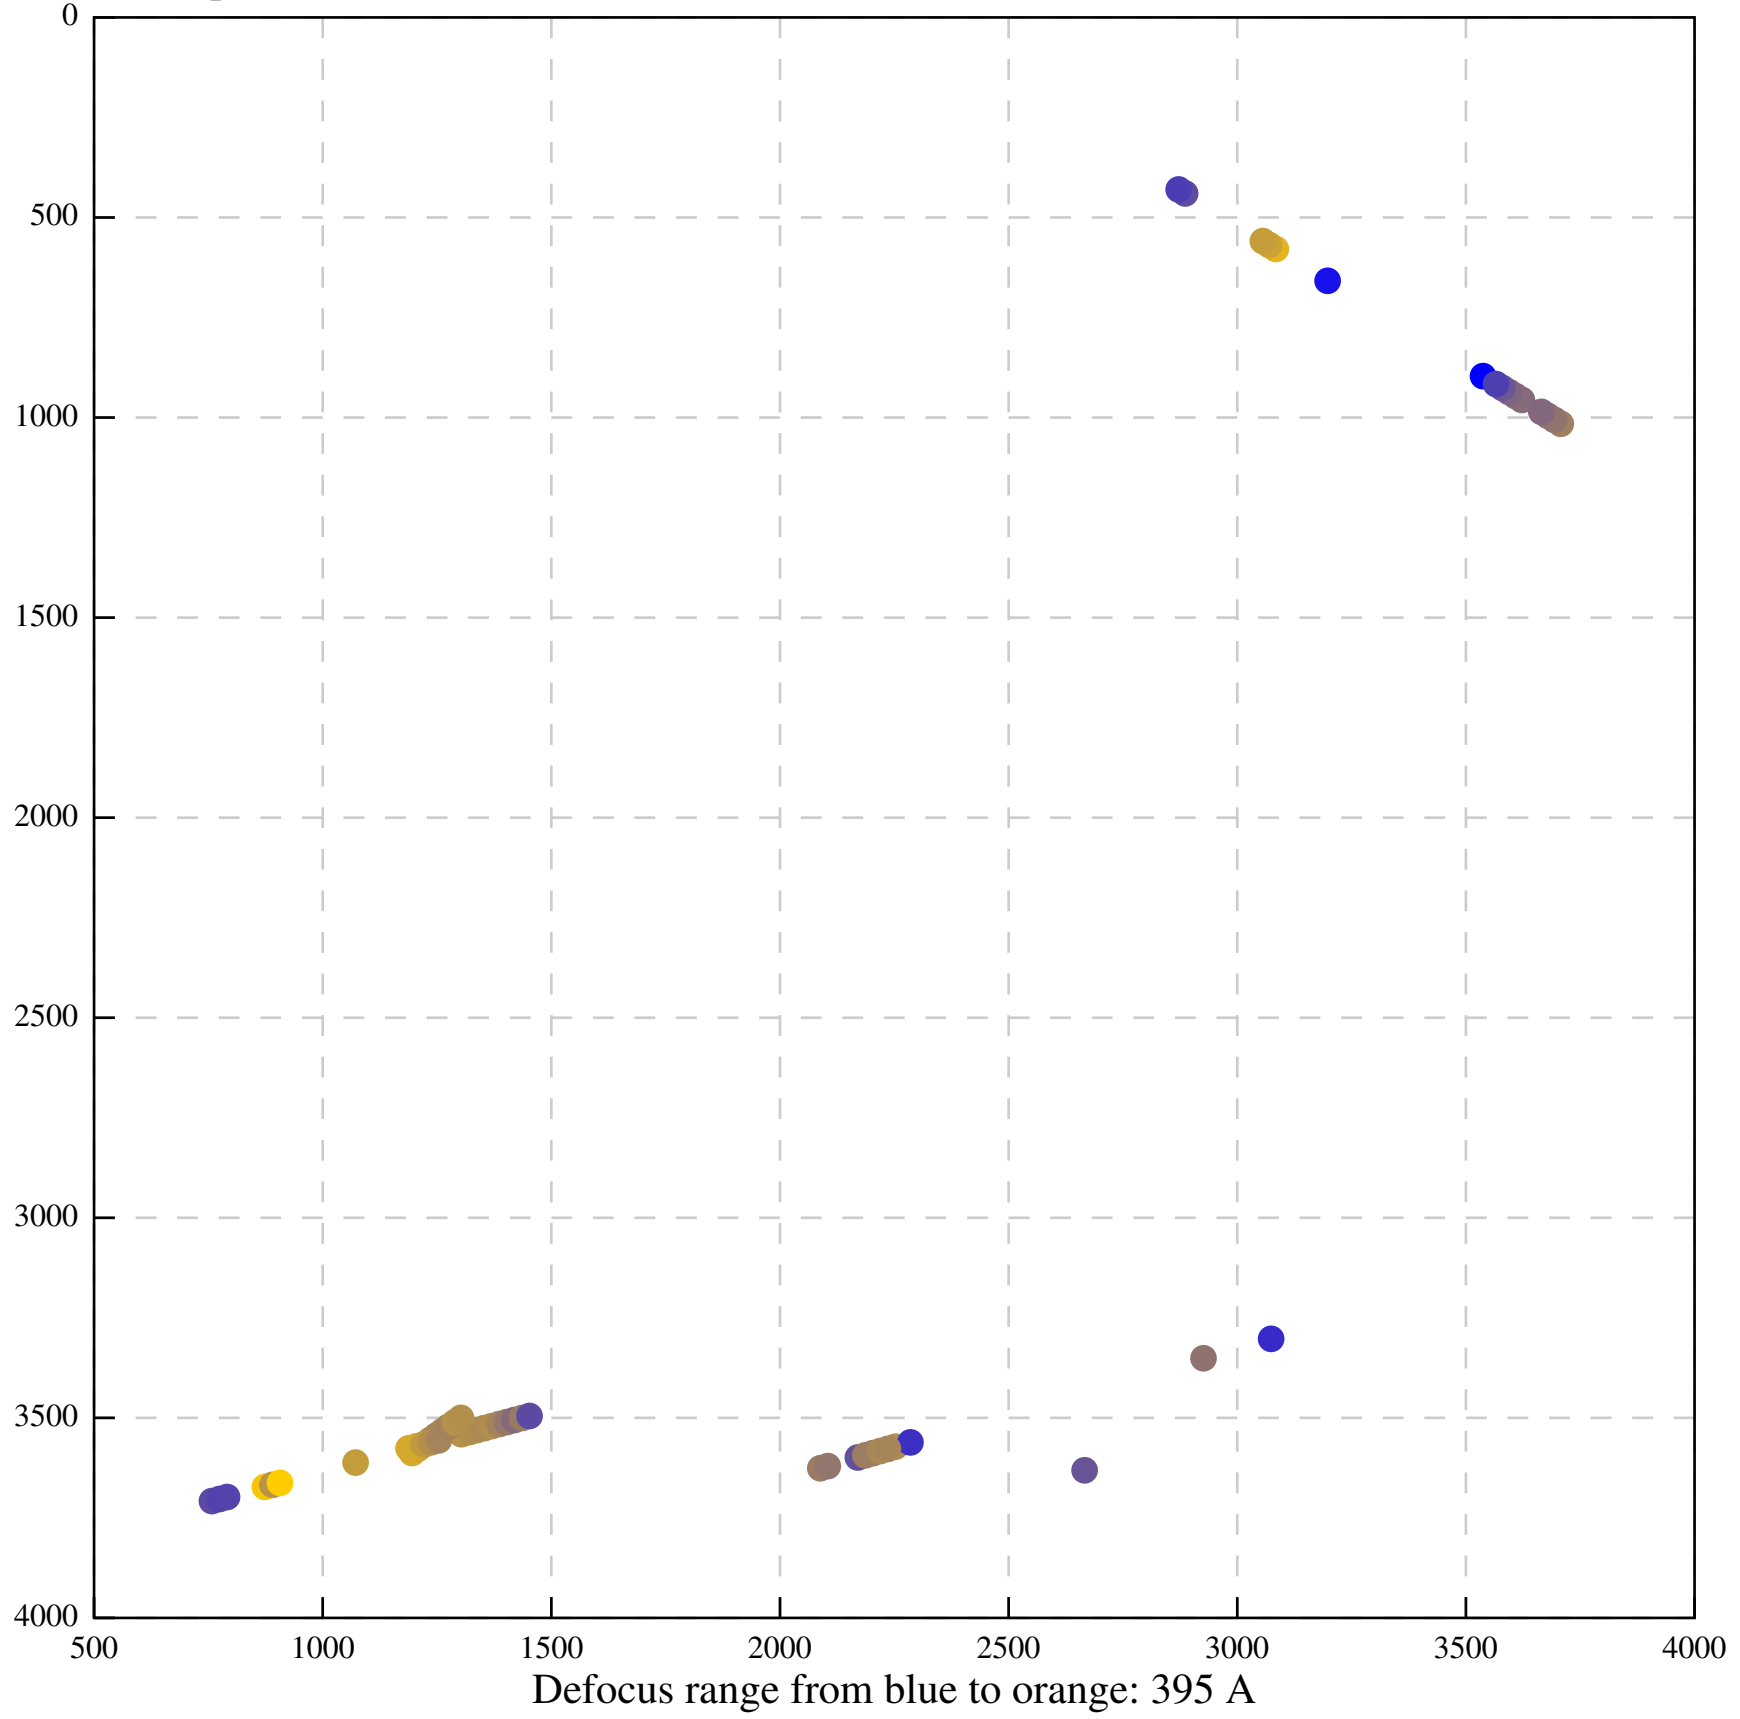

Defocus range from blue to orange: 11 A

Defocus range from blue to orange: 697 A

Defocus range from blue to orange: 315 A

Defocus range from blue to orange: 289 A

Defocus range from blue to orange: 114 A

Defocus range from blue to orange: 552 A

Defocus range from blue to orange: 383 A

Defocus range from blue to orange: 1 A

Defocus range from blue to orange: 537 Å

Defocus range from blue to orange: 698 A

Defocus range from blue to orange: 28 A

Defocus range from blue to orange: 28 A

Defocus range from blue to orange: 708 A

Defocus range from blue to orange: 243 A

Defocus range from blue to orange: 1114 A

Defocus range from blue to orange: 364 A

Defocus range from blue to orange: 367 Å