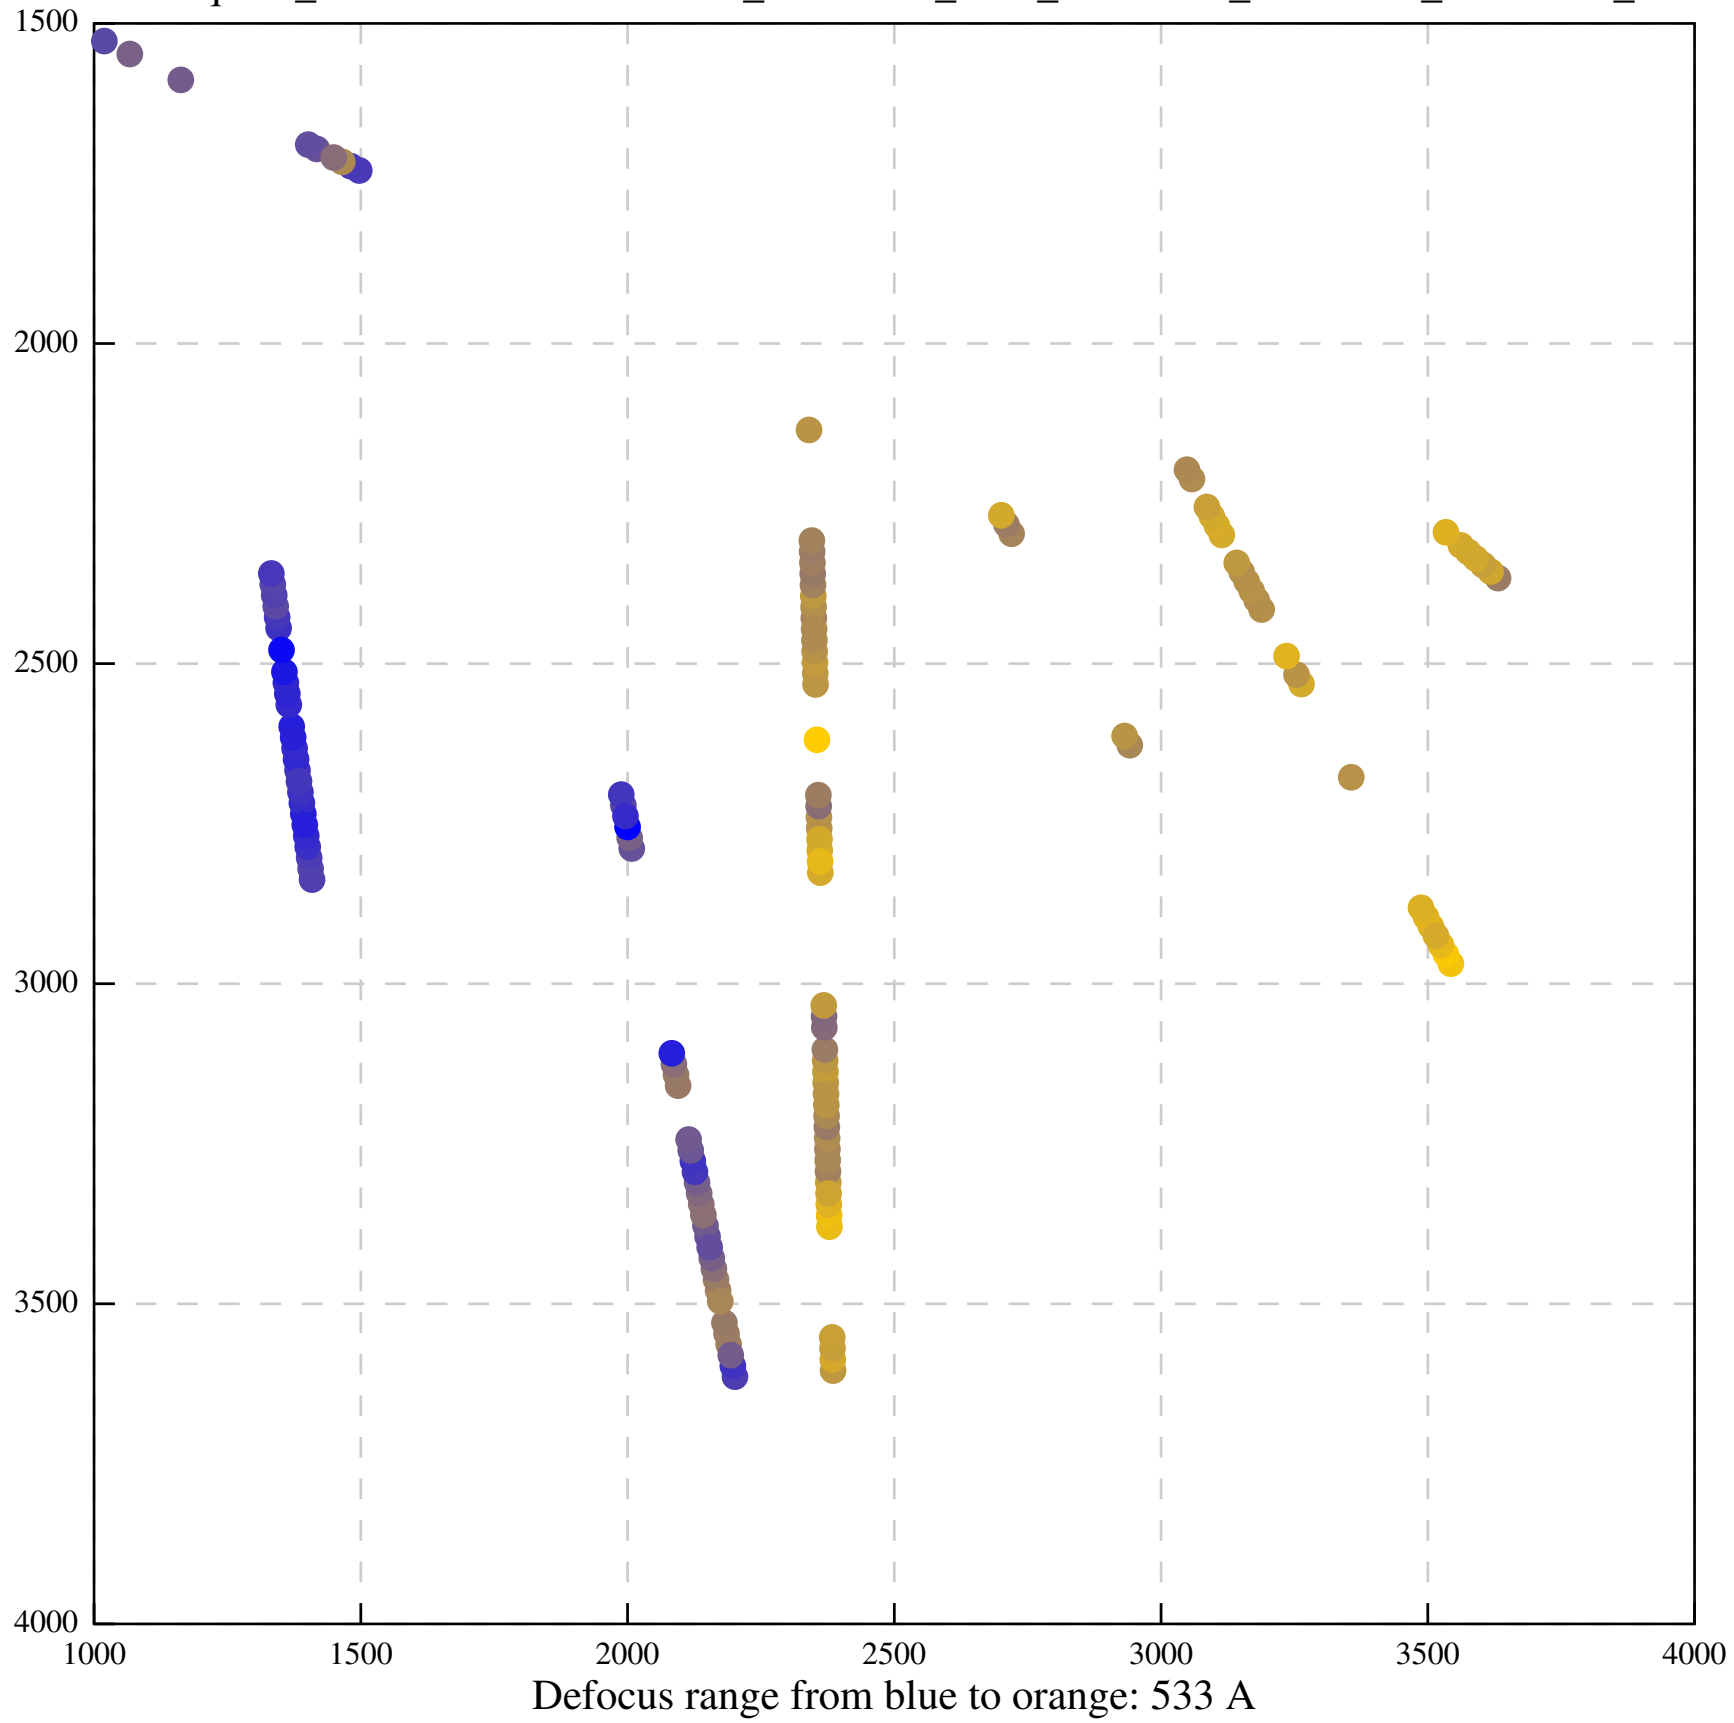

Defocus range from blue to orange: 11 A

Defocus range from blue to orange: 697 A

Defocus range from blue to orange: 315 A

Defocus range from blue to orange: 289 A

Defocus range from blue to orange: 114 A

Defocus range from blue to orange: 552 A

Defocus range from blue to orange: 383 A

Defocus range from blue to orange: 1 A

Defocus range from blue to orange: 537 Å

Defocus range from blue to orange: 698 A

Defocus range from blue to orange: 28 A

Defocus range from blue to orange: 28 A

Defocus range from blue to orange: 708 A

Defocus range from blue to orange: 243 A

Defocus range from blue to orange: 1114 A

Defocus range from blue to orange: 364 A

Defocus range from blue to orange: 367 Å

Defocus range from blue to orange: 341 Å

Defocus range from blue to orange: 23 A

Defocus range from blue to orange: 1240 Å

Defocus range from blue to orange: 101 A

Defocus range from blue to orange: 331 A