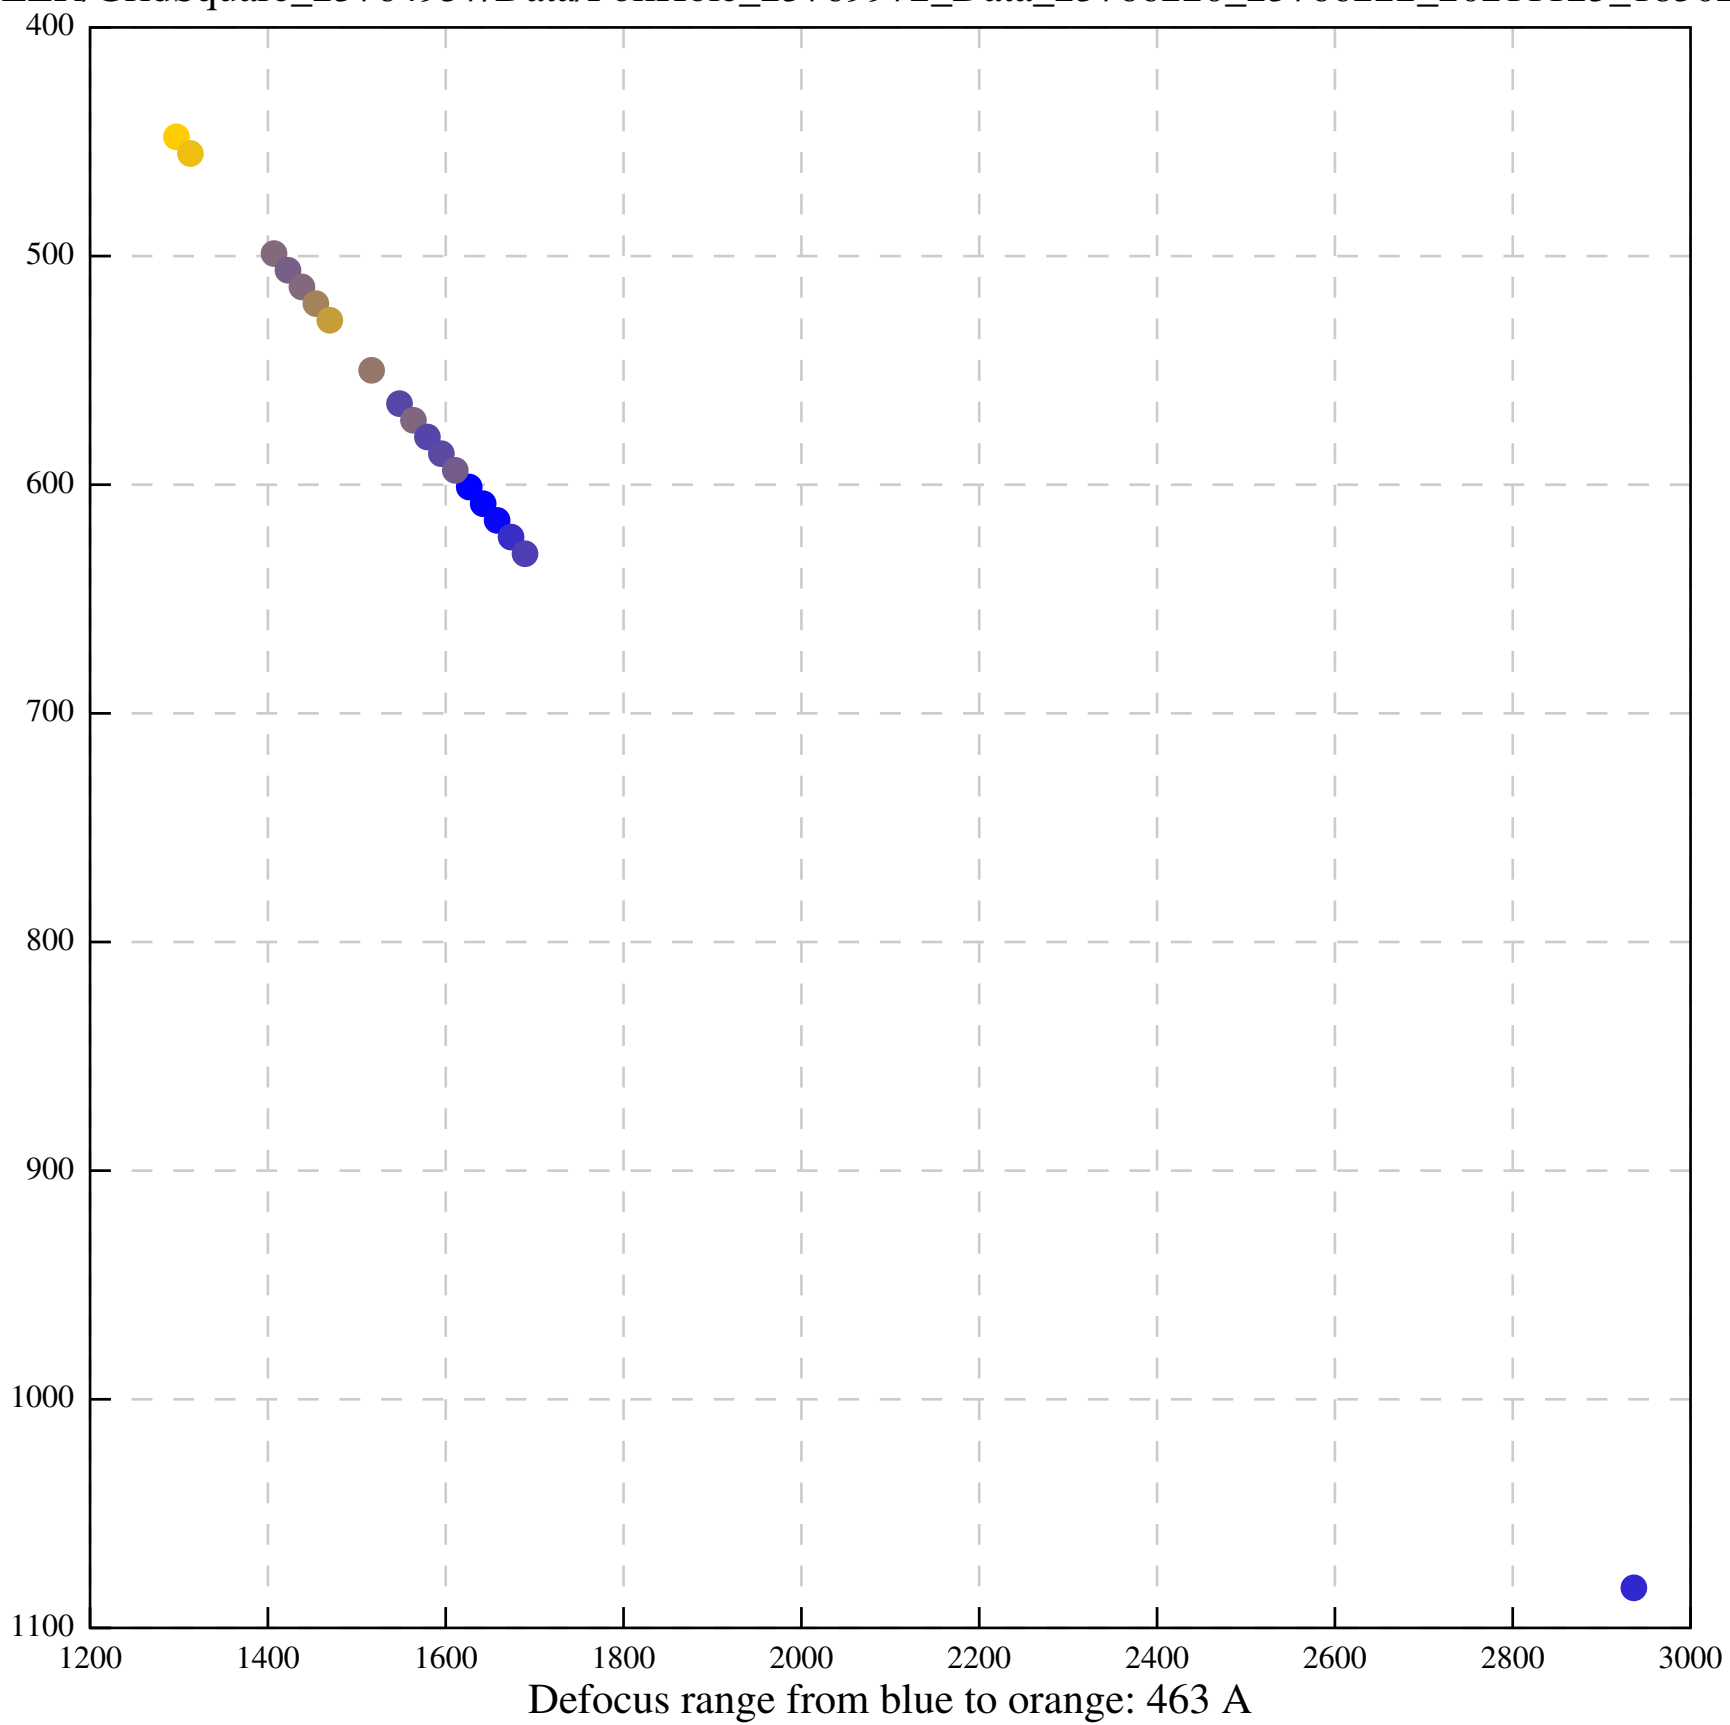

Defocus range from blue to orange: 494 A

Defocus range from blue to orange: 685 A

Defocus range from blue to orange: 514 A

Defocus range from blue to orange: 383 A

Defocus range from blue to orange: 342 A

Defocus range from blue to orange: 226 A

Defocus range from blue to orange: 354 A

Defocus range from blue to orange: 272 A

Defocus range from blue to orange: 439 A

Defocus range from blue to orange: 155 A

Defocus range from blue to orange: 839 A

Defocus range from blue to orange: 211 A

Defocus range from blue to orange: 145 A

Defocus range from blue to orange: 703 A

Defocus range from blue to orange: 455 A