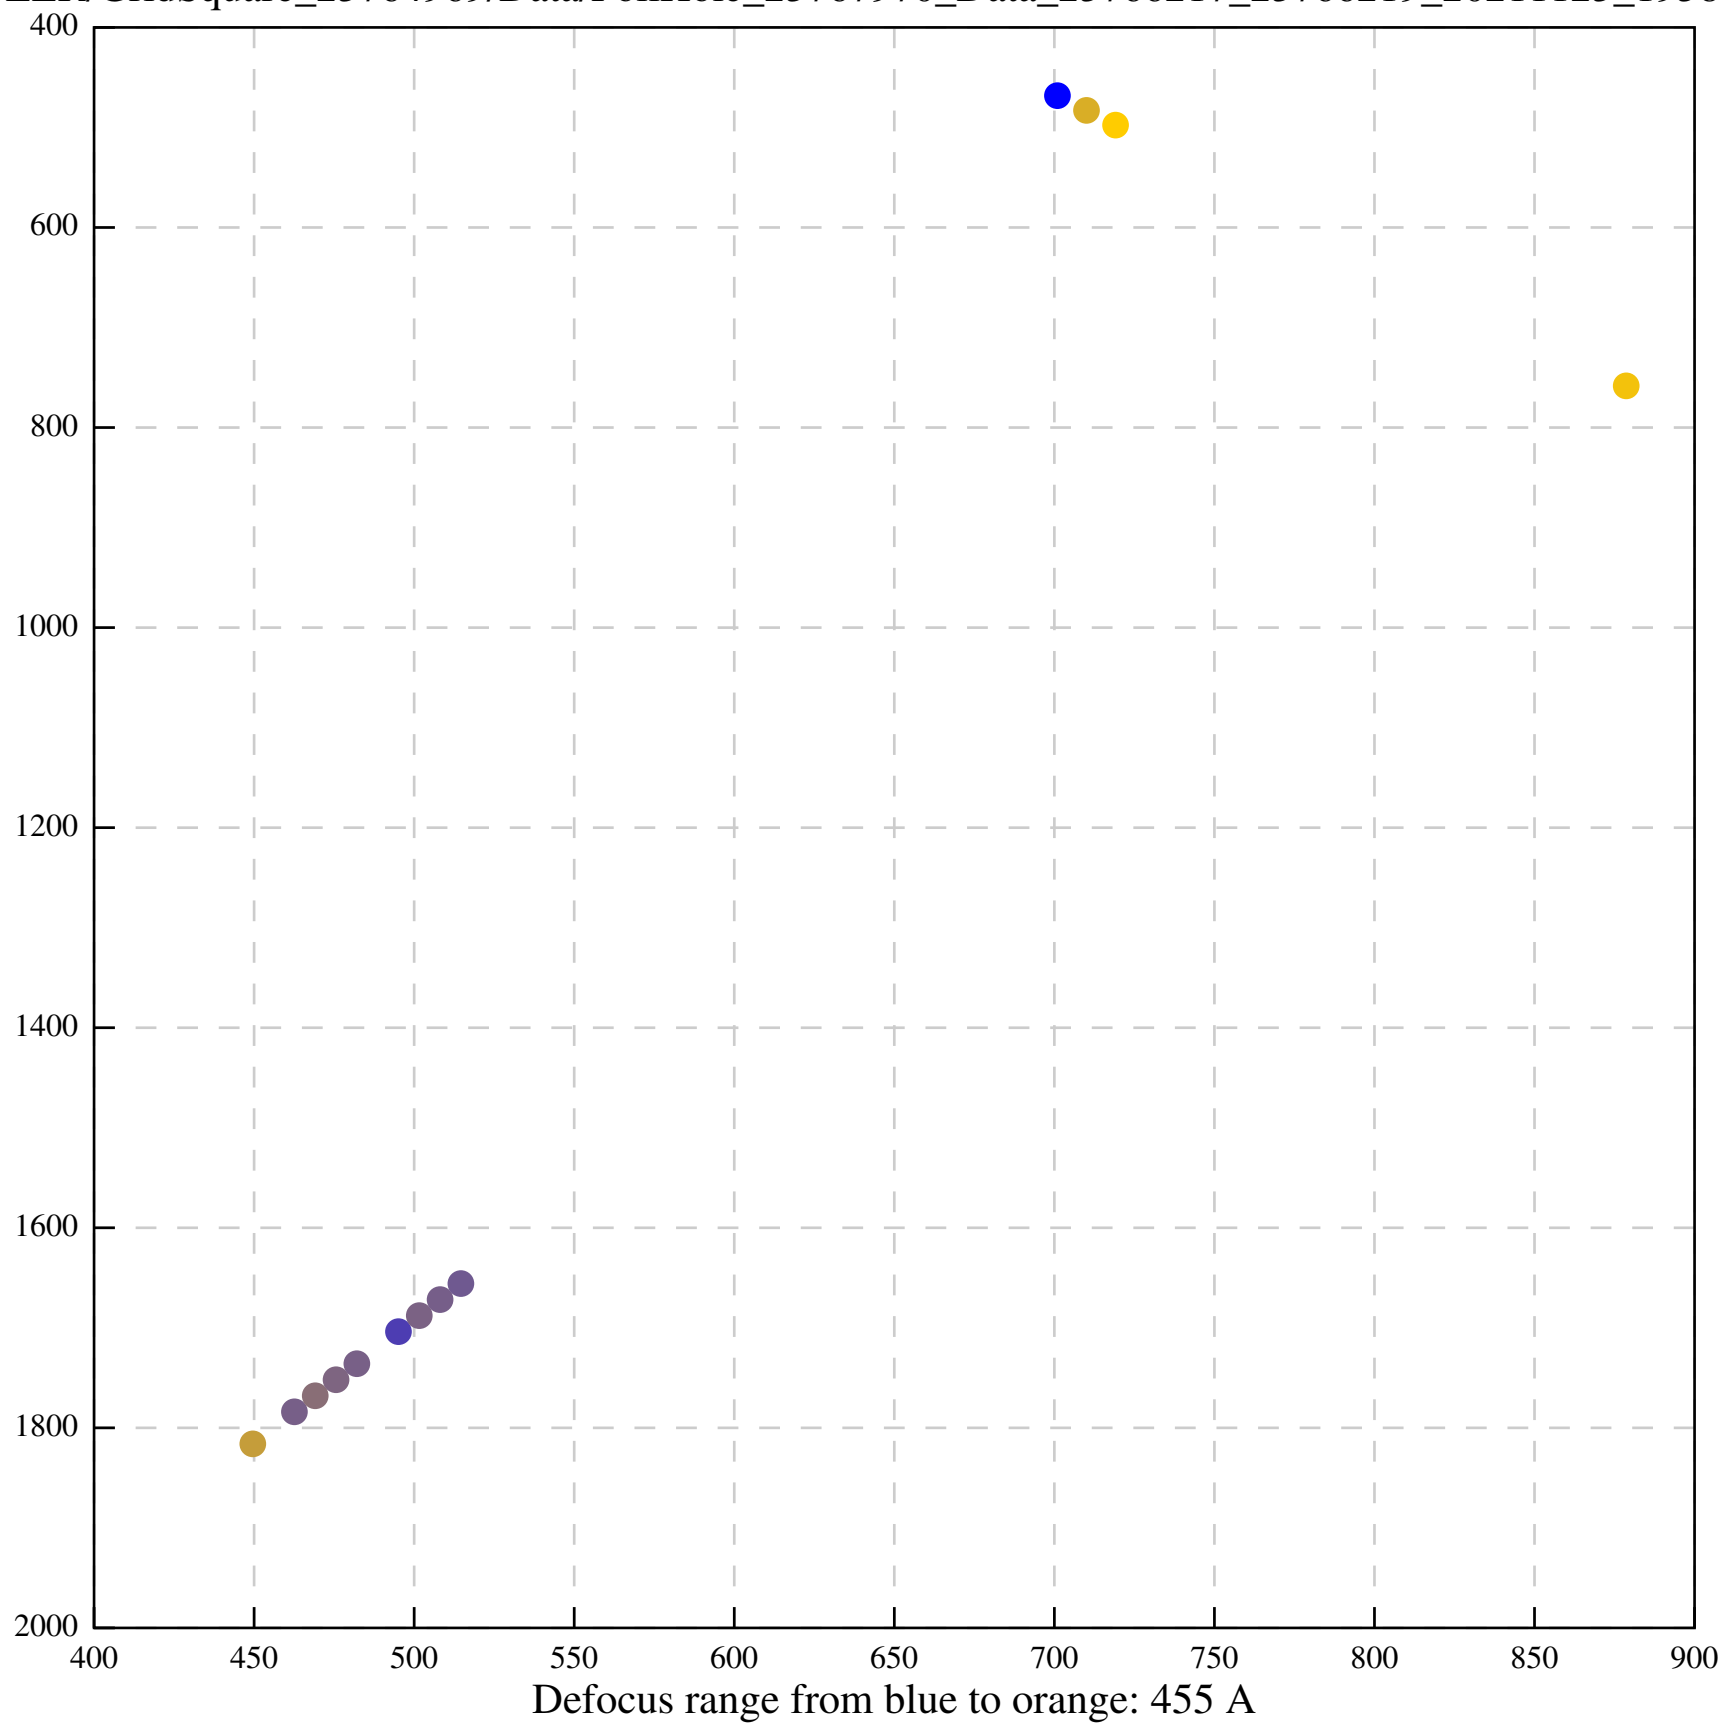

Defocus range from blue to orange: 383 A

Defocus range from blue to orange: 1 A

Defocus range from blue to orange: 537 Å

Defocus range from blue to orange: 698 A

Defocus range from blue to orange: 28 A

Defocus range from blue to orange: 28 A

Defocus range from blue to orange: 708 A

Defocus range from blue to orange: 243 A

Defocus range from blue to orange: 1114 A

Defocus range from blue to orange: 364 A

Defocus range from blue to orange: 367 Å

Defocus range from blue to orange: 341 Å

Defocus range from blue to orange: 23 A

Defocus range from blue to orange: 1240 Å

Defocus range from blue to orange: 101 A

Defocus range from blue to orange: 331 A

Defocus range from blue to orange: 630 Å

Defocus range from blue to orange: 593 A

Defocus range from blue to orange: 752 A

Defocus range from blue to orange: 365 A

Defocus range from blue to orange: 731 A