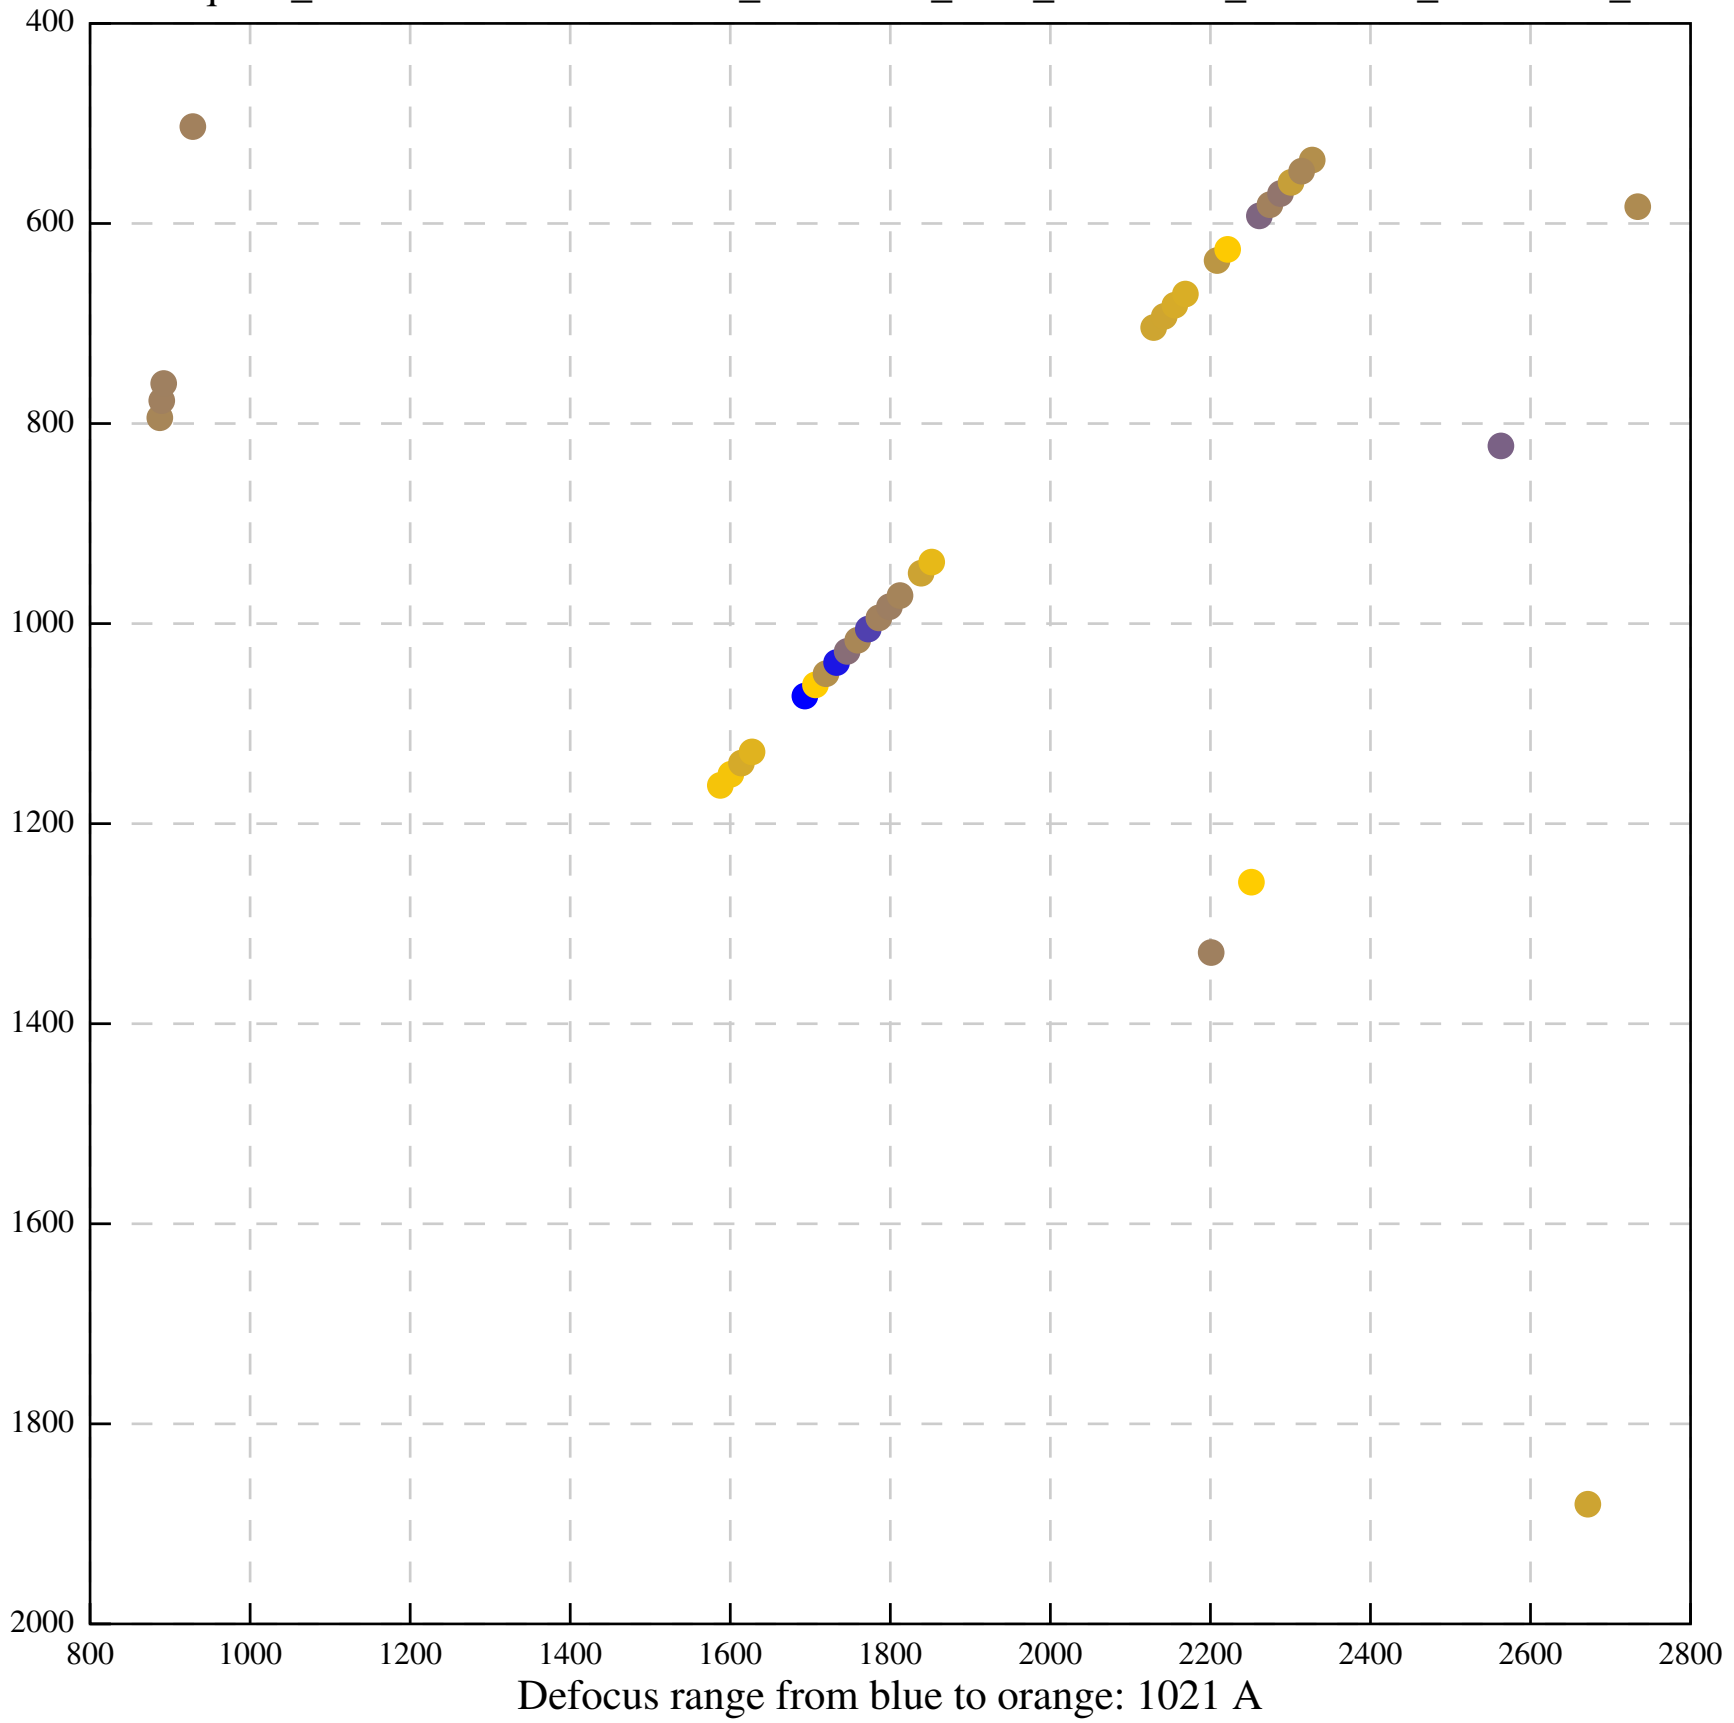

Defocus range from blue to orange: 226 A

Defocus range from blue to orange: 354 A

Defocus range from blue to orange: 272 A

Defocus range from blue to orange: 439 A

Defocus range from blue to orange: 155 A

Defocus range from blue to orange: 839 A

Defocus range from blue to orange: 211 A

Defocus range from blue to orange: 145 A

Defocus range from blue to orange: 703 A

Defocus range from blue to orange: 455 A

Defocus range from blue to orange: 979 A

Defocus range from blue to orange: 864 A

Defocus range from blue to orange: 84 A

Defocus range from blue to orange: 332 A

Defocus range from blue to orange: 423 A

Defocus range from blue to orange: 70 A

Defocus range from blue to orange: 396 A

Defocus range from blue to orange: 485 A

Defocus range from blue to orange: 1024 A

Defocus range from blue to orange: 366 A

Defocus range from blue to orange: 495 A