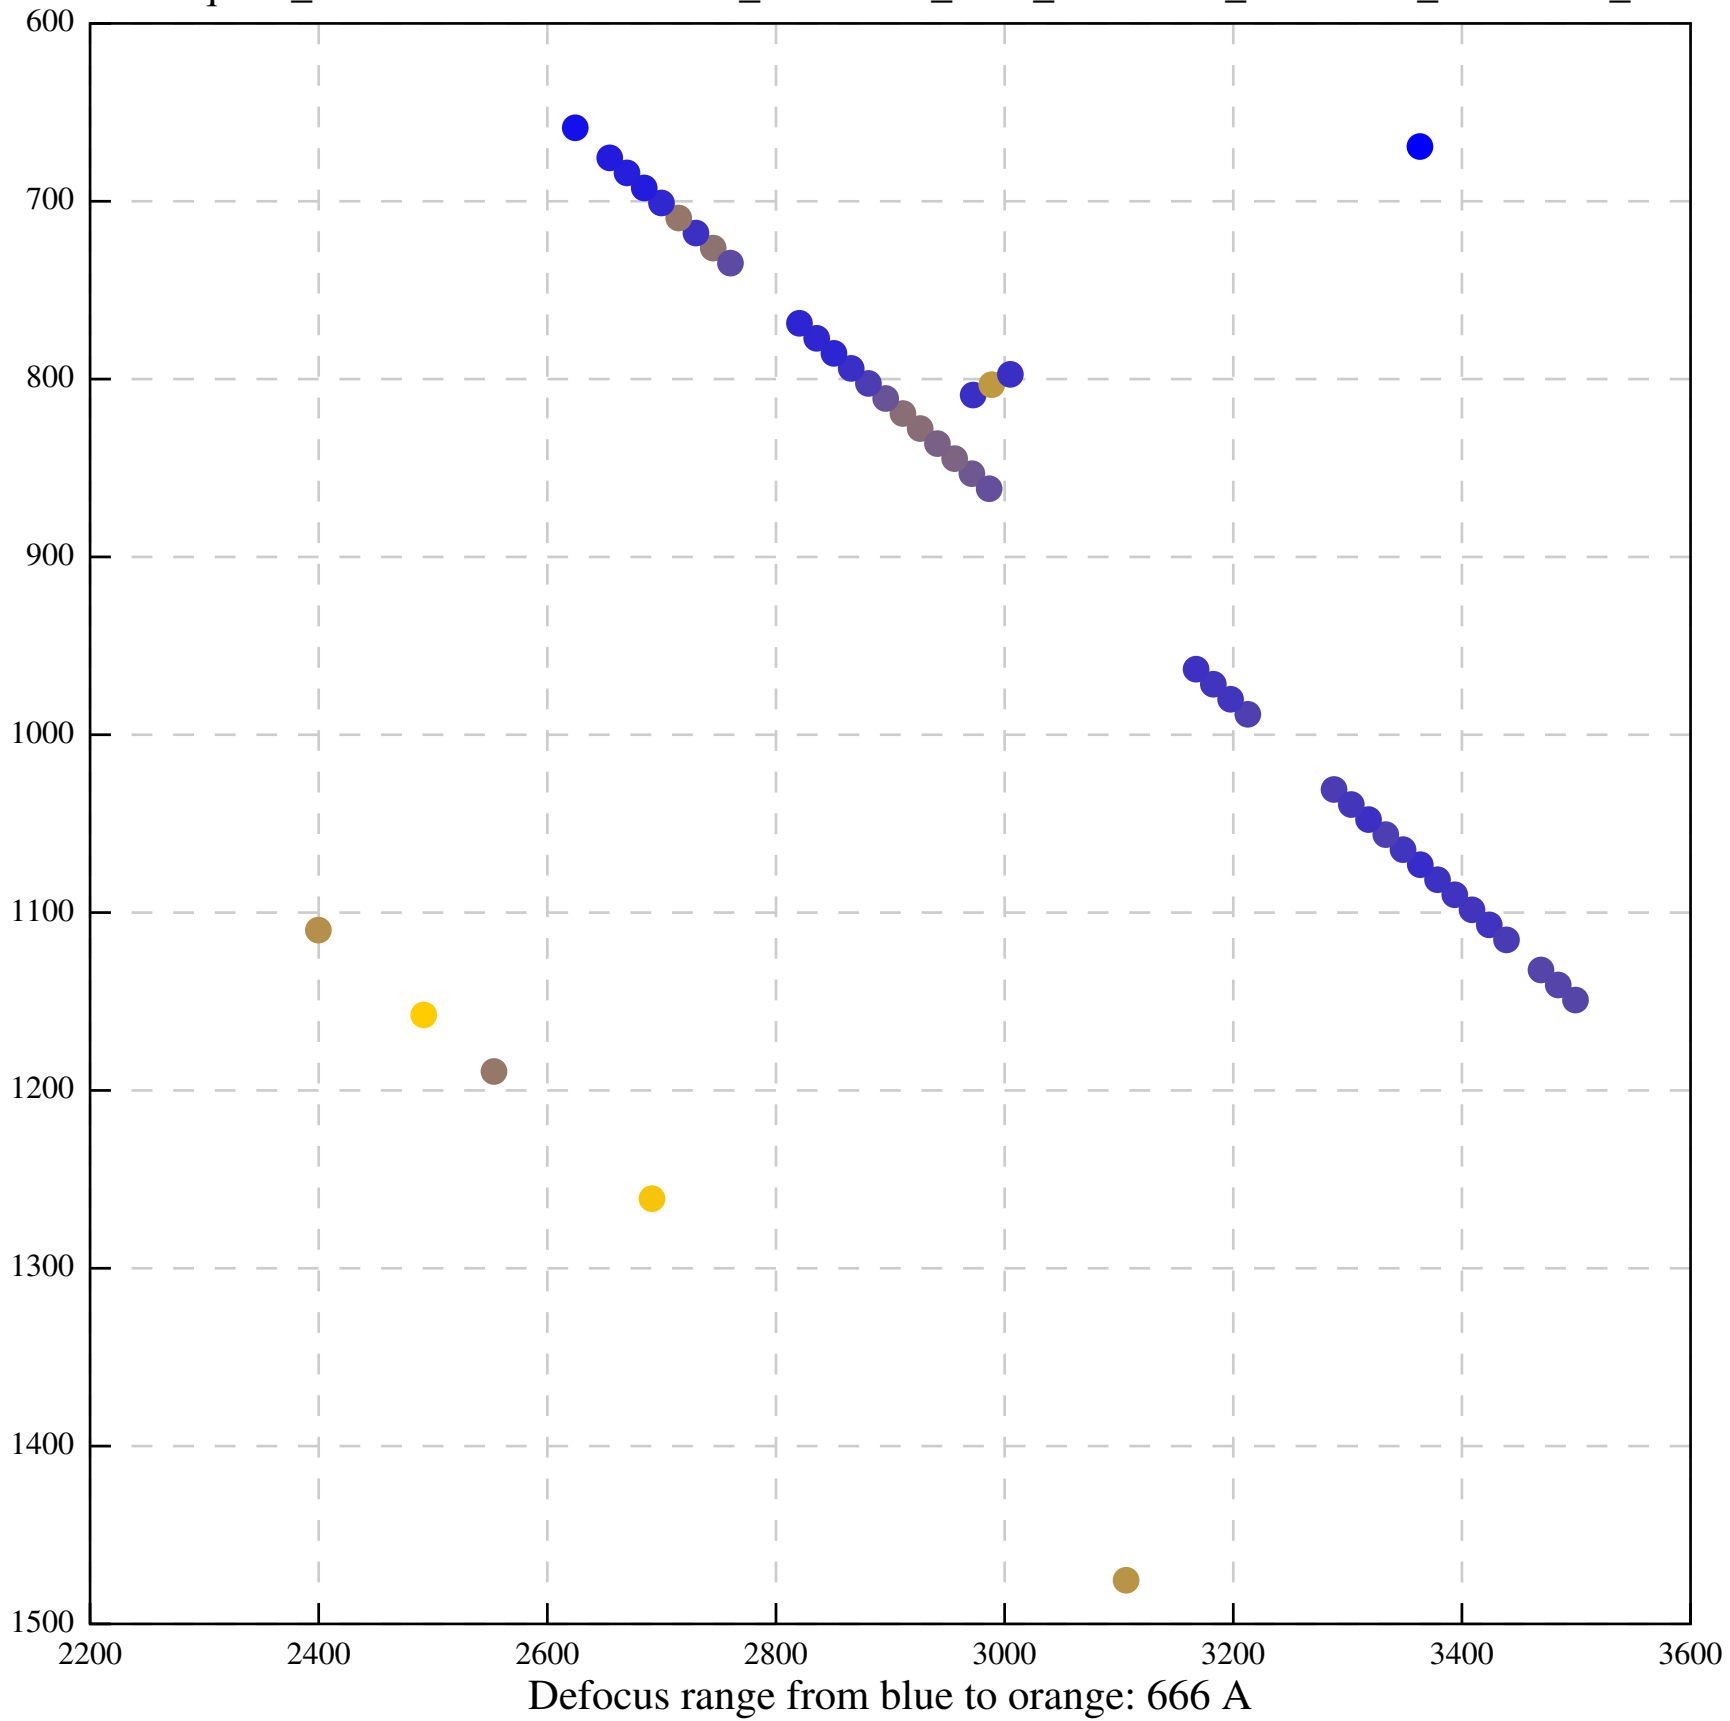

Defocus range from blue to orange: 341 Å

Defocus range from blue to orange: 23 A

Defocus range from blue to orange: 1240 Å

Defocus range from blue to orange: 101 A

Defocus range from blue to orange: 331 A

Defocus range from blue to orange: 630 Å

Defocus range from blue to orange: 593 A

Defocus range from blue to orange: 752 A

Defocus range from blue to orange: 365 A

Defocus range from blue to orange: 731 A

Defocus range from blue to orange: 664 A

Defocus range from blue to orange: 328 A

Defocus range from blue to orange: 534 A

Defocus range from blue to orange: 312 A

Defocus range from blue to orange: 308 A

Defocus range from blue to orange: 492 A

Defocus range from blue to orange: 72 A

Defocus range from blue to orange: 295 A

Defocus range from blue to orange: 624 A

Defocus range from blue to orange: 656 A

Defocus range from blue to orange: 507 A