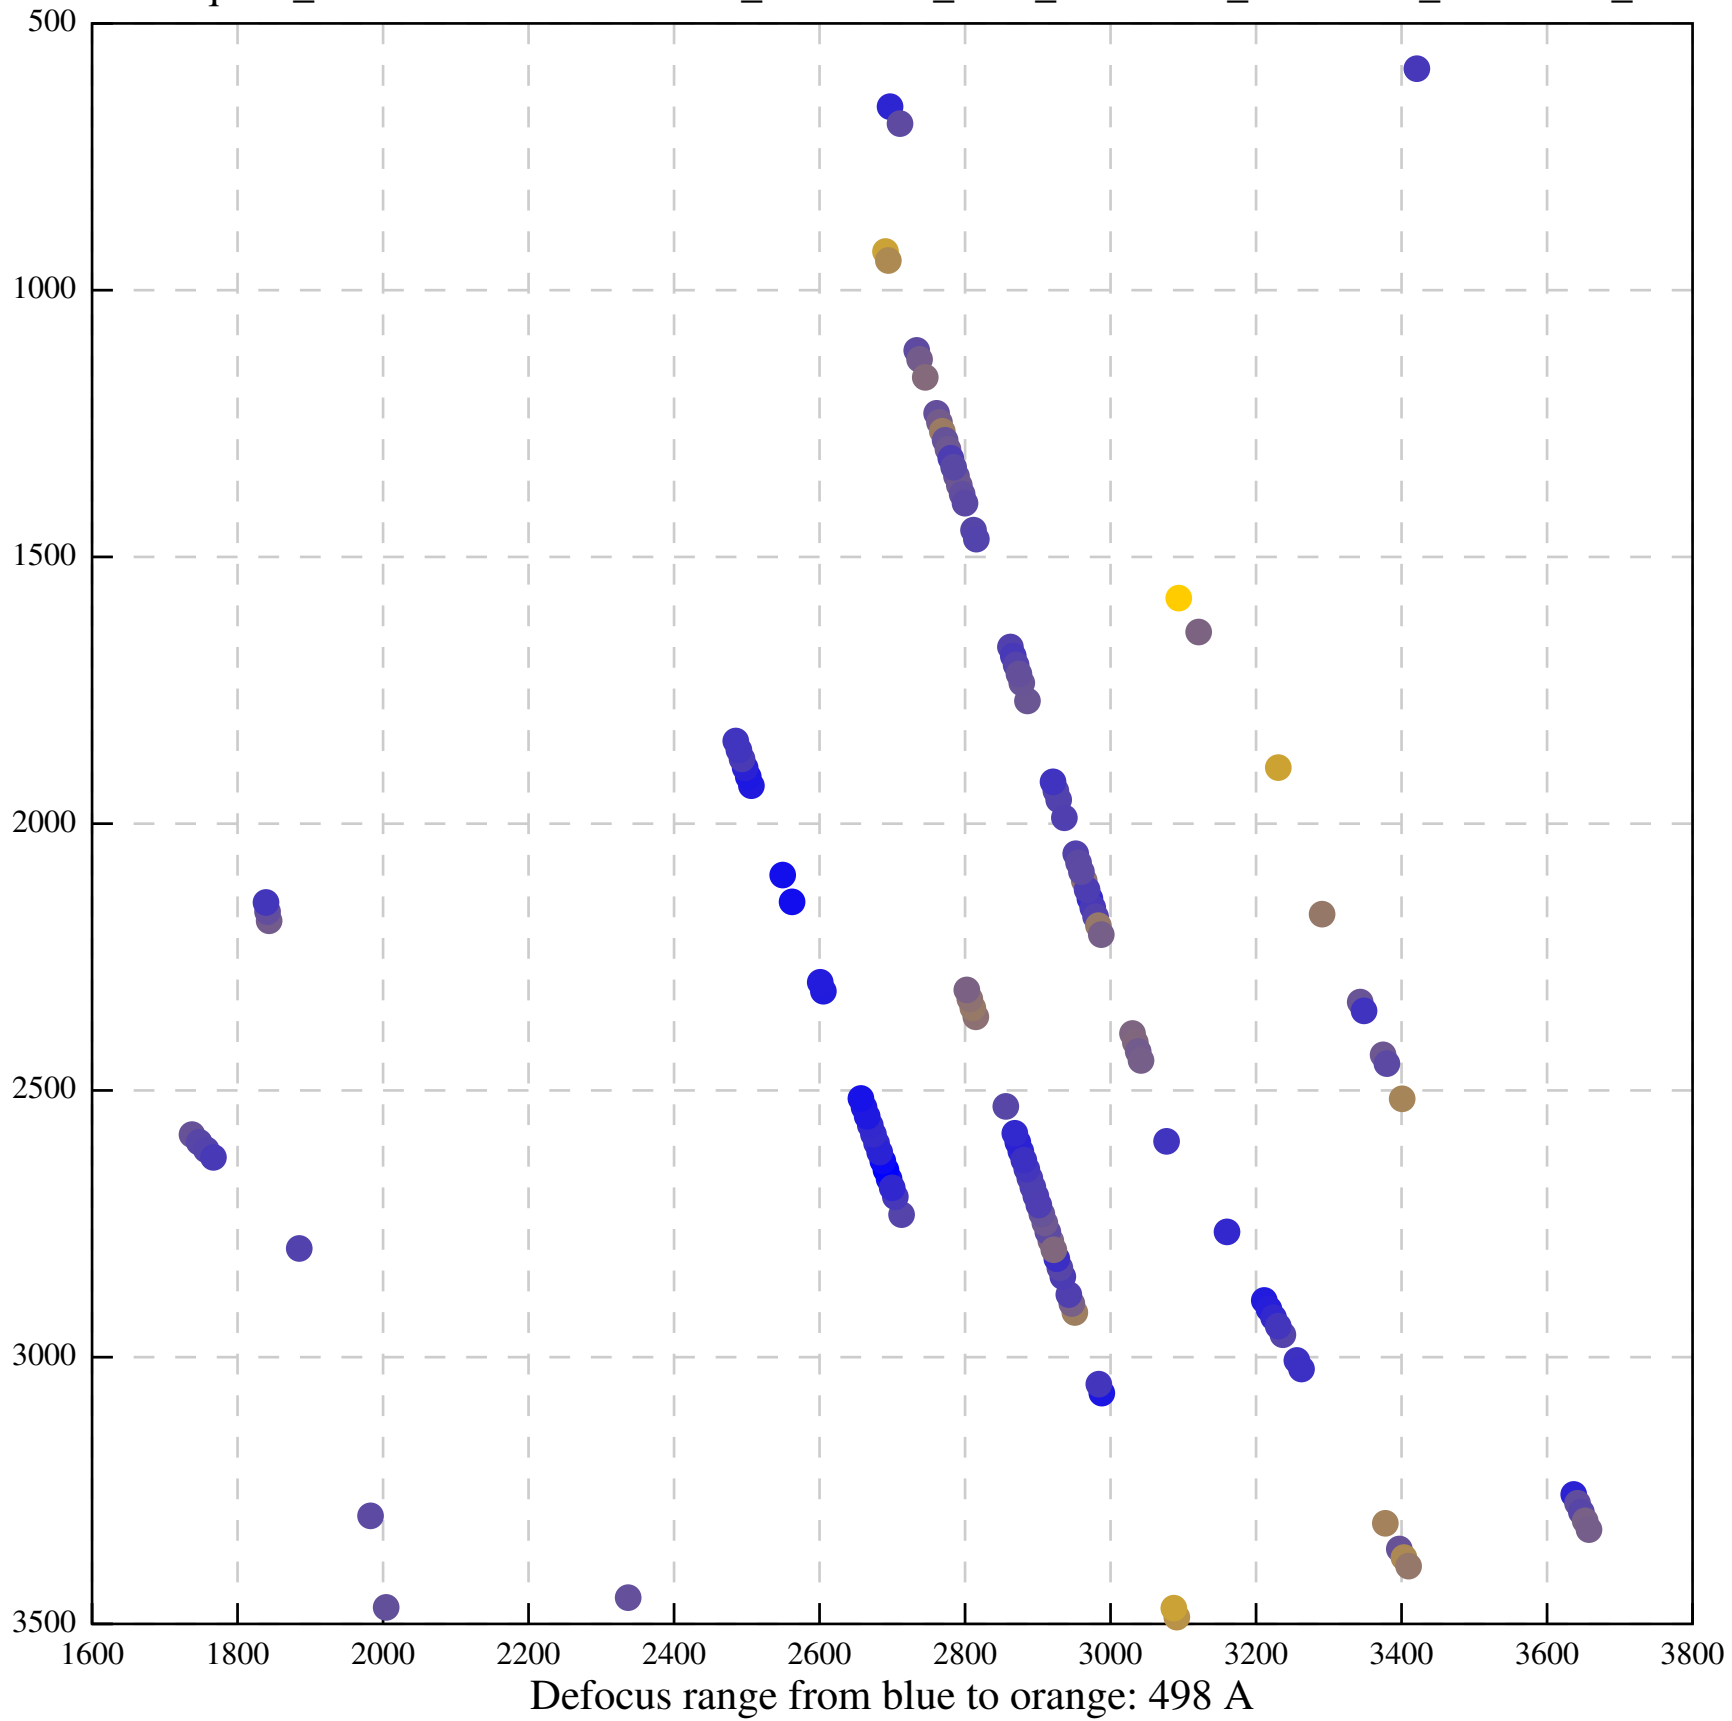

Defocus range from blue to orange: 396 A

Defocus range from blue to orange: 485 A

Defocus range from blue to orange: 1024 A

Defocus range from blue to orange: 366 A

Defocus range from blue to orange: 495 A

Defocus range from blue to orange: 11 A

Defocus range from blue to orange: 697 A

Defocus range from blue to orange: 315 A

Defocus range from blue to orange: 289 A

Defocus range from blue to orange: 114 A

Defocus range from blue to orange: 552 A

Defocus range from blue to orange: 383 A

Defocus range from blue to orange: 1 A

Defocus range from blue to orange: 537 Å

Defocus range from blue to orange: 698 A

Defocus range from blue to orange: 28 A

Defocus range from blue to orange: 28 A

Defocus range from blue to orange: 708 A

Defocus range from blue to orange: 243 A

Defocus range from blue to orange: 1114 A

Defocus range from blue to orange: 364 A

Defocus range from blue to orange: 367 Å