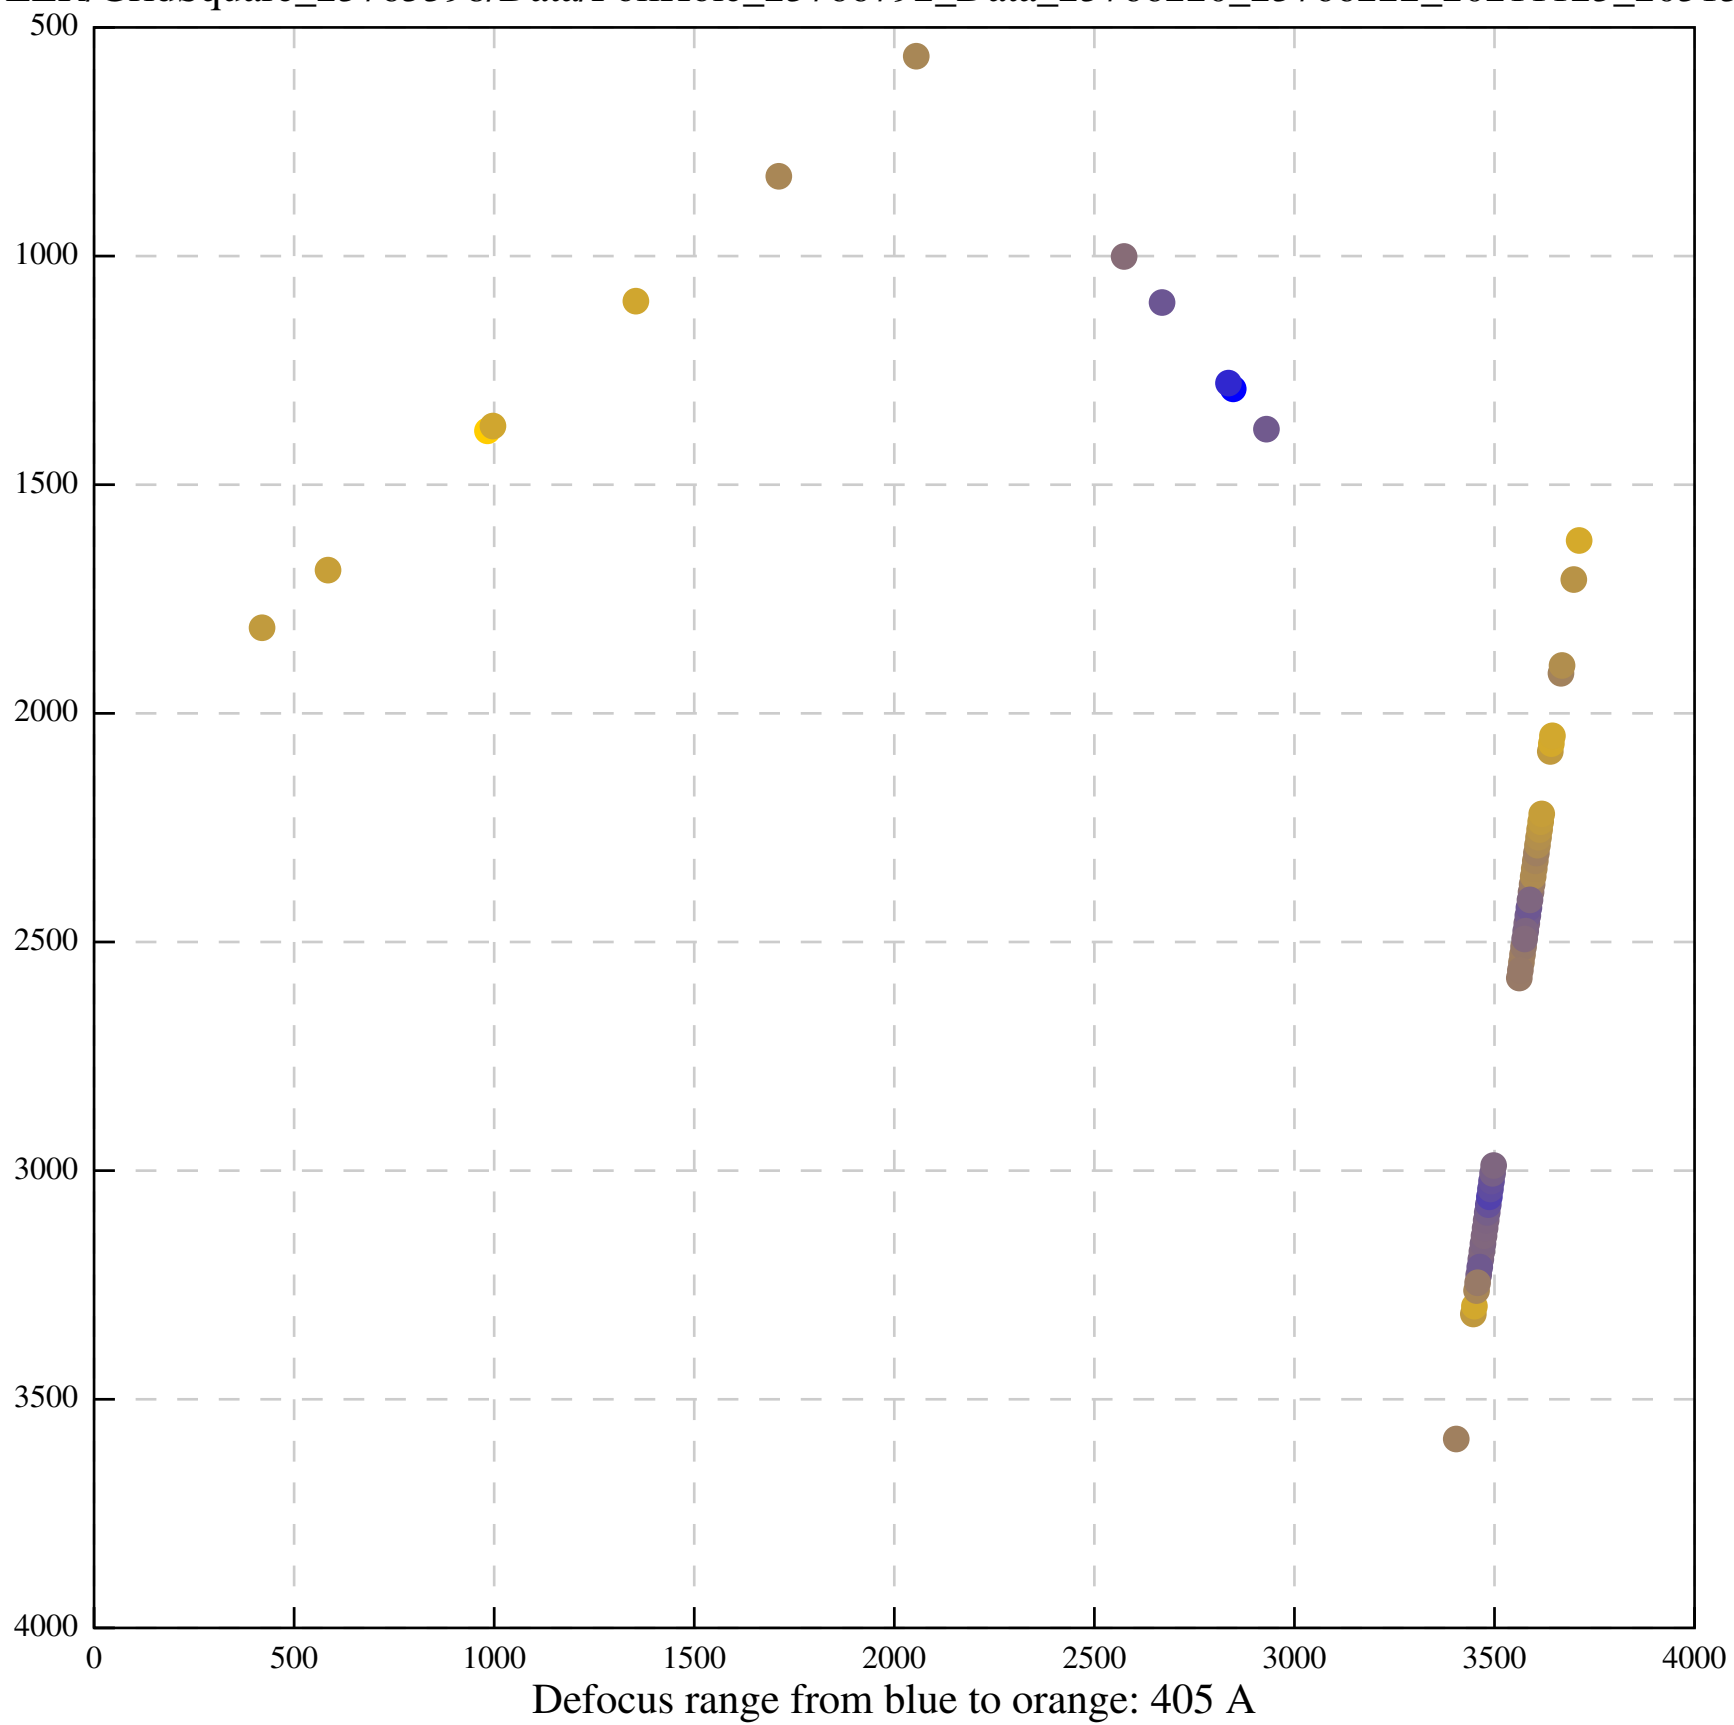

Defocus range from blue to orange: 630 Å

Defocus range from blue to orange: 593 A

Defocus range from blue to orange: 752 A

Defocus range from blue to orange: 365 A

Defocus range from blue to orange: 731 A

Defocus range from blue to orange: 664 A

Defocus range from blue to orange: 328 A

Defocus range from blue to orange: 534 A

Defocus range from blue to orange: 312 A

Defocus range from blue to orange: 308 A

Defocus range from blue to orange: 492 A

Defocus range from blue to orange: 72 A

Defocus range from blue to orange: 295 A

Defocus range from blue to orange: 624 A

Defocus range from blue to orange: 656 A

Defocus range from blue to orange: 507 A

Defocus range from blue to orange: 379 A

Defocus range from blue to orange: 559 A