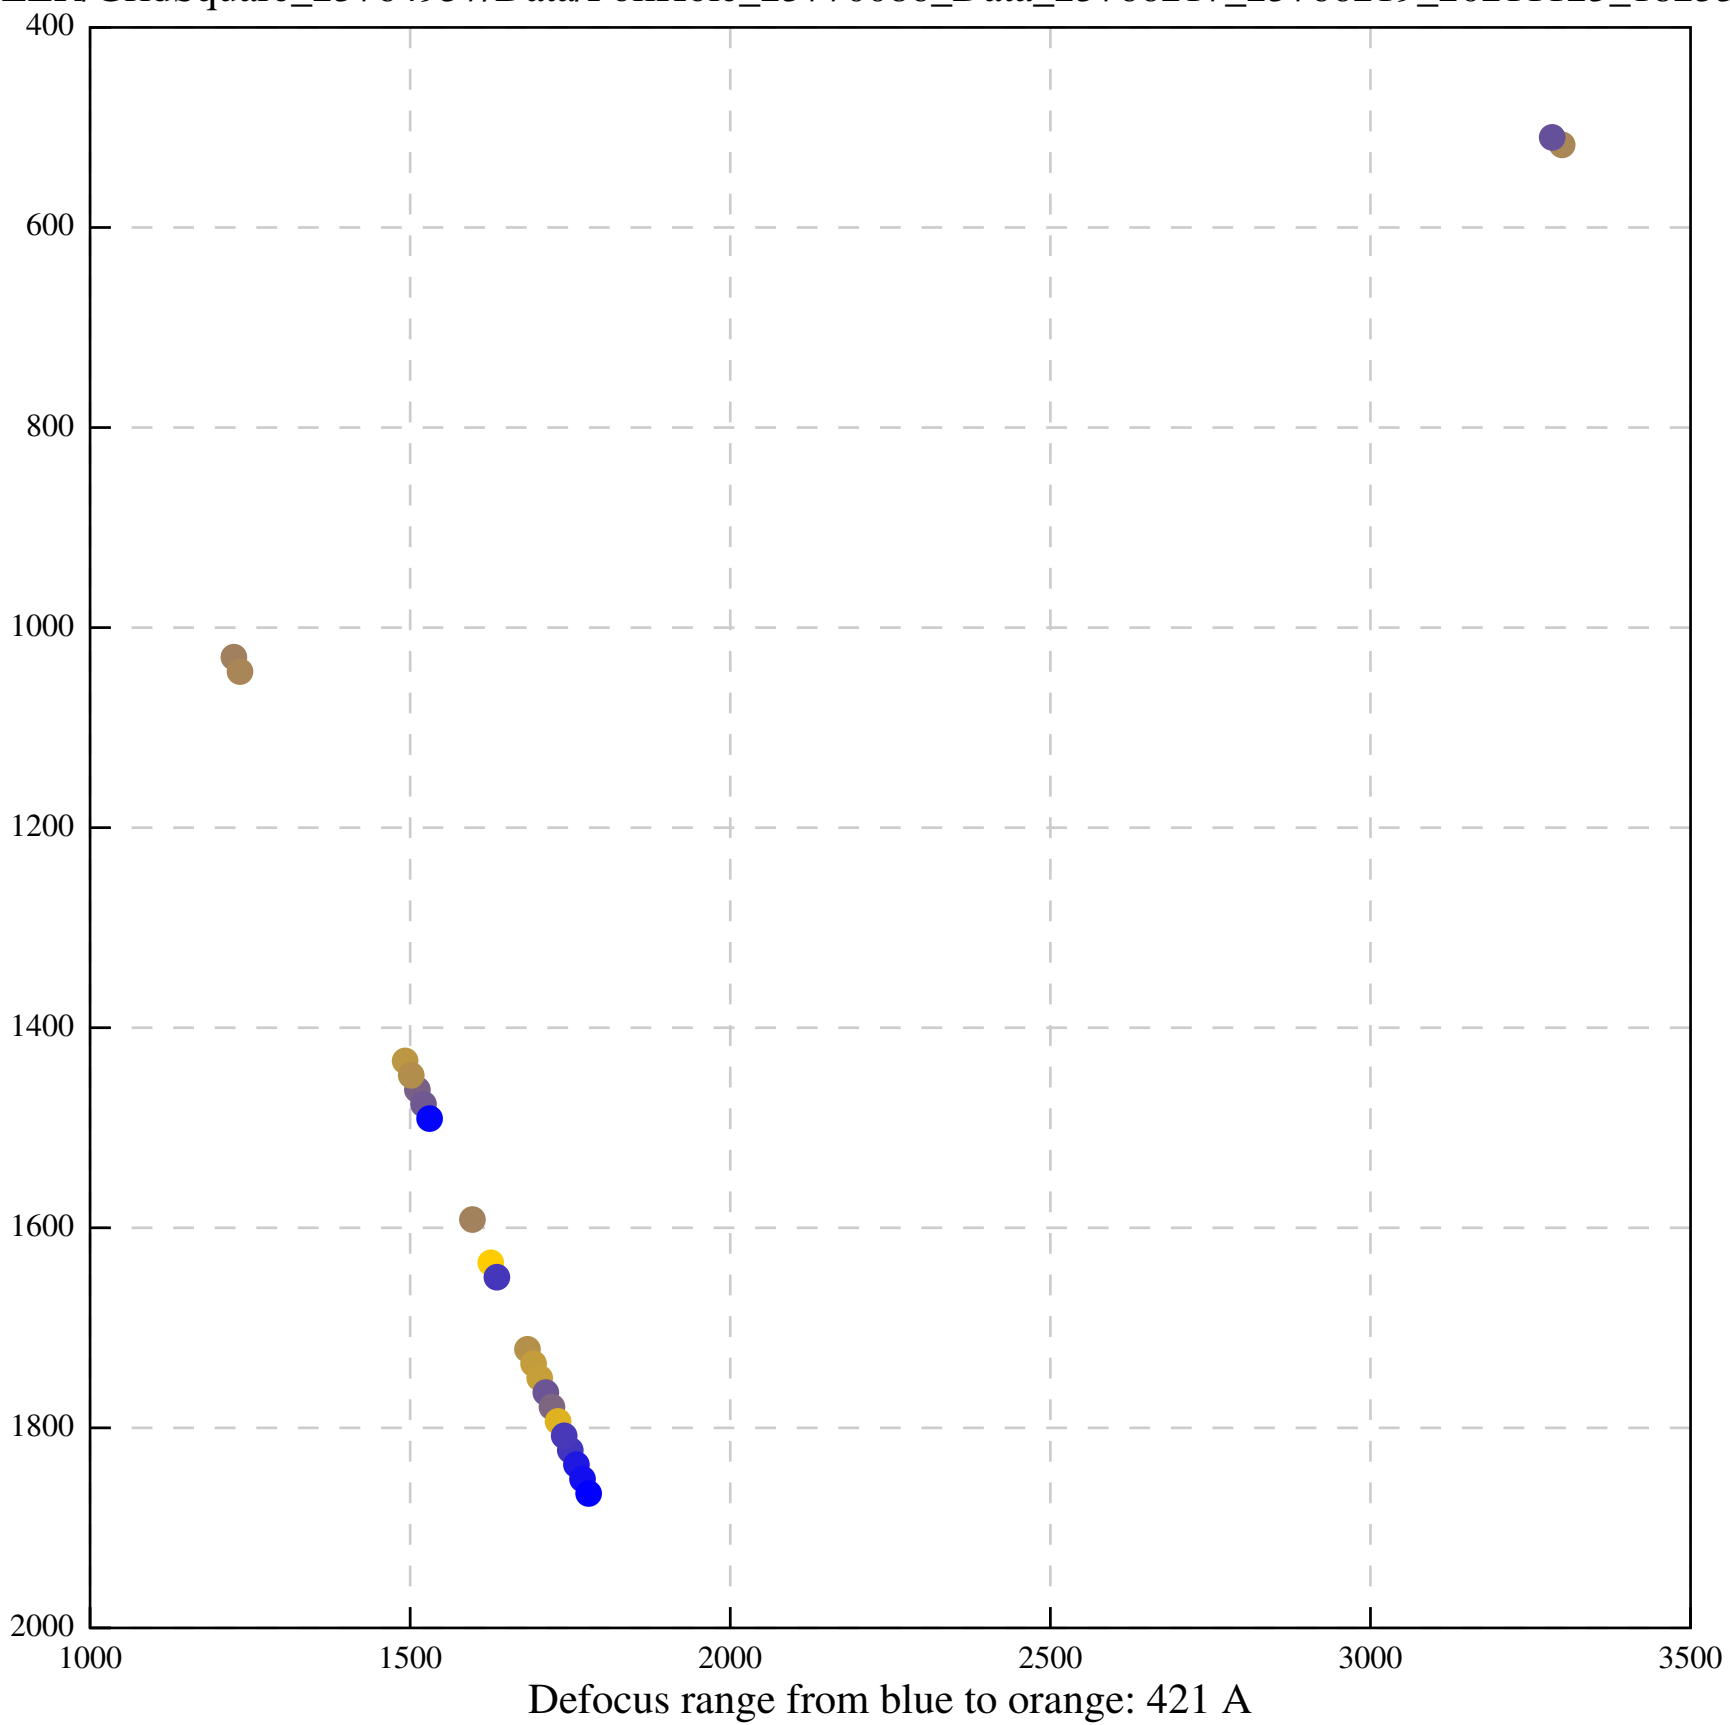

Defocus range from blue to orange: 494 A

Defocus range from blue to orange: 685 A

Defocus range from blue to orange: 514 A

Defocus range from blue to orange: 383 A

Defocus range from blue to orange: 342 A

Defocus range from blue to orange: 226 A

Defocus range from blue to orange: 354 A

Defocus range from blue to orange: 272 A

Defocus range from blue to orange: 439 A

Defocus range from blue to orange: 155 A

Defocus range from blue to orange: 839 A

Defocus range from blue to orange: 211 A

Defocus range from blue to orange: 145 A

Defocus range from blue to orange: 703 A

Defocus range from blue to orange: 455 A

Defocus range from blue to orange: 979 A

Defocus range from blue to orange: 864 A

Defocus range from blue to orange: 84 A

Defocus range from blue to orange: 332 A

Defocus range from blue to orange: 423 A

Defocus range from blue to orange: 70 A