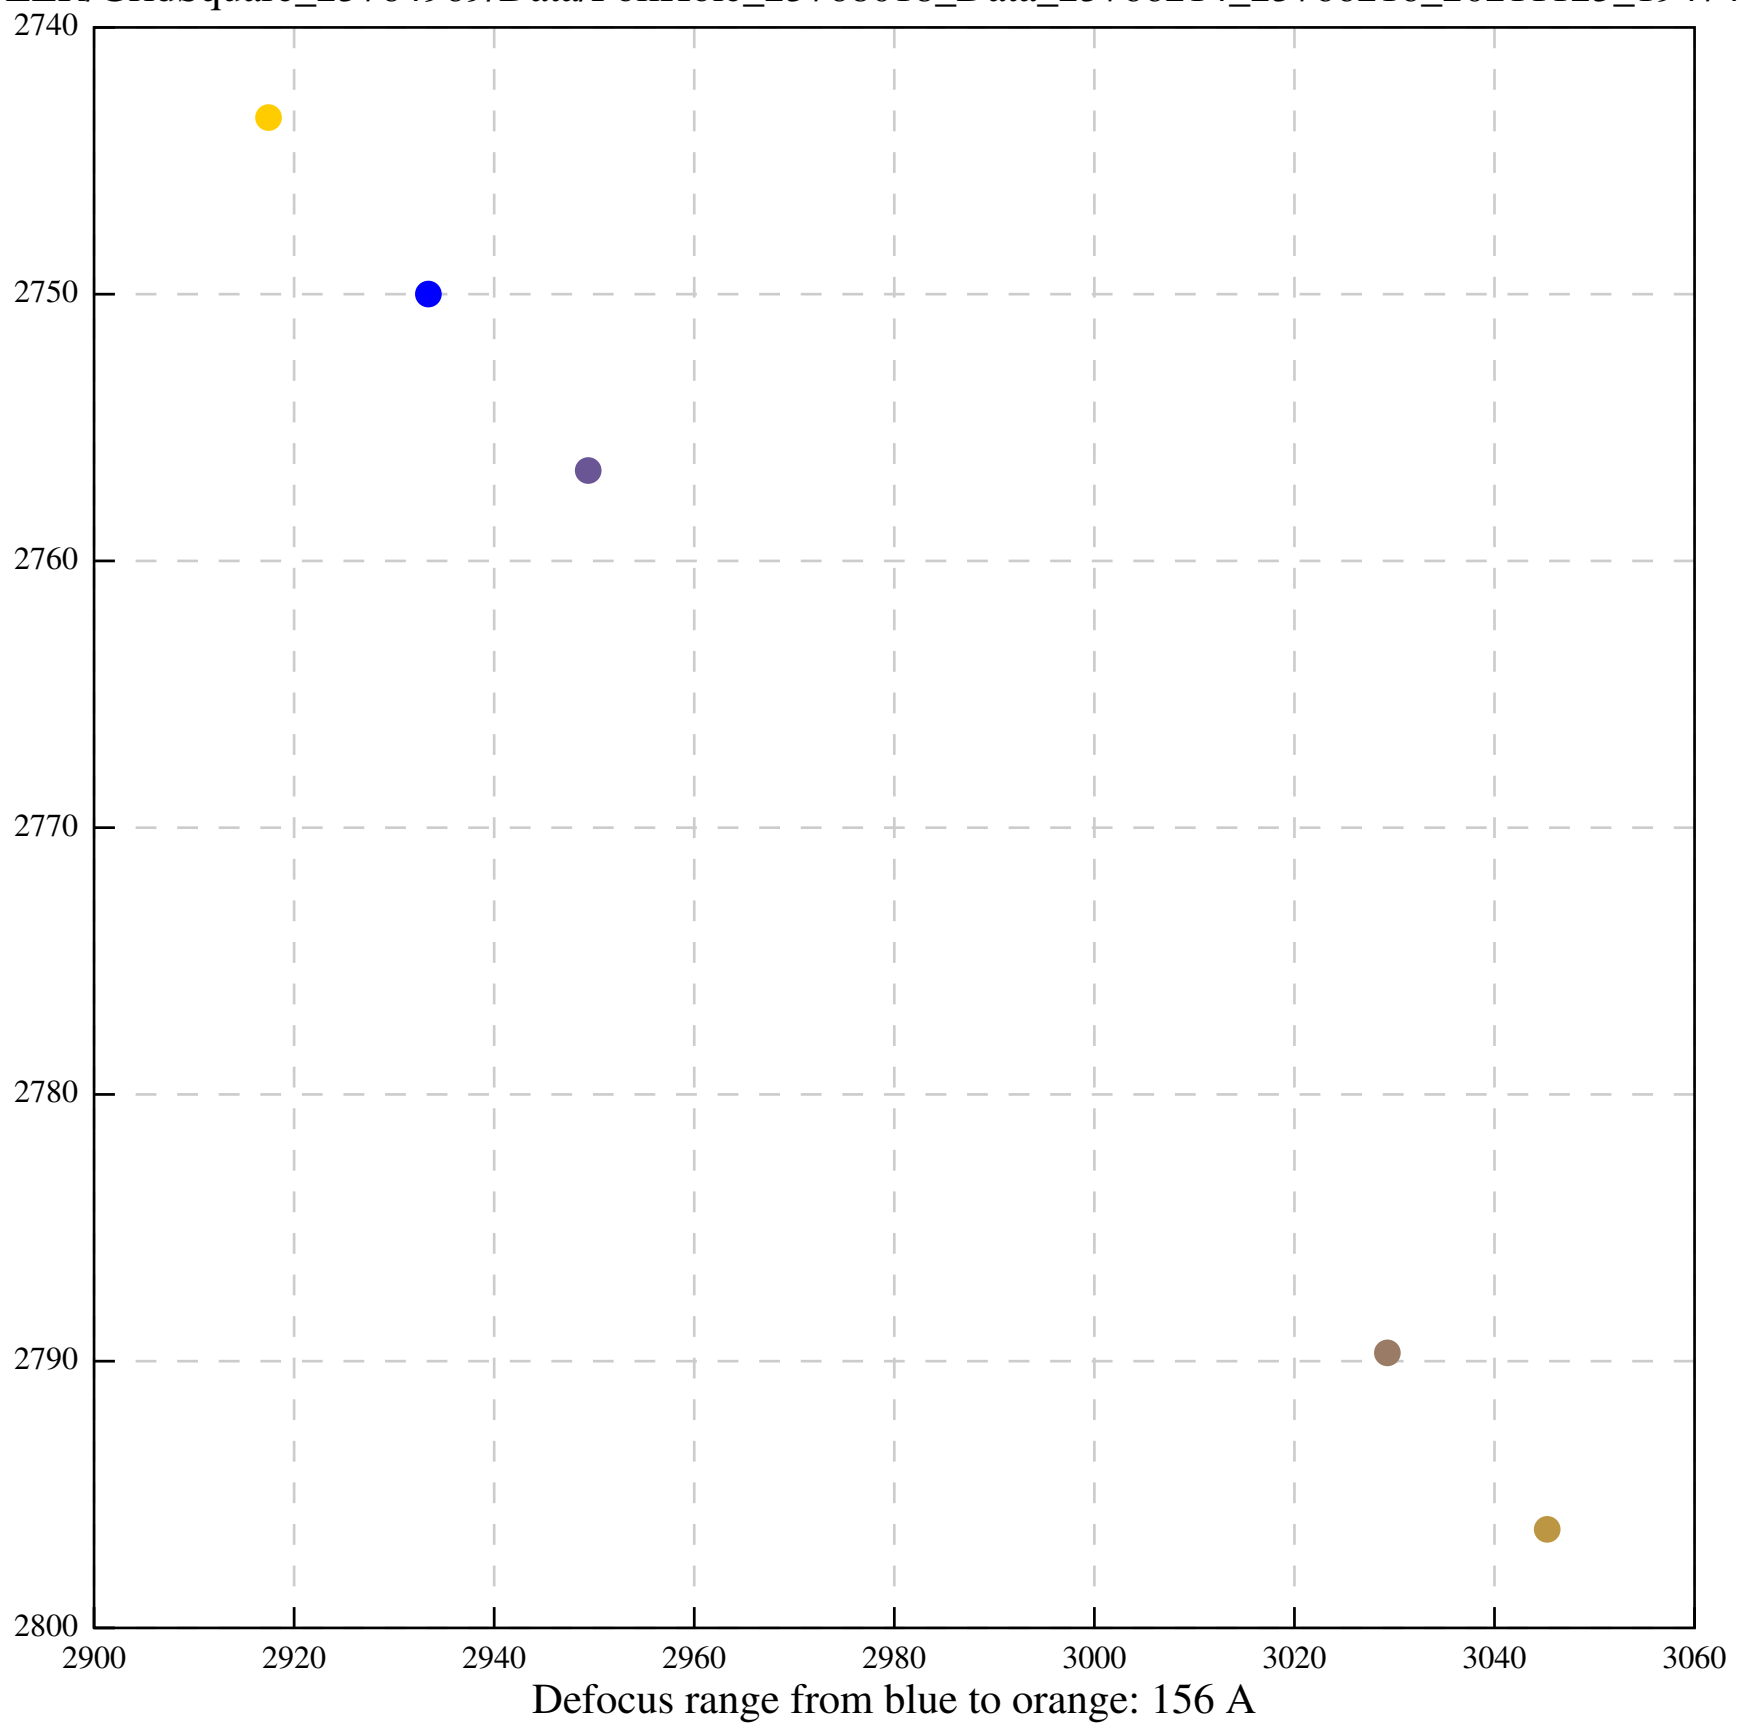

Defocus range from blue to orange: 708 A

Defocus range from blue to orange: 243 A

Defocus range from blue to orange: 1114 A

Defocus range from blue to orange: 364 A

Defocus range from blue to orange: 367 Å

Defocus range from blue to orange: 341 Å

Defocus range from blue to orange: 23 A

Defocus range from blue to orange: 1240 Å

Defocus range from blue to orange: 101 A

Defocus range from blue to orange: 331 A

Defocus range from blue to orange: 630 Å

Defocus range from blue to orange: 593 A

Defocus range from blue to orange: 752 A

Defocus range from blue to orange: 365 A

Defocus range from blue to orange: 731 A