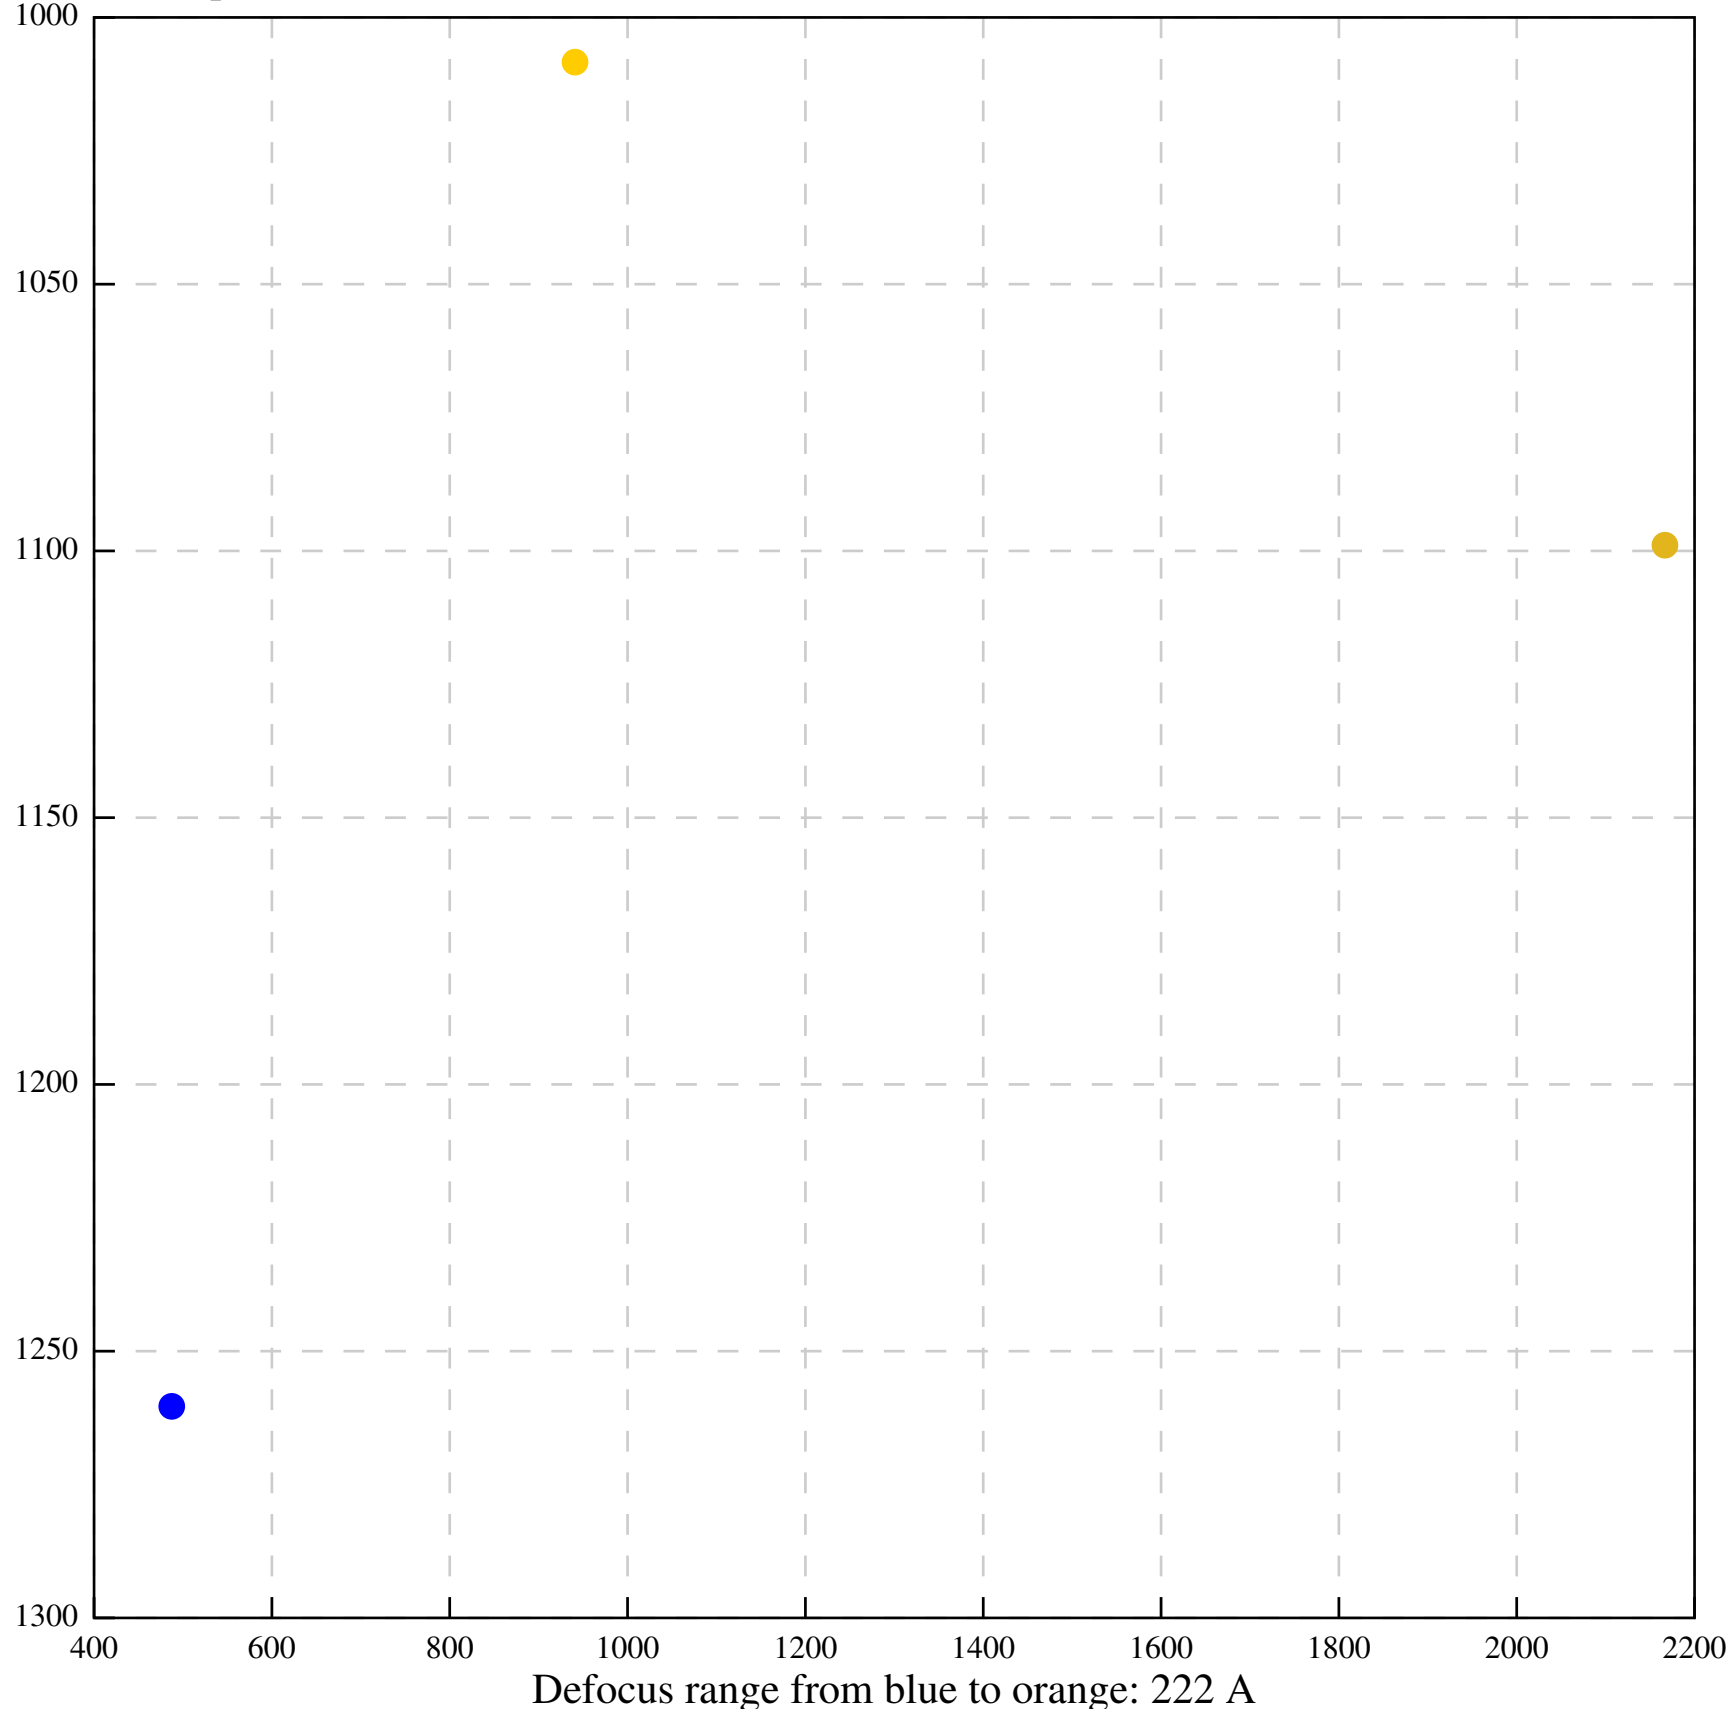

Defocus range from blue to orange: 226 A

Defocus range from blue to orange: 354 A

Defocus range from blue to orange: 272 A

Defocus range from blue to orange: 439 A

Defocus range from blue to orange: 155 A

Defocus range from blue to orange: 839 A

Defocus range from blue to orange: 211 A

Defocus range from blue to orange: 145 A

Defocus range from blue to orange: 703 A

Defocus range from blue to orange: 455 A

Defocus range from blue to orange: 979 A

Defocus range from blue to orange: 864 A

Defocus range from blue to orange: 84 A

Defocus range from blue to orange: 332 A

Defocus range from blue to orange: 423 A

Defocus range from blue to orange: 70 A

Defocus range from blue to orange: 396 A

Defocus range from blue to orange: 485 A

Defocus range from blue to orange: 1024 A

Defocus range from blue to orange: 366 A

Defocus range from blue to orange: 495 A