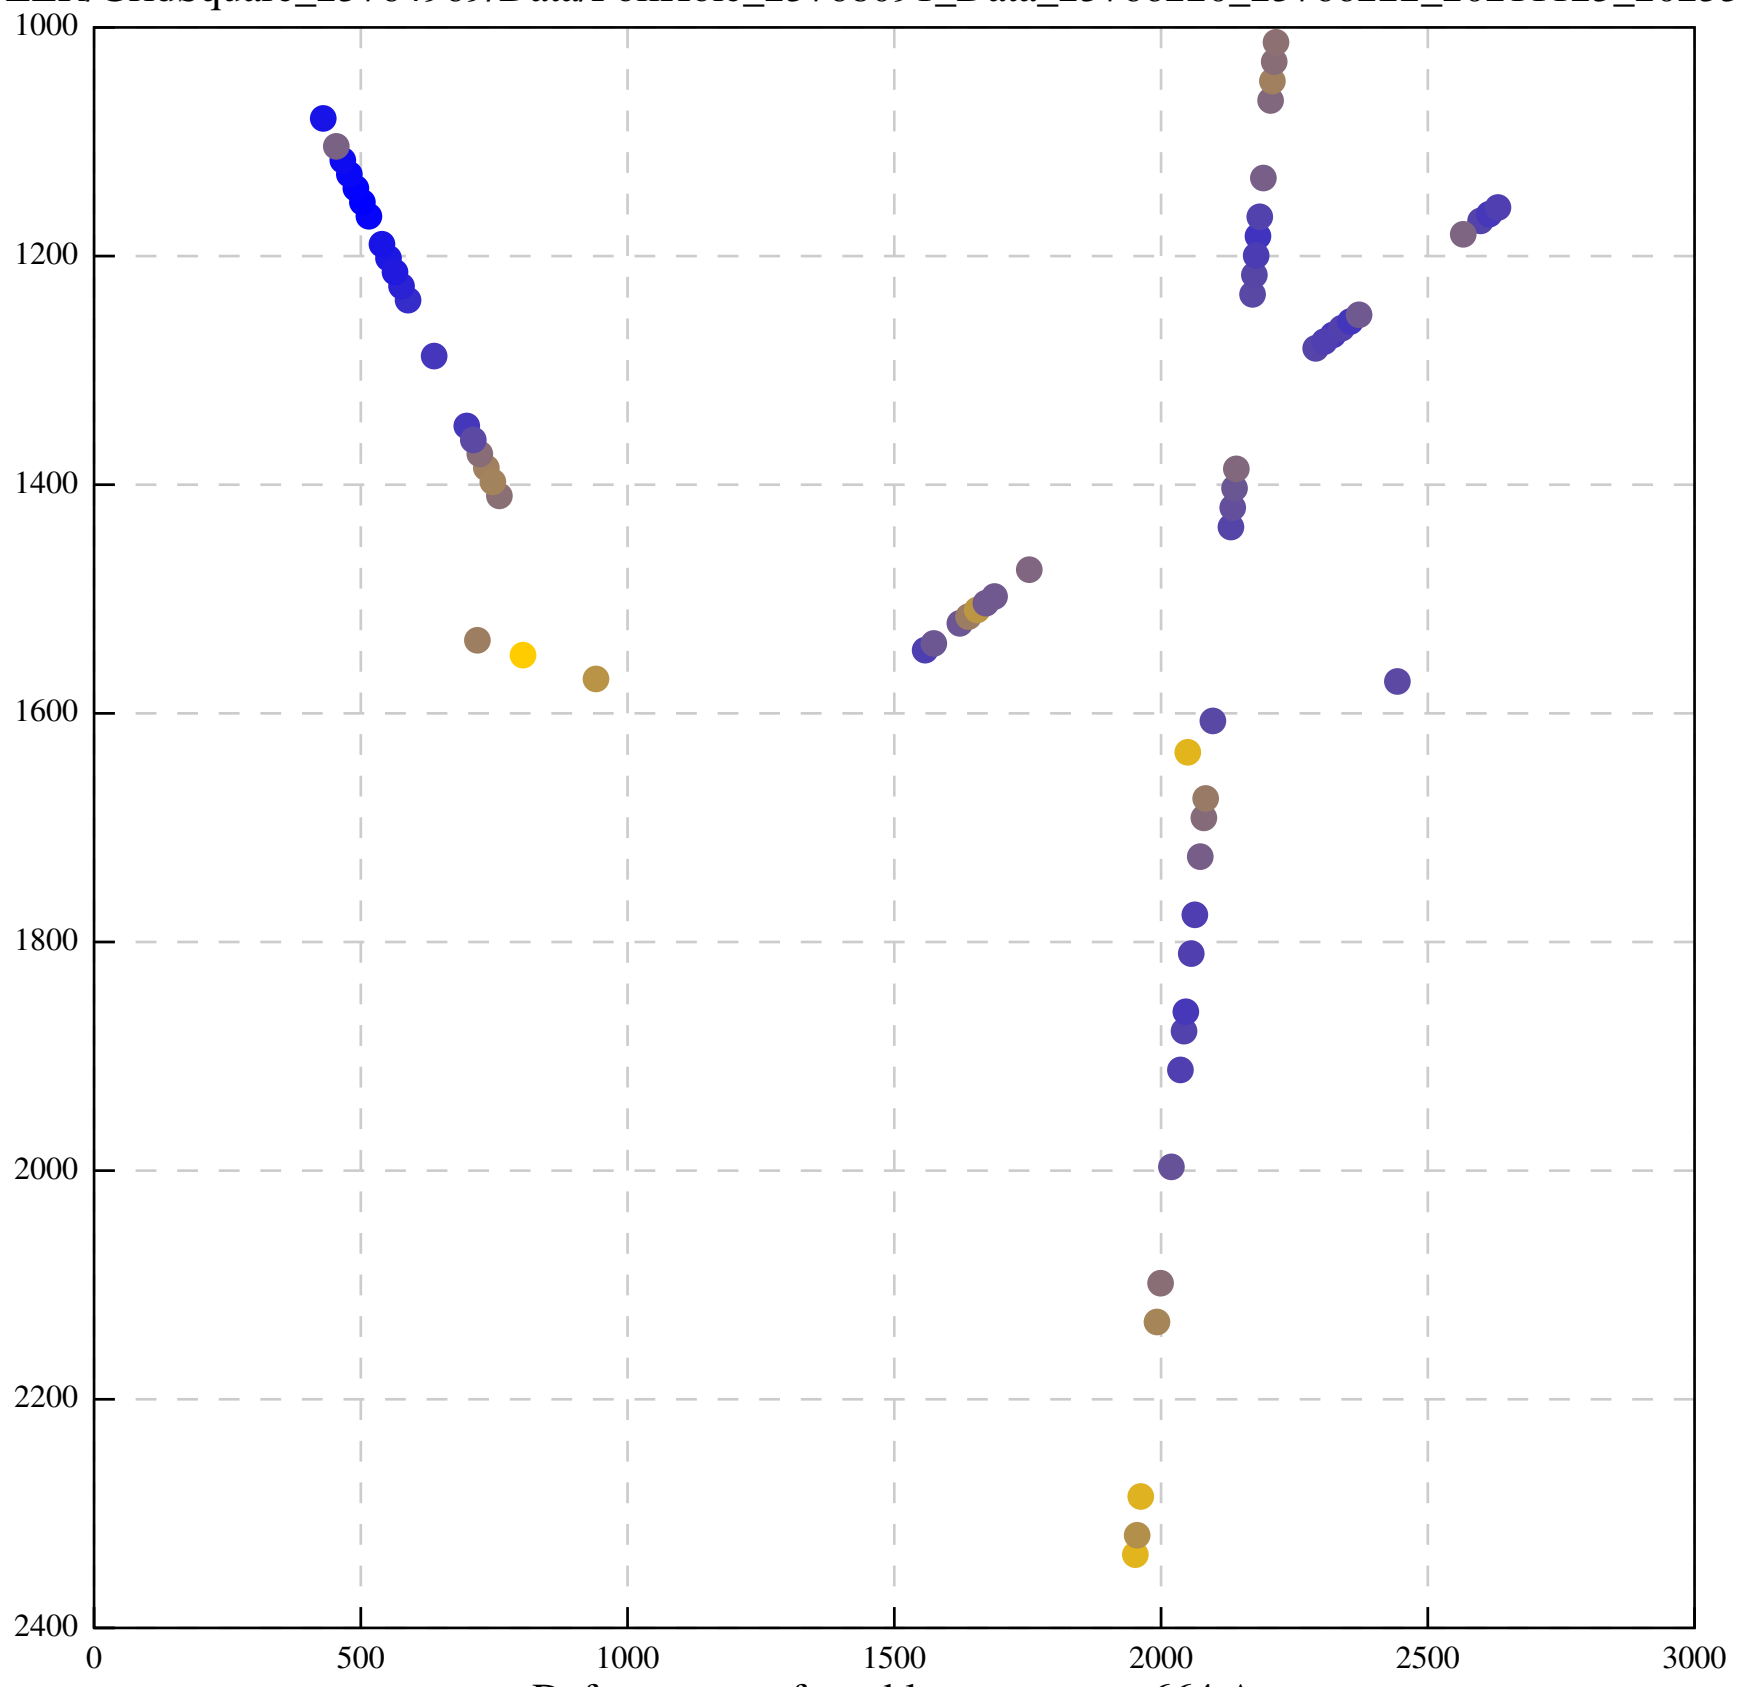

Defocus range from blue to orange: 341 Å

Defocus range from blue to orange: 23 A

Defocus range from blue to orange: 1240 Å

Defocus range from blue to orange: 101 A

Defocus range from blue to orange: 331 A

Defocus range from blue to orange: 630 Å

Defocus range from blue to orange: 593 A

Defocus range from blue to orange: 752 A

Defocus range from blue to orange: 365 A

Defocus range from blue to orange: 731 A

Defocus range from blue to orange: 664 A

Defocus range from blue to orange: 328 A

Defocus range from blue to orange: 534 A

Defocus range from blue to orange: 312 A

Defocus range from blue to orange: 308 A

Defocus range from blue to orange: 492 A

Defocus range from blue to orange: 72 A

Defocus range from blue to orange: 295 A

Defocus range from blue to orange: 624 A

Defocus range from blue to orange: 656 A

Defocus range from blue to orange: 507 A