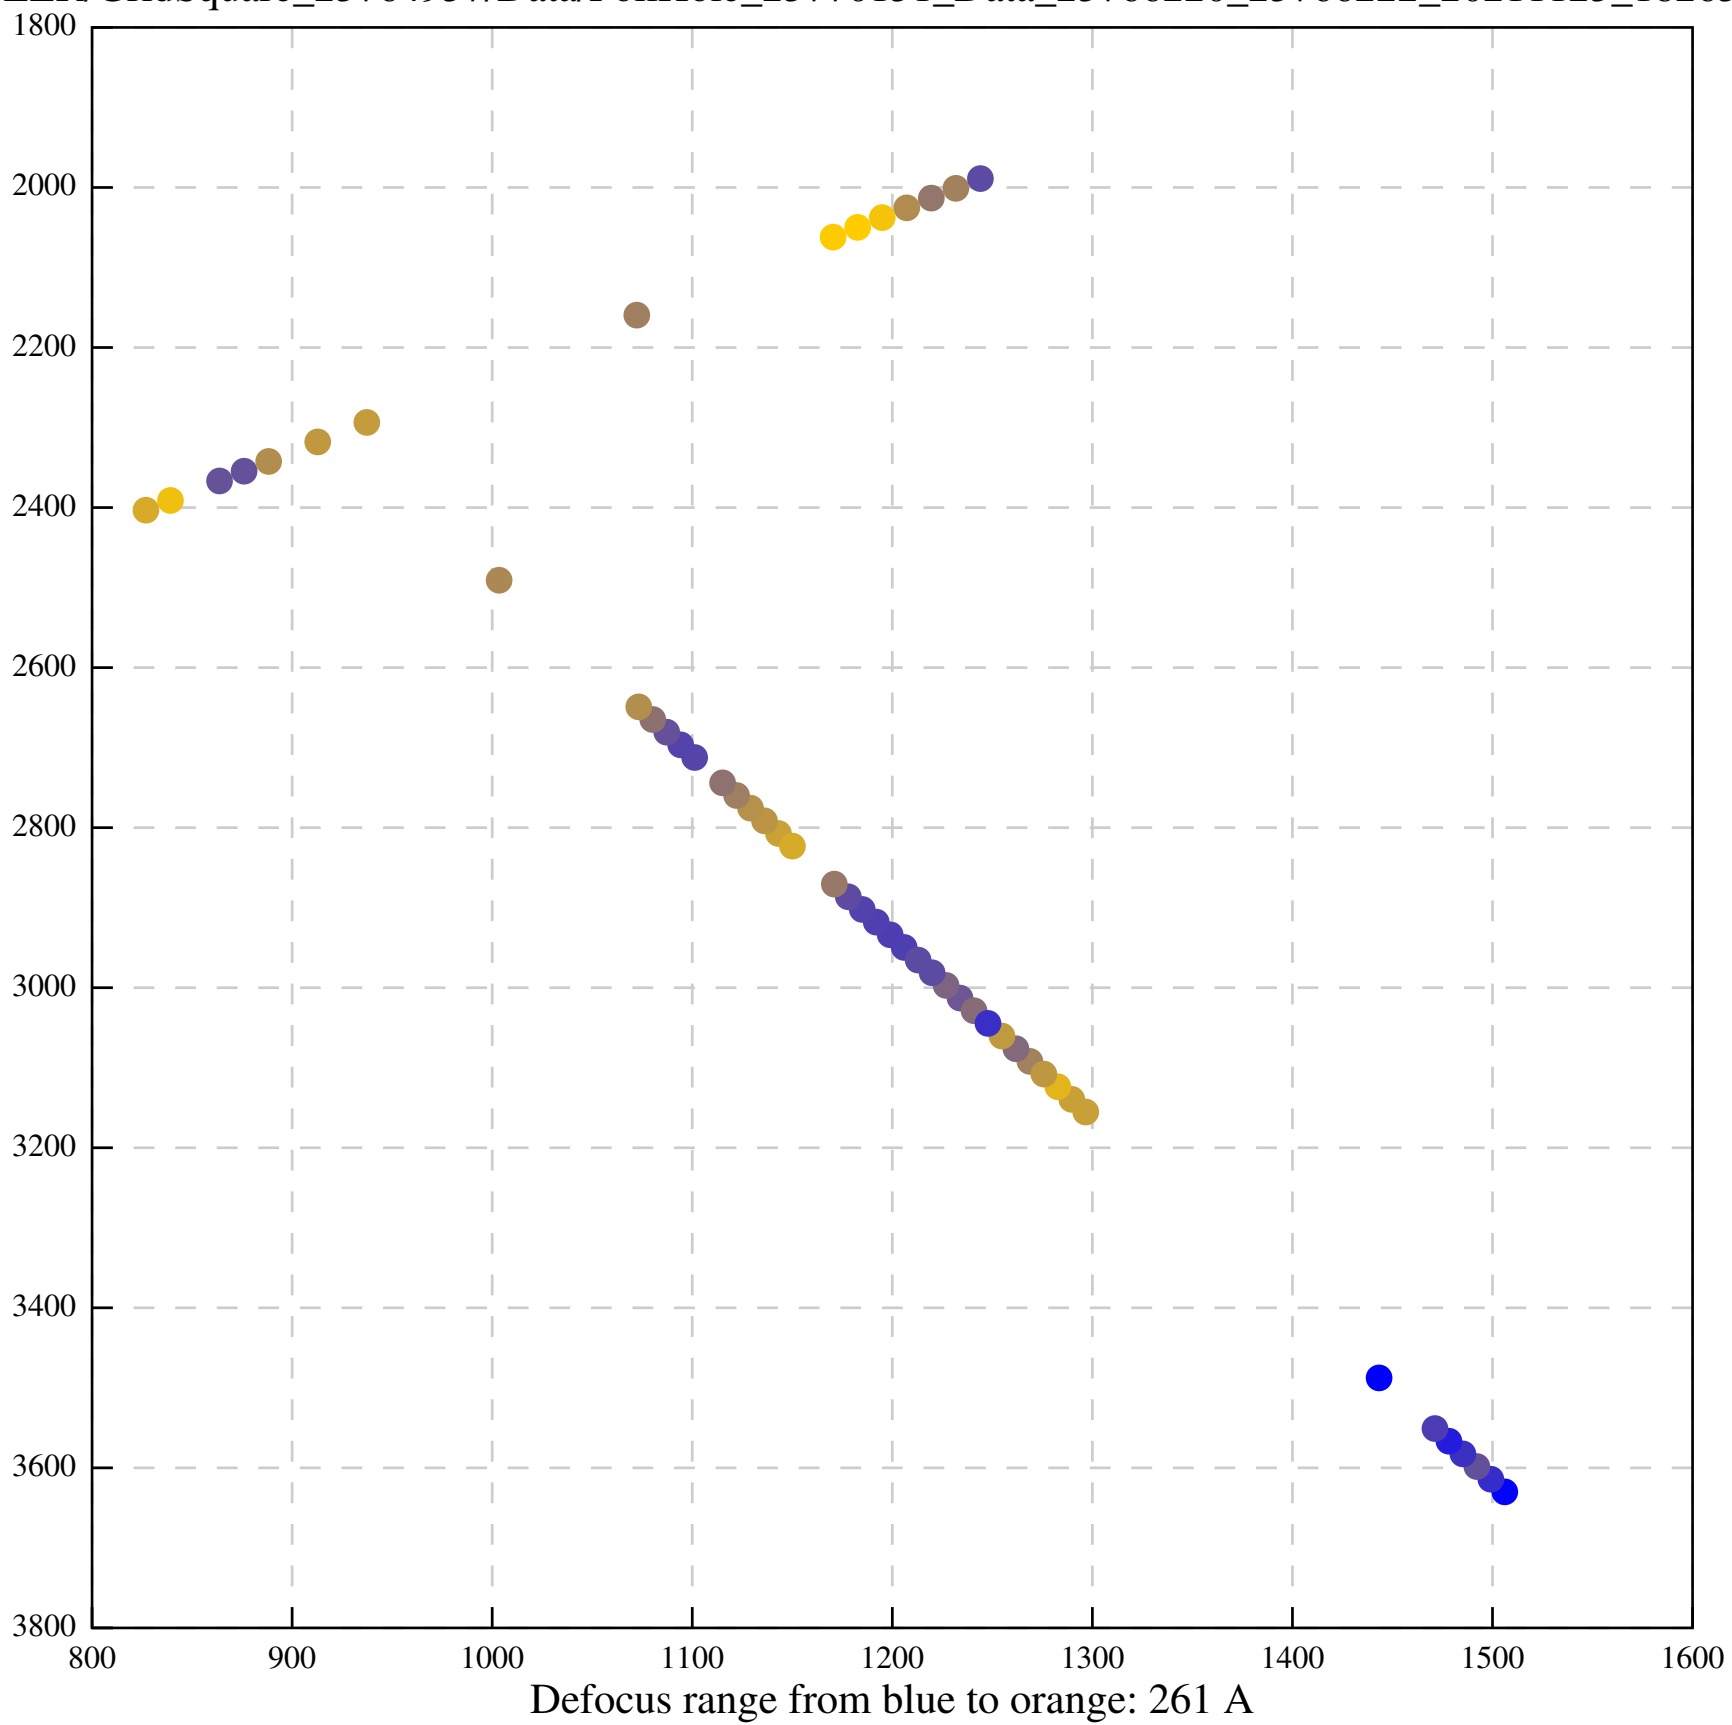

Defocus range from blue to orange: 226 A

Defocus range from blue to orange: 354 A

Defocus range from blue to orange: 272 A

Defocus range from blue to orange: 439 A

Defocus range from blue to orange: 155 A

Defocus range from blue to orange: 839 A

Defocus range from blue to orange: 211 A

Defocus range from blue to orange: 145 A

Defocus range from blue to orange: 703 A

Defocus range from blue to orange: 455 A

Defocus range from blue to orange: 979 A

Defocus range from blue to orange: 864 A

Defocus range from blue to orange: 84 A

Defocus range from blue to orange: 332 A

Defocus range from blue to orange: 423 A

Defocus range from blue to orange: 70 A

Defocus range from blue to orange: 396 A

Defocus range from blue to orange: 485 A

Defocus range from blue to orange: 1024 A

Defocus range from blue to orange: 366 A

Defocus range from blue to orange: 495 A