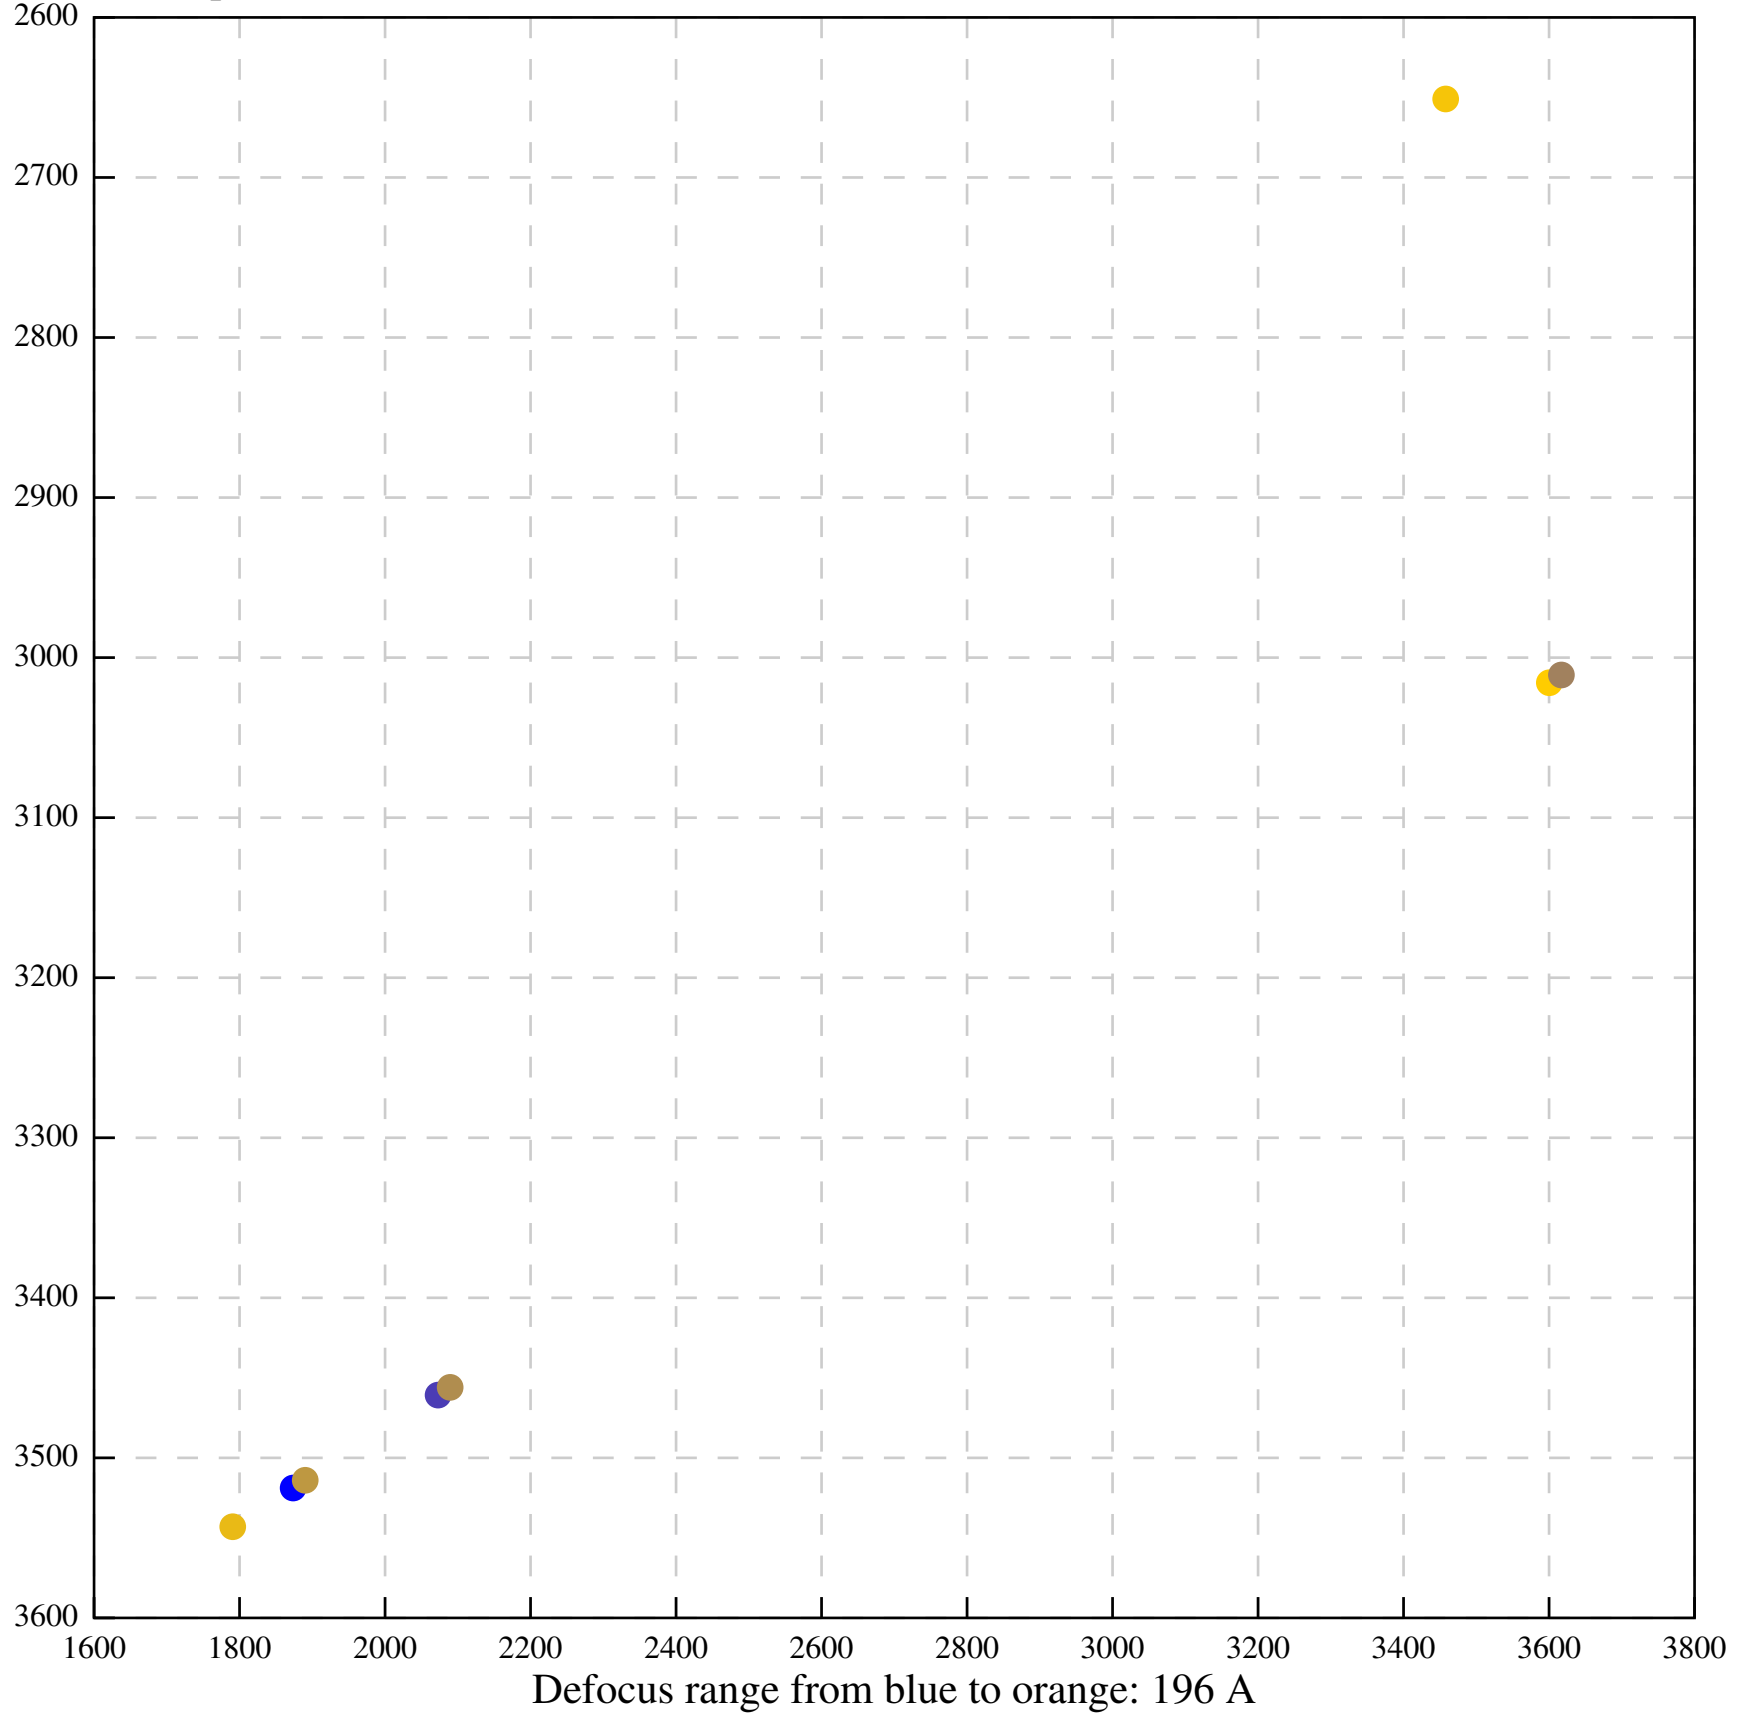

Defocus range from blue to orange: 341 Å

Defocus range from blue to orange: 23 A

Defocus range from blue to orange: 1240 Å

Defocus range from blue to orange: 101 A

Defocus range from blue to orange: 331 A

Defocus range from blue to orange: 630 Å

Defocus range from blue to orange: 593 A

Defocus range from blue to orange: 752 A

Defocus range from blue to orange: 365 A

Defocus range from blue to orange: 731 A

Defocus range from blue to orange: 664 A

Defocus range from blue to orange: 328 A

Defocus range from blue to orange: 534 A

Defocus range from blue to orange: 312 A

Defocus range from blue to orange: 308 A

Defocus range from blue to orange: 492 A

Defocus range from blue to orange: 72 A

Defocus range from blue to orange: 295 A

Defocus range from blue to orange: 624 A

Defocus range from blue to orange: 656 A

Defocus range from blue to orange: 507 A