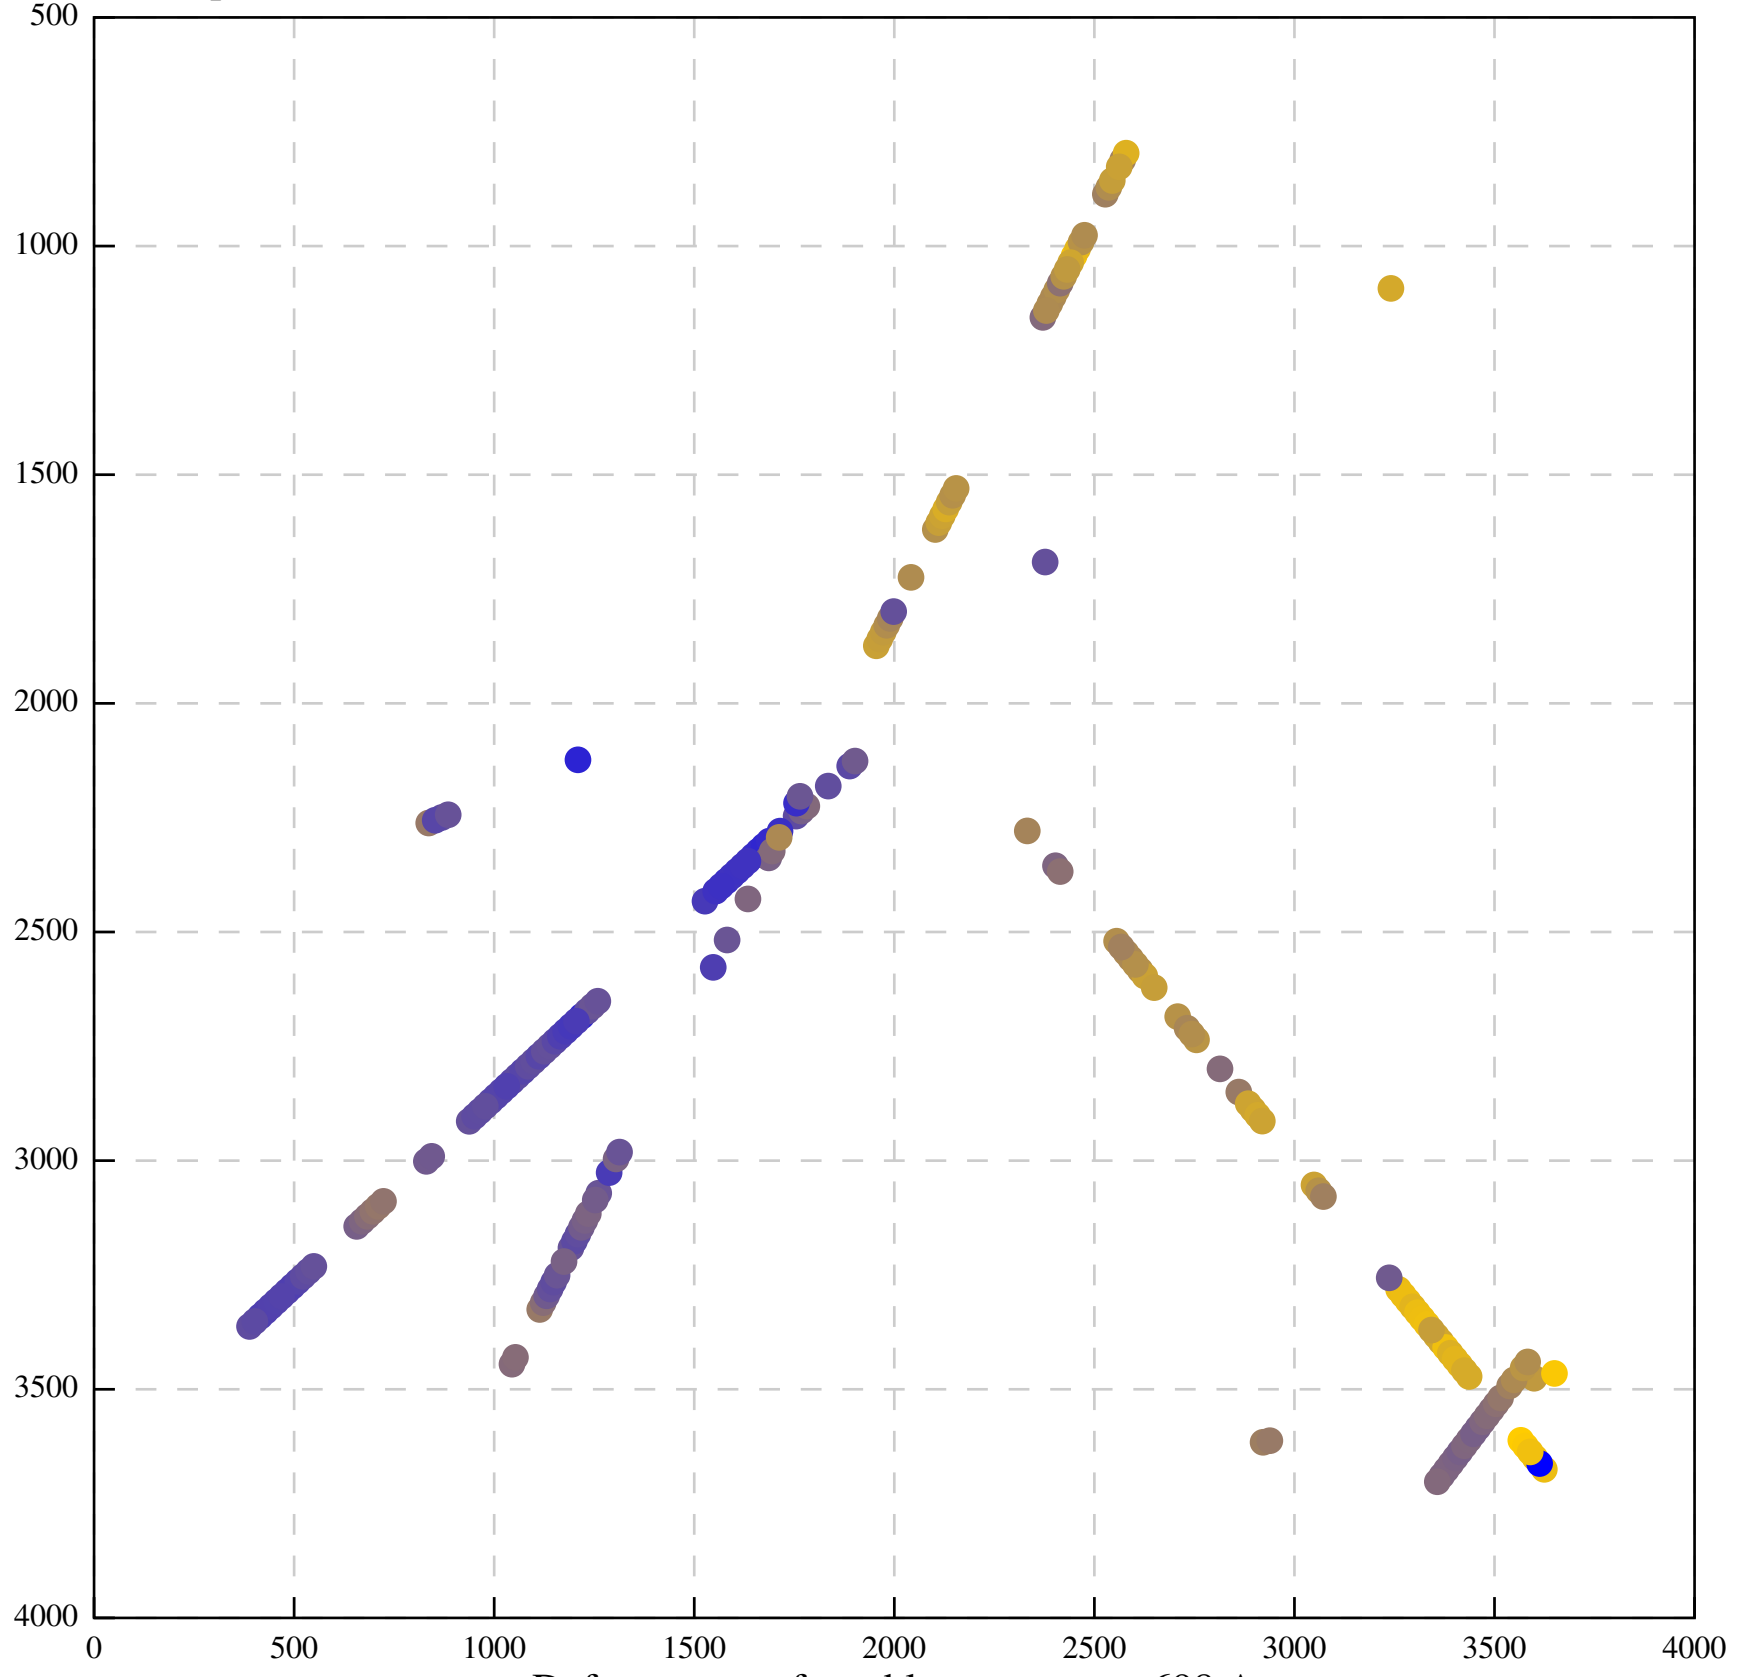

Defocus range from blue to orange: 396 A

Defocus range from blue to orange: 485 A

Defocus range from blue to orange: 1024 A

Defocus range from blue to orange: 366 A

Defocus range from blue to orange: 495 A

Defocus range from blue to orange: 11 A

Defocus range from blue to orange: 697 A

Defocus range from blue to orange: 315 A

Defocus range from blue to orange: 289 A

Defocus range from blue to orange: 114 A

Defocus range from blue to orange: 552 A

Defocus range from blue to orange: 383 A

Defocus range from blue to orange: 1 A

Defocus range from blue to orange: 537 Å

Defocus range from blue to orange: 698 A

Defocus range from blue to orange: 28 A

Defocus range from blue to orange: 28 A

Defocus range from blue to orange: 708 A

Defocus range from blue to orange: 243 A

Defocus range from blue to orange: 1114 A

Defocus range from blue to orange: 364 A

Defocus range from blue to orange: 367 Å