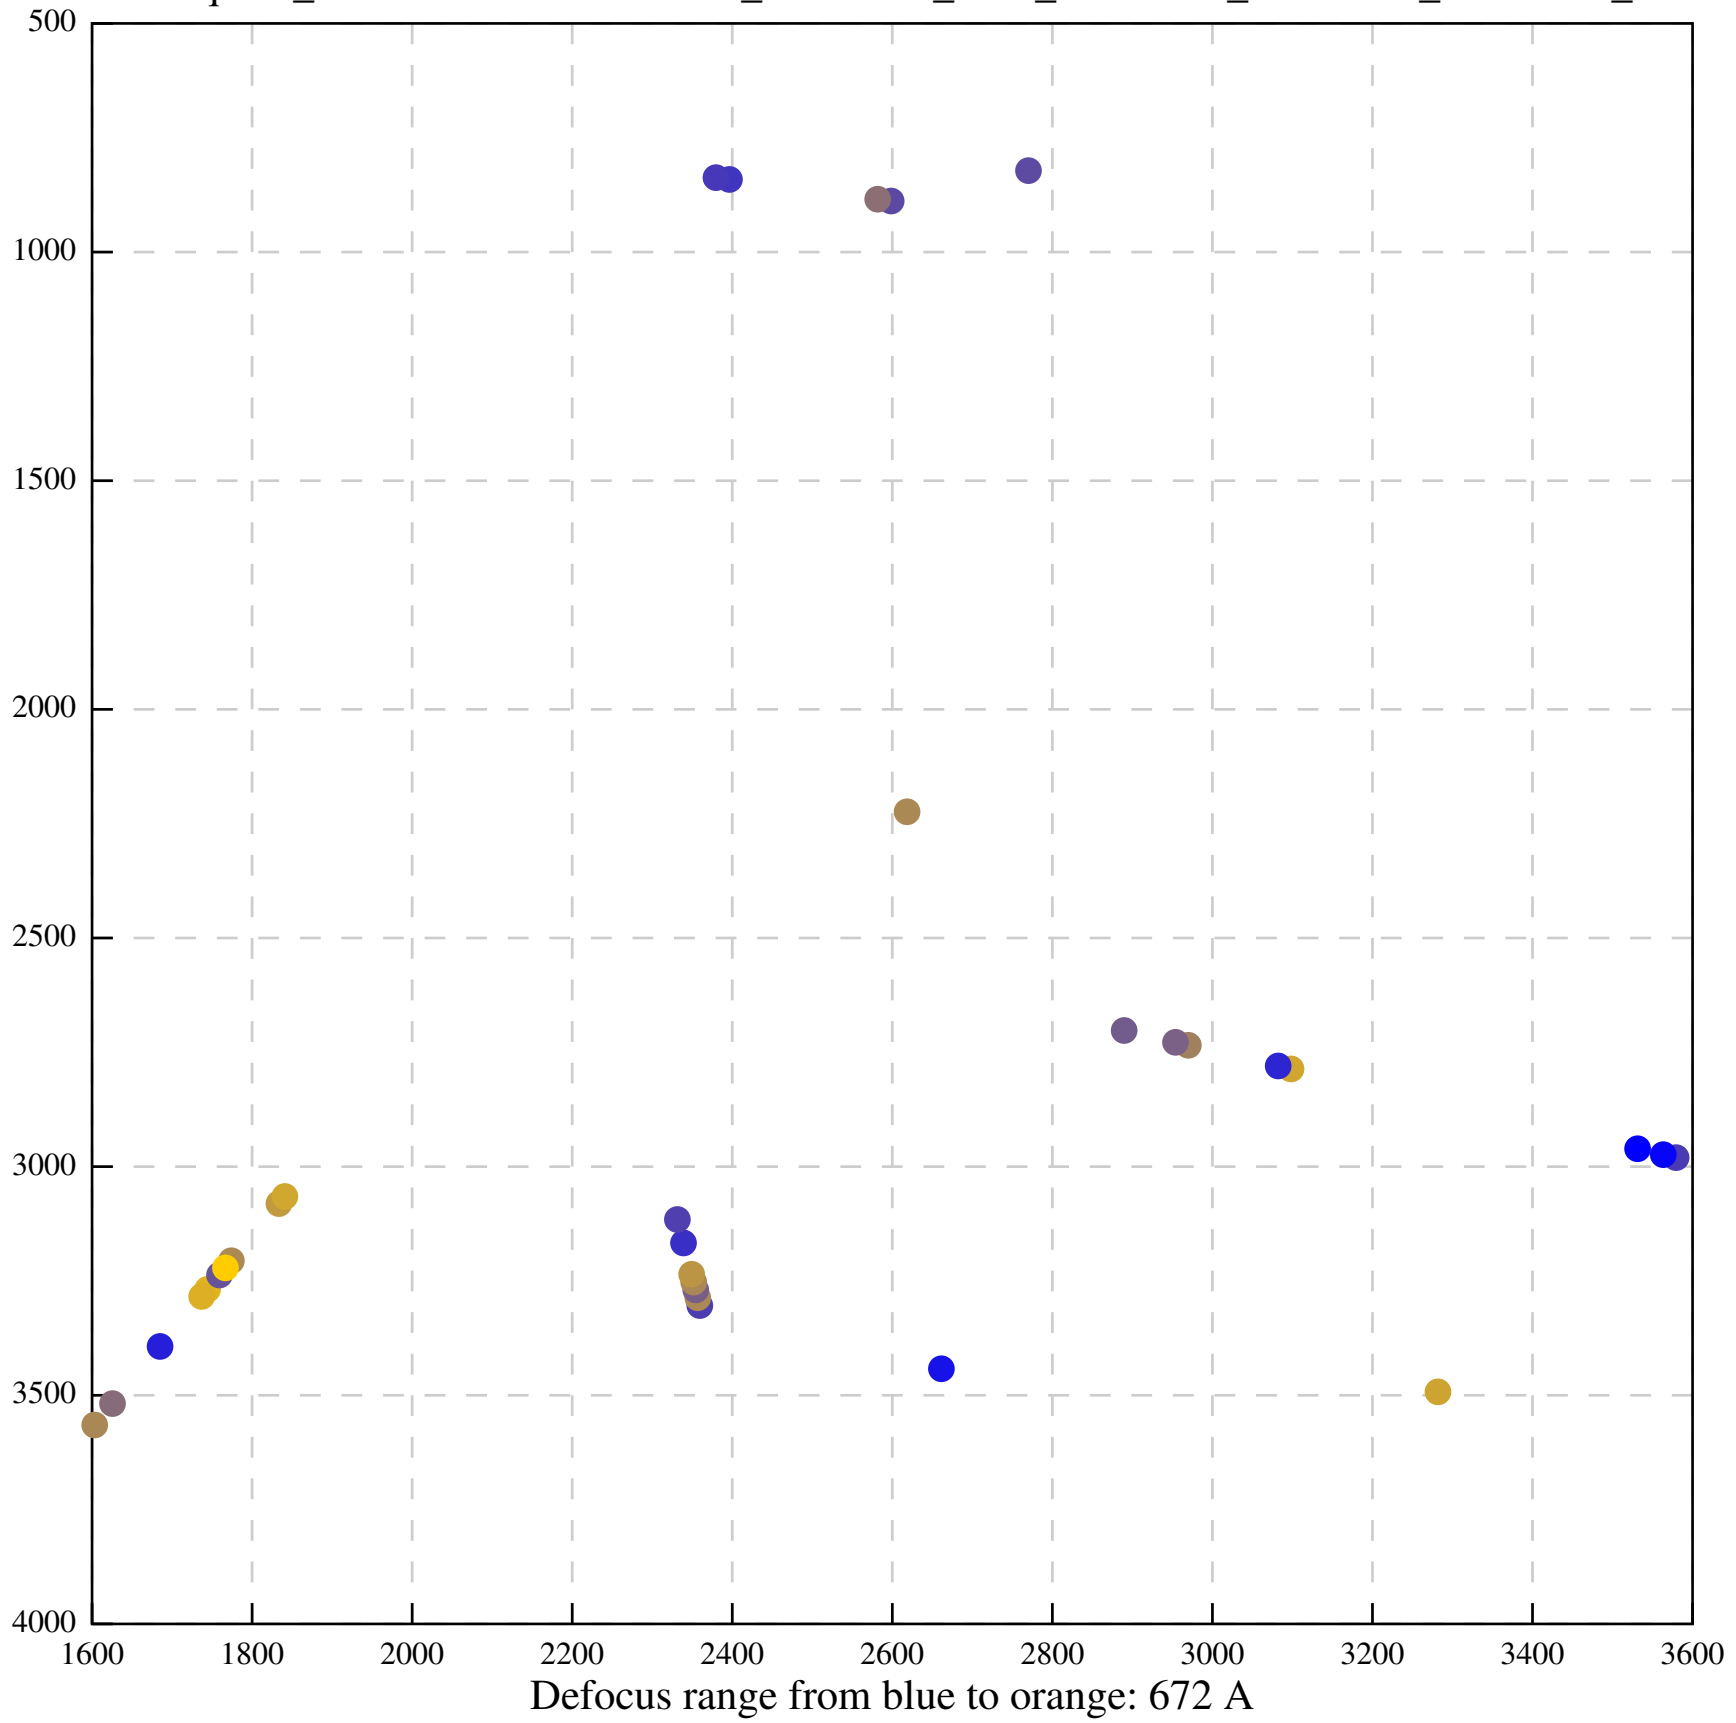

Defocus range from blue to orange: 494 A

Defocus range from blue to orange: 685 A

Defocus range from blue to orange: 514 A

Defocus range from blue to orange: 383 A

Defocus range from blue to orange: 342 A

Defocus range from blue to orange: 226 A

Defocus range from blue to orange: 354 A

Defocus range from blue to orange: 272 A

Defocus range from blue to orange: 439 A

Defocus range from blue to orange: 155 A

Defocus range from blue to orange: 839 A

Defocus range from blue to orange: 211 A

Defocus range from blue to orange: 145 A

Defocus range from blue to orange: 703 A

Defocus range from blue to orange: 455 A

Defocus range from blue to orange: 979 A

Defocus range from blue to orange: 864 A

Defocus range from blue to orange: 84 A

Defocus range from blue to orange: 332 A

Defocus range from blue to orange: 423 A

Defocus range from blue to orange: 70 A