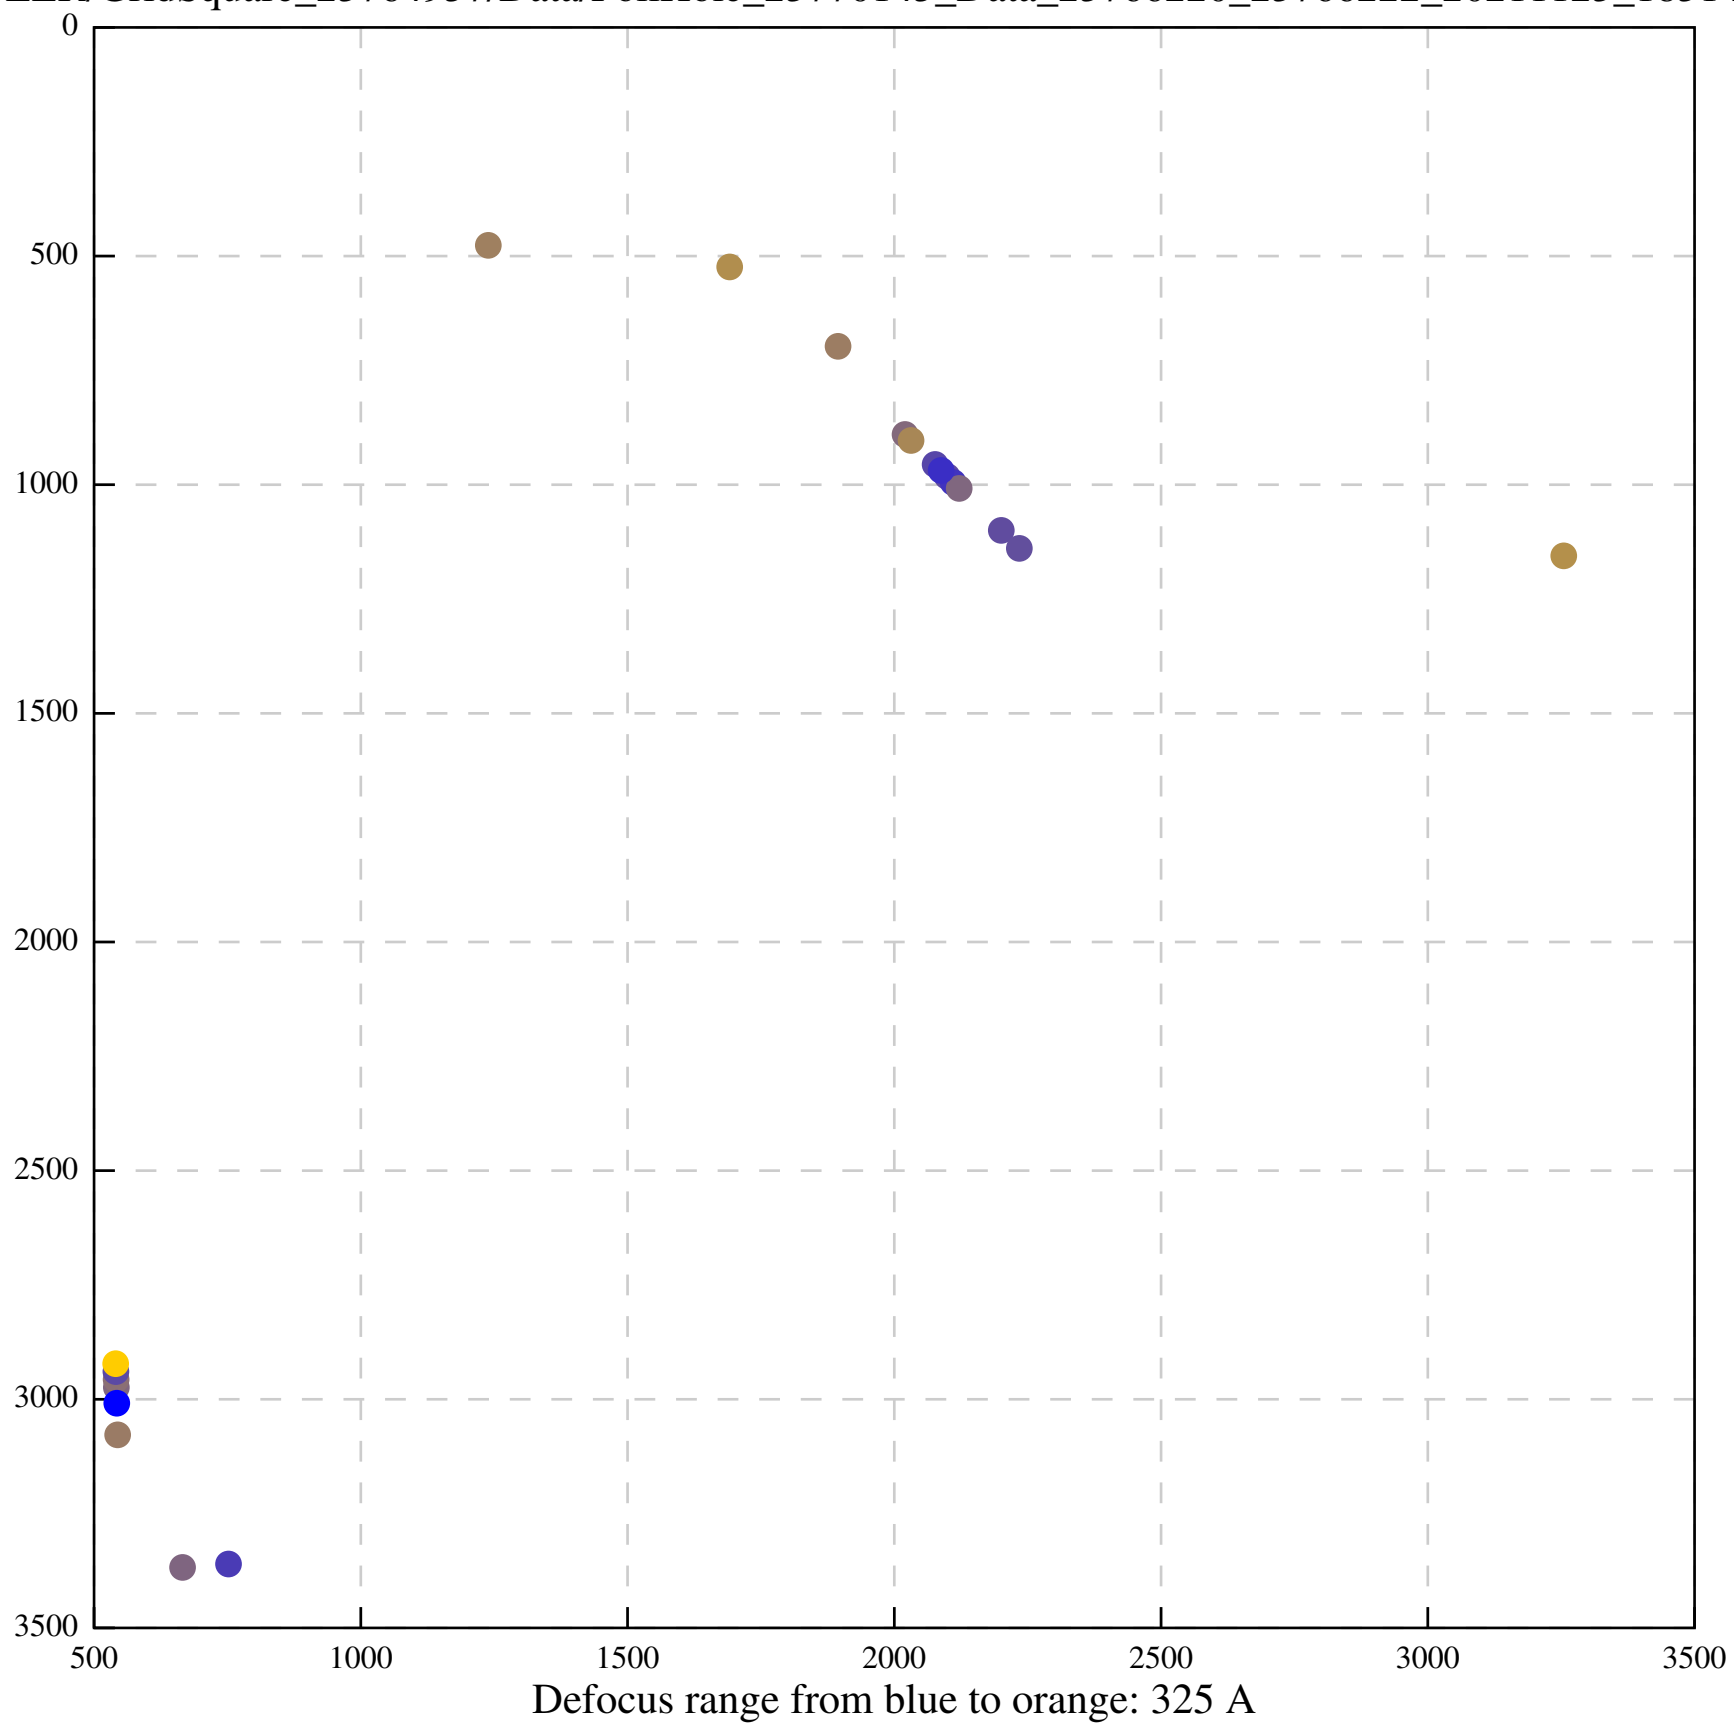

Defocus range from blue to orange: 494 A

Defocus range from blue to orange: 685 A

Defocus range from blue to orange: 514 A

Defocus range from blue to orange: 383 A

Defocus range from blue to orange: 342 A

Defocus range from blue to orange: 226 A

Defocus range from blue to orange: 354 A

Defocus range from blue to orange: 272 A

Defocus range from blue to orange: 439 A

Defocus range from blue to orange: 155 A

Defocus range from blue to orange: 839 A

Defocus range from blue to orange: 211 A

Defocus range from blue to orange: 145 A

Defocus range from blue to orange: 703 A

Defocus range from blue to orange: 455 A

Defocus range from blue to orange: 979 A

Defocus range from blue to orange: 864 A

Defocus range from blue to orange: 84 A

Defocus range from blue to orange: 332 A

Defocus range from blue to orange: 423 A

Defocus range from blue to orange: 70 A