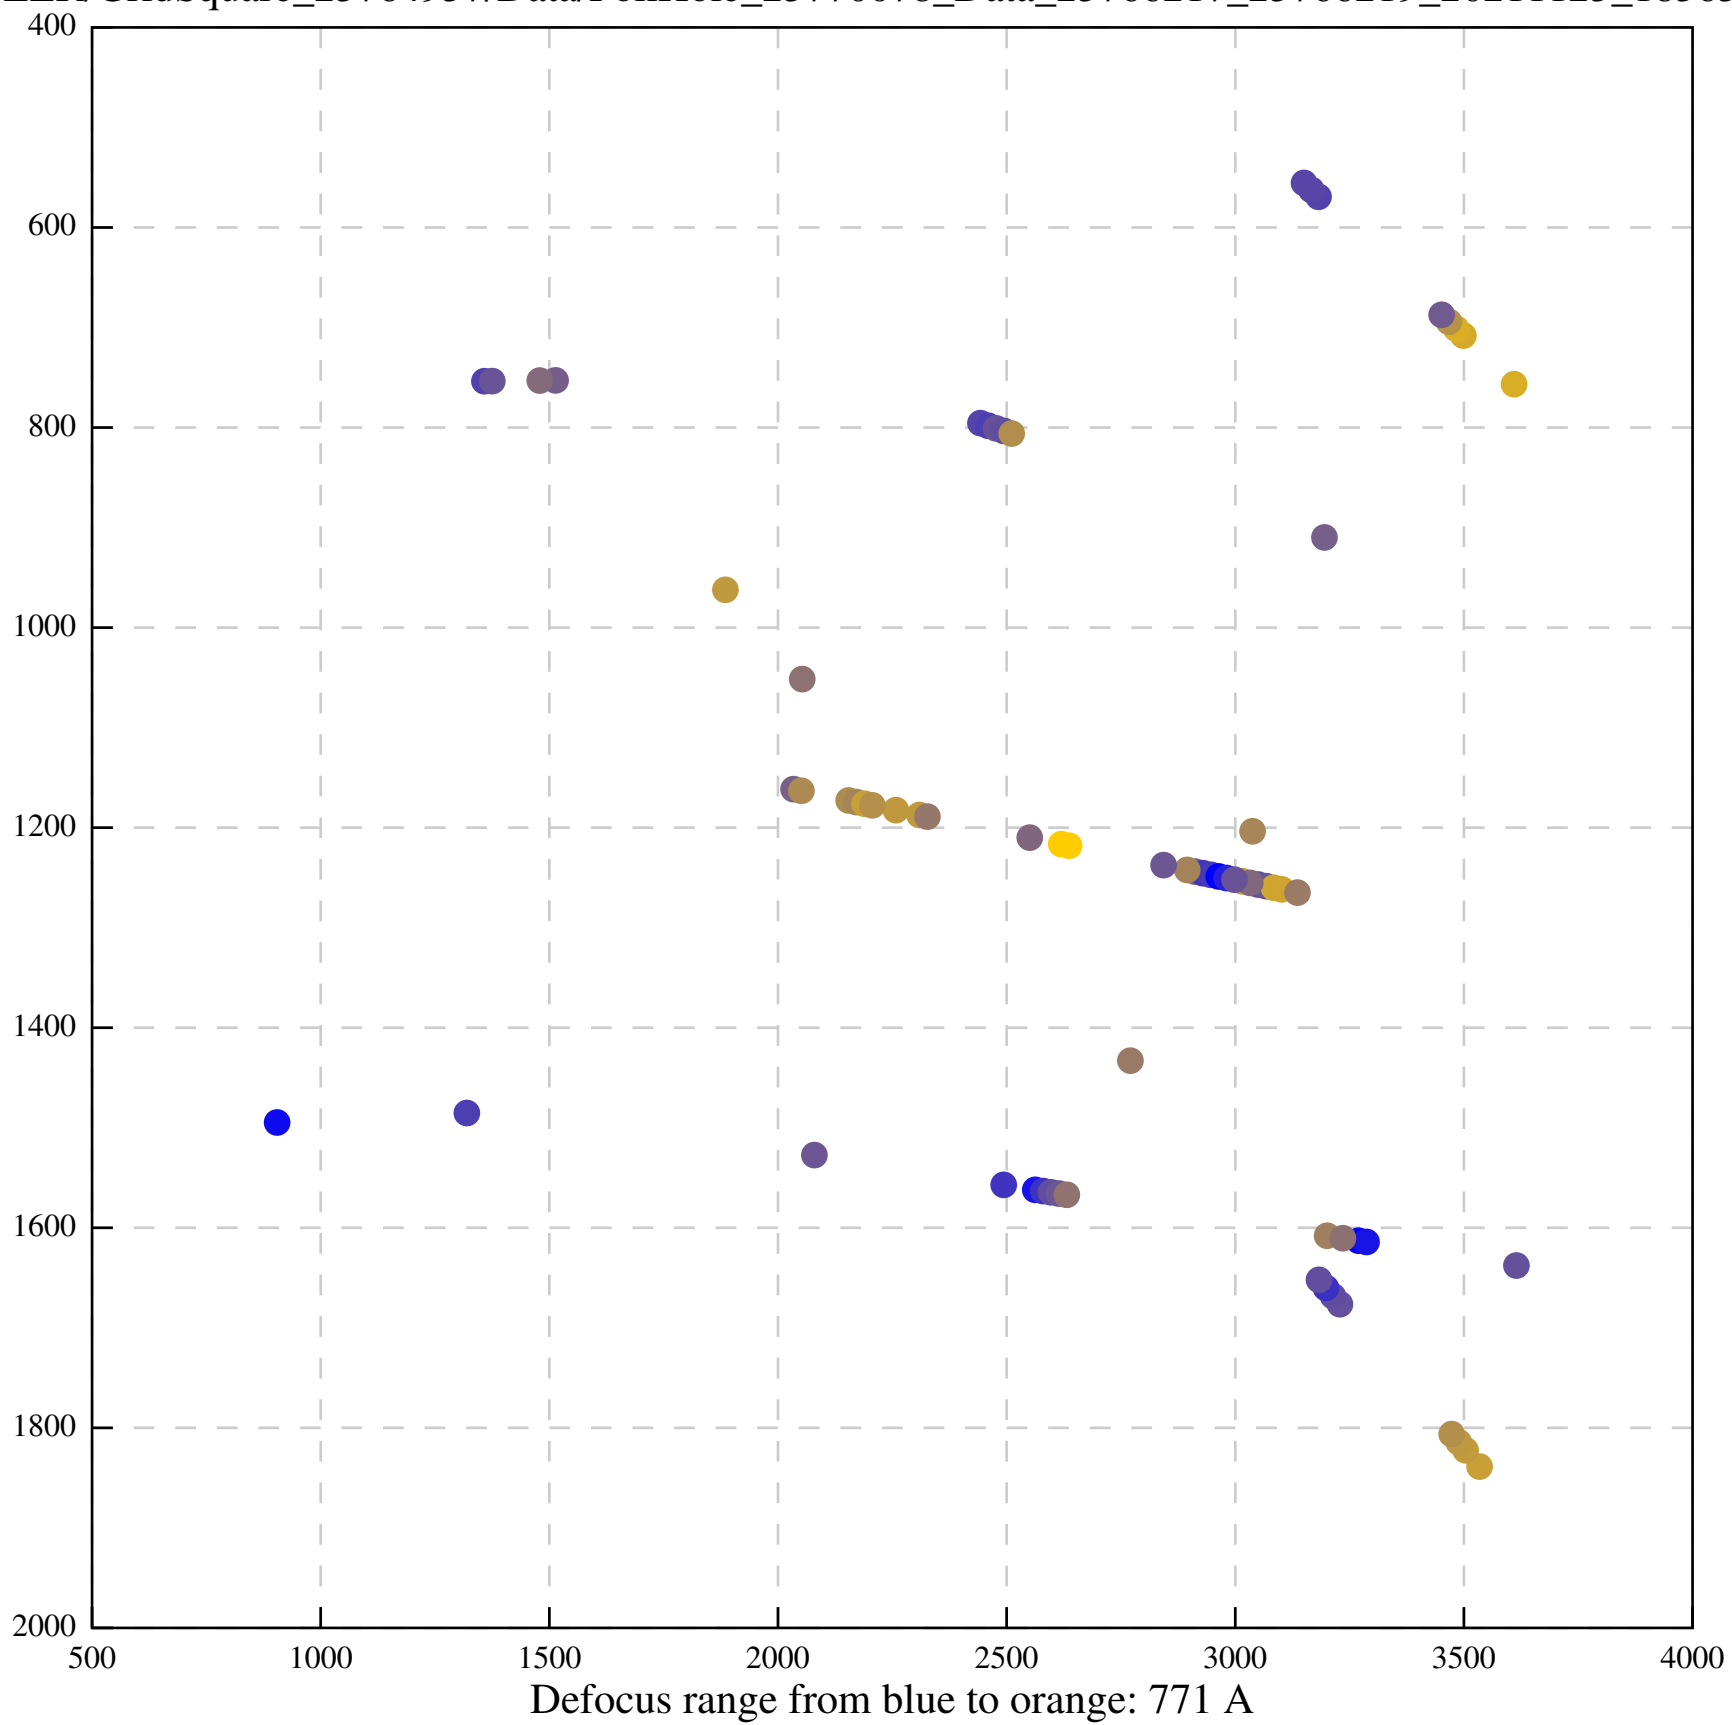

Defocus range from blue to orange: 494 A

Defocus range from blue to orange: 685 A

Defocus range from blue to orange: 514 A

Defocus range from blue to orange: 383 A

Defocus range from blue to orange: 342 A

Defocus range from blue to orange: 226 A

Defocus range from blue to orange: 354 A

Defocus range from blue to orange: 272 A

Defocus range from blue to orange: 439 A

Defocus range from blue to orange: 155 A

Defocus range from blue to orange: 839 A

Defocus range from blue to orange: 211 A

Defocus range from blue to orange: 145 A

Defocus range from blue to orange: 703 A

Defocus range from blue to orange: 455 A

Defocus range from blue to orange: 979 A

Defocus range from blue to orange: 864 A

Defocus range from blue to orange: 84 A

Defocus range from blue to orange: 332 A

Defocus range from blue to orange: 423 A

Defocus range from blue to orange: 70 A