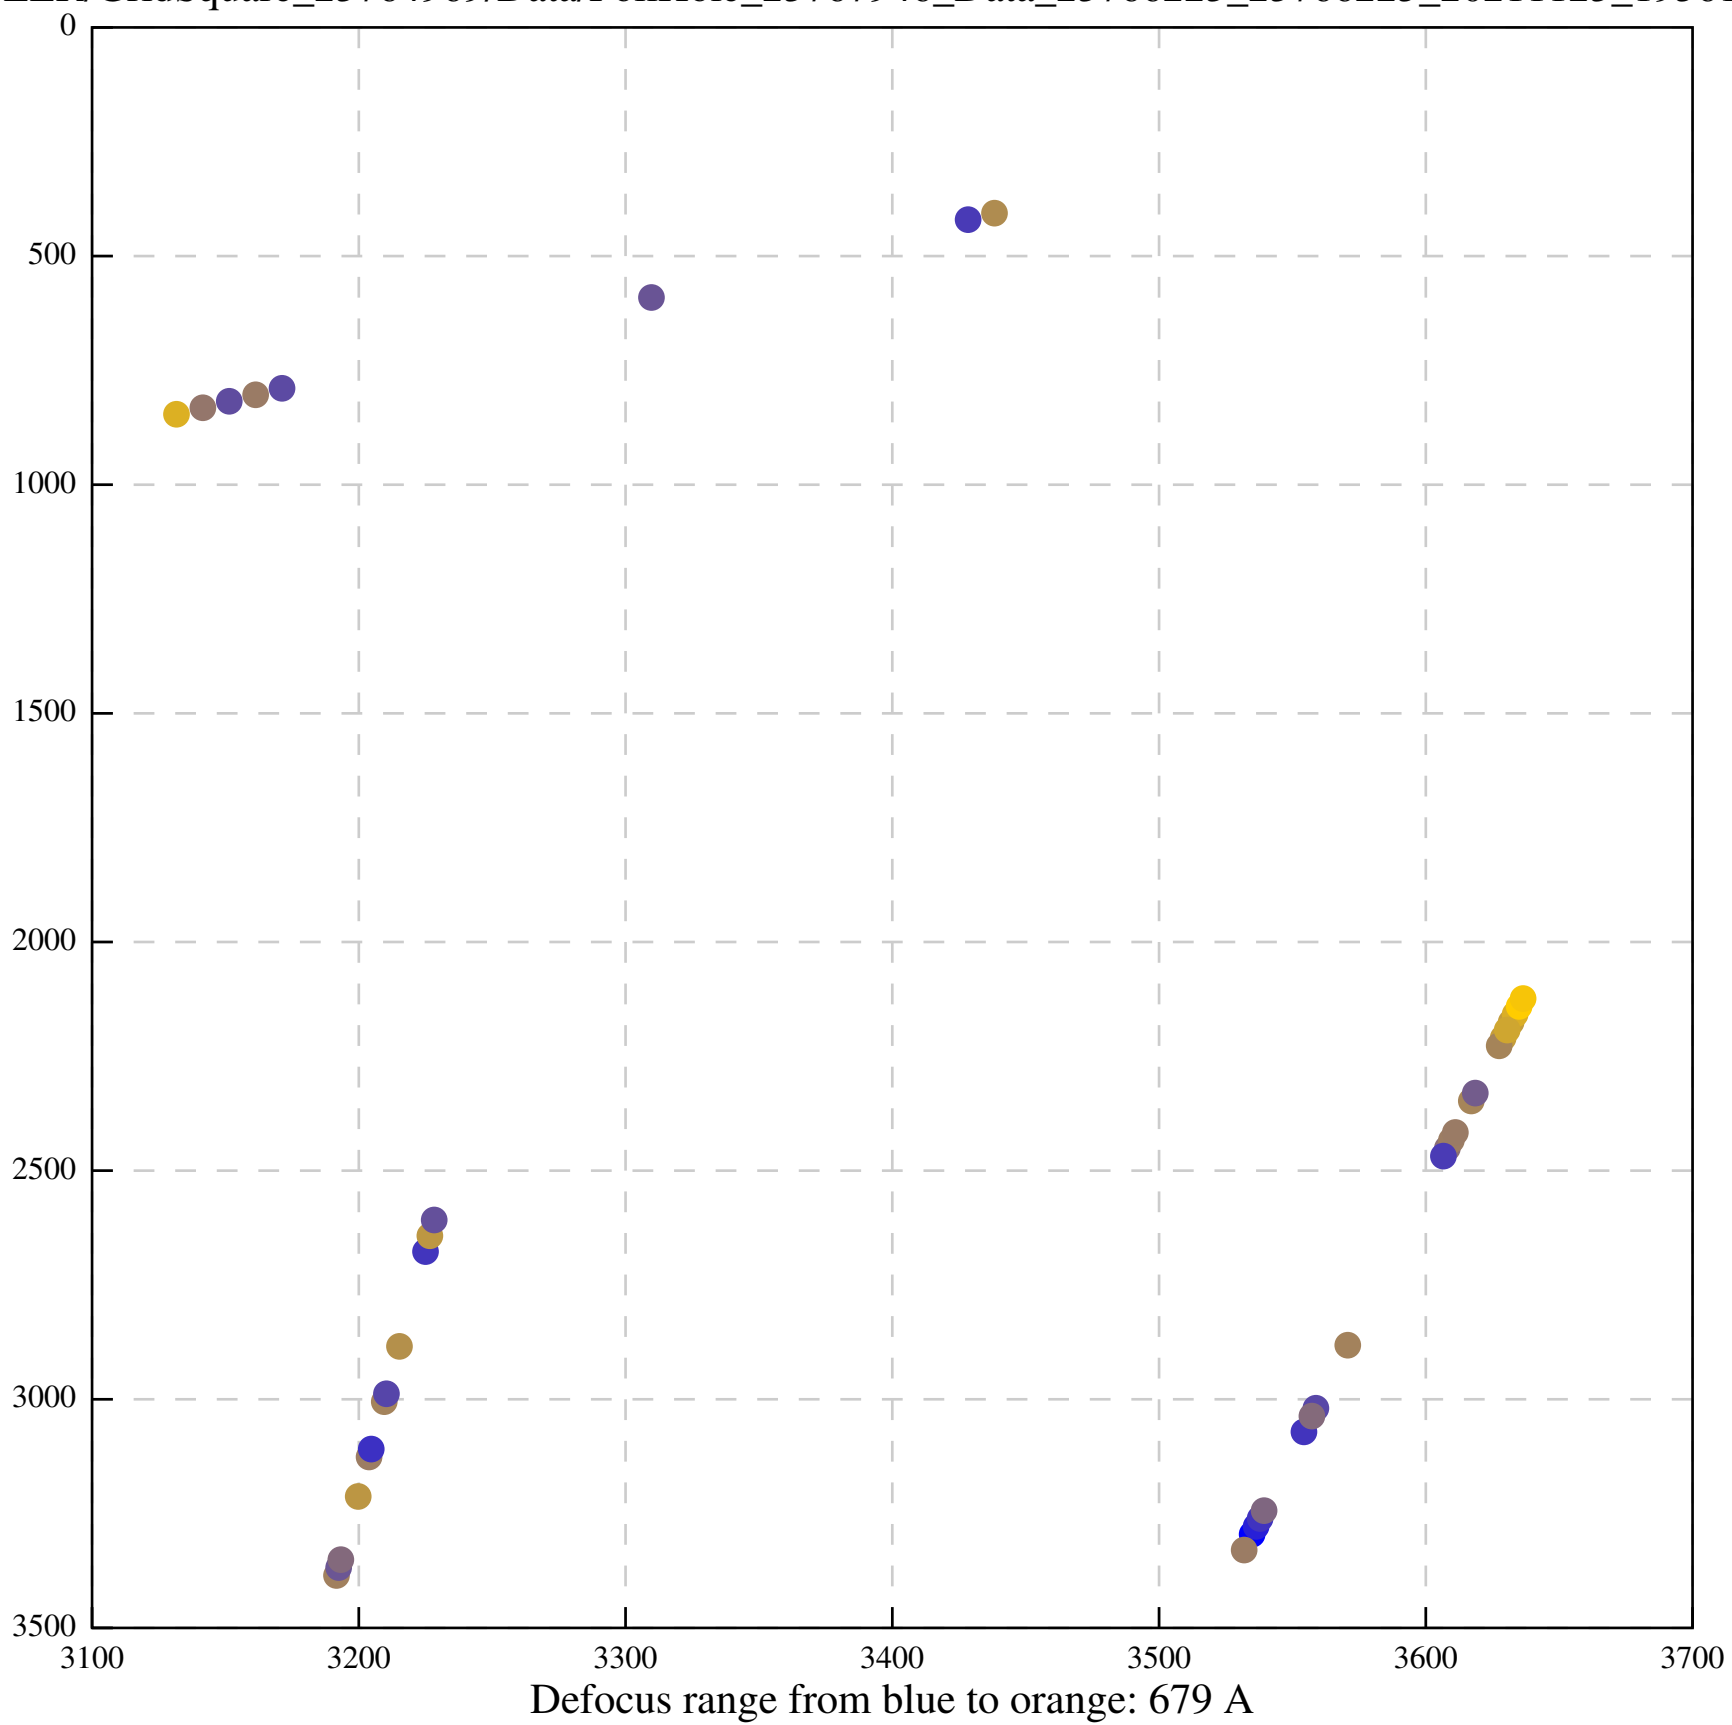

Defocus range from blue to orange: 11 A

Defocus range from blue to orange: 697 A

Defocus range from blue to orange: 315 A

Defocus range from blue to orange: 289 A

Defocus range from blue to orange: 114 A

Defocus range from blue to orange: 552 A

Defocus range from blue to orange: 383 A

Defocus range from blue to orange: 1 A

Defocus range from blue to orange: 537 Å

Defocus range from blue to orange: 698 A

Defocus range from blue to orange: 28 A

Defocus range from blue to orange: 28 A

Defocus range from blue to orange: 708 A

Defocus range from blue to orange: 243 A

Defocus range from blue to orange: 1114 A

Defocus range from blue to orange: 364 A

Defocus range from blue to orange: 367 Å

Defocus range from blue to orange: 341 Å

Defocus range from blue to orange: 23 A

Defocus range from blue to orange: 1240 Å

Defocus range from blue to orange: 101 A

Defocus range from blue to orange: 331 A