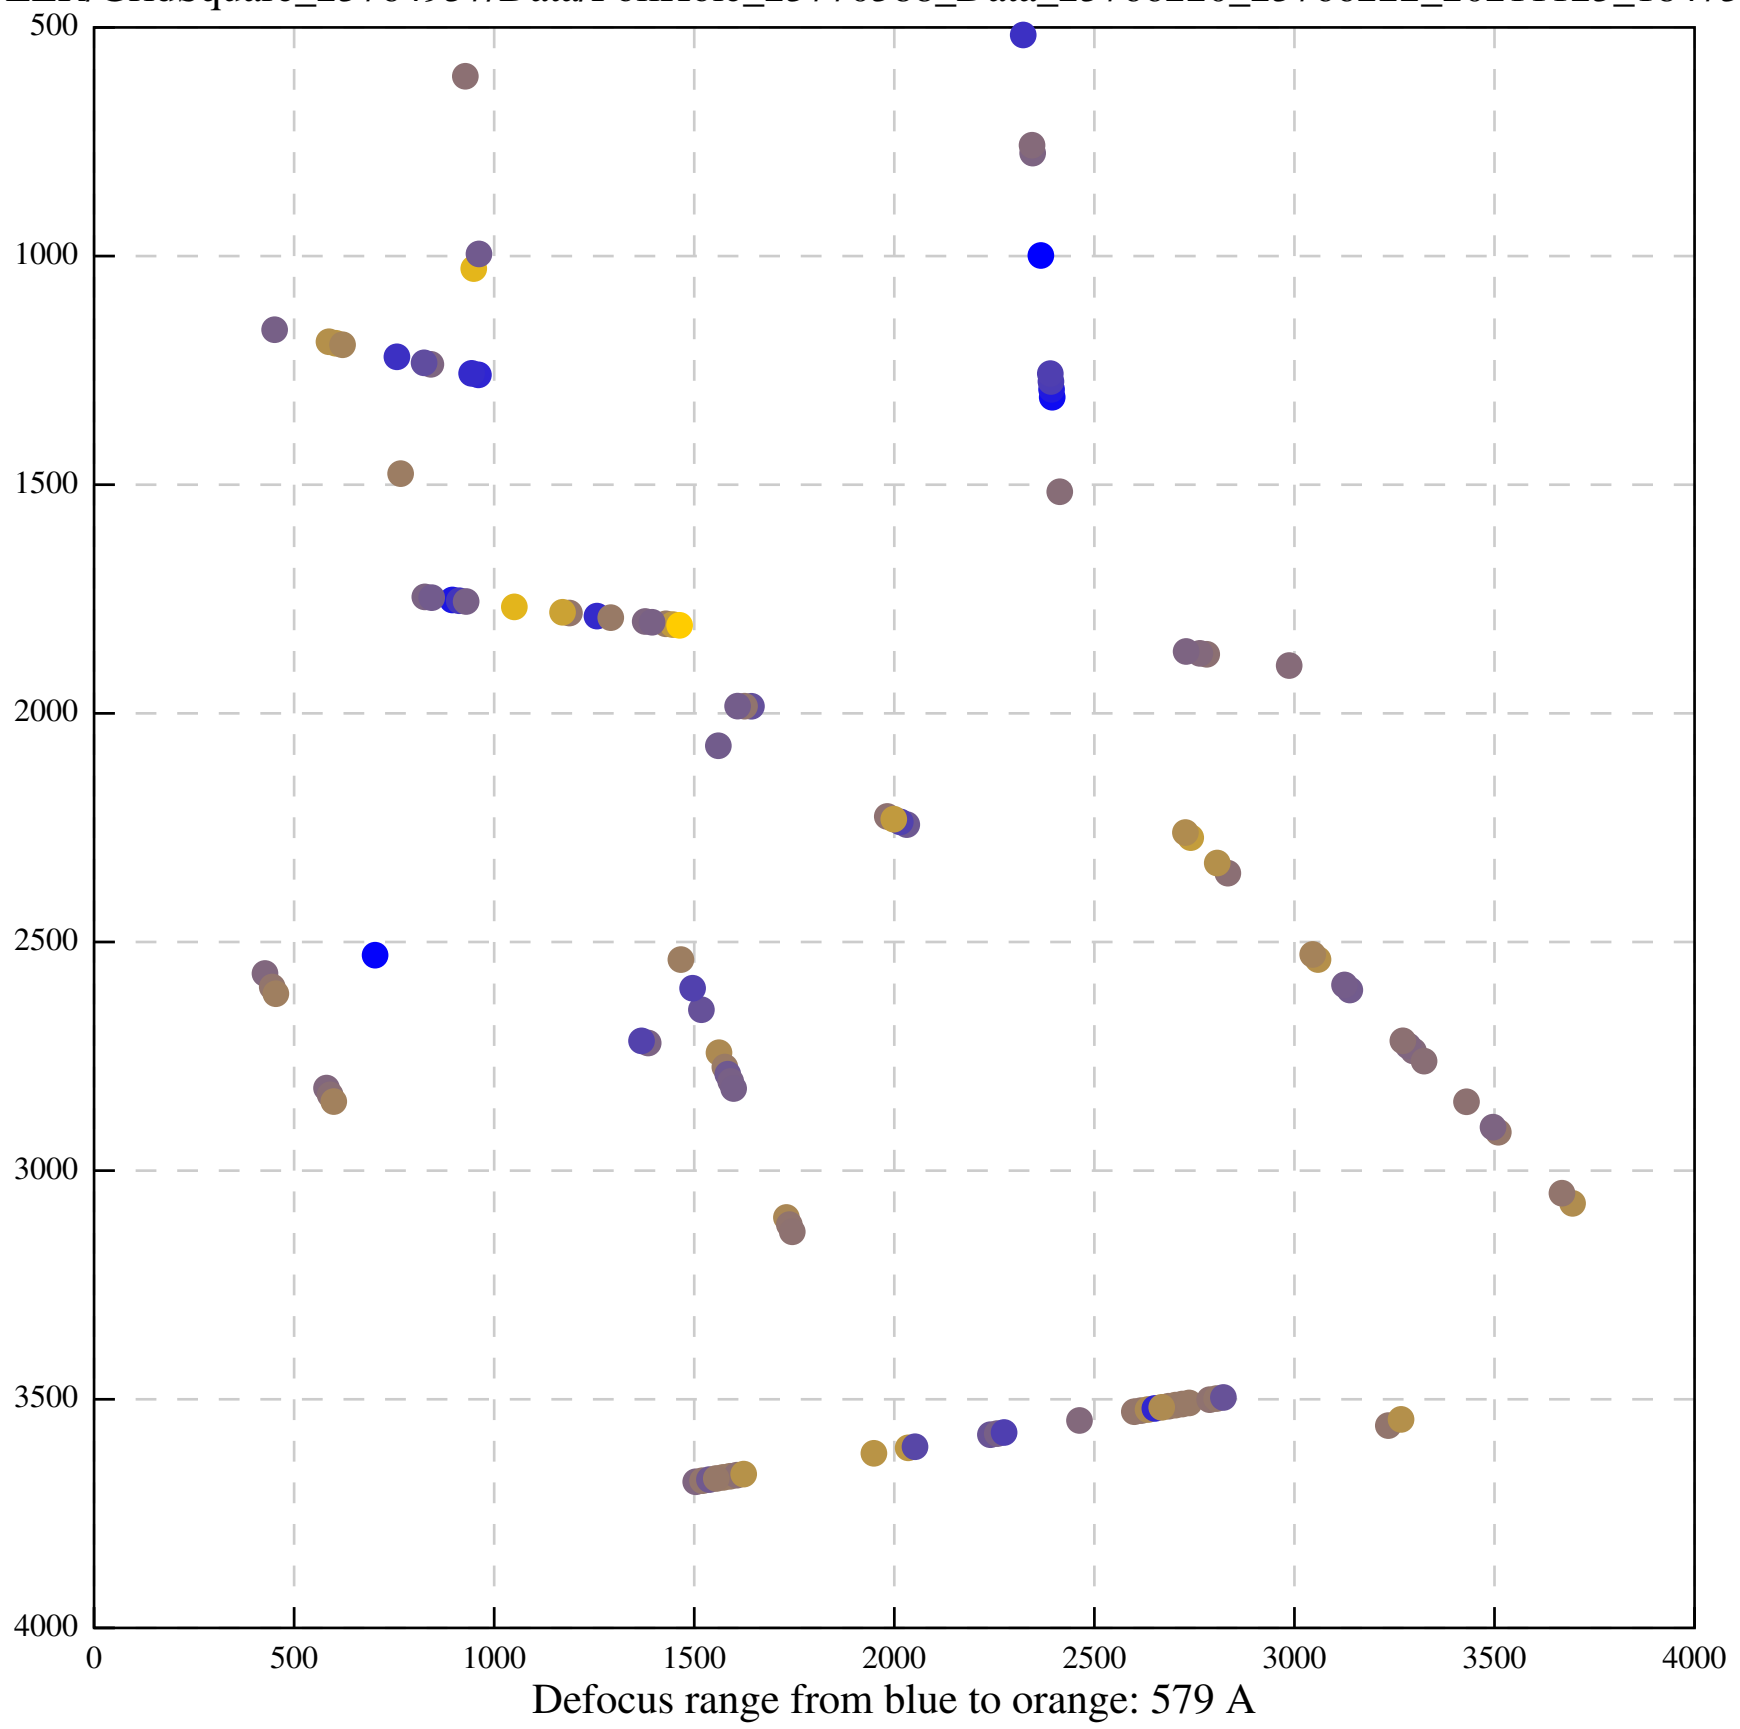

Defocus range from blue to orange: 839 A

Defocus range from blue to orange: 211 A

Defocus range from blue to orange: 145 A

Defocus range from blue to orange: 703 A

Defocus range from blue to orange: 455 A

Defocus range from blue to orange: 979 A

Defocus range from blue to orange: 864 A

Defocus range from blue to orange: 84 A

Defocus range from blue to orange: 332 A

Defocus range from blue to orange: 423 A

Defocus range from blue to orange: 70 A

Defocus range from blue to orange: 396 A

Defocus range from blue to orange: 485 A

Defocus range from blue to orange: 1024 A

Defocus range from blue to orange: 366 A

Defocus range from blue to orange: 495 A

Defocus range from blue to orange: 11 A

Defocus range from blue to orange: 697 A

Defocus range from blue to orange: 315 A

Defocus range from blue to orange: 289 A

Defocus range from blue to orange: 114 A

Defocus range from blue to orange: 552 A