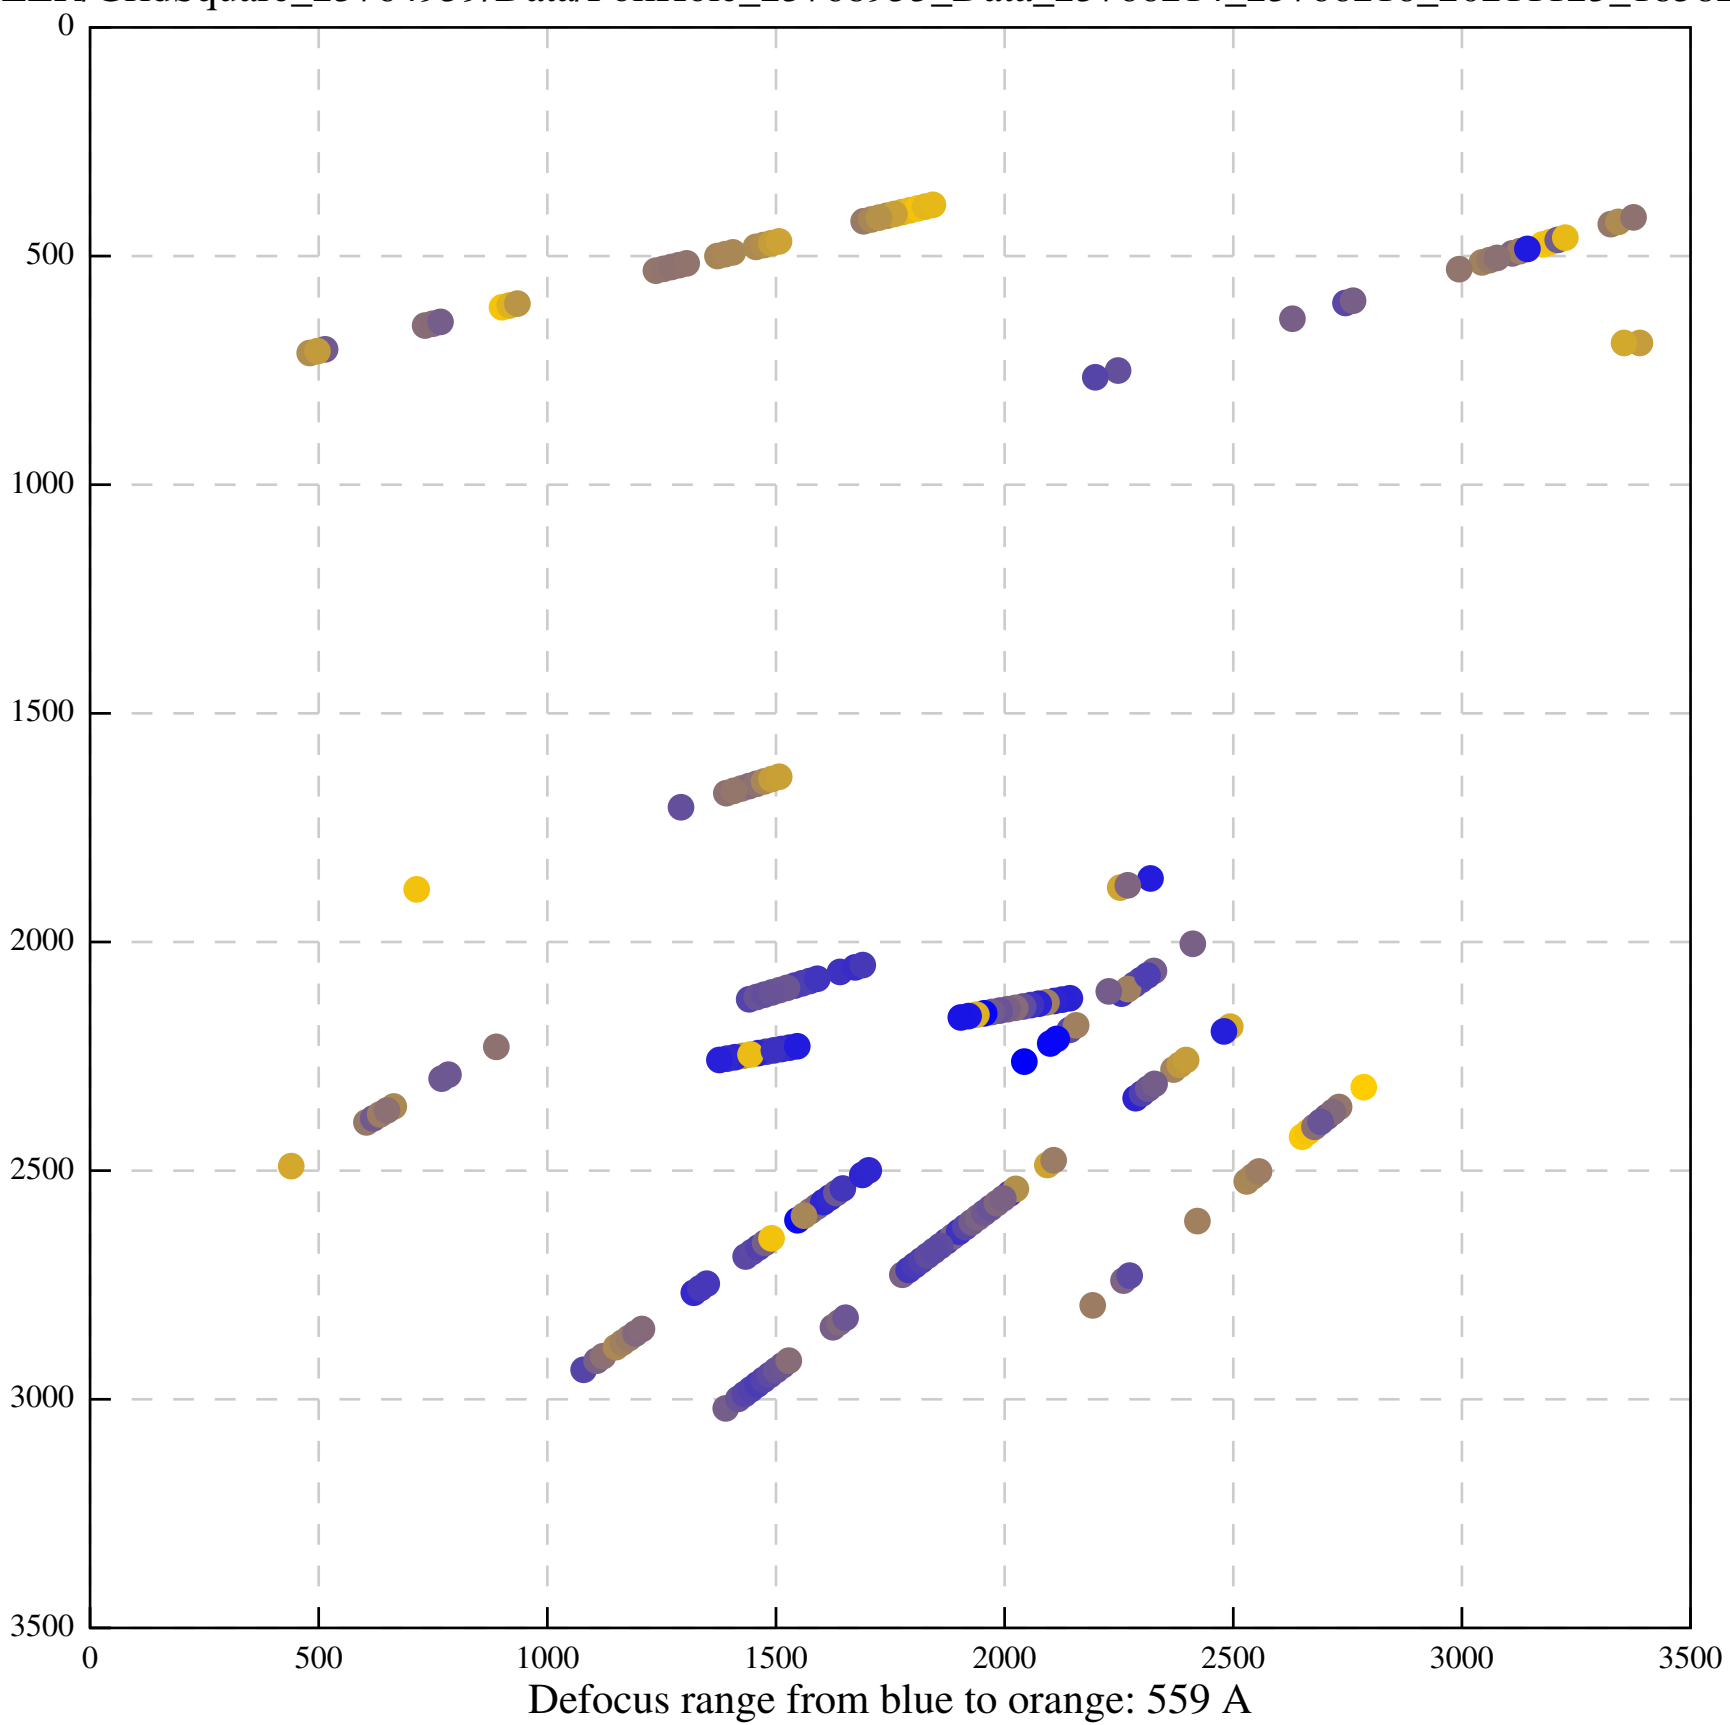

Defocus range from blue to orange: 839 A

Defocus range from blue to orange: 211 A

Defocus range from blue to orange: 145 A

Defocus range from blue to orange: 703 A

Defocus range from blue to orange: 455 A

Defocus range from blue to orange: 979 A

Defocus range from blue to orange: 864 A

Defocus range from blue to orange: 84 A

Defocus range from blue to orange: 332 A

Defocus range from blue to orange: 423 A

Defocus range from blue to orange: 70 A

Defocus range from blue to orange: 396 A

Defocus range from blue to orange: 485 A

Defocus range from blue to orange: 1024 A

Defocus range from blue to orange: 366 A

Defocus range from blue to orange: 495 A

Defocus range from blue to orange: 11 A

Defocus range from blue to orange: 697 A

Defocus range from blue to orange: 315 A

Defocus range from blue to orange: 289 A

Defocus range from blue to orange: 114 A

Defocus range from blue to orange: 552 A