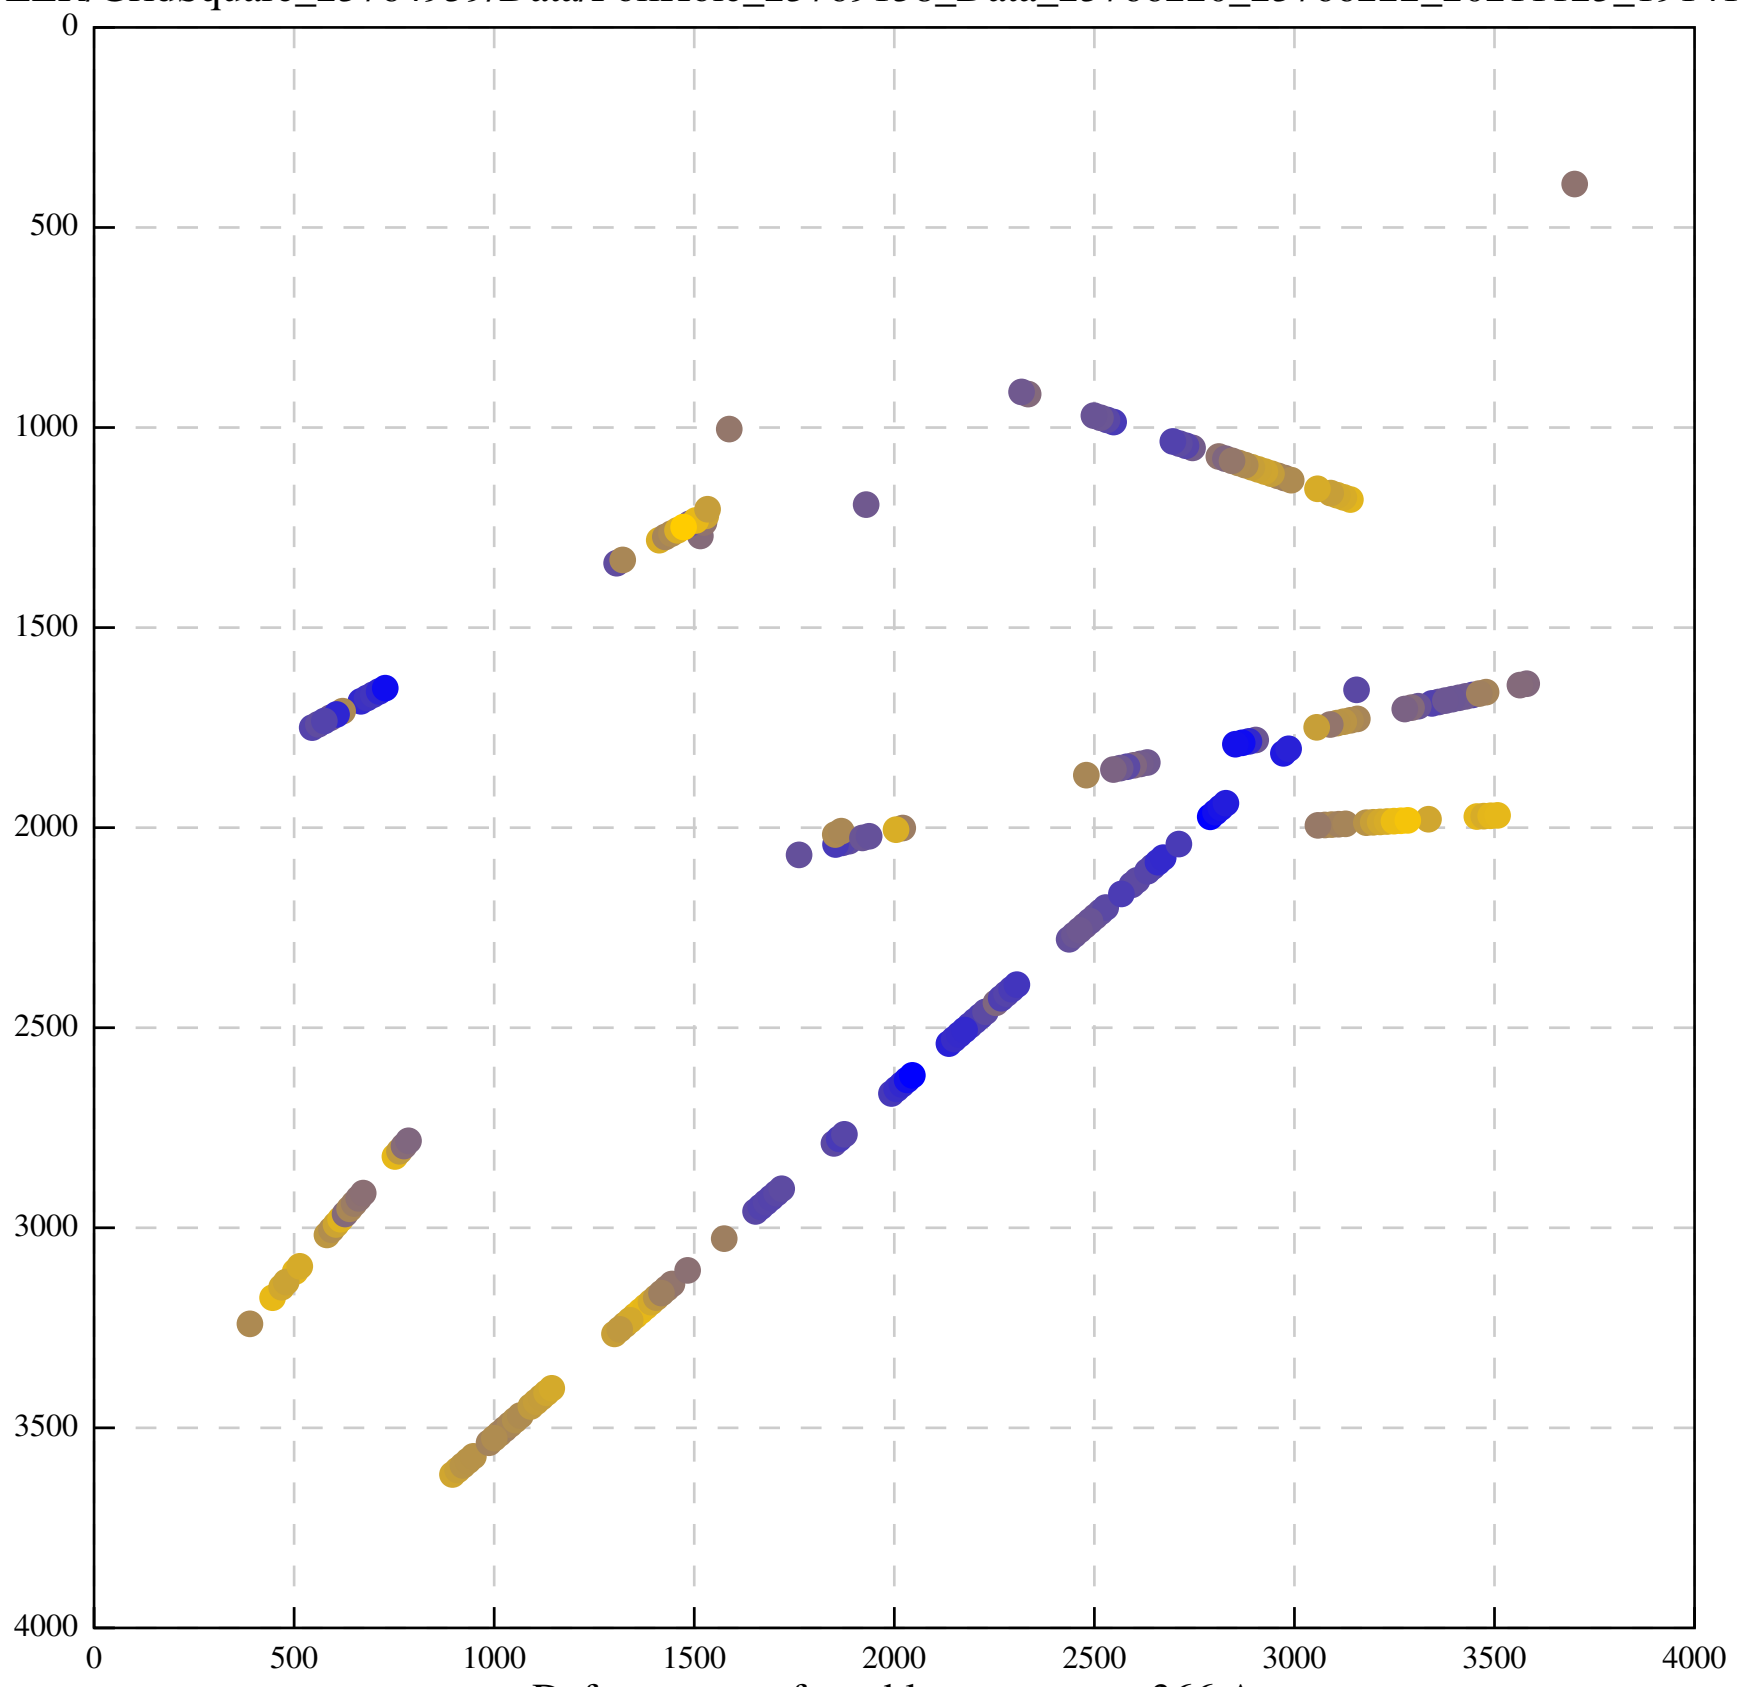

Defocus range from blue to orange: 979 A

Defocus range from blue to orange: 864 A

Defocus range from blue to orange: 84 A

Defocus range from blue to orange: 332 A

Defocus range from blue to orange: 423 A

Defocus range from blue to orange: 70 A

Defocus range from blue to orange: 396 A

Defocus range from blue to orange: 485 A

Defocus range from blue to orange: 1024 A

Defocus range from blue to orange: 366 A

Defocus range from blue to orange: 495 A

Defocus range from blue to orange: 11 A

Defocus range from blue to orange: 697 A

Defocus range from blue to orange: 315 A

Defocus range from blue to orange: 289 A

Defocus range from blue to orange: 114 A

Defocus range from blue to orange: 552 A

Defocus range from blue to orange: 383 A

Defocus range from blue to orange: 1 A

Defocus range from blue to orange: 537 Å

Defocus range from blue to orange: 698 A

Defocus range from blue to orange: 28 A

Defocus range from blue to orange: 28 A