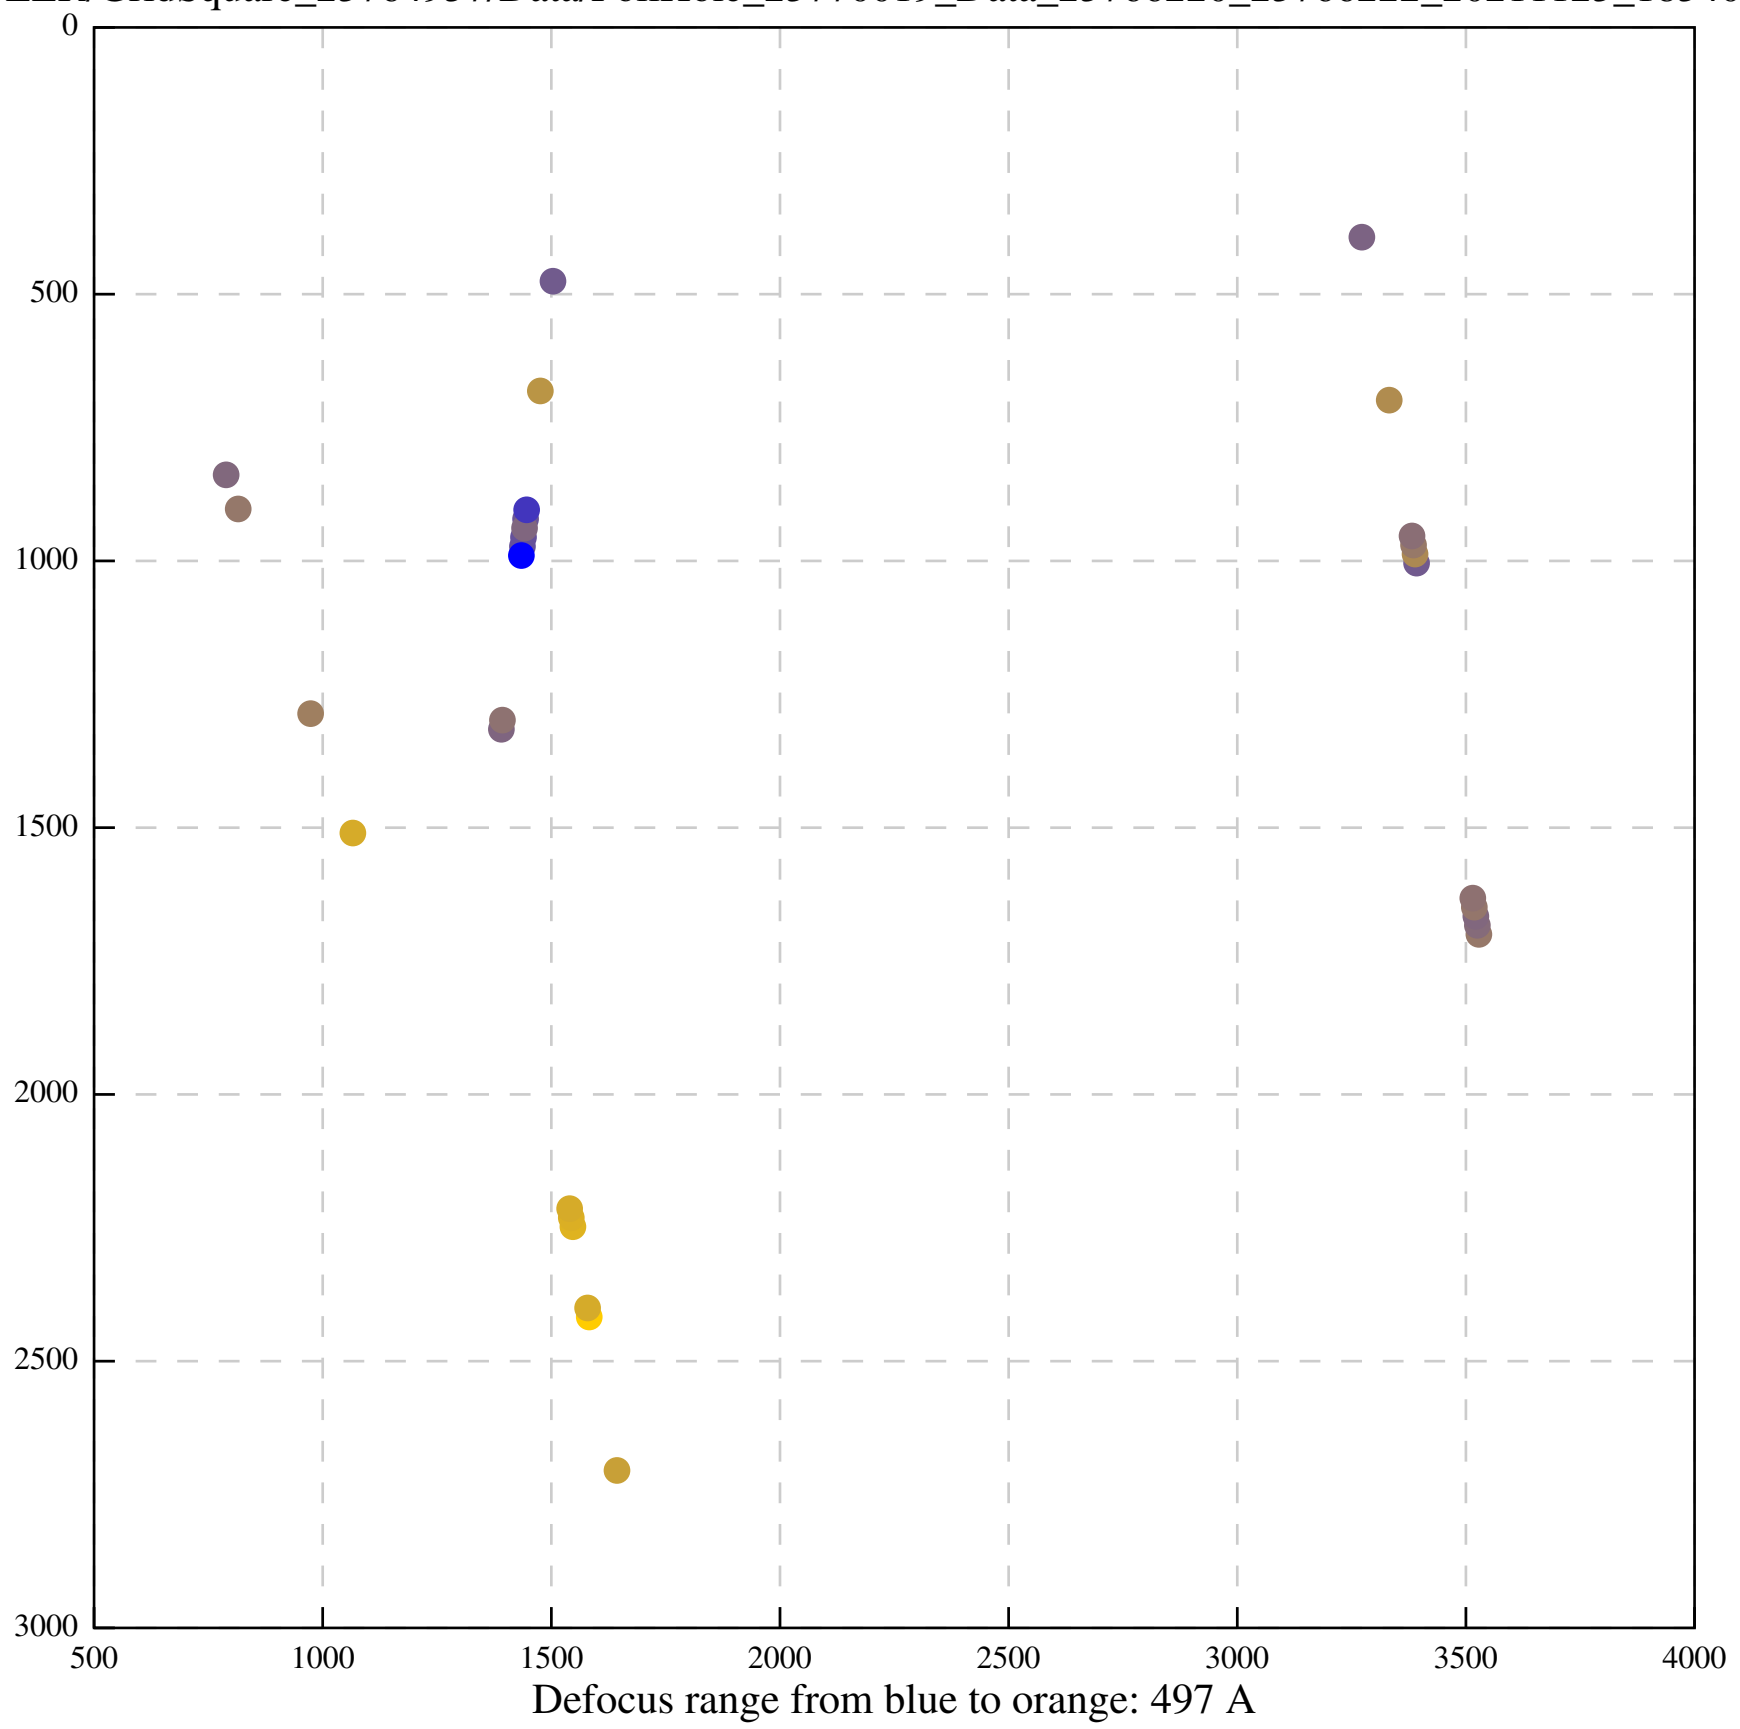

Defocus range from blue to orange: 494 A

Defocus range from blue to orange: 685 A

Defocus range from blue to orange: 514 A

Defocus range from blue to orange: 383 A

Defocus range from blue to orange: 342 A

Defocus range from blue to orange: 226 A

Defocus range from blue to orange: 354 A

Defocus range from blue to orange: 272 A

Defocus range from blue to orange: 439 A

Defocus range from blue to orange: 155 A

Defocus range from blue to orange: 839 A

Defocus range from blue to orange: 211 A

Defocus range from blue to orange: 145 A

Defocus range from blue to orange: 703 A

Defocus range from blue to orange: 455 A

Defocus range from blue to orange: 979 A

Defocus range from blue to orange: 864 A

Defocus range from blue to orange: 84 A

Defocus range from blue to orange: 332 A

Defocus range from blue to orange: 423 A

Defocus range from blue to orange: 70 A