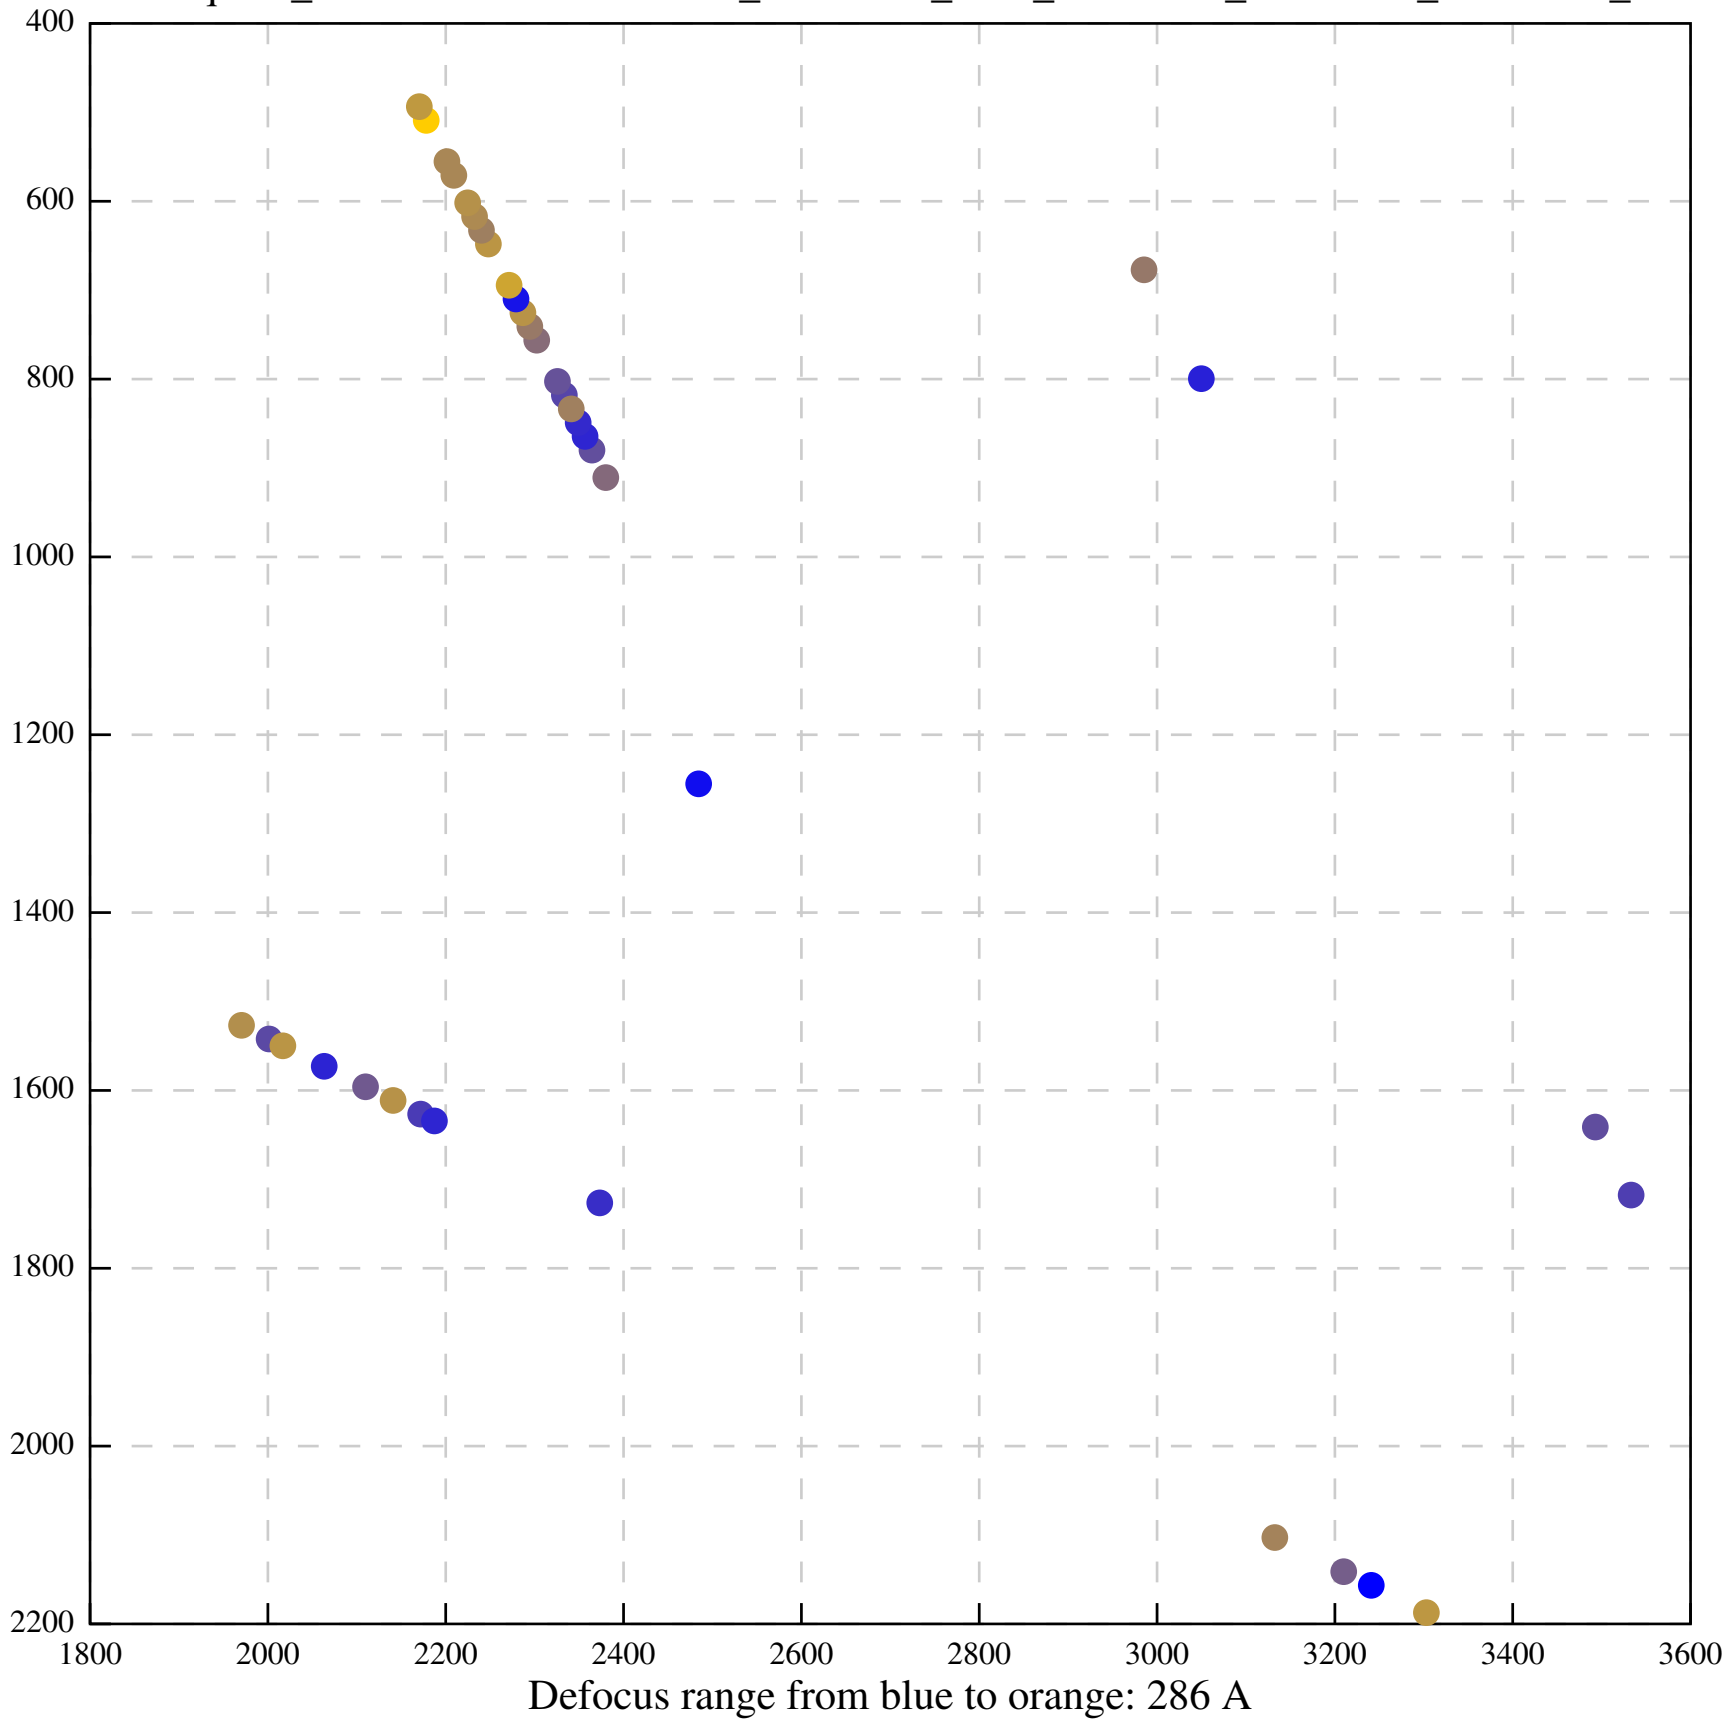

Defocus range from blue to orange: 494 A

Defocus range from blue to orange: 685 A

Defocus range from blue to orange: 514 A

Defocus range from blue to orange: 383 A

Defocus range from blue to orange: 342 A

Defocus range from blue to orange: 226 A

Defocus range from blue to orange: 354 A

Defocus range from blue to orange: 272 A

Defocus range from blue to orange: 439 A

Defocus range from blue to orange: 155 A

Defocus range from blue to orange: 839 A

Defocus range from blue to orange: 211 A

Defocus range from blue to orange: 145 A

Defocus range from blue to orange: 703 A

Defocus range from blue to orange: 455 A

Defocus range from blue to orange: 979 A

Defocus range from blue to orange: 864 A

Defocus range from blue to orange: 84 A

Defocus range from blue to orange: 332 A

Defocus range from blue to orange: 423 A

Defocus range from blue to orange: 70 A