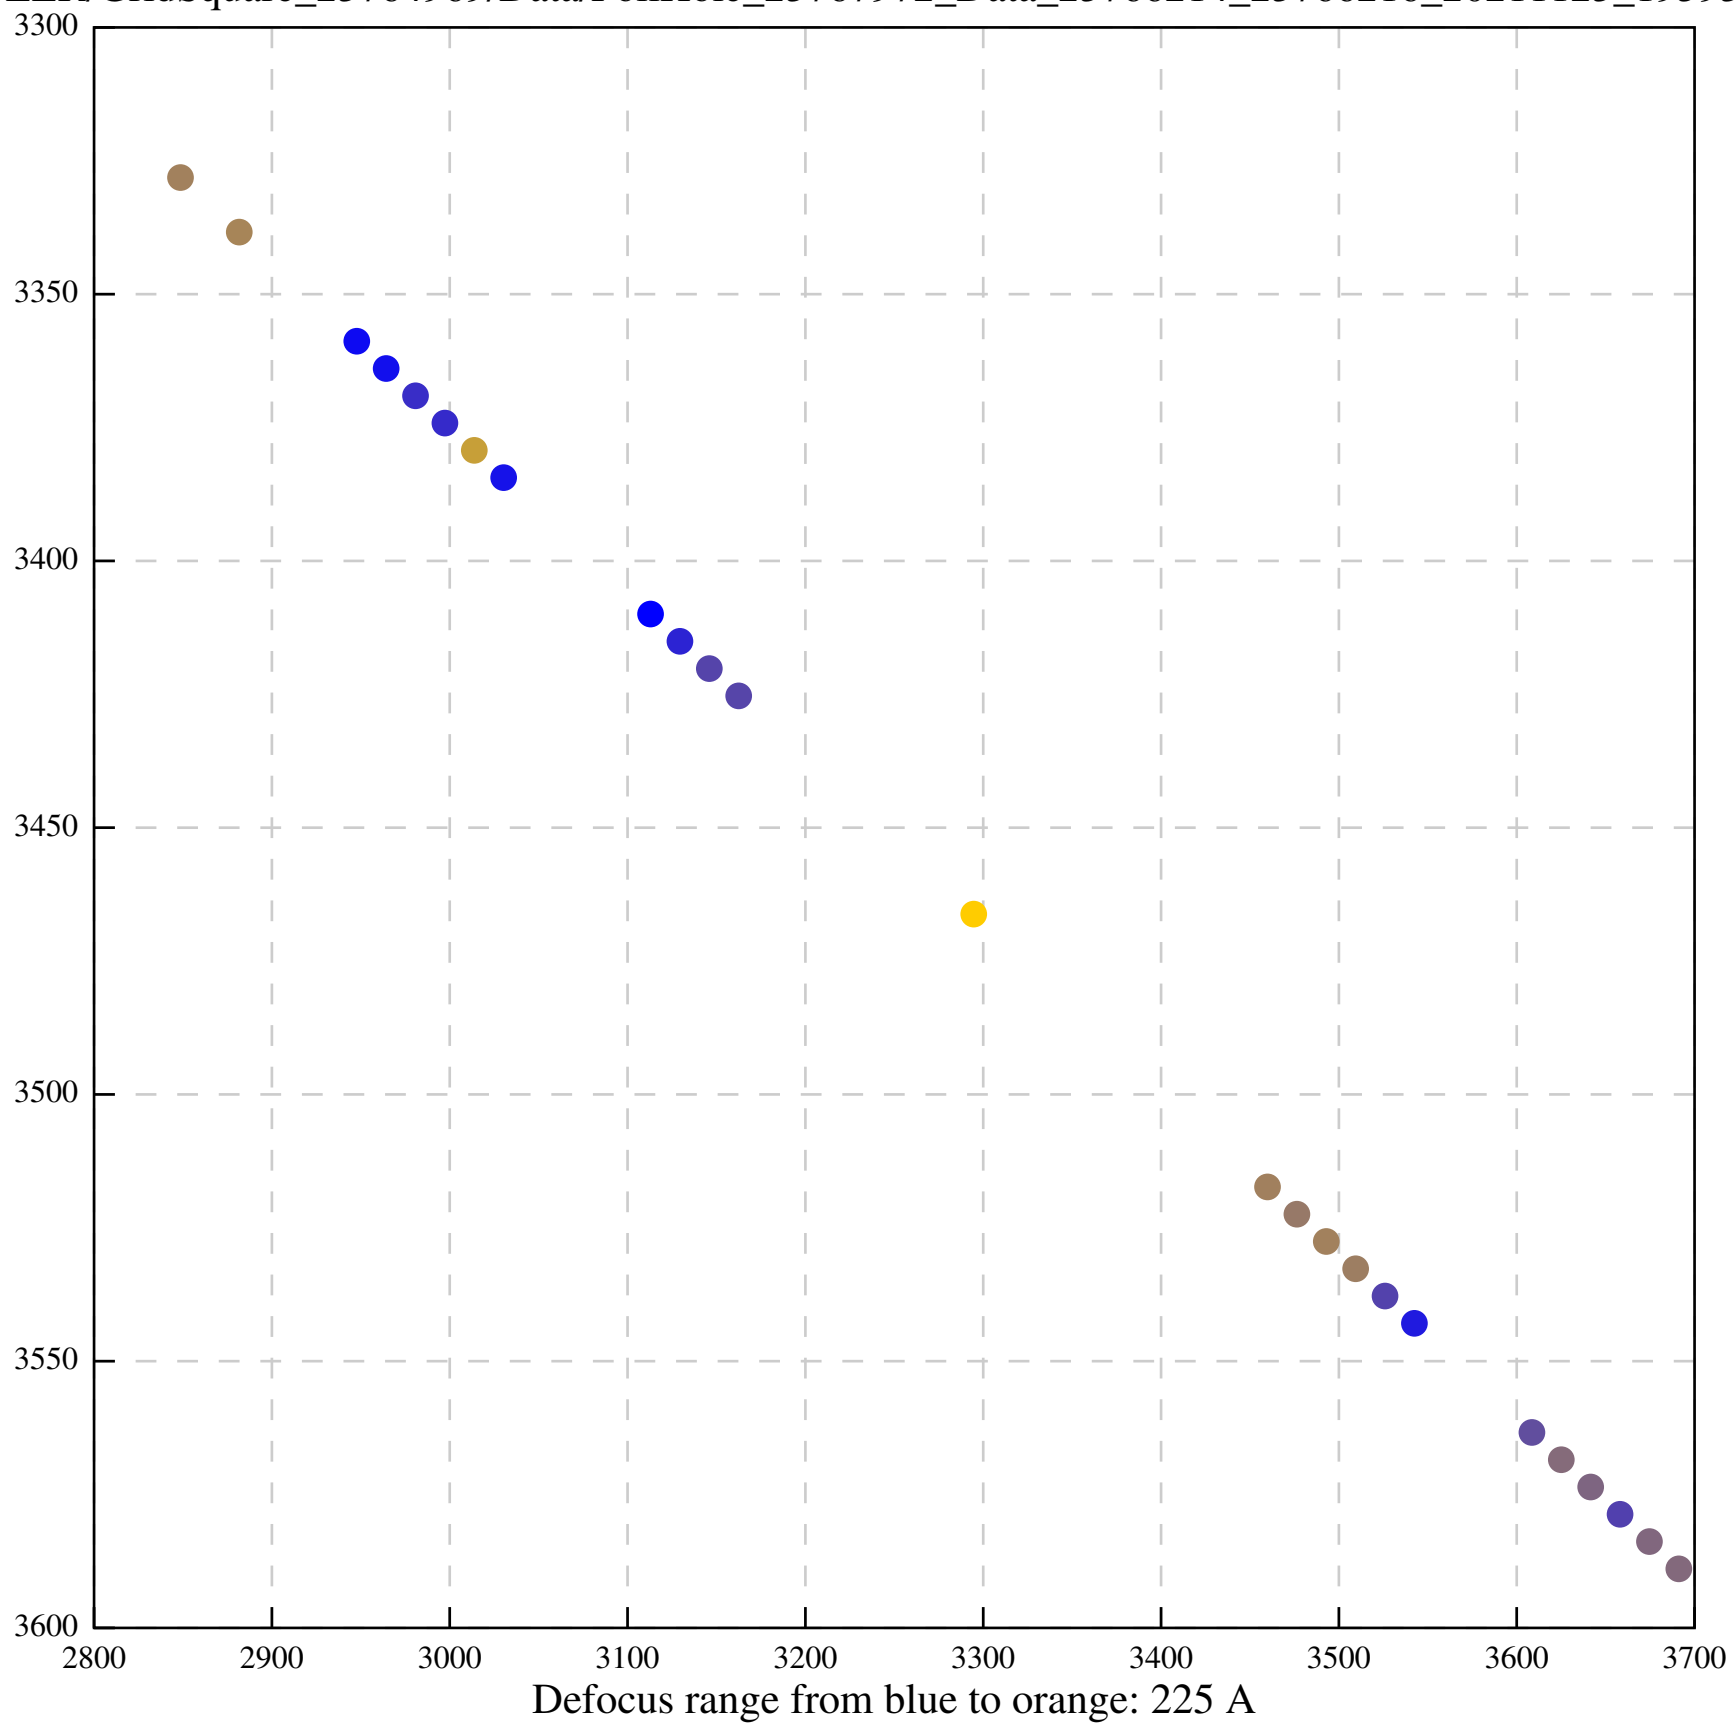

Defocus range from blue to orange: 383 A

Defocus range from blue to orange: 1 A

Defocus range from blue to orange: 537 Å

Defocus range from blue to orange: 698 A

Defocus range from blue to orange: 28 A

Defocus range from blue to orange: 28 A

Defocus range from blue to orange: 708 A

Defocus range from blue to orange: 243 A

Defocus range from blue to orange: 1114 A

Defocus range from blue to orange: 364 A

Defocus range from blue to orange: 367 Å

Defocus range from blue to orange: 341 Å

Defocus range from blue to orange: 23 A

Defocus range from blue to orange: 1240 Å

Defocus range from blue to orange: 101 A

Defocus range from blue to orange: 331 A