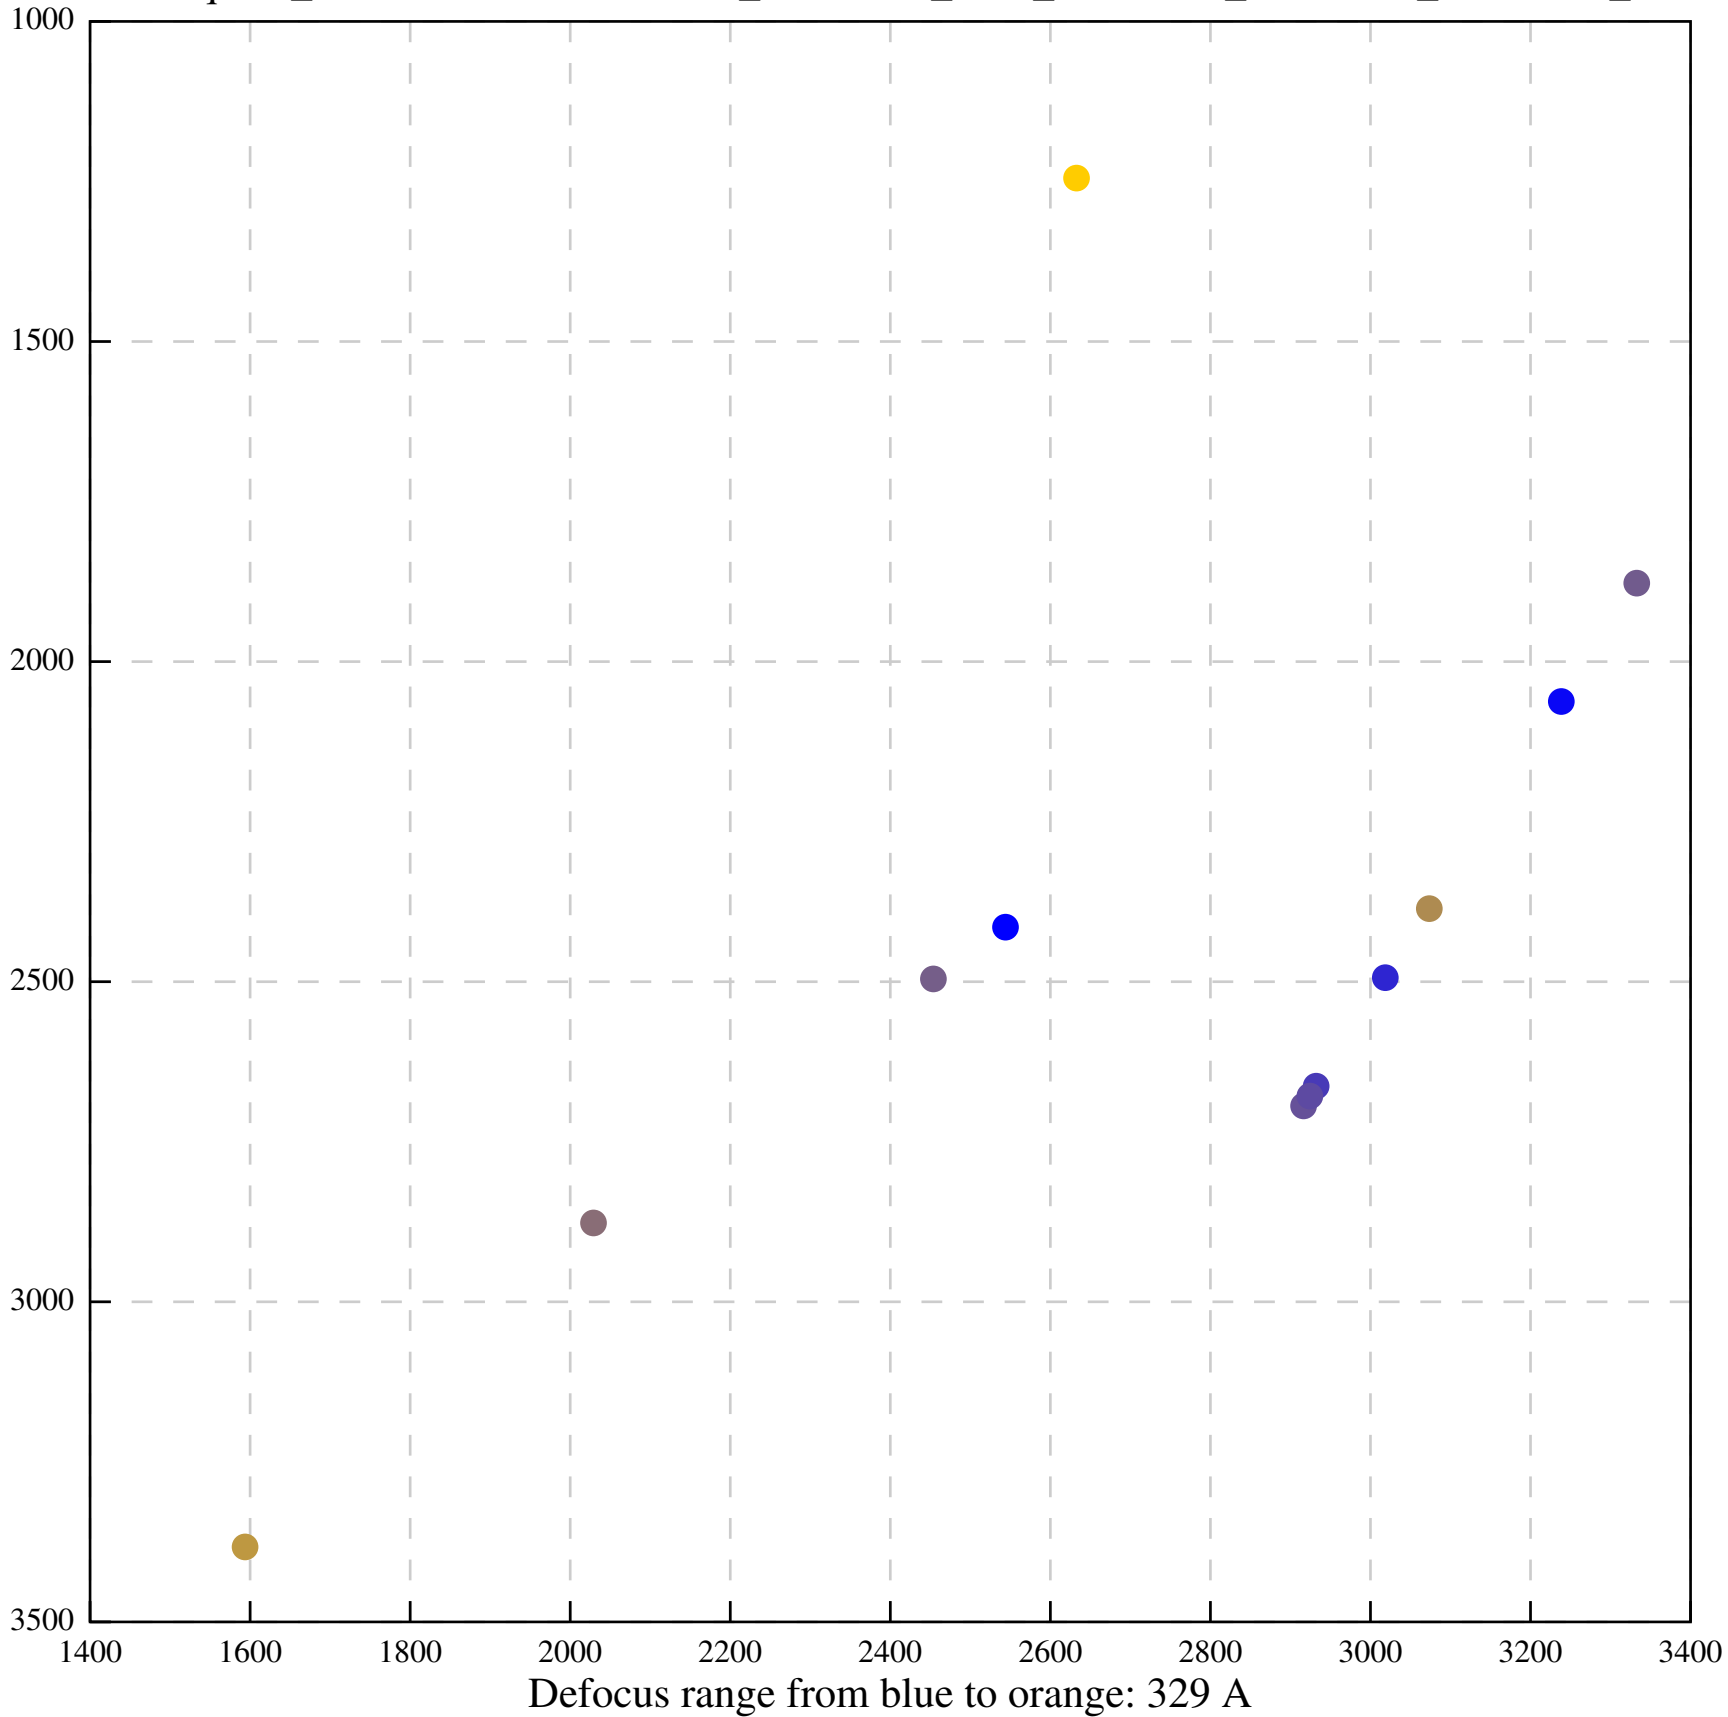

Defocus range from blue to orange: 226 A

Defocus range from blue to orange: 354 A

Defocus range from blue to orange: 272 A

Defocus range from blue to orange: 439 A

Defocus range from blue to orange: 155 A

Defocus range from blue to orange: 839 A

Defocus range from blue to orange: 211 A

Defocus range from blue to orange: 145 A

Defocus range from blue to orange: 703 A

Defocus range from blue to orange: 455 A

Defocus range from blue to orange: 979 A

Defocus range from blue to orange: 864 A

Defocus range from blue to orange: 84 A

Defocus range from blue to orange: 332 A

Defocus range from blue to orange: 423 A

Defocus range from blue to orange: 70 A

Defocus range from blue to orange: 396 A

Defocus range from blue to orange: 485 A

Defocus range from blue to orange: 1024 A

Defocus range from blue to orange: 366 A

Defocus range from blue to orange: 495 A