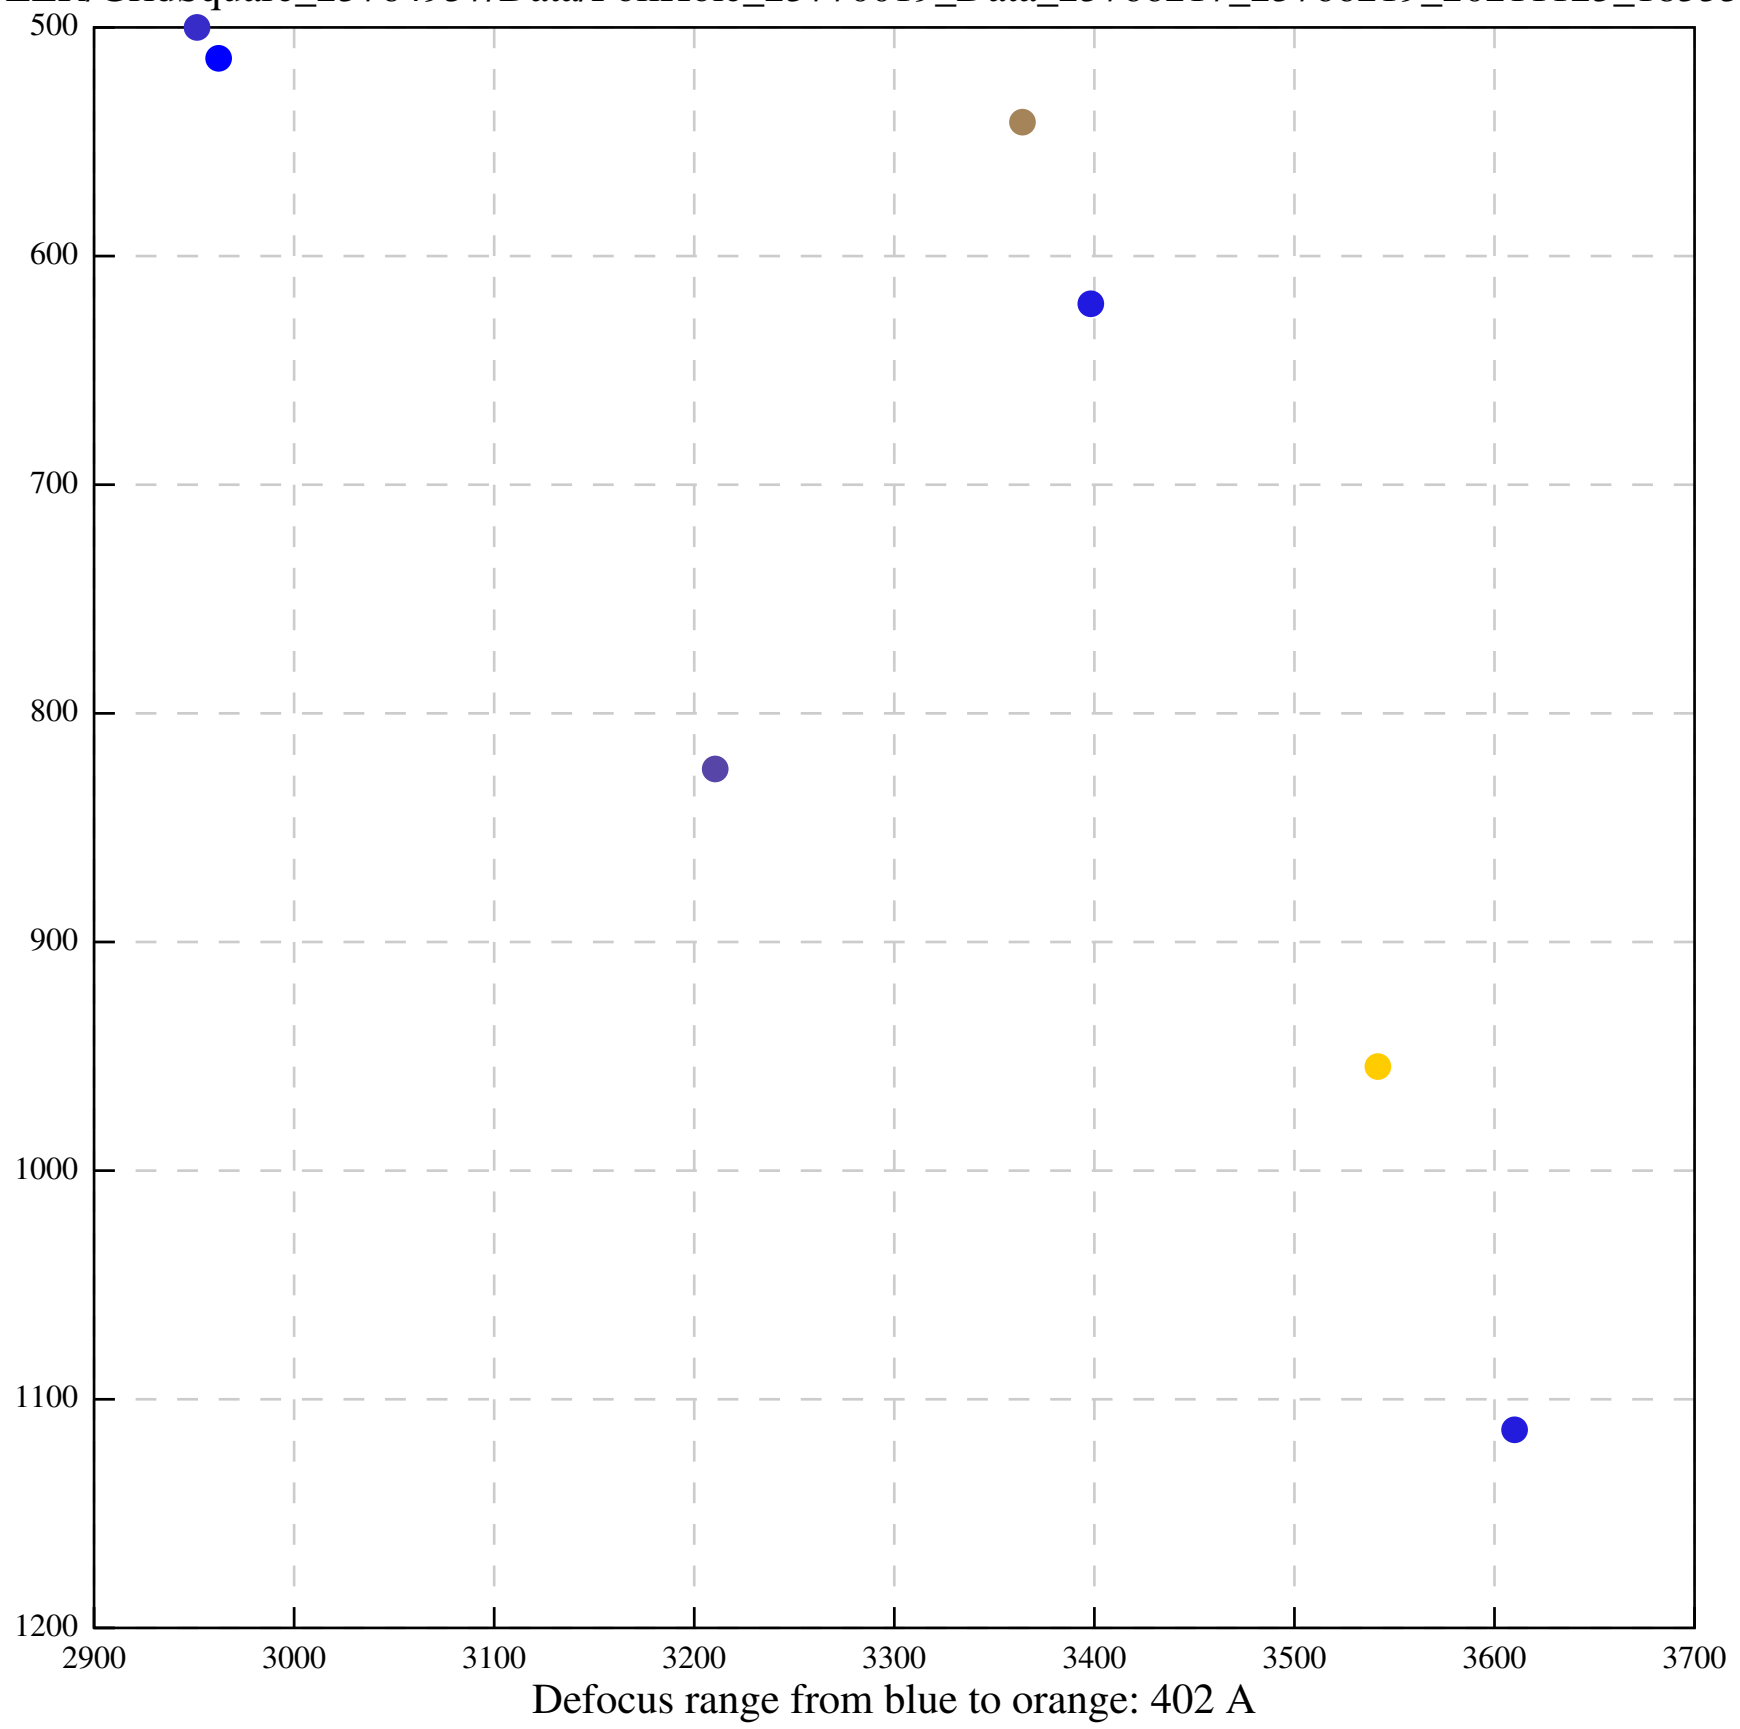

Defocus range from blue to orange: 494 A

Defocus range from blue to orange: 685 A

Defocus range from blue to orange: 514 A

Defocus range from blue to orange: 383 A

Defocus range from blue to orange: 342 A

Defocus range from blue to orange: 226 A

Defocus range from blue to orange: 354 A

Defocus range from blue to orange: 272 A

Defocus range from blue to orange: 439 A

Defocus range from blue to orange: 155 A

Defocus range from blue to orange: 839 A

Defocus range from blue to orange: 211 A

Defocus range from blue to orange: 145 A

Defocus range from blue to orange: 703 A

Defocus range from blue to orange: 455 A

Defocus range from blue to orange: 979 A

Defocus range from blue to orange: 864 A

Defocus range from blue to orange: 84 A

Defocus range from blue to orange: 332 A

Defocus range from blue to orange: 423 A

Defocus range from blue to orange: 70 A