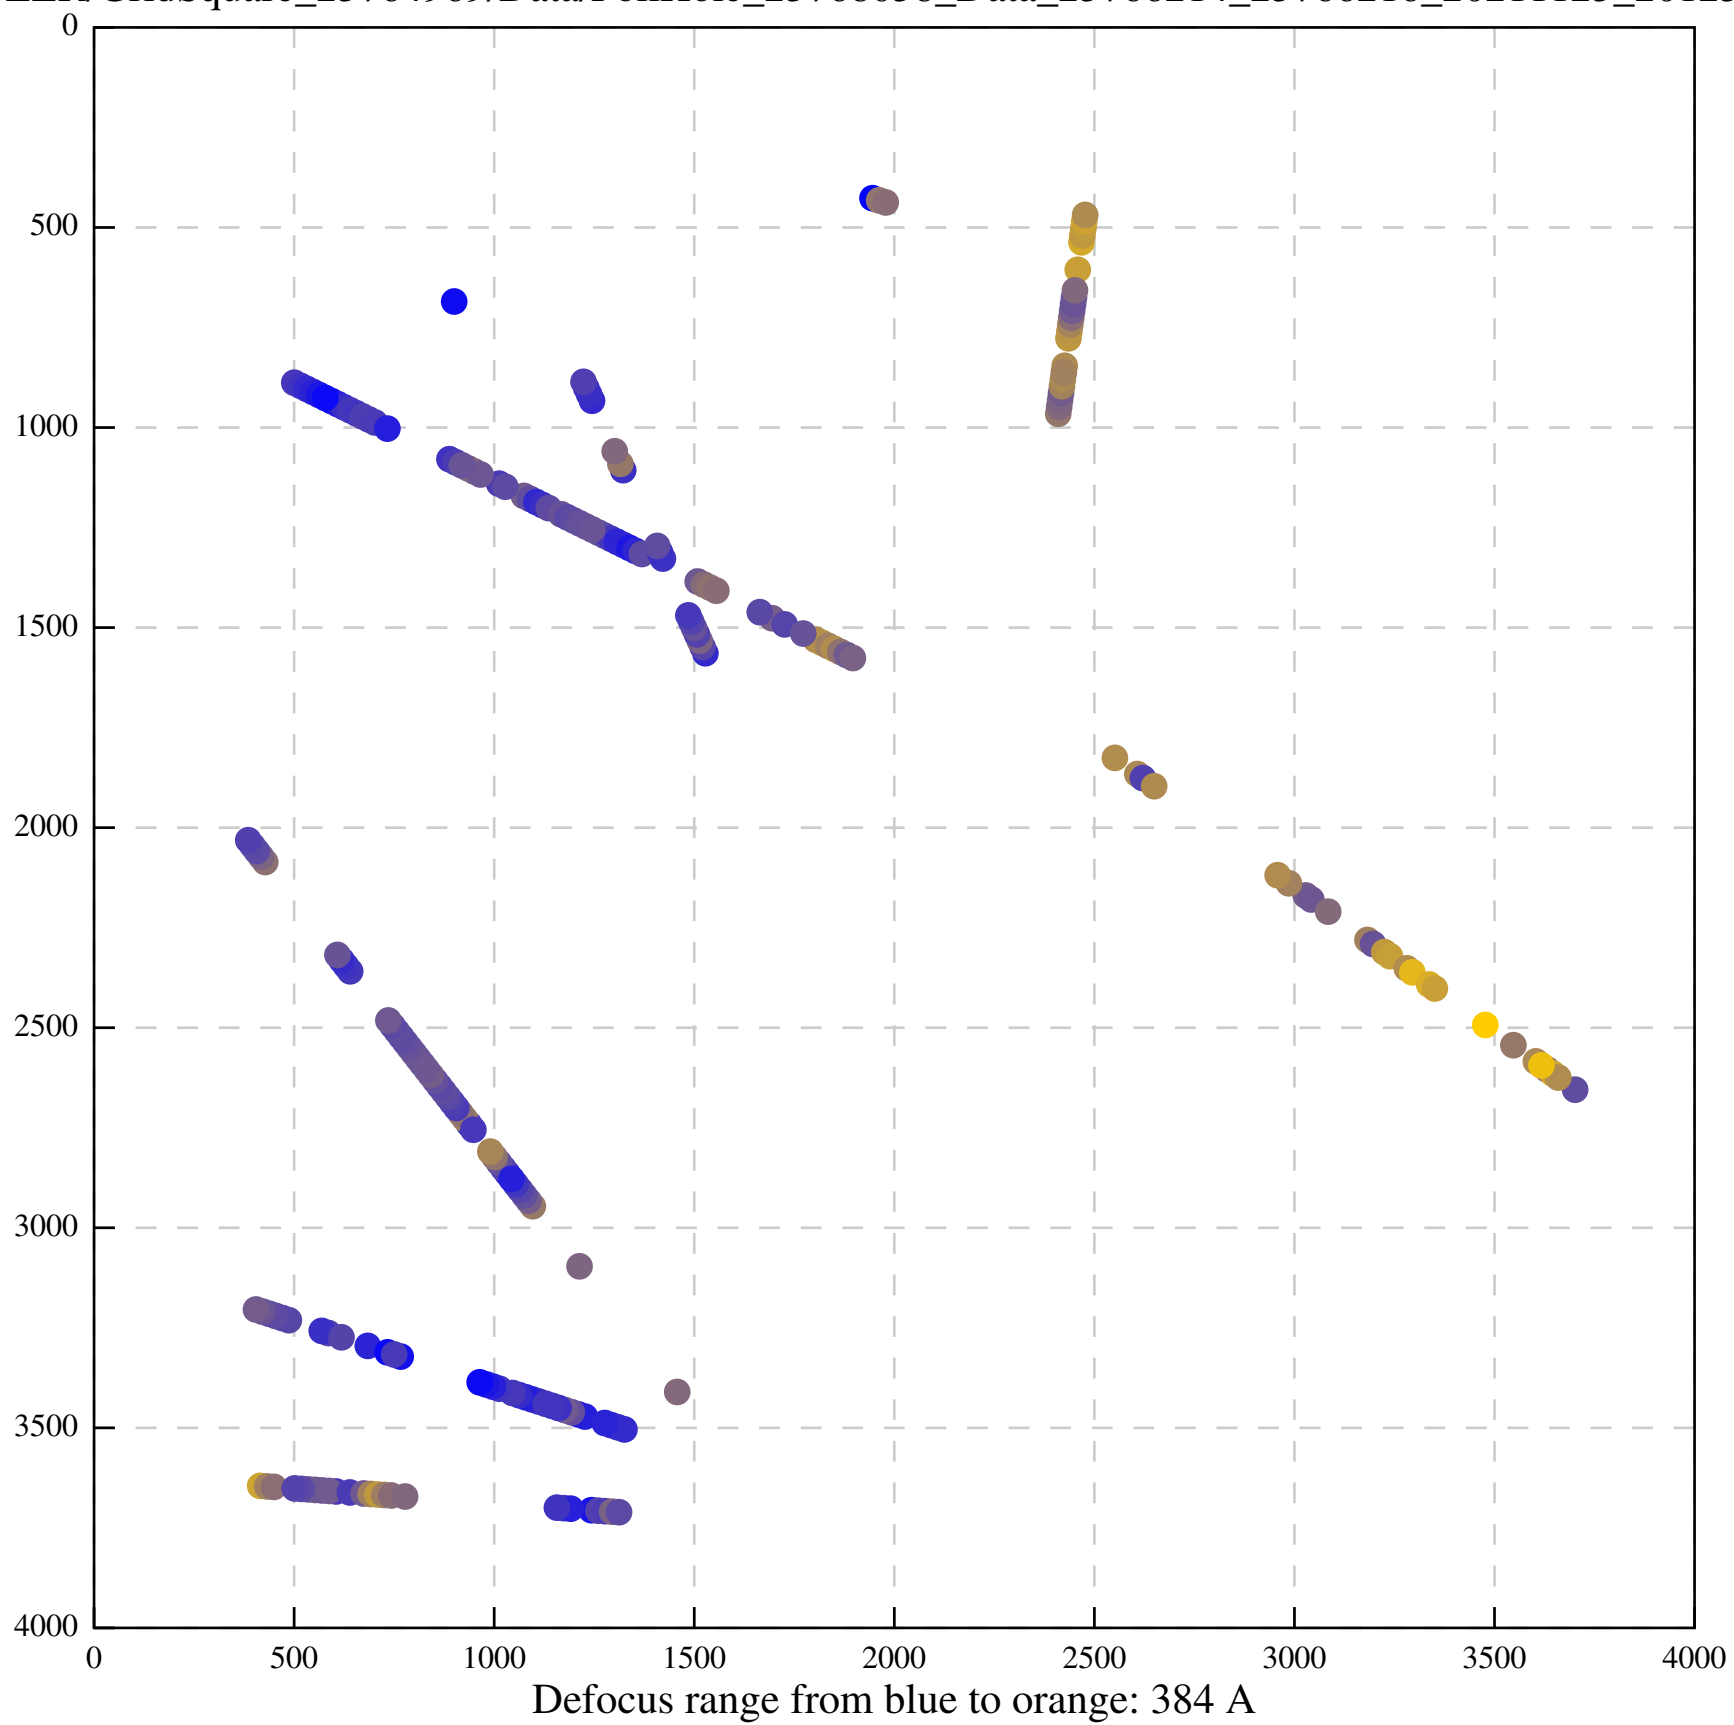

Defocus range from blue to orange: 708 A

Defocus range from blue to orange: 243 A

Defocus range from blue to orange: 1114 A

Defocus range from blue to orange: 364 A

Defocus range from blue to orange: 367 Å

Defocus range from blue to orange: 341 Å

Defocus range from blue to orange: 23 A

Defocus range from blue to orange: 1240 Å

Defocus range from blue to orange: 101 A

Defocus range from blue to orange: 331 A

Defocus range from blue to orange: 630 Å

Defocus range from blue to orange: 593 A

Defocus range from blue to orange: 752 A

Defocus range from blue to orange: 365 A

Defocus range from blue to orange: 731 A

Defocus range from blue to orange: 664 A

Defocus range from blue to orange: 328 A

Defocus range from blue to orange: 534 A

Defocus range from blue to orange: 312 A

Defocus range from blue to orange: 308 A