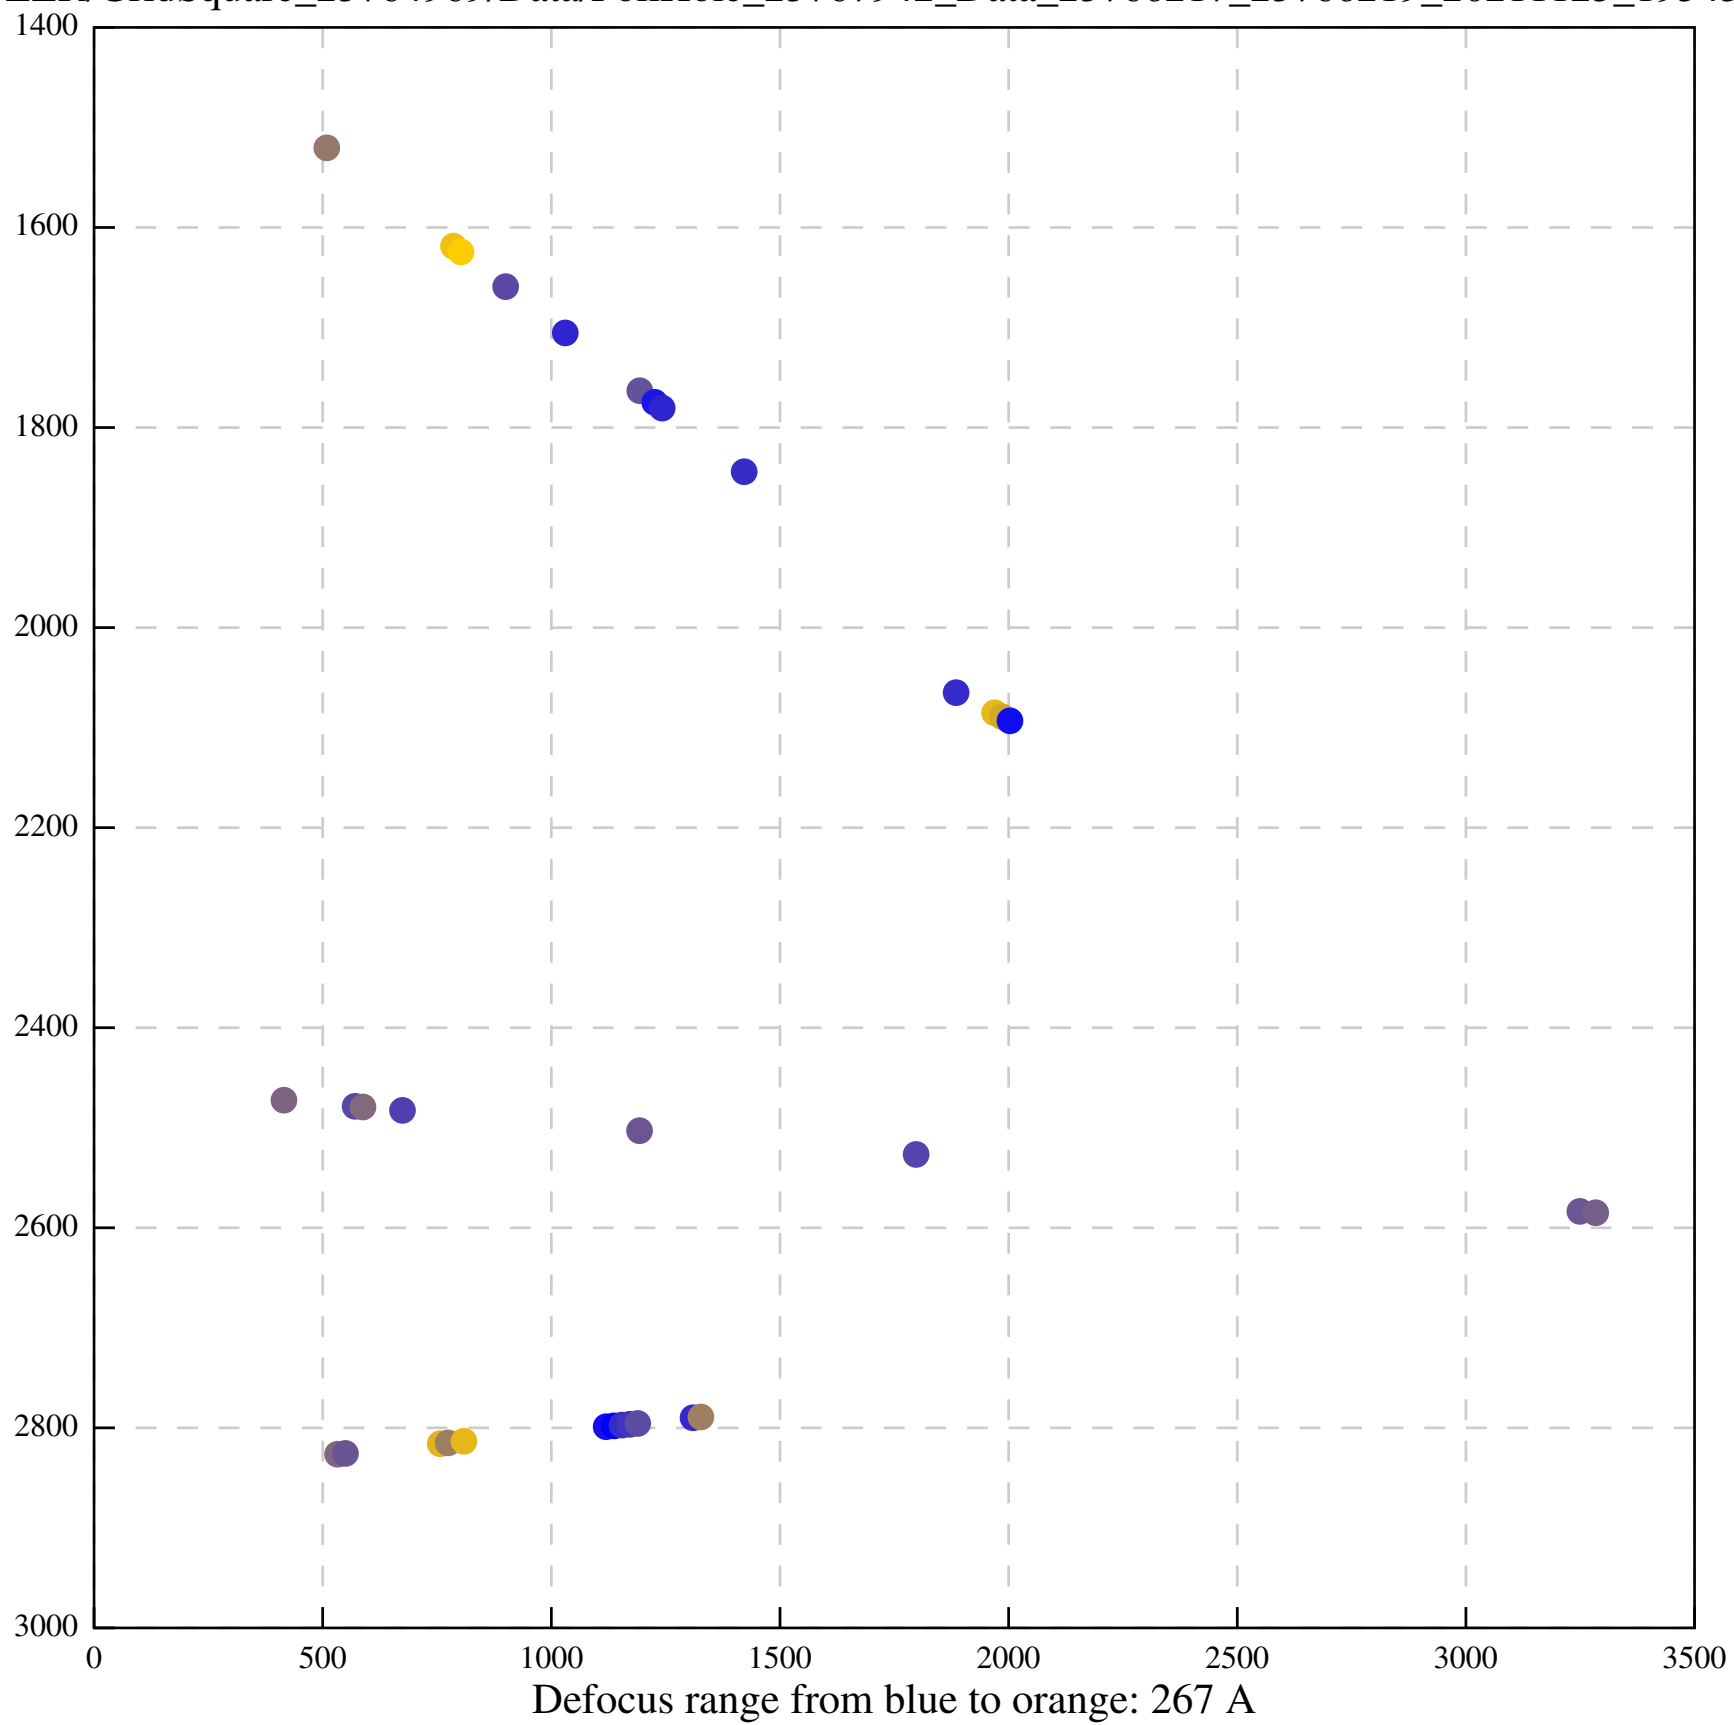

Defocus range from blue to orange: 11 A

Defocus range from blue to orange: 697 A

Defocus range from blue to orange: 315 A

Defocus range from blue to orange: 289 A

Defocus range from blue to orange: 114 A

Defocus range from blue to orange: 552 A

Defocus range from blue to orange: 383 A

Defocus range from blue to orange: 1 A

Defocus range from blue to orange: 537 Å

Defocus range from blue to orange: 698 A

Defocus range from blue to orange: 28 A

Defocus range from blue to orange: 28 A

Defocus range from blue to orange: 708 A

Defocus range from blue to orange: 243 A

Defocus range from blue to orange: 1114 A

Defocus range from blue to orange: 364 A

Defocus range from blue to orange: 367 Å