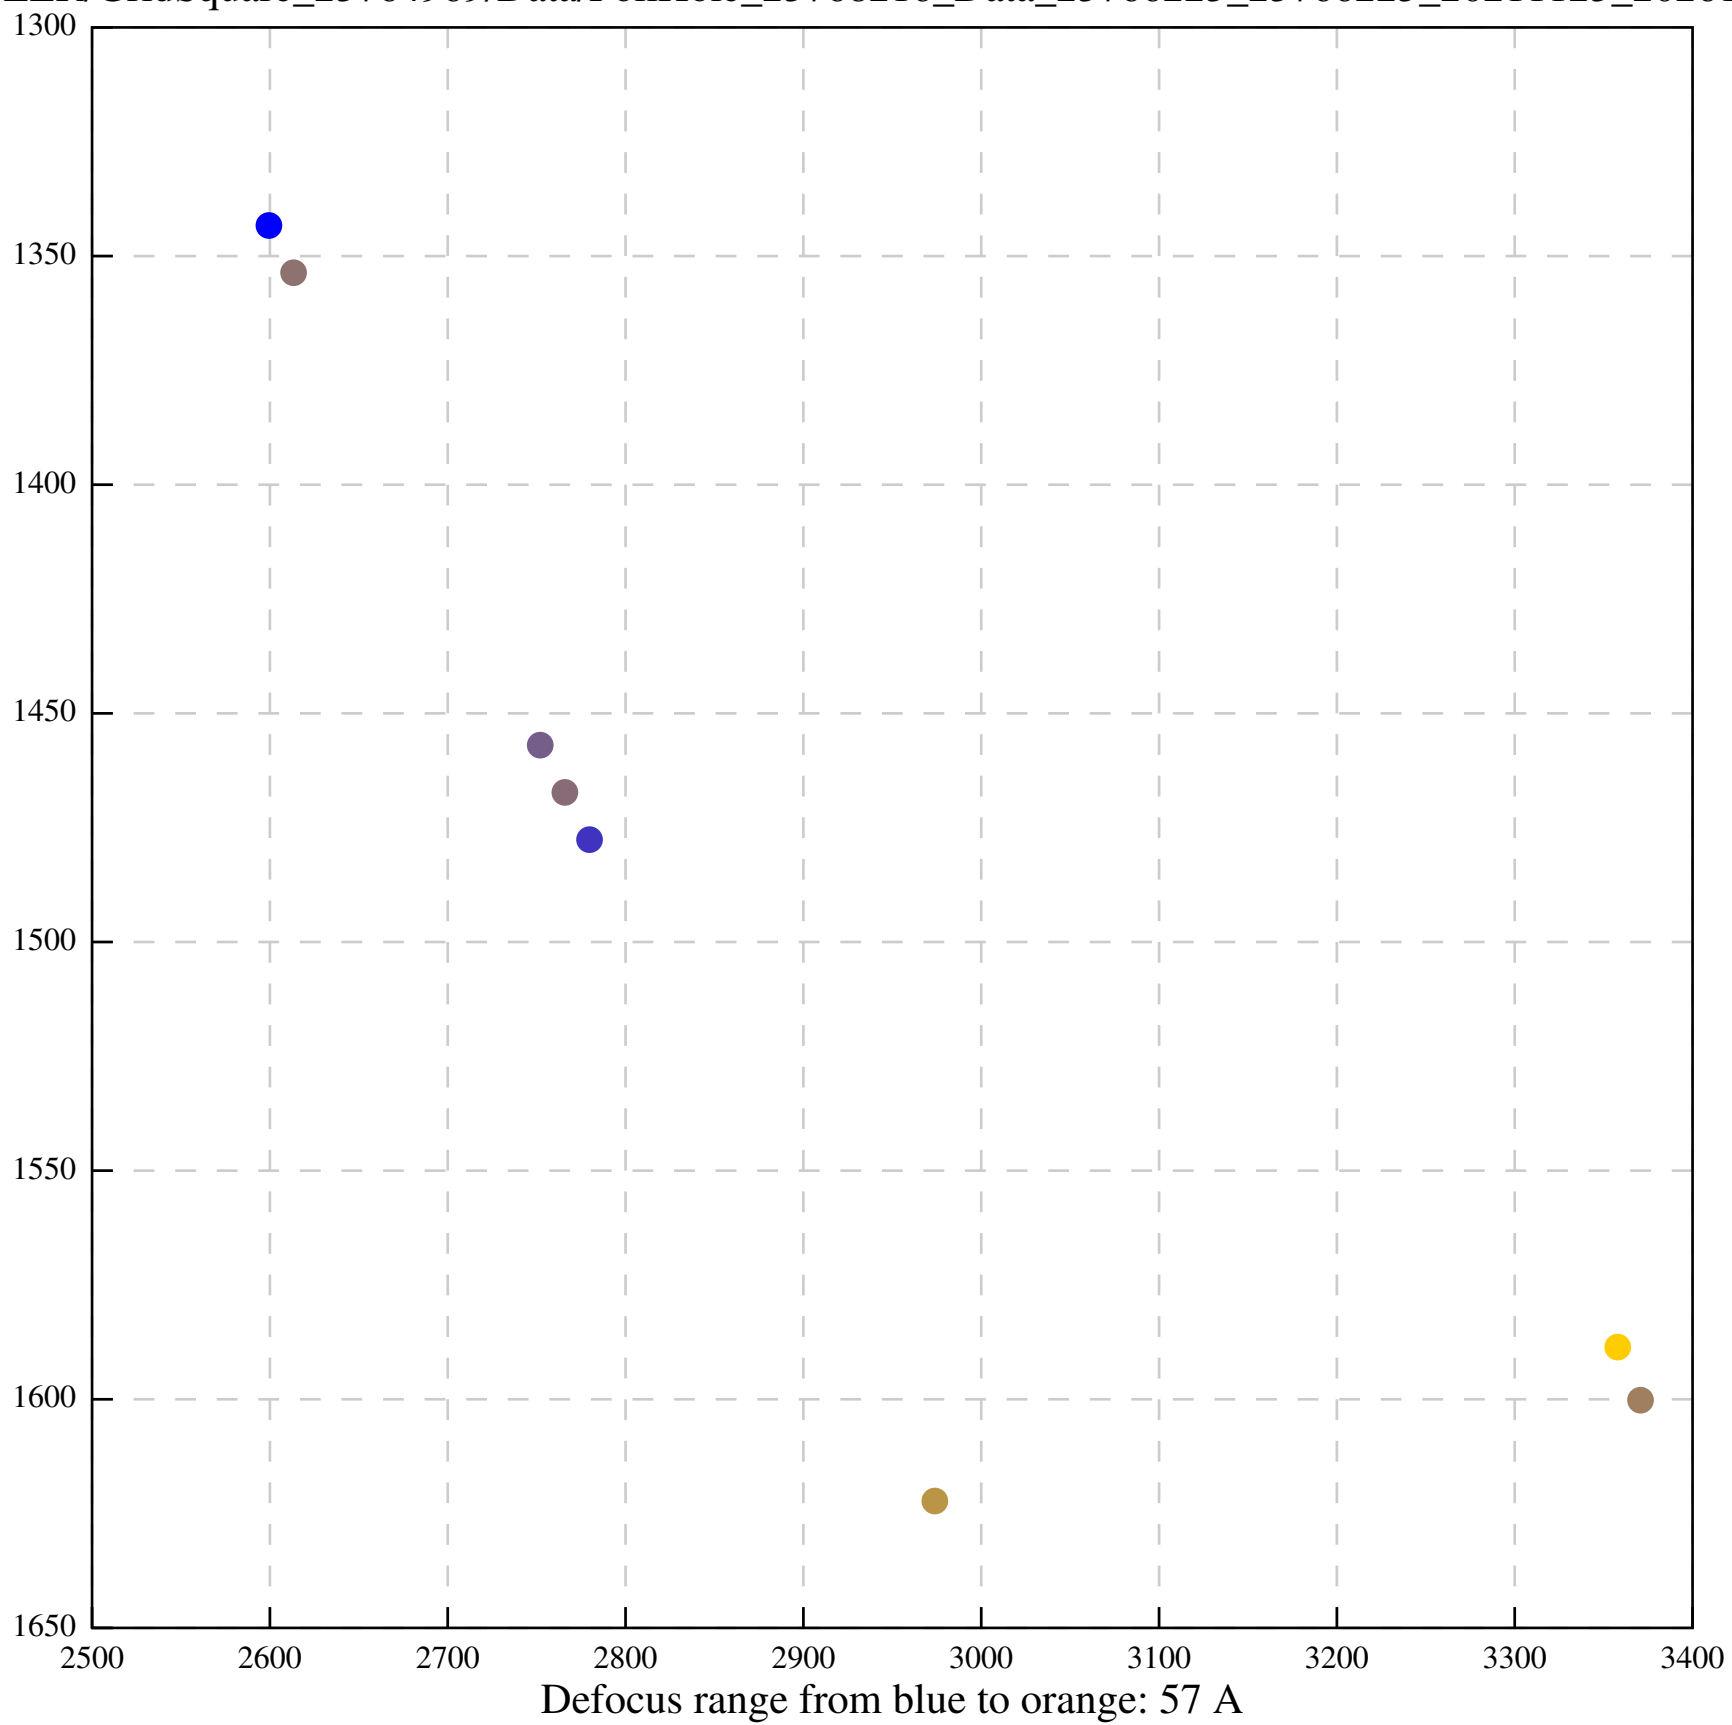

Defocus range from blue to orange: 630 Å

Defocus range from blue to orange: 593 A

Defocus range from blue to orange: 752 A

Defocus range from blue to orange: 365 A

Defocus range from blue to orange: 731 A

Defocus range from blue to orange: 664 A

Defocus range from blue to orange: 328 A

Defocus range from blue to orange: 534 A

Defocus range from blue to orange: 312 A

Defocus range from blue to orange: 308 A

Defocus range from blue to orange: 492 A

Defocus range from blue to orange: 72 A

Defocus range from blue to orange: 295 A

Defocus range from blue to orange: 624 A

Defocus range from blue to orange: 656 A

Defocus range from blue to orange: 507 A

Defocus range from blue to orange: 379 A

Defocus range from blue to orange: 559 A