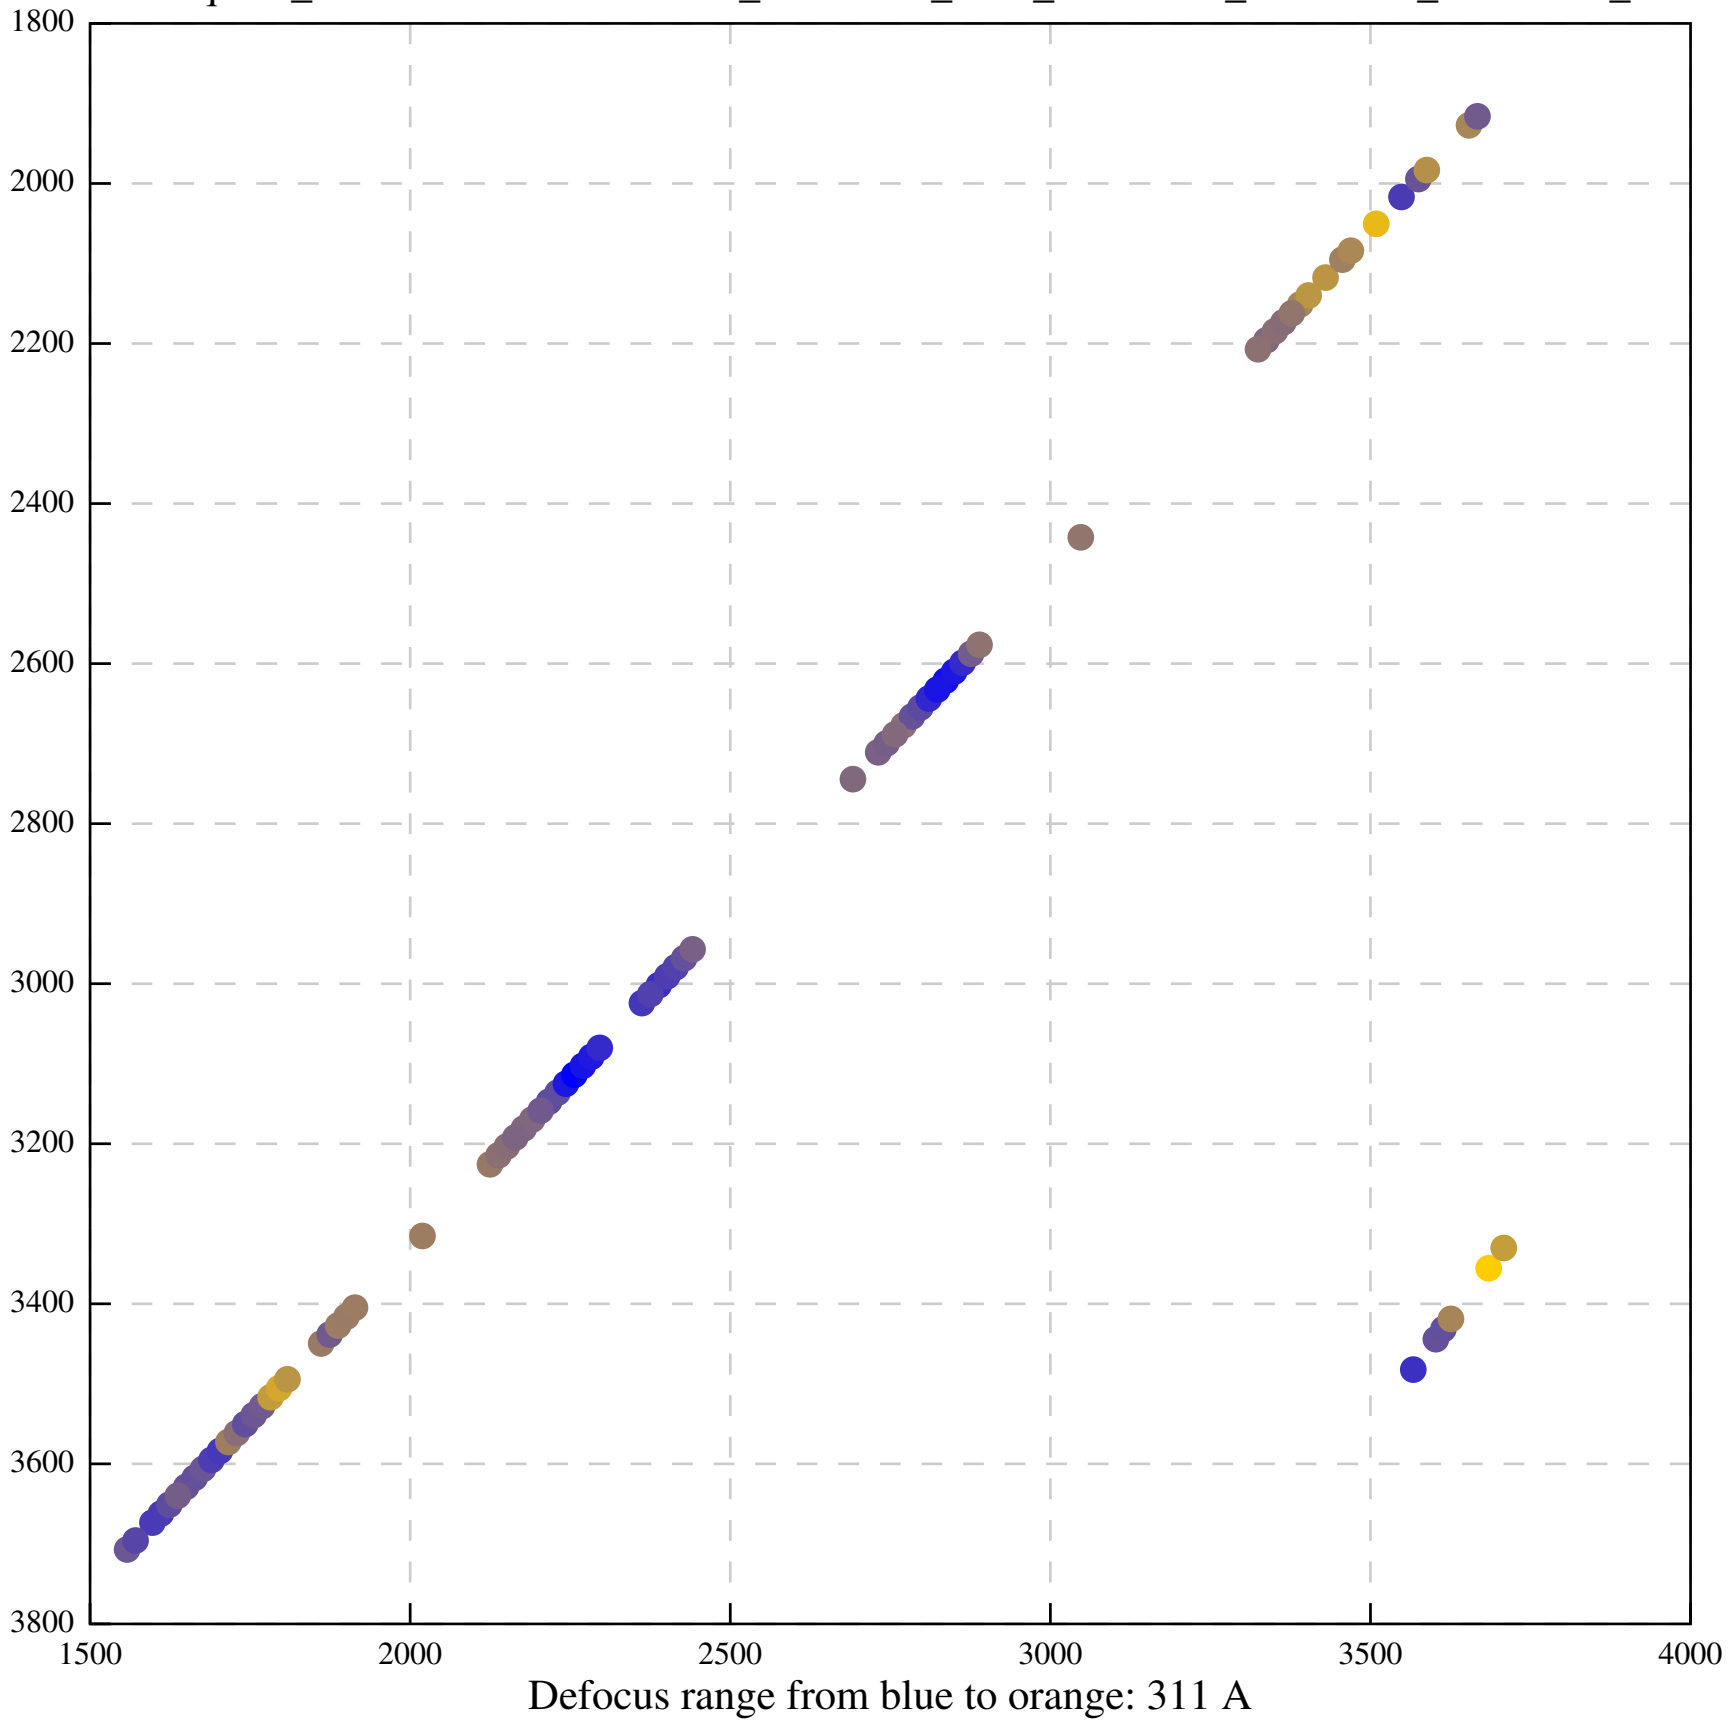

Defocus range from blue to orange: 839 A

Defocus range from blue to orange: 211 A

Defocus range from blue to orange: 145 A

Defocus range from blue to orange: 703 A

Defocus range from blue to orange: 455 A

Defocus range from blue to orange: 979 A

Defocus range from blue to orange: 864 A

Defocus range from blue to orange: 84 A

Defocus range from blue to orange: 332 A

Defocus range from blue to orange: 423 A

Defocus range from blue to orange: 70 A

Defocus range from blue to orange: 396 A

Defocus range from blue to orange: 485 A

Defocus range from blue to orange: 1024 A

Defocus range from blue to orange: 366 A

Defocus range from blue to orange: 495 A

Defocus range from blue to orange: 11 A

Defocus range from blue to orange: 697 A

Defocus range from blue to orange: 315 A

Defocus range from blue to orange: 289 A

Defocus range from blue to orange: 114 A

Defocus range from blue to orange: 552 A