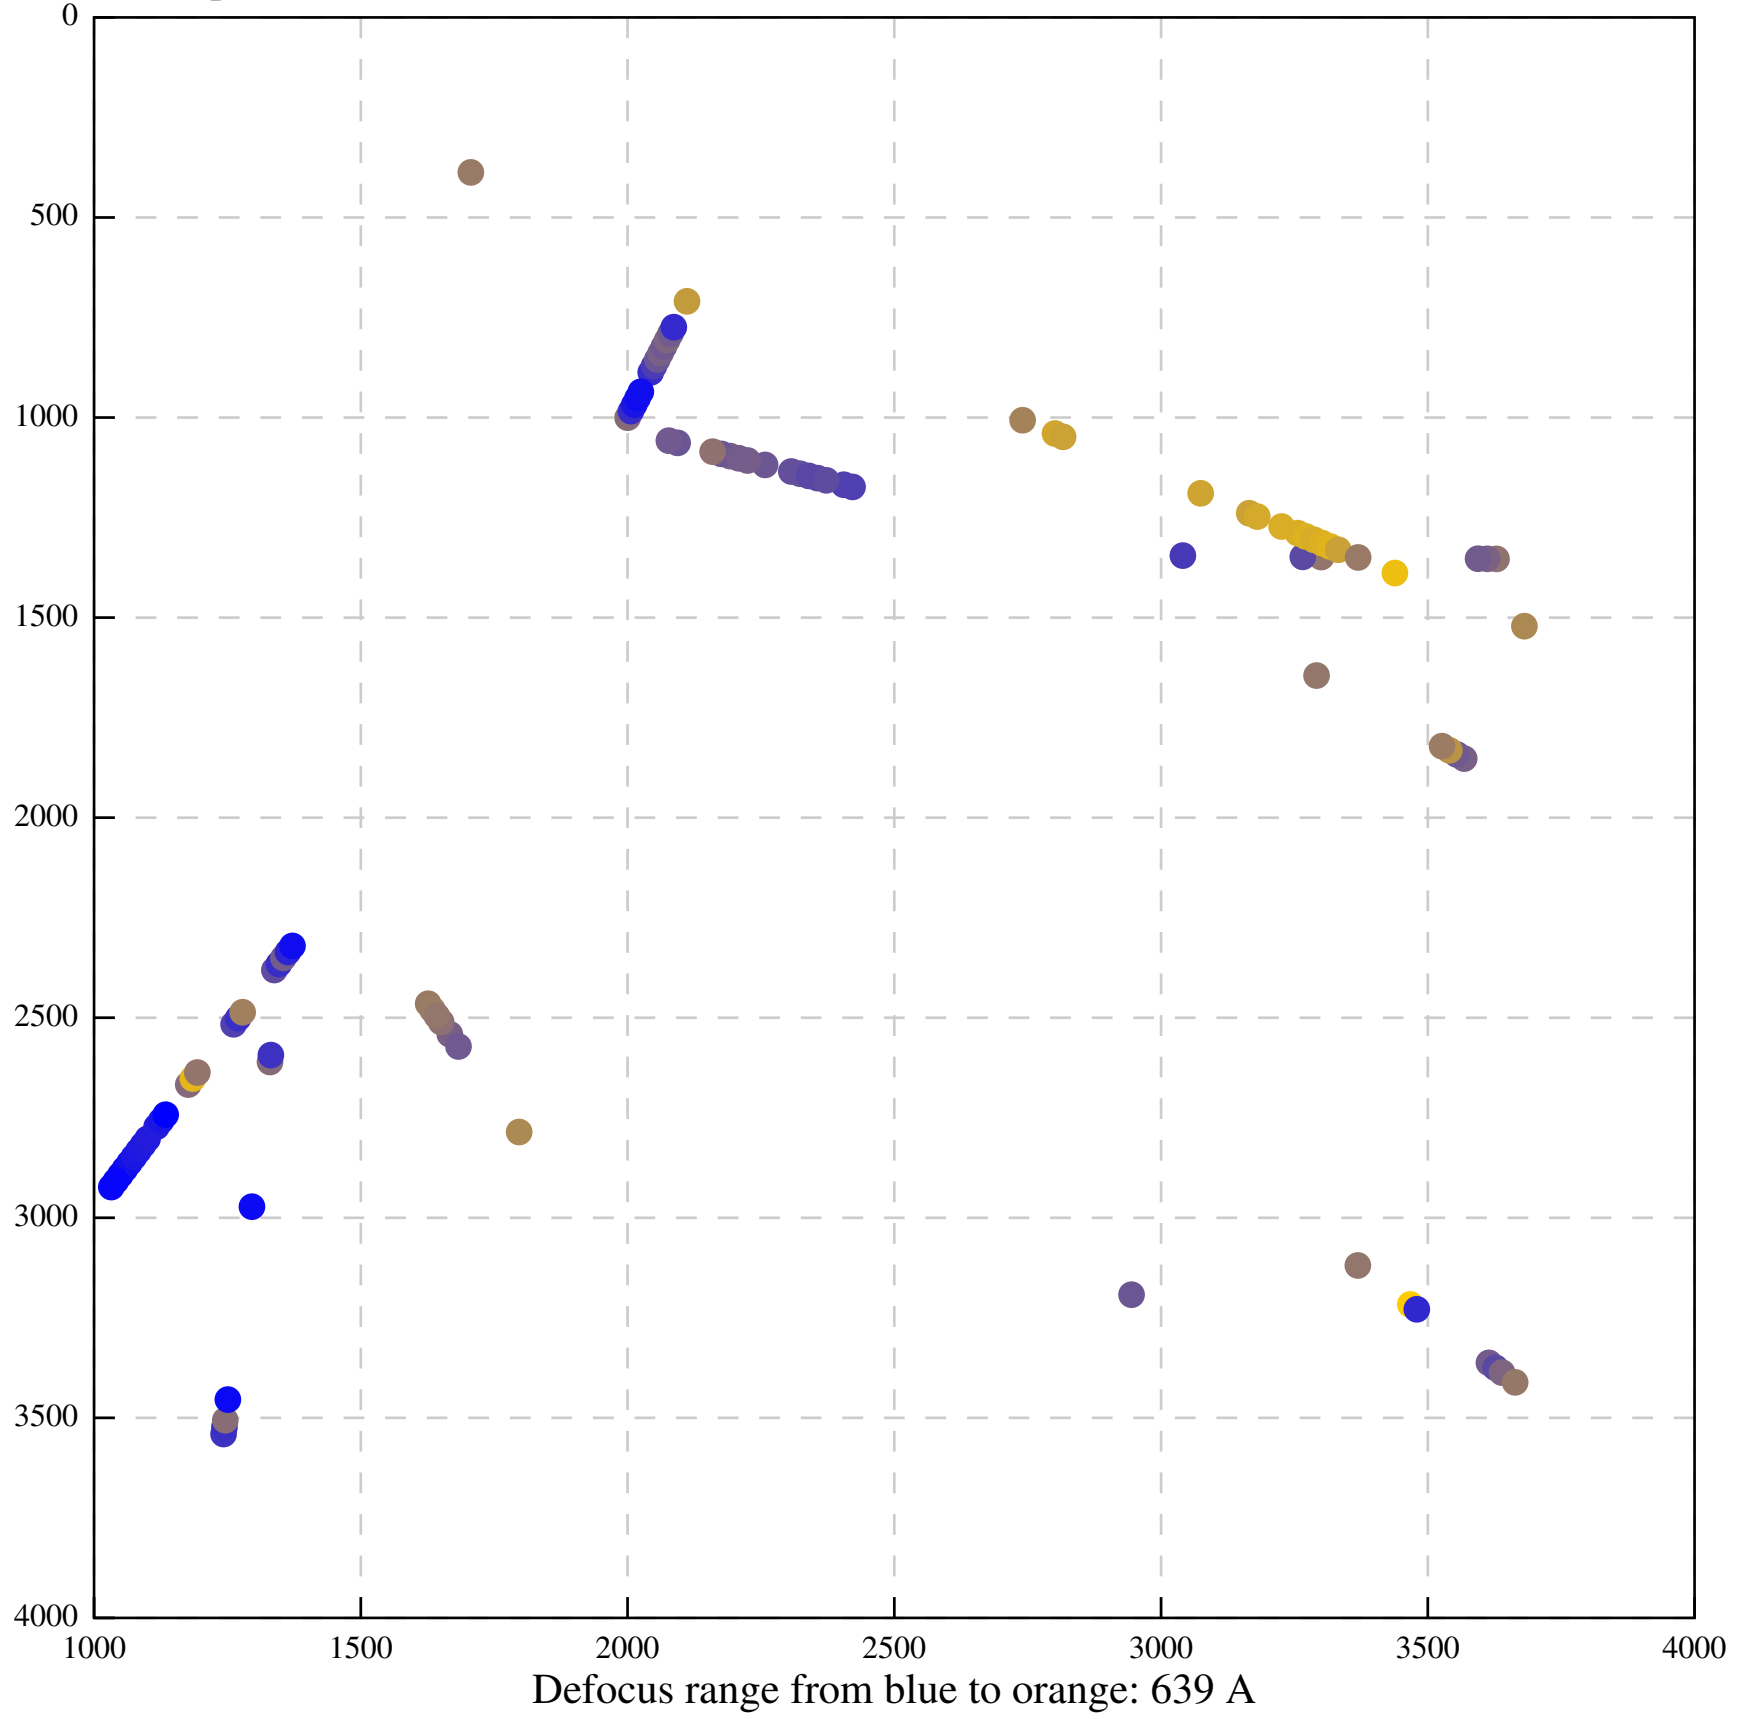

Defocus range from blue to orange: 664 A

Defocus range from blue to orange: 328 A

Defocus range from blue to orange: 534 A

Defocus range from blue to orange: 312 A

Defocus range from blue to orange: 308 A

Defocus range from blue to orange: 492 A

Defocus range from blue to orange: 72 A

Defocus range from blue to orange: 295 A

Defocus range from blue to orange: 624 A

Defocus range from blue to orange: 656 A

Defocus range from blue to orange: 507 A

Defocus range from blue to orange: 379 A

Defocus range from blue to orange: 559 A