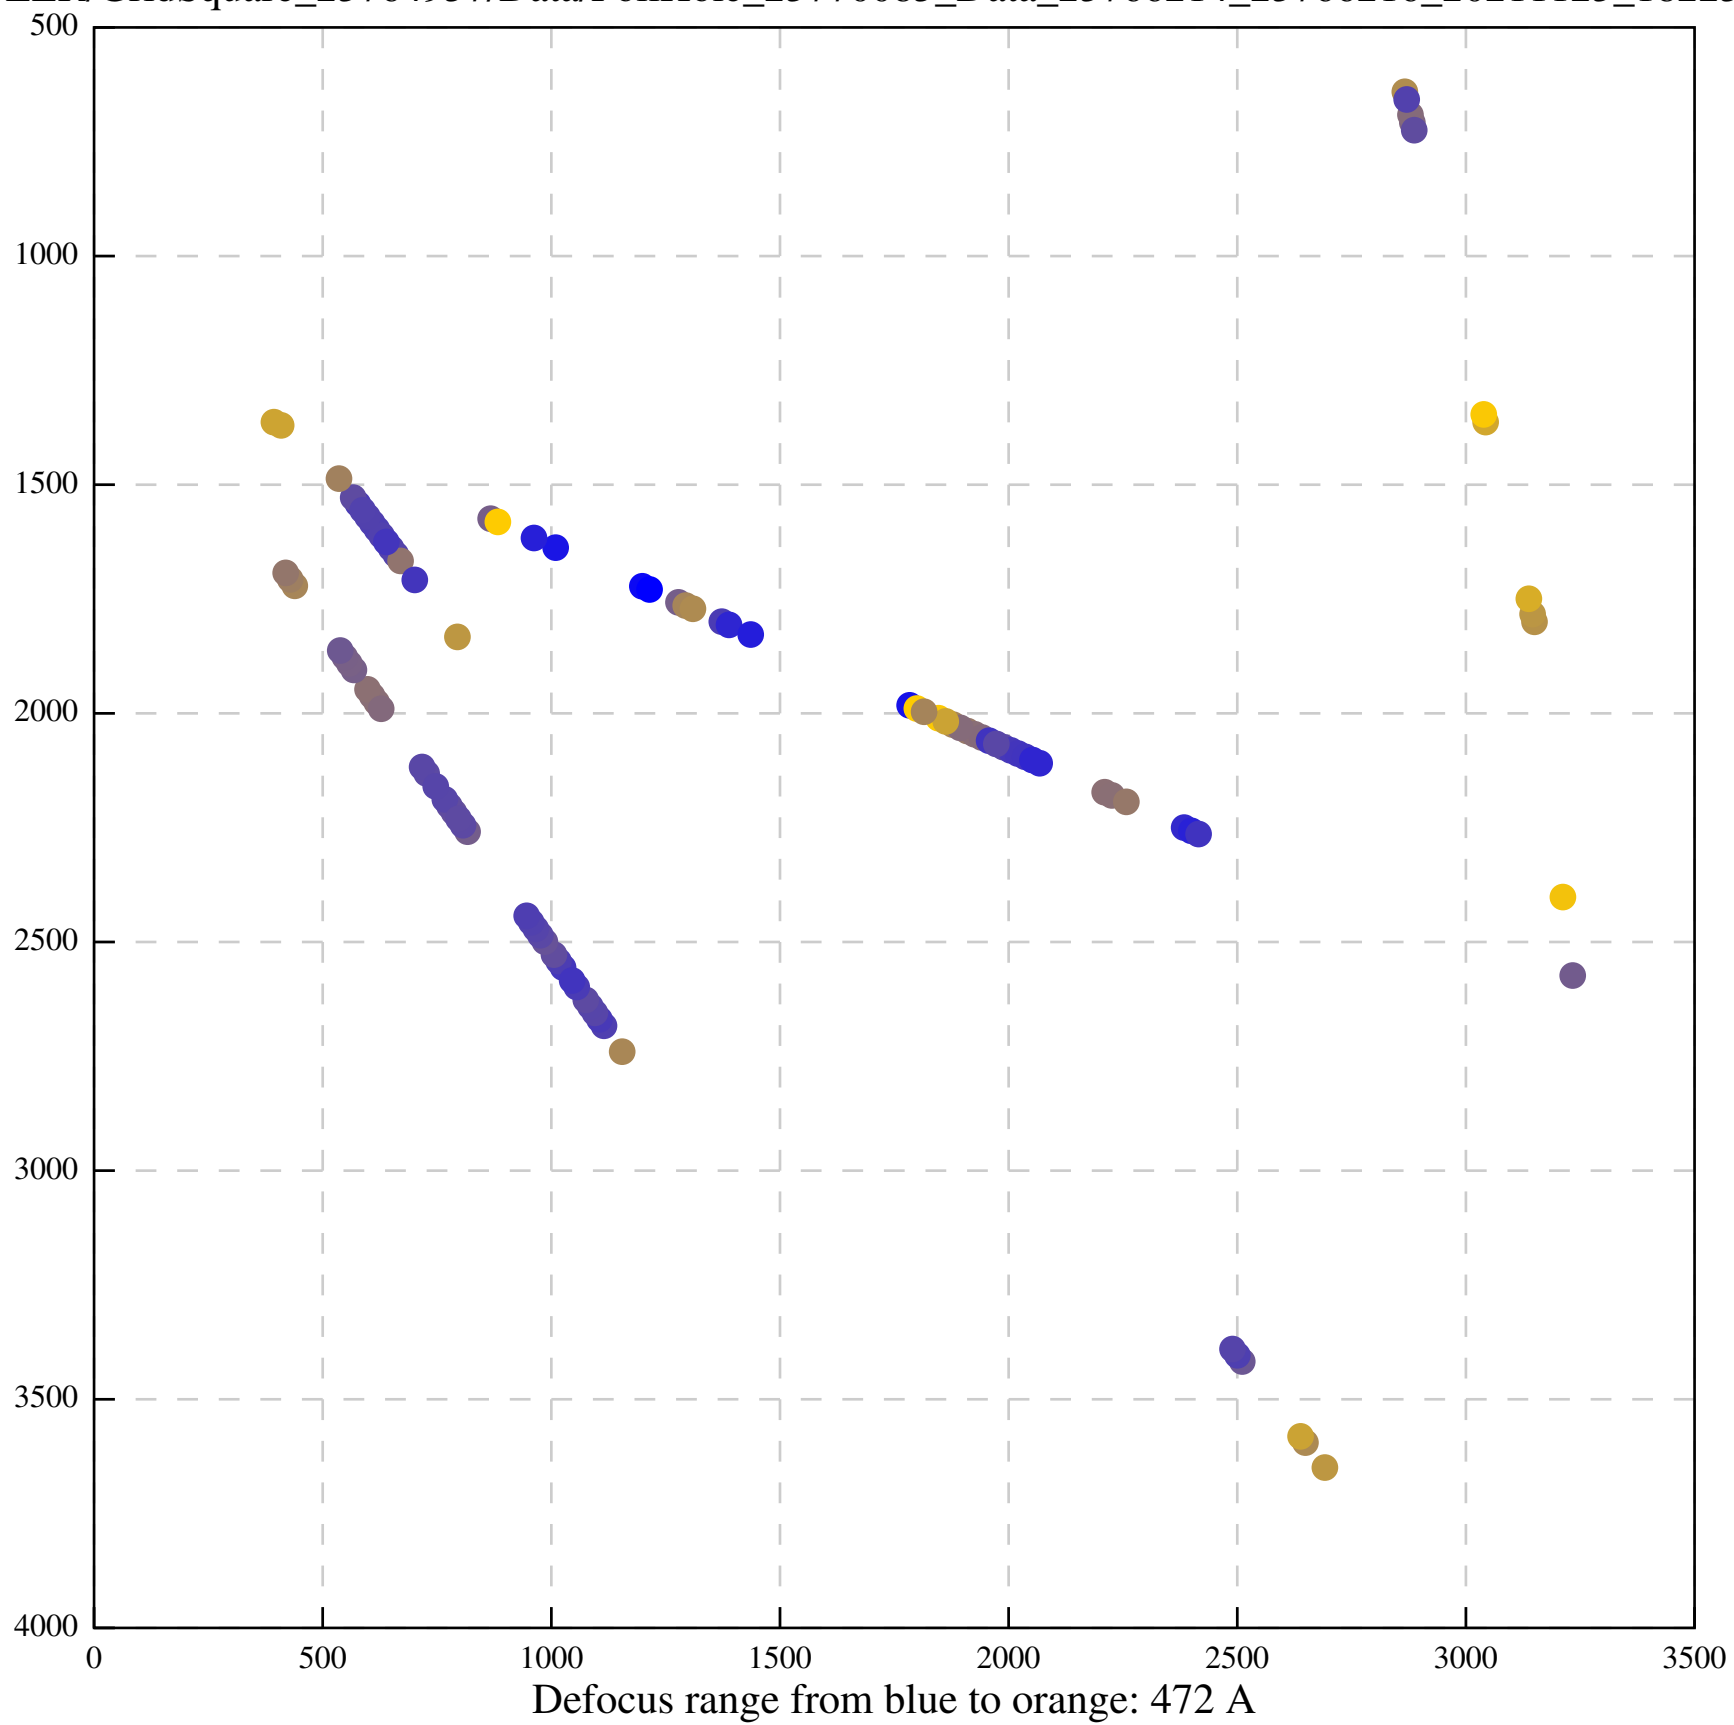

Defocus range from blue to orange: 494 A

Defocus range from blue to orange: 685 A

Defocus range from blue to orange: 514 A

Defocus range from blue to orange: 383 A

Defocus range from blue to orange: 342 A

Defocus range from blue to orange: 226 A

Defocus range from blue to orange: 354 A

Defocus range from blue to orange: 272 A

Defocus range from blue to orange: 439 A

Defocus range from blue to orange: 155 A

Defocus range from blue to orange: 839 A

Defocus range from blue to orange: 211 A

Defocus range from blue to orange: 145 A

Defocus range from blue to orange: 703 A

Defocus range from blue to orange: 455 A

Defocus range from blue to orange: 979 A

Defocus range from blue to orange: 864 A

Defocus range from blue to orange: 84 A

Defocus range from blue to orange: 332 A

Defocus range from blue to orange: 423 A

Defocus range from blue to orange: 70 A