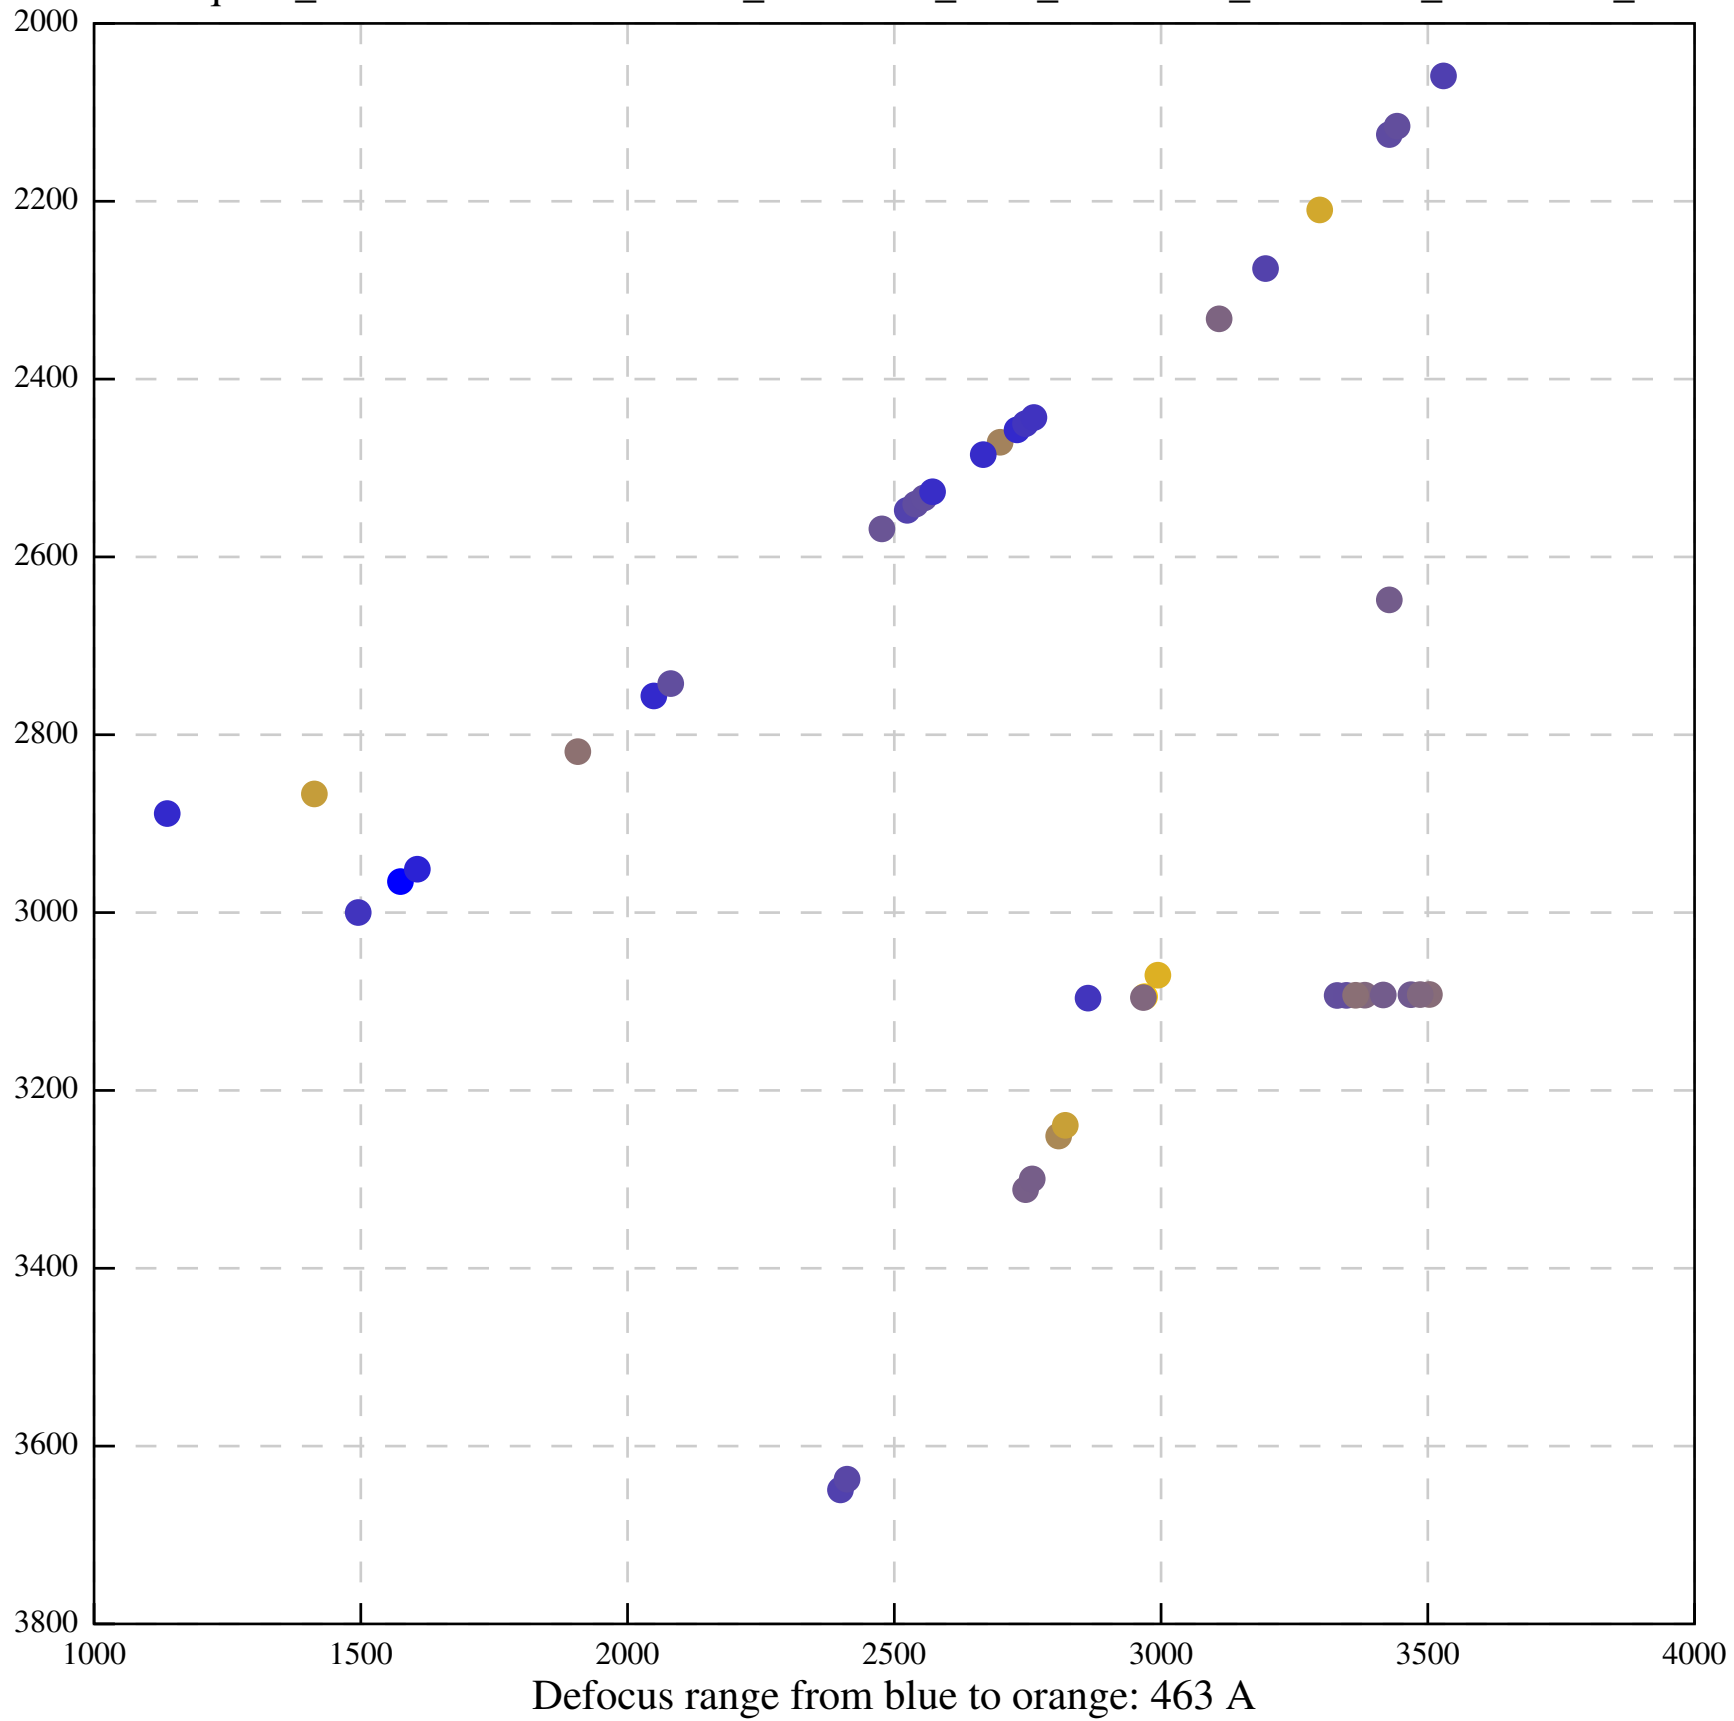

Defocus range from blue to orange: 979 A

Defocus range from blue to orange: 864 A

Defocus range from blue to orange: 84 A

Defocus range from blue to orange: 332 A

Defocus range from blue to orange: 423 A

Defocus range from blue to orange: 70 A

Defocus range from blue to orange: 396 A

Defocus range from blue to orange: 485 A

Defocus range from blue to orange: 1024 A

Defocus range from blue to orange: 366 A

Defocus range from blue to orange: 495 A

Defocus range from blue to orange: 11 A

Defocus range from blue to orange: 697 A

Defocus range from blue to orange: 315 A

Defocus range from blue to orange: 289 A

Defocus range from blue to orange: 114 A

Defocus range from blue to orange: 552 A

Defocus range from blue to orange: 383 A

Defocus range from blue to orange: 1 A

Defocus range from blue to orange: 537 Å

Defocus range from blue to orange: 698 A

Defocus range from blue to orange: 28 A

Defocus range from blue to orange: 28 A