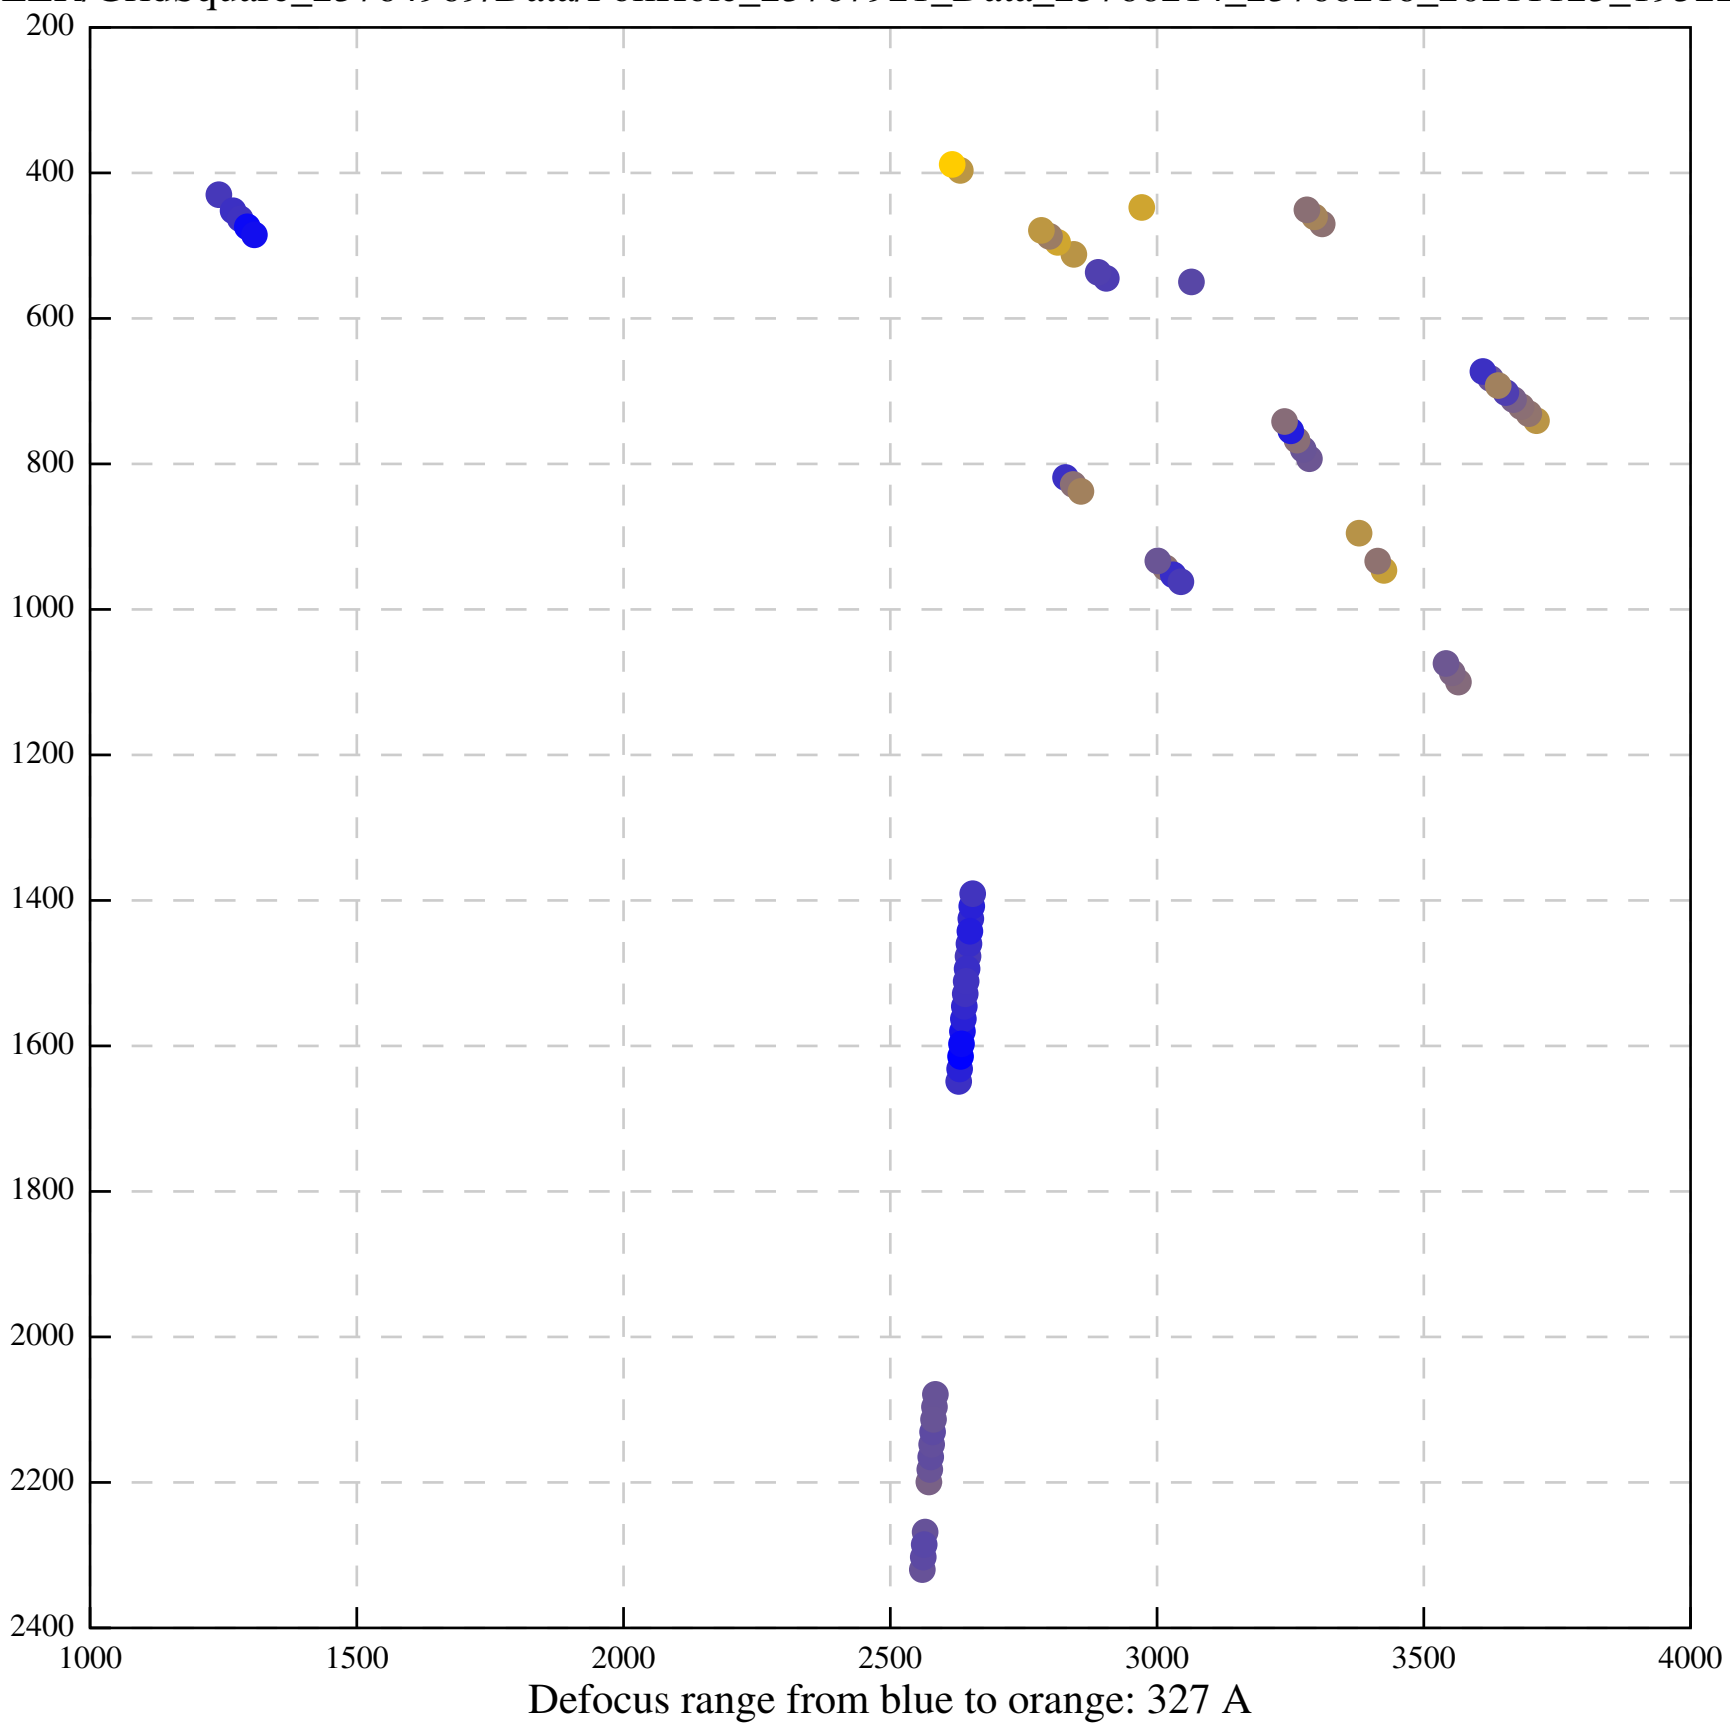

Defocus range from blue to orange: 396 A

Defocus range from blue to orange: 485 A

Defocus range from blue to orange: 1024 A

Defocus range from blue to orange: 366 A

Defocus range from blue to orange: 495 A

Defocus range from blue to orange: 11 A

Defocus range from blue to orange: 697 A

Defocus range from blue to orange: 315 A

Defocus range from blue to orange: 289 A

Defocus range from blue to orange: 114 A

Defocus range from blue to orange: 552 A

Defocus range from blue to orange: 383 A

Defocus range from blue to orange: 1 A

Defocus range from blue to orange: 537 Å

Defocus range from blue to orange: 698 A

Defocus range from blue to orange: 28 A

Defocus range from blue to orange: 28 A

Defocus range from blue to orange: 708 A

Defocus range from blue to orange: 243 A

Defocus range from blue to orange: 1114 A

Defocus range from blue to orange: 364 A

Defocus range from blue to orange: 367 Å