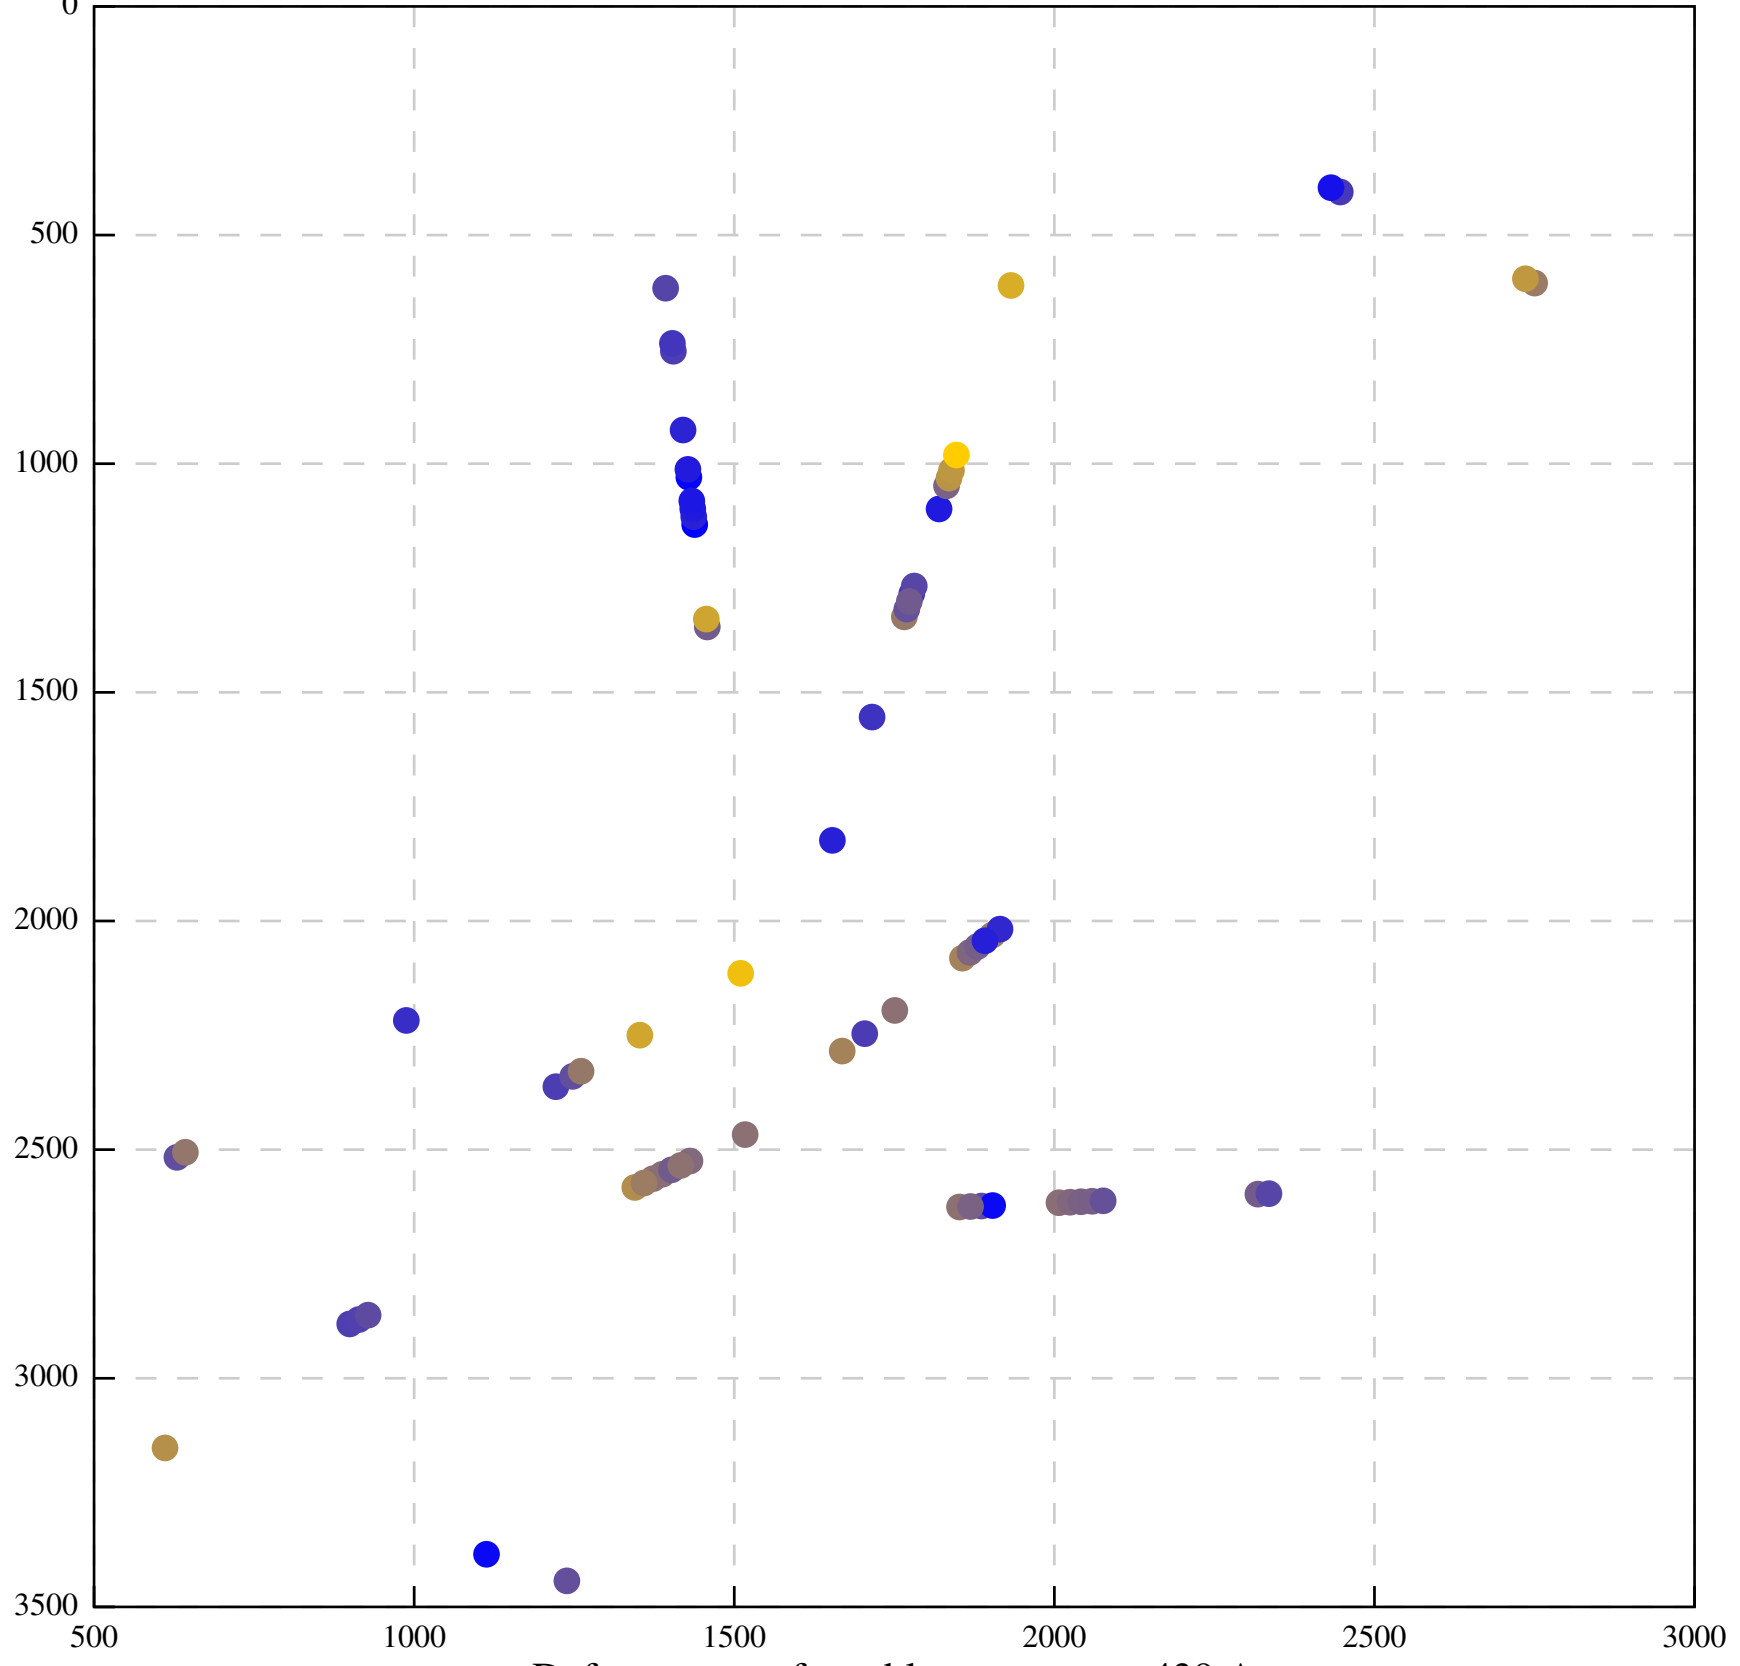

Defocus range from blue to orange: 494 A

Defocus range from blue to orange: 685 A

Defocus range from blue to orange: 514 A

Defocus range from blue to orange: 383 A

Defocus range from blue to orange: 342 A

Defocus range from blue to orange: 226 A

Defocus range from blue to orange: 354 A

Defocus range from blue to orange: 272 A

Defocus range from blue to orange: 439 A

Defocus range from blue to orange: 155 A

Defocus range from blue to orange: 839 A

Defocus range from blue to orange: 211 A

Defocus range from blue to orange: 145 A

Defocus range from blue to orange: 703 A

Defocus range from blue to orange: 455 A

Defocus range from blue to orange: 979 A

Defocus range from blue to orange: 864 A

Defocus range from blue to orange: 84 A

Defocus range from blue to orange: 332 A

Defocus range from blue to orange: 423 A

Defocus range from blue to orange: 70 A