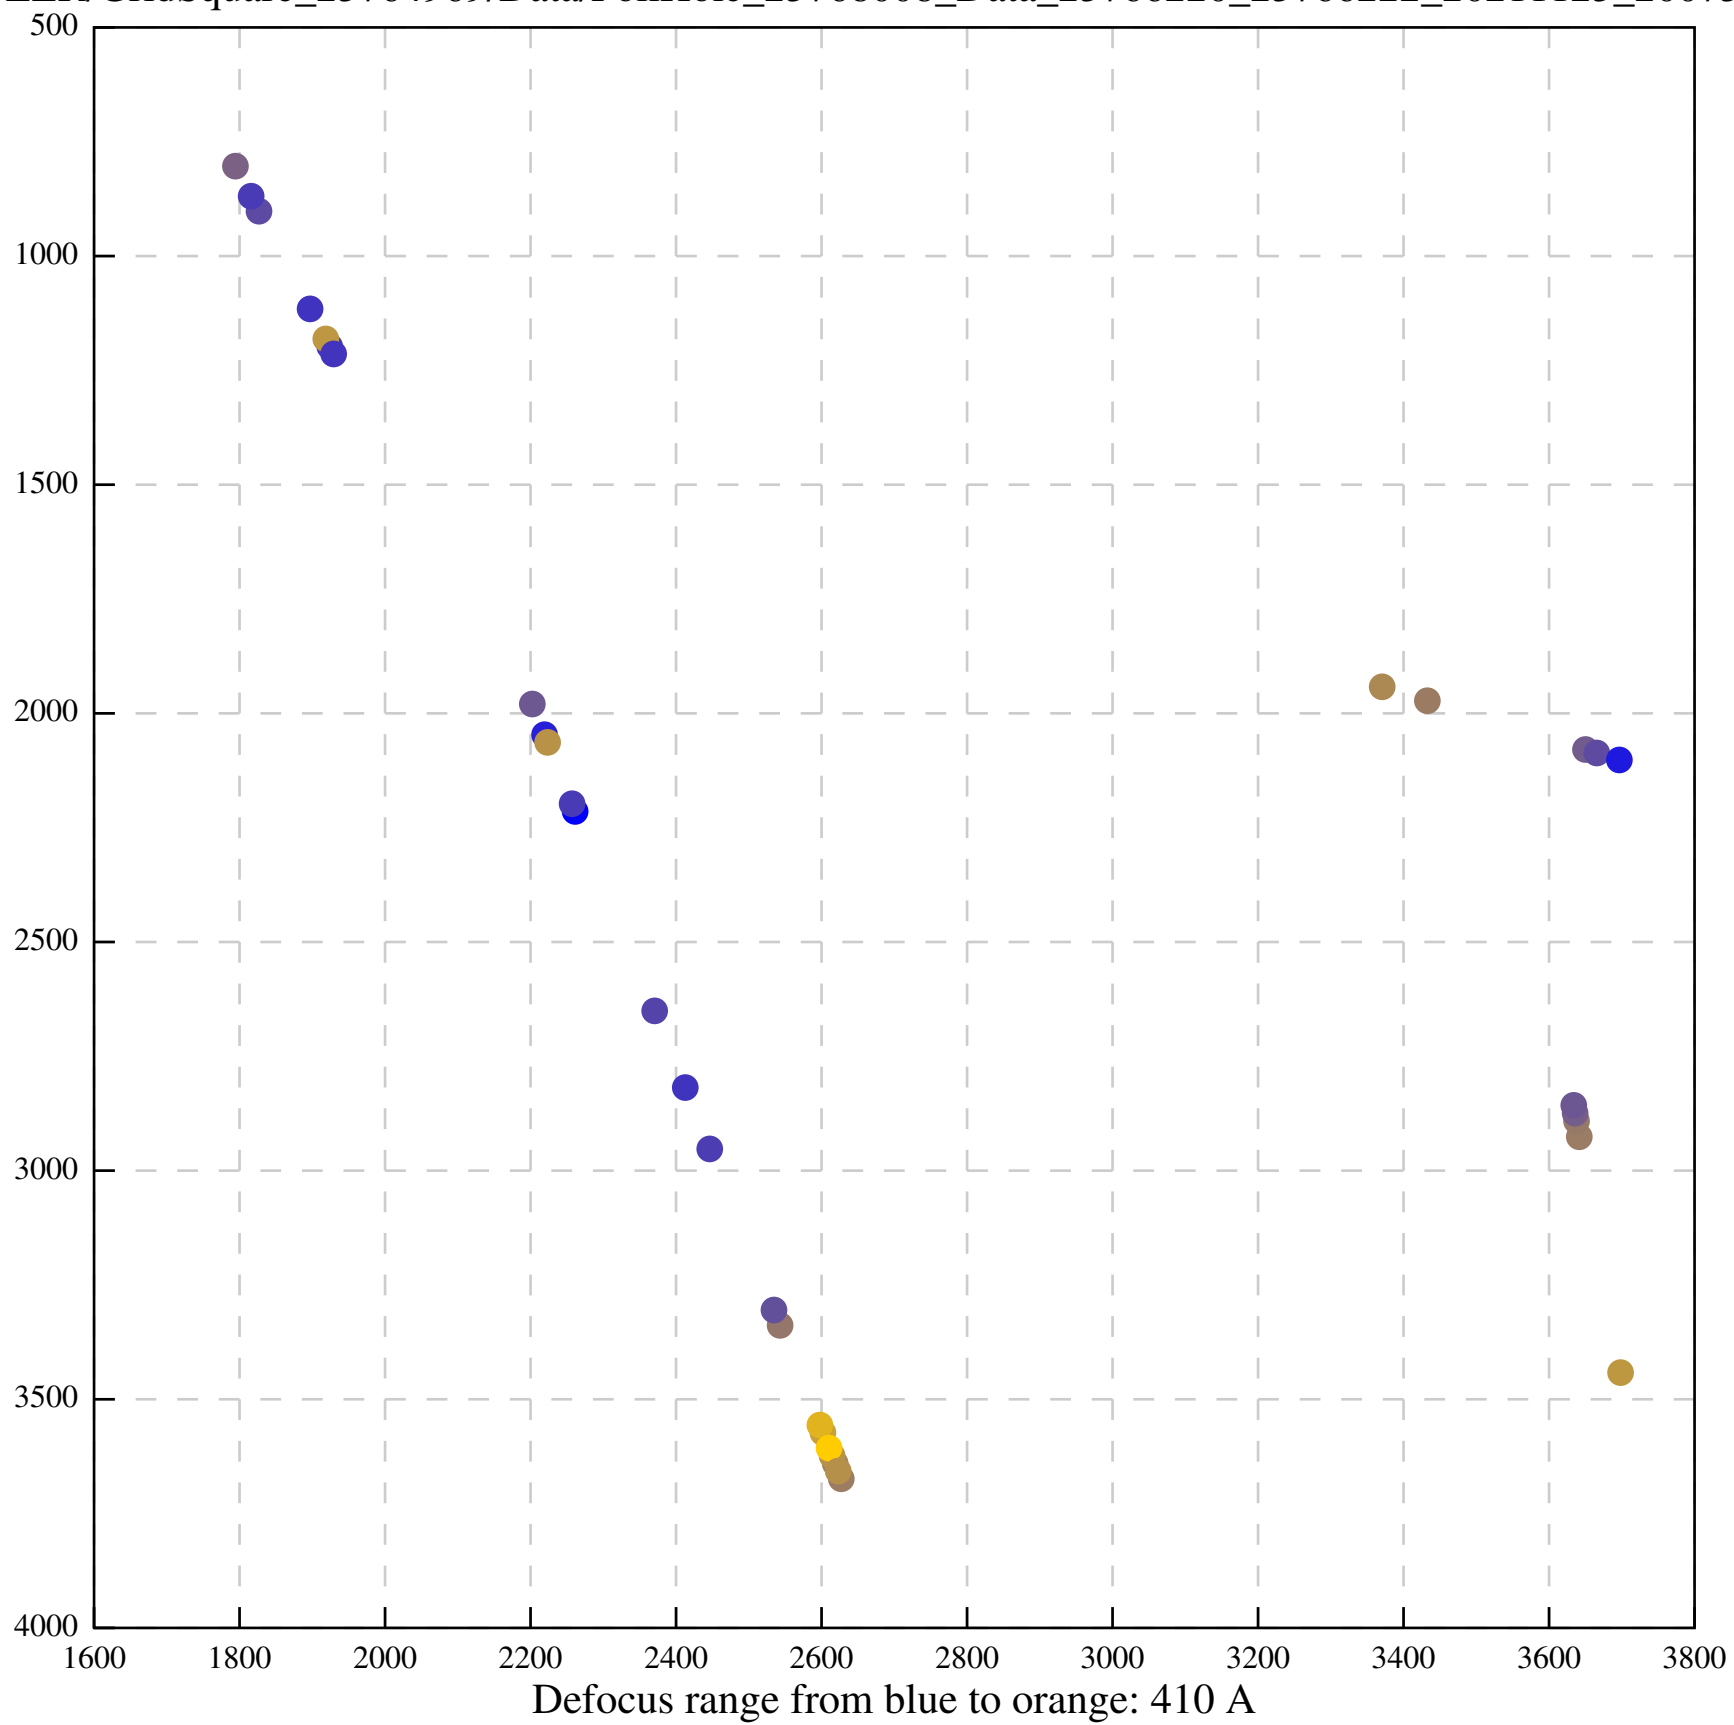

Defocus range from blue to orange: 708 A

Defocus range from blue to orange: 243 A

Defocus range from blue to orange: 1114 A

Defocus range from blue to orange: 364 A

Defocus range from blue to orange: 367 Å

Defocus range from blue to orange: 341 Å

Defocus range from blue to orange: 23 A

Defocus range from blue to orange: 1240 Å

Defocus range from blue to orange: 101 A

Defocus range from blue to orange: 331 A

Defocus range from blue to orange: 630 Å

Defocus range from blue to orange: 593 A

Defocus range from blue to orange: 752 A

Defocus range from blue to orange: 365 A

Defocus range from blue to orange: 731 A

Defocus range from blue to orange: 664 A

Defocus range from blue to orange: 328 A

Defocus range from blue to orange: 534 A

Defocus range from blue to orange: 312 A

Defocus range from blue to orange: 308 A