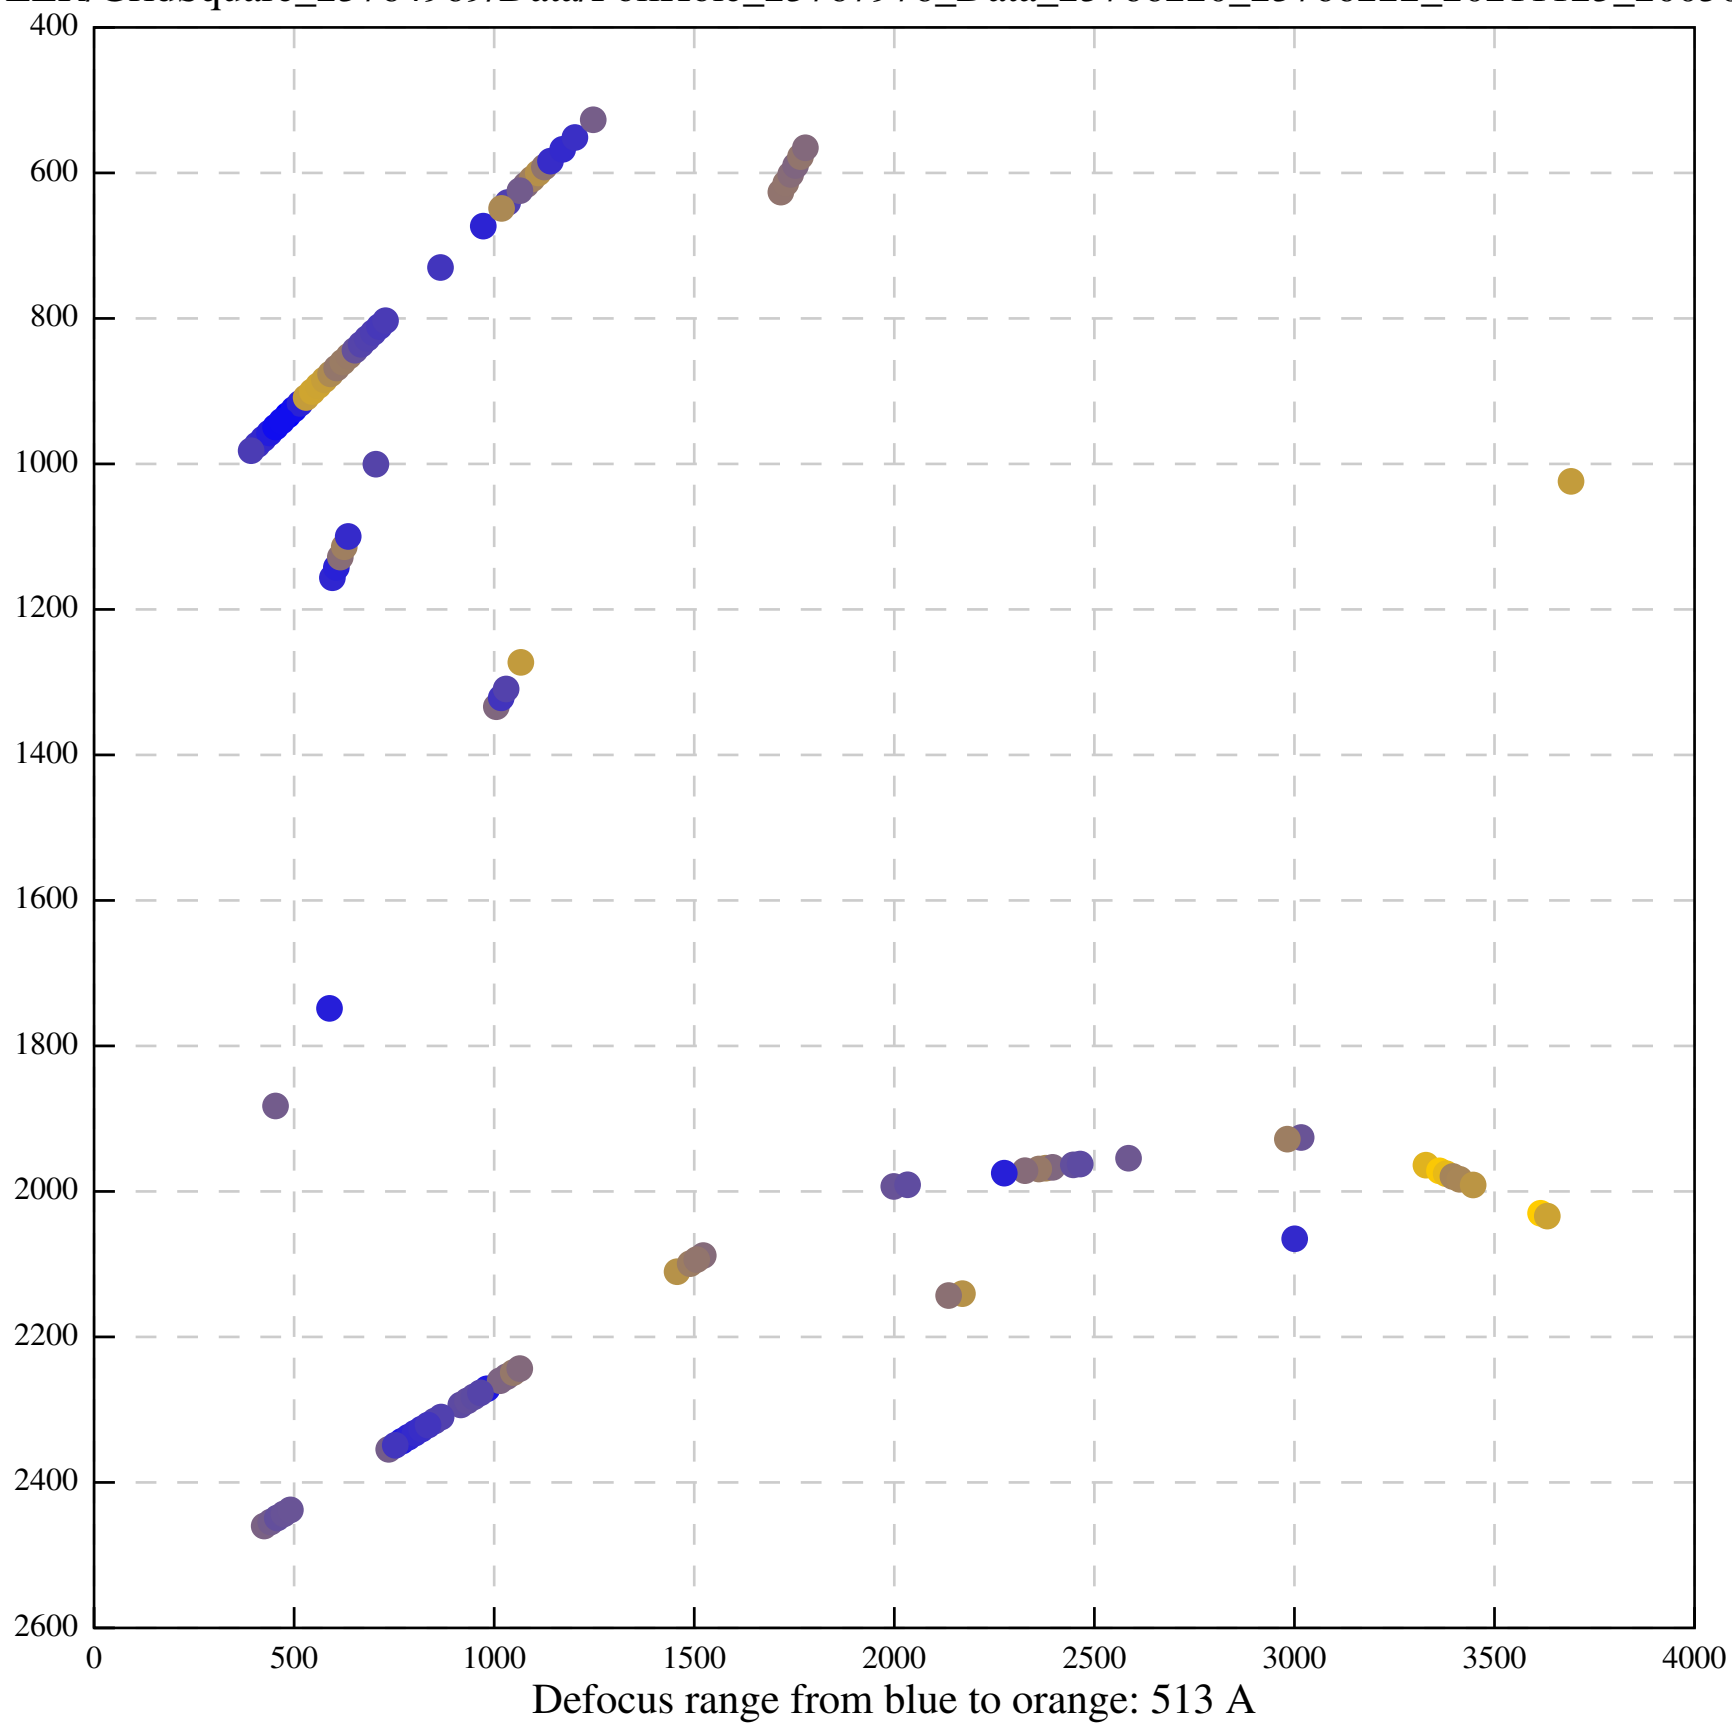

Defocus range from blue to orange: 383 A

Defocus range from blue to orange: 1 A

Defocus range from blue to orange: 537 Å

Defocus range from blue to orange: 698 A

Defocus range from blue to orange: 28 A

Defocus range from blue to orange: 28 A

Defocus range from blue to orange: 708 A

Defocus range from blue to orange: 243 A

Defocus range from blue to orange: 1114 A

Defocus range from blue to orange: 364 A

Defocus range from blue to orange: 367 Å

Defocus range from blue to orange: 341 Å

Defocus range from blue to orange: 23 A

Defocus range from blue to orange: 1240 Å

Defocus range from blue to orange: 101 A

Defocus range from blue to orange: 331 A

Defocus range from blue to orange: 630 Å

Defocus range from blue to orange: 593 A

Defocus range from blue to orange: 752 A

Defocus range from blue to orange: 365 A

Defocus range from blue to orange: 731 A