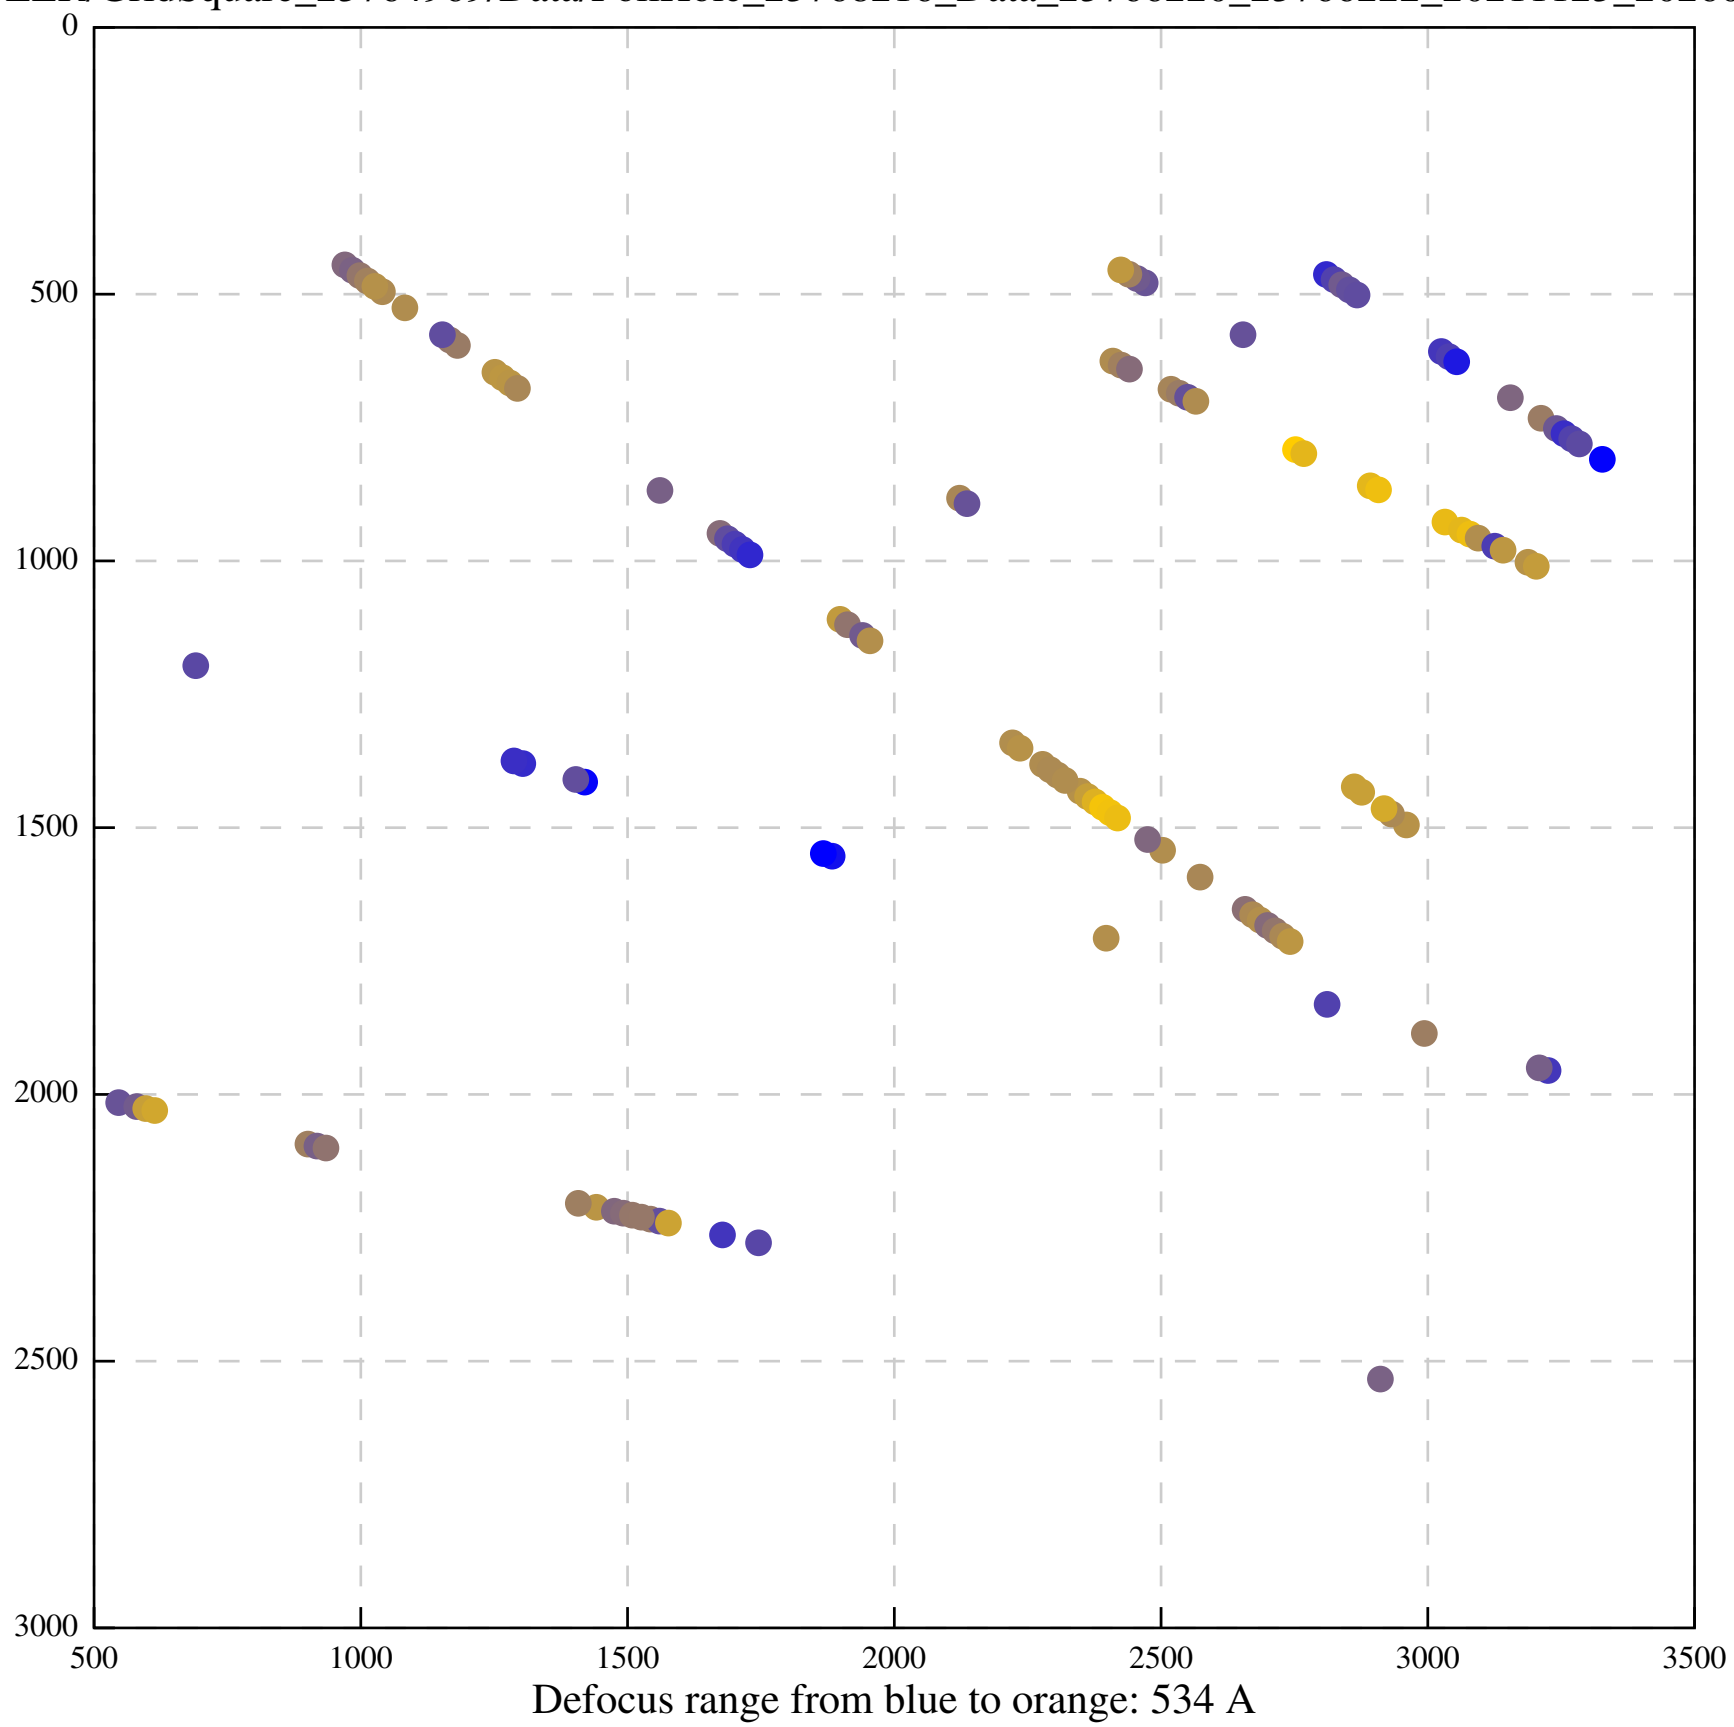

Defocus range from blue to orange: 630 Å

Defocus range from blue to orange: 593 A

Defocus range from blue to orange: 752 A

Defocus range from blue to orange: 365 A

Defocus range from blue to orange: 731 A

Defocus range from blue to orange: 664 A

Defocus range from blue to orange: 328 A

Defocus range from blue to orange: 534 A

Defocus range from blue to orange: 312 A

Defocus range from blue to orange: 308 A

Defocus range from blue to orange: 492 A

Defocus range from blue to orange: 72 A

Defocus range from blue to orange: 295 A

Defocus range from blue to orange: 624 A

Defocus range from blue to orange: 656 A

Defocus range from blue to orange: 507 A

Defocus range from blue to orange: 379 A

Defocus range from blue to orange: 559 A