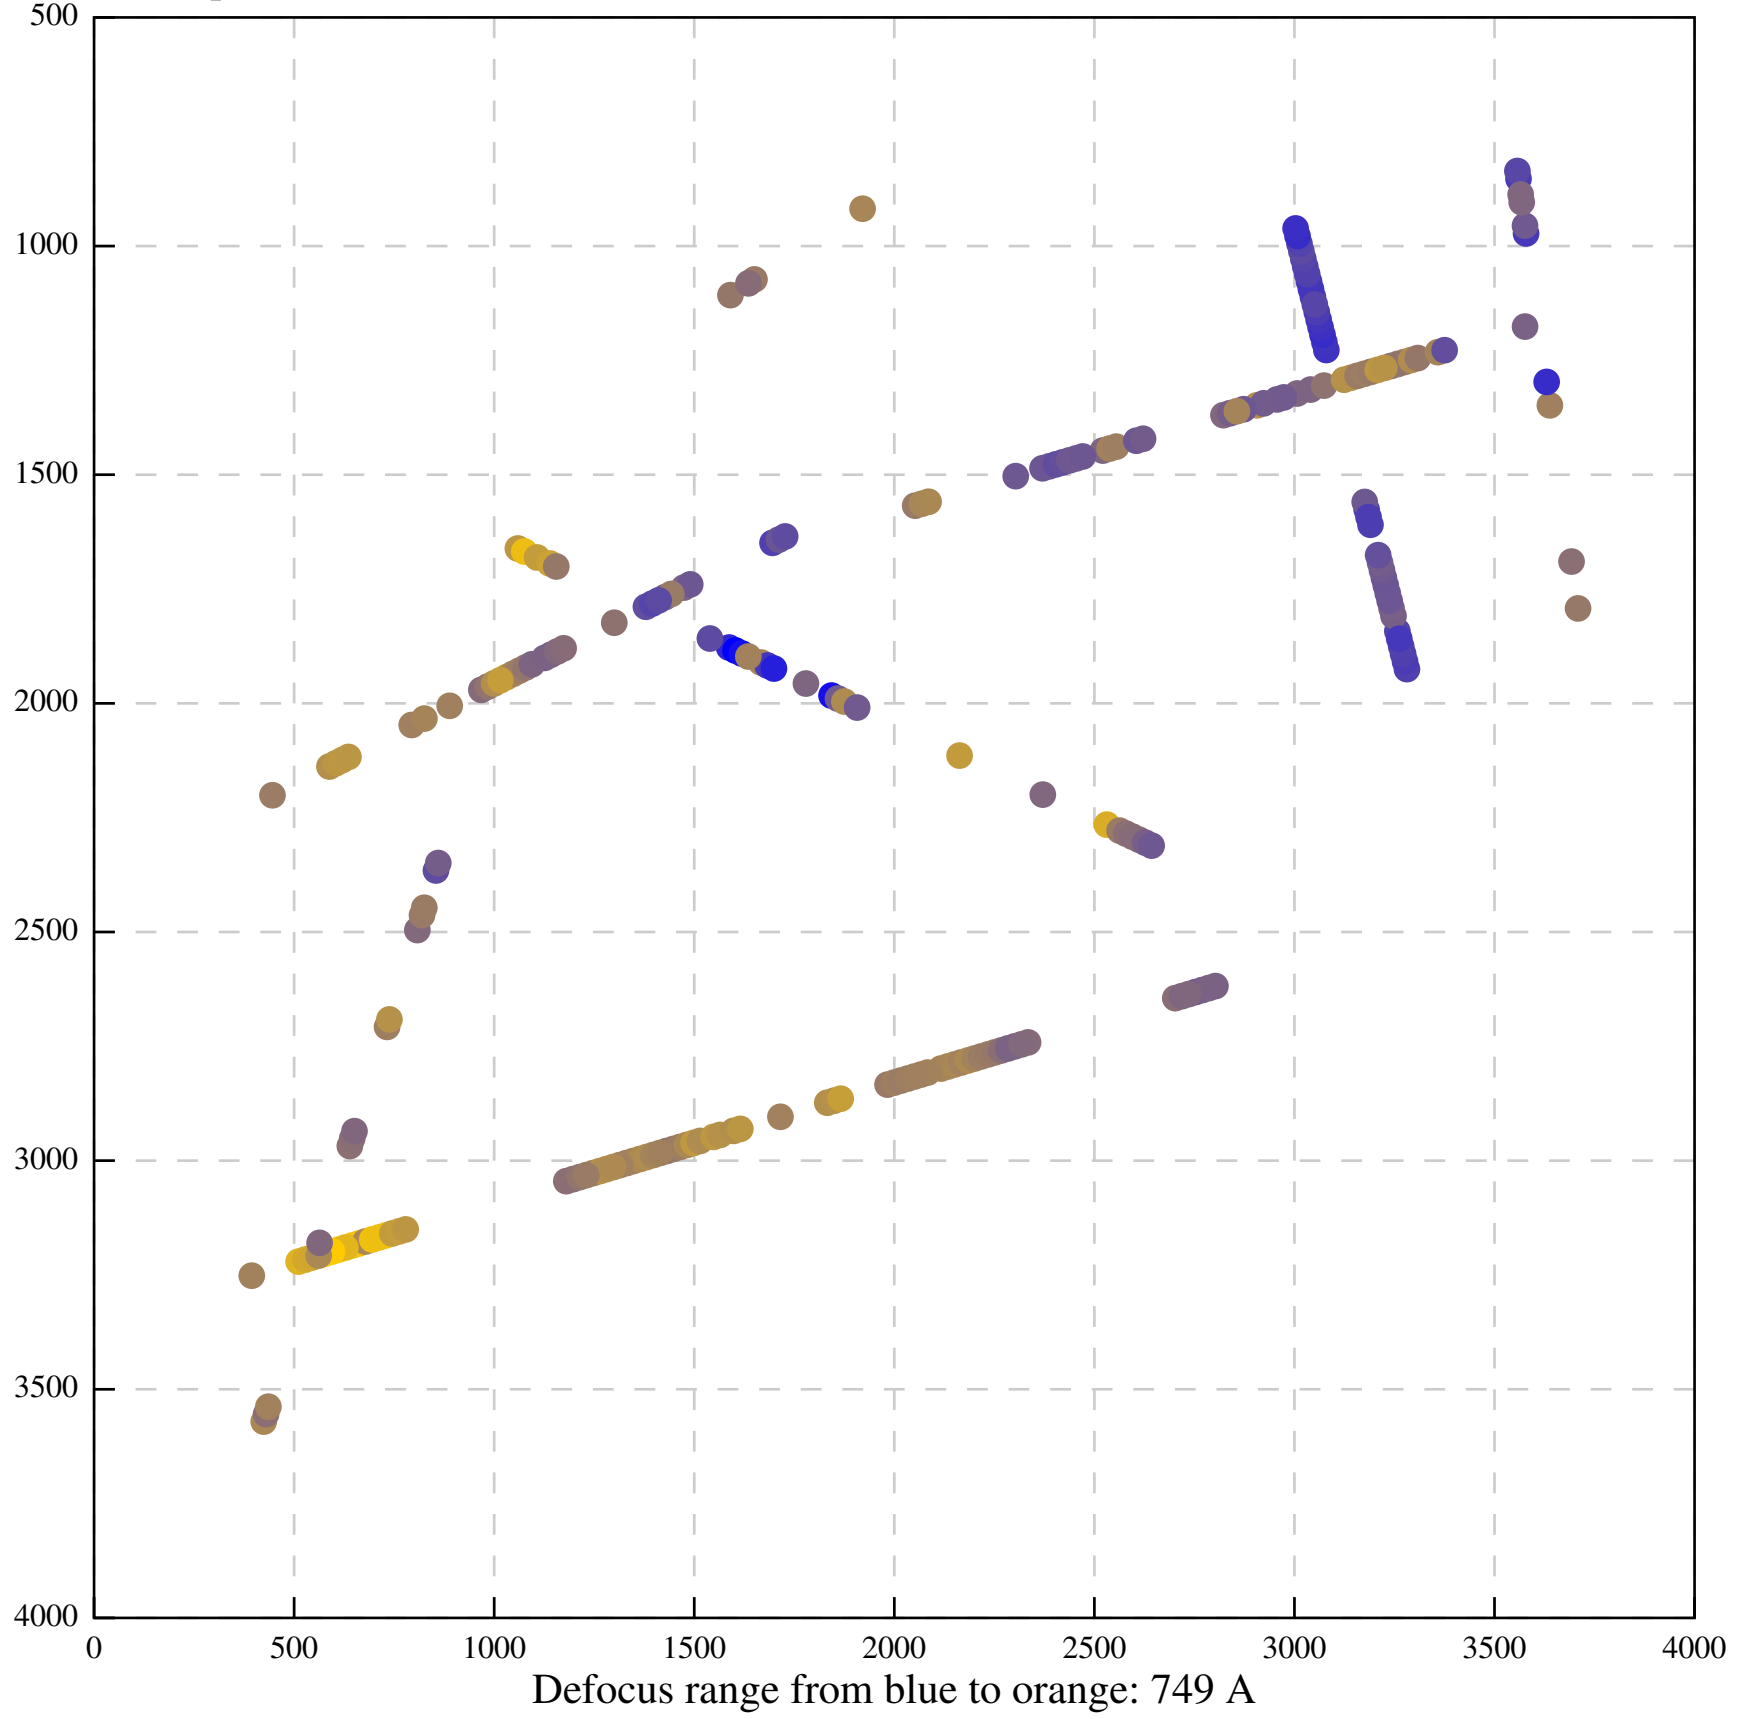

Defocus range from blue to orange: 11 A

Defocus range from blue to orange: 697 A

Defocus range from blue to orange: 315 A

Defocus range from blue to orange: 289 A

Defocus range from blue to orange: 114 A

Defocus range from blue to orange: 552 A

Defocus range from blue to orange: 383 A

Defocus range from blue to orange: 1 A

Defocus range from blue to orange: 537 Å

Defocus range from blue to orange: 698 A

Defocus range from blue to orange: 28 A

Defocus range from blue to orange: 28 A

Defocus range from blue to orange: 708 A

Defocus range from blue to orange: 243 A

Defocus range from blue to orange: 1114 A

Defocus range from blue to orange: 364 A

Defocus range from blue to orange: 367 Å