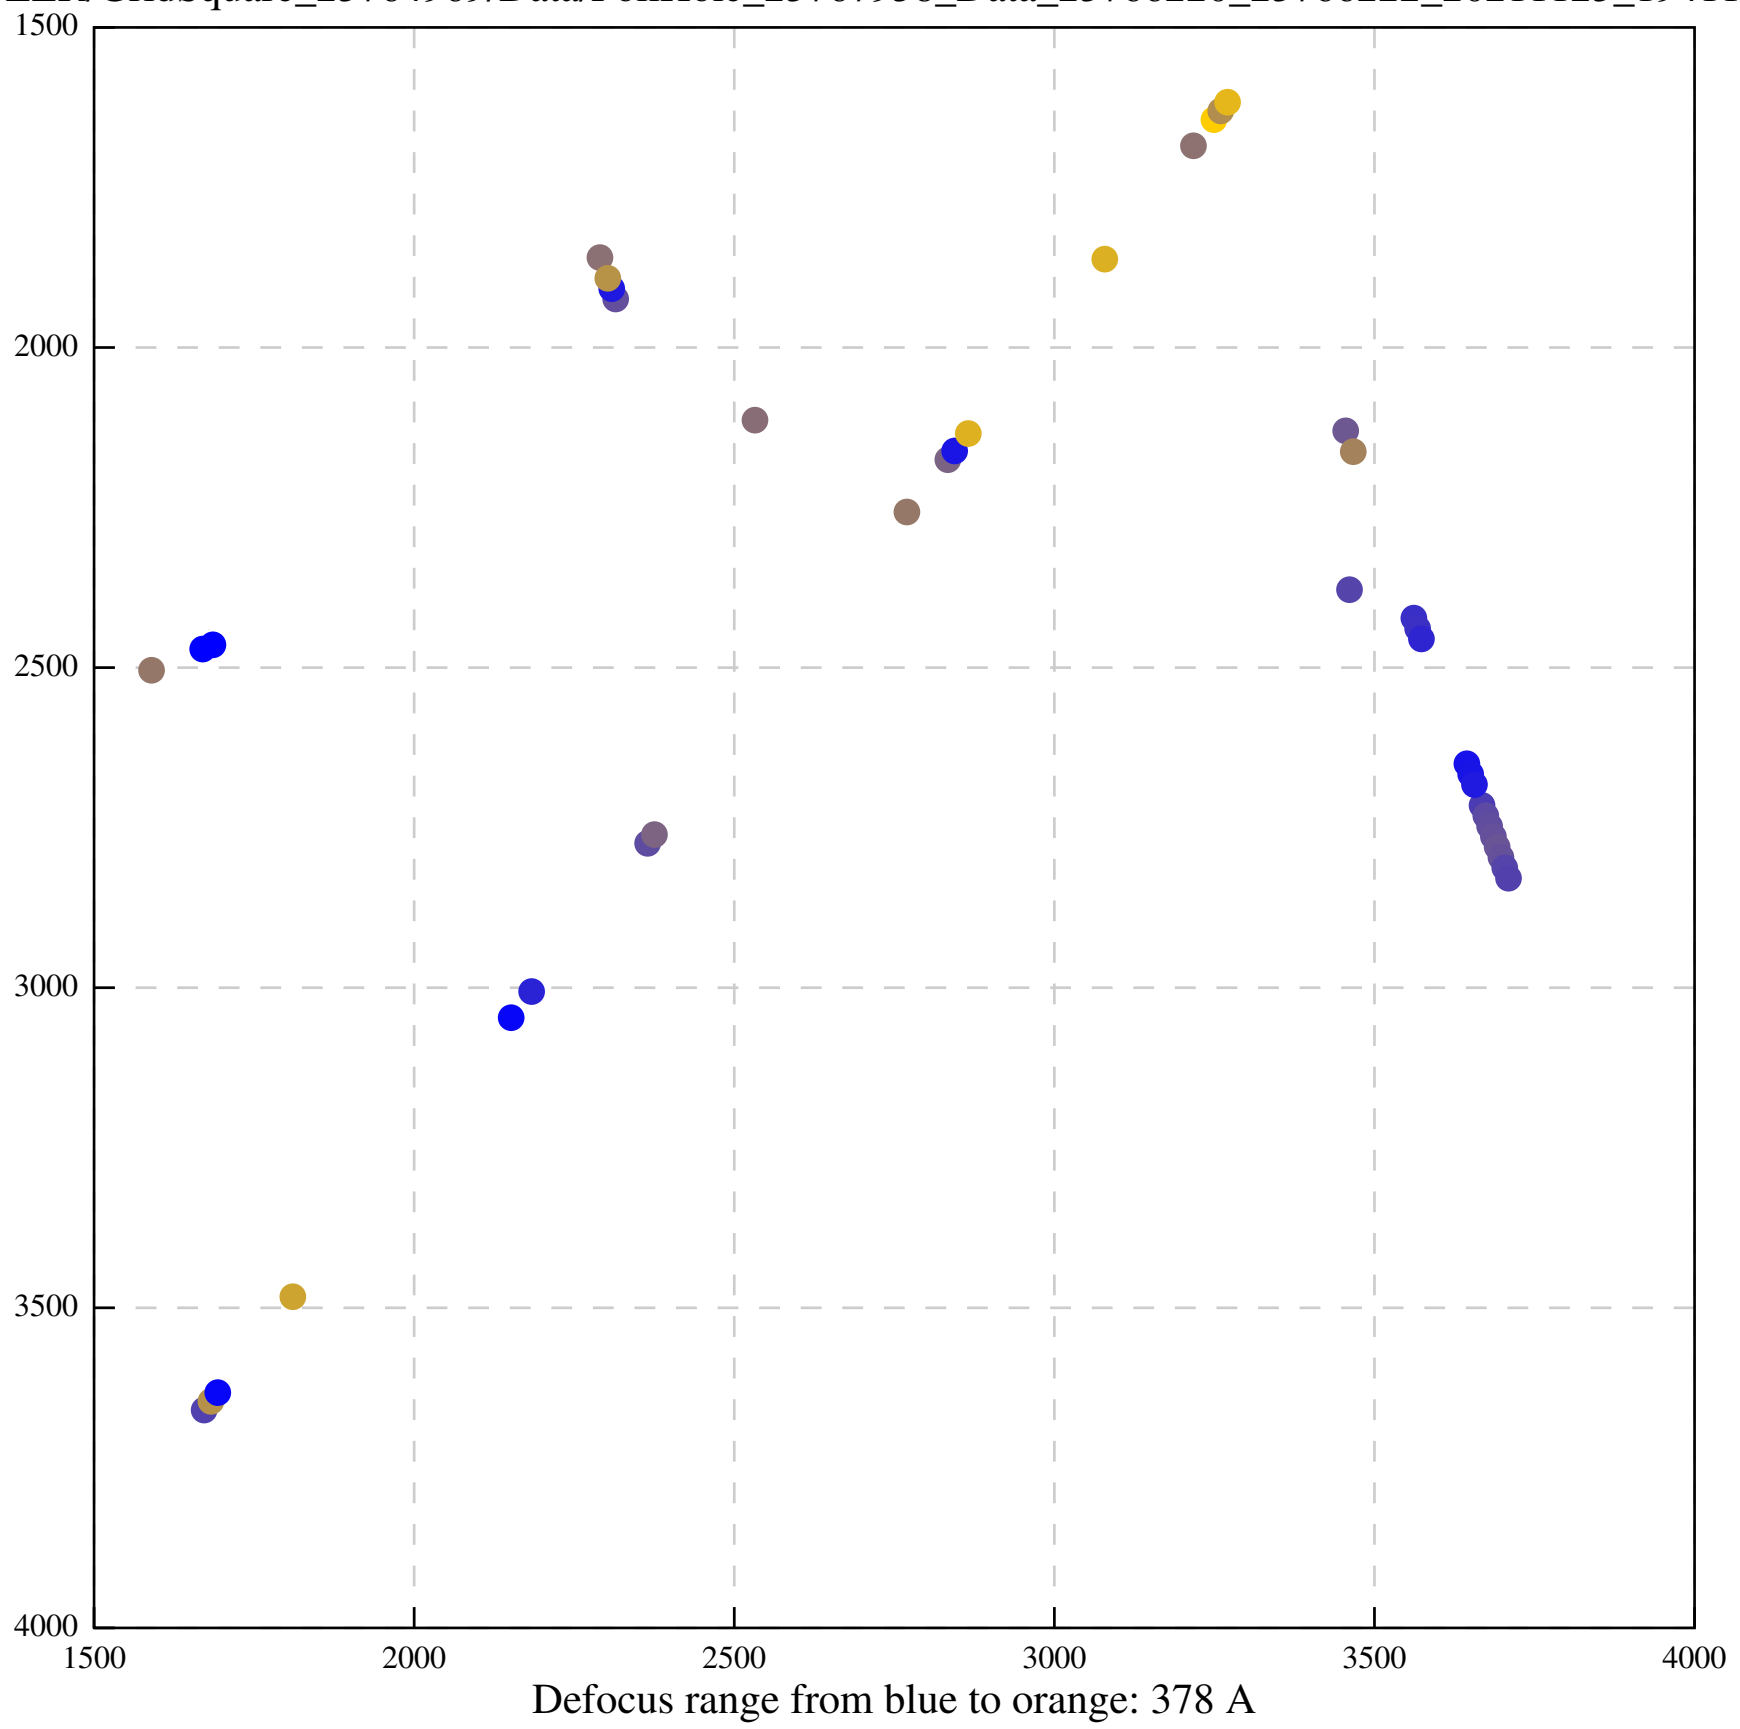

Defocus range from blue to orange: 11 A

Defocus range from blue to orange: 697 A

Defocus range from blue to orange: 315 A

Defocus range from blue to orange: 289 A

Defocus range from blue to orange: 114 A

Defocus range from blue to orange: 552 A

Defocus range from blue to orange: 383 A

Defocus range from blue to orange: 1 A

Defocus range from blue to orange: 537 Å

Defocus range from blue to orange: 698 A

Defocus range from blue to orange: 28 A

Defocus range from blue to orange: 28 A

Defocus range from blue to orange: 708 A

Defocus range from blue to orange: 243 A

Defocus range from blue to orange: 1114 A

Defocus range from blue to orange: 364 A

Defocus range from blue to orange: 367 Å

Defocus range from blue to orange: 341 Å

Defocus range from blue to orange: 23 A

Defocus range from blue to orange: 1240 Å

Defocus range from blue to orange: 101 A

Defocus range from blue to orange: 331 A