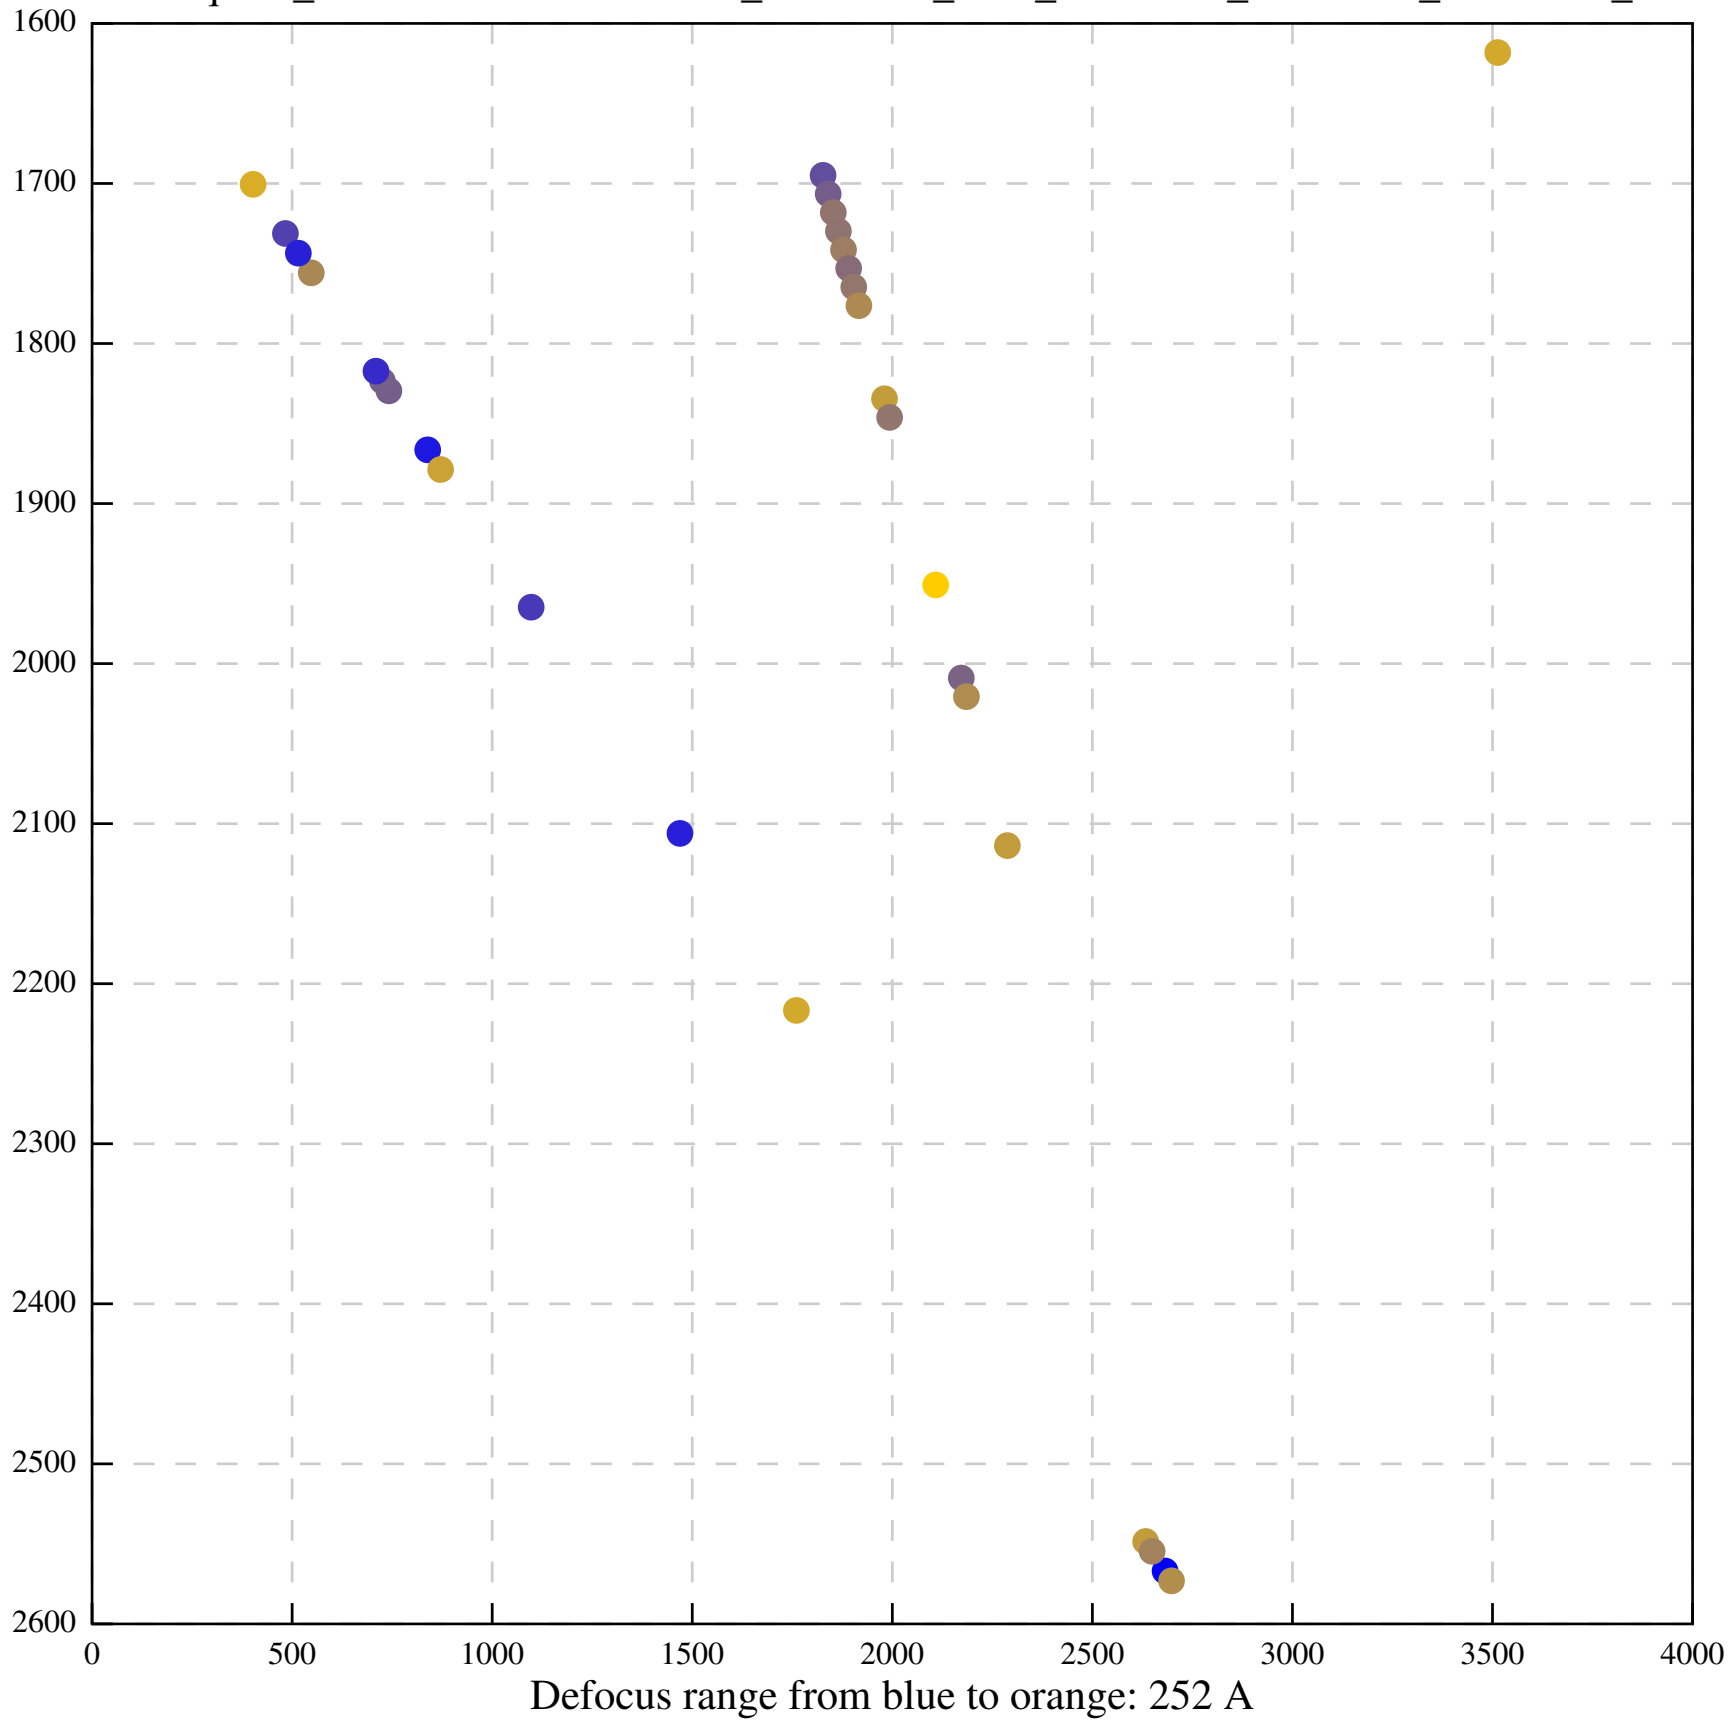

Defocus range from blue to orange: 494 A

Defocus range from blue to orange: 685 A

Defocus range from blue to orange: 514 A

Defocus range from blue to orange: 383 A

Defocus range from blue to orange: 342 A

Defocus range from blue to orange: 226 A

Defocus range from blue to orange: 354 A

Defocus range from blue to orange: 272 A

Defocus range from blue to orange: 439 A

Defocus range from blue to orange: 155 A

Defocus range from blue to orange: 839 A

Defocus range from blue to orange: 211 A

Defocus range from blue to orange: 145 A

Defocus range from blue to orange: 703 A

Defocus range from blue to orange: 455 A

Defocus range from blue to orange: 979 A

Defocus range from blue to orange: 864 A

Defocus range from blue to orange: 84 A

Defocus range from blue to orange: 332 A

Defocus range from blue to orange: 423 A

Defocus range from blue to orange: 70 A