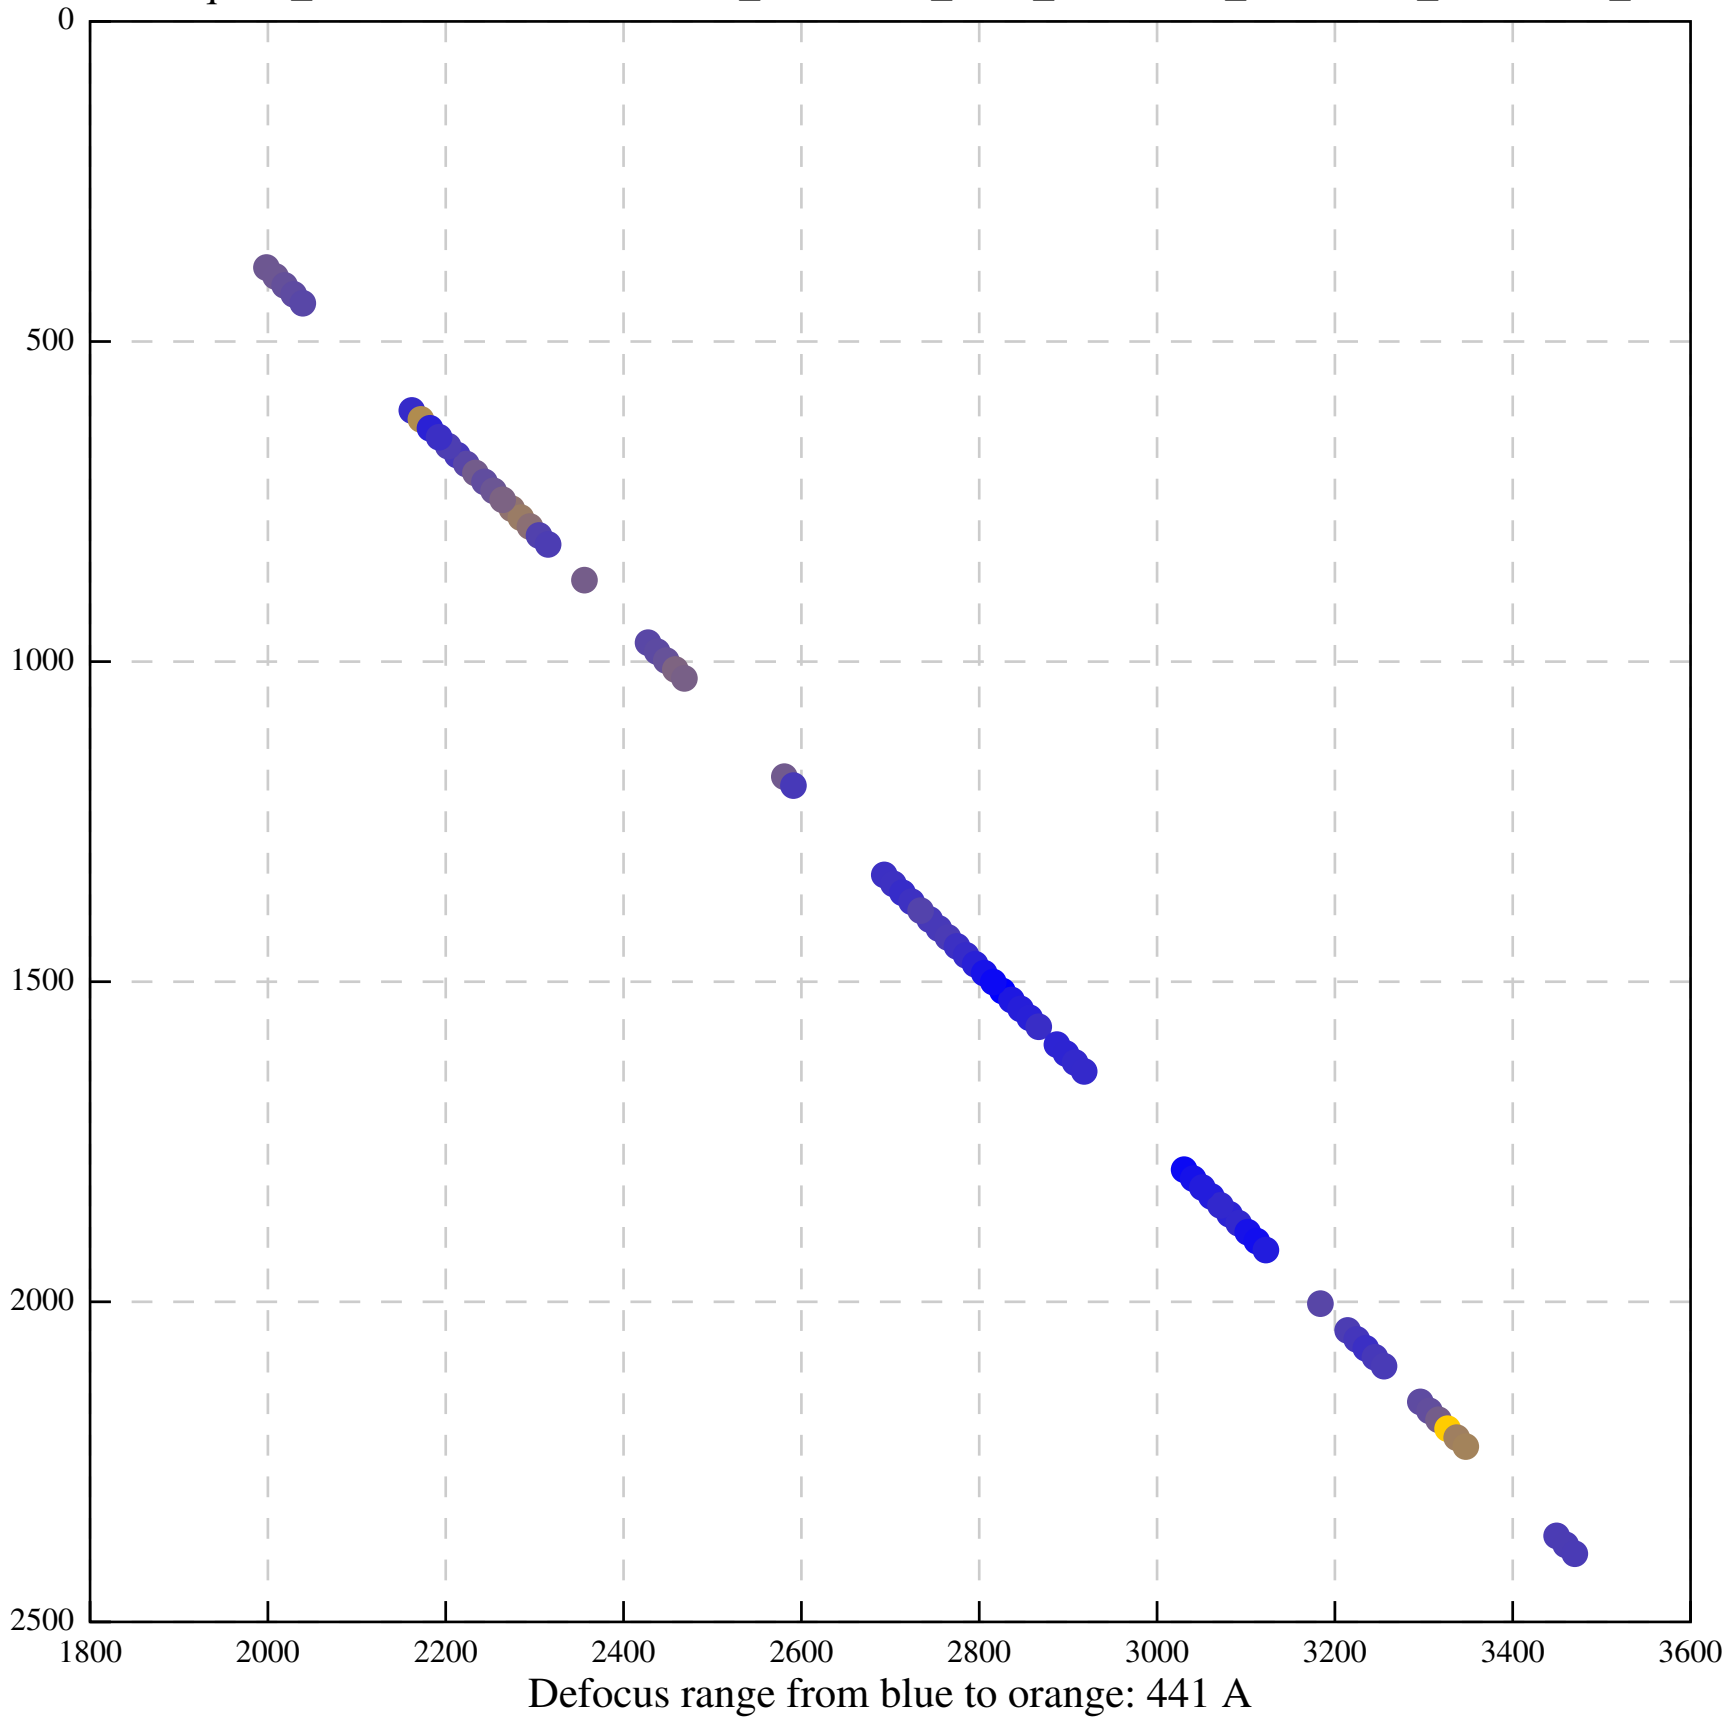

Defocus range from blue to orange: 664 A

Defocus range from blue to orange: 328 A

Defocus range from blue to orange: 534 A

Defocus range from blue to orange: 312 A

Defocus range from blue to orange: 308 A

Defocus range from blue to orange: 492 A

Defocus range from blue to orange: 72 A

Defocus range from blue to orange: 295 A

Defocus range from blue to orange: 624 A

Defocus range from blue to orange: 656 A

Defocus range from blue to orange: 507 A

Defocus range from blue to orange: 379 A

Defocus range from blue to orange: 559 A