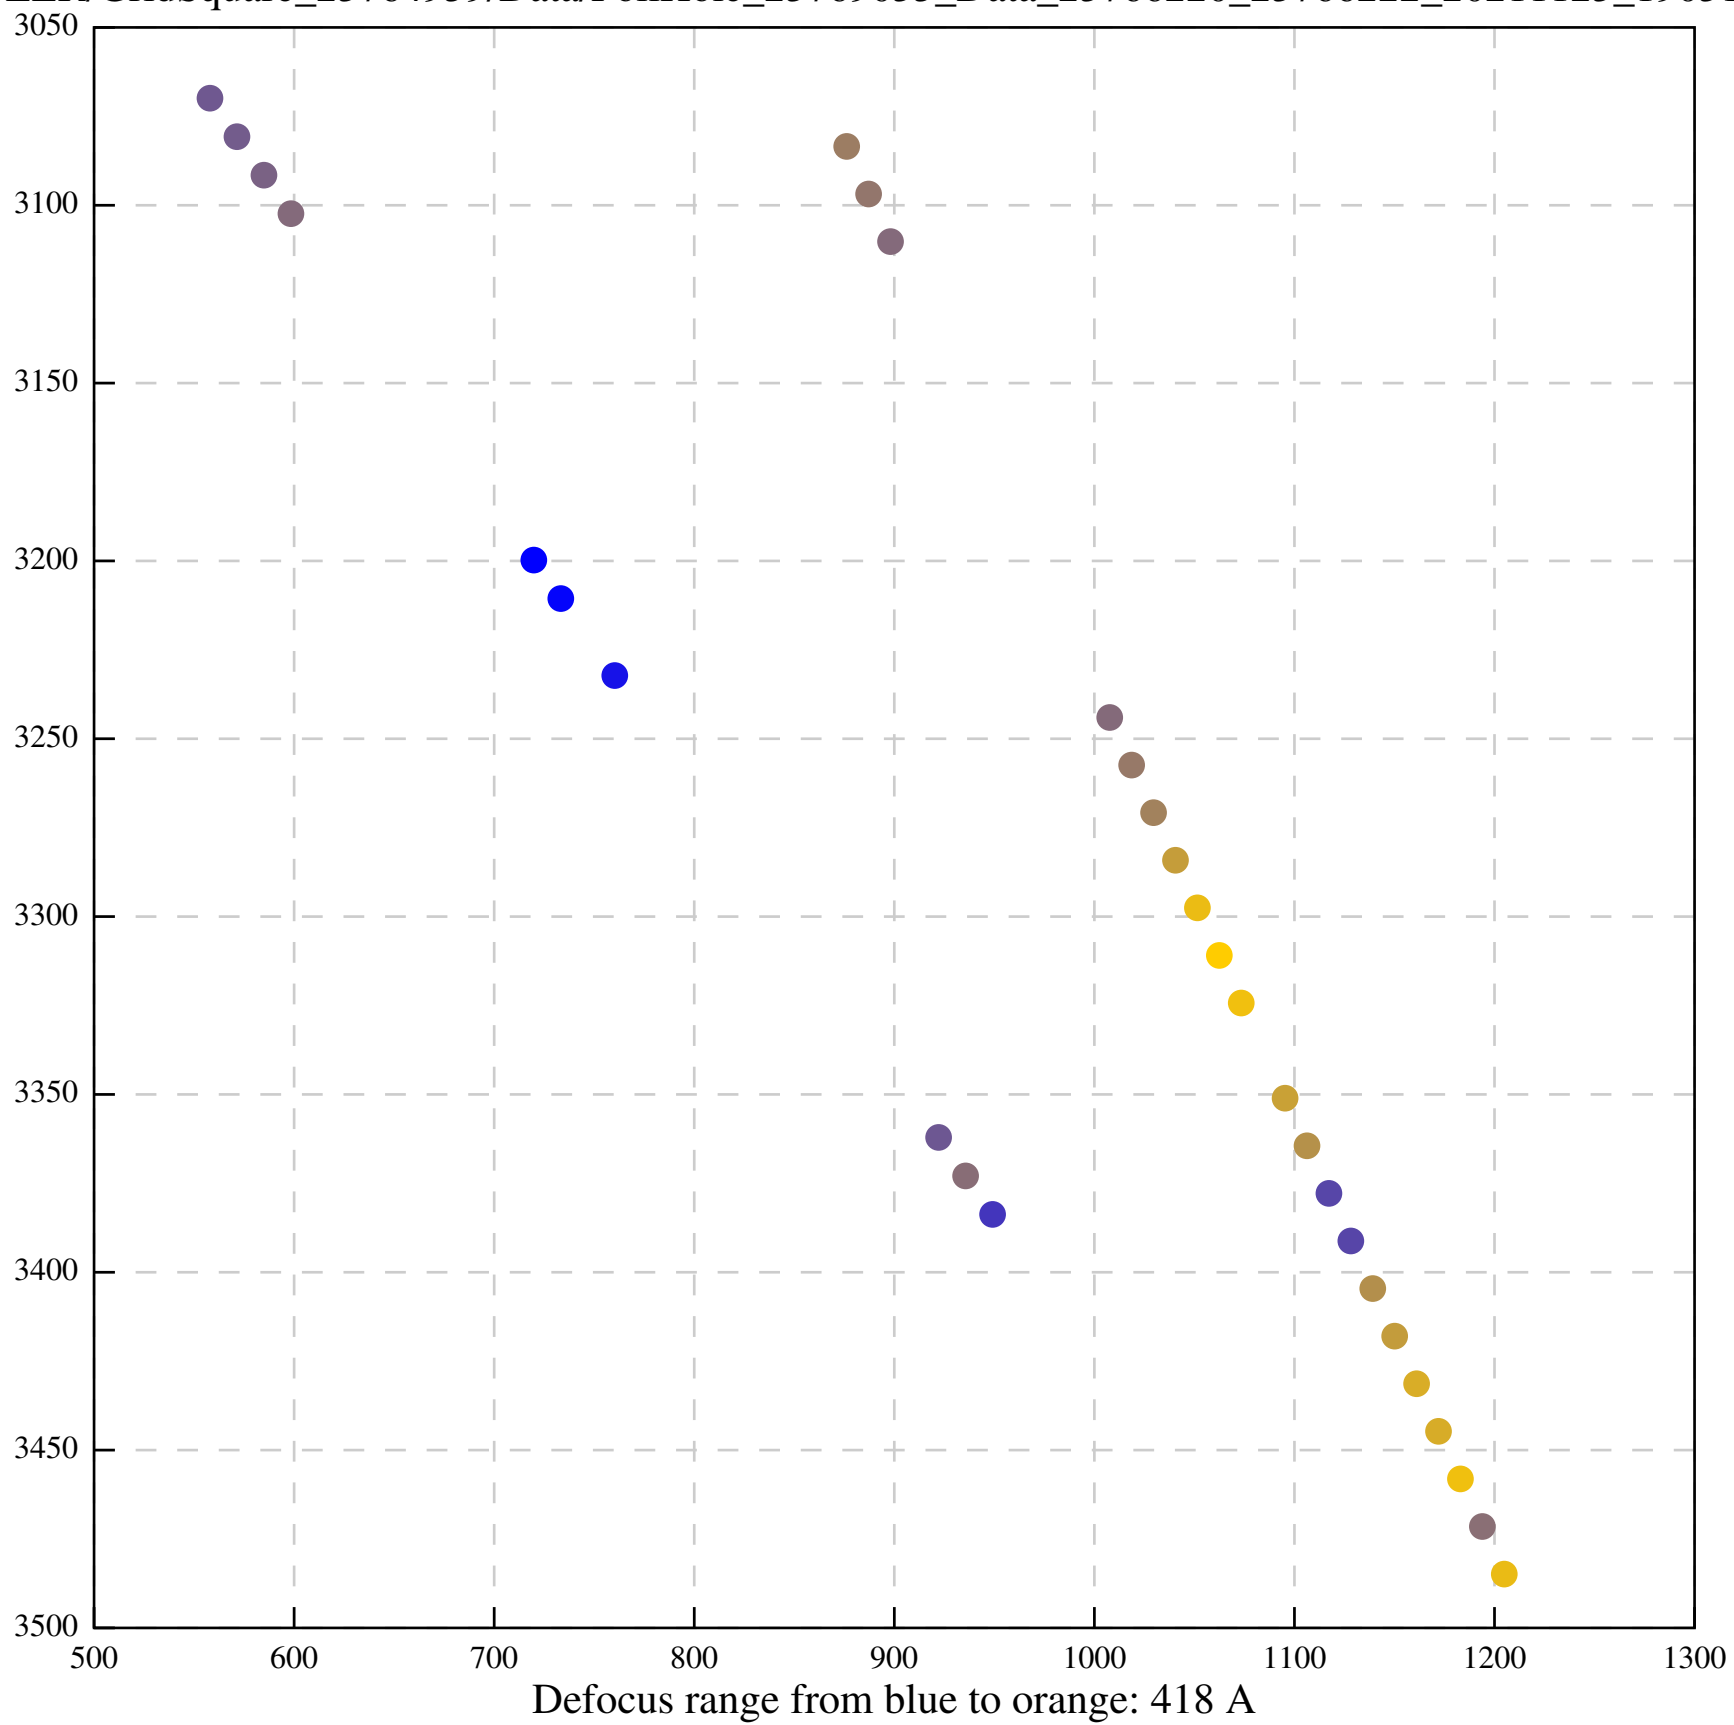

Defocus range from blue to orange: 839 A

Defocus range from blue to orange: 211 A

Defocus range from blue to orange: 145 A

Defocus range from blue to orange: 703 A

Defocus range from blue to orange: 455 A

Defocus range from blue to orange: 979 A

Defocus range from blue to orange: 864 A

Defocus range from blue to orange: 84 A

Defocus range from blue to orange: 332 A

Defocus range from blue to orange: 423 A

Defocus range from blue to orange: 70 A

Defocus range from blue to orange: 396 A

Defocus range from blue to orange: 485 A

Defocus range from blue to orange: 1024 A

Defocus range from blue to orange: 366 A

Defocus range from blue to orange: 495 A

Defocus range from blue to orange: 11 A

Defocus range from blue to orange: 697 A

Defocus range from blue to orange: 315 A

Defocus range from blue to orange: 289 A

Defocus range from blue to orange: 114 A

Defocus range from blue to orange: 552 A