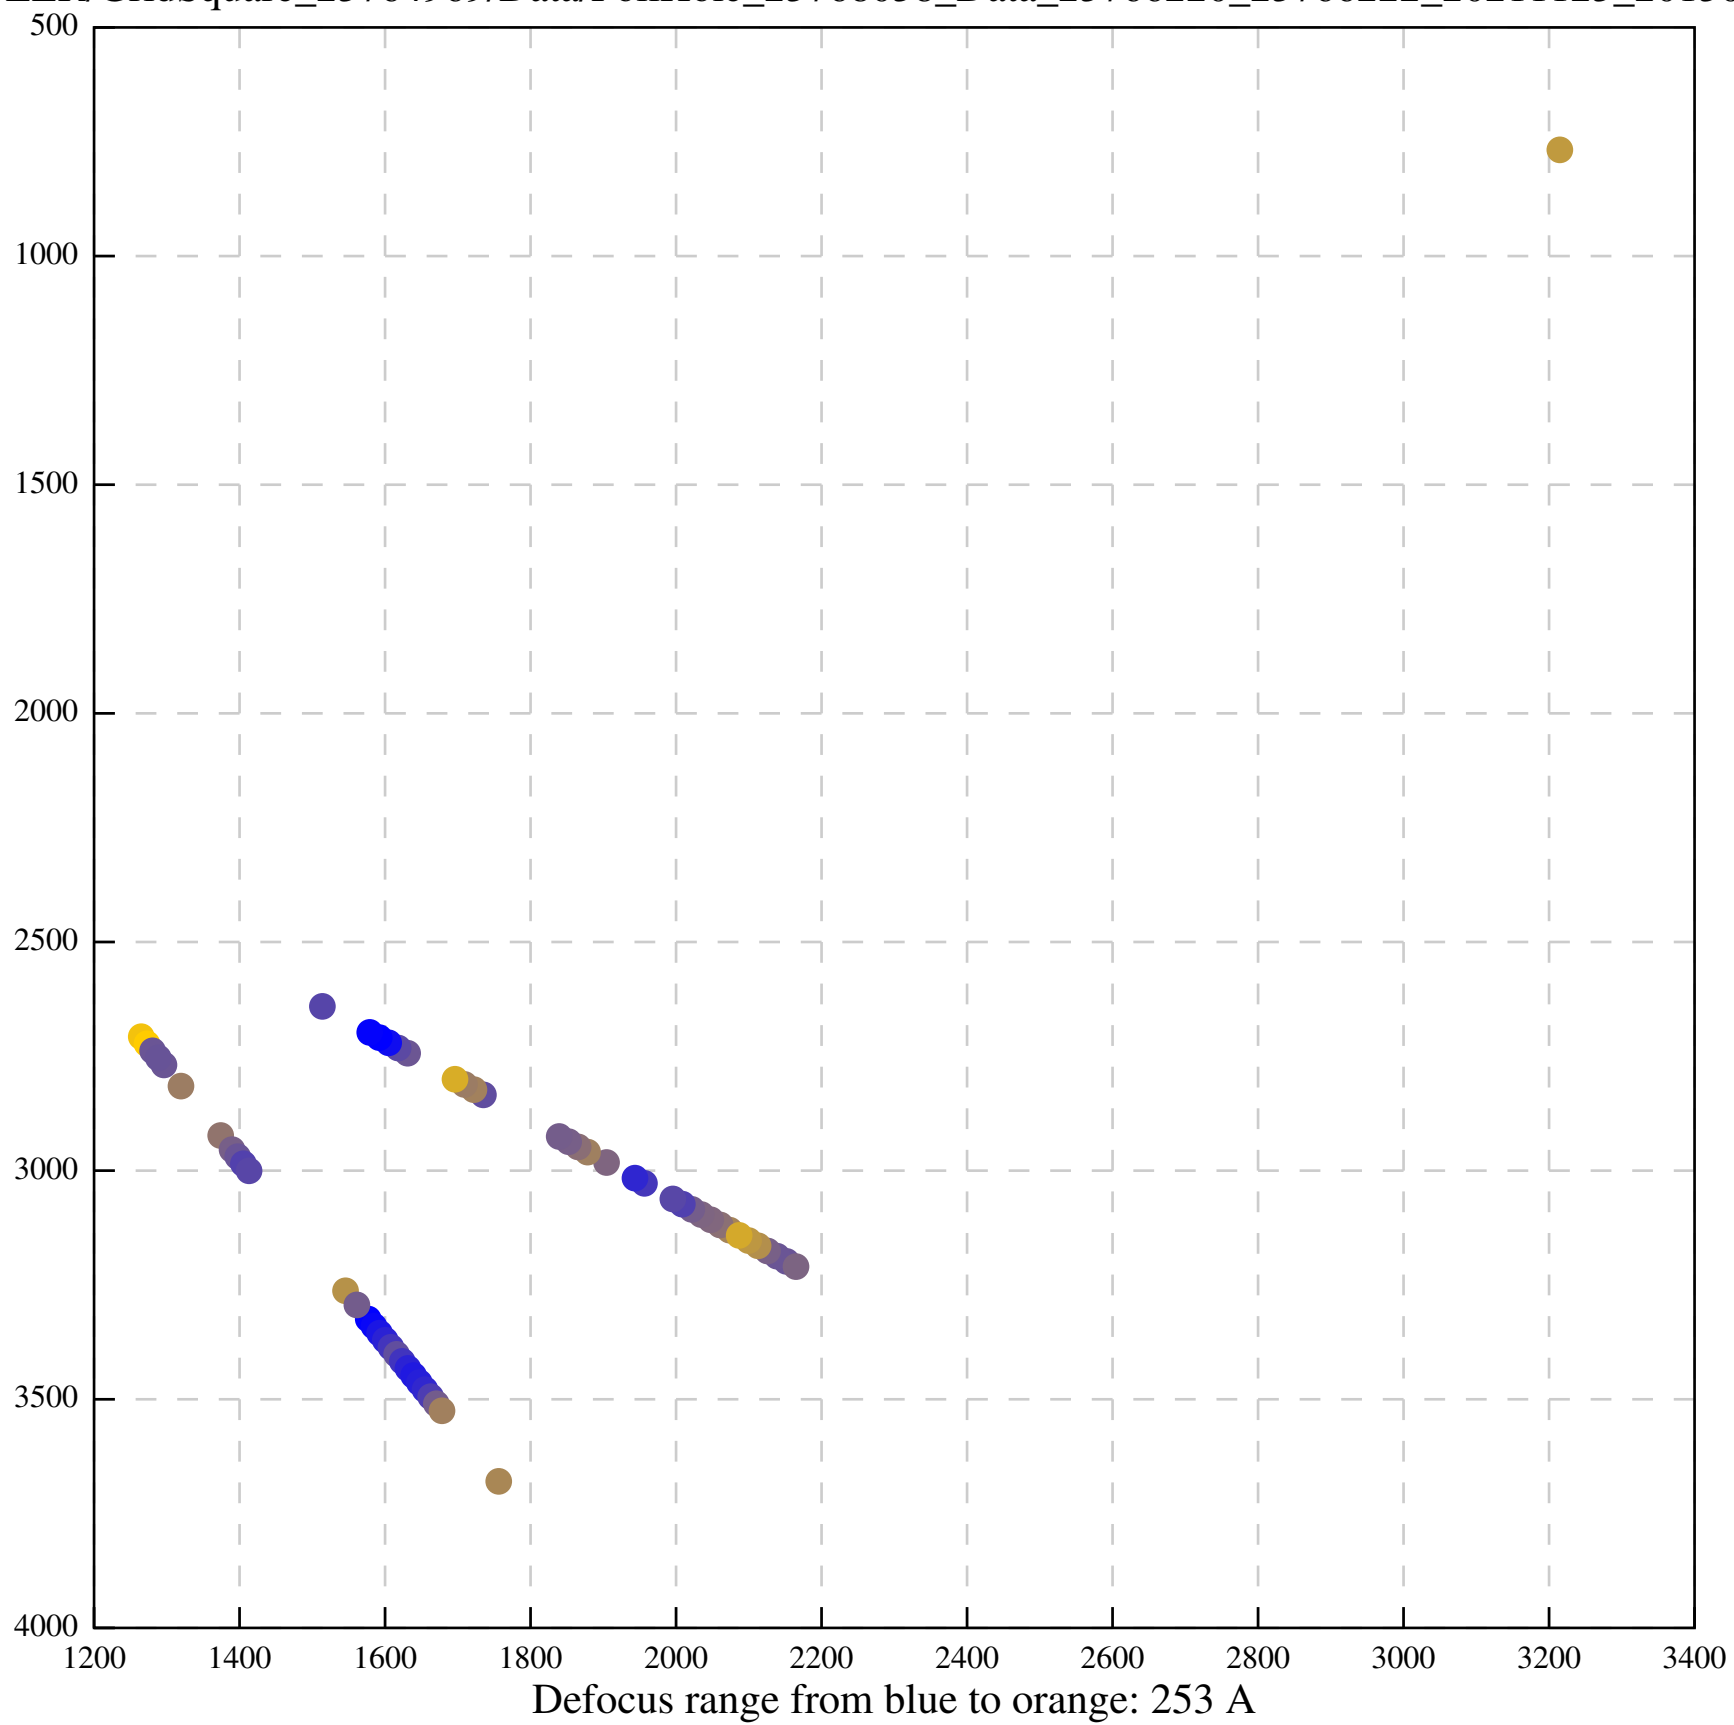

Defocus range from blue to orange: 708 A

Defocus range from blue to orange: 243 A

Defocus range from blue to orange: 1114 A

Defocus range from blue to orange: 364 A

Defocus range from blue to orange: 367 Å

Defocus range from blue to orange: 341 Å

Defocus range from blue to orange: 23 A

Defocus range from blue to orange: 1240 Å

Defocus range from blue to orange: 101 A

Defocus range from blue to orange: 331 A

Defocus range from blue to orange: 630 Å

Defocus range from blue to orange: 593 A

Defocus range from blue to orange: 752 A

Defocus range from blue to orange: 365 A

Defocus range from blue to orange: 731 A

Defocus range from blue to orange: 664 A

Defocus range from blue to orange: 328 A

Defocus range from blue to orange: 534 A

Defocus range from blue to orange: 312 A

Defocus range from blue to orange: 308 A