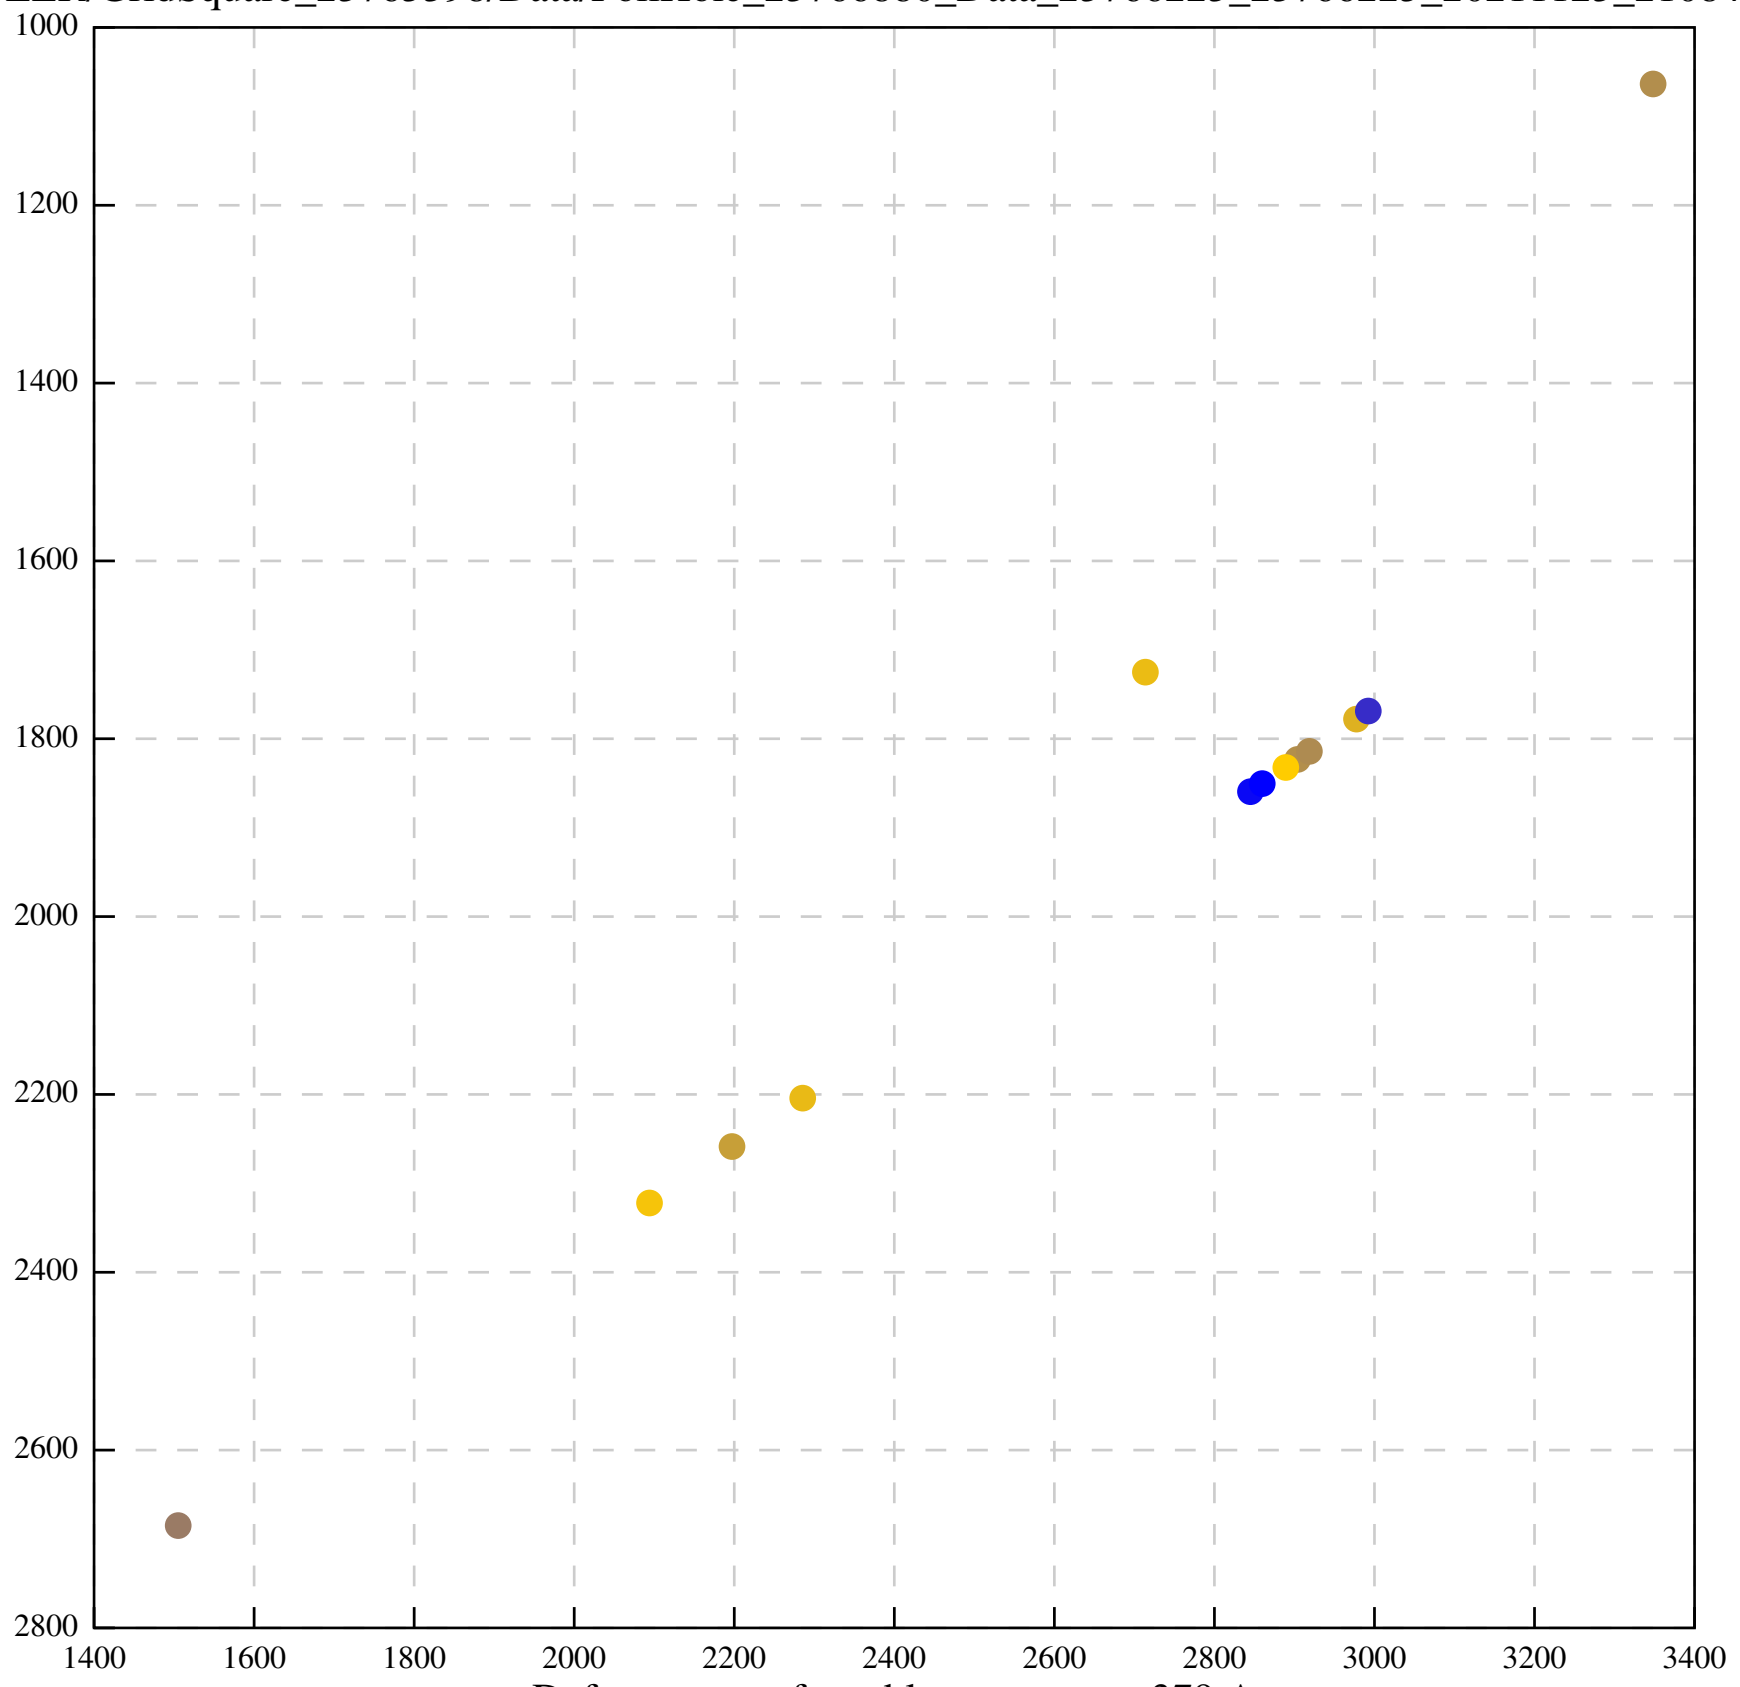

Defocus range from blue to orange: 630 Å

Defocus range from blue to orange: 593 A

Defocus range from blue to orange: 752 A

Defocus range from blue to orange: 365 A

Defocus range from blue to orange: 731 A

Defocus range from blue to orange: 664 A

Defocus range from blue to orange: 328 A

Defocus range from blue to orange: 534 A

Defocus range from blue to orange: 312 A

Defocus range from blue to orange: 308 A

Defocus range from blue to orange: 492 A

Defocus range from blue to orange: 72 A

Defocus range from blue to orange: 295 A

Defocus range from blue to orange: 624 A

Defocus range from blue to orange: 656 A

Defocus range from blue to orange: 507 A

Defocus range from blue to orange: 379 A

Defocus range from blue to orange: 559 A