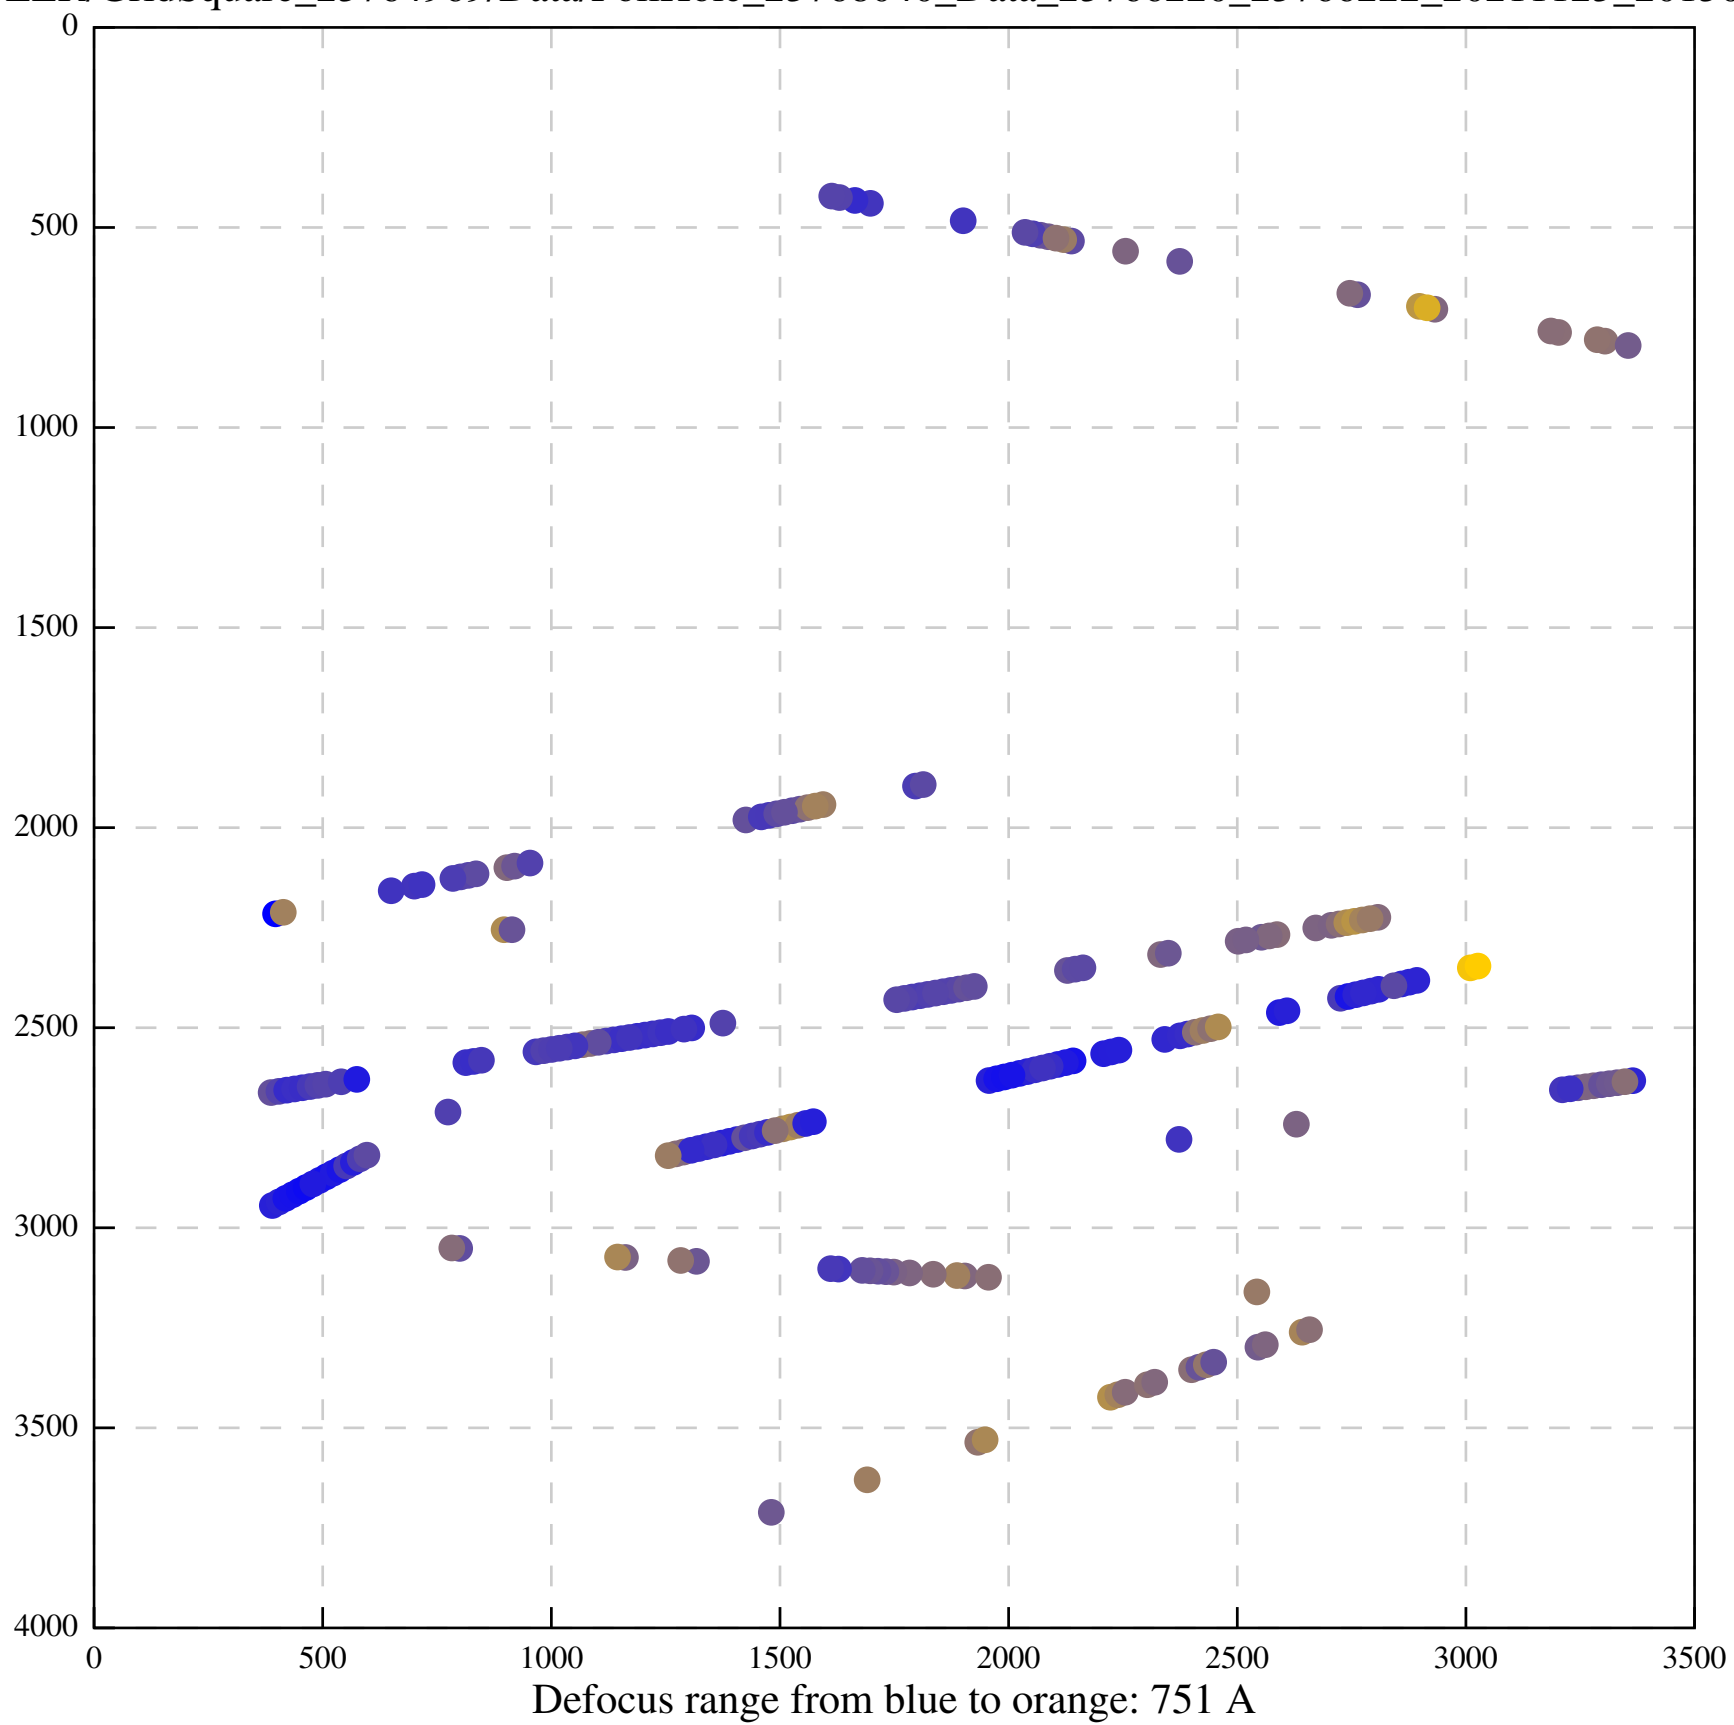

Defocus range from blue to orange: 341 Å

Defocus range from blue to orange: 23 A

Defocus range from blue to orange: 1240 Å

Defocus range from blue to orange: 101 A

Defocus range from blue to orange: 331 A

Defocus range from blue to orange: 630 Å

Defocus range from blue to orange: 593 A

Defocus range from blue to orange: 752 A

Defocus range from blue to orange: 365 A

Defocus range from blue to orange: 731 A

Defocus range from blue to orange: 664 A

Defocus range from blue to orange: 328 A

Defocus range from blue to orange: 534 A

Defocus range from blue to orange: 312 A

Defocus range from blue to orange: 308 A

Defocus range from blue to orange: 492 A

Defocus range from blue to orange: 72 A

Defocus range from blue to orange: 295 A

Defocus range from blue to orange: 624 A

Defocus range from blue to orange: 656 A

Defocus range from blue to orange: 507 A