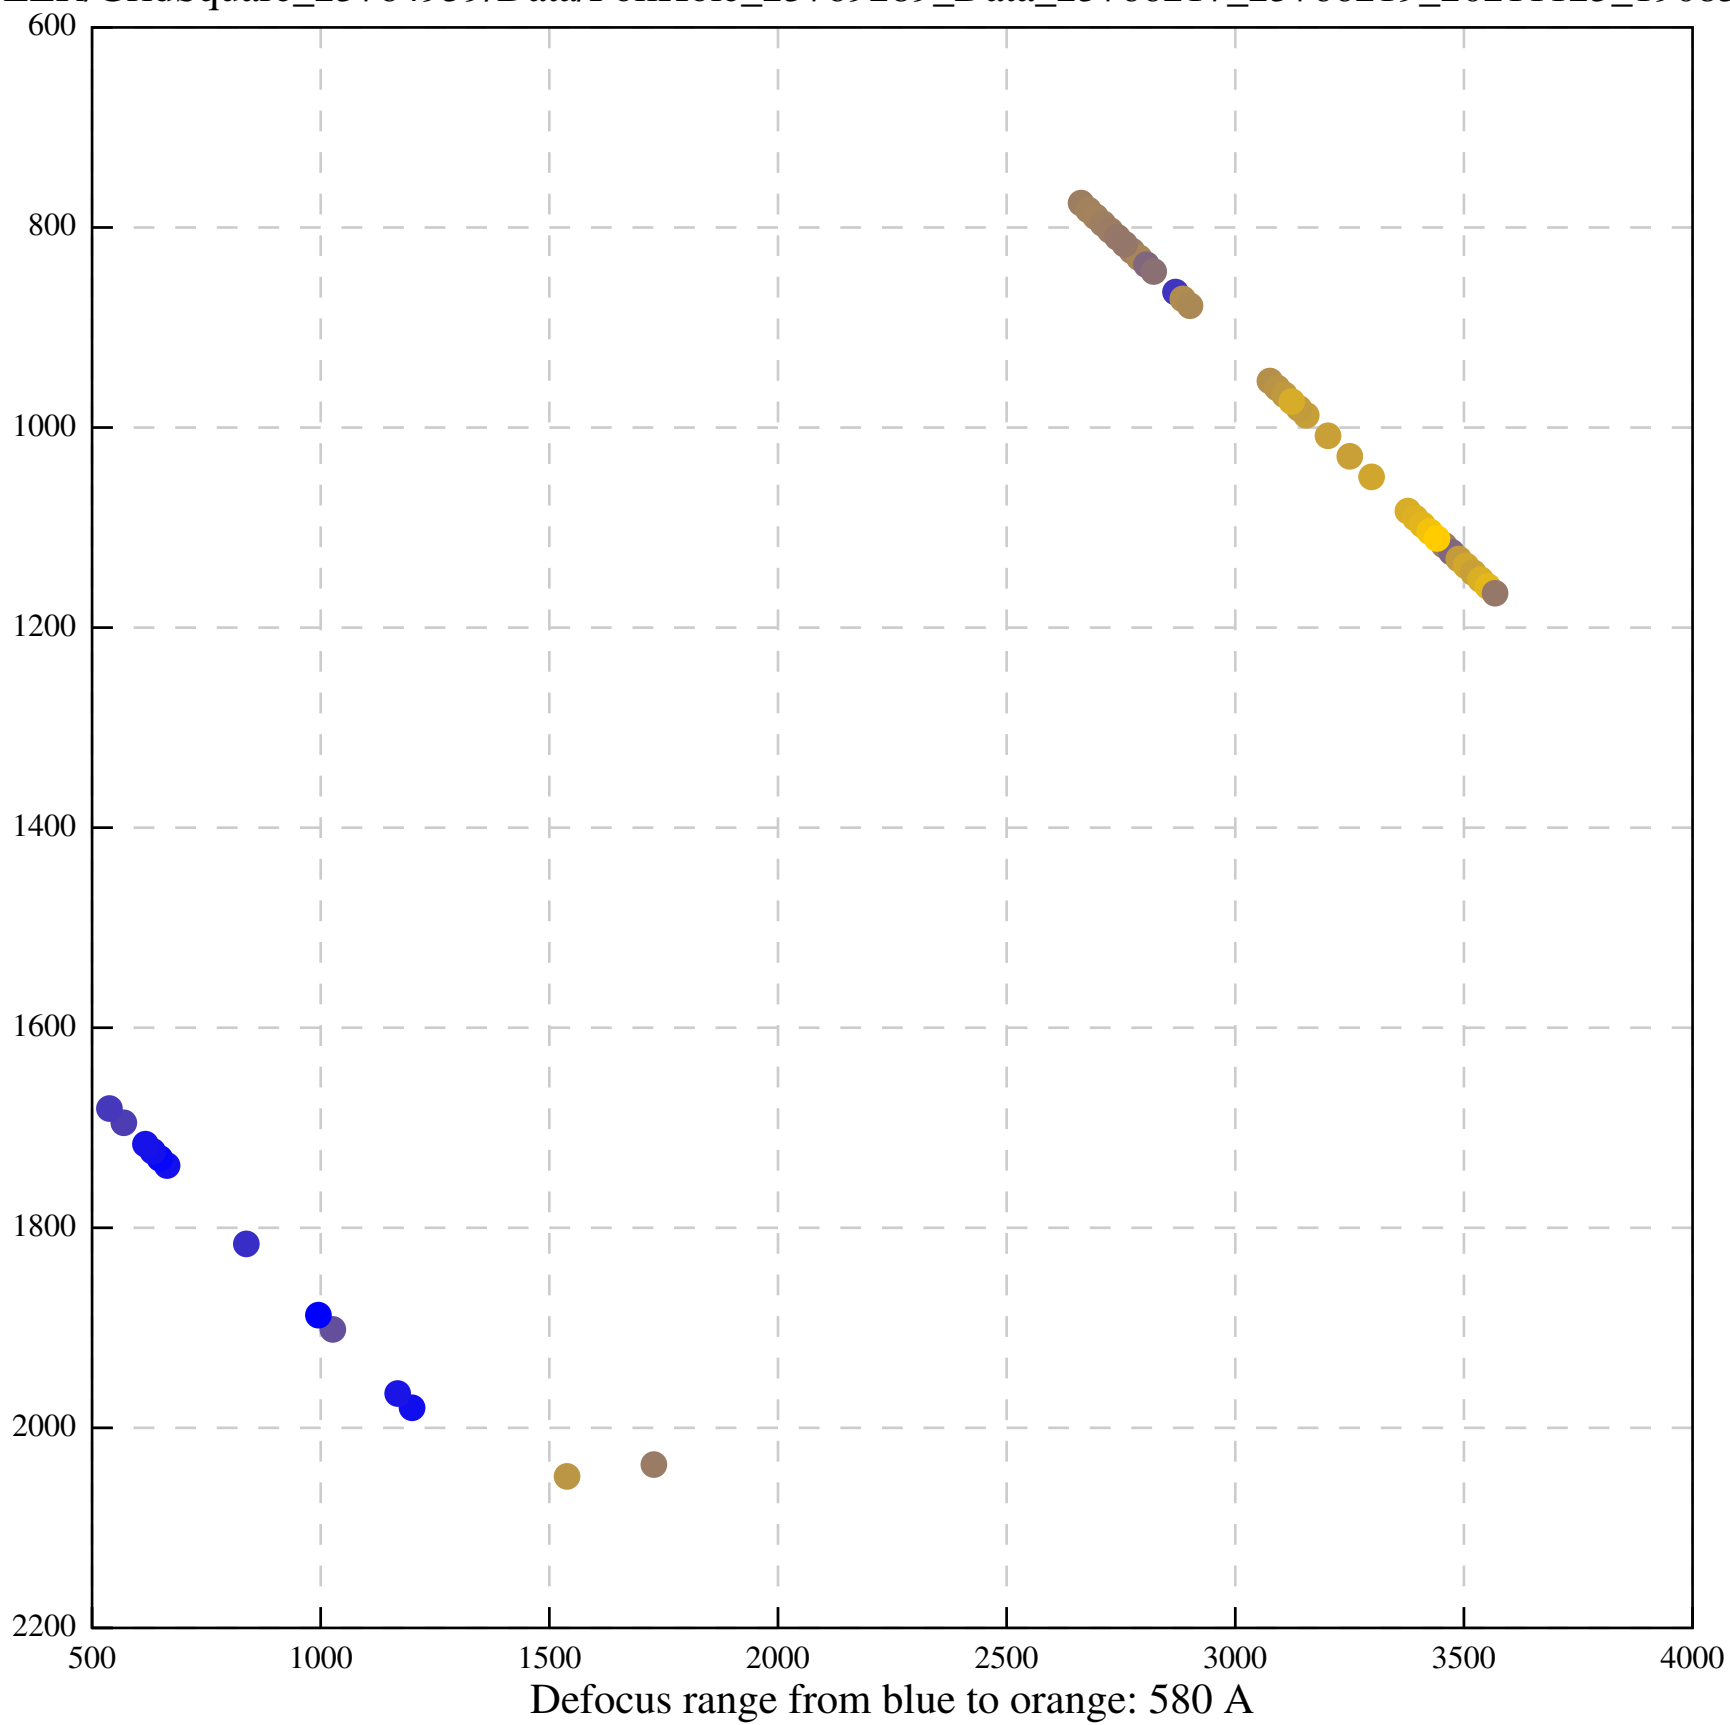

Defocus range from blue to orange: 396 A

Defocus range from blue to orange: 485 A

Defocus range from blue to orange: 1024 A

Defocus range from blue to orange: 366 A

Defocus range from blue to orange: 495 A

Defocus range from blue to orange: 11 A

Defocus range from blue to orange: 697 A

Defocus range from blue to orange: 315 A

Defocus range from blue to orange: 289 A

Defocus range from blue to orange: 114 A

Defocus range from blue to orange: 552 A

Defocus range from blue to orange: 383 A

Defocus range from blue to orange: 1 A

Defocus range from blue to orange: 537 Å

Defocus range from blue to orange: 698 A

Defocus range from blue to orange: 28 A

Defocus range from blue to orange: 28 A

Defocus range from blue to orange: 708 A

Defocus range from blue to orange: 243 A

Defocus range from blue to orange: 1114 A

Defocus range from blue to orange: 364 A

Defocus range from blue to orange: 367 Å