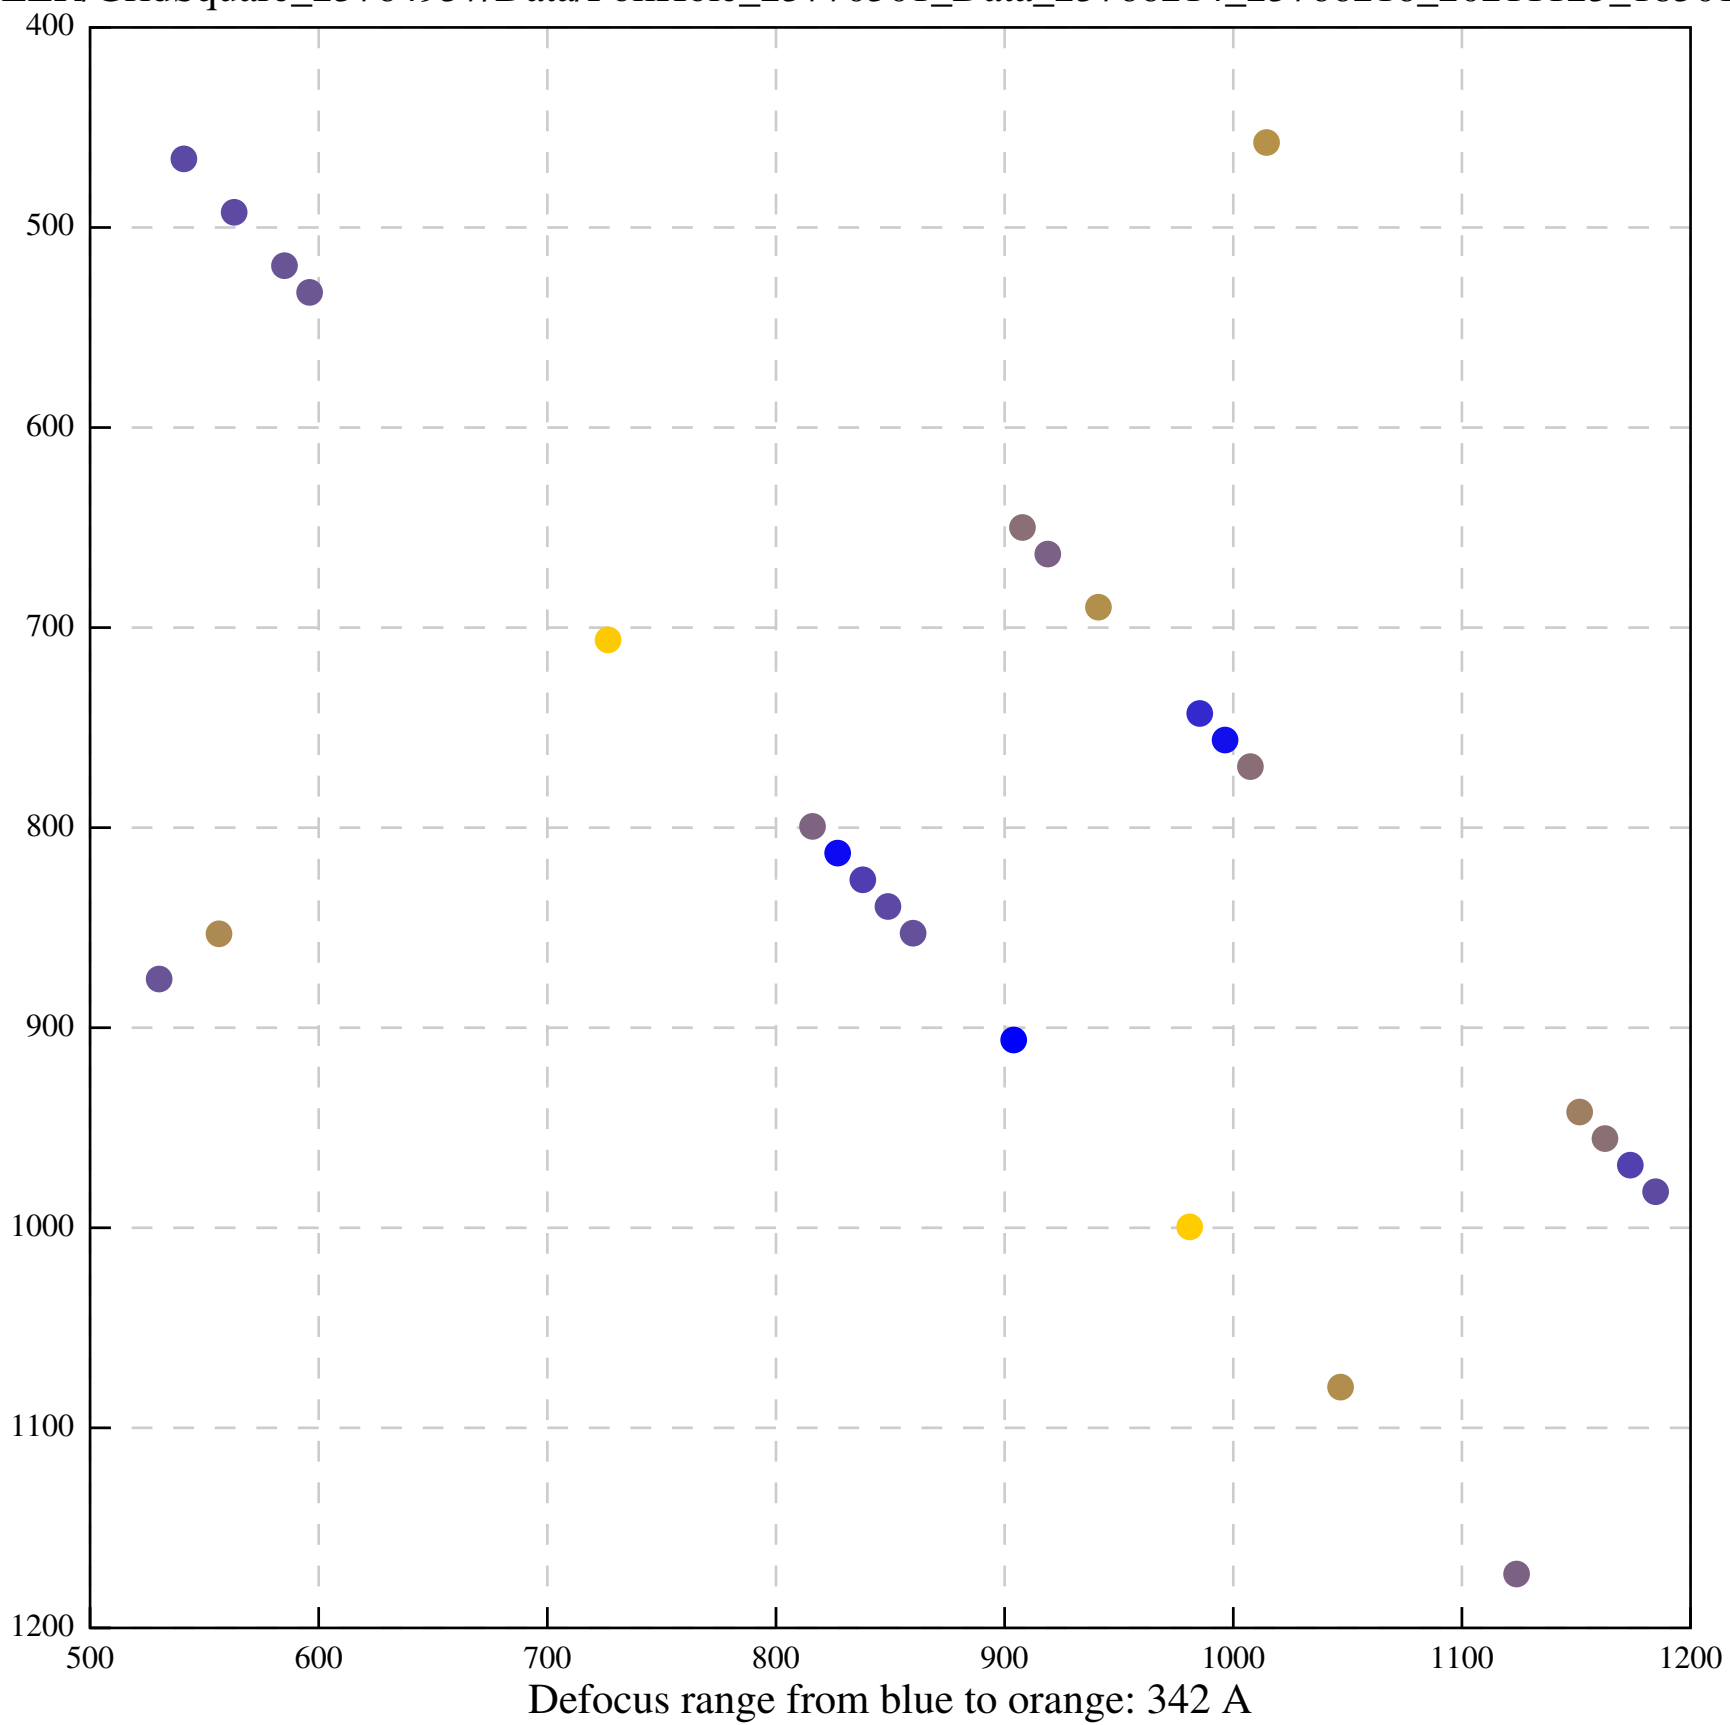

Defocus range from blue to orange: 839 A

Defocus range from blue to orange: 211 A

Defocus range from blue to orange: 145 A

Defocus range from blue to orange: 703 A

Defocus range from blue to orange: 455 A

Defocus range from blue to orange: 979 A

Defocus range from blue to orange: 864 A

Defocus range from blue to orange: 84 A

Defocus range from blue to orange: 332 A

Defocus range from blue to orange: 423 A

Defocus range from blue to orange: 70 A

Defocus range from blue to orange: 396 A

Defocus range from blue to orange: 485 A

Defocus range from blue to orange: 1024 A

Defocus range from blue to orange: 366 A

Defocus range from blue to orange: 495 A

Defocus range from blue to orange: 11 A

Defocus range from blue to orange: 697 A

Defocus range from blue to orange: 315 A

Defocus range from blue to orange: 289 A

Defocus range from blue to orange: 114 A

Defocus range from blue to orange: 552 A