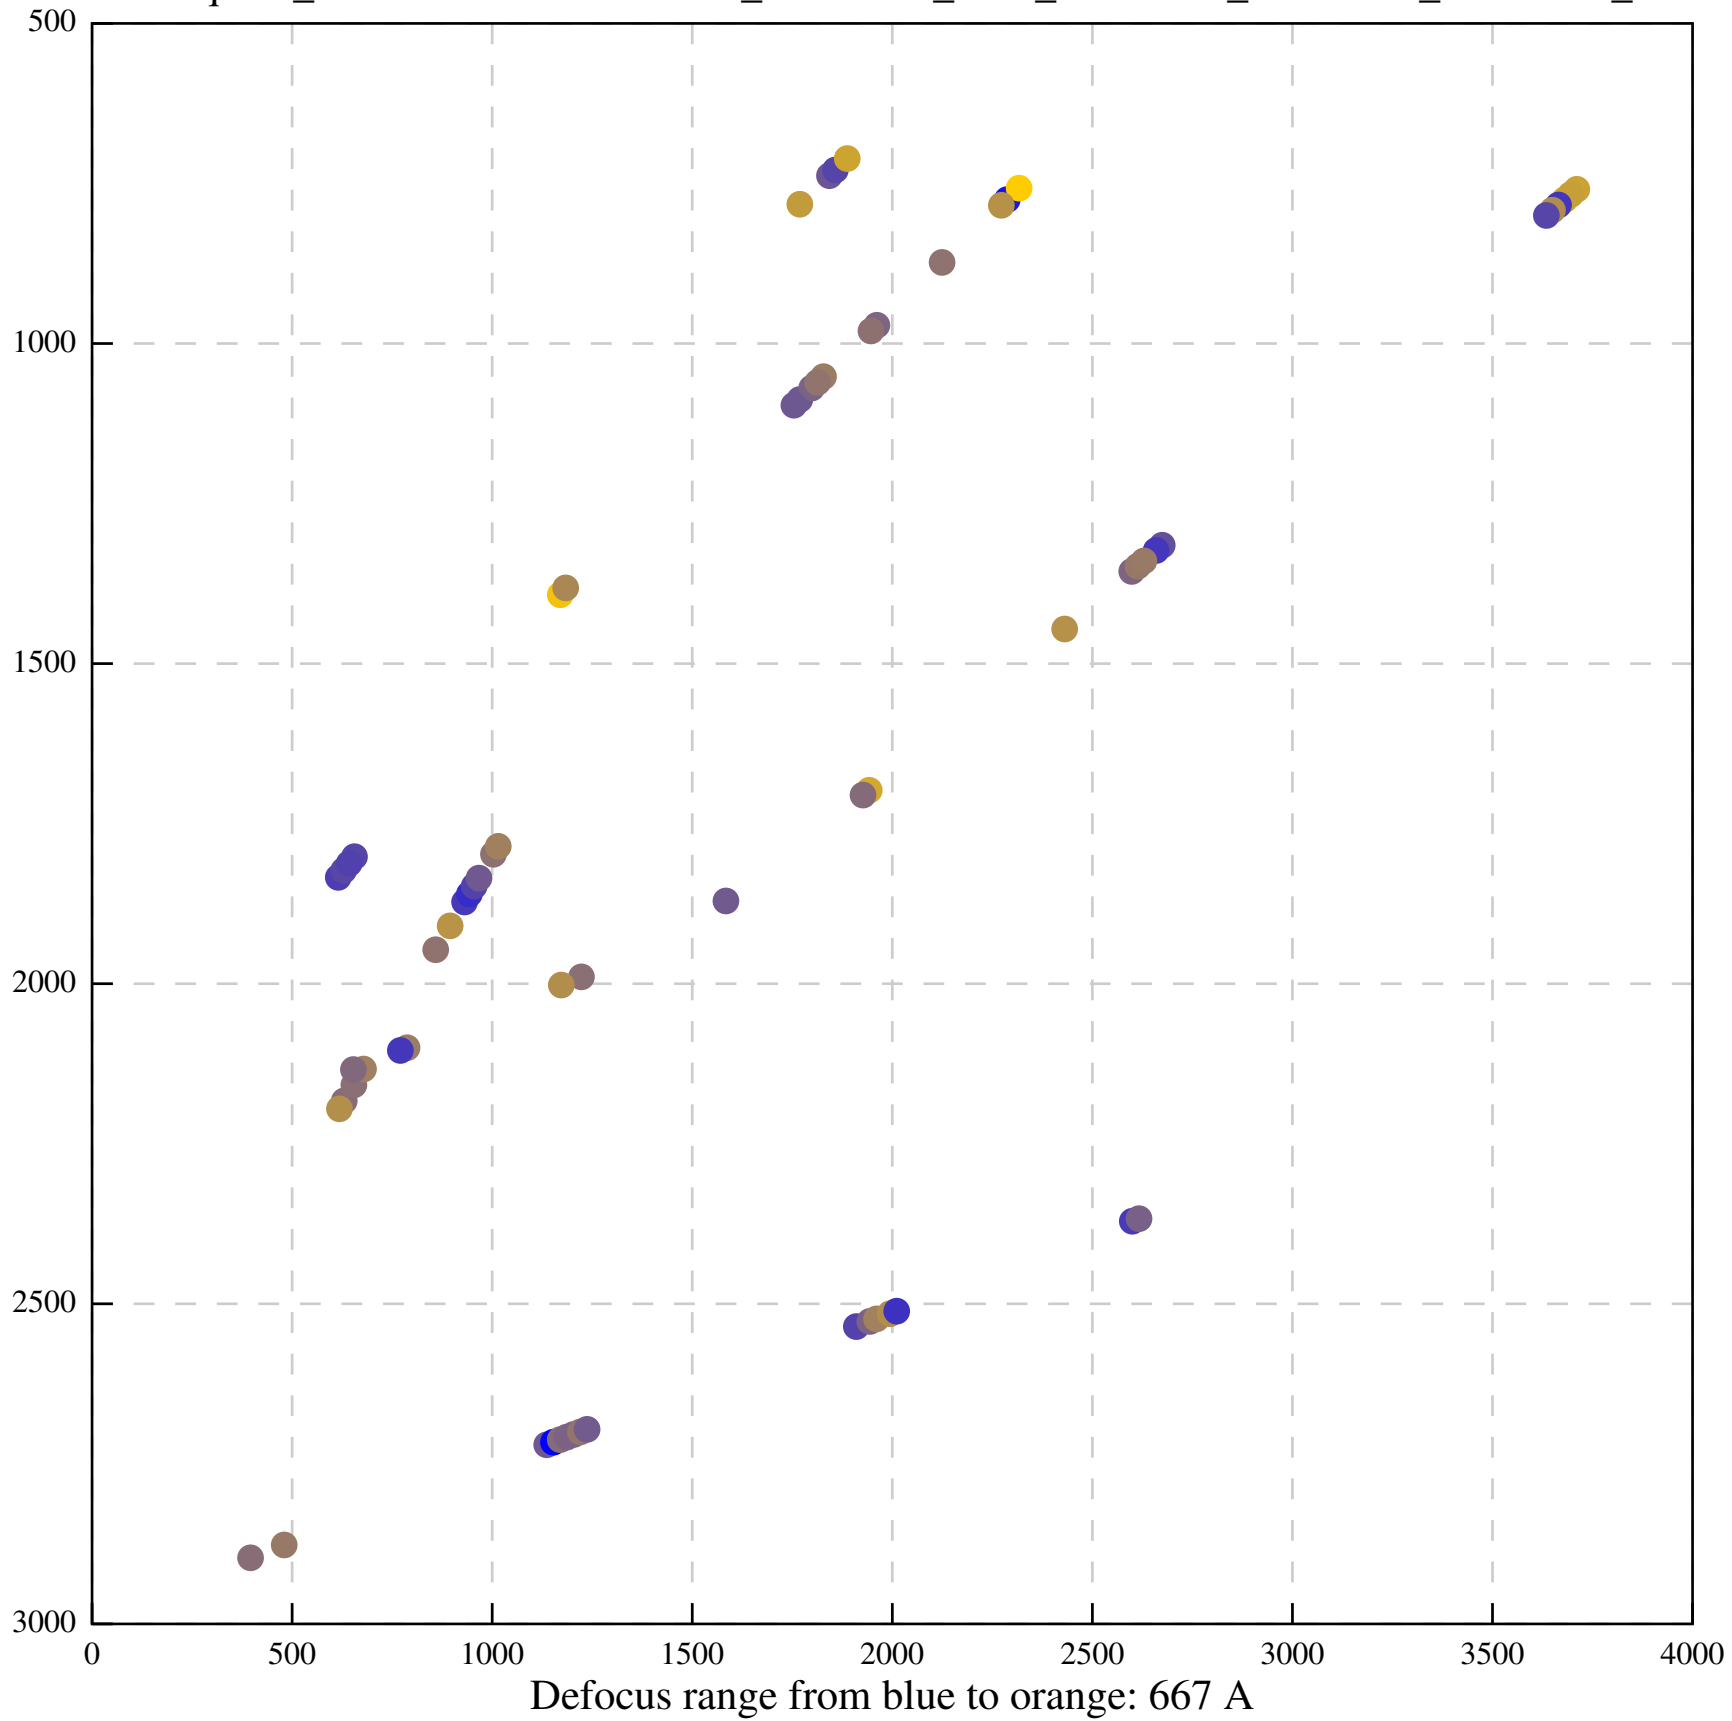

Defocus range from blue to orange: 11 A

Defocus range from blue to orange: 697 A

Defocus range from blue to orange: 315 A

Defocus range from blue to orange: 289 A

Defocus range from blue to orange: 114 A

Defocus range from blue to orange: 552 A

Defocus range from blue to orange: 383 A

Defocus range from blue to orange: 1 A

Defocus range from blue to orange: 537 Å

Defocus range from blue to orange: 698 A

Defocus range from blue to orange: 28 A

Defocus range from blue to orange: 28 A

Defocus range from blue to orange: 708 A

Defocus range from blue to orange: 243 A

Defocus range from blue to orange: 1114 A

Defocus range from blue to orange: 364 A

Defocus range from blue to orange: 367 Å

Defocus range from blue to orange: 341 Å

Defocus range from blue to orange: 23 A

Defocus range from blue to orange: 1240 Å

Defocus range from blue to orange: 101 A

Defocus range from blue to orange: 331 A