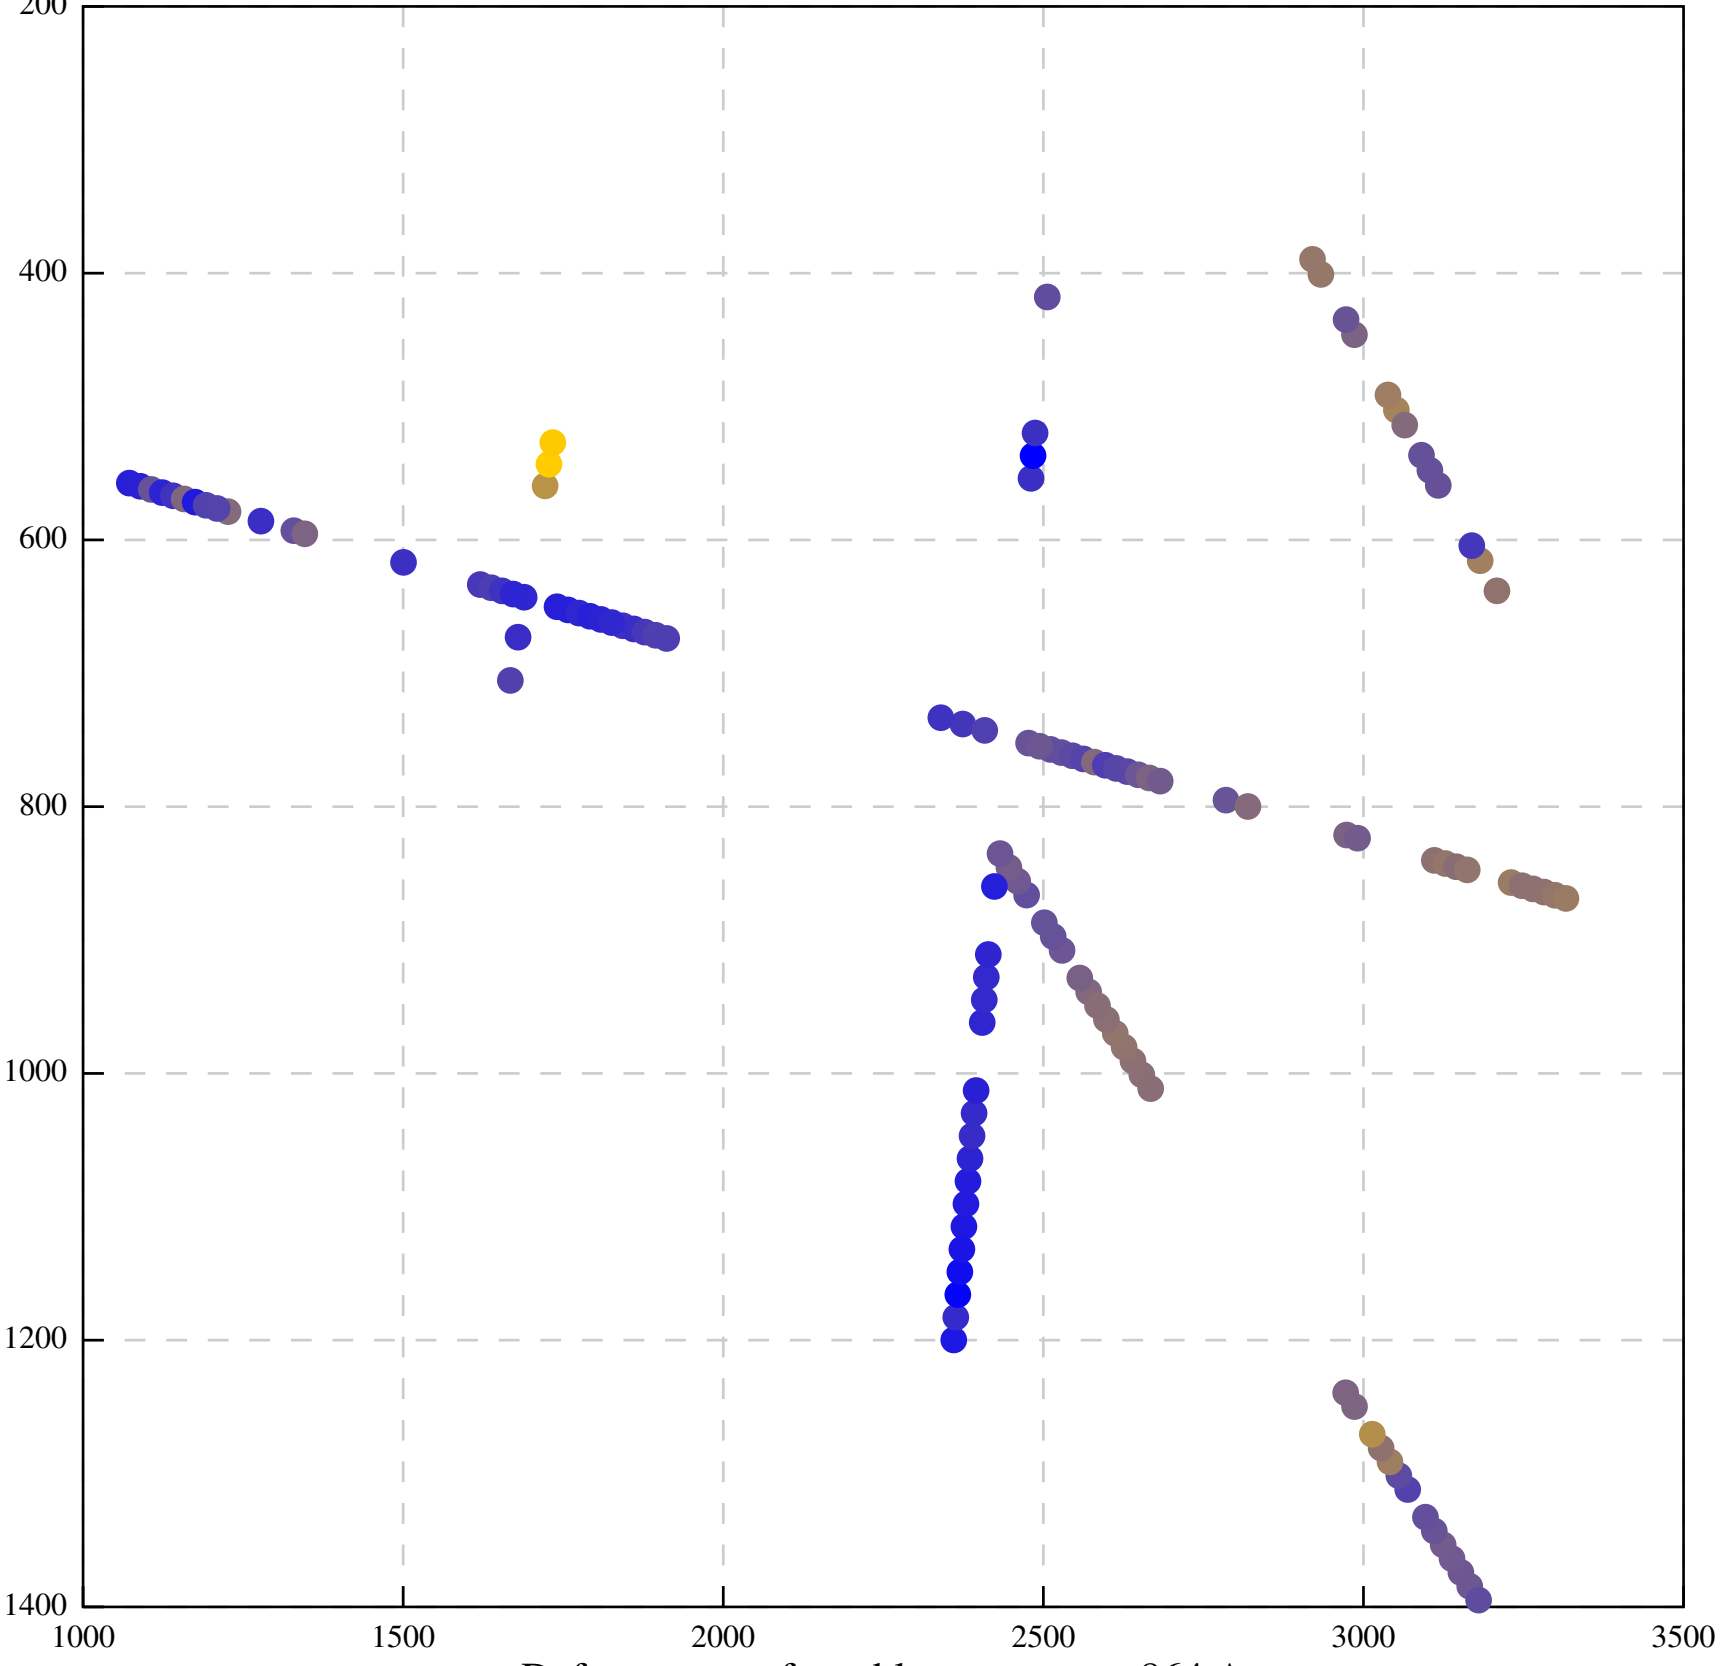

Defocus range from blue to orange: 839 A

Defocus range from blue to orange: 211 A

Defocus range from blue to orange: 145 A

Defocus range from blue to orange: 703 A

Defocus range from blue to orange: 455 A

Defocus range from blue to orange: 979 A

Defocus range from blue to orange: 864 A

Defocus range from blue to orange: 84 A

Defocus range from blue to orange: 332 A

Defocus range from blue to orange: 423 A

Defocus range from blue to orange: 70 A

Defocus range from blue to orange: 396 A

Defocus range from blue to orange: 485 A

Defocus range from blue to orange: 1024 A

Defocus range from blue to orange: 366 A

Defocus range from blue to orange: 495 A

Defocus range from blue to orange: 11 A

Defocus range from blue to orange: 697 A

Defocus range from blue to orange: 315 A

Defocus range from blue to orange: 289 A

Defocus range from blue to orange: 114 A

Defocus range from blue to orange: 552 A