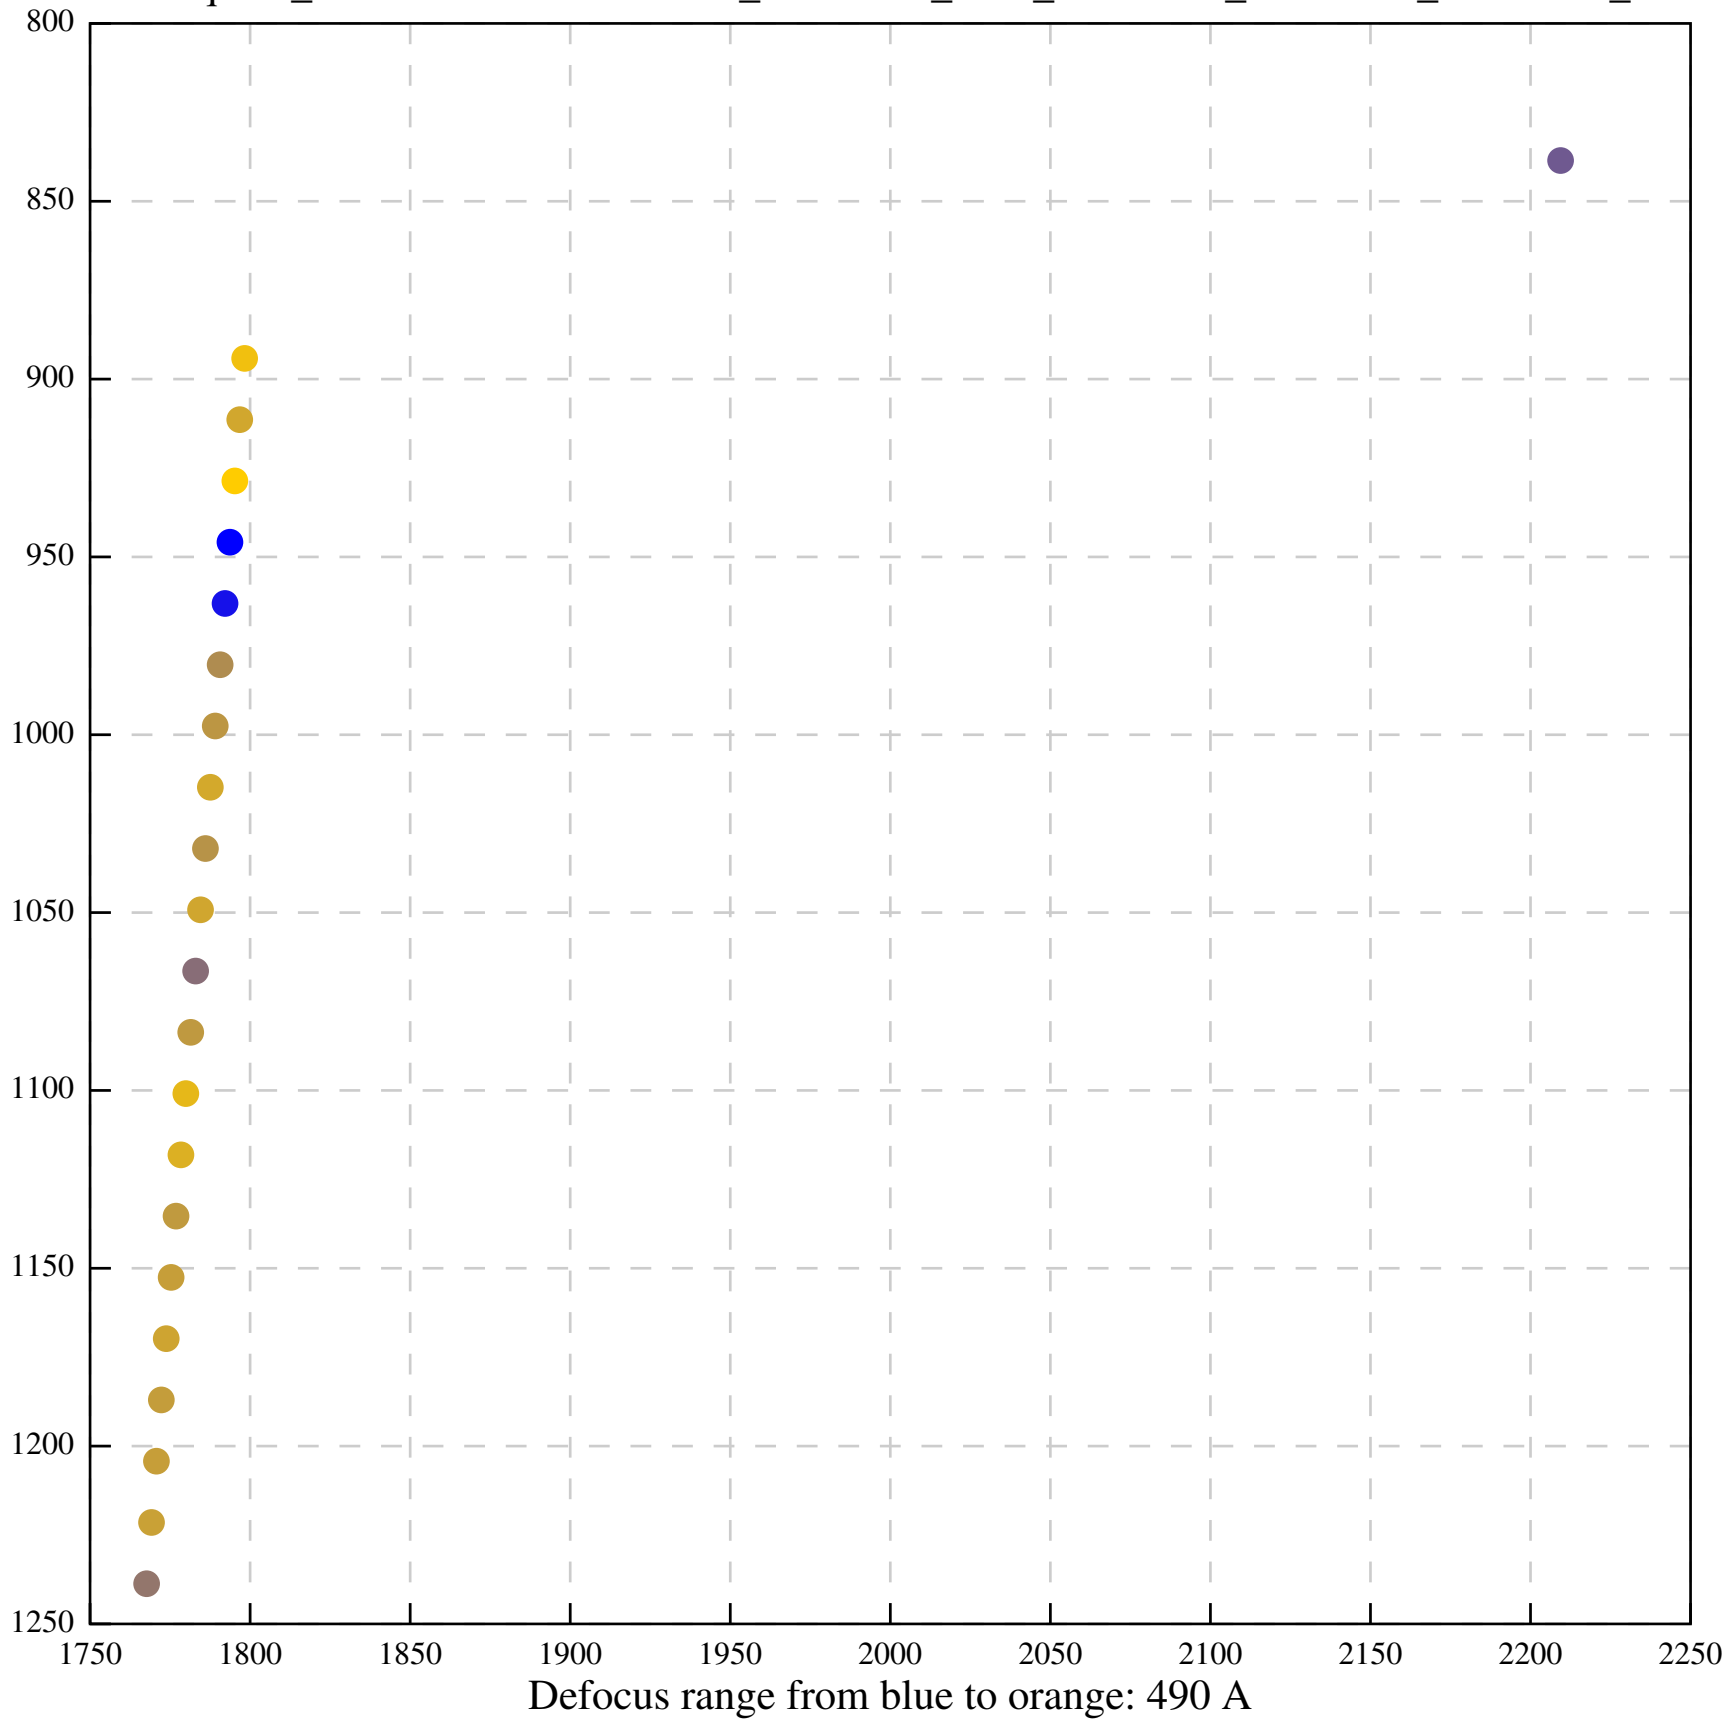

Defocus range from blue to orange: 226 A

Defocus range from blue to orange: 354 A

Defocus range from blue to orange: 272 A

Defocus range from blue to orange: 439 A

Defocus range from blue to orange: 155 A

Defocus range from blue to orange: 839 A

Defocus range from blue to orange: 211 A

Defocus range from blue to orange: 145 A

Defocus range from blue to orange: 703 A

Defocus range from blue to orange: 455 A

Defocus range from blue to orange: 979 A

Defocus range from blue to orange: 864 A

Defocus range from blue to orange: 84 A

Defocus range from blue to orange: 332 A

Defocus range from blue to orange: 423 A

Defocus range from blue to orange: 70 A

Defocus range from blue to orange: 396 A

Defocus range from blue to orange: 485 A

Defocus range from blue to orange: 1024 A

Defocus range from blue to orange: 366 A

Defocus range from blue to orange: 495 A