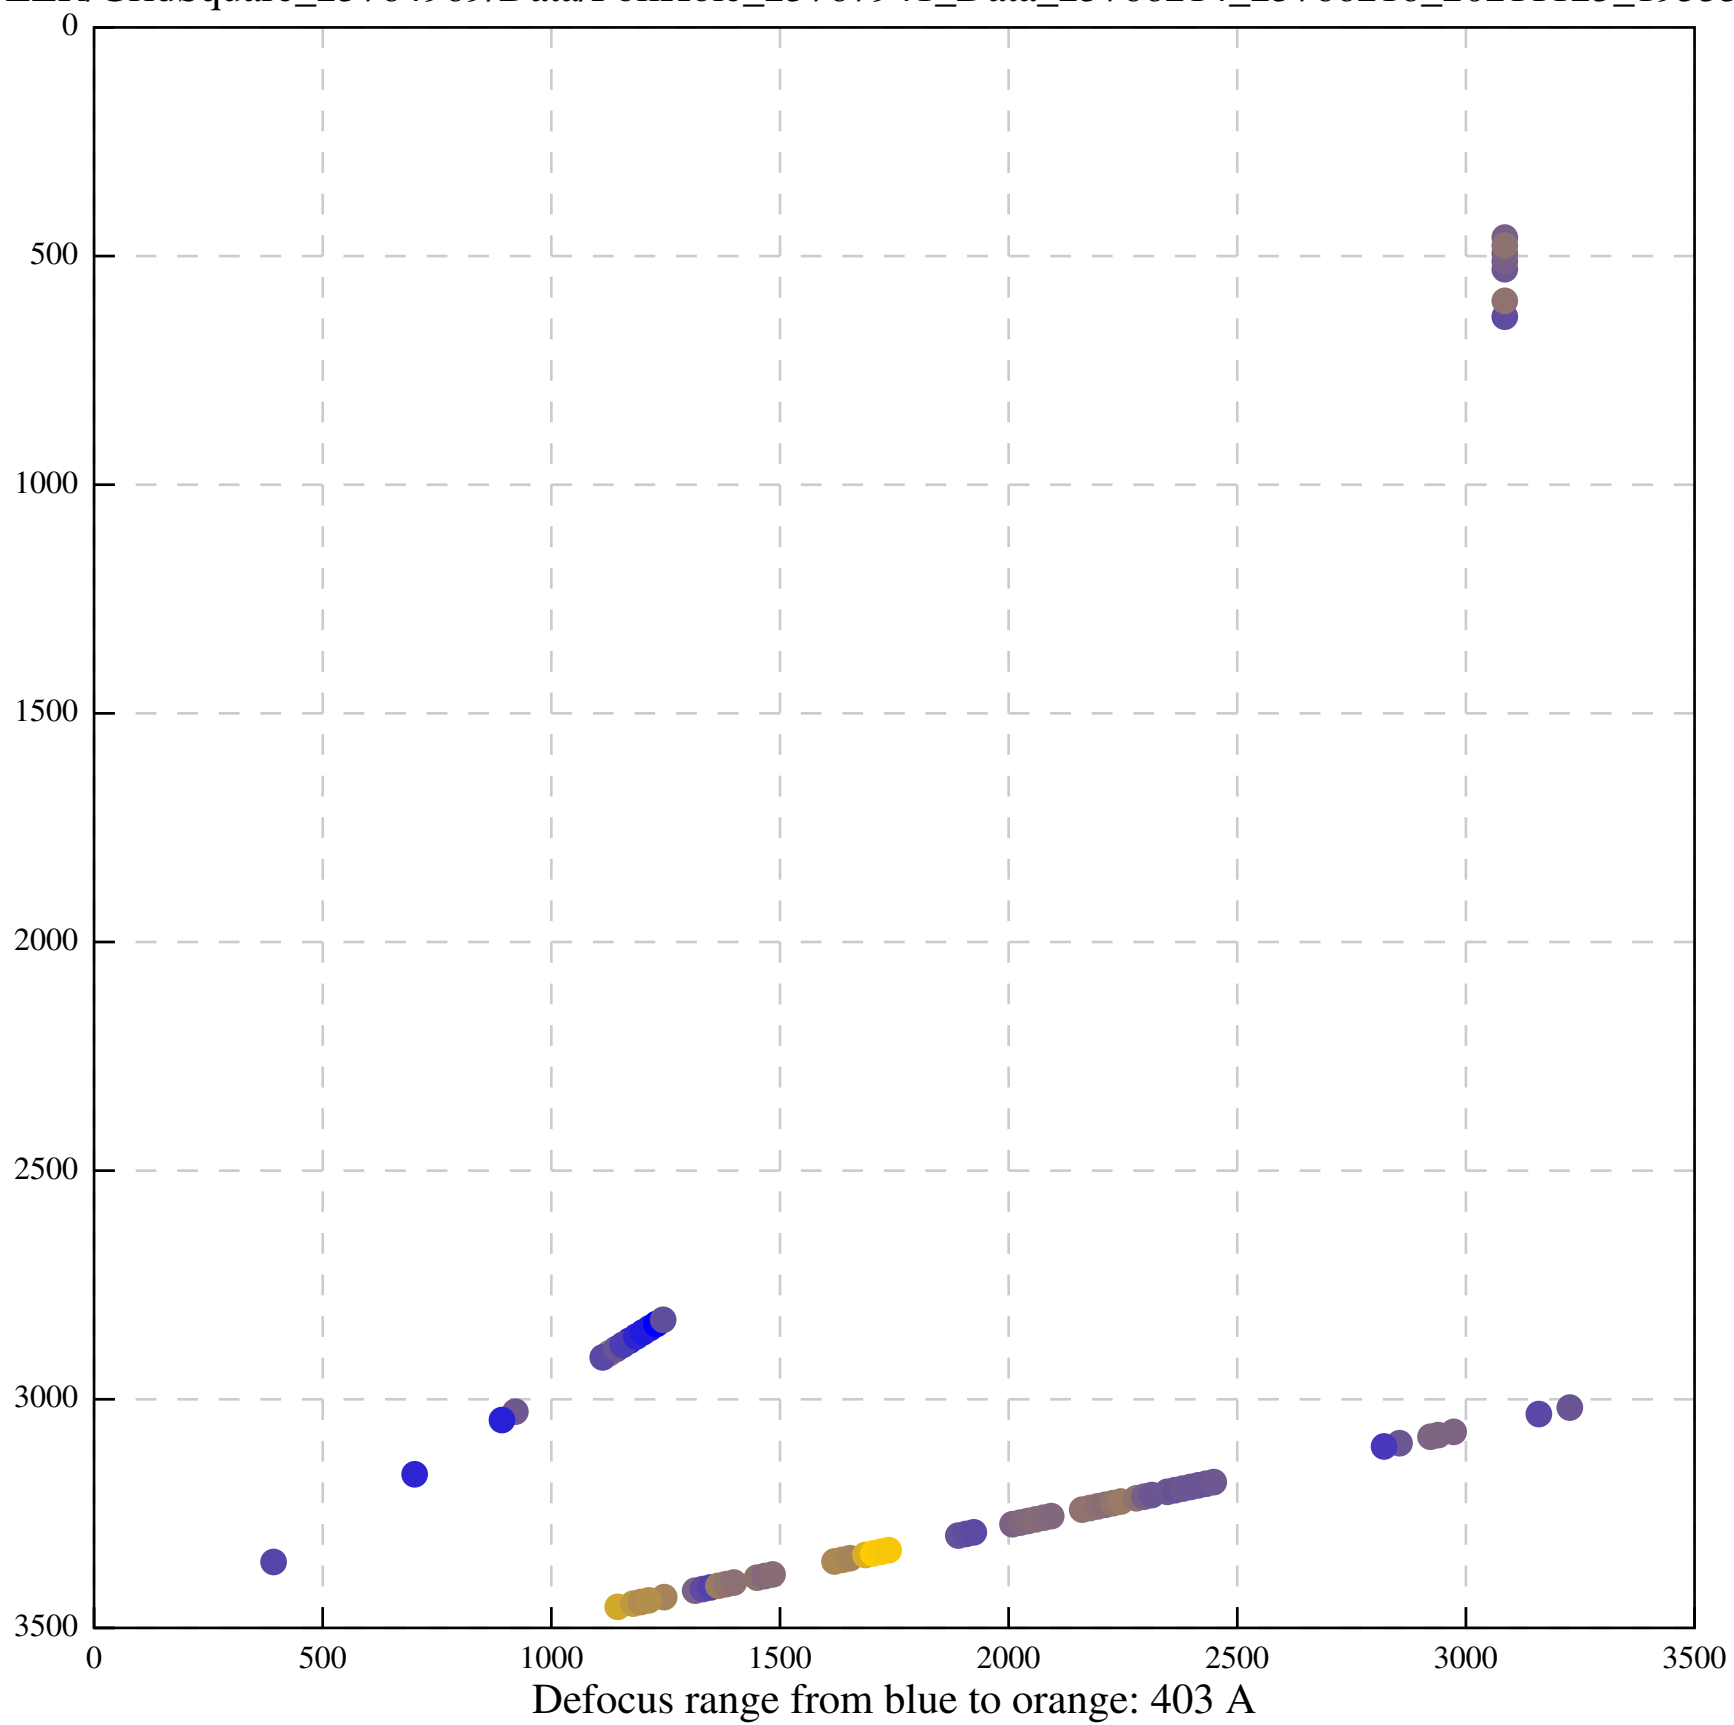

Defocus range from blue to orange: 11 A

Defocus range from blue to orange: 697 A

Defocus range from blue to orange: 315 A

Defocus range from blue to orange: 289 A

Defocus range from blue to orange: 114 A

Defocus range from blue to orange: 552 A

Defocus range from blue to orange: 383 A

Defocus range from blue to orange: 1 A

Defocus range from blue to orange: 537 Å

Defocus range from blue to orange: 698 A

Defocus range from blue to orange: 28 A

Defocus range from blue to orange: 28 A

Defocus range from blue to orange: 708 A

Defocus range from blue to orange: 243 A

Defocus range from blue to orange: 1114 A

Defocus range from blue to orange: 364 A

Defocus range from blue to orange: 367 Å