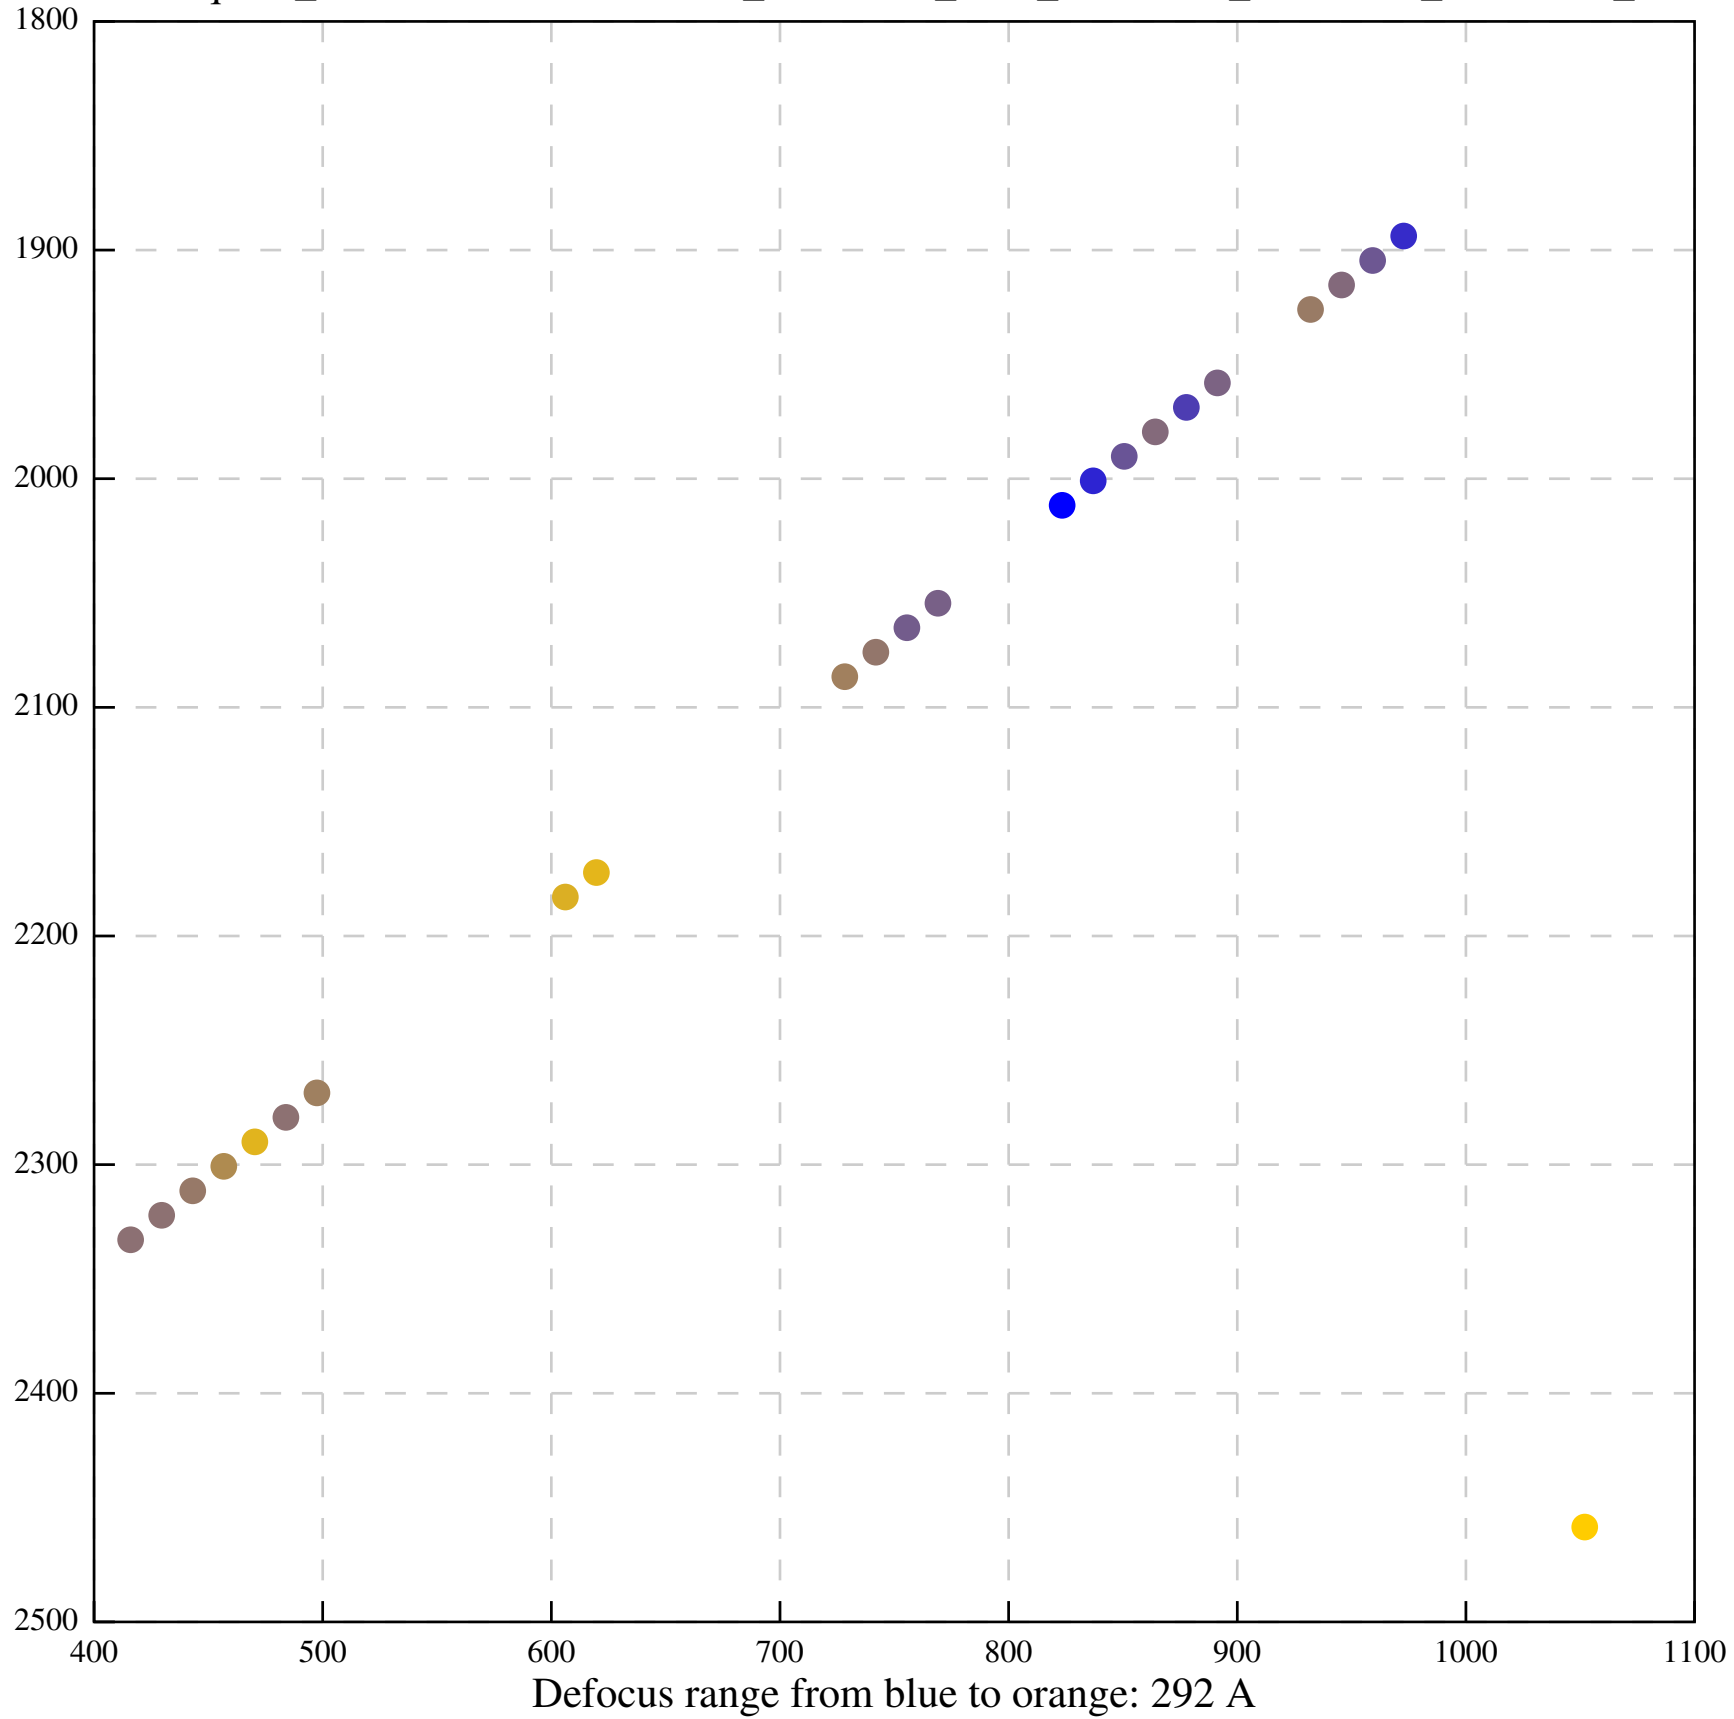

Defocus range from blue to orange: 839 A

Defocus range from blue to orange: 211 A

Defocus range from blue to orange: 145 A

Defocus range from blue to orange: 703 A

Defocus range from blue to orange: 455 A

Defocus range from blue to orange: 979 A

Defocus range from blue to orange: 864 A

Defocus range from blue to orange: 84 A

Defocus range from blue to orange: 332 A

Defocus range from blue to orange: 423 A

Defocus range from blue to orange: 70 A

Defocus range from blue to orange: 396 A

Defocus range from blue to orange: 485 A

Defocus range from blue to orange: 1024 A

Defocus range from blue to orange: 366 A

Defocus range from blue to orange: 495 A

Defocus range from blue to orange: 11 A

Defocus range from blue to orange: 697 A

Defocus range from blue to orange: 315 A

Defocus range from blue to orange: 289 A

Defocus range from blue to orange: 114 A

Defocus range from blue to orange: 552 A