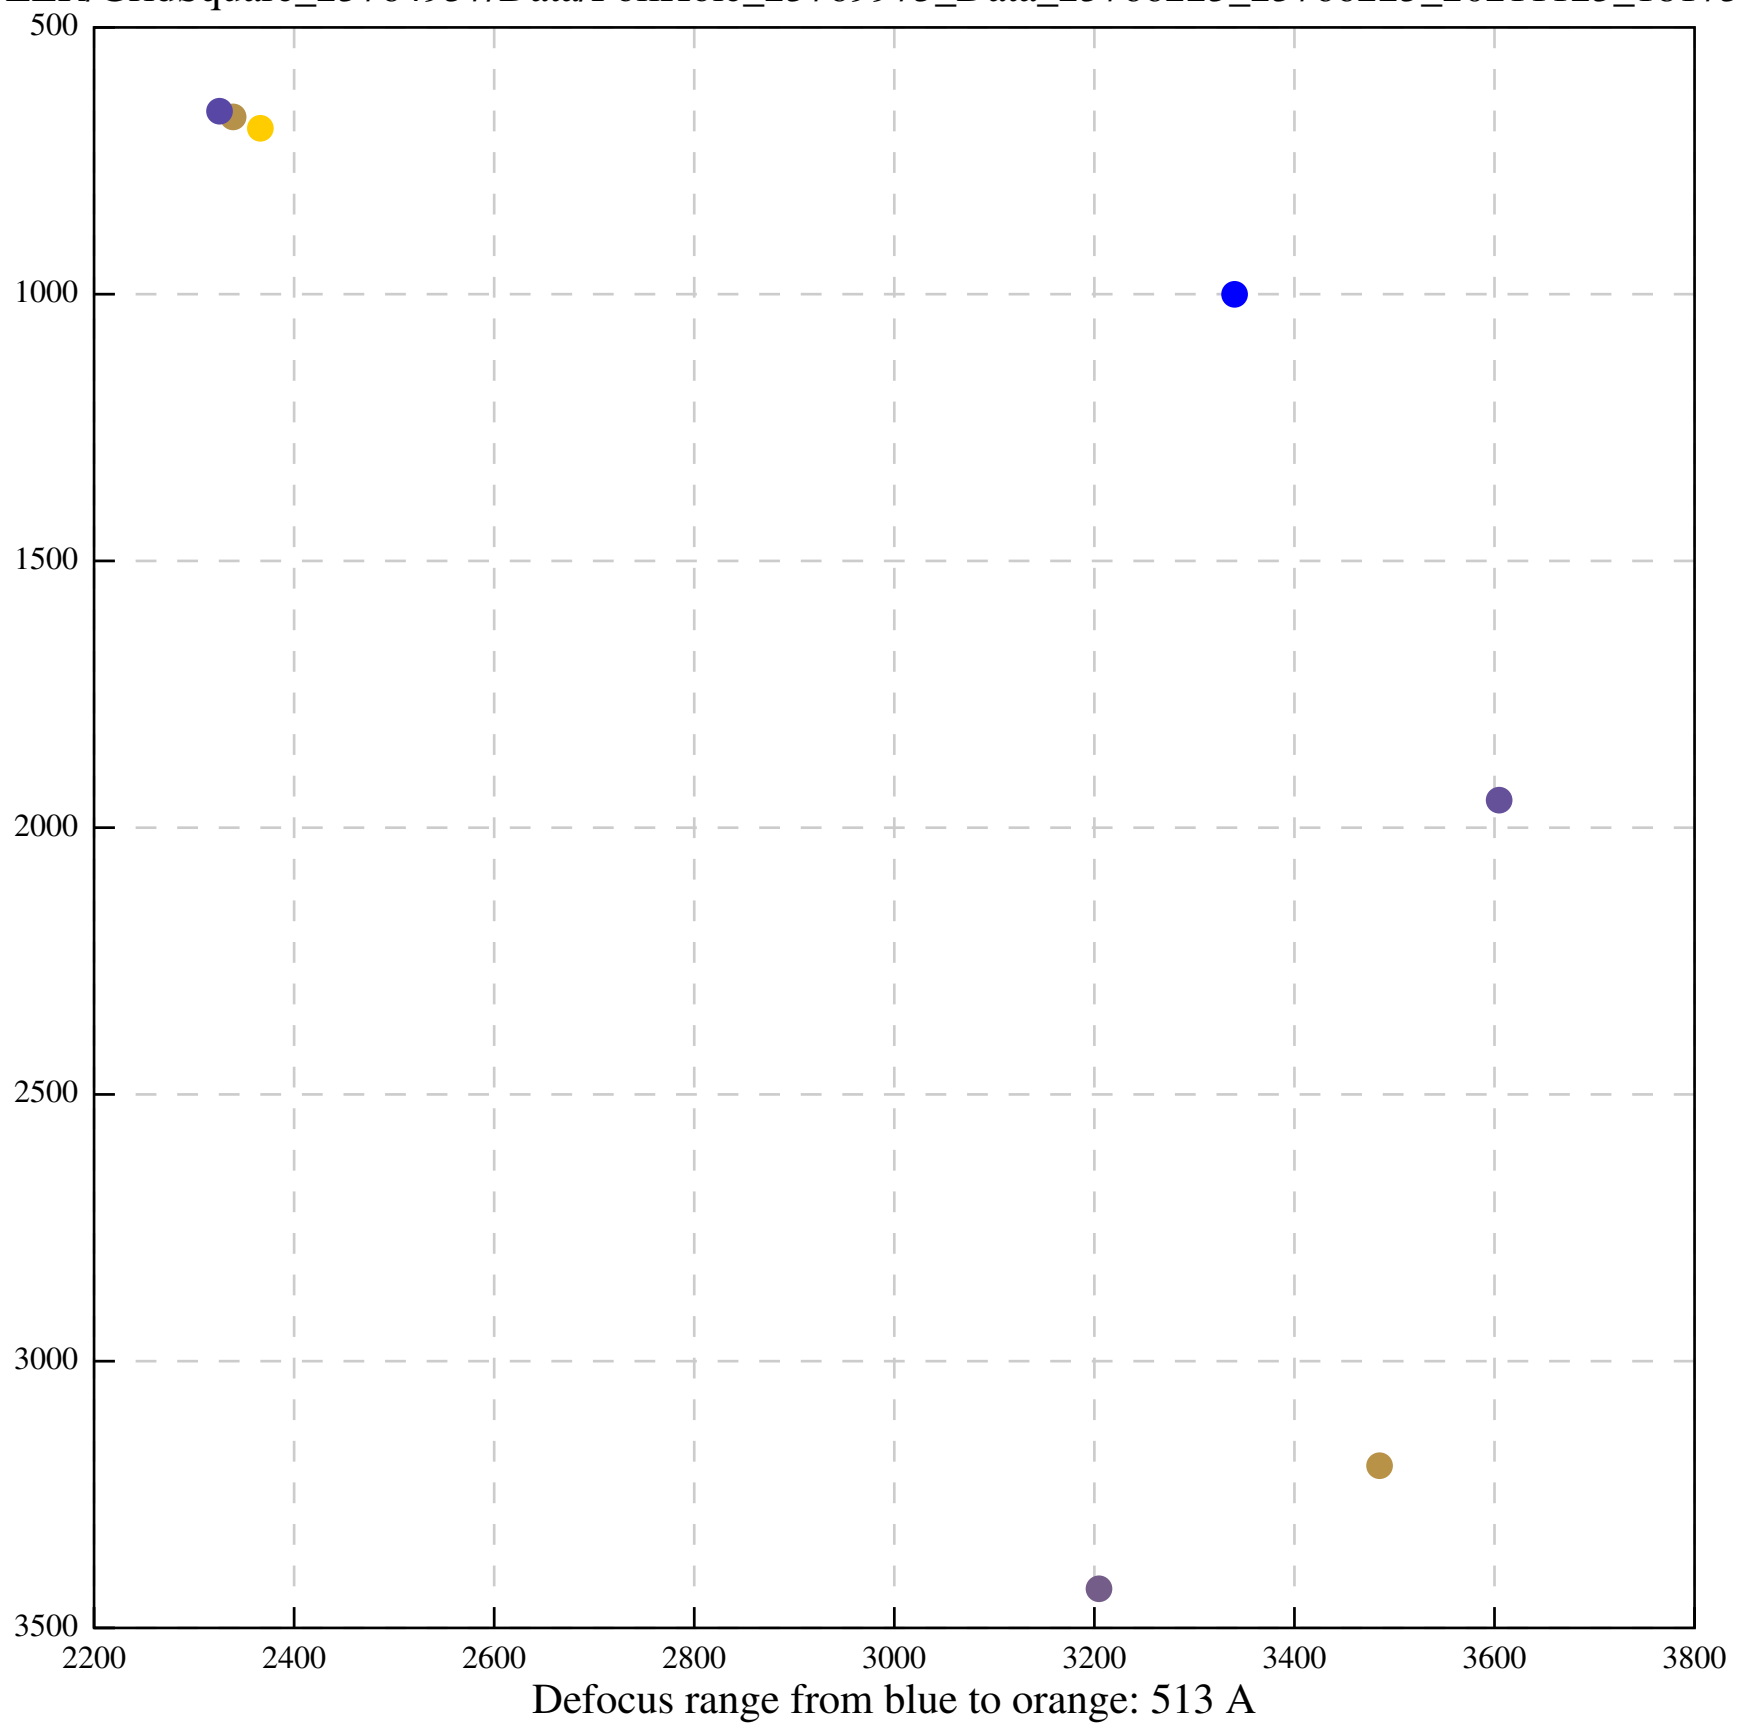

Defocus range from blue to orange: 494 A

Defocus range from blue to orange: 685 A

Defocus range from blue to orange: 514 A

Defocus range from blue to orange: 383 A

Defocus range from blue to orange: 342 A

Defocus range from blue to orange: 226 A

Defocus range from blue to orange: 354 A

Defocus range from blue to orange: 272 A

Defocus range from blue to orange: 439 A

Defocus range from blue to orange: 155 A

Defocus range from blue to orange: 839 A

Defocus range from blue to orange: 211 A

Defocus range from blue to orange: 145 A

Defocus range from blue to orange: 703 A

Defocus range from blue to orange: 455 A

Defocus range from blue to orange: 979 A

Defocus range from blue to orange: 864 A

Defocus range from blue to orange: 84 A

Defocus range from blue to orange: 332 A

Defocus range from blue to orange: 423 A

Defocus range from blue to orange: 70 A