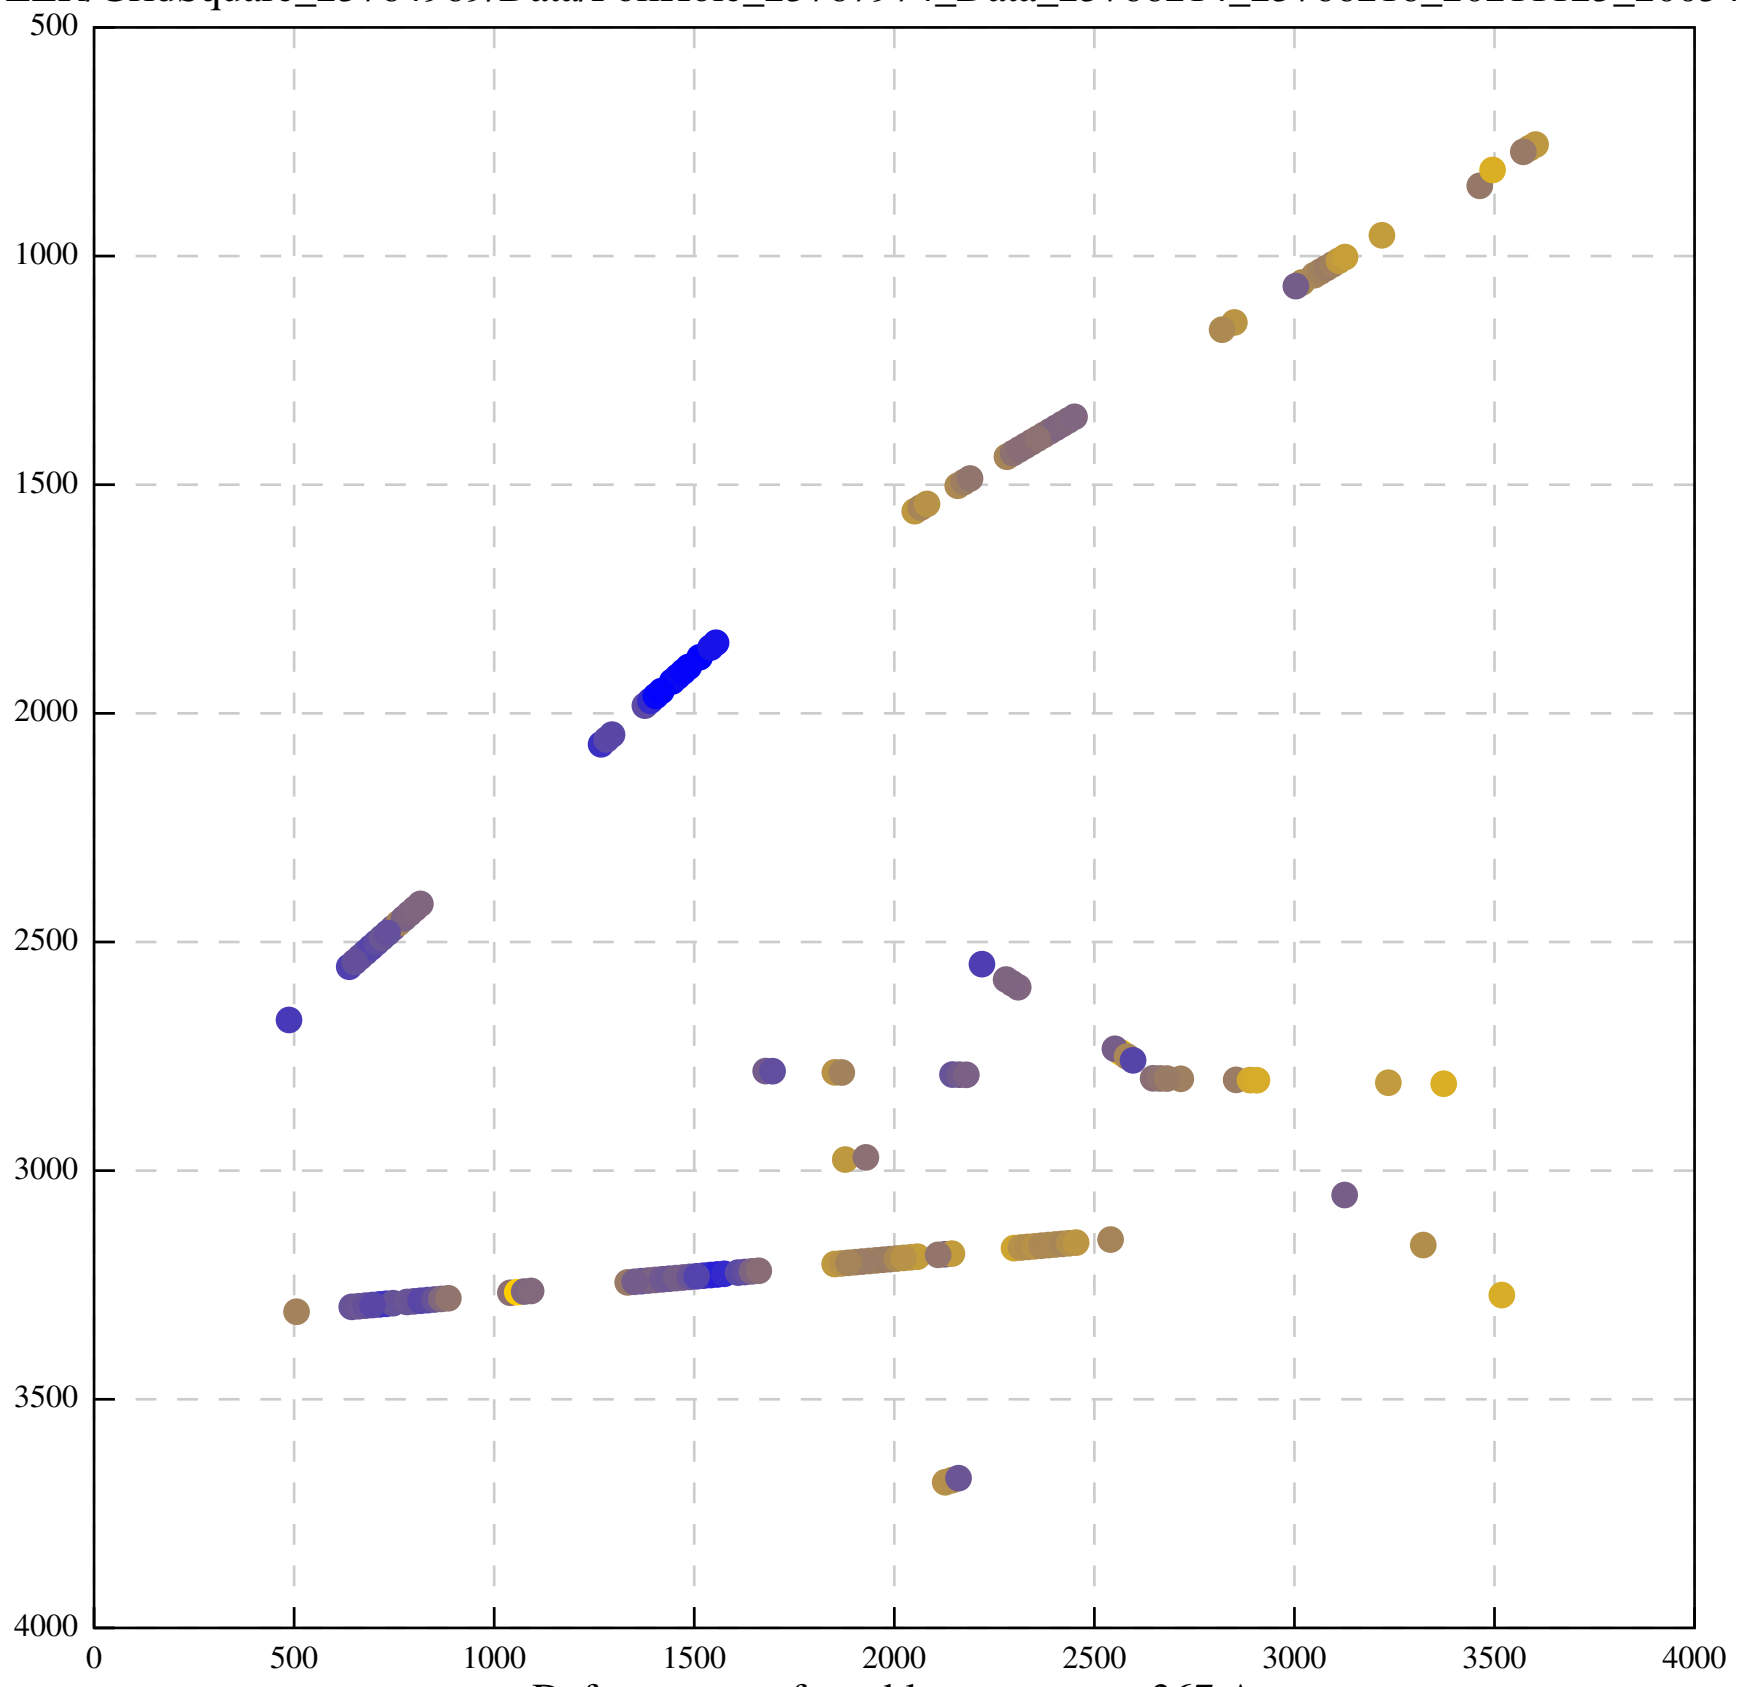

Defocus range from blue to orange: 383 A

Defocus range from blue to orange: 1 A

Defocus range from blue to orange: 537 Å

Defocus range from blue to orange: 698 A

Defocus range from blue to orange: 28 A

Defocus range from blue to orange: 28 A

Defocus range from blue to orange: 708 A

Defocus range from blue to orange: 243 A

Defocus range from blue to orange: 1114 A

Defocus range from blue to orange: 364 A

Defocus range from blue to orange: 367 Å

Defocus range from blue to orange: 341 Å

Defocus range from blue to orange: 23 A

Defocus range from blue to orange: 1240 Å

Defocus range from blue to orange: 101 A

Defocus range from blue to orange: 331 A

Defocus range from blue to orange: 630 Å

Defocus range from blue to orange: 593 A

Defocus range from blue to orange: 752 A

Defocus range from blue to orange: 365 A

Defocus range from blue to orange: 731 A