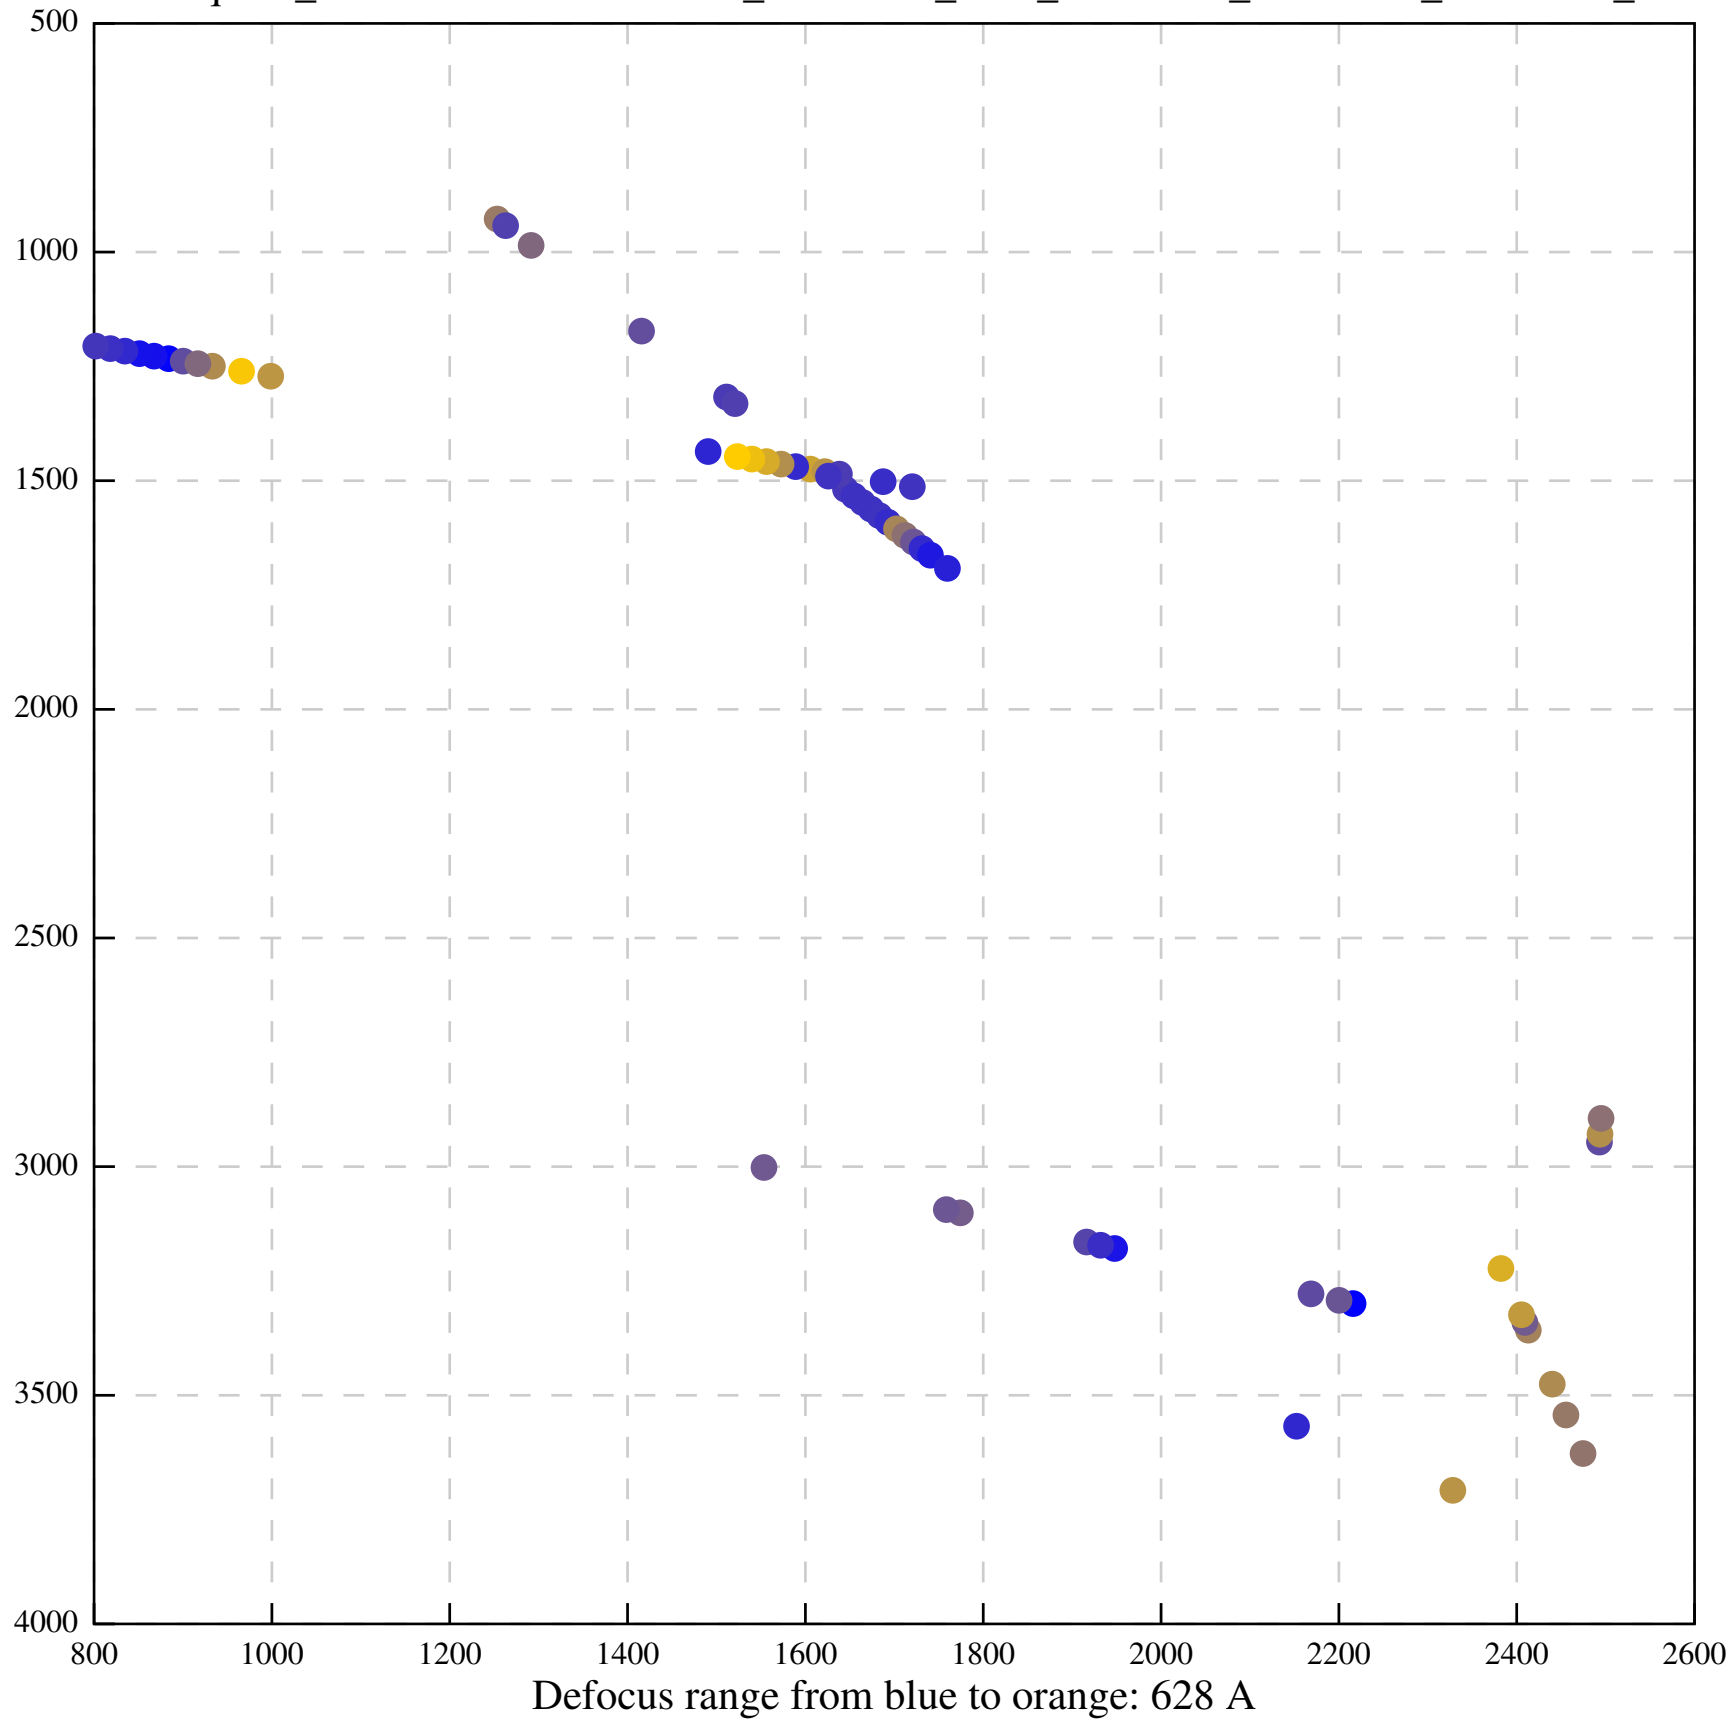

Defocus range from blue to orange: 396 A

Defocus range from blue to orange: 485 A

Defocus range from blue to orange: 1024 A

Defocus range from blue to orange: 366 A

Defocus range from blue to orange: 495 A

Defocus range from blue to orange: 11 A

Defocus range from blue to orange: 697 A

Defocus range from blue to orange: 315 A

Defocus range from blue to orange: 289 A

Defocus range from blue to orange: 114 A

Defocus range from blue to orange: 552 A

Defocus range from blue to orange: 383 A

Defocus range from blue to orange: 1 A

Defocus range from blue to orange: 537 Å

Defocus range from blue to orange: 698 A

Defocus range from blue to orange: 28 A

Defocus range from blue to orange: 28 A

Defocus range from blue to orange: 708 A

Defocus range from blue to orange: 243 A

Defocus range from blue to orange: 1114 A

Defocus range from blue to orange: 364 A

Defocus range from blue to orange: 367 Å