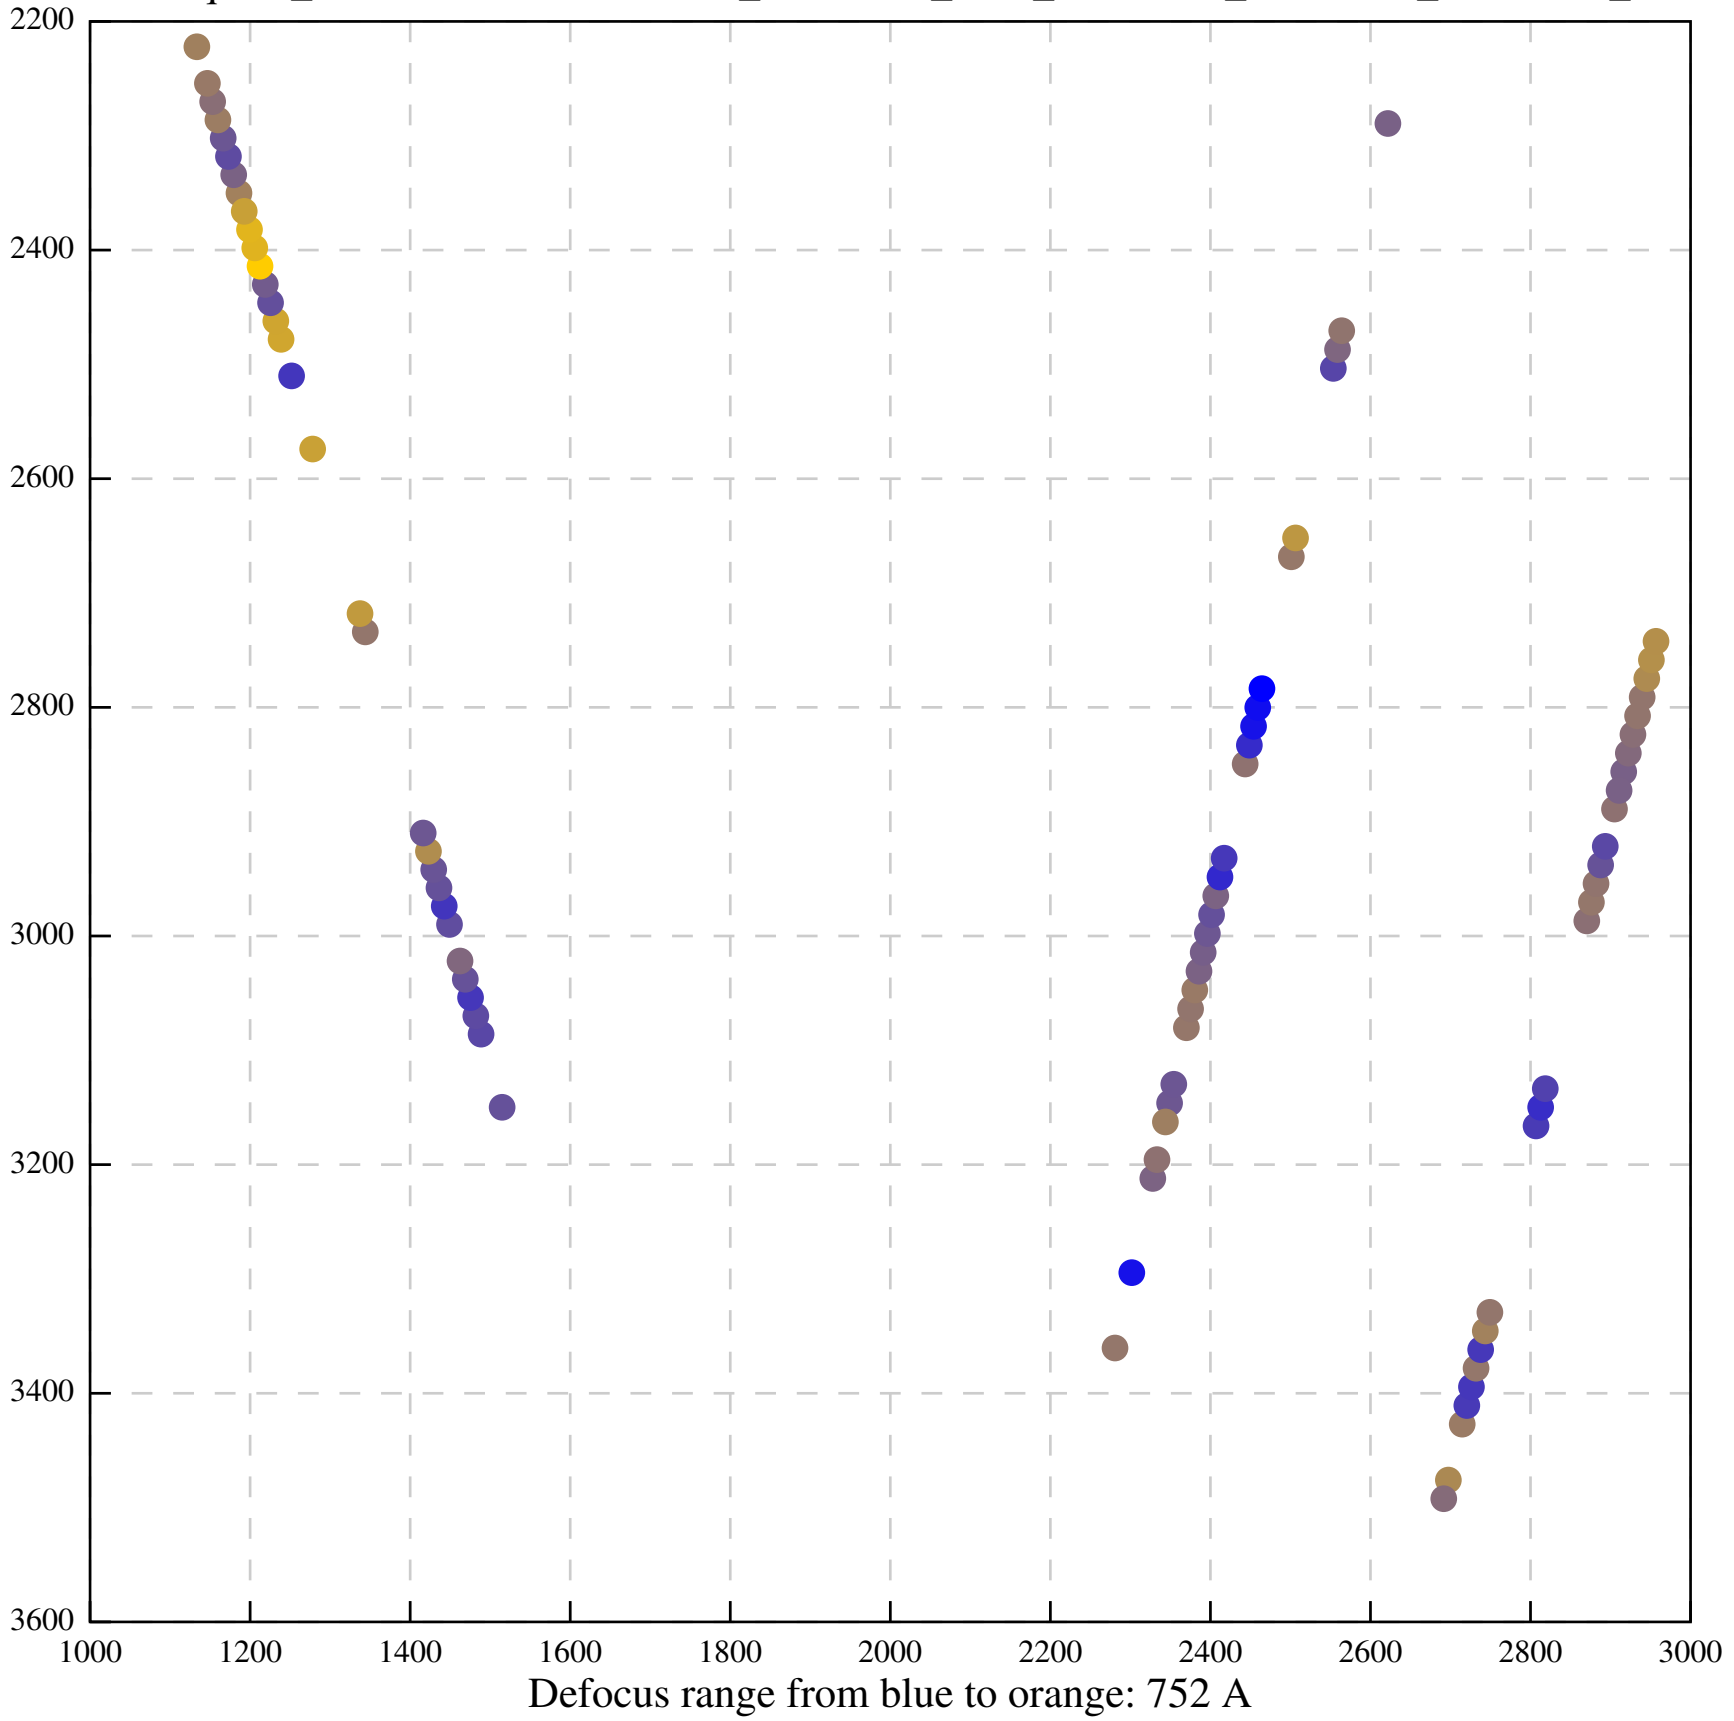

Defocus range from blue to orange: 630 Å

Defocus range from blue to orange: 593 A

Defocus range from blue to orange: 752 A

Defocus range from blue to orange: 365 A

Defocus range from blue to orange: 731 A

Defocus range from blue to orange: 664 A

Defocus range from blue to orange: 328 A

Defocus range from blue to orange: 534 A

Defocus range from blue to orange: 312 A

Defocus range from blue to orange: 308 A

Defocus range from blue to orange: 492 A

Defocus range from blue to orange: 72 A

Defocus range from blue to orange: 295 A

Defocus range from blue to orange: 624 A

Defocus range from blue to orange: 656 A

Defocus range from blue to orange: 507 A

Defocus range from blue to orange: 379 A

Defocus range from blue to orange: 559 A