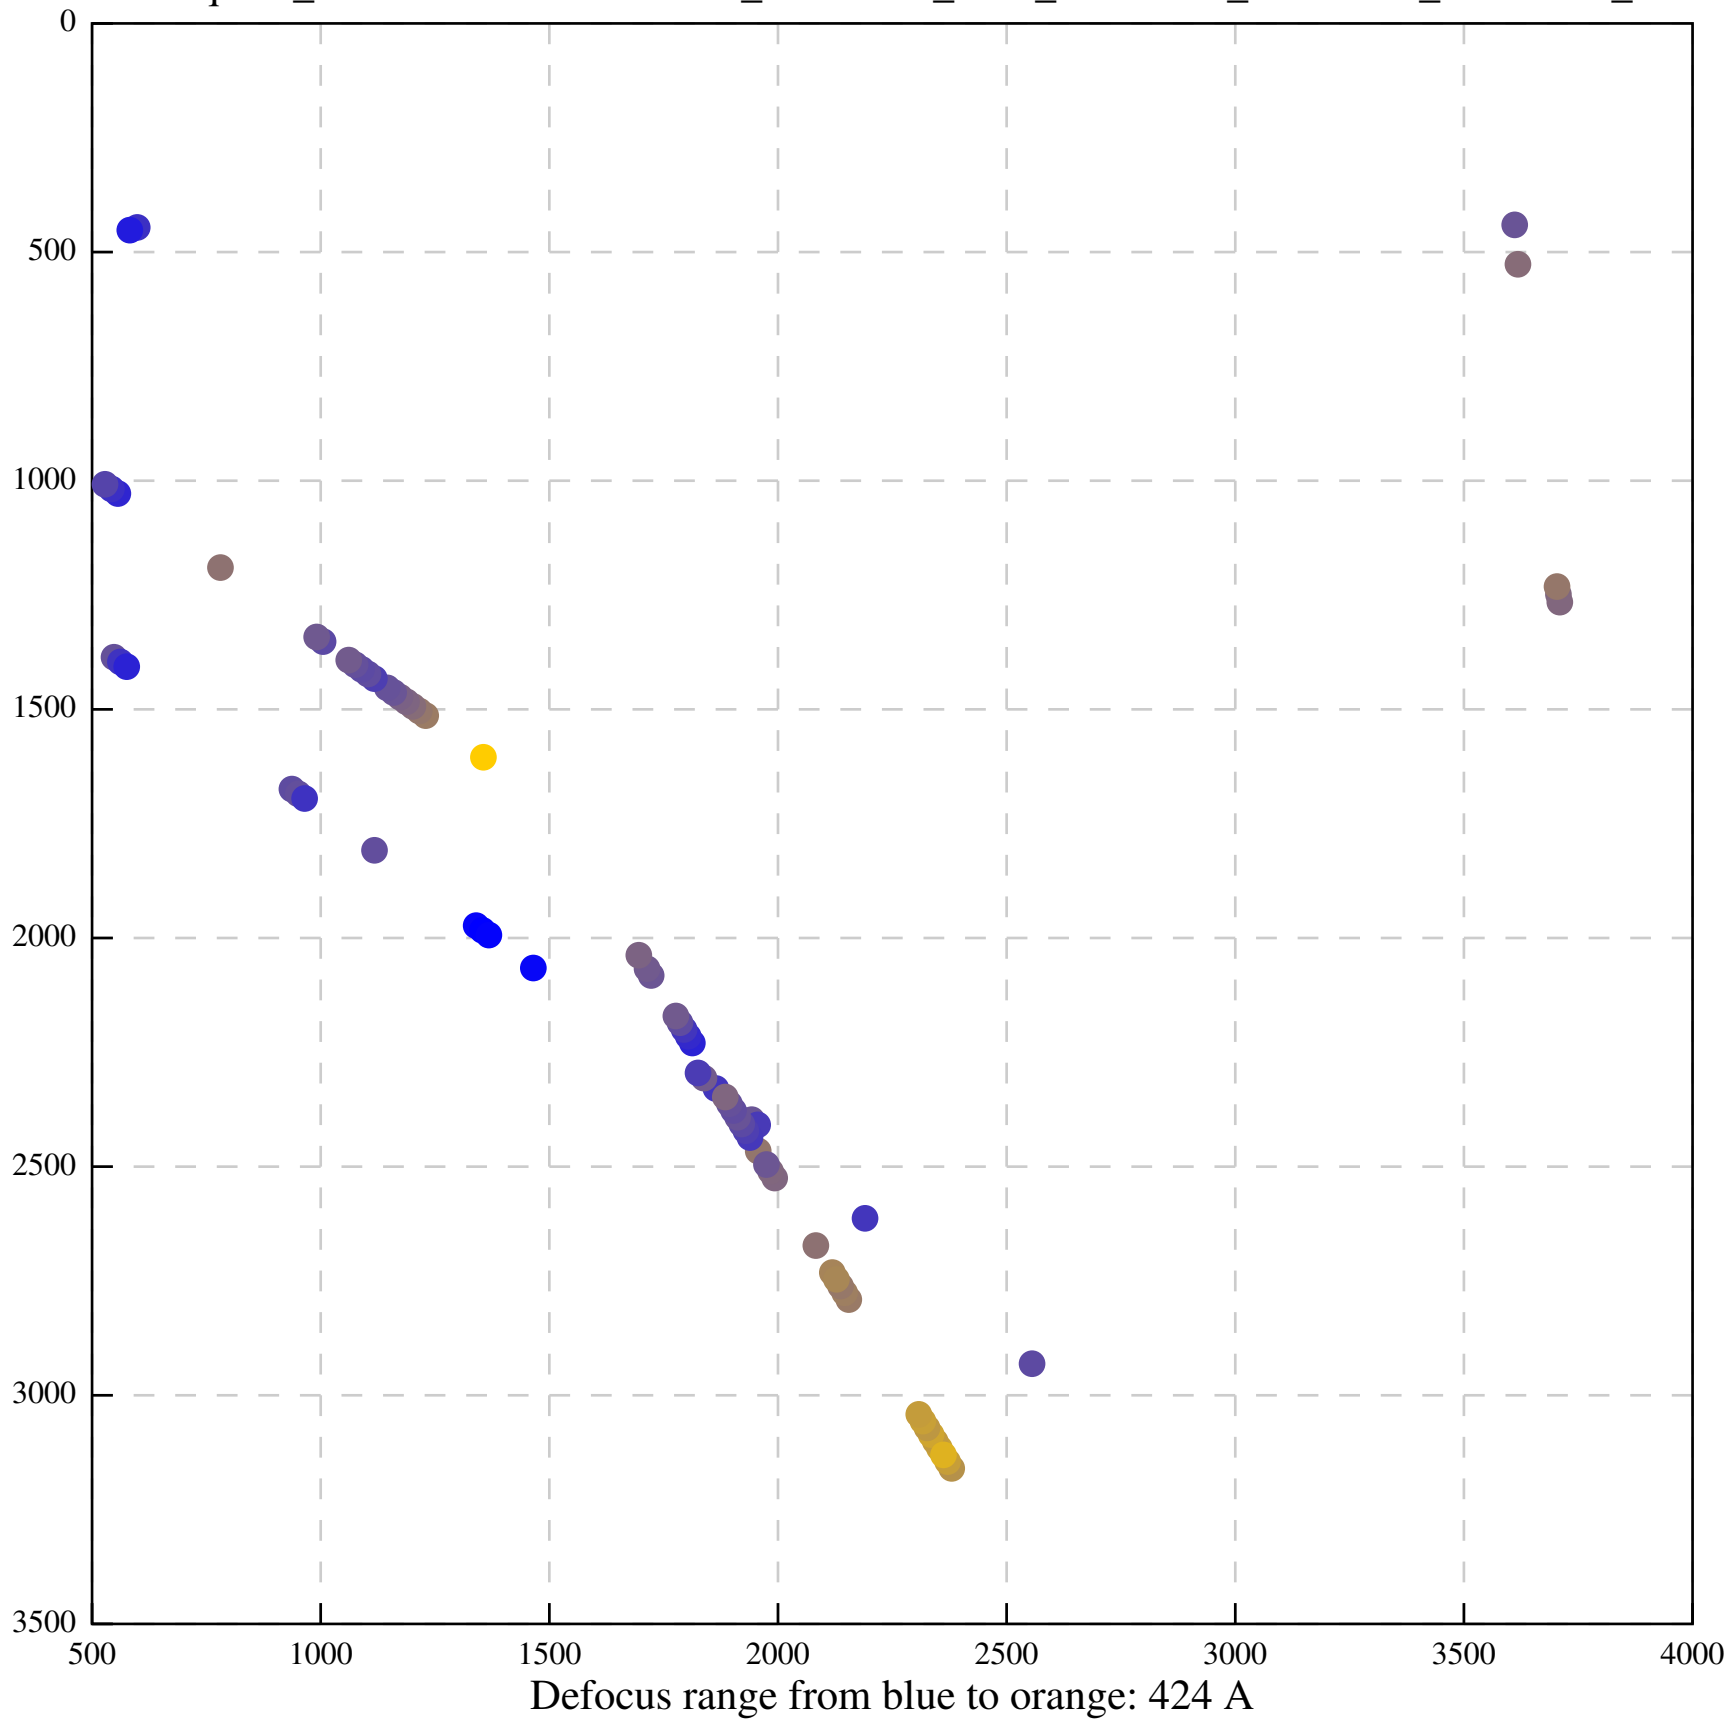

Defocus range from blue to orange: 708 A

Defocus range from blue to orange: 243 A

Defocus range from blue to orange: 1114 A

Defocus range from blue to orange: 364 A

Defocus range from blue to orange: 367 Å

Defocus range from blue to orange: 341 Å

Defocus range from blue to orange: 23 A

Defocus range from blue to orange: 1240 Å

Defocus range from blue to orange: 101 A

Defocus range from blue to orange: 331 A

Defocus range from blue to orange: 630 Å

Defocus range from blue to orange: 593 A

Defocus range from blue to orange: 752 A

Defocus range from blue to orange: 365 A

Defocus range from blue to orange: 731 A

Defocus range from blue to orange: 664 A

Defocus range from blue to orange: 328 A

Defocus range from blue to orange: 534 A

Defocus range from blue to orange: 312 A

Defocus range from blue to orange: 308 A