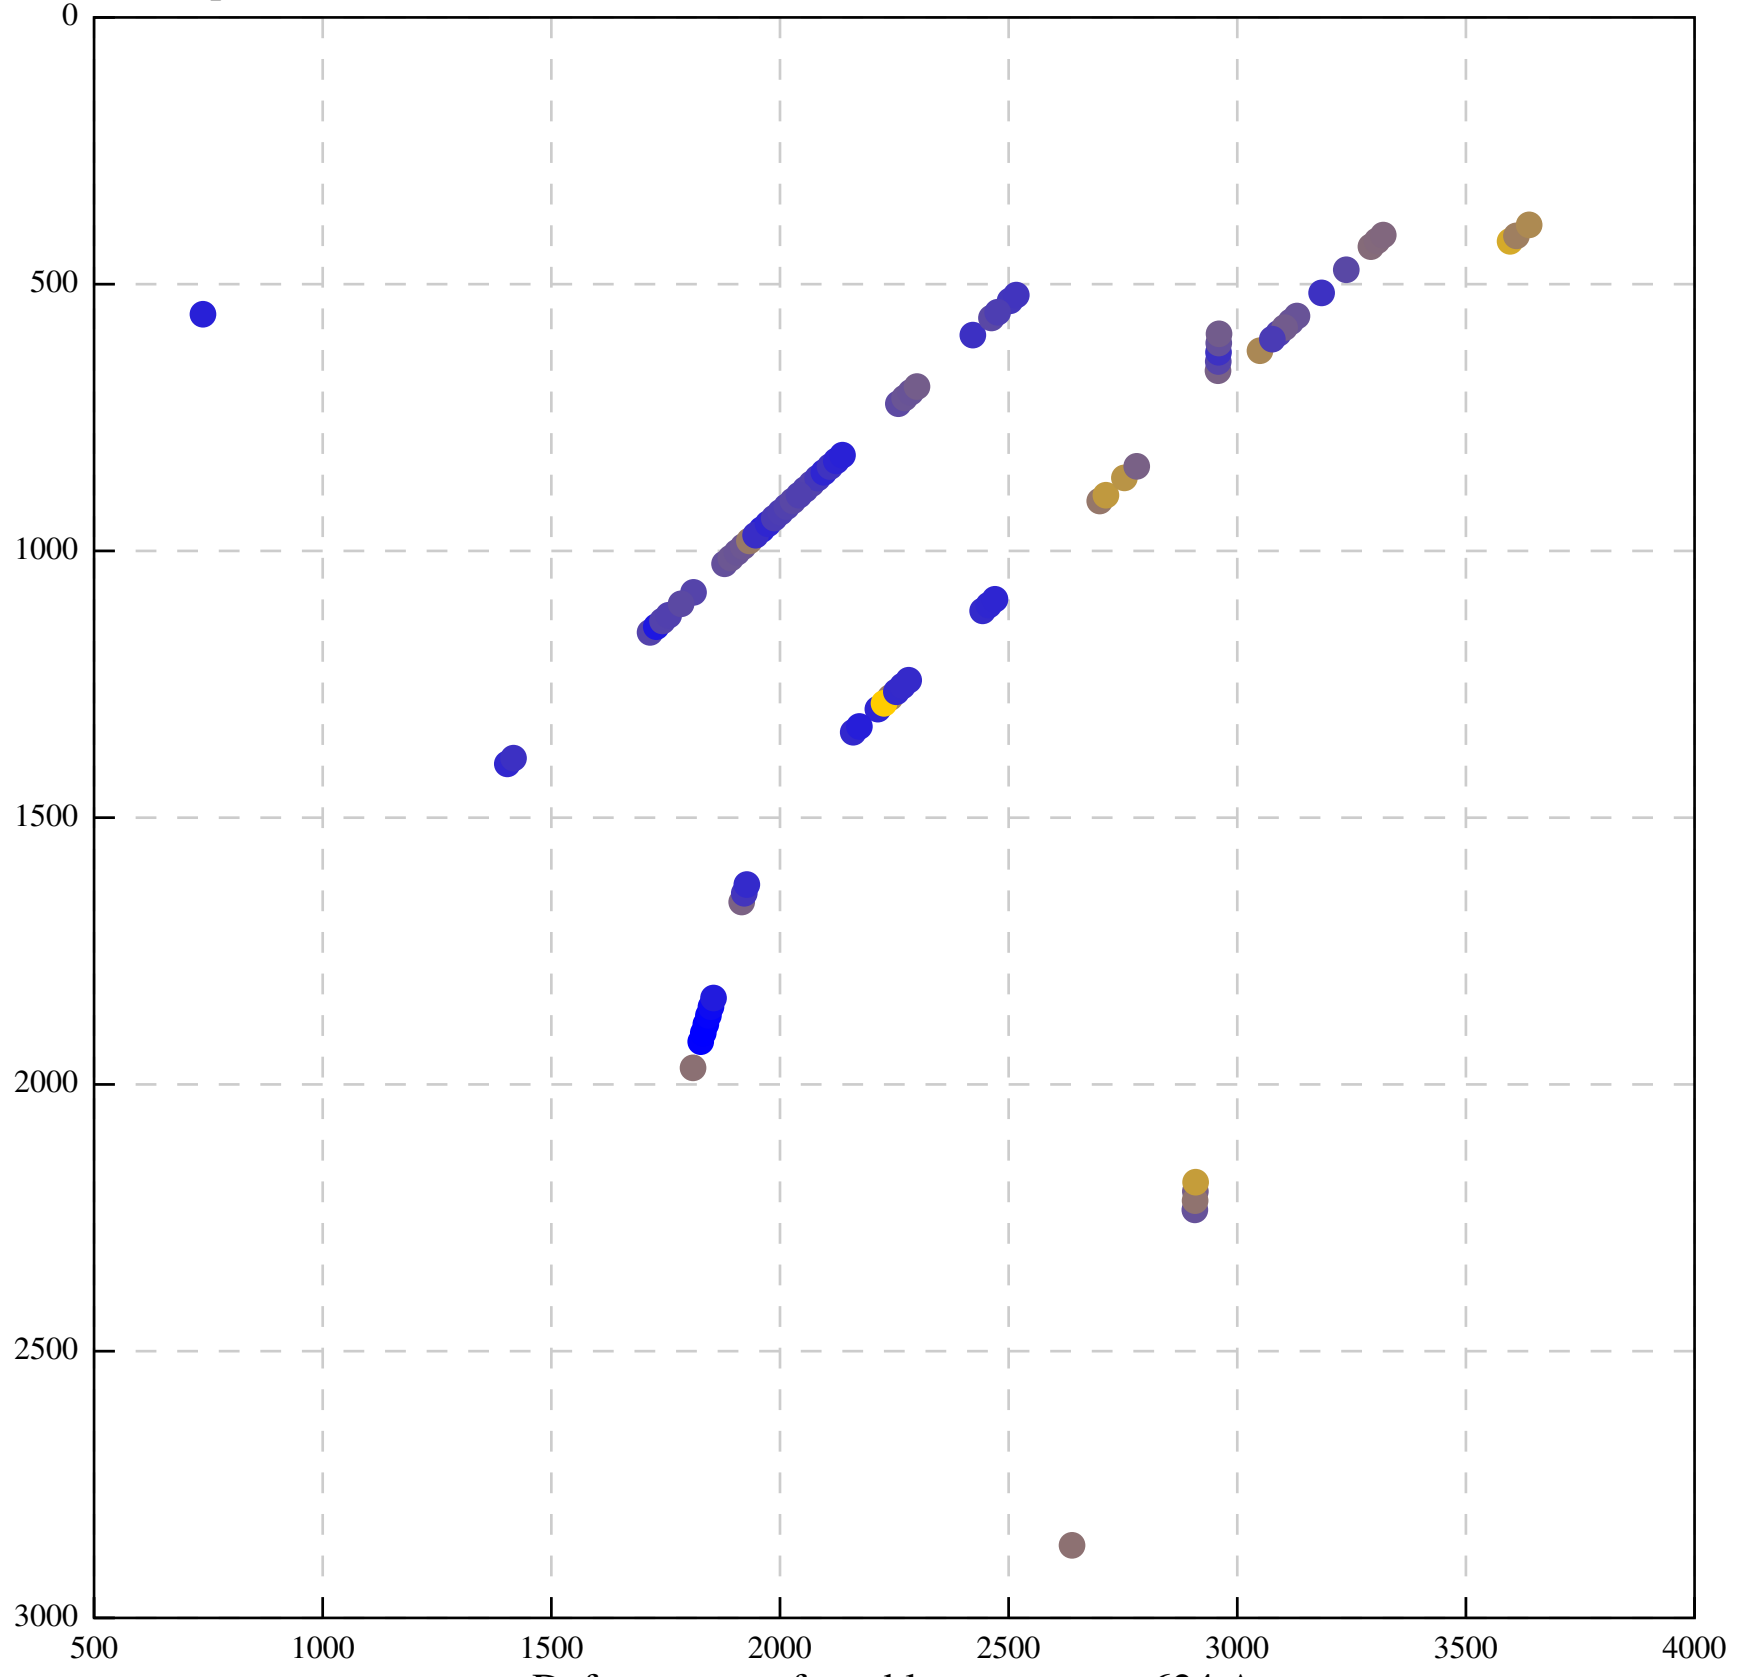

Defocus range from blue to orange: 630 Å

Defocus range from blue to orange: 593 A

Defocus range from blue to orange: 752 A

Defocus range from blue to orange: 365 A

Defocus range from blue to orange: 731 A

Defocus range from blue to orange: 664 A

Defocus range from blue to orange: 328 A

Defocus range from blue to orange: 534 A

Defocus range from blue to orange: 312 A

Defocus range from blue to orange: 308 A

Defocus range from blue to orange: 492 A

Defocus range from blue to orange: 72 A

Defocus range from blue to orange: 295 A

Defocus range from blue to orange: 624 A

Defocus range from blue to orange: 656 A

Defocus range from blue to orange: 507 A

Defocus range from blue to orange: 379 A

Defocus range from blue to orange: 559 A