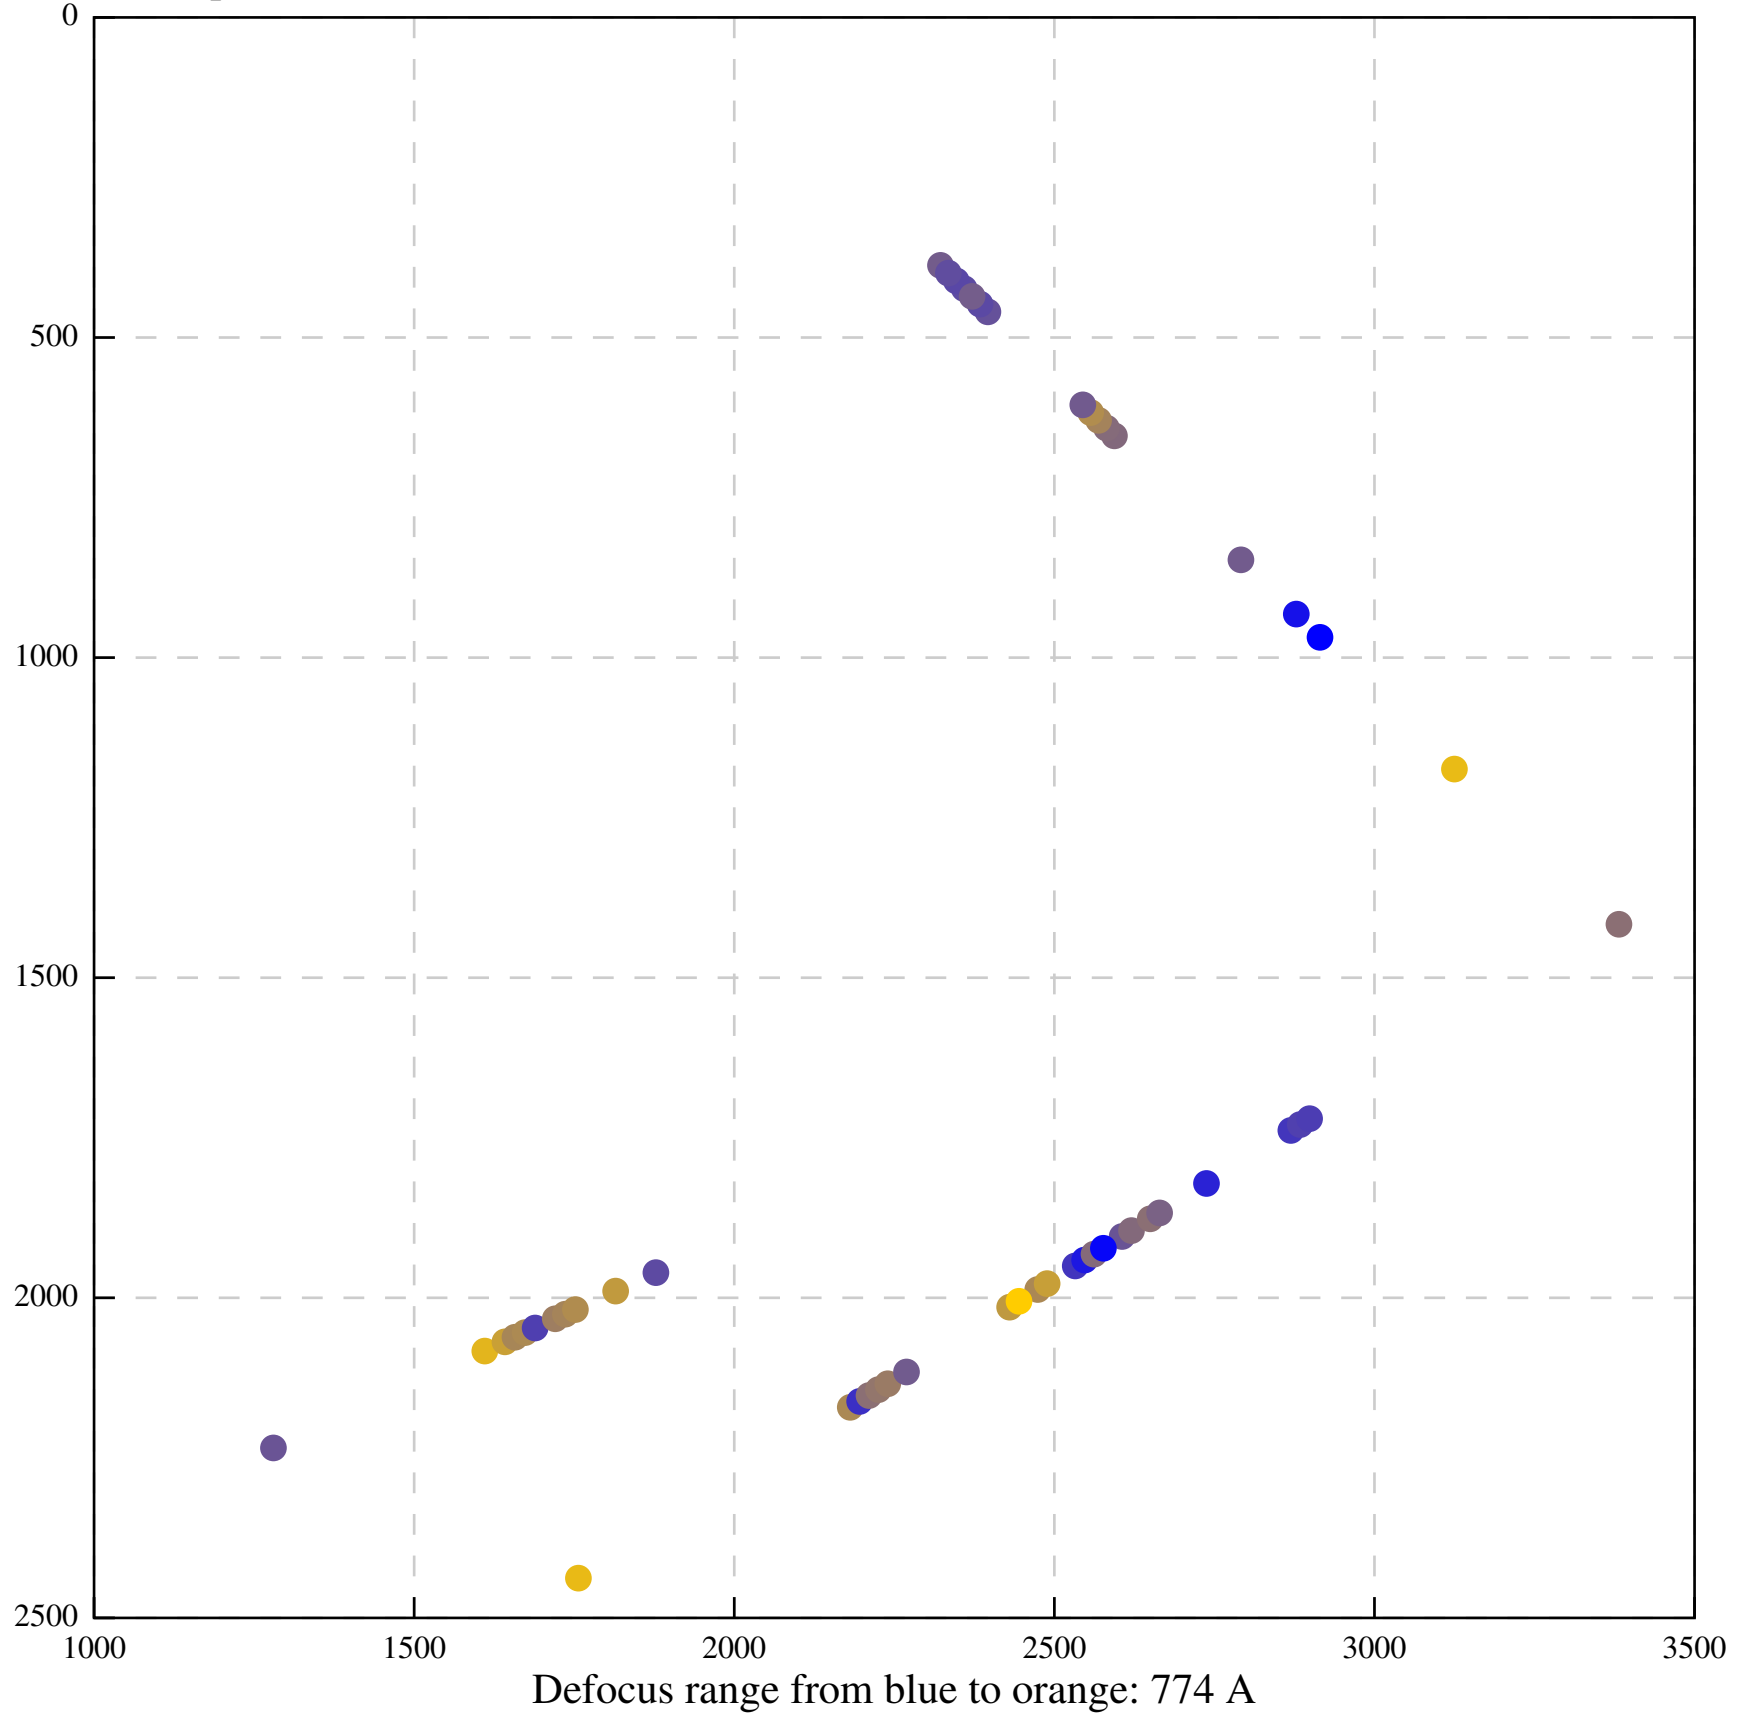

Defocus range from blue to orange: 494 A

Defocus range from blue to orange: 685 A

Defocus range from blue to orange: 514 A

Defocus range from blue to orange: 383 A

Defocus range from blue to orange: 342 A

Defocus range from blue to orange: 226 A

Defocus range from blue to orange: 354 A

Defocus range from blue to orange: 272 A

Defocus range from blue to orange: 439 A

Defocus range from blue to orange: 155 A

Defocus range from blue to orange: 839 A

Defocus range from blue to orange: 211 A

Defocus range from blue to orange: 145 A

Defocus range from blue to orange: 703 A

Defocus range from blue to orange: 455 A

Defocus range from blue to orange: 979 A

Defocus range from blue to orange: 864 A

Defocus range from blue to orange: 84 A

Defocus range from blue to orange: 332 A

Defocus range from blue to orange: 423 A

Defocus range from blue to orange: 70 A