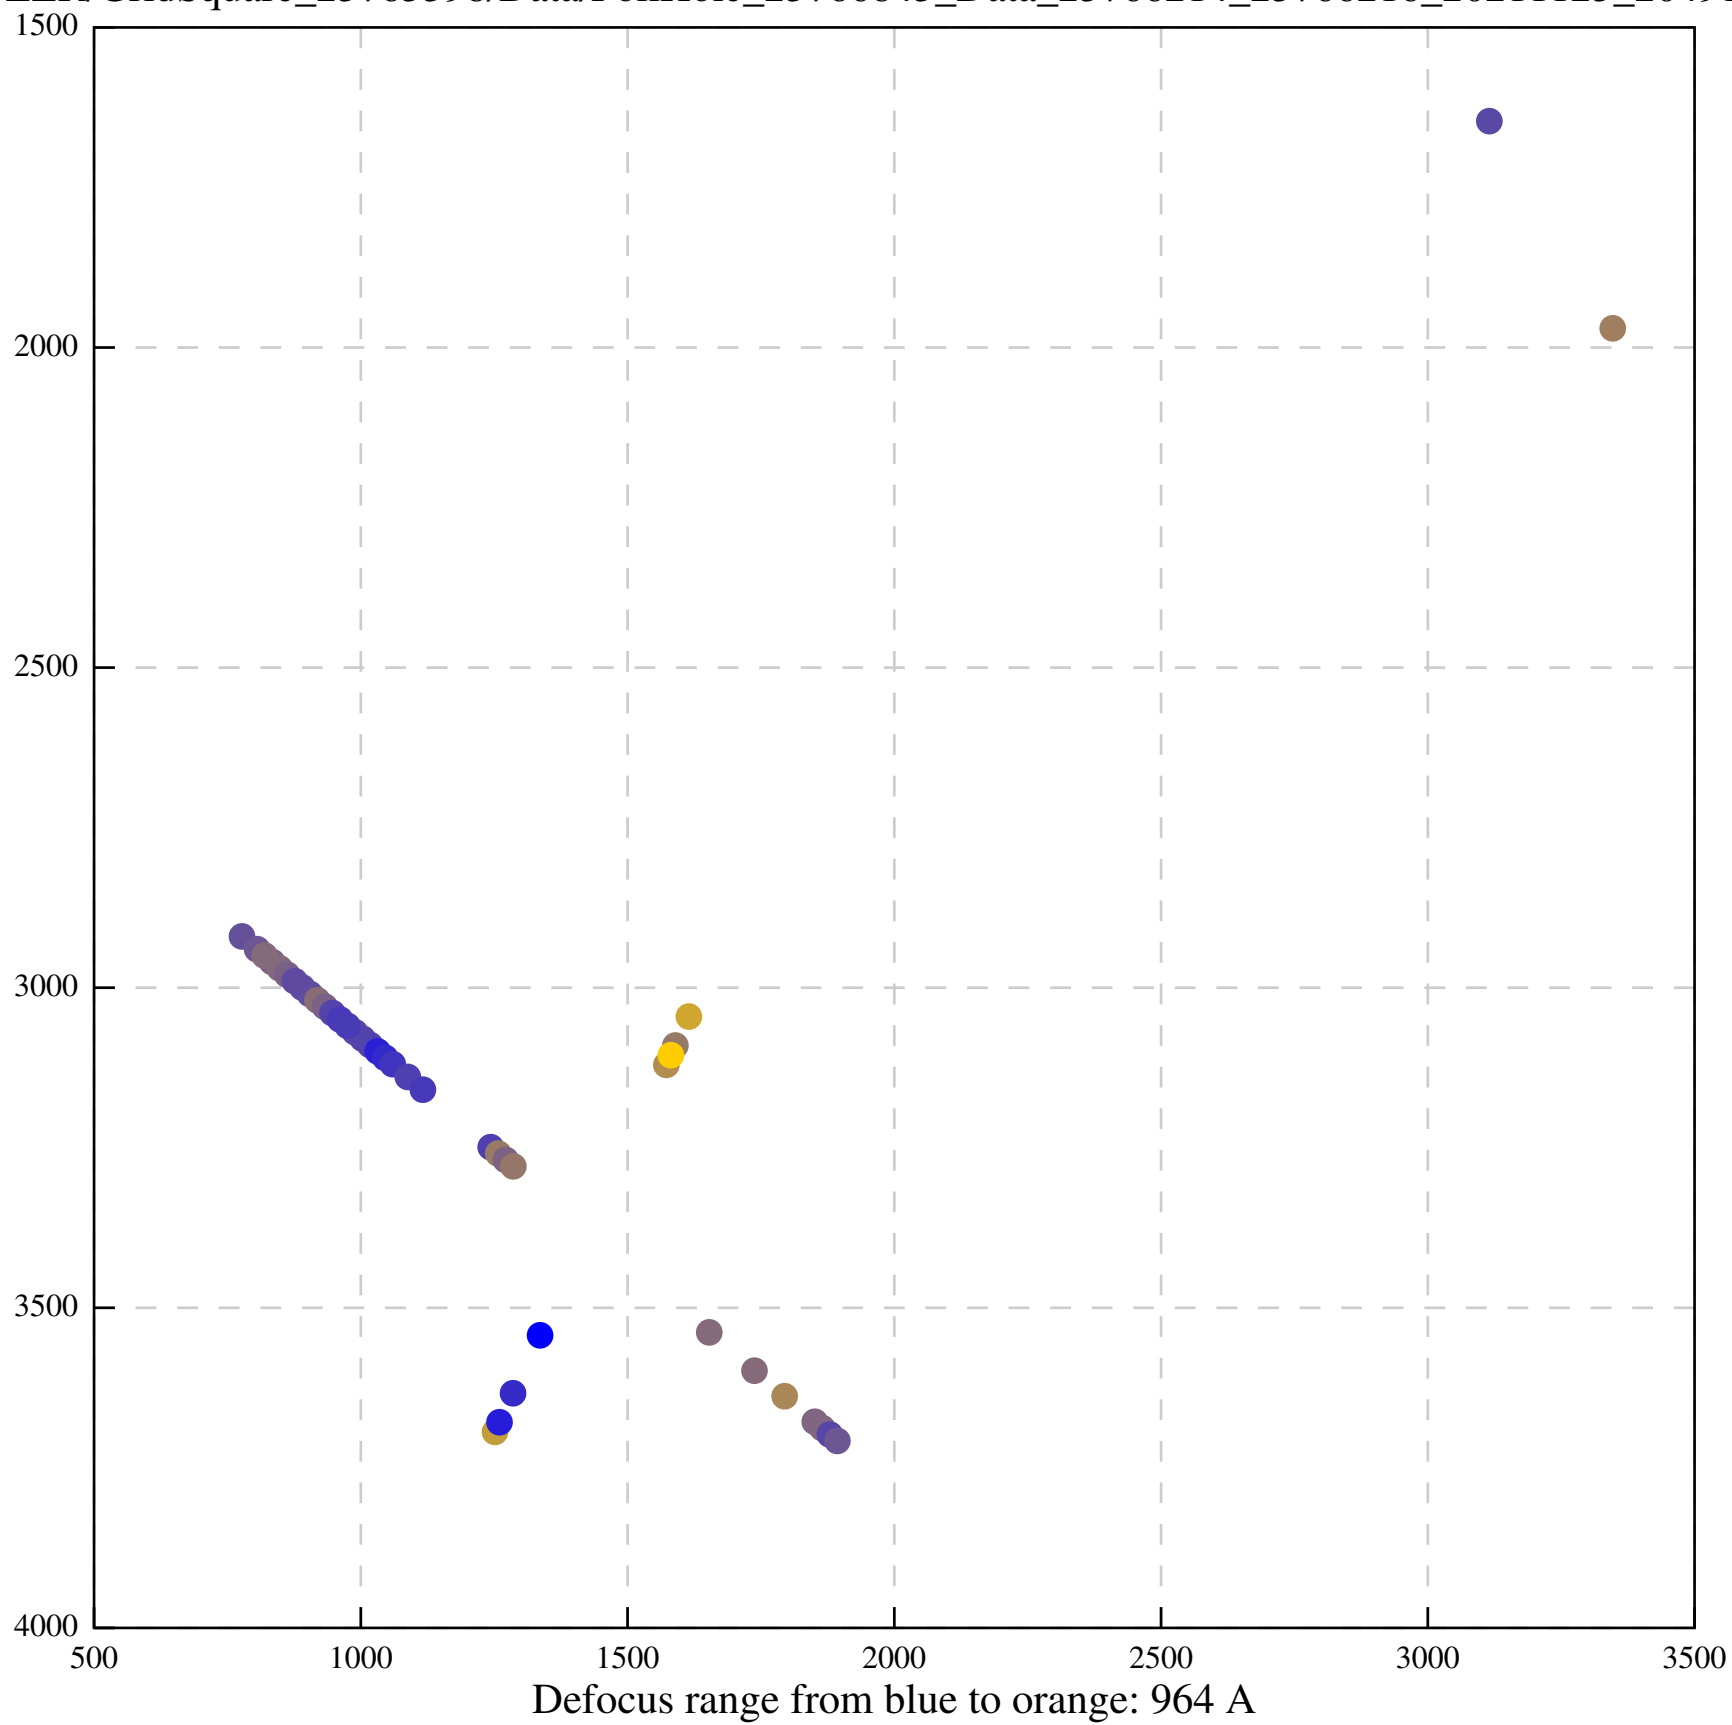

Defocus range from blue to orange: 664 A

Defocus range from blue to orange: 328 A

Defocus range from blue to orange: 534 A

Defocus range from blue to orange: 312 A

Defocus range from blue to orange: 308 A

Defocus range from blue to orange: 492 A

Defocus range from blue to orange: 72 A

Defocus range from blue to orange: 295 A

Defocus range from blue to orange: 624 A

Defocus range from blue to orange: 656 A

Defocus range from blue to orange: 507 A

Defocus range from blue to orange: 379 A

Defocus range from blue to orange: 559 A