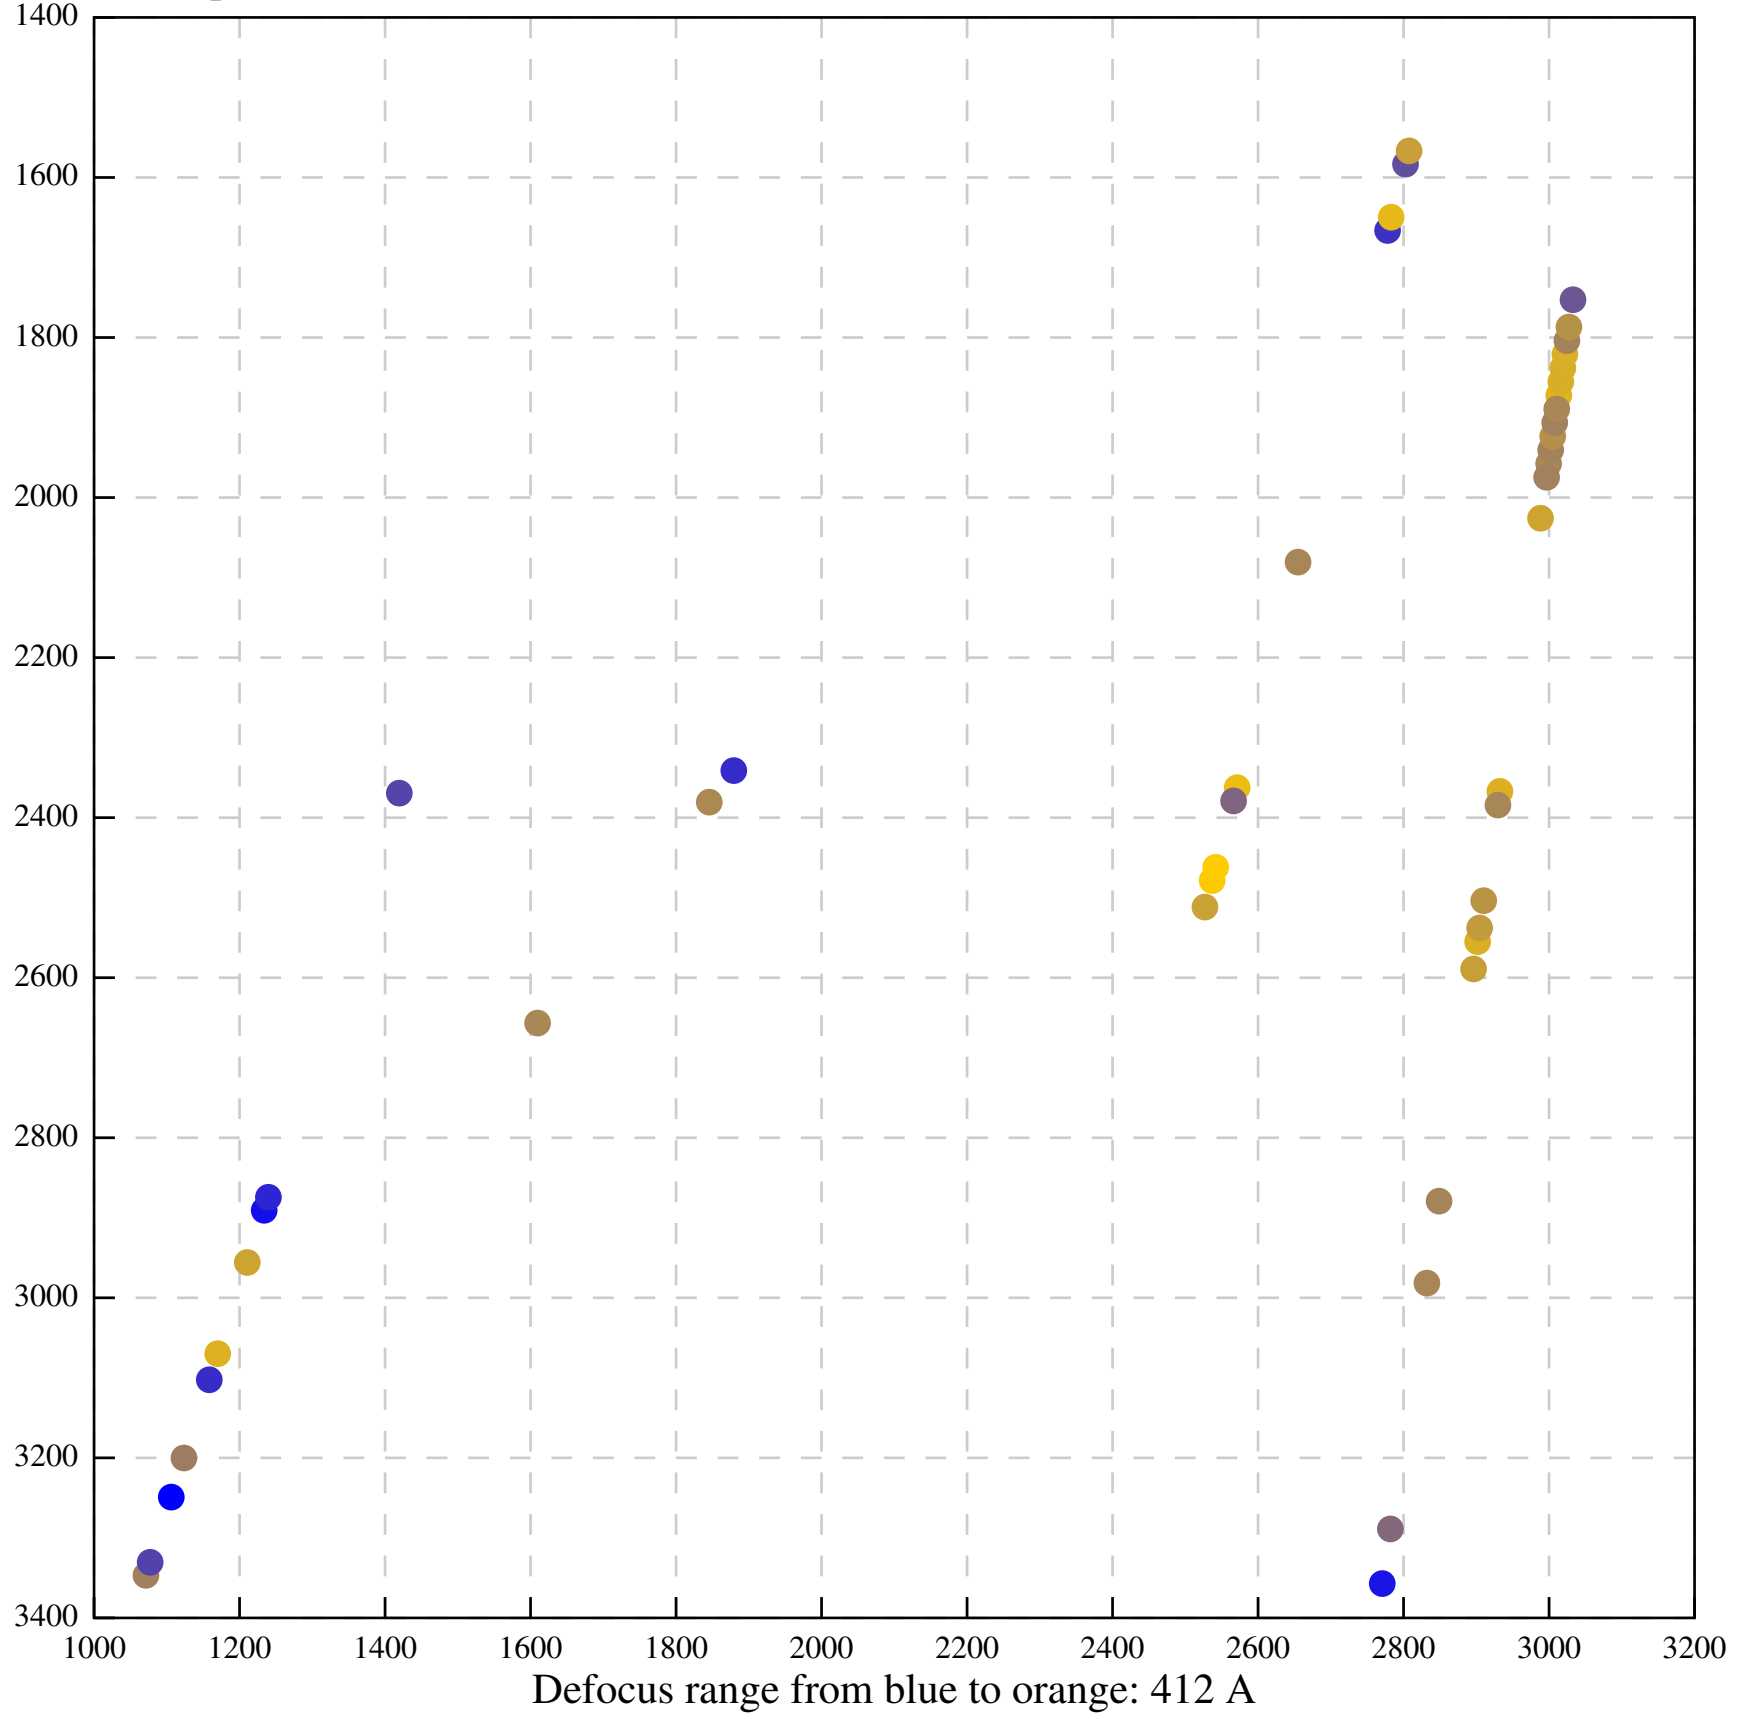

Defocus range from blue to orange: 494 A

Defocus range from blue to orange: 685 A

Defocus range from blue to orange: 514 A

Defocus range from blue to orange: 383 A

Defocus range from blue to orange: 342 A

Defocus range from blue to orange: 226 A

Defocus range from blue to orange: 354 A

Defocus range from blue to orange: 272 A

Defocus range from blue to orange: 439 A

Defocus range from blue to orange: 155 A

Defocus range from blue to orange: 839 A

Defocus range from blue to orange: 211 A

Defocus range from blue to orange: 145 A

Defocus range from blue to orange: 703 A

Defocus range from blue to orange: 455 A

Defocus range from blue to orange: 979 A

Defocus range from blue to orange: 864 A

Defocus range from blue to orange: 84 A

Defocus range from blue to orange: 332 A

Defocus range from blue to orange: 423 A

Defocus range from blue to orange: 70 A