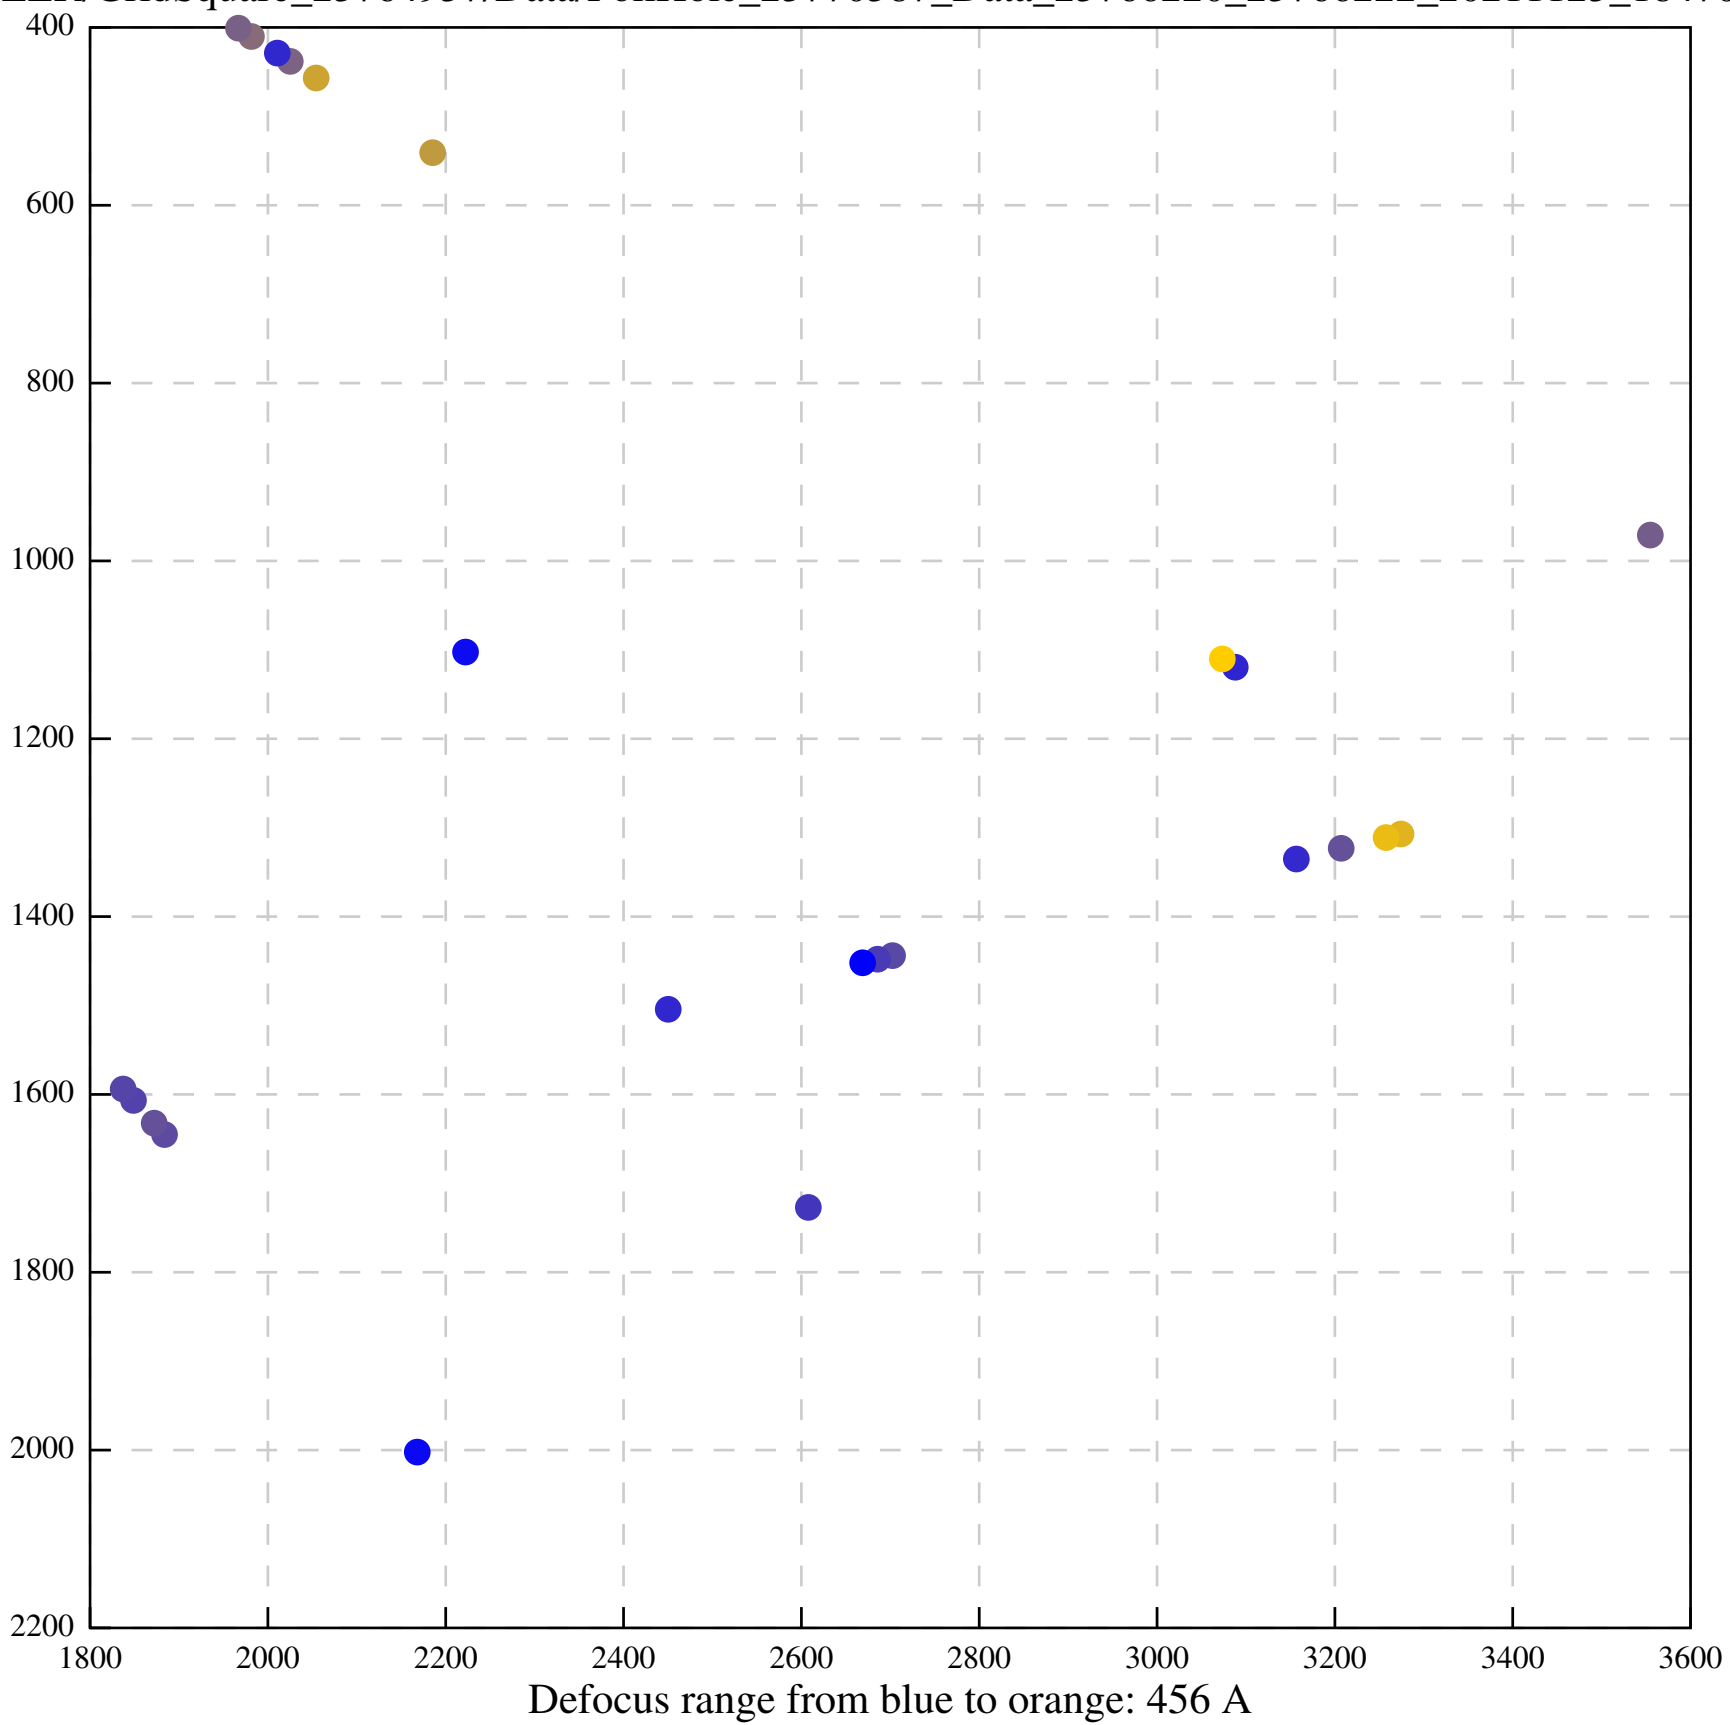

Defocus range from blue to orange: 839 A

Defocus range from blue to orange: 211 A

Defocus range from blue to orange: 145 A

Defocus range from blue to orange: 703 A

Defocus range from blue to orange: 455 A

Defocus range from blue to orange: 979 A

Defocus range from blue to orange: 864 A

Defocus range from blue to orange: 84 A

Defocus range from blue to orange: 332 A

Defocus range from blue to orange: 423 A

Defocus range from blue to orange: 70 A

Defocus range from blue to orange: 396 A

Defocus range from blue to orange: 485 A

Defocus range from blue to orange: 1024 A

Defocus range from blue to orange: 366 A

Defocus range from blue to orange: 495 A

Defocus range from blue to orange: 11 A

Defocus range from blue to orange: 697 A

Defocus range from blue to orange: 315 A

Defocus range from blue to orange: 289 A

Defocus range from blue to orange: 114 A

Defocus range from blue to orange: 552 A