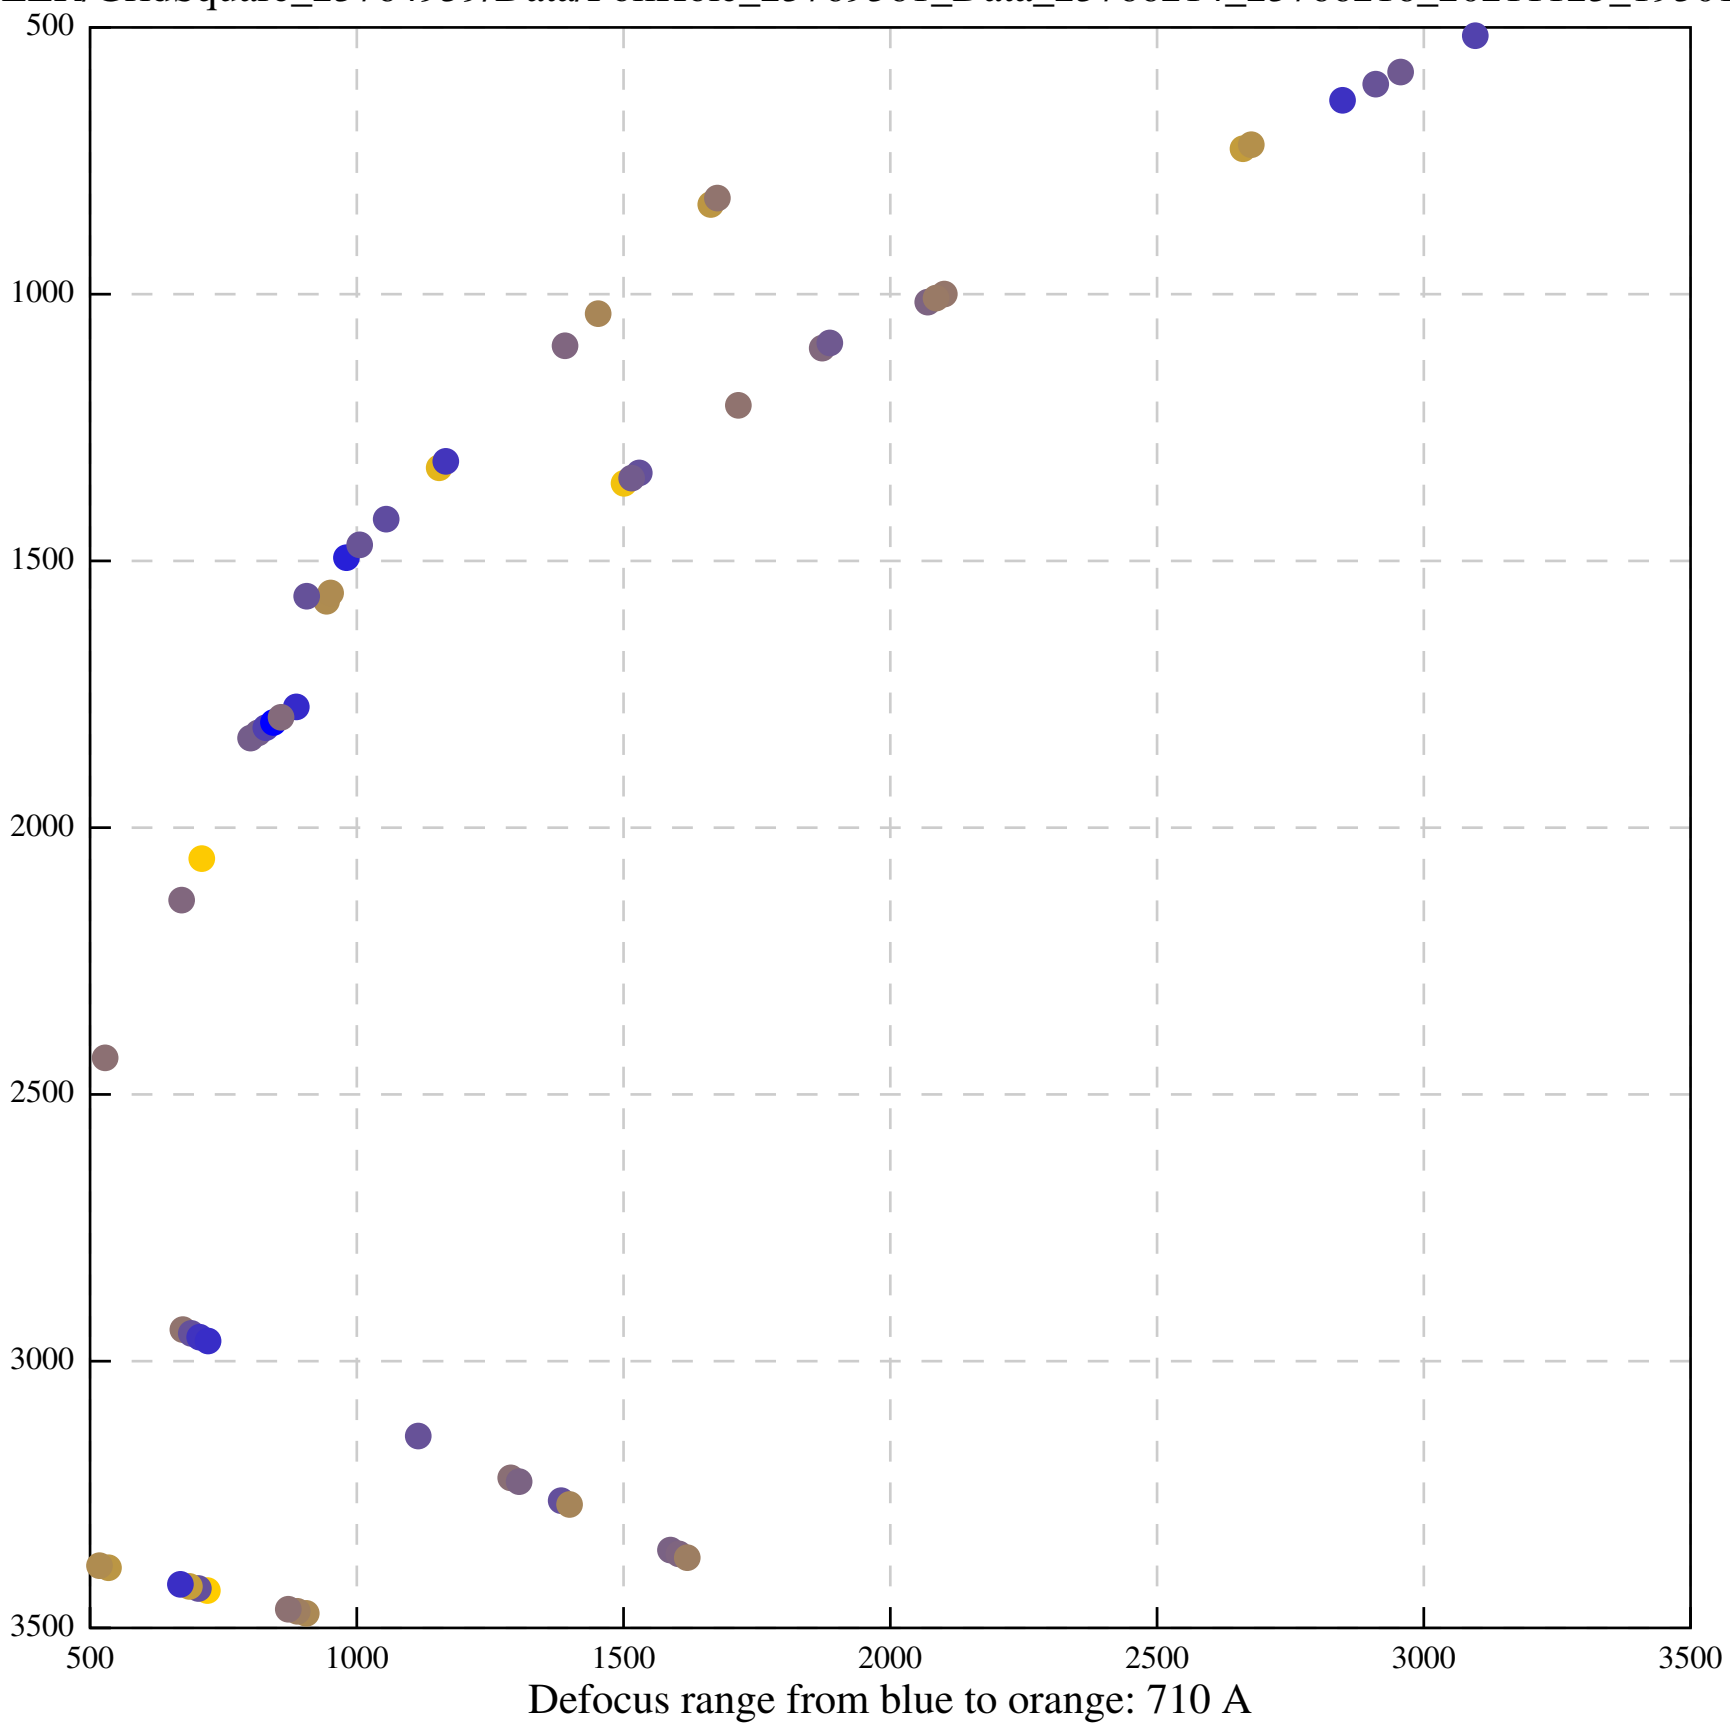

Defocus range from blue to orange: 396 A

Defocus range from blue to orange: 485 A

Defocus range from blue to orange: 1024 A

Defocus range from blue to orange: 366 A

Defocus range from blue to orange: 495 A

Defocus range from blue to orange: 11 A

Defocus range from blue to orange: 697 A

Defocus range from blue to orange: 315 A

Defocus range from blue to orange: 289 A

Defocus range from blue to orange: 114 A

Defocus range from blue to orange: 552 A

Defocus range from blue to orange: 383 A

Defocus range from blue to orange: 1 A

Defocus range from blue to orange: 537 Å

Defocus range from blue to orange: 698 A

Defocus range from blue to orange: 28 A

Defocus range from blue to orange: 28 A

Defocus range from blue to orange: 708 A

Defocus range from blue to orange: 243 A

Defocus range from blue to orange: 1114 A

Defocus range from blue to orange: 364 A

Defocus range from blue to orange: 367 Å