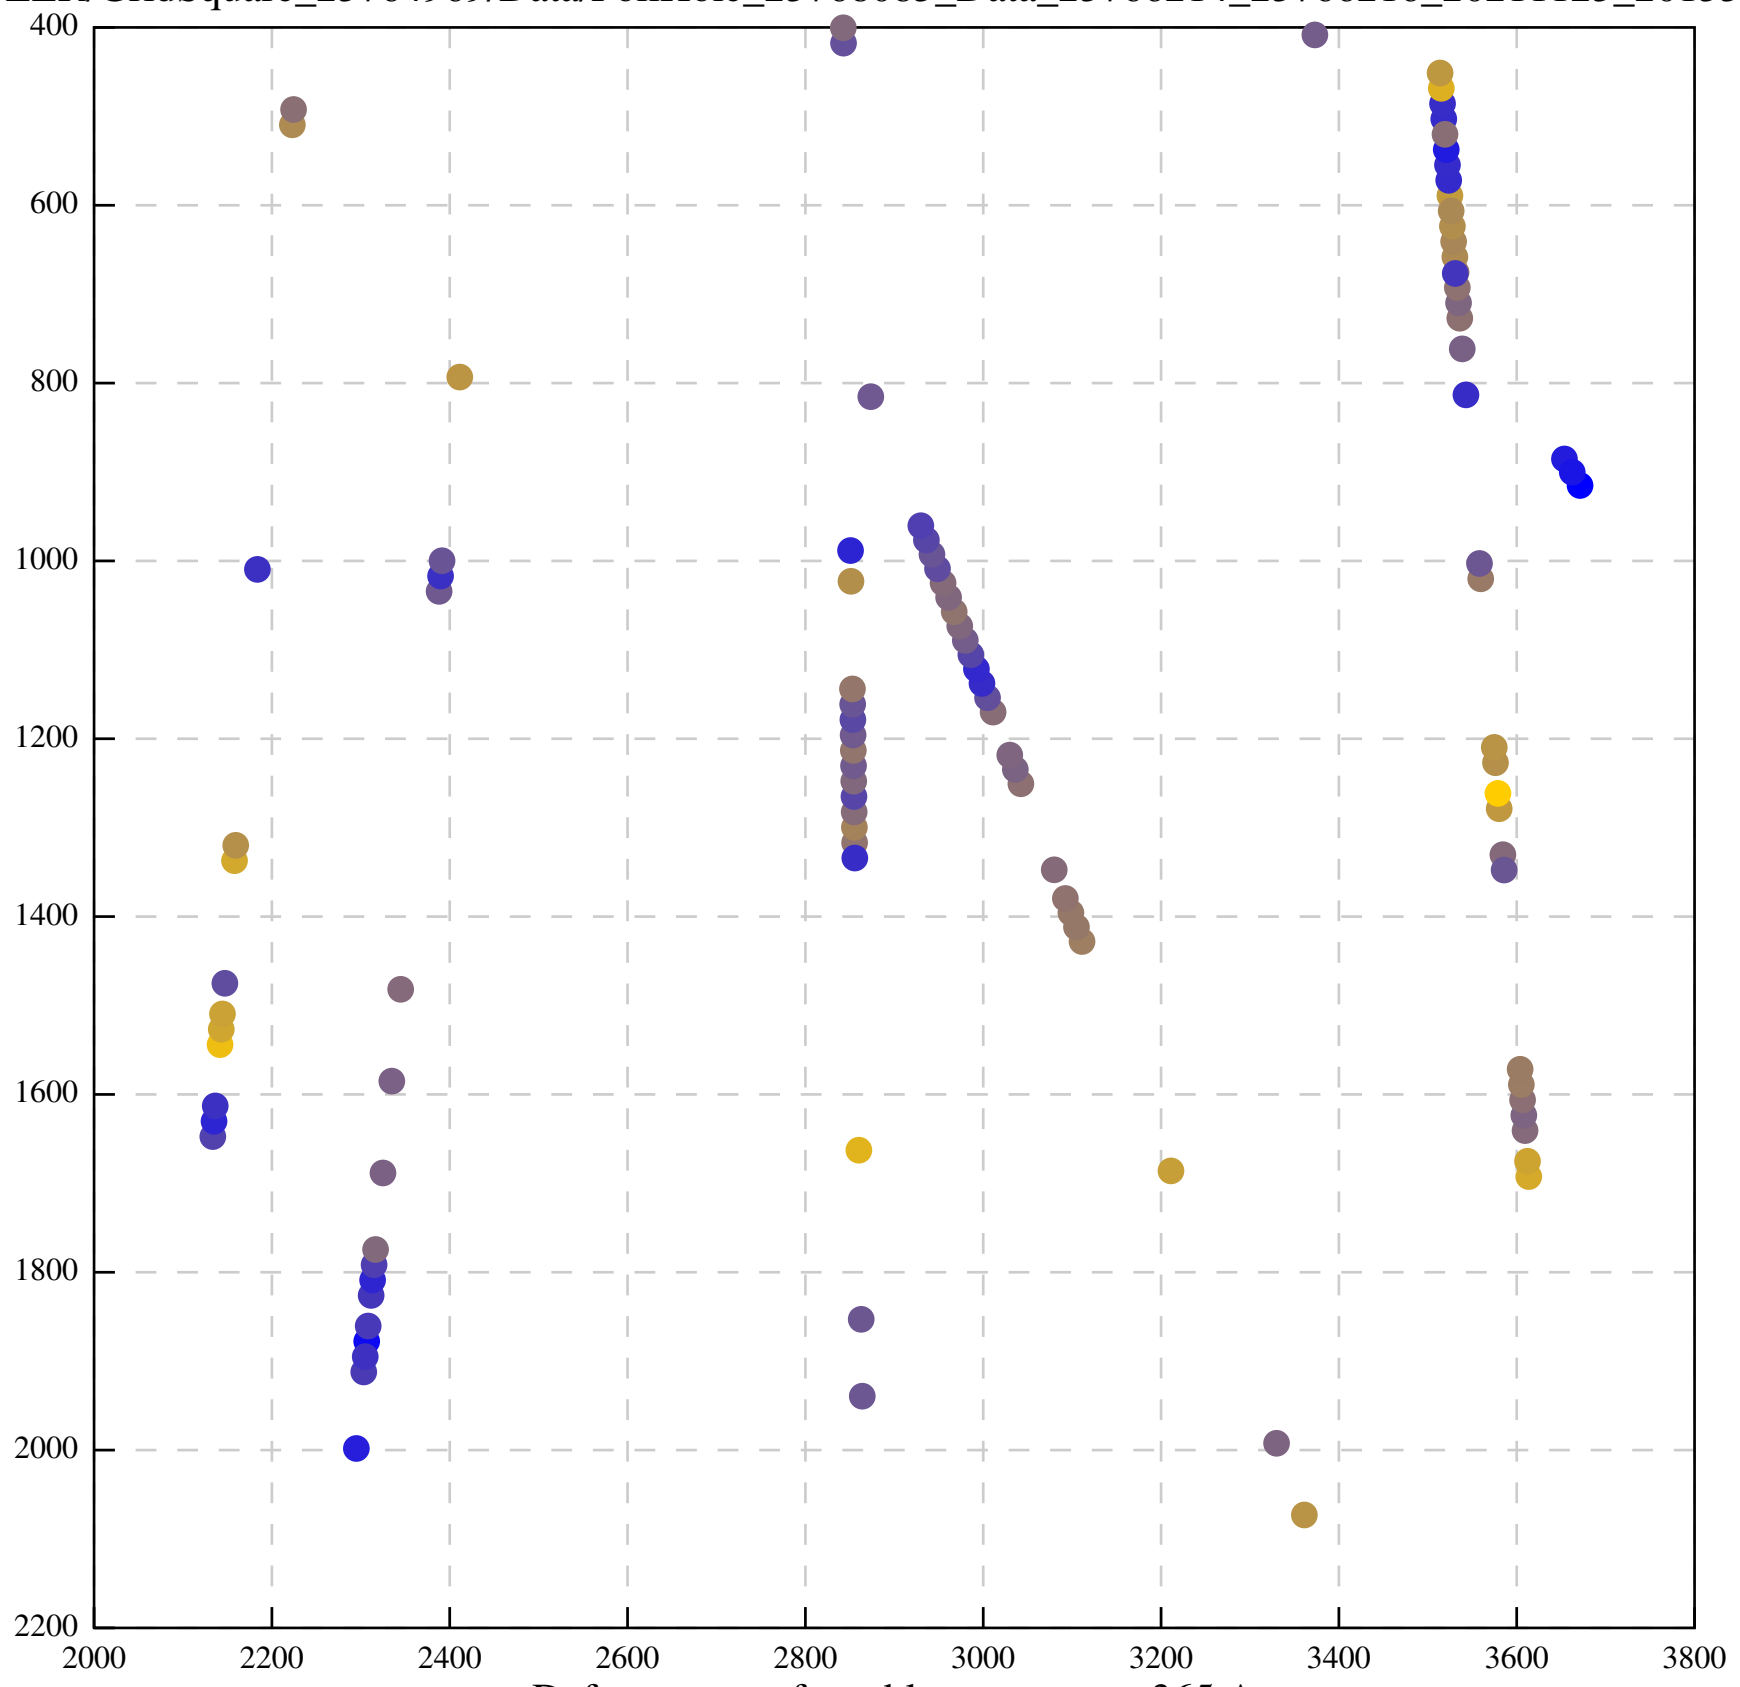

Defocus range from blue to orange: 341 Å

Defocus range from blue to orange: 23 A

Defocus range from blue to orange: 1240 Å

Defocus range from blue to orange: 101 A

Defocus range from blue to orange: 331 A

Defocus range from blue to orange: 630 Å

Defocus range from blue to orange: 593 A

Defocus range from blue to orange: 752 A

Defocus range from blue to orange: 365 A

Defocus range from blue to orange: 731 A

Defocus range from blue to orange: 664 A

Defocus range from blue to orange: 328 A

Defocus range from blue to orange: 534 A

Defocus range from blue to orange: 312 A

Defocus range from blue to orange: 308 A

Defocus range from blue to orange: 492 A

Defocus range from blue to orange: 72 A

Defocus range from blue to orange: 295 A

Defocus range from blue to orange: 624 A

Defocus range from blue to orange: 656 A

Defocus range from blue to orange: 507 A