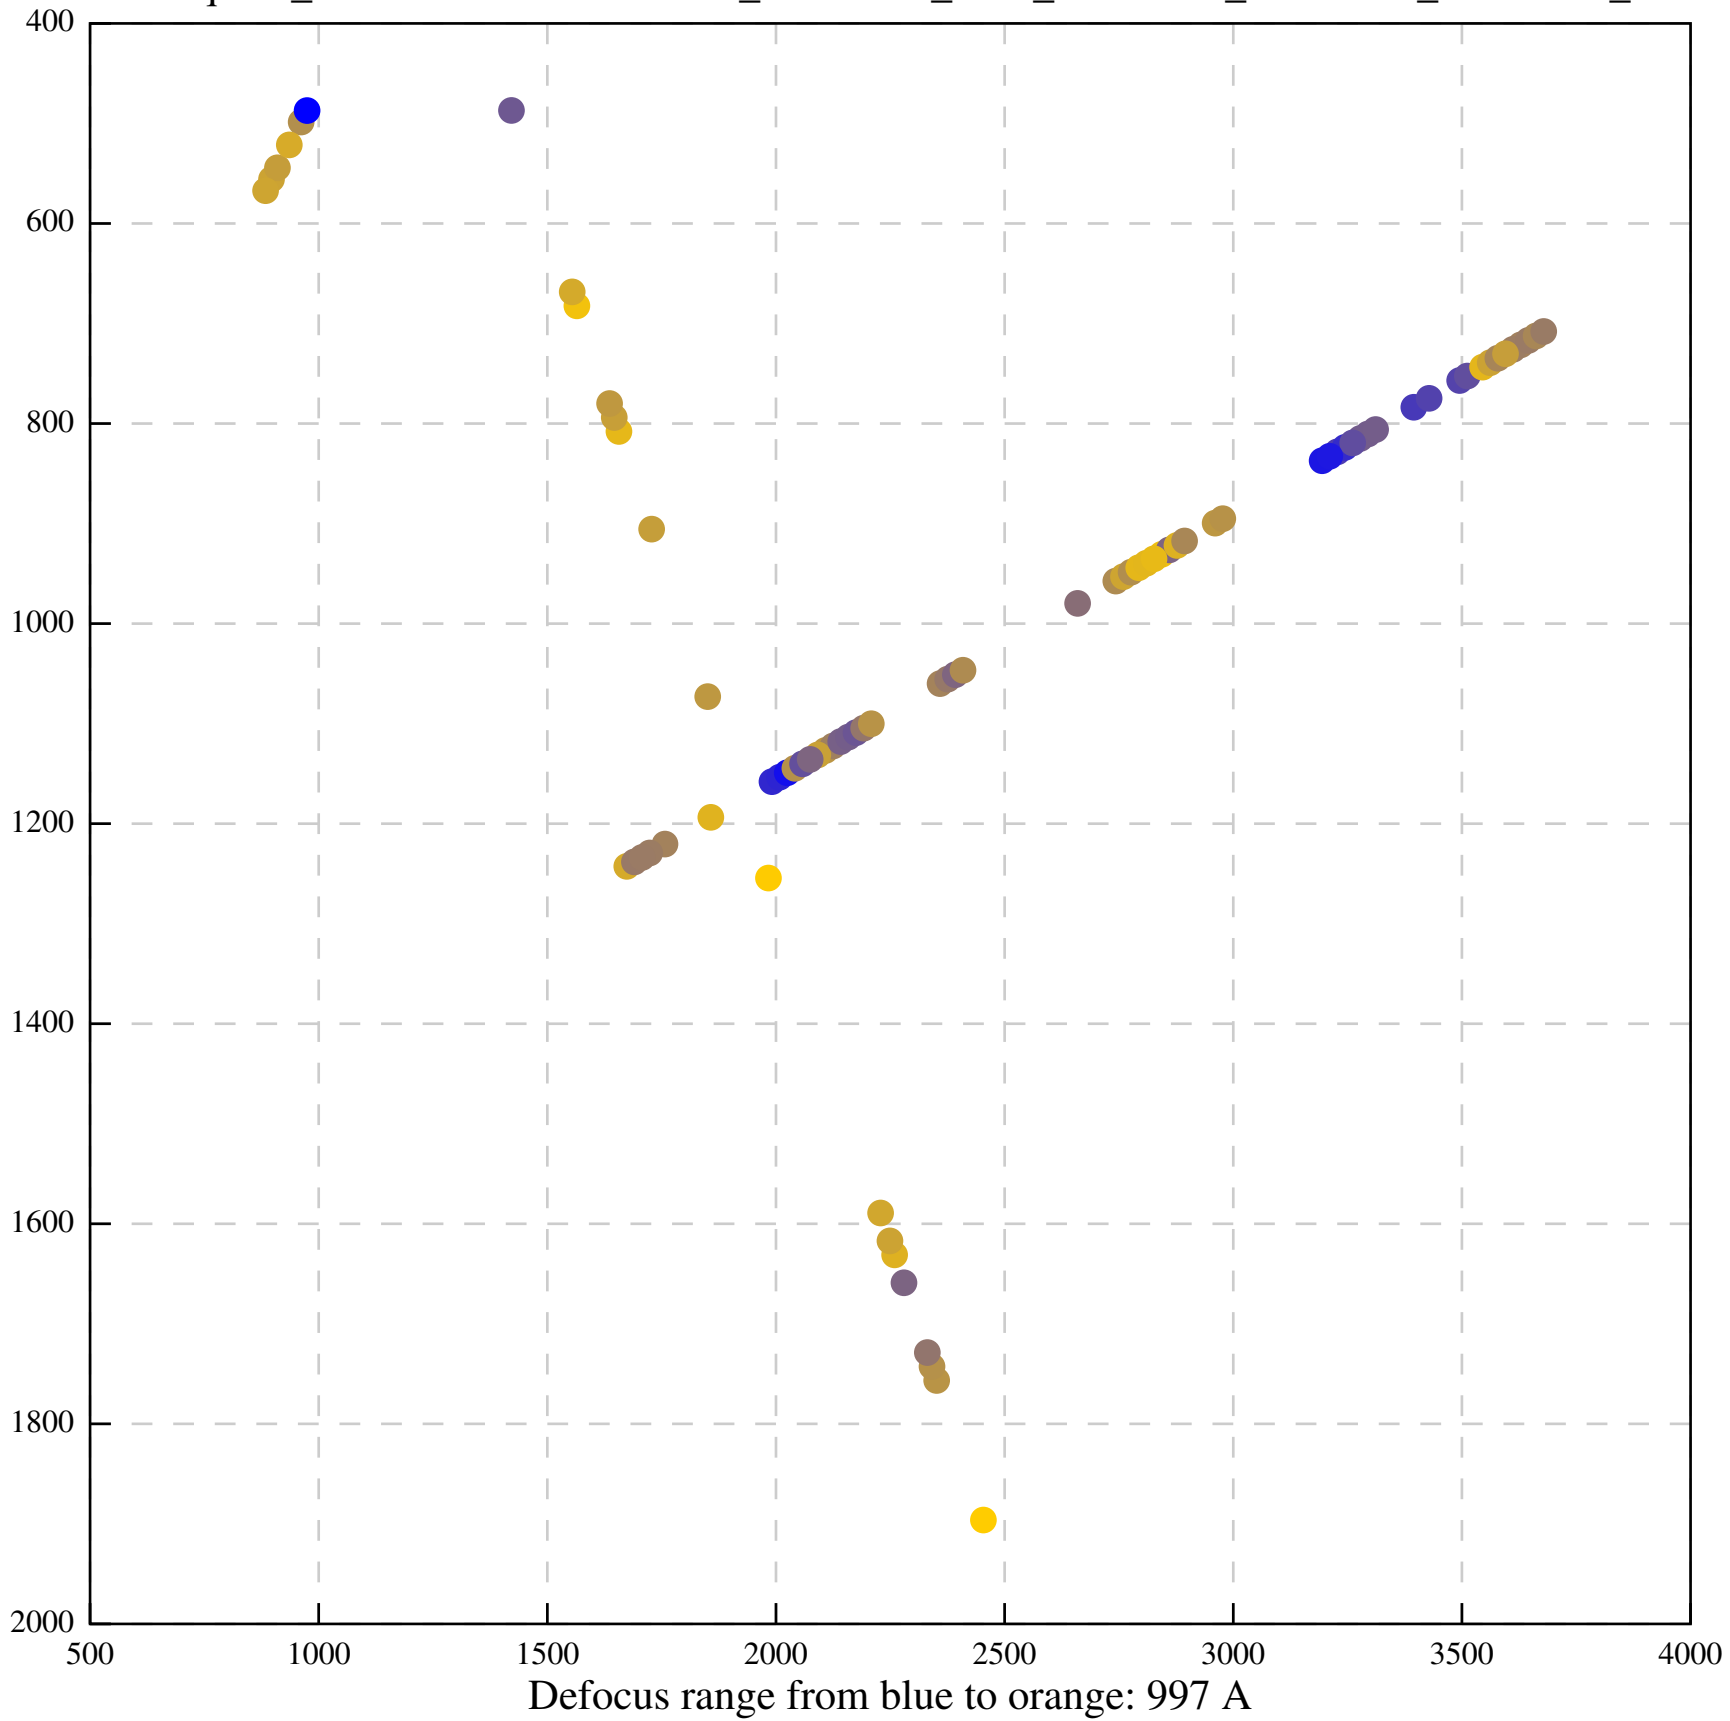

Defocus range from blue to orange: 708 A

Defocus range from blue to orange: 243 A

Defocus range from blue to orange: 1114 A

Defocus range from blue to orange: 364 A

Defocus range from blue to orange: 367 Å

Defocus range from blue to orange: 341 Å

Defocus range from blue to orange: 23 A

Defocus range from blue to orange: 1240 Å

Defocus range from blue to orange: 101 A

Defocus range from blue to orange: 331 A

Defocus range from blue to orange: 630 Å

Defocus range from blue to orange: 593 A

Defocus range from blue to orange: 752 A

Defocus range from blue to orange: 365 A

Defocus range from blue to orange: 731 A

Defocus range from blue to orange: 664 A

Defocus range from blue to orange: 328 A

Defocus range from blue to orange: 534 A

Defocus range from blue to orange: 312 A

Defocus range from blue to orange: 308 A