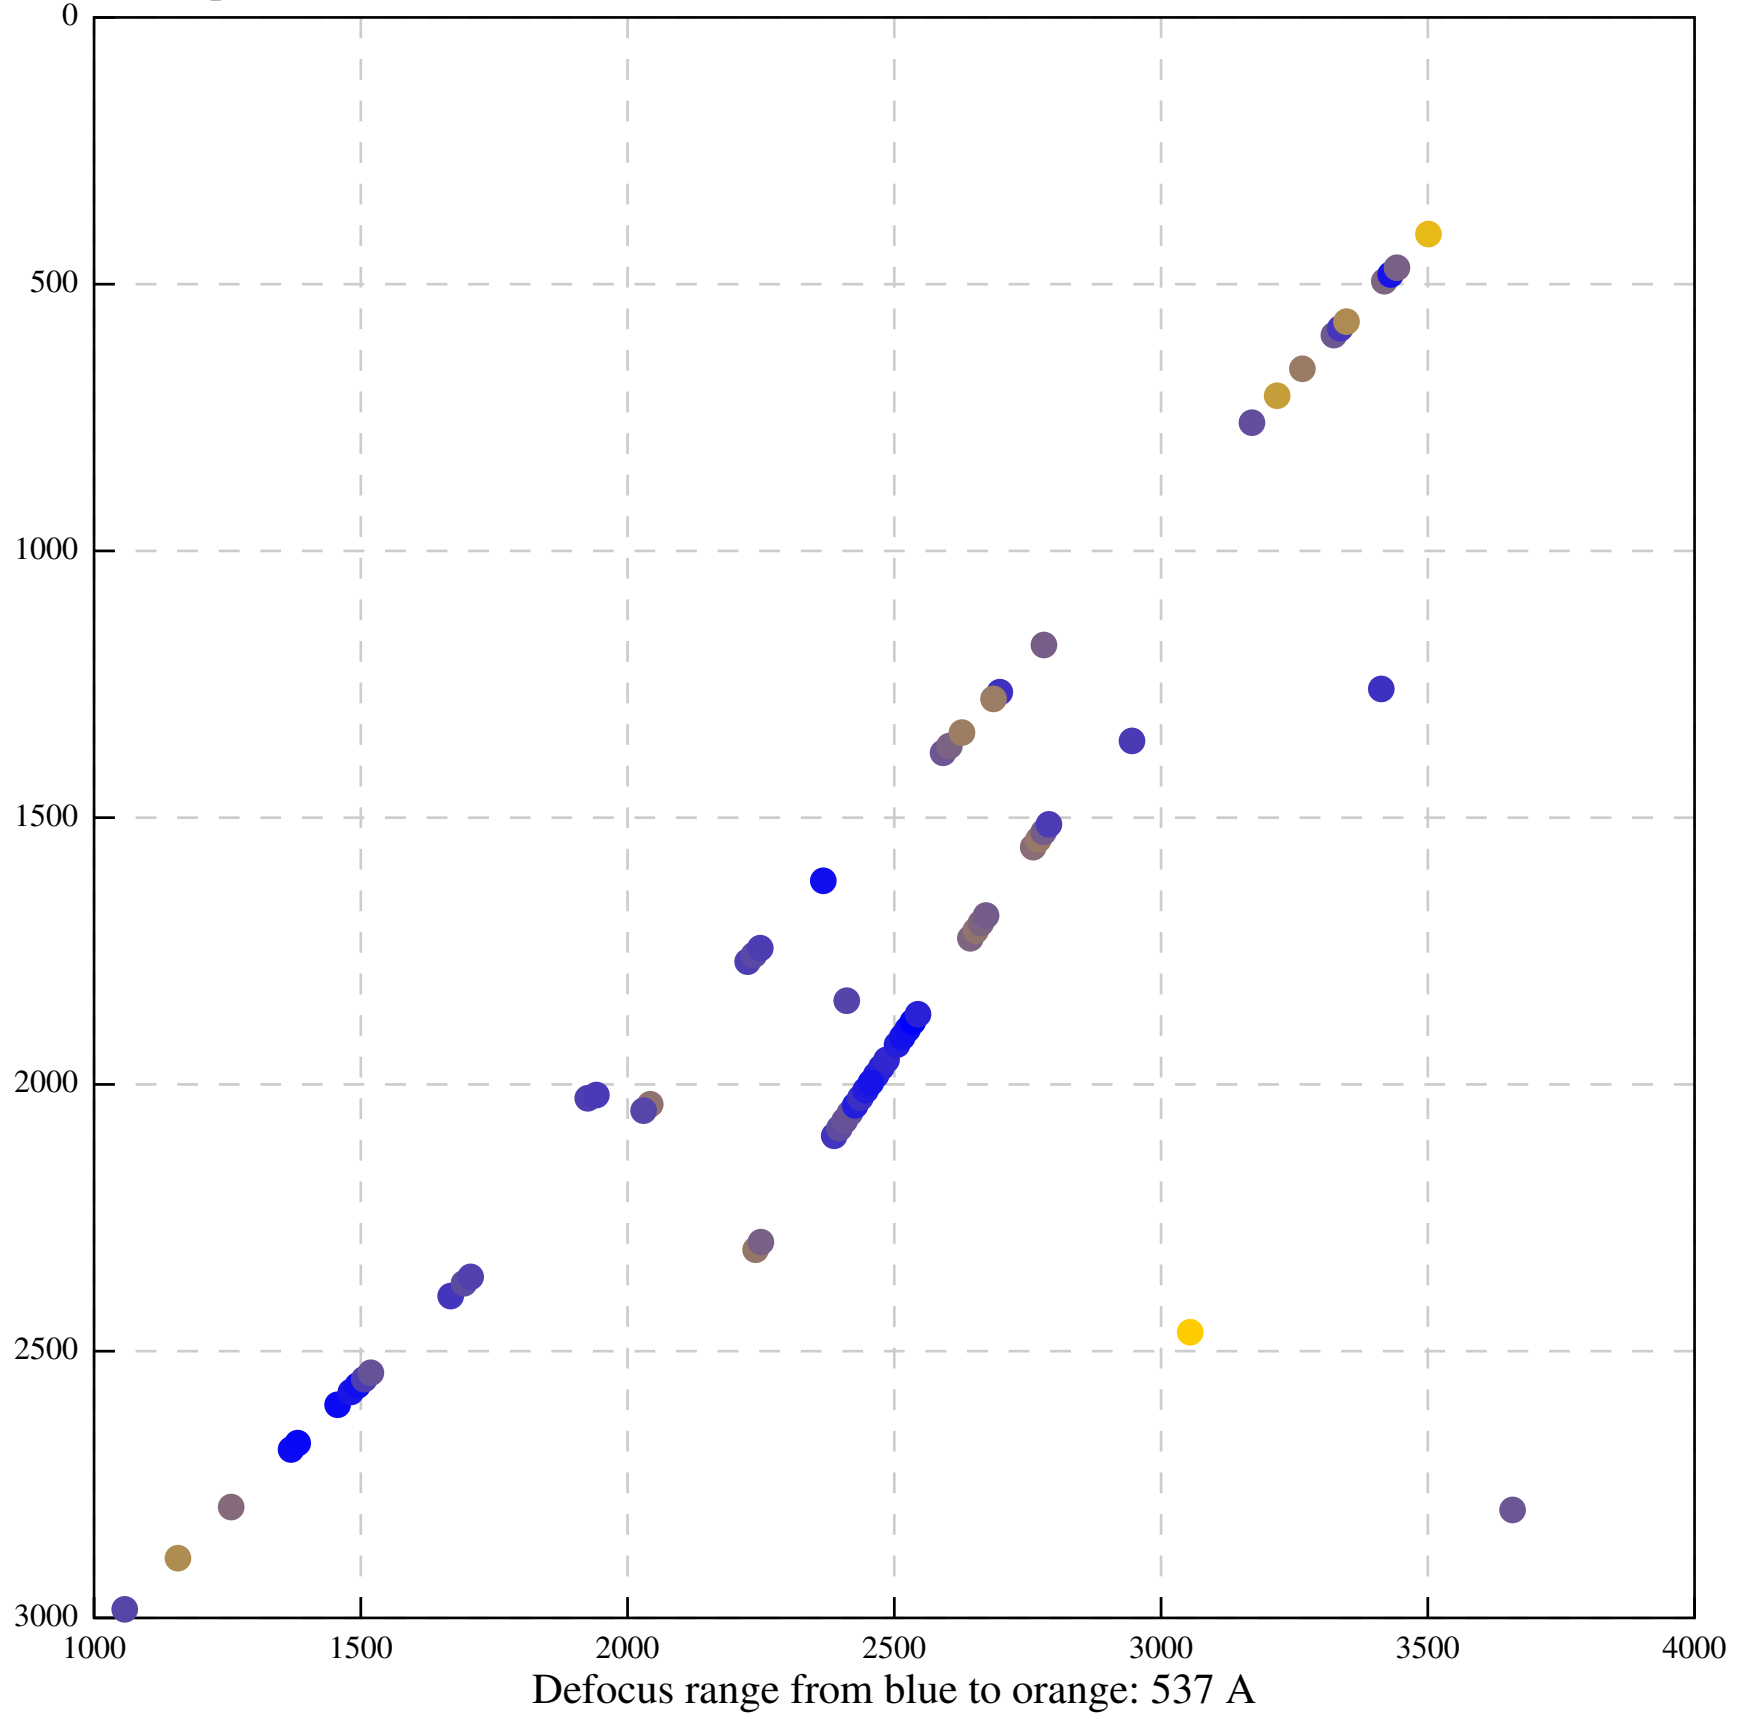

Defocus range from blue to orange: 396 A

Defocus range from blue to orange: 485 A

Defocus range from blue to orange: 1024 A

Defocus range from blue to orange: 366 A

Defocus range from blue to orange: 495 A

Defocus range from blue to orange: 11 A

Defocus range from blue to orange: 697 A

Defocus range from blue to orange: 315 A

Defocus range from blue to orange: 289 A

Defocus range from blue to orange: 114 A

Defocus range from blue to orange: 552 A

Defocus range from blue to orange: 383 A

Defocus range from blue to orange: 1 A

Defocus range from blue to orange: 537 Å

Defocus range from blue to orange: 698 A

Defocus range from blue to orange: 28 A

Defocus range from blue to orange: 28 A