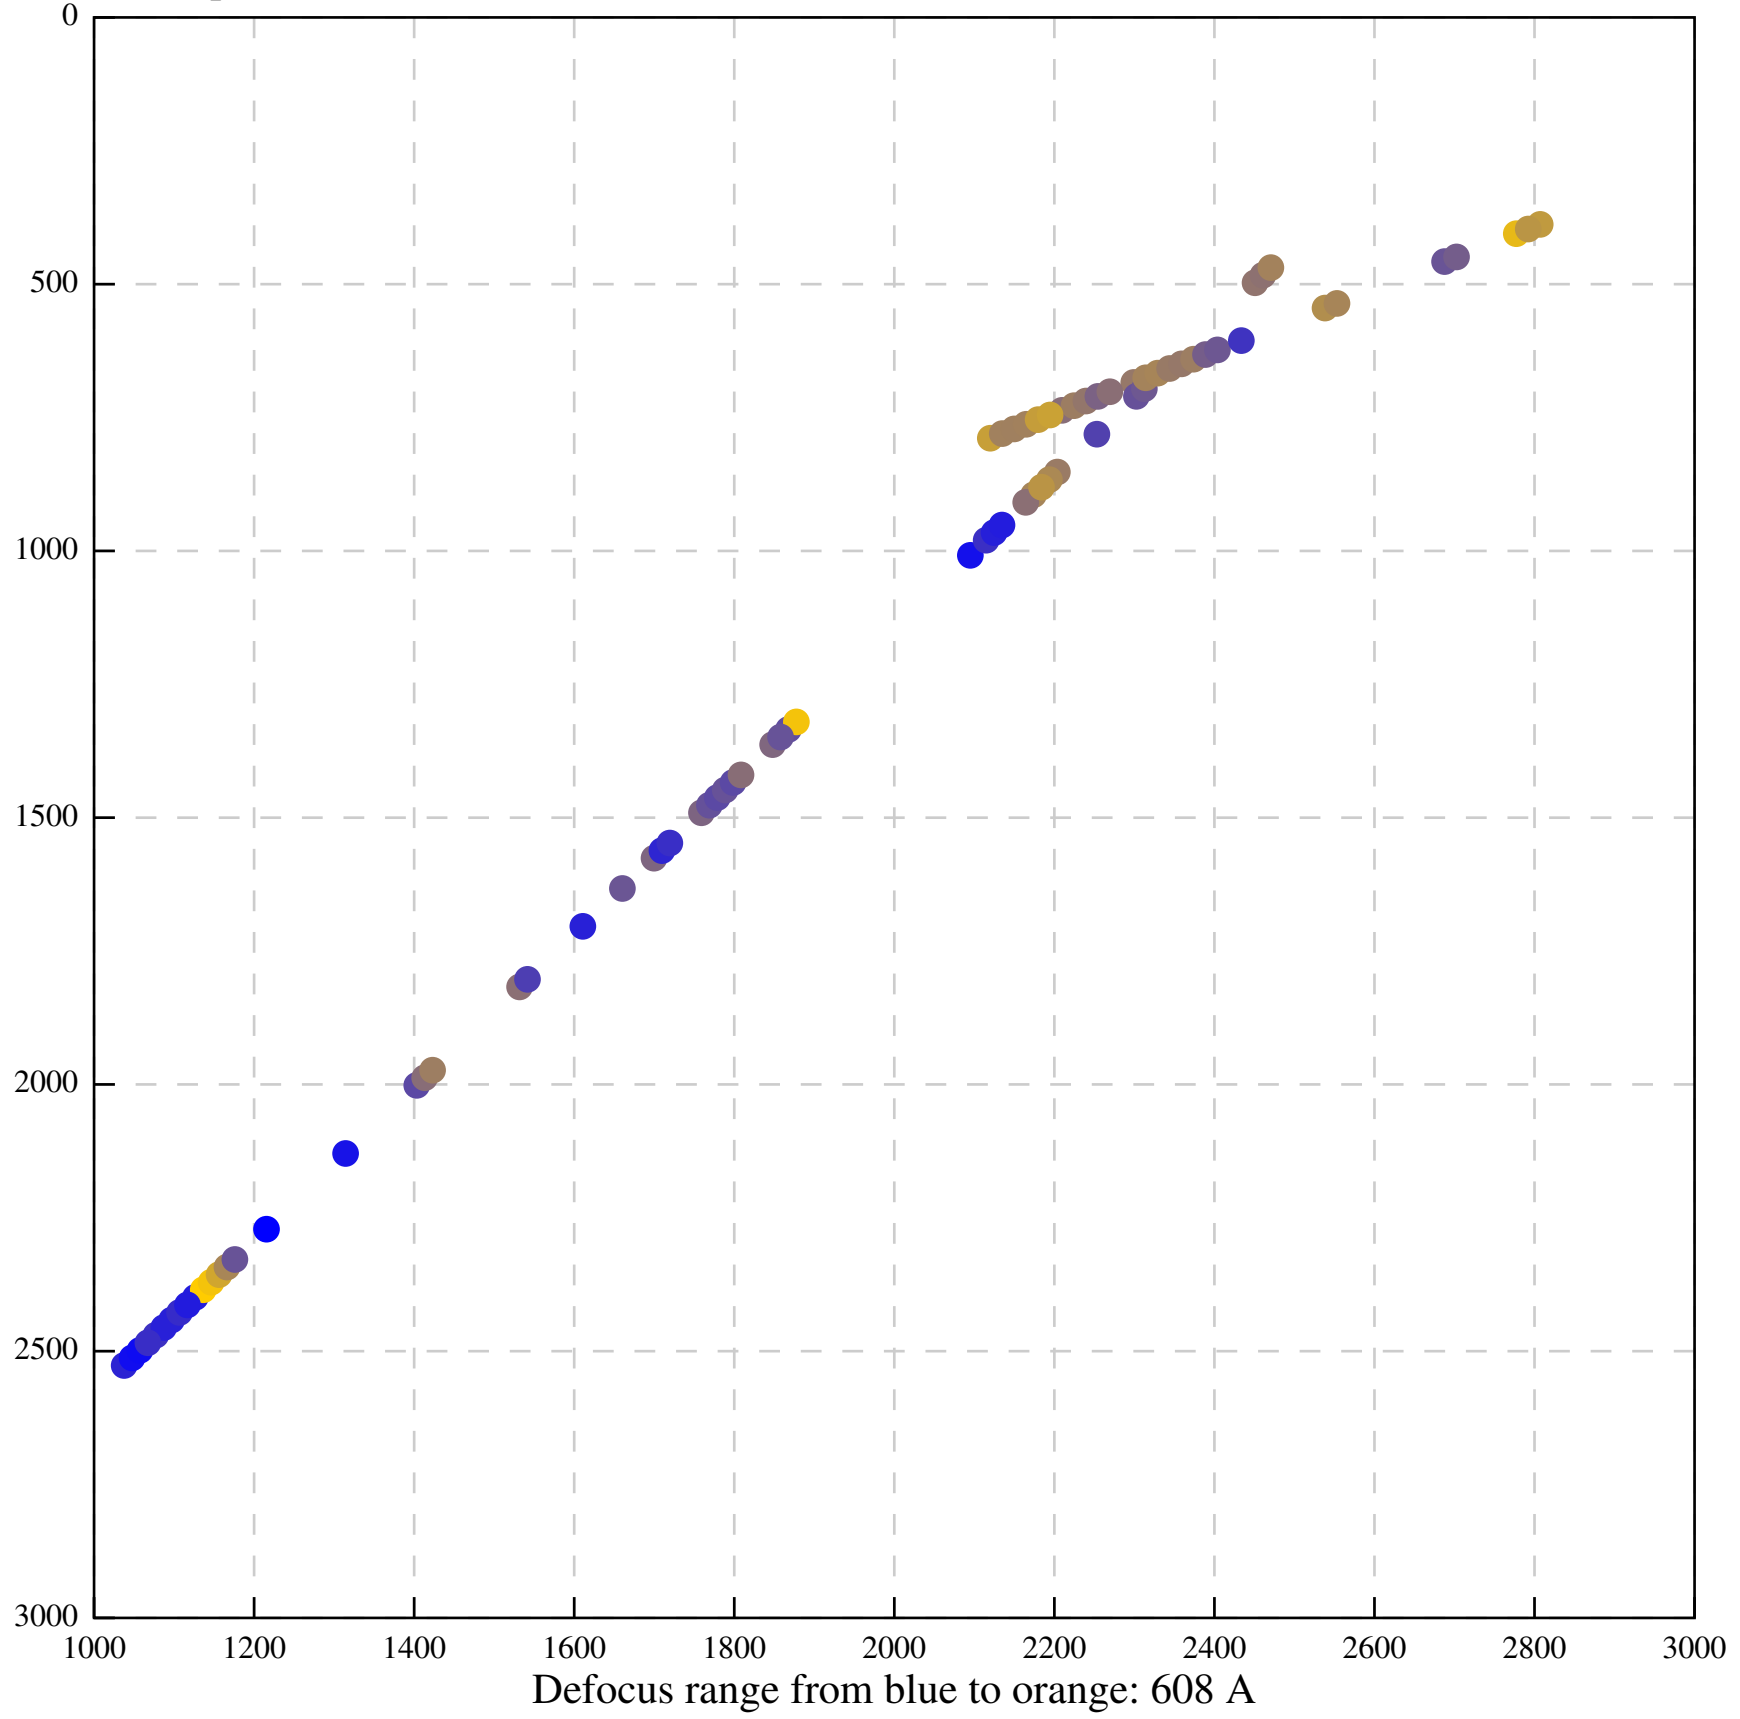

Defocus range from blue to orange: 979 A

Defocus range from blue to orange: 864 A

Defocus range from blue to orange: 84 A

Defocus range from blue to orange: 332 A

Defocus range from blue to orange: 423 A

Defocus range from blue to orange: 70 A

Defocus range from blue to orange: 396 A

Defocus range from blue to orange: 485 A

Defocus range from blue to orange: 1024 A

Defocus range from blue to orange: 366 A

Defocus range from blue to orange: 495 A

Defocus range from blue to orange: 11 A

Defocus range from blue to orange: 697 A

Defocus range from blue to orange: 315 A

Defocus range from blue to orange: 289 A

Defocus range from blue to orange: 114 A

Defocus range from blue to orange: 552 A