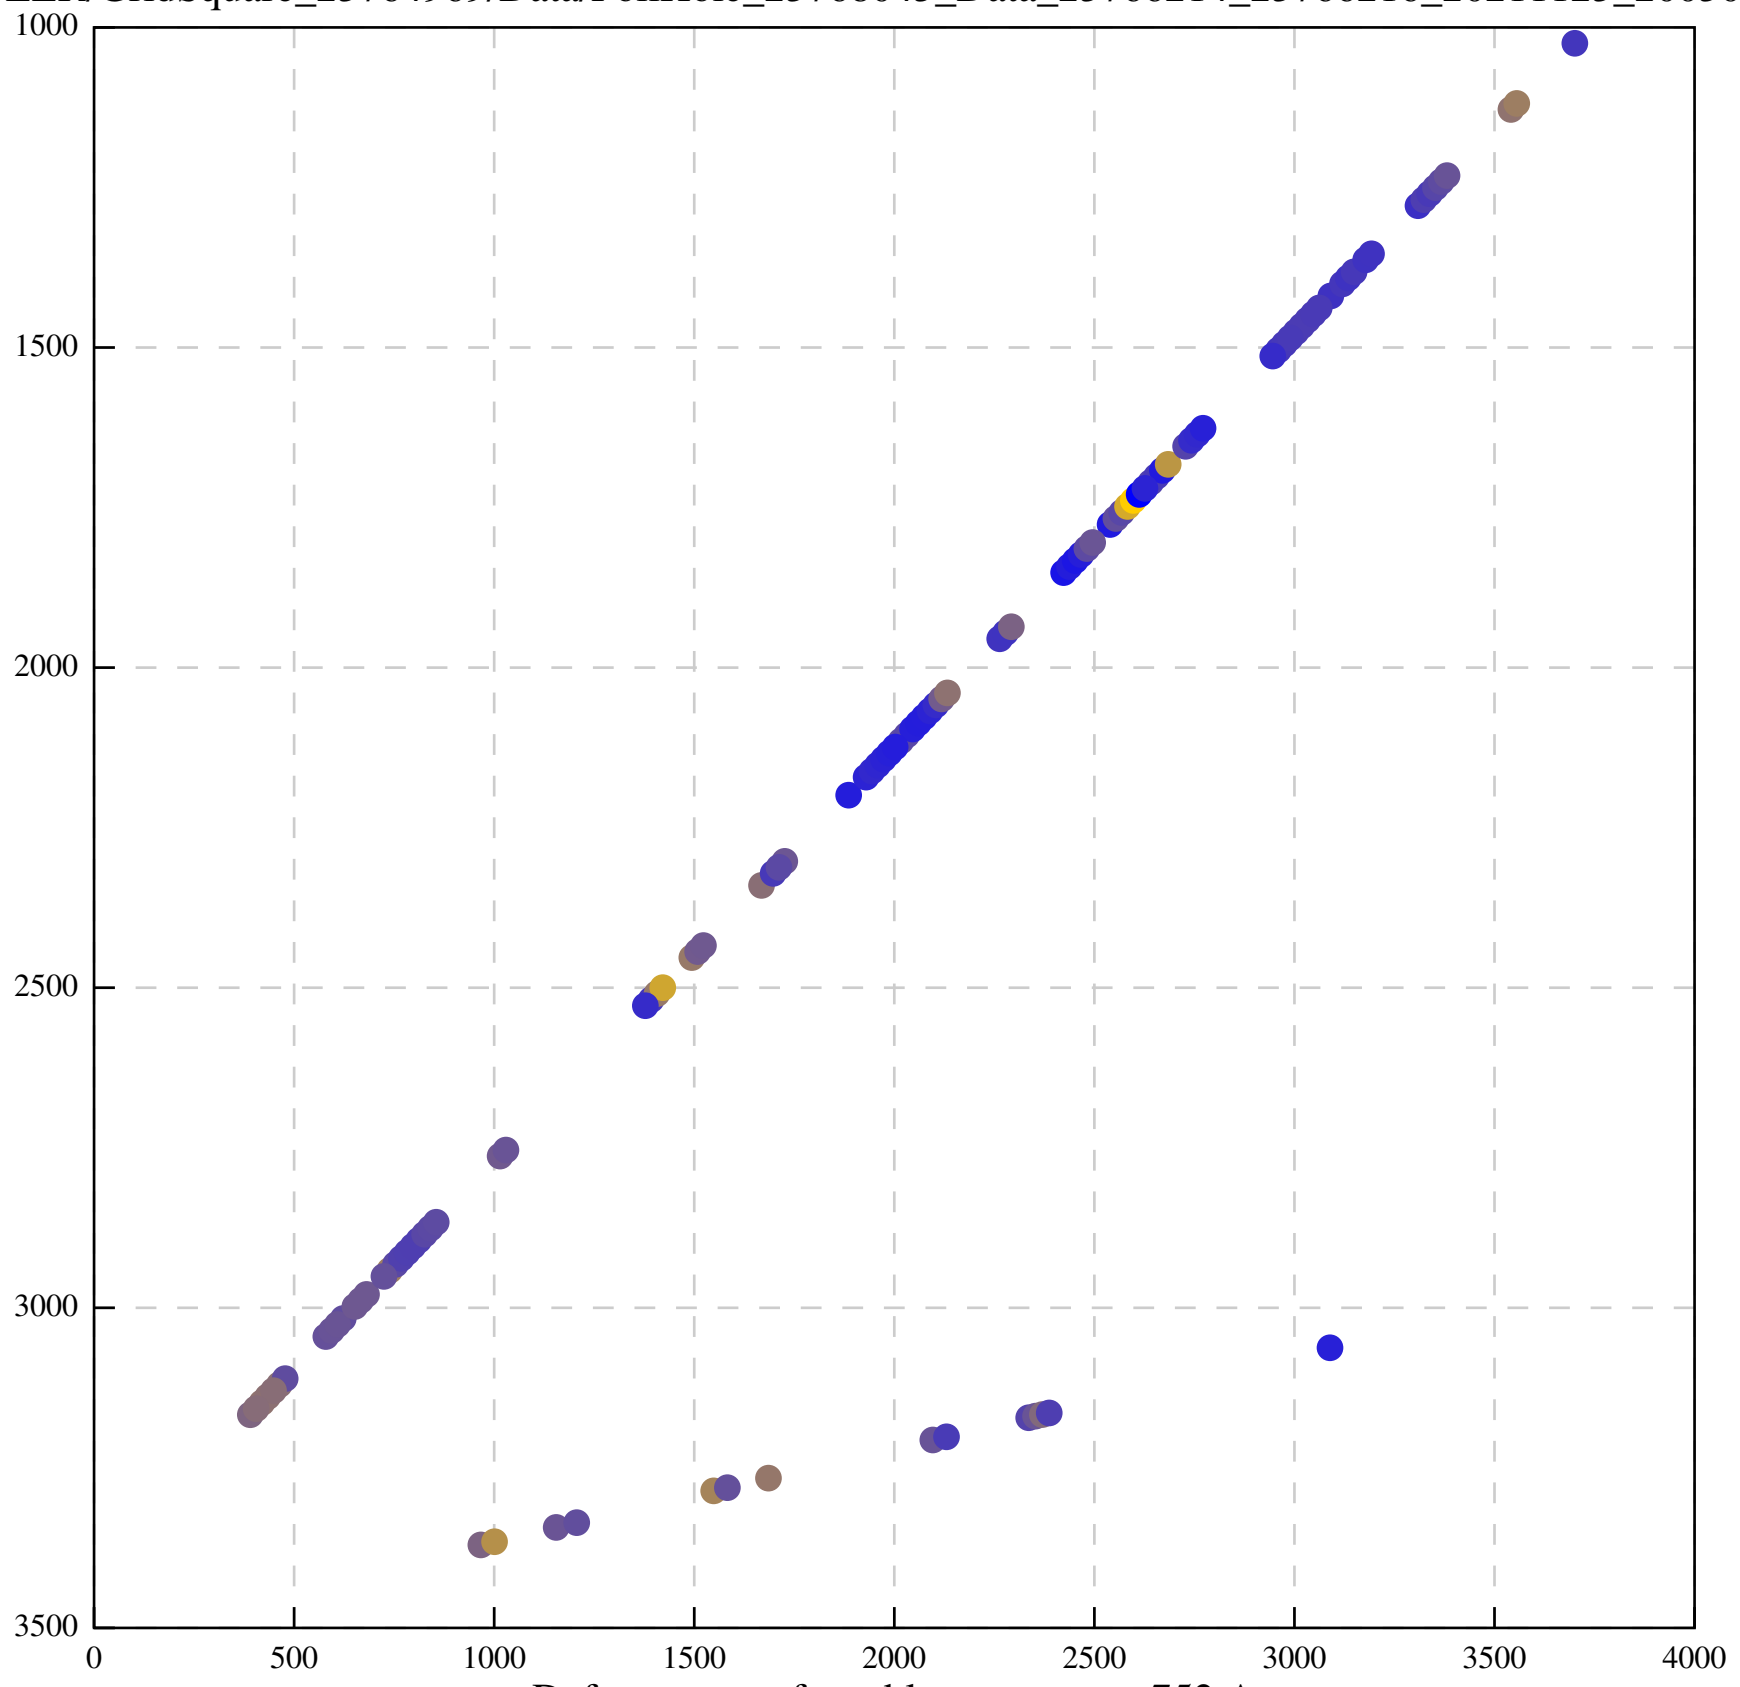

Defocus range from blue to orange: 341 Å

Defocus range from blue to orange: 23 A

Defocus range from blue to orange: 1240 Å

Defocus range from blue to orange: 101 A

Defocus range from blue to orange: 331 A

Defocus range from blue to orange: 630 Å

Defocus range from blue to orange: 593 A

Defocus range from blue to orange: 752 A

Defocus range from blue to orange: 365 A

Defocus range from blue to orange: 731 A

Defocus range from blue to orange: 664 A

Defocus range from blue to orange: 328 A

Defocus range from blue to orange: 534 A

Defocus range from blue to orange: 312 A

Defocus range from blue to orange: 308 A

Defocus range from blue to orange: 492 A

Defocus range from blue to orange: 72 A

Defocus range from blue to orange: 295 A

Defocus range from blue to orange: 624 A

Defocus range from blue to orange: 656 A

Defocus range from blue to orange: 507 A