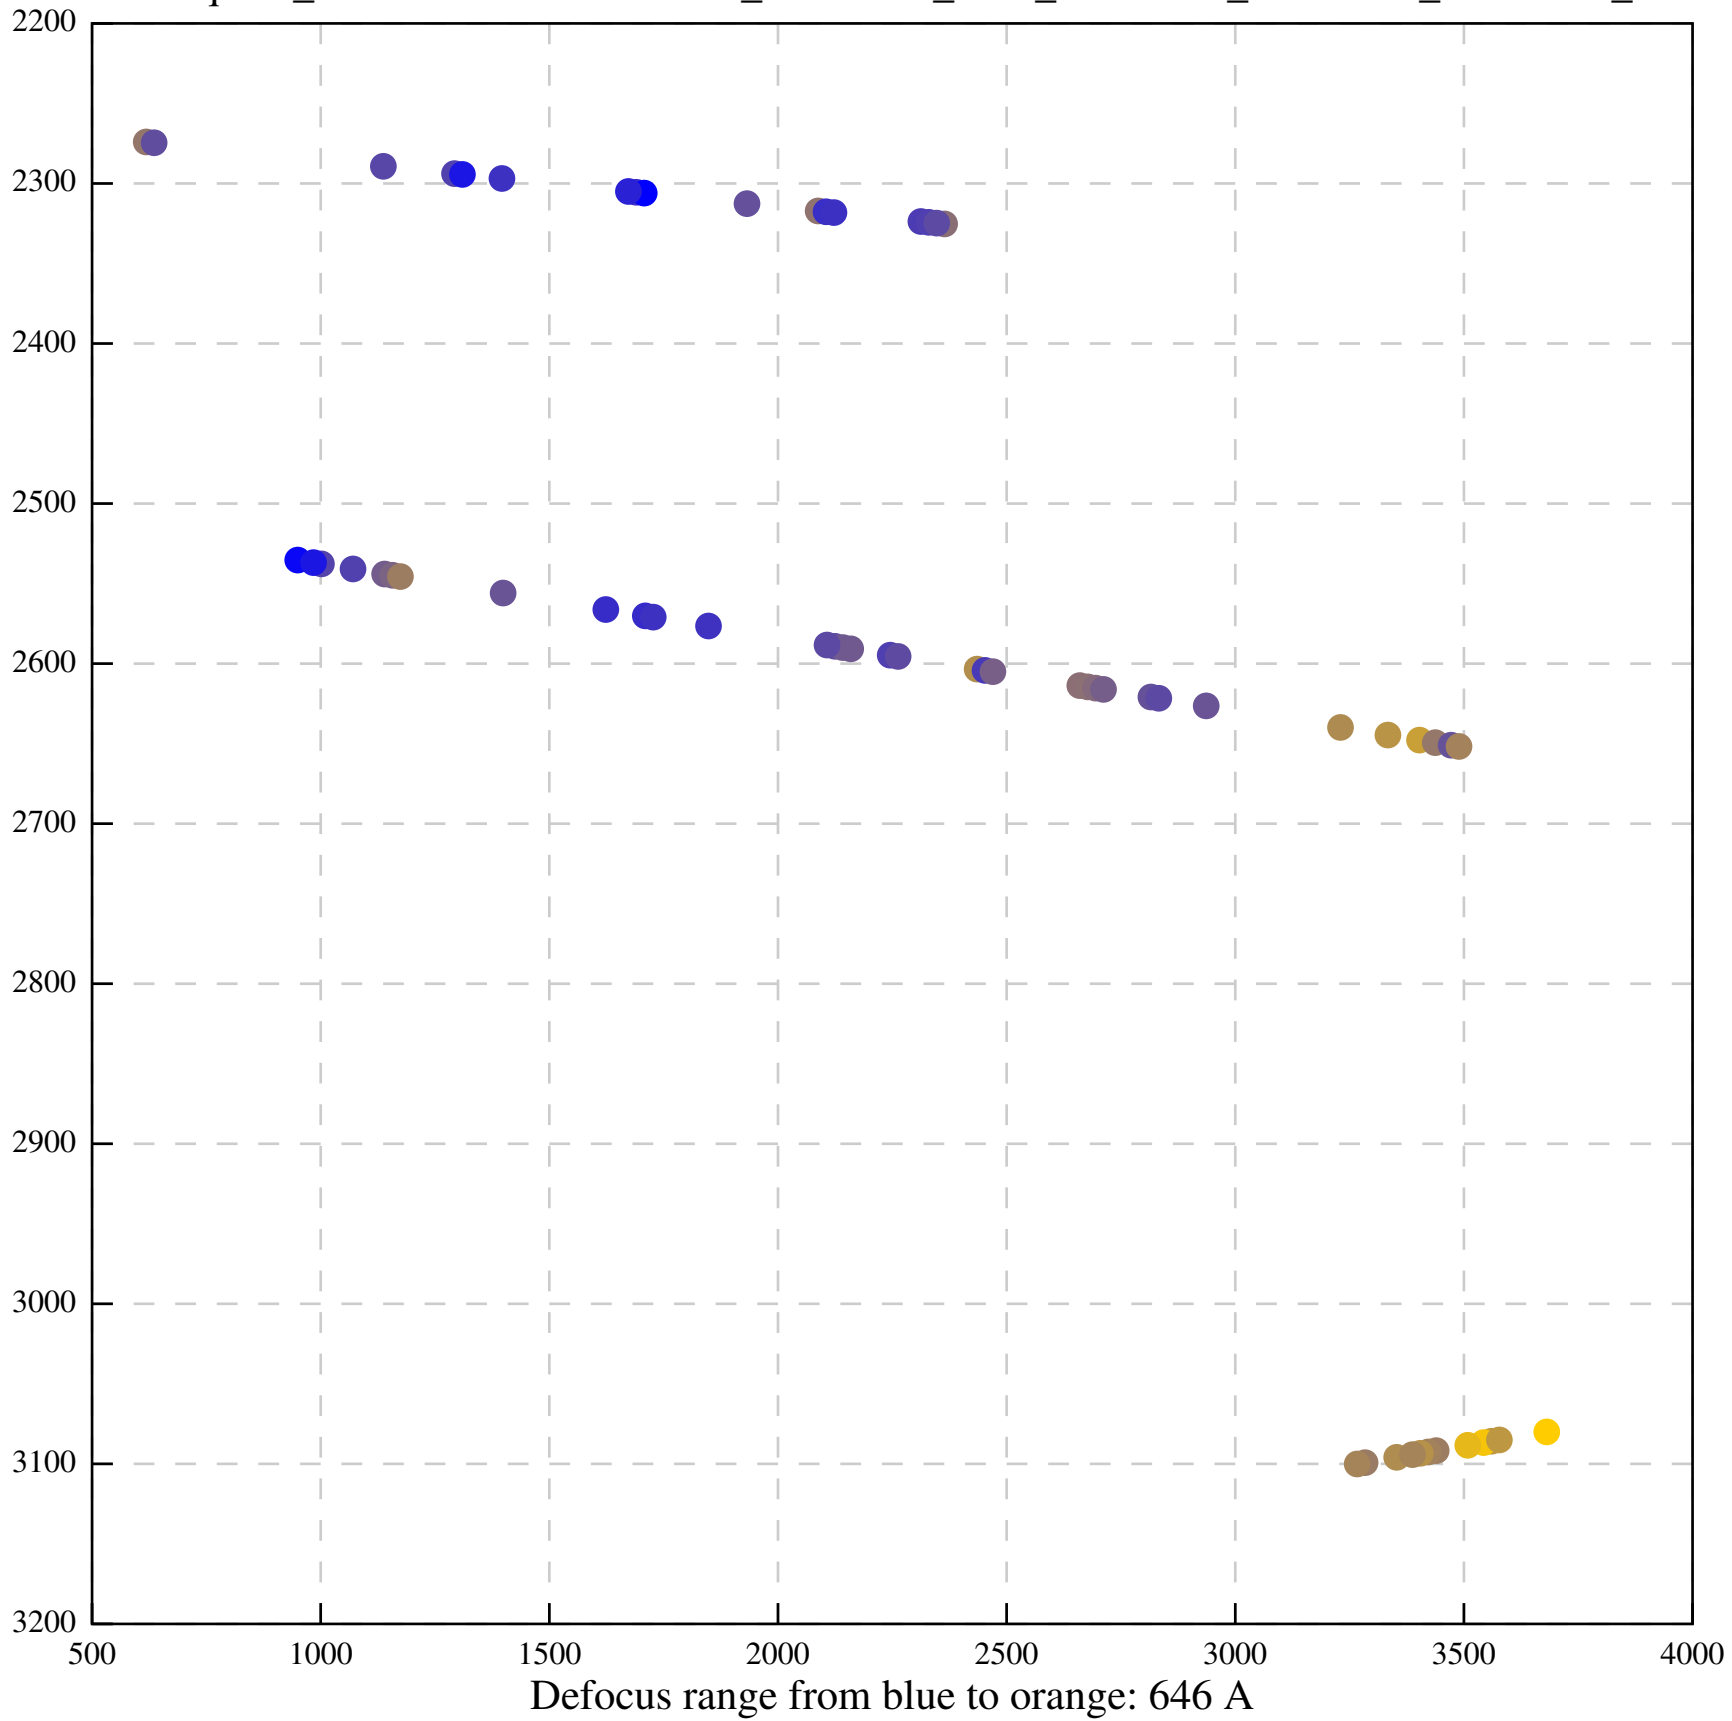

Defocus range from blue to orange: 383 A

Defocus range from blue to orange: 1 A

Defocus range from blue to orange: 537 Å

Defocus range from blue to orange: 698 A

Defocus range from blue to orange: 28 A

Defocus range from blue to orange: 28 A

Defocus range from blue to orange: 708 A

Defocus range from blue to orange: 243 A

Defocus range from blue to orange: 1114 A

Defocus range from blue to orange: 364 A

Defocus range from blue to orange: 367 Å

Defocus range from blue to orange: 341 Å

Defocus range from blue to orange: 23 A

Defocus range from blue to orange: 1240 Å

Defocus range from blue to orange: 101 A

Defocus range from blue to orange: 331 A

Defocus range from blue to orange: 630 Å

Defocus range from blue to orange: 593 A

Defocus range from blue to orange: 752 A

Defocus range from blue to orange: 365 A

Defocus range from blue to orange: 731 A