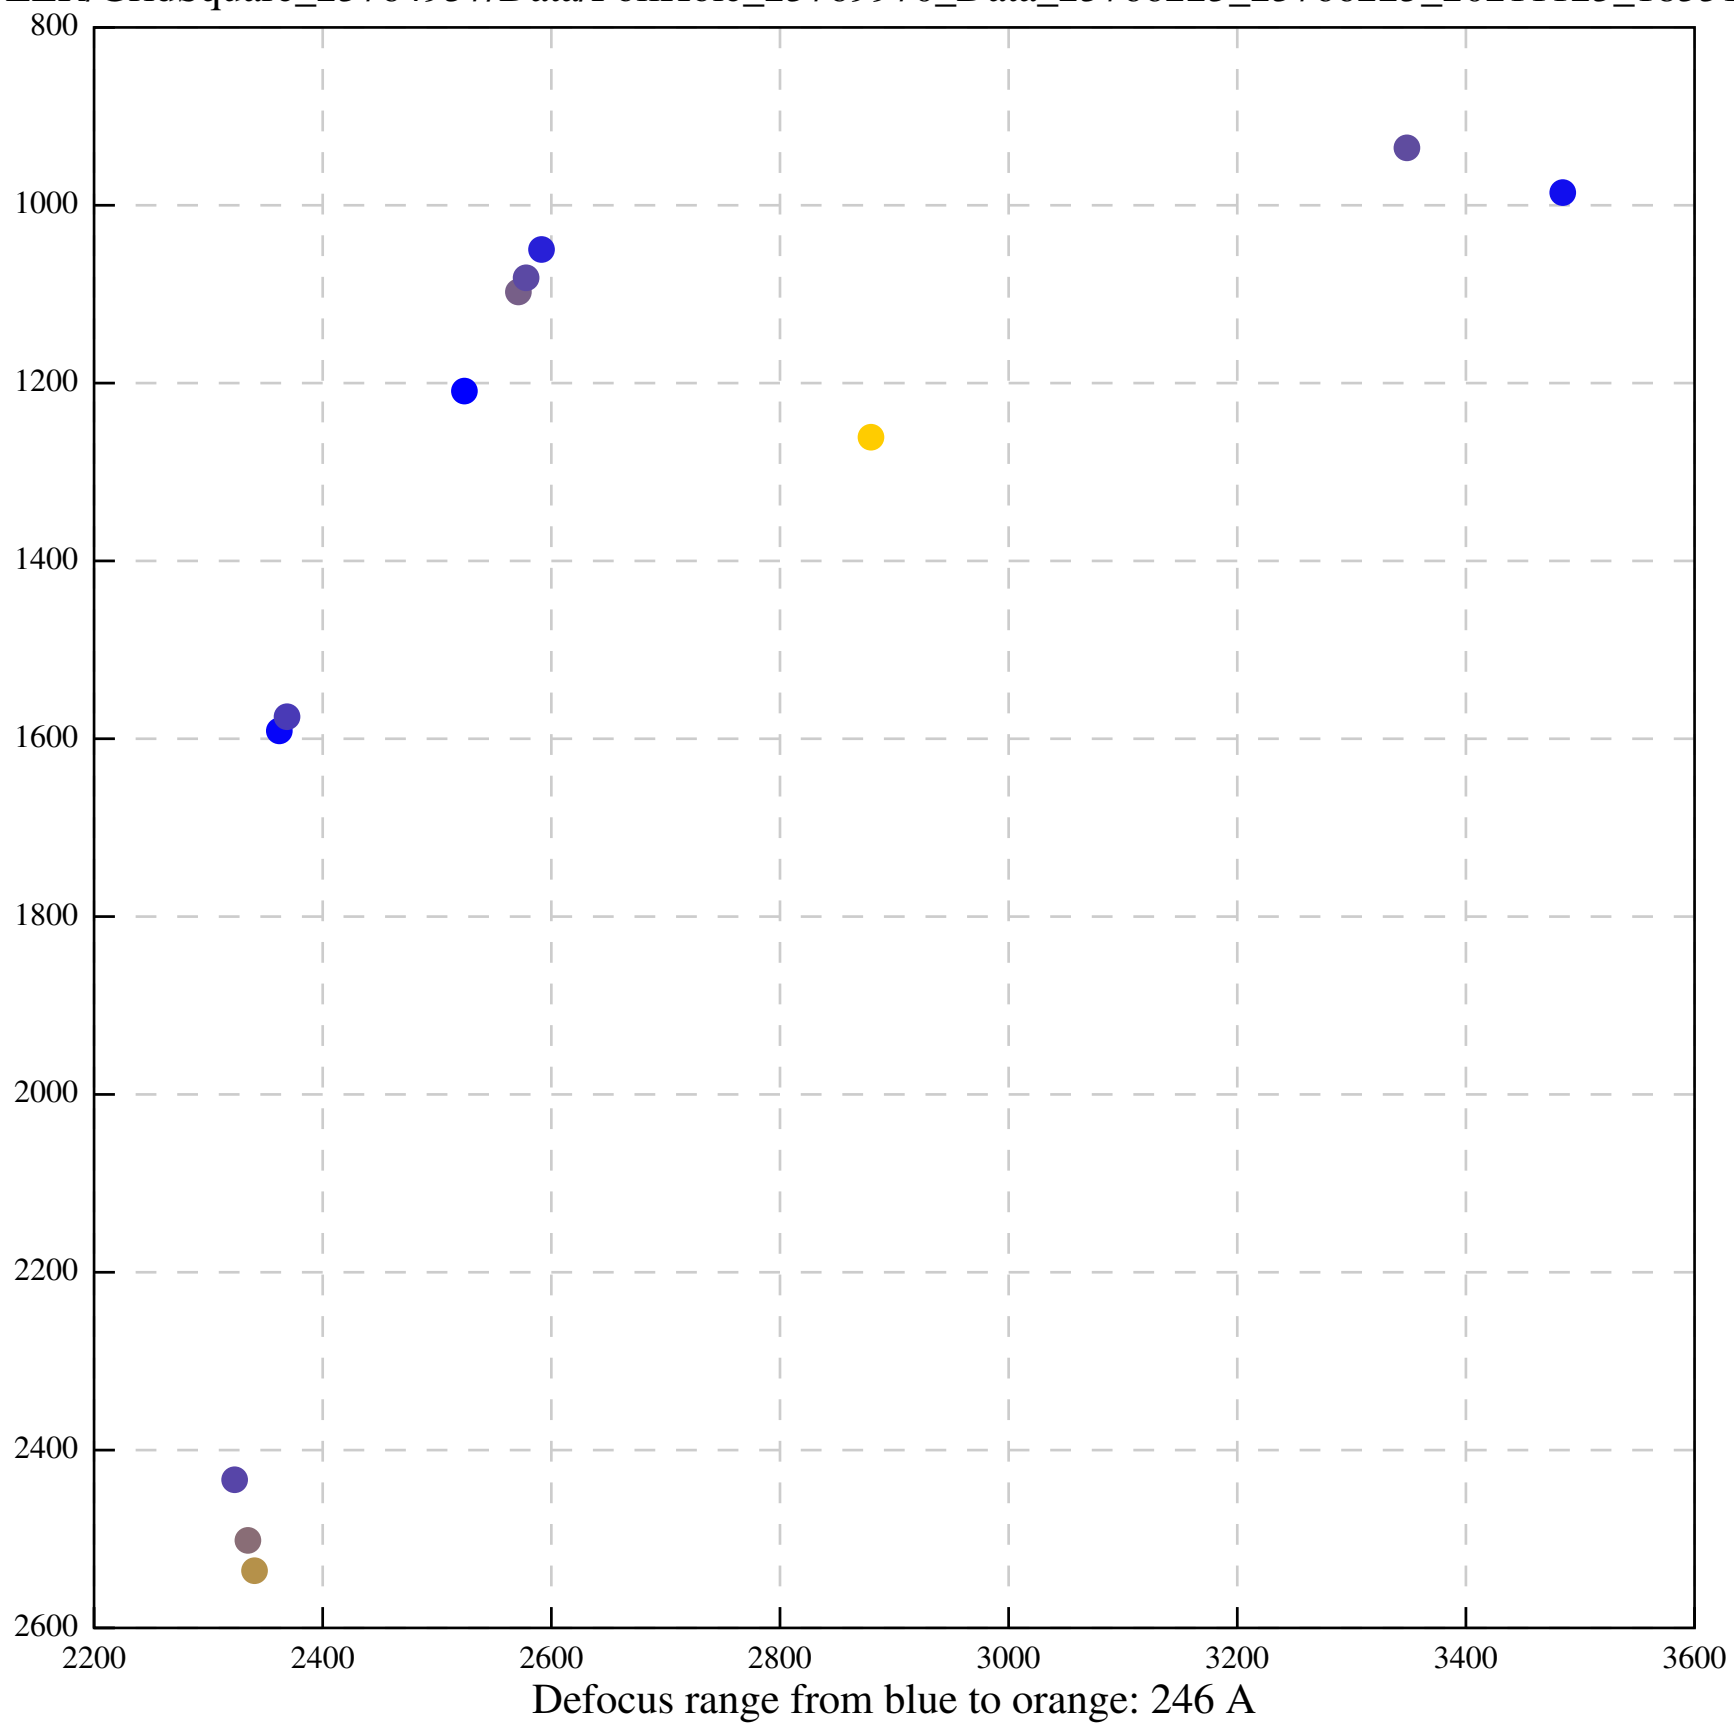

Defocus range from blue to orange: 494 A

Defocus range from blue to orange: 685 A

Defocus range from blue to orange: 514 A

Defocus range from blue to orange: 383 A

Defocus range from blue to orange: 342 A

Defocus range from blue to orange: 226 A

Defocus range from blue to orange: 354 A

Defocus range from blue to orange: 272 A

Defocus range from blue to orange: 439 A

Defocus range from blue to orange: 155 A

Defocus range from blue to orange: 839 A

Defocus range from blue to orange: 211 A

Defocus range from blue to orange: 145 A

Defocus range from blue to orange: 703 A

Defocus range from blue to orange: 455 A