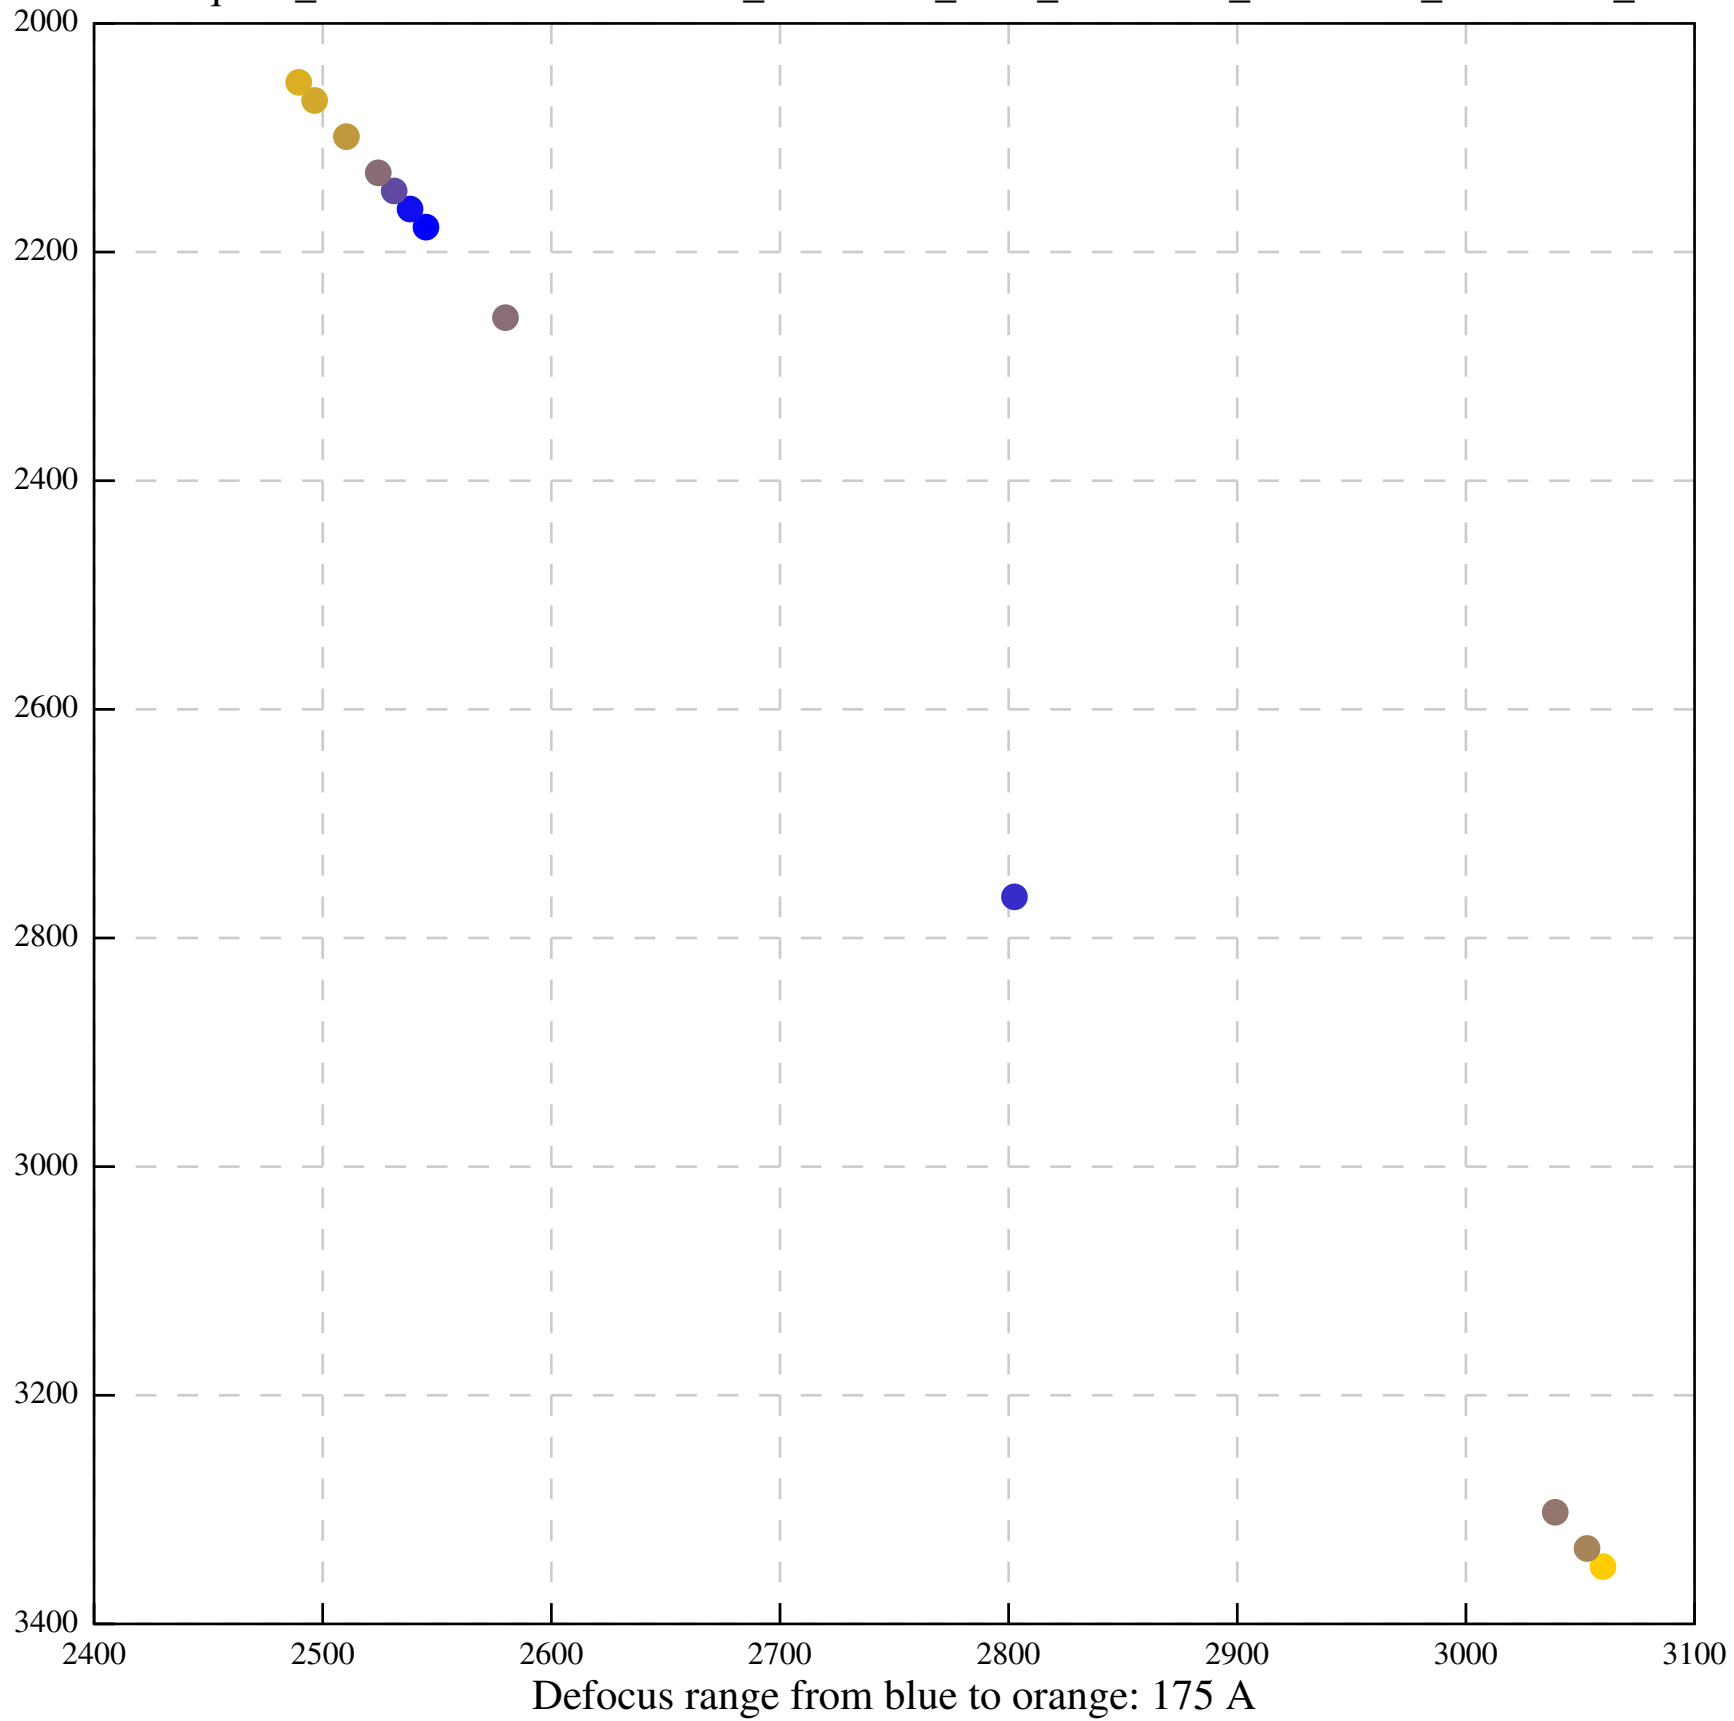

Defocus range from blue to orange: 494 A

Defocus range from blue to orange: 685 A

Defocus range from blue to orange: 514 A

Defocus range from blue to orange: 383 A

Defocus range from blue to orange: 342 A

Defocus range from blue to orange: 226 A

Defocus range from blue to orange: 354 A

Defocus range from blue to orange: 272 A

Defocus range from blue to orange: 439 A

Defocus range from blue to orange: 155 A

Defocus range from blue to orange: 839 A

Defocus range from blue to orange: 211 A

Defocus range from blue to orange: 145 A

Defocus range from blue to orange: 703 A

Defocus range from blue to orange: 455 A

Defocus range from blue to orange: 979 A

Defocus range from blue to orange: 864 A

Defocus range from blue to orange: 84 A

Defocus range from blue to orange: 332 A

Defocus range from blue to orange: 423 A

Defocus range from blue to orange: 70 A