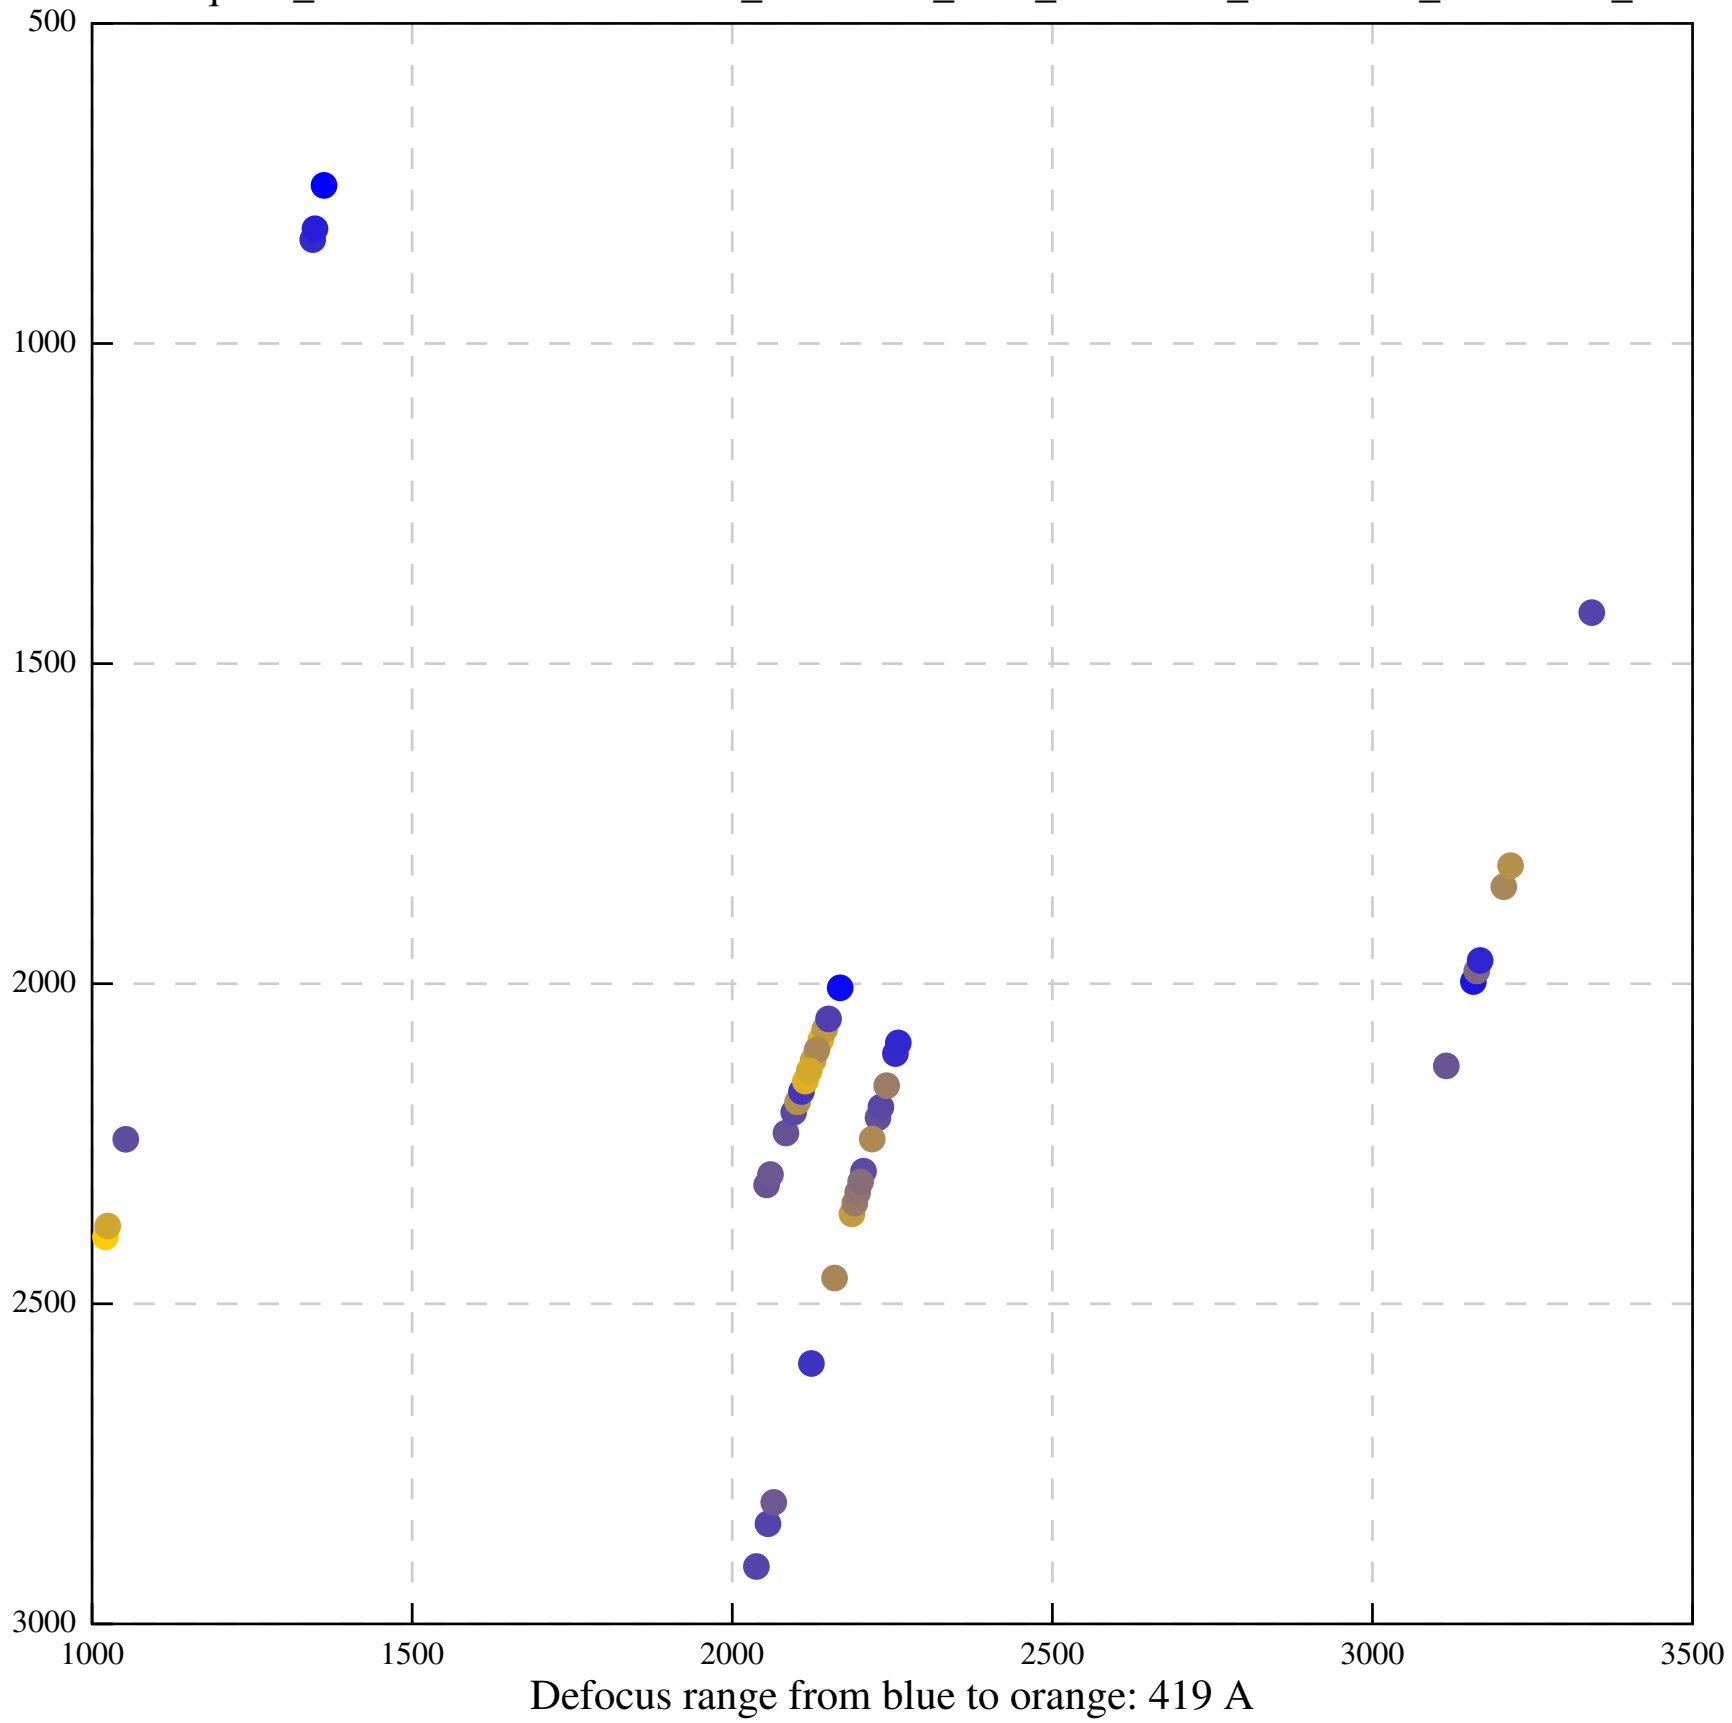

Defocus range from blue to orange: 494 A

Defocus range from blue to orange: 685 A

Defocus range from blue to orange: 514 A

Defocus range from blue to orange: 383 A

Defocus range from blue to orange: 342 A

Defocus range from blue to orange: 226 A

Defocus range from blue to orange: 354 A

Defocus range from blue to orange: 272 A

Defocus range from blue to orange: 439 A

Defocus range from blue to orange: 155 A

Defocus range from blue to orange: 839 A

Defocus range from blue to orange: 211 A

Defocus range from blue to orange: 145 A

Defocus range from blue to orange: 703 A

Defocus range from blue to orange: 455 A

Defocus range from blue to orange: 979 A

Defocus range from blue to orange: 864 A

Defocus range from blue to orange: 84 A

Defocus range from blue to orange: 332 A

Defocus range from blue to orange: 423 A

Defocus range from blue to orange: 70 A