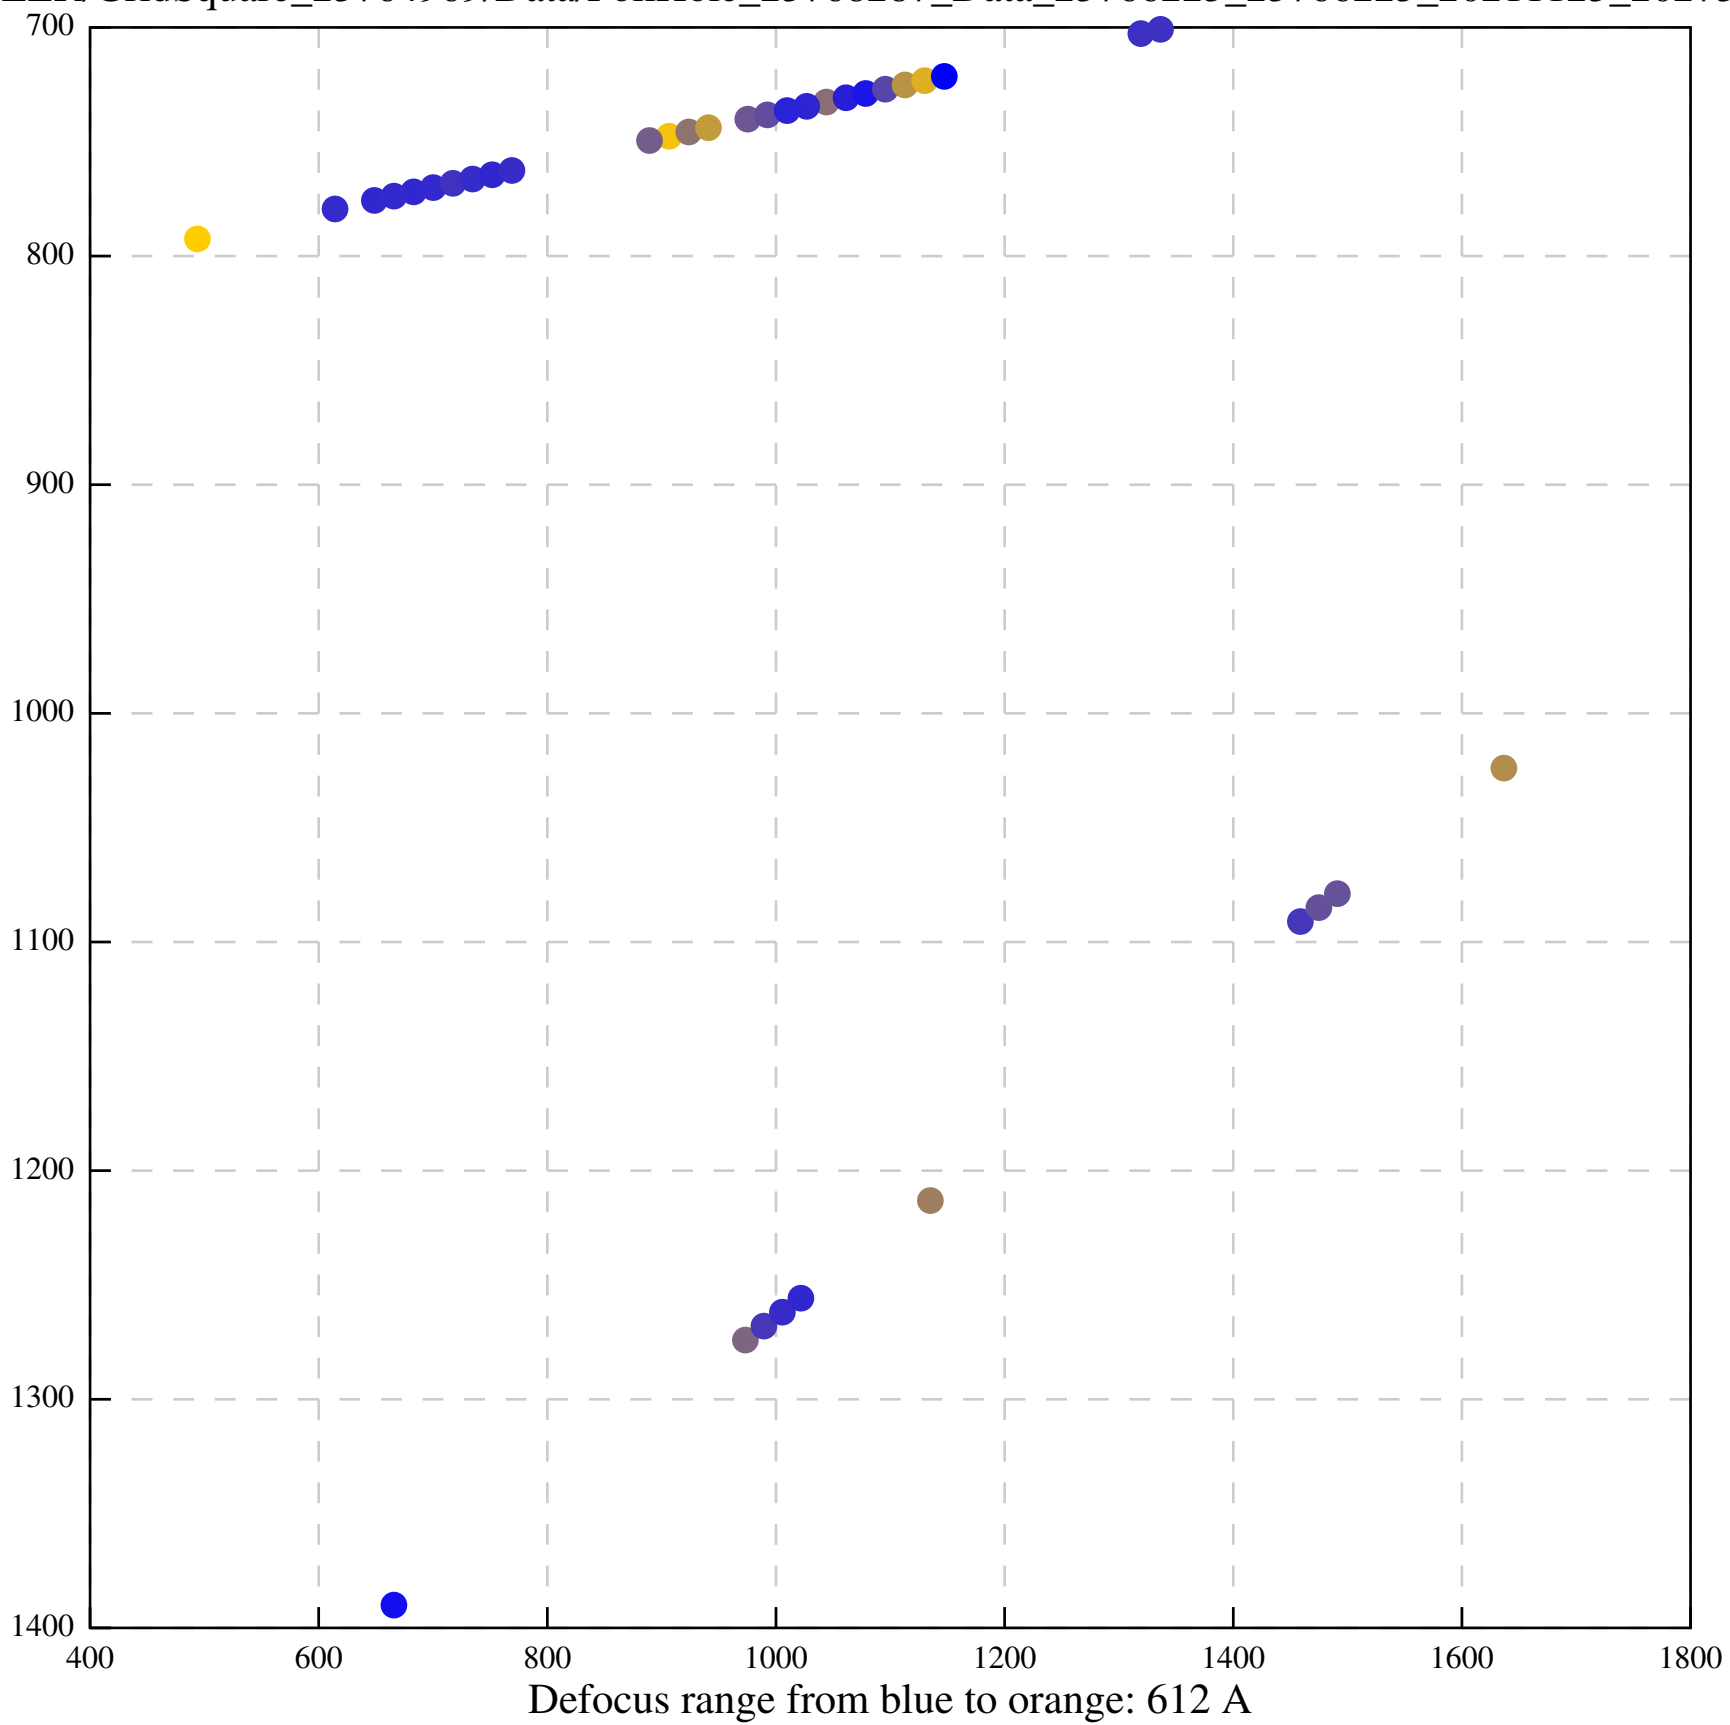

Defocus range from blue to orange: 630 Å

Defocus range from blue to orange: 593 A

Defocus range from blue to orange: 752 A

Defocus range from blue to orange: 365 A

Defocus range from blue to orange: 731 A

Defocus range from blue to orange: 664 A

Defocus range from blue to orange: 328 A

Defocus range from blue to orange: 534 A

Defocus range from blue to orange: 312 A

Defocus range from blue to orange: 308 A

Defocus range from blue to orange: 492 A

Defocus range from blue to orange: 72 A

Defocus range from blue to orange: 295 A

Defocus range from blue to orange: 624 A

Defocus range from blue to orange: 656 A

Defocus range from blue to orange: 507 A

Defocus range from blue to orange: 379 A

Defocus range from blue to orange: 559 A