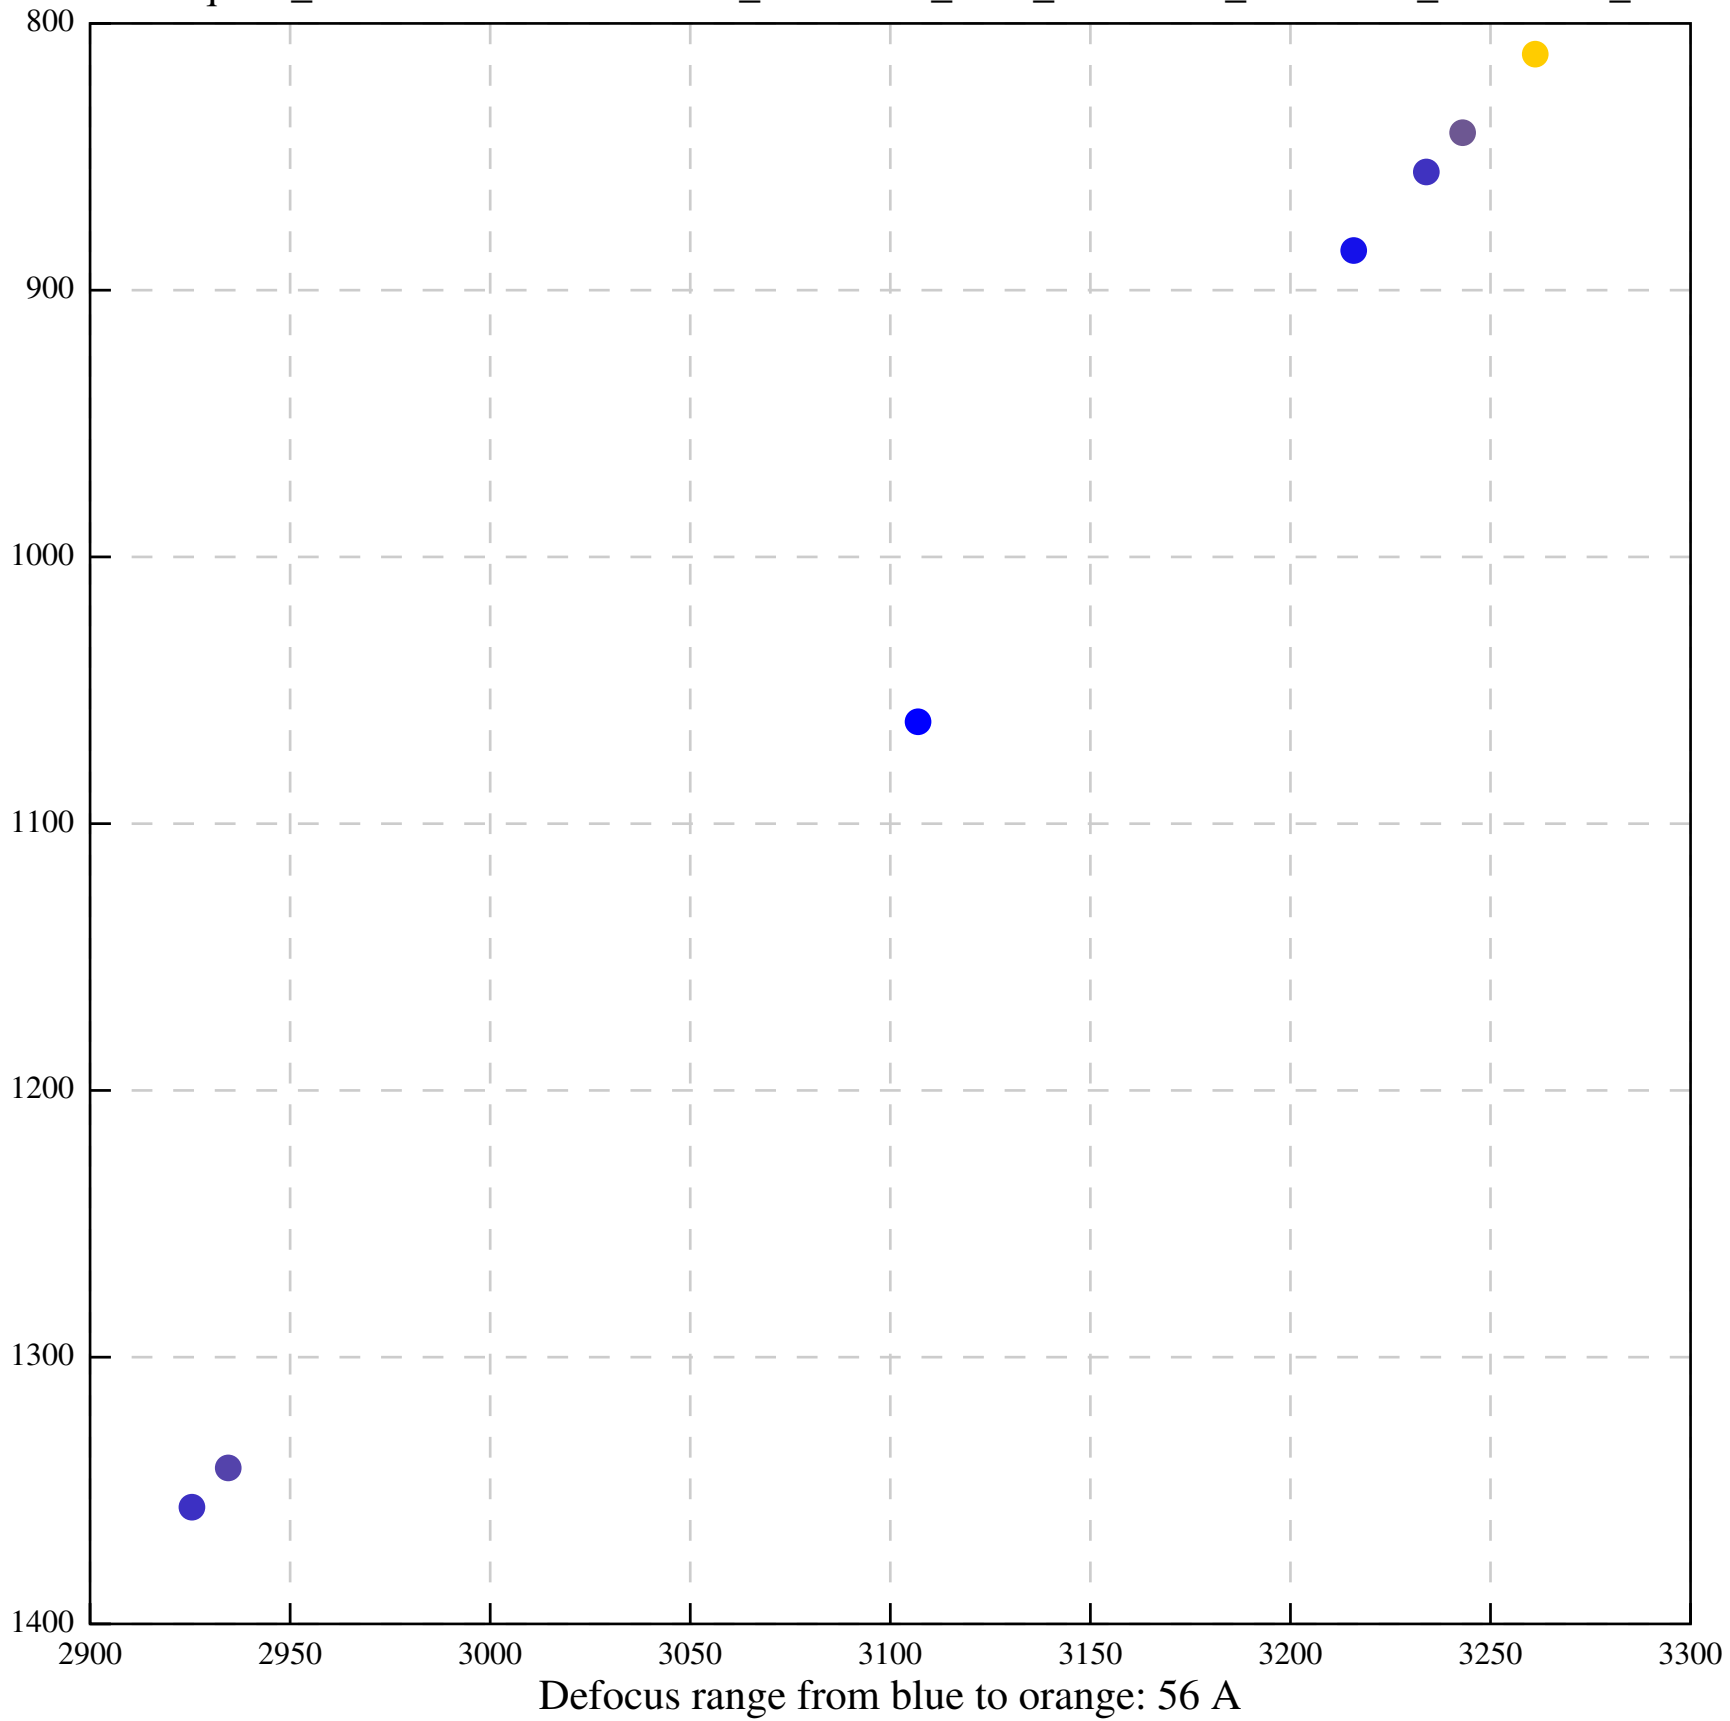

Defocus range from blue to orange: 979 A

Defocus range from blue to orange: 864 A

Defocus range from blue to orange: 84 A

Defocus range from blue to orange: 332 A

Defocus range from blue to orange: 423 A

Defocus range from blue to orange: 70 A

Defocus range from blue to orange: 396 A

Defocus range from blue to orange: 485 A

Defocus range from blue to orange: 1024 A

Defocus range from blue to orange: 366 A

Defocus range from blue to orange: 495 A

Defocus range from blue to orange: 11 A

Defocus range from blue to orange: 697 A

Defocus range from blue to orange: 315 A

Defocus range from blue to orange: 289 A

Defocus range from blue to orange: 114 A

Defocus range from blue to orange: 552 A

Defocus range from blue to orange: 383 A

Defocus range from blue to orange: 1 A

Defocus range from blue to orange: 537 Å

Defocus range from blue to orange: 698 A

Defocus range from blue to orange: 28 A

Defocus range from blue to orange: 28 A