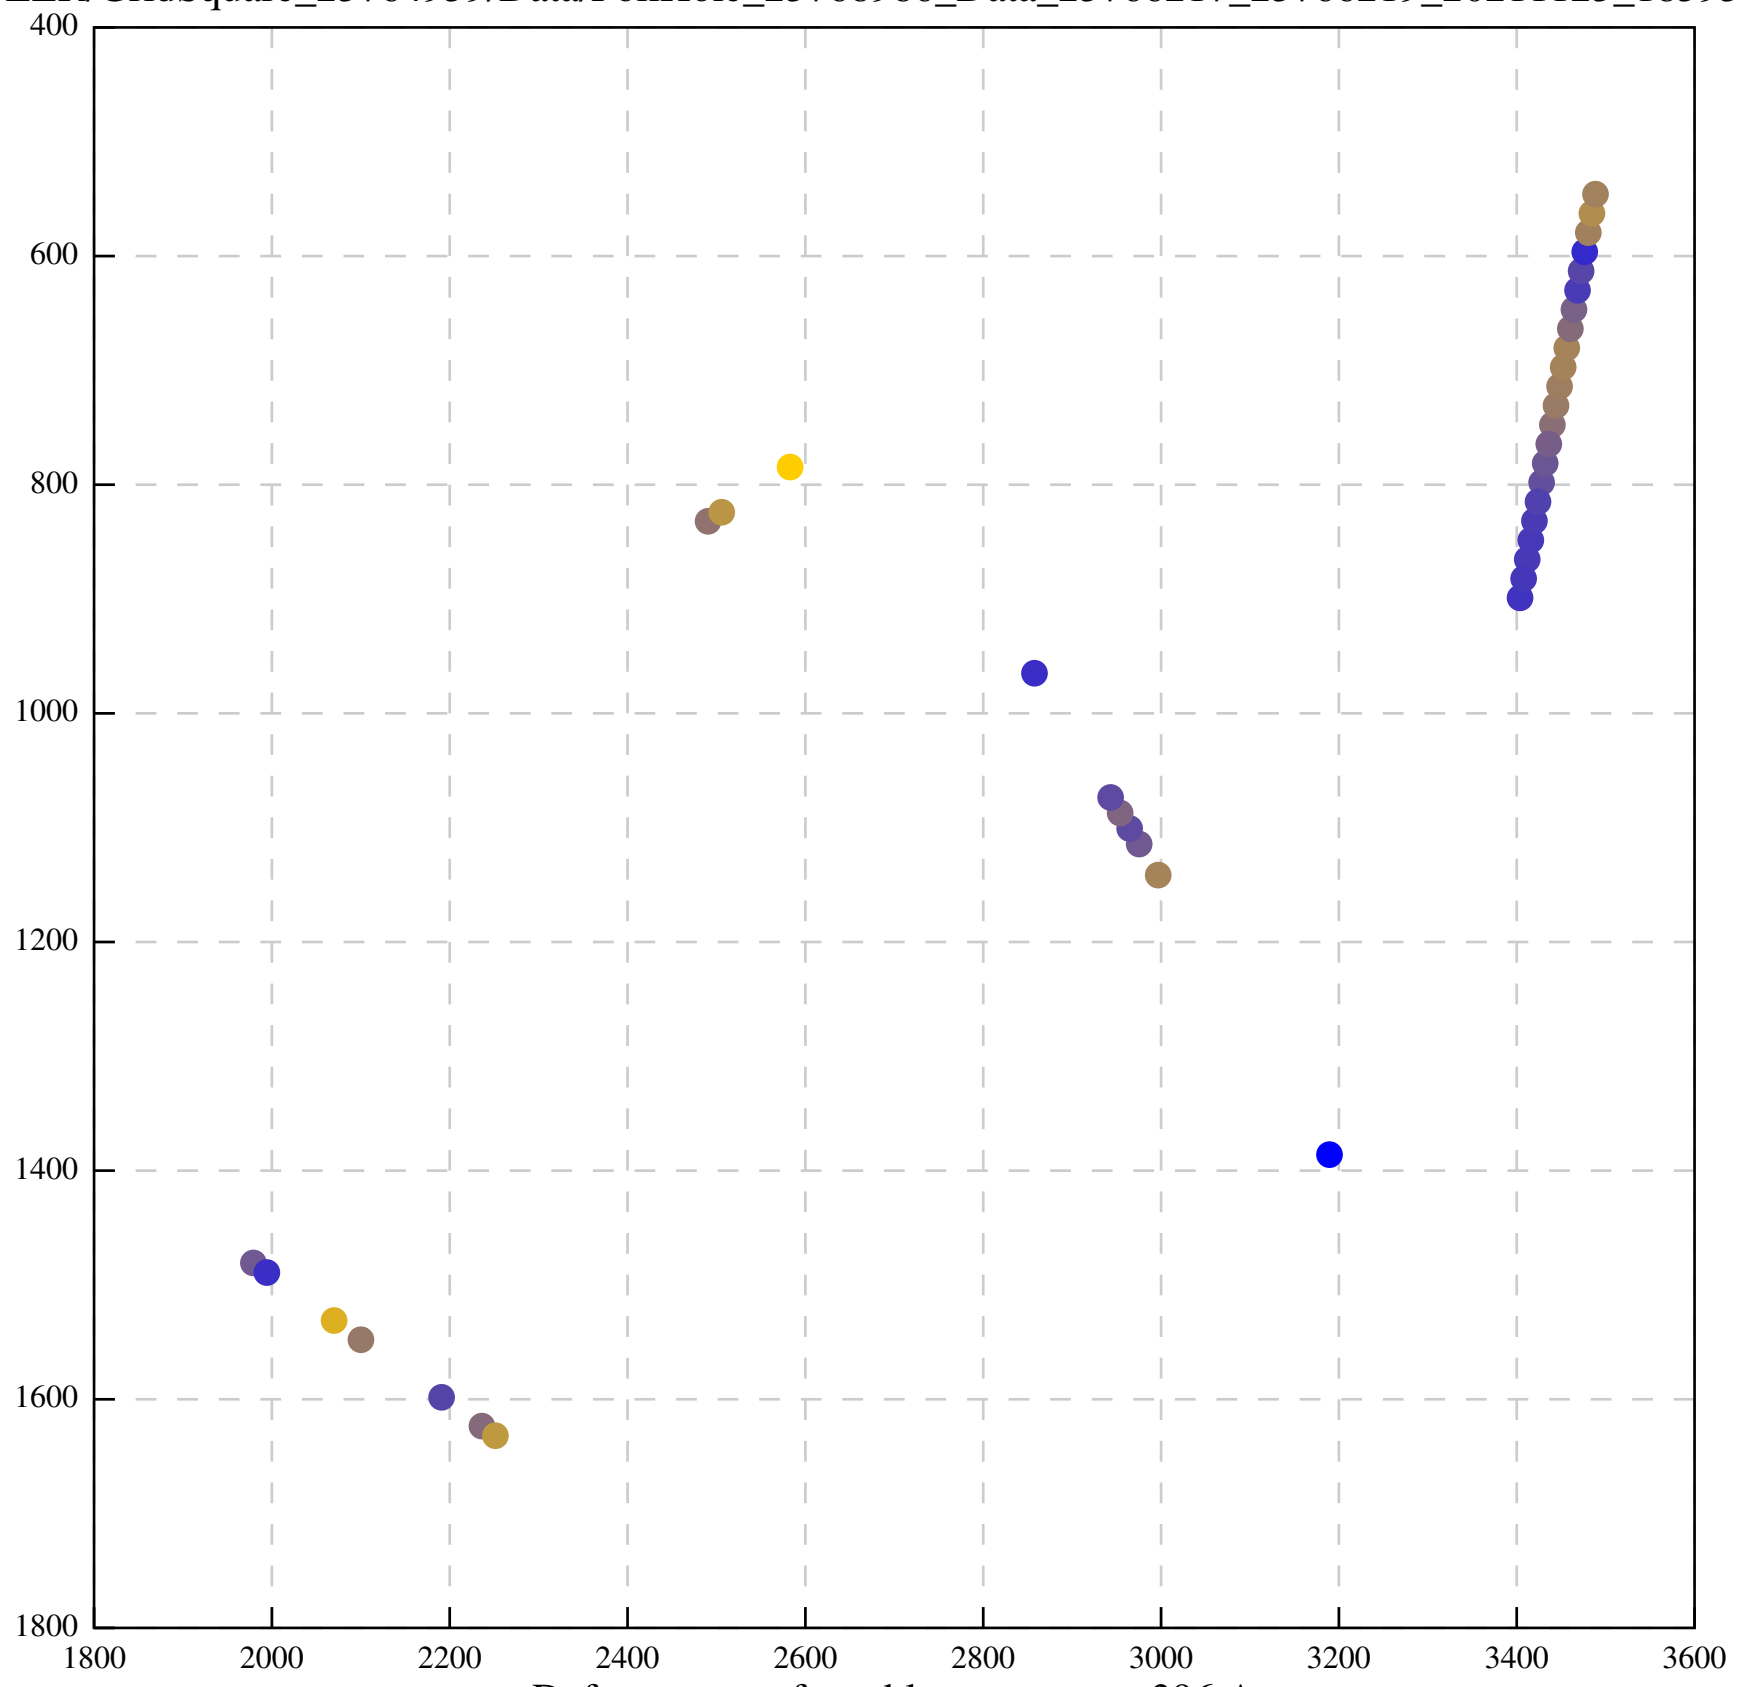

Defocus range from blue to orange: 839 A

Defocus range from blue to orange: 211 A

Defocus range from blue to orange: 145 A

Defocus range from blue to orange: 703 A

Defocus range from blue to orange: 455 A

Defocus range from blue to orange: 979 A

Defocus range from blue to orange: 864 A

Defocus range from blue to orange: 84 A

Defocus range from blue to orange: 332 A

Defocus range from blue to orange: 423 A

Defocus range from blue to orange: 70 A

Defocus range from blue to orange: 396 A

Defocus range from blue to orange: 485 A

Defocus range from blue to orange: 1024 A

Defocus range from blue to orange: 366 A

Defocus range from blue to orange: 495 A

Defocus range from blue to orange: 11 A

Defocus range from blue to orange: 697 A

Defocus range from blue to orange: 315 A

Defocus range from blue to orange: 289 A

Defocus range from blue to orange: 114 A

Defocus range from blue to orange: 552 A