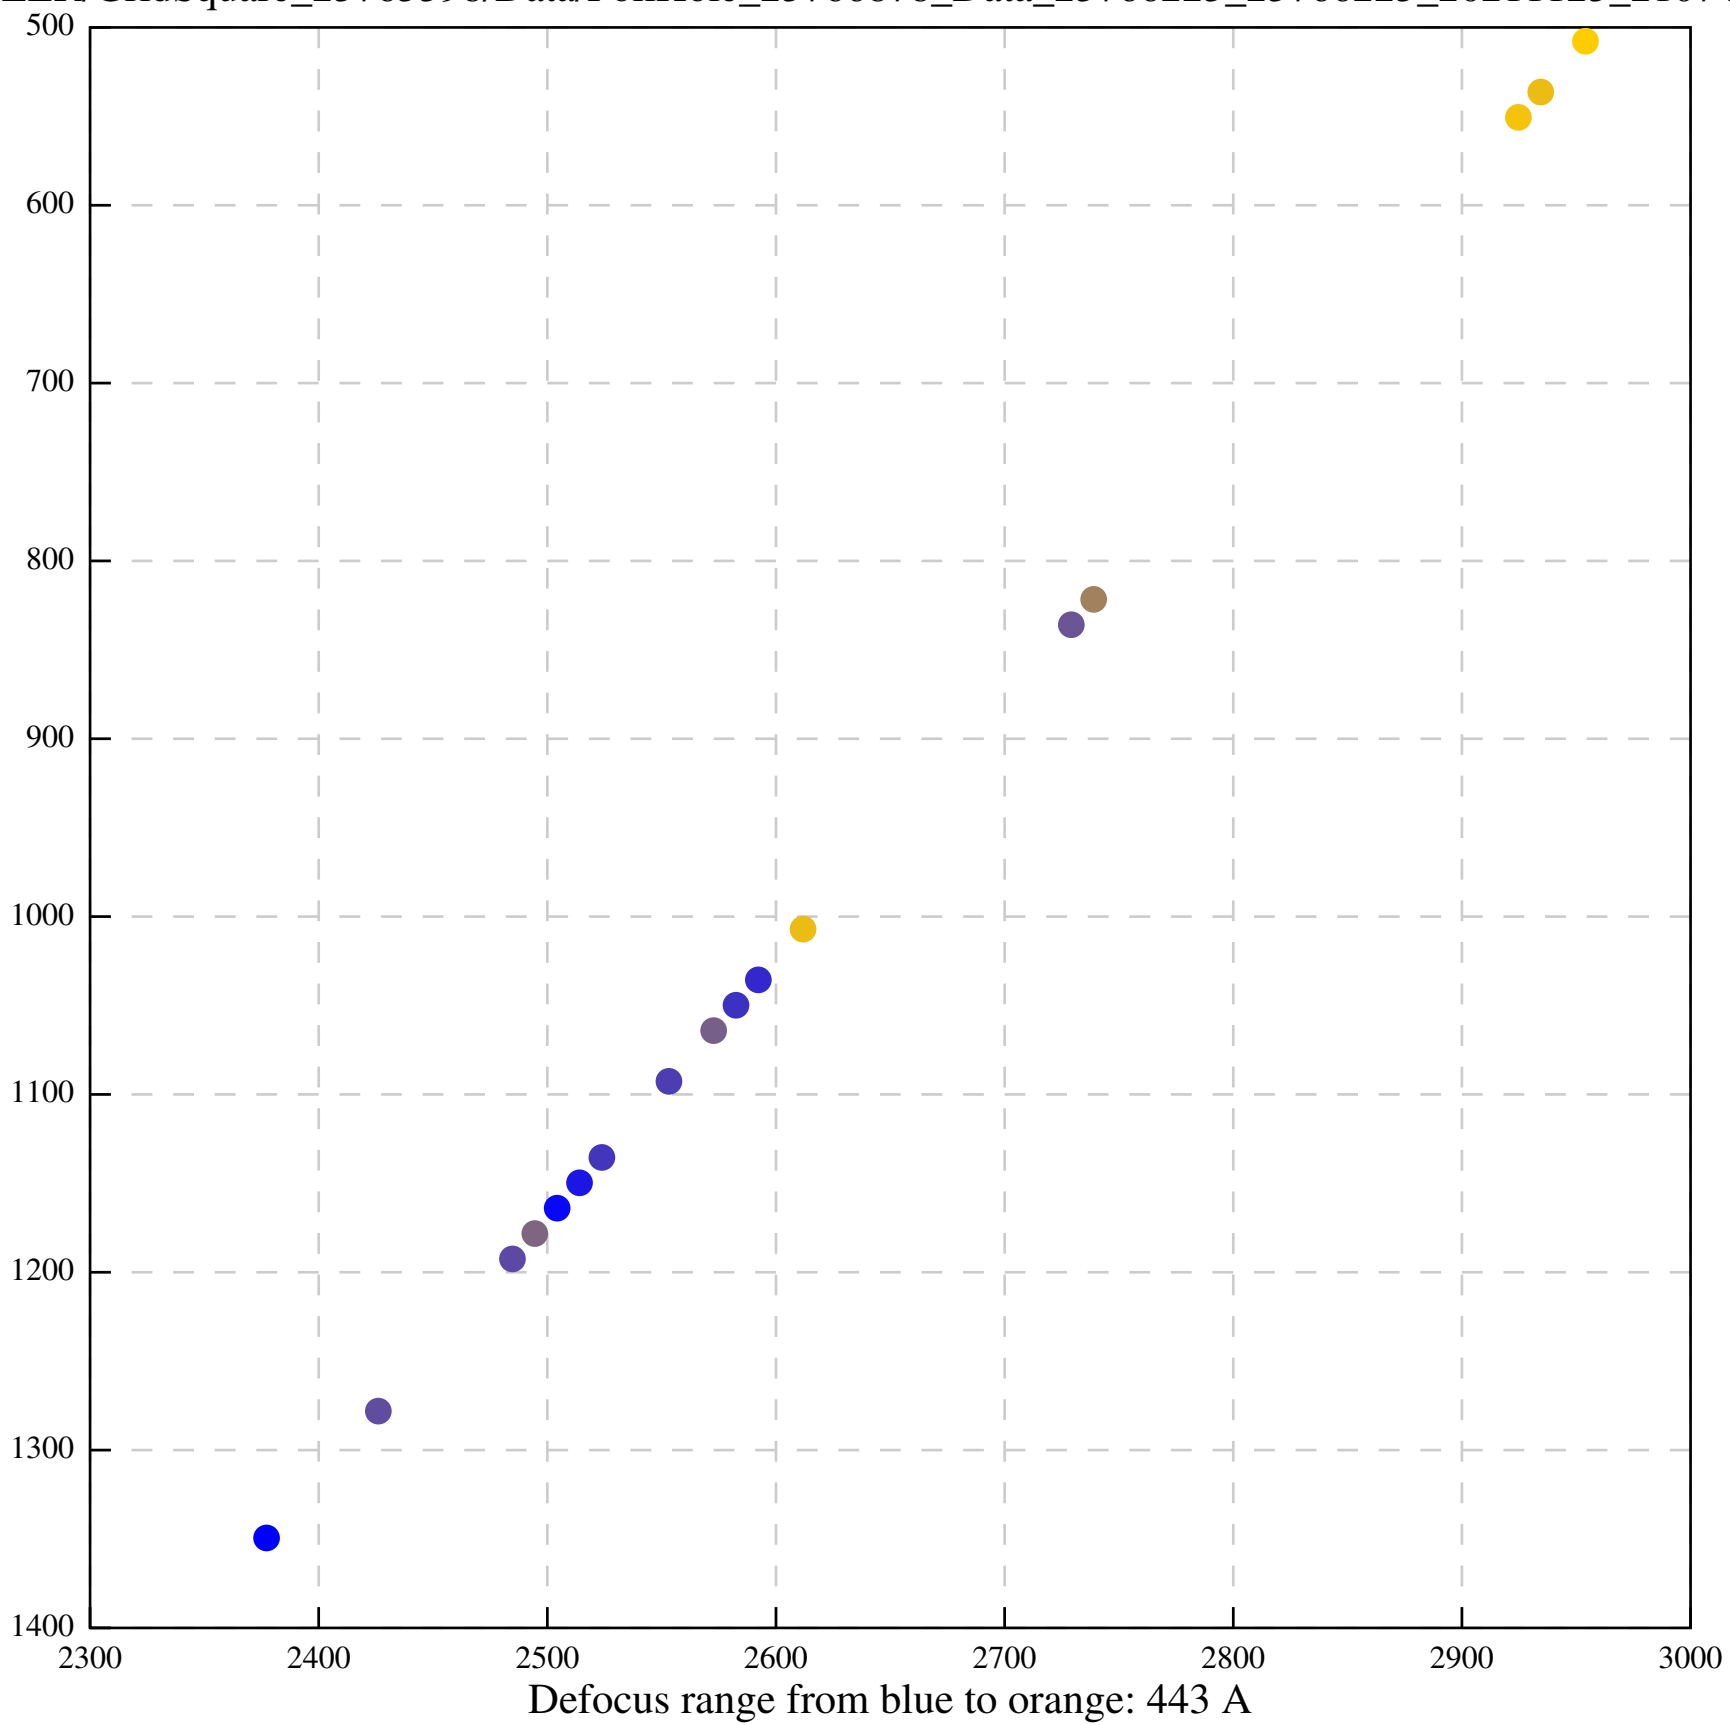

Defocus range from blue to orange: 630 Å

Defocus range from blue to orange: 593 A

Defocus range from blue to orange: 752 A

Defocus range from blue to orange: 365 A

Defocus range from blue to orange: 731 A

Defocus range from blue to orange: 664 A

Defocus range from blue to orange: 328 A

Defocus range from blue to orange: 534 A

Defocus range from blue to orange: 312 A

Defocus range from blue to orange: 308 A

Defocus range from blue to orange: 492 A

Defocus range from blue to orange: 72 A

Defocus range from blue to orange: 295 A

Defocus range from blue to orange: 624 A

Defocus range from blue to orange: 656 A

Defocus range from blue to orange: 507 A

Defocus range from blue to orange: 379 A

Defocus range from blue to orange: 559 A