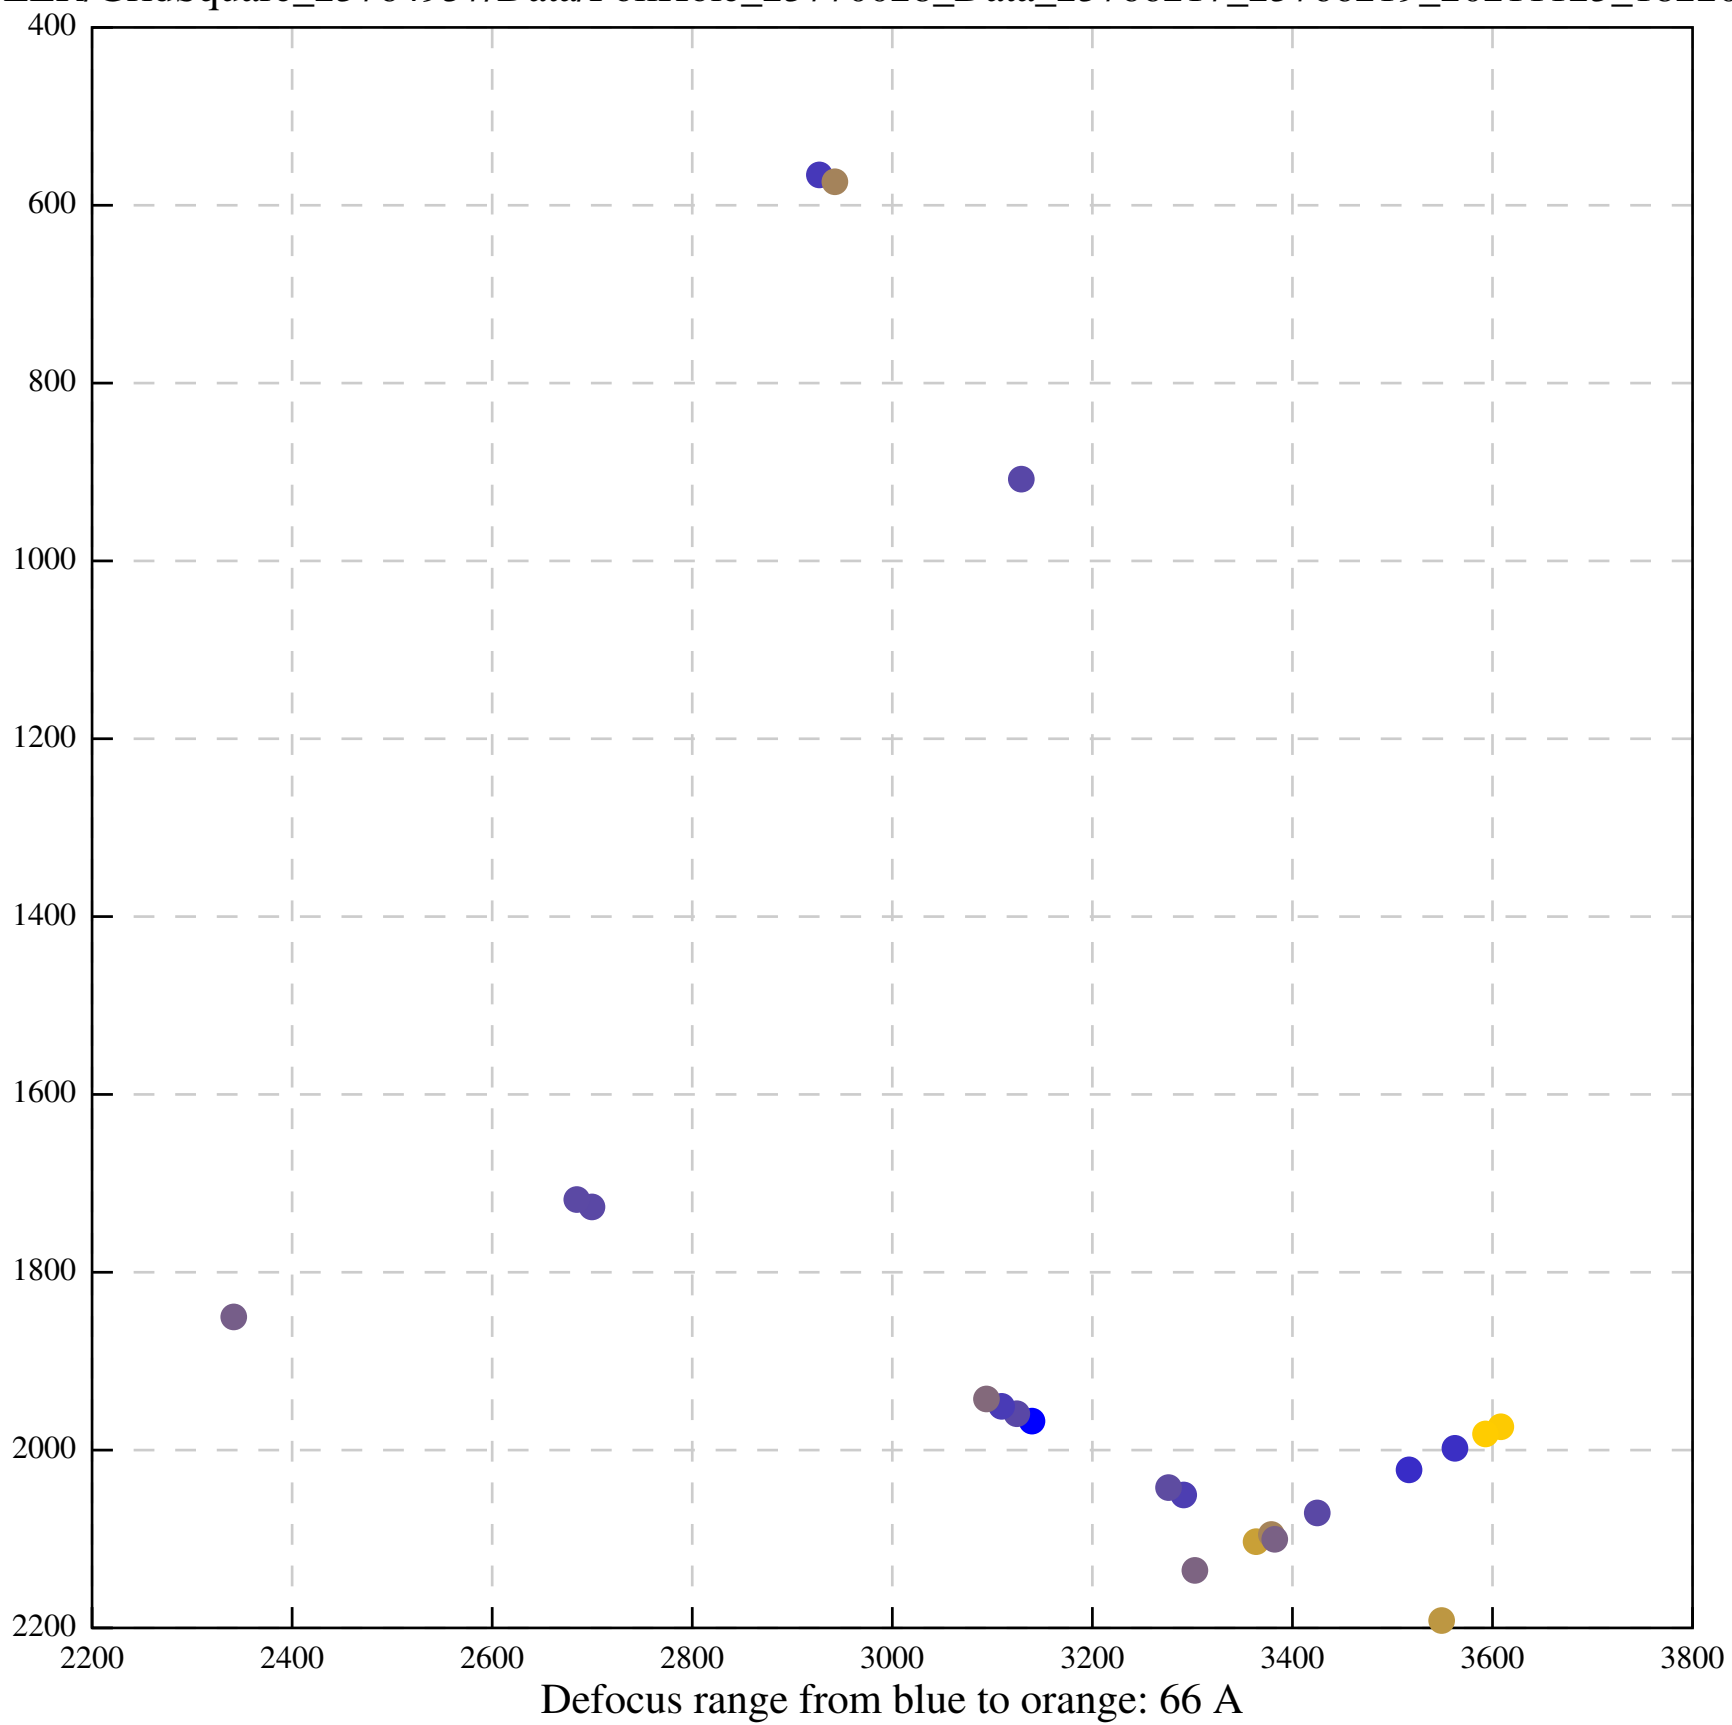

Defocus range from blue to orange: 494 A

Defocus range from blue to orange: 685 A

Defocus range from blue to orange: 514 A

Defocus range from blue to orange: 383 A

Defocus range from blue to orange: 342 A

Defocus range from blue to orange: 226 A

Defocus range from blue to orange: 354 A

Defocus range from blue to orange: 272 A

Defocus range from blue to orange: 439 A

Defocus range from blue to orange: 155 A

Defocus range from blue to orange: 839 A

Defocus range from blue to orange: 211 A

Defocus range from blue to orange: 145 A

Defocus range from blue to orange: 703 A

Defocus range from blue to orange: 455 A

Defocus range from blue to orange: 979 A

Defocus range from blue to orange: 864 A

Defocus range from blue to orange: 84 A

Defocus range from blue to orange: 332 A

Defocus range from blue to orange: 423 A

Defocus range from blue to orange: 70 A