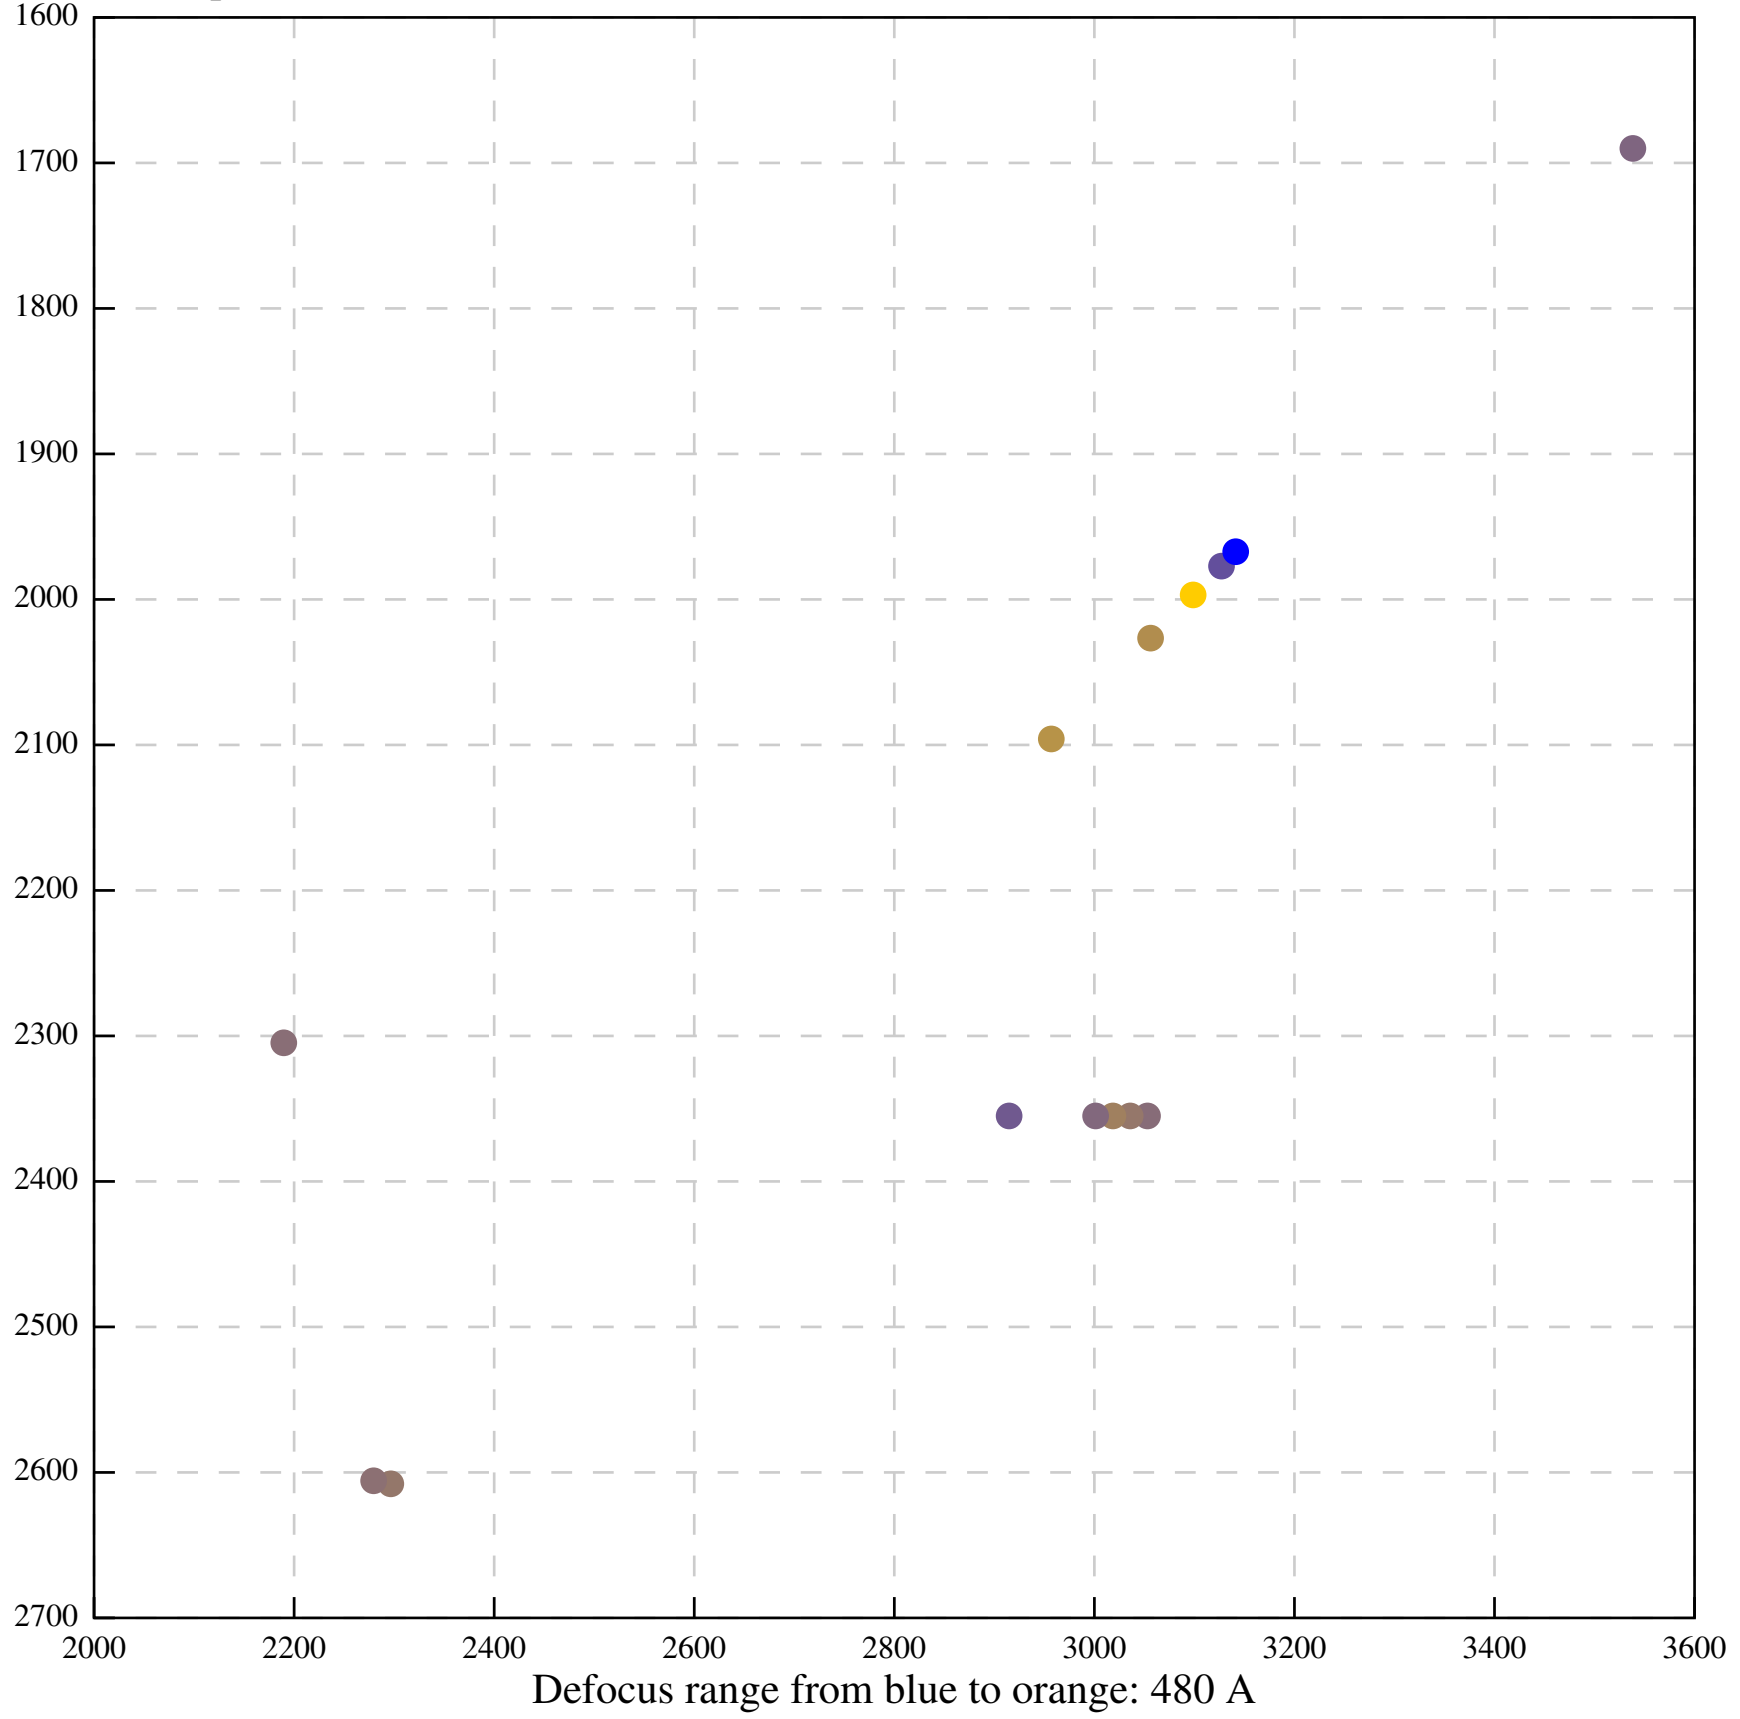

Defocus range from blue to orange: 630 Å

Defocus range from blue to orange: 593 A

Defocus range from blue to orange: 752 A

Defocus range from blue to orange: 365 A

Defocus range from blue to orange: 731 A

Defocus range from blue to orange: 664 A

Defocus range from blue to orange: 328 A

Defocus range from blue to orange: 534 A

Defocus range from blue to orange: 312 A

Defocus range from blue to orange: 308 A

Defocus range from blue to orange: 492 A

Defocus range from blue to orange: 72 A

Defocus range from blue to orange: 295 A

Defocus range from blue to orange: 624 A

Defocus range from blue to orange: 656 A

Defocus range from blue to orange: 507 A

Defocus range from blue to orange: 379 A

Defocus range from blue to orange: 559 A