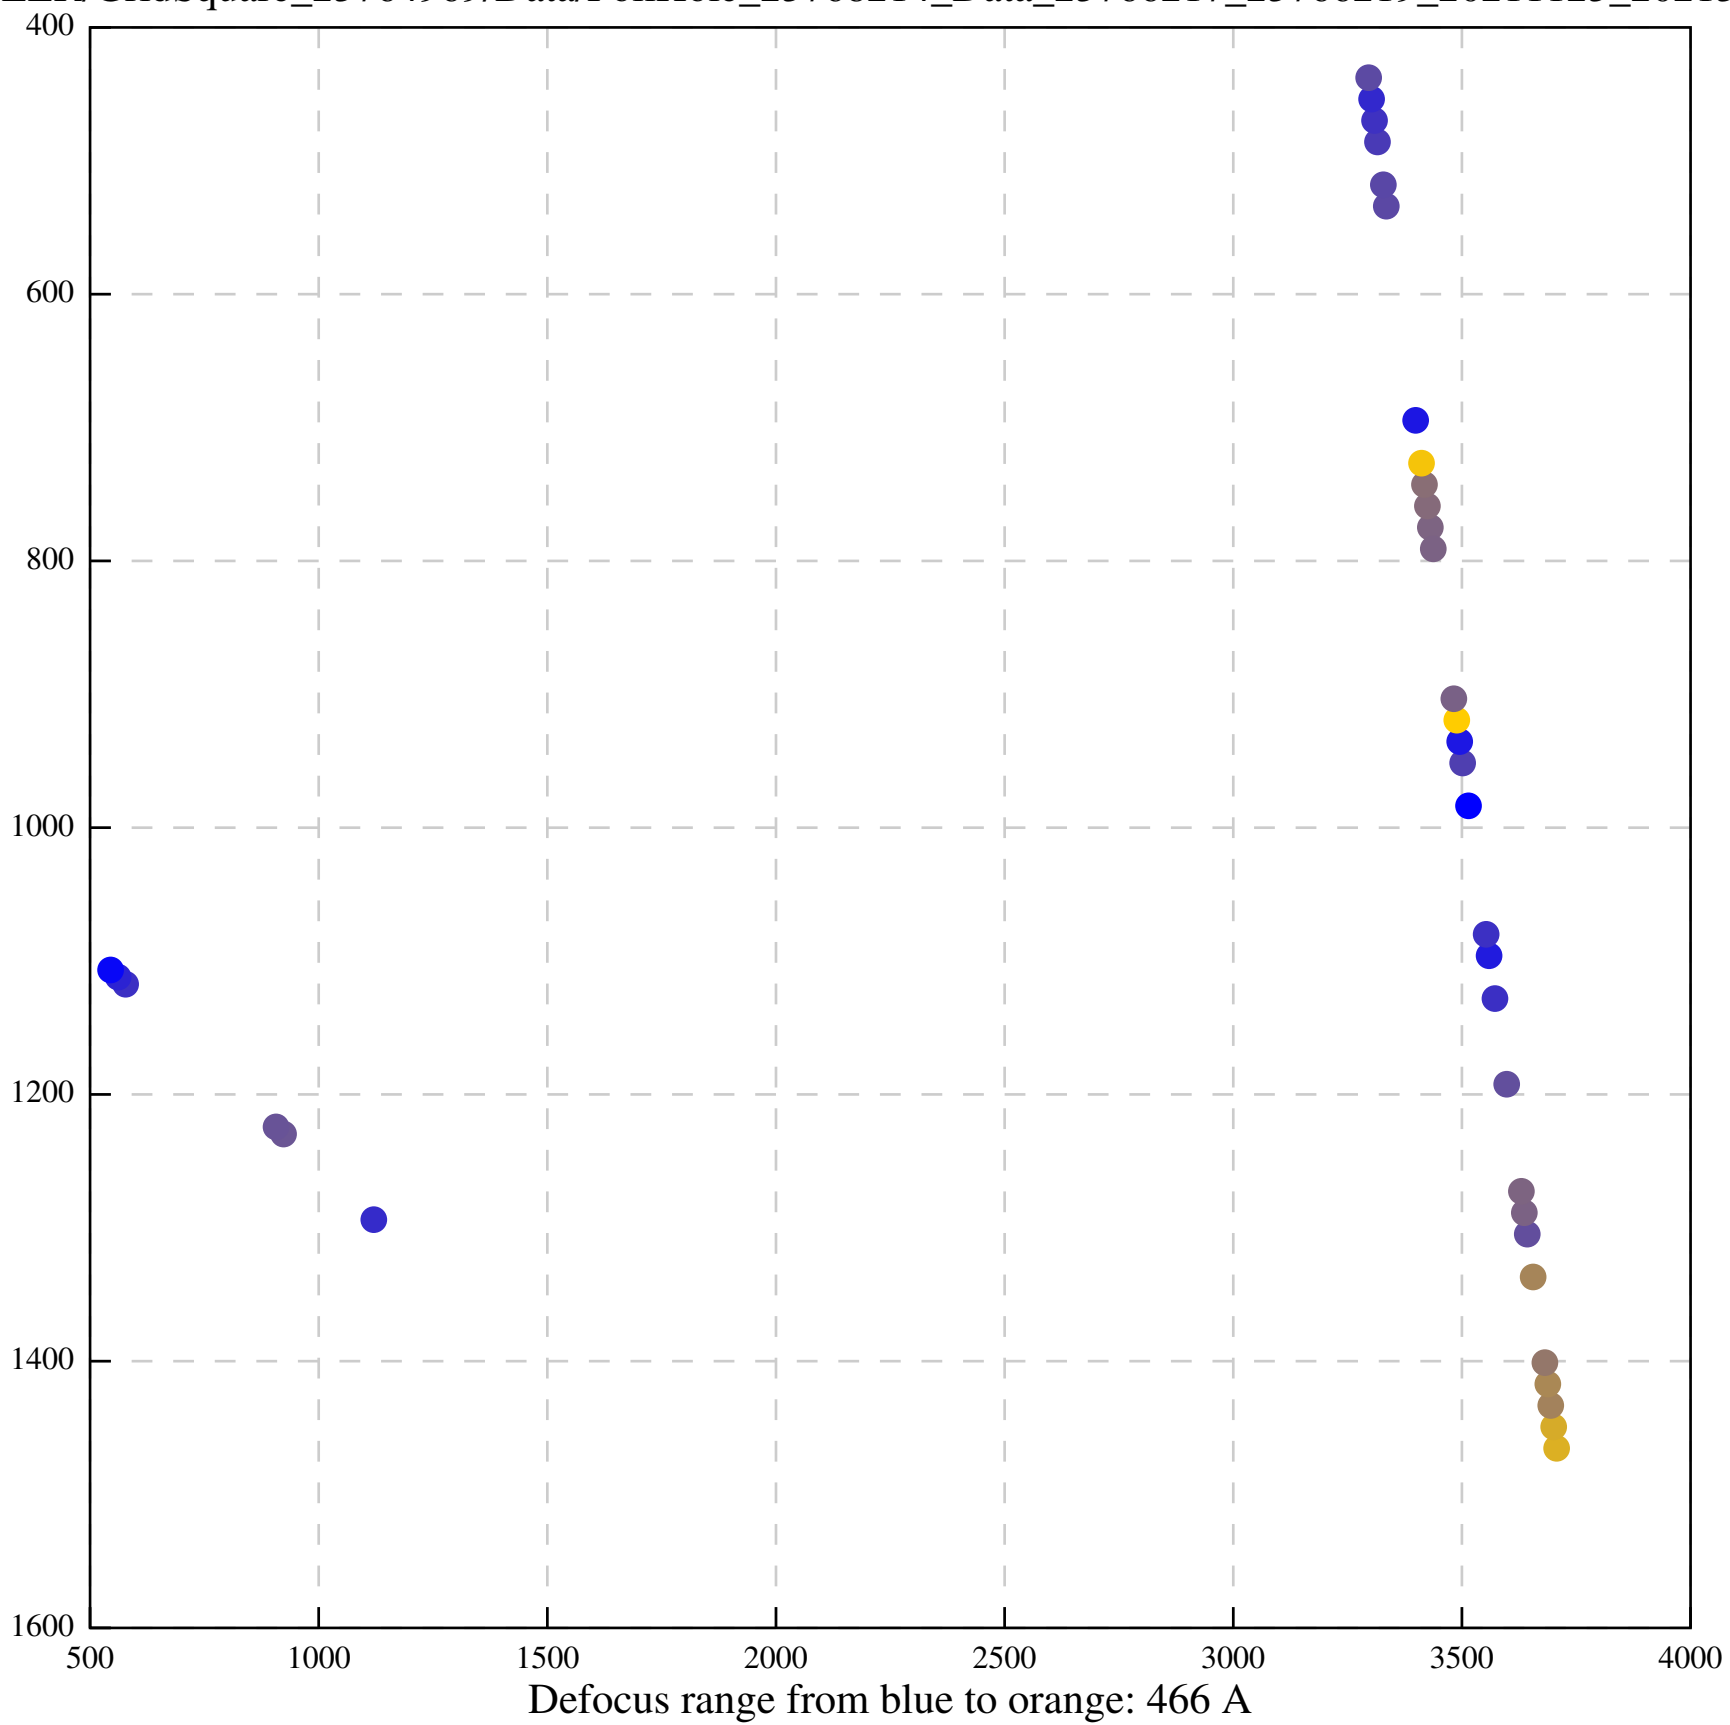

Defocus range from blue to orange: 630 Å

Defocus range from blue to orange: 593 A

Defocus range from blue to orange: 752 A

Defocus range from blue to orange: 365 A

Defocus range from blue to orange: 731 A

Defocus range from blue to orange: 664 A

Defocus range from blue to orange: 328 A

Defocus range from blue to orange: 534 A

Defocus range from blue to orange: 312 A

Defocus range from blue to orange: 308 A

Defocus range from blue to orange: 492 A

Defocus range from blue to orange: 72 A

Defocus range from blue to orange: 295 A

Defocus range from blue to orange: 624 A

Defocus range from blue to orange: 656 A

Defocus range from blue to orange: 507 A

Defocus range from blue to orange: 379 A

Defocus range from blue to orange: 559 A