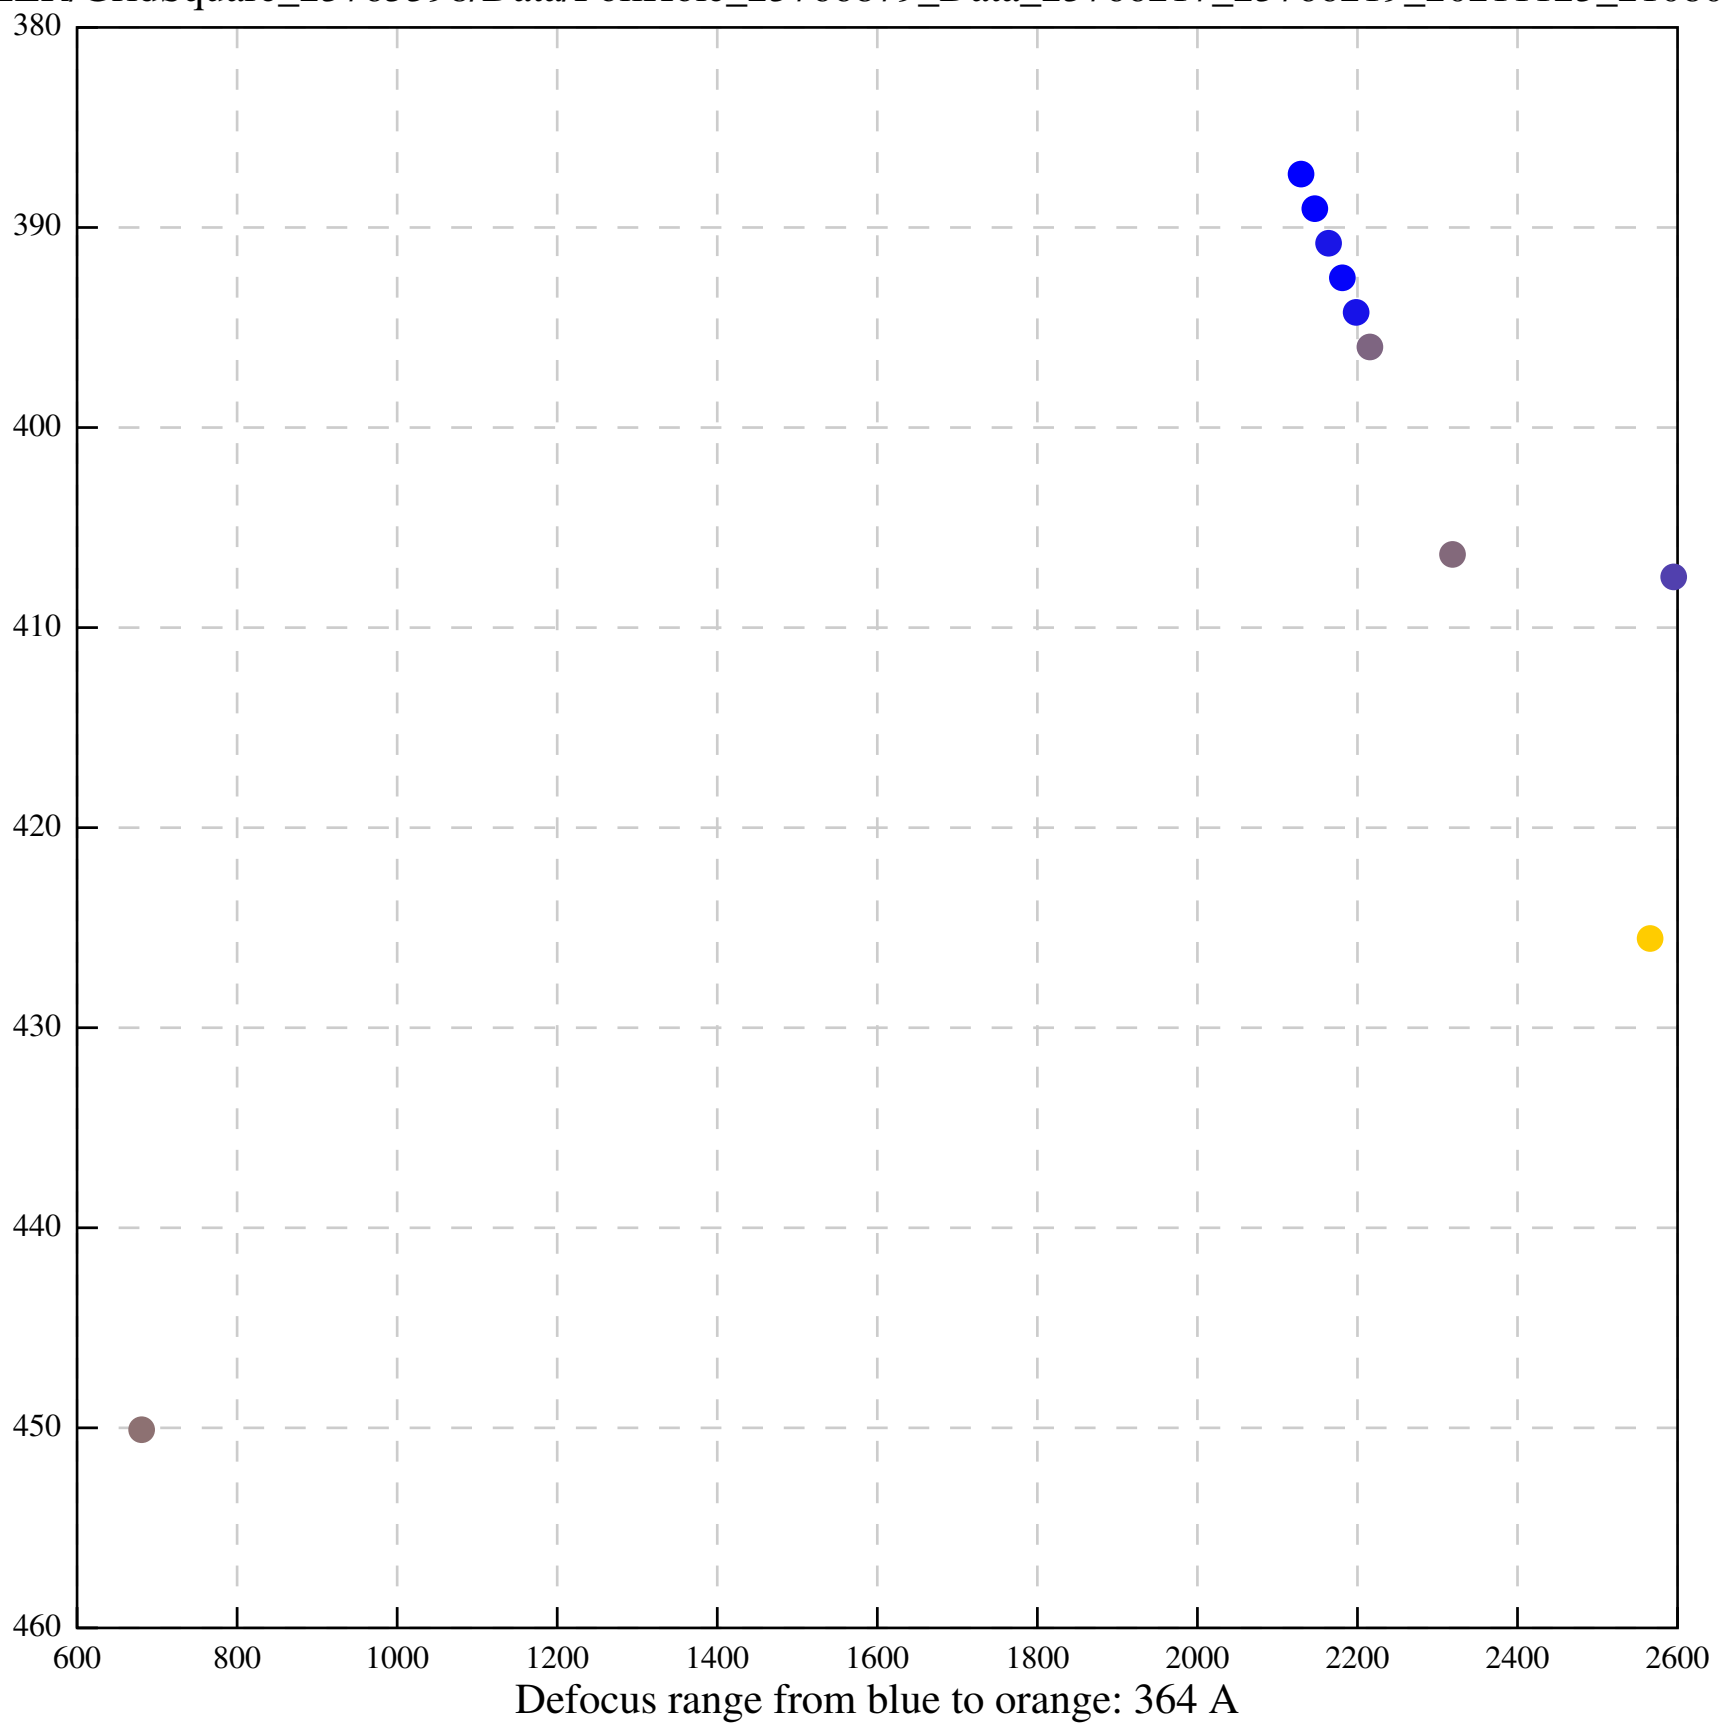

Defocus range from blue to orange: 664 A

Defocus range from blue to orange: 328 A

Defocus range from blue to orange: 534 A

Defocus range from blue to orange: 312 A

Defocus range from blue to orange: 308 A

Defocus range from blue to orange: 492 A

Defocus range from blue to orange: 72 A

Defocus range from blue to orange: 295 A

Defocus range from blue to orange: 624 A

Defocus range from blue to orange: 656 A

Defocus range from blue to orange: 507 A

Defocus range from blue to orange: 379 A

Defocus range from blue to orange: 559 A