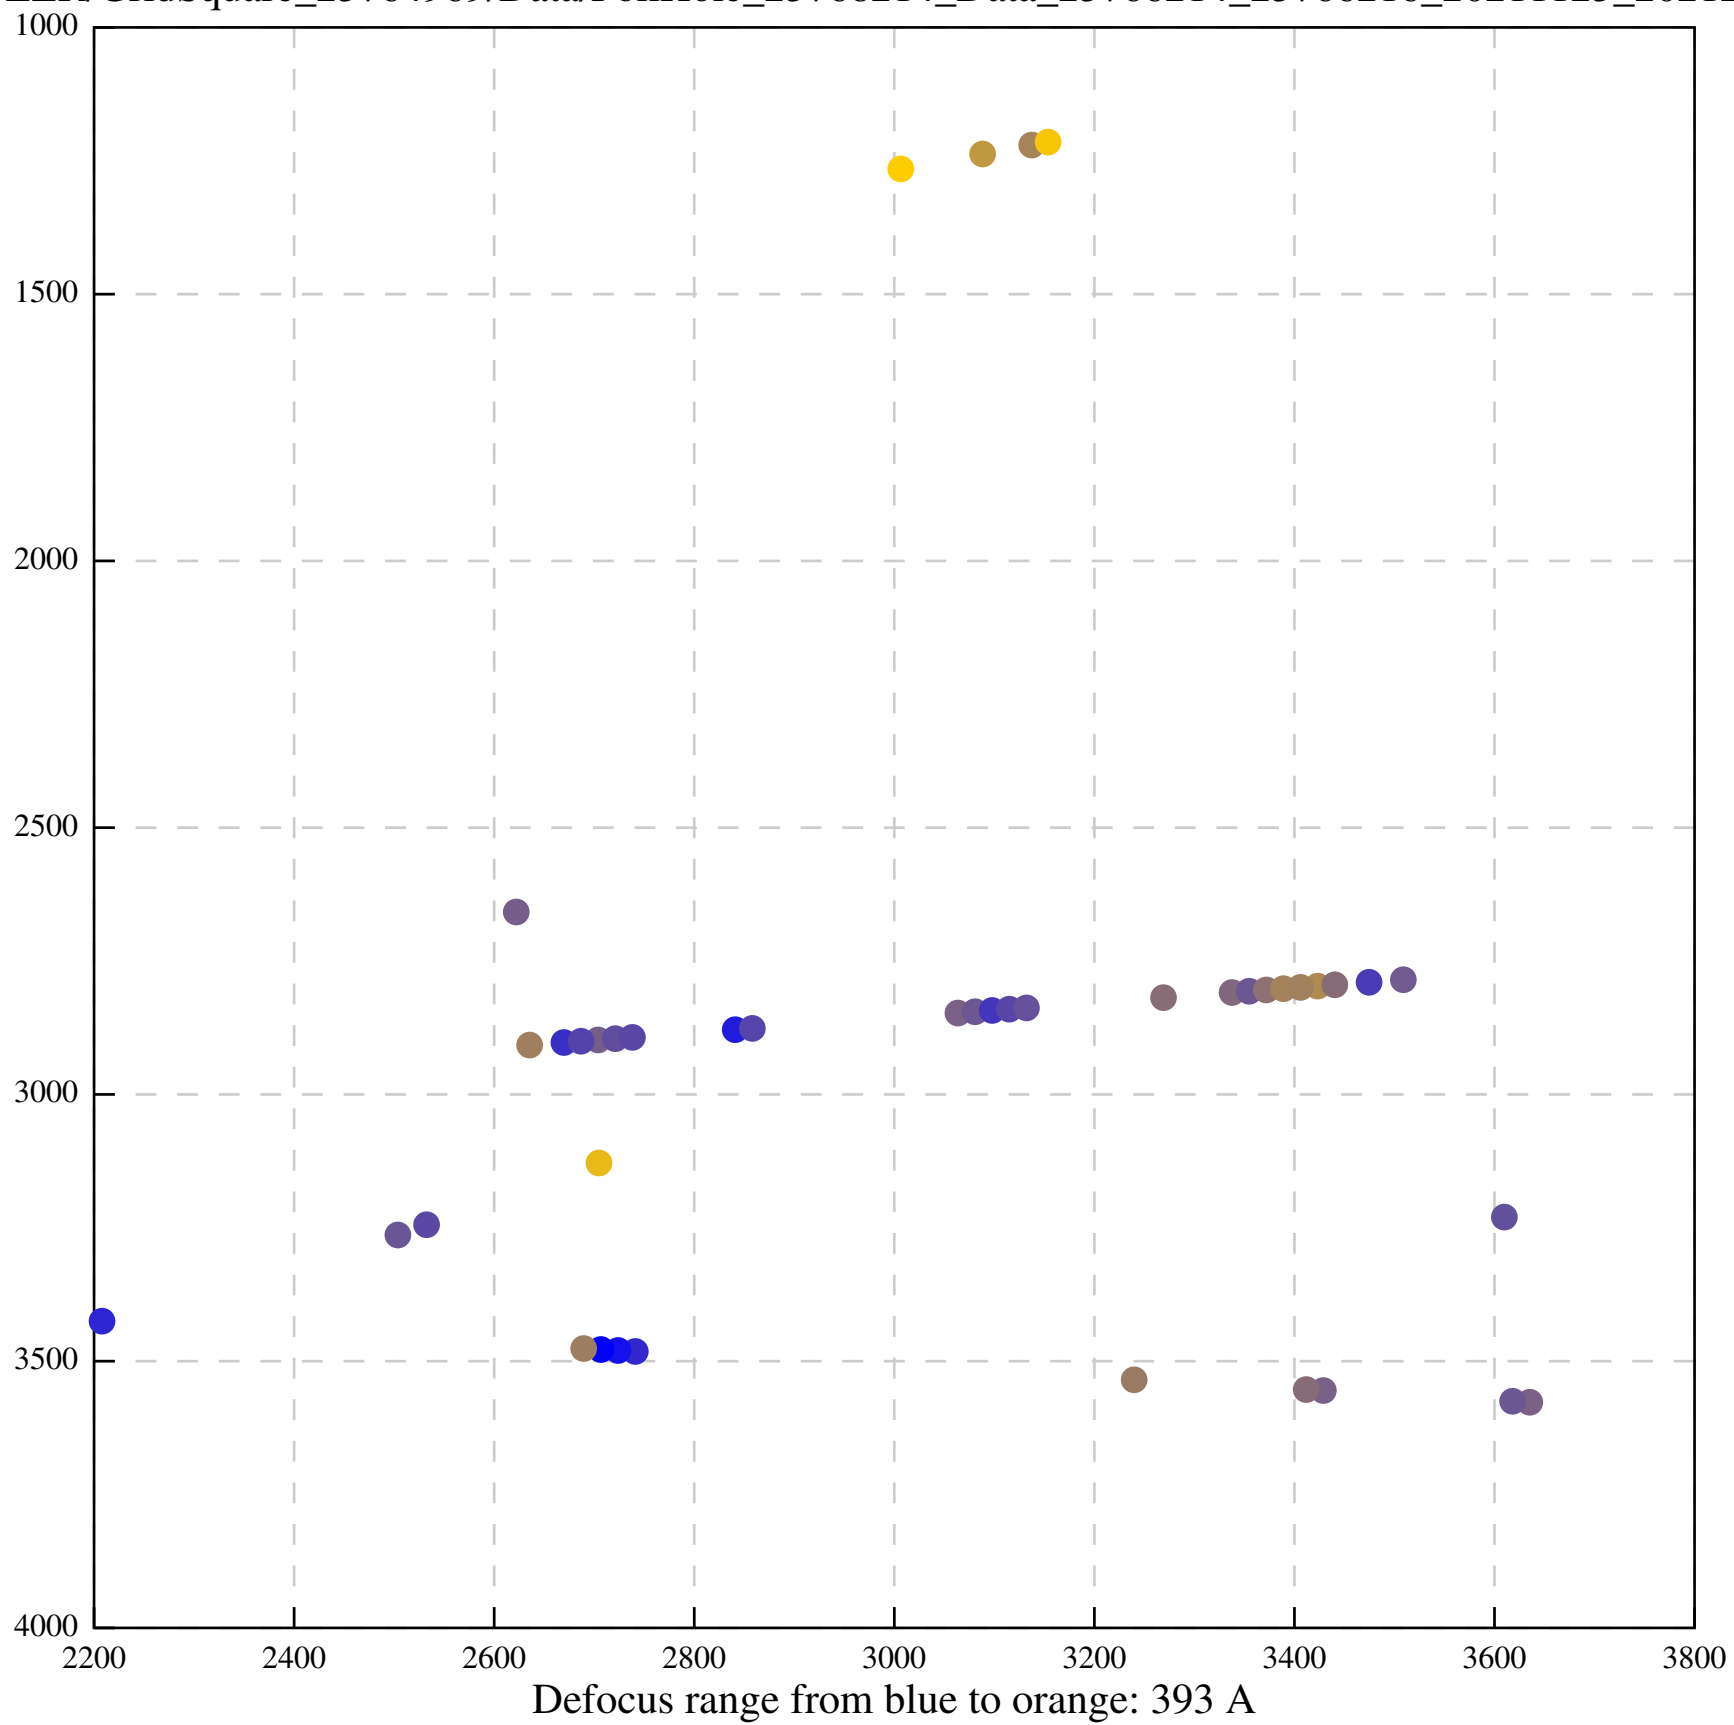

Defocus range from blue to orange: 630 Å

Defocus range from blue to orange: 593 A

Defocus range from blue to orange: 752 A

Defocus range from blue to orange: 365 A

Defocus range from blue to orange: 731 A

Defocus range from blue to orange: 664 A

Defocus range from blue to orange: 328 A

Defocus range from blue to orange: 534 A

Defocus range from blue to orange: 312 A

Defocus range from blue to orange: 308 A

Defocus range from blue to orange: 492 A

Defocus range from blue to orange: 72 A

Defocus range from blue to orange: 295 A

Defocus range from blue to orange: 624 A

Defocus range from blue to orange: 656 A

Defocus range from blue to orange: 507 A

Defocus range from blue to orange: 379 A

Defocus range from blue to orange: 559 A