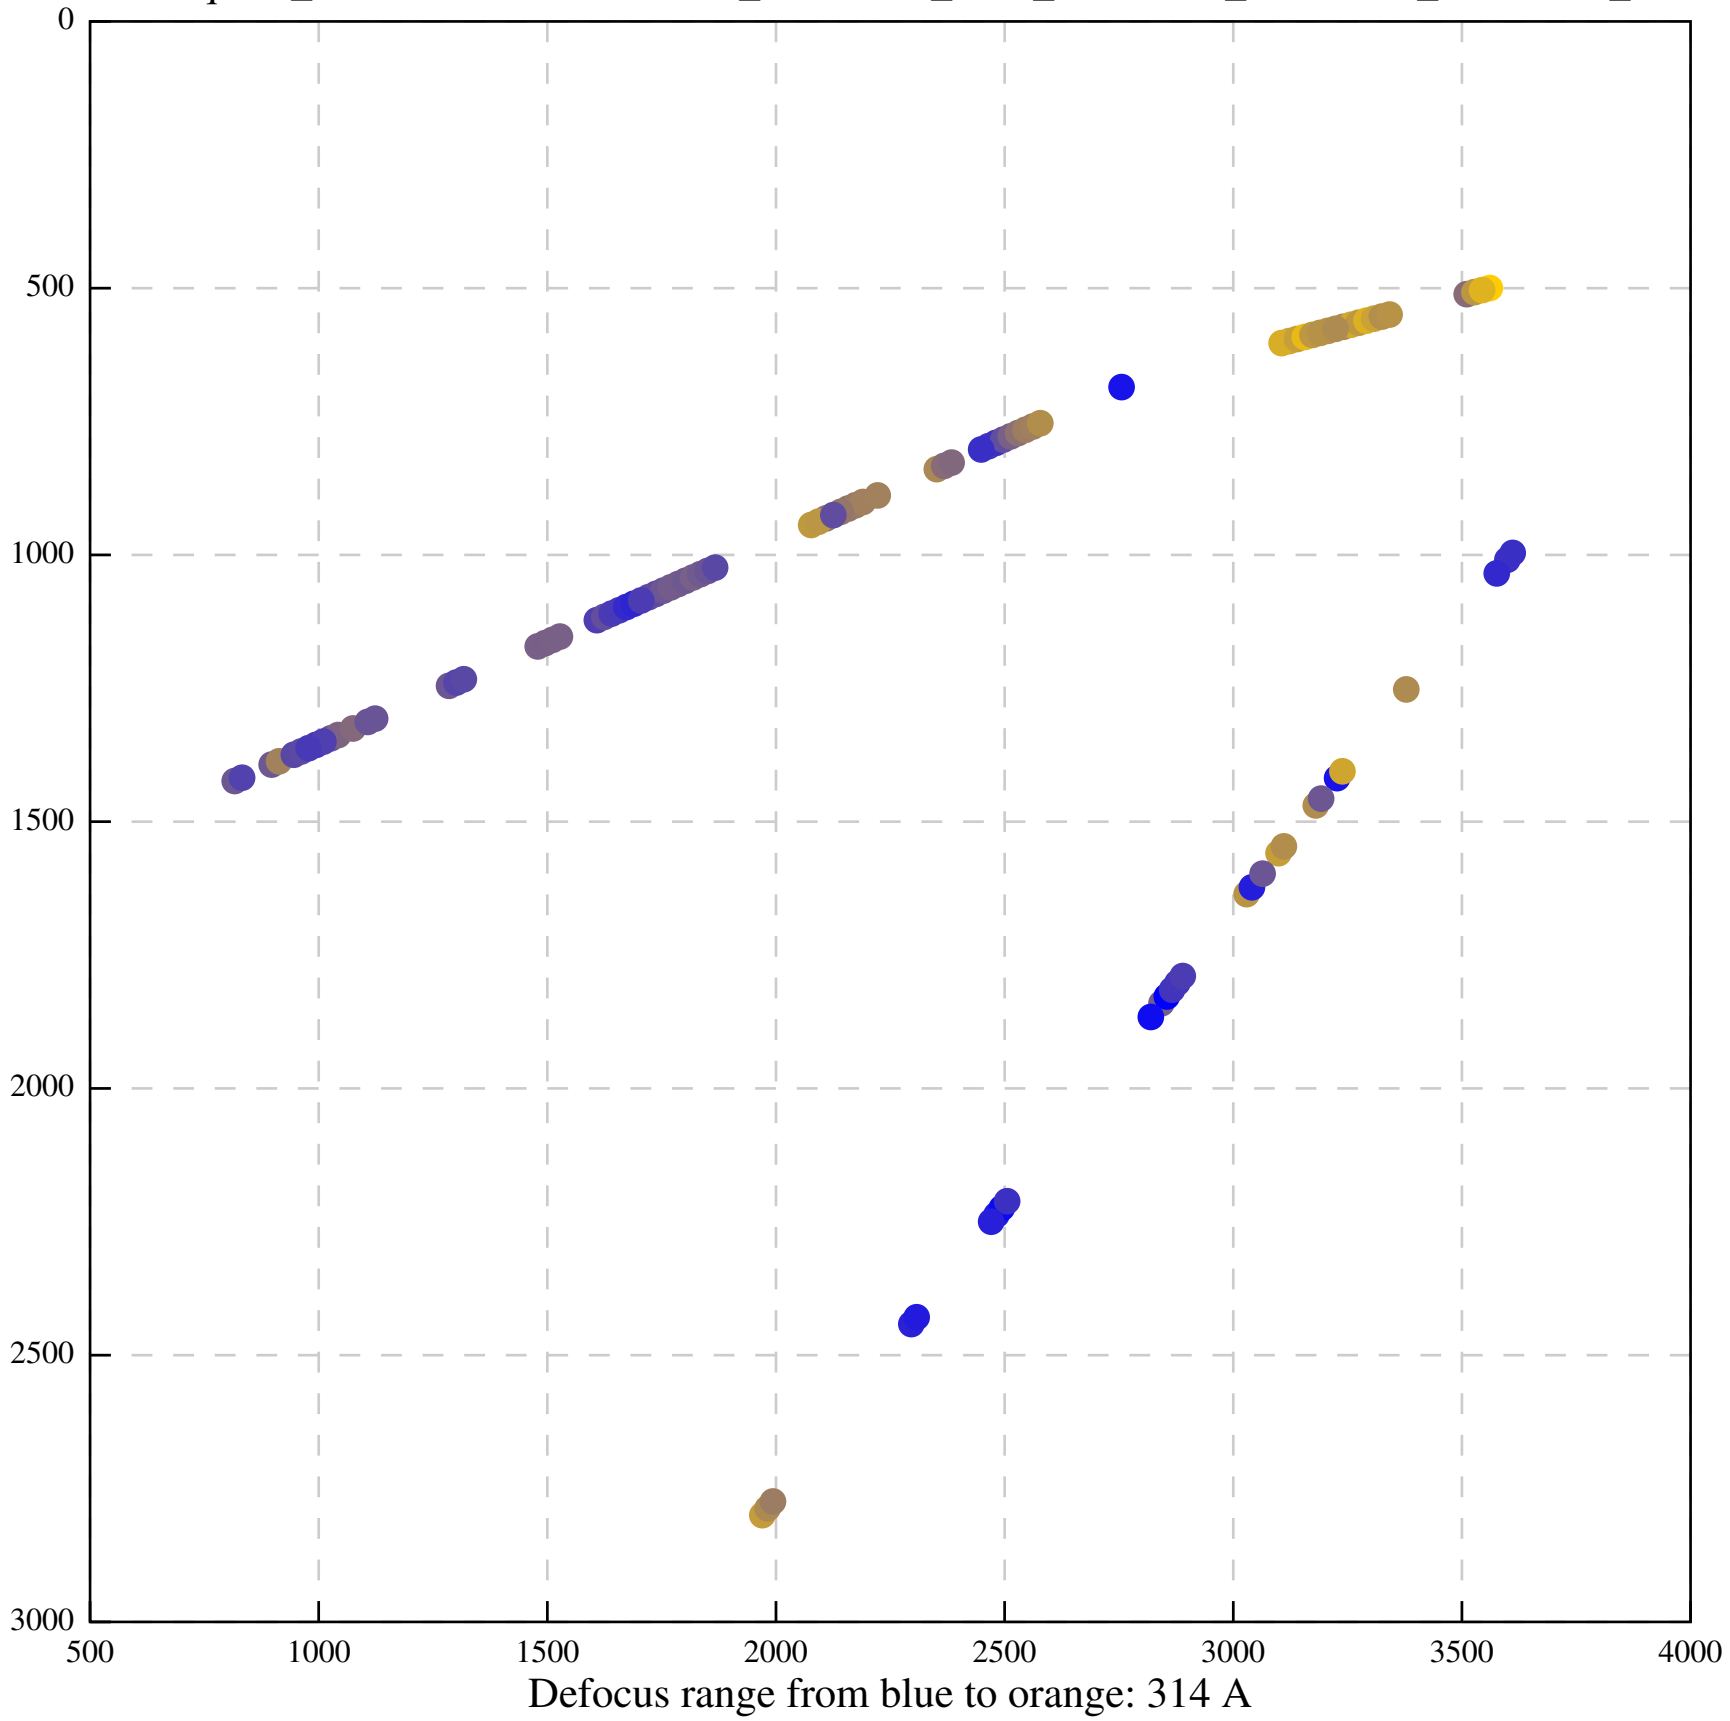

Defocus range from blue to orange: 396 A

Defocus range from blue to orange: 485 A

Defocus range from blue to orange: 1024 A

Defocus range from blue to orange: 366 A

Defocus range from blue to orange: 495 A

Defocus range from blue to orange: 11 A

Defocus range from blue to orange: 697 A

Defocus range from blue to orange: 315 A

Defocus range from blue to orange: 289 A

Defocus range from blue to orange: 114 A

Defocus range from blue to orange: 552 A

Defocus range from blue to orange: 383 A

Defocus range from blue to orange: 1 A

Defocus range from blue to orange: 537 Å

Defocus range from blue to orange: 698 A

Defocus range from blue to orange: 28 A

Defocus range from blue to orange: 28 A

Defocus range from blue to orange: 708 A

Defocus range from blue to orange: 243 A

Defocus range from blue to orange: 1114 A

Defocus range from blue to orange: 364 A

Defocus range from blue to orange: 367 Å