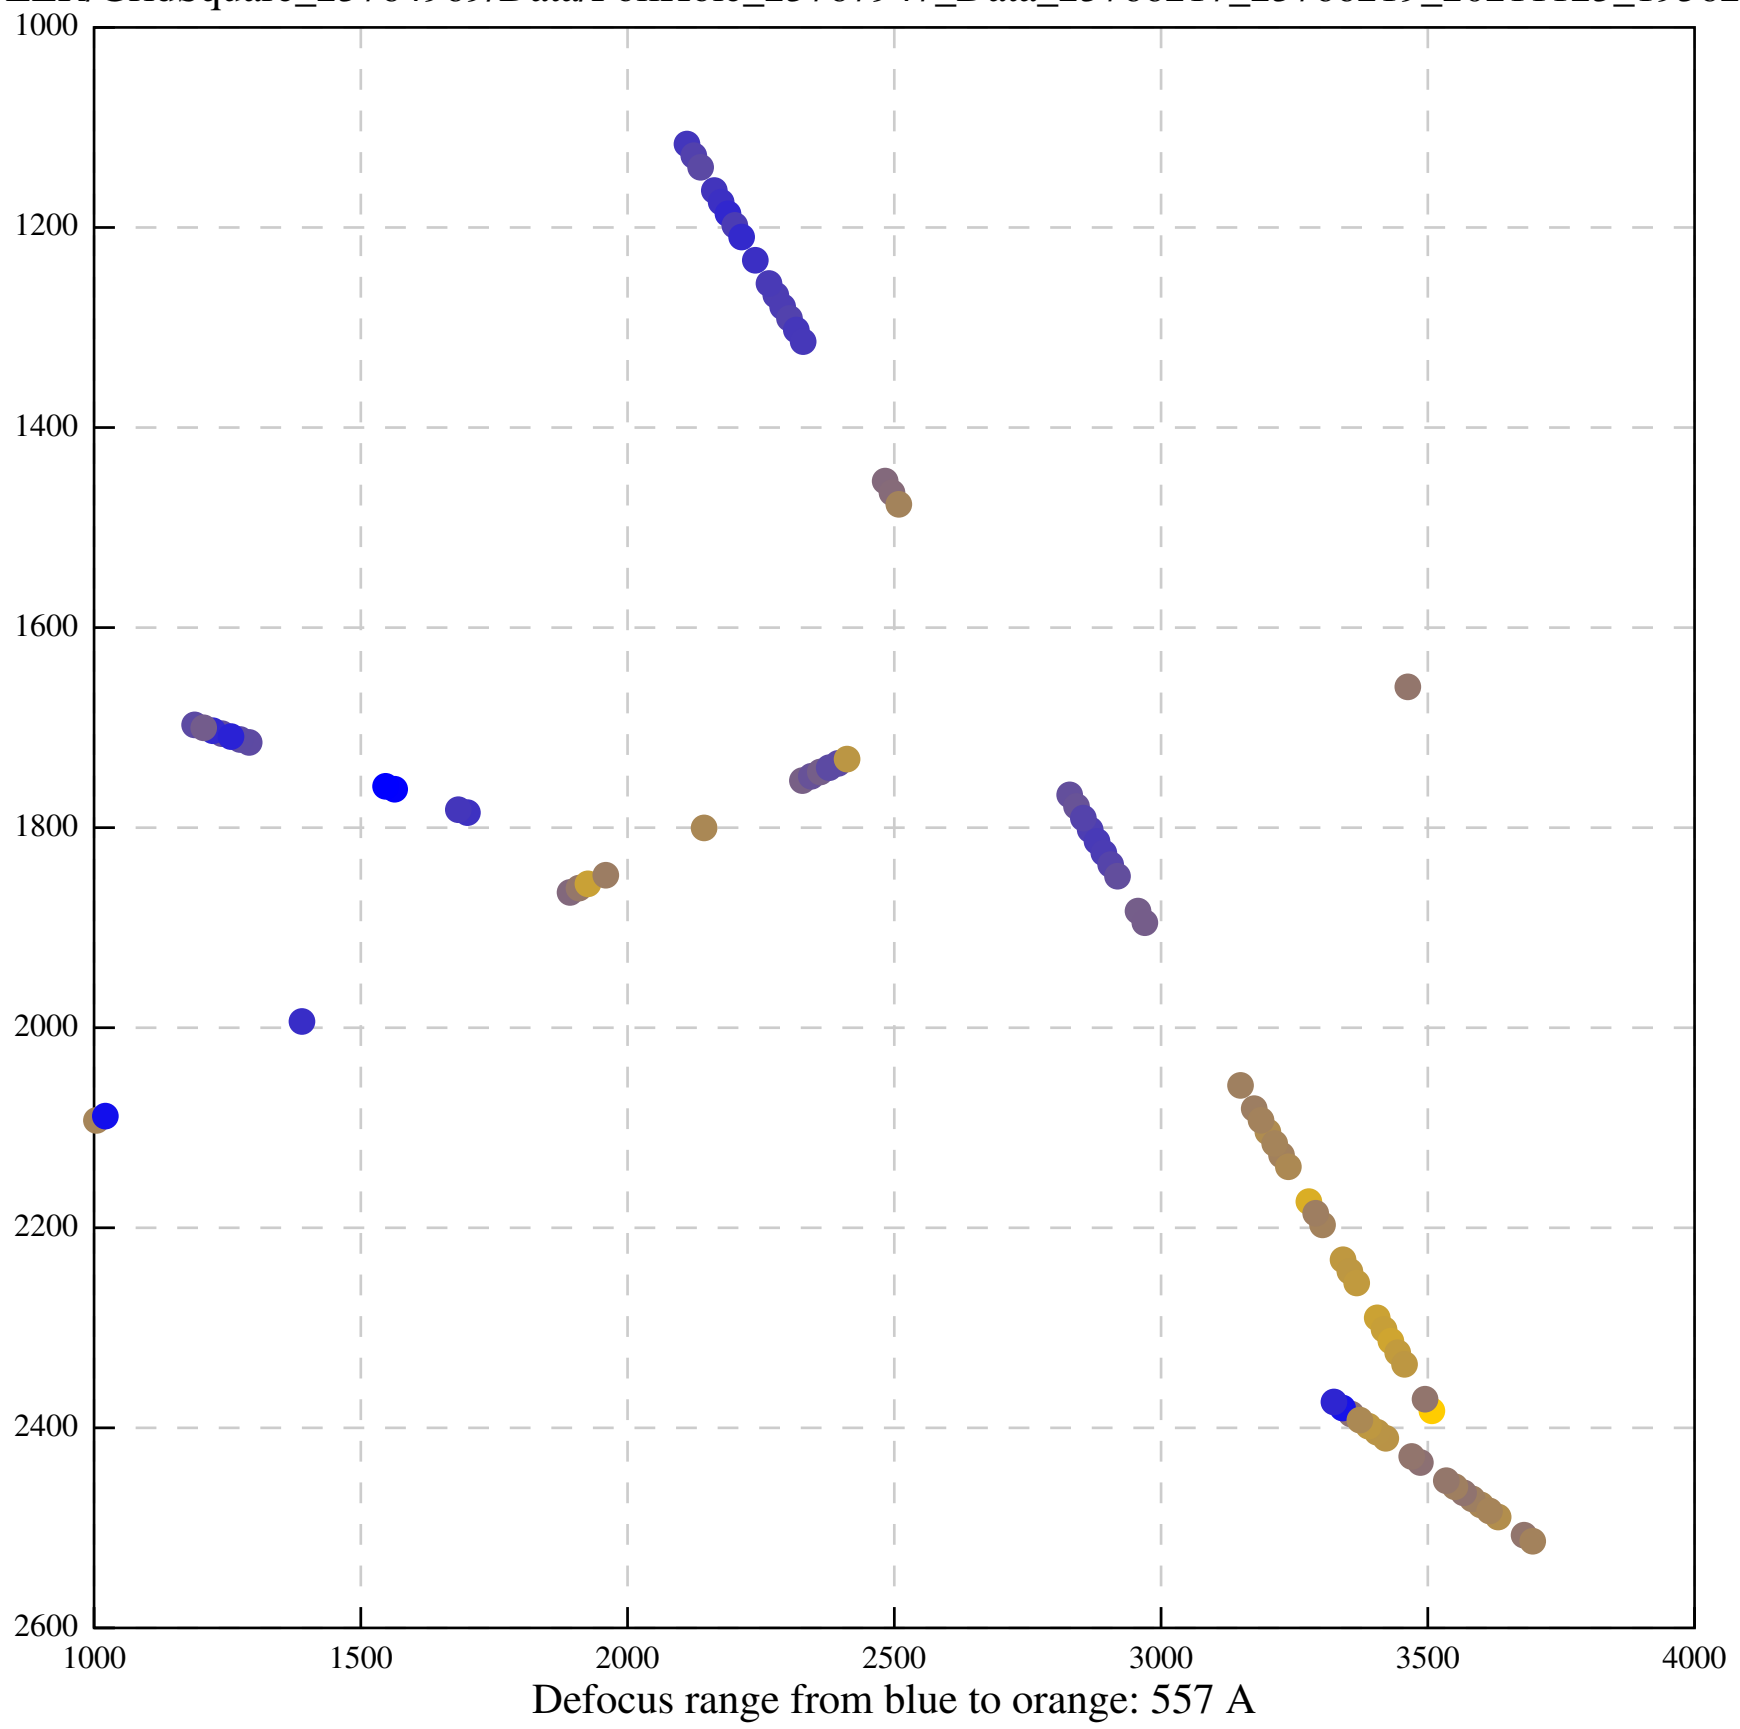

Defocus range from blue to orange: 11 A

Defocus range from blue to orange: 697 A

Defocus range from blue to orange: 315 A

Defocus range from blue to orange: 289 A

Defocus range from blue to orange: 114 A

Defocus range from blue to orange: 552 A

Defocus range from blue to orange: 383 A

Defocus range from blue to orange: 1 A

Defocus range from blue to orange: 537 Å

Defocus range from blue to orange: 698 A

Defocus range from blue to orange: 28 A

Defocus range from blue to orange: 28 A

Defocus range from blue to orange: 708 A

Defocus range from blue to orange: 243 A

Defocus range from blue to orange: 1114 A

Defocus range from blue to orange: 364 A

Defocus range from blue to orange: 367 Å

Defocus range from blue to orange: 341 Å

Defocus range from blue to orange: 23 A

Defocus range from blue to orange: 1240 Å

Defocus range from blue to orange: 101 A

Defocus range from blue to orange: 331 A