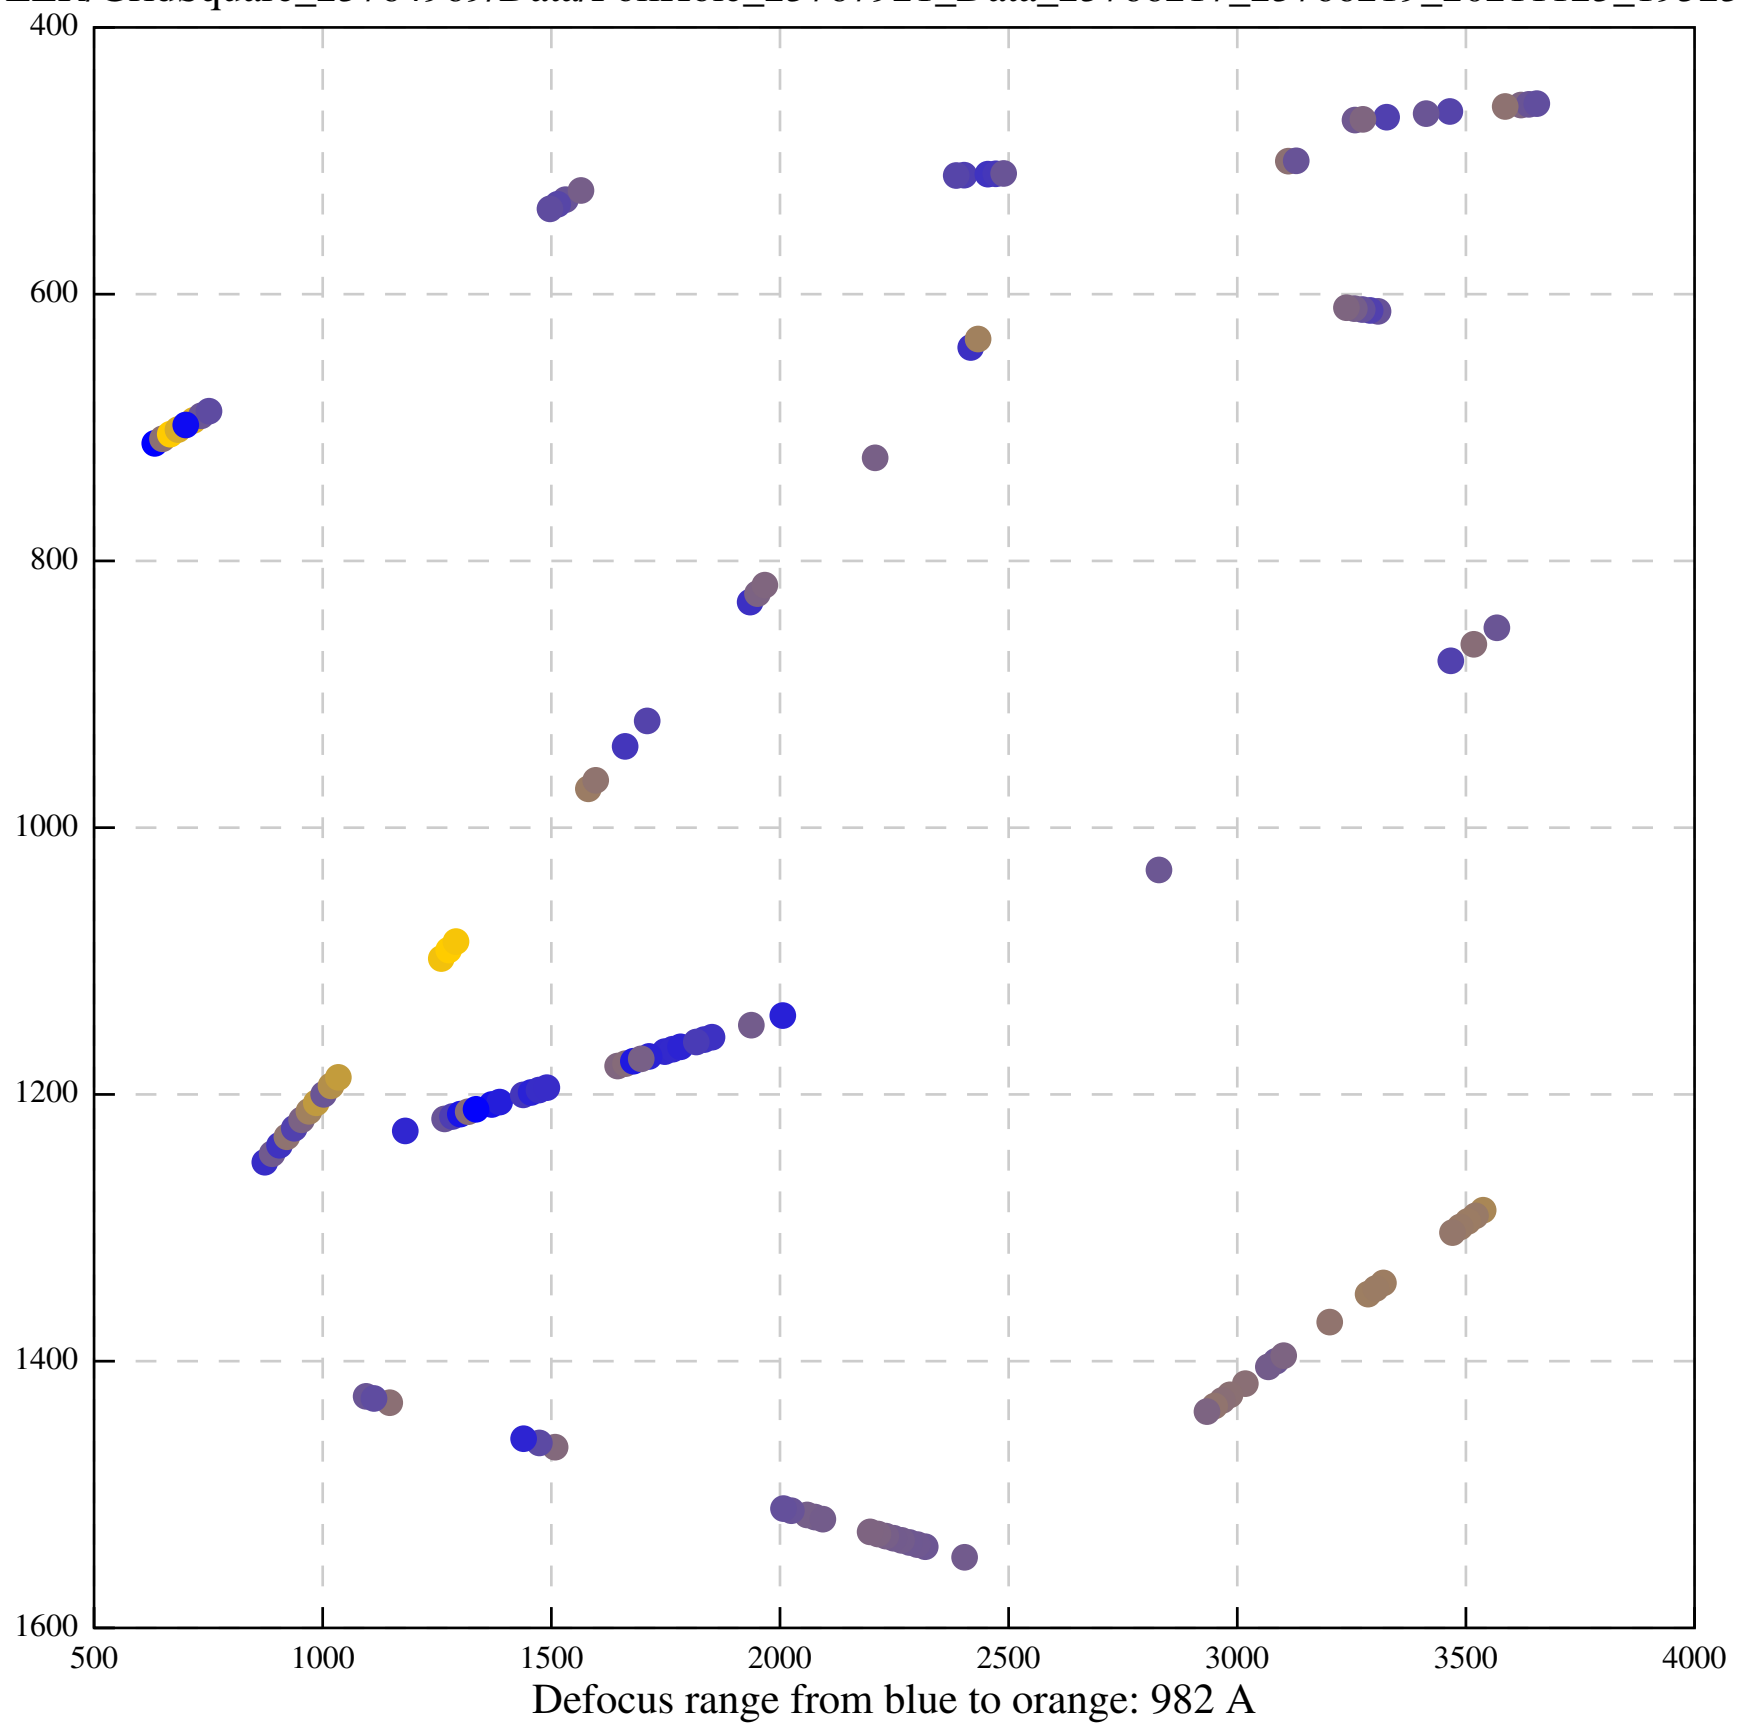

Defocus range from blue to orange: 396 A

Defocus range from blue to orange: 485 A

Defocus range from blue to orange: 1024 A

Defocus range from blue to orange: 366 A

Defocus range from blue to orange: 495 A

Defocus range from blue to orange: 11 A

Defocus range from blue to orange: 697 A

Defocus range from blue to orange: 315 A

Defocus range from blue to orange: 289 A

Defocus range from blue to orange: 114 A

Defocus range from blue to orange: 552 A

Defocus range from blue to orange: 383 A

Defocus range from blue to orange: 1 A

Defocus range from blue to orange: 537 Å

Defocus range from blue to orange: 698 A

Defocus range from blue to orange: 28 A

Defocus range from blue to orange: 28 A

Defocus range from blue to orange: 708 A

Defocus range from blue to orange: 243 A

Defocus range from blue to orange: 1114 A

Defocus range from blue to orange: 364 A

Defocus range from blue to orange: 367 Å