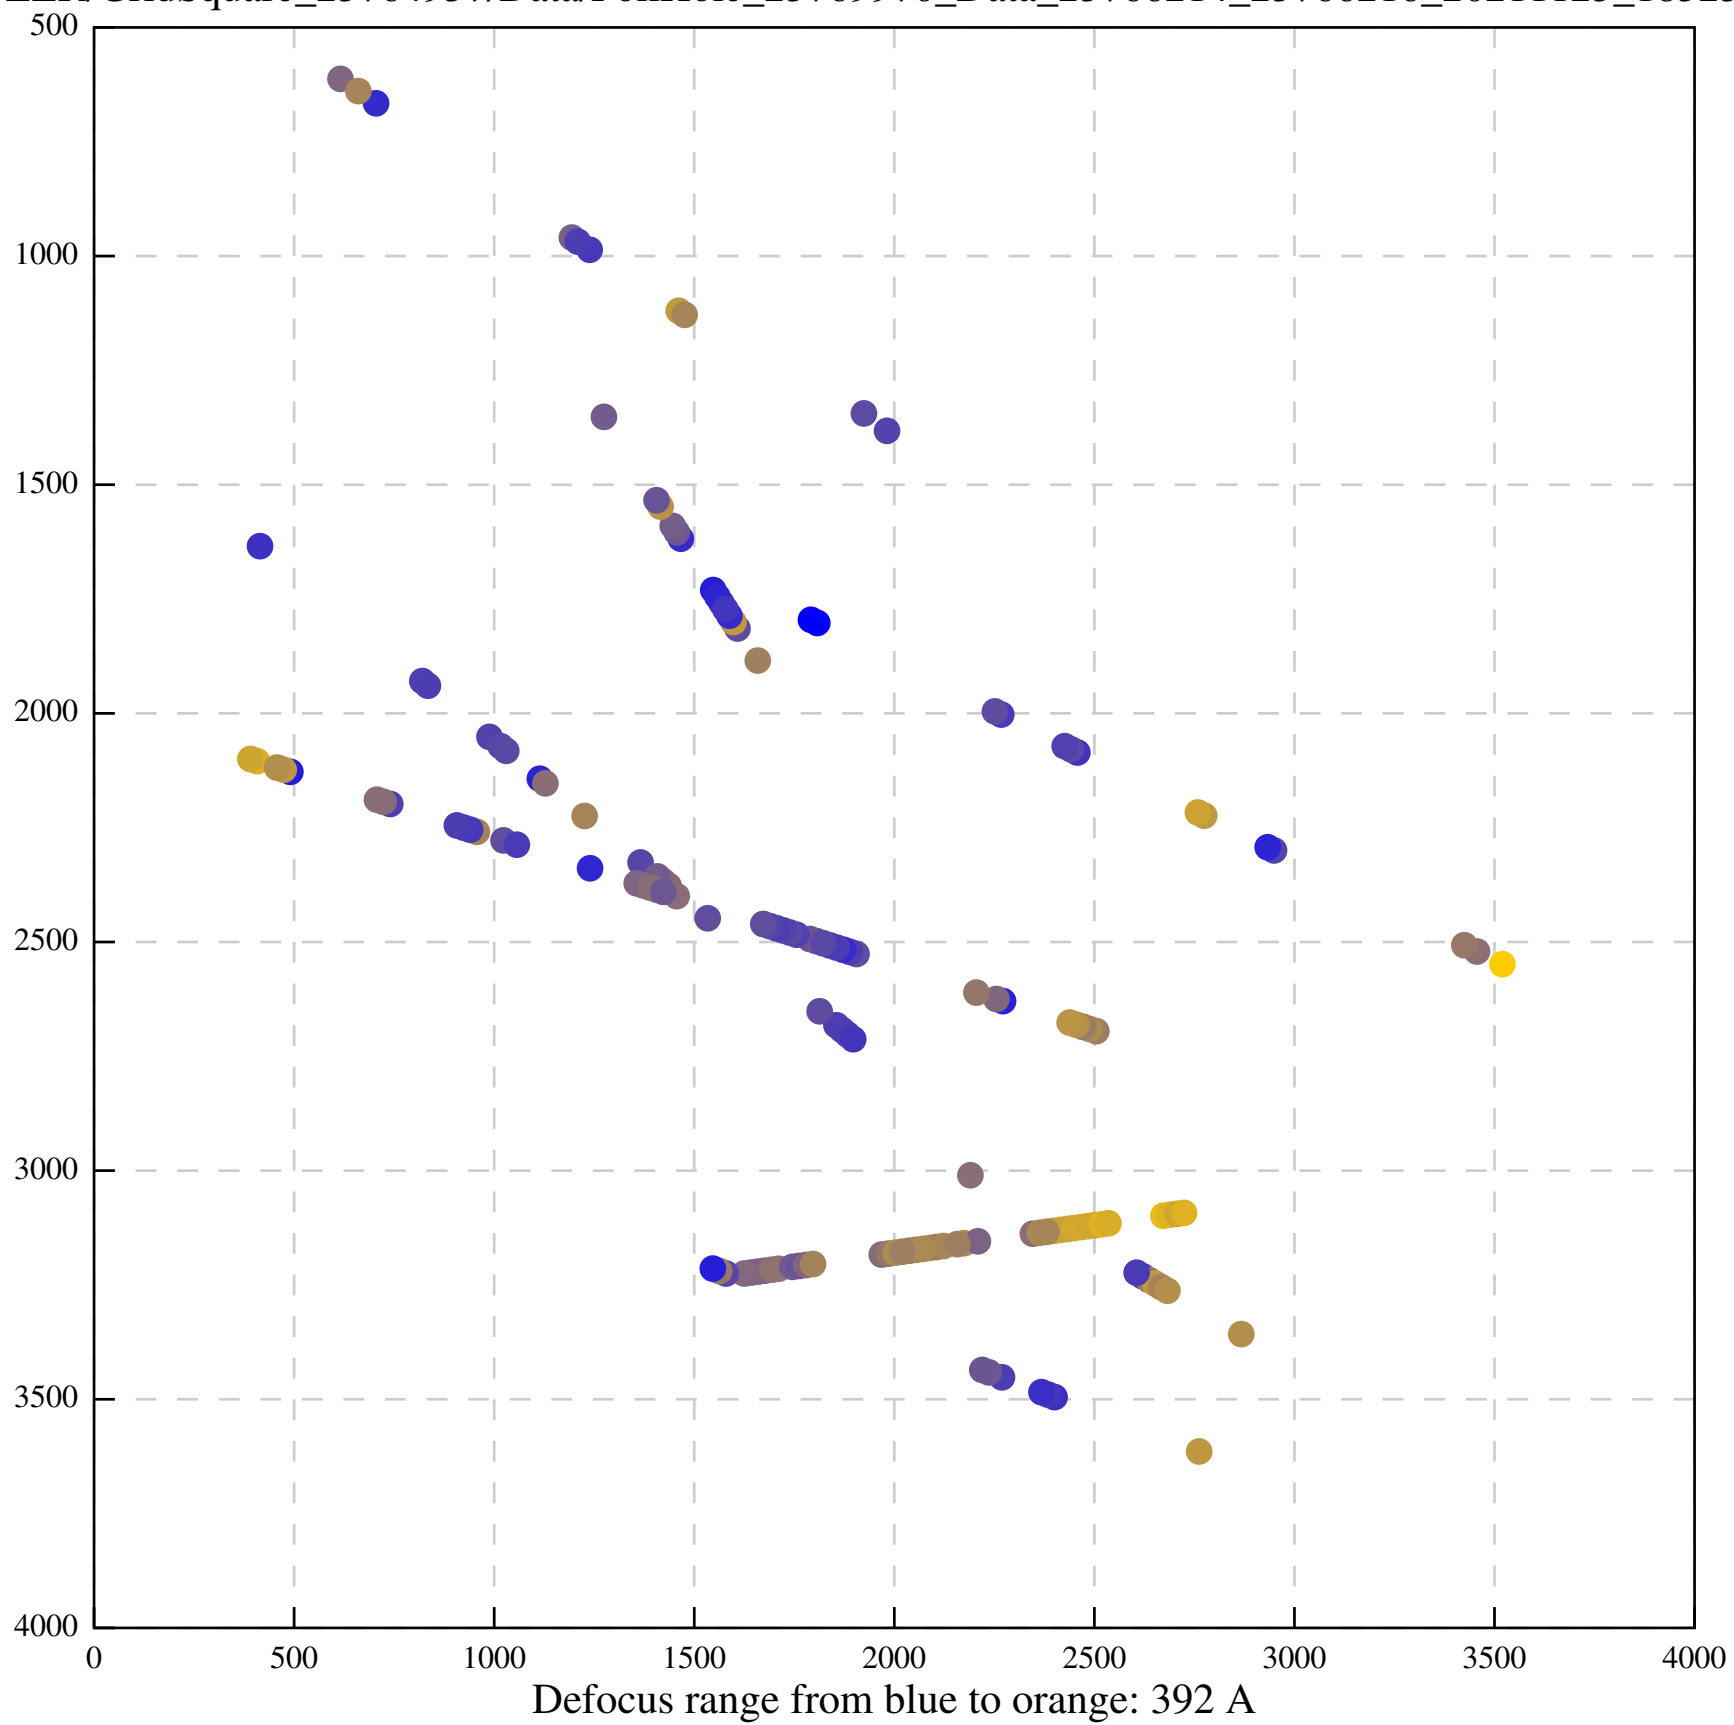

Defocus range from blue to orange: 494 A

Defocus range from blue to orange: 685 A

Defocus range from blue to orange: 514 A

Defocus range from blue to orange: 383 A

Defocus range from blue to orange: 342 A

Defocus range from blue to orange: 226 A

Defocus range from blue to orange: 354 A

Defocus range from blue to orange: 272 A

Defocus range from blue to orange: 439 A

Defocus range from blue to orange: 155 A

Defocus range from blue to orange: 839 A

Defocus range from blue to orange: 211 A

Defocus range from blue to orange: 145 A

Defocus range from blue to orange: 703 A

Defocus range from blue to orange: 455 A

Defocus range from blue to orange: 979 A

Defocus range from blue to orange: 864 A

Defocus range from blue to orange: 84 A

Defocus range from blue to orange: 332 A

Defocus range from blue to orange: 423 A

Defocus range from blue to orange: 70 A