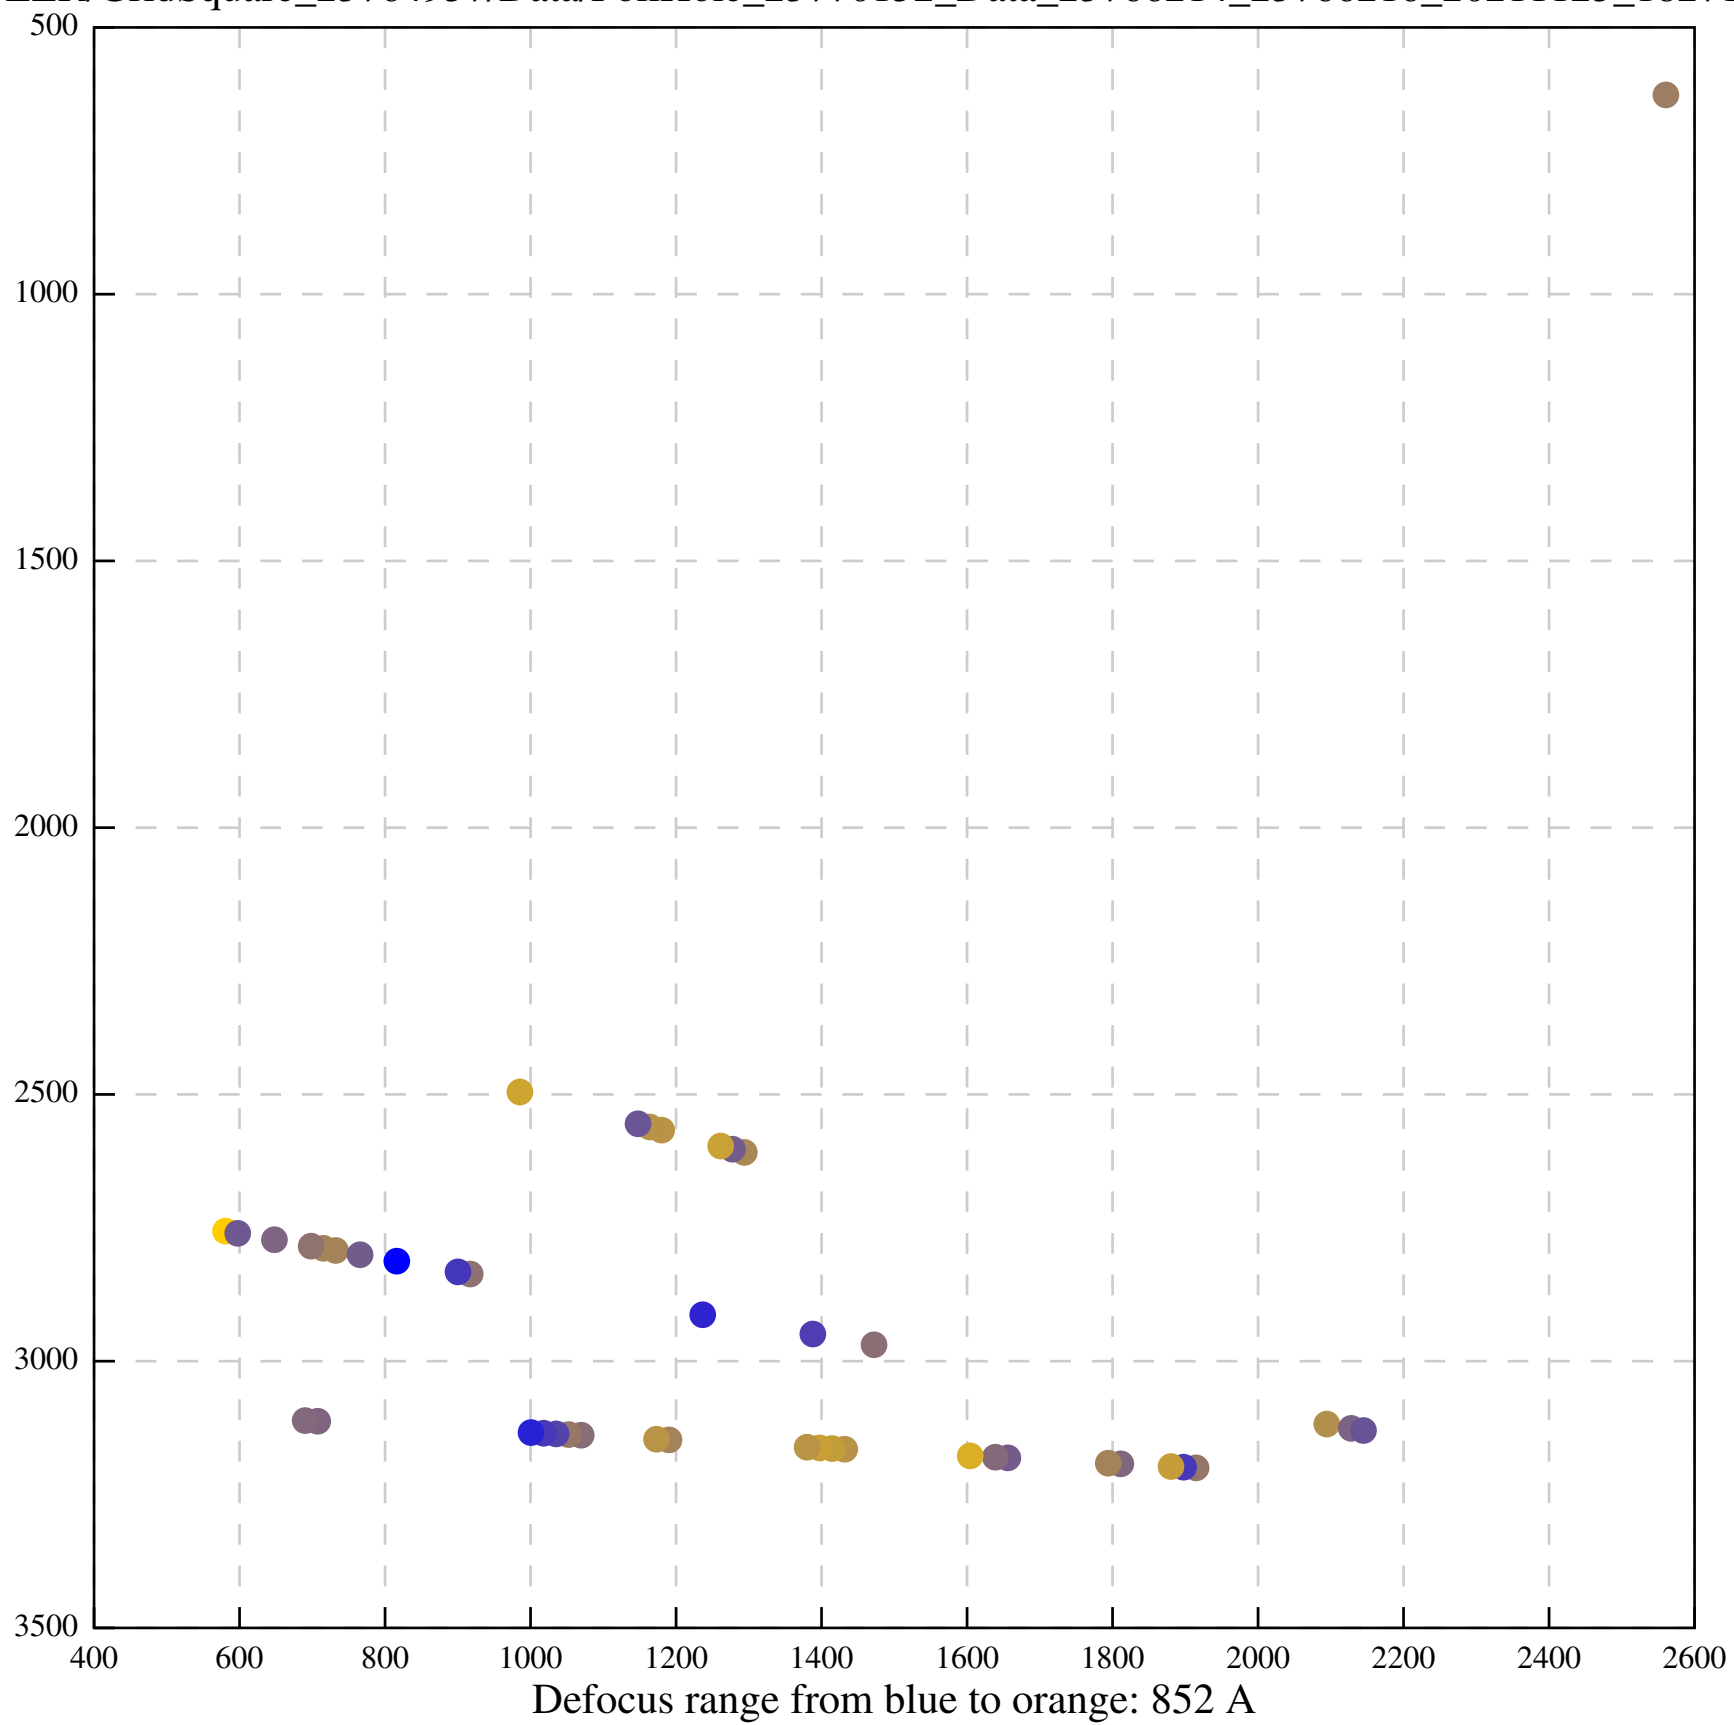

Defocus range from blue to orange: 226 A

Defocus range from blue to orange: 354 A

Defocus range from blue to orange: 272 A

Defocus range from blue to orange: 439 A

Defocus range from blue to orange: 155 A

Defocus range from blue to orange: 839 A

Defocus range from blue to orange: 211 A

Defocus range from blue to orange: 145 A

Defocus range from blue to orange: 703 A

Defocus range from blue to orange: 455 A

Defocus range from blue to orange: 979 A

Defocus range from blue to orange: 864 A

Defocus range from blue to orange: 84 A

Defocus range from blue to orange: 332 A

Defocus range from blue to orange: 423 A

Defocus range from blue to orange: 70 A

Defocus range from blue to orange: 396 A

Defocus range from blue to orange: 485 A

Defocus range from blue to orange: 1024 A

Defocus range from blue to orange: 366 A

Defocus range from blue to orange: 495 A