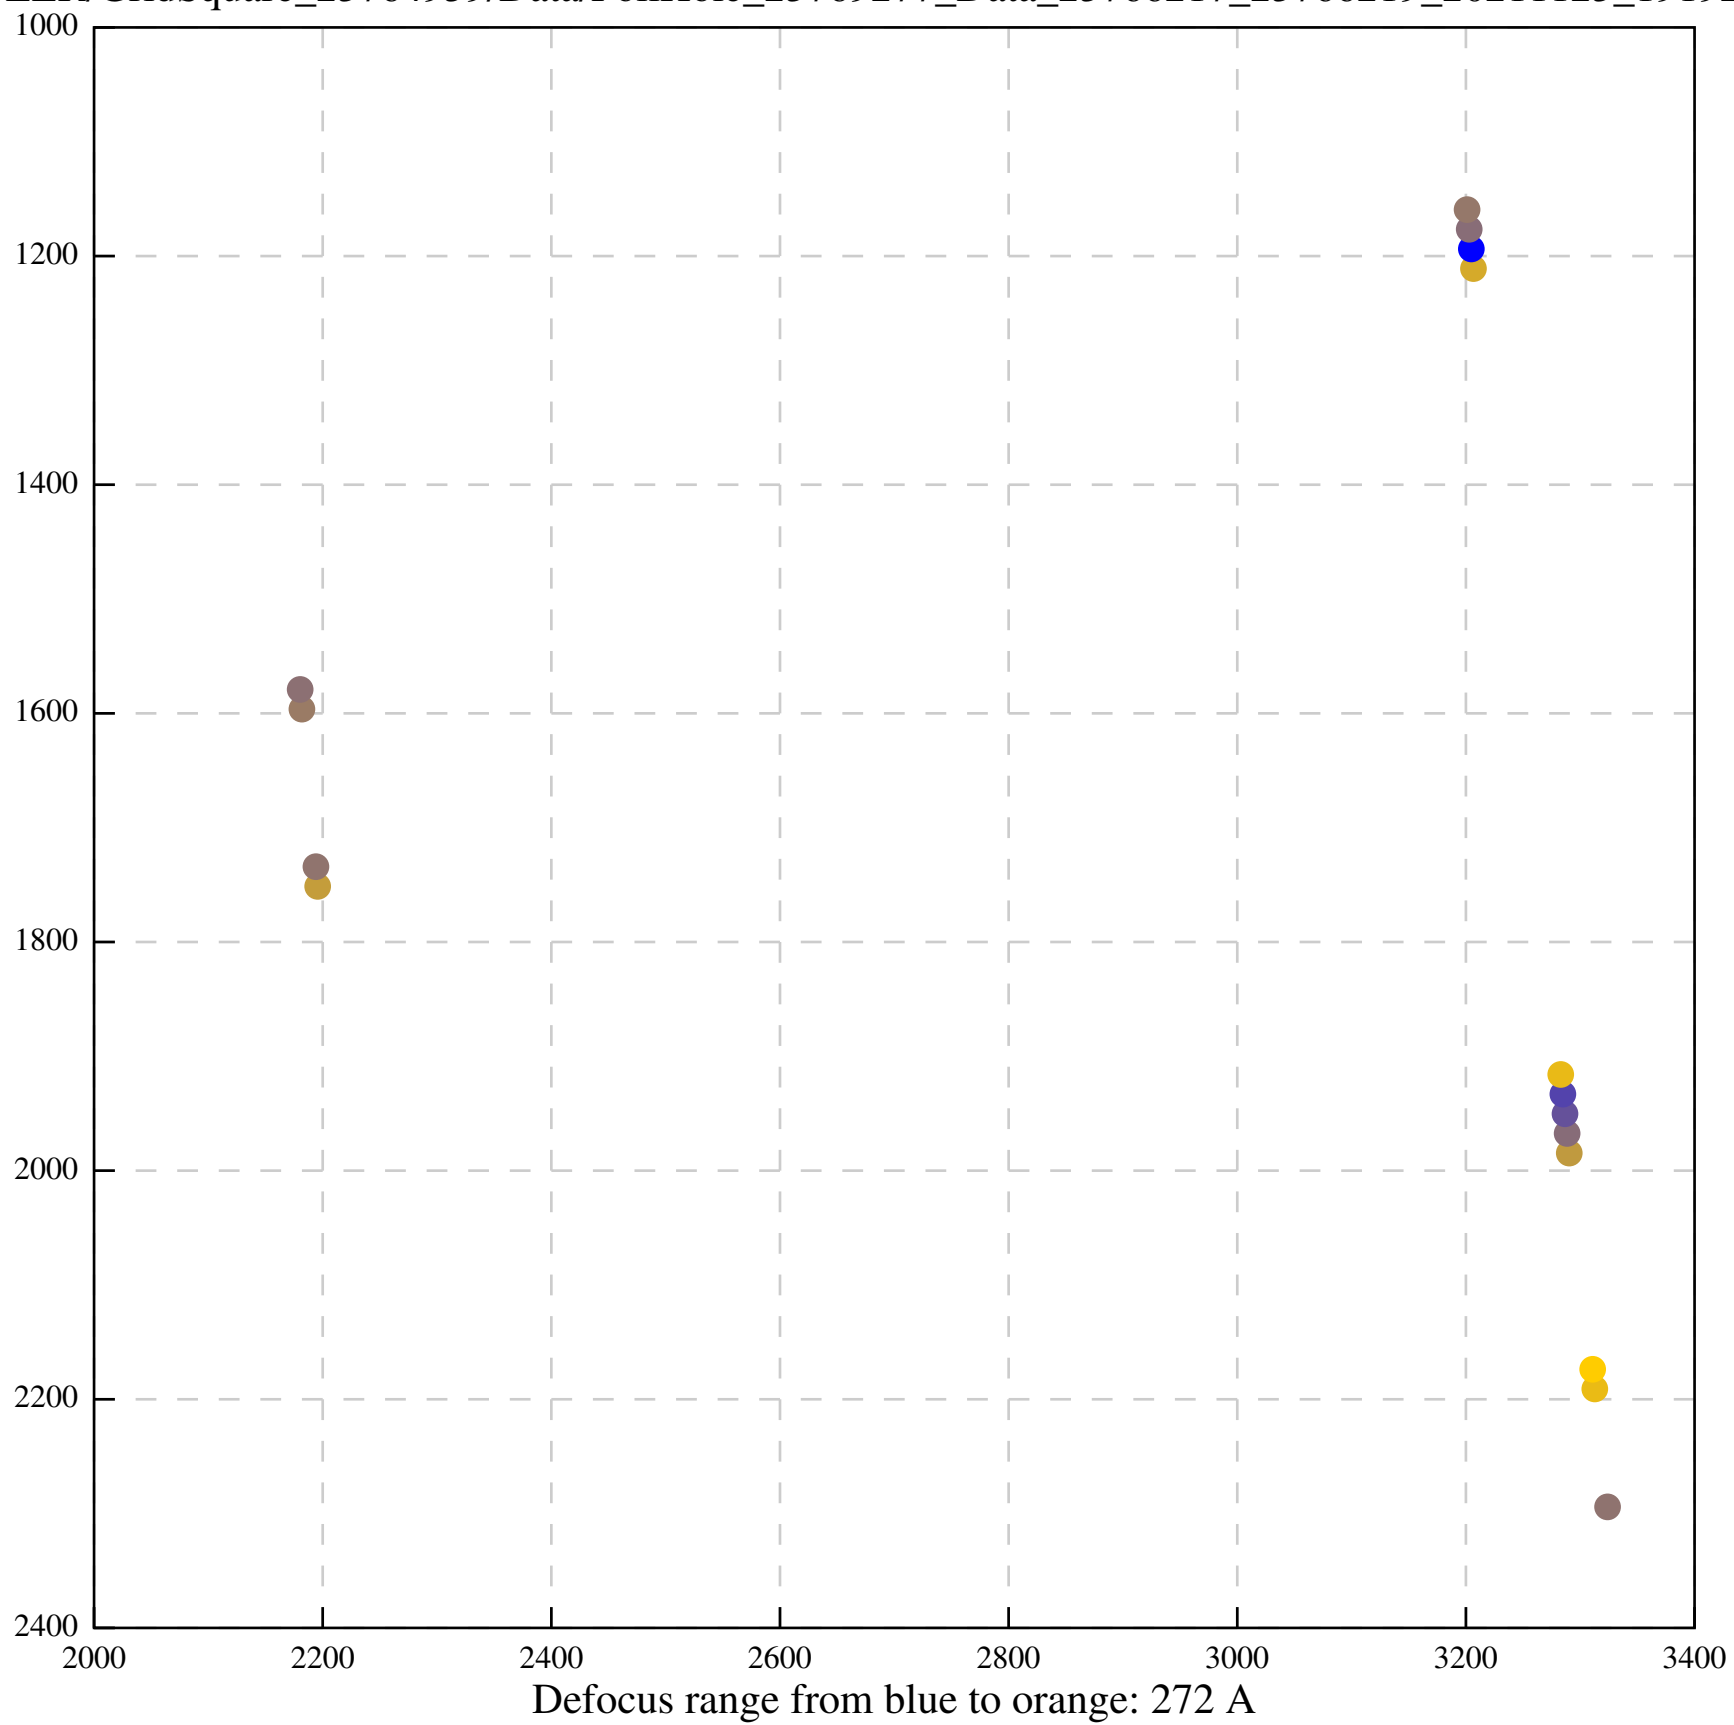

Defocus range from blue to orange: 979 A

Defocus range from blue to orange: 864 A

Defocus range from blue to orange: 84 A

Defocus range from blue to orange: 332 A

Defocus range from blue to orange: 423 A

Defocus range from blue to orange: 70 A

Defocus range from blue to orange: 396 A

Defocus range from blue to orange: 485 A

Defocus range from blue to orange: 1024 A

Defocus range from blue to orange: 366 A

Defocus range from blue to orange: 495 A

Defocus range from blue to orange: 11 A

Defocus range from blue to orange: 697 A

Defocus range from blue to orange: 315 A

Defocus range from blue to orange: 289 A

Defocus range from blue to orange: 114 A

Defocus range from blue to orange: 552 A