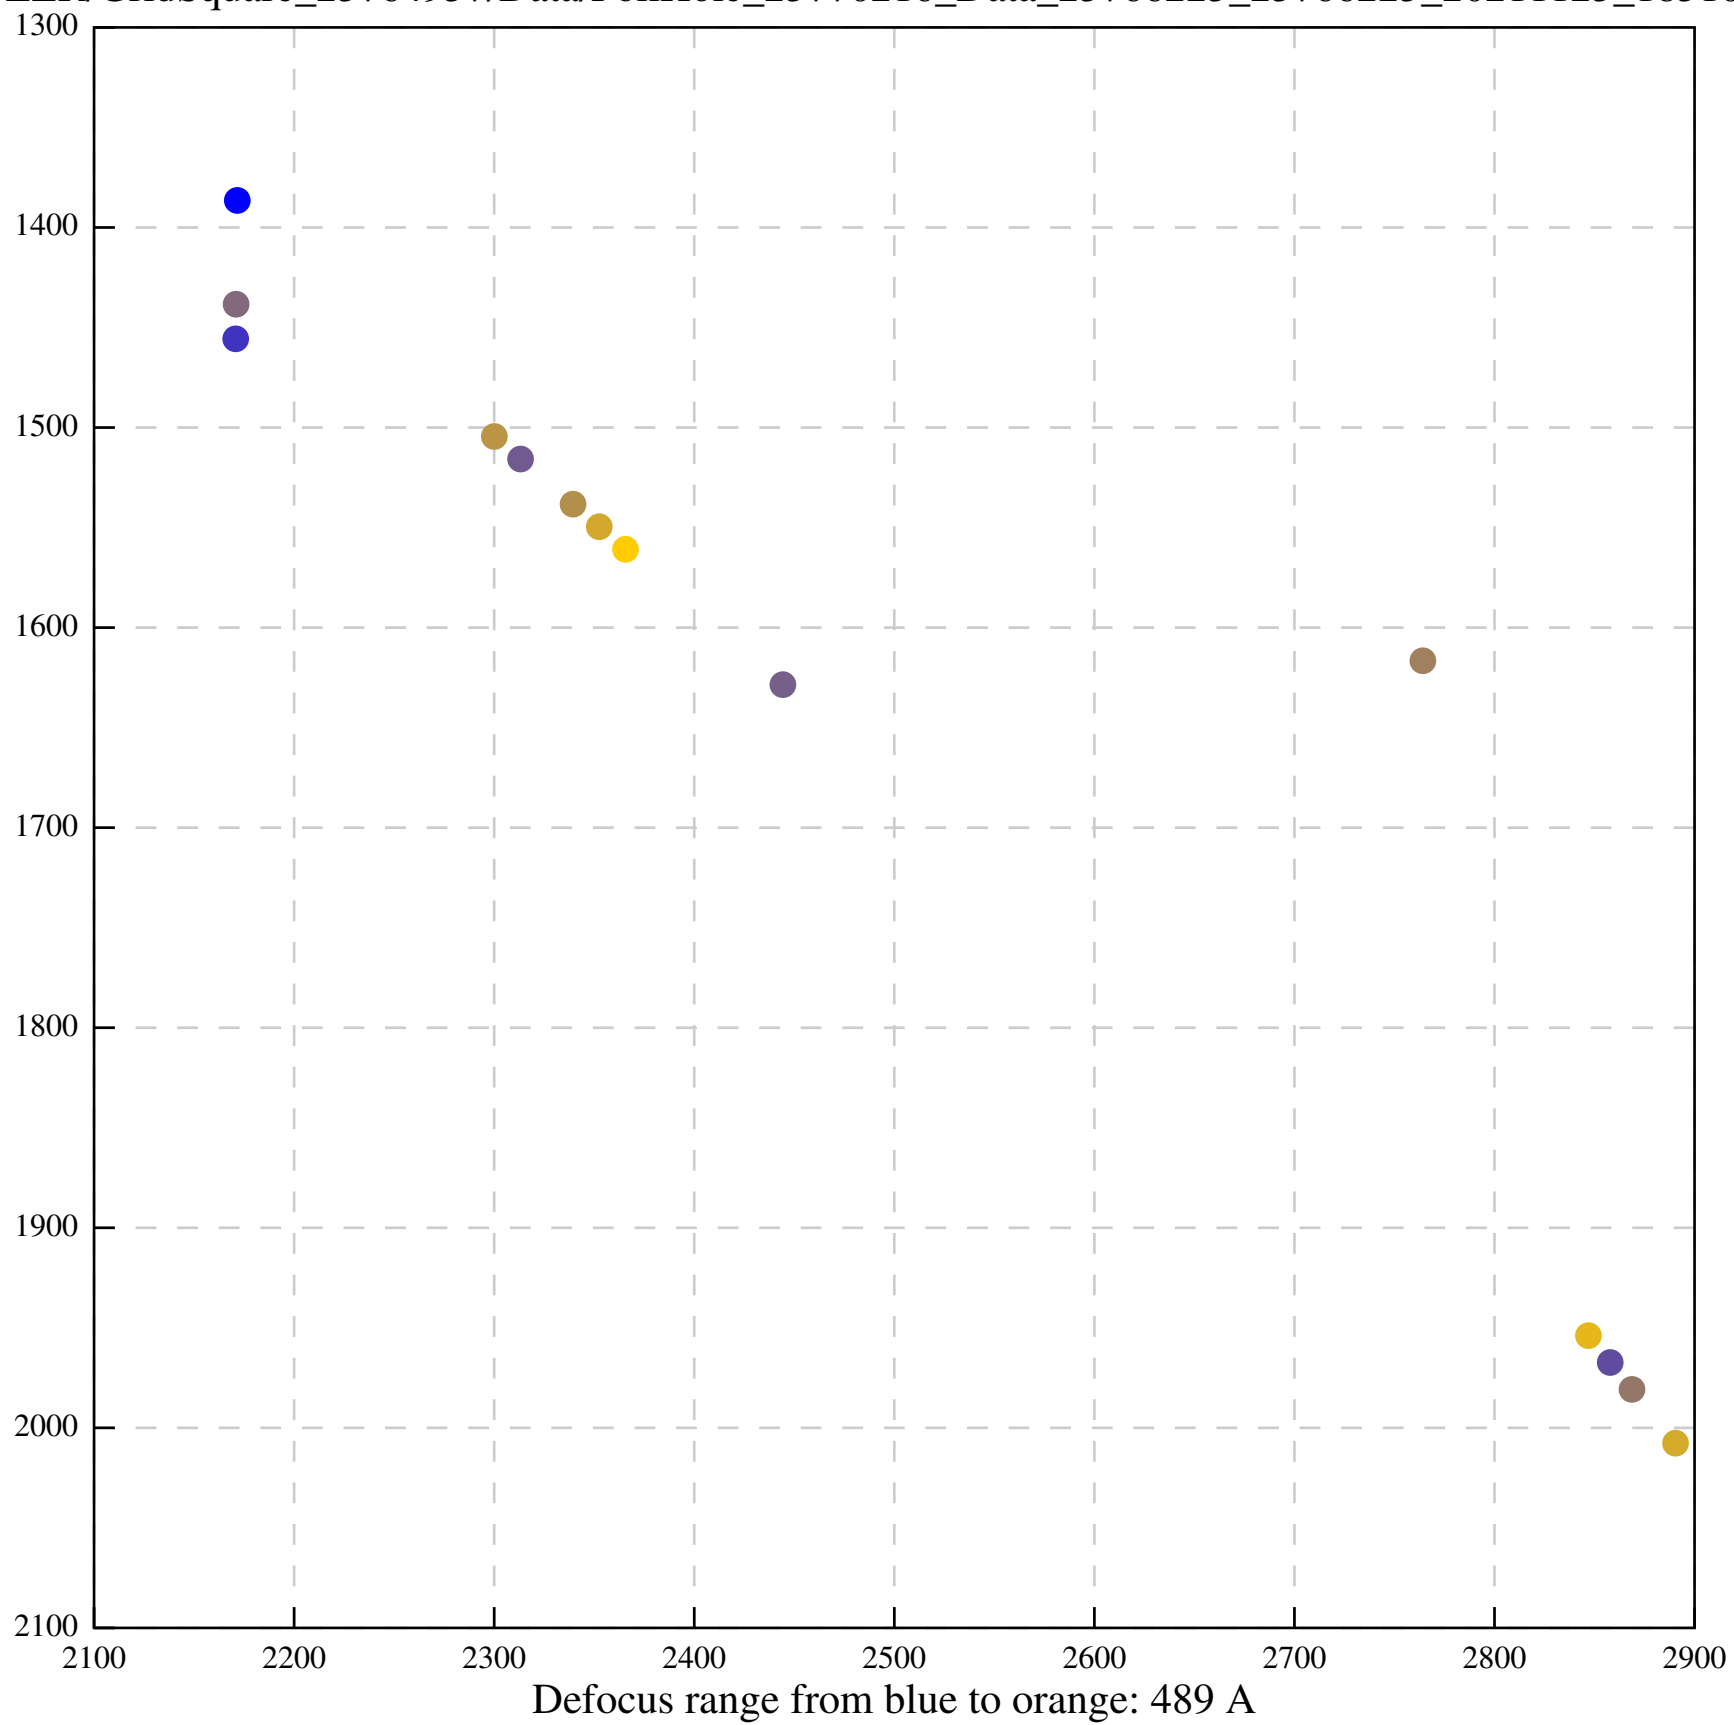

Defocus range from blue to orange: 226 A

Defocus range from blue to orange: 354 A

Defocus range from blue to orange: 272 A

Defocus range from blue to orange: 439 A

Defocus range from blue to orange: 155 A

Defocus range from blue to orange: 839 A

Defocus range from blue to orange: 211 A

Defocus range from blue to orange: 145 A

Defocus range from blue to orange: 703 A

Defocus range from blue to orange: 455 A

Defocus range from blue to orange: 979 A

Defocus range from blue to orange: 864 A

Defocus range from blue to orange: 84 A

Defocus range from blue to orange: 332 A

Defocus range from blue to orange: 423 A

Defocus range from blue to orange: 70 A

Defocus range from blue to orange: 396 A

Defocus range from blue to orange: 485 A

Defocus range from blue to orange: 1024 A

Defocus range from blue to orange: 366 A

Defocus range from blue to orange: 495 A