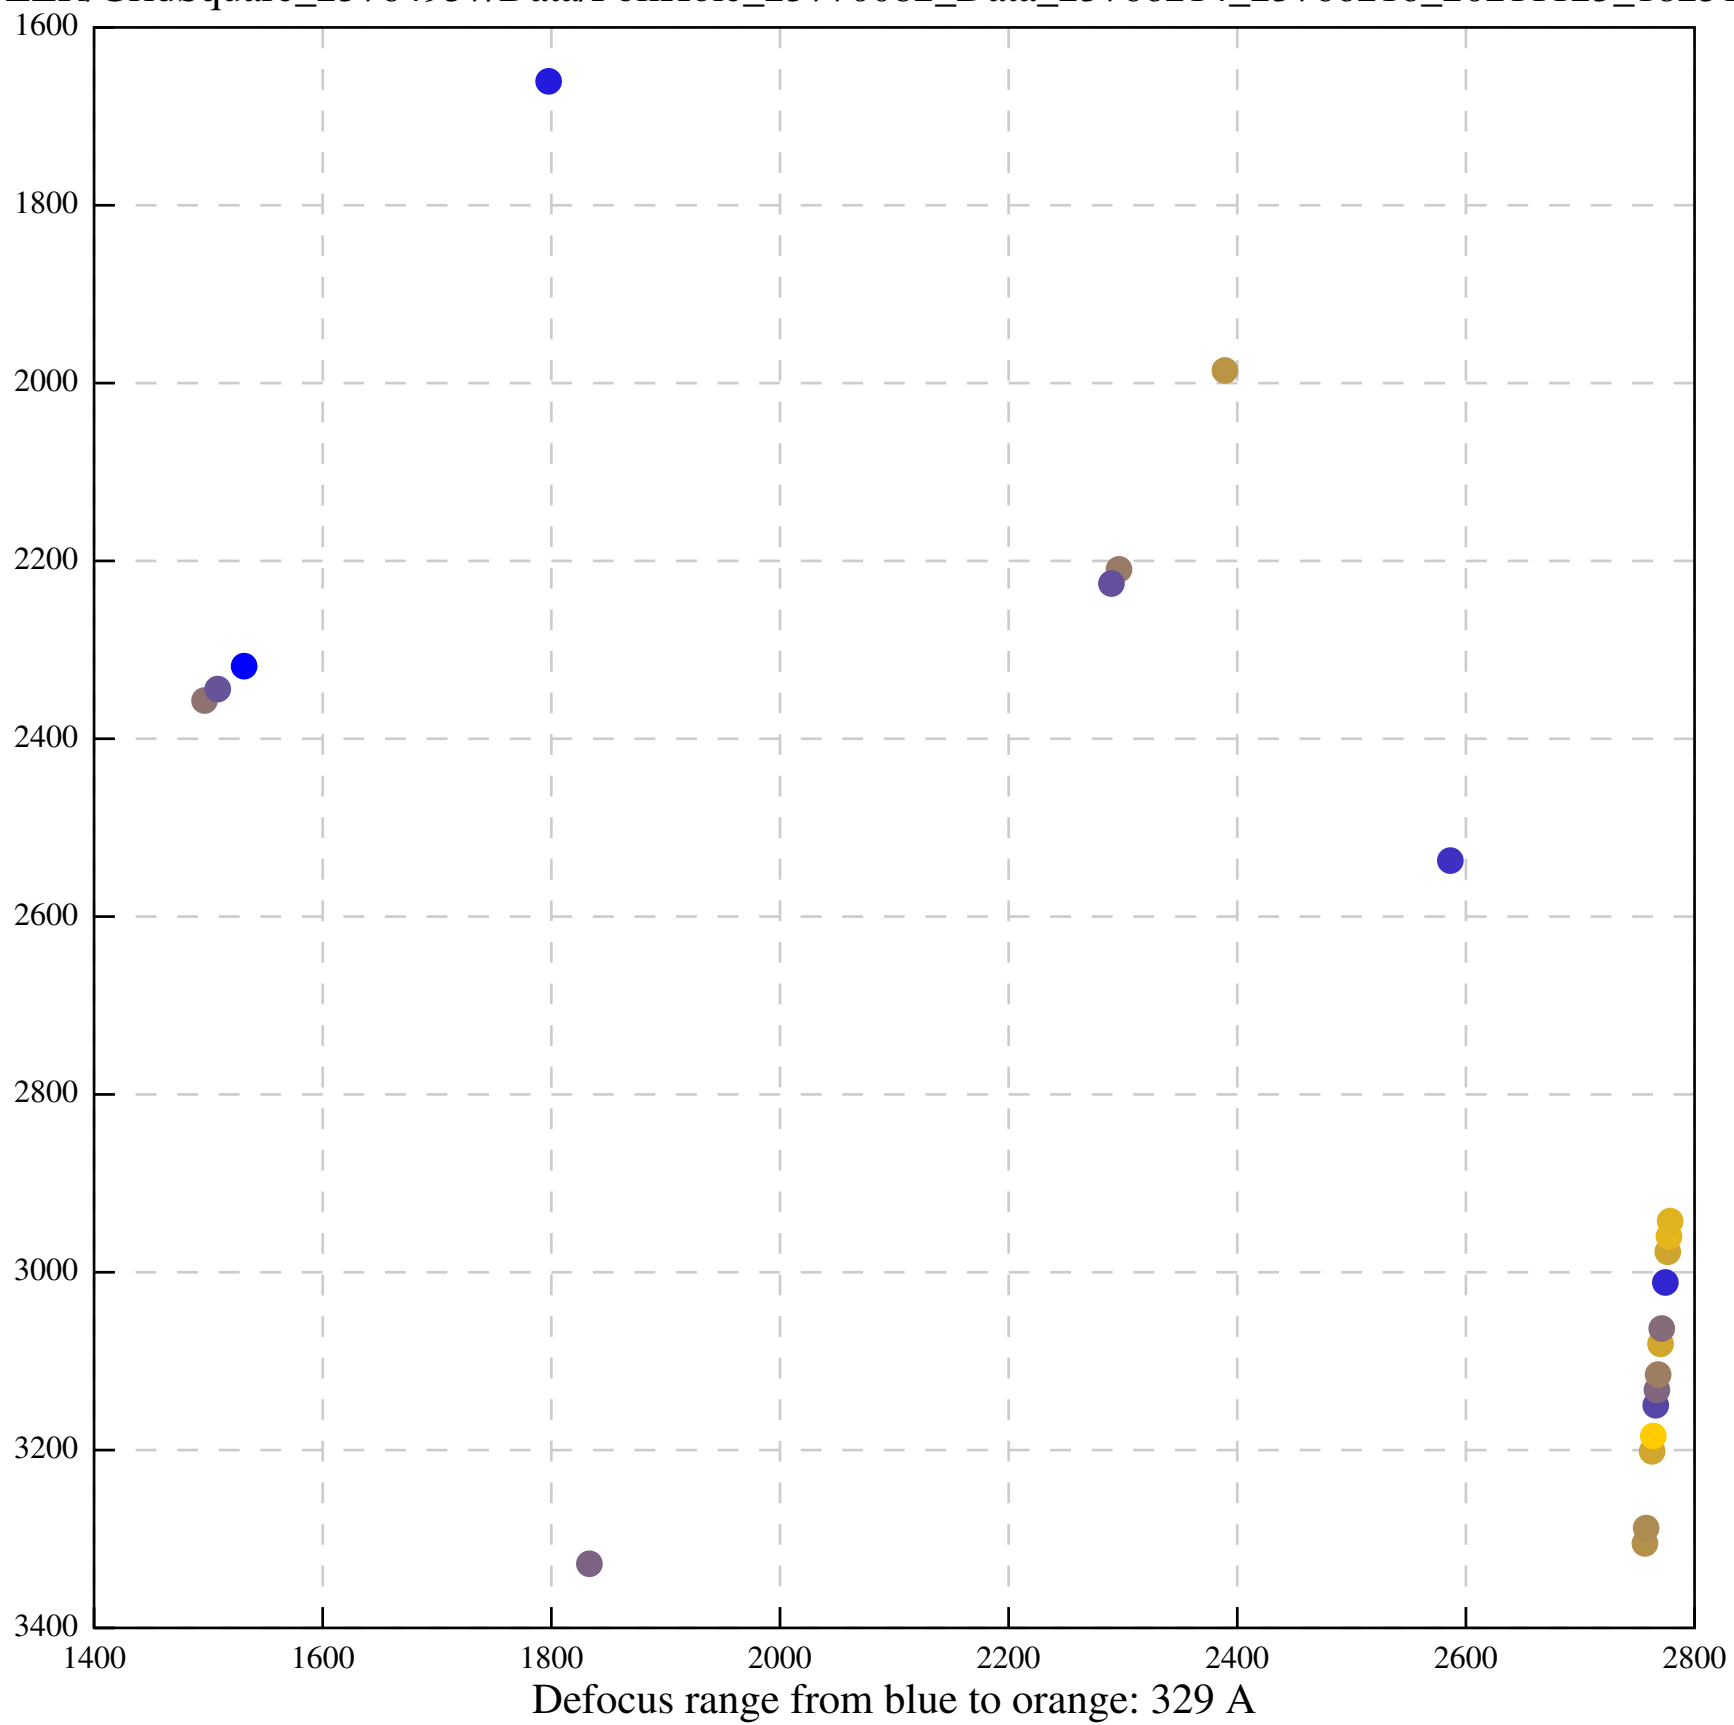

Defocus range from blue to orange: 494 A

Defocus range from blue to orange: 685 A

Defocus range from blue to orange: 514 A

Defocus range from blue to orange: 383 A

Defocus range from blue to orange: 342 A

Defocus range from blue to orange: 226 A

Defocus range from blue to orange: 354 A

Defocus range from blue to orange: 272 A

Defocus range from blue to orange: 439 A

Defocus range from blue to orange: 155 A

Defocus range from blue to orange: 839 A

Defocus range from blue to orange: 211 A

Defocus range from blue to orange: 145 A

Defocus range from blue to orange: 703 A

Defocus range from blue to orange: 455 A

Defocus range from blue to orange: 979 A

Defocus range from blue to orange: 864 A

Defocus range from blue to orange: 84 A

Defocus range from blue to orange: 332 A

Defocus range from blue to orange: 423 A

Defocus range from blue to orange: 70 A