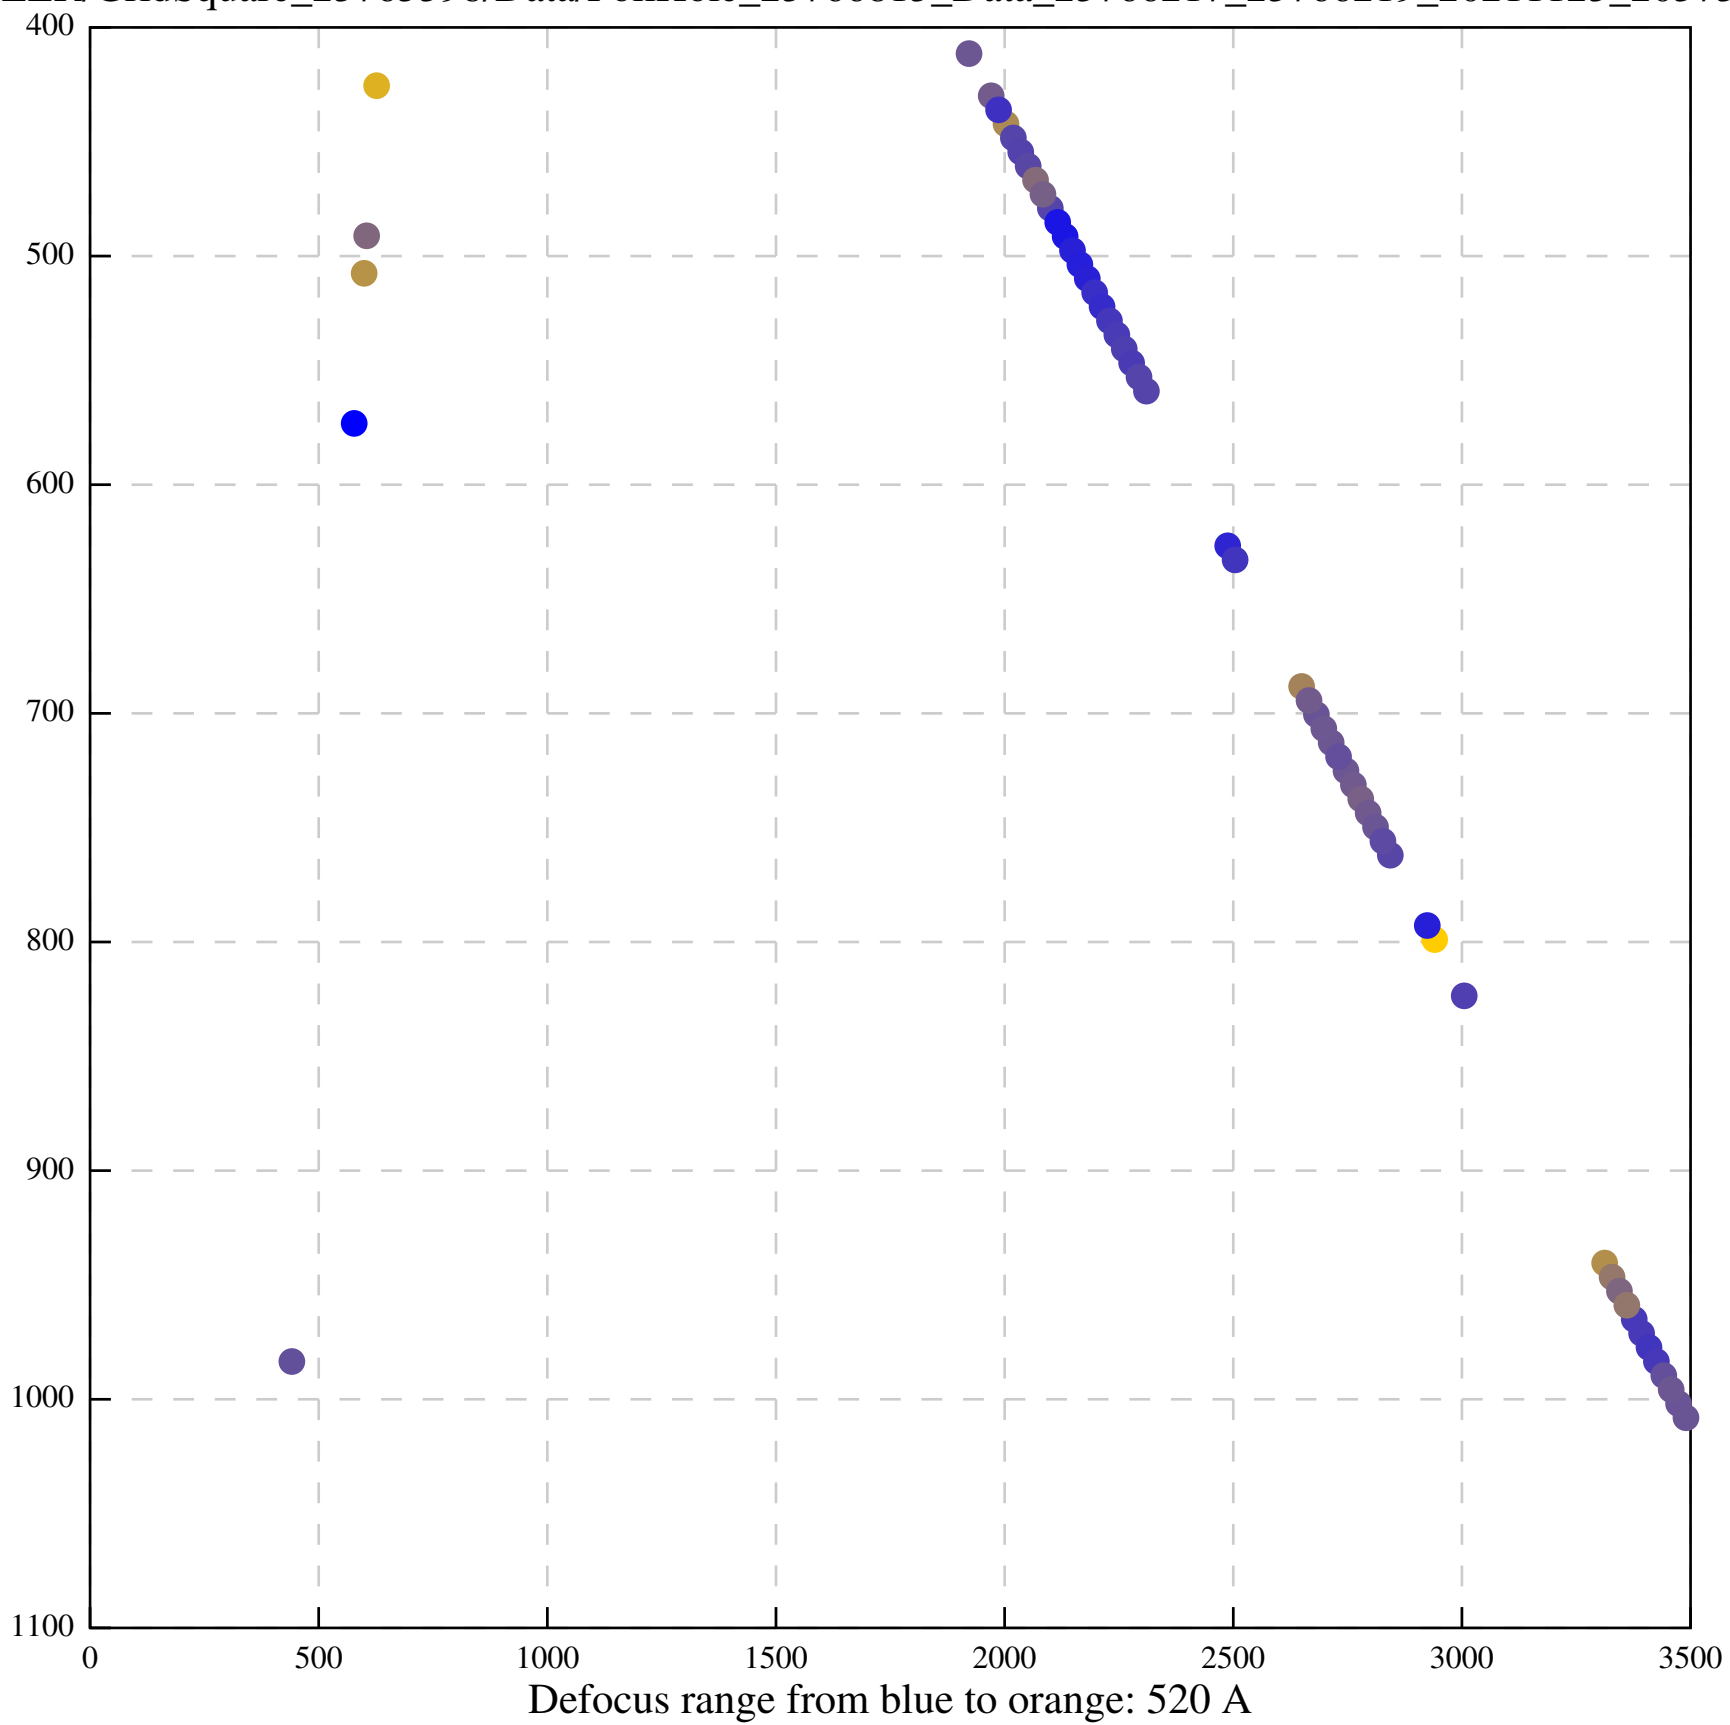

Defocus range from blue to orange: 630 Å

Defocus range from blue to orange: 593 A

Defocus range from blue to orange: 752 A

Defocus range from blue to orange: 365 A

Defocus range from blue to orange: 731 A

Defocus range from blue to orange: 664 A

Defocus range from blue to orange: 328 A

Defocus range from blue to orange: 534 A

Defocus range from blue to orange: 312 A

Defocus range from blue to orange: 308 A

Defocus range from blue to orange: 492 A

Defocus range from blue to orange: 72 A

Defocus range from blue to orange: 295 A

Defocus range from blue to orange: 624 A

Defocus range from blue to orange: 656 A

Defocus range from blue to orange: 507 A

Defocus range from blue to orange: 379 A

Defocus range from blue to orange: 559 A