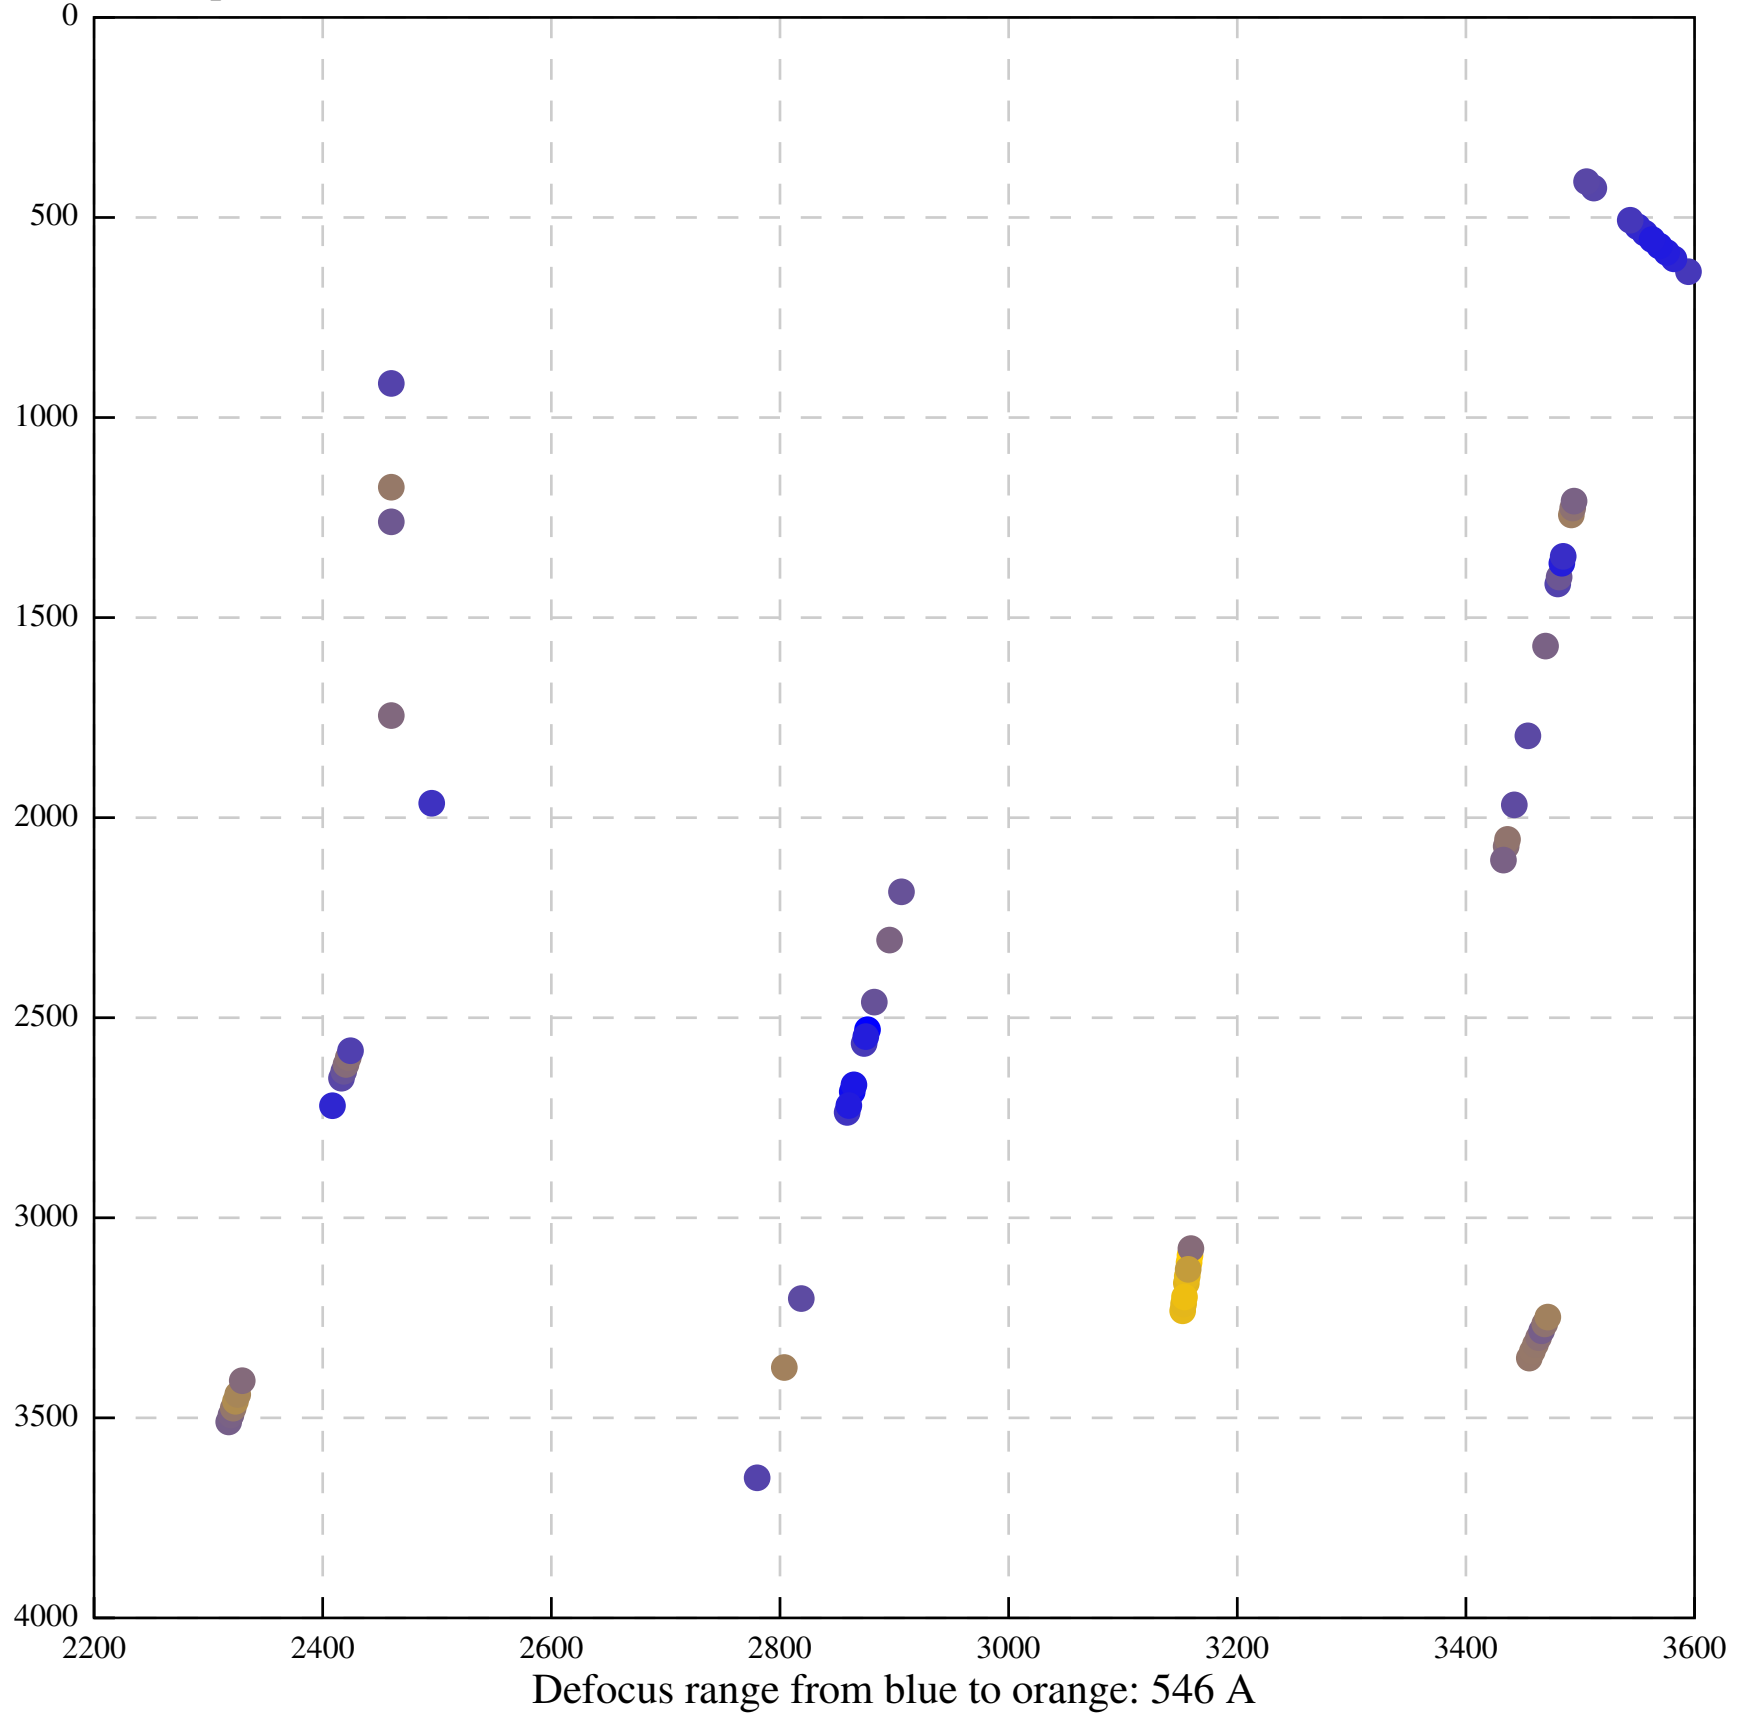

Defocus range from blue to orange: 839 A

Defocus range from blue to orange: 211 A

Defocus range from blue to orange: 145 A

Defocus range from blue to orange: 703 A

Defocus range from blue to orange: 455 A

Defocus range from blue to orange: 979 A

Defocus range from blue to orange: 864 A

Defocus range from blue to orange: 84 A

Defocus range from blue to orange: 332 A

Defocus range from blue to orange: 423 A

Defocus range from blue to orange: 70 A

Defocus range from blue to orange: 396 A

Defocus range from blue to orange: 485 A

Defocus range from blue to orange: 1024 A

Defocus range from blue to orange: 366 A

Defocus range from blue to orange: 495 A

Defocus range from blue to orange: 11 A

Defocus range from blue to orange: 697 A

Defocus range from blue to orange: 315 A

Defocus range from blue to orange: 289 A

Defocus range from blue to orange: 114 A

Defocus range from blue to orange: 552 A