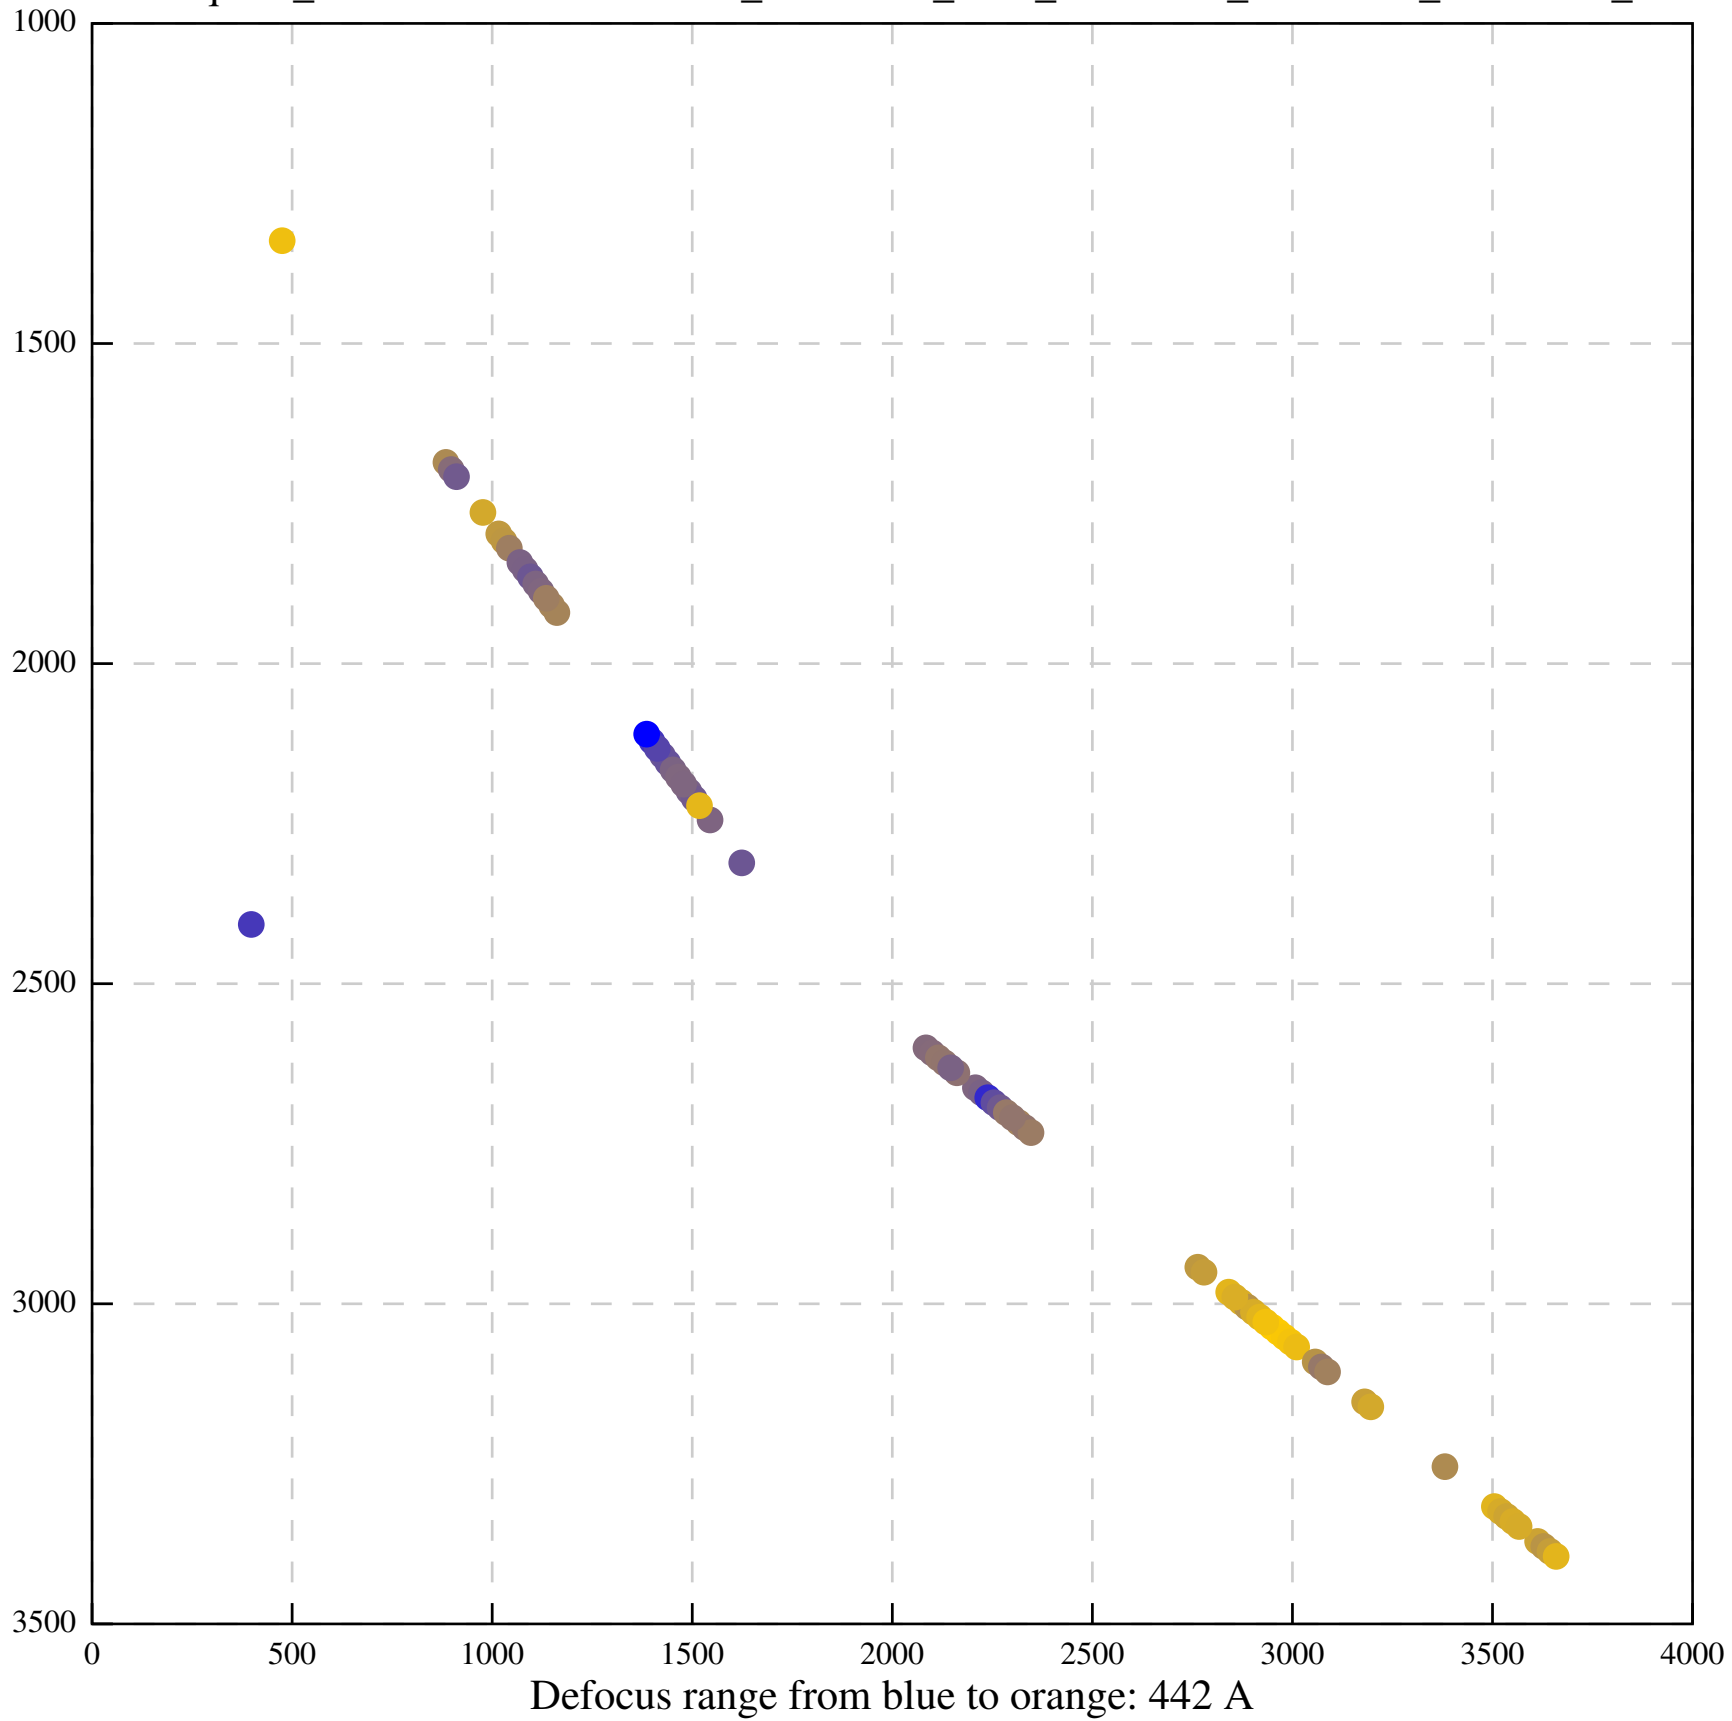

Defocus range from blue to orange: 396 A

Defocus range from blue to orange: 485 A

Defocus range from blue to orange: 1024 A

Defocus range from blue to orange: 366 A

Defocus range from blue to orange: 495 A

Defocus range from blue to orange: 11 A

Defocus range from blue to orange: 697 A

Defocus range from blue to orange: 315 A

Defocus range from blue to orange: 289 A

Defocus range from blue to orange: 114 A

Defocus range from blue to orange: 552 A

Defocus range from blue to orange: 383 A

Defocus range from blue to orange: 1 A

Defocus range from blue to orange: 537 Å

Defocus range from blue to orange: 698 A

Defocus range from blue to orange: 28 A

Defocus range from blue to orange: 28 A

Defocus range from blue to orange: 708 A

Defocus range from blue to orange: 243 A

Defocus range from blue to orange: 1114 A

Defocus range from blue to orange: 364 A

Defocus range from blue to orange: 367 Å