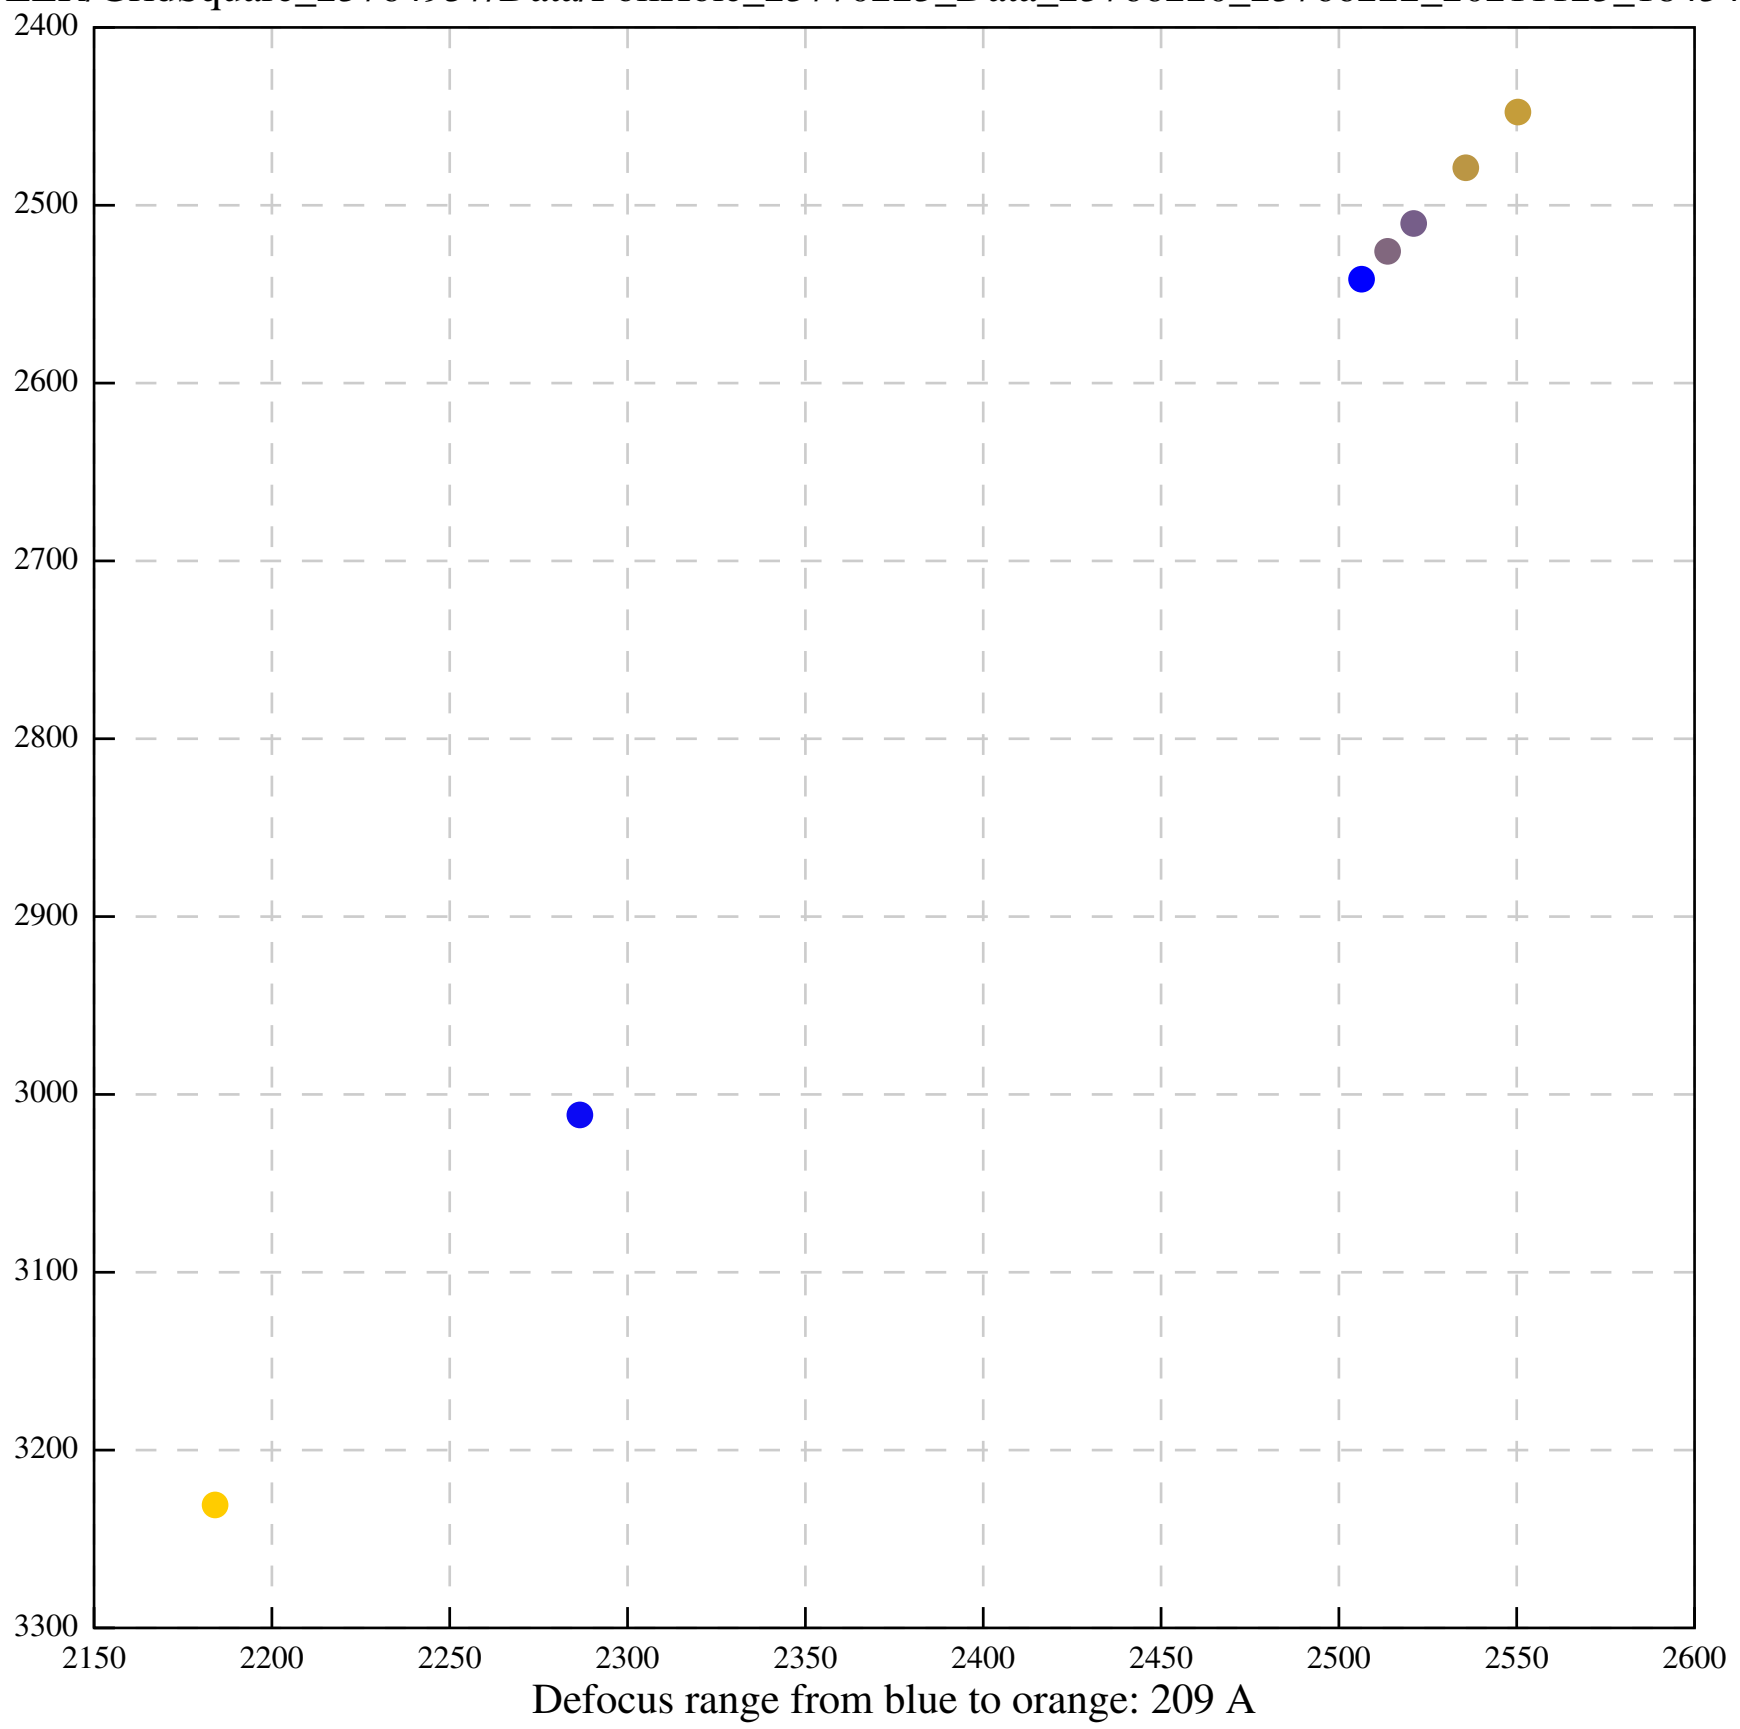

Defocus range from blue to orange: 226 A

Defocus range from blue to orange: 354 A

Defocus range from blue to orange: 272 A

Defocus range from blue to orange: 439 A

Defocus range from blue to orange: 155 A

Defocus range from blue to orange: 839 A

Defocus range from blue to orange: 211 A

Defocus range from blue to orange: 145 A

Defocus range from blue to orange: 703 A

Defocus range from blue to orange: 455 A

Defocus range from blue to orange: 979 A

Defocus range from blue to orange: 864 A

Defocus range from blue to orange: 84 A

Defocus range from blue to orange: 332 A

Defocus range from blue to orange: 423 A

Defocus range from blue to orange: 70 A

Defocus range from blue to orange: 396 A

Defocus range from blue to orange: 485 A

Defocus range from blue to orange: 1024 A

Defocus range from blue to orange: 366 A

Defocus range from blue to orange: 495 A