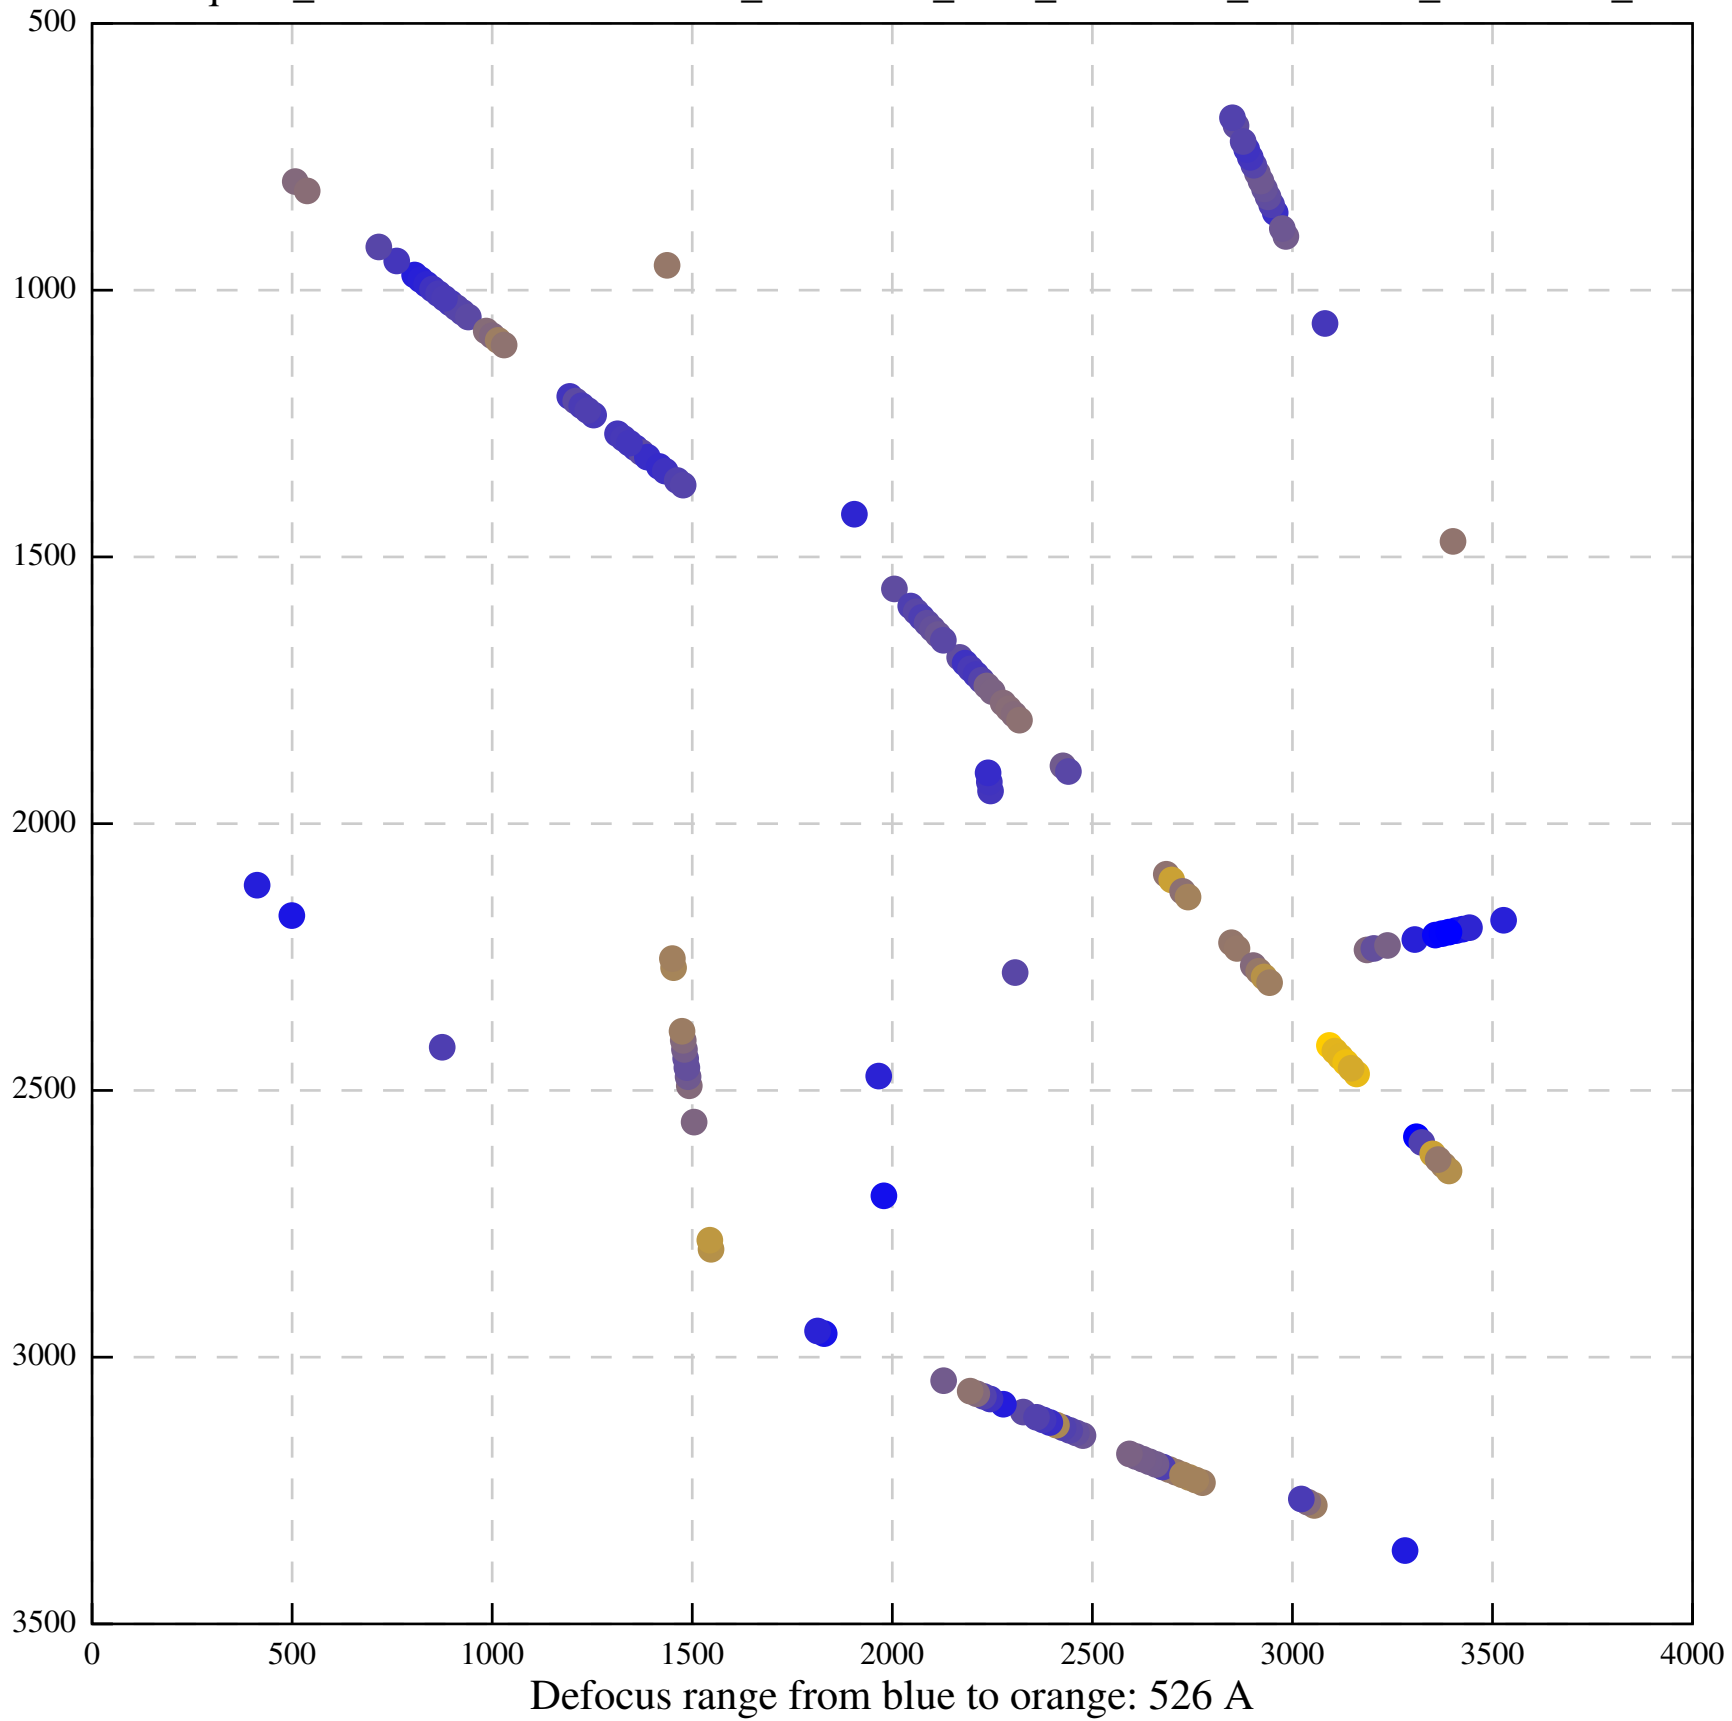

Defocus range from blue to orange: 708 A

Defocus range from blue to orange: 243 A

Defocus range from blue to orange: 1114 A

Defocus range from blue to orange: 364 A

Defocus range from blue to orange: 367 Å

Defocus range from blue to orange: 341 Å

Defocus range from blue to orange: 23 A

Defocus range from blue to orange: 1240 Å

Defocus range from blue to orange: 101 A

Defocus range from blue to orange: 331 A

Defocus range from blue to orange: 630 Å

Defocus range from blue to orange: 593 A

Defocus range from blue to orange: 752 A

Defocus range from blue to orange: 365 A

Defocus range from blue to orange: 731 A

Defocus range from blue to orange: 664 A

Defocus range from blue to orange: 328 A

Defocus range from blue to orange: 534 A

Defocus range from blue to orange: 312 A

Defocus range from blue to orange: 308 A