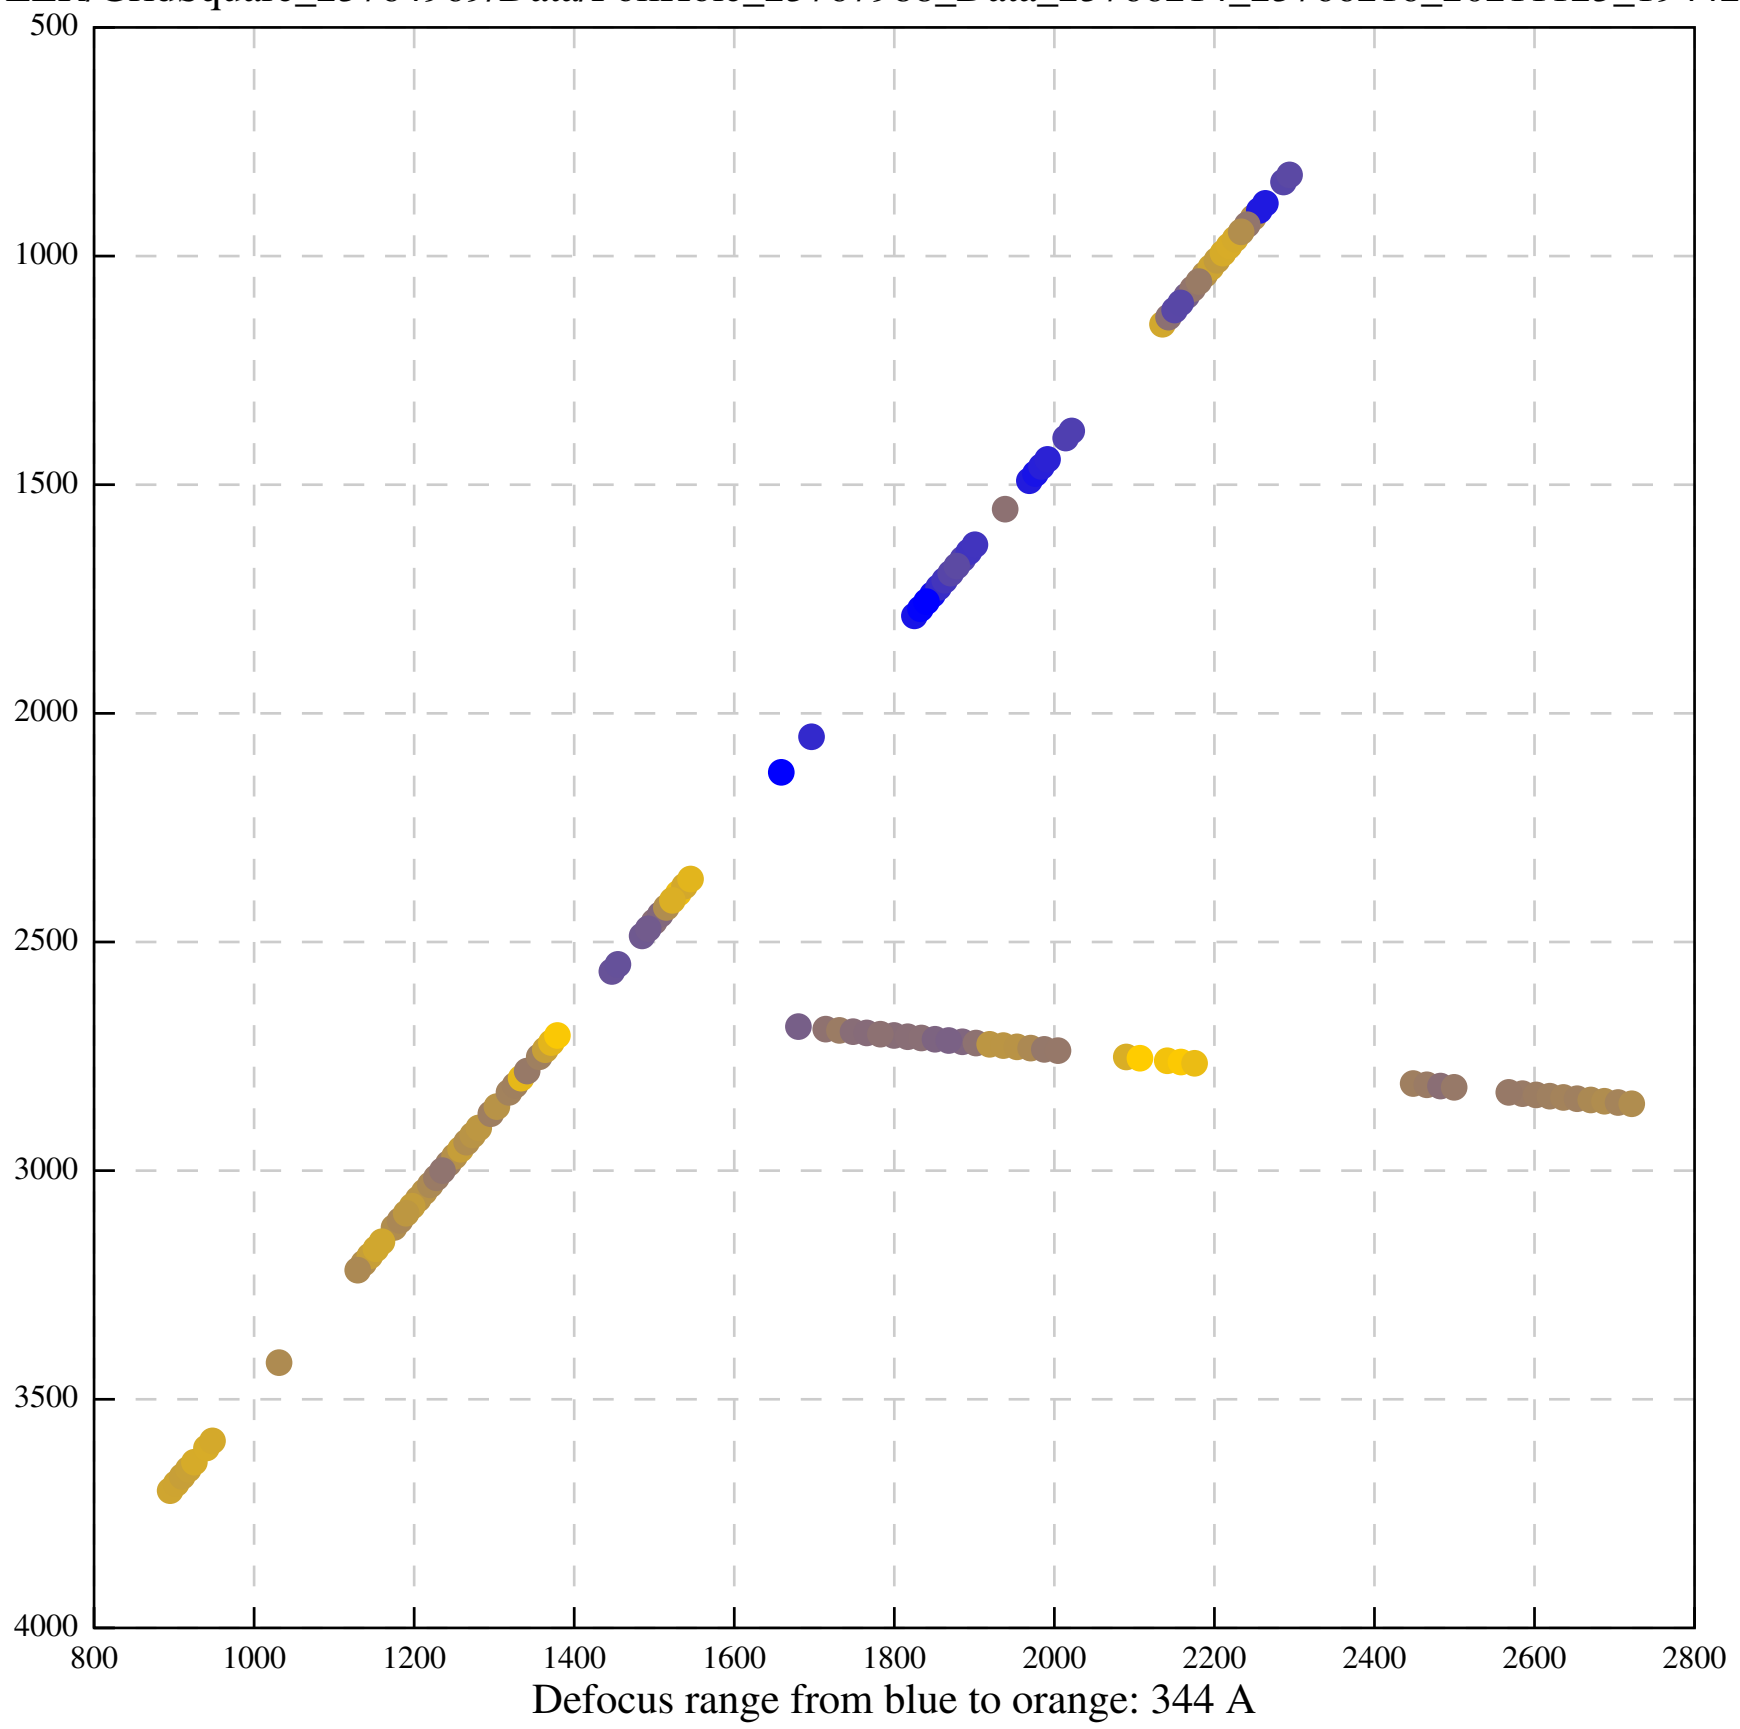

Defocus range from blue to orange: 708 A

Defocus range from blue to orange: 243 A

Defocus range from blue to orange: 1114 A

Defocus range from blue to orange: 364 A

Defocus range from blue to orange: 367 Å

Defocus range from blue to orange: 341 Å

Defocus range from blue to orange: 23 A

Defocus range from blue to orange: 1240 Å

Defocus range from blue to orange: 101 A

Defocus range from blue to orange: 331 A

Defocus range from blue to orange: 630 Å

Defocus range from blue to orange: 593 A

Defocus range from blue to orange: 752 A

Defocus range from blue to orange: 365 A

Defocus range from blue to orange: 731 A

Defocus range from blue to orange: 664 A

Defocus range from blue to orange: 328 A

Defocus range from blue to orange: 534 A

Defocus range from blue to orange: 312 A

Defocus range from blue to orange: 308 A