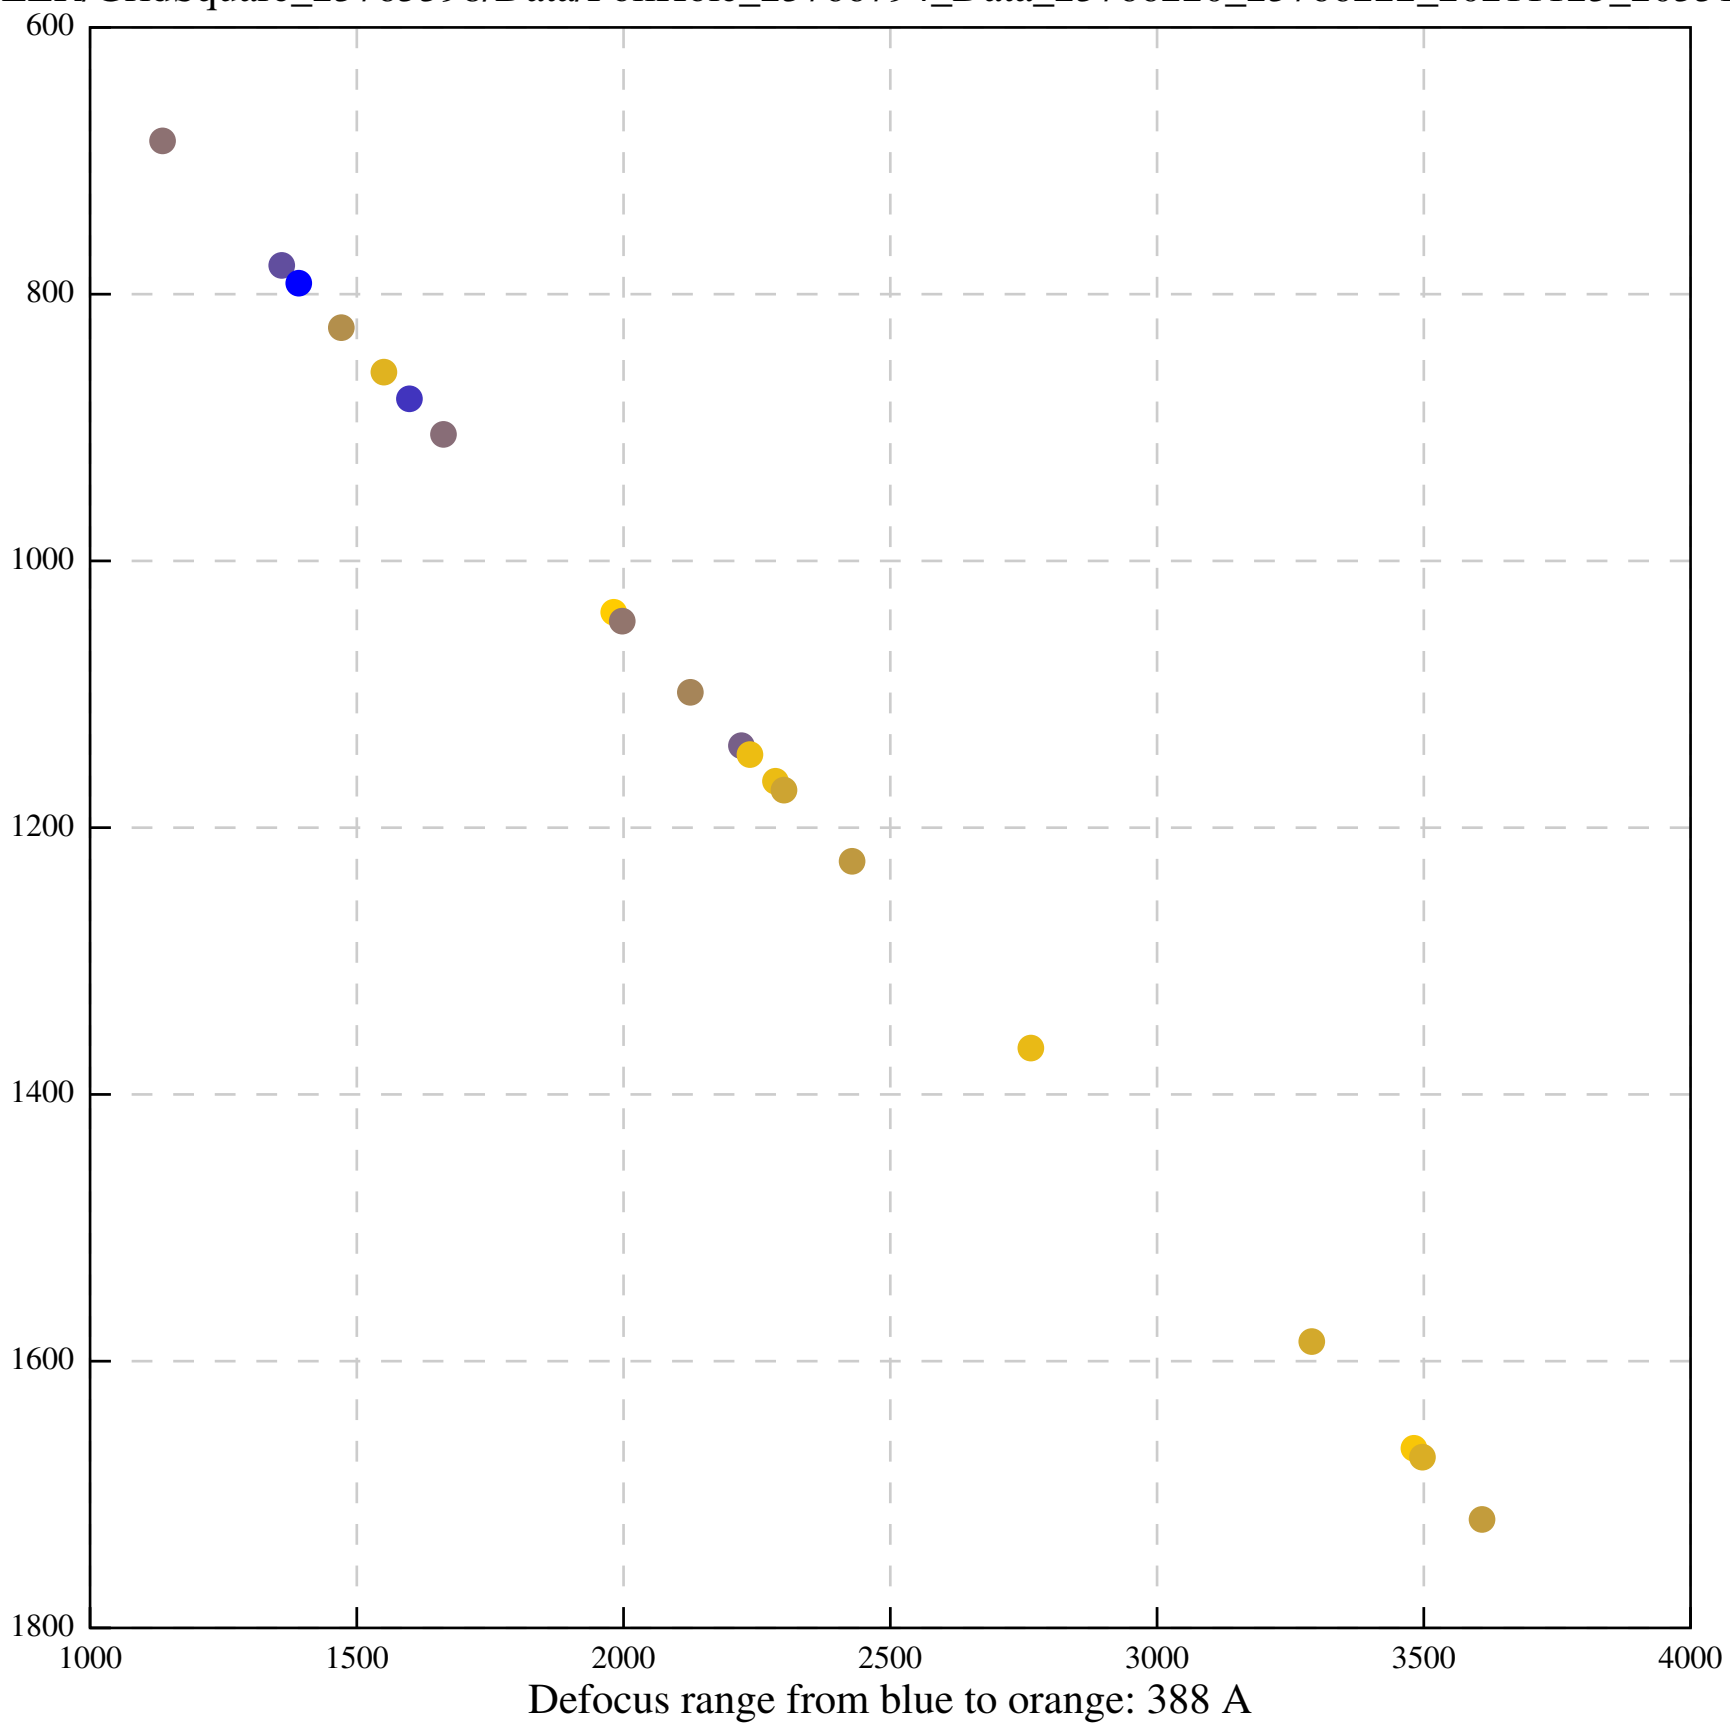

Defocus range from blue to orange: 630 Å

Defocus range from blue to orange: 593 A

Defocus range from blue to orange: 752 A

Defocus range from blue to orange: 365 A

Defocus range from blue to orange: 731 A

Defocus range from blue to orange: 664 A

Defocus range from blue to orange: 328 A

Defocus range from blue to orange: 534 A

Defocus range from blue to orange: 312 A

Defocus range from blue to orange: 308 A

Defocus range from blue to orange: 492 A

Defocus range from blue to orange: 72 A

Defocus range from blue to orange: 295 A

Defocus range from blue to orange: 624 A

Defocus range from blue to orange: 656 A

Defocus range from blue to orange: 507 A

Defocus range from blue to orange: 379 A

Defocus range from blue to orange: 559 A