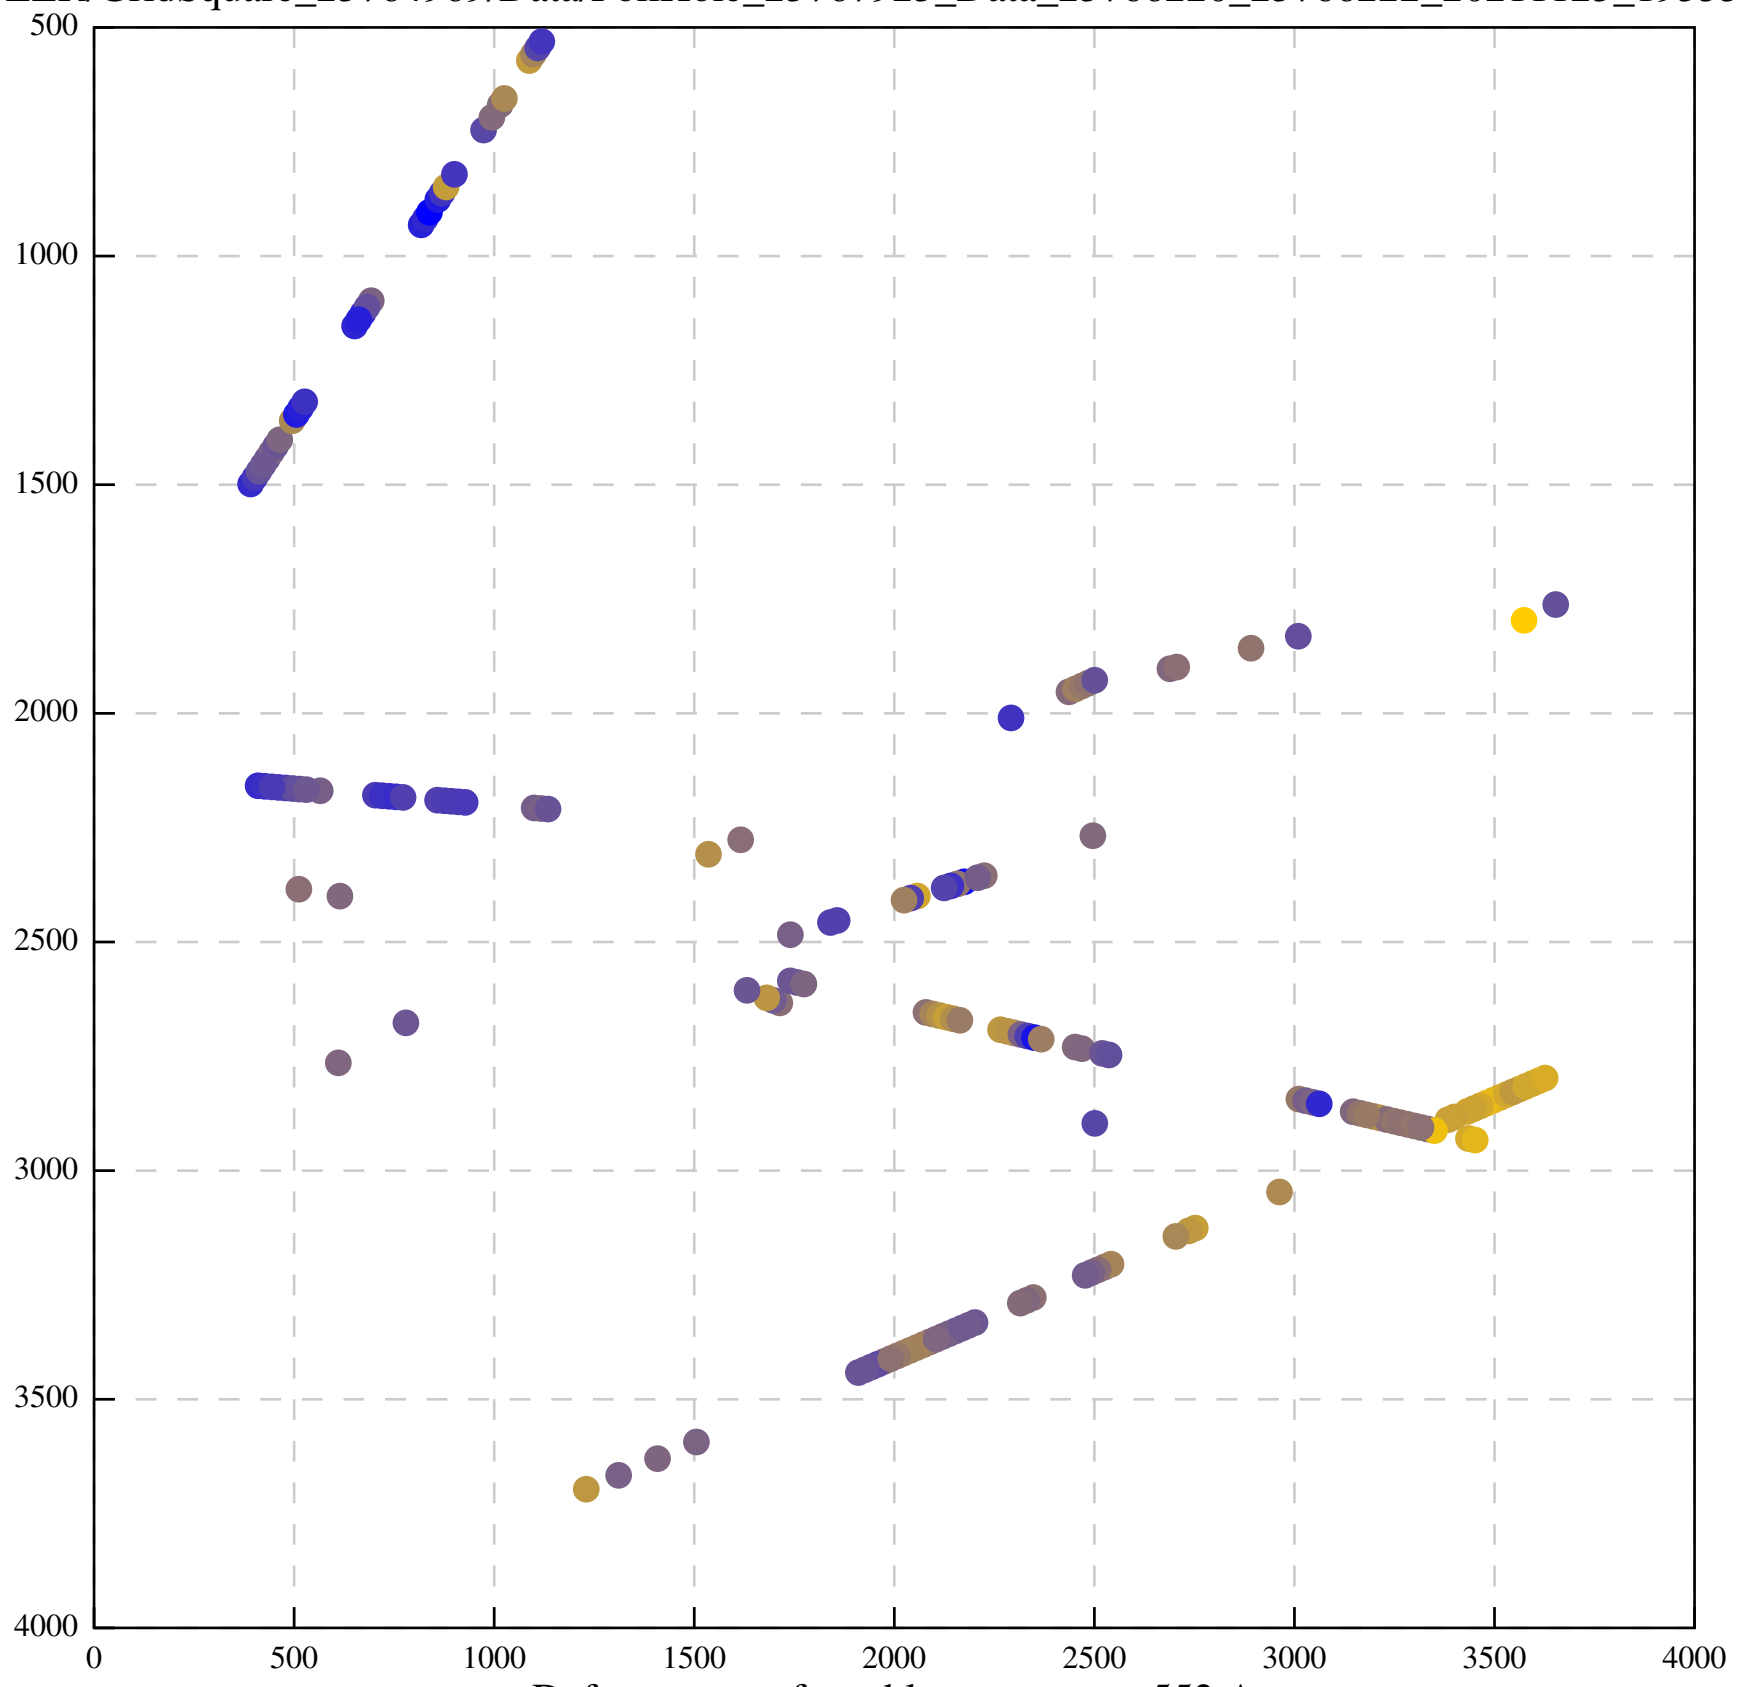

Defocus range from blue to orange: 396 A

Defocus range from blue to orange: 485 A

Defocus range from blue to orange: 1024 A

Defocus range from blue to orange: 366 A

Defocus range from blue to orange: 495 A

Defocus range from blue to orange: 11 A

Defocus range from blue to orange: 697 A

Defocus range from blue to orange: 315 A

Defocus range from blue to orange: 289 A

Defocus range from blue to orange: 114 A

Defocus range from blue to orange: 552 A

Defocus range from blue to orange: 383 A

Defocus range from blue to orange: 1 A

Defocus range from blue to orange: 537 Å

Defocus range from blue to orange: 698 A

Defocus range from blue to orange: 28 A

Defocus range from blue to orange: 28 A

Defocus range from blue to orange: 708 A

Defocus range from blue to orange: 243 A

Defocus range from blue to orange: 1114 A

Defocus range from blue to orange: 364 A

Defocus range from blue to orange: 367 Å