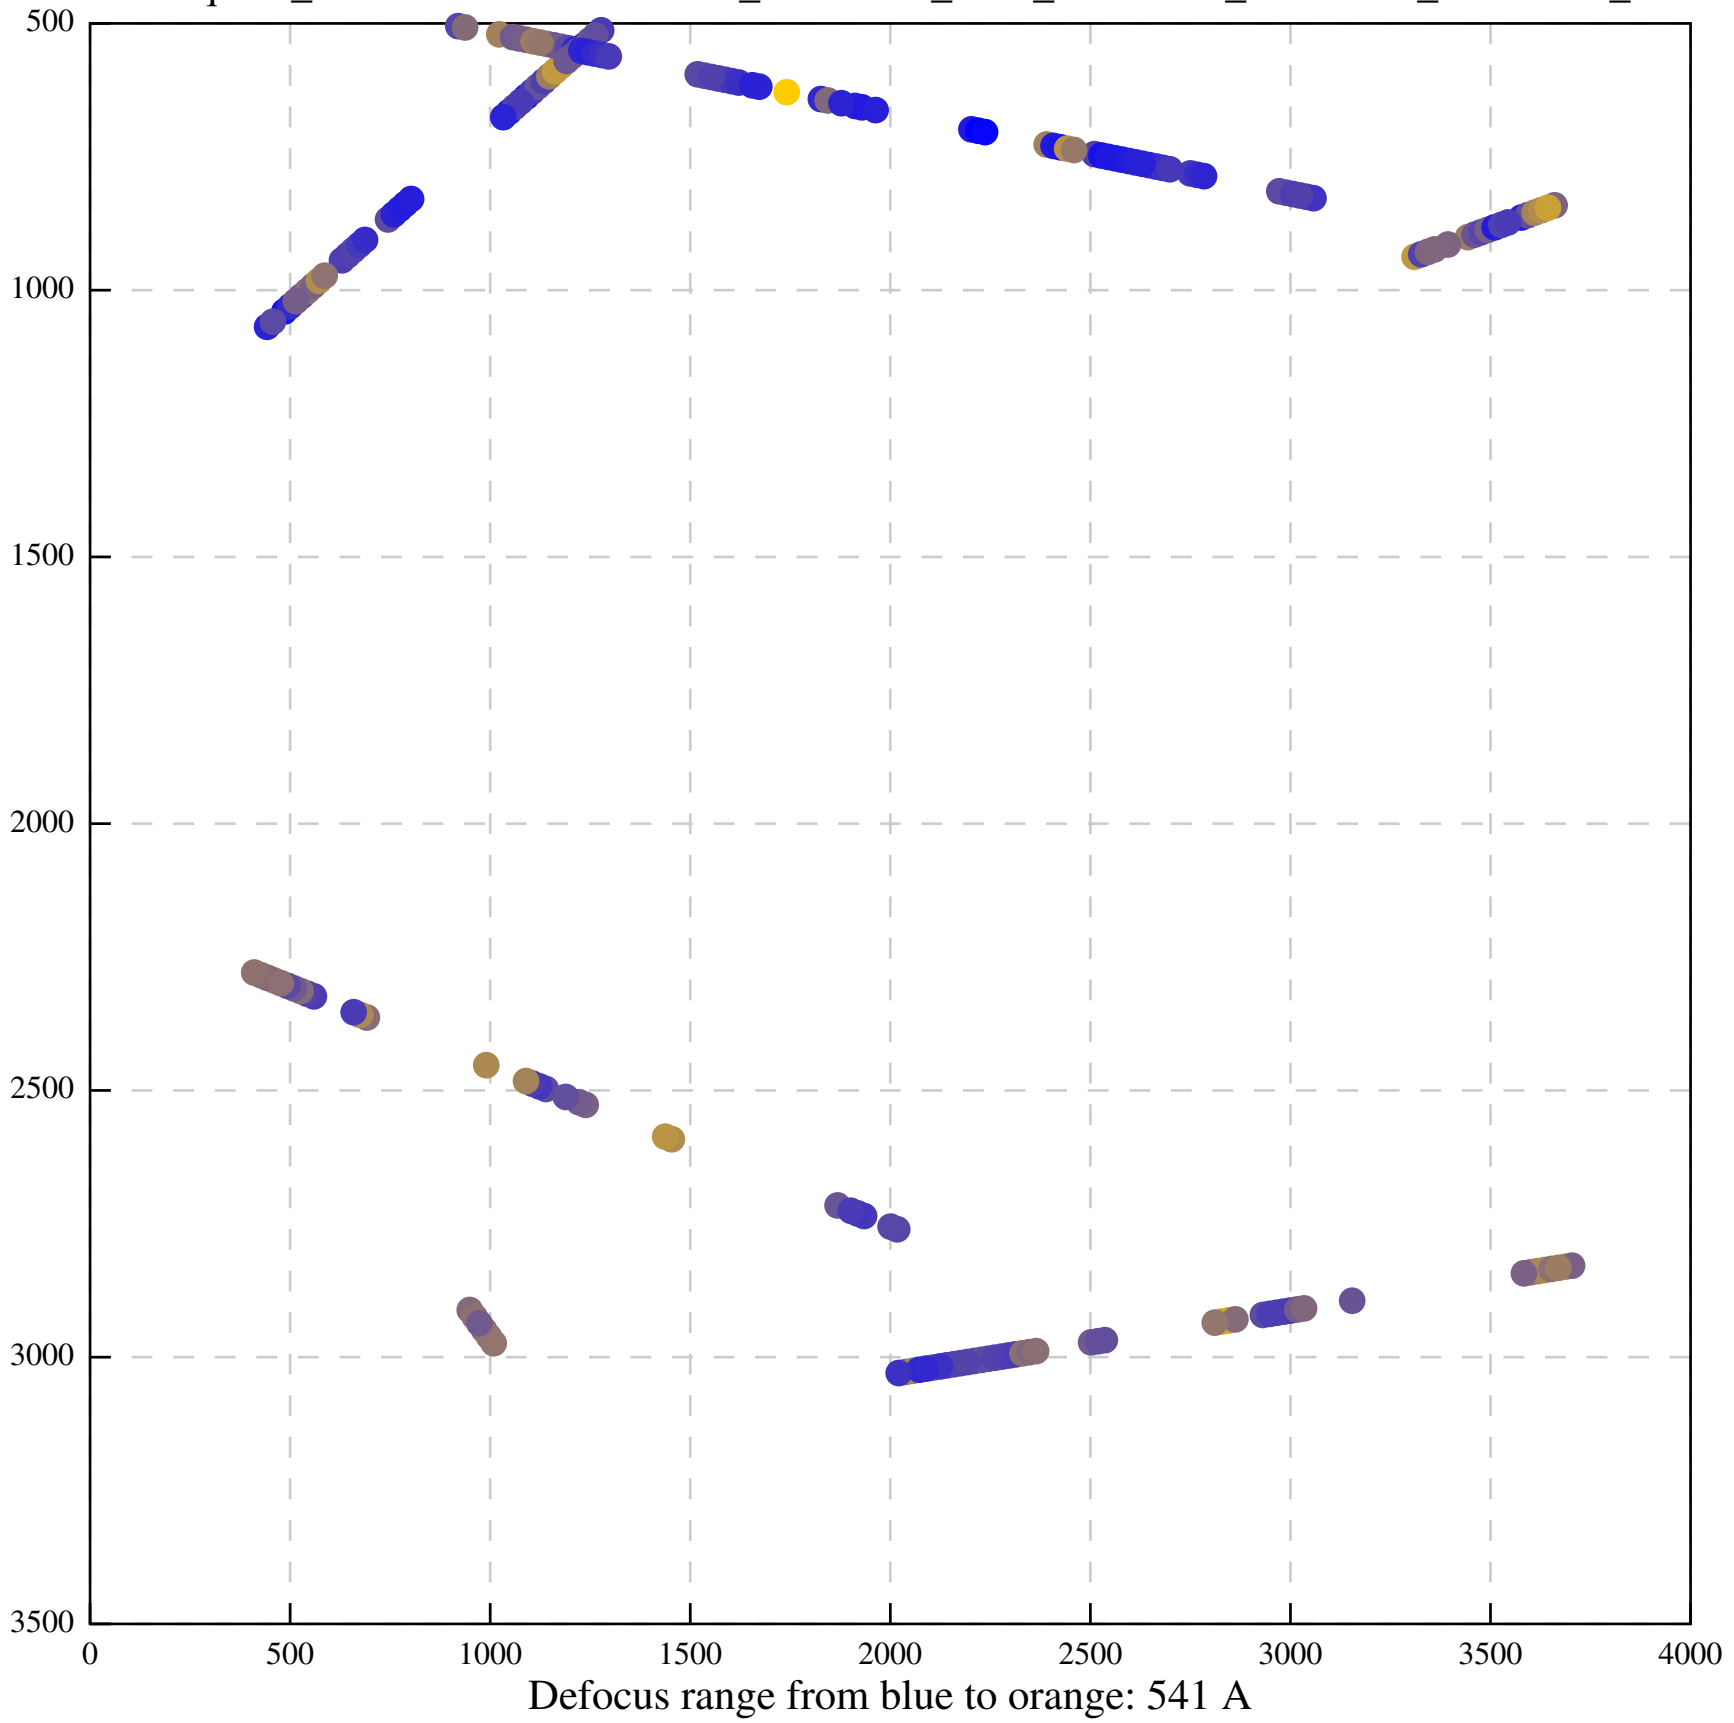

Defocus range from blue to orange: 396 A

Defocus range from blue to orange: 485 A

Defocus range from blue to orange: 1024 A

Defocus range from blue to orange: 366 A

Defocus range from blue to orange: 495 A

Defocus range from blue to orange: 11 A

Defocus range from blue to orange: 697 A

Defocus range from blue to orange: 315 A

Defocus range from blue to orange: 289 A

Defocus range from blue to orange: 114 A

Defocus range from blue to orange: 552 A

Defocus range from blue to orange: 383 A

Defocus range from blue to orange: 1 A

Defocus range from blue to orange: 537 Å

Defocus range from blue to orange: 698 A

Defocus range from blue to orange: 28 A

Defocus range from blue to orange: 28 A

Defocus range from blue to orange: 708 A

Defocus range from blue to orange: 243 A

Defocus range from blue to orange: 1114 A

Defocus range from blue to orange: 364 A

Defocus range from blue to orange: 367 Å