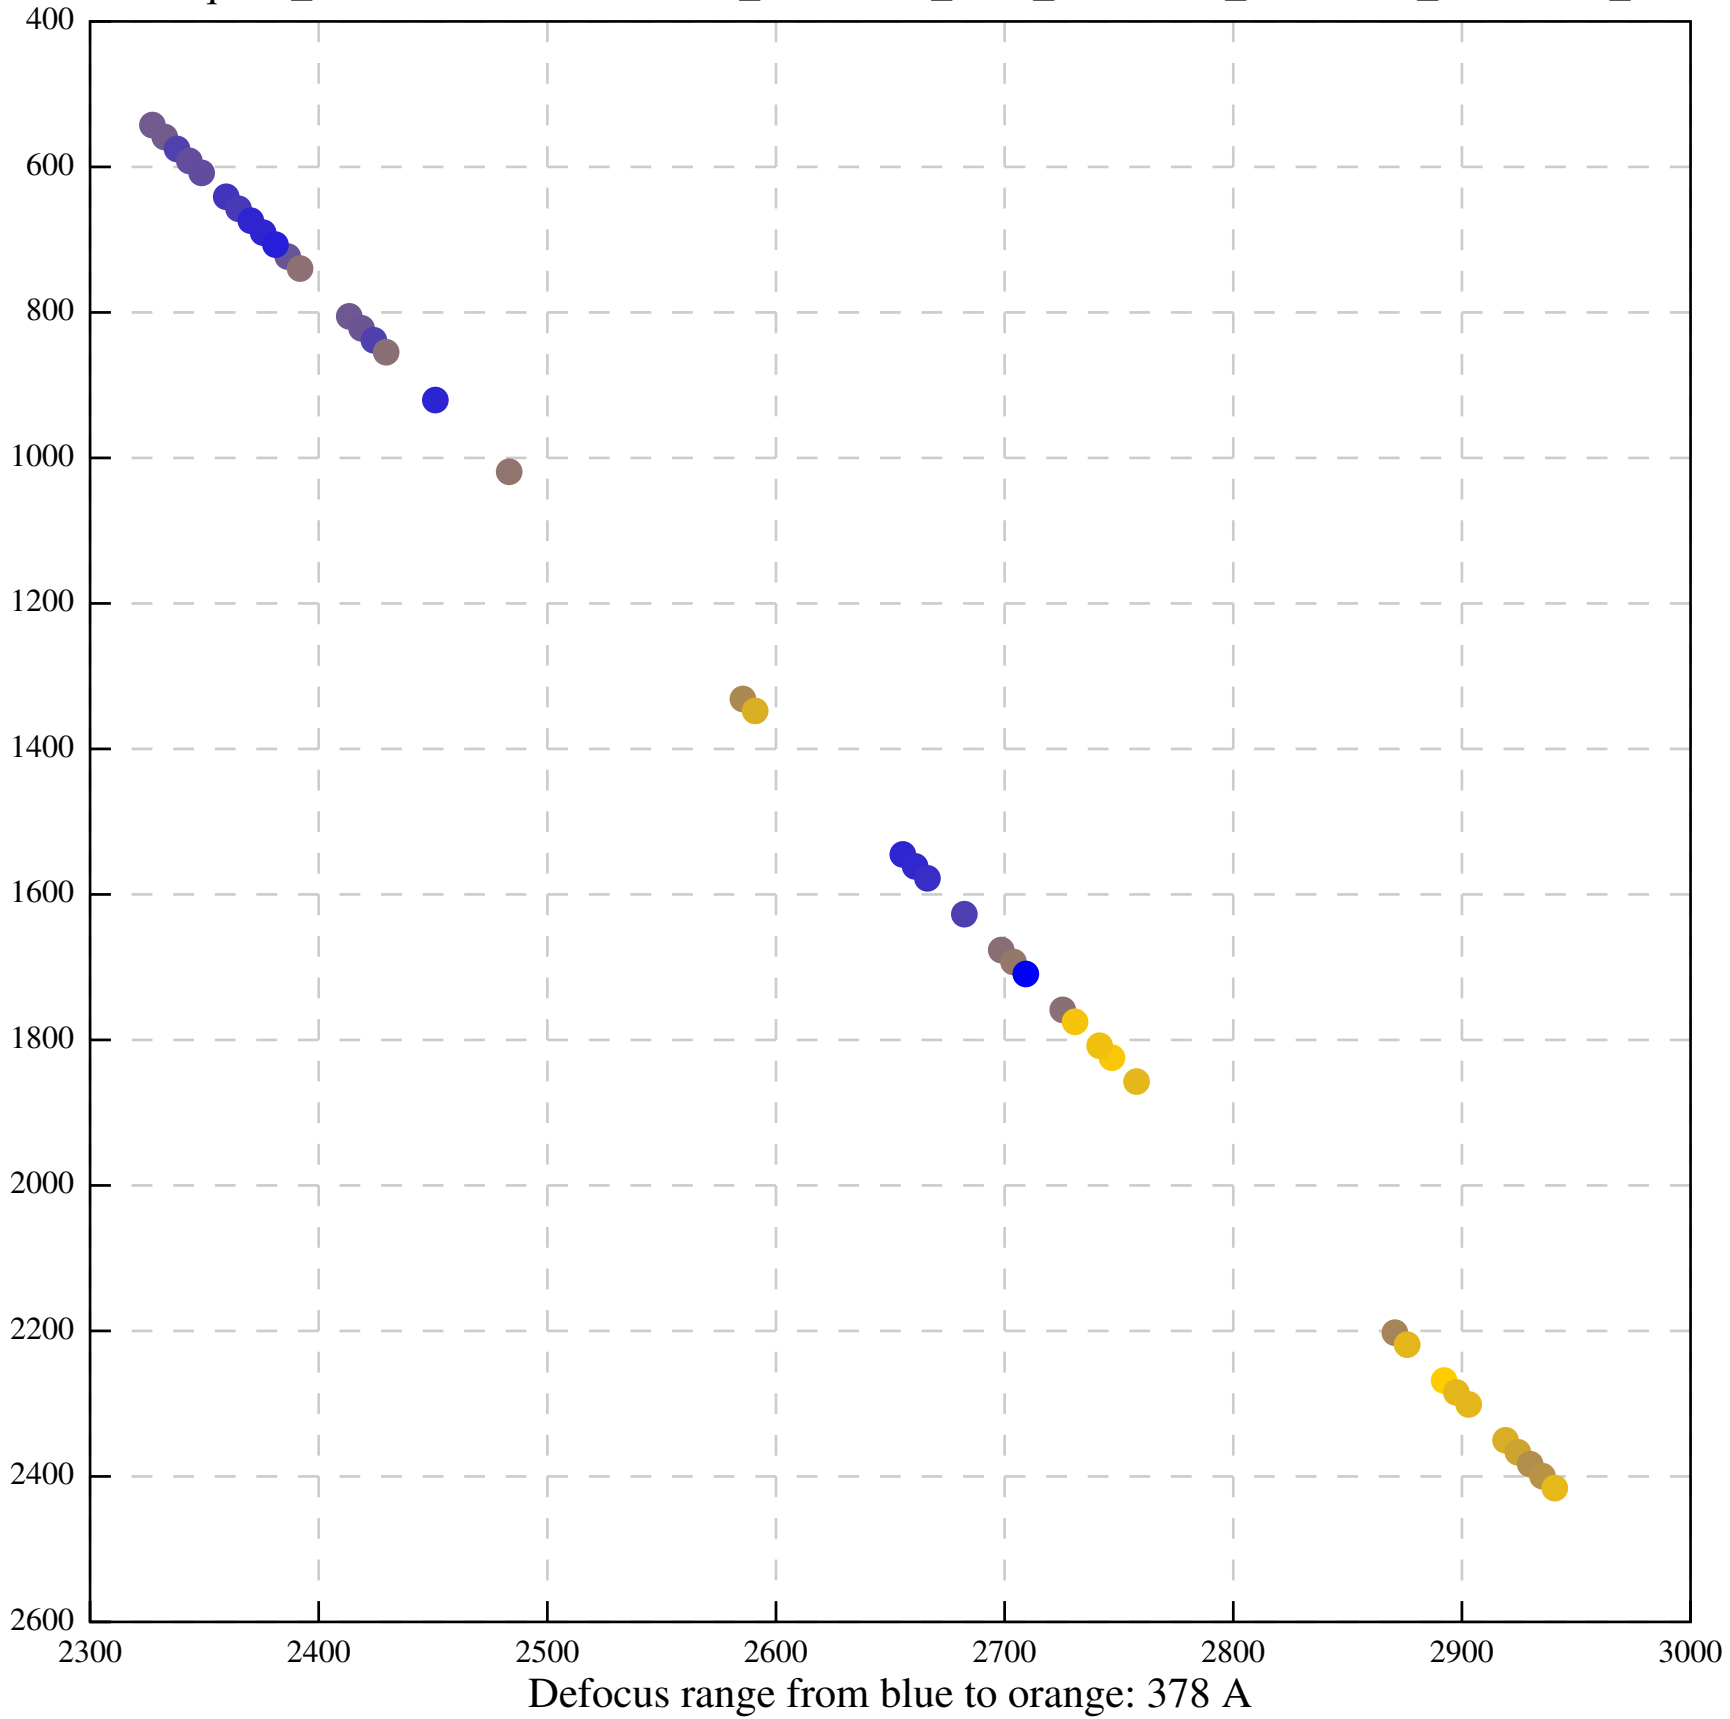

Defocus range from blue to orange: 11 A

Defocus range from blue to orange: 697 A

Defocus range from blue to orange: 315 A

Defocus range from blue to orange: 289 A

Defocus range from blue to orange: 114 A

Defocus range from blue to orange: 552 A

Defocus range from blue to orange: 383 A

Defocus range from blue to orange: 1 A

Defocus range from blue to orange: 537 Å

Defocus range from blue to orange: 698 A

Defocus range from blue to orange: 28 A

Defocus range from blue to orange: 28 A

Defocus range from blue to orange: 708 A

Defocus range from blue to orange: 243 A

Defocus range from blue to orange: 1114 A

Defocus range from blue to orange: 364 A

Defocus range from blue to orange: 367 Å