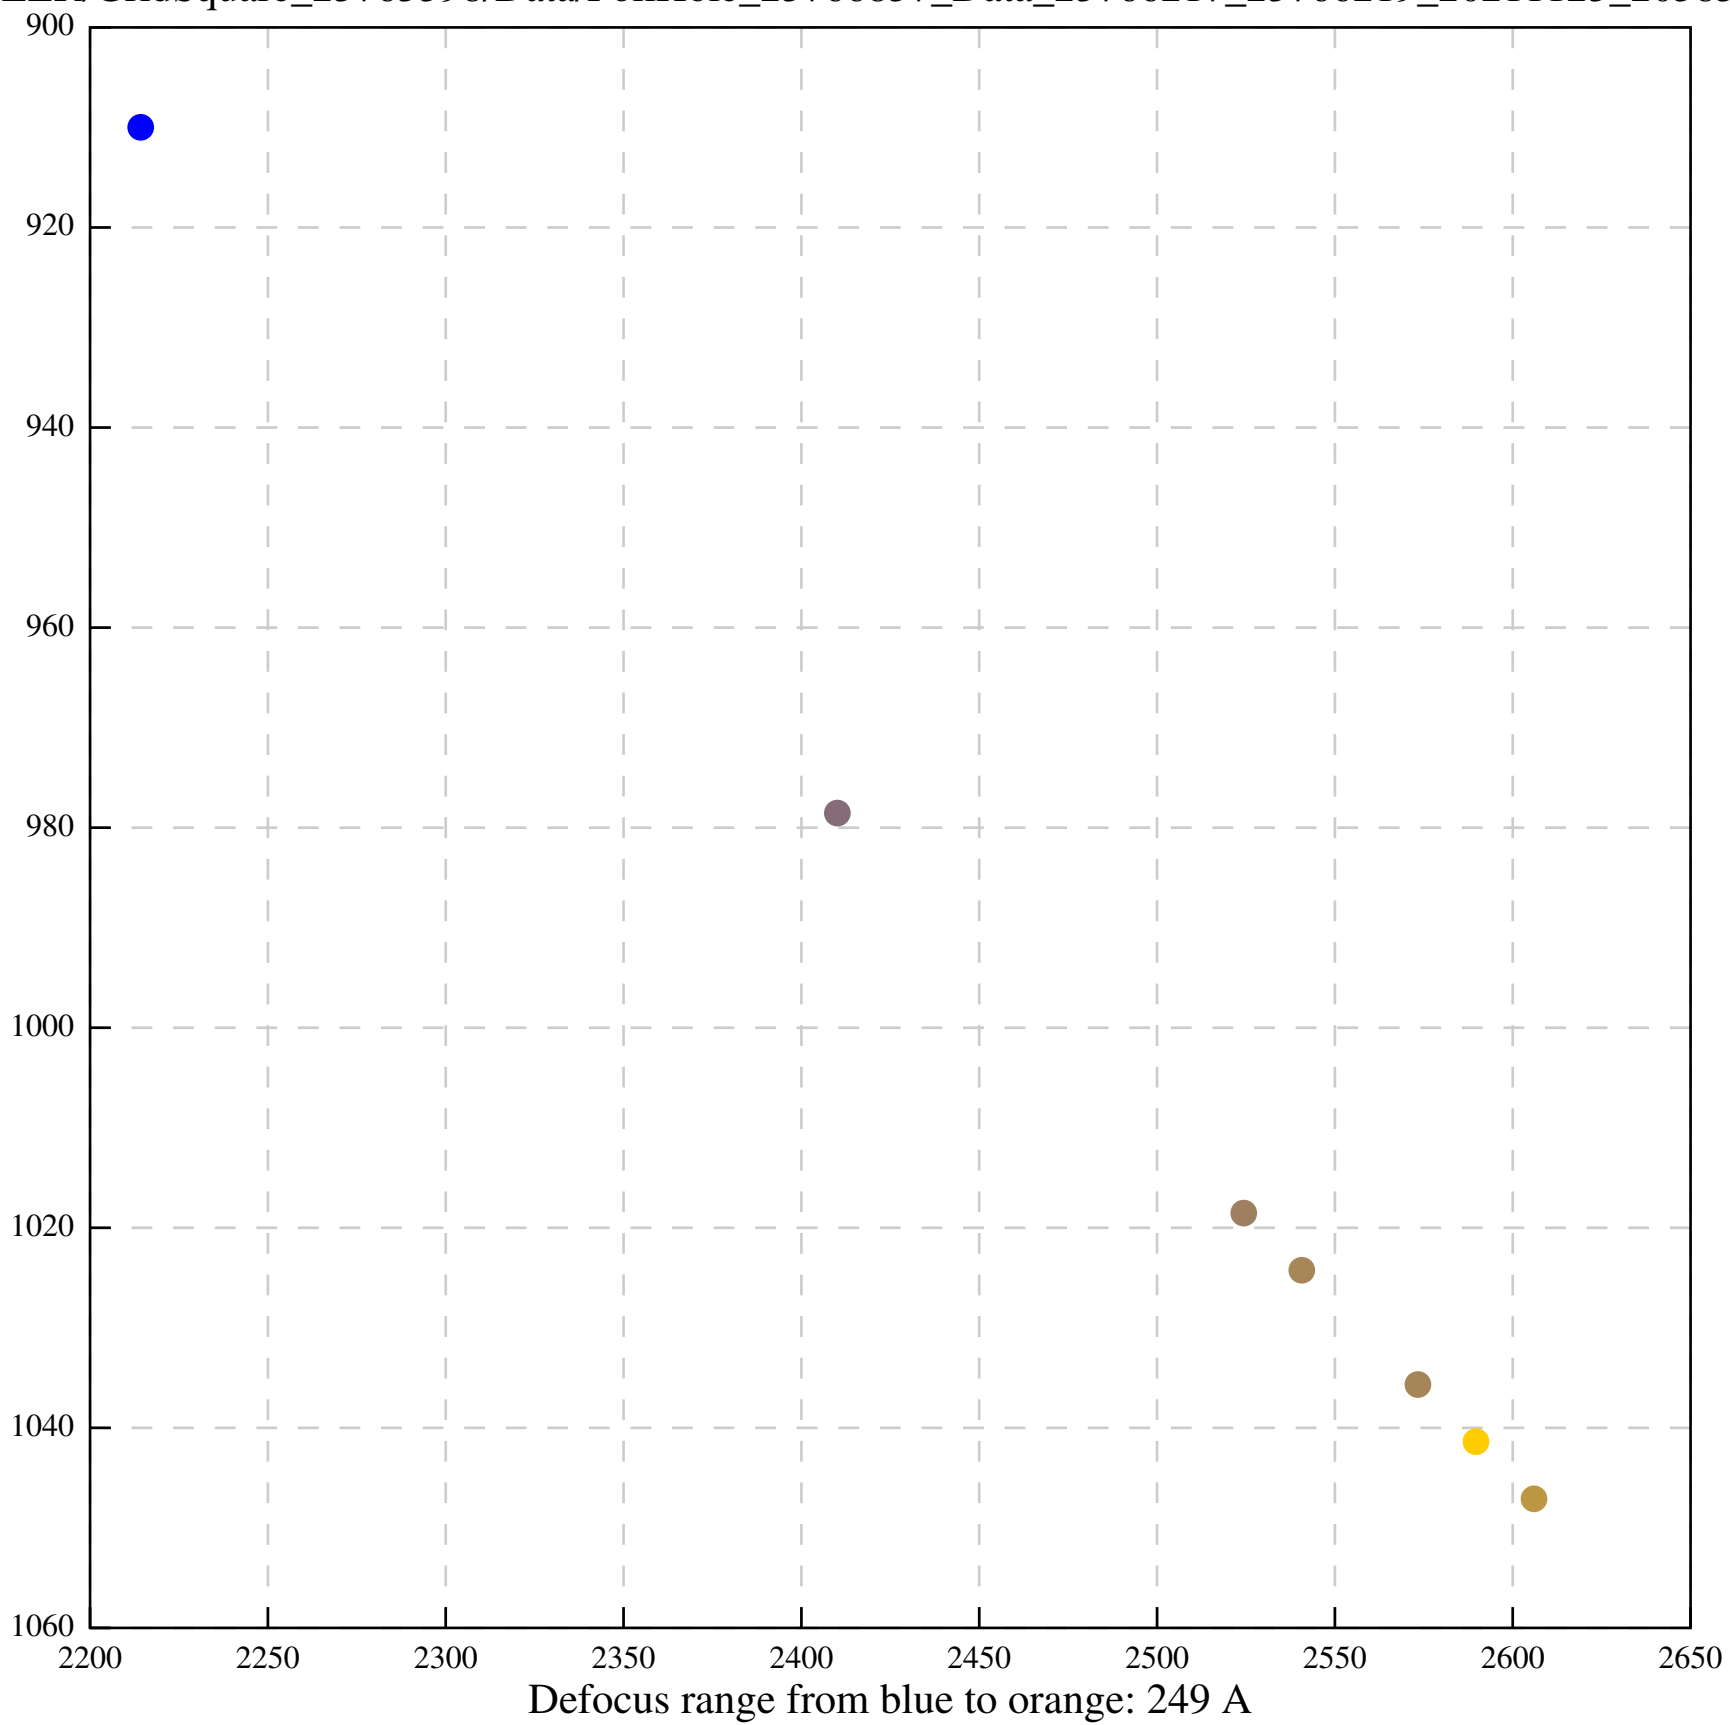

Defocus range from blue to orange: 664 A

Defocus range from blue to orange: 328 A

Defocus range from blue to orange: 534 A

Defocus range from blue to orange: 312 A

Defocus range from blue to orange: 308 A

Defocus range from blue to orange: 492 A

Defocus range from blue to orange: 72 A

Defocus range from blue to orange: 295 A

Defocus range from blue to orange: 624 A

Defocus range from blue to orange: 656 A

Defocus range from blue to orange: 507 A

Defocus range from blue to orange: 379 A

Defocus range from blue to orange: 559 A