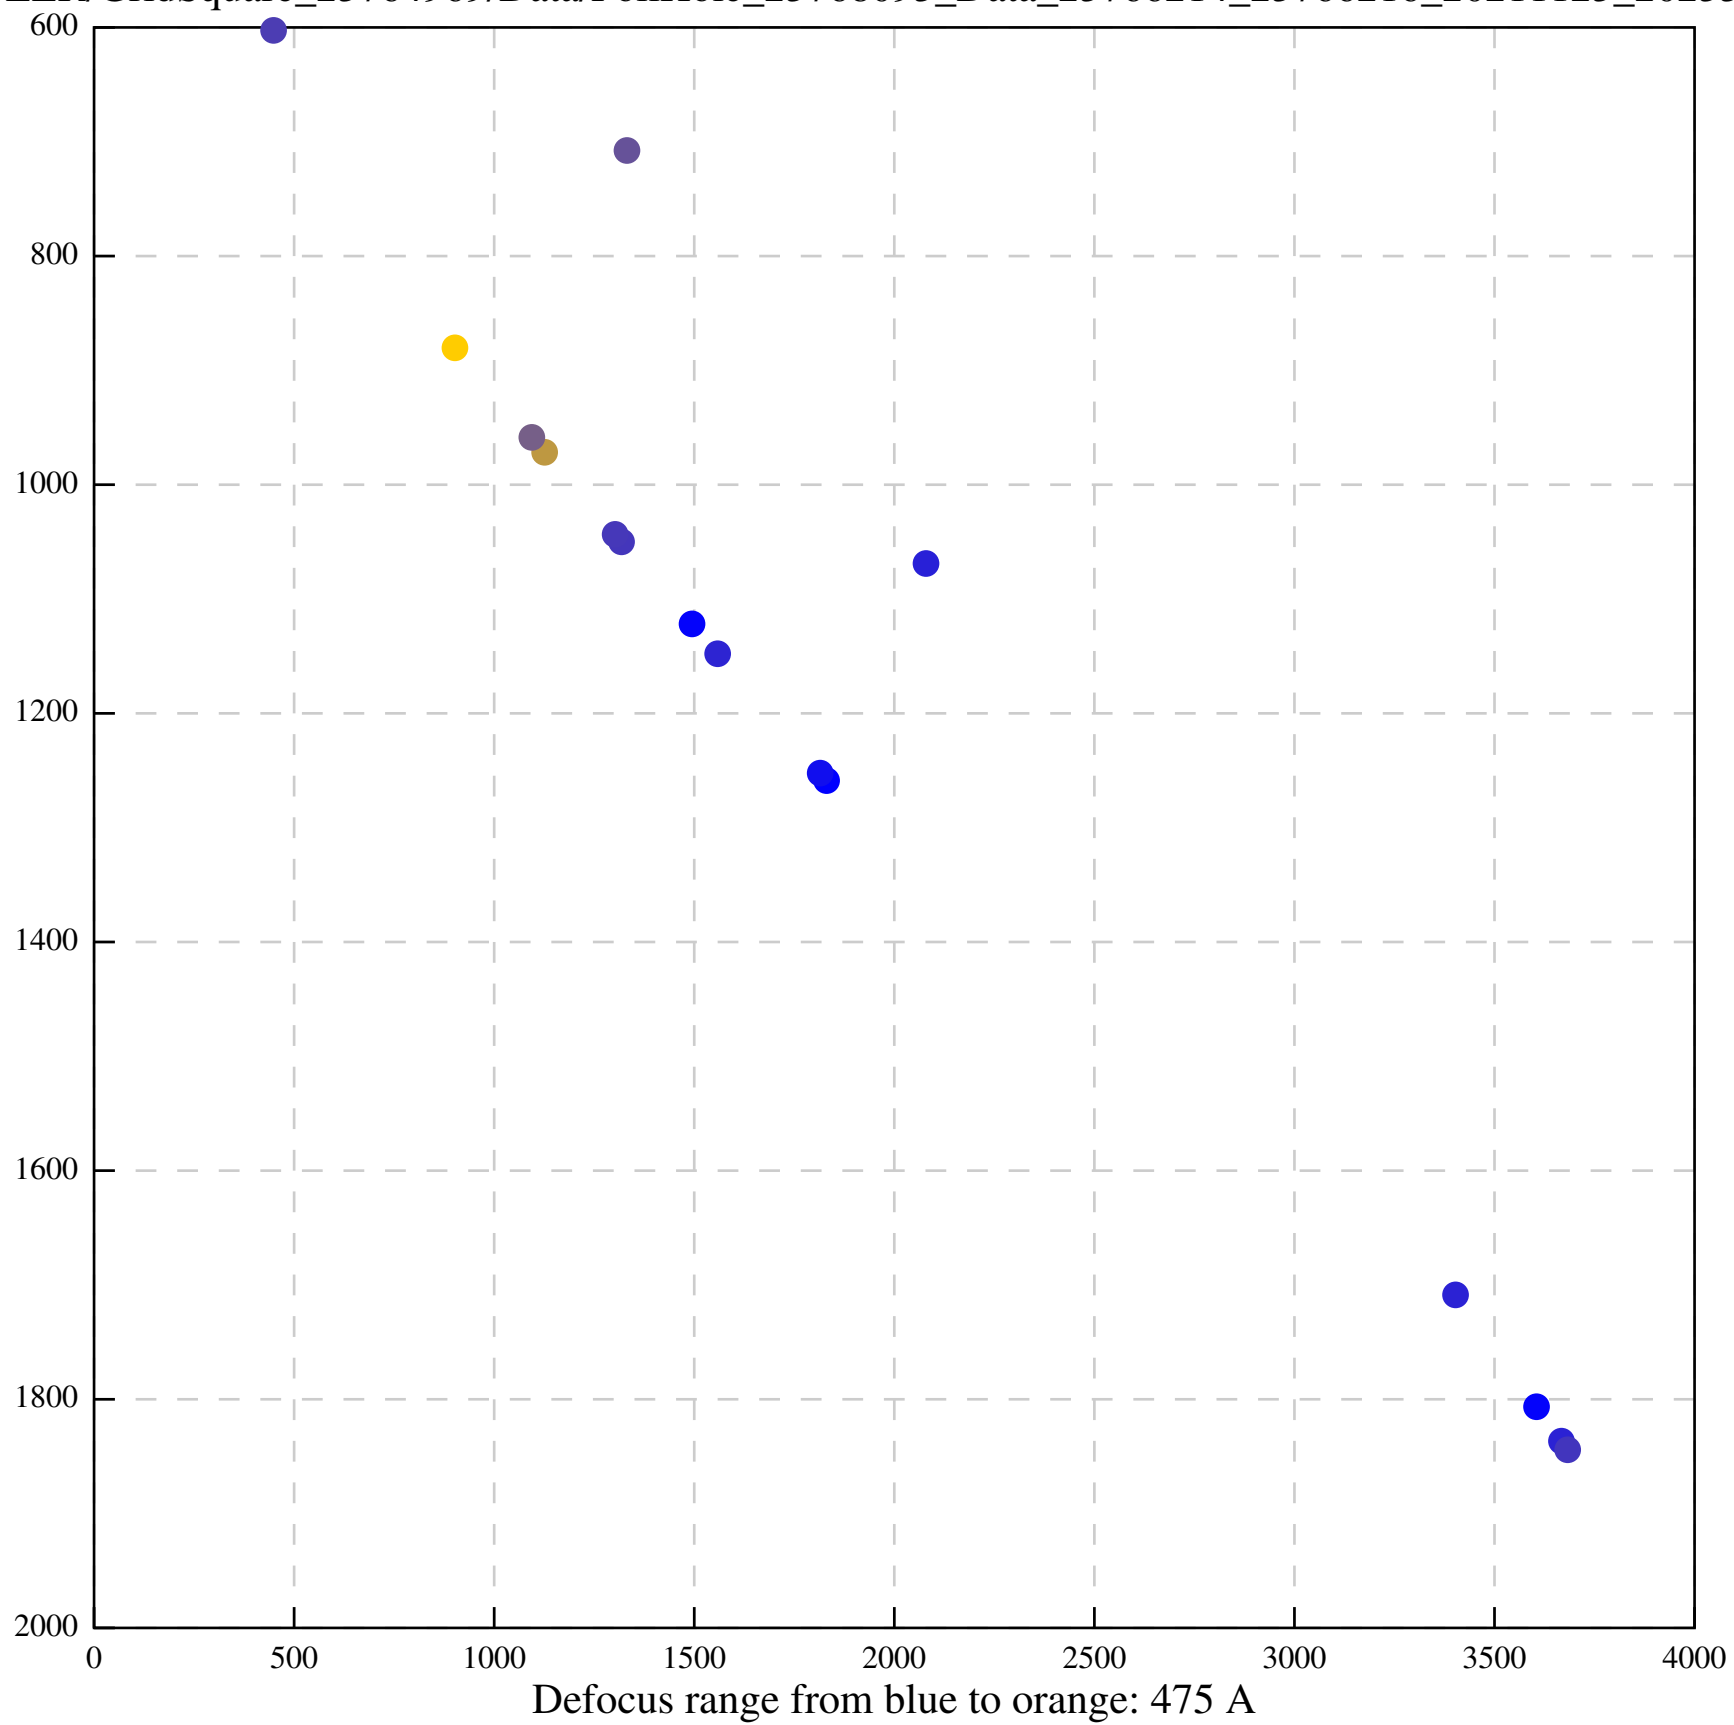

Defocus range from blue to orange: 341 Å

Defocus range from blue to orange: 23 A

Defocus range from blue to orange: 1240 Å

Defocus range from blue to orange: 101 A

Defocus range from blue to orange: 331 A

Defocus range from blue to orange: 630 Å

Defocus range from blue to orange: 593 A

Defocus range from blue to orange: 752 A

Defocus range from blue to orange: 365 A

Defocus range from blue to orange: 731 A

Defocus range from blue to orange: 664 A

Defocus range from blue to orange: 328 A

Defocus range from blue to orange: 534 A

Defocus range from blue to orange: 312 A

Defocus range from blue to orange: 308 A

Defocus range from blue to orange: 492 A

Defocus range from blue to orange: 72 A

Defocus range from blue to orange: 295 A

Defocus range from blue to orange: 624 A

Defocus range from blue to orange: 656 A

Defocus range from blue to orange: 507 A