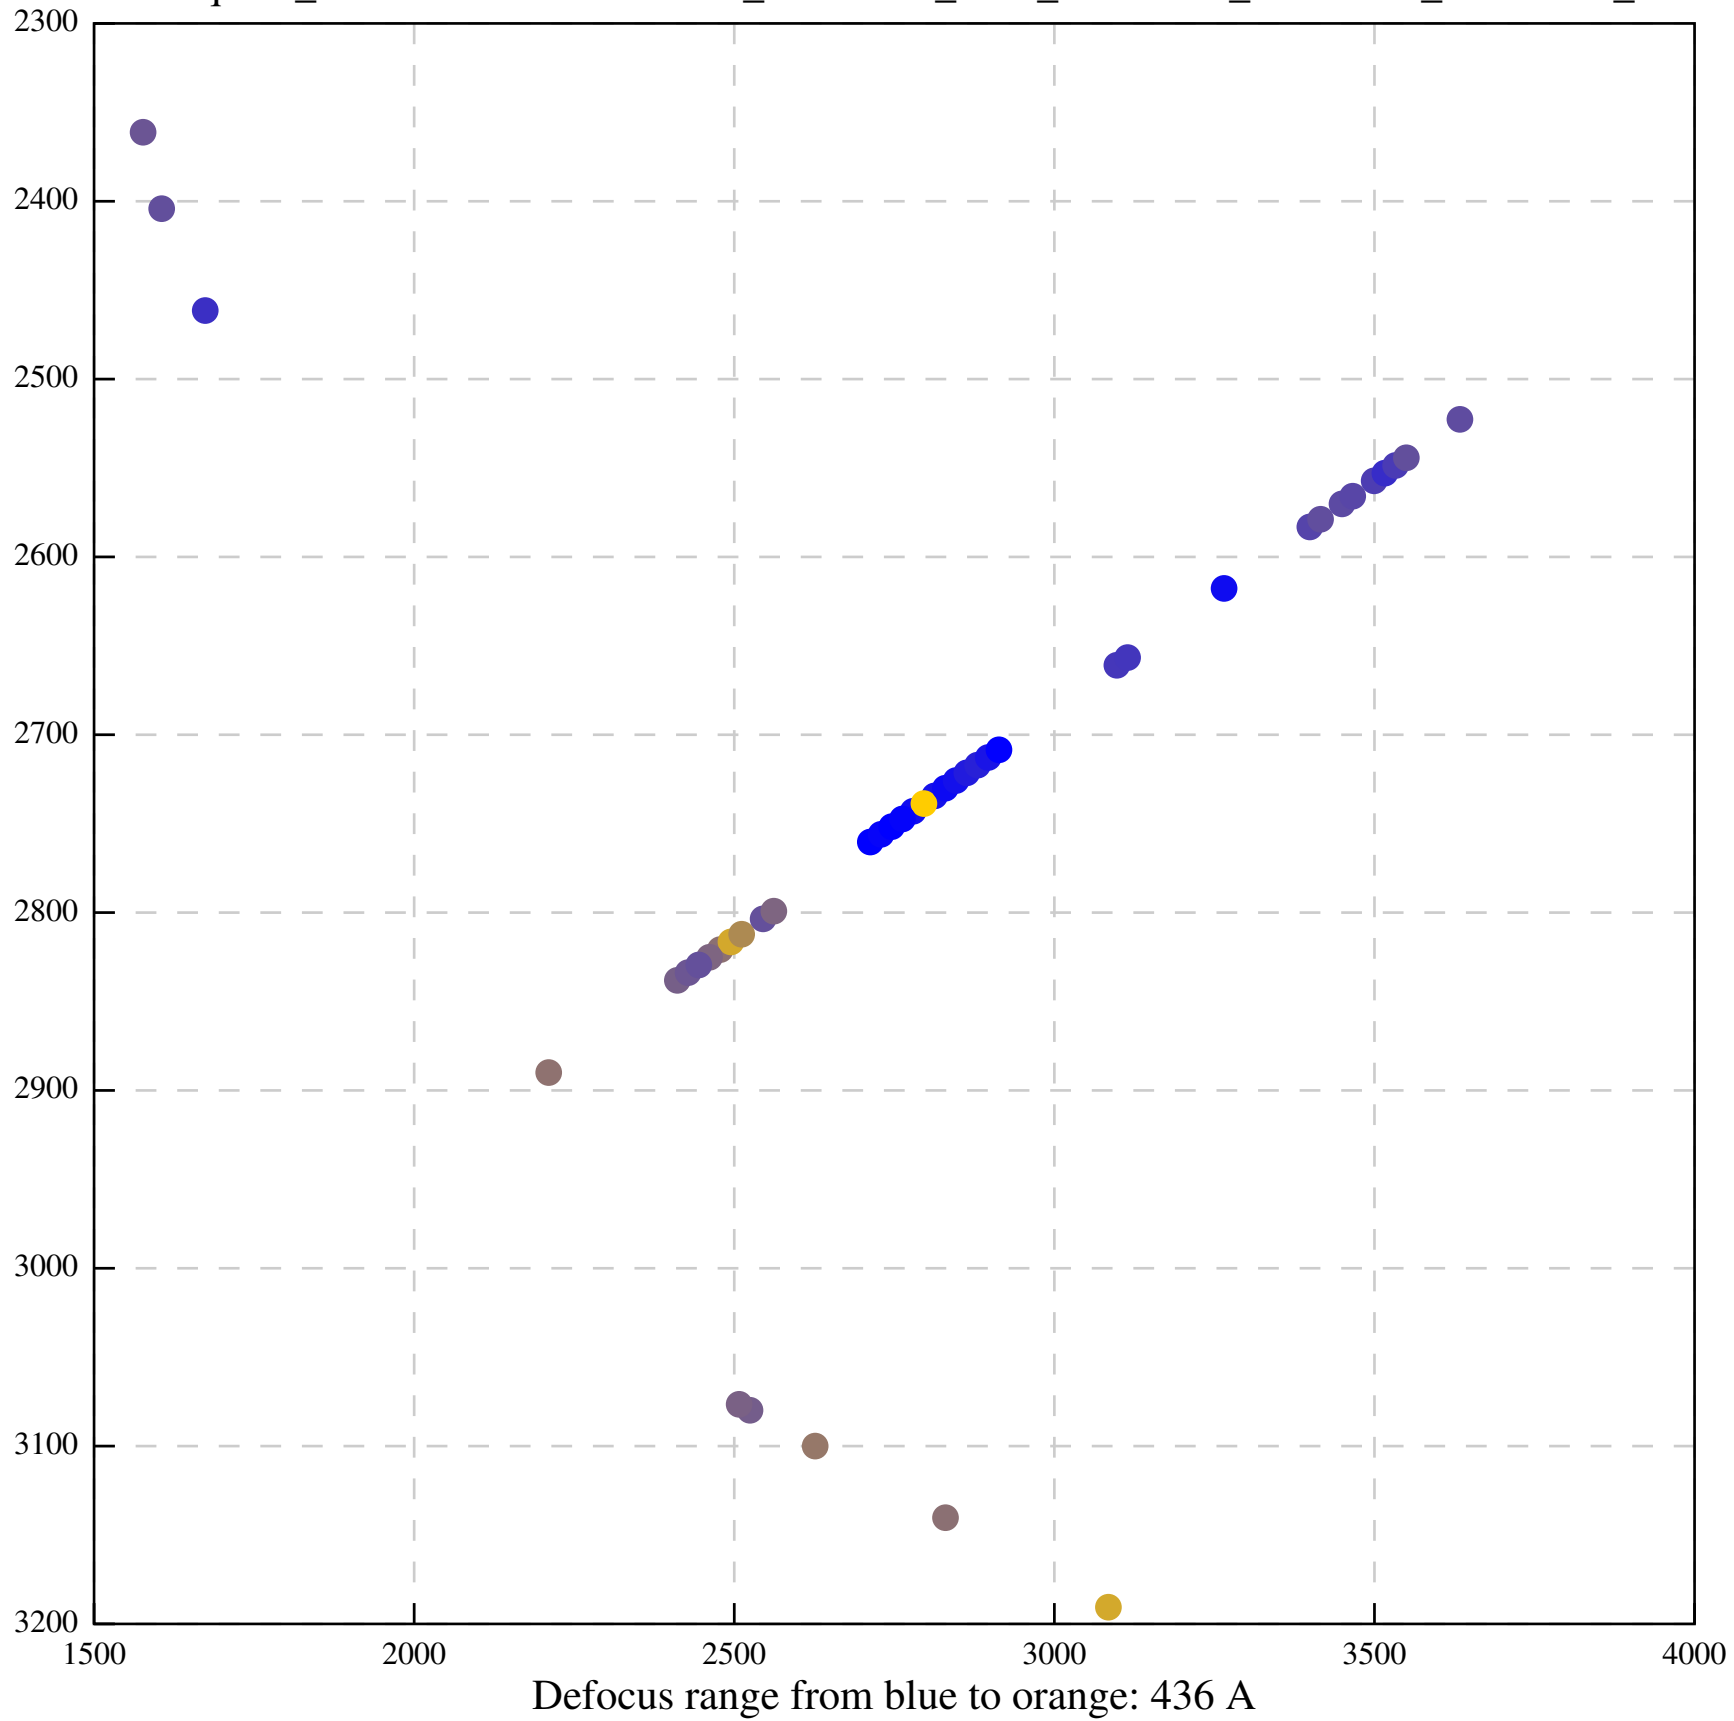

Defocus range from blue to orange: 396 A

Defocus range from blue to orange: 485 A

Defocus range from blue to orange: 1024 A

Defocus range from blue to orange: 366 A

Defocus range from blue to orange: 495 A

Defocus range from blue to orange: 11 A

Defocus range from blue to orange: 697 A

Defocus range from blue to orange: 315 A

Defocus range from blue to orange: 289 A

Defocus range from blue to orange: 114 A

Defocus range from blue to orange: 552 A

Defocus range from blue to orange: 383 A

Defocus range from blue to orange: 1 A

Defocus range from blue to orange: 537 Å

Defocus range from blue to orange: 698 A

Defocus range from blue to orange: 28 A

Defocus range from blue to orange: 28 A