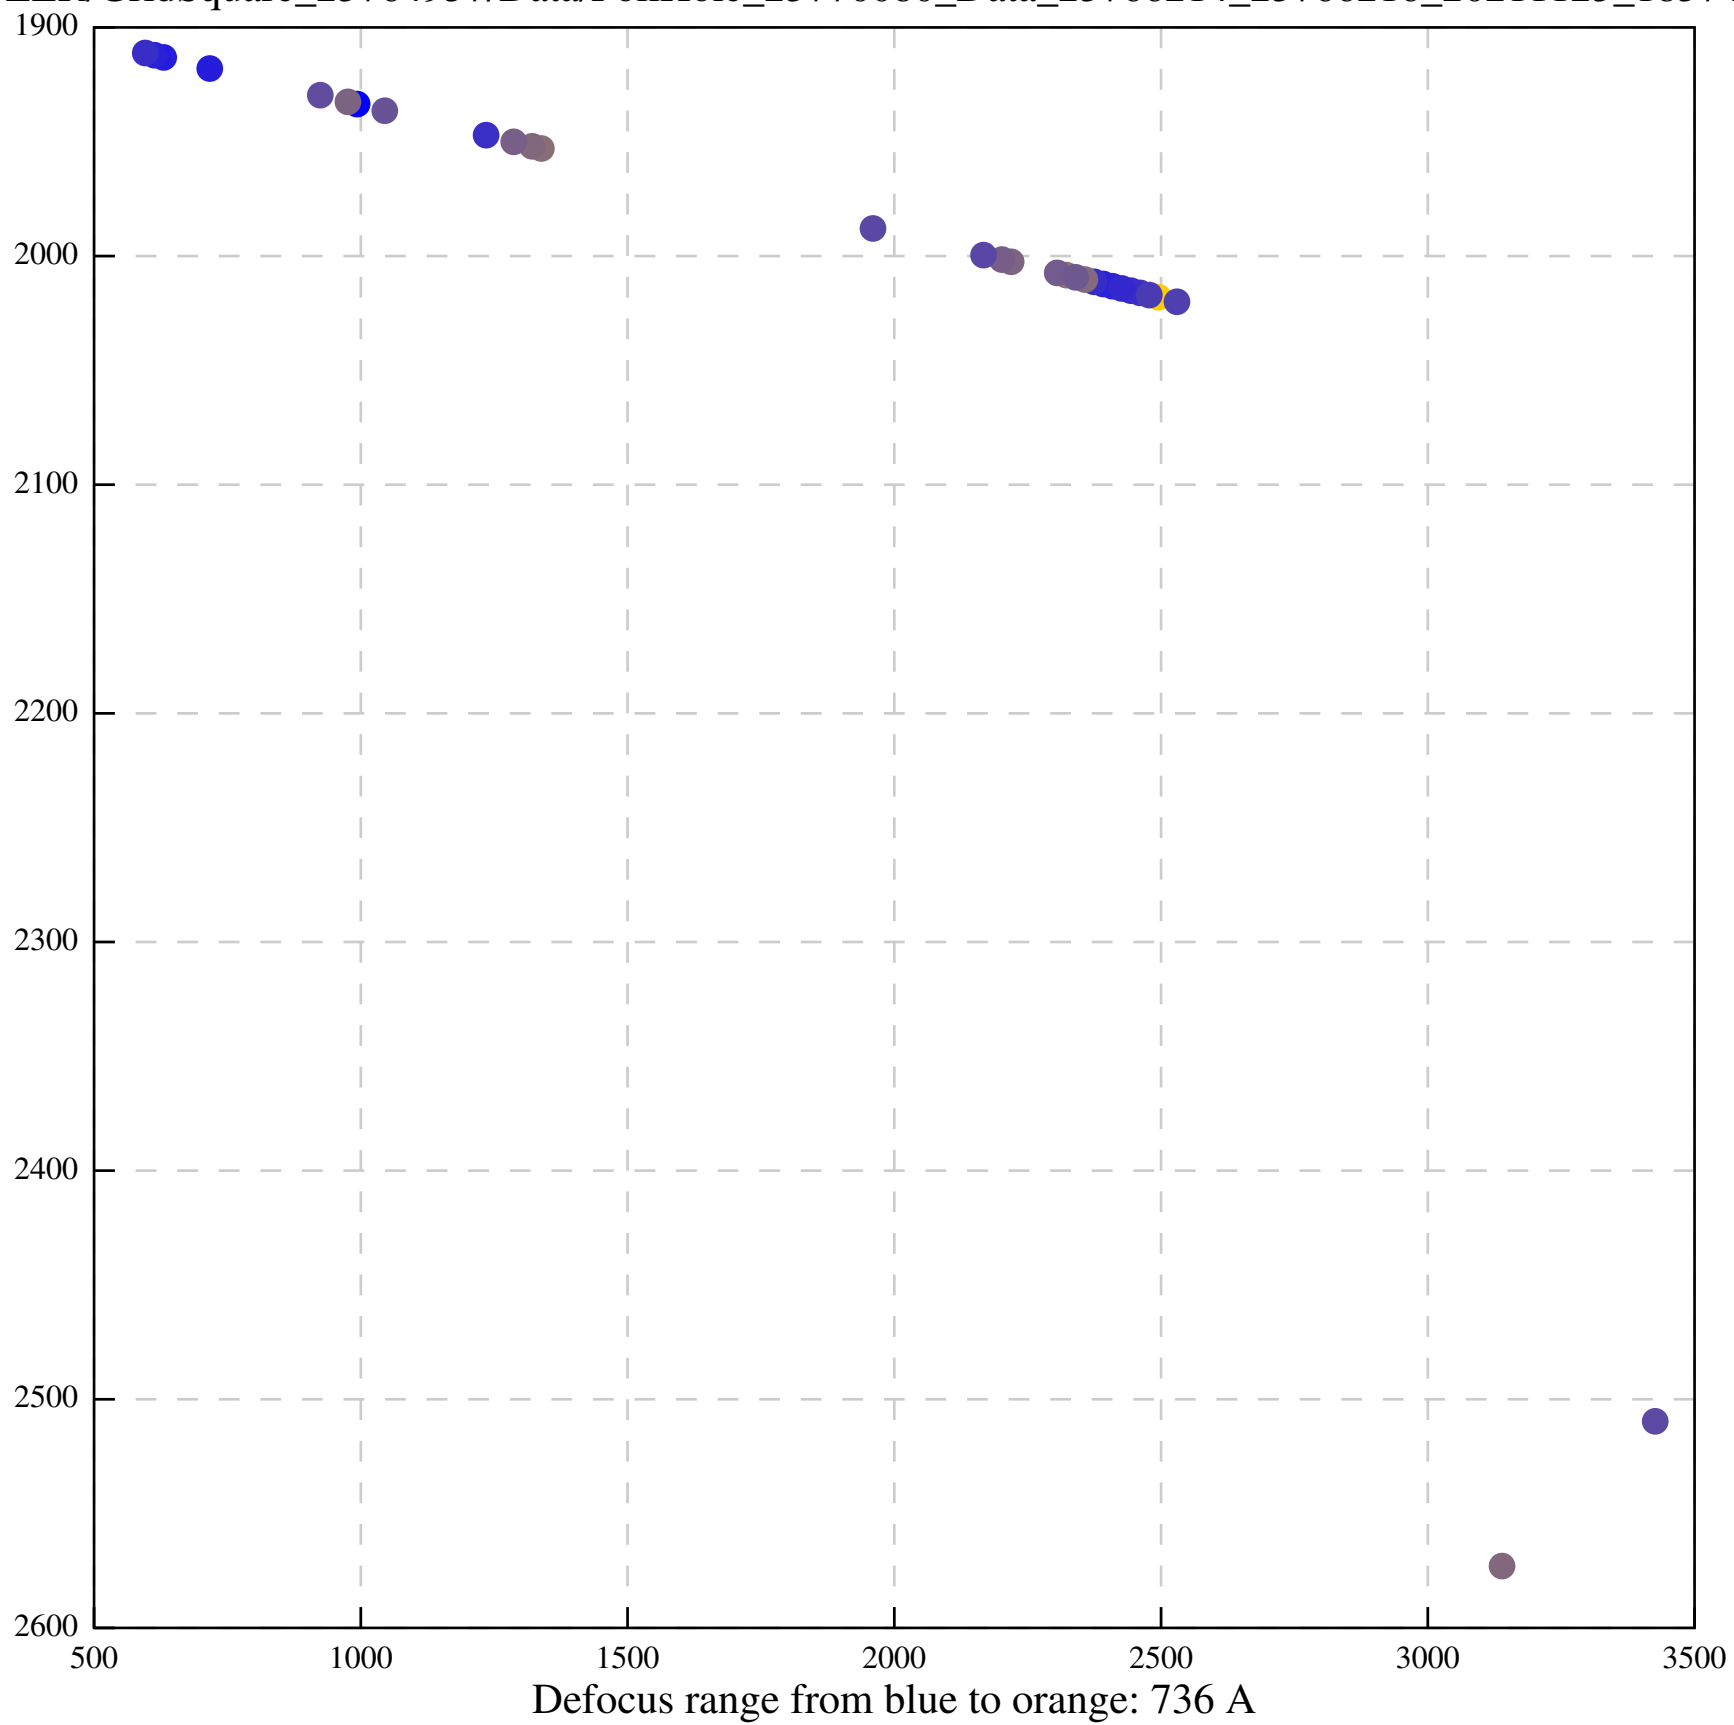

Defocus range from blue to orange: 494 A

Defocus range from blue to orange: 685 A

Defocus range from blue to orange: 514 A

Defocus range from blue to orange: 383 A

Defocus range from blue to orange: 342 A

Defocus range from blue to orange: 226 A

Defocus range from blue to orange: 354 A

Defocus range from blue to orange: 272 A

Defocus range from blue to orange: 439 A

Defocus range from blue to orange: 155 A

Defocus range from blue to orange: 839 A

Defocus range from blue to orange: 211 A

Defocus range from blue to orange: 145 A

Defocus range from blue to orange: 703 A

Defocus range from blue to orange: 455 A