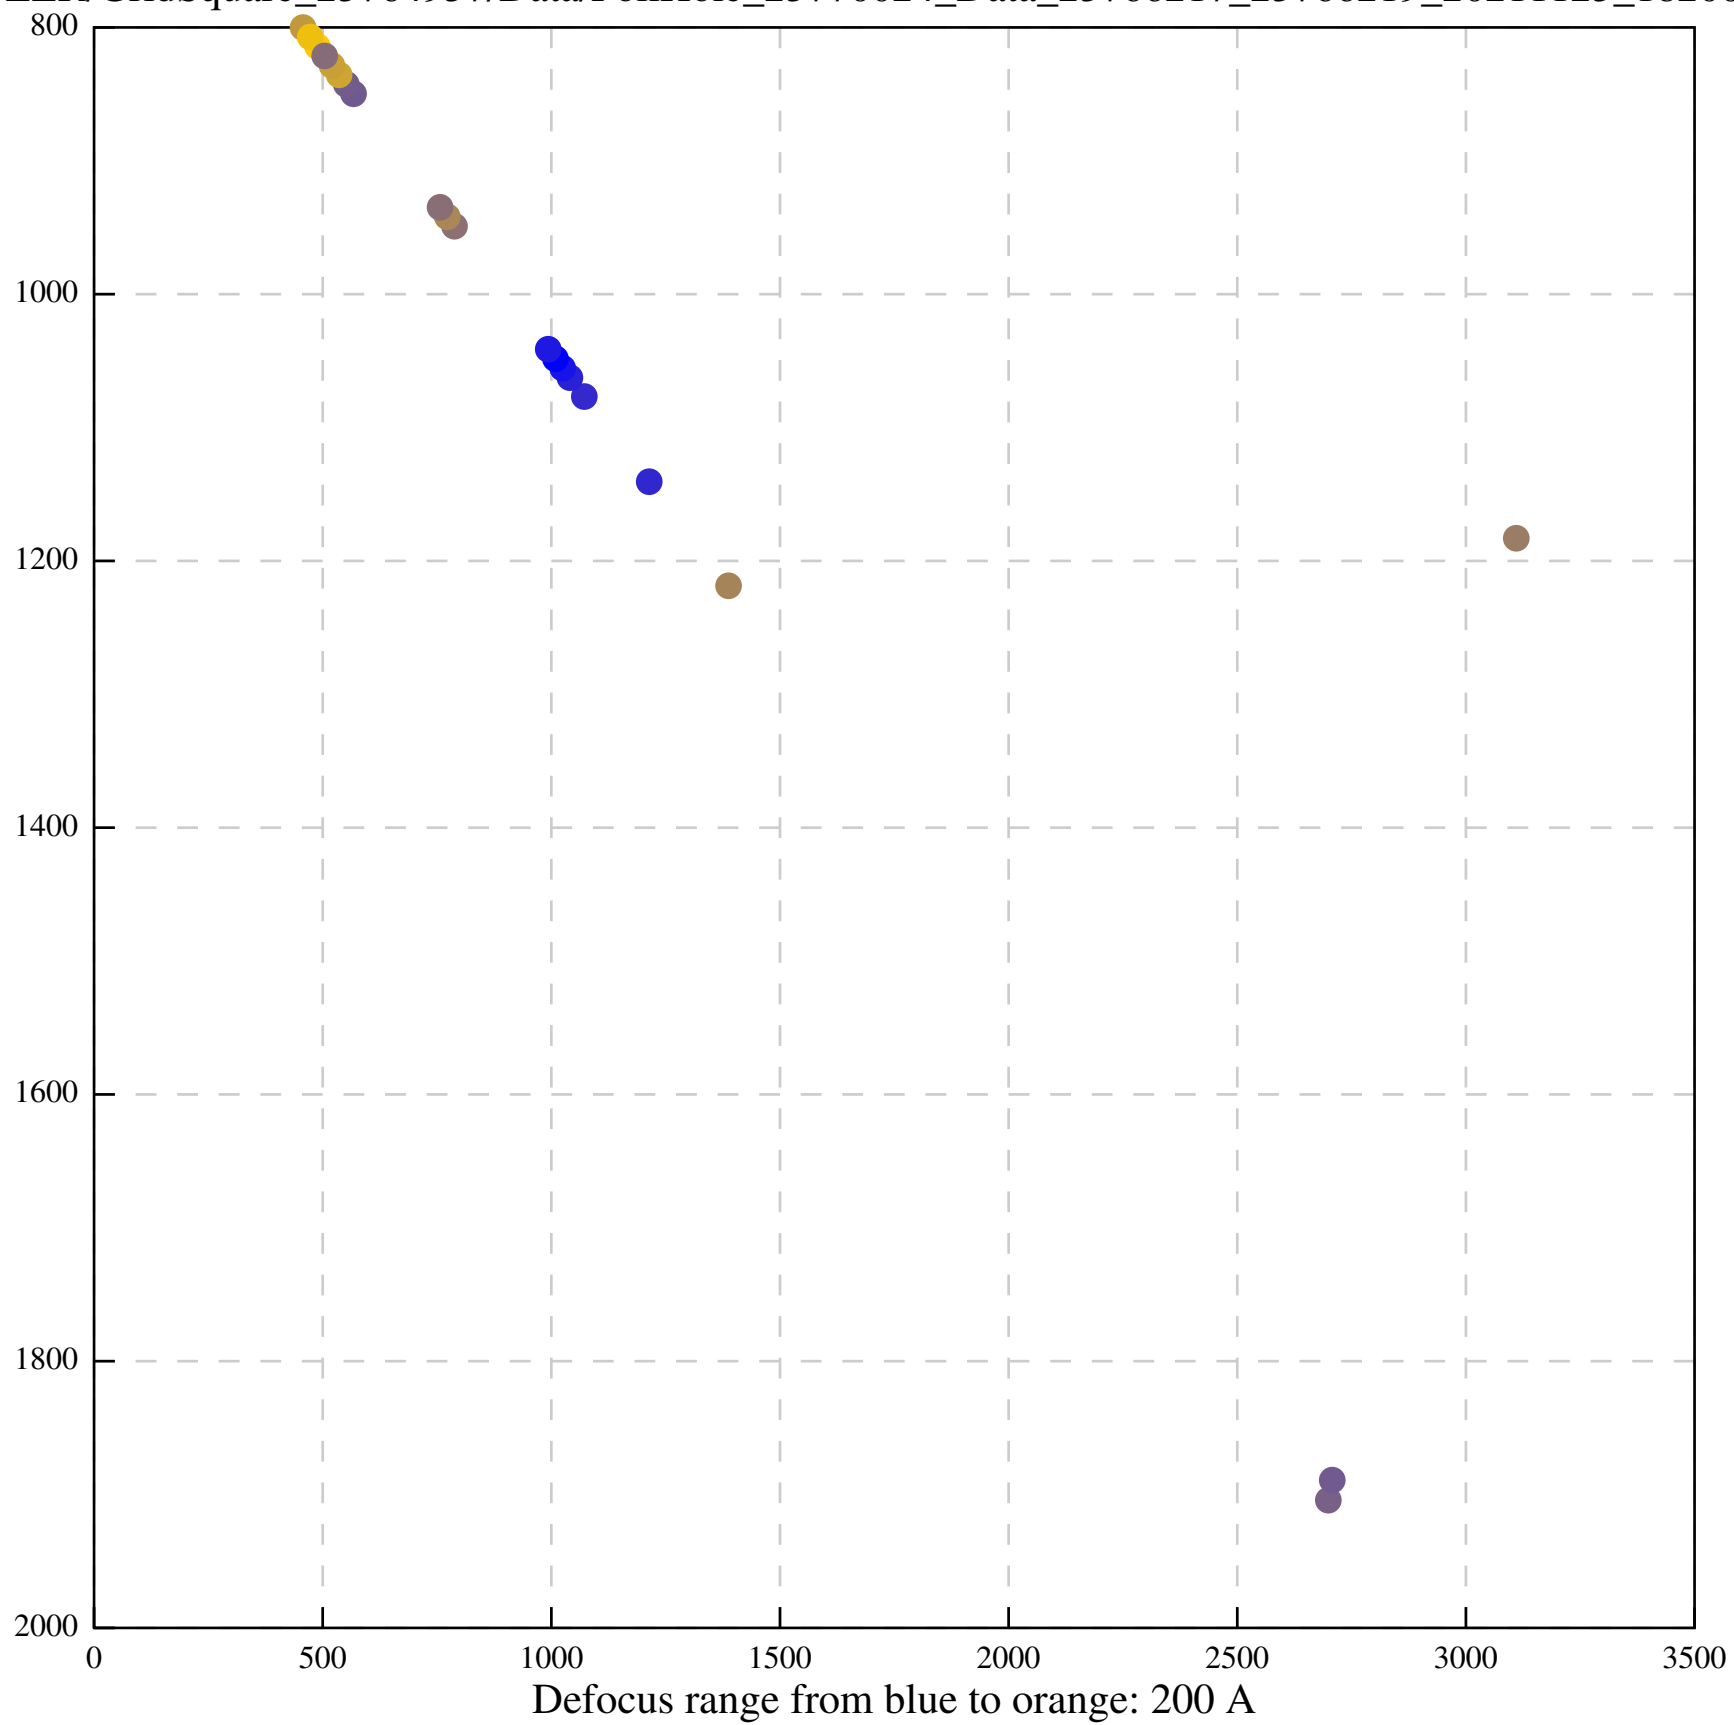

Defocus range from blue to orange: 494 A

Defocus range from blue to orange: 685 A

Defocus range from blue to orange: 514 A

Defocus range from blue to orange: 383 A

Defocus range from blue to orange: 342 A

Defocus range from blue to orange: 226 A

Defocus range from blue to orange: 354 A

Defocus range from blue to orange: 272 A

Defocus range from blue to orange: 439 A

Defocus range from blue to orange: 155 A

Defocus range from blue to orange: 839 A

Defocus range from blue to orange: 211 A

Defocus range from blue to orange: 145 A

Defocus range from blue to orange: 703 A

Defocus range from blue to orange: 455 A

Defocus range from blue to orange: 979 A

Defocus range from blue to orange: 864 A

Defocus range from blue to orange: 84 A

Defocus range from blue to orange: 332 A

Defocus range from blue to orange: 423 A

Defocus range from blue to orange: 70 A