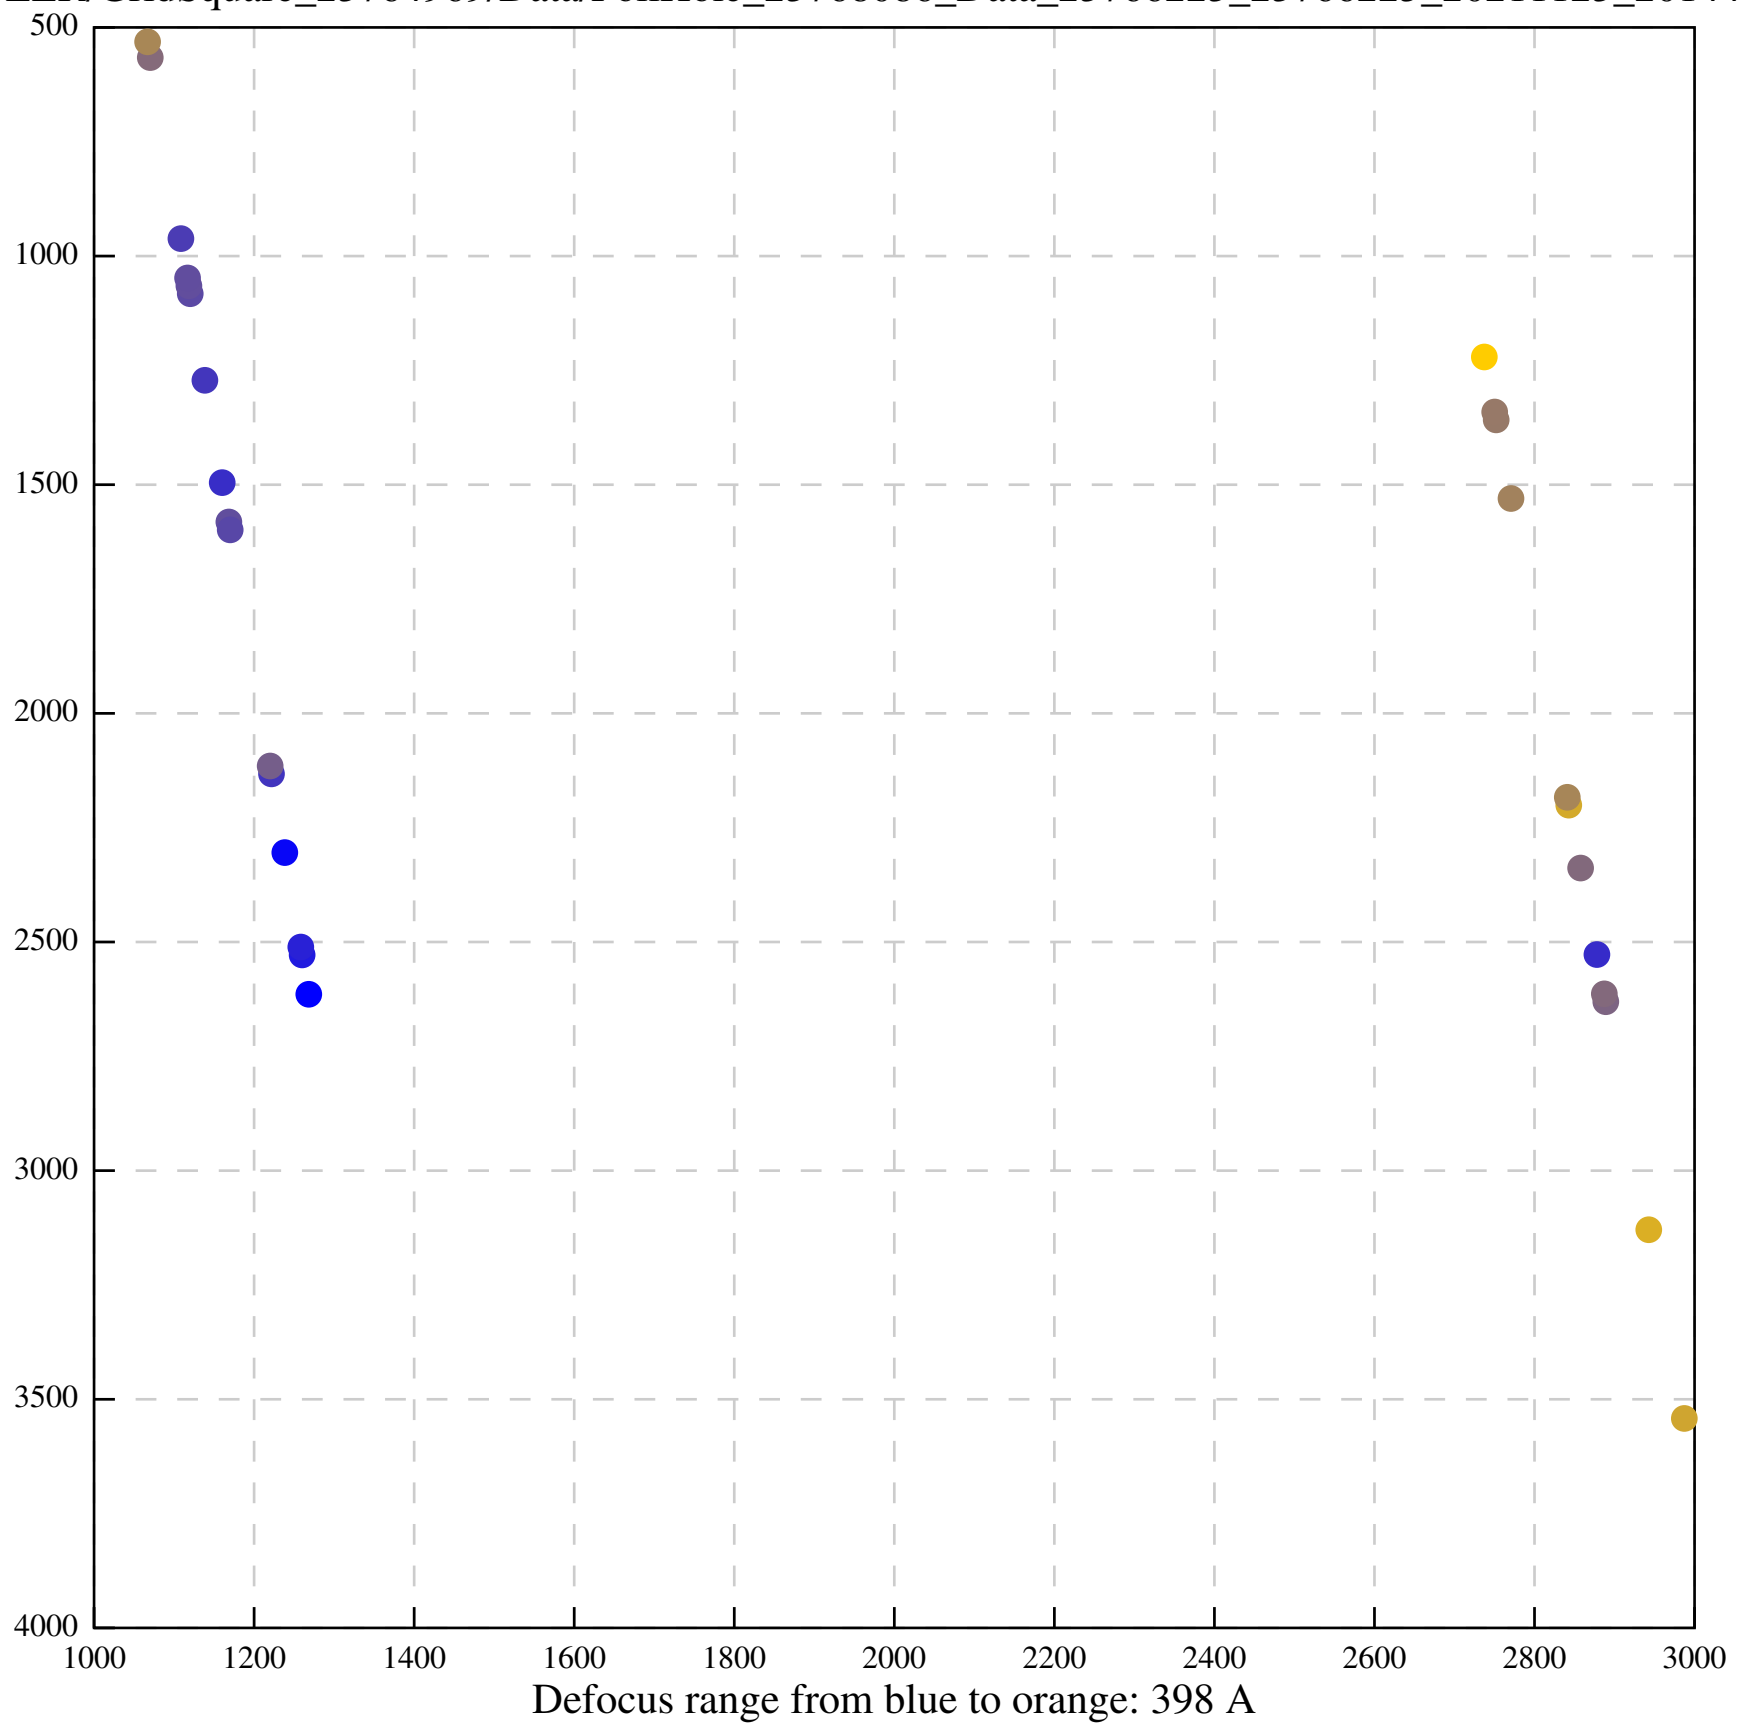

Defocus range from blue to orange: 341 Å

Defocus range from blue to orange: 23 A

Defocus range from blue to orange: 1240 Å

Defocus range from blue to orange: 101 A

Defocus range from blue to orange: 331 A

Defocus range from blue to orange: 630 Å

Defocus range from blue to orange: 593 A

Defocus range from blue to orange: 752 A

Defocus range from blue to orange: 365 A

Defocus range from blue to orange: 731 A

Defocus range from blue to orange: 664 A

Defocus range from blue to orange: 328 A

Defocus range from blue to orange: 534 A

Defocus range from blue to orange: 312 A

Defocus range from blue to orange: 308 A

Defocus range from blue to orange: 492 A

Defocus range from blue to orange: 72 A

Defocus range from blue to orange: 295 A

Defocus range from blue to orange: 624 A

Defocus range from blue to orange: 656 A

Defocus range from blue to orange: 507 A