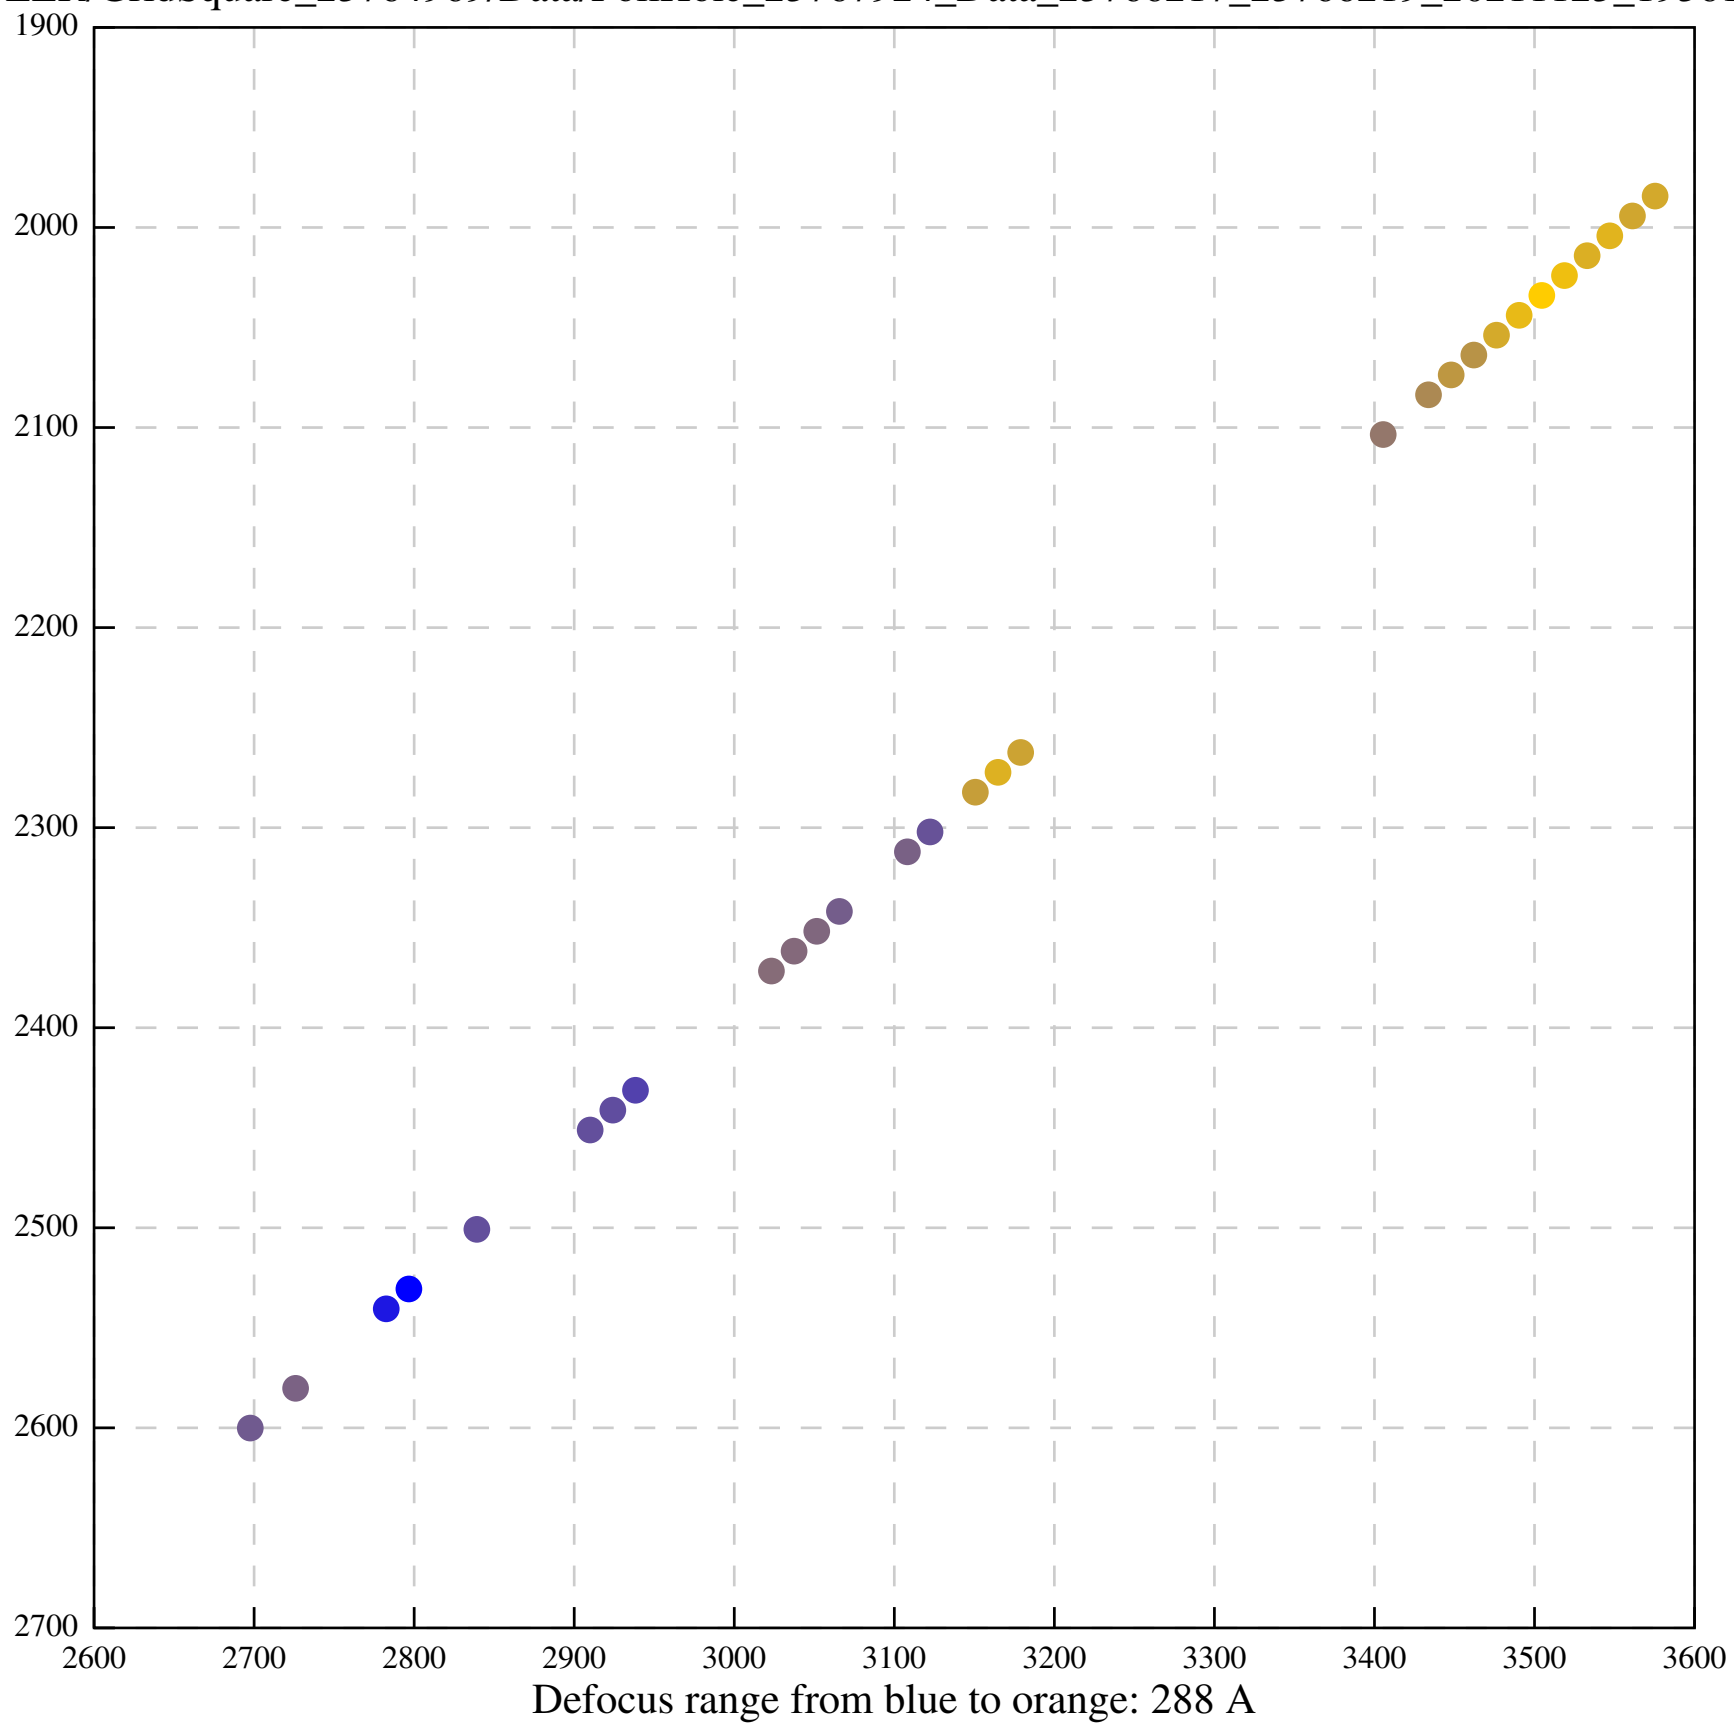

Defocus range from blue to orange: 396 A

Defocus range from blue to orange: 485 A

Defocus range from blue to orange: 1024 A

Defocus range from blue to orange: 366 A

Defocus range from blue to orange: 495 A

Defocus range from blue to orange: 11 A

Defocus range from blue to orange: 697 A

Defocus range from blue to orange: 315 A

Defocus range from blue to orange: 289 A

Defocus range from blue to orange: 114 A

Defocus range from blue to orange: 552 A

Defocus range from blue to orange: 383 A

Defocus range from blue to orange: 1 A

Defocus range from blue to orange: 537 Å

Defocus range from blue to orange: 698 A

Defocus range from blue to orange: 28 A

Defocus range from blue to orange: 28 A