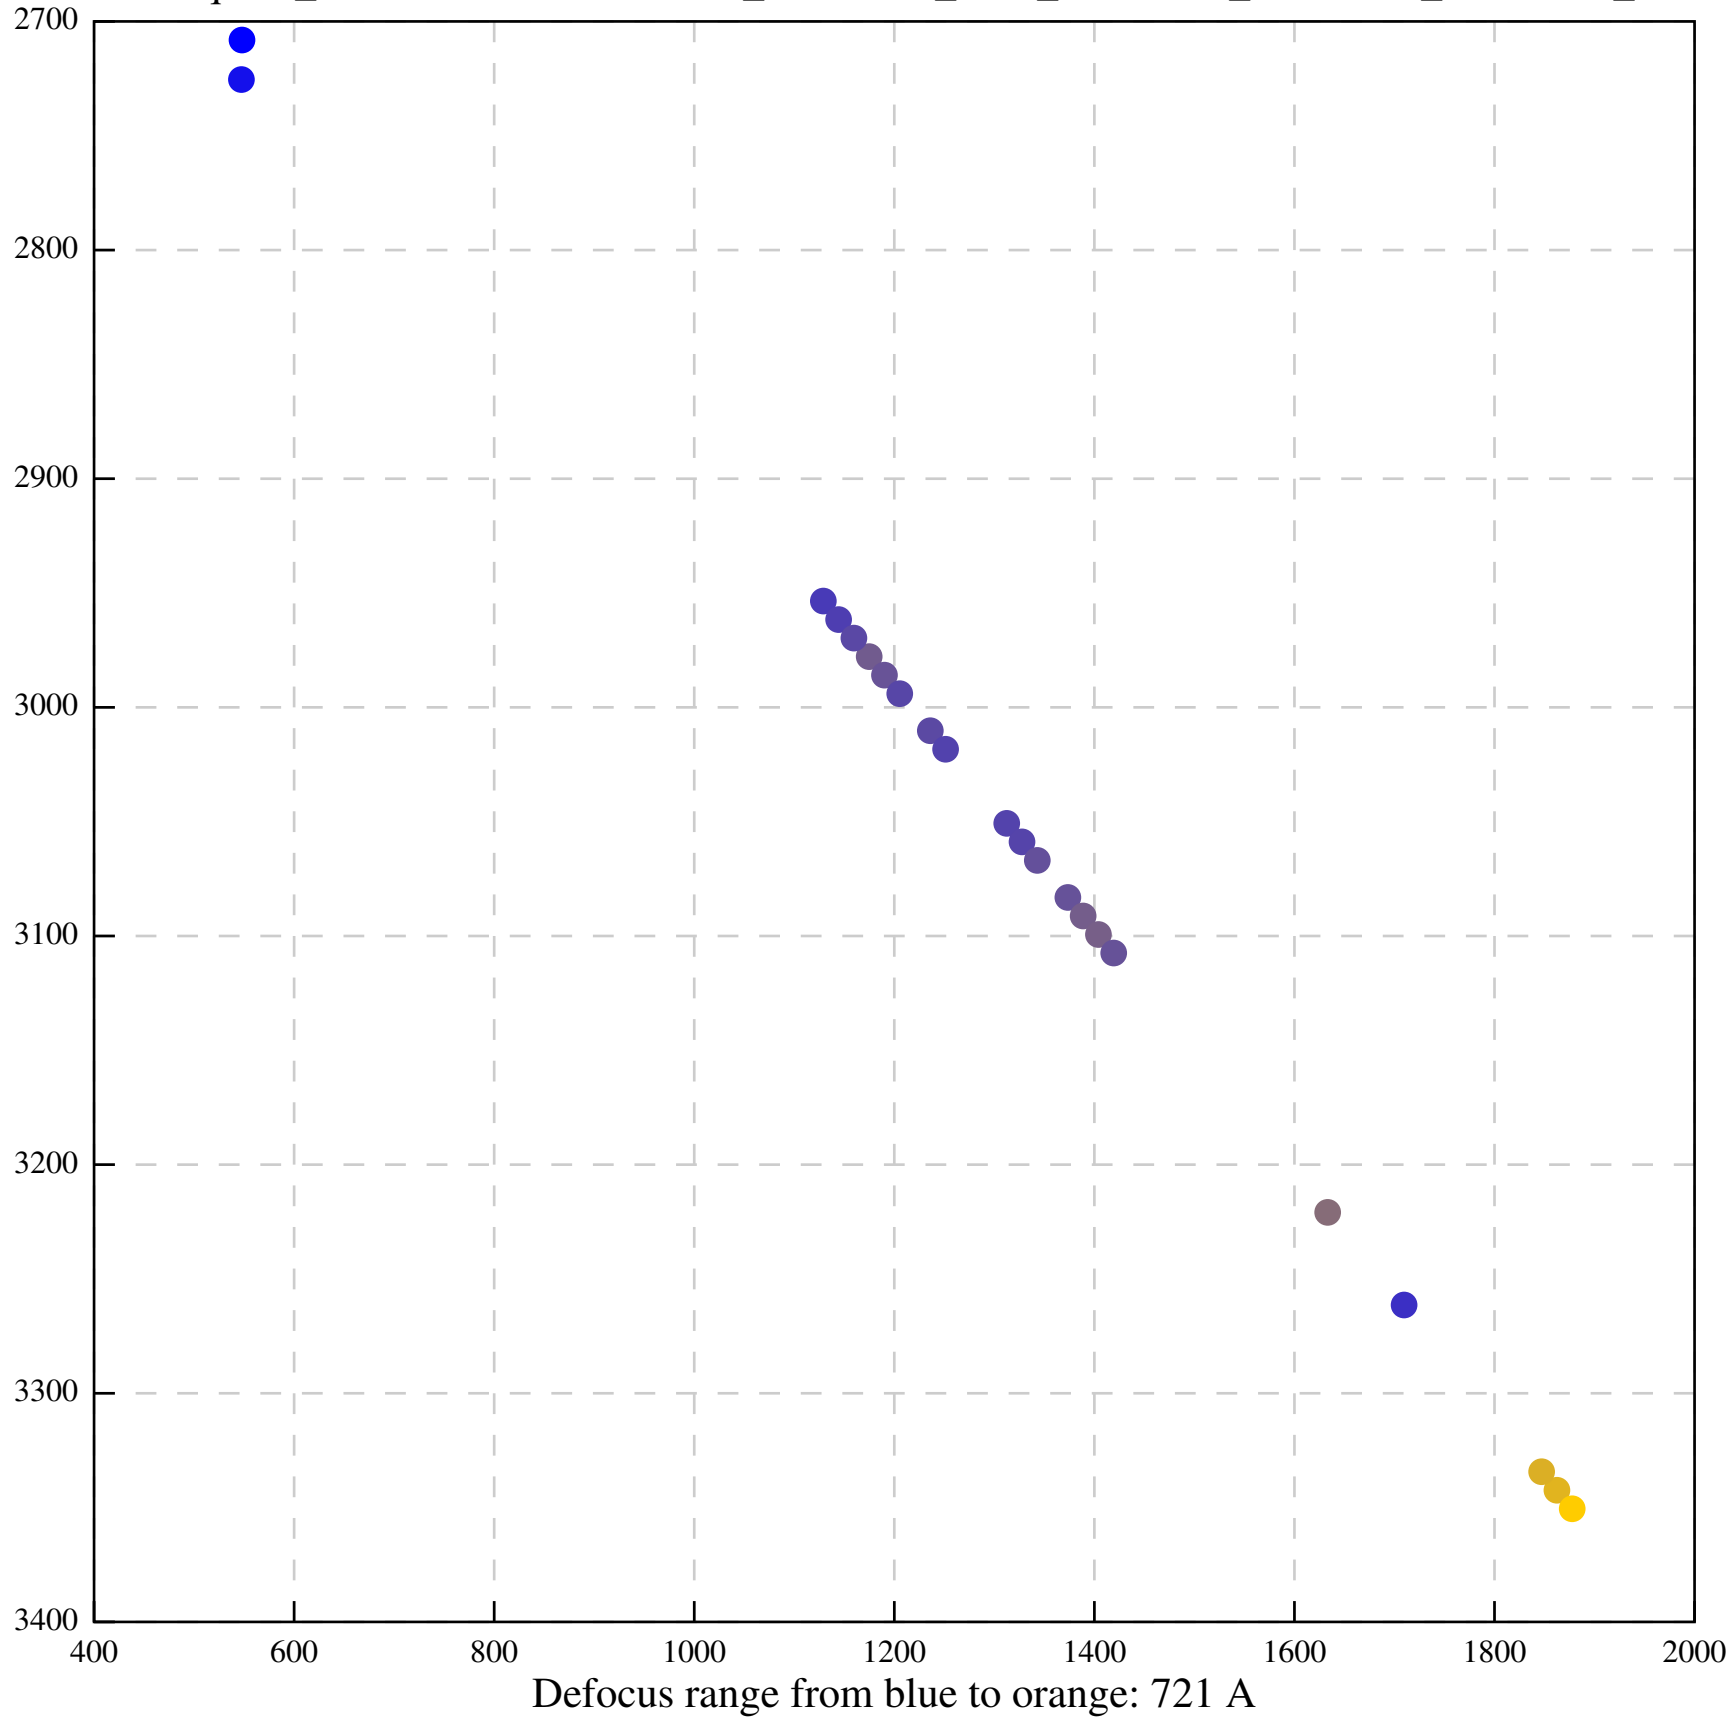

Defocus range from blue to orange: 708 A

Defocus range from blue to orange: 243 A

Defocus range from blue to orange: 1114 A

Defocus range from blue to orange: 364 A

Defocus range from blue to orange: 367 Å

Defocus range from blue to orange: 341 Å

Defocus range from blue to orange: 23 A

Defocus range from blue to orange: 1240 Å

Defocus range from blue to orange: 101 A

Defocus range from blue to orange: 331 A

Defocus range from blue to orange: 630 Å

Defocus range from blue to orange: 593 A

Defocus range from blue to orange: 752 A

Defocus range from blue to orange: 365 A

Defocus range from blue to orange: 731 A

Defocus range from blue to orange: 664 A

Defocus range from blue to orange: 328 A

Defocus range from blue to orange: 534 A

Defocus range from blue to orange: 312 A

Defocus range from blue to orange: 308 A