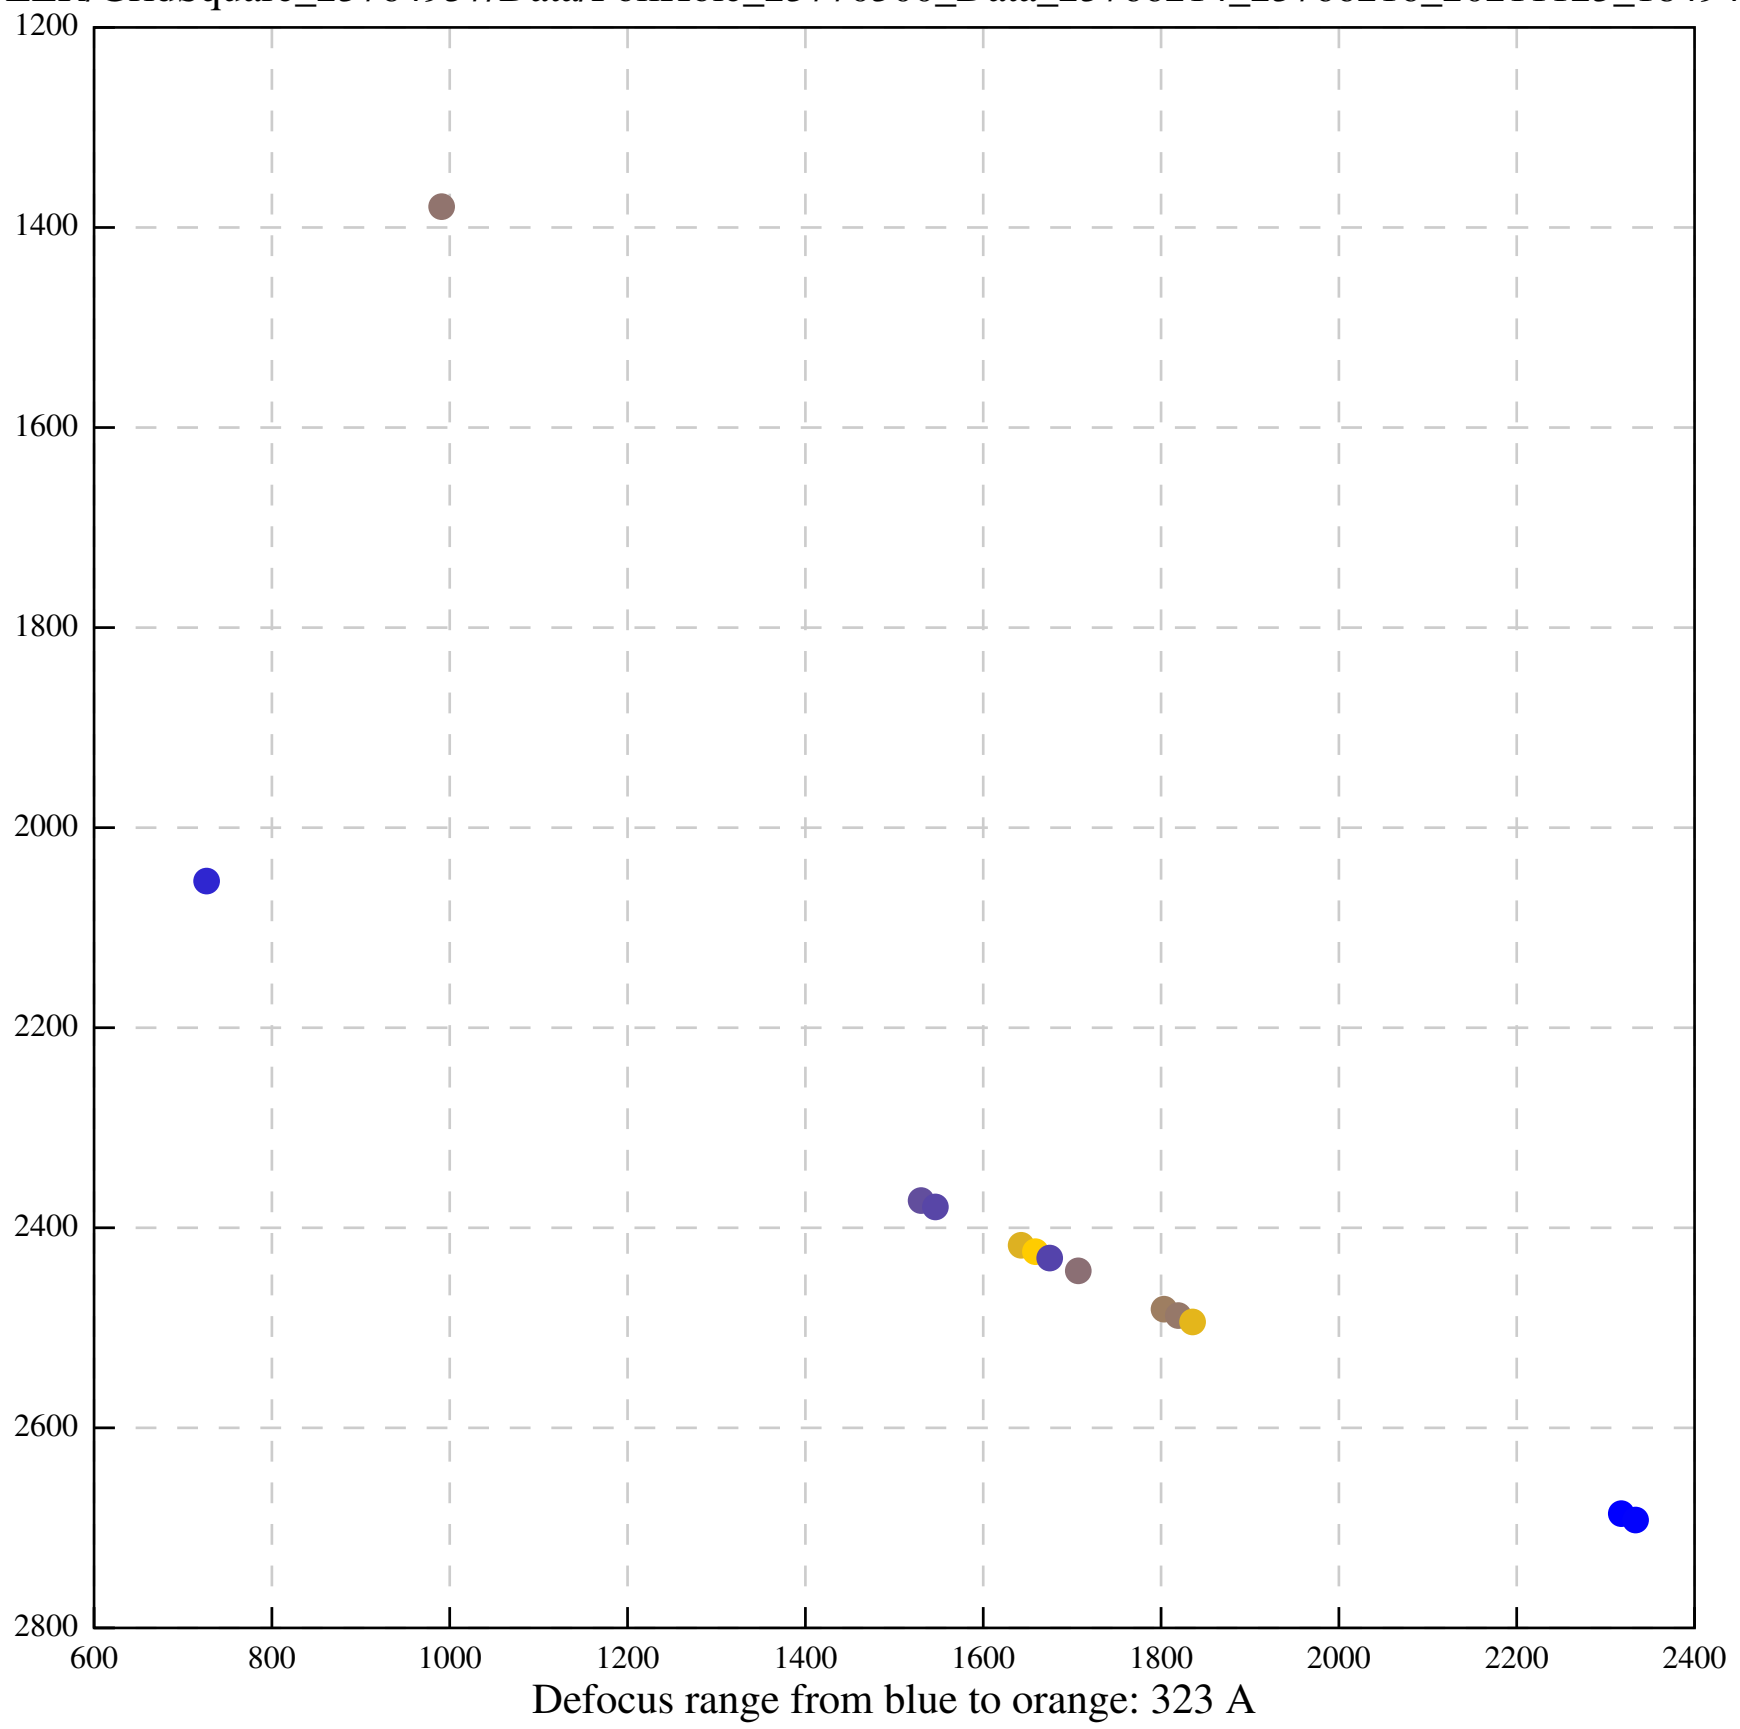

Defocus range from blue to orange: 839 A

Defocus range from blue to orange: 211 A

Defocus range from blue to orange: 145 A

Defocus range from blue to orange: 703 A

Defocus range from blue to orange: 455 A

Defocus range from blue to orange: 979 A

Defocus range from blue to orange: 864 A

Defocus range from blue to orange: 84 A

Defocus range from blue to orange: 332 A

Defocus range from blue to orange: 423 A

Defocus range from blue to orange: 70 A

Defocus range from blue to orange: 396 A

Defocus range from blue to orange: 485 A

Defocus range from blue to orange: 1024 A

Defocus range from blue to orange: 366 A

Defocus range from blue to orange: 495 A

Defocus range from blue to orange: 11 A

Defocus range from blue to orange: 697 A

Defocus range from blue to orange: 315 A

Defocus range from blue to orange: 289 A

Defocus range from blue to orange: 114 A

Defocus range from blue to orange: 552 A