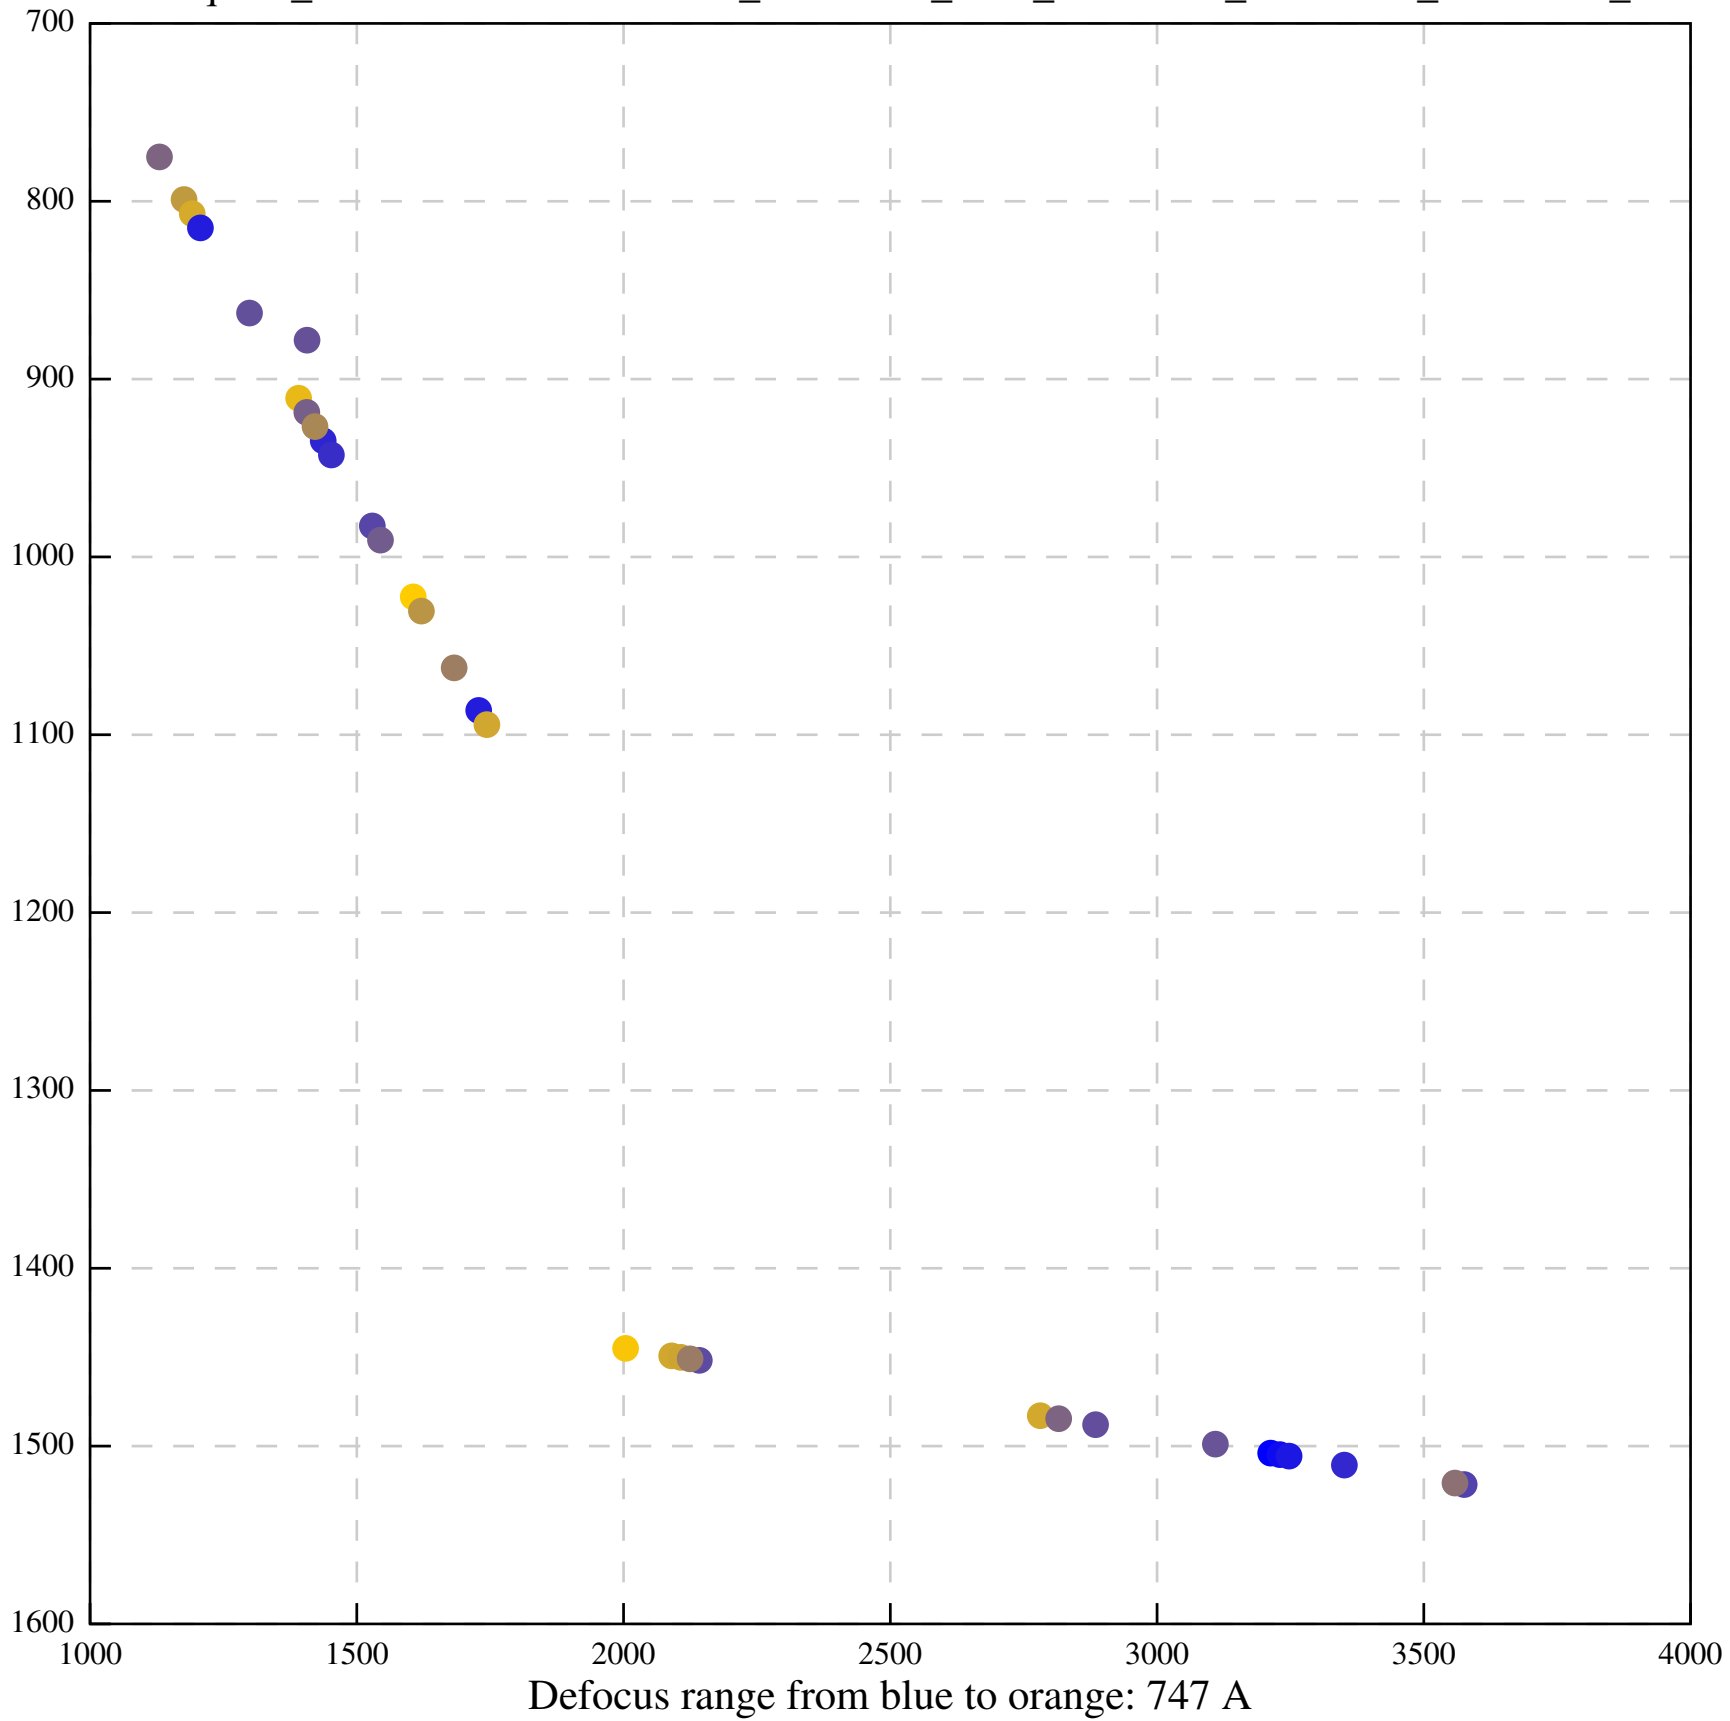

Defocus range from blue to orange: 396 A

Defocus range from blue to orange: 485 A

Defocus range from blue to orange: 1024 A

Defocus range from blue to orange: 366 A

Defocus range from blue to orange: 495 A

Defocus range from blue to orange: 11 A

Defocus range from blue to orange: 697 A

Defocus range from blue to orange: 315 A

Defocus range from blue to orange: 289 A

Defocus range from blue to orange: 114 A

Defocus range from blue to orange: 552 A

Defocus range from blue to orange: 383 A

Defocus range from blue to orange: 1 A

Defocus range from blue to orange: 537 Å

Defocus range from blue to orange: 698 A

Defocus range from blue to orange: 28 A

Defocus range from blue to orange: 28 A