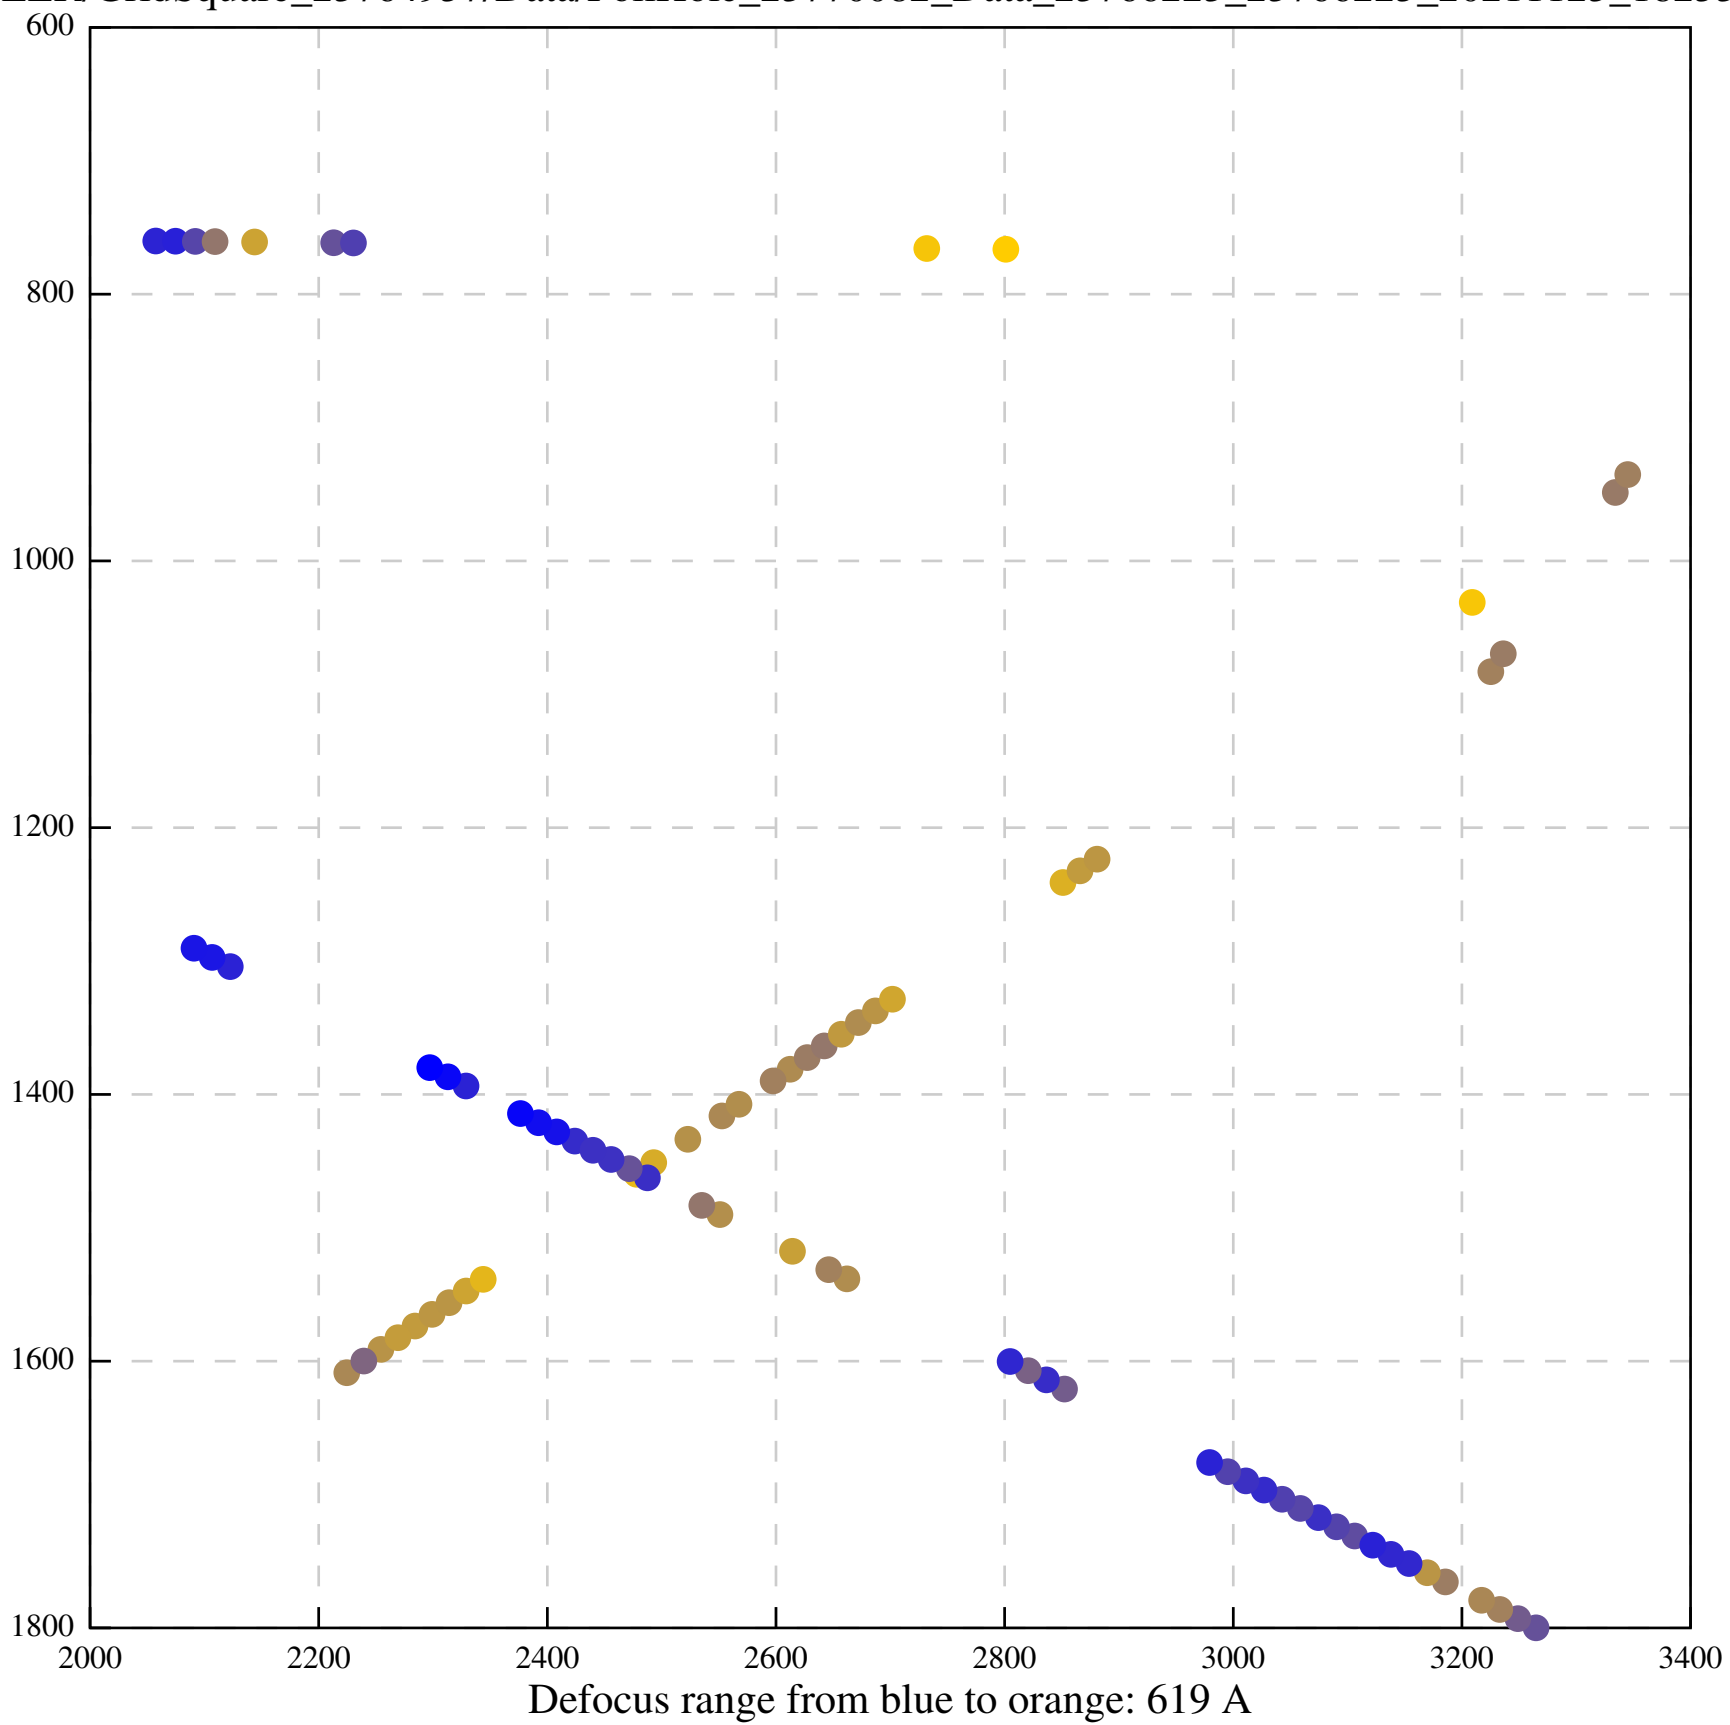

Defocus range from blue to orange: 494 A

Defocus range from blue to orange: 685 A

Defocus range from blue to orange: 514 A

Defocus range from blue to orange: 383 A

Defocus range from blue to orange: 342 A

Defocus range from blue to orange: 226 A

Defocus range from blue to orange: 354 A

Defocus range from blue to orange: 272 A

Defocus range from blue to orange: 439 A

Defocus range from blue to orange: 155 A

Defocus range from blue to orange: 839 A

Defocus range from blue to orange: 211 A

Defocus range from blue to orange: 145 A

Defocus range from blue to orange: 703 A

Defocus range from blue to orange: 455 A

Defocus range from blue to orange: 979 A

Defocus range from blue to orange: 864 A

Defocus range from blue to orange: 84 A

Defocus range from blue to orange: 332 A

Defocus range from blue to orange: 423 A

Defocus range from blue to orange: 70 A