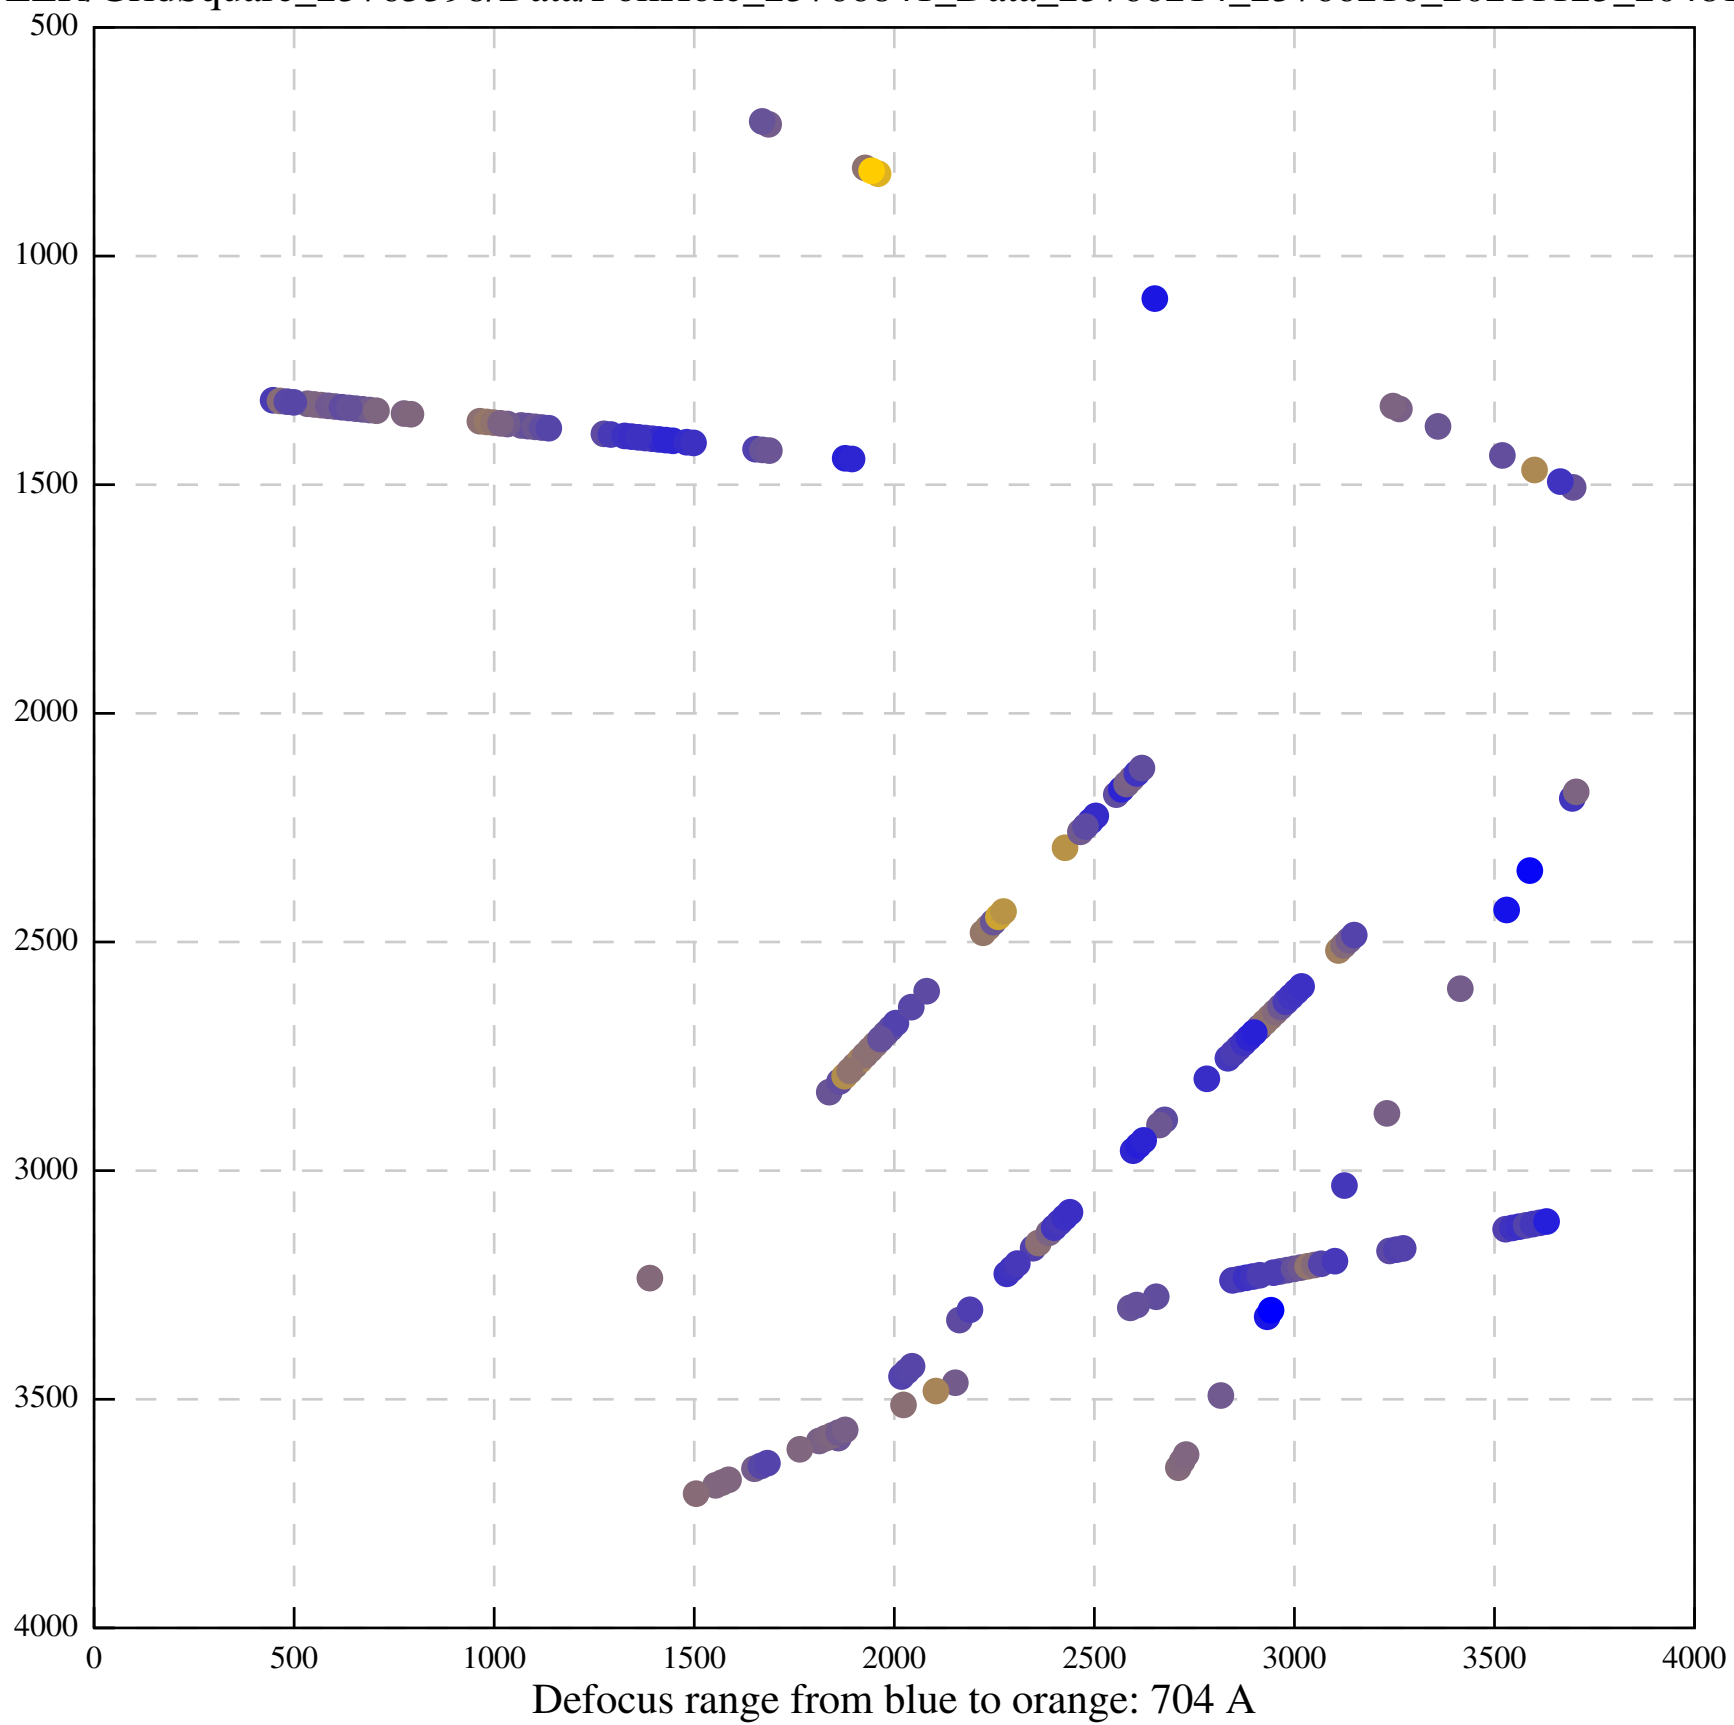

Defocus range from blue to orange: 630 Å

Defocus range from blue to orange: 593 A

Defocus range from blue to orange: 752 A

Defocus range from blue to orange: 365 A

Defocus range from blue to orange: 731 A

Defocus range from blue to orange: 664 A

Defocus range from blue to orange: 328 A

Defocus range from blue to orange: 534 A

Defocus range from blue to orange: 312 A

Defocus range from blue to orange: 308 A

Defocus range from blue to orange: 492 A

Defocus range from blue to orange: 72 A

Defocus range from blue to orange: 295 A

Defocus range from blue to orange: 624 A

Defocus range from blue to orange: 656 A

Defocus range from blue to orange: 507 A

Defocus range from blue to orange: 379 A

Defocus range from blue to orange: 559 A