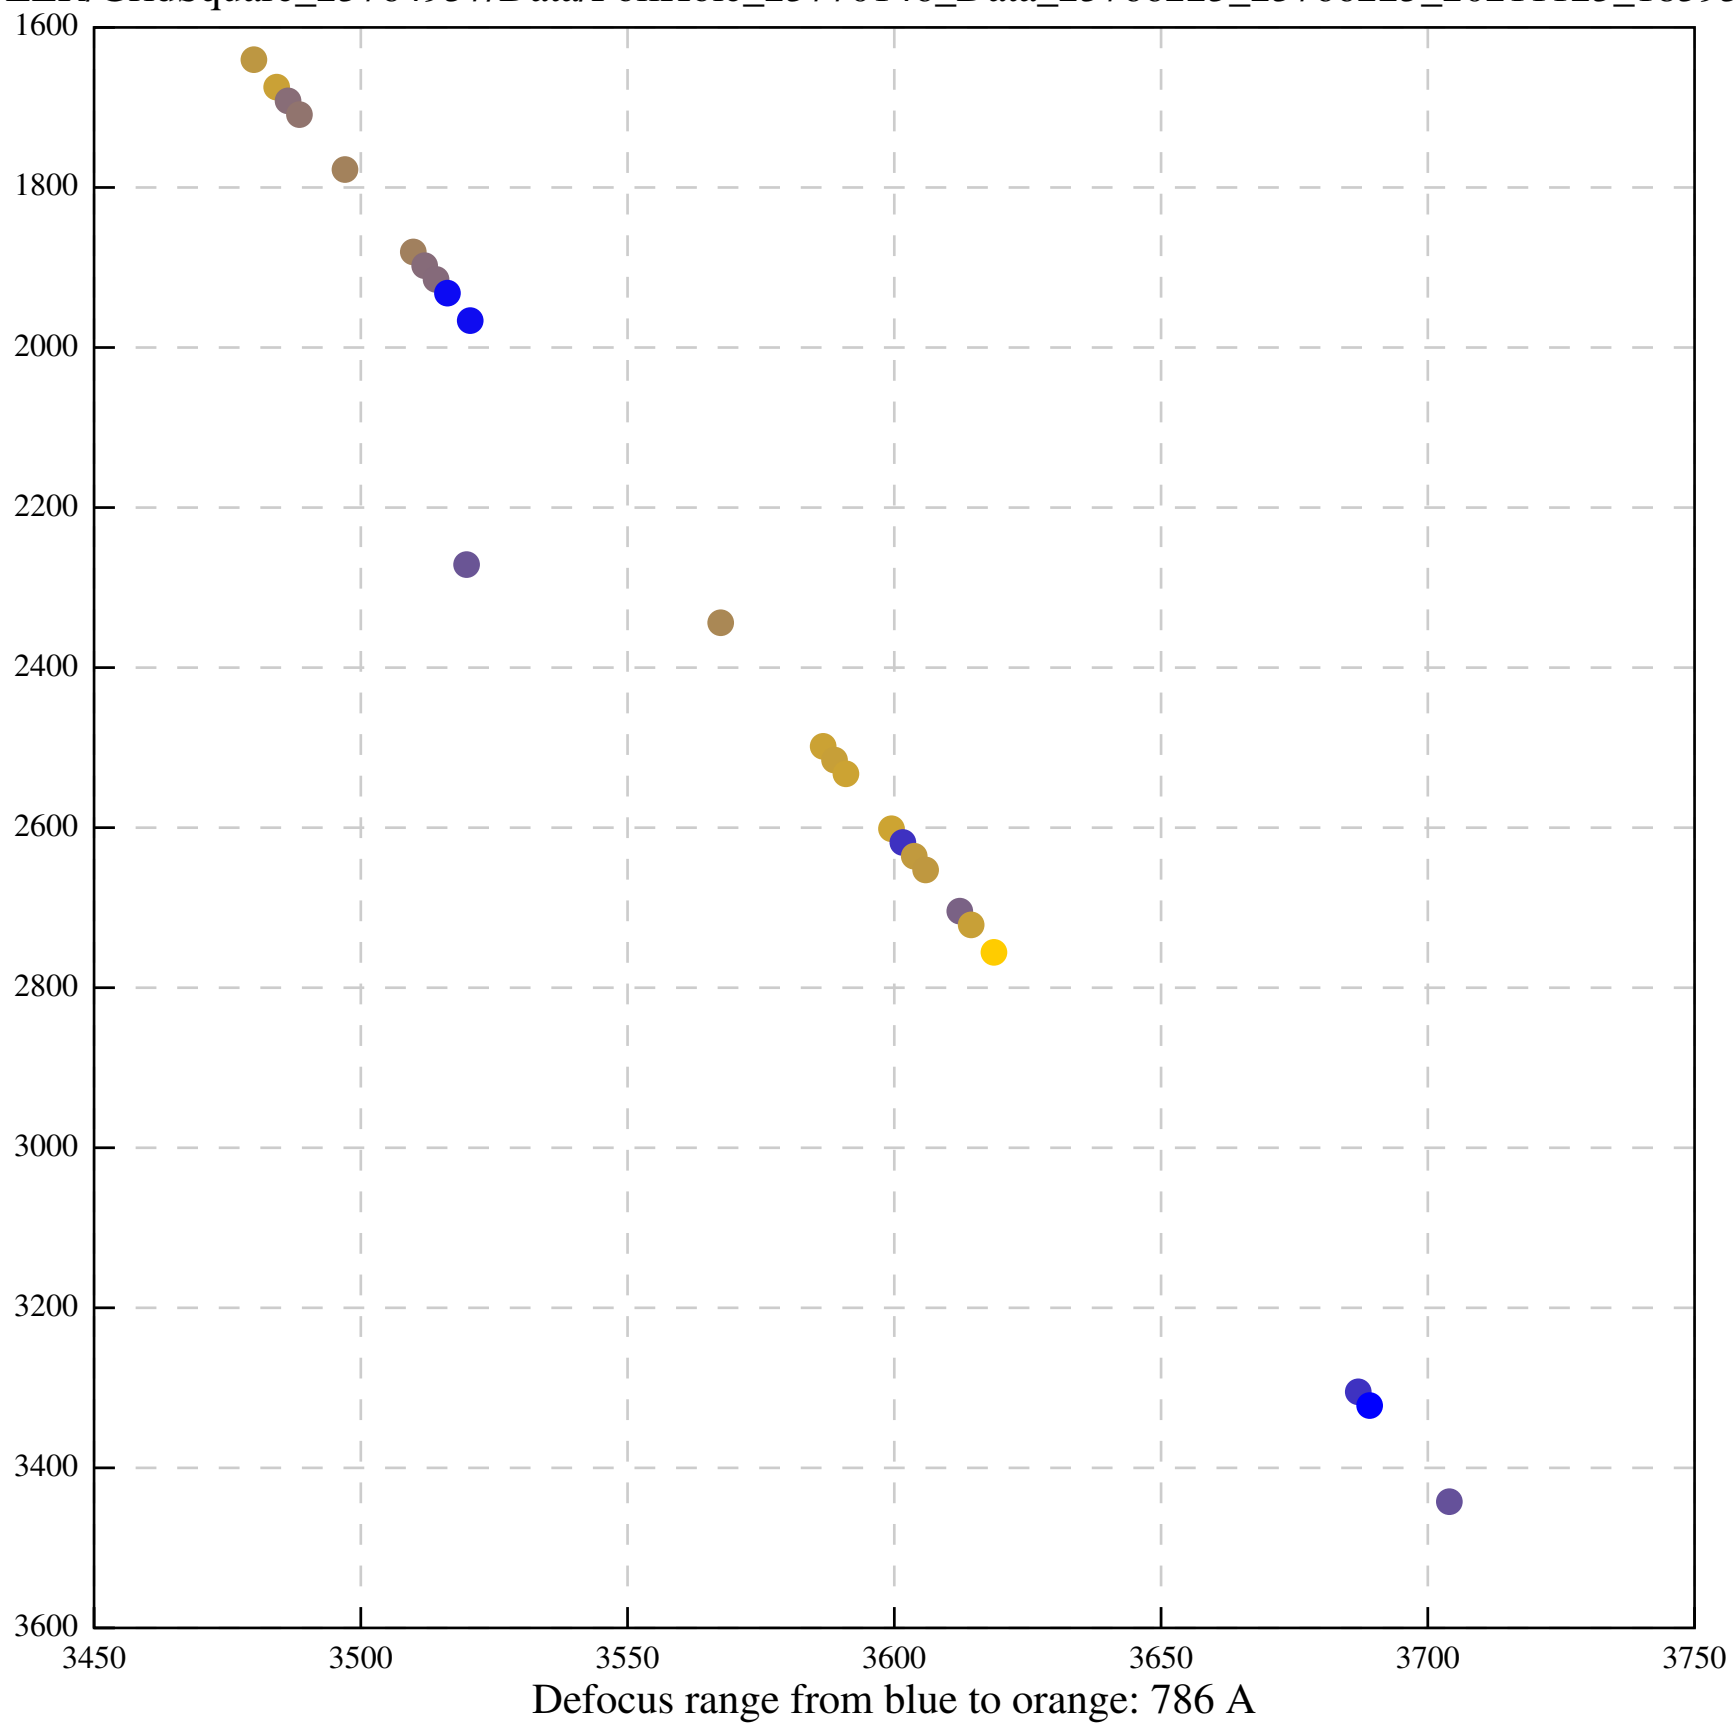

Defocus range from blue to orange: 226 A

Defocus range from blue to orange: 354 A

Defocus range from blue to orange: 272 A

Defocus range from blue to orange: 439 A

Defocus range from blue to orange: 155 A

Defocus range from blue to orange: 839 A

Defocus range from blue to orange: 211 A

Defocus range from blue to orange: 145 A

Defocus range from blue to orange: 703 A

Defocus range from blue to orange: 455 A

Defocus range from blue to orange: 979 A

Defocus range from blue to orange: 864 A

Defocus range from blue to orange: 84 A

Defocus range from blue to orange: 332 A

Defocus range from blue to orange: 423 A

Defocus range from blue to orange: 70 A

Defocus range from blue to orange: 396 A

Defocus range from blue to orange: 485 A

Defocus range from blue to orange: 1024 A

Defocus range from blue to orange: 366 A

Defocus range from blue to orange: 495 A