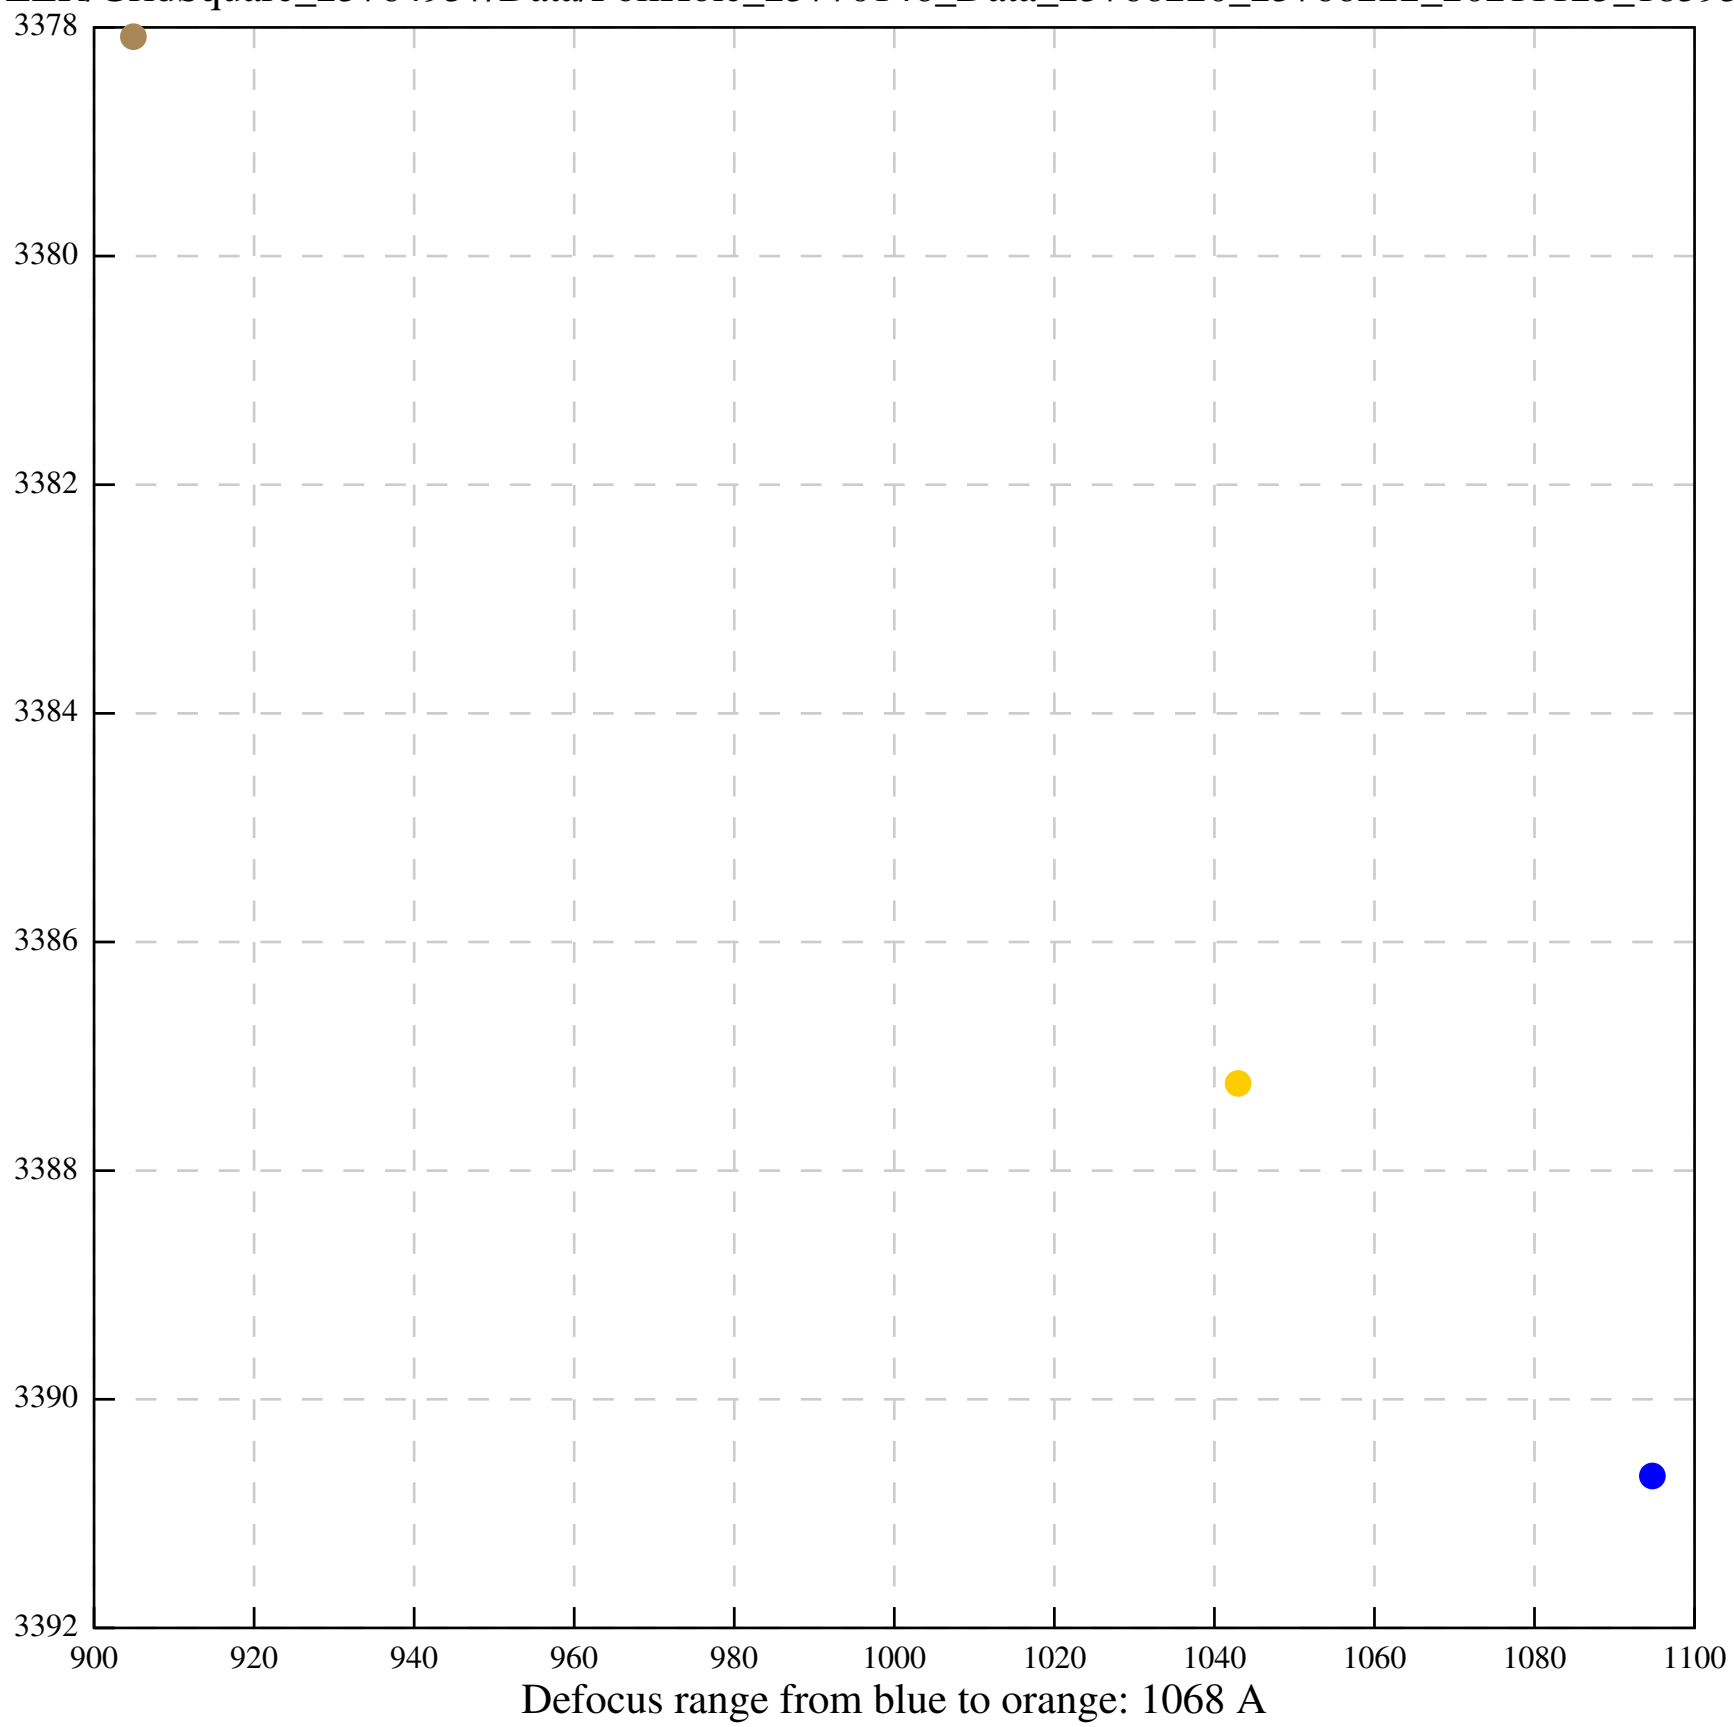

Defocus range from blue to orange: 226 A

Defocus range from blue to orange: 354 A

Defocus range from blue to orange: 272 A

Defocus range from blue to orange: 439 A

Defocus range from blue to orange: 155 A

Defocus range from blue to orange: 839 A

Defocus range from blue to orange: 211 A

Defocus range from blue to orange: 145 A

Defocus range from blue to orange: 703 A

Defocus range from blue to orange: 455 A

Defocus range from blue to orange: 979 A

Defocus range from blue to orange: 864 A

Defocus range from blue to orange: 84 A

Defocus range from blue to orange: 332 A

Defocus range from blue to orange: 423 A

Defocus range from blue to orange: 70 A