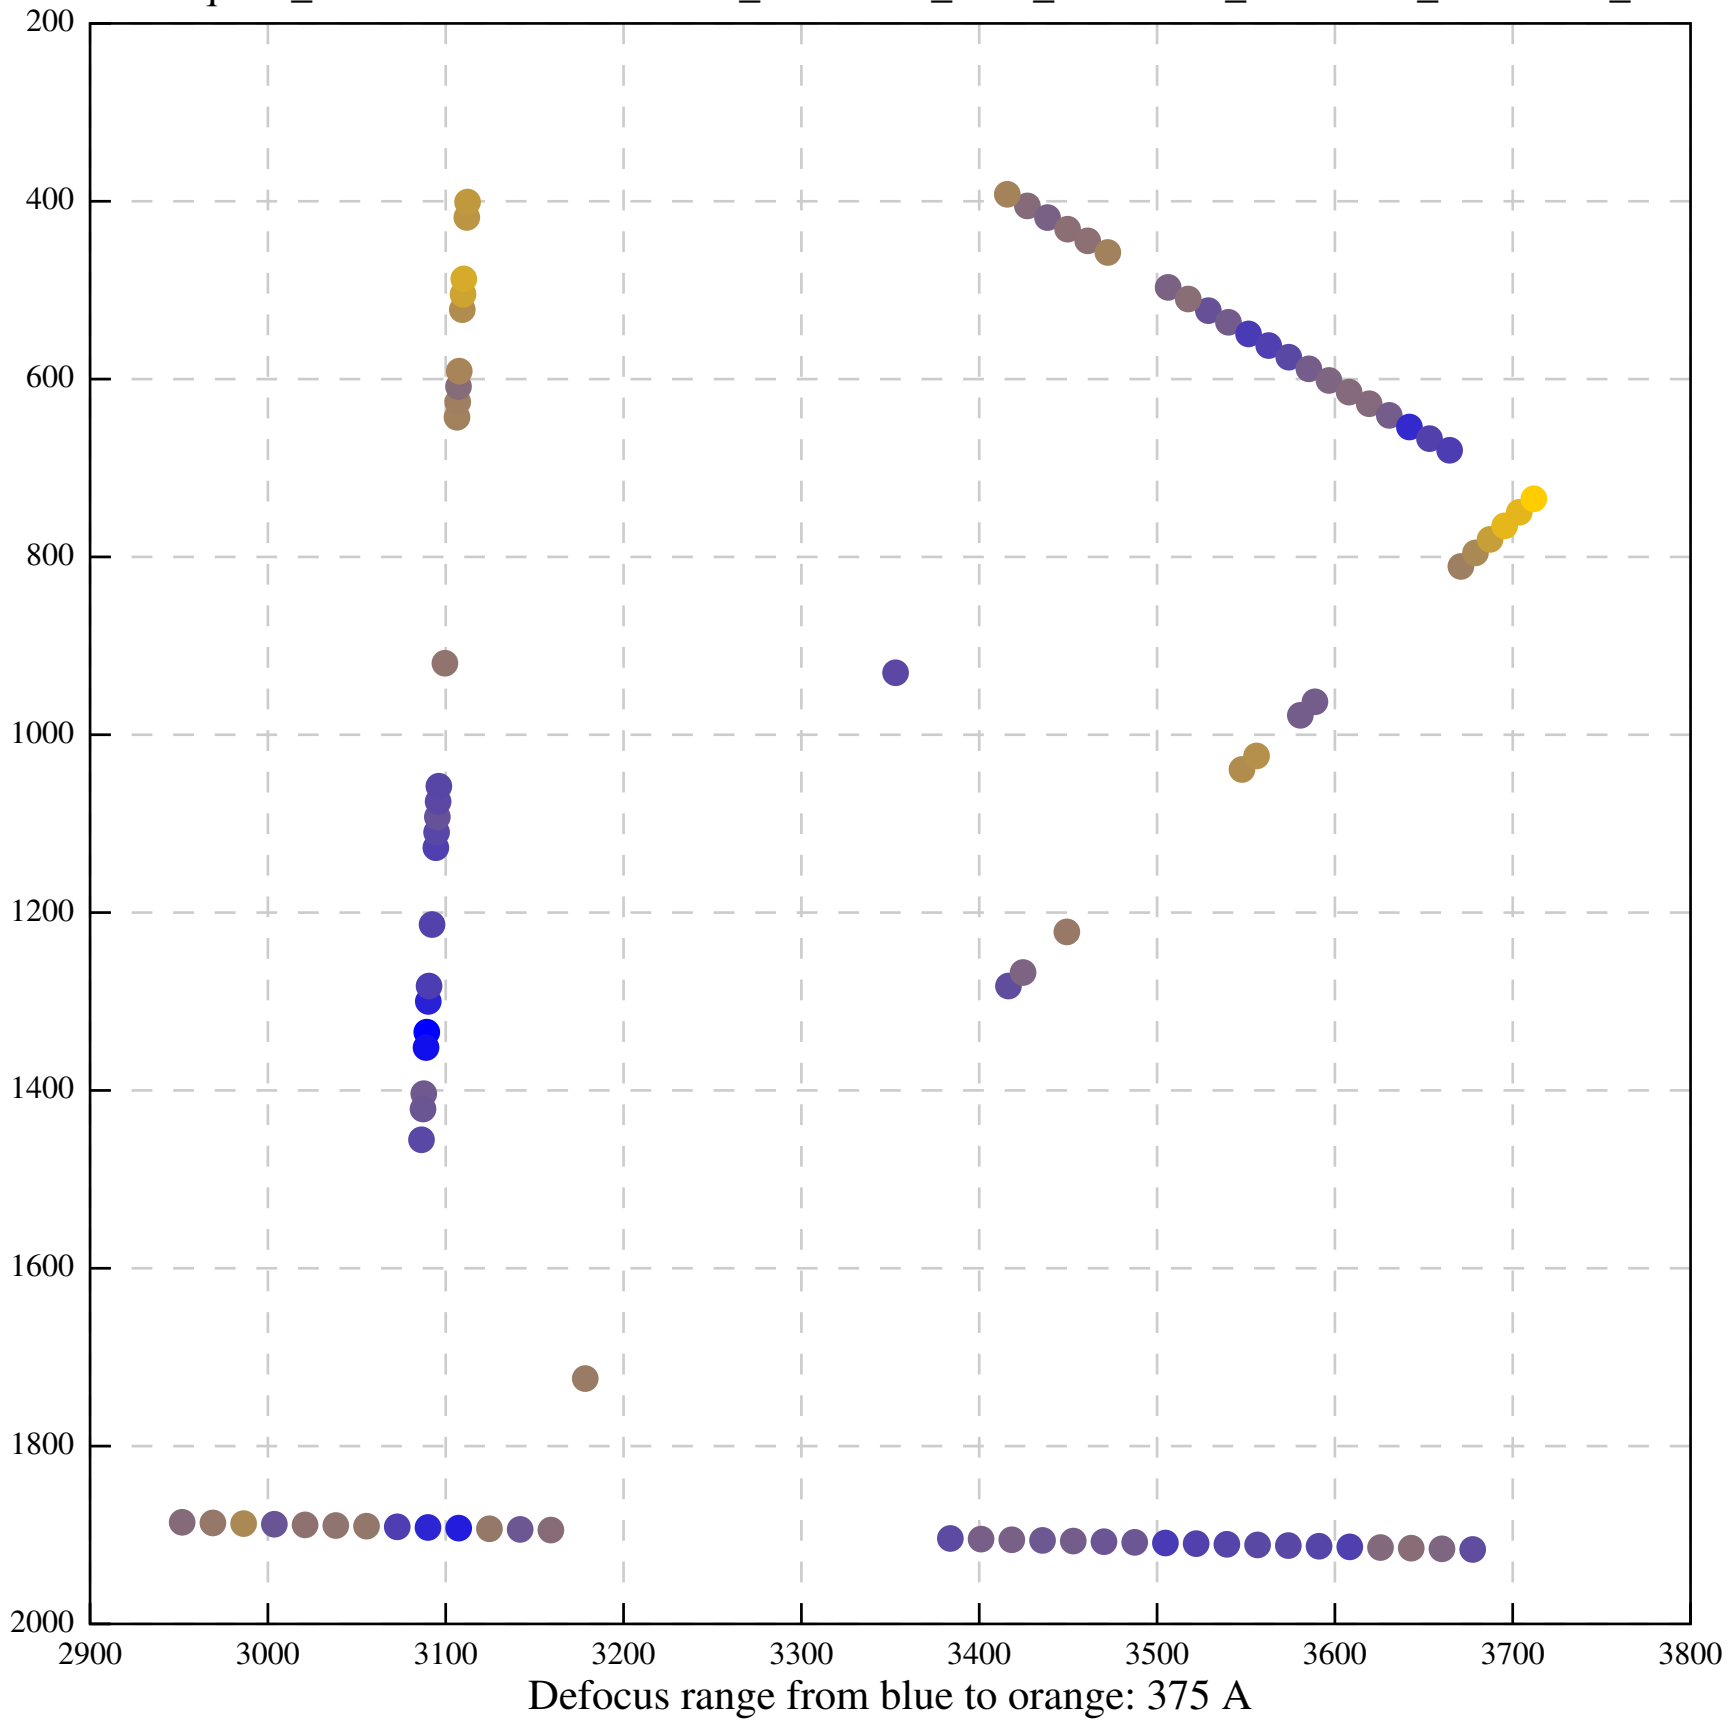

Defocus range from blue to orange: 708 A

Defocus range from blue to orange: 243 A

Defocus range from blue to orange: 1114 A

Defocus range from blue to orange: 364 A

Defocus range from blue to orange: 367 Å

Defocus range from blue to orange: 341 Å

Defocus range from blue to orange: 23 A

Defocus range from blue to orange: 1240 Å

Defocus range from blue to orange: 101 A

Defocus range from blue to orange: 331 A

Defocus range from blue to orange: 630 Å

Defocus range from blue to orange: 593 A

Defocus range from blue to orange: 752 A

Defocus range from blue to orange: 365 A

Defocus range from blue to orange: 731 A

Defocus range from blue to orange: 664 A

Defocus range from blue to orange: 328 A

Defocus range from blue to orange: 534 A

Defocus range from blue to orange: 312 A

Defocus range from blue to orange: 308 A