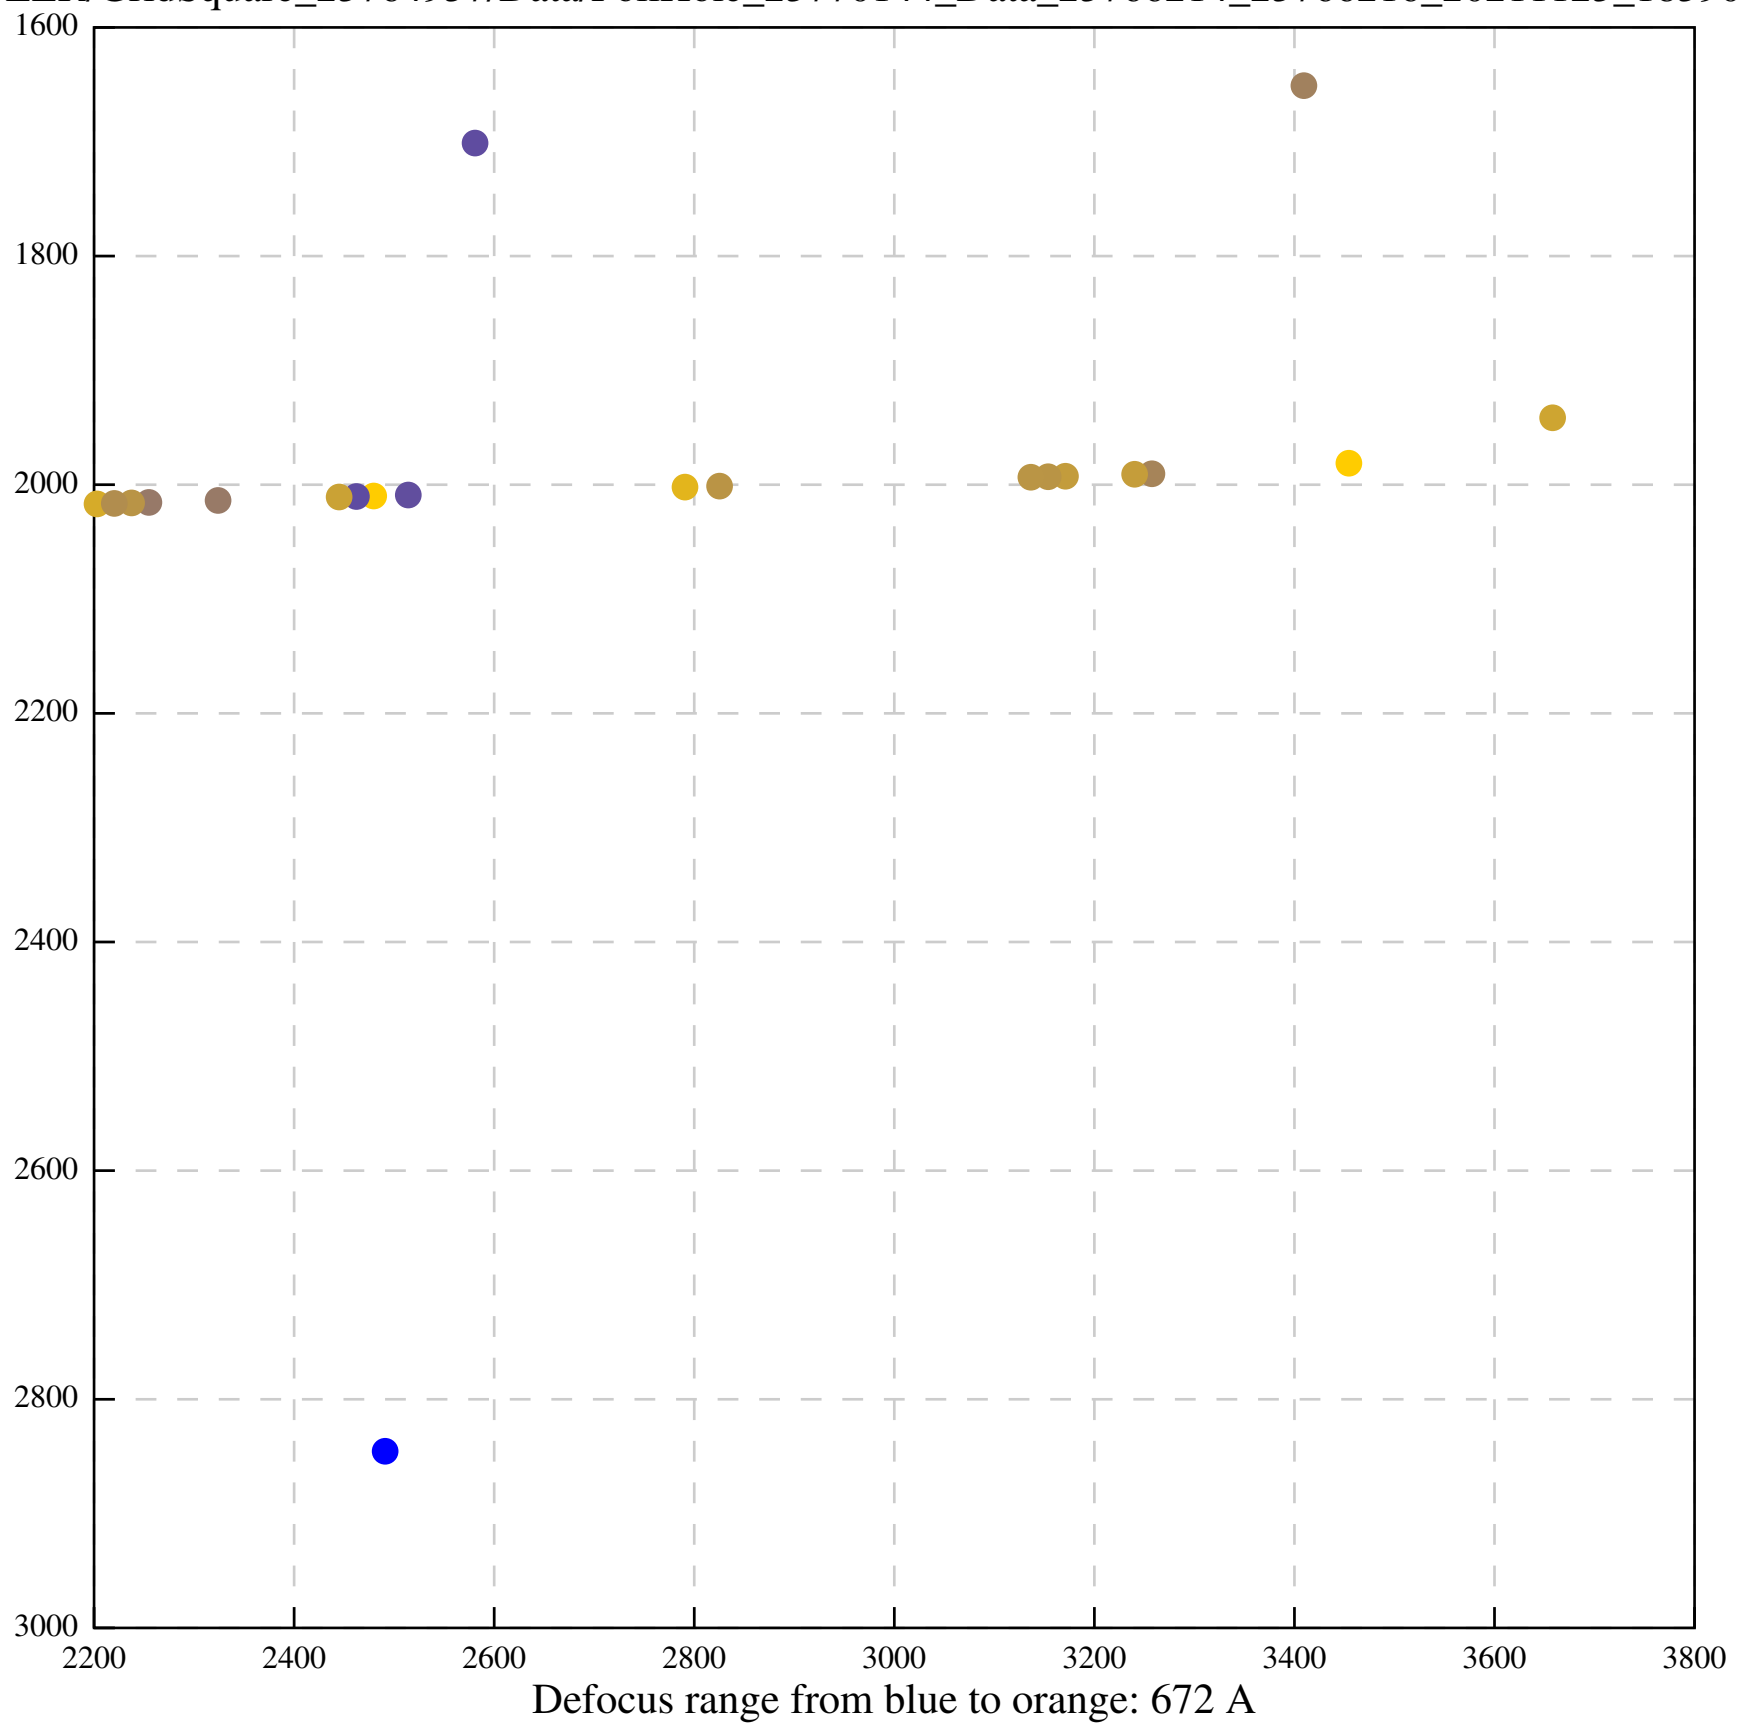

Defocus range from blue to orange: 494 A

Defocus range from blue to orange: 685 A

Defocus range from blue to orange: 514 A

Defocus range from blue to orange: 383 A

Defocus range from blue to orange: 342 A

Defocus range from blue to orange: 226 A

Defocus range from blue to orange: 354 A

Defocus range from blue to orange: 272 A

Defocus range from blue to orange: 439 A

Defocus range from blue to orange: 155 A

Defocus range from blue to orange: 839 A

Defocus range from blue to orange: 211 A

Defocus range from blue to orange: 145 A

Defocus range from blue to orange: 703 A

Defocus range from blue to orange: 455 A

Defocus range from blue to orange: 979 A

Defocus range from blue to orange: 864 A

Defocus range from blue to orange: 84 A

Defocus range from blue to orange: 332 A

Defocus range from blue to orange: 423 A

Defocus range from blue to orange: 70 A