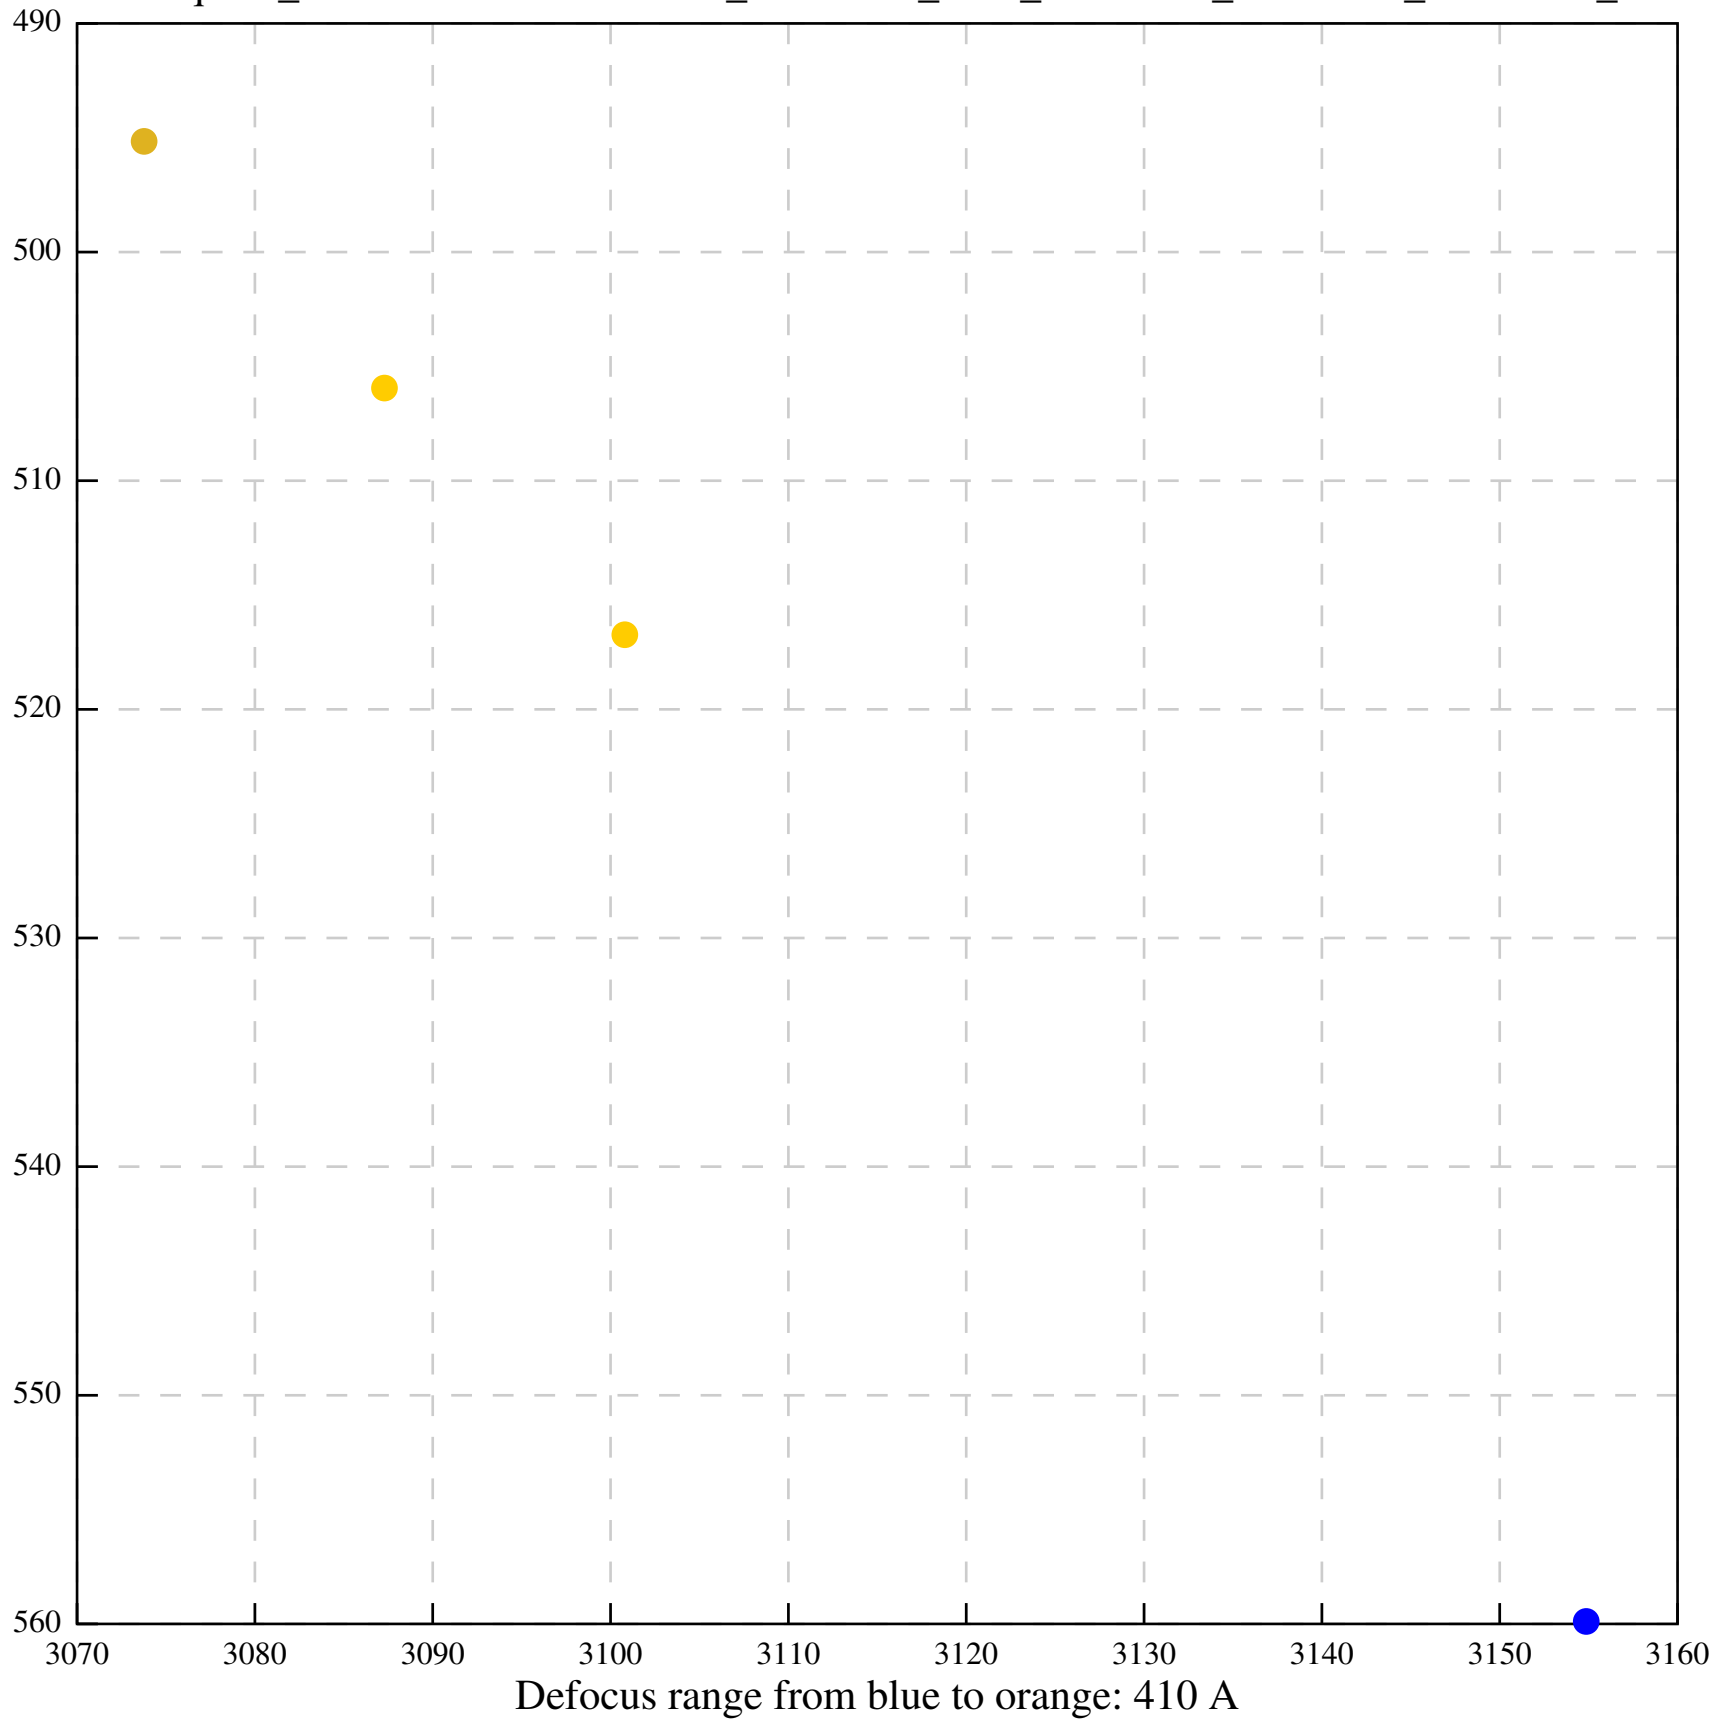

Defocus range from blue to orange: 396 A

Defocus range from blue to orange: 485 A

Defocus range from blue to orange: 1024 A

Defocus range from blue to orange: 366 A

Defocus range from blue to orange: 495 A

Defocus range from blue to orange: 11 A

Defocus range from blue to orange: 697 A

Defocus range from blue to orange: 315 A

Defocus range from blue to orange: 289 A

Defocus range from blue to orange: 114 A

Defocus range from blue to orange: 552 A

Defocus range from blue to orange: 383 A

Defocus range from blue to orange: 1 A

Defocus range from blue to orange: 537 Å

Defocus range from blue to orange: 698 A

Defocus range from blue to orange: 28 A

Defocus range from blue to orange: 28 A