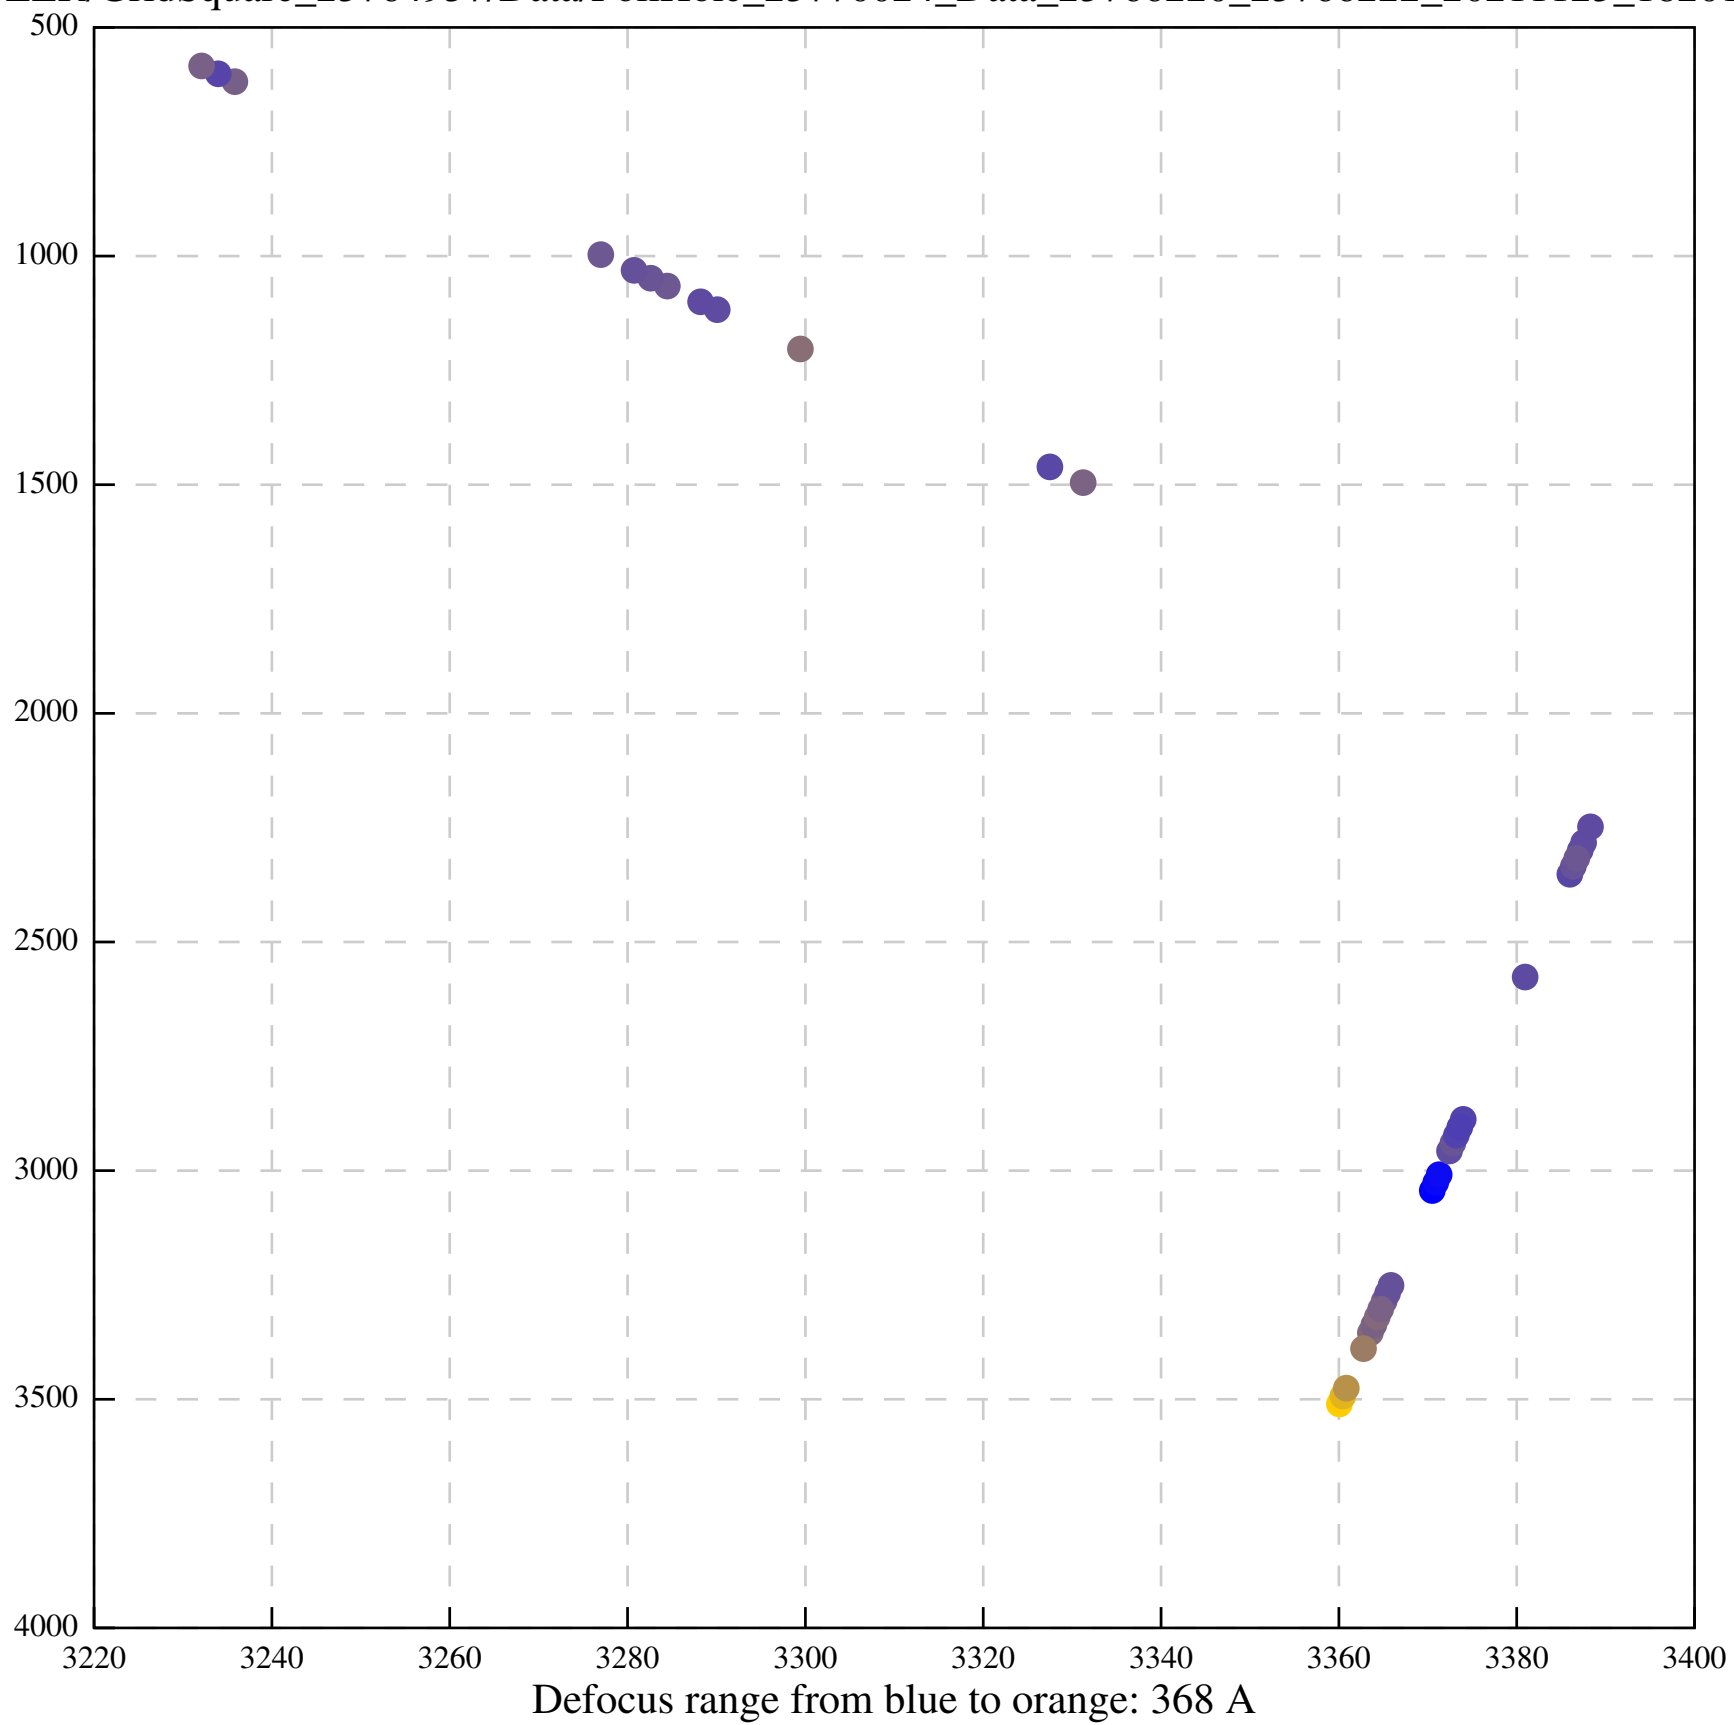

Defocus range from blue to orange: 494 A

Defocus range from blue to orange: 685 A

Defocus range from blue to orange: 514 A

Defocus range from blue to orange: 383 A

Defocus range from blue to orange: 342 A

Defocus range from blue to orange: 226 A

Defocus range from blue to orange: 354 A

Defocus range from blue to orange: 272 A

Defocus range from blue to orange: 439 A

Defocus range from blue to orange: 155 A

Defocus range from blue to orange: 839 A

Defocus range from blue to orange: 211 A

Defocus range from blue to orange: 145 A

Defocus range from blue to orange: 703 A

Defocus range from blue to orange: 455 A

Defocus range from blue to orange: 979 A

Defocus range from blue to orange: 864 A

Defocus range from blue to orange: 84 A

Defocus range from blue to orange: 332 A

Defocus range from blue to orange: 423 A

Defocus range from blue to orange: 70 A