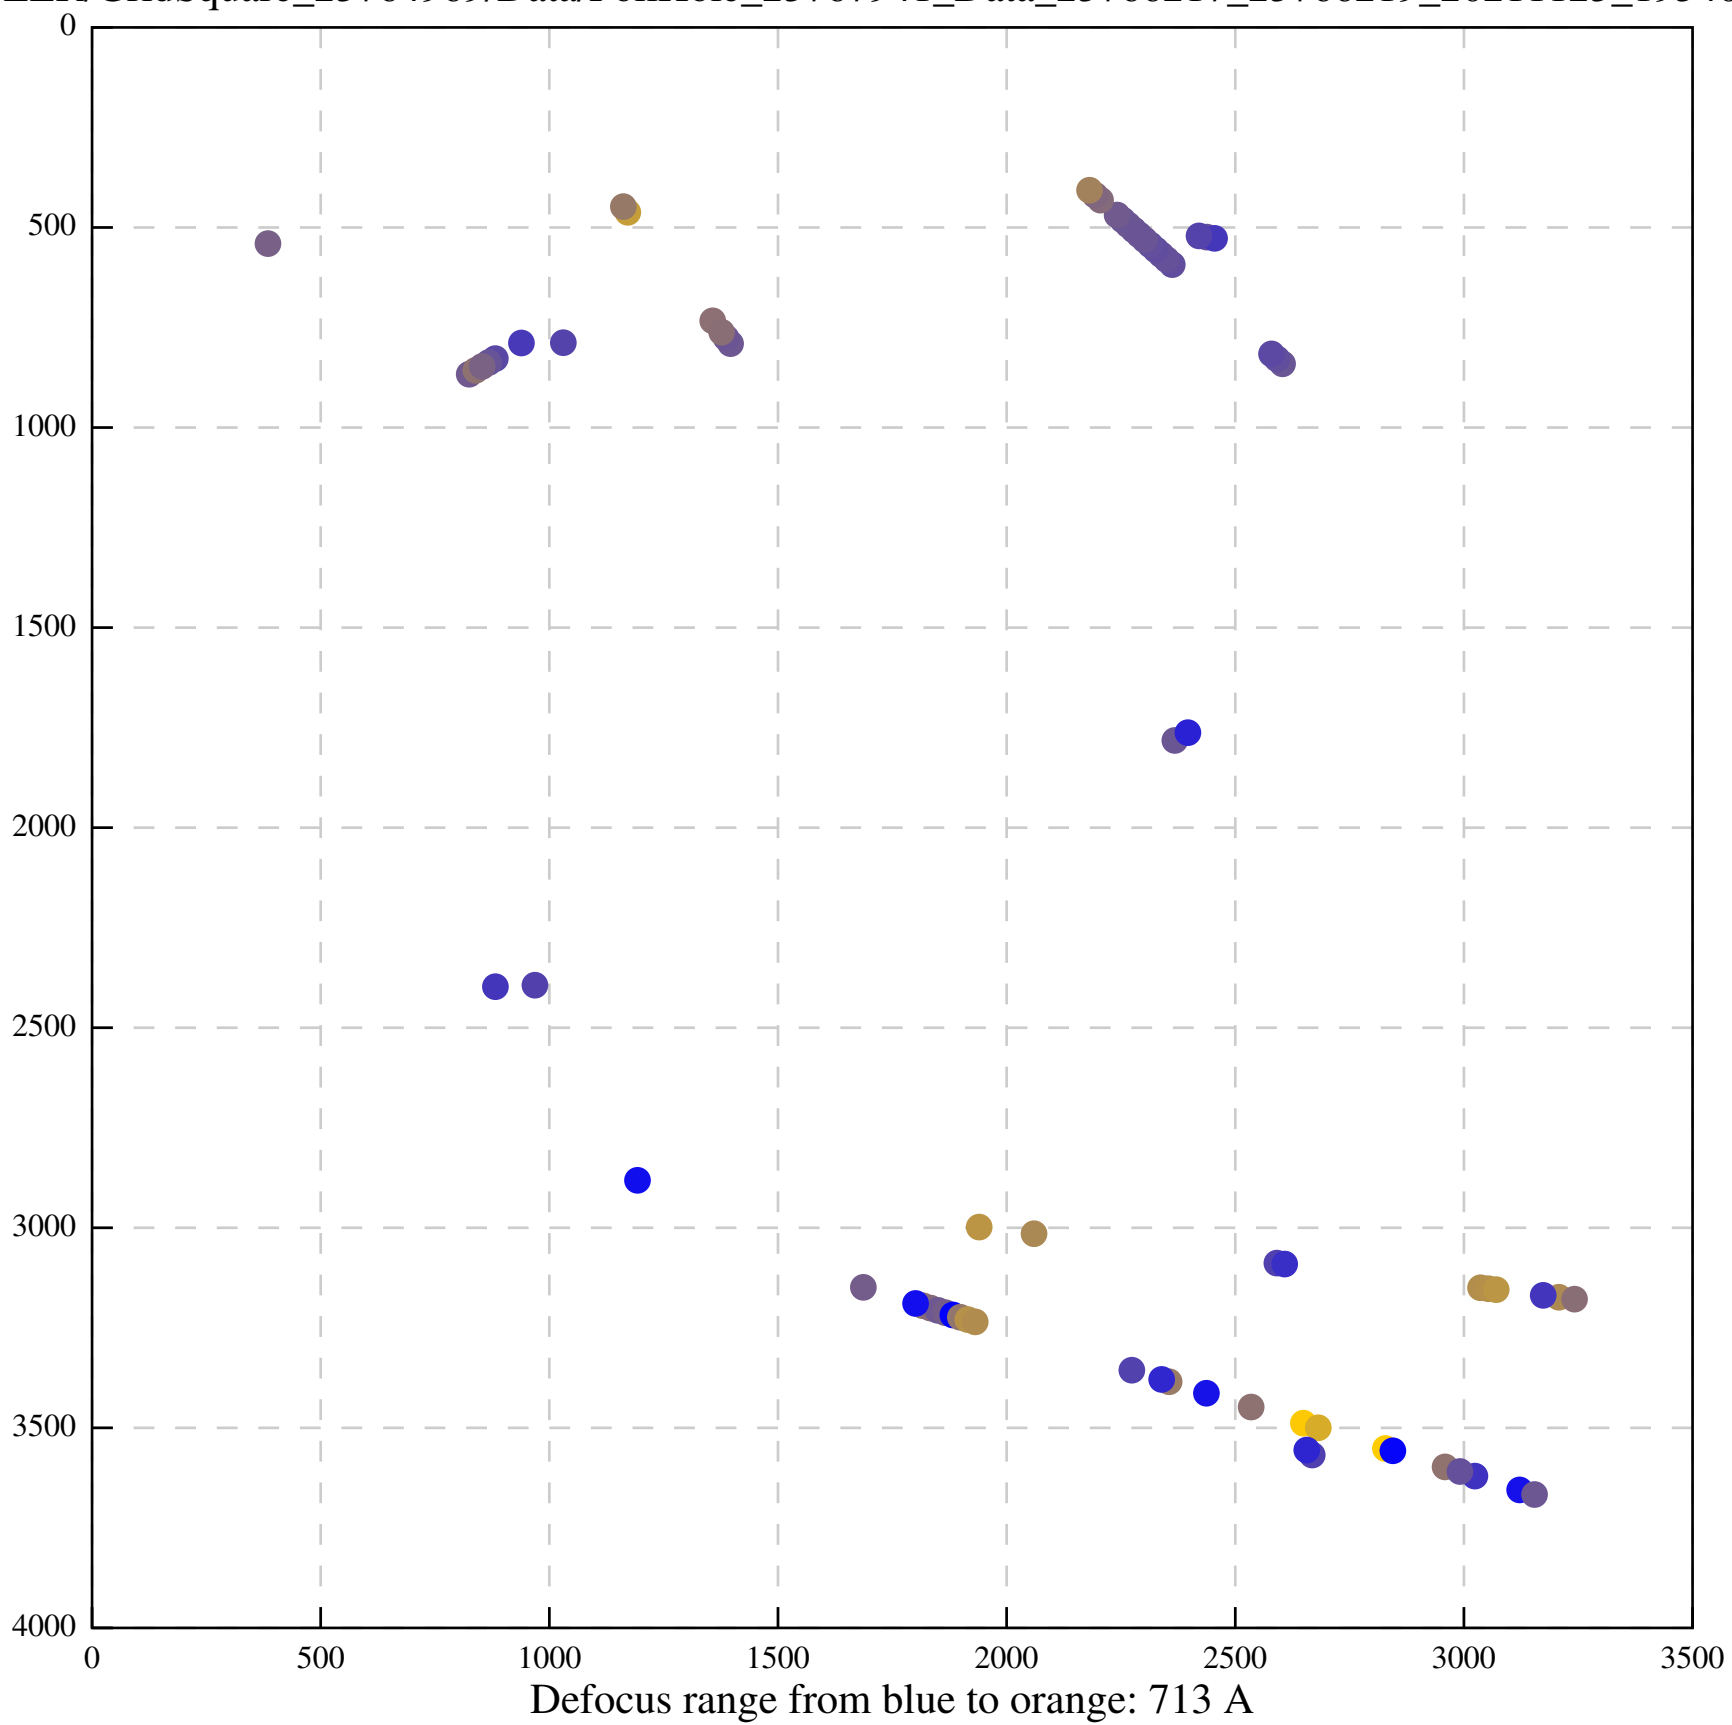

Defocus range from blue to orange: 11 A

Defocus range from blue to orange: 697 A

Defocus range from blue to orange: 315 A

Defocus range from blue to orange: 289 A

Defocus range from blue to orange: 114 A

Defocus range from blue to orange: 552 A

Defocus range from blue to orange: 383 A

Defocus range from blue to orange: 1 A

Defocus range from blue to orange: 537 Å

Defocus range from blue to orange: 698 A

Defocus range from blue to orange: 28 A

Defocus range from blue to orange: 28 A

Defocus range from blue to orange: 708 A

Defocus range from blue to orange: 243 A

Defocus range from blue to orange: 1114 A

Defocus range from blue to orange: 364 A

Defocus range from blue to orange: 367 Å

Defocus range from blue to orange: 341 Å

Defocus range from blue to orange: 23 A

Defocus range from blue to orange: 1240 Å

Defocus range from blue to orange: 101 A

Defocus range from blue to orange: 331 A