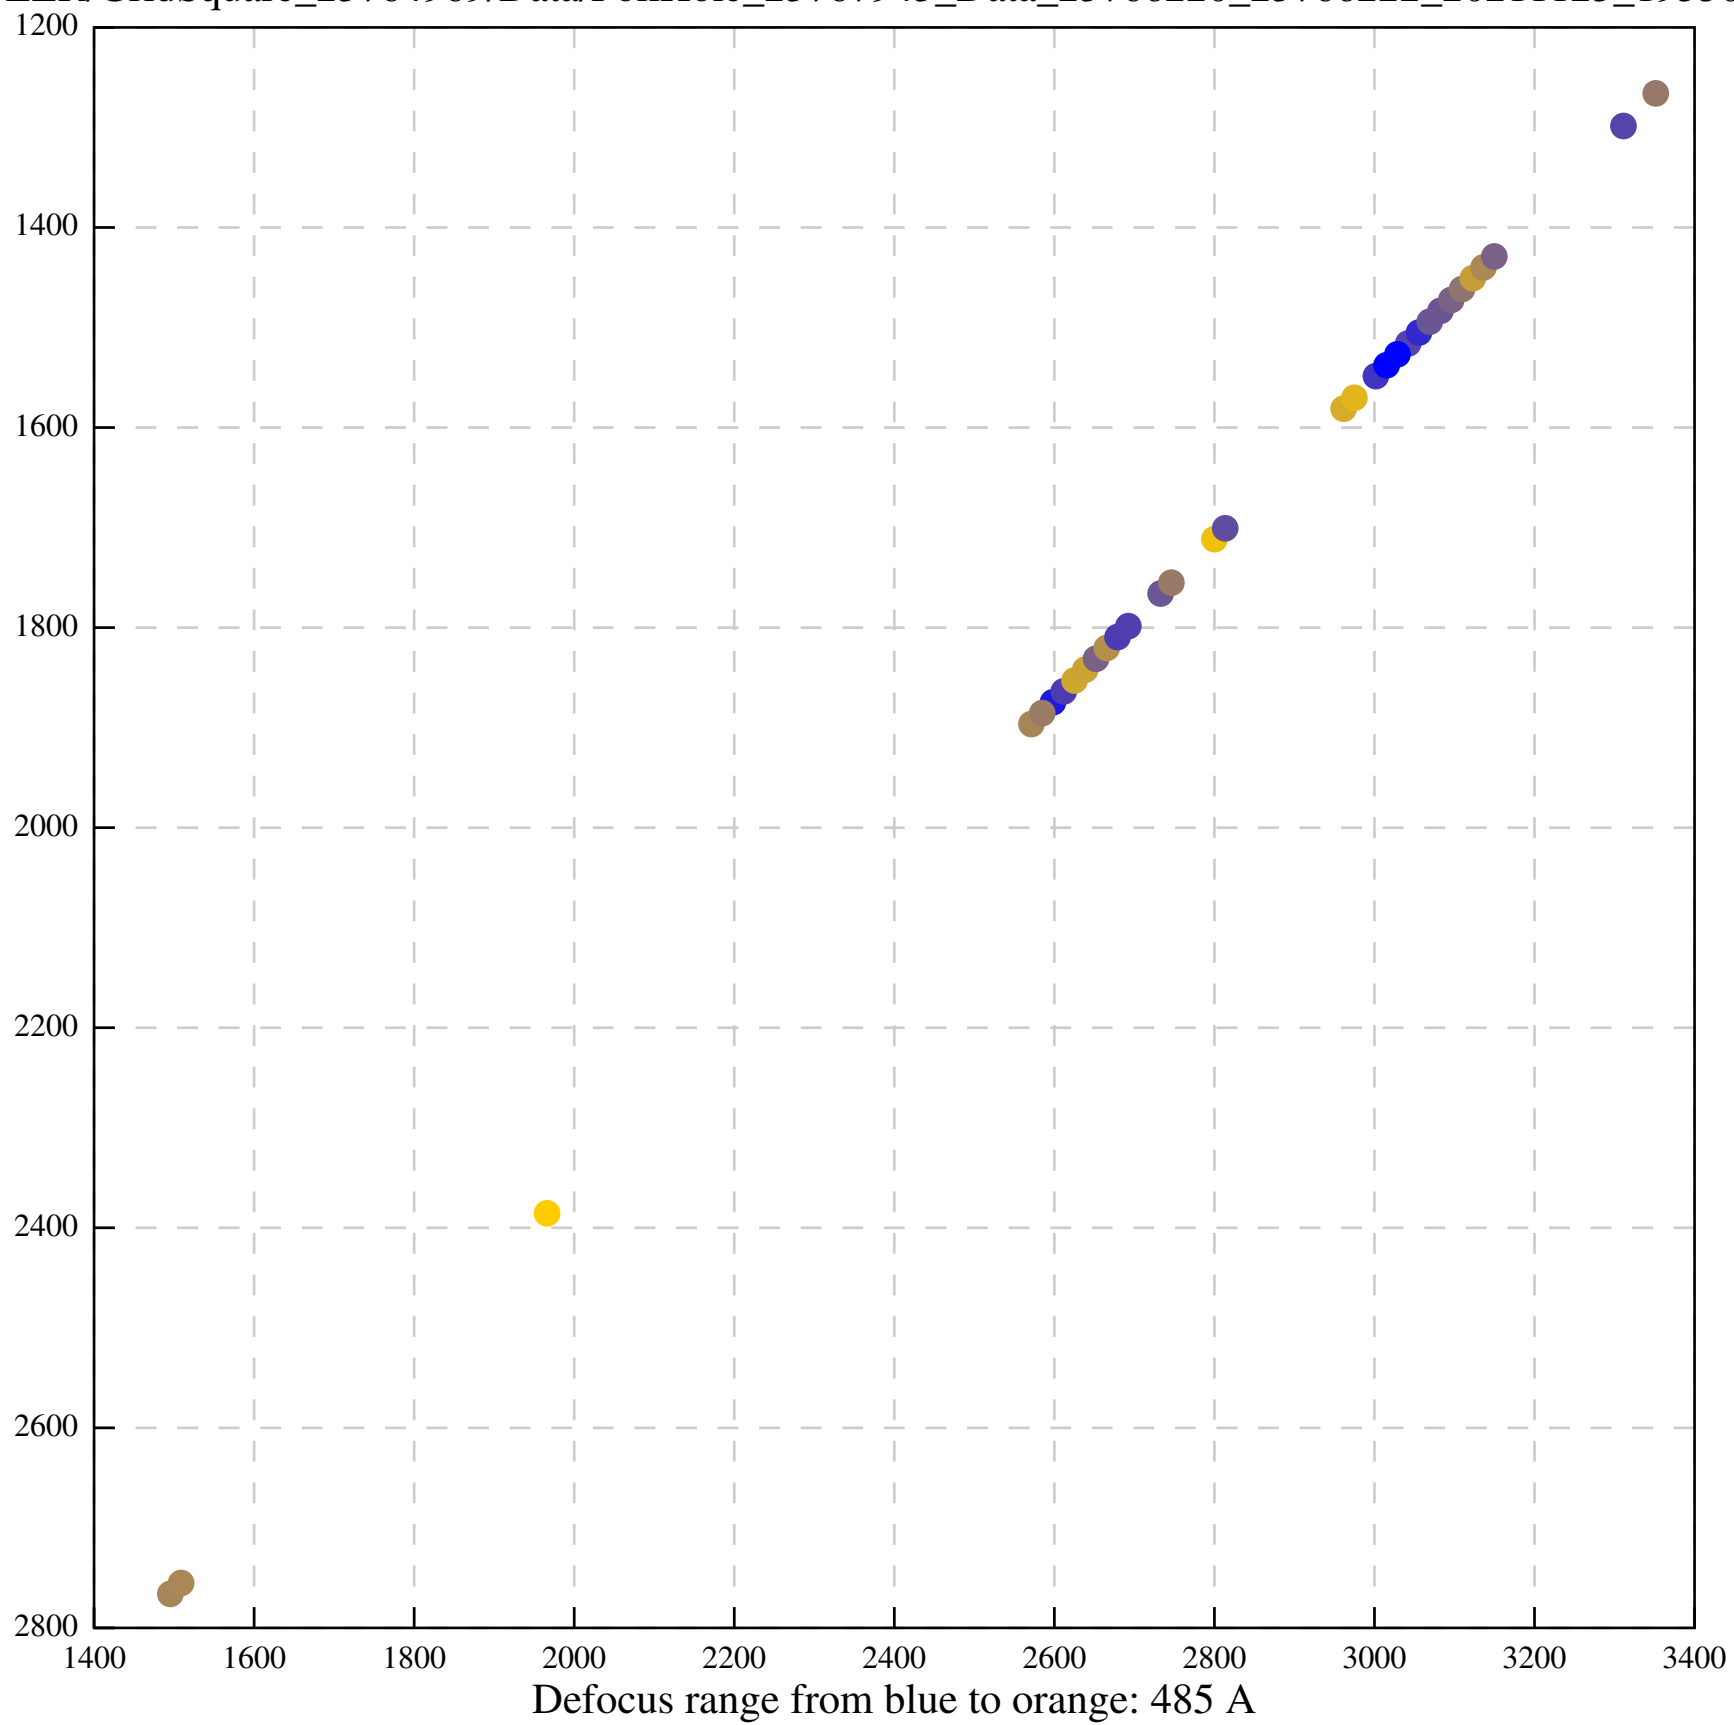

Defocus range from blue to orange: 11 A

Defocus range from blue to orange: 697 A

Defocus range from blue to orange: 315 A

Defocus range from blue to orange: 289 A

Defocus range from blue to orange: 114 A

Defocus range from blue to orange: 552 A

Defocus range from blue to orange: 383 A

Defocus range from blue to orange: 1 A

Defocus range from blue to orange: 537 Å

Defocus range from blue to orange: 698 A

Defocus range from blue to orange: 28 A

Defocus range from blue to orange: 28 A

Defocus range from blue to orange: 708 A

Defocus range from blue to orange: 243 A

Defocus range from blue to orange: 1114 A

Defocus range from blue to orange: 364 A

Defocus range from blue to orange: 367 Å