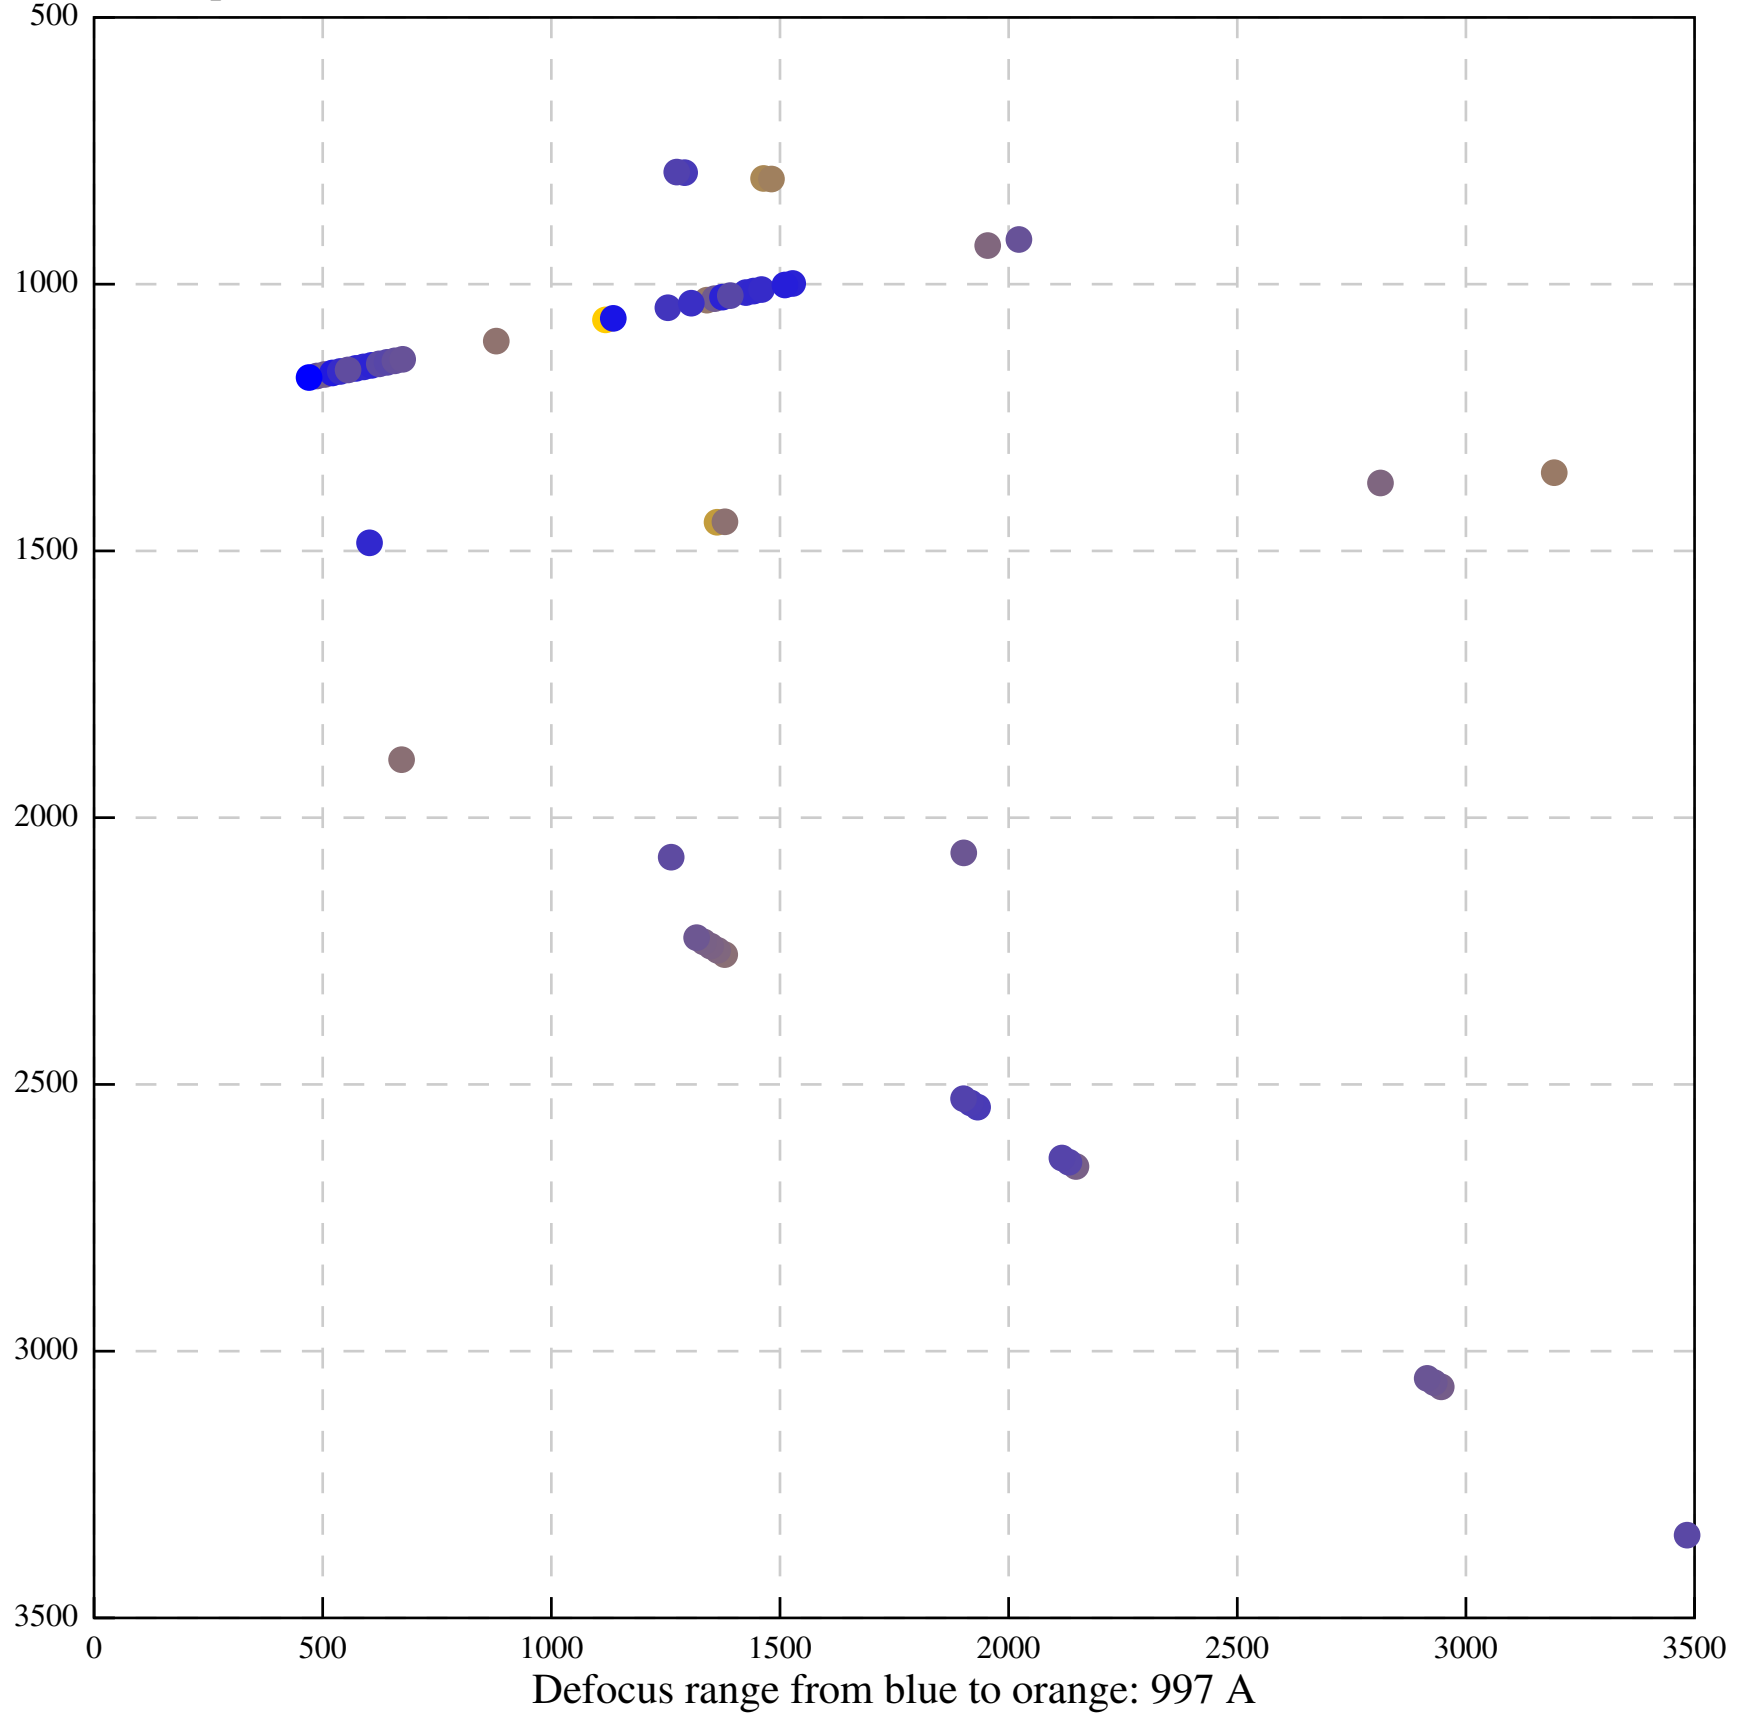

Defocus range from blue to orange: 839 A

Defocus range from blue to orange: 211 A

Defocus range from blue to orange: 145 A

Defocus range from blue to orange: 703 A

Defocus range from blue to orange: 455 A

Defocus range from blue to orange: 979 A

Defocus range from blue to orange: 864 A

Defocus range from blue to orange: 84 A

Defocus range from blue to orange: 332 A

Defocus range from blue to orange: 423 A

Defocus range from blue to orange: 70 A

Defocus range from blue to orange: 396 A

Defocus range from blue to orange: 485 A

Defocus range from blue to orange: 1024 A

Defocus range from blue to orange: 366 A

Defocus range from blue to orange: 495 A

Defocus range from blue to orange: 11 A

Defocus range from blue to orange: 697 A

Defocus range from blue to orange: 315 A

Defocus range from blue to orange: 289 A

Defocus range from blue to orange: 114 A

Defocus range from blue to orange: 552 A