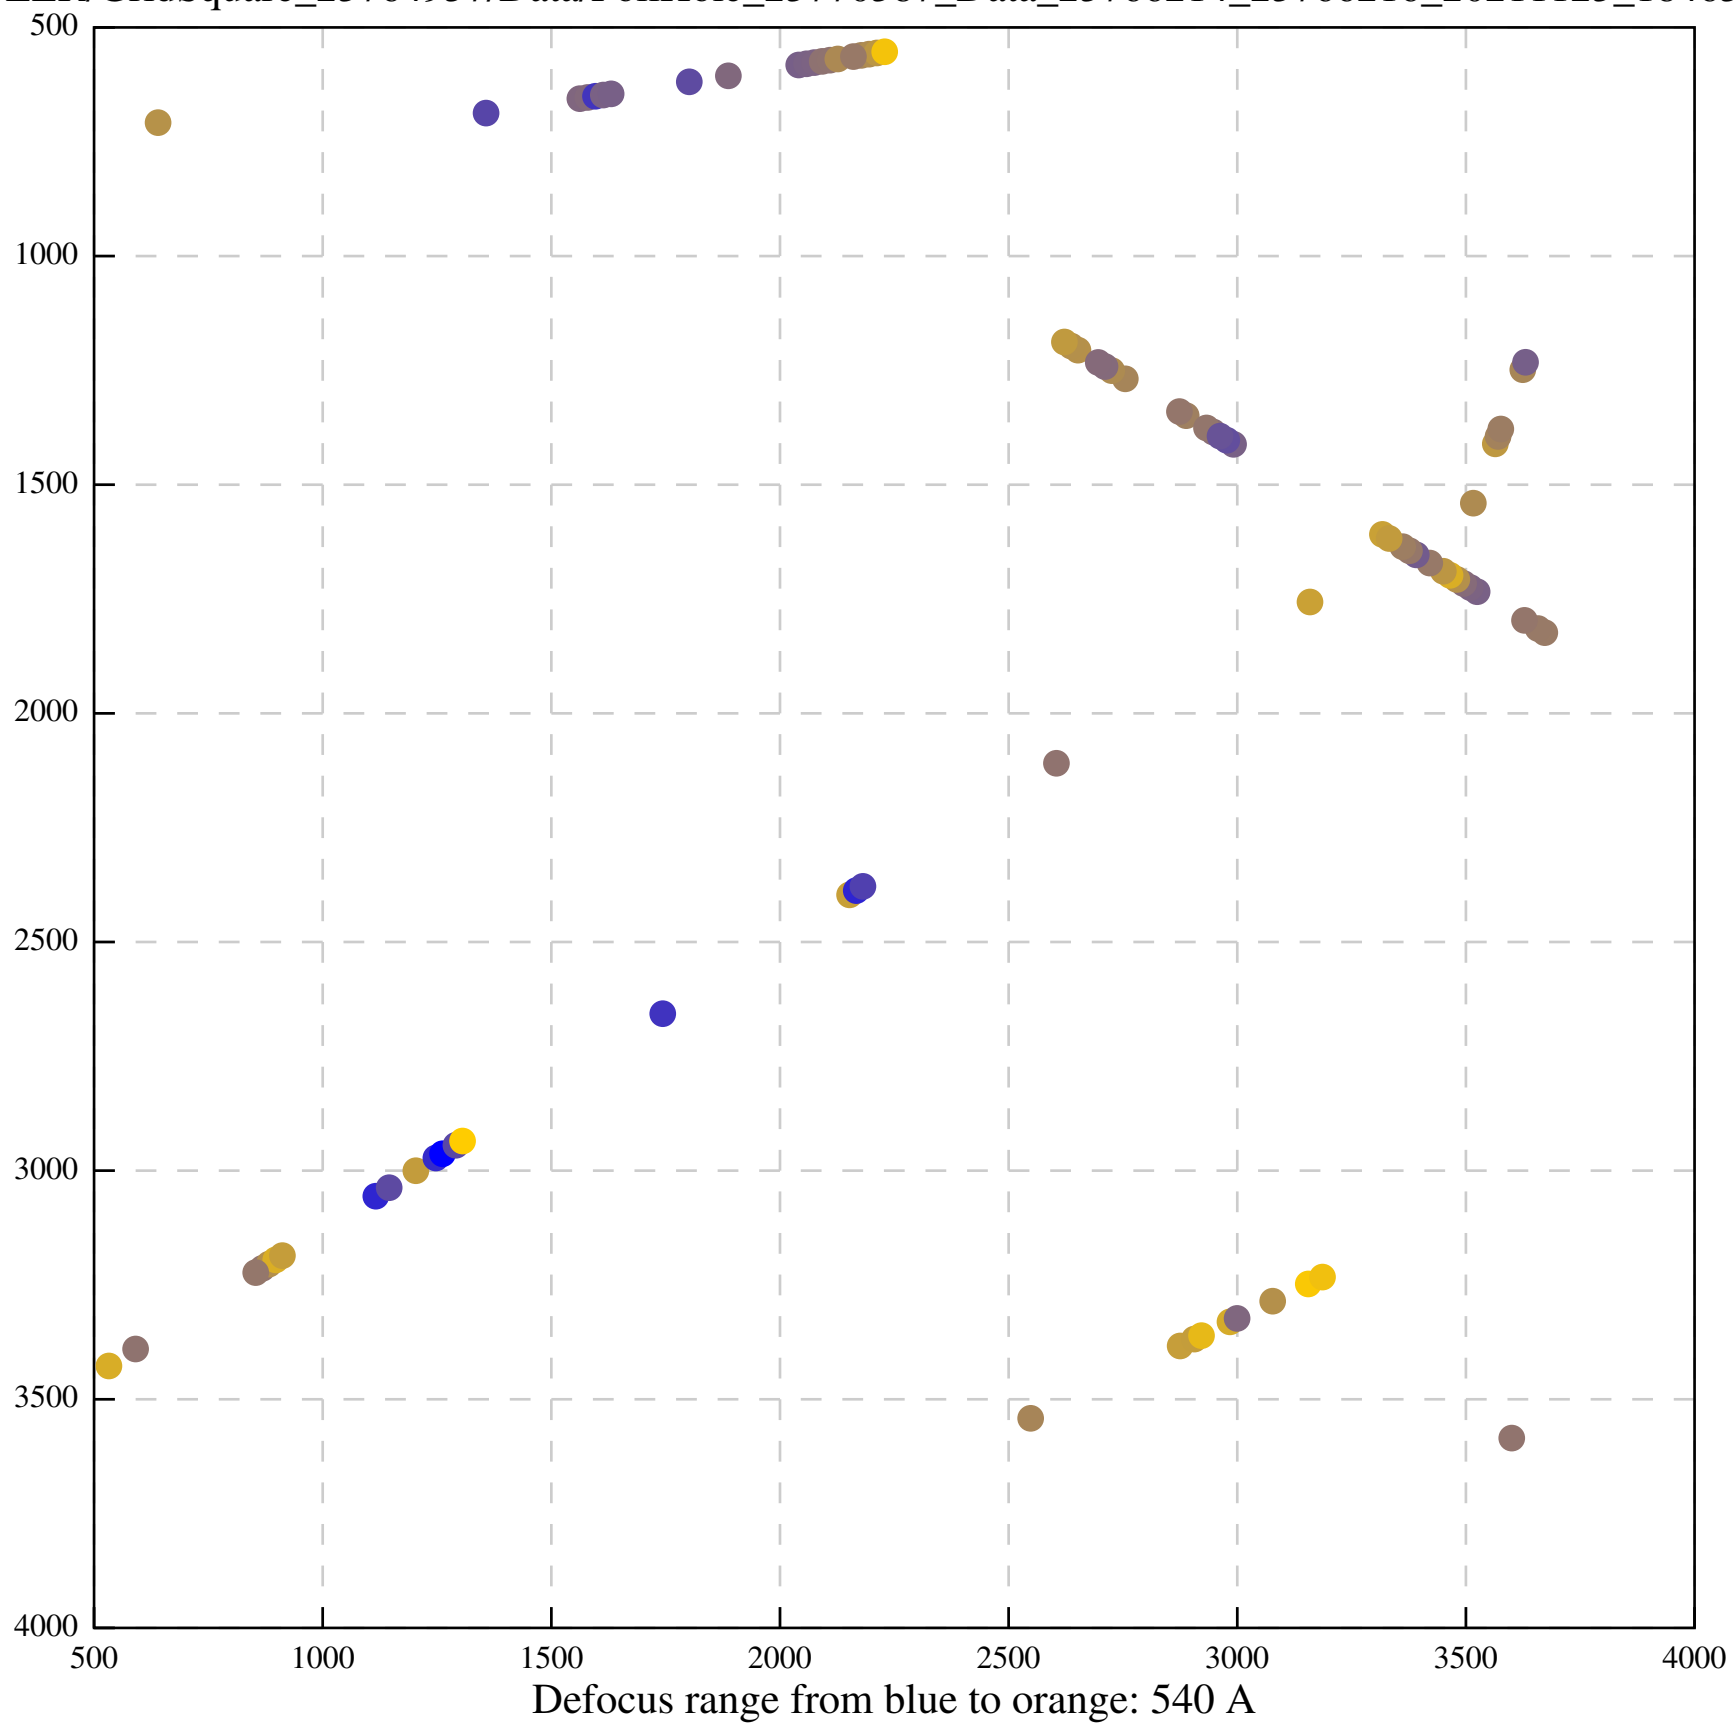

Defocus range from blue to orange: 839 A

Defocus range from blue to orange: 211 A

Defocus range from blue to orange: 145 A

Defocus range from blue to orange: 703 A

Defocus range from blue to orange: 455 A

Defocus range from blue to orange: 979 A

Defocus range from blue to orange: 864 A

Defocus range from blue to orange: 84 A

Defocus range from blue to orange: 332 A

Defocus range from blue to orange: 423 A

Defocus range from blue to orange: 70 A

Defocus range from blue to orange: 396 A

Defocus range from blue to orange: 485 A

Defocus range from blue to orange: 1024 A

Defocus range from blue to orange: 366 A

Defocus range from blue to orange: 495 A

Defocus range from blue to orange: 11 A

Defocus range from blue to orange: 697 A

Defocus range from blue to orange: 315 A

Defocus range from blue to orange: 289 A

Defocus range from blue to orange: 114 A

Defocus range from blue to orange: 552 A