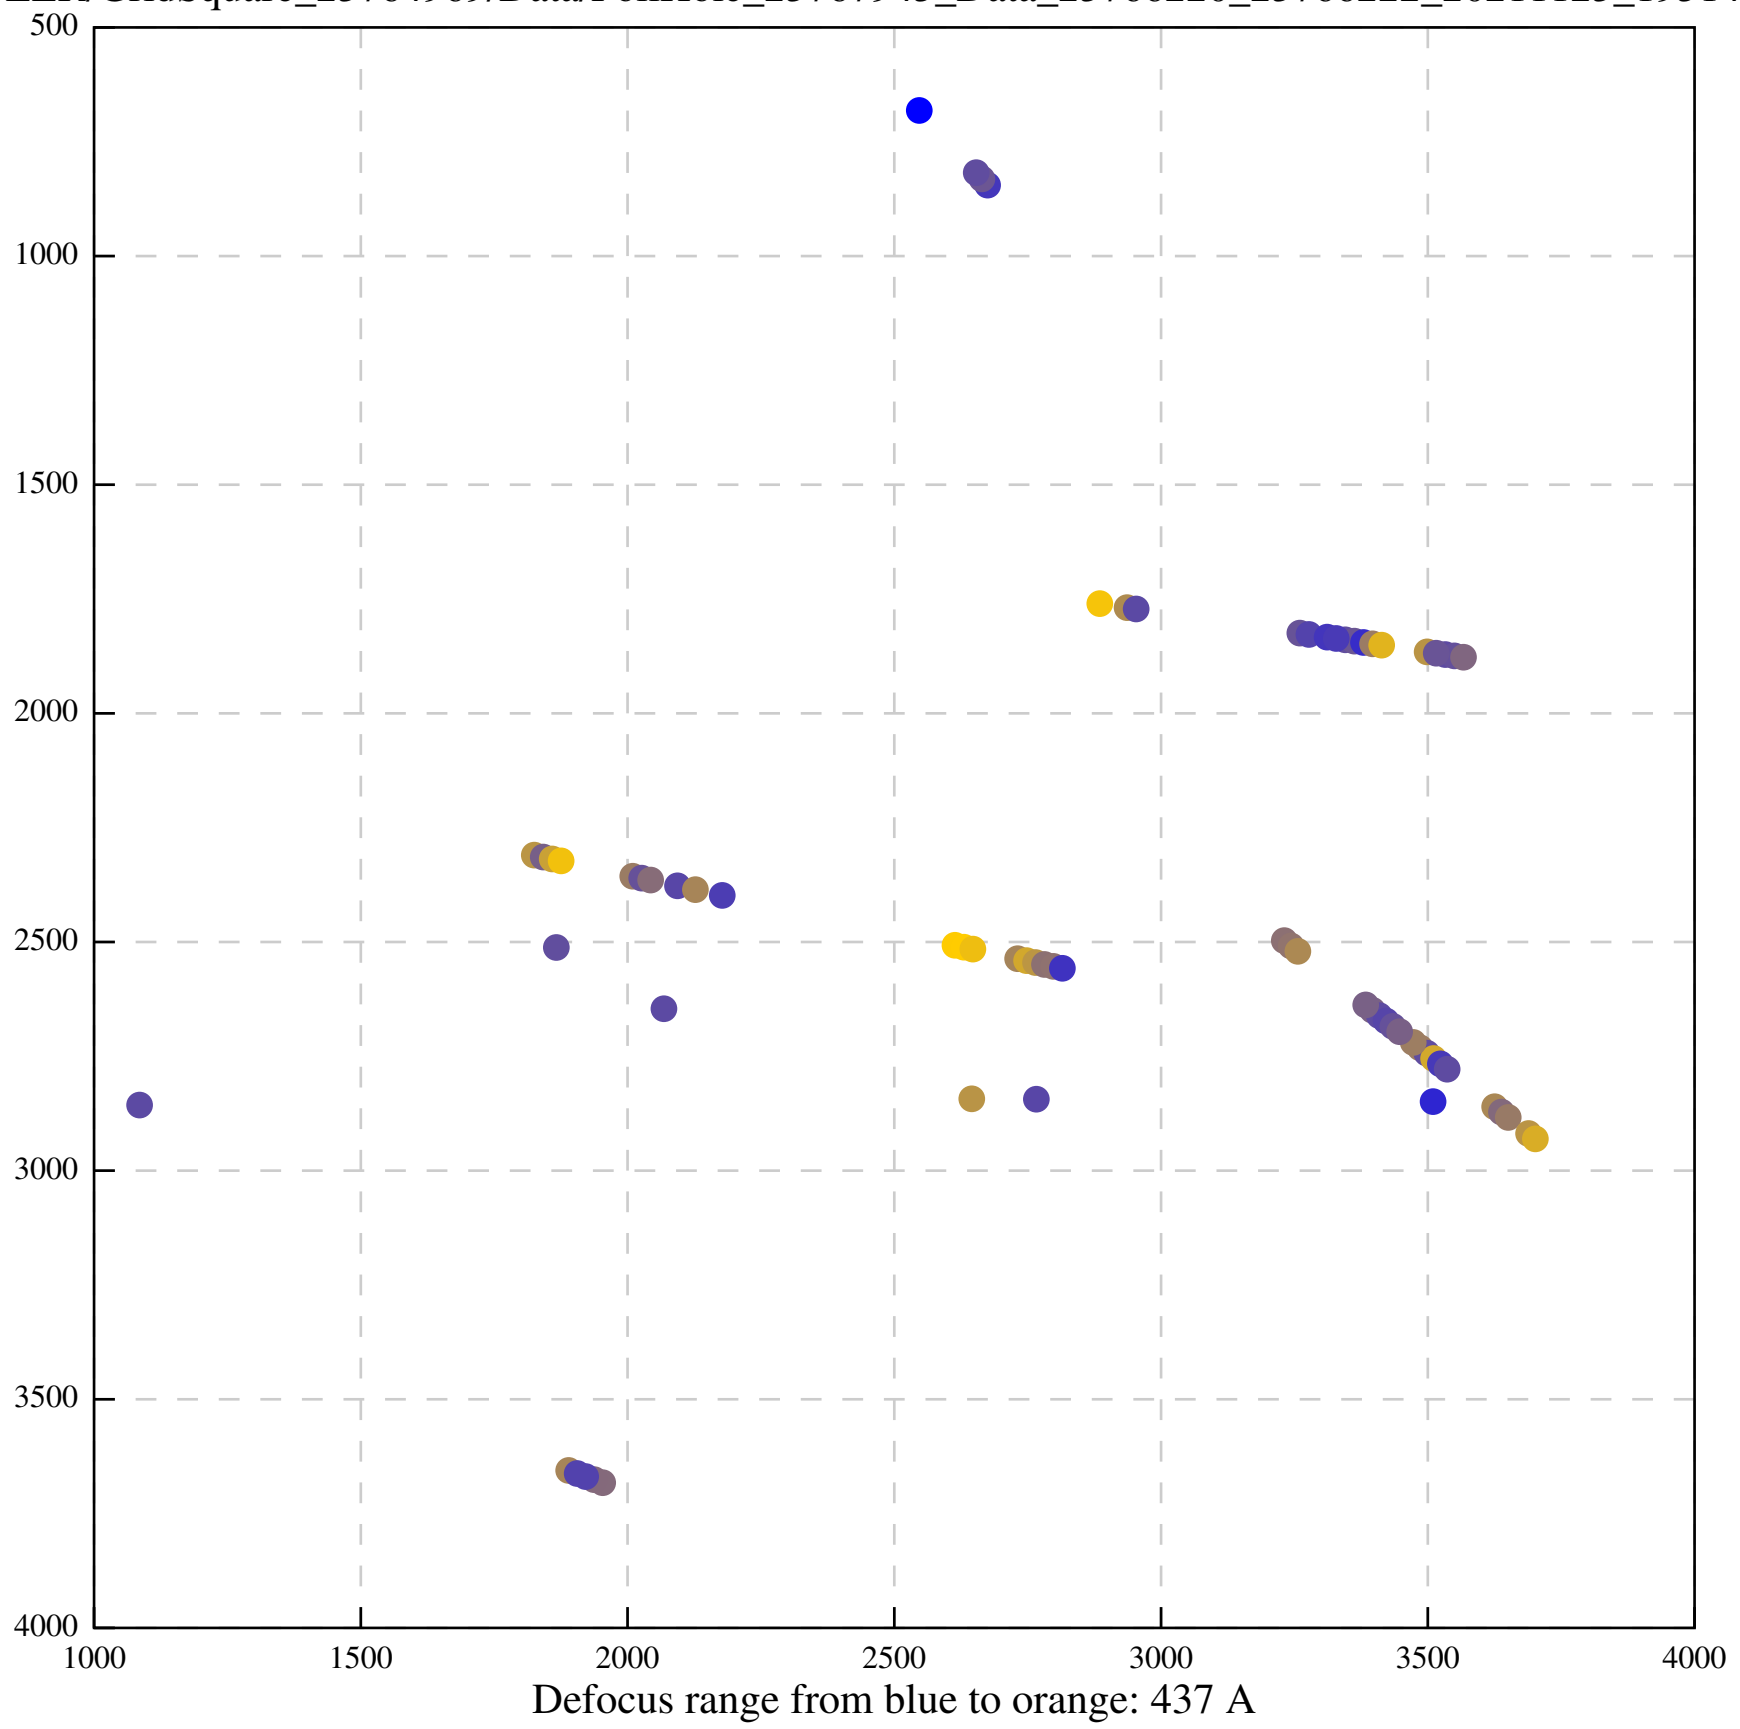

Defocus range from blue to orange: 11 A

Defocus range from blue to orange: 697 A

Defocus range from blue to orange: 315 A

Defocus range from blue to orange: 289 A

Defocus range from blue to orange: 114 A

Defocus range from blue to orange: 552 A

Defocus range from blue to orange: 383 A

Defocus range from blue to orange: 1 A

Defocus range from blue to orange: 537 Å

Defocus range from blue to orange: 698 A

Defocus range from blue to orange: 28 A

Defocus range from blue to orange: 28 A

Defocus range from blue to orange: 708 A

Defocus range from blue to orange: 243 A

Defocus range from blue to orange: 1114 A

Defocus range from blue to orange: 364 A

Defocus range from blue to orange: 367 Å

Defocus range from blue to orange: 341 Å

Defocus range from blue to orange: 23 A

Defocus range from blue to orange: 1240 Å

Defocus range from blue to orange: 101 A

Defocus range from blue to orange: 331 A