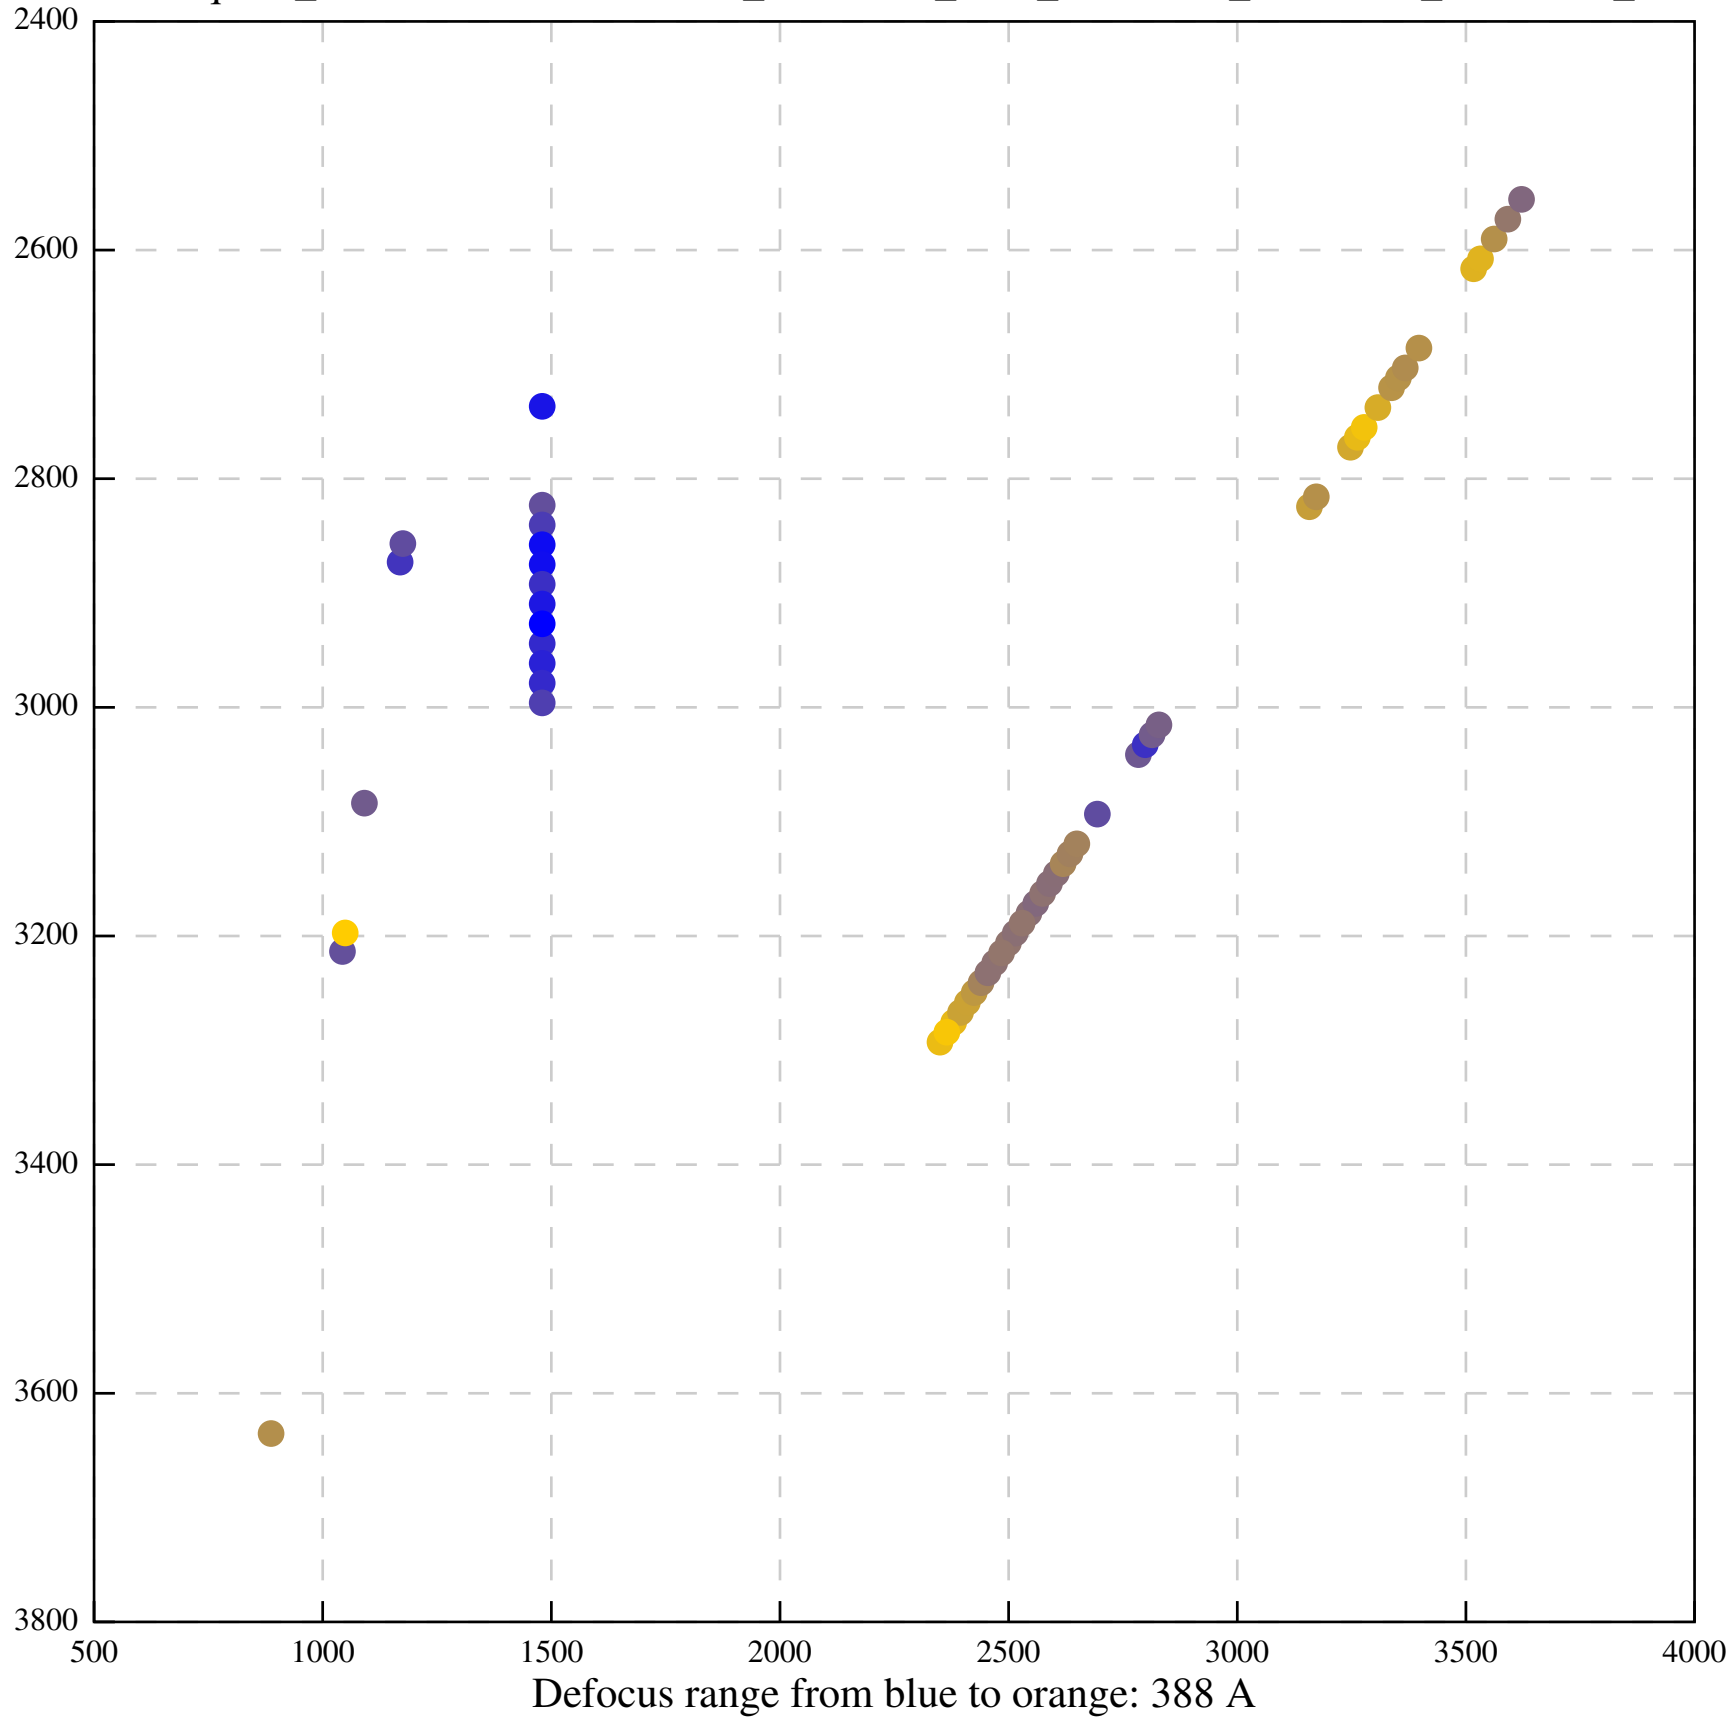

Defocus range from blue to orange: 708 A

Defocus range from blue to orange: 243 A

Defocus range from blue to orange: 1114 A

Defocus range from blue to orange: 364 A

Defocus range from blue to orange: 367 Å

Defocus range from blue to orange: 341 Å

Defocus range from blue to orange: 23 A

Defocus range from blue to orange: 1240 Å

Defocus range from blue to orange: 101 A

Defocus range from blue to orange: 331 A

Defocus range from blue to orange: 630 Å

Defocus range from blue to orange: 593 A

Defocus range from blue to orange: 752 A

Defocus range from blue to orange: 365 A

Defocus range from blue to orange: 731 A

Defocus range from blue to orange: 664 A

Defocus range from blue to orange: 328 A

Defocus range from blue to orange: 534 A

Defocus range from blue to orange: 312 A

Defocus range from blue to orange: 308 A