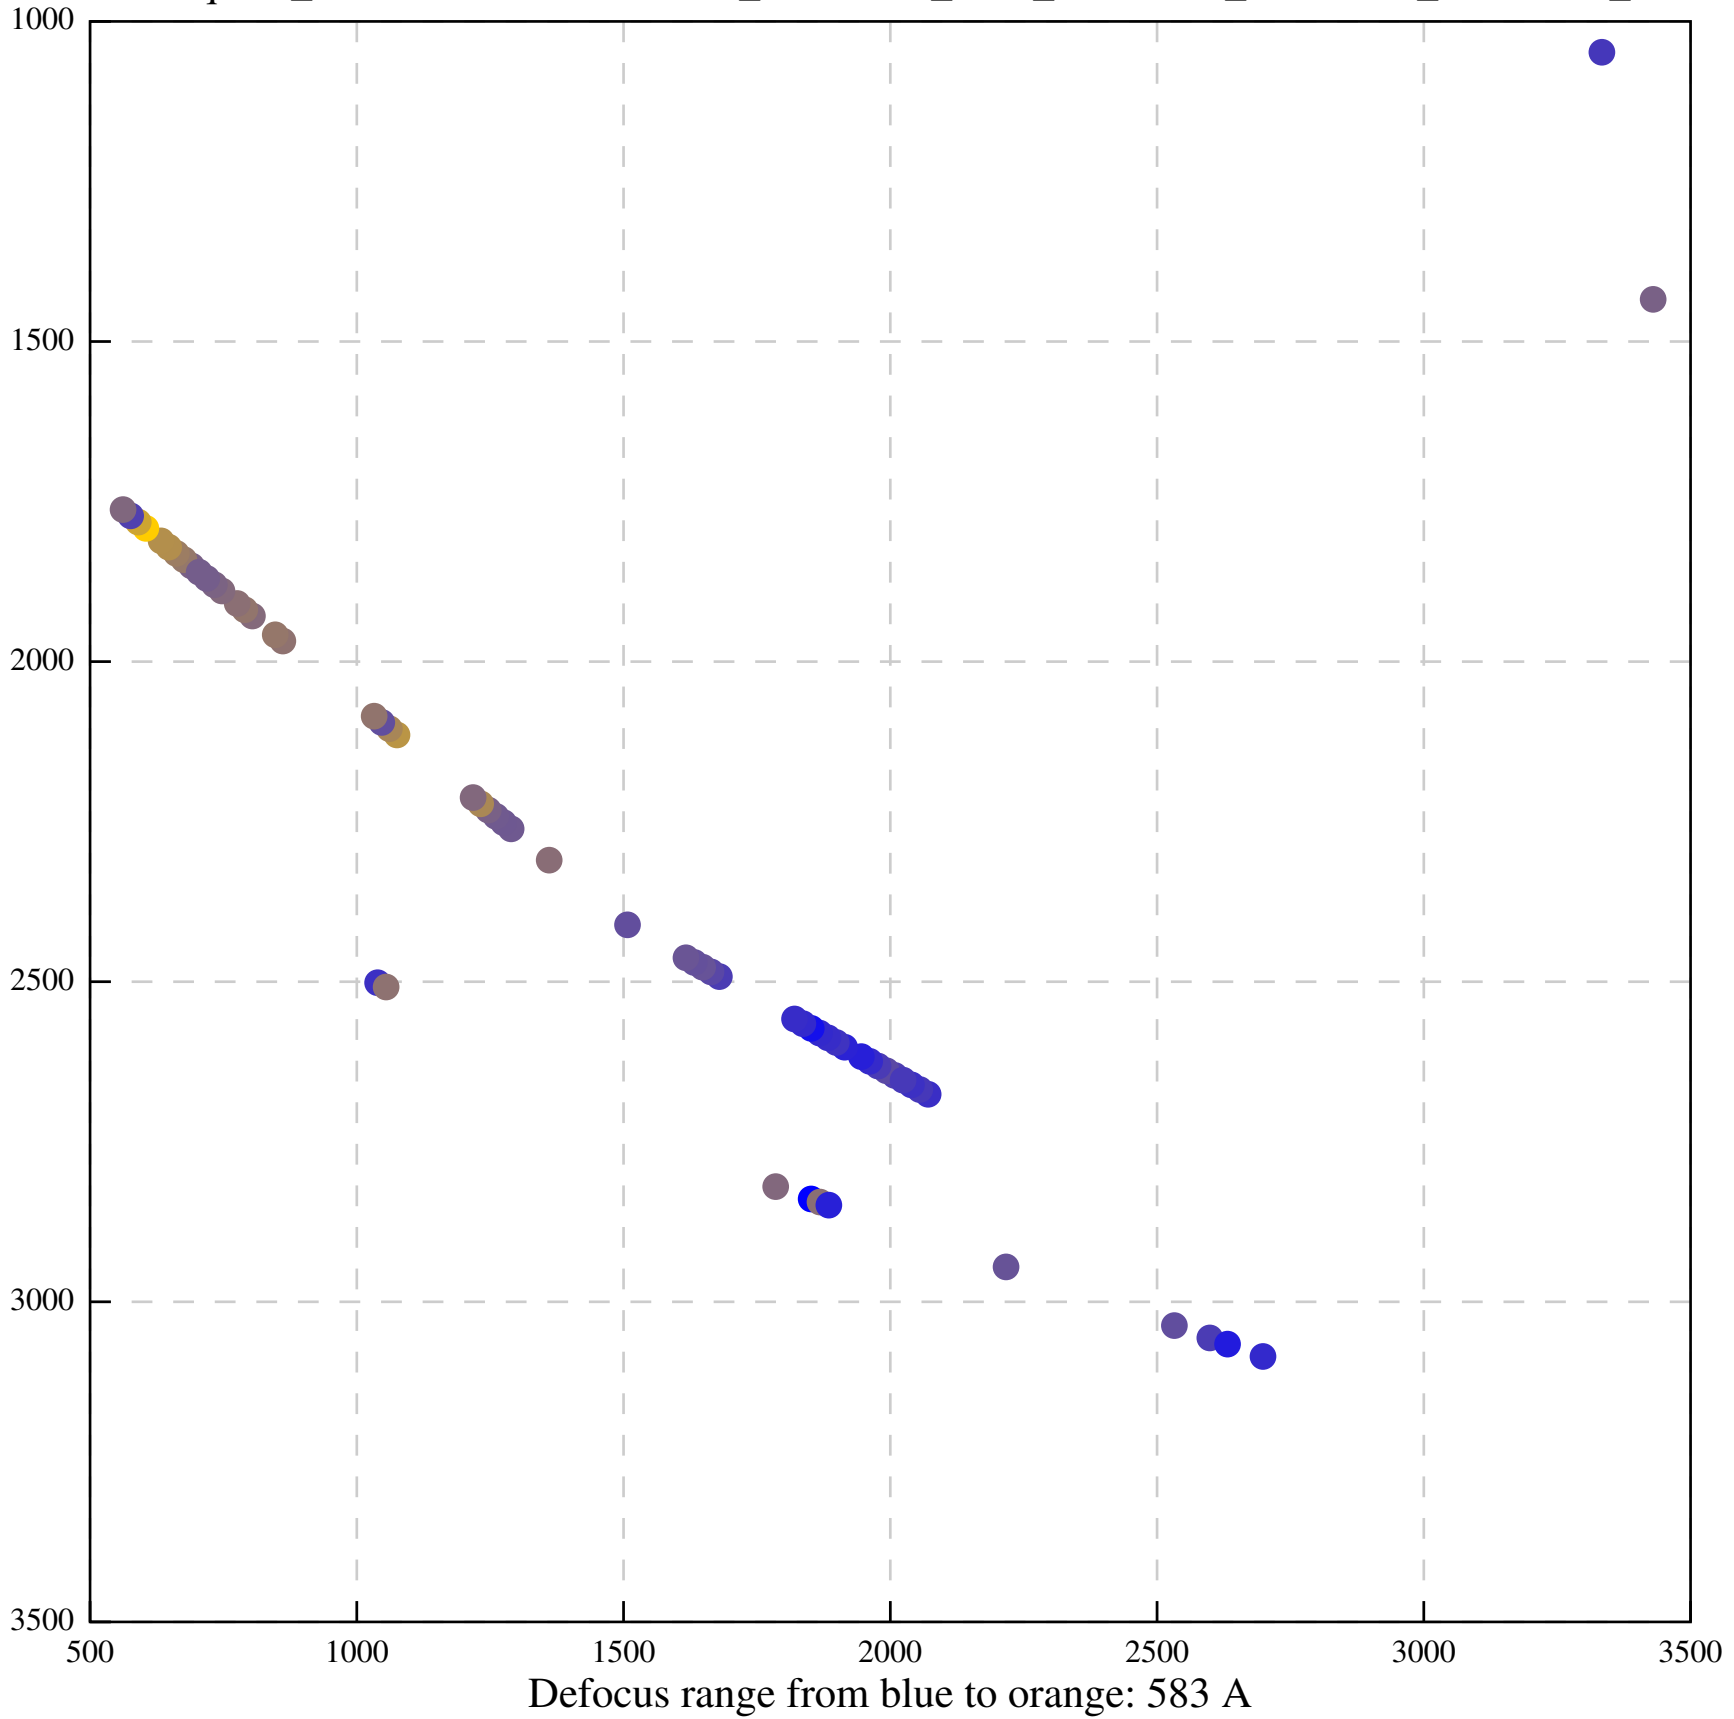

Defocus range from blue to orange: 494 A

Defocus range from blue to orange: 685 A

Defocus range from blue to orange: 514 A

Defocus range from blue to orange: 383 A

Defocus range from blue to orange: 342 A

Defocus range from blue to orange: 226 A

Defocus range from blue to orange: 354 A

Defocus range from blue to orange: 272 A

Defocus range from blue to orange: 439 A

Defocus range from blue to orange: 155 A

Defocus range from blue to orange: 839 A

Defocus range from blue to orange: 211 A

Defocus range from blue to orange: 145 A

Defocus range from blue to orange: 703 A

Defocus range from blue to orange: 455 A