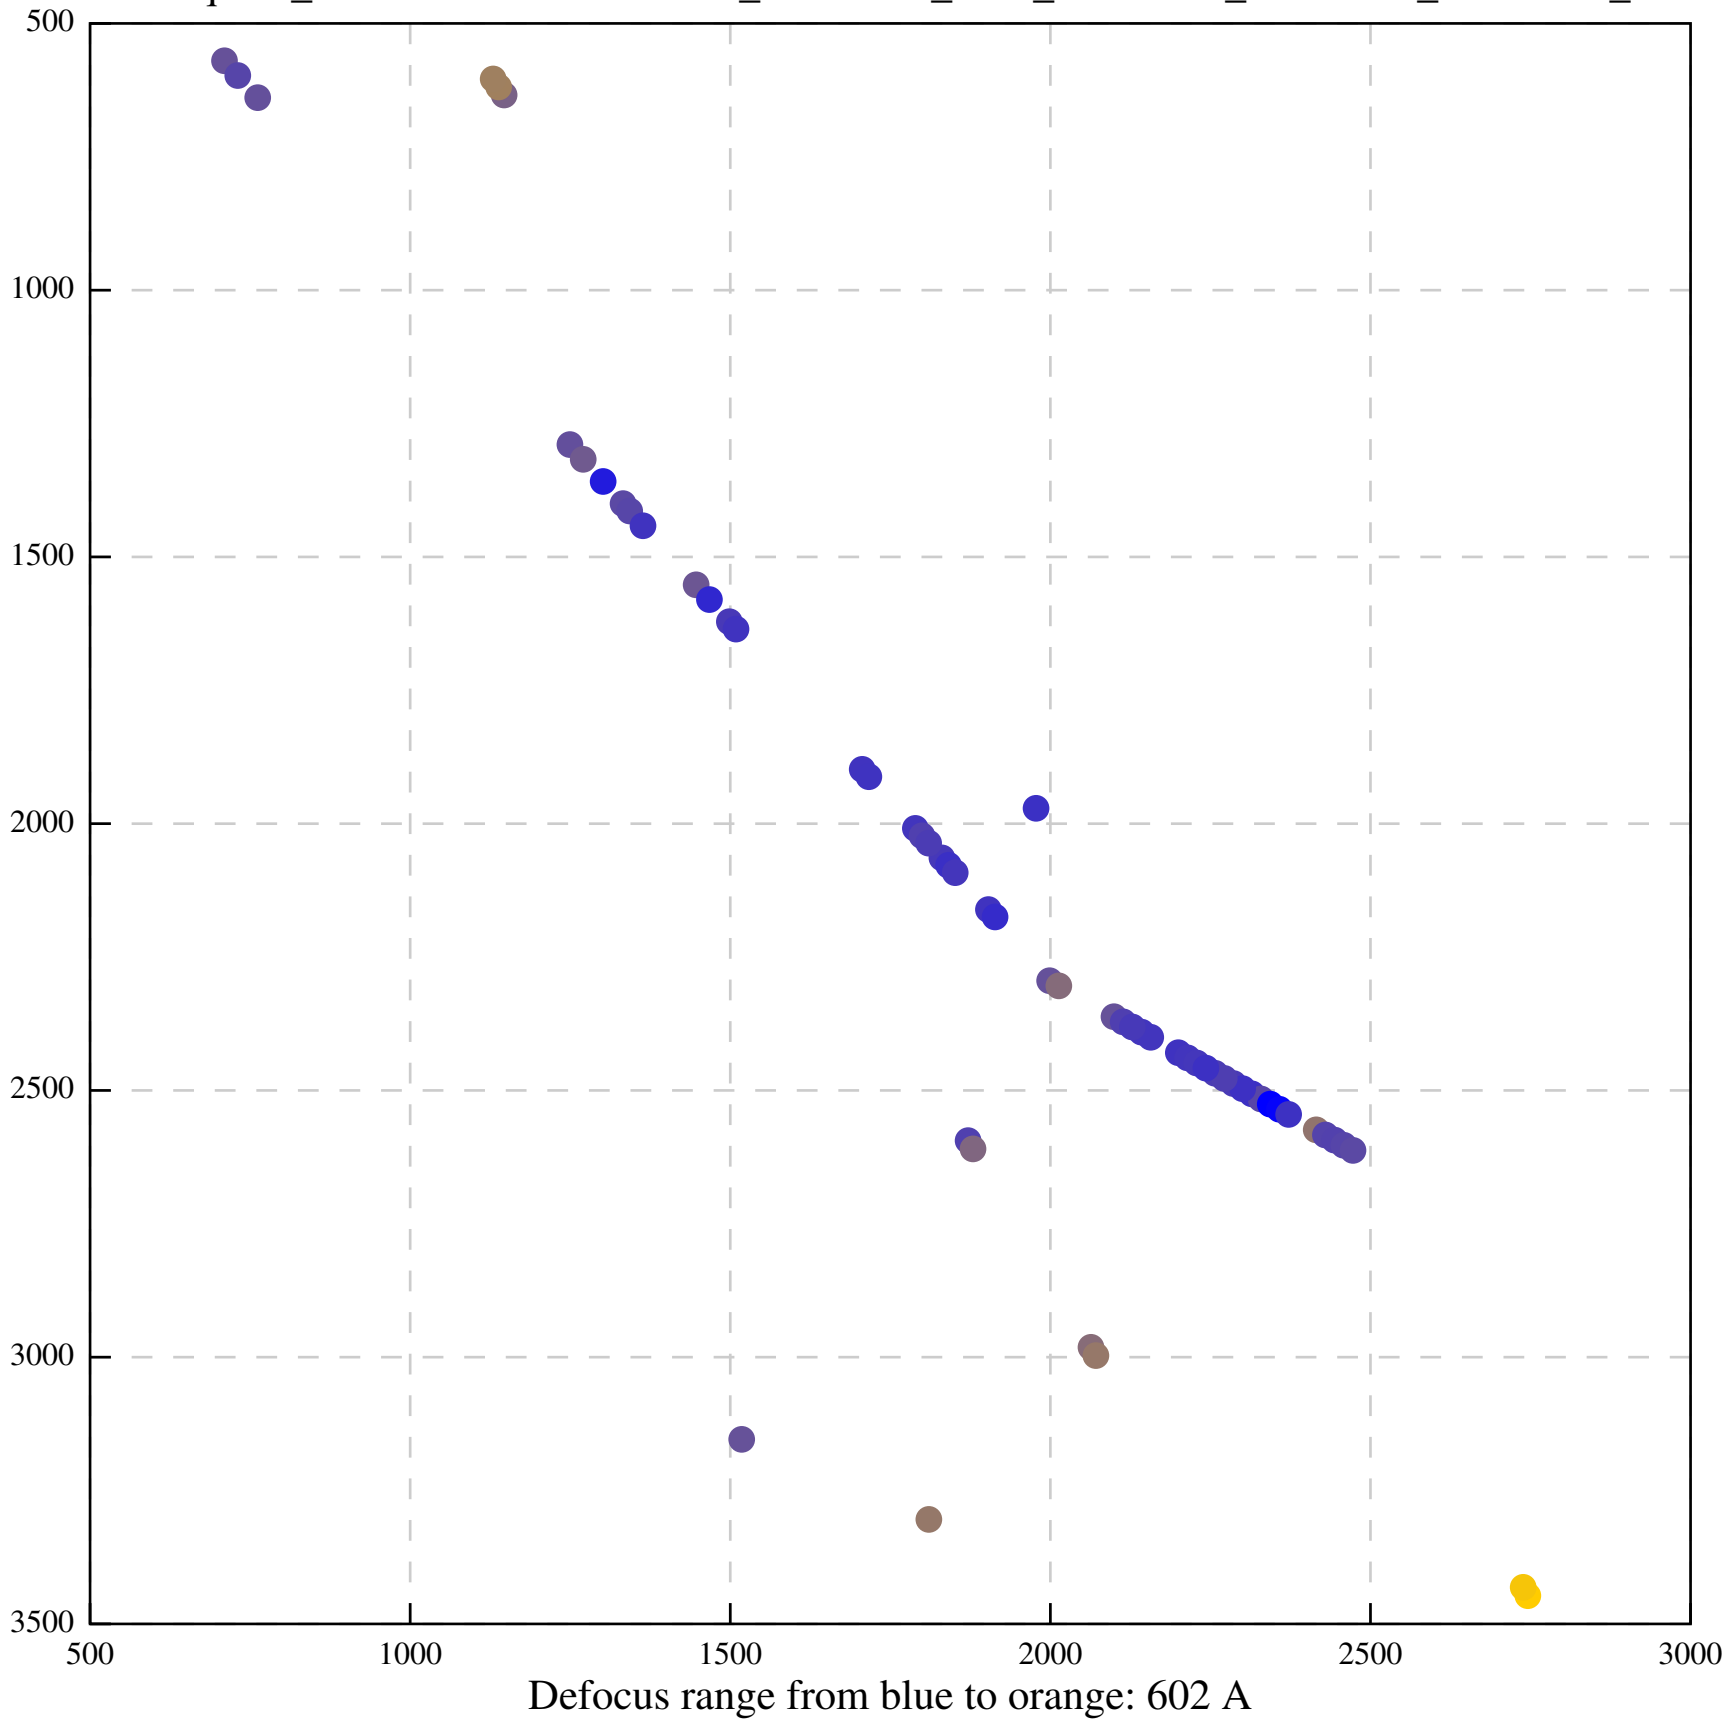

Defocus range from blue to orange: 494 A

Defocus range from blue to orange: 685 A

Defocus range from blue to orange: 514 A

Defocus range from blue to orange: 383 A

Defocus range from blue to orange: 342 A

Defocus range from blue to orange: 226 A

Defocus range from blue to orange: 354 A

Defocus range from blue to orange: 272 A

Defocus range from blue to orange: 439 A

Defocus range from blue to orange: 155 A

Defocus range from blue to orange: 839 A

Defocus range from blue to orange: 211 A

Defocus range from blue to orange: 145 A

Defocus range from blue to orange: 703 A

Defocus range from blue to orange: 455 A

Defocus range from blue to orange: 979 A

Defocus range from blue to orange: 864 A

Defocus range from blue to orange: 84 A

Defocus range from blue to orange: 332 A

Defocus range from blue to orange: 423 A

Defocus range from blue to orange: 70 A