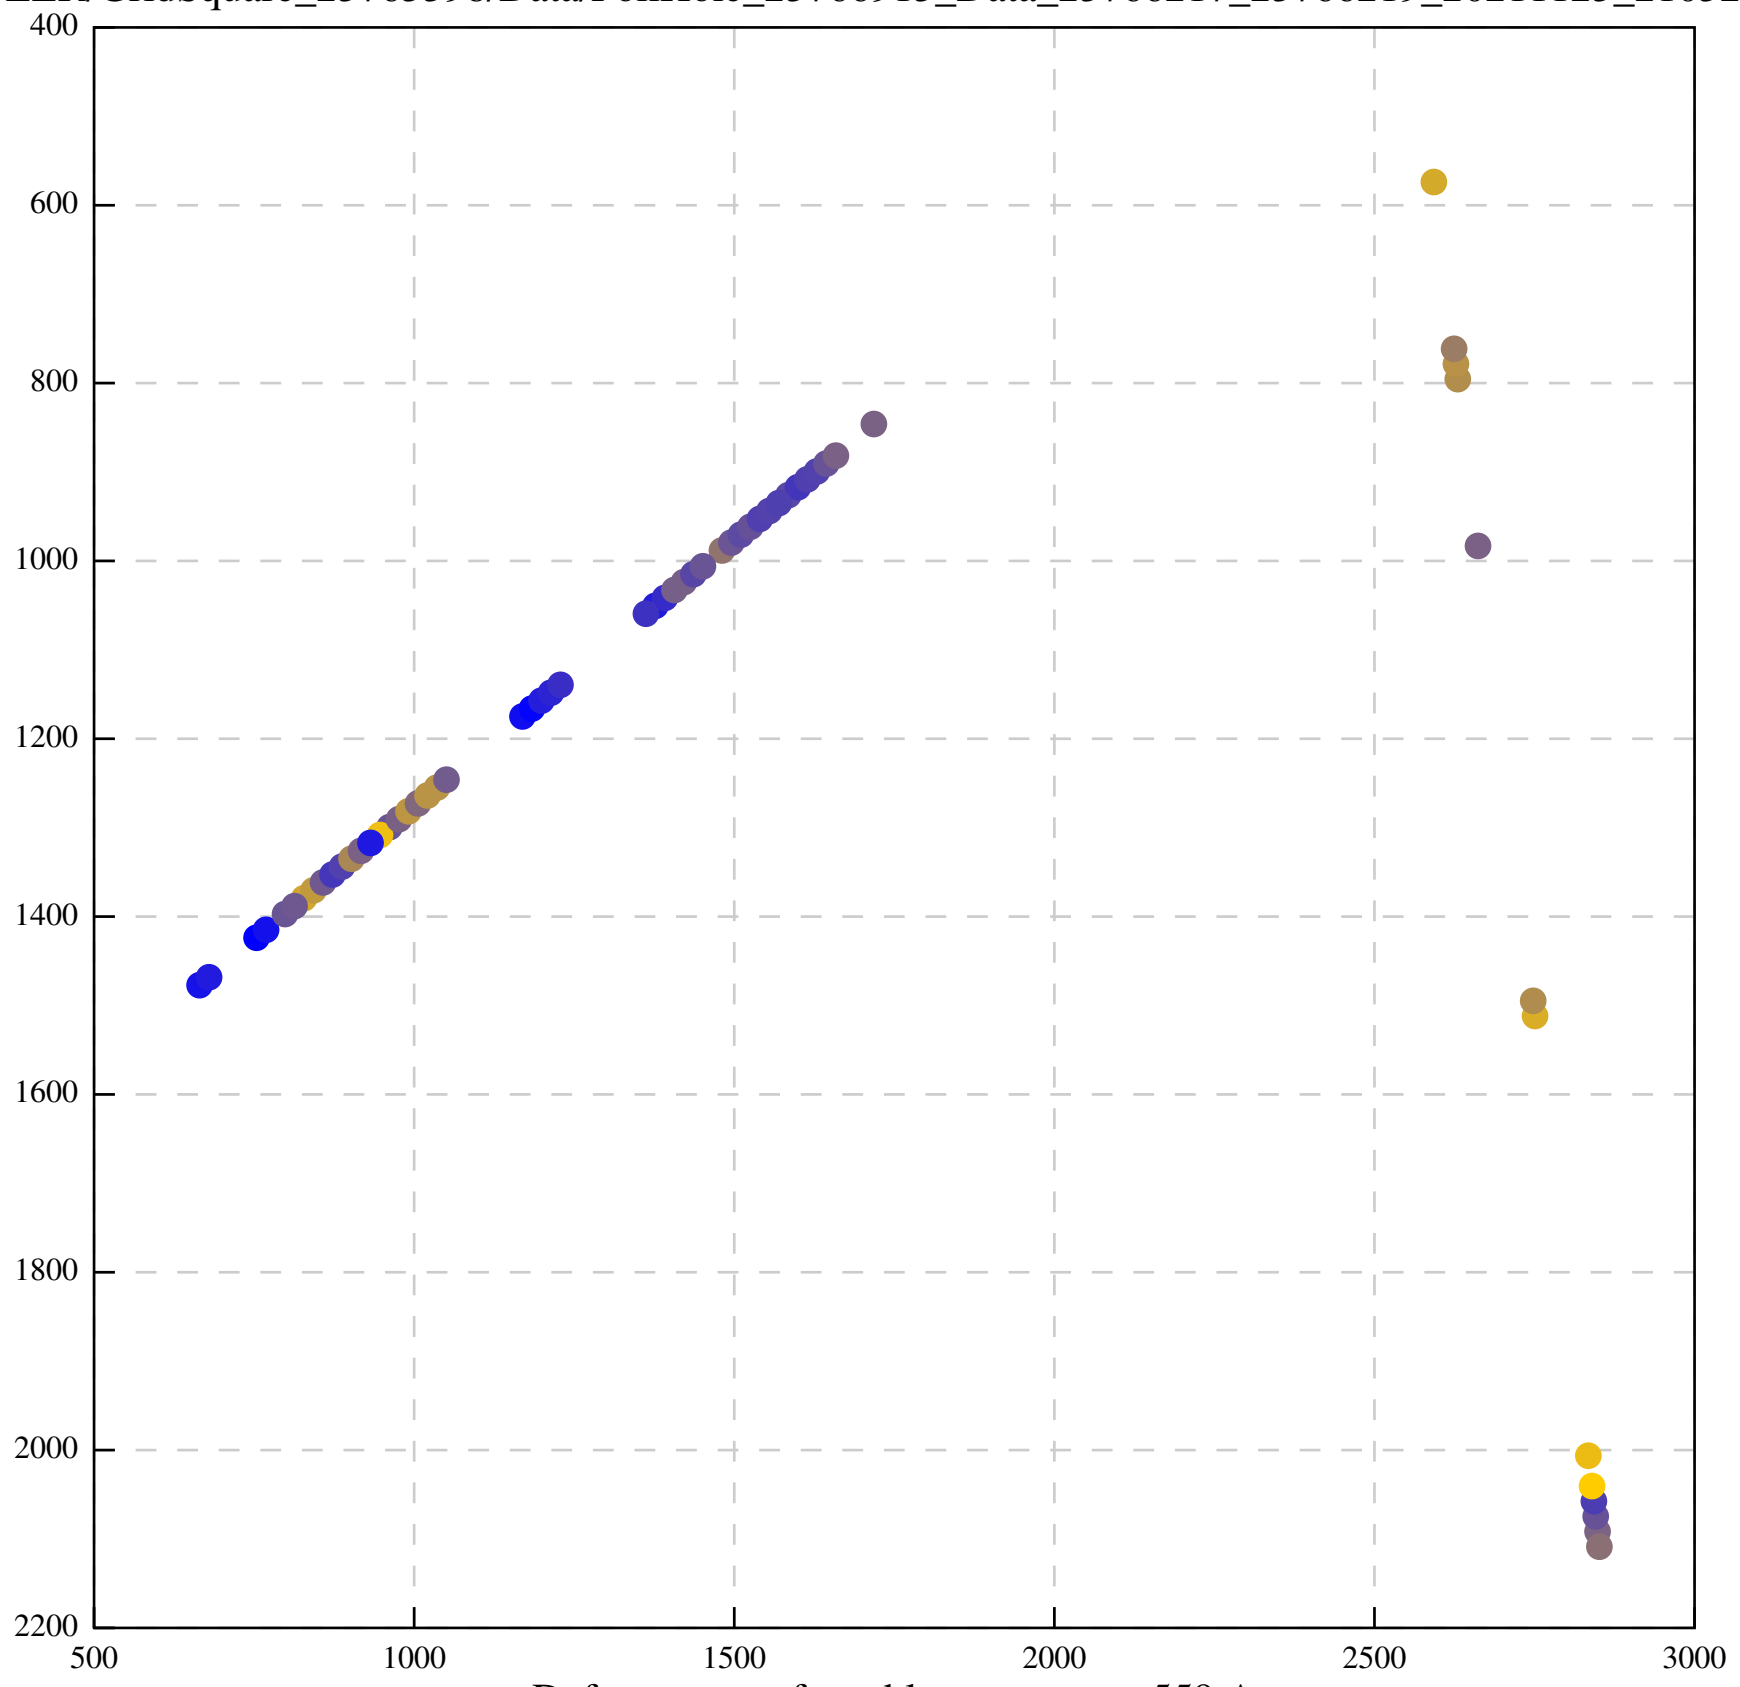

Defocus range from blue to orange: 630 Å

Defocus range from blue to orange: 593 A

Defocus range from blue to orange: 752 A

Defocus range from blue to orange: 365 A

Defocus range from blue to orange: 731 A

Defocus range from blue to orange: 664 A

Defocus range from blue to orange: 328 A

Defocus range from blue to orange: 534 A

Defocus range from blue to orange: 312 A

Defocus range from blue to orange: 308 A

Defocus range from blue to orange: 492 A

Defocus range from blue to orange: 72 A

Defocus range from blue to orange: 295 A

Defocus range from blue to orange: 624 A

Defocus range from blue to orange: 656 A

Defocus range from blue to orange: 507 A

Defocus range from blue to orange: 379 A

Defocus range from blue to orange: 559 A