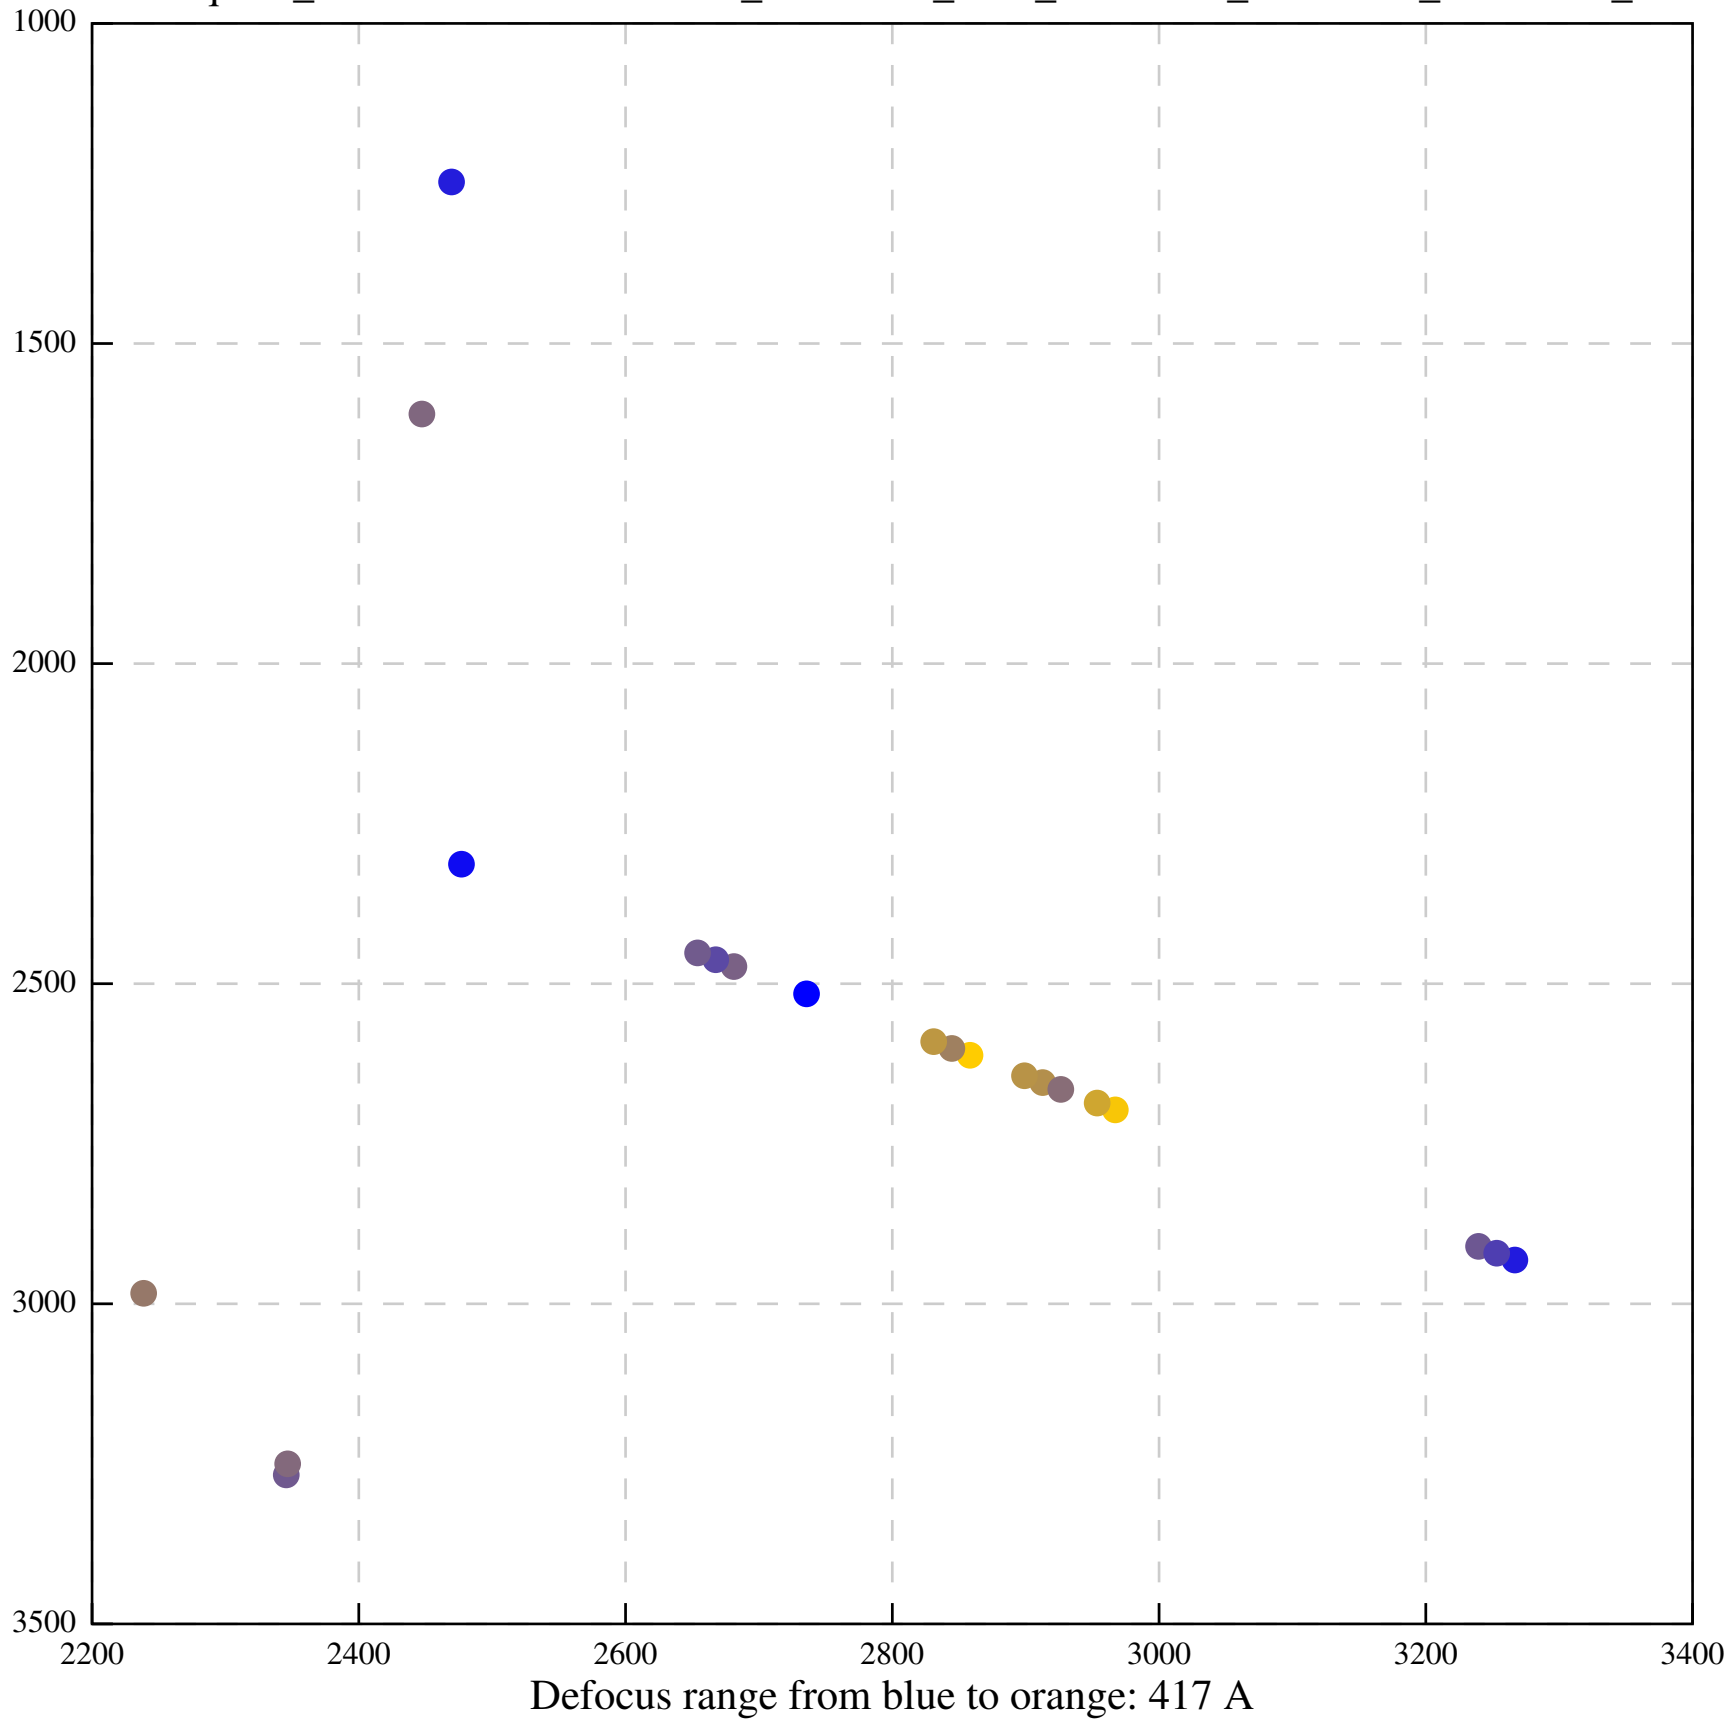

Defocus range from blue to orange: 11 A

Defocus range from blue to orange: 697 A

Defocus range from blue to orange: 315 A

Defocus range from blue to orange: 289 A

Defocus range from blue to orange: 114 A

Defocus range from blue to orange: 552 A

Defocus range from blue to orange: 383 A

Defocus range from blue to orange: 1 A

Defocus range from blue to orange: 537 Å

Defocus range from blue to orange: 698 A

Defocus range from blue to orange: 28 A

Defocus range from blue to orange: 28 A

Defocus range from blue to orange: 708 A

Defocus range from blue to orange: 243 A

Defocus range from blue to orange: 1114 A

Defocus range from blue to orange: 364 A

Defocus range from blue to orange: 367 Å