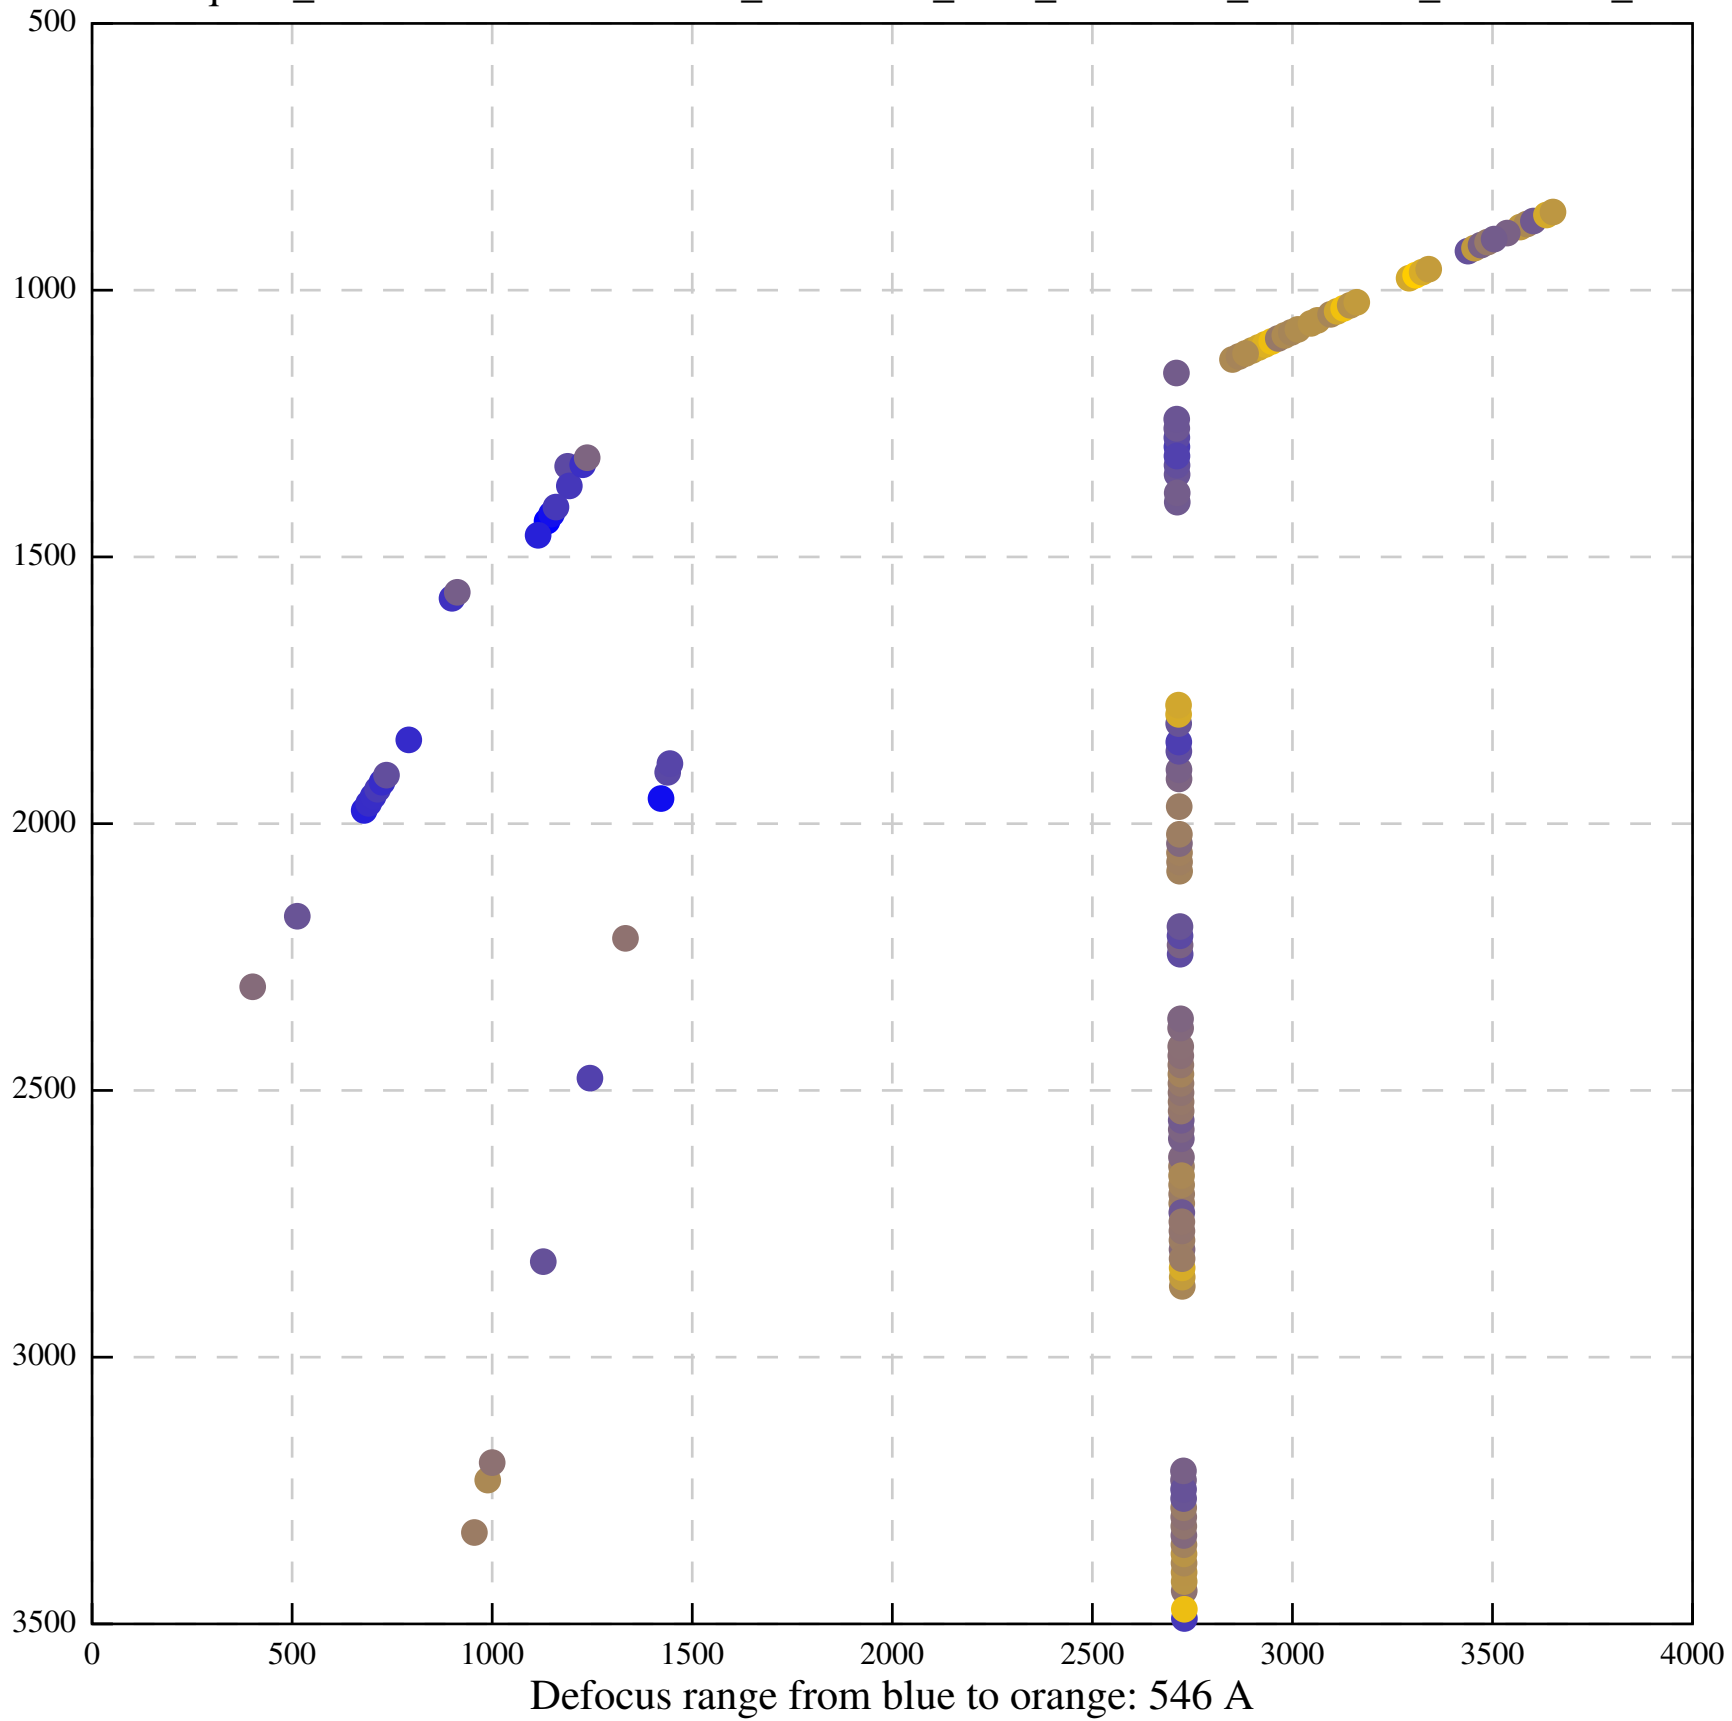

Defocus range from blue to orange: 630 Å

Defocus range from blue to orange: 593 A

Defocus range from blue to orange: 752 A

Defocus range from blue to orange: 365 A

Defocus range from blue to orange: 731 A

Defocus range from blue to orange: 664 A

Defocus range from blue to orange: 328 A

Defocus range from blue to orange: 534 A

Defocus range from blue to orange: 312 A

Defocus range from blue to orange: 308 A

Defocus range from blue to orange: 492 A

Defocus range from blue to orange: 72 A

Defocus range from blue to orange: 295 A

Defocus range from blue to orange: 624 A

Defocus range from blue to orange: 656 A

Defocus range from blue to orange: 507 A

Defocus range from blue to orange: 379 A

Defocus range from blue to orange: 559 A