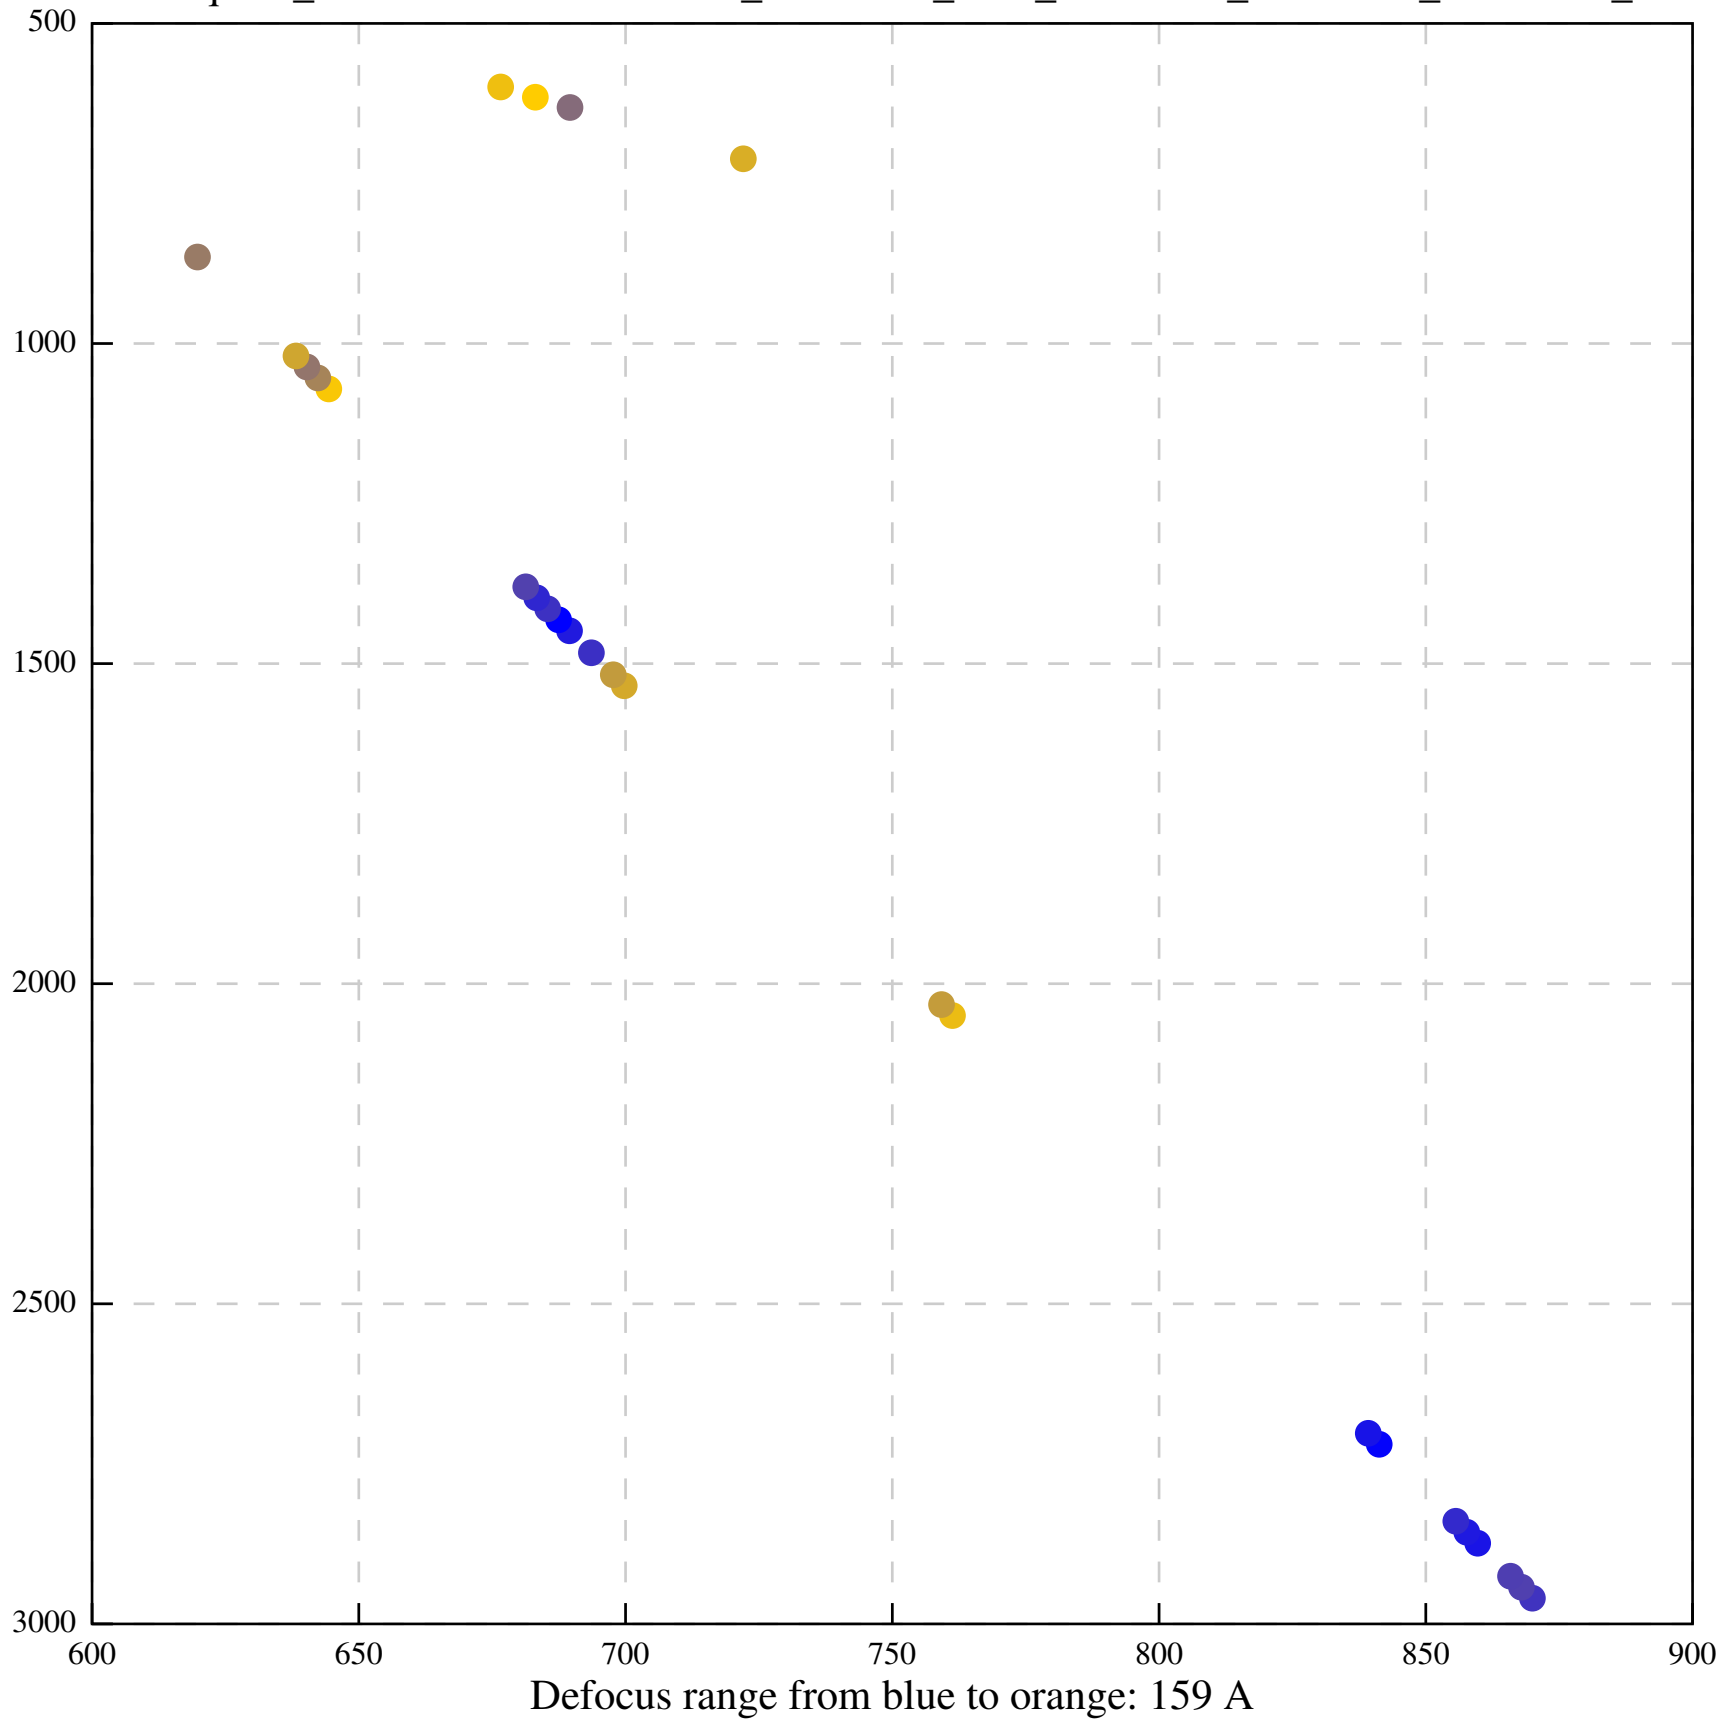

Defocus range from blue to orange: 664 A

Defocus range from blue to orange: 328 A

Defocus range from blue to orange: 534 A

Defocus range from blue to orange: 312 A

Defocus range from blue to orange: 308 A

Defocus range from blue to orange: 492 A

Defocus range from blue to orange: 72 A

Defocus range from blue to orange: 295 A

Defocus range from blue to orange: 624 A

Defocus range from blue to orange: 656 A

Defocus range from blue to orange: 507 A

Defocus range from blue to orange: 379 A

Defocus range from blue to orange: 559 A