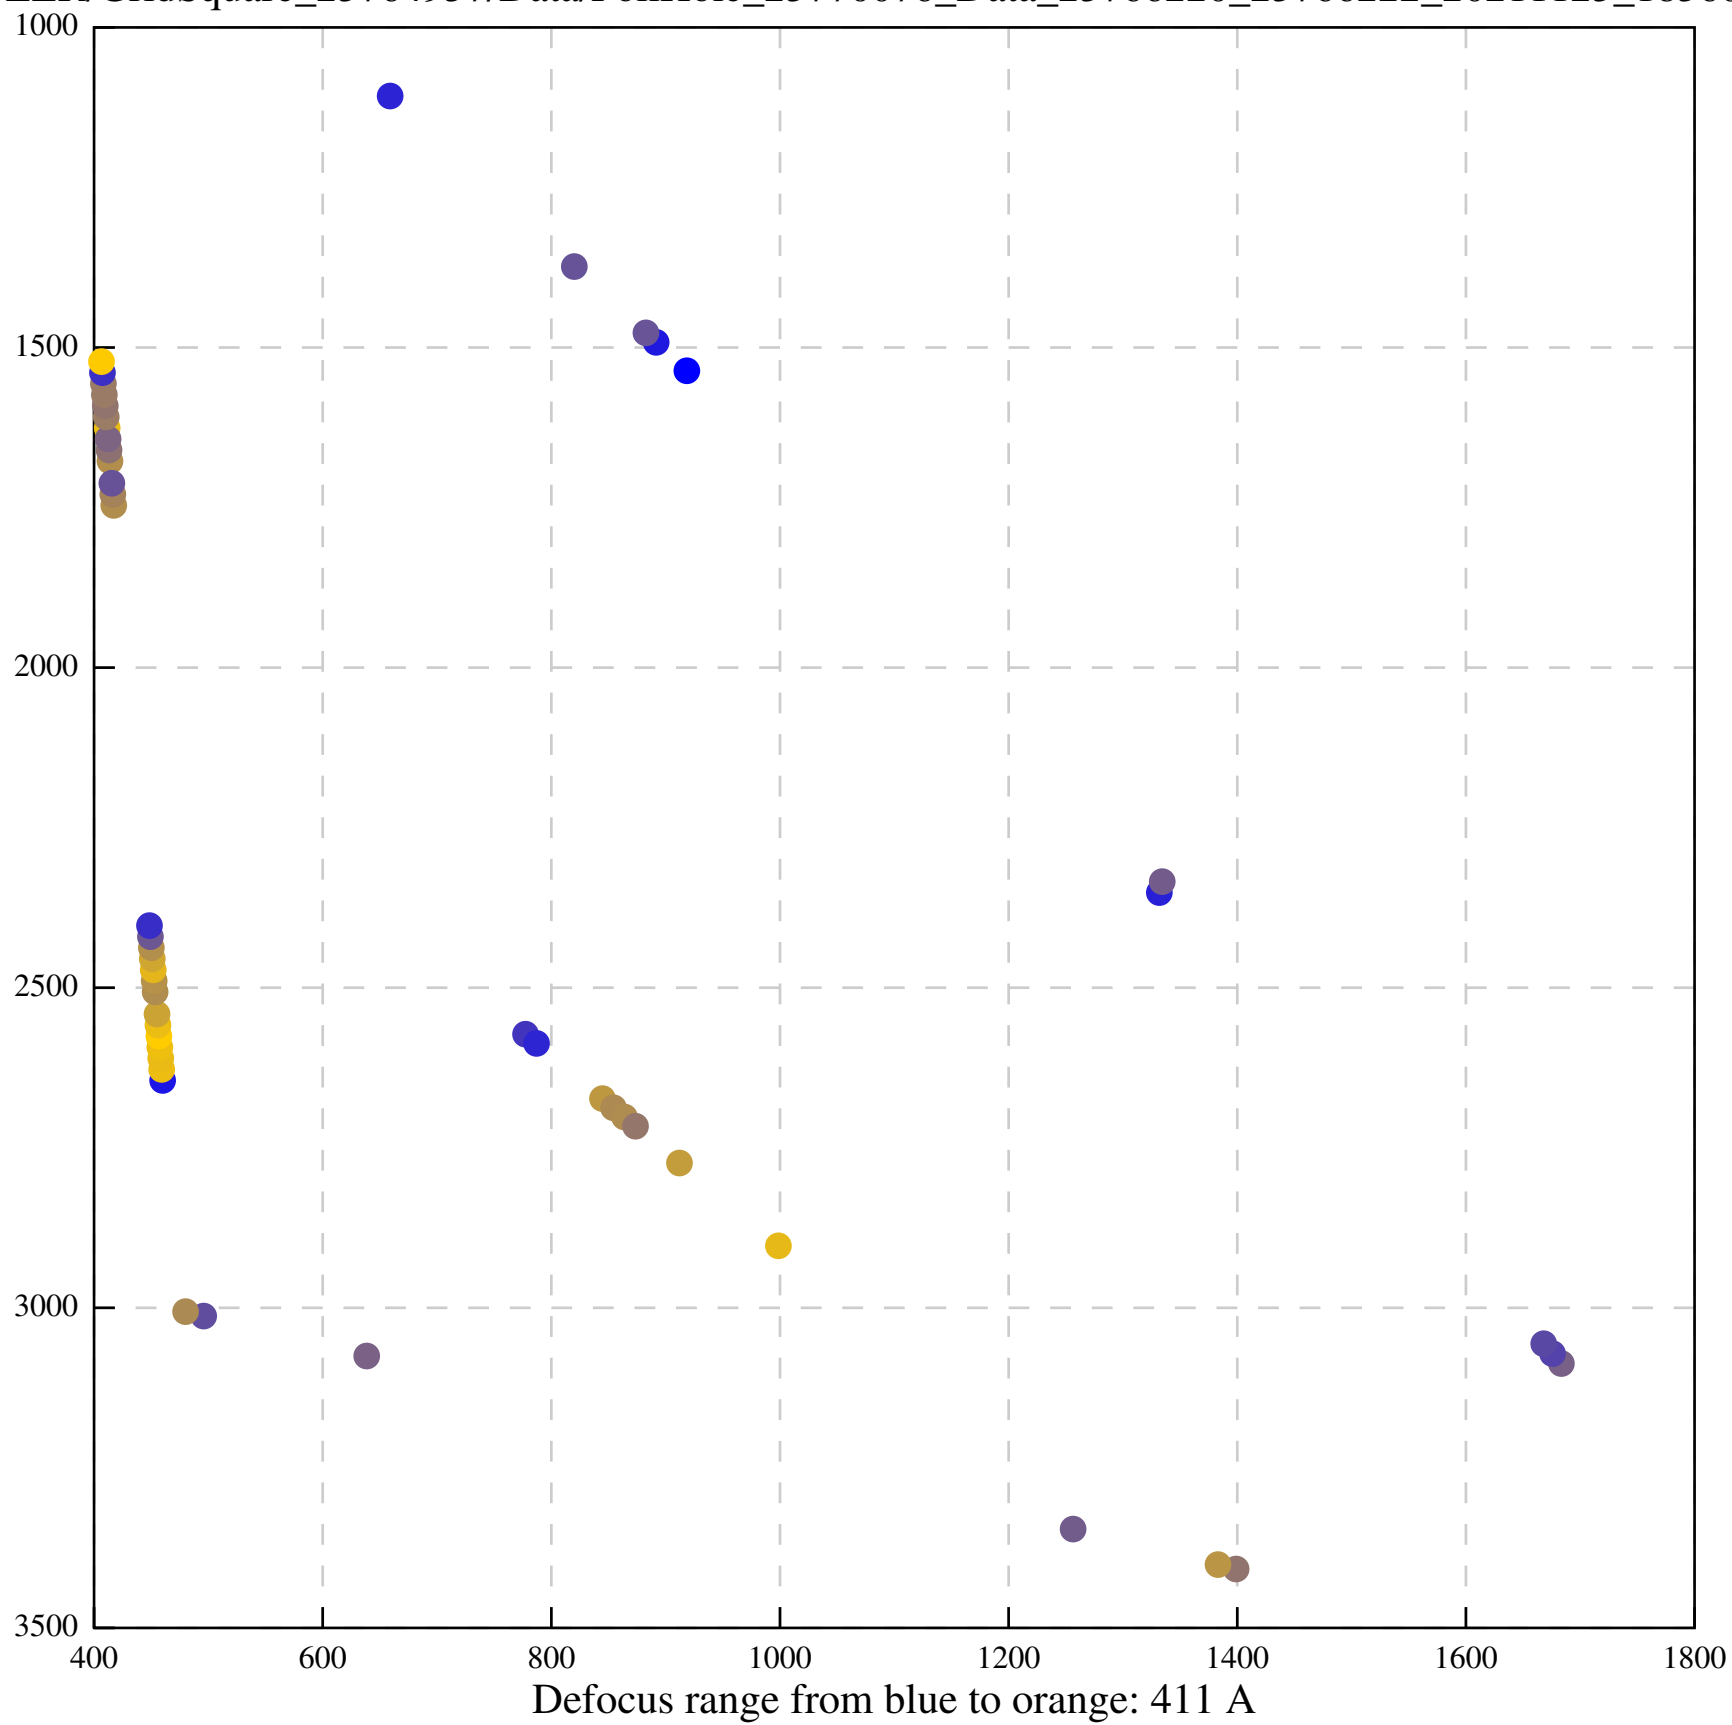

Defocus range from blue to orange: 494 A

Defocus range from blue to orange: 685 A

Defocus range from blue to orange: 514 A

Defocus range from blue to orange: 383 A

Defocus range from blue to orange: 342 A

Defocus range from blue to orange: 226 A

Defocus range from blue to orange: 354 A

Defocus range from blue to orange: 272 A

Defocus range from blue to orange: 439 A

Defocus range from blue to orange: 155 A

Defocus range from blue to orange: 839 A

Defocus range from blue to orange: 211 A

Defocus range from blue to orange: 145 A

Defocus range from blue to orange: 703 A

Defocus range from blue to orange: 455 A

Defocus range from blue to orange: 979 A

Defocus range from blue to orange: 864 A

Defocus range from blue to orange: 84 A

Defocus range from blue to orange: 332 A

Defocus range from blue to orange: 423 A

Defocus range from blue to orange: 70 A