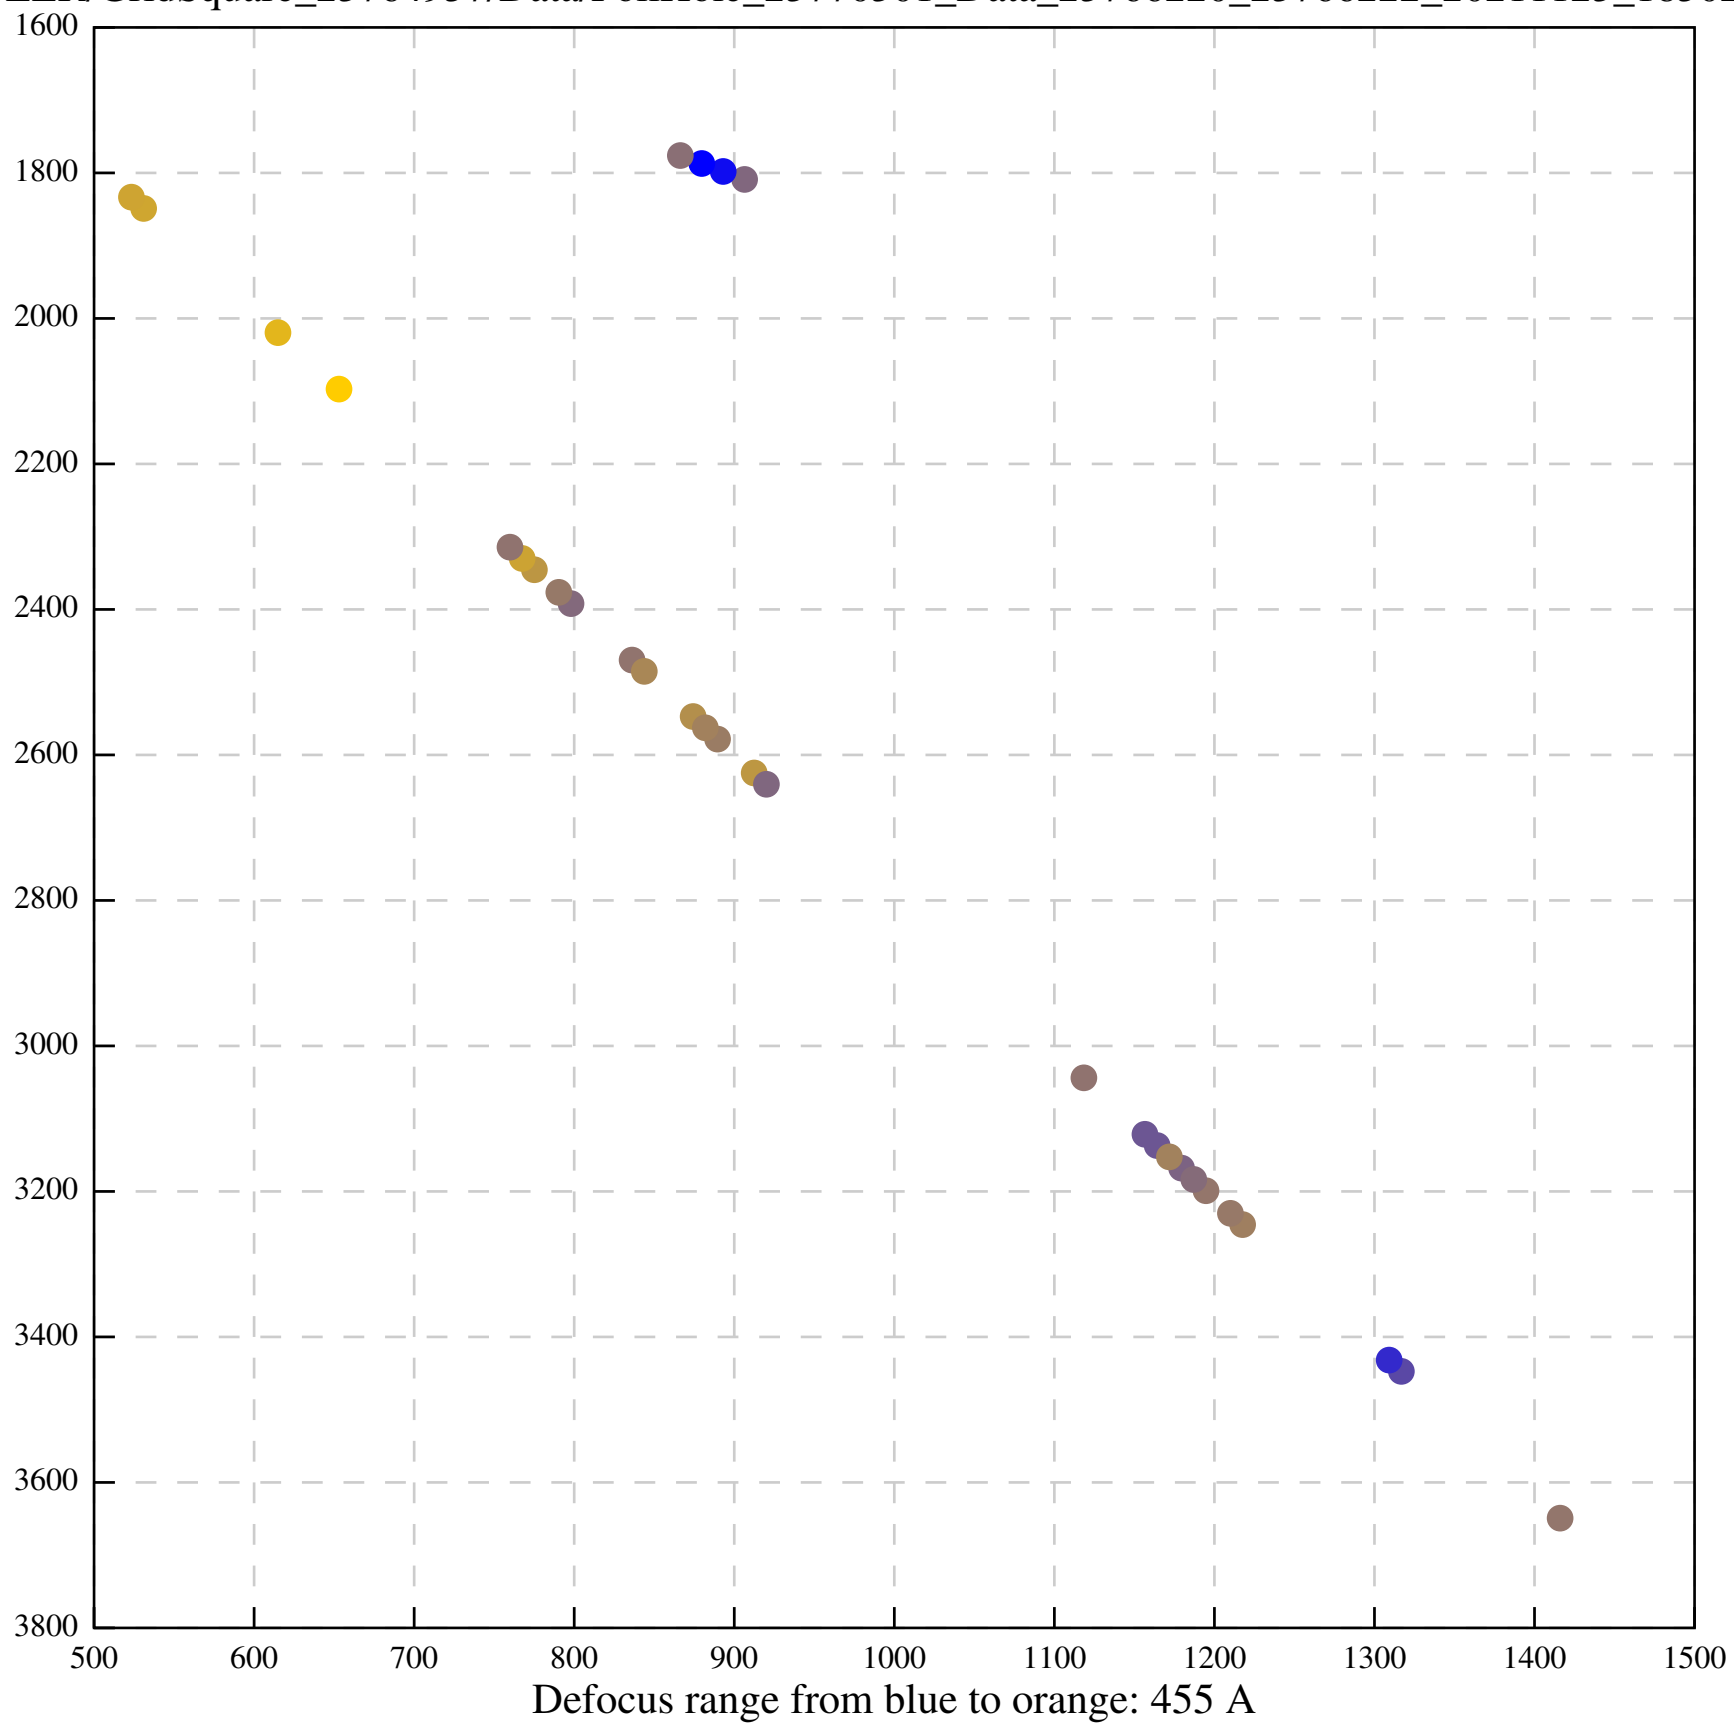

Defocus range from blue to orange: 839 A

Defocus range from blue to orange: 211 A

Defocus range from blue to orange: 145 A

Defocus range from blue to orange: 703 A

Defocus range from blue to orange: 455 A

Defocus range from blue to orange: 979 A

Defocus range from blue to orange: 864 A

Defocus range from blue to orange: 84 A

Defocus range from blue to orange: 332 A

Defocus range from blue to orange: 423 A

Defocus range from blue to orange: 70 A

Defocus range from blue to orange: 396 A

Defocus range from blue to orange: 485 A

Defocus range from blue to orange: 1024 A

Defocus range from blue to orange: 366 A

Defocus range from blue to orange: 495 A

Defocus range from blue to orange: 11 A

Defocus range from blue to orange: 697 A

Defocus range from blue to orange: 315 A

Defocus range from blue to orange: 289 A

Defocus range from blue to orange: 114 A

Defocus range from blue to orange: 552 A