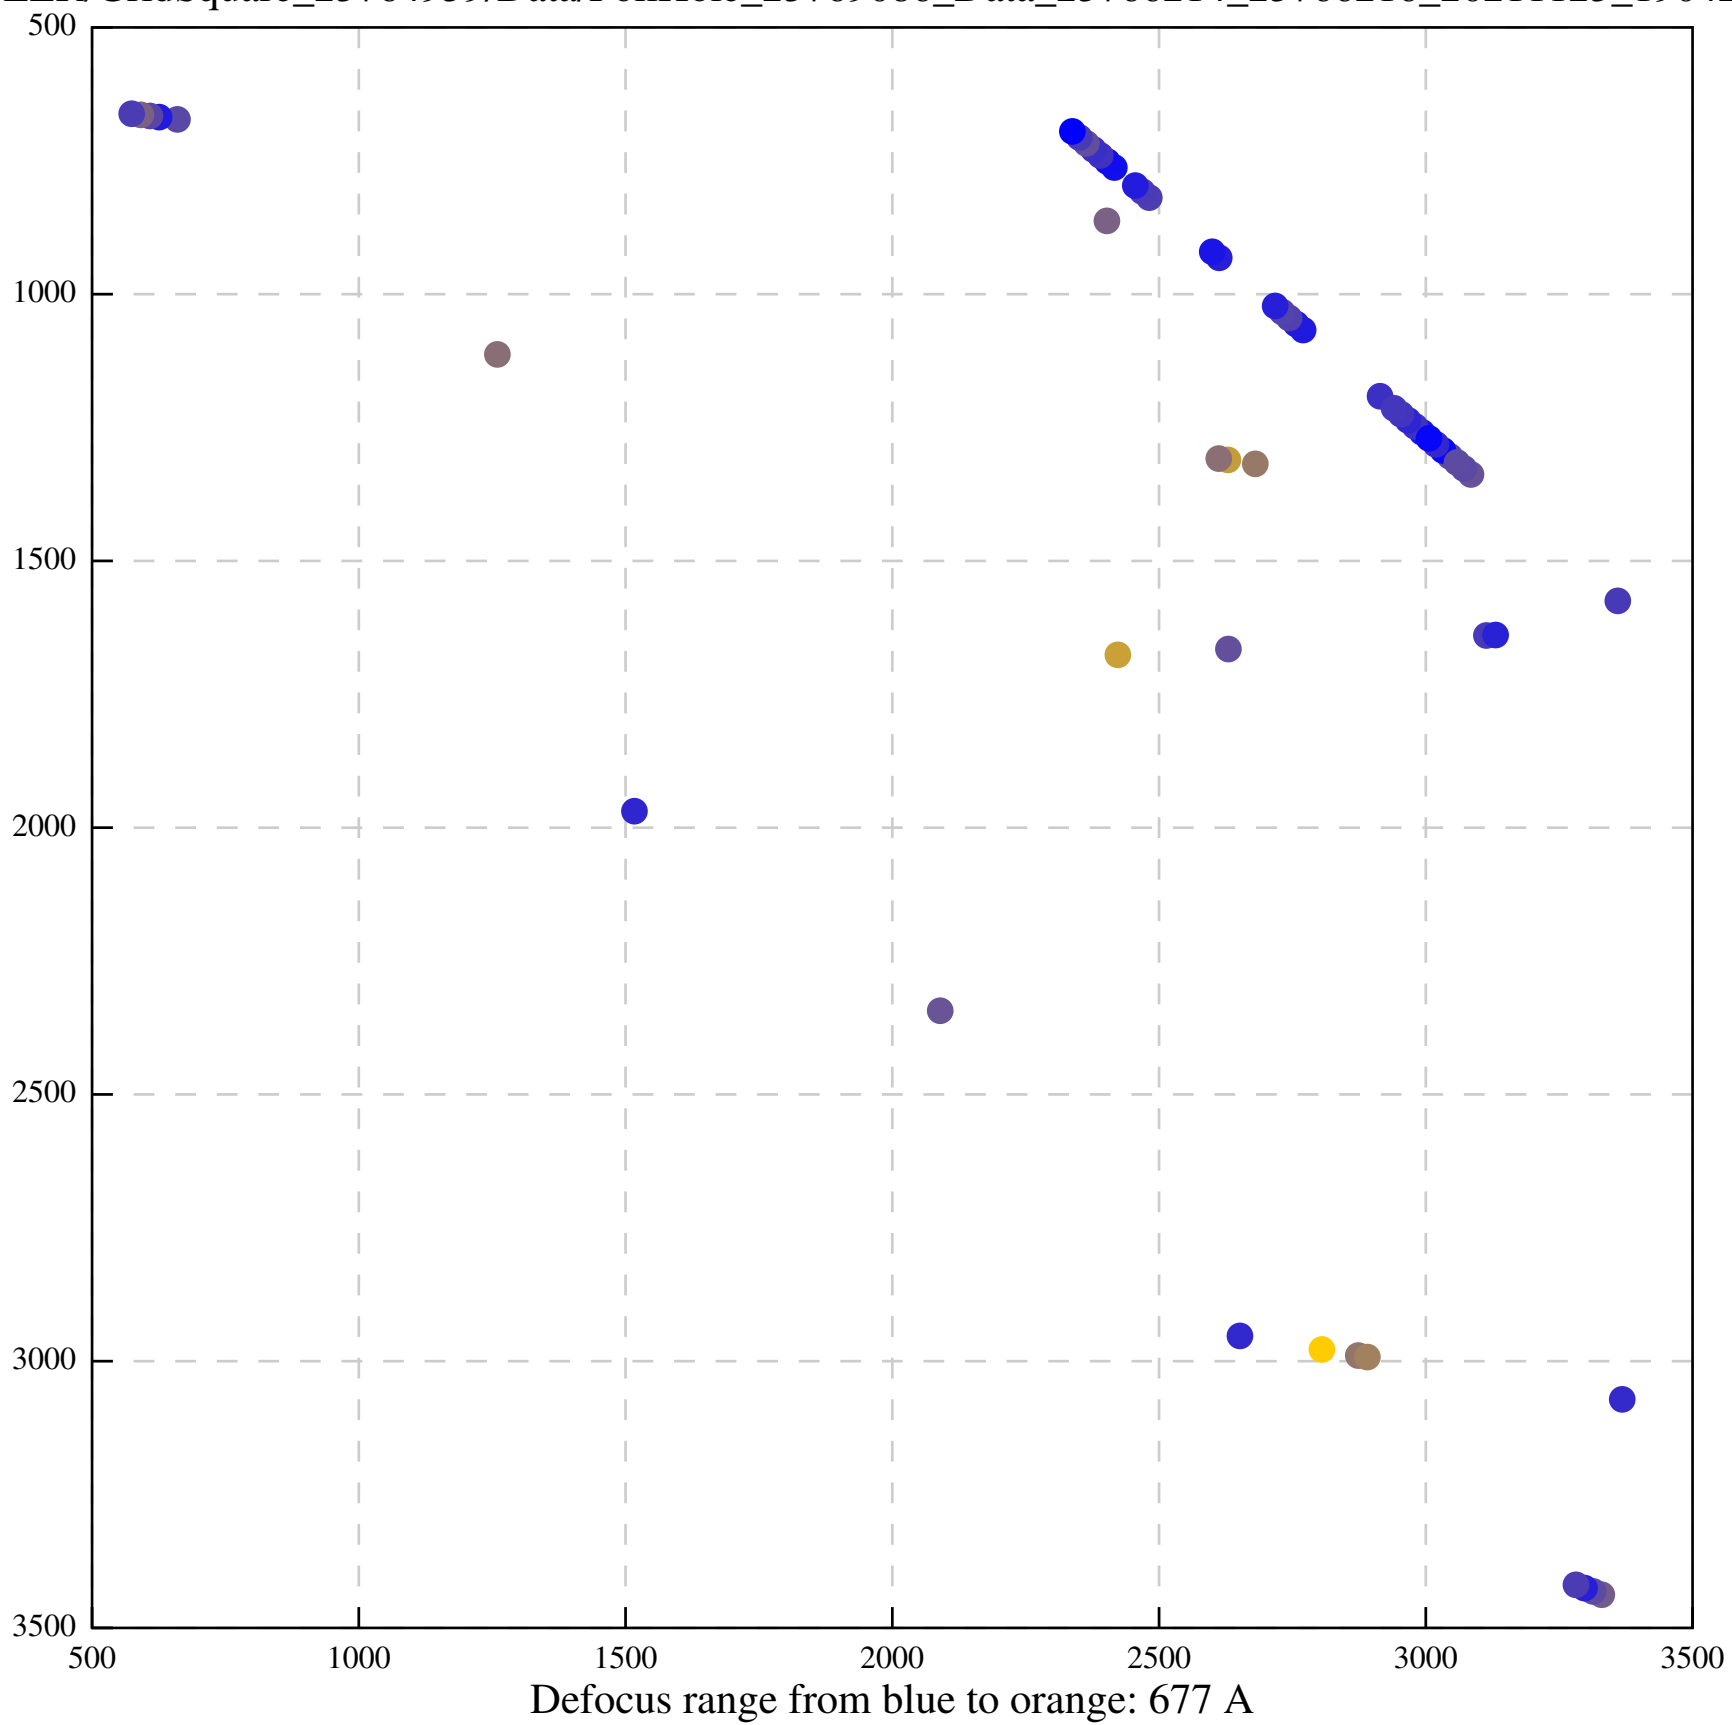

Defocus range from blue to orange: 979 A

Defocus range from blue to orange: 864 A

Defocus range from blue to orange: 84 A

Defocus range from blue to orange: 332 A

Defocus range from blue to orange: 423 A

Defocus range from blue to orange: 70 A

Defocus range from blue to orange: 396 A

Defocus range from blue to orange: 485 A

Defocus range from blue to orange: 1024 A

Defocus range from blue to orange: 366 A

Defocus range from blue to orange: 495 A

Defocus range from blue to orange: 11 A

Defocus range from blue to orange: 697 A

Defocus range from blue to orange: 315 A

Defocus range from blue to orange: 289 A

Defocus range from blue to orange: 114 A

Defocus range from blue to orange: 552 A