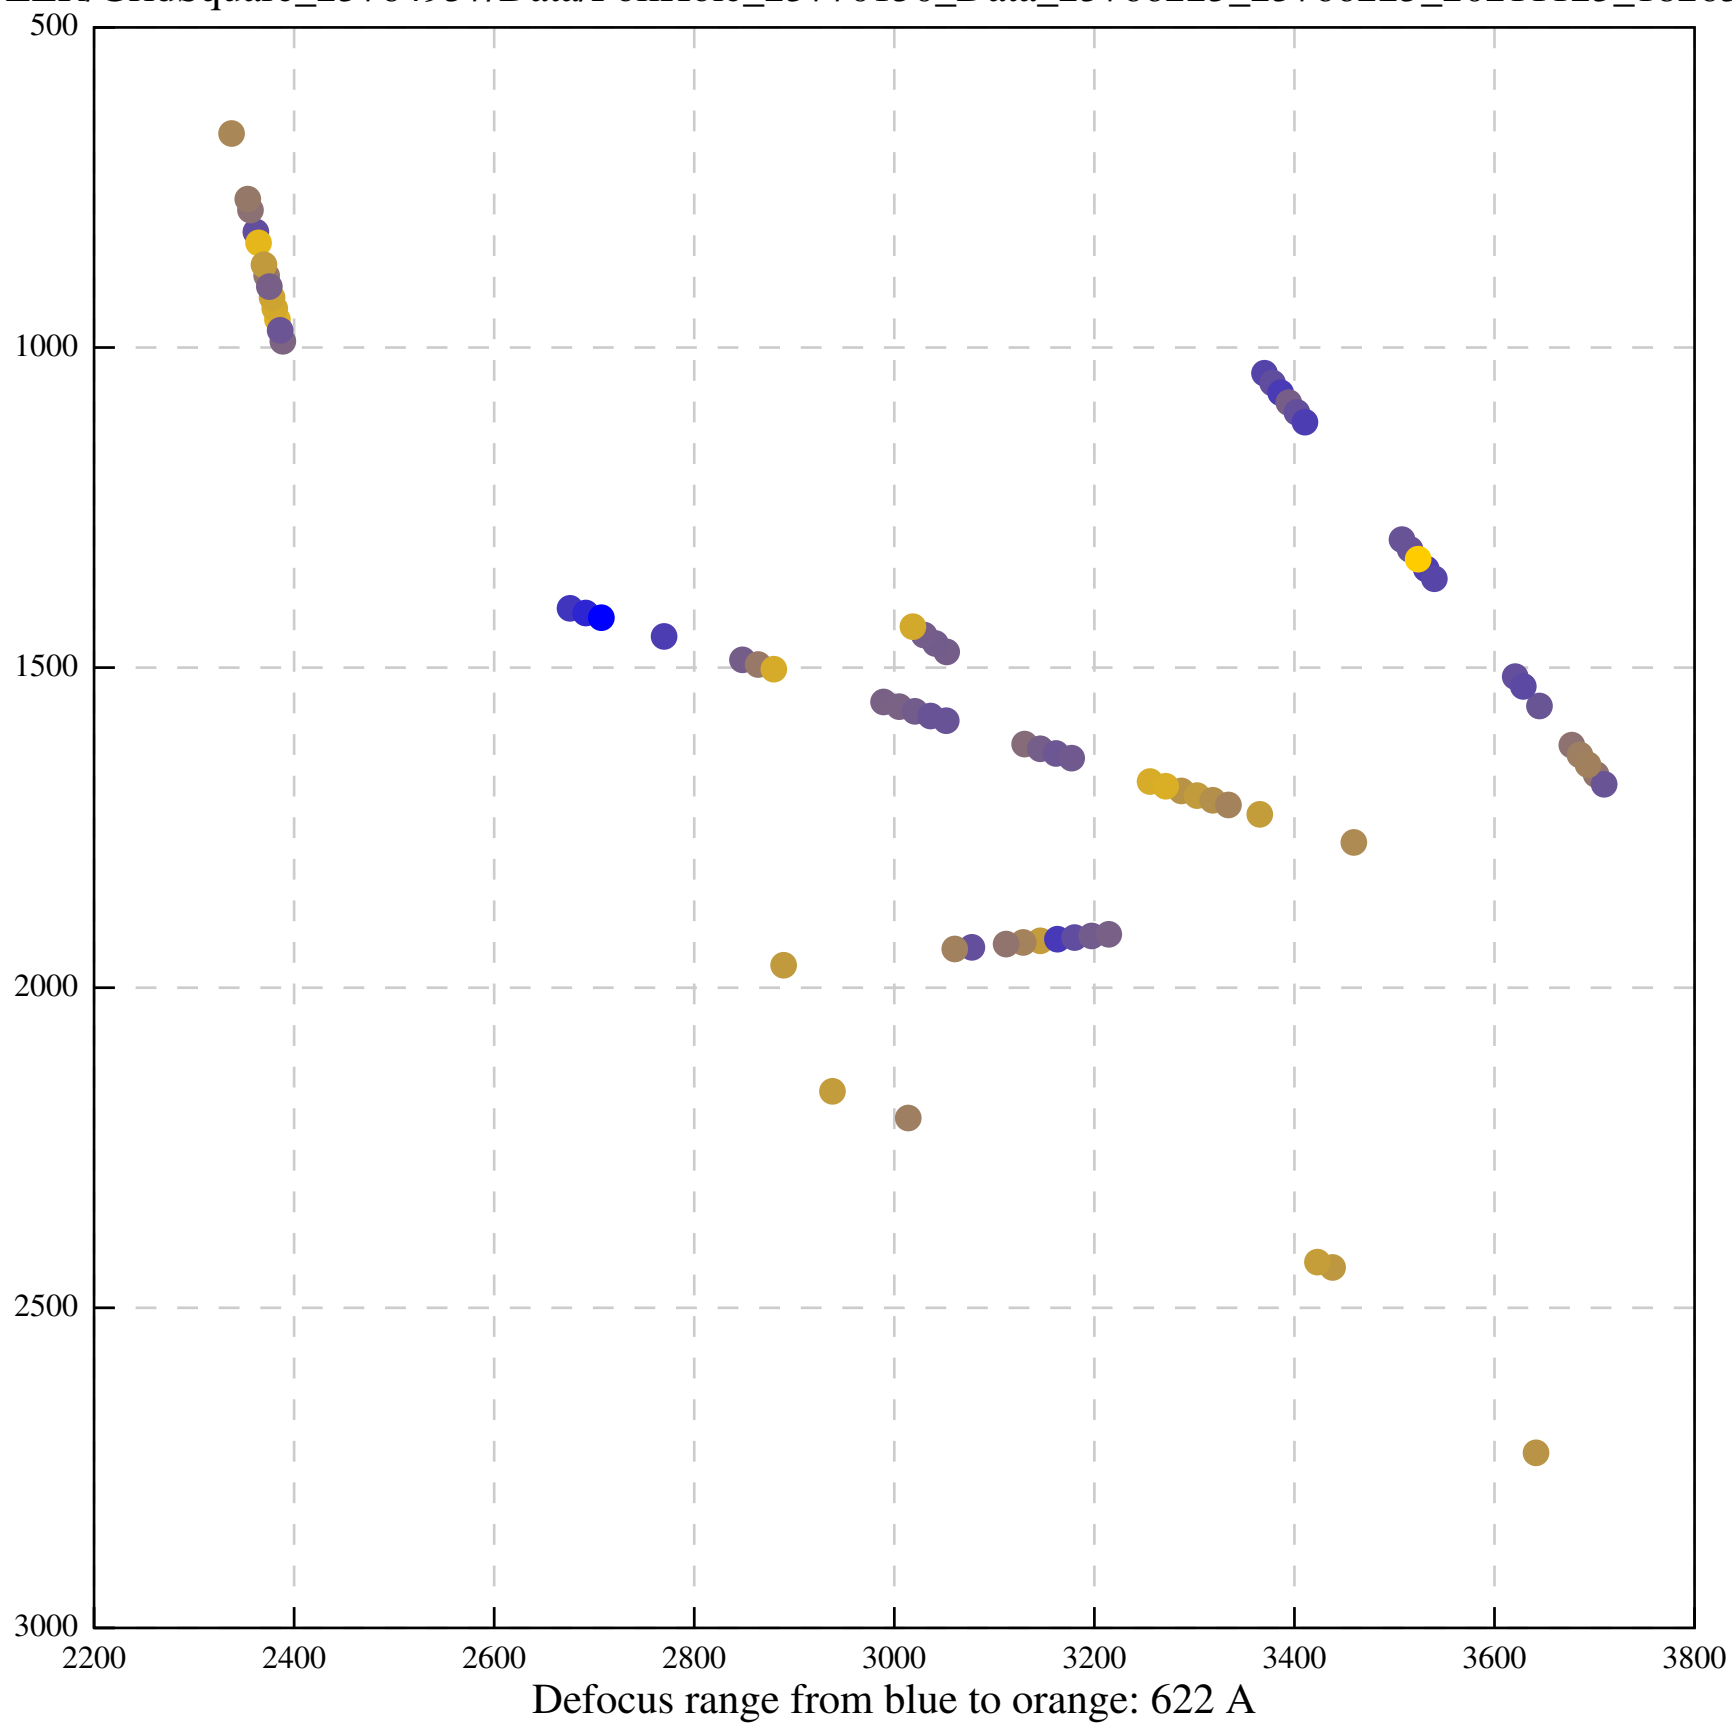

Defocus range from blue to orange: 226 A

Defocus range from blue to orange: 354 A

Defocus range from blue to orange: 272 A

Defocus range from blue to orange: 439 A

Defocus range from blue to orange: 155 A

Defocus range from blue to orange: 839 A

Defocus range from blue to orange: 211 A

Defocus range from blue to orange: 145 A

Defocus range from blue to orange: 703 A

Defocus range from blue to orange: 455 A

Defocus range from blue to orange: 979 A

Defocus range from blue to orange: 864 A

Defocus range from blue to orange: 84 A

Defocus range from blue to orange: 332 A

Defocus range from blue to orange: 423 A

Defocus range from blue to orange: 70 A

Defocus range from blue to orange: 396 A

Defocus range from blue to orange: 485 A

Defocus range from blue to orange: 1024 A

Defocus range from blue to orange: 366 A

Defocus range from blue to orange: 495 A