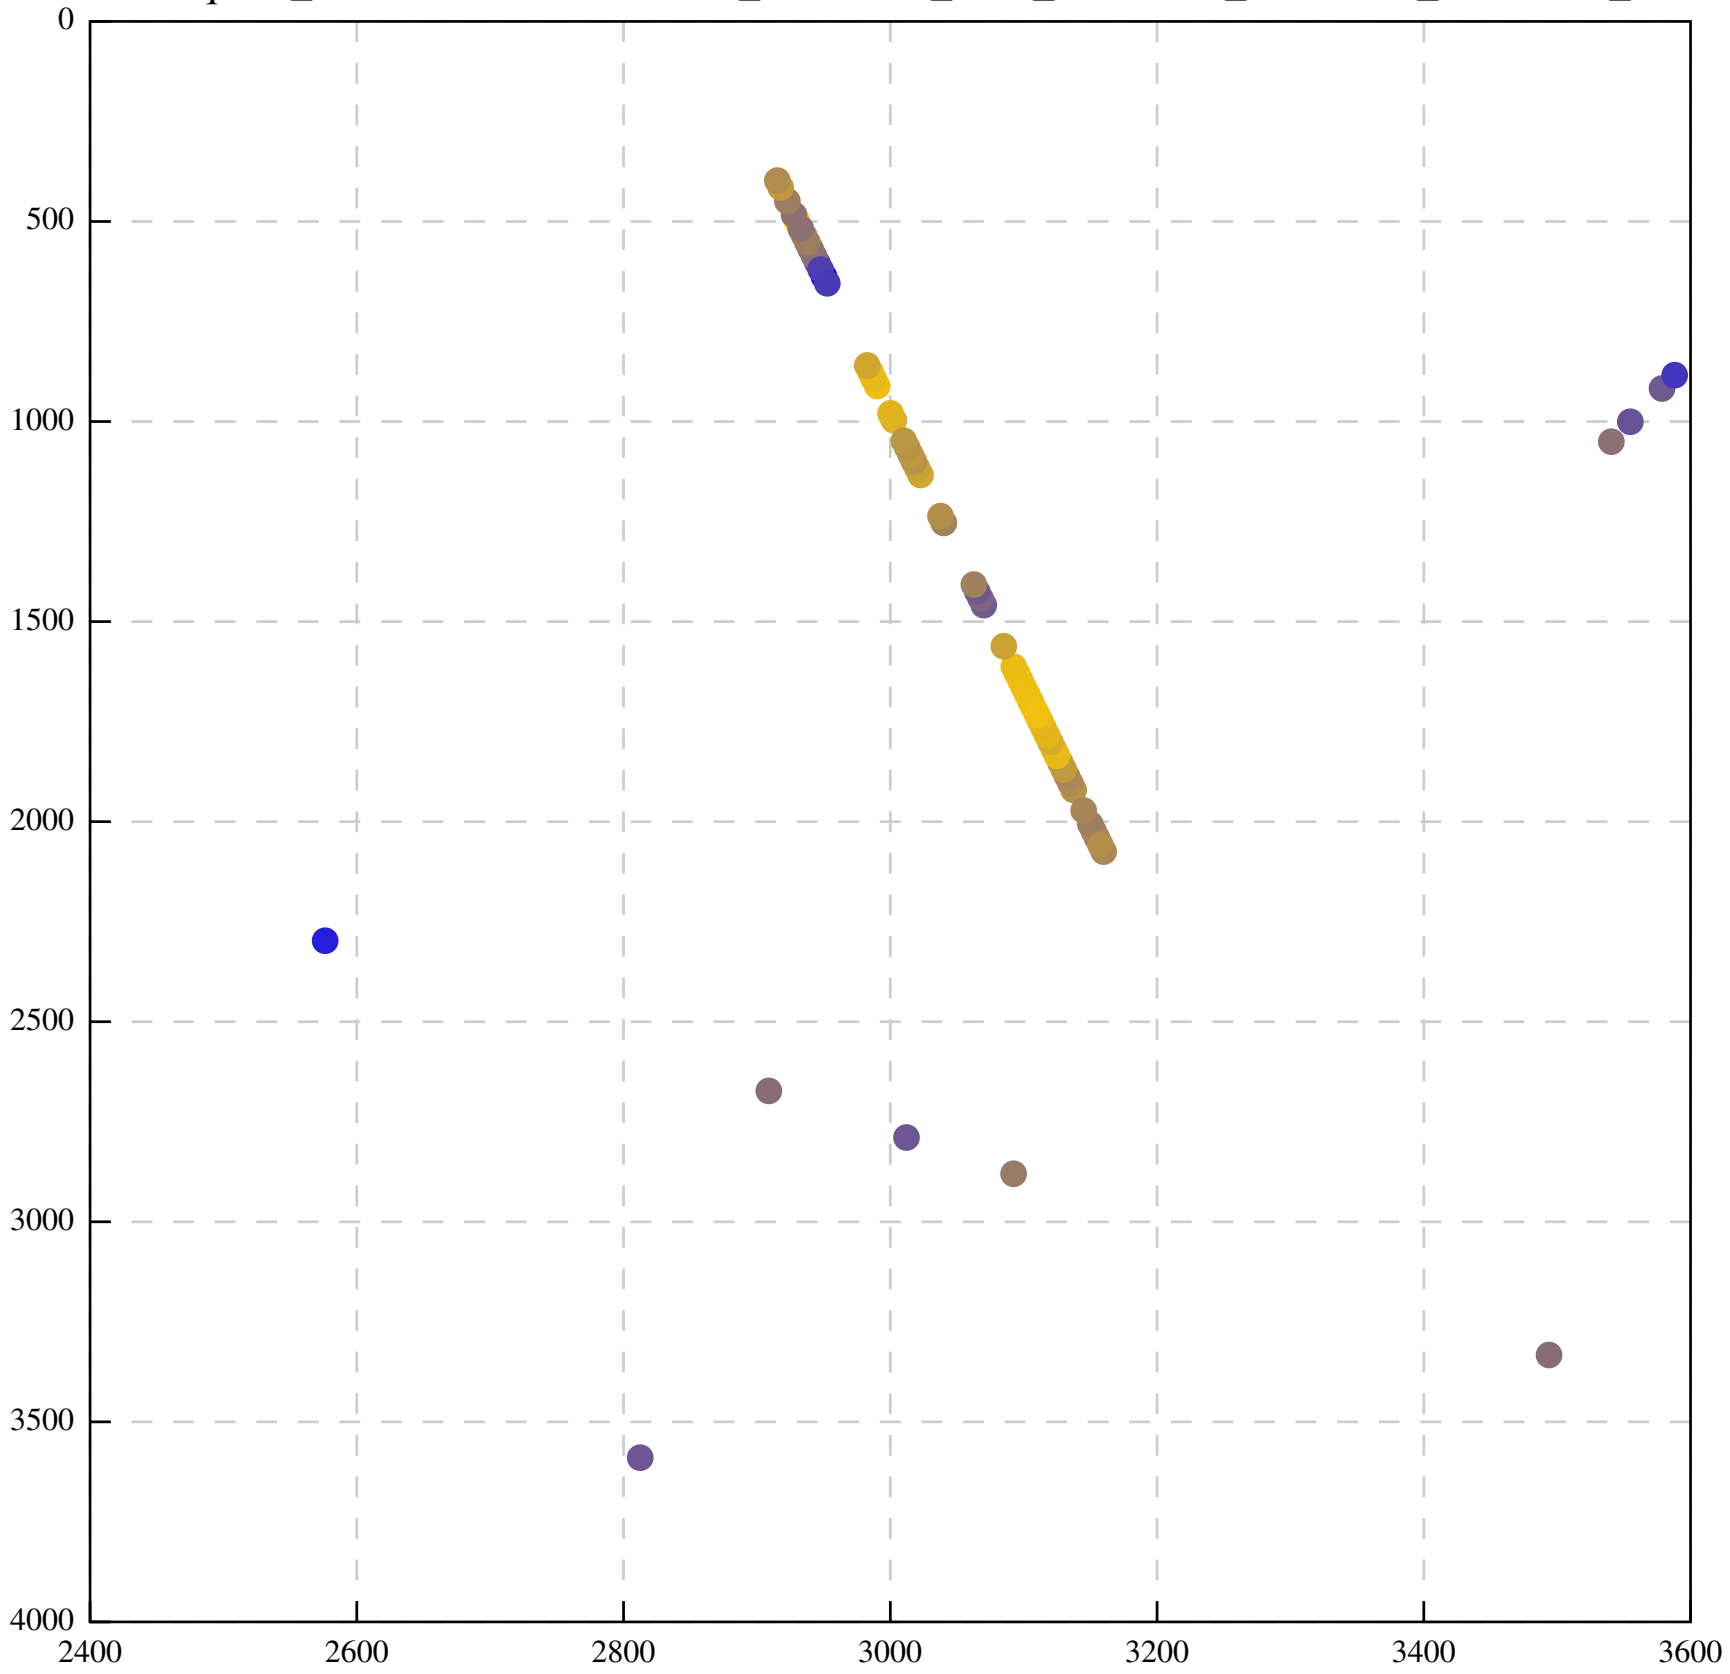

Defocus range from blue to orange: 630 Å

Defocus range from blue to orange: 593 A

Defocus range from blue to orange: 752 A

Defocus range from blue to orange: 365 A

Defocus range from blue to orange: 731 A

Defocus range from blue to orange: 664 A

Defocus range from blue to orange: 328 A

Defocus range from blue to orange: 534 A

Defocus range from blue to orange: 312 A

Defocus range from blue to orange: 308 A

Defocus range from blue to orange: 492 A

Defocus range from blue to orange: 72 A

Defocus range from blue to orange: 295 A

Defocus range from blue to orange: 624 A

Defocus range from blue to orange: 656 A

Defocus range from blue to orange: 507 A

Defocus range from blue to orange: 379 A

Defocus range from blue to orange: 559 A