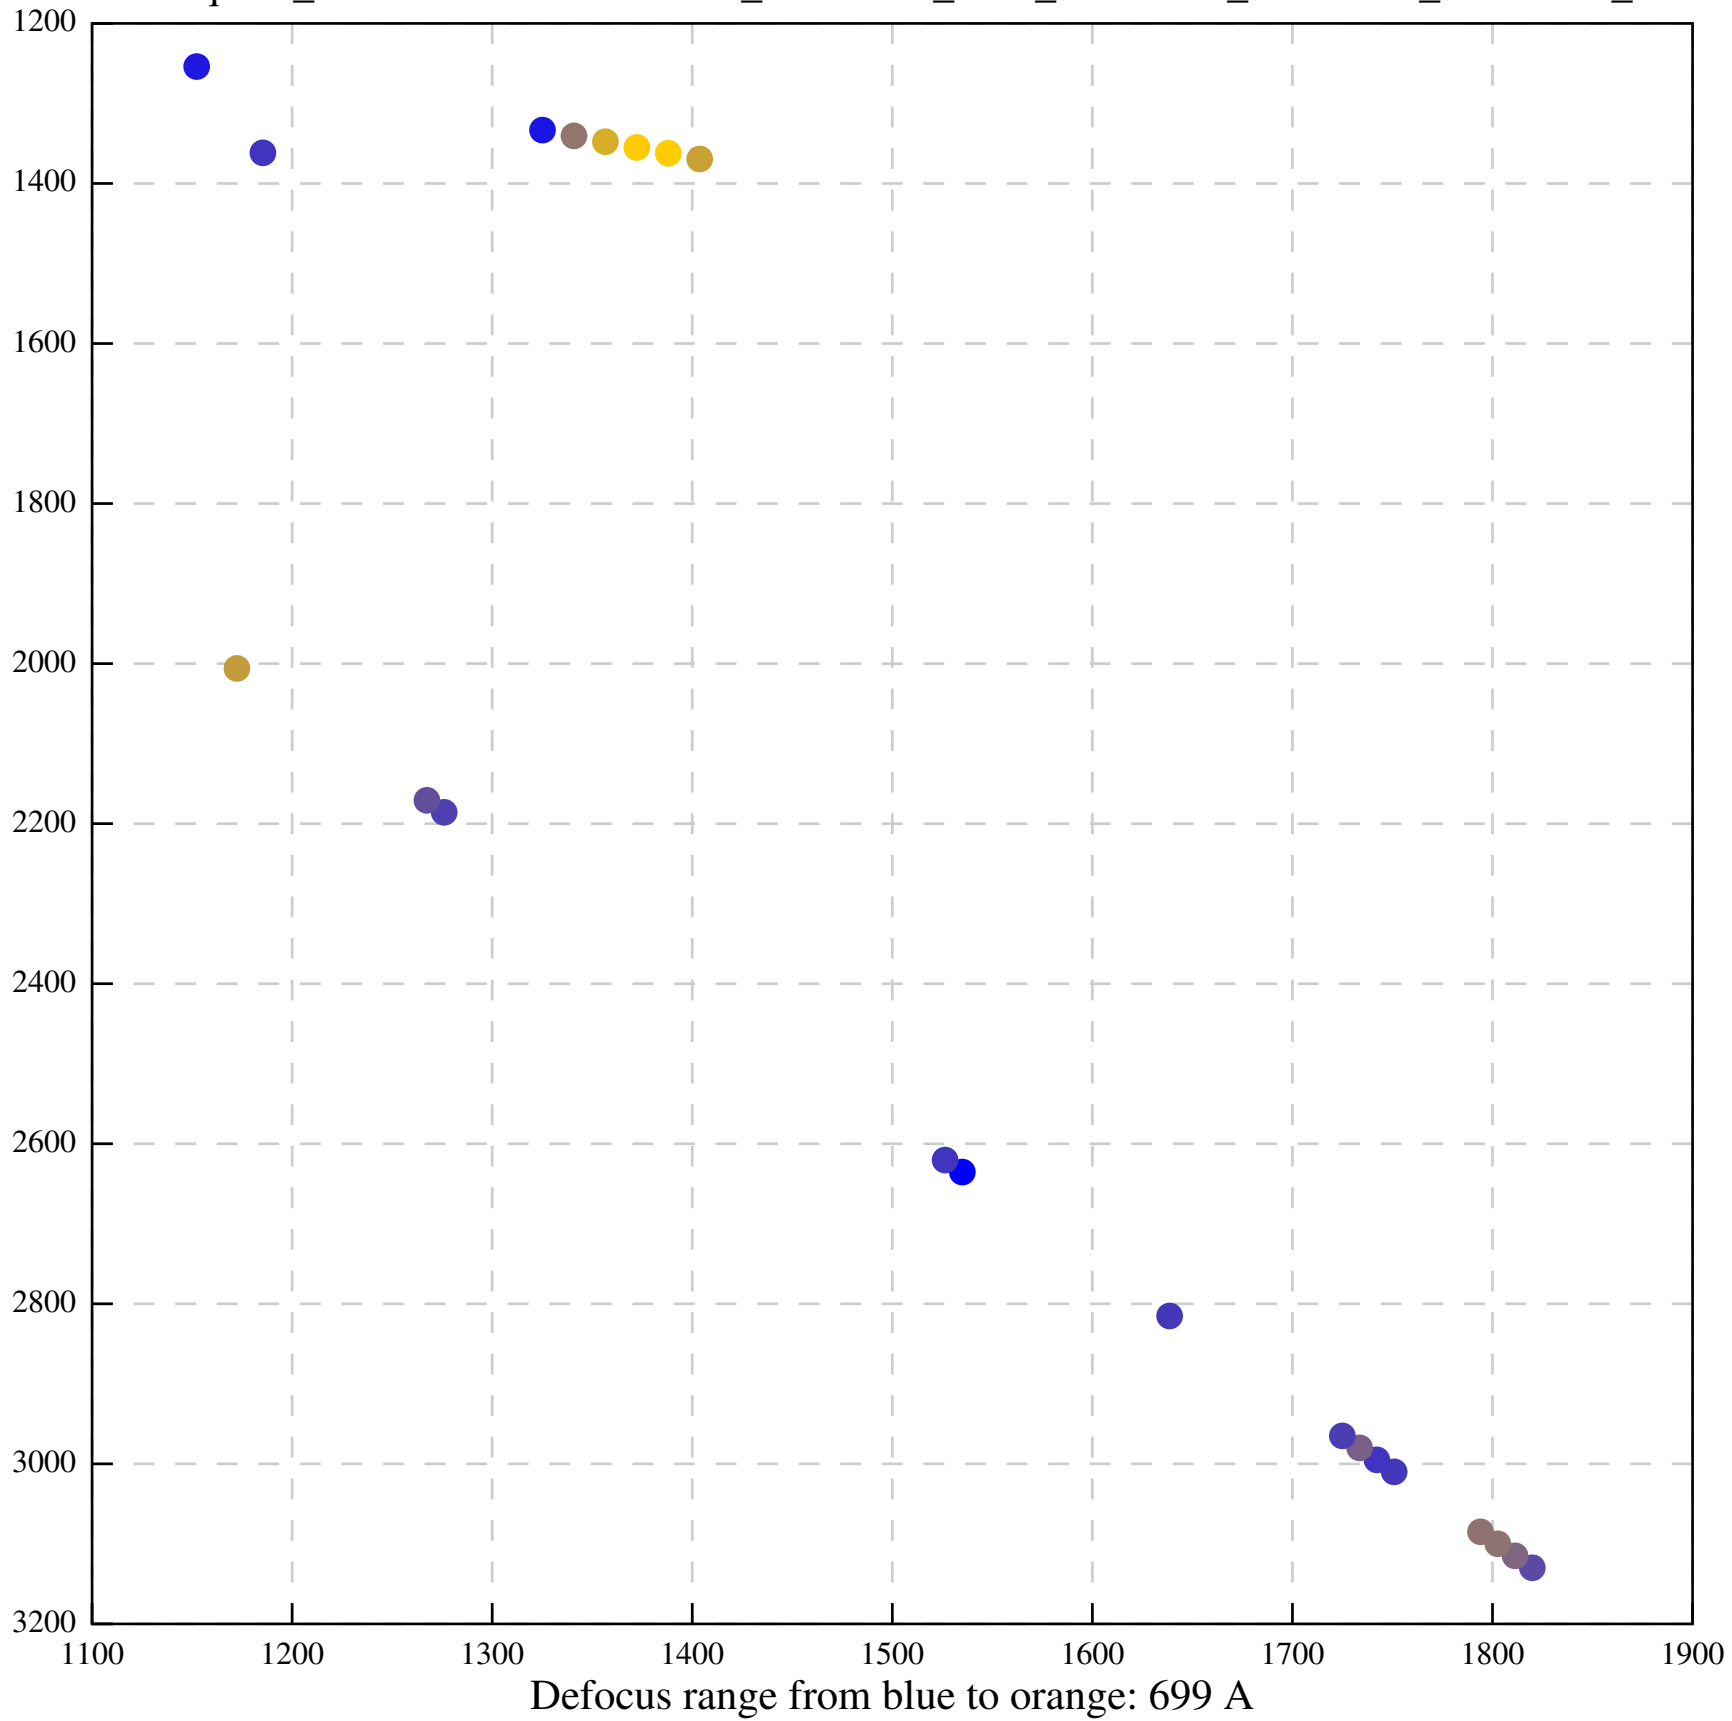

Defocus range from blue to orange: 839 A

Defocus range from blue to orange: 211 A

Defocus range from blue to orange: 145 A

Defocus range from blue to orange: 703 A

Defocus range from blue to orange: 455 A

Defocus range from blue to orange: 979 A

Defocus range from blue to orange: 864 A

Defocus range from blue to orange: 84 A

Defocus range from blue to orange: 332 A

Defocus range from blue to orange: 423 A

Defocus range from blue to orange: 70 A

Defocus range from blue to orange: 396 A

Defocus range from blue to orange: 485 A

Defocus range from blue to orange: 1024 A

Defocus range from blue to orange: 366 A

Defocus range from blue to orange: 495 A

Defocus range from blue to orange: 11 A

Defocus range from blue to orange: 697 A

Defocus range from blue to orange: 315 A

Defocus range from blue to orange: 289 A

Defocus range from blue to orange: 114 A

Defocus range from blue to orange: 552 A