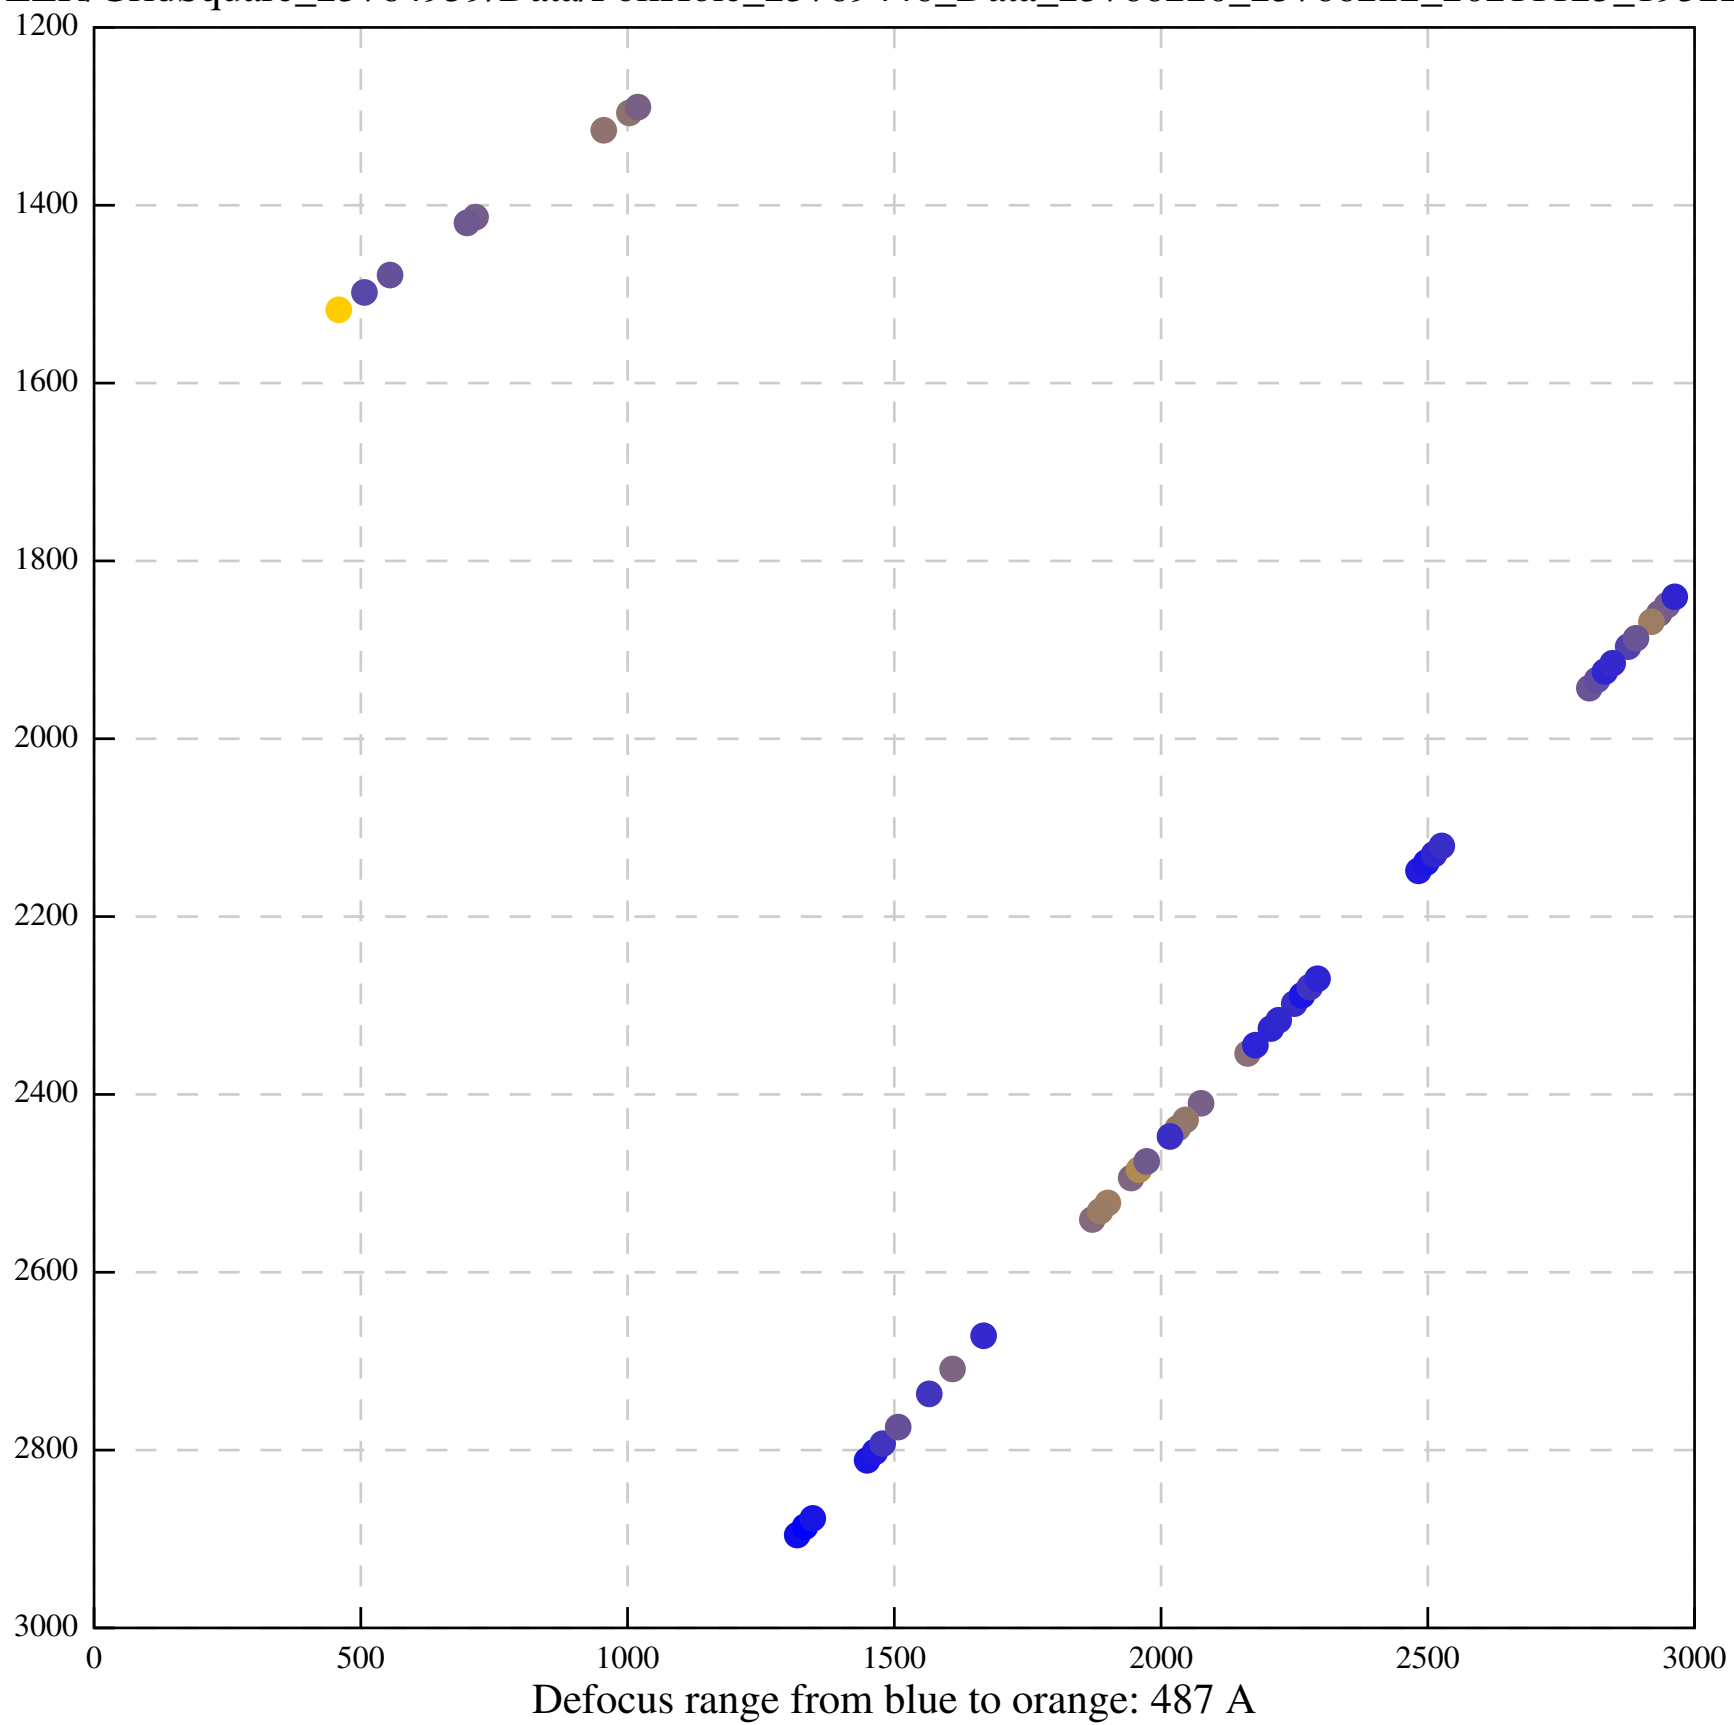

Defocus range from blue to orange: 396 A

Defocus range from blue to orange: 485 A

Defocus range from blue to orange: 1024 A

Defocus range from blue to orange: 366 A

Defocus range from blue to orange: 495 A

Defocus range from blue to orange: 11 A

Defocus range from blue to orange: 697 A

Defocus range from blue to orange: 315 A

Defocus range from blue to orange: 289 A

Defocus range from blue to orange: 114 A

Defocus range from blue to orange: 552 A

Defocus range from blue to orange: 383 A

Defocus range from blue to orange: 1 A

Defocus range from blue to orange: 537 Å

Defocus range from blue to orange: 698 A

Defocus range from blue to orange: 28 A

Defocus range from blue to orange: 28 A