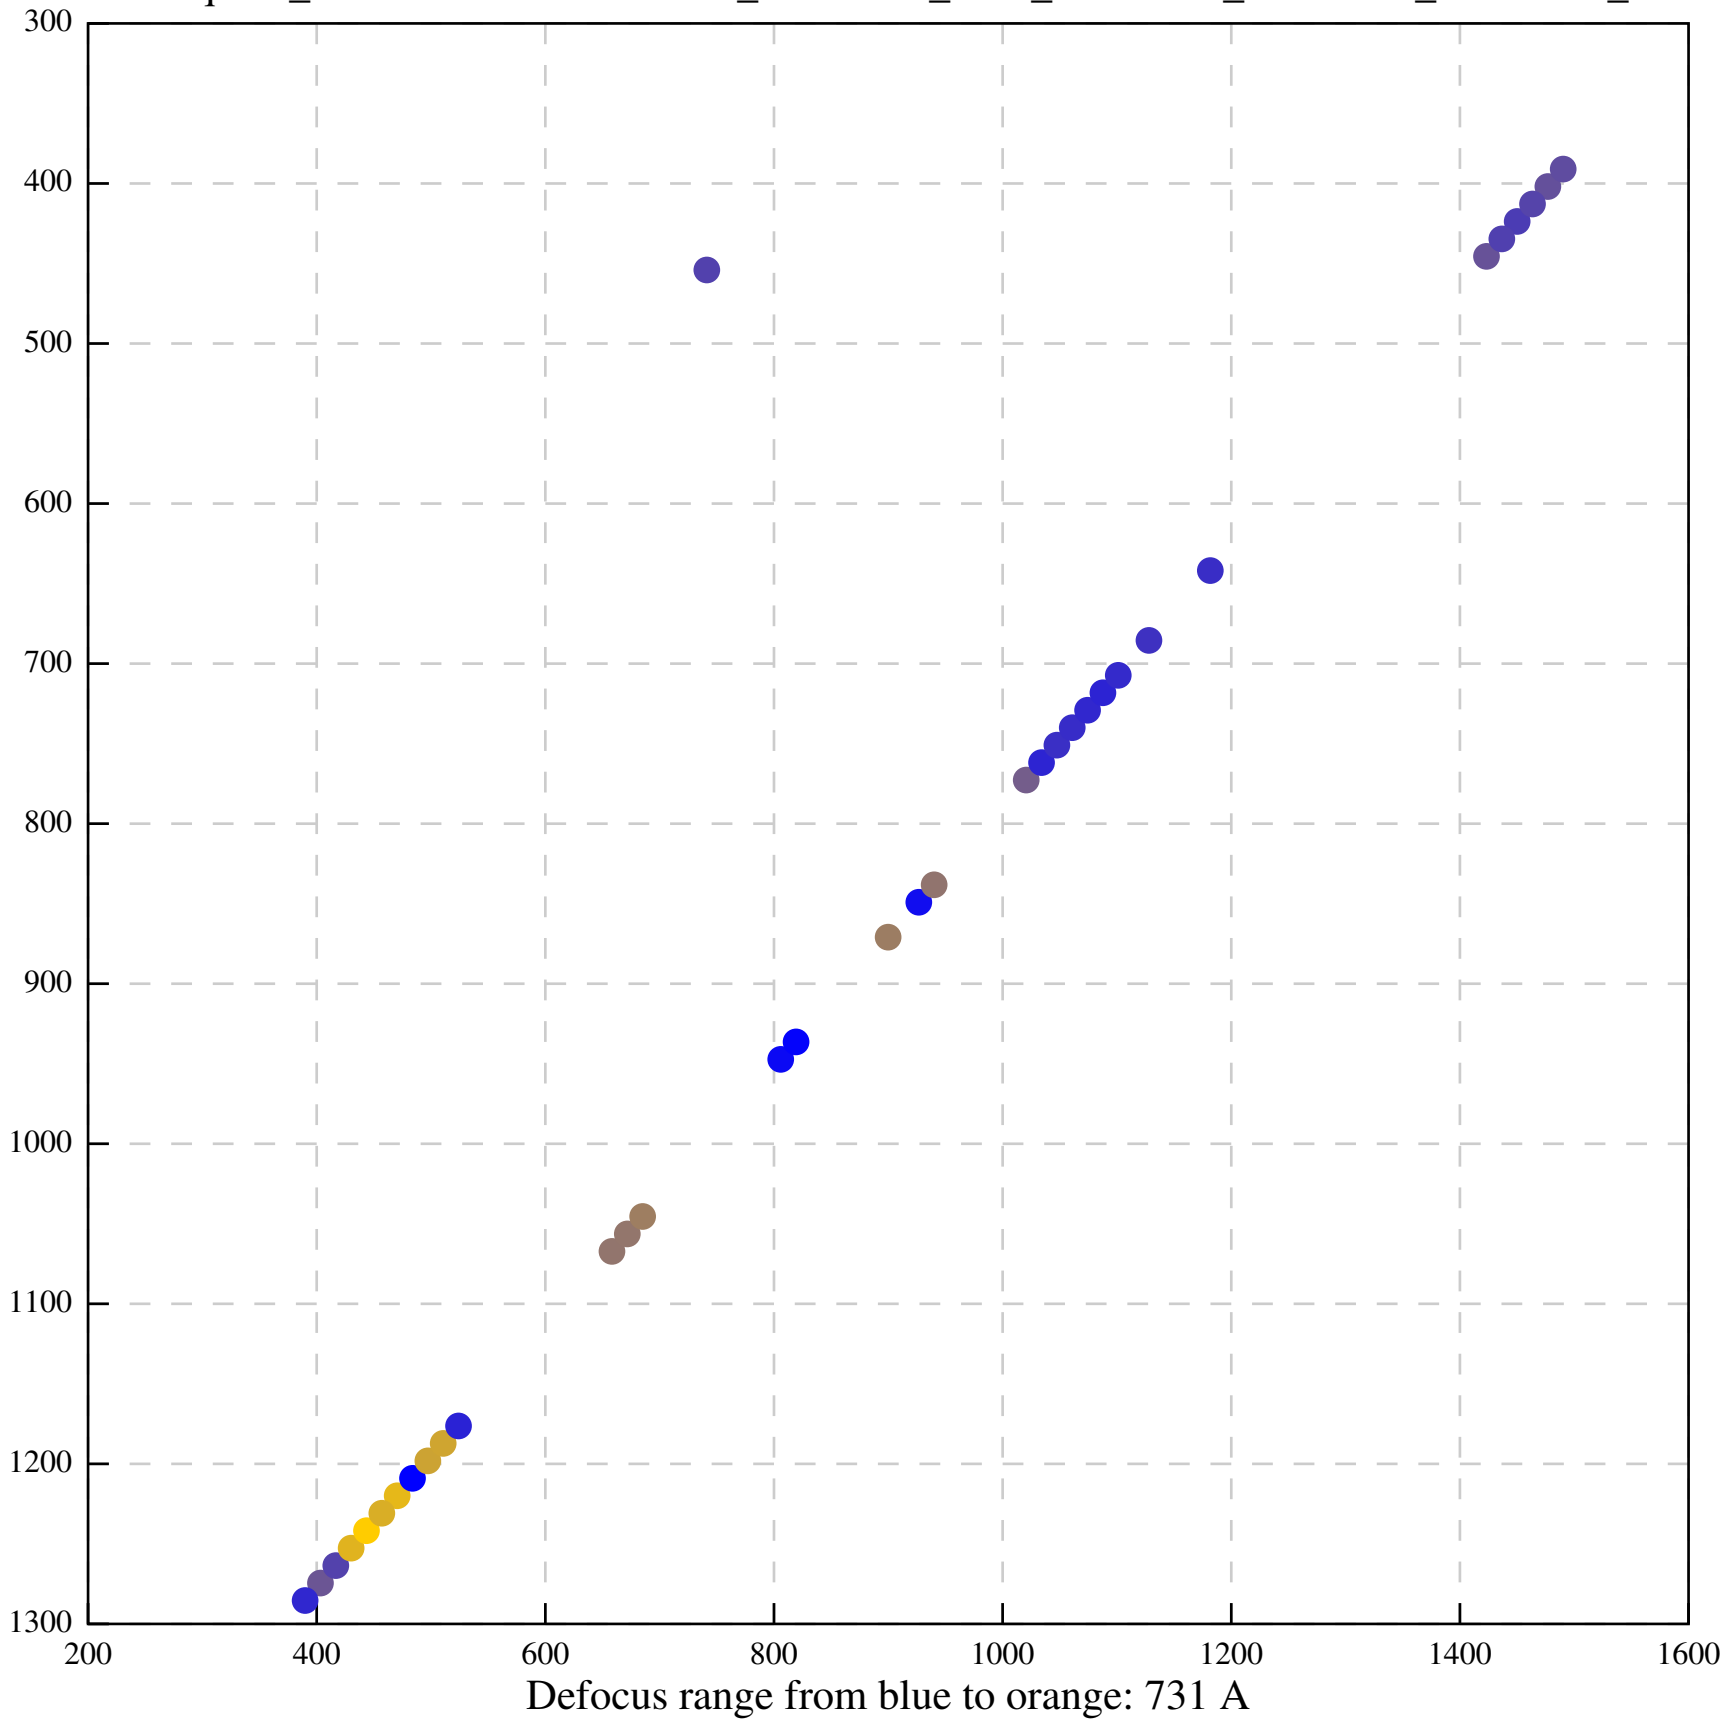

Defocus range from blue to orange: 11 A

Defocus range from blue to orange: 697 A

Defocus range from blue to orange: 315 A

Defocus range from blue to orange: 289 A

Defocus range from blue to orange: 114 A

Defocus range from blue to orange: 552 A

Defocus range from blue to orange: 383 A

Defocus range from blue to orange: 1 A

Defocus range from blue to orange: 537 Å

Defocus range from blue to orange: 698 A

Defocus range from blue to orange: 28 A

Defocus range from blue to orange: 28 A

Defocus range from blue to orange: 708 A

Defocus range from blue to orange: 243 A

Defocus range from blue to orange: 1114 A

Defocus range from blue to orange: 364 A

Defocus range from blue to orange: 367 Å