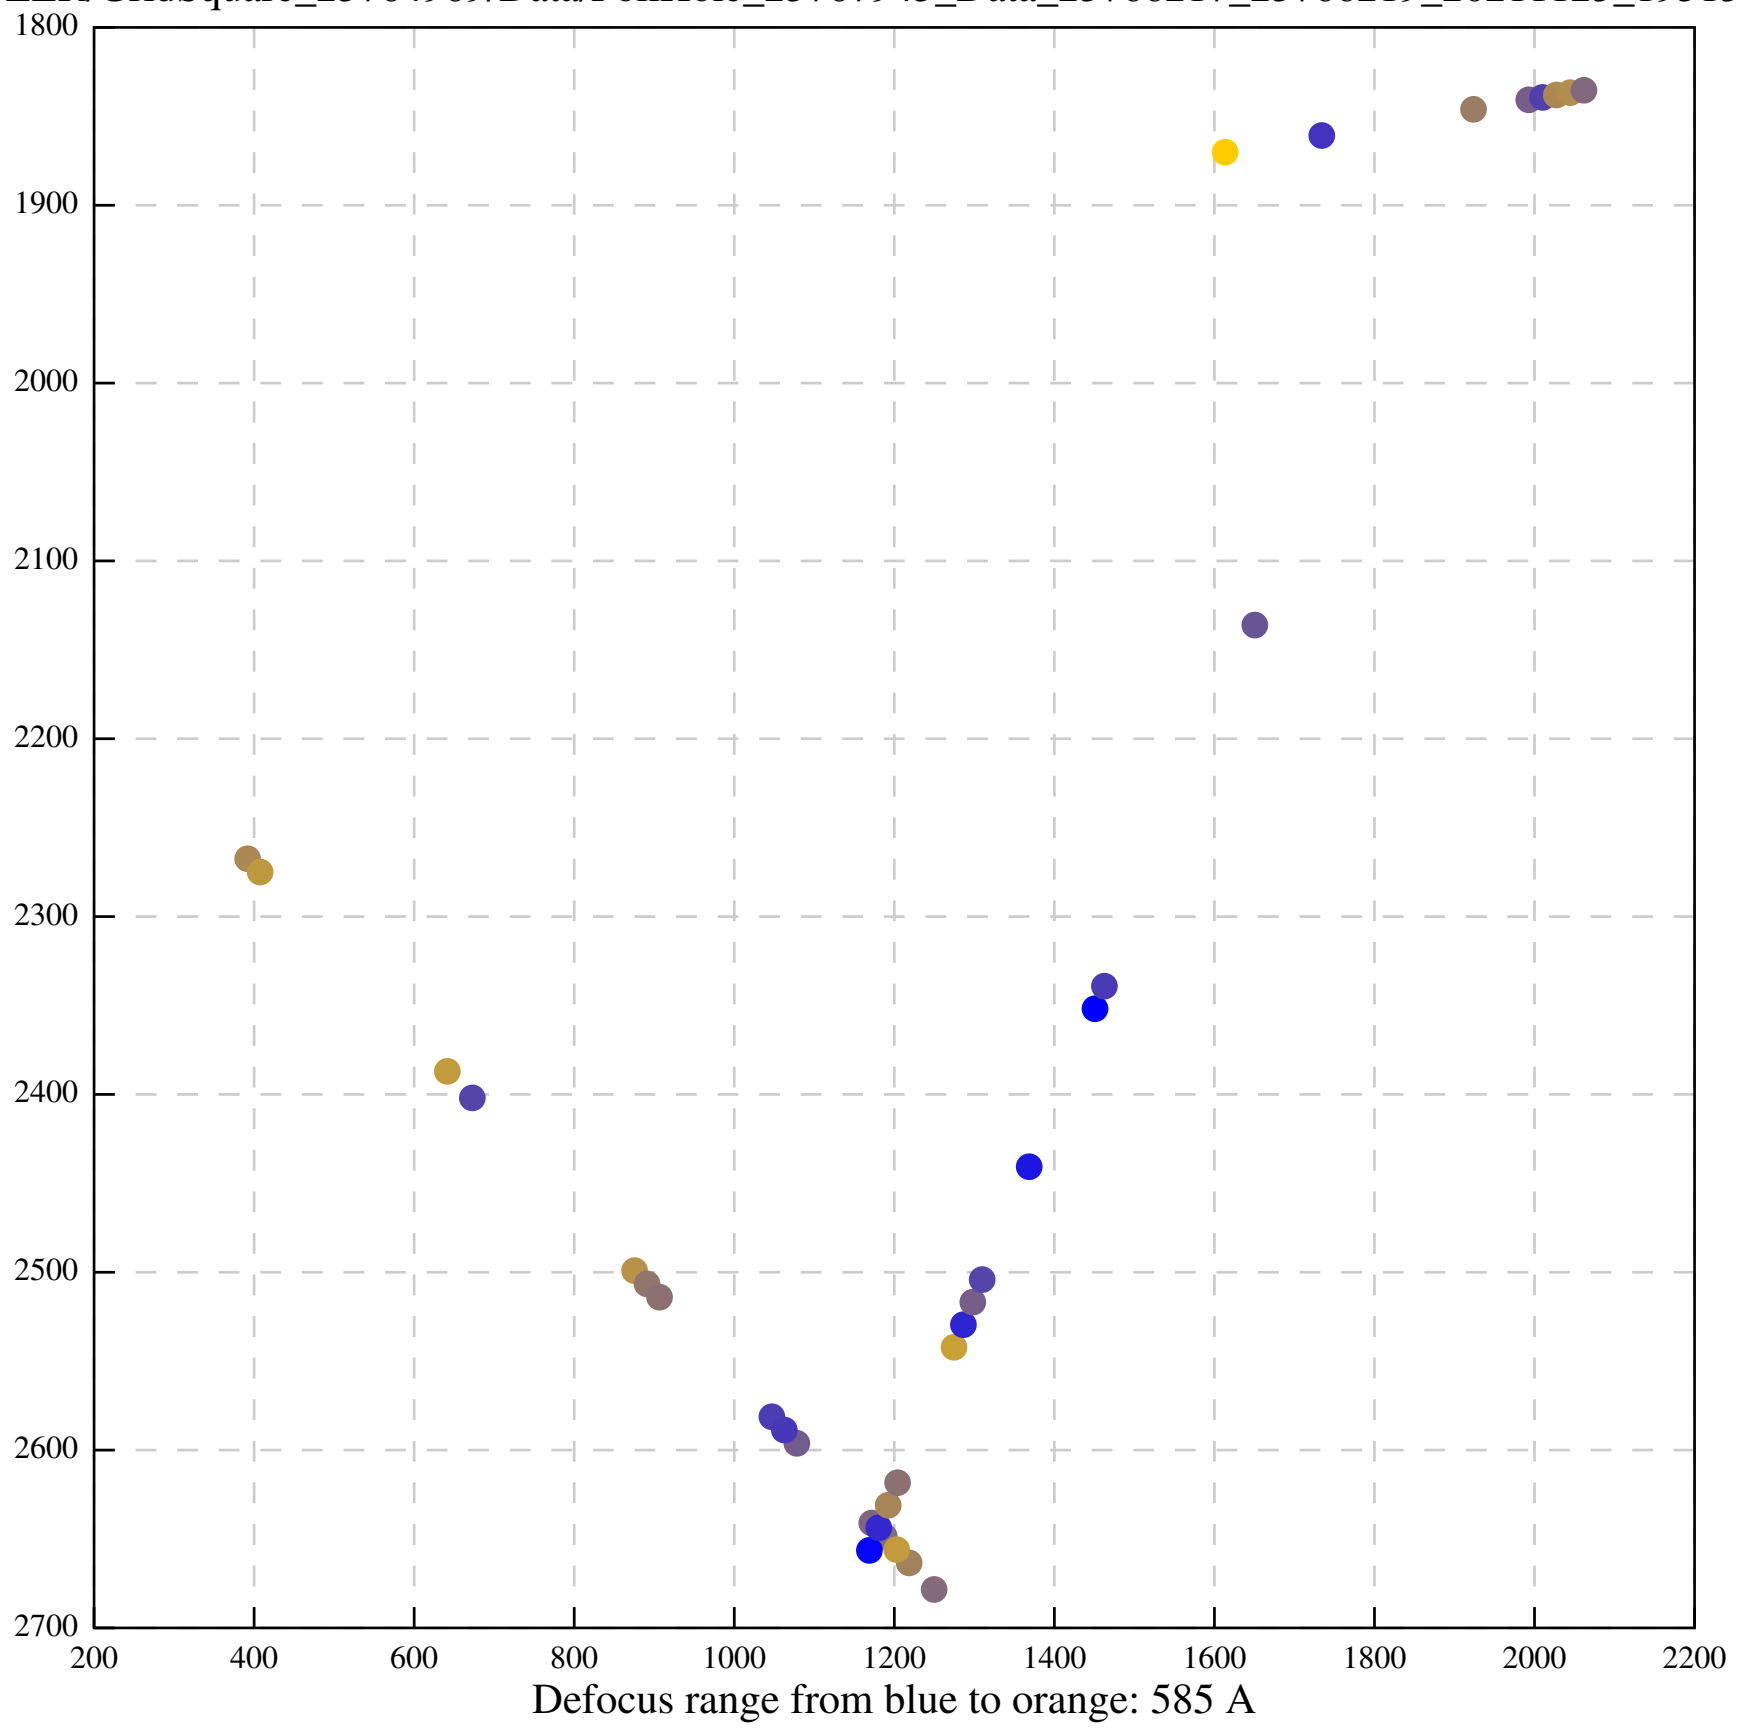

Defocus range from blue to orange: 11 A

Defocus range from blue to orange: 697 A

Defocus range from blue to orange: 315 A

Defocus range from blue to orange: 289 A

Defocus range from blue to orange: 114 A

Defocus range from blue to orange: 552 A

Defocus range from blue to orange: 383 A

Defocus range from blue to orange: 1 A

Defocus range from blue to orange: 537 Å

Defocus range from blue to orange: 698 A

Defocus range from blue to orange: 28 A

Defocus range from blue to orange: 28 A

Defocus range from blue to orange: 708 A

Defocus range from blue to orange: 243 A

Defocus range from blue to orange: 1114 A

Defocus range from blue to orange: 364 A

Defocus range from blue to orange: 367 Å