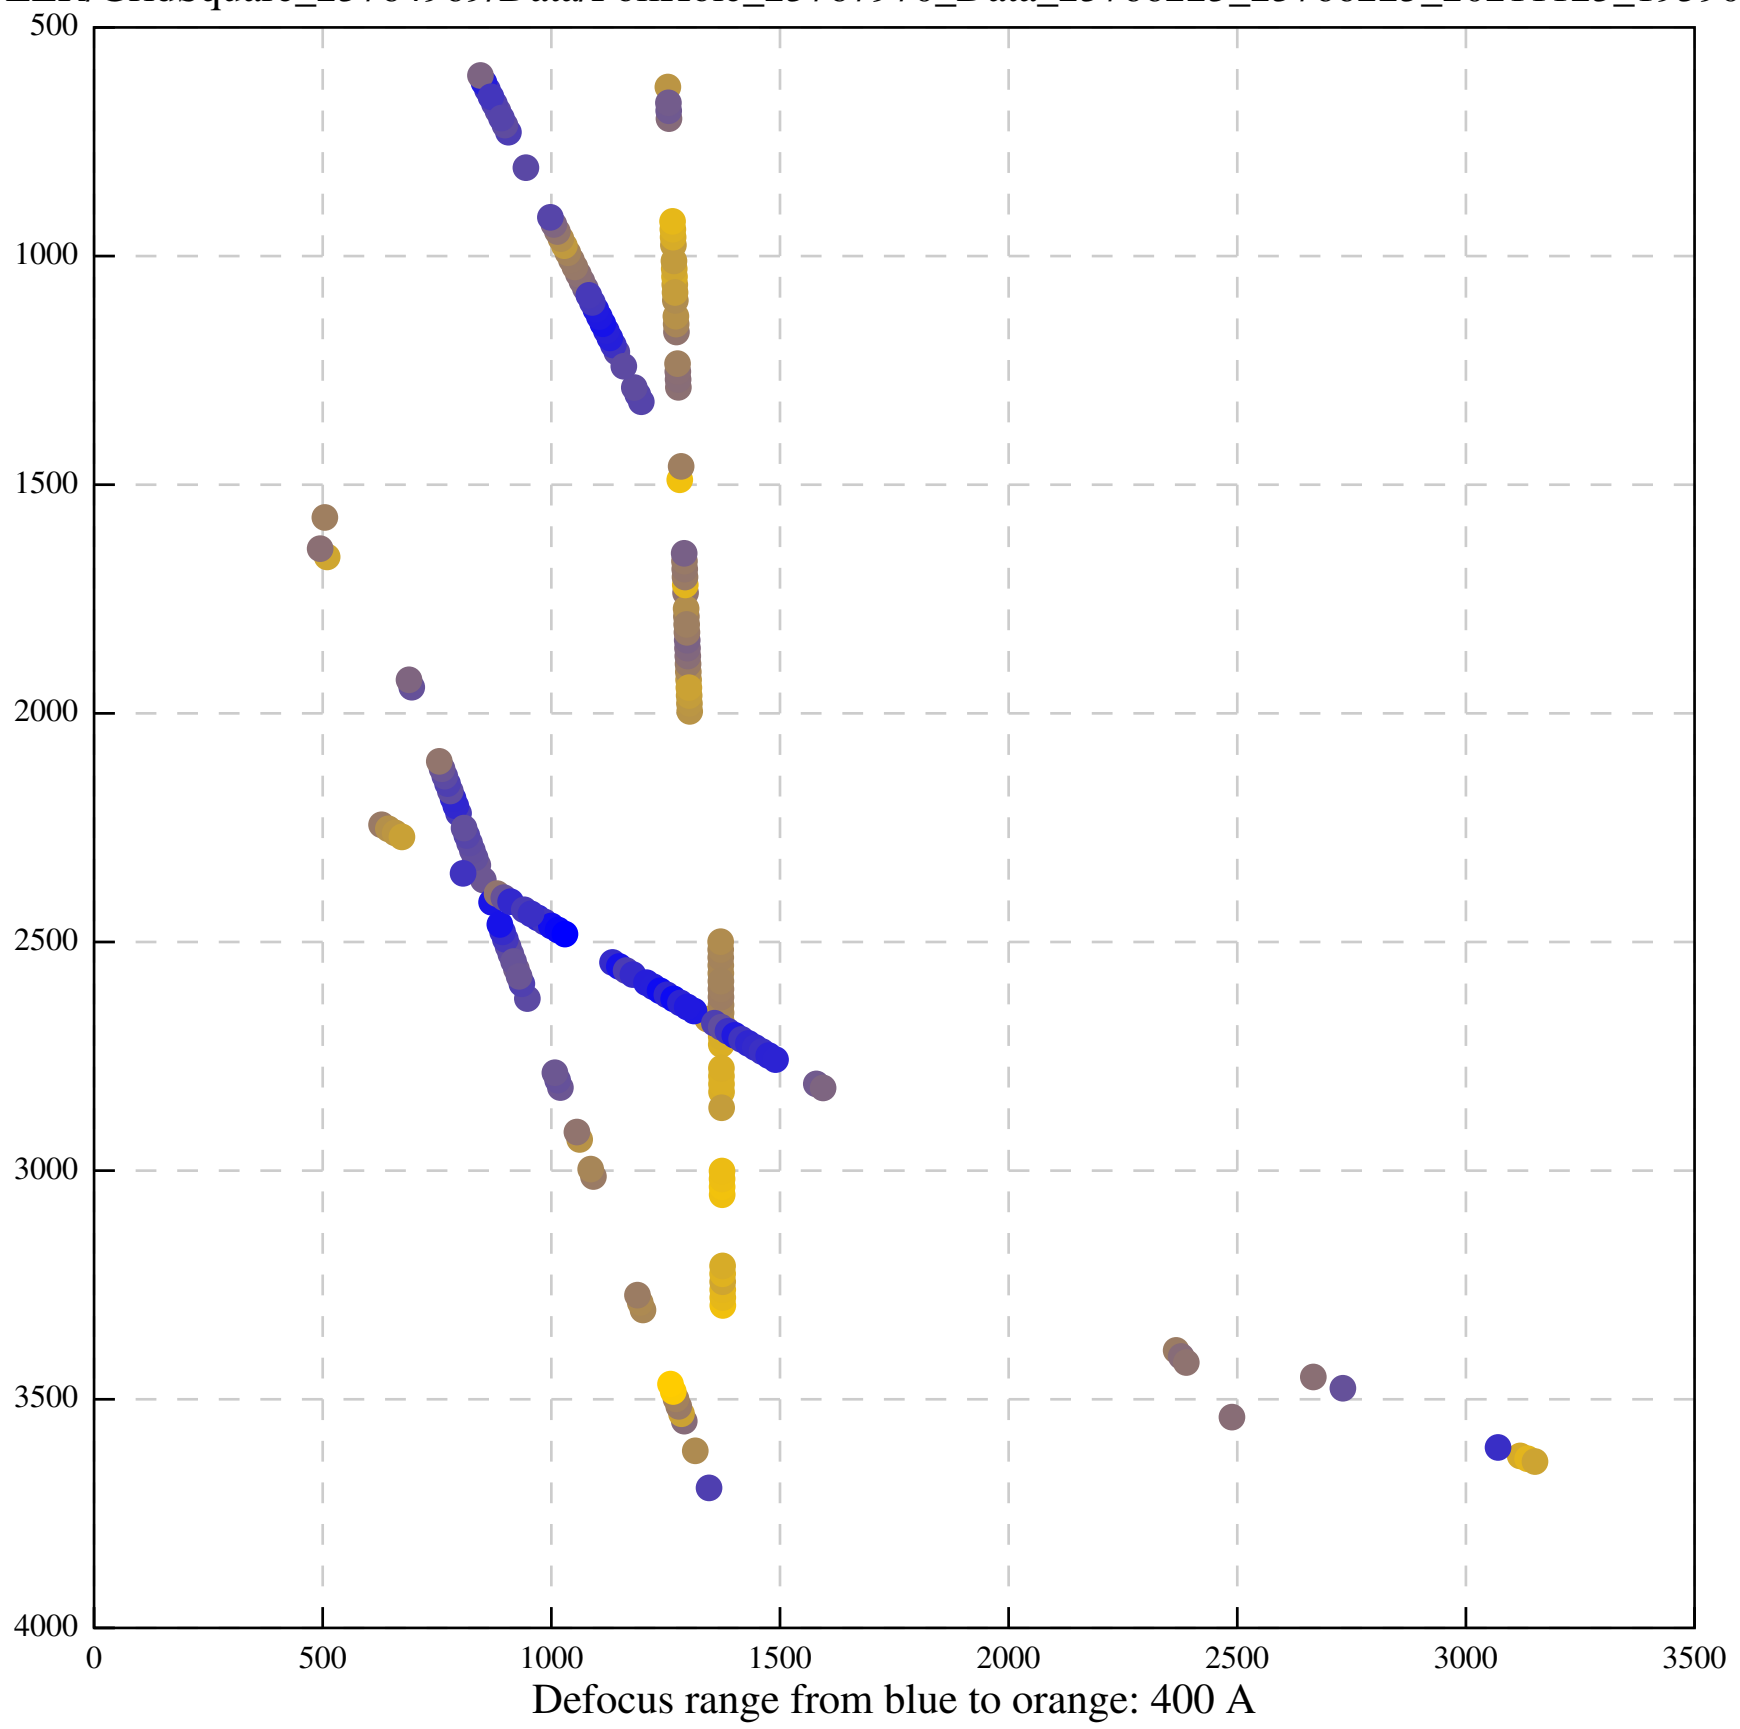

Defocus range from blue to orange: 383 A

Defocus range from blue to orange: 1 A

Defocus range from blue to orange: 537 Å

Defocus range from blue to orange: 698 A

Defocus range from blue to orange: 28 A

Defocus range from blue to orange: 28 A

Defocus range from blue to orange: 708 A

Defocus range from blue to orange: 243 A

Defocus range from blue to orange: 1114 A

Defocus range from blue to orange: 364 A

Defocus range from blue to orange: 367 Å

Defocus range from blue to orange: 341 Å

Defocus range from blue to orange: 23 A

Defocus range from blue to orange: 1240 Å

Defocus range from blue to orange: 101 A

Defocus range from blue to orange: 331 A

Defocus range from blue to orange: 630 Å

Defocus range from blue to orange: 593 A

Defocus range from blue to orange: 752 A

Defocus range from blue to orange: 365 A

Defocus range from blue to orange: 731 A