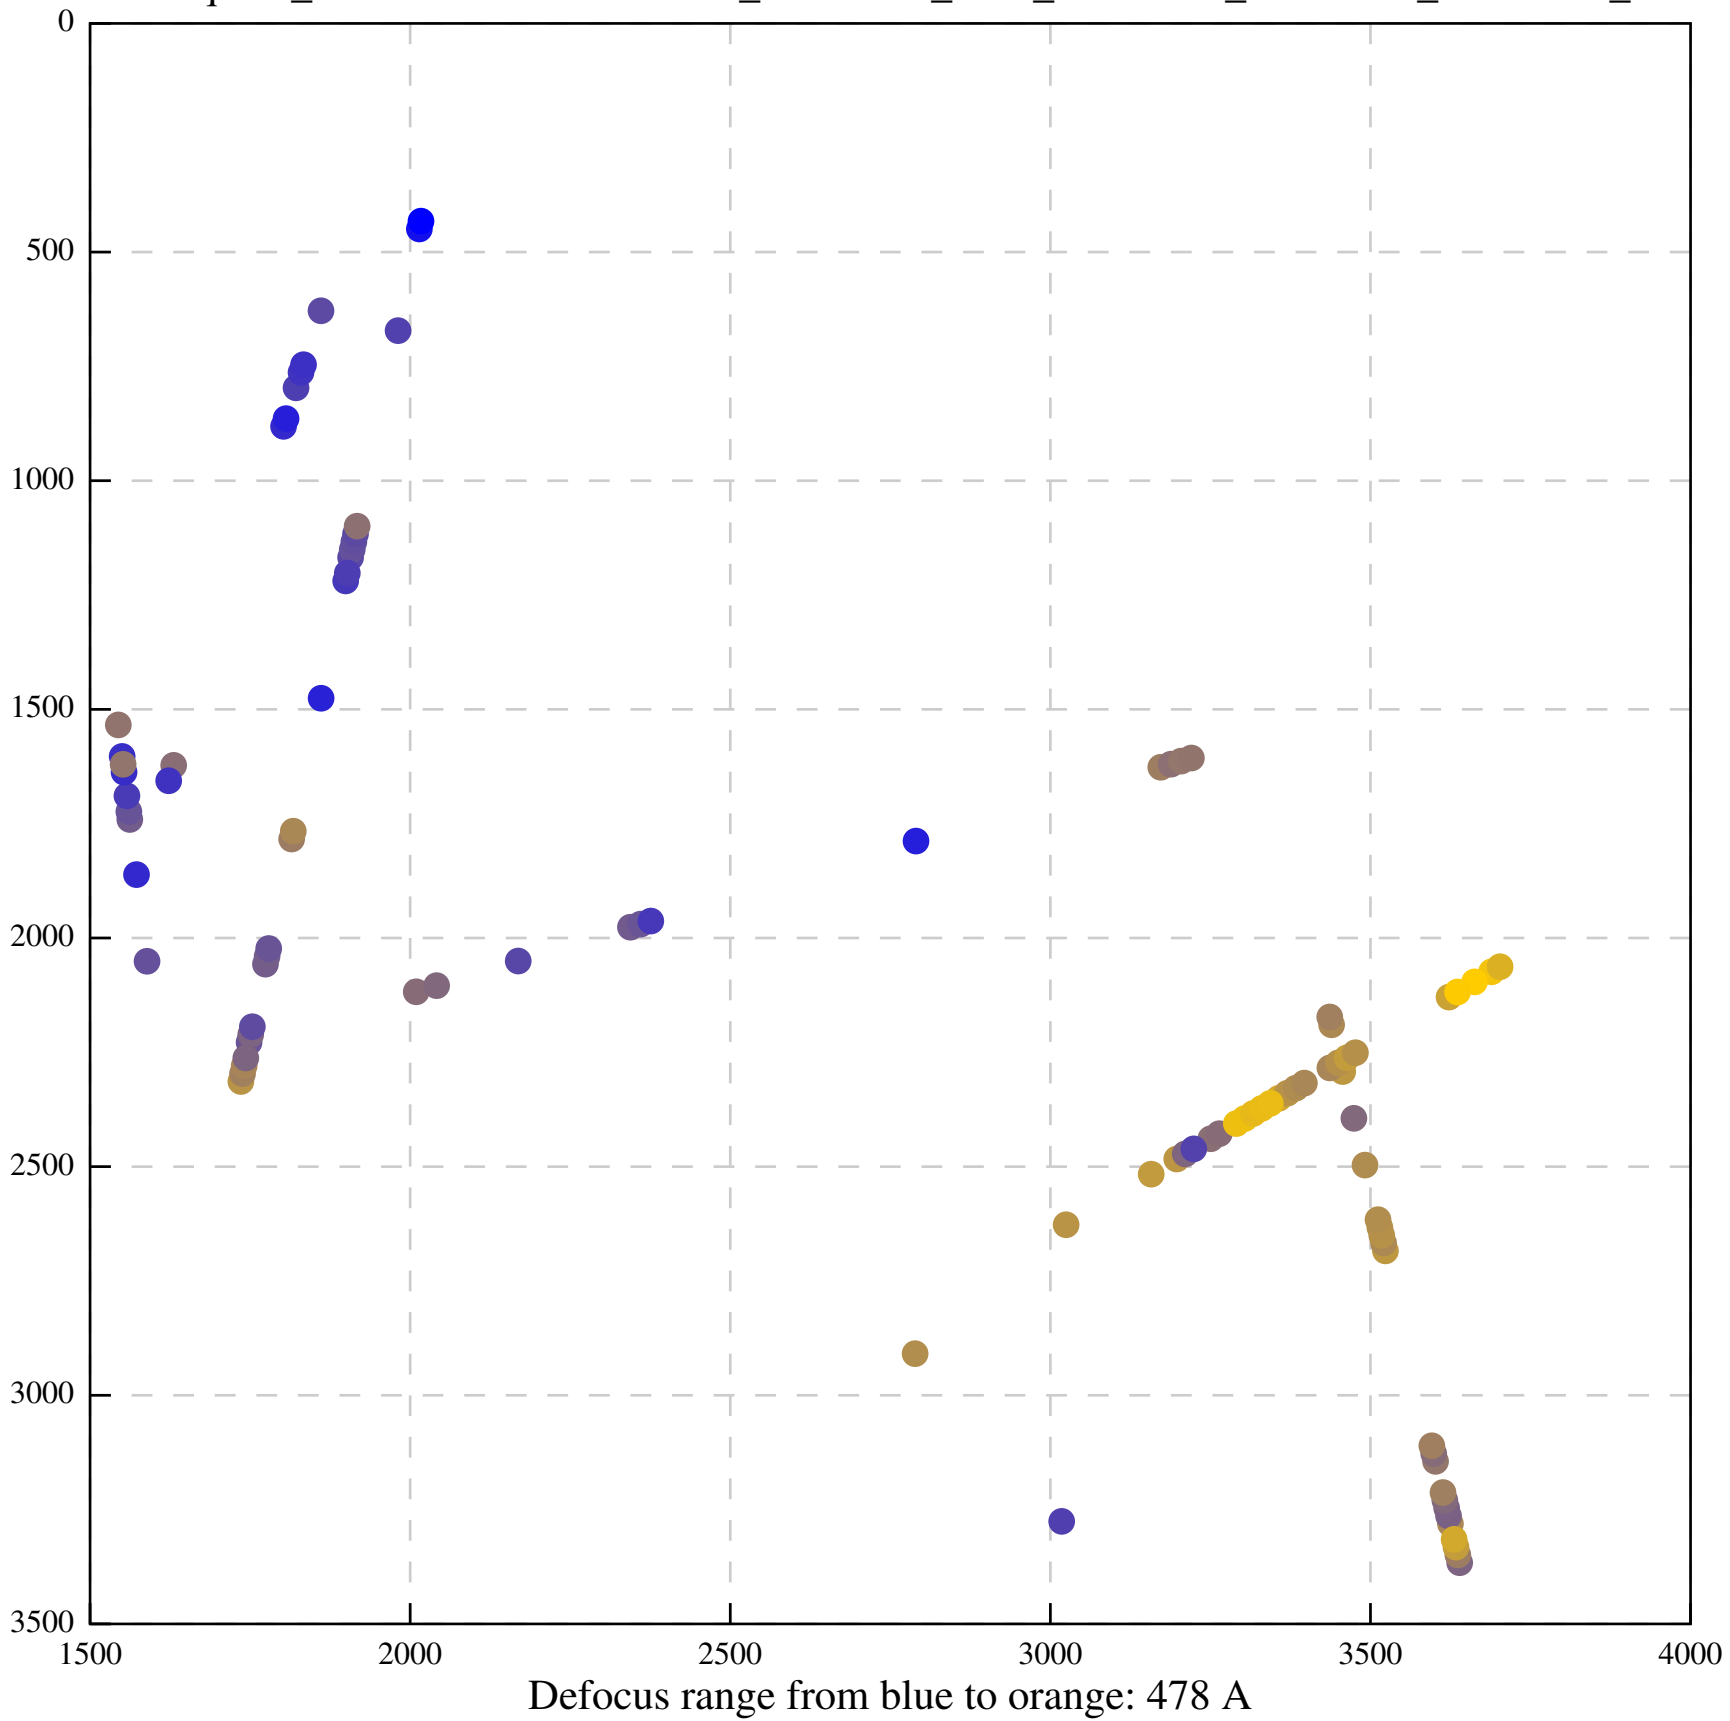

Defocus range from blue to orange: 494 A

Defocus range from blue to orange: 685 A

Defocus range from blue to orange: 514 A

Defocus range from blue to orange: 383 A

Defocus range from blue to orange: 342 A

Defocus range from blue to orange: 226 A

Defocus range from blue to orange: 354 A

Defocus range from blue to orange: 272 A

Defocus range from blue to orange: 439 A

Defocus range from blue to orange: 155 A

Defocus range from blue to orange: 839 A

Defocus range from blue to orange: 211 A

Defocus range from blue to orange: 145 A

Defocus range from blue to orange: 703 A

Defocus range from blue to orange: 455 A

Defocus range from blue to orange: 979 A

Defocus range from blue to orange: 864 A

Defocus range from blue to orange: 84 A

Defocus range from blue to orange: 332 A

Defocus range from blue to orange: 423 A

Defocus range from blue to orange: 70 A