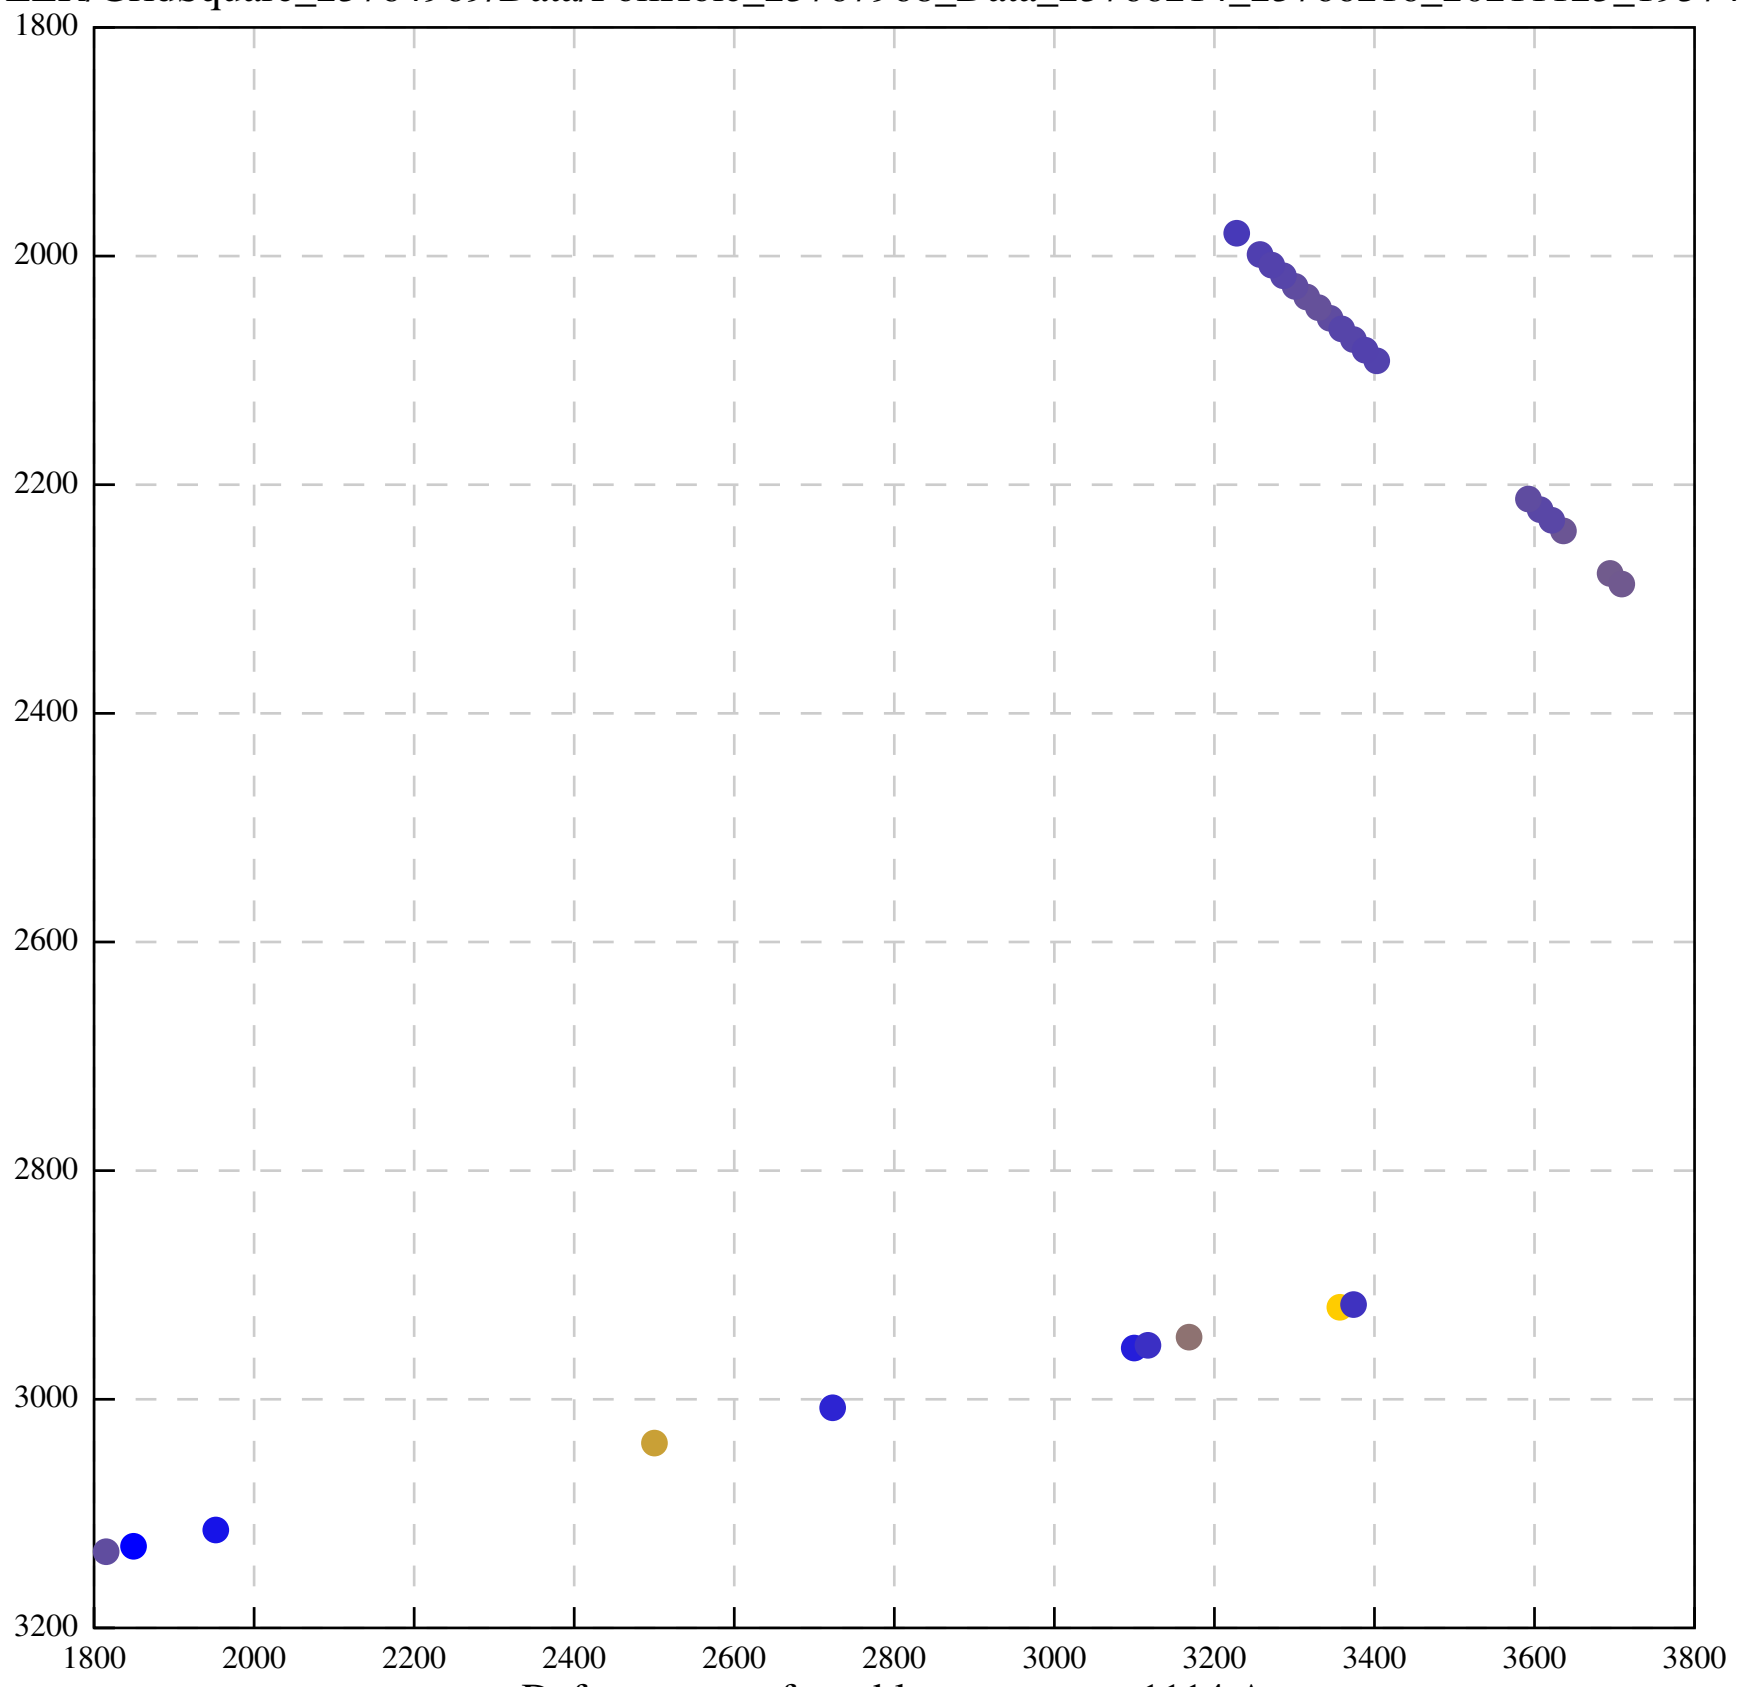

Defocus range from blue to orange: 11 A

Defocus range from blue to orange: 697 A

Defocus range from blue to orange: 315 A

Defocus range from blue to orange: 289 A

Defocus range from blue to orange: 114 A

Defocus range from blue to orange: 552 A

Defocus range from blue to orange: 383 A

Defocus range from blue to orange: 1 A

Defocus range from blue to orange: 537 Å

Defocus range from blue to orange: 698 A

Defocus range from blue to orange: 28 A

Defocus range from blue to orange: 28 A

Defocus range from blue to orange: 708 A

Defocus range from blue to orange: 243 A

Defocus range from blue to orange: 1114 A

Defocus range from blue to orange: 364 A

Defocus range from blue to orange: 367 Å