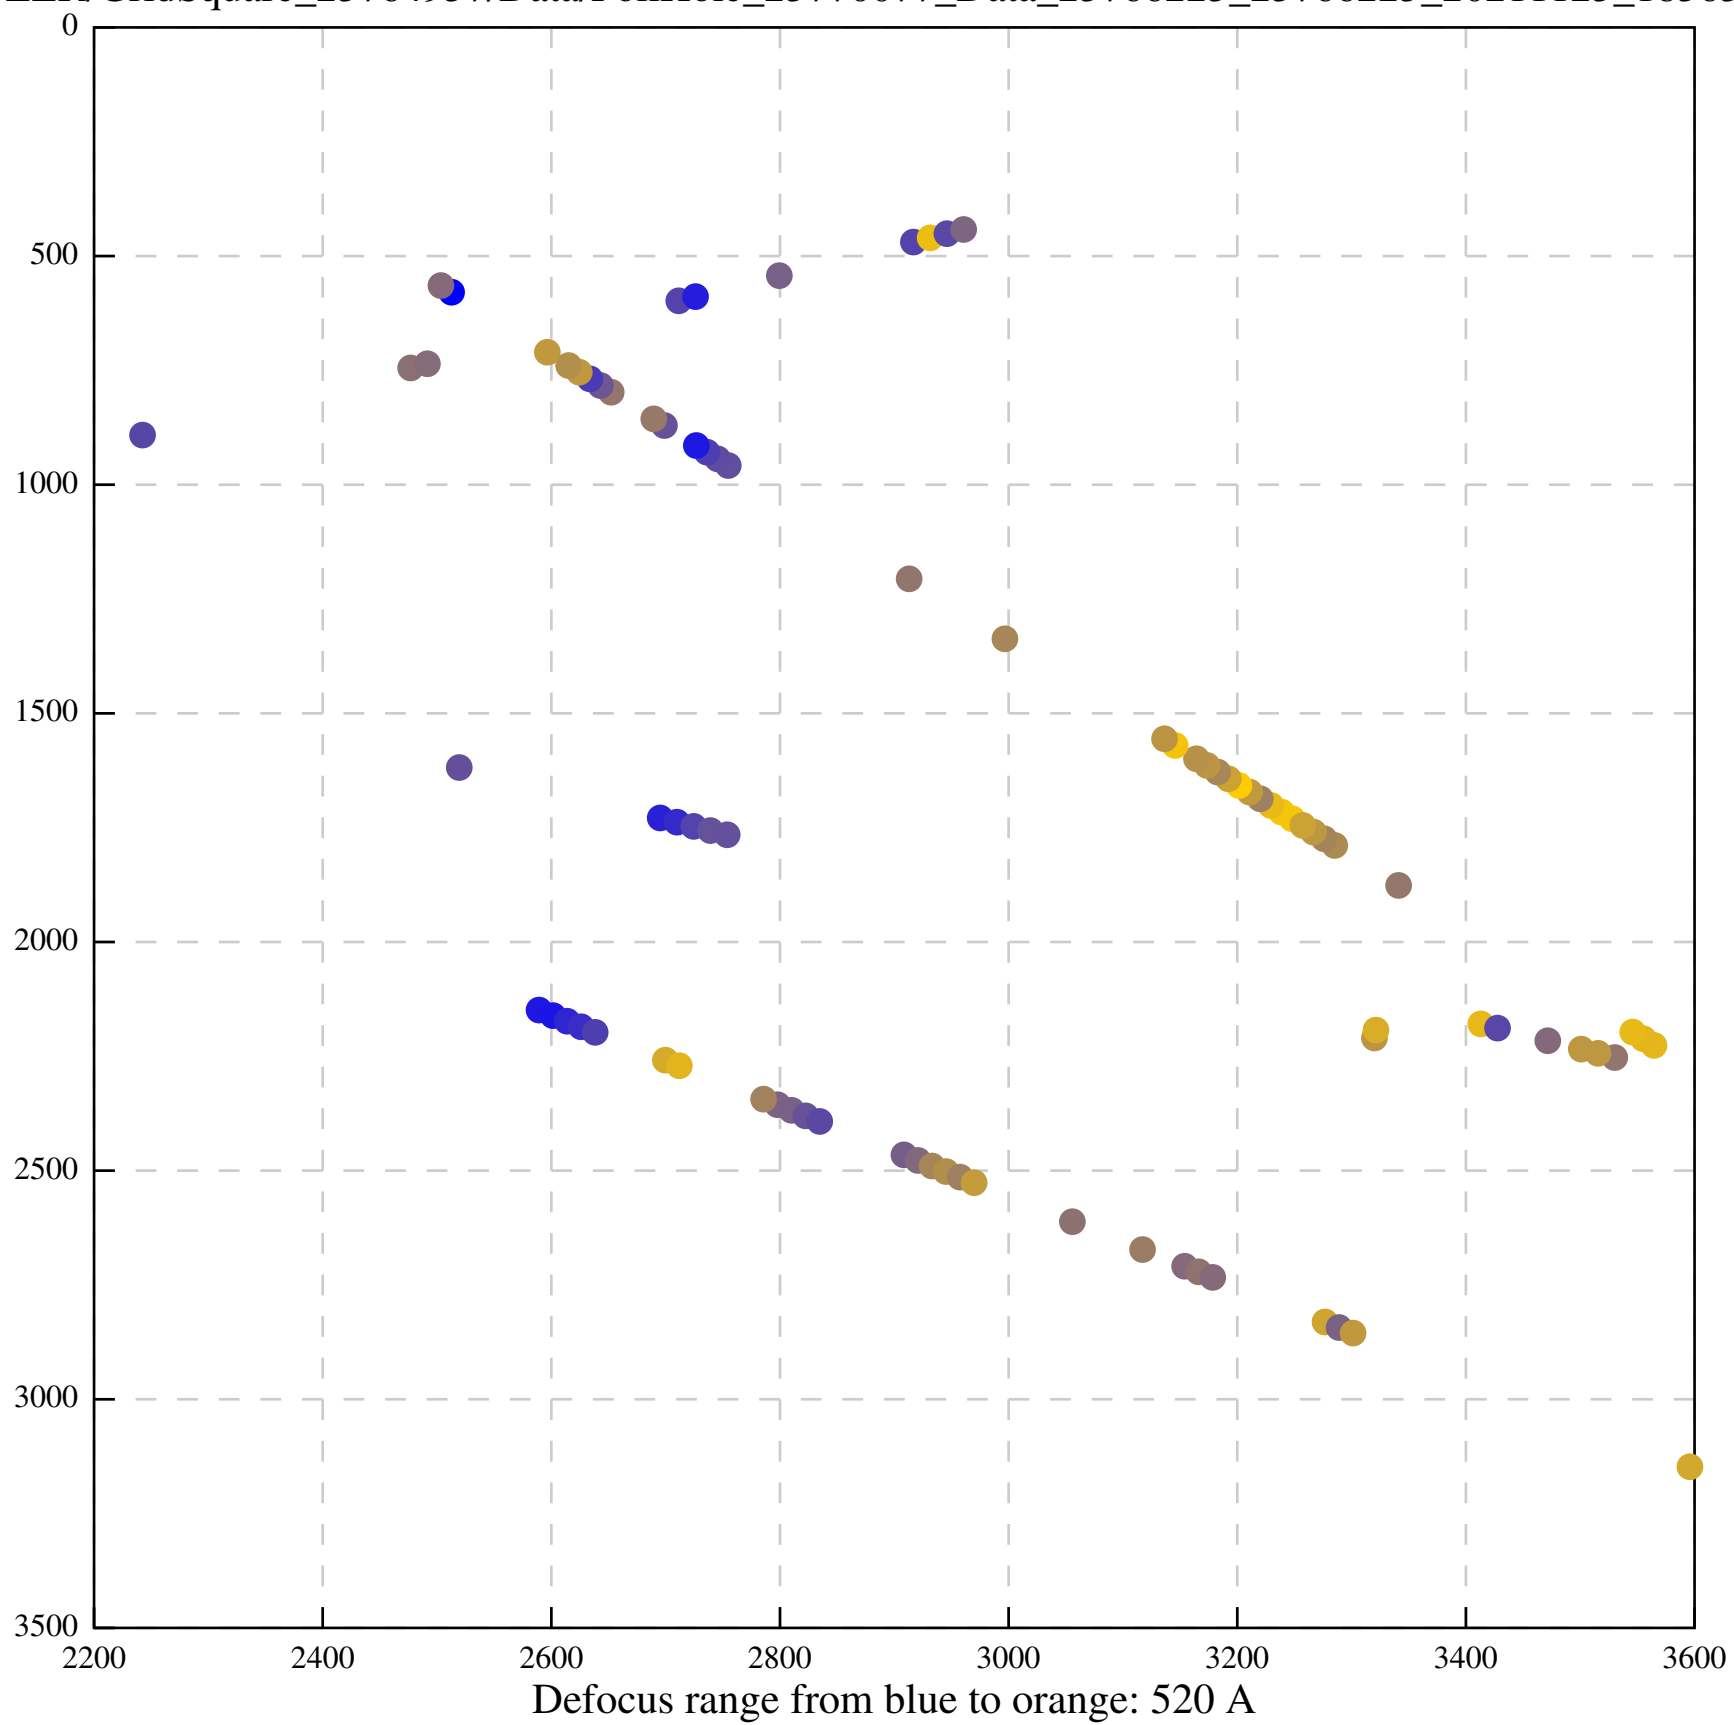

Defocus range from blue to orange: 494 A

Defocus range from blue to orange: 685 A

Defocus range from blue to orange: 514 A

Defocus range from blue to orange: 383 A

Defocus range from blue to orange: 342 A

Defocus range from blue to orange: 226 A

Defocus range from blue to orange: 354 A

Defocus range from blue to orange: 272 A

Defocus range from blue to orange: 439 A

Defocus range from blue to orange: 155 A

Defocus range from blue to orange: 839 A

Defocus range from blue to orange: 211 A

Defocus range from blue to orange: 145 A

Defocus range from blue to orange: 703 A

Defocus range from blue to orange: 455 A

Defocus range from blue to orange: 979 A

Defocus range from blue to orange: 864 A

Defocus range from blue to orange: 84 A

Defocus range from blue to orange: 332 A

Defocus range from blue to orange: 423 A

Defocus range from blue to orange: 70 A