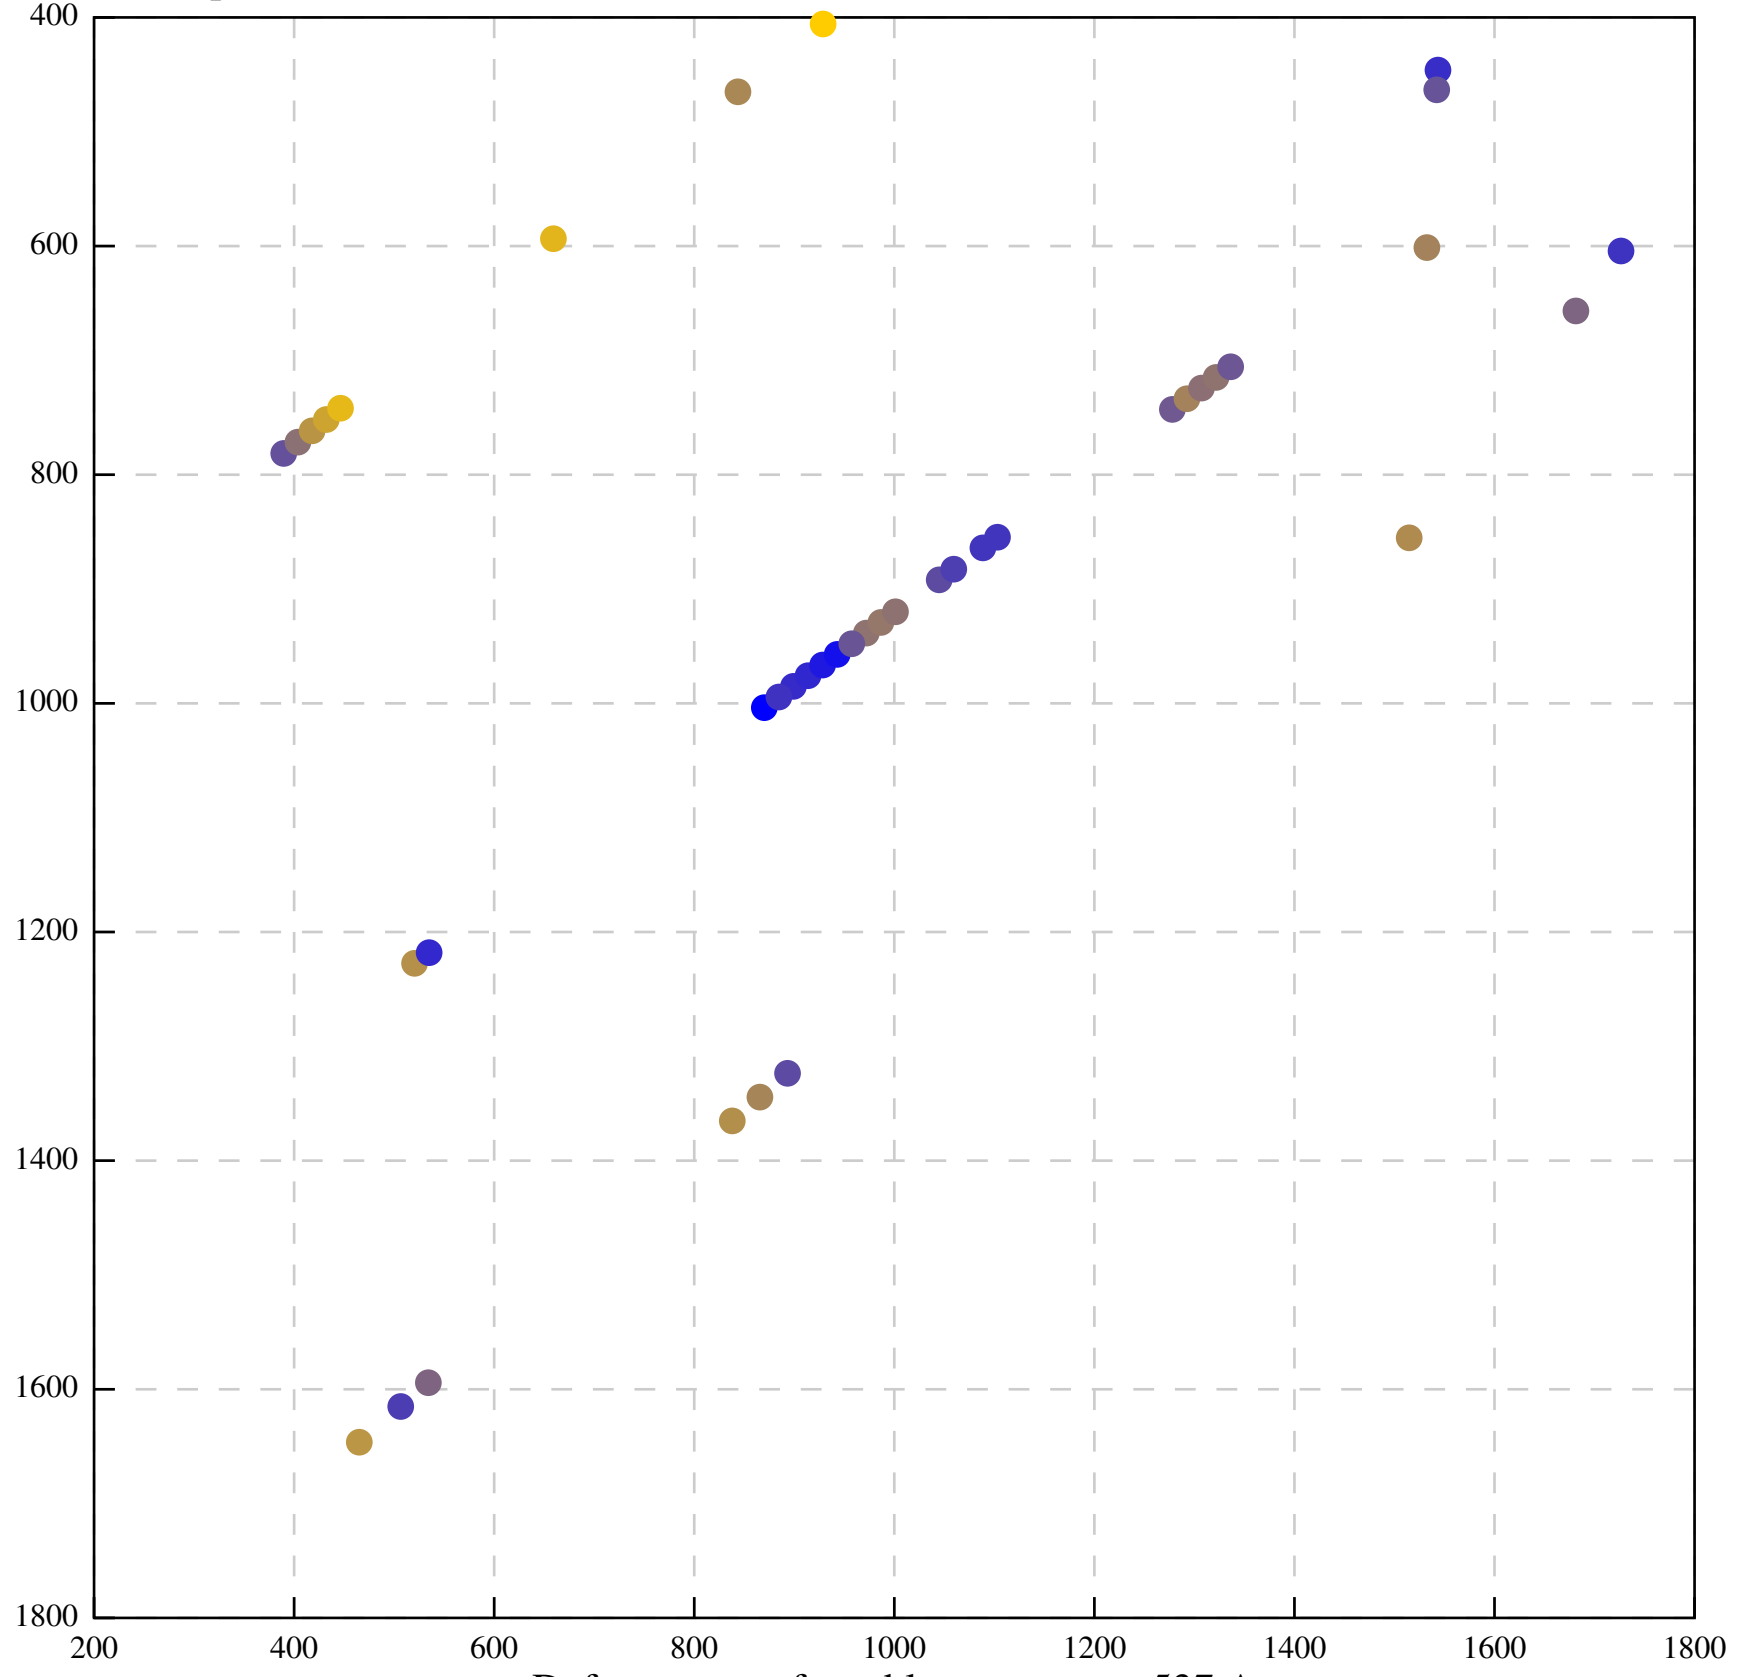

Defocus range from blue to orange: 11 A

Defocus range from blue to orange: 697 A

Defocus range from blue to orange: 315 A

Defocus range from blue to orange: 289 A

Defocus range from blue to orange: 114 A

Defocus range from blue to orange: 552 A

Defocus range from blue to orange: 383 A

Defocus range from blue to orange: 1 A

Defocus range from blue to orange: 537 Å

Defocus range from blue to orange: 698 A

Defocus range from blue to orange: 28 A

Defocus range from blue to orange: 28 A

Defocus range from blue to orange: 708 A

Defocus range from blue to orange: 243 A

Defocus range from blue to orange: 1114 A

Defocus range from blue to orange: 364 A

Defocus range from blue to orange: 367 Å