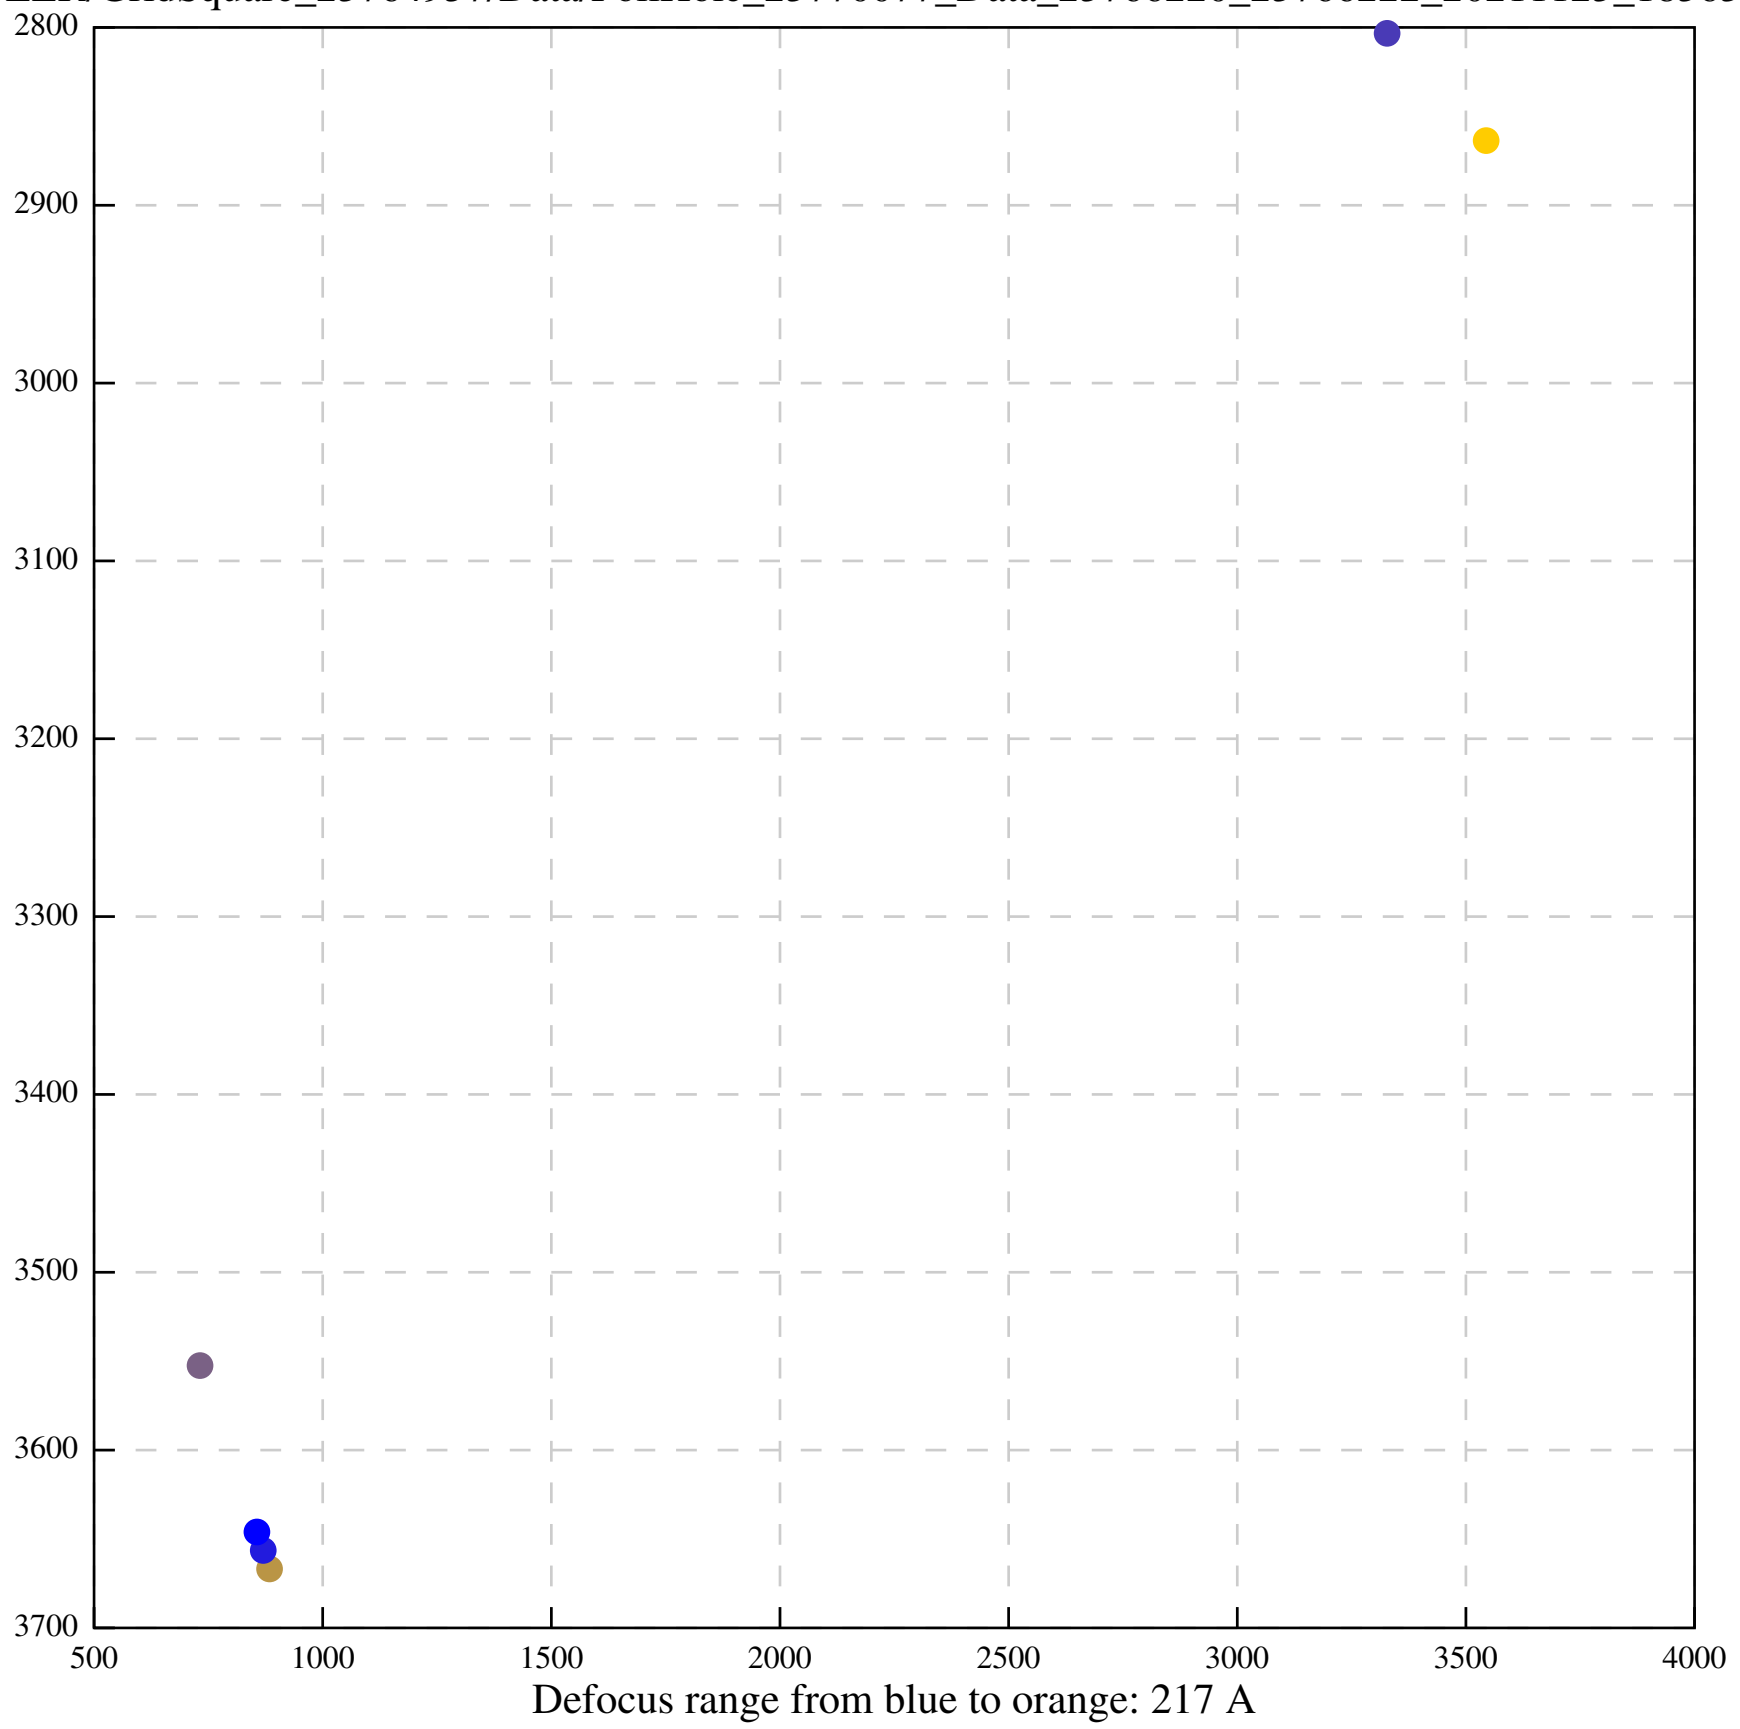

Defocus range from blue to orange: 494 A

Defocus range from blue to orange: 685 A

Defocus range from blue to orange: 514 A

Defocus range from blue to orange: 383 A

Defocus range from blue to orange: 342 A

Defocus range from blue to orange: 226 A

Defocus range from blue to orange: 354 A

Defocus range from blue to orange: 272 A

Defocus range from blue to orange: 439 A

Defocus range from blue to orange: 155 A

Defocus range from blue to orange: 839 A

Defocus range from blue to orange: 211 A

Defocus range from blue to orange: 145 A

Defocus range from blue to orange: 703 A

Defocus range from blue to orange: 455 A

Defocus range from blue to orange: 979 A

Defocus range from blue to orange: 864 A

Defocus range from blue to orange: 84 A

Defocus range from blue to orange: 332 A

Defocus range from blue to orange: 423 A

Defocus range from blue to orange: 70 A