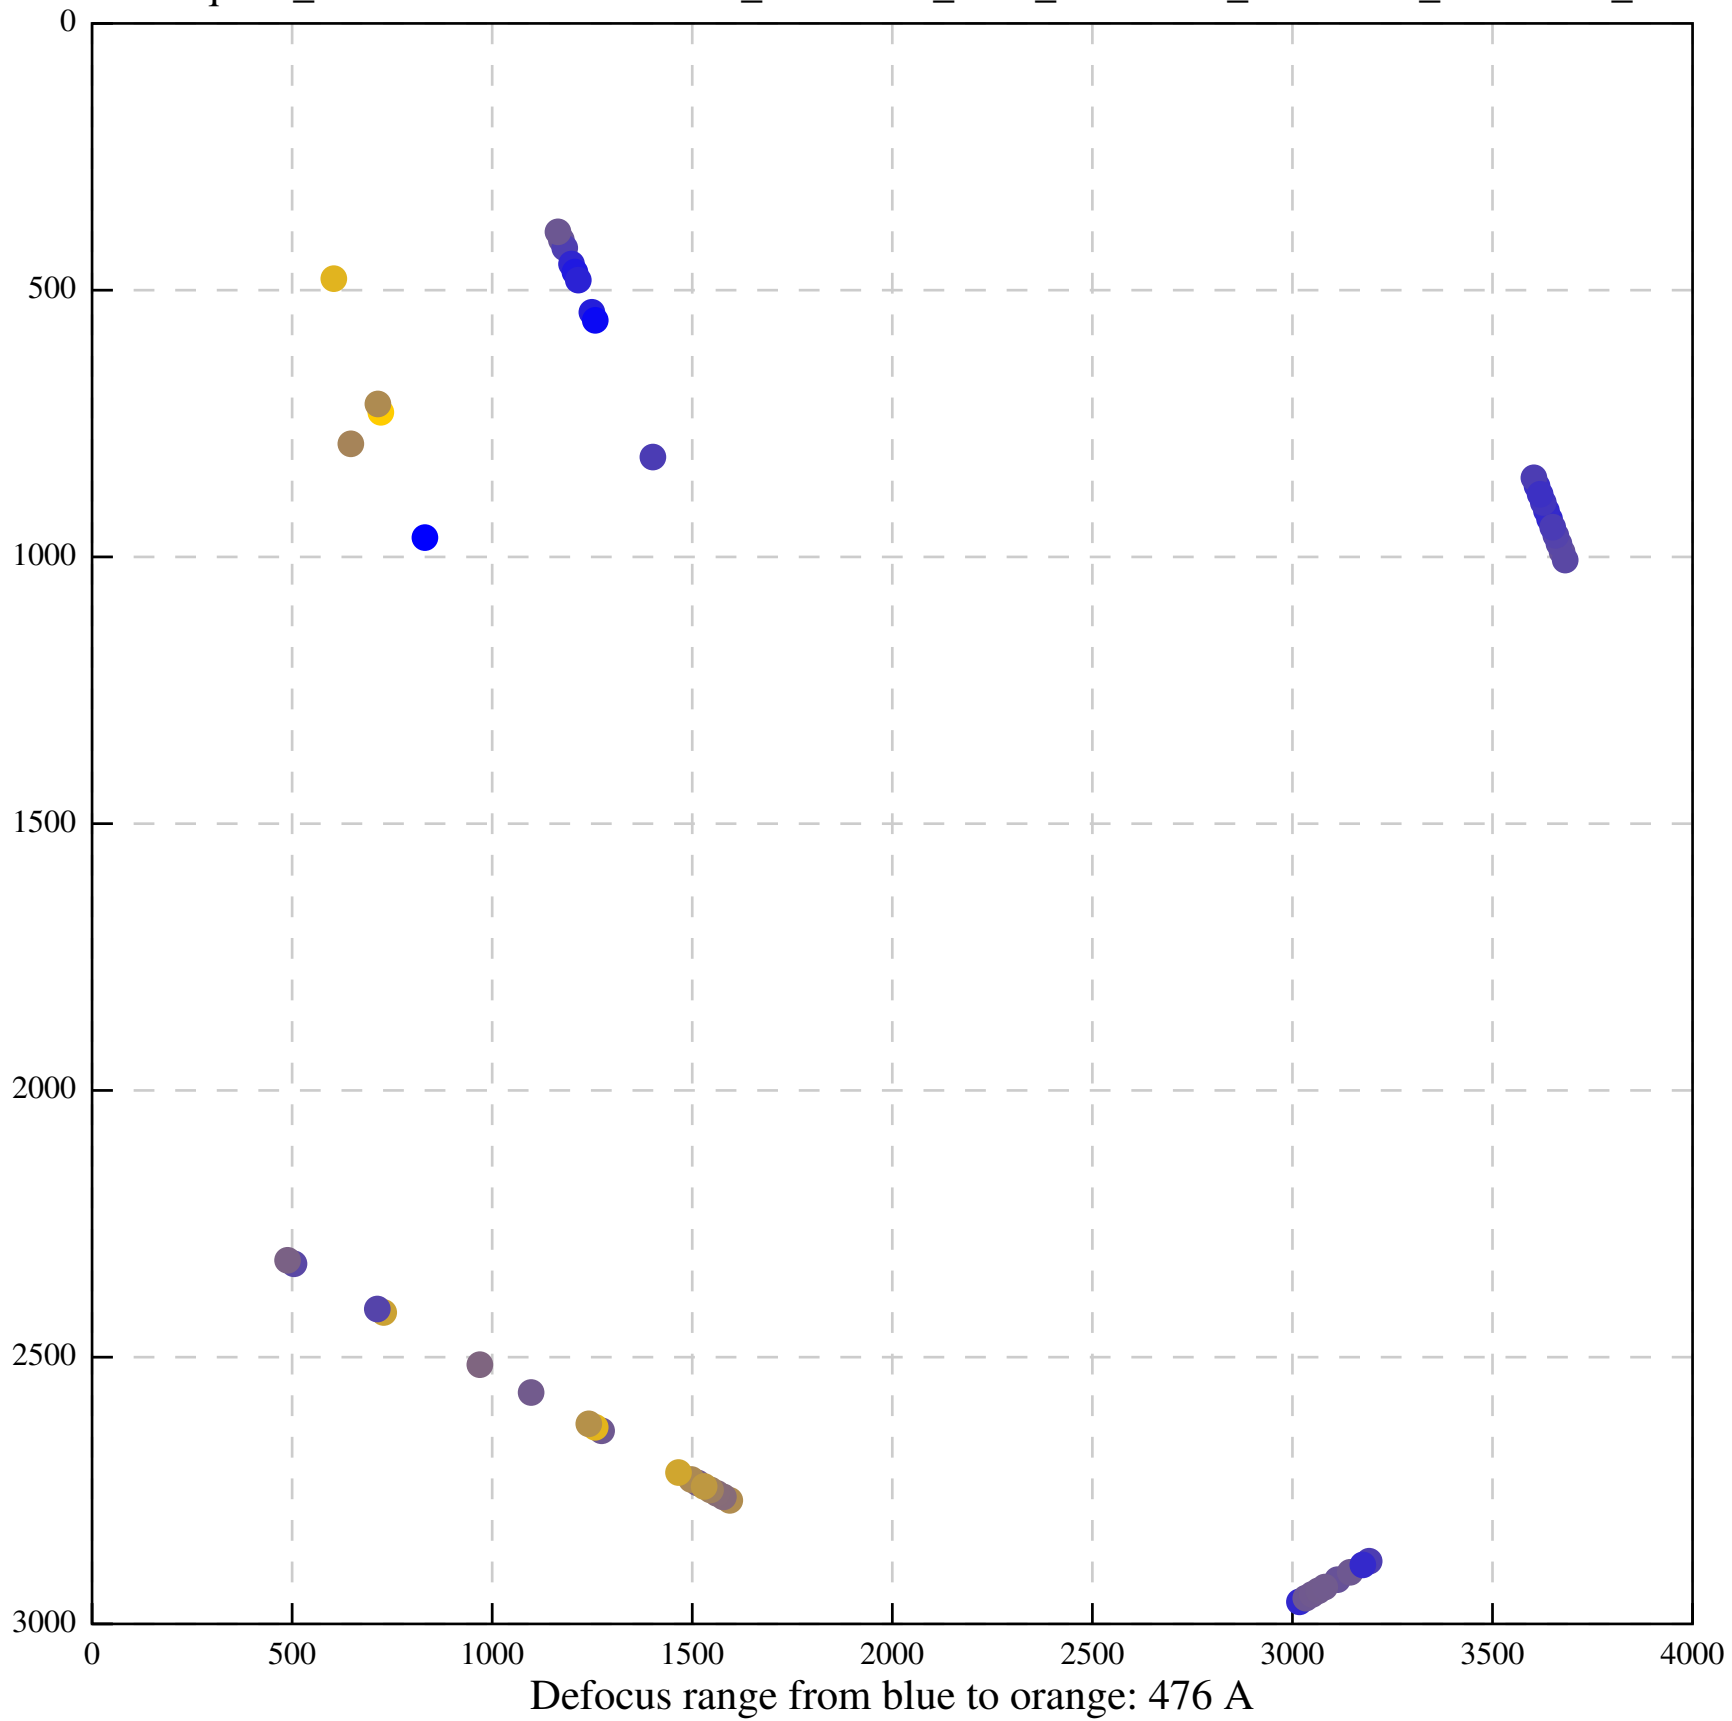

Defocus range from blue to orange: 11 A

Defocus range from blue to orange: 697 A

Defocus range from blue to orange: 315 A

Defocus range from blue to orange: 289 A

Defocus range from blue to orange: 114 A

Defocus range from blue to orange: 552 A

Defocus range from blue to orange: 383 A

Defocus range from blue to orange: 1 A

Defocus range from blue to orange: 537 Å

Defocus range from blue to orange: 698 A

Defocus range from blue to orange: 28 A

Defocus range from blue to orange: 28 A

Defocus range from blue to orange: 708 A

Defocus range from blue to orange: 243 A

Defocus range from blue to orange: 1114 A

Defocus range from blue to orange: 364 A

Defocus range from blue to orange: 367 Å