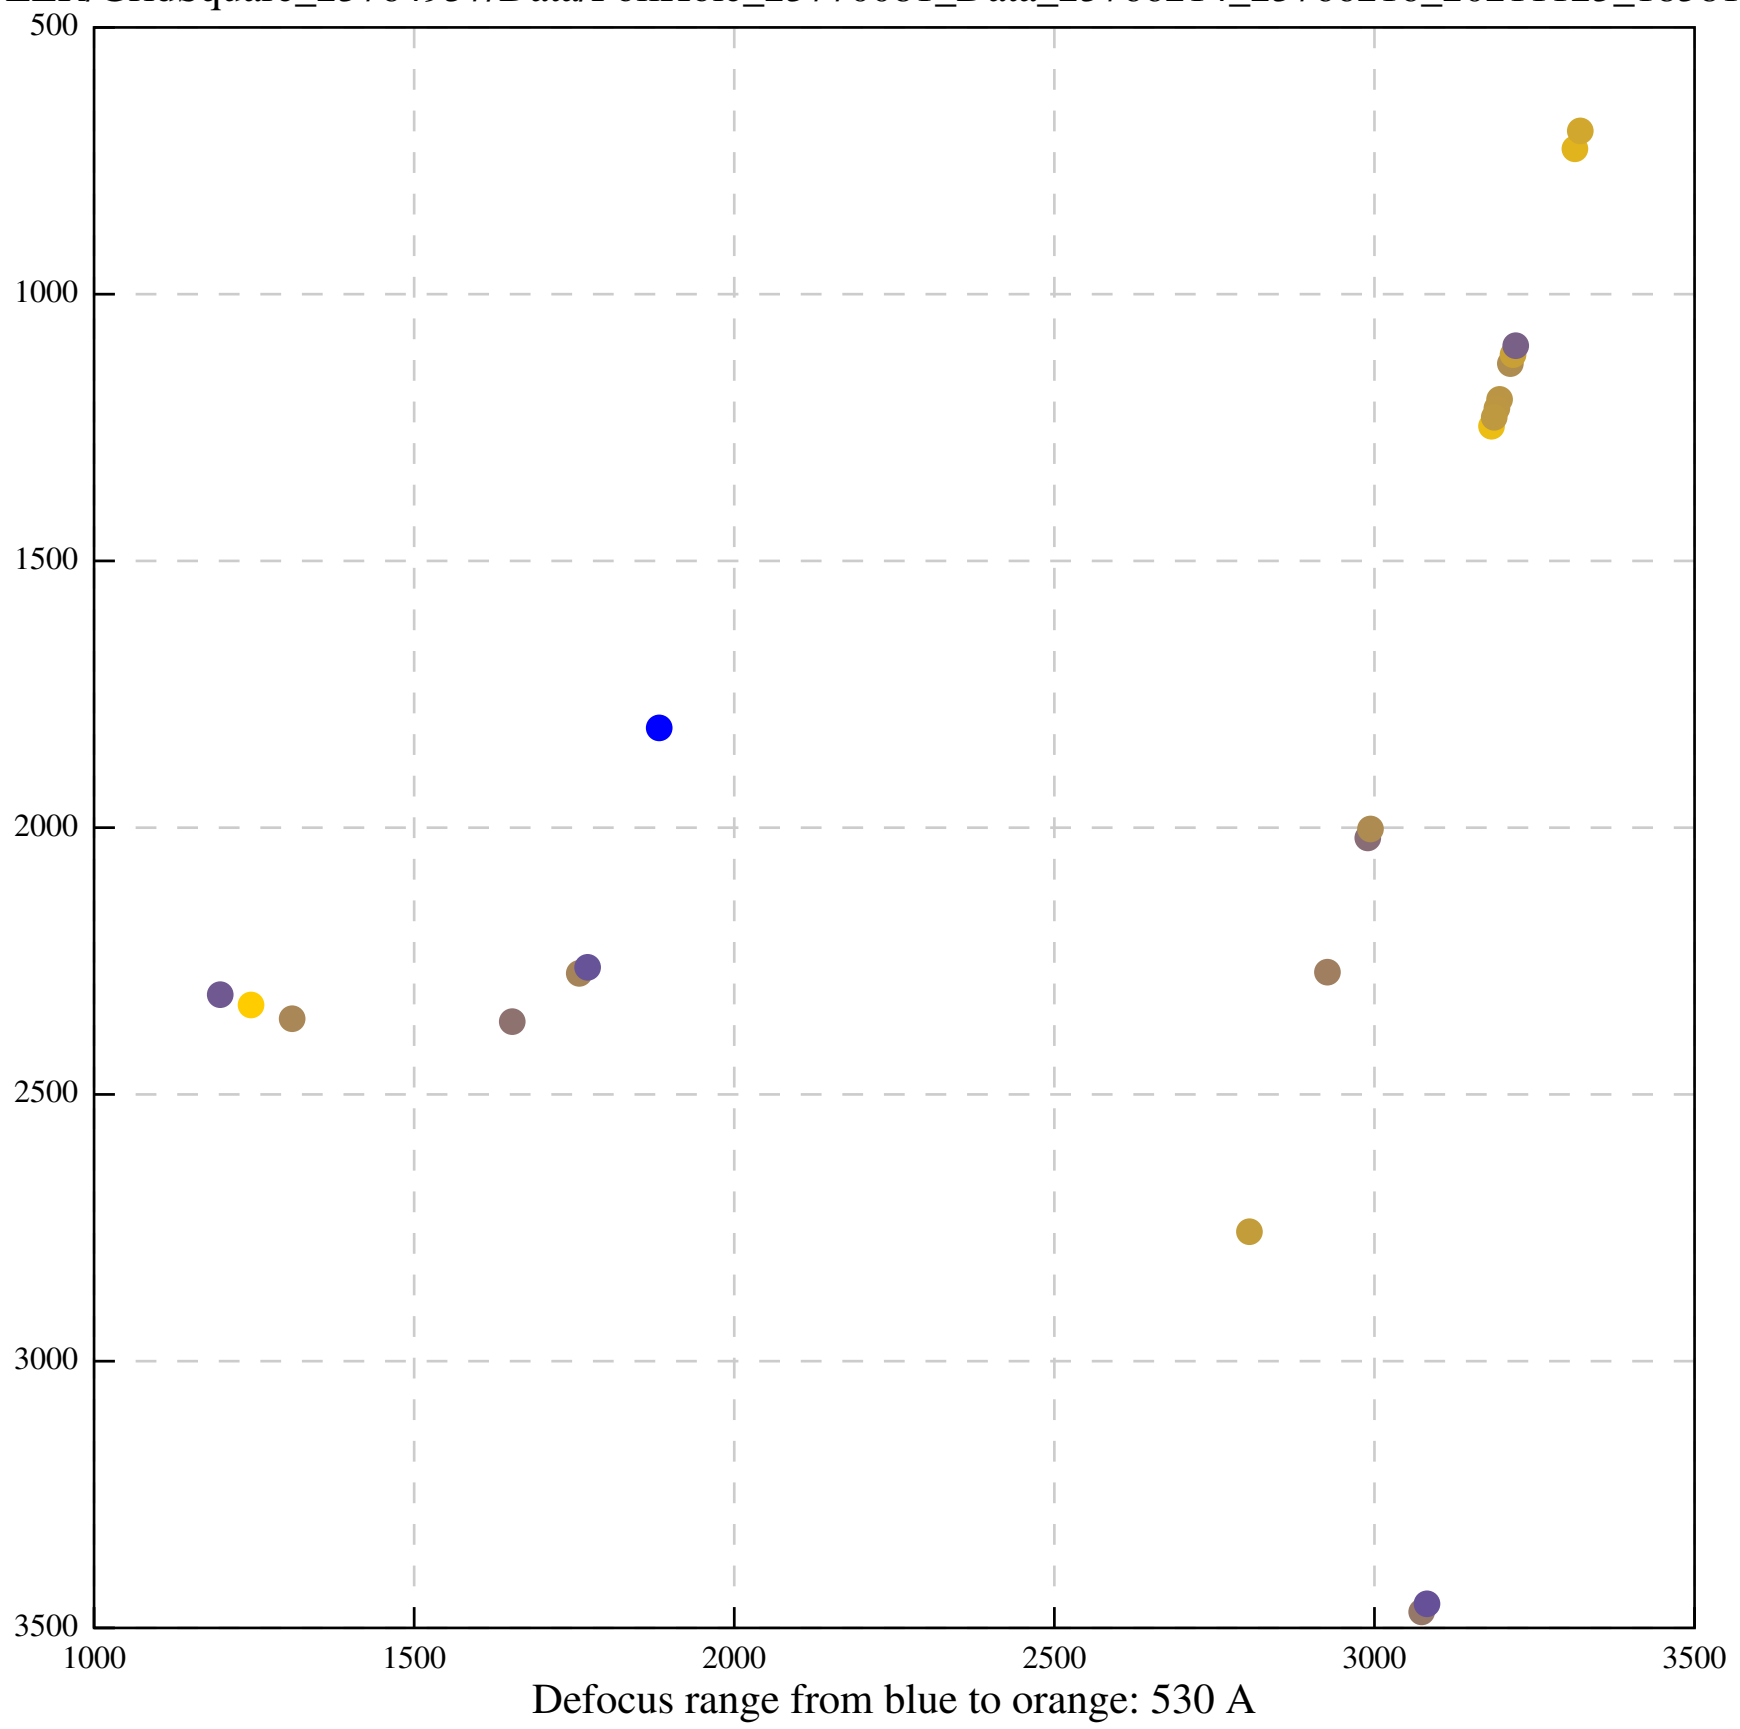

Defocus range from blue to orange: 494 A

Defocus range from blue to orange: 685 A

Defocus range from blue to orange: 514 A

Defocus range from blue to orange: 383 A

Defocus range from blue to orange: 342 A

Defocus range from blue to orange: 226 A

Defocus range from blue to orange: 354 A

Defocus range from blue to orange: 272 A

Defocus range from blue to orange: 439 A

Defocus range from blue to orange: 155 A

Defocus range from blue to orange: 839 A

Defocus range from blue to orange: 211 A

Defocus range from blue to orange: 145 A

Defocus range from blue to orange: 703 A

Defocus range from blue to orange: 455 A

Defocus range from blue to orange: 979 A

Defocus range from blue to orange: 864 A

Defocus range from blue to orange: 84 A

Defocus range from blue to orange: 332 A

Defocus range from blue to orange: 423 A

Defocus range from blue to orange: 70 A