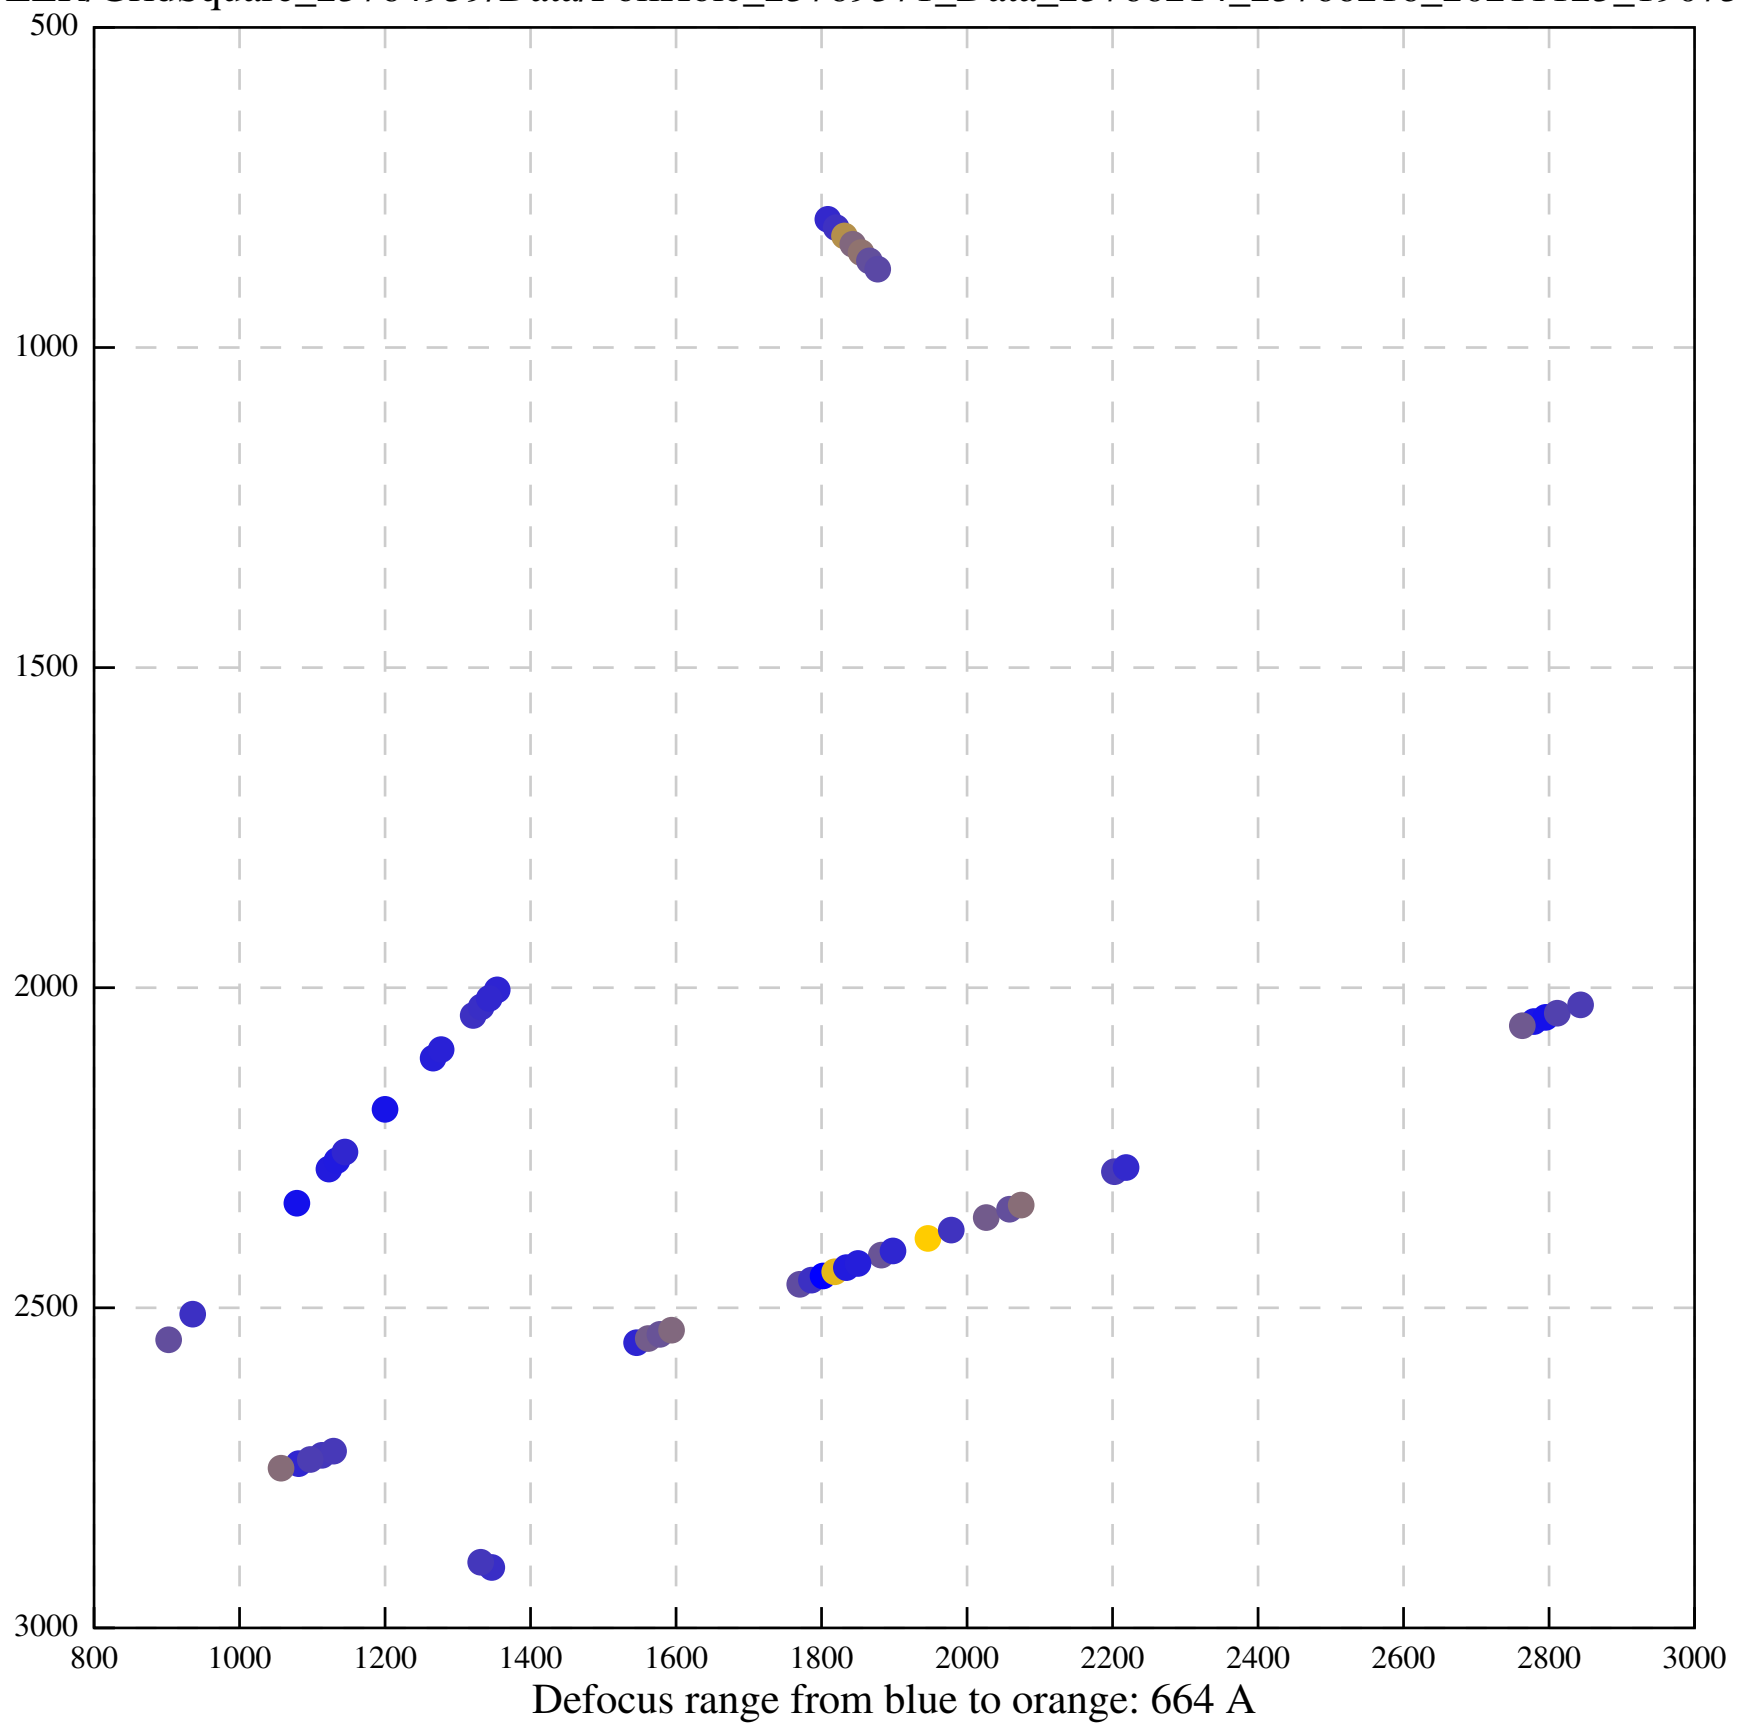

Defocus range from blue to orange: 396 A

Defocus range from blue to orange: 485 A

Defocus range from blue to orange: 1024 A

Defocus range from blue to orange: 366 A

Defocus range from blue to orange: 495 A

Defocus range from blue to orange: 11 A

Defocus range from blue to orange: 697 A

Defocus range from blue to orange: 315 A

Defocus range from blue to orange: 289 A

Defocus range from blue to orange: 114 A

Defocus range from blue to orange: 552 A

Defocus range from blue to orange: 383 A

Defocus range from blue to orange: 1 A

Defocus range from blue to orange: 537 Å

Defocus range from blue to orange: 698 A

Defocus range from blue to orange: 28 A

Defocus range from blue to orange: 28 A

Defocus range from blue to orange: 708 A

Defocus range from blue to orange: 243 A

Defocus range from blue to orange: 1114 A

Defocus range from blue to orange: 364 A

Defocus range from blue to orange: 367 Å