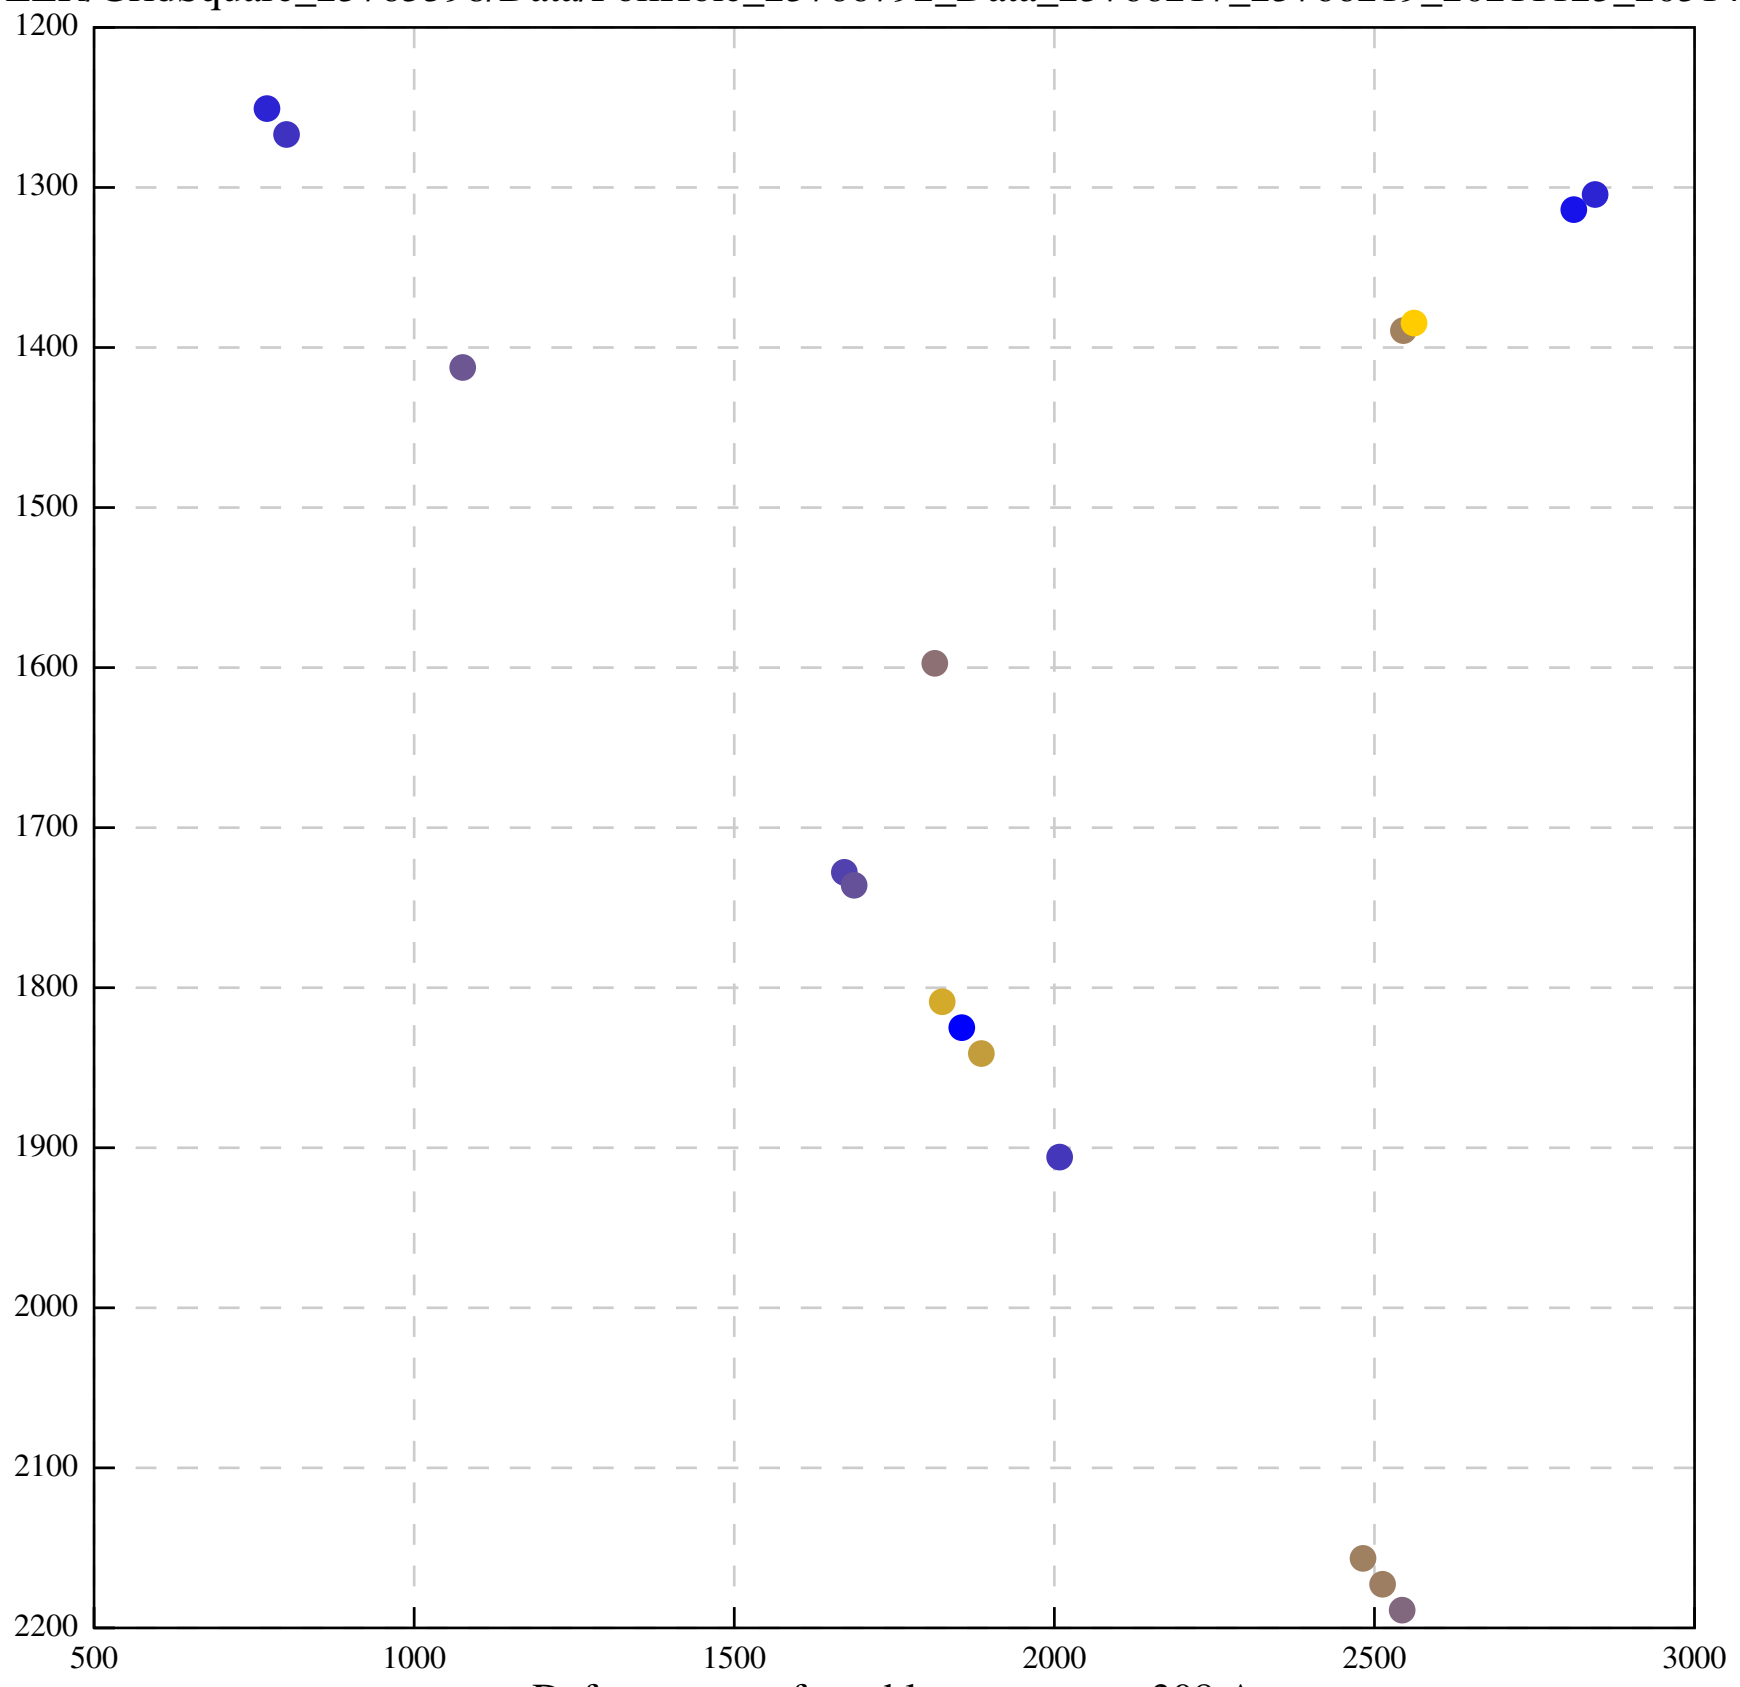

Defocus range from blue to orange: 630 Å

Defocus range from blue to orange: 593 A

Defocus range from blue to orange: 752 A

Defocus range from blue to orange: 365 A

Defocus range from blue to orange: 731 A

Defocus range from blue to orange: 664 A

Defocus range from blue to orange: 328 A

Defocus range from blue to orange: 534 A

Defocus range from blue to orange: 312 A

Defocus range from blue to orange: 308 A

Defocus range from blue to orange: 492 A

Defocus range from blue to orange: 72 A

Defocus range from blue to orange: 295 A

Defocus range from blue to orange: 624 A

Defocus range from blue to orange: 656 A

Defocus range from blue to orange: 507 A

Defocus range from blue to orange: 379 A

Defocus range from blue to orange: 559 A