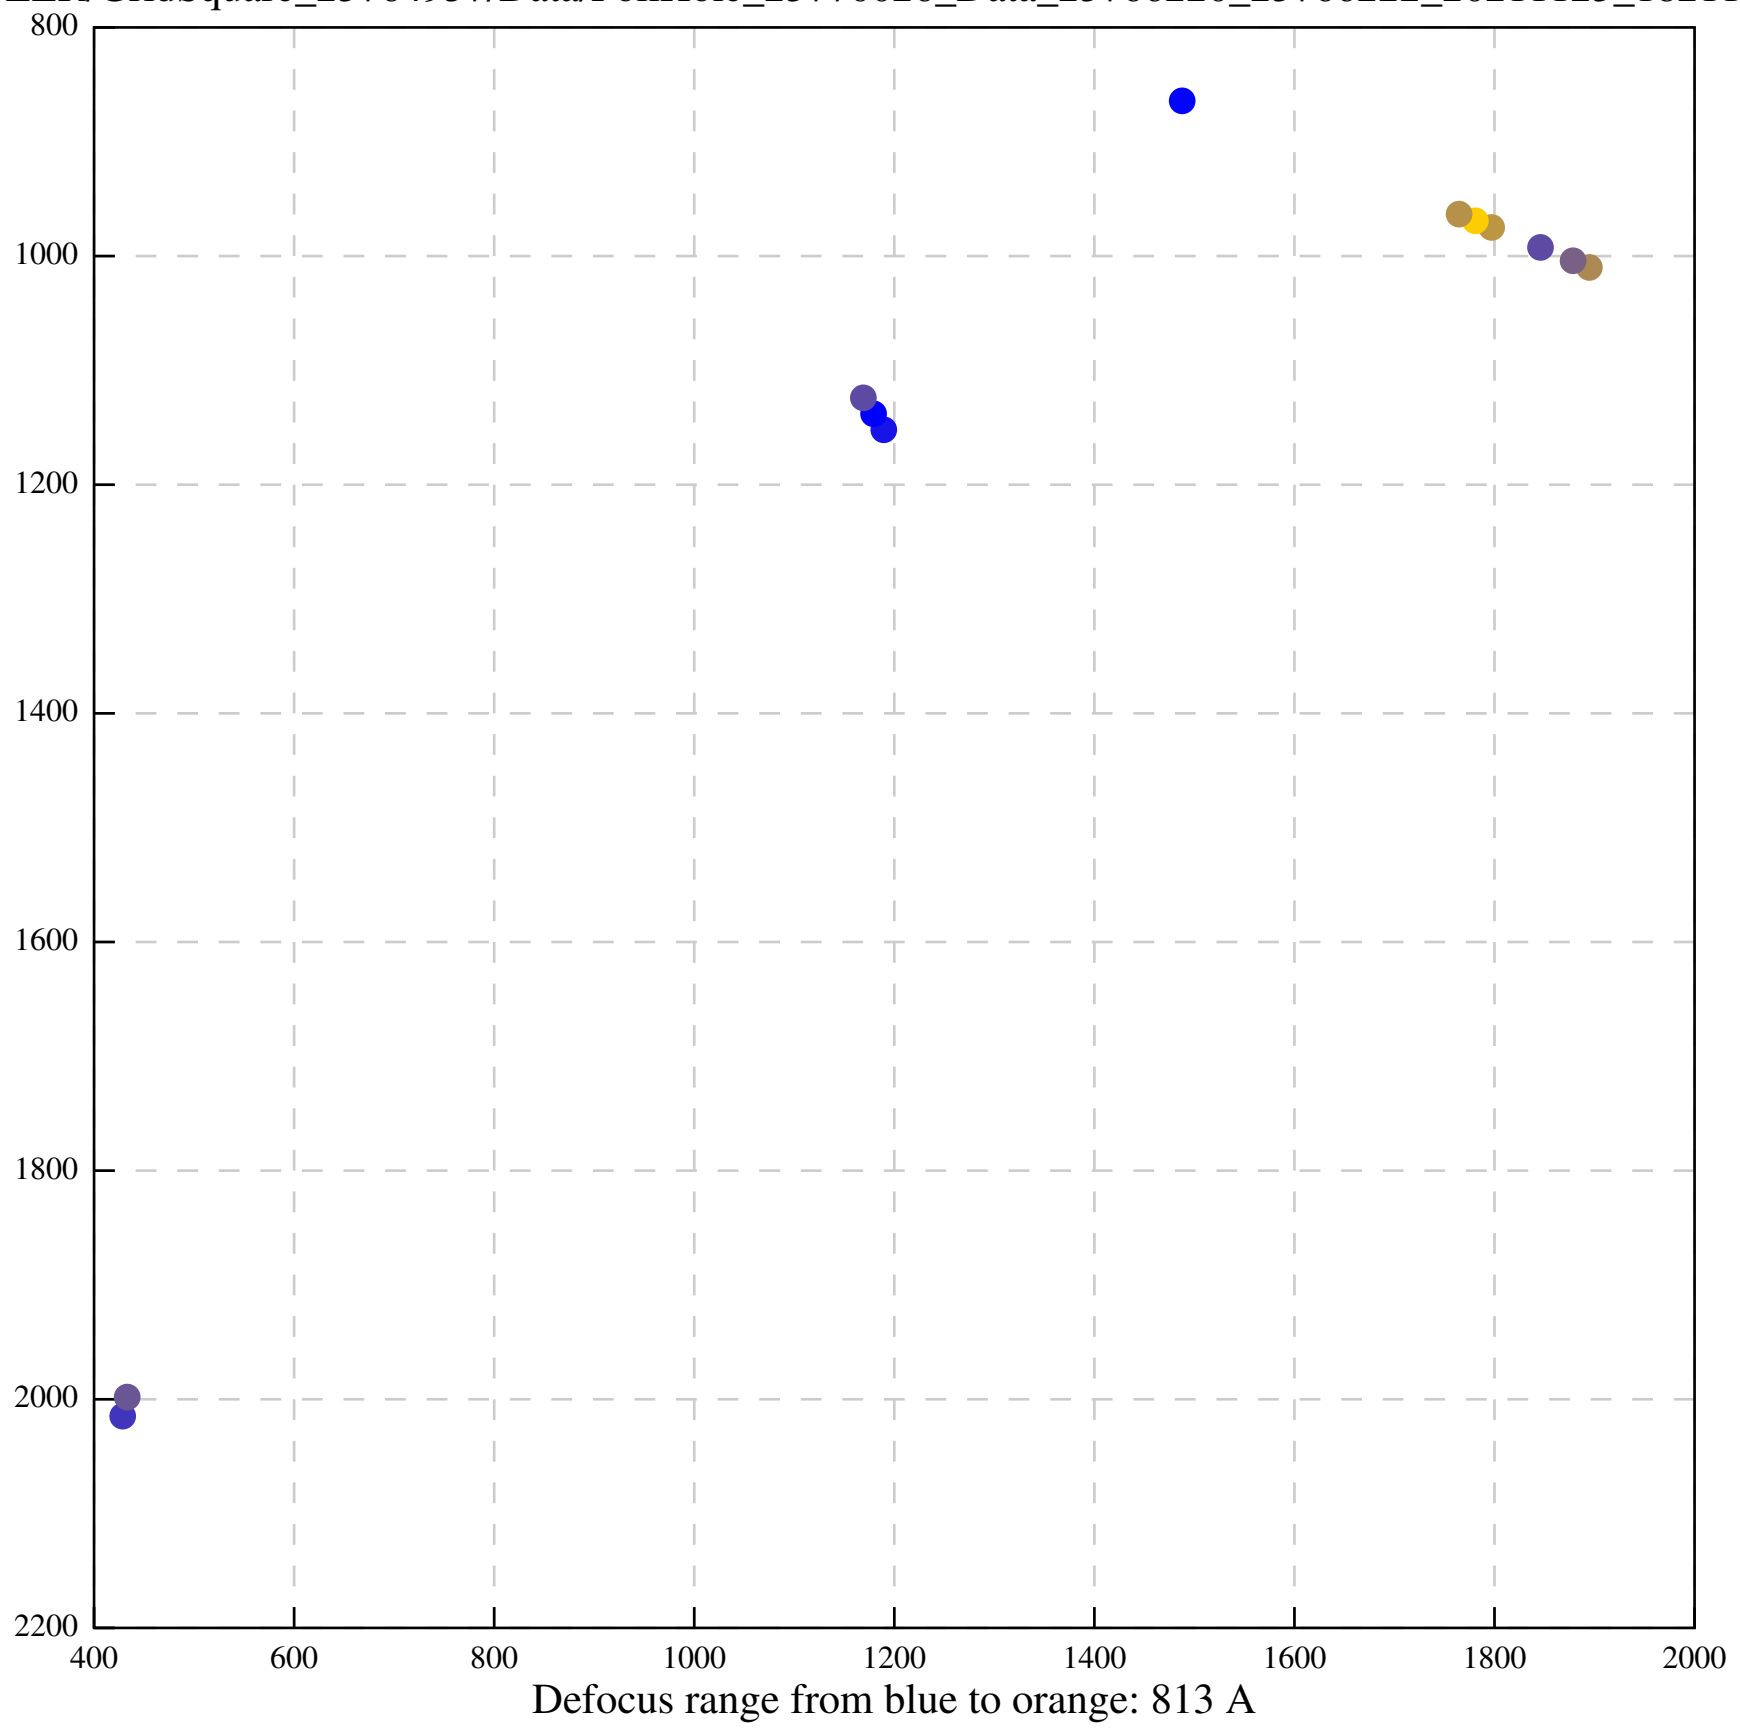

Defocus range from blue to orange: 494 A

Defocus range from blue to orange: 685 A

Defocus range from blue to orange: 514 A

Defocus range from blue to orange: 383 A

Defocus range from blue to orange: 342 A

Defocus range from blue to orange: 226 A

Defocus range from blue to orange: 354 A

Defocus range from blue to orange: 272 A

Defocus range from blue to orange: 439 A

Defocus range from blue to orange: 155 A

Defocus range from blue to orange: 839 A

Defocus range from blue to orange: 211 A

Defocus range from blue to orange: 145 A

Defocus range from blue to orange: 703 A

Defocus range from blue to orange: 455 A