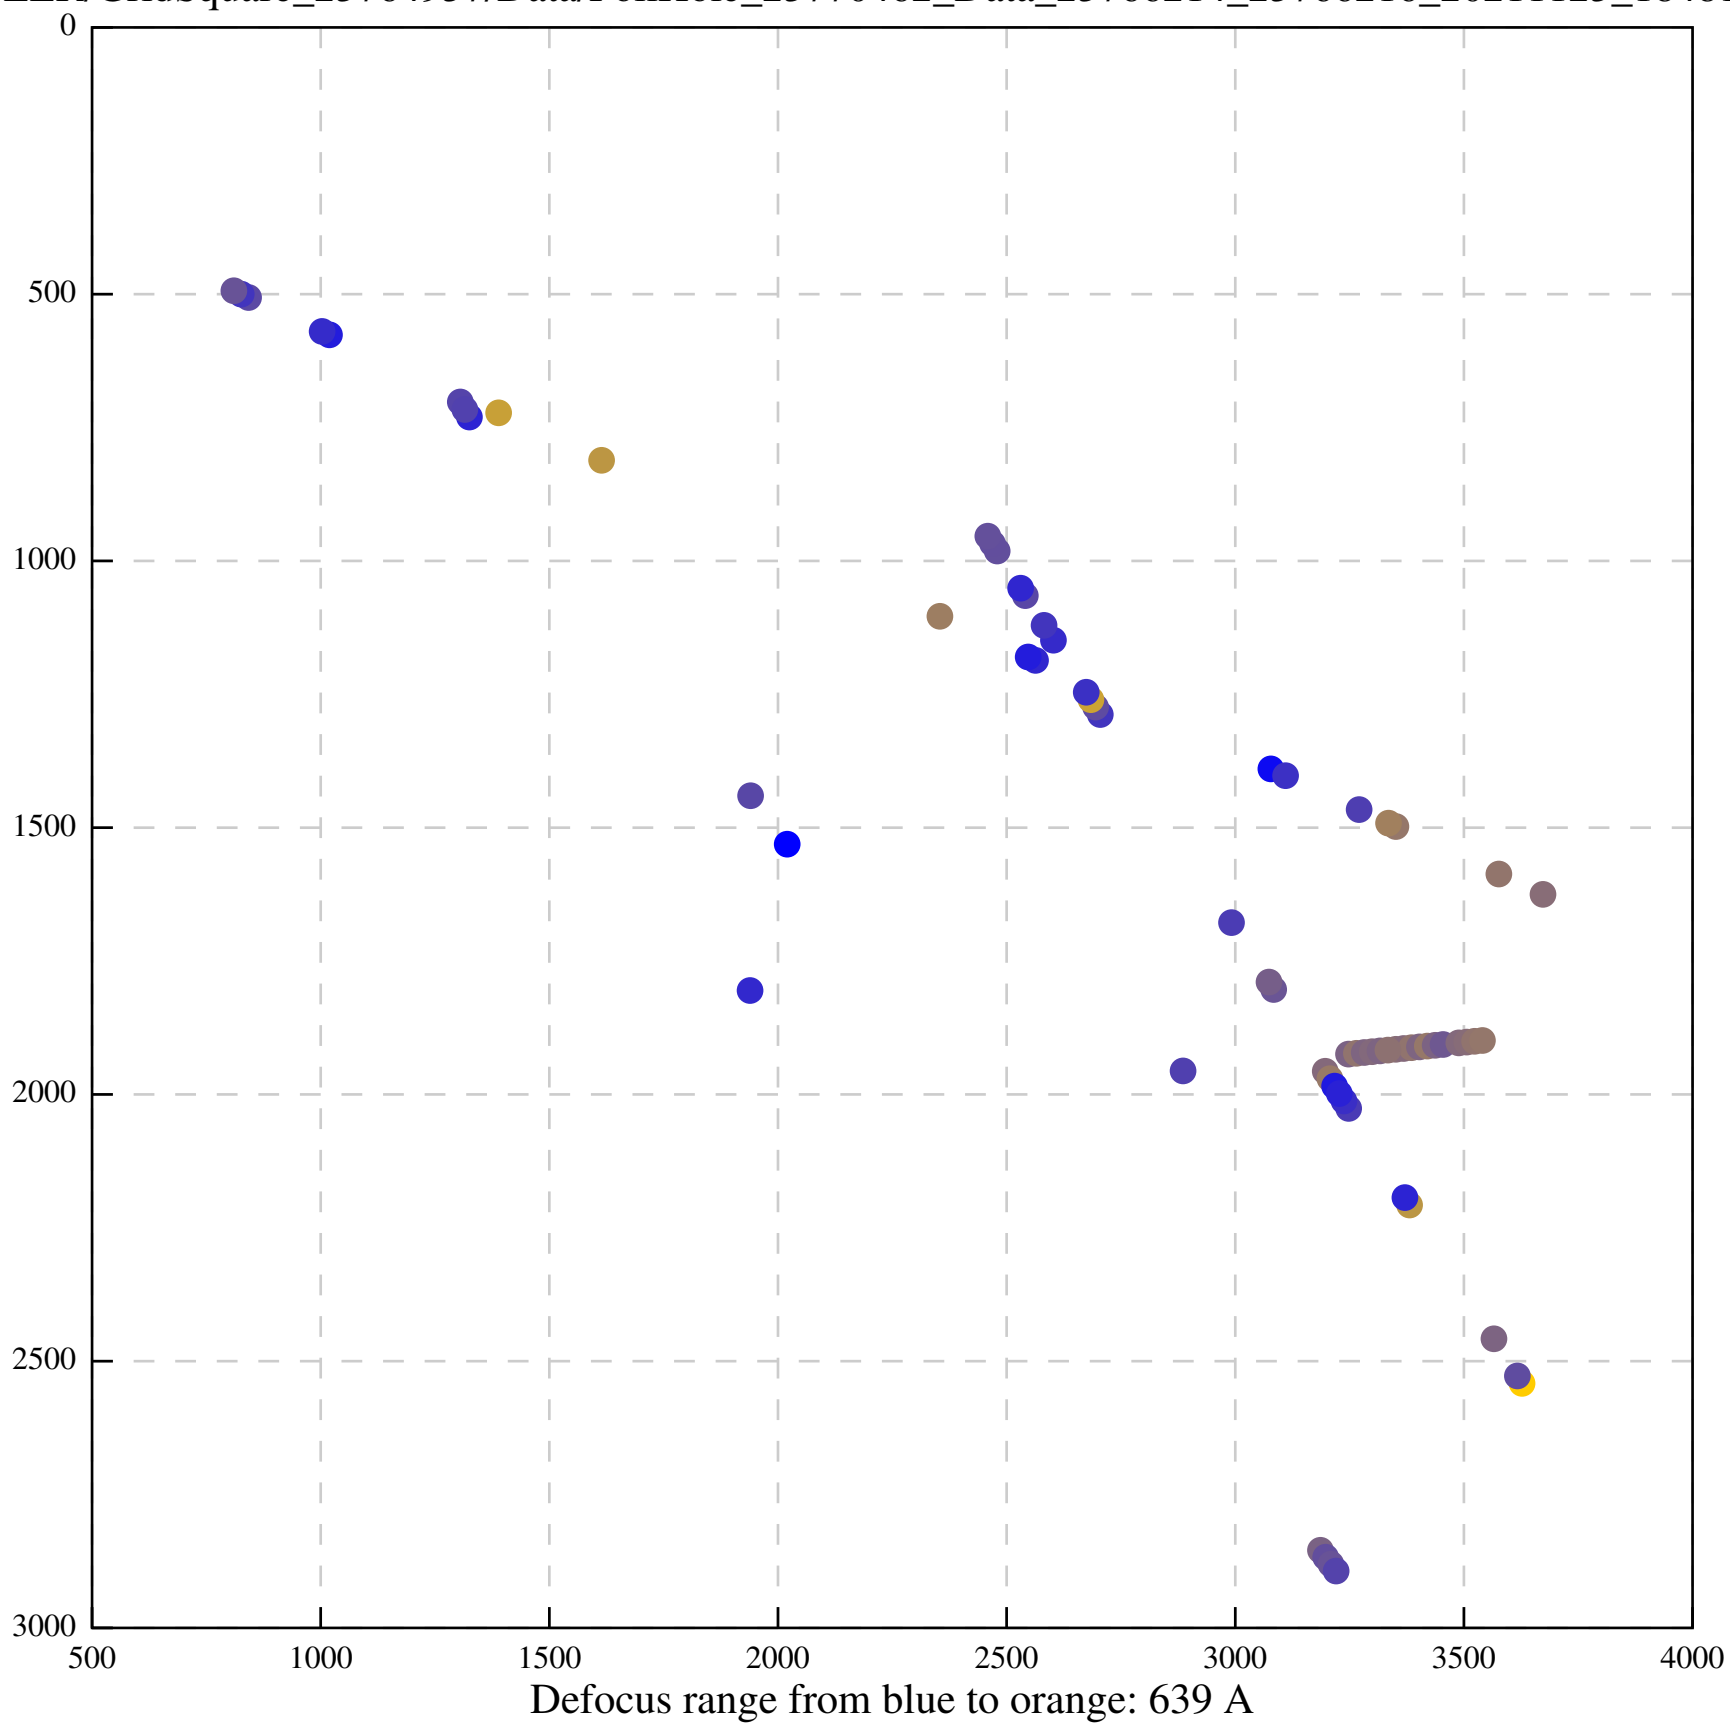

Defocus range from blue to orange: 839 A

Defocus range from blue to orange: 211 A

Defocus range from blue to orange: 145 A

Defocus range from blue to orange: 703 A

Defocus range from blue to orange: 455 A

Defocus range from blue to orange: 979 A

Defocus range from blue to orange: 864 A

Defocus range from blue to orange: 84 A

Defocus range from blue to orange: 332 A

Defocus range from blue to orange: 423 A

Defocus range from blue to orange: 70 A

Defocus range from blue to orange: 396 A

Defocus range from blue to orange: 485 A

Defocus range from blue to orange: 1024 A

Defocus range from blue to orange: 366 A

Defocus range from blue to orange: 495 A

Defocus range from blue to orange: 11 A

Defocus range from blue to orange: 697 A

Defocus range from blue to orange: 315 A

Defocus range from blue to orange: 289 A

Defocus range from blue to orange: 114 A

Defocus range from blue to orange: 552 A