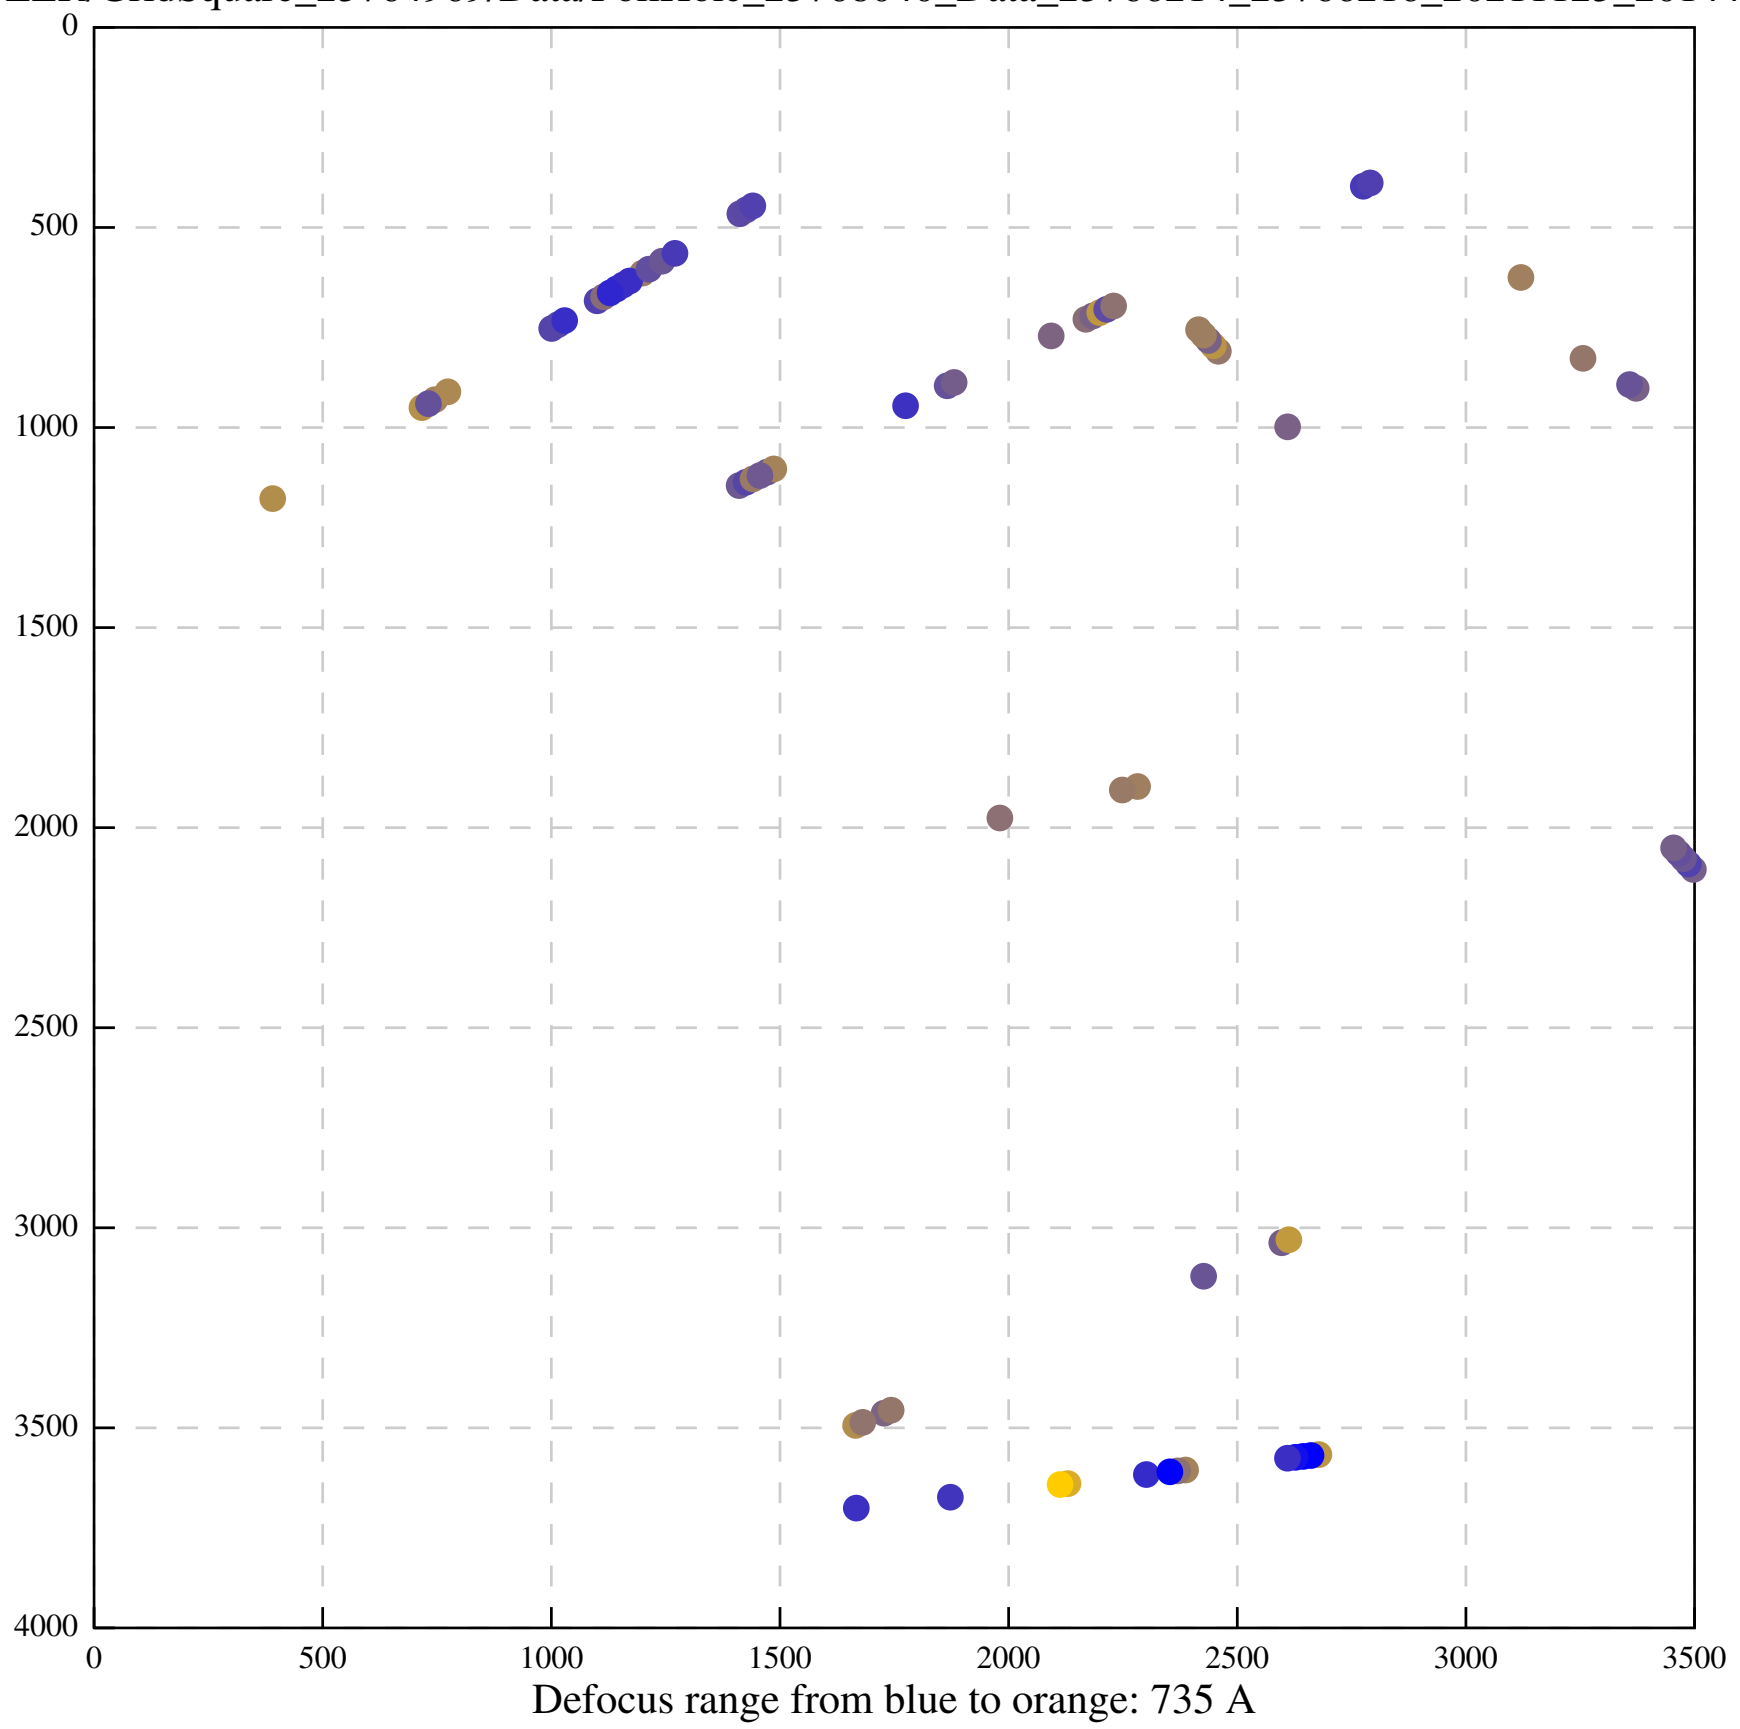

Defocus range from blue to orange: 708 A

Defocus range from blue to orange: 243 A

Defocus range from blue to orange: 1114 A

Defocus range from blue to orange: 364 A

Defocus range from blue to orange: 367 Å

Defocus range from blue to orange: 341 Å

Defocus range from blue to orange: 23 A

Defocus range from blue to orange: 1240 Å

Defocus range from blue to orange: 101 A

Defocus range from blue to orange: 331 A

Defocus range from blue to orange: 630 Å

Defocus range from blue to orange: 593 A

Defocus range from blue to orange: 752 A

Defocus range from blue to orange: 365 A

Defocus range from blue to orange: 731 A

Defocus range from blue to orange: 664 A

Defocus range from blue to orange: 328 A

Defocus range from blue to orange: 534 A

Defocus range from blue to orange: 312 A

Defocus range from blue to orange: 308 A