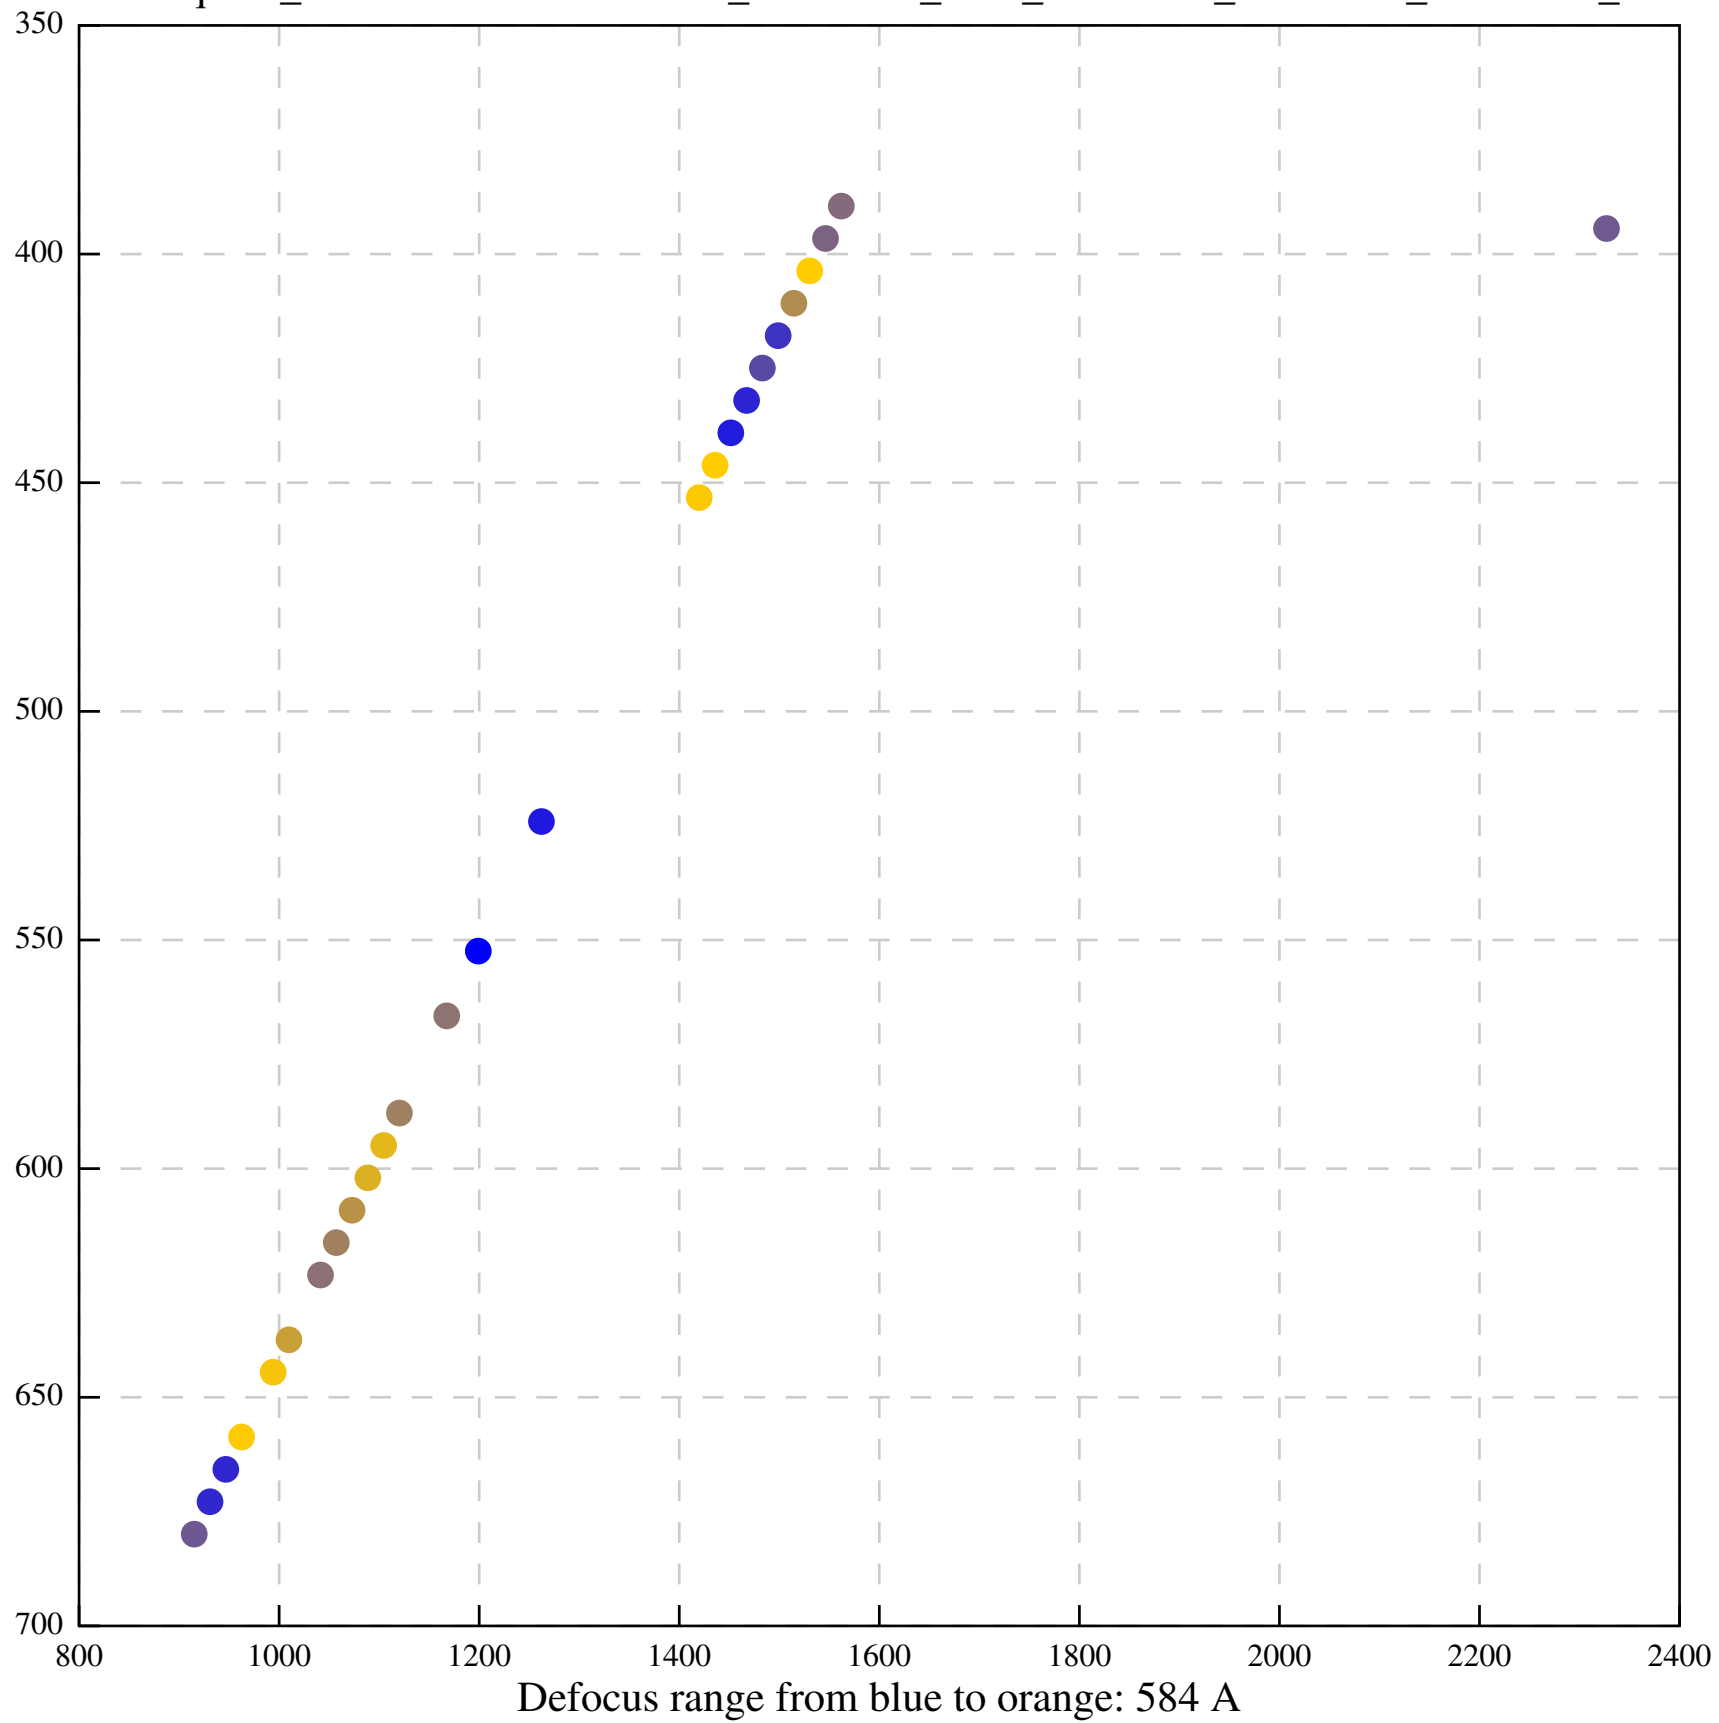

Defocus range from blue to orange: 396 A

Defocus range from blue to orange: 485 A

Defocus range from blue to orange: 1024 A

Defocus range from blue to orange: 366 A

Defocus range from blue to orange: 495 A

Defocus range from blue to orange: 11 A

Defocus range from blue to orange: 697 A

Defocus range from blue to orange: 315 A

Defocus range from blue to orange: 289 A

Defocus range from blue to orange: 114 A

Defocus range from blue to orange: 552 A

Defocus range from blue to orange: 383 A

Defocus range from blue to orange: 1 A

Defocus range from blue to orange: 537 Å

Defocus range from blue to orange: 698 A

Defocus range from blue to orange: 28 A

Defocus range from blue to orange: 28 A