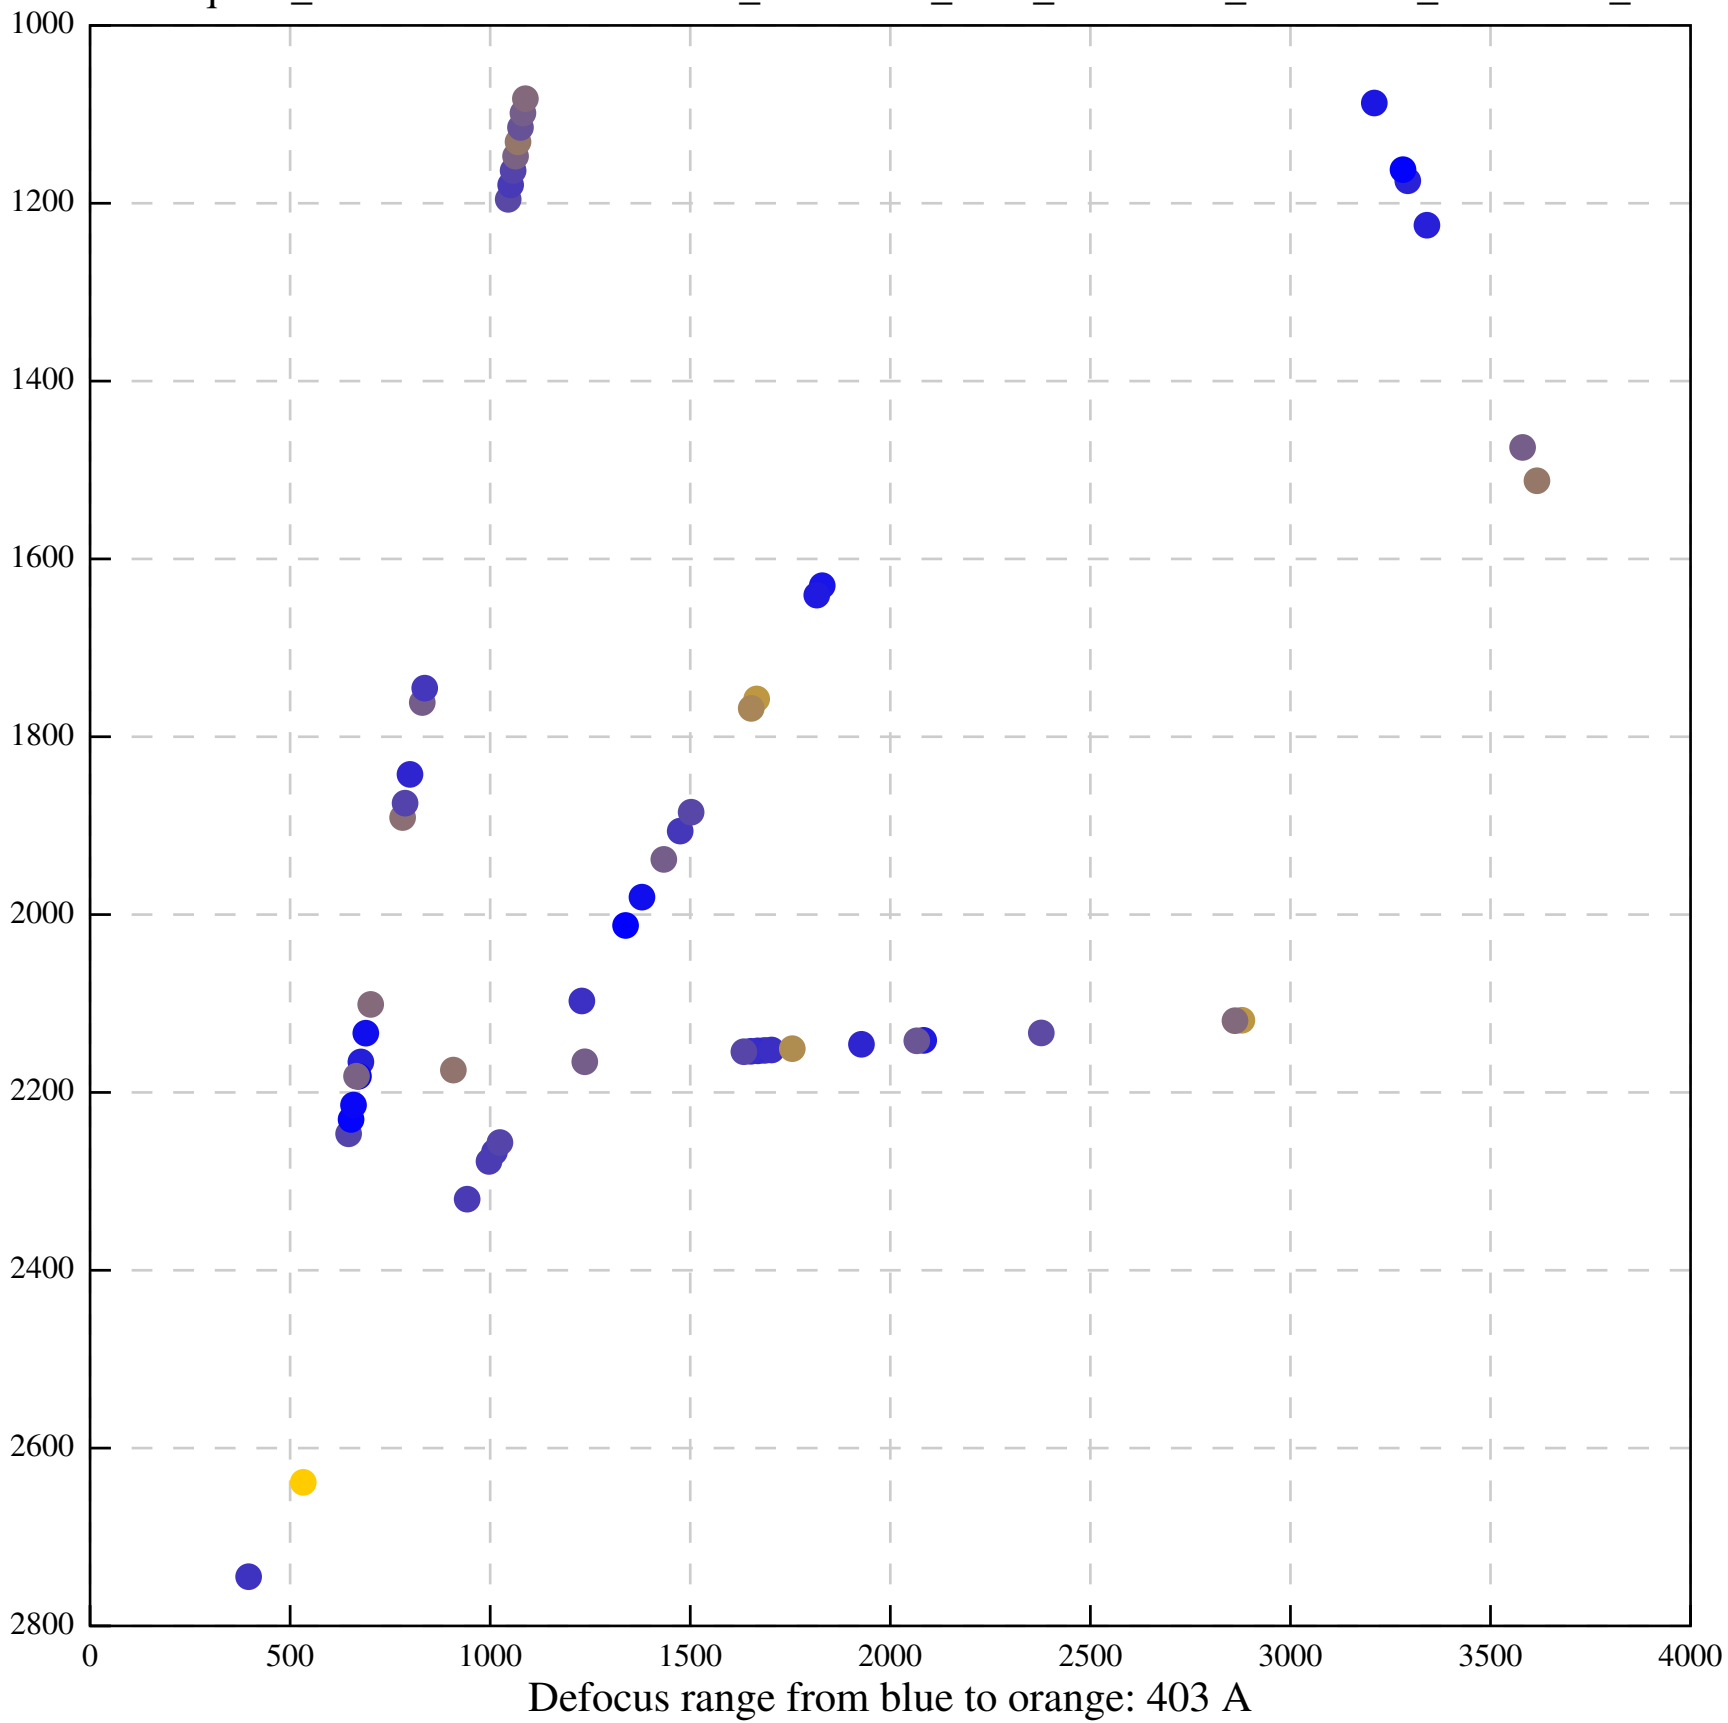

Defocus range from blue to orange: 839 A

Defocus range from blue to orange: 211 A

Defocus range from blue to orange: 145 A

Defocus range from blue to orange: 703 A

Defocus range from blue to orange: 455 A

Defocus range from blue to orange: 979 A

Defocus range from blue to orange: 864 A

Defocus range from blue to orange: 84 A

Defocus range from blue to orange: 332 A

Defocus range from blue to orange: 423 A

Defocus range from blue to orange: 70 A

Defocus range from blue to orange: 396 A

Defocus range from blue to orange: 485 A

Defocus range from blue to orange: 1024 A

Defocus range from blue to orange: 366 A

Defocus range from blue to orange: 495 A

Defocus range from blue to orange: 11 A

Defocus range from blue to orange: 697 A

Defocus range from blue to orange: 315 A

Defocus range from blue to orange: 289 A

Defocus range from blue to orange: 114 A

Defocus range from blue to orange: 552 A