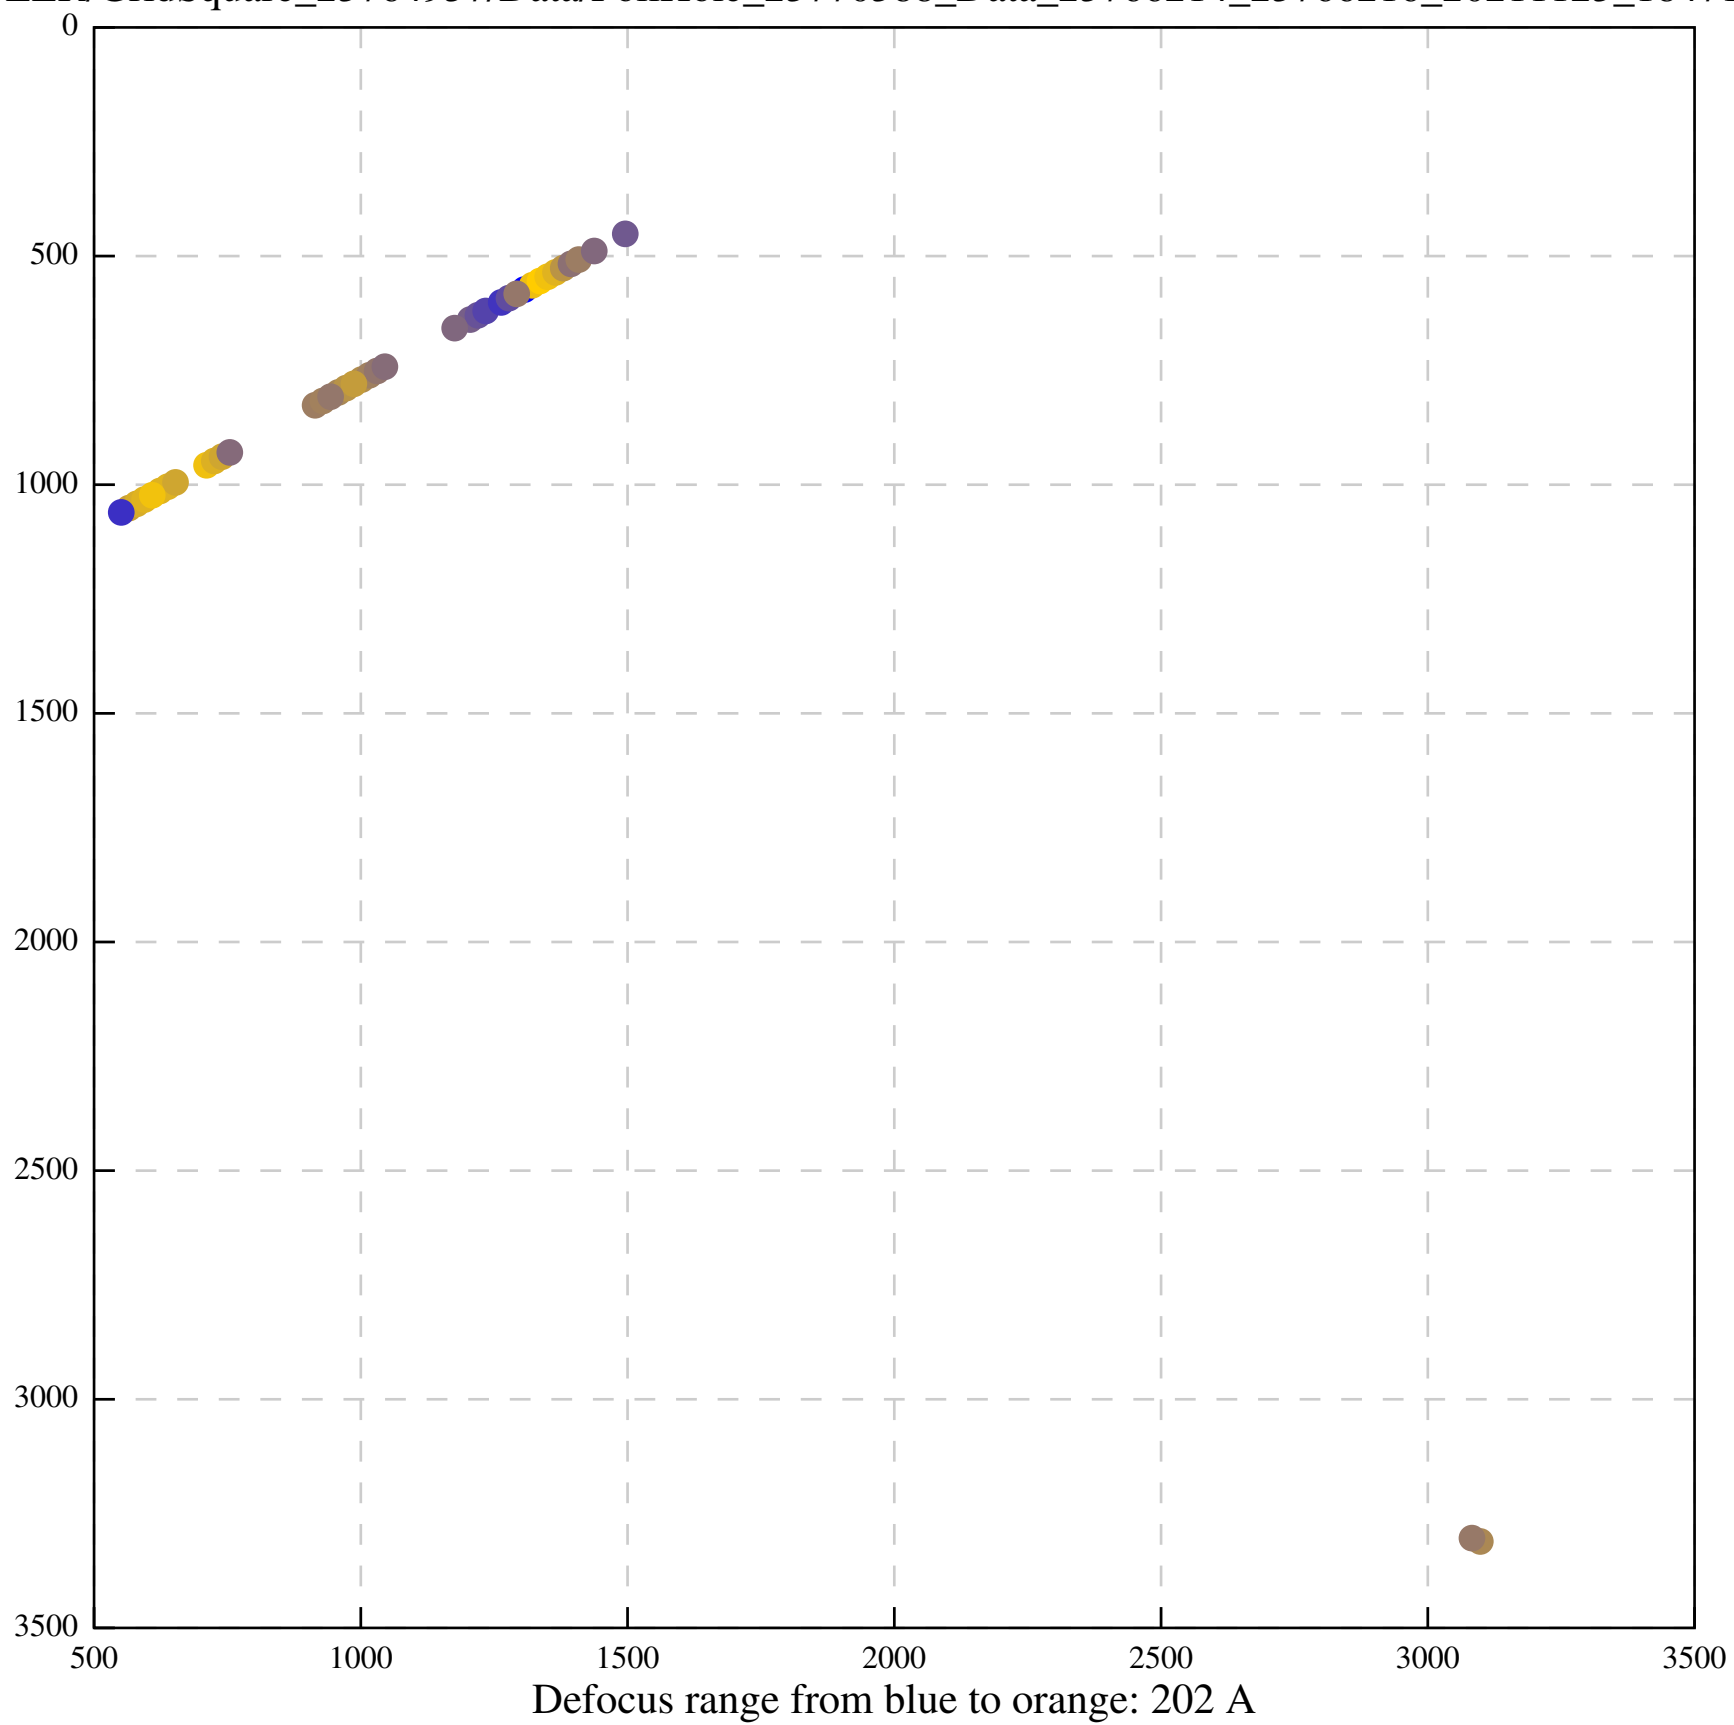

Defocus range from blue to orange: 839 A

Defocus range from blue to orange: 211 A

Defocus range from blue to orange: 145 A

Defocus range from blue to orange: 703 A

Defocus range from blue to orange: 455 A

Defocus range from blue to orange: 979 A

Defocus range from blue to orange: 864 A

Defocus range from blue to orange: 84 A

Defocus range from blue to orange: 332 A

Defocus range from blue to orange: 423 A

Defocus range from blue to orange: 70 A

Defocus range from blue to orange: 396 A

Defocus range from blue to orange: 485 A

Defocus range from blue to orange: 1024 A

Defocus range from blue to orange: 366 A

Defocus range from blue to orange: 495 A

Defocus range from blue to orange: 11 A

Defocus range from blue to orange: 697 A

Defocus range from blue to orange: 315 A

Defocus range from blue to orange: 289 A

Defocus range from blue to orange: 114 A

Defocus range from blue to orange: 552 A