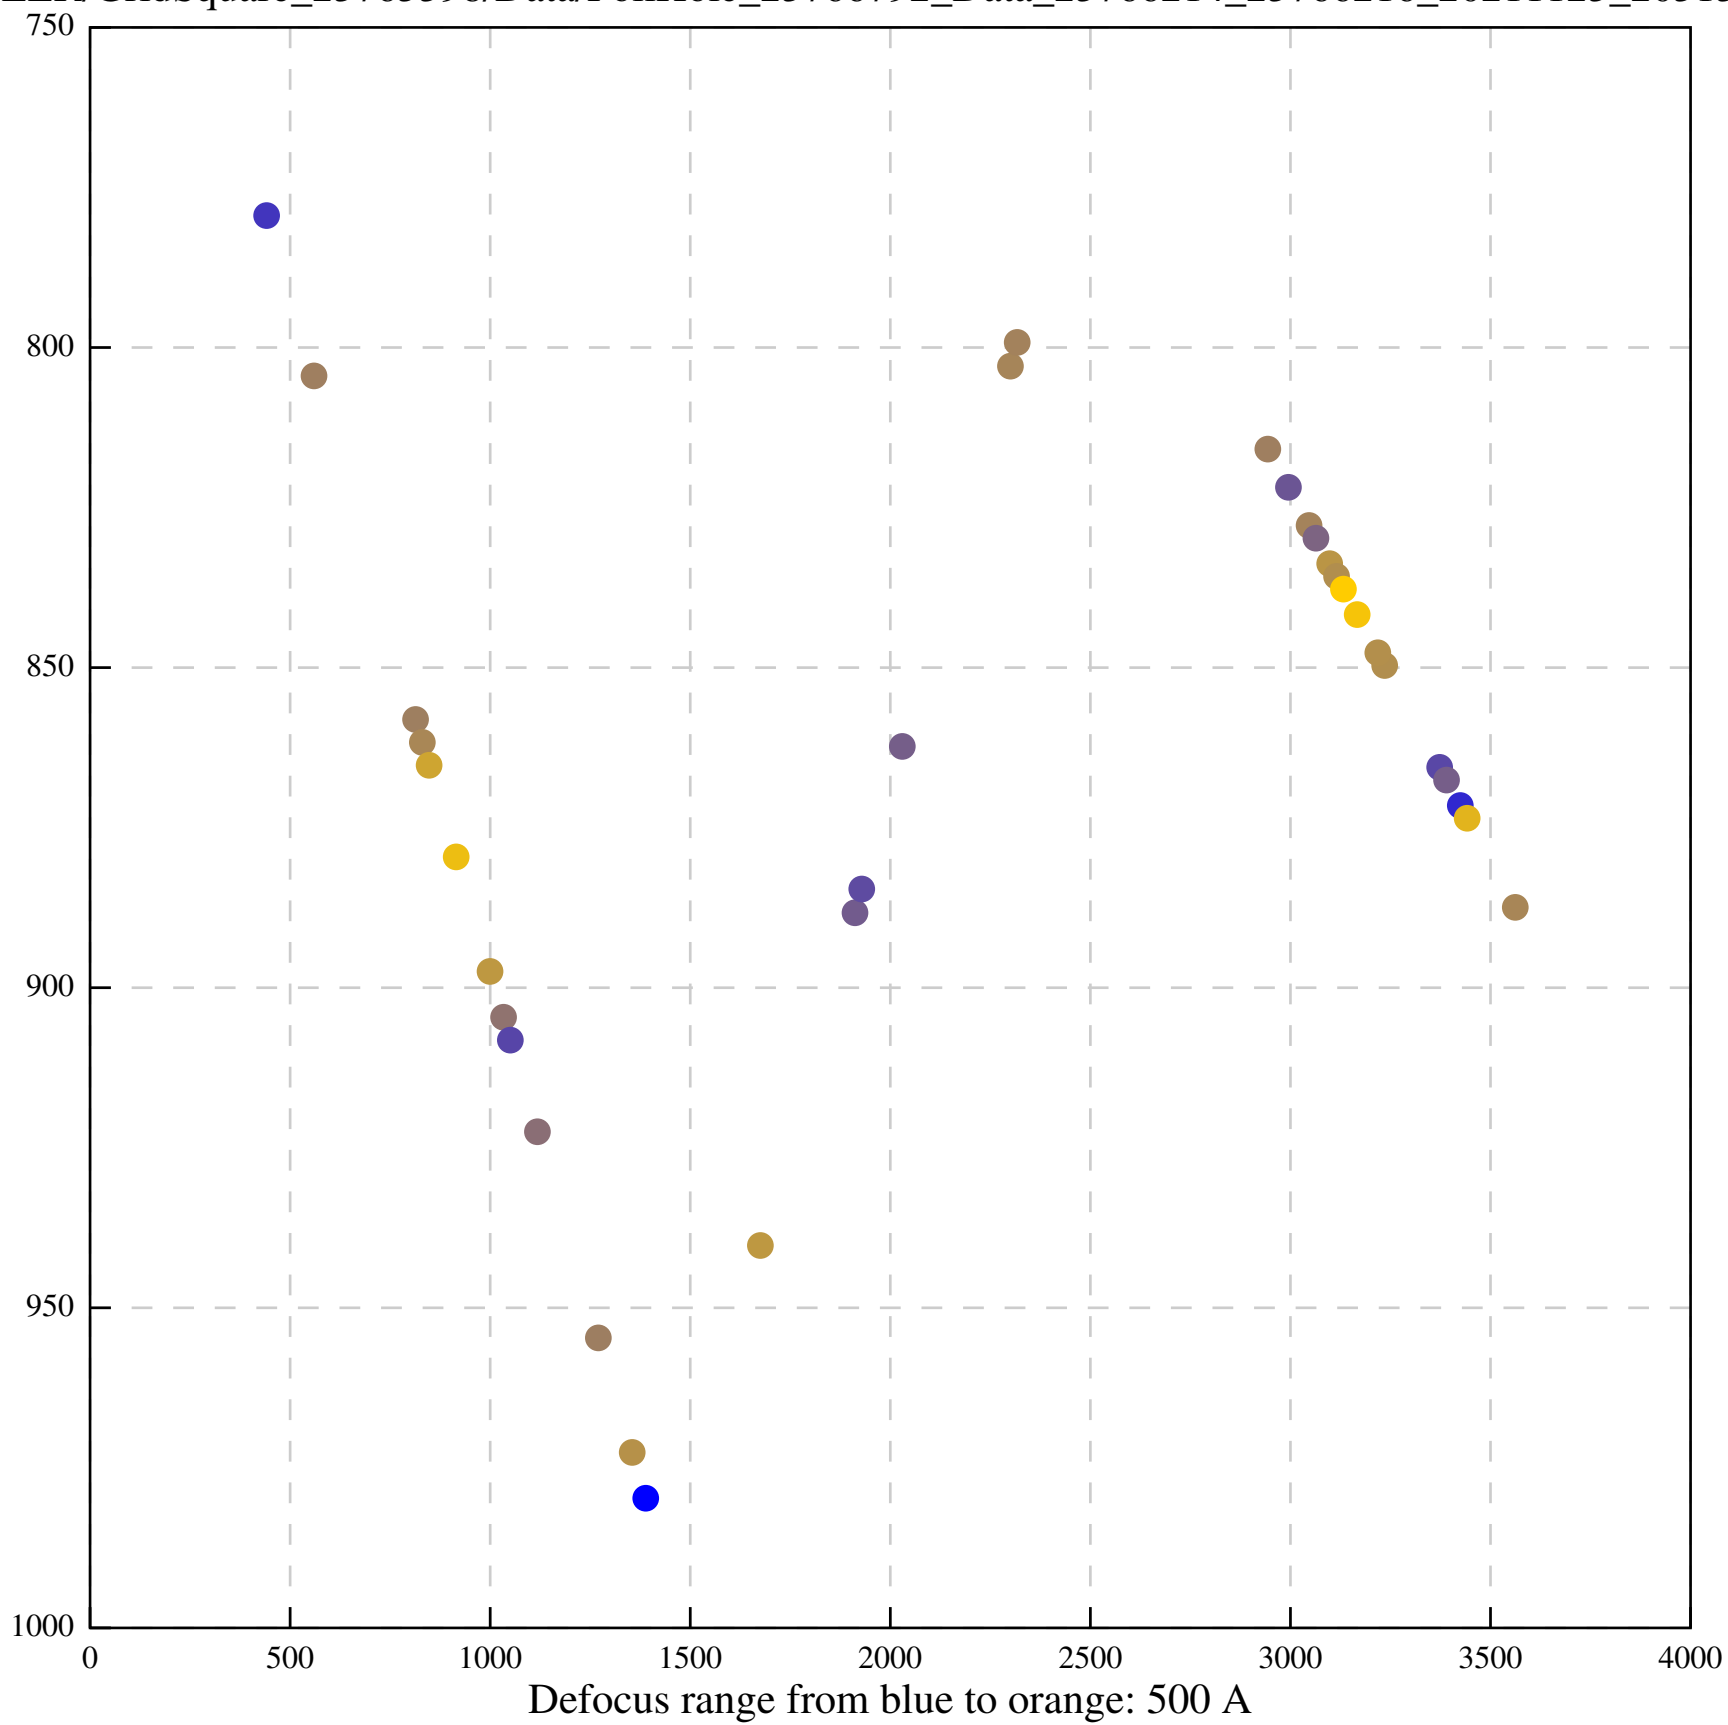

Defocus range from blue to orange: 630 Å

Defocus range from blue to orange: 593 A

Defocus range from blue to orange: 752 A

Defocus range from blue to orange: 365 A

Defocus range from blue to orange: 731 A

Defocus range from blue to orange: 664 A

Defocus range from blue to orange: 328 A

Defocus range from blue to orange: 534 A

Defocus range from blue to orange: 312 A

Defocus range from blue to orange: 308 A

Defocus range from blue to orange: 492 A

Defocus range from blue to orange: 72 A

Defocus range from blue to orange: 295 A

Defocus range from blue to orange: 624 A

Defocus range from blue to orange: 656 A

Defocus range from blue to orange: 507 A

Defocus range from blue to orange: 379 A

Defocus range from blue to orange: 559 A