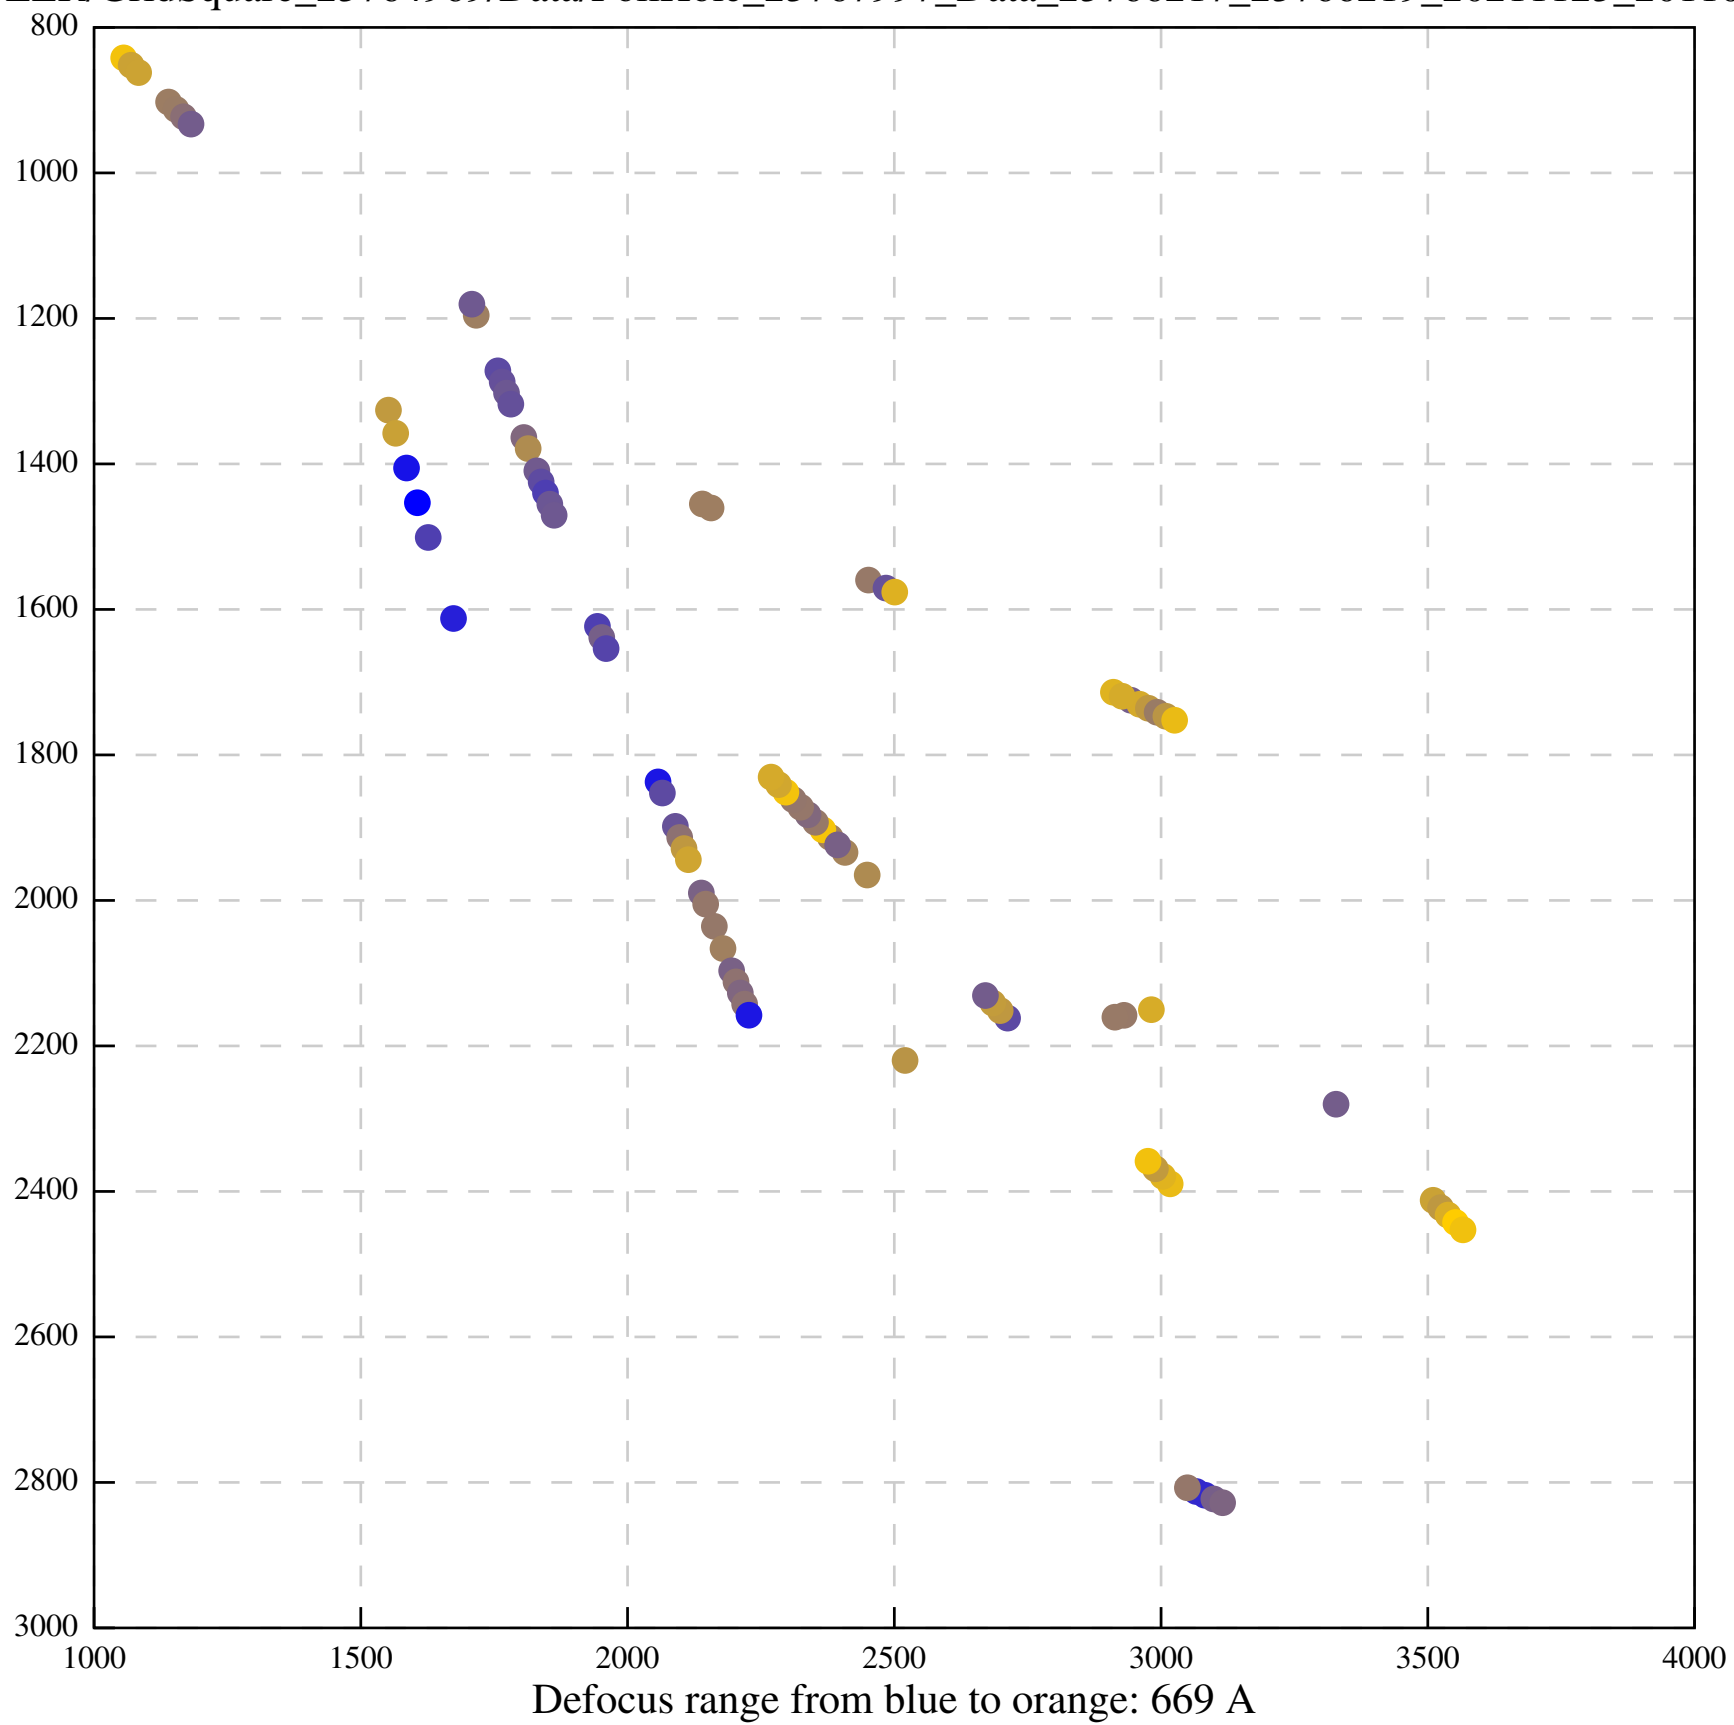

Defocus range from blue to orange: 708 A

Defocus range from blue to orange: 243 A

Defocus range from blue to orange: 1114 A

Defocus range from blue to orange: 364 A

Defocus range from blue to orange: 367 Å

Defocus range from blue to orange: 341 Å

Defocus range from blue to orange: 23 A

Defocus range from blue to orange: 1240 Å

Defocus range from blue to orange: 101 A

Defocus range from blue to orange: 331 A

Defocus range from blue to orange: 630 Å

Defocus range from blue to orange: 593 A

Defocus range from blue to orange: 752 A

Defocus range from blue to orange: 365 A

Defocus range from blue to orange: 731 A

Defocus range from blue to orange: 664 A

Defocus range from blue to orange: 328 A

Defocus range from blue to orange: 534 A

Defocus range from blue to orange: 312 A

Defocus range from blue to orange: 308 A