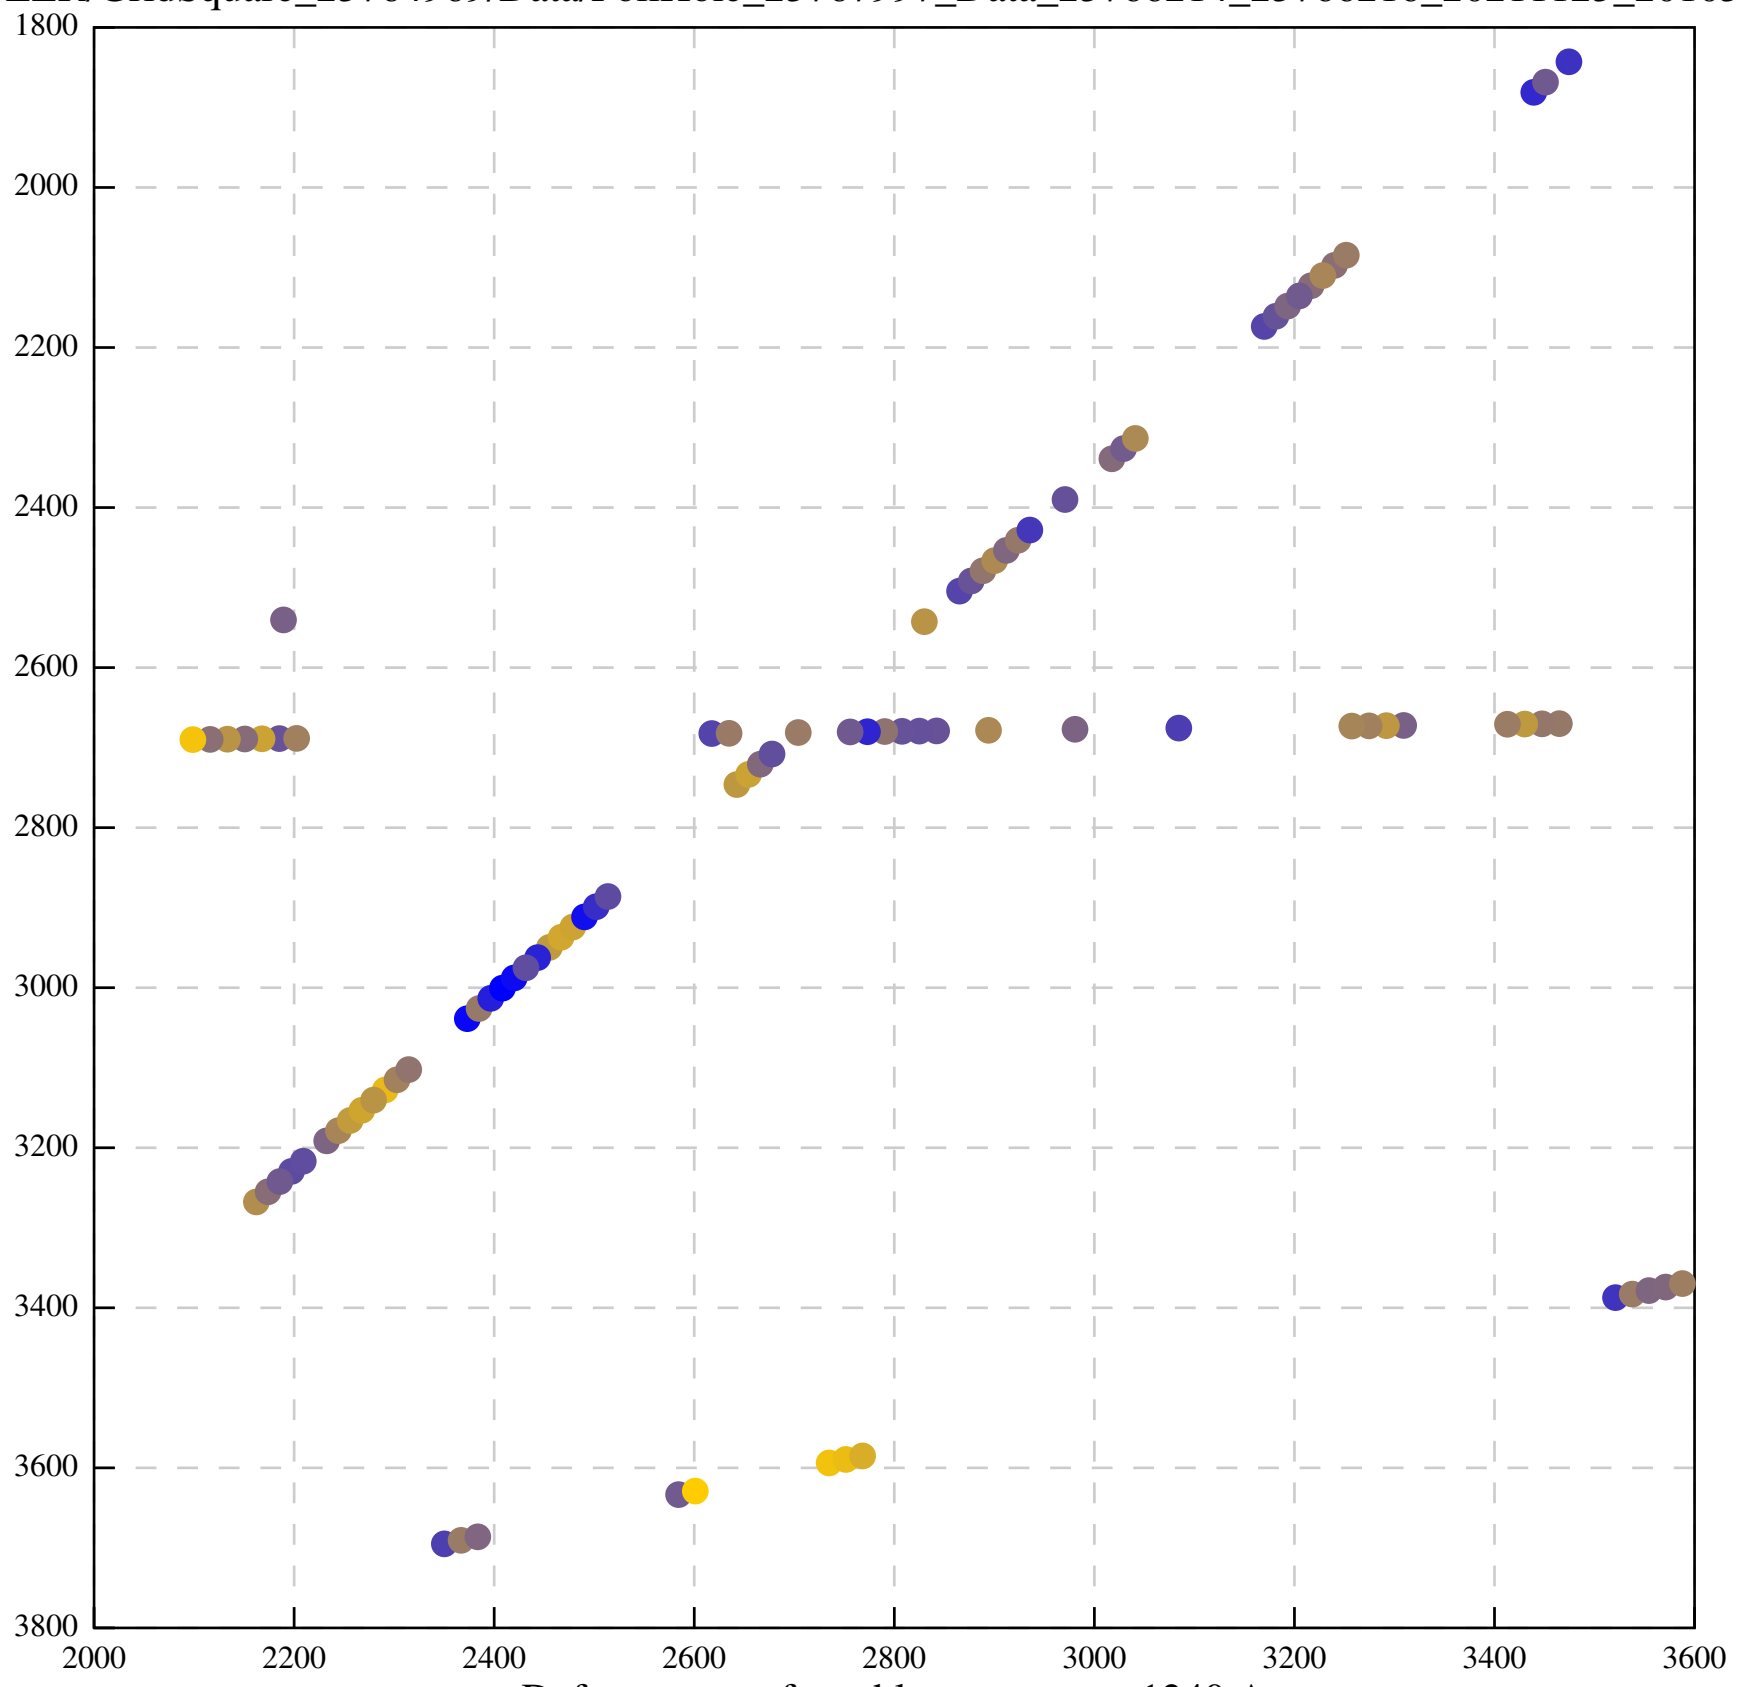

Defocus range from blue to orange: 708 A

Defocus range from blue to orange: 243 A

Defocus range from blue to orange: 1114 A

Defocus range from blue to orange: 364 A

Defocus range from blue to orange: 367 Å

Defocus range from blue to orange: 341 Å

Defocus range from blue to orange: 23 A

Defocus range from blue to orange: 1240 Å

Defocus range from blue to orange: 101 A

Defocus range from blue to orange: 331 A

Defocus range from blue to orange: 630 Å

Defocus range from blue to orange: 593 A

Defocus range from blue to orange: 752 A

Defocus range from blue to orange: 365 A

Defocus range from blue to orange: 731 A

Defocus range from blue to orange: 664 A

Defocus range from blue to orange: 328 A

Defocus range from blue to orange: 534 A

Defocus range from blue to orange: 312 A

Defocus range from blue to orange: 308 A