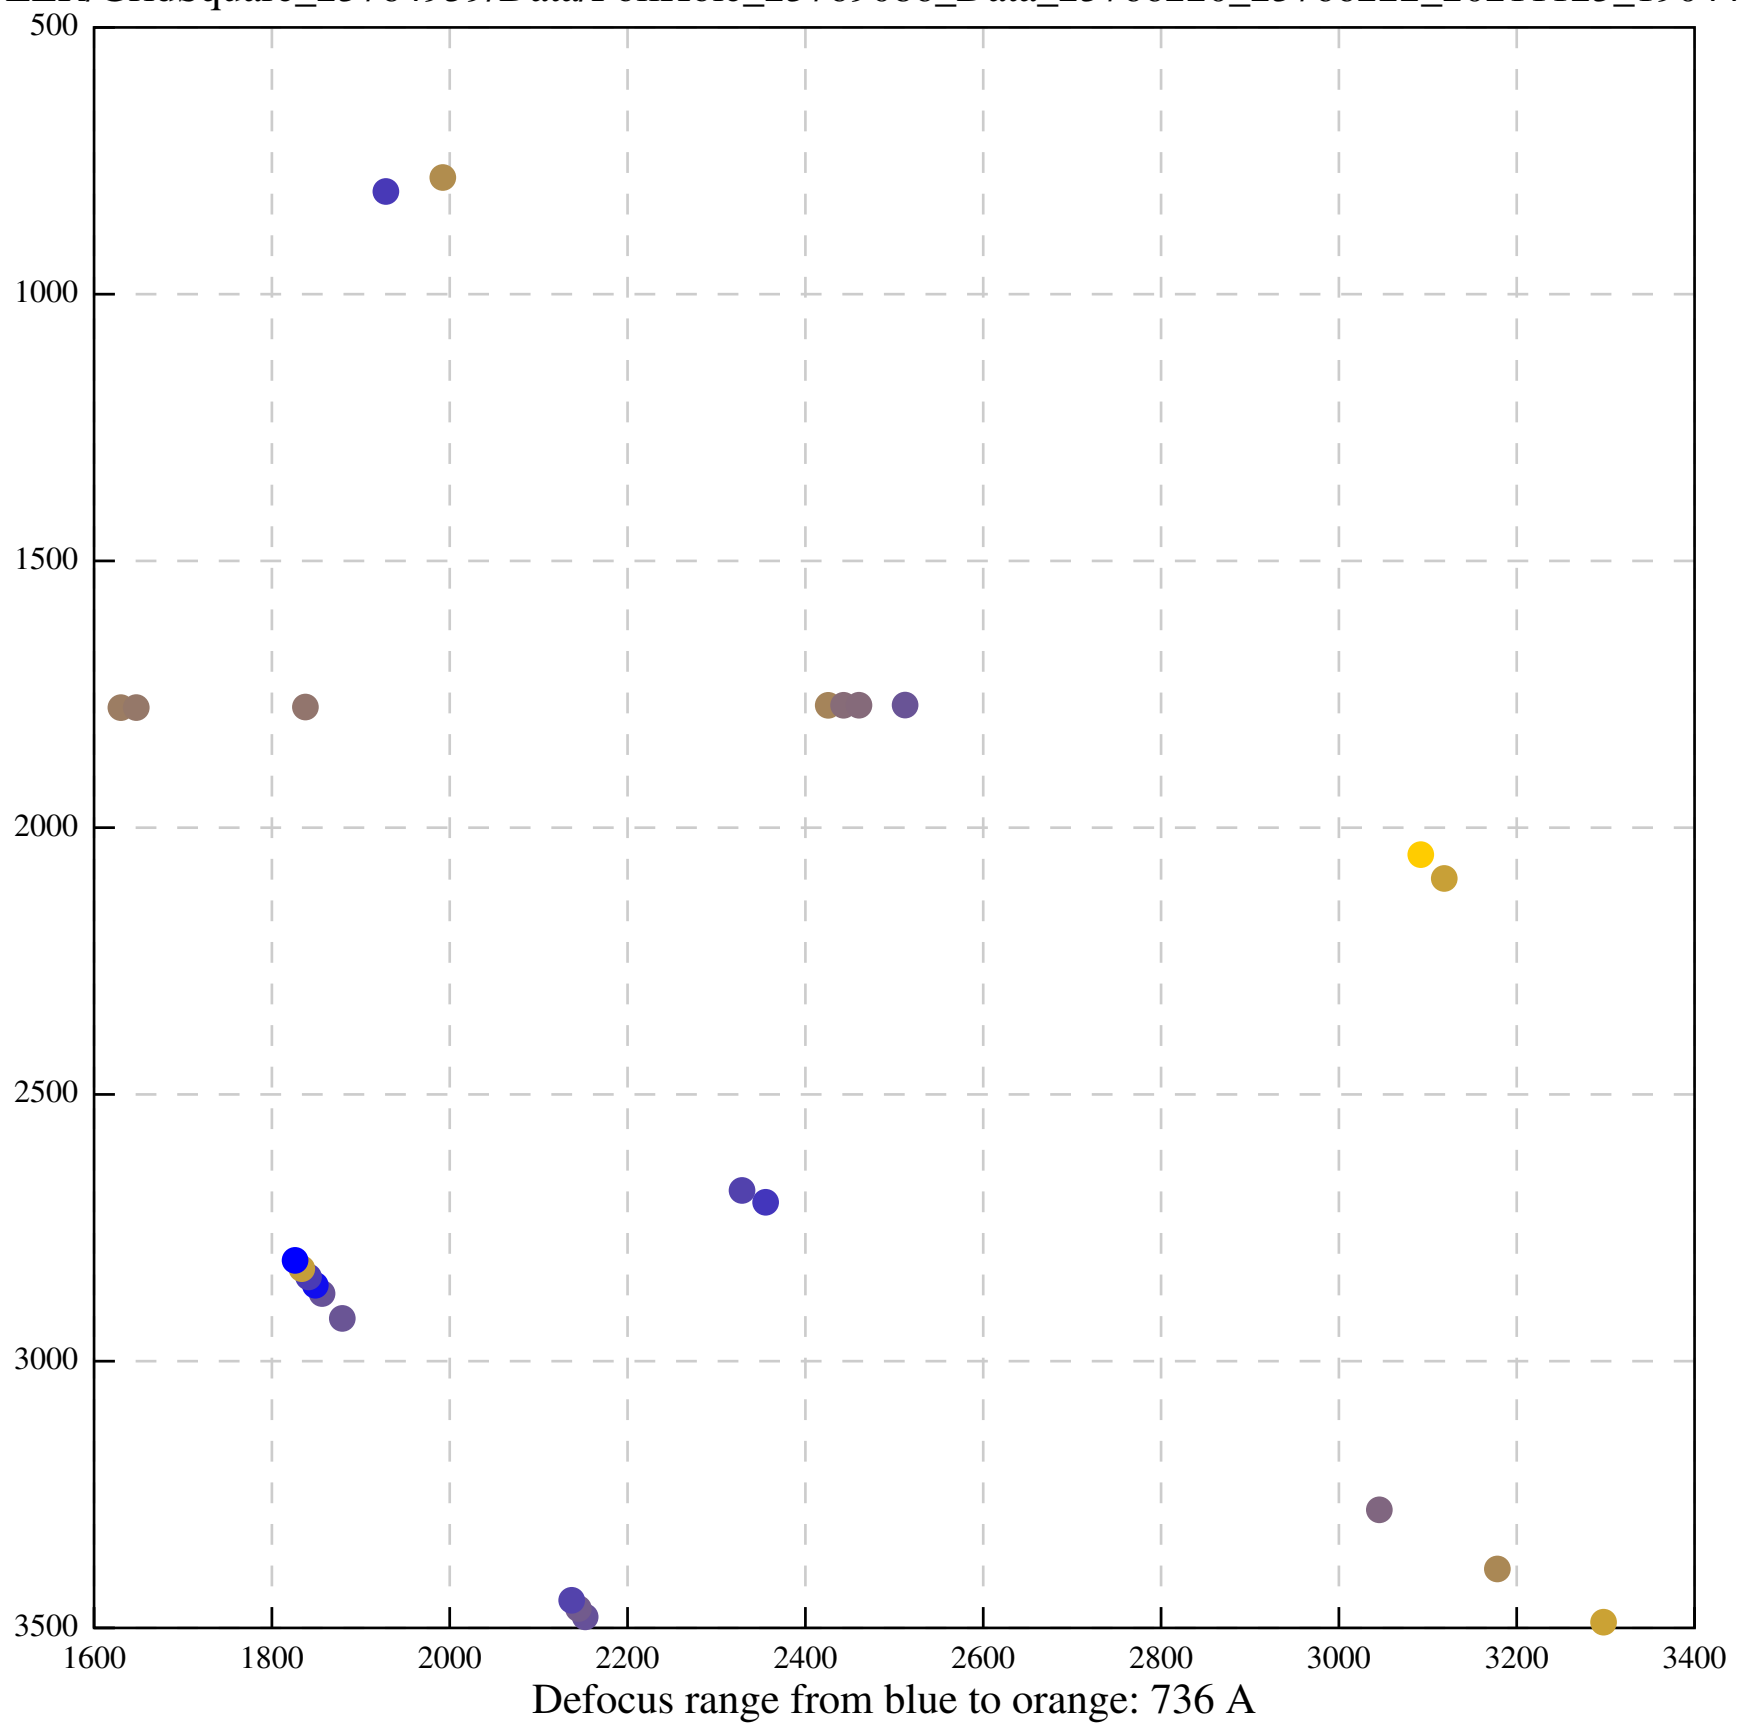

Defocus range from blue to orange: 979 A

Defocus range from blue to orange: 864 A

Defocus range from blue to orange: 84 A

Defocus range from blue to orange: 332 A

Defocus range from blue to orange: 423 A

Defocus range from blue to orange: 70 A

Defocus range from blue to orange: 396 A

Defocus range from blue to orange: 485 A

Defocus range from blue to orange: 1024 A

Defocus range from blue to orange: 366 A

Defocus range from blue to orange: 495 A

Defocus range from blue to orange: 11 A

Defocus range from blue to orange: 697 A

Defocus range from blue to orange: 315 A

Defocus range from blue to orange: 289 A

Defocus range from blue to orange: 114 A

Defocus range from blue to orange: 552 A