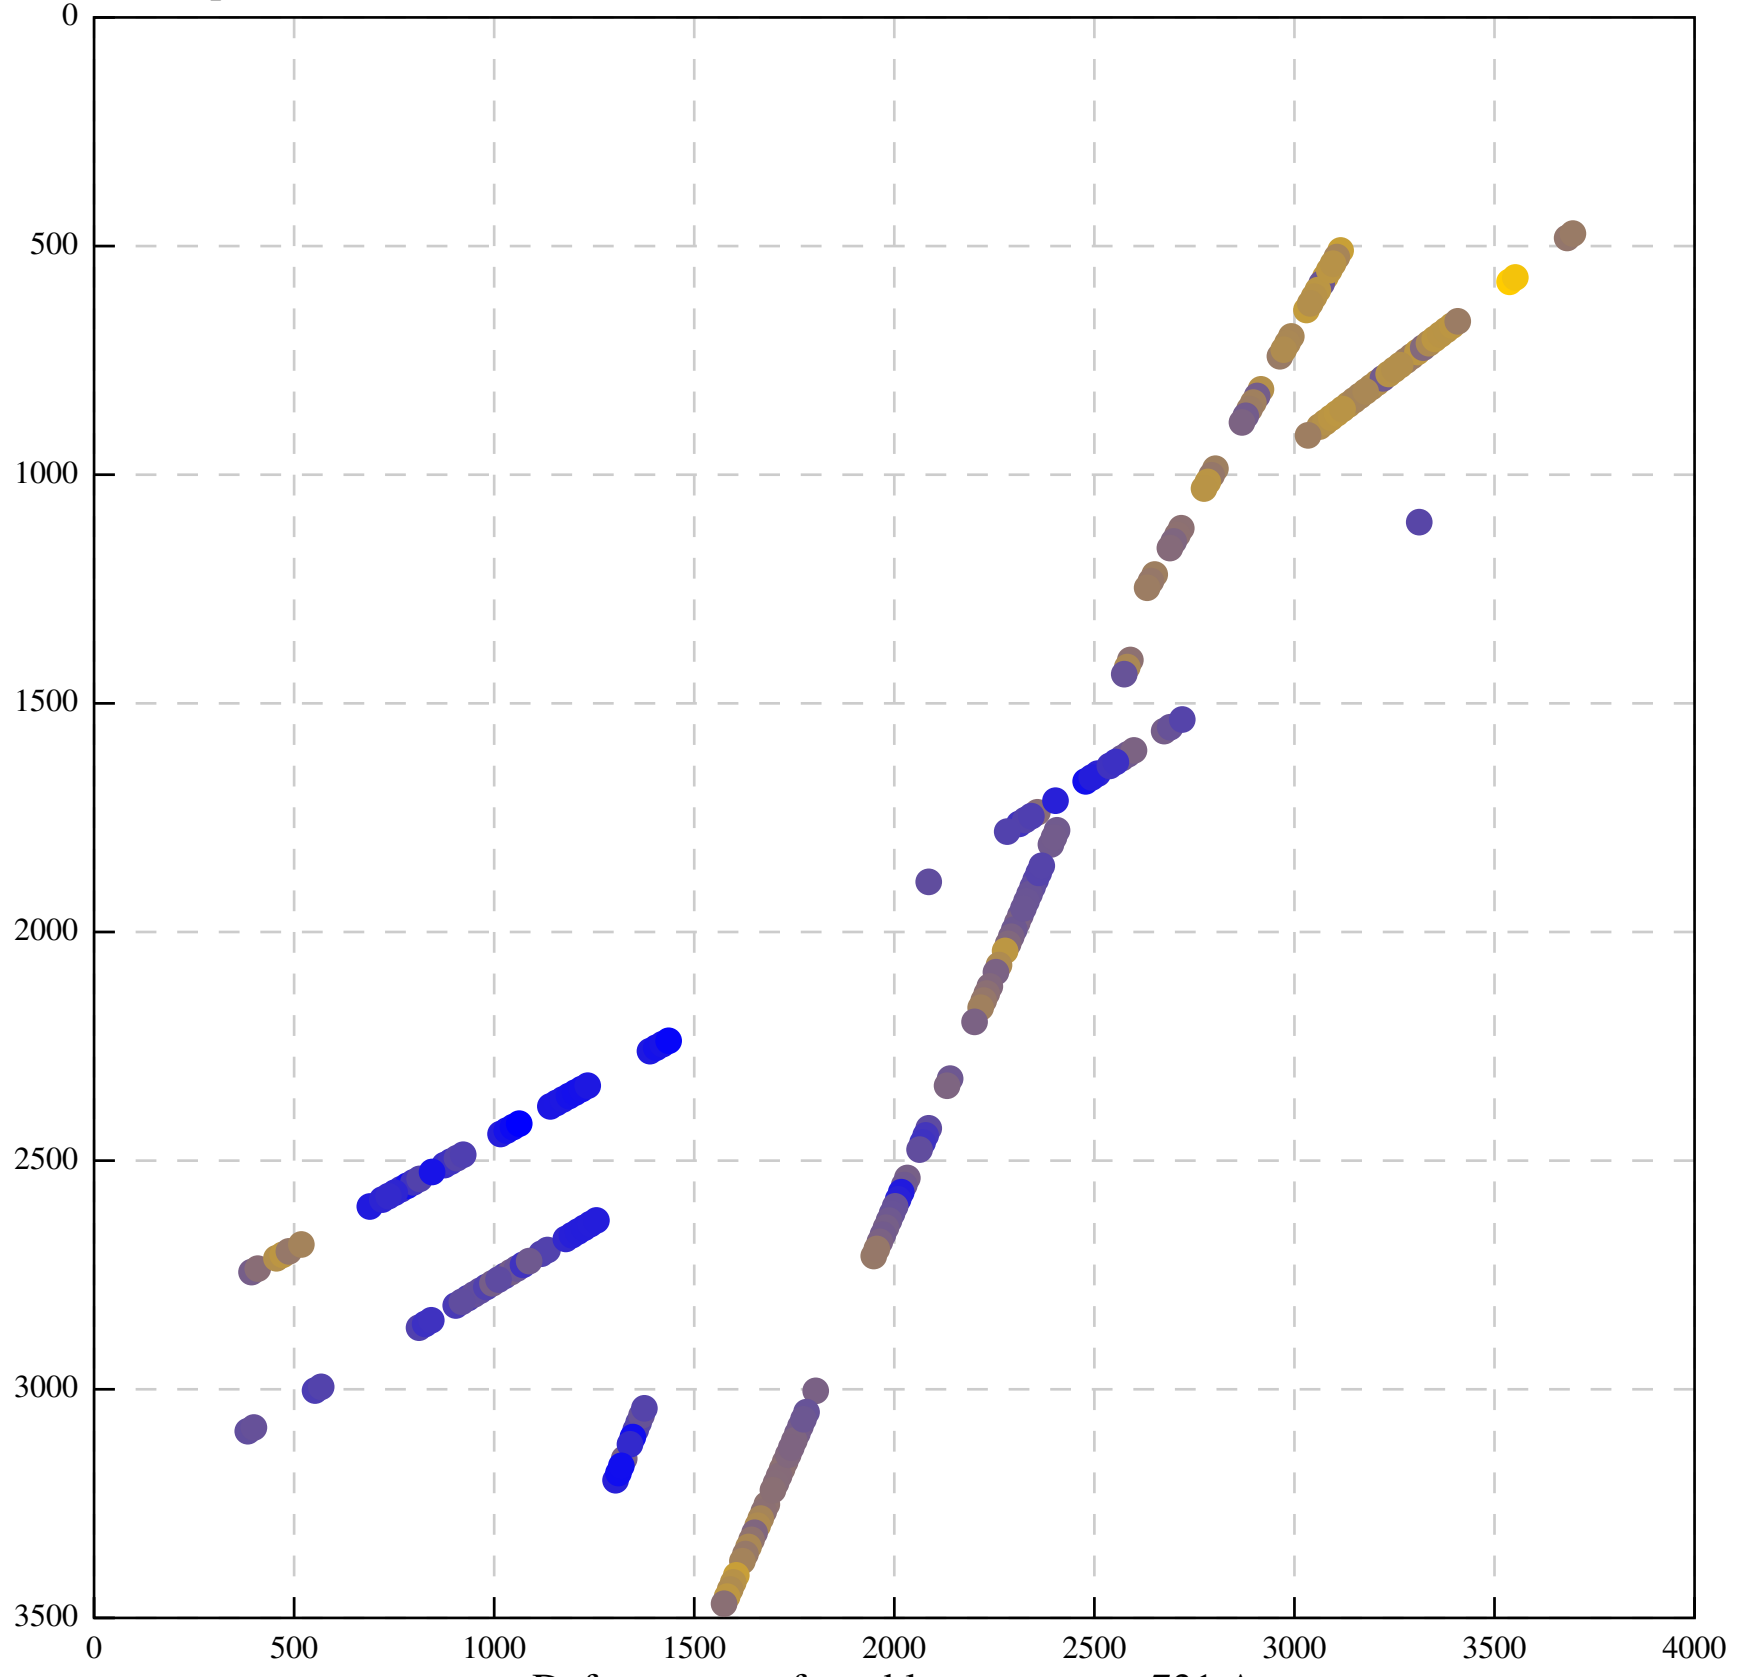

Defocus range from blue to orange: 341 Å

Defocus range from blue to orange: 23 A

Defocus range from blue to orange: 1240 Å

Defocus range from blue to orange: 101 A

Defocus range from blue to orange: 331 A

Defocus range from blue to orange: 630 Å

Defocus range from blue to orange: 593 A

Defocus range from blue to orange: 752 A

Defocus range from blue to orange: 365 A

Defocus range from blue to orange: 731 A

Defocus range from blue to orange: 664 A

Defocus range from blue to orange: 328 A

Defocus range from blue to orange: 534 A

Defocus range from blue to orange: 312 A

Defocus range from blue to orange: 308 A

Defocus range from blue to orange: 492 A

Defocus range from blue to orange: 72 A

Defocus range from blue to orange: 295 A

Defocus range from blue to orange: 624 A

Defocus range from blue to orange: 656 A

Defocus range from blue to orange: 507 A