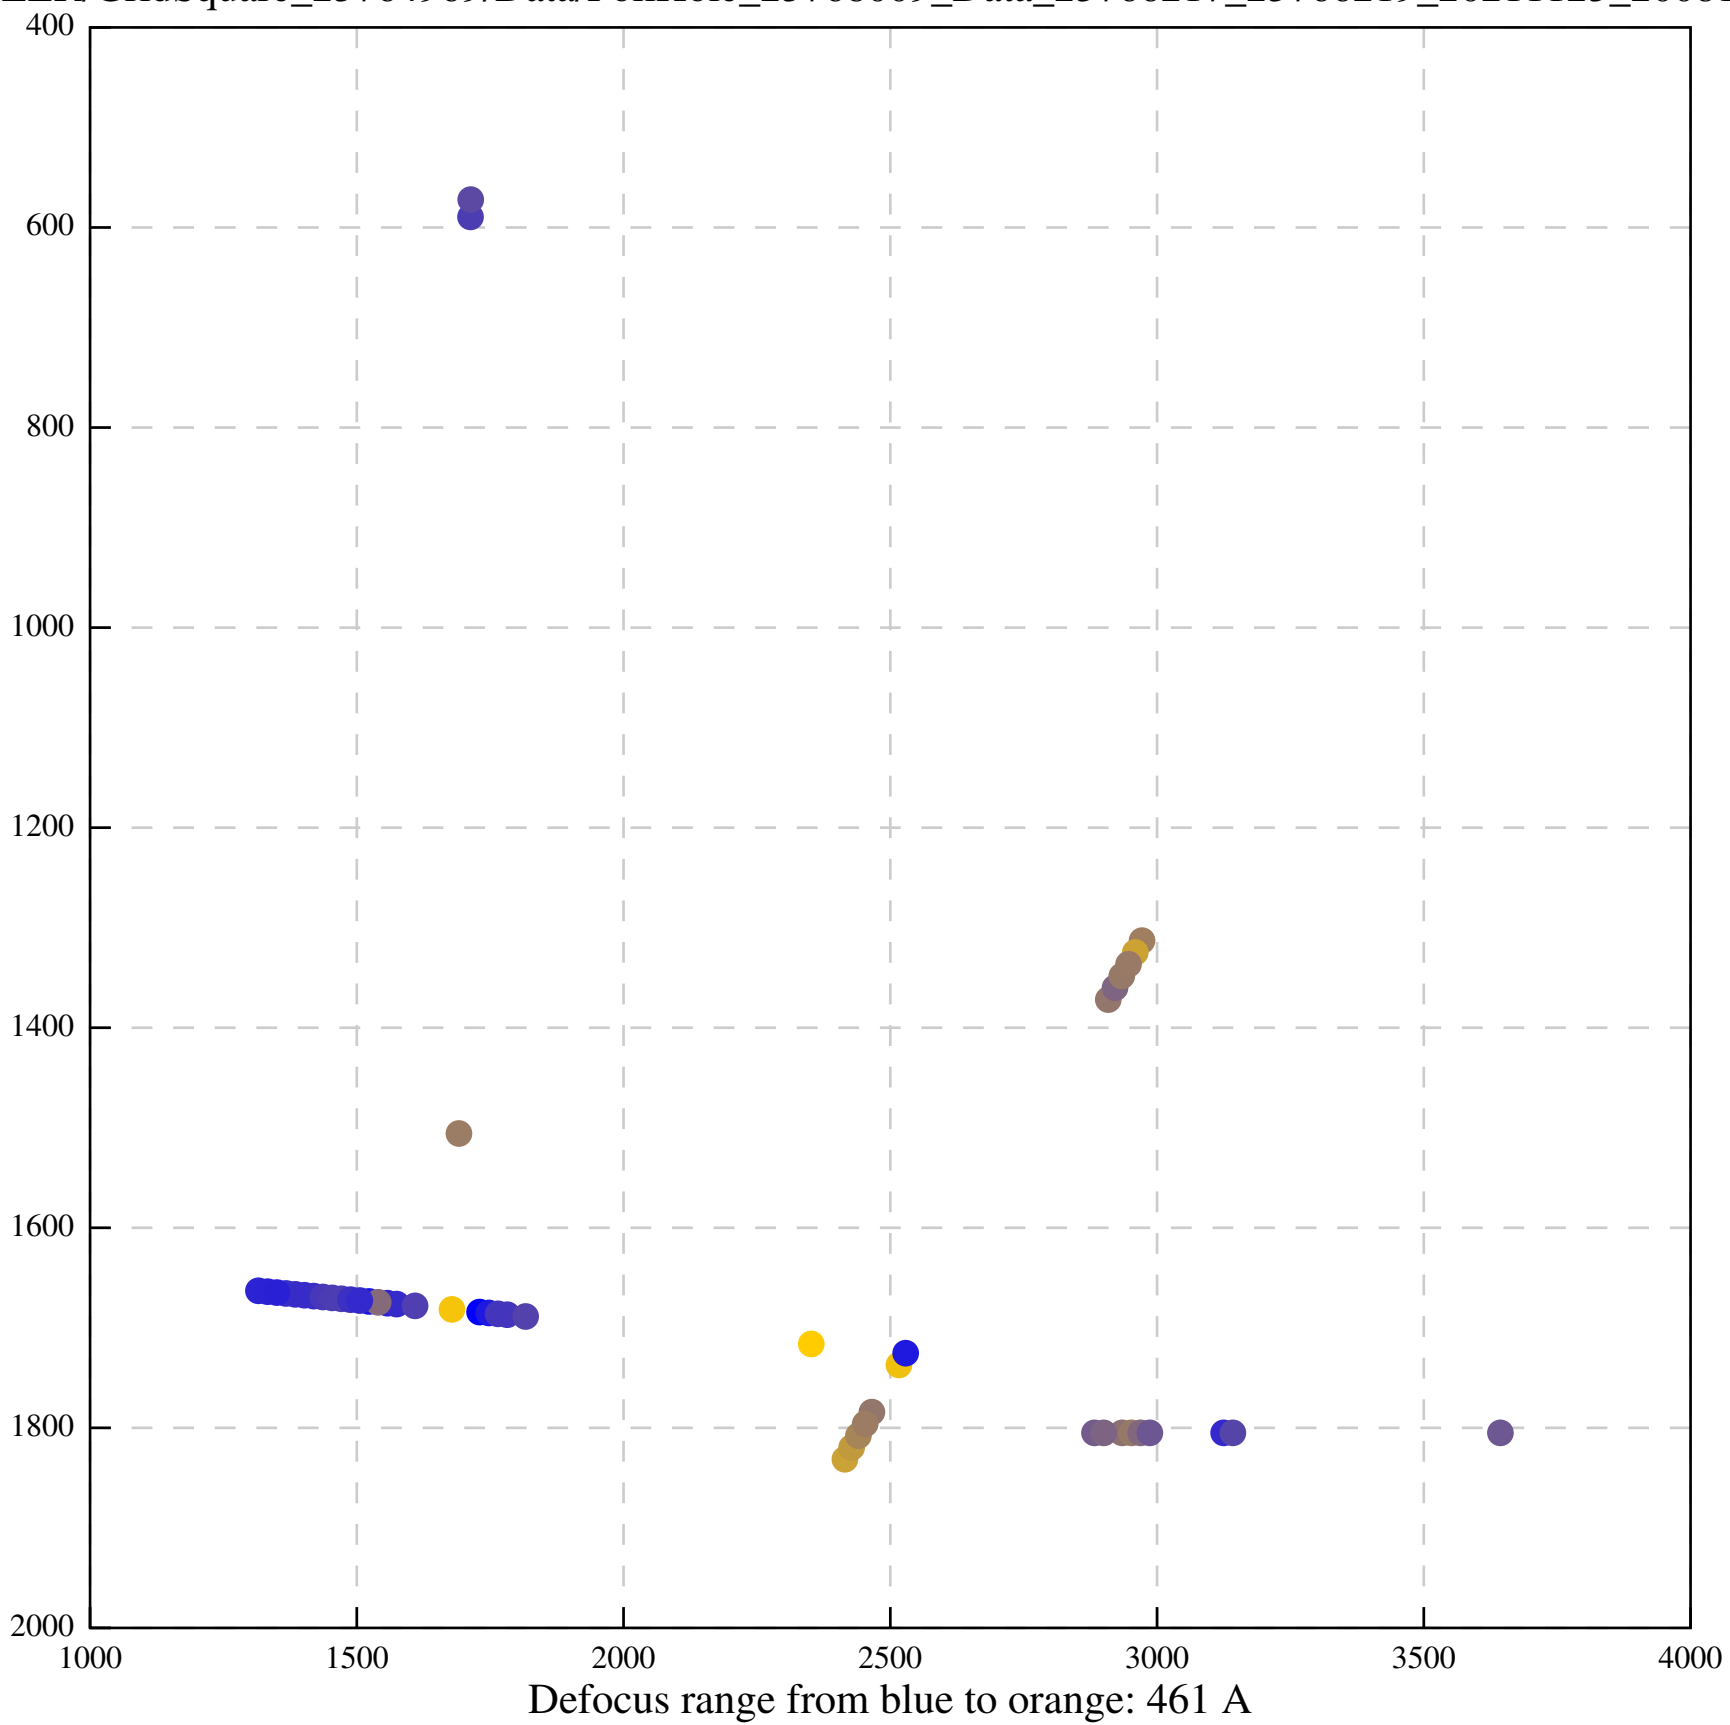

Defocus range from blue to orange: 708 A

Defocus range from blue to orange: 243 A

Defocus range from blue to orange: 1114 A

Defocus range from blue to orange: 364 A

Defocus range from blue to orange: 367 Å

Defocus range from blue to orange: 341 Å

Defocus range from blue to orange: 23 A

Defocus range from blue to orange: 1240 Å

Defocus range from blue to orange: 101 A

Defocus range from blue to orange: 331 A

Defocus range from blue to orange: 630 Å

Defocus range from blue to orange: 593 A

Defocus range from blue to orange: 752 A

Defocus range from blue to orange: 365 A

Defocus range from blue to orange: 731 A

Defocus range from blue to orange: 664 A

Defocus range from blue to orange: 328 A

Defocus range from blue to orange: 534 A

Defocus range from blue to orange: 312 A

Defocus range from blue to orange: 308 A