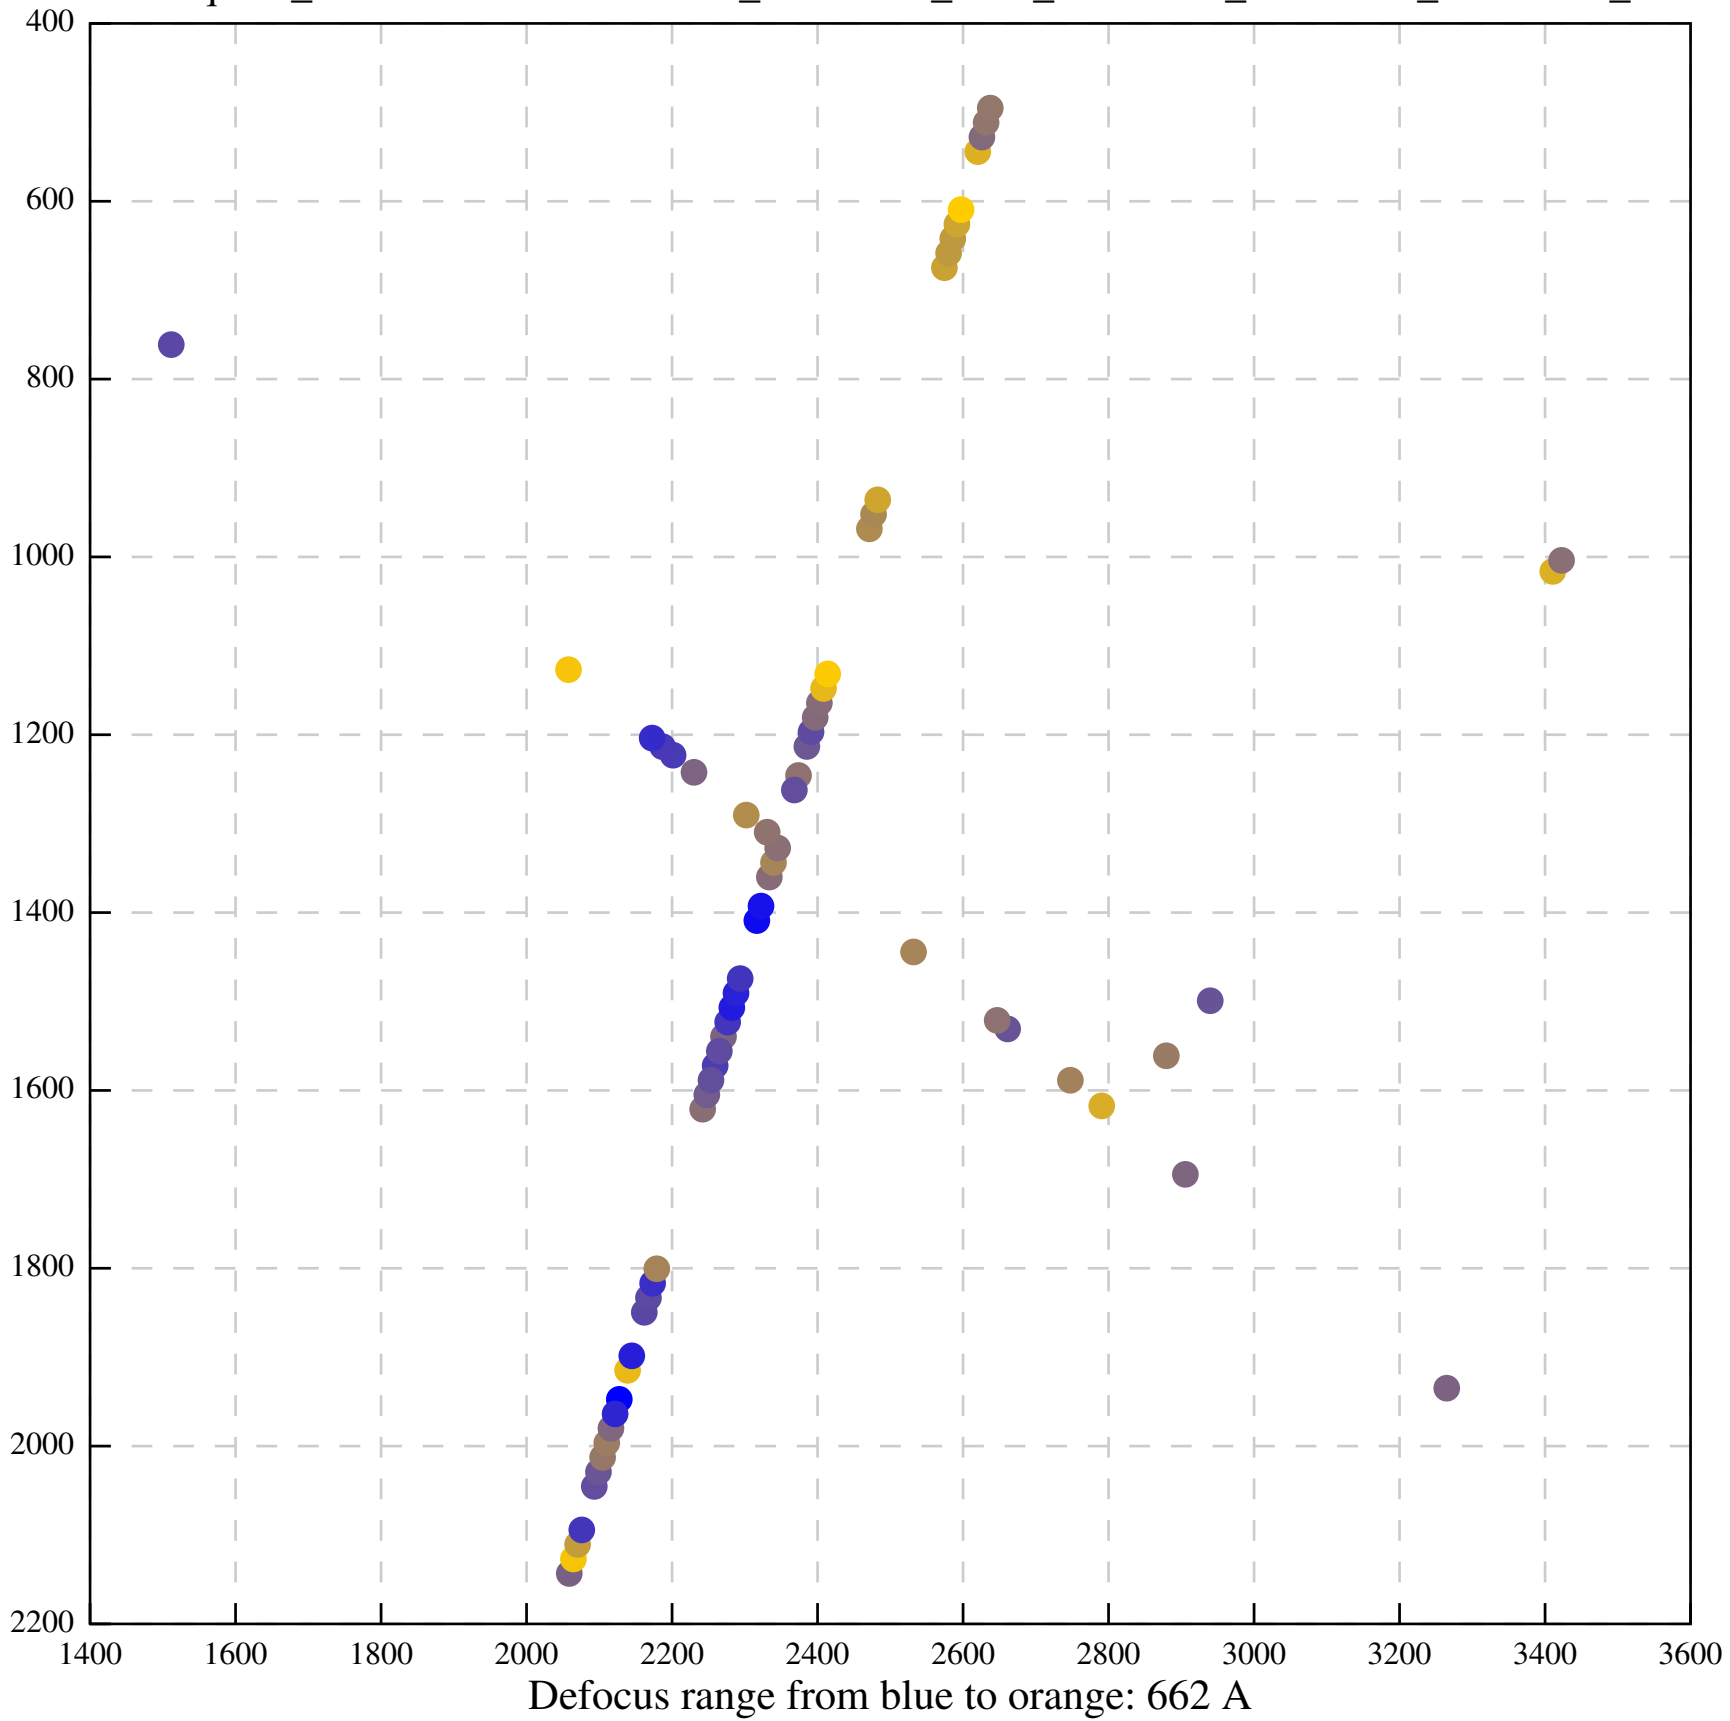

Defocus range from blue to orange: 630 Å

Defocus range from blue to orange: 593 A

Defocus range from blue to orange: 752 A

Defocus range from blue to orange: 365 A

Defocus range from blue to orange: 731 A

Defocus range from blue to orange: 664 A

Defocus range from blue to orange: 328 A

Defocus range from blue to orange: 534 A

Defocus range from blue to orange: 312 A

Defocus range from blue to orange: 308 A

Defocus range from blue to orange: 492 A

Defocus range from blue to orange: 72 A

Defocus range from blue to orange: 295 A

Defocus range from blue to orange: 624 A

Defocus range from blue to orange: 656 A

Defocus range from blue to orange: 507 A

Defocus range from blue to orange: 379 A

Defocus range from blue to orange: 559 A