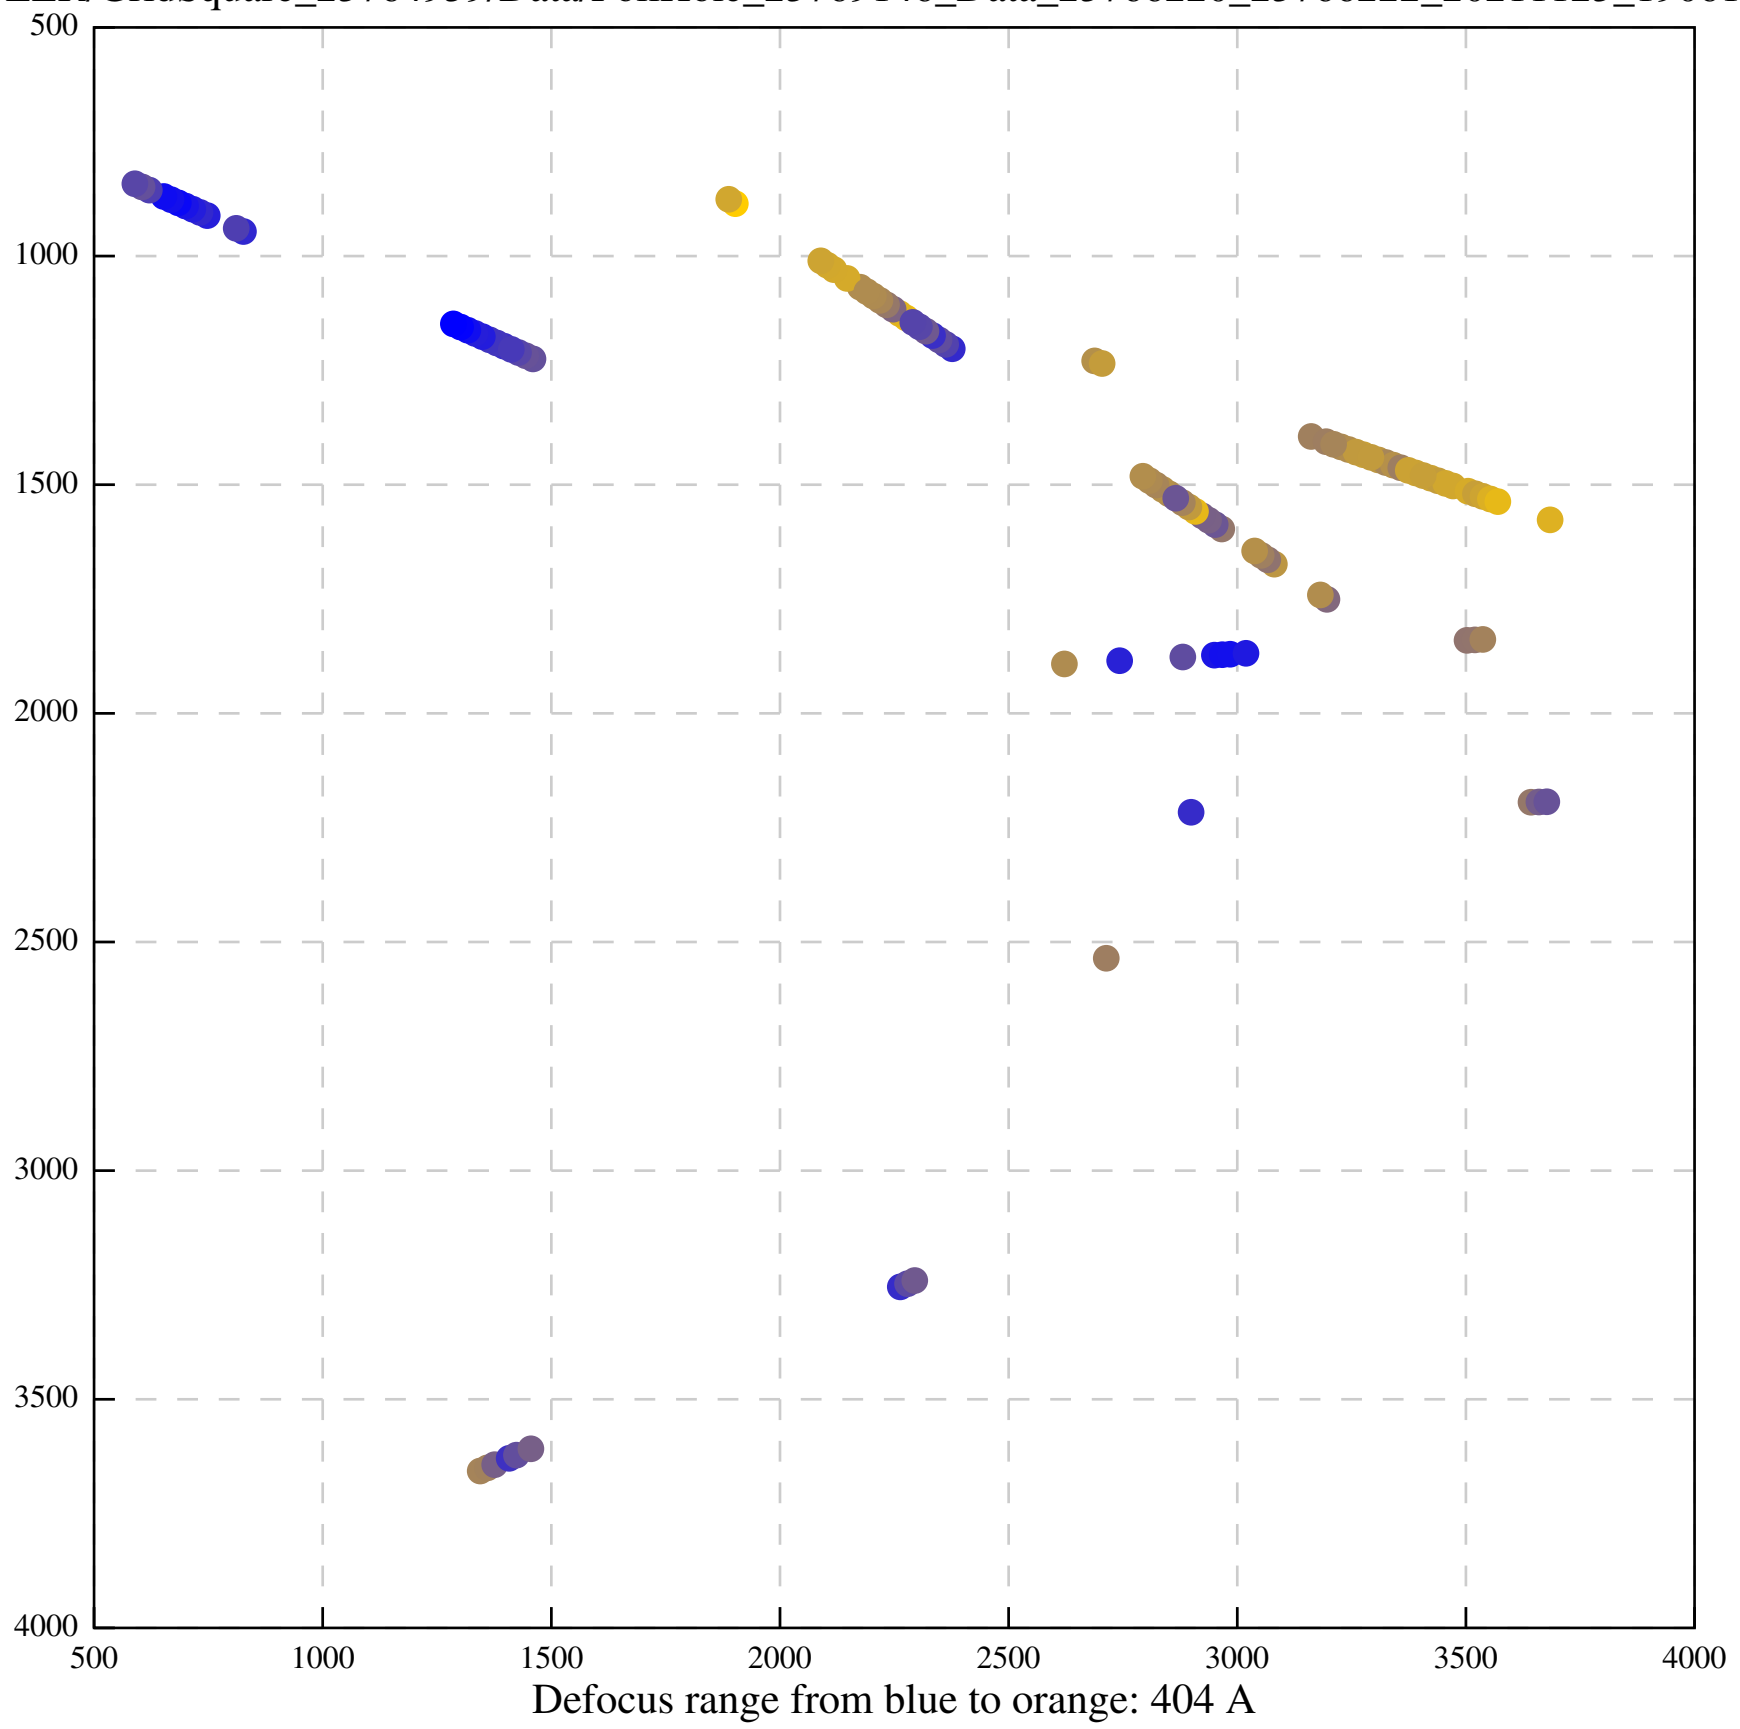

Defocus range from blue to orange: 979 A

Defocus range from blue to orange: 864 A

Defocus range from blue to orange: 84 A

Defocus range from blue to orange: 332 A

Defocus range from blue to orange: 423 A

Defocus range from blue to orange: 70 A

Defocus range from blue to orange: 396 A

Defocus range from blue to orange: 485 A

Defocus range from blue to orange: 1024 A

Defocus range from blue to orange: 366 A

Defocus range from blue to orange: 495 A

Defocus range from blue to orange: 11 A

Defocus range from blue to orange: 697 A

Defocus range from blue to orange: 315 A

Defocus range from blue to orange: 289 A

Defocus range from blue to orange: 114 A

Defocus range from blue to orange: 552 A

Defocus range from blue to orange: 383 A

Defocus range from blue to orange: 1 A

Defocus range from blue to orange: 537 Å

Defocus range from blue to orange: 698 A

Defocus range from blue to orange: 28 A

Defocus range from blue to orange: 28 A