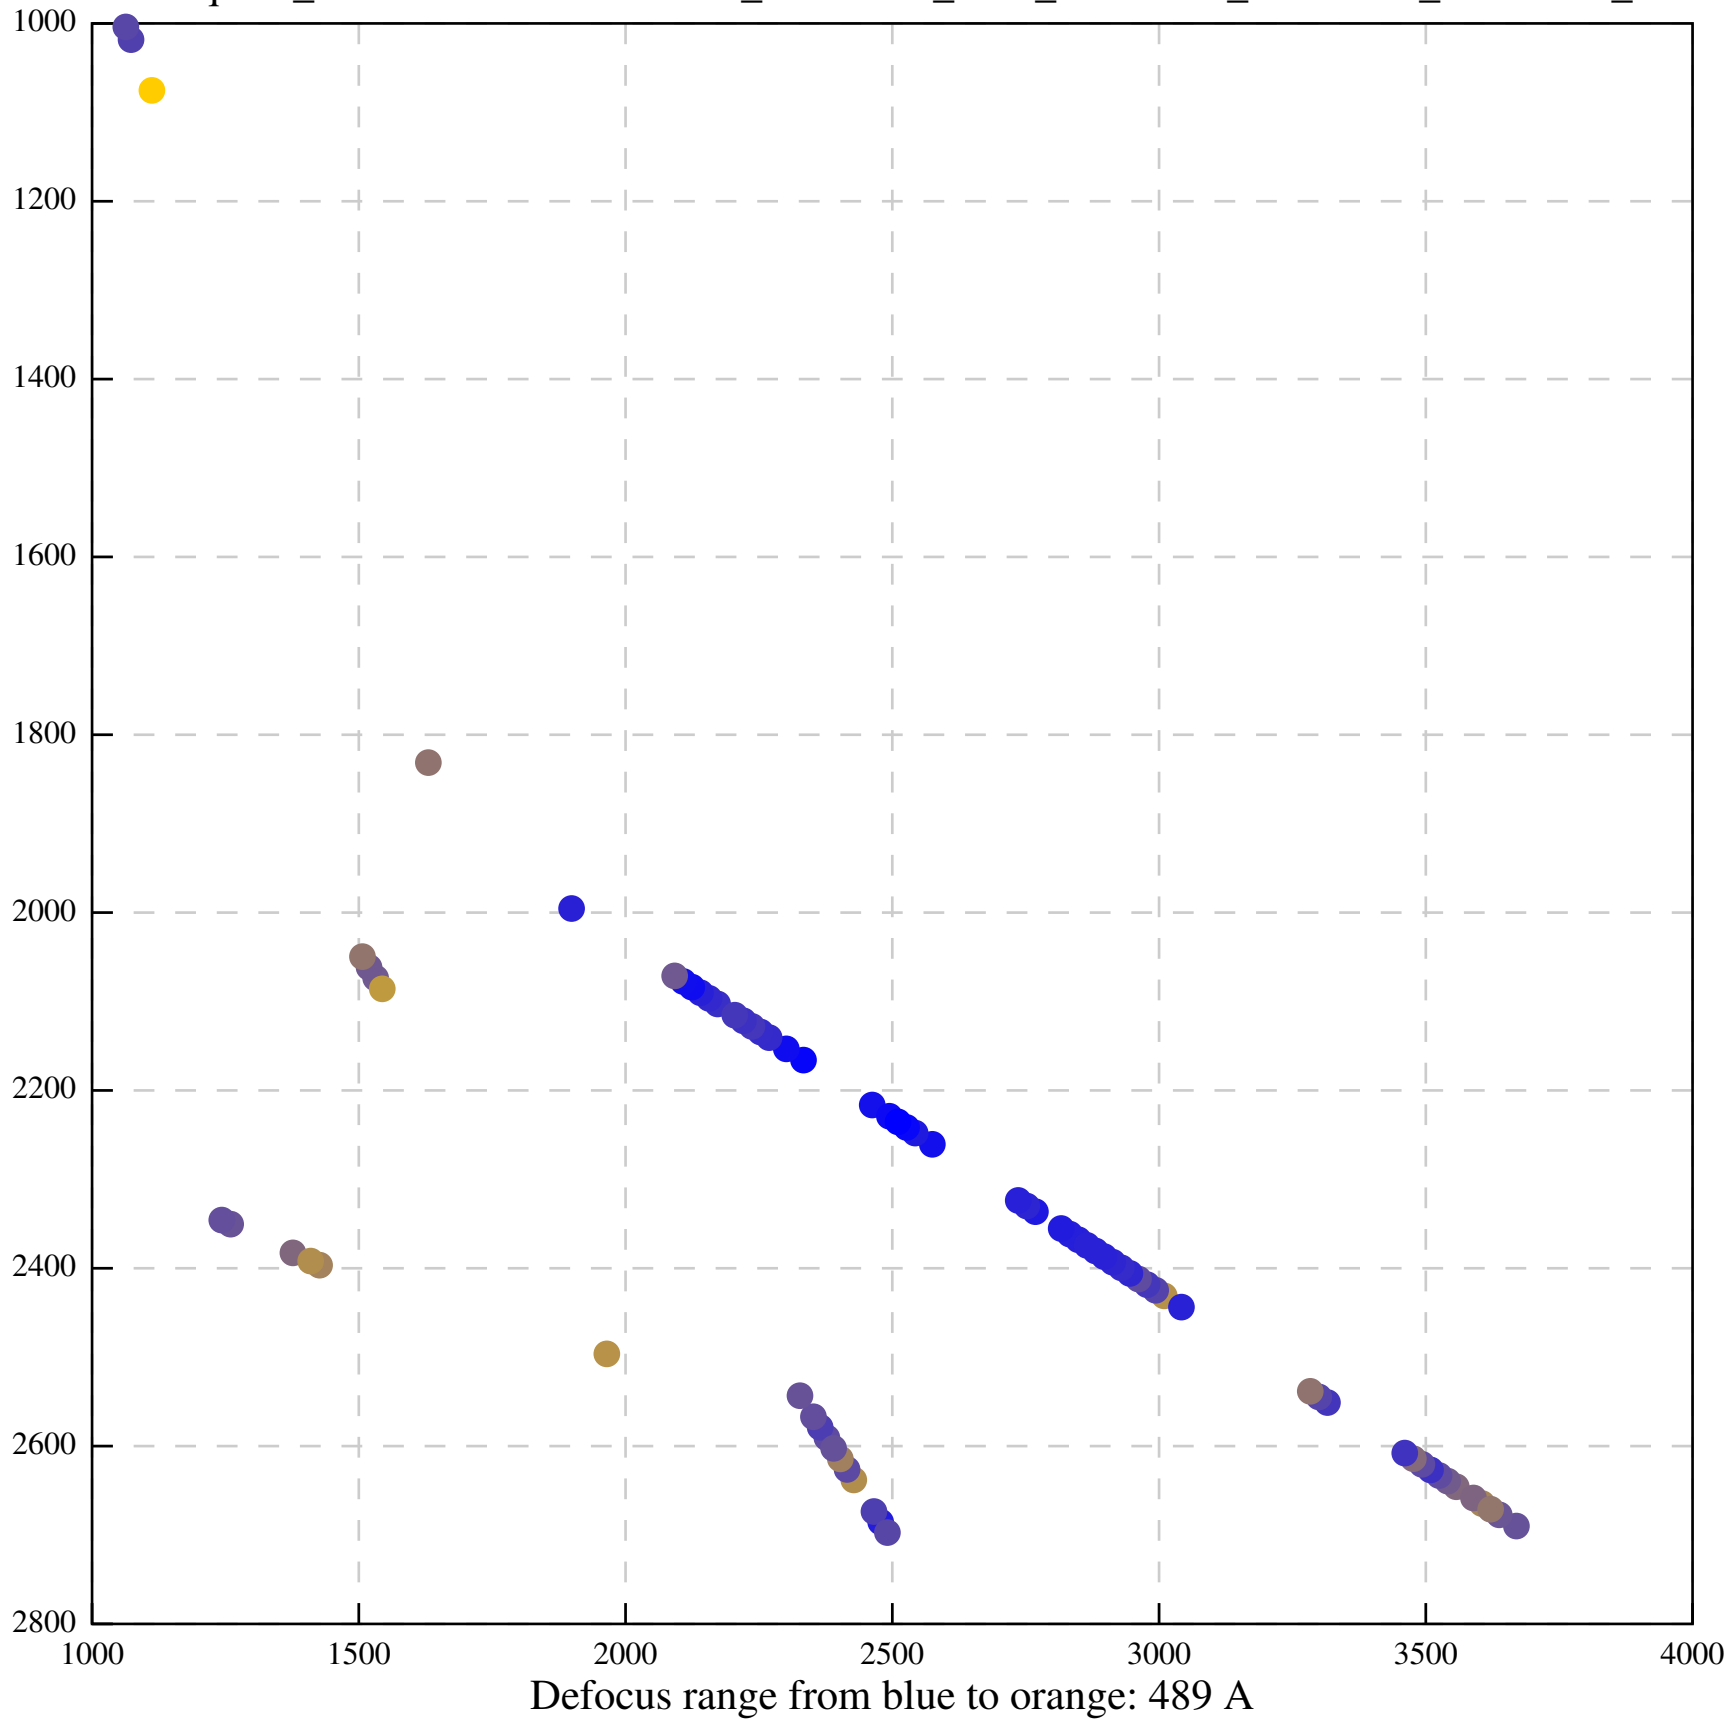

Defocus range from blue to orange: 494 A

Defocus range from blue to orange: 685 A

Defocus range from blue to orange: 514 A

Defocus range from blue to orange: 383 A

Defocus range from blue to orange: 342 A

Defocus range from blue to orange: 226 A

Defocus range from blue to orange: 354 A

Defocus range from blue to orange: 272 A

Defocus range from blue to orange: 439 A

Defocus range from blue to orange: 155 A

Defocus range from blue to orange: 839 A

Defocus range from blue to orange: 211 A

Defocus range from blue to orange: 145 A

Defocus range from blue to orange: 703 A

Defocus range from blue to orange: 455 A

Defocus range from blue to orange: 979 A

Defocus range from blue to orange: 864 A

Defocus range from blue to orange: 84 A

Defocus range from blue to orange: 332 A

Defocus range from blue to orange: 423 A

Defocus range from blue to orange: 70 A