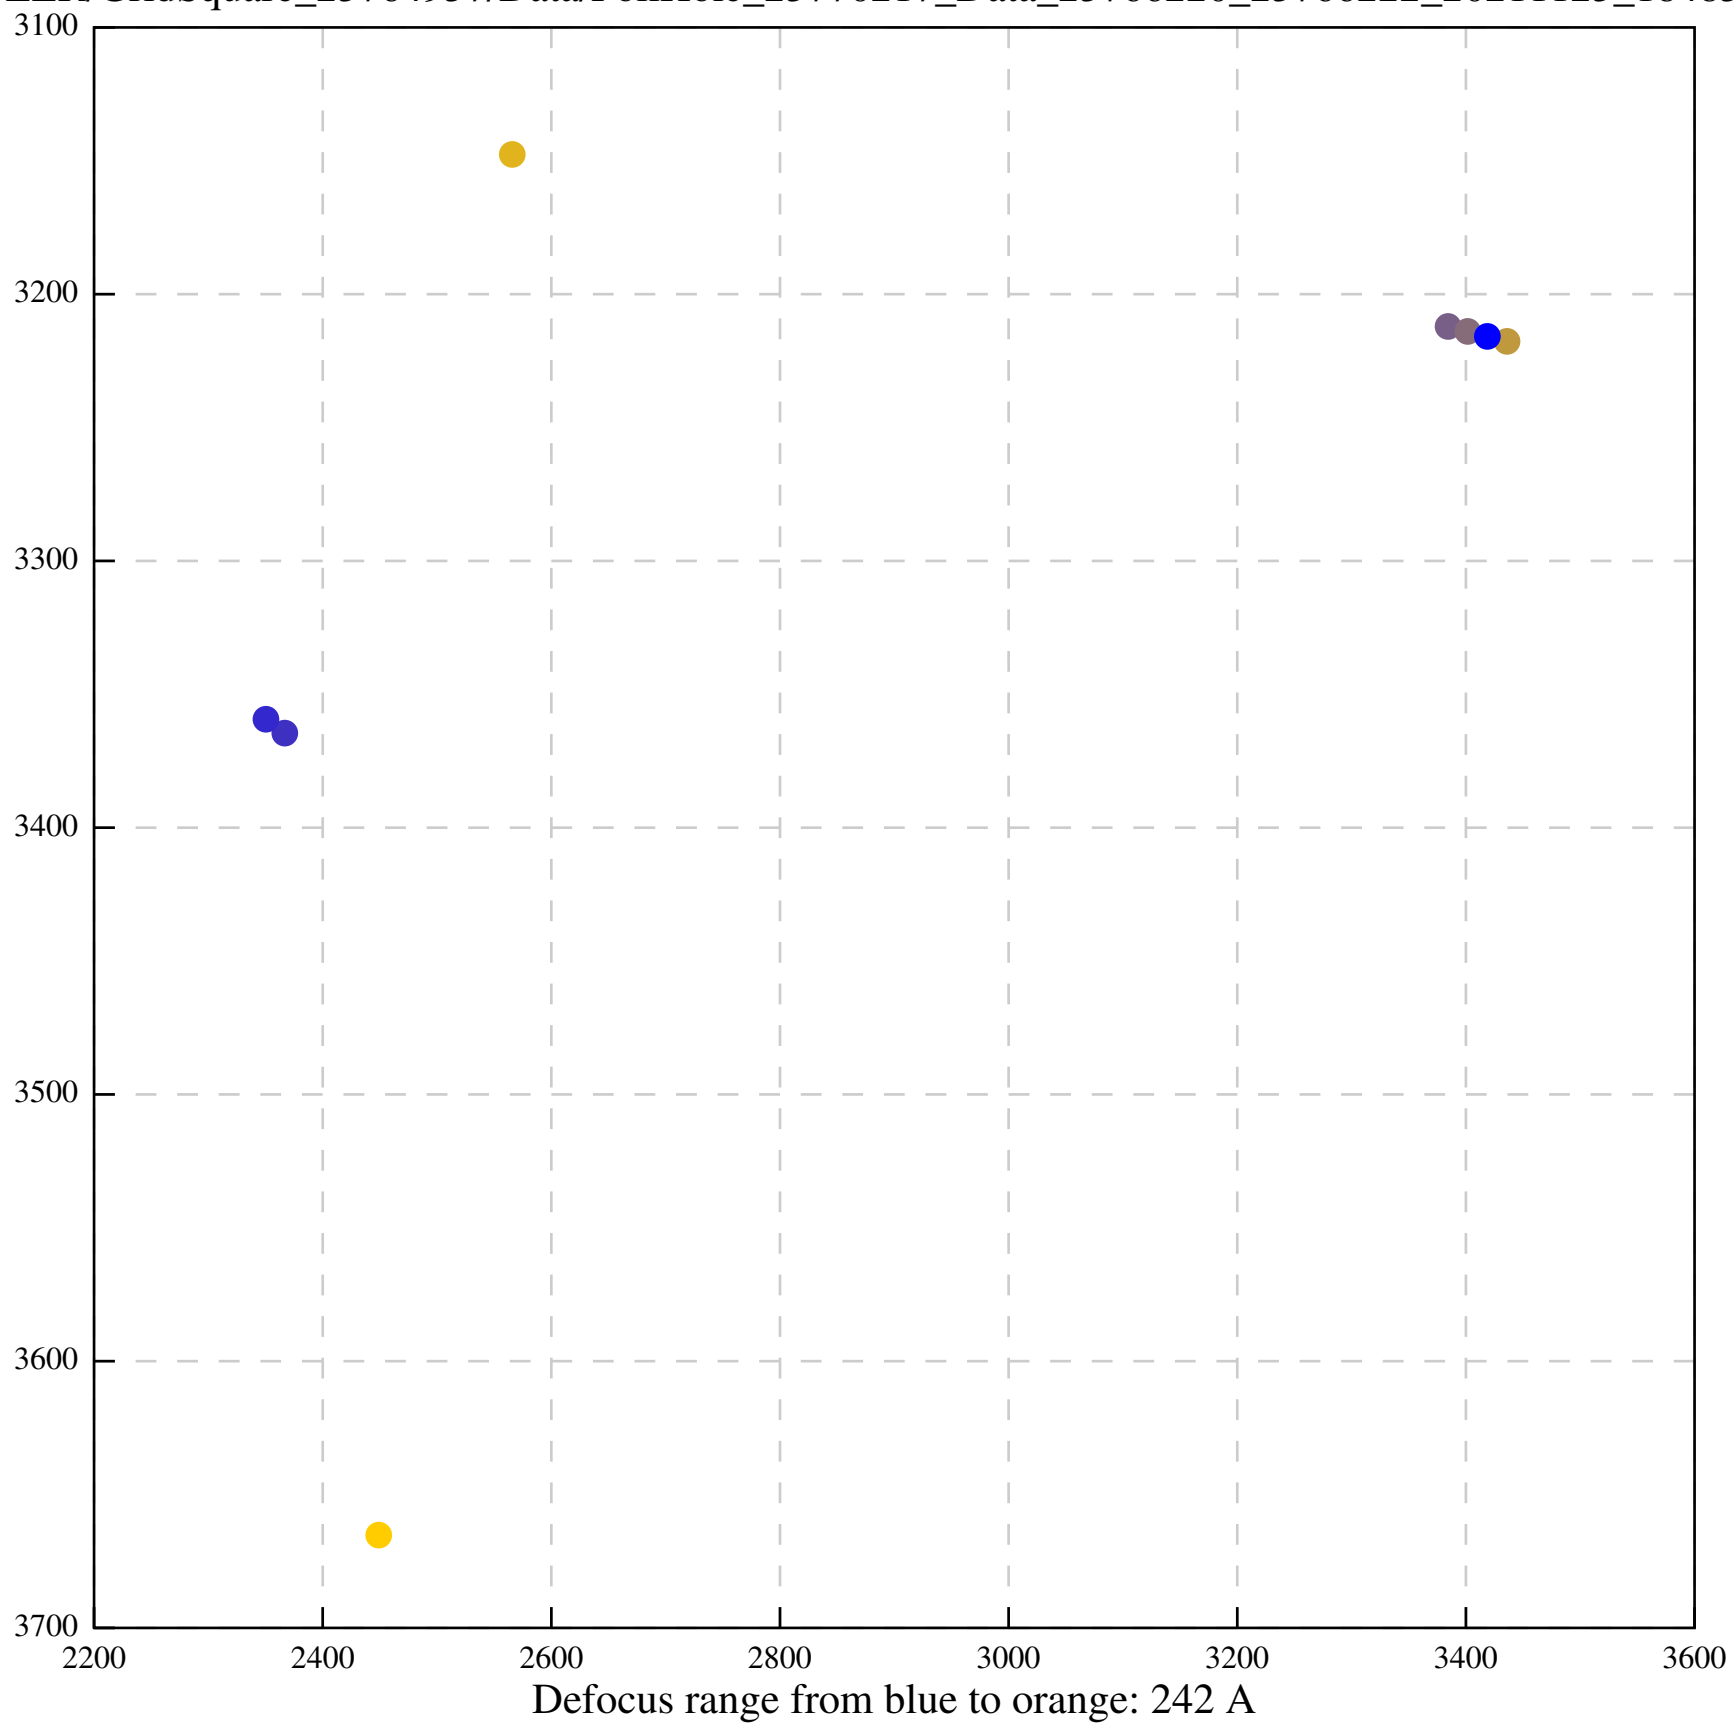

Defocus range from blue to orange: 226 A

Defocus range from blue to orange: 354 A

Defocus range from blue to orange: 272 A

Defocus range from blue to orange: 439 A

Defocus range from blue to orange: 155 A

Defocus range from blue to orange: 839 A

Defocus range from blue to orange: 211 A

Defocus range from blue to orange: 145 A

Defocus range from blue to orange: 703 A

Defocus range from blue to orange: 455 A

Defocus range from blue to orange: 979 A

Defocus range from blue to orange: 864 A

Defocus range from blue to orange: 84 A

Defocus range from blue to orange: 332 A

Defocus range from blue to orange: 423 A

Defocus range from blue to orange: 70 A

Defocus range from blue to orange: 396 A

Defocus range from blue to orange: 485 A

Defocus range from blue to orange: 1024 A

Defocus range from blue to orange: 366 A

Defocus range from blue to orange: 495 A