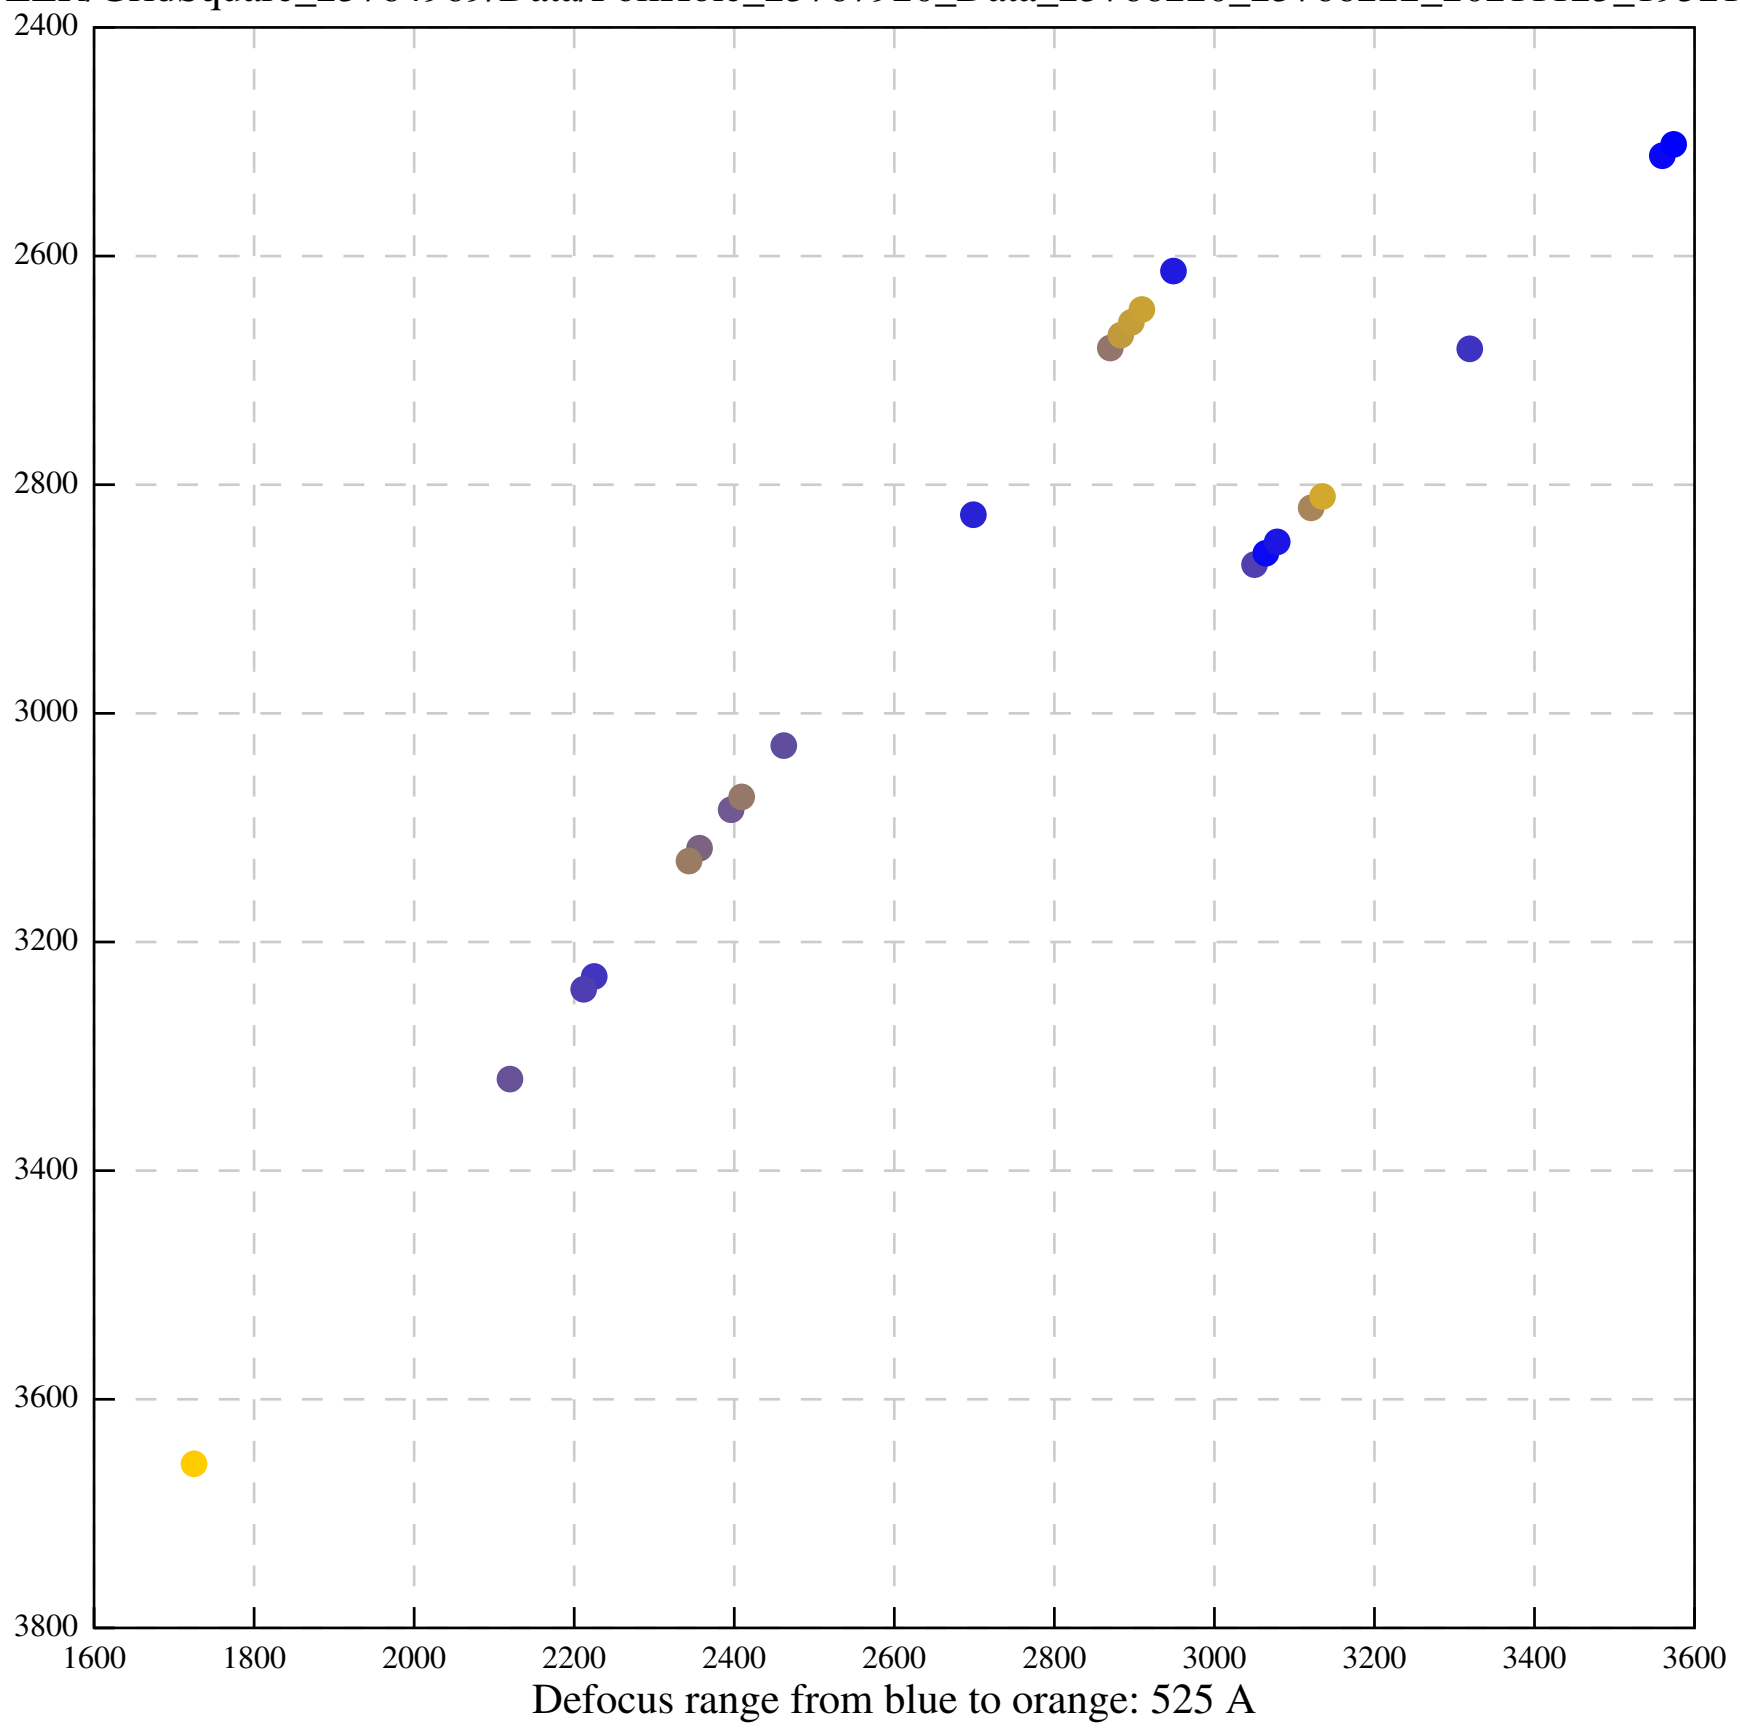

Defocus range from blue to orange: 396 A

Defocus range from blue to orange: 485 A

Defocus range from blue to orange: 1024 A

Defocus range from blue to orange: 366 A

Defocus range from blue to orange: 495 A

Defocus range from blue to orange: 11 A

Defocus range from blue to orange: 697 A

Defocus range from blue to orange: 315 A

Defocus range from blue to orange: 289 A

Defocus range from blue to orange: 114 A

Defocus range from blue to orange: 552 A

Defocus range from blue to orange: 383 A

Defocus range from blue to orange: 1 A

Defocus range from blue to orange: 537 Å

Defocus range from blue to orange: 698 A

Defocus range from blue to orange: 28 A

Defocus range from blue to orange: 28 A

Defocus range from blue to orange: 708 A

Defocus range from blue to orange: 243 A

Defocus range from blue to orange: 1114 A

Defocus range from blue to orange: 364 A

Defocus range from blue to orange: 367 Å