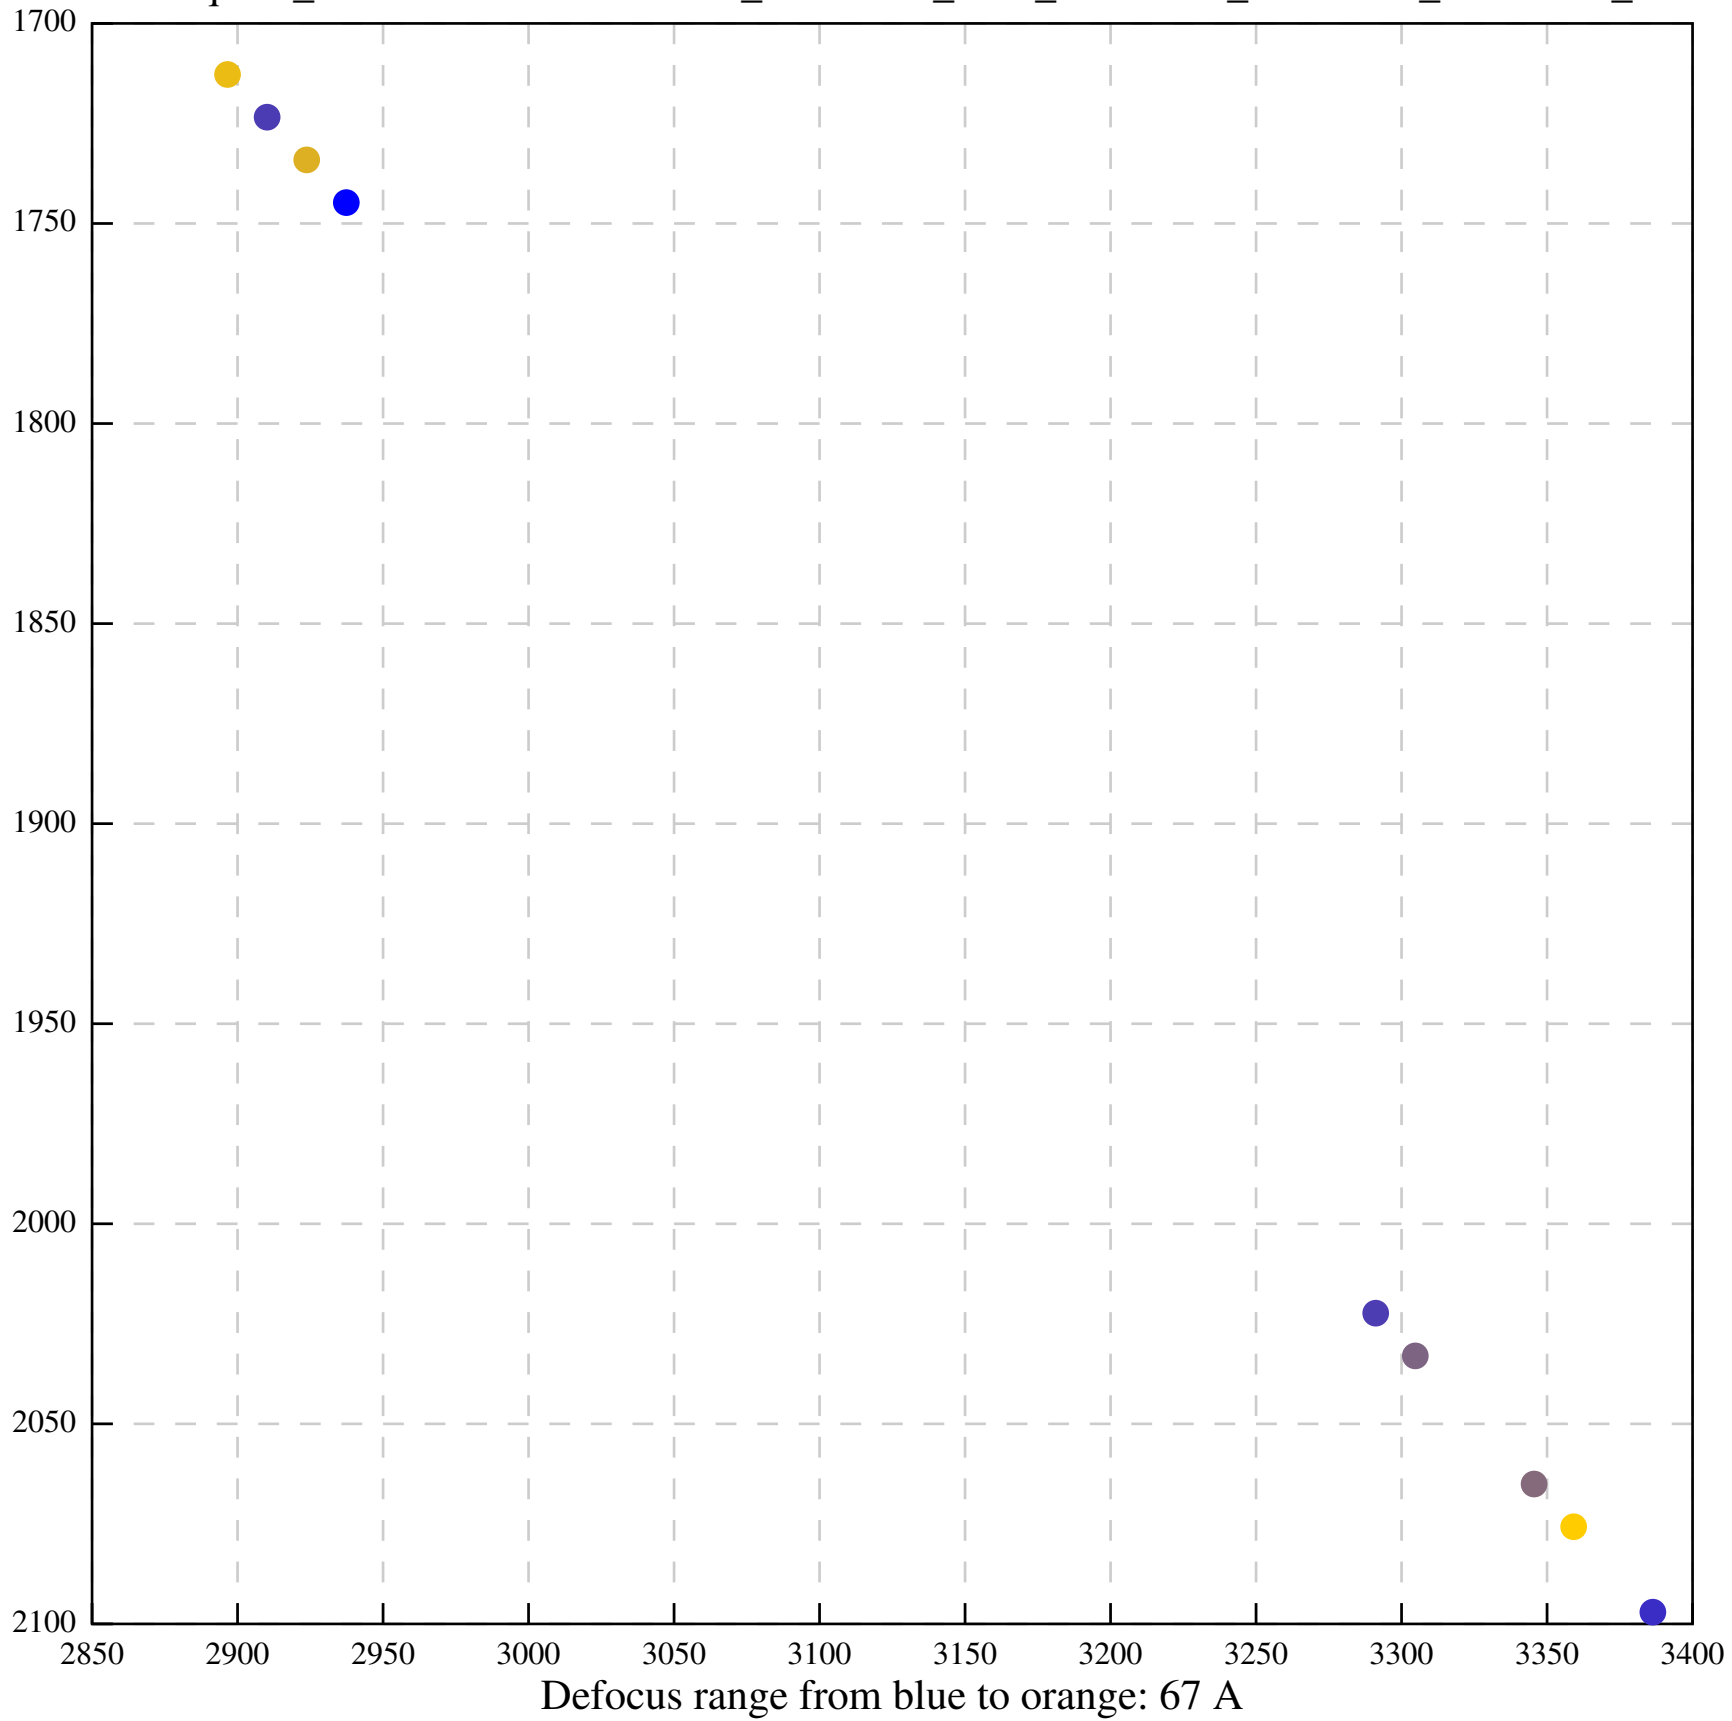

Defocus range from blue to orange: 226 A

Defocus range from blue to orange: 354 A

Defocus range from blue to orange: 272 A

Defocus range from blue to orange: 439 A

Defocus range from blue to orange: 155 A

Defocus range from blue to orange: 839 A

Defocus range from blue to orange: 211 A

Defocus range from blue to orange: 145 A

Defocus range from blue to orange: 703 A

Defocus range from blue to orange: 455 A

Defocus range from blue to orange: 979 A

Defocus range from blue to orange: 864 A

Defocus range from blue to orange: 84 A

Defocus range from blue to orange: 332 A

Defocus range from blue to orange: 423 A

Defocus range from blue to orange: 70 A

Defocus range from blue to orange: 396 A

Defocus range from blue to orange: 485 A

Defocus range from blue to orange: 1024 A

Defocus range from blue to orange: 366 A

Defocus range from blue to orange: 495 A