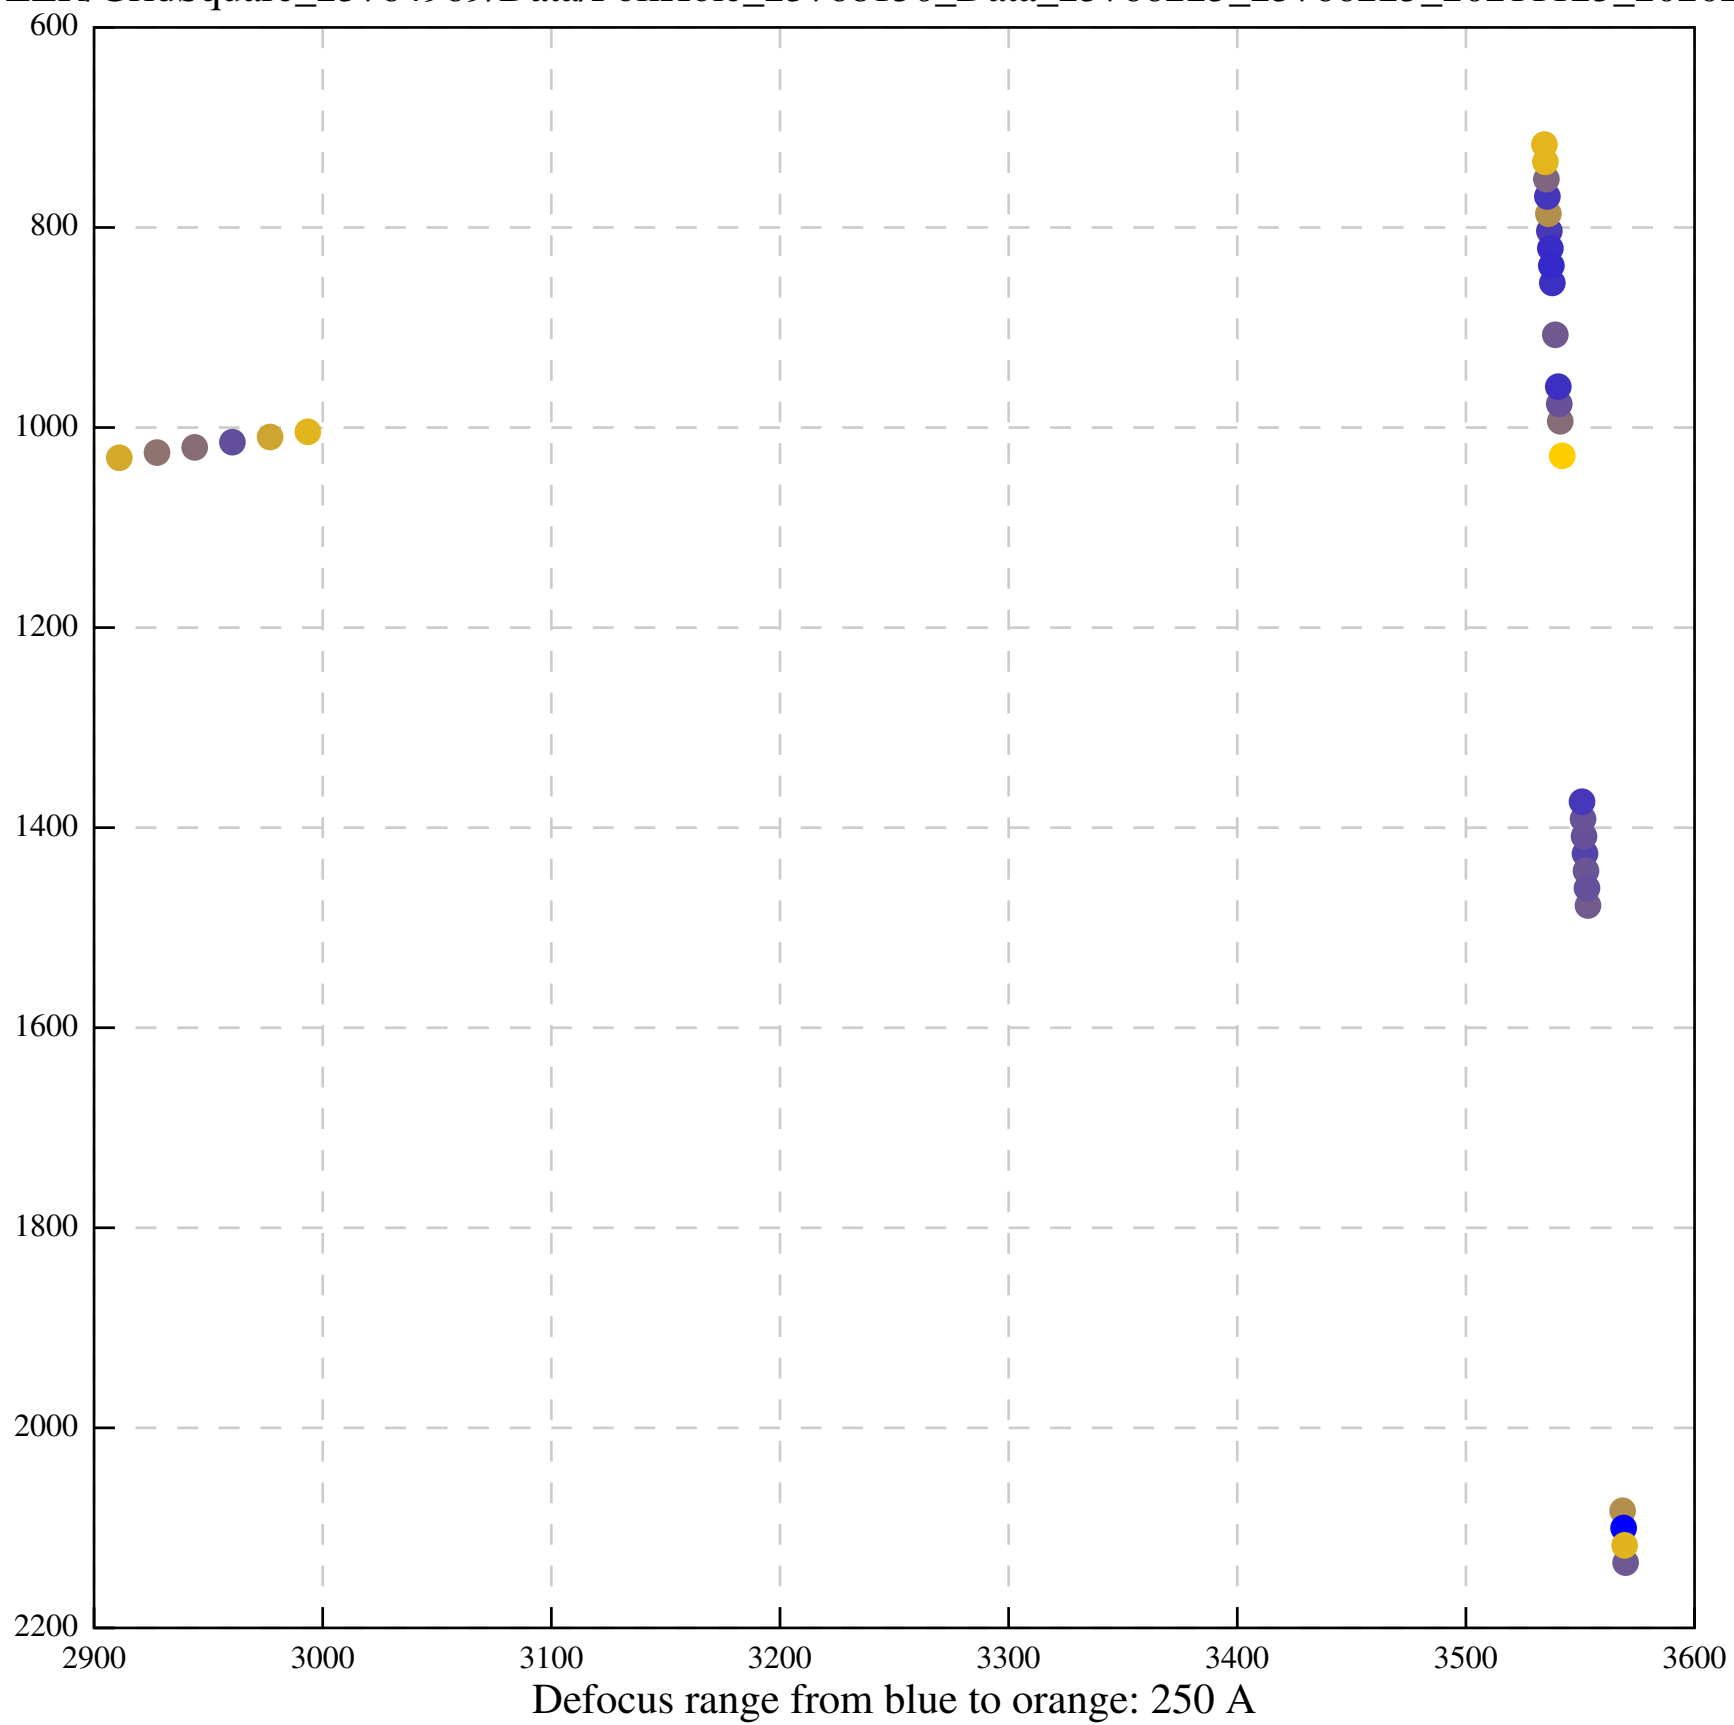

Defocus range from blue to orange: 630 Å

Defocus range from blue to orange: 593 A

Defocus range from blue to orange: 752 A

Defocus range from blue to orange: 365 A

Defocus range from blue to orange: 731 A

Defocus range from blue to orange: 664 A

Defocus range from blue to orange: 328 A

Defocus range from blue to orange: 534 A

Defocus range from blue to orange: 312 A

Defocus range from blue to orange: 308 A

Defocus range from blue to orange: 492 A

Defocus range from blue to orange: 72 A

Defocus range from blue to orange: 295 A

Defocus range from blue to orange: 624 A

Defocus range from blue to orange: 656 A

Defocus range from blue to orange: 507 A

Defocus range from blue to orange: 379 A

Defocus range from blue to orange: 559 A