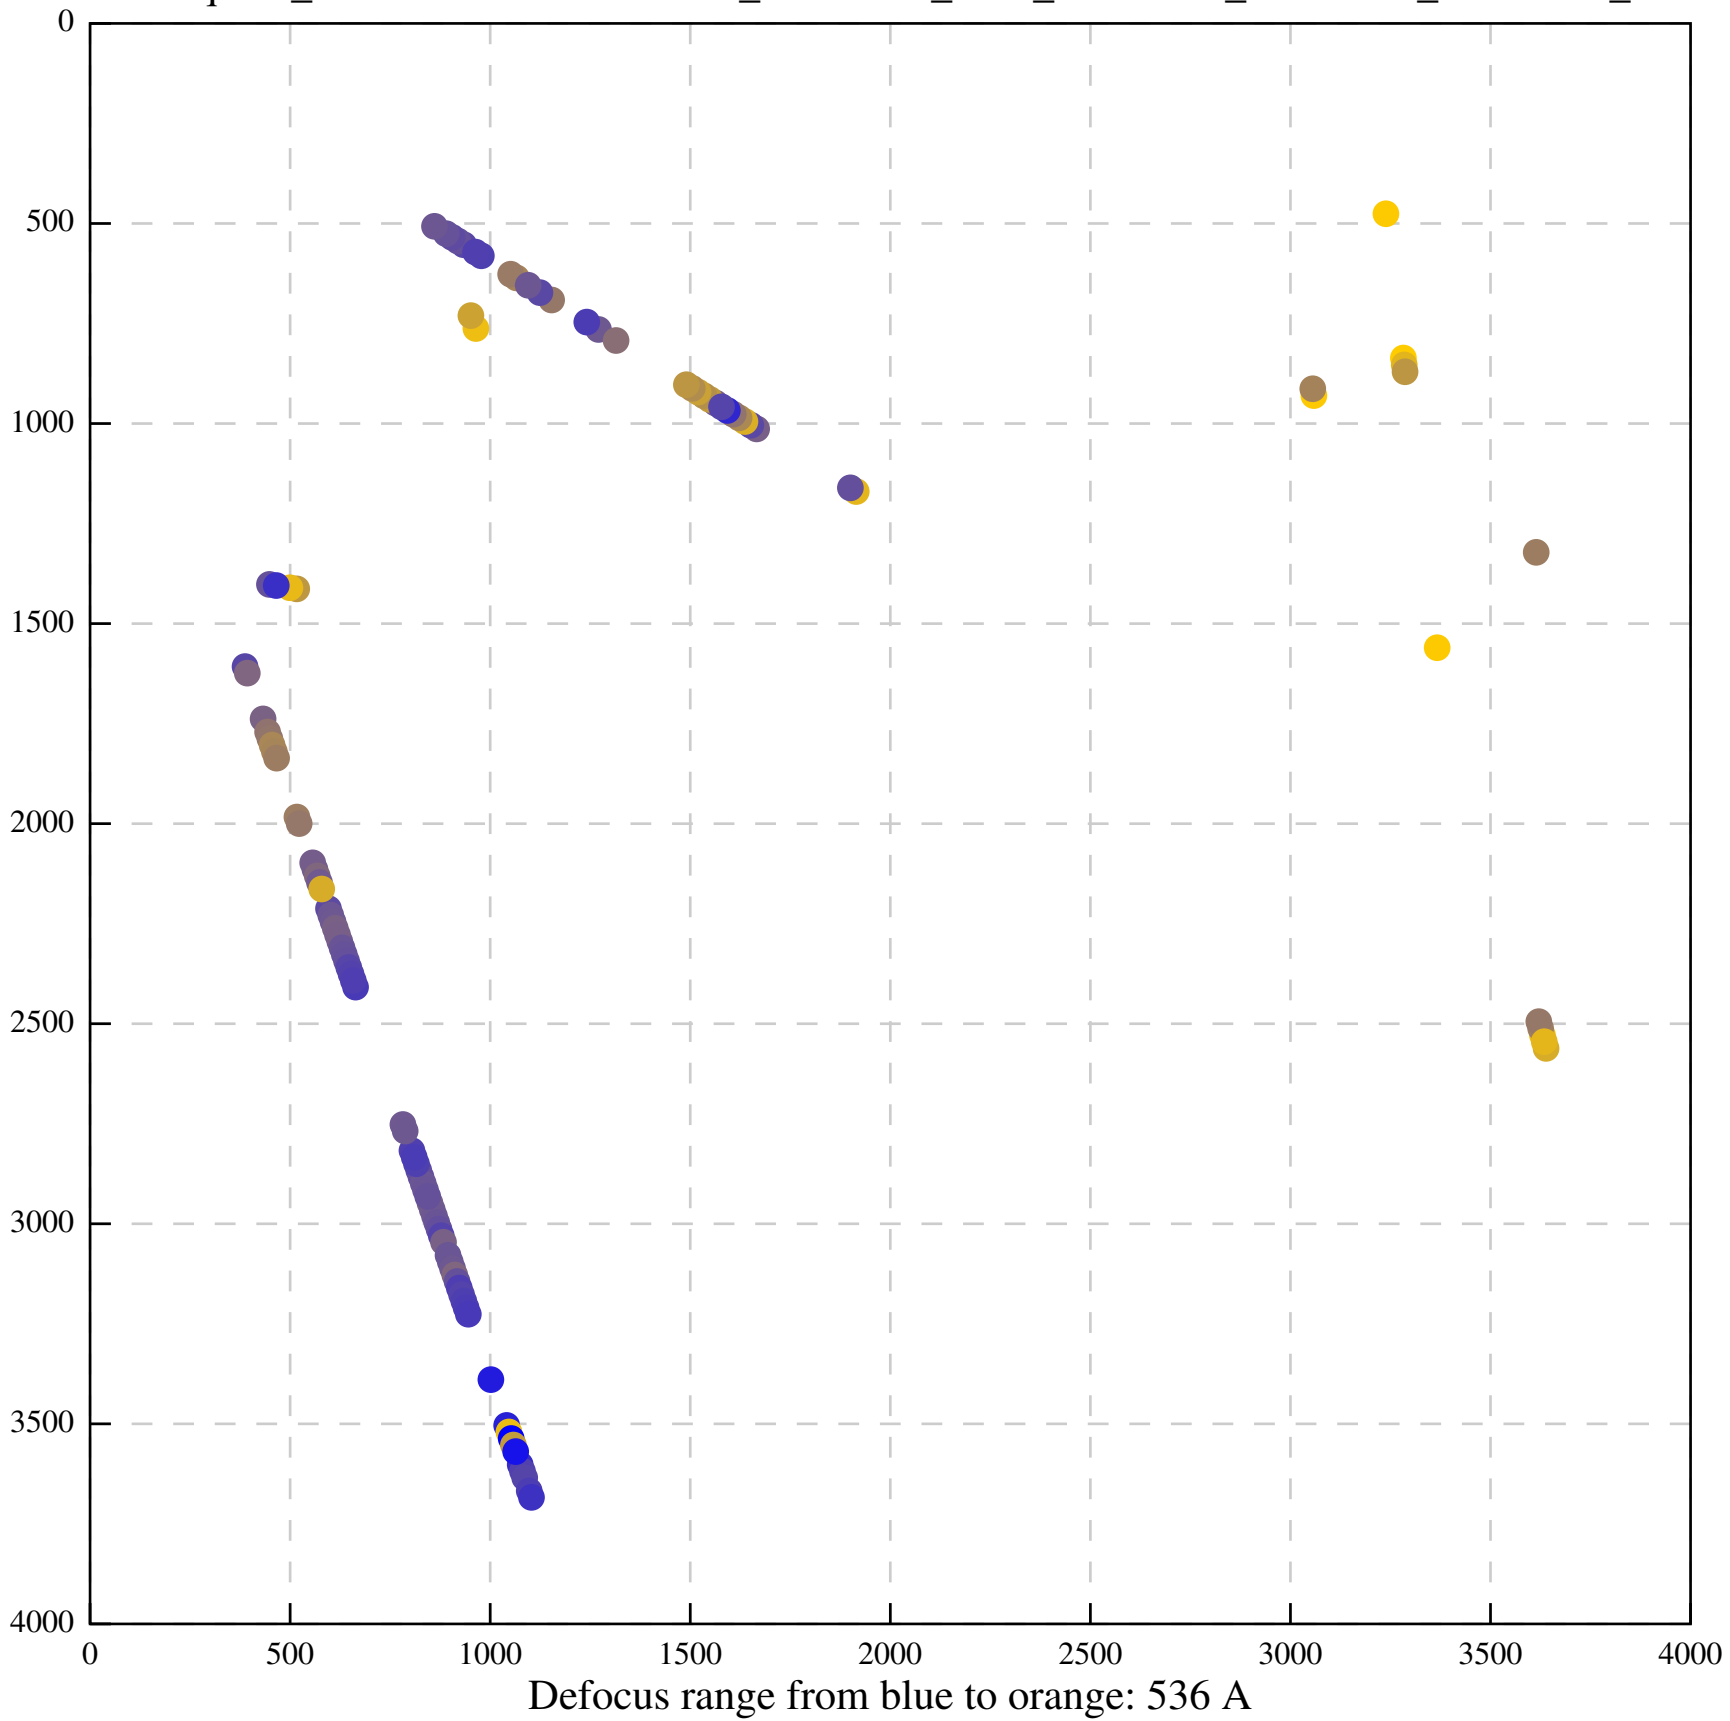

Defocus range from blue to orange: 494 A

Defocus range from blue to orange: 685 A

Defocus range from blue to orange: 514 A

Defocus range from blue to orange: 383 A

Defocus range from blue to orange: 342 A

Defocus range from blue to orange: 226 A

Defocus range from blue to orange: 354 A

Defocus range from blue to orange: 272 A

Defocus range from blue to orange: 439 A

Defocus range from blue to orange: 155 A

Defocus range from blue to orange: 839 A

Defocus range from blue to orange: 211 A

Defocus range from blue to orange: 145 A

Defocus range from blue to orange: 703 A

Defocus range from blue to orange: 455 A

Defocus range from blue to orange: 979 A

Defocus range from blue to orange: 864 A

Defocus range from blue to orange: 84 A

Defocus range from blue to orange: 332 A

Defocus range from blue to orange: 423 A

Defocus range from blue to orange: 70 A