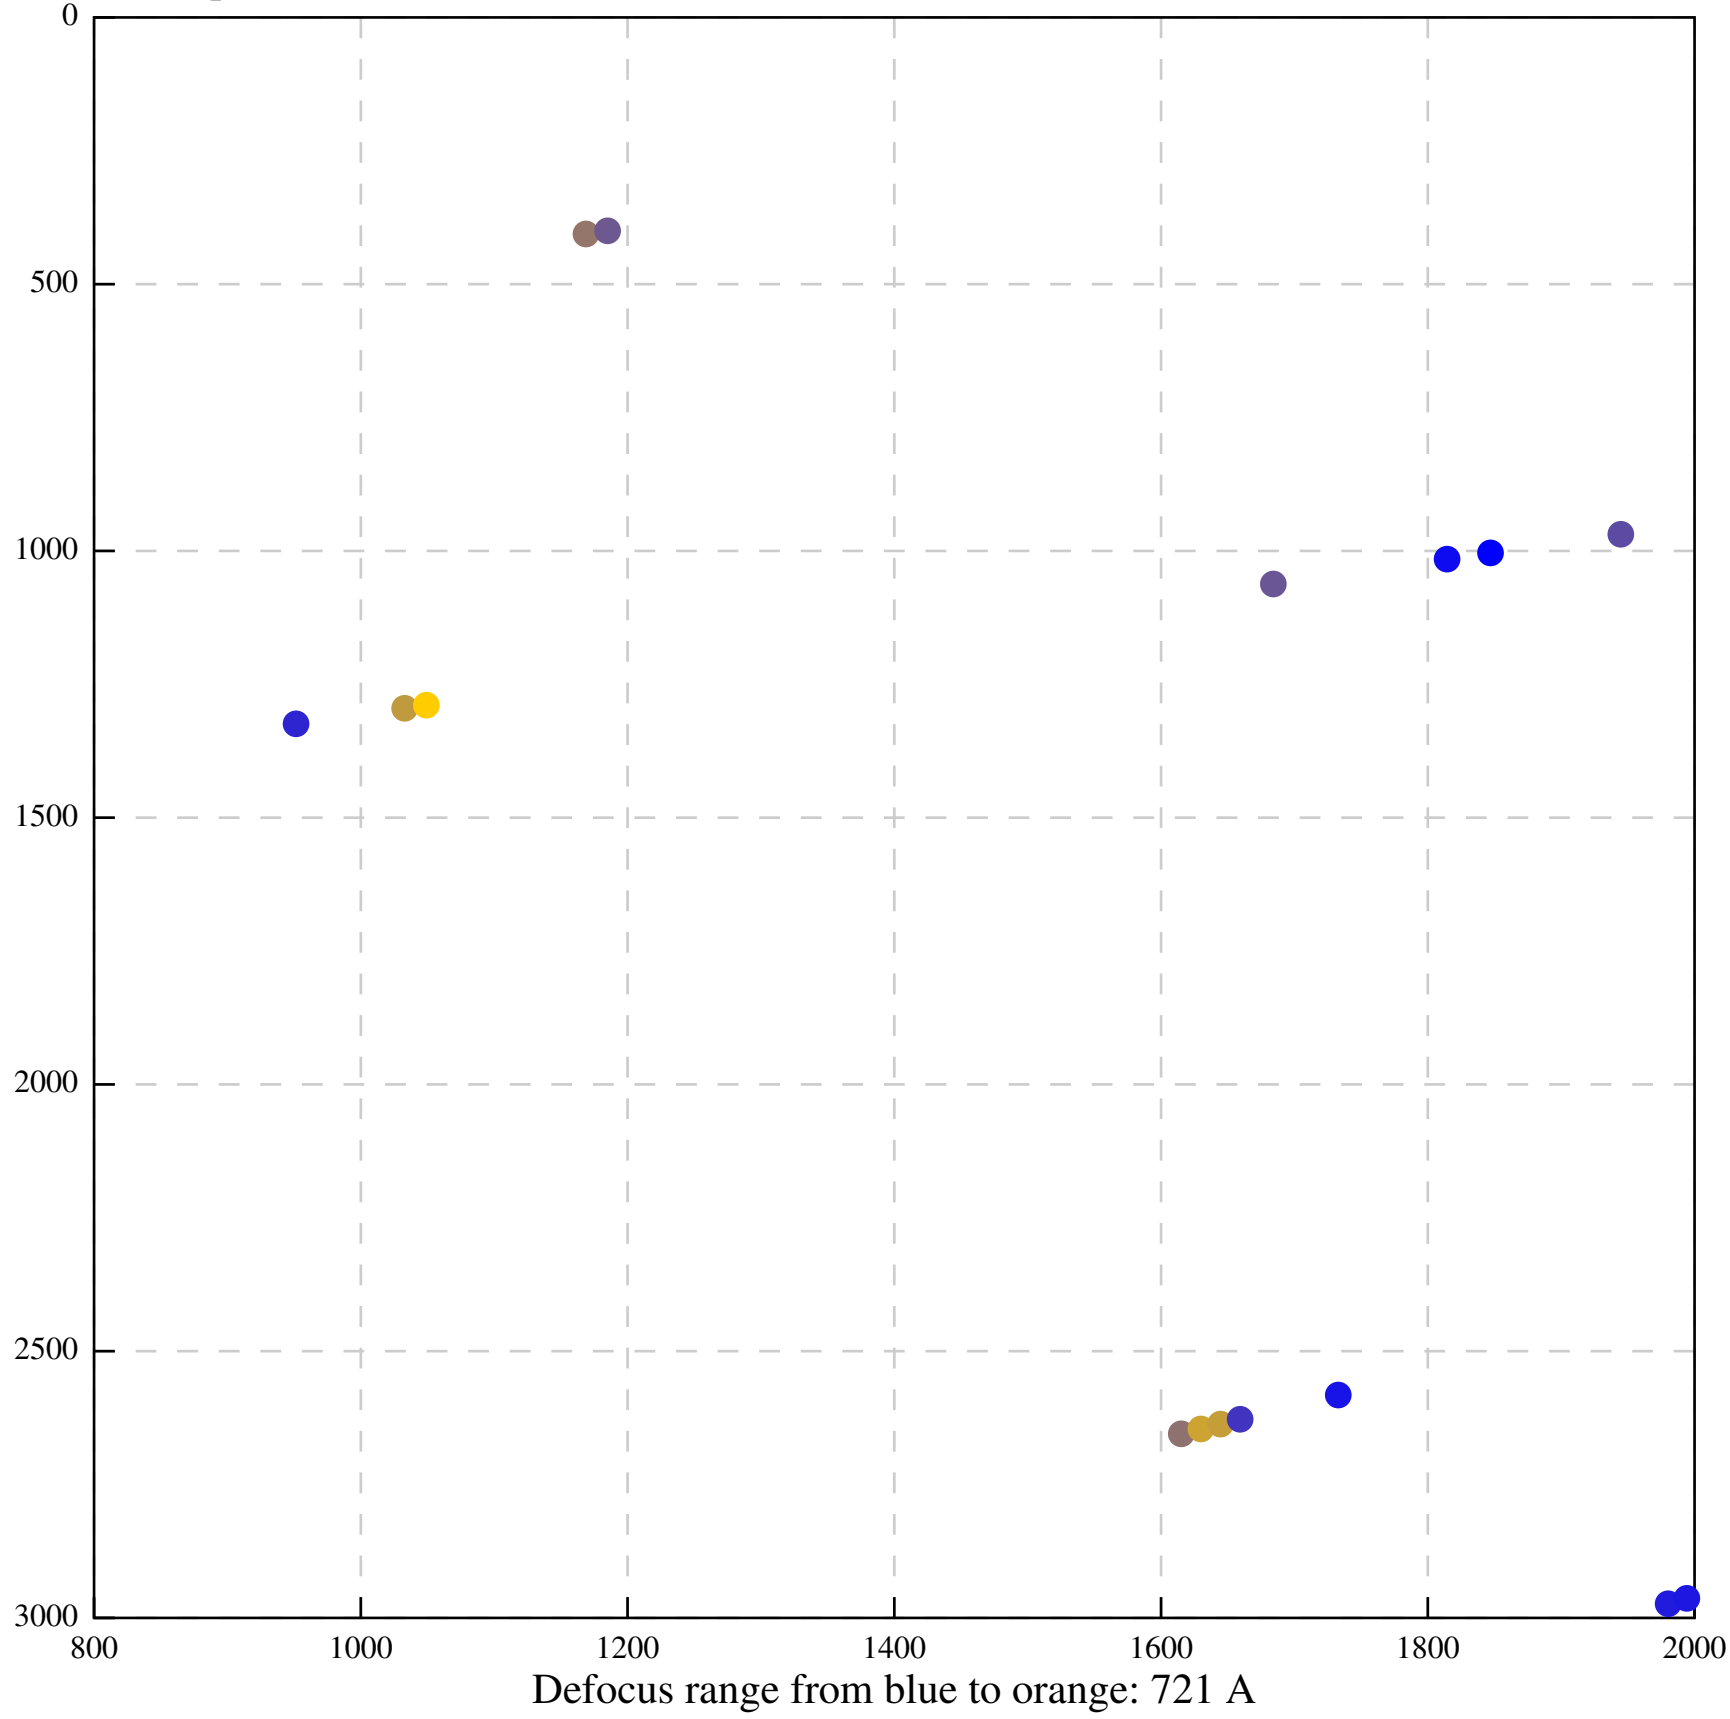

Defocus range from blue to orange: 396 A

Defocus range from blue to orange: 485 A

Defocus range from blue to orange: 1024 A

Defocus range from blue to orange: 366 A

Defocus range from blue to orange: 495 A

Defocus range from blue to orange: 11 A

Defocus range from blue to orange: 697 A

Defocus range from blue to orange: 315 A

Defocus range from blue to orange: 289 A

Defocus range from blue to orange: 114 A

Defocus range from blue to orange: 552 A

Defocus range from blue to orange: 383 A

Defocus range from blue to orange: 1 A

Defocus range from blue to orange: 537 Å

Defocus range from blue to orange: 698 A

Defocus range from blue to orange: 28 A

Defocus range from blue to orange: 28 A

Defocus range from blue to orange: 708 A

Defocus range from blue to orange: 243 A

Defocus range from blue to orange: 1114 A

Defocus range from blue to orange: 364 A

Defocus range from blue to orange: 367 Å