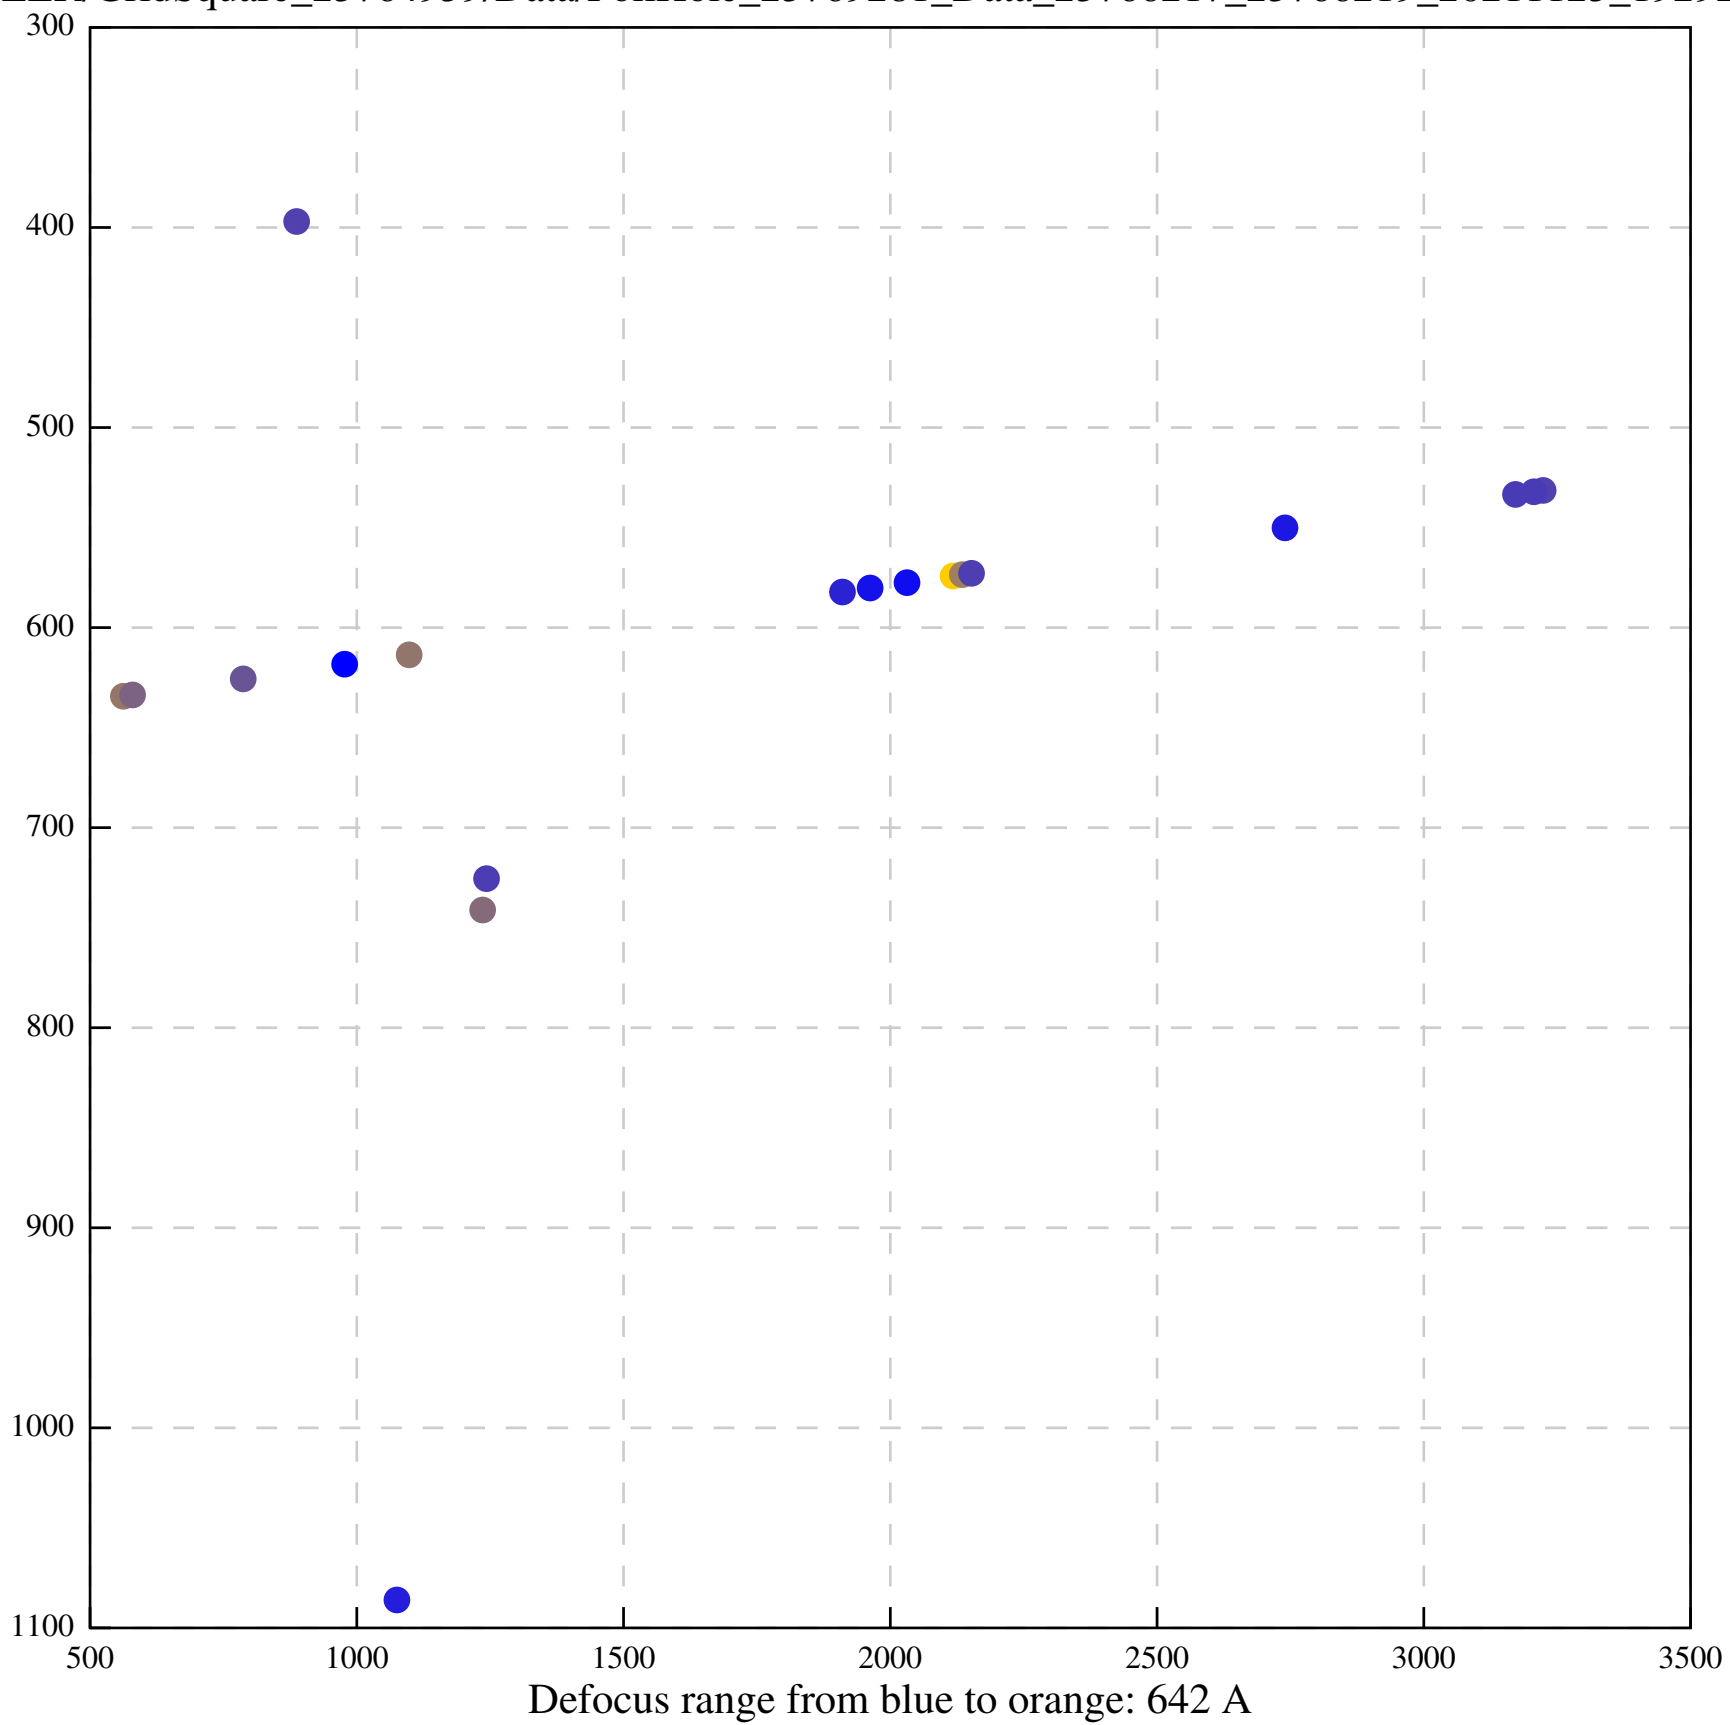

Defocus range from blue to orange: 11 A

Defocus range from blue to orange: 697 A

Defocus range from blue to orange: 315 A

Defocus range from blue to orange: 289 A

Defocus range from blue to orange: 114 A

Defocus range from blue to orange: 552 A

Defocus range from blue to orange: 383 A

Defocus range from blue to orange: 1 A

Defocus range from blue to orange: 537 Å

Defocus range from blue to orange: 698 A

Defocus range from blue to orange: 28 A

Defocus range from blue to orange: 28 A