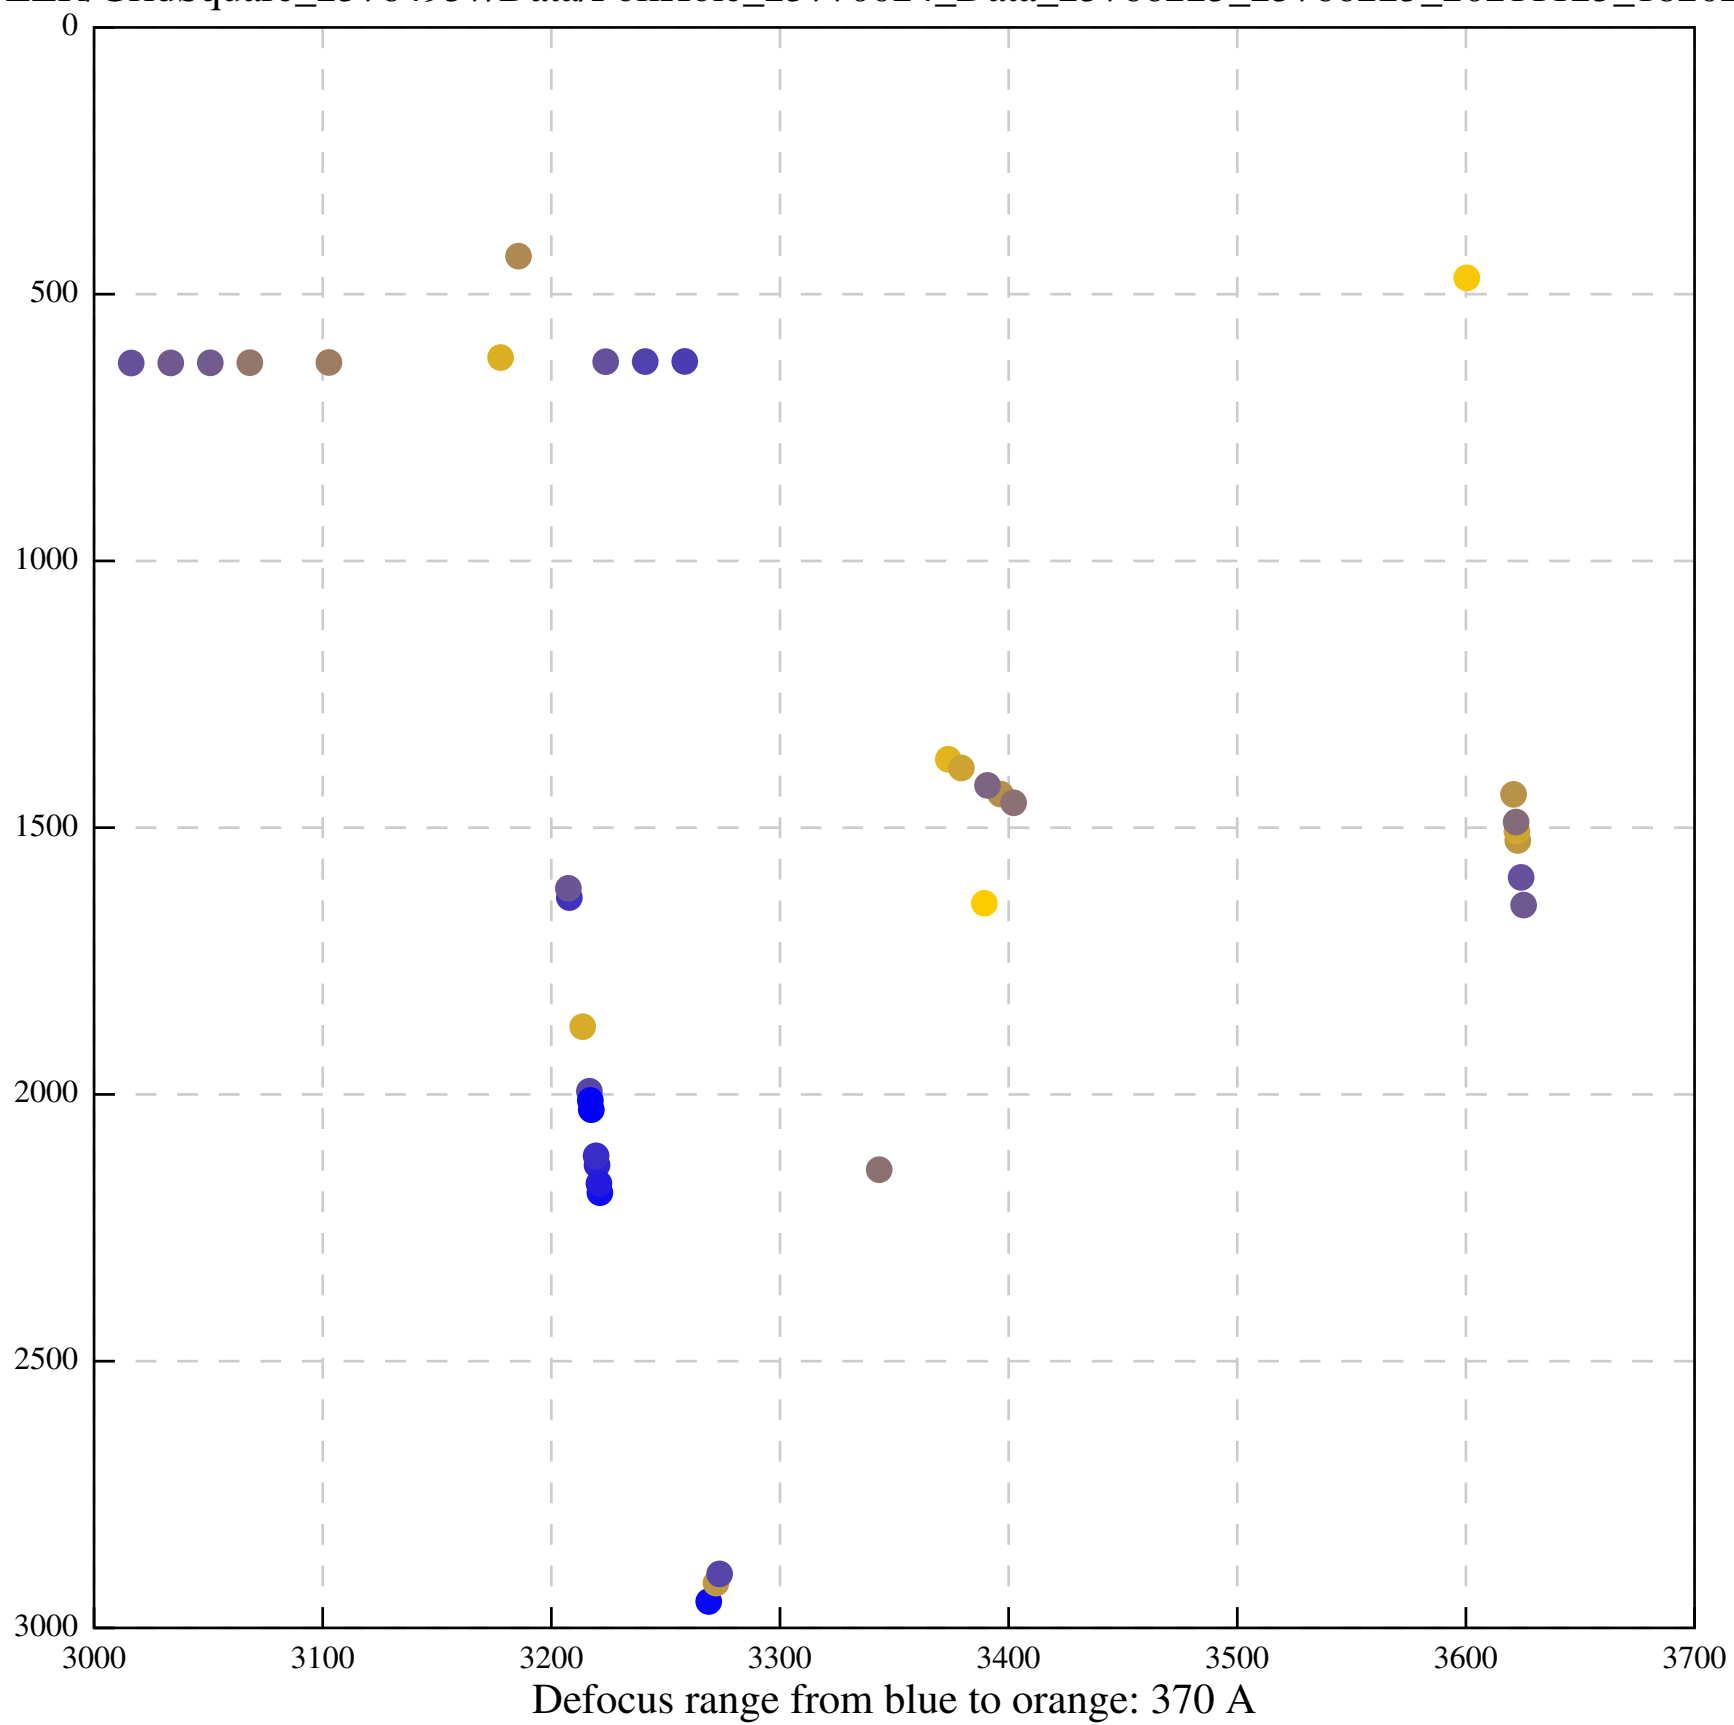

Defocus range from blue to orange: 494 A

Defocus range from blue to orange: 685 A

Defocus range from blue to orange: 514 A

Defocus range from blue to orange: 383 A

Defocus range from blue to orange: 342 A

Defocus range from blue to orange: 226 A

Defocus range from blue to orange: 354 A

Defocus range from blue to orange: 272 A

Defocus range from blue to orange: 439 A

Defocus range from blue to orange: 155 A

Defocus range from blue to orange: 839 A

Defocus range from blue to orange: 211 A

Defocus range from blue to orange: 145 A

Defocus range from blue to orange: 703 A

Defocus range from blue to orange: 455 A

Defocus range from blue to orange: 979 A

Defocus range from blue to orange: 864 A

Defocus range from blue to orange: 84 A

Defocus range from blue to orange: 332 A

Defocus range from blue to orange: 423 A

Defocus range from blue to orange: 70 A