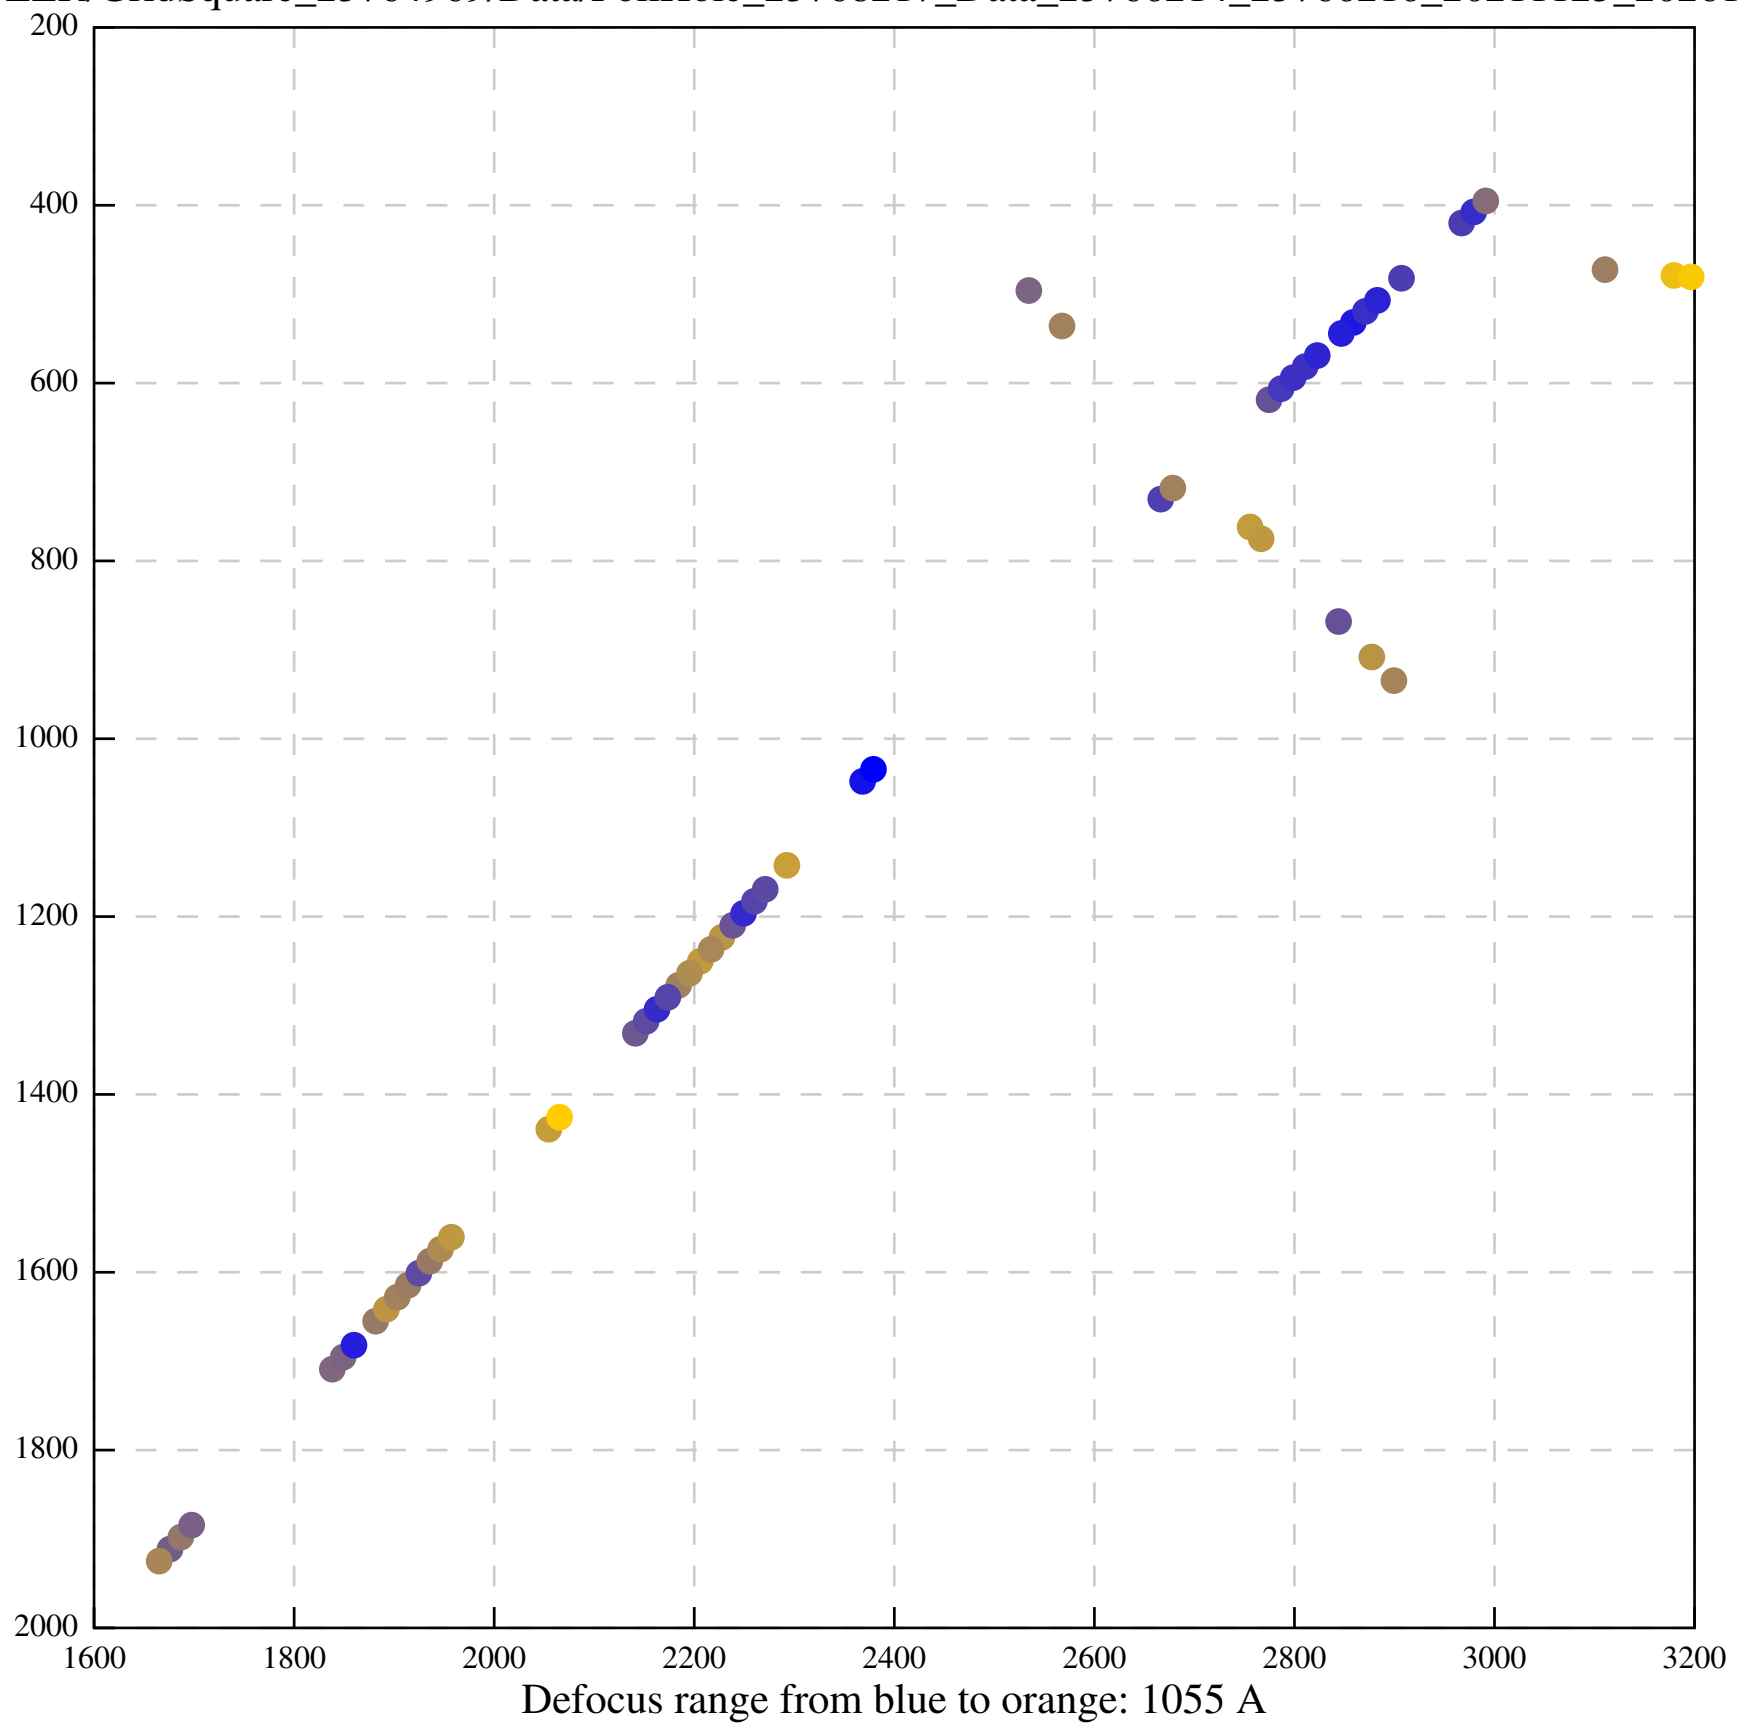

Defocus range from blue to orange: 630 Å

Defocus range from blue to orange: 593 A

Defocus range from blue to orange: 752 A

Defocus range from blue to orange: 365 A

Defocus range from blue to orange: 731 A

Defocus range from blue to orange: 664 A

Defocus range from blue to orange: 328 A

Defocus range from blue to orange: 534 A

Defocus range from blue to orange: 312 A

Defocus range from blue to orange: 308 A

Defocus range from blue to orange: 492 A

Defocus range from blue to orange: 72 A

Defocus range from blue to orange: 295 A

Defocus range from blue to orange: 624 A

Defocus range from blue to orange: 656 A

Defocus range from blue to orange: 507 A

Defocus range from blue to orange: 379 A

Defocus range from blue to orange: 559 A