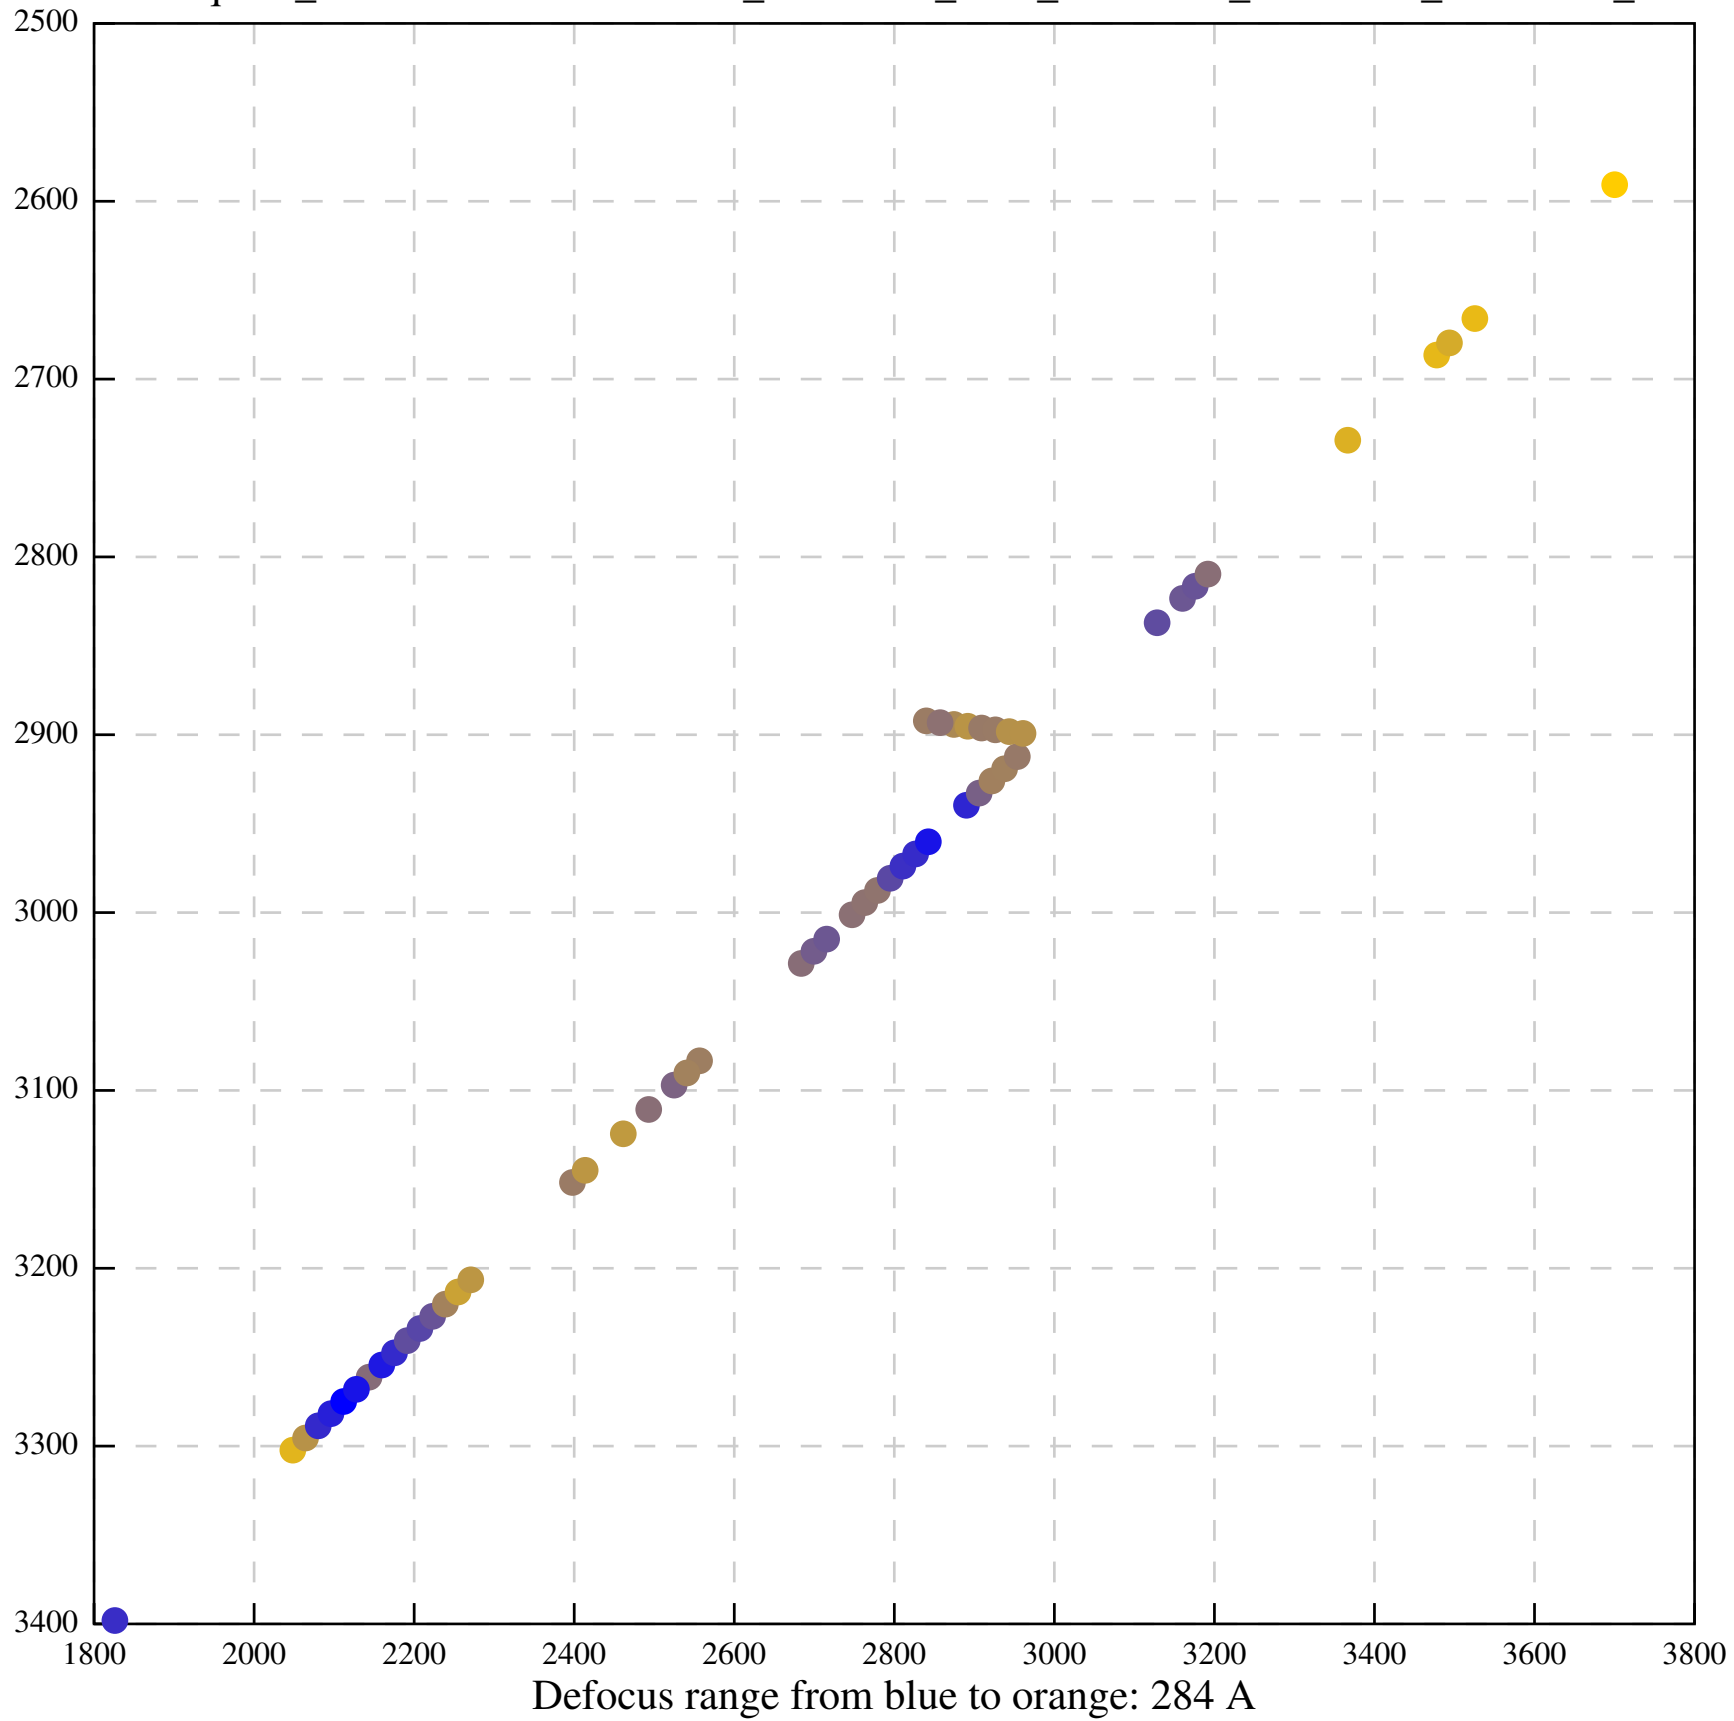

Defocus range from blue to orange: 630 Å

Defocus range from blue to orange: 593 A

Defocus range from blue to orange: 752 A

Defocus range from blue to orange: 365 A

Defocus range from blue to orange: 731 A

Defocus range from blue to orange: 664 A

Defocus range from blue to orange: 328 A

Defocus range from blue to orange: 534 A

Defocus range from blue to orange: 312 A

Defocus range from blue to orange: 308 A

Defocus range from blue to orange: 492 A

Defocus range from blue to orange: 72 A

Defocus range from blue to orange: 295 A

Defocus range from blue to orange: 624 A

Defocus range from blue to orange: 656 A

Defocus range from blue to orange: 507 A

Defocus range from blue to orange: 379 A

Defocus range from blue to orange: 559 A