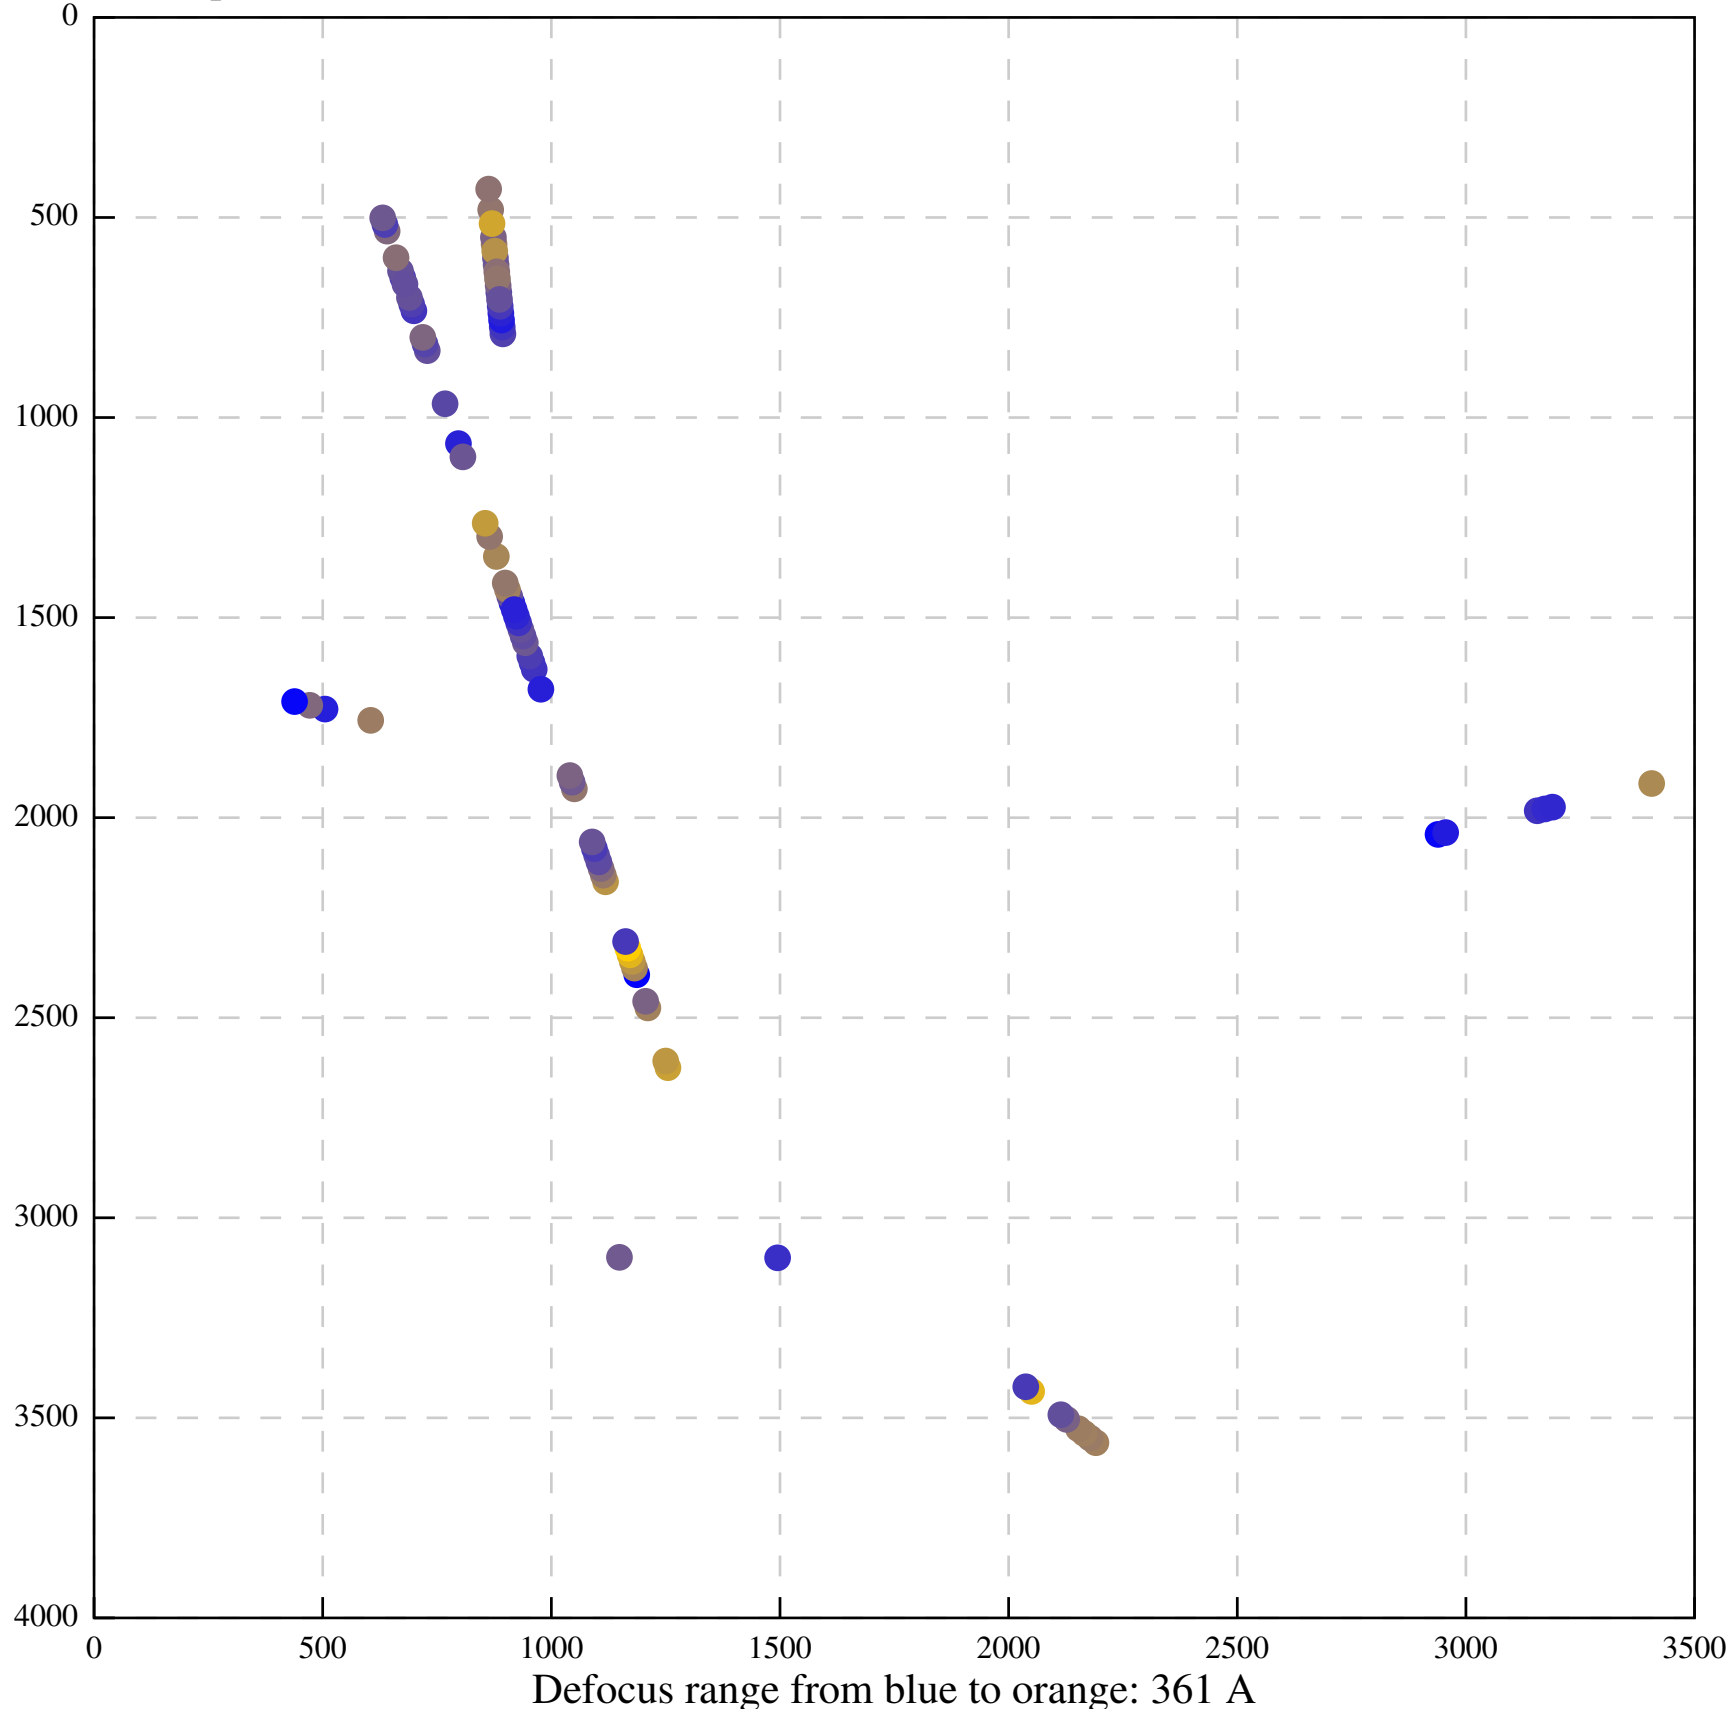

Defocus range from blue to orange: 839 A

Defocus range from blue to orange: 211 A

Defocus range from blue to orange: 145 A

Defocus range from blue to orange: 703 A

Defocus range from blue to orange: 455 A

Defocus range from blue to orange: 979 A

Defocus range from blue to orange: 864 A

Defocus range from blue to orange: 84 A

Defocus range from blue to orange: 332 A

Defocus range from blue to orange: 423 A

Defocus range from blue to orange: 70 A

Defocus range from blue to orange: 396 A

Defocus range from blue to orange: 485 A

Defocus range from blue to orange: 1024 A

Defocus range from blue to orange: 366 A

Defocus range from blue to orange: 495 A

Defocus range from blue to orange: 11 A

Defocus range from blue to orange: 697 A

Defocus range from blue to orange: 315 A

Defocus range from blue to orange: 289 A

Defocus range from blue to orange: 114 A

Defocus range from blue to orange: 552 A