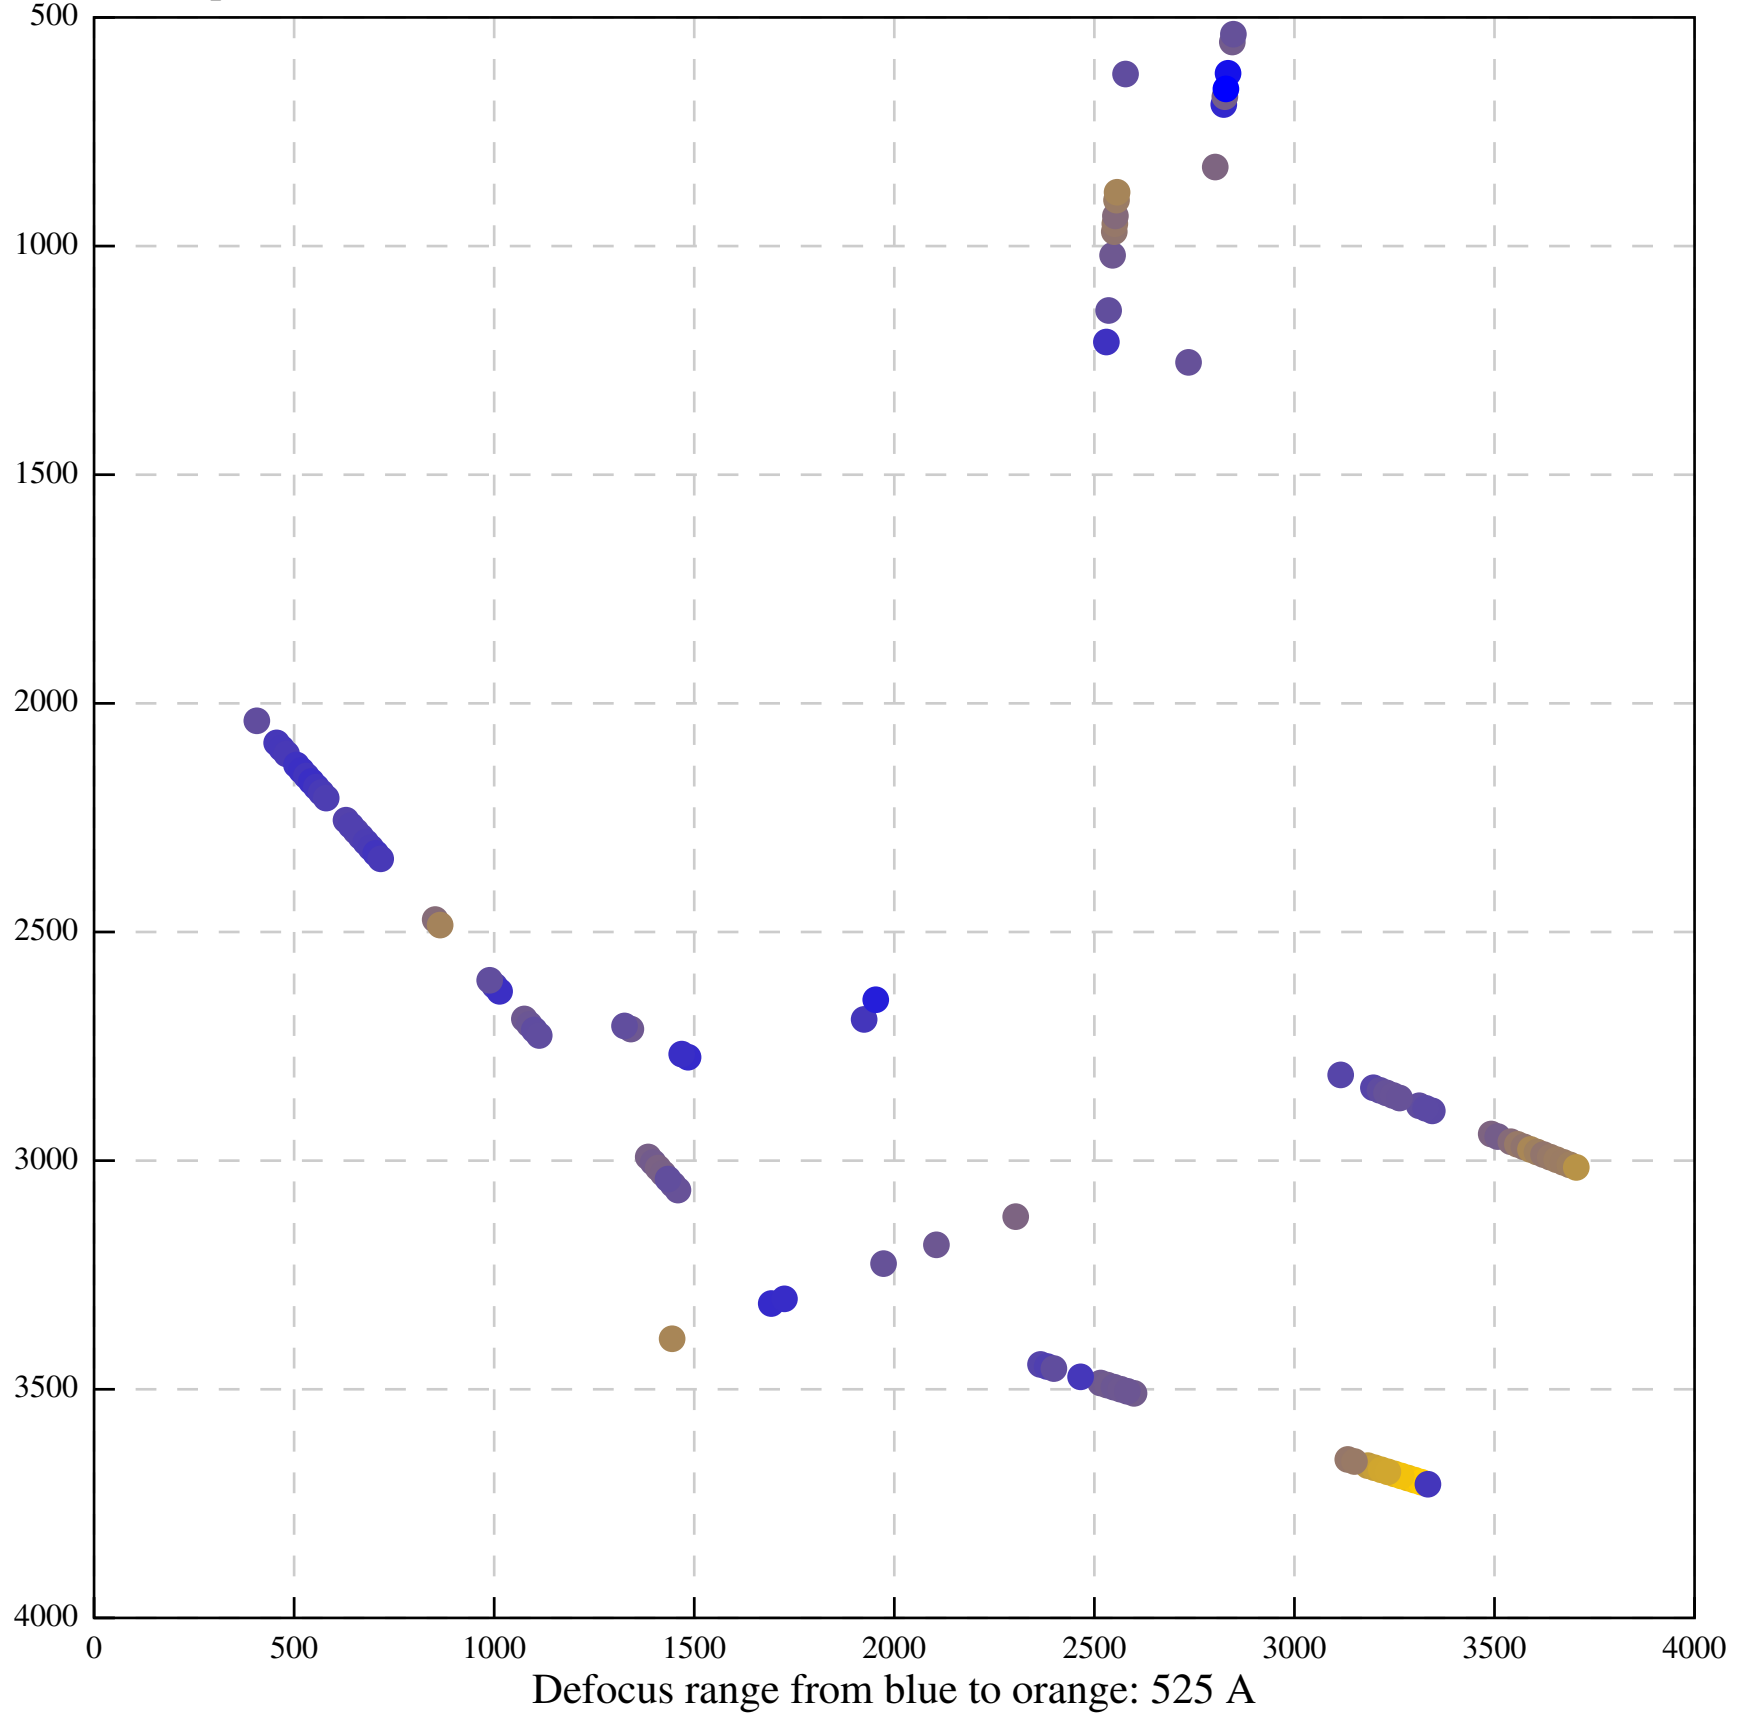

Defocus range from blue to orange: 383 A

Defocus range from blue to orange: 1 A

Defocus range from blue to orange: 537 Å

Defocus range from blue to orange: 698 A

Defocus range from blue to orange: 28 A

Defocus range from blue to orange: 28 A

Defocus range from blue to orange: 708 A

Defocus range from blue to orange: 243 A

Defocus range from blue to orange: 1114 A

Defocus range from blue to orange: 364 A

Defocus range from blue to orange: 367 Å

Defocus range from blue to orange: 341 Å

Defocus range from blue to orange: 23 A

Defocus range from blue to orange: 1240 Å

Defocus range from blue to orange: 101 A

Defocus range from blue to orange: 331 A

Defocus range from blue to orange: 630 Å

Defocus range from blue to orange: 593 A

Defocus range from blue to orange: 752 A

Defocus range from blue to orange: 365 A

Defocus range from blue to orange: 731 A