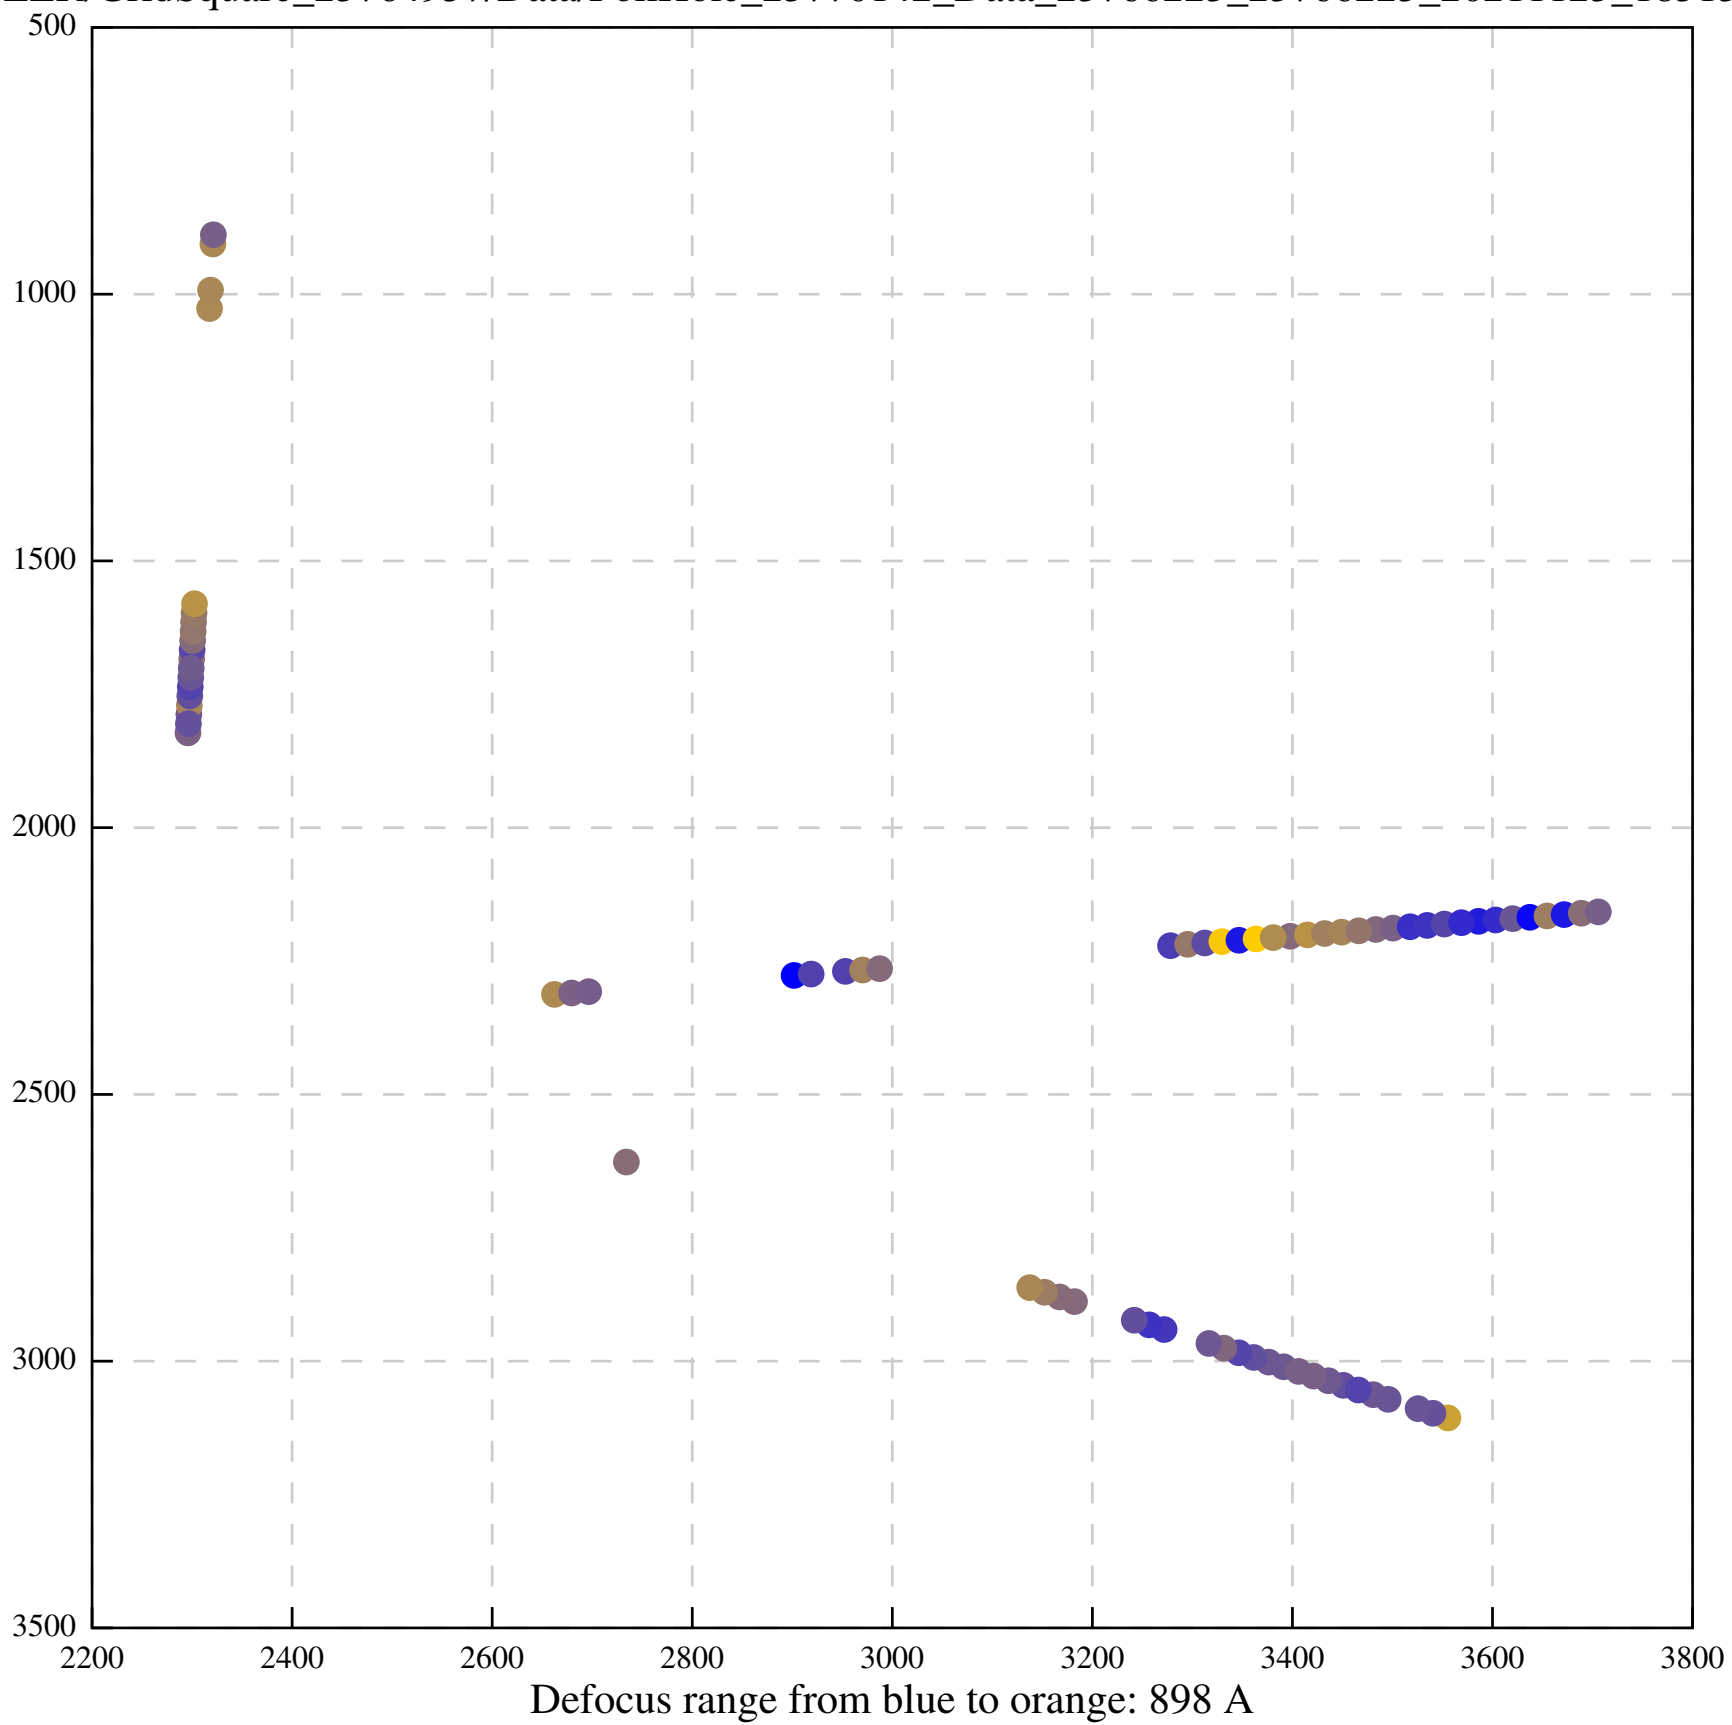

Defocus range from blue to orange: 494 A

Defocus range from blue to orange: 685 A

Defocus range from blue to orange: 514 A

Defocus range from blue to orange: 383 A

Defocus range from blue to orange: 342 A

Defocus range from blue to orange: 226 A

Defocus range from blue to orange: 354 A

Defocus range from blue to orange: 272 A

Defocus range from blue to orange: 439 A

Defocus range from blue to orange: 155 A

Defocus range from blue to orange: 839 A

Defocus range from blue to orange: 211 A

Defocus range from blue to orange: 145 A

Defocus range from blue to orange: 703 A

Defocus range from blue to orange: 455 A

Defocus range from blue to orange: 979 A

Defocus range from blue to orange: 864 A

Defocus range from blue to orange: 84 A

Defocus range from blue to orange: 332 A

Defocus range from blue to orange: 423 A

Defocus range from blue to orange: 70 A