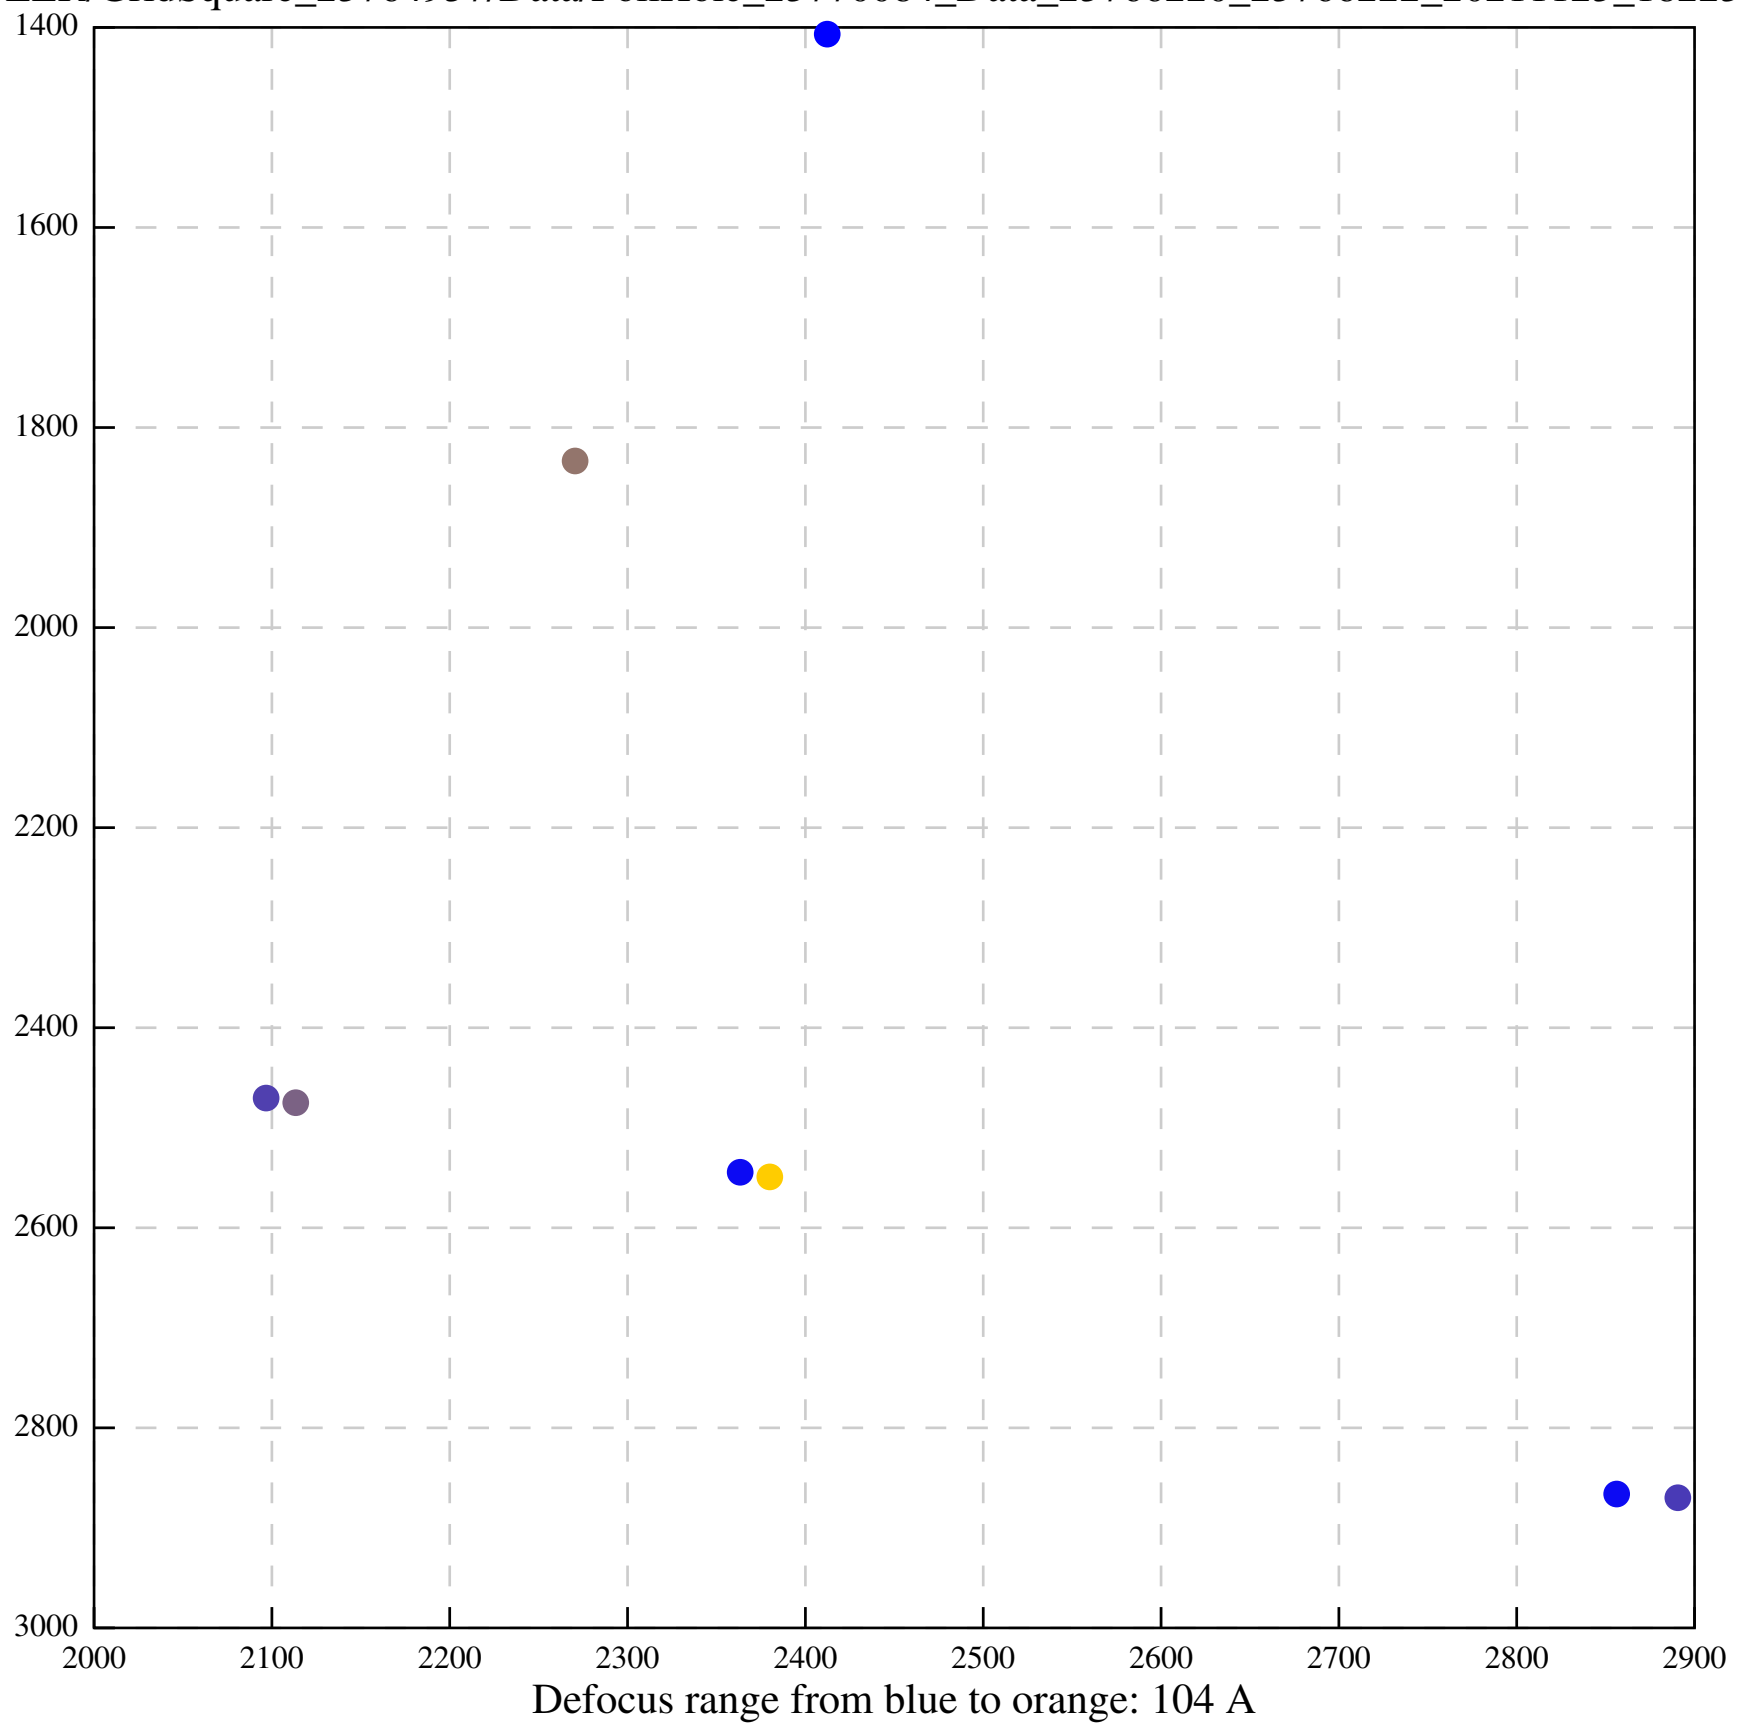

Defocus range from blue to orange: 494 A

Defocus range from blue to orange: 685 A

Defocus range from blue to orange: 514 A

Defocus range from blue to orange: 383 A

Defocus range from blue to orange: 342 A

Defocus range from blue to orange: 226 A

Defocus range from blue to orange: 354 A

Defocus range from blue to orange: 272 A

Defocus range from blue to orange: 439 A

Defocus range from blue to orange: 155 A

Defocus range from blue to orange: 839 A

Defocus range from blue to orange: 211 A

Defocus range from blue to orange: 145 A

Defocus range from blue to orange: 703 A

Defocus range from blue to orange: 455 A

Defocus range from blue to orange: 979 A

Defocus range from blue to orange: 864 A

Defocus range from blue to orange: 84 A

Defocus range from blue to orange: 332 A

Defocus range from blue to orange: 423 A

Defocus range from blue to orange: 70 A