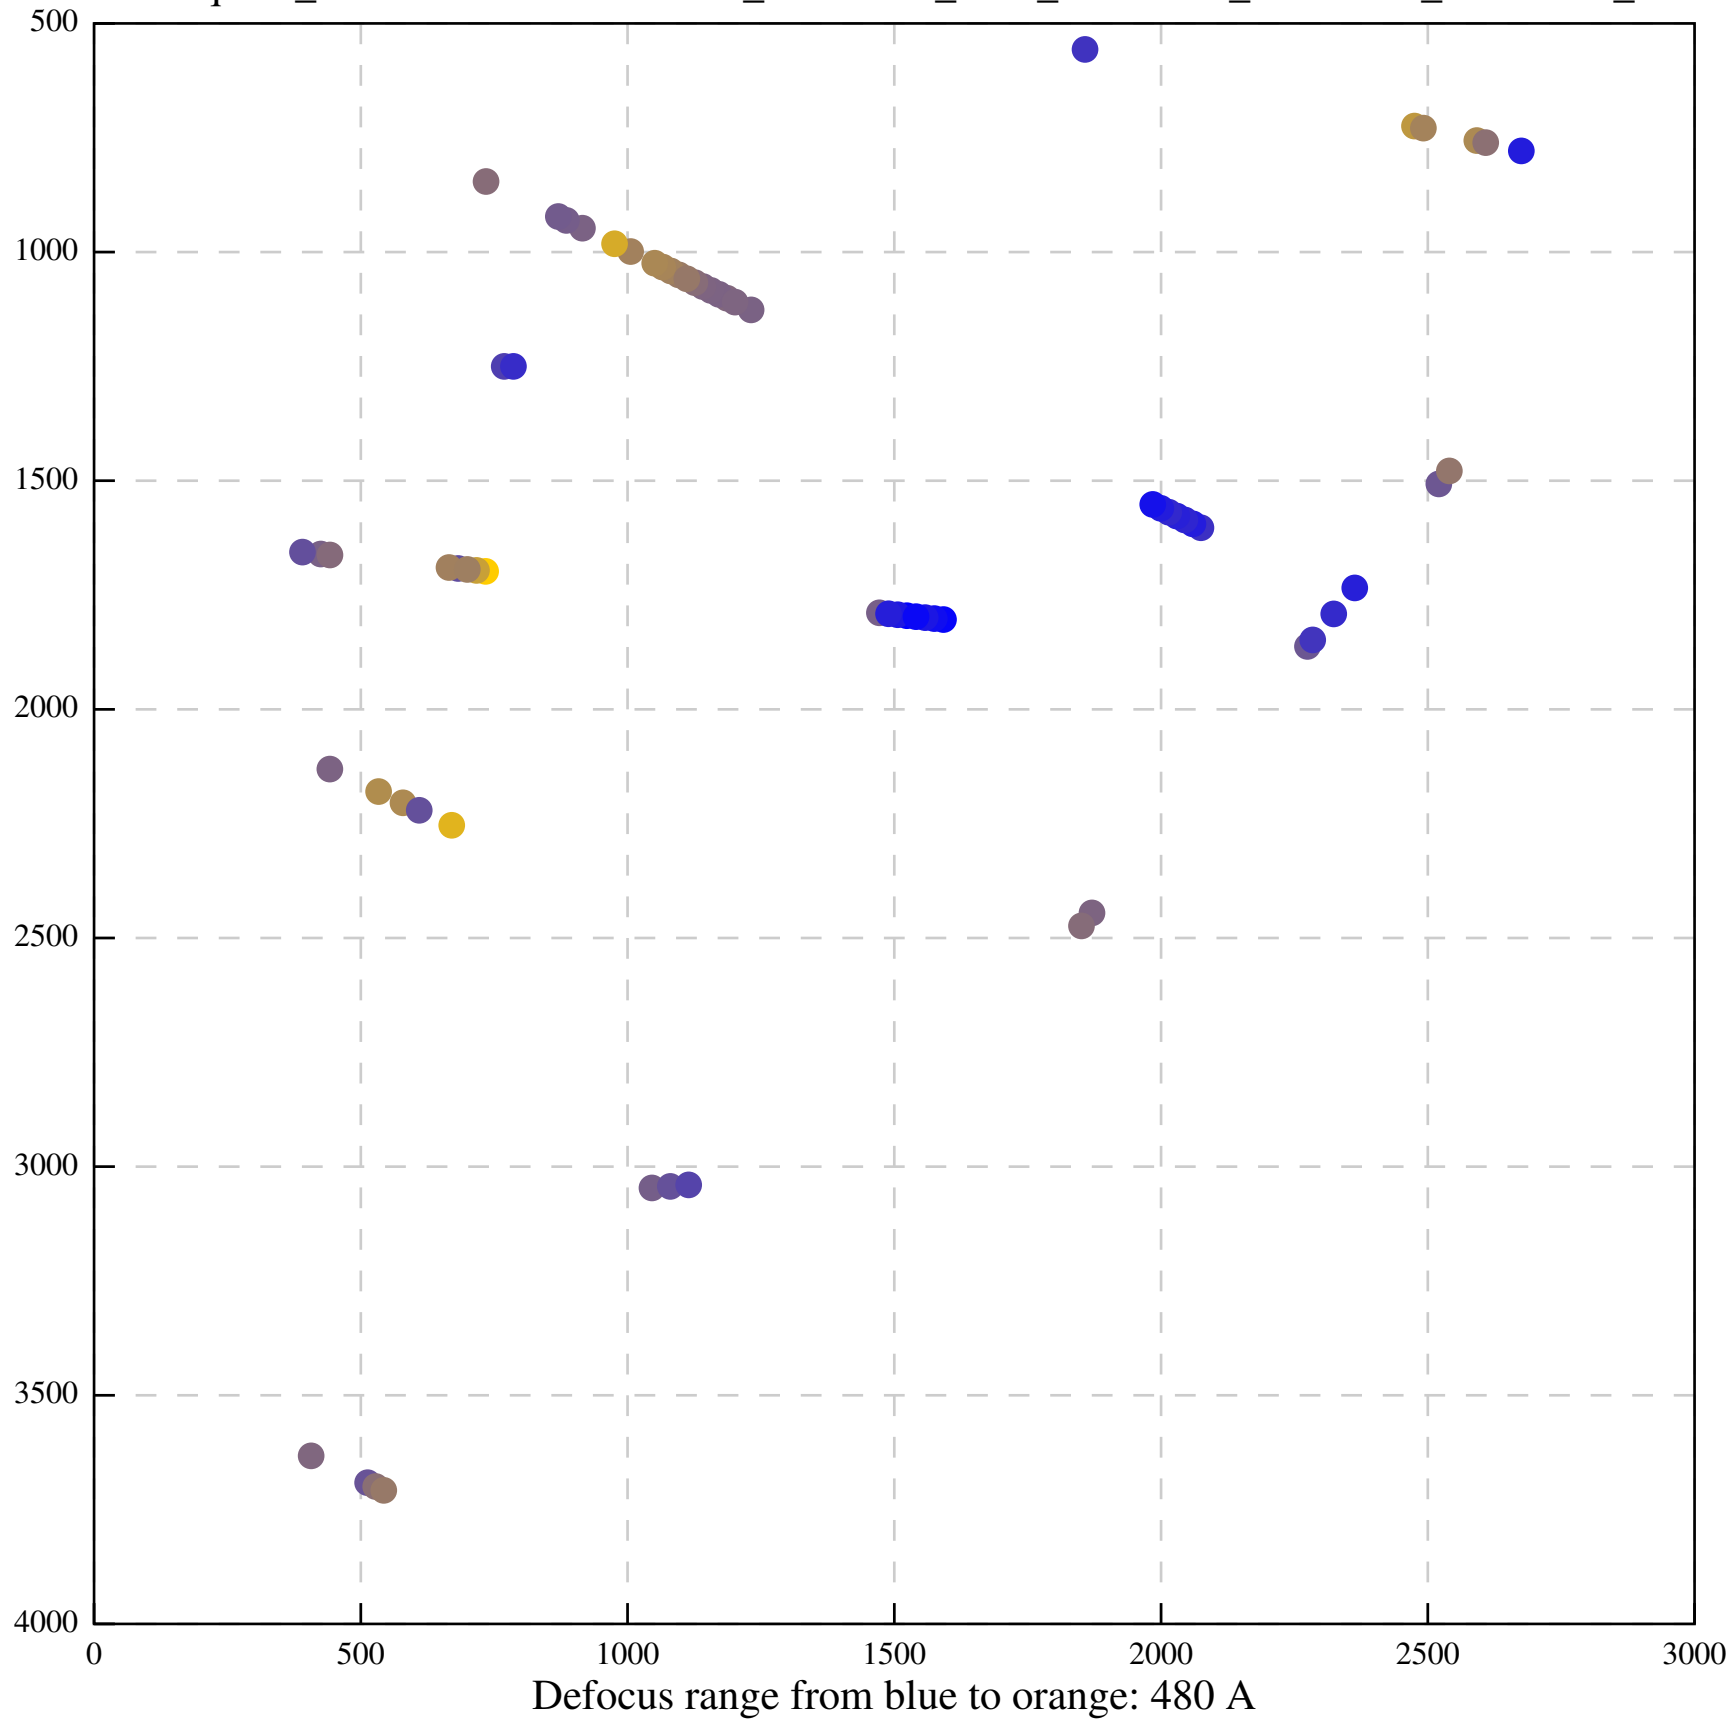

Defocus range from blue to orange: 11 A

Defocus range from blue to orange: 697 A

Defocus range from blue to orange: 315 A

Defocus range from blue to orange: 289 A

Defocus range from blue to orange: 114 A

Defocus range from blue to orange: 552 A

Defocus range from blue to orange: 383 A

Defocus range from blue to orange: 1 A

Defocus range from blue to orange: 537 Å

Defocus range from blue to orange: 698 A

Defocus range from blue to orange: 28 A

Defocus range from blue to orange: 28 A

Defocus range from blue to orange: 708 A

Defocus range from blue to orange: 243 A

Defocus range from blue to orange: 1114 A

Defocus range from blue to orange: 364 A

Defocus range from blue to orange: 367 Å