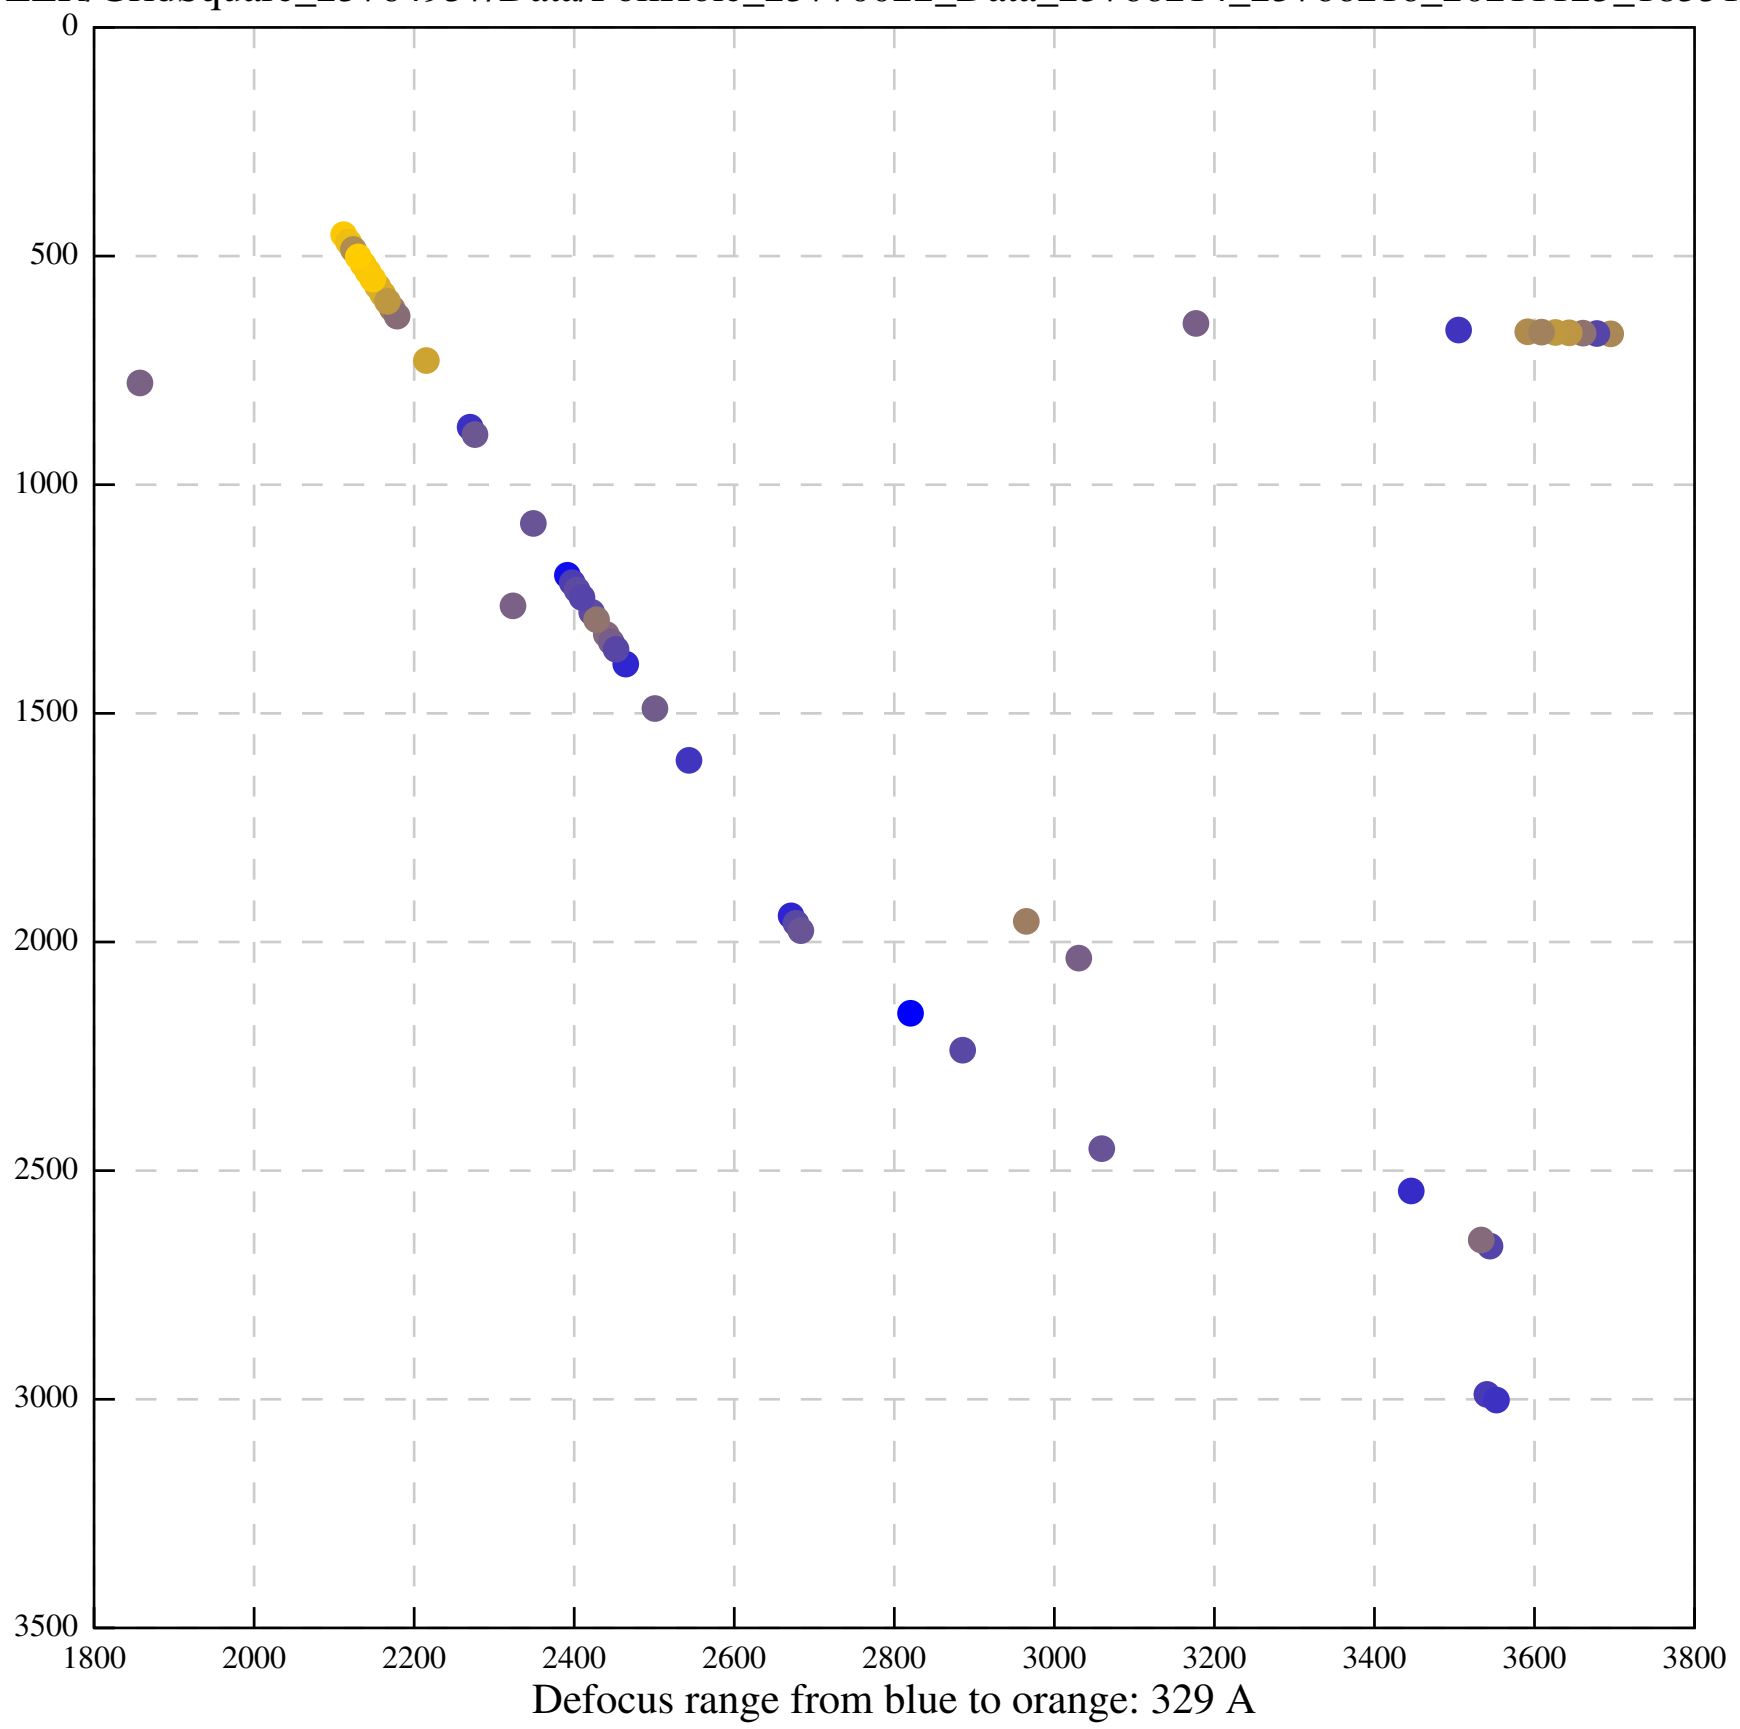

Defocus range from blue to orange: 494 A

Defocus range from blue to orange: 685 A

Defocus range from blue to orange: 514 A

Defocus range from blue to orange: 383 A

Defocus range from blue to orange: 342 A

Defocus range from blue to orange: 226 A

Defocus range from blue to orange: 354 A

Defocus range from blue to orange: 272 A

Defocus range from blue to orange: 439 A

Defocus range from blue to orange: 155 A

Defocus range from blue to orange: 839 A

Defocus range from blue to orange: 211 A

Defocus range from blue to orange: 145 A

Defocus range from blue to orange: 703 A

Defocus range from blue to orange: 455 A

Defocus range from blue to orange: 979 A

Defocus range from blue to orange: 864 A

Defocus range from blue to orange: 84 A

Defocus range from blue to orange: 332 A

Defocus range from blue to orange: 423 A

Defocus range from blue to orange: 70 A