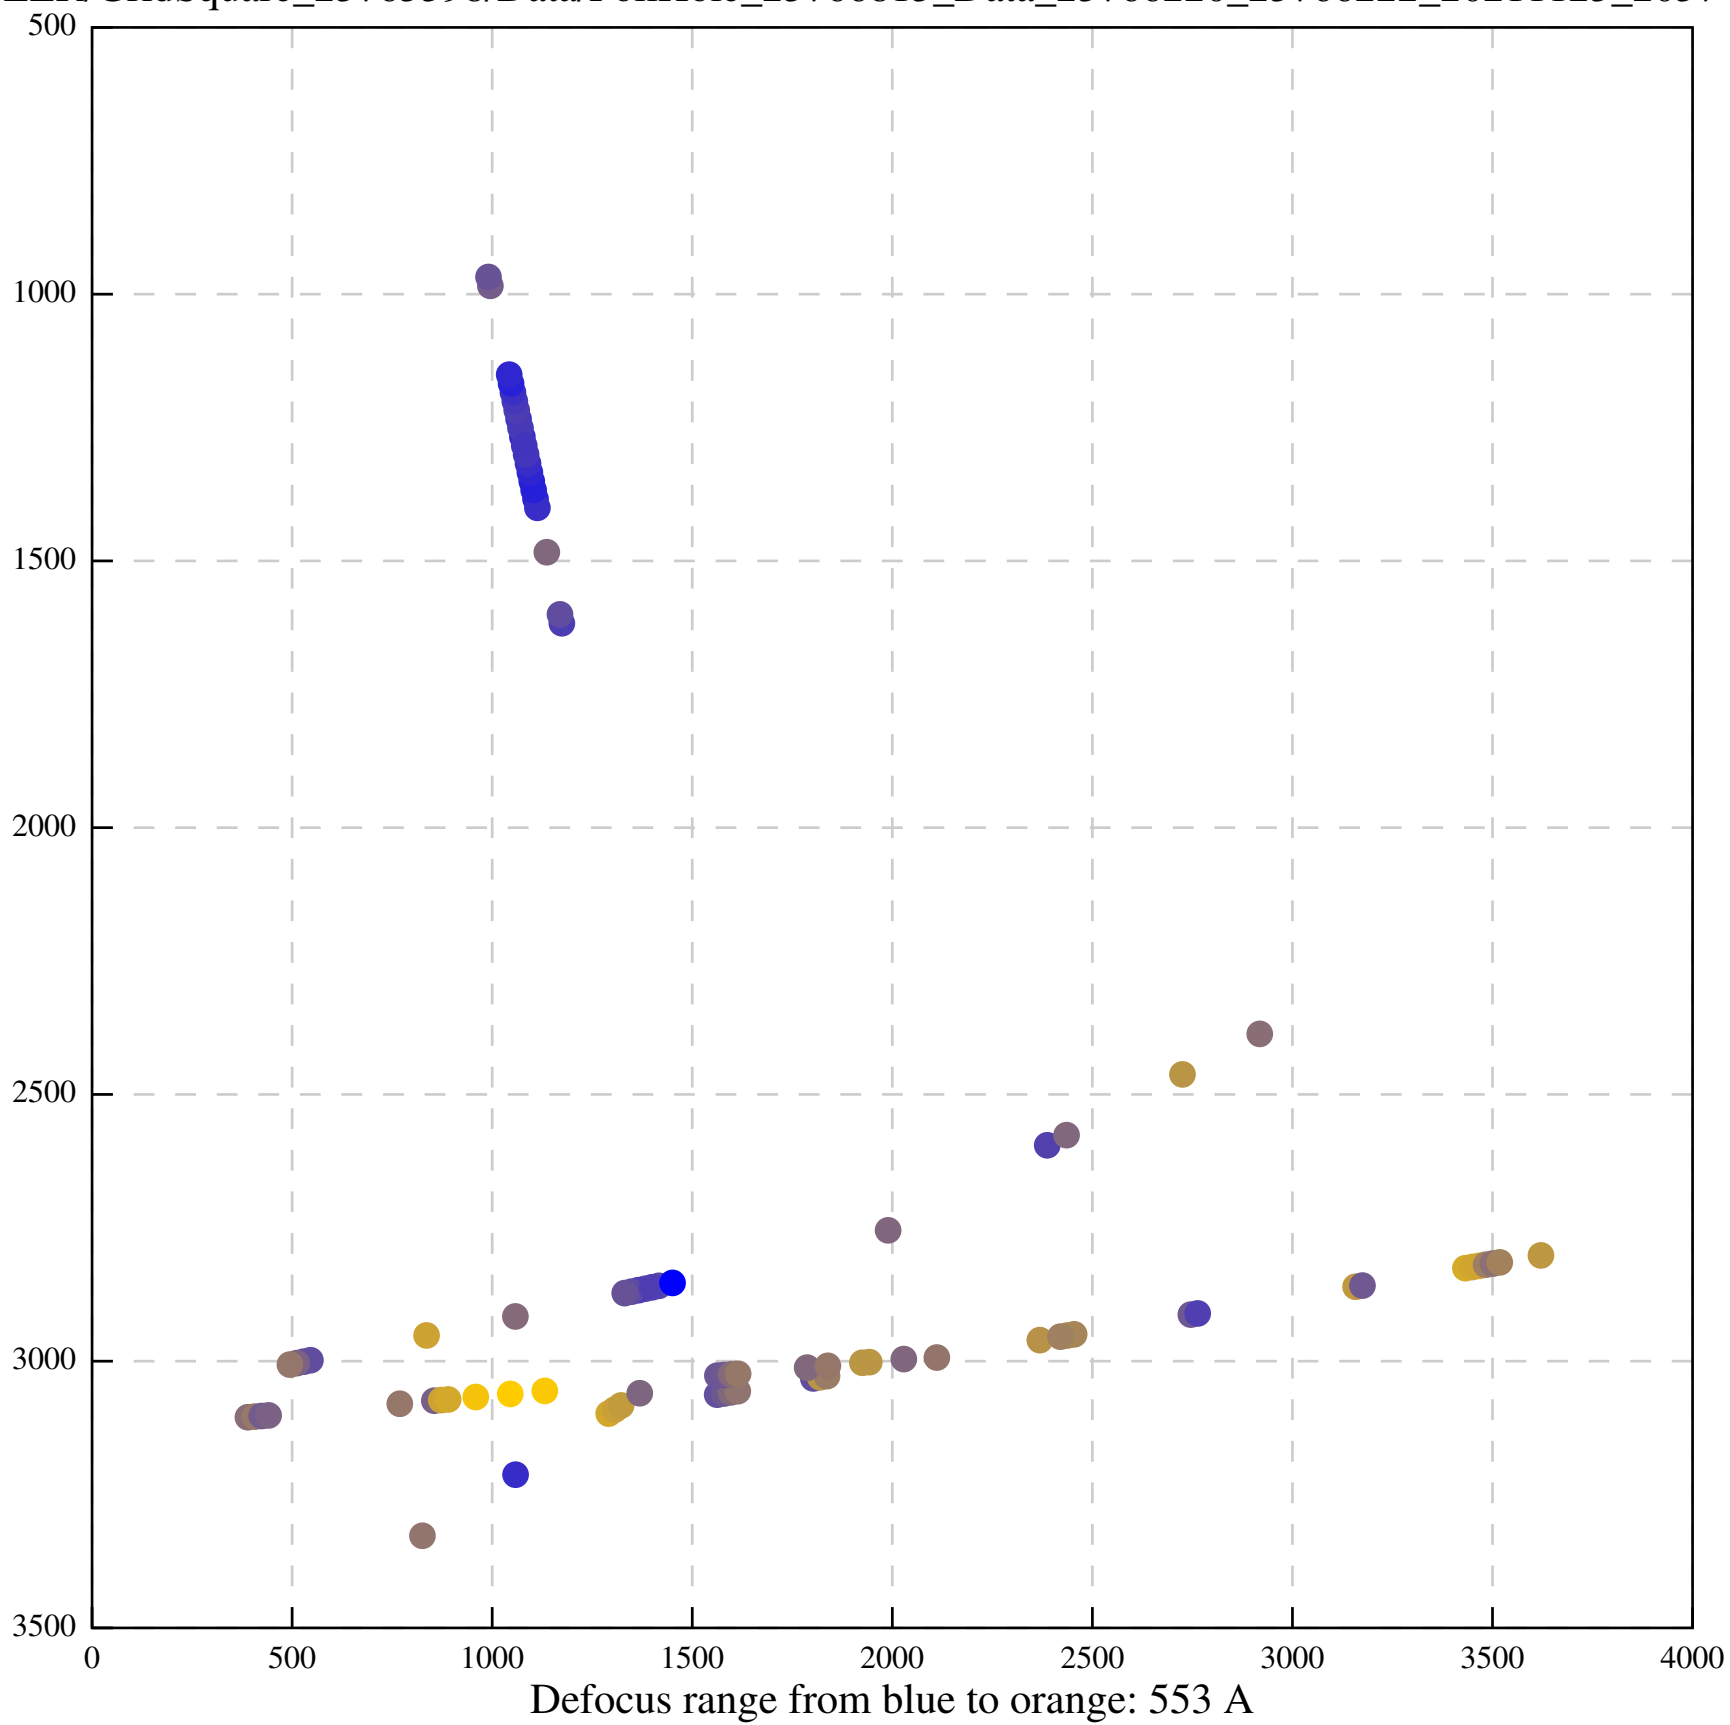

Defocus range from blue to orange: 630 Å

Defocus range from blue to orange: 593 A

Defocus range from blue to orange: 752 A

Defocus range from blue to orange: 365 A

Defocus range from blue to orange: 731 A

Defocus range from blue to orange: 664 A

Defocus range from blue to orange: 328 A

Defocus range from blue to orange: 534 A

Defocus range from blue to orange: 312 A

Defocus range from blue to orange: 308 A

Defocus range from blue to orange: 492 A

Defocus range from blue to orange: 72 A

Defocus range from blue to orange: 295 A

Defocus range from blue to orange: 624 A

Defocus range from blue to orange: 656 A

Defocus range from blue to orange: 507 A

Defocus range from blue to orange: 379 A

Defocus range from blue to orange: 559 A