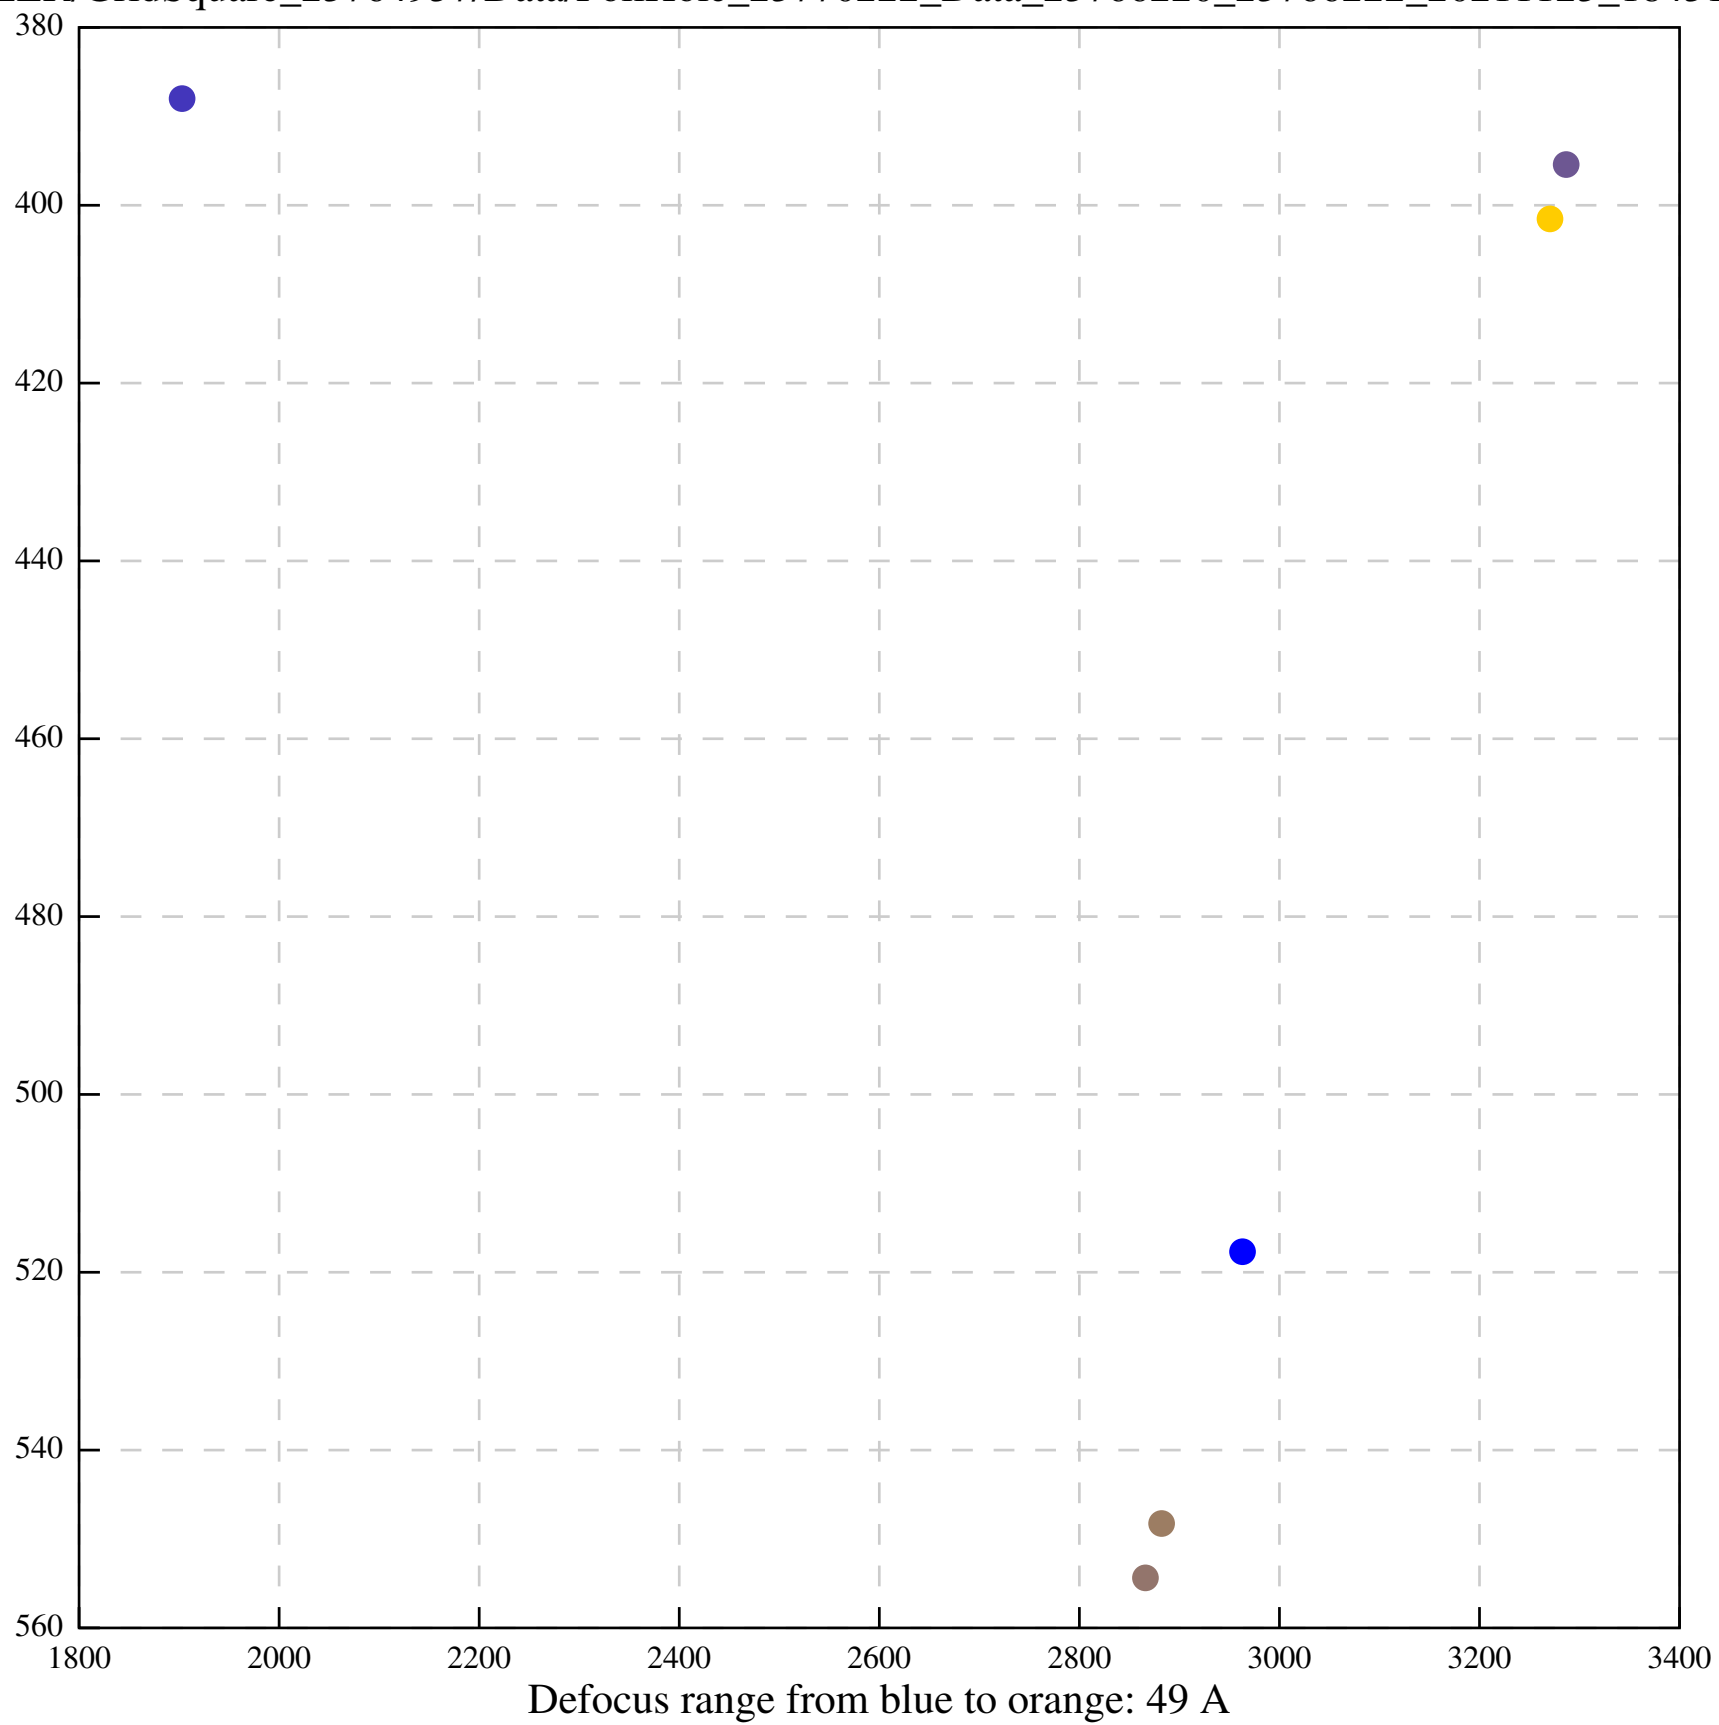

Defocus range from blue to orange: 839 A

Defocus range from blue to orange: 211 A

Defocus range from blue to orange: 145 A

Defocus range from blue to orange: 703 A

Defocus range from blue to orange: 455 A

Defocus range from blue to orange: 979 A

Defocus range from blue to orange: 864 A

Defocus range from blue to orange: 84 A

Defocus range from blue to orange: 332 A

Defocus range from blue to orange: 423 A

Defocus range from blue to orange: 70 A

Defocus range from blue to orange: 396 A

Defocus range from blue to orange: 485 A

Defocus range from blue to orange: 1024 A

Defocus range from blue to orange: 366 A

Defocus range from blue to orange: 495 A