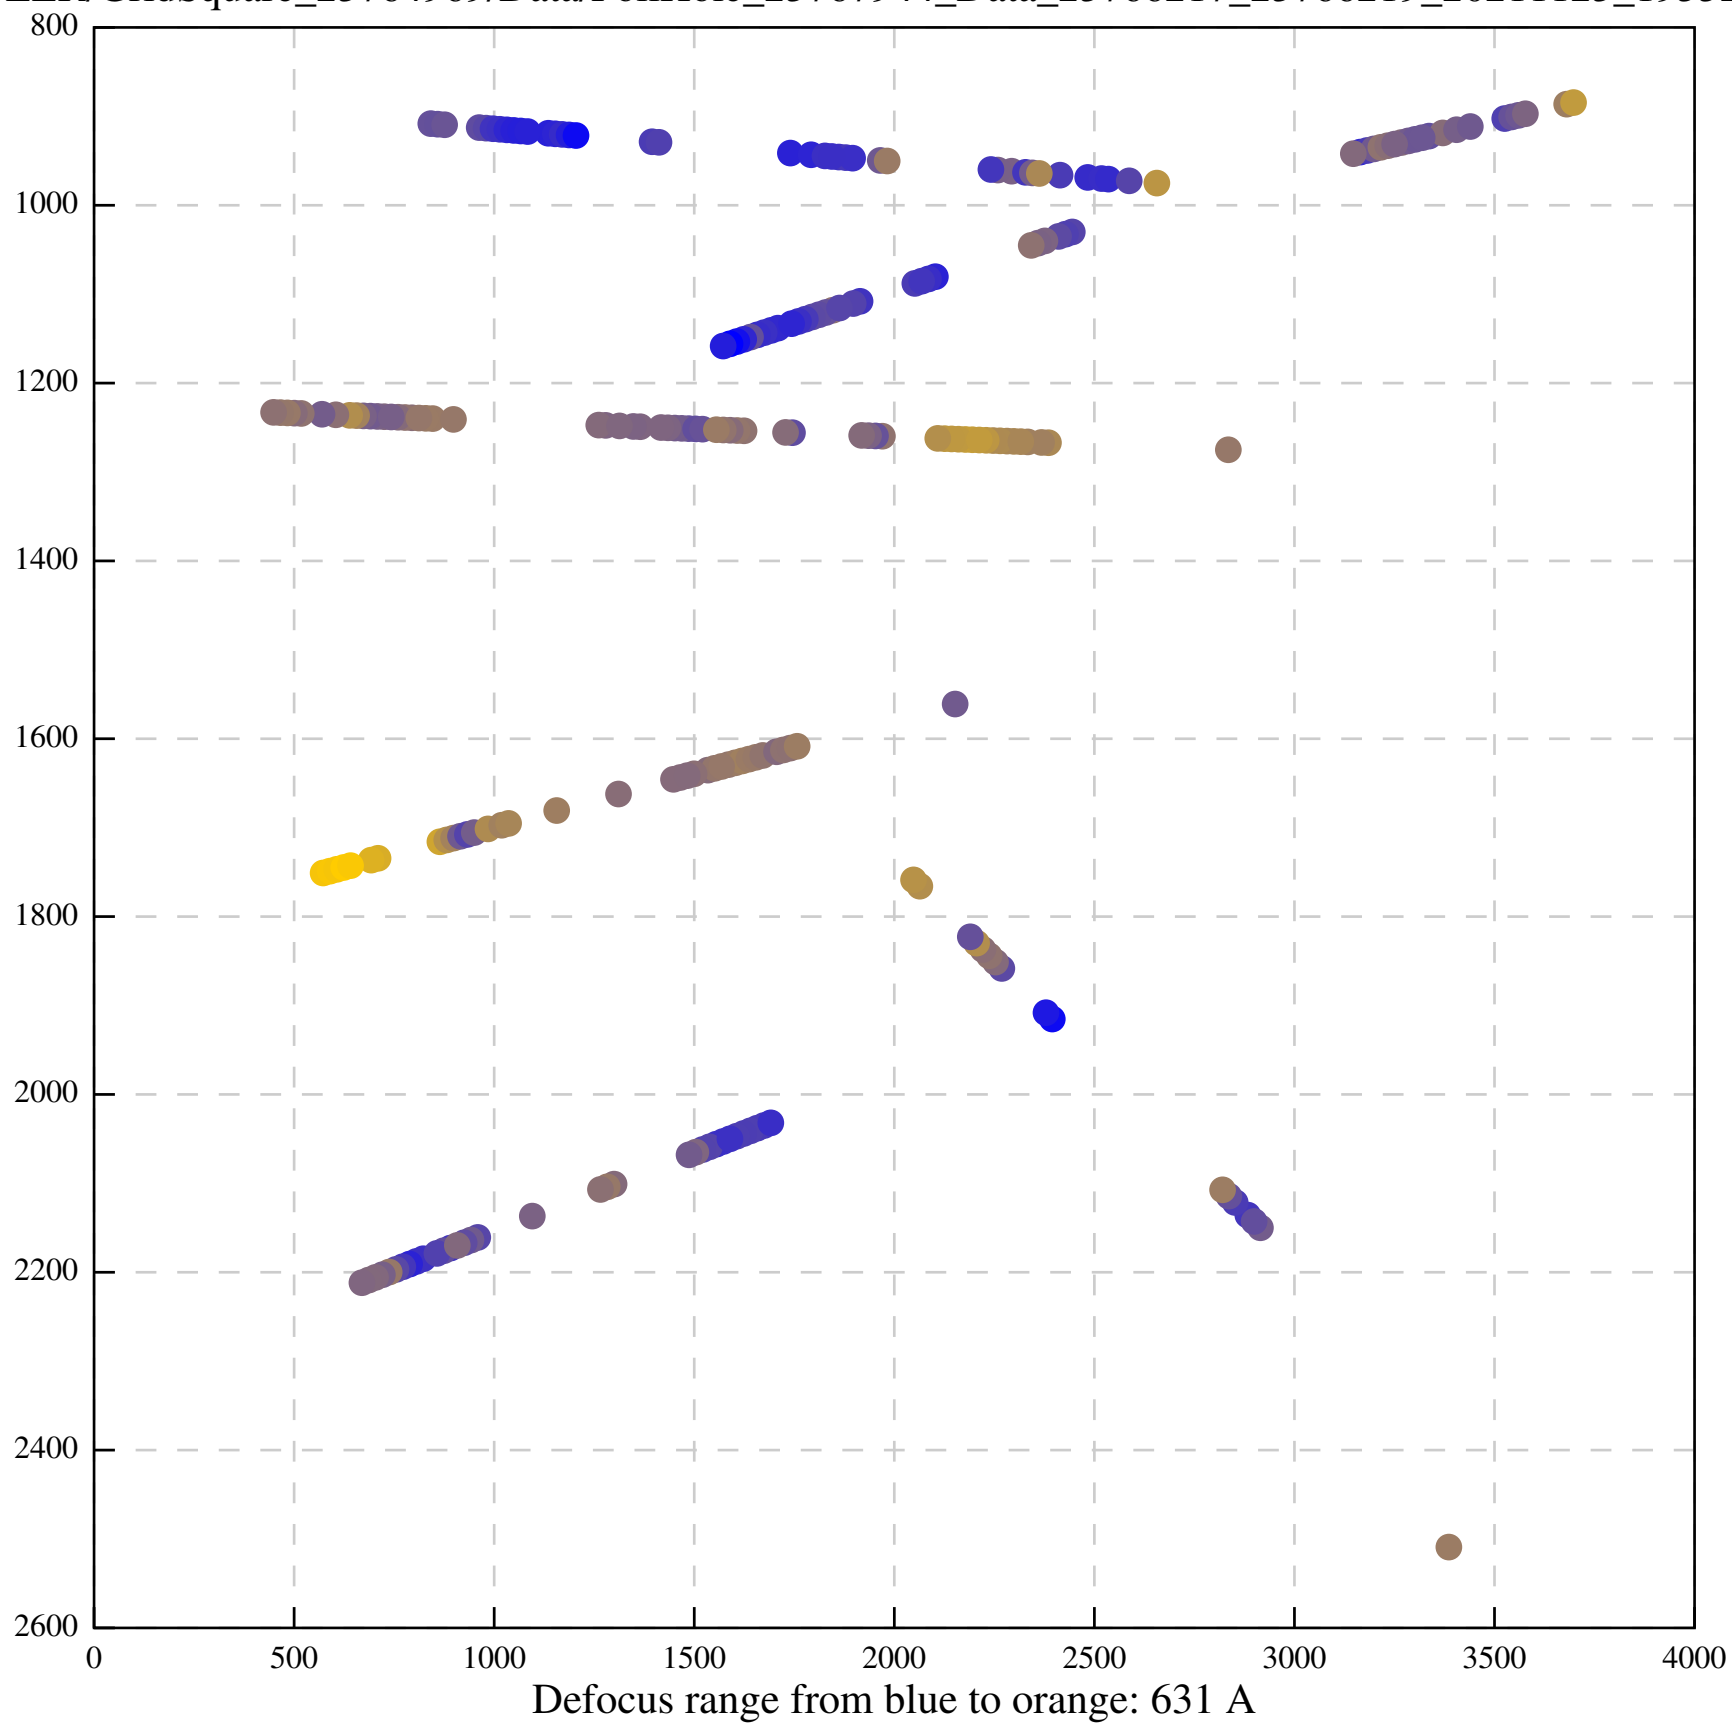

Defocus range from blue to orange: 11 A

Defocus range from blue to orange: 697 A

Defocus range from blue to orange: 315 A

Defocus range from blue to orange: 289 A

Defocus range from blue to orange: 114 A

Defocus range from blue to orange: 552 A

Defocus range from blue to orange: 383 A

Defocus range from blue to orange: 1 A

Defocus range from blue to orange: 537 Å

Defocus range from blue to orange: 698 A

Defocus range from blue to orange: 28 A

Defocus range from blue to orange: 28 A

Defocus range from blue to orange: 708 A

Defocus range from blue to orange: 243 A

Defocus range from blue to orange: 1114 A

Defocus range from blue to orange: 364 A

Defocus range from blue to orange: 367 Å

Defocus range from blue to orange: 341 Å

Defocus range from blue to orange: 23 A

Defocus range from blue to orange: 1240 Å

Defocus range from blue to orange: 101 A

Defocus range from blue to orange: 331 A