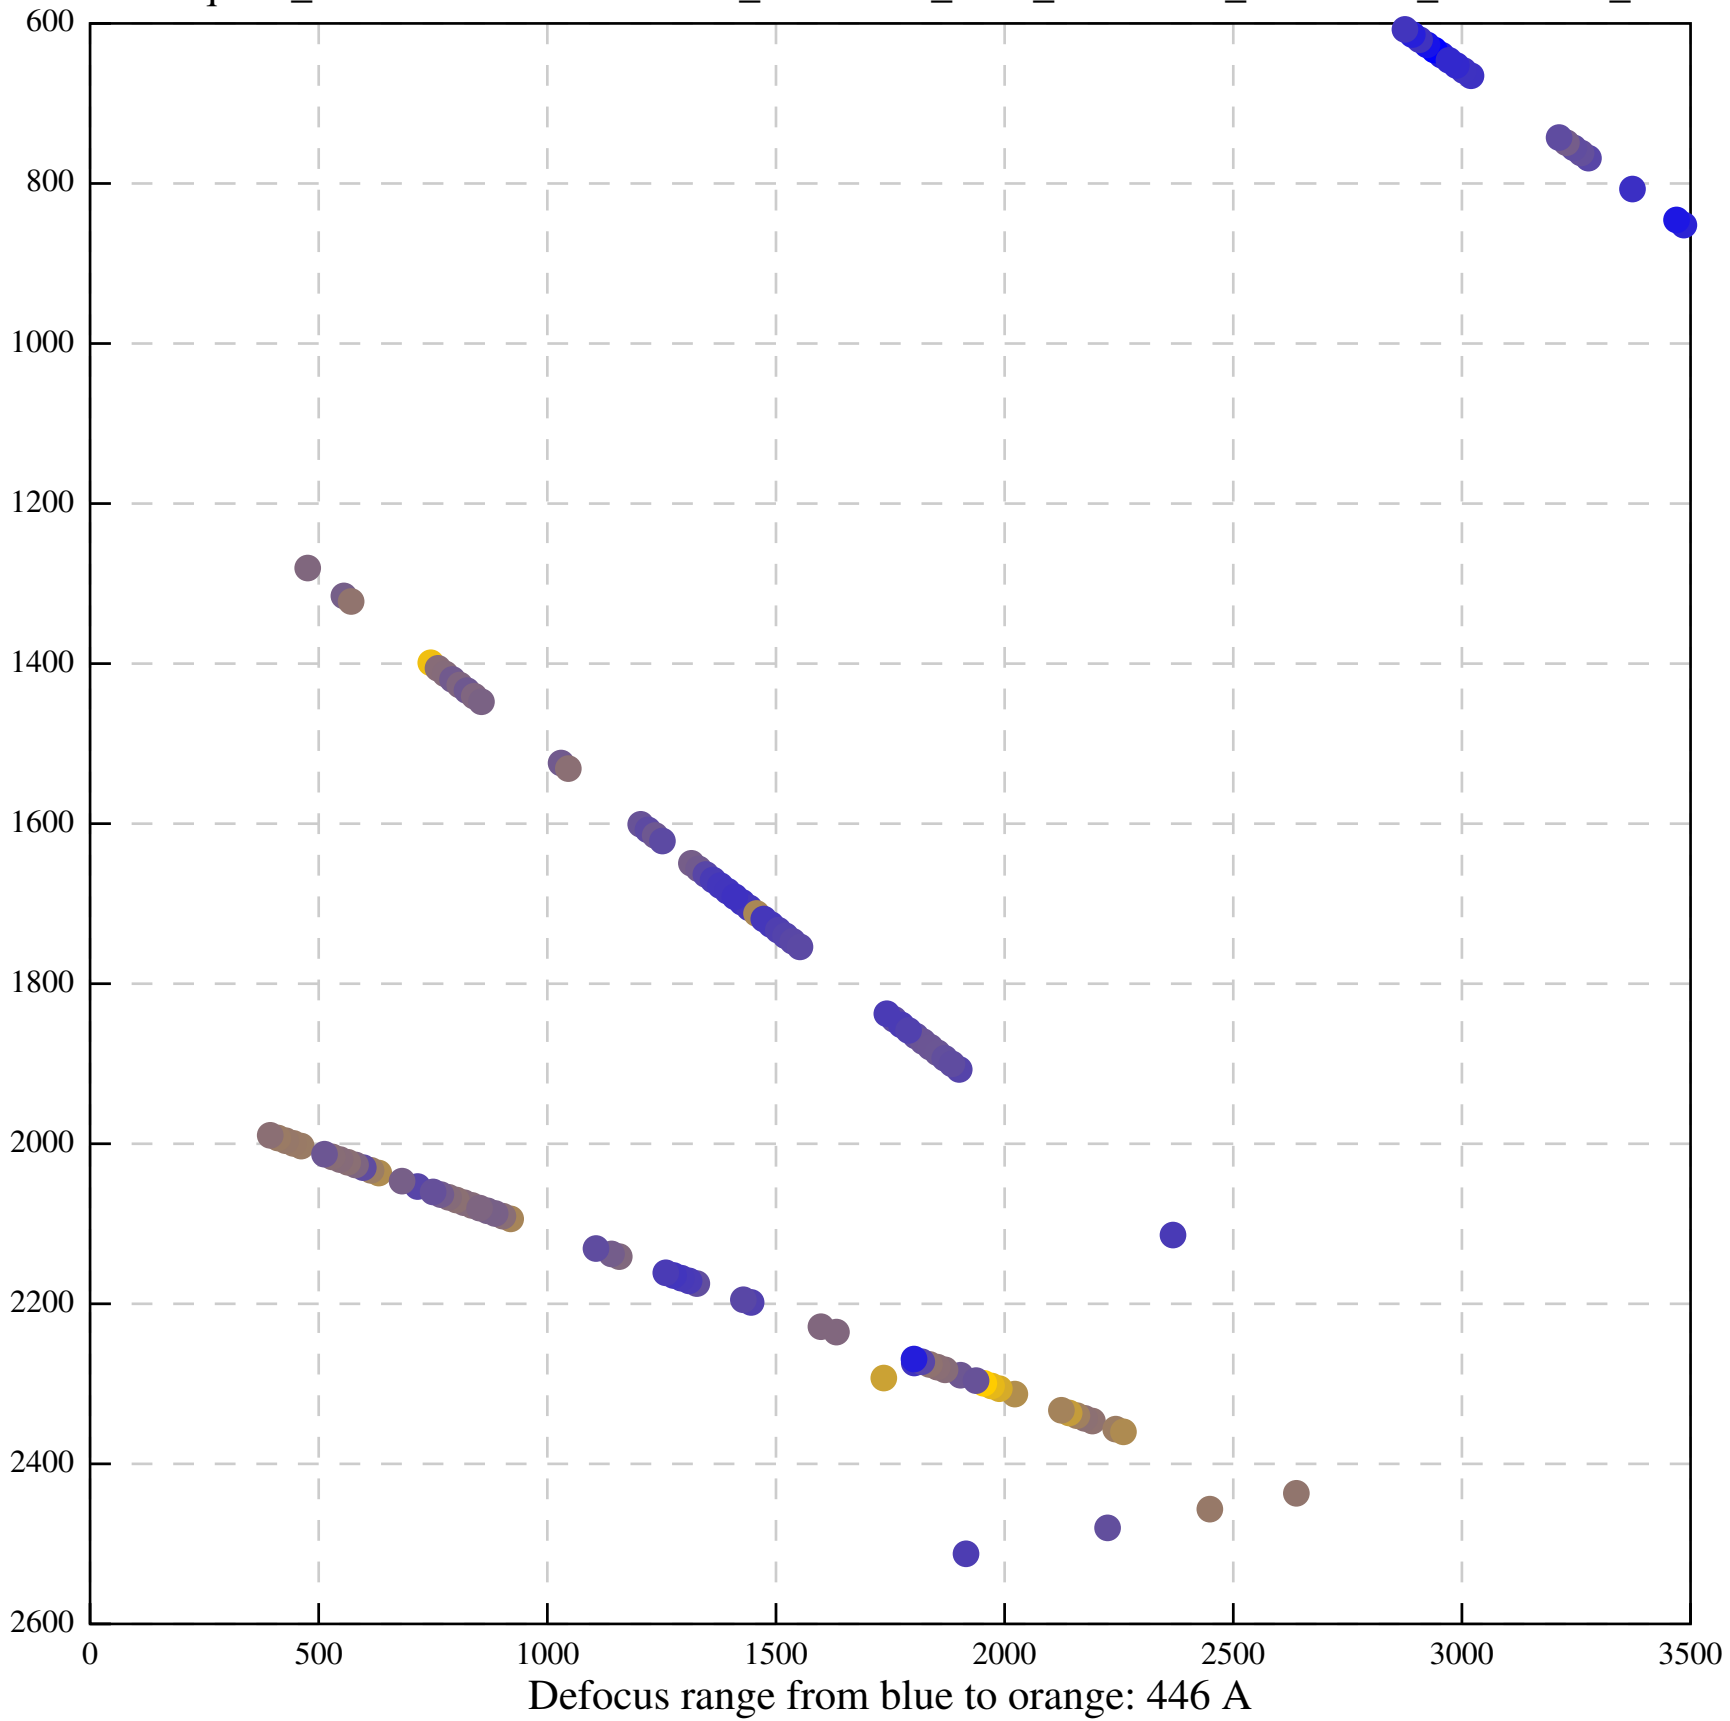

Defocus range from blue to orange: 630 Å

Defocus range from blue to orange: 593 A

Defocus range from blue to orange: 752 A

Defocus range from blue to orange: 365 A

Defocus range from blue to orange: 731 A

Defocus range from blue to orange: 664 A

Defocus range from blue to orange: 328 A

Defocus range from blue to orange: 534 A

Defocus range from blue to orange: 312 A

Defocus range from blue to orange: 308 A

Defocus range from blue to orange: 492 A

Defocus range from blue to orange: 72 A

Defocus range from blue to orange: 295 A

Defocus range from blue to orange: 624 A

Defocus range from blue to orange: 656 A

Defocus range from blue to orange: 507 A

Defocus range from blue to orange: 379 A

Defocus range from blue to orange: 559 A