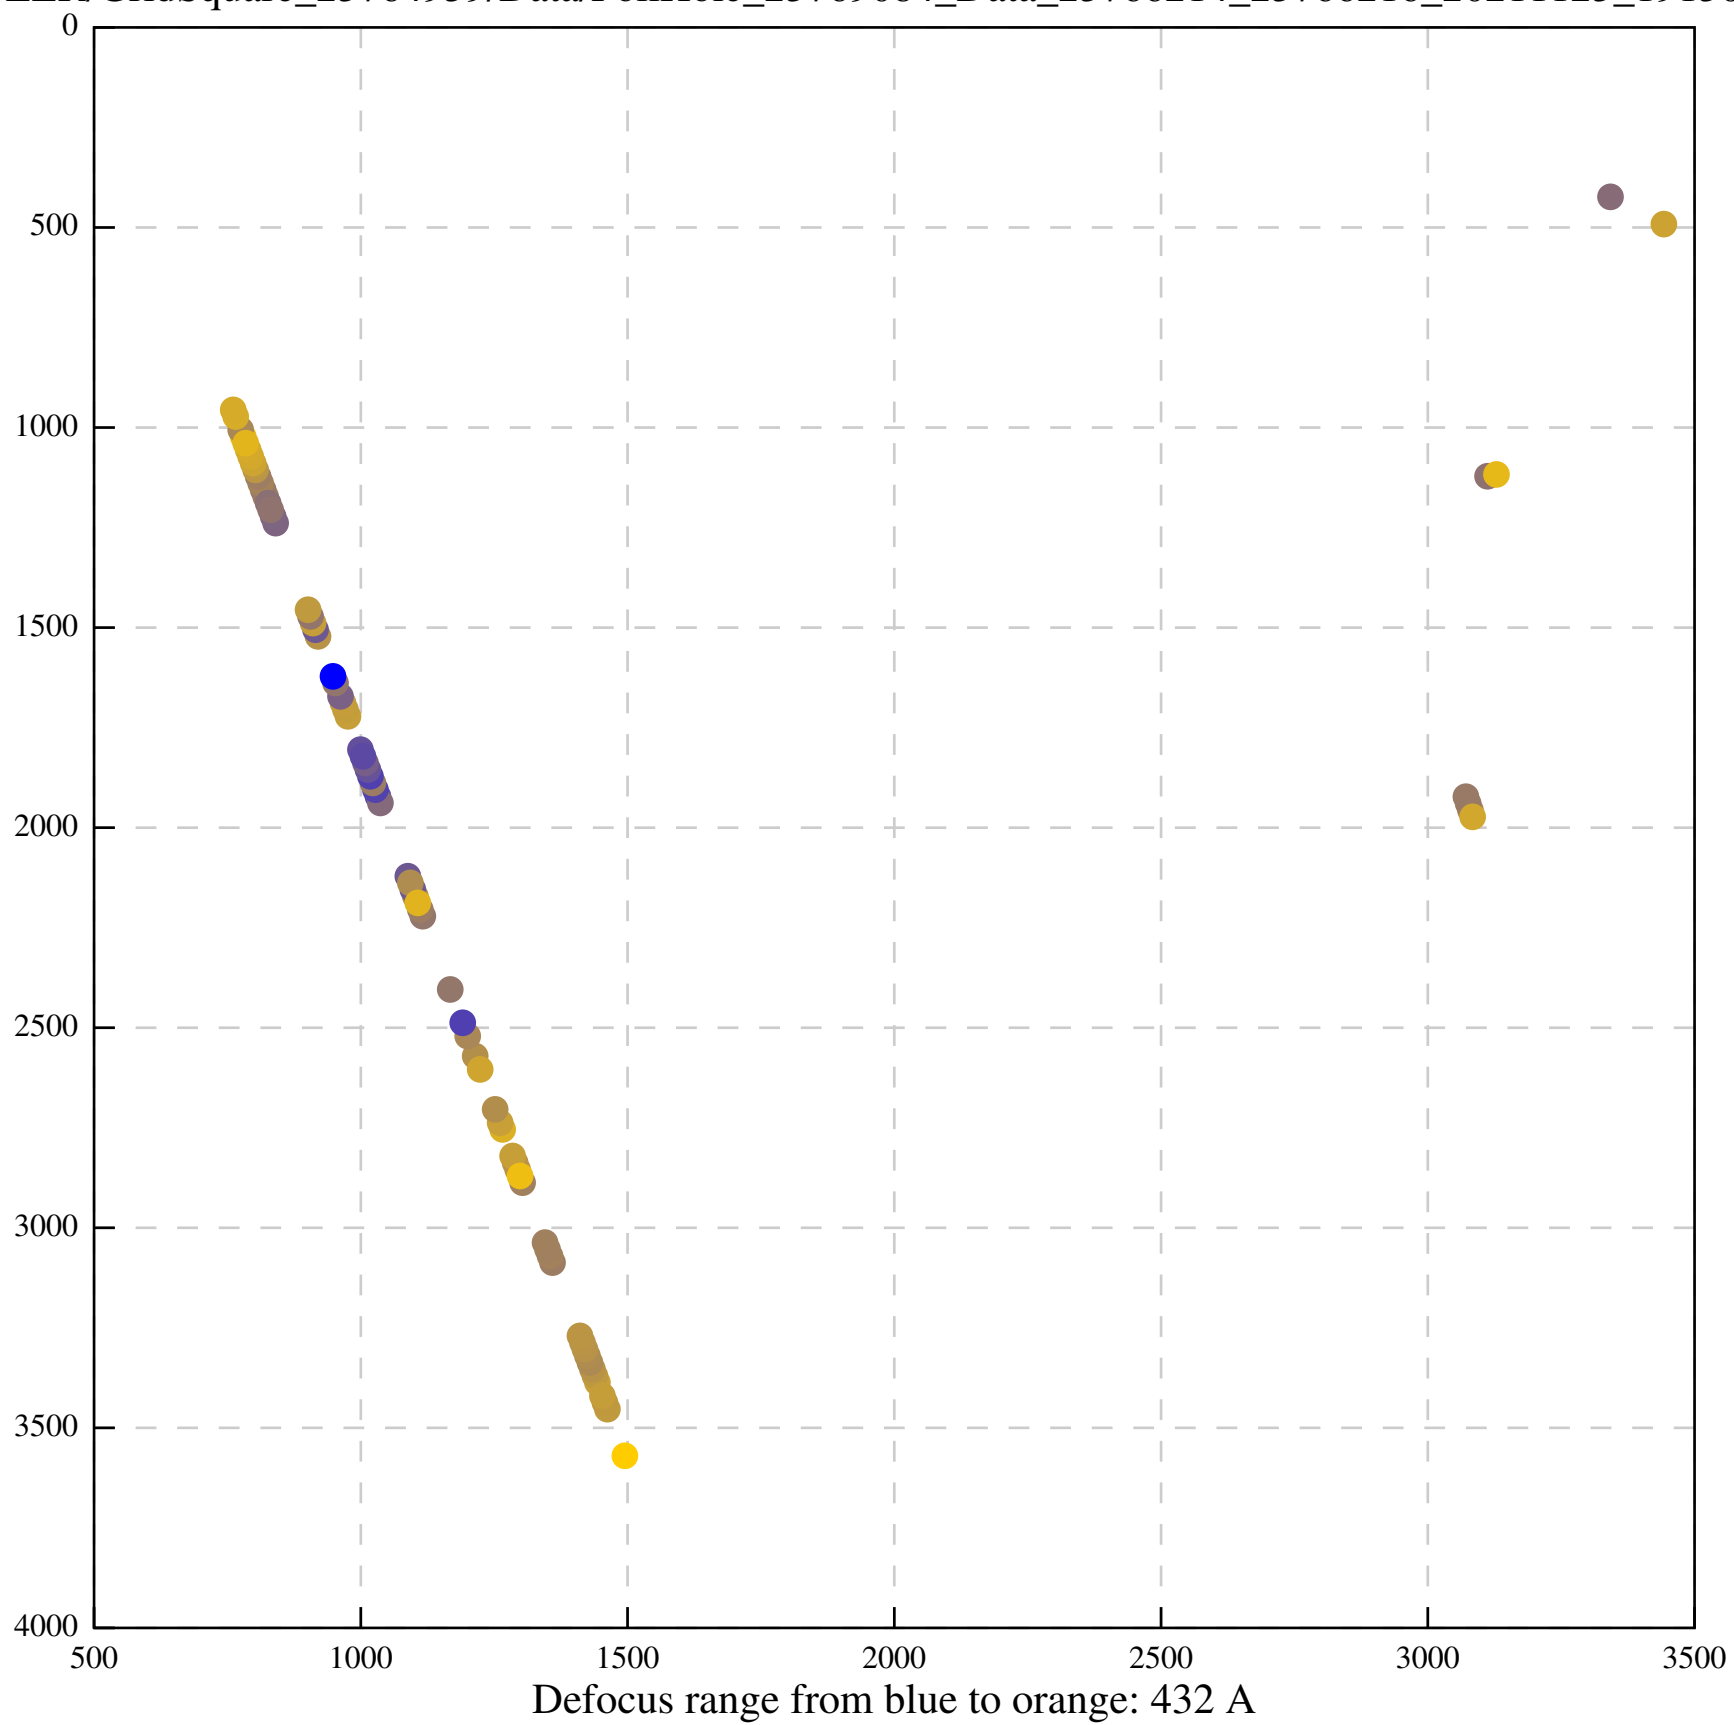

Defocus range from blue to orange: 979 A

Defocus range from blue to orange: 864 A

Defocus range from blue to orange: 84 A

Defocus range from blue to orange: 332 A

Defocus range from blue to orange: 423 A

Defocus range from blue to orange: 70 A

Defocus range from blue to orange: 396 A

Defocus range from blue to orange: 485 A

Defocus range from blue to orange: 1024 A

Defocus range from blue to orange: 366 A

Defocus range from blue to orange: 495 A

Defocus range from blue to orange: 11 A

Defocus range from blue to orange: 697 A

Defocus range from blue to orange: 315 A

Defocus range from blue to orange: 289 A

Defocus range from blue to orange: 114 A

Defocus range from blue to orange: 552 A

Defocus range from blue to orange: 383 A

Defocus range from blue to orange: 1 A

Defocus range from blue to orange: 537 Å

Defocus range from blue to orange: 698 A

Defocus range from blue to orange: 28 A

Defocus range from blue to orange: 28 A