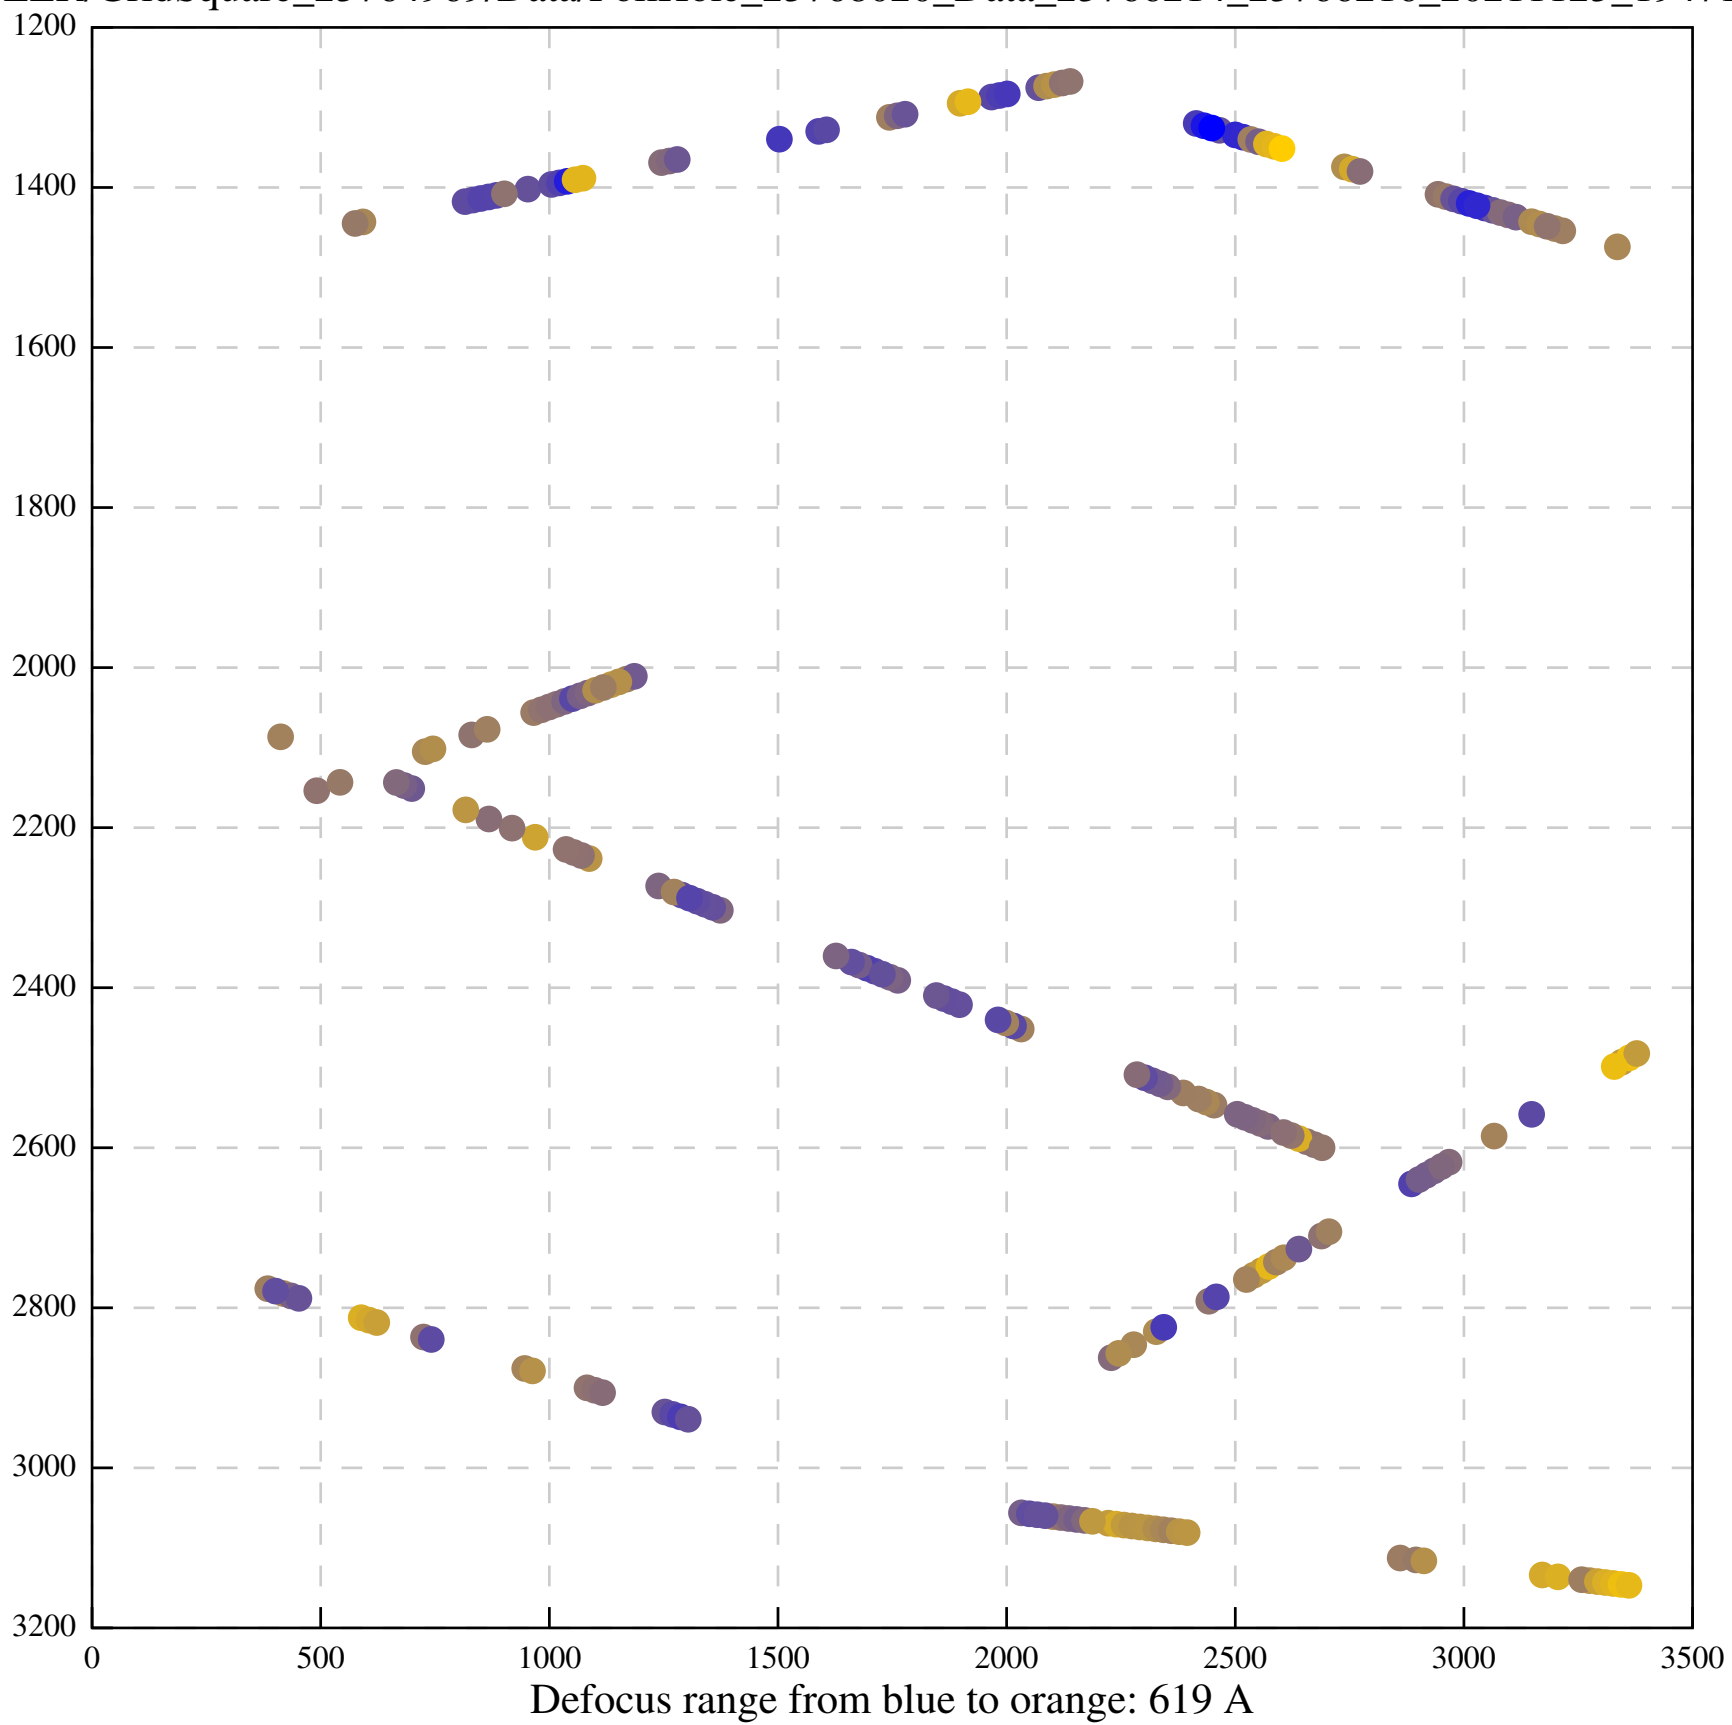

Defocus range from blue to orange: 708 A

Defocus range from blue to orange: 243 A

Defocus range from blue to orange: 1114 A

Defocus range from blue to orange: 364 A

Defocus range from blue to orange: 367 Å

Defocus range from blue to orange: 341 Å

Defocus range from blue to orange: 23 A

Defocus range from blue to orange: 1240 Å

Defocus range from blue to orange: 101 A

Defocus range from blue to orange: 331 A

Defocus range from blue to orange: 630 Å

Defocus range from blue to orange: 593 A

Defocus range from blue to orange: 752 A

Defocus range from blue to orange: 365 A

Defocus range from blue to orange: 731 A

Defocus range from blue to orange: 664 A

Defocus range from blue to orange: 328 A

Defocus range from blue to orange: 534 A

Defocus range from blue to orange: 312 A

Defocus range from blue to orange: 308 A