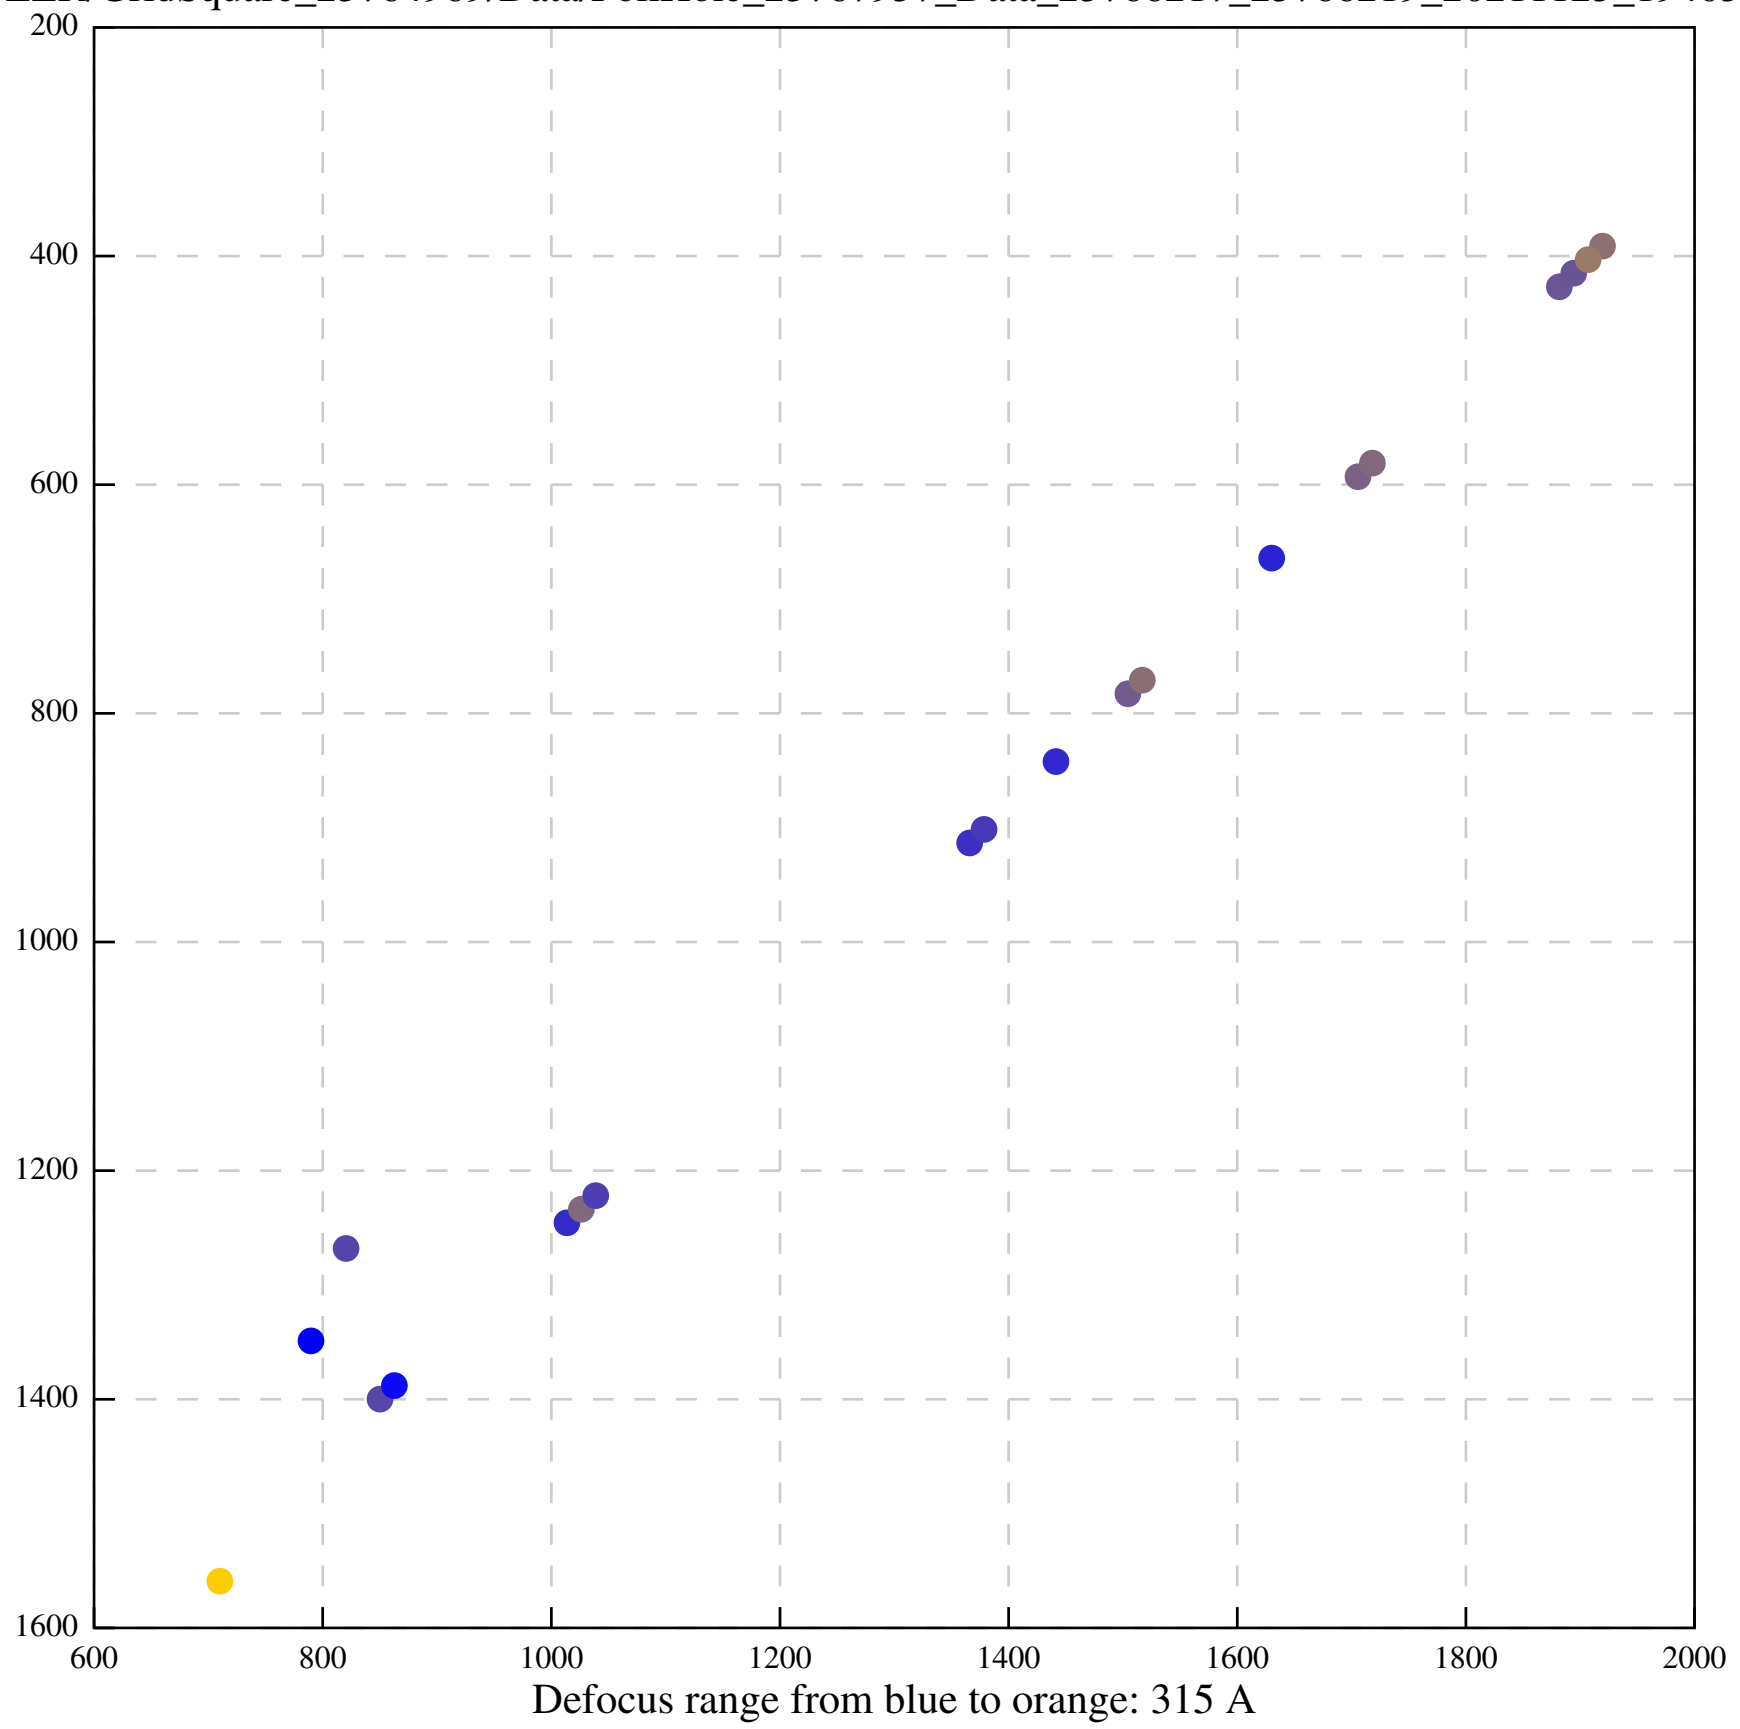

Defocus range from blue to orange: 11 A

Defocus range from blue to orange: 697 A

Defocus range from blue to orange: 315 A

Defocus range from blue to orange: 289 A

Defocus range from blue to orange: 114 A

Defocus range from blue to orange: 552 A

Defocus range from blue to orange: 383 A

Defocus range from blue to orange: 1 A

Defocus range from blue to orange: 537 Å

Defocus range from blue to orange: 698 A

Defocus range from blue to orange: 28 A

Defocus range from blue to orange: 28 A

Defocus range from blue to orange: 708 A

Defocus range from blue to orange: 243 A

Defocus range from blue to orange: 1114 A

Defocus range from blue to orange: 364 A

Defocus range from blue to orange: 367 Å

Defocus range from blue to orange: 341 Å

Defocus range from blue to orange: 23 A

Defocus range from blue to orange: 1240 Å

Defocus range from blue to orange: 101 A

Defocus range from blue to orange: 331 A