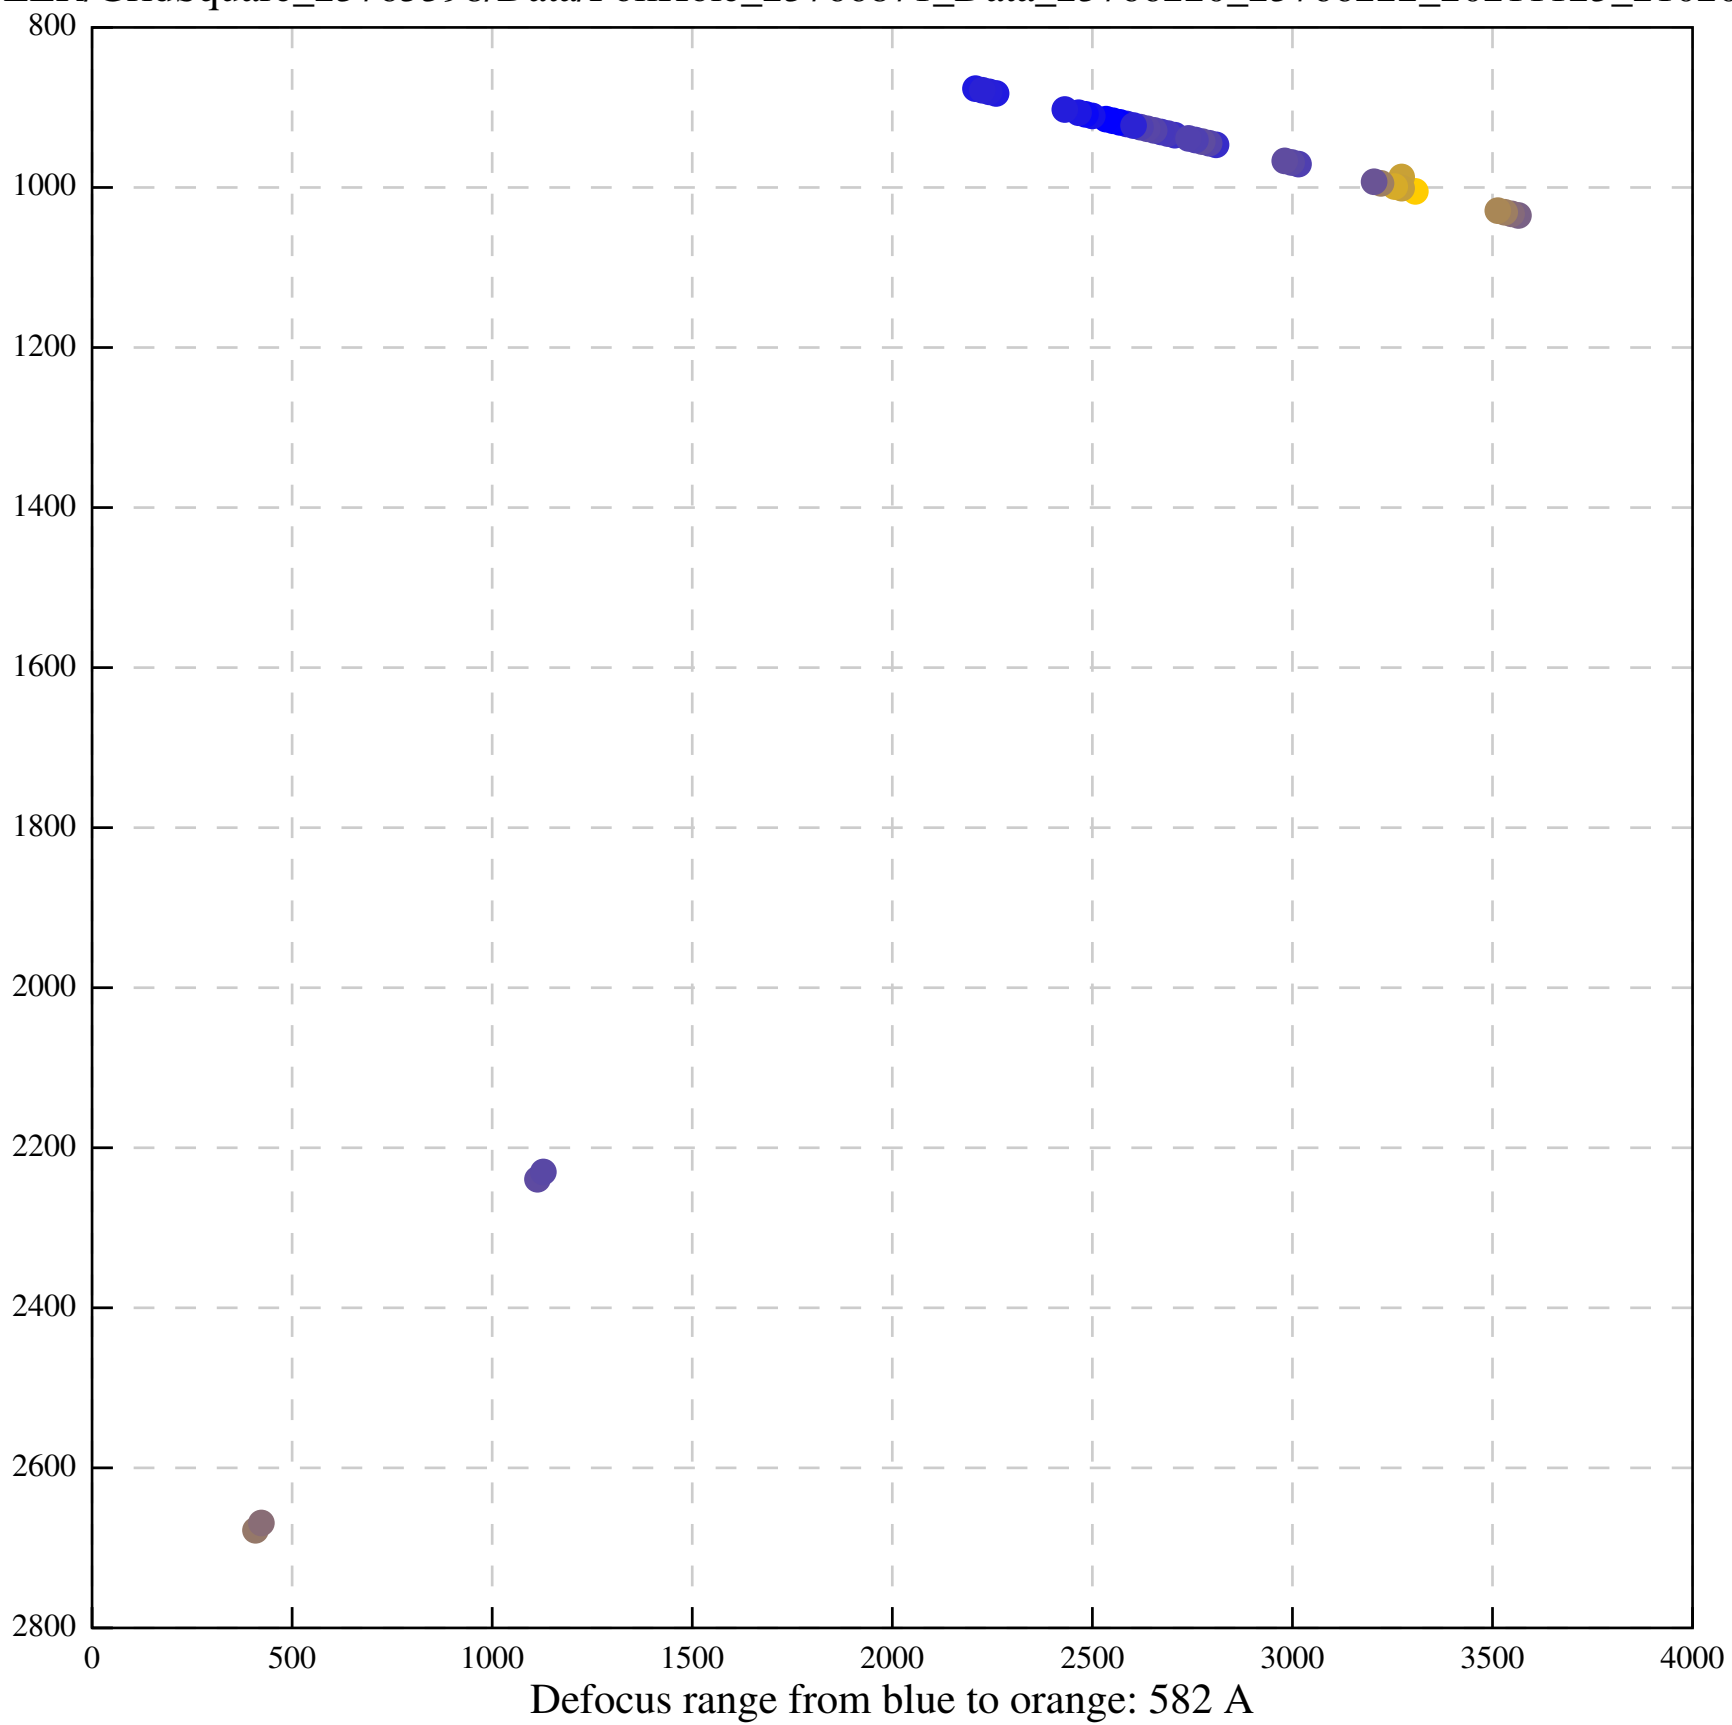

Defocus range from blue to orange: 664 A

Defocus range from blue to orange: 328 A

Defocus range from blue to orange: 534 A

Defocus range from blue to orange: 312 A

Defocus range from blue to orange: 308 A

Defocus range from blue to orange: 492 A

Defocus range from blue to orange: 72 A

Defocus range from blue to orange: 295 A

Defocus range from blue to orange: 624 A

Defocus range from blue to orange: 656 A

Defocus range from blue to orange: 507 A

Defocus range from blue to orange: 379 A

Defocus range from blue to orange: 559 A