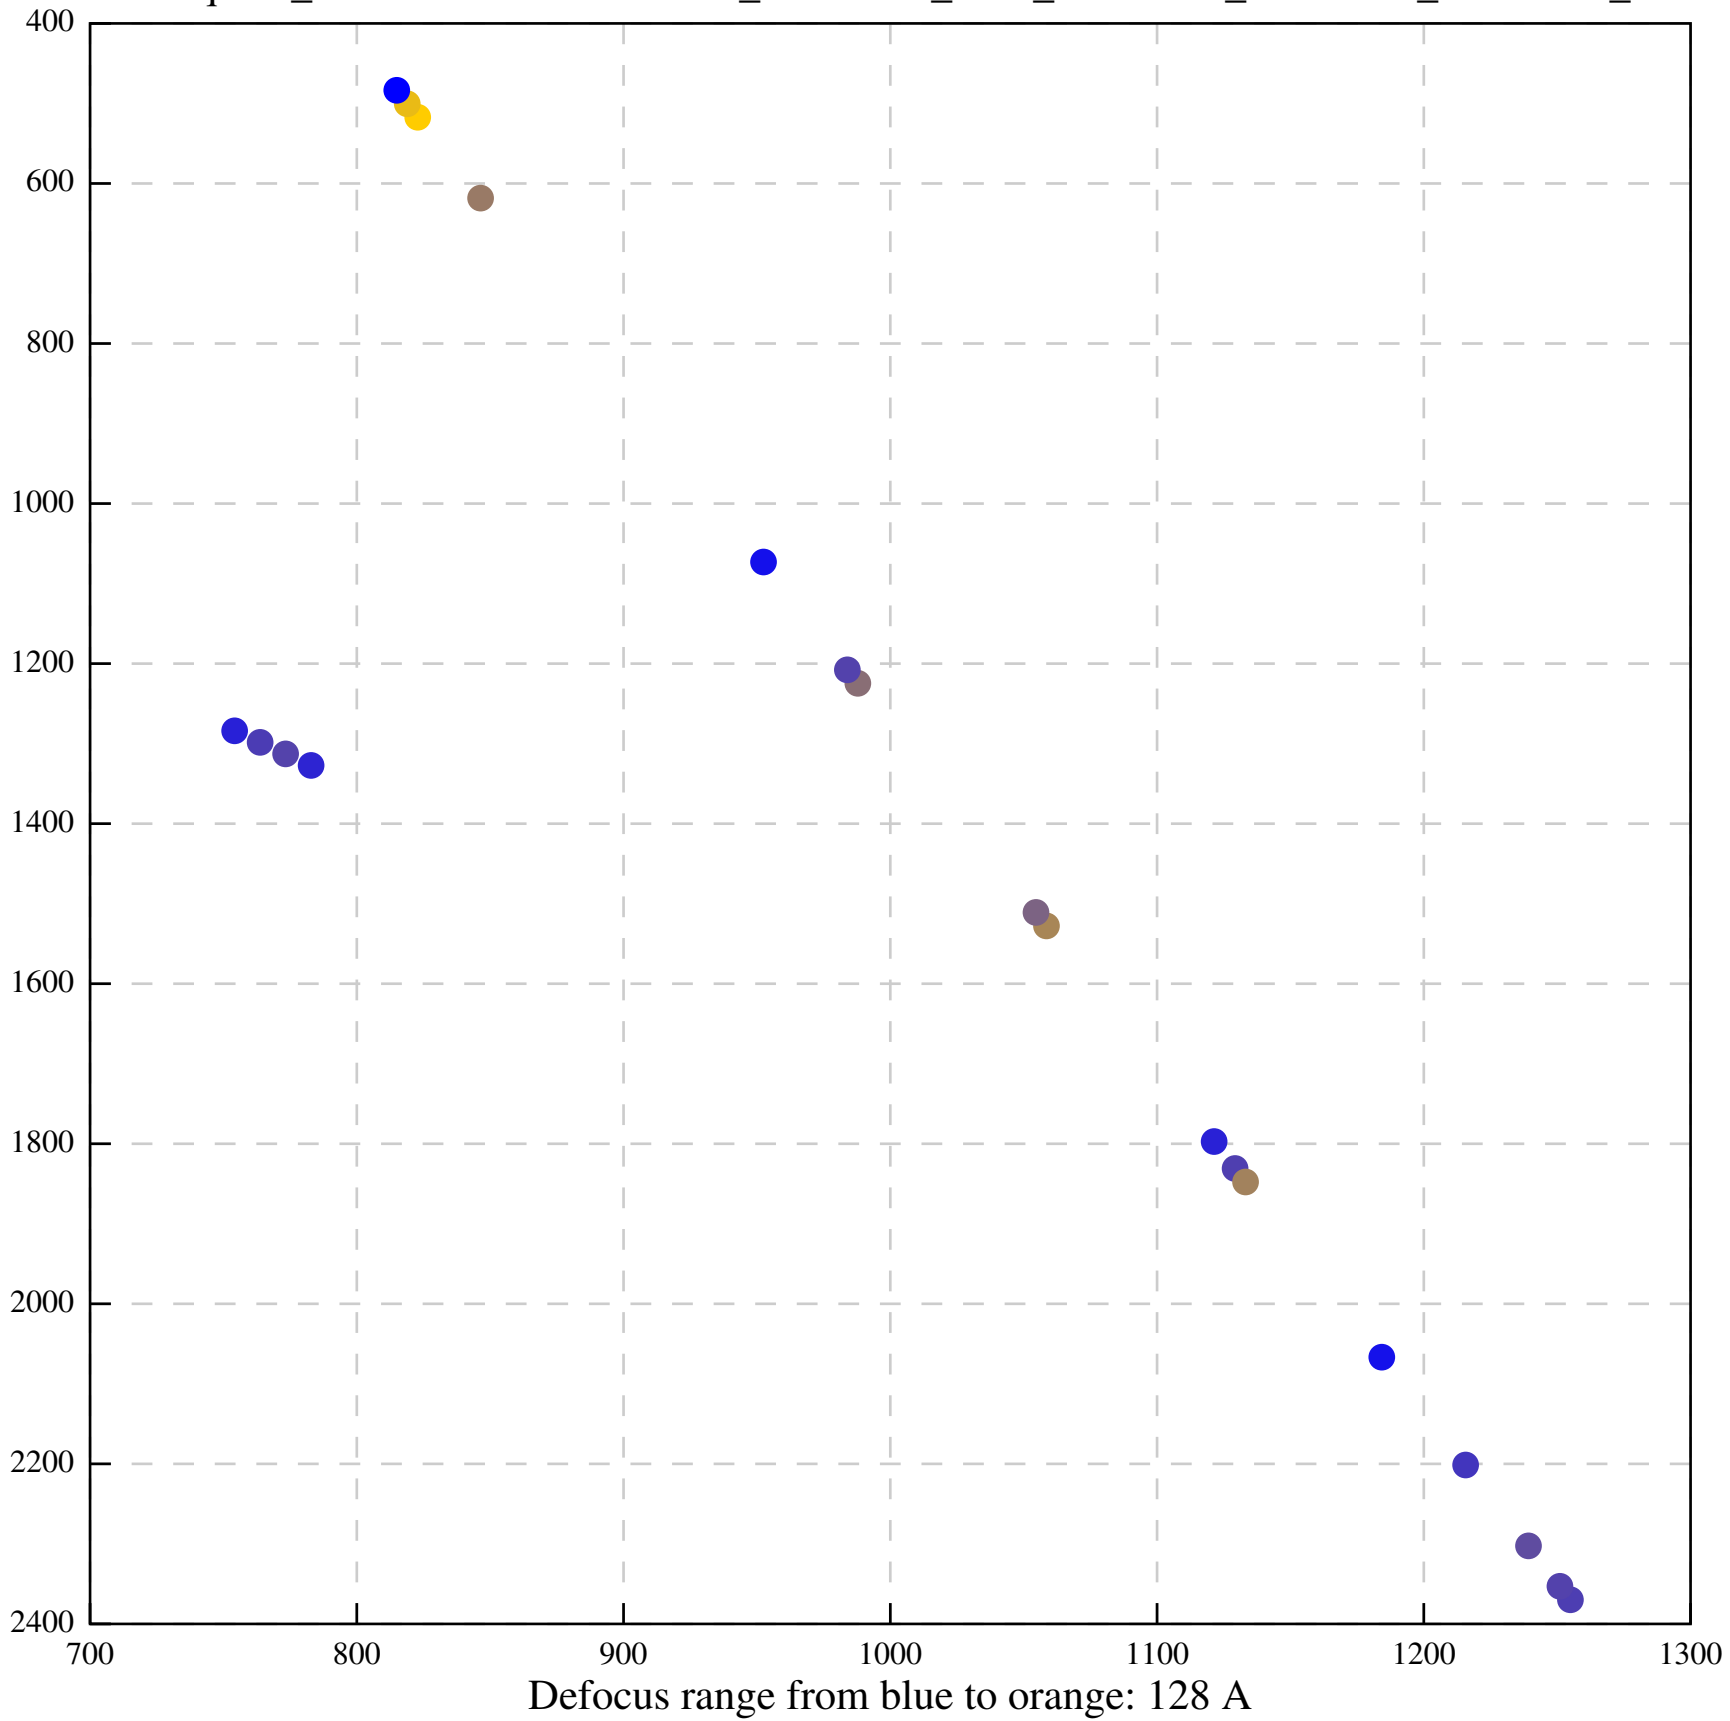

Defocus range from blue to orange: 396 A

Defocus range from blue to orange: 485 A

Defocus range from blue to orange: 1024 A

Defocus range from blue to orange: 366 A

Defocus range from blue to orange: 495 A

Defocus range from blue to orange: 11 A

Defocus range from blue to orange: 697 A

Defocus range from blue to orange: 315 A

Defocus range from blue to orange: 289 A

Defocus range from blue to orange: 114 A

Defocus range from blue to orange: 552 A

Defocus range from blue to orange: 383 A

Defocus range from blue to orange: 1 A

Defocus range from blue to orange: 537 Å

Defocus range from blue to orange: 698 A

Defocus range from blue to orange: 28 A

Defocus range from blue to orange: 28 A