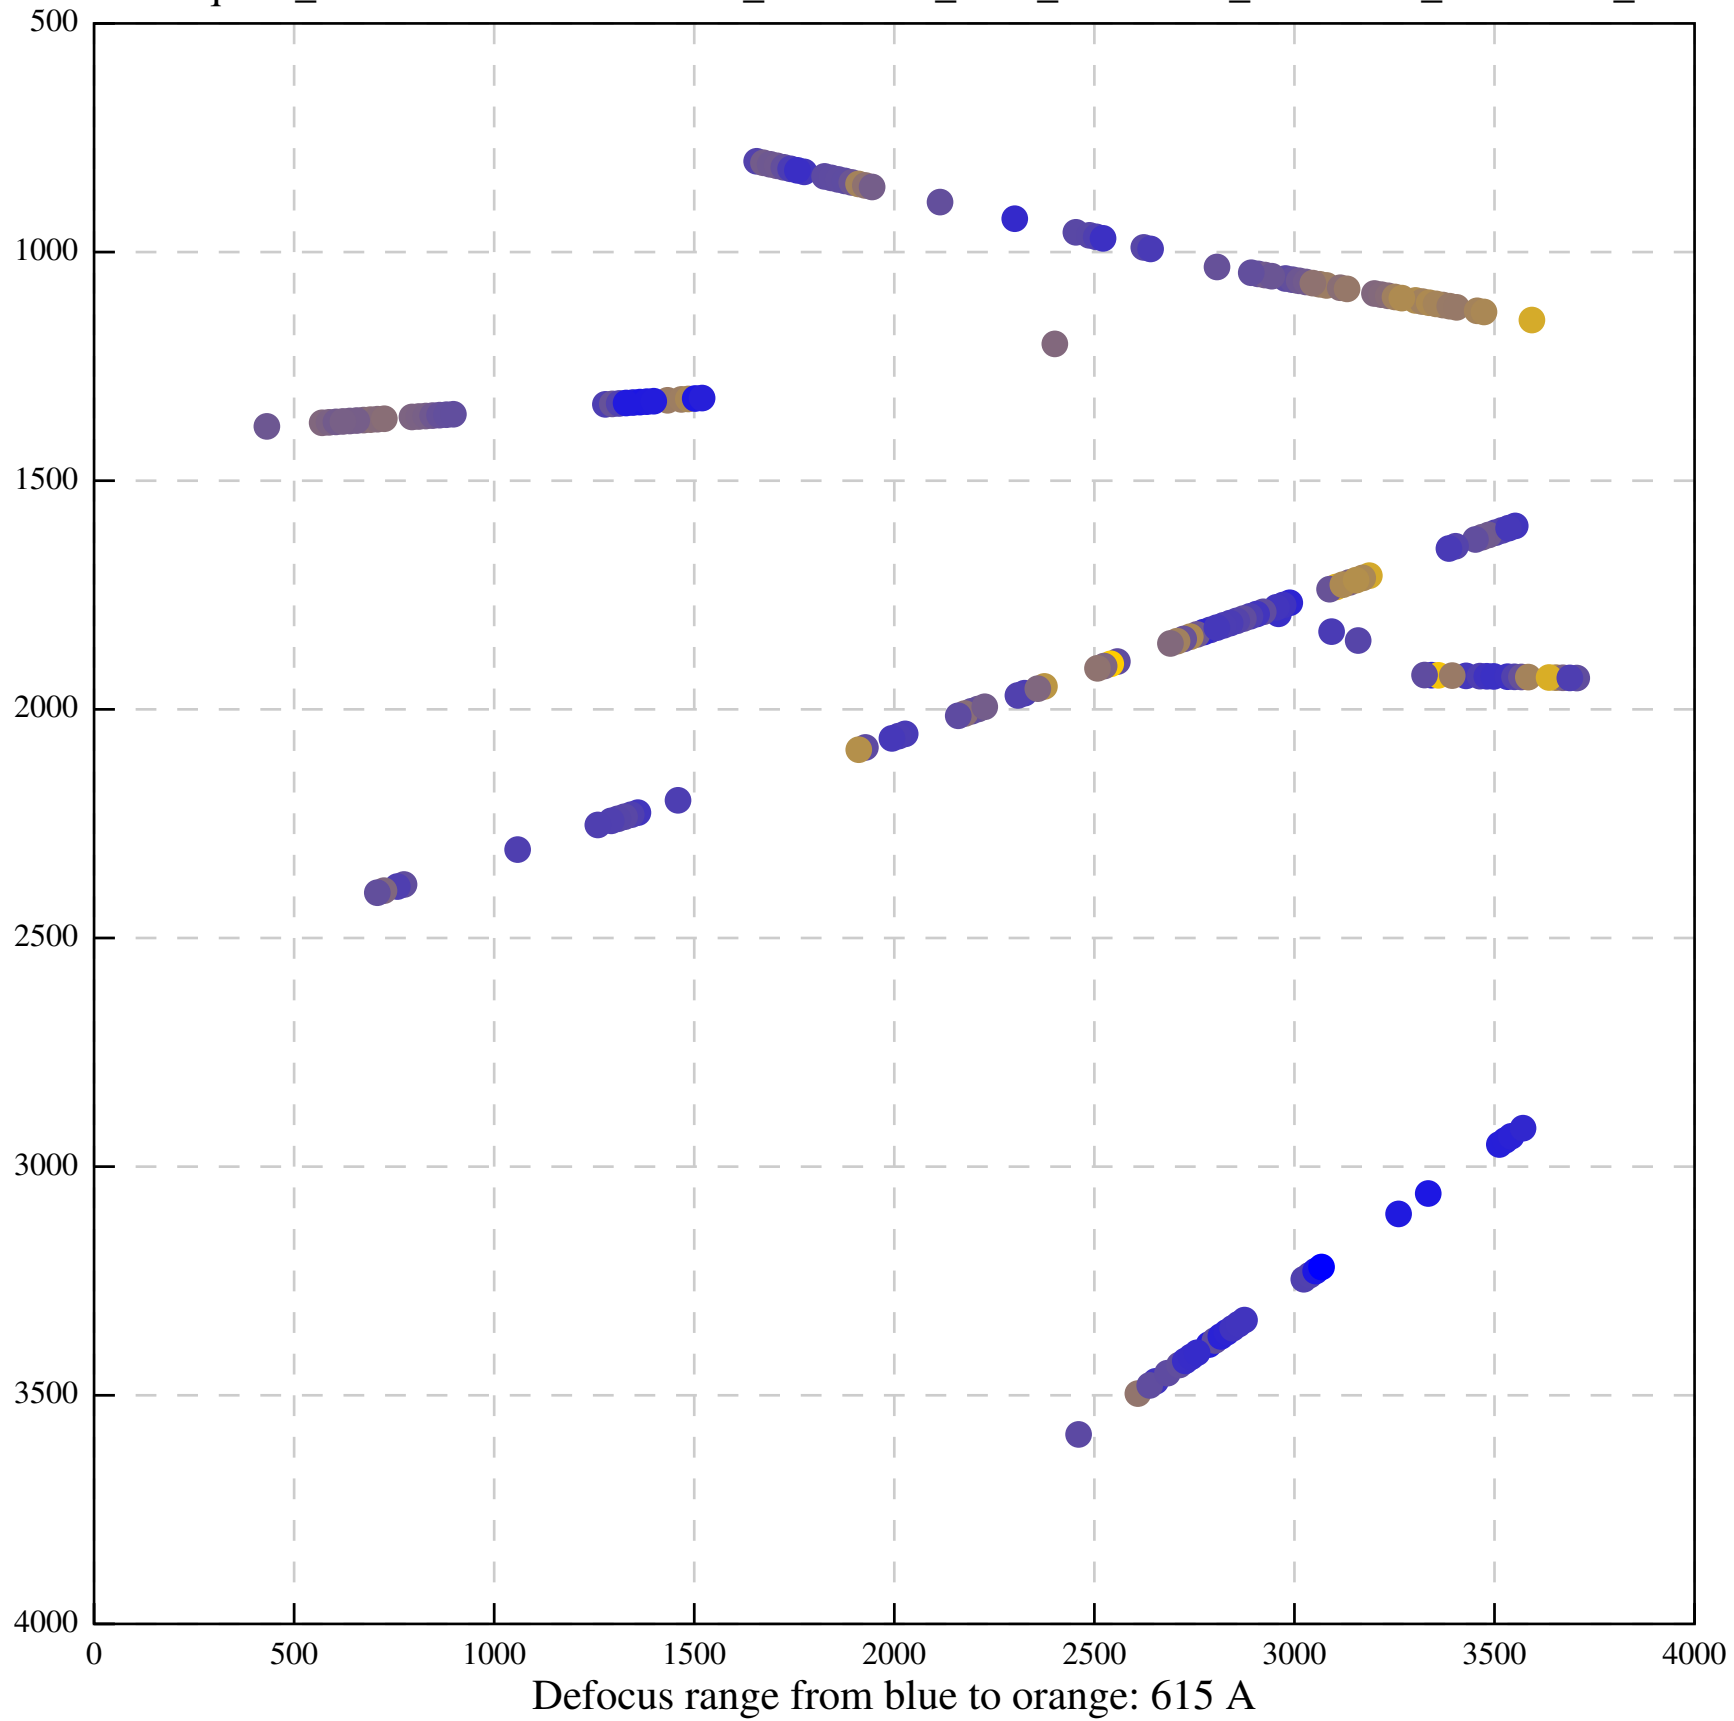

Defocus range from blue to orange: 11 A

Defocus range from blue to orange: 697 A

Defocus range from blue to orange: 315 A

Defocus range from blue to orange: 289 A

Defocus range from blue to orange: 114 A

Defocus range from blue to orange: 552 A

Defocus range from blue to orange: 383 A

Defocus range from blue to orange: 1 A

Defocus range from blue to orange: 537 Å

Defocus range from blue to orange: 698 A

Defocus range from blue to orange: 28 A

Defocus range from blue to orange: 28 A

Defocus range from blue to orange: 708 A

Defocus range from blue to orange: 243 A

Defocus range from blue to orange: 1114 A

Defocus range from blue to orange: 364 A

Defocus range from blue to orange: 367 Å

Defocus range from blue to orange: 341 Å

Defocus range from blue to orange: 23 A

Defocus range from blue to orange: 1240 Å

Defocus range from blue to orange: 101 A

Defocus range from blue to orange: 331 A