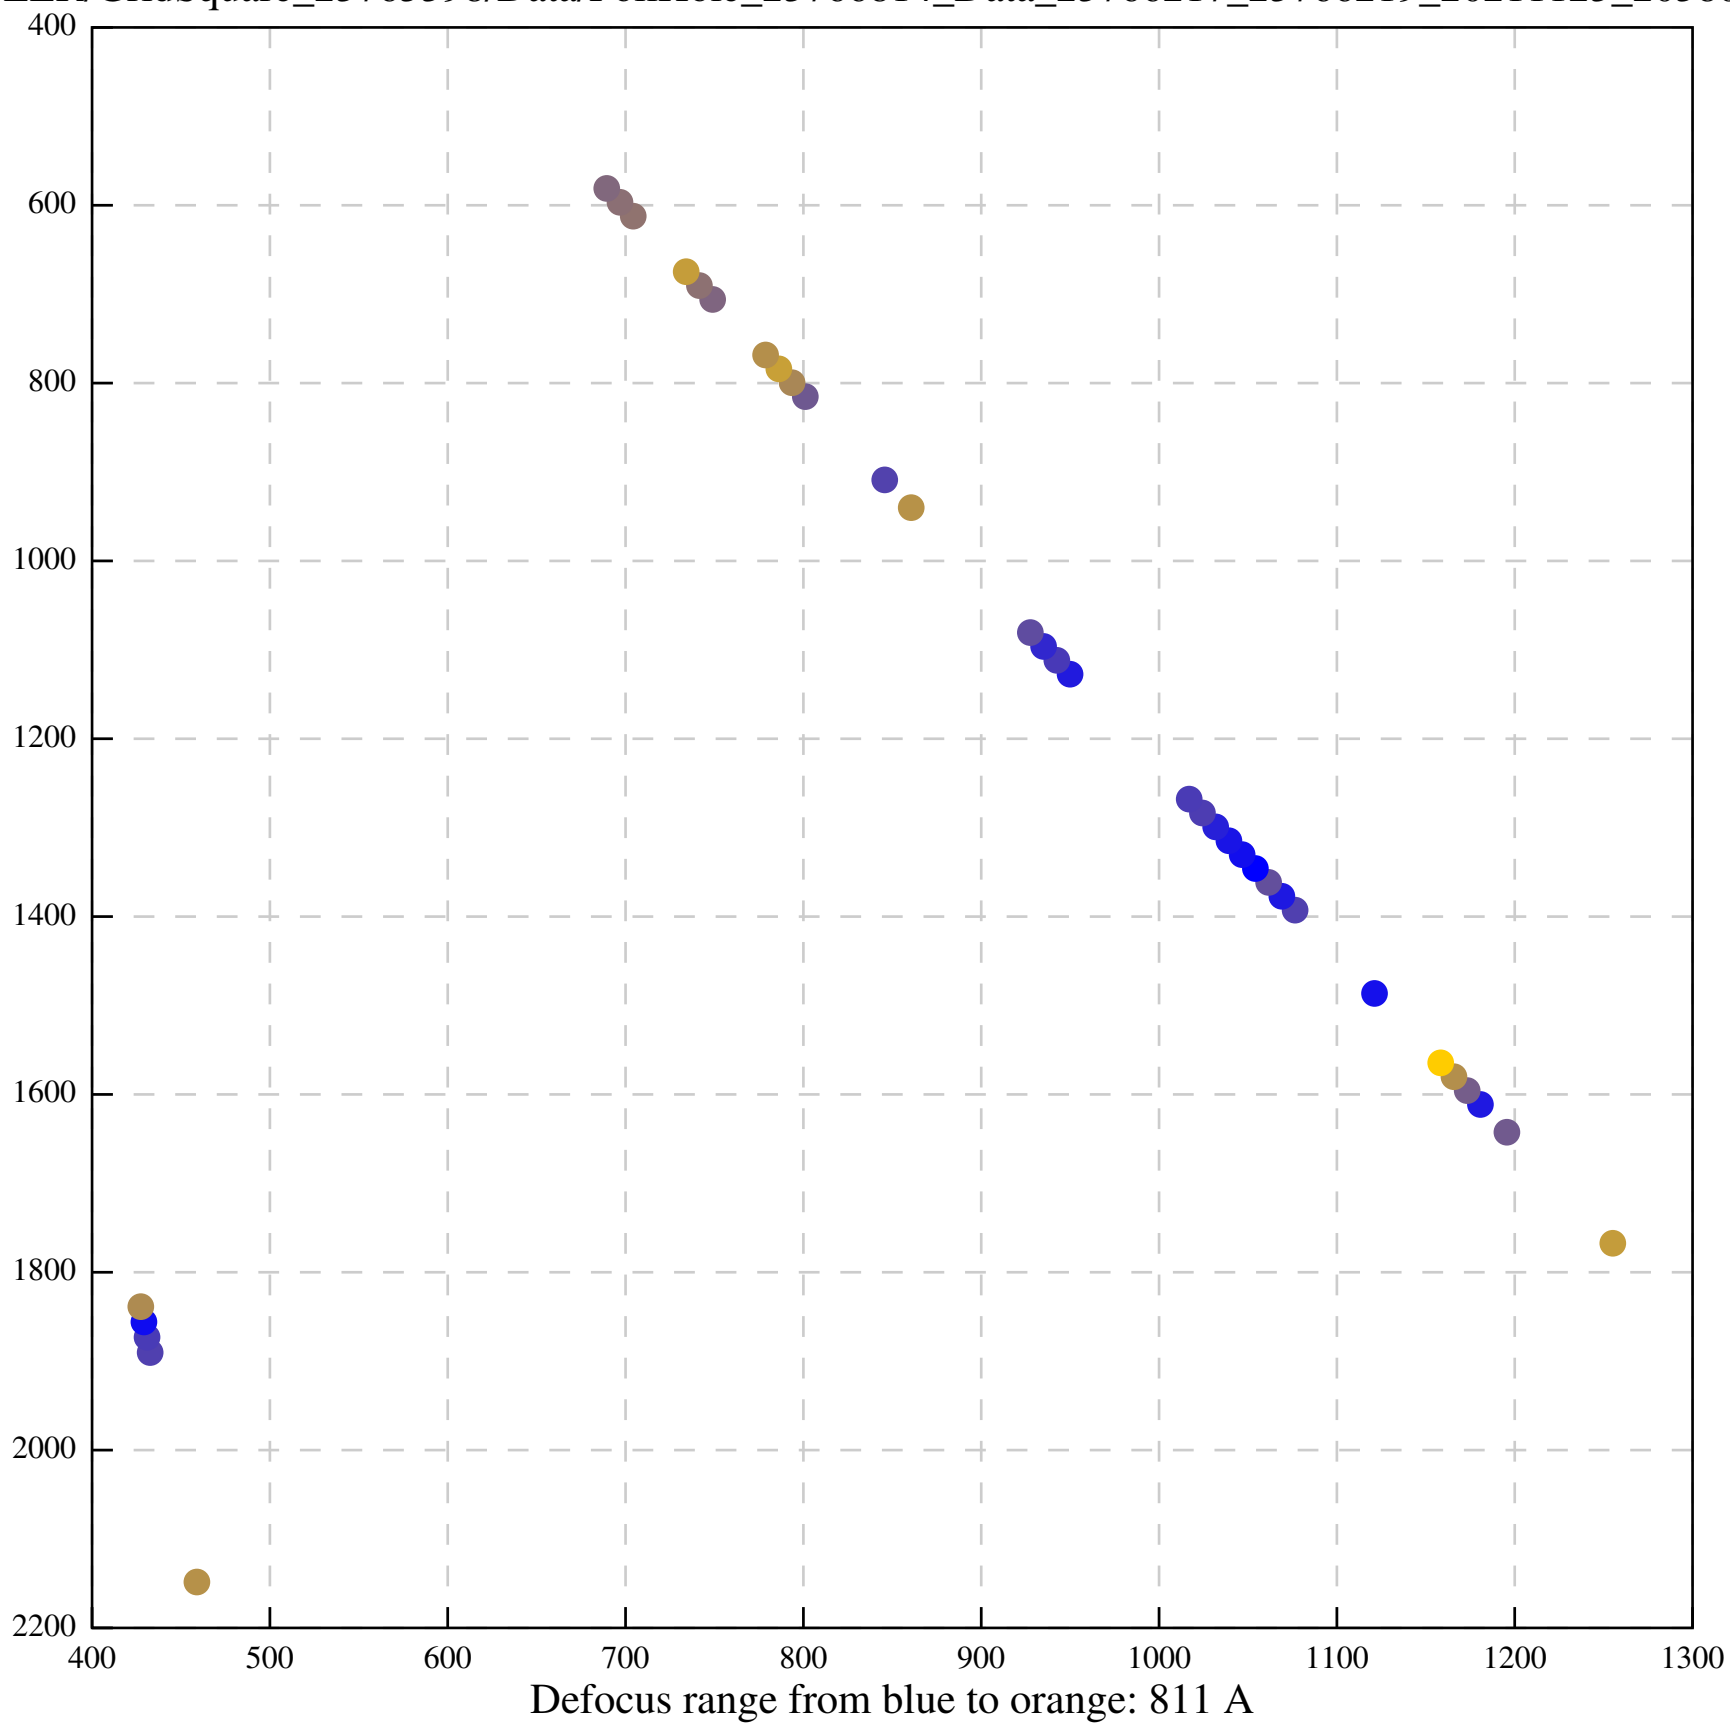

Defocus range from blue to orange: 630 Å

Defocus range from blue to orange: 593 A

Defocus range from blue to orange: 752 A

Defocus range from blue to orange: 365 A

Defocus range from blue to orange: 731 A

Defocus range from blue to orange: 664 A

Defocus range from blue to orange: 328 A

Defocus range from blue to orange: 534 A

Defocus range from blue to orange: 312 A

Defocus range from blue to orange: 308 A

Defocus range from blue to orange: 492 A

Defocus range from blue to orange: 72 A

Defocus range from blue to orange: 295 A

Defocus range from blue to orange: 624 A

Defocus range from blue to orange: 656 A

Defocus range from blue to orange: 507 A

Defocus range from blue to orange: 379 A

Defocus range from blue to orange: 559 A