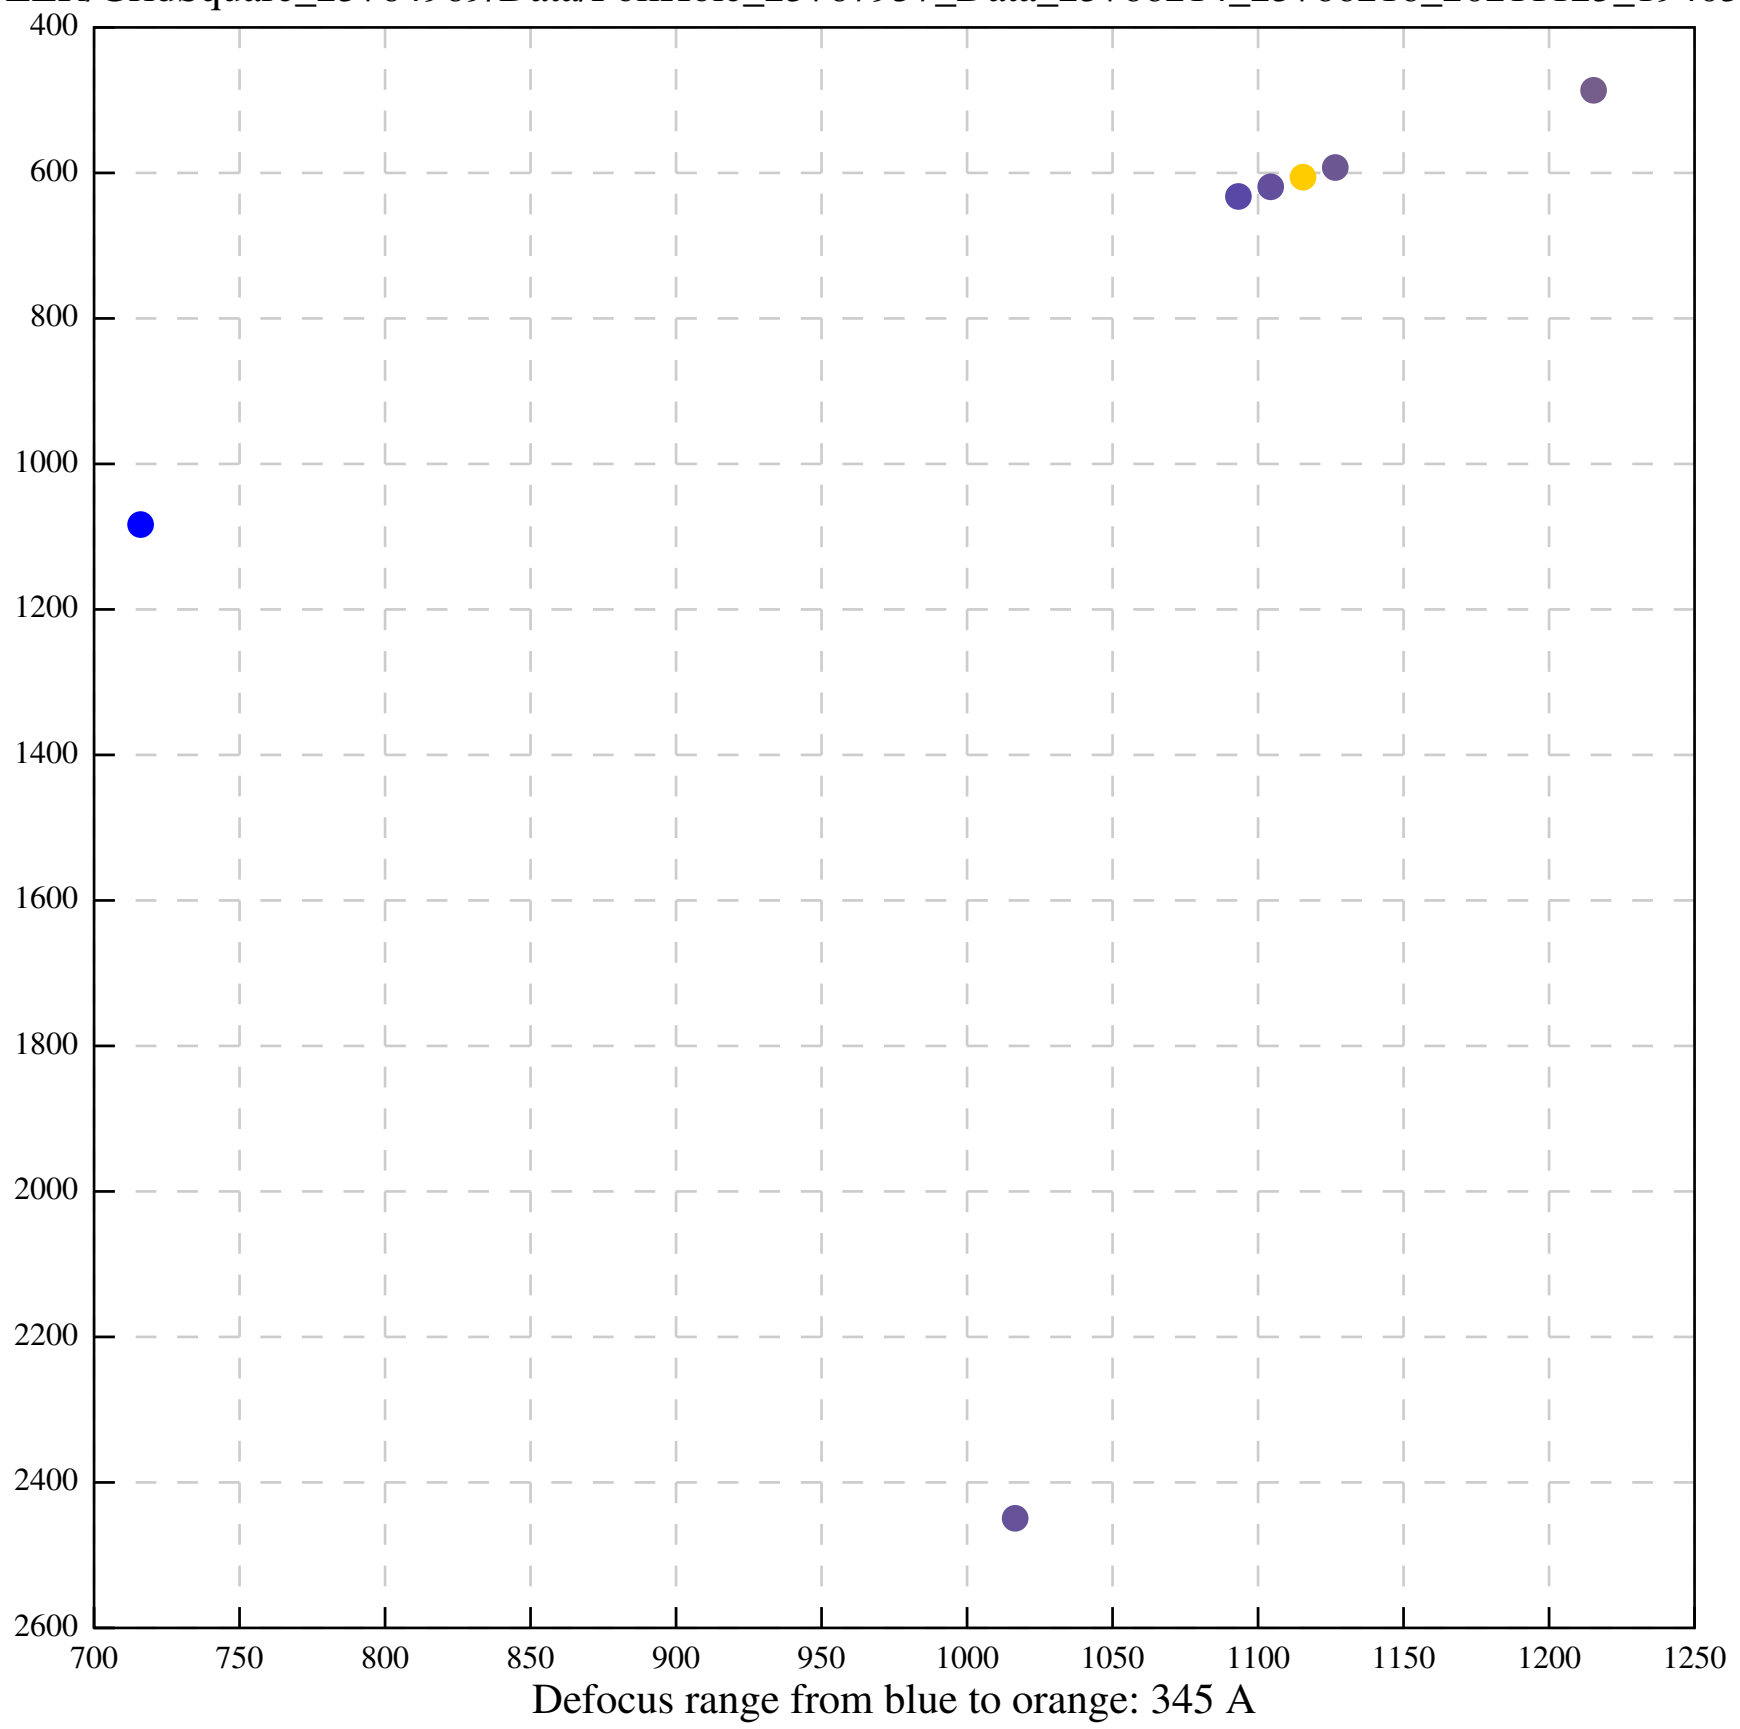

Defocus range from blue to orange: 11 A

Defocus range from blue to orange: 697 A

Defocus range from blue to orange: 315 A

Defocus range from blue to orange: 289 A

Defocus range from blue to orange: 114 A

Defocus range from blue to orange: 552 A

Defocus range from blue to orange: 383 A

Defocus range from blue to orange: 1 A

Defocus range from blue to orange: 537 Å

Defocus range from blue to orange: 698 A

Defocus range from blue to orange: 28 A

Defocus range from blue to orange: 28 A

Defocus range from blue to orange: 708 A

Defocus range from blue to orange: 243 A

Defocus range from blue to orange: 1114 A

Defocus range from blue to orange: 364 A

Defocus range from blue to orange: 367 Å