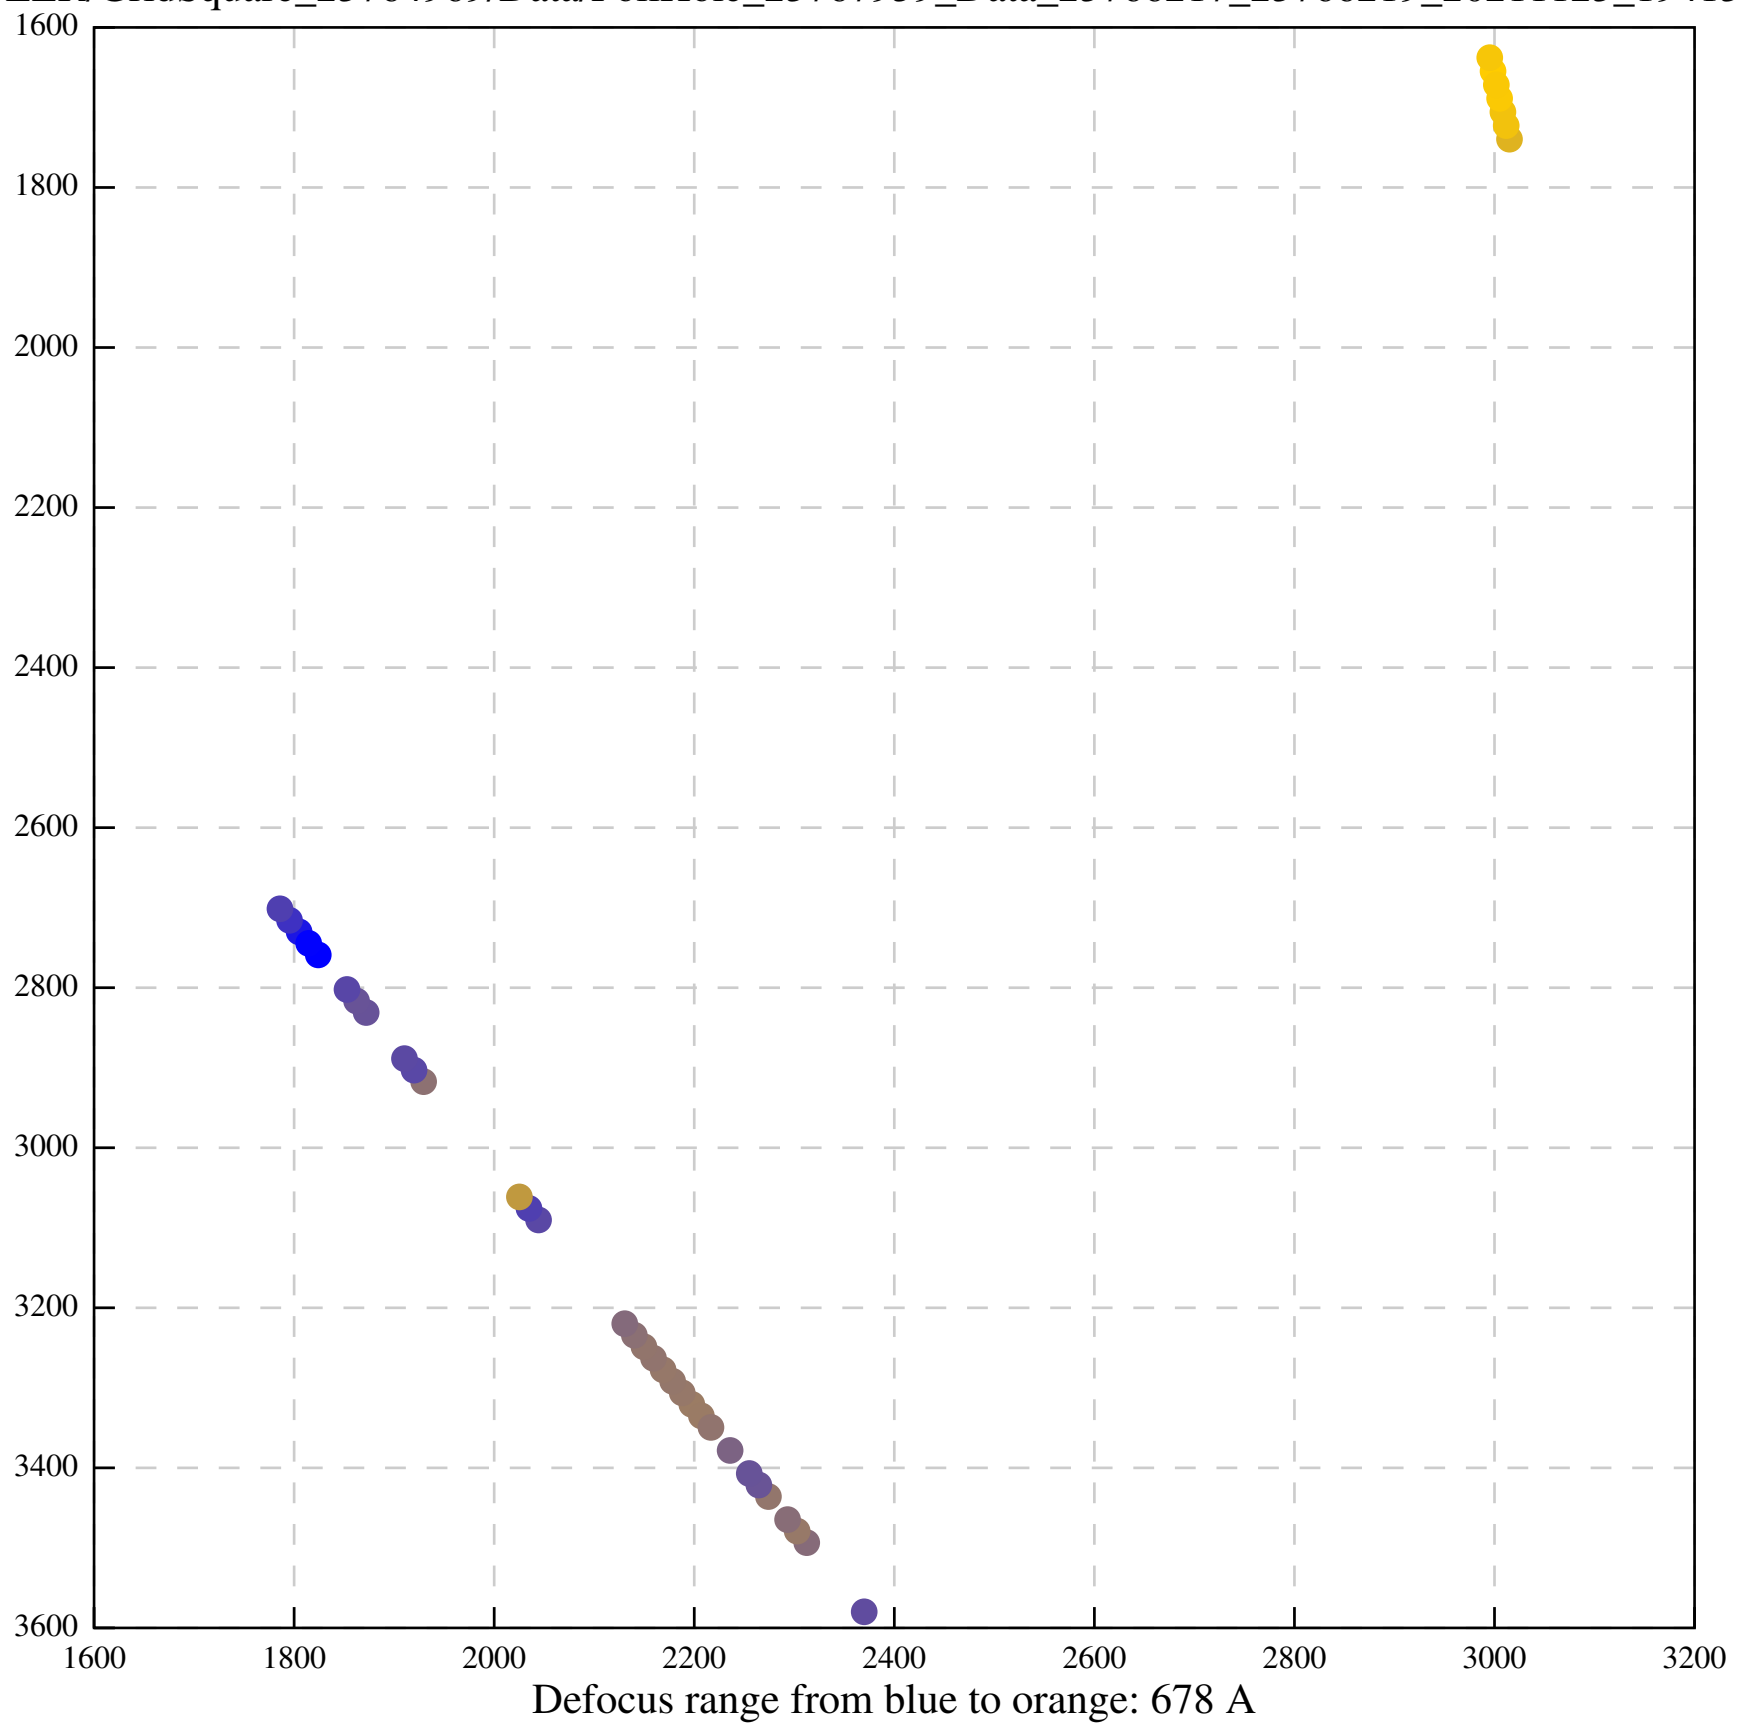

Defocus range from blue to orange: 11 A

Defocus range from blue to orange: 697 A

Defocus range from blue to orange: 315 A

Defocus range from blue to orange: 289 A

Defocus range from blue to orange: 114 A

Defocus range from blue to orange: 552 A

Defocus range from blue to orange: 383 A

Defocus range from blue to orange: 1 A

Defocus range from blue to orange: 537 Å

Defocus range from blue to orange: 698 A

Defocus range from blue to orange: 28 A

Defocus range from blue to orange: 28 A

Defocus range from blue to orange: 708 A

Defocus range from blue to orange: 243 A

Defocus range from blue to orange: 1114 A

Defocus range from blue to orange: 364 A

Defocus range from blue to orange: 367 Å