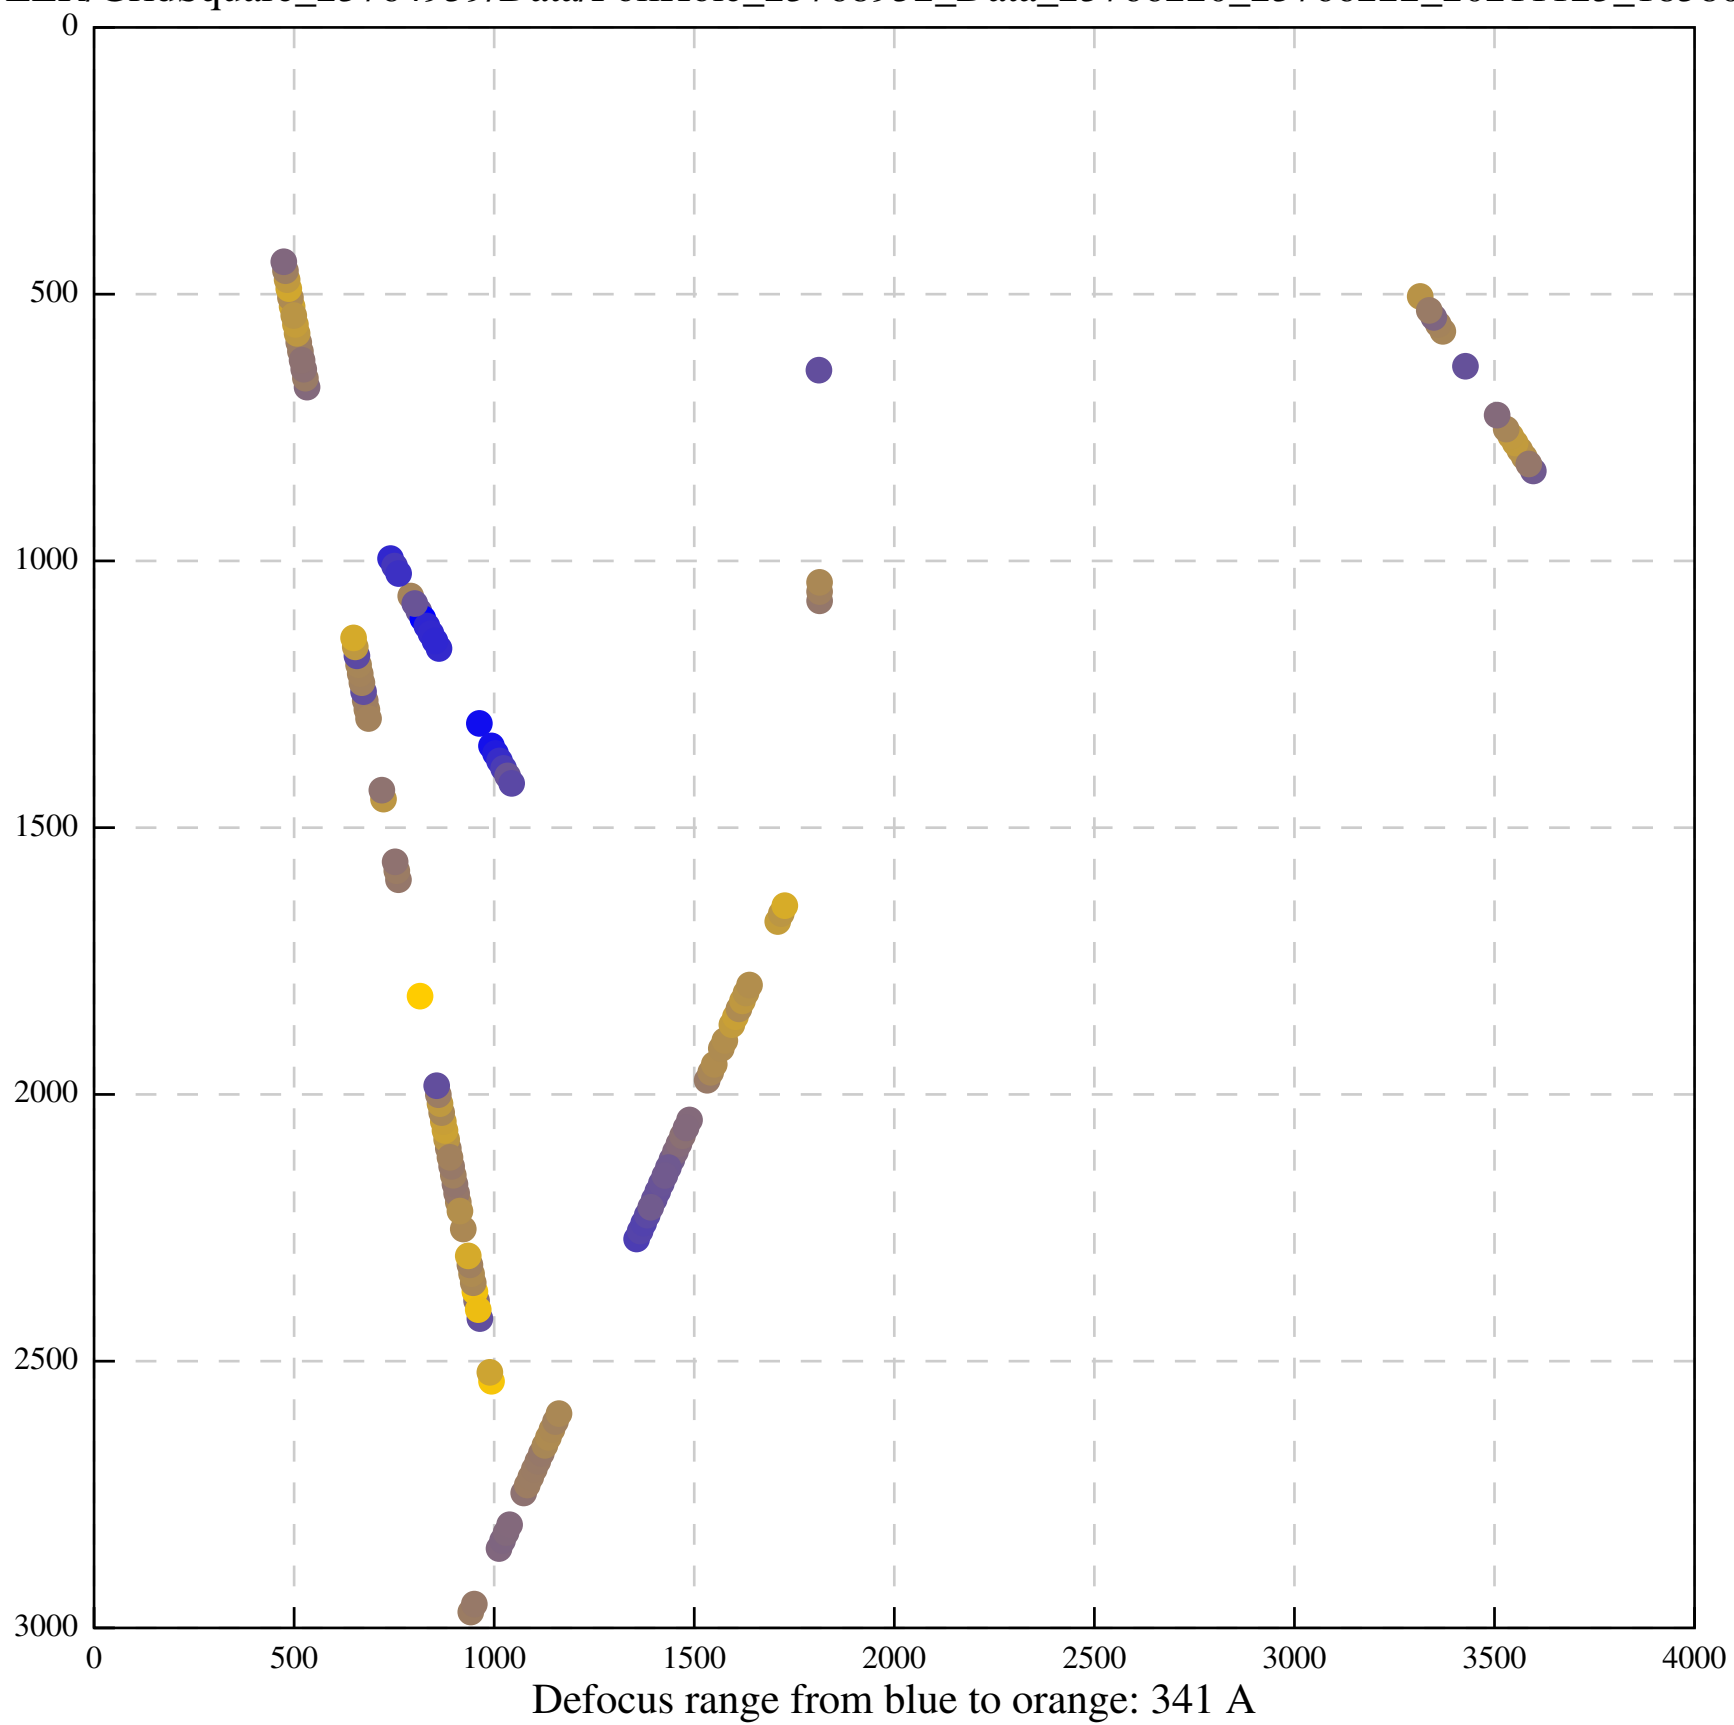

Defocus range from blue to orange: 839 A

Defocus range from blue to orange: 211 A

Defocus range from blue to orange: 145 A

Defocus range from blue to orange: 703 A

Defocus range from blue to orange: 455 A

Defocus range from blue to orange: 979 A

Defocus range from blue to orange: 864 A

Defocus range from blue to orange: 84 A

Defocus range from blue to orange: 332 A

Defocus range from blue to orange: 423 A

Defocus range from blue to orange: 70 A

Defocus range from blue to orange: 396 A

Defocus range from blue to orange: 485 A

Defocus range from blue to orange: 1024 A

Defocus range from blue to orange: 366 A

Defocus range from blue to orange: 495 A

Defocus range from blue to orange: 11 A

Defocus range from blue to orange: 697 A

Defocus range from blue to orange: 315 A

Defocus range from blue to orange: 289 A

Defocus range from blue to orange: 114 A

Defocus range from blue to orange: 552 A