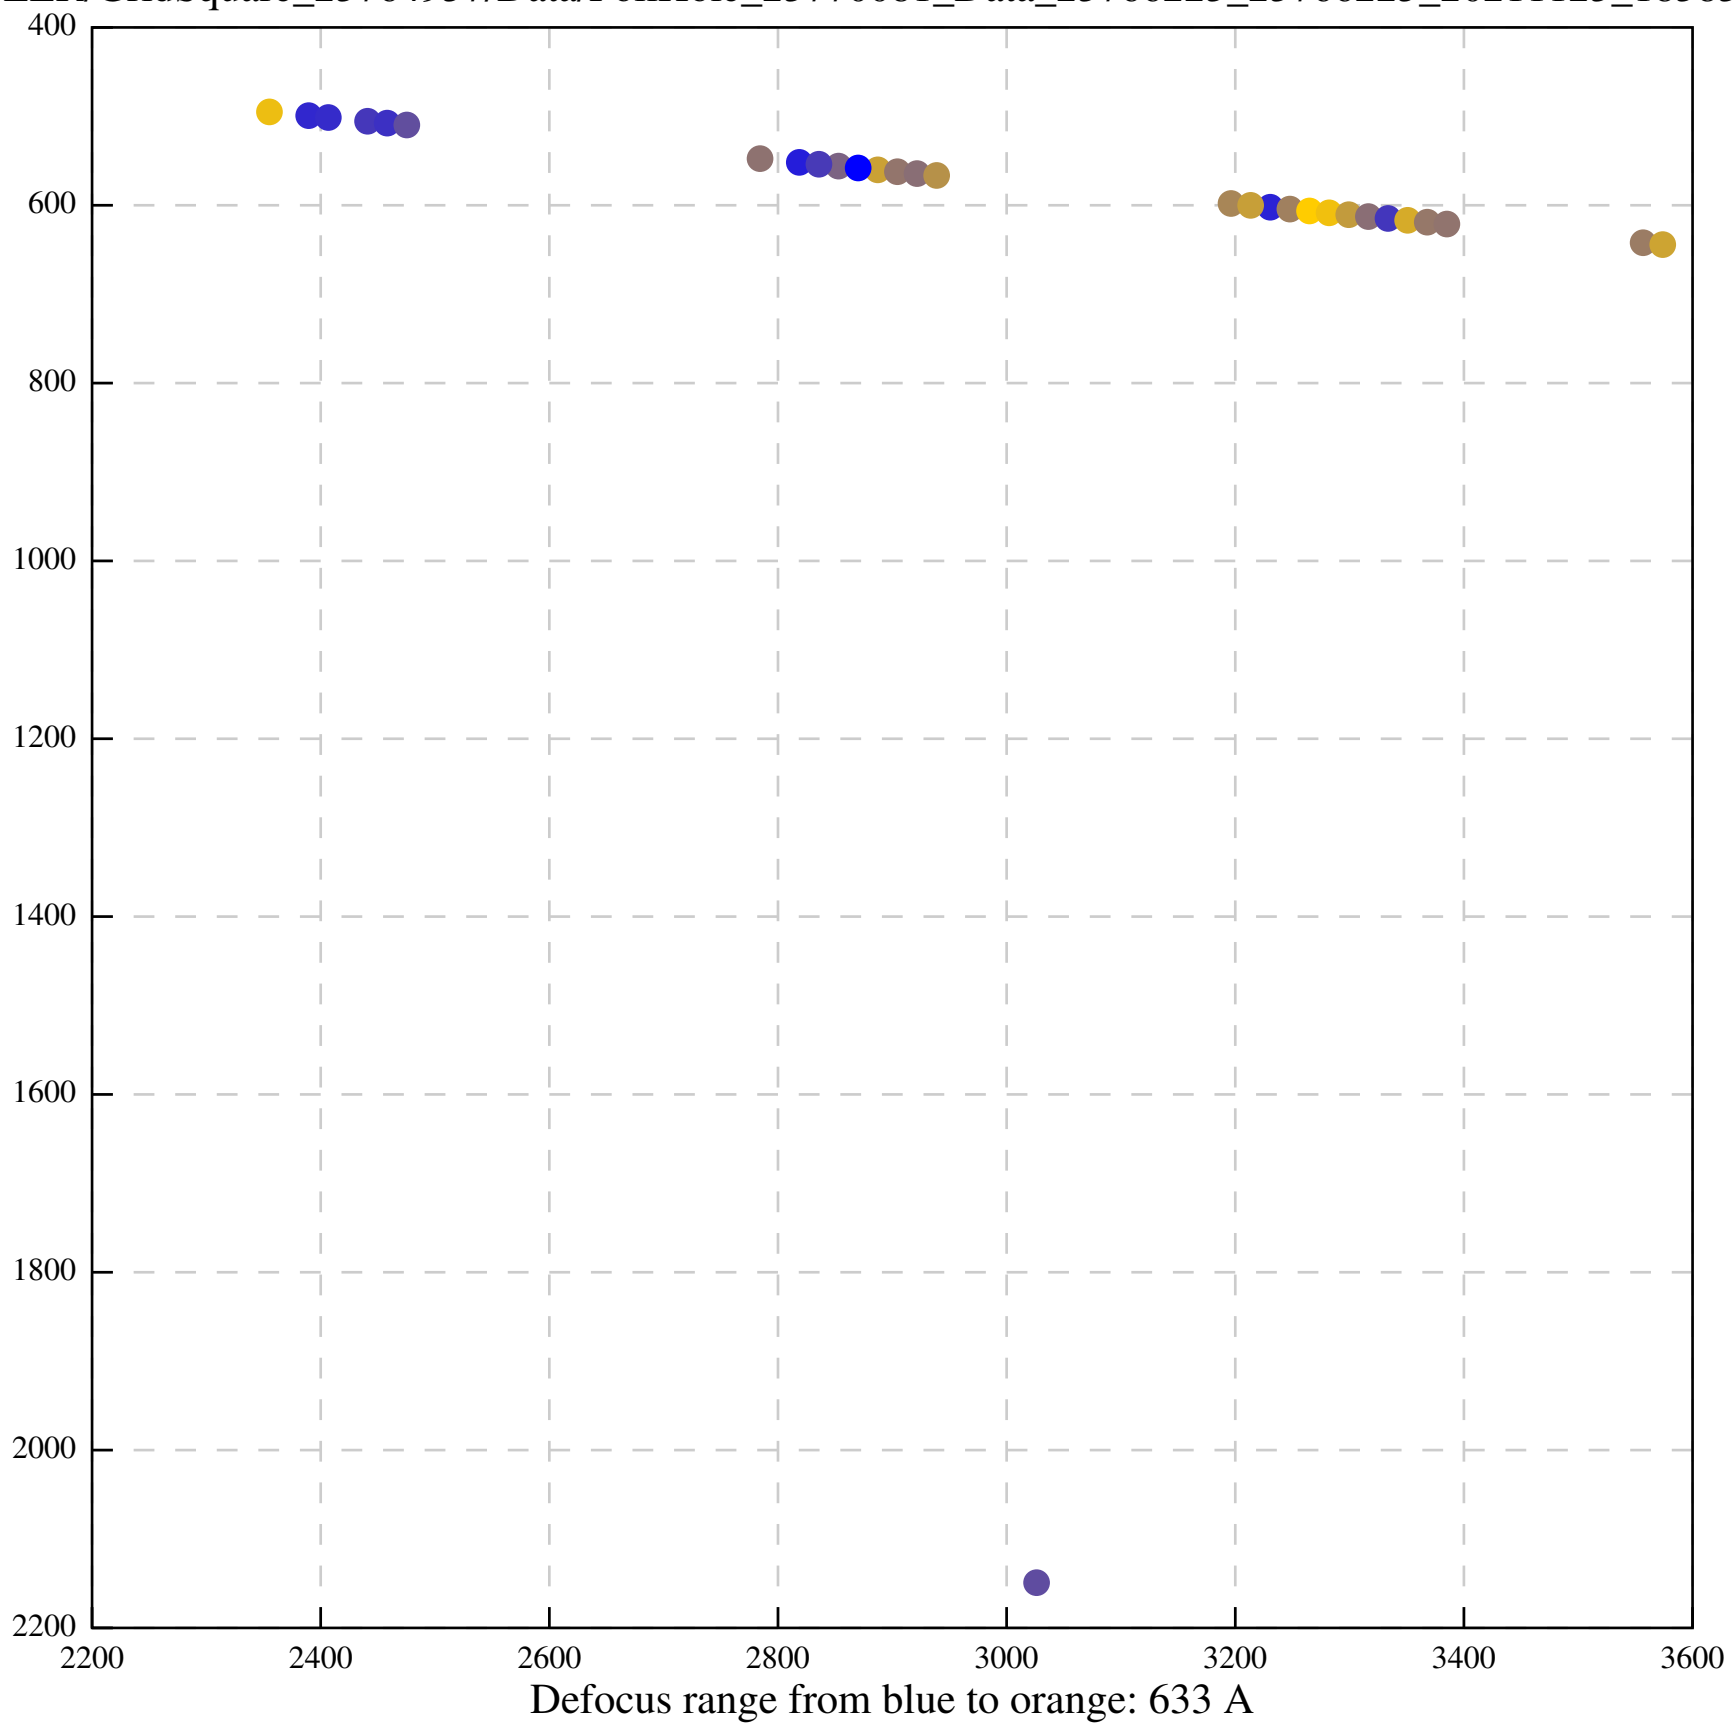

Defocus range from blue to orange: 494 A

Defocus range from blue to orange: 685 A

Defocus range from blue to orange: 514 A

Defocus range from blue to orange: 383 A

Defocus range from blue to orange: 342 A

Defocus range from blue to orange: 226 A

Defocus range from blue to orange: 354 A

Defocus range from blue to orange: 272 A

Defocus range from blue to orange: 439 A

Defocus range from blue to orange: 155 A

Defocus range from blue to orange: 839 A

Defocus range from blue to orange: 211 A

Defocus range from blue to orange: 145 A

Defocus range from blue to orange: 703 A

Defocus range from blue to orange: 455 A

Defocus range from blue to orange: 979 A

Defocus range from blue to orange: 864 A

Defocus range from blue to orange: 84 A

Defocus range from blue to orange: 332 A

Defocus range from blue to orange: 423 A

Defocus range from blue to orange: 70 A