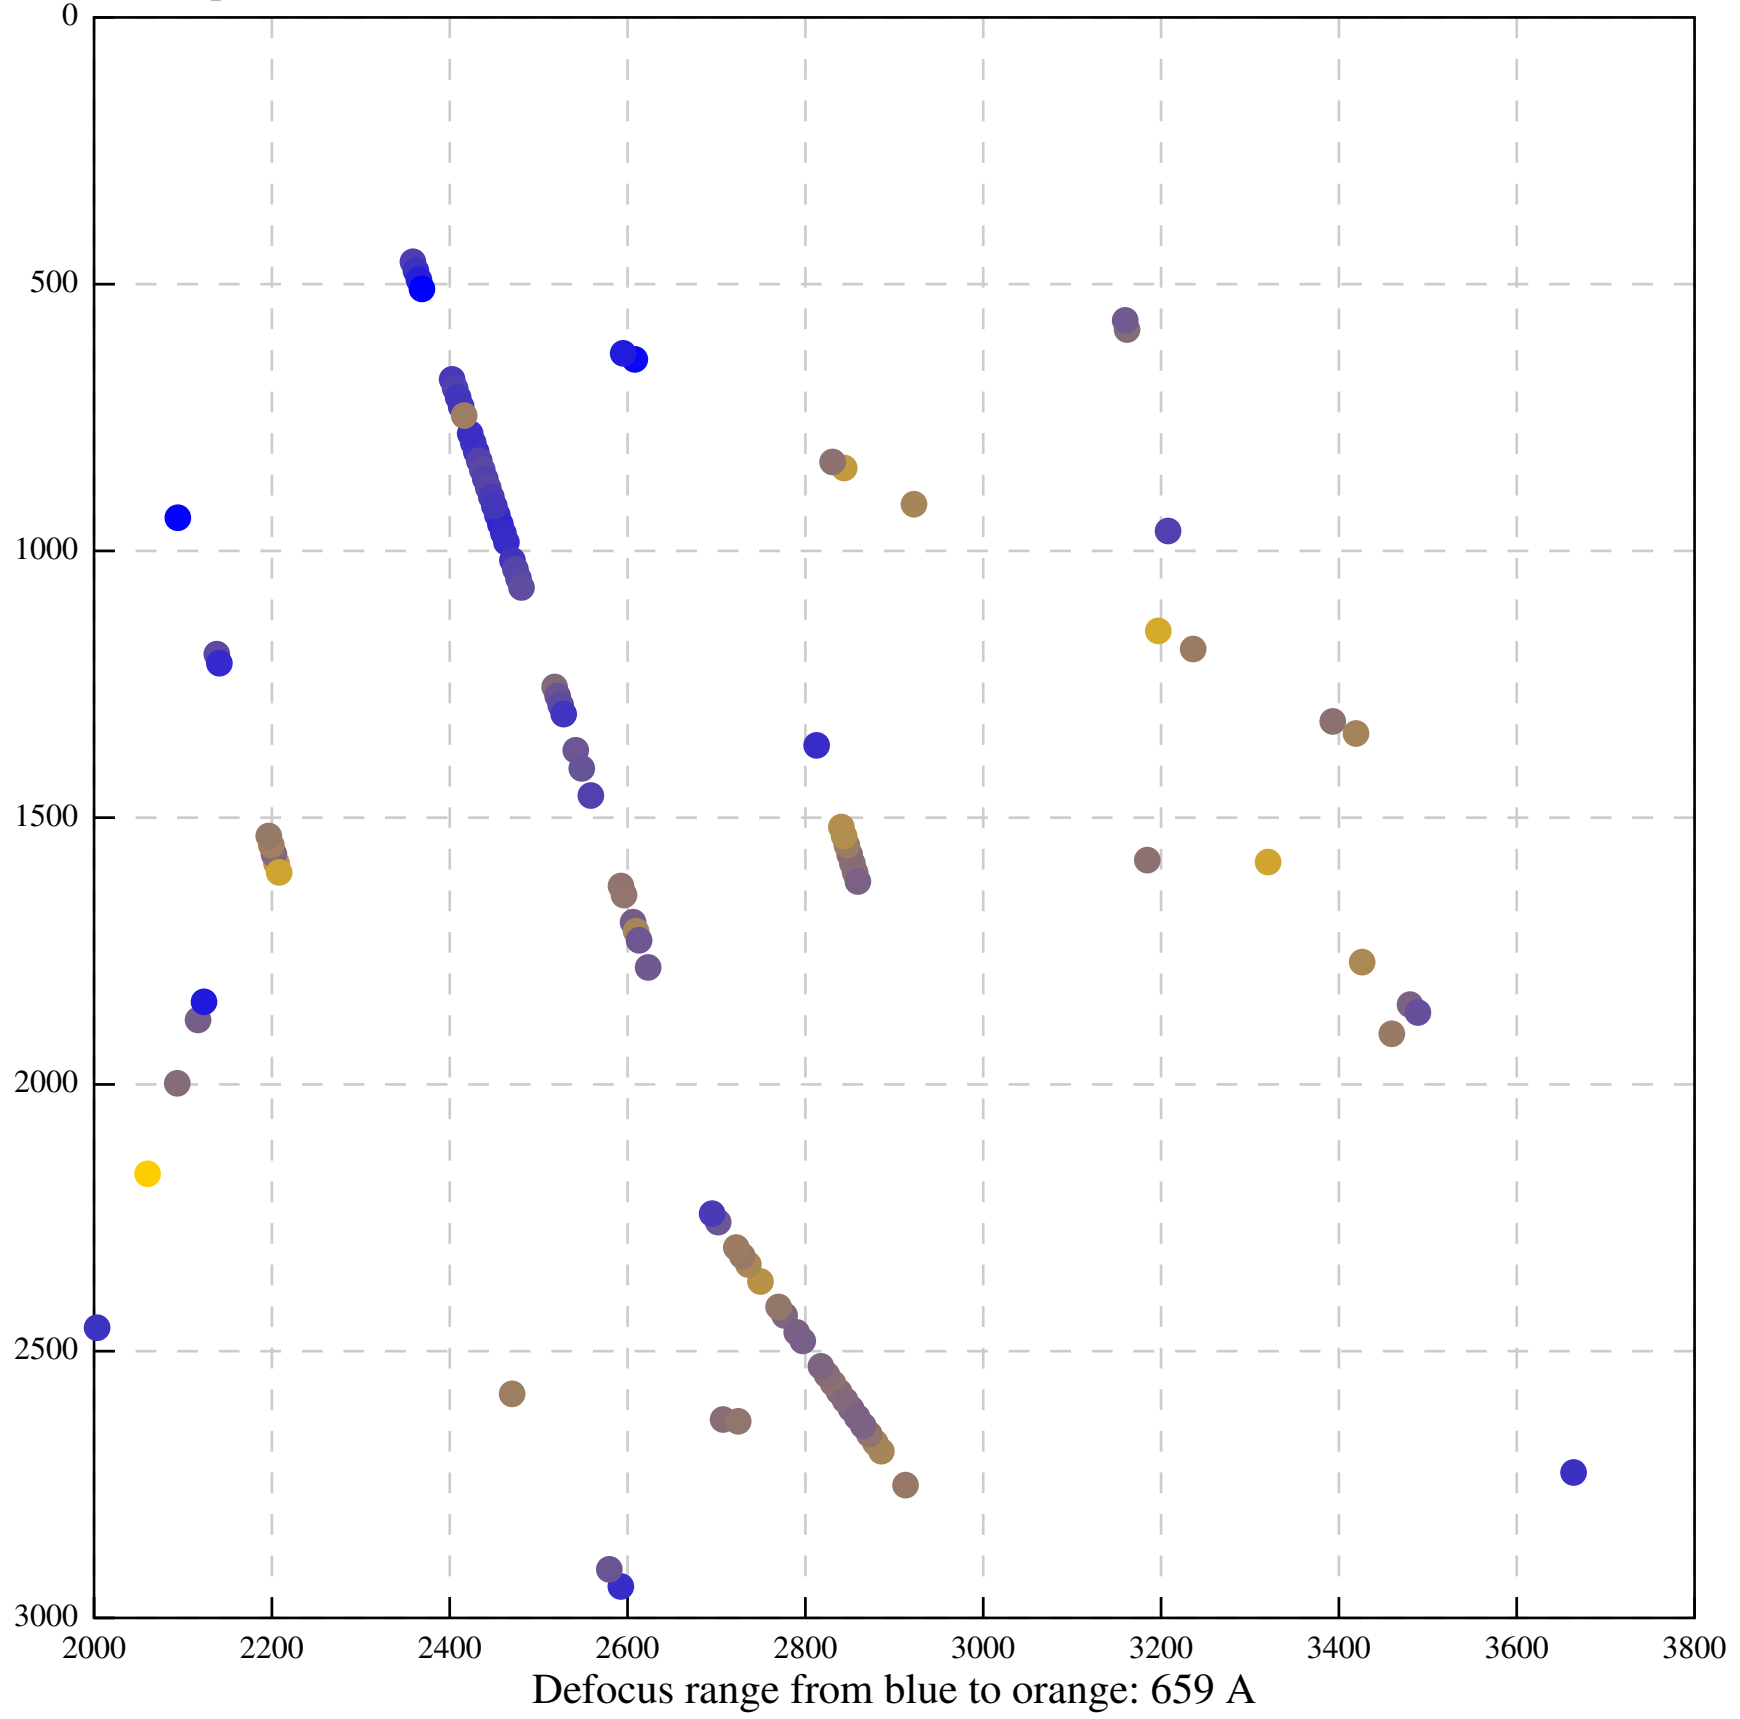

Defocus range from blue to orange: 494 A

Defocus range from blue to orange: 685 A

Defocus range from blue to orange: 514 A

Defocus range from blue to orange: 383 A

Defocus range from blue to orange: 342 A

Defocus range from blue to orange: 226 A

Defocus range from blue to orange: 354 A

Defocus range from blue to orange: 272 A

Defocus range from blue to orange: 439 A

Defocus range from blue to orange: 155 A

Defocus range from blue to orange: 839 A

Defocus range from blue to orange: 211 A

Defocus range from blue to orange: 145 A

Defocus range from blue to orange: 703 A

Defocus range from blue to orange: 455 A

Defocus range from blue to orange: 979 A

Defocus range from blue to orange: 864 A

Defocus range from blue to orange: 84 A

Defocus range from blue to orange: 332 A

Defocus range from blue to orange: 423 A

Defocus range from blue to orange: 70 A