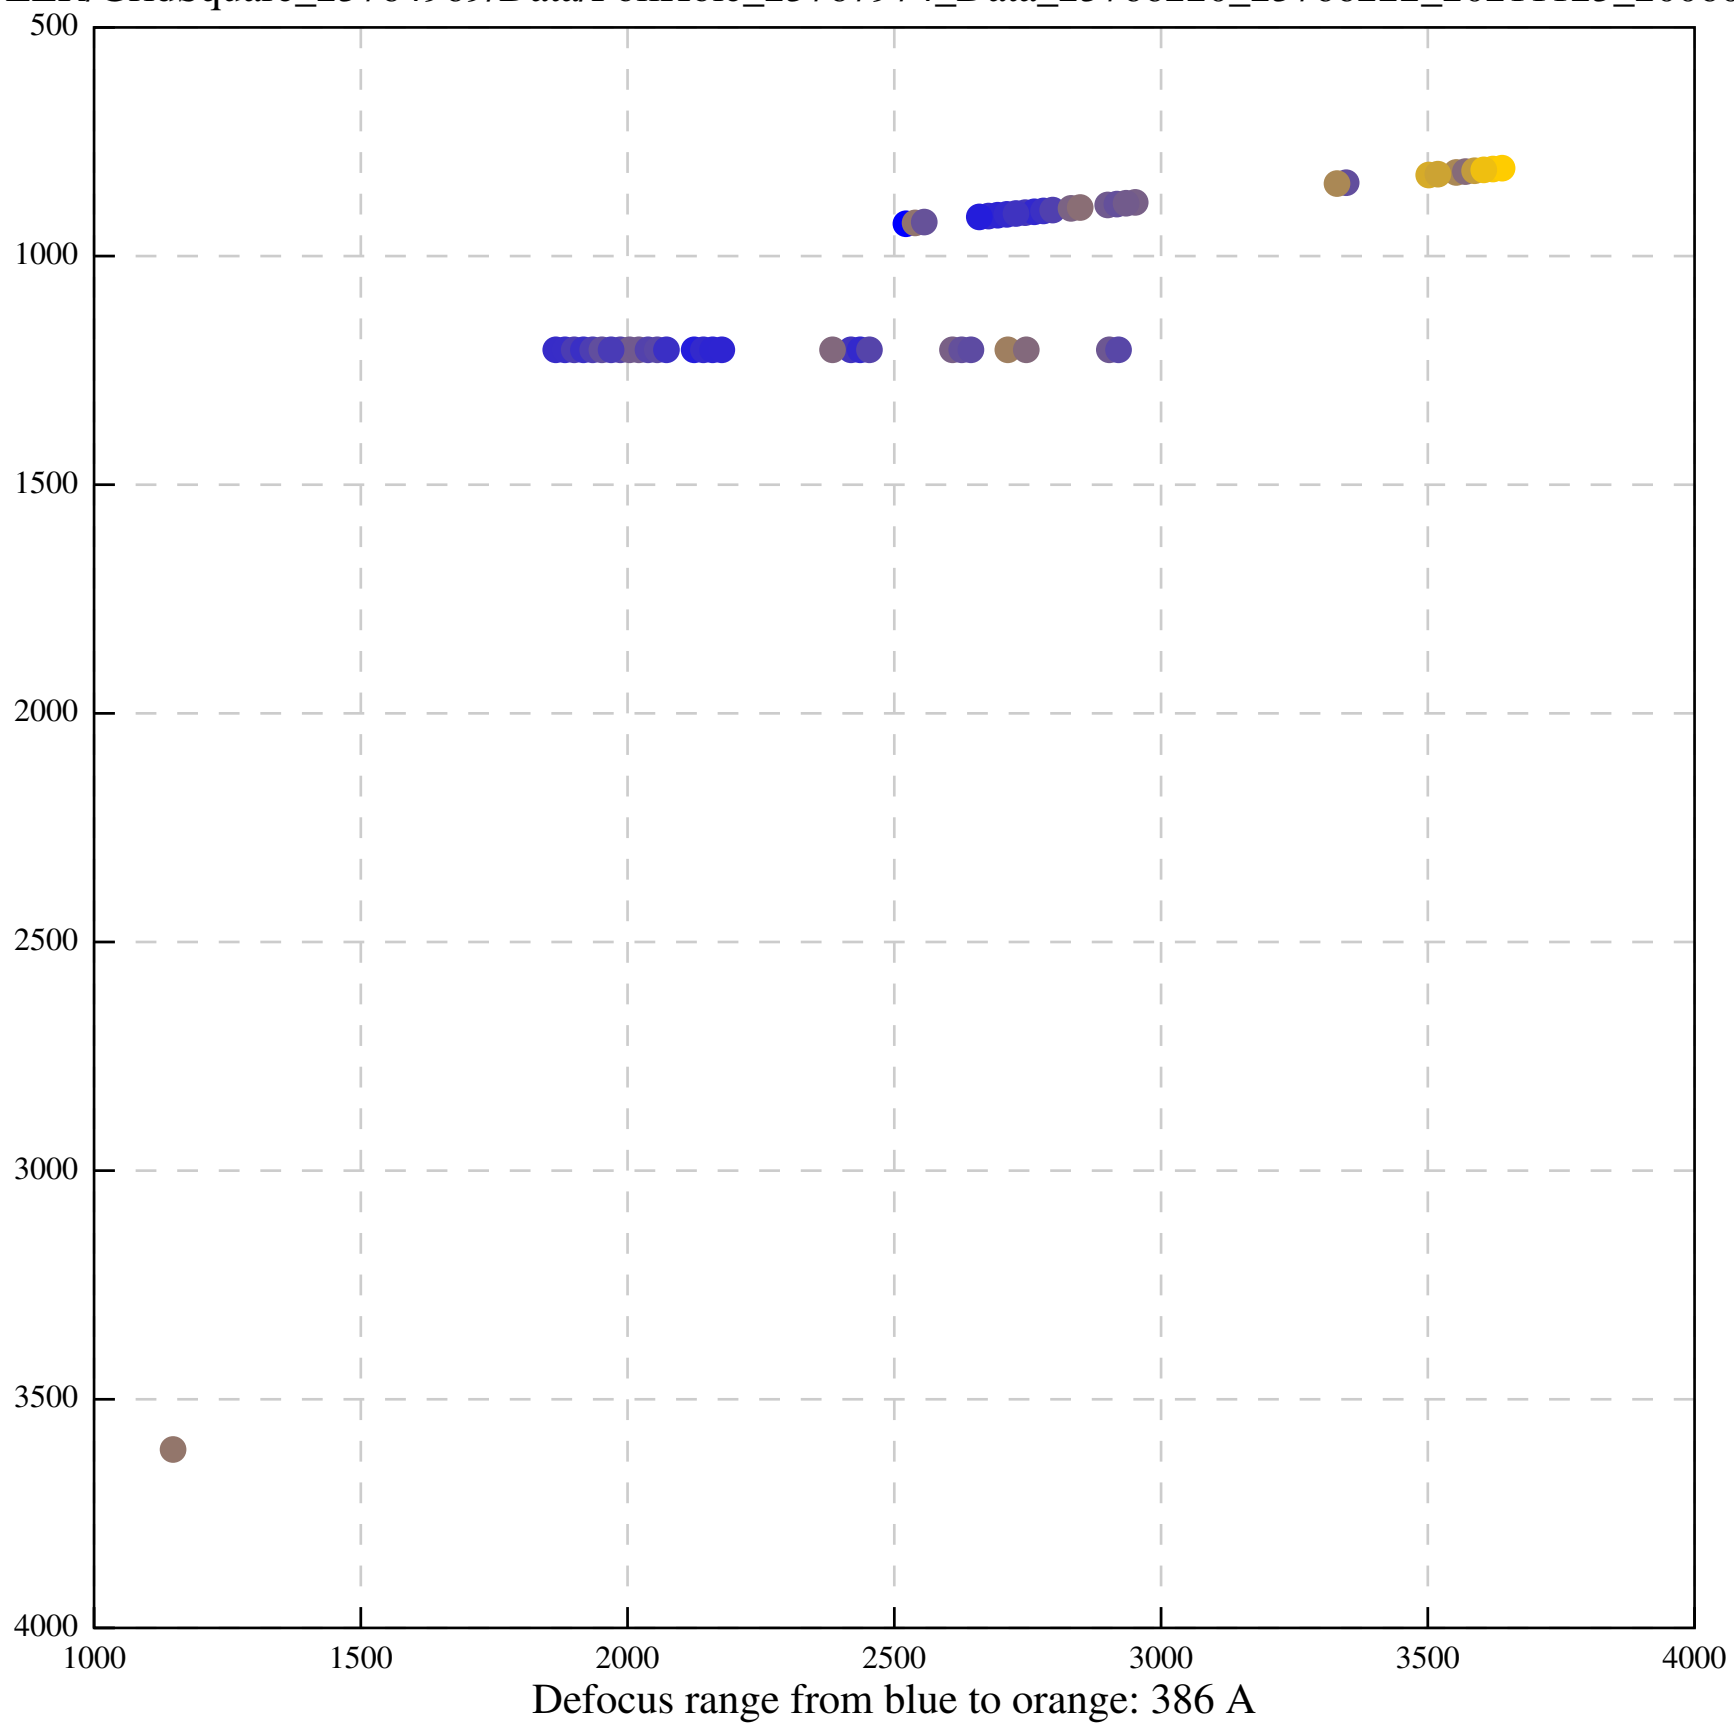

Defocus range from blue to orange: 383 A

Defocus range from blue to orange: 1 A

Defocus range from blue to orange: 537 Å

Defocus range from blue to orange: 698 A

Defocus range from blue to orange: 28 A

Defocus range from blue to orange: 28 A

Defocus range from blue to orange: 708 A

Defocus range from blue to orange: 243 A

Defocus range from blue to orange: 1114 A

Defocus range from blue to orange: 364 A

Defocus range from blue to orange: 367 Å

Defocus range from blue to orange: 341 Å

Defocus range from blue to orange: 23 A

Defocus range from blue to orange: 1240 Å

Defocus range from blue to orange: 101 A

Defocus range from blue to orange: 331 A