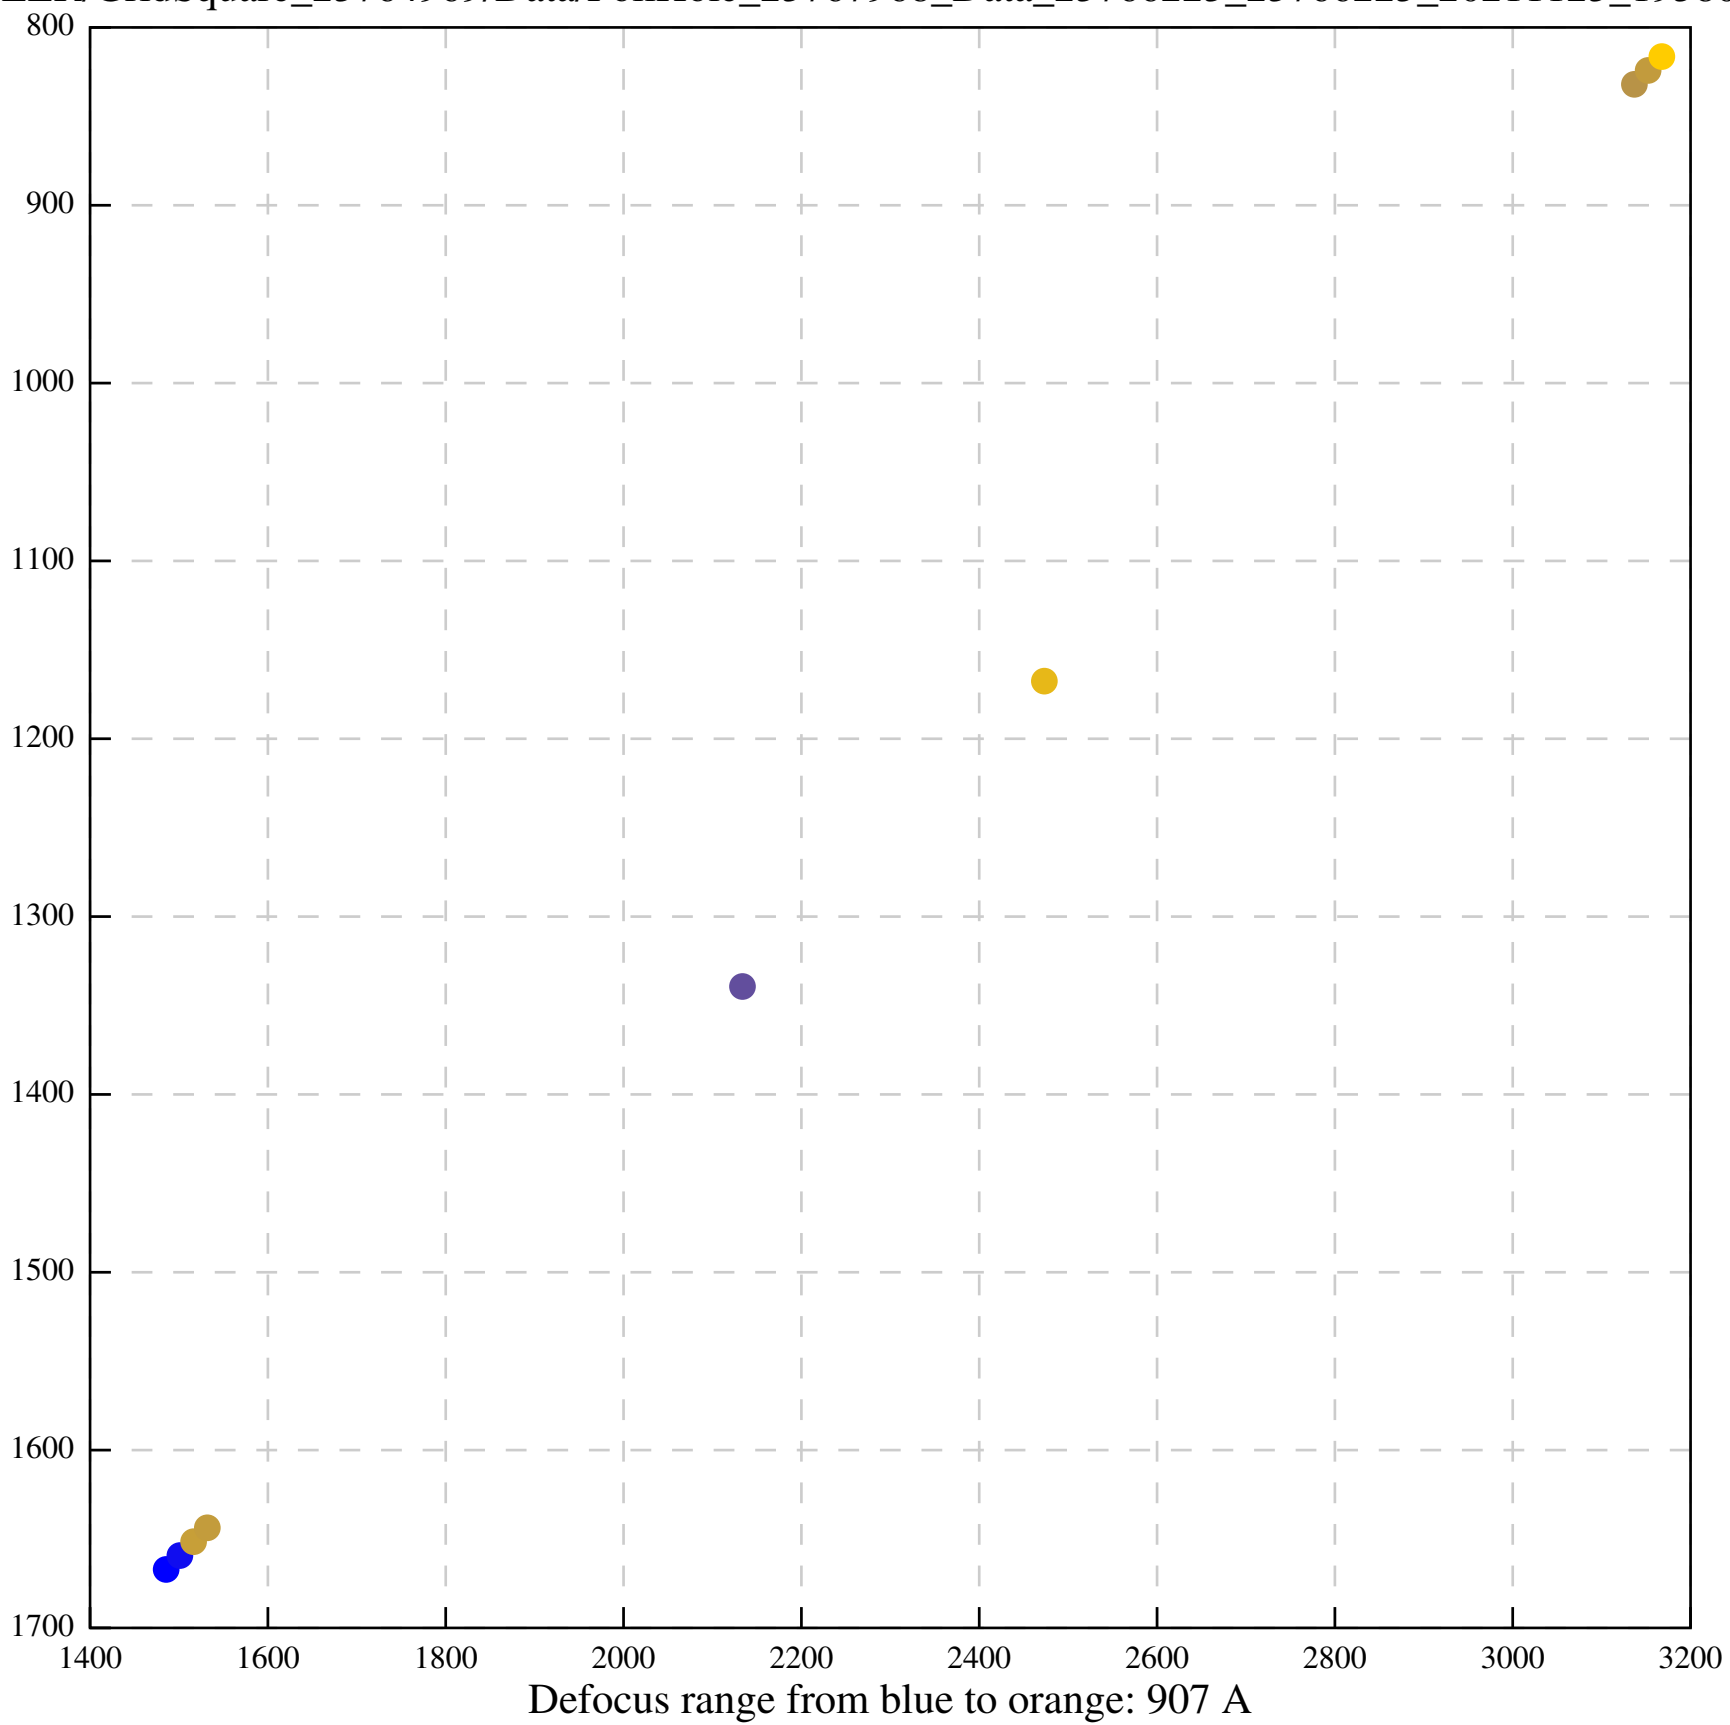

Defocus range from blue to orange: 383 A

Defocus range from blue to orange: 1 A

Defocus range from blue to orange: 537 Å

Defocus range from blue to orange: 698 A

Defocus range from blue to orange: 28 A

Defocus range from blue to orange: 28 A

Defocus range from blue to orange: 708 A

Defocus range from blue to orange: 243 A

Defocus range from blue to orange: 1114 A

Defocus range from blue to orange: 364 A

Defocus range from blue to orange: 367 Å

Defocus range from blue to orange: 341 Å

Defocus range from blue to orange: 23 A

Defocus range from blue to orange: 1240 Å

Defocus range from blue to orange: 101 A

Defocus range from blue to orange: 331 A