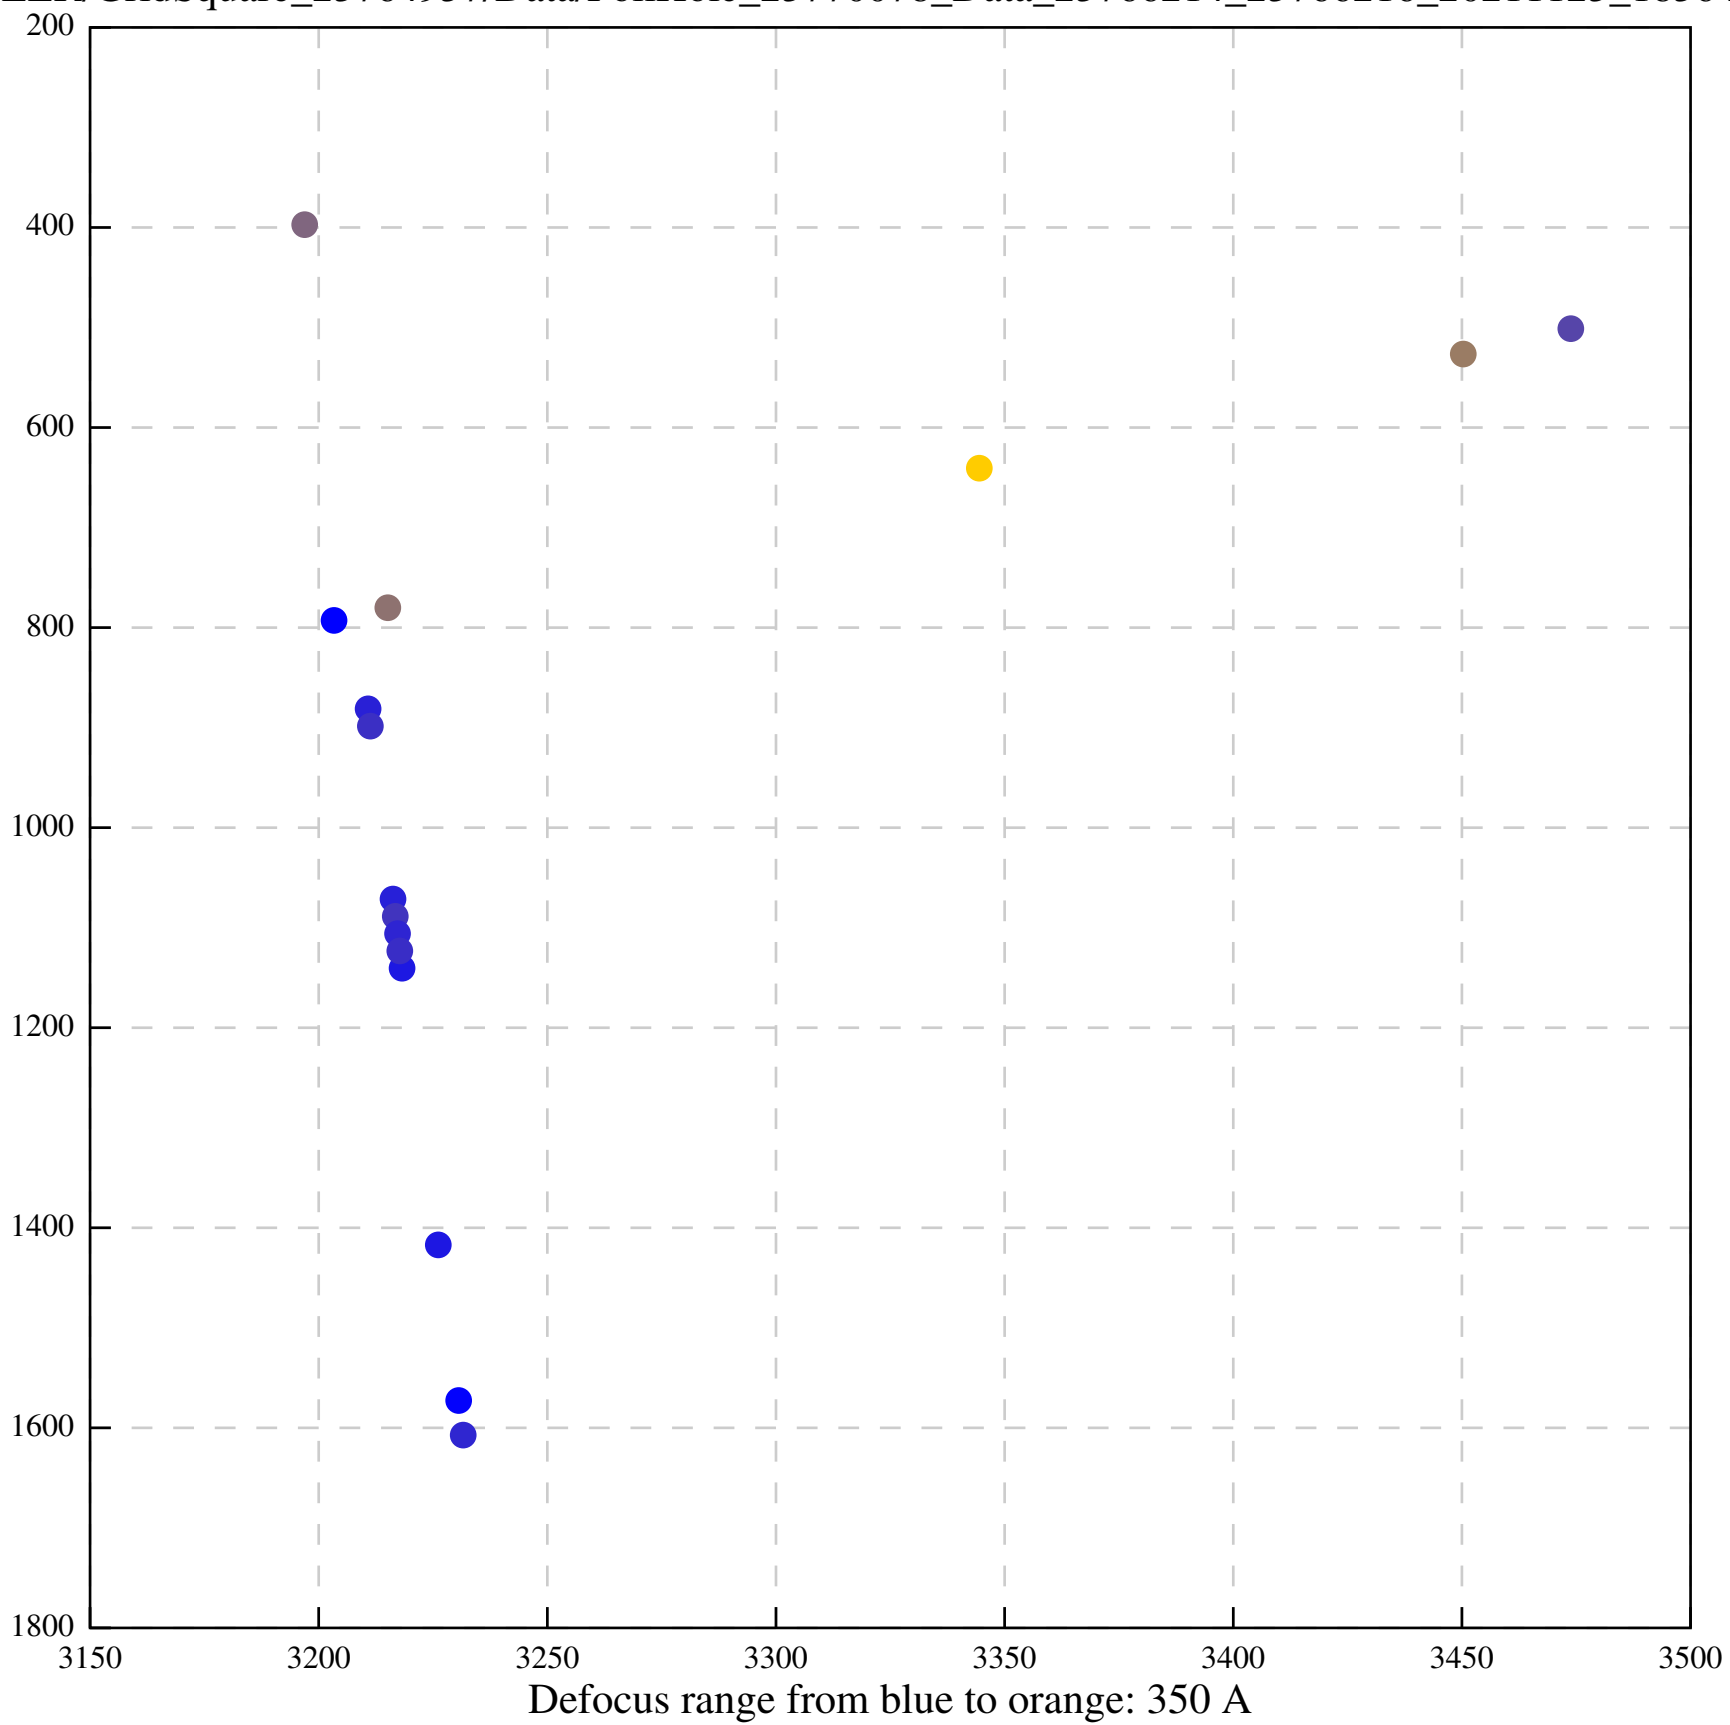

Defocus range from blue to orange: 494 A

Defocus range from blue to orange: 685 A

Defocus range from blue to orange: 514 A

Defocus range from blue to orange: 383 A

Defocus range from blue to orange: 342 A

Defocus range from blue to orange: 226 A

Defocus range from blue to orange: 354 A

Defocus range from blue to orange: 272 A

Defocus range from blue to orange: 439 A

Defocus range from blue to orange: 155 A

Defocus range from blue to orange: 839 A

Defocus range from blue to orange: 211 A

Defocus range from blue to orange: 145 A

Defocus range from blue to orange: 703 A

Defocus range from blue to orange: 455 A