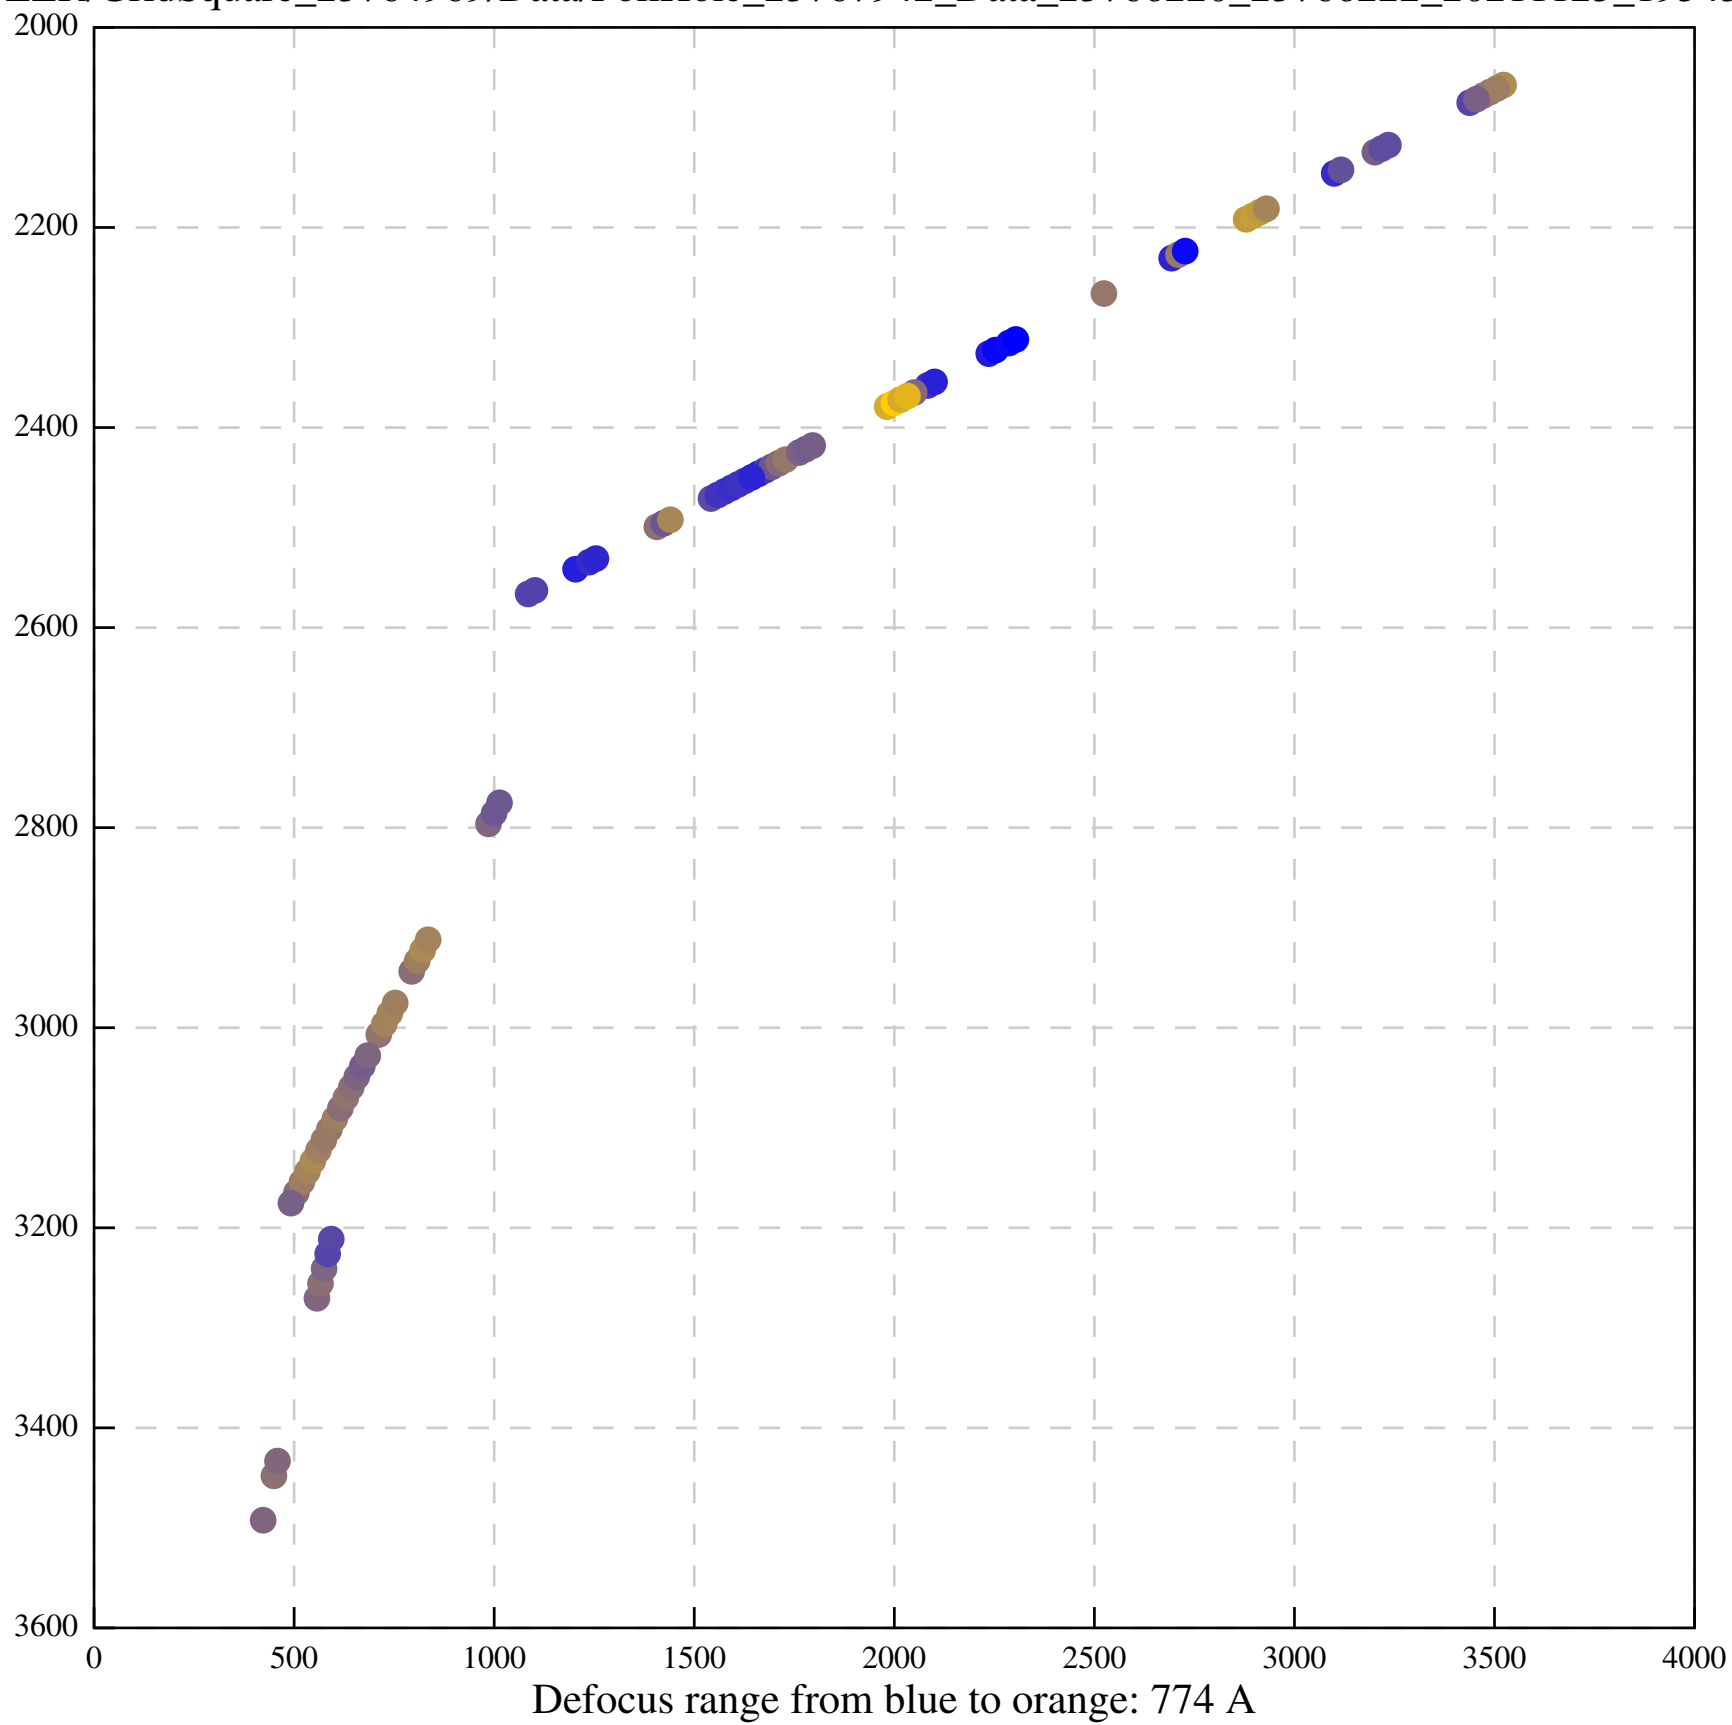

Defocus range from blue to orange: 11 A

Defocus range from blue to orange: 697 A

Defocus range from blue to orange: 315 A

Defocus range from blue to orange: 289 A

Defocus range from blue to orange: 114 A

Defocus range from blue to orange: 552 A

Defocus range from blue to orange: 383 A

Defocus range from blue to orange: 1 A

Defocus range from blue to orange: 537 Å

Defocus range from blue to orange: 698 A

Defocus range from blue to orange: 28 A

Defocus range from blue to orange: 28 A

Defocus range from blue to orange: 708 A

Defocus range from blue to orange: 243 A

Defocus range from blue to orange: 1114 A

Defocus range from blue to orange: 364 A

Defocus range from blue to orange: 367 Å