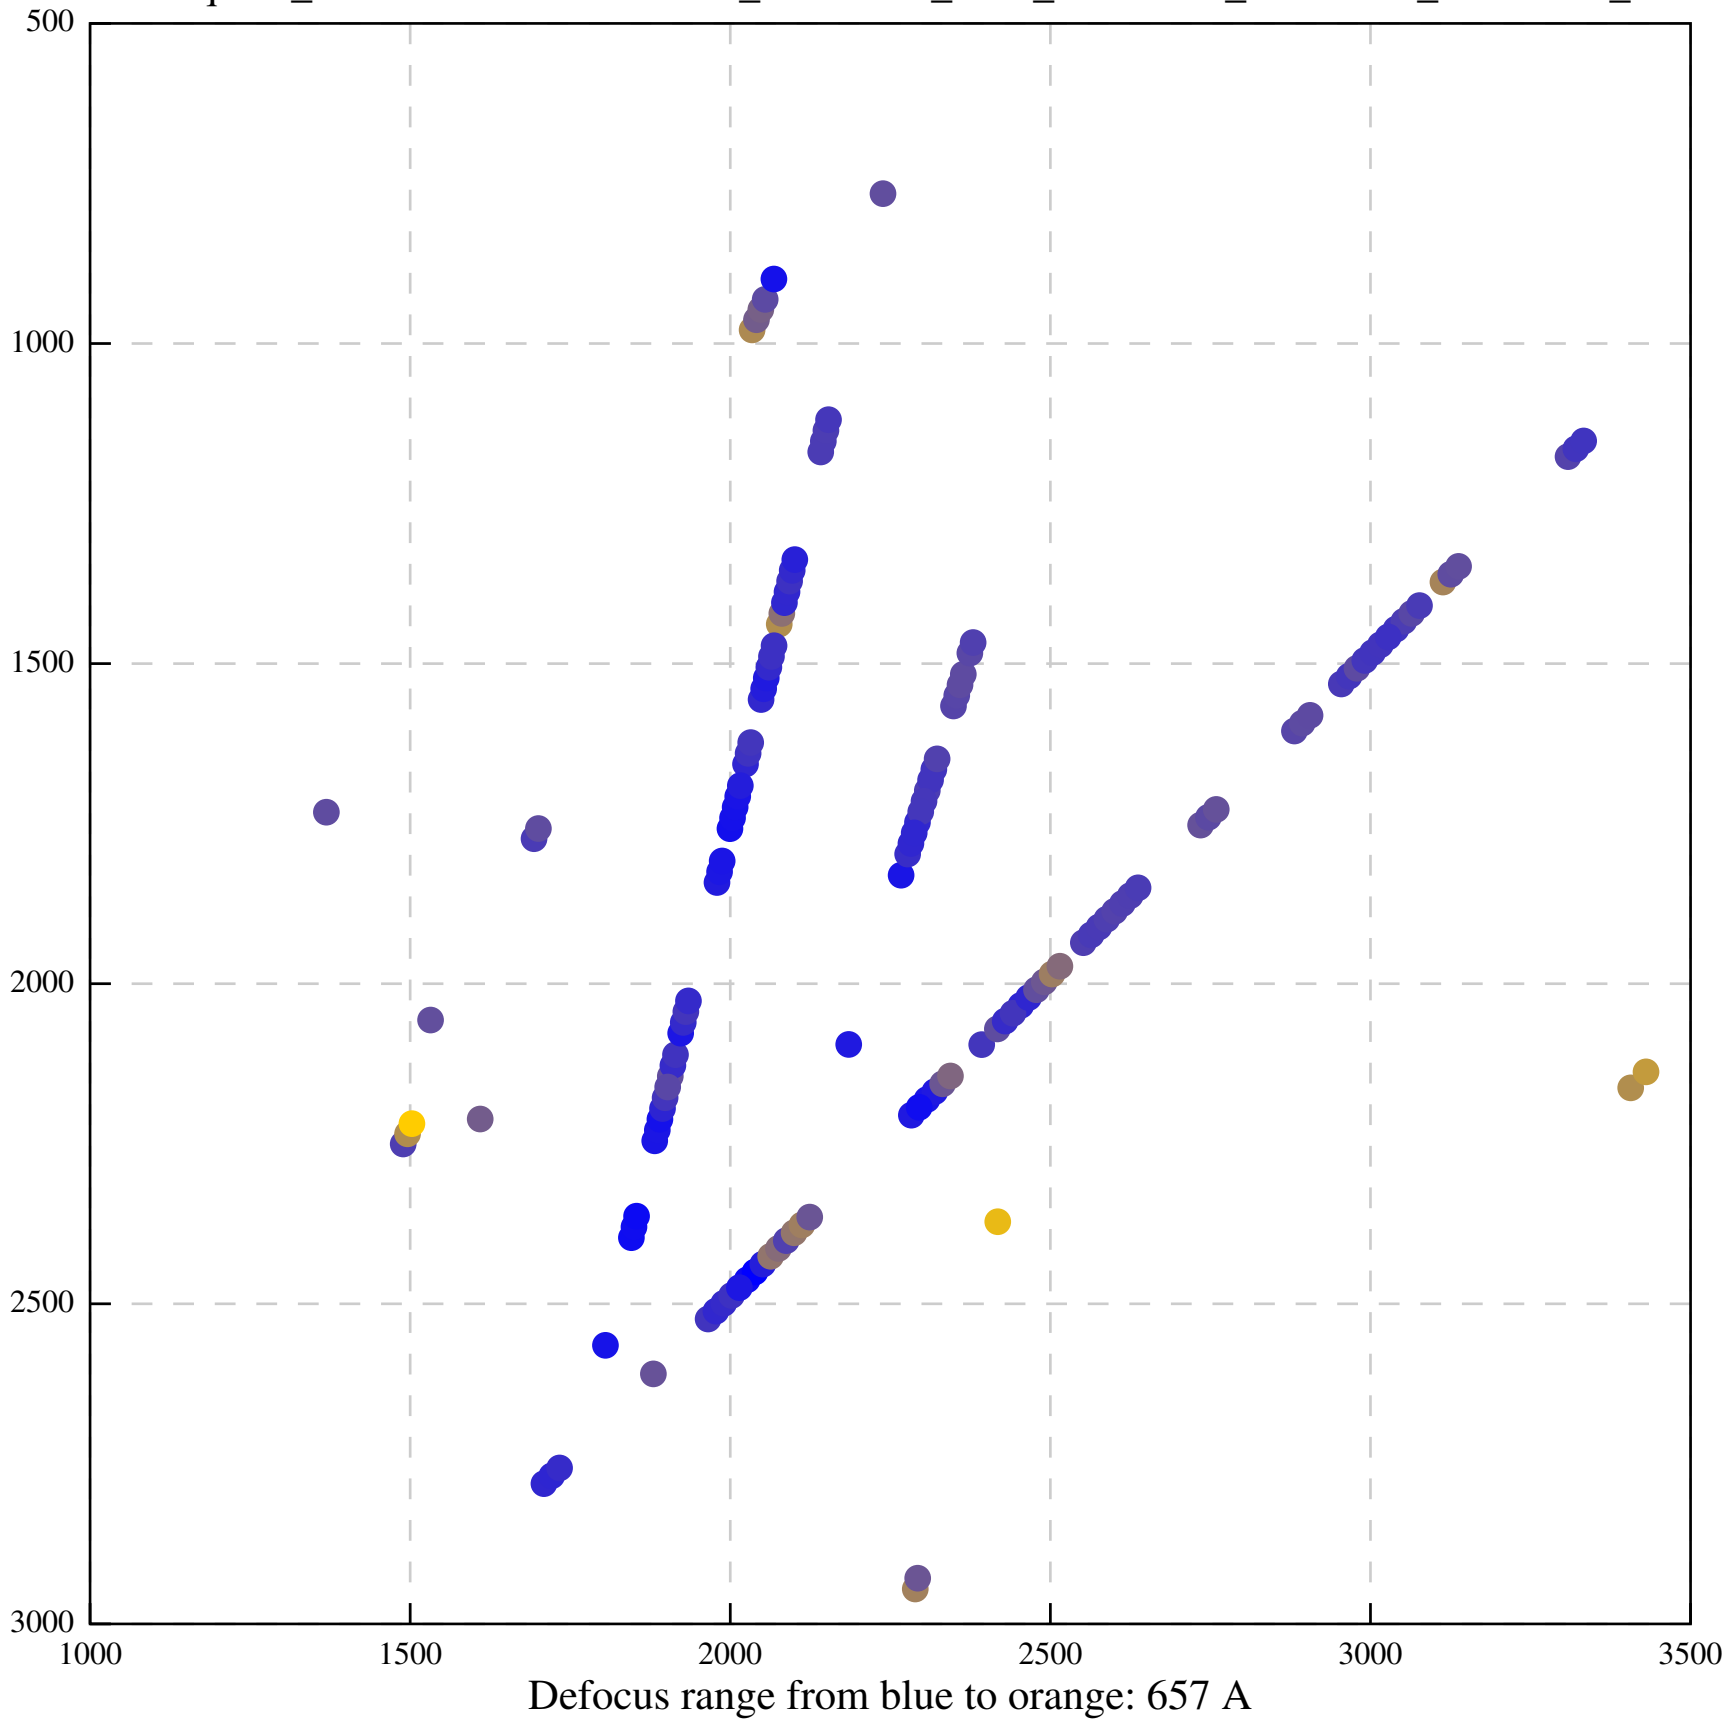

Defocus range from blue to orange: 708 A

Defocus range from blue to orange: 243 A

Defocus range from blue to orange: 1114 A

Defocus range from blue to orange: 364 A

Defocus range from blue to orange: 367 Å

Defocus range from blue to orange: 341 Å

Defocus range from blue to orange: 23 A

Defocus range from blue to orange: 1240 Å

Defocus range from blue to orange: 101 A

Defocus range from blue to orange: 331 A

Defocus range from blue to orange: 630 Å

Defocus range from blue to orange: 593 A

Defocus range from blue to orange: 752 A

Defocus range from blue to orange: 365 A

Defocus range from blue to orange: 731 A

Defocus range from blue to orange: 664 A

Defocus range from blue to orange: 328 A

Defocus range from blue to orange: 534 A

Defocus range from blue to orange: 312 A

Defocus range from blue to orange: 308 A