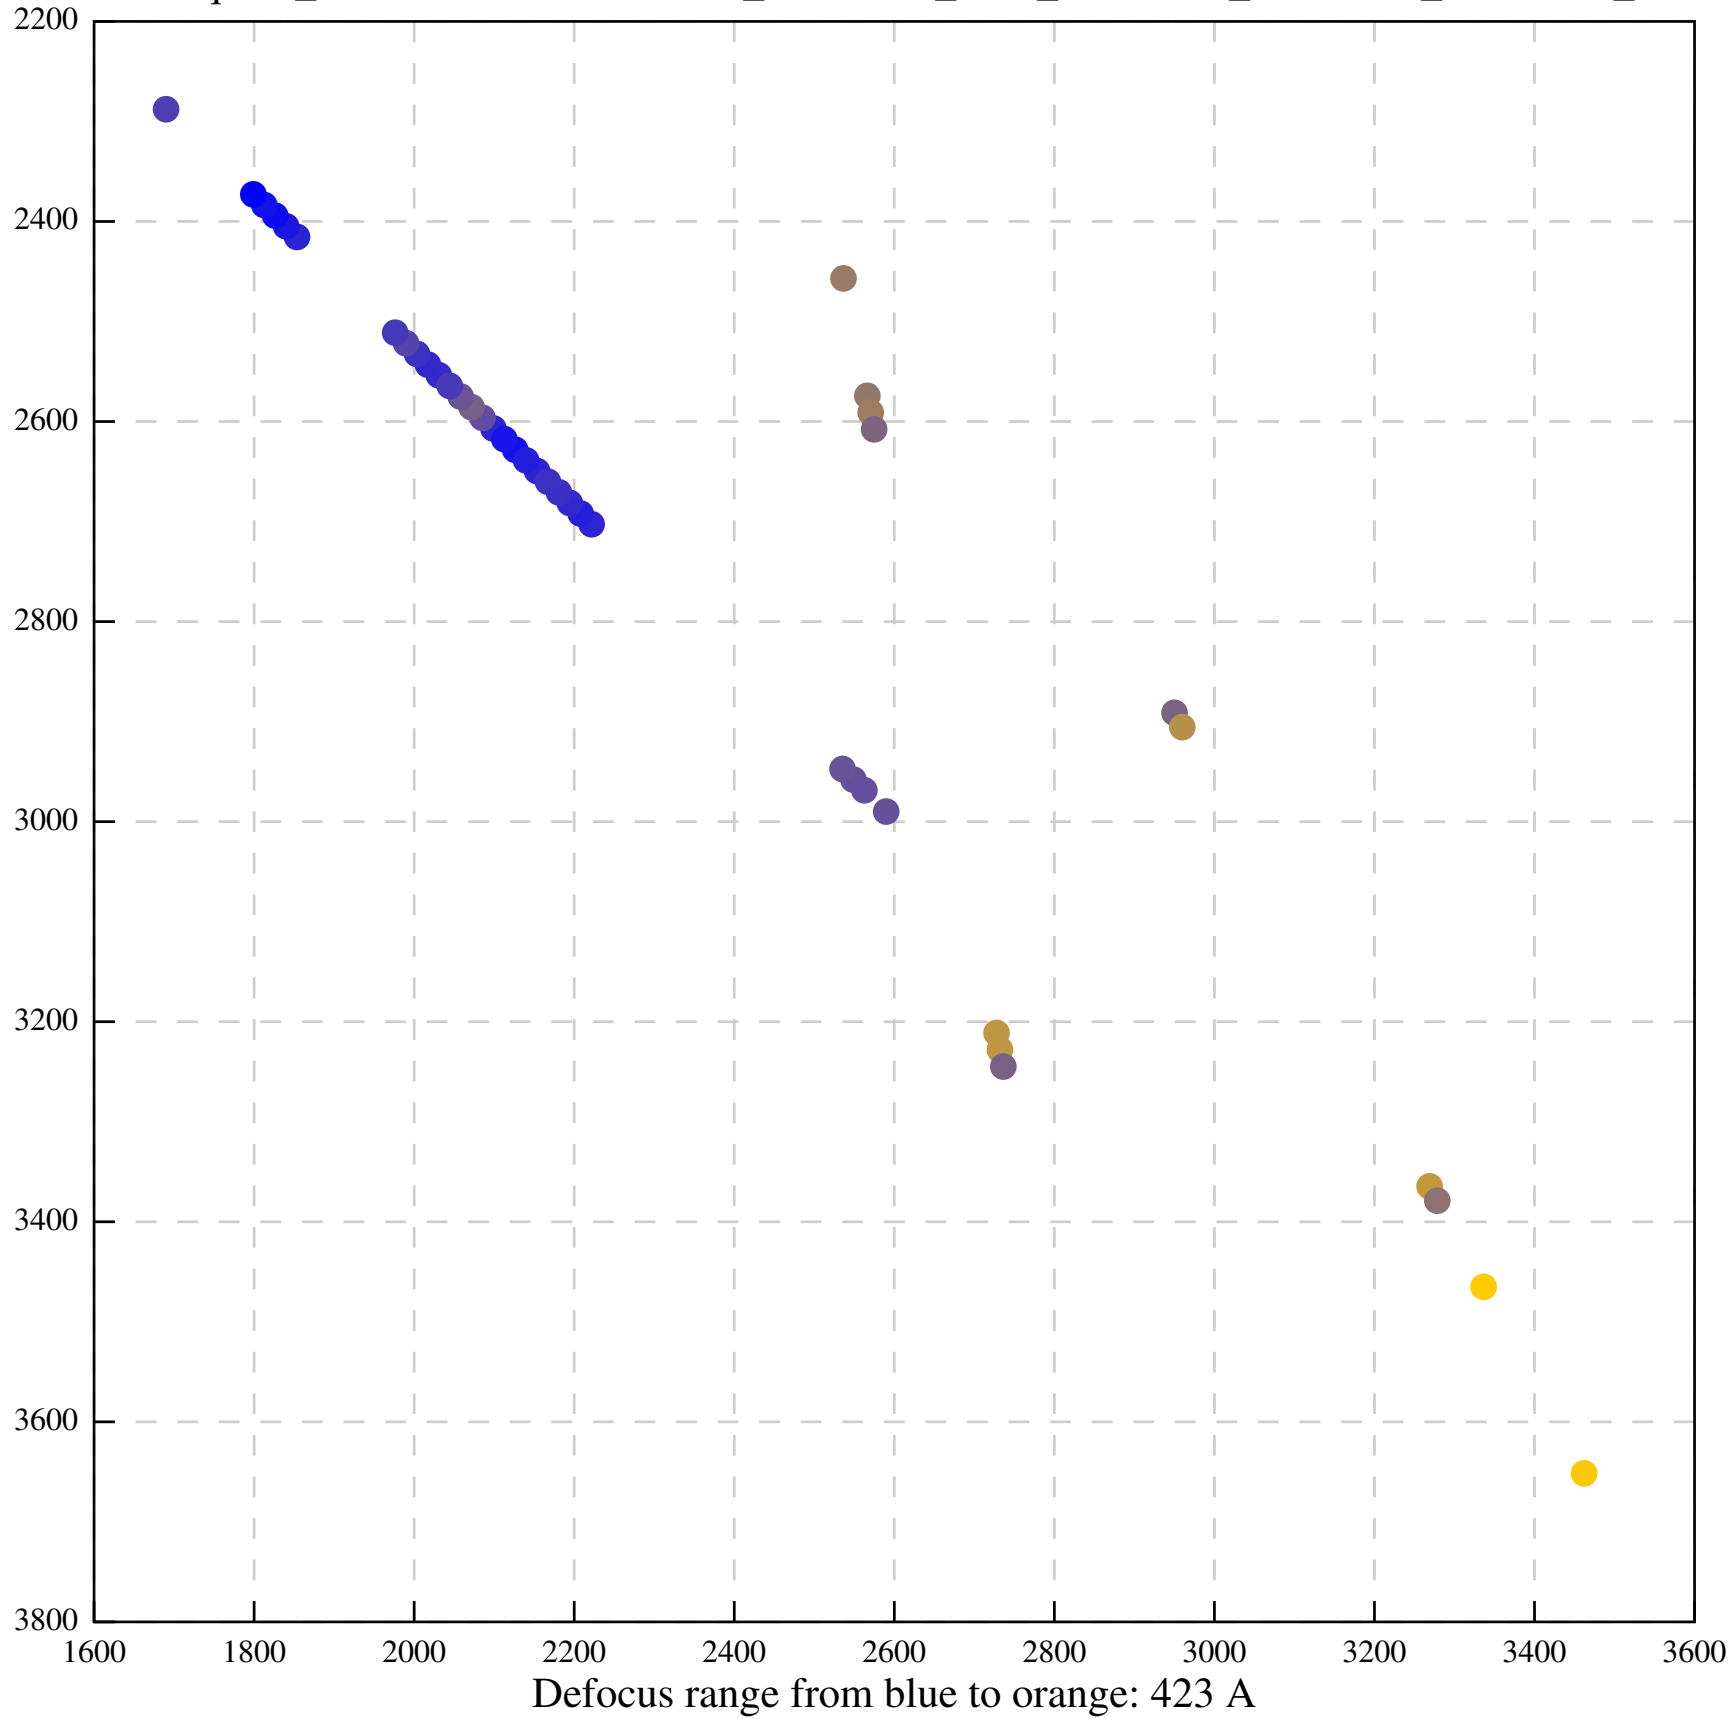

Defocus range from blue to orange: 708 A

Defocus range from blue to orange: 243 A

Defocus range from blue to orange: 1114 A

Defocus range from blue to orange: 364 A

Defocus range from blue to orange: 367 Å

Defocus range from blue to orange: 341 Å

Defocus range from blue to orange: 23 A

Defocus range from blue to orange: 1240 Å

Defocus range from blue to orange: 101 A

Defocus range from blue to orange: 331 A

Defocus range from blue to orange: 630 Å

Defocus range from blue to orange: 593 A

Defocus range from blue to orange: 752 A

Defocus range from blue to orange: 365 A

Defocus range from blue to orange: 731 A

Defocus range from blue to orange: 664 A

Defocus range from blue to orange: 328 A

Defocus range from blue to orange: 534 A

Defocus range from blue to orange: 312 A

Defocus range from blue to orange: 308 A