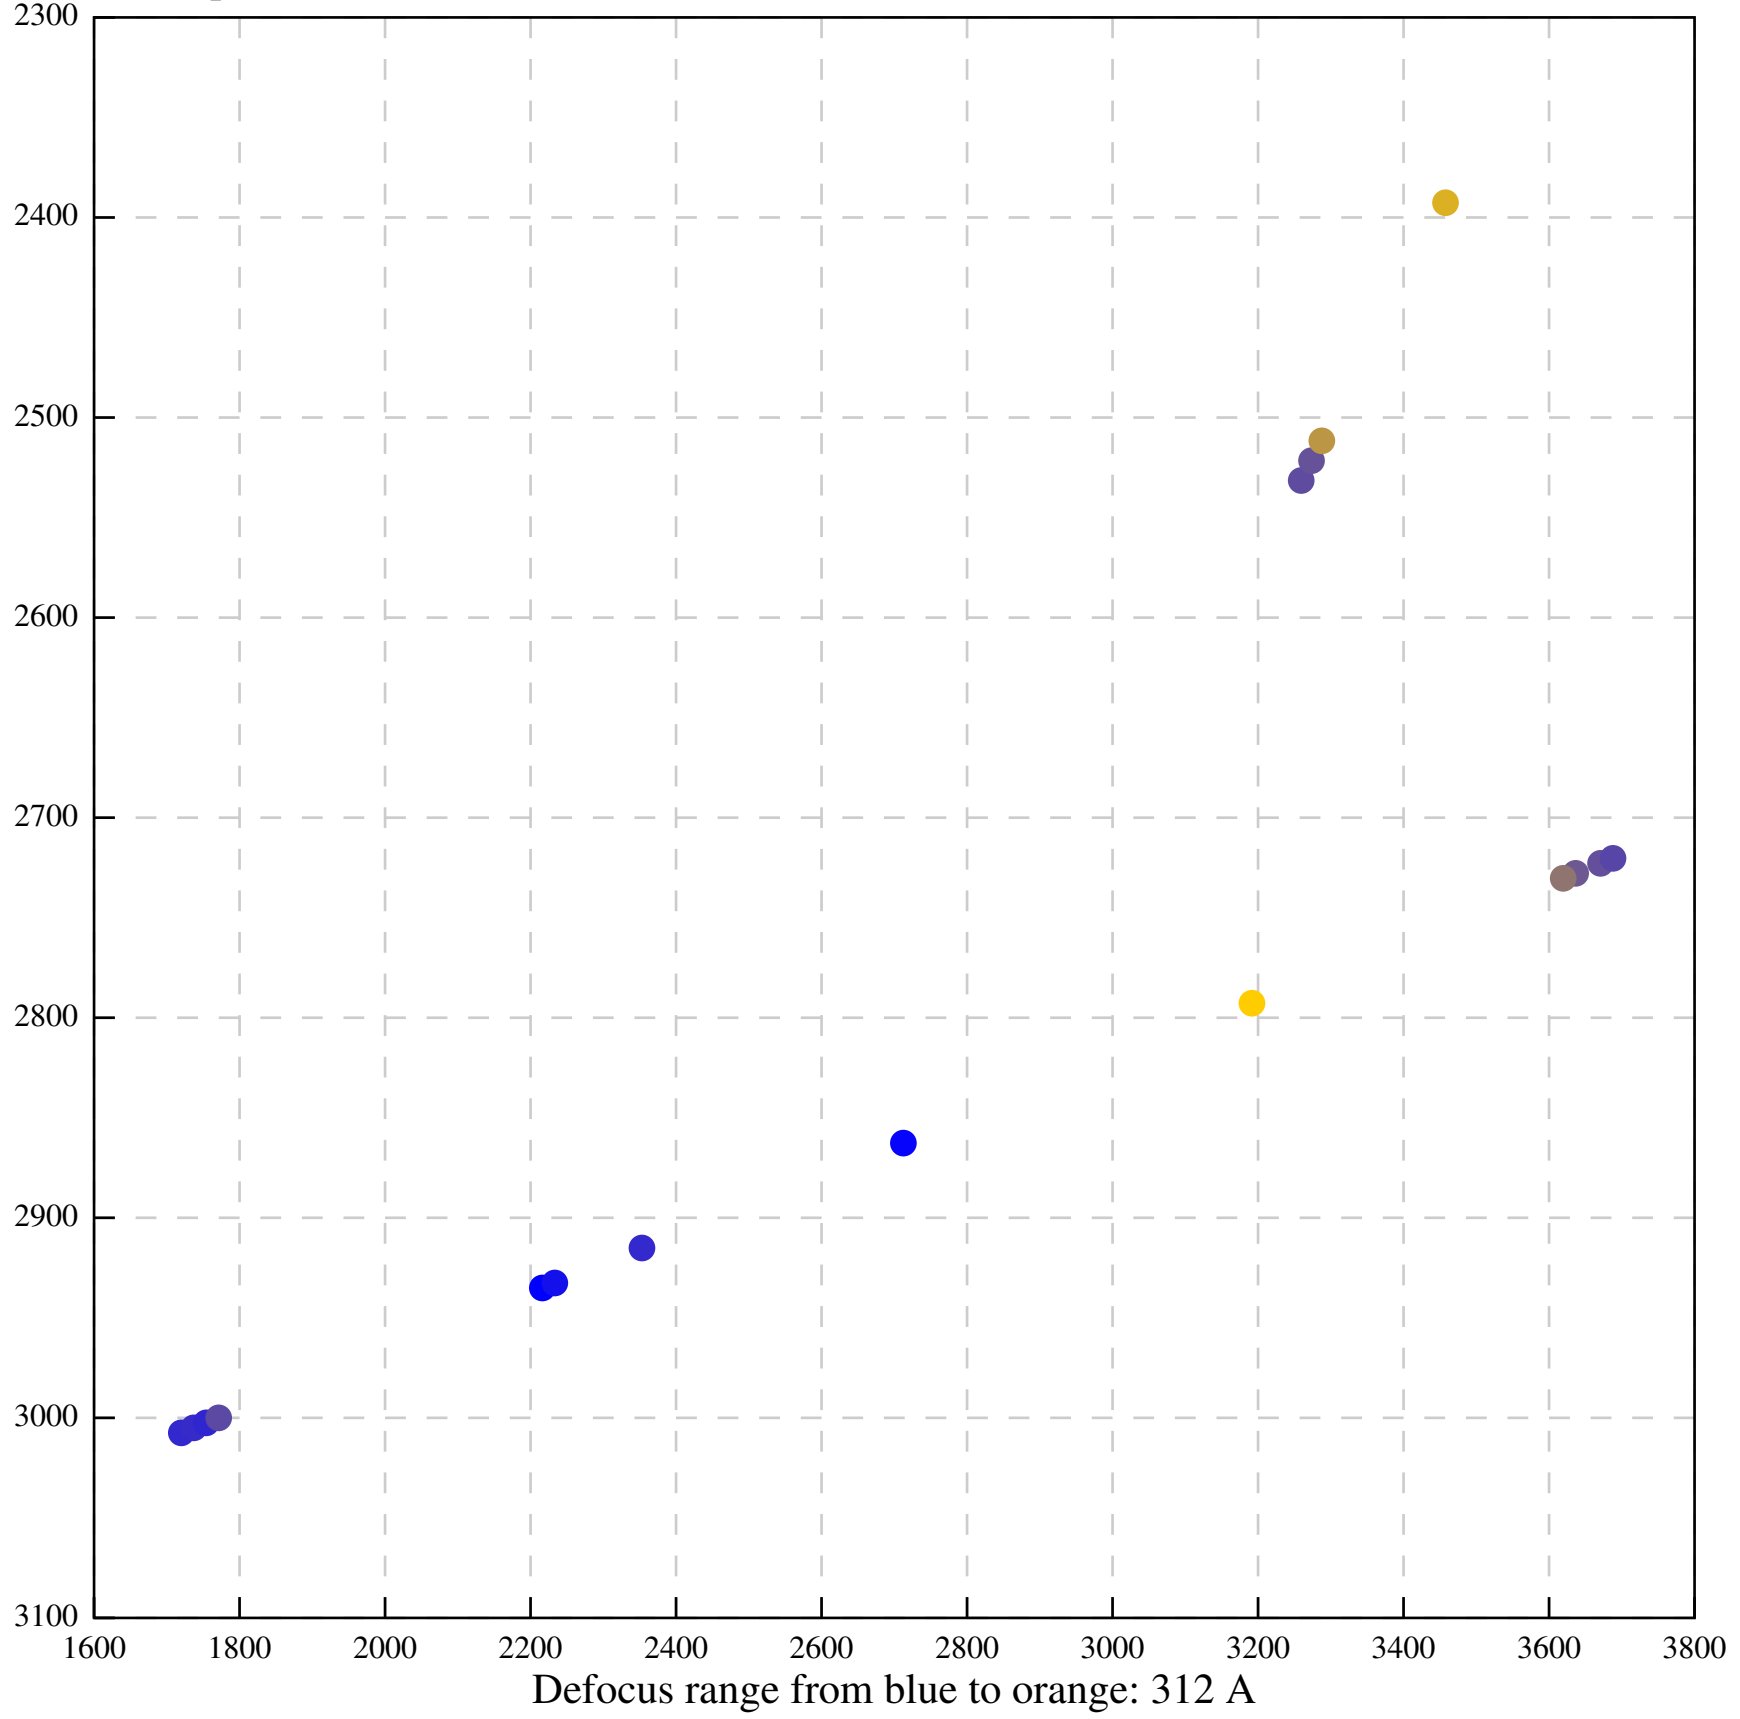

Defocus range from blue to orange: 11 A

Defocus range from blue to orange: 697 A

Defocus range from blue to orange: 315 A

Defocus range from blue to orange: 289 A

Defocus range from blue to orange: 114 A

Defocus range from blue to orange: 552 A

Defocus range from blue to orange: 383 A

Defocus range from blue to orange: 1 A

Defocus range from blue to orange: 537 Å

Defocus range from blue to orange: 698 A

Defocus range from blue to orange: 28 A

Defocus range from blue to orange: 28 A

Defocus range from blue to orange: 708 A

Defocus range from blue to orange: 243 A

Defocus range from blue to orange: 1114 A

Defocus range from blue to orange: 364 A

Defocus range from blue to orange: 367 Å