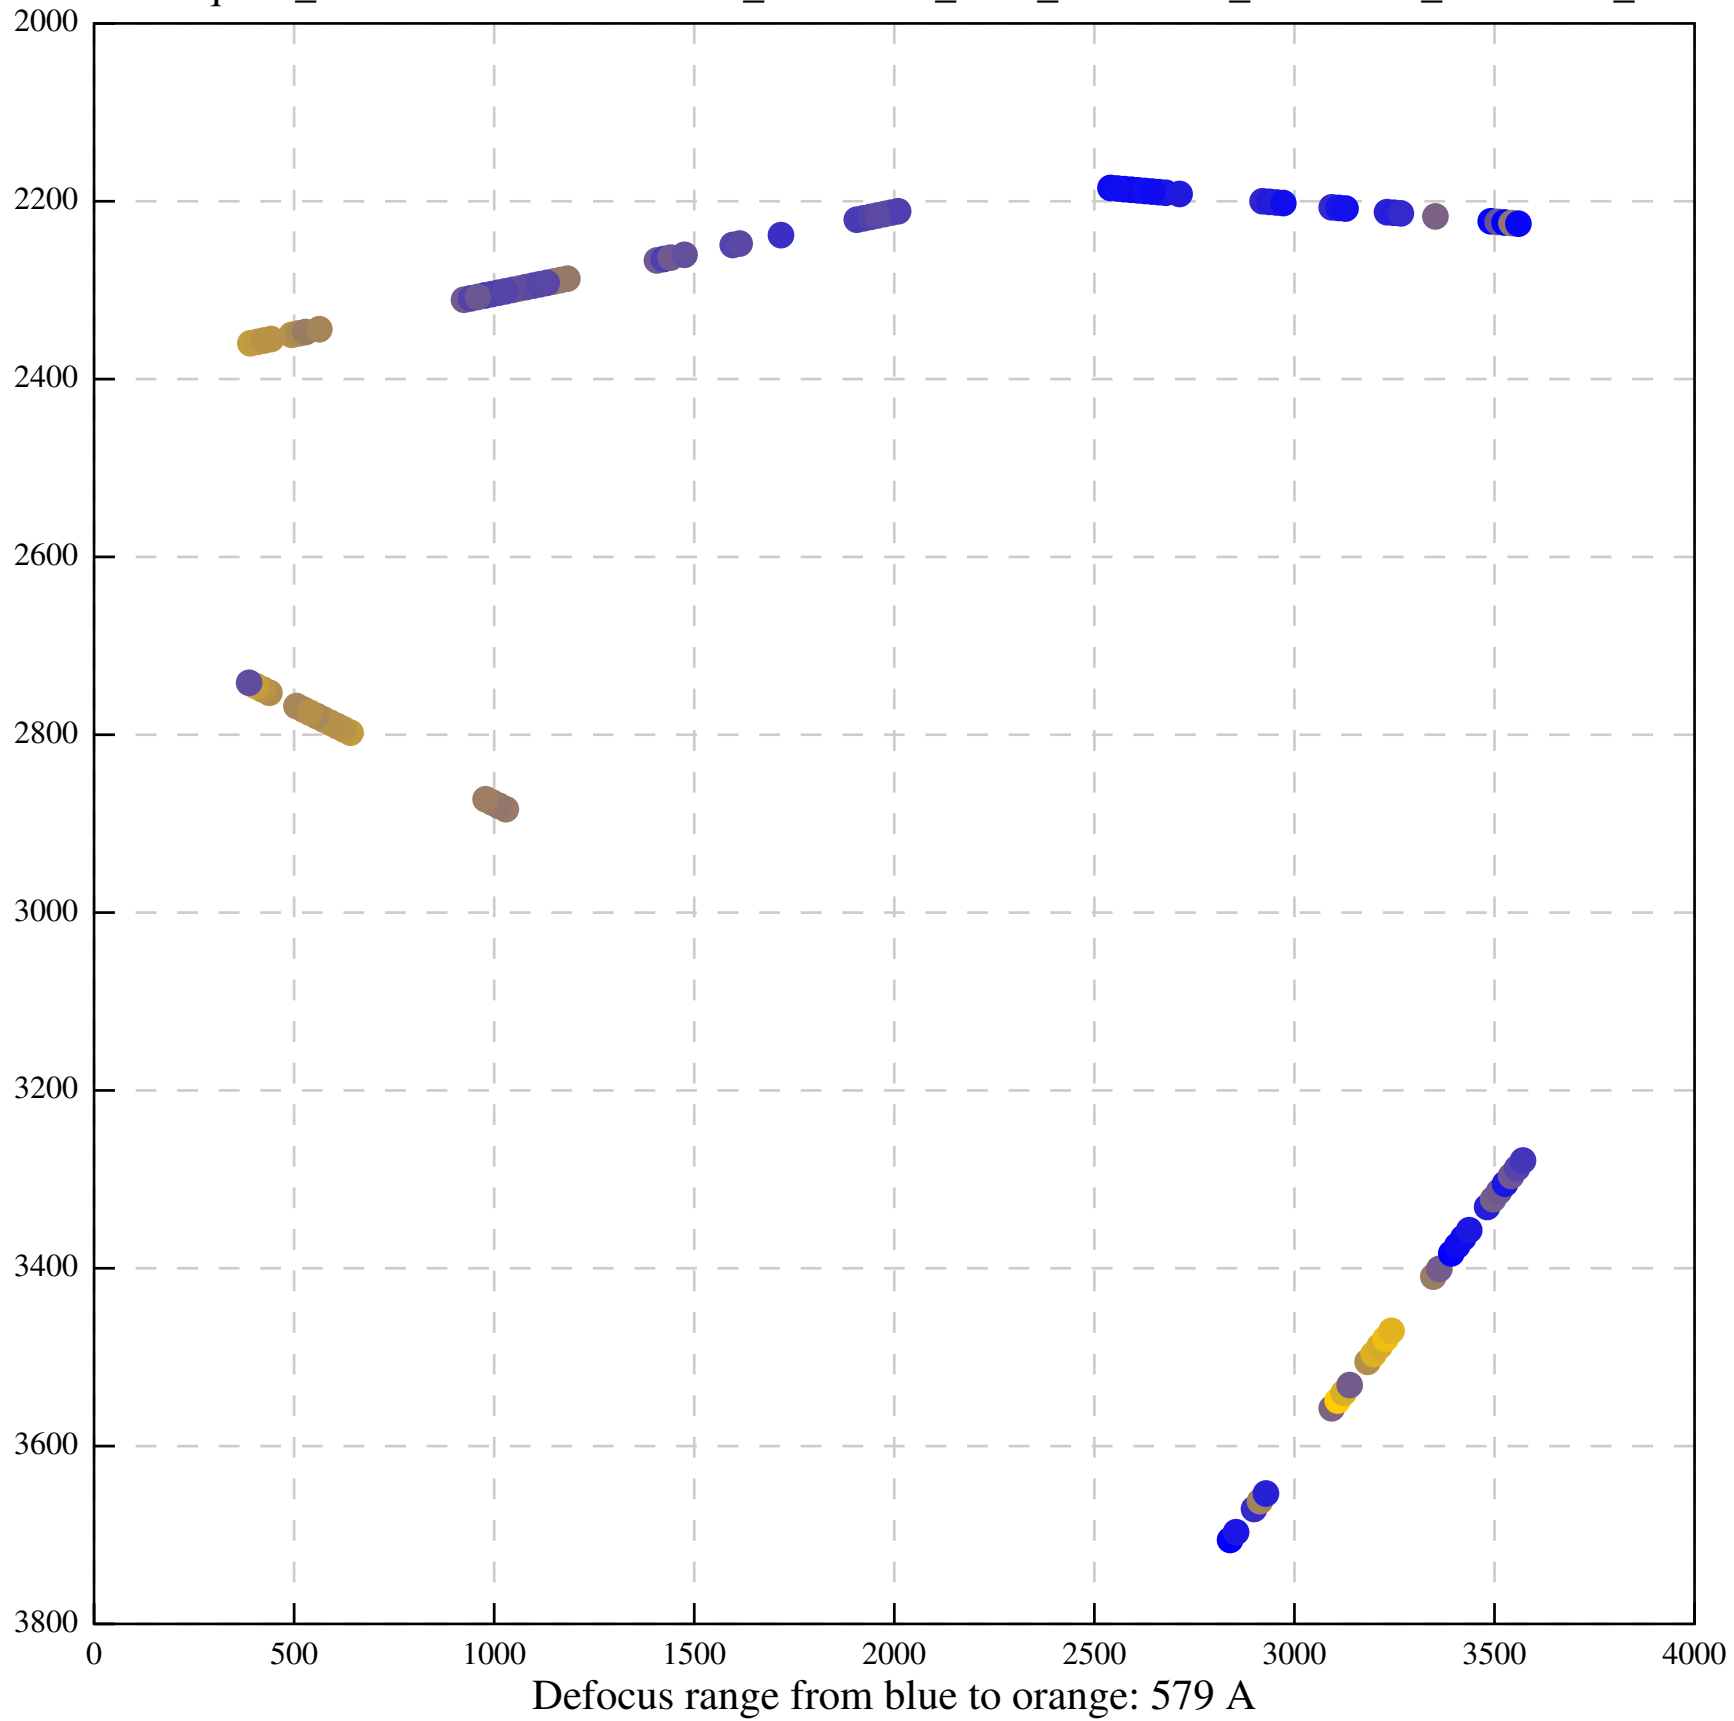

Defocus range from blue to orange: 630 Å

Defocus range from blue to orange: 593 A

Defocus range from blue to orange: 752 A

Defocus range from blue to orange: 365 A

Defocus range from blue to orange: 731 A

Defocus range from blue to orange: 664 A

Defocus range from blue to orange: 328 A

Defocus range from blue to orange: 534 A

Defocus range from blue to orange: 312 A

Defocus range from blue to orange: 308 A

Defocus range from blue to orange: 492 A

Defocus range from blue to orange: 72 A

Defocus range from blue to orange: 295 A

Defocus range from blue to orange: 624 A

Defocus range from blue to orange: 656 A

Defocus range from blue to orange: 507 A

Defocus range from blue to orange: 379 A

Defocus range from blue to orange: 559 A