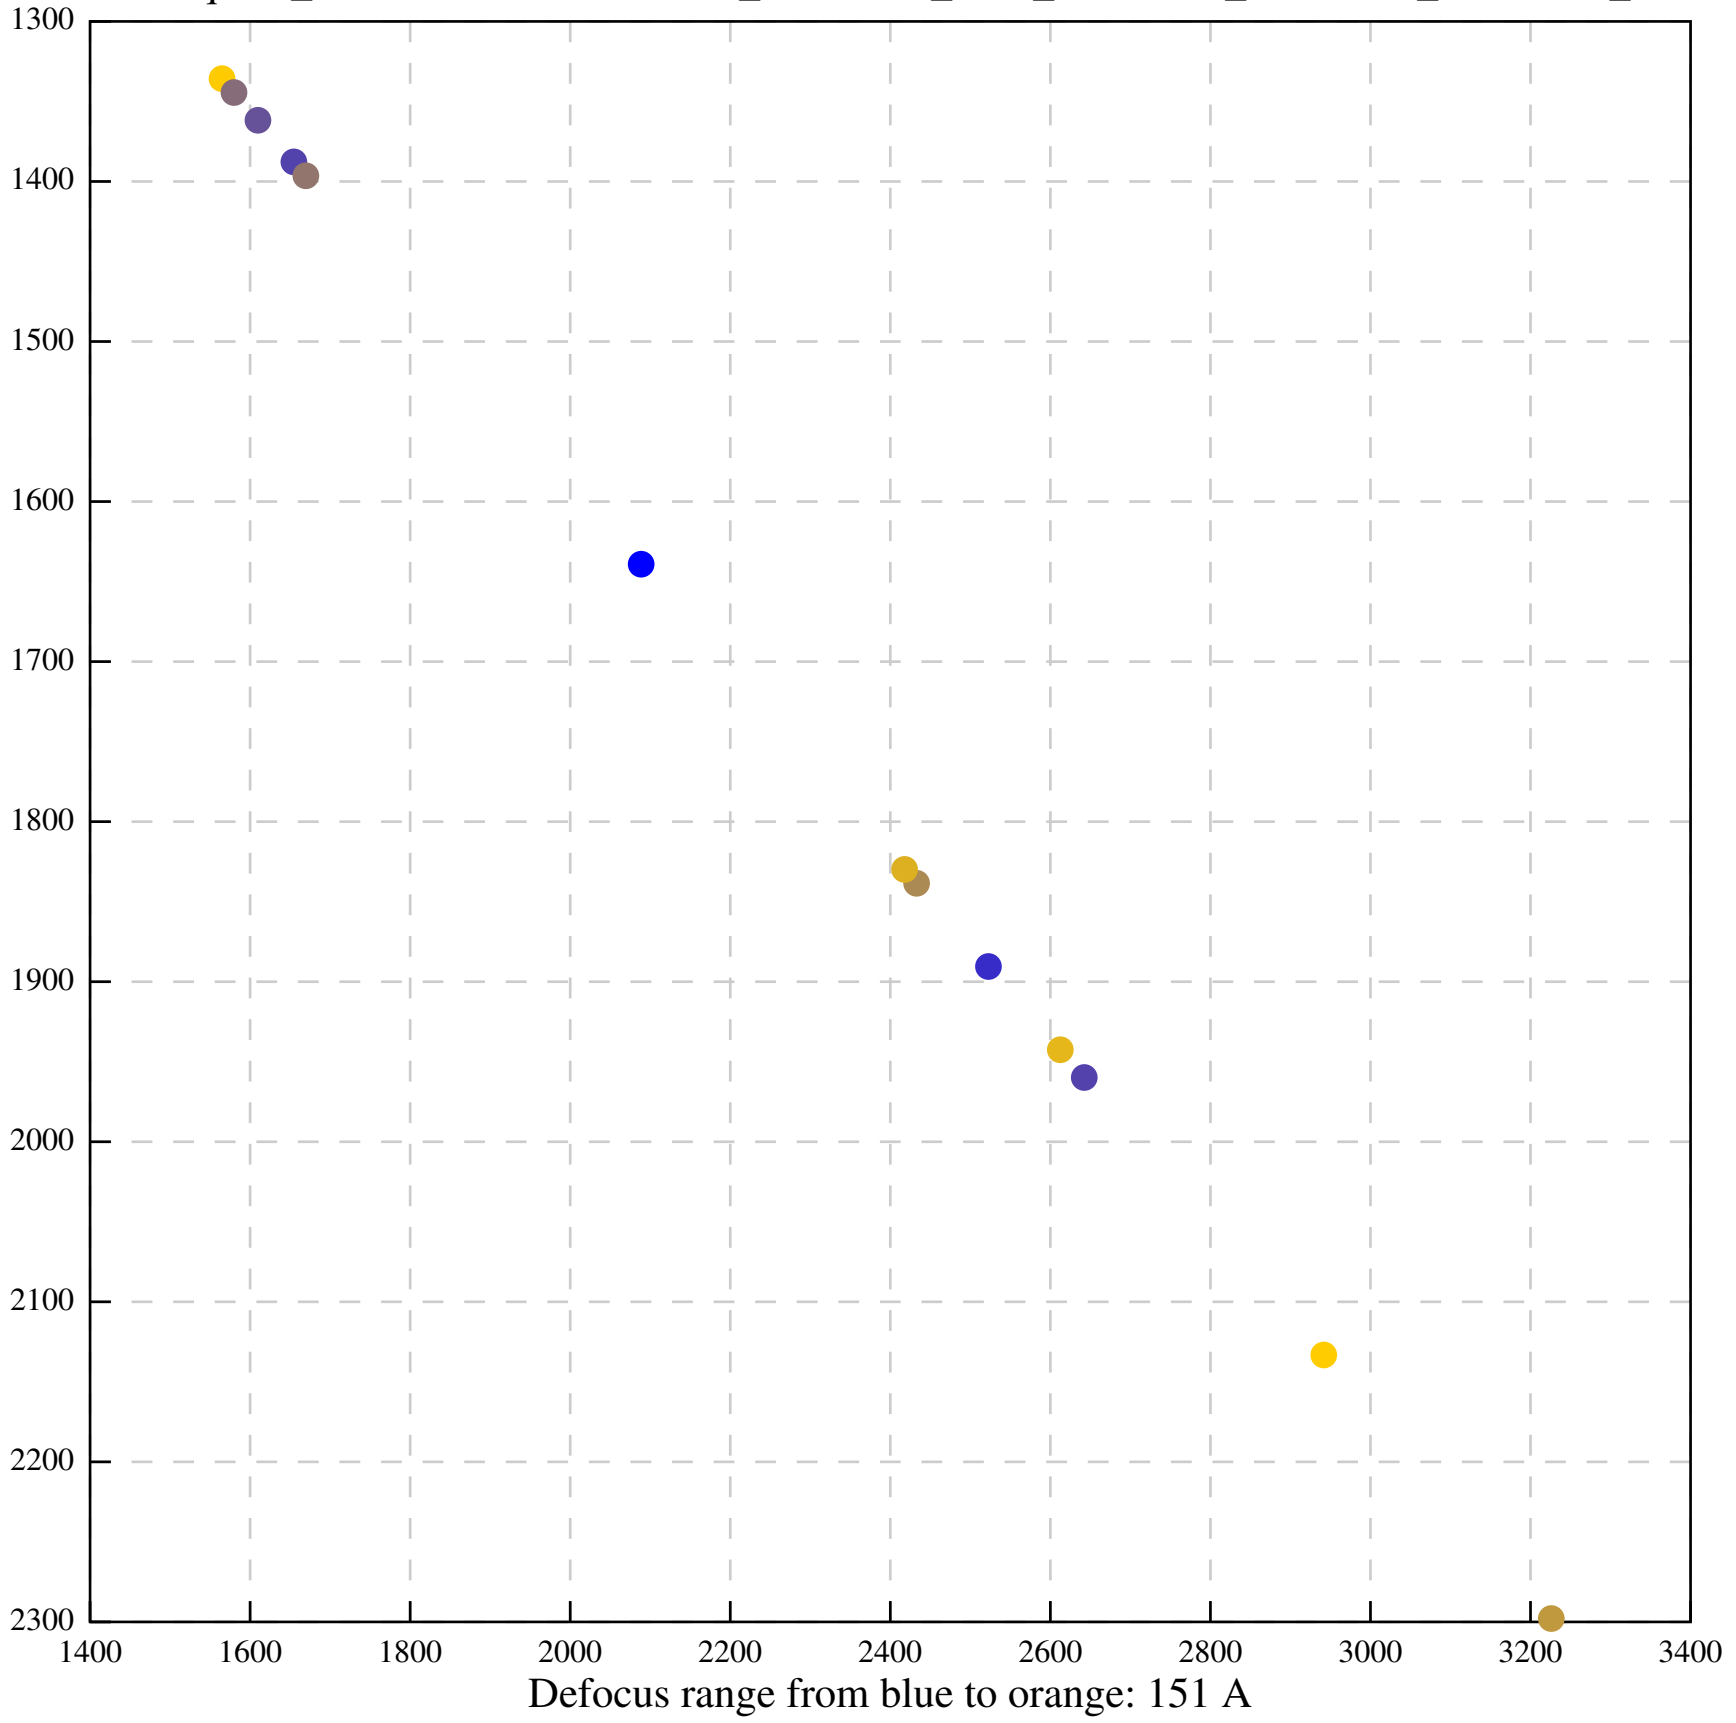

Defocus range from blue to orange: 11 A

Defocus range from blue to orange: 697 A

Defocus range from blue to orange: 315 A

Defocus range from blue to orange: 289 A

Defocus range from blue to orange: 114 A

Defocus range from blue to orange: 552 A

Defocus range from blue to orange: 383 A

Defocus range from blue to orange: 1 A

Defocus range from blue to orange: 537 Å

Defocus range from blue to orange: 698 A

Defocus range from blue to orange: 28 A

Defocus range from blue to orange: 28 A

Defocus range from blue to orange: 708 A

Defocus range from blue to orange: 243 A

Defocus range from blue to orange: 1114 A

Defocus range from blue to orange: 364 A

Defocus range from blue to orange: 367 Å

Defocus range from blue to orange: 341 Å

Defocus range from blue to orange: 23 A

Defocus range from blue to orange: 1240 Å

Defocus range from blue to orange: 101 A

Defocus range from blue to orange: 331 A