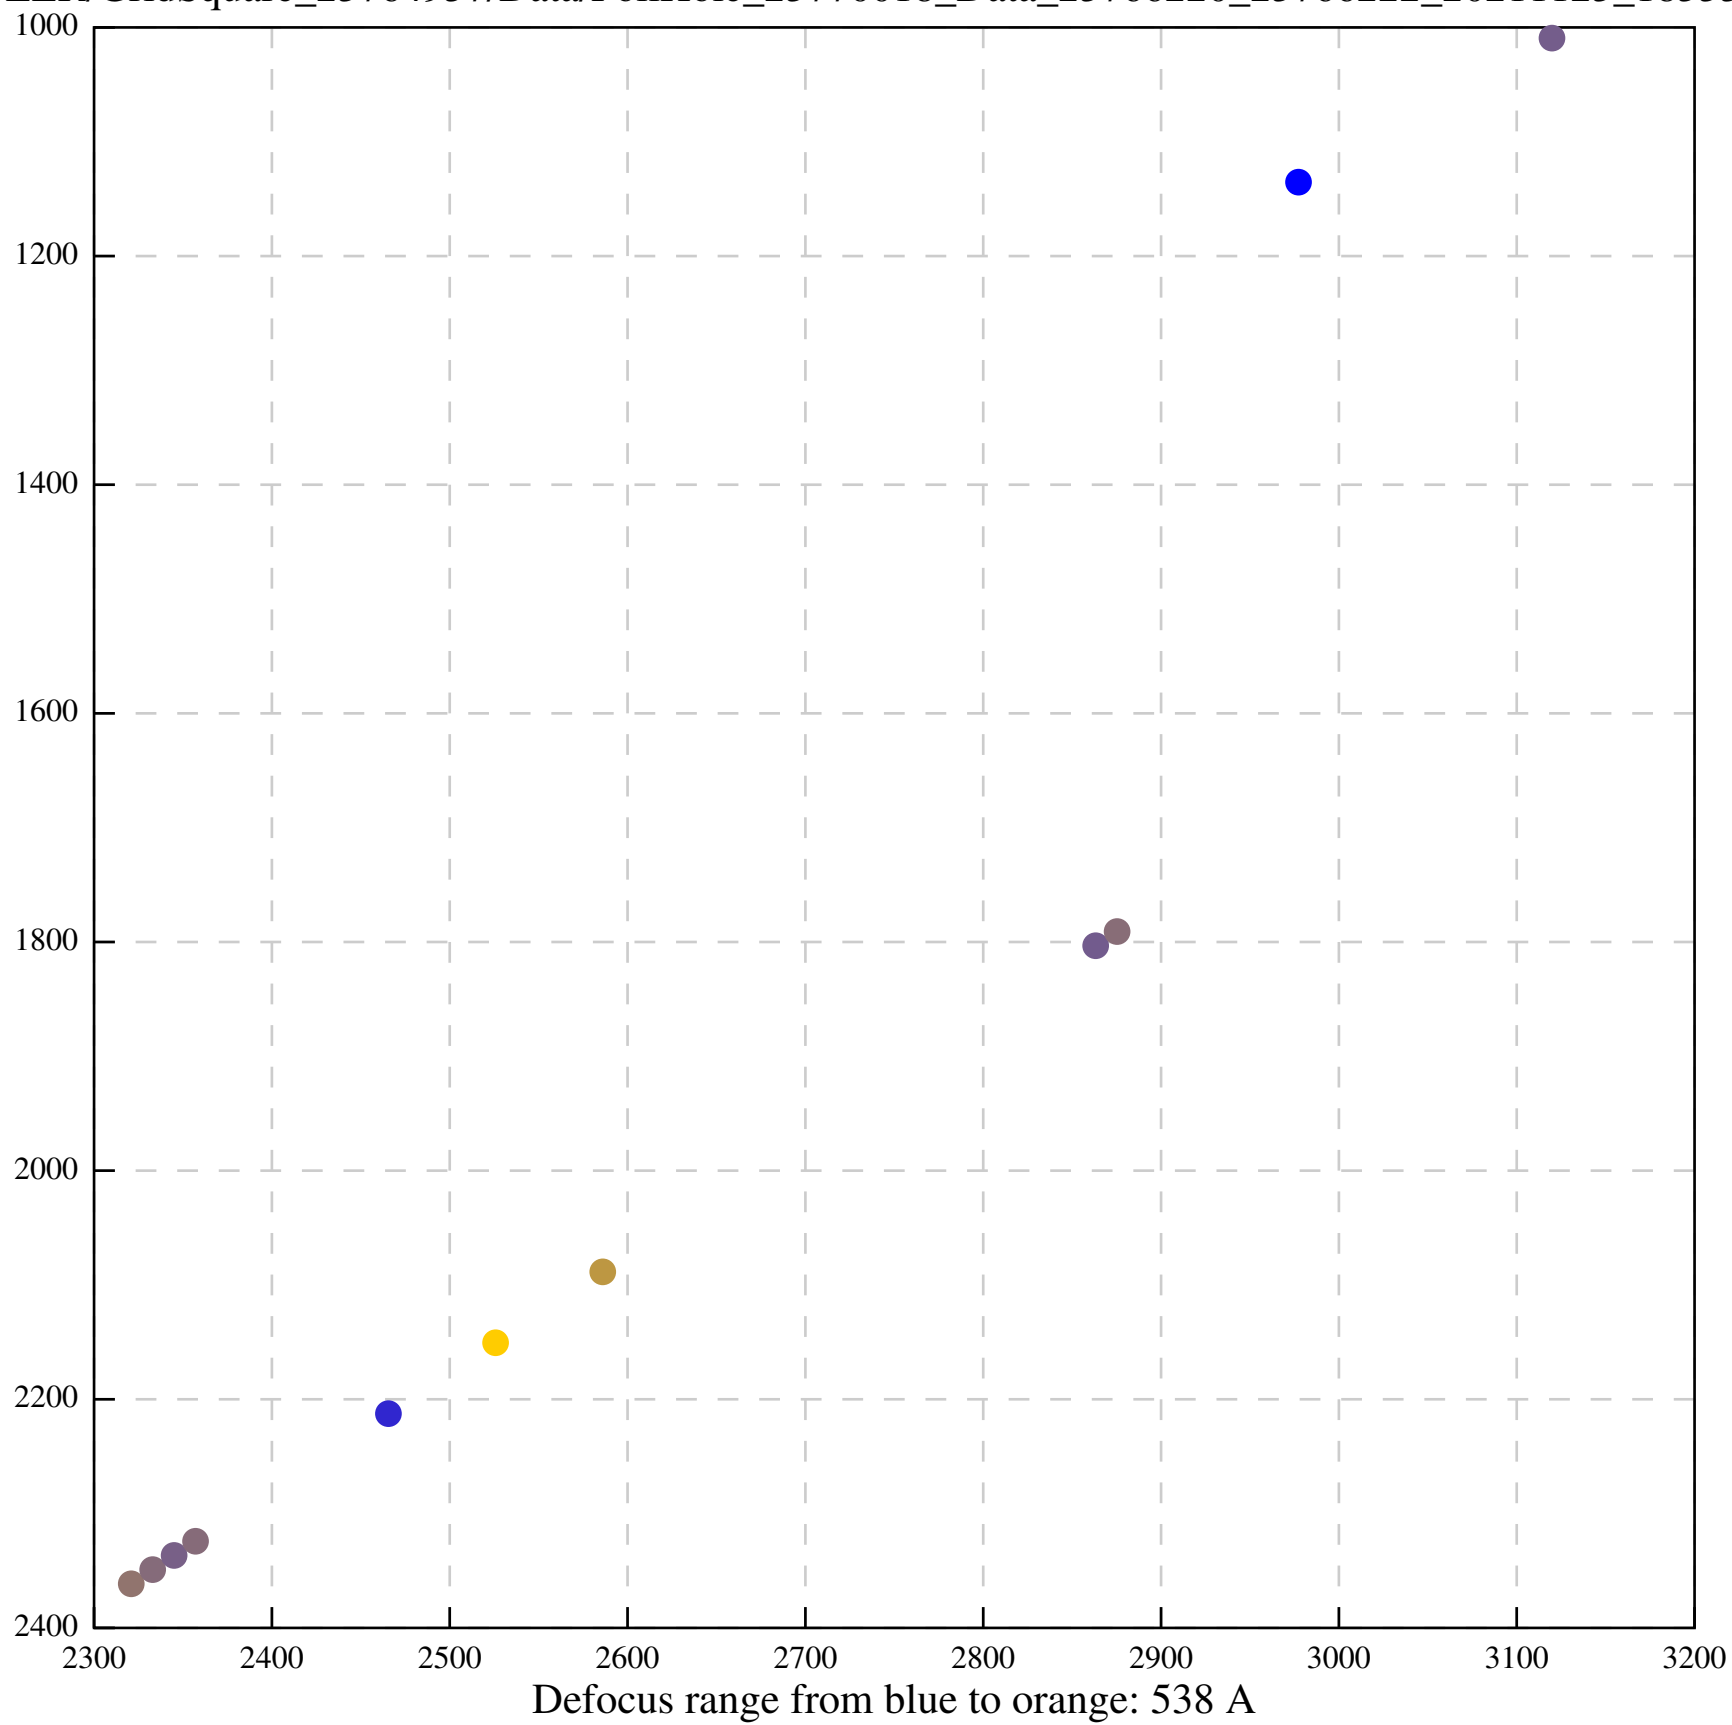

Defocus range from blue to orange: 494 A

Defocus range from blue to orange: 685 A

Defocus range from blue to orange: 514 A

Defocus range from blue to orange: 383 A

Defocus range from blue to orange: 342 A

Defocus range from blue to orange: 226 A

Defocus range from blue to orange: 354 A

Defocus range from blue to orange: 272 A

Defocus range from blue to orange: 439 A

Defocus range from blue to orange: 155 A

Defocus range from blue to orange: 839 A

Defocus range from blue to orange: 211 A

Defocus range from blue to orange: 145 A

Defocus range from blue to orange: 703 A

Defocus range from blue to orange: 455 A

Defocus range from blue to orange: 979 A

Defocus range from blue to orange: 864 A

Defocus range from blue to orange: 84 A

Defocus range from blue to orange: 332 A

Defocus range from blue to orange: 423 A

Defocus range from blue to orange: 70 A