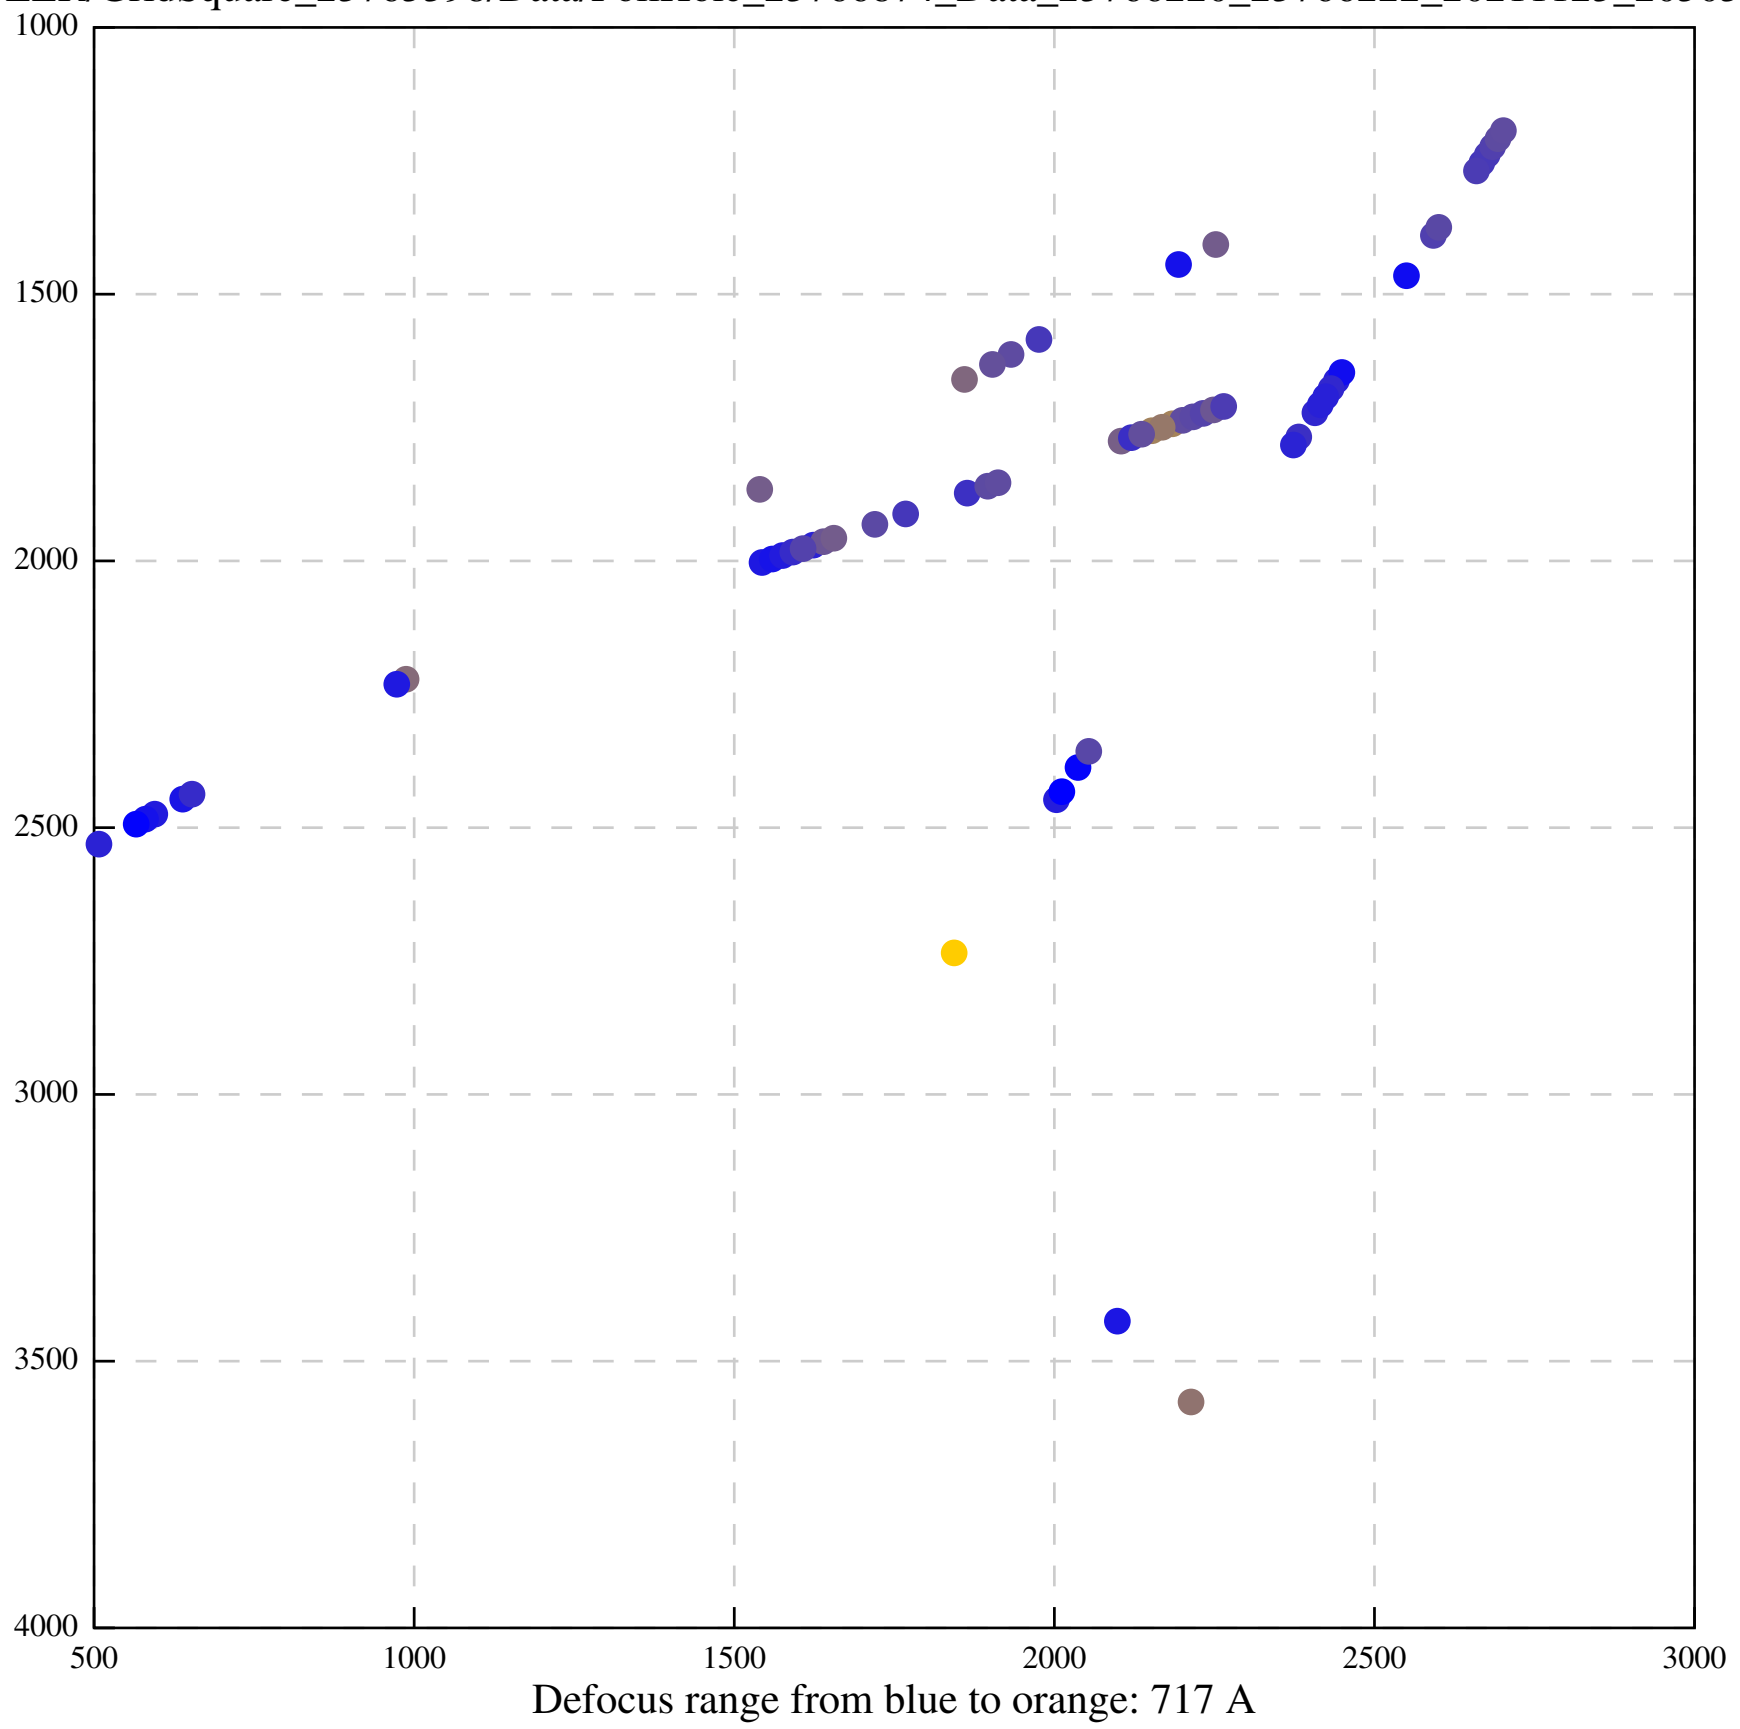

Defocus range from blue to orange: 630 Å

Defocus range from blue to orange: 593 A

Defocus range from blue to orange: 752 A

Defocus range from blue to orange: 365 A

Defocus range from blue to orange: 731 A

Defocus range from blue to orange: 664 A

Defocus range from blue to orange: 328 A

Defocus range from blue to orange: 534 A

Defocus range from blue to orange: 312 A

Defocus range from blue to orange: 308 A

Defocus range from blue to orange: 492 A

Defocus range from blue to orange: 72 A

Defocus range from blue to orange: 295 A

Defocus range from blue to orange: 624 A

Defocus range from blue to orange: 656 A

Defocus range from blue to orange: 507 A

Defocus range from blue to orange: 379 A

Defocus range from blue to orange: 559 A