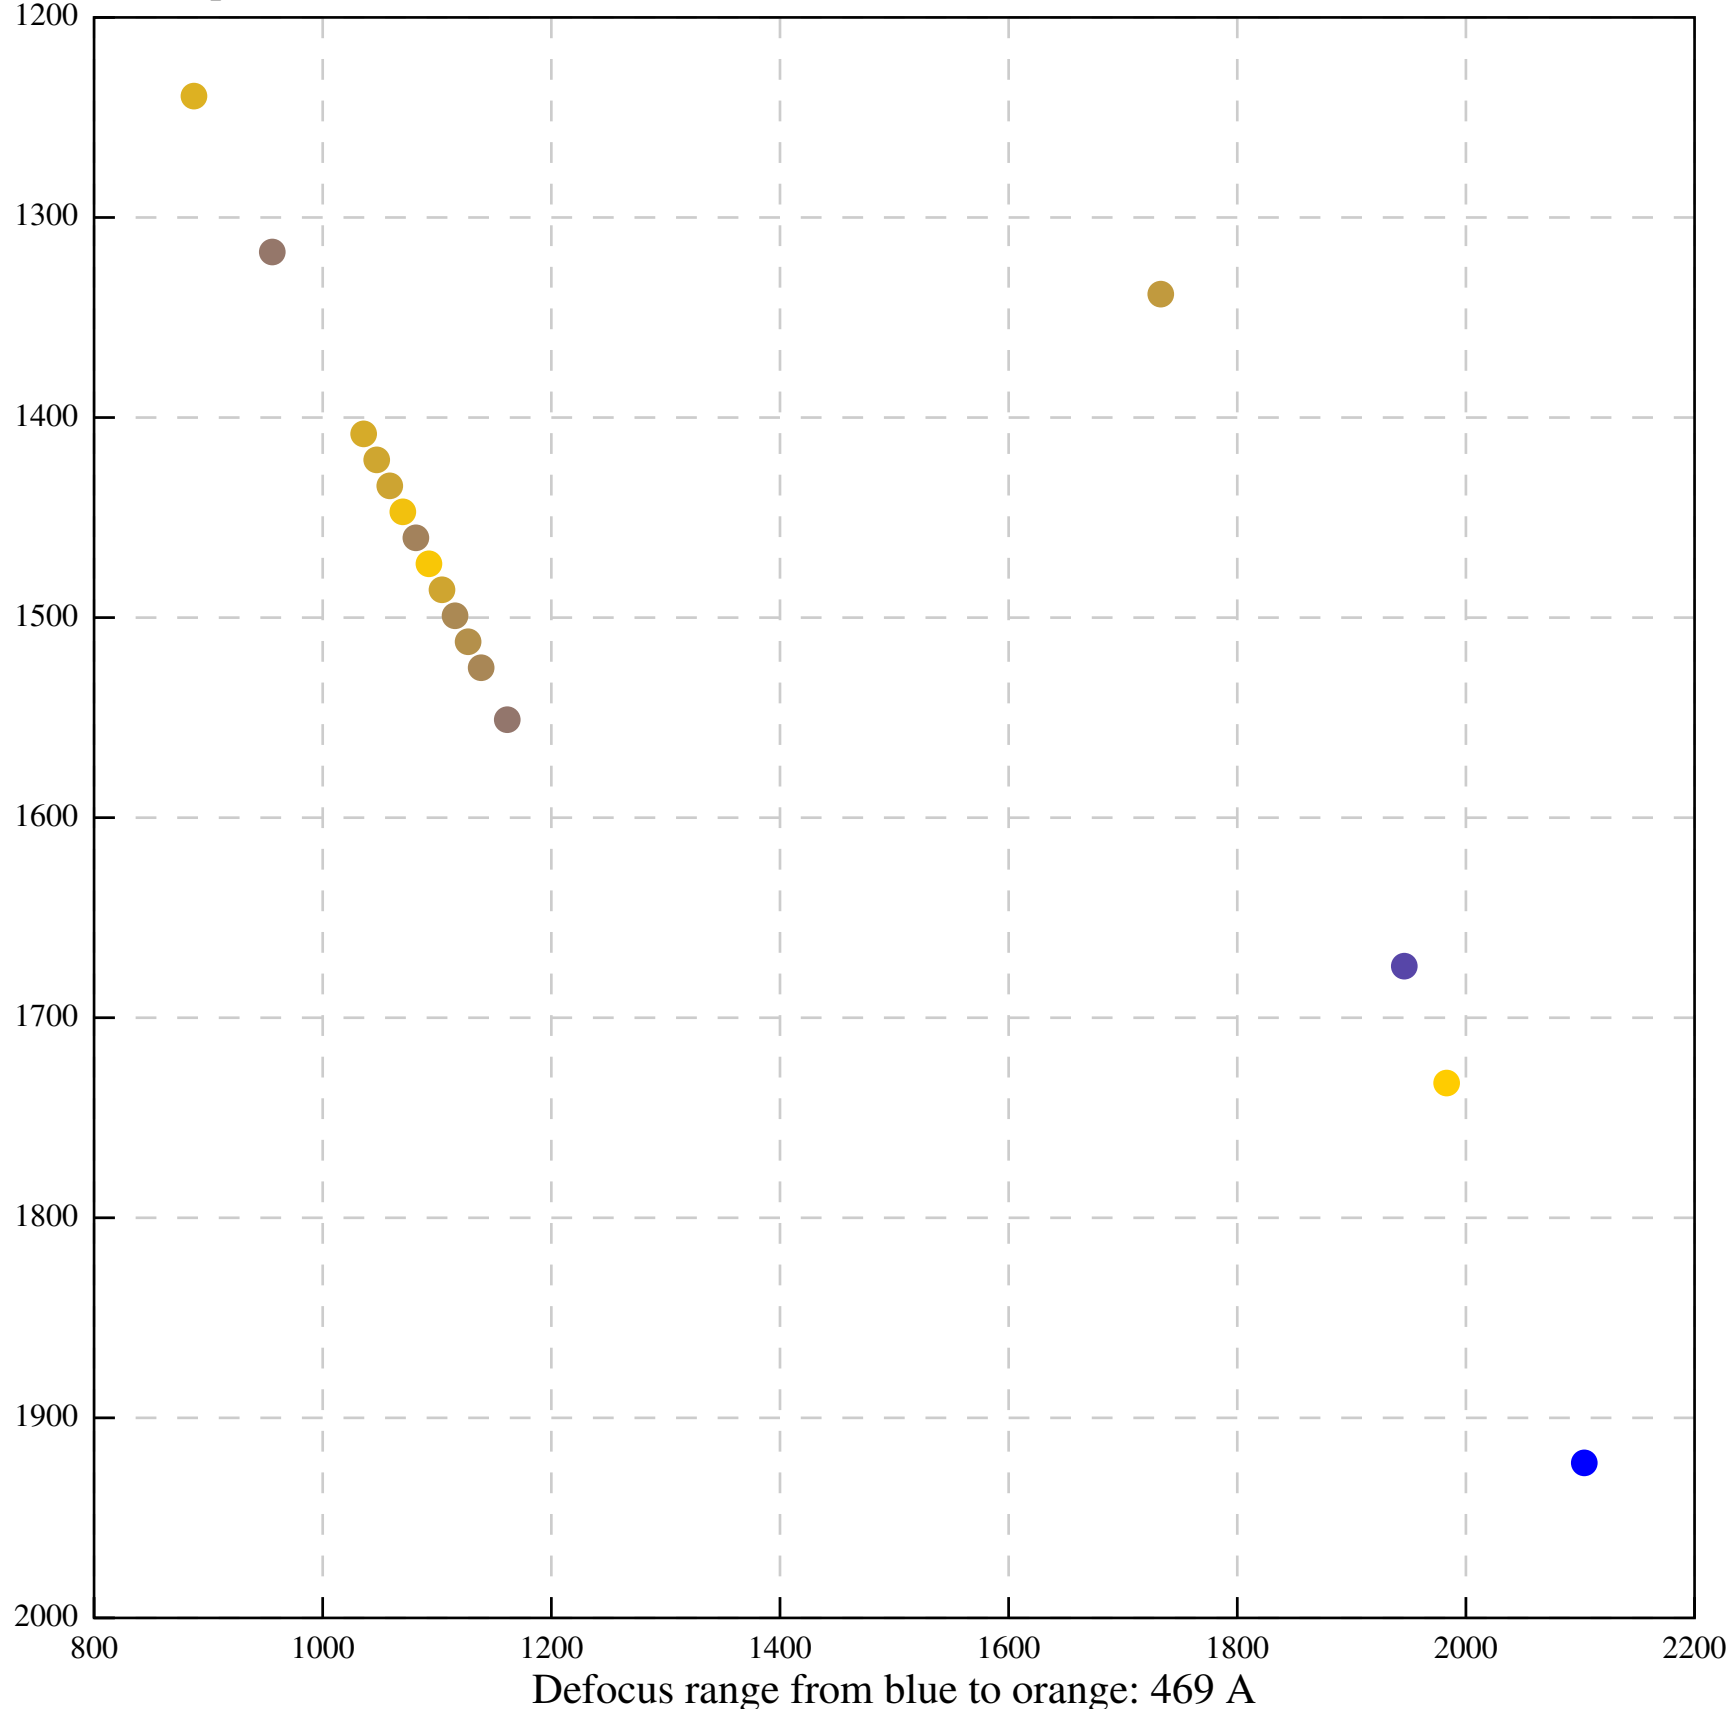

Defocus range from blue to orange: 494 A

Defocus range from blue to orange: 685 A

Defocus range from blue to orange: 514 A

Defocus range from blue to orange: 383 A

Defocus range from blue to orange: 342 A

Defocus range from blue to orange: 226 A

Defocus range from blue to orange: 354 A

Defocus range from blue to orange: 272 A

Defocus range from blue to orange: 439 A

Defocus range from blue to orange: 155 A

Defocus range from blue to orange: 839 A

Defocus range from blue to orange: 211 A

Defocus range from blue to orange: 145 A

Defocus range from blue to orange: 703 A

Defocus range from blue to orange: 455 A