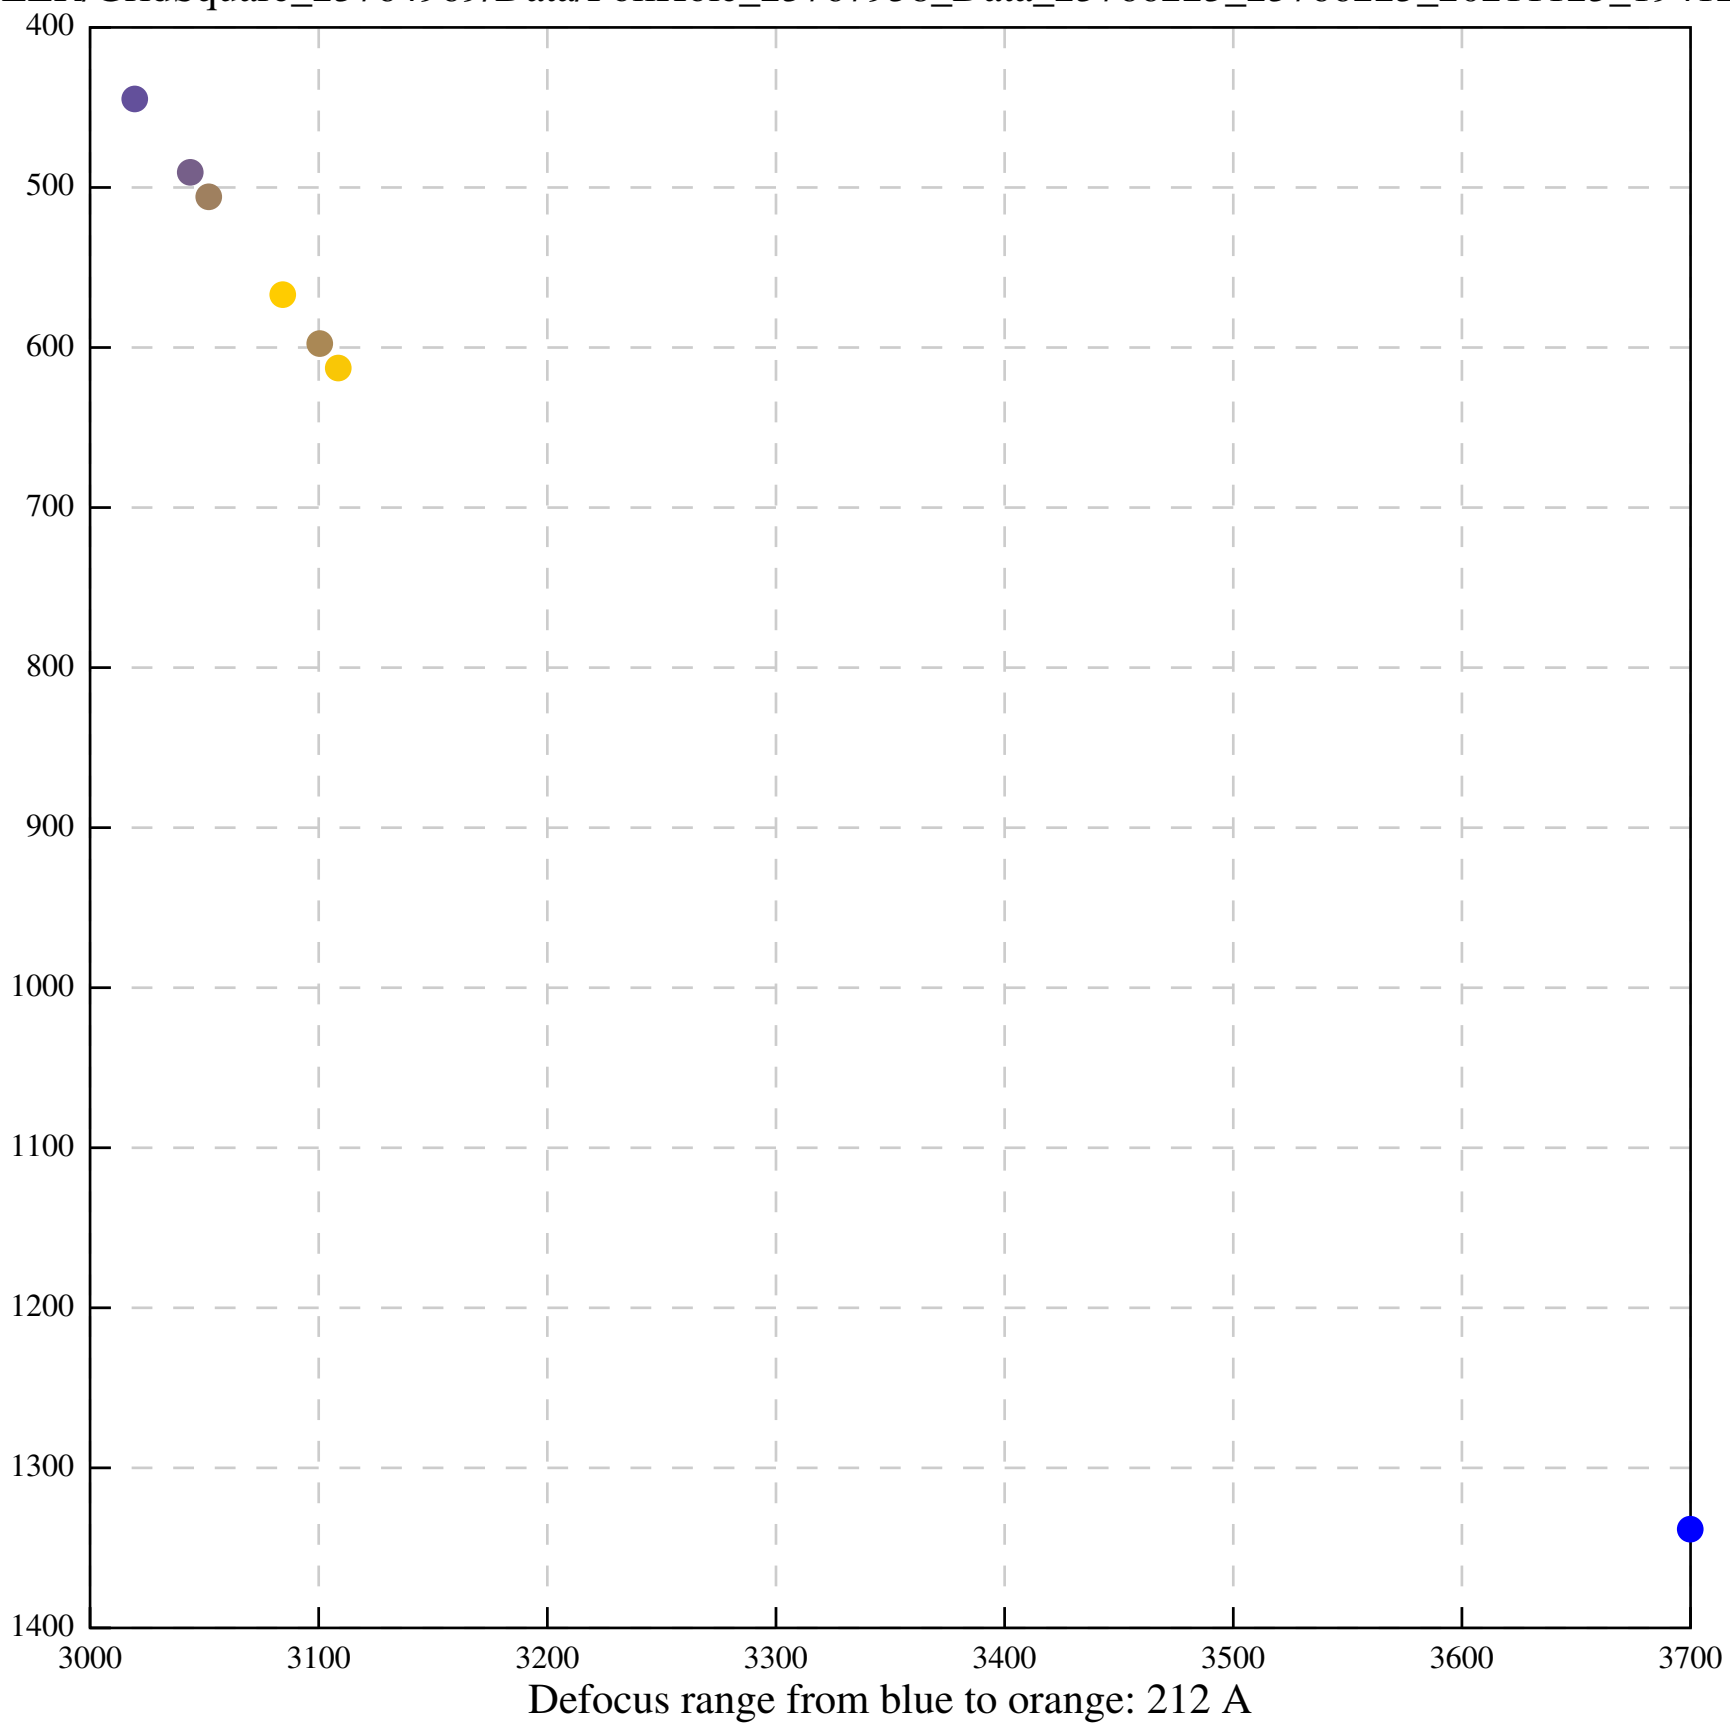

Defocus range from blue to orange: 11 A

Defocus range from blue to orange: 697 A

Defocus range from blue to orange: 315 A

Defocus range from blue to orange: 289 A

Defocus range from blue to orange: 114 A

Defocus range from blue to orange: 552 A

Defocus range from blue to orange: 383 A

Defocus range from blue to orange: 1 A

Defocus range from blue to orange: 537 Å

Defocus range from blue to orange: 698 A

Defocus range from blue to orange: 28 A

Defocus range from blue to orange: 28 A

Defocus range from blue to orange: 708 A

Defocus range from blue to orange: 243 A

Defocus range from blue to orange: 1114 A

Defocus range from blue to orange: 364 A

Defocus range from blue to orange: 367 Å