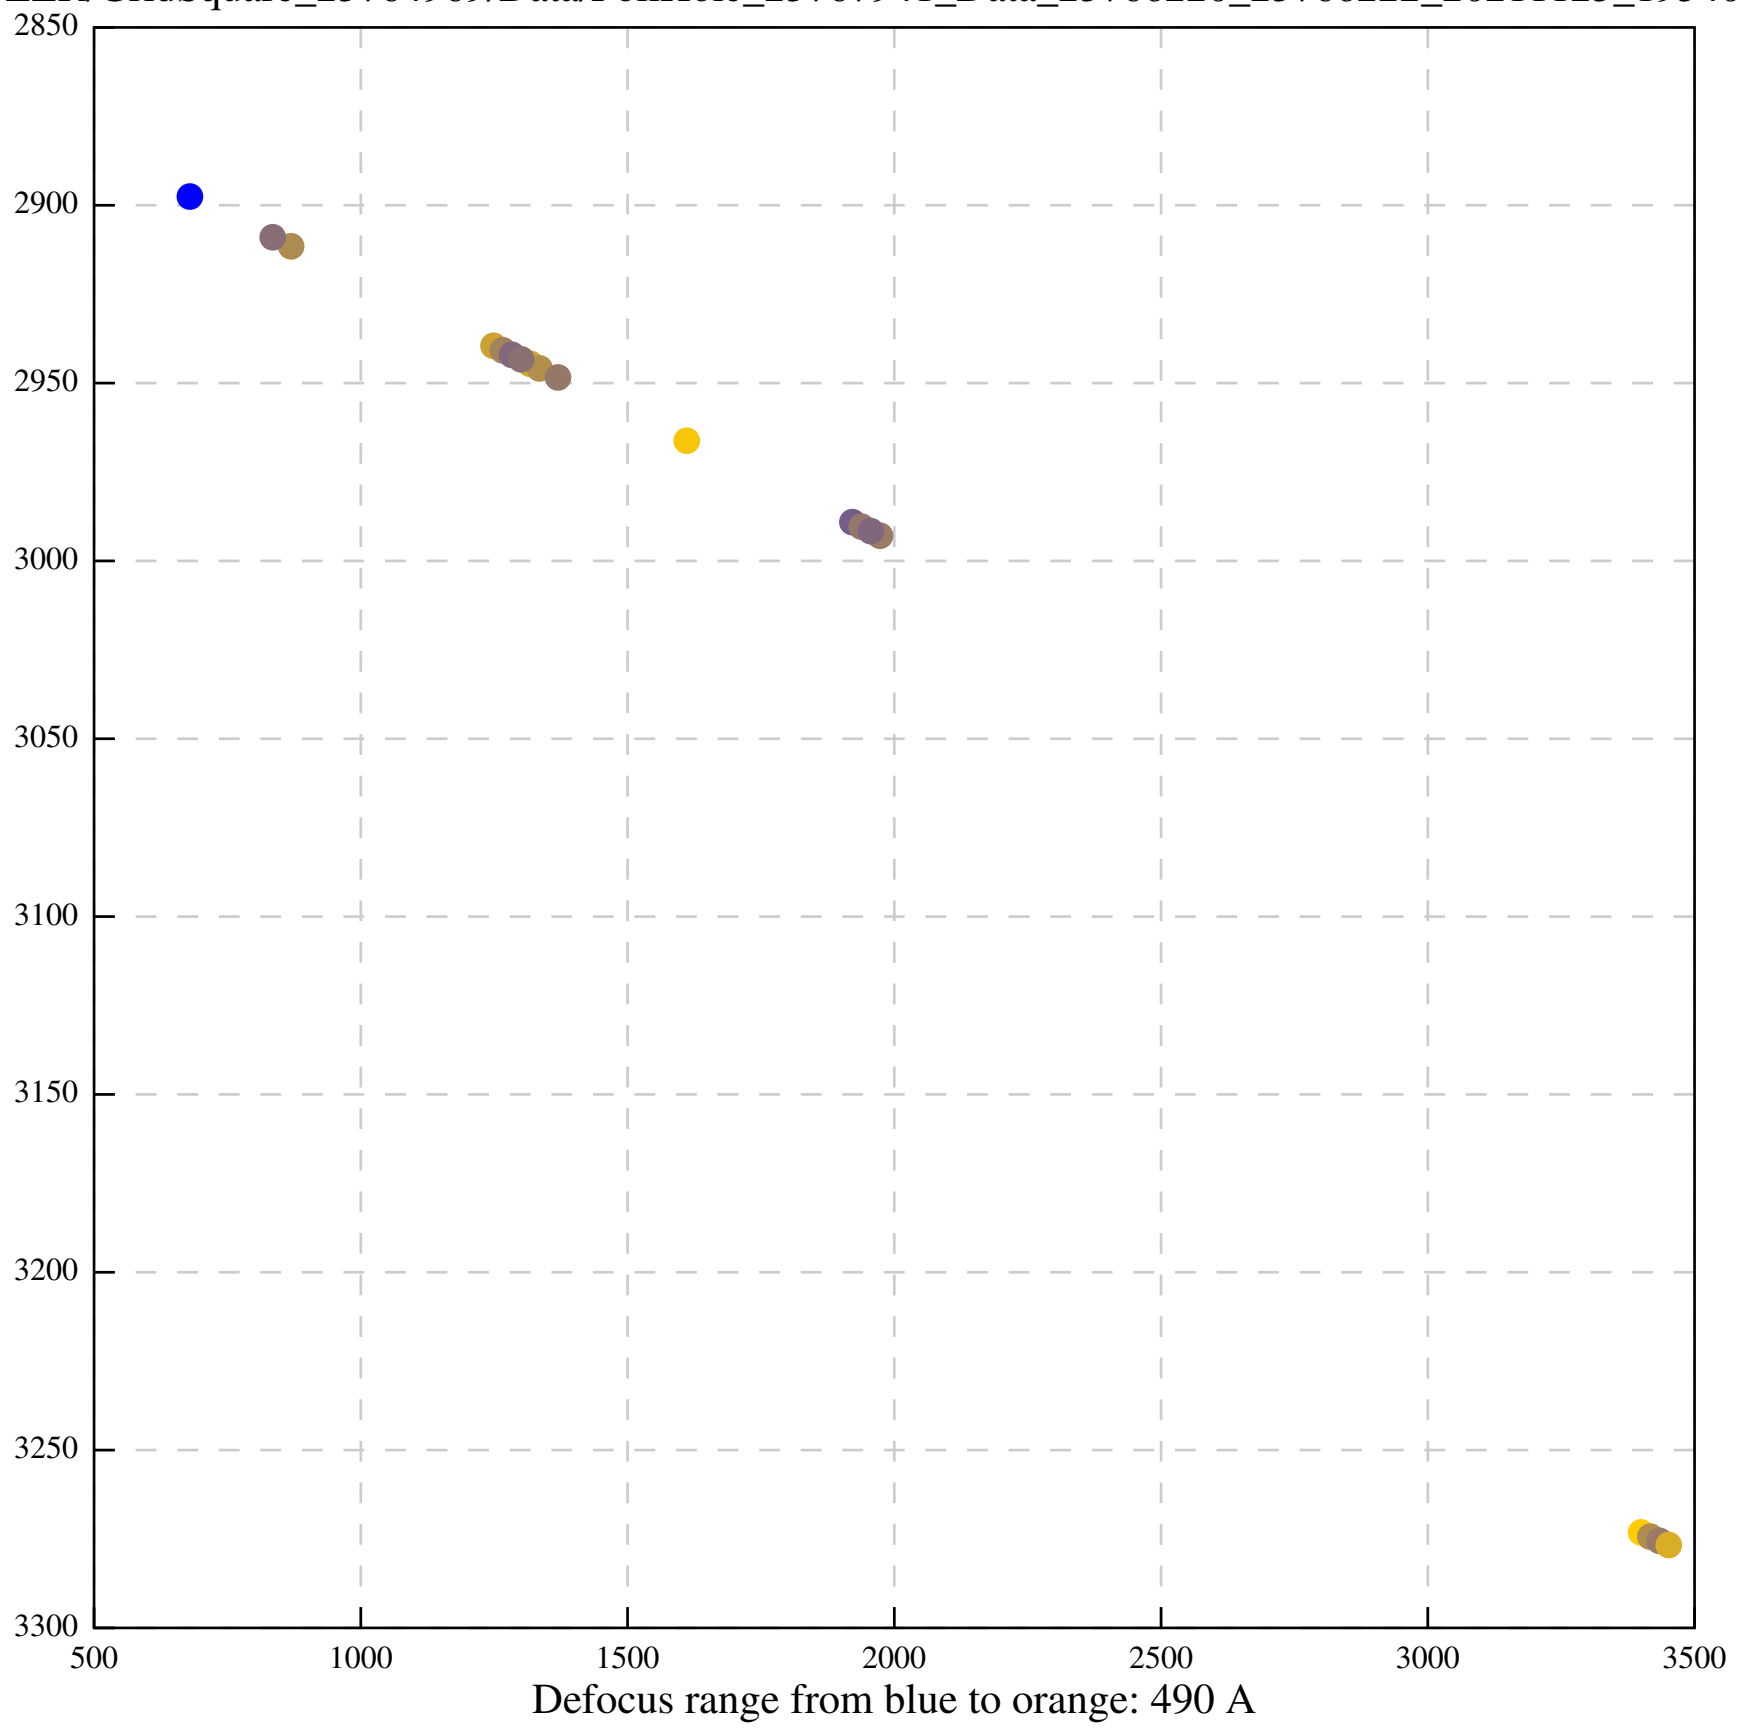

Defocus range from blue to orange: 11 A

Defocus range from blue to orange: 697 A

Defocus range from blue to orange: 315 A

Defocus range from blue to orange: 289 A

Defocus range from blue to orange: 114 A

Defocus range from blue to orange: 552 A

Defocus range from blue to orange: 383 A

Defocus range from blue to orange: 1 A

Defocus range from blue to orange: 537 Å

Defocus range from blue to orange: 698 A

Defocus range from blue to orange: 28 A

Defocus range from blue to orange: 28 A

Defocus range from blue to orange: 708 A

Defocus range from blue to orange: 243 A

Defocus range from blue to orange: 1114 A

Defocus range from blue to orange: 364 A

Defocus range from blue to orange: 367 Å