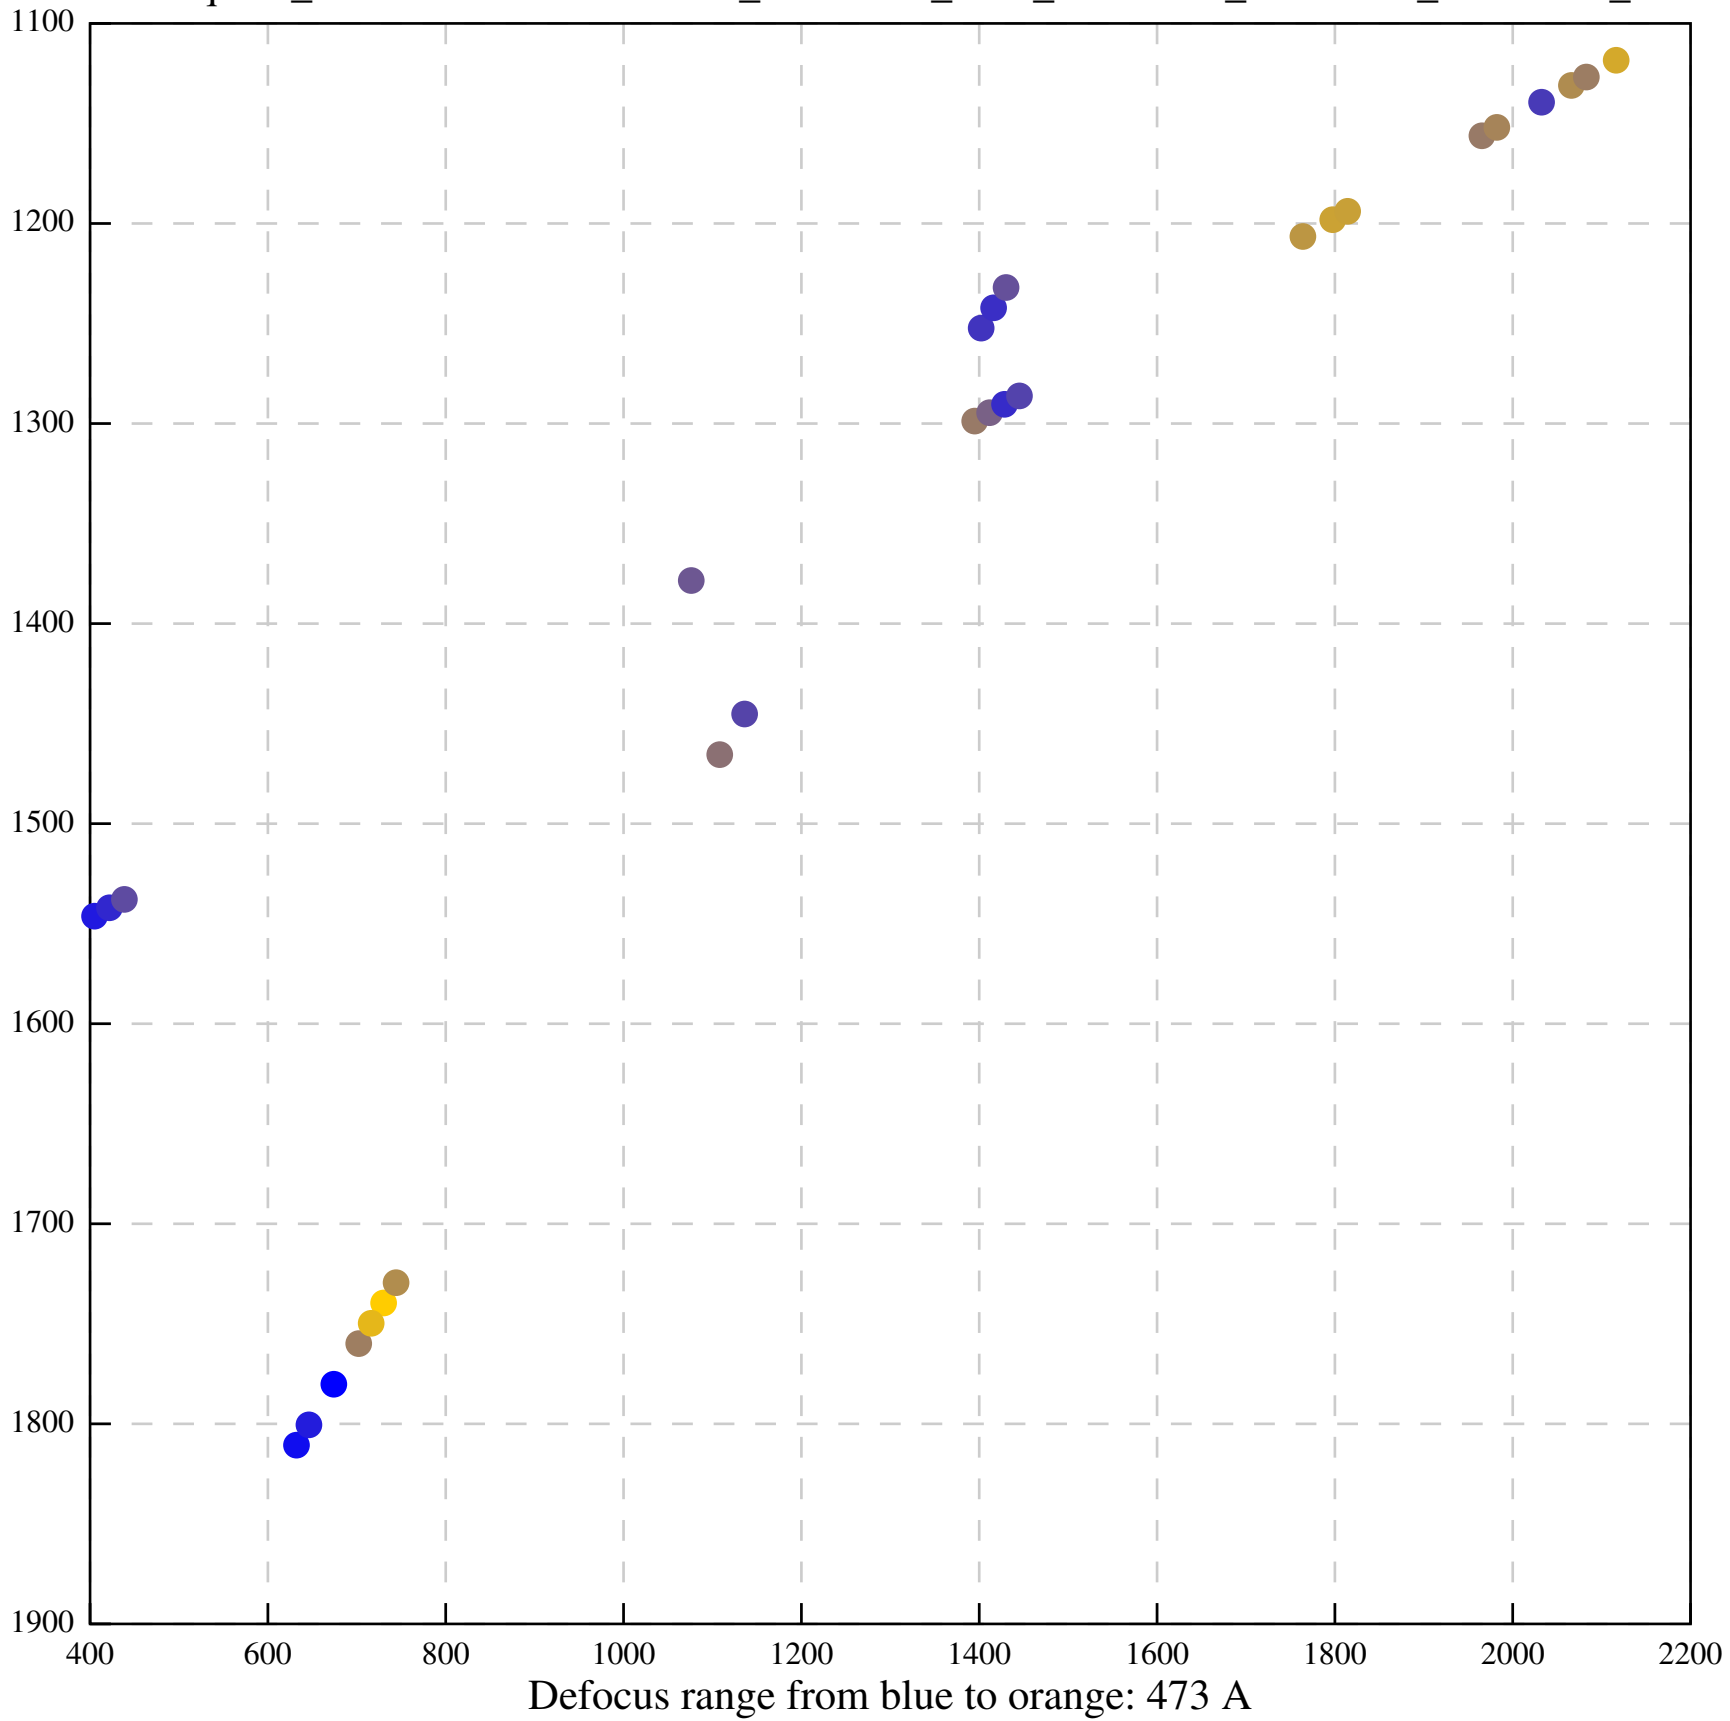

Defocus range from blue to orange: 630 Å

Defocus range from blue to orange: 593 A

Defocus range from blue to orange: 752 A

Defocus range from blue to orange: 365 A

Defocus range from blue to orange: 731 A

Defocus range from blue to orange: 664 A

Defocus range from blue to orange: 328 A

Defocus range from blue to orange: 534 A

Defocus range from blue to orange: 312 A

Defocus range from blue to orange: 308 A

Defocus range from blue to orange: 492 A

Defocus range from blue to orange: 72 A

Defocus range from blue to orange: 295 A

Defocus range from blue to orange: 624 A

Defocus range from blue to orange: 656 A

Defocus range from blue to orange: 507 A

Defocus range from blue to orange: 379 A

Defocus range from blue to orange: 559 A