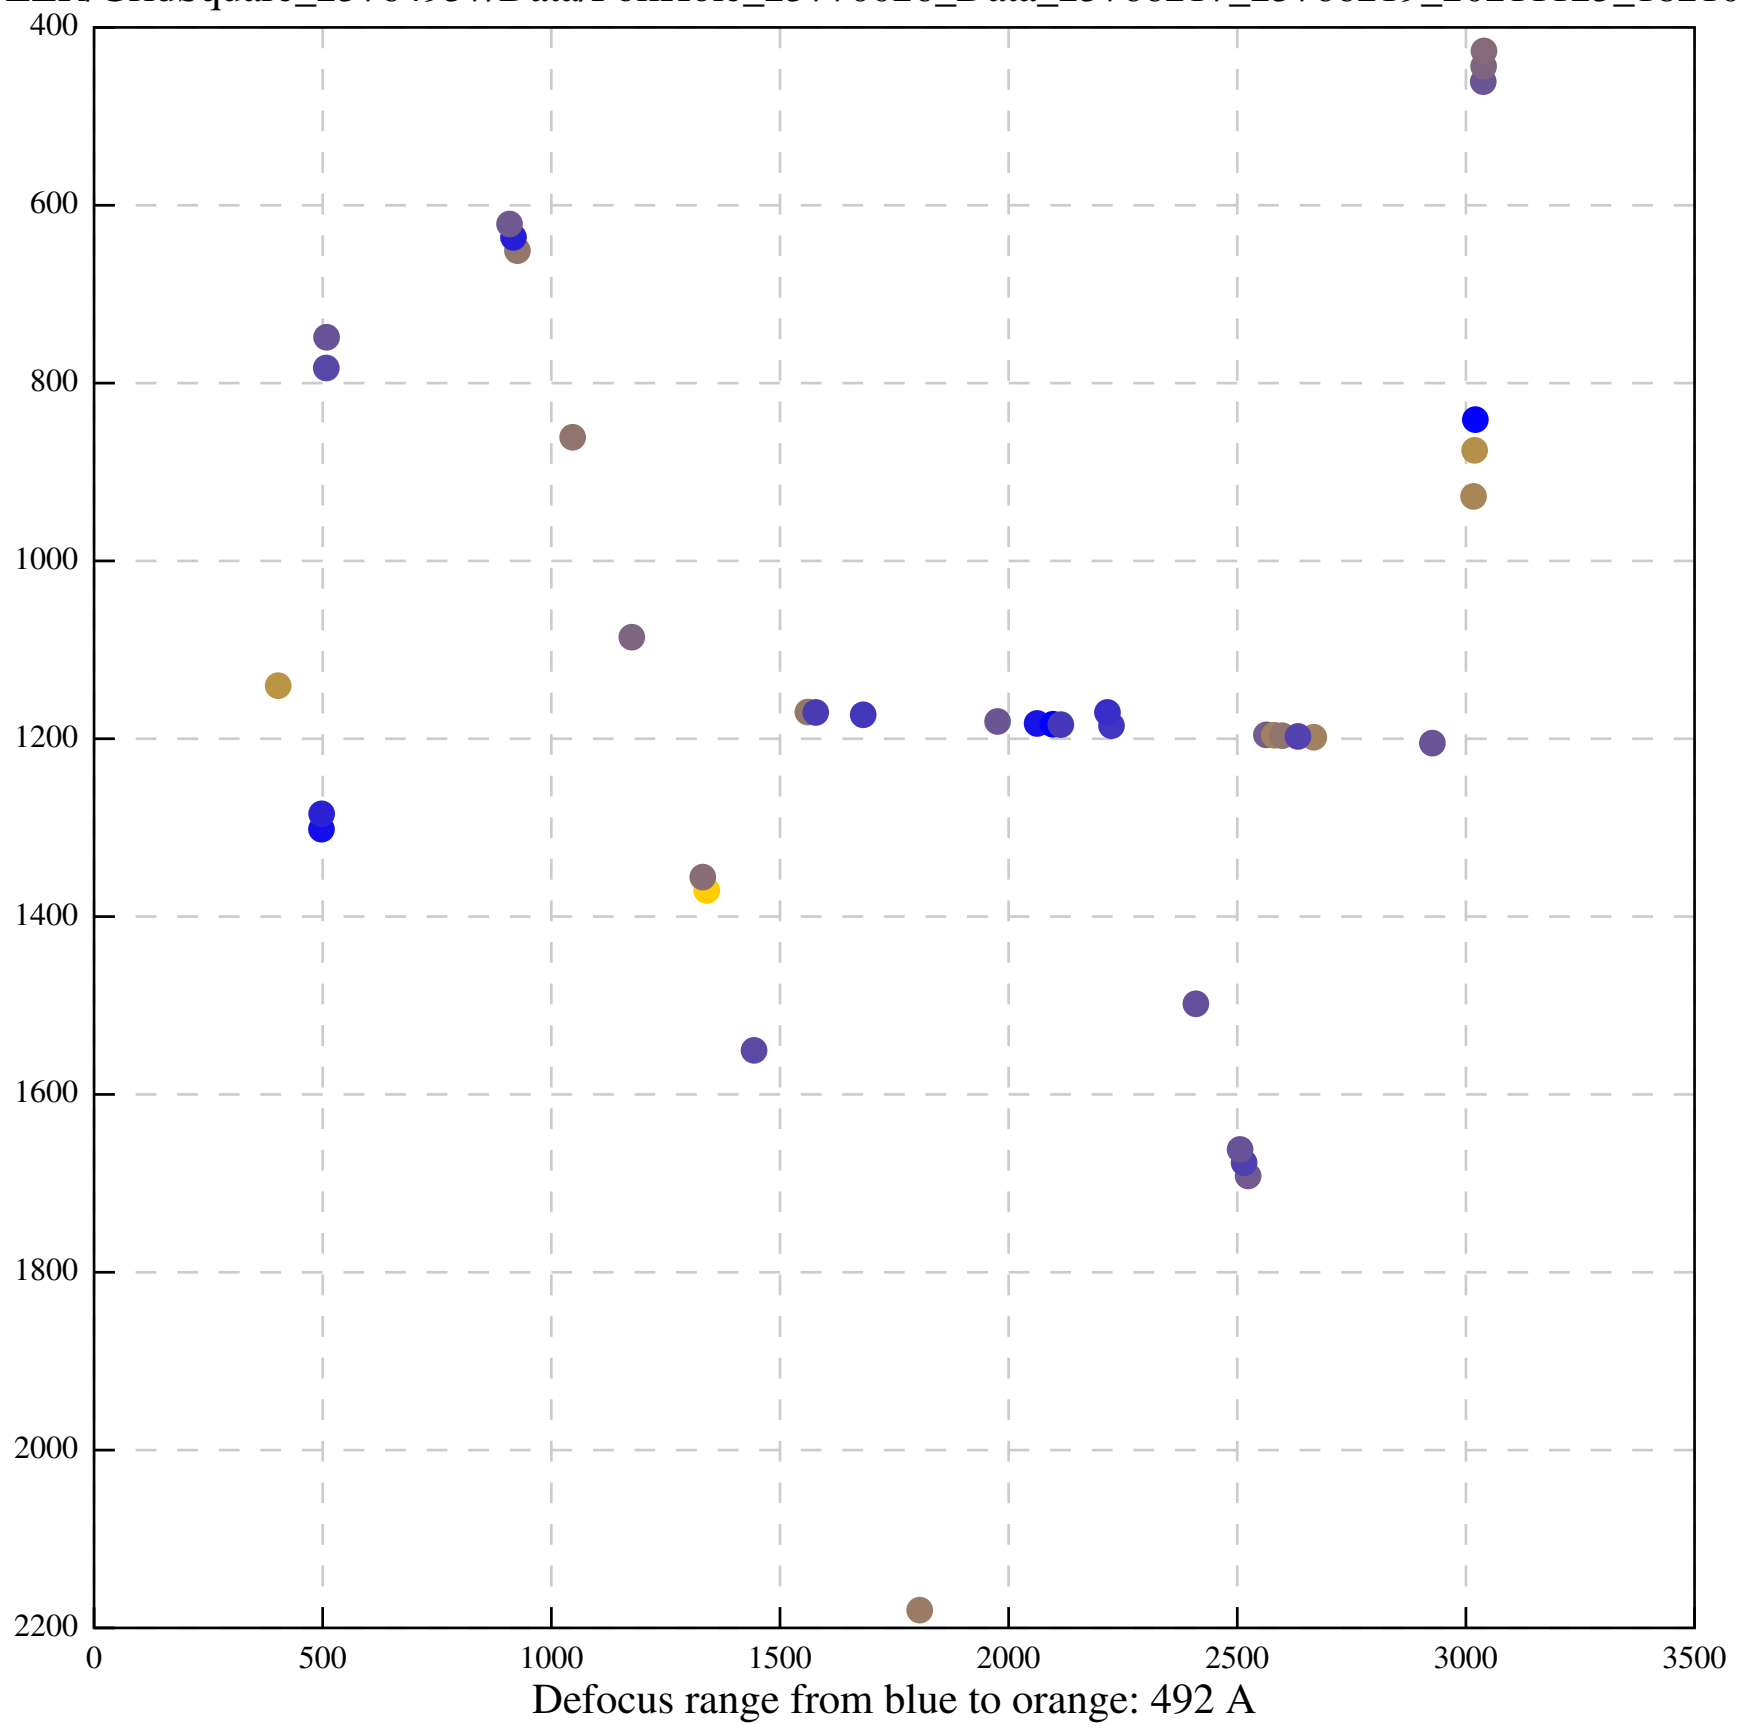

Defocus range from blue to orange: 494 A

Defocus range from blue to orange: 685 A

Defocus range from blue to orange: 514 A

Defocus range from blue to orange: 383 A

Defocus range from blue to orange: 342 A

Defocus range from blue to orange: 226 A

Defocus range from blue to orange: 354 A

Defocus range from blue to orange: 272 A

Defocus range from blue to orange: 439 A

Defocus range from blue to orange: 155 A

Defocus range from blue to orange: 839 A

Defocus range from blue to orange: 211 A

Defocus range from blue to orange: 145 A

Defocus range from blue to orange: 703 A

Defocus range from blue to orange: 455 A

Defocus range from blue to orange: 979 A

Defocus range from blue to orange: 864 A

Defocus range from blue to orange: 84 A

Defocus range from blue to orange: 332 A

Defocus range from blue to orange: 423 A

Defocus range from blue to orange: 70 A