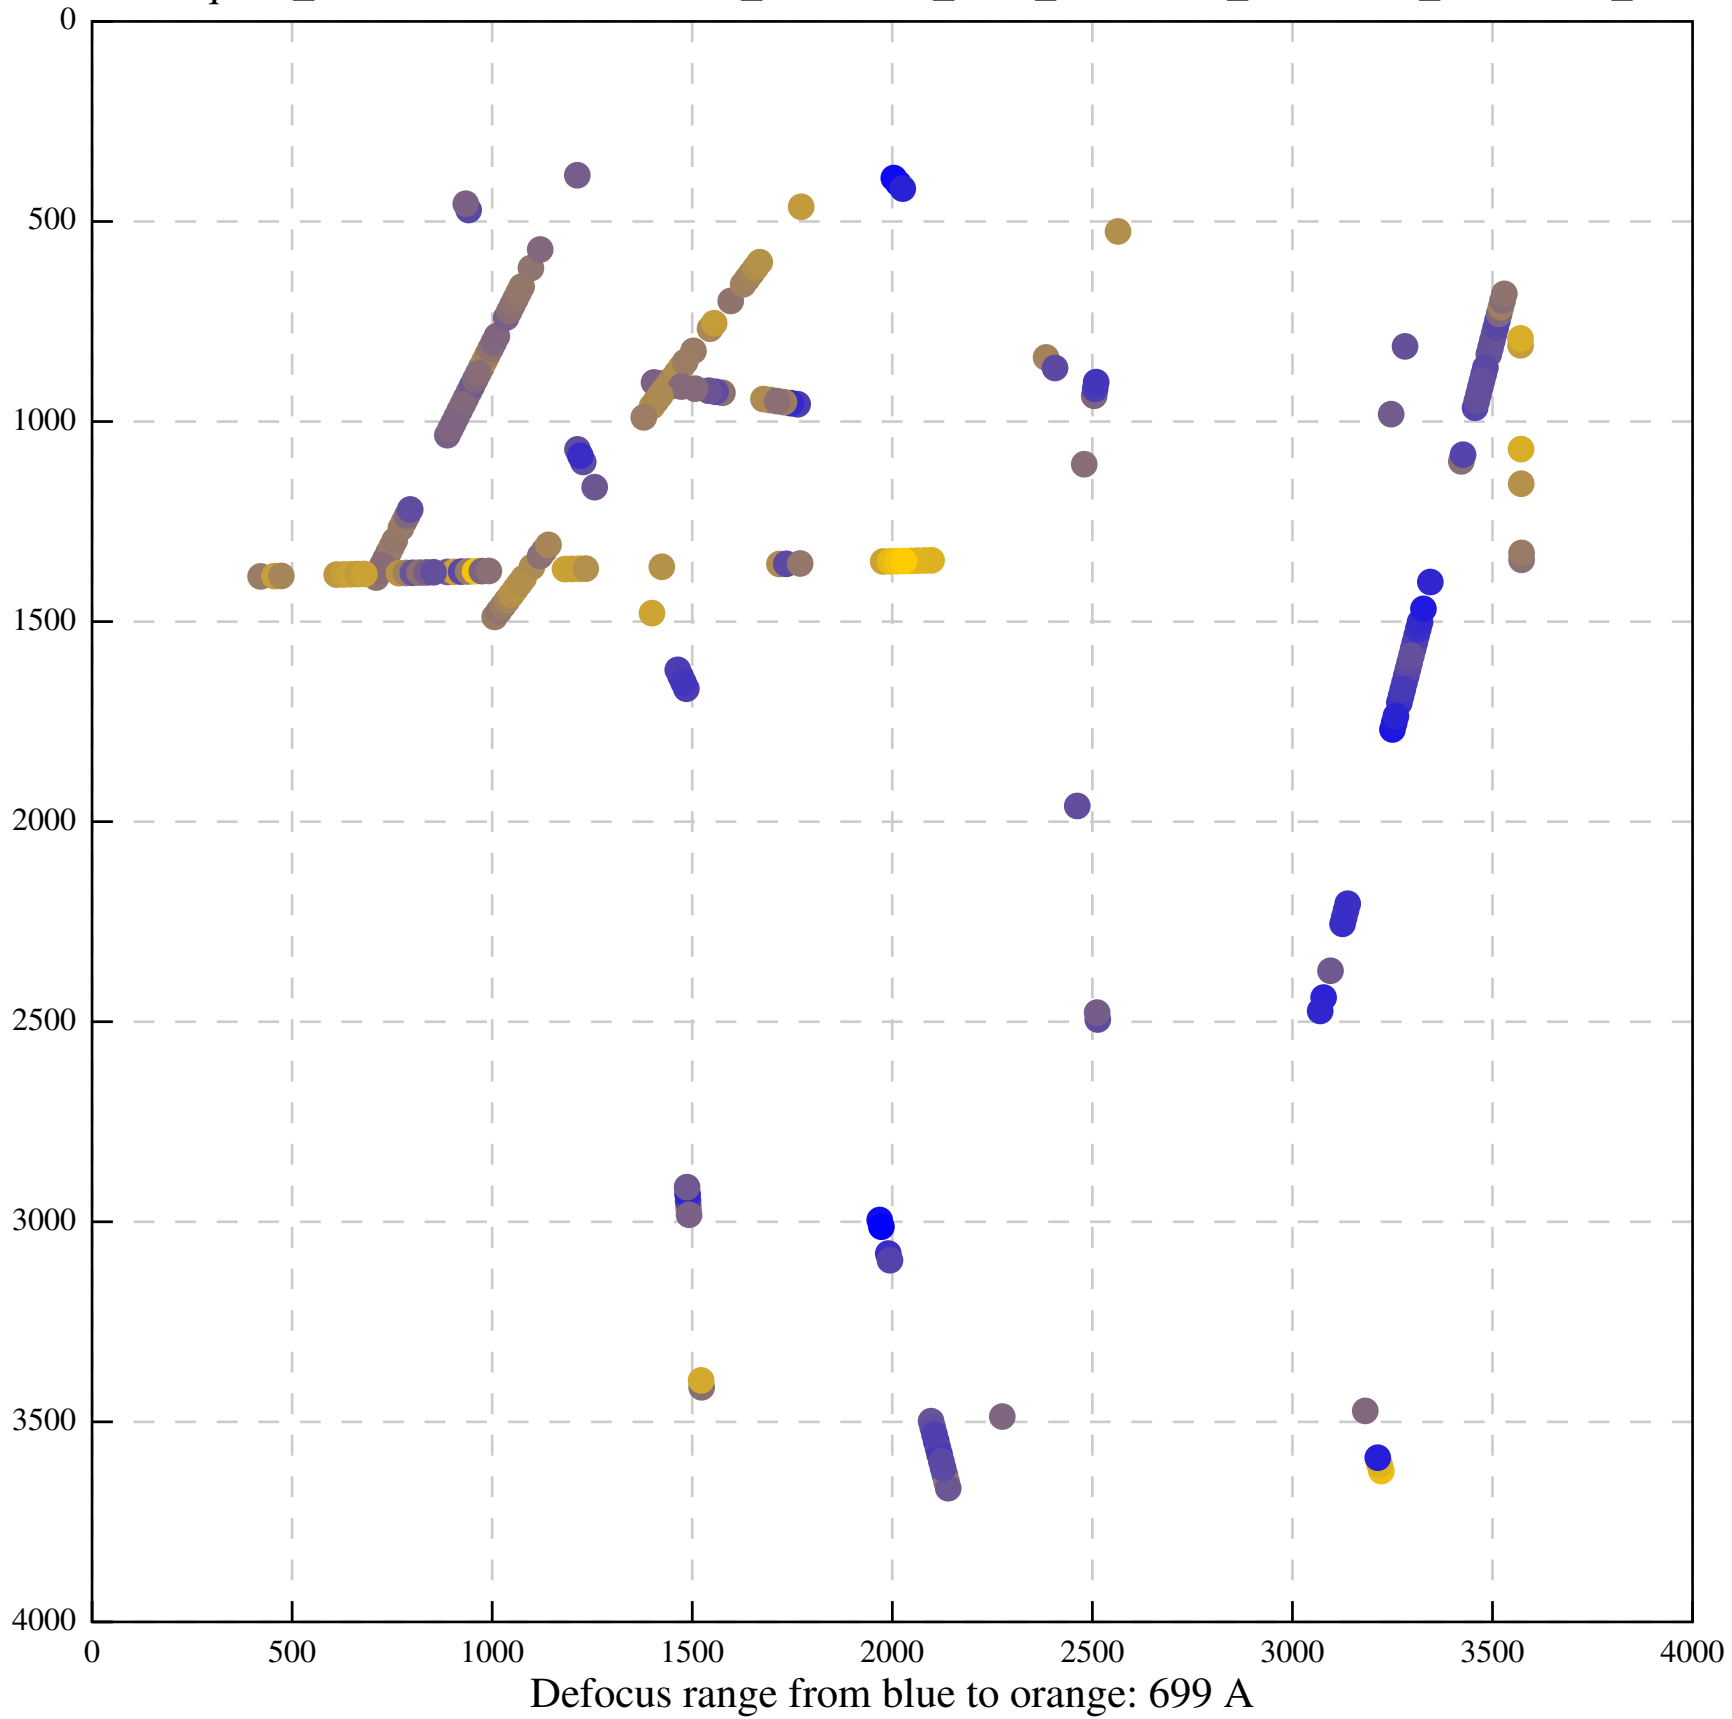

Defocus range from blue to orange: 708 A

Defocus range from blue to orange: 243 A

Defocus range from blue to orange: 1114 A

Defocus range from blue to orange: 364 A

Defocus range from blue to orange: 367 Å

Defocus range from blue to orange: 341 Å

Defocus range from blue to orange: 23 A

Defocus range from blue to orange: 1240 Å

Defocus range from blue to orange: 101 A

Defocus range from blue to orange: 331 A

Defocus range from blue to orange: 630 Å

Defocus range from blue to orange: 593 A

Defocus range from blue to orange: 752 A

Defocus range from blue to orange: 365 A

Defocus range from blue to orange: 731 A

Defocus range from blue to orange: 664 A

Defocus range from blue to orange: 328 A

Defocus range from blue to orange: 534 A

Defocus range from blue to orange: 312 A

Defocus range from blue to orange: 308 A