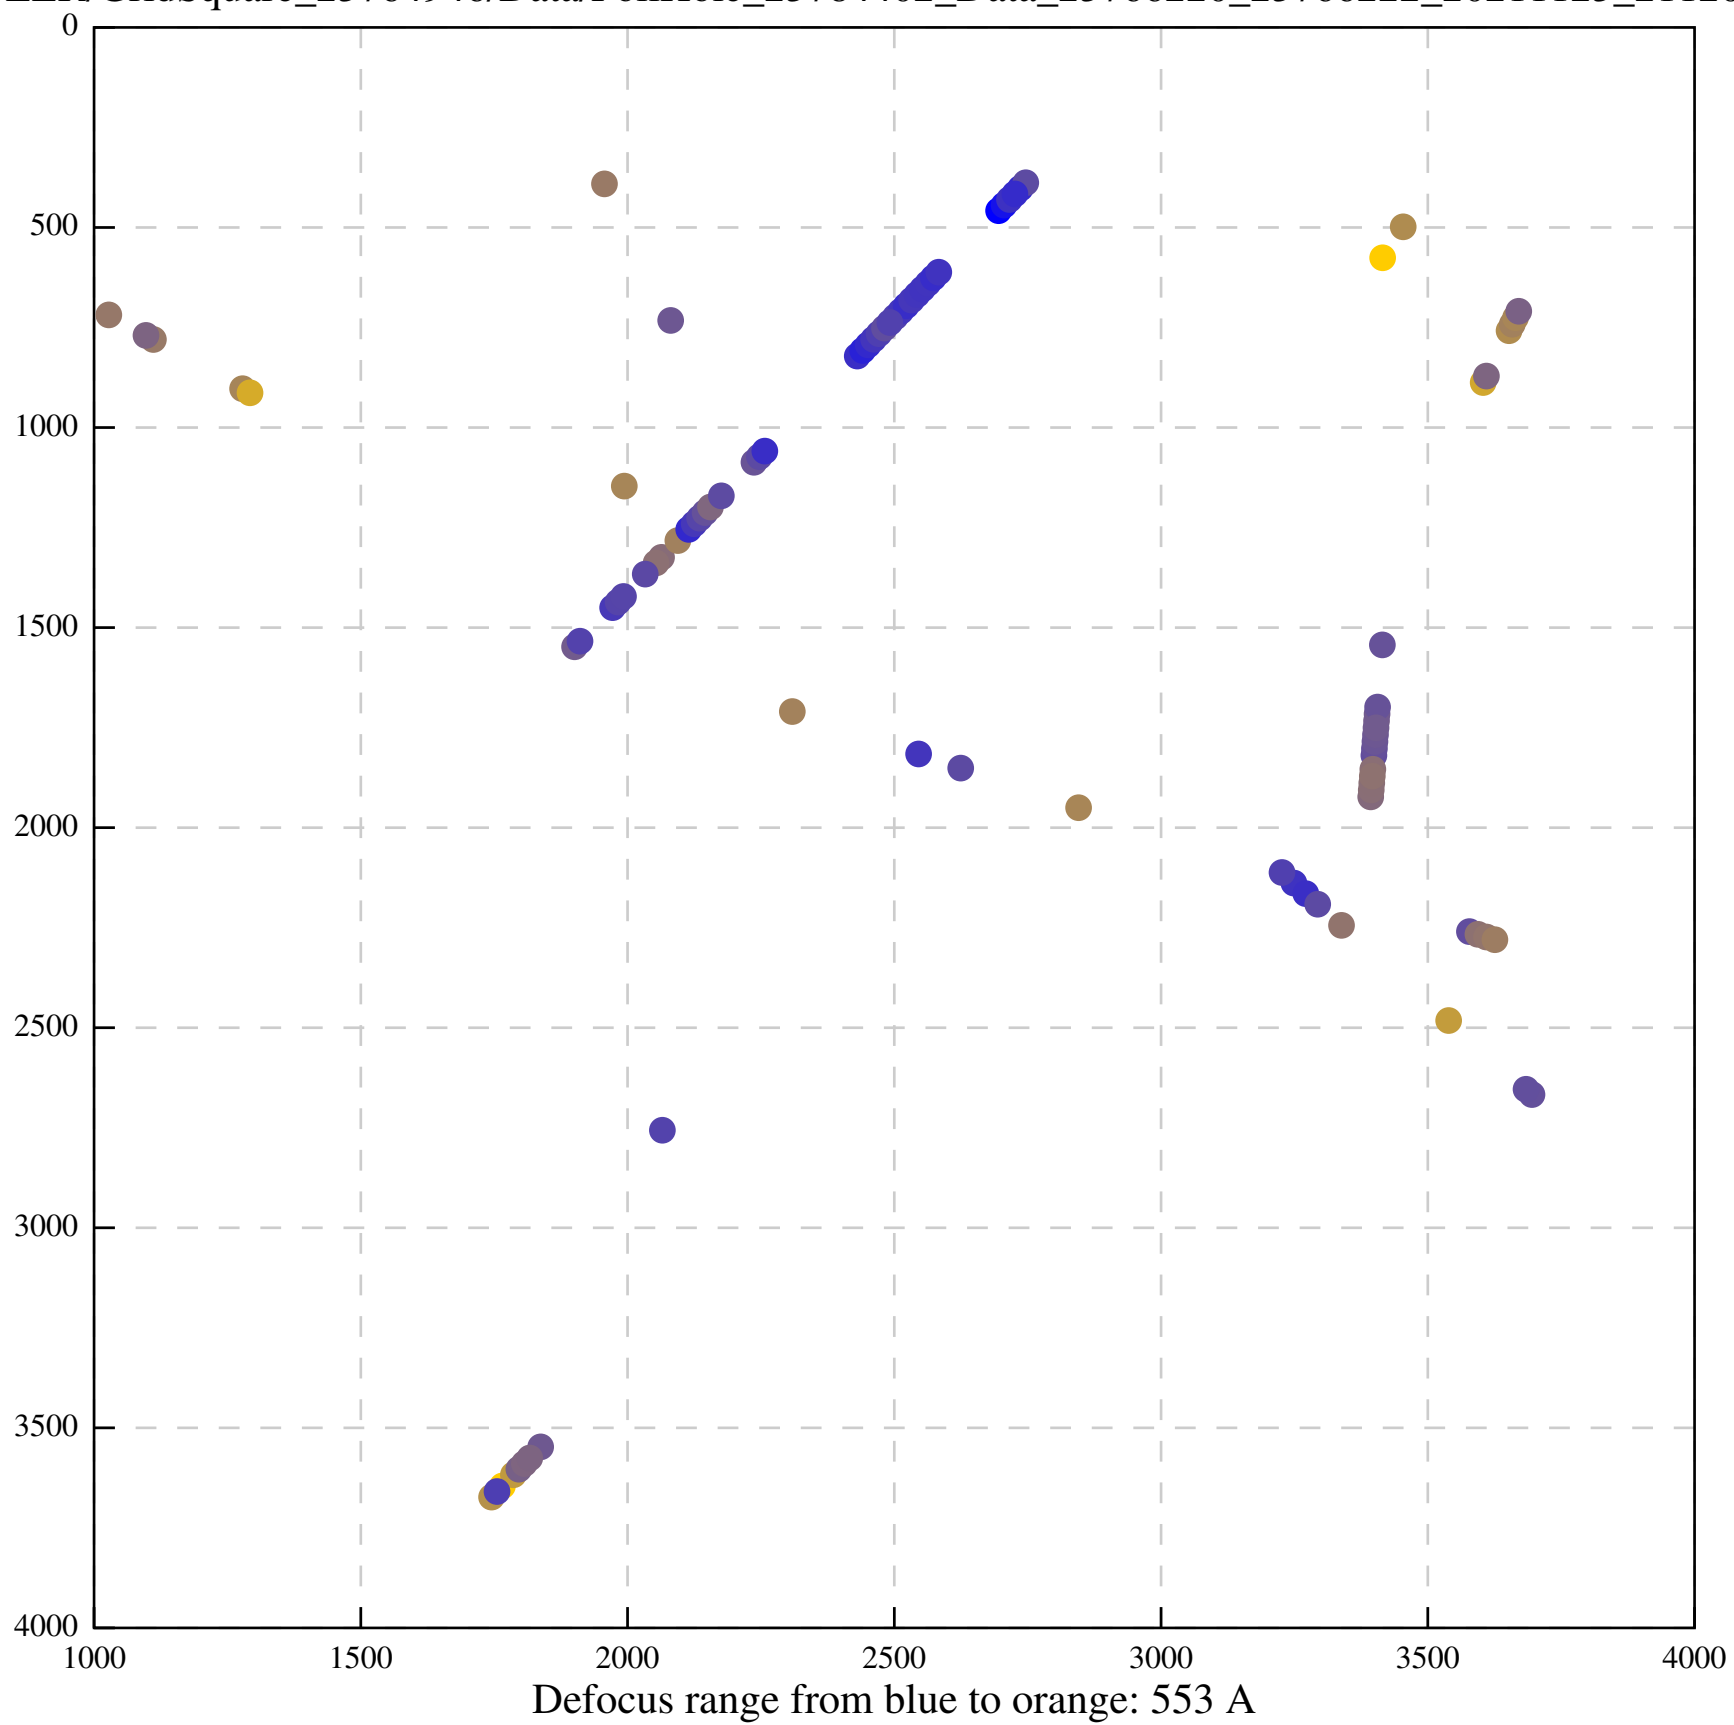

Defocus range from blue to orange: 494 A

Defocus range from blue to orange: 685 A

Defocus range from blue to orange: 514 A

Defocus range from blue to orange: 383 A

Defocus range from blue to orange: 342 A

Defocus range from blue to orange: 226 A

Defocus range from blue to orange: 354 A

Defocus range from blue to orange: 272 A

Defocus range from blue to orange: 439 A

Defocus range from blue to orange: 155 A

Defocus range from blue to orange: 839 A

Defocus range from blue to orange: 211 A

Defocus range from blue to orange: 145 A

Defocus range from blue to orange: 703 A

Defocus range from blue to orange: 455 A

Defocus range from blue to orange: 979 A

Defocus range from blue to orange: 864 A

Defocus range from blue to orange: 84 A

Defocus range from blue to orange: 332 A

Defocus range from blue to orange: 423 A

Defocus range from blue to orange: 70 A