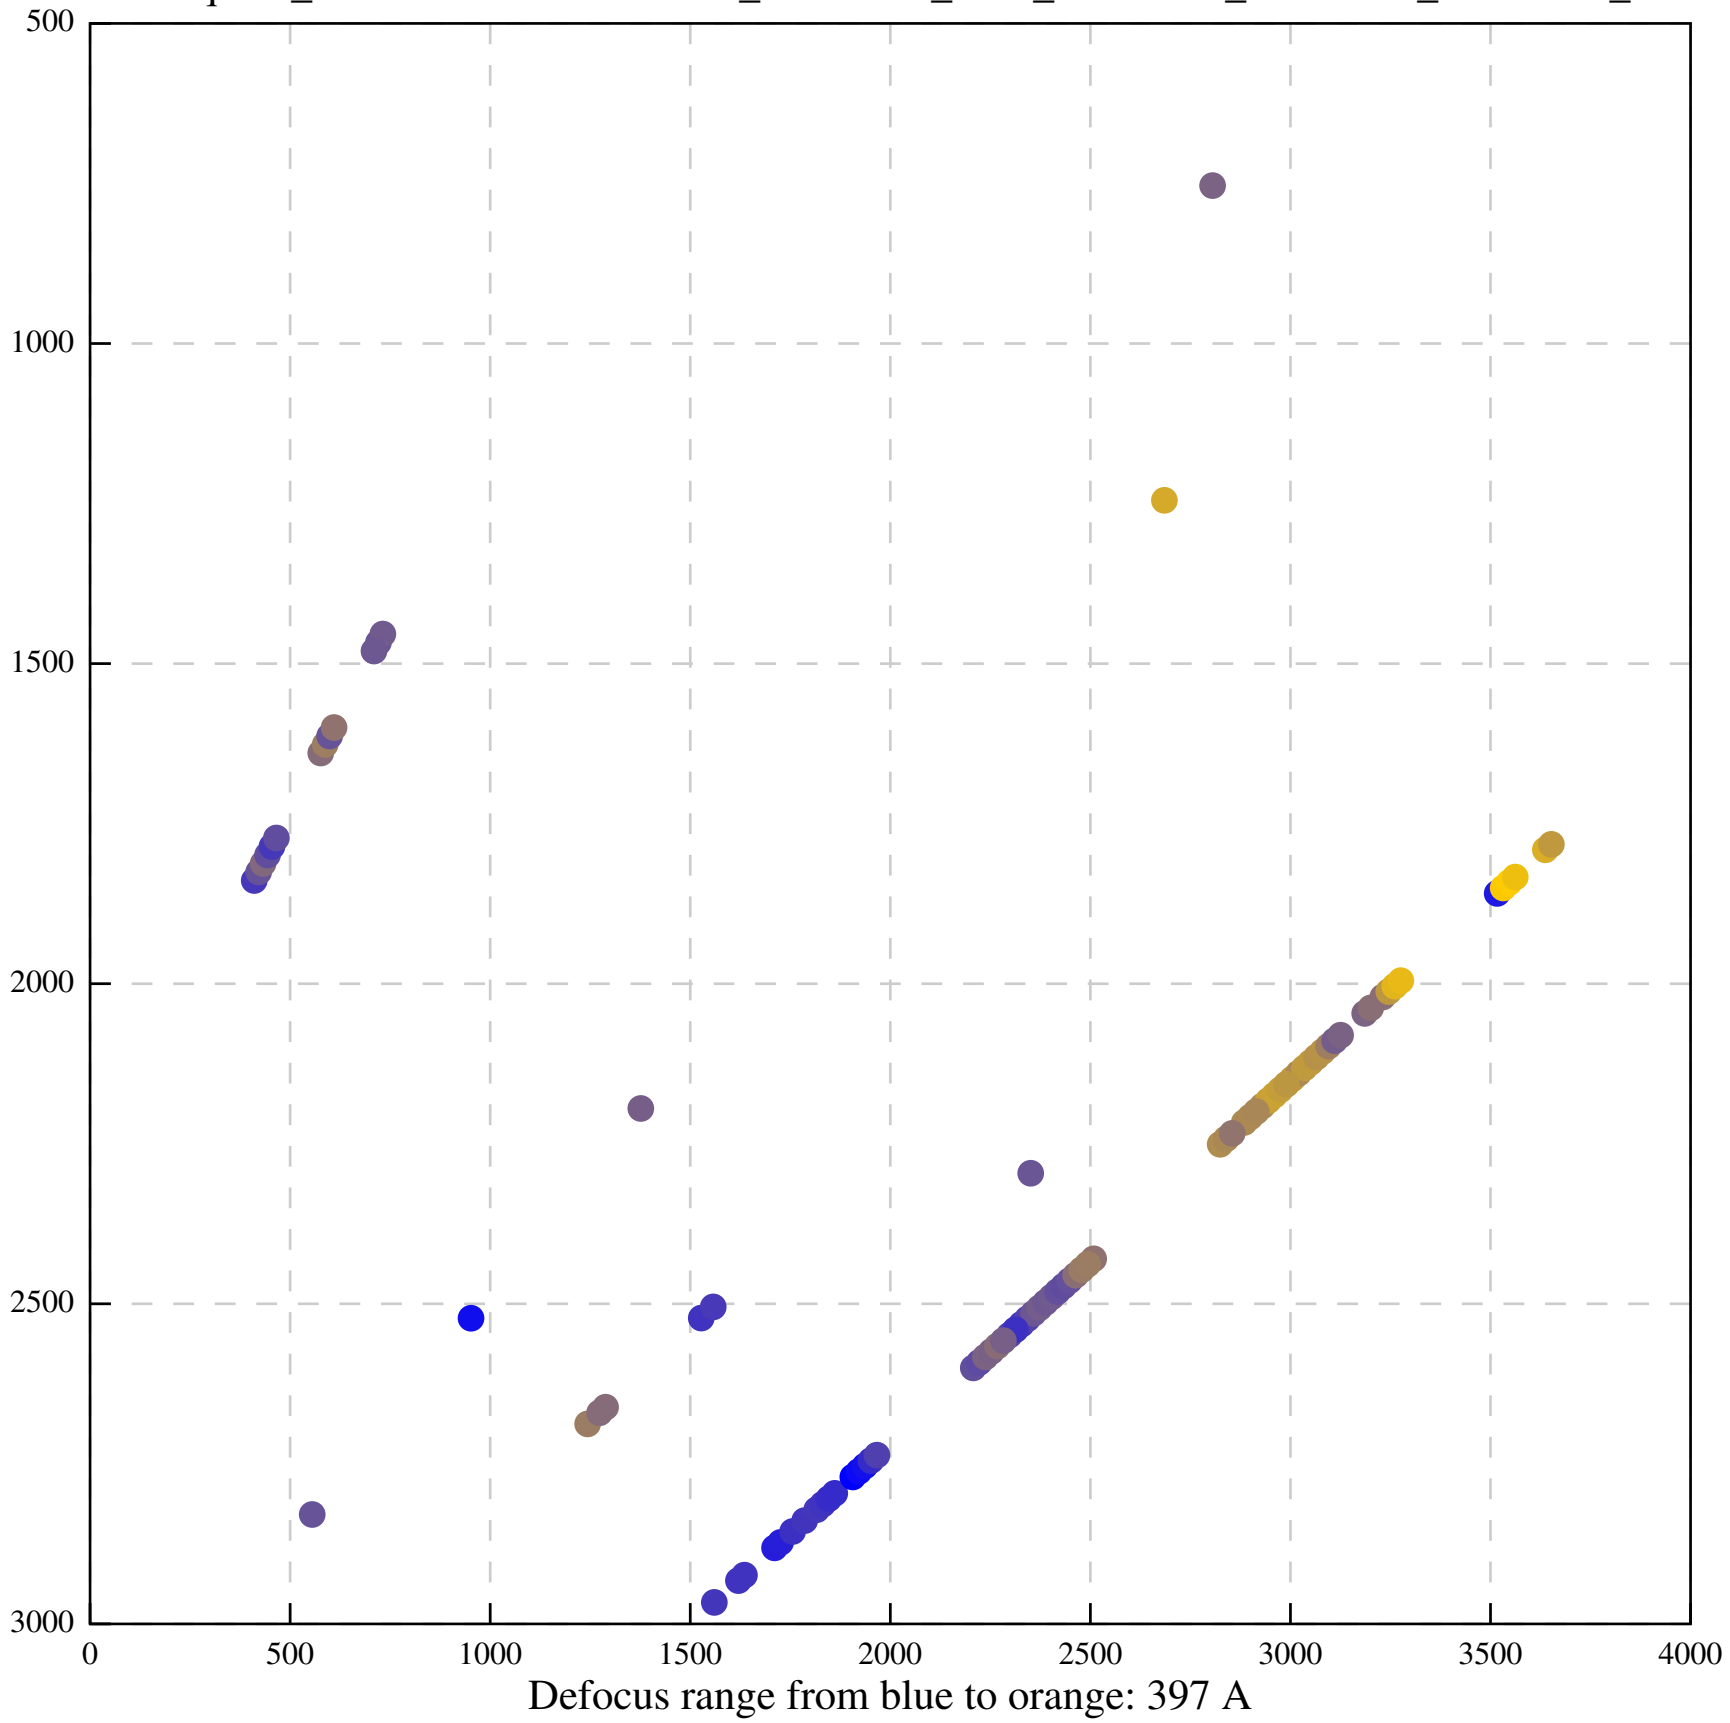

Defocus range from blue to orange: 708 A

Defocus range from blue to orange: 243 A

Defocus range from blue to orange: 1114 A

Defocus range from blue to orange: 364 A

Defocus range from blue to orange: 367 Å

Defocus range from blue to orange: 341 Å

Defocus range from blue to orange: 23 A

Defocus range from blue to orange: 1240 Å

Defocus range from blue to orange: 101 A

Defocus range from blue to orange: 331 A

Defocus range from blue to orange: 630 Å

Defocus range from blue to orange: 593 A

Defocus range from blue to orange: 752 A

Defocus range from blue to orange: 365 A

Defocus range from blue to orange: 731 A

Defocus range from blue to orange: 664 A

Defocus range from blue to orange: 328 A

Defocus range from blue to orange: 534 A

Defocus range from blue to orange: 312 A

Defocus range from blue to orange: 308 A