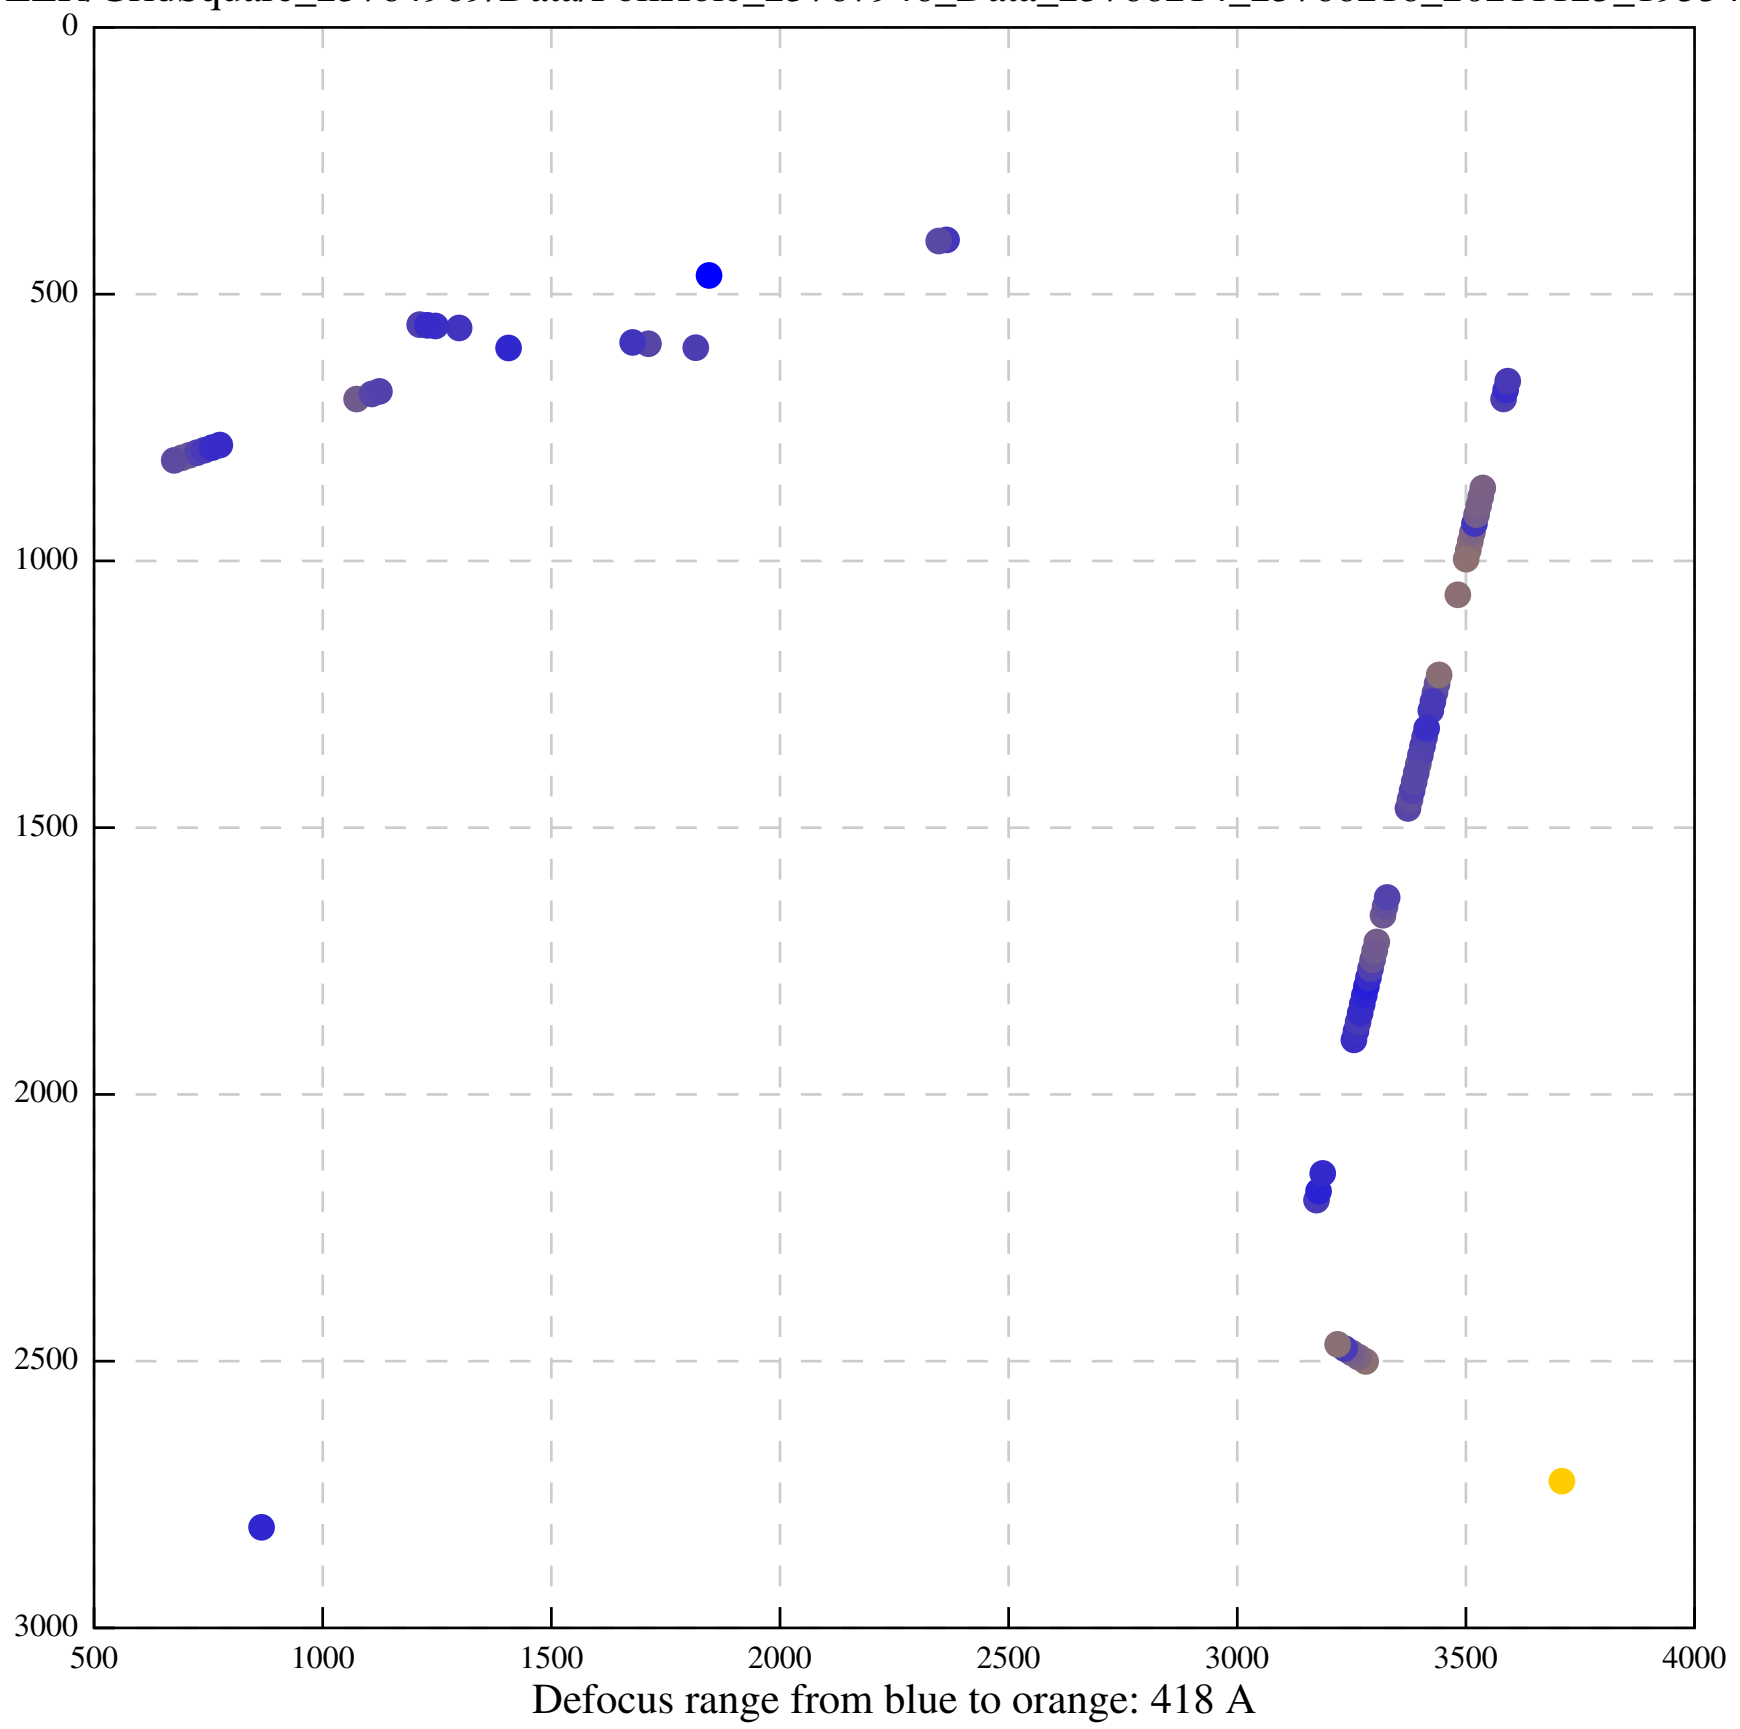

Defocus range from blue to orange: 11 A

Defocus range from blue to orange: 697 A

Defocus range from blue to orange: 315 A

Defocus range from blue to orange: 289 A

Defocus range from blue to orange: 114 A

Defocus range from blue to orange: 552 A

Defocus range from blue to orange: 383 A

Defocus range from blue to orange: 1 A

Defocus range from blue to orange: 537 Å

Defocus range from blue to orange: 698 A

Defocus range from blue to orange: 28 A

Defocus range from blue to orange: 28 A

Defocus range from blue to orange: 708 A

Defocus range from blue to orange: 243 A

Defocus range from blue to orange: 1114 A

Defocus range from blue to orange: 364 A

Defocus range from blue to orange: 367 Å

Defocus range from blue to orange: 341 Å

Defocus range from blue to orange: 23 A

Defocus range from blue to orange: 1240 Å

Defocus range from blue to orange: 101 A

Defocus range from blue to orange: 331 A