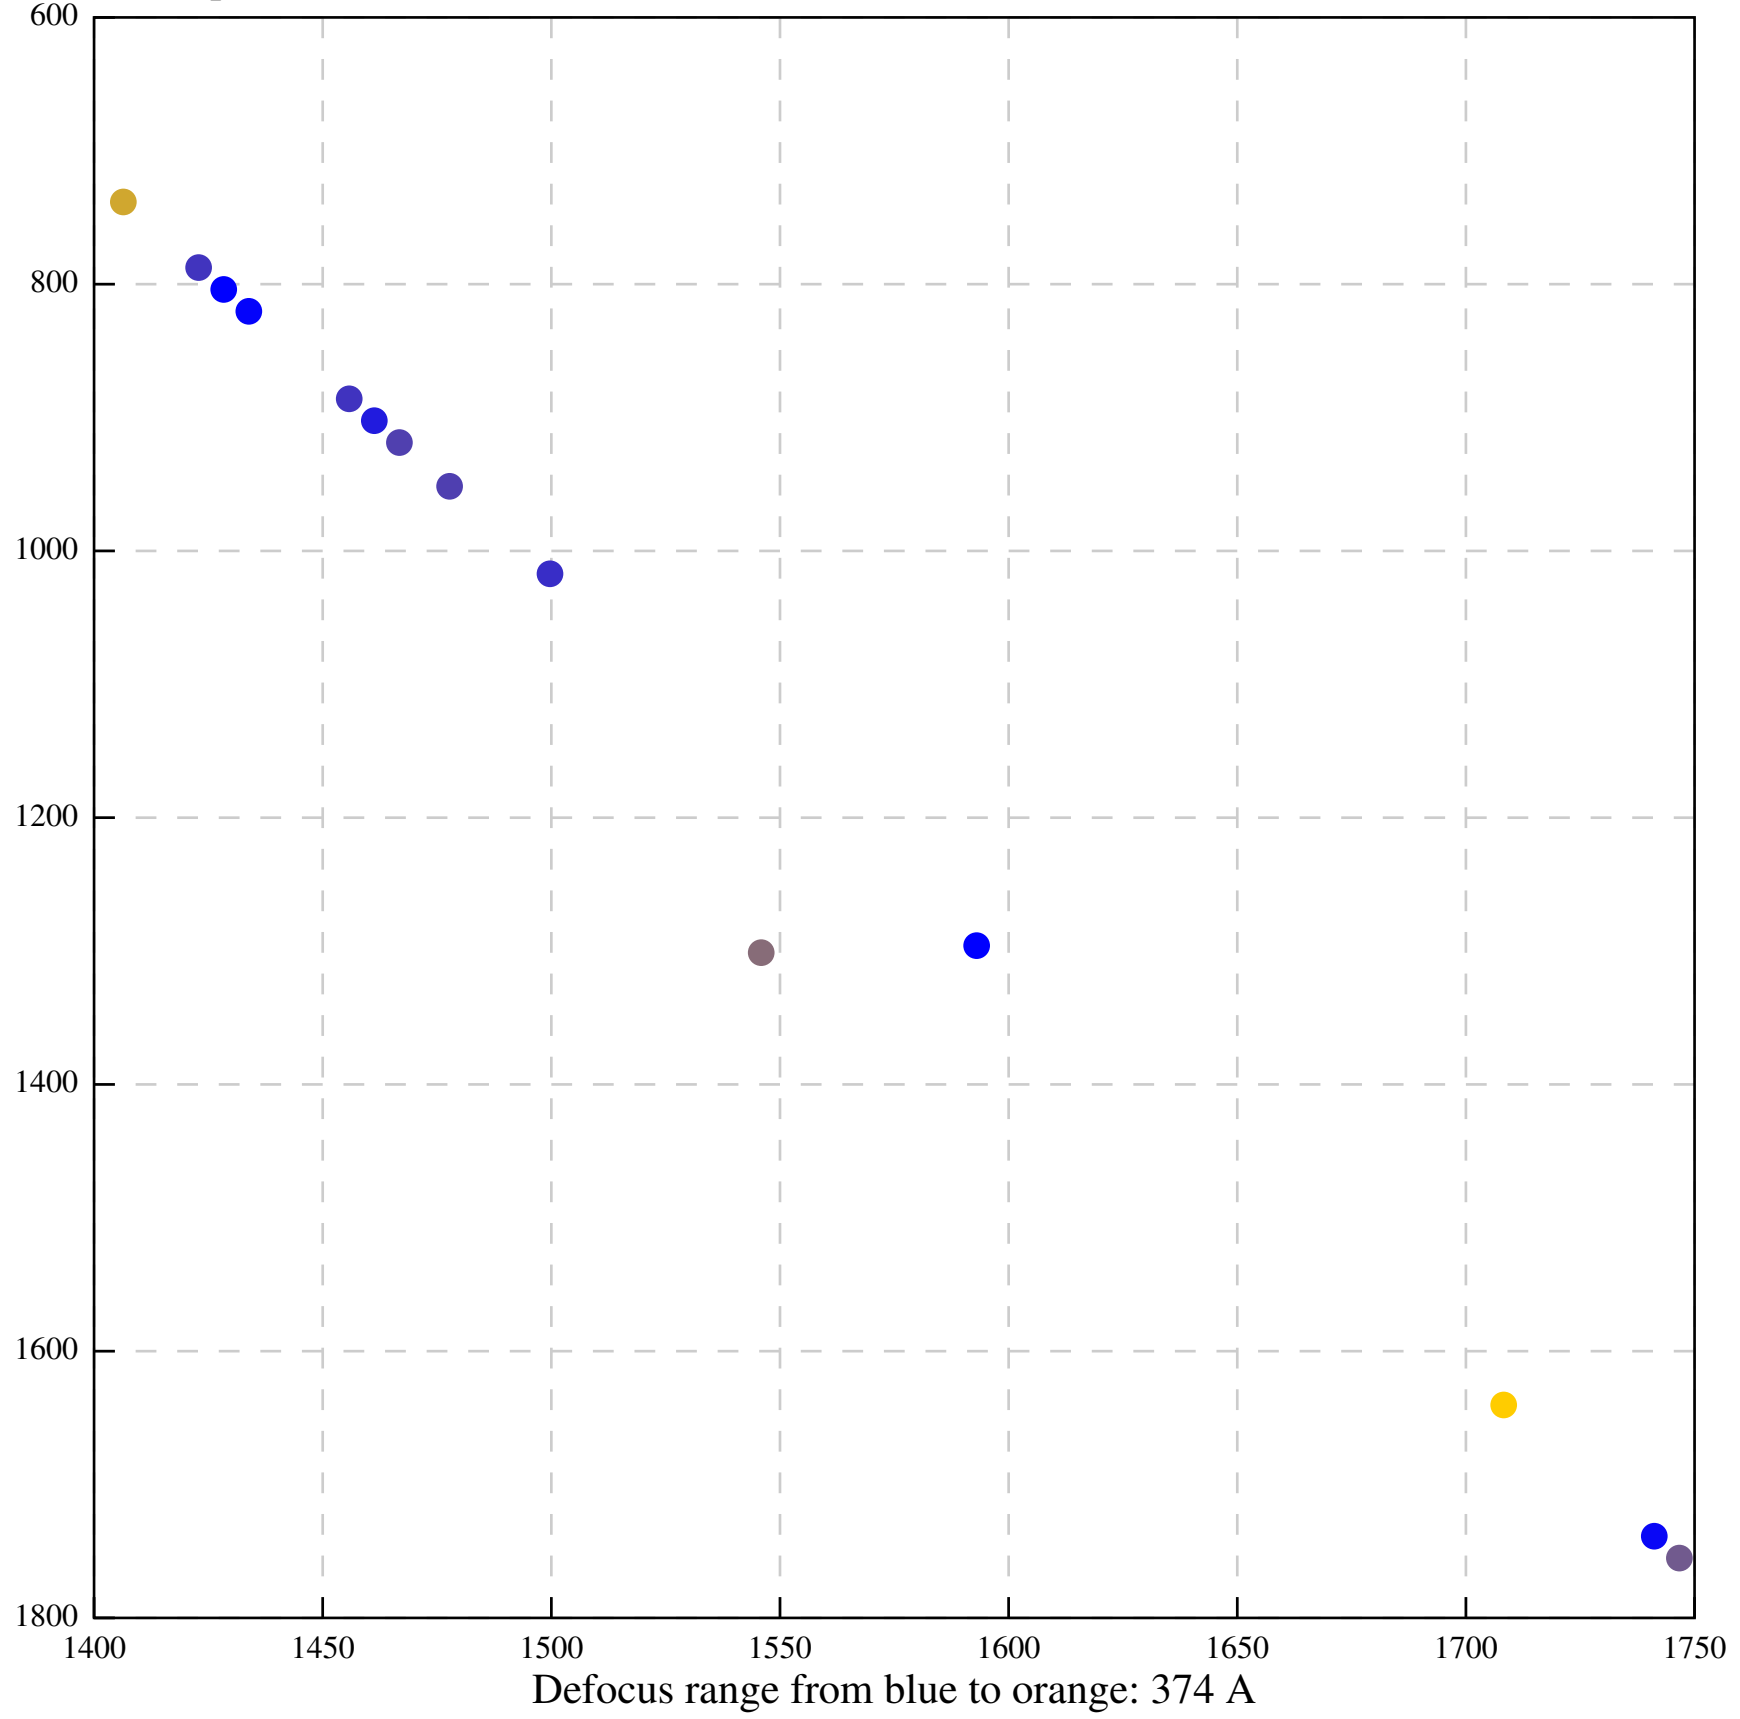

Defocus range from blue to orange: 664 A

Defocus range from blue to orange: 328 A

Defocus range from blue to orange: 534 A

Defocus range from blue to orange: 312 A

Defocus range from blue to orange: 308 A

Defocus range from blue to orange: 492 A

Defocus range from blue to orange: 72 A

Defocus range from blue to orange: 295 A

Defocus range from blue to orange: 624 A

Defocus range from blue to orange: 656 A

Defocus range from blue to orange: 507 A

Defocus range from blue to orange: 379 A

Defocus range from blue to orange: 559 A