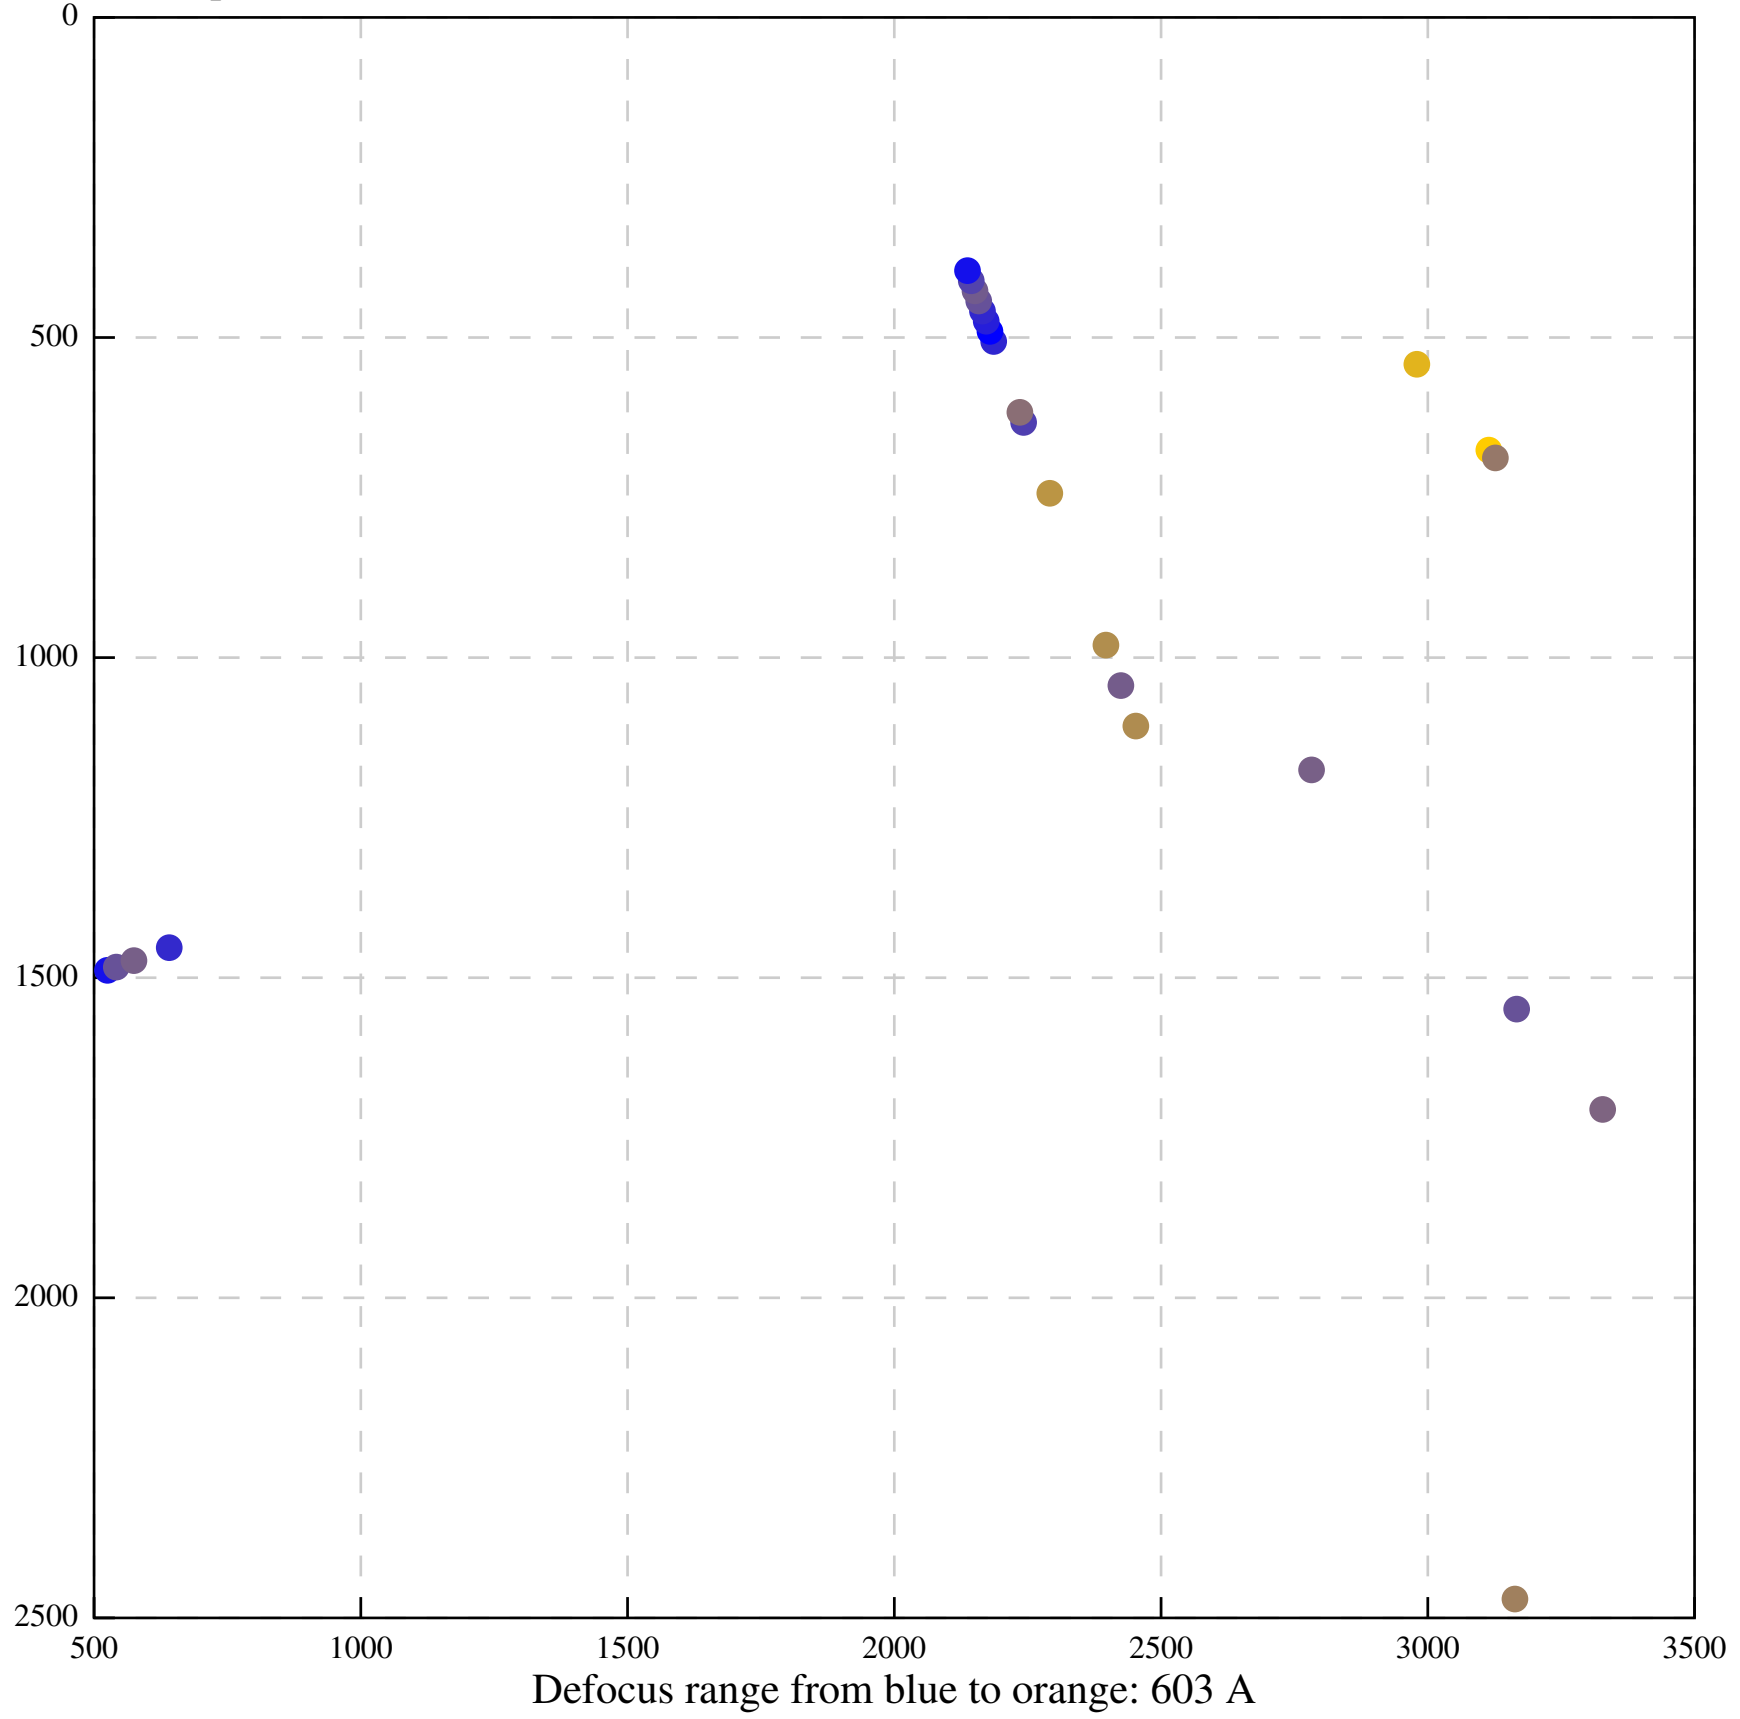

Defocus range from blue to orange: 494 A

Defocus range from blue to orange: 685 A

Defocus range from blue to orange: 514 A

Defocus range from blue to orange: 383 A

Defocus range from blue to orange: 342 A

Defocus range from blue to orange: 226 A

Defocus range from blue to orange: 354 A

Defocus range from blue to orange: 272 A

Defocus range from blue to orange: 439 A

Defocus range from blue to orange: 155 A

Defocus range from blue to orange: 839 A

Defocus range from blue to orange: 211 A

Defocus range from blue to orange: 145 A

Defocus range from blue to orange: 703 A

Defocus range from blue to orange: 455 A