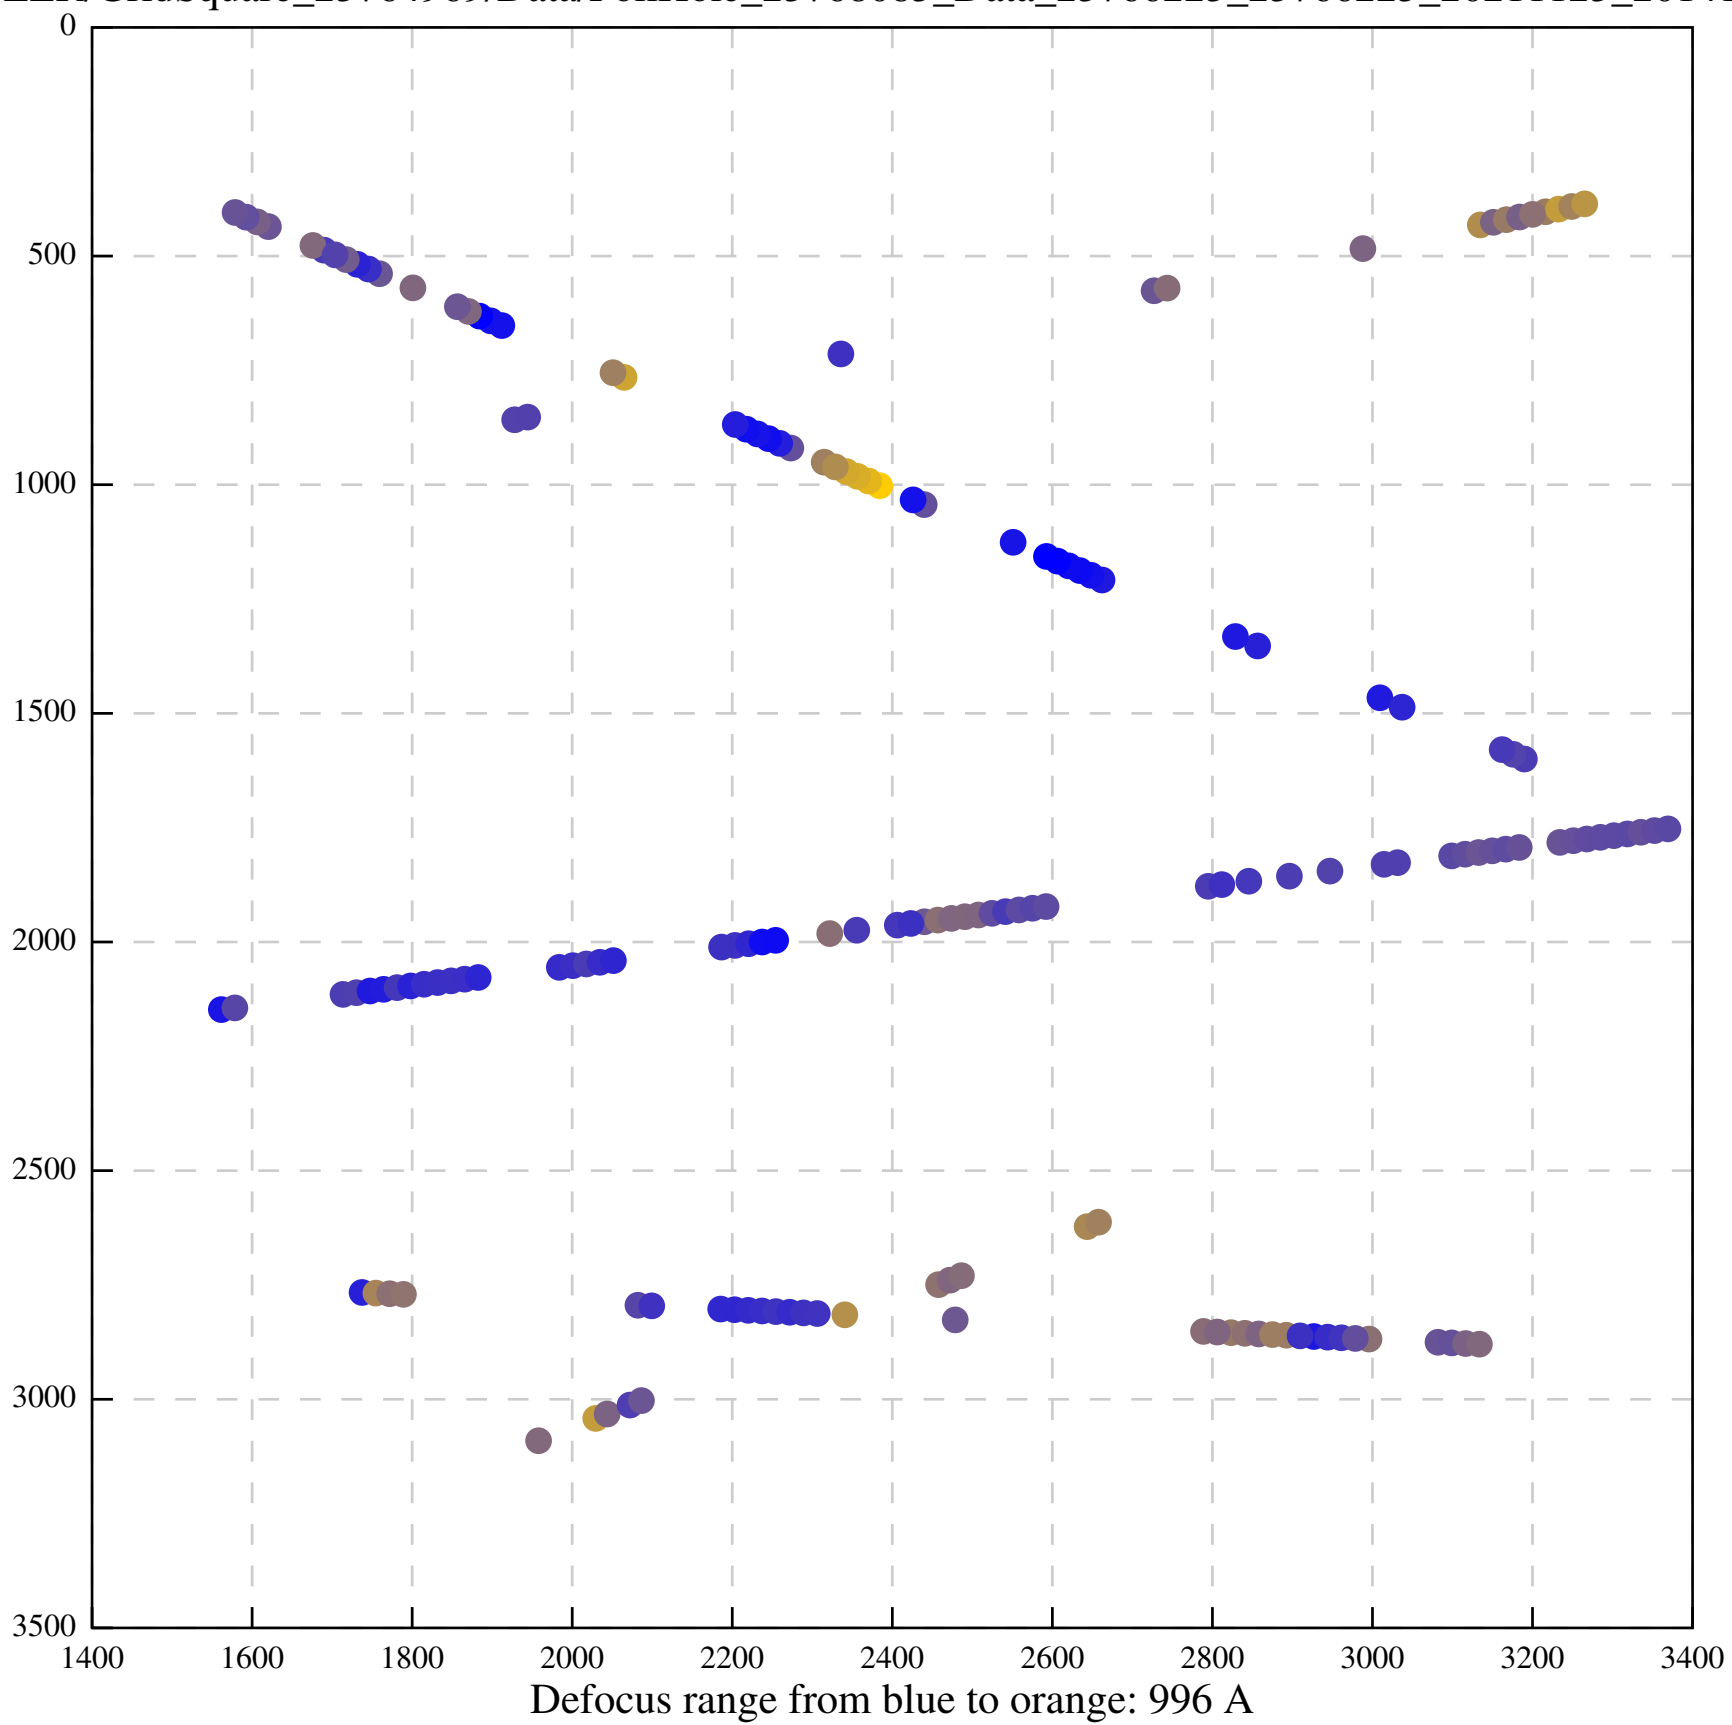

Defocus range from blue to orange: 341 Å

Defocus range from blue to orange: 23 A

Defocus range from blue to orange: 1240 Å

Defocus range from blue to orange: 101 A

Defocus range from blue to orange: 331 A

Defocus range from blue to orange: 630 Å

Defocus range from blue to orange: 593 A

Defocus range from blue to orange: 752 A

Defocus range from blue to orange: 365 A

Defocus range from blue to orange: 731 A

Defocus range from blue to orange: 664 A

Defocus range from blue to orange: 328 A

Defocus range from blue to orange: 534 A

Defocus range from blue to orange: 312 A

Defocus range from blue to orange: 308 A

Defocus range from blue to orange: 492 A

Defocus range from blue to orange: 72 A

Defocus range from blue to orange: 295 A

Defocus range from blue to orange: 624 A

Defocus range from blue to orange: 656 A

Defocus range from blue to orange: 507 A