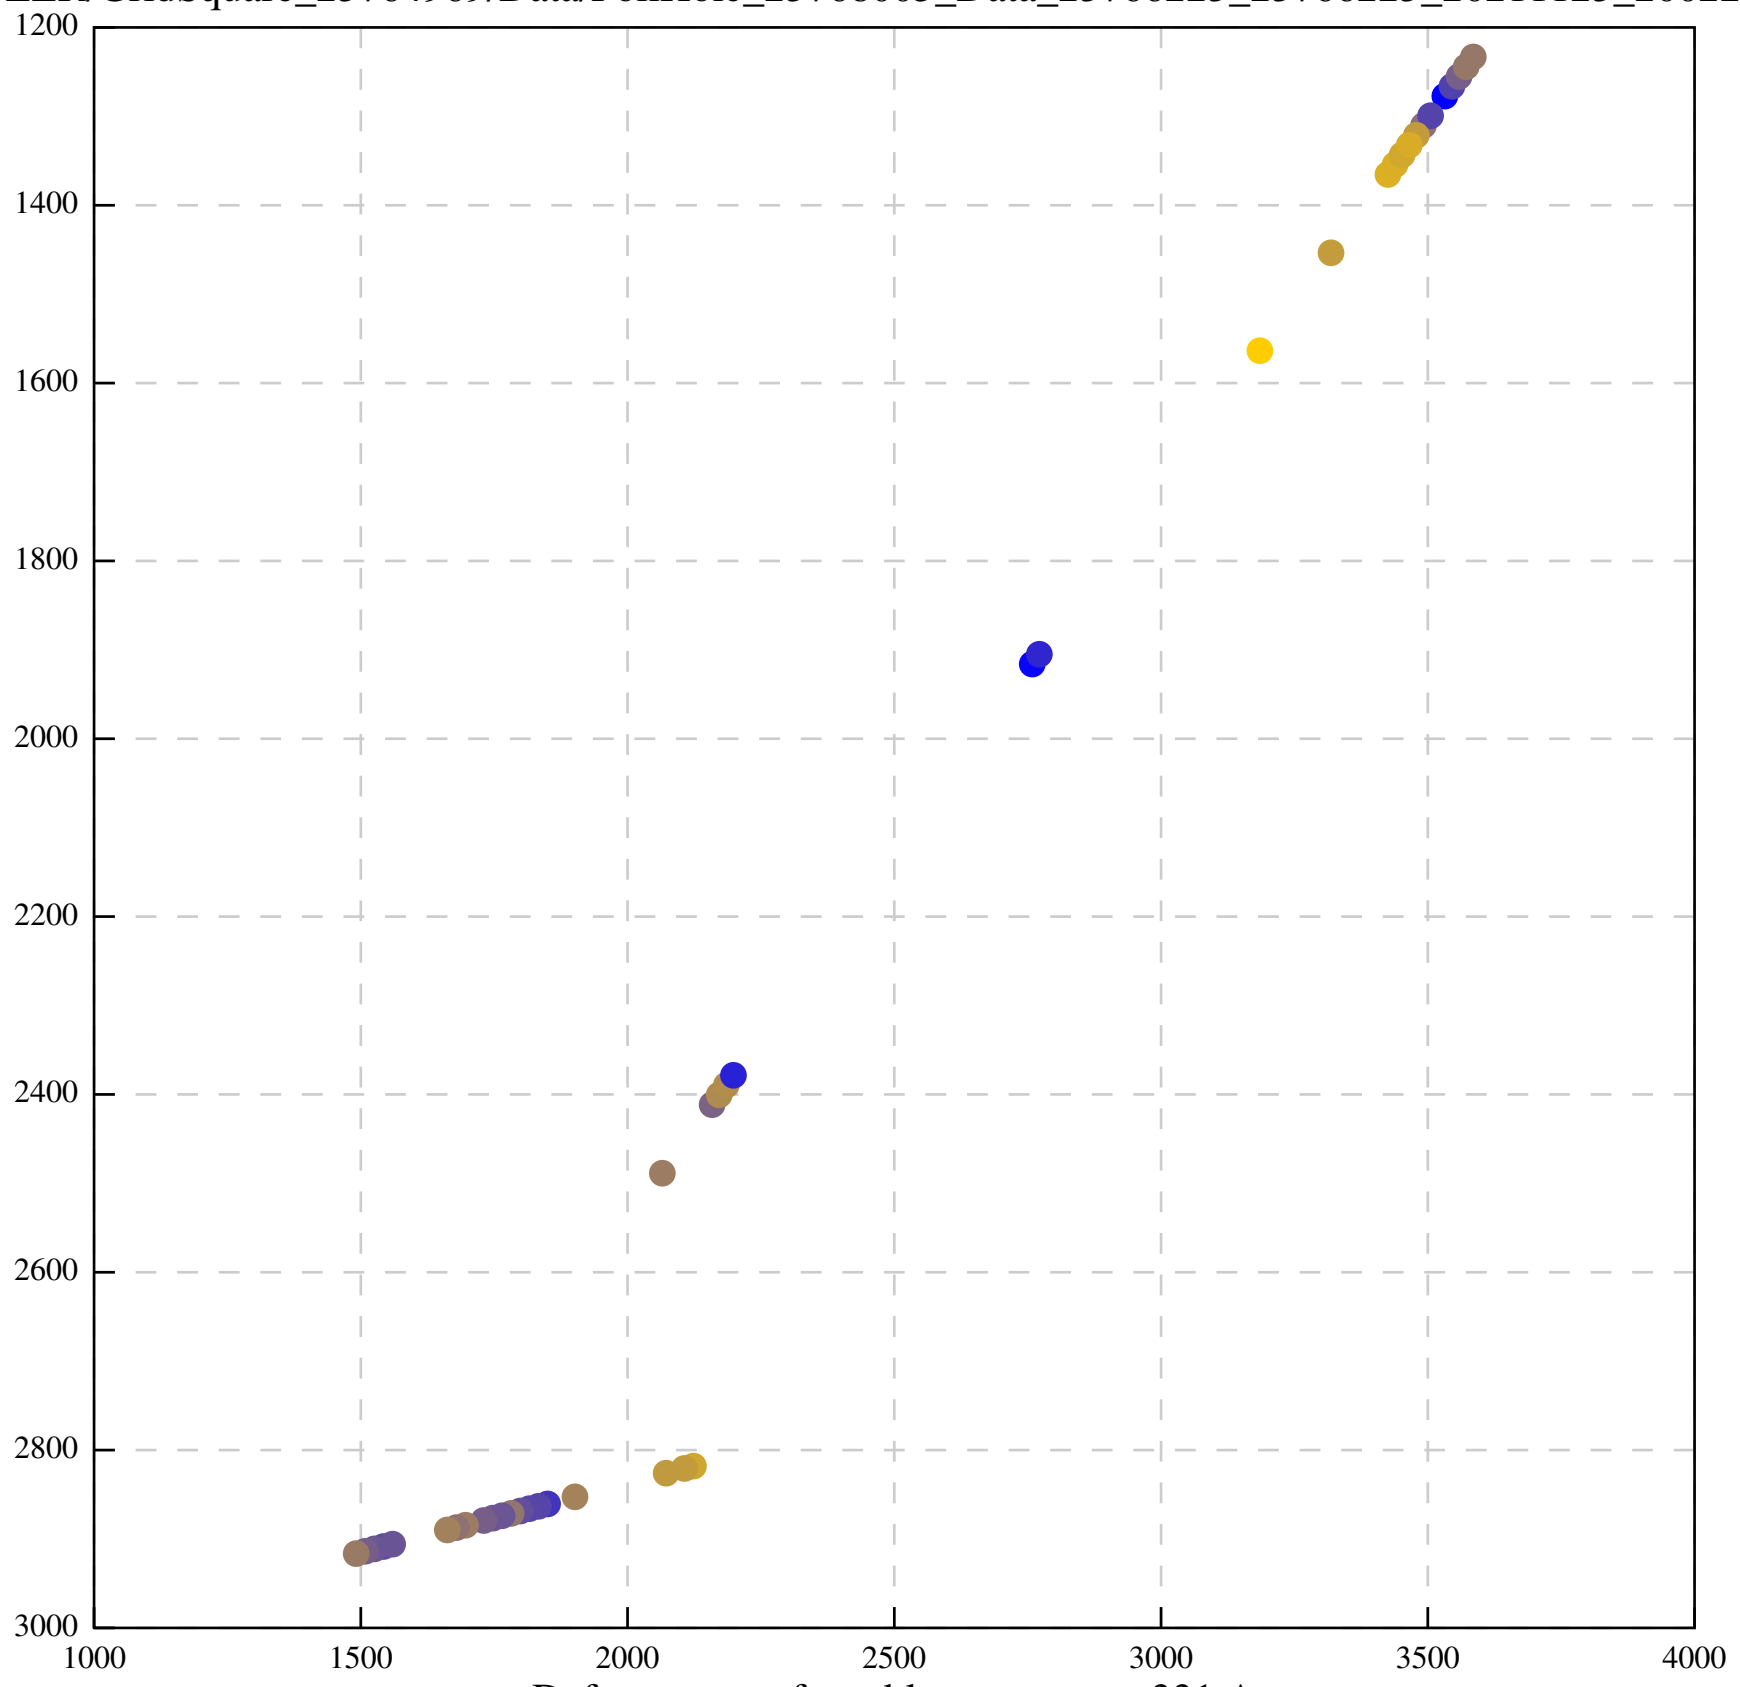

Defocus range from blue to orange: 708 A

Defocus range from blue to orange: 243 A

Defocus range from blue to orange: 1114 A

Defocus range from blue to orange: 364 A

Defocus range from blue to orange: 367 Å

Defocus range from blue to orange: 341 Å

Defocus range from blue to orange: 23 A

Defocus range from blue to orange: 1240 Å

Defocus range from blue to orange: 101 A

Defocus range from blue to orange: 331 A

Defocus range from blue to orange: 630 Å

Defocus range from blue to orange: 593 A

Defocus range from blue to orange: 752 A

Defocus range from blue to orange: 365 A

Defocus range from blue to orange: 731 A

Defocus range from blue to orange: 664 A

Defocus range from blue to orange: 328 A

Defocus range from blue to orange: 534 A

Defocus range from blue to orange: 312 A

Defocus range from blue to orange: 308 A