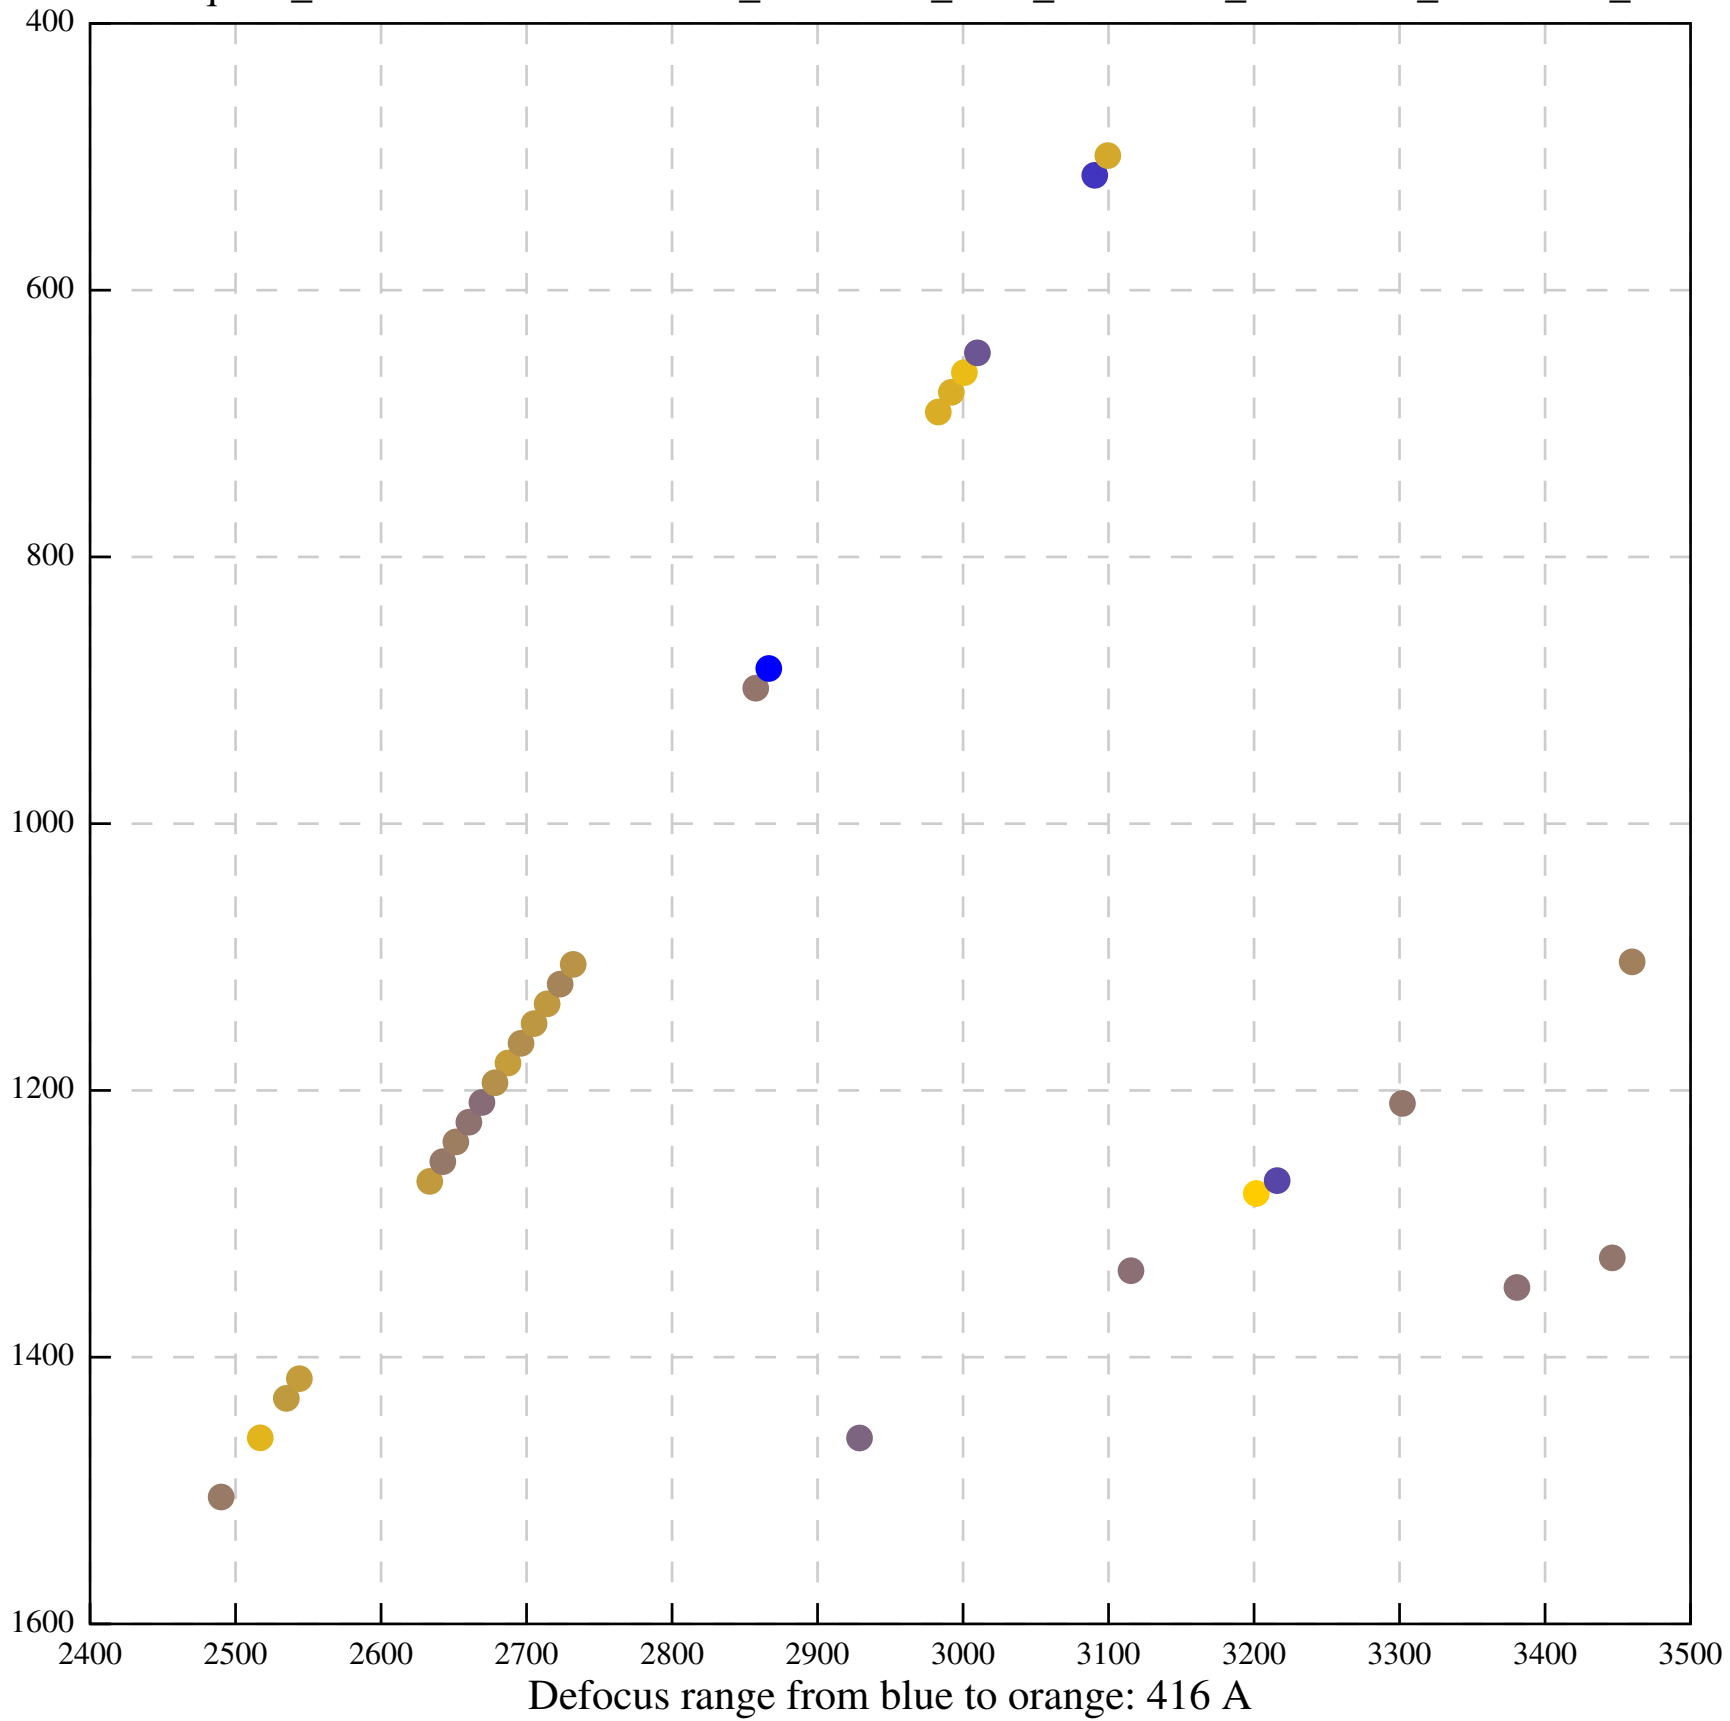

Defocus range from blue to orange: 494 A

Defocus range from blue to orange: 685 A

Defocus range from blue to orange: 514 A

Defocus range from blue to orange: 383 A

Defocus range from blue to orange: 342 A

Defocus range from blue to orange: 226 A

Defocus range from blue to orange: 354 A

Defocus range from blue to orange: 272 A

Defocus range from blue to orange: 439 A

Defocus range from blue to orange: 155 A

Defocus range from blue to orange: 839 A

Defocus range from blue to orange: 211 A

Defocus range from blue to orange: 145 A

Defocus range from blue to orange: 703 A

Defocus range from blue to orange: 455 A

Defocus range from blue to orange: 979 A

Defocus range from blue to orange: 864 A

Defocus range from blue to orange: 84 A

Defocus range from blue to orange: 332 A

Defocus range from blue to orange: 423 A

Defocus range from blue to orange: 70 A