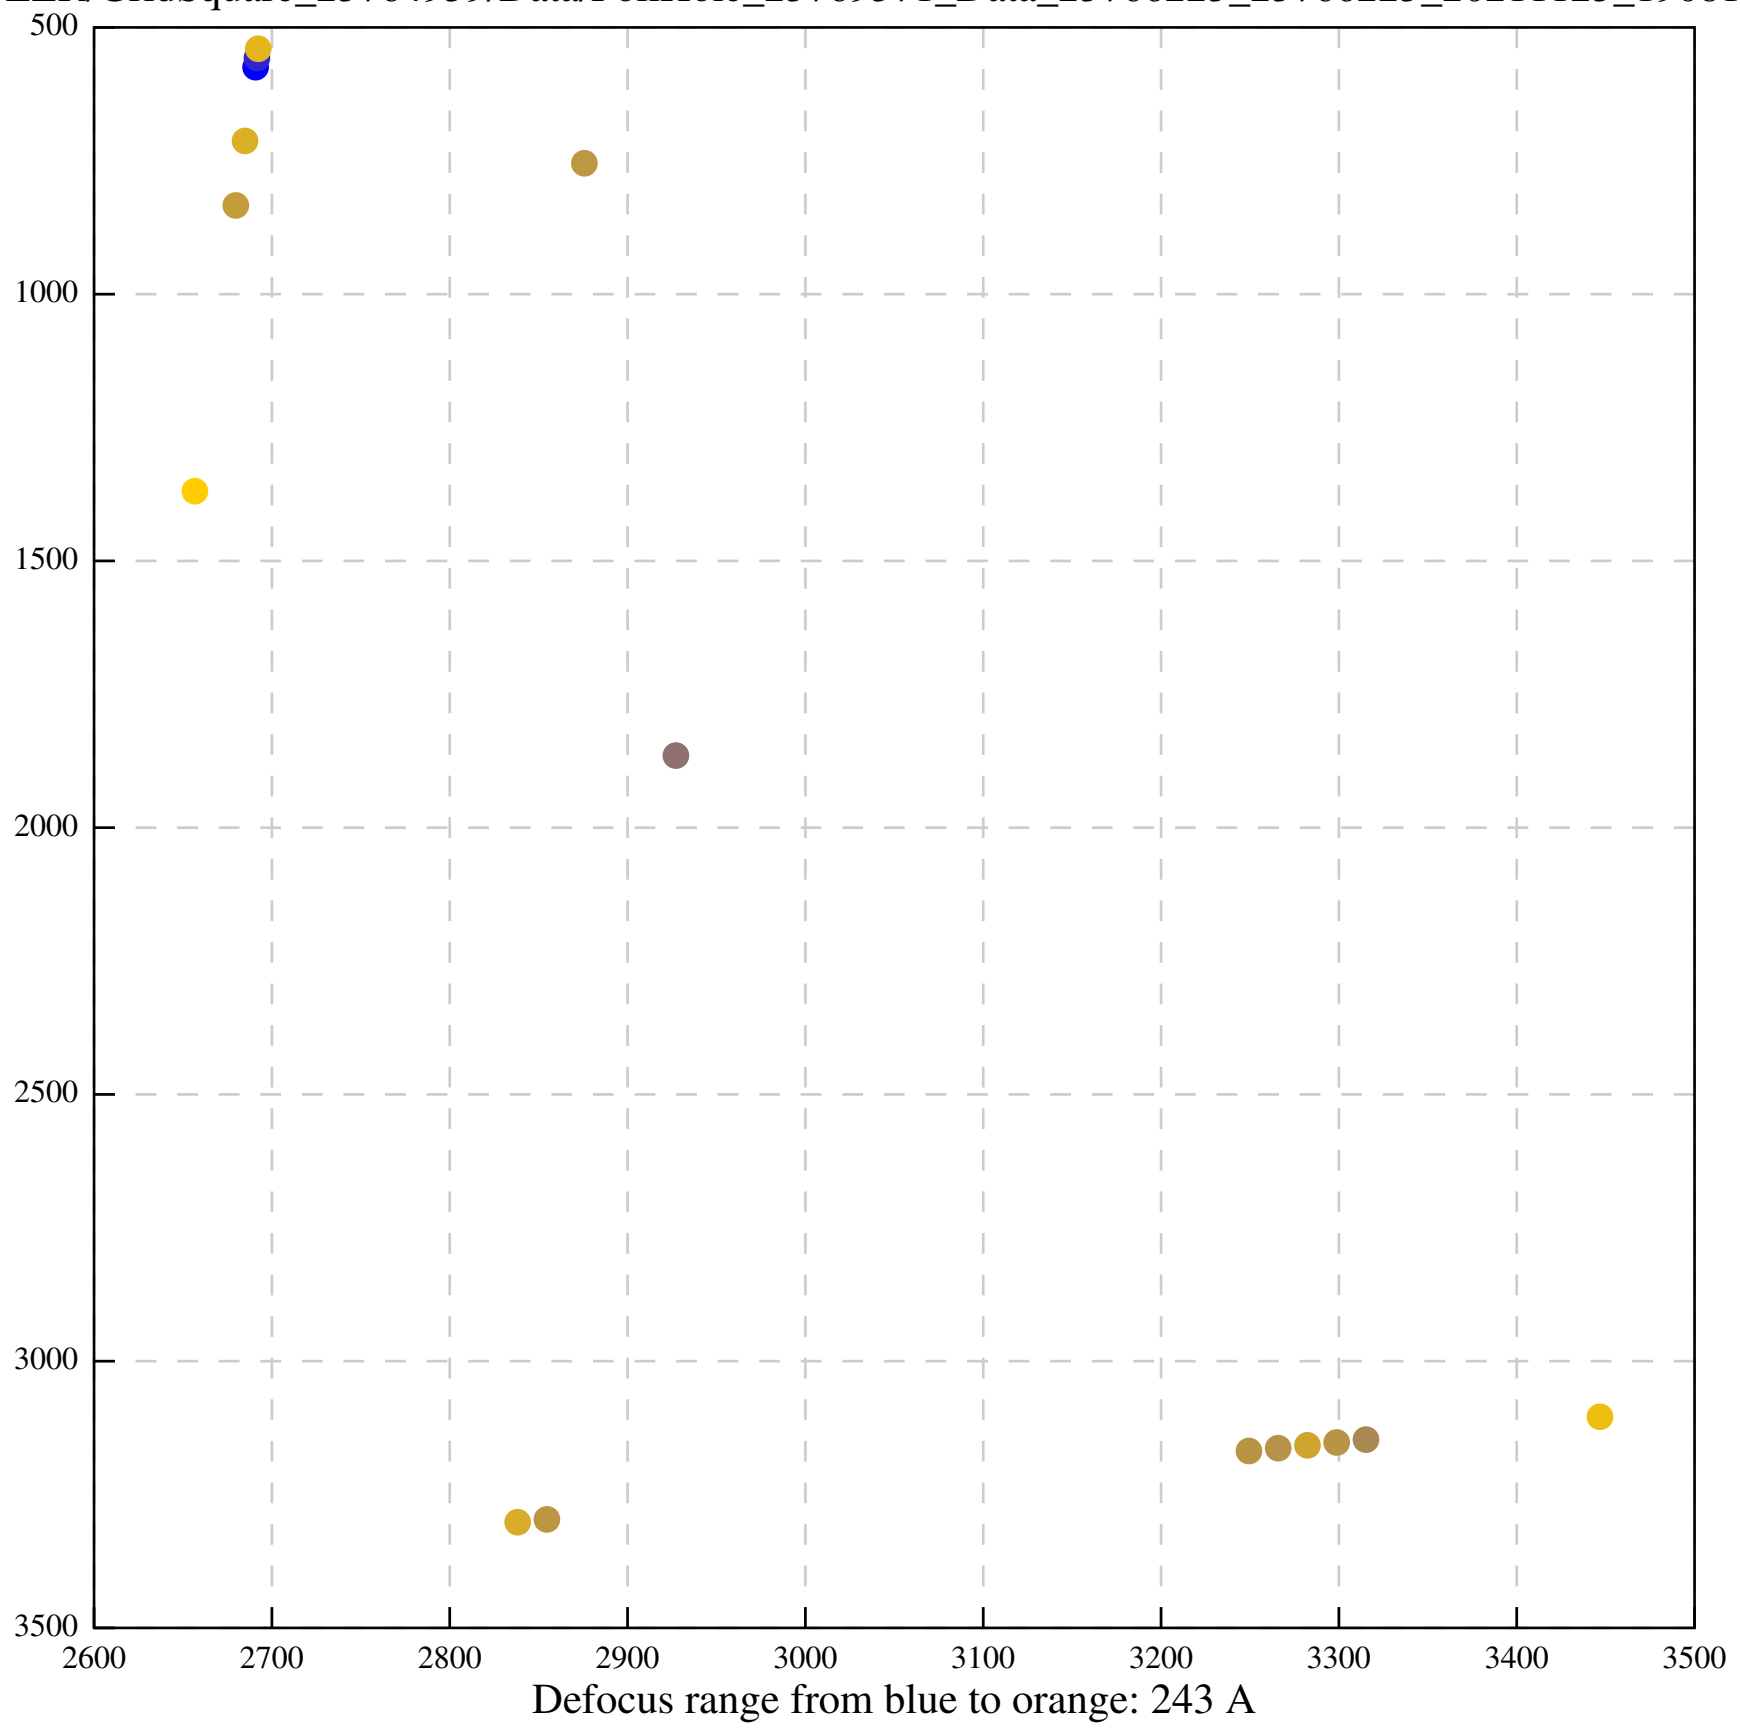

Defocus range from blue to orange: 396 A

Defocus range from blue to orange: 485 A

Defocus range from blue to orange: 1024 A

Defocus range from blue to orange: 366 A

Defocus range from blue to orange: 495 A

Defocus range from blue to orange: 11 A

Defocus range from blue to orange: 697 A

Defocus range from blue to orange: 315 A

Defocus range from blue to orange: 289 A

Defocus range from blue to orange: 114 A

Defocus range from blue to orange: 552 A

Defocus range from blue to orange: 383 A

Defocus range from blue to orange: 1 A

Defocus range from blue to orange: 537 Å

Defocus range from blue to orange: 698 A

Defocus range from blue to orange: 28 A

Defocus range from blue to orange: 28 A