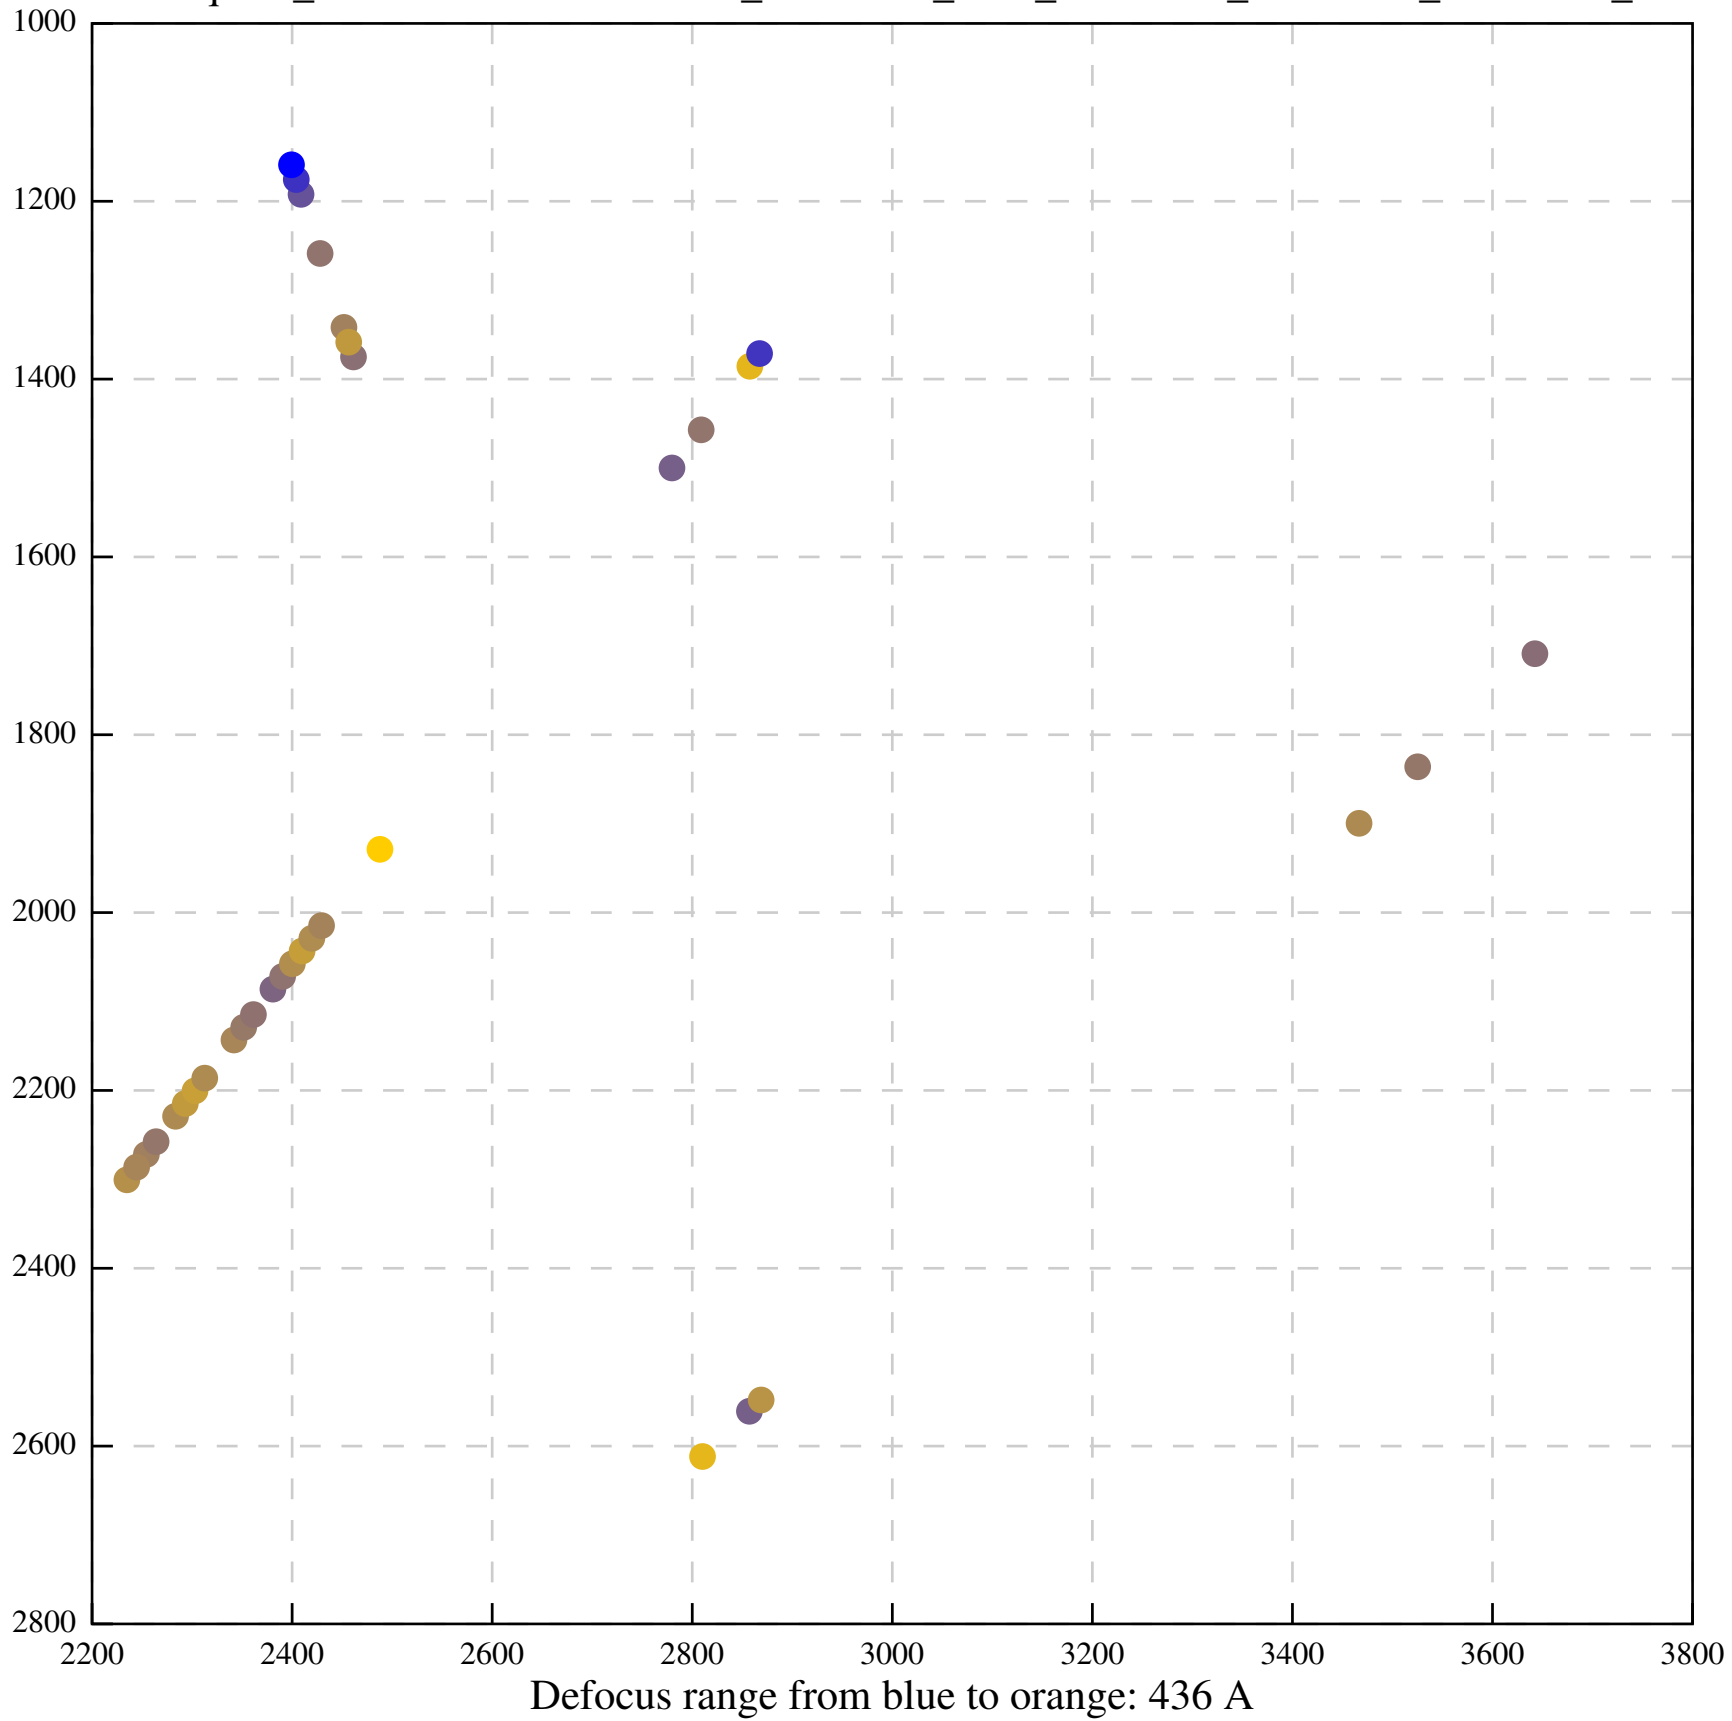

Defocus range from blue to orange: 494 A

Defocus range from blue to orange: 685 A

Defocus range from blue to orange: 514 A

Defocus range from blue to orange: 383 A

Defocus range from blue to orange: 342 A

Defocus range from blue to orange: 226 A

Defocus range from blue to orange: 354 A

Defocus range from blue to orange: 272 A

Defocus range from blue to orange: 439 A

Defocus range from blue to orange: 155 A

Defocus range from blue to orange: 839 A

Defocus range from blue to orange: 211 A

Defocus range from blue to orange: 145 A

Defocus range from blue to orange: 703 A

Defocus range from blue to orange: 455 A

Defocus range from blue to orange: 979 A

Defocus range from blue to orange: 864 A

Defocus range from blue to orange: 84 A

Defocus range from blue to orange: 332 A

Defocus range from blue to orange: 423 A

Defocus range from blue to orange: 70 A