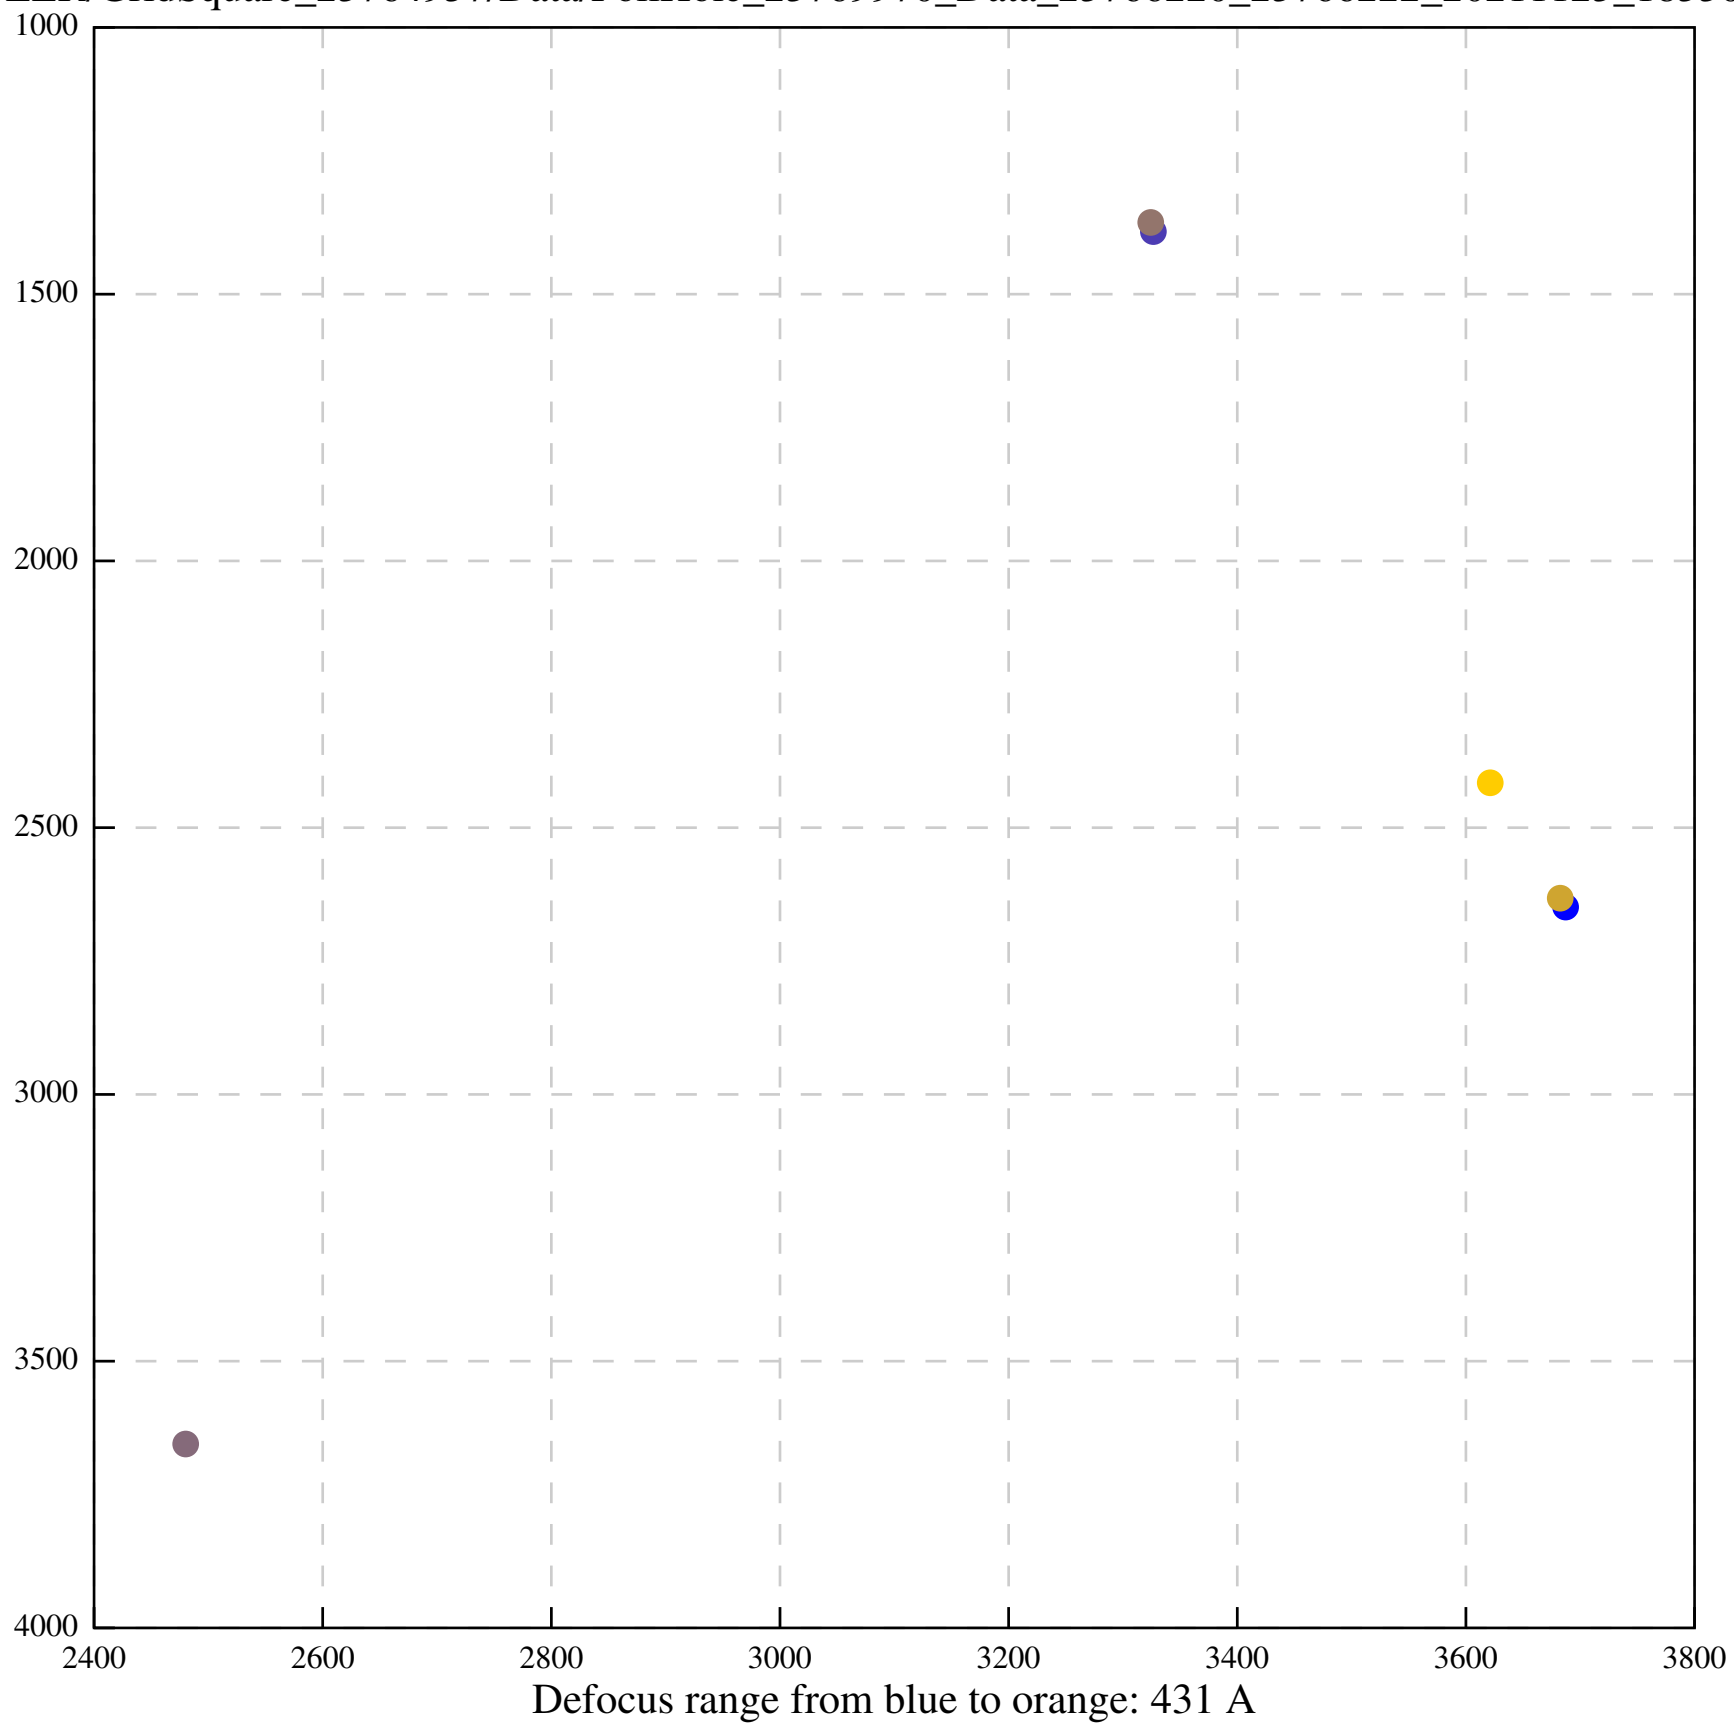

Defocus range from blue to orange: 494 A

Defocus range from blue to orange: 685 A

Defocus range from blue to orange: 514 A

Defocus range from blue to orange: 383 A

Defocus range from blue to orange: 342 A

Defocus range from blue to orange: 226 A

Defocus range from blue to orange: 354 A

Defocus range from blue to orange: 272 A

Defocus range from blue to orange: 439 A

Defocus range from blue to orange: 155 A

Defocus range from blue to orange: 839 A

Defocus range from blue to orange: 211 A

Defocus range from blue to orange: 145 A

Defocus range from blue to orange: 703 A

Defocus range from blue to orange: 455 A