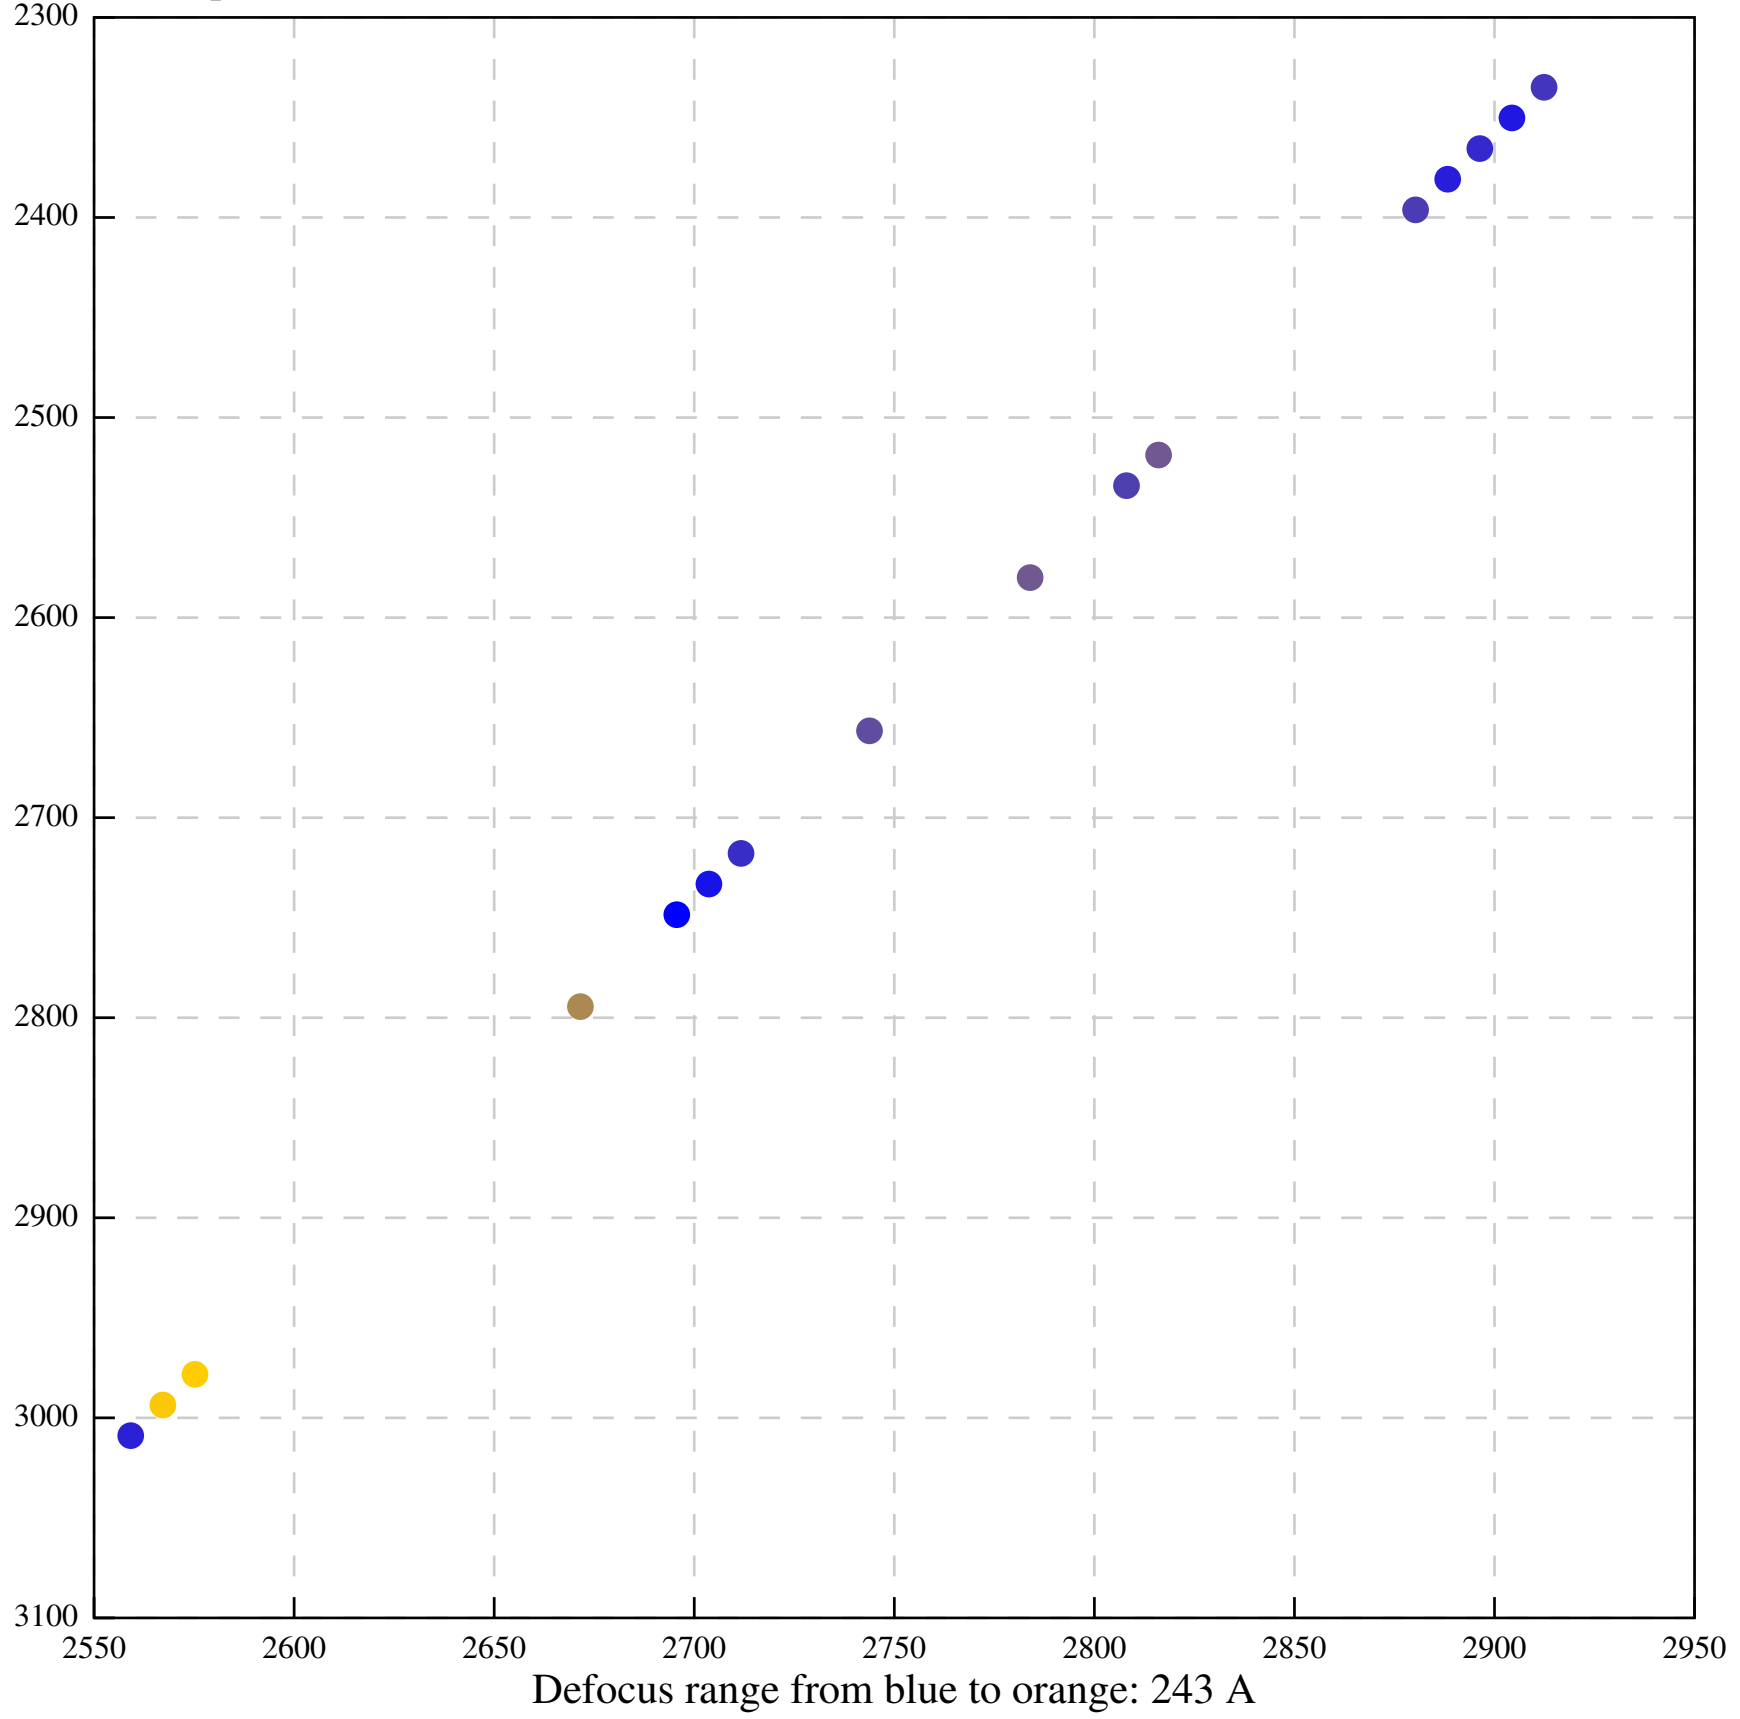

Defocus range from blue to orange: 494 A

Defocus range from blue to orange: 685 A

Defocus range from blue to orange: 514 A

Defocus range from blue to orange: 383 A

Defocus range from blue to orange: 342 A

Defocus range from blue to orange: 226 A

Defocus range from blue to orange: 354 A

Defocus range from blue to orange: 272 A

Defocus range from blue to orange: 439 A

Defocus range from blue to orange: 155 A

Defocus range from blue to orange: 839 A

Defocus range from blue to orange: 211 A

Defocus range from blue to orange: 145 A

Defocus range from blue to orange: 703 A

Defocus range from blue to orange: 455 A

Defocus range from blue to orange: 979 A

Defocus range from blue to orange: 864 A

Defocus range from blue to orange: 84 A

Defocus range from blue to orange: 332 A

Defocus range from blue to orange: 423 A

Defocus range from blue to orange: 70 A