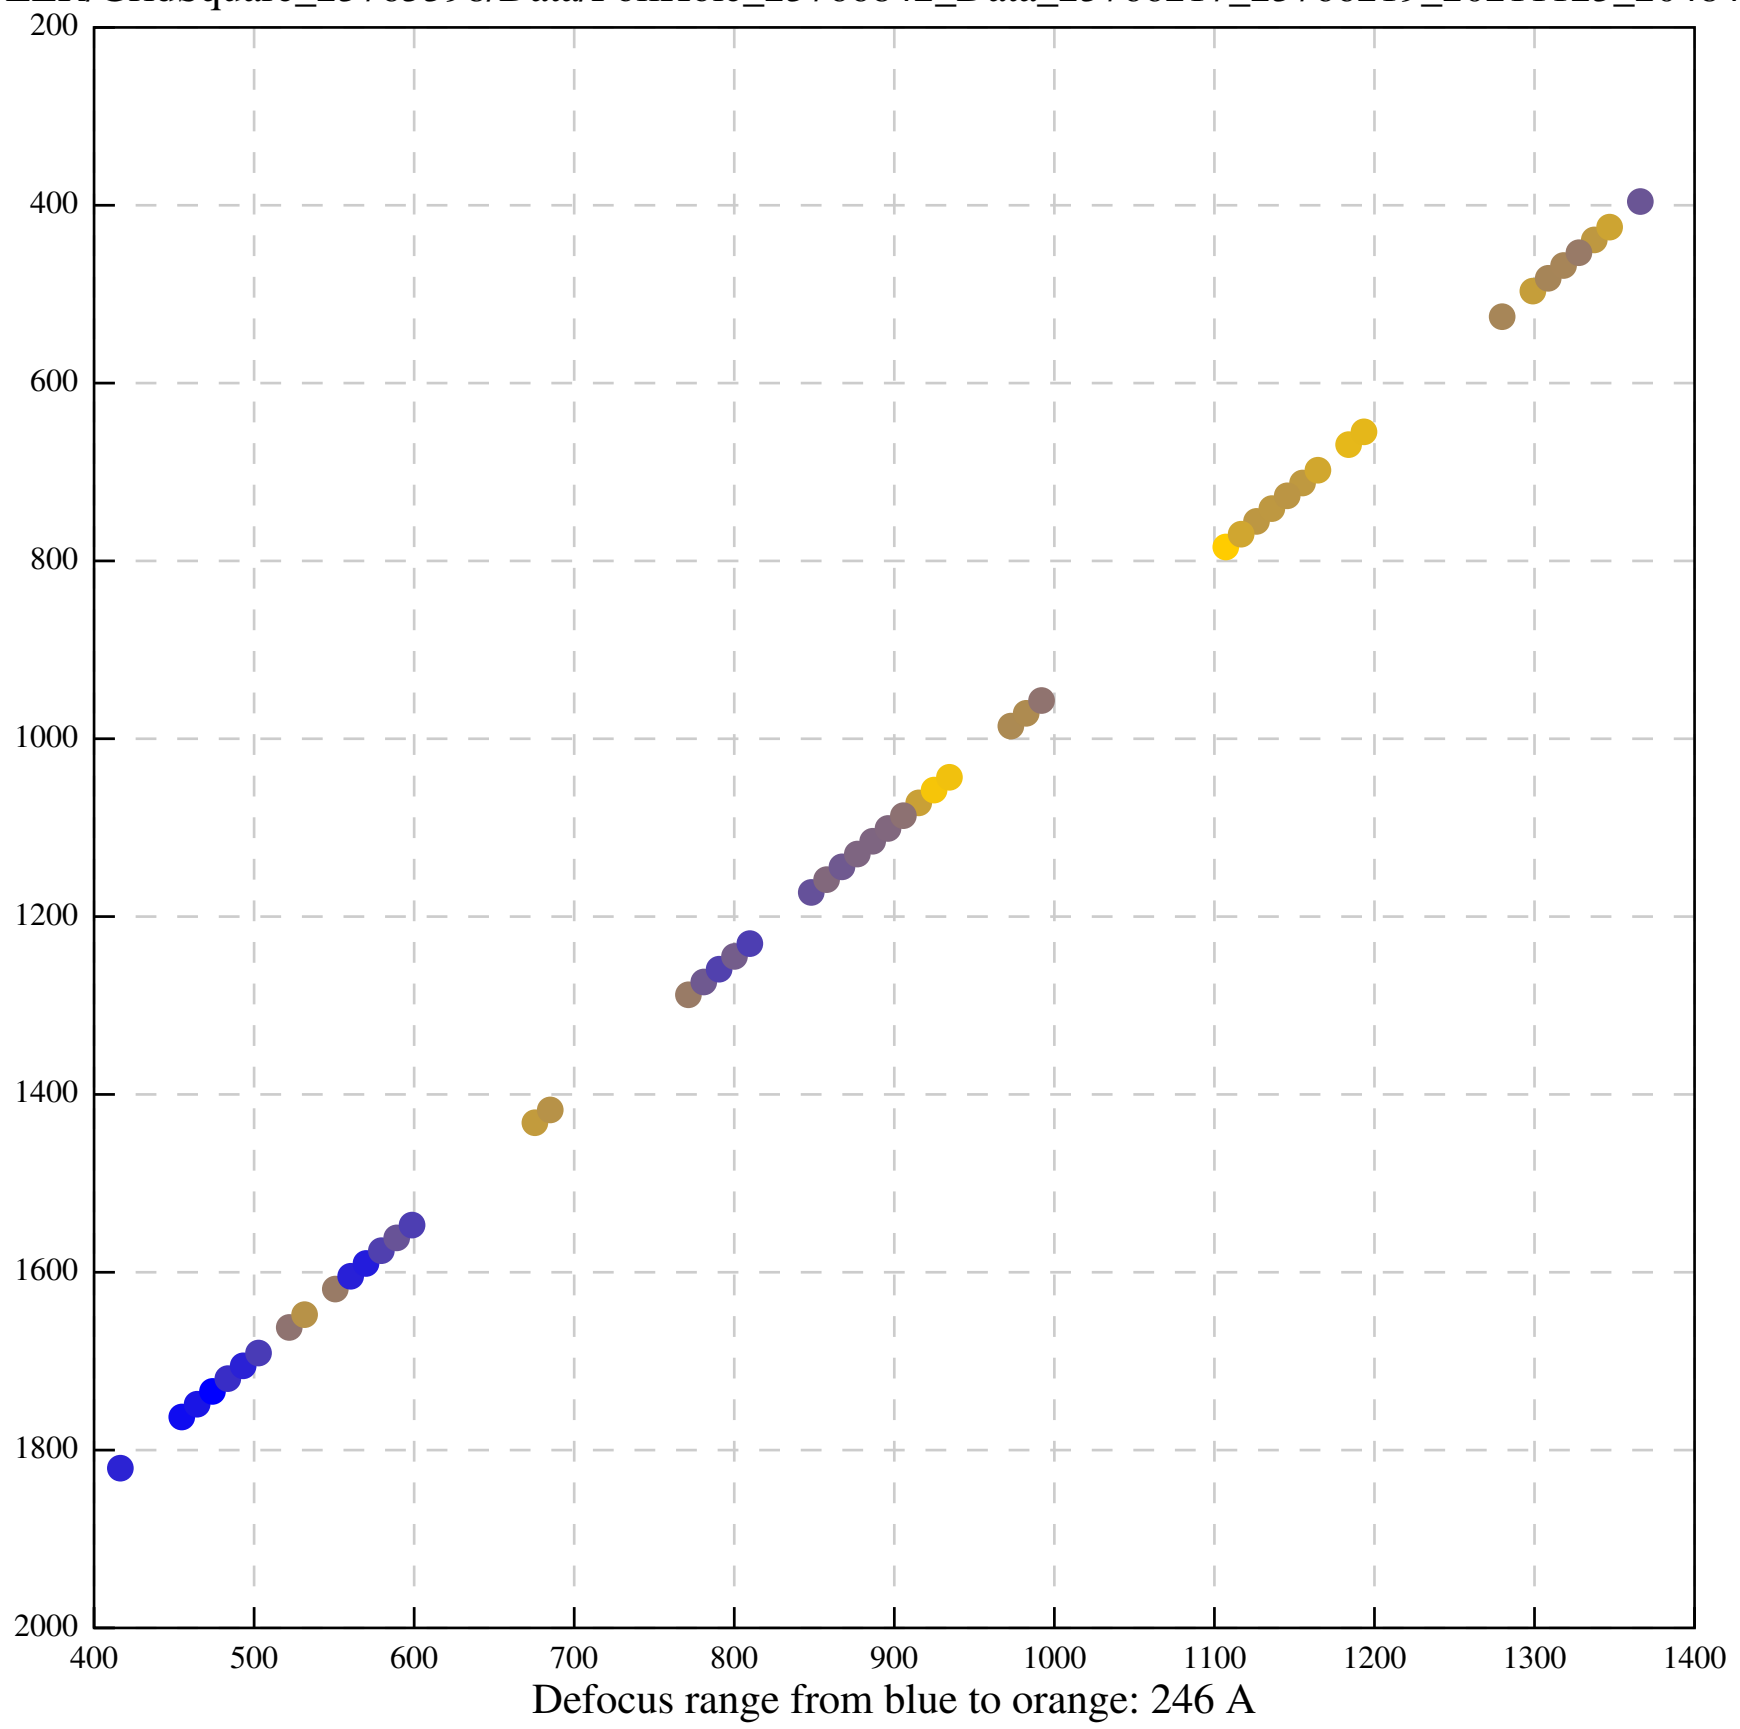

Defocus range from blue to orange: 630 Å

Defocus range from blue to orange: 593 A

Defocus range from blue to orange: 752 A

Defocus range from blue to orange: 365 A

Defocus range from blue to orange: 731 A

Defocus range from blue to orange: 664 A

Defocus range from blue to orange: 328 A

Defocus range from blue to orange: 534 A

Defocus range from blue to orange: 312 A

Defocus range from blue to orange: 308 A

Defocus range from blue to orange: 492 A

Defocus range from blue to orange: 72 A

Defocus range from blue to orange: 295 A

Defocus range from blue to orange: 624 A

Defocus range from blue to orange: 656 A

Defocus range from blue to orange: 507 A

Defocus range from blue to orange: 379 A

Defocus range from blue to orange: 559 A