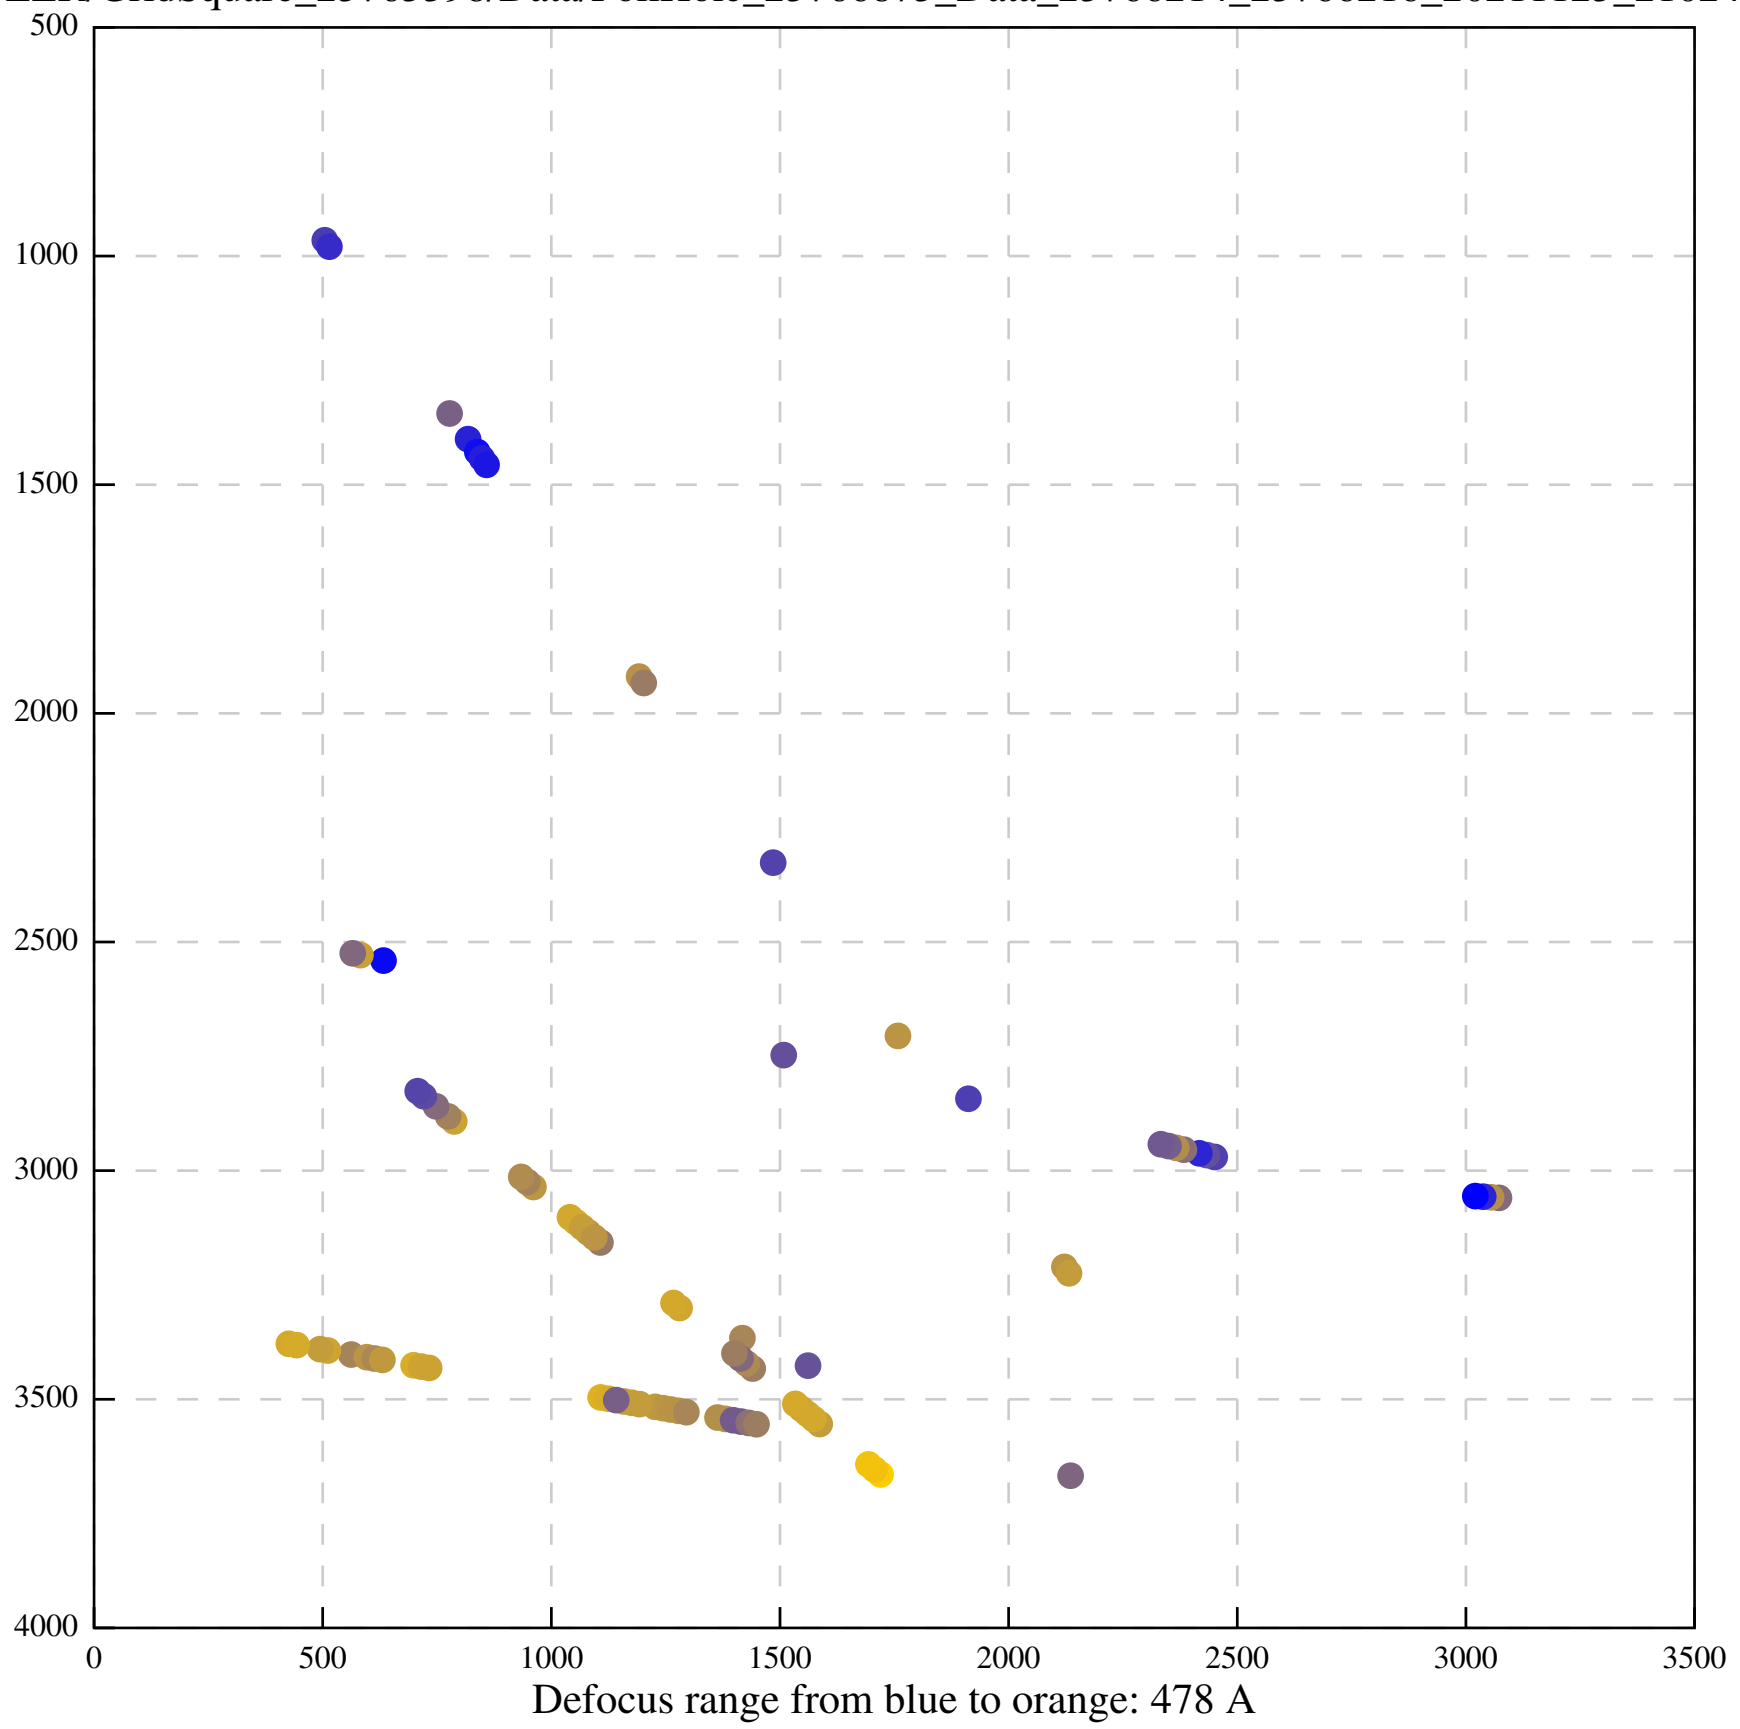

Defocus range from blue to orange: 630 Å

Defocus range from blue to orange: 593 A

Defocus range from blue to orange: 752 A

Defocus range from blue to orange: 365 A

Defocus range from blue to orange: 731 A

Defocus range from blue to orange: 664 A

Defocus range from blue to orange: 328 A

Defocus range from blue to orange: 534 A

Defocus range from blue to orange: 312 A

Defocus range from blue to orange: 308 A

Defocus range from blue to orange: 492 A

Defocus range from blue to orange: 72 A

Defocus range from blue to orange: 295 A

Defocus range from blue to orange: 624 A

Defocus range from blue to orange: 656 A

Defocus range from blue to orange: 507 A

Defocus range from blue to orange: 379 A

Defocus range from blue to orange: 559 A