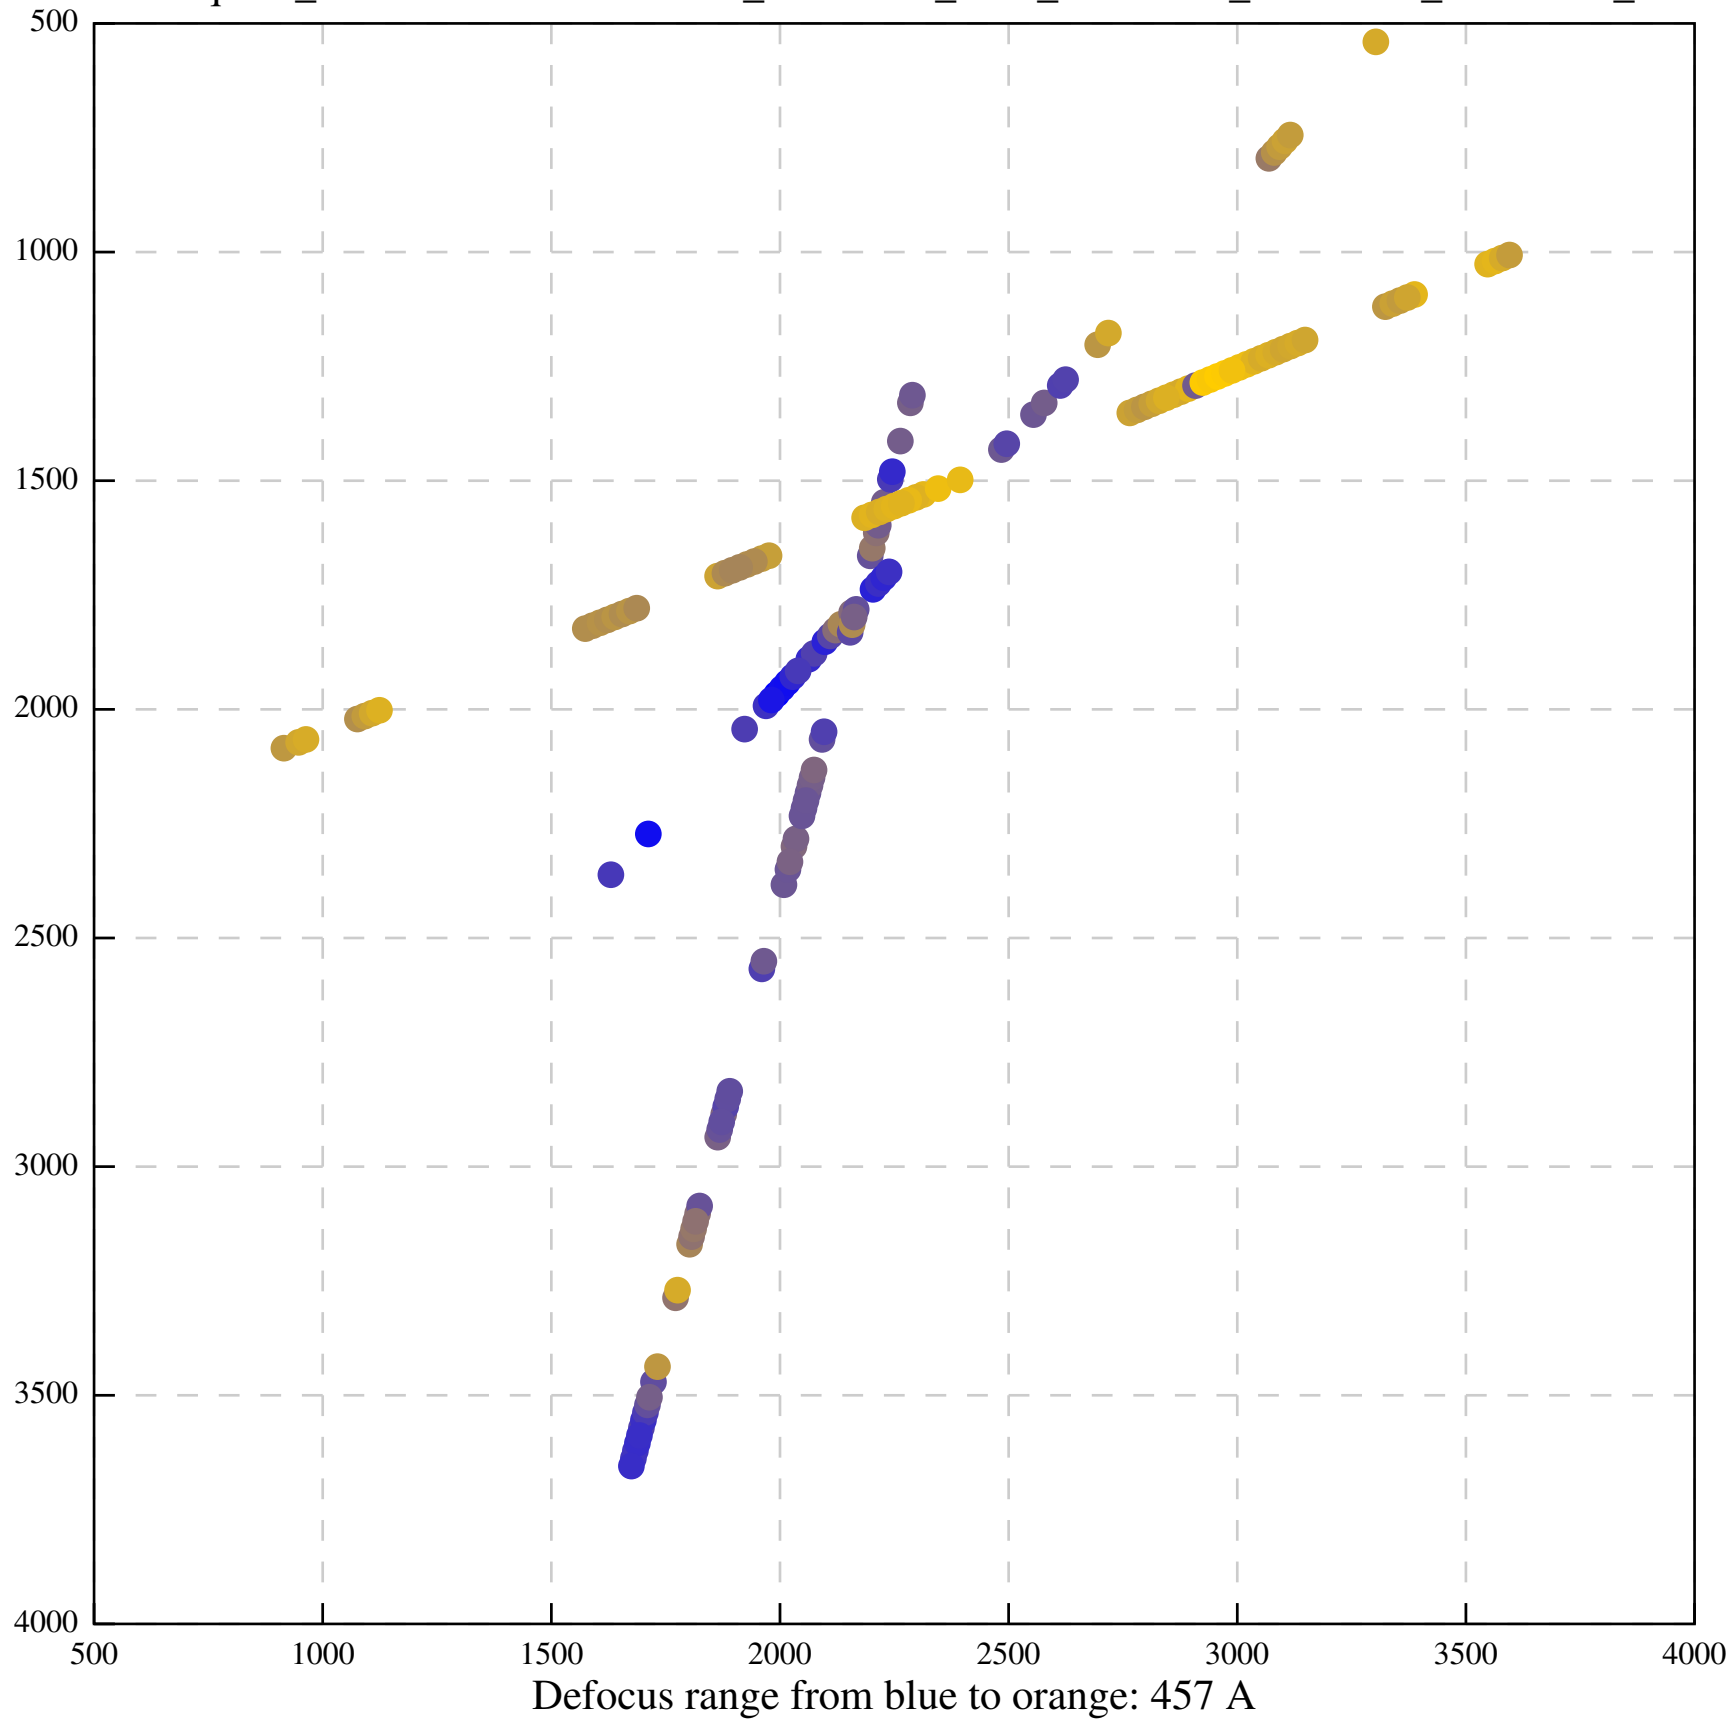

Defocus range from blue to orange: 630 Å

Defocus range from blue to orange: 593 A

Defocus range from blue to orange: 752 A

Defocus range from blue to orange: 365 A

Defocus range from blue to orange: 731 A

Defocus range from blue to orange: 664 A

Defocus range from blue to orange: 328 A

Defocus range from blue to orange: 534 A

Defocus range from blue to orange: 312 A

Defocus range from blue to orange: 308 A

Defocus range from blue to orange: 492 A

Defocus range from blue to orange: 72 A

Defocus range from blue to orange: 295 A

Defocus range from blue to orange: 624 A

Defocus range from blue to orange: 656 A

Defocus range from blue to orange: 507 A

Defocus range from blue to orange: 379 A

Defocus range from blue to orange: 559 A