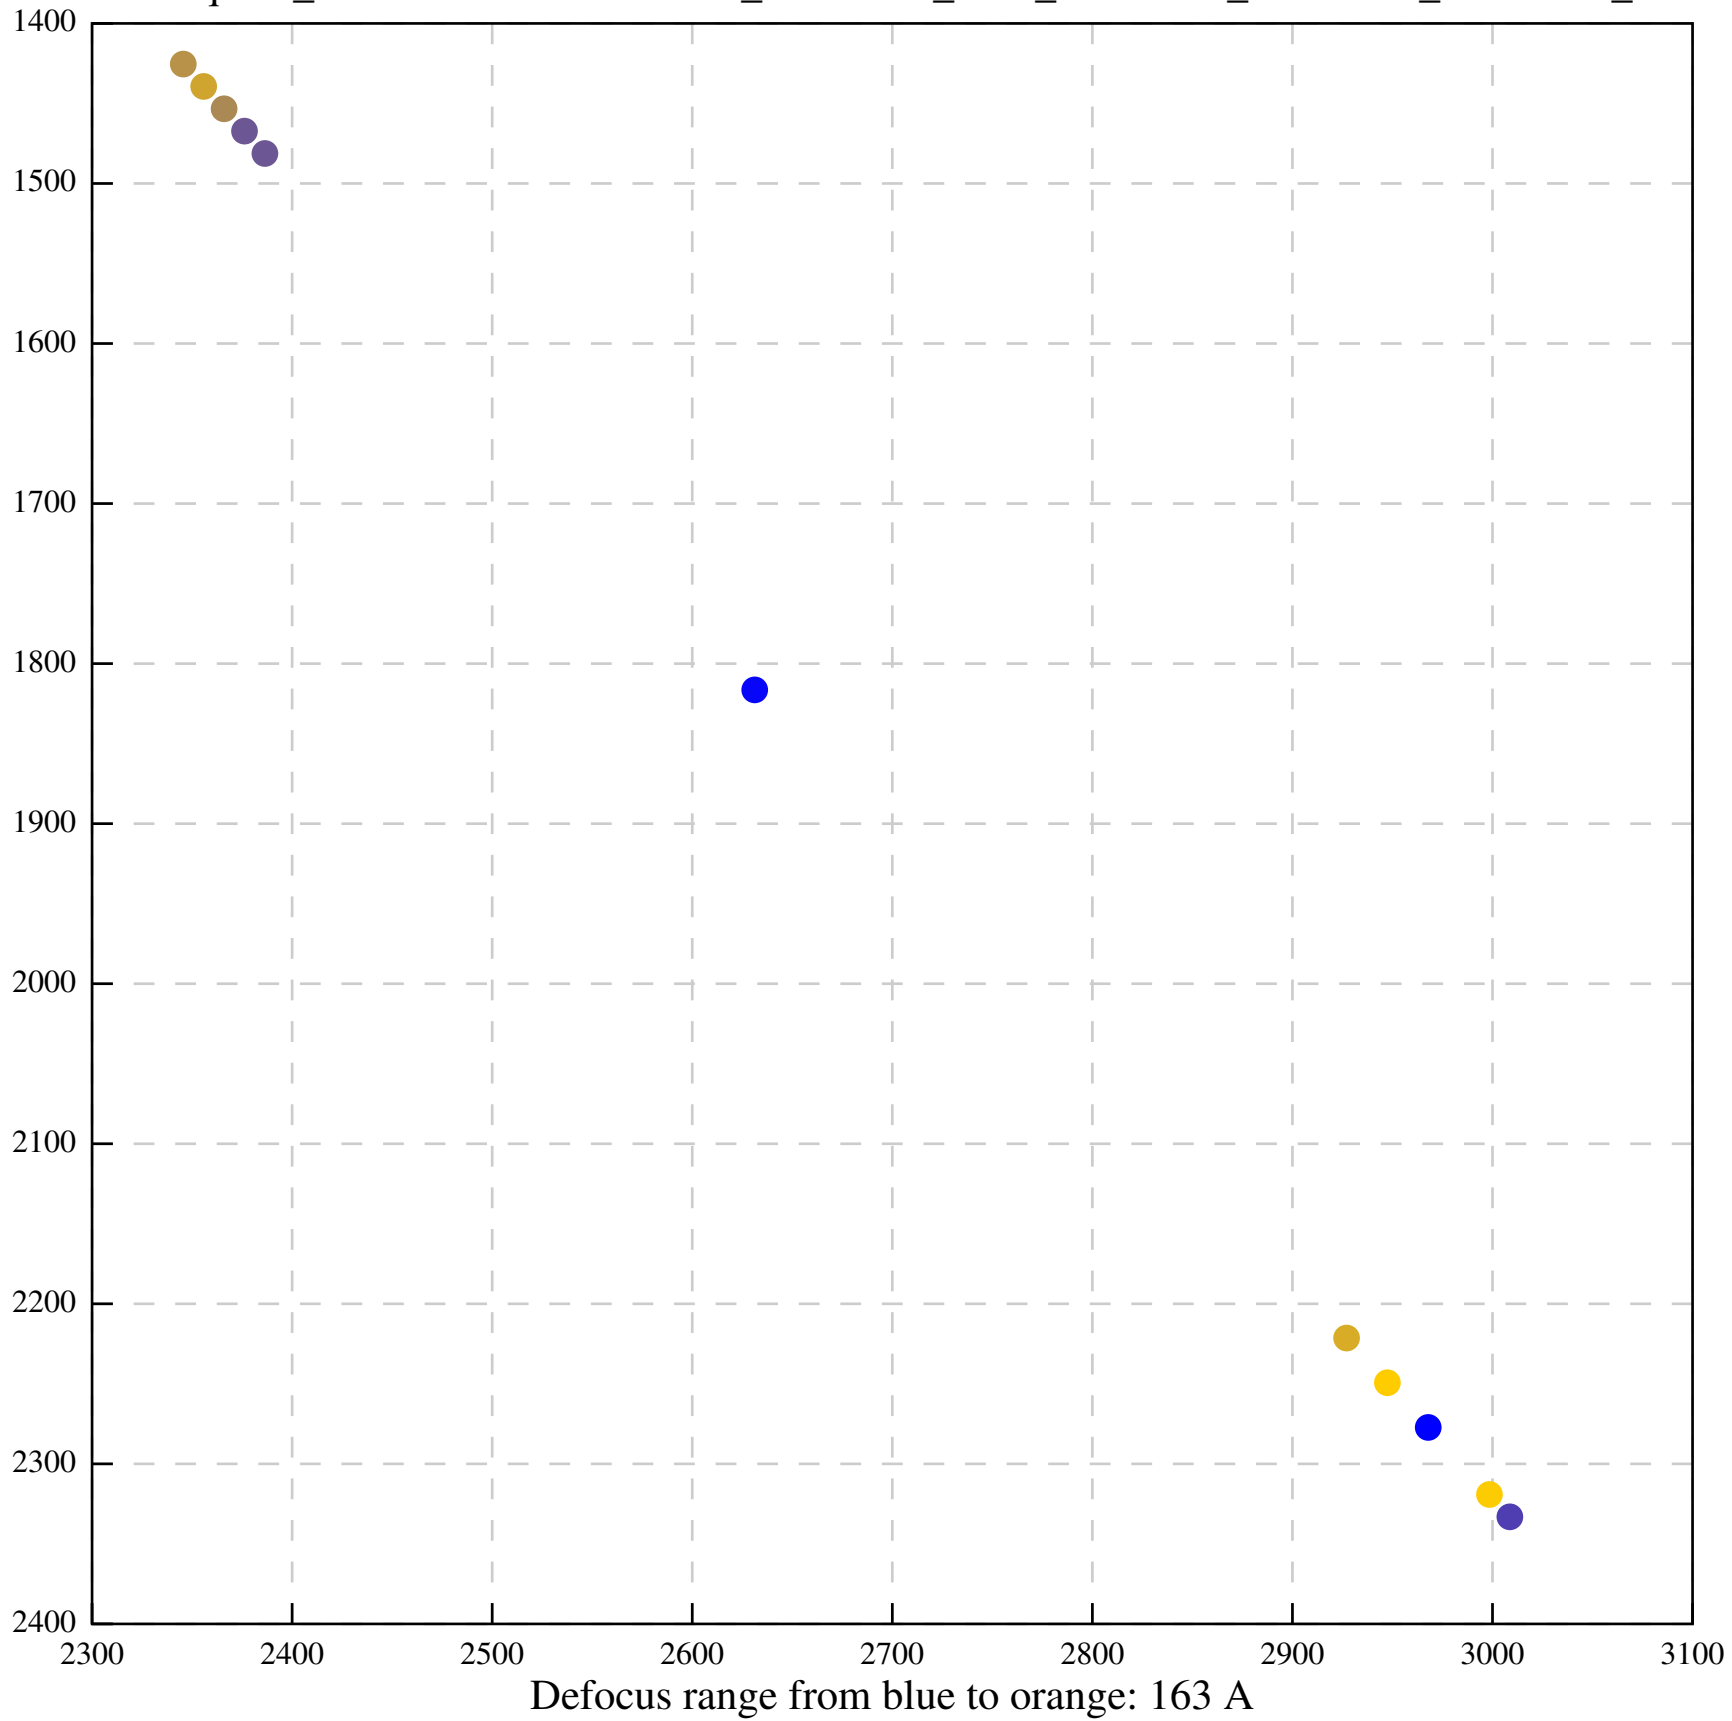

Defocus range from blue to orange: 708 A

Defocus range from blue to orange: 243 A

Defocus range from blue to orange: 1114 A

Defocus range from blue to orange: 364 A

Defocus range from blue to orange: 367 Å

Defocus range from blue to orange: 341 Å

Defocus range from blue to orange: 23 A

Defocus range from blue to orange: 1240 Å

Defocus range from blue to orange: 101 A

Defocus range from blue to orange: 331 A

Defocus range from blue to orange: 630 Å

Defocus range from blue to orange: 593 A

Defocus range from blue to orange: 752 A

Defocus range from blue to orange: 365 A

Defocus range from blue to orange: 731 A

Defocus range from blue to orange: 664 A

Defocus range from blue to orange: 328 A

Defocus range from blue to orange: 534 A

Defocus range from blue to orange: 312 A

Defocus range from blue to orange: 308 A