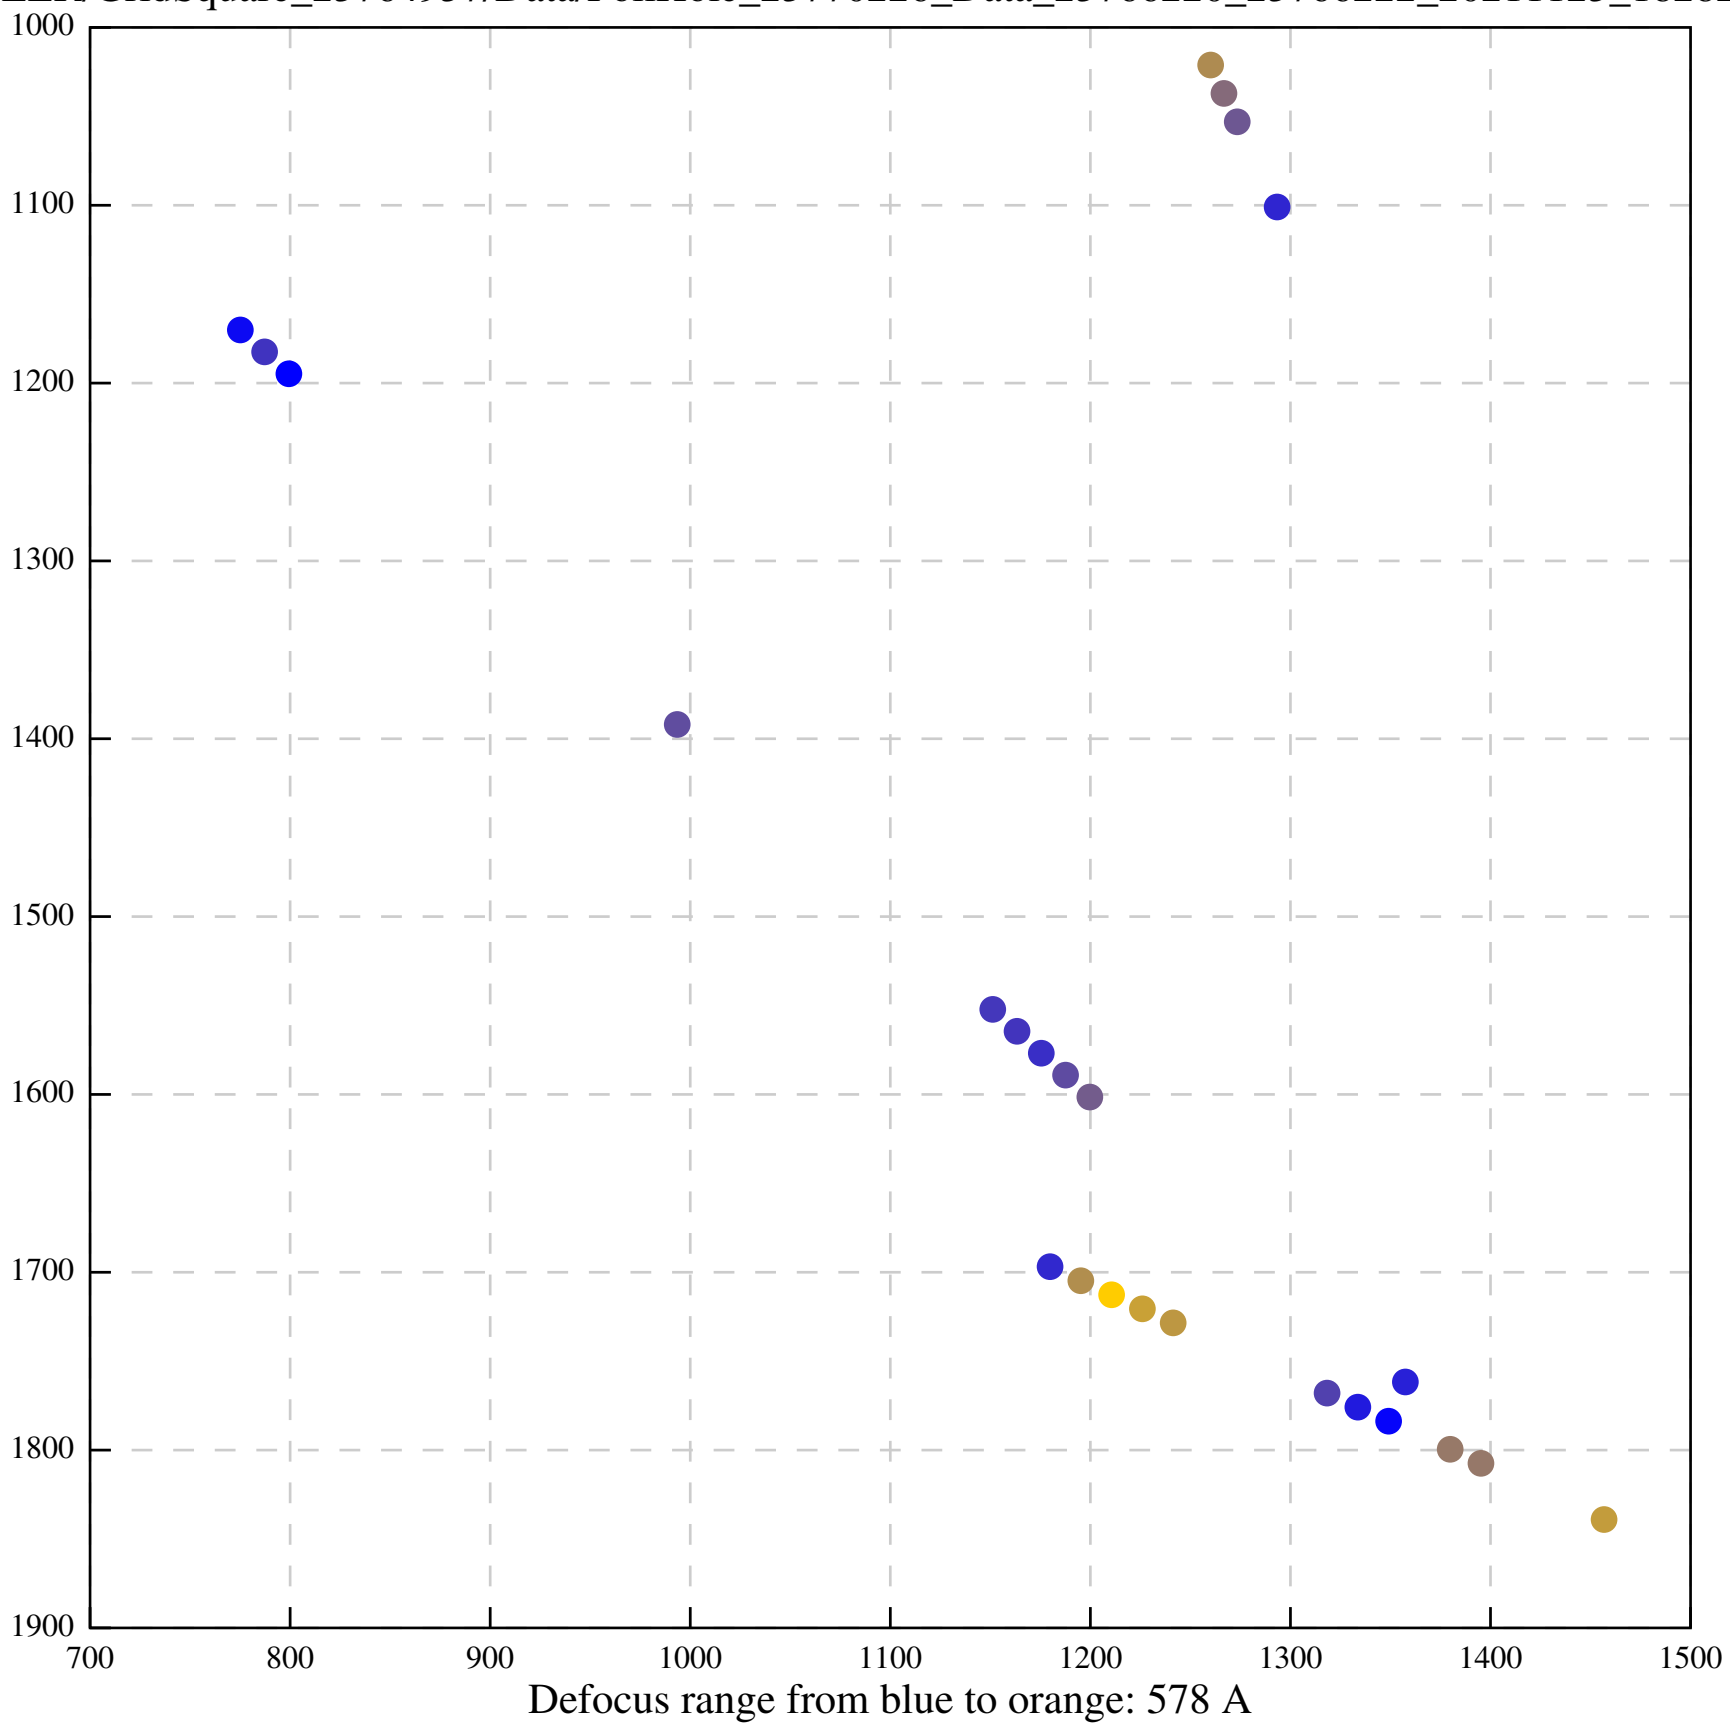

Defocus range from blue to orange: 839 A

Defocus range from blue to orange: 211 A

Defocus range from blue to orange: 145 A

Defocus range from blue to orange: 703 A

Defocus range from blue to orange: 455 A

Defocus range from blue to orange: 979 A

Defocus range from blue to orange: 864 A

Defocus range from blue to orange: 84 A

Defocus range from blue to orange: 332 A

Defocus range from blue to orange: 423 A

Defocus range from blue to orange: 70 A

Defocus range from blue to orange: 396 A

Defocus range from blue to orange: 485 A

Defocus range from blue to orange: 1024 A

Defocus range from blue to orange: 366 A

Defocus range from blue to orange: 495 A

Defocus range from blue to orange: 11 A

Defocus range from blue to orange: 697 A

Defocus range from blue to orange: 315 A

Defocus range from blue to orange: 289 A

Defocus range from blue to orange: 114 A

Defocus range from blue to orange: 552 A