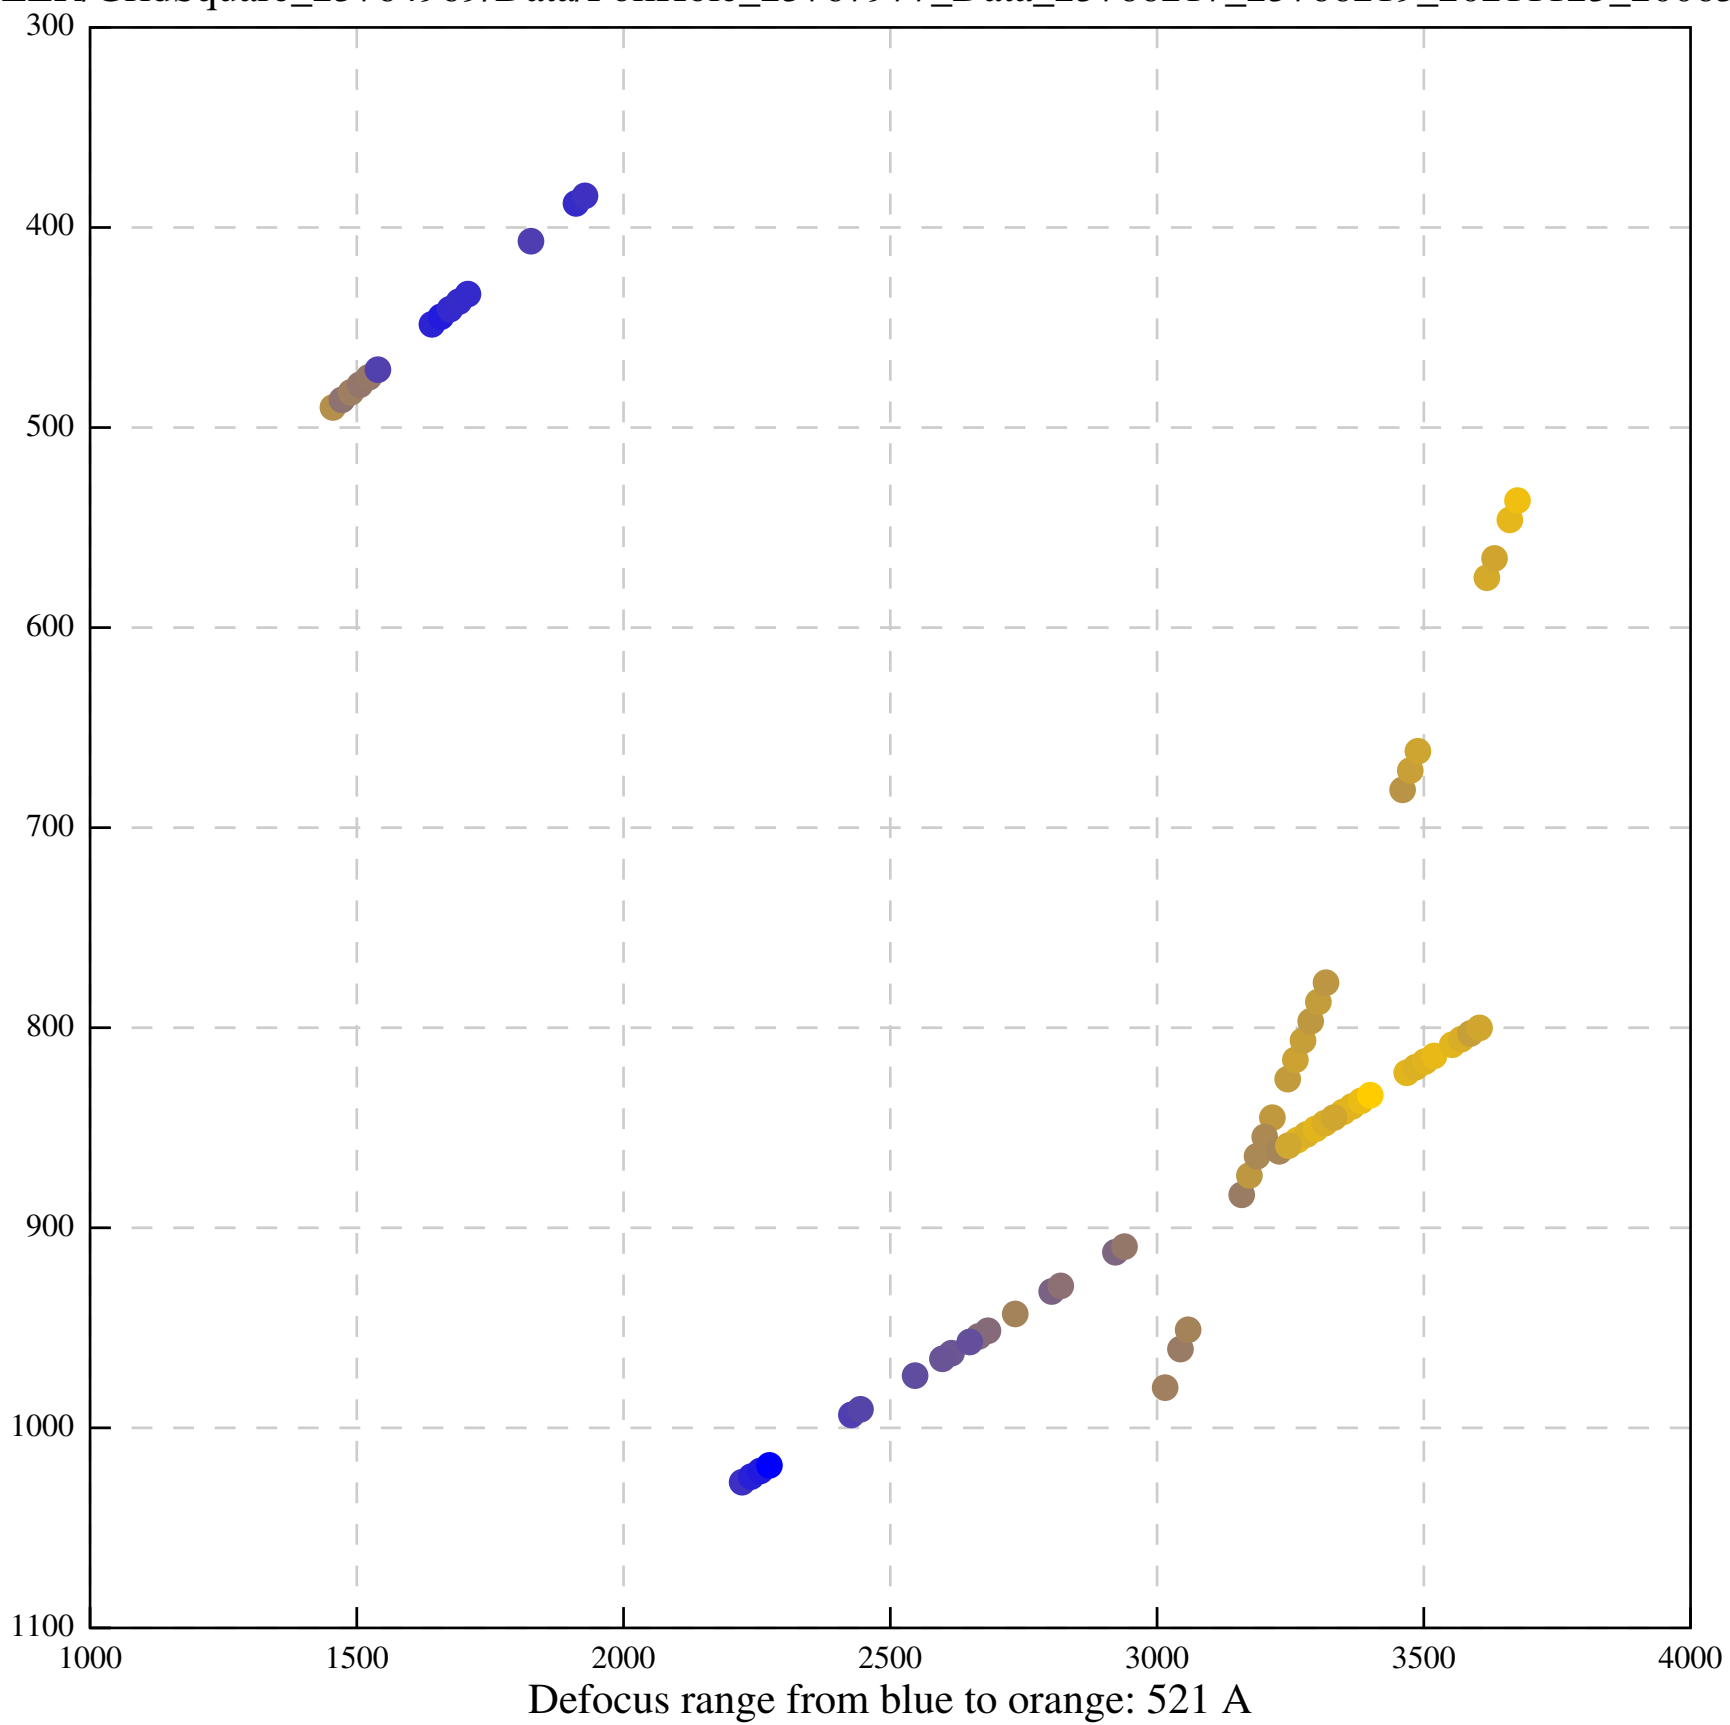

Defocus range from blue to orange: 708 A

Defocus range from blue to orange: 243 A

Defocus range from blue to orange: 1114 A

Defocus range from blue to orange: 364 A

Defocus range from blue to orange: 367 Å

Defocus range from blue to orange: 341 Å

Defocus range from blue to orange: 23 A

Defocus range from blue to orange: 1240 Å

Defocus range from blue to orange: 101 A

Defocus range from blue to orange: 331 A

Defocus range from blue to orange: 630 Å

Defocus range from blue to orange: 593 A

Defocus range from blue to orange: 752 A

Defocus range from blue to orange: 365 A

Defocus range from blue to orange: 731 A

Defocus range from blue to orange: 664 A

Defocus range from blue to orange: 328 A

Defocus range from blue to orange: 534 A

Defocus range from blue to orange: 312 A

Defocus range from blue to orange: 308 A