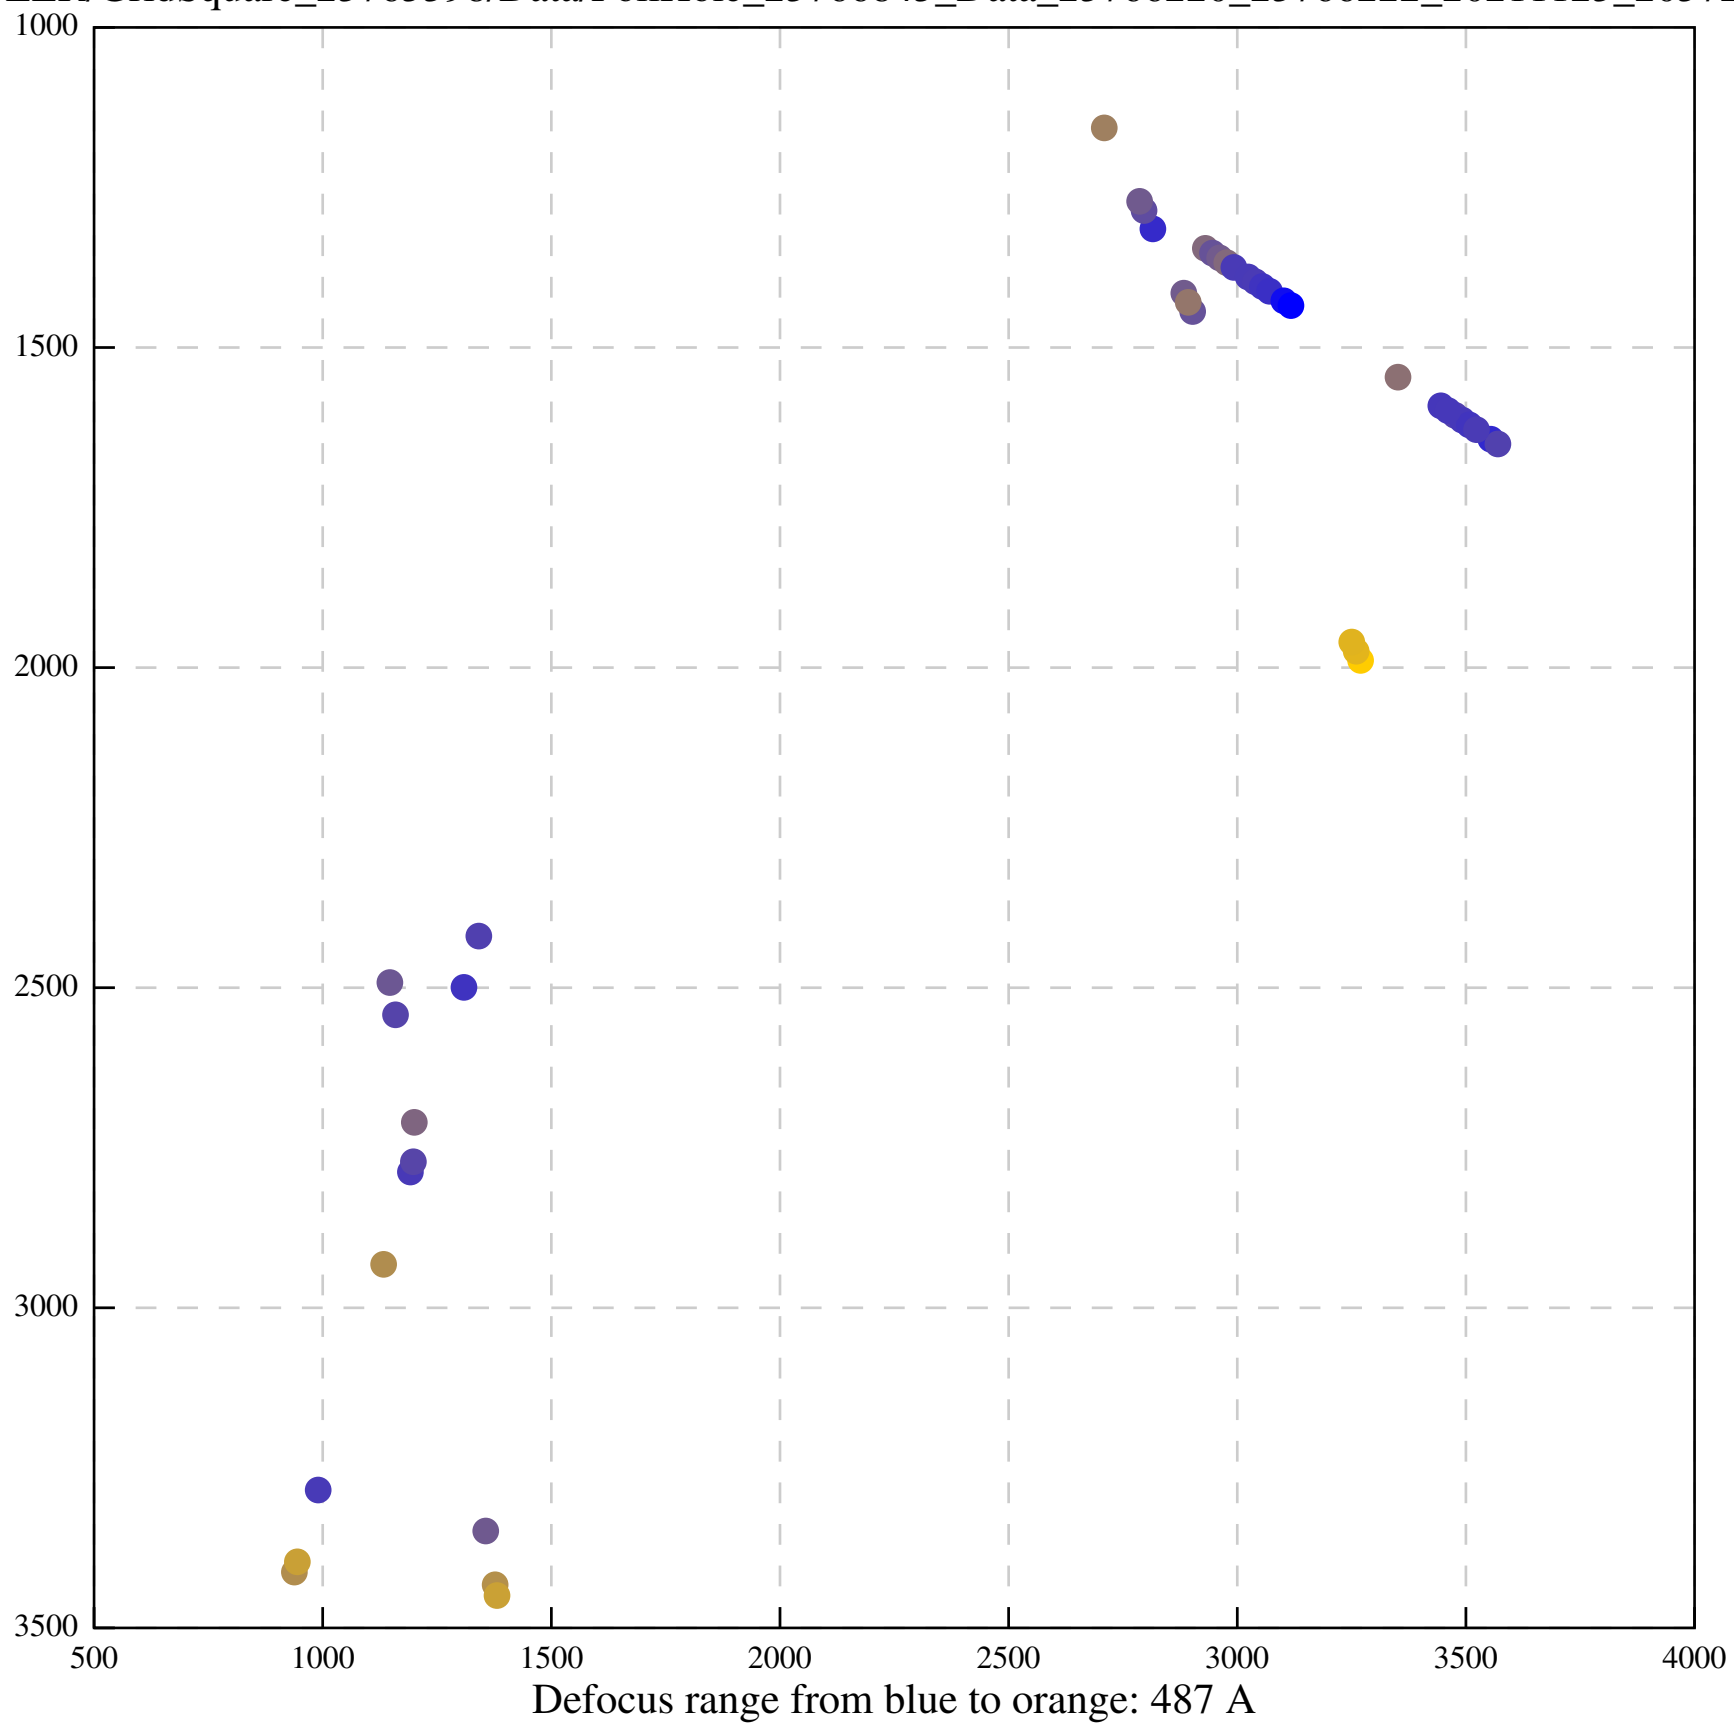

Defocus range from blue to orange: 630 Å

Defocus range from blue to orange: 593 A

Defocus range from blue to orange: 752 A

Defocus range from blue to orange: 365 A

Defocus range from blue to orange: 731 A

Defocus range from blue to orange: 664 A

Defocus range from blue to orange: 328 A

Defocus range from blue to orange: 534 A

Defocus range from blue to orange: 312 A

Defocus range from blue to orange: 308 A

Defocus range from blue to orange: 492 A

Defocus range from blue to orange: 72 A

Defocus range from blue to orange: 295 A

Defocus range from blue to orange: 624 A

Defocus range from blue to orange: 656 A

Defocus range from blue to orange: 507 A

Defocus range from blue to orange: 379 A

Defocus range from blue to orange: 559 A