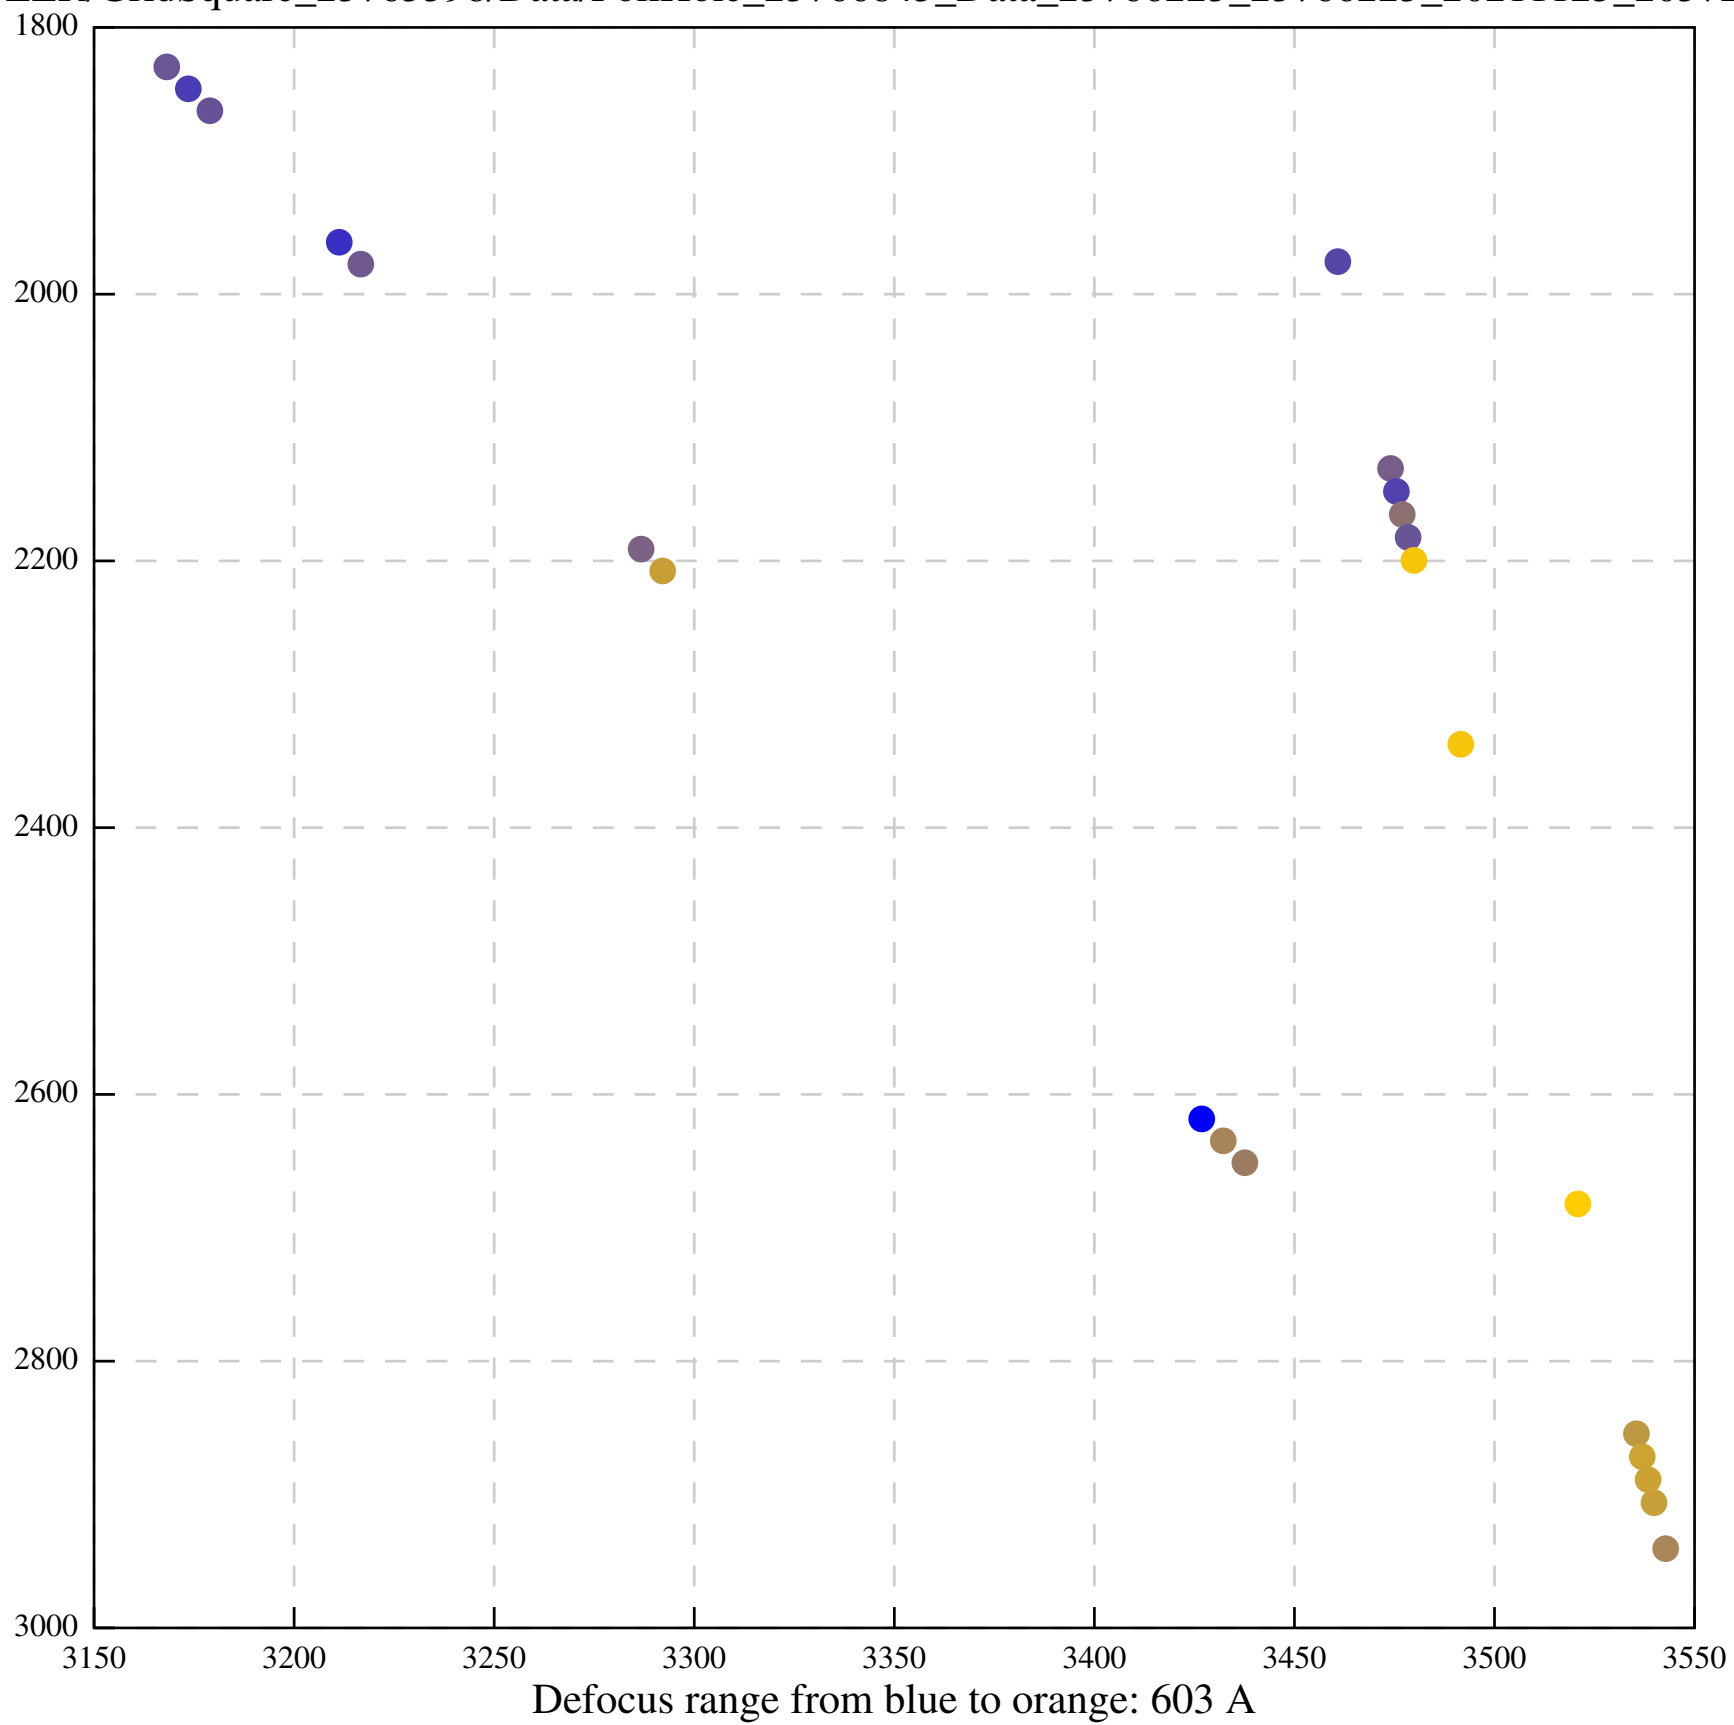

Defocus range from blue to orange: 664 A

Defocus range from blue to orange: 328 A

Defocus range from blue to orange: 534 A

Defocus range from blue to orange: 312 A

Defocus range from blue to orange: 308 A

Defocus range from blue to orange: 492 A

Defocus range from blue to orange: 72 A

Defocus range from blue to orange: 295 A

Defocus range from blue to orange: 624 A

Defocus range from blue to orange: 656 A

Defocus range from blue to orange: 507 A

Defocus range from blue to orange: 379 A

Defocus range from blue to orange: 559 A