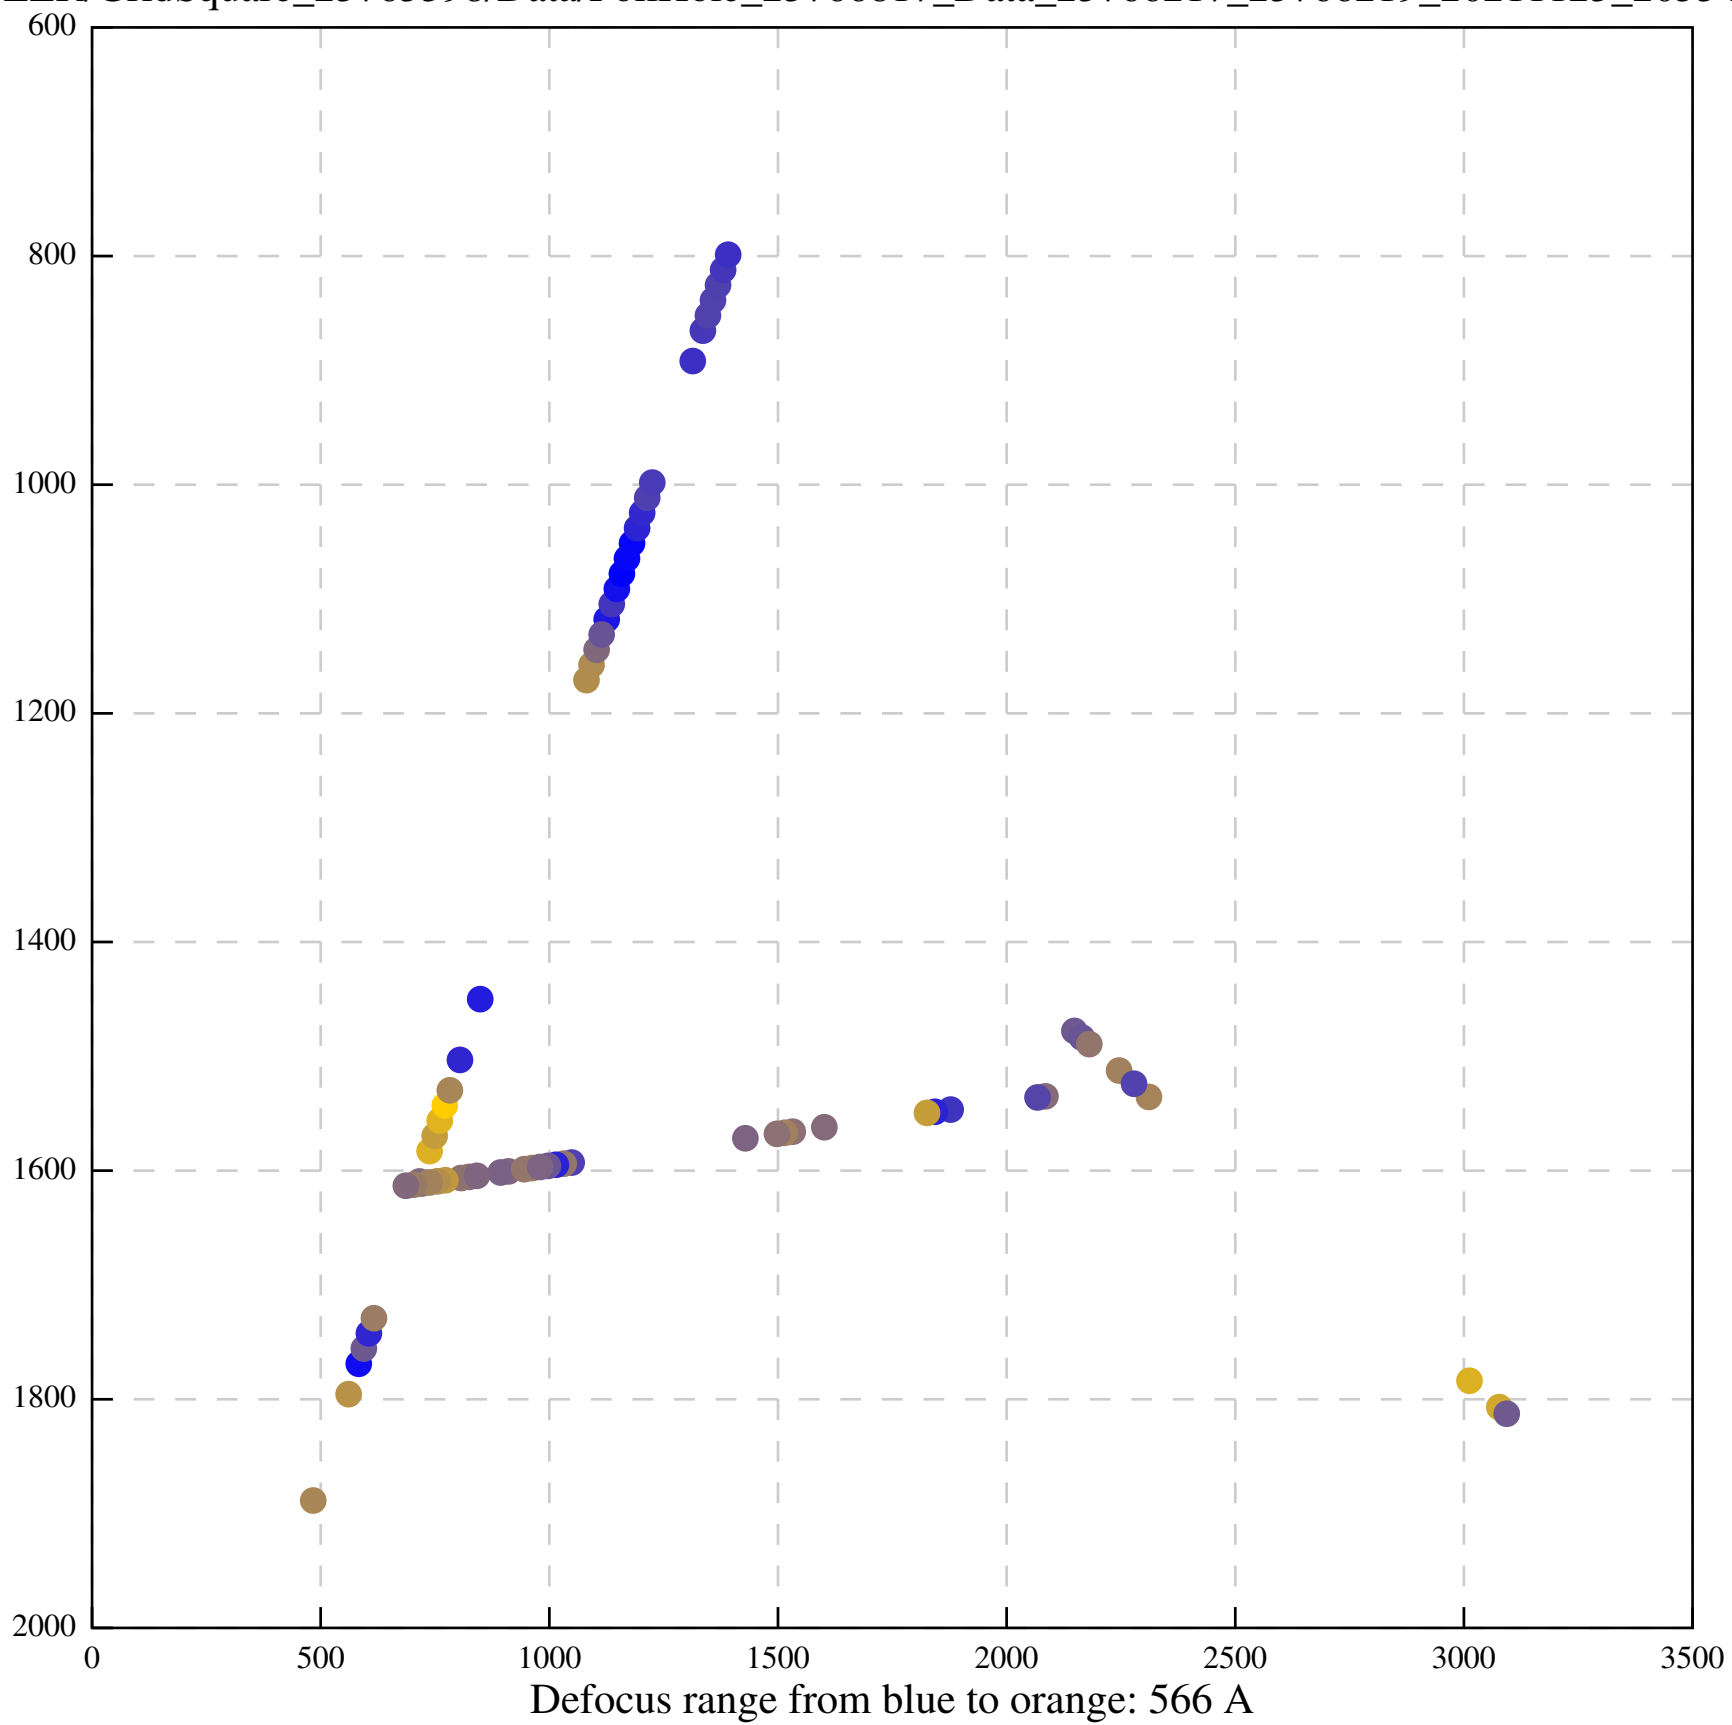

Defocus range from blue to orange: 630 Å

Defocus range from blue to orange: 593 A

Defocus range from blue to orange: 752 A

Defocus range from blue to orange: 365 A

Defocus range from blue to orange: 731 A

Defocus range from blue to orange: 664 A

Defocus range from blue to orange: 328 A

Defocus range from blue to orange: 534 A

Defocus range from blue to orange: 312 A

Defocus range from blue to orange: 308 A

Defocus range from blue to orange: 492 A

Defocus range from blue to orange: 72 A

Defocus range from blue to orange: 295 A

Defocus range from blue to orange: 624 A

Defocus range from blue to orange: 656 A

Defocus range from blue to orange: 507 A

Defocus range from blue to orange: 379 A

Defocus range from blue to orange: 559 A