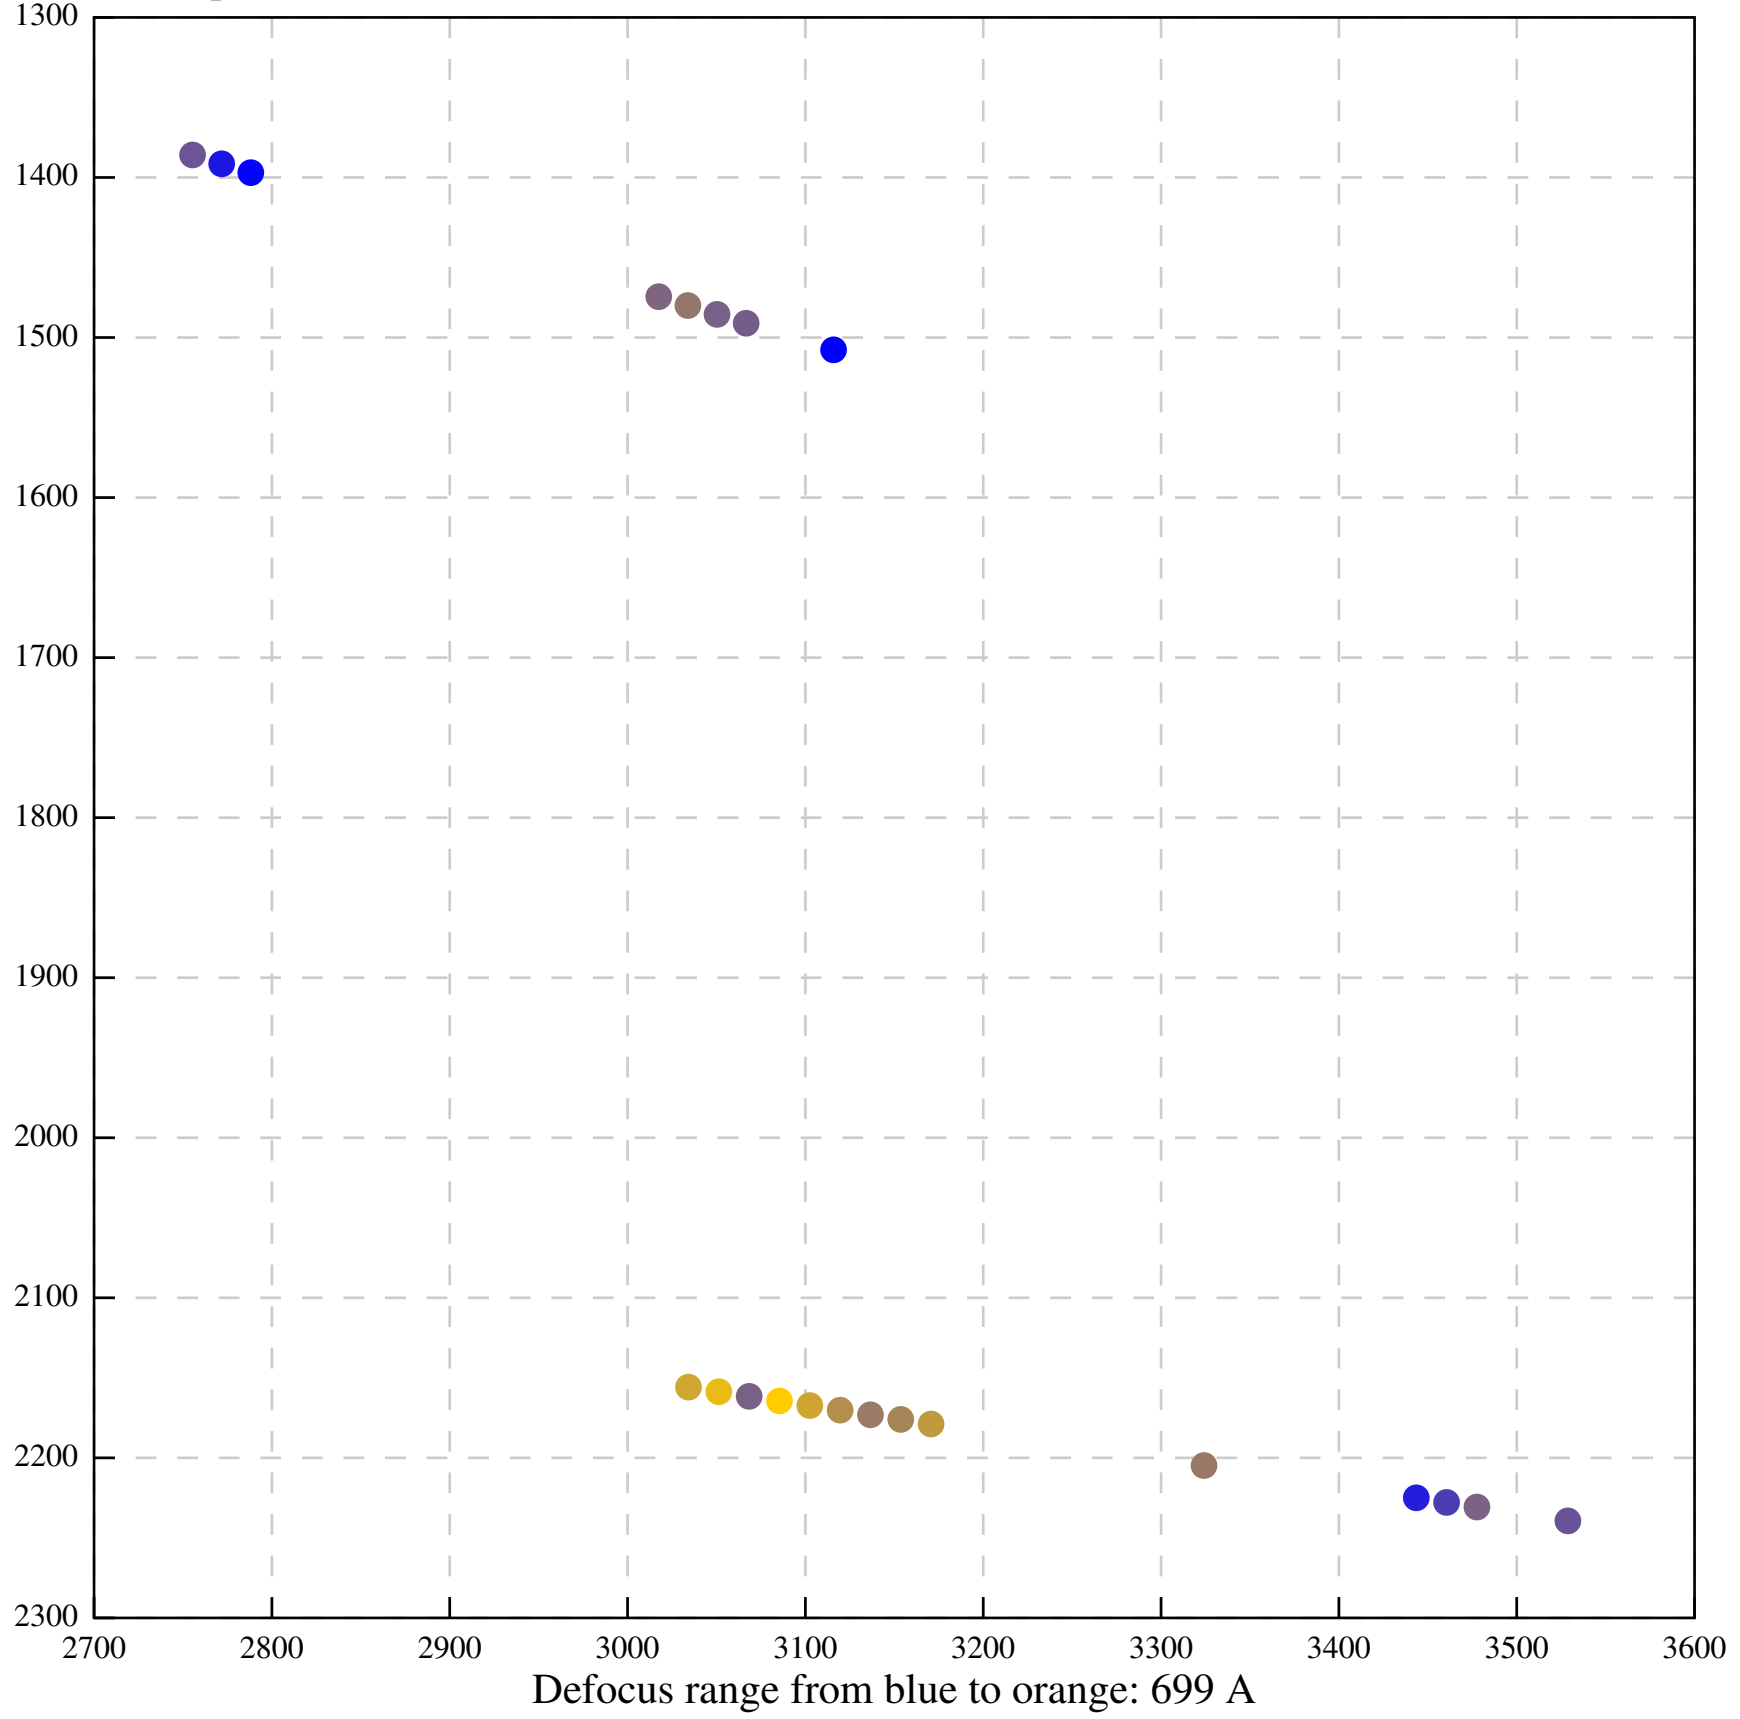

Defocus range from blue to orange: 630 Å

Defocus range from blue to orange: 593 A

Defocus range from blue to orange: 752 A

Defocus range from blue to orange: 365 A

Defocus range from blue to orange: 731 A

Defocus range from blue to orange: 664 A

Defocus range from blue to orange: 328 A

Defocus range from blue to orange: 534 A

Defocus range from blue to orange: 312 A

Defocus range from blue to orange: 308 A

Defocus range from blue to orange: 492 A

Defocus range from blue to orange: 72 A

Defocus range from blue to orange: 295 A

Defocus range from blue to orange: 624 A

Defocus range from blue to orange: 656 A

Defocus range from blue to orange: 507 A

Defocus range from blue to orange: 379 A

Defocus range from blue to orange: 559 A