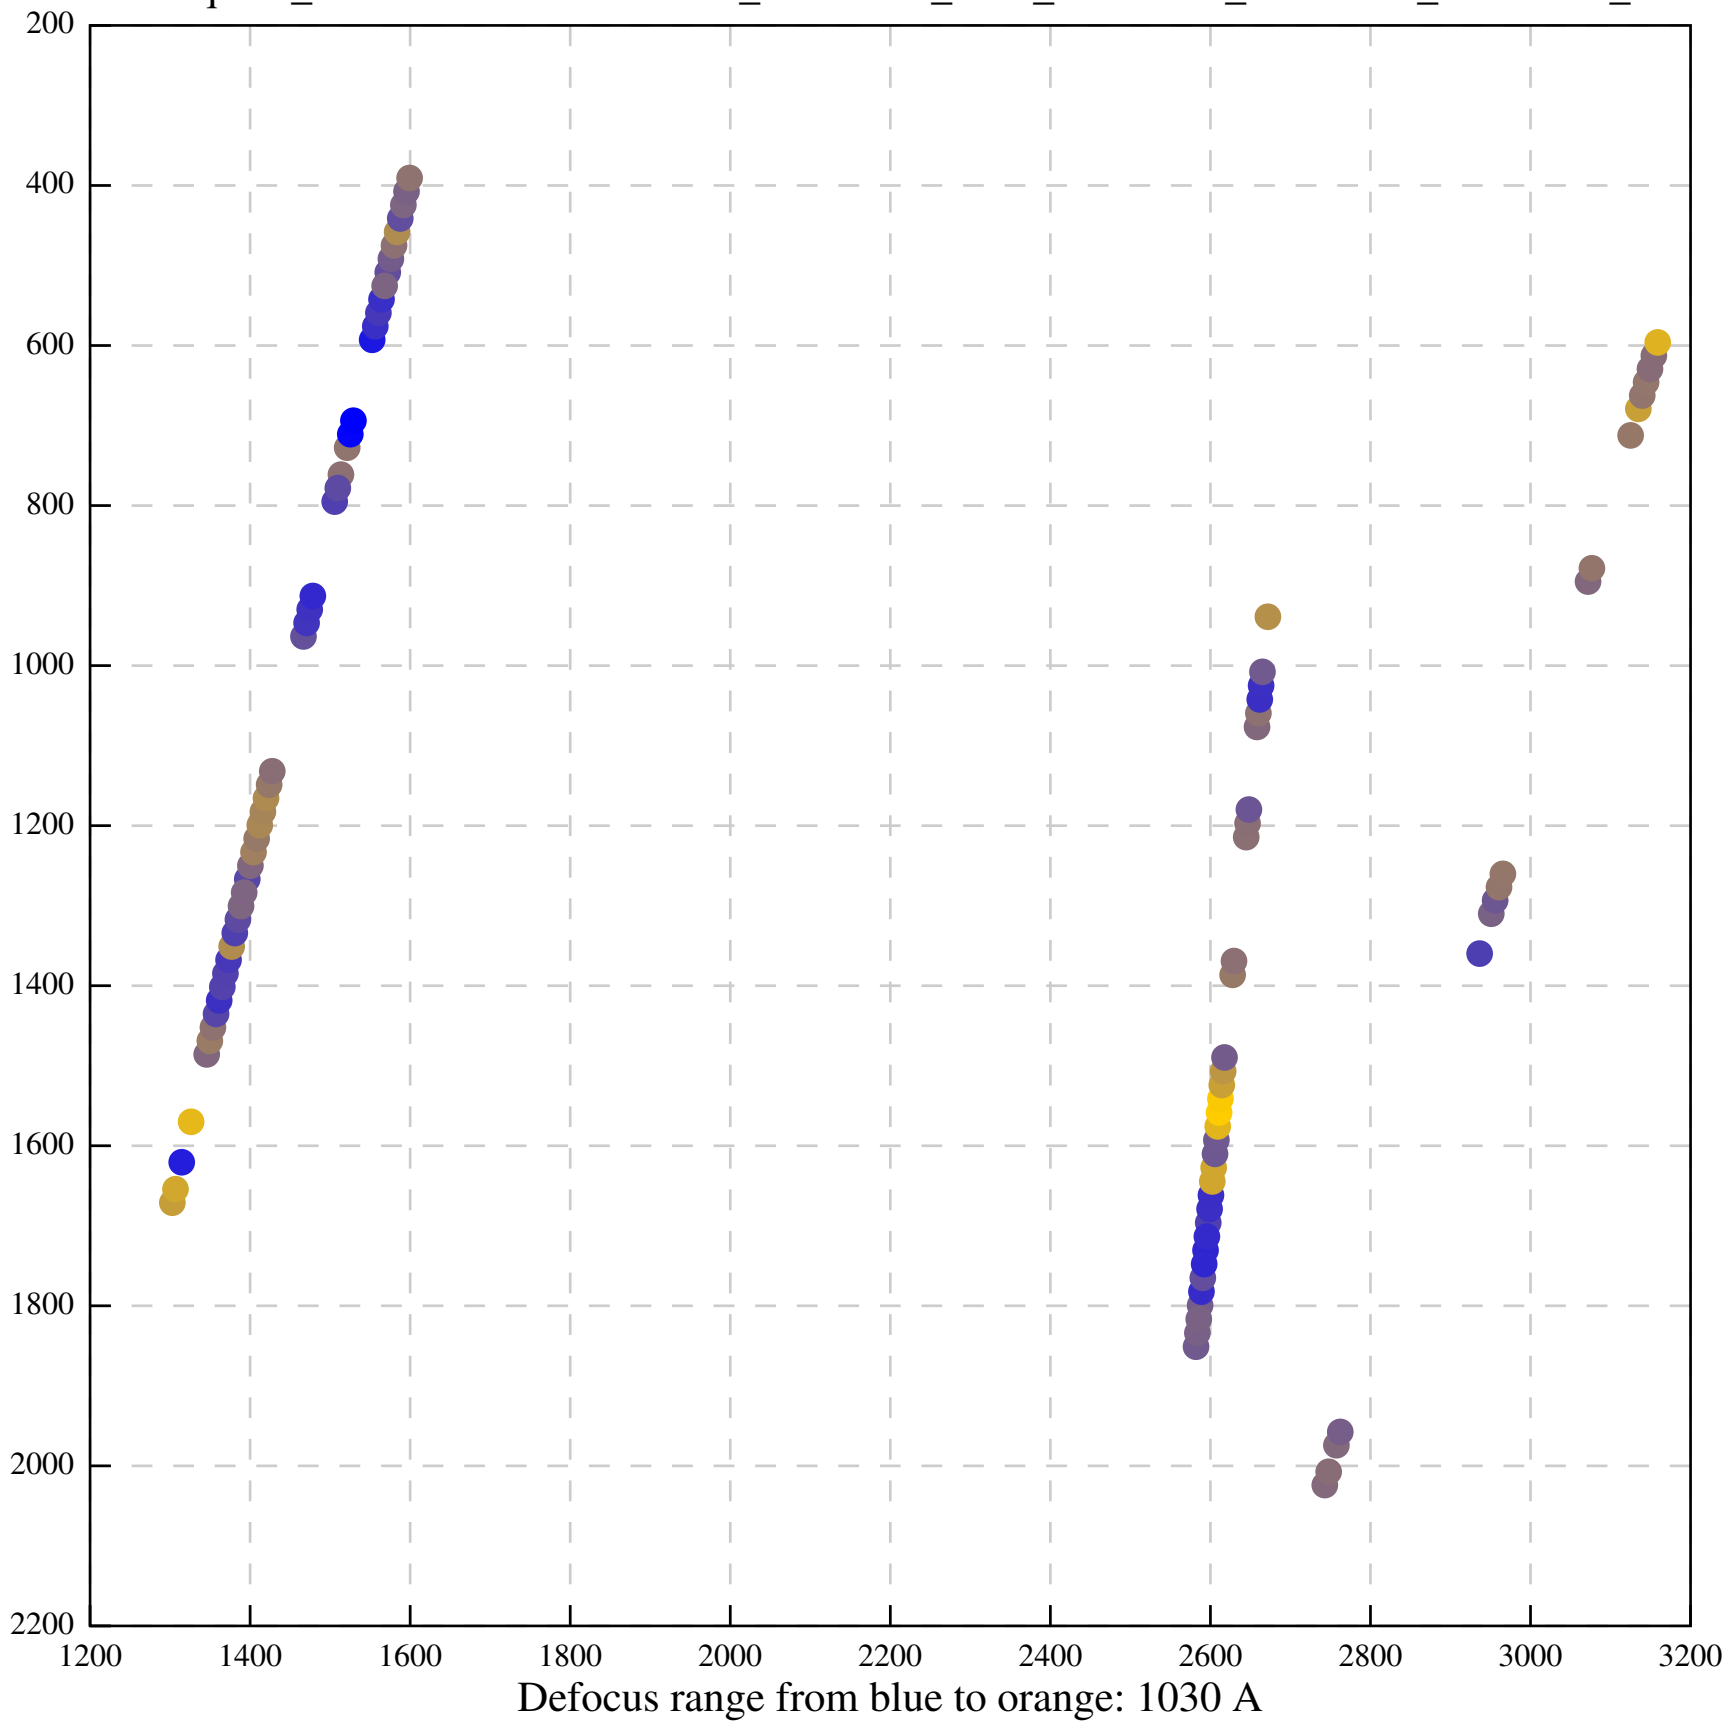

Defocus range from blue to orange: 630 Å

Defocus range from blue to orange: 593 A

Defocus range from blue to orange: 752 A

Defocus range from blue to orange: 365 A

Defocus range from blue to orange: 731 A

Defocus range from blue to orange: 664 A

Defocus range from blue to orange: 328 A

Defocus range from blue to orange: 534 A

Defocus range from blue to orange: 312 A

Defocus range from blue to orange: 308 A

Defocus range from blue to orange: 492 A

Defocus range from blue to orange: 72 A

Defocus range from blue to orange: 295 A

Defocus range from blue to orange: 624 A

Defocus range from blue to orange: 656 A

Defocus range from blue to orange: 507 A

Defocus range from blue to orange: 379 A

Defocus range from blue to orange: 559 A