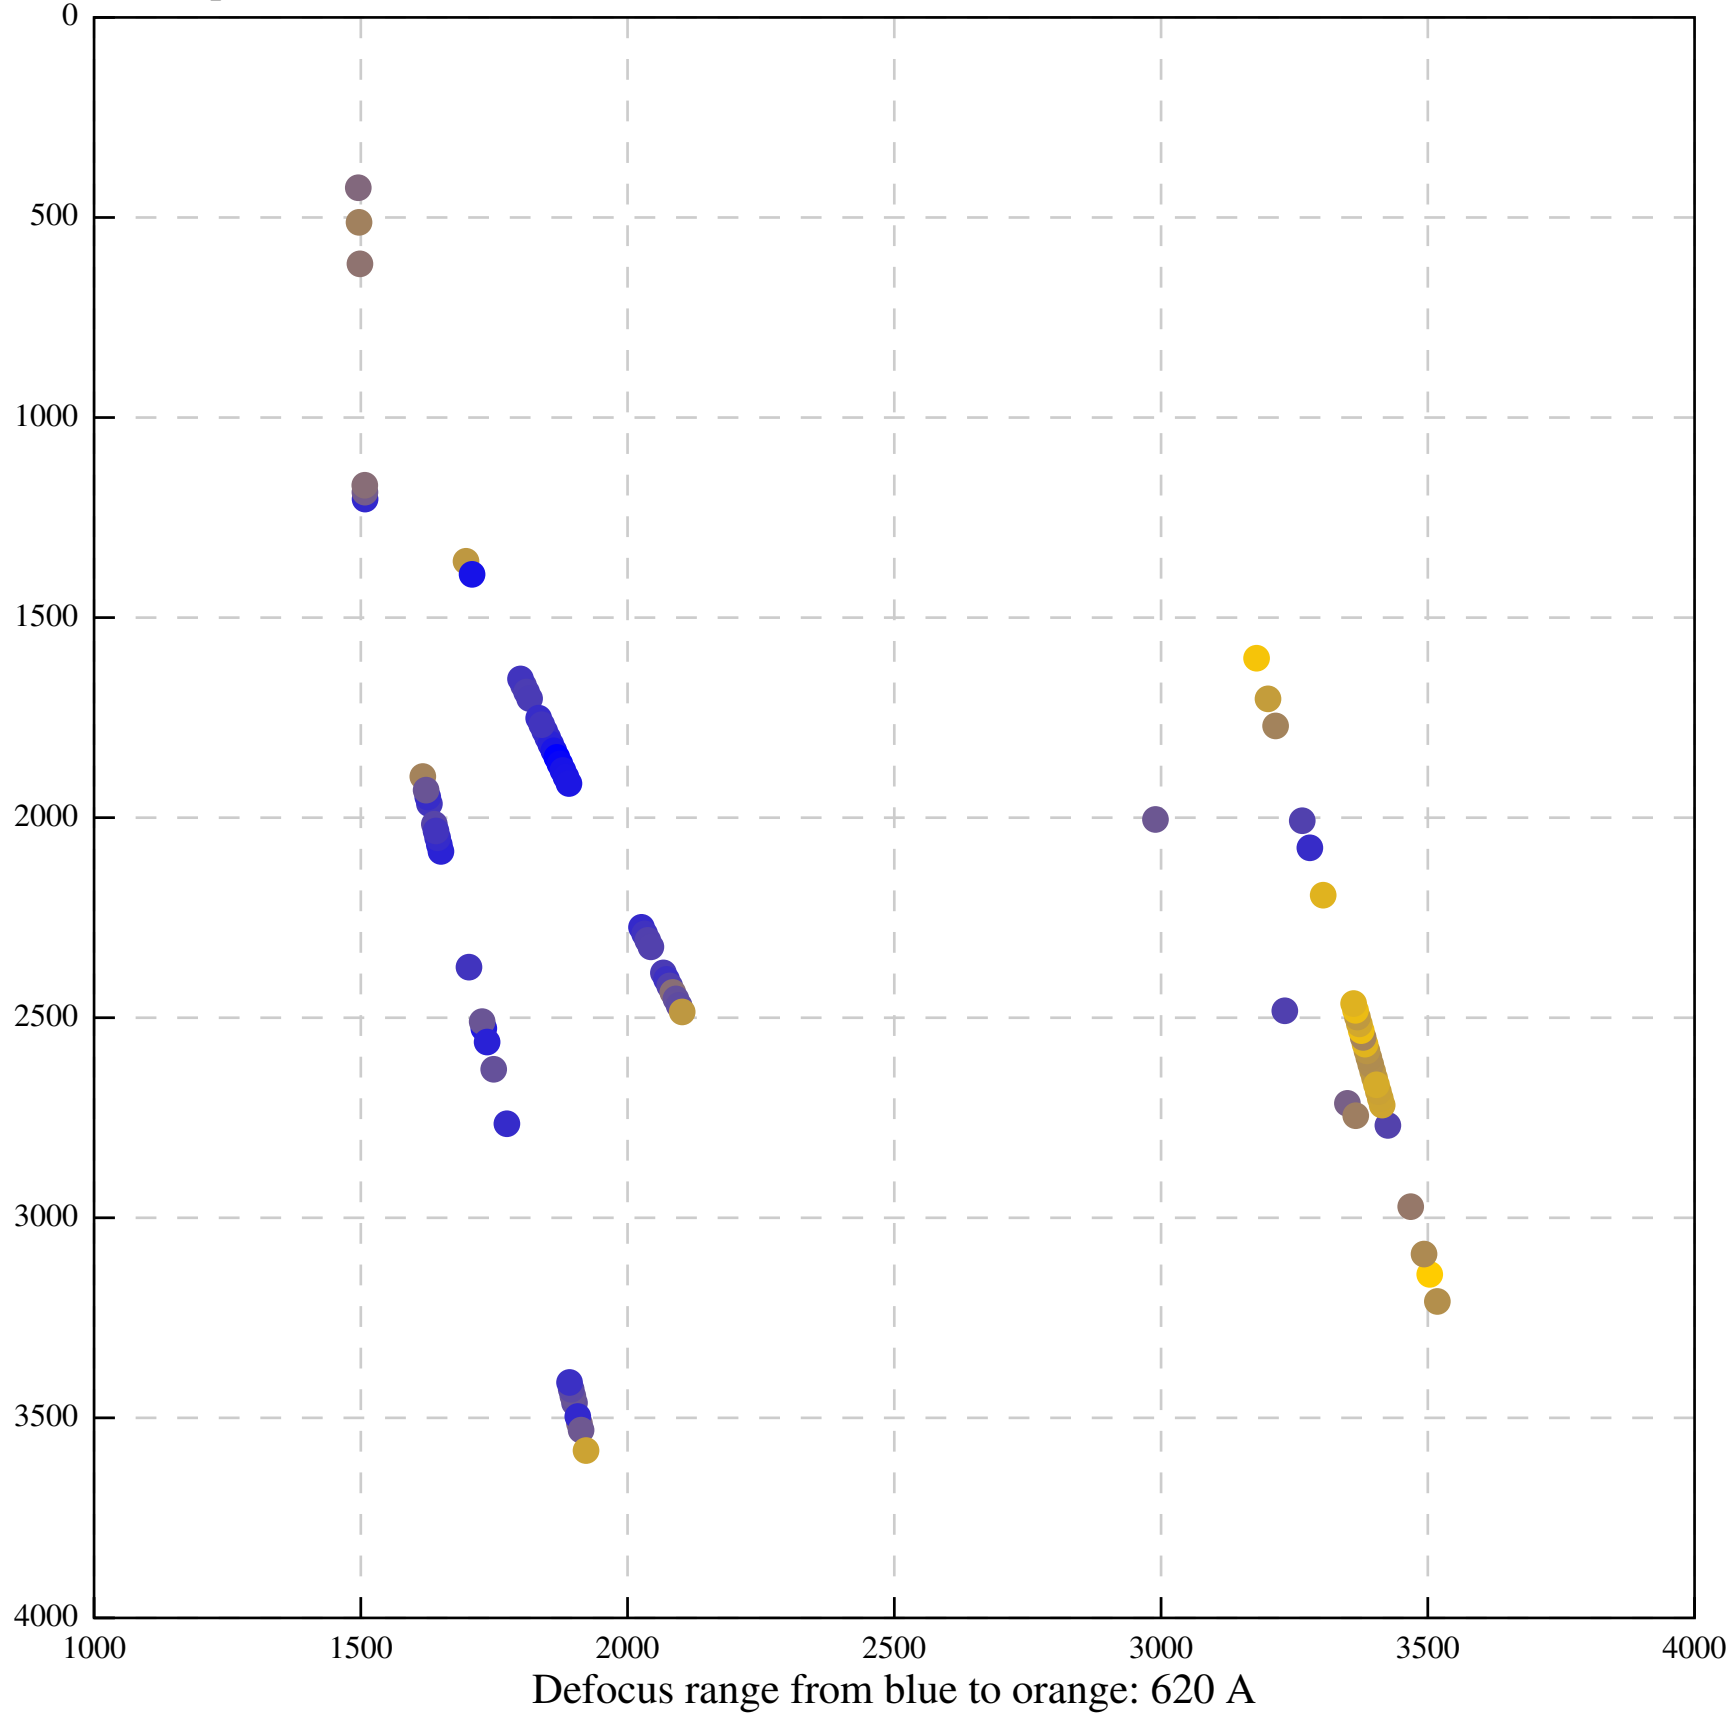

Defocus range from blue to orange: 11 A

Defocus range from blue to orange: 697 A

Defocus range from blue to orange: 315 A

Defocus range from blue to orange: 289 A

Defocus range from blue to orange: 114 A

Defocus range from blue to orange: 552 A

Defocus range from blue to orange: 383 A

Defocus range from blue to orange: 1 A

Defocus range from blue to orange: 537 Å

Defocus range from blue to orange: 698 A

Defocus range from blue to orange: 28 A

Defocus range from blue to orange: 28 A

Defocus range from blue to orange: 708 A

Defocus range from blue to orange: 243 A

Defocus range from blue to orange: 1114 A

Defocus range from blue to orange: 364 A

Defocus range from blue to orange: 367 Å

Defocus range from blue to orange: 341 Å

Defocus range from blue to orange: 23 A

Defocus range from blue to orange: 1240 Å

Defocus range from blue to orange: 101 A

Defocus range from blue to orange: 331 A