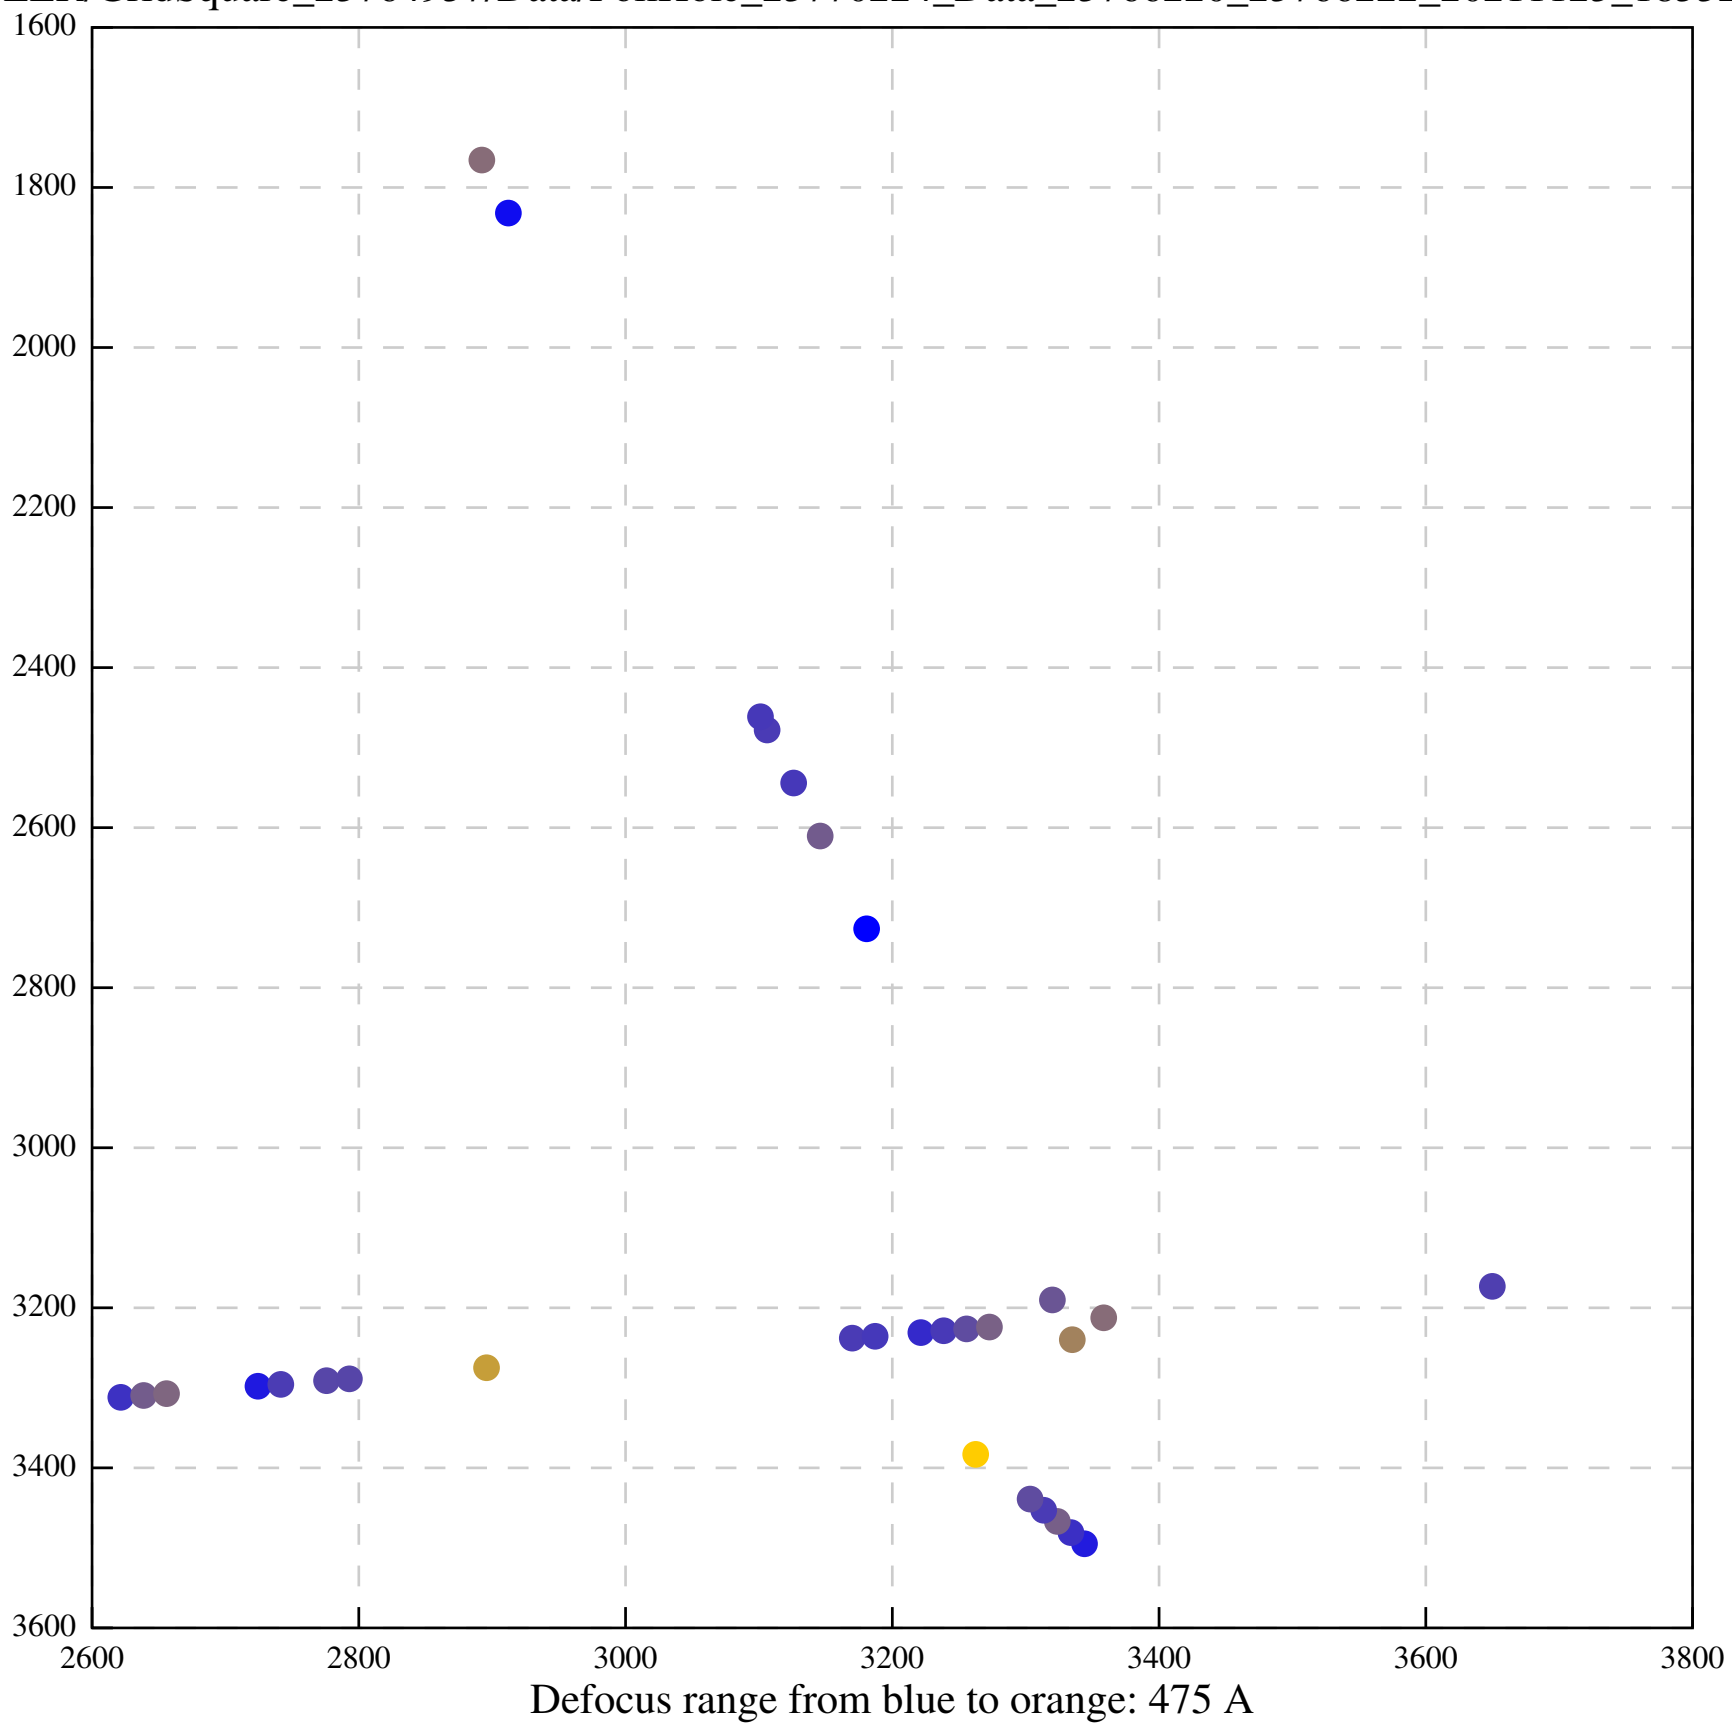

Defocus range from blue to orange: 839 A

Defocus range from blue to orange: 211 A

Defocus range from blue to orange: 145 A

Defocus range from blue to orange: 703 A

Defocus range from blue to orange: 455 A

Defocus range from blue to orange: 979 A

Defocus range from blue to orange: 864 A

Defocus range from blue to orange: 84 A

Defocus range from blue to orange: 332 A

Defocus range from blue to orange: 423 A

Defocus range from blue to orange: 70 A

Defocus range from blue to orange: 396 A

Defocus range from blue to orange: 485 A

Defocus range from blue to orange: 1024 A

Defocus range from blue to orange: 366 A

Defocus range from blue to orange: 495 A

Defocus range from blue to orange: 11 A

Defocus range from blue to orange: 697 A

Defocus range from blue to orange: 315 A

Defocus range from blue to orange: 289 A

Defocus range from blue to orange: 114 A

Defocus range from blue to orange: 552 A