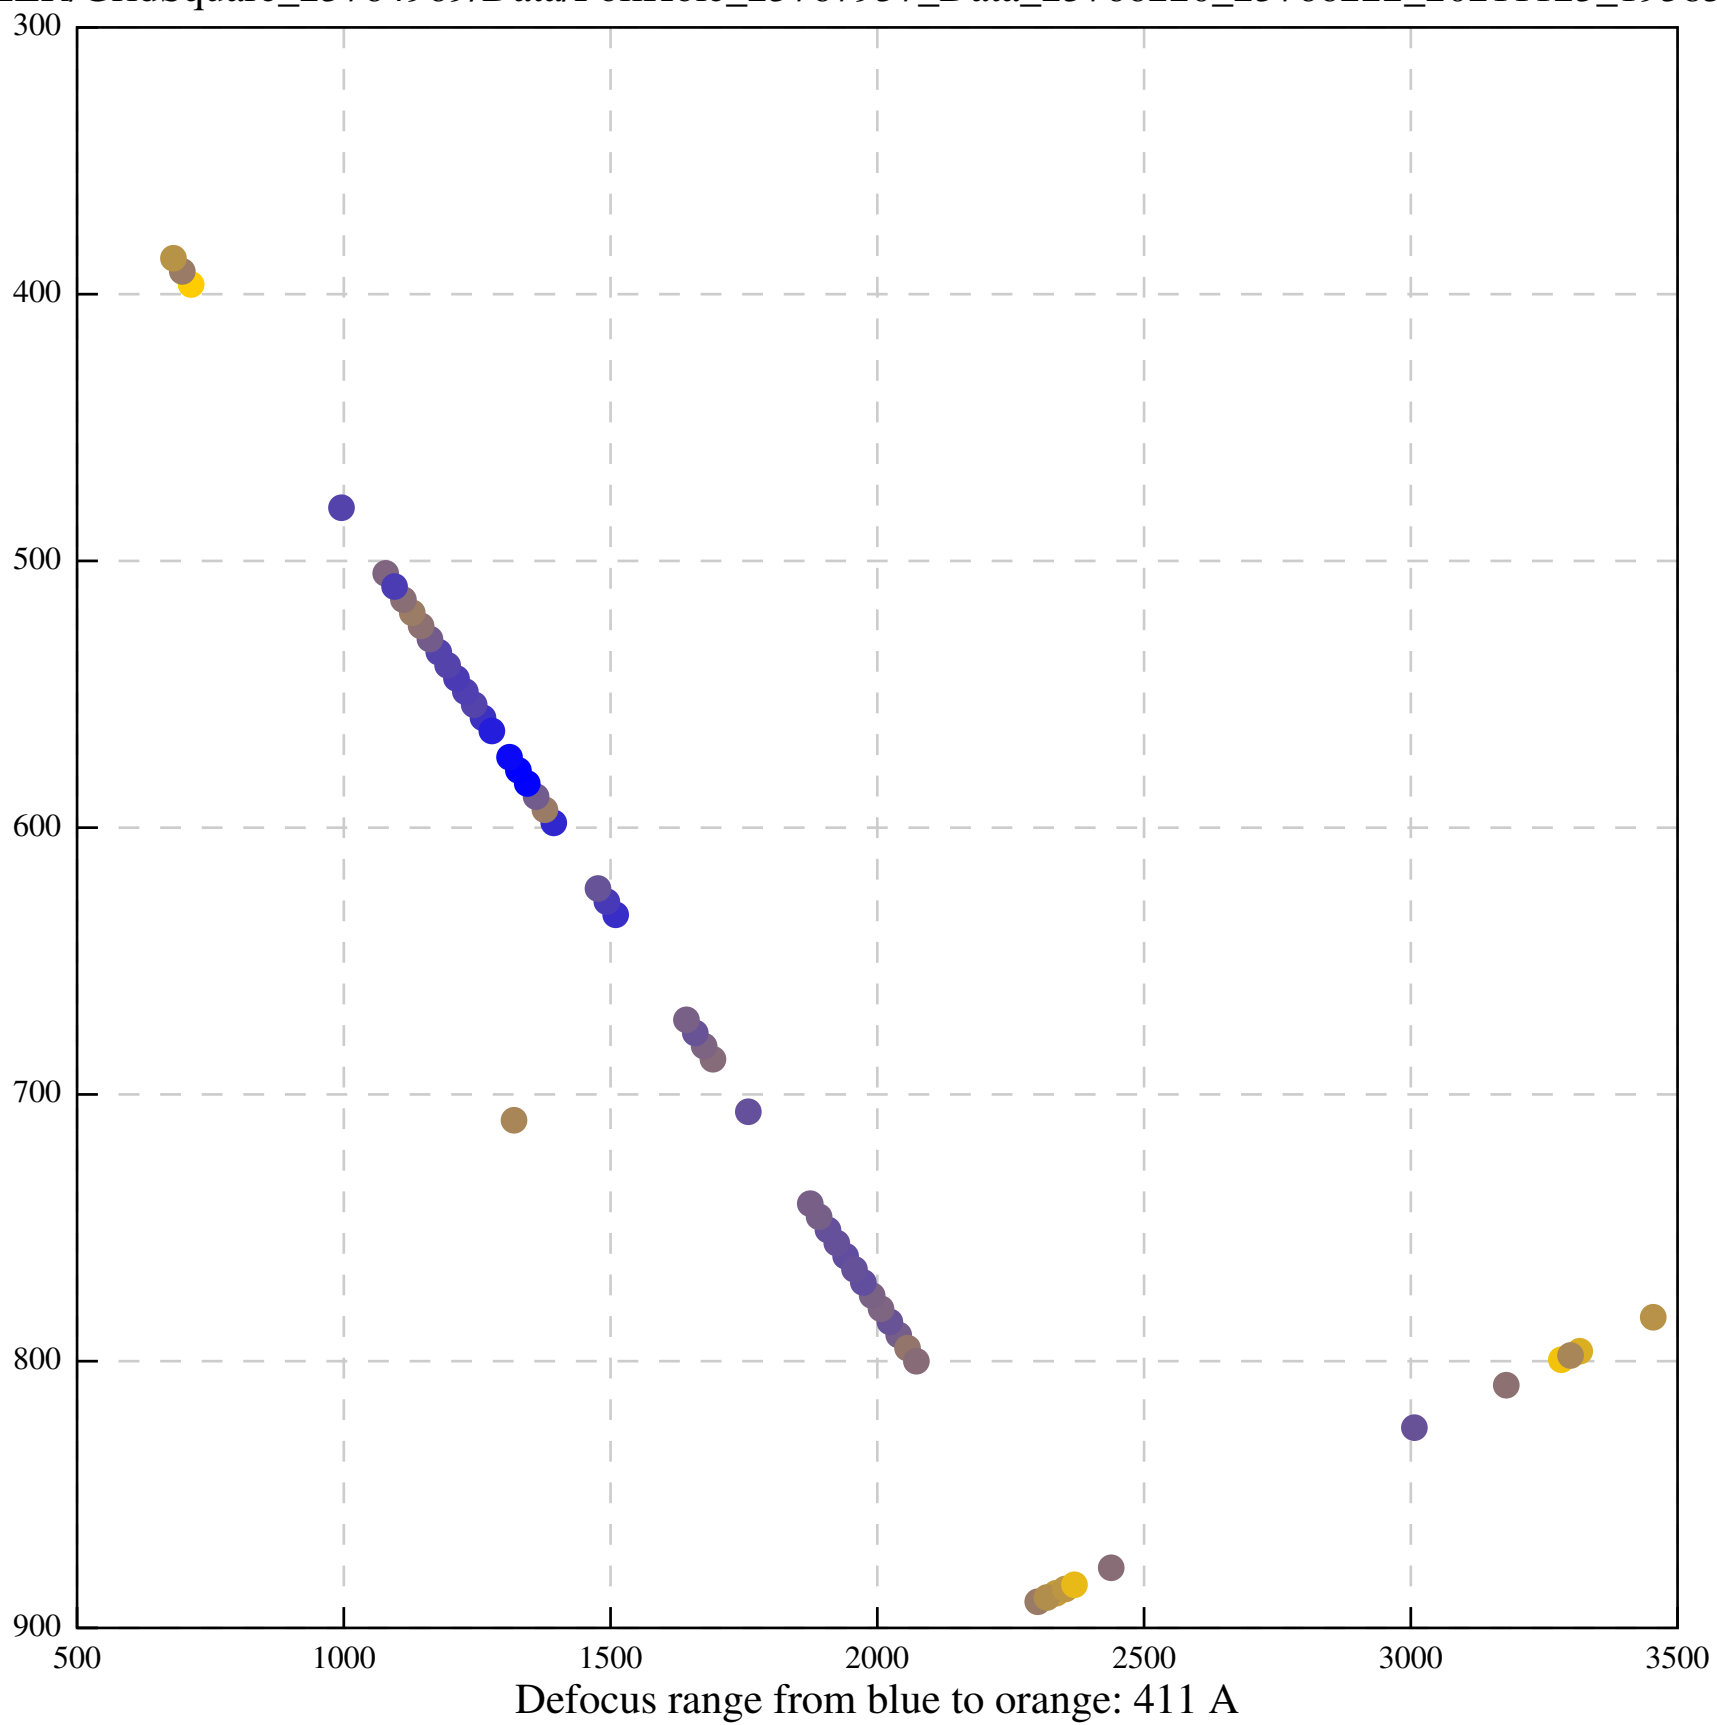

Defocus range from blue to orange: 11 A

Defocus range from blue to orange: 697 A

Defocus range from blue to orange: 315 A

Defocus range from blue to orange: 289 A

Defocus range from blue to orange: 114 A

Defocus range from blue to orange: 552 A

Defocus range from blue to orange: 383 A

Defocus range from blue to orange: 1 A

Defocus range from blue to orange: 537 Å

Defocus range from blue to orange: 698 A

Defocus range from blue to orange: 28 A

Defocus range from blue to orange: 28 A

Defocus range from blue to orange: 708 A

Defocus range from blue to orange: 243 A

Defocus range from blue to orange: 1114 A

Defocus range from blue to orange: 364 A

Defocus range from blue to orange: 367 Å