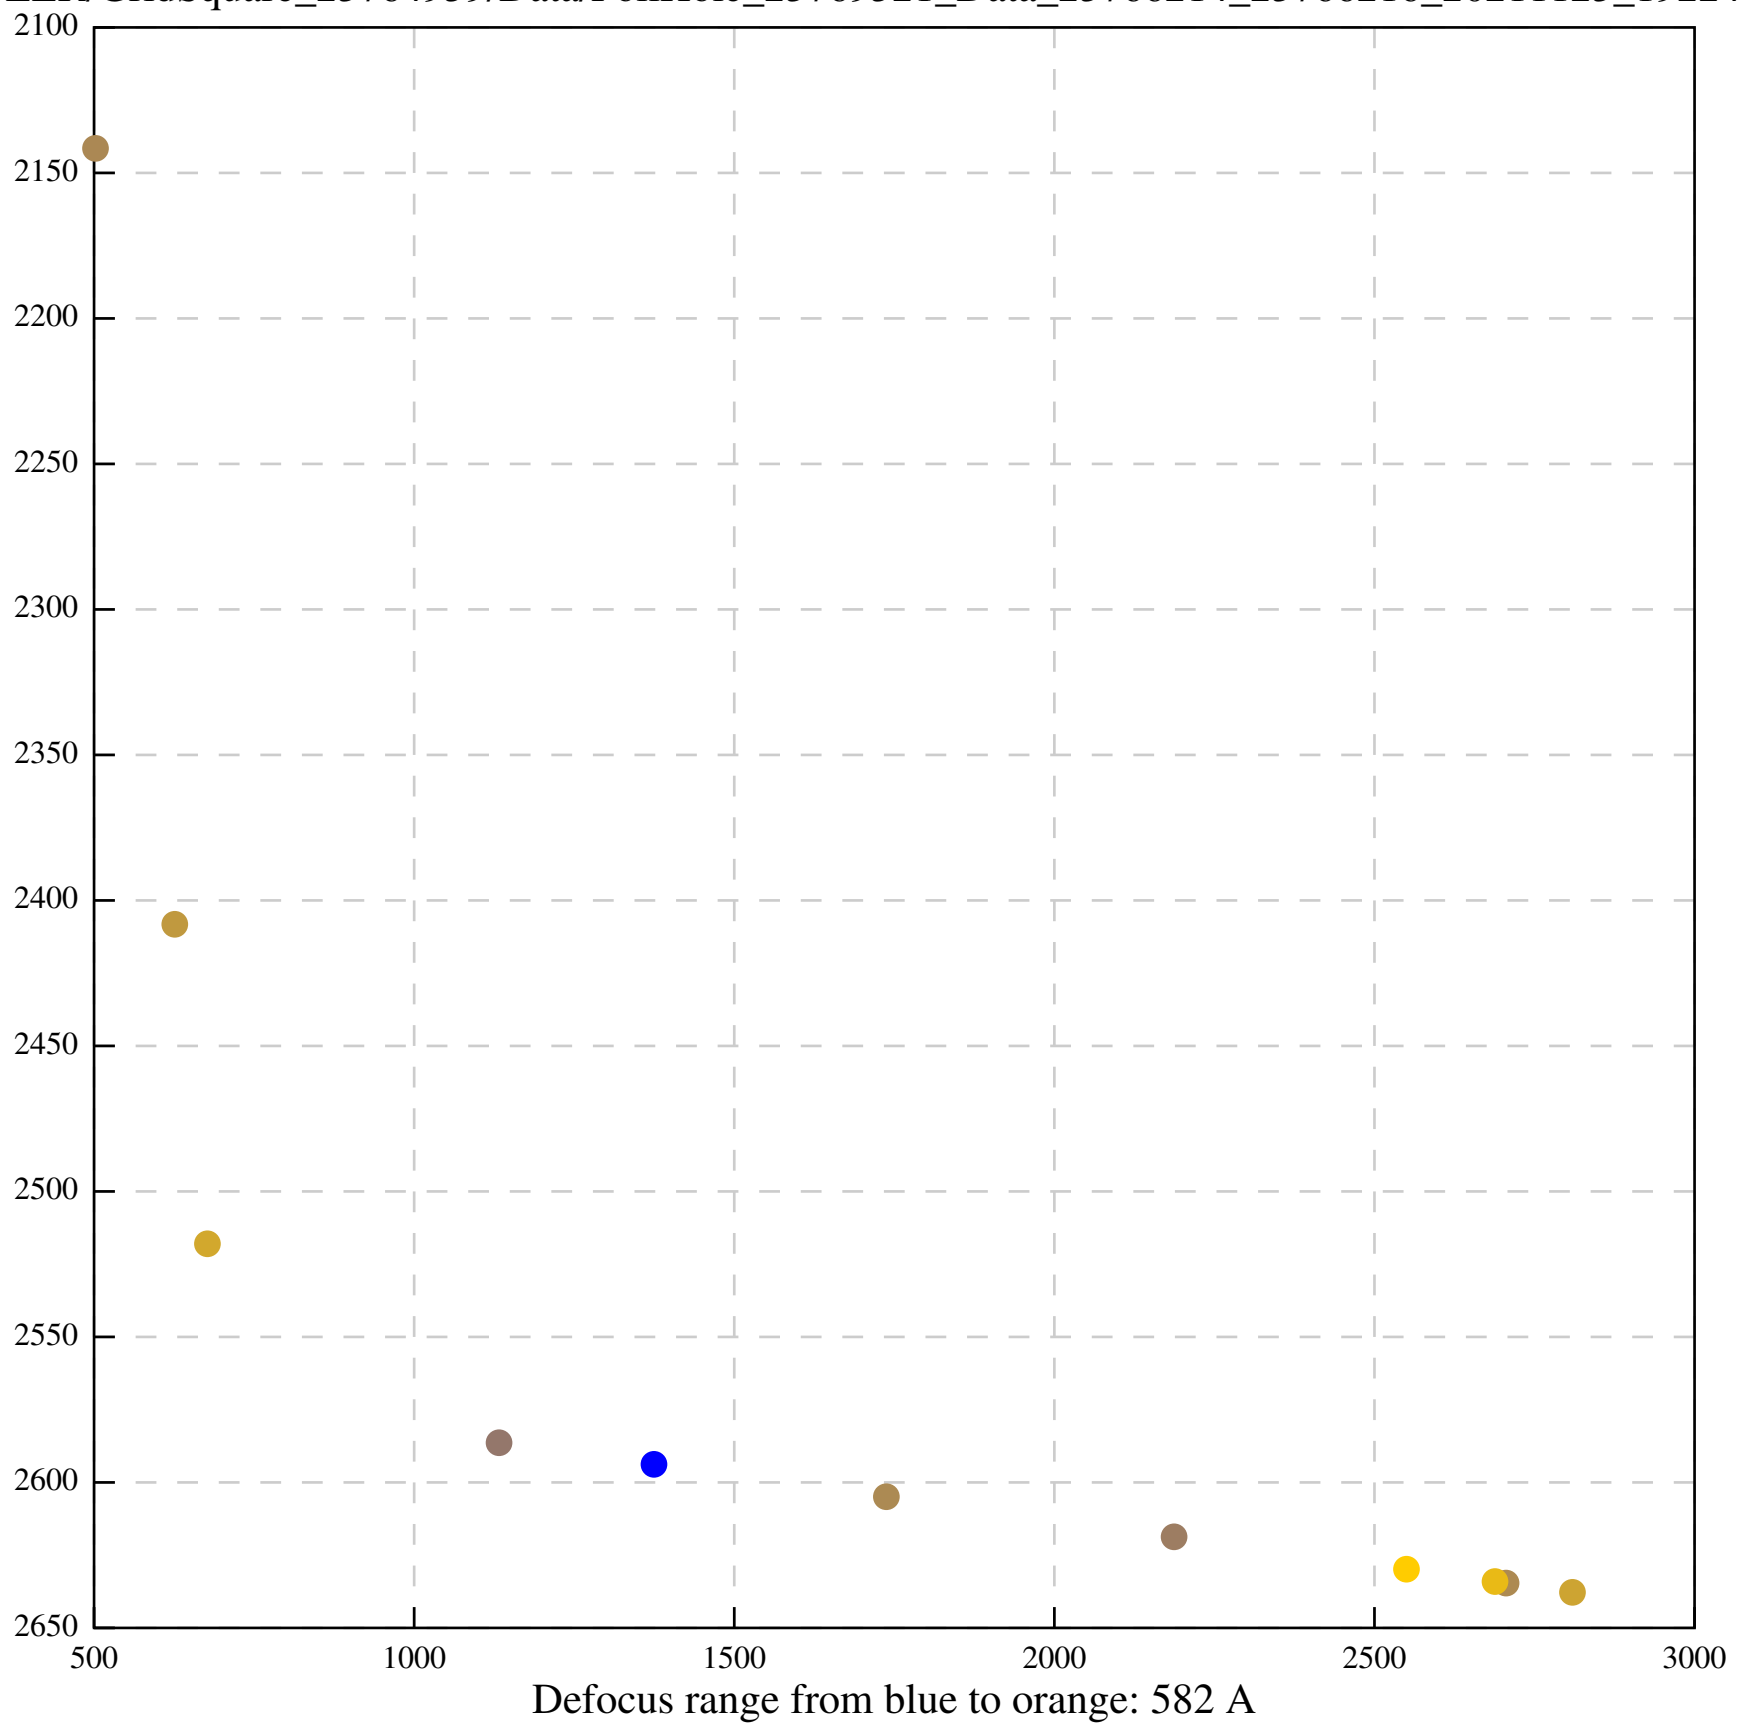

Defocus range from blue to orange: 396 A

Defocus range from blue to orange: 485 A

Defocus range from blue to orange: 1024 A

Defocus range from blue to orange: 366 A

Defocus range from blue to orange: 495 A

Defocus range from blue to orange: 11 A

Defocus range from blue to orange: 697 A

Defocus range from blue to orange: 315 A

Defocus range from blue to orange: 289 A

Defocus range from blue to orange: 114 A

Defocus range from blue to orange: 552 A

Defocus range from blue to orange: 383 A

Defocus range from blue to orange: 1 A

Defocus range from blue to orange: 537 Å

Defocus range from blue to orange: 698 A

Defocus range from blue to orange: 28 A

Defocus range from blue to orange: 28 A