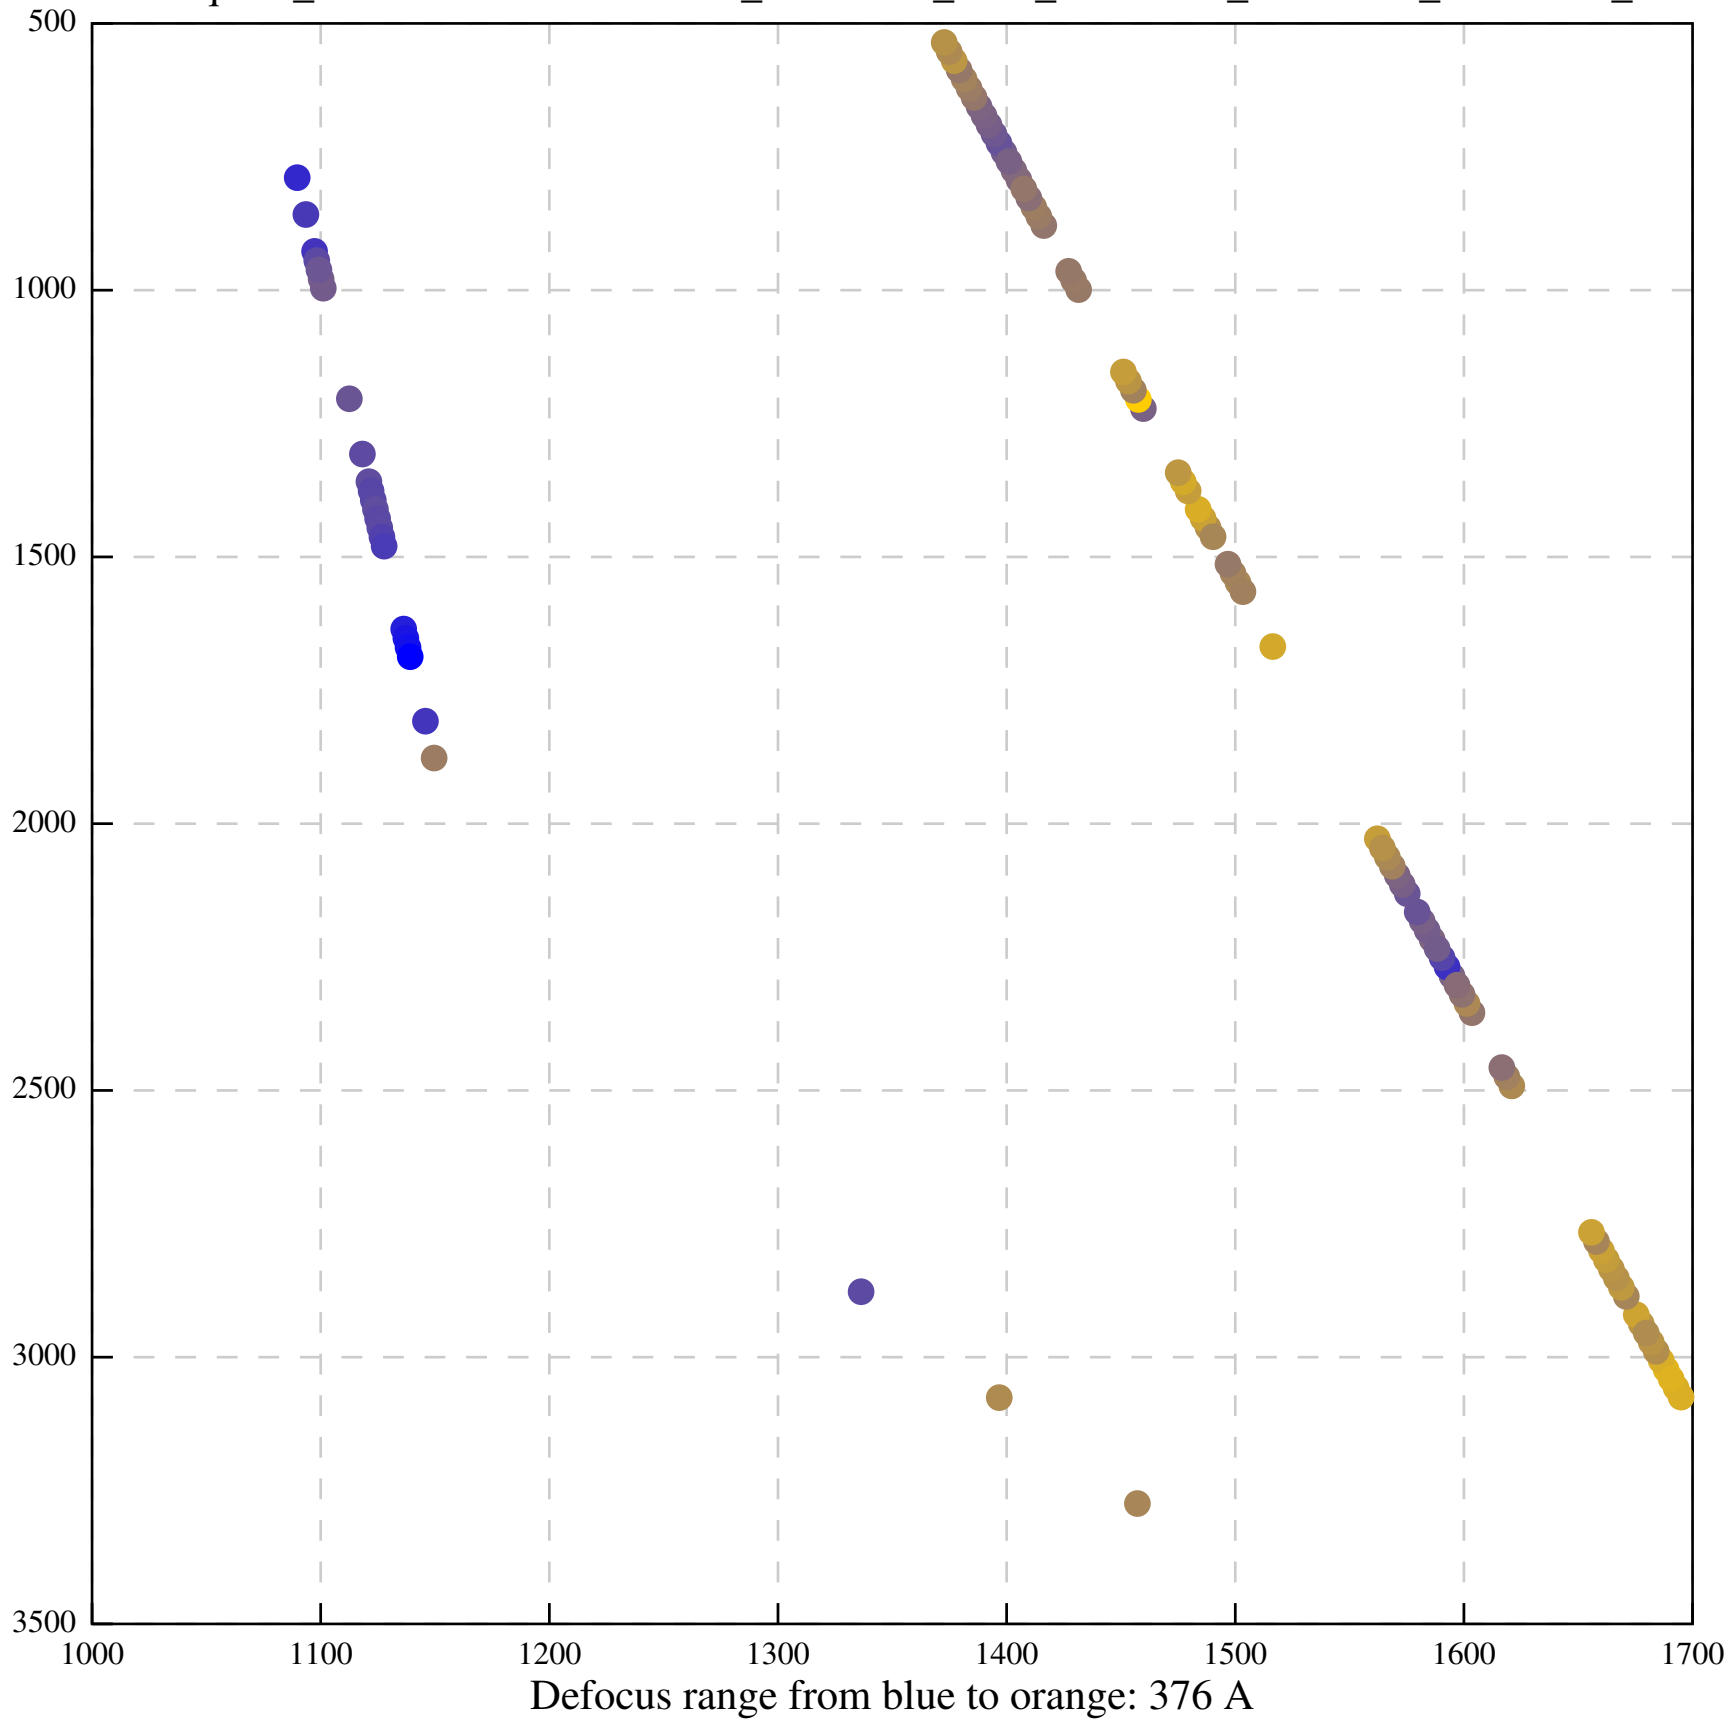

Defocus range from blue to orange: 11 A

Defocus range from blue to orange: 697 A

Defocus range from blue to orange: 315 A

Defocus range from blue to orange: 289 A

Defocus range from blue to orange: 114 A

Defocus range from blue to orange: 552 A

Defocus range from blue to orange: 383 A

Defocus range from blue to orange: 1 A

Defocus range from blue to orange: 537 Å

Defocus range from blue to orange: 698 A

Defocus range from blue to orange: 28 A

Defocus range from blue to orange: 28 A

Defocus range from blue to orange: 708 A

Defocus range from blue to orange: 243 A

Defocus range from blue to orange: 1114 A

Defocus range from blue to orange: 364 A

Defocus range from blue to orange: 367 Å

Defocus range from blue to orange: 341 Å

Defocus range from blue to orange: 23 A

Defocus range from blue to orange: 1240 Å

Defocus range from blue to orange: 101 A

Defocus range from blue to orange: 331 A