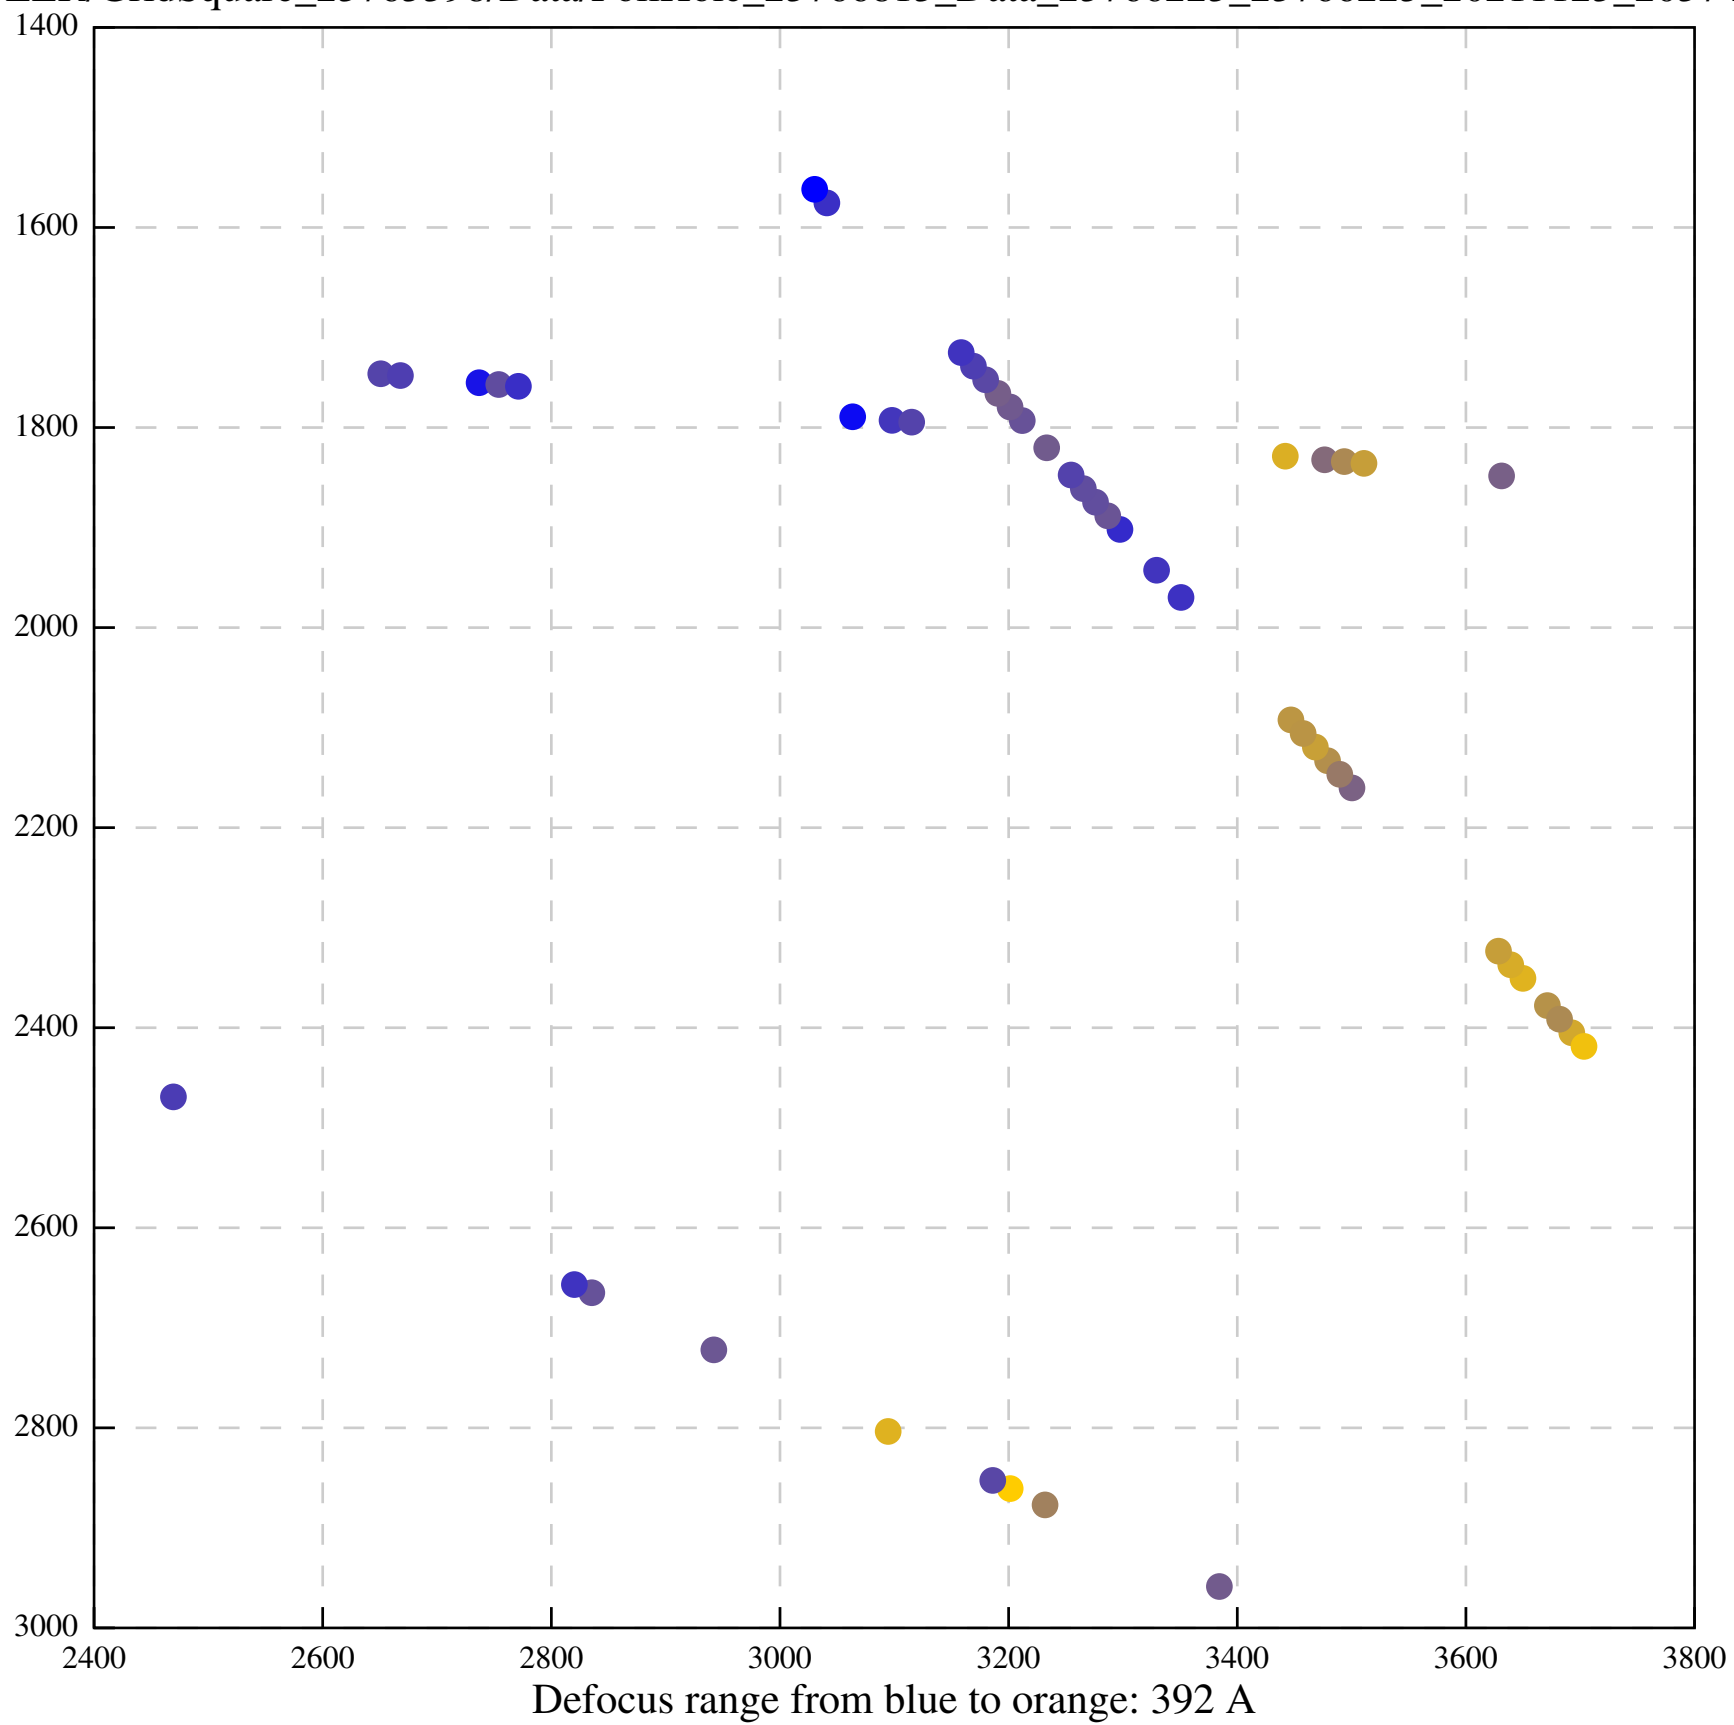

Defocus range from blue to orange: 630 Å

Defocus range from blue to orange: 593 A

Defocus range from blue to orange: 752 A

Defocus range from blue to orange: 365 A

Defocus range from blue to orange: 731 A

Defocus range from blue to orange: 664 A

Defocus range from blue to orange: 328 A

Defocus range from blue to orange: 534 A

Defocus range from blue to orange: 312 A

Defocus range from blue to orange: 308 A

Defocus range from blue to orange: 492 A

Defocus range from blue to orange: 72 A

Defocus range from blue to orange: 295 A

Defocus range from blue to orange: 624 A

Defocus range from blue to orange: 656 A

Defocus range from blue to orange: 507 A

Defocus range from blue to orange: 379 A

Defocus range from blue to orange: 559 A