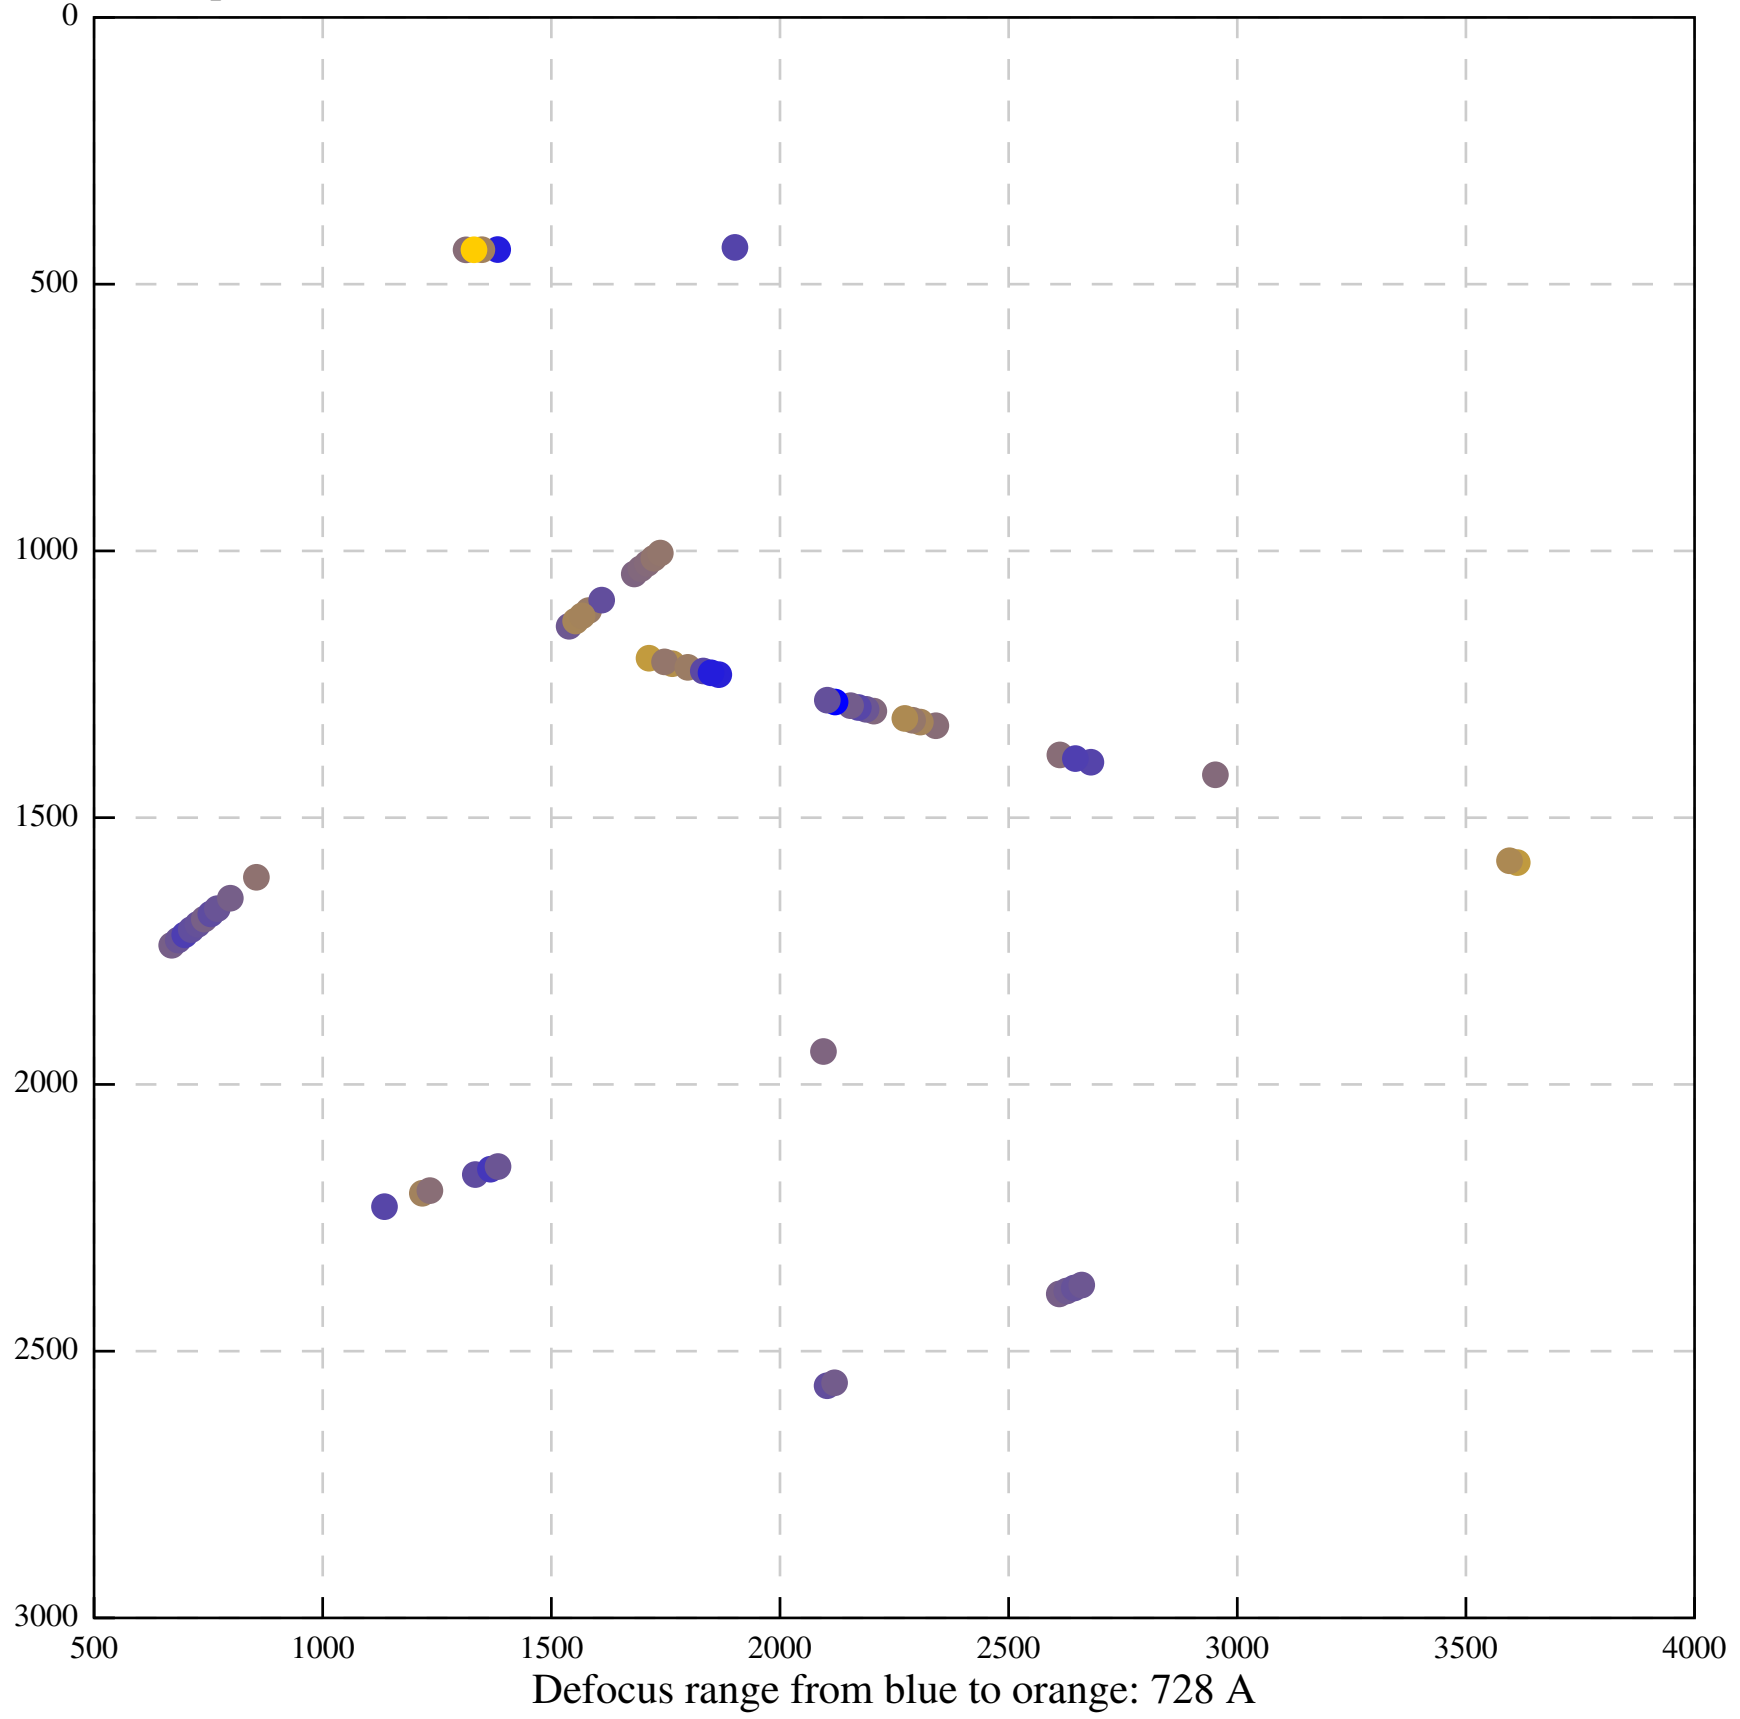

Defocus range from blue to orange: 396 A

Defocus range from blue to orange: 485 A

Defocus range from blue to orange: 1024 A

Defocus range from blue to orange: 366 A

Defocus range from blue to orange: 495 A

Defocus range from blue to orange: 11 A

Defocus range from blue to orange: 697 A

Defocus range from blue to orange: 315 A

Defocus range from blue to orange: 289 A

Defocus range from blue to orange: 114 A

Defocus range from blue to orange: 552 A

Defocus range from blue to orange: 383 A

Defocus range from blue to orange: 1 A

Defocus range from blue to orange: 537 Å

Defocus range from blue to orange: 698 A

Defocus range from blue to orange: 28 A

Defocus range from blue to orange: 28 A

Defocus range from blue to orange: 708 A

Defocus range from blue to orange: 243 A

Defocus range from blue to orange: 1114 A

Defocus range from blue to orange: 364 A

Defocus range from blue to orange: 367 Å