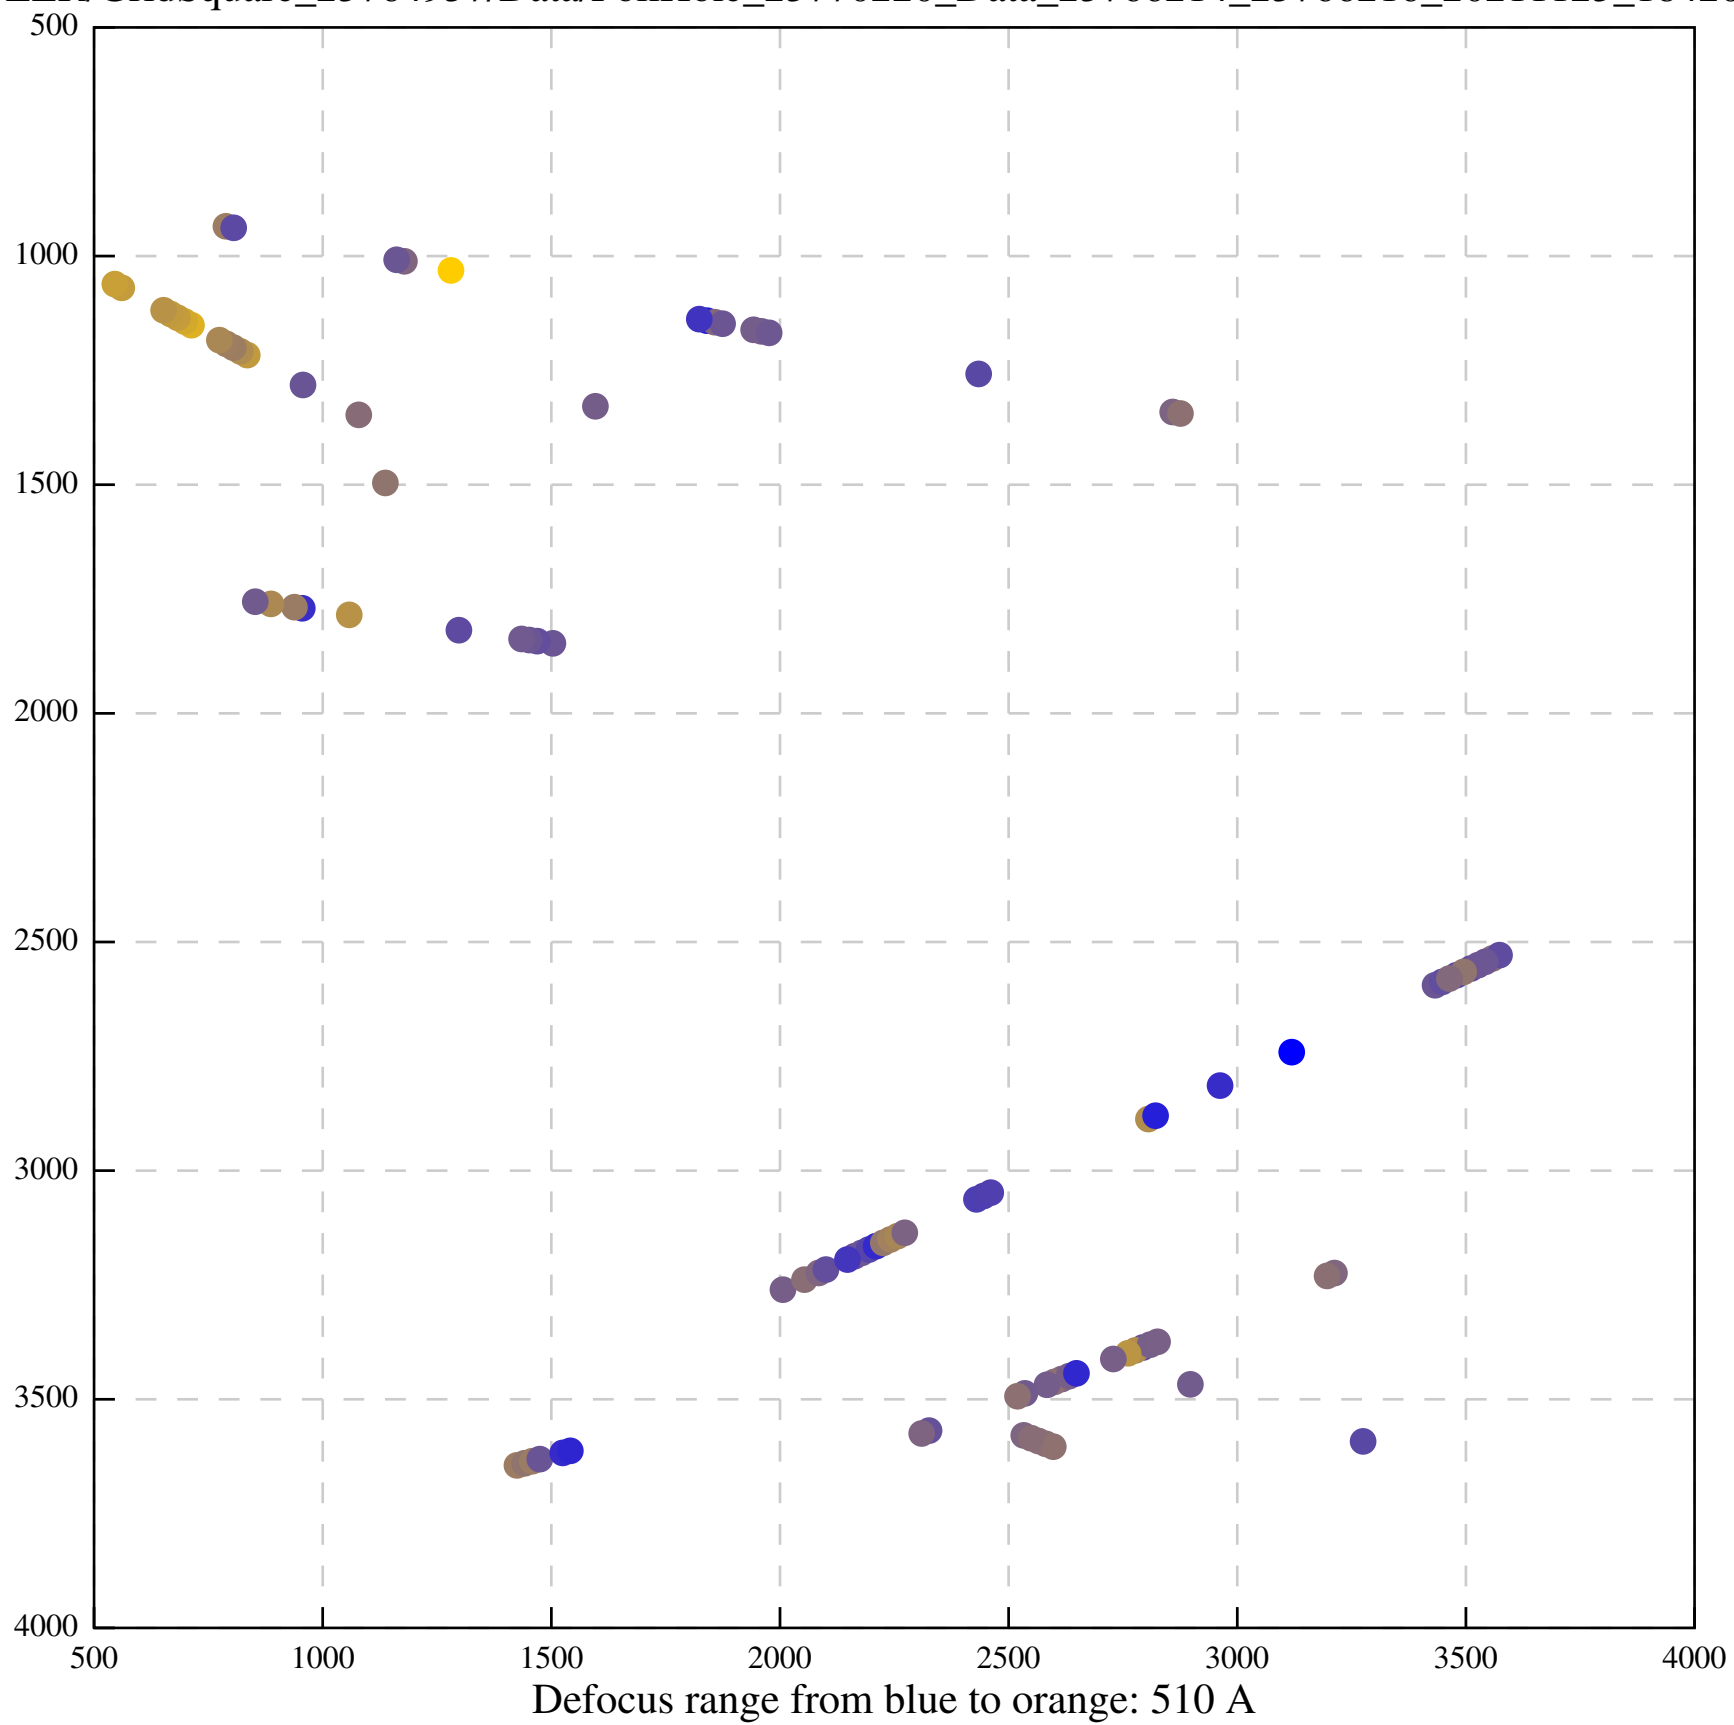

Defocus range from blue to orange: 839 A

Defocus range from blue to orange: 211 A

Defocus range from blue to orange: 145 A

Defocus range from blue to orange: 703 A

Defocus range from blue to orange: 455 A

Defocus range from blue to orange: 979 A

Defocus range from blue to orange: 864 A

Defocus range from blue to orange: 84 A

Defocus range from blue to orange: 332 A

Defocus range from blue to orange: 423 A

Defocus range from blue to orange: 70 A

Defocus range from blue to orange: 396 A

Defocus range from blue to orange: 485 A

Defocus range from blue to orange: 1024 A

Defocus range from blue to orange: 366 A

Defocus range from blue to orange: 495 A

Defocus range from blue to orange: 11 A

Defocus range from blue to orange: 697 A

Defocus range from blue to orange: 315 A

Defocus range from blue to orange: 289 A

Defocus range from blue to orange: 114 A

Defocus range from blue to orange: 552 A