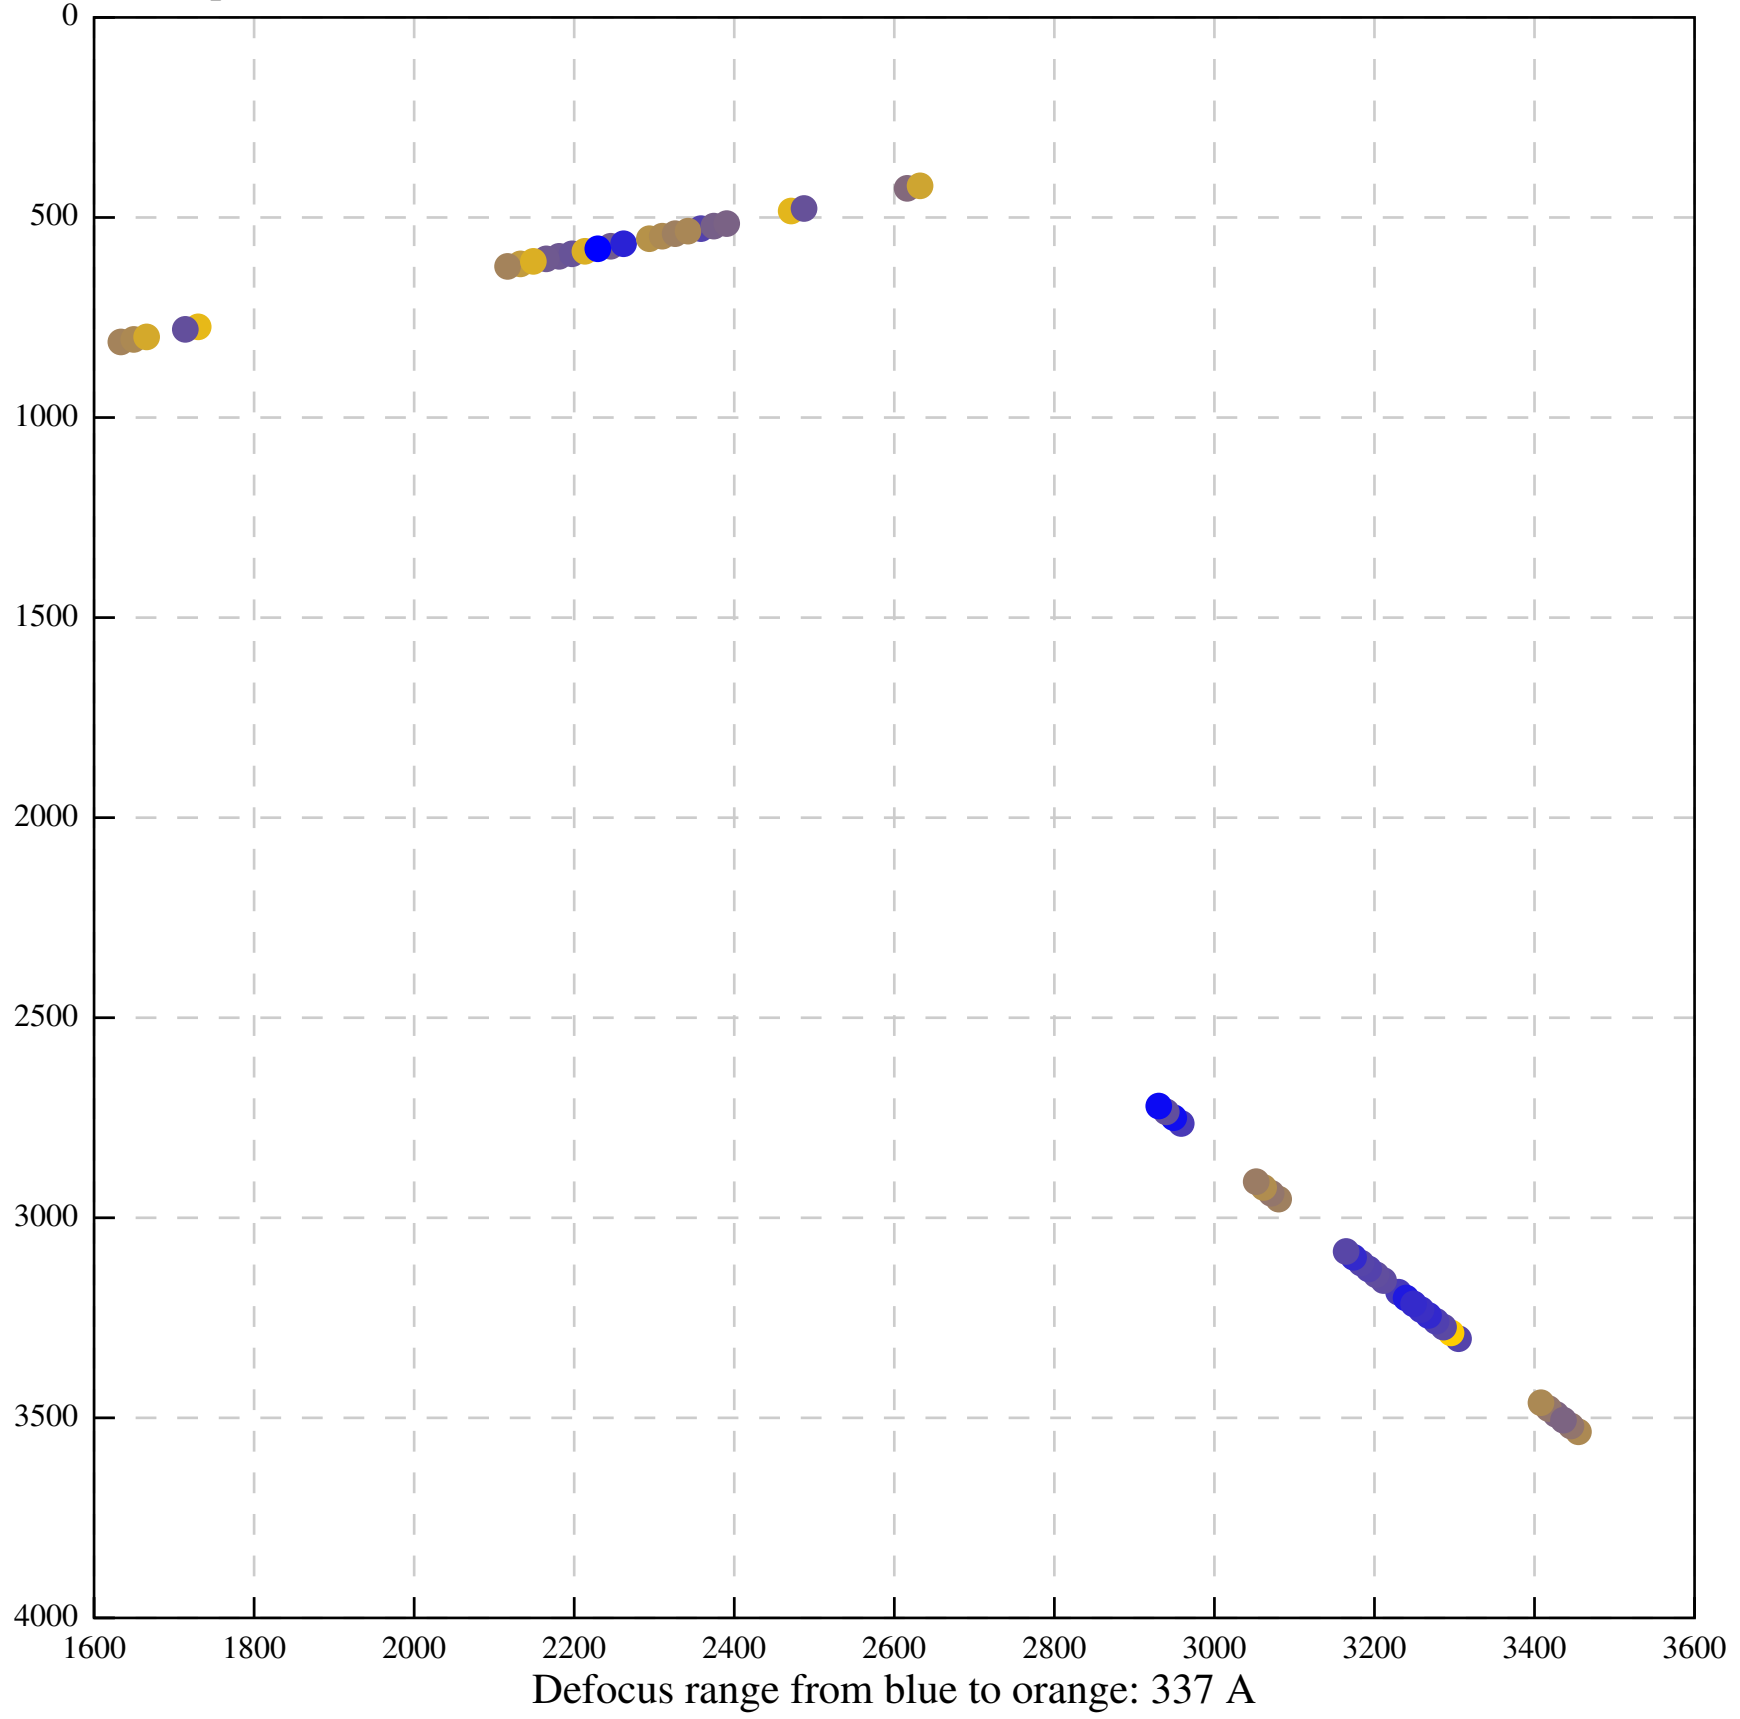

Defocus range from blue to orange: 494 A

Defocus range from blue to orange: 685 A

Defocus range from blue to orange: 514 A

Defocus range from blue to orange: 383 A

Defocus range from blue to orange: 342 A

Defocus range from blue to orange: 226 A

Defocus range from blue to orange: 354 A

Defocus range from blue to orange: 272 A

Defocus range from blue to orange: 439 A

Defocus range from blue to orange: 155 A

Defocus range from blue to orange: 839 A

Defocus range from blue to orange: 211 A

Defocus range from blue to orange: 145 A

Defocus range from blue to orange: 703 A

Defocus range from blue to orange: 455 A