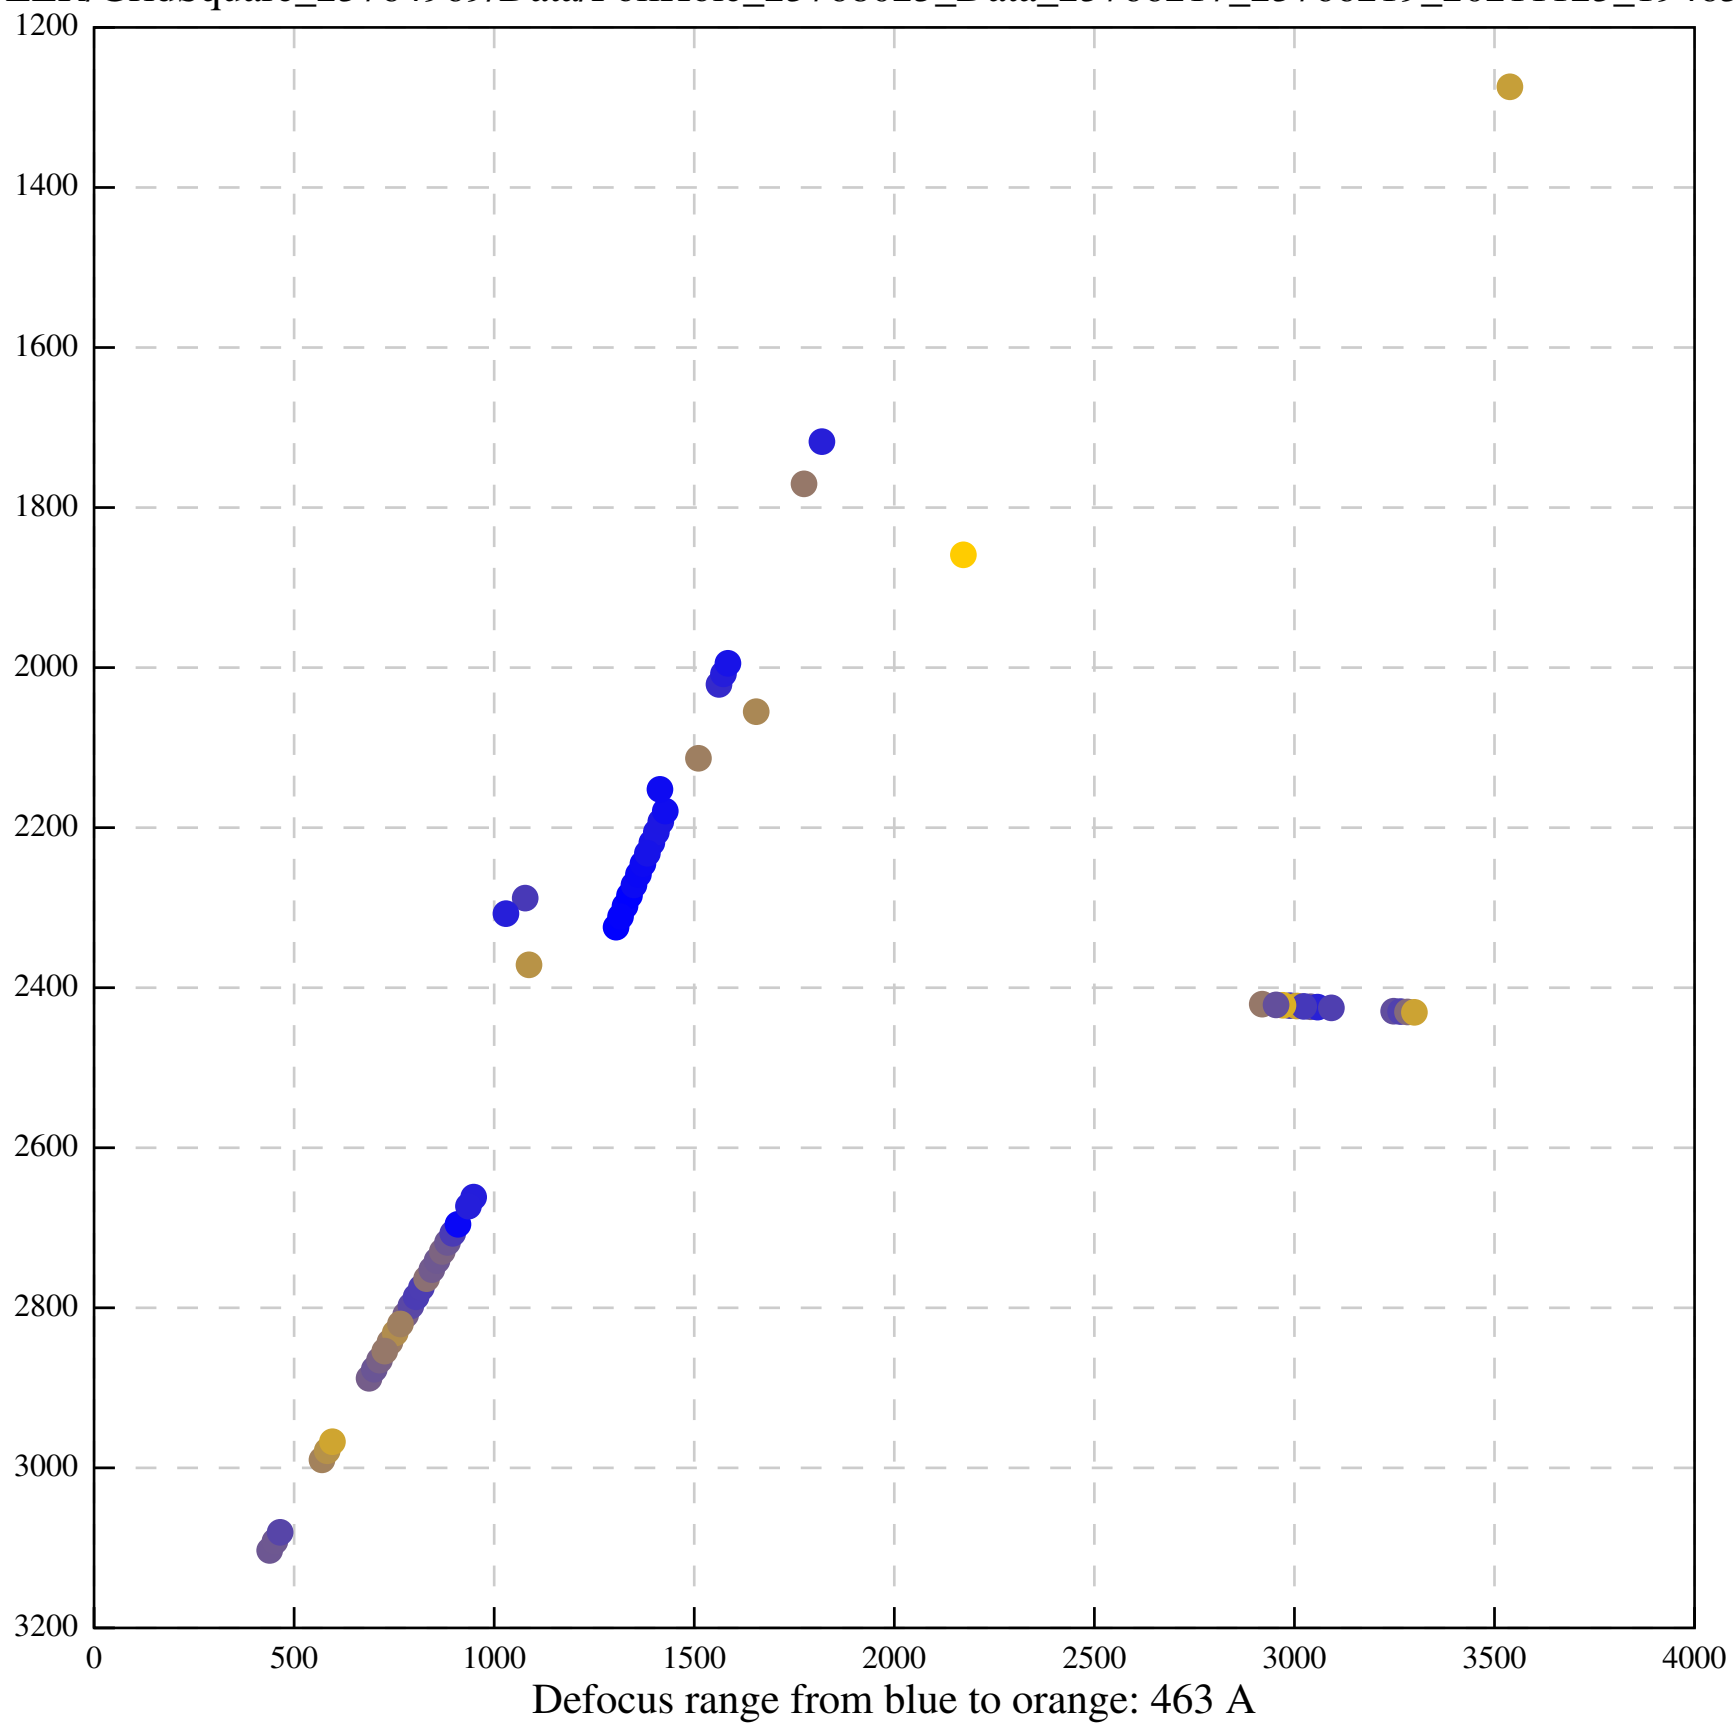

Defocus range from blue to orange: 708 A

Defocus range from blue to orange: 243 A

Defocus range from blue to orange: 1114 A

Defocus range from blue to orange: 364 A

Defocus range from blue to orange: 367 Å

Defocus range from blue to orange: 341 Å

Defocus range from blue to orange: 23 A

Defocus range from blue to orange: 1240 Å

Defocus range from blue to orange: 101 A

Defocus range from blue to orange: 331 A

Defocus range from blue to orange: 630 Å

Defocus range from blue to orange: 593 A

Defocus range from blue to orange: 752 A

Defocus range from blue to orange: 365 A

Defocus range from blue to orange: 731 A

Defocus range from blue to orange: 664 A

Defocus range from blue to orange: 328 A

Defocus range from blue to orange: 534 A

Defocus range from blue to orange: 312 A

Defocus range from blue to orange: 308 A