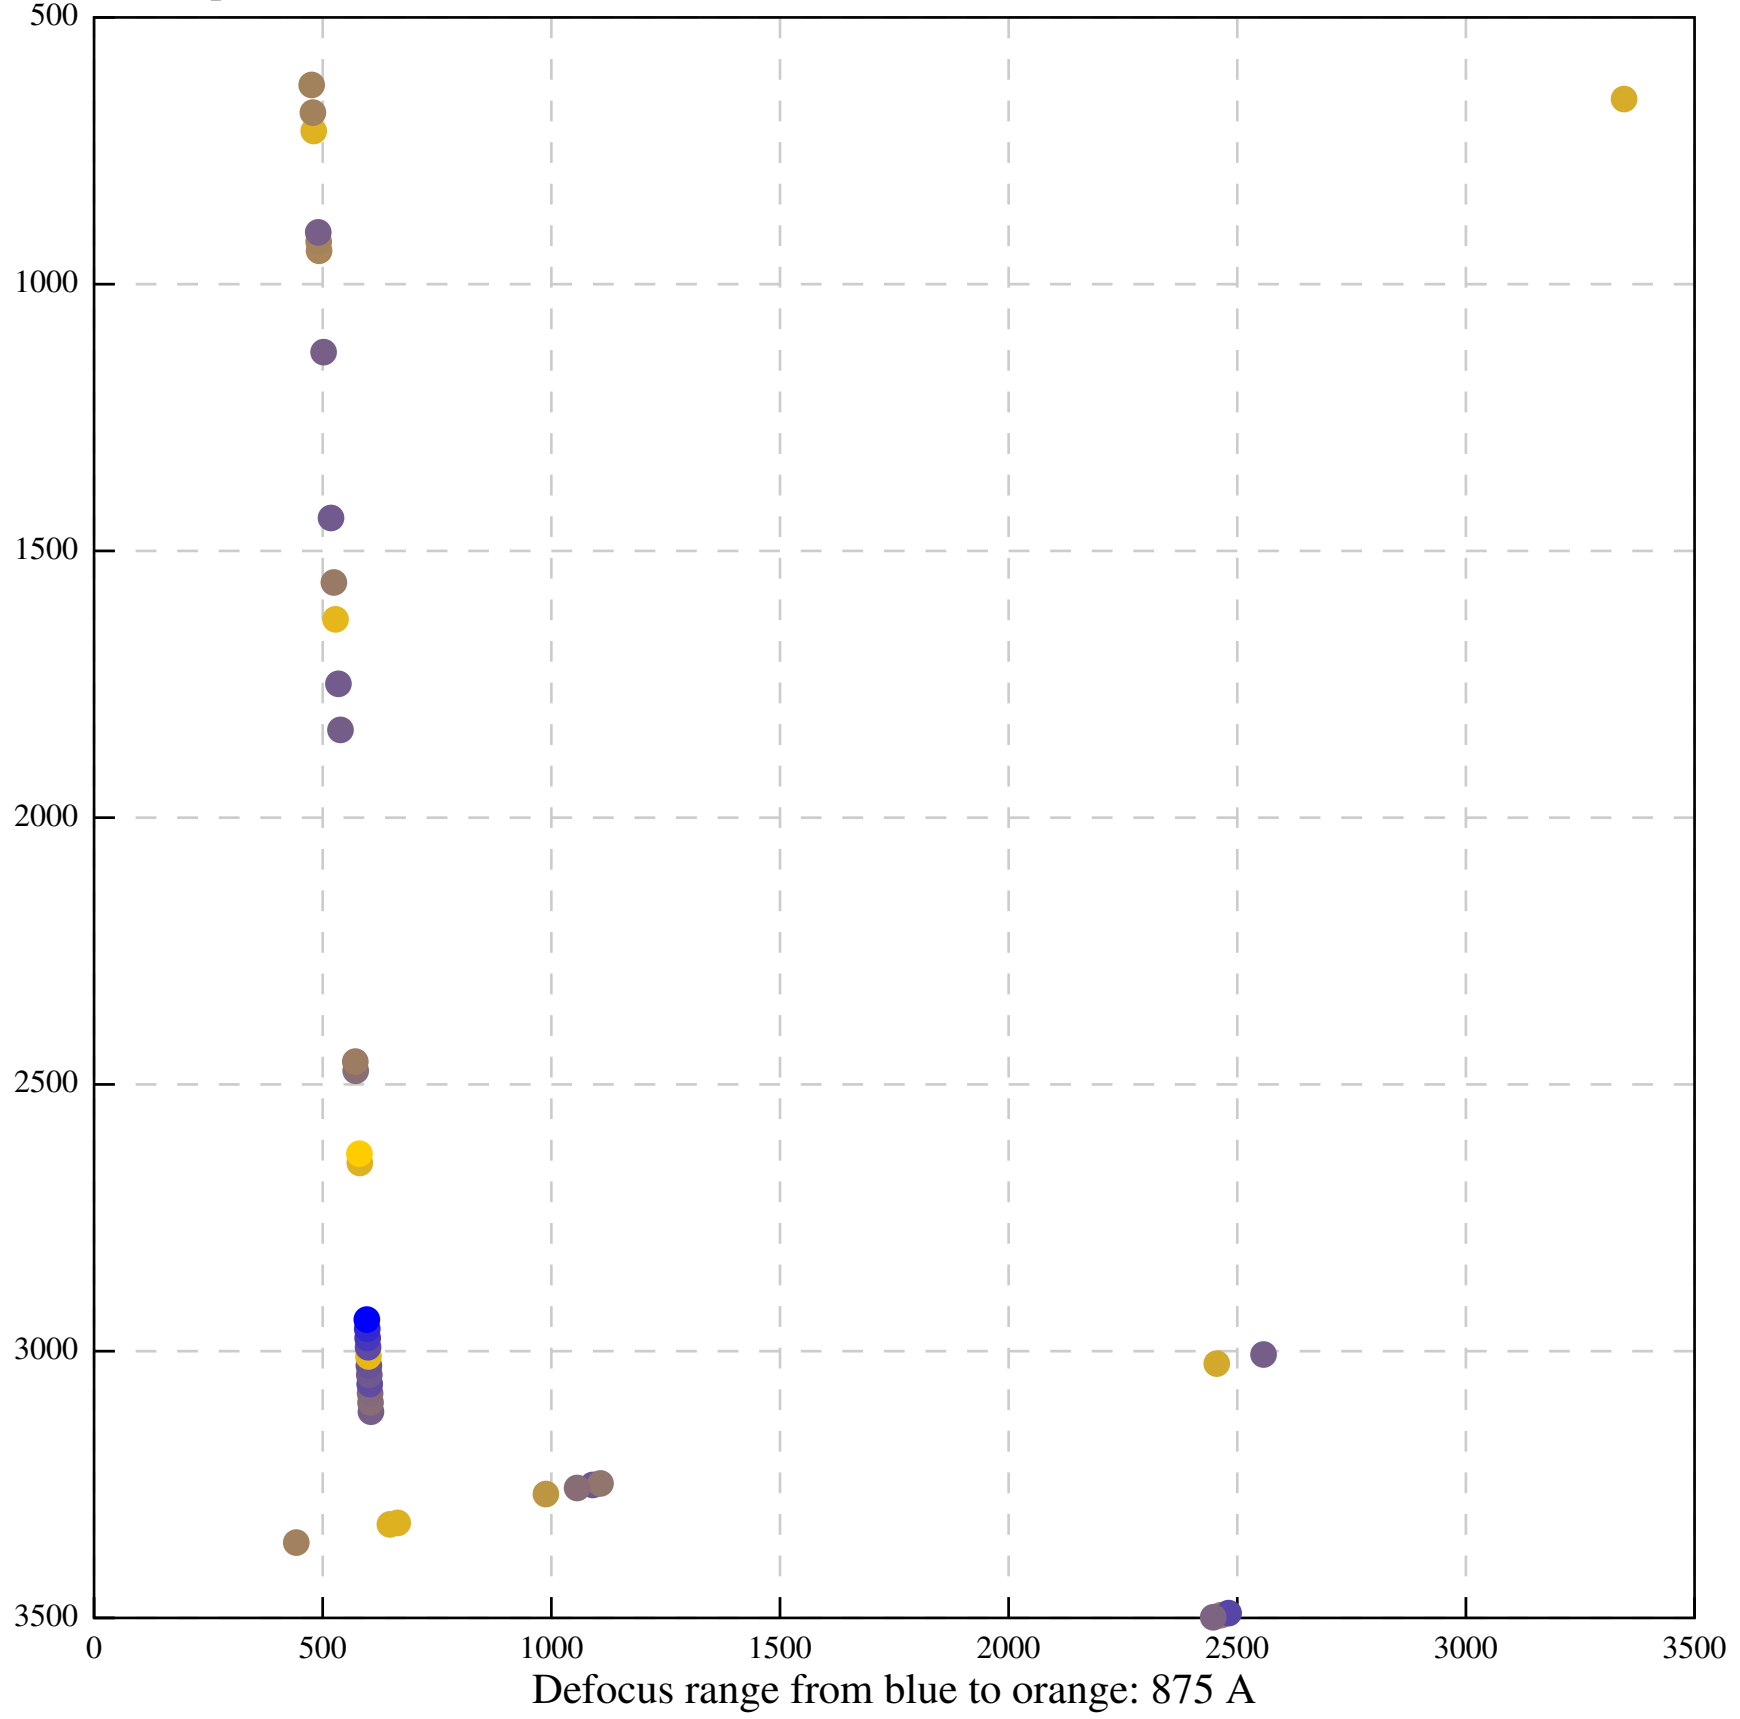

Defocus range from blue to orange: 494 A

Defocus range from blue to orange: 685 A

Defocus range from blue to orange: 514 A

Defocus range from blue to orange: 383 A

Defocus range from blue to orange: 342 A

Defocus range from blue to orange: 226 A

Defocus range from blue to orange: 354 A

Defocus range from blue to orange: 272 A

Defocus range from blue to orange: 439 A

Defocus range from blue to orange: 155 A

Defocus range from blue to orange: 839 A

Defocus range from blue to orange: 211 A

Defocus range from blue to orange: 145 A

Defocus range from blue to orange: 703 A

Defocus range from blue to orange: 455 A

Defocus range from blue to orange: 979 A

Defocus range from blue to orange: 864 A

Defocus range from blue to orange: 84 A

Defocus range from blue to orange: 332 A

Defocus range from blue to orange: 423 A

Defocus range from blue to orange: 70 A