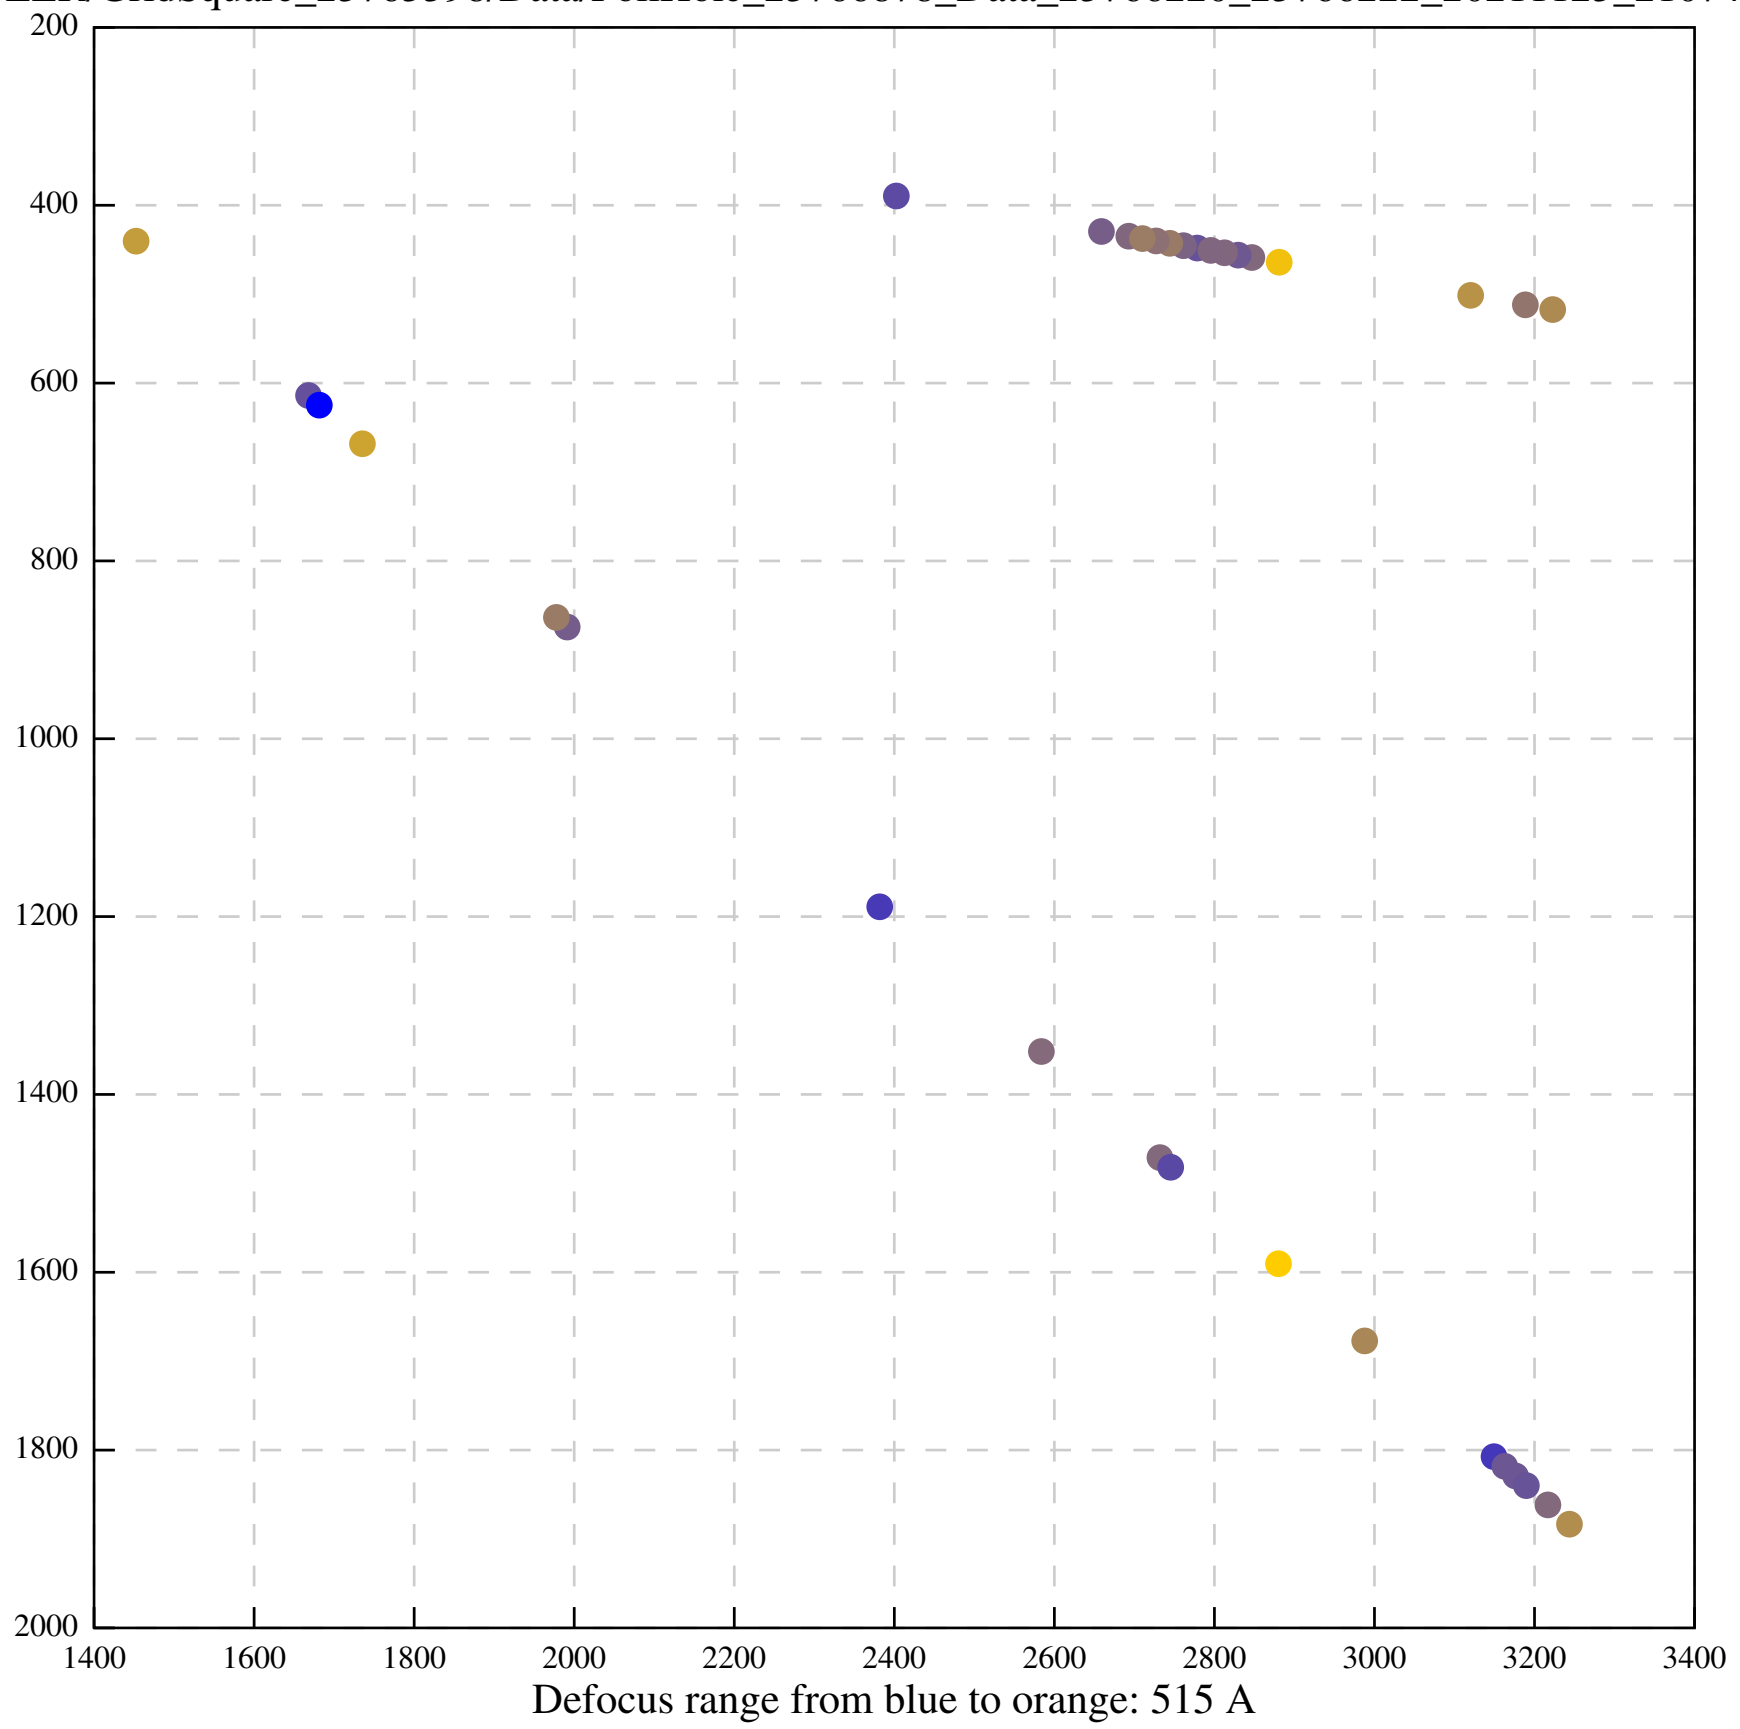

Defocus range from blue to orange: 664 A

Defocus range from blue to orange: 328 A

Defocus range from blue to orange: 534 A

Defocus range from blue to orange: 312 A

Defocus range from blue to orange: 308 A

Defocus range from blue to orange: 492 A

Defocus range from blue to orange: 72 A

Defocus range from blue to orange: 295 A

Defocus range from blue to orange: 624 A

Defocus range from blue to orange: 656 A

Defocus range from blue to orange: 507 A

Defocus range from blue to orange: 379 A

Defocus range from blue to orange: 559 A