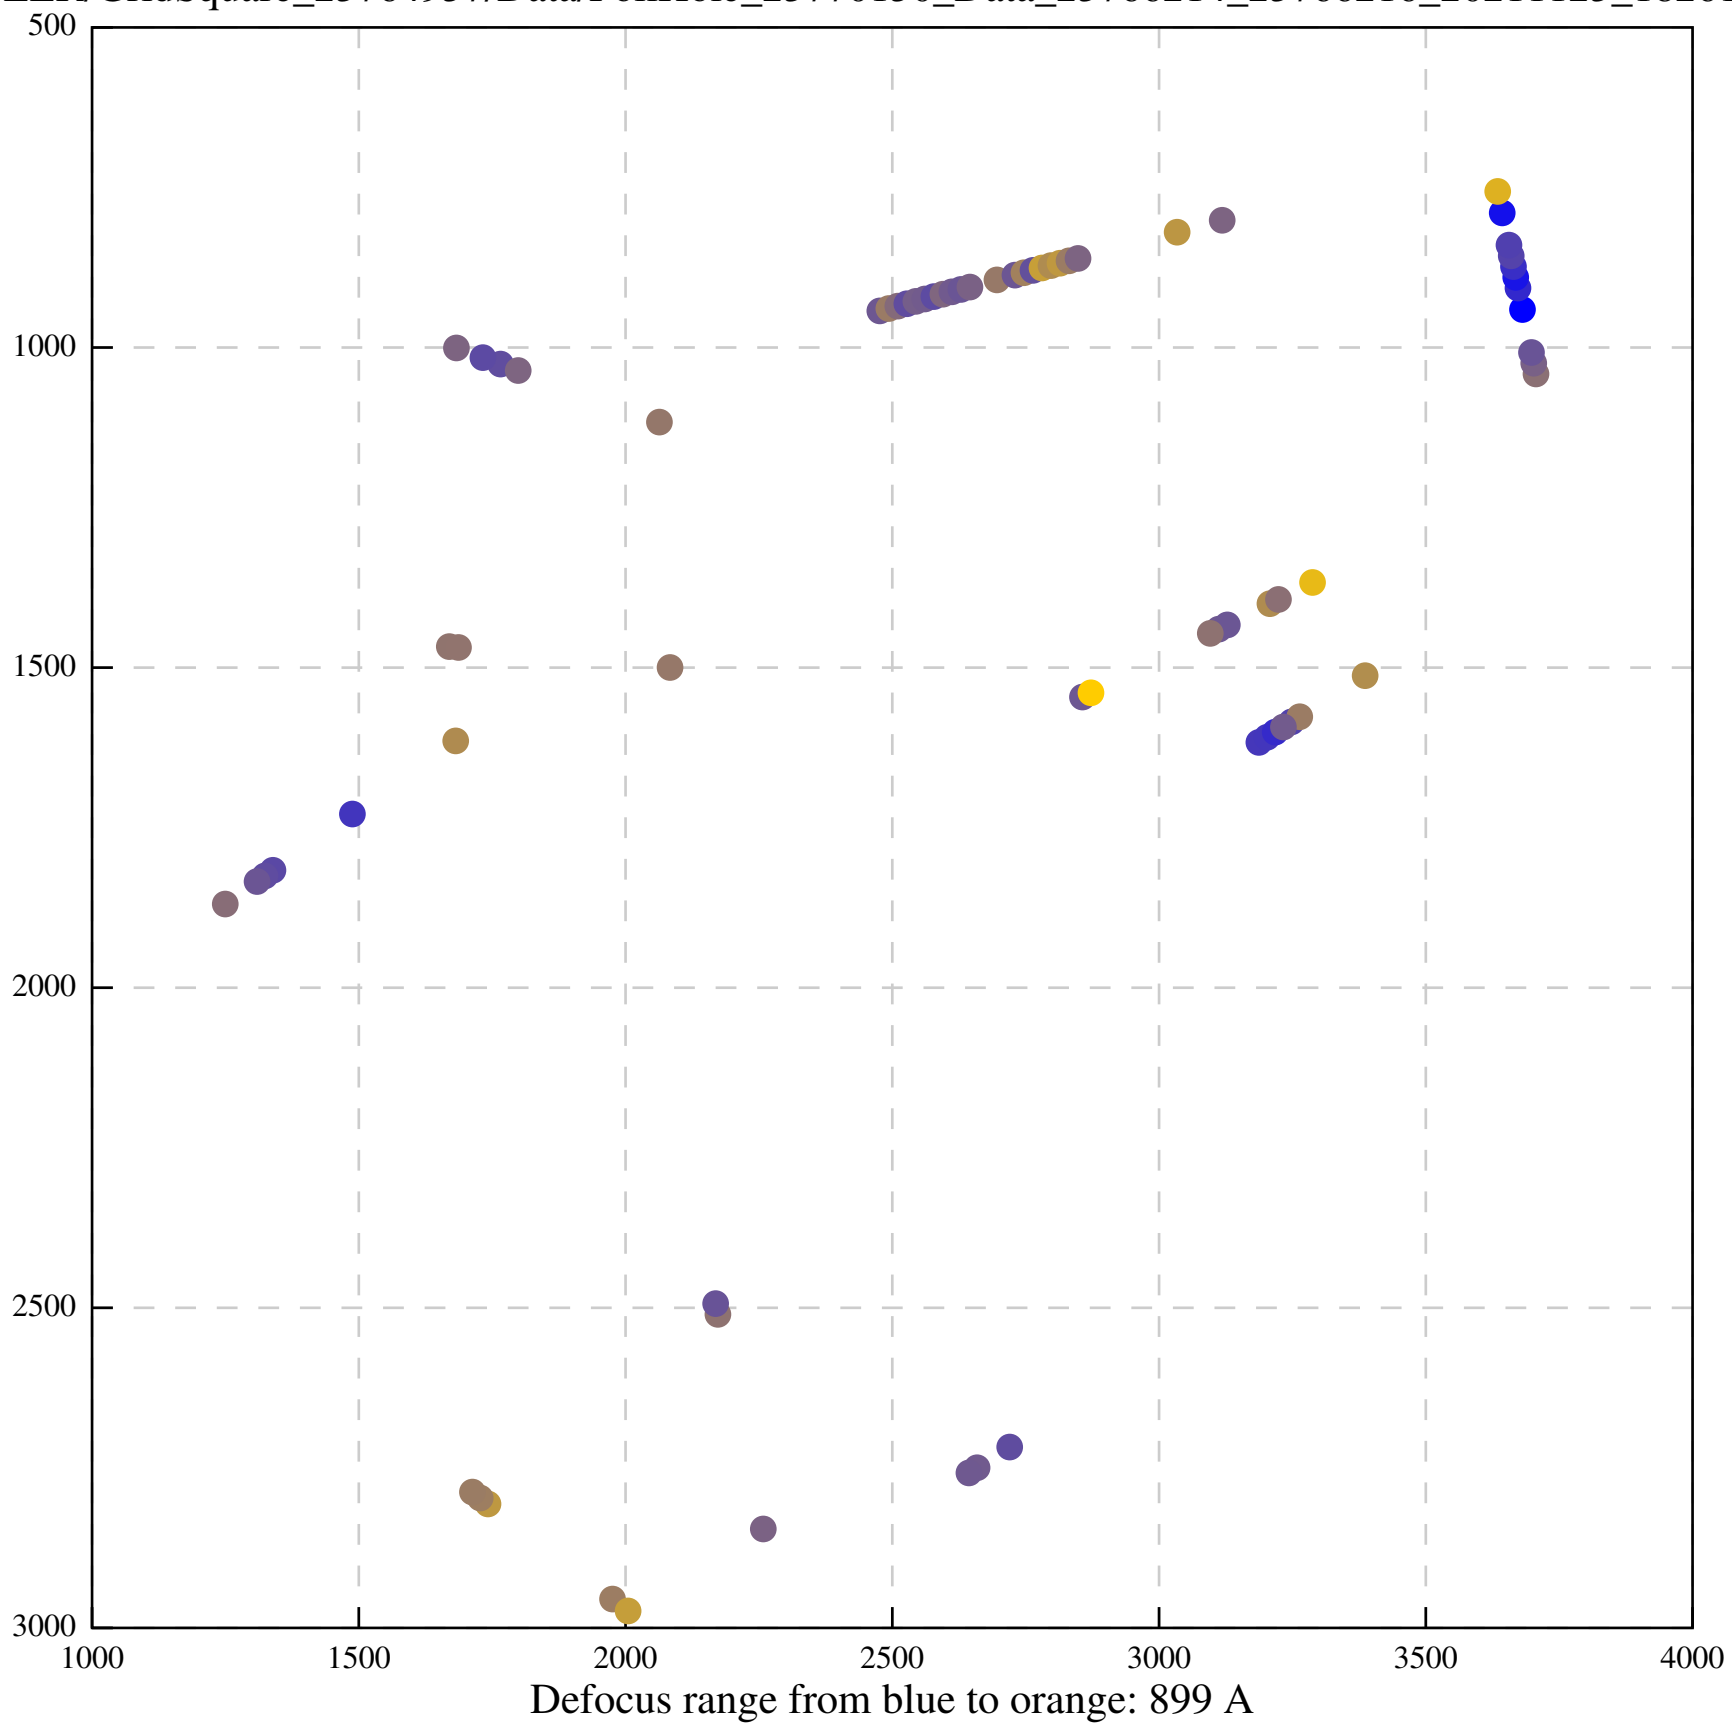

Defocus range from blue to orange: 226 A

Defocus range from blue to orange: 354 A

Defocus range from blue to orange: 272 A

Defocus range from blue to orange: 439 A

Defocus range from blue to orange: 155 A

Defocus range from blue to orange: 839 A

Defocus range from blue to orange: 211 A

Defocus range from blue to orange: 145 A

Defocus range from blue to orange: 703 A

Defocus range from blue to orange: 455 A

Defocus range from blue to orange: 979 A

Defocus range from blue to orange: 864 A

Defocus range from blue to orange: 84 A

Defocus range from blue to orange: 332 A

Defocus range from blue to orange: 423 A

Defocus range from blue to orange: 70 A

Defocus range from blue to orange: 396 A

Defocus range from blue to orange: 485 A

Defocus range from blue to orange: 1024 A

Defocus range from blue to orange: 366 A

Defocus range from blue to orange: 495 A