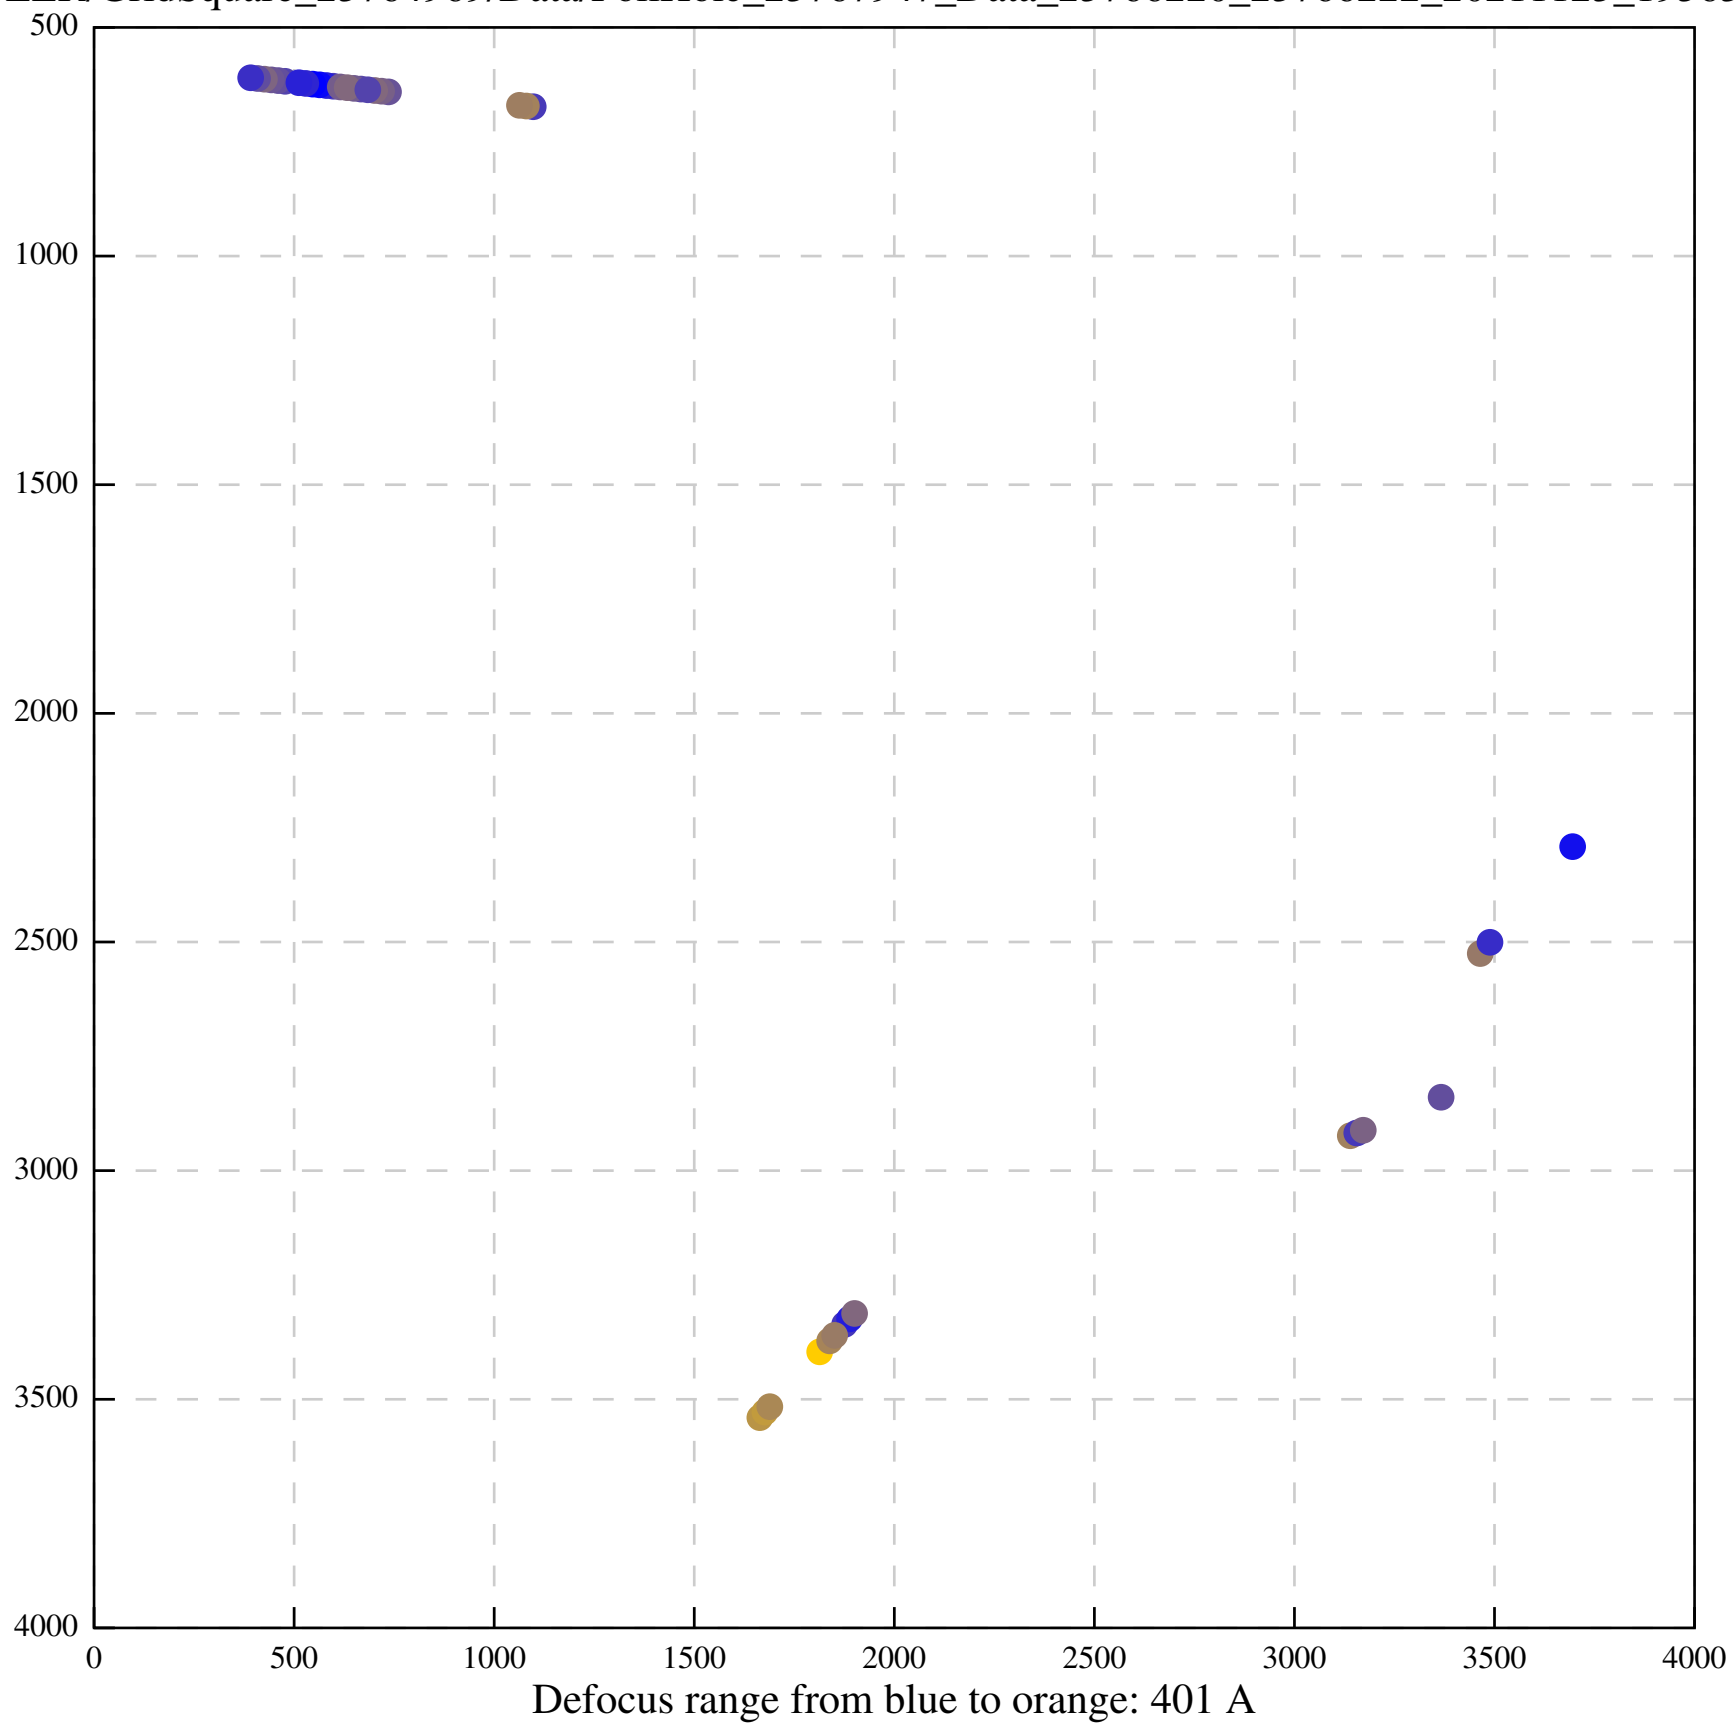

Defocus range from blue to orange: 11 A

Defocus range from blue to orange: 697 A

Defocus range from blue to orange: 315 A

Defocus range from blue to orange: 289 A

Defocus range from blue to orange: 114 A

Defocus range from blue to orange: 552 A

Defocus range from blue to orange: 383 A

Defocus range from blue to orange: 1 A

Defocus range from blue to orange: 537 Å

Defocus range from blue to orange: 698 A

Defocus range from blue to orange: 28 A

Defocus range from blue to orange: 28 A

Defocus range from blue to orange: 708 A

Defocus range from blue to orange: 243 A

Defocus range from blue to orange: 1114 A

Defocus range from blue to orange: 364 A

Defocus range from blue to orange: 367 Å