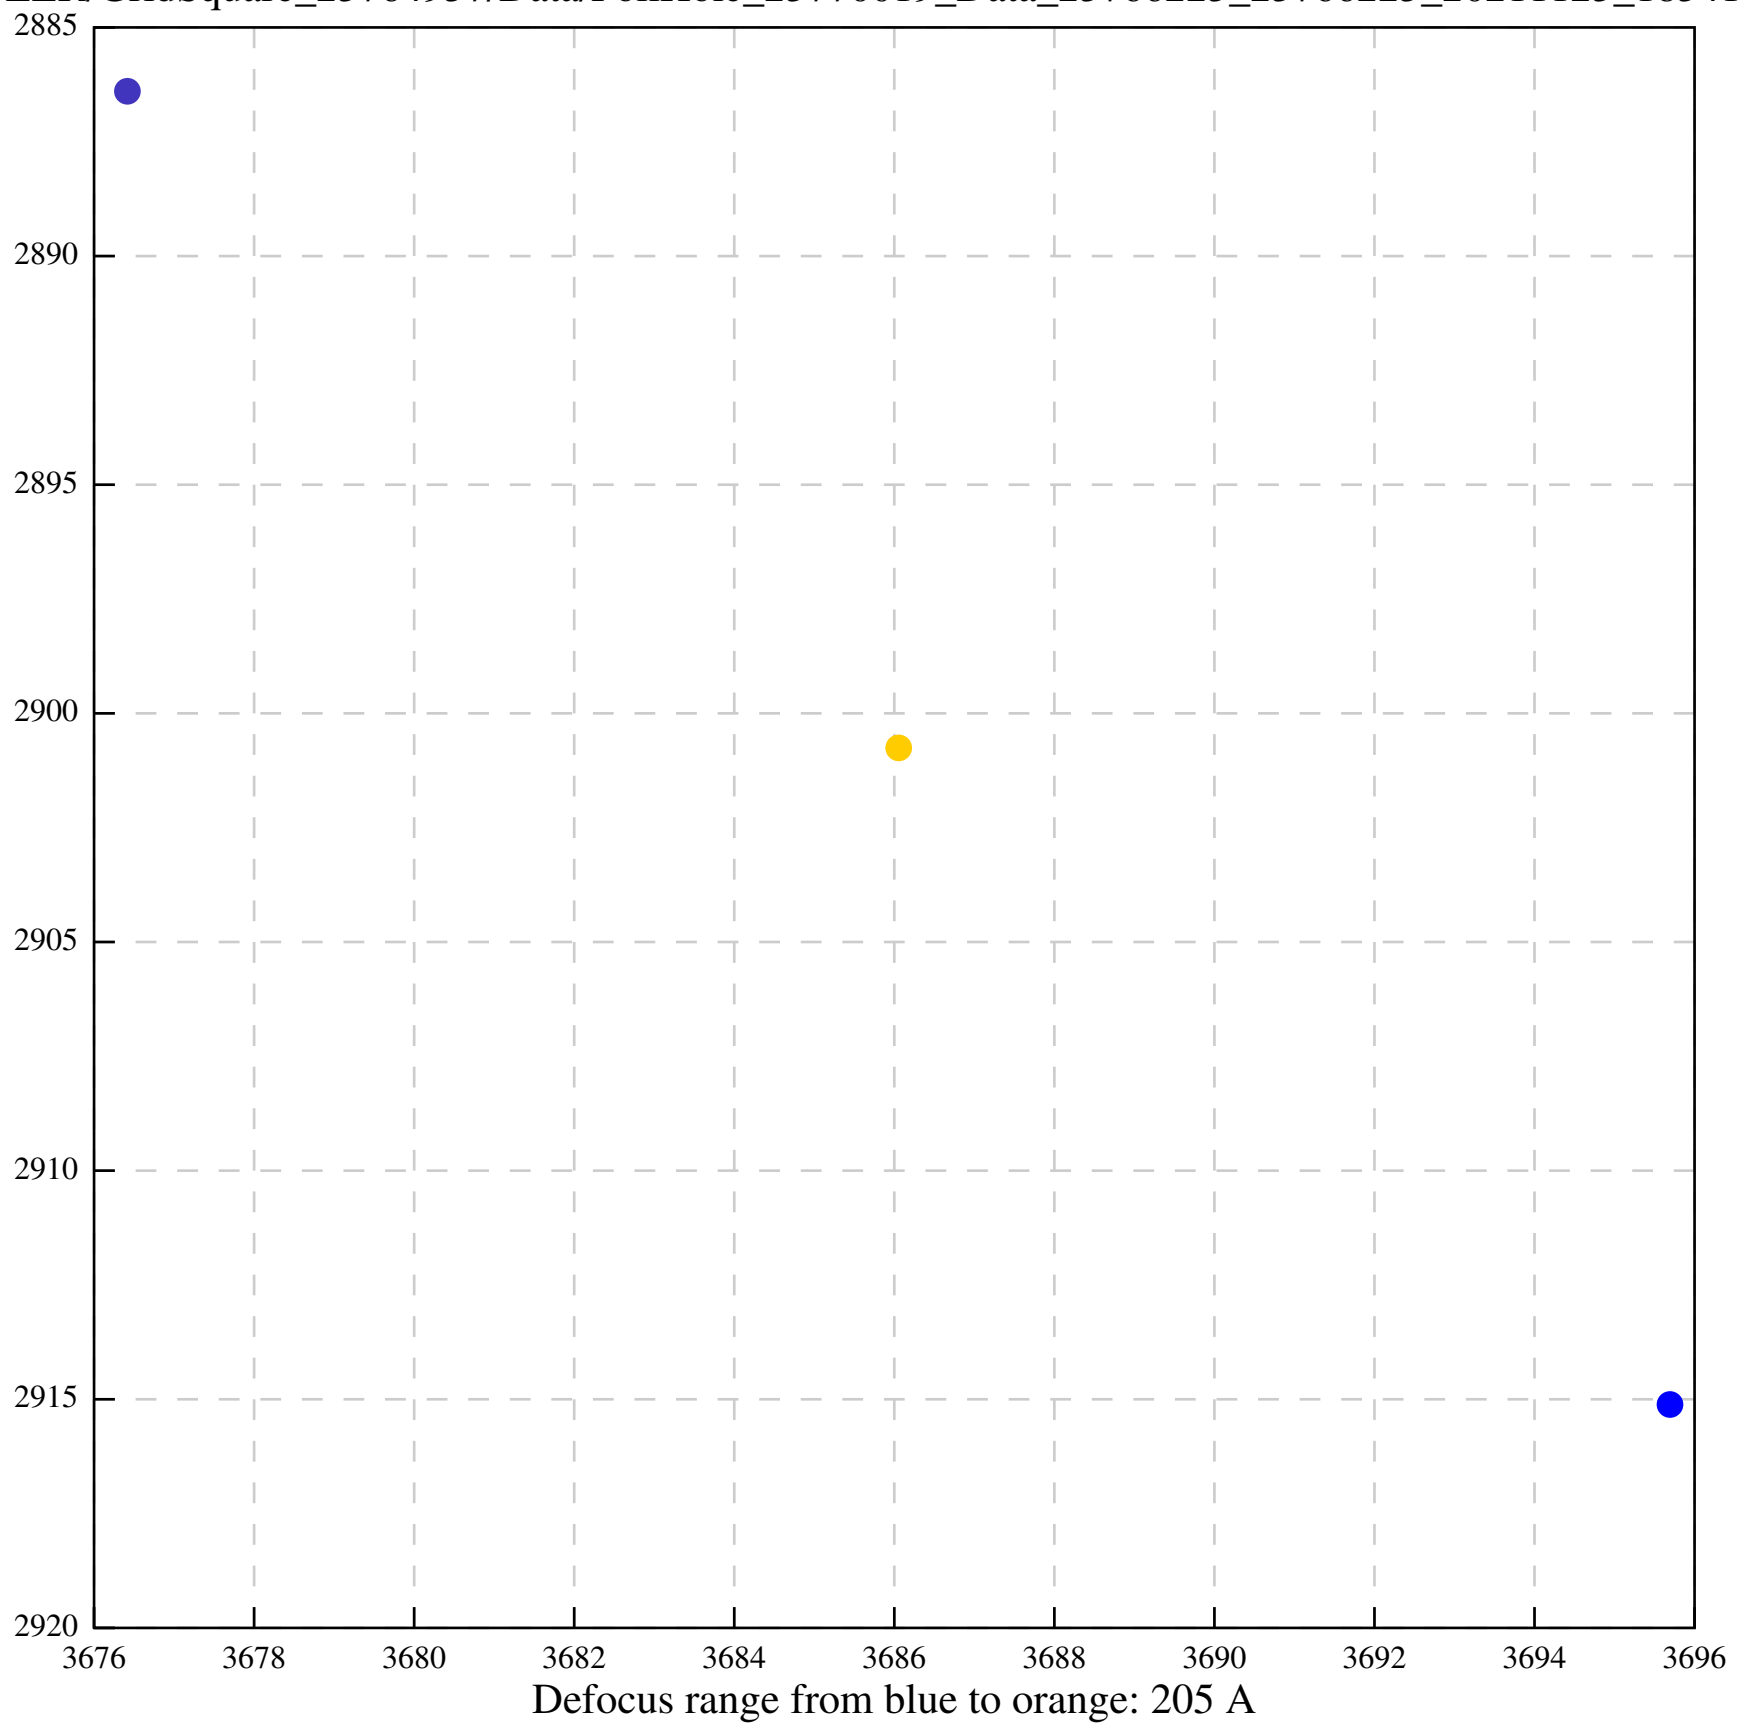

Defocus range from blue to orange: 494 A

Defocus range from blue to orange: 685 A

Defocus range from blue to orange: 514 A

Defocus range from blue to orange: 383 A

Defocus range from blue to orange: 342 A

Defocus range from blue to orange: 226 A

Defocus range from blue to orange: 354 A

Defocus range from blue to orange: 272 A

Defocus range from blue to orange: 439 A

Defocus range from blue to orange: 155 A