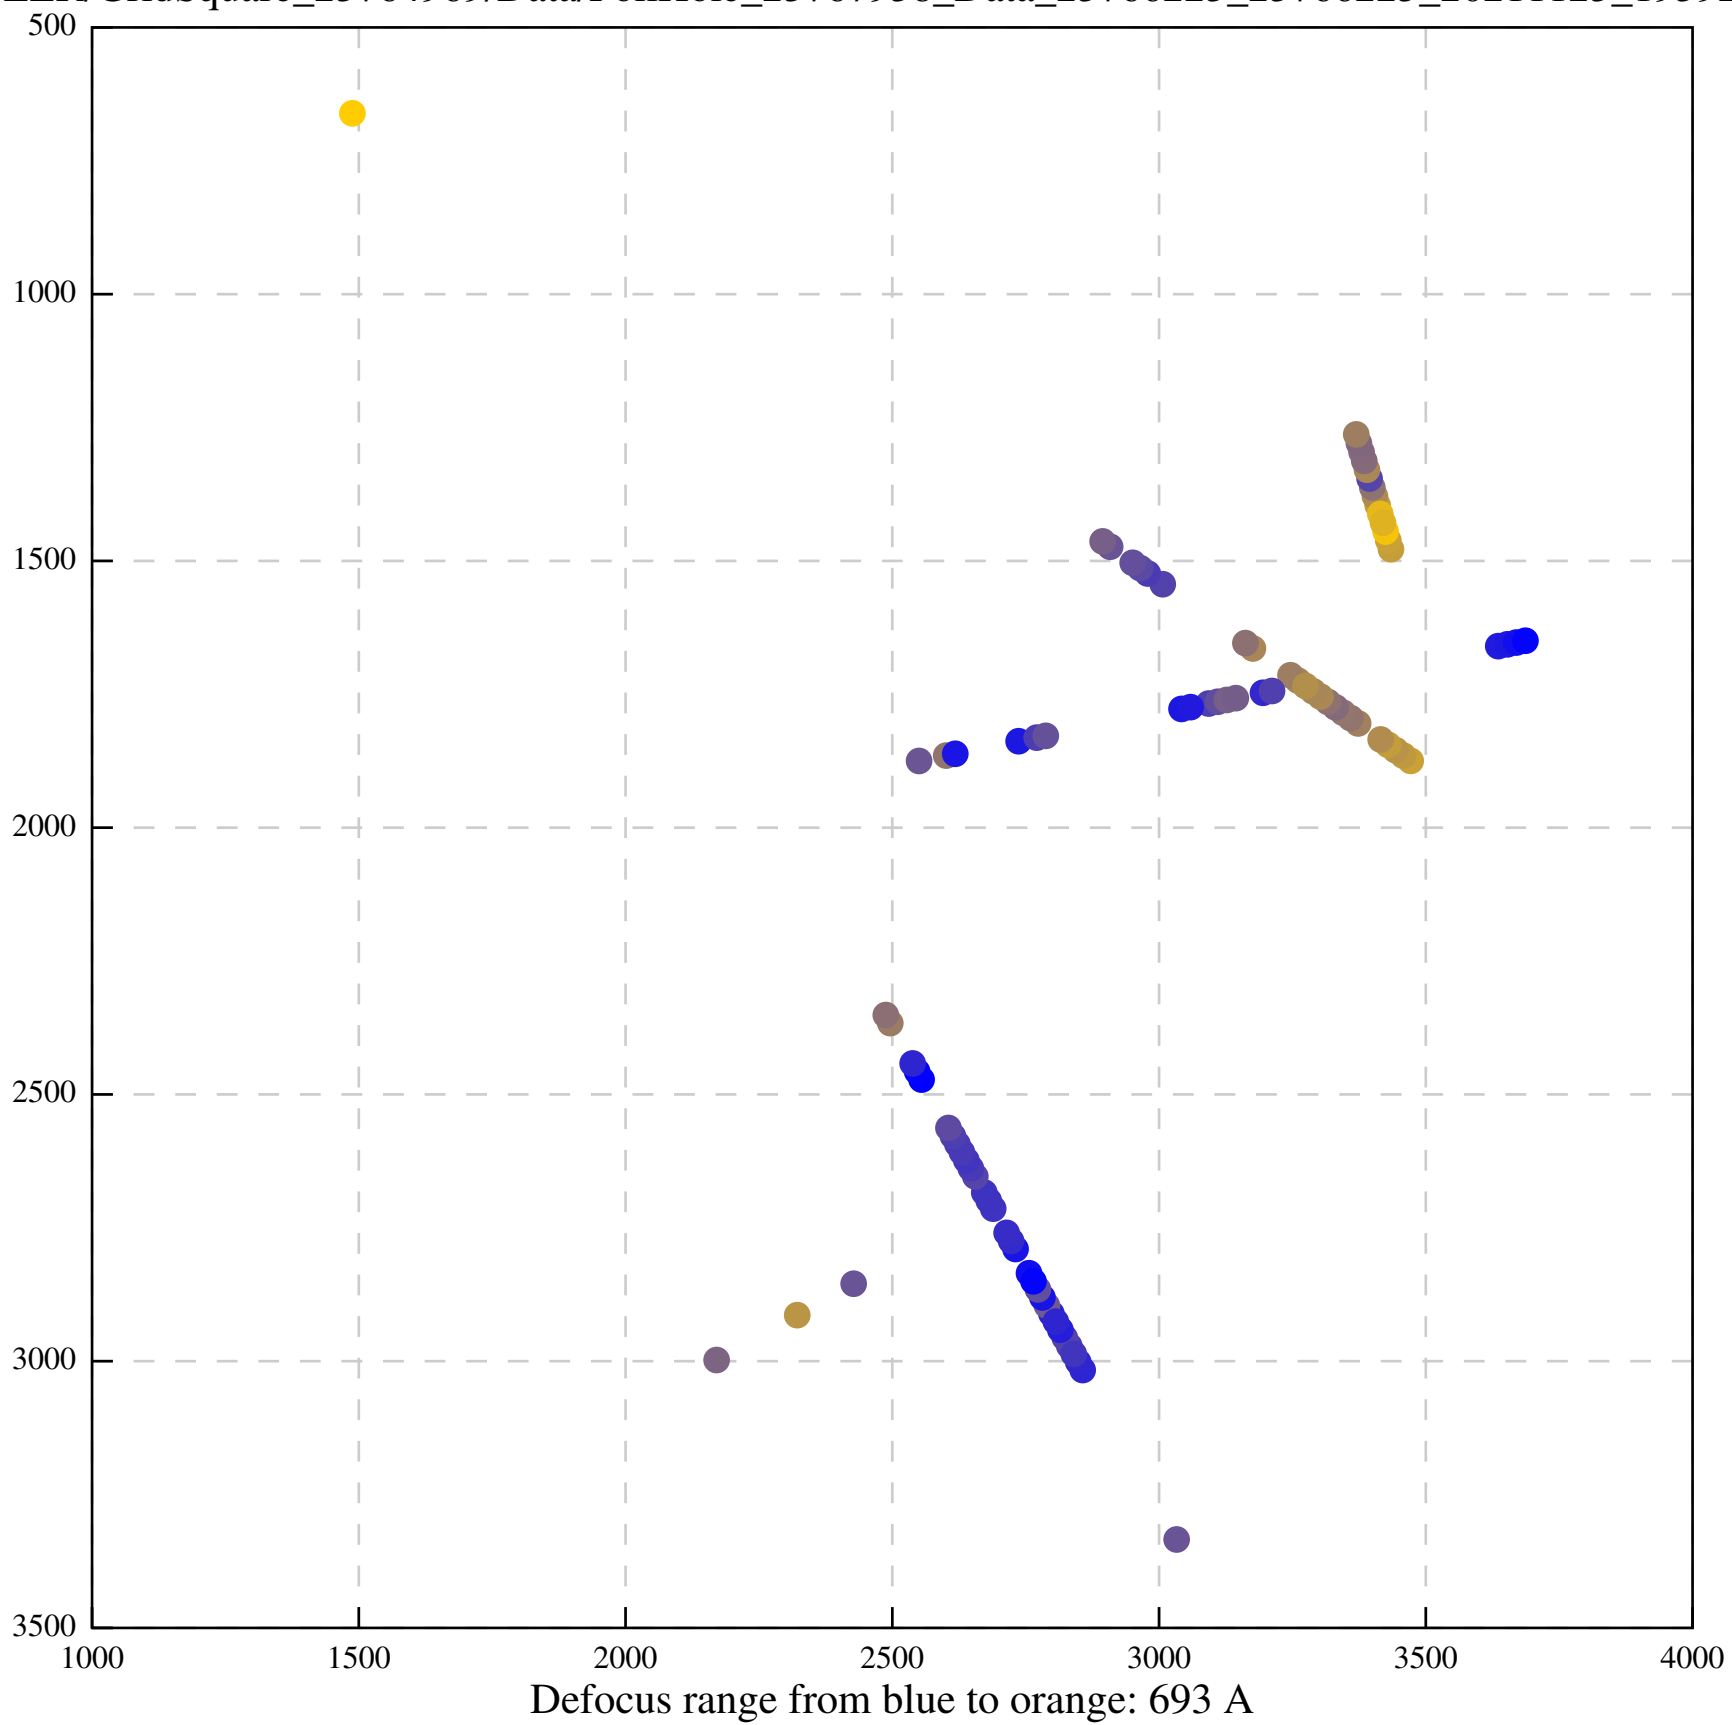

Defocus range from blue to orange: 11 A

Defocus range from blue to orange: 697 A

Defocus range from blue to orange: 315 A

Defocus range from blue to orange: 289 A

Defocus range from blue to orange: 114 A

Defocus range from blue to orange: 552 A

Defocus range from blue to orange: 383 A

Defocus range from blue to orange: 1 A

Defocus range from blue to orange: 537 Å

Defocus range from blue to orange: 698 A

Defocus range from blue to orange: 28 A

Defocus range from blue to orange: 28 A

Defocus range from blue to orange: 708 A

Defocus range from blue to orange: 243 A

Defocus range from blue to orange: 1114 A

Defocus range from blue to orange: 364 A

Defocus range from blue to orange: 367 Å

Defocus range from blue to orange: 341 Å

Defocus range from blue to orange: 23 A

Defocus range from blue to orange: 1240 Å

Defocus range from blue to orange: 101 A

Defocus range from blue to orange: 331 A