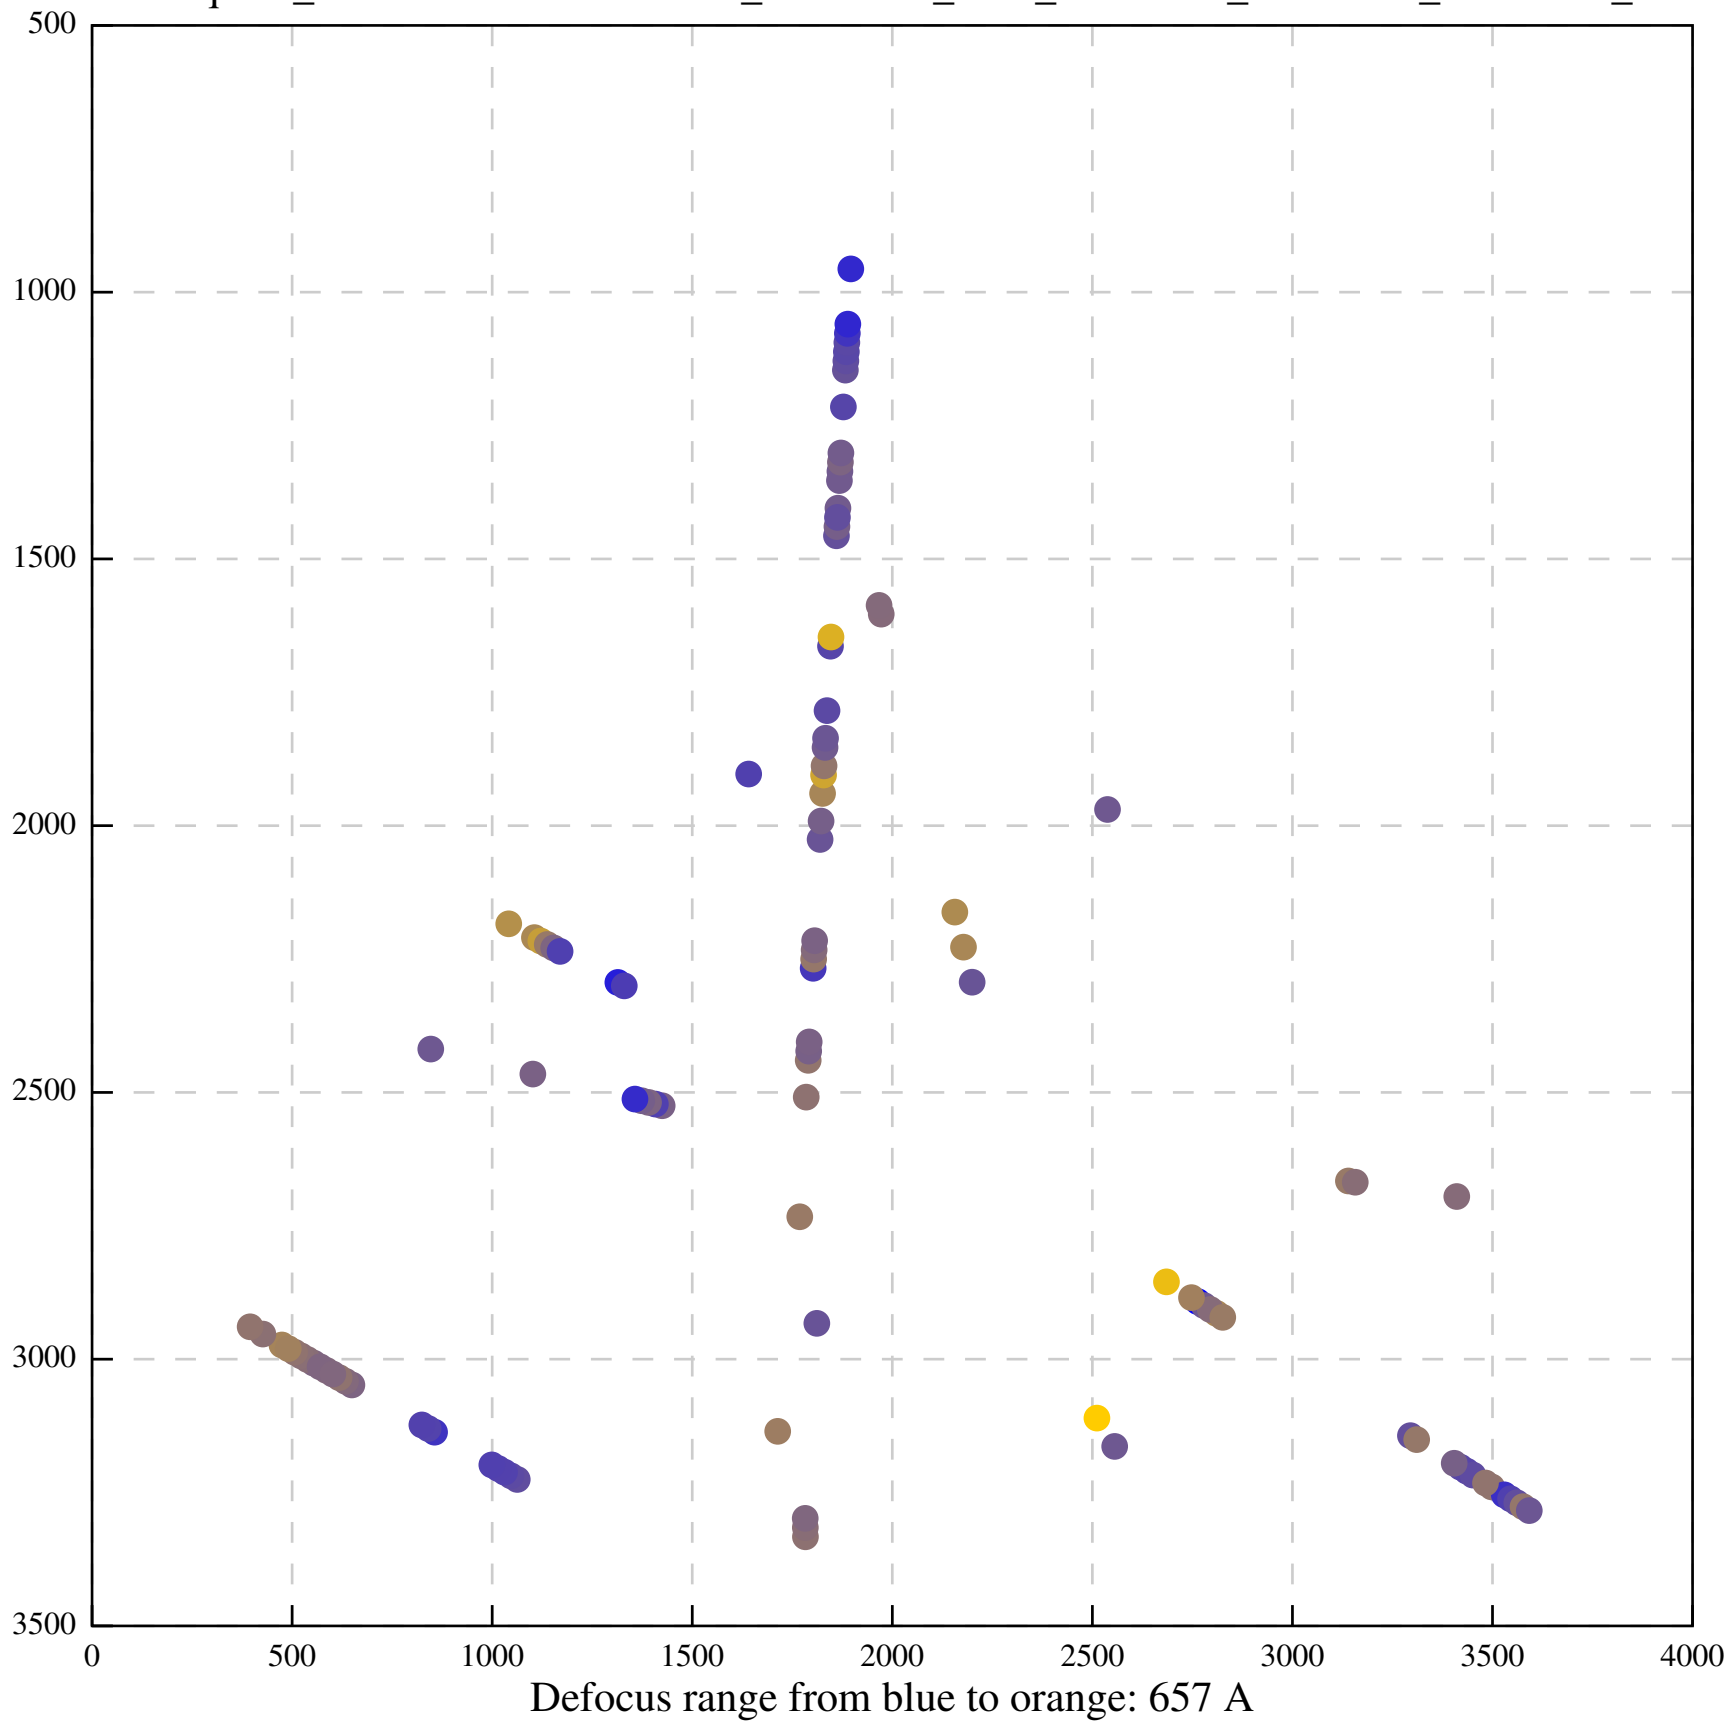

Defocus range from blue to orange: 630 Å

Defocus range from blue to orange: 593 A

Defocus range from blue to orange: 752 A

Defocus range from blue to orange: 365 A

Defocus range from blue to orange: 731 A

Defocus range from blue to orange: 664 A

Defocus range from blue to orange: 328 A

Defocus range from blue to orange: 534 A

Defocus range from blue to orange: 312 A

Defocus range from blue to orange: 308 A

Defocus range from blue to orange: 492 A

Defocus range from blue to orange: 72 A

Defocus range from blue to orange: 295 A

Defocus range from blue to orange: 624 A

Defocus range from blue to orange: 656 A

Defocus range from blue to orange: 507 A

Defocus range from blue to orange: 379 A

Defocus range from blue to orange: 559 A