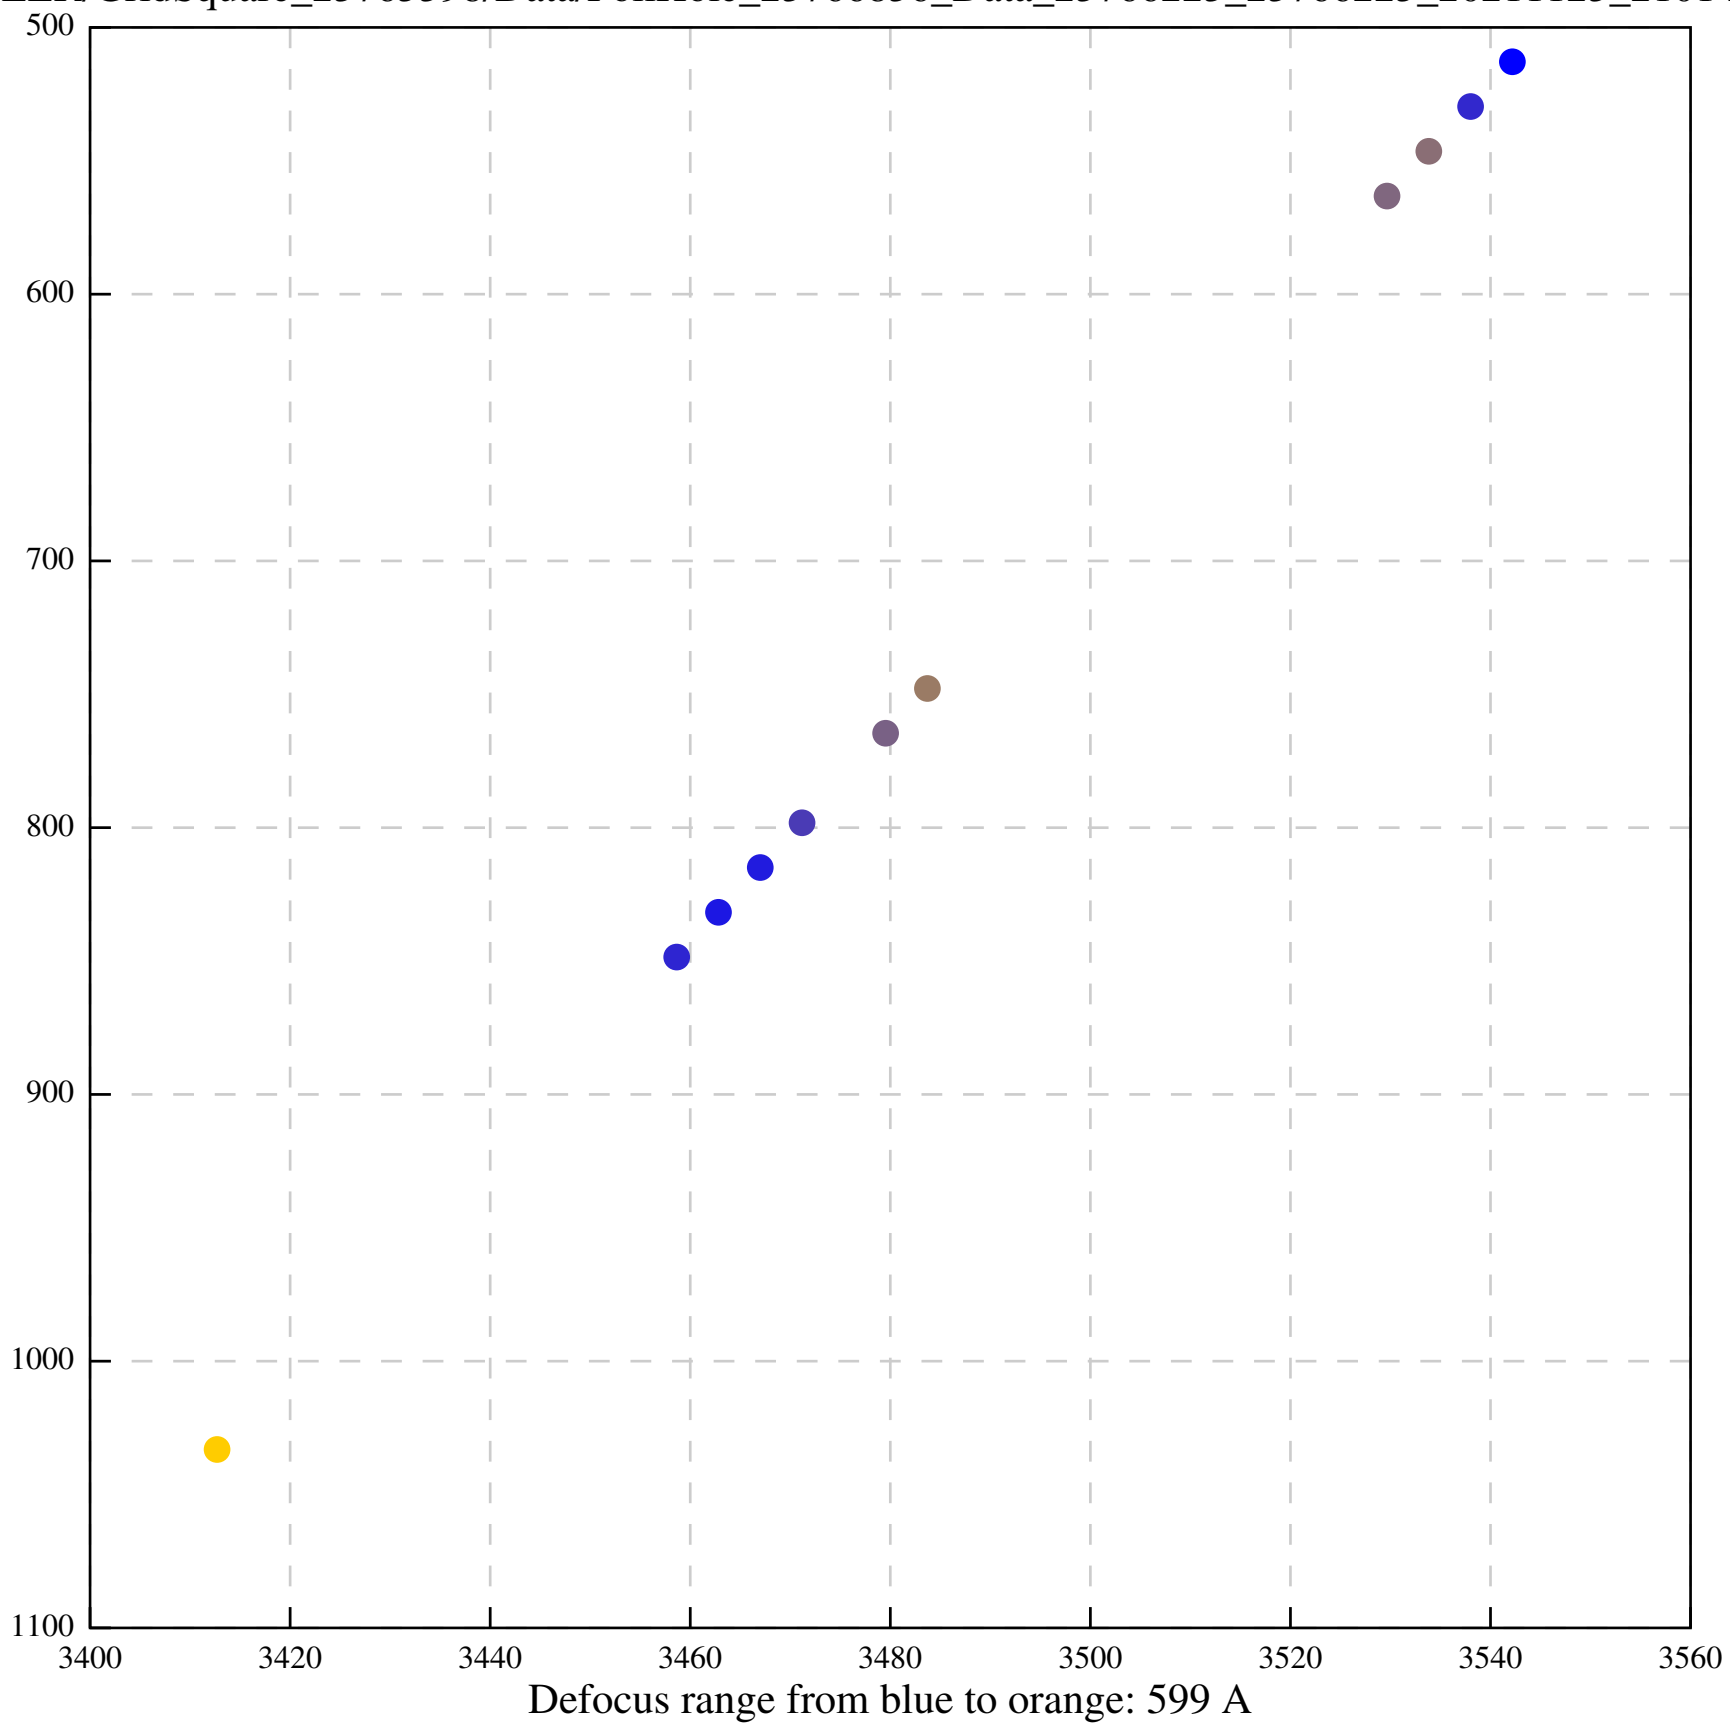

Defocus range from blue to orange: 664 A

Defocus range from blue to orange: 328 A

Defocus range from blue to orange: 534 A

Defocus range from blue to orange: 312 A

Defocus range from blue to orange: 308 A

Defocus range from blue to orange: 492 A

Defocus range from blue to orange: 72 A

Defocus range from blue to orange: 295 A

Defocus range from blue to orange: 624 A

Defocus range from blue to orange: 656 A

Defocus range from blue to orange: 507 A

Defocus range from blue to orange: 379 A

Defocus range from blue to orange: 559 A