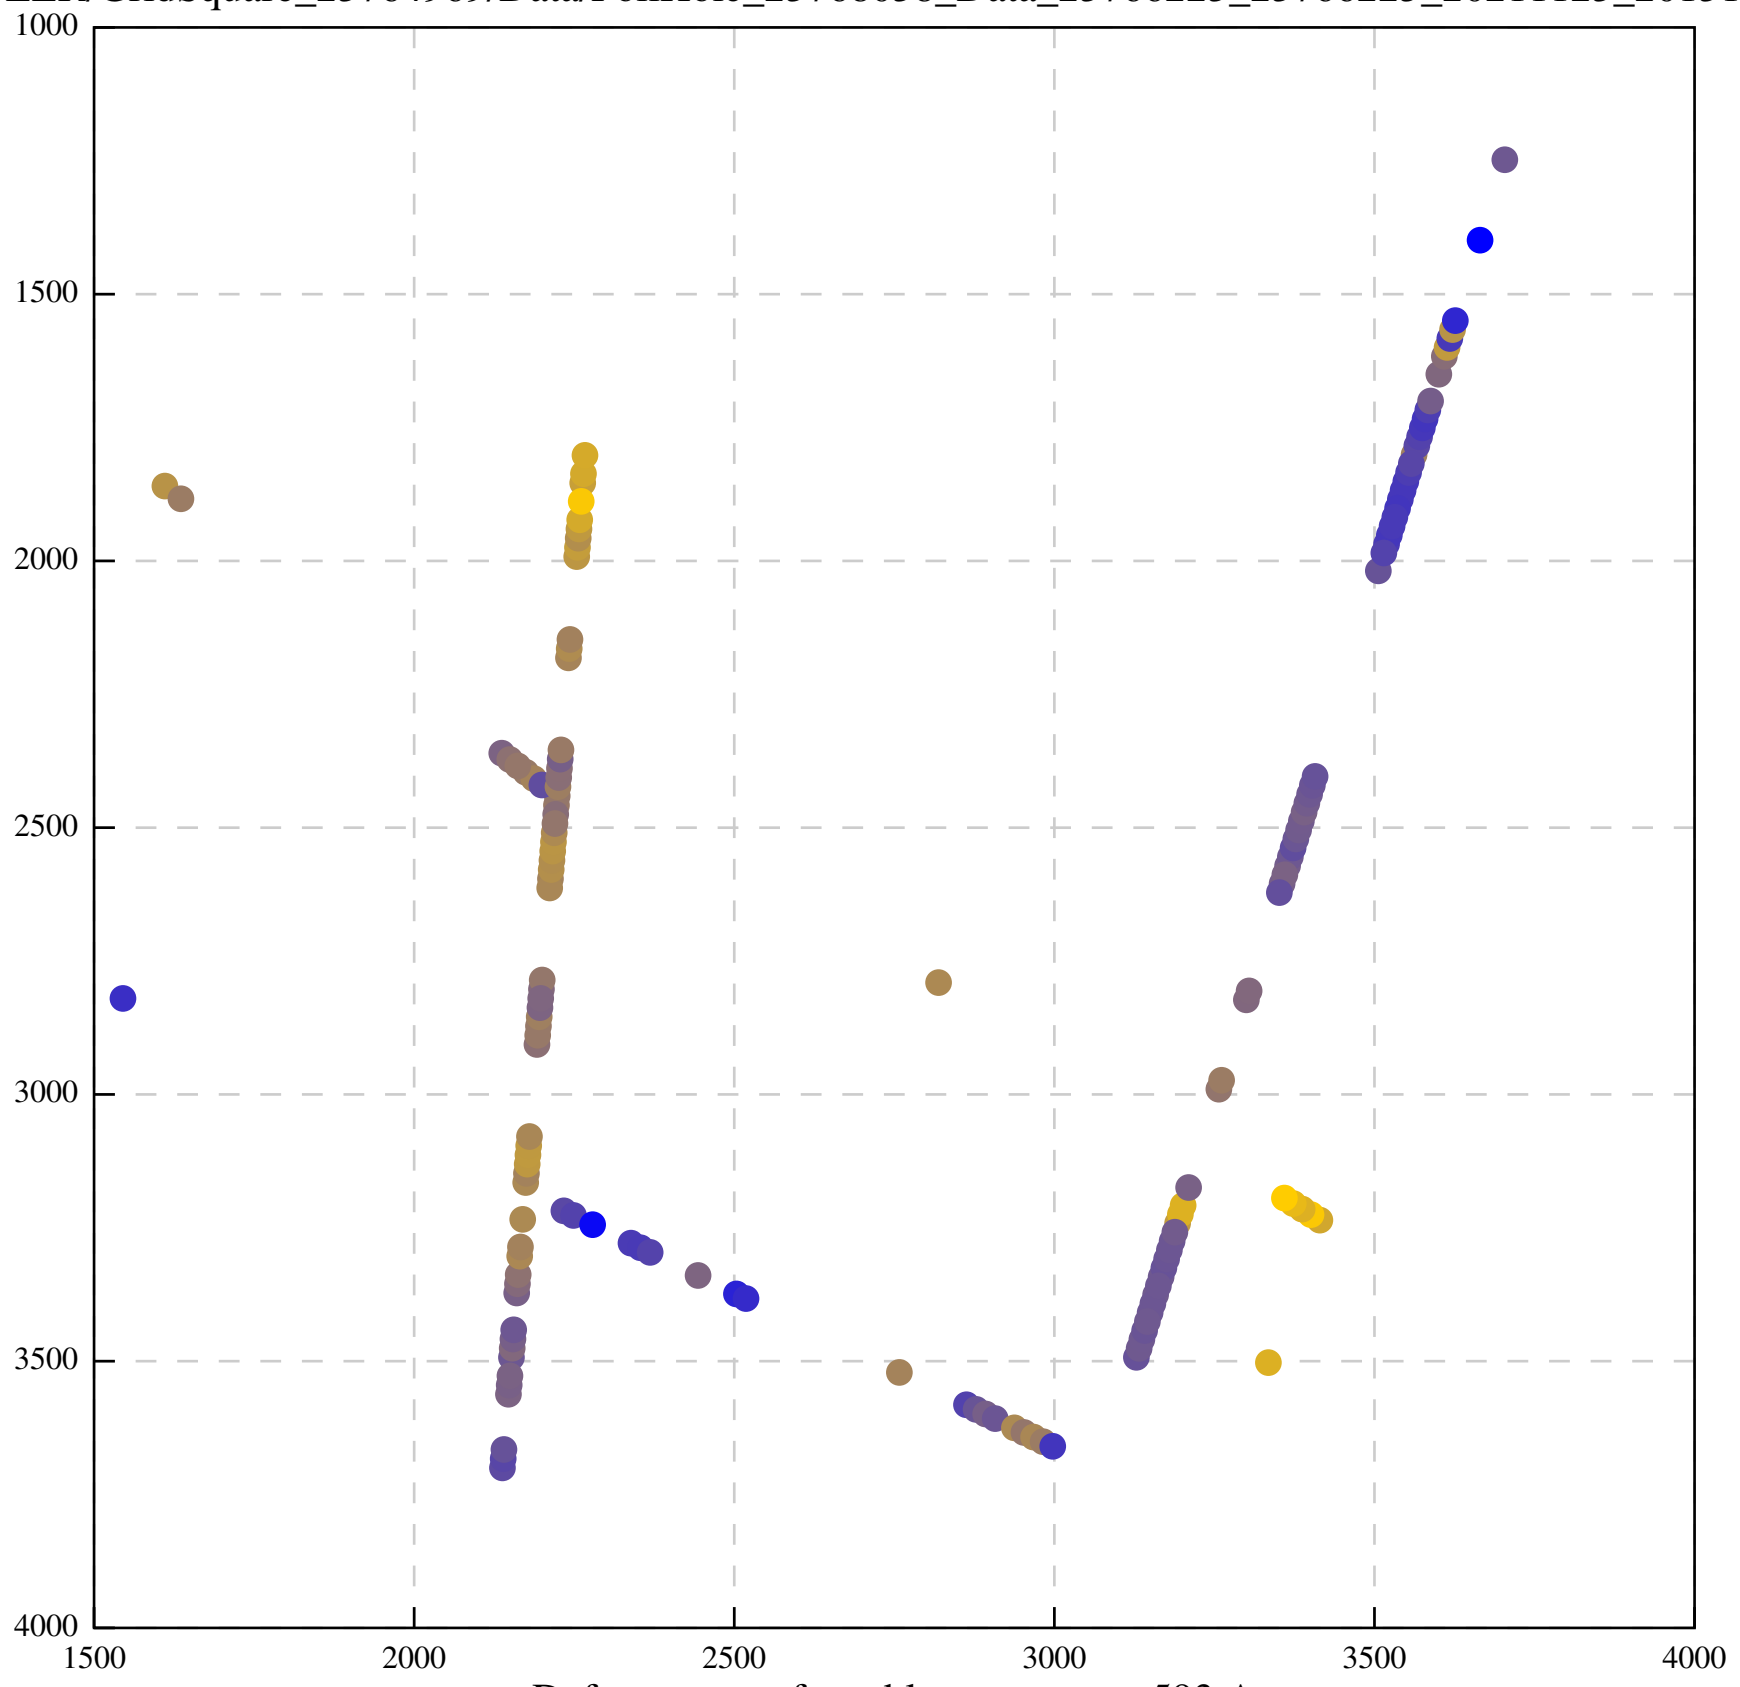

Defocus range from blue to orange: 708 A

Defocus range from blue to orange: 243 A

Defocus range from blue to orange: 1114 A

Defocus range from blue to orange: 364 A

Defocus range from blue to orange: 367 Å

Defocus range from blue to orange: 341 Å

Defocus range from blue to orange: 23 A

Defocus range from blue to orange: 1240 Å

Defocus range from blue to orange: 101 A

Defocus range from blue to orange: 331 A

Defocus range from blue to orange: 630 Å

Defocus range from blue to orange: 593 A

Defocus range from blue to orange: 752 A

Defocus range from blue to orange: 365 A

Defocus range from blue to orange: 731 A

Defocus range from blue to orange: 664 A

Defocus range from blue to orange: 328 A

Defocus range from blue to orange: 534 A

Defocus range from blue to orange: 312 A

Defocus range from blue to orange: 308 A