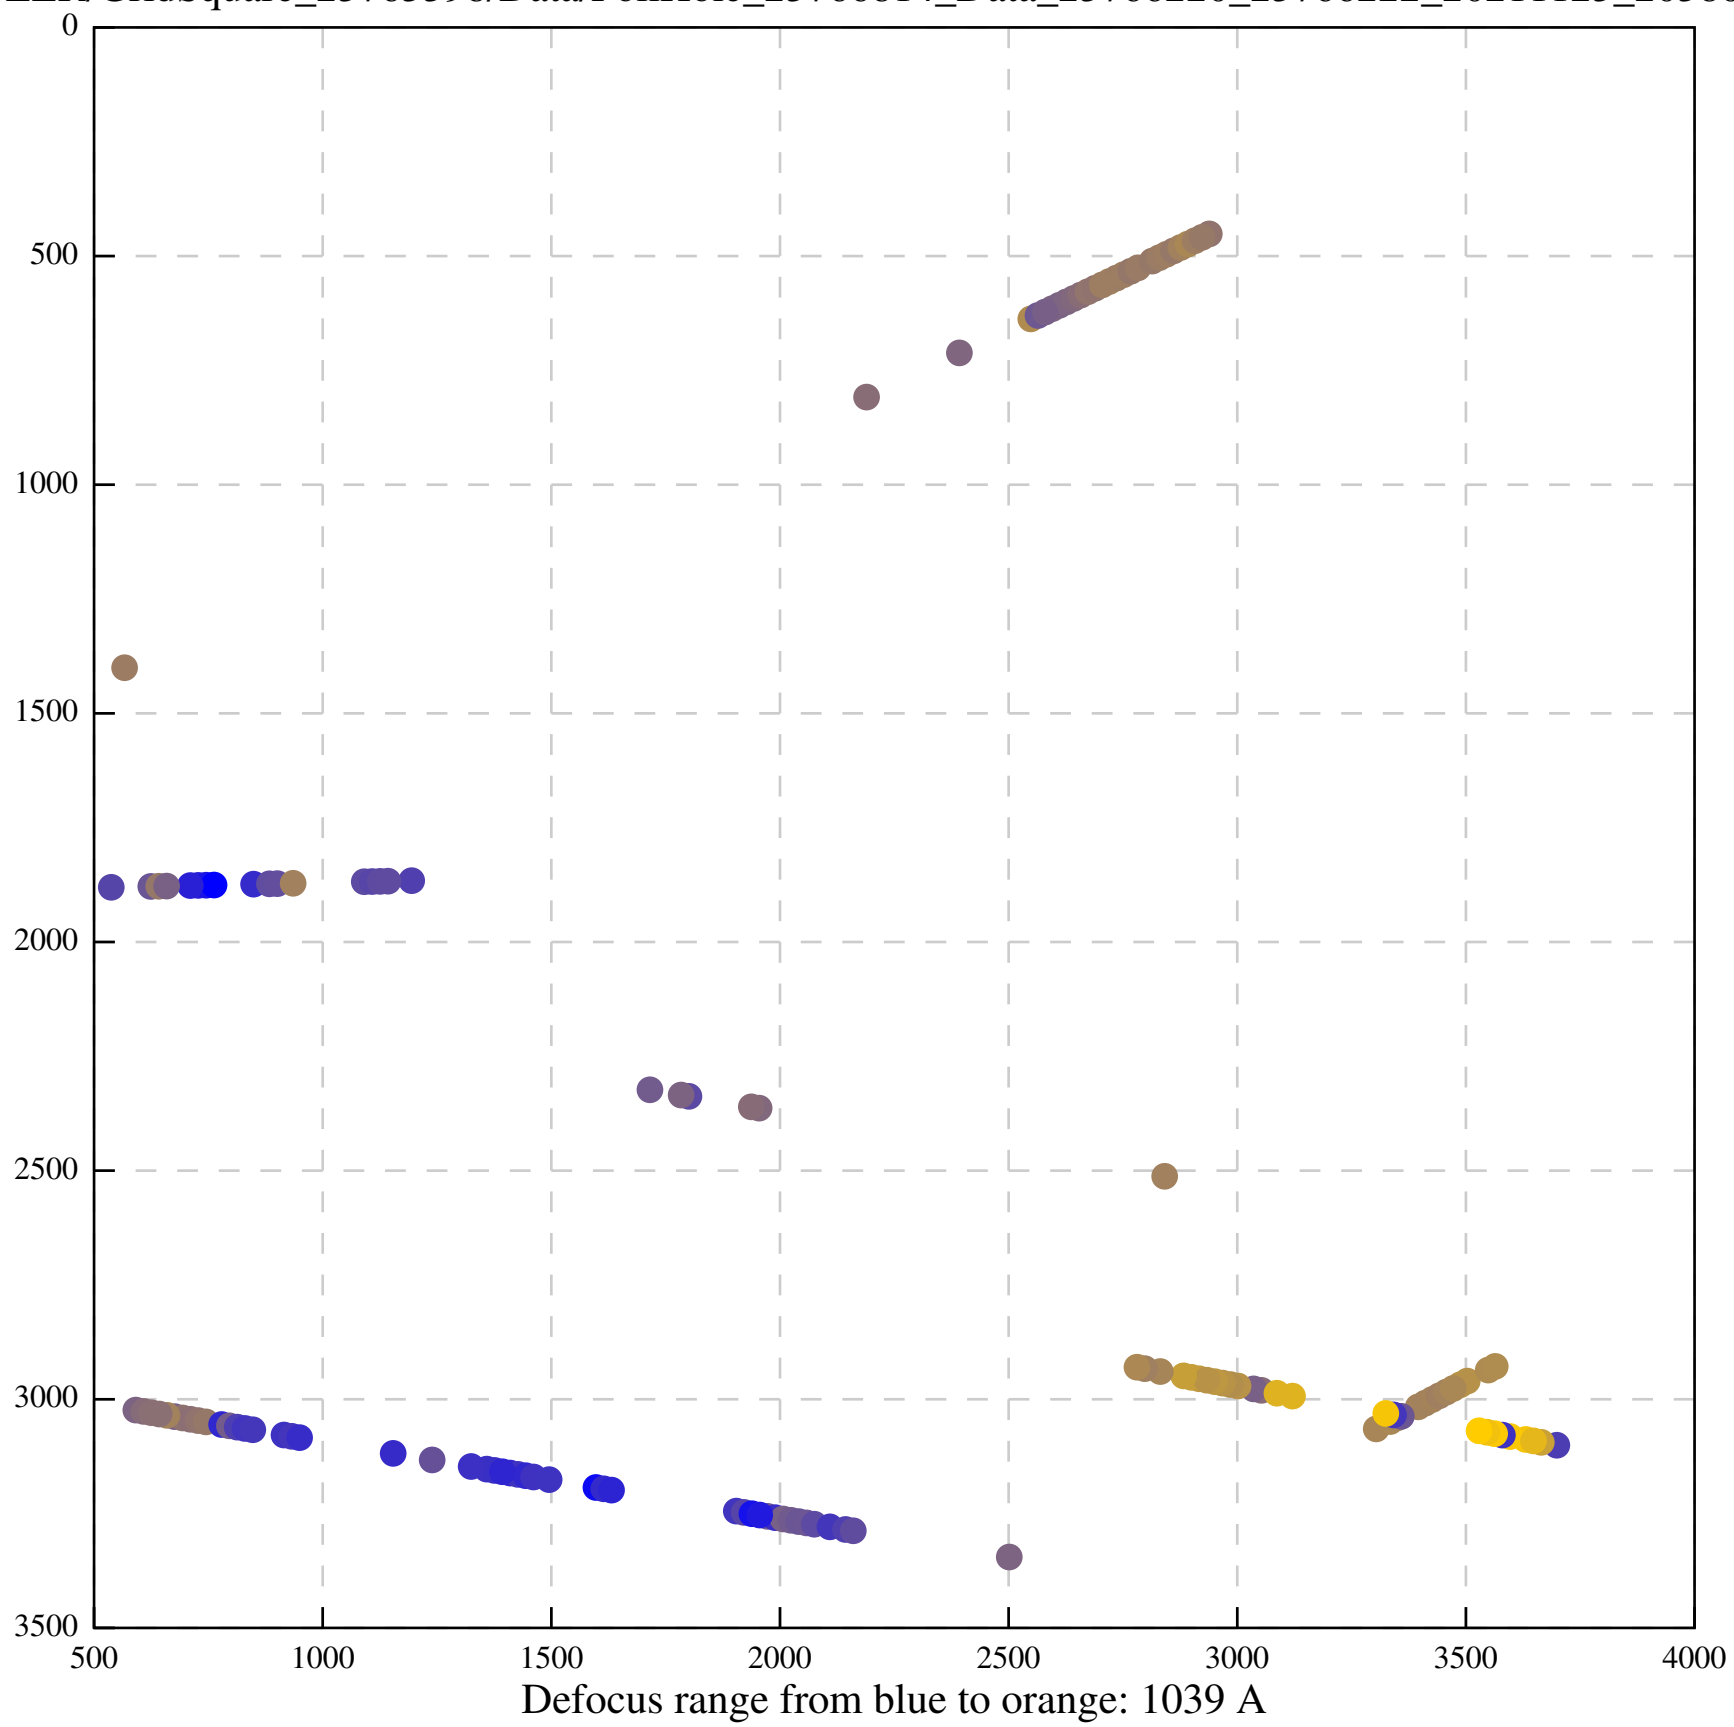

Defocus range from blue to orange: 630 Å

Defocus range from blue to orange: 593 A

Defocus range from blue to orange: 752 A

Defocus range from blue to orange: 365 A

Defocus range from blue to orange: 731 A

Defocus range from blue to orange: 664 A

Defocus range from blue to orange: 328 A

Defocus range from blue to orange: 534 A

Defocus range from blue to orange: 312 A

Defocus range from blue to orange: 308 A

Defocus range from blue to orange: 492 A

Defocus range from blue to orange: 72 A

Defocus range from blue to orange: 295 A

Defocus range from blue to orange: 624 A

Defocus range from blue to orange: 656 A

Defocus range from blue to orange: 507 A

Defocus range from blue to orange: 379 A

Defocus range from blue to orange: 559 A