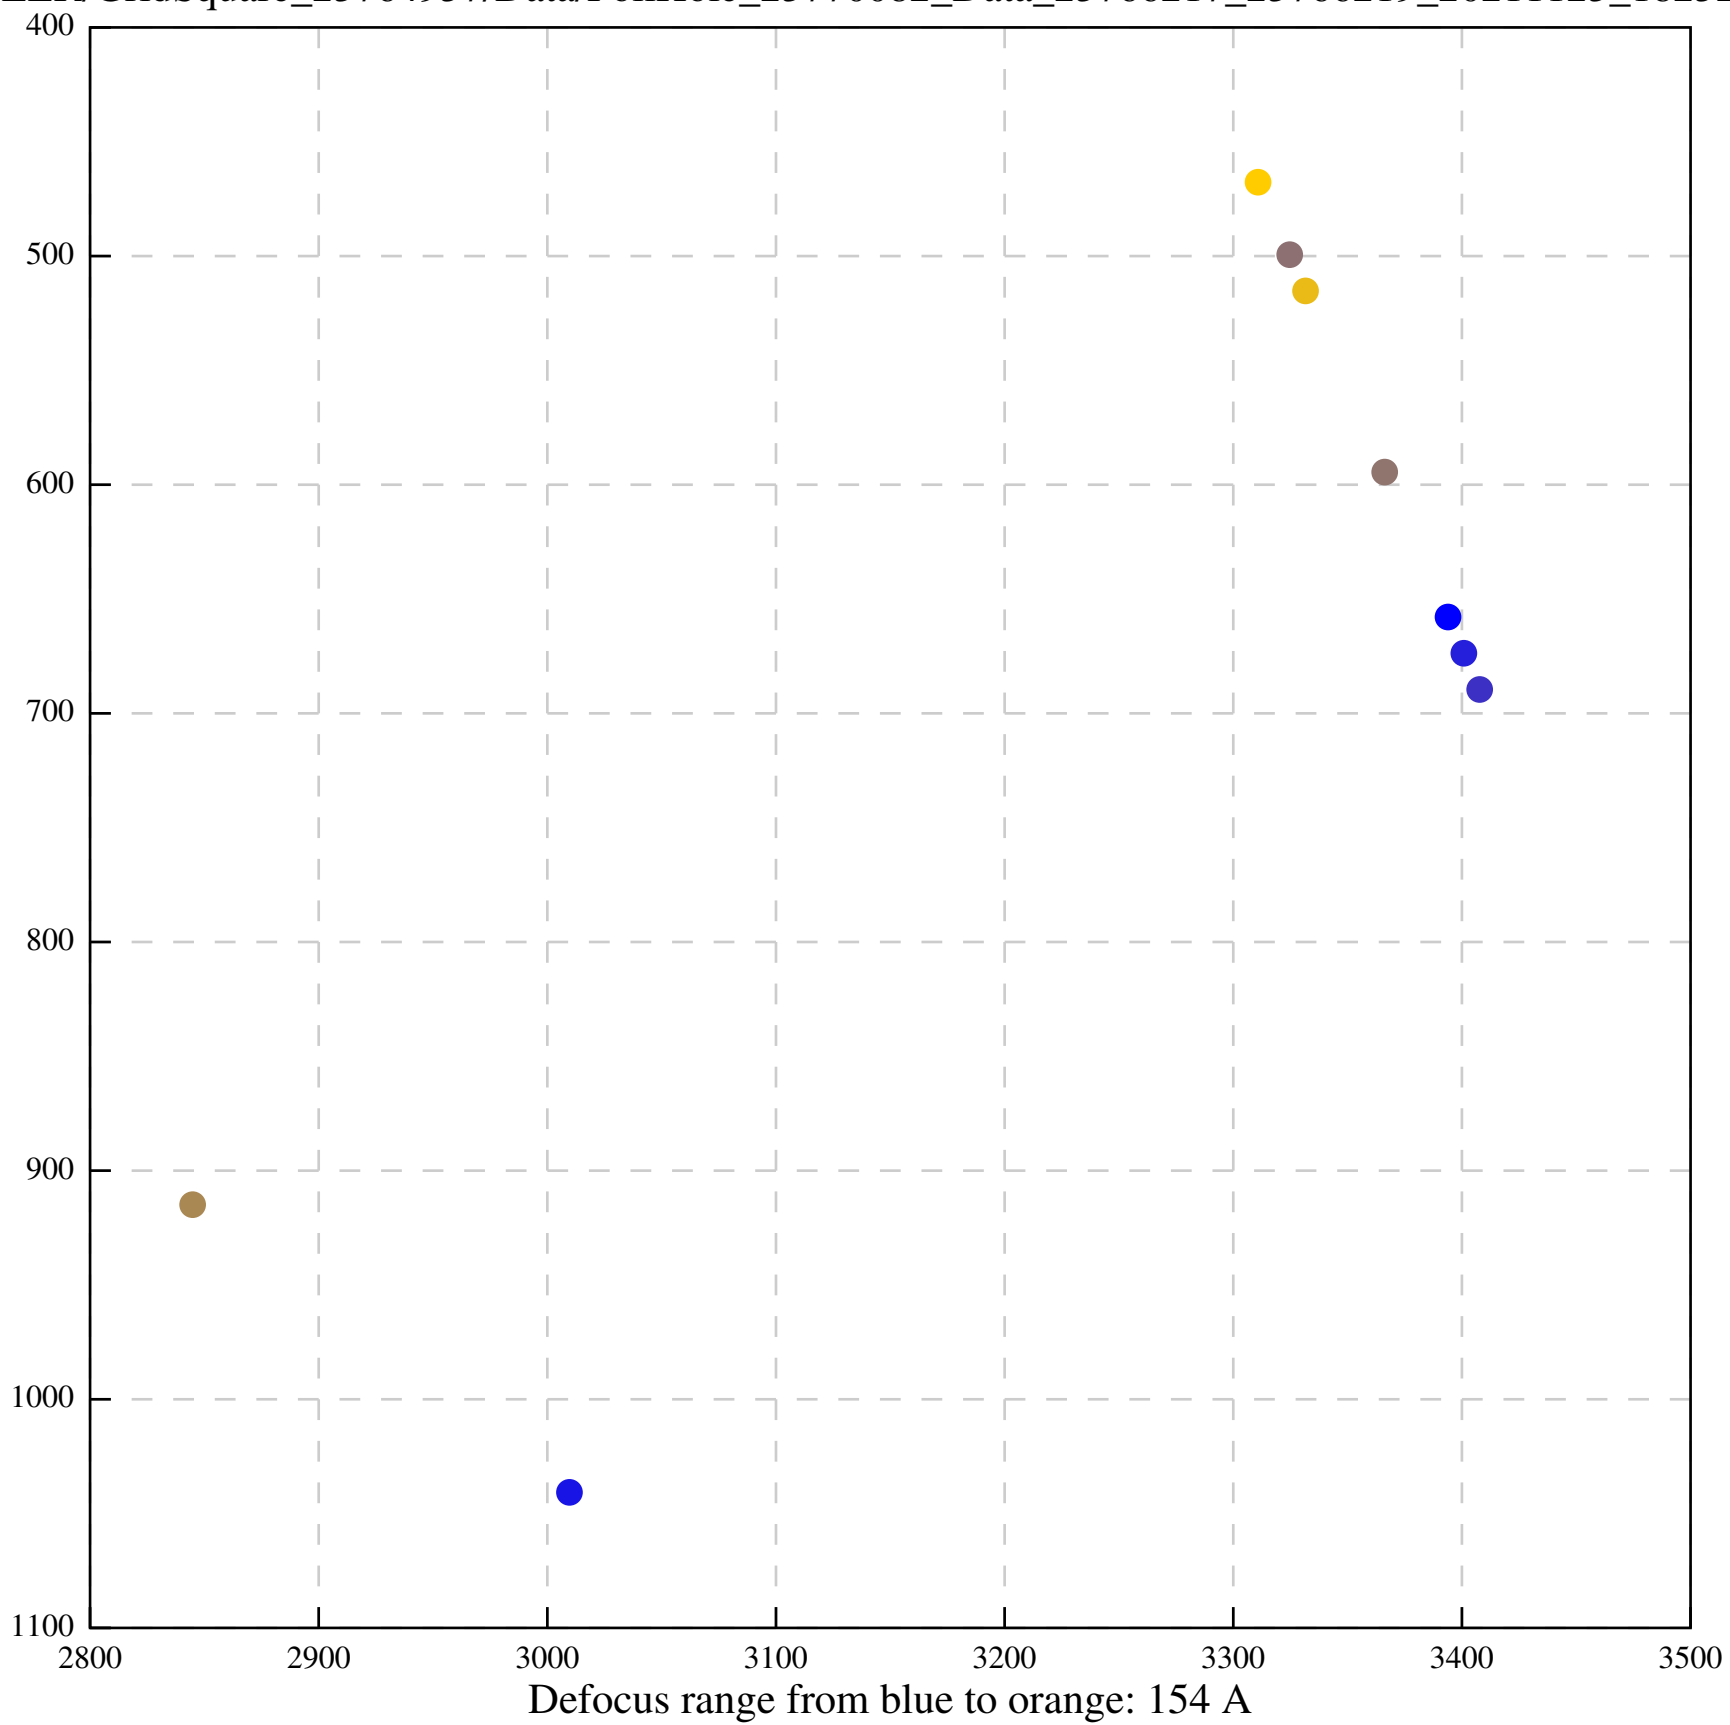

Defocus range from blue to orange: 494 A

Defocus range from blue to orange: 685 A

Defocus range from blue to orange: 514 A

Defocus range from blue to orange: 383 A

Defocus range from blue to orange: 342 A

Defocus range from blue to orange: 226 A

Defocus range from blue to orange: 354 A

Defocus range from blue to orange: 272 A

Defocus range from blue to orange: 439 A

Defocus range from blue to orange: 155 A

Defocus range from blue to orange: 839 A

Defocus range from blue to orange: 211 A

Defocus range from blue to orange: 145 A

Defocus range from blue to orange: 703 A

Defocus range from blue to orange: 455 A