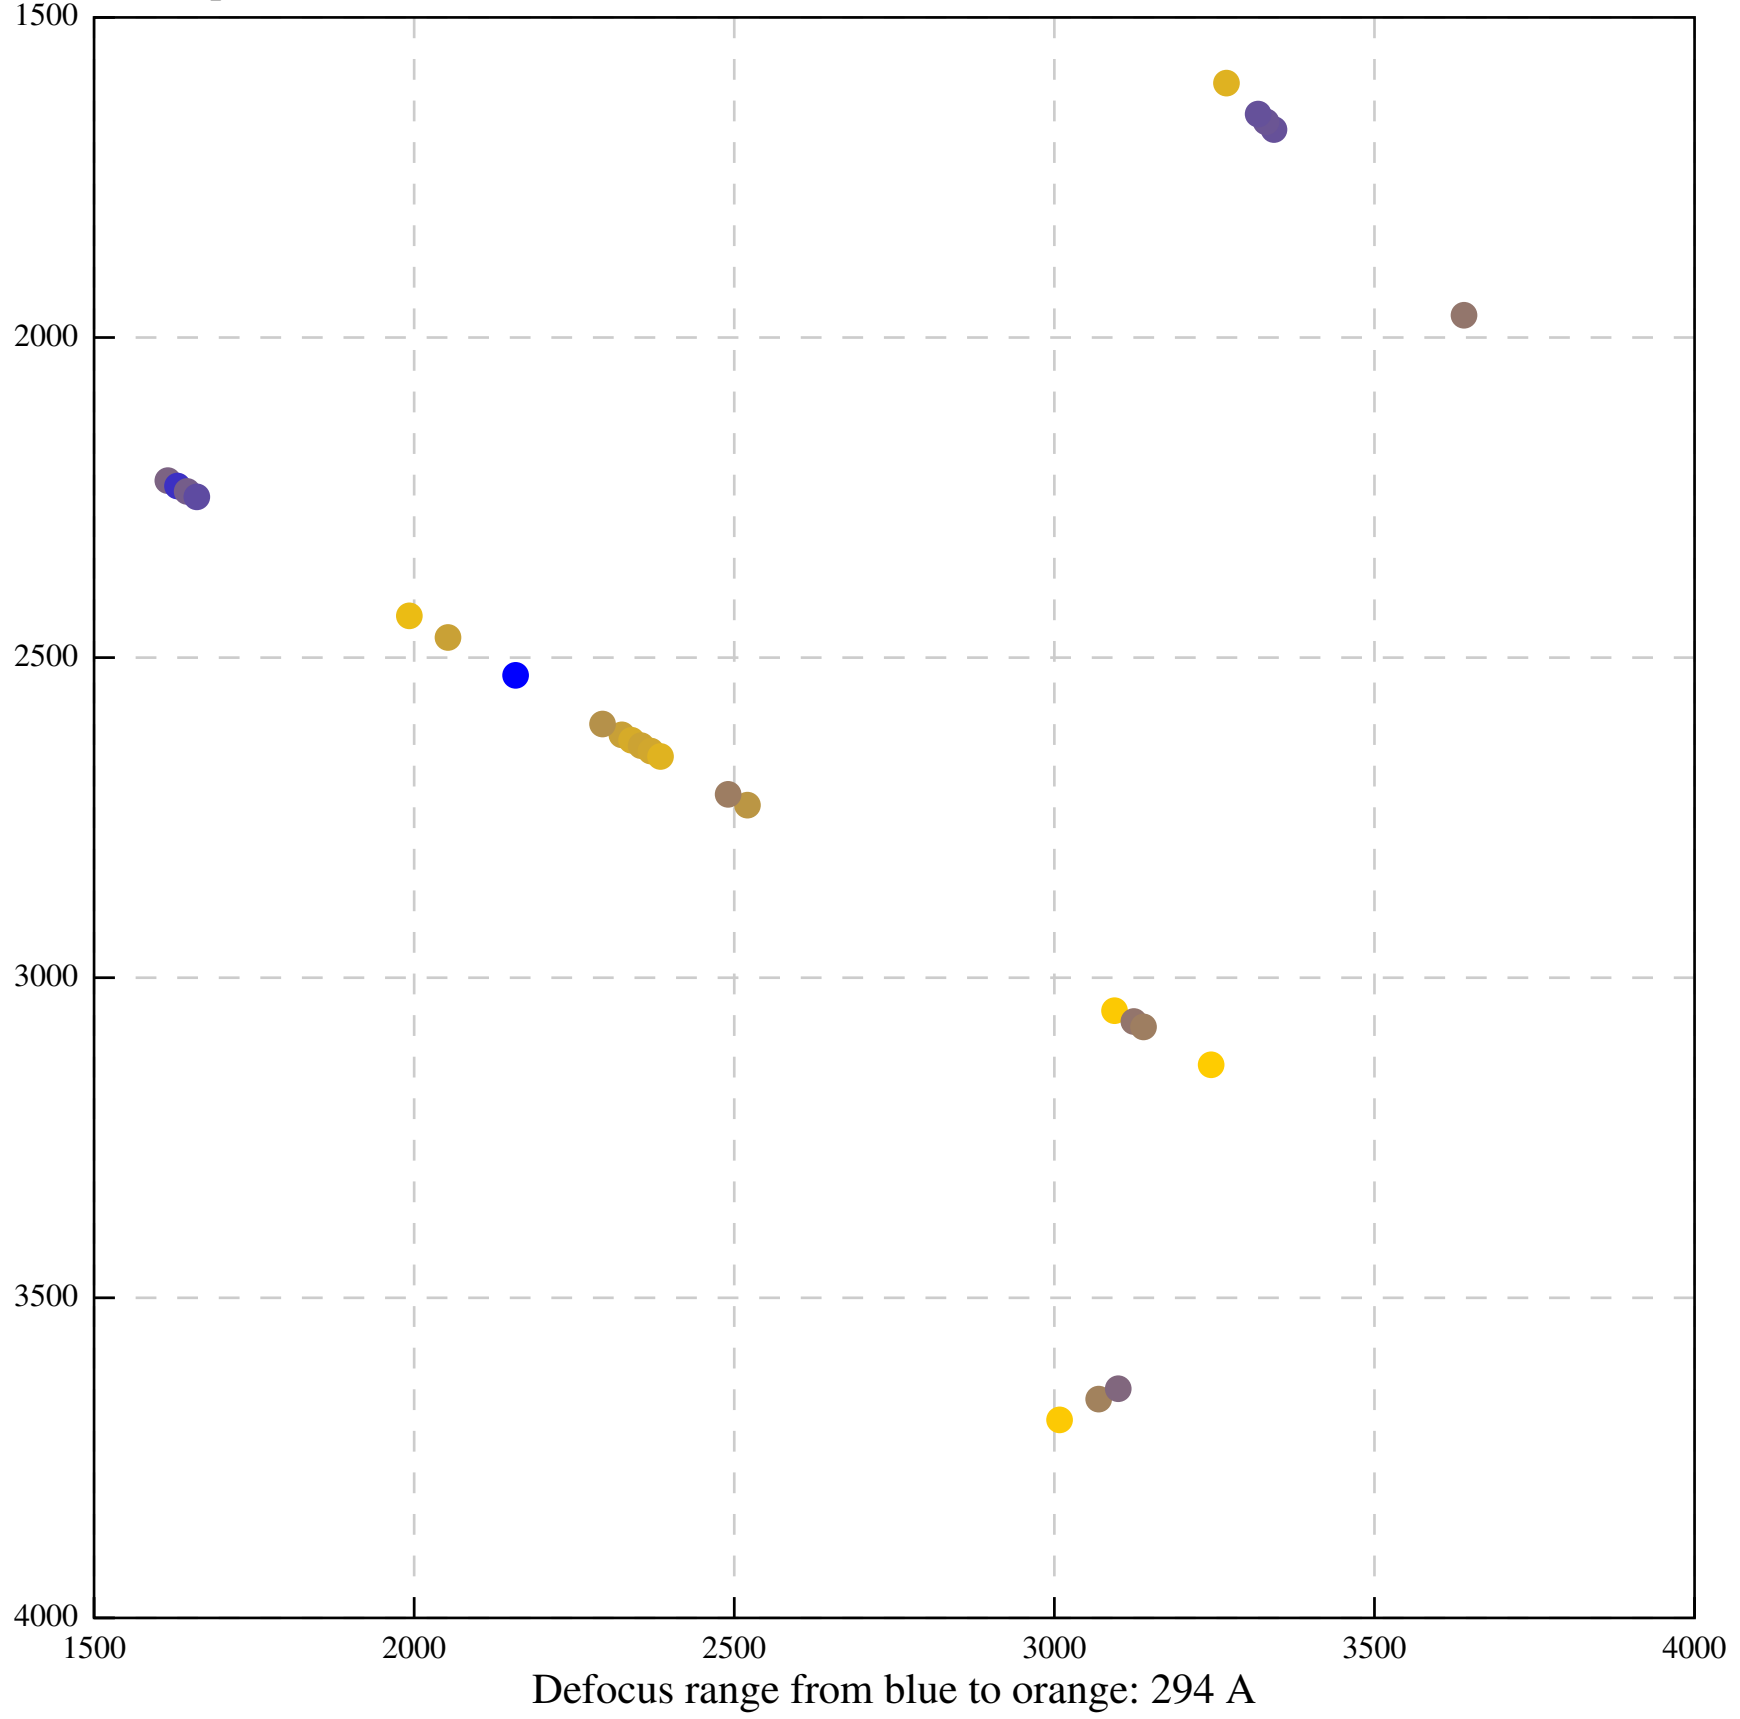

Defocus range from blue to orange: 396 A

Defocus range from blue to orange: 485 A

Defocus range from blue to orange: 1024 A

Defocus range from blue to orange: 366 A

Defocus range from blue to orange: 495 A

Defocus range from blue to orange: 11 A

Defocus range from blue to orange: 697 A

Defocus range from blue to orange: 315 A

Defocus range from blue to orange: 289 A

Defocus range from blue to orange: 114 A

Defocus range from blue to orange: 552 A

Defocus range from blue to orange: 383 A

Defocus range from blue to orange: 1 A

Defocus range from blue to orange: 537 Å

Defocus range from blue to orange: 698 A

Defocus range from blue to orange: 28 A

Defocus range from blue to orange: 28 A

Defocus range from blue to orange: 708 A

Defocus range from blue to orange: 243 A

Defocus range from blue to orange: 1114 A

Defocus range from blue to orange: 364 A

Defocus range from blue to orange: 367 Å