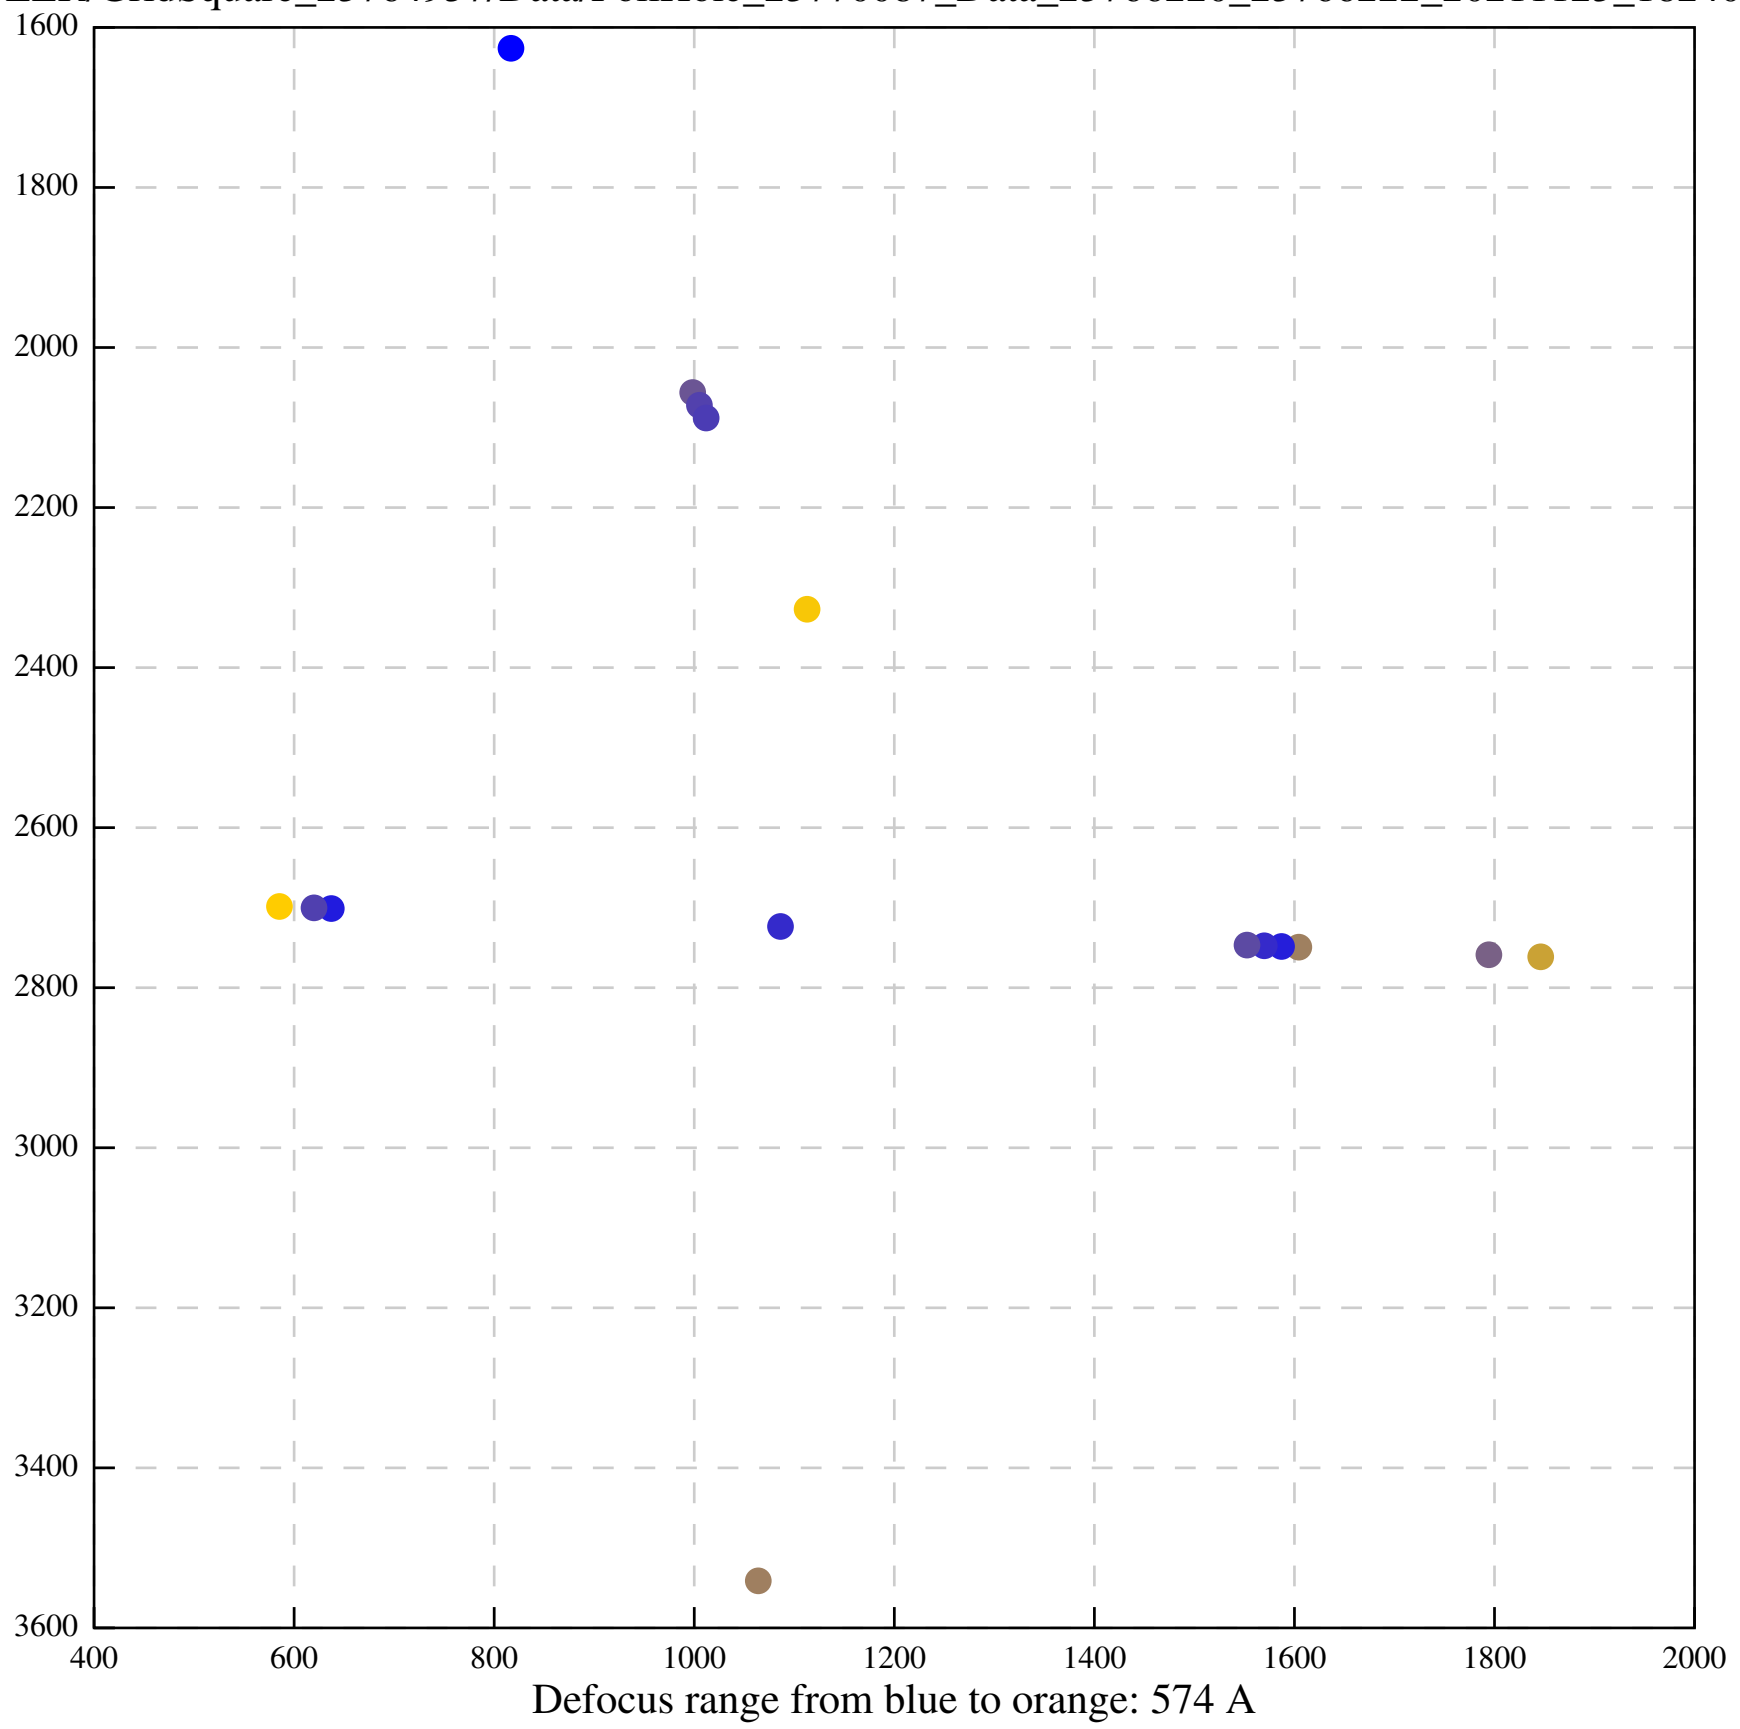

Defocus range from blue to orange: 494 A

Defocus range from blue to orange: 685 A

Defocus range from blue to orange: 514 A

Defocus range from blue to orange: 383 A

Defocus range from blue to orange: 342 A

Defocus range from blue to orange: 226 A

Defocus range from blue to orange: 354 A

Defocus range from blue to orange: 272 A

Defocus range from blue to orange: 439 A

Defocus range from blue to orange: 155 A

Defocus range from blue to orange: 839 A

Defocus range from blue to orange: 211 A

Defocus range from blue to orange: 145 A

Defocus range from blue to orange: 703 A

Defocus range from blue to orange: 455 A

Defocus range from blue to orange: 979 A

Defocus range from blue to orange: 864 A

Defocus range from blue to orange: 84 A

Defocus range from blue to orange: 332 A

Defocus range from blue to orange: 423 A

Defocus range from blue to orange: 70 A