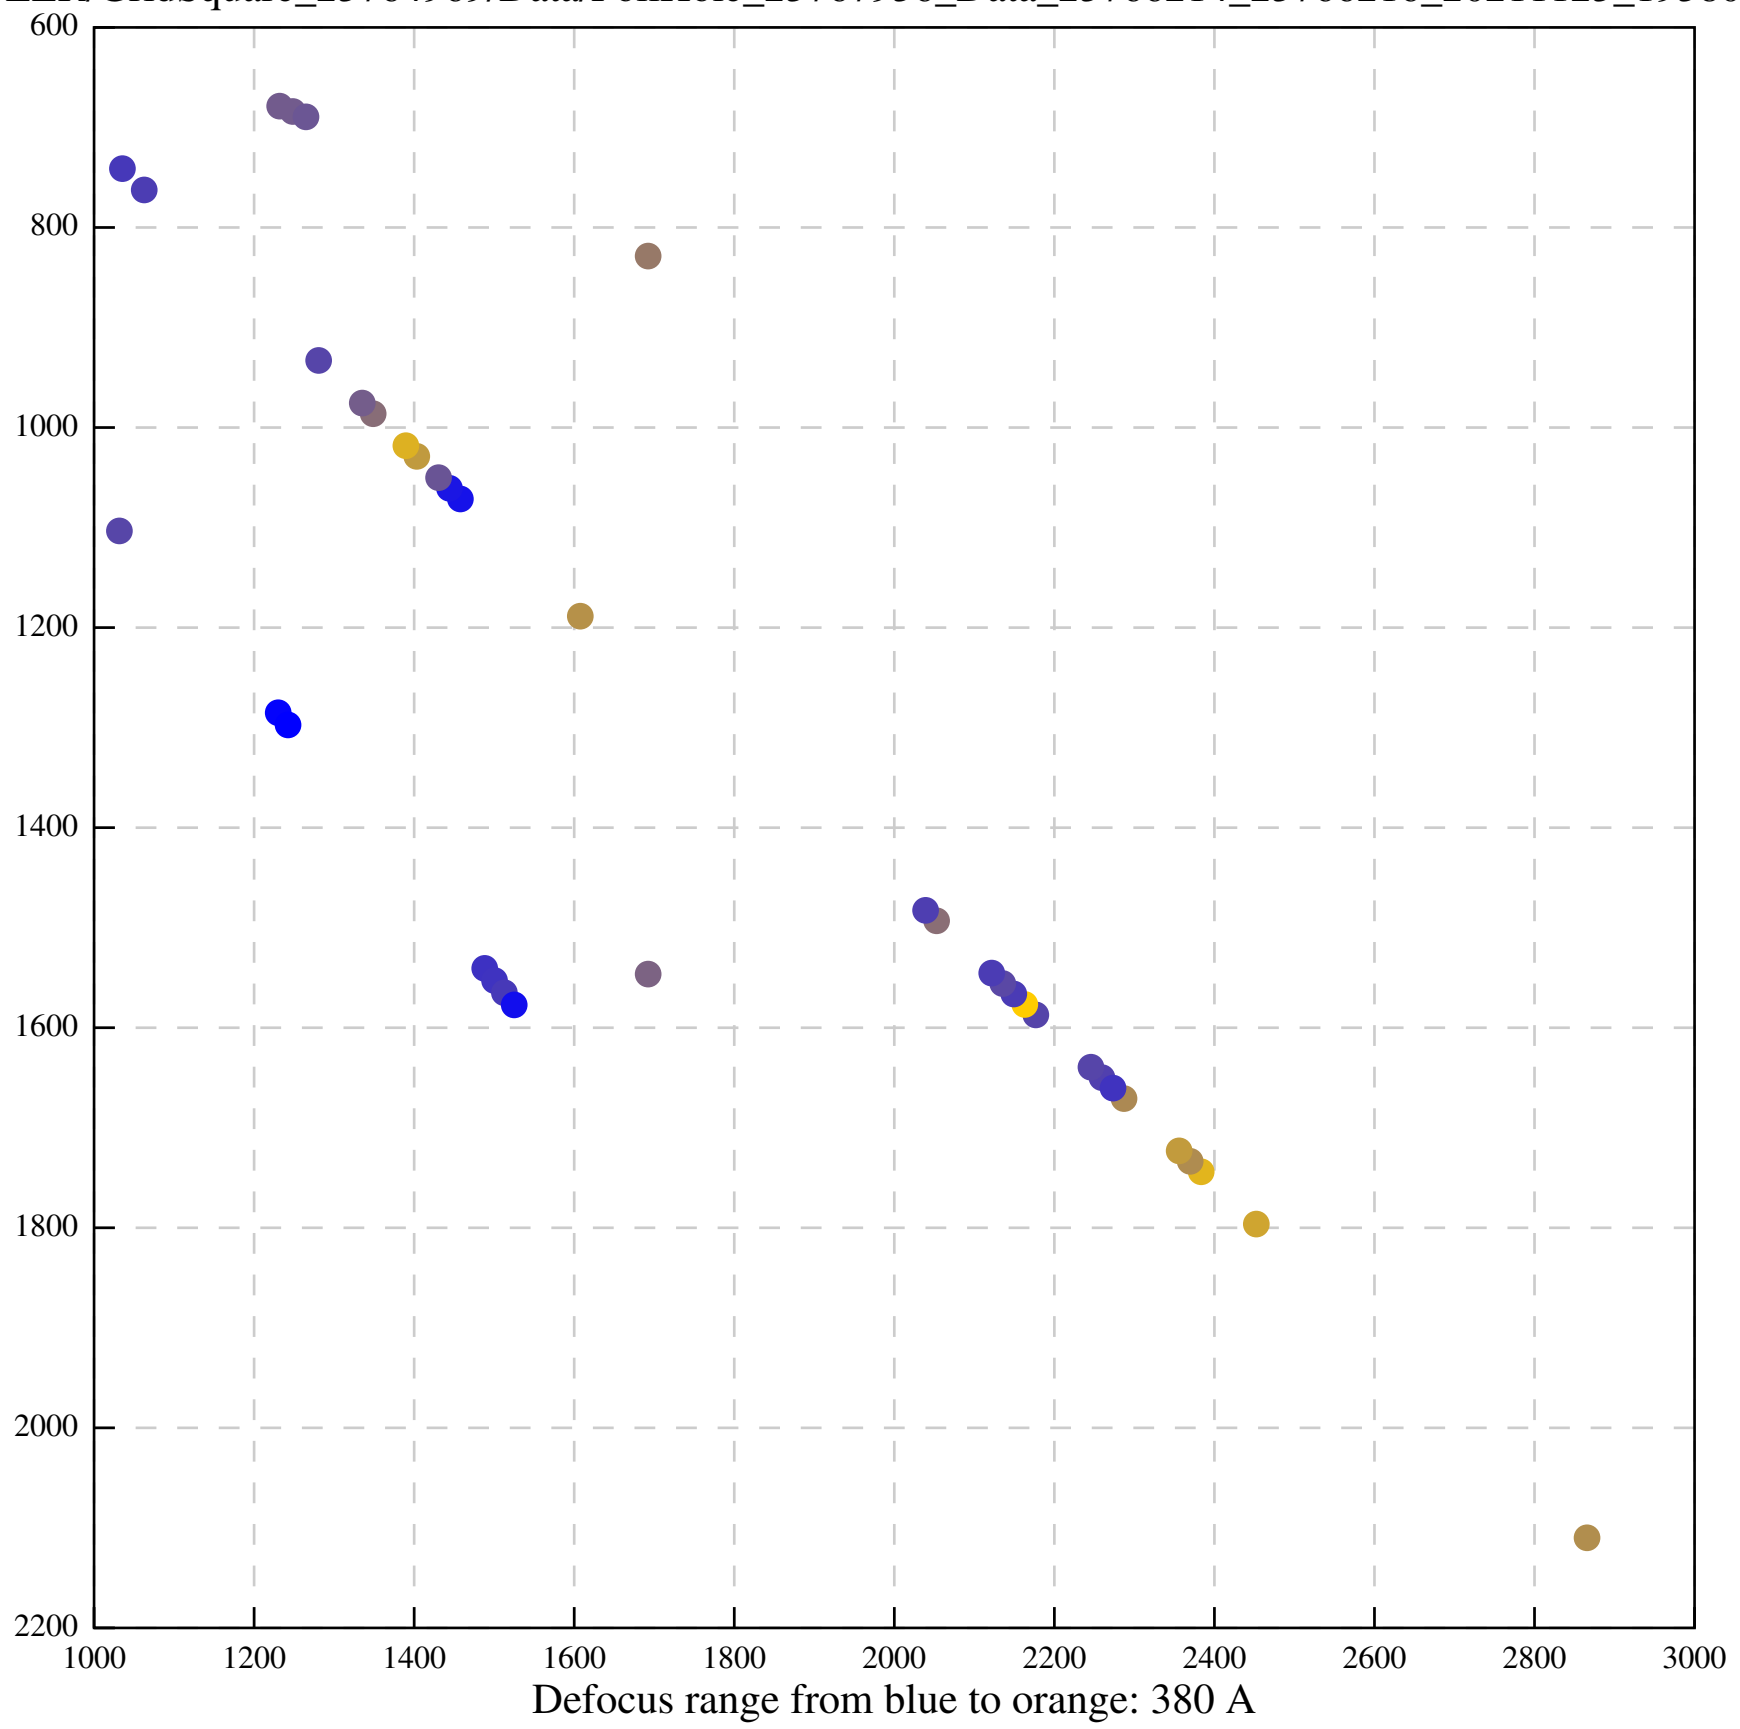

Defocus range from blue to orange: 11 A

Defocus range from blue to orange: 697 A

Defocus range from blue to orange: 315 A

Defocus range from blue to orange: 289 A

Defocus range from blue to orange: 114 A

Defocus range from blue to orange: 552 A

Defocus range from blue to orange: 383 A

Defocus range from blue to orange: 1 A

Defocus range from blue to orange: 537 Å

Defocus range from blue to orange: 698 A

Defocus range from blue to orange: 28 A

Defocus range from blue to orange: 28 A

Defocus range from blue to orange: 708 A

Defocus range from blue to orange: 243 A

Defocus range from blue to orange: 1114 A

Defocus range from blue to orange: 364 A

Defocus range from blue to orange: 367 Å

Defocus range from blue to orange: 341 Å

Defocus range from blue to orange: 23 A

Defocus range from blue to orange: 1240 Å

Defocus range from blue to orange: 101 A

Defocus range from blue to orange: 331 A