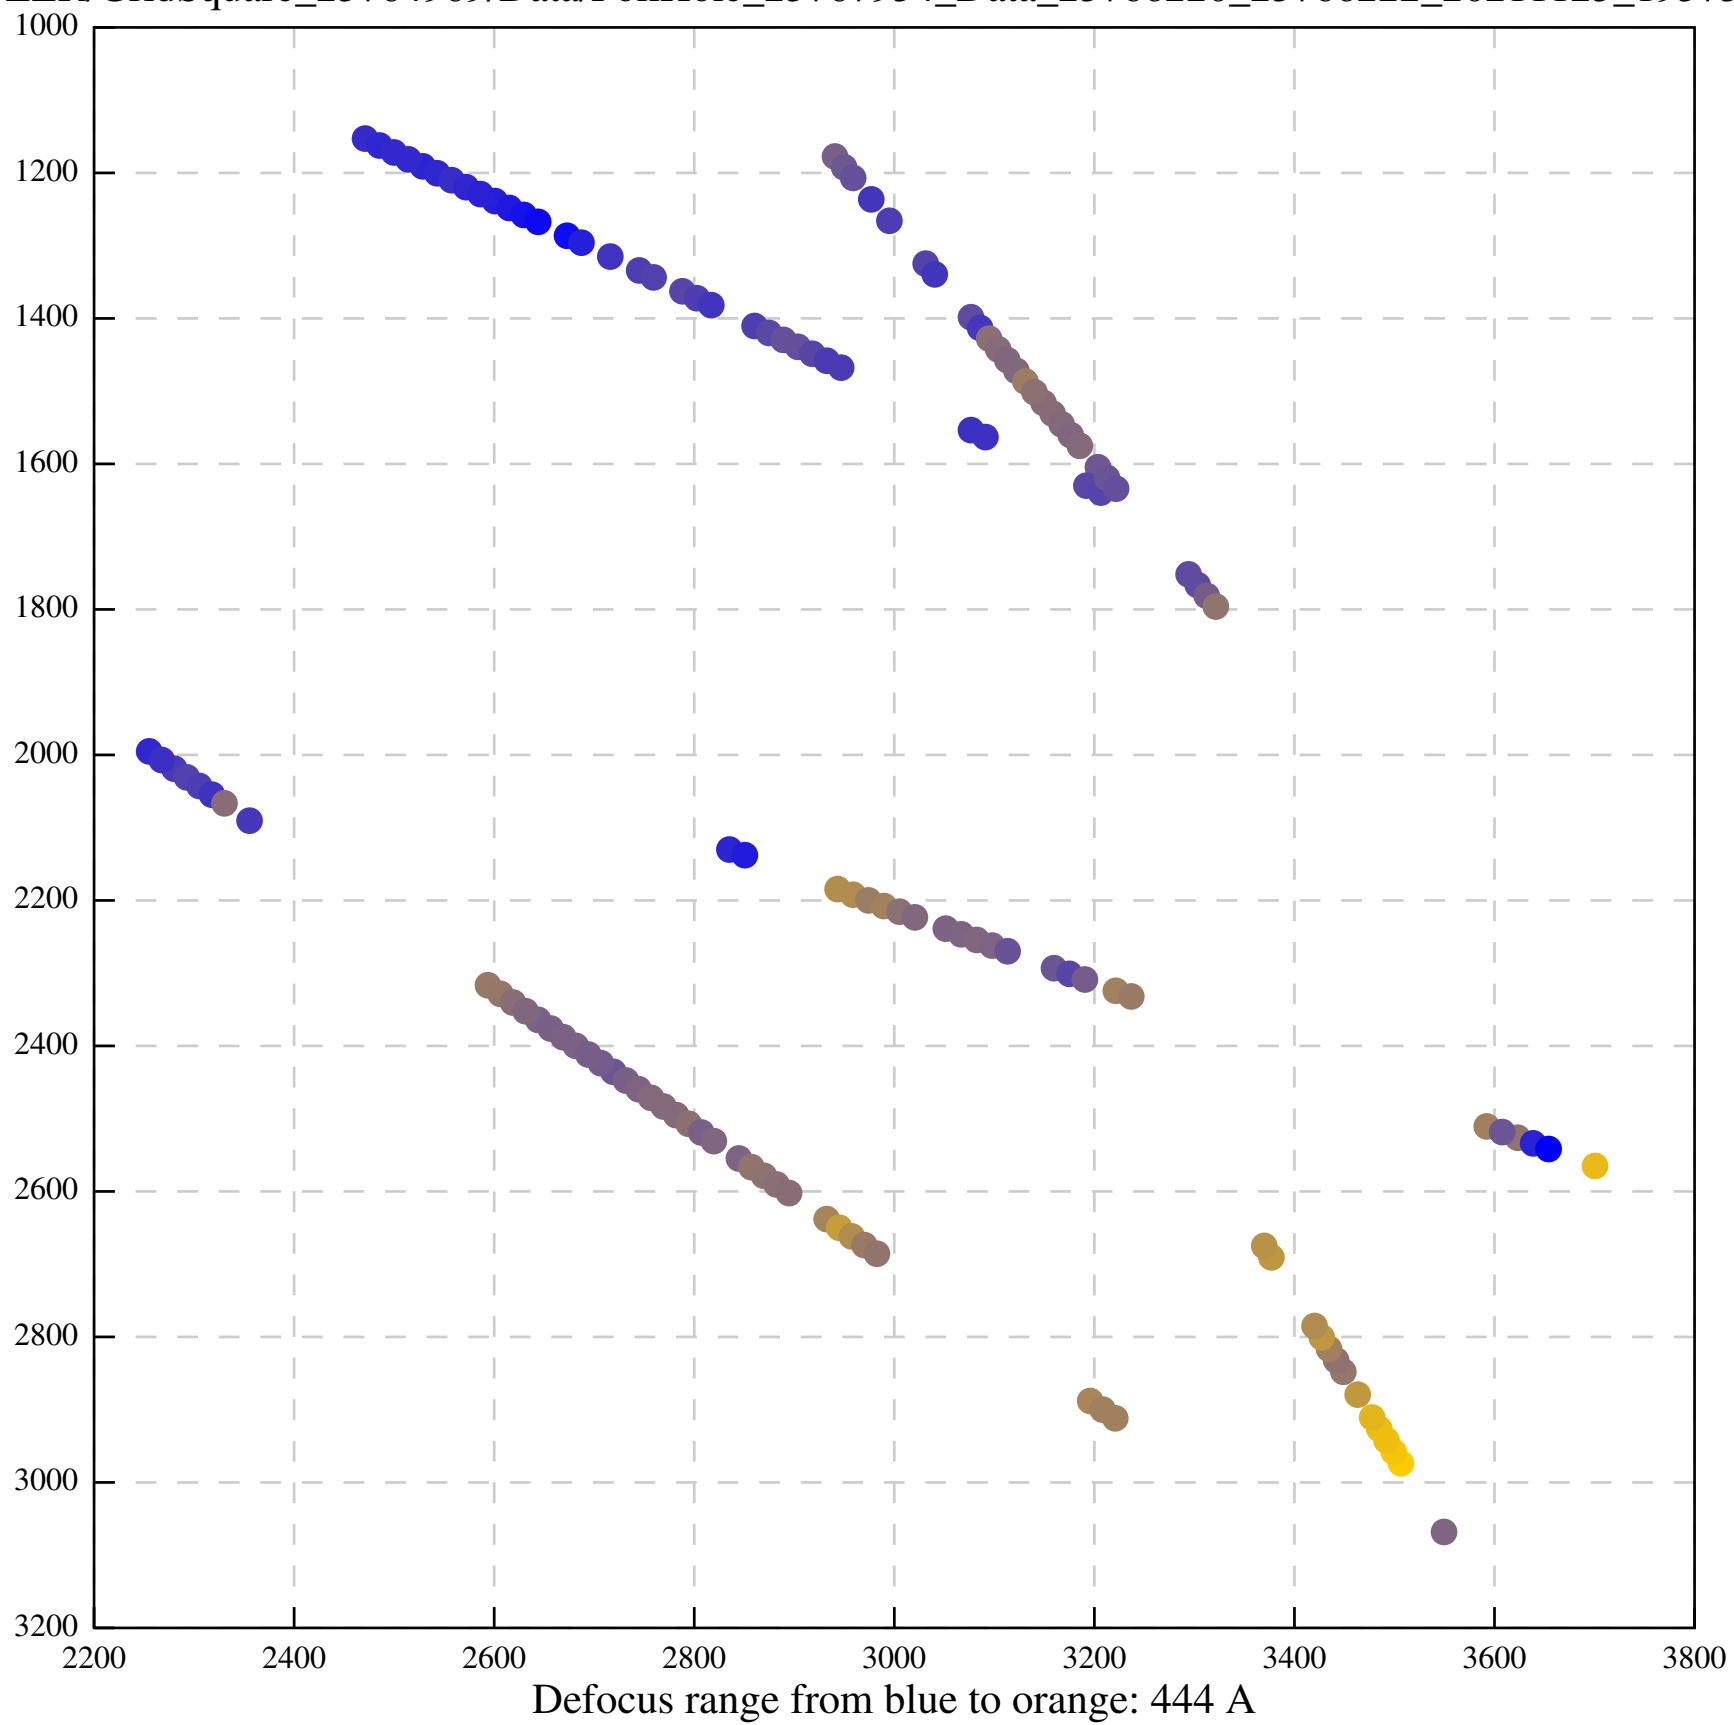

Defocus range from blue to orange: 11 A

Defocus range from blue to orange: 697 A

Defocus range from blue to orange: 315 A

Defocus range from blue to orange: 289 A

Defocus range from blue to orange: 114 A

Defocus range from blue to orange: 552 A

Defocus range from blue to orange: 383 A

Defocus range from blue to orange: 1 A

Defocus range from blue to orange: 537 Å

Defocus range from blue to orange: 698 A

Defocus range from blue to orange: 28 A

Defocus range from blue to orange: 28 A

Defocus range from blue to orange: 708 A

Defocus range from blue to orange: 243 A

Defocus range from blue to orange: 1114 A

Defocus range from blue to orange: 364 A

Defocus range from blue to orange: 367 Å

Defocus range from blue to orange: 341 Å

Defocus range from blue to orange: 23 A

Defocus range from blue to orange: 1240 Å

Defocus range from blue to orange: 101 A

Defocus range from blue to orange: 331 A