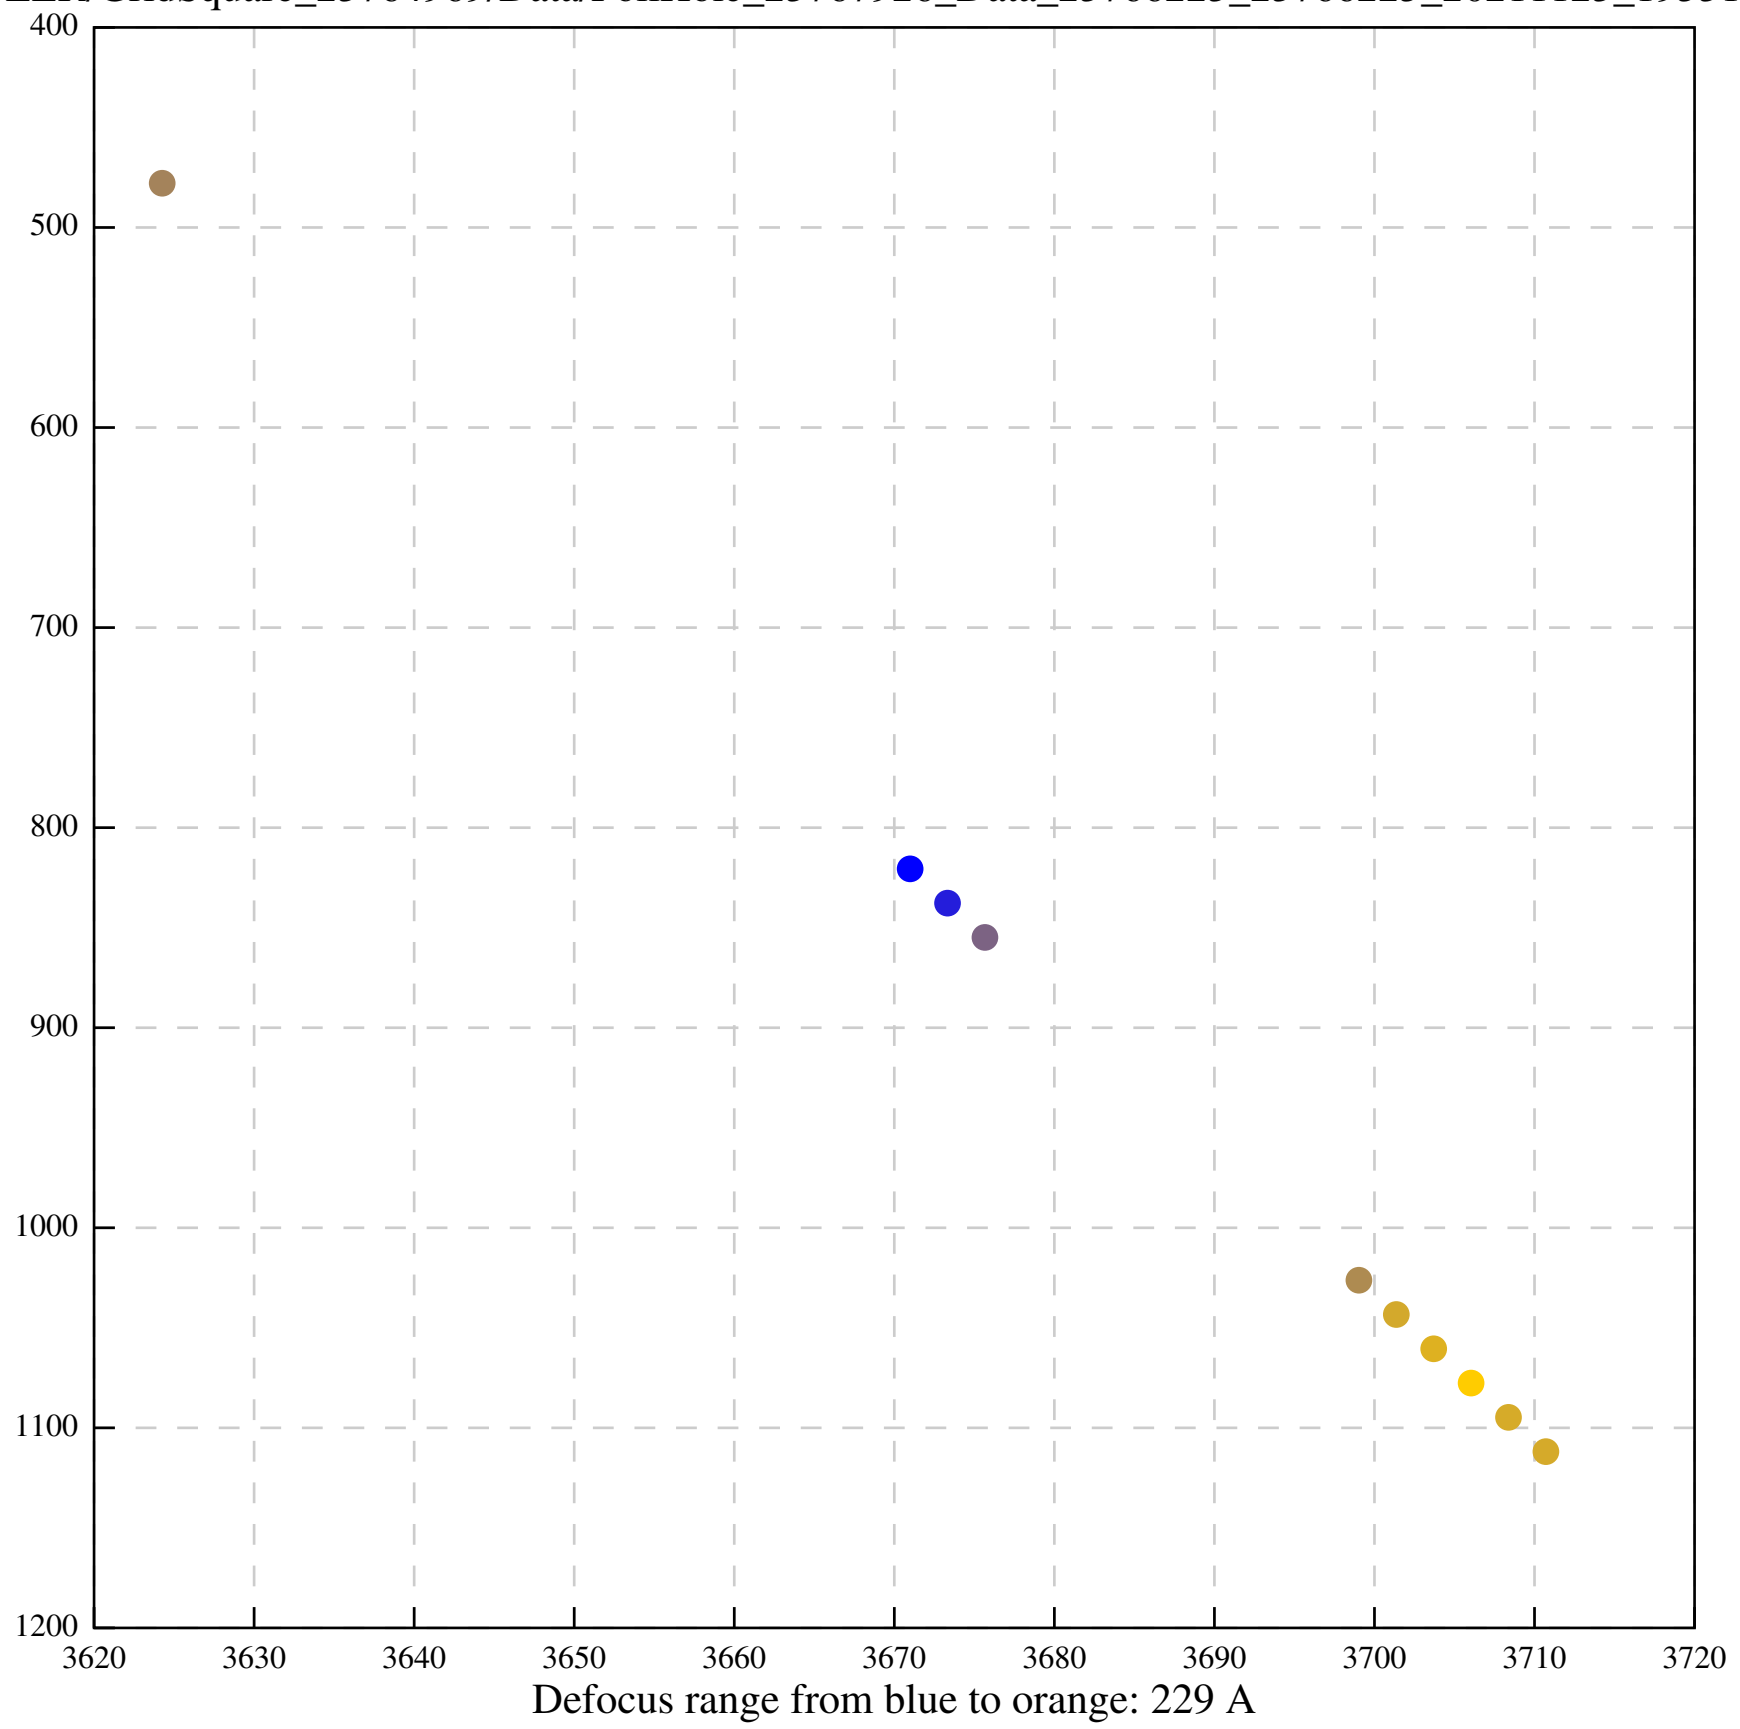

Defocus range from blue to orange: 396 A

Defocus range from blue to orange: 485 A

Defocus range from blue to orange: 1024 A

Defocus range from blue to orange: 366 A

Defocus range from blue to orange: 495 A

Defocus range from blue to orange: 11 A

Defocus range from blue to orange: 697 A

Defocus range from blue to orange: 315 A

Defocus range from blue to orange: 289 A

Defocus range from blue to orange: 114 A

Defocus range from blue to orange: 552 A

Defocus range from blue to orange: 383 A

Defocus range from blue to orange: 1 A

Defocus range from blue to orange: 537 Å

Defocus range from blue to orange: 698 A

Defocus range from blue to orange: 28 A

Defocus range from blue to orange: 28 A