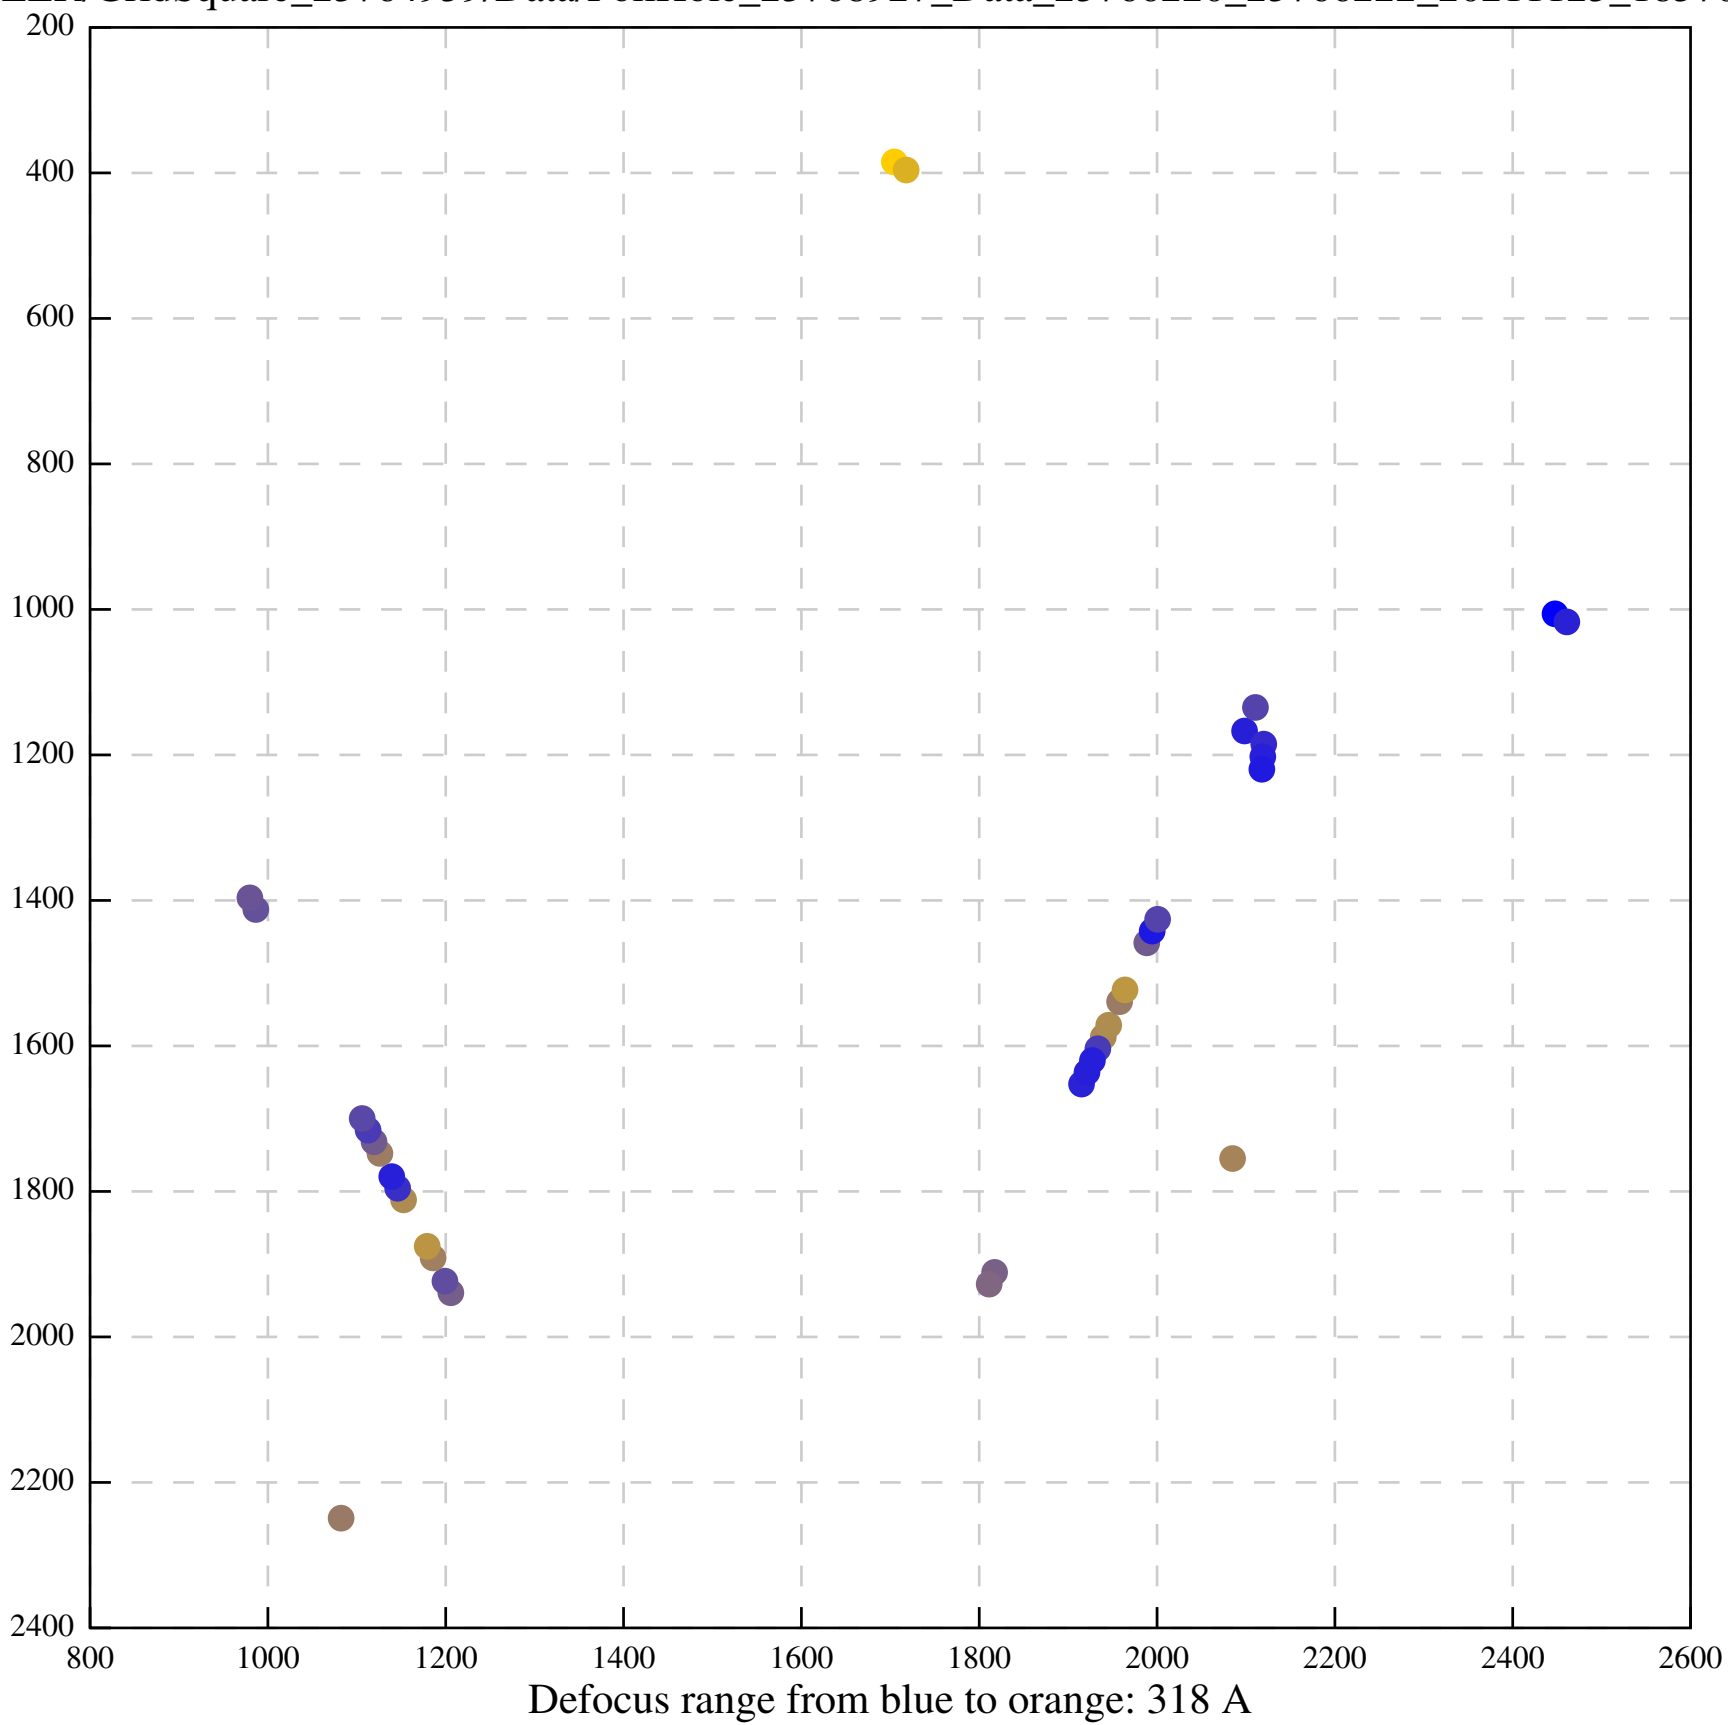

Defocus range from blue to orange: 839 A

Defocus range from blue to orange: 211 A

Defocus range from blue to orange: 145 A

Defocus range from blue to orange: 703 A

Defocus range from blue to orange: 455 A

Defocus range from blue to orange: 979 A

Defocus range from blue to orange: 864 A

Defocus range from blue to orange: 84 A

Defocus range from blue to orange: 332 A

Defocus range from blue to orange: 423 A

Defocus range from blue to orange: 70 A

Defocus range from blue to orange: 396 A

Defocus range from blue to orange: 485 A

Defocus range from blue to orange: 1024 A

Defocus range from blue to orange: 366 A

Defocus range from blue to orange: 495 A

Defocus range from blue to orange: 11 A

Defocus range from blue to orange: 697 A

Defocus range from blue to orange: 315 A

Defocus range from blue to orange: 289 A

Defocus range from blue to orange: 114 A

Defocus range from blue to orange: 552 A