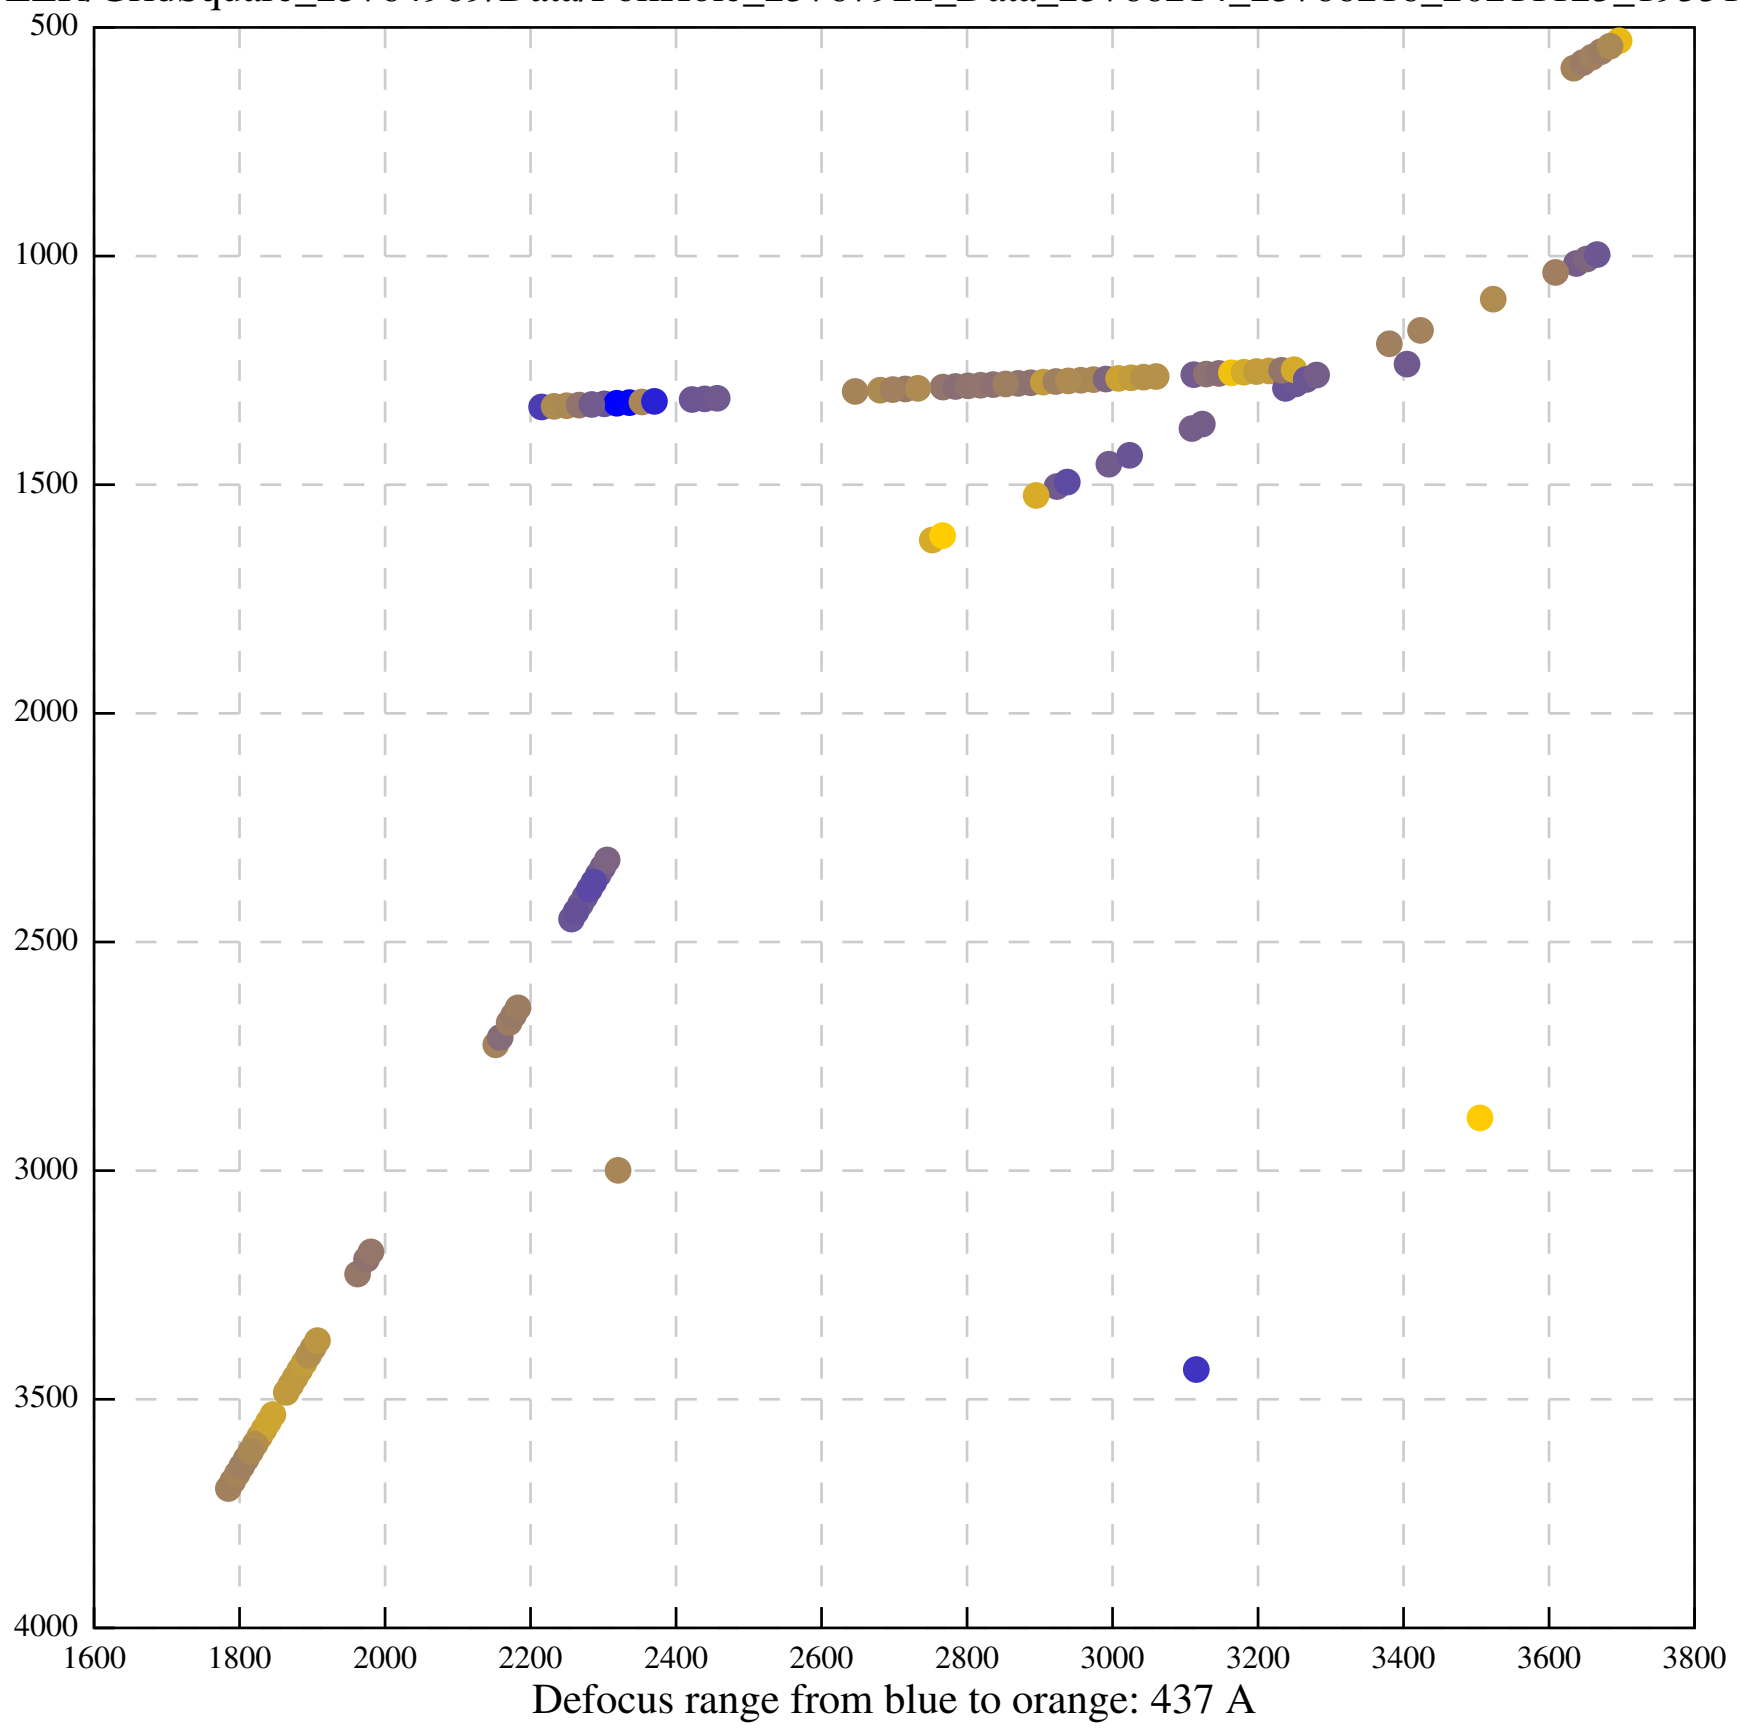

Defocus range from blue to orange: 396 A

Defocus range from blue to orange: 485 A

Defocus range from blue to orange: 1024 A

Defocus range from blue to orange: 366 A

Defocus range from blue to orange: 495 A

Defocus range from blue to orange: 11 A

Defocus range from blue to orange: 697 A

Defocus range from blue to orange: 315 A

Defocus range from blue to orange: 289 A

Defocus range from blue to orange: 114 A

Defocus range from blue to orange: 552 A

Defocus range from blue to orange: 383 A

Defocus range from blue to orange: 1 A

Defocus range from blue to orange: 537 Å

Defocus range from blue to orange: 698 A

Defocus range from blue to orange: 28 A

Defocus range from blue to orange: 28 A

Defocus range from blue to orange: 708 A

Defocus range from blue to orange: 243 A

Defocus range from blue to orange: 1114 A

Defocus range from blue to orange: 364 A

Defocus range from blue to orange: 367 Å