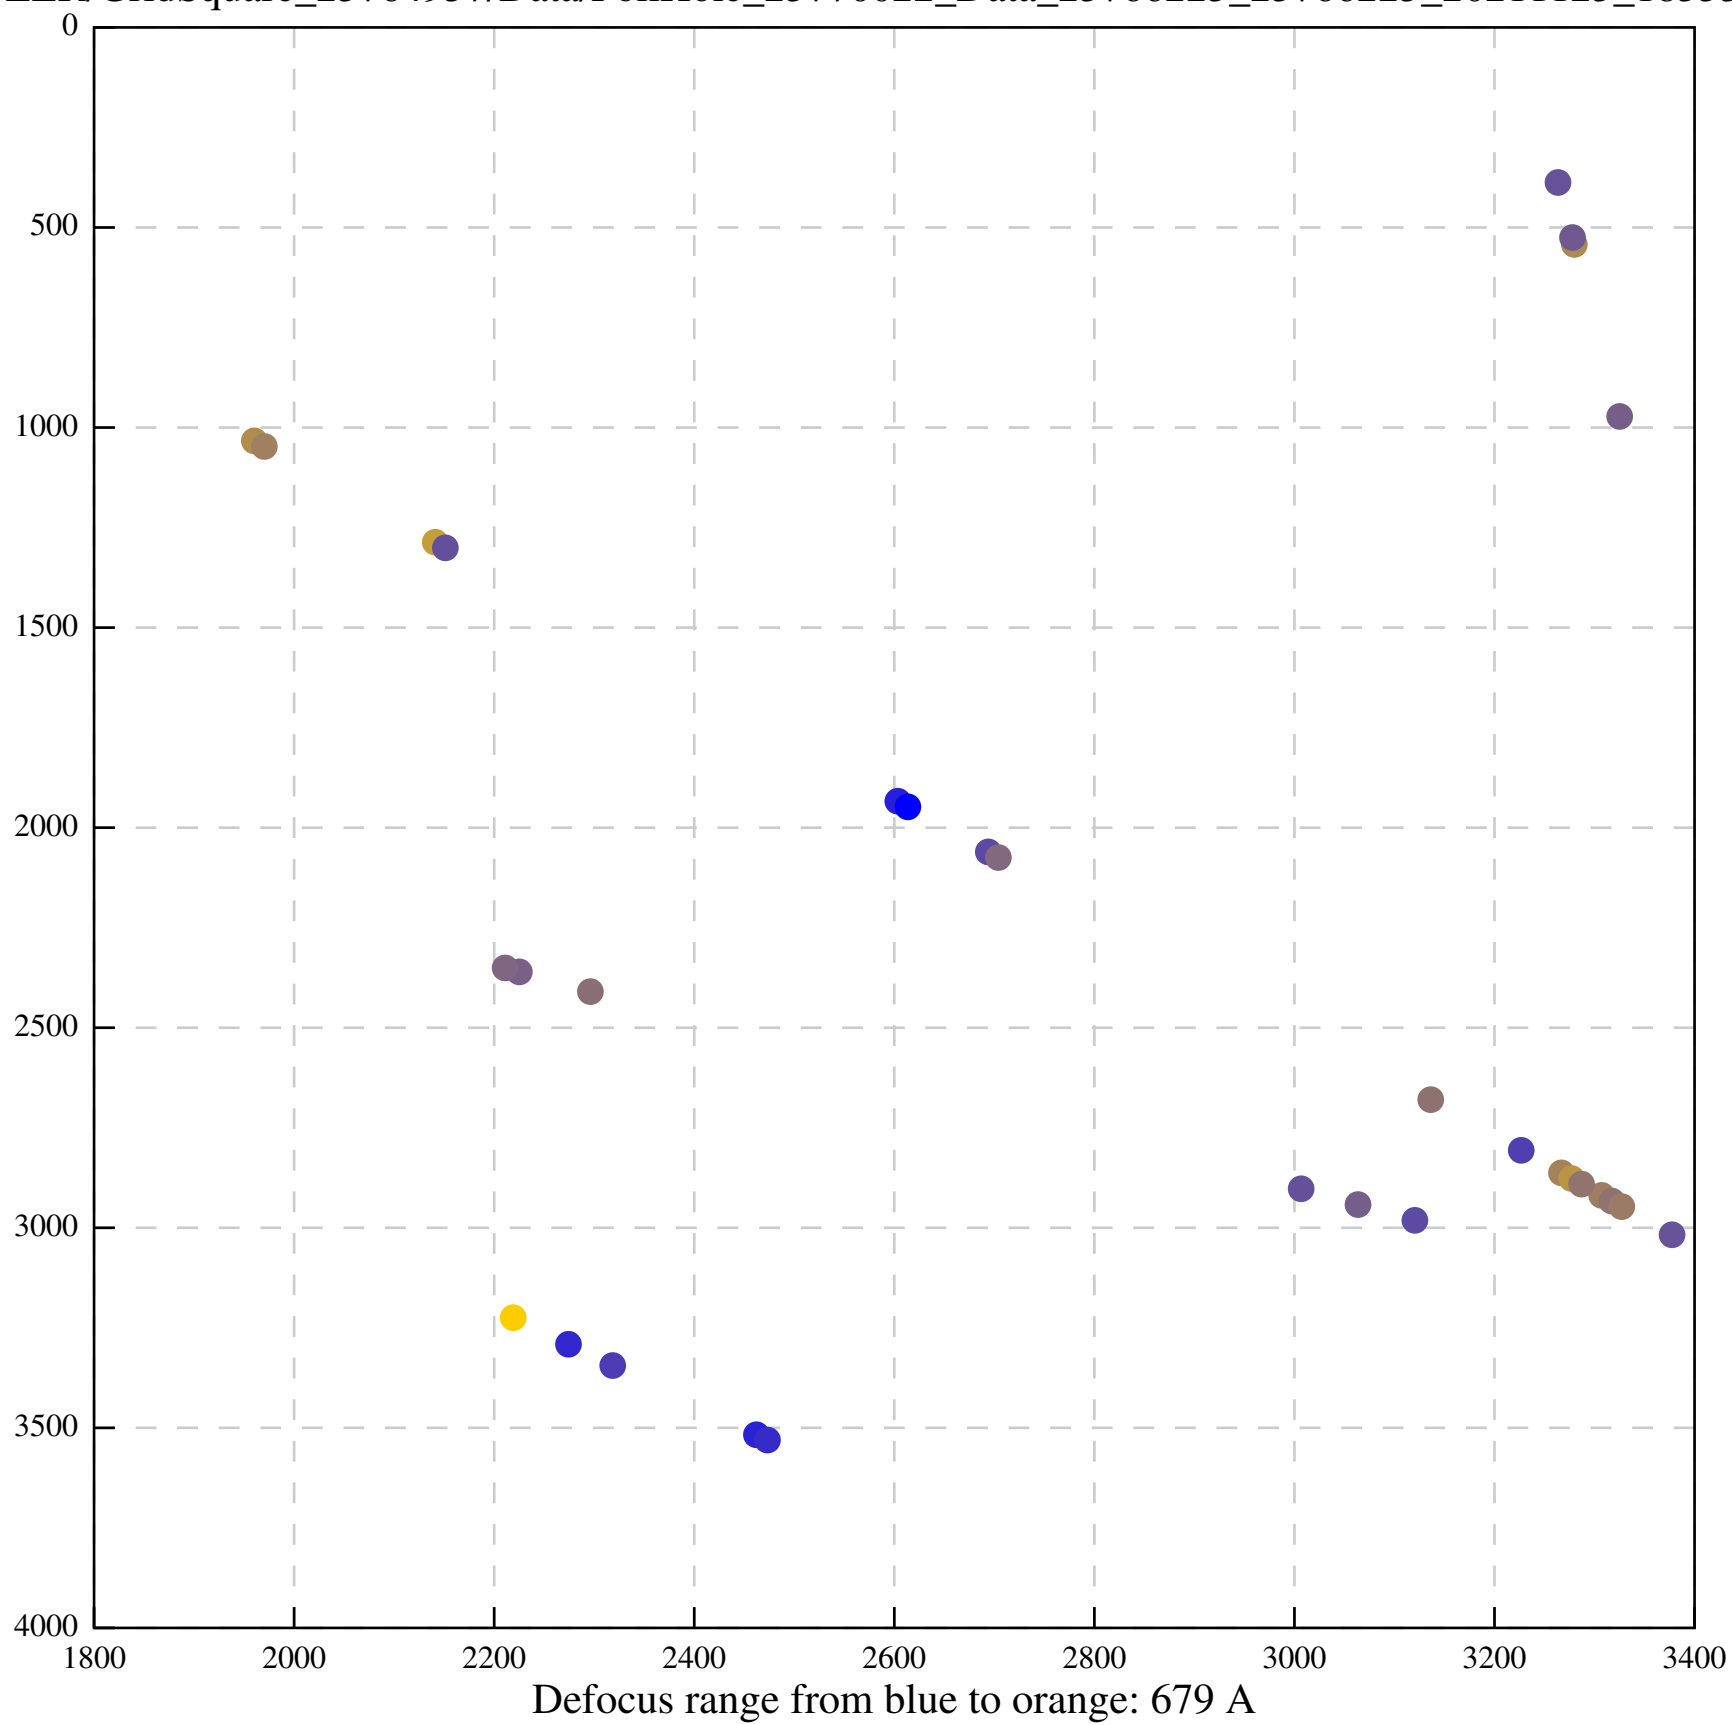

Defocus range from blue to orange: 494 A

Defocus range from blue to orange: 685 A

Defocus range from blue to orange: 514 A

Defocus range from blue to orange: 383 A

Defocus range from blue to orange: 342 A

Defocus range from blue to orange: 226 A

Defocus range from blue to orange: 354 A

Defocus range from blue to orange: 272 A

Defocus range from blue to orange: 439 A

Defocus range from blue to orange: 155 A

Defocus range from blue to orange: 839 A

Defocus range from blue to orange: 211 A

Defocus range from blue to orange: 145 A

Defocus range from blue to orange: 703 A

Defocus range from blue to orange: 455 A