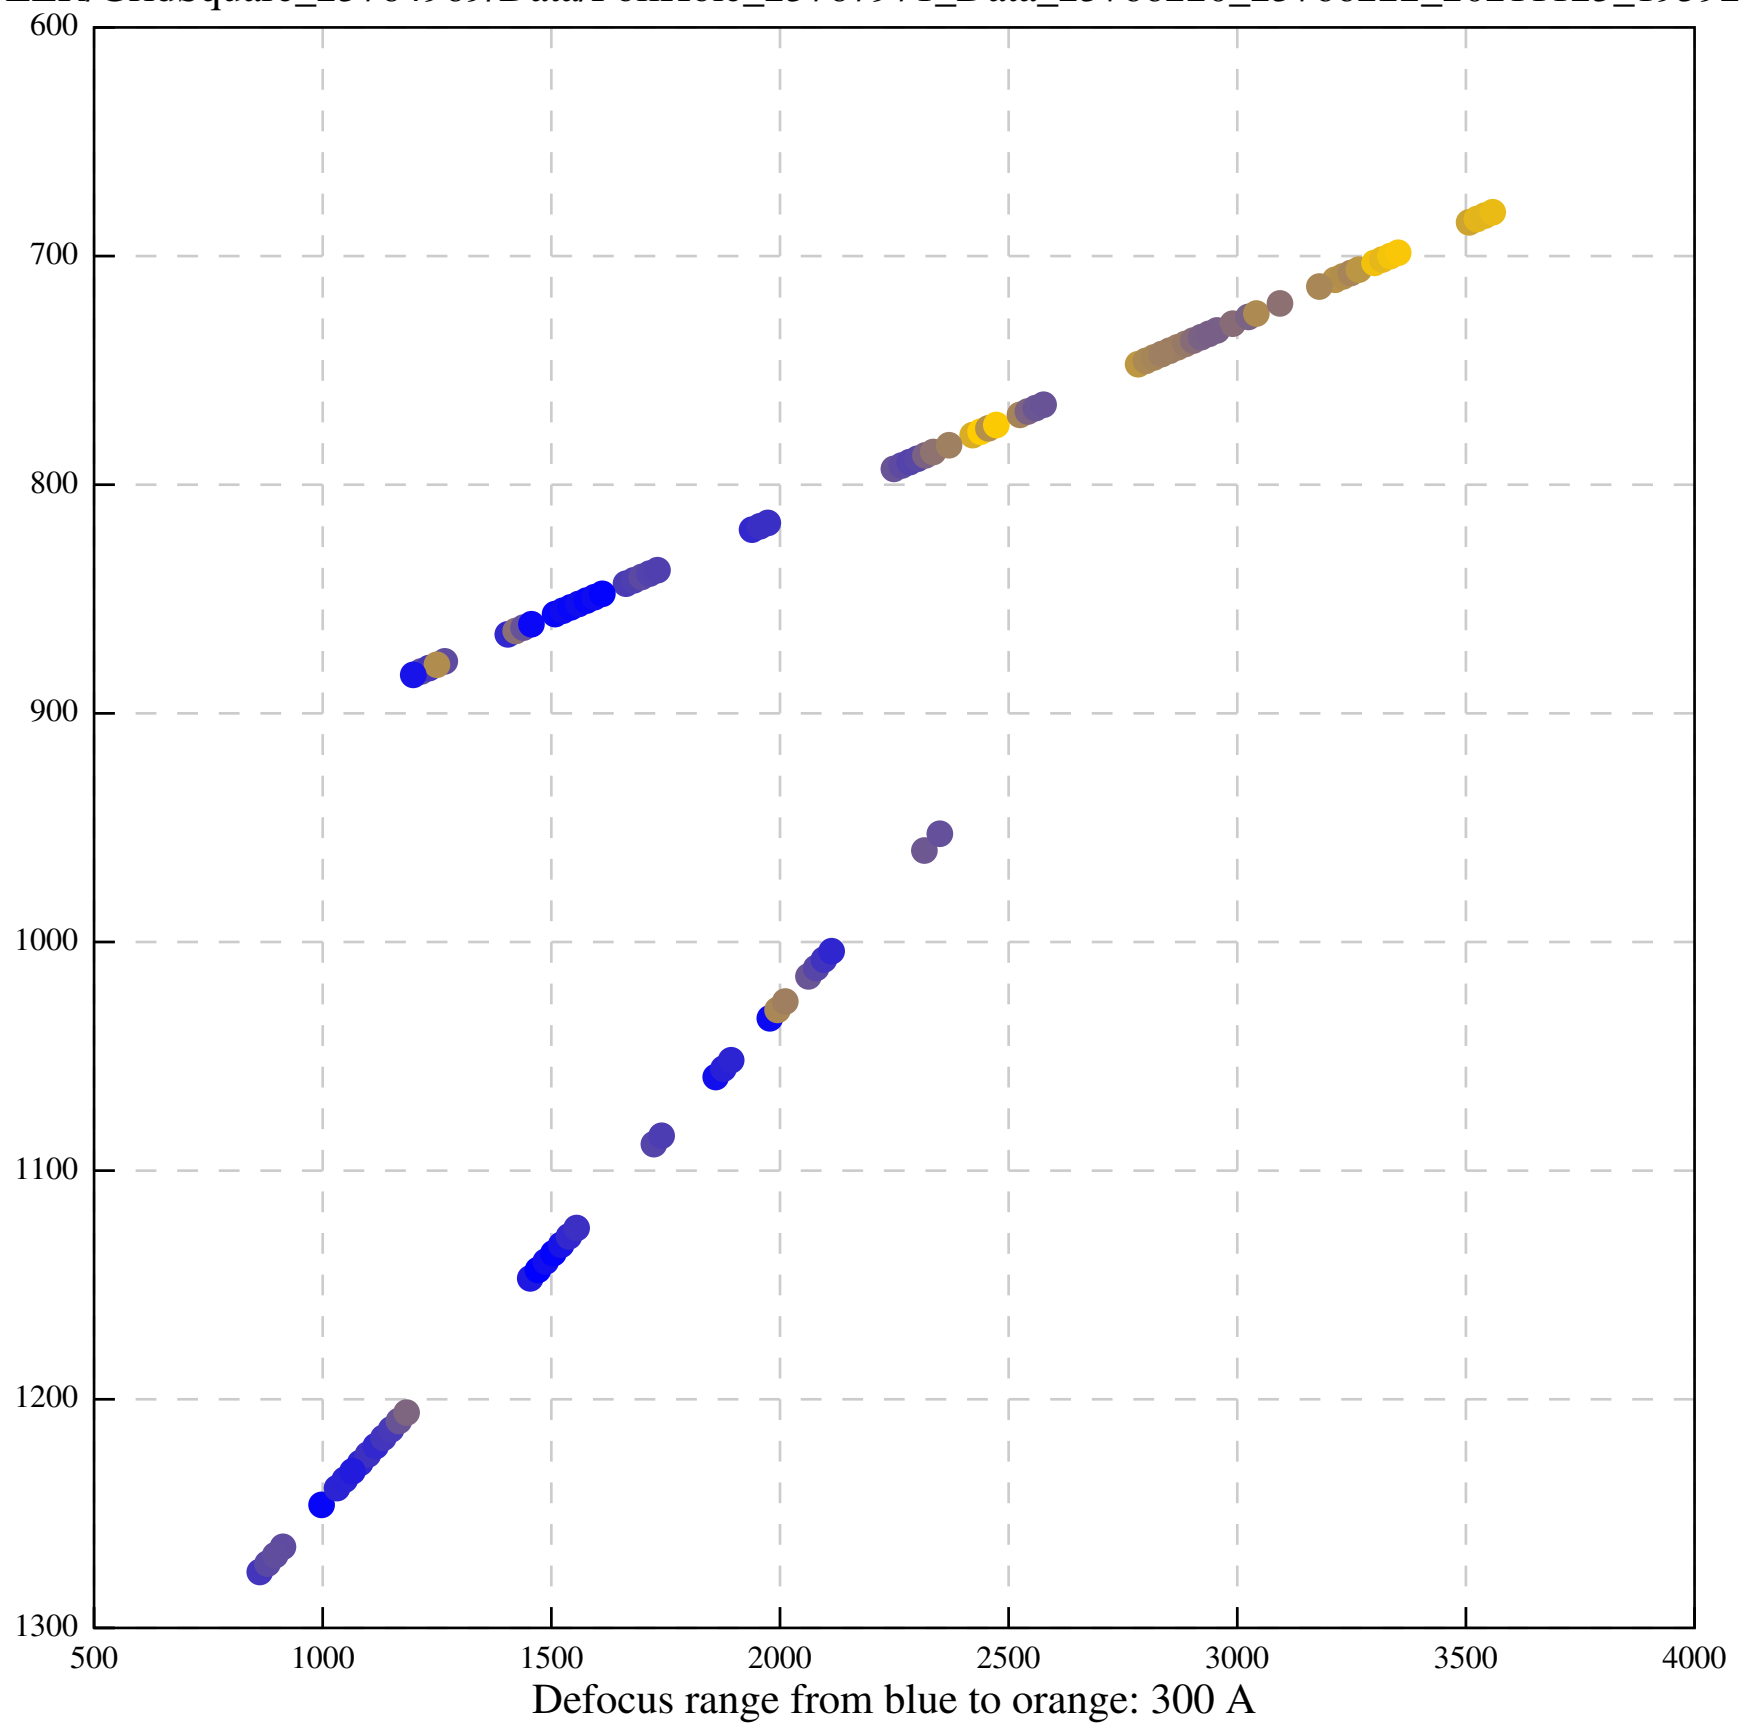

Defocus range from blue to orange: 383 A

Defocus range from blue to orange: 1 A

Defocus range from blue to orange: 537 Å

Defocus range from blue to orange: 698 A

Defocus range from blue to orange: 28 A

Defocus range from blue to orange: 28 A

Defocus range from blue to orange: 708 A

Defocus range from blue to orange: 243 A

Defocus range from blue to orange: 1114 A

Defocus range from blue to orange: 364 A

Defocus range from blue to orange: 367 Å

Defocus range from blue to orange: 341 Å

Defocus range from blue to orange: 23 A

Defocus range from blue to orange: 1240 Å

Defocus range from blue to orange: 101 A

Defocus range from blue to orange: 331 A

Defocus range from blue to orange: 630 Å

Defocus range from blue to orange: 593 A

Defocus range from blue to orange: 752 A

Defocus range from blue to orange: 365 A

Defocus range from blue to orange: 731 A