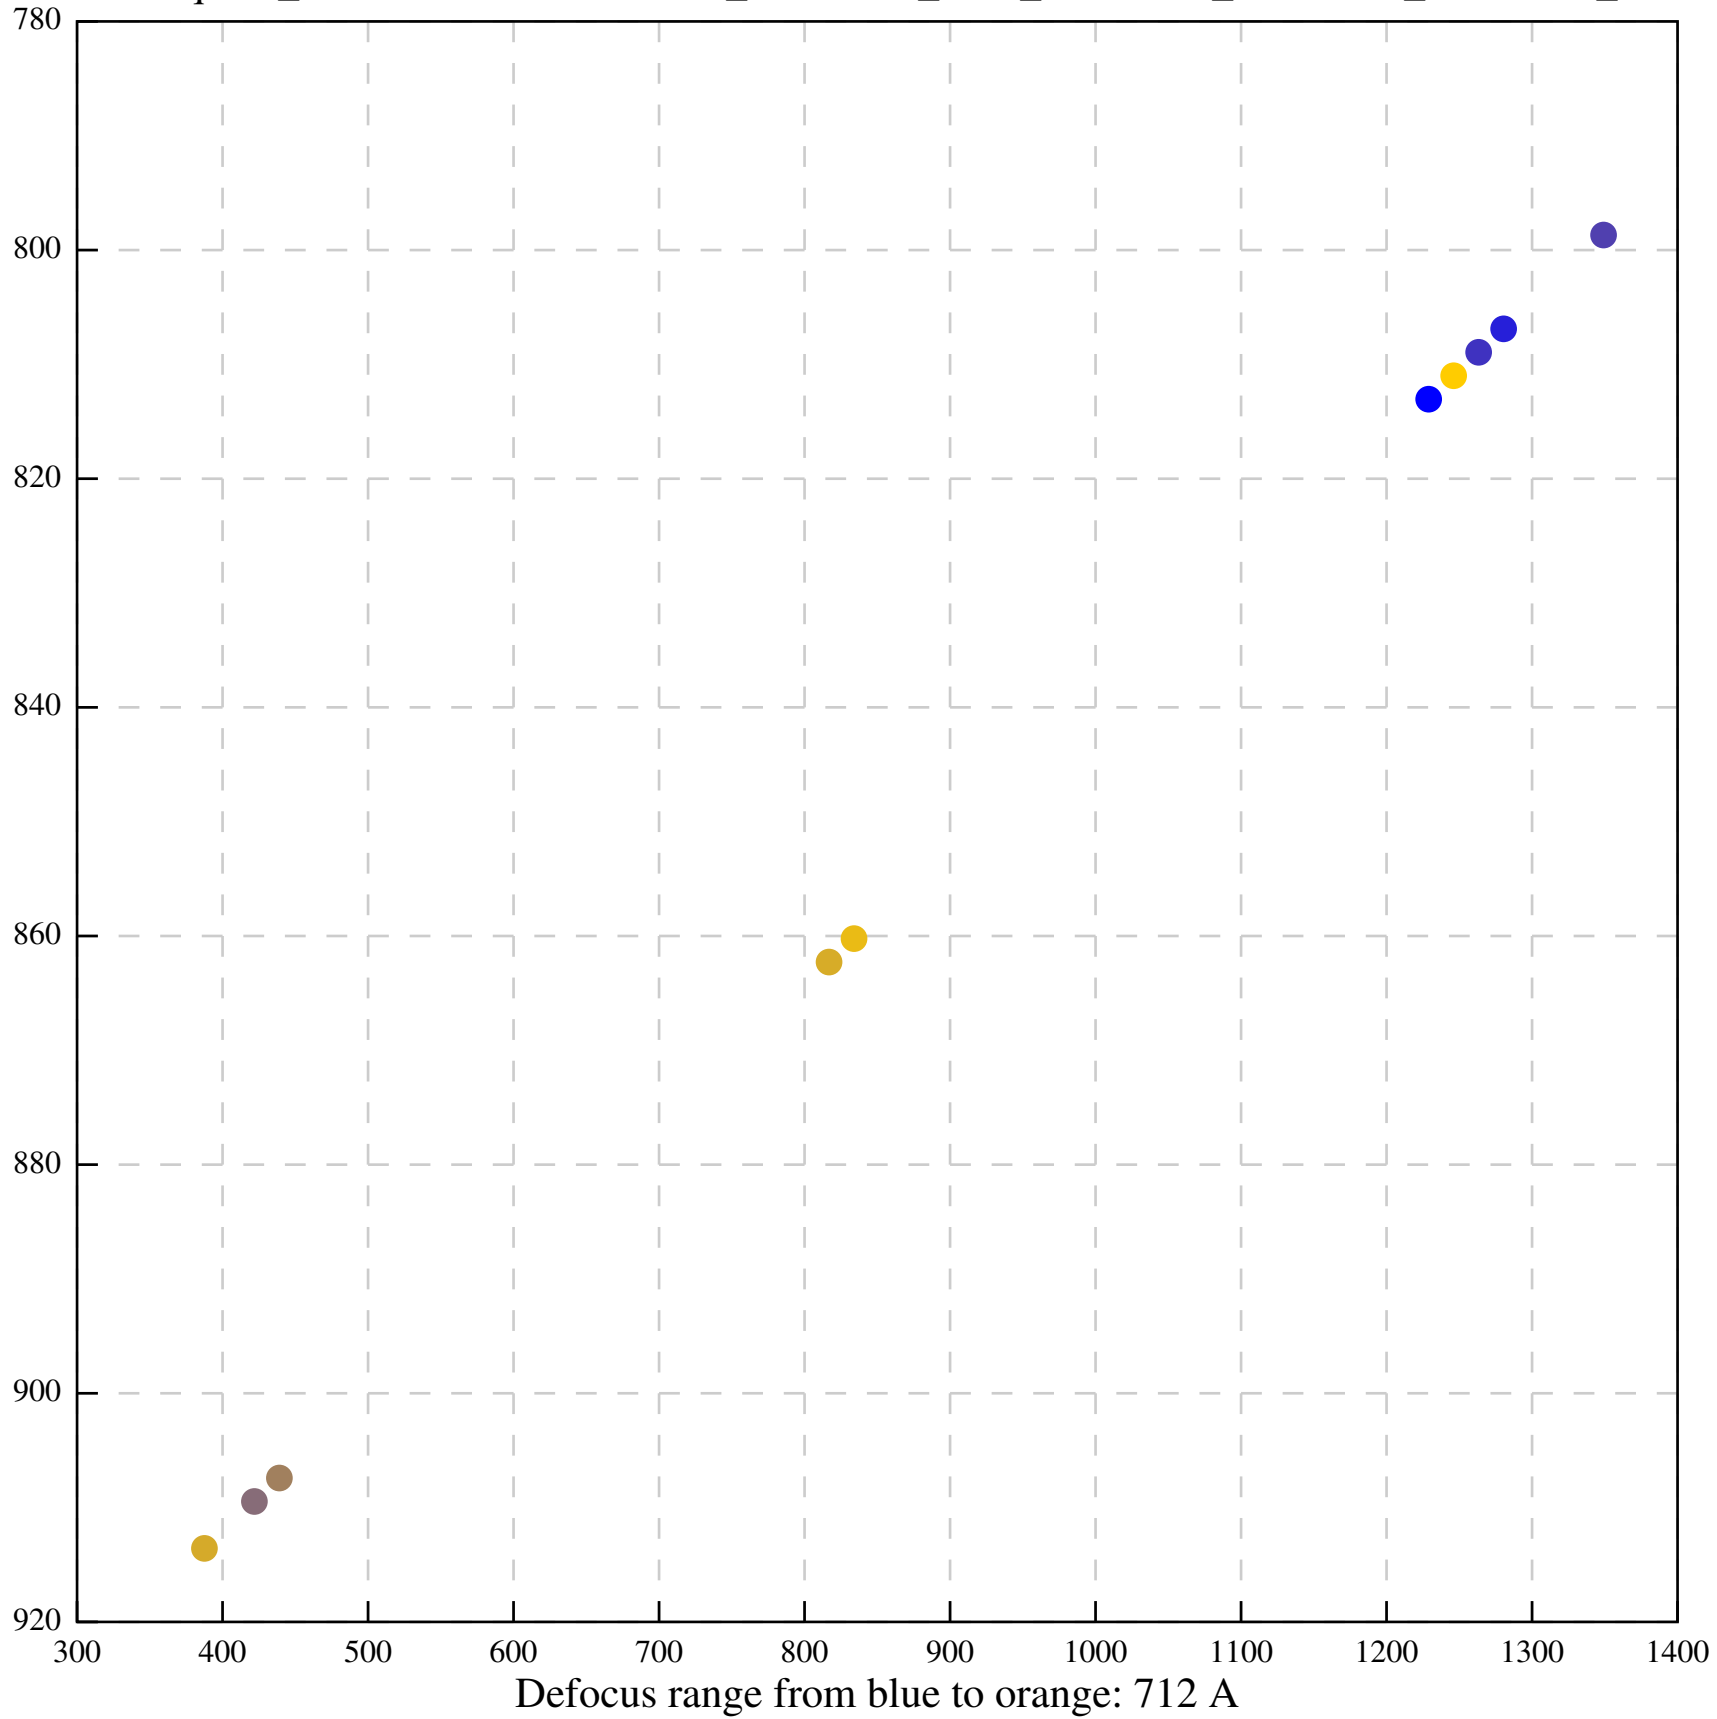

Defocus range from blue to orange: 396 A

Defocus range from blue to orange: 485 A

Defocus range from blue to orange: 1024 A

Defocus range from blue to orange: 366 A

Defocus range from blue to orange: 495 A

Defocus range from blue to orange: 11 A

Defocus range from blue to orange: 697 A

Defocus range from blue to orange: 315 A

Defocus range from blue to orange: 289 A

Defocus range from blue to orange: 114 A

Defocus range from blue to orange: 552 A

Defocus range from blue to orange: 383 A

Defocus range from blue to orange: 1 A

Defocus range from blue to orange: 537 Å

Defocus range from blue to orange: 698 A

Defocus range from blue to orange: 28 A

Defocus range from blue to orange: 28 A