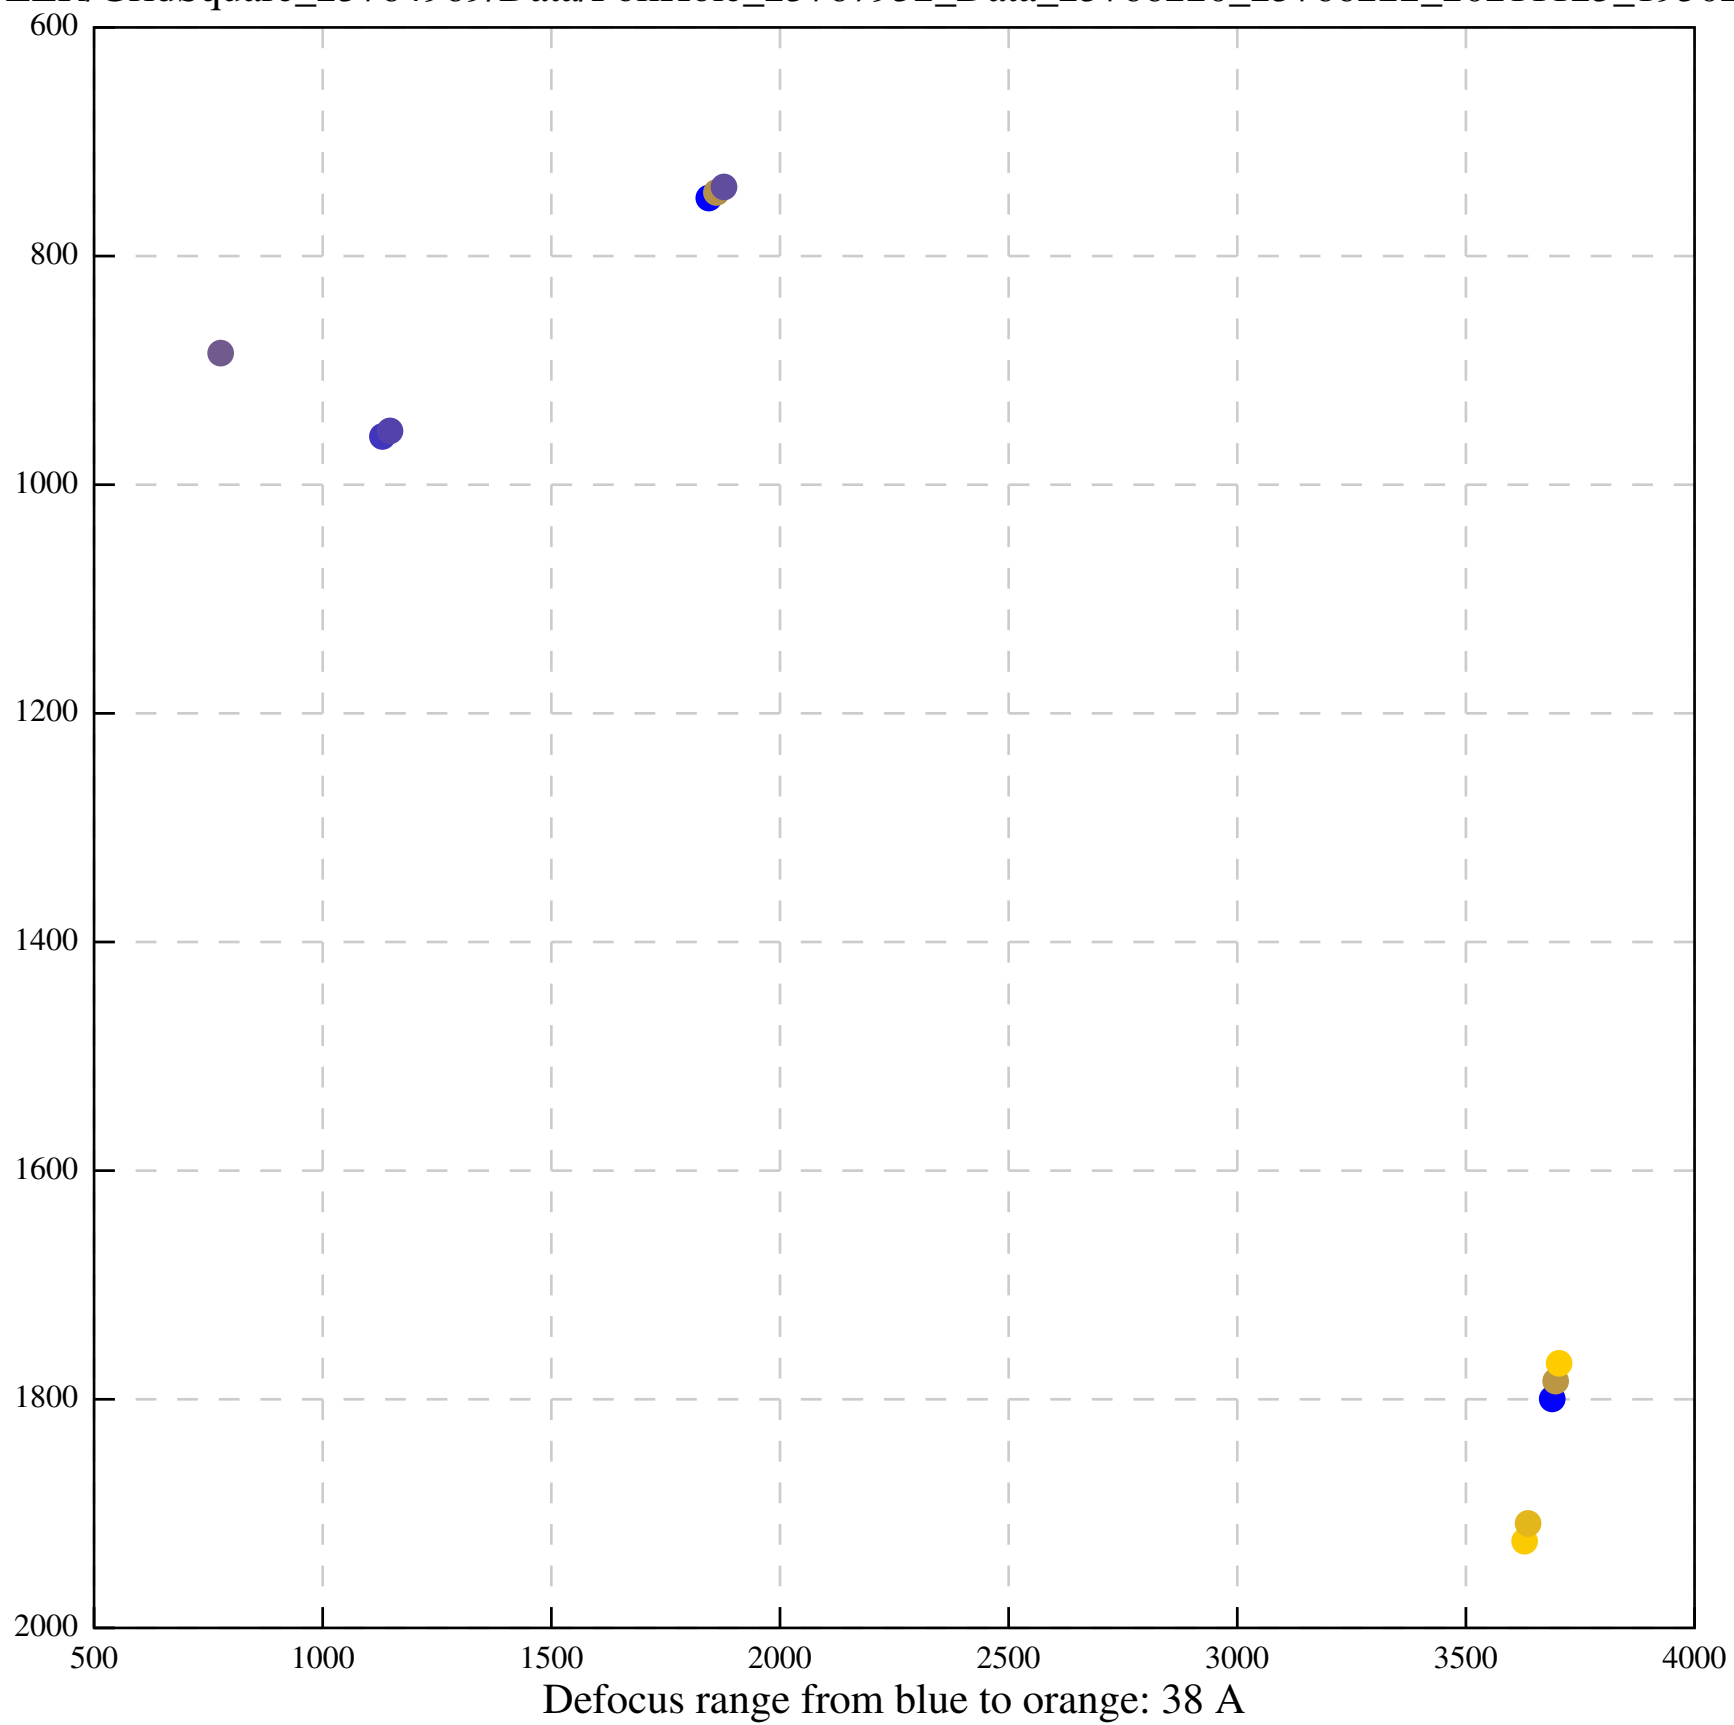

Defocus range from blue to orange: 11 A

Defocus range from blue to orange: 697 A

Defocus range from blue to orange: 315 A

Defocus range from blue to orange: 289 A

Defocus range from blue to orange: 114 A

Defocus range from blue to orange: 552 A

Defocus range from blue to orange: 383 A

Defocus range from blue to orange: 1 A

Defocus range from blue to orange: 537 Å

Defocus range from blue to orange: 698 A

Defocus range from blue to orange: 28 A

Defocus range from blue to orange: 28 A

Defocus range from blue to orange: 708 A

Defocus range from blue to orange: 243 A

Defocus range from blue to orange: 1114 A

Defocus range from blue to orange: 364 A

Defocus range from blue to orange: 367 Å

Defocus range from blue to orange: 341 Å

Defocus range from blue to orange: 23 A

Defocus range from blue to orange: 1240 Å

Defocus range from blue to orange: 101 A

Defocus range from blue to orange: 331 A