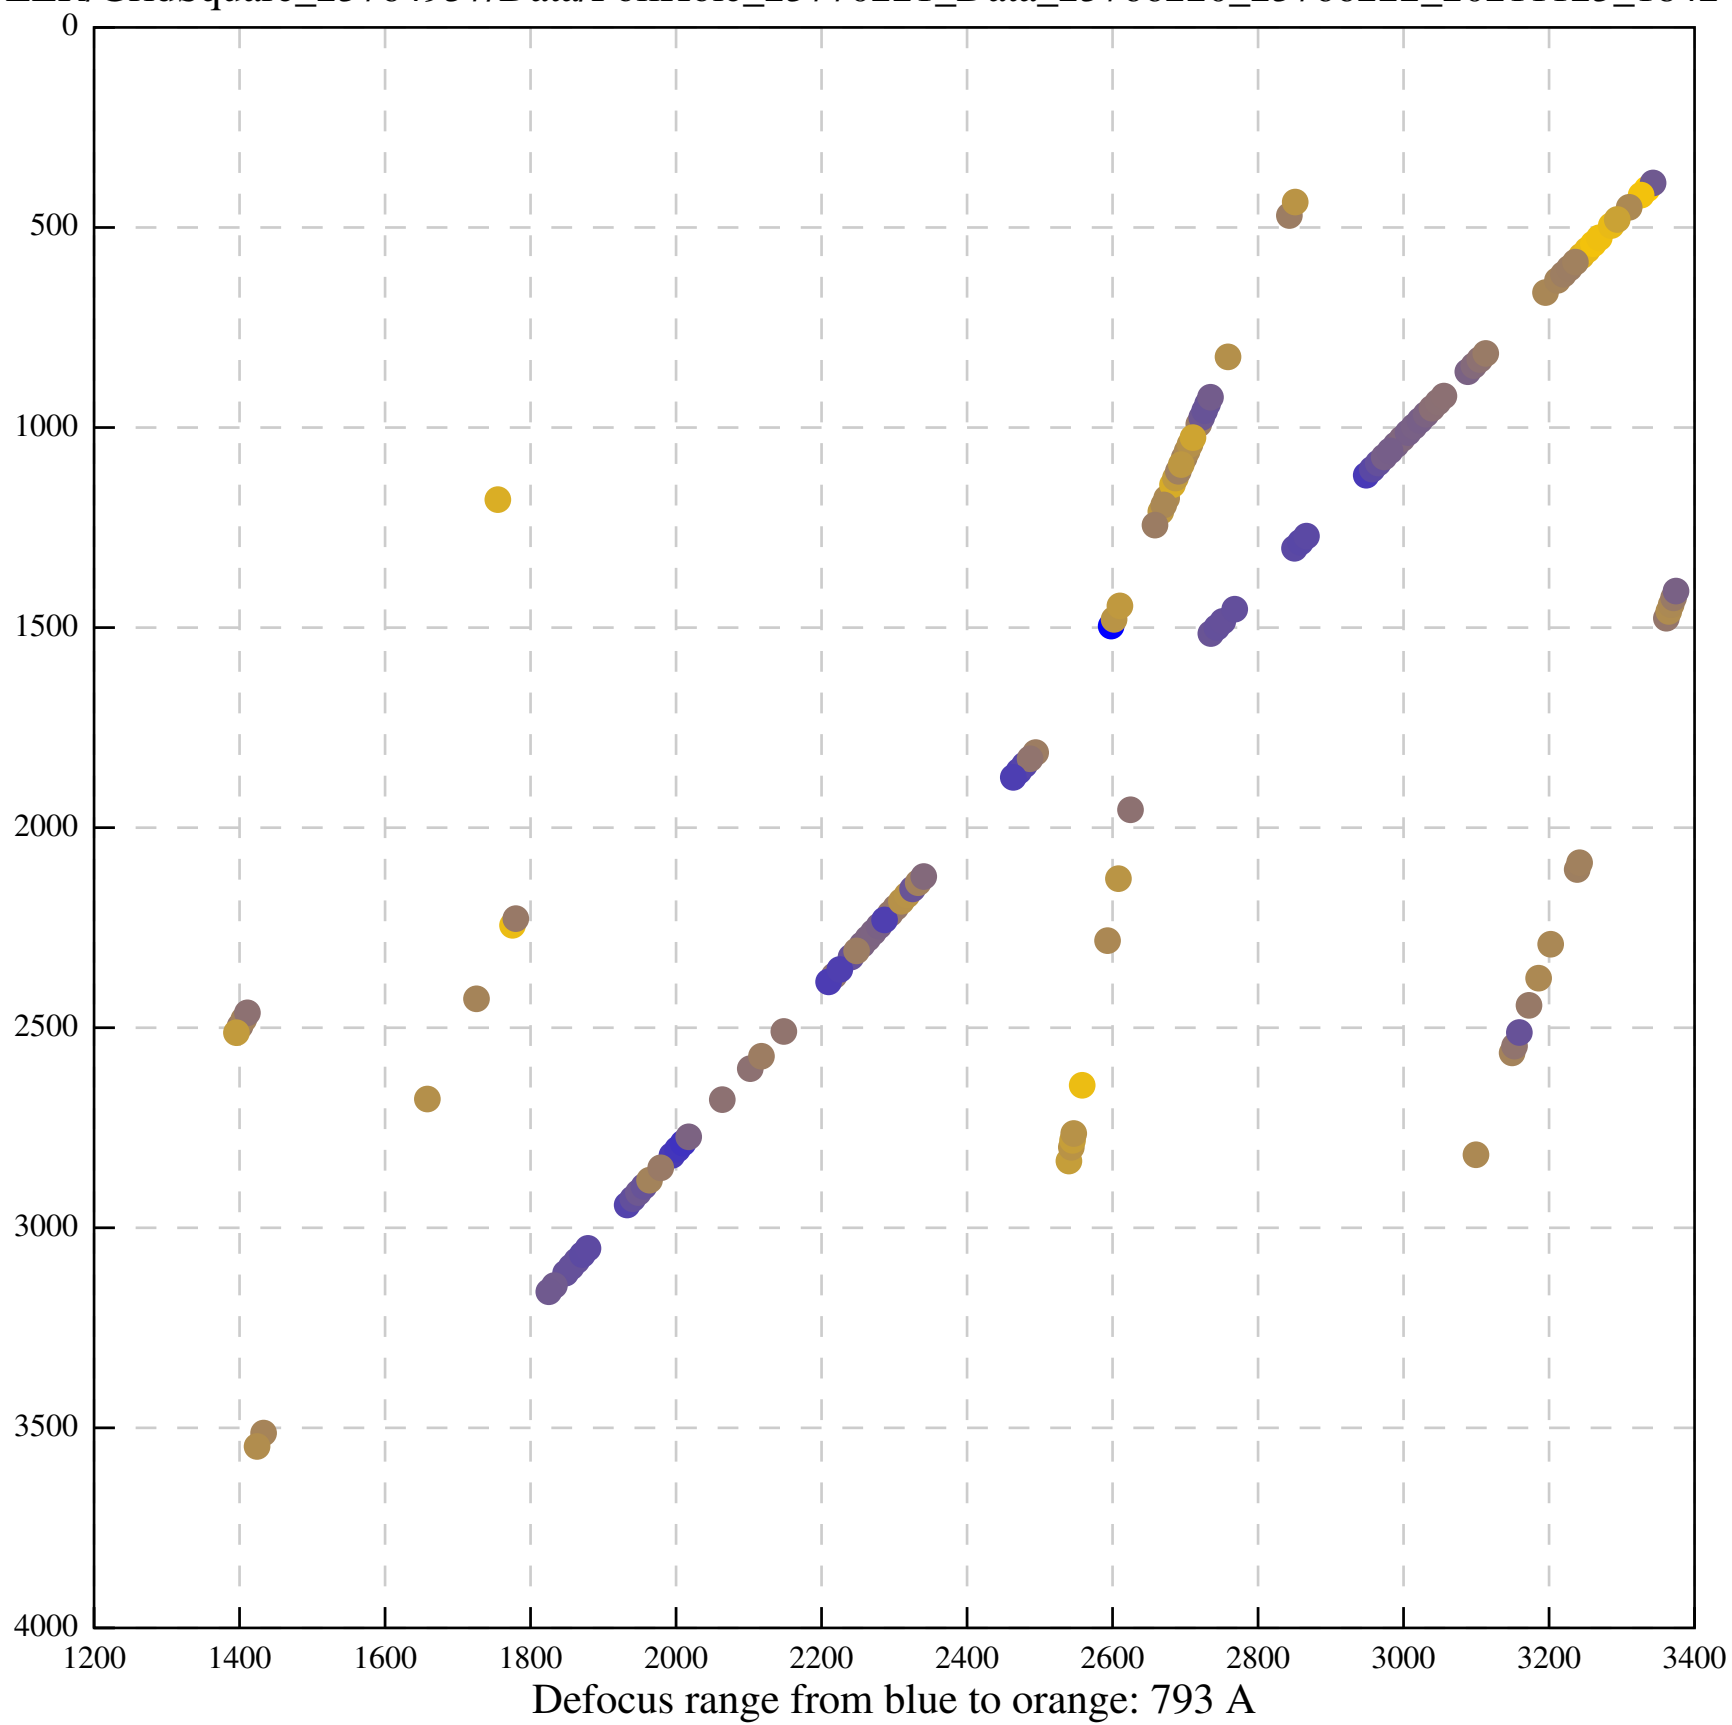

Defocus range from blue to orange: 839 A

Defocus range from blue to orange: 211 A

Defocus range from blue to orange: 145 A

Defocus range from blue to orange: 703 A

Defocus range from blue to orange: 455 A

Defocus range from blue to orange: 979 A

Defocus range from blue to orange: 864 A

Defocus range from blue to orange: 84 A

Defocus range from blue to orange: 332 A

Defocus range from blue to orange: 423 A

Defocus range from blue to orange: 70 A

Defocus range from blue to orange: 396 A

Defocus range from blue to orange: 485 A

Defocus range from blue to orange: 1024 A

Defocus range from blue to orange: 366 A

Defocus range from blue to orange: 495 A

Defocus range from blue to orange: 11 A

Defocus range from blue to orange: 697 A

Defocus range from blue to orange: 315 A

Defocus range from blue to orange: 289 A

Defocus range from blue to orange: 114 A

Defocus range from blue to orange: 552 A