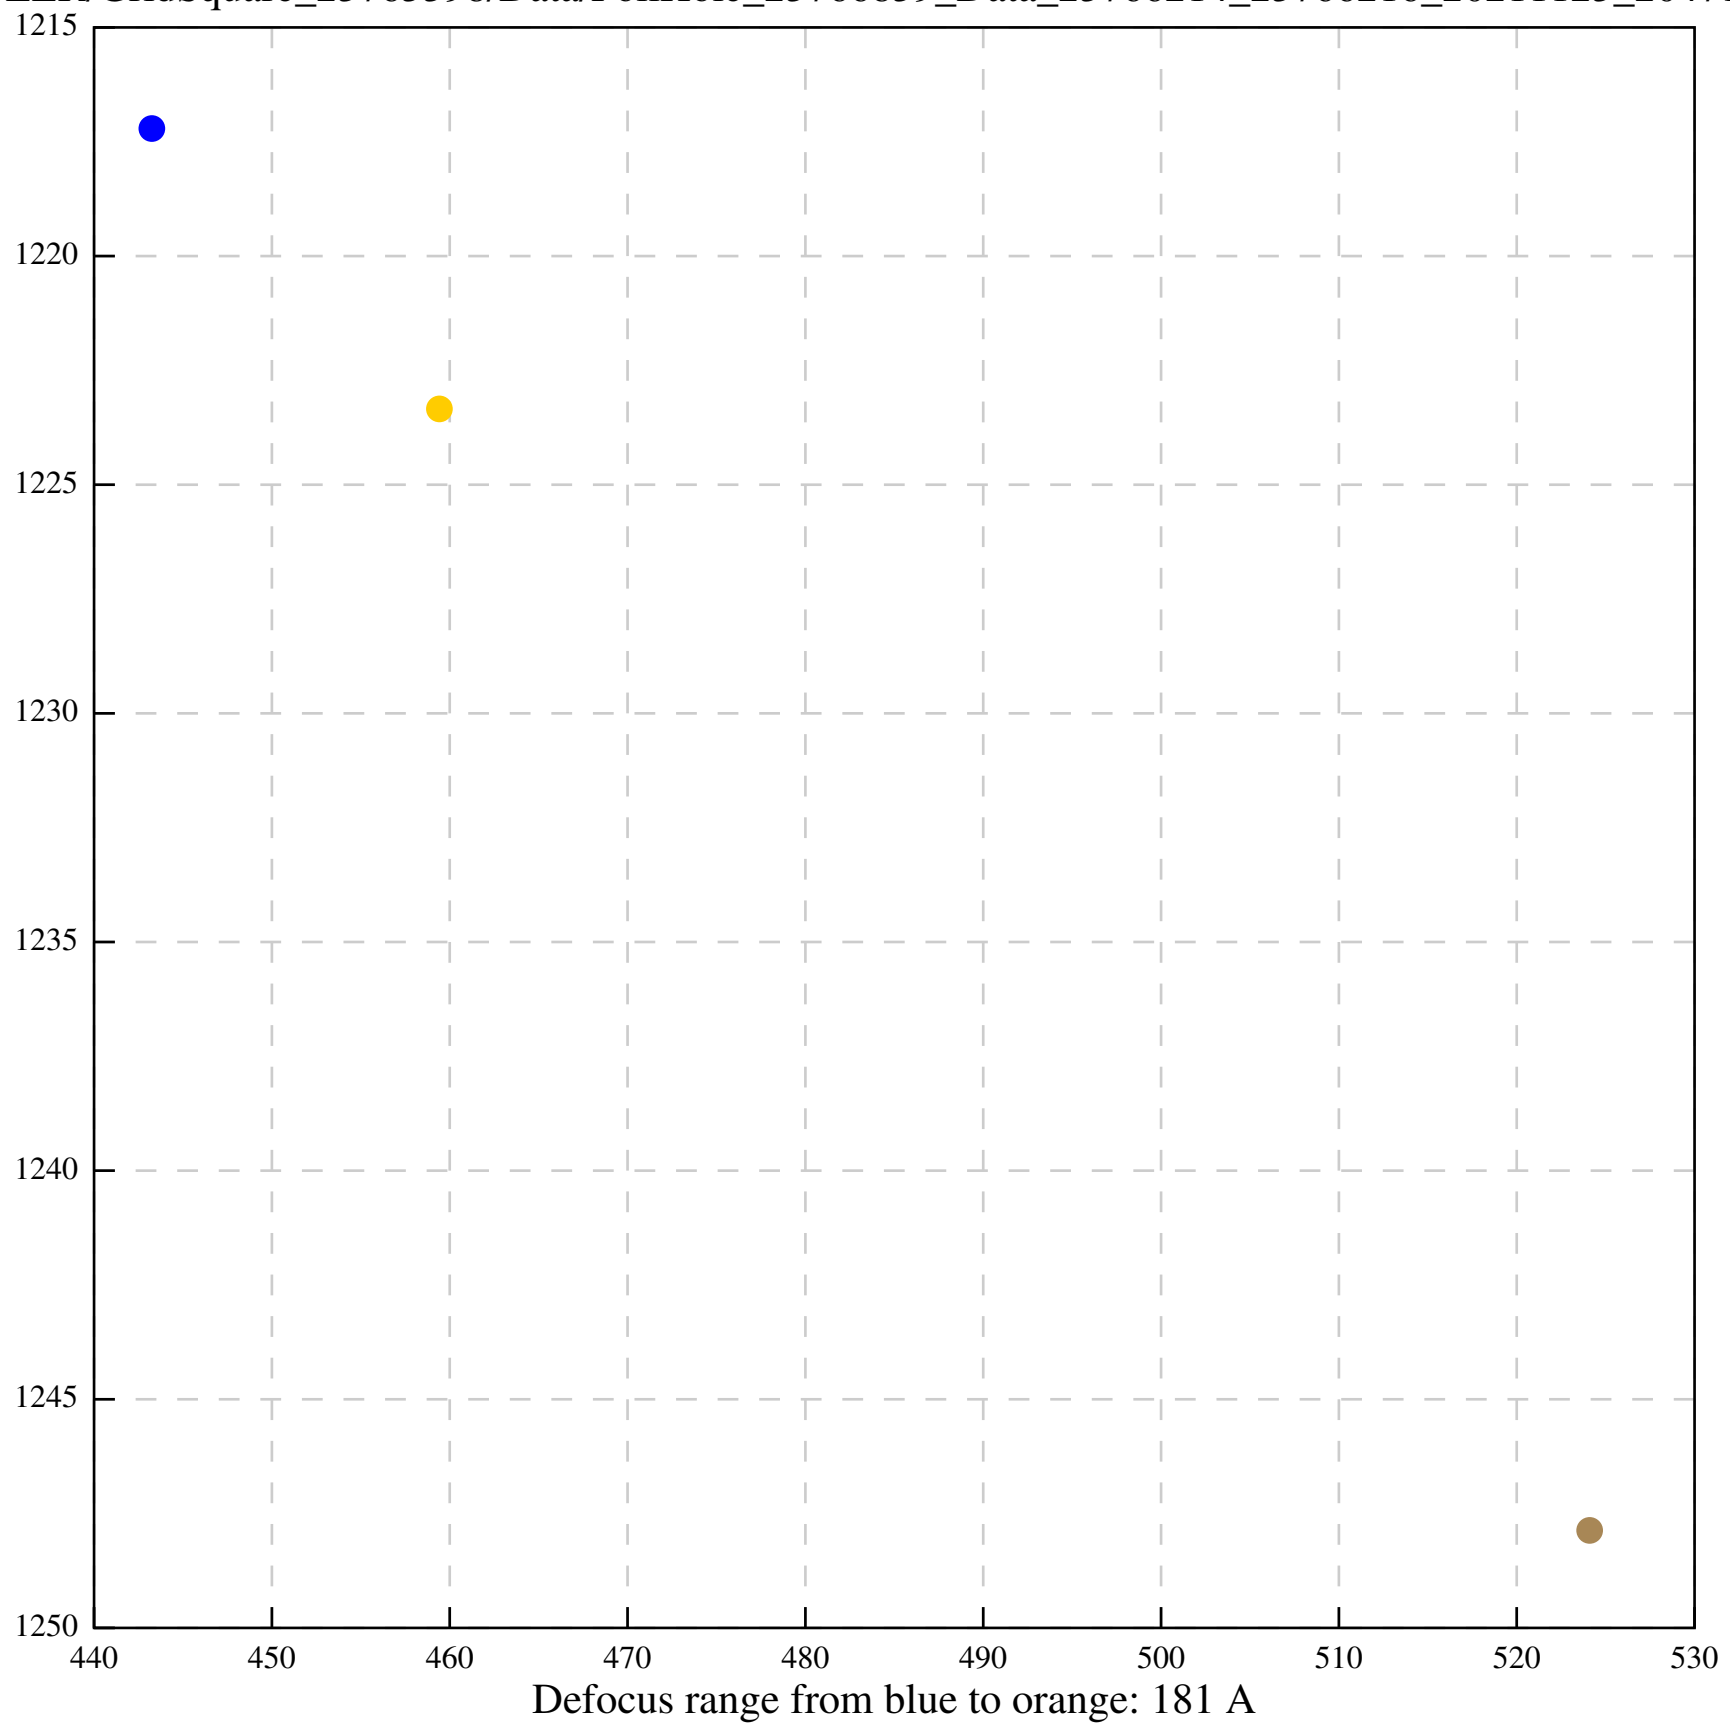

Defocus range from blue to orange: 664 A

Defocus range from blue to orange: 328 A

Defocus range from blue to orange: 534 A

Defocus range from blue to orange: 312 A

Defocus range from blue to orange: 308 A

Defocus range from blue to orange: 492 A

Defocus range from blue to orange: 72 A

Defocus range from blue to orange: 295 A

Defocus range from blue to orange: 624 A

Defocus range from blue to orange: 656 A

Defocus range from blue to orange: 507 A

Defocus range from blue to orange: 379 A

Defocus range from blue to orange: 559 A