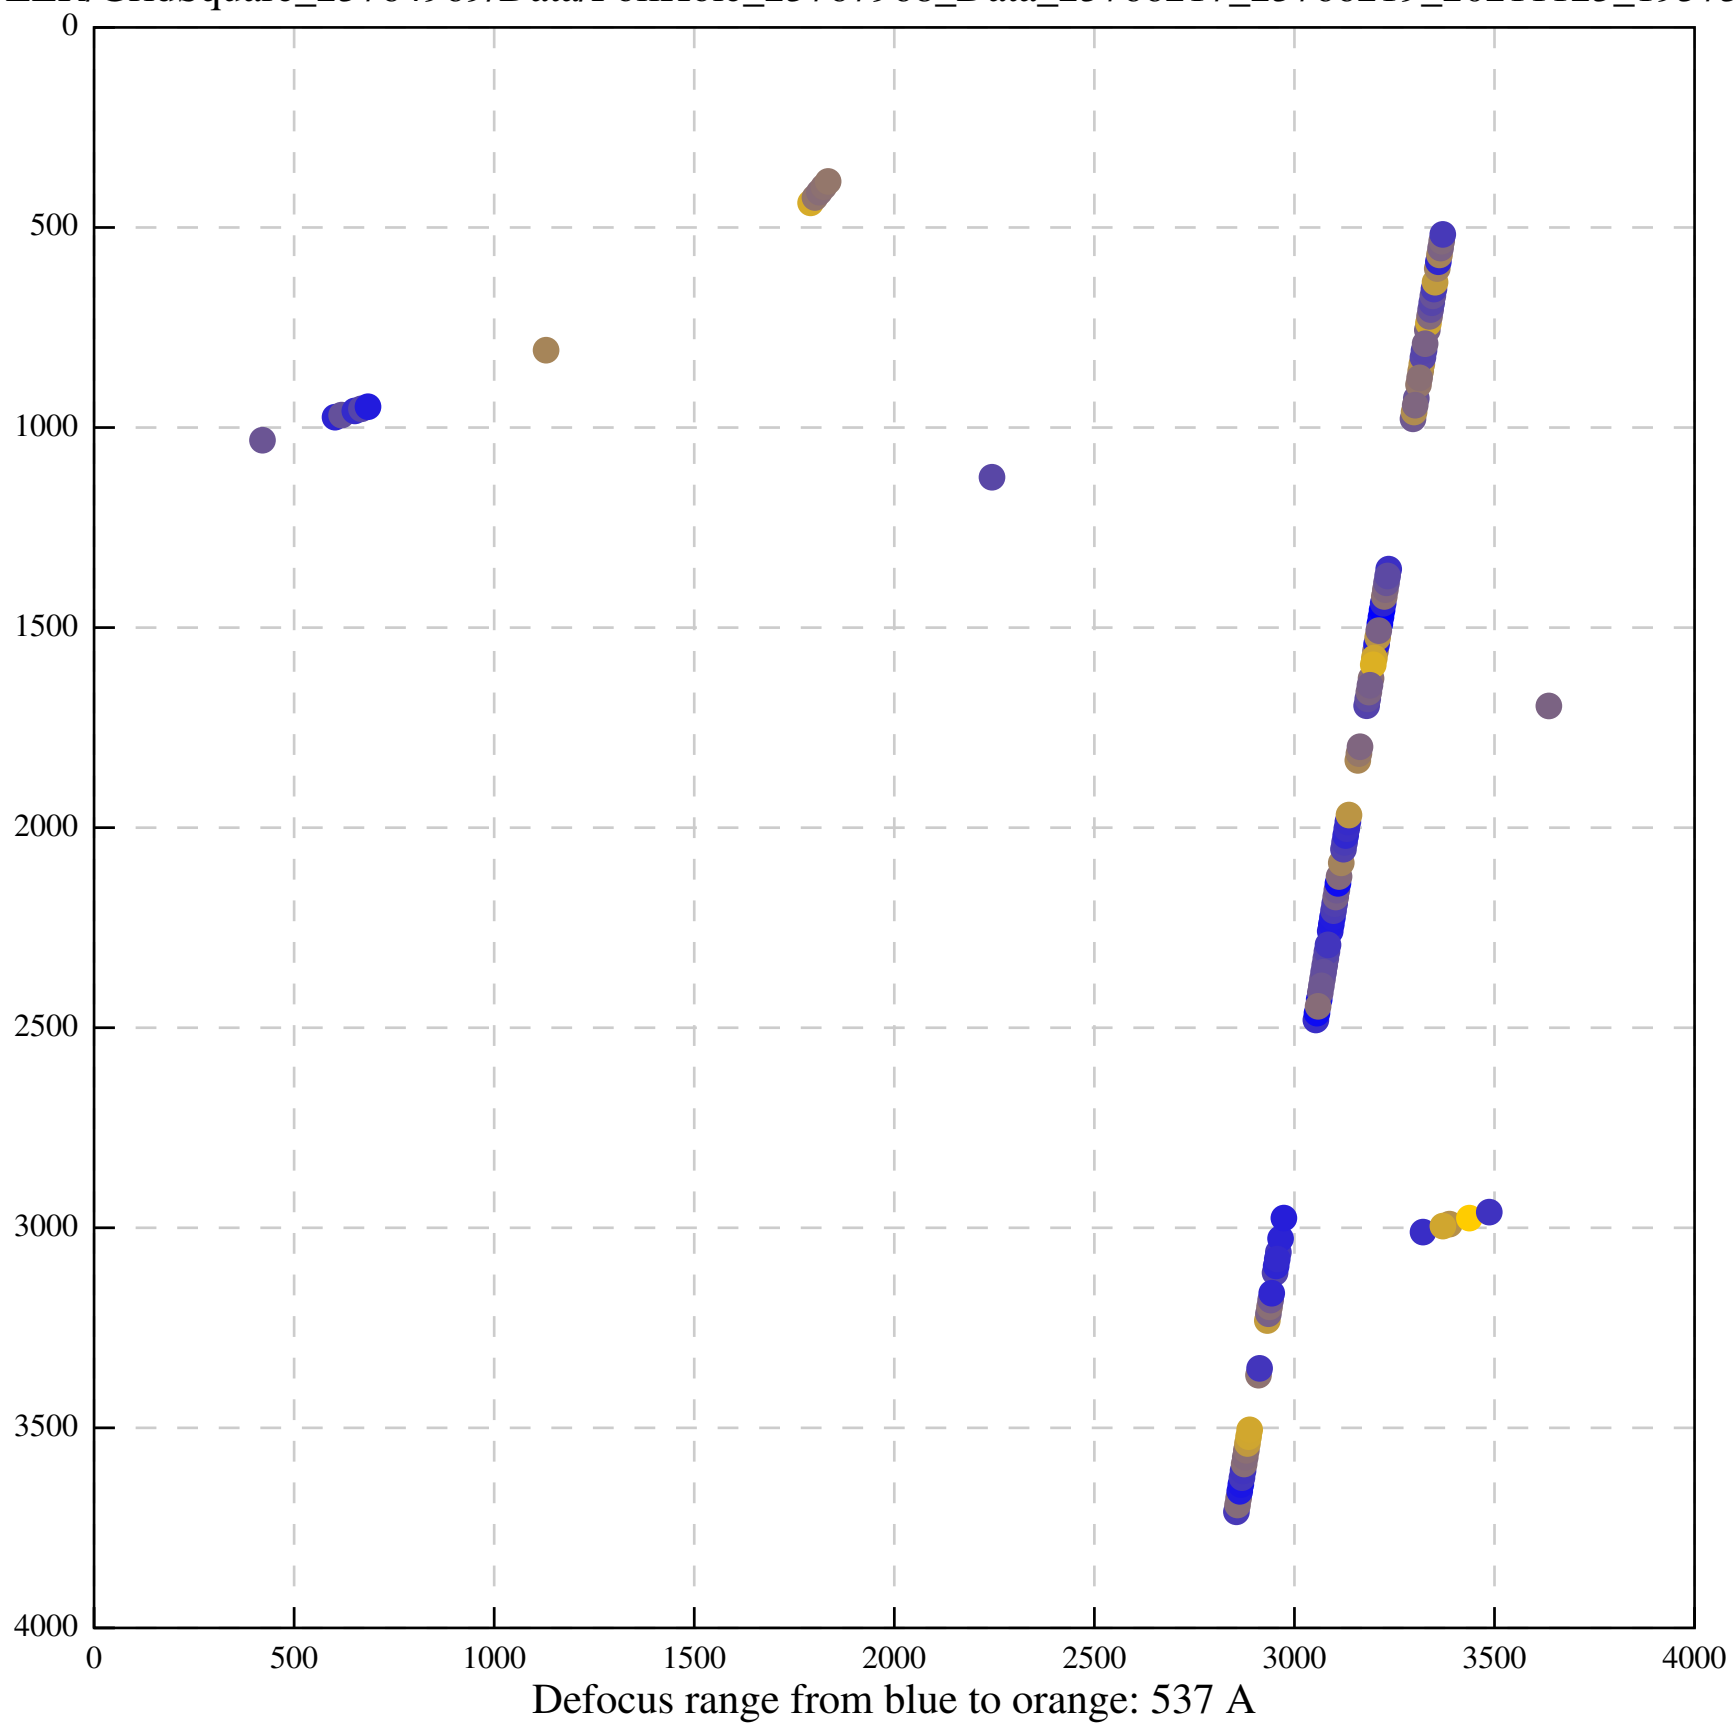

Defocus range from blue to orange: 383 A

Defocus range from blue to orange: 1 A

Defocus range from blue to orange: 537 Å

Defocus range from blue to orange: 698 A

Defocus range from blue to orange: 28 A

Defocus range from blue to orange: 28 A

Defocus range from blue to orange: 708 A

Defocus range from blue to orange: 243 A

Defocus range from blue to orange: 1114 A

Defocus range from blue to orange: 364 A

Defocus range from blue to orange: 367 Å

Defocus range from blue to orange: 341 Å

Defocus range from blue to orange: 23 A

Defocus range from blue to orange: 1240 Å

Defocus range from blue to orange: 101 A

Defocus range from blue to orange: 331 A

Defocus range from blue to orange: 630 Å

Defocus range from blue to orange: 593 A

Defocus range from blue to orange: 752 A

Defocus range from blue to orange: 365 A

Defocus range from blue to orange: 731 A