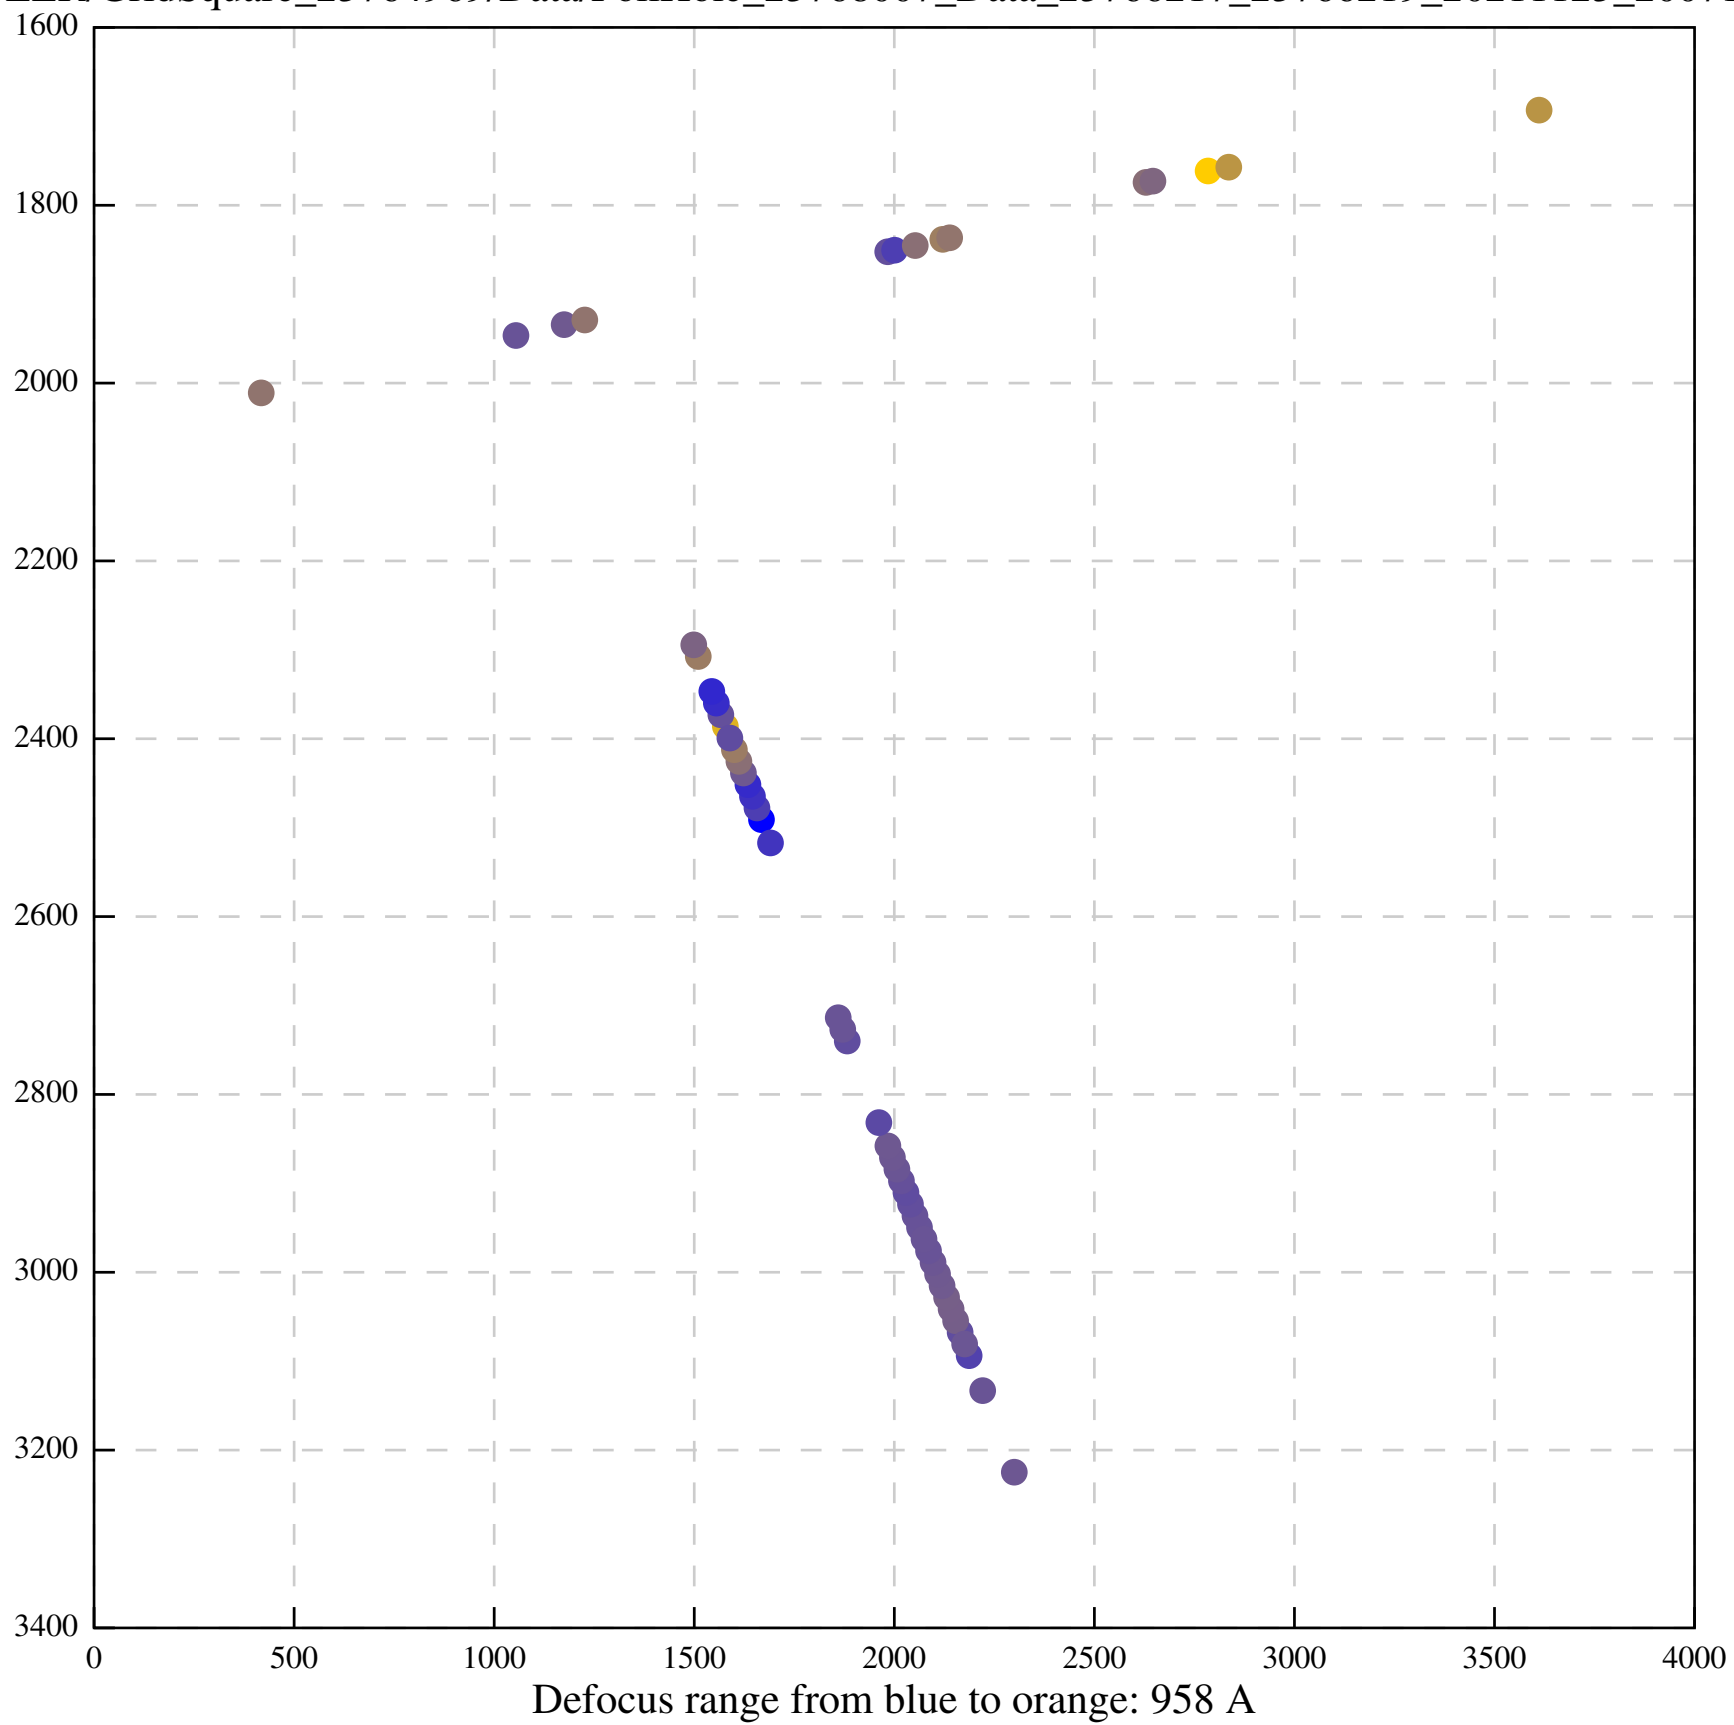

Defocus range from blue to orange: 708 A

Defocus range from blue to orange: 243 A

Defocus range from blue to orange: 1114 A

Defocus range from blue to orange: 364 A

Defocus range from blue to orange: 367 Å

Defocus range from blue to orange: 341 Å

Defocus range from blue to orange: 23 A

Defocus range from blue to orange: 1240 Å

Defocus range from blue to orange: 101 A

Defocus range from blue to orange: 331 A

Defocus range from blue to orange: 630 Å

Defocus range from blue to orange: 593 A

Defocus range from blue to orange: 752 A

Defocus range from blue to orange: 365 A

Defocus range from blue to orange: 731 A

Defocus range from blue to orange: 664 A

Defocus range from blue to orange: 328 A

Defocus range from blue to orange: 534 A

Defocus range from blue to orange: 312 A

Defocus range from blue to orange: 308 A