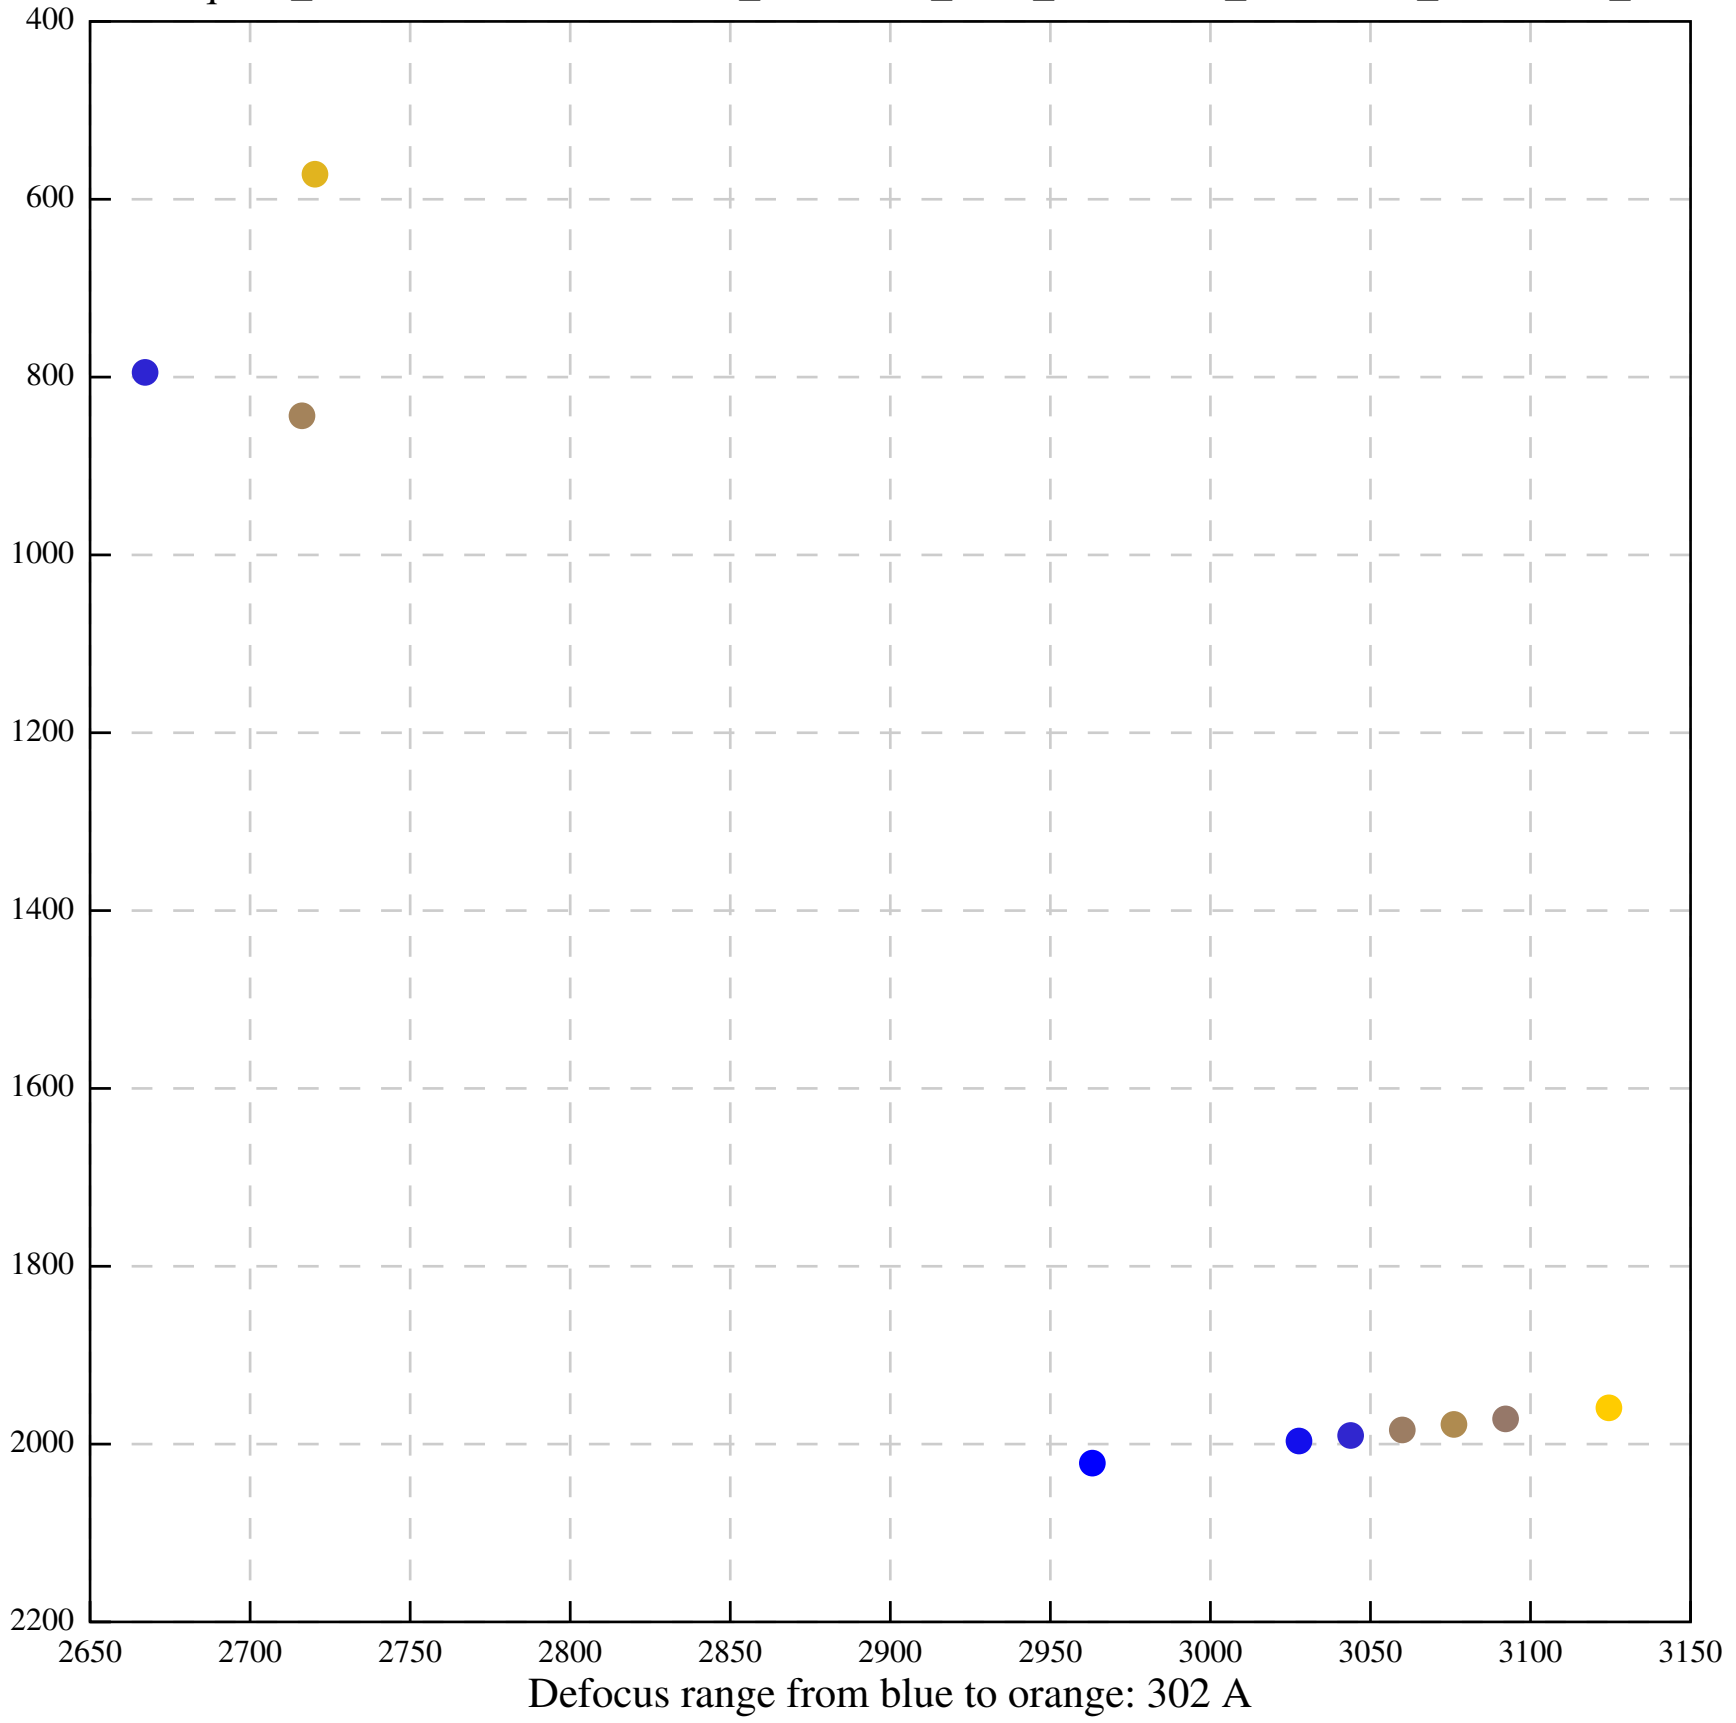

Defocus range from blue to orange: 494 A

Defocus range from blue to orange: 685 A

Defocus range from blue to orange: 514 A

Defocus range from blue to orange: 383 A

Defocus range from blue to orange: 342 A

Defocus range from blue to orange: 226 A

Defocus range from blue to orange: 354 A

Defocus range from blue to orange: 272 A

Defocus range from blue to orange: 439 A

Defocus range from blue to orange: 155 A

Defocus range from blue to orange: 839 A

Defocus range from blue to orange: 211 A

Defocus range from blue to orange: 145 A

Defocus range from blue to orange: 703 A

Defocus range from blue to orange: 455 A

Defocus range from blue to orange: 979 A

Defocus range from blue to orange: 864 A

Defocus range from blue to orange: 84 A

Defocus range from blue to orange: 332 A

Defocus range from blue to orange: 423 A

Defocus range from blue to orange: 70 A