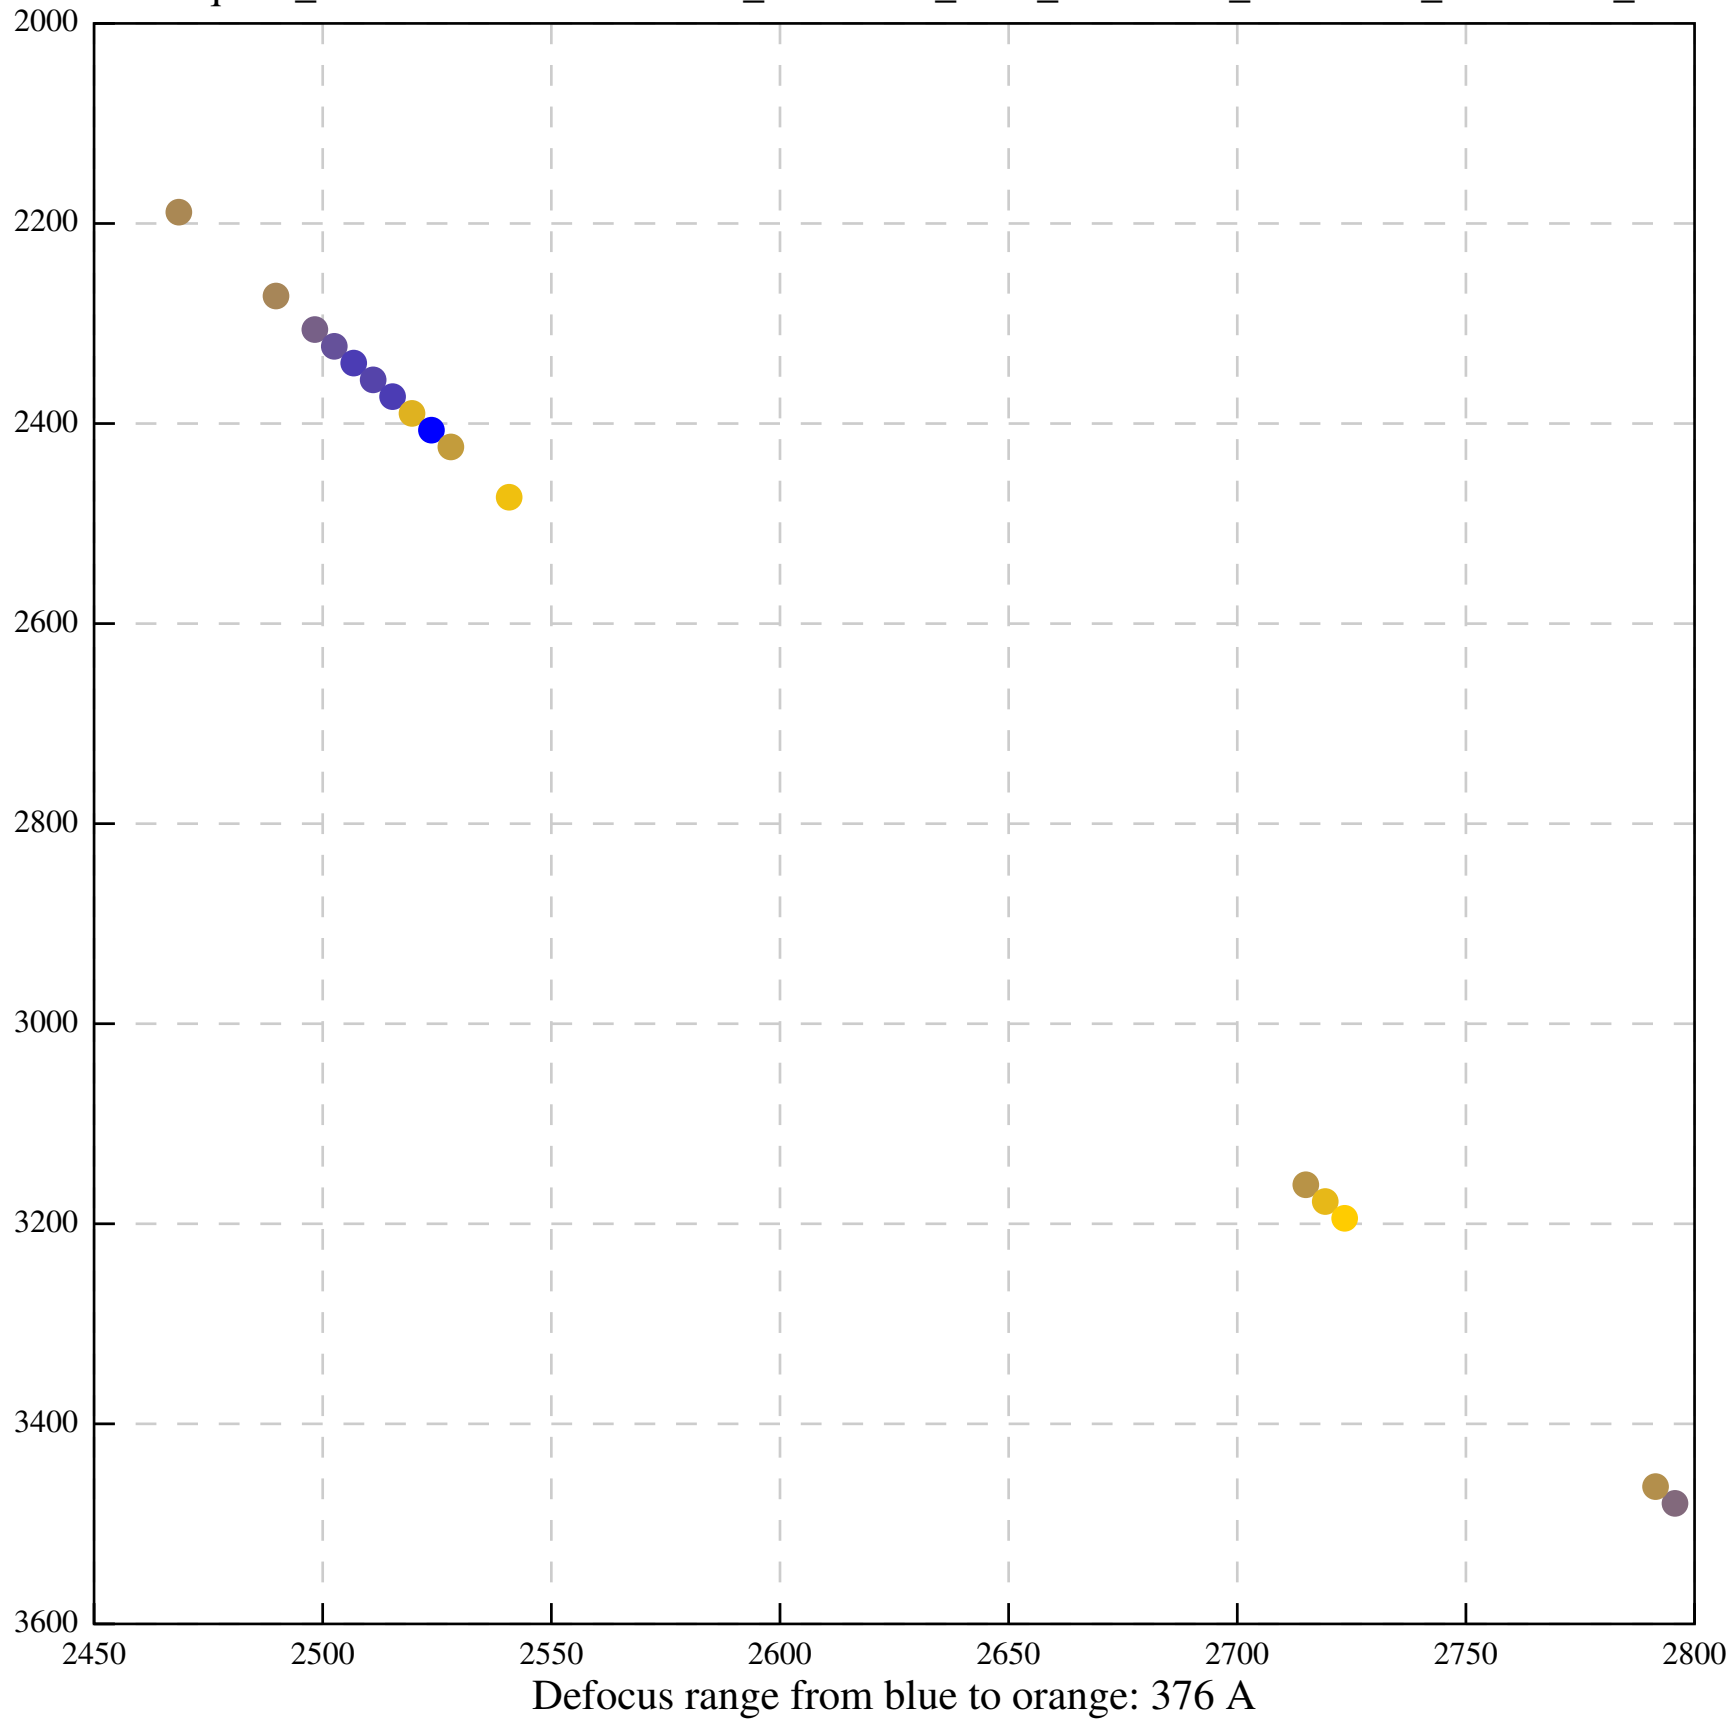

Defocus range from blue to orange: 426 A

Defocus range from blue to orange: 396 A

Defocus range from blue to orange: 269 A

Defocus range from blue to orange: 460 A

Defocus range from blue to orange: 109 A

Defocus range from blue to orange: 58 A

Defocus range from blue to orange: 305 A

Defocus range from blue to orange: 167 A

Defocus range from blue to orange: 0 A

Defocus range from blue to orange: 422 A

Defocus range from blue to orange: 348 A

Defocus range from blue to orange: 372 A

Defocus range from blue to orange: 346 A

Defocus range from blue to orange: 360 A

Defocus range from blue to orange: 1022 A

Defocus range from blue to orange: 346 A