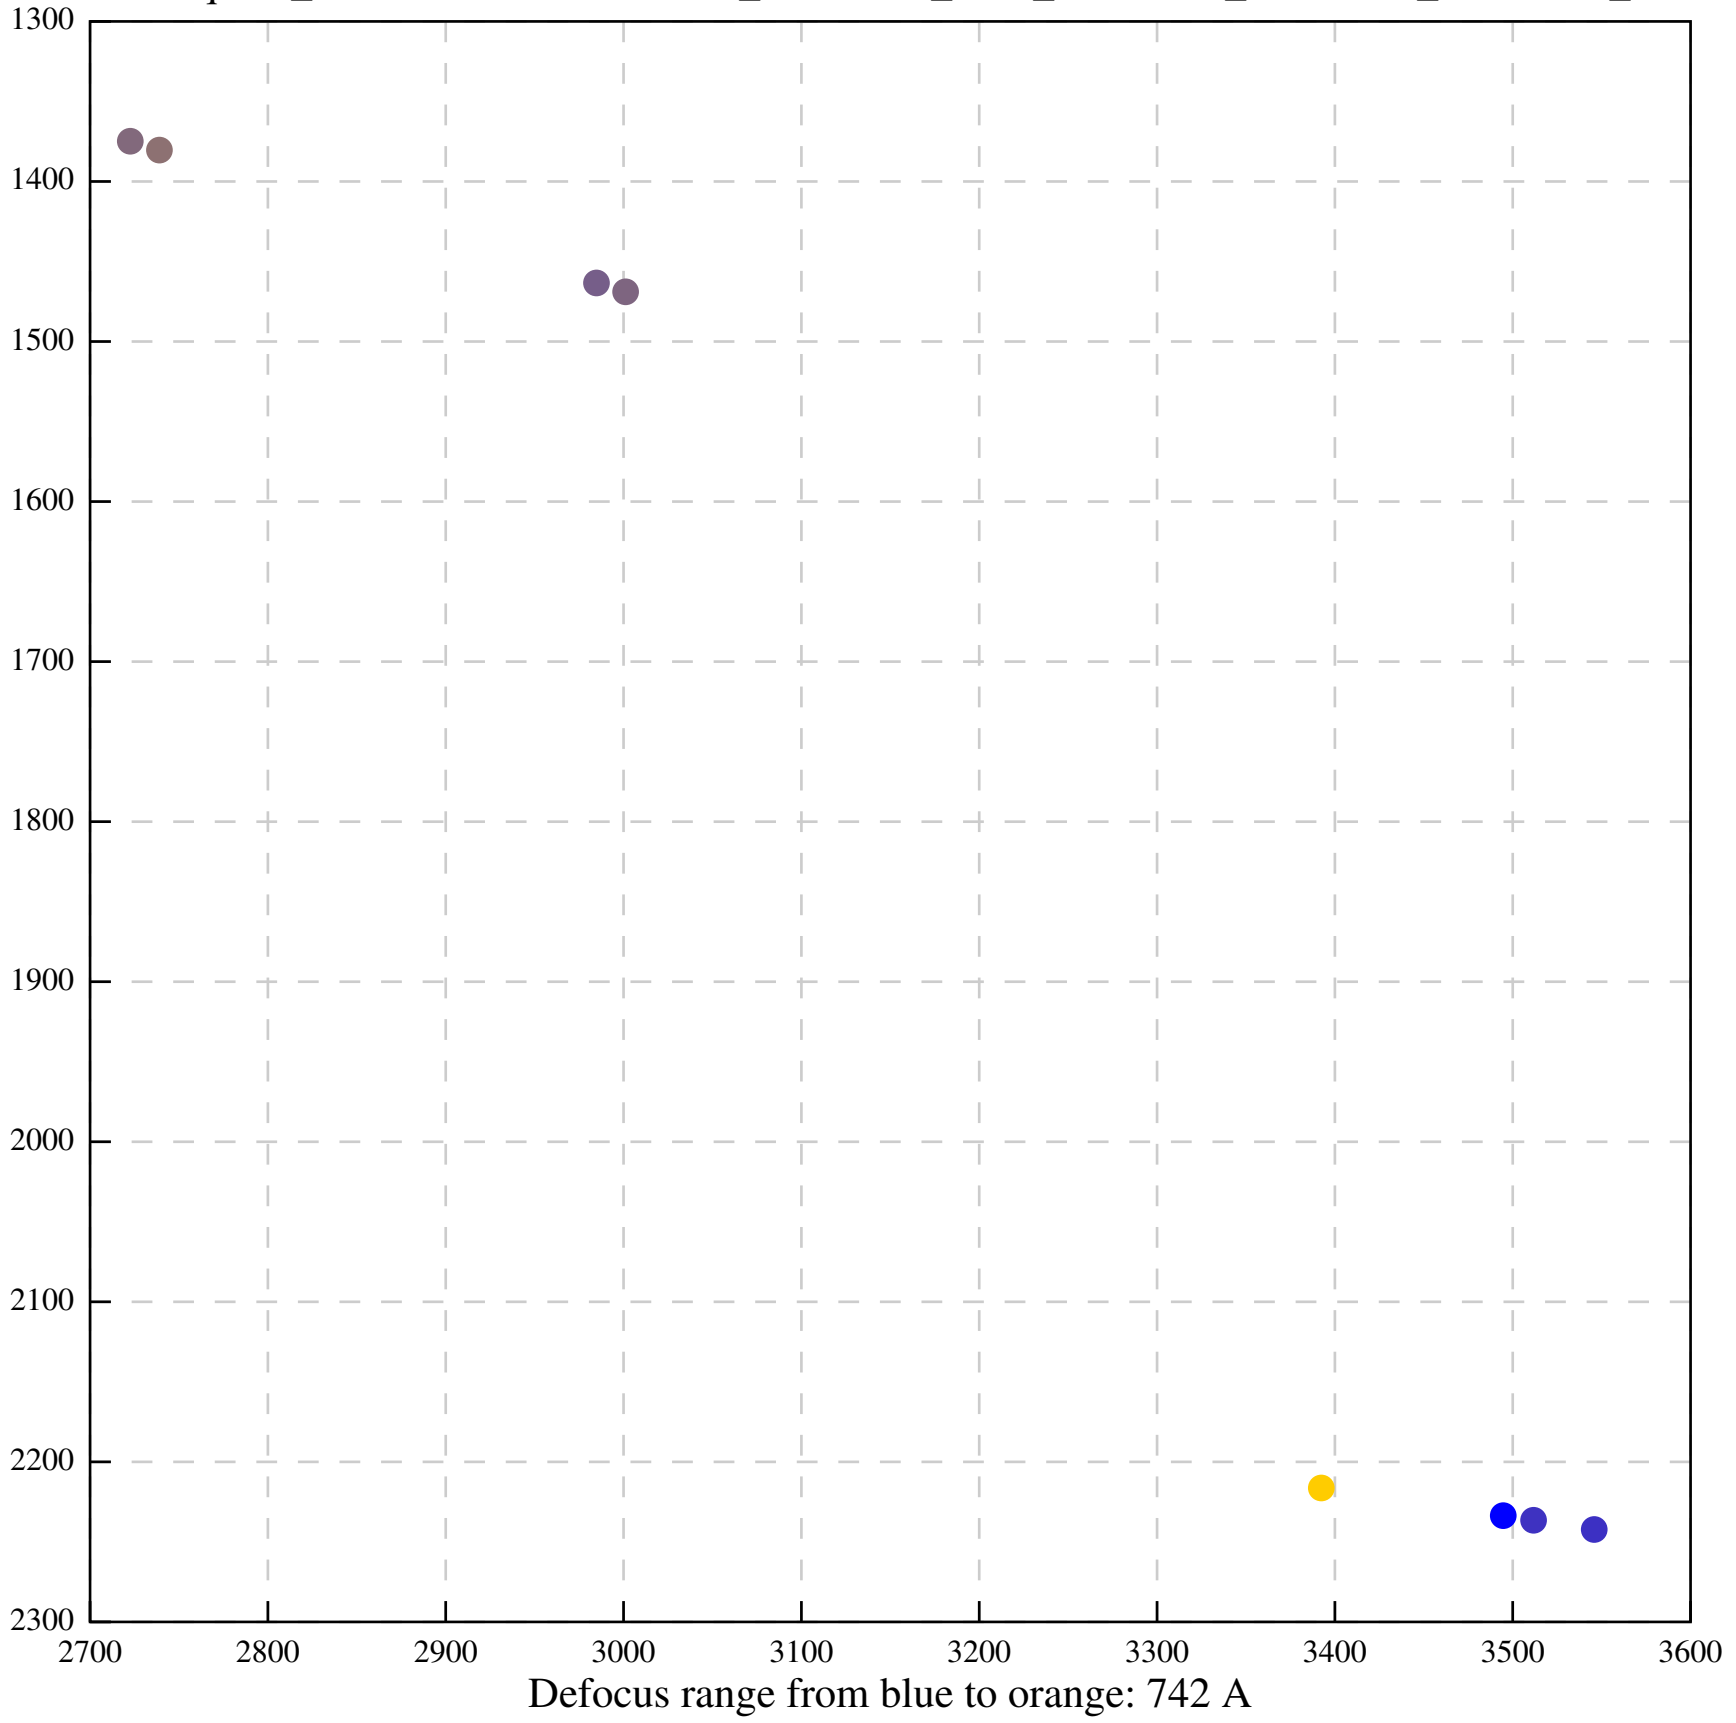

Defocus range from blue to orange: 318 A

Defocus range from blue to orange: 474 A

Defocus range from blue to orange: 732 A

Defocus range from blue to orange: 551 A

Defocus range from blue to orange: 460 A

Defocus range from blue to orange: 497 A

Defocus range from blue to orange: 166 A

Defocus range from blue to orange: 241 A

Defocus range from blue to orange: 375 A

Defocus range from blue to orange: 901 A

Defocus range from blue to orange: 54 A

Defocus range from blue to orange: 70 A

Defocus range from blue to orange: 118 A

Defocus range from blue to orange: 557 A

Defocus range from blue to orange: 556 Å

Defocus range from blue to orange: 394 A

Defocus range from blue to orange: 251 A

Defocus range from blue to orange: 401 A

Defocus range from blue to orange: 473 A

Defocus range from blue to orange: 790 A

Defocus range from blue to orange: 0 A

Defocus range from blue to orange: 513 A