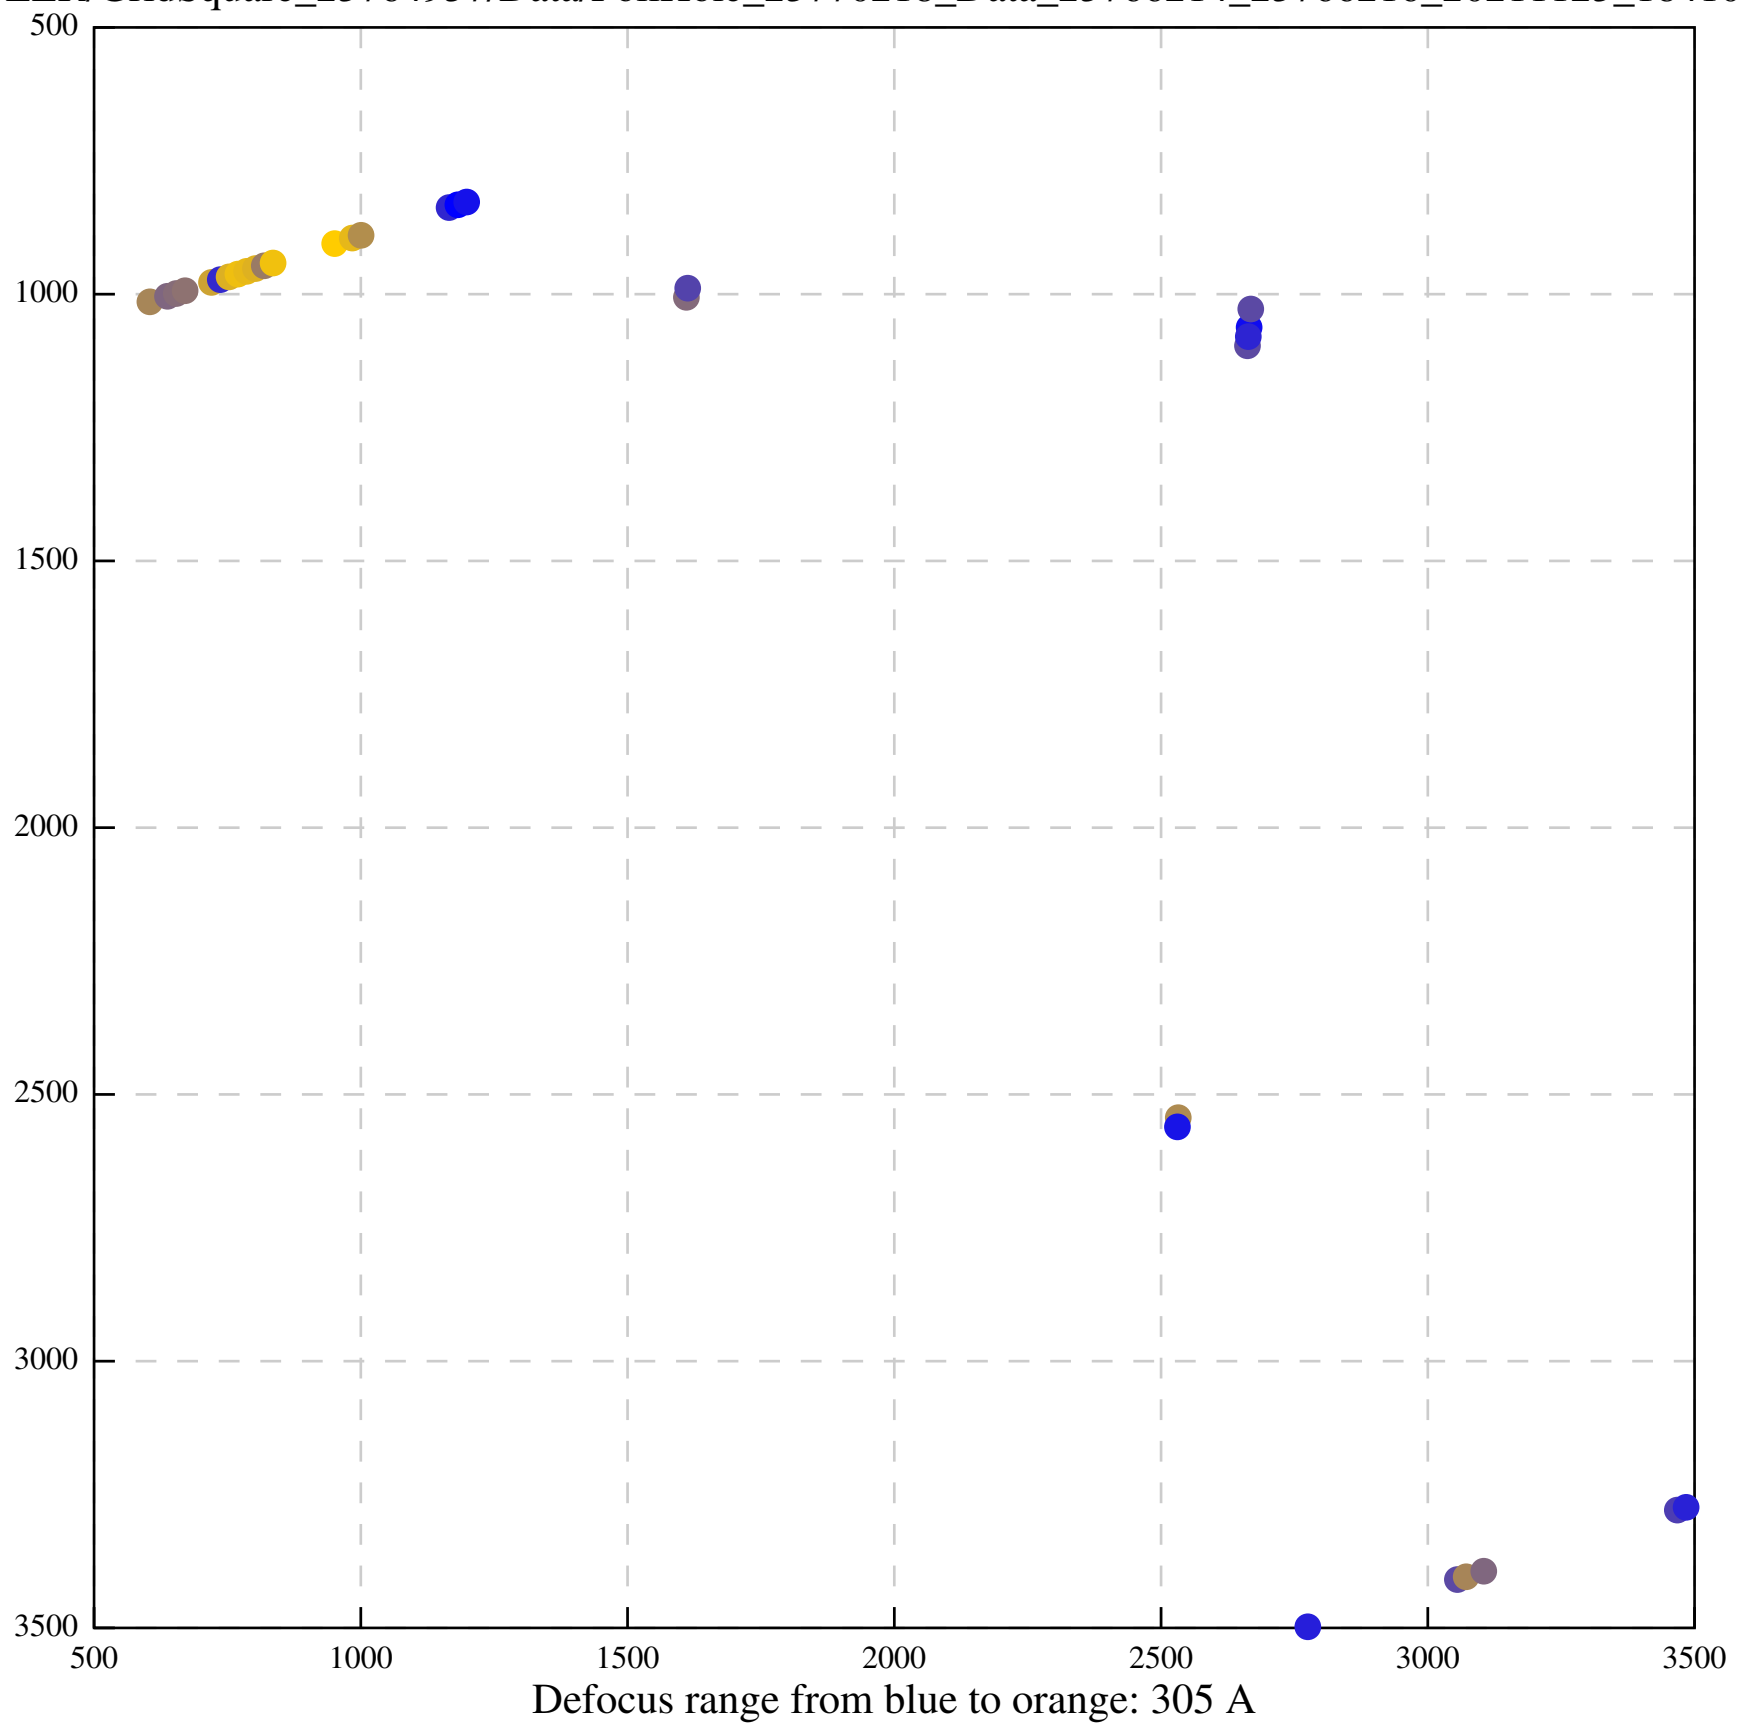

Defocus range from blue to orange: 406 A

Defocus range from blue to orange: 385 A

Defocus range from blue to orange: 704 A

Defocus range from blue to orange: 283 A

Defocus range from blue to orange: 10 A

Defocus range from blue to orange: 0 Å

Defocus range from blue to orange: 169 A

Defocus range from blue to orange: 709 A

Defocus range from blue to orange: 66 A

Defocus range from blue to orange: 357 A

Defocus range from blue to orange: 1026 A

Defocus range from blue to orange: 519 A

Defocus range from blue to orange: 16 A

Defocus range from blue to orange: 211 A

Defocus range from blue to orange: 0 A

Defocus range from blue to orange: 150 A

Defocus range from blue to orange: 459 A

Defocus range from blue to orange: 0 A

Defocus range from blue to orange: 65 A

Defocus range from blue to orange: 382 A

Defocus range from blue to orange: 170 A

Defocus range from blue to orange: 874 A

Defocus range from blue to orange: 793 A