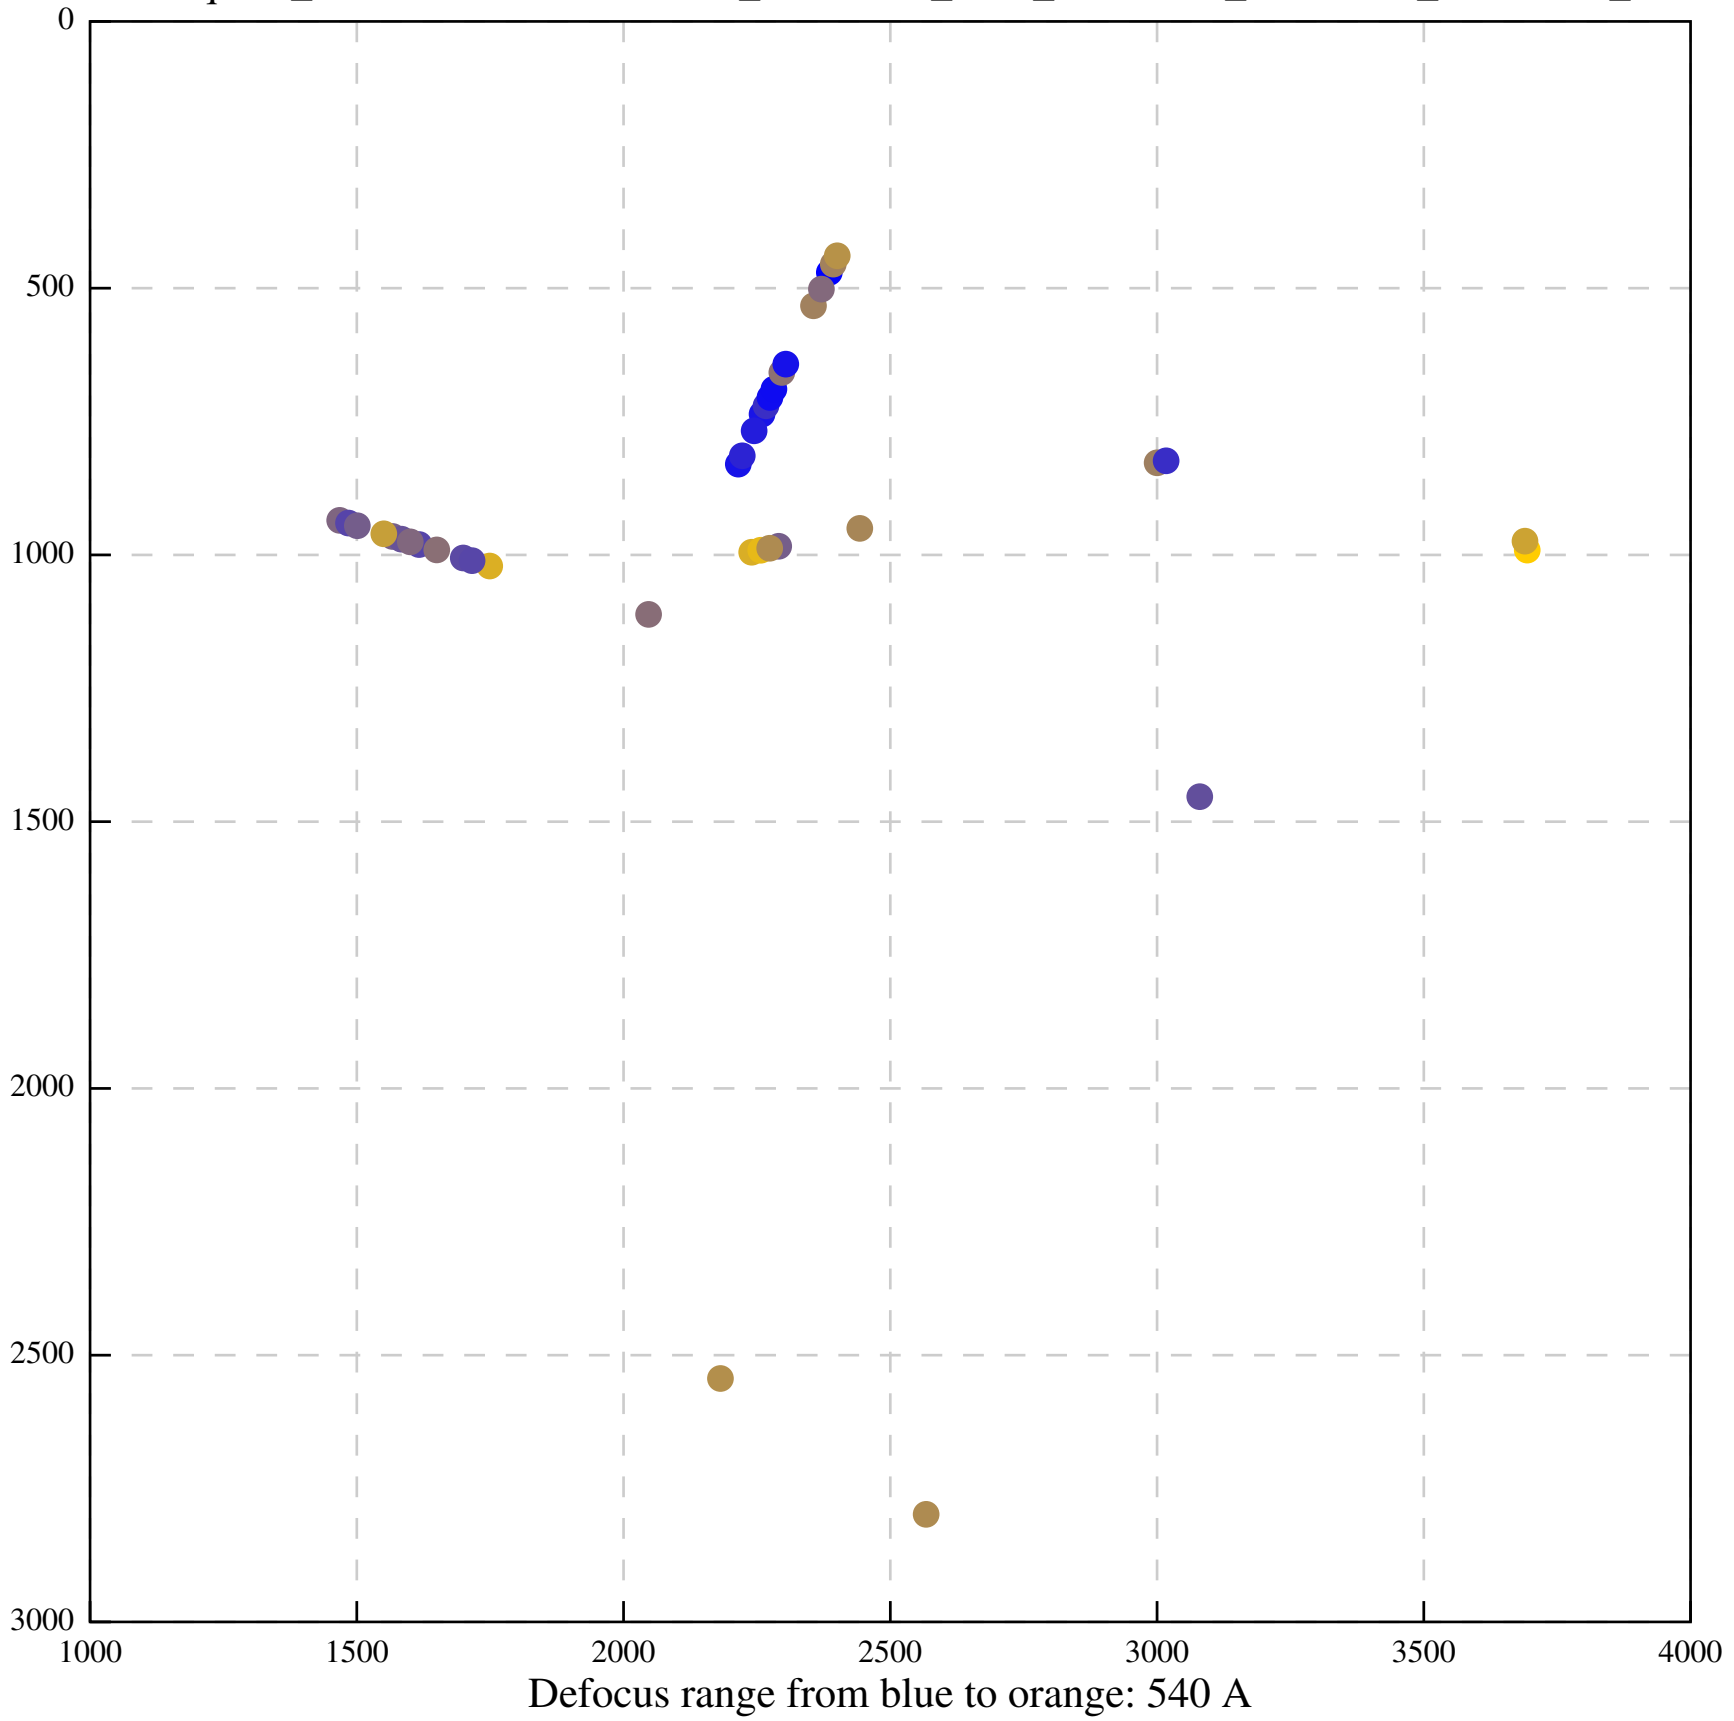

Defocus range from blue to orange: 29 A

Defocus range from blue to orange: 191 A

Defocus range from blue to orange: 452 A

Defocus range from blue to orange: 217 A

Defocus range from blue to orange: 277 A

Defocus range from blue to orange: 442 A

Defocus range from blue to orange: 406 A

Defocus range from blue to orange: 385 A

Defocus range from blue to orange: 704 A

Defocus range from blue to orange: 283 A

Defocus range from blue to orange: 10 A

Defocus range from blue to orange: 0 Å

Defocus range from blue to orange: 169 A

Defocus range from blue to orange: 709 A

Defocus range from blue to orange: 66 A

Defocus range from blue to orange: 357 A

Defocus range from blue to orange: 1026 A

Defocus range from blue to orange: 519 A

Defocus range from blue to orange: 16 A

Defocus range from blue to orange: 211 A

Defocus range from blue to orange: 0 A

Defocus range from blue to orange: 150 A

Defocus range from blue to orange: 459 A