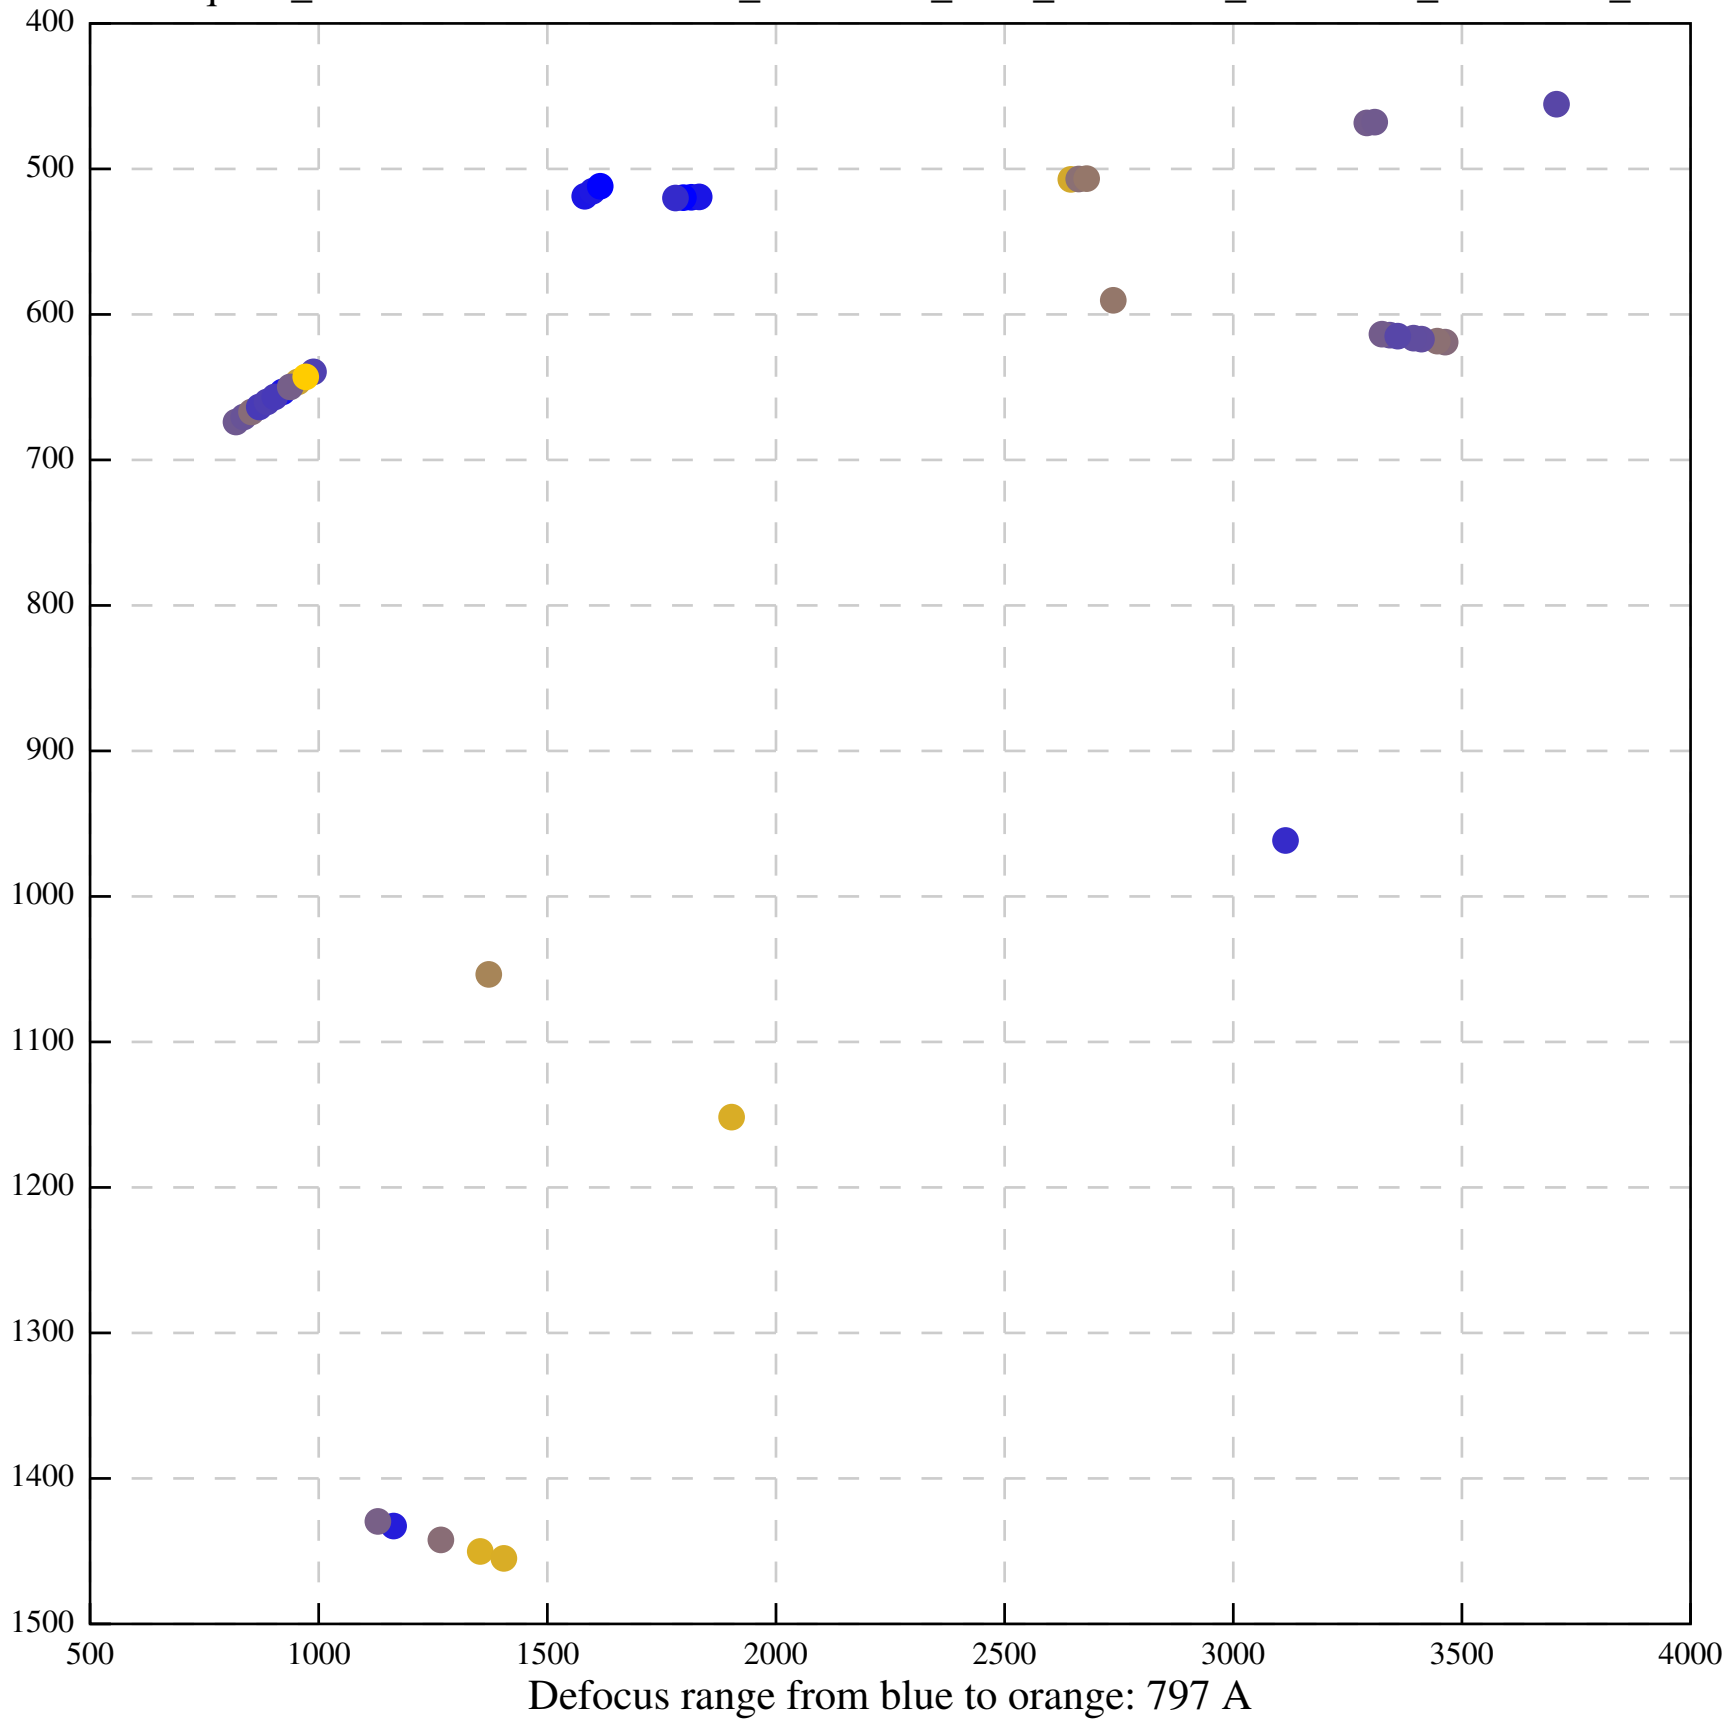

Defocus range from blue to orange: 0 A

Defocus range from blue to orange: 65 A

Defocus range from blue to orange: 382 A

Defocus range from blue to orange: 170 A

Defocus range from blue to orange: 874 A

Defocus range from blue to orange: 793 A

Defocus range from blue to orange: 189 A

Defocus range from blue to orange: 1136 A

Defocus range from blue to orange: 690 A

Defocus range from blue to orange: 393 A

Defocus range from blue to orange: 119 Å

Defocus range from blue to orange: 426 A

Defocus range from blue to orange: 396 A

Defocus range from blue to orange: 269 A

Defocus range from blue to orange: 460 A

Defocus range from blue to orange: 109 A

Defocus range from blue to orange: 58 A

Defocus range from blue to orange: 305 A

Defocus range from blue to orange: 167 A

Defocus range from blue to orange: 0 A

Defocus range from blue to orange: 422 A

Defocus range from blue to orange: 348 A