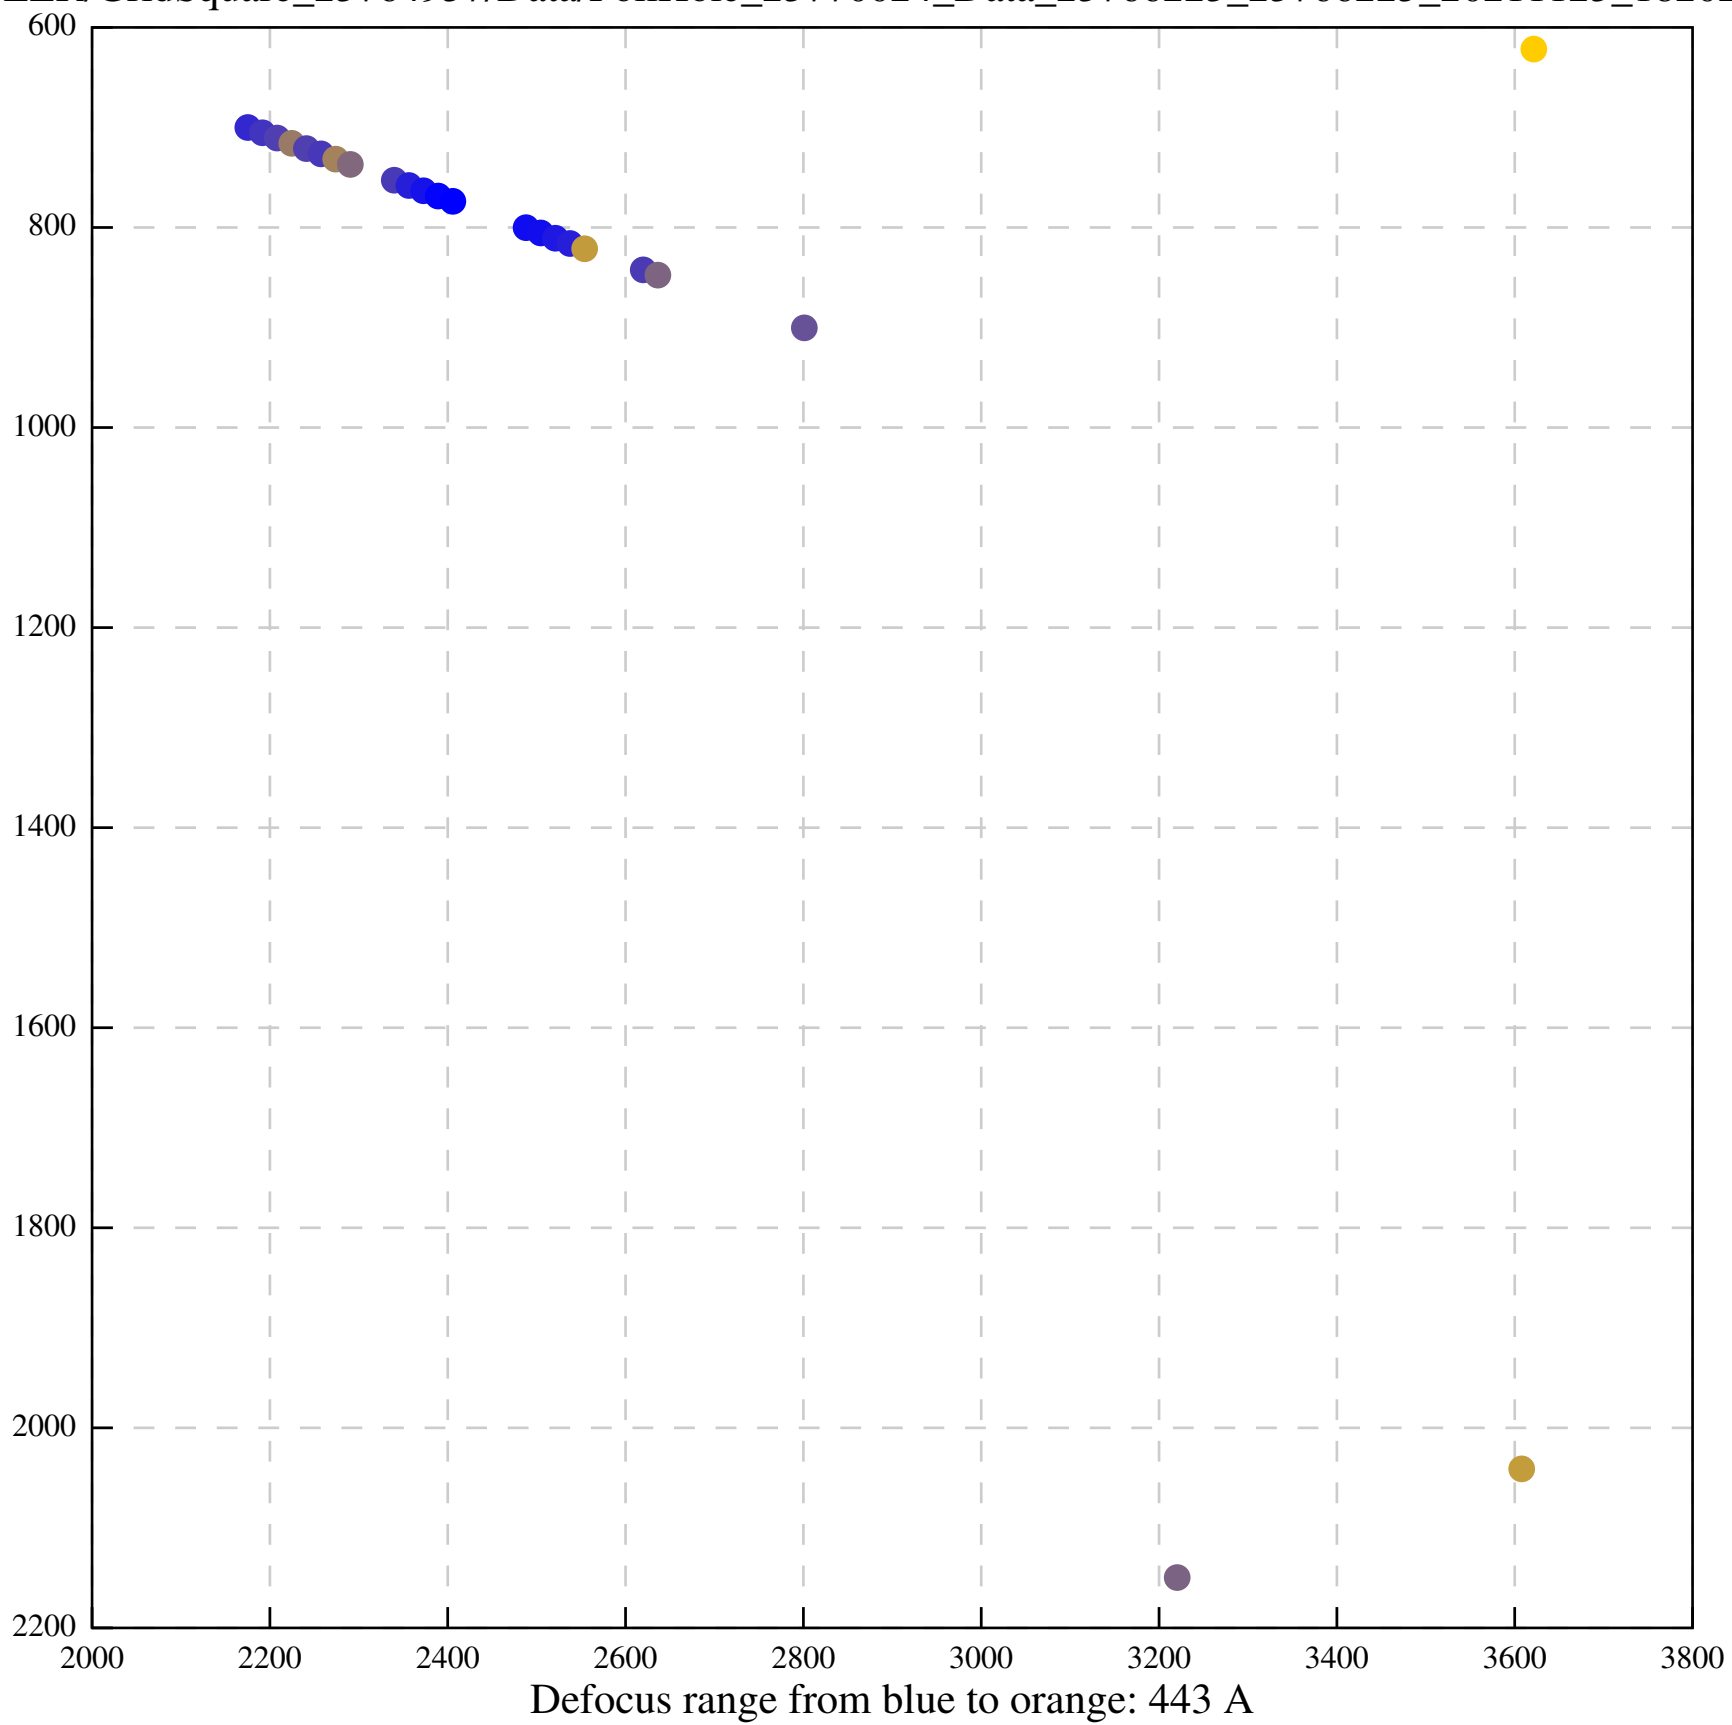

Defocus range from blue to orange: 171 A

Defocus range from blue to orange: 147 A

Defocus range from blue to orange: 469 A

Defocus range from blue to orange: 356 A

Defocus range from blue to orange: 221 A

Defocus range from blue to orange: 29 A

Defocus range from blue to orange: 191 A

Defocus range from blue to orange: 452 A

Defocus range from blue to orange: 217 A

Defocus range from blue to orange: 277 A

Defocus range from blue to orange: 442 A

Defocus range from blue to orange: 406 A

Defocus range from blue to orange: 385 A

Defocus range from blue to orange: 704 A

Defocus range from blue to orange: 283 A

Defocus range from blue to orange: 10 A

Defocus range from blue to orange: 0 Å

Defocus range from blue to orange: 169 A

Defocus range from blue to orange: 709 A

Defocus range from blue to orange: 66 A

Defocus range from blue to orange: 357 A

Defocus range from blue to orange: 1026 A