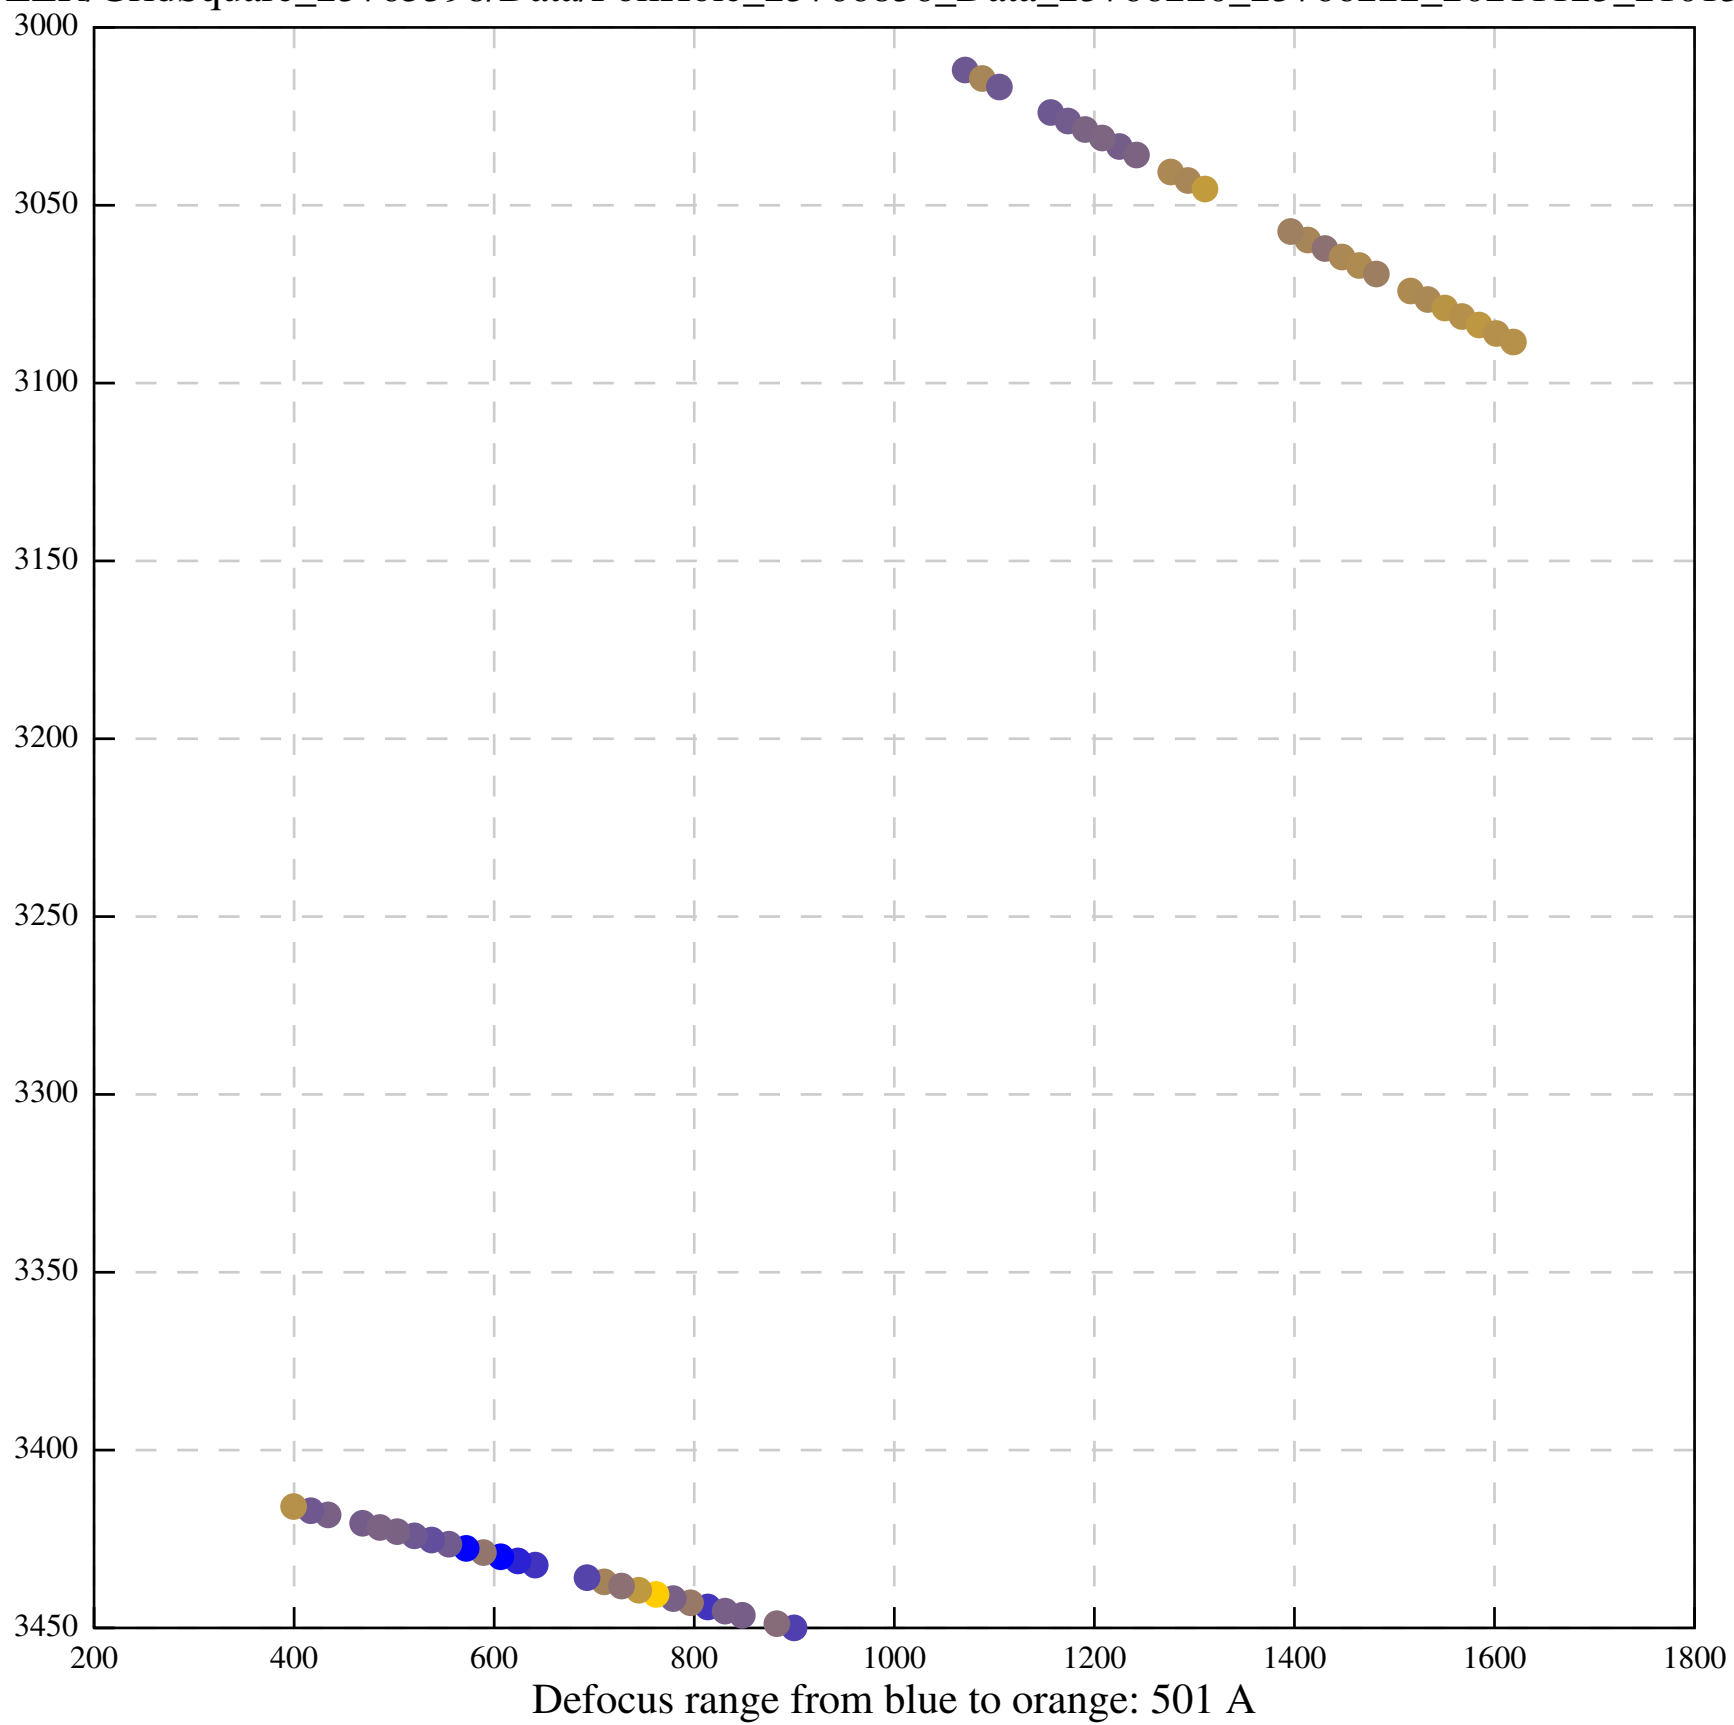

Defocus range from blue to orange: 497 A

Defocus range from blue to orange: 166 A

Defocus range from blue to orange: 241 A

Defocus range from blue to orange: 375 A

Defocus range from blue to orange: 901 A

Defocus range from blue to orange: 54 A

Defocus range from blue to orange: 70 A

Defocus range from blue to orange: 118 A

Defocus range from blue to orange: 557 A

Defocus range from blue to orange: 556 Å

Defocus range from blue to orange: 394 A

Defocus range from blue to orange: 251 A

Defocus range from blue to orange: 401 A

Defocus range from blue to orange: 473 A

Defocus range from blue to orange: 790 A

Defocus range from blue to orange: 0 A

Defocus range from blue to orange: 513 A