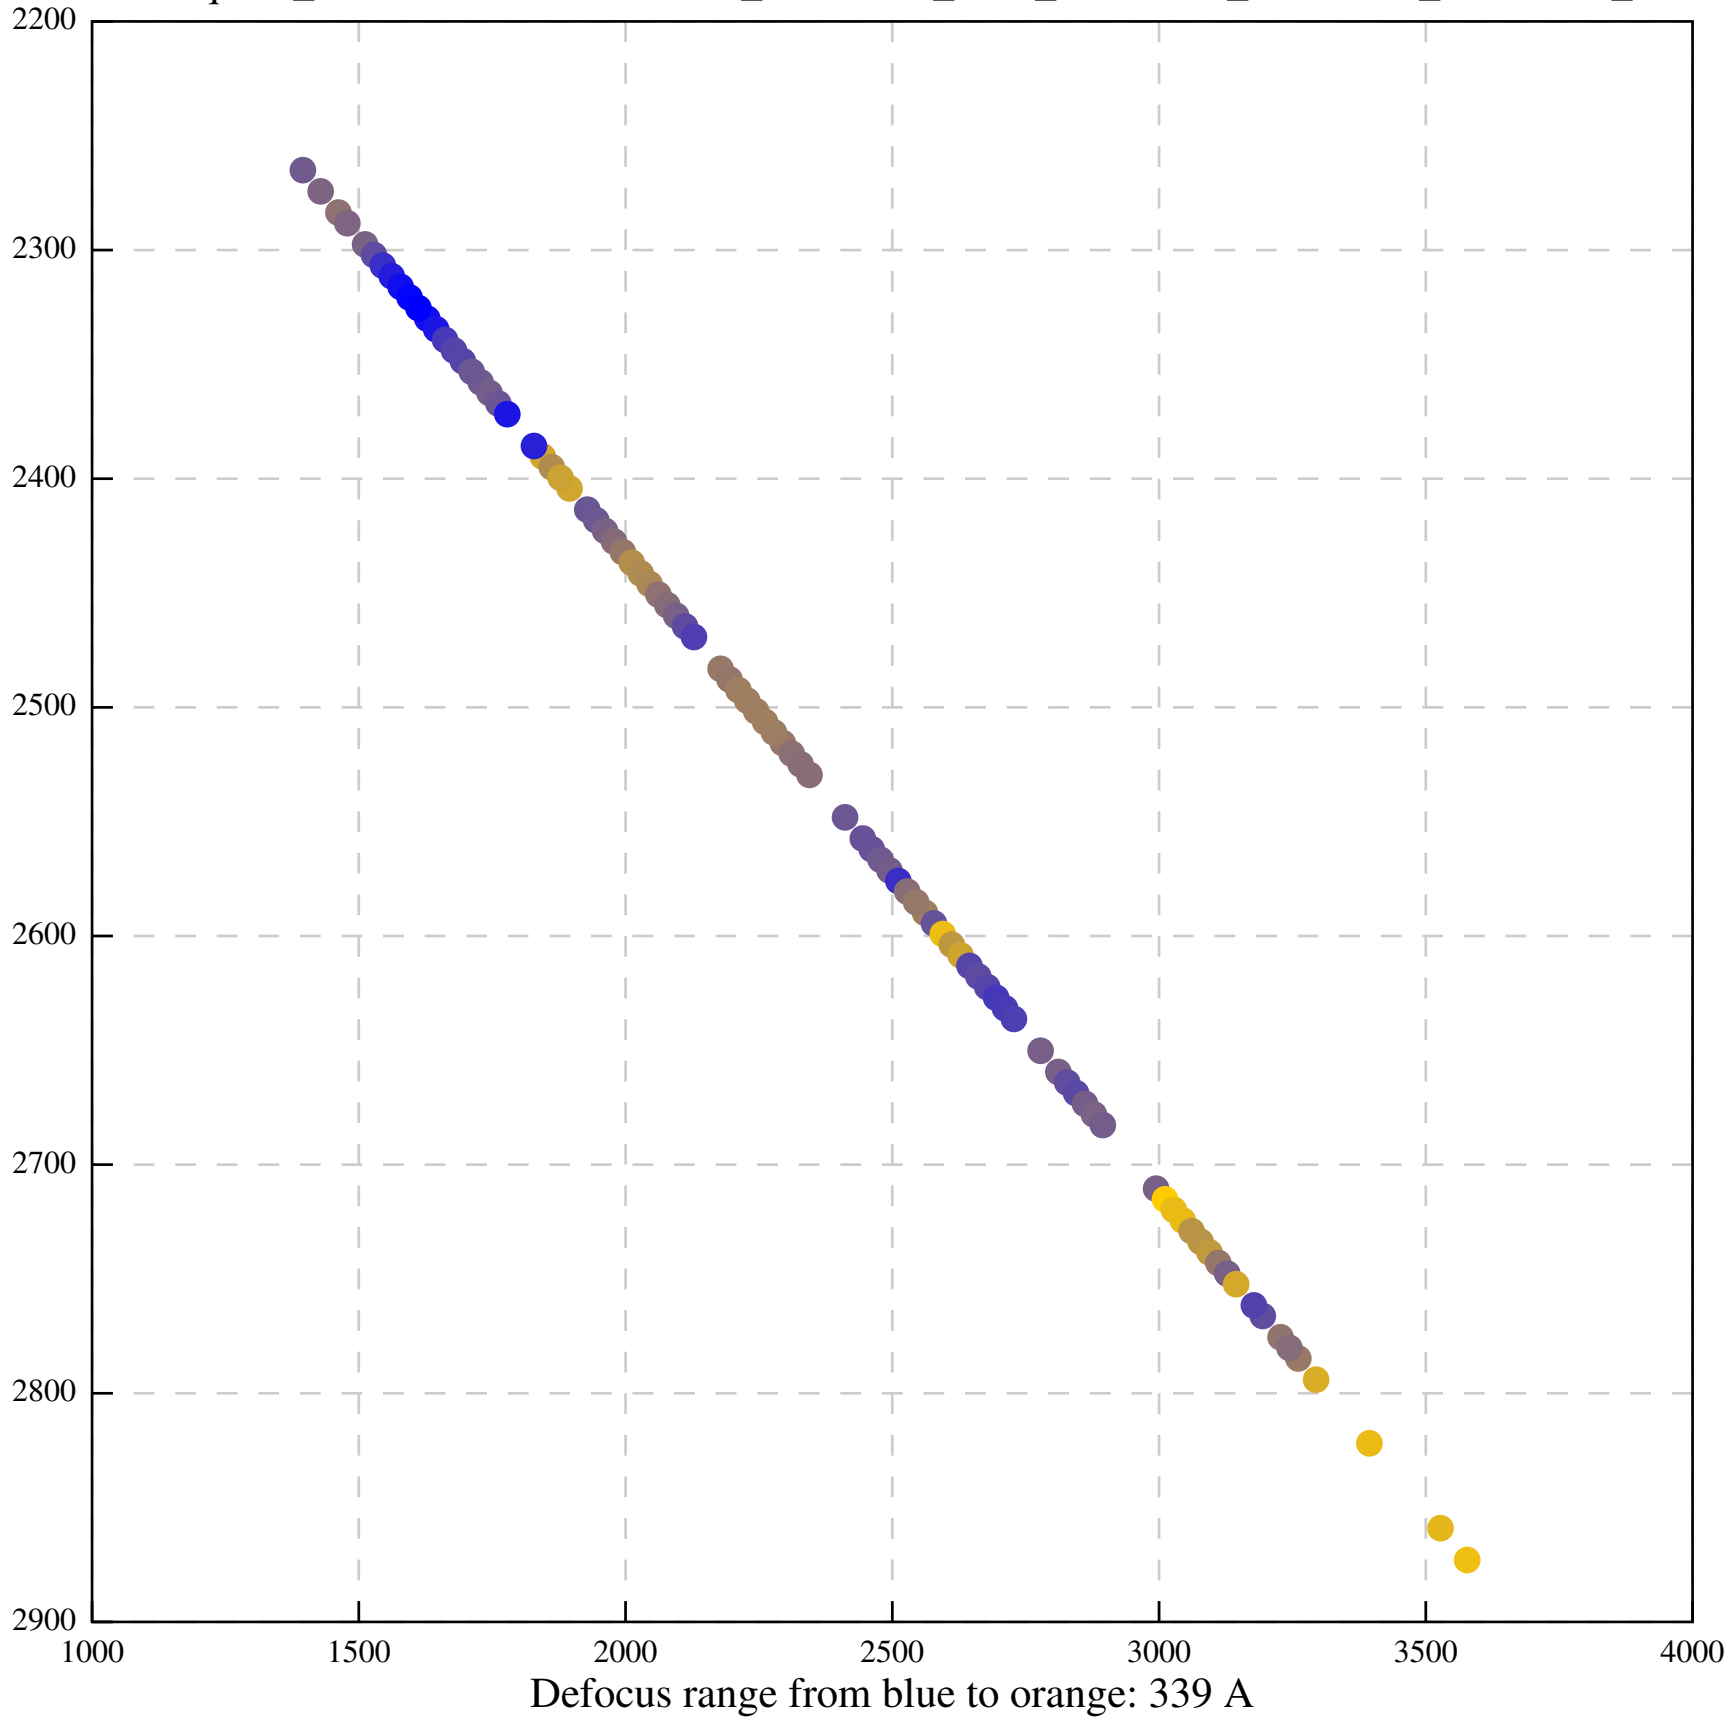

Defocus range from blue to orange: 171 A

Defocus range from blue to orange: 147 A

Defocus range from blue to orange: 469 A

Defocus range from blue to orange: 356 A

Defocus range from blue to orange: 221 A

Defocus range from blue to orange: 29 A

Defocus range from blue to orange: 191 A

Defocus range from blue to orange: 452 A

Defocus range from blue to orange: 217 A

Defocus range from blue to orange: 277 A

Defocus range from blue to orange: 442 A

Defocus range from blue to orange: 406 A

Defocus range from blue to orange: 385 A

Defocus range from blue to orange: 704 A

Defocus range from blue to orange: 283 A

Defocus range from blue to orange: 10 A

Defocus range from blue to orange: 0 Å