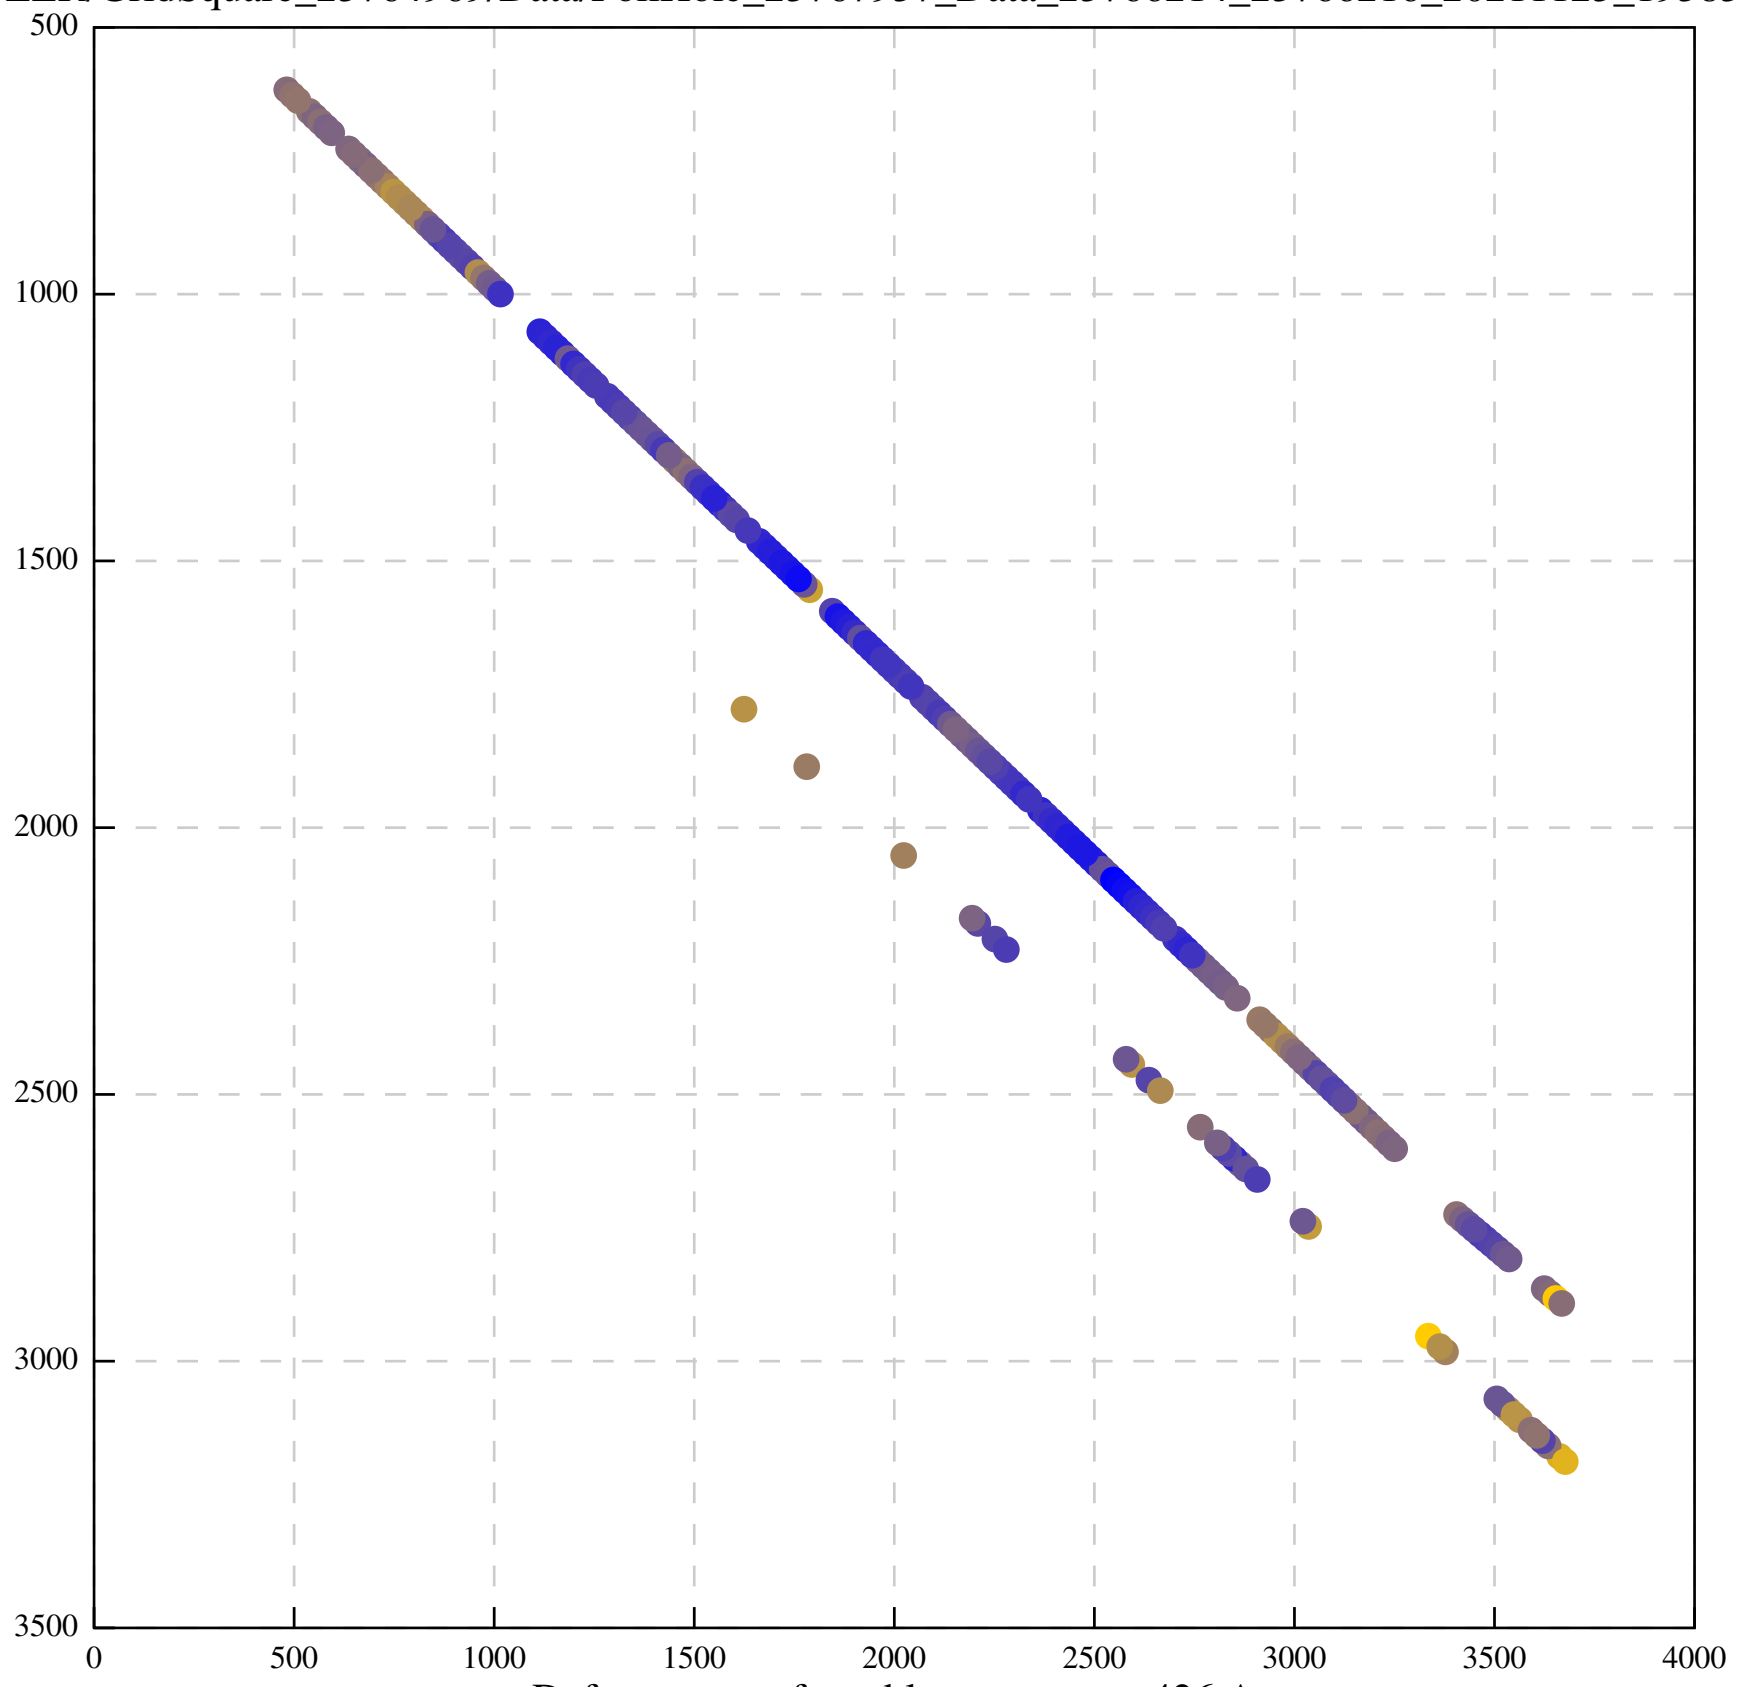

Defocus range from blue to orange: 0 A

Defocus range from blue to orange: 65 A

Defocus range from blue to orange: 382 A

Defocus range from blue to orange: 170 A

Defocus range from blue to orange: 874 A

Defocus range from blue to orange: 793 A

Defocus range from blue to orange: 189 A

Defocus range from blue to orange: 1136 A

Defocus range from blue to orange: 690 A

Defocus range from blue to orange: 393 A

Defocus range from blue to orange: 119 Å

Defocus range from blue to orange: 426 A

Defocus range from blue to orange: 396 A

Defocus range from blue to orange: 269 A

Defocus range from blue to orange: 460 A

Defocus range from blue to orange: 109 A