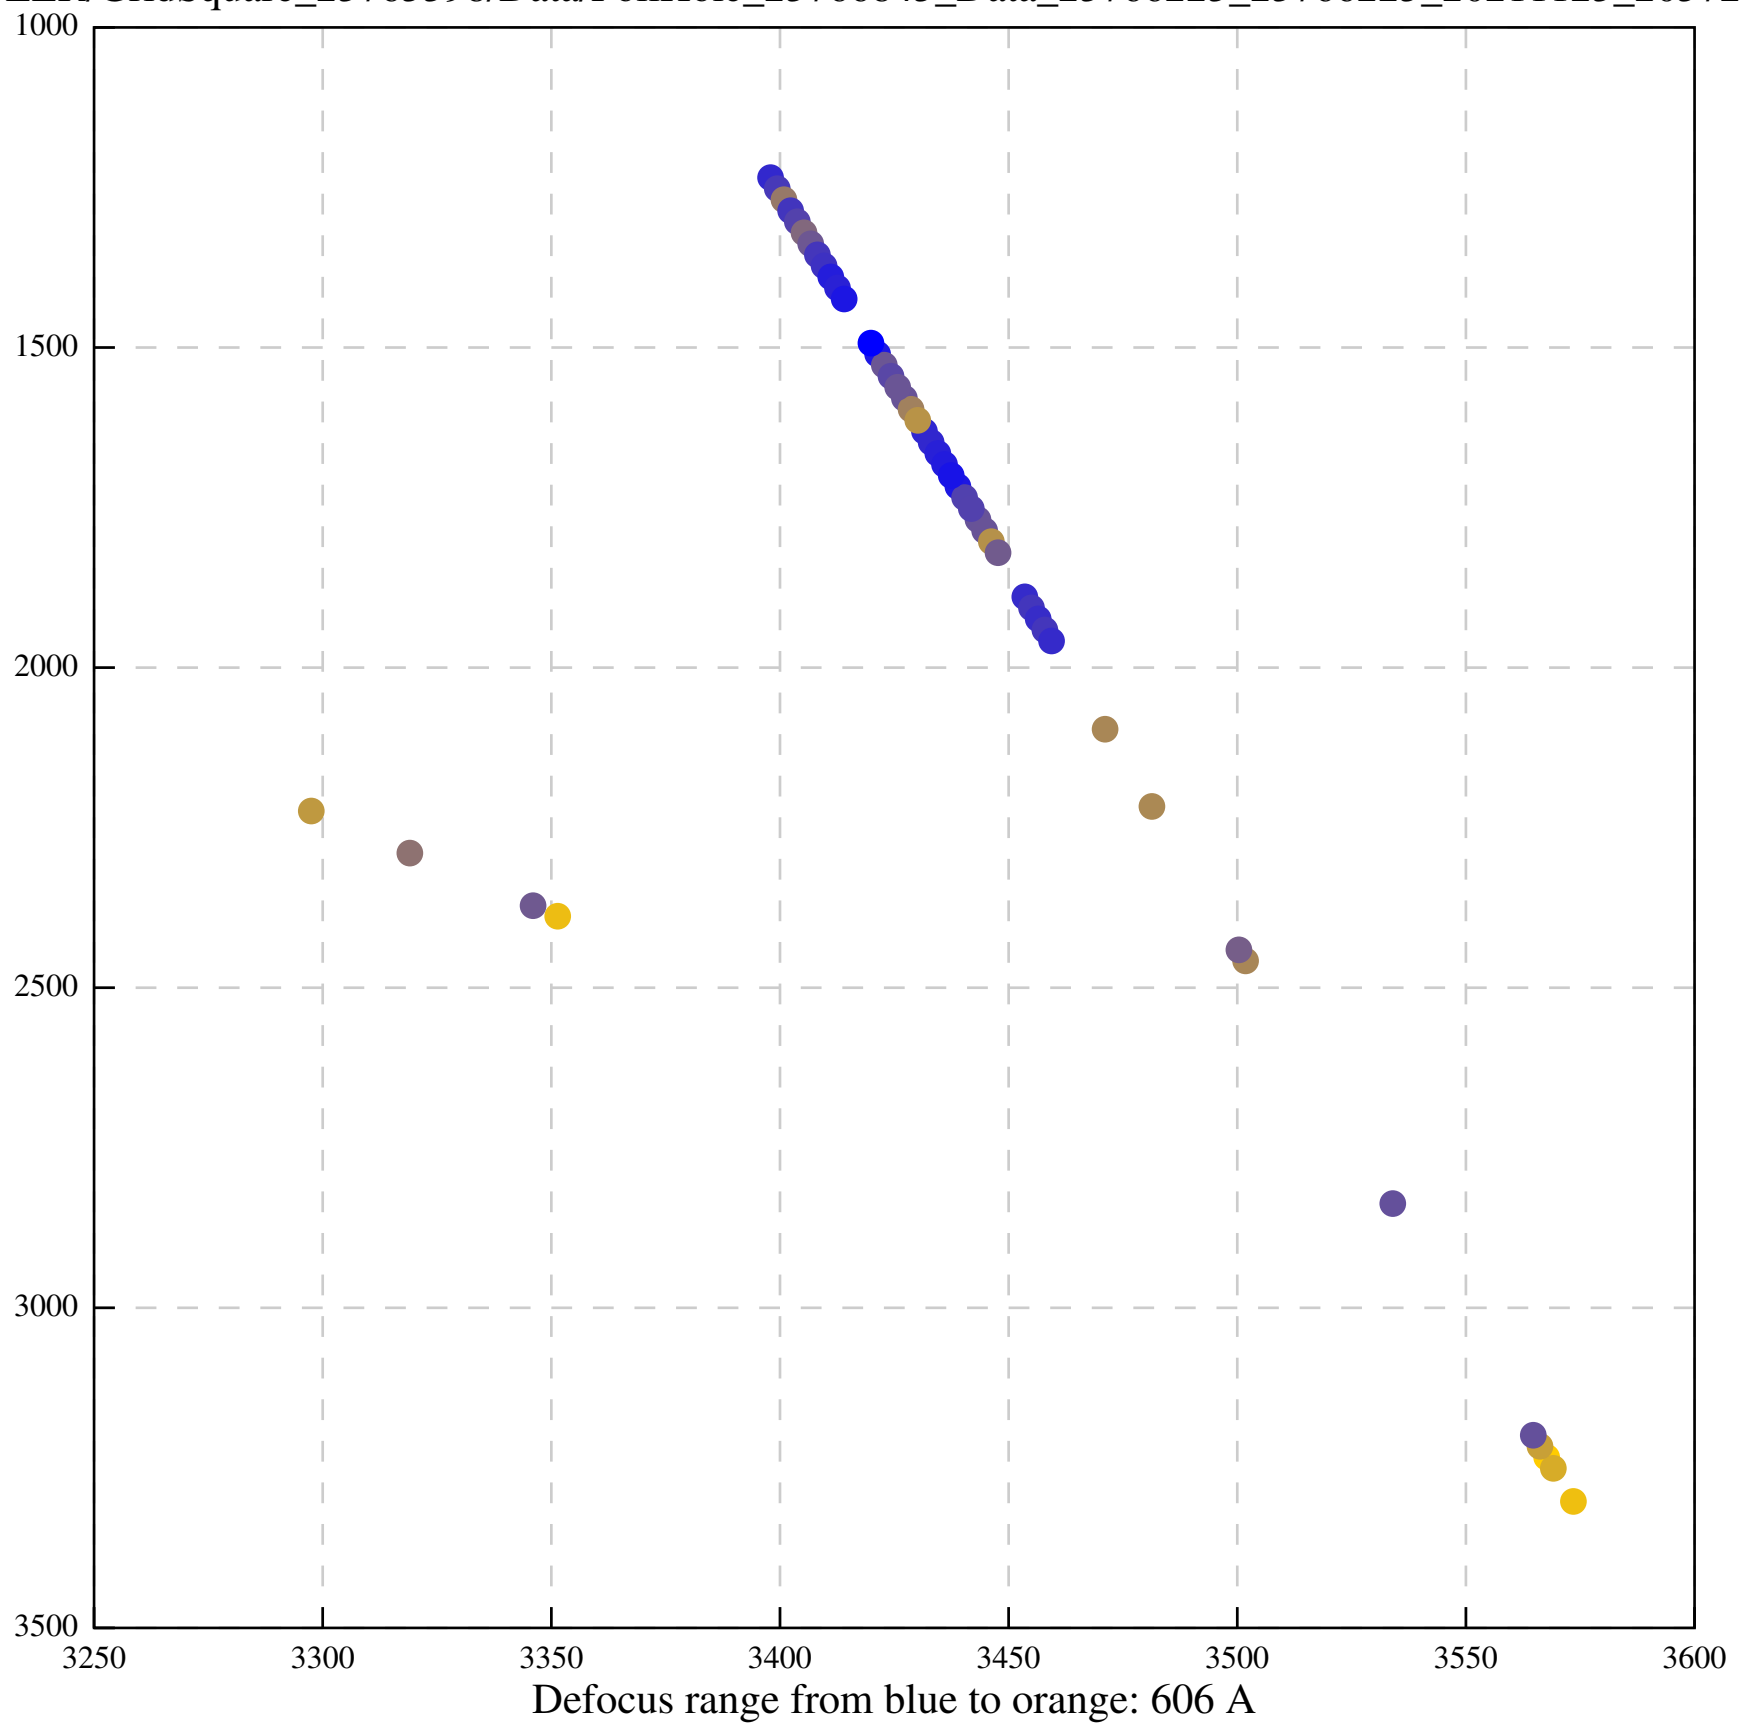

Defocus range from blue to orange: 497 A

Defocus range from blue to orange: 166 A

Defocus range from blue to orange: 241 A

Defocus range from blue to orange: 375 A

Defocus range from blue to orange: 901 A

Defocus range from blue to orange: 54 A

Defocus range from blue to orange: 70 A

Defocus range from blue to orange: 118 A

Defocus range from blue to orange: 557 A

Defocus range from blue to orange: 556 Å

Defocus range from blue to orange: 394 A

Defocus range from blue to orange: 251 A

Defocus range from blue to orange: 401 A

Defocus range from blue to orange: 473 A

Defocus range from blue to orange: 790 A

Defocus range from blue to orange: 0 A

Defocus range from blue to orange: 513 A

Defocus range from blue to orange: 323 A