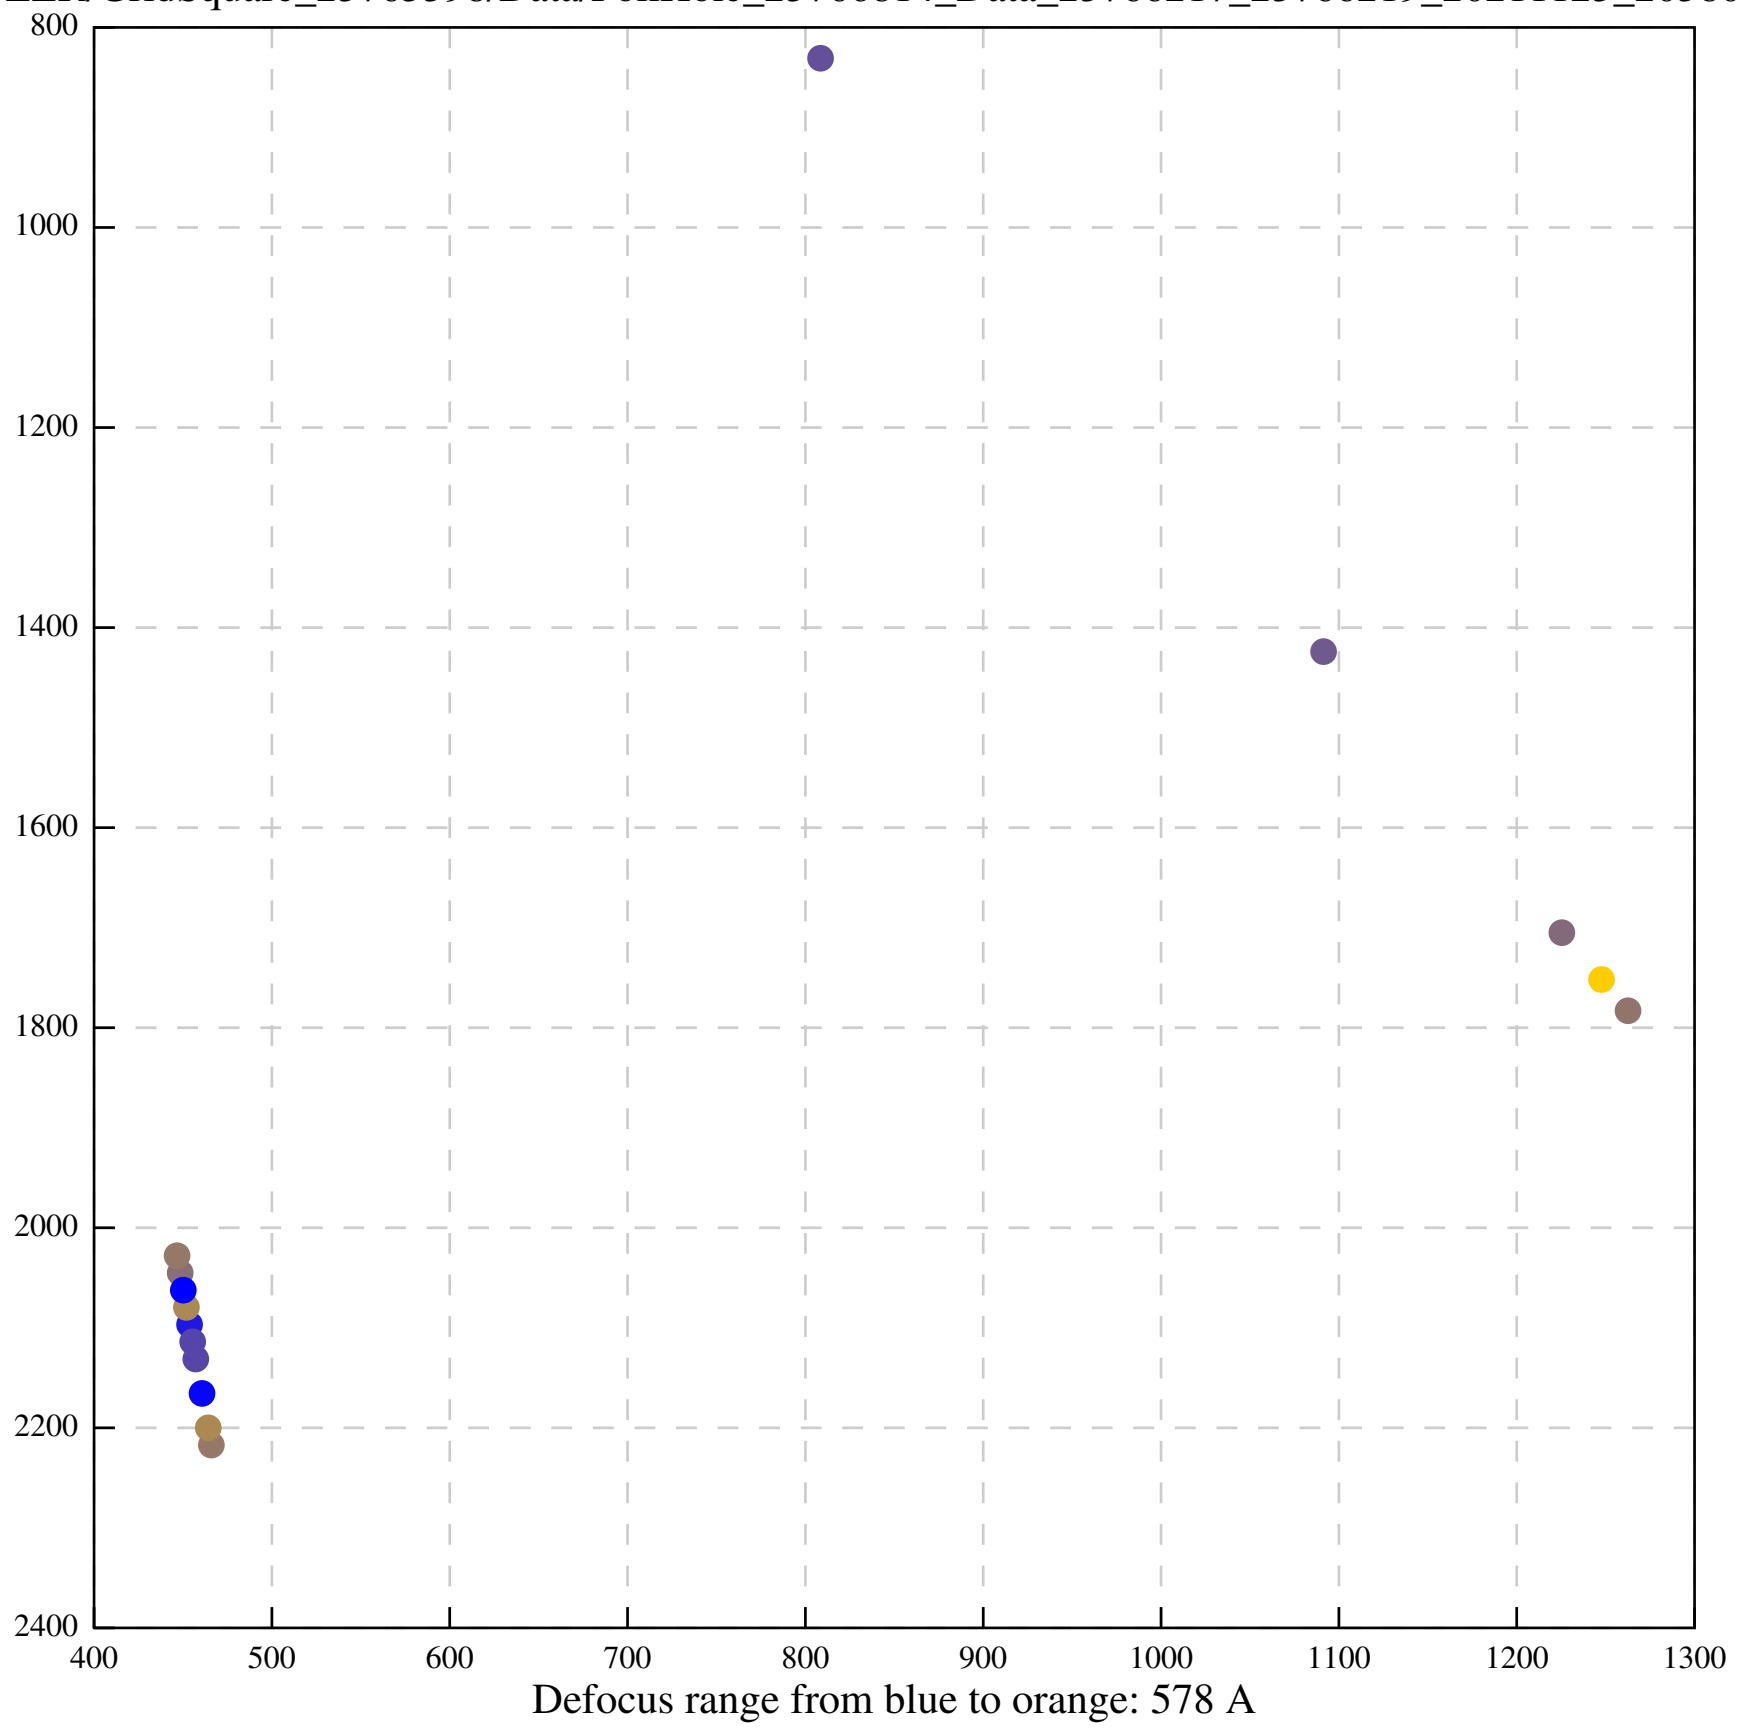

Defocus range from blue to orange: 318 A

Defocus range from blue to orange: 474 A

Defocus range from blue to orange: 732 A

Defocus range from blue to orange: 551 A

Defocus range from blue to orange: 460 A

Defocus range from blue to orange: 497 A

Defocus range from blue to orange: 166 A

Defocus range from blue to orange: 241 A

Defocus range from blue to orange: 375 A

Defocus range from blue to orange: 901 A

Defocus range from blue to orange: 54 A

Defocus range from blue to orange: 70 A

Defocus range from blue to orange: 118 A

Defocus range from blue to orange: 557 A

Defocus range from blue to orange: 556 Å

Defocus range from blue to orange: 394 A

Defocus range from blue to orange: 251 A

Defocus range from blue to orange: 401 A

Defocus range from blue to orange: 473 A

Defocus range from blue to orange: 790 A

Defocus range from blue to orange: 0 A

Defocus range from blue to orange: 513 A