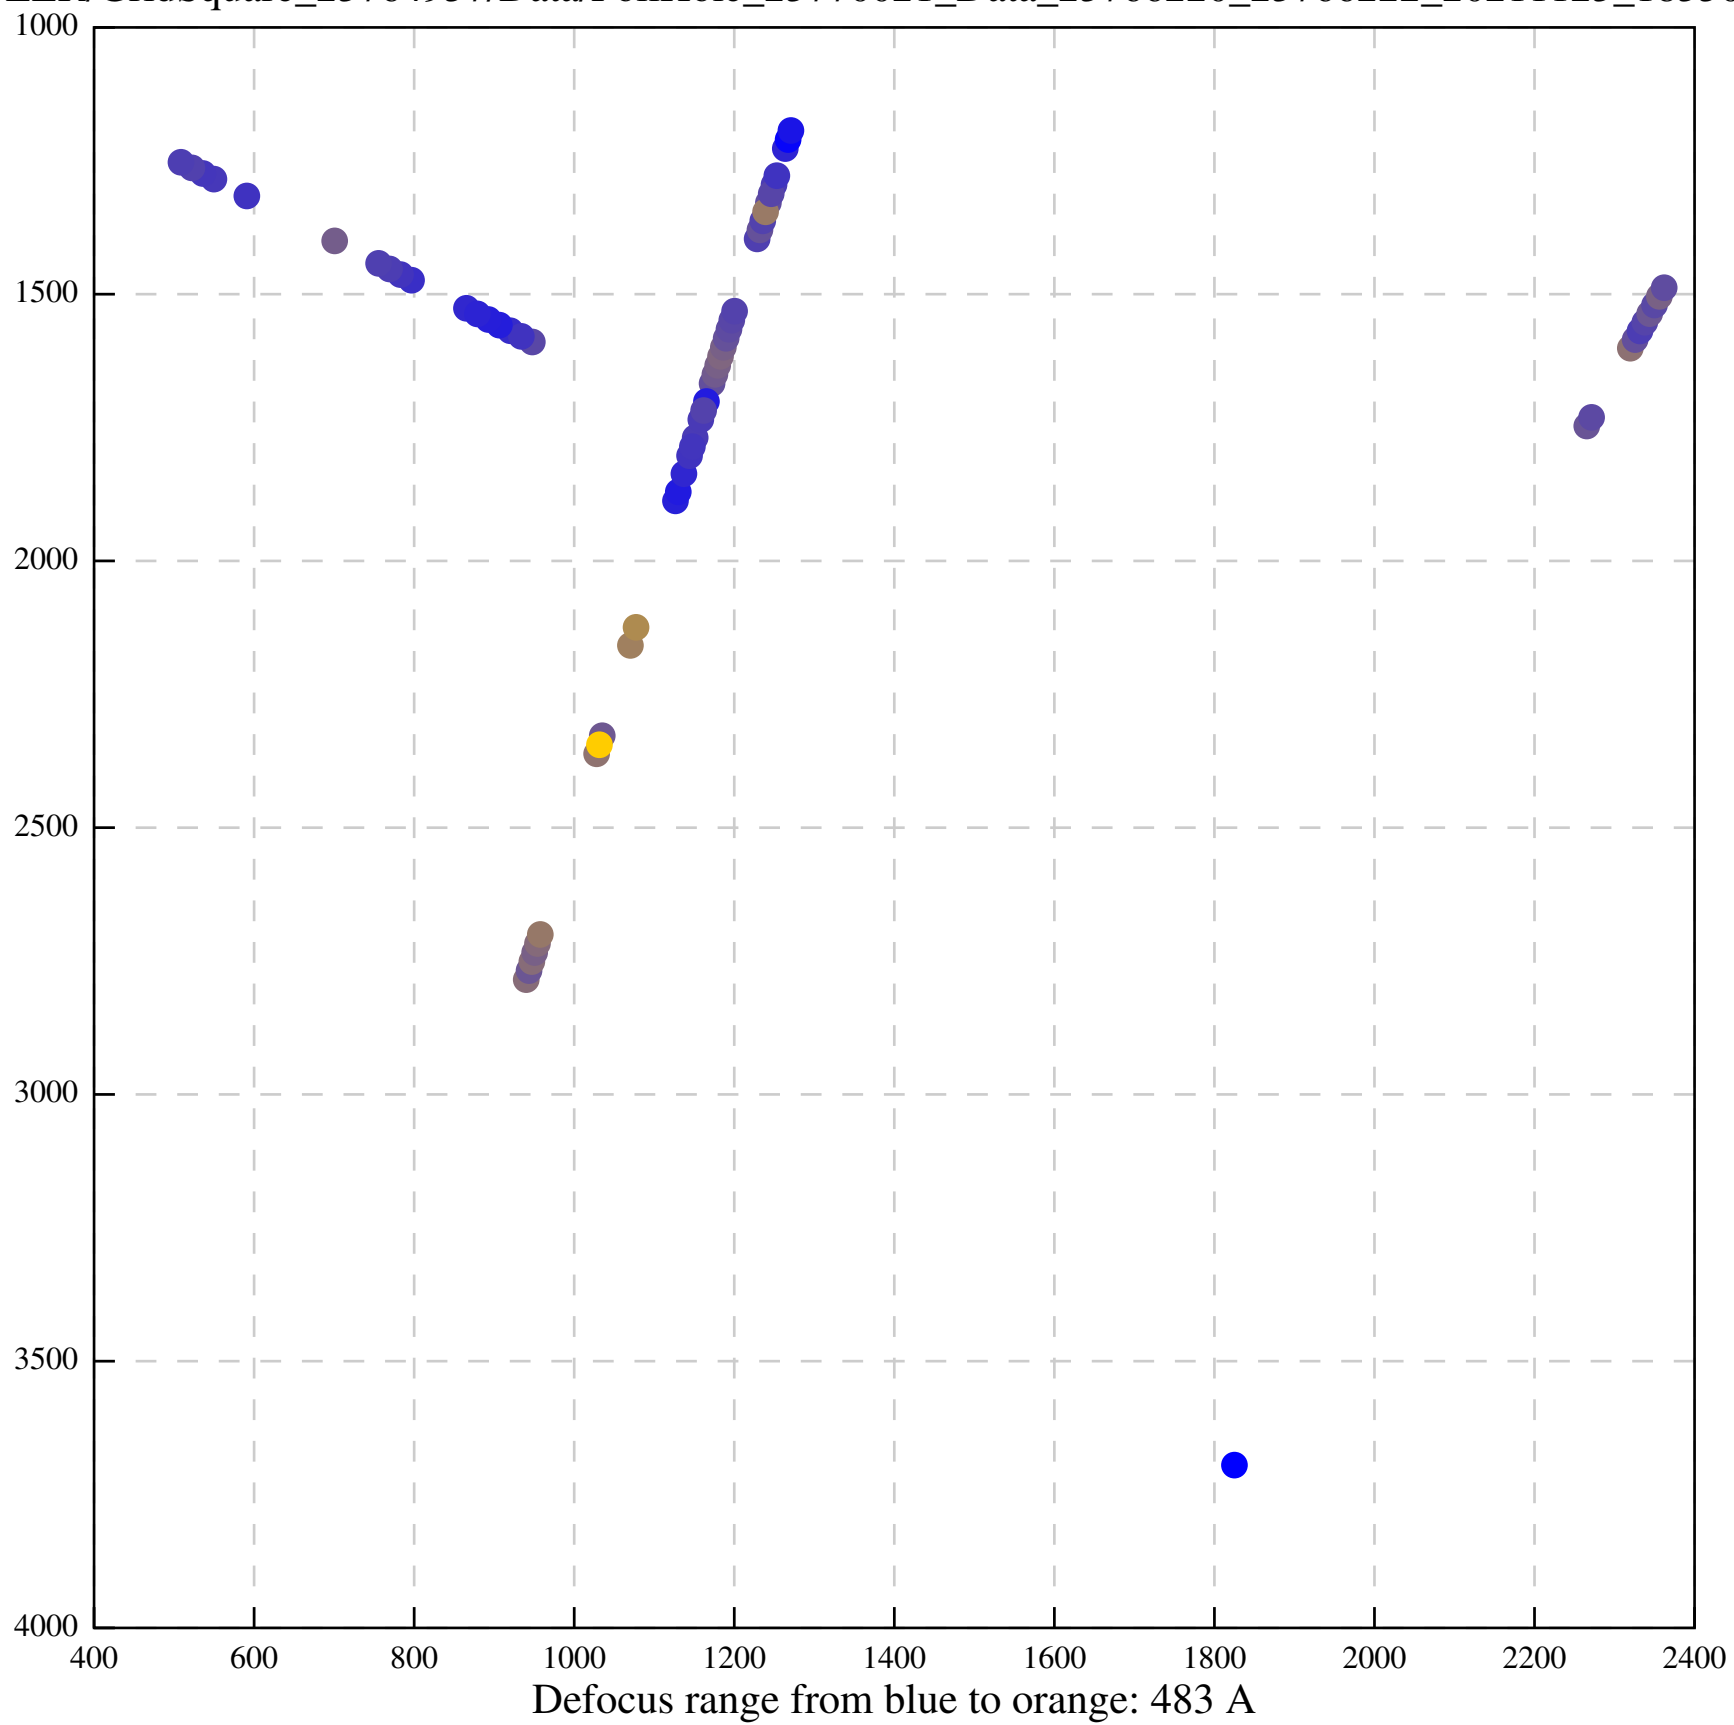

Defocus range from blue to orange: 171 A

Defocus range from blue to orange: 147 A

Defocus range from blue to orange: 469 A

Defocus range from blue to orange: 356 A

Defocus range from blue to orange: 221 A

Defocus range from blue to orange: 29 A

Defocus range from blue to orange: 191 A

Defocus range from blue to orange: 452 A

Defocus range from blue to orange: 217 A

Defocus range from blue to orange: 277 A

Defocus range from blue to orange: 442 A

Defocus range from blue to orange: 406 A

Defocus range from blue to orange: 385 A

Defocus range from blue to orange: 704 A

Defocus range from blue to orange: 283 A

Defocus range from blue to orange: 10 A

Defocus range from blue to orange: 0 Å

Defocus range from blue to orange: 169 A

Defocus range from blue to orange: 709 A

Defocus range from blue to orange: 66 A

Defocus range from blue to orange: 357 A

Defocus range from blue to orange: 1026 A