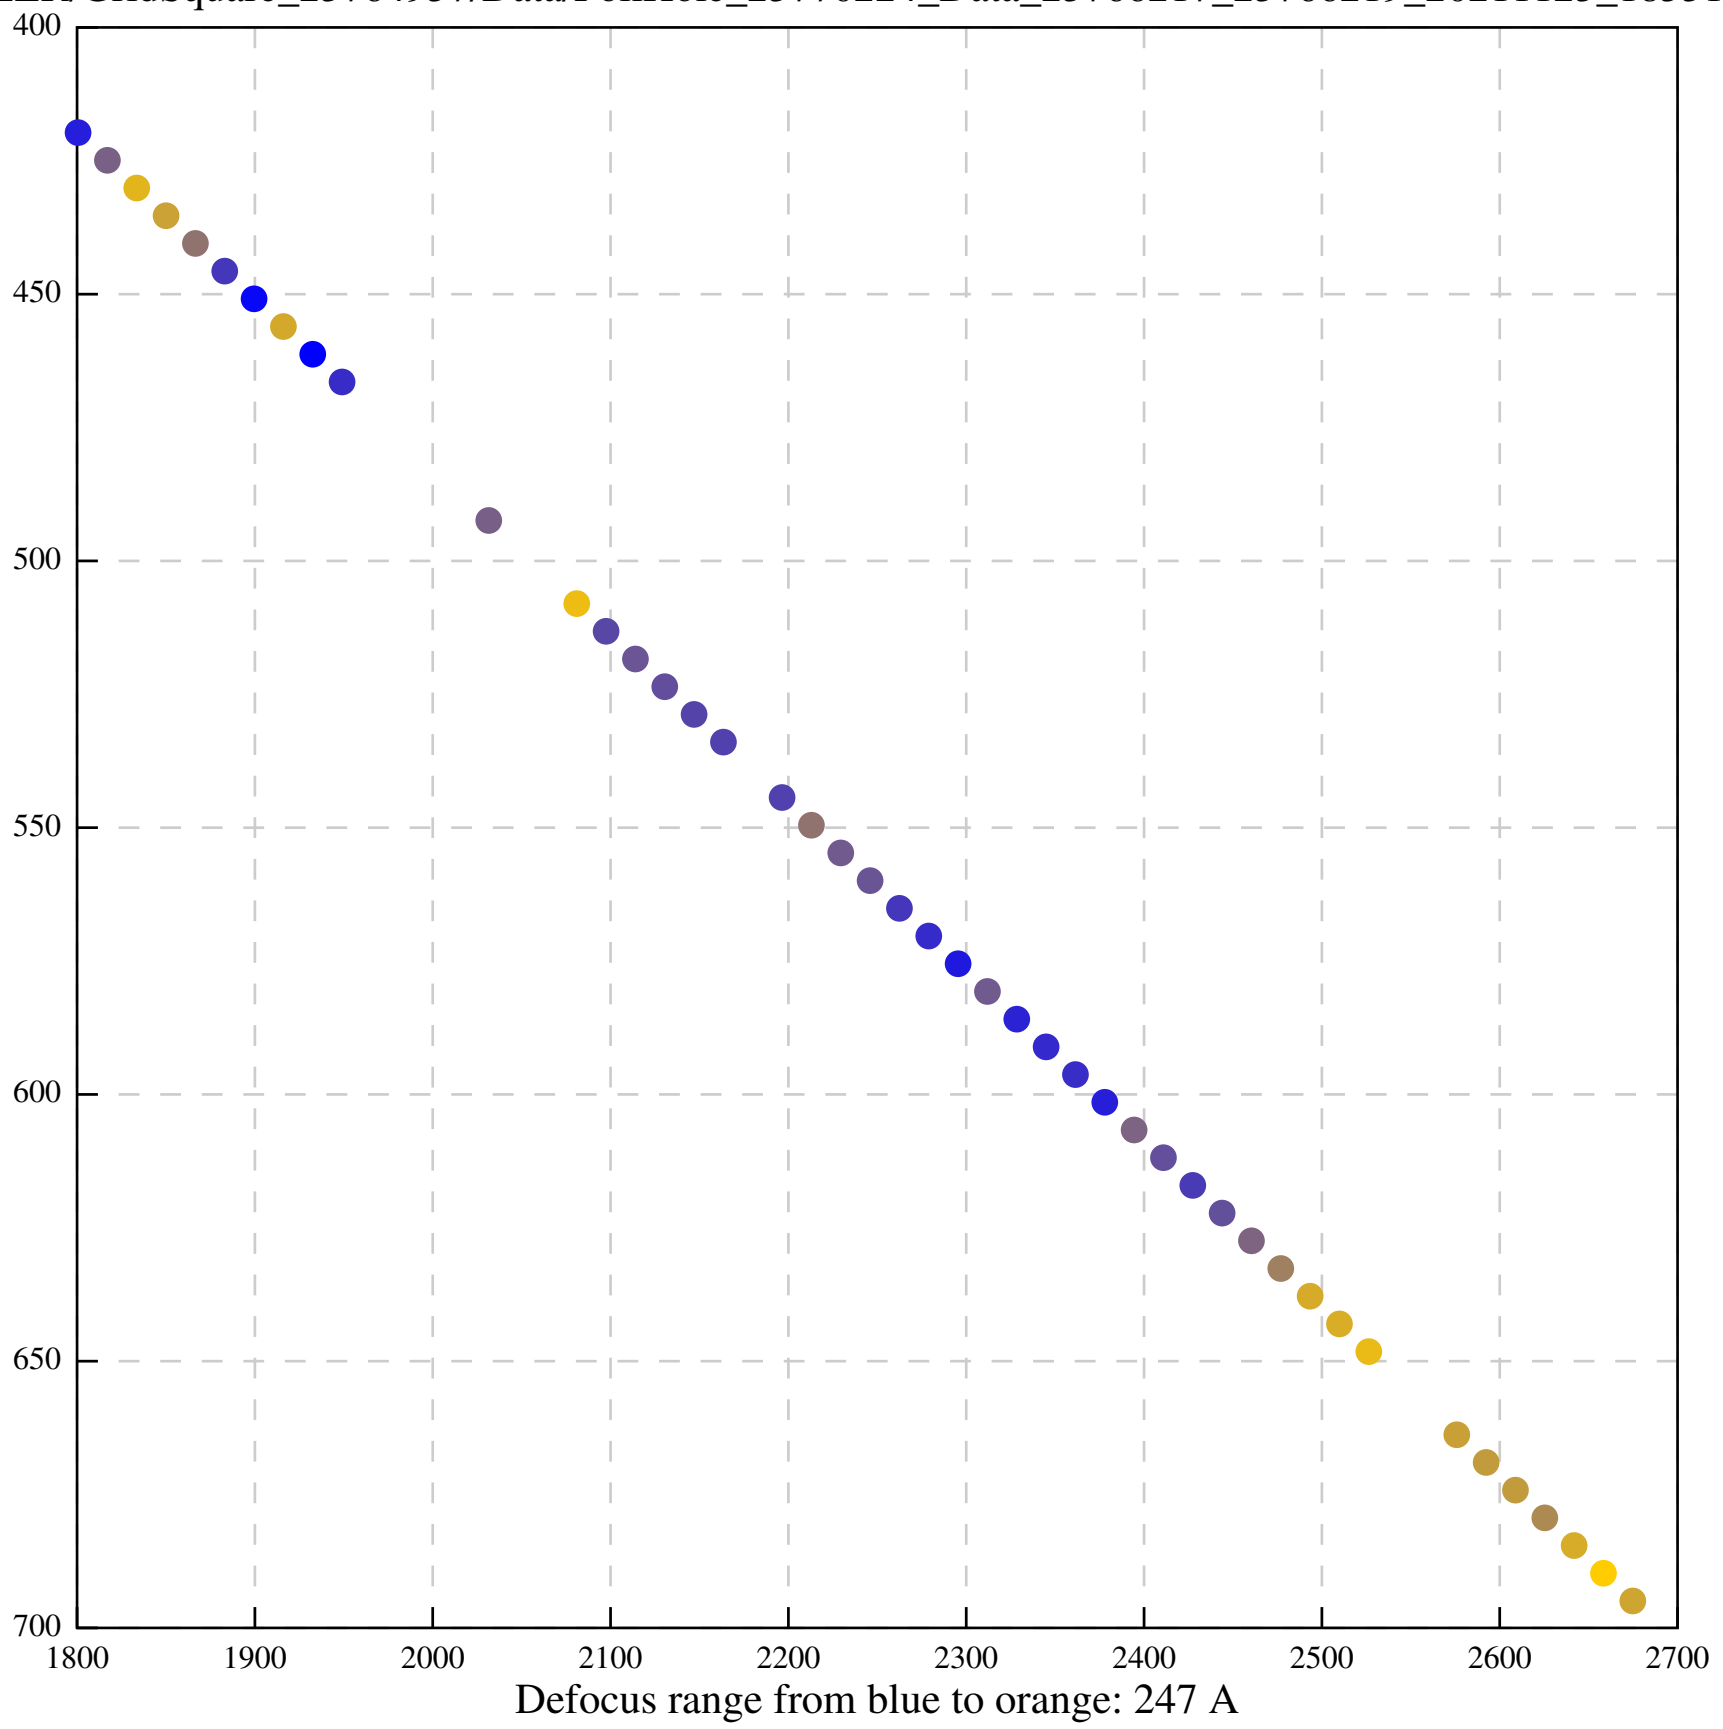

Defocus range from blue to orange: 169 A

Defocus range from blue to orange: 709 A

Defocus range from blue to orange: 66 A

Defocus range from blue to orange: 357 A

Defocus range from blue to orange: 1026 A

Defocus range from blue to orange: 519 A

Defocus range from blue to orange: 16 A

Defocus range from blue to orange: 211 A

Defocus range from blue to orange: 0 A

Defocus range from blue to orange: 150 A

Defocus range from blue to orange: 459 A