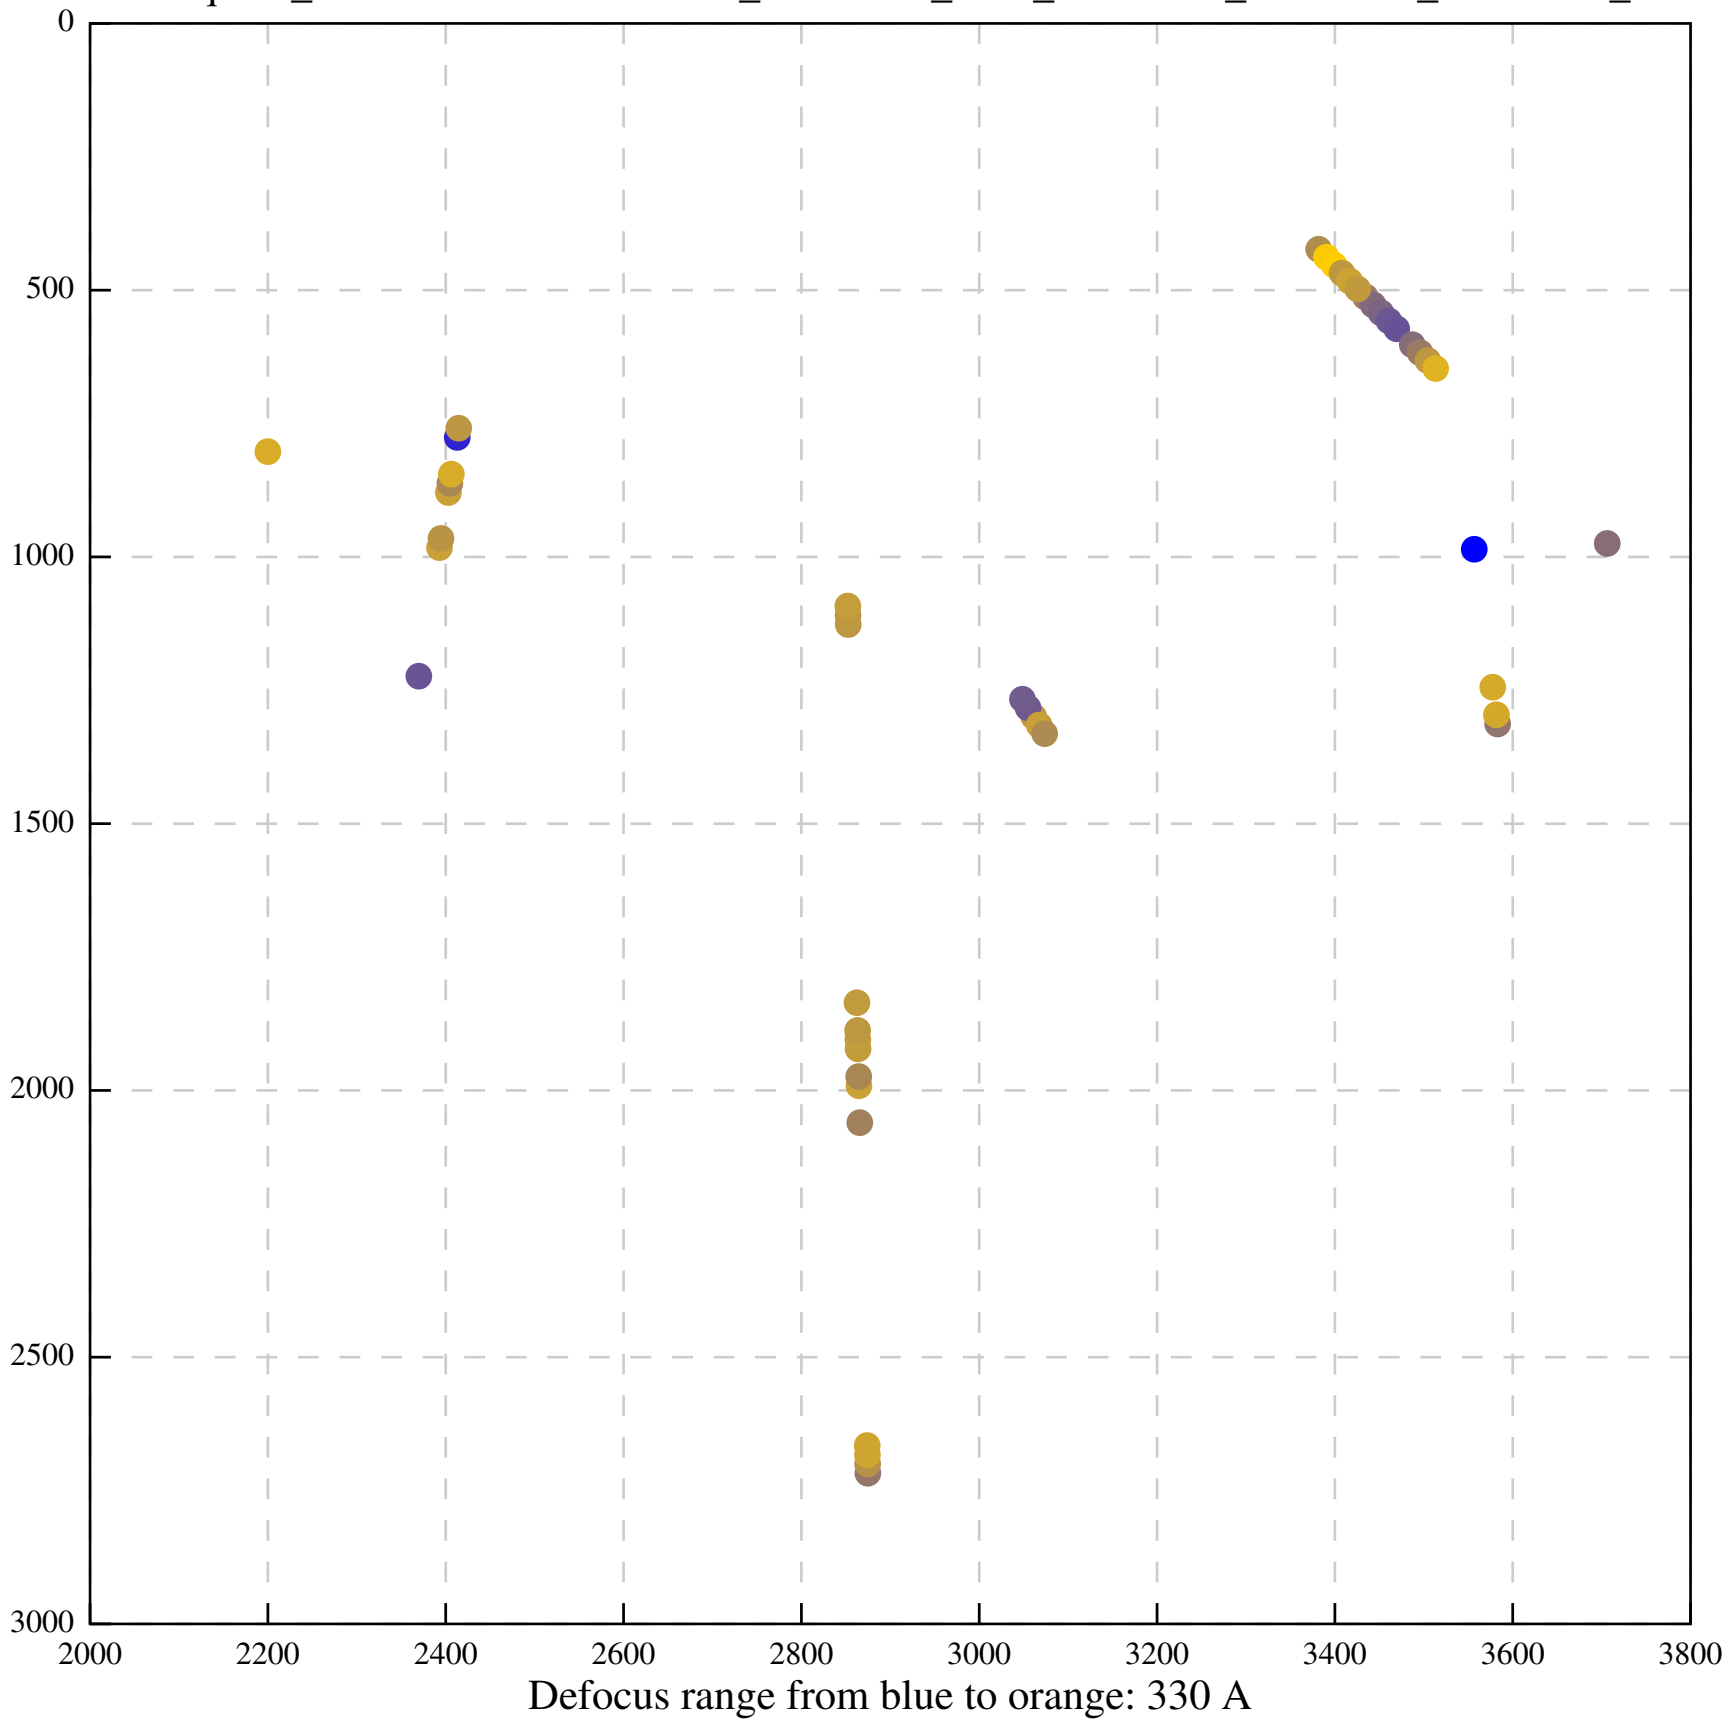

Defocus range from blue to orange: 372 A

Defocus range from blue to orange: 346 A

Defocus range from blue to orange: 360 A

Defocus range from blue to orange: 1022 A

Defocus range from blue to orange: 346 A

Defocus range from blue to orange: 318 A

Defocus range from blue to orange: 474 A

Defocus range from blue to orange: 732 A

Defocus range from blue to orange: 551 A

Defocus range from blue to orange: 460 A

Defocus range from blue to orange: 497 A

Defocus range from blue to orange: 166 A

Defocus range from blue to orange: 241 A

Defocus range from blue to orange: 375 A

Defocus range from blue to orange: 901 A

Defocus range from blue to orange: 54 A

Defocus range from blue to orange: 70 A

Defocus range from blue to orange: 118 A

Defocus range from blue to orange: 557 A

Defocus range from blue to orange: 556 Å

Defocus range from blue to orange: 394 A