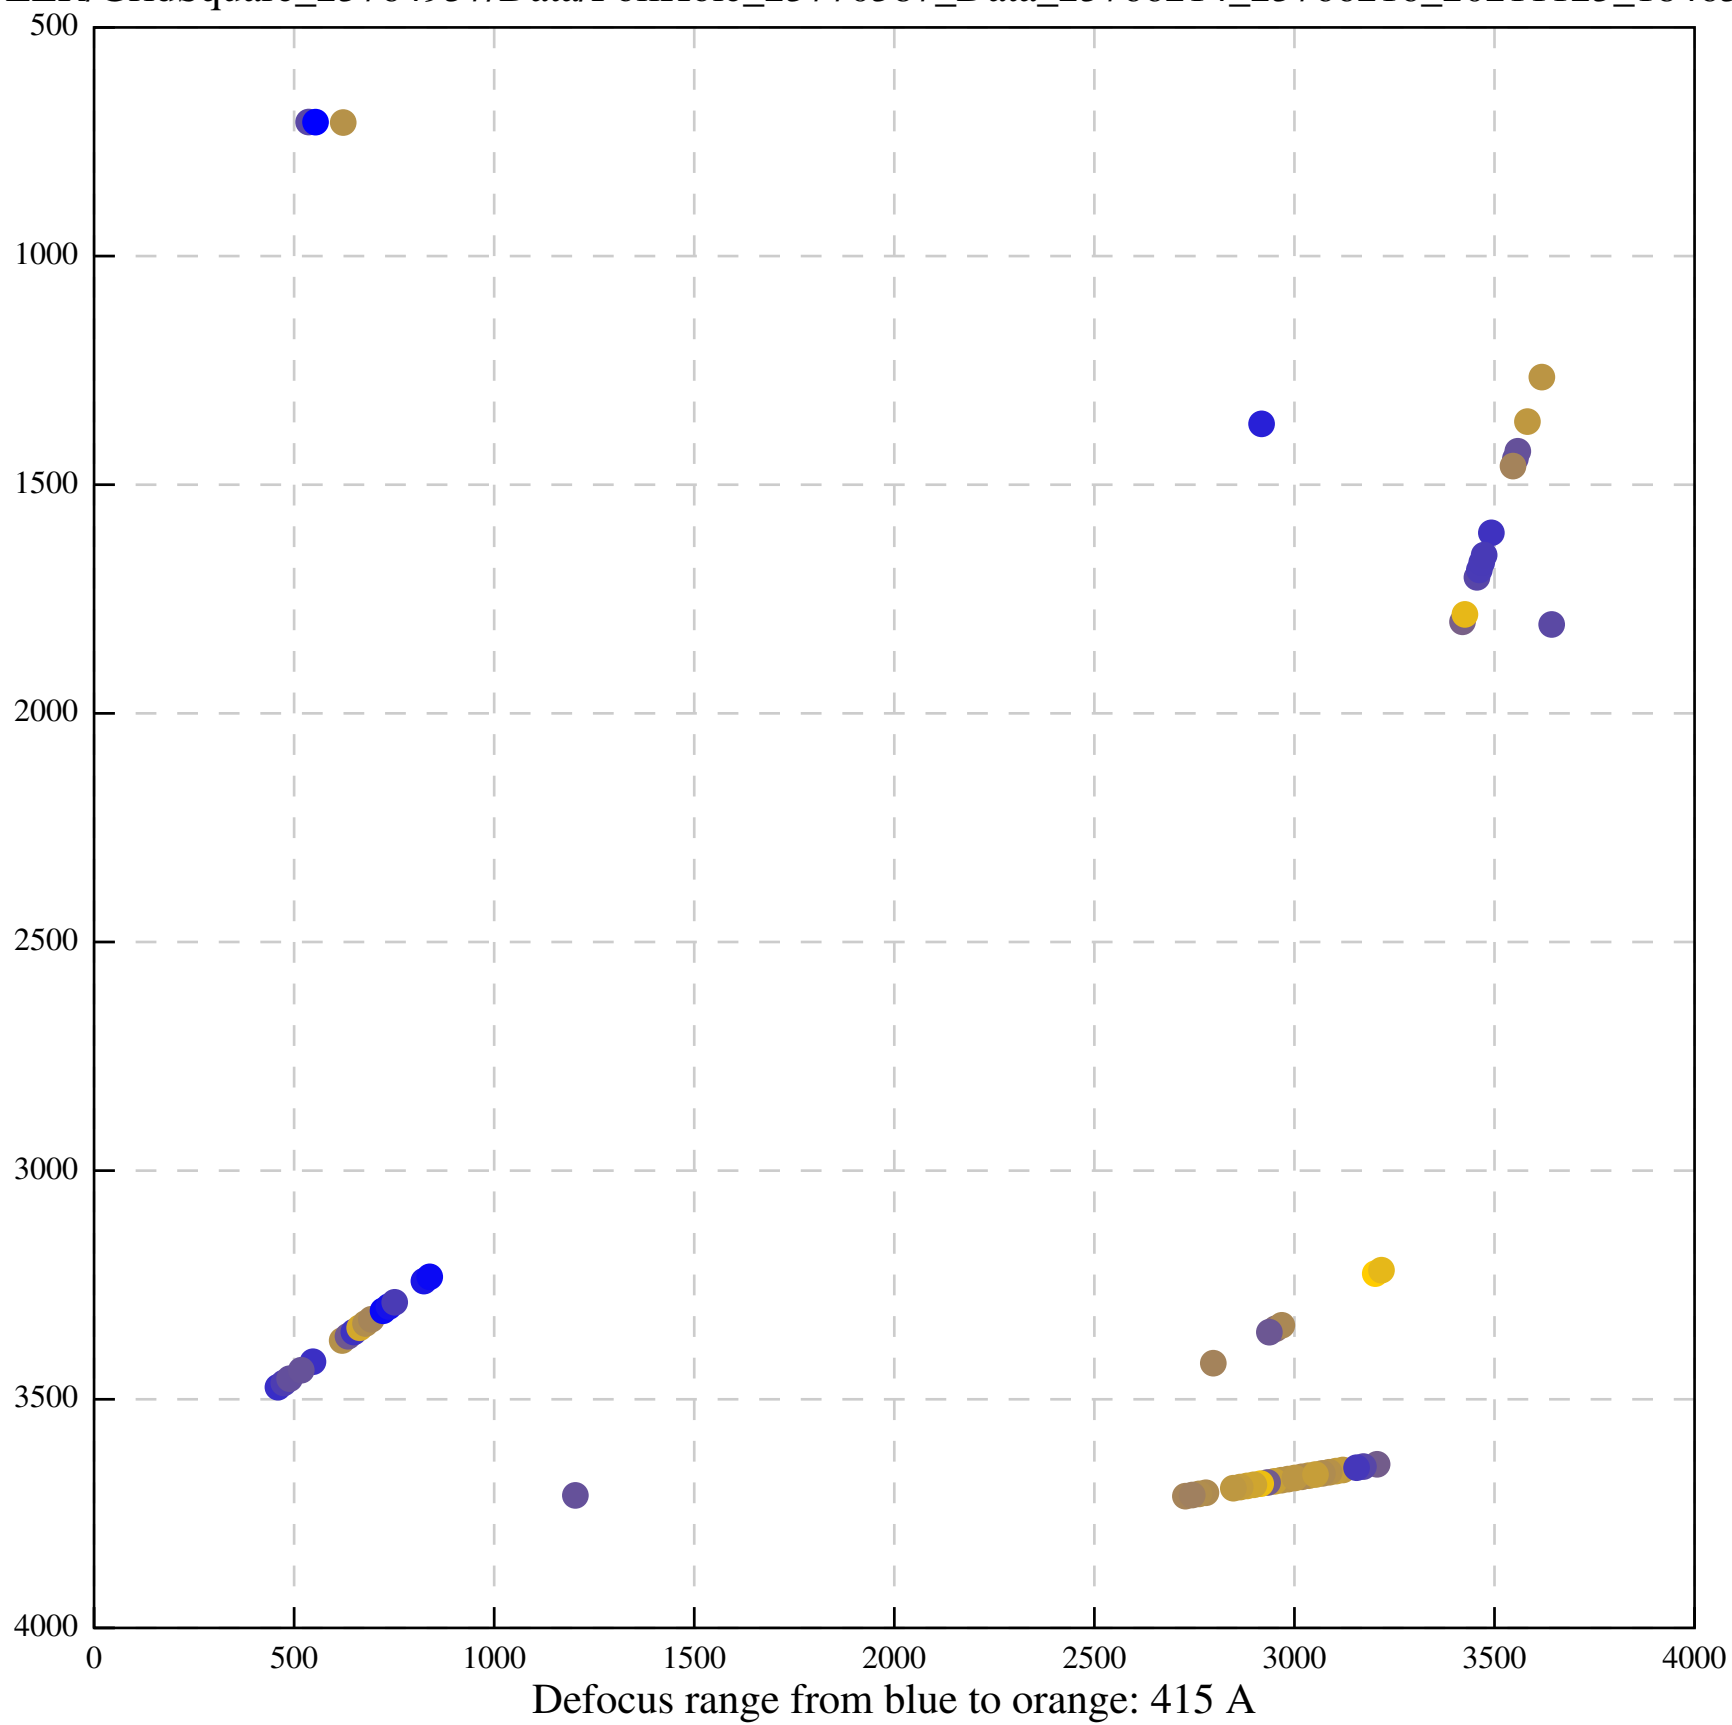

Defocus range from blue to orange: 169 A

Defocus range from blue to orange: 709 A

Defocus range from blue to orange: 66 A

Defocus range from blue to orange: 357 A

Defocus range from blue to orange: 1026 A

Defocus range from blue to orange: 519 A

Defocus range from blue to orange: 16 A

Defocus range from blue to orange: 211 A

Defocus range from blue to orange: 0 A

Defocus range from blue to orange: 150 A

Defocus range from blue to orange: 459 A

Defocus range from blue to orange: 0 A

Defocus range from blue to orange: 65 A

Defocus range from blue to orange: 382 A

Defocus range from blue to orange: 170 A

Defocus range from blue to orange: 874 A

Defocus range from blue to orange: 793 A

Defocus range from blue to orange: 189 A

Defocus range from blue to orange: 1136 A

Defocus range from blue to orange: 690 A

Defocus range from blue to orange: 393 A

Defocus range from blue to orange: 119 Å