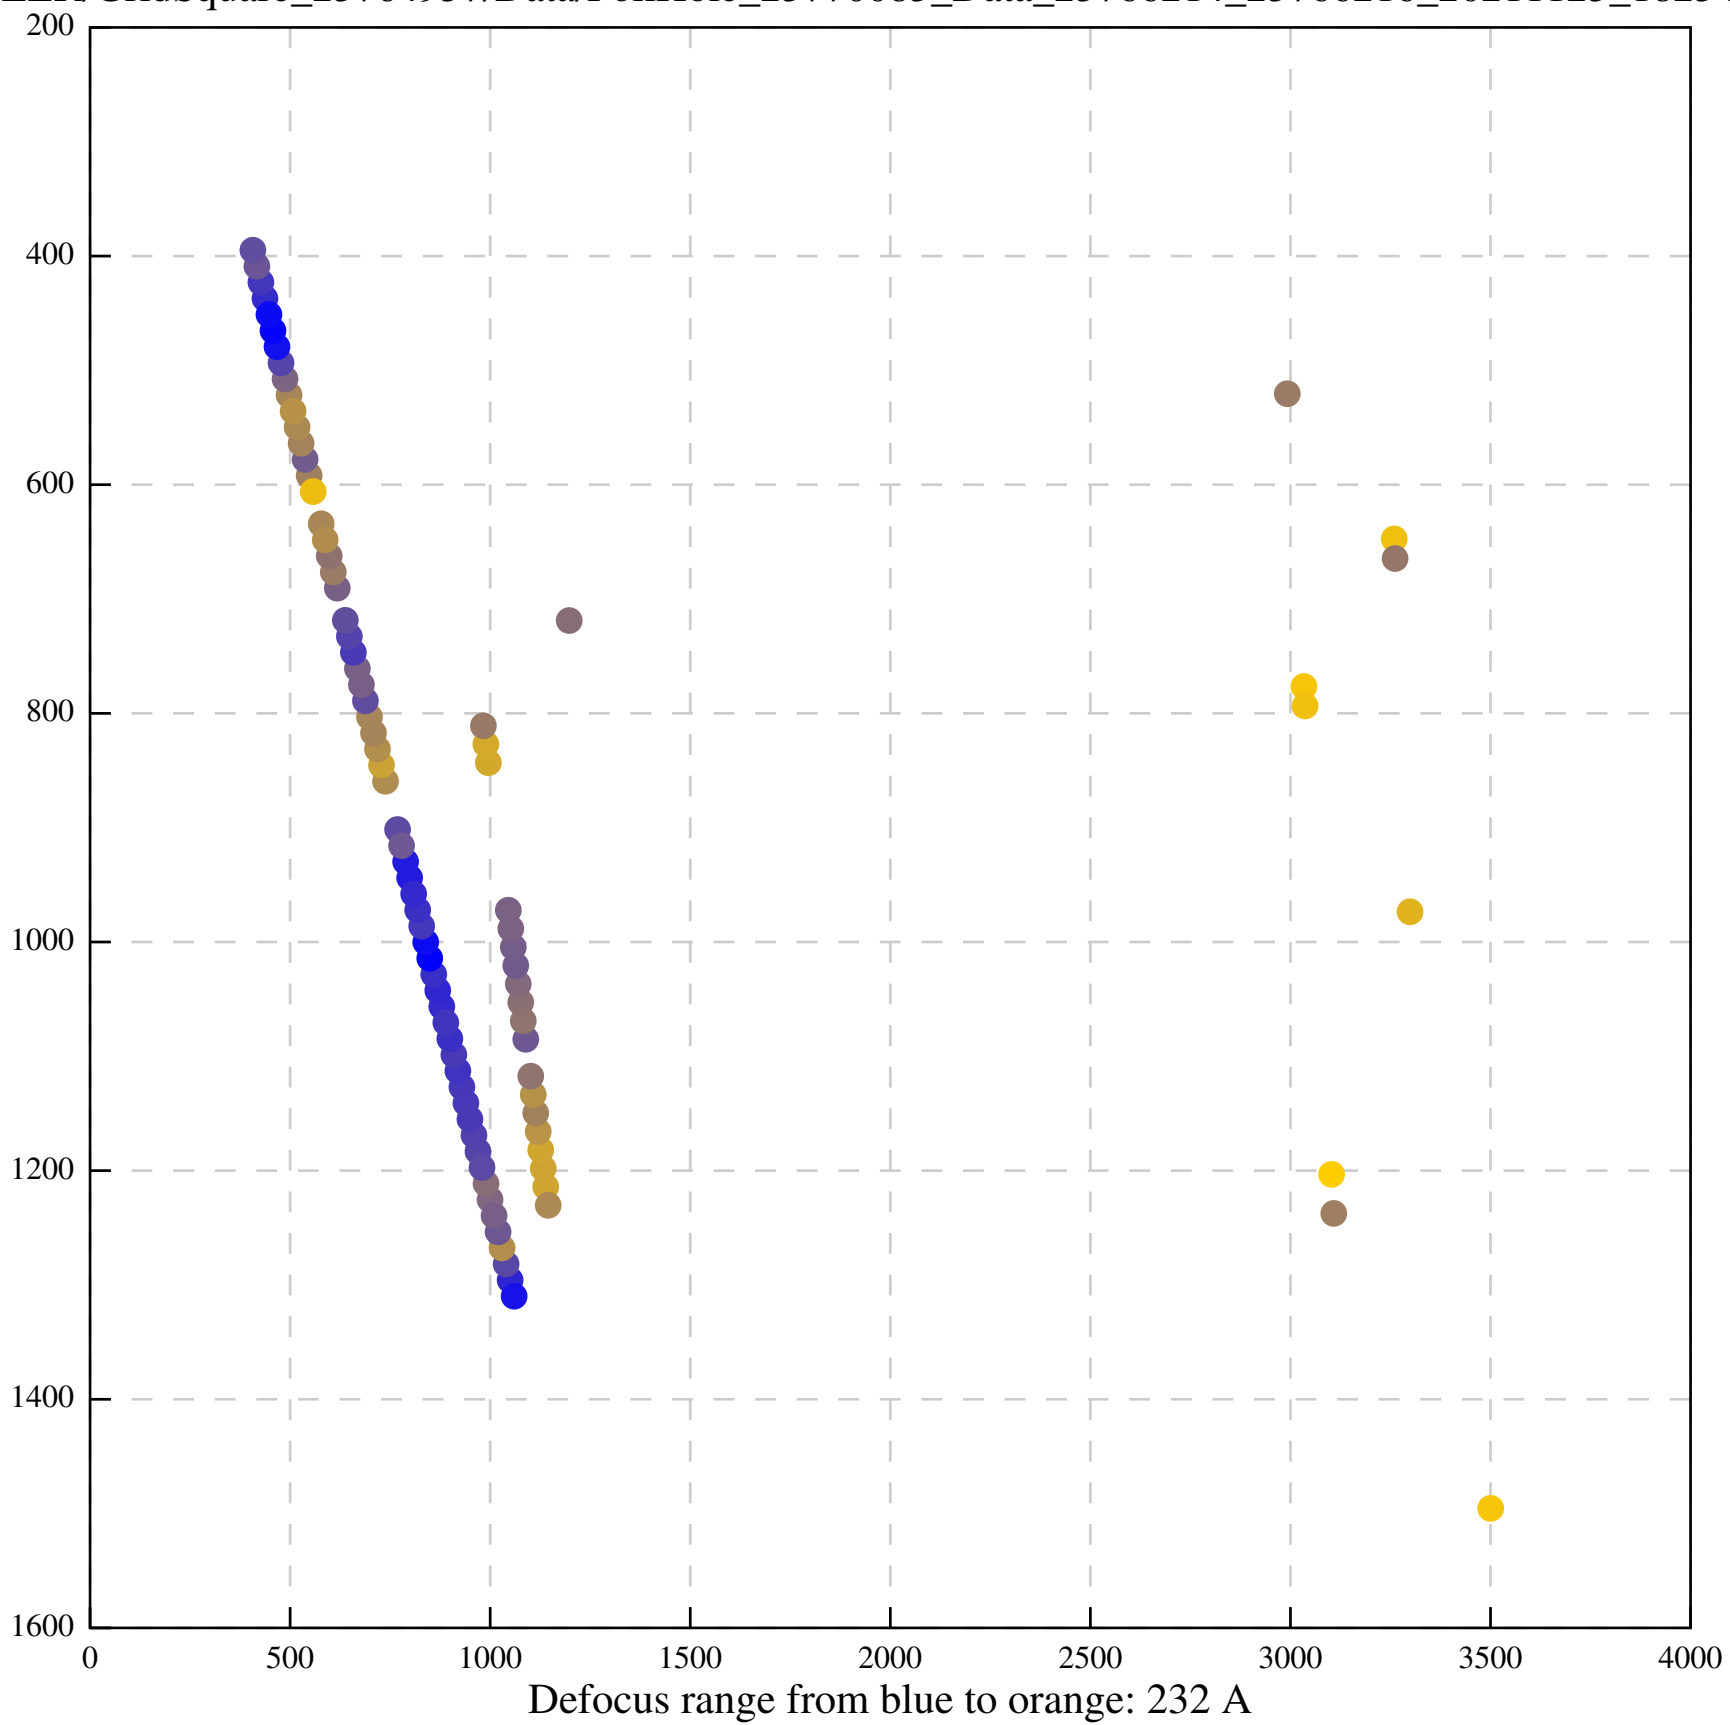

Defocus range from blue to orange: 171 A

Defocus range from blue to orange: 147 A

Defocus range from blue to orange: 469 A

Defocus range from blue to orange: 356 A

Defocus range from blue to orange: 221 A

Defocus range from blue to orange: 29 A

Defocus range from blue to orange: 191 A

Defocus range from blue to orange: 452 A

Defocus range from blue to orange: 217 A

Defocus range from blue to orange: 277 A

Defocus range from blue to orange: 442 A

Defocus range from blue to orange: 406 A

Defocus range from blue to orange: 385 A

Defocus range from blue to orange: 704 A

Defocus range from blue to orange: 283 A

Defocus range from blue to orange: 10 A

Defocus range from blue to orange: 0 Å

Defocus range from blue to orange: 169 A

Defocus range from blue to orange: 709 A

Defocus range from blue to orange: 66 A

Defocus range from blue to orange: 357 A

Defocus range from blue to orange: 1026 A