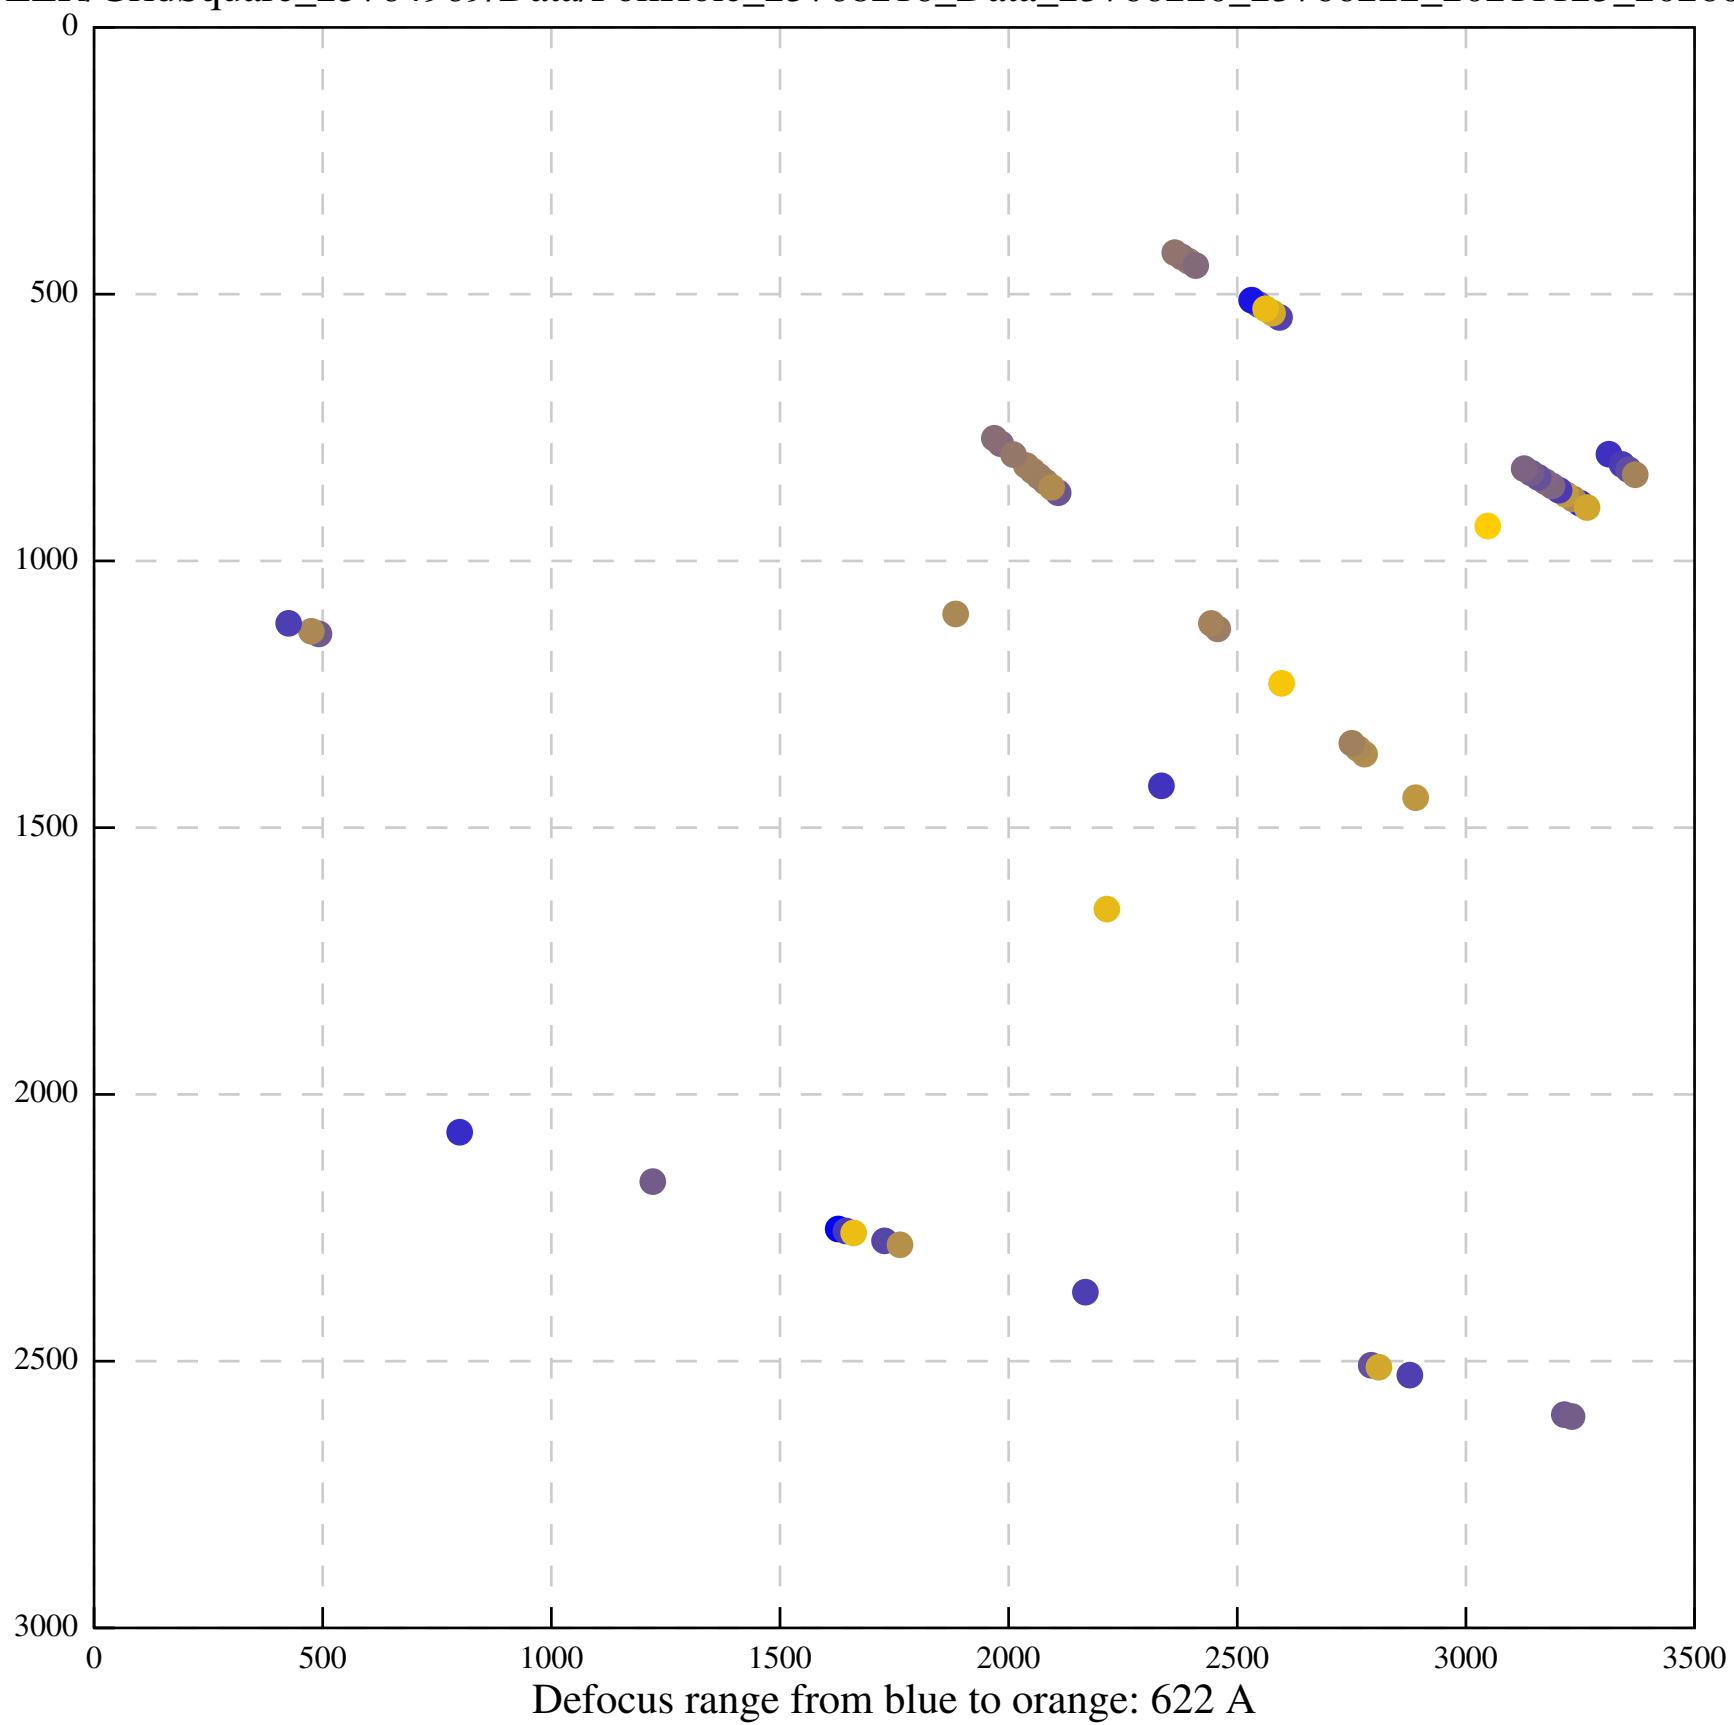

Defocus range from blue to orange: 318 A

Defocus range from blue to orange: 474 A

Defocus range from blue to orange: 732 A

Defocus range from blue to orange: 551 A

Defocus range from blue to orange: 460 A

Defocus range from blue to orange: 497 A

Defocus range from blue to orange: 166 A

Defocus range from blue to orange: 241 A

Defocus range from blue to orange: 375 A

Defocus range from blue to orange: 901 A

Defocus range from blue to orange: 54 A

Defocus range from blue to orange: 70 A

Defocus range from blue to orange: 118 A

Defocus range from blue to orange: 557 A

Defocus range from blue to orange: 556 Å

Defocus range from blue to orange: 394 A

Defocus range from blue to orange: 251 A

Defocus range from blue to orange: 401 A

Defocus range from blue to orange: 473 A

Defocus range from blue to orange: 790 A

Defocus range from blue to orange: 0 A

Defocus range from blue to orange: 513 A