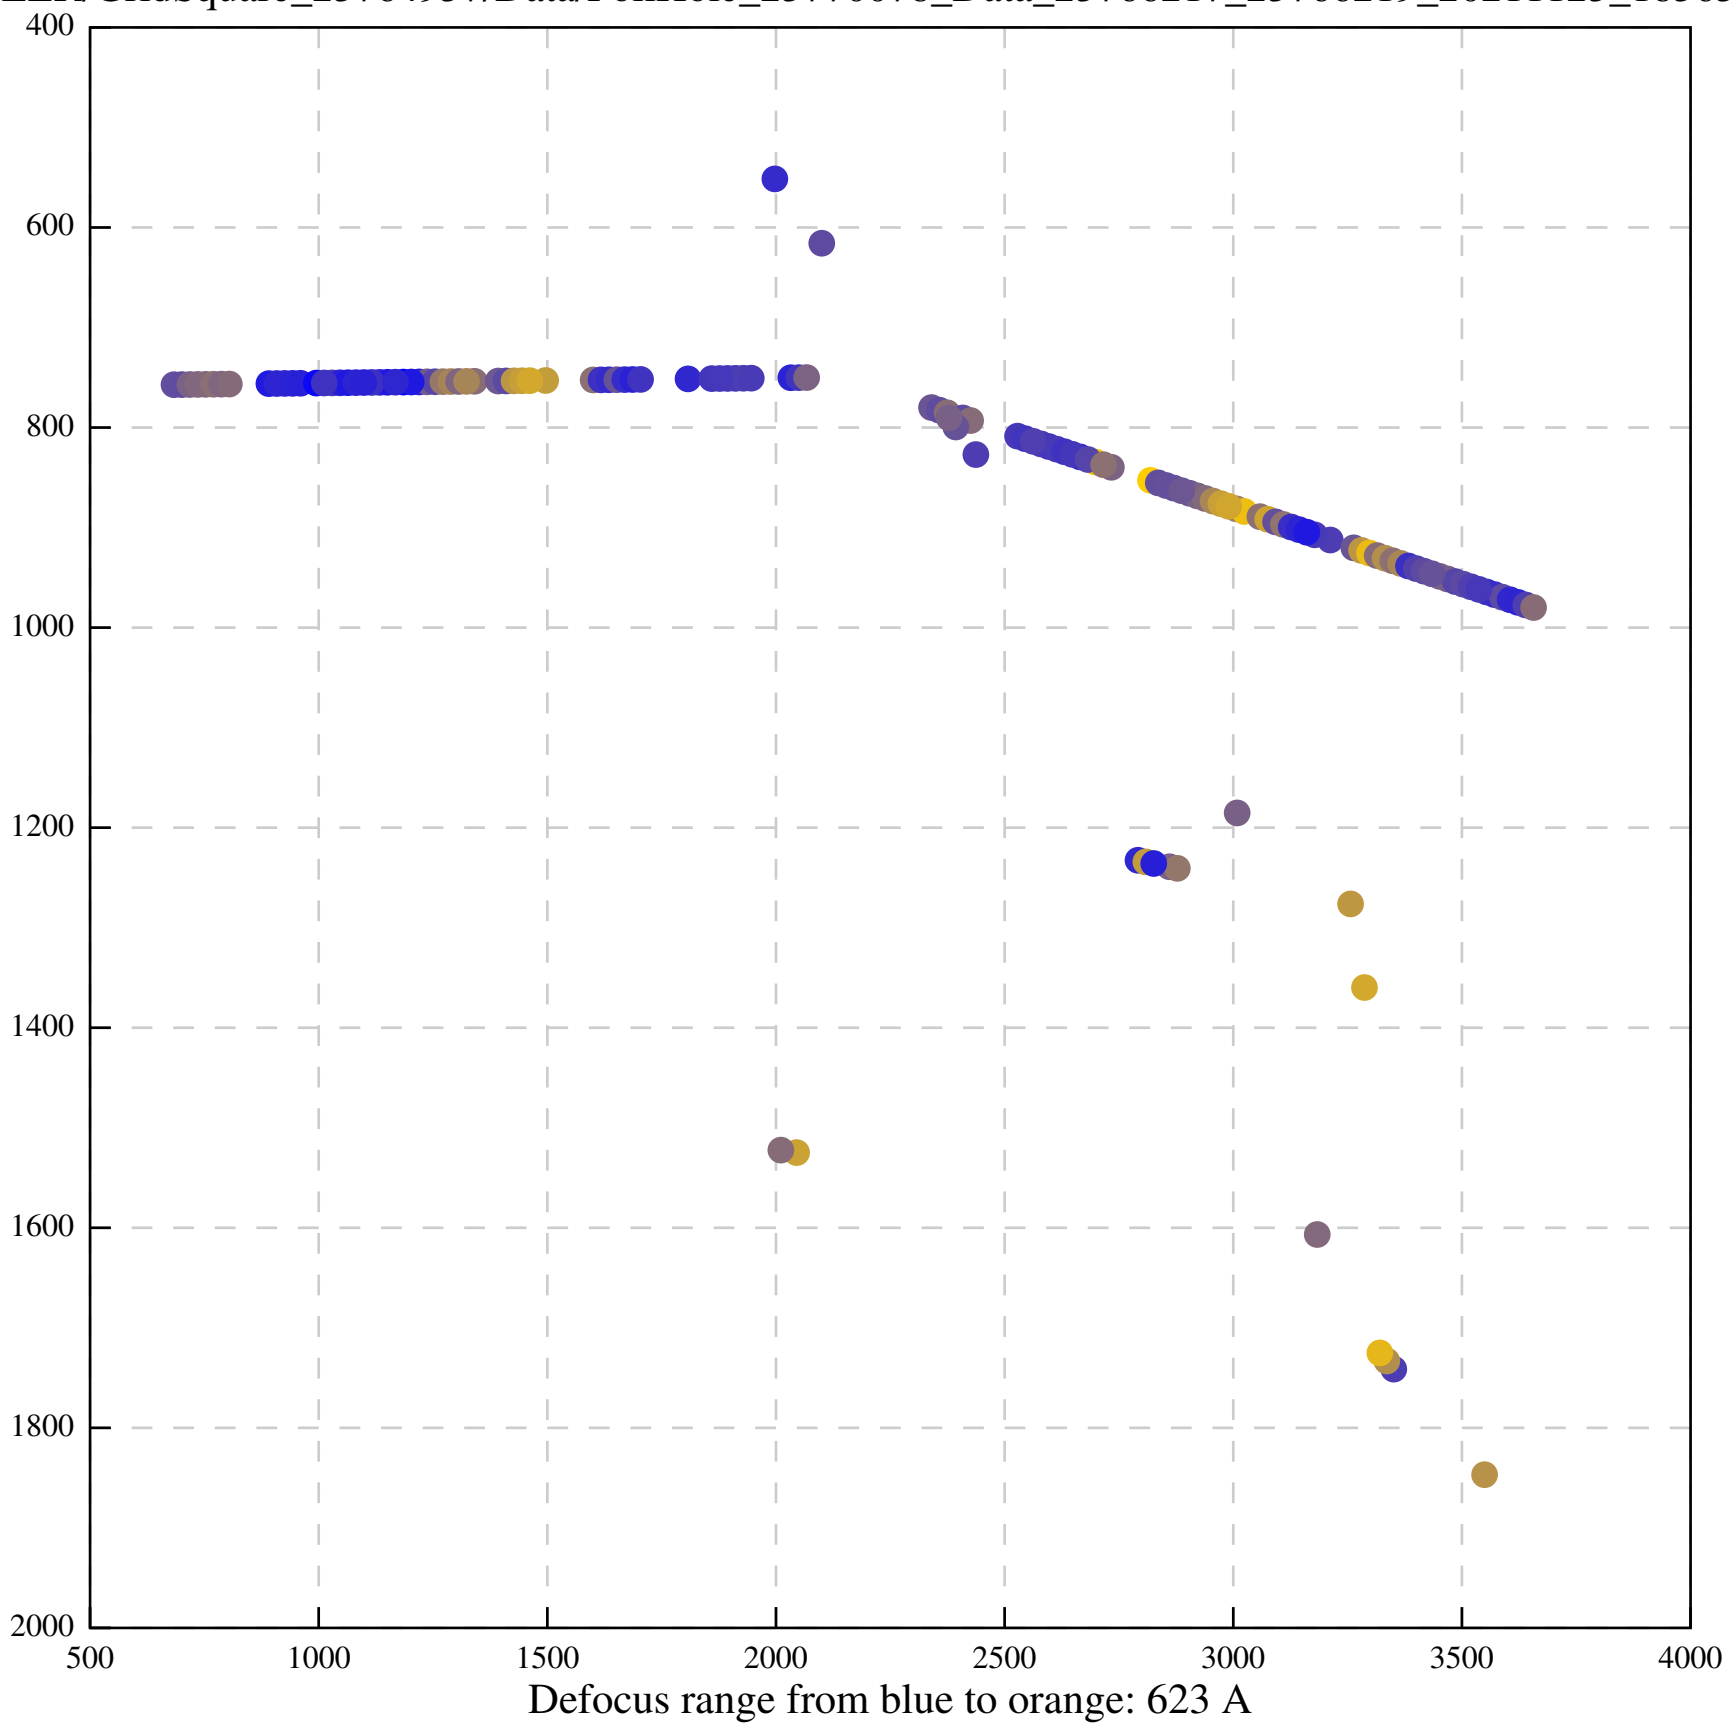

Defocus range from blue to orange: 171 A

Defocus range from blue to orange: 147 A

Defocus range from blue to orange: 469 A

Defocus range from blue to orange: 356 A

Defocus range from blue to orange: 221 A

Defocus range from blue to orange: 29 A

Defocus range from blue to orange: 191 A

Defocus range from blue to orange: 452 A

Defocus range from blue to orange: 217 A

Defocus range from blue to orange: 277 A

Defocus range from blue to orange: 442 A

Defocus range from blue to orange: 406 A

Defocus range from blue to orange: 385 A

Defocus range from blue to orange: 704 A

Defocus range from blue to orange: 283 A

Defocus range from blue to orange: 10 A

Defocus range from blue to orange: 0 Å

Defocus range from blue to orange: 169 A

Defocus range from blue to orange: 709 A

Defocus range from blue to orange: 66 A

Defocus range from blue to orange: 357 A

Defocus range from blue to orange: 1026 A