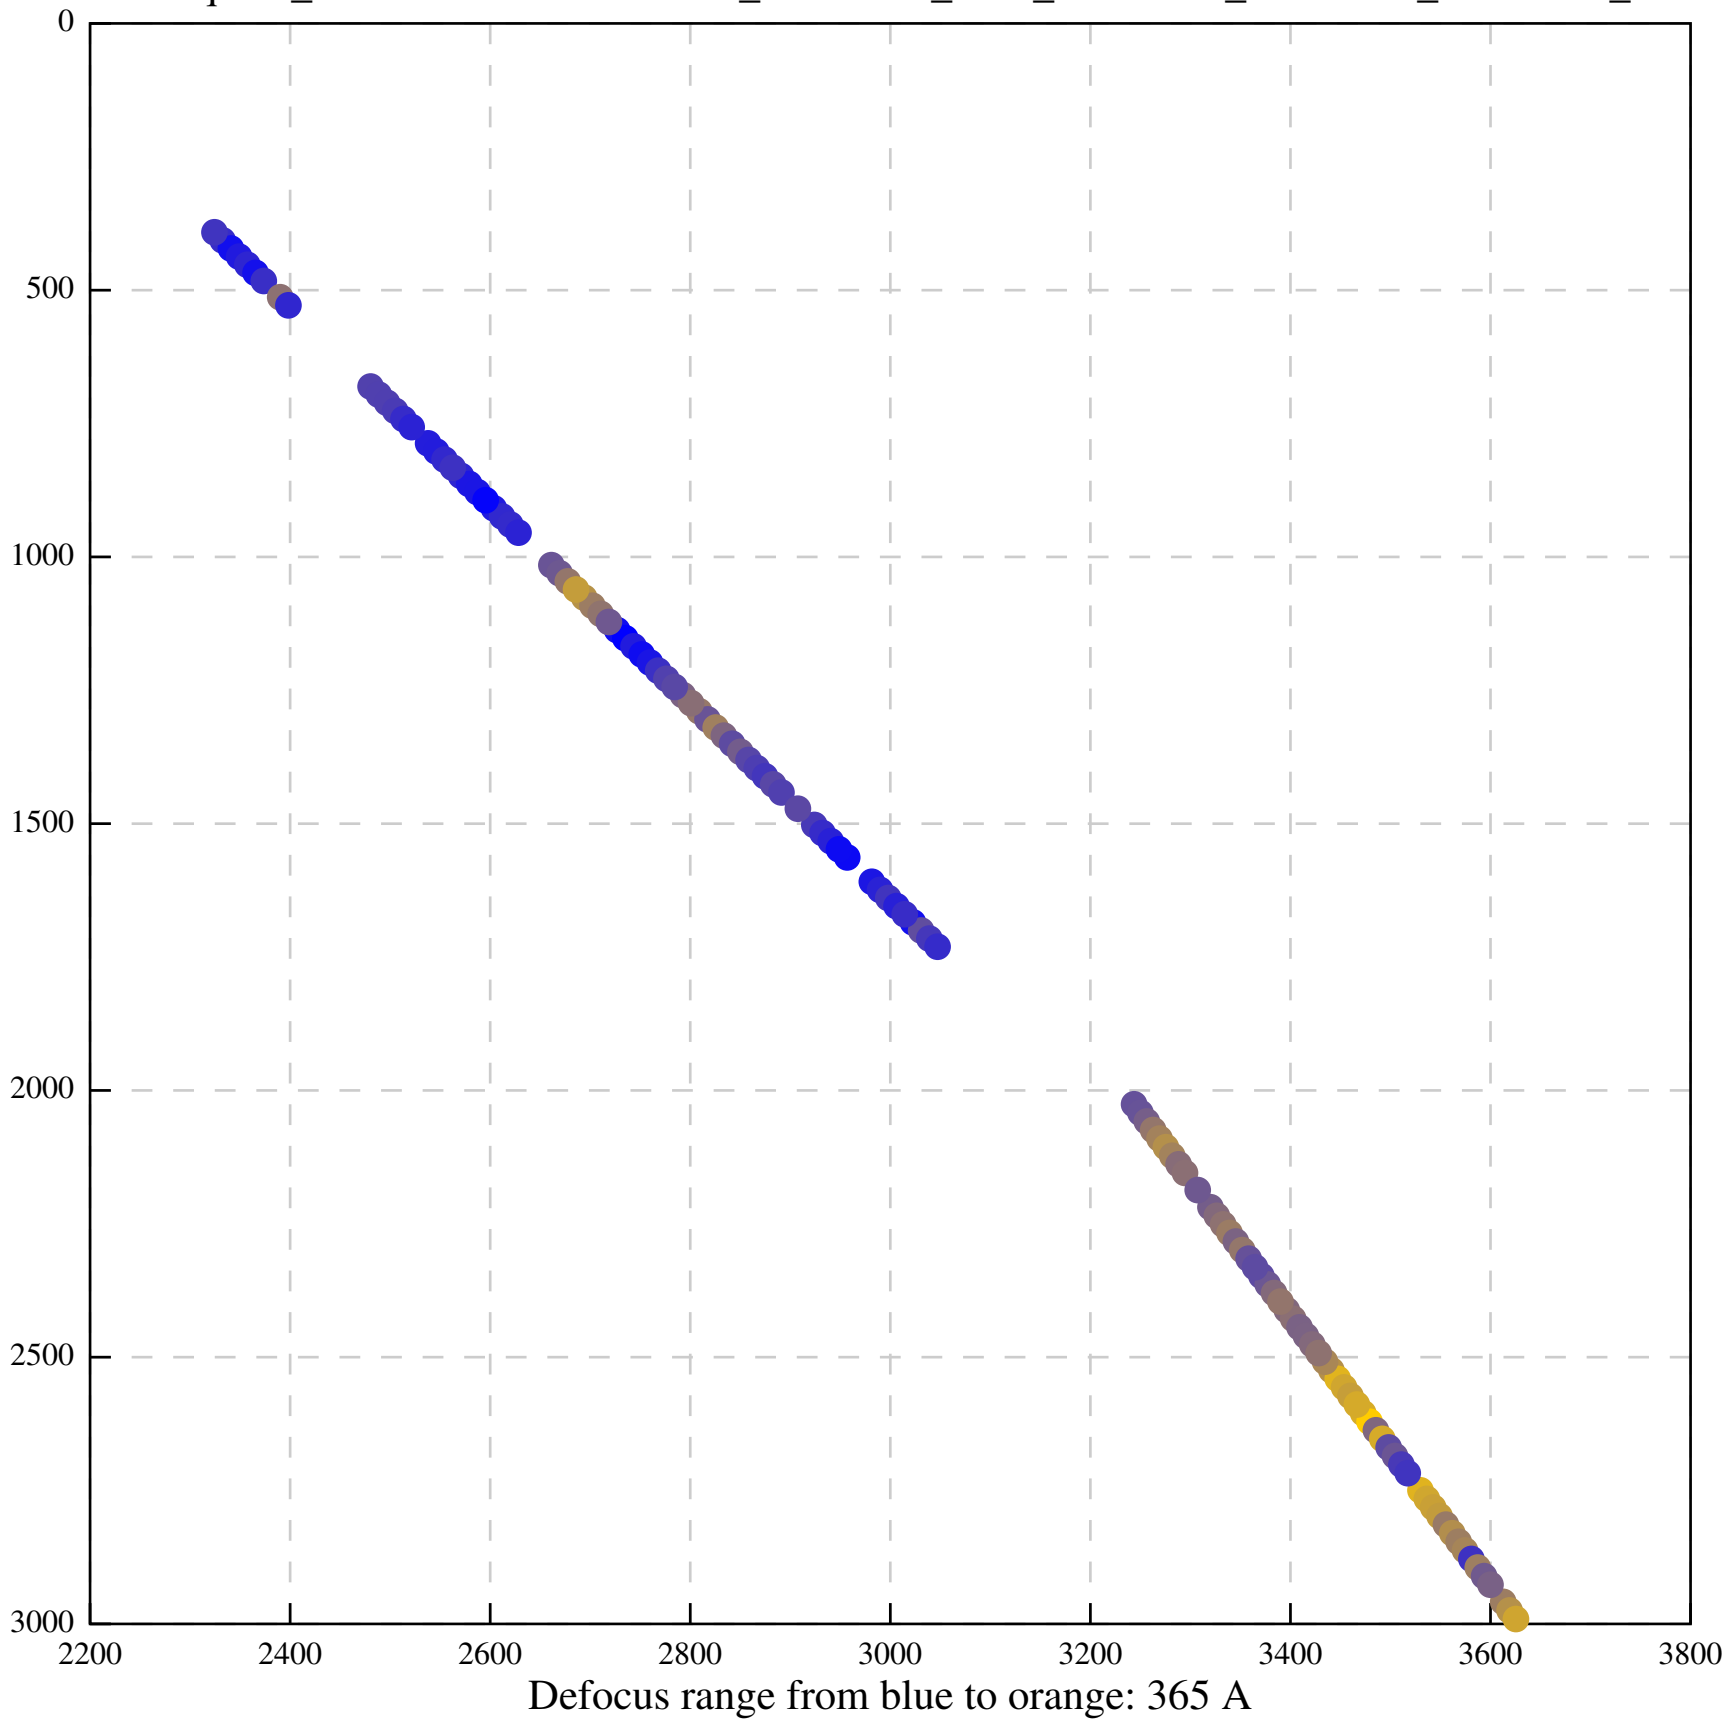

Defocus range from blue to orange: 426 A

Defocus range from blue to orange: 396 A

Defocus range from blue to orange: 269 A

Defocus range from blue to orange: 460 A

Defocus range from blue to orange: 109 A

Defocus range from blue to orange: 58 A

Defocus range from blue to orange: 305 A

Defocus range from blue to orange: 167 A

Defocus range from blue to orange: 0 A

Defocus range from blue to orange: 422 A

Defocus range from blue to orange: 348 A

Defocus range from blue to orange: 372 A

Defocus range from blue to orange: 346 A

Defocus range from blue to orange: 360 A

Defocus range from blue to orange: 1022 A

Defocus range from blue to orange: 346 A