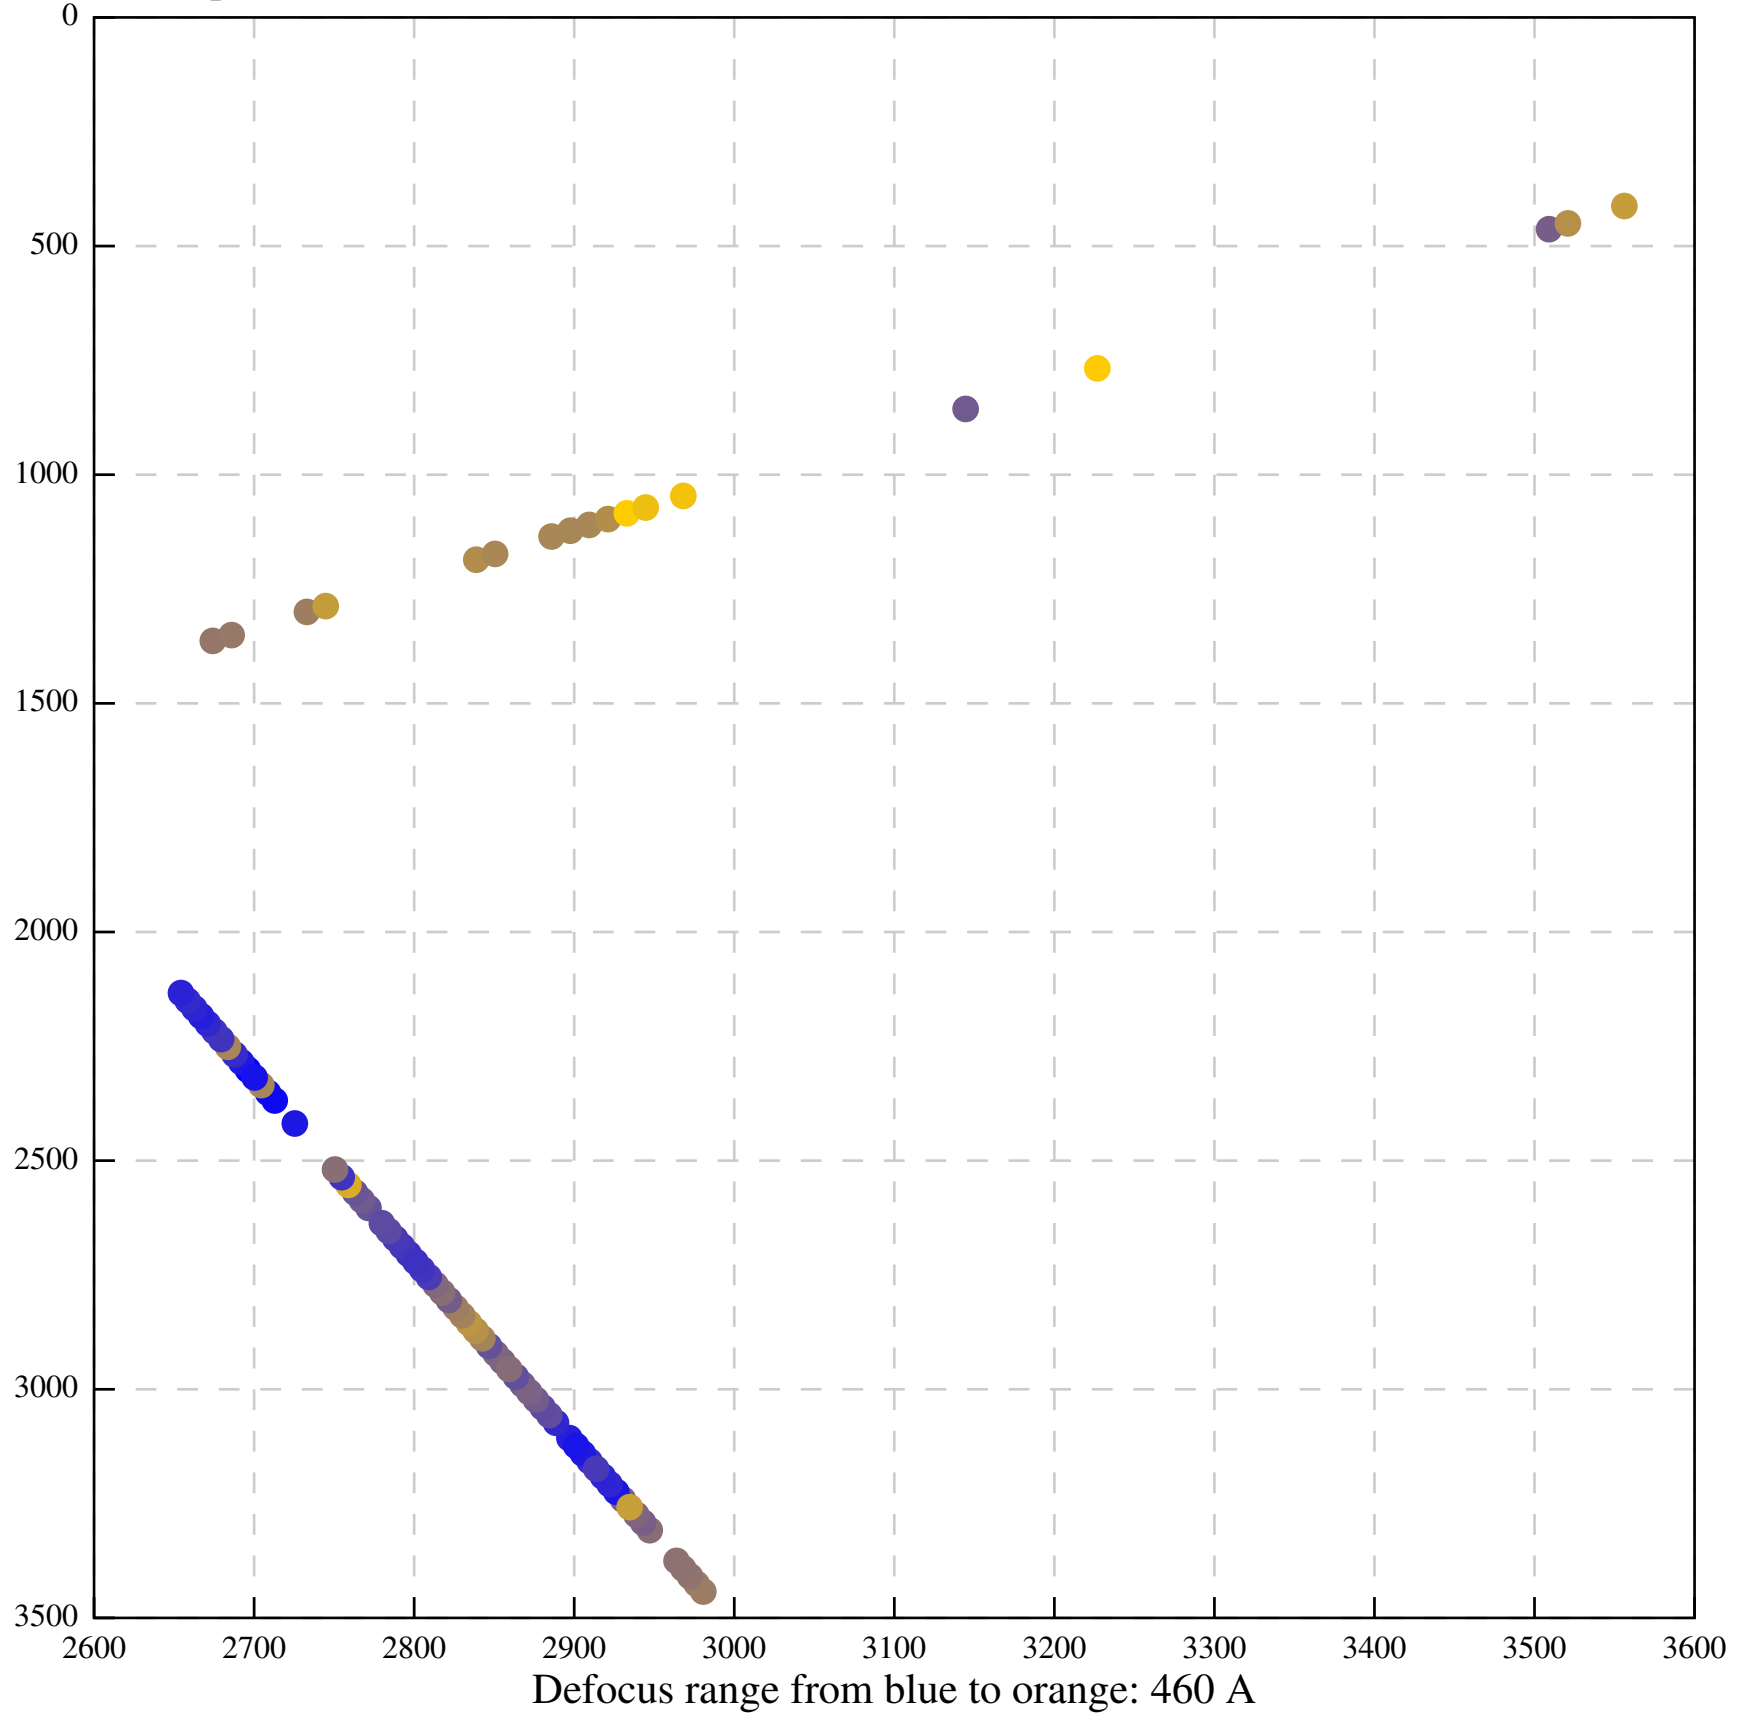

Defocus range from blue to orange: 171 A

Defocus range from blue to orange: 147 A

Defocus range from blue to orange: 469 A

Defocus range from blue to orange: 356 A

Defocus range from blue to orange: 221 A

Defocus range from blue to orange: 29 A

Defocus range from blue to orange: 191 A

Defocus range from blue to orange: 452 A

Defocus range from blue to orange: 217 A

Defocus range from blue to orange: 277 A

Defocus range from blue to orange: 442 A

Defocus range from blue to orange: 406 A

Defocus range from blue to orange: 385 A

Defocus range from blue to orange: 704 A

Defocus range from blue to orange: 283 A

Defocus range from blue to orange: 10 A

Defocus range from blue to orange: 0 Å

Defocus range from blue to orange: 169 A

Defocus range from blue to orange: 709 A

Defocus range from blue to orange: 66 A

Defocus range from blue to orange: 357 A

Defocus range from blue to orange: 1026 A