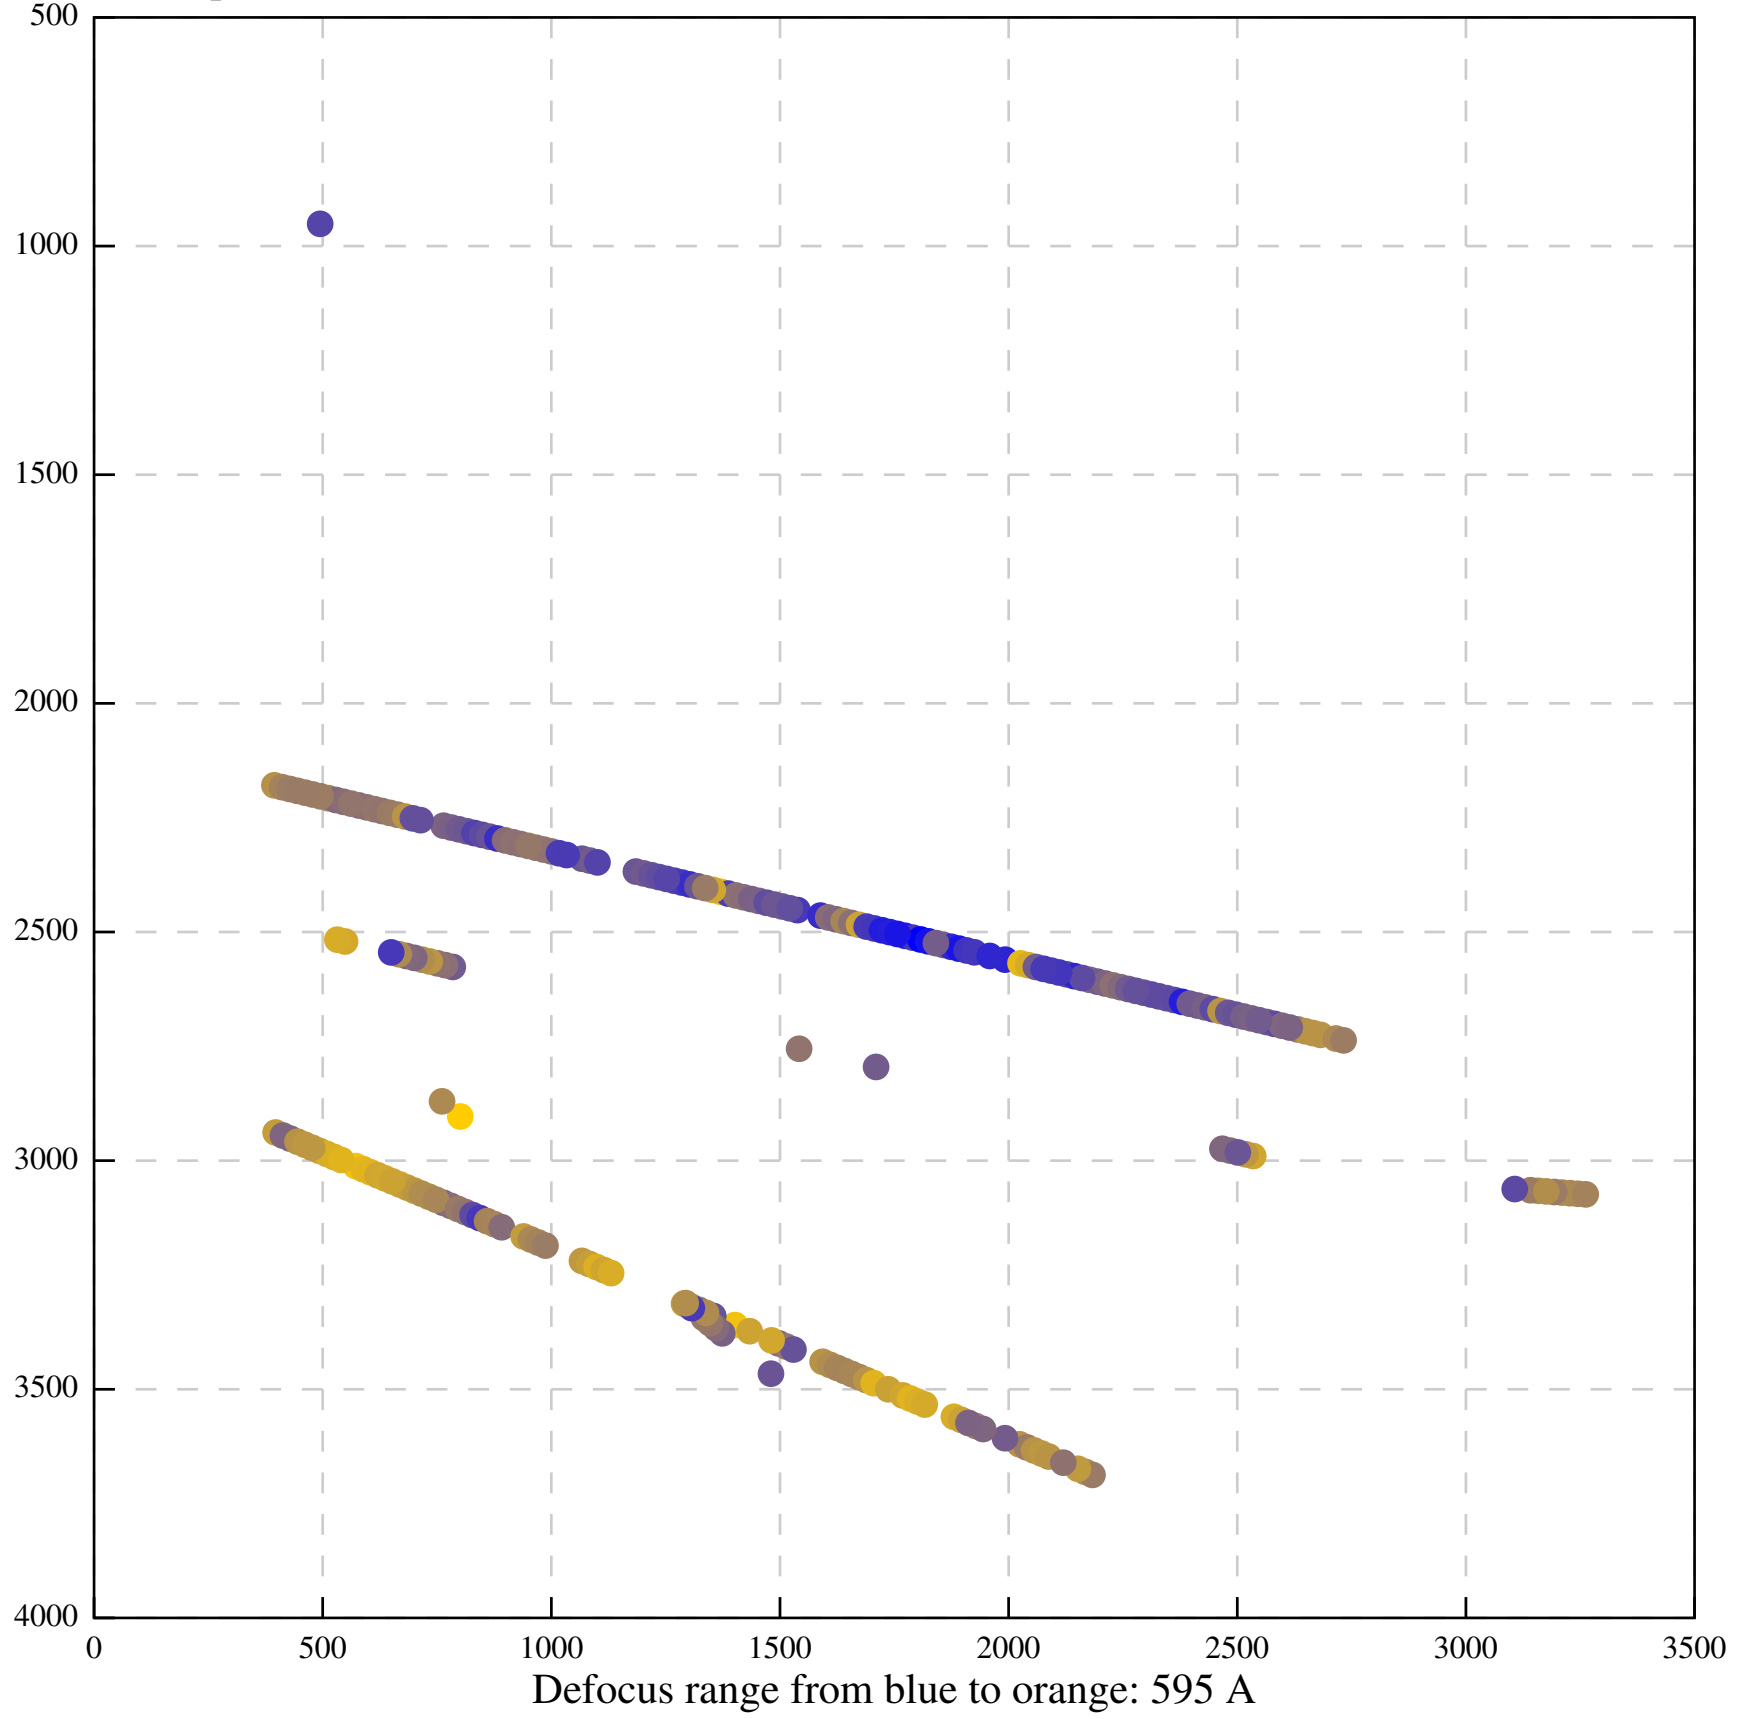

Defocus range from blue to orange: 497 A

Defocus range from blue to orange: 166 A

Defocus range from blue to orange: 241 A

Defocus range from blue to orange: 375 A

Defocus range from blue to orange: 901 A

Defocus range from blue to orange: 54 A

Defocus range from blue to orange: 70 A

Defocus range from blue to orange: 118 A

Defocus range from blue to orange: 557 A

Defocus range from blue to orange: 556 Å

Defocus range from blue to orange: 394 A

Defocus range from blue to orange: 251 A

Defocus range from blue to orange: 401 A

Defocus range from blue to orange: 473 A

Defocus range from blue to orange: 790 A

Defocus range from blue to orange: 0 A

Defocus range from blue to orange: 513 A

Defocus range from blue to orange: 323 A