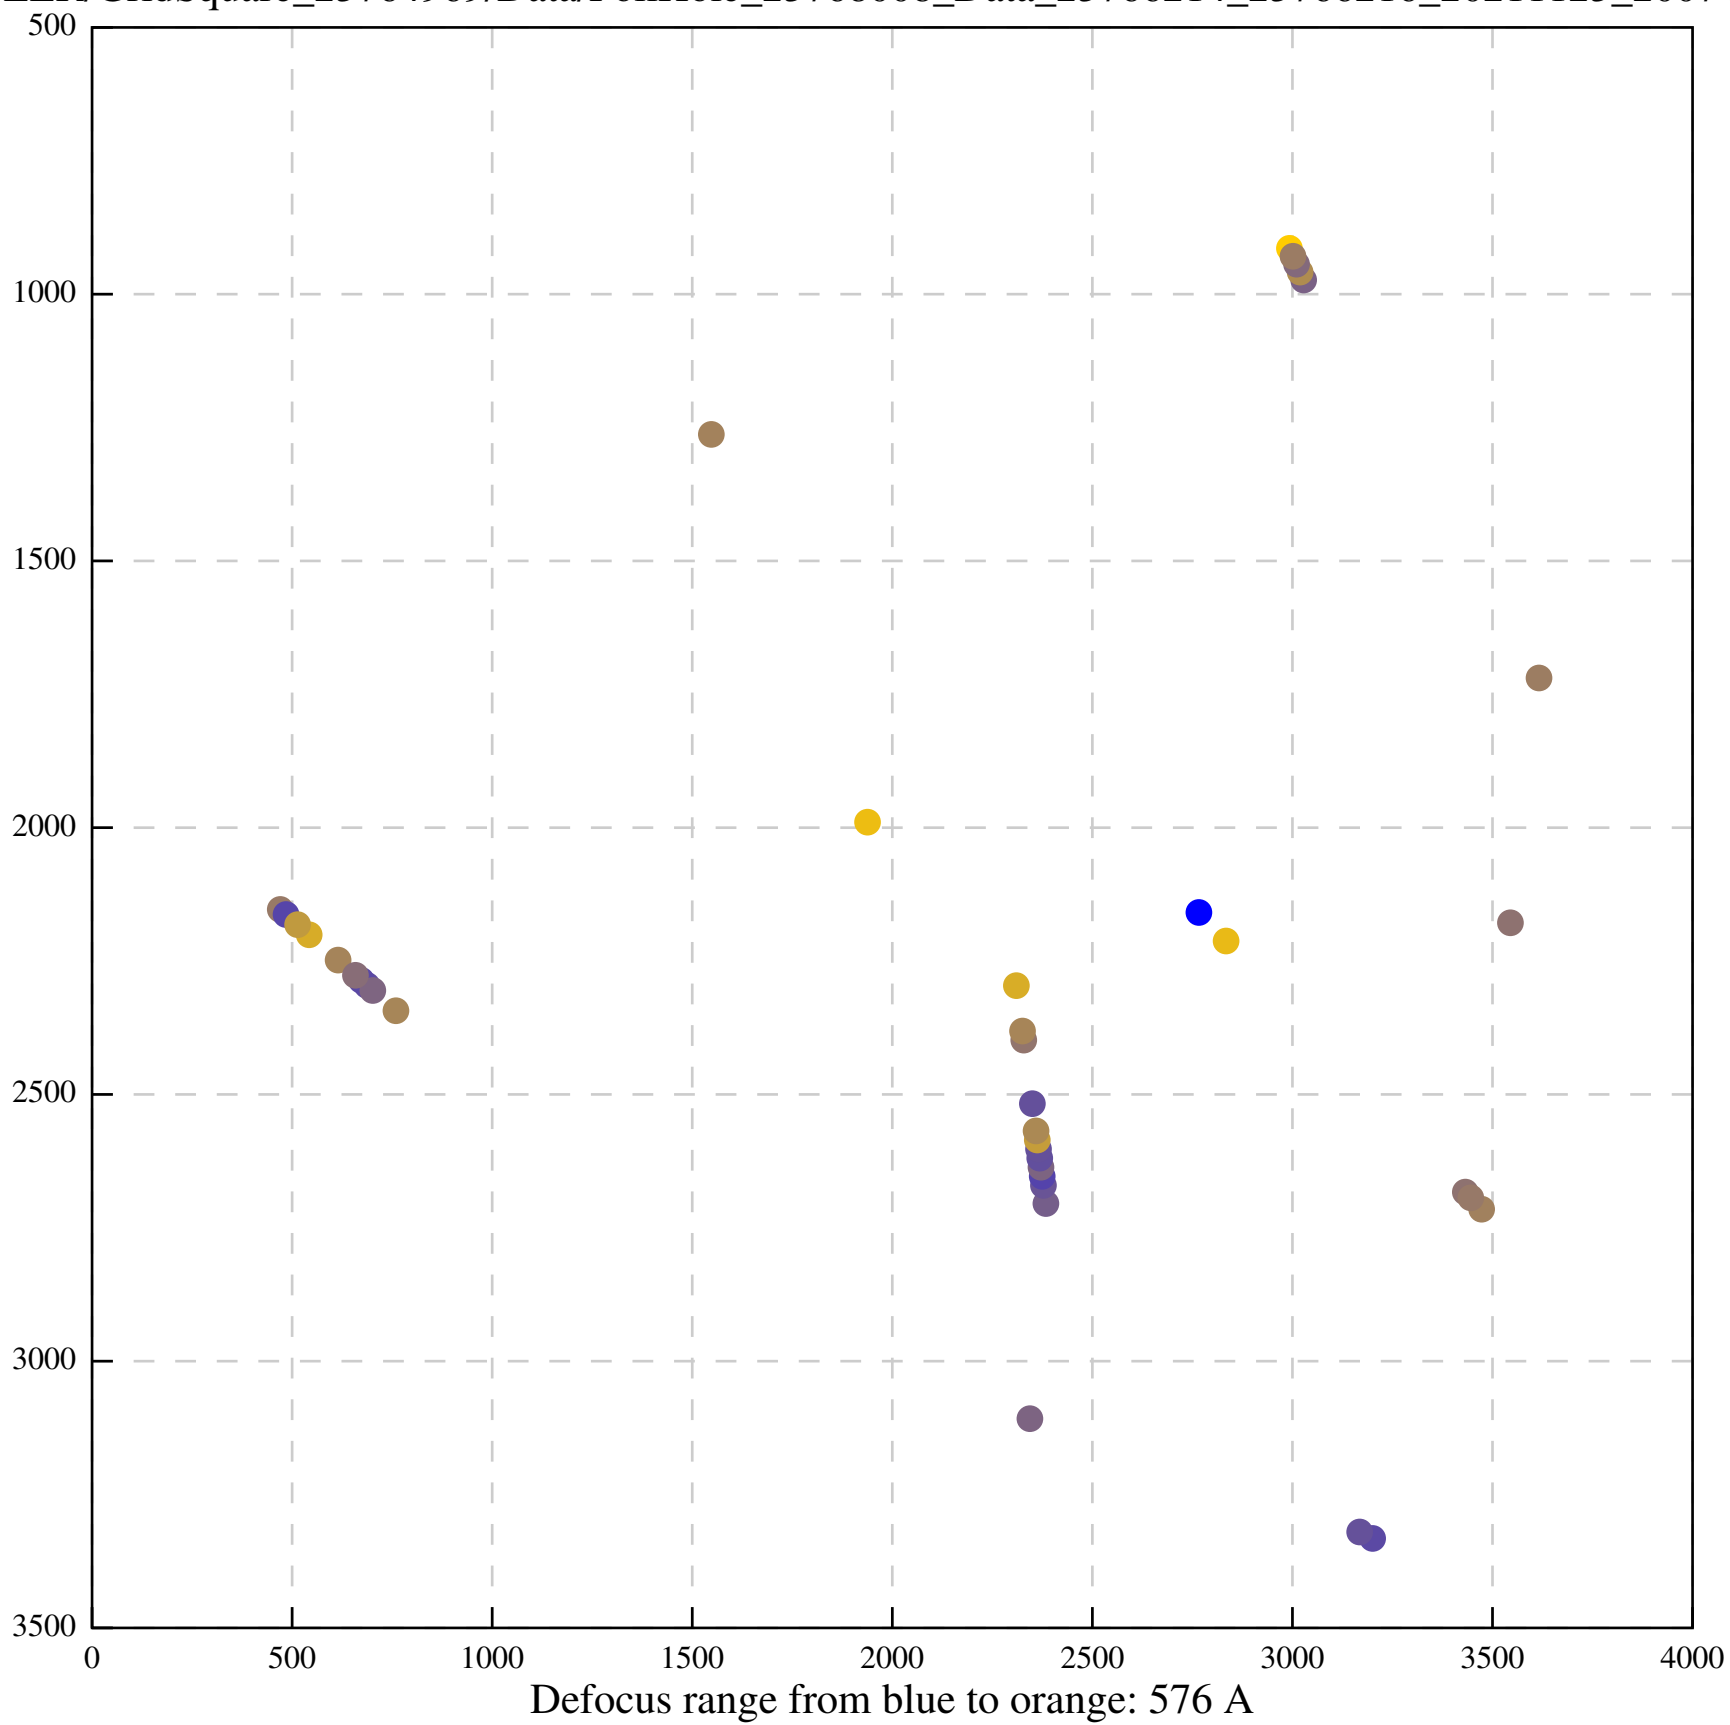

Defocus range from blue to orange: 58 A

Defocus range from blue to orange: 305 A

Defocus range from blue to orange: 167 A

Defocus range from blue to orange: 0 A

Defocus range from blue to orange: 422 A

Defocus range from blue to orange: 348 A

Defocus range from blue to orange: 372 A

Defocus range from blue to orange: 346 A

Defocus range from blue to orange: 360 A

Defocus range from blue to orange: 1022 A

Defocus range from blue to orange: 346 A

Defocus range from blue to orange: 318 A

Defocus range from blue to orange: 474 A

Defocus range from blue to orange: 732 A

Defocus range from blue to orange: 551 A

Defocus range from blue to orange: 460 A