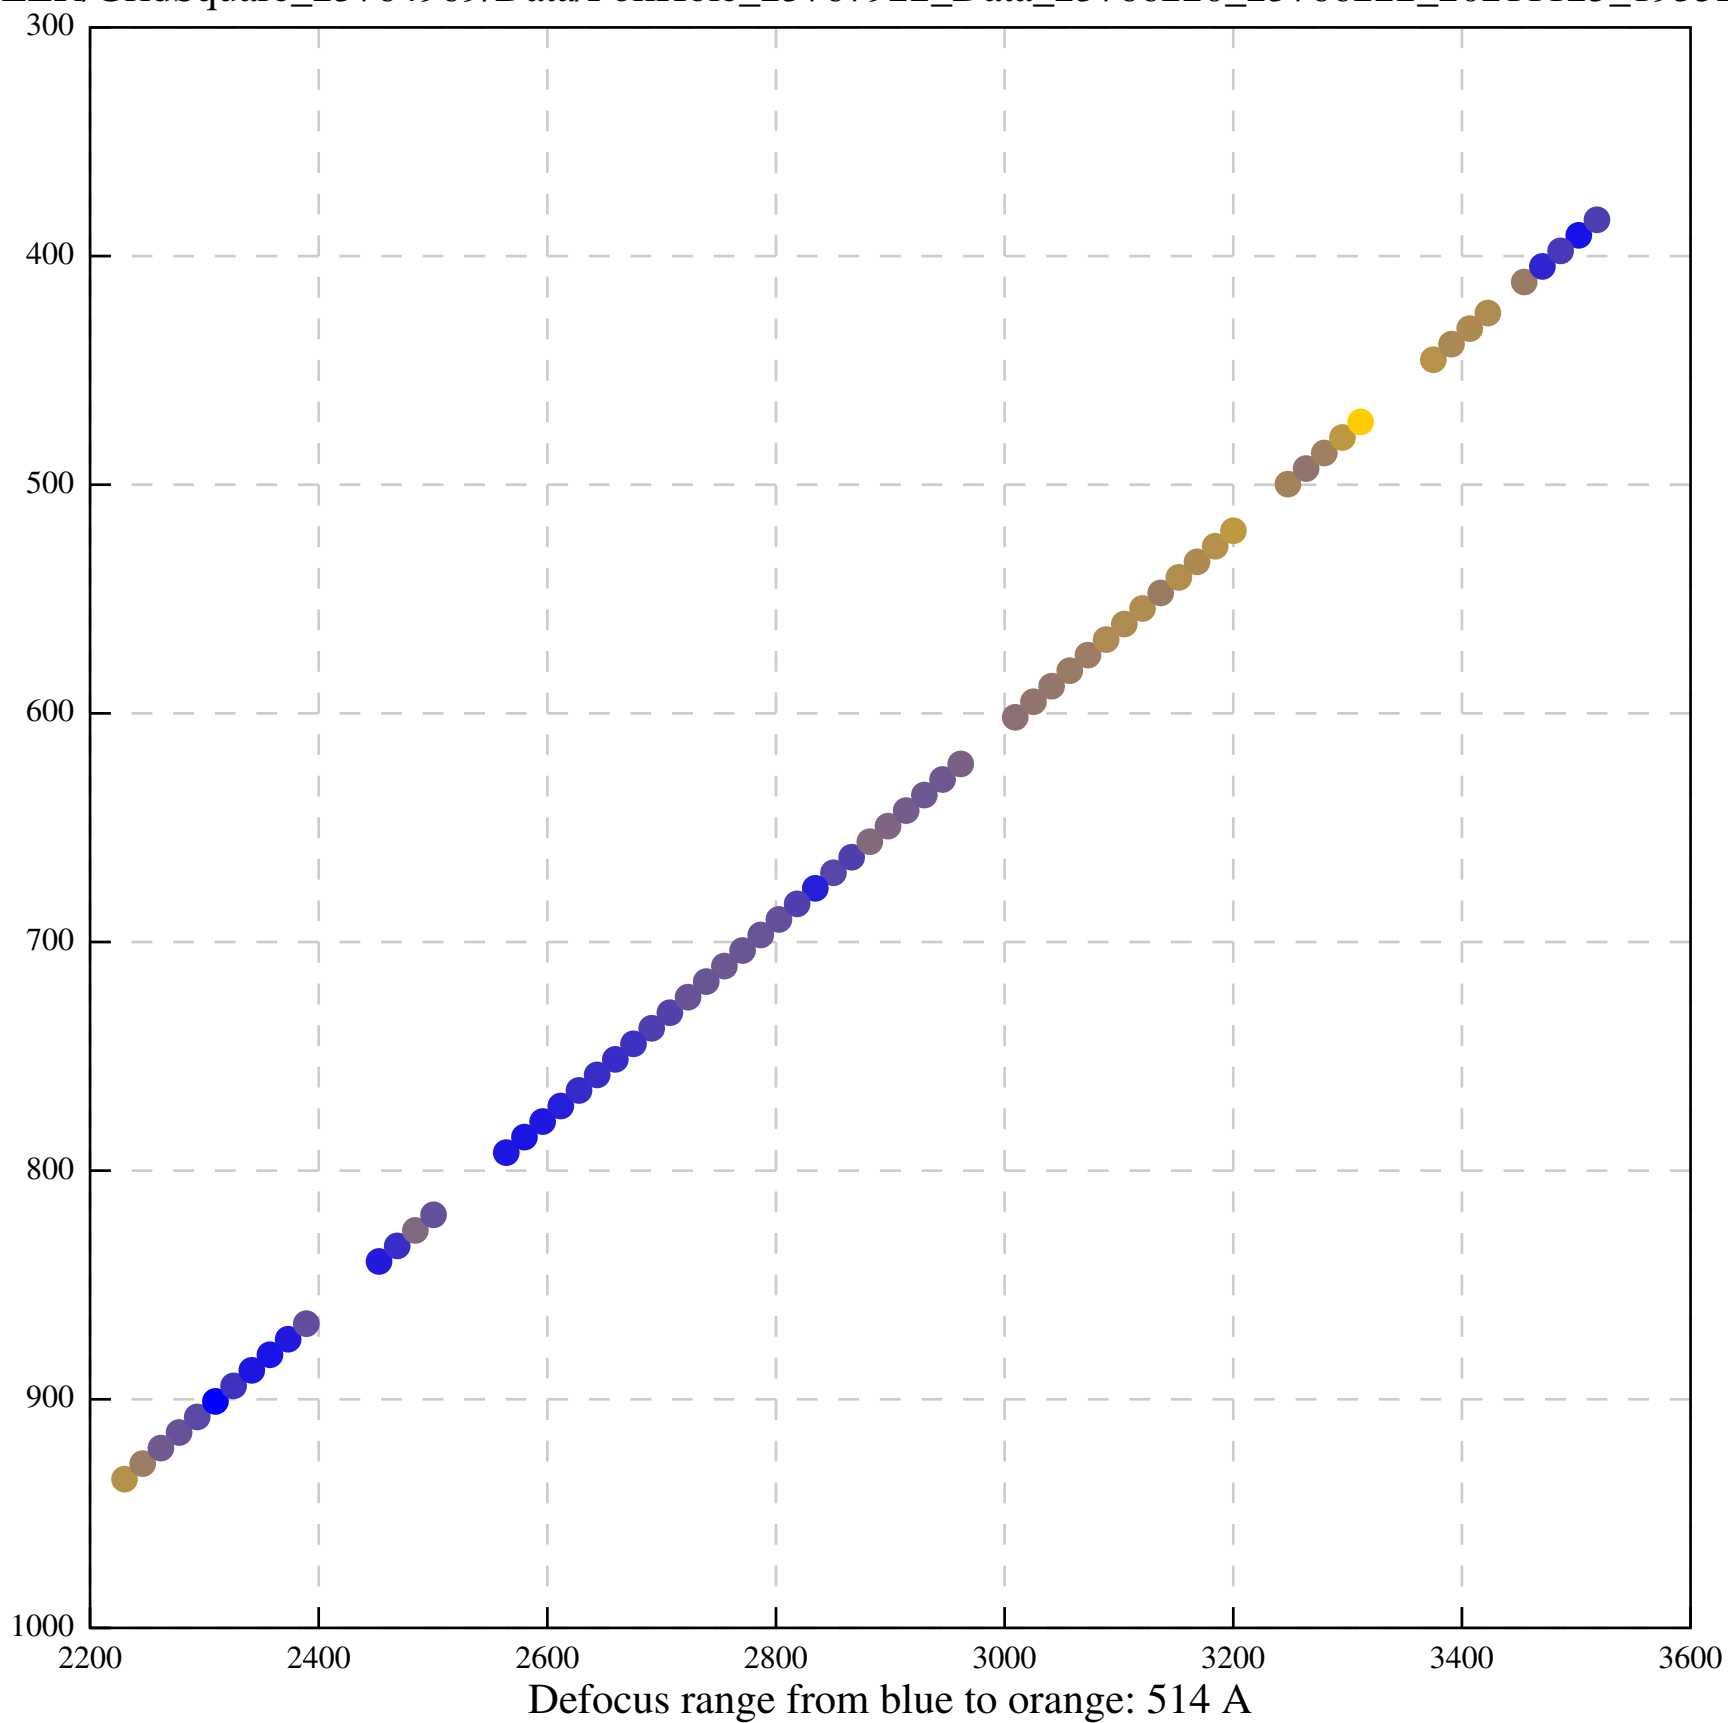

Defocus range from blue to orange: 0 A

Defocus range from blue to orange: 65 A

Defocus range from blue to orange: 382 A

Defocus range from blue to orange: 170 A

Defocus range from blue to orange: 874 A

Defocus range from blue to orange: 793 A

Defocus range from blue to orange: 189 A

Defocus range from blue to orange: 1136 A

Defocus range from blue to orange: 690 A

Defocus range from blue to orange: 393 A

Defocus range from blue to orange: 119 Å

Defocus range from blue to orange: 426 A

Defocus range from blue to orange: 396 A

Defocus range from blue to orange: 269 A

Defocus range from blue to orange: 460 A

Defocus range from blue to orange: 109 A