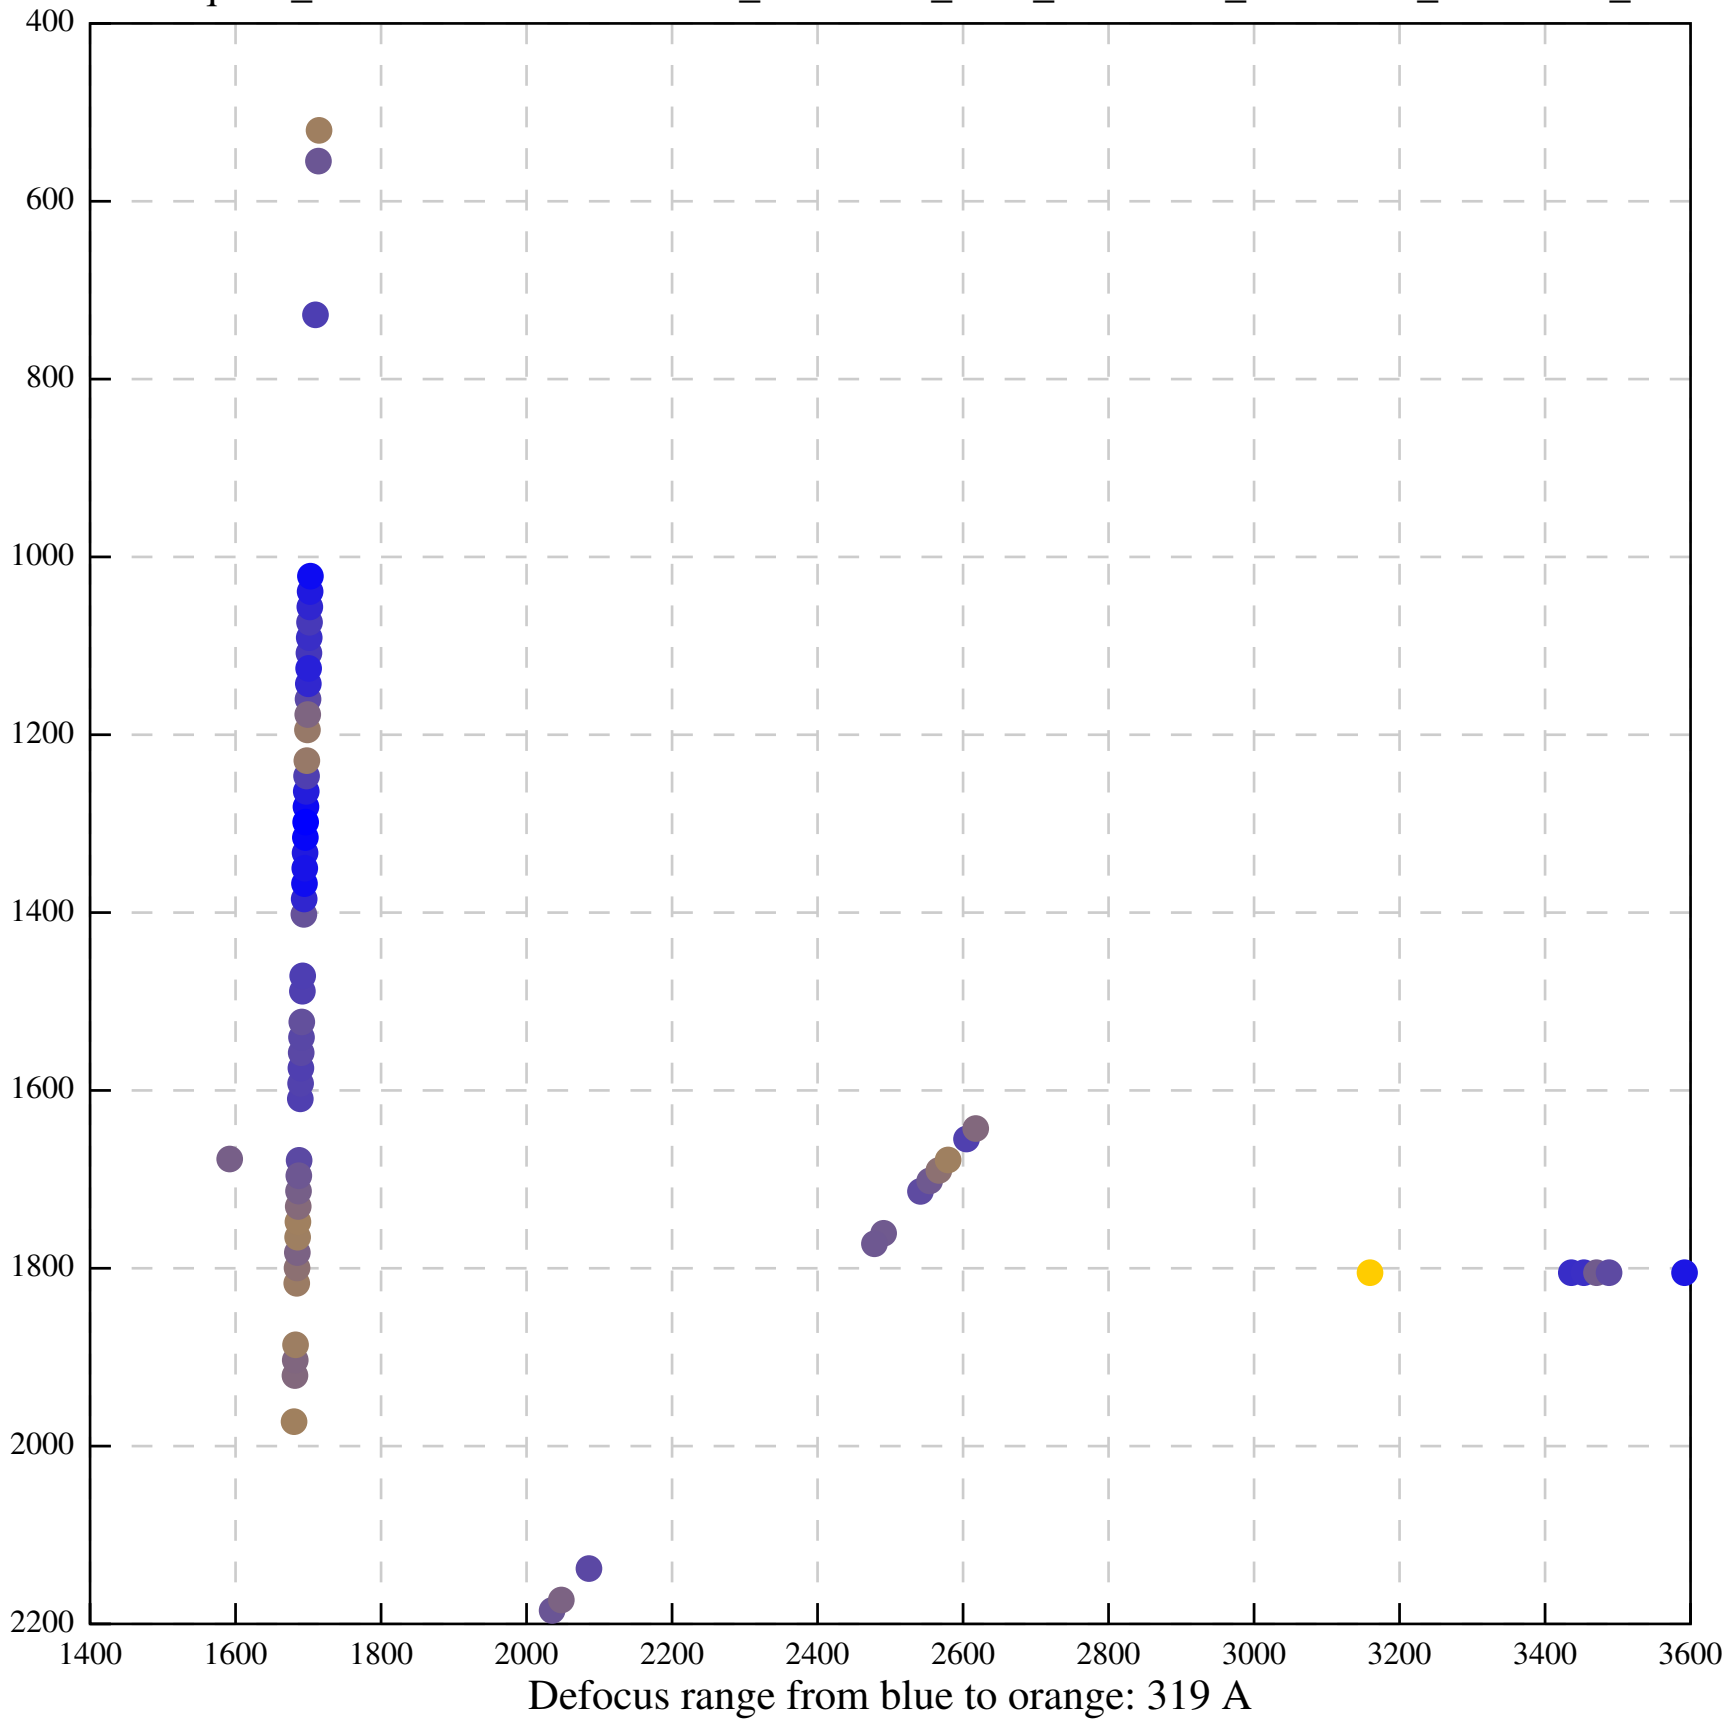

Defocus range from blue to orange: 372 A

Defocus range from blue to orange: 346 A

Defocus range from blue to orange: 360 A

Defocus range from blue to orange: 1022 A

Defocus range from blue to orange: 346 A

Defocus range from blue to orange: 318 A

Defocus range from blue to orange: 474 A

Defocus range from blue to orange: 732 A

Defocus range from blue to orange: 551 A

Defocus range from blue to orange: 460 A

Defocus range from blue to orange: 497 A

Defocus range from blue to orange: 166 A

Defocus range from blue to orange: 241 A

Defocus range from blue to orange: 375 A

Defocus range from blue to orange: 901 A

Defocus range from blue to orange: 54 A

Defocus range from blue to orange: 70 A

Defocus range from blue to orange: 118 A

Defocus range from blue to orange: 557 A

Defocus range from blue to orange: 556 Å

Defocus range from blue to orange: 394 A