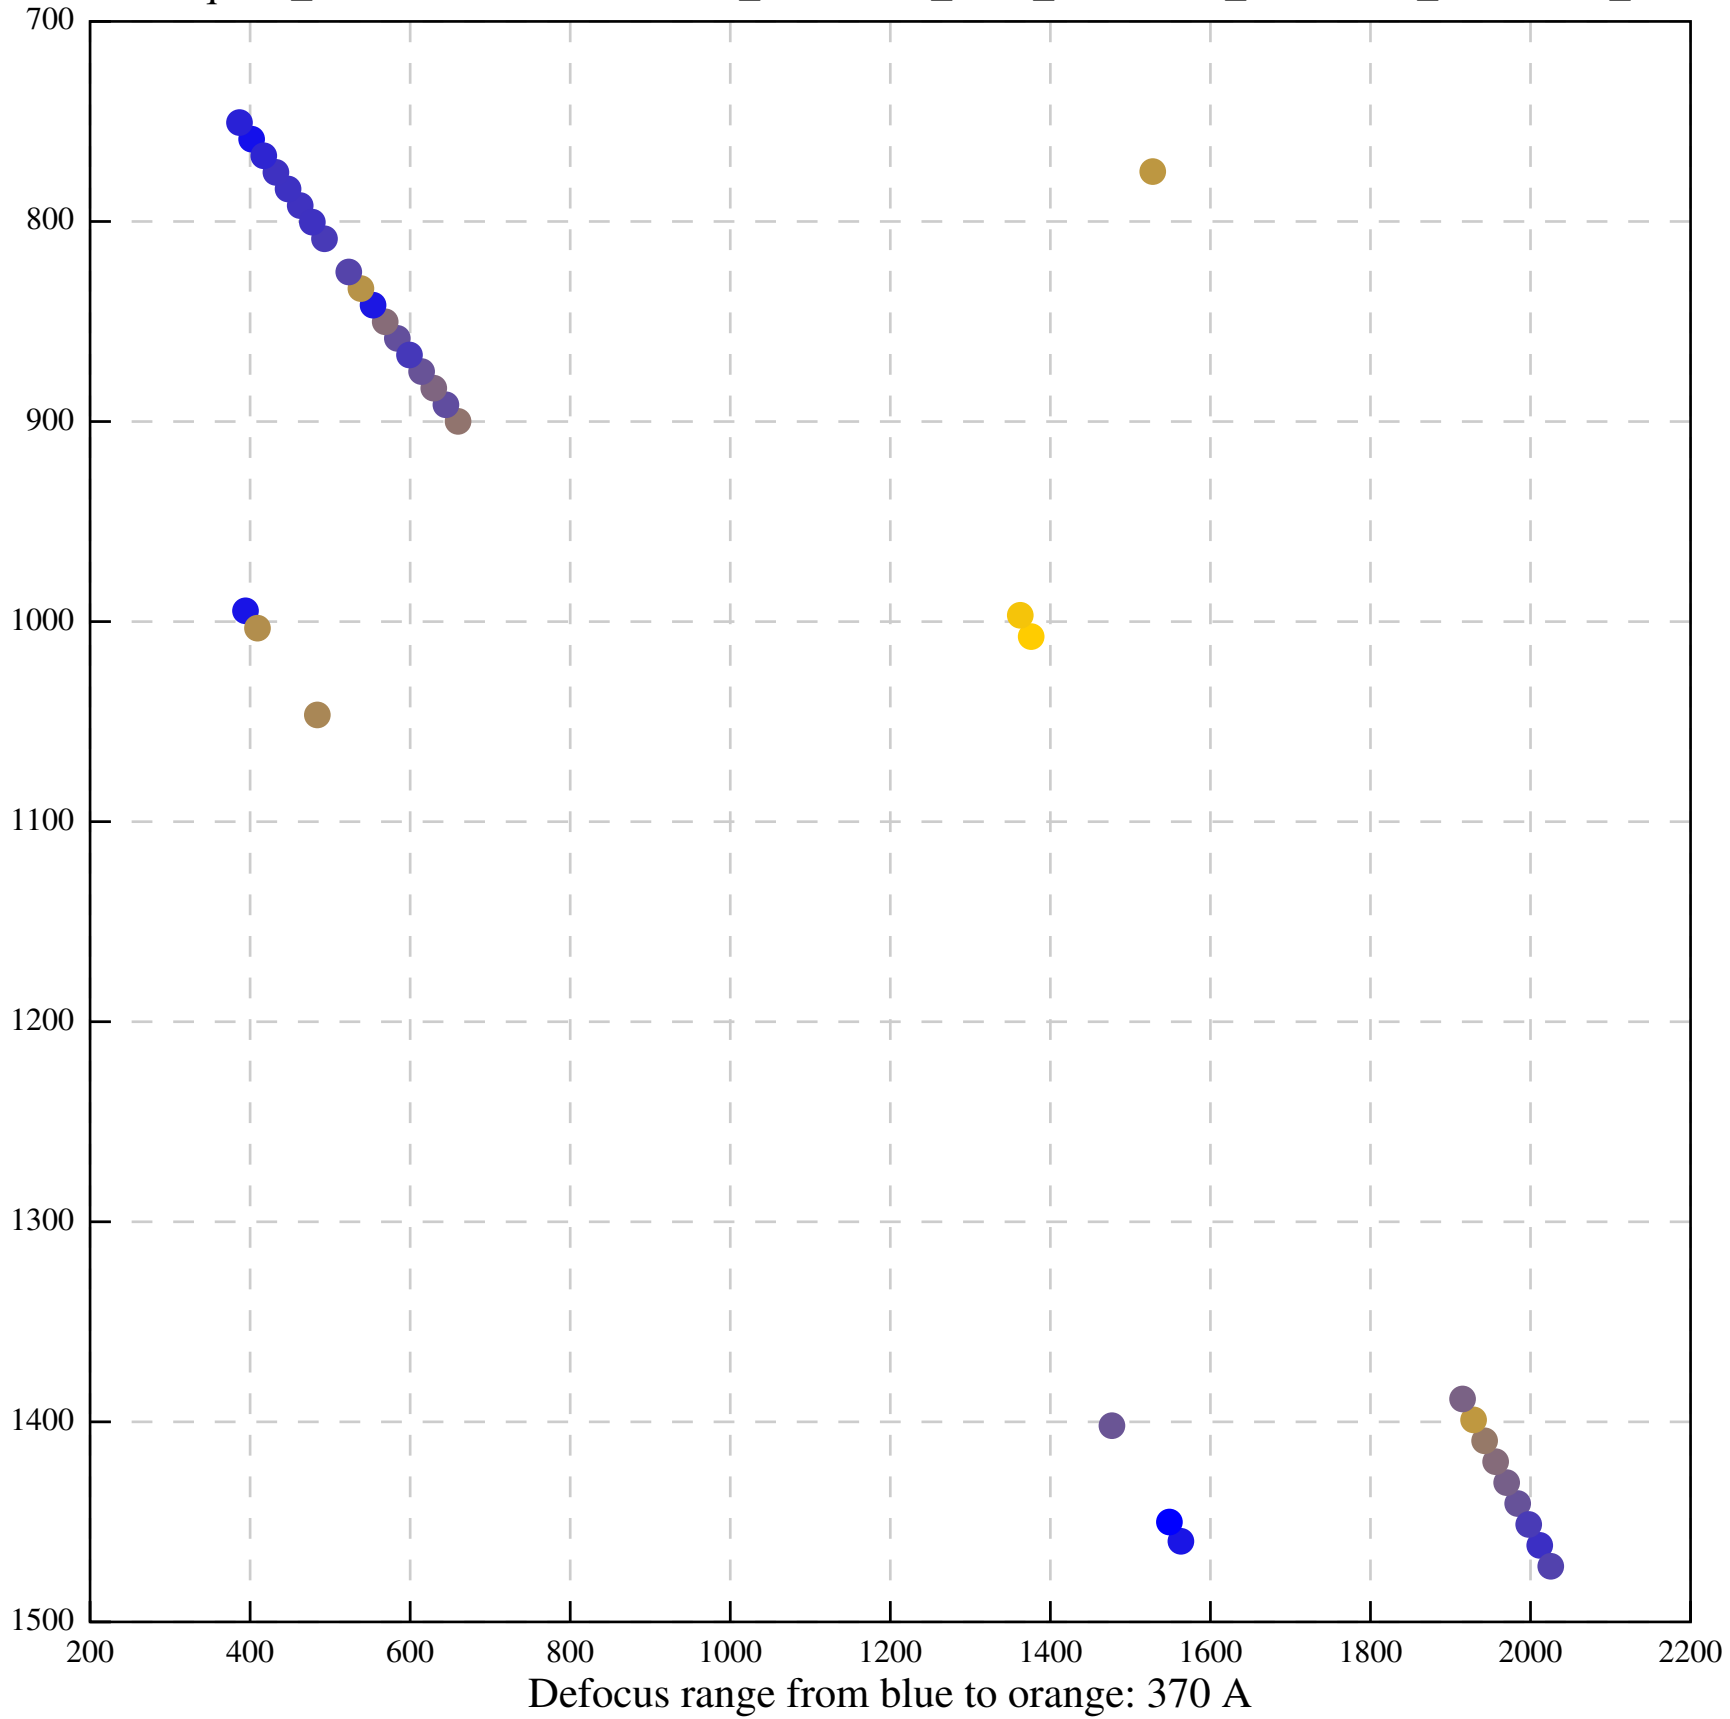

Defocus range from blue to orange: 0 A

Defocus range from blue to orange: 65 A

Defocus range from blue to orange: 382 A

Defocus range from blue to orange: 170 A

Defocus range from blue to orange: 874 A

Defocus range from blue to orange: 793 A

Defocus range from blue to orange: 189 A

Defocus range from blue to orange: 1136 A

Defocus range from blue to orange: 690 A

Defocus range from blue to orange: 393 A

Defocus range from blue to orange: 119 Å

Defocus range from blue to orange: 426 A

Defocus range from blue to orange: 396 A

Defocus range from blue to orange: 269 A

Defocus range from blue to orange: 460 A

Defocus range from blue to orange: 109 A

Defocus range from blue to orange: 58 A

Defocus range from blue to orange: 305 A

Defocus range from blue to orange: 167 A

Defocus range from blue to orange: 0 A

Defocus range from blue to orange: 422 A

Defocus range from blue to orange: 348 A