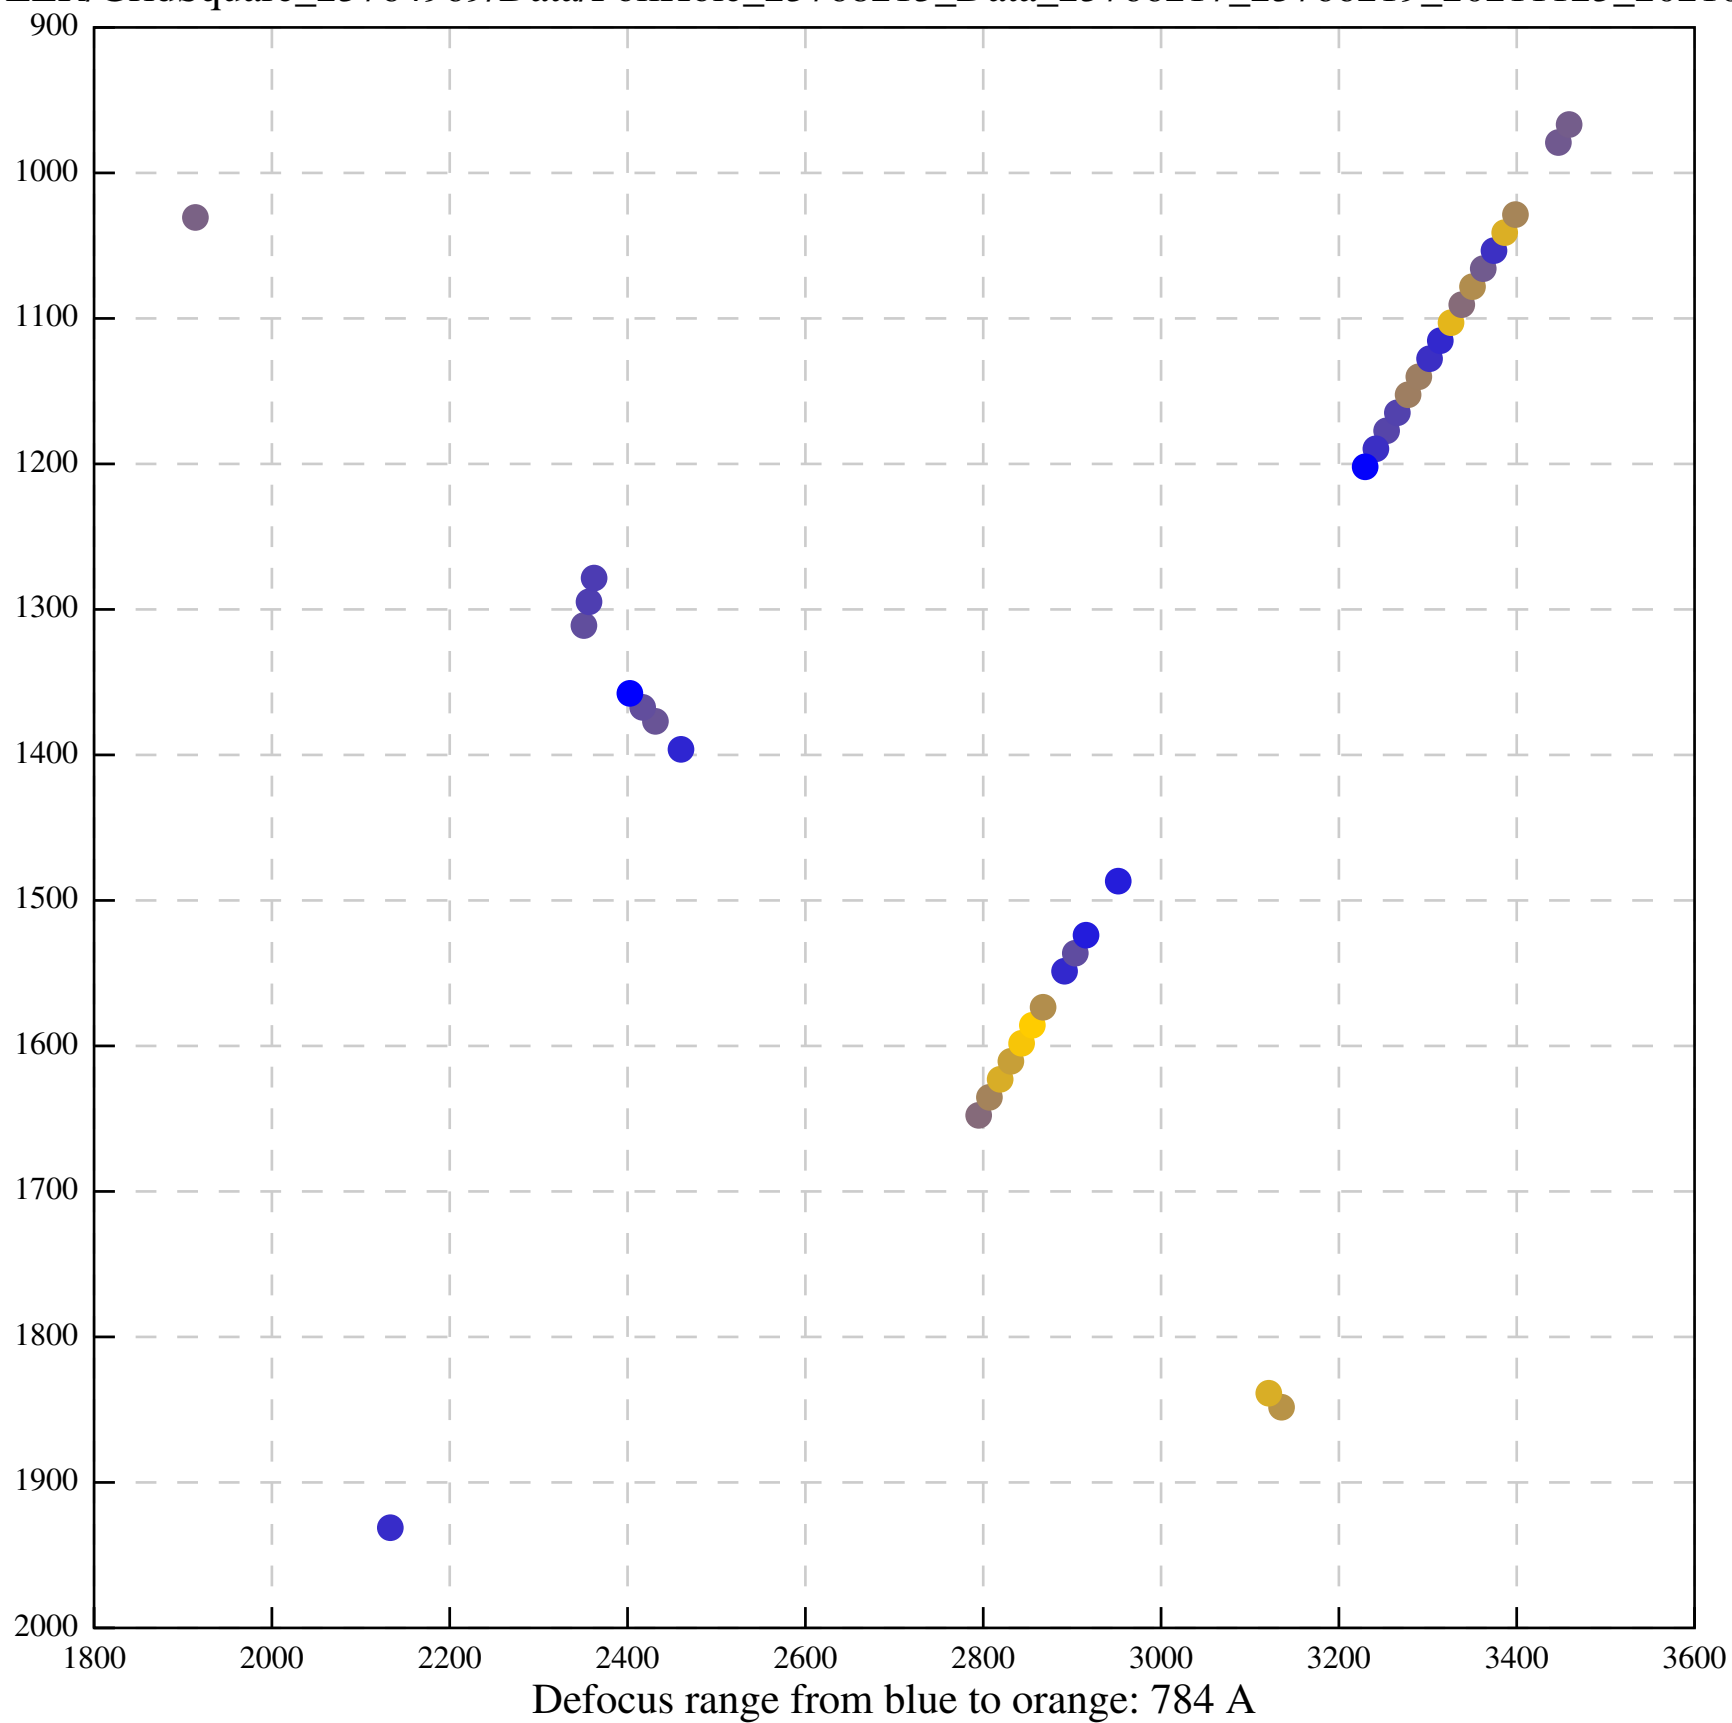

Defocus range from blue to orange: 318 A

Defocus range from blue to orange: 474 A

Defocus range from blue to orange: 732 A

Defocus range from blue to orange: 551 A

Defocus range from blue to orange: 460 A

Defocus range from blue to orange: 497 A

Defocus range from blue to orange: 166 A

Defocus range from blue to orange: 241 A

Defocus range from blue to orange: 375 A

Defocus range from blue to orange: 901 A

Defocus range from blue to orange: 54 A

Defocus range from blue to orange: 70 A

Defocus range from blue to orange: 118 A

Defocus range from blue to orange: 557 A

Defocus range from blue to orange: 556 Å

Defocus range from blue to orange: 394 A

Defocus range from blue to orange: 251 A

Defocus range from blue to orange: 401 A

Defocus range from blue to orange: 473 A

Defocus range from blue to orange: 790 A

Defocus range from blue to orange: 0 A

Defocus range from blue to orange: 513 A