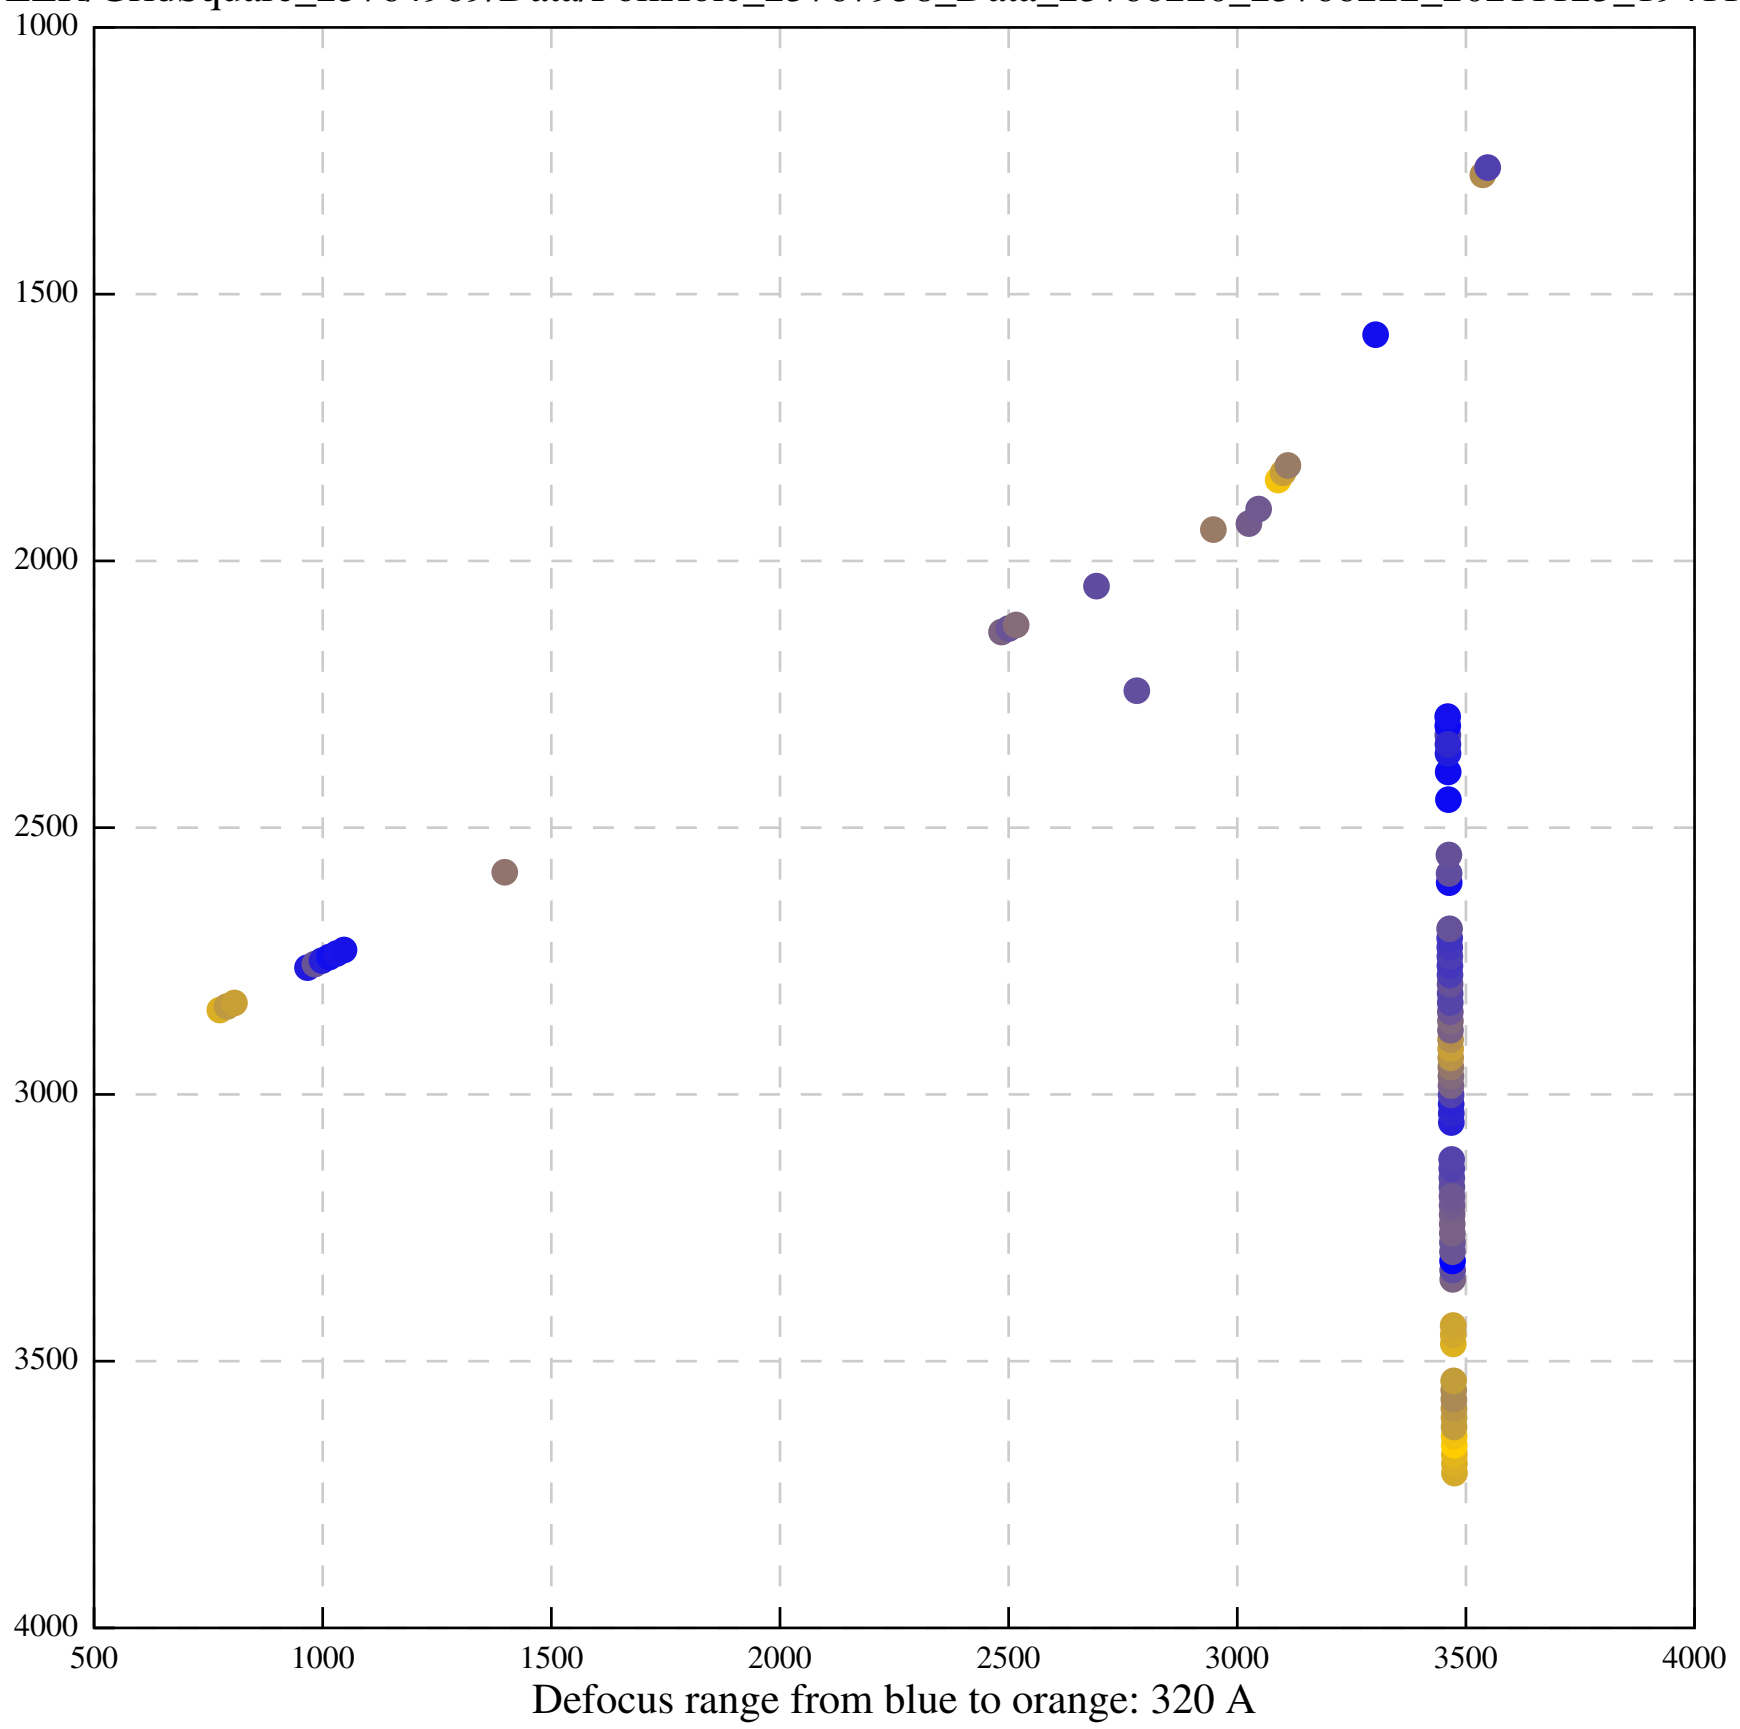

Defocus range from blue to orange: 426 A

Defocus range from blue to orange: 396 A

Defocus range from blue to orange: 269 A

Defocus range from blue to orange: 460 A

Defocus range from blue to orange: 109 A

Defocus range from blue to orange: 58 A

Defocus range from blue to orange: 305 A

Defocus range from blue to orange: 167 A

Defocus range from blue to orange: 0 A

Defocus range from blue to orange: 422 A

Defocus range from blue to orange: 348 A

Defocus range from blue to orange: 372 A

Defocus range from blue to orange: 346 A

Defocus range from blue to orange: 360 A

Defocus range from blue to orange: 1022 A

Defocus range from blue to orange: 346 A

Defocus range from blue to orange: 318 A

Defocus range from blue to orange: 474 A

Defocus range from blue to orange: 732 A

Defocus range from blue to orange: 551 A

Defocus range from blue to orange: 460 A