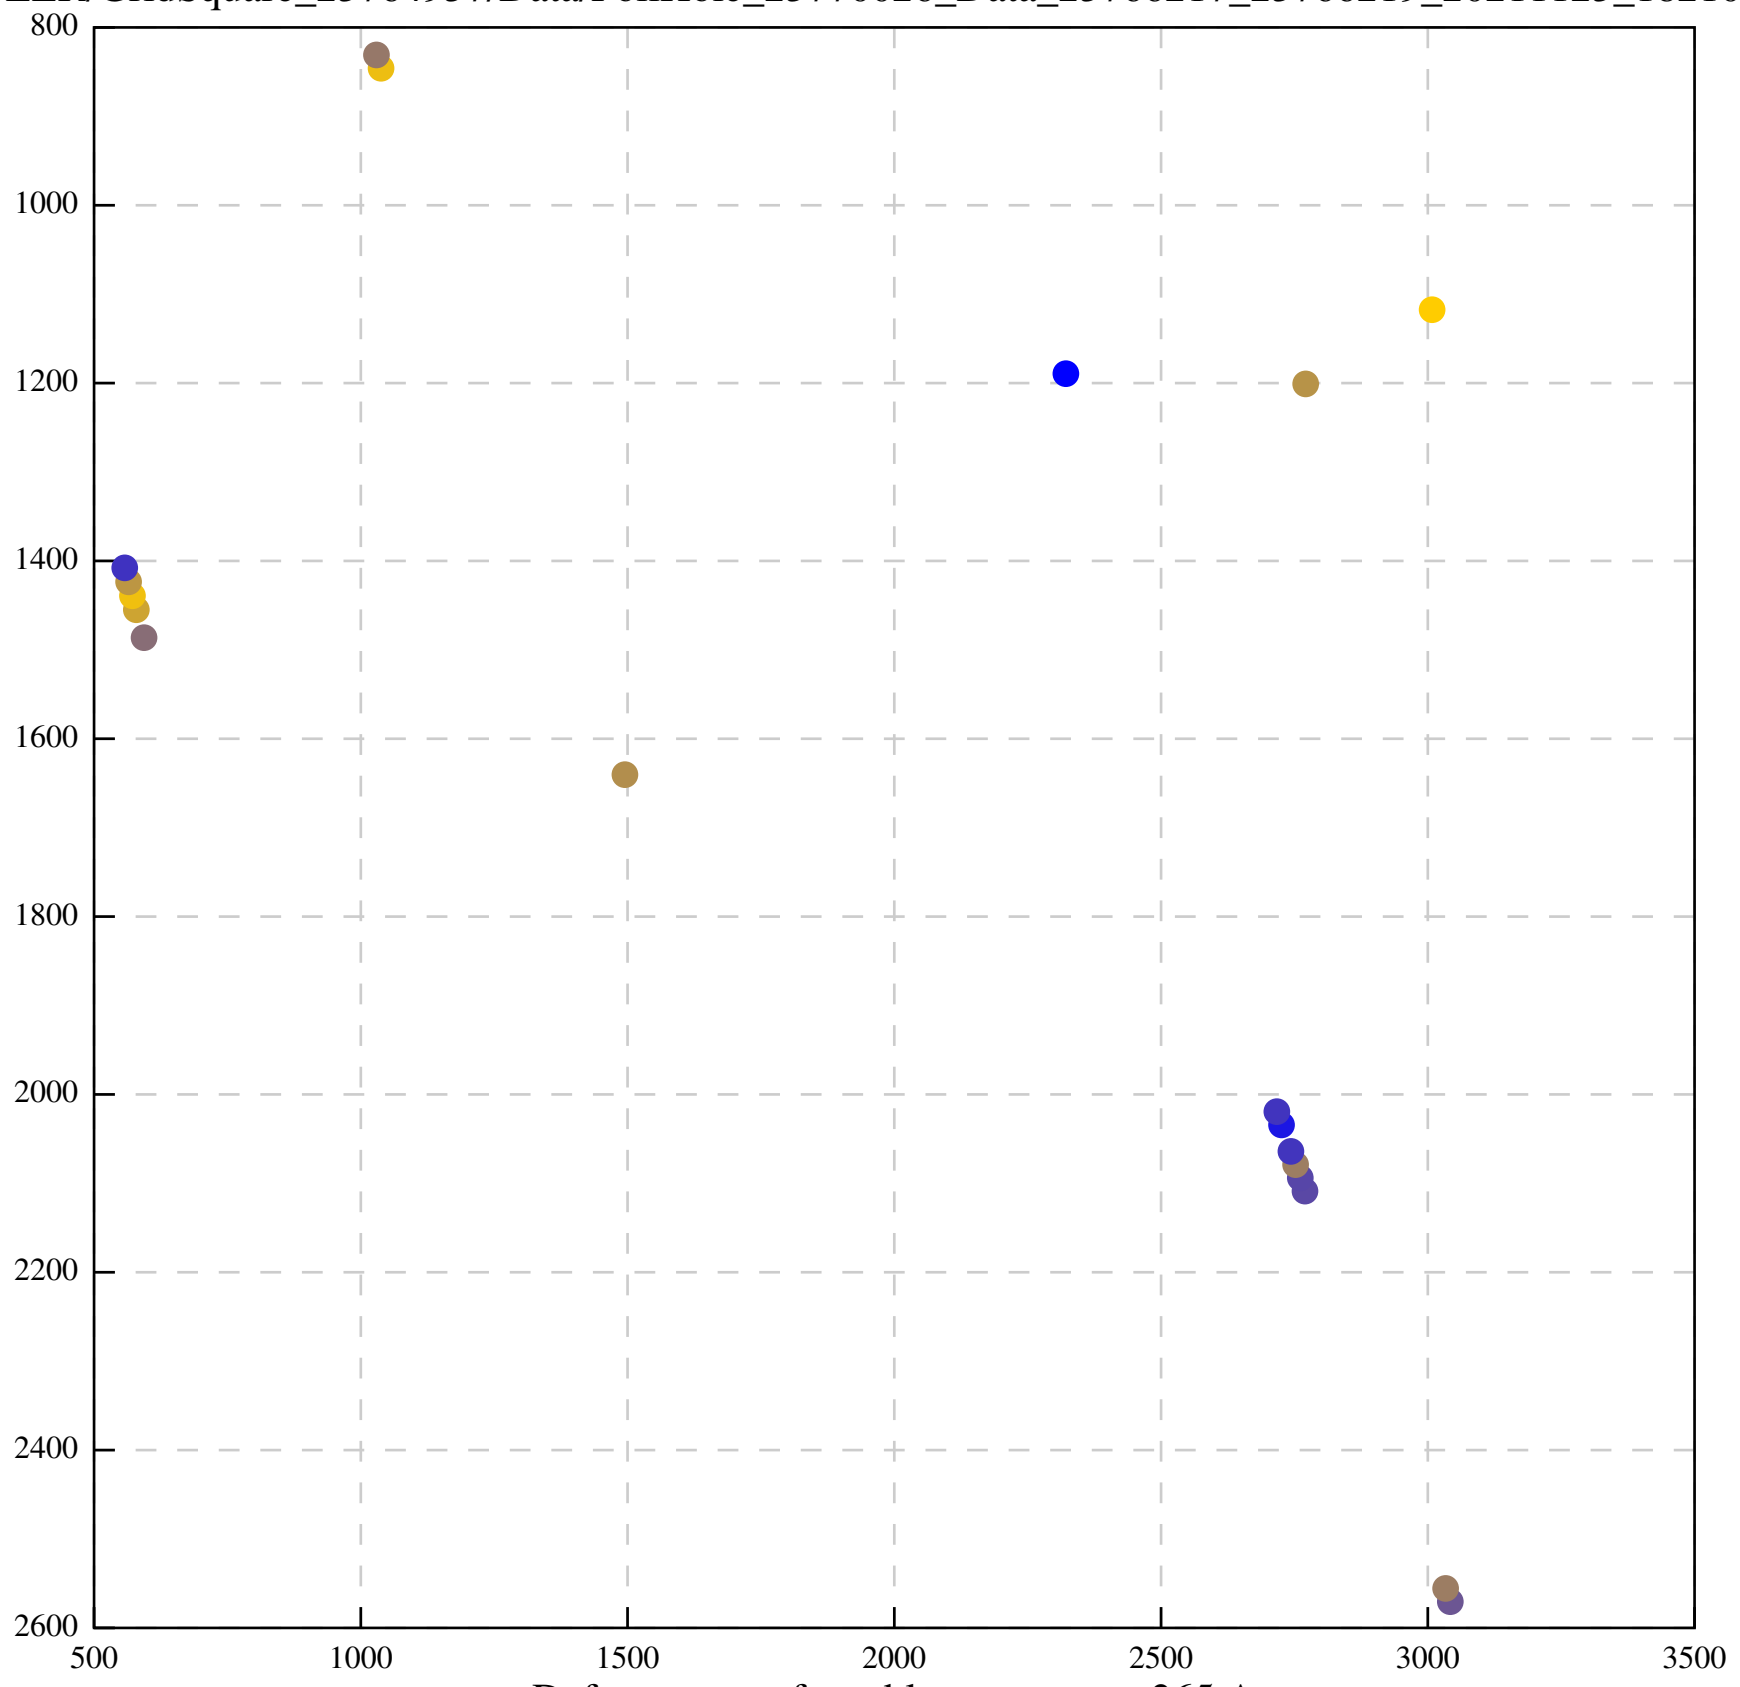

Defocus range from blue to orange: 171 A

Defocus range from blue to orange: 147 A

Defocus range from blue to orange: 469 A

Defocus range from blue to orange: 356 A

Defocus range from blue to orange: 221 A

Defocus range from blue to orange: 29 A

Defocus range from blue to orange: 191 A

Defocus range from blue to orange: 452 A

Defocus range from blue to orange: 217 A

Defocus range from blue to orange: 277 A

Defocus range from blue to orange: 442 A

Defocus range from blue to orange: 406 A

Defocus range from blue to orange: 385 A

Defocus range from blue to orange: 704 A

Defocus range from blue to orange: 283 A

Defocus range from blue to orange: 10 A

Defocus range from blue to orange: 0 Å

Defocus range from blue to orange: 169 A

Defocus range from blue to orange: 709 A

Defocus range from blue to orange: 66 A

Defocus range from blue to orange: 357 A

Defocus range from blue to orange: 1026 A