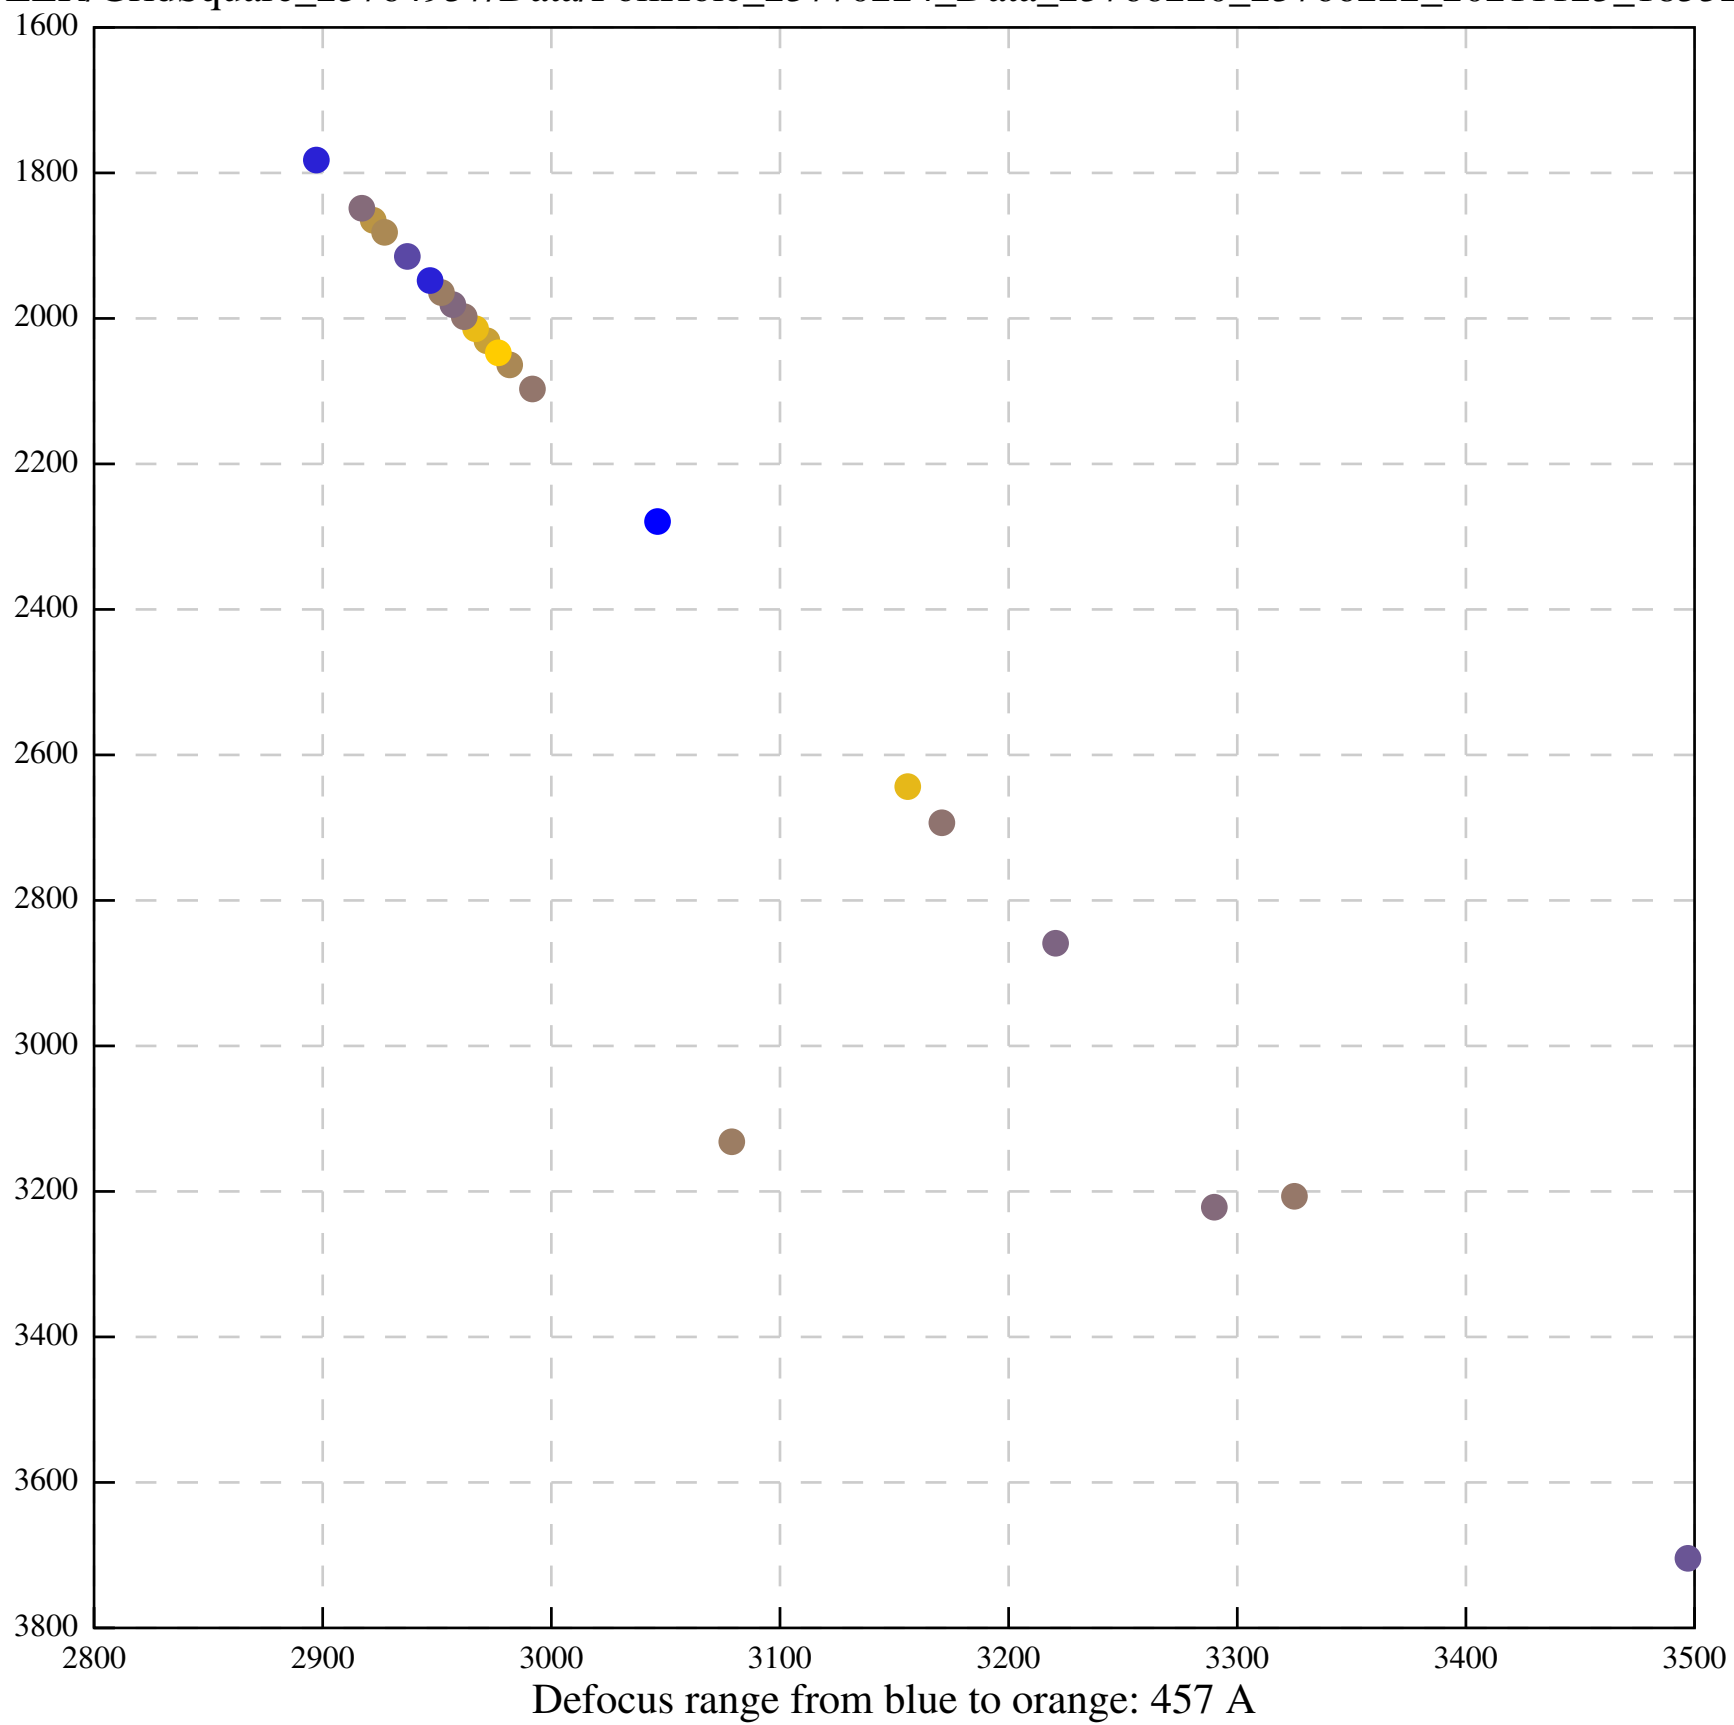

Defocus range from blue to orange: 406 A

Defocus range from blue to orange: 385 A

Defocus range from blue to orange: 704 A

Defocus range from blue to orange: 283 A

Defocus range from blue to orange: 10 A

Defocus range from blue to orange: 0 Å

Defocus range from blue to orange: 169 A

Defocus range from blue to orange: 709 A

Defocus range from blue to orange: 66 A

Defocus range from blue to orange: 357 A

Defocus range from blue to orange: 1026 A

Defocus range from blue to orange: 519 A

Defocus range from blue to orange: 16 A

Defocus range from blue to orange: 211 A

Defocus range from blue to orange: 0 A

Defocus range from blue to orange: 150 A

Defocus range from blue to orange: 459 A

Defocus range from blue to orange: 0 A

Defocus range from blue to orange: 65 A

Defocus range from blue to orange: 382 A

Defocus range from blue to orange: 170 A

Defocus range from blue to orange: 874 A

Defocus range from blue to orange: 793 A