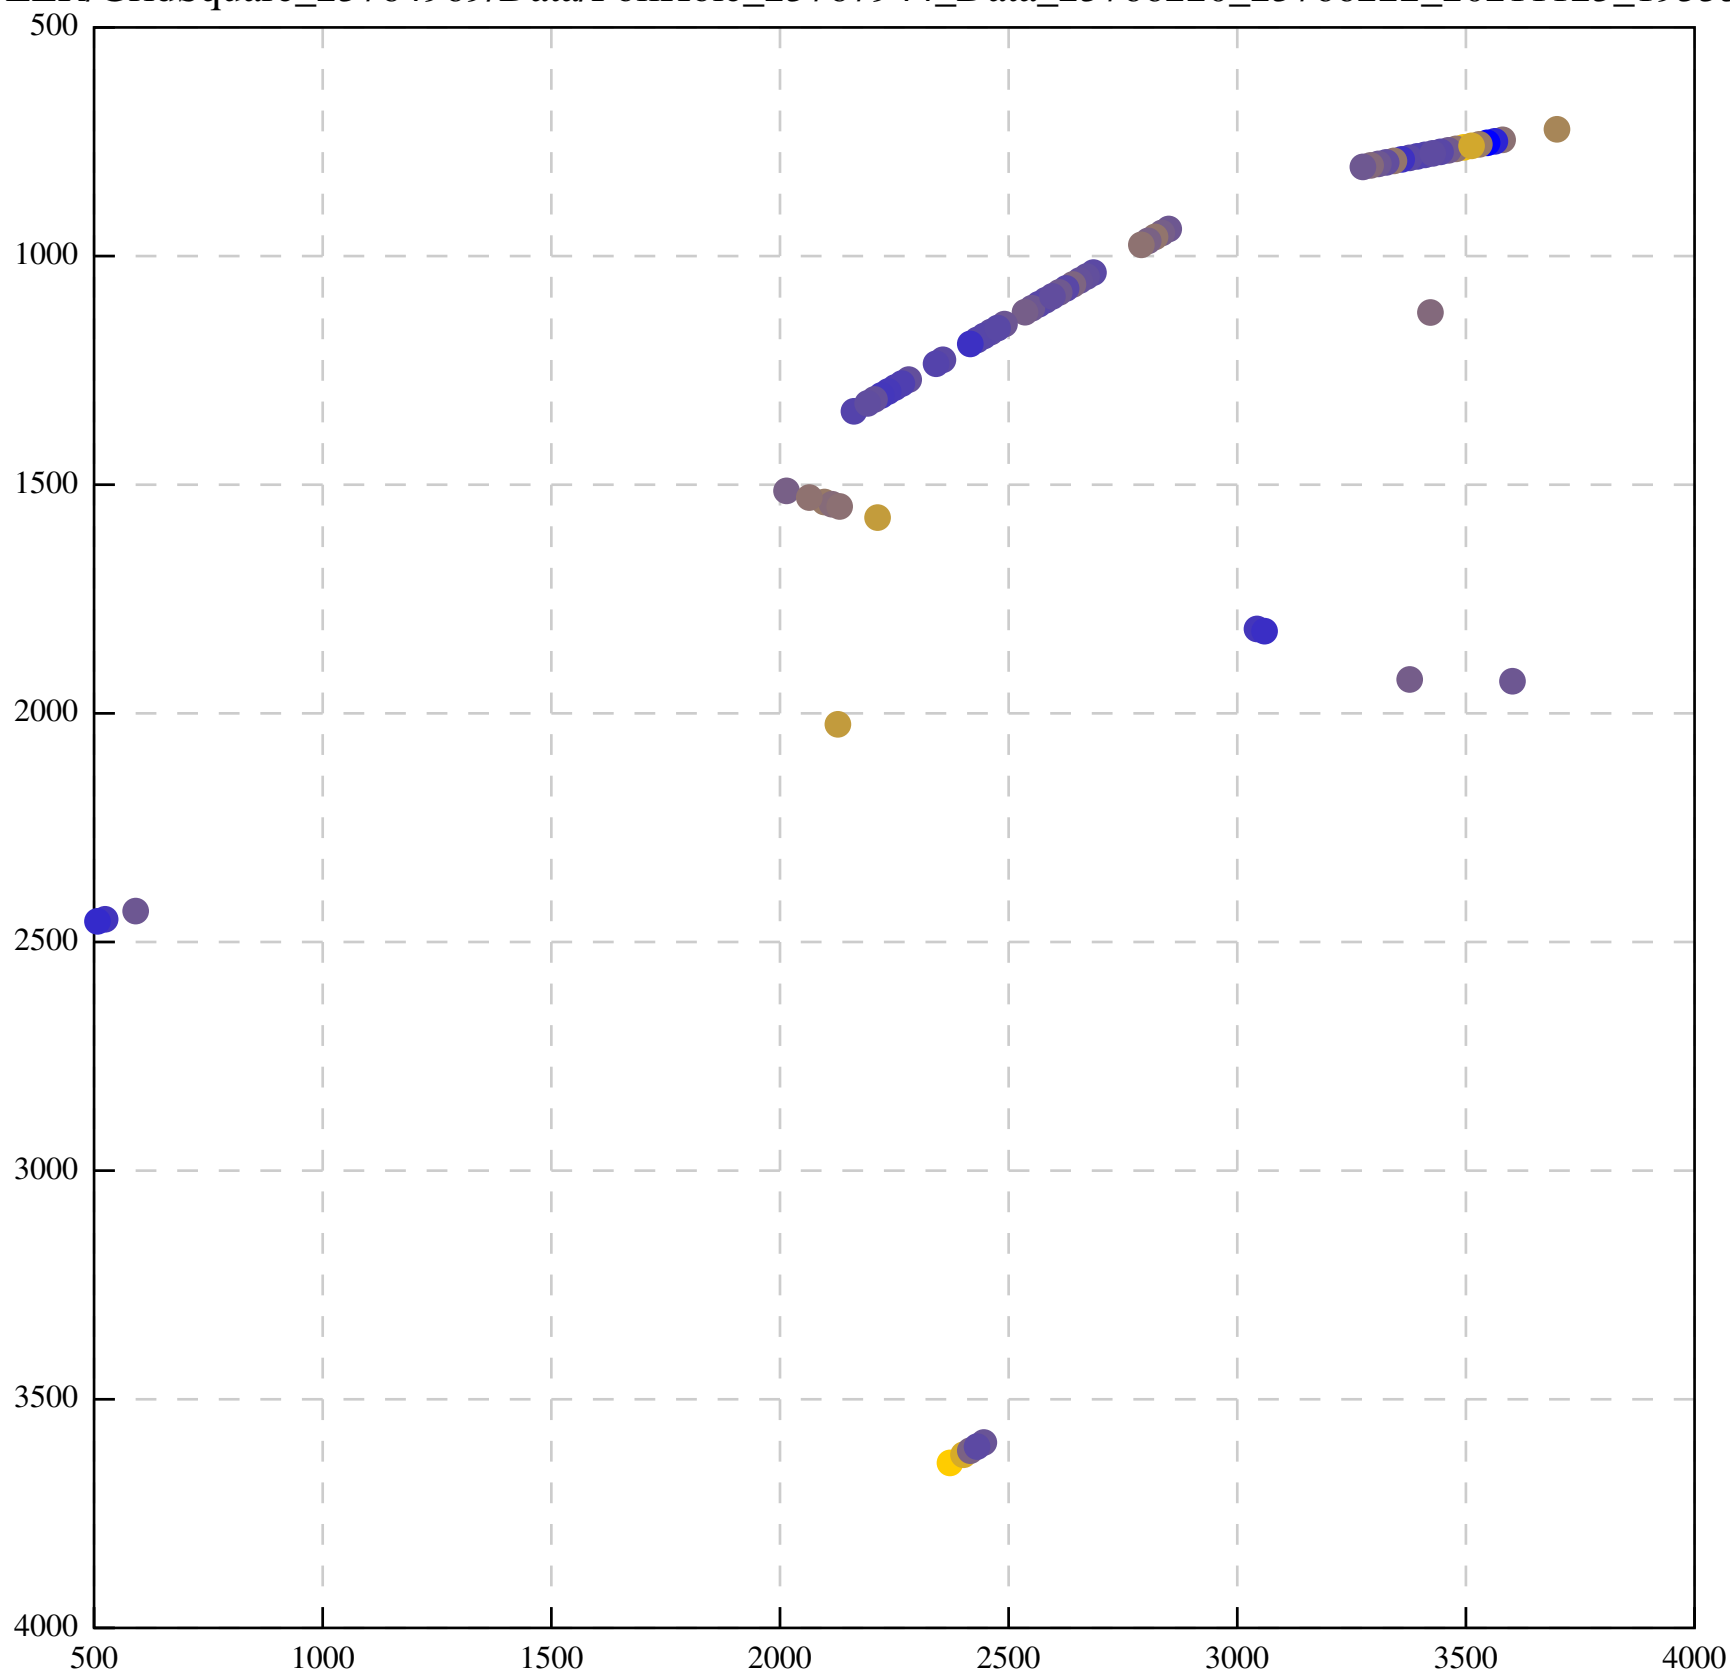

Defocus range from blue to orange: 189 A

Defocus range from blue to orange: 1136 A

Defocus range from blue to orange: 690 A

Defocus range from blue to orange: 393 A

Defocus range from blue to orange: 119 Å

Defocus range from blue to orange: 426 A

Defocus range from blue to orange: 396 A

Defocus range from blue to orange: 269 A

Defocus range from blue to orange: 460 A

Defocus range from blue to orange: 109 A

Defocus range from blue to orange: 58 A

Defocus range from blue to orange: 305 A

Defocus range from blue to orange: 167 A

Defocus range from blue to orange: 0 A

Defocus range from blue to orange: 422 A

Defocus range from blue to orange: 348 A

Defocus range from blue to orange: 372 A

Defocus range from blue to orange: 346 A

Defocus range from blue to orange: 360 A

Defocus range from blue to orange: 1022 A

Defocus range from blue to orange: 346 A