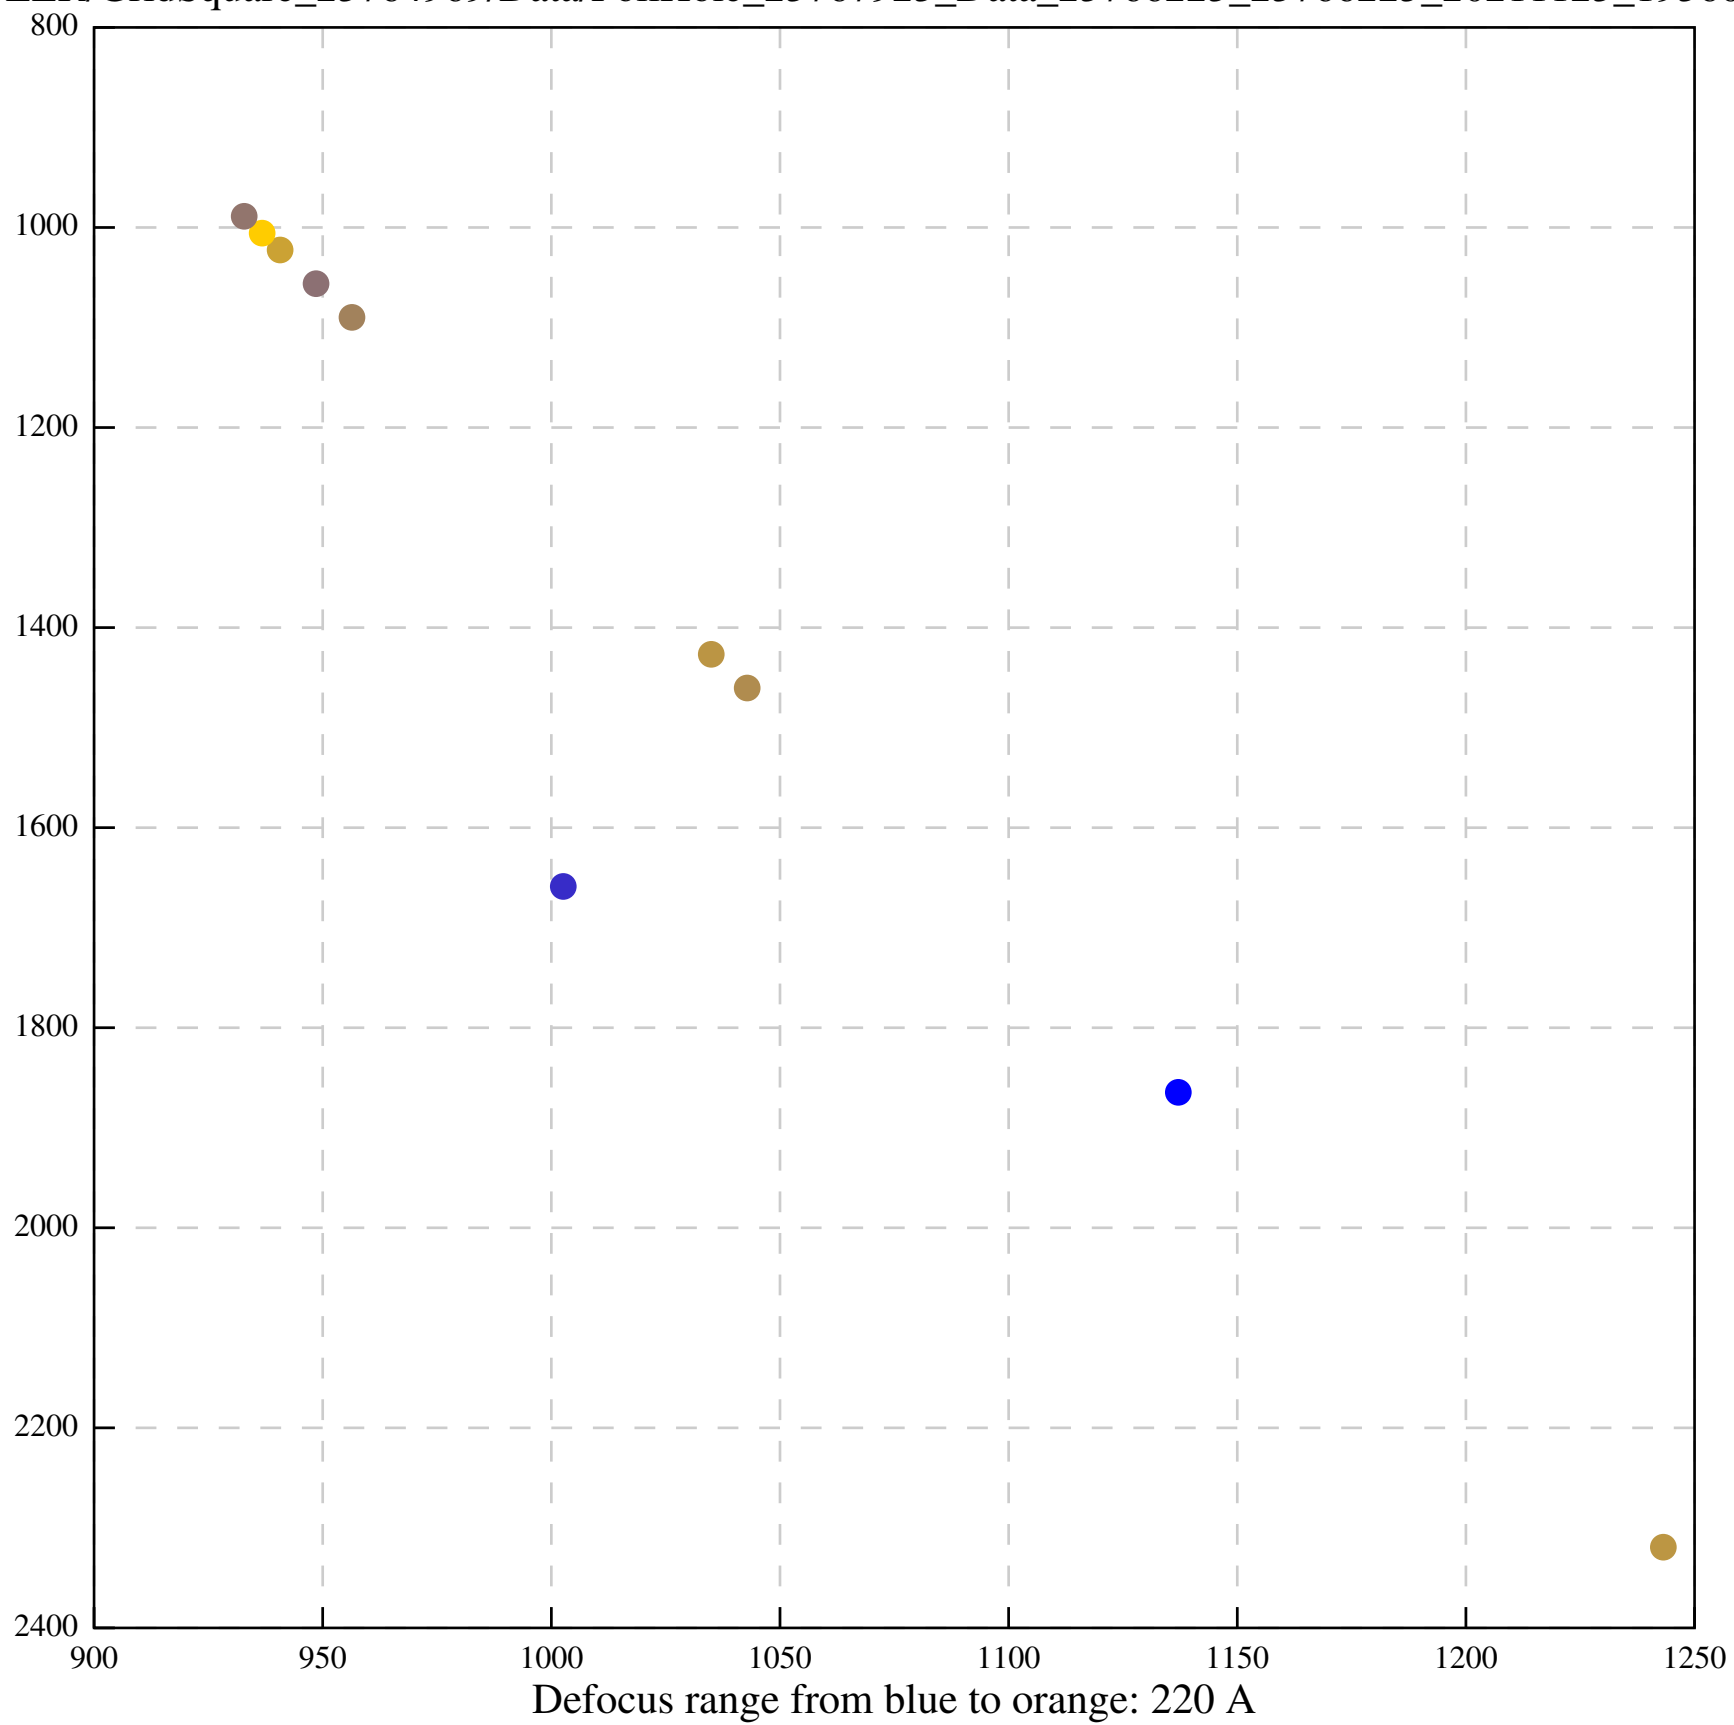

Defocus range from blue to orange: 0 A

Defocus range from blue to orange: 65 A

Defocus range from blue to orange: 382 A

Defocus range from blue to orange: 170 A

Defocus range from blue to orange: 874 A

Defocus range from blue to orange: 793 A

Defocus range from blue to orange: 189 A

Defocus range from blue to orange: 1136 A

Defocus range from blue to orange: 690 A

Defocus range from blue to orange: 393 A

Defocus range from blue to orange: 119 Å

Defocus range from blue to orange: 426 A

Defocus range from blue to orange: 396 A

Defocus range from blue to orange: 269 A

Defocus range from blue to orange: 460 A

Defocus range from blue to orange: 109 A

Defocus range from blue to orange: 58 A

Defocus range from blue to orange: 305 A

Defocus range from blue to orange: 167 A

Defocus range from blue to orange: 0 A

Defocus range from blue to orange: 422 A

Defocus range from blue to orange: 348 A