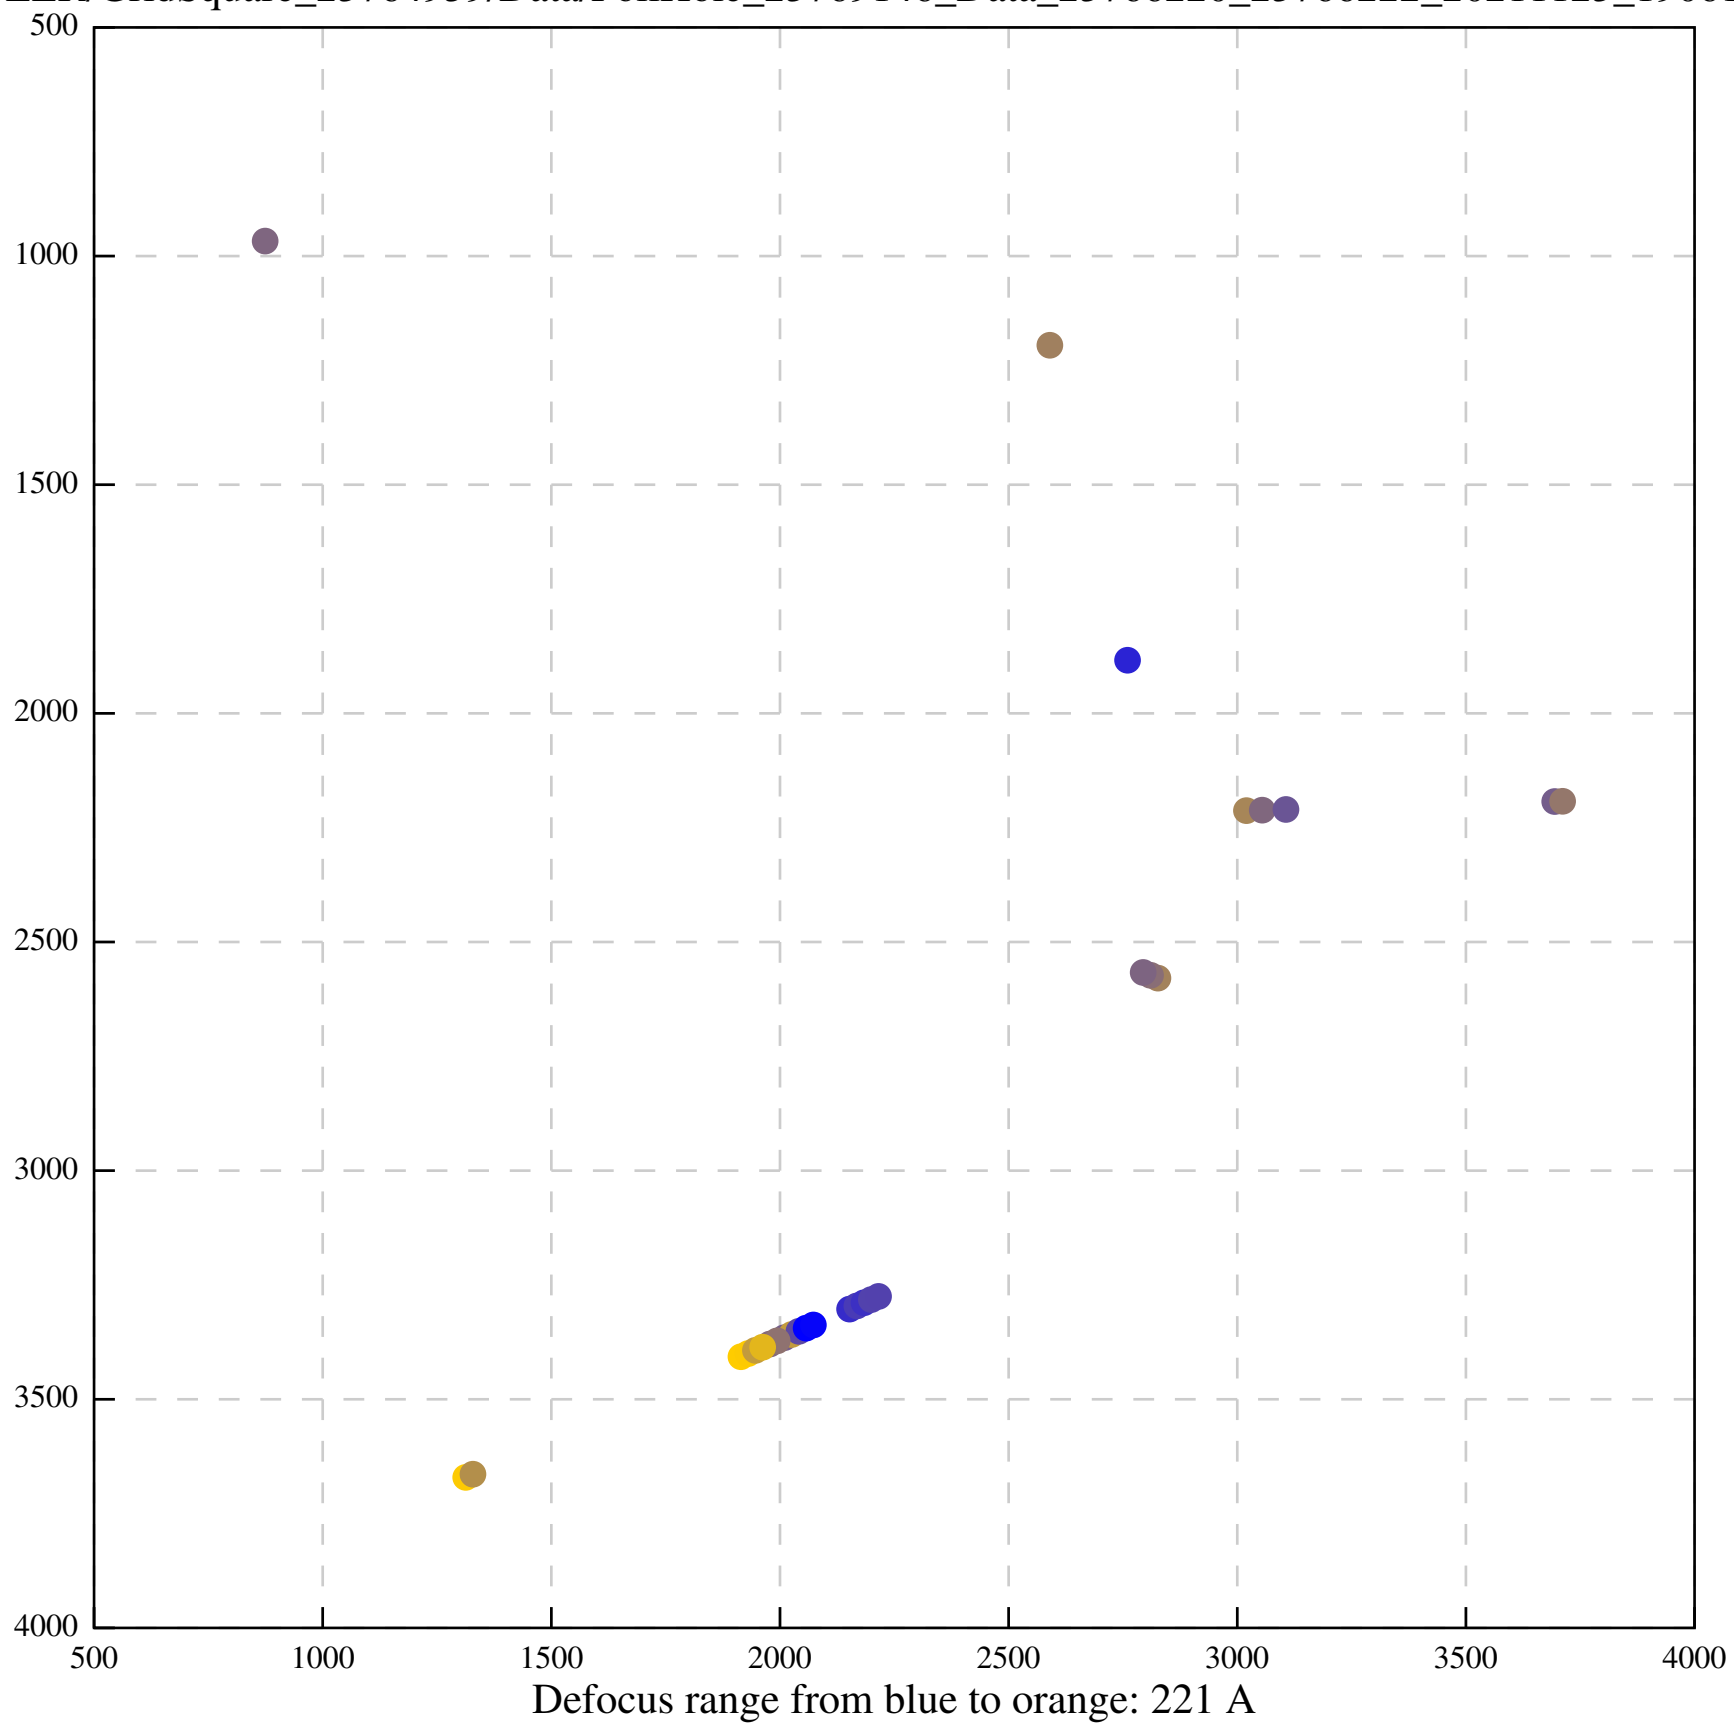

Defocus range from blue to orange: 519 A

Defocus range from blue to orange: 16 A

Defocus range from blue to orange: 211 A

Defocus range from blue to orange: 0 A

Defocus range from blue to orange: 150 A

Defocus range from blue to orange: 459 A

Defocus range from blue to orange: 0 A

Defocus range from blue to orange: 65 A

Defocus range from blue to orange: 382 A

Defocus range from blue to orange: 170 A

Defocus range from blue to orange: 874 A

Defocus range from blue to orange: 793 A

Defocus range from blue to orange: 189 A

Defocus range from blue to orange: 1136 A

Defocus range from blue to orange: 690 A

Defocus range from blue to orange: 393 A

Defocus range from blue to orange: 119 Å