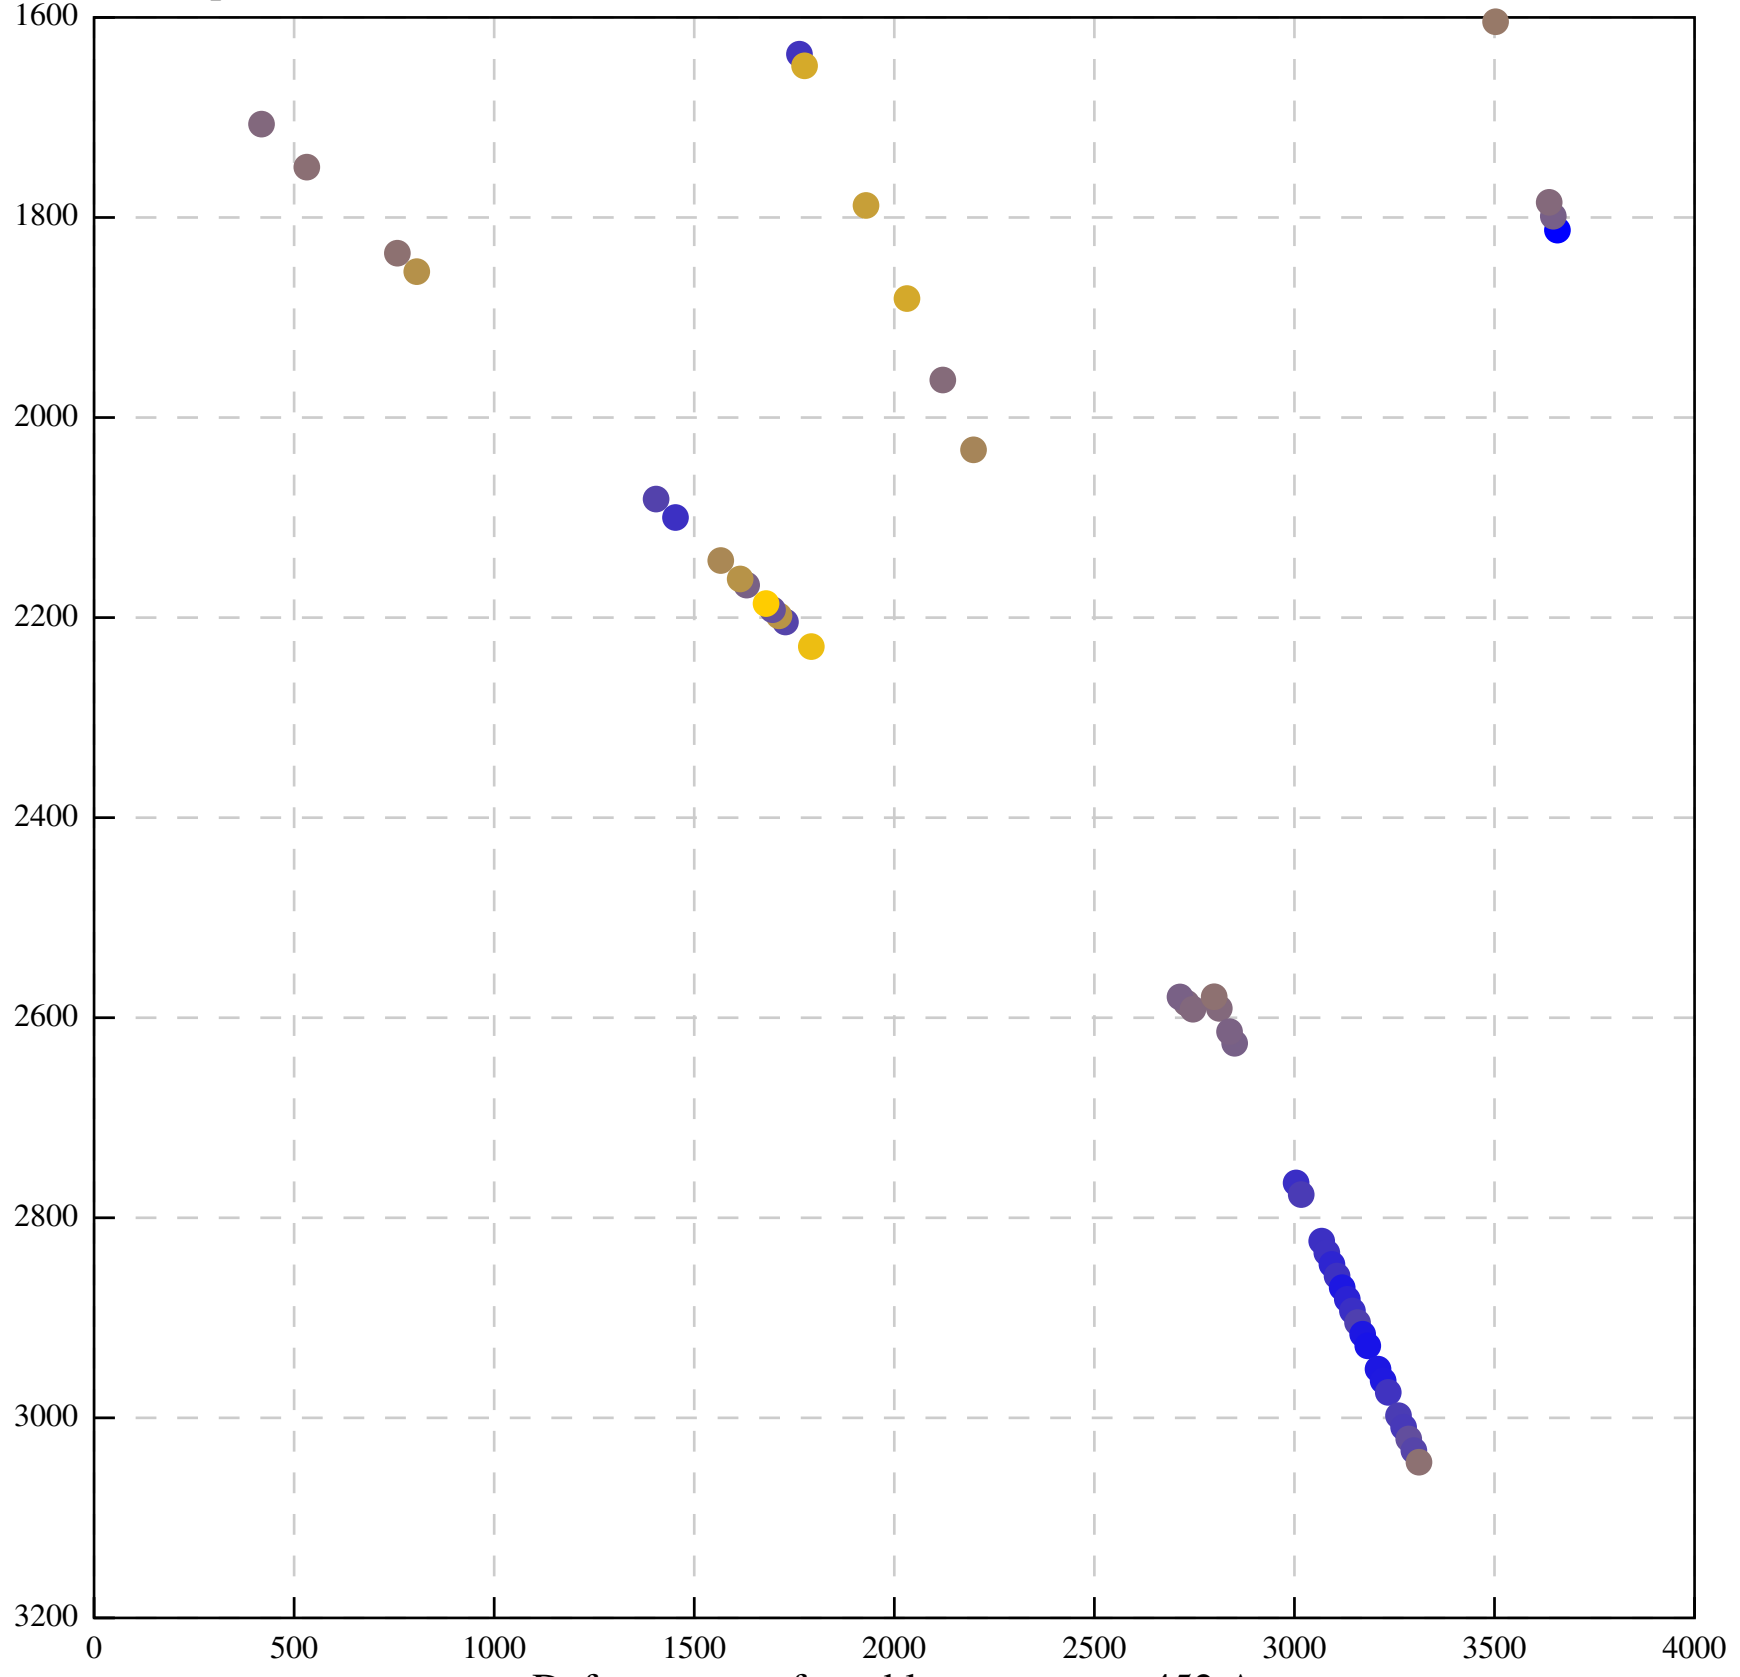

Defocus range from blue to orange: 171 A

Defocus range from blue to orange: 147 A

Defocus range from blue to orange: 469 A

Defocus range from blue to orange: 356 A

Defocus range from blue to orange: 221 A

Defocus range from blue to orange: 29 A

Defocus range from blue to orange: 191 A

Defocus range from blue to orange: 452 A

Defocus range from blue to orange: 217 A

Defocus range from blue to orange: 277 A

Defocus range from blue to orange: 442 A

Defocus range from blue to orange: 406 A

Defocus range from blue to orange: 385 A

Defocus range from blue to orange: 704 A

Defocus range from blue to orange: 283 A

Defocus range from blue to orange: 10 A

Defocus range from blue to orange: 0 Å

Defocus range from blue to orange: 169 A

Defocus range from blue to orange: 709 A

Defocus range from blue to orange: 66 A

Defocus range from blue to orange: 357 A

Defocus range from blue to orange: 1026 A