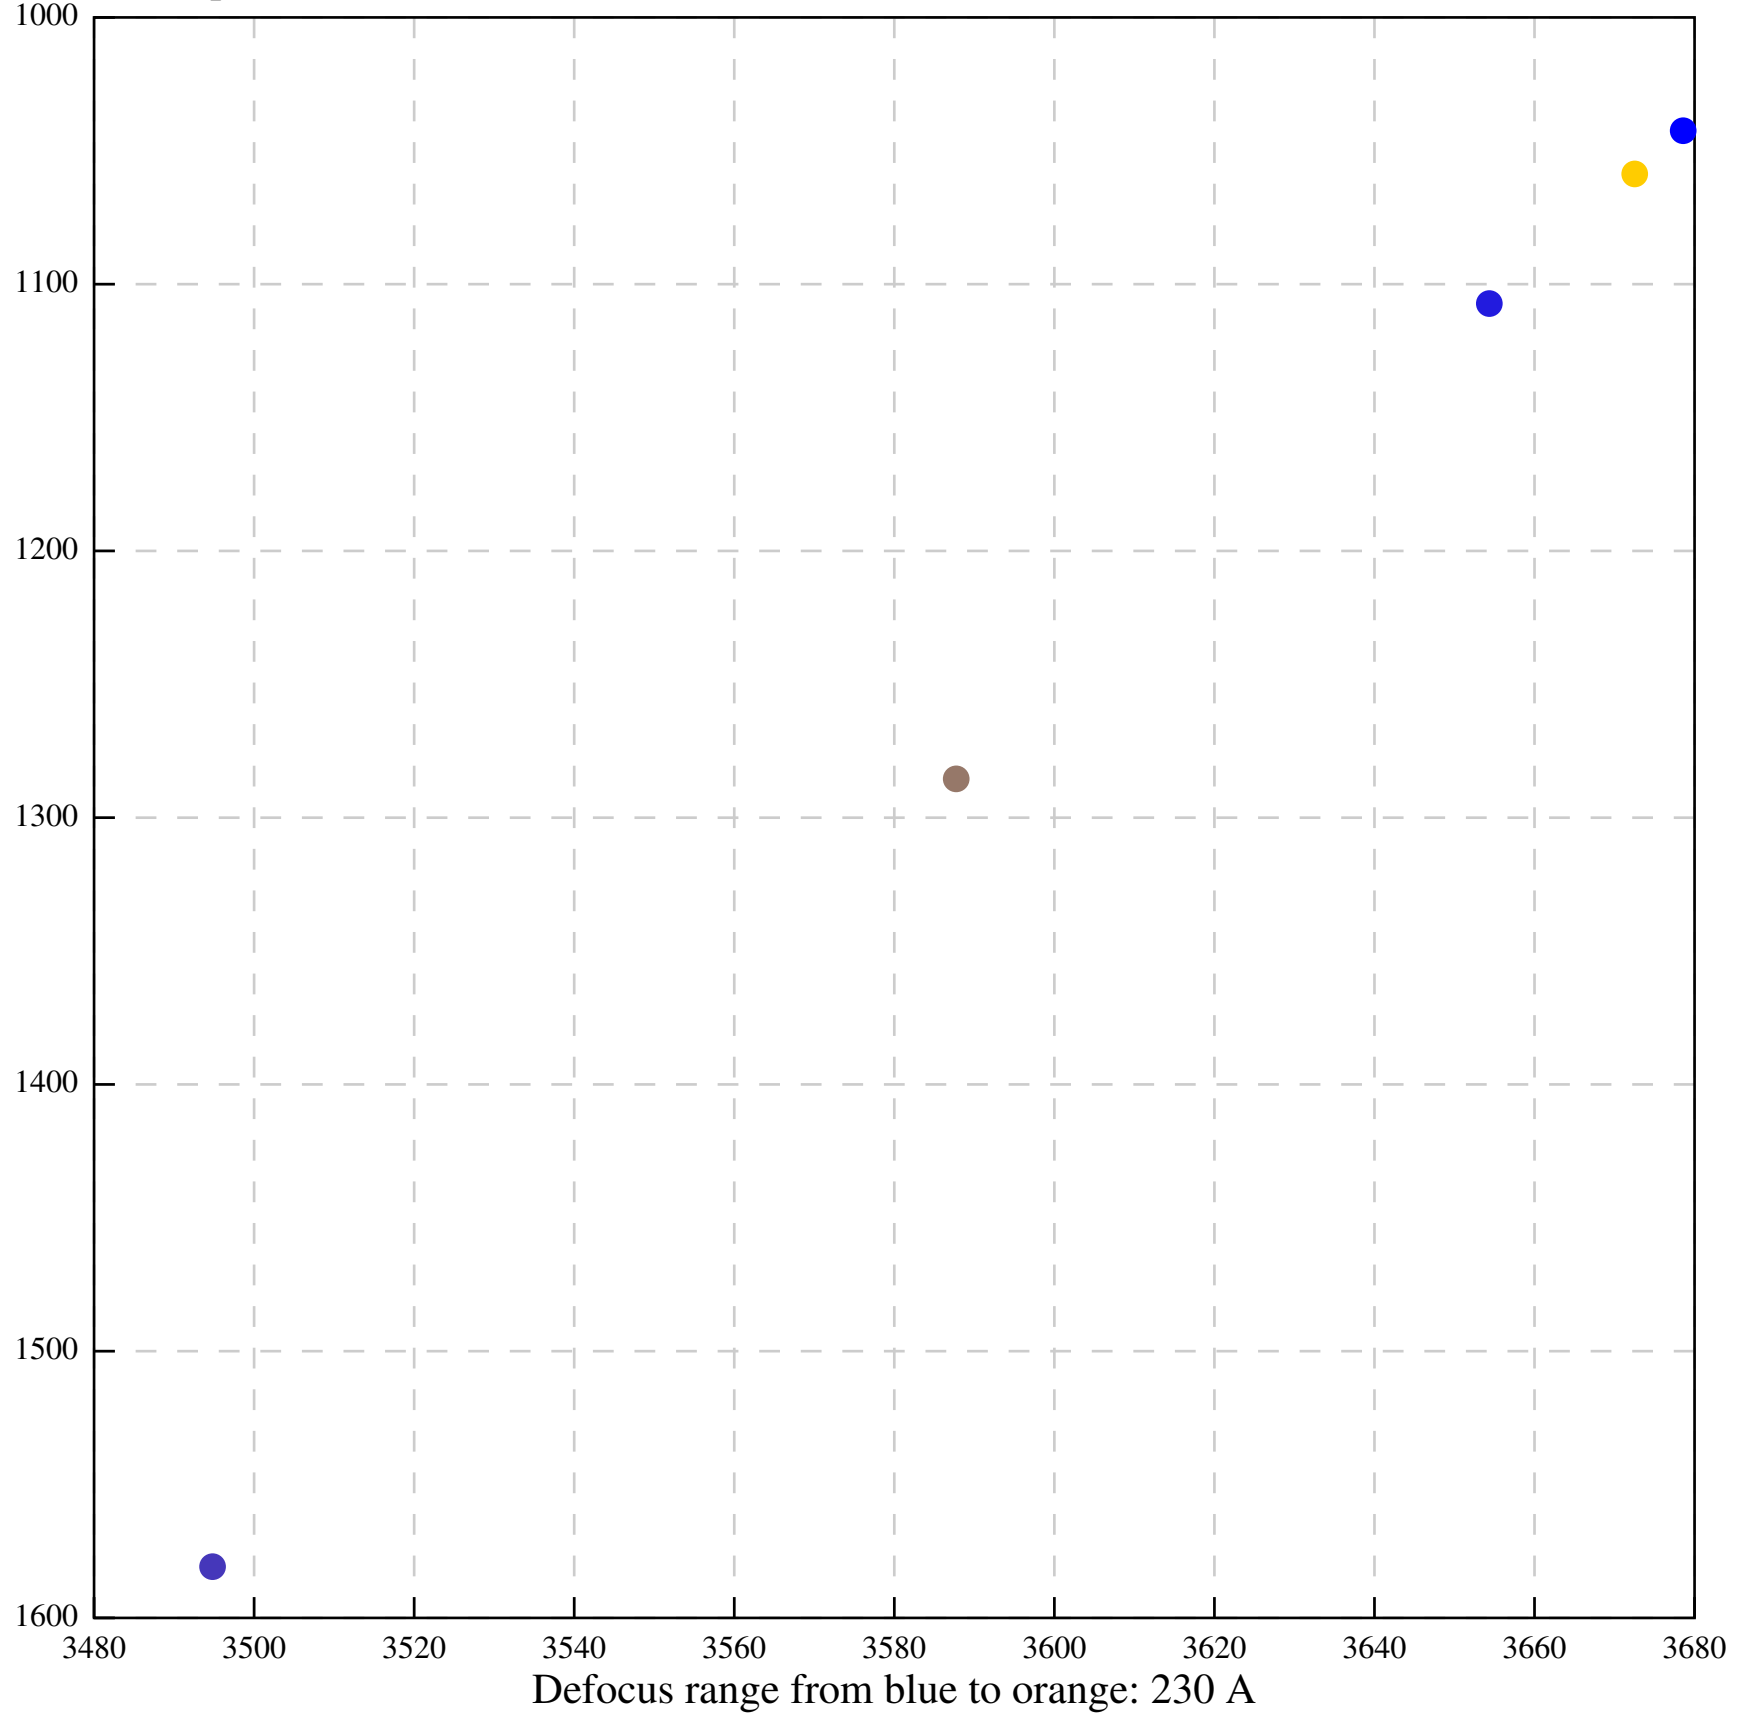

Defocus range from blue to orange: 171 A

Defocus range from blue to orange: 147 A

Defocus range from blue to orange: 469 A

Defocus range from blue to orange: 356 A

Defocus range from blue to orange: 221 A

Defocus range from blue to orange: 29 A

Defocus range from blue to orange: 191 A

Defocus range from blue to orange: 452 A

Defocus range from blue to orange: 217 A

Defocus range from blue to orange: 277 A

Defocus range from blue to orange: 442 A

Defocus range from blue to orange: 406 A

Defocus range from blue to orange: 385 A

Defocus range from blue to orange: 704 A

Defocus range from blue to orange: 283 A

Defocus range from blue to orange: 10 A

Defocus range from blue to orange: 0 Å