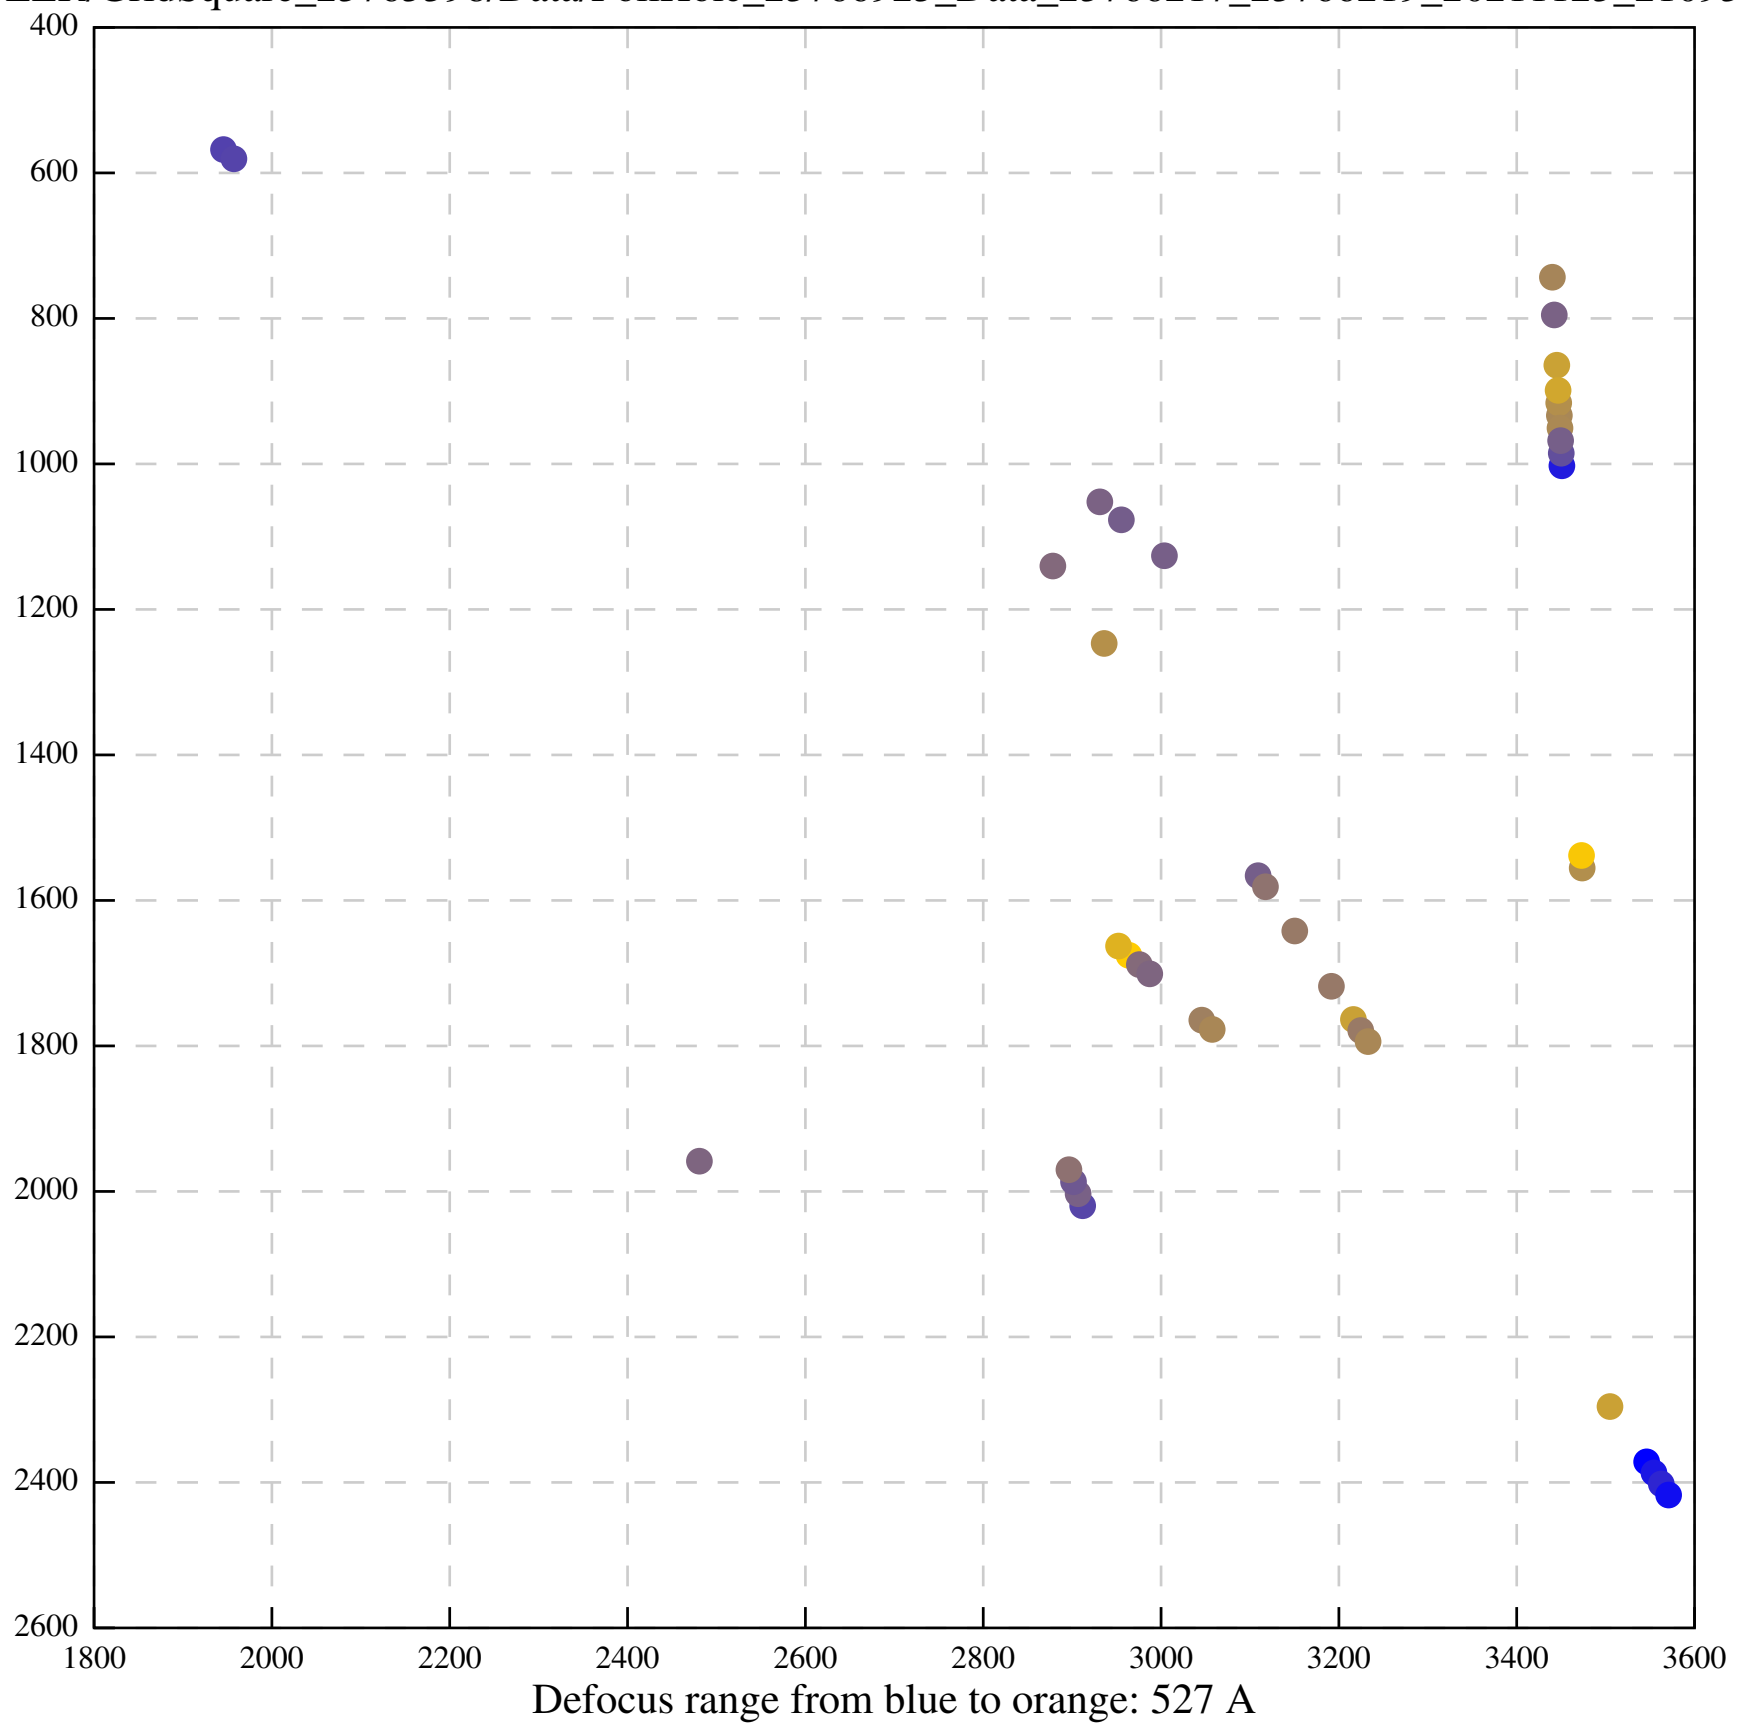

Defocus range from blue to orange: 497 A

Defocus range from blue to orange: 166 A

Defocus range from blue to orange: 241 A

Defocus range from blue to orange: 375 A

Defocus range from blue to orange: 901 A

Defocus range from blue to orange: 54 A

Defocus range from blue to orange: 70 A

Defocus range from blue to orange: 118 A

Defocus range from blue to orange: 557 A

Defocus range from blue to orange: 556 Å

Defocus range from blue to orange: 394 A

Defocus range from blue to orange: 251 A

Defocus range from blue to orange: 401 A

Defocus range from blue to orange: 473 A

Defocus range from blue to orange: 790 A

Defocus range from blue to orange: 0 A

Defocus range from blue to orange: 513 A

Defocus range from blue to orange: 323 A