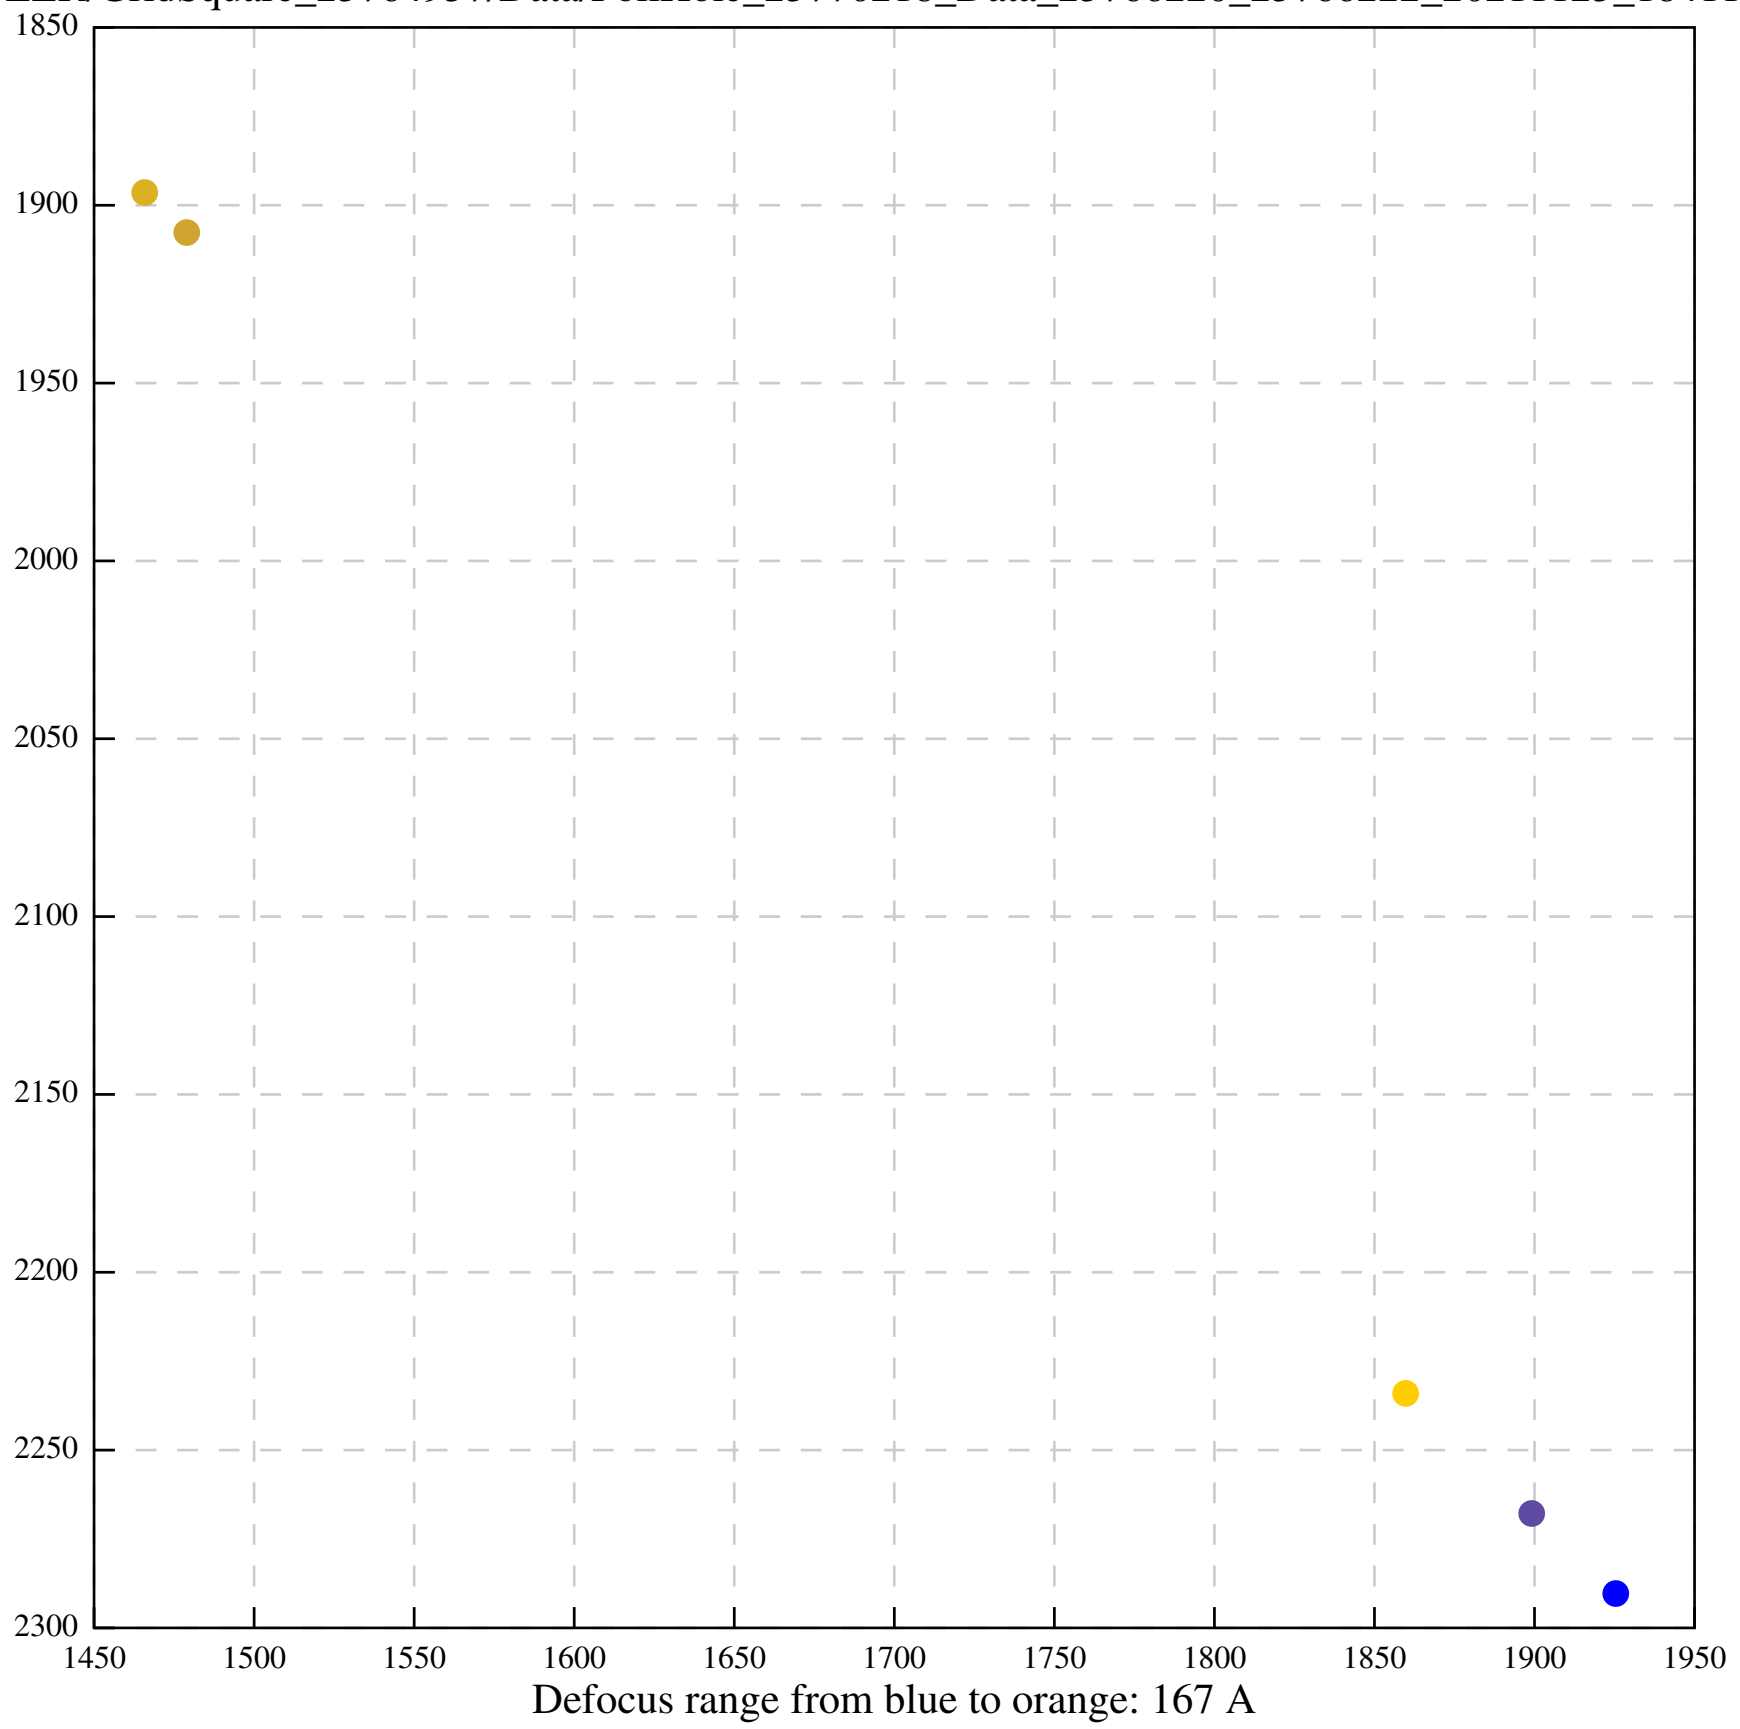

Defocus range from blue to orange: 406 A

Defocus range from blue to orange: 385 A

Defocus range from blue to orange: 704 A

Defocus range from blue to orange: 283 A

Defocus range from blue to orange: 10 A

Defocus range from blue to orange: 0 Å

Defocus range from blue to orange: 169 A

Defocus range from blue to orange: 709 A

Defocus range from blue to orange: 66 A

Defocus range from blue to orange: 357 A

Defocus range from blue to orange: 1026 A

Defocus range from blue to orange: 519 A

Defocus range from blue to orange: 16 A

Defocus range from blue to orange: 211 A

Defocus range from blue to orange: 0 A

Defocus range from blue to orange: 150 A

Defocus range from blue to orange: 459 A

Defocus range from blue to orange: 0 A

Defocus range from blue to orange: 65 A

Defocus range from blue to orange: 382 A

Defocus range from blue to orange: 170 A

Defocus range from blue to orange: 874 A

Defocus range from blue to orange: 793 A