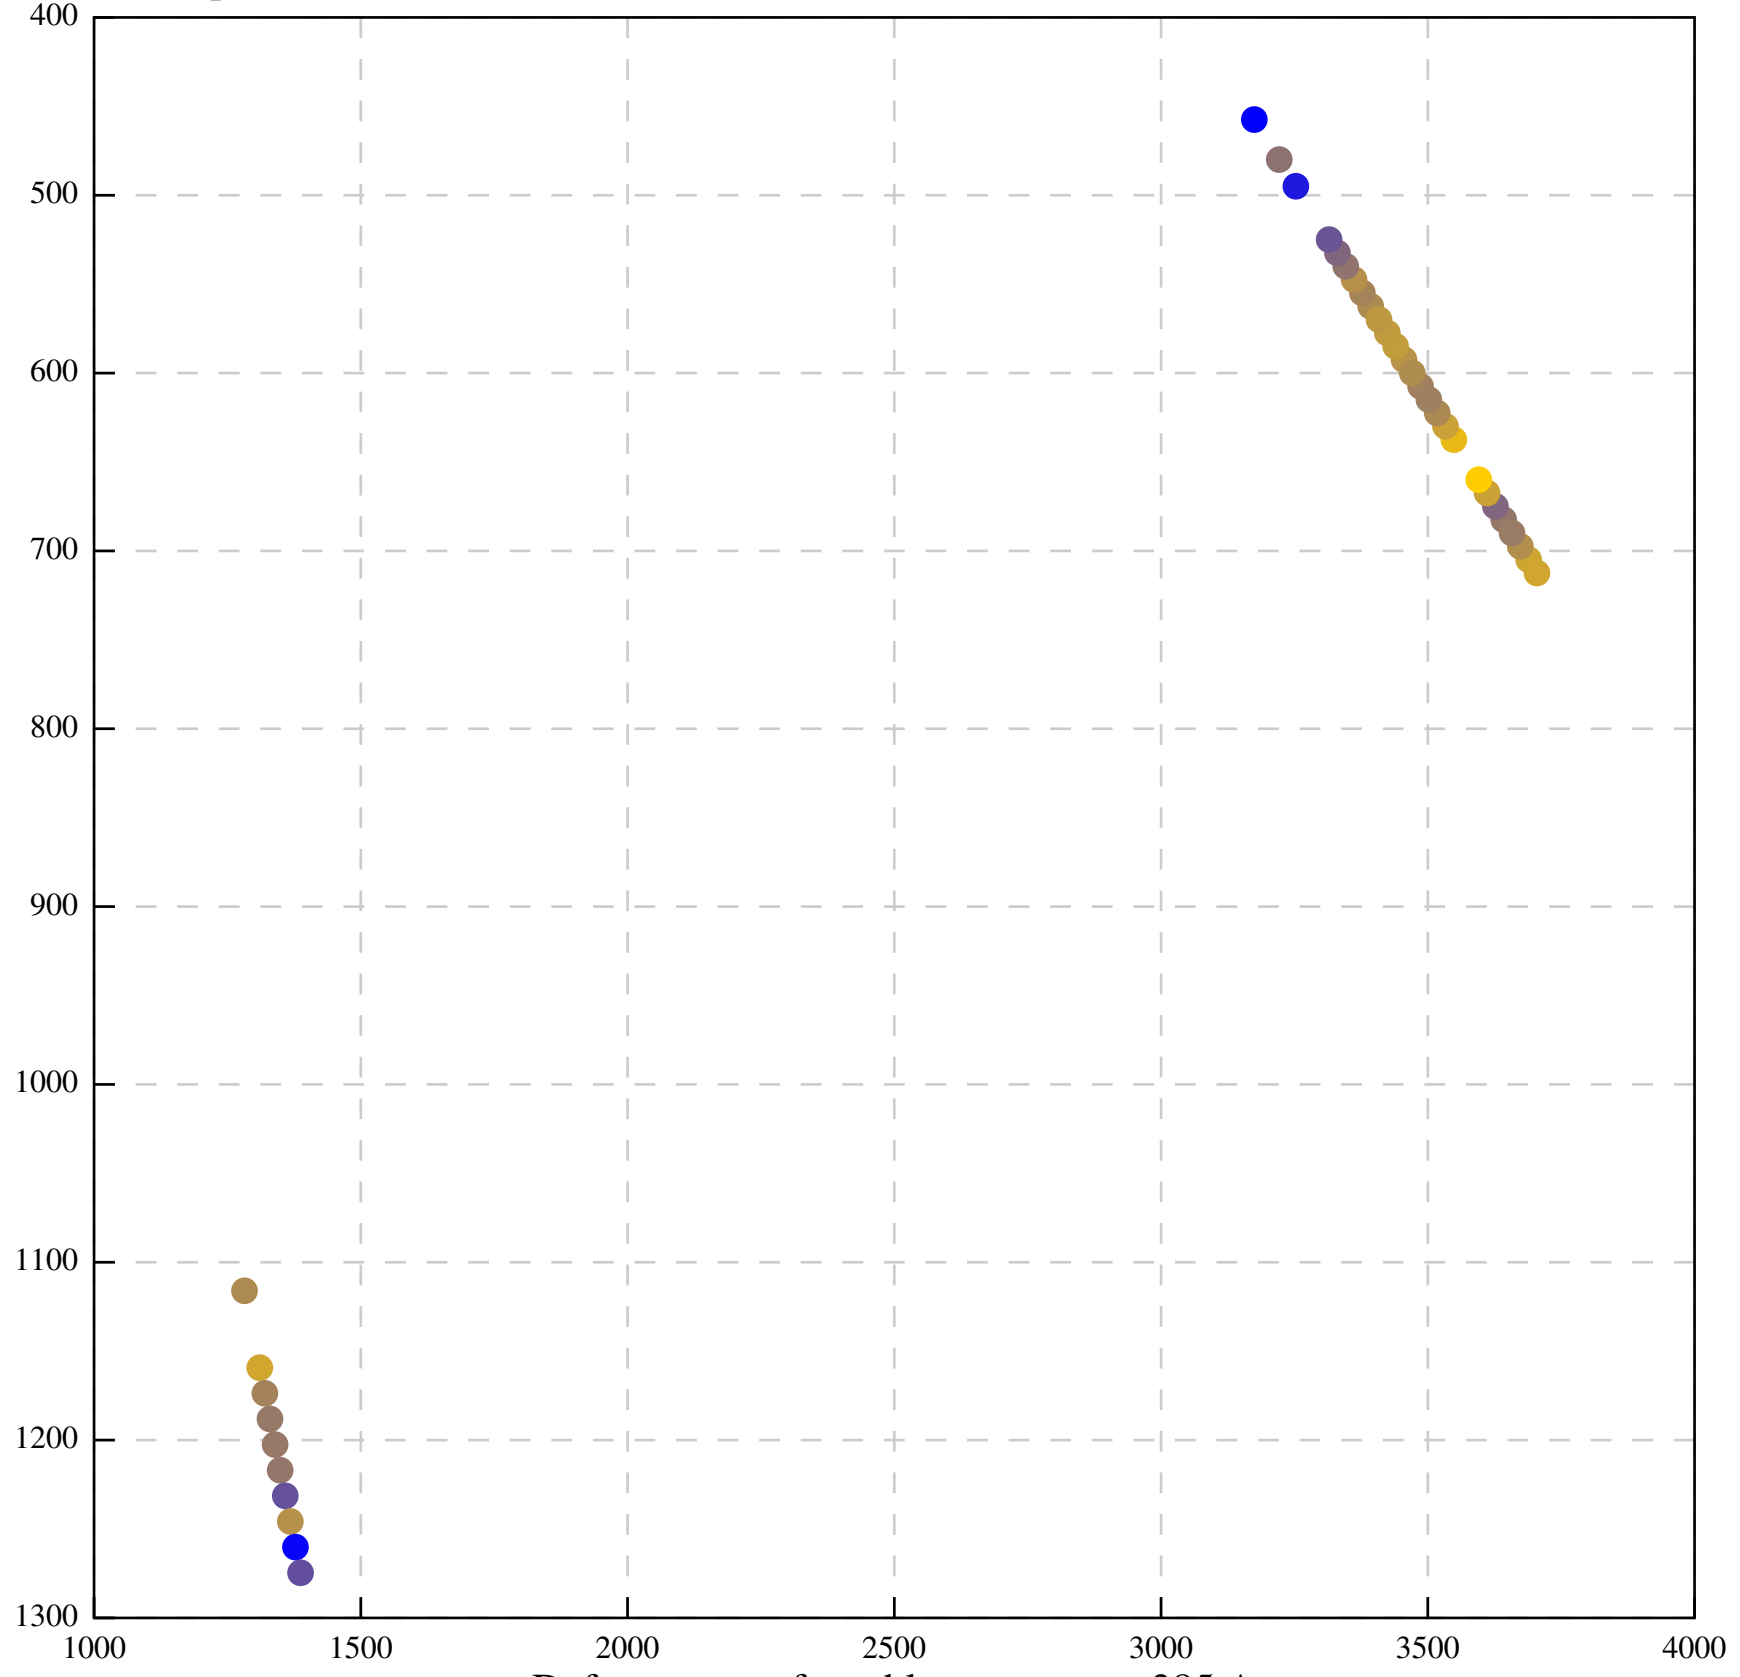

Defocus range from blue to orange: 29 A

Defocus range from blue to orange: 191 A

Defocus range from blue to orange: 452 A

Defocus range from blue to orange: 217 A

Defocus range from blue to orange: 277 A

Defocus range from blue to orange: 442 A

Defocus range from blue to orange: 406 A

Defocus range from blue to orange: 385 A

Defocus range from blue to orange: 704 A

Defocus range from blue to orange: 283 A

Defocus range from blue to orange: 10 A

Defocus range from blue to orange: 0 Å

Defocus range from blue to orange: 169 A

Defocus range from blue to orange: 709 A

Defocus range from blue to orange: 66 A

Defocus range from blue to orange: 357 A

Defocus range from blue to orange: 1026 A

Defocus range from blue to orange: 519 A

Defocus range from blue to orange: 16 A

Defocus range from blue to orange: 211 A

Defocus range from blue to orange: 0 A

Defocus range from blue to orange: 150 A

Defocus range from blue to orange: 459 A