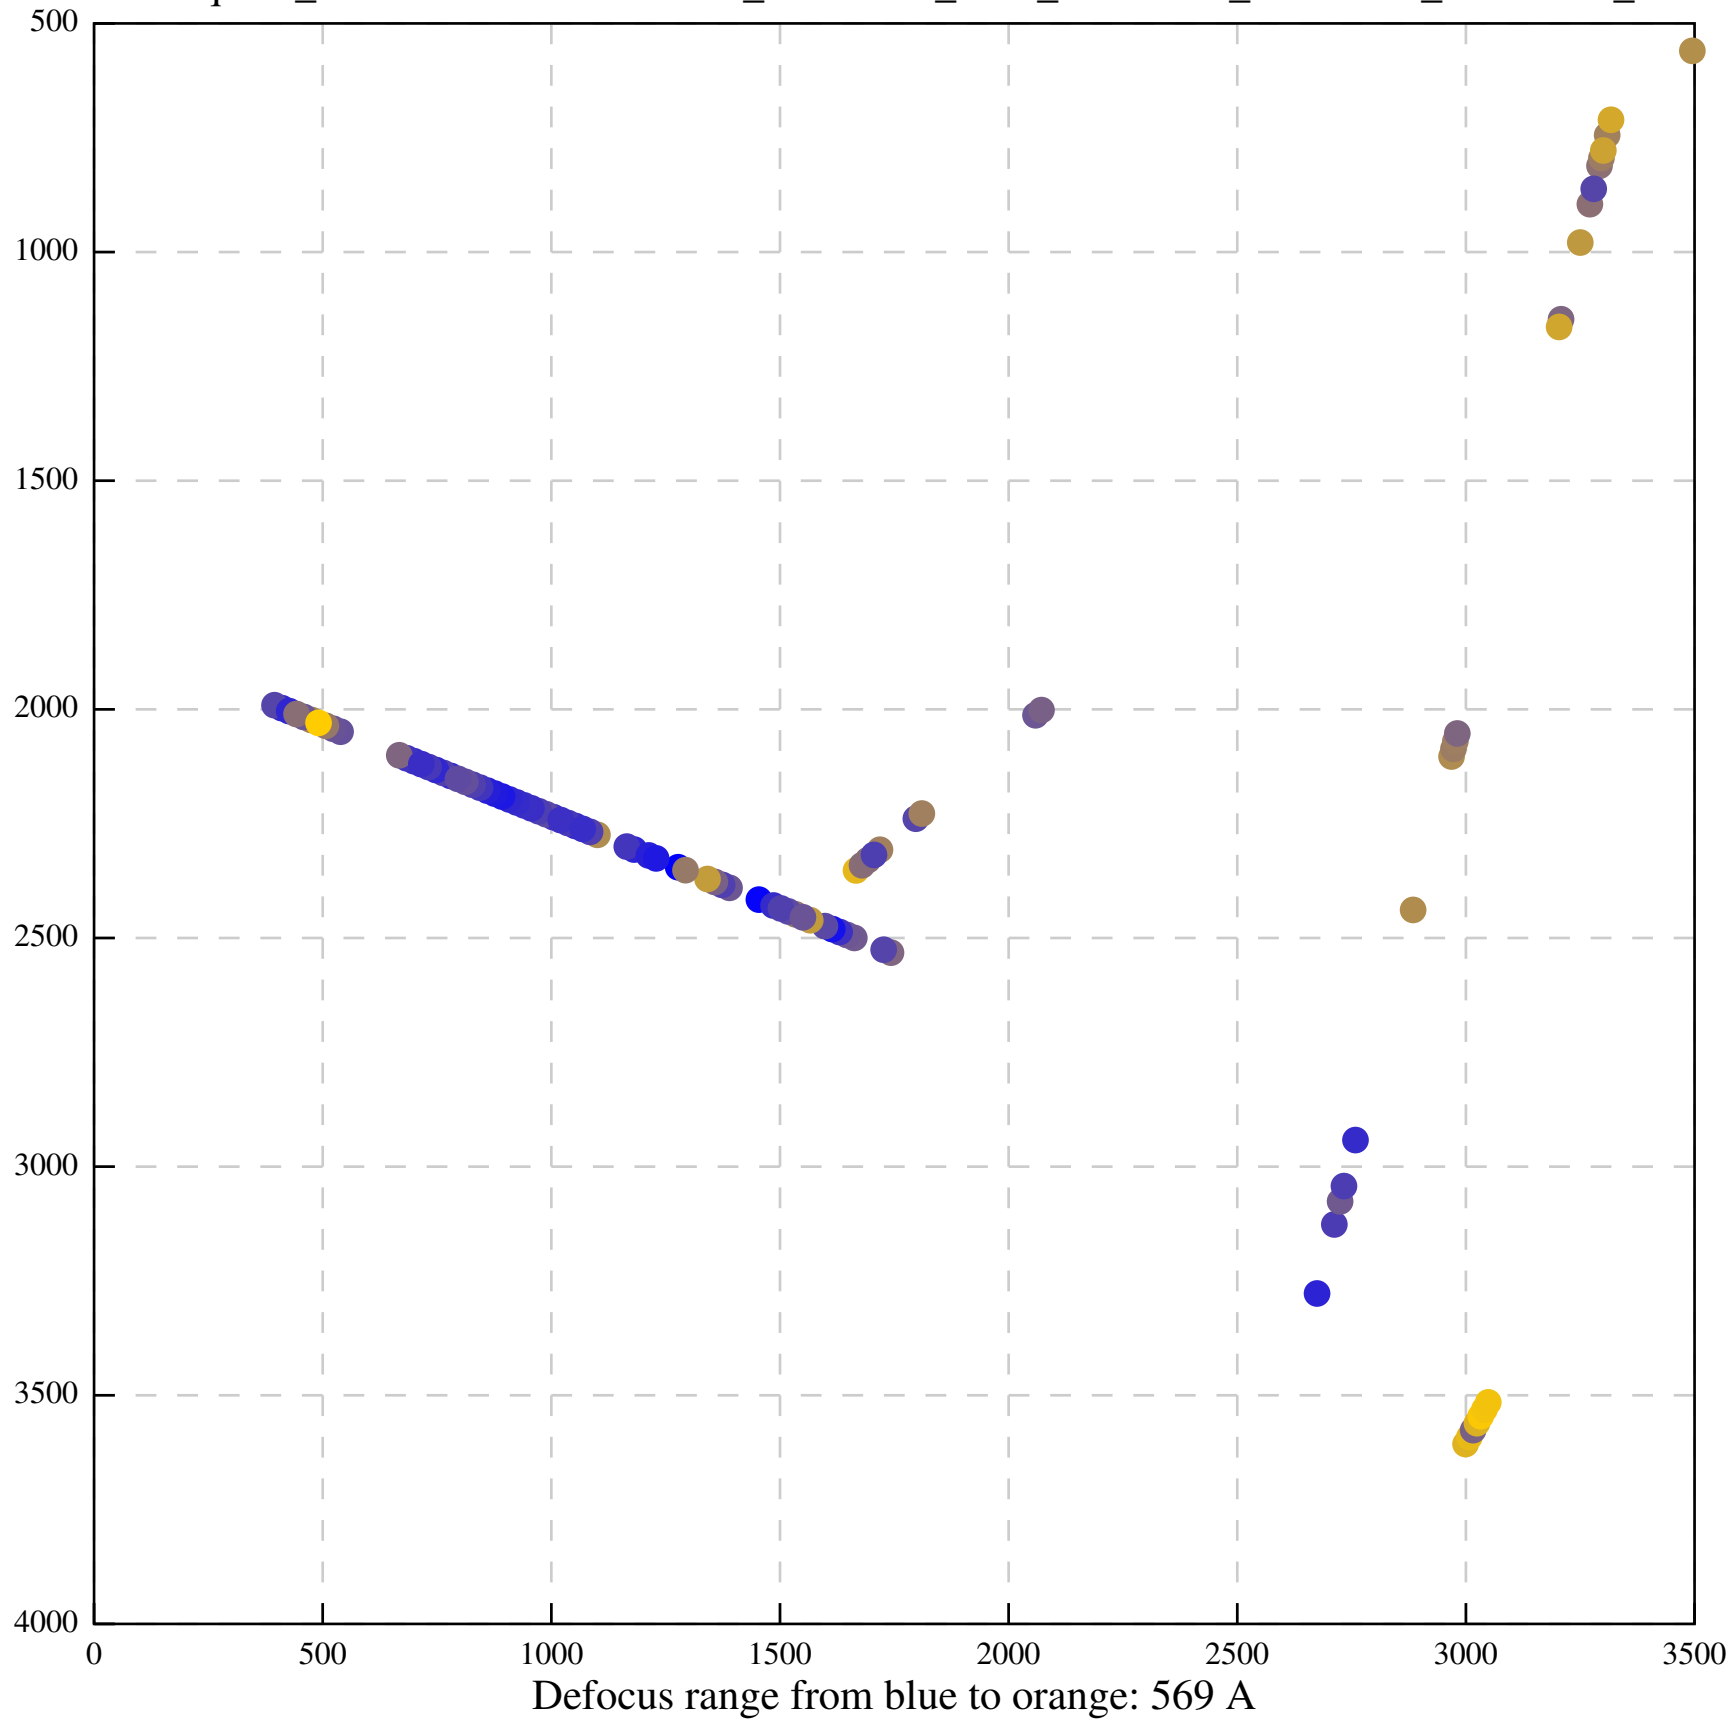

Defocus range from blue to orange: 171 A

Defocus range from blue to orange: 147 A

Defocus range from blue to orange: 469 A

Defocus range from blue to orange: 356 A

Defocus range from blue to orange: 221 A

Defocus range from blue to orange: 29 A

Defocus range from blue to orange: 191 A

Defocus range from blue to orange: 452 A

Defocus range from blue to orange: 217 A

Defocus range from blue to orange: 277 A

Defocus range from blue to orange: 442 A

Defocus range from blue to orange: 406 A

Defocus range from blue to orange: 385 A

Defocus range from blue to orange: 704 A

Defocus range from blue to orange: 283 A

Defocus range from blue to orange: 10 A

Defocus range from blue to orange: 0 Å

Defocus range from blue to orange: 169 A

Defocus range from blue to orange: 709 A

Defocus range from blue to orange: 66 A

Defocus range from blue to orange: 357 A

Defocus range from blue to orange: 1026 A