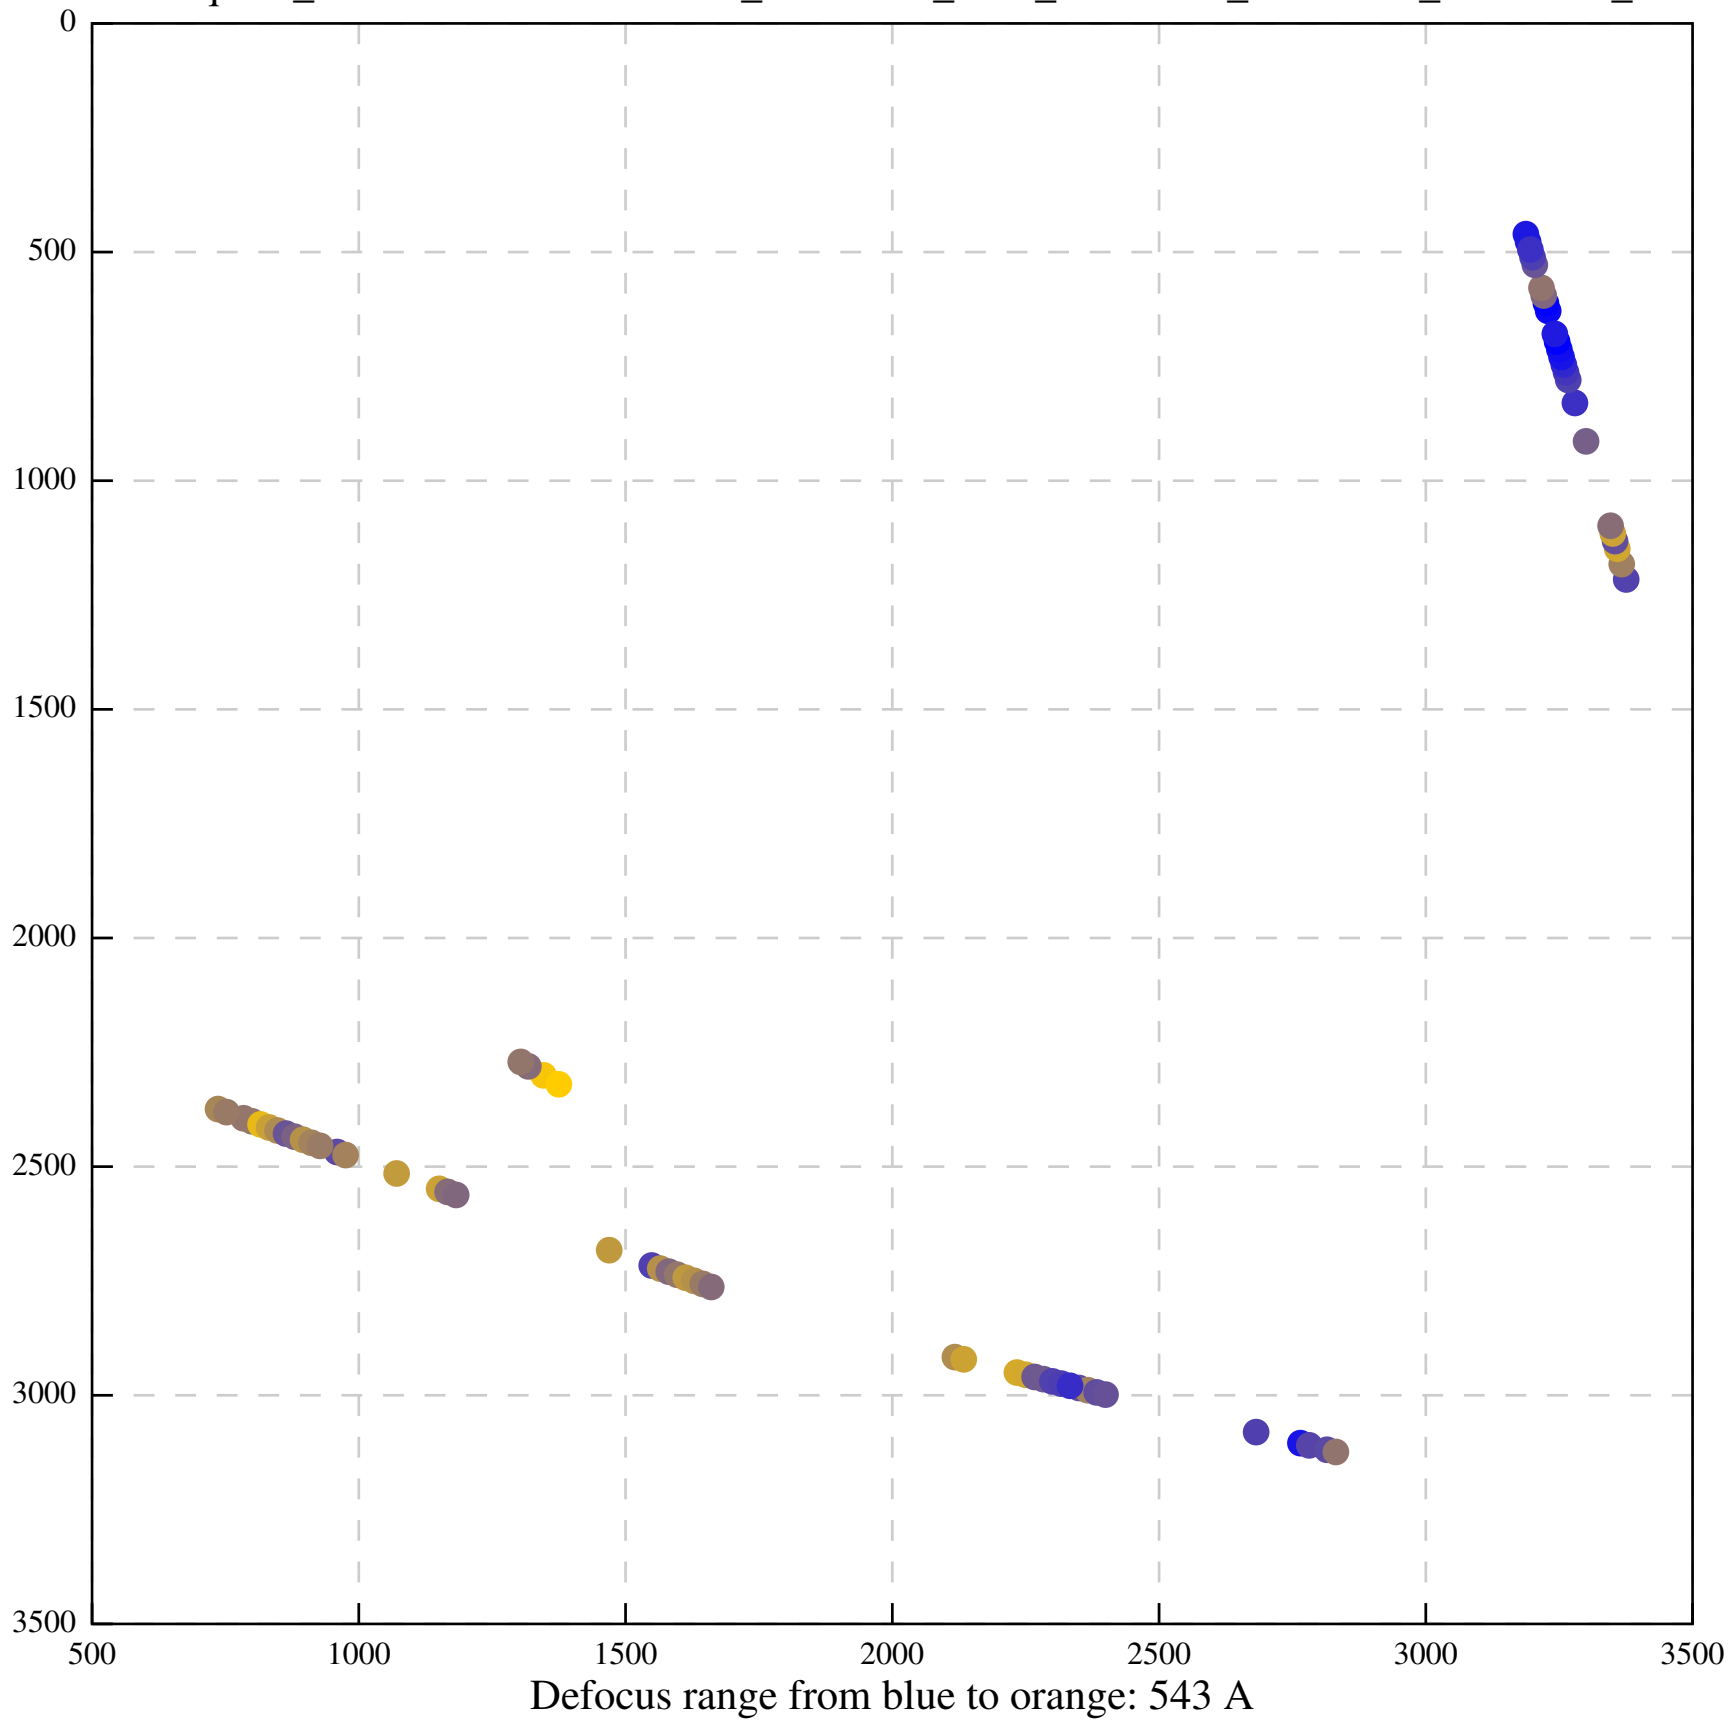

Defocus range from blue to orange: 171 A

Defocus range from blue to orange: 147 A

Defocus range from blue to orange: 469 A

Defocus range from blue to orange: 356 A

Defocus range from blue to orange: 221 A

Defocus range from blue to orange: 29 A

Defocus range from blue to orange: 191 A

Defocus range from blue to orange: 452 A

Defocus range from blue to orange: 217 A

Defocus range from blue to orange: 277 A

Defocus range from blue to orange: 442 A

Defocus range from blue to orange: 406 A

Defocus range from blue to orange: 385 A

Defocus range from blue to orange: 704 A

Defocus range from blue to orange: 283 A

Defocus range from blue to orange: 10 A

Defocus range from blue to orange: 0 Å

Defocus range from blue to orange: 169 A

Defocus range from blue to orange: 709 A

Defocus range from blue to orange: 66 A

Defocus range from blue to orange: 357 A

Defocus range from blue to orange: 1026 A