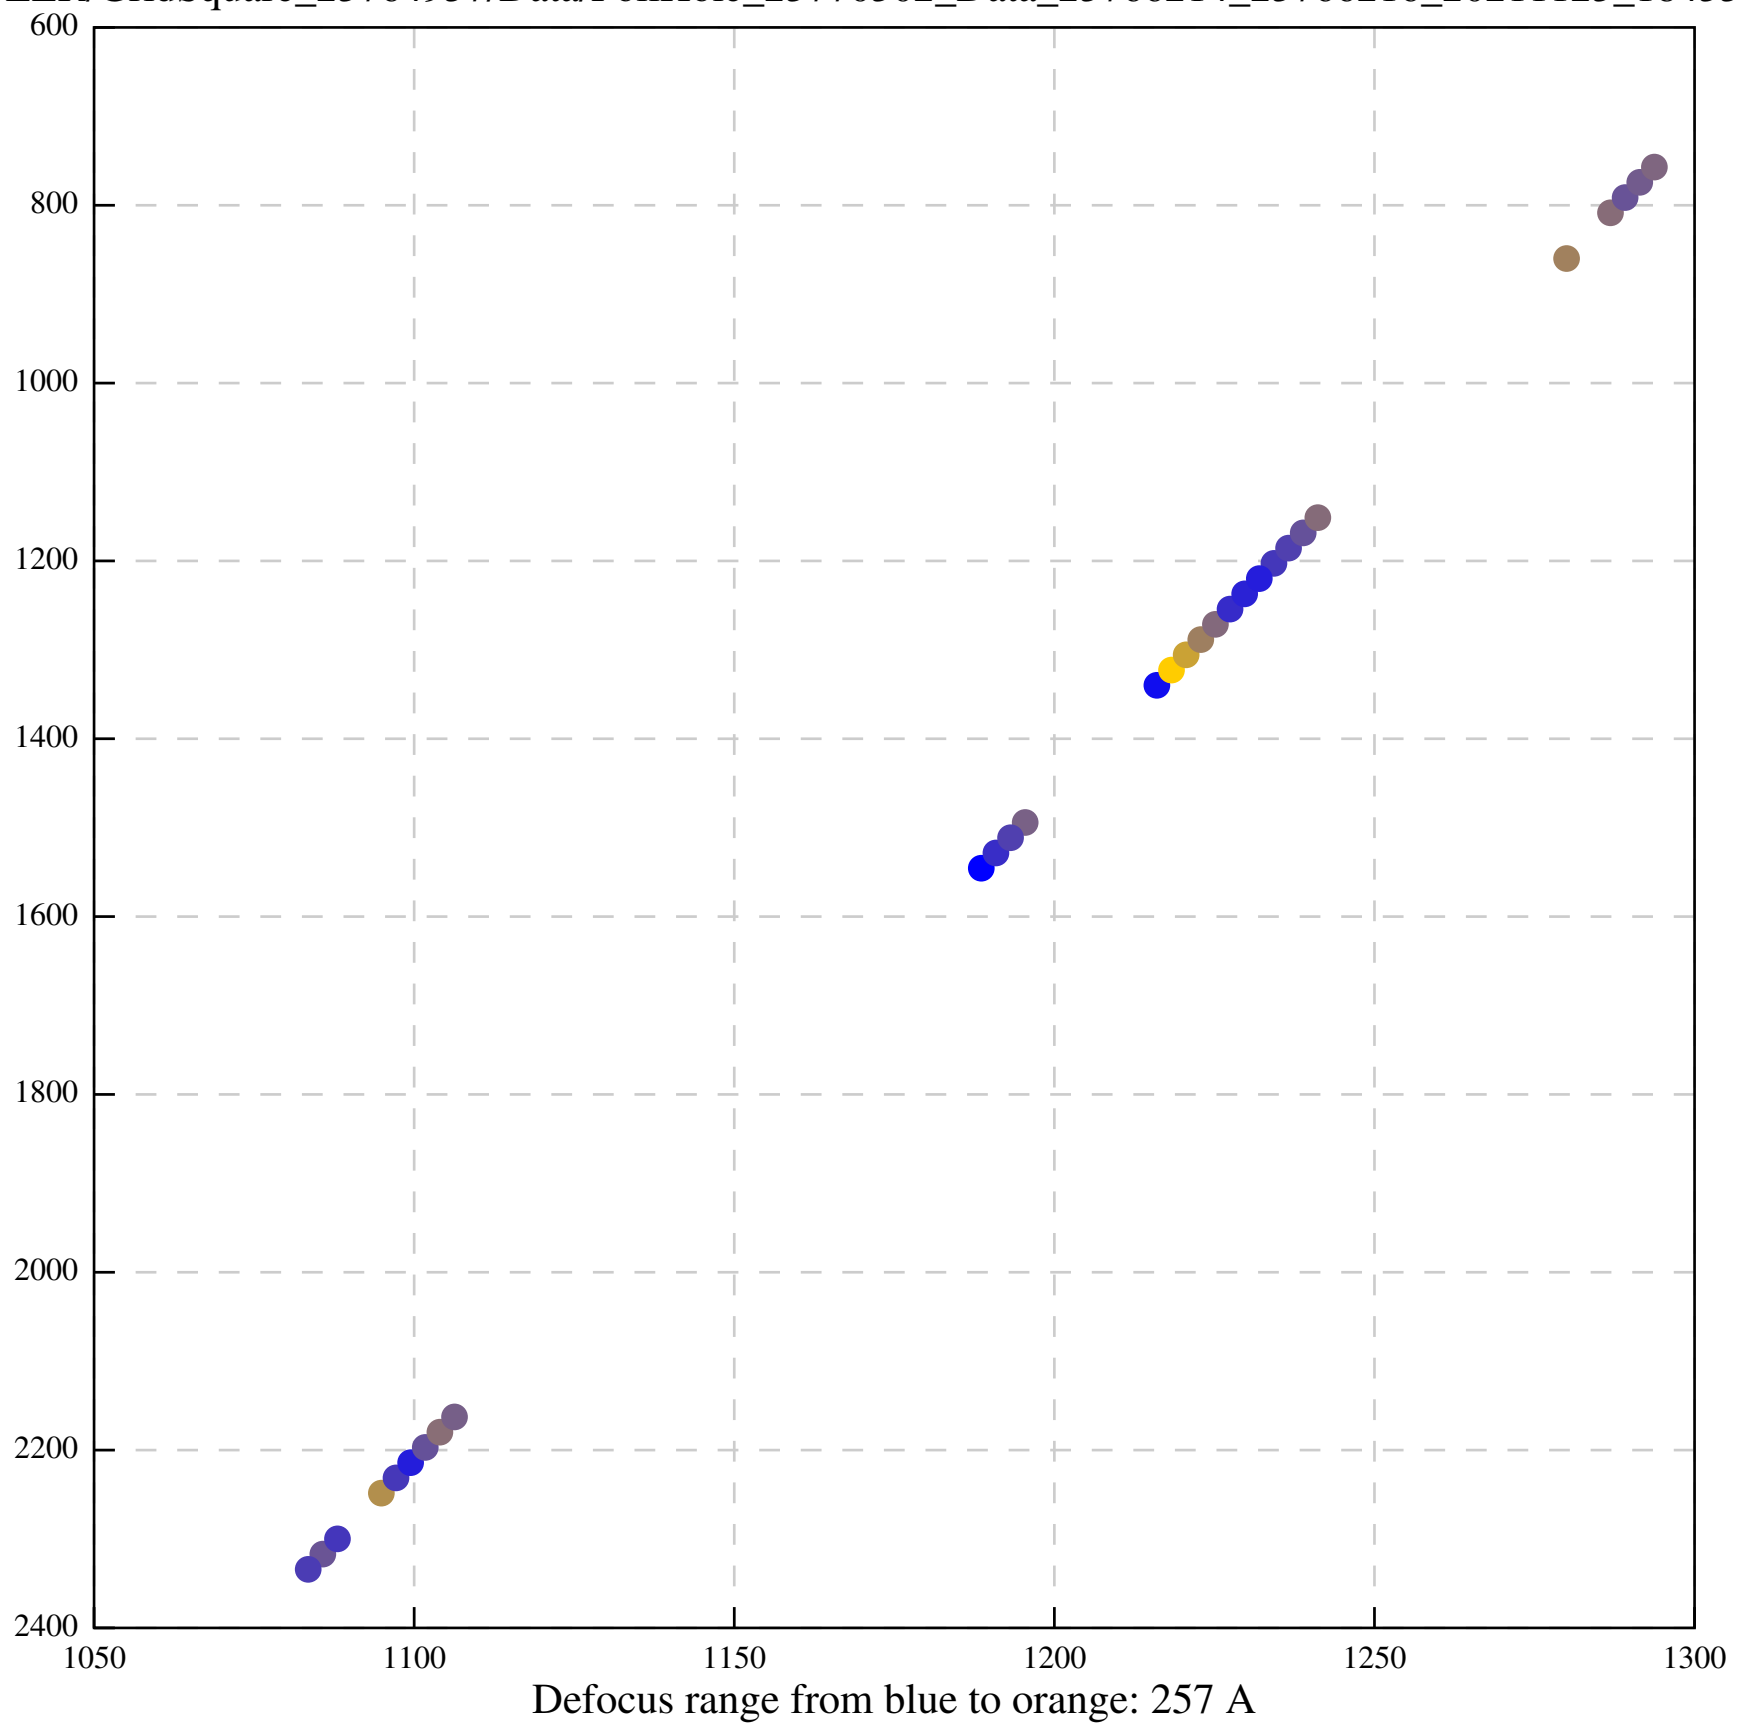

Defocus range from blue to orange: 169 A

Defocus range from blue to orange: 709 A

Defocus range from blue to orange: 66 A

Defocus range from blue to orange: 357 A

Defocus range from blue to orange: 1026 A

Defocus range from blue to orange: 519 A

Defocus range from blue to orange: 16 A

Defocus range from blue to orange: 211 A

Defocus range from blue to orange: 0 A

Defocus range from blue to orange: 150 A

Defocus range from blue to orange: 459 A

Defocus range from blue to orange: 0 A

Defocus range from blue to orange: 65 A

Defocus range from blue to orange: 382 A

Defocus range from blue to orange: 170 A

Defocus range from blue to orange: 874 A

Defocus range from blue to orange: 793 A

Defocus range from blue to orange: 189 A

Defocus range from blue to orange: 1136 A

Defocus range from blue to orange: 690 A

Defocus range from blue to orange: 393 A

Defocus range from blue to orange: 119 Å