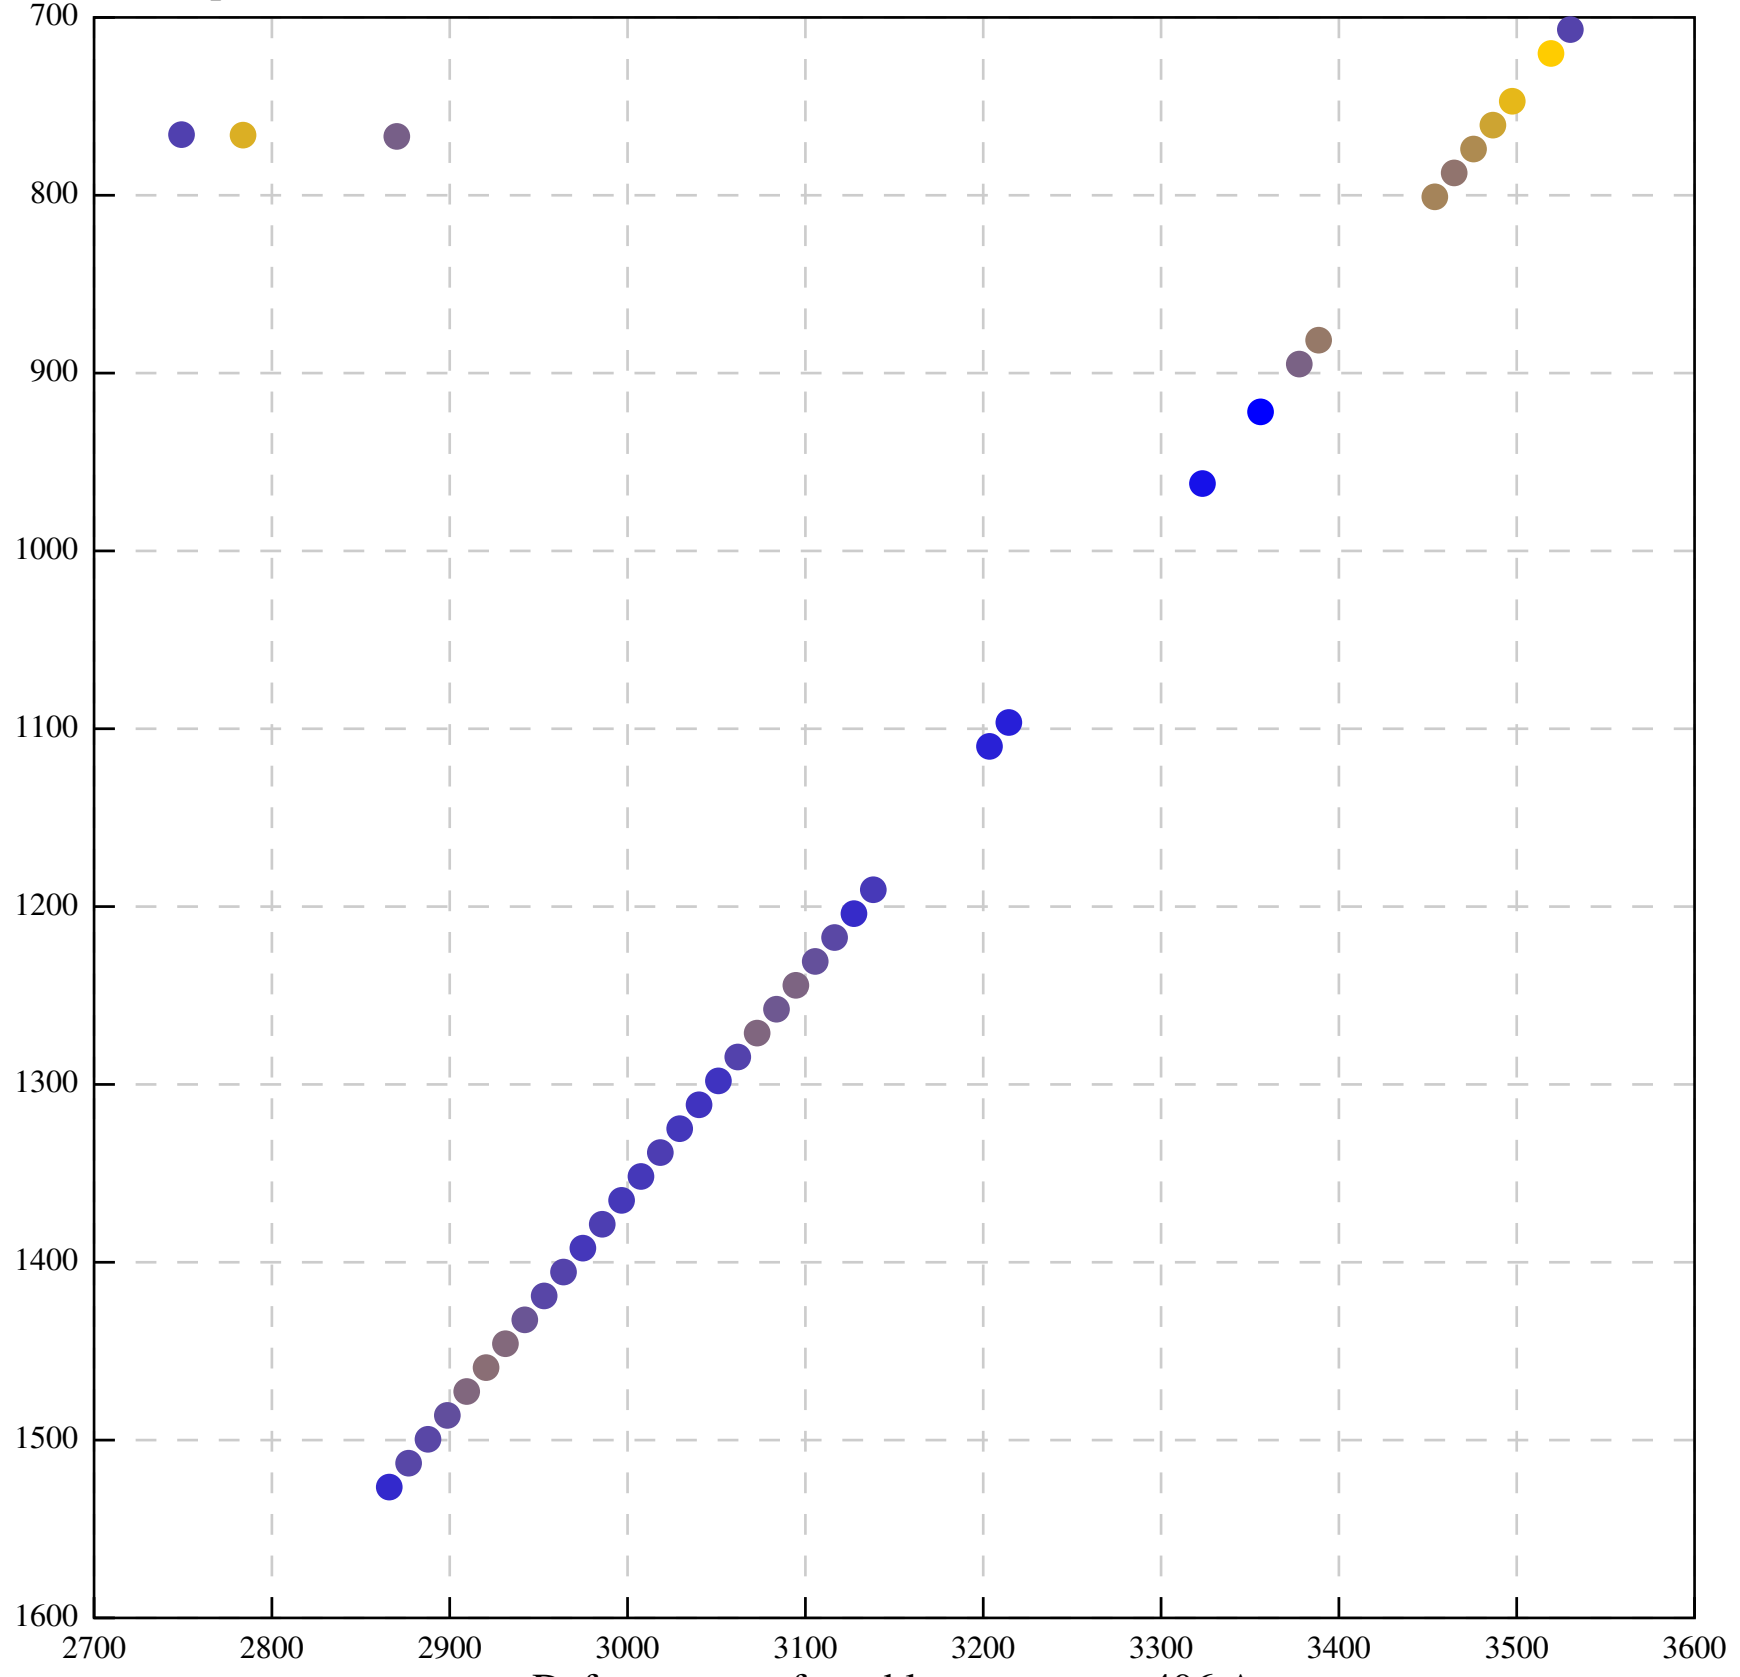

Defocus range from blue to orange: 171 A

Defocus range from blue to orange: 147 A

Defocus range from blue to orange: 469 A

Defocus range from blue to orange: 356 A

Defocus range from blue to orange: 221 A

Defocus range from blue to orange: 29 A

Defocus range from blue to orange: 191 A

Defocus range from blue to orange: 452 A

Defocus range from blue to orange: 217 A

Defocus range from blue to orange: 277 A

Defocus range from blue to orange: 442 A

Defocus range from blue to orange: 406 A

Defocus range from blue to orange: 385 A

Defocus range from blue to orange: 704 A

Defocus range from blue to orange: 283 A

Defocus range from blue to orange: 10 A

Defocus range from blue to orange: 0 Å

Defocus range from blue to orange: 169 A

Defocus range from blue to orange: 709 A

Defocus range from blue to orange: 66 A

Defocus range from blue to orange: 357 A

Defocus range from blue to orange: 1026 A