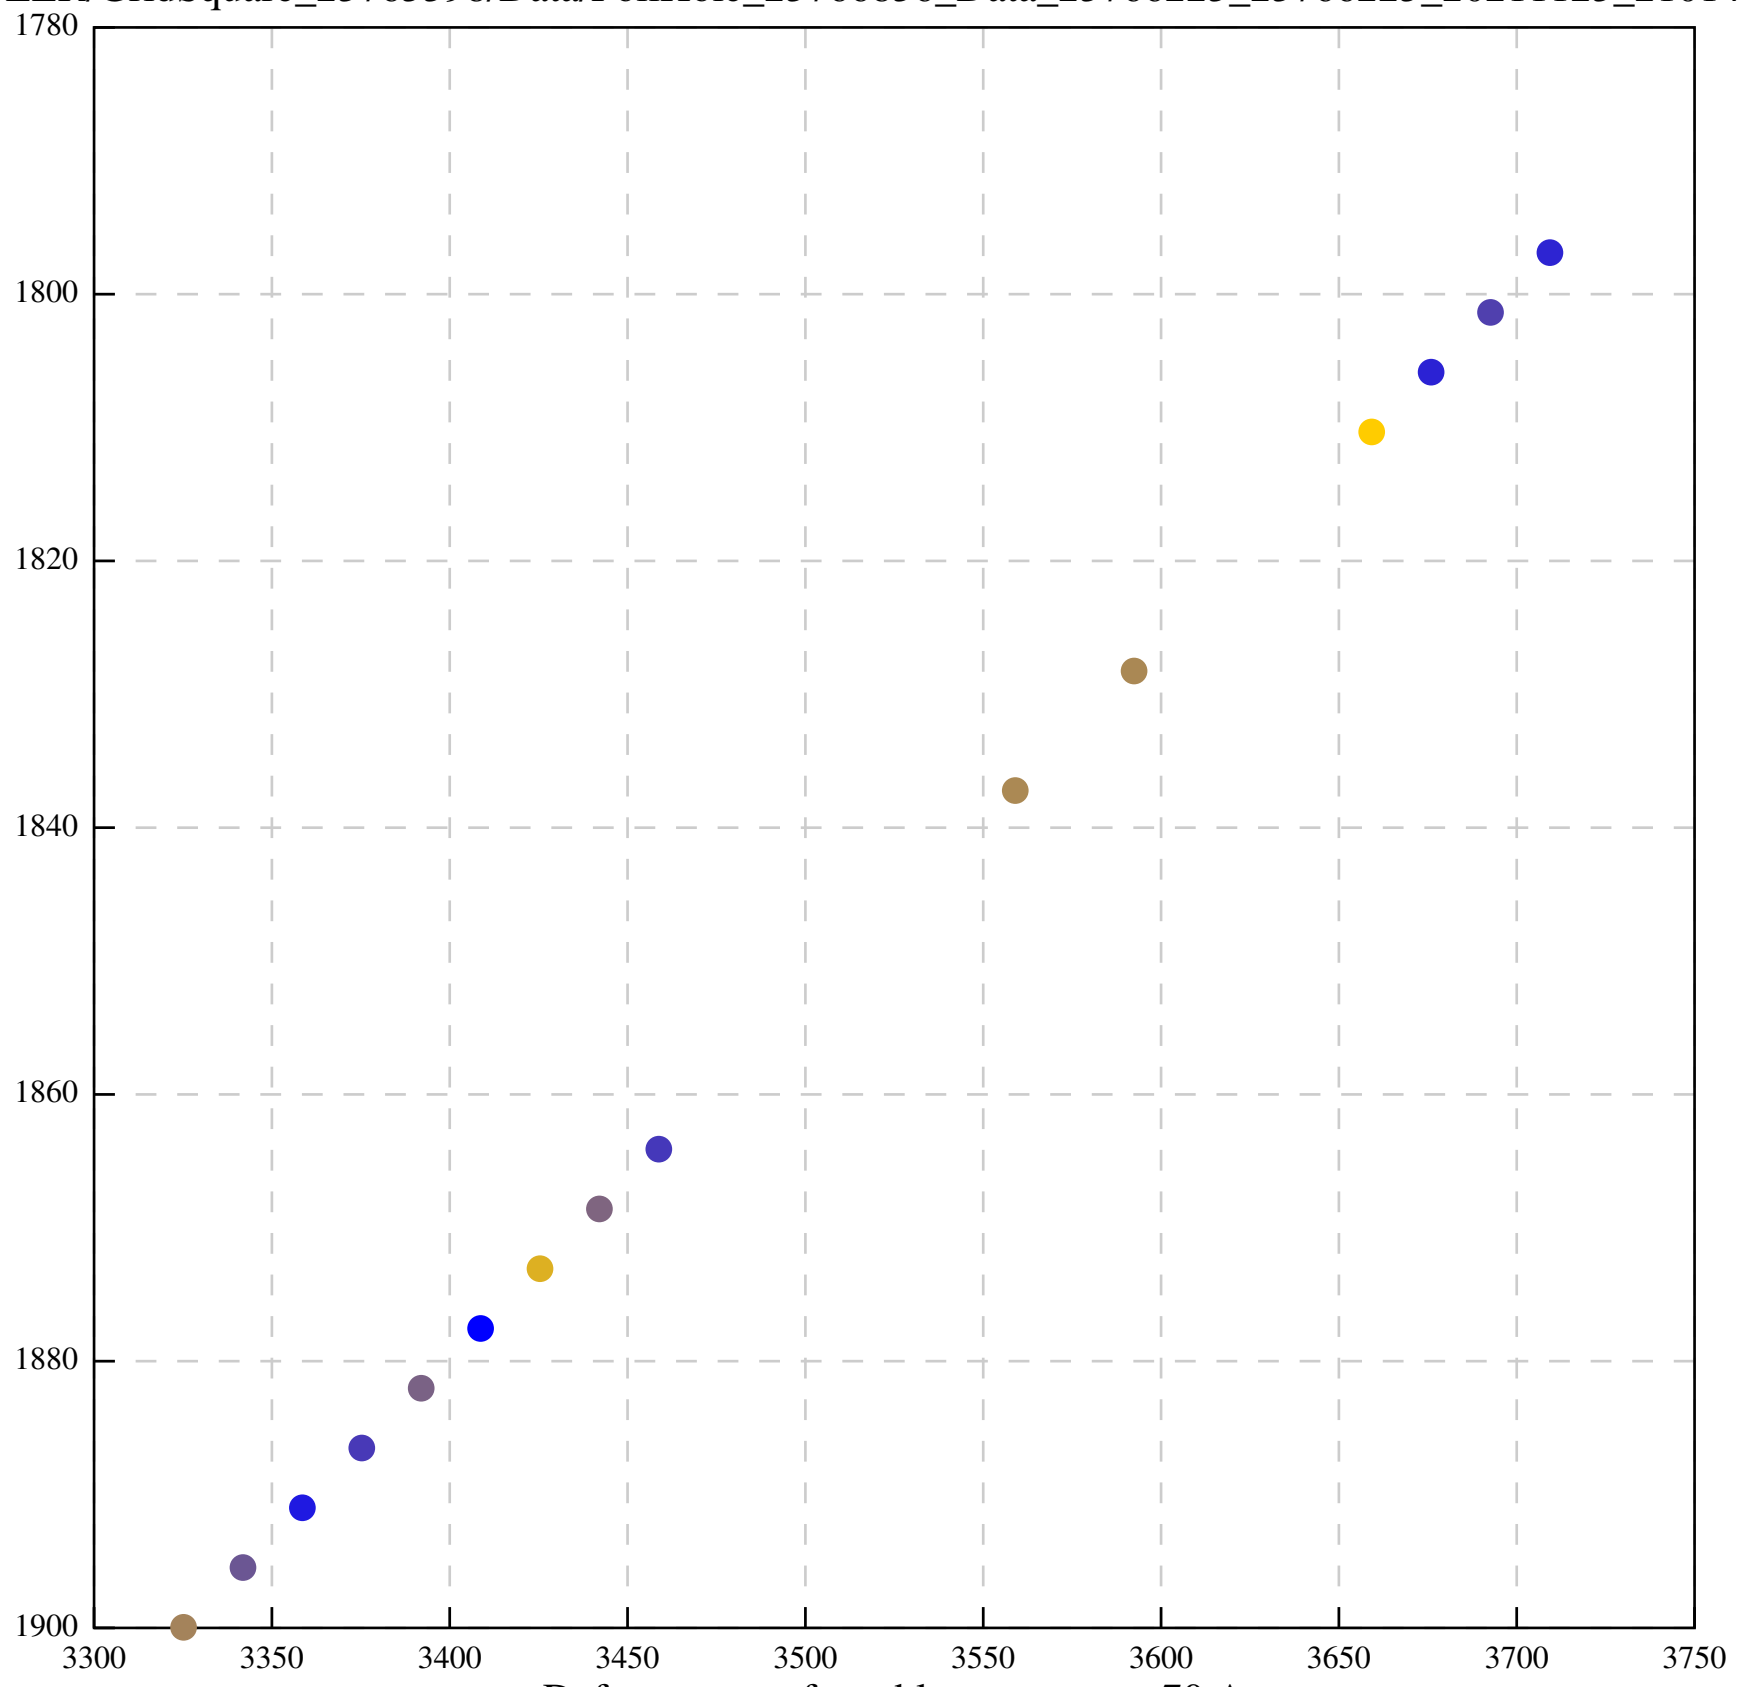

Defocus range from blue to orange: 497 A

Defocus range from blue to orange: 166 A

Defocus range from blue to orange: 241 A

Defocus range from blue to orange: 375 A

Defocus range from blue to orange: 901 A

Defocus range from blue to orange: 54 A

Defocus range from blue to orange: 70 A

Defocus range from blue to orange: 118 A

Defocus range from blue to orange: 557 A

Defocus range from blue to orange: 556 Å

Defocus range from blue to orange: 394 A

Defocus range from blue to orange: 251 A

Defocus range from blue to orange: 401 A

Defocus range from blue to orange: 473 A

Defocus range from blue to orange: 790 A

Defocus range from blue to orange: 0 A

Defocus range from blue to orange: 513 A