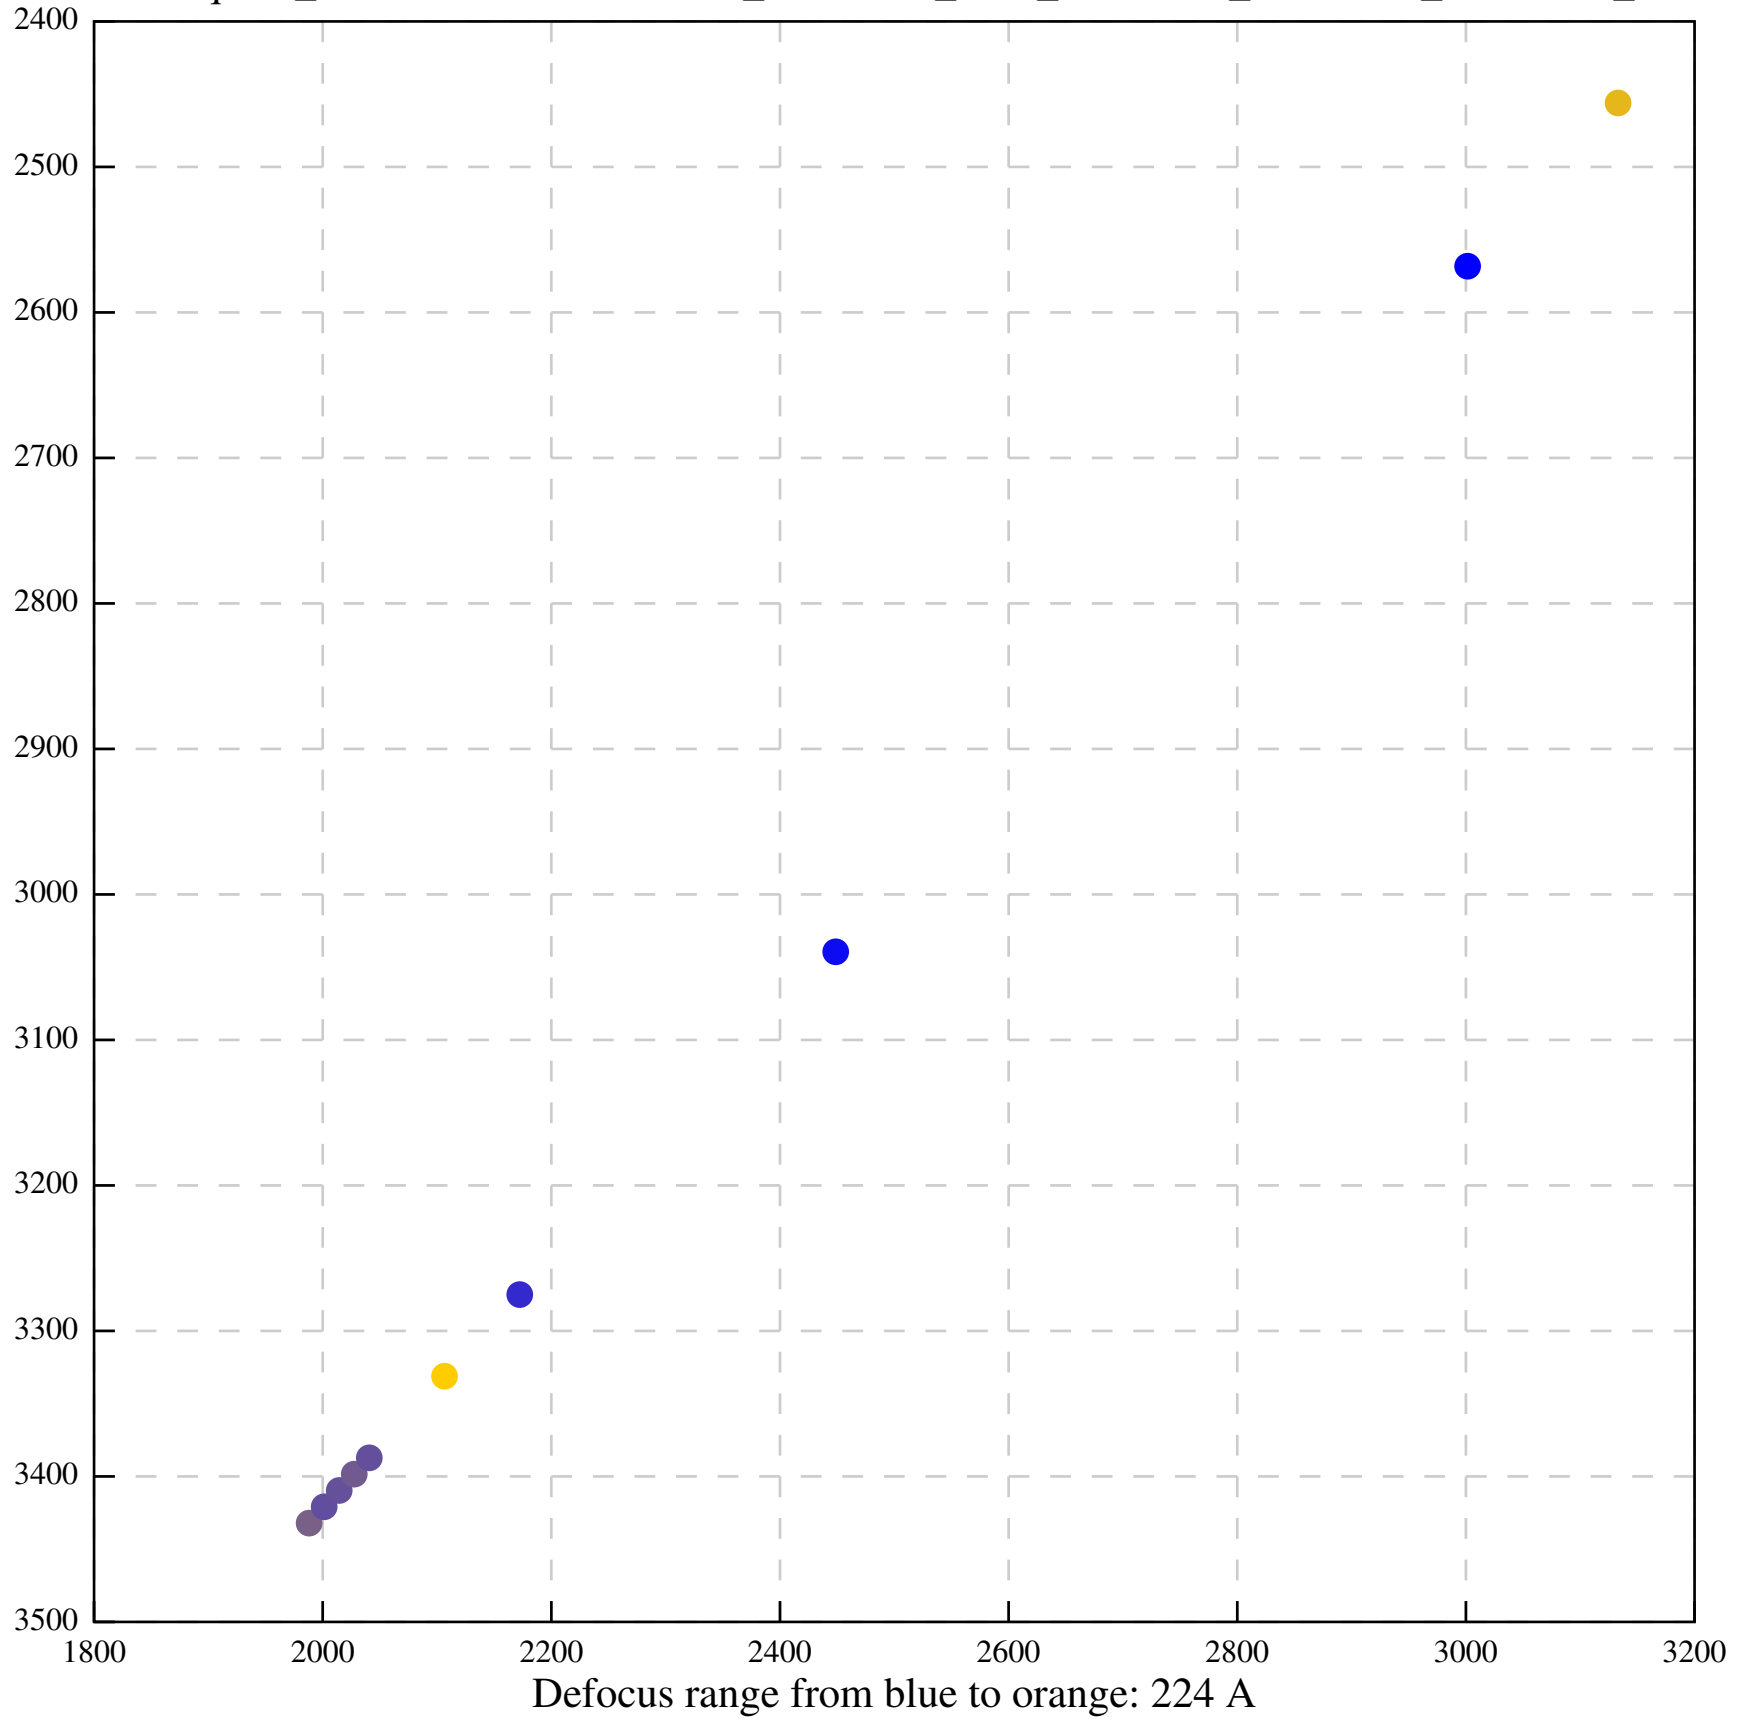

Defocus range from blue to orange: 0 A

Defocus range from blue to orange: 65 A

Defocus range from blue to orange: 382 A

Defocus range from blue to orange: 170 A

Defocus range from blue to orange: 874 A

Defocus range from blue to orange: 793 A

Defocus range from blue to orange: 189 A

Defocus range from blue to orange: 1136 A

Defocus range from blue to orange: 690 A

Defocus range from blue to orange: 393 A

Defocus range from blue to orange: 119 Å

Defocus range from blue to orange: 426 A

Defocus range from blue to orange: 396 A

Defocus range from blue to orange: 269 A

Defocus range from blue to orange: 460 A

Defocus range from blue to orange: 109 A

Defocus range from blue to orange: 58 A

Defocus range from blue to orange: 305 A

Defocus range from blue to orange: 167 A

Defocus range from blue to orange: 0 A

Defocus range from blue to orange: 422 A

Defocus range from blue to orange: 348 A