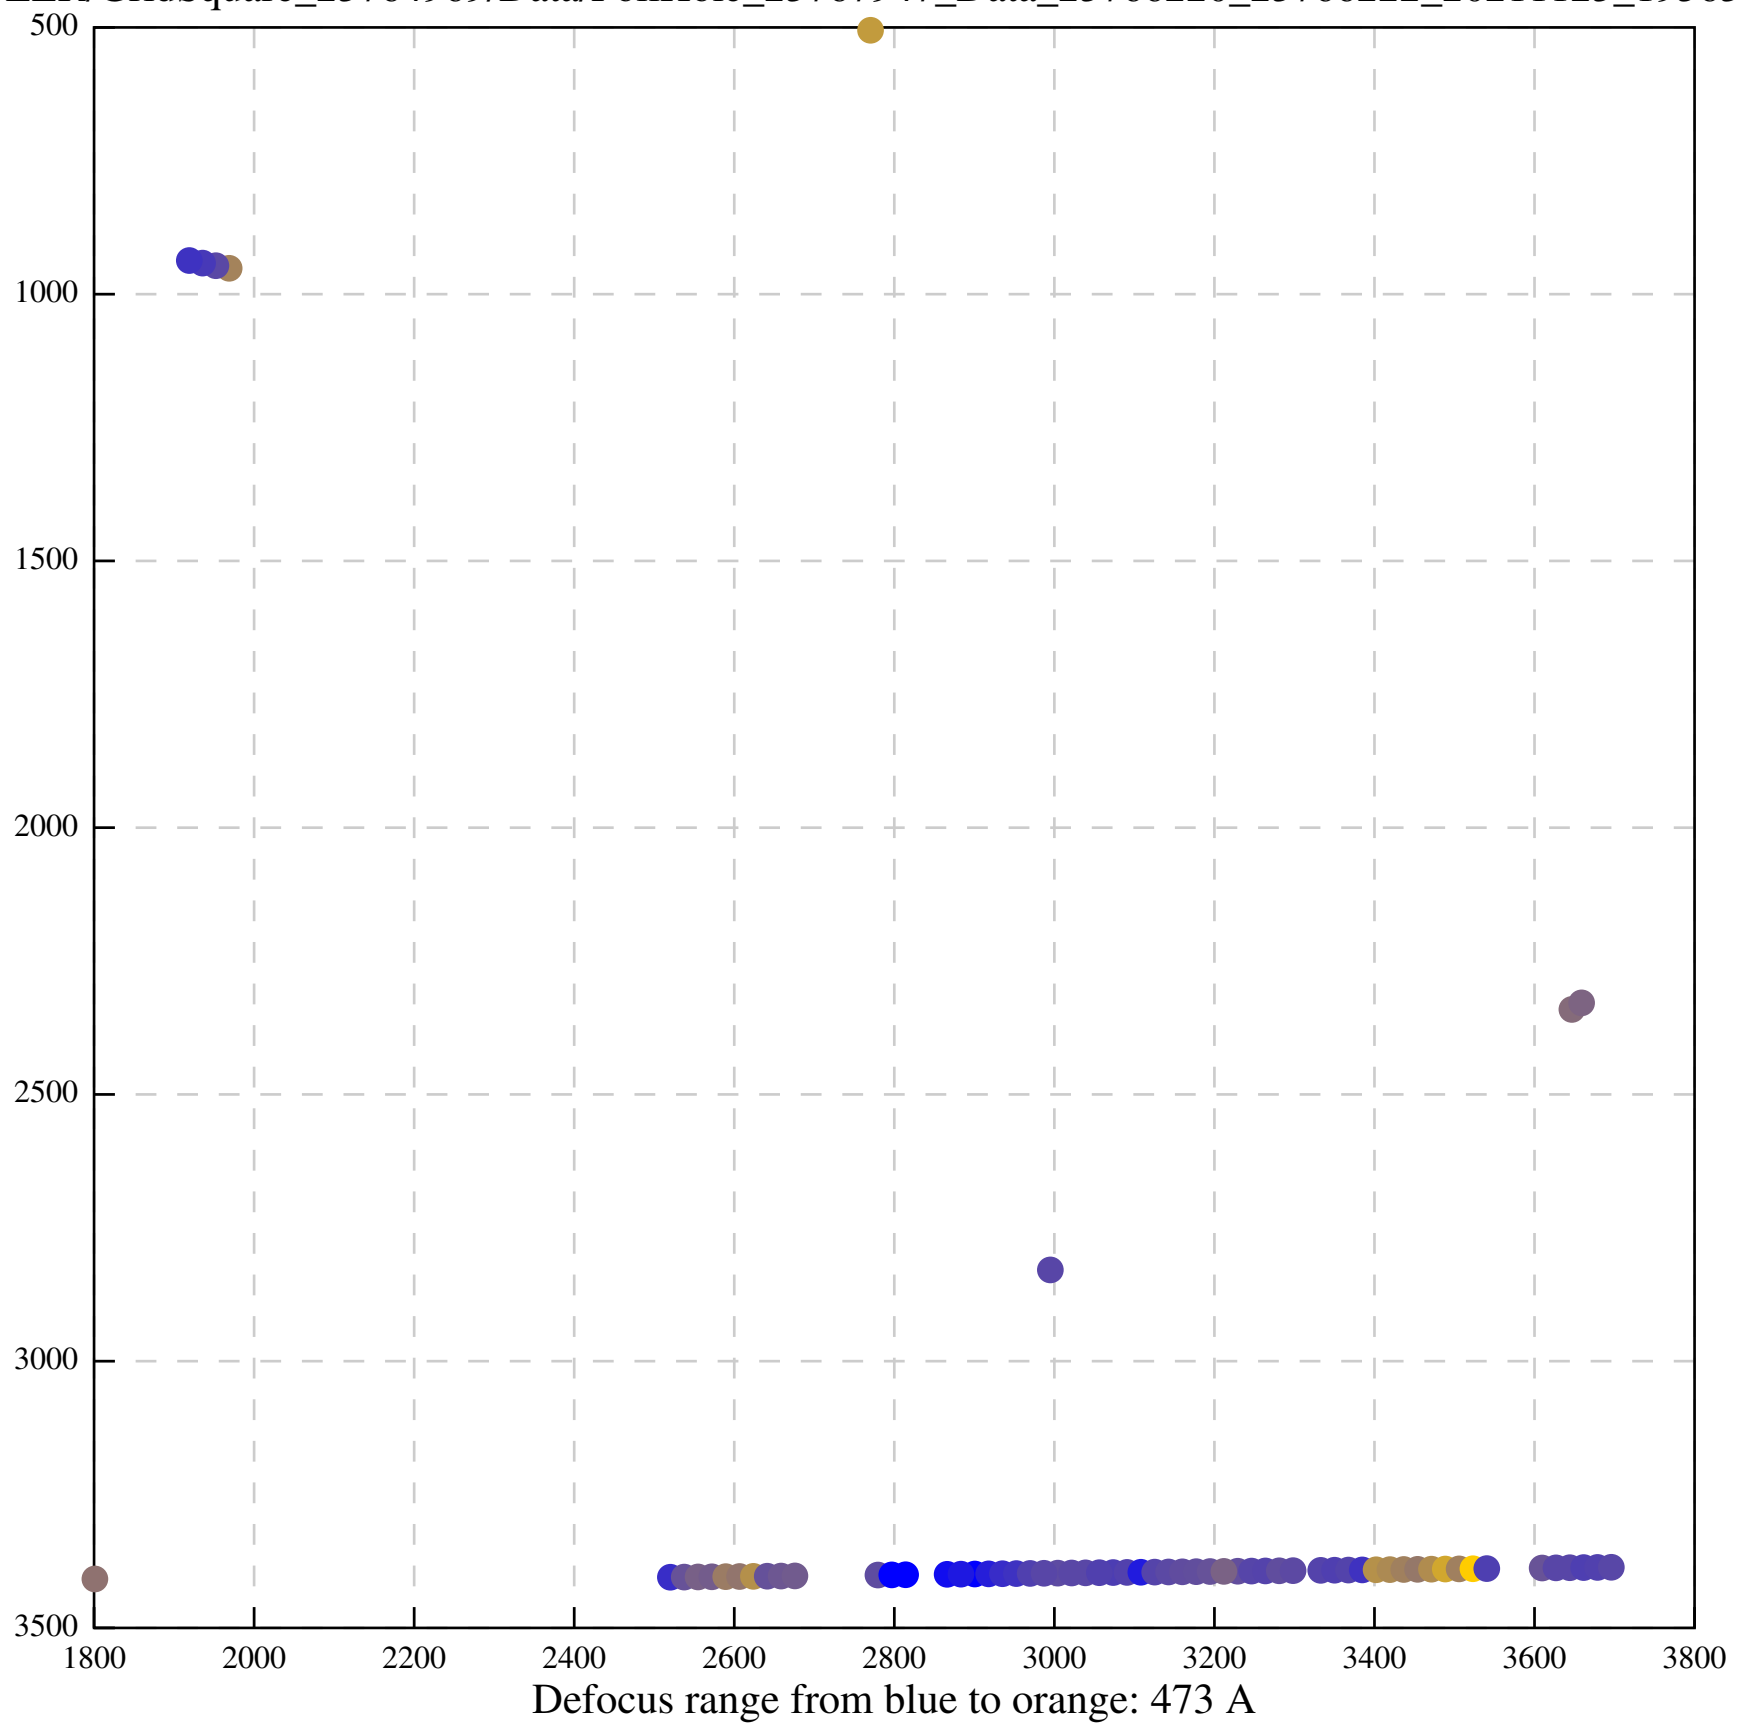

Defocus range from blue to orange: 189 A

Defocus range from blue to orange: 1136 A

Defocus range from blue to orange: 690 A

Defocus range from blue to orange: 393 A

Defocus range from blue to orange: 119 Å

Defocus range from blue to orange: 426 A

Defocus range from blue to orange: 396 A

Defocus range from blue to orange: 269 A

Defocus range from blue to orange: 460 A

Defocus range from blue to orange: 109 A

Defocus range from blue to orange: 58 A

Defocus range from blue to orange: 305 A

Defocus range from blue to orange: 167 A

Defocus range from blue to orange: 0 A

Defocus range from blue to orange: 422 A

Defocus range from blue to orange: 348 A

Defocus range from blue to orange: 372 A

Defocus range from blue to orange: 346 A

Defocus range from blue to orange: 360 A

Defocus range from blue to orange: 1022 A

Defocus range from blue to orange: 346 A