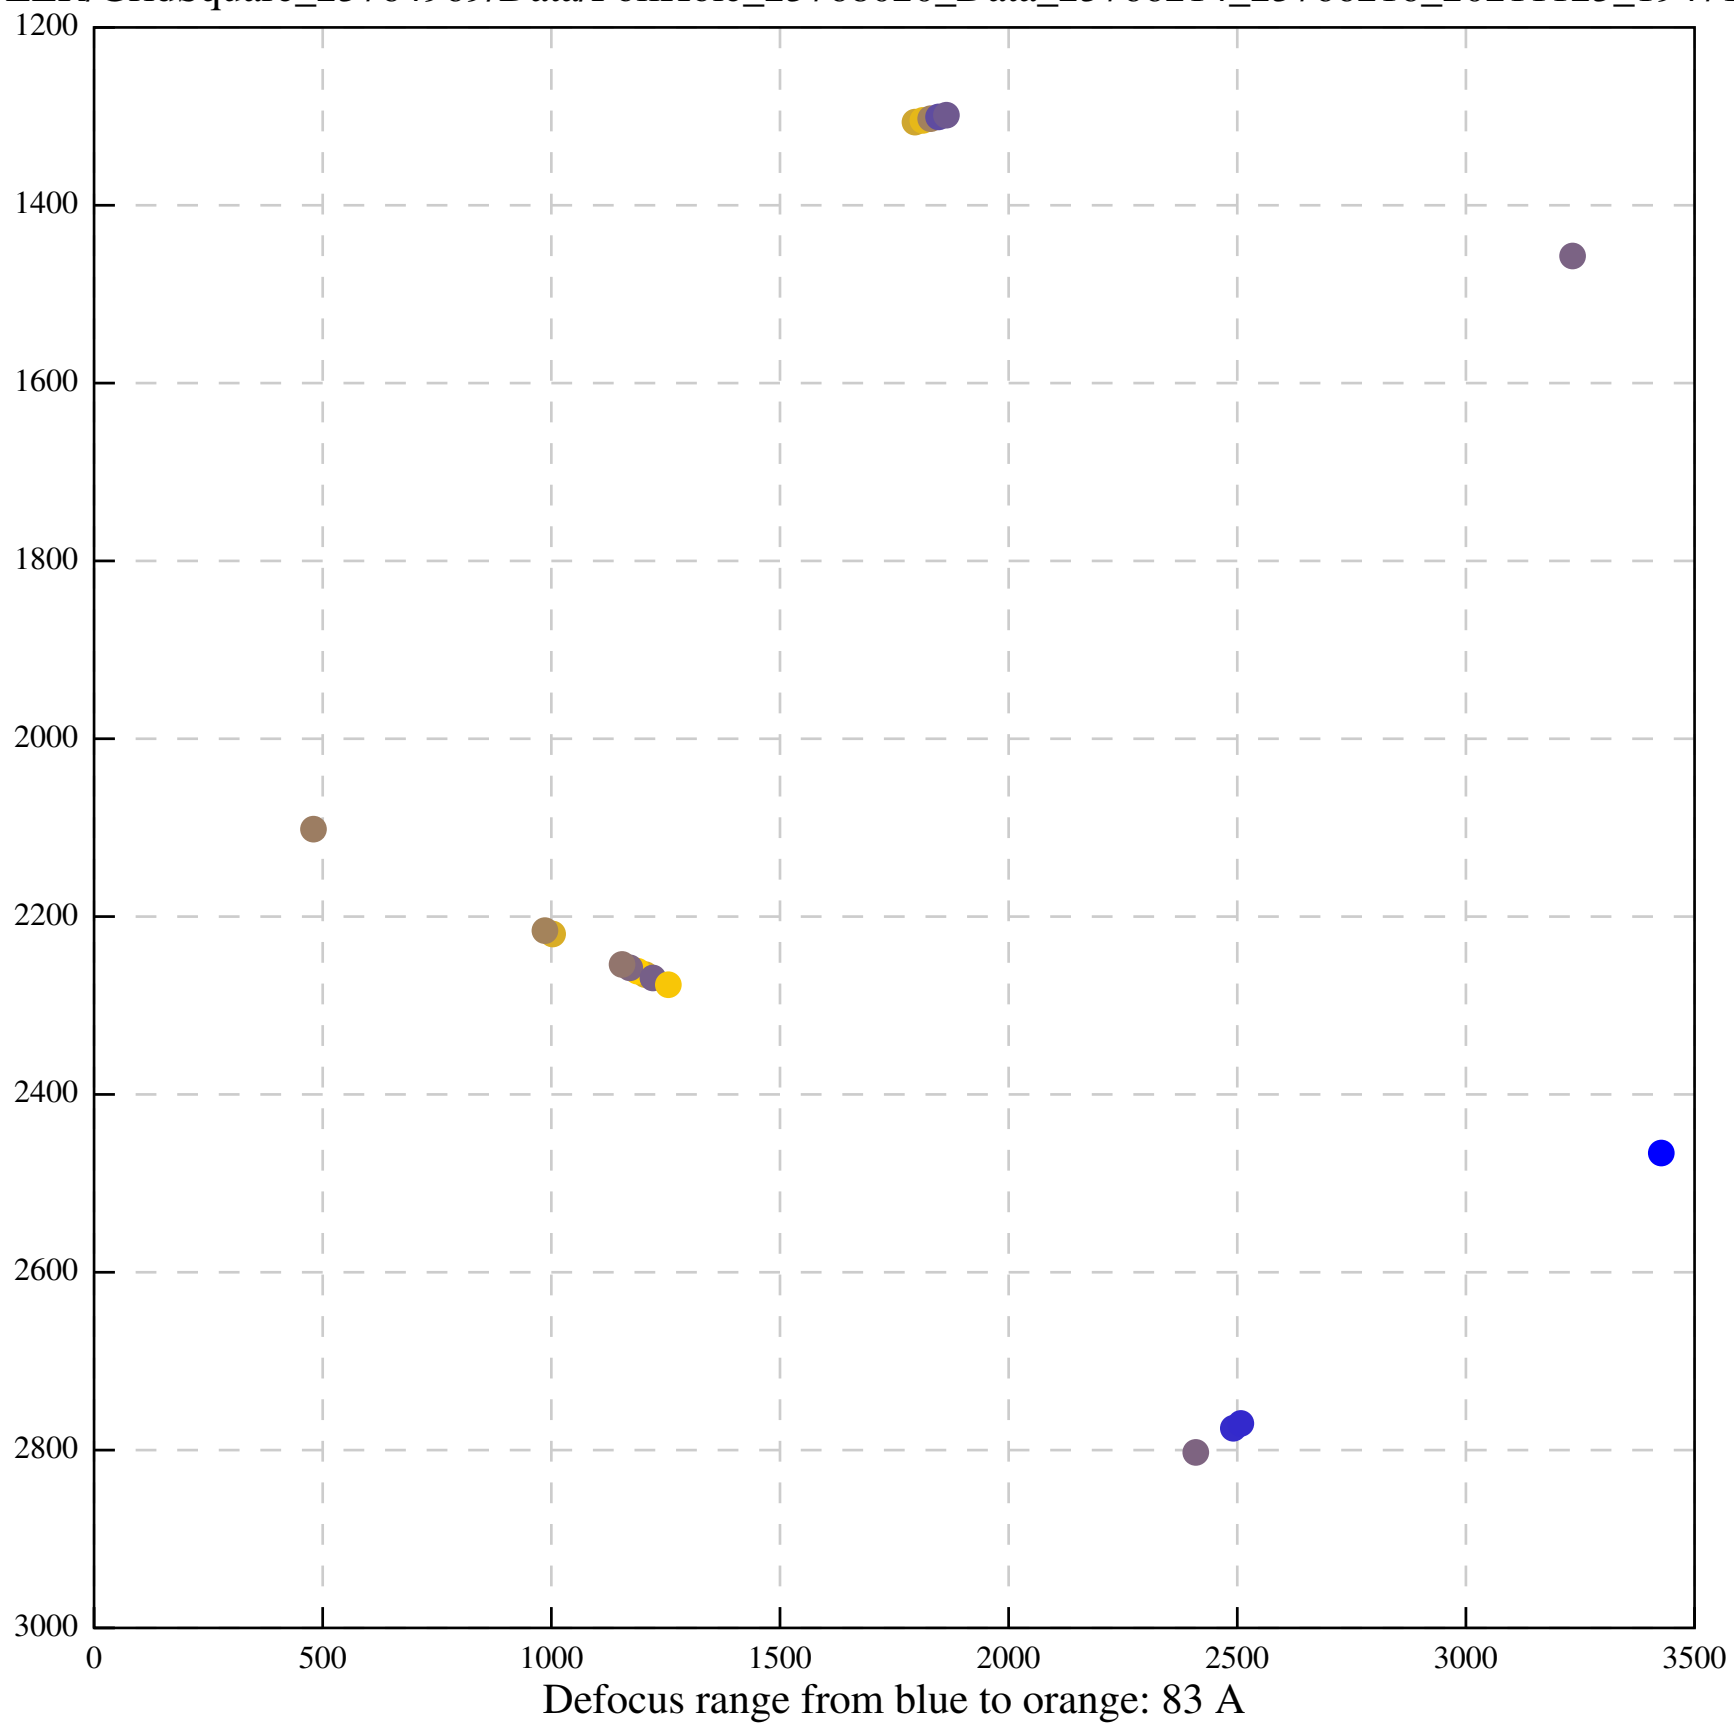

Defocus range from blue to orange: 372 A

Defocus range from blue to orange: 346 A

Defocus range from blue to orange: 360 A

Defocus range from blue to orange: 1022 A

Defocus range from blue to orange: 346 A

Defocus range from blue to orange: 318 A

Defocus range from blue to orange: 474 A

Defocus range from blue to orange: 732 A

Defocus range from blue to orange: 551 A

Defocus range from blue to orange: 460 A

Defocus range from blue to orange: 497 A

Defocus range from blue to orange: 166 A

Defocus range from blue to orange: 241 A

Defocus range from blue to orange: 375 A

Defocus range from blue to orange: 901 A

Defocus range from blue to orange: 54 A

Defocus range from blue to orange: 70 A

Defocus range from blue to orange: 118 A

Defocus range from blue to orange: 557 A

Defocus range from blue to orange: 556 Å

Defocus range from blue to orange: 394 A