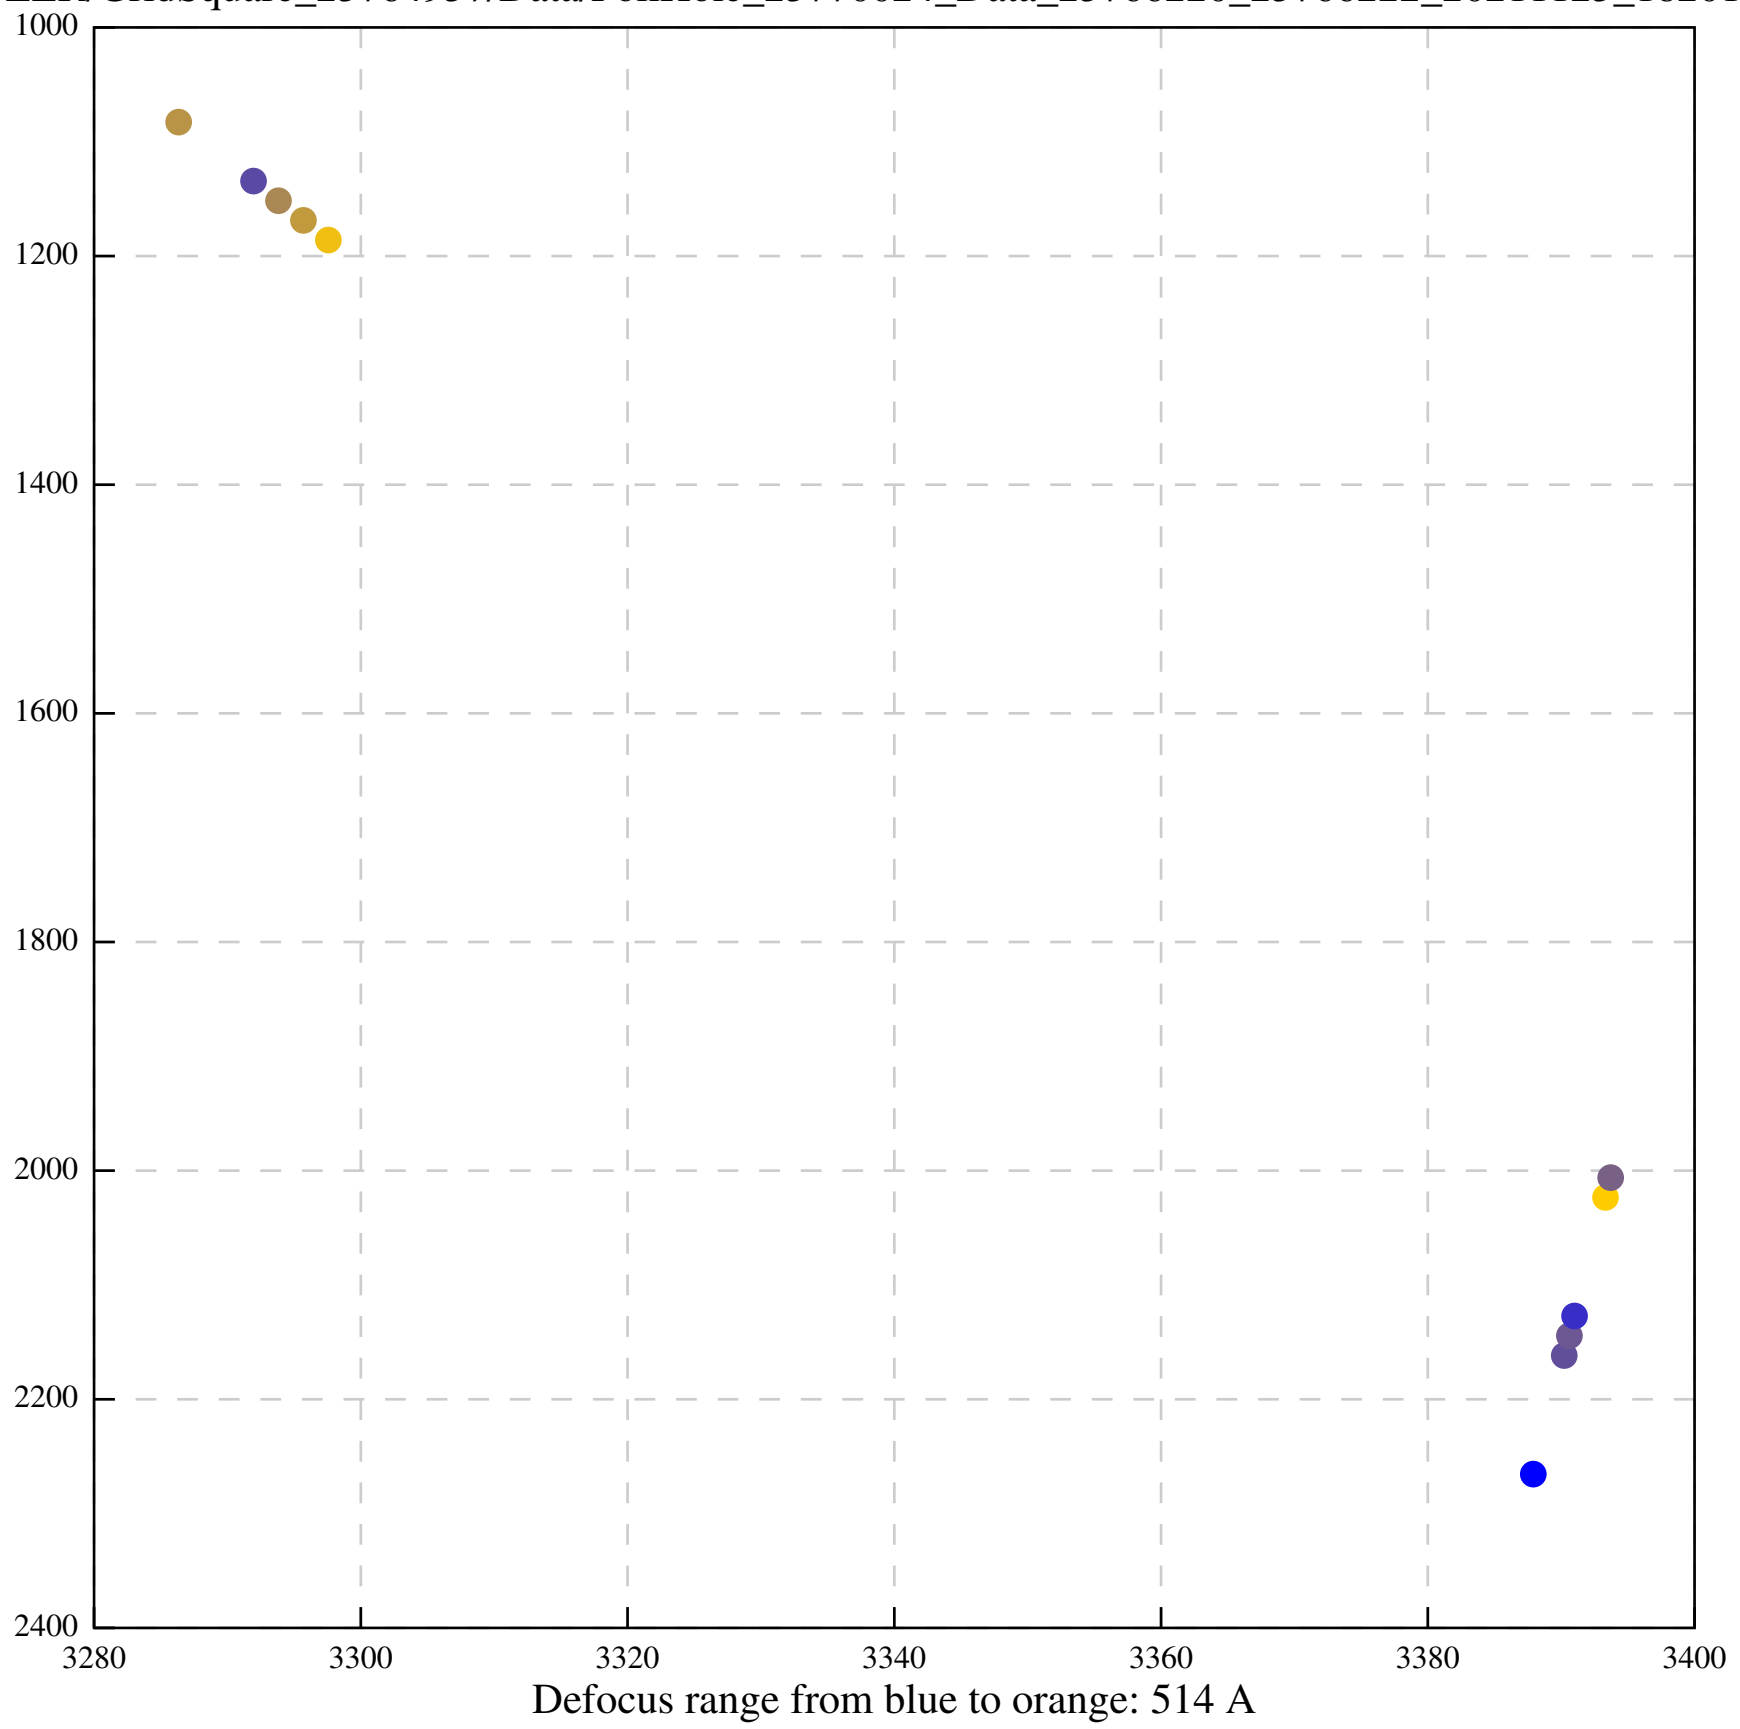

Defocus range from blue to orange: 171 A

Defocus range from blue to orange: 147 A

Defocus range from blue to orange: 469 A

Defocus range from blue to orange: 356 A

Defocus range from blue to orange: 221 A

Defocus range from blue to orange: 29 A

Defocus range from blue to orange: 191 A

Defocus range from blue to orange: 452 A

Defocus range from blue to orange: 217 A

Defocus range from blue to orange: 277 A

Defocus range from blue to orange: 442 A

Defocus range from blue to orange: 406 A

Defocus range from blue to orange: 385 A

Defocus range from blue to orange: 704 A

Defocus range from blue to orange: 283 A

Defocus range from blue to orange: 10 A

Defocus range from blue to orange: 0 Å

Defocus range from blue to orange: 169 A

Defocus range from blue to orange: 709 A

Defocus range from blue to orange: 66 A

Defocus range from blue to orange: 357 A

Defocus range from blue to orange: 1026 A