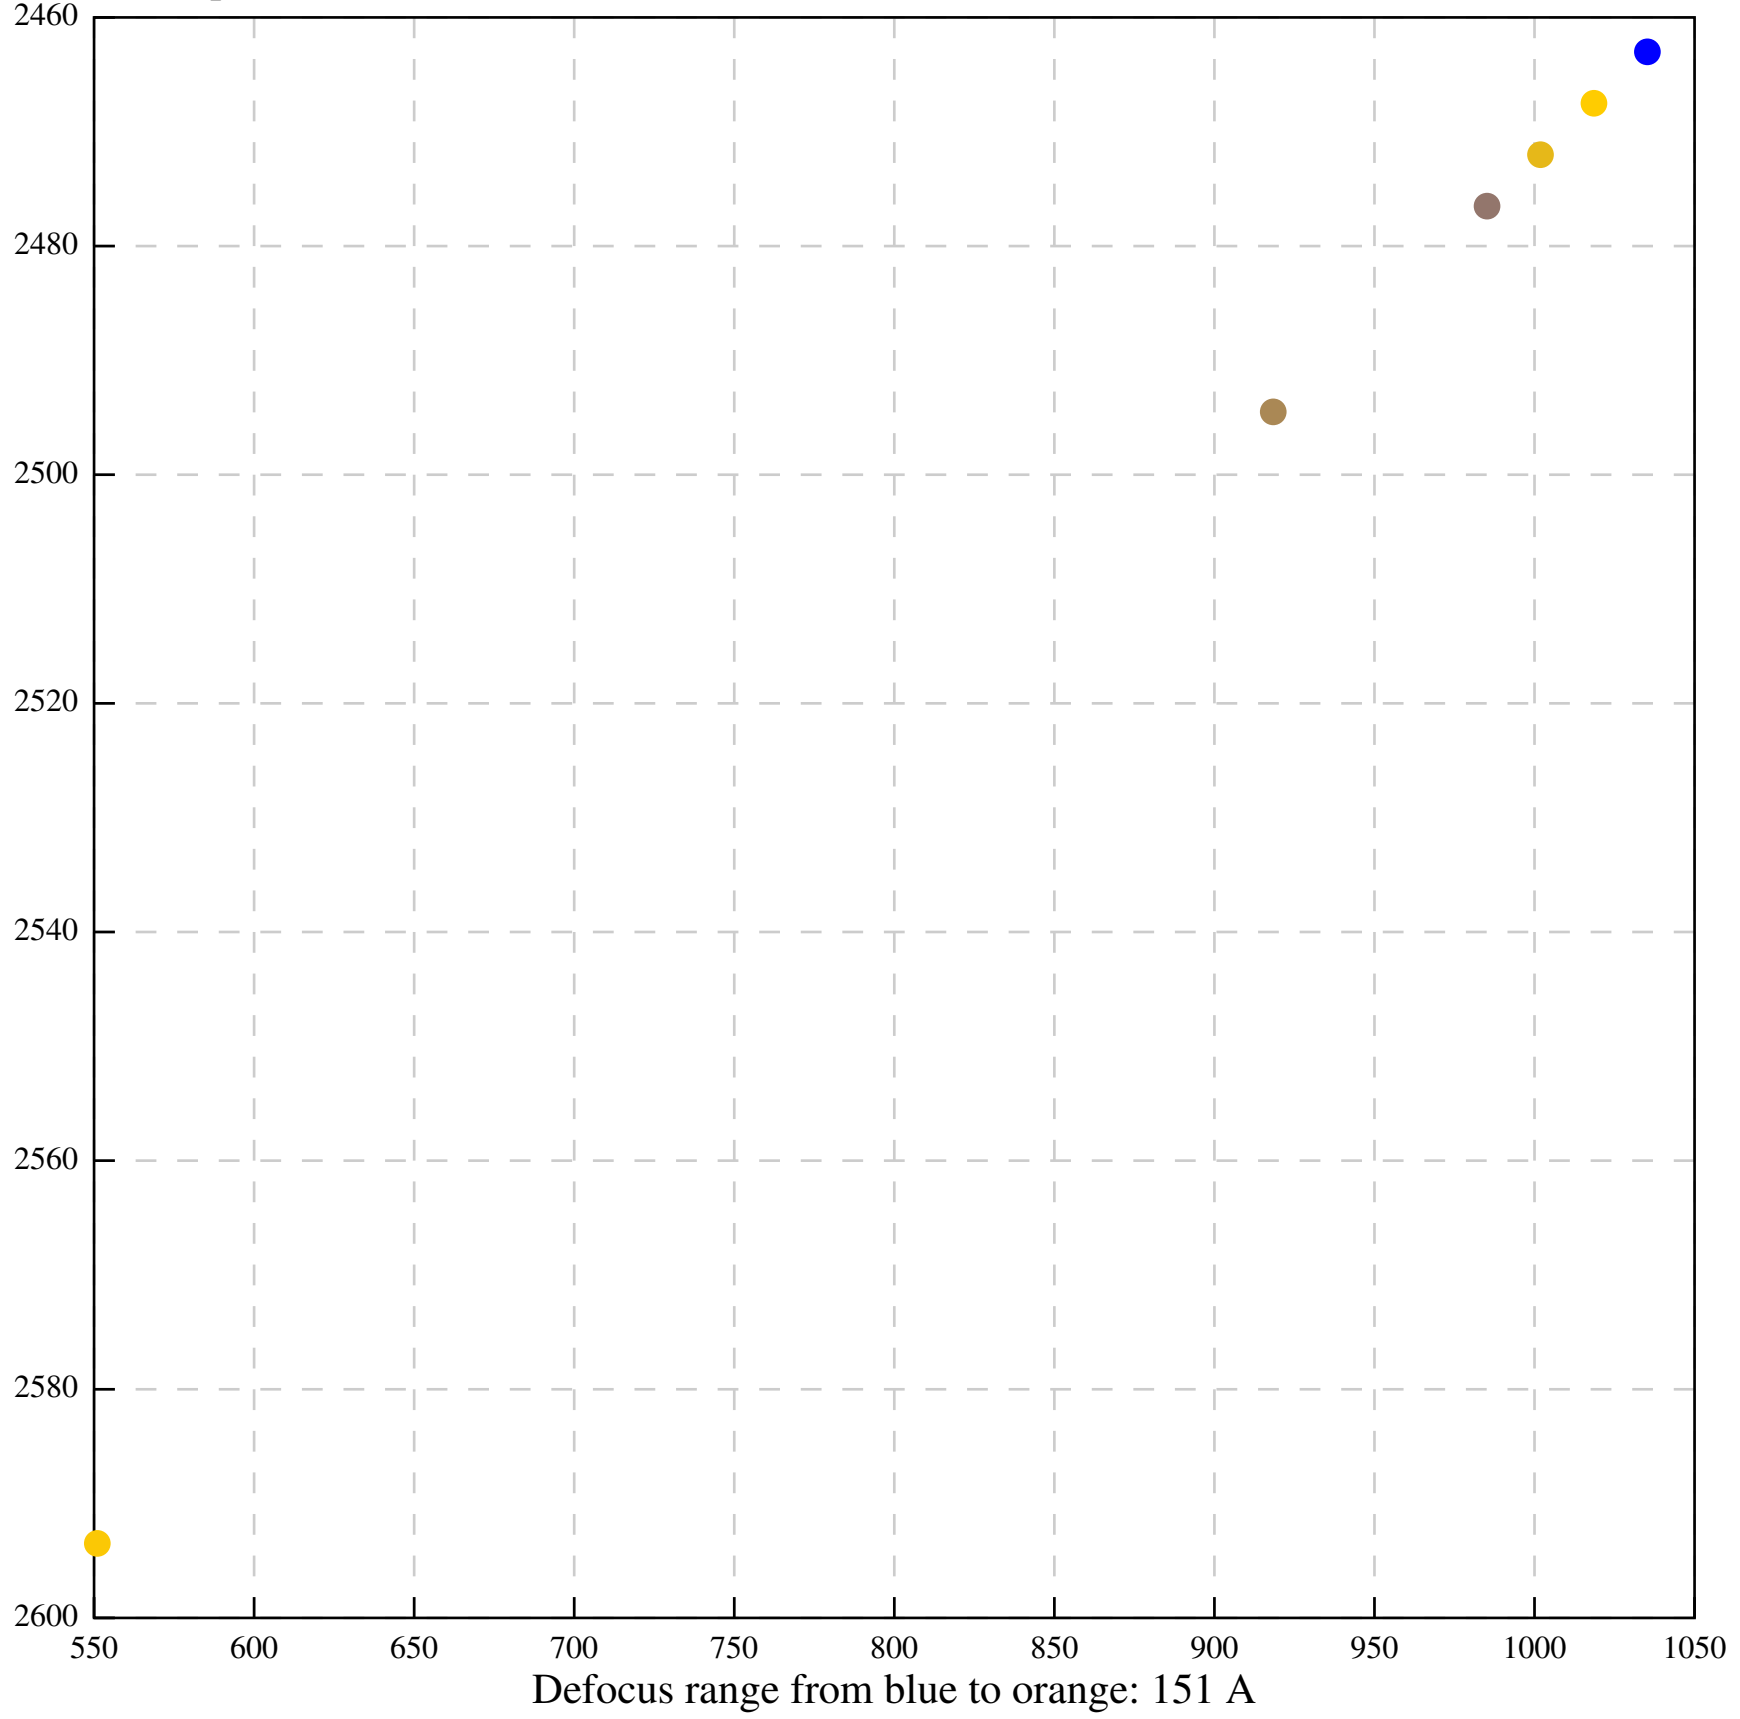

Defocus range from blue to orange: 169 A

Defocus range from blue to orange: 709 A

Defocus range from blue to orange: 66 A

Defocus range from blue to orange: 357 A

Defocus range from blue to orange: 1026 A

Defocus range from blue to orange: 519 A

Defocus range from blue to orange: 16 A

Defocus range from blue to orange: 211 A

Defocus range from blue to orange: 0 A

Defocus range from blue to orange: 150 A

Defocus range from blue to orange: 459 A

Defocus range from blue to orange: 0 A

Defocus range from blue to orange: 65 A

Defocus range from blue to orange: 382 A

Defocus range from blue to orange: 170 A

Defocus range from blue to orange: 874 A

Defocus range from blue to orange: 793 A