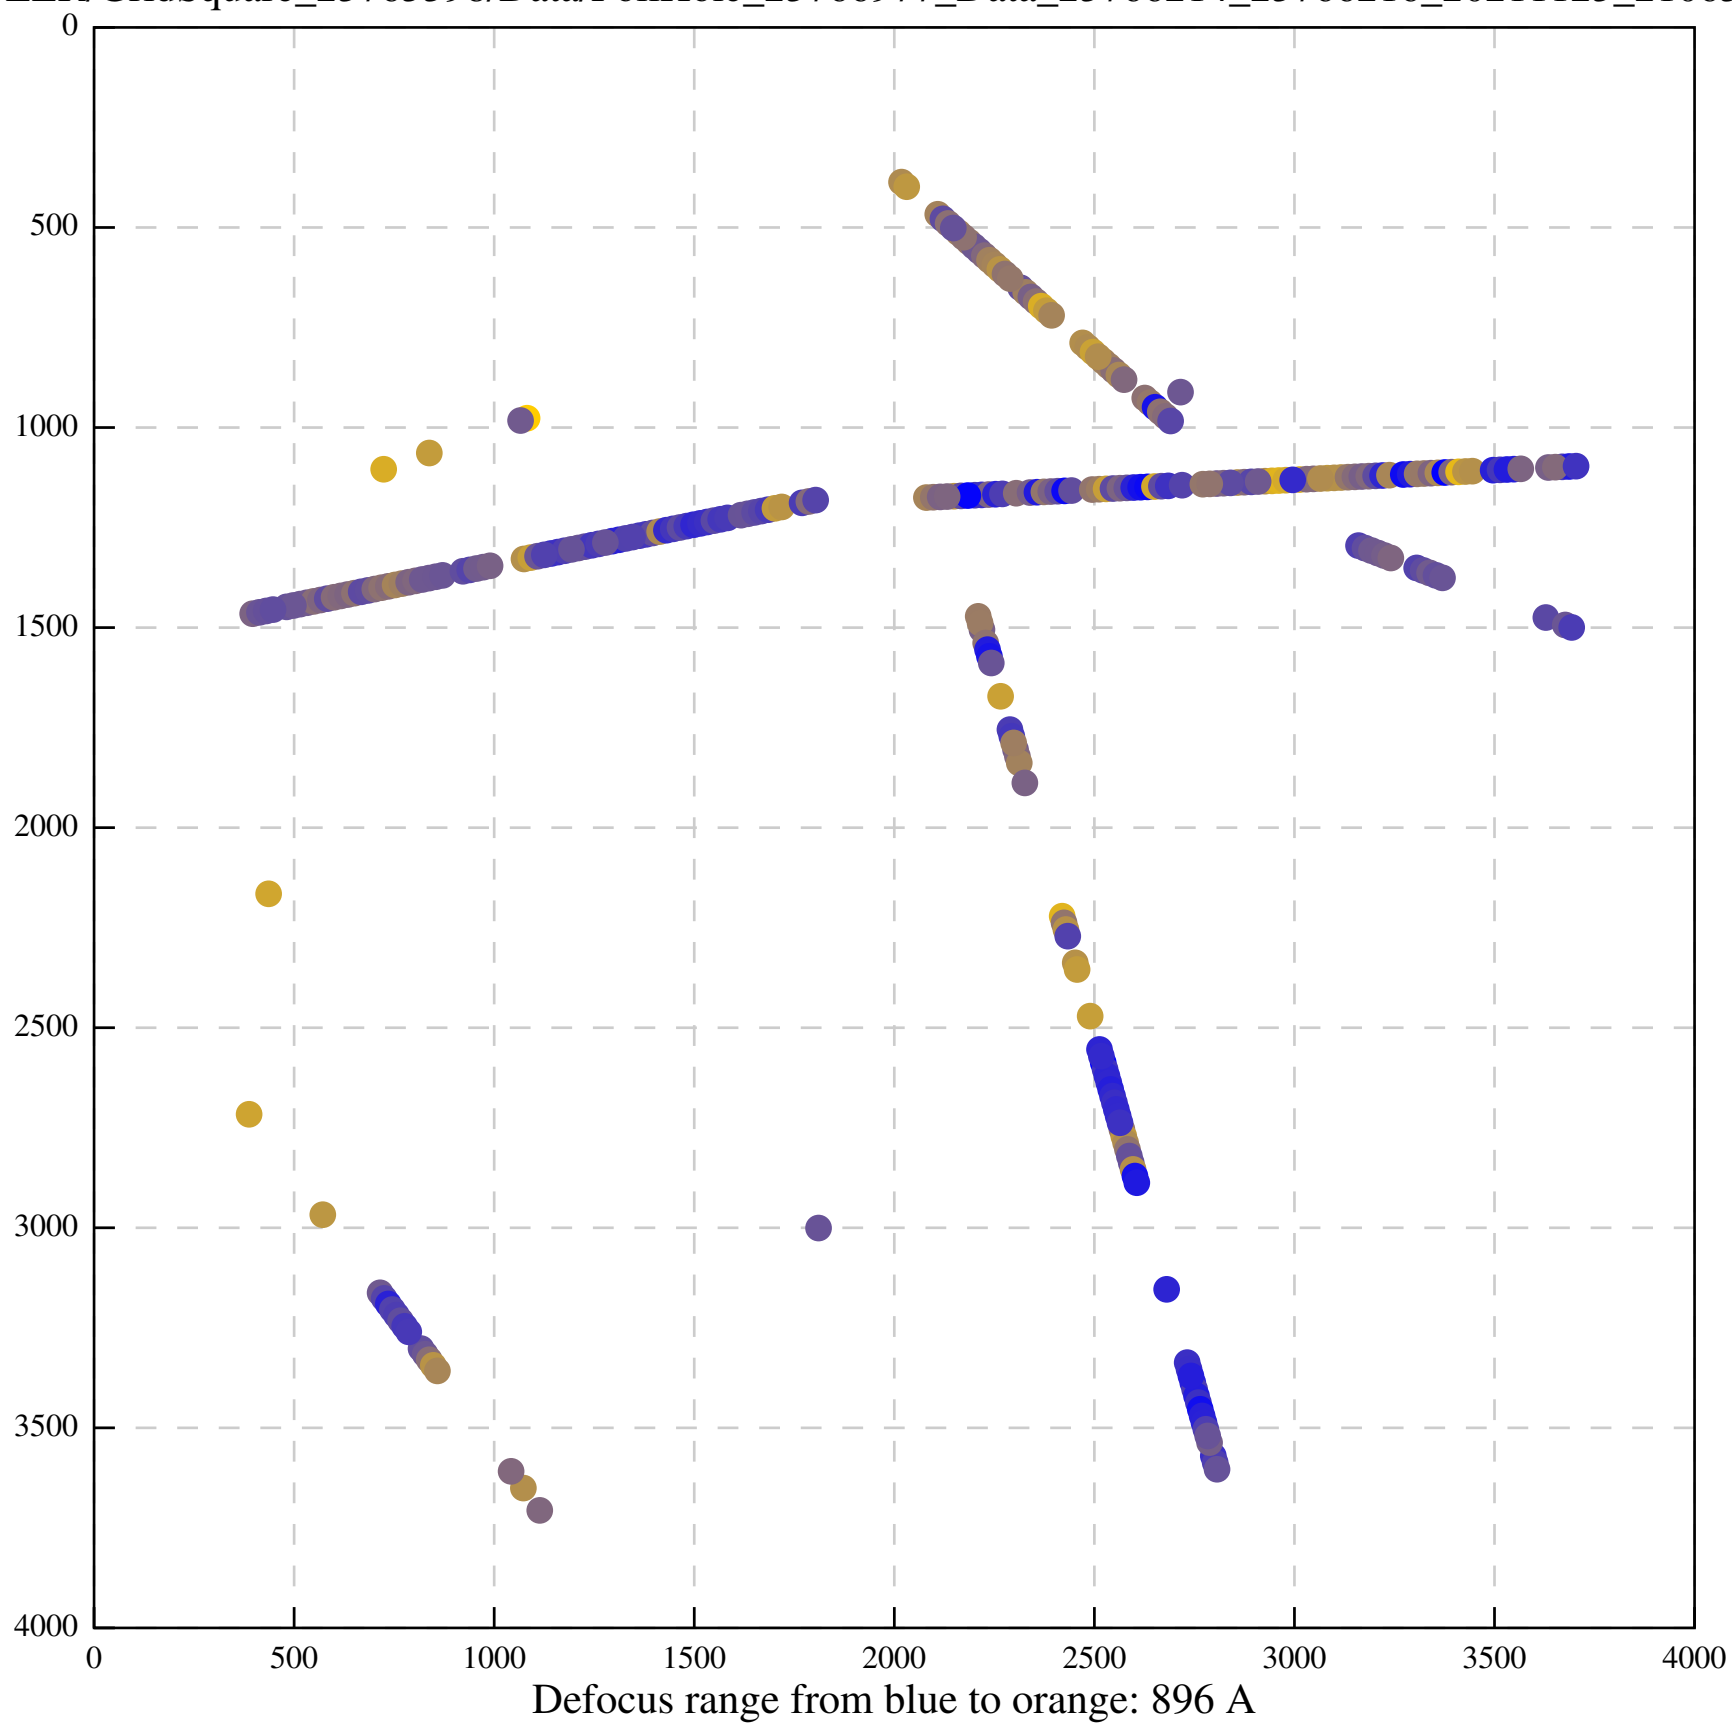

Defocus range from blue to orange: 497 A

Defocus range from blue to orange: 166 A

Defocus range from blue to orange: 241 A

Defocus range from blue to orange: 375 A

Defocus range from blue to orange: 901 A

Defocus range from blue to orange: 54 A

Defocus range from blue to orange: 70 A

Defocus range from blue to orange: 118 A

Defocus range from blue to orange: 557 A

Defocus range from blue to orange: 556 Å

Defocus range from blue to orange: 394 A

Defocus range from blue to orange: 251 A

Defocus range from blue to orange: 401 A

Defocus range from blue to orange: 473 A

Defocus range from blue to orange: 790 A

Defocus range from blue to orange: 0 A

Defocus range from blue to orange: 513 A

Defocus range from blue to orange: 323 A