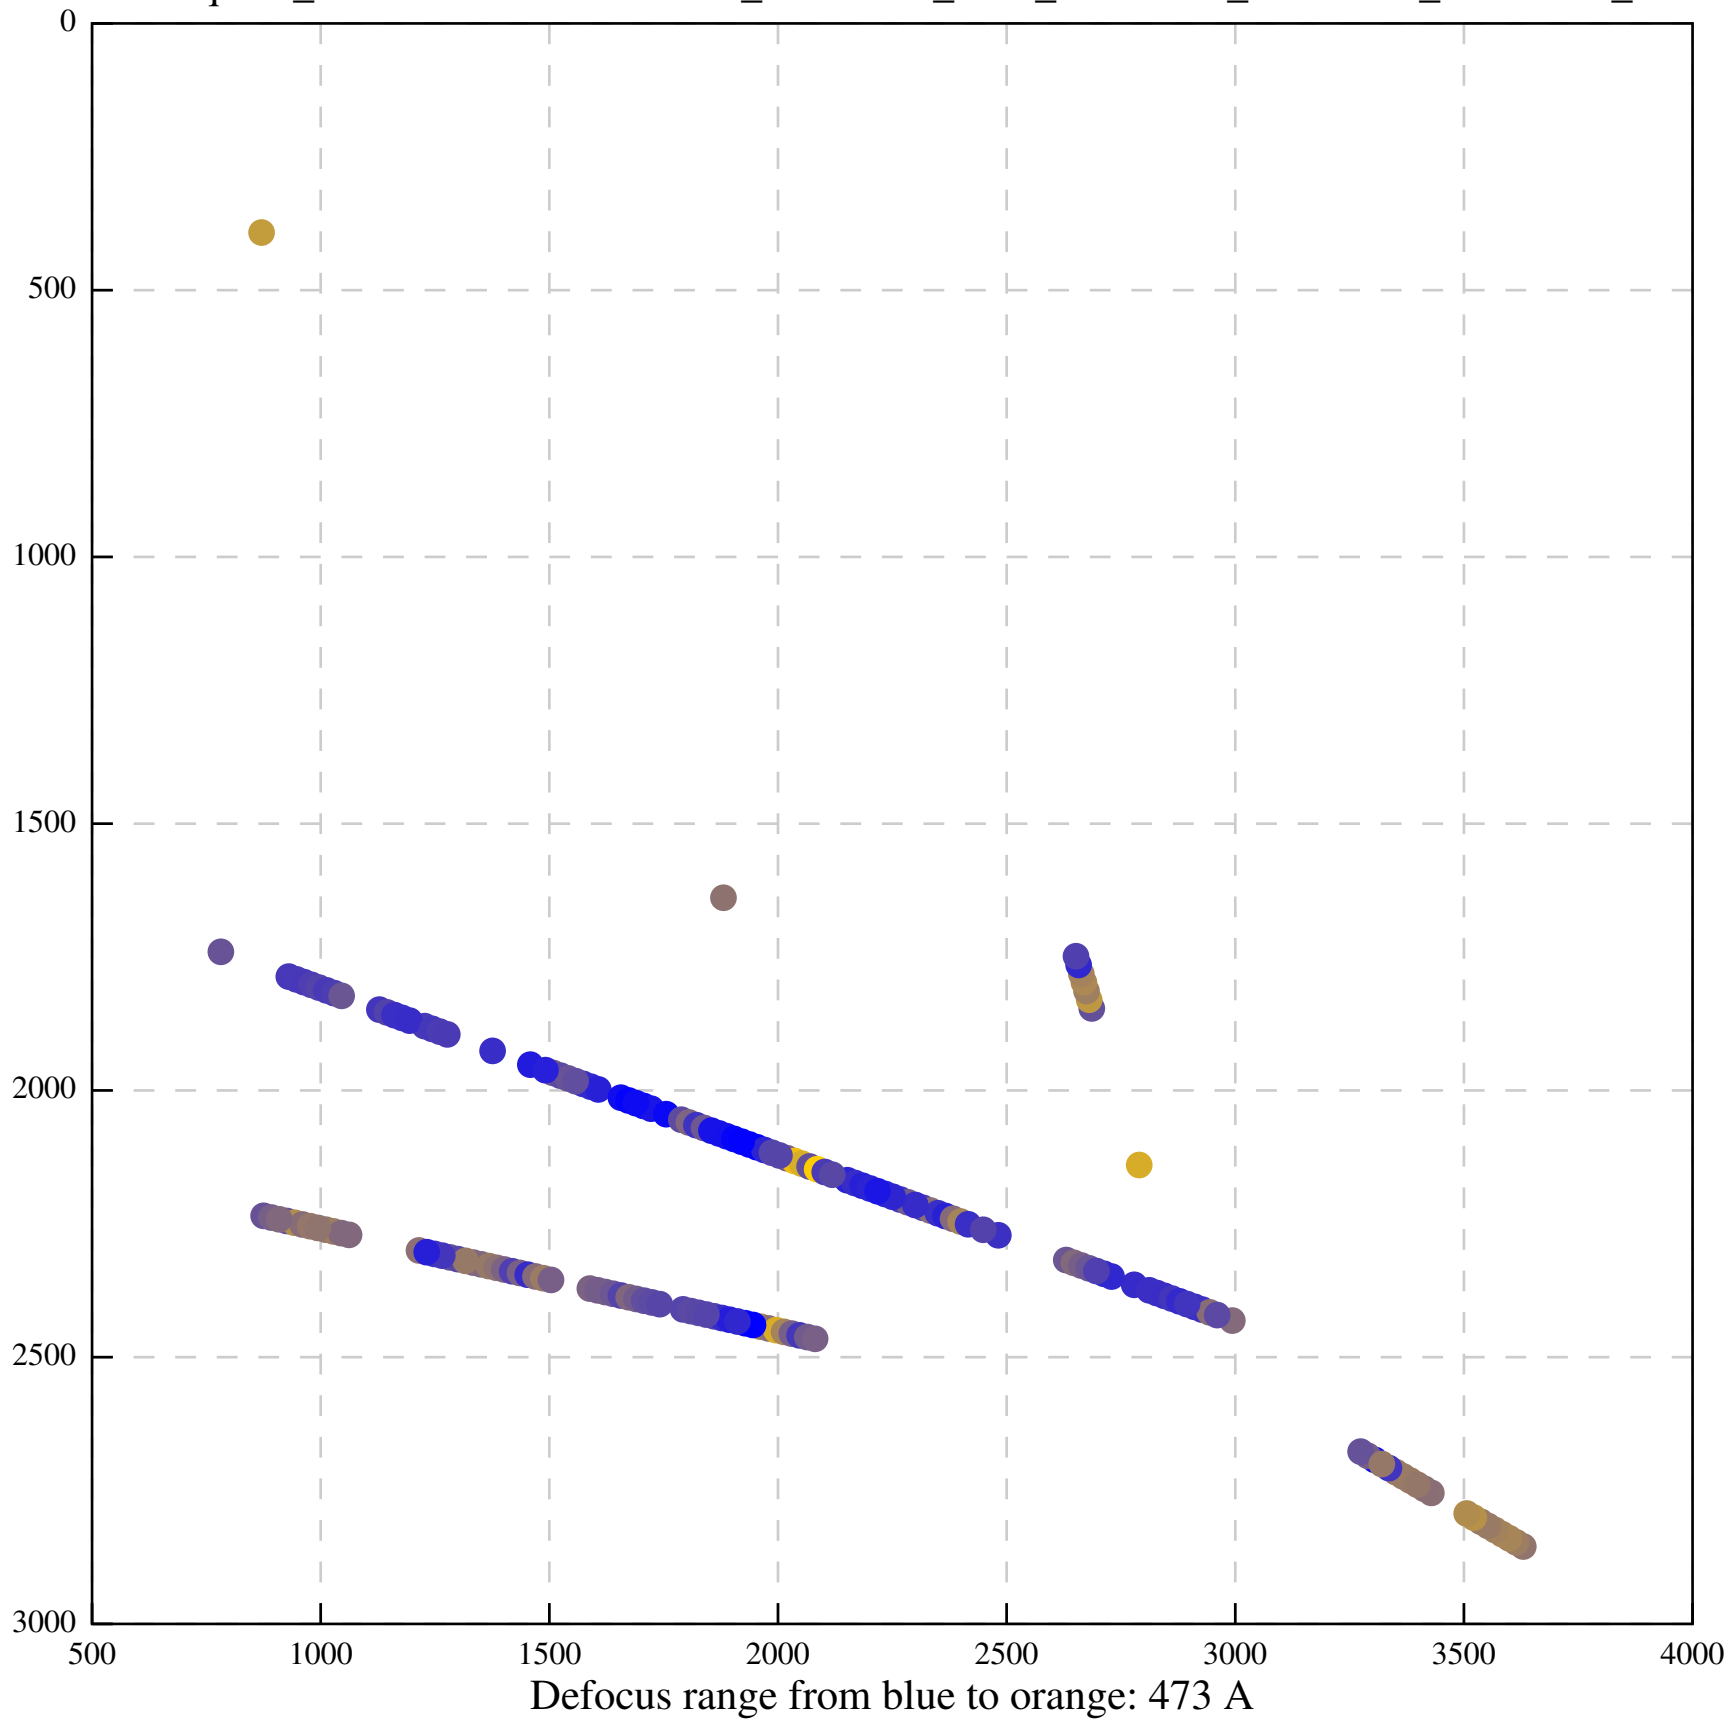

Defocus range from blue to orange: 497 A

Defocus range from blue to orange: 166 A

Defocus range from blue to orange: 241 A

Defocus range from blue to orange: 375 A

Defocus range from blue to orange: 901 A

Defocus range from blue to orange: 54 A

Defocus range from blue to orange: 70 A

Defocus range from blue to orange: 118 A

Defocus range from blue to orange: 557 A

Defocus range from blue to orange: 556 Å

Defocus range from blue to orange: 394 A

Defocus range from blue to orange: 251 A

Defocus range from blue to orange: 401 A

Defocus range from blue to orange: 473 A

Defocus range from blue to orange: 790 A

Defocus range from blue to orange: 0 A

Defocus range from blue to orange: 513 A

Defocus range from blue to orange: 323 A