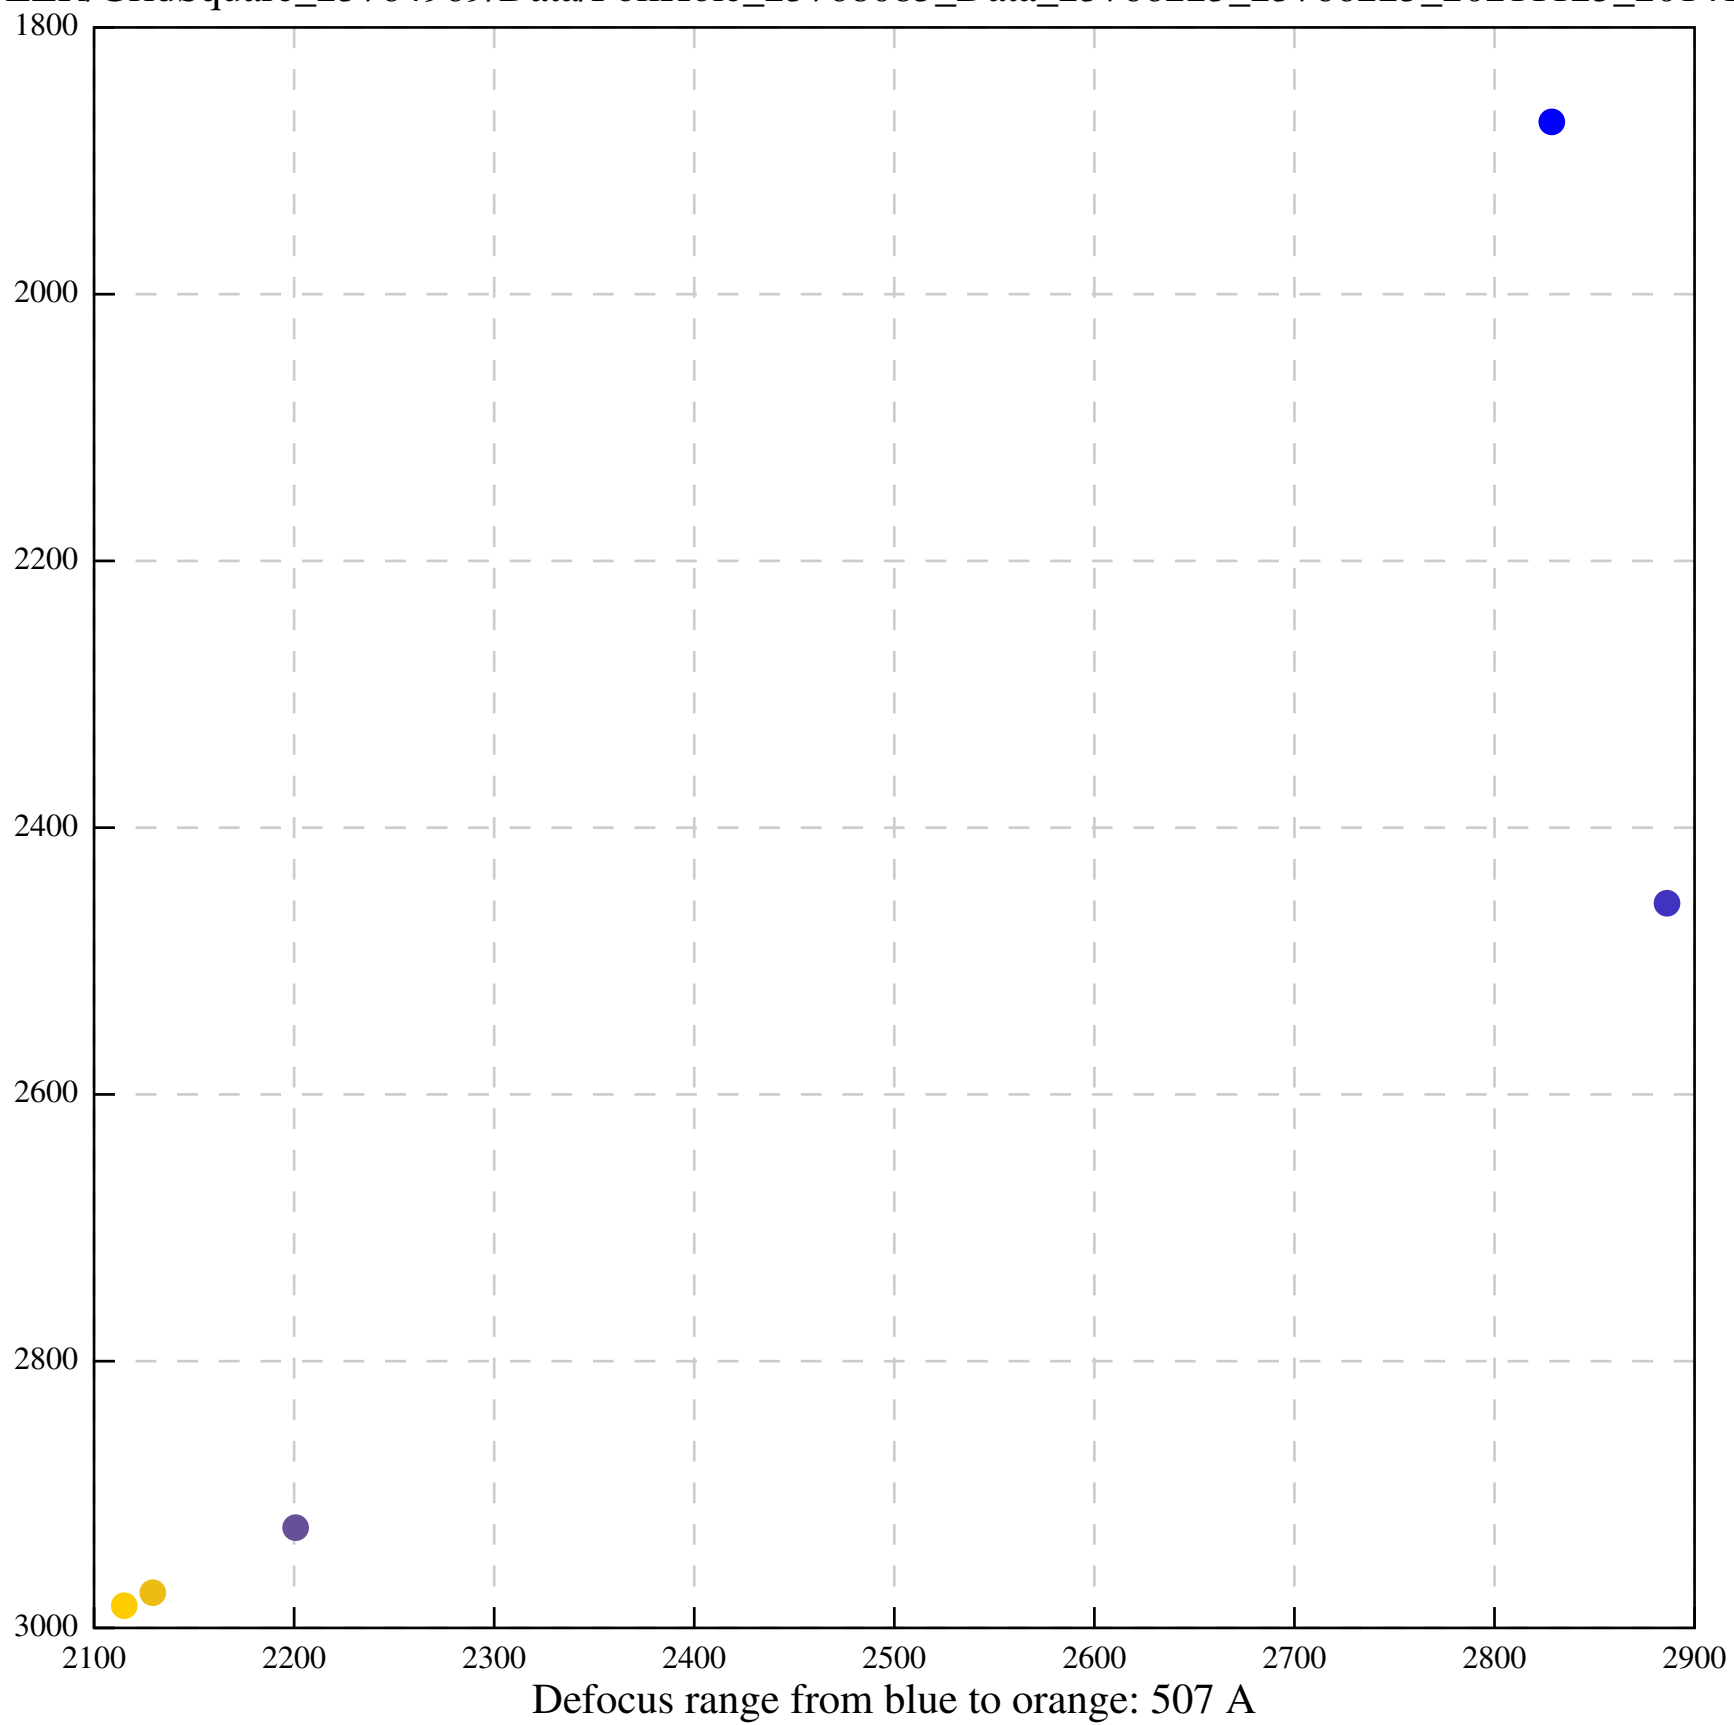

Defocus range from blue to orange: 372 A

Defocus range from blue to orange: 346 A

Defocus range from blue to orange: 360 A

Defocus range from blue to orange: 1022 A

Defocus range from blue to orange: 346 A

Defocus range from blue to orange: 318 A

Defocus range from blue to orange: 474 A

Defocus range from blue to orange: 732 A

Defocus range from blue to orange: 551 A

Defocus range from blue to orange: 460 A

Defocus range from blue to orange: 497 A

Defocus range from blue to orange: 166 A

Defocus range from blue to orange: 241 A

Defocus range from blue to orange: 375 A

Defocus range from blue to orange: 901 A