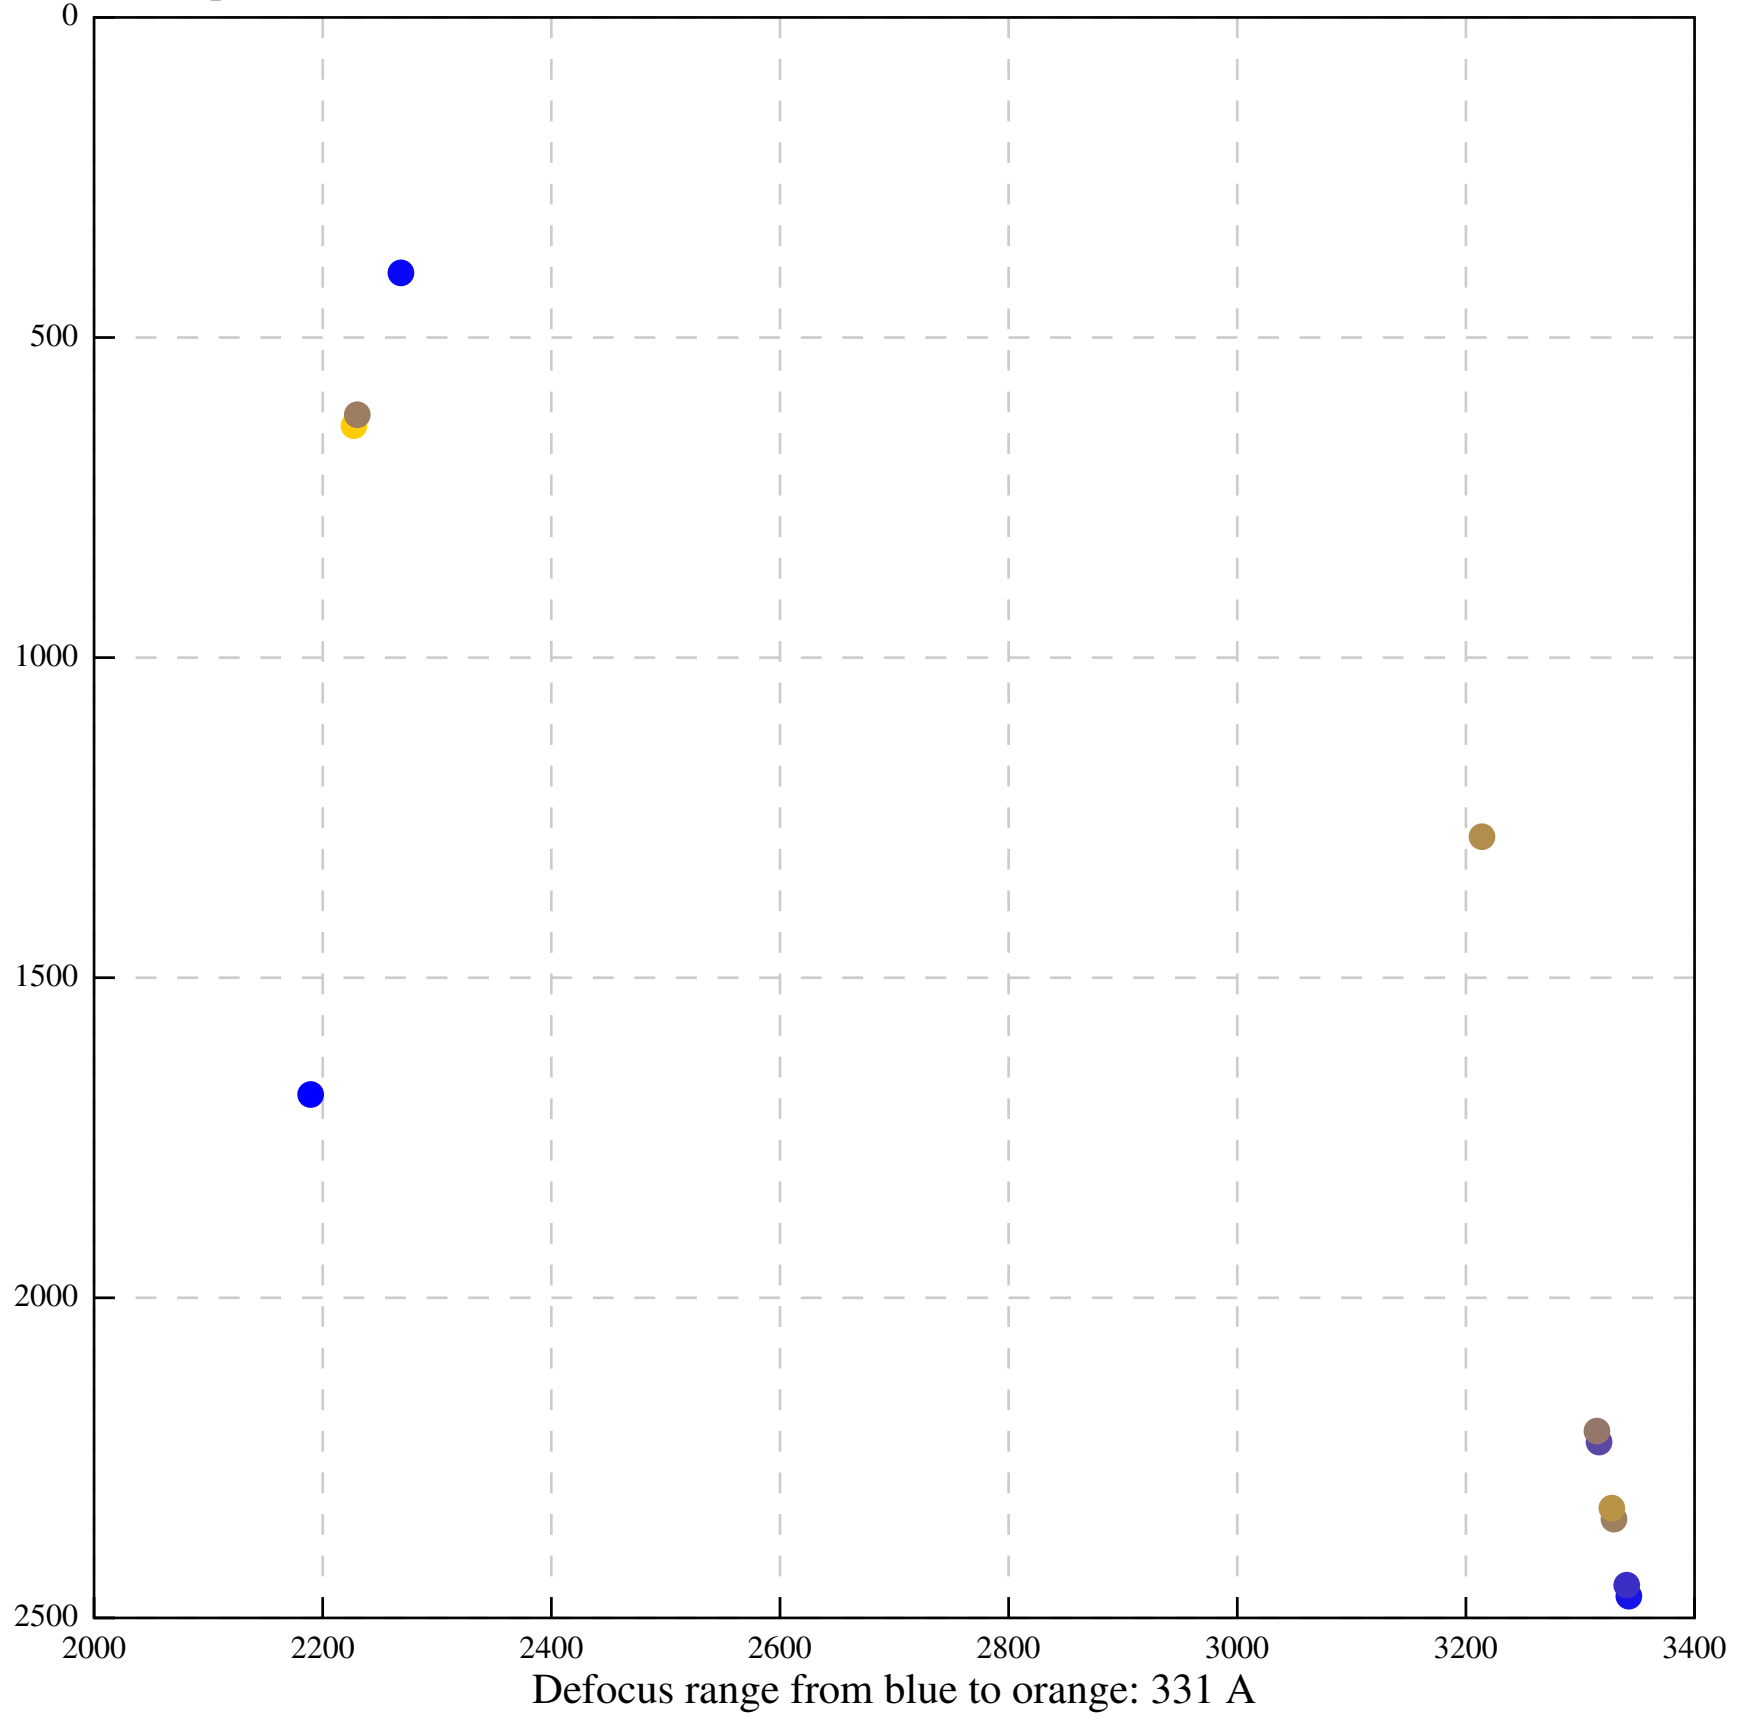

Defocus range from blue to orange: 519 A

Defocus range from blue to orange: 16 A

Defocus range from blue to orange: 211 A

Defocus range from blue to orange: 0 A

Defocus range from blue to orange: 150 A

Defocus range from blue to orange: 459 A

Defocus range from blue to orange: 0 A

Defocus range from blue to orange: 65 A

Defocus range from blue to orange: 382 A

Defocus range from blue to orange: 170 A

Defocus range from blue to orange: 874 A

Defocus range from blue to orange: 793 A

Defocus range from blue to orange: 189 A

Defocus range from blue to orange: 1136 A

Defocus range from blue to orange: 690 A

Defocus range from blue to orange: 393 A

Defocus range from blue to orange: 119 Å