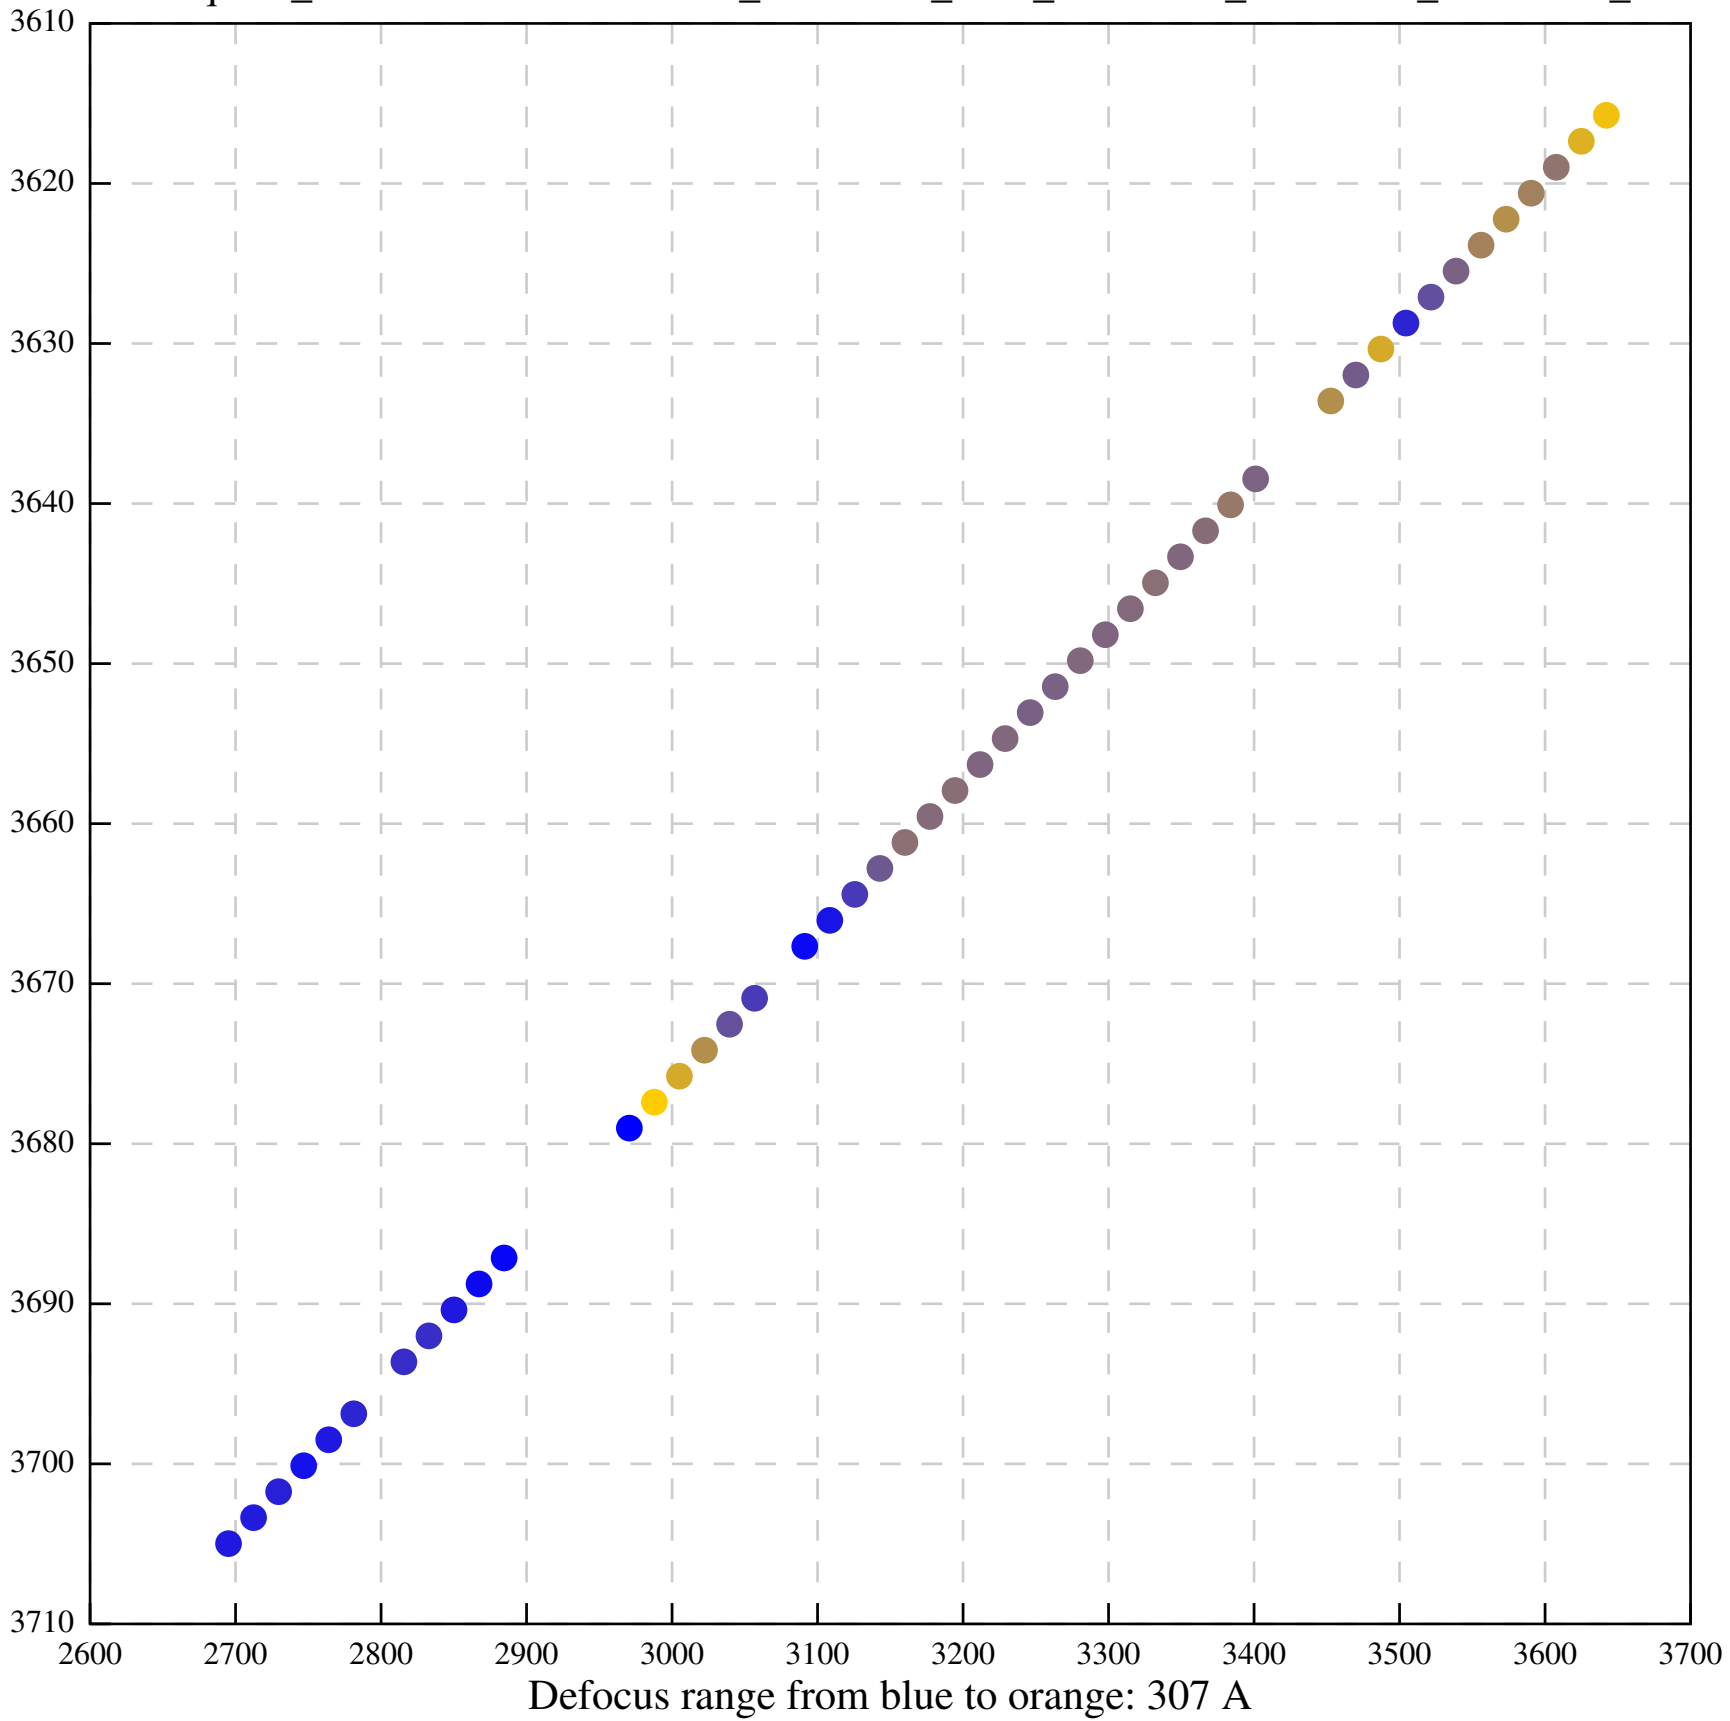

Defocus range from blue to orange: 426 A

Defocus range from blue to orange: 396 A

Defocus range from blue to orange: 269 A

Defocus range from blue to orange: 460 A

Defocus range from blue to orange: 109 A

Defocus range from blue to orange: 58 A

Defocus range from blue to orange: 305 A

Defocus range from blue to orange: 167 A

Defocus range from blue to orange: 0 A

Defocus range from blue to orange: 422 A

Defocus range from blue to orange: 348 A

Defocus range from blue to orange: 372 A

Defocus range from blue to orange: 346 A

Defocus range from blue to orange: 360 A

Defocus range from blue to orange: 1022 A

Defocus range from blue to orange: 346 A