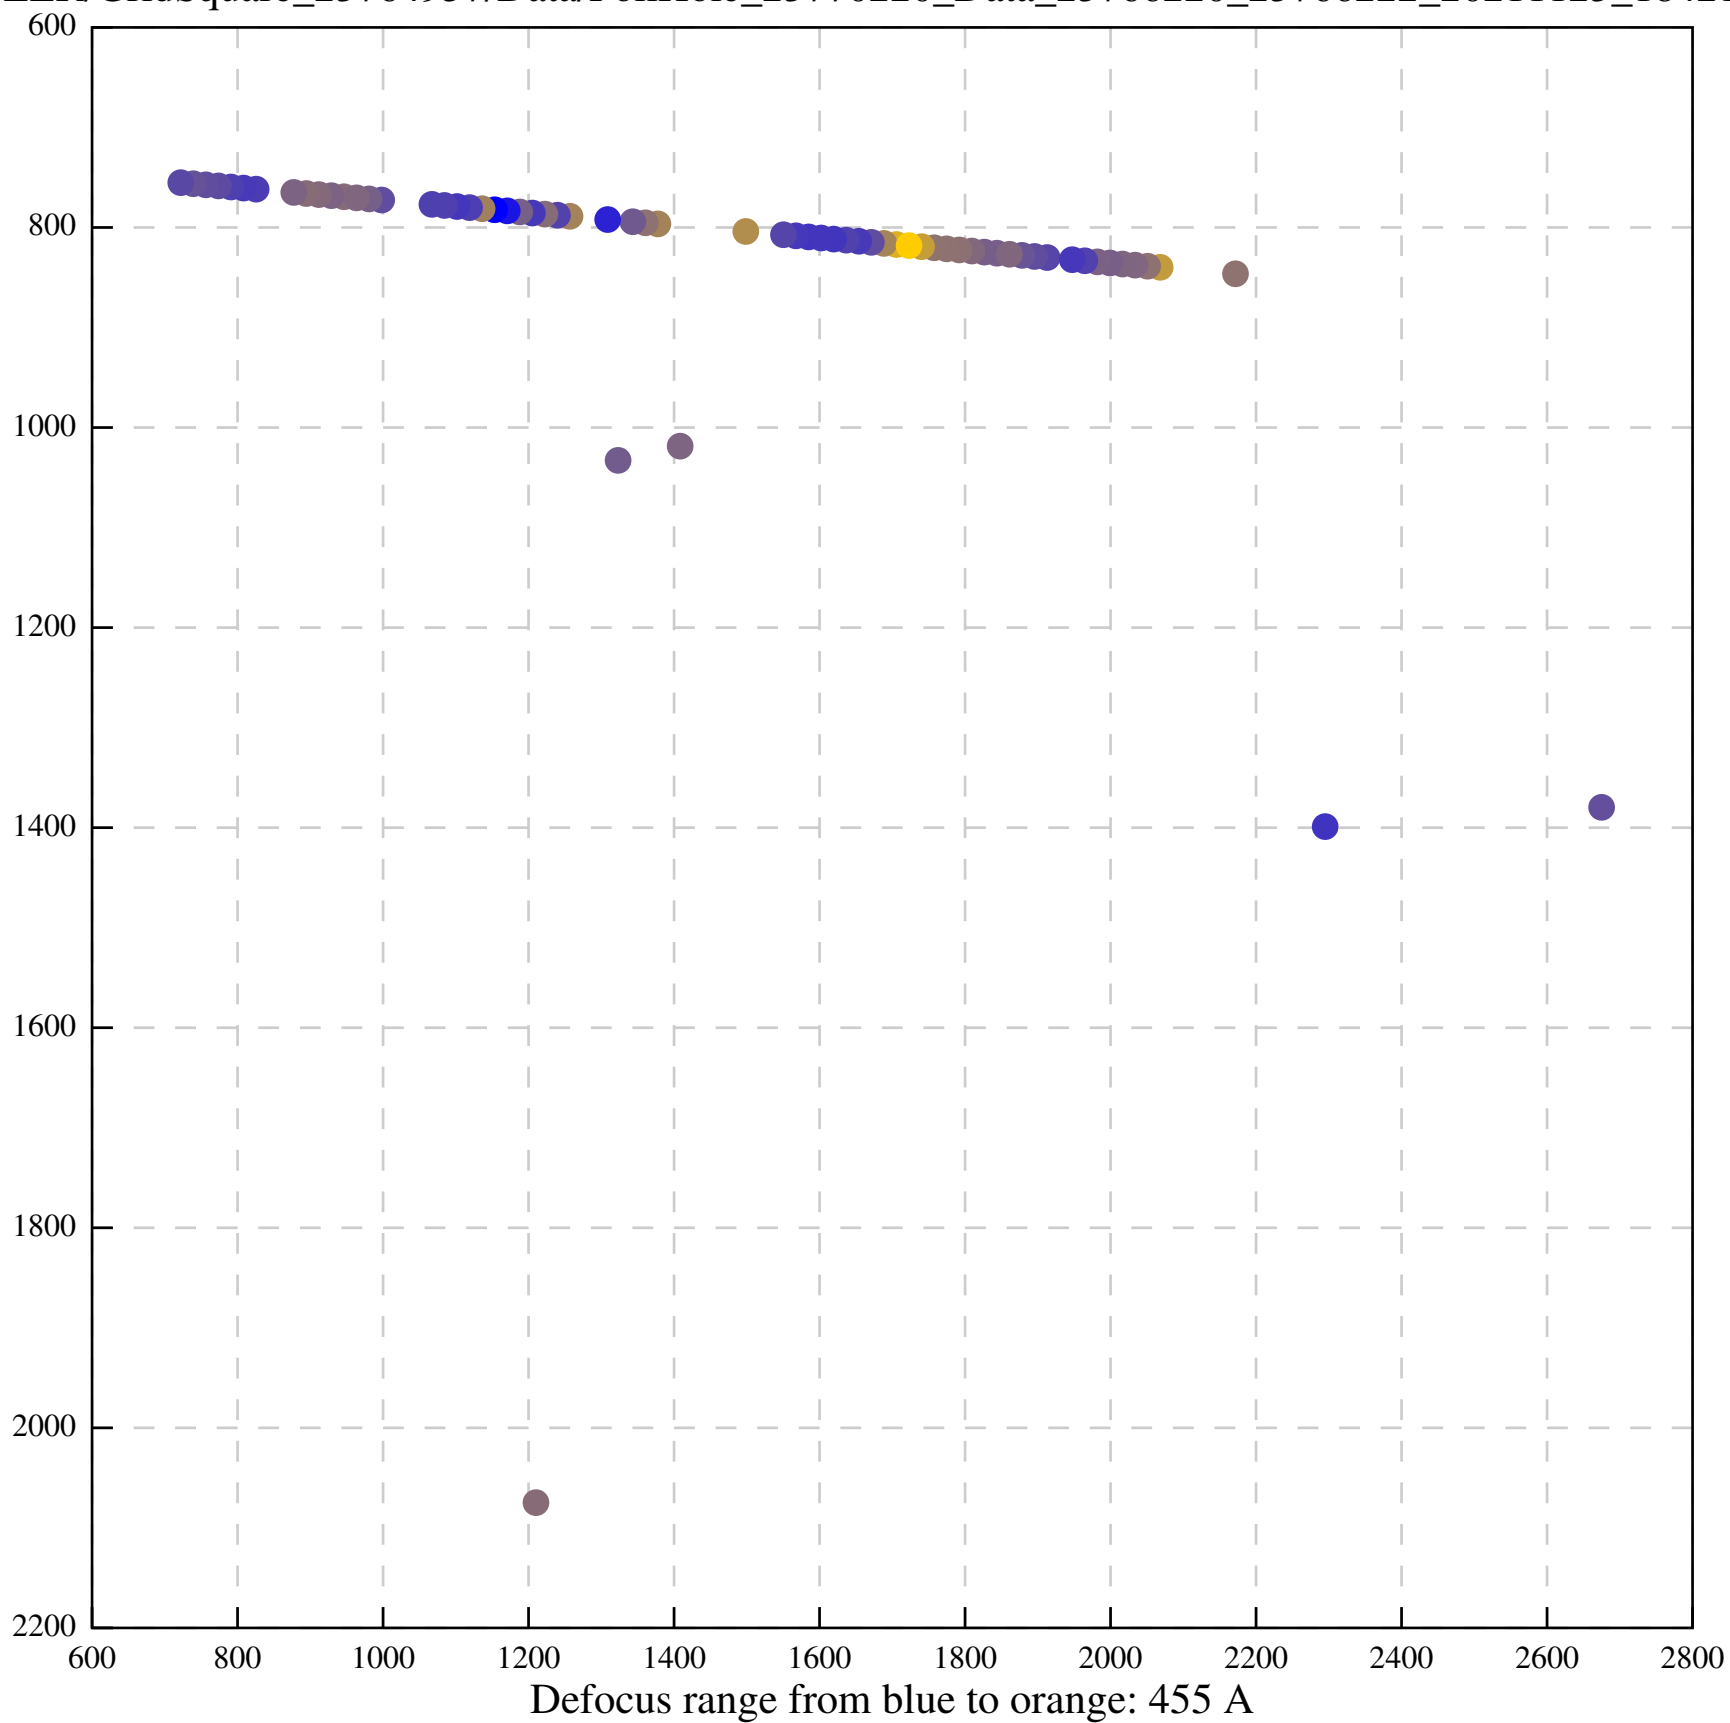

Defocus range from blue to orange: 406 A

Defocus range from blue to orange: 385 A

Defocus range from blue to orange: 704 A

Defocus range from blue to orange: 283 A

Defocus range from blue to orange: 10 A

Defocus range from blue to orange: 0 Å

Defocus range from blue to orange: 169 A

Defocus range from blue to orange: 709 A

Defocus range from blue to orange: 66 A

Defocus range from blue to orange: 357 A

Defocus range from blue to orange: 1026 A

Defocus range from blue to orange: 519 A

Defocus range from blue to orange: 16 A

Defocus range from blue to orange: 211 A

Defocus range from blue to orange: 0 A

Defocus range from blue to orange: 150 A

Defocus range from blue to orange: 459 A

Defocus range from blue to orange: 0 A

Defocus range from blue to orange: 65 A

Defocus range from blue to orange: 382 A

Defocus range from blue to orange: 170 A

Defocus range from blue to orange: 874 A

Defocus range from blue to orange: 793 A