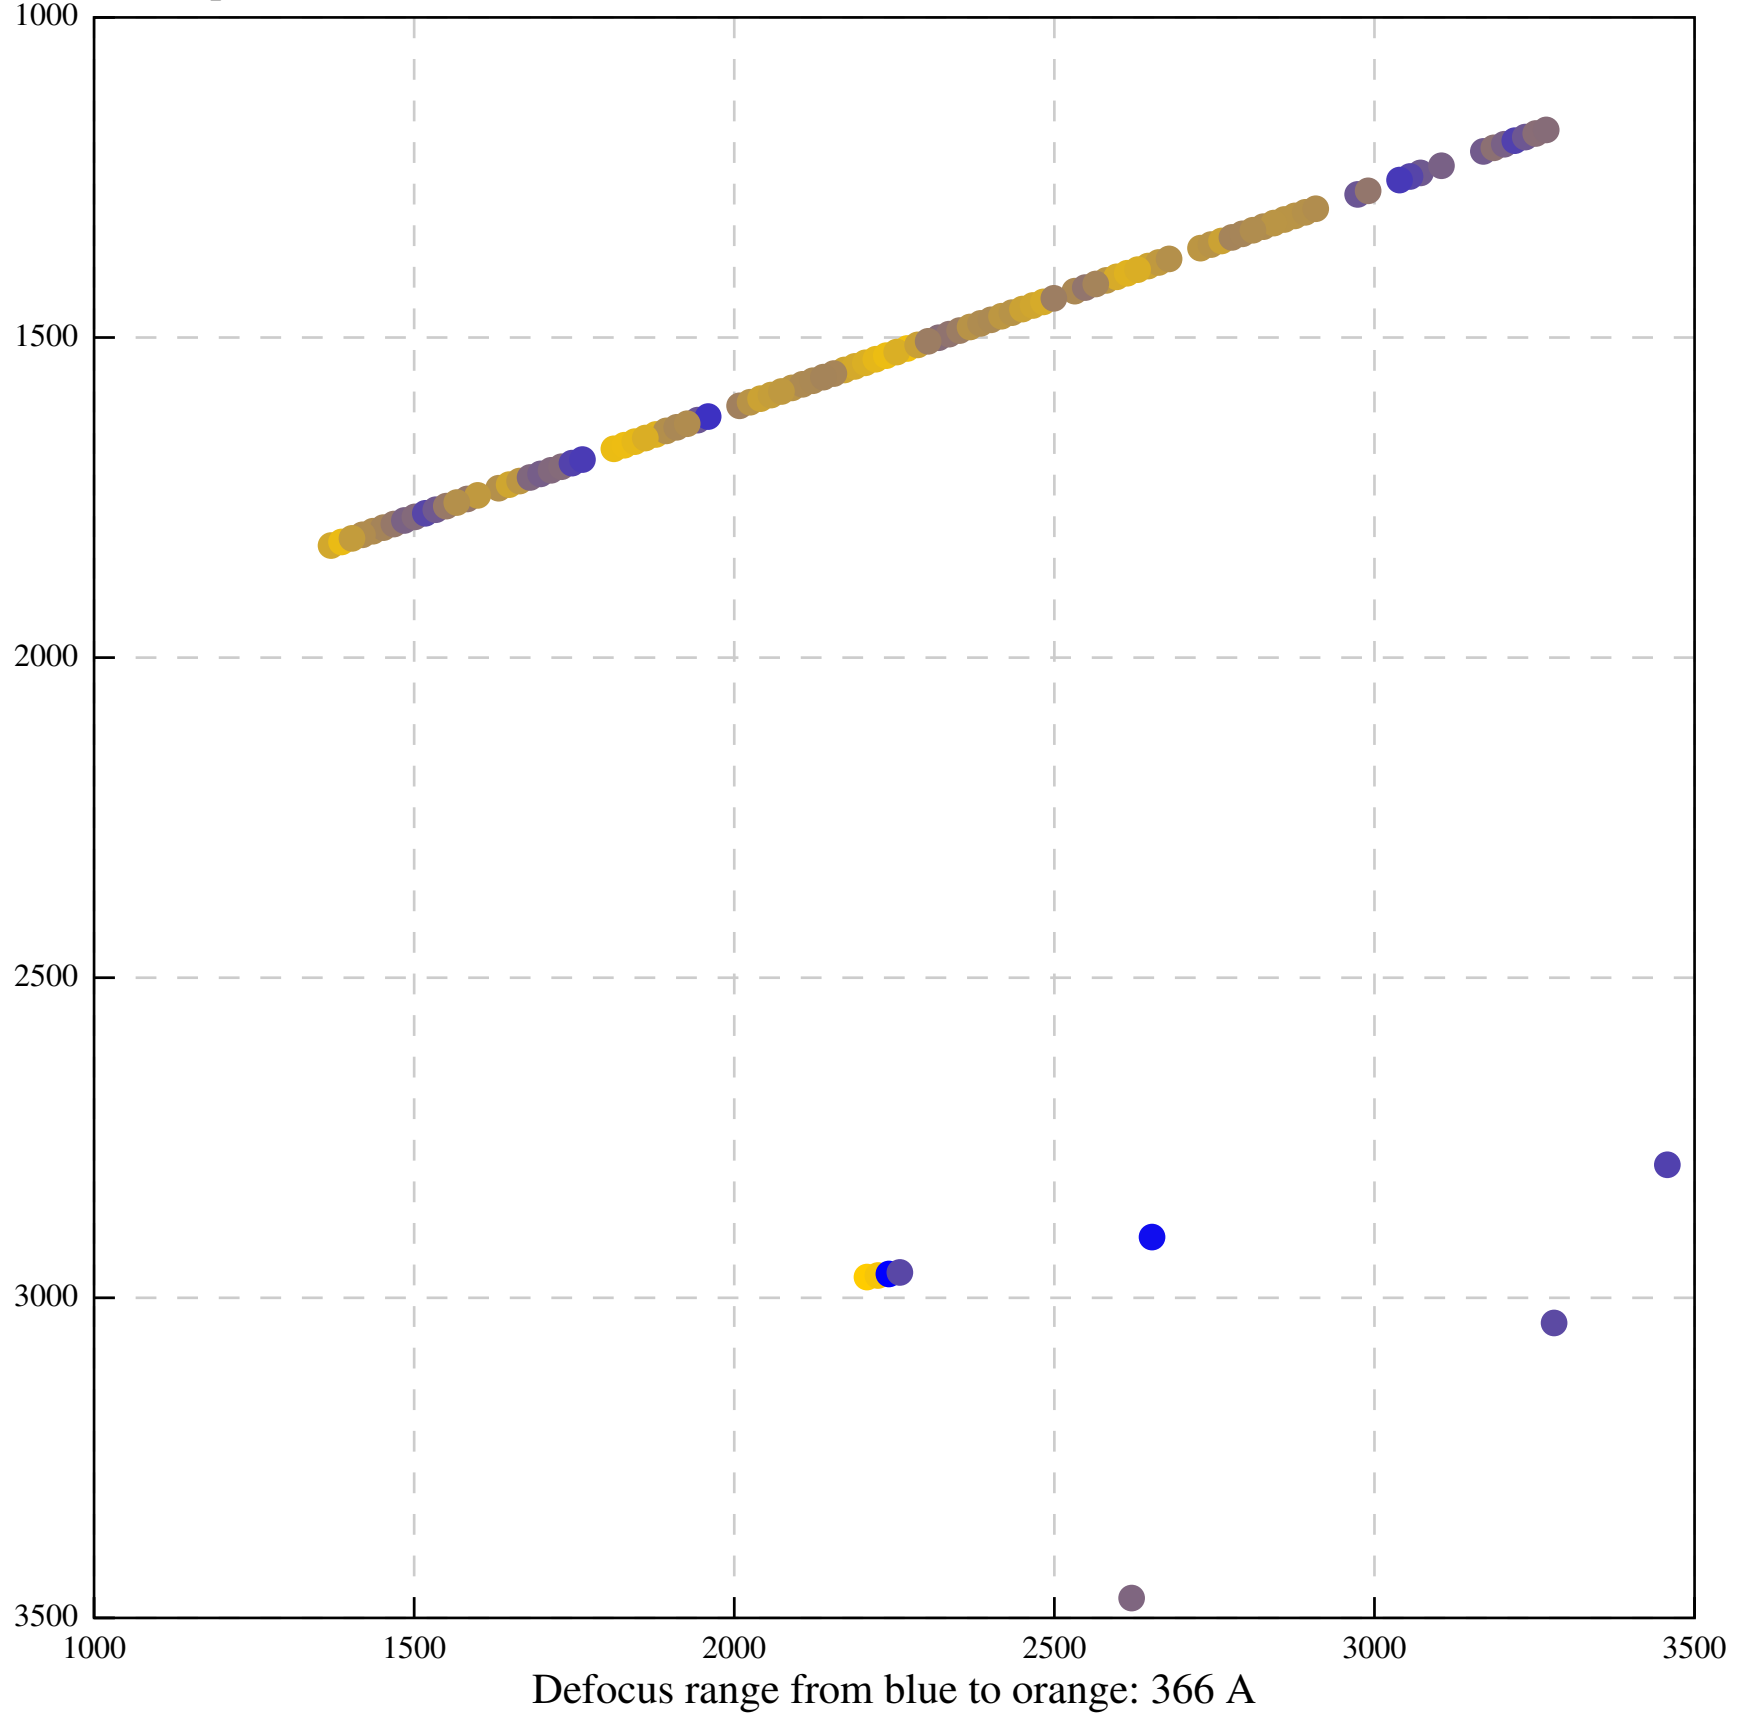

Defocus range from blue to orange: 318 A

Defocus range from blue to orange: 474 A

Defocus range from blue to orange: 732 A

Defocus range from blue to orange: 551 A

Defocus range from blue to orange: 460 A

Defocus range from blue to orange: 497 A

Defocus range from blue to orange: 166 A

Defocus range from blue to orange: 241 A

Defocus range from blue to orange: 375 A

Defocus range from blue to orange: 901 A

Defocus range from blue to orange: 54 A

Defocus range from blue to orange: 70 A

Defocus range from blue to orange: 118 A

Defocus range from blue to orange: 557 A

Defocus range from blue to orange: 556 Å

Defocus range from blue to orange: 394 A