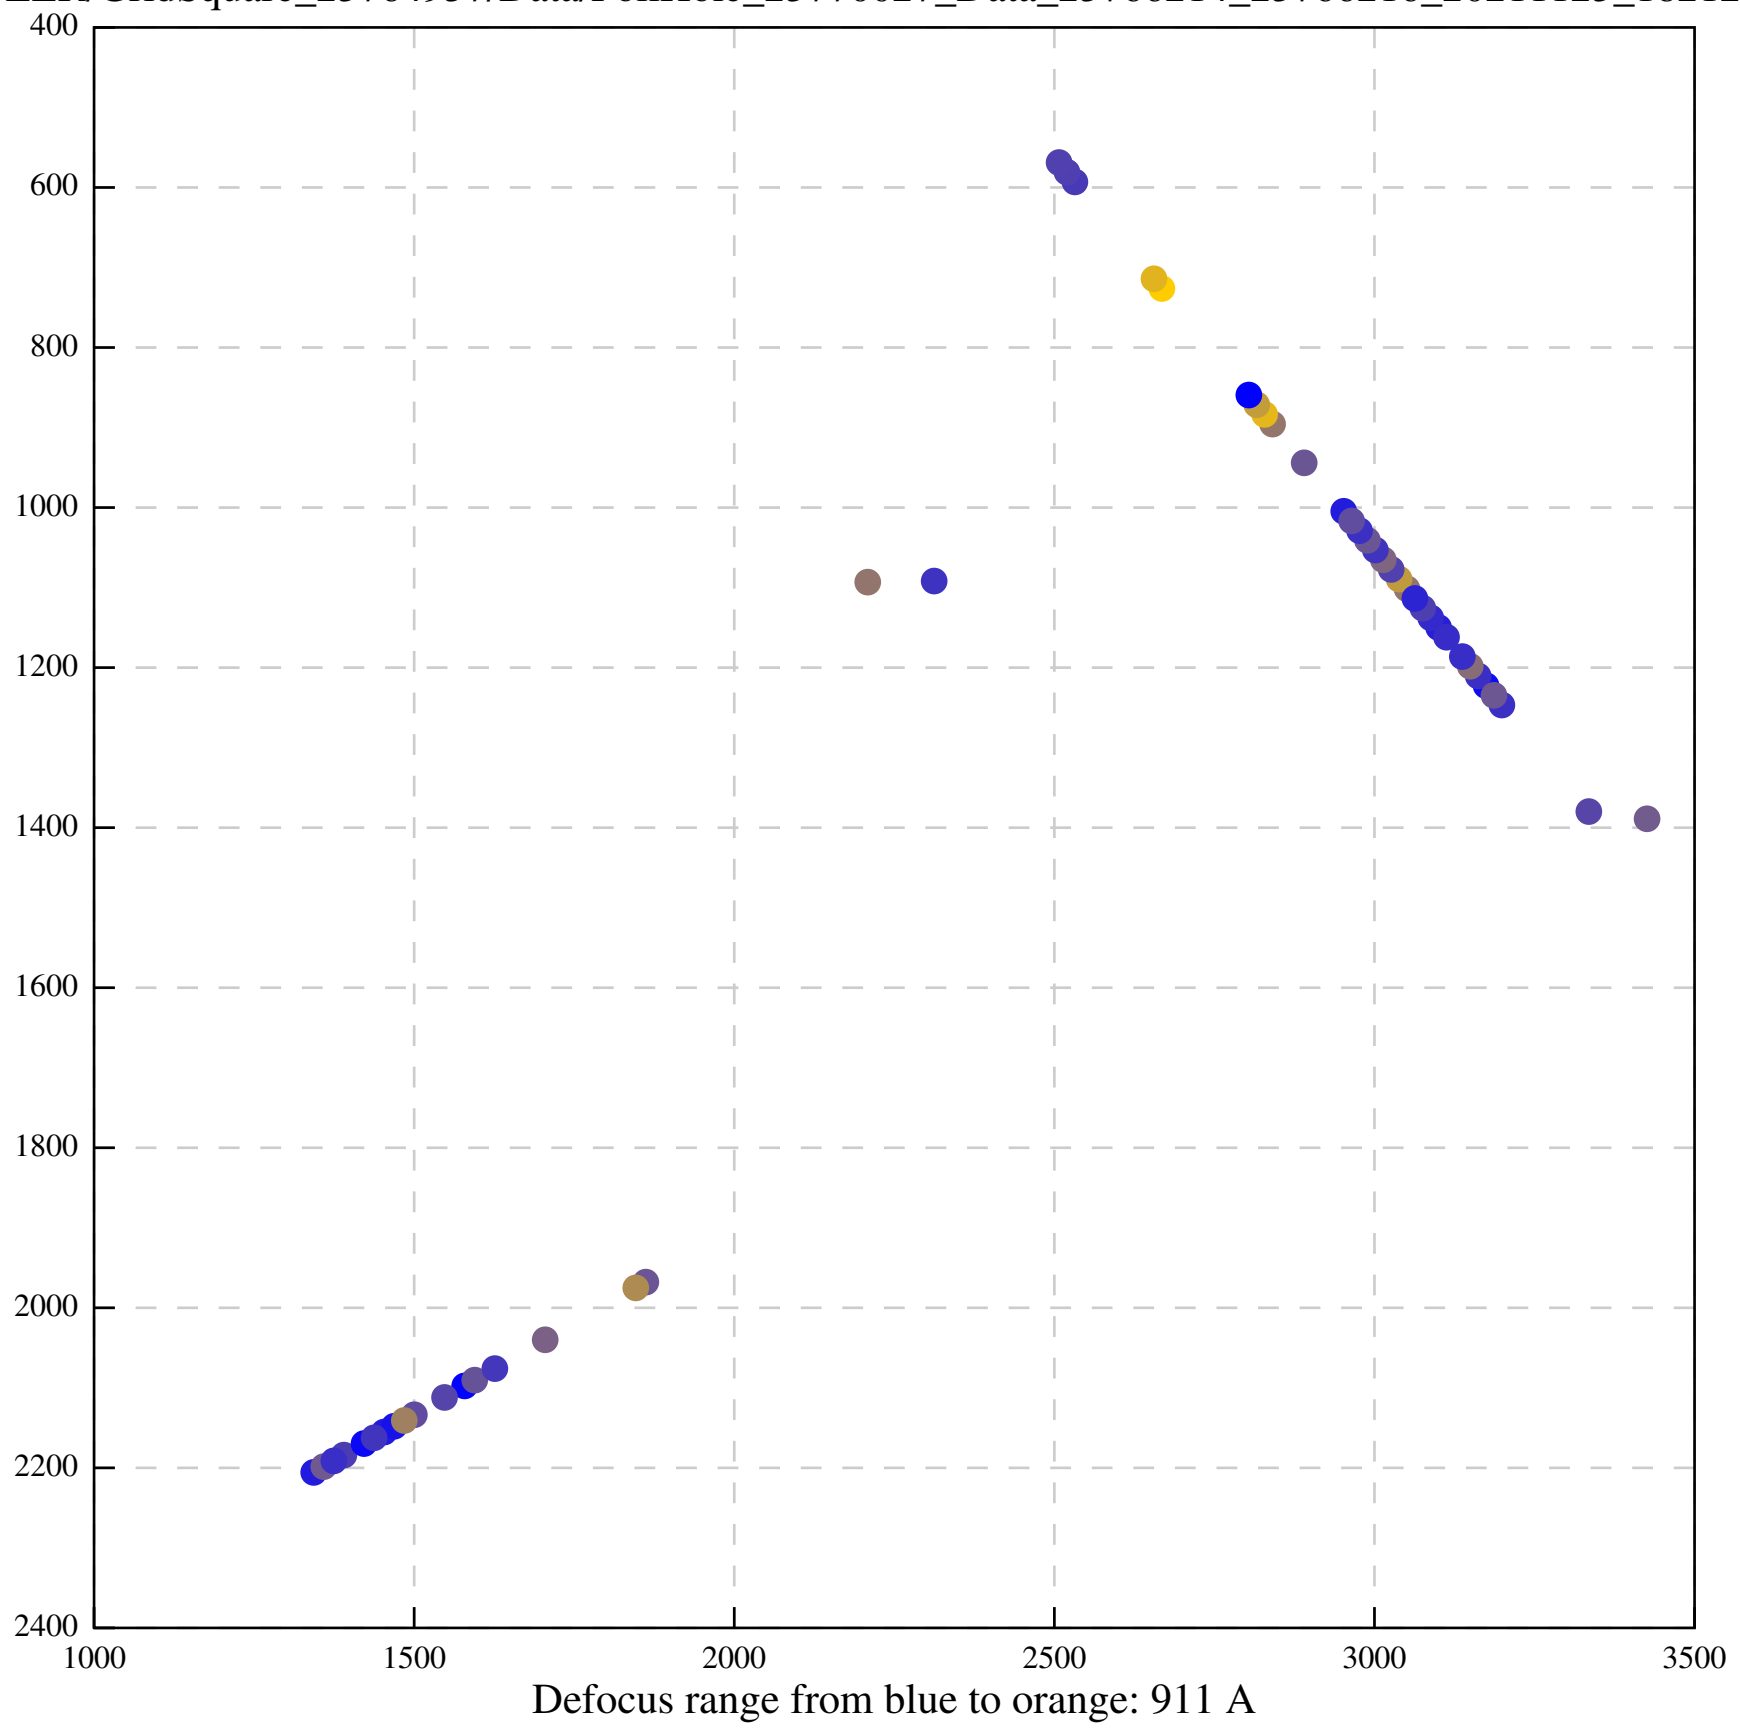

Defocus range from blue to orange: 171 A

Defocus range from blue to orange: 147 A

Defocus range from blue to orange: 469 A

Defocus range from blue to orange: 356 A

Defocus range from blue to orange: 221 A

Defocus range from blue to orange: 29 A

Defocus range from blue to orange: 191 A

Defocus range from blue to orange: 452 A

Defocus range from blue to orange: 217 A

Defocus range from blue to orange: 277 A

Defocus range from blue to orange: 442 A

Defocus range from blue to orange: 406 A

Defocus range from blue to orange: 385 A

Defocus range from blue to orange: 704 A

Defocus range from blue to orange: 283 A

Defocus range from blue to orange: 10 A

Defocus range from blue to orange: 0 Å

Defocus range from blue to orange: 169 A

Defocus range from blue to orange: 709 A

Defocus range from blue to orange: 66 A

Defocus range from blue to orange: 357 A

Defocus range from blue to orange: 1026 A