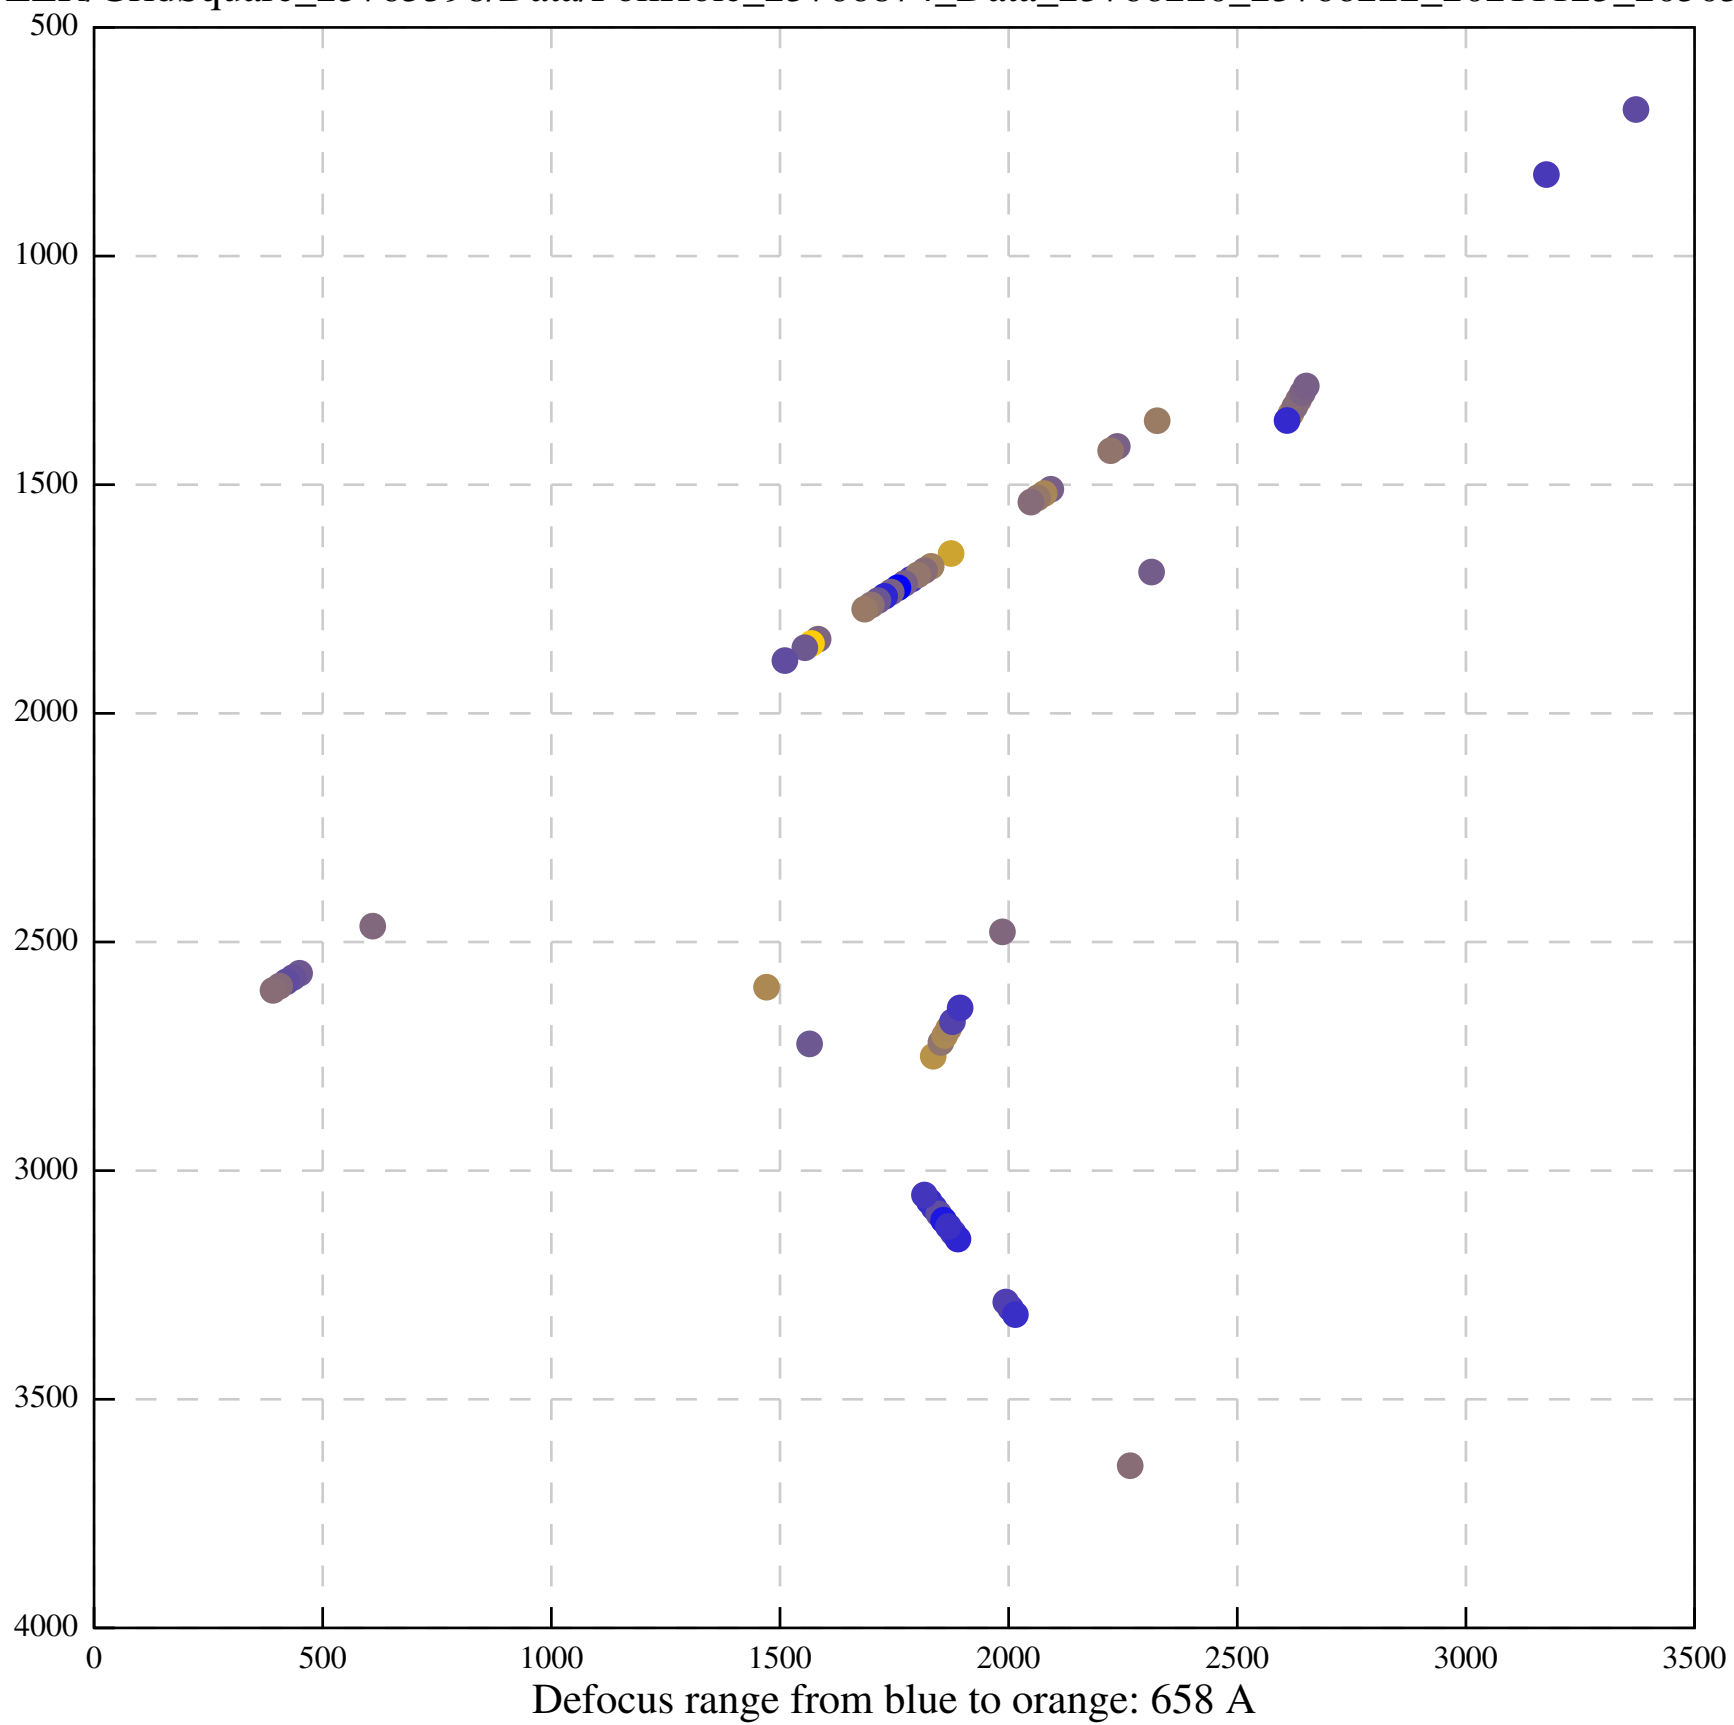

Defocus range from blue to orange: 497 A

Defocus range from blue to orange: 166 A

Defocus range from blue to orange: 241 A

Defocus range from blue to orange: 375 A

Defocus range from blue to orange: 901 A

Defocus range from blue to orange: 54 A

Defocus range from blue to orange: 70 A

Defocus range from blue to orange: 118 A

Defocus range from blue to orange: 557 A

Defocus range from blue to orange: 556 Å

Defocus range from blue to orange: 394 A

Defocus range from blue to orange: 251 A

Defocus range from blue to orange: 401 A

Defocus range from blue to orange: 473 A

Defocus range from blue to orange: 790 A

Defocus range from blue to orange: 0 A

Defocus range from blue to orange: 513 A

Defocus range from blue to orange: 323 A