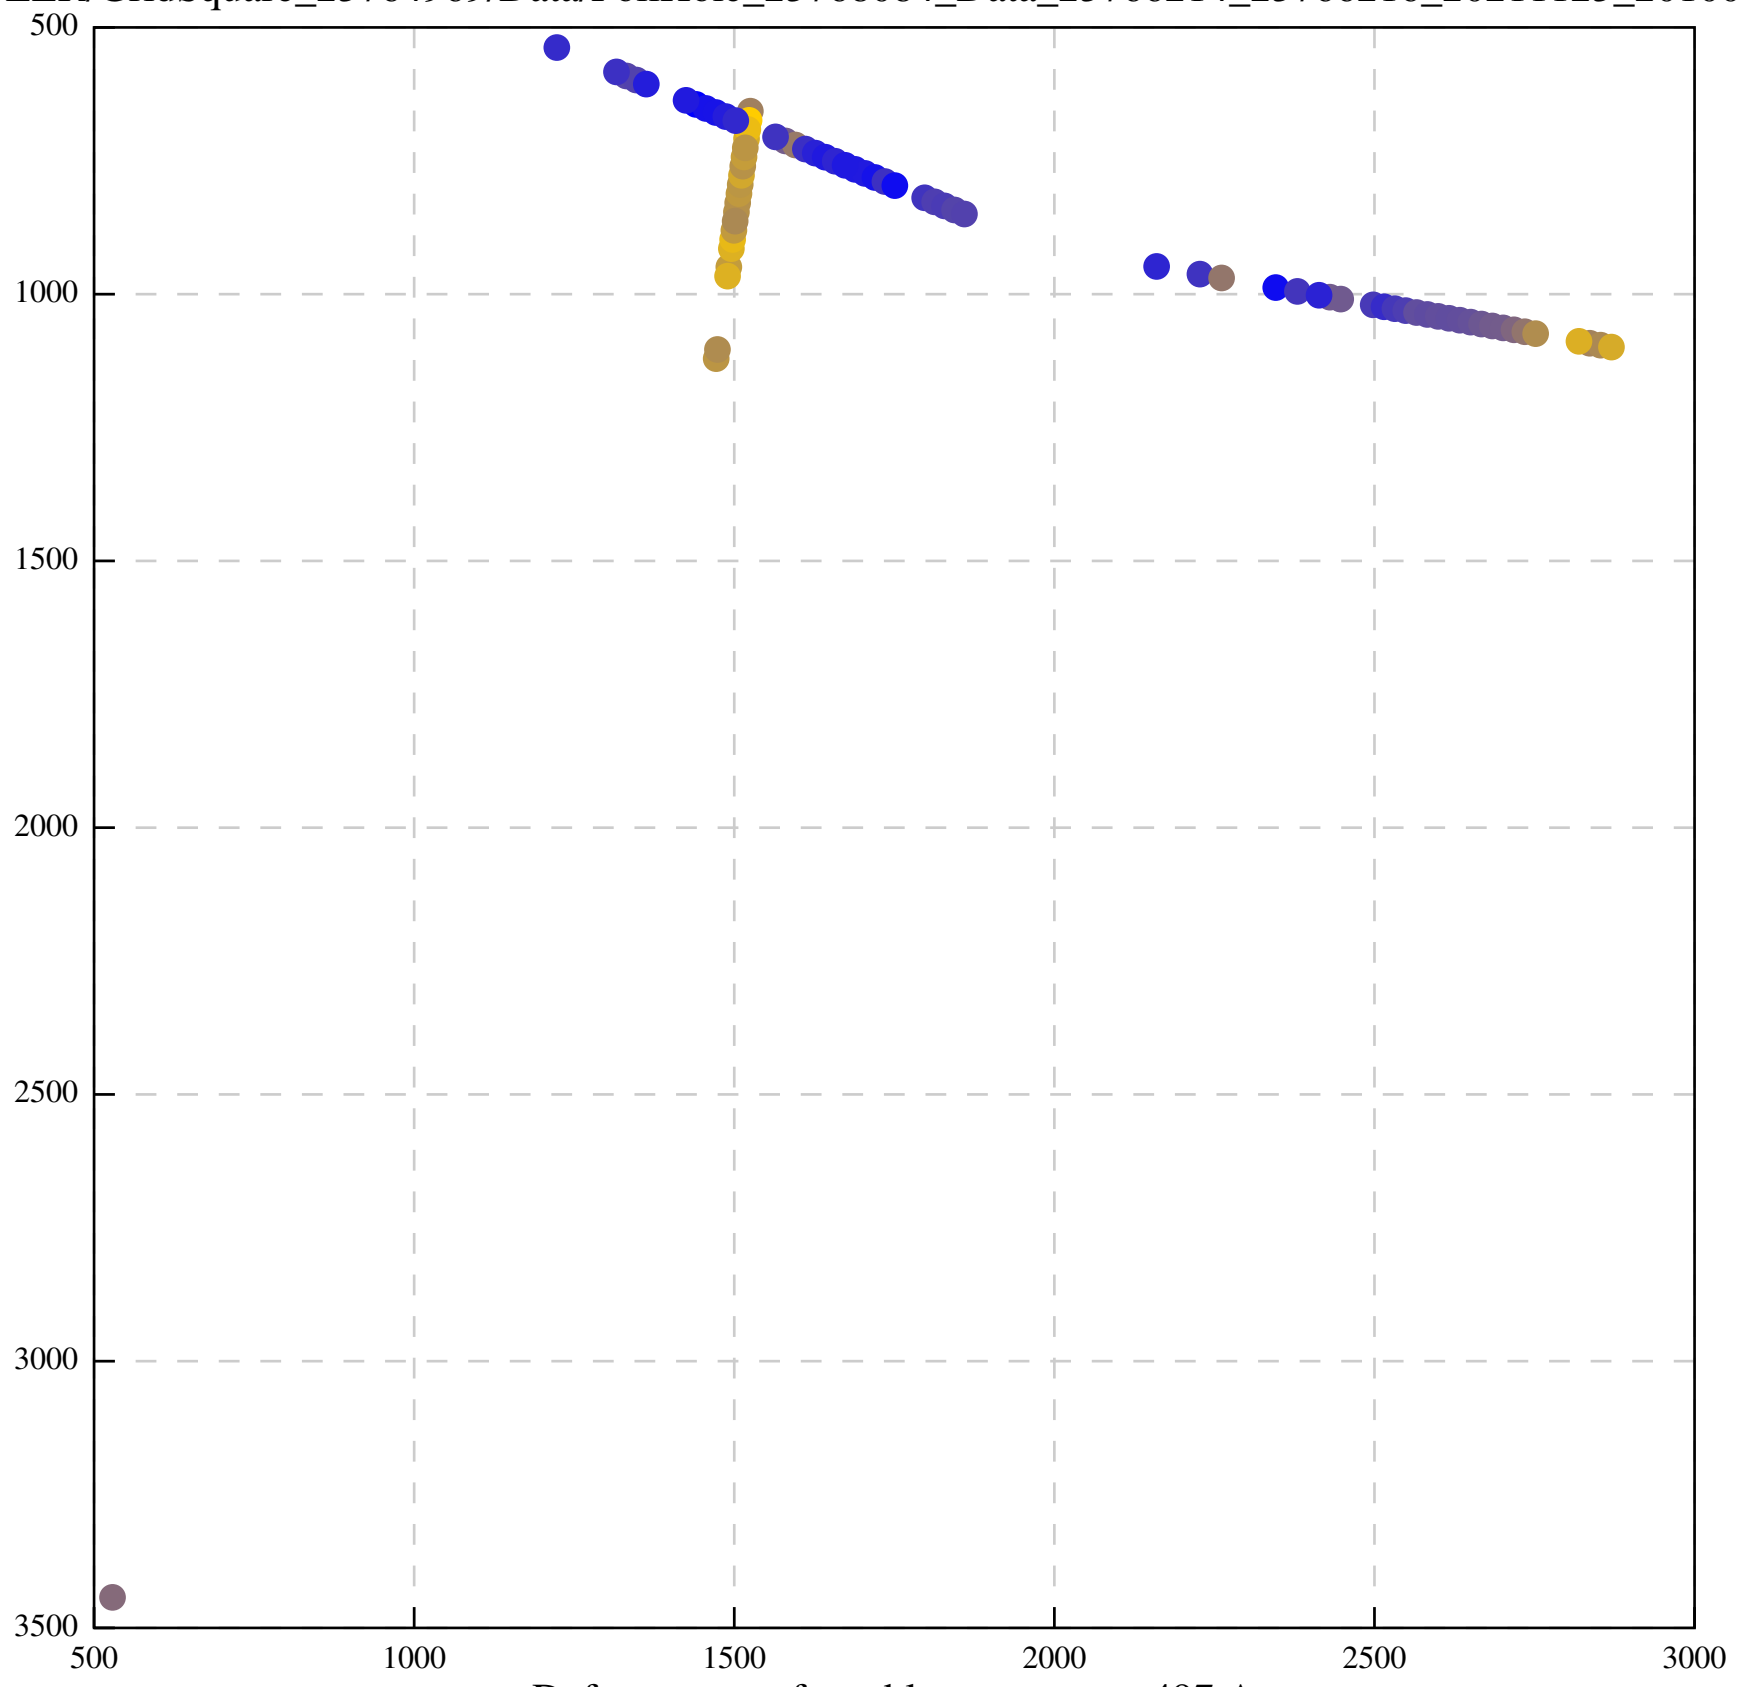

Defocus range from blue to orange: 372 A

Defocus range from blue to orange: 346 A

Defocus range from blue to orange: 360 A

Defocus range from blue to orange: 1022 A

Defocus range from blue to orange: 346 A

Defocus range from blue to orange: 318 A

Defocus range from blue to orange: 474 A

Defocus range from blue to orange: 732 A

Defocus range from blue to orange: 551 A

Defocus range from blue to orange: 460 A

Defocus range from blue to orange: 497 A

Defocus range from blue to orange: 166 A

Defocus range from blue to orange: 241 A

Defocus range from blue to orange: 375 A

Defocus range from blue to orange: 901 A

Defocus range from blue to orange: 54 A

Defocus range from blue to orange: 70 A

Defocus range from blue to orange: 118 A

Defocus range from blue to orange: 557 A

Defocus range from blue to orange: 556 Å

Defocus range from blue to orange: 394 A