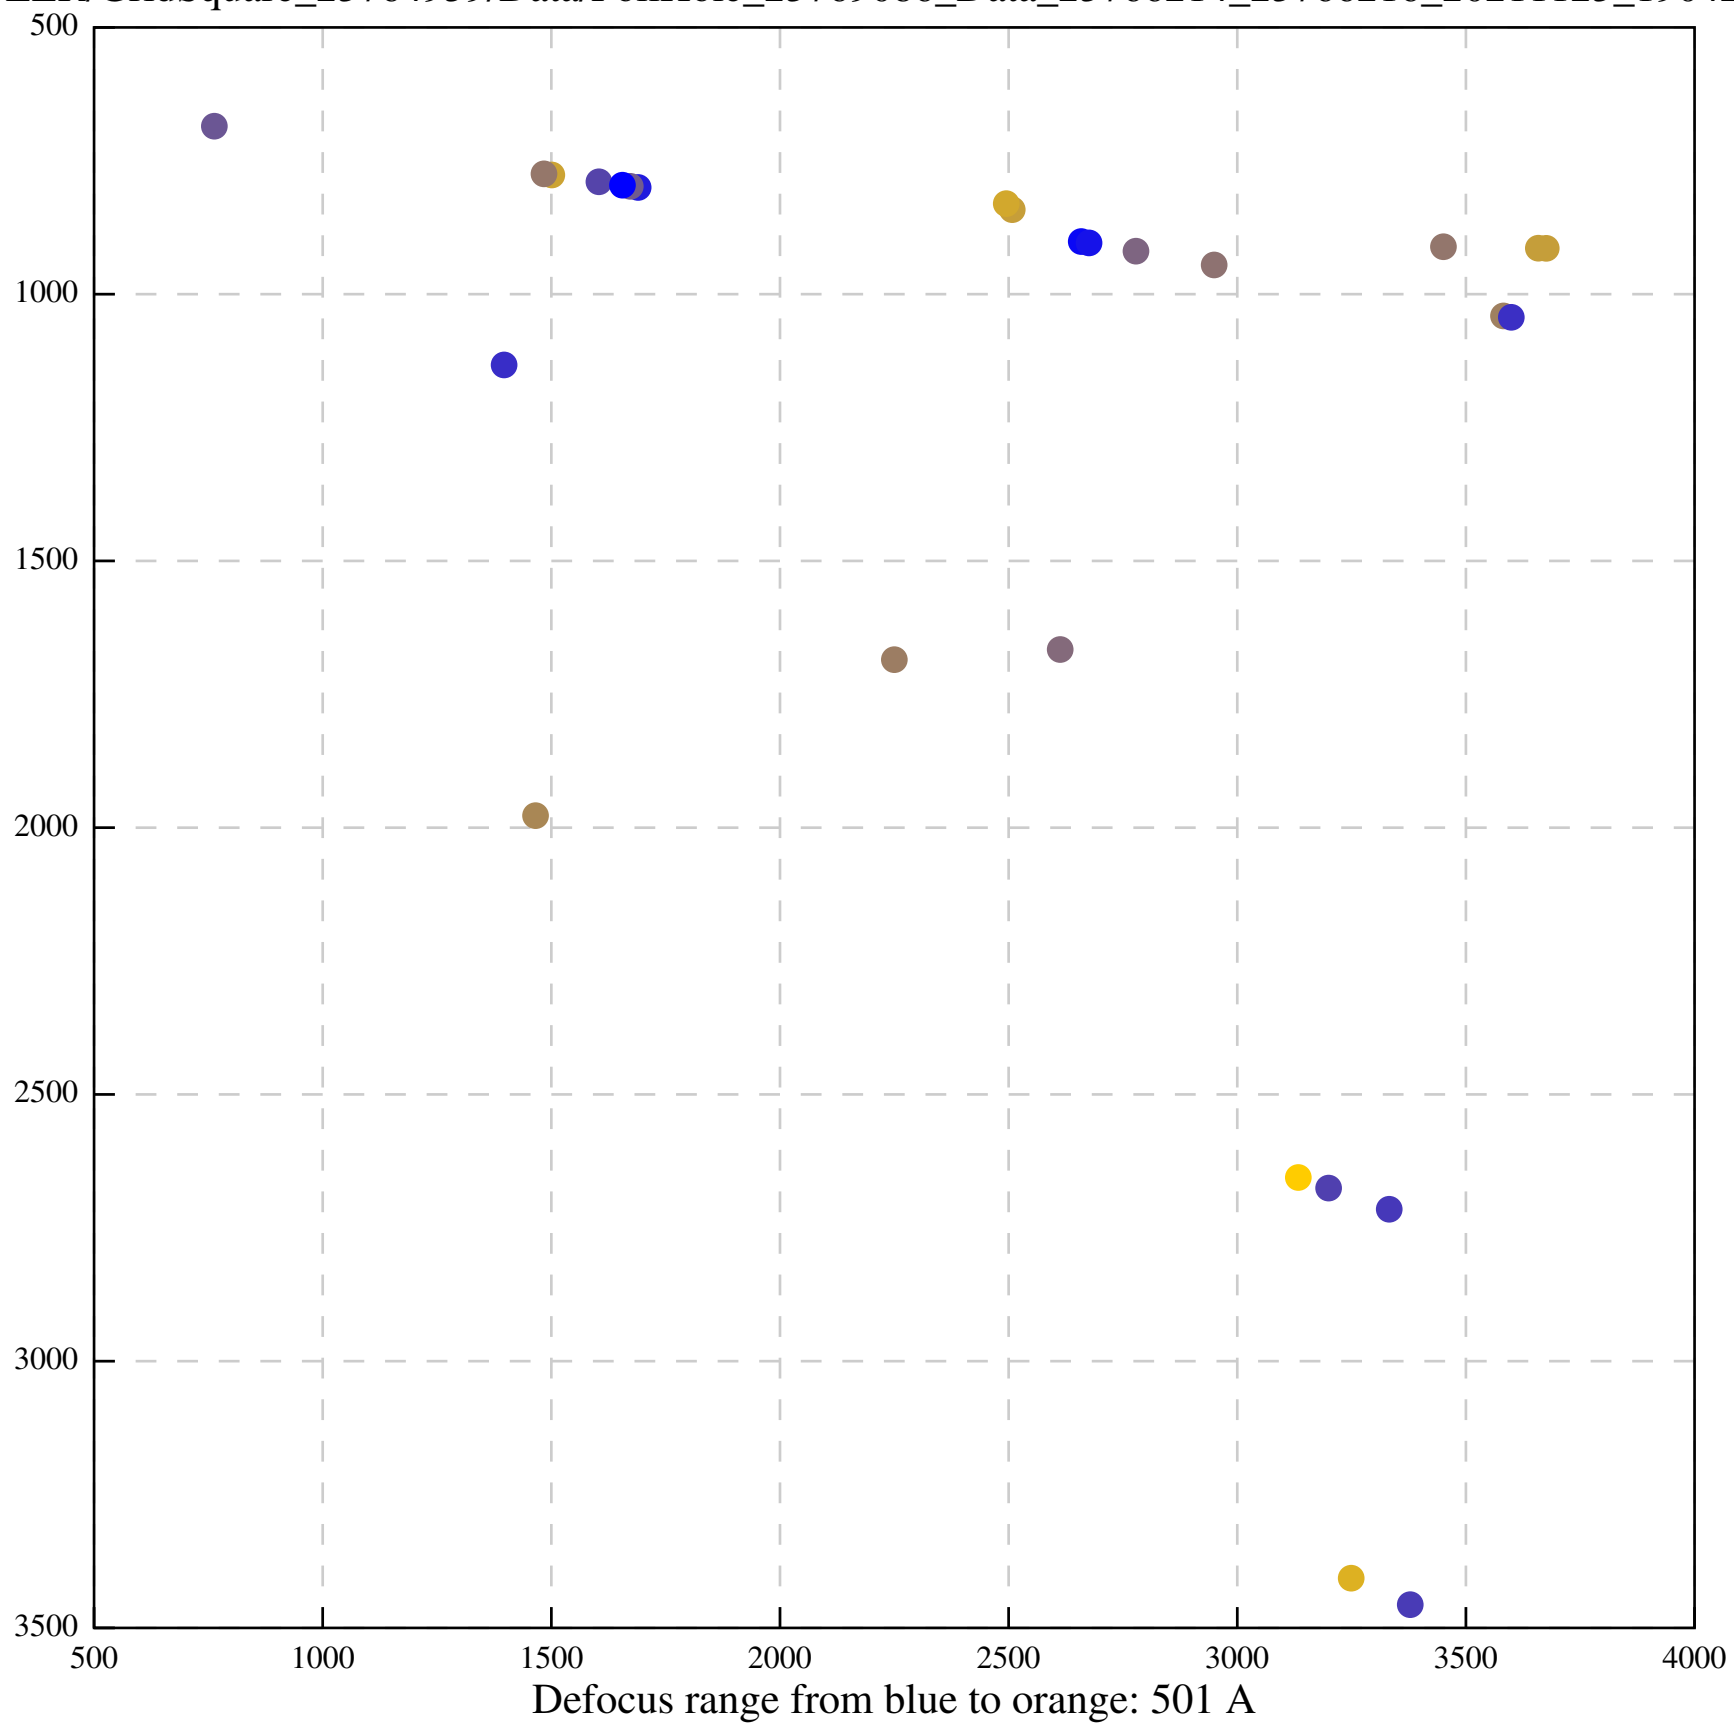

Defocus range from blue to orange: 519 A

Defocus range from blue to orange: 16 A

Defocus range from blue to orange: 211 A

Defocus range from blue to orange: 0 A

Defocus range from blue to orange: 150 A

Defocus range from blue to orange: 459 A

Defocus range from blue to orange: 0 A

Defocus range from blue to orange: 65 A

Defocus range from blue to orange: 382 A

Defocus range from blue to orange: 170 A

Defocus range from blue to orange: 874 A

Defocus range from blue to orange: 793 A

Defocus range from blue to orange: 189 A

Defocus range from blue to orange: 1136 A

Defocus range from blue to orange: 690 A

Defocus range from blue to orange: 393 A

Defocus range from blue to orange: 119 Å

Defocus range from blue to orange: 426 A

Defocus range from blue to orange: 396 A

Defocus range from blue to orange: 269 A

Defocus range from blue to orange: 460 A

Defocus range from blue to orange: 109 A