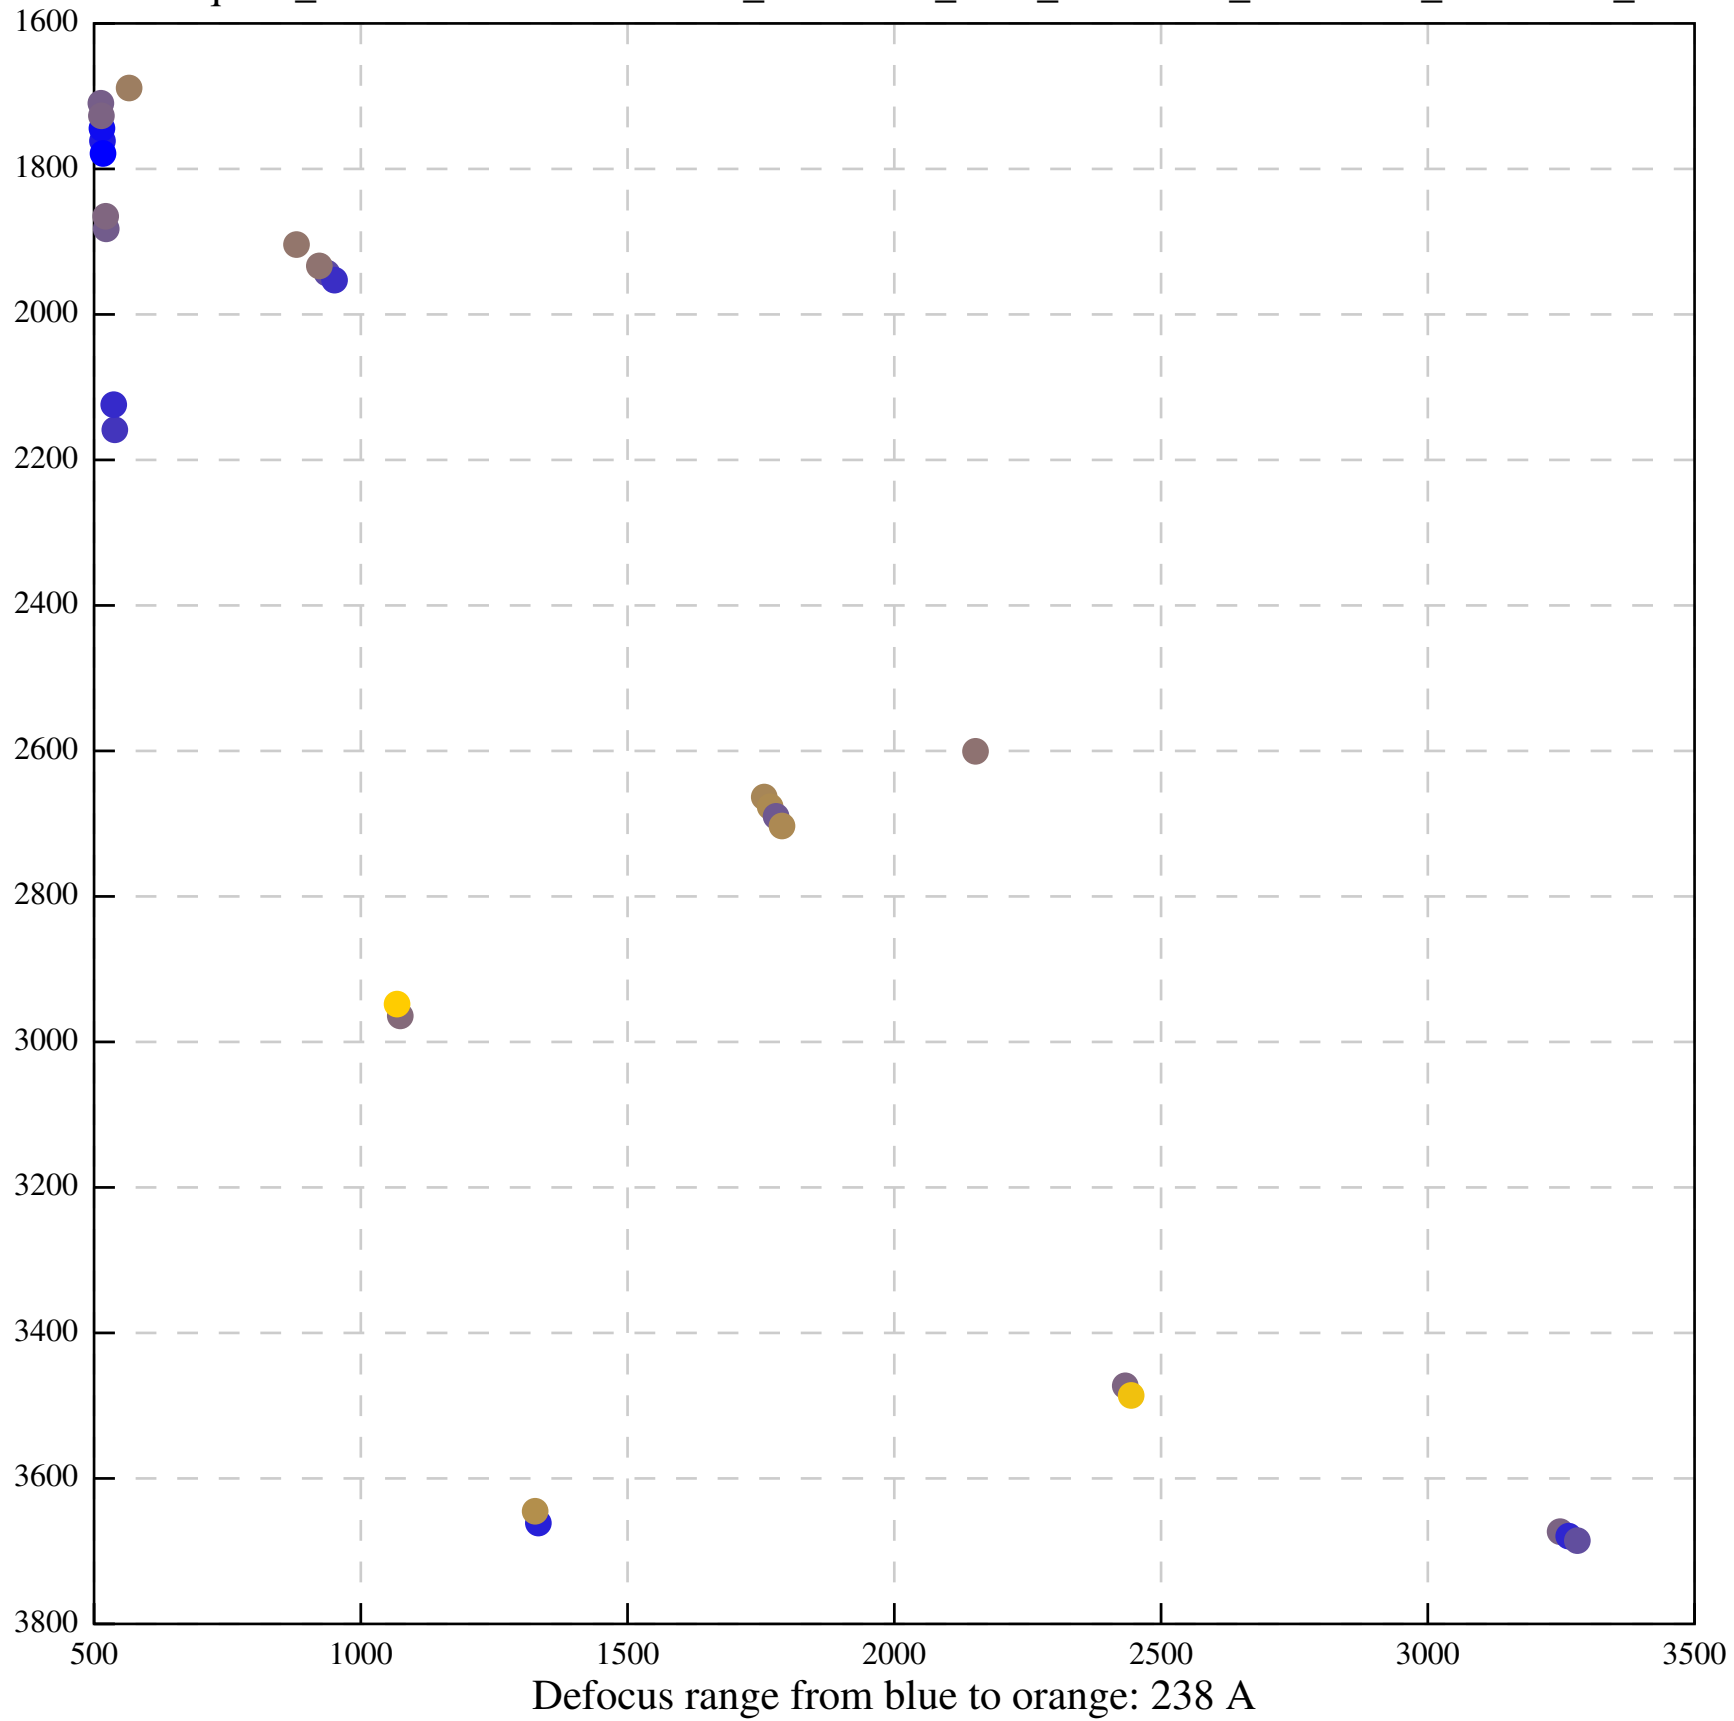

Defocus range from blue to orange: 426 A

Defocus range from blue to orange: 396 A

Defocus range from blue to orange: 269 A

Defocus range from blue to orange: 460 A

Defocus range from blue to orange: 109 A

Defocus range from blue to orange: 58 A

Defocus range from blue to orange: 305 A

Defocus range from blue to orange: 167 A

Defocus range from blue to orange: 0 A

Defocus range from blue to orange: 422 A

Defocus range from blue to orange: 348 A

Defocus range from blue to orange: 372 A

Defocus range from blue to orange: 346 A

Defocus range from blue to orange: 360 A

Defocus range from blue to orange: 1022 A

Defocus range from blue to orange: 346 A

Defocus range from blue to orange: 318 A

Defocus range from blue to orange: 474 A

Defocus range from blue to orange: 732 A

Defocus range from blue to orange: 551 A

Defocus range from blue to orange: 460 A