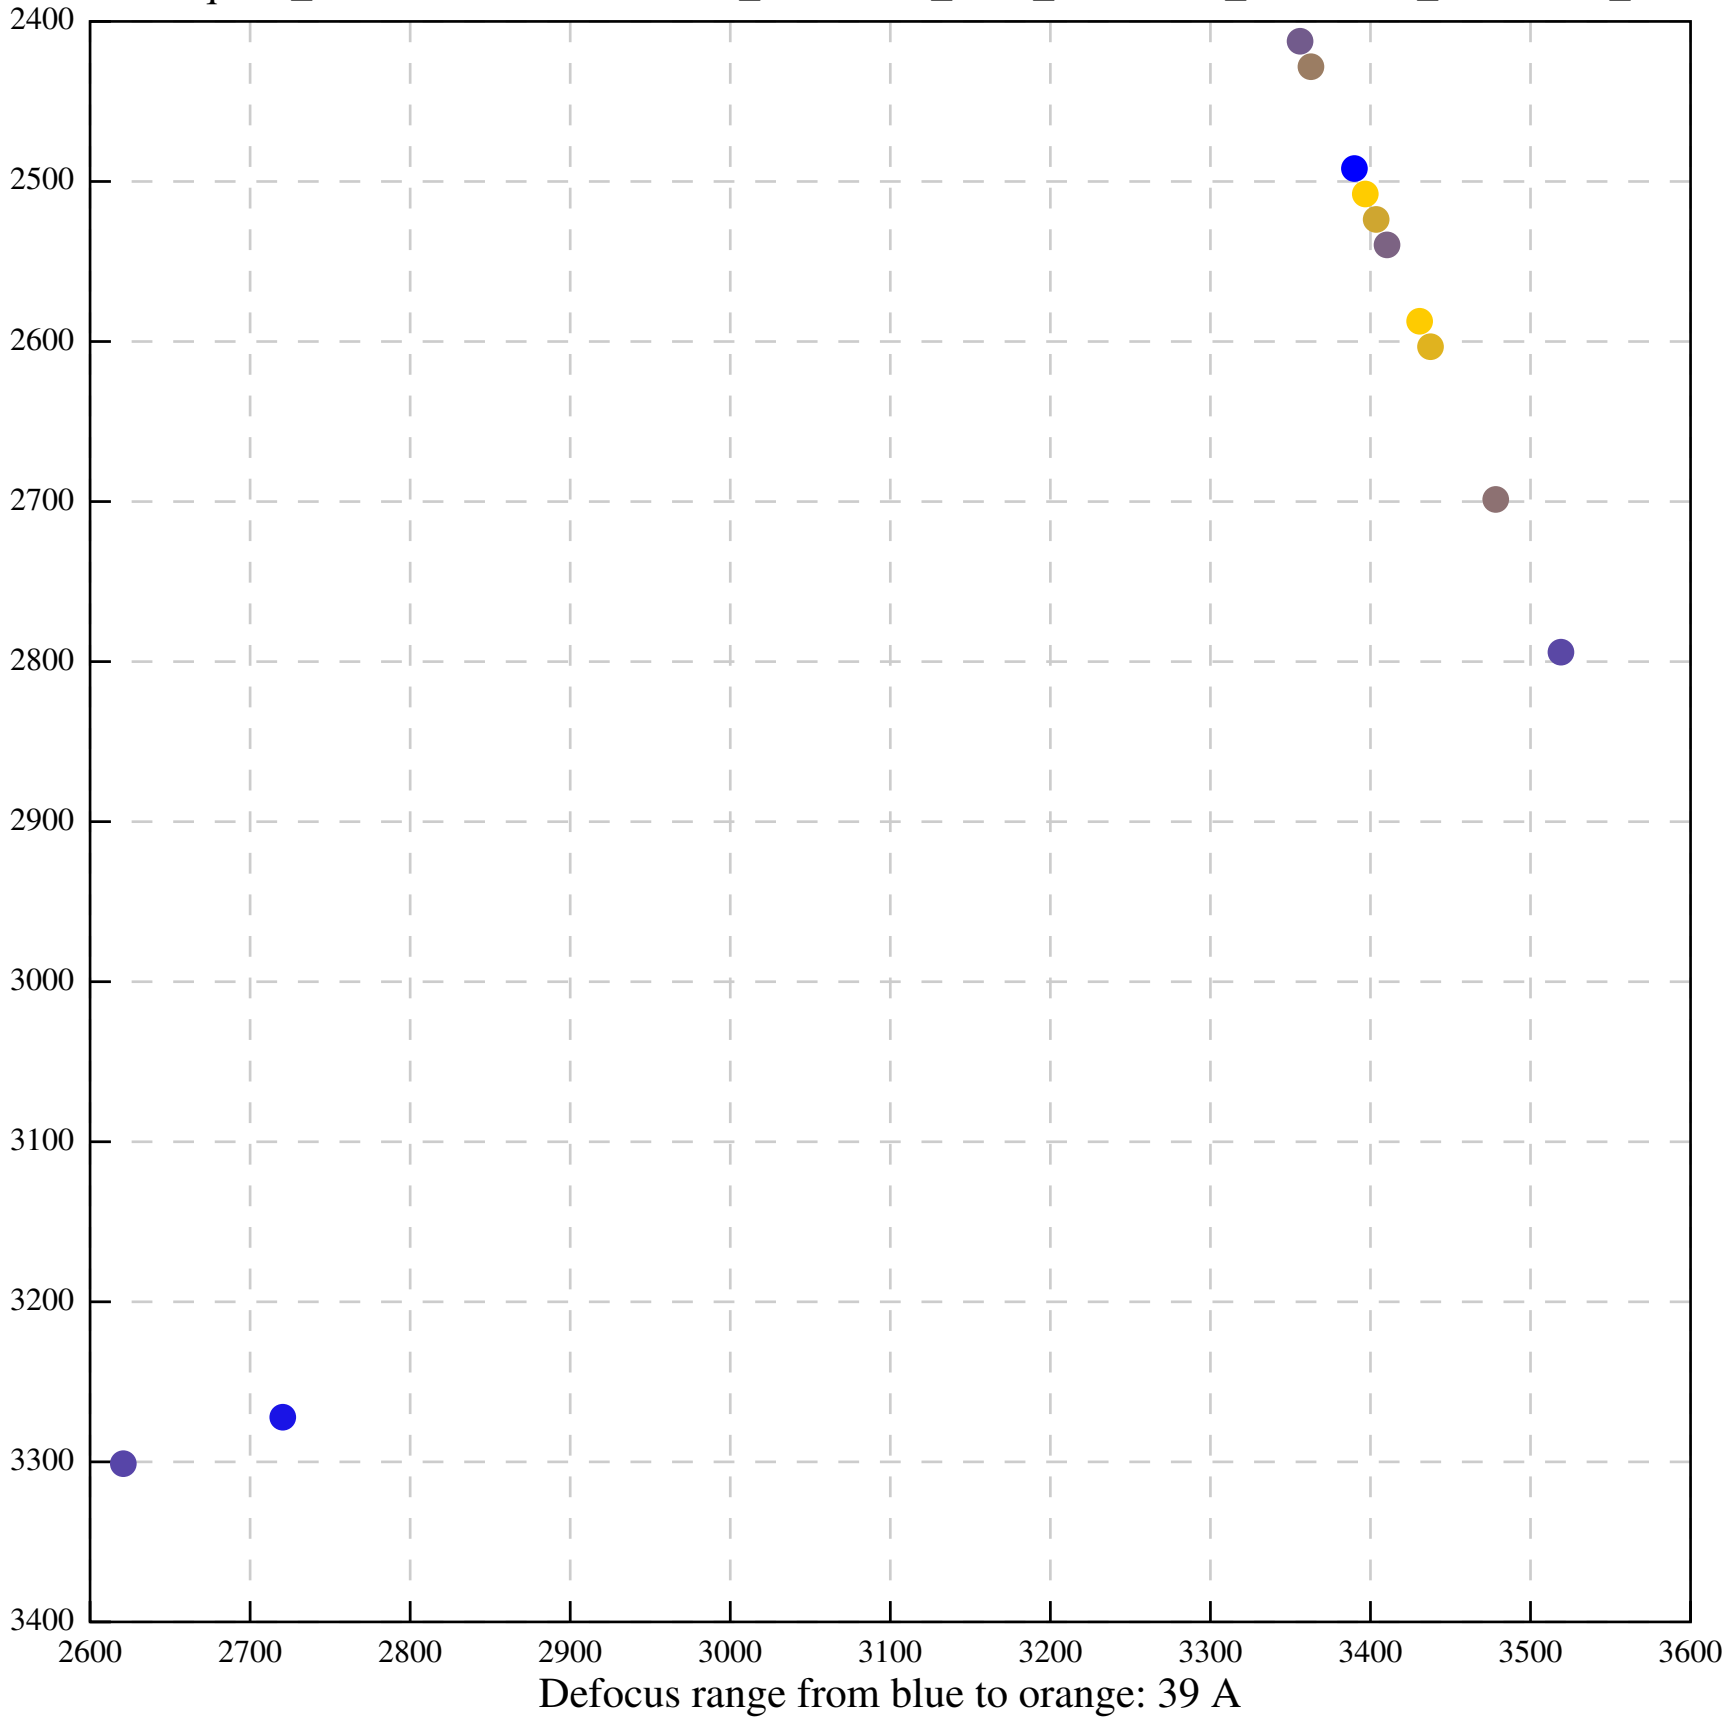

Defocus range from blue to orange: 372 A

Defocus range from blue to orange: 346 A

Defocus range from blue to orange: 360 A

Defocus range from blue to orange: 1022 A

Defocus range from blue to orange: 346 A

Defocus range from blue to orange: 318 A

Defocus range from blue to orange: 474 A

Defocus range from blue to orange: 732 A

Defocus range from blue to orange: 551 A

Defocus range from blue to orange: 460 A

Defocus range from blue to orange: 497 A

Defocus range from blue to orange: 166 A

Defocus range from blue to orange: 241 A

Defocus range from blue to orange: 375 A

Defocus range from blue to orange: 901 A

Defocus range from blue to orange: 54 A

Defocus range from blue to orange: 70 A

Defocus range from blue to orange: 118 A

Defocus range from blue to orange: 557 A

Defocus range from blue to orange: 556 Å

Defocus range from blue to orange: 394 A