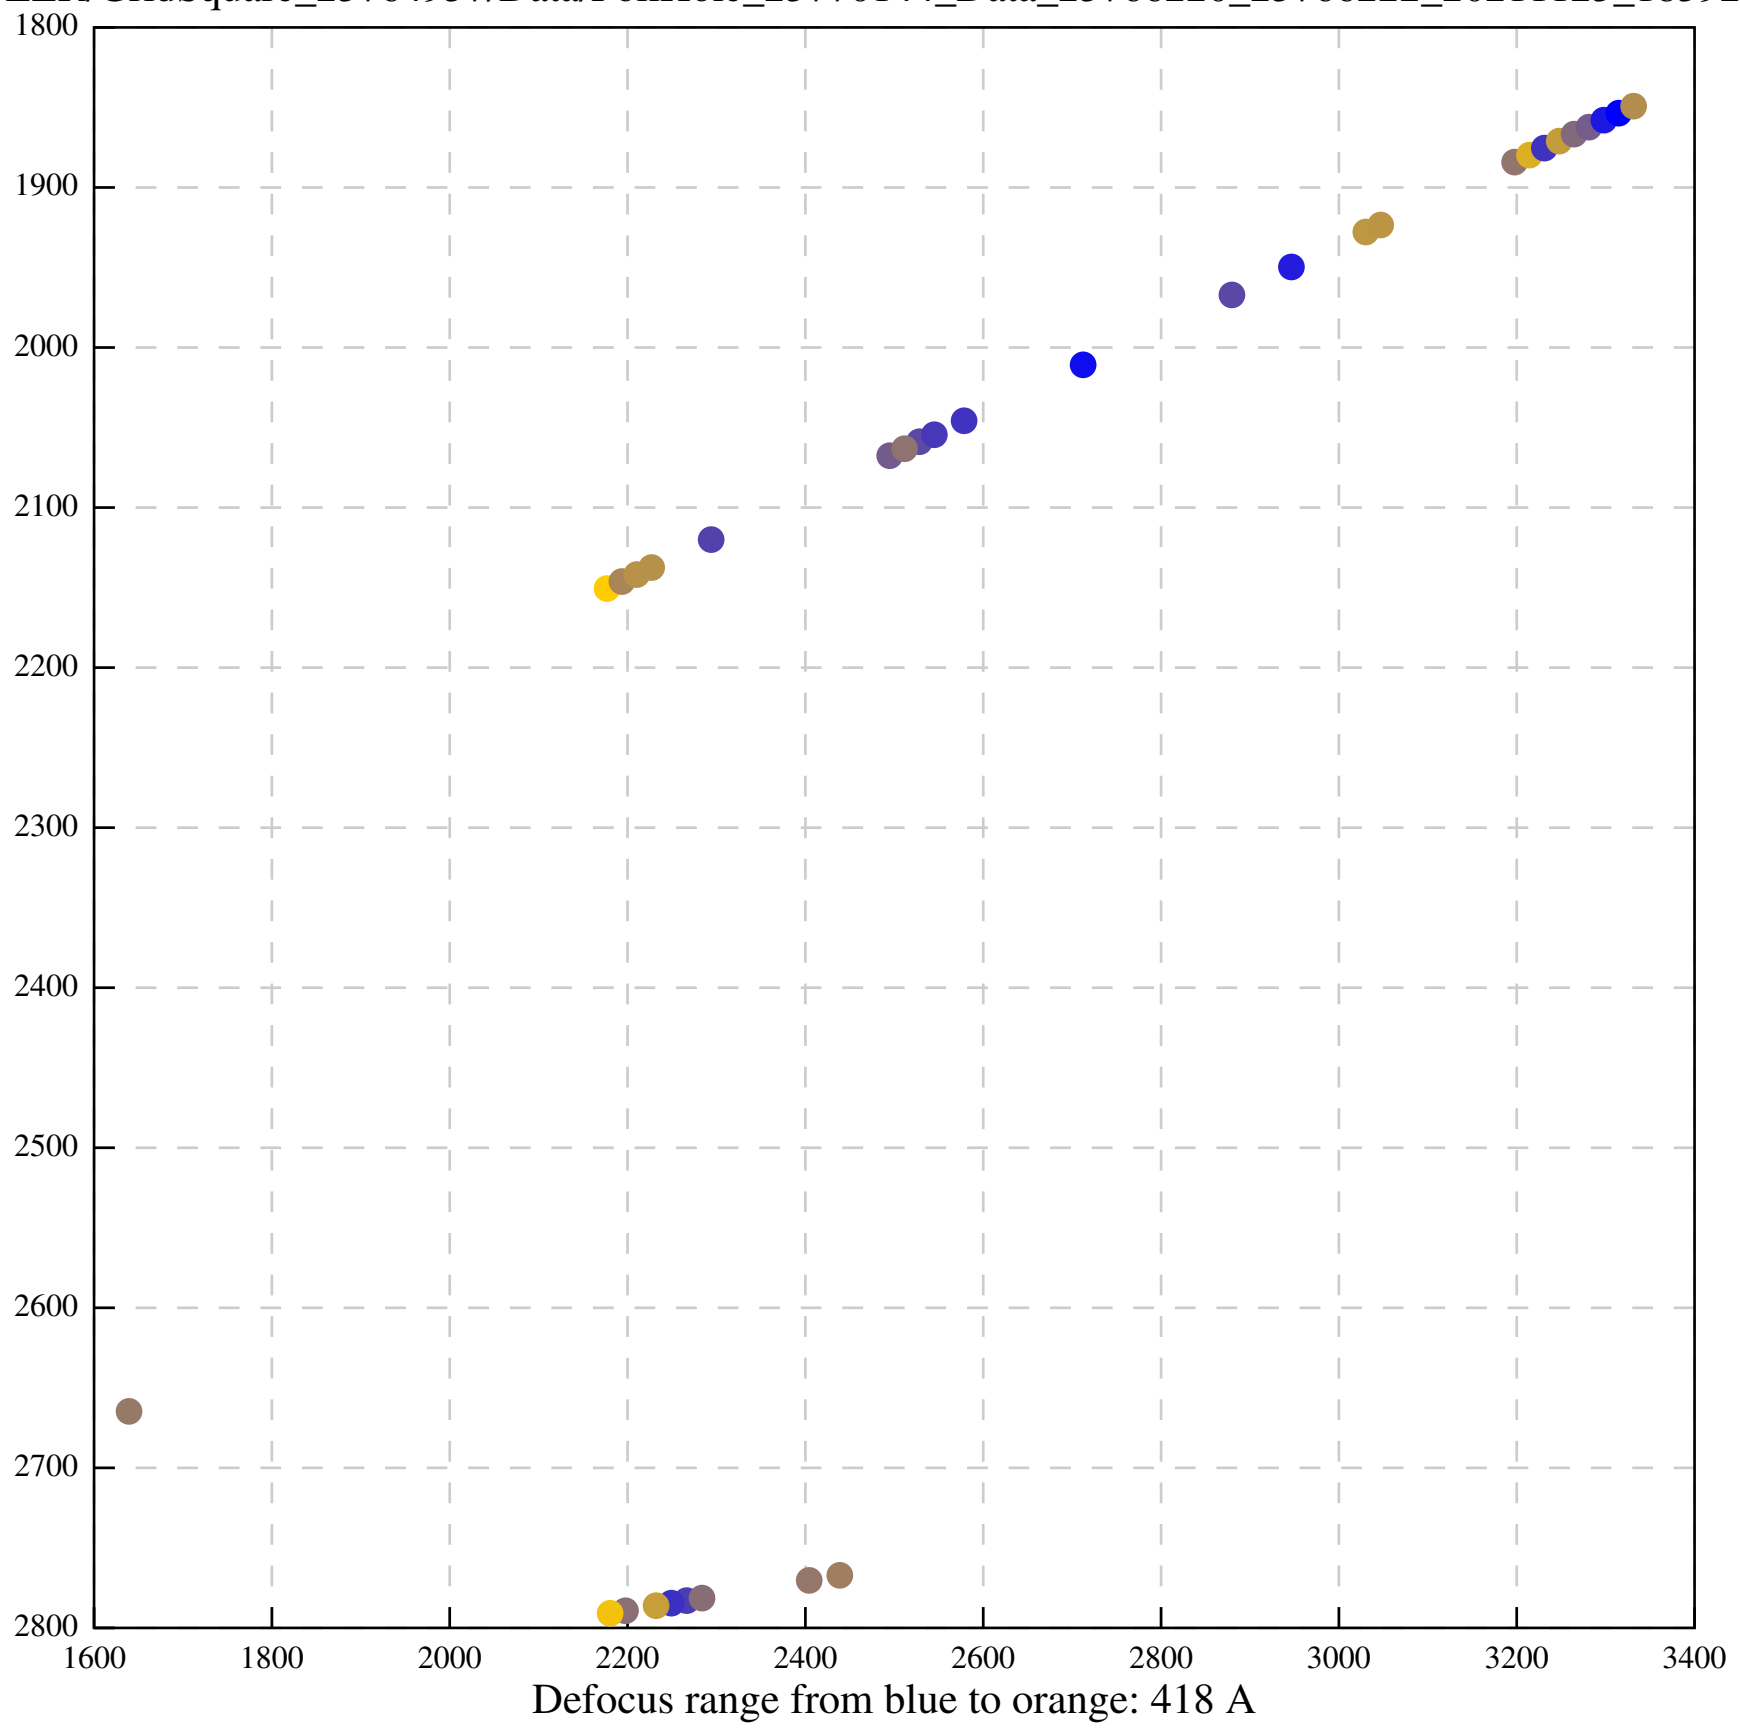

Defocus range from blue to orange: 29 A

Defocus range from blue to orange: 191 A

Defocus range from blue to orange: 452 A

Defocus range from blue to orange: 217 A

Defocus range from blue to orange: 277 A

Defocus range from blue to orange: 442 A

Defocus range from blue to orange: 406 A

Defocus range from blue to orange: 385 A

Defocus range from blue to orange: 704 A

Defocus range from blue to orange: 283 A

Defocus range from blue to orange: 10 A

Defocus range from blue to orange: 0 Å

Defocus range from blue to orange: 169 A

Defocus range from blue to orange: 709 A

Defocus range from blue to orange: 66 A

Defocus range from blue to orange: 357 A

Defocus range from blue to orange: 1026 A

Defocus range from blue to orange: 519 A

Defocus range from blue to orange: 16 A

Defocus range from blue to orange: 211 A

Defocus range from blue to orange: 0 A

Defocus range from blue to orange: 150 A

Defocus range from blue to orange: 459 A