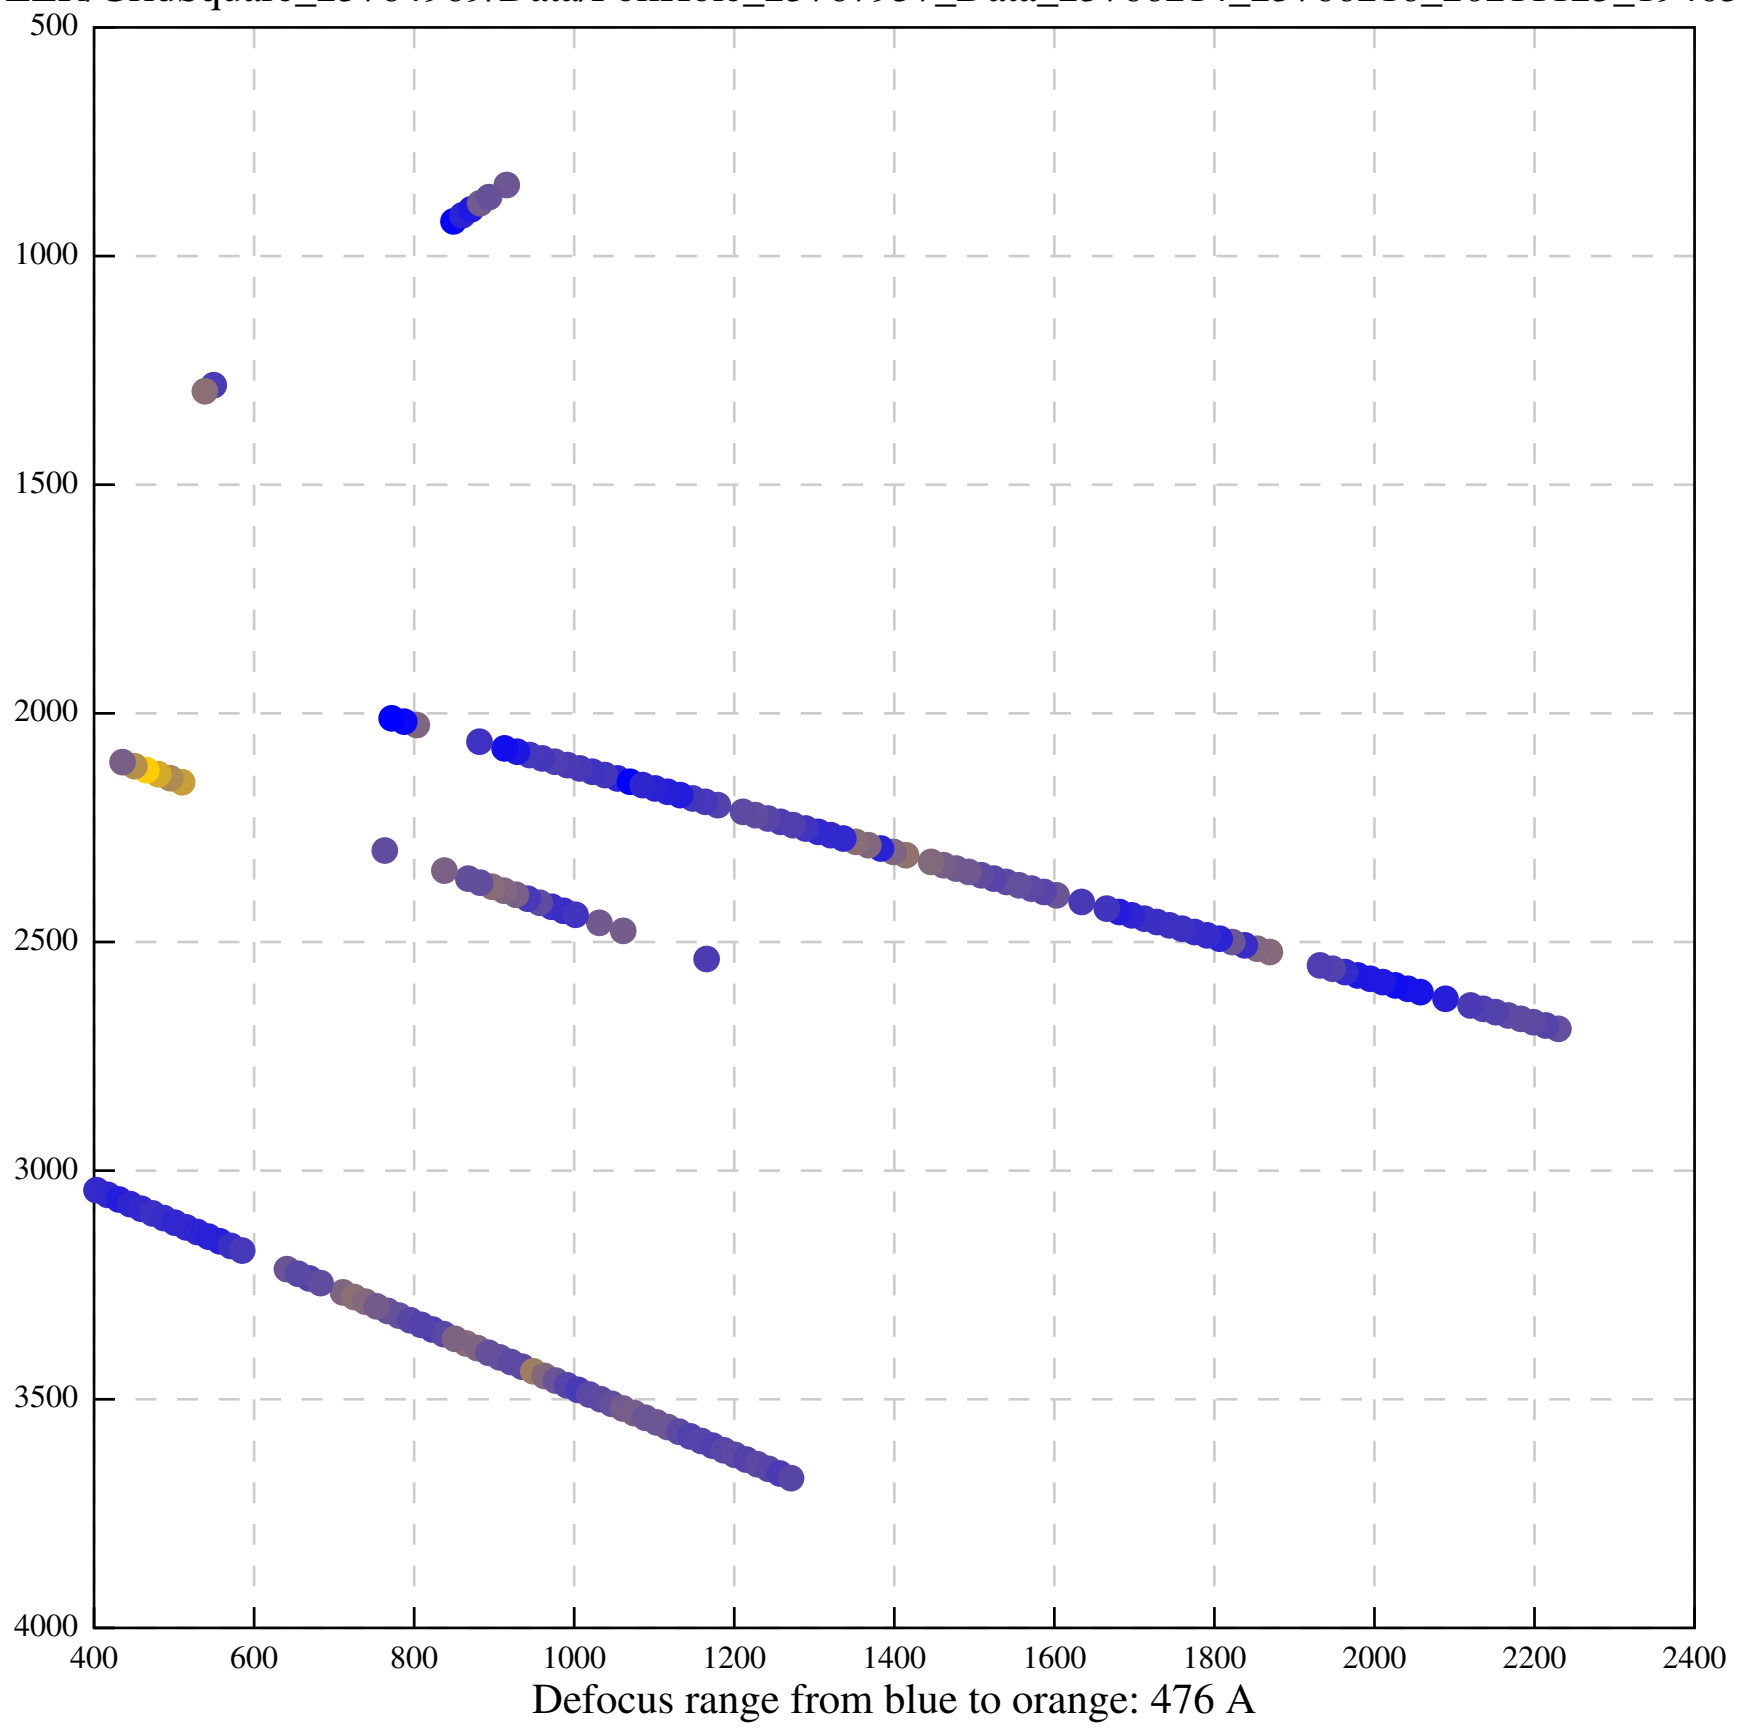

Defocus range from blue to orange: 189 A

Defocus range from blue to orange: 1136 A

Defocus range from blue to orange: 690 A

Defocus range from blue to orange: 393 A

Defocus range from blue to orange: 119 Å

Defocus range from blue to orange: 426 A

Defocus range from blue to orange: 396 A

Defocus range from blue to orange: 269 A

Defocus range from blue to orange: 460 A

Defocus range from blue to orange: 109 A

Defocus range from blue to orange: 58 A

Defocus range from blue to orange: 305 A

Defocus range from blue to orange: 167 A

Defocus range from blue to orange: 0 A

Defocus range from blue to orange: 422 A

Defocus range from blue to orange: 348 A

Defocus range from blue to orange: 372 A

Defocus range from blue to orange: 346 A

Defocus range from blue to orange: 360 A

Defocus range from blue to orange: 1022 A

Defocus range from blue to orange: 346 A