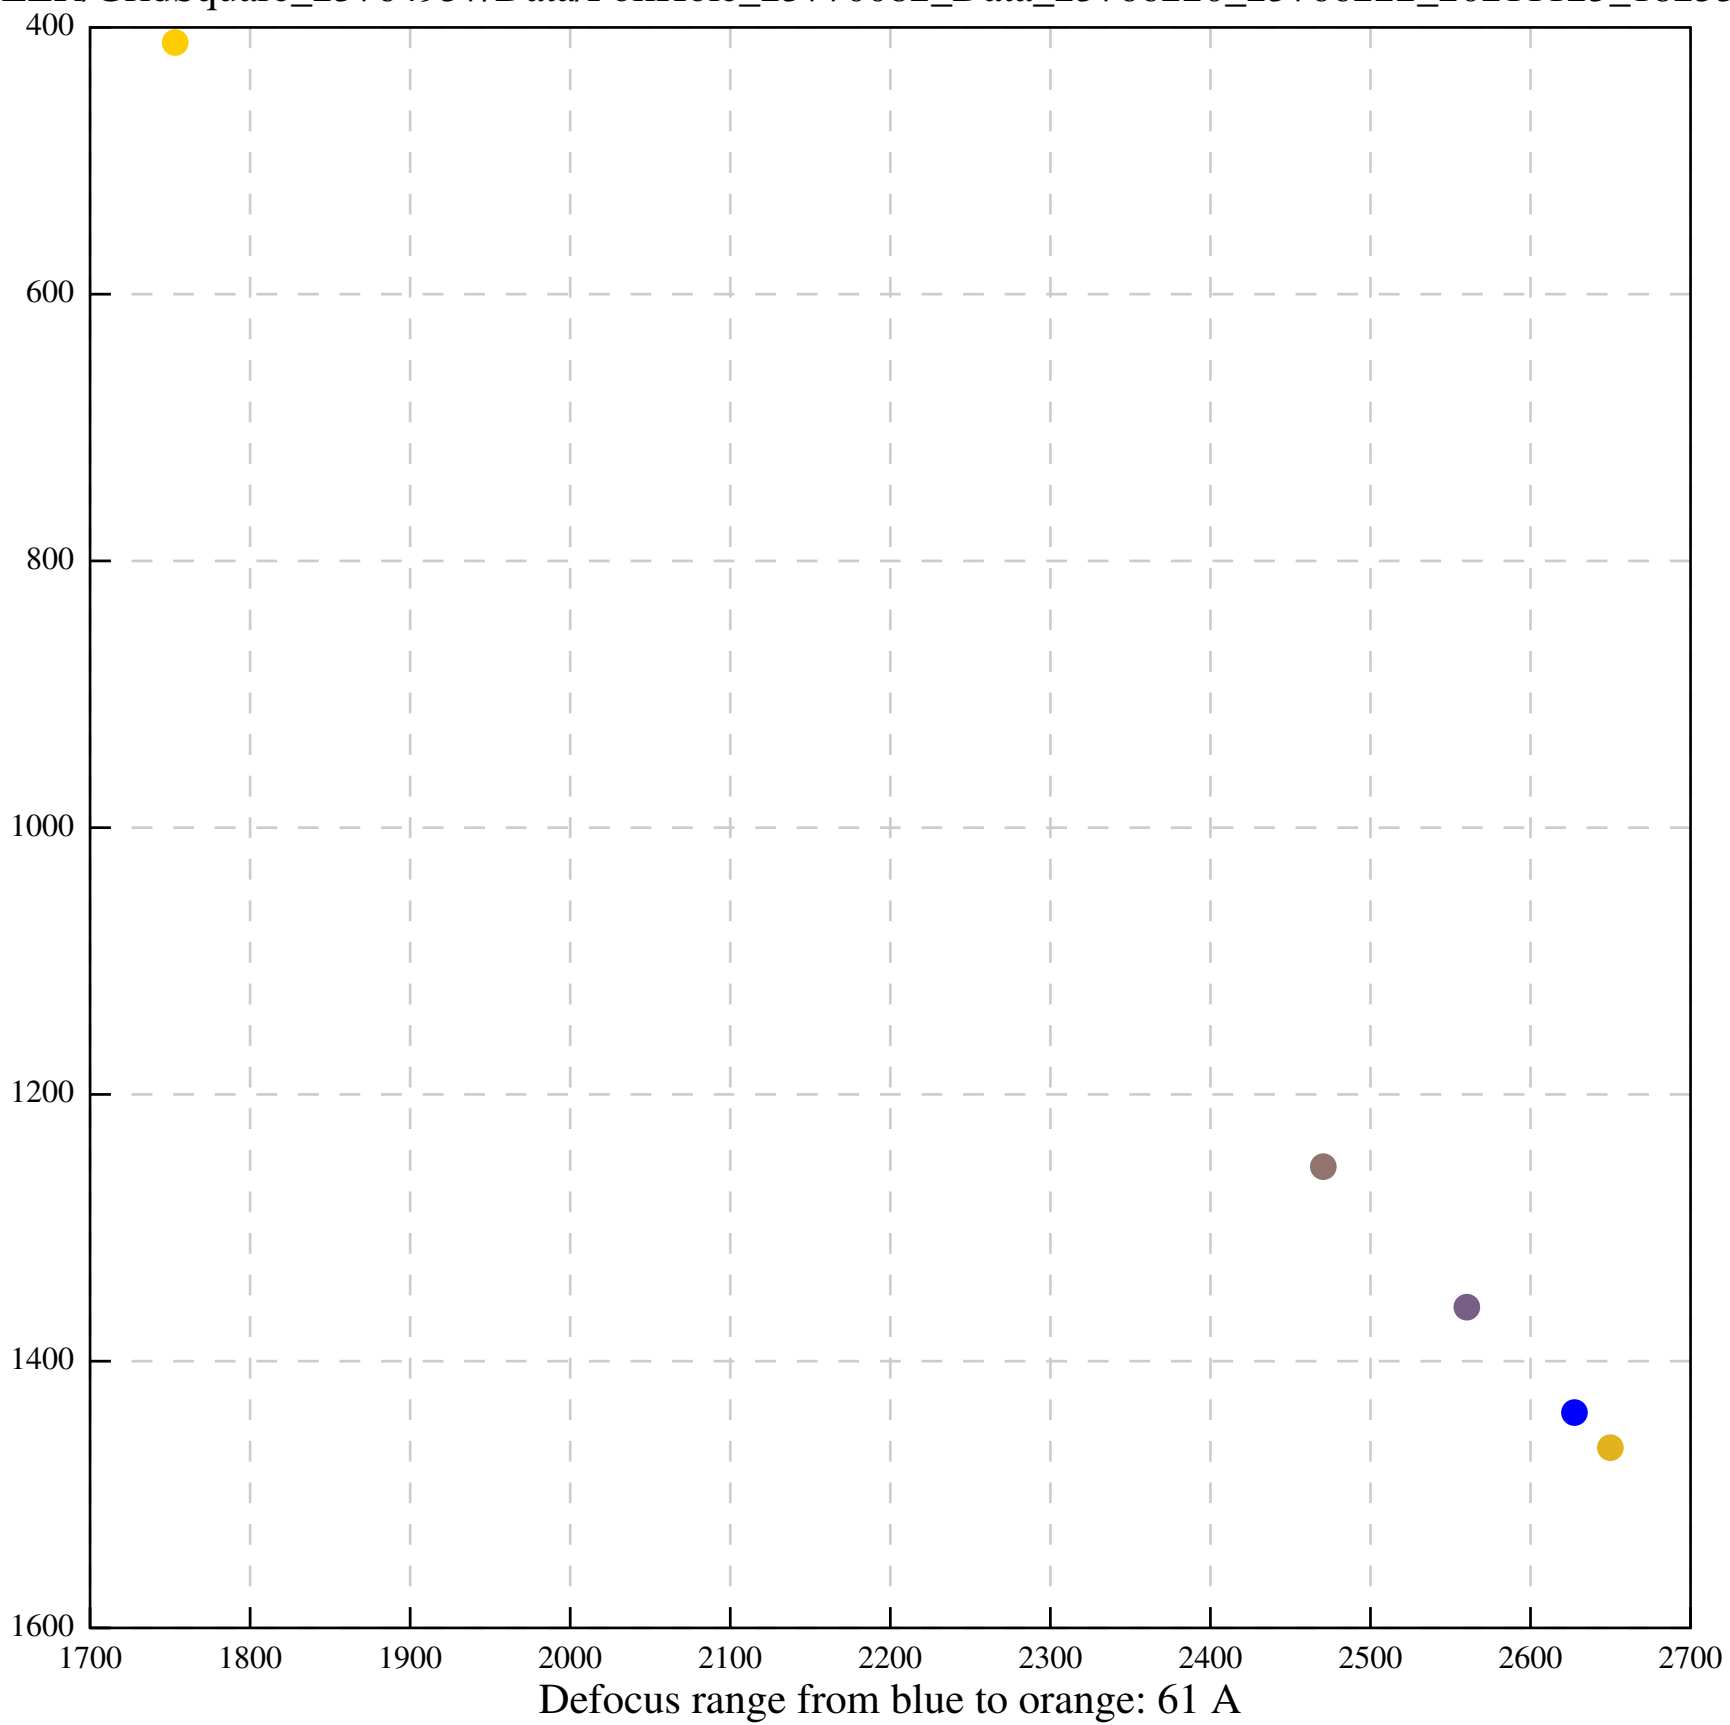

Defocus range from blue to orange: 171 A

Defocus range from blue to orange: 147 A

Defocus range from blue to orange: 469 A

Defocus range from blue to orange: 356 A

Defocus range from blue to orange: 221 A

Defocus range from blue to orange: 29 A

Defocus range from blue to orange: 191 A

Defocus range from blue to orange: 452 A

Defocus range from blue to orange: 217 A

Defocus range from blue to orange: 277 A

Defocus range from blue to orange: 442 A

Defocus range from blue to orange: 406 A

Defocus range from blue to orange: 385 A

Defocus range from blue to orange: 704 A

Defocus range from blue to orange: 283 A

Defocus range from blue to orange: 10 A

Defocus range from blue to orange: 0 Å

Defocus range from blue to orange: 169 A

Defocus range from blue to orange: 709 A

Defocus range from blue to orange: 66 A

Defocus range from blue to orange: 357 A

Defocus range from blue to orange: 1026 A