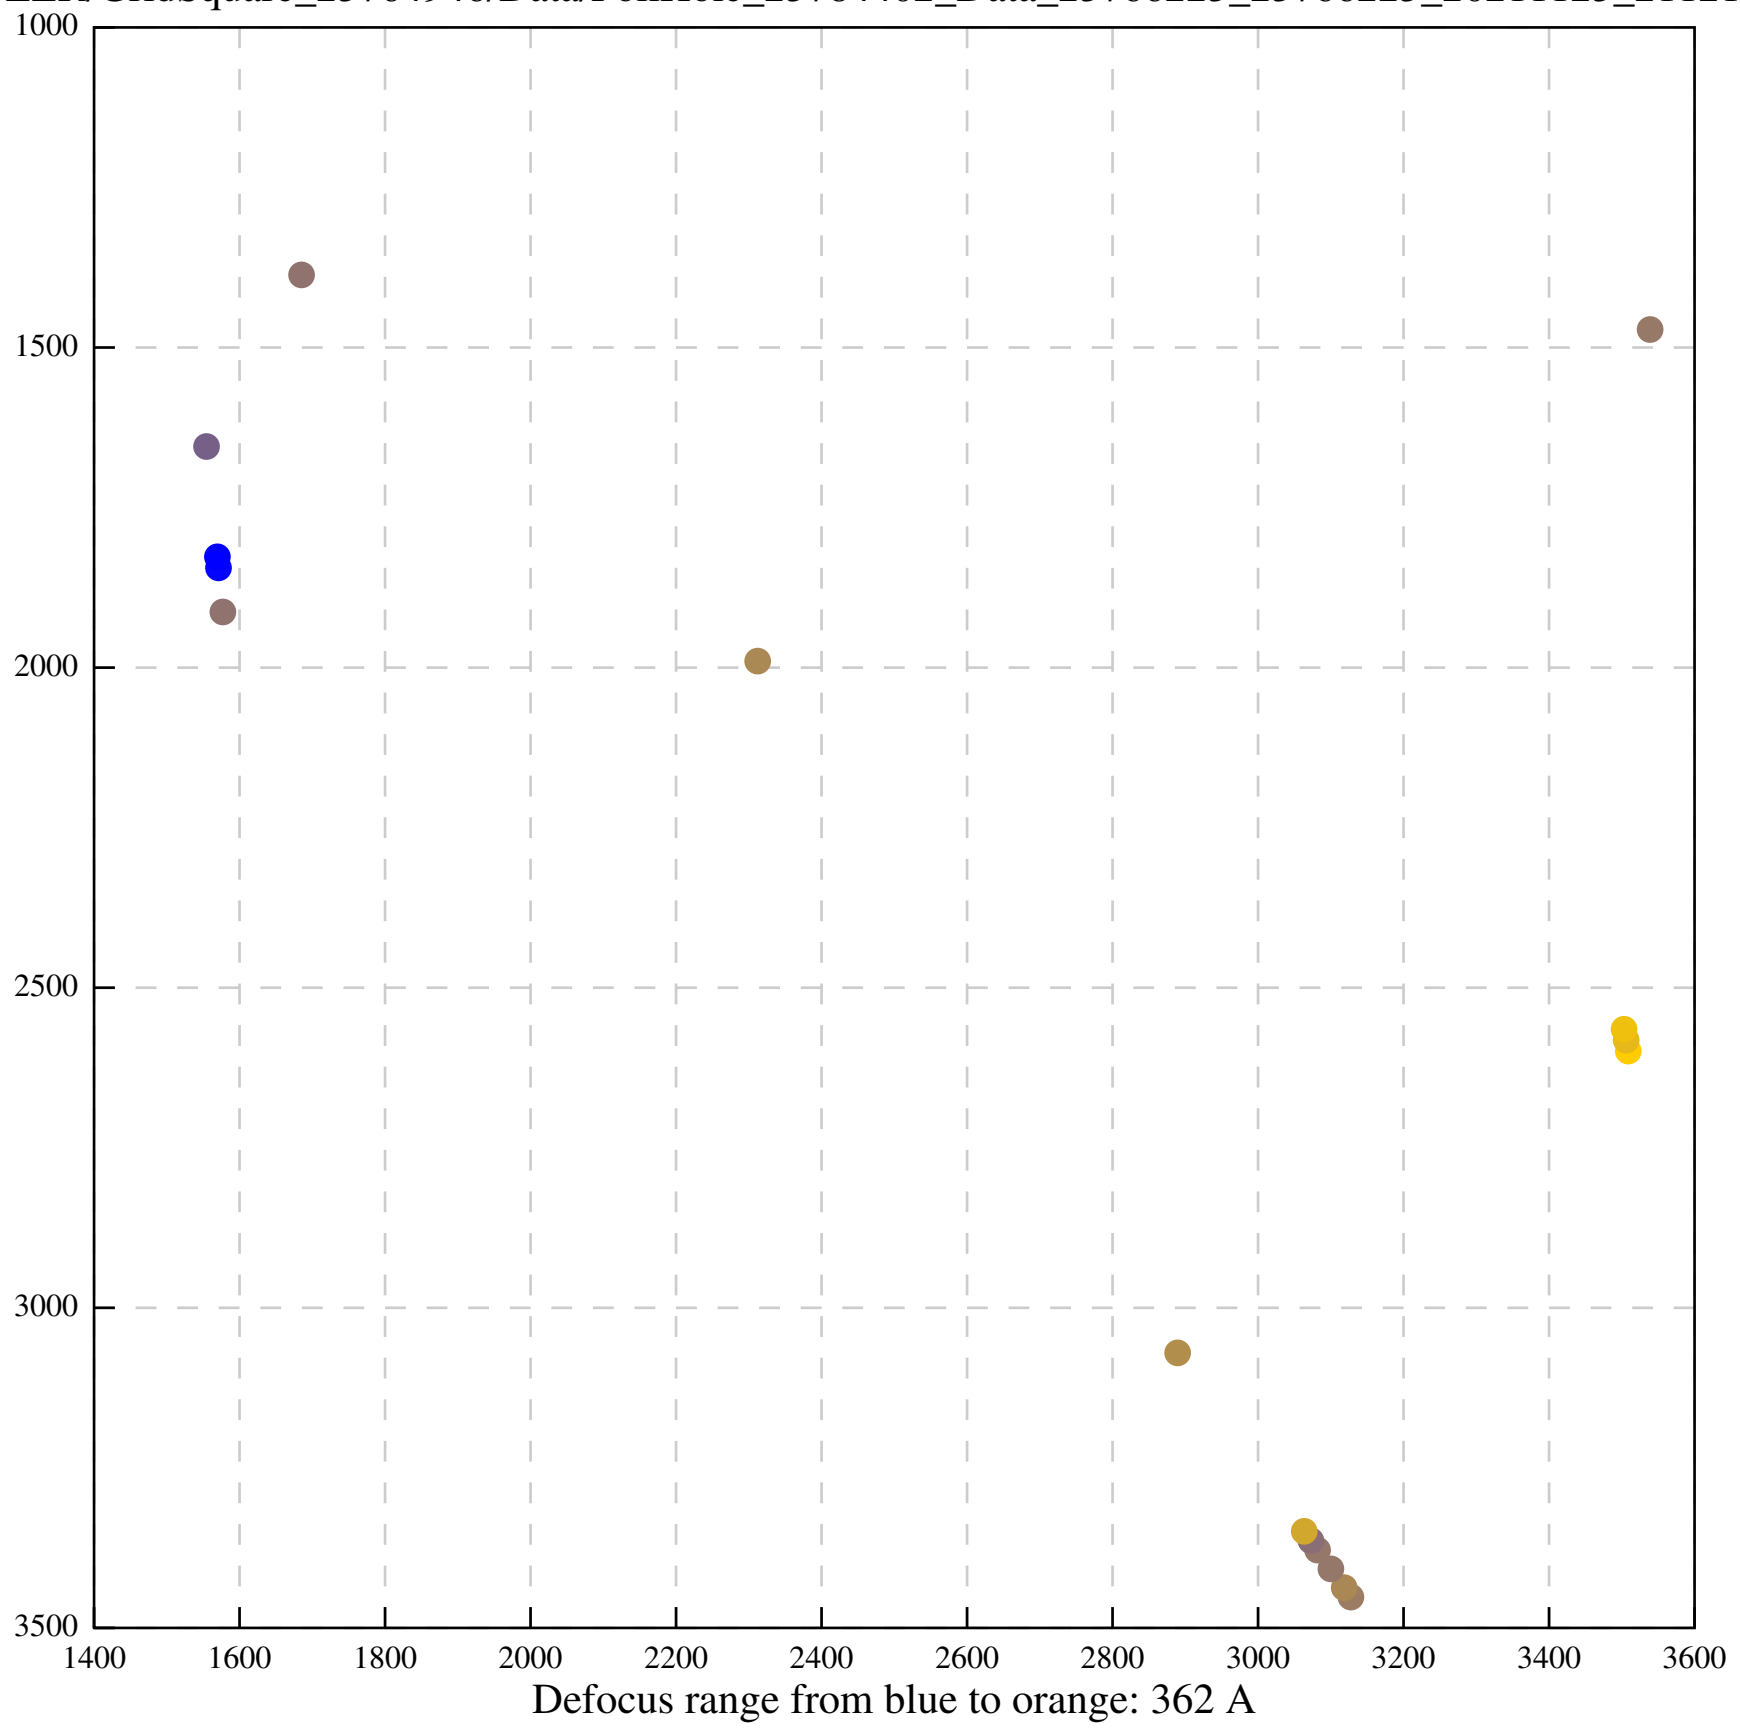

Defocus range from blue to orange: 171 A

Defocus range from blue to orange: 147 A

Defocus range from blue to orange: 469 A

Defocus range from blue to orange: 356 A

Defocus range from blue to orange: 221 A

Defocus range from blue to orange: 29 A

Defocus range from blue to orange: 191 A

Defocus range from blue to orange: 452 A

Defocus range from blue to orange: 217 A

Defocus range from blue to orange: 277 A

Defocus range from blue to orange: 442 A

Defocus range from blue to orange: 406 A

Defocus range from blue to orange: 385 A

Defocus range from blue to orange: 704 A

Defocus range from blue to orange: 283 A

Defocus range from blue to orange: 10 A

Defocus range from blue to orange: 0 Å

Defocus range from blue to orange: 169 A

Defocus range from blue to orange: 709 A

Defocus range from blue to orange: 66 A

Defocus range from blue to orange: 357 A

Defocus range from blue to orange: 1026 A