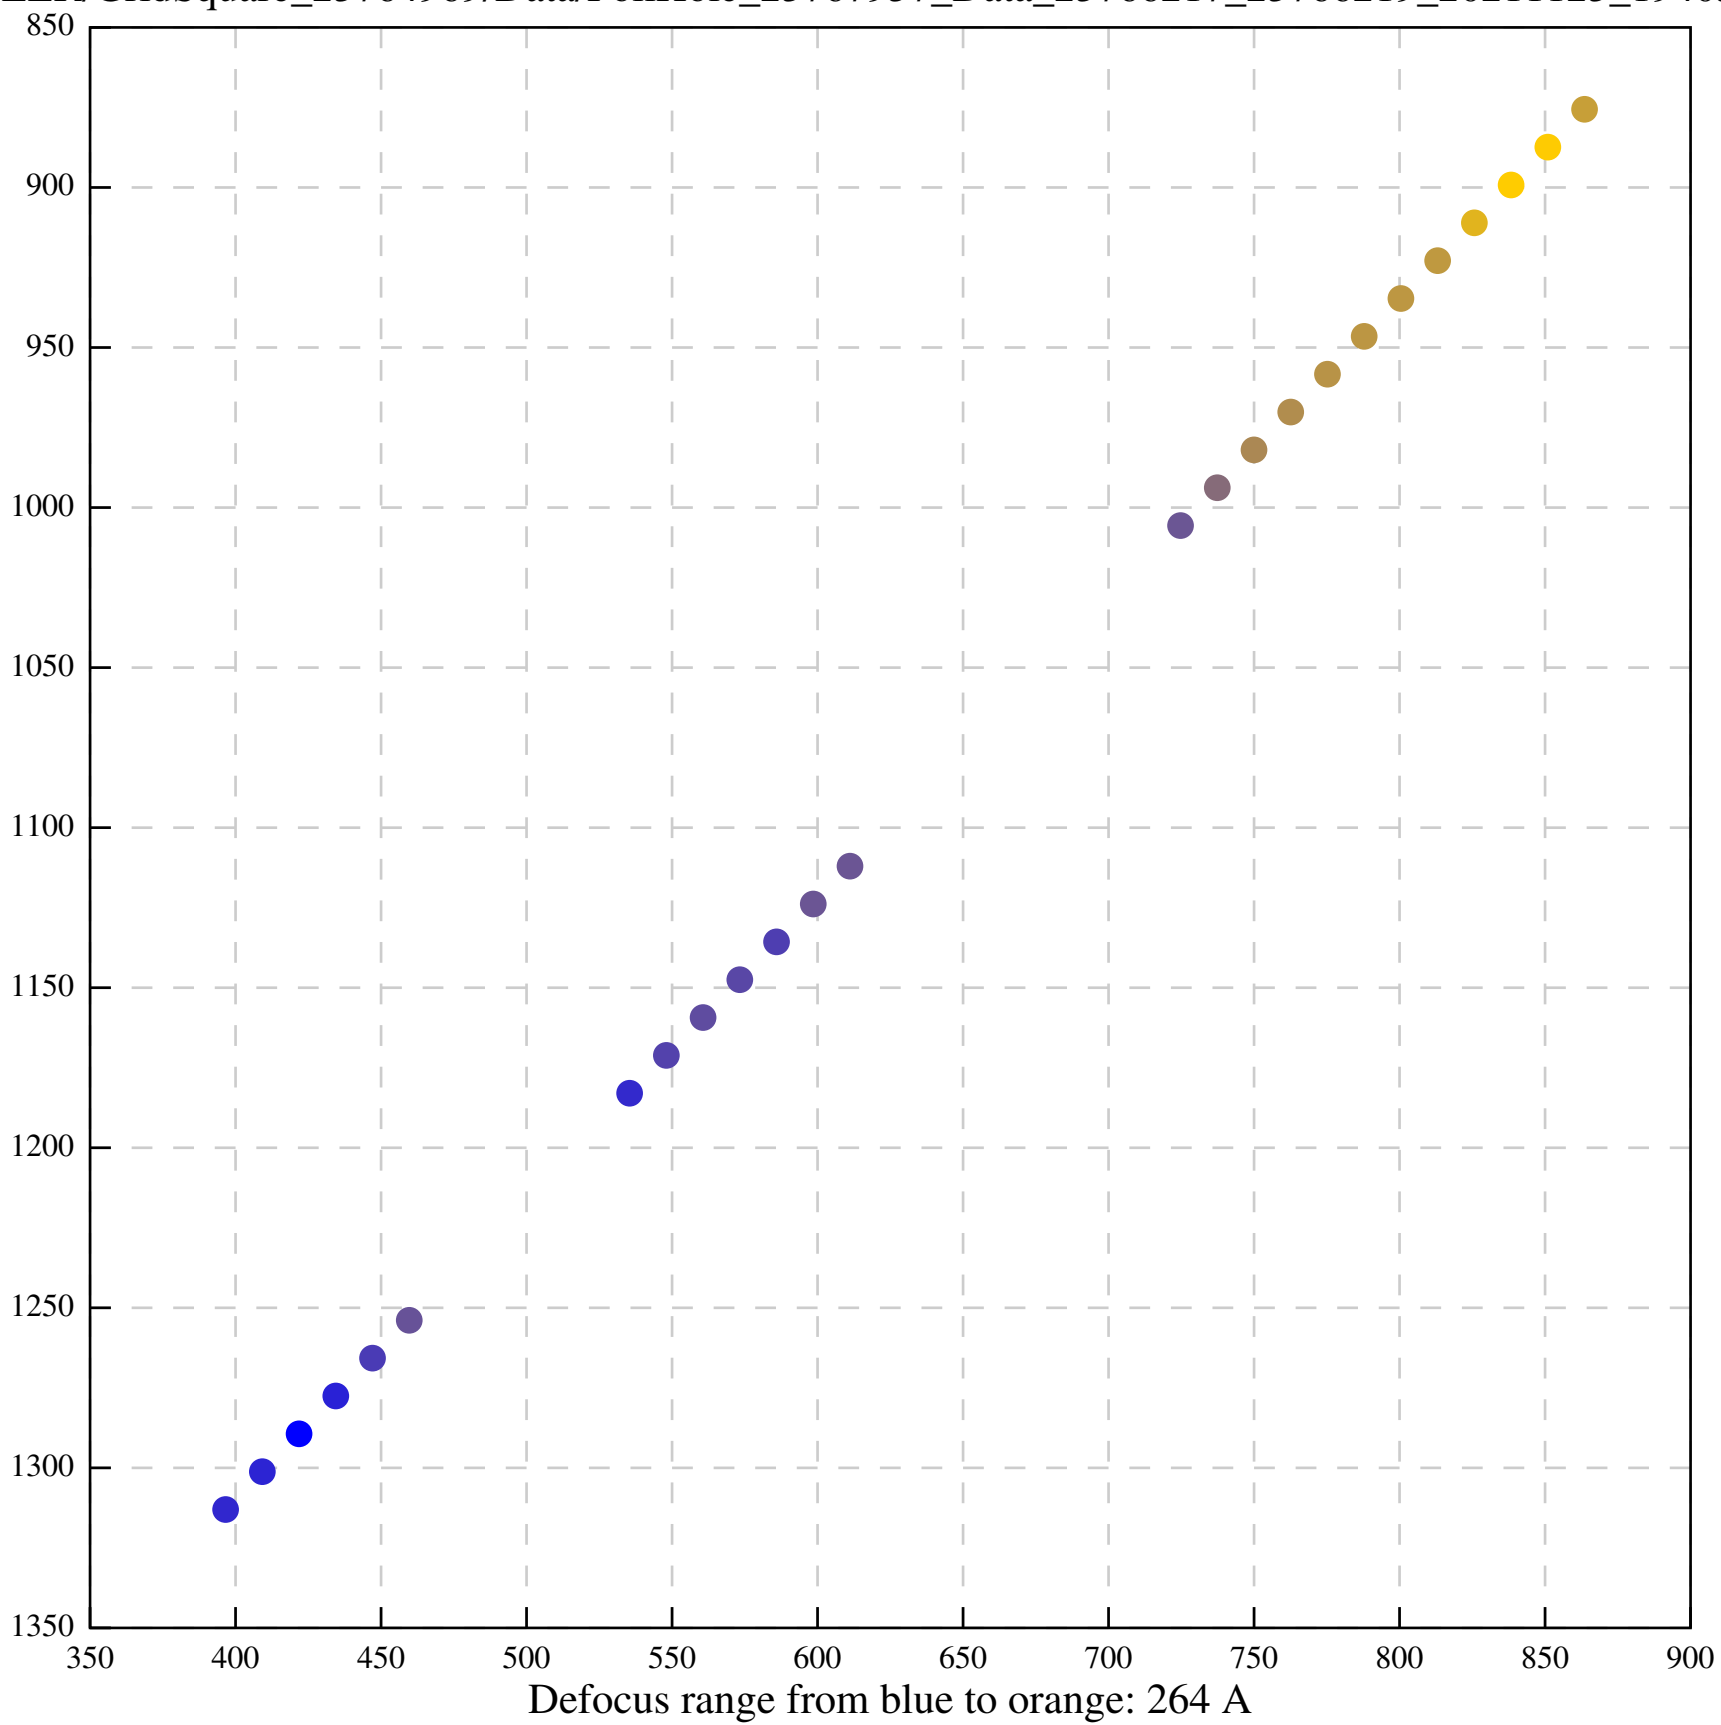

Defocus range from blue to orange: 426 A

Defocus range from blue to orange: 396 A

Defocus range from blue to orange: 269 A

Defocus range from blue to orange: 460 A

Defocus range from blue to orange: 109 A

Defocus range from blue to orange: 58 A

Defocus range from blue to orange: 305 A

Defocus range from blue to orange: 167 A

Defocus range from blue to orange: 0 A

Defocus range from blue to orange: 422 A

Defocus range from blue to orange: 348 A

Defocus range from blue to orange: 372 A

Defocus range from blue to orange: 346 A

Defocus range from blue to orange: 360 A

Defocus range from blue to orange: 1022 A

Defocus range from blue to orange: 346 A