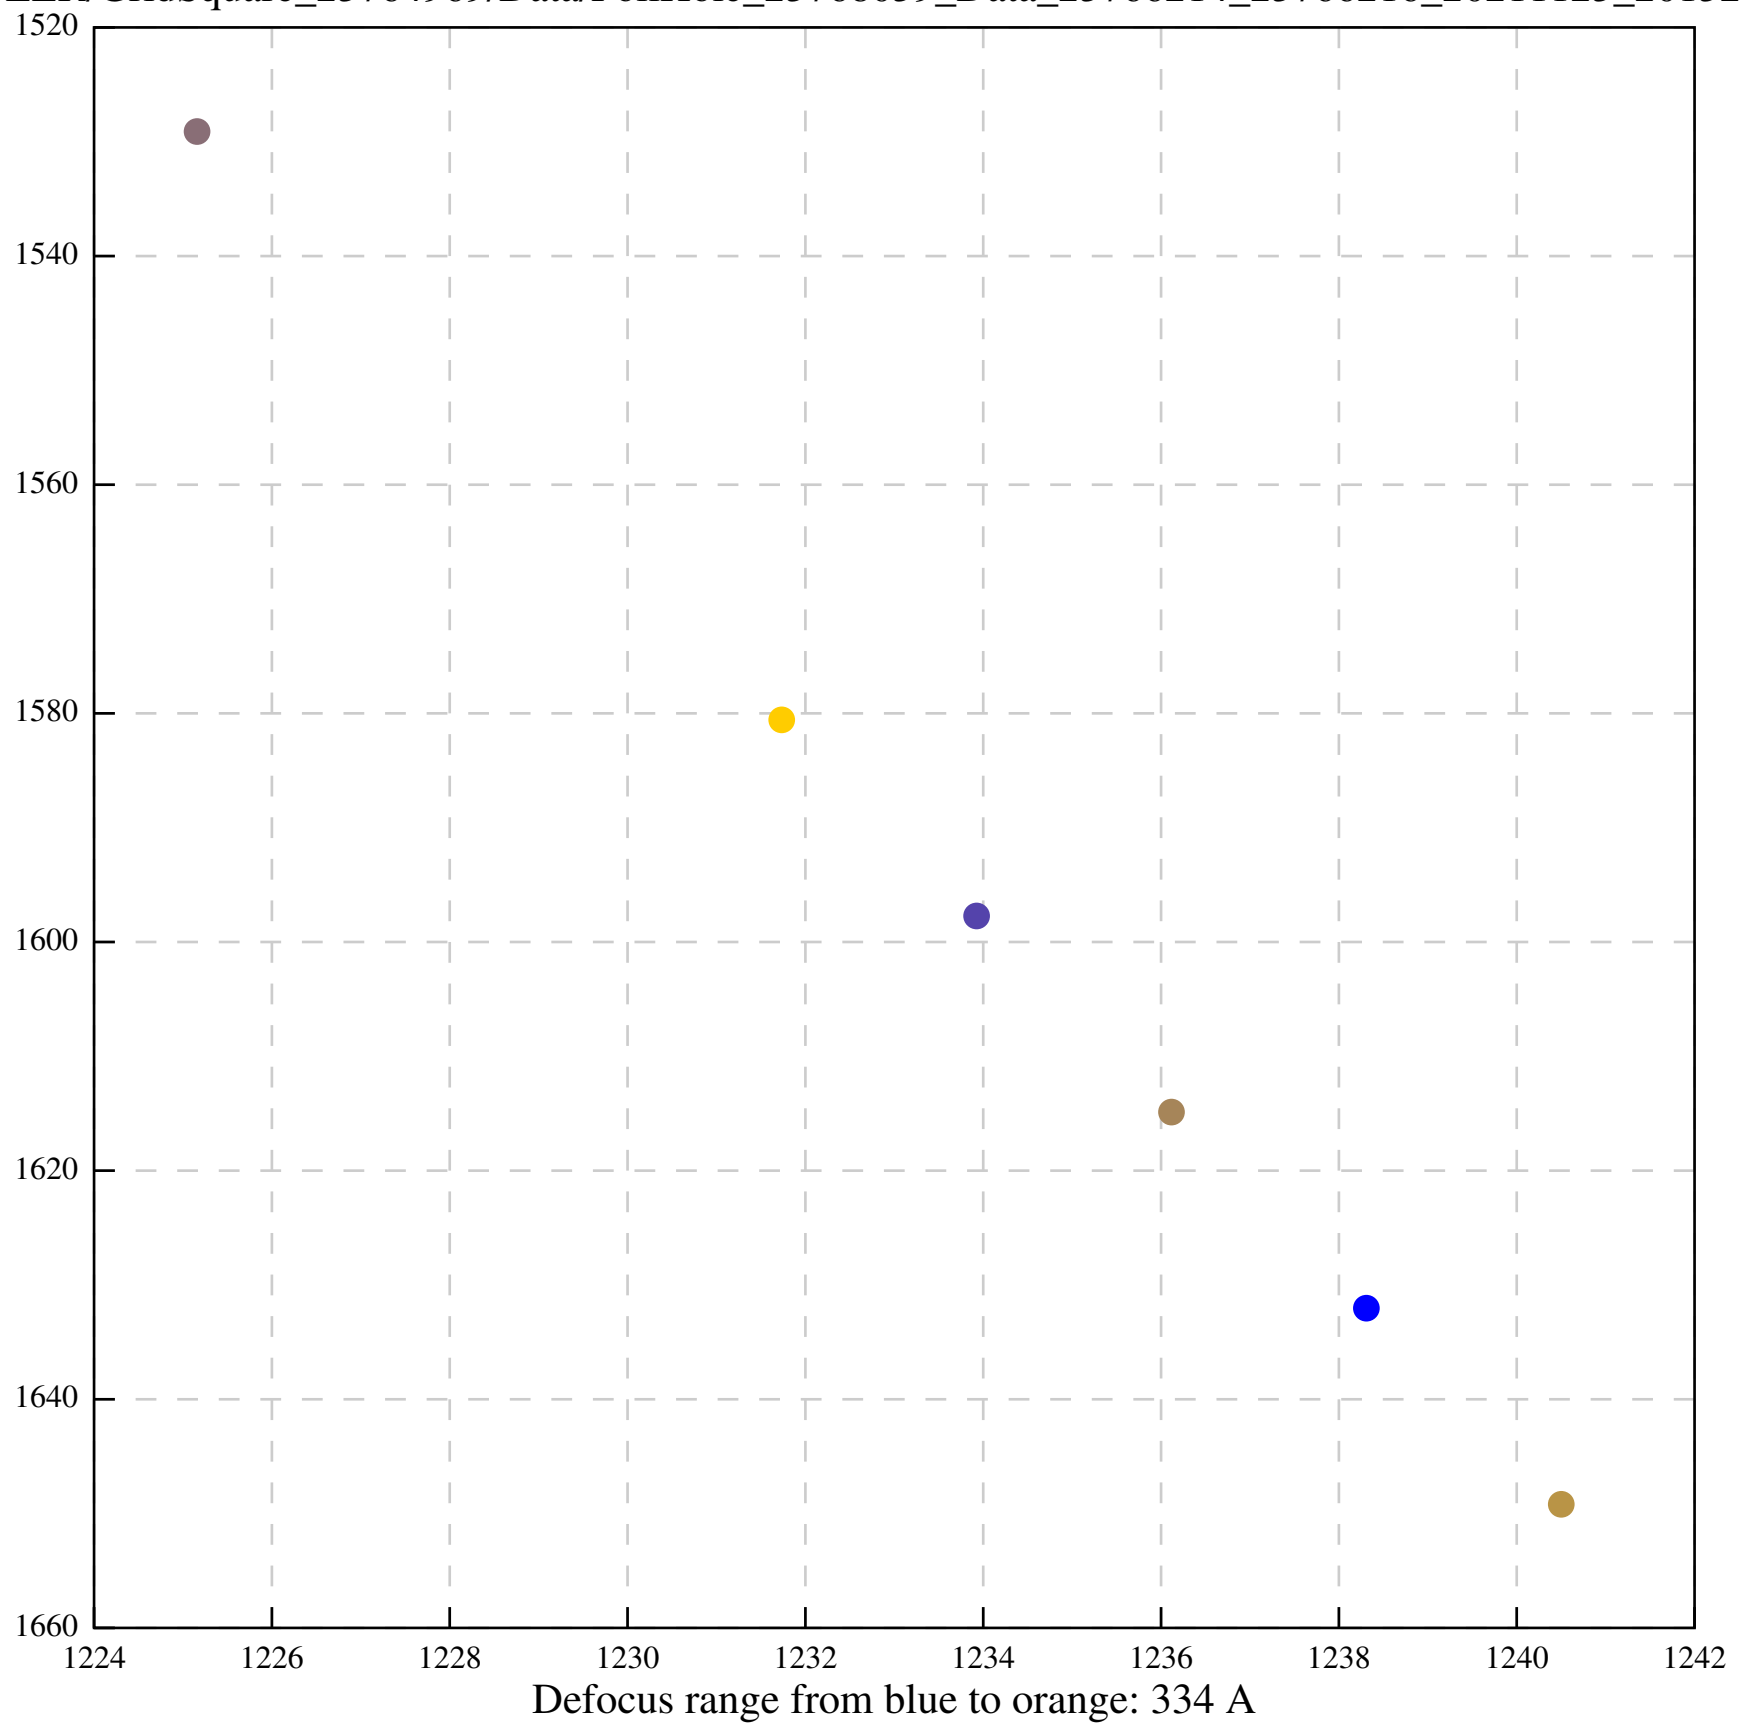

Defocus range from blue to orange: 372 A

Defocus range from blue to orange: 346 A

Defocus range from blue to orange: 360 A

Defocus range from blue to orange: 1022 A

Defocus range from blue to orange: 346 A

Defocus range from blue to orange: 318 A

Defocus range from blue to orange: 474 A

Defocus range from blue to orange: 732 A

Defocus range from blue to orange: 551 A

Defocus range from blue to orange: 460 A

Defocus range from blue to orange: 497 A

Defocus range from blue to orange: 166 A

Defocus range from blue to orange: 241 A

Defocus range from blue to orange: 375 A

Defocus range from blue to orange: 901 A