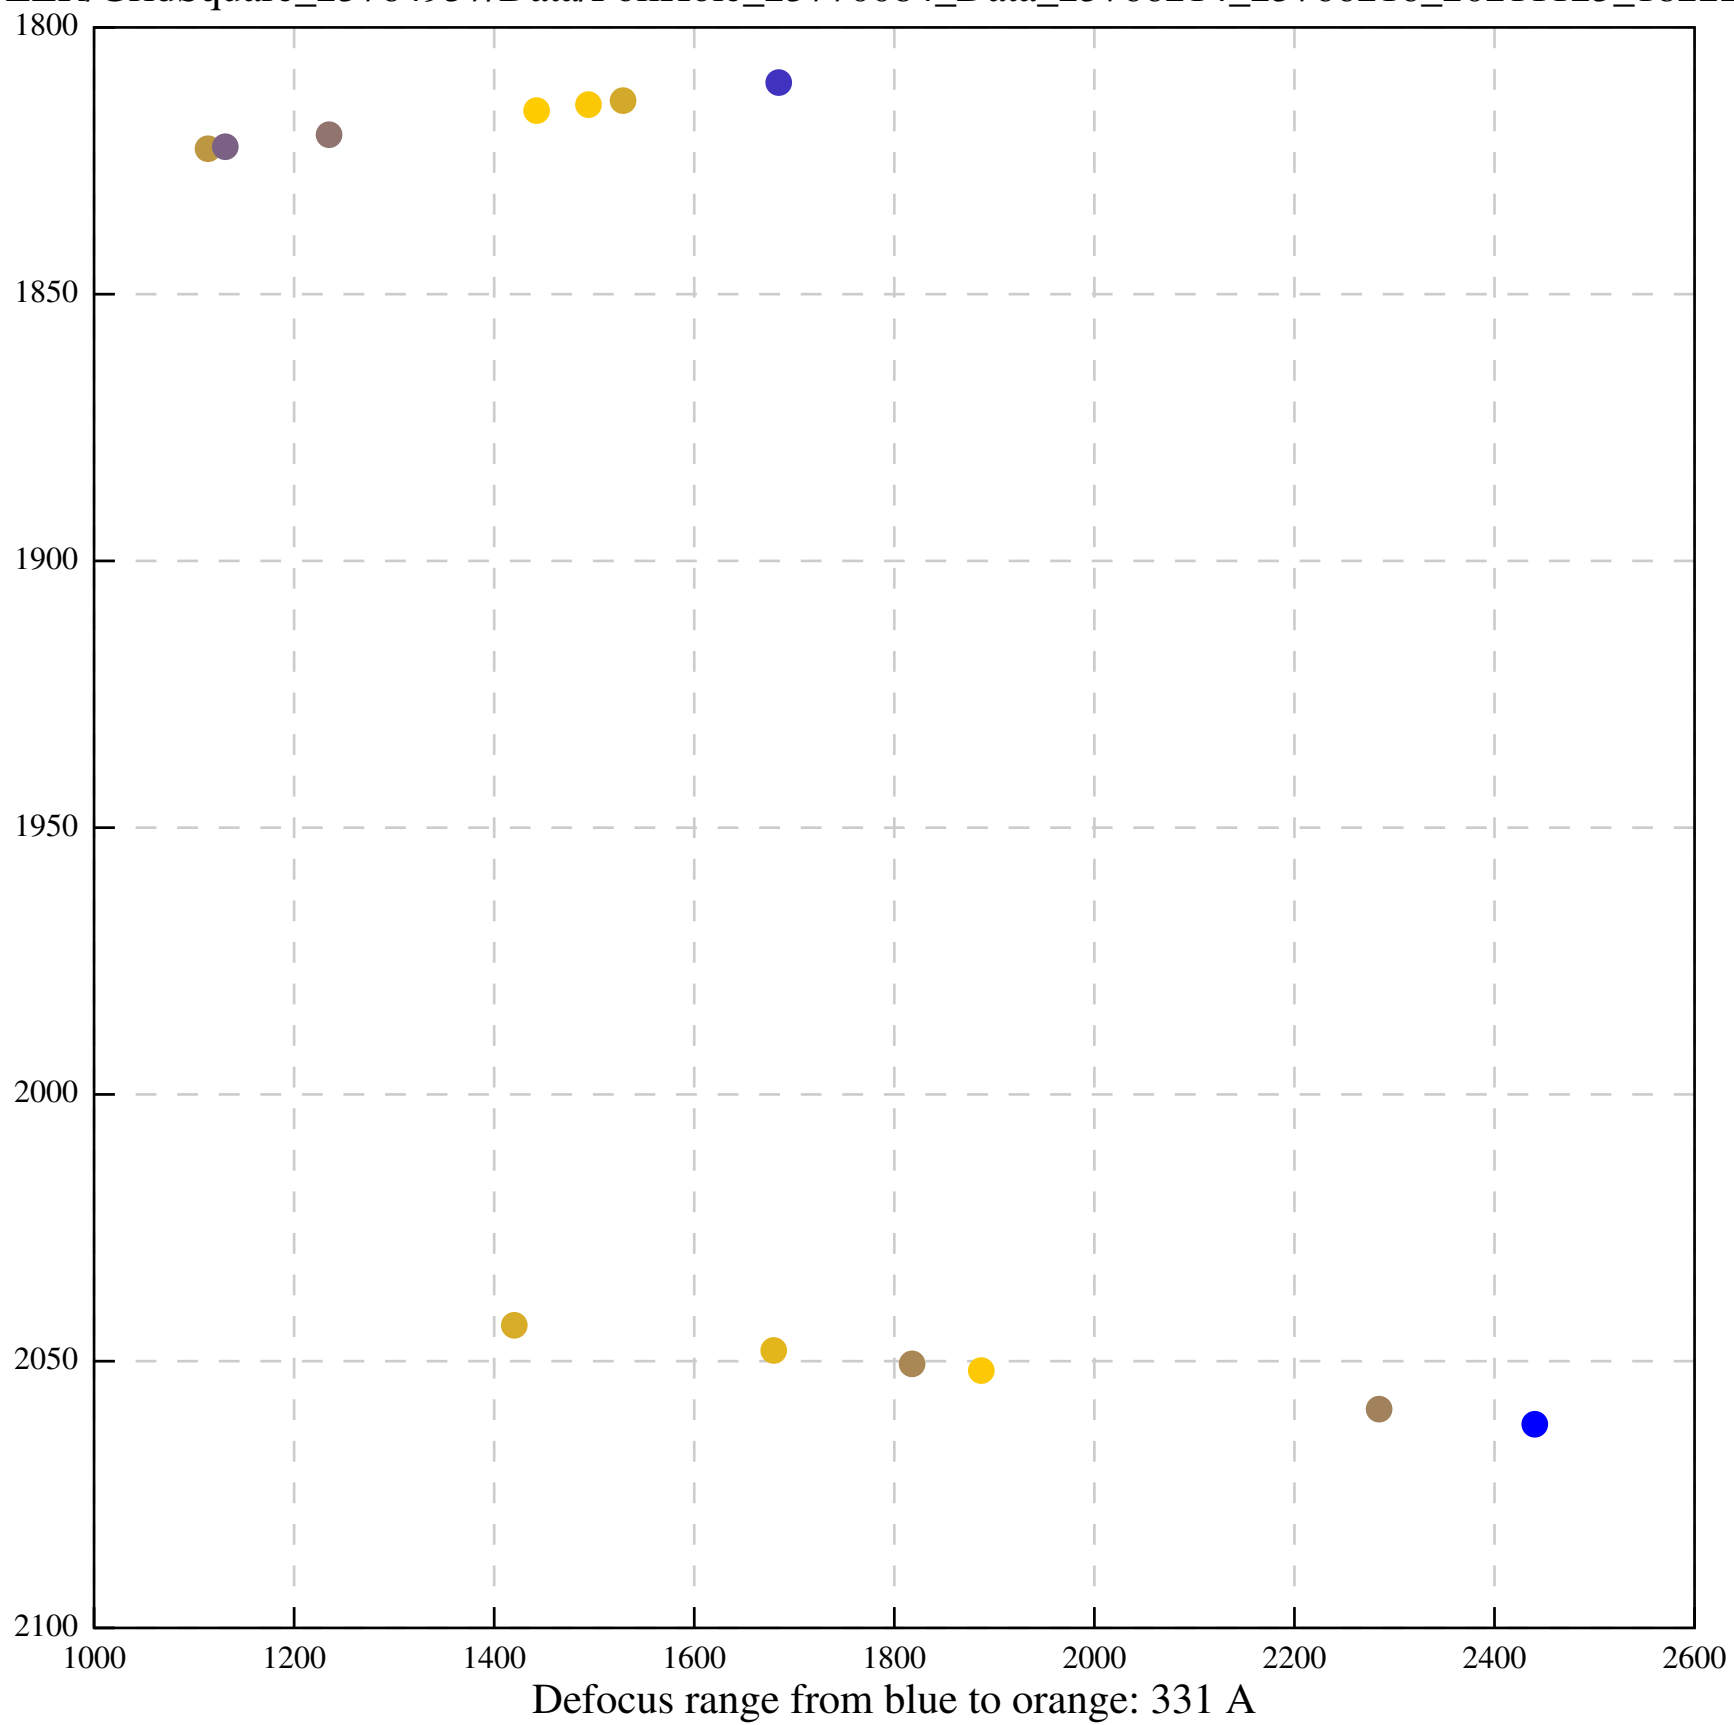

Defocus range from blue to orange: 171 A

Defocus range from blue to orange: 147 A

Defocus range from blue to orange: 469 A

Defocus range from blue to orange: 356 A

Defocus range from blue to orange: 221 A

Defocus range from blue to orange: 29 A

Defocus range from blue to orange: 191 A

Defocus range from blue to orange: 452 A

Defocus range from blue to orange: 217 A

Defocus range from blue to orange: 277 A

Defocus range from blue to orange: 442 A

Defocus range from blue to orange: 406 A

Defocus range from blue to orange: 385 A

Defocus range from blue to orange: 704 A

Defocus range from blue to orange: 283 A

Defocus range from blue to orange: 10 A

Defocus range from blue to orange: 0 Å

Defocus range from blue to orange: 169 A

Defocus range from blue to orange: 709 A

Defocus range from blue to orange: 66 A

Defocus range from blue to orange: 357 A

Defocus range from blue to orange: 1026 A