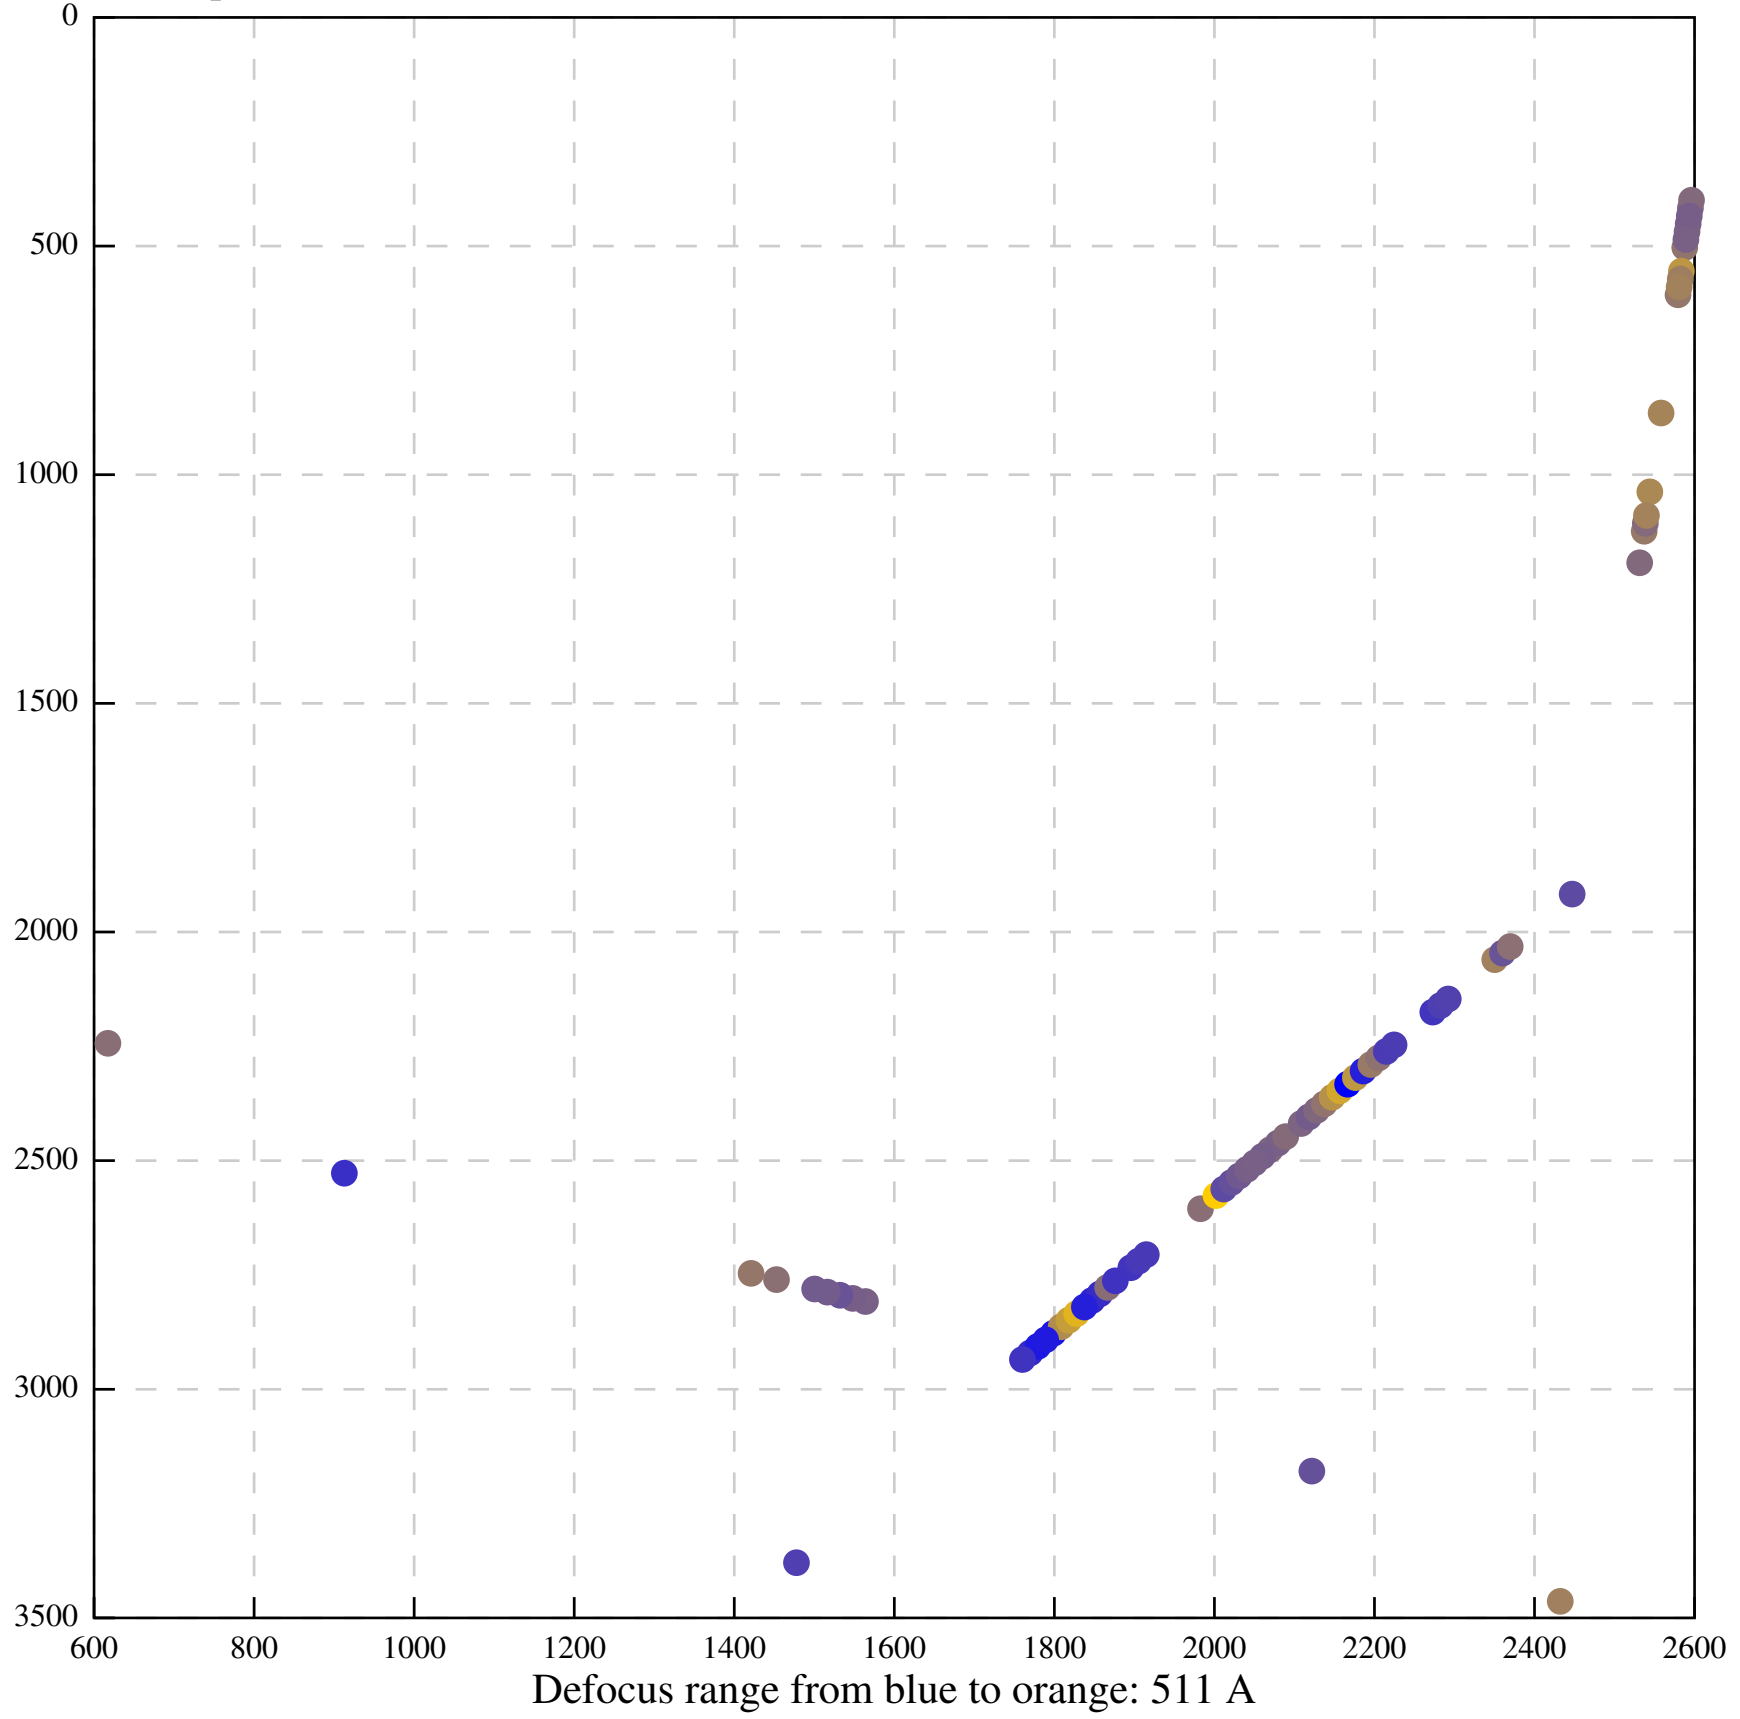

Defocus range from blue to orange: 426 A

Defocus range from blue to orange: 396 A

Defocus range from blue to orange: 269 A

Defocus range from blue to orange: 460 A

Defocus range from blue to orange: 109 A

Defocus range from blue to orange: 58 A

Defocus range from blue to orange: 305 A

Defocus range from blue to orange: 167 A

Defocus range from blue to orange: 0 A

Defocus range from blue to orange: 422 A

Defocus range from blue to orange: 348 A

Defocus range from blue to orange: 372 A

Defocus range from blue to orange: 346 A

Defocus range from blue to orange: 360 A

Defocus range from blue to orange: 1022 A

Defocus range from blue to orange: 346 A

Defocus range from blue to orange: 318 A

Defocus range from blue to orange: 474 A

Defocus range from blue to orange: 732 A

Defocus range from blue to orange: 551 A

Defocus range from blue to orange: 460 A