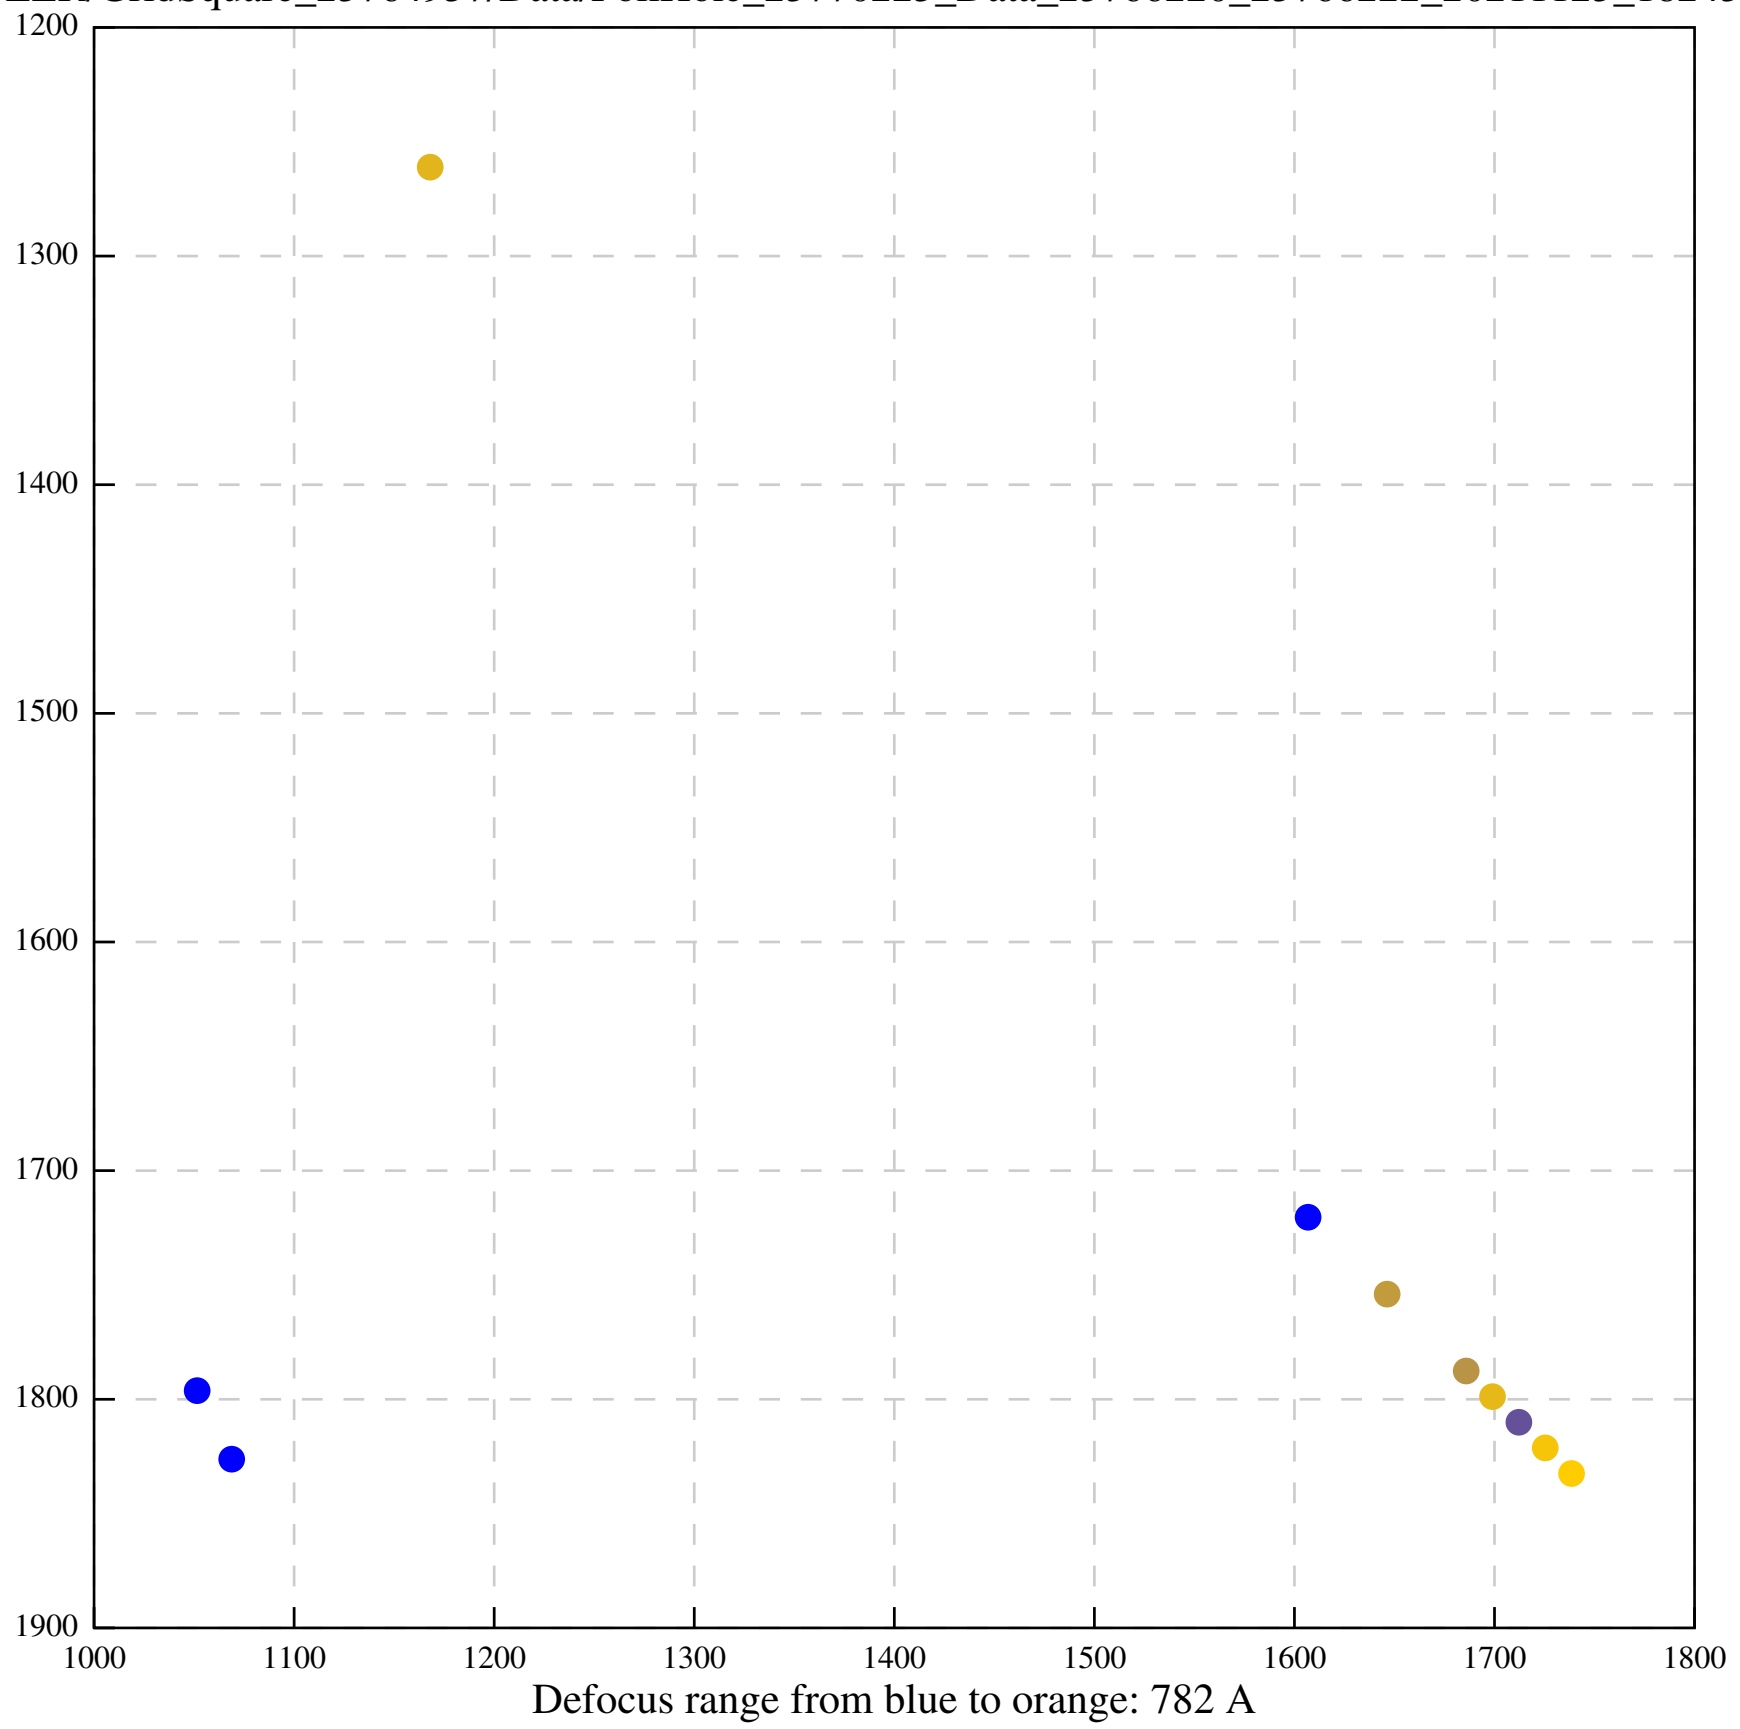

Defocus range from blue to orange: 406 A

Defocus range from blue to orange: 385 A

Defocus range from blue to orange: 704 A

Defocus range from blue to orange: 283 A

Defocus range from blue to orange: 10 A

Defocus range from blue to orange: 0 Å

Defocus range from blue to orange: 169 A

Defocus range from blue to orange: 709 A

Defocus range from blue to orange: 66 A

Defocus range from blue to orange: 357 A

Defocus range from blue to orange: 1026 A

Defocus range from blue to orange: 519 A

Defocus range from blue to orange: 16 A

Defocus range from blue to orange: 211 A

Defocus range from blue to orange: 0 A

Defocus range from blue to orange: 150 A

Defocus range from blue to orange: 459 A

Defocus range from blue to orange: 0 A

Defocus range from blue to orange: 65 A

Defocus range from blue to orange: 382 A

Defocus range from blue to orange: 170 A

Defocus range from blue to orange: 874 A

Defocus range from blue to orange: 793 A