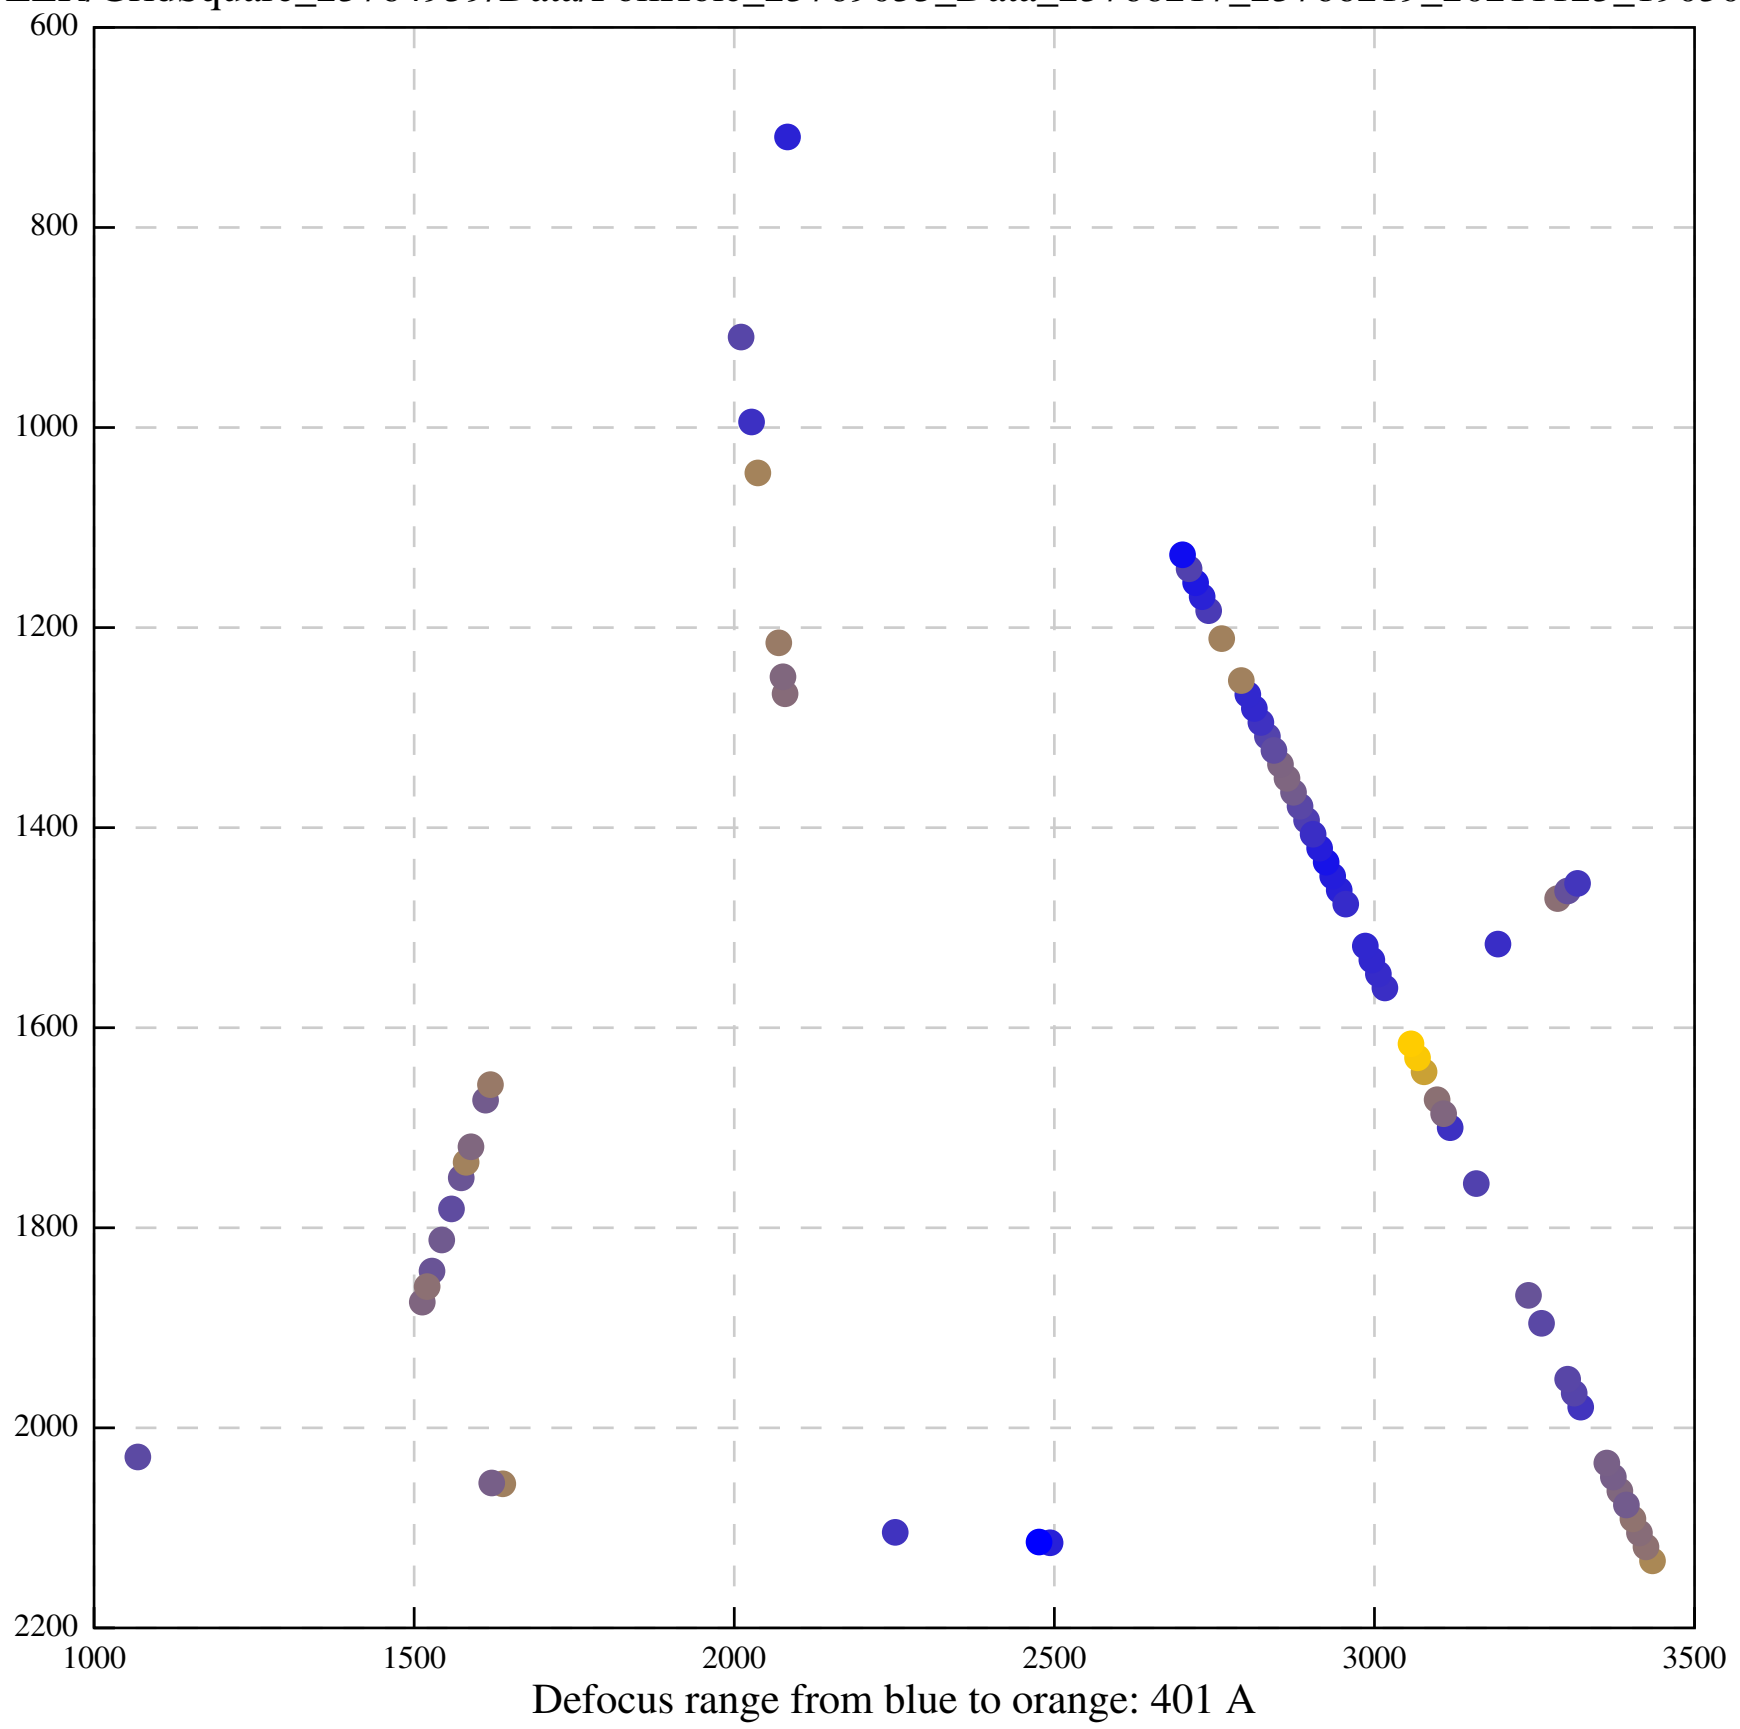

Defocus range from blue to orange: 169 A

Defocus range from blue to orange: 709 A

Defocus range from blue to orange: 66 A

Defocus range from blue to orange: 357 A

Defocus range from blue to orange: 1026 A

Defocus range from blue to orange: 519 A

Defocus range from blue to orange: 16 A

Defocus range from blue to orange: 211 A

Defocus range from blue to orange: 0 A

Defocus range from blue to orange: 150 A

Defocus range from blue to orange: 459 A

Defocus range from blue to orange: 0 A

Defocus range from blue to orange: 65 A

Defocus range from blue to orange: 382 A

Defocus range from blue to orange: 170 A

Defocus range from blue to orange: 874 A

Defocus range from blue to orange: 793 A

Defocus range from blue to orange: 189 A

Defocus range from blue to orange: 1136 A

Defocus range from blue to orange: 690 A

Defocus range from blue to orange: 393 A

Defocus range from blue to orange: 119 Å