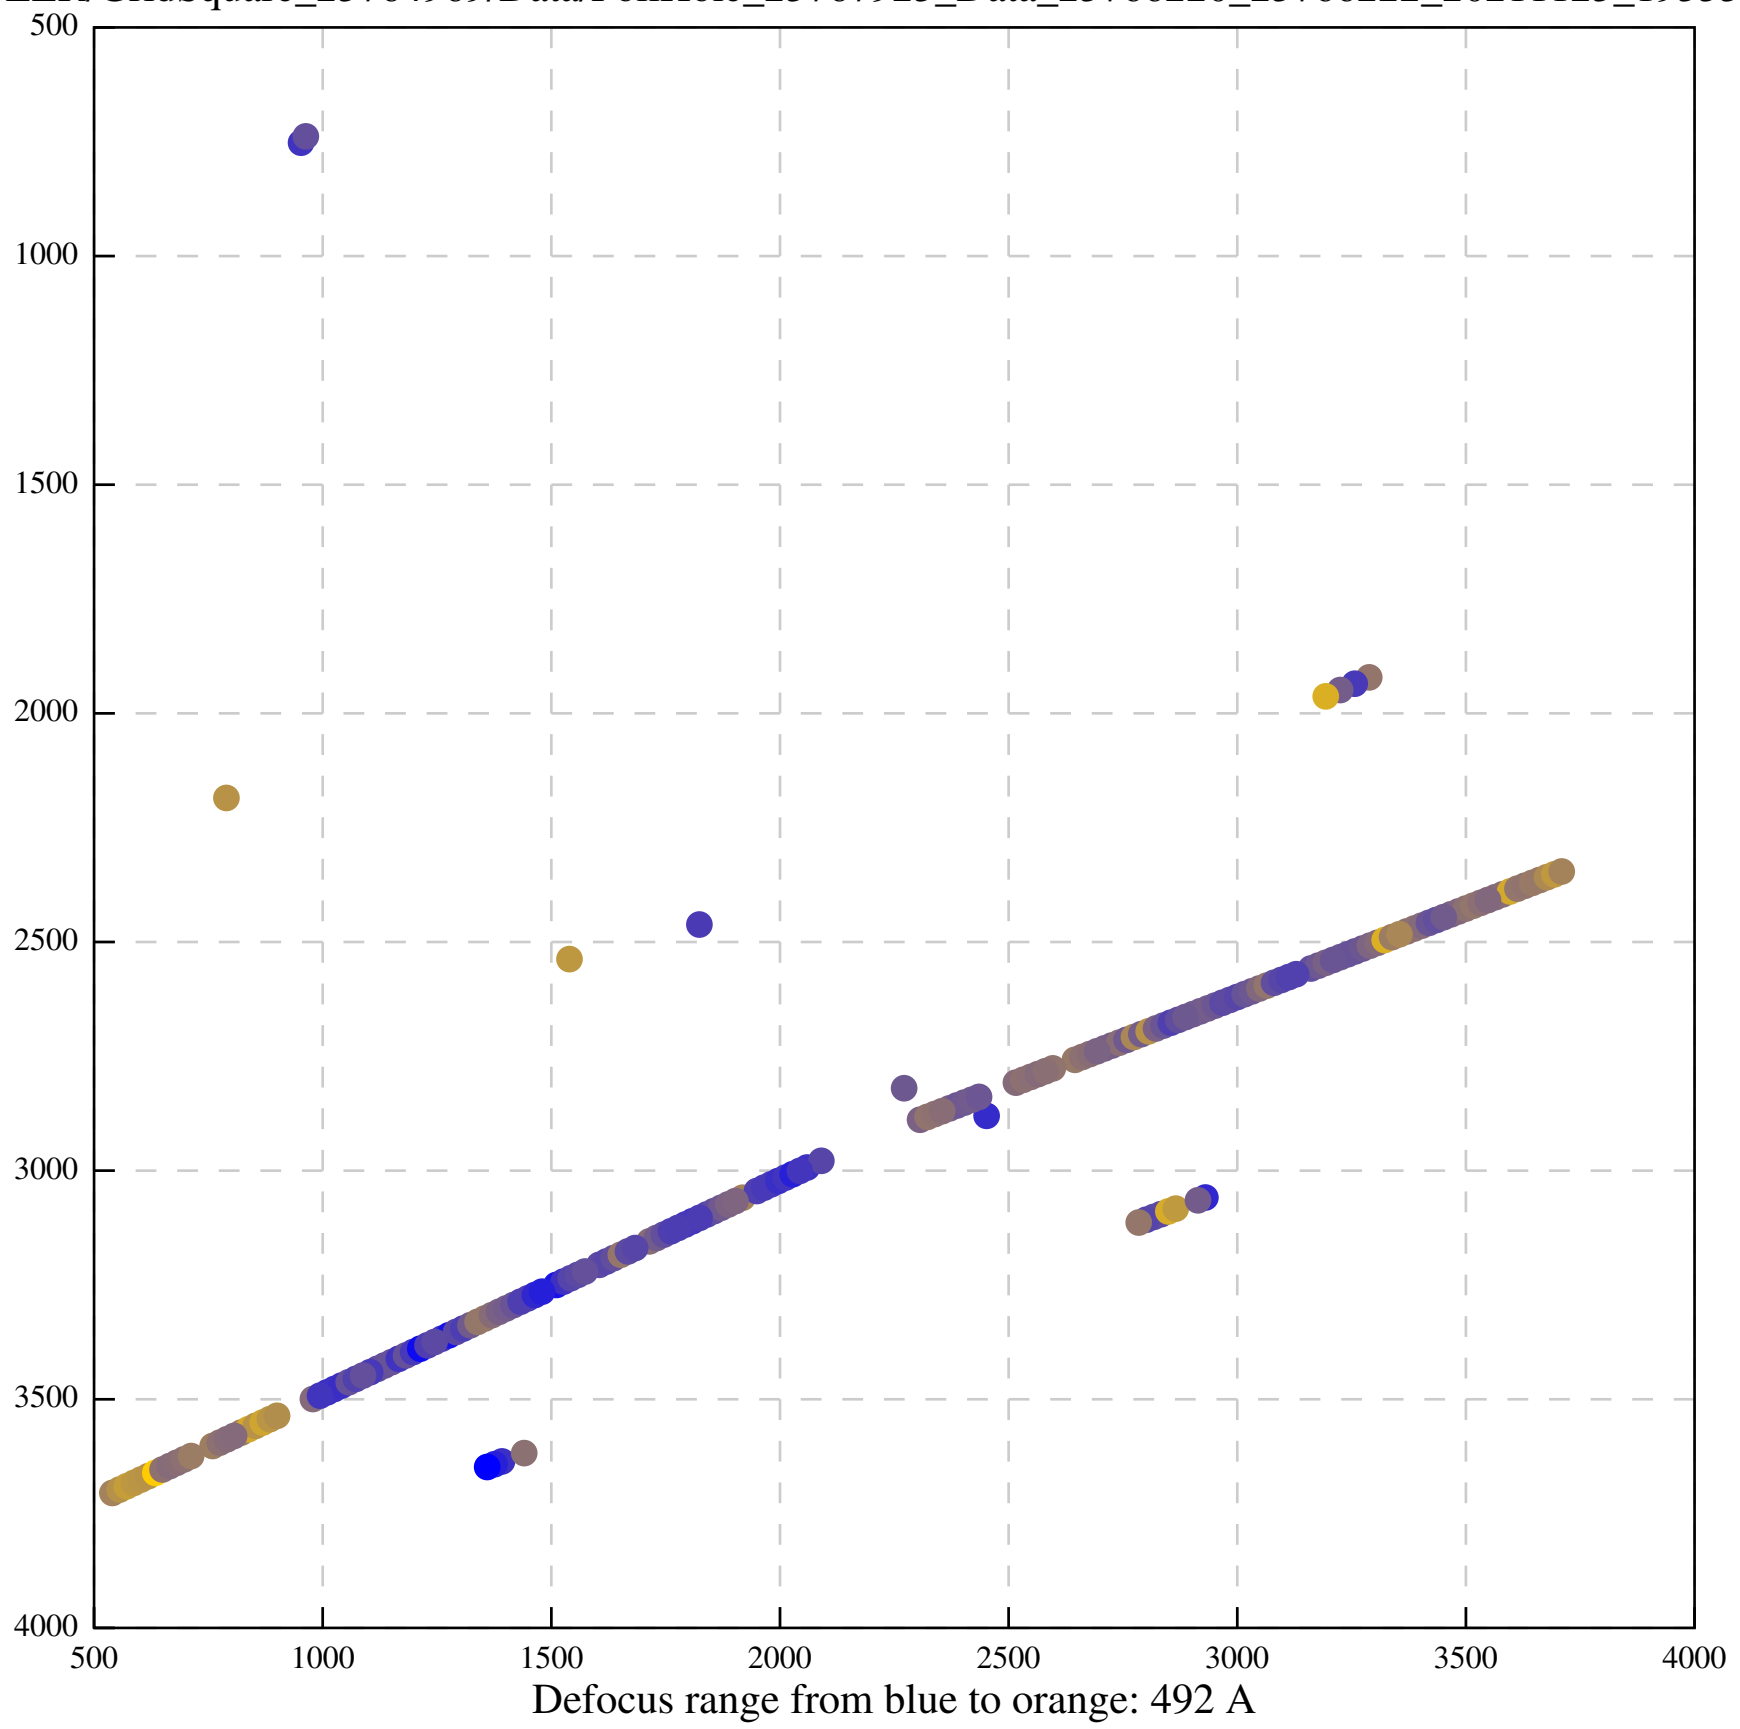

Defocus range from blue to orange: 0 A

Defocus range from blue to orange: 65 A

Defocus range from blue to orange: 382 A

Defocus range from blue to orange: 170 A

Defocus range from blue to orange: 874 A

Defocus range from blue to orange: 793 A

Defocus range from blue to orange: 189 A

Defocus range from blue to orange: 1136 A

Defocus range from blue to orange: 690 A

Defocus range from blue to orange: 393 A

Defocus range from blue to orange: 119 Å

Defocus range from blue to orange: 426 A

Defocus range from blue to orange: 396 A

Defocus range from blue to orange: 269 A

Defocus range from blue to orange: 460 A

Defocus range from blue to orange: 109 A

Defocus range from blue to orange: 58 A

Defocus range from blue to orange: 305 A

Defocus range from blue to orange: 167 A

Defocus range from blue to orange: 0 A

Defocus range from blue to orange: 422 A

Defocus range from blue to orange: 348 A