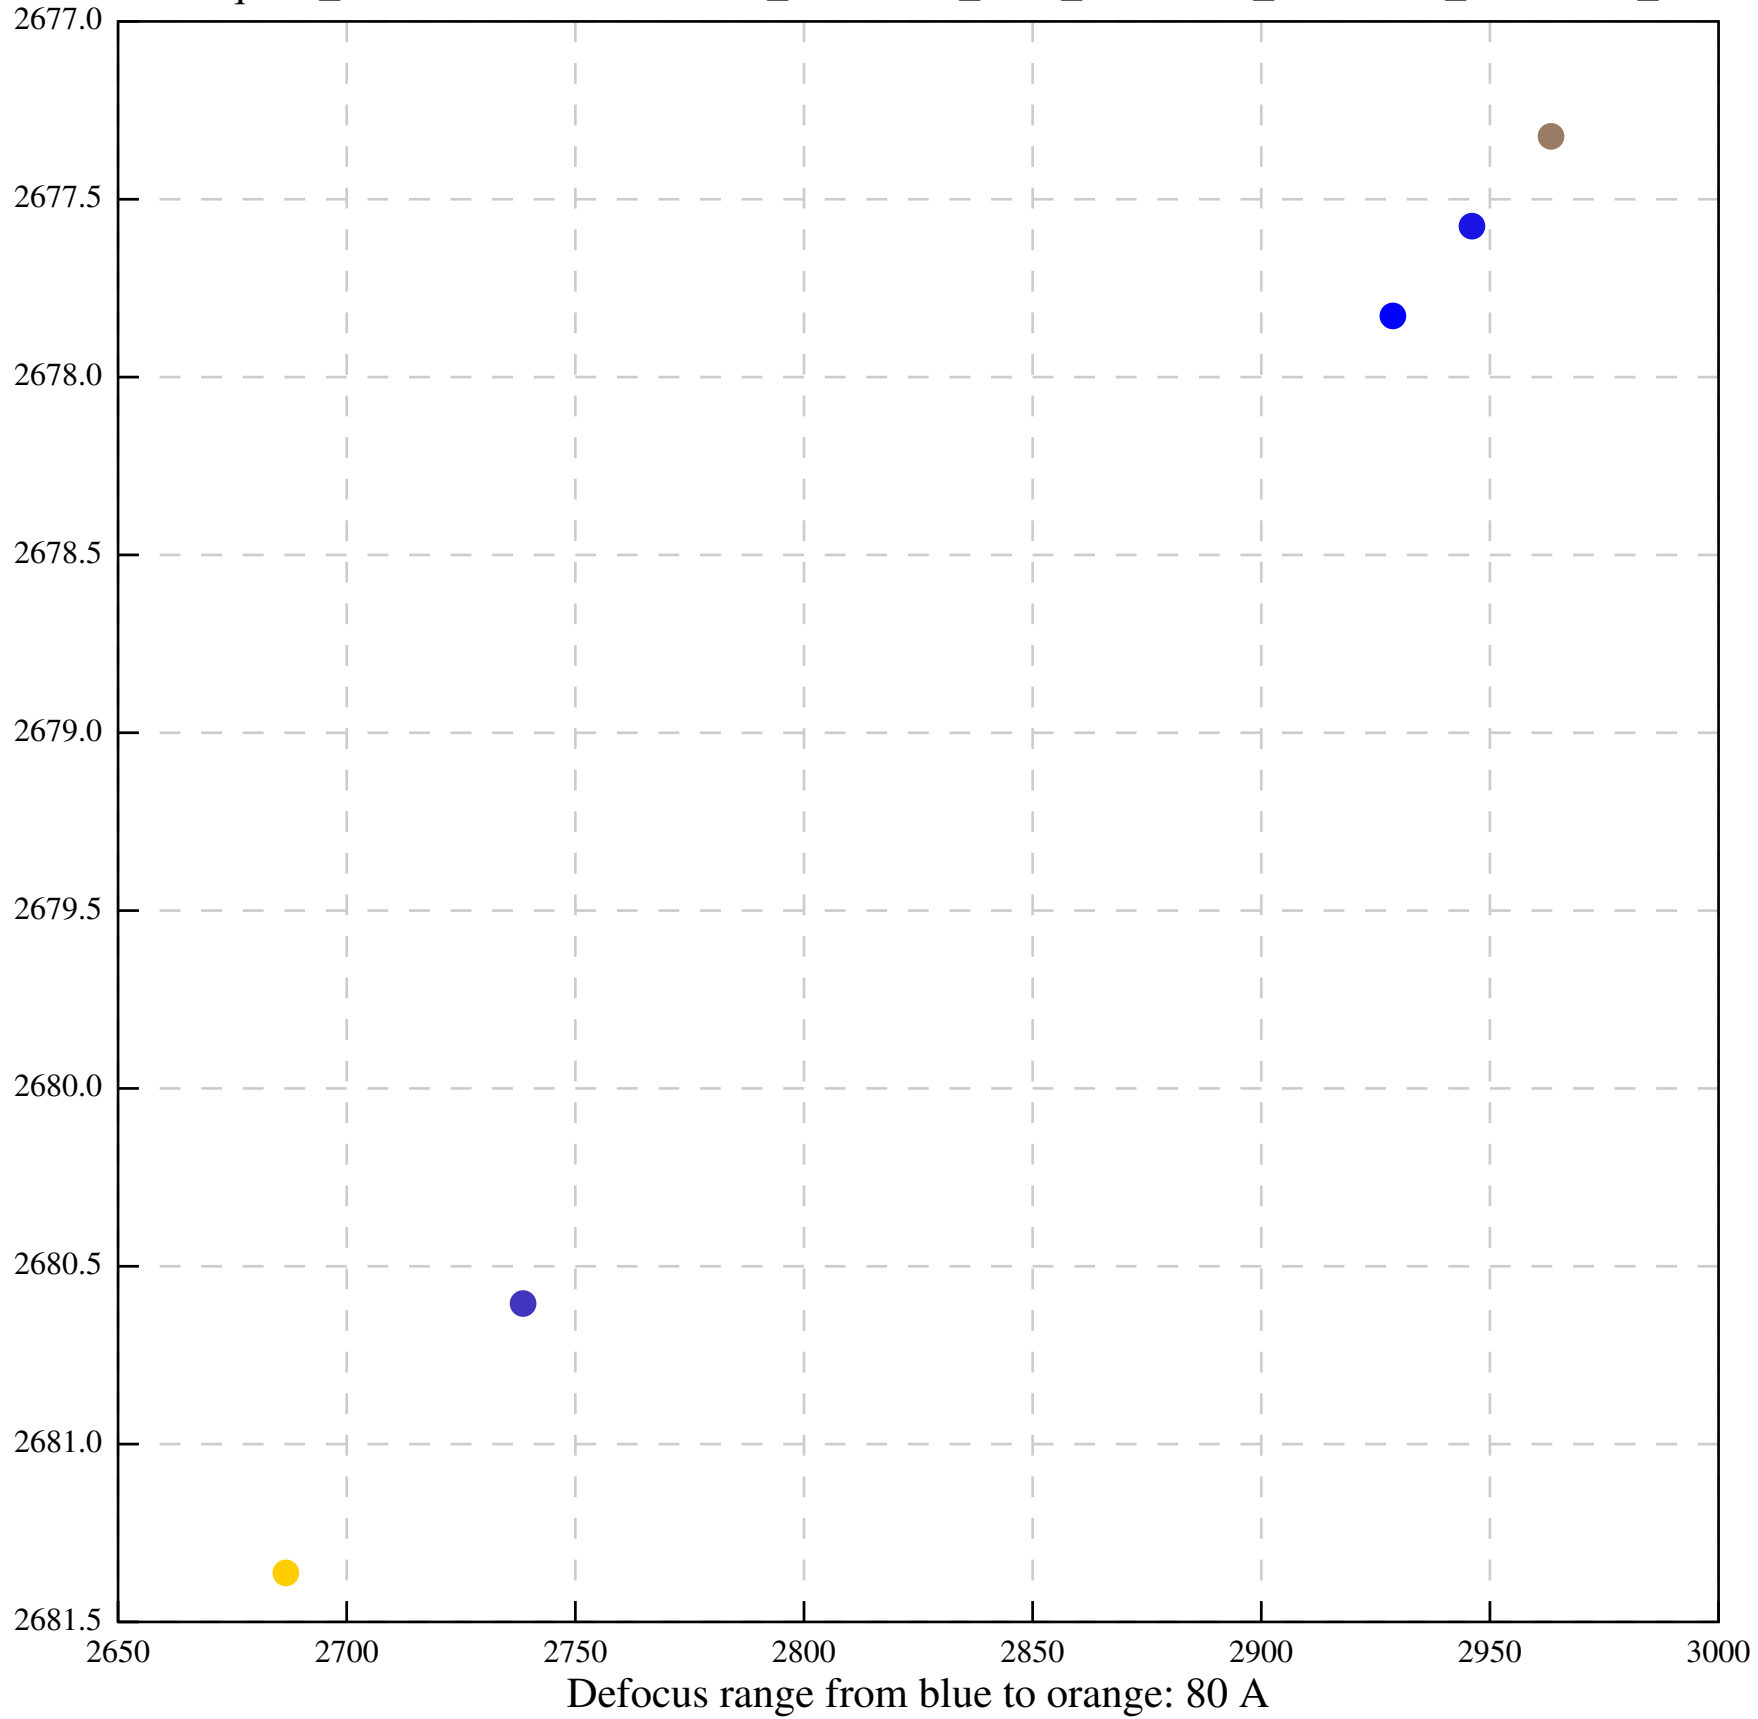

Defocus range from blue to orange: 426 A

Defocus range from blue to orange: 396 A

Defocus range from blue to orange: 269 A

Defocus range from blue to orange: 460 A

Defocus range from blue to orange: 109 A

Defocus range from blue to orange: 58 A

Defocus range from blue to orange: 305 A

Defocus range from blue to orange: 167 A

Defocus range from blue to orange: 0 A

Defocus range from blue to orange: 422 A

Defocus range from blue to orange: 348 A

Defocus range from blue to orange: 372 A

Defocus range from blue to orange: 346 A

Defocus range from blue to orange: 360 A

Defocus range from blue to orange: 1022 A

Defocus range from blue to orange: 346 A