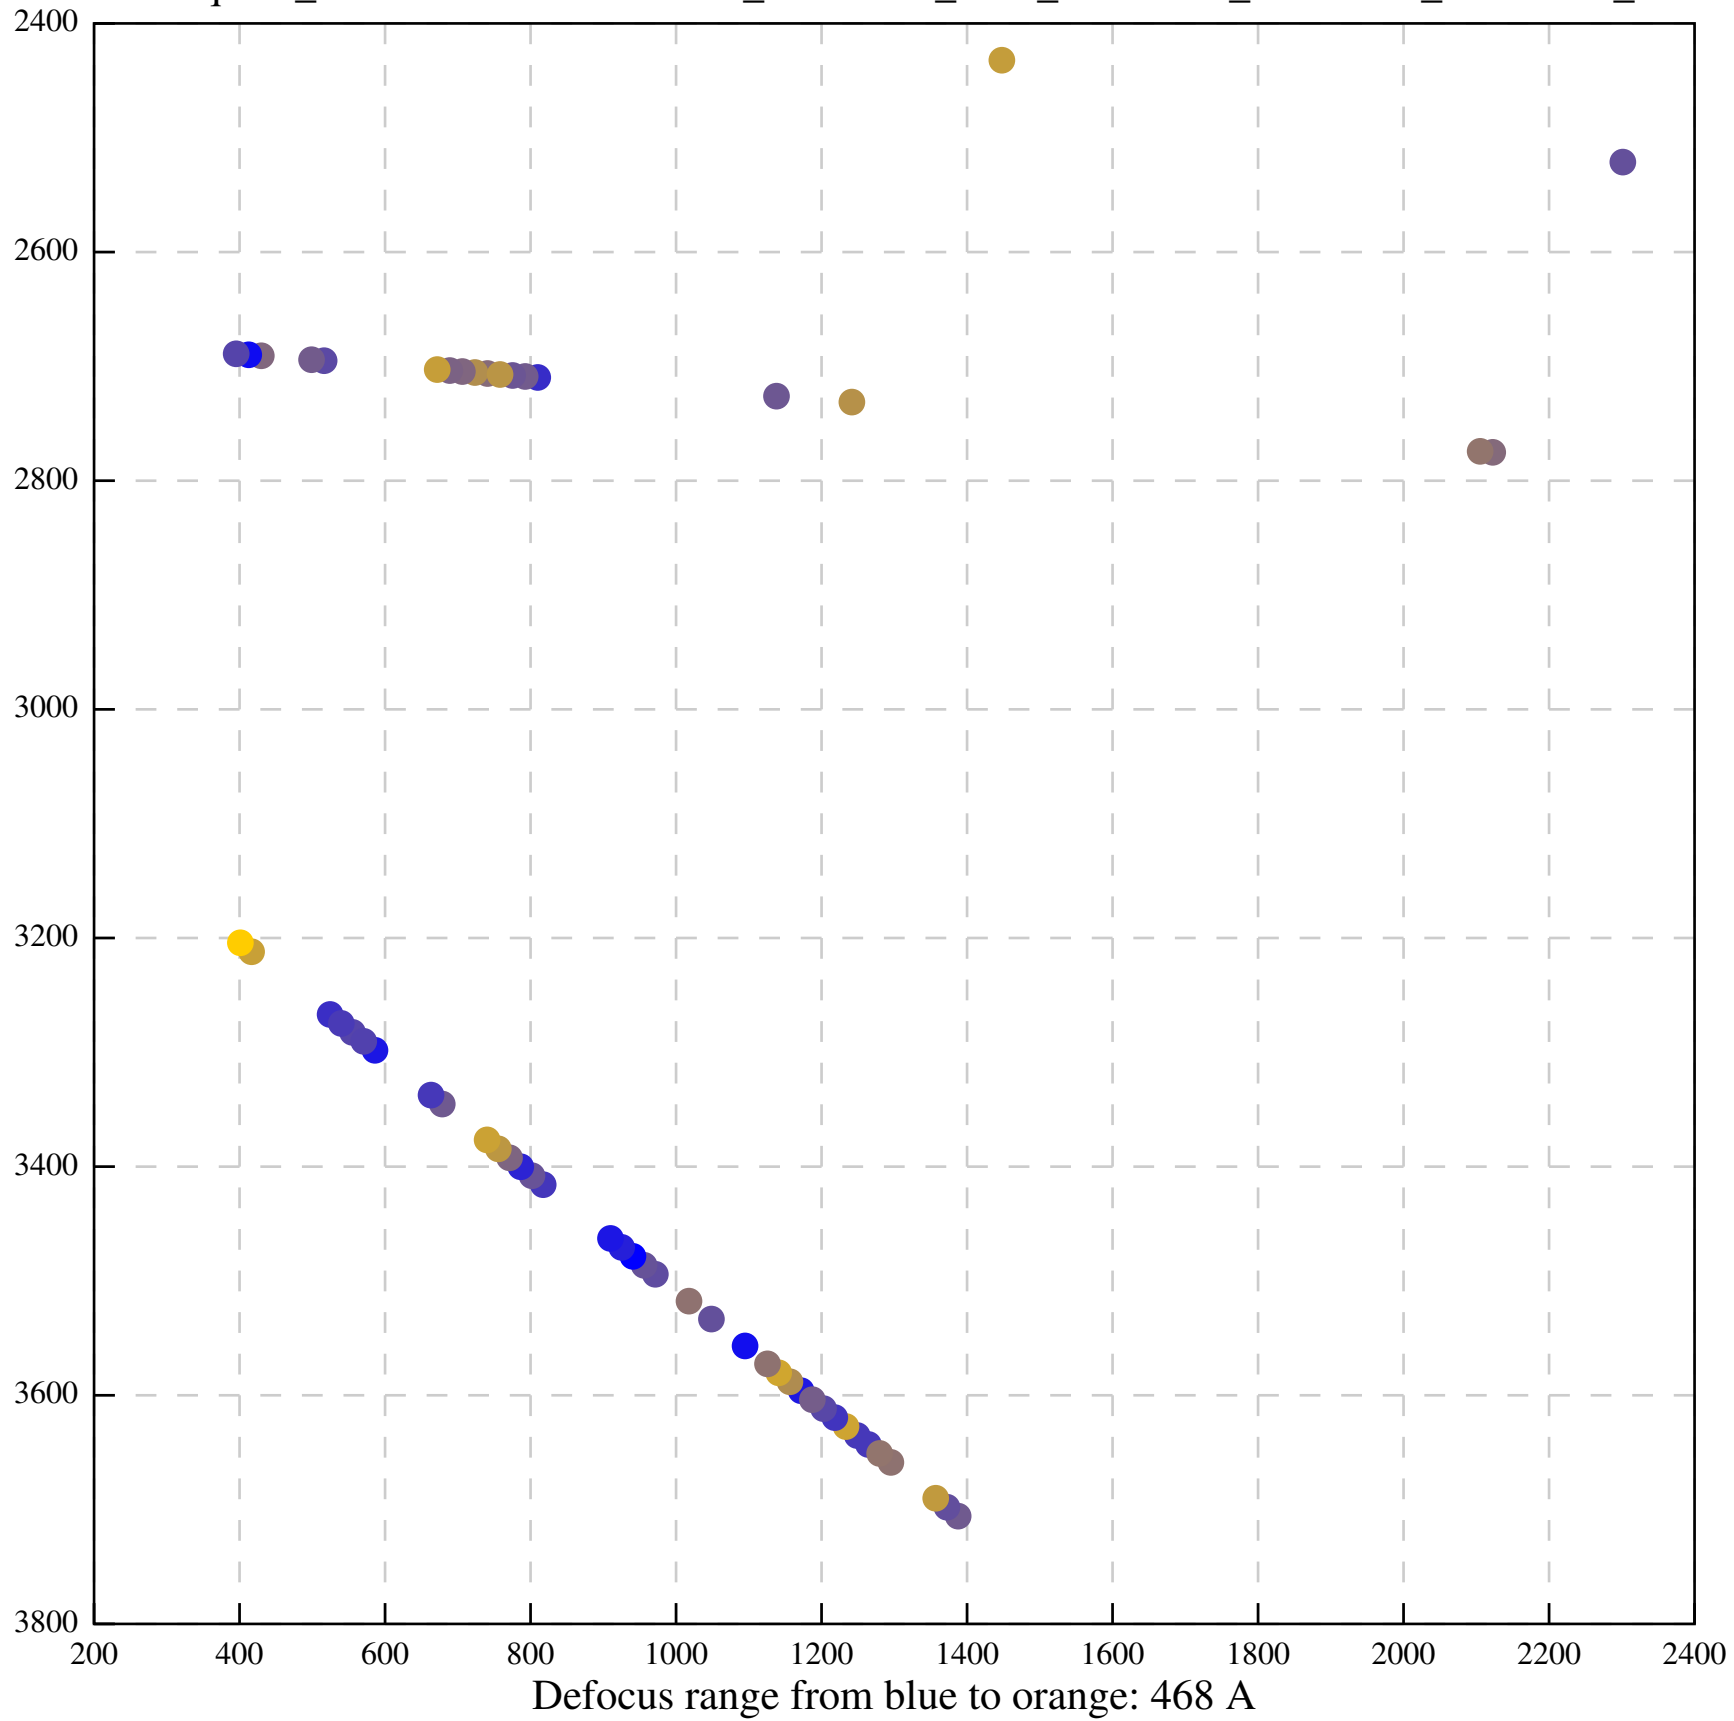

Defocus range from blue to orange: 29 A

Defocus range from blue to orange: 191 A

Defocus range from blue to orange: 452 A

Defocus range from blue to orange: 217 A

Defocus range from blue to orange: 277 A

Defocus range from blue to orange: 442 A

Defocus range from blue to orange: 406 A

Defocus range from blue to orange: 385 A

Defocus range from blue to orange: 704 A

Defocus range from blue to orange: 283 A

Defocus range from blue to orange: 10 A

Defocus range from blue to orange: 0 Å

Defocus range from blue to orange: 169 A

Defocus range from blue to orange: 709 A

Defocus range from blue to orange: 66 A

Defocus range from blue to orange: 357 A

Defocus range from blue to orange: 1026 A

Defocus range from blue to orange: 519 A

Defocus range from blue to orange: 16 A

Defocus range from blue to orange: 211 A

Defocus range from blue to orange: 0 A

Defocus range from blue to orange: 150 A

Defocus range from blue to orange: 459 A