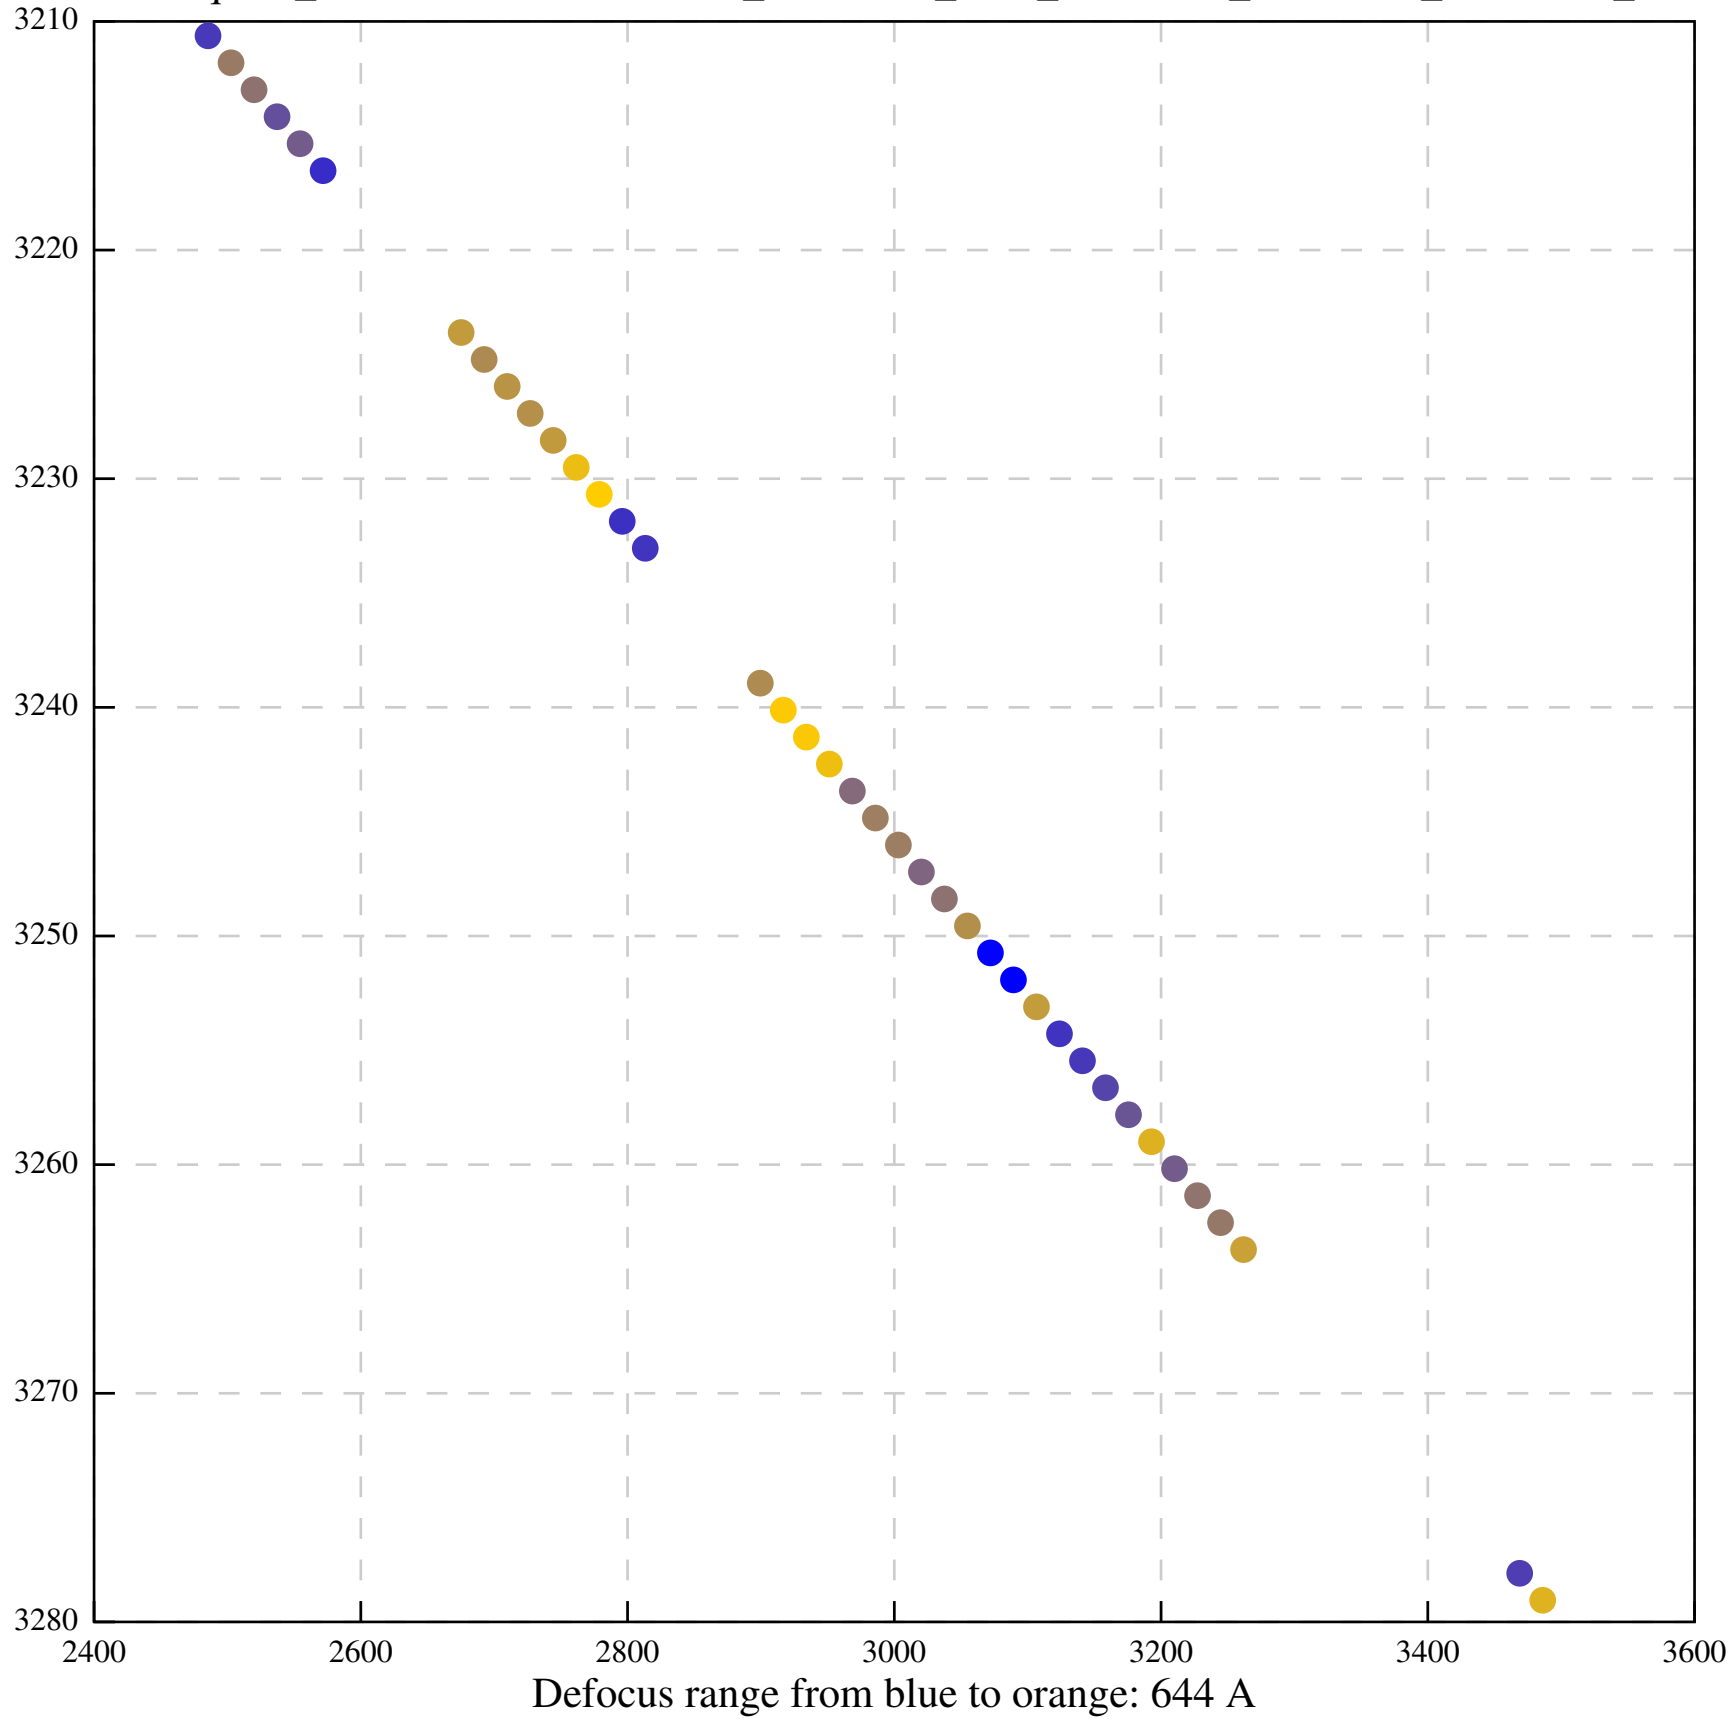

Defocus range from blue to orange: 426 A

Defocus range from blue to orange: 396 A

Defocus range from blue to orange: 269 A

Defocus range from blue to orange: 460 A

Defocus range from blue to orange: 109 A

Defocus range from blue to orange: 58 A

Defocus range from blue to orange: 305 A

Defocus range from blue to orange: 167 A

Defocus range from blue to orange: 0 A

Defocus range from blue to orange: 422 A

Defocus range from blue to orange: 348 A