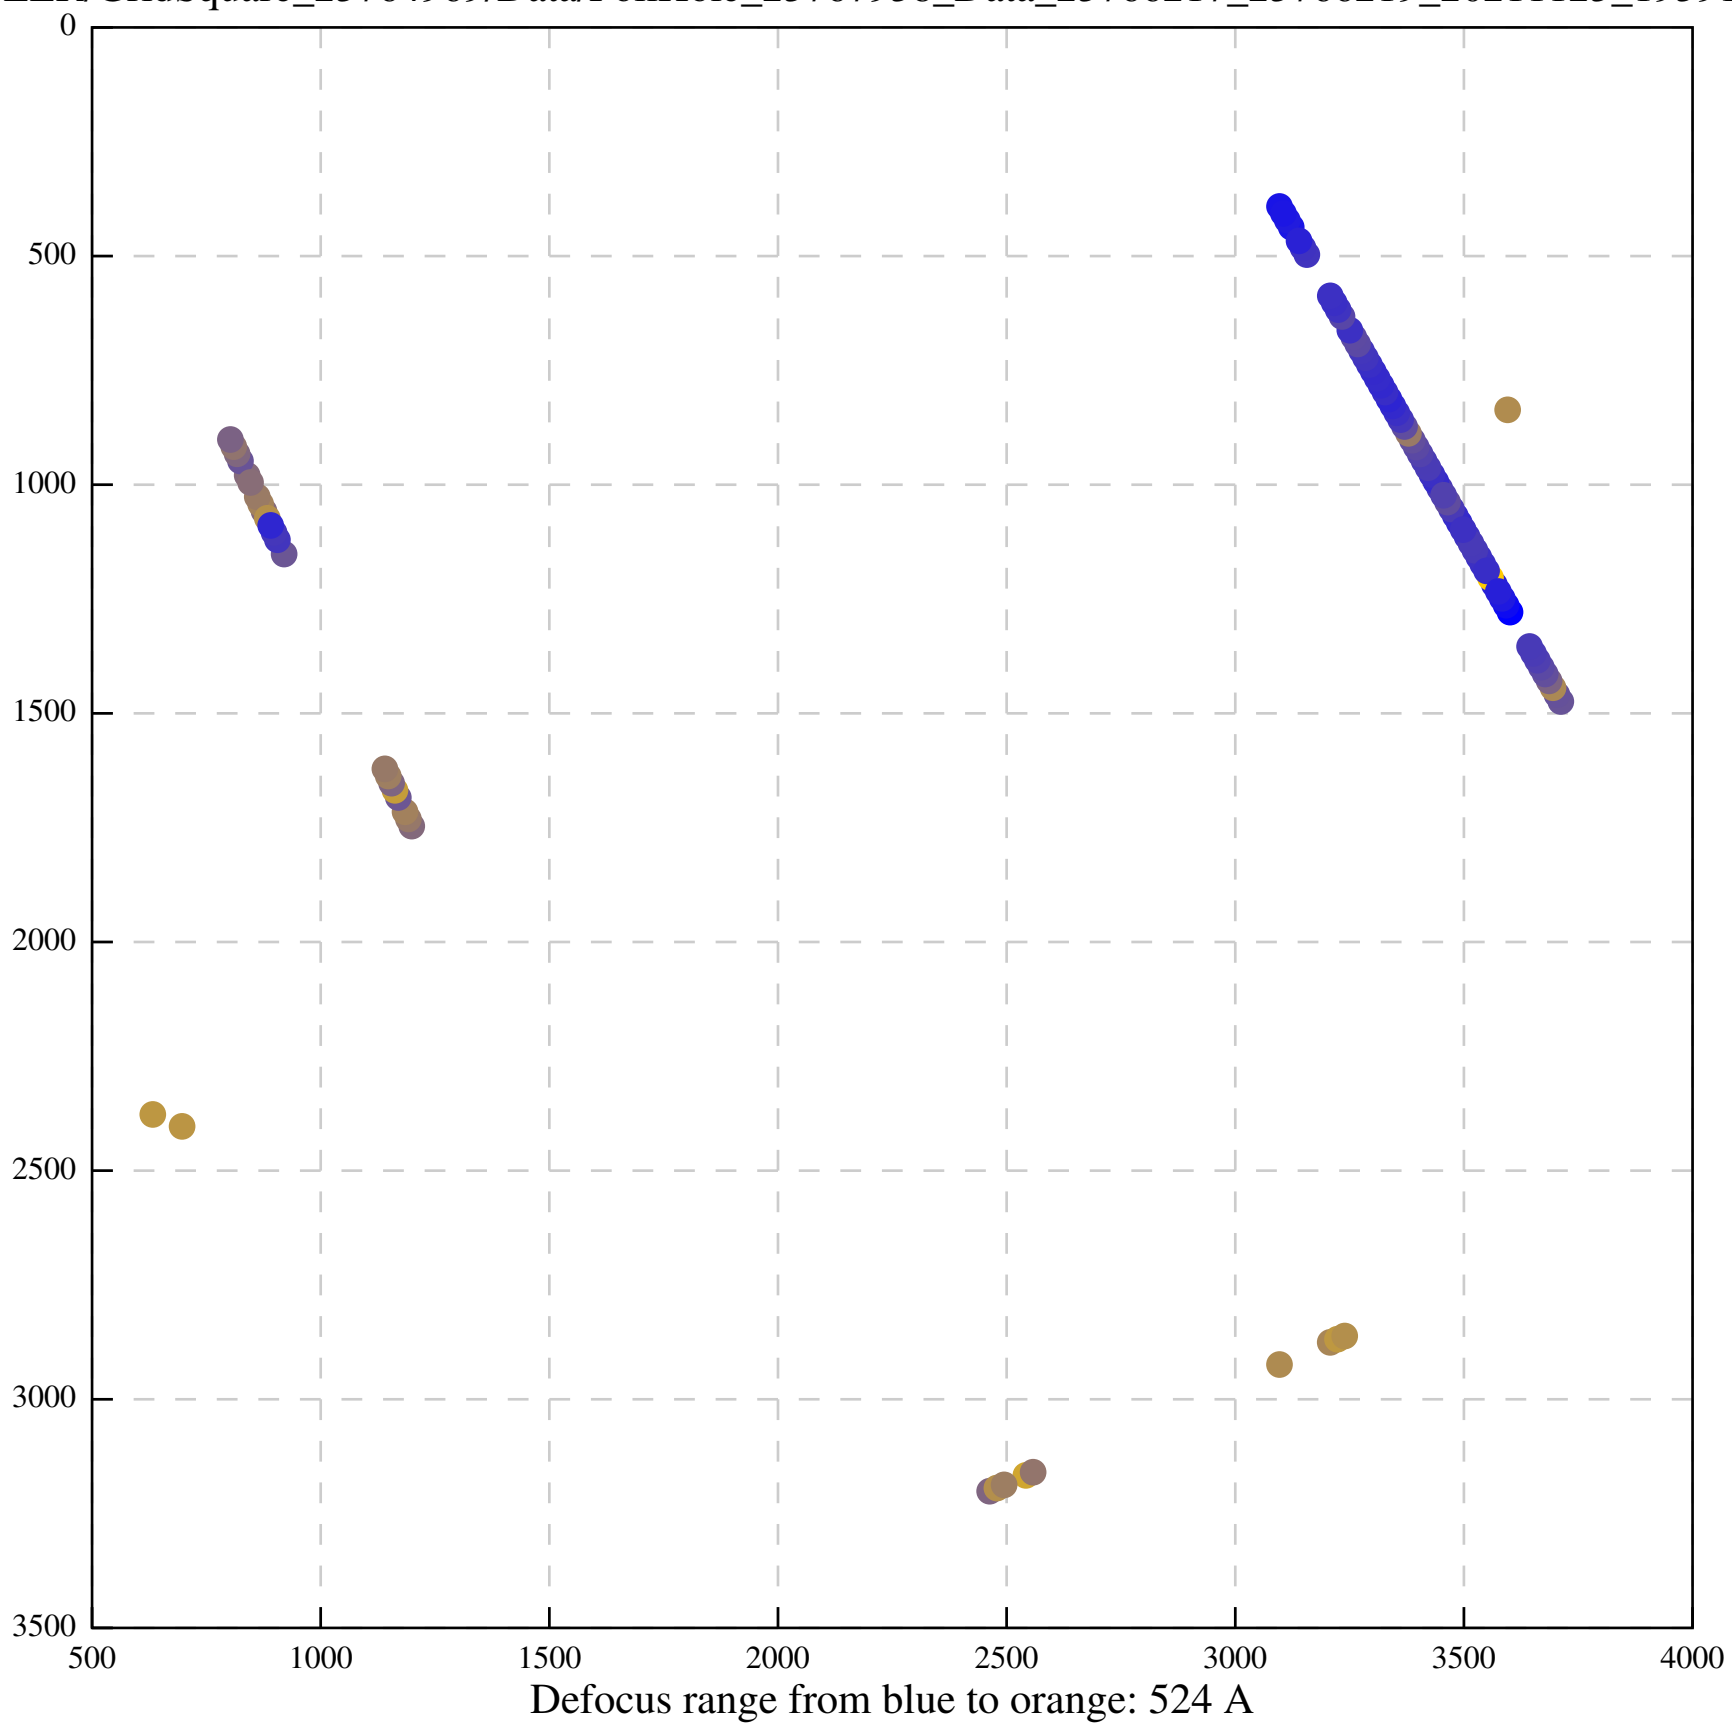

Defocus range from blue to orange: 0 A

Defocus range from blue to orange: 65 A

Defocus range from blue to orange: 382 A

Defocus range from blue to orange: 170 A

Defocus range from blue to orange: 874 A

Defocus range from blue to orange: 793 A

Defocus range from blue to orange: 189 A

Defocus range from blue to orange: 1136 A

Defocus range from blue to orange: 690 A

Defocus range from blue to orange: 393 A

Defocus range from blue to orange: 119 Å

Defocus range from blue to orange: 426 A

Defocus range from blue to orange: 396 A

Defocus range from blue to orange: 269 A

Defocus range from blue to orange: 460 A

Defocus range from blue to orange: 109 A

Defocus range from blue to orange: 58 A

Defocus range from blue to orange: 305 A

Defocus range from blue to orange: 167 A

Defocus range from blue to orange: 0 A

Defocus range from blue to orange: 422 A

Defocus range from blue to orange: 348 A