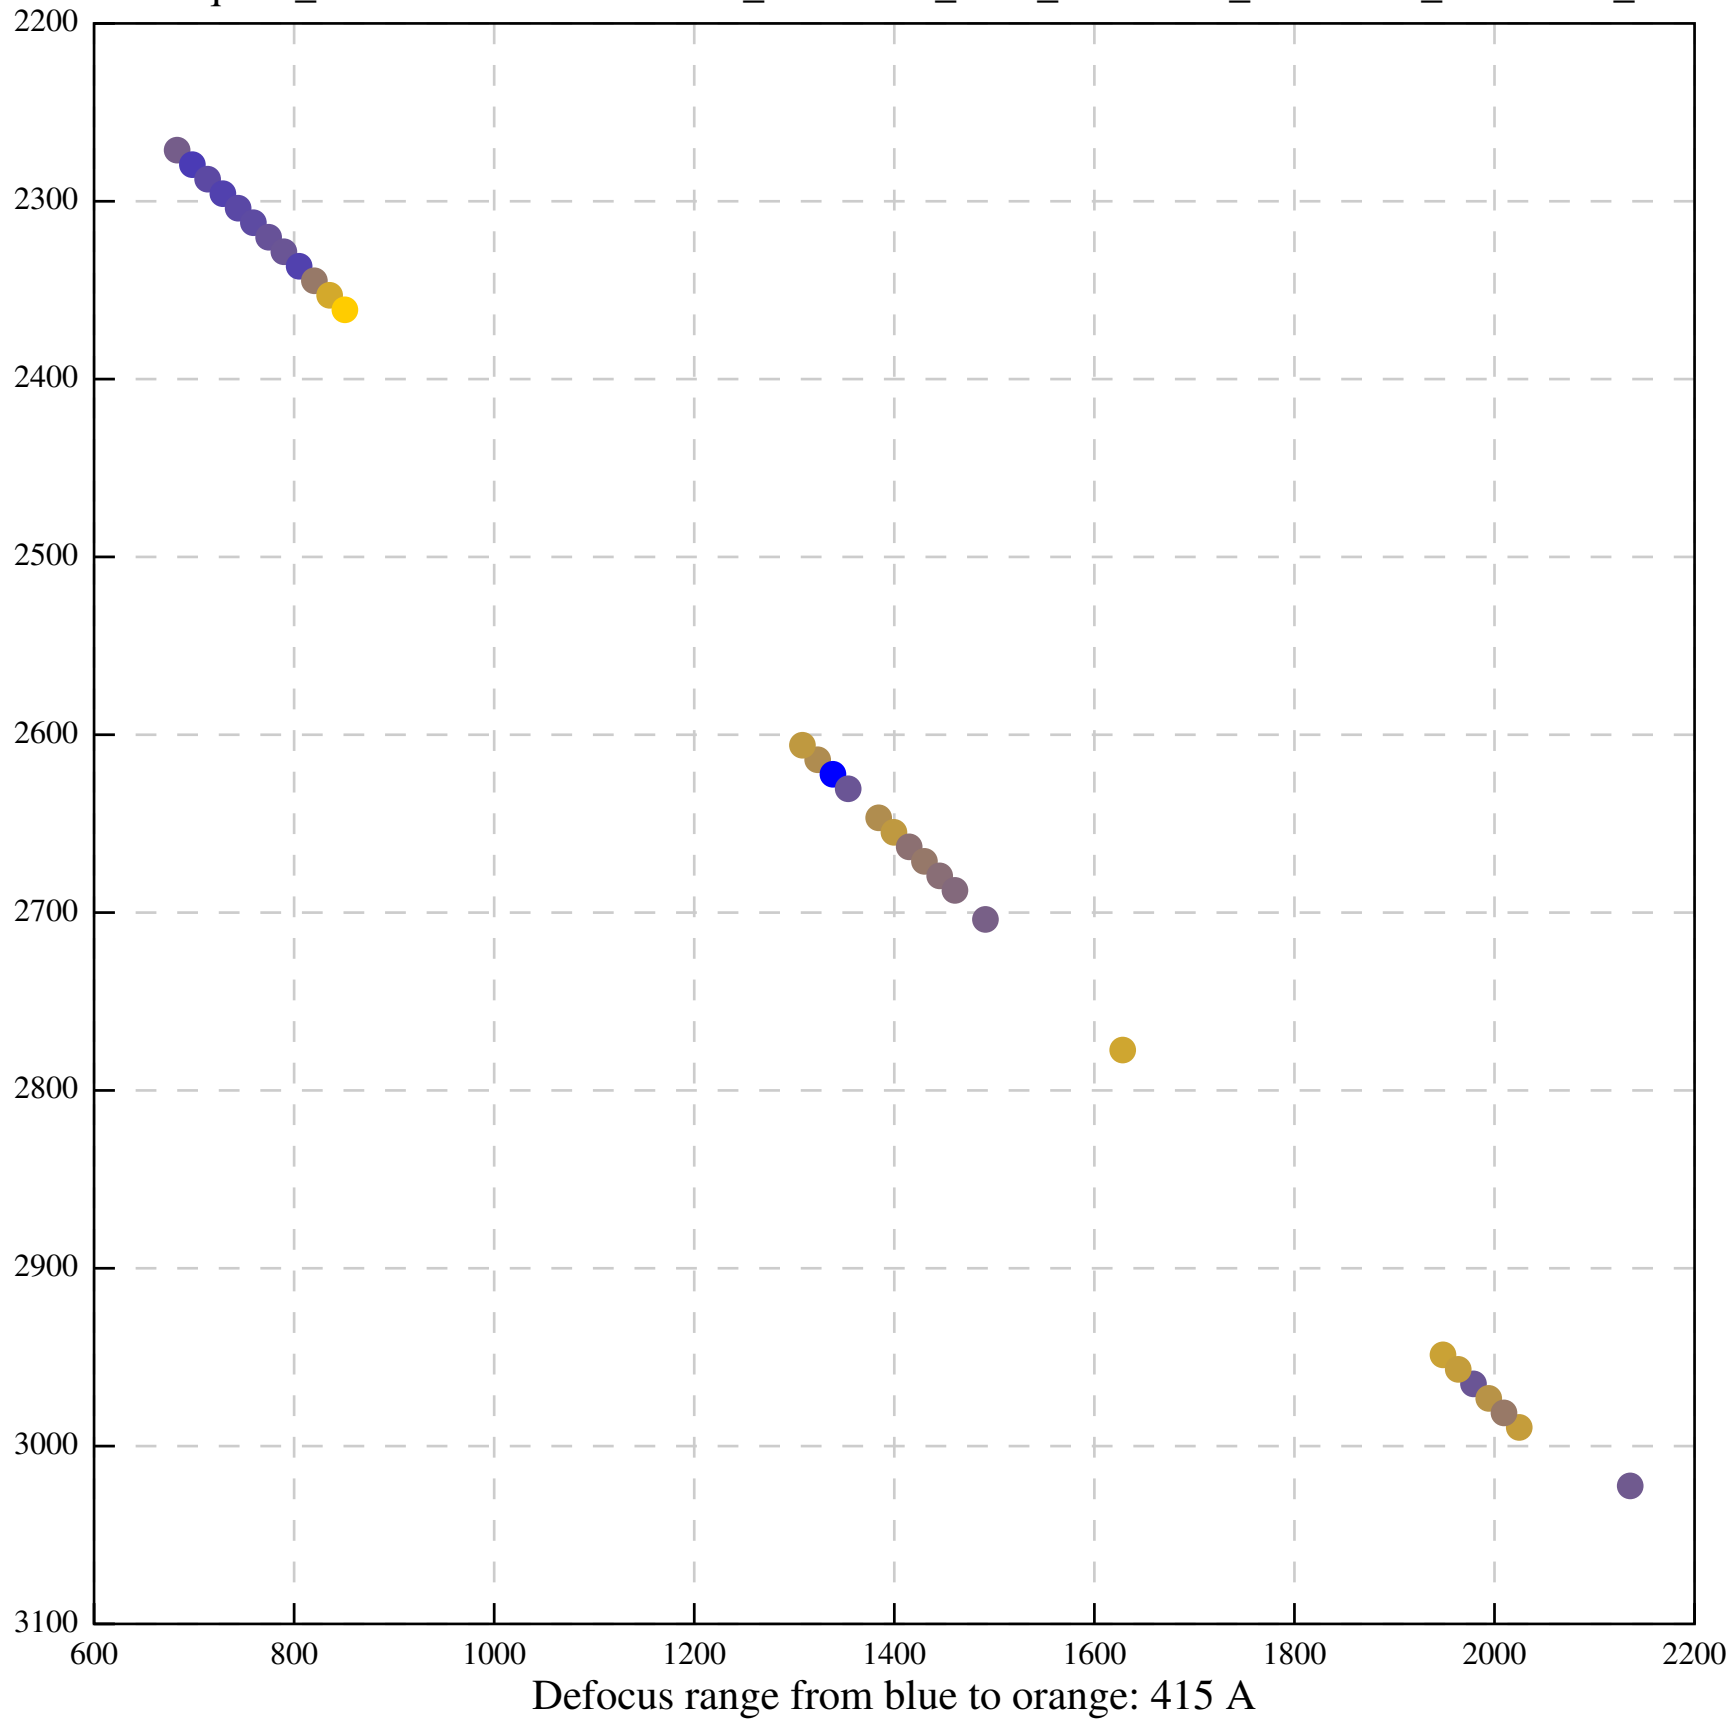

Defocus range from blue to orange: 497 A

Defocus range from blue to orange: 166 A

Defocus range from blue to orange: 241 A

Defocus range from blue to orange: 375 A

Defocus range from blue to orange: 901 A

Defocus range from blue to orange: 54 A

Defocus range from blue to orange: 70 A

Defocus range from blue to orange: 118 A

Defocus range from blue to orange: 557 A

Defocus range from blue to orange: 556 Å

Defocus range from blue to orange: 394 A

Defocus range from blue to orange: 251 A

Defocus range from blue to orange: 401 A

Defocus range from blue to orange: 473 A

Defocus range from blue to orange: 790 A

Defocus range from blue to orange: 0 A

Defocus range from blue to orange: 513 A

Defocus range from blue to orange: 323 A