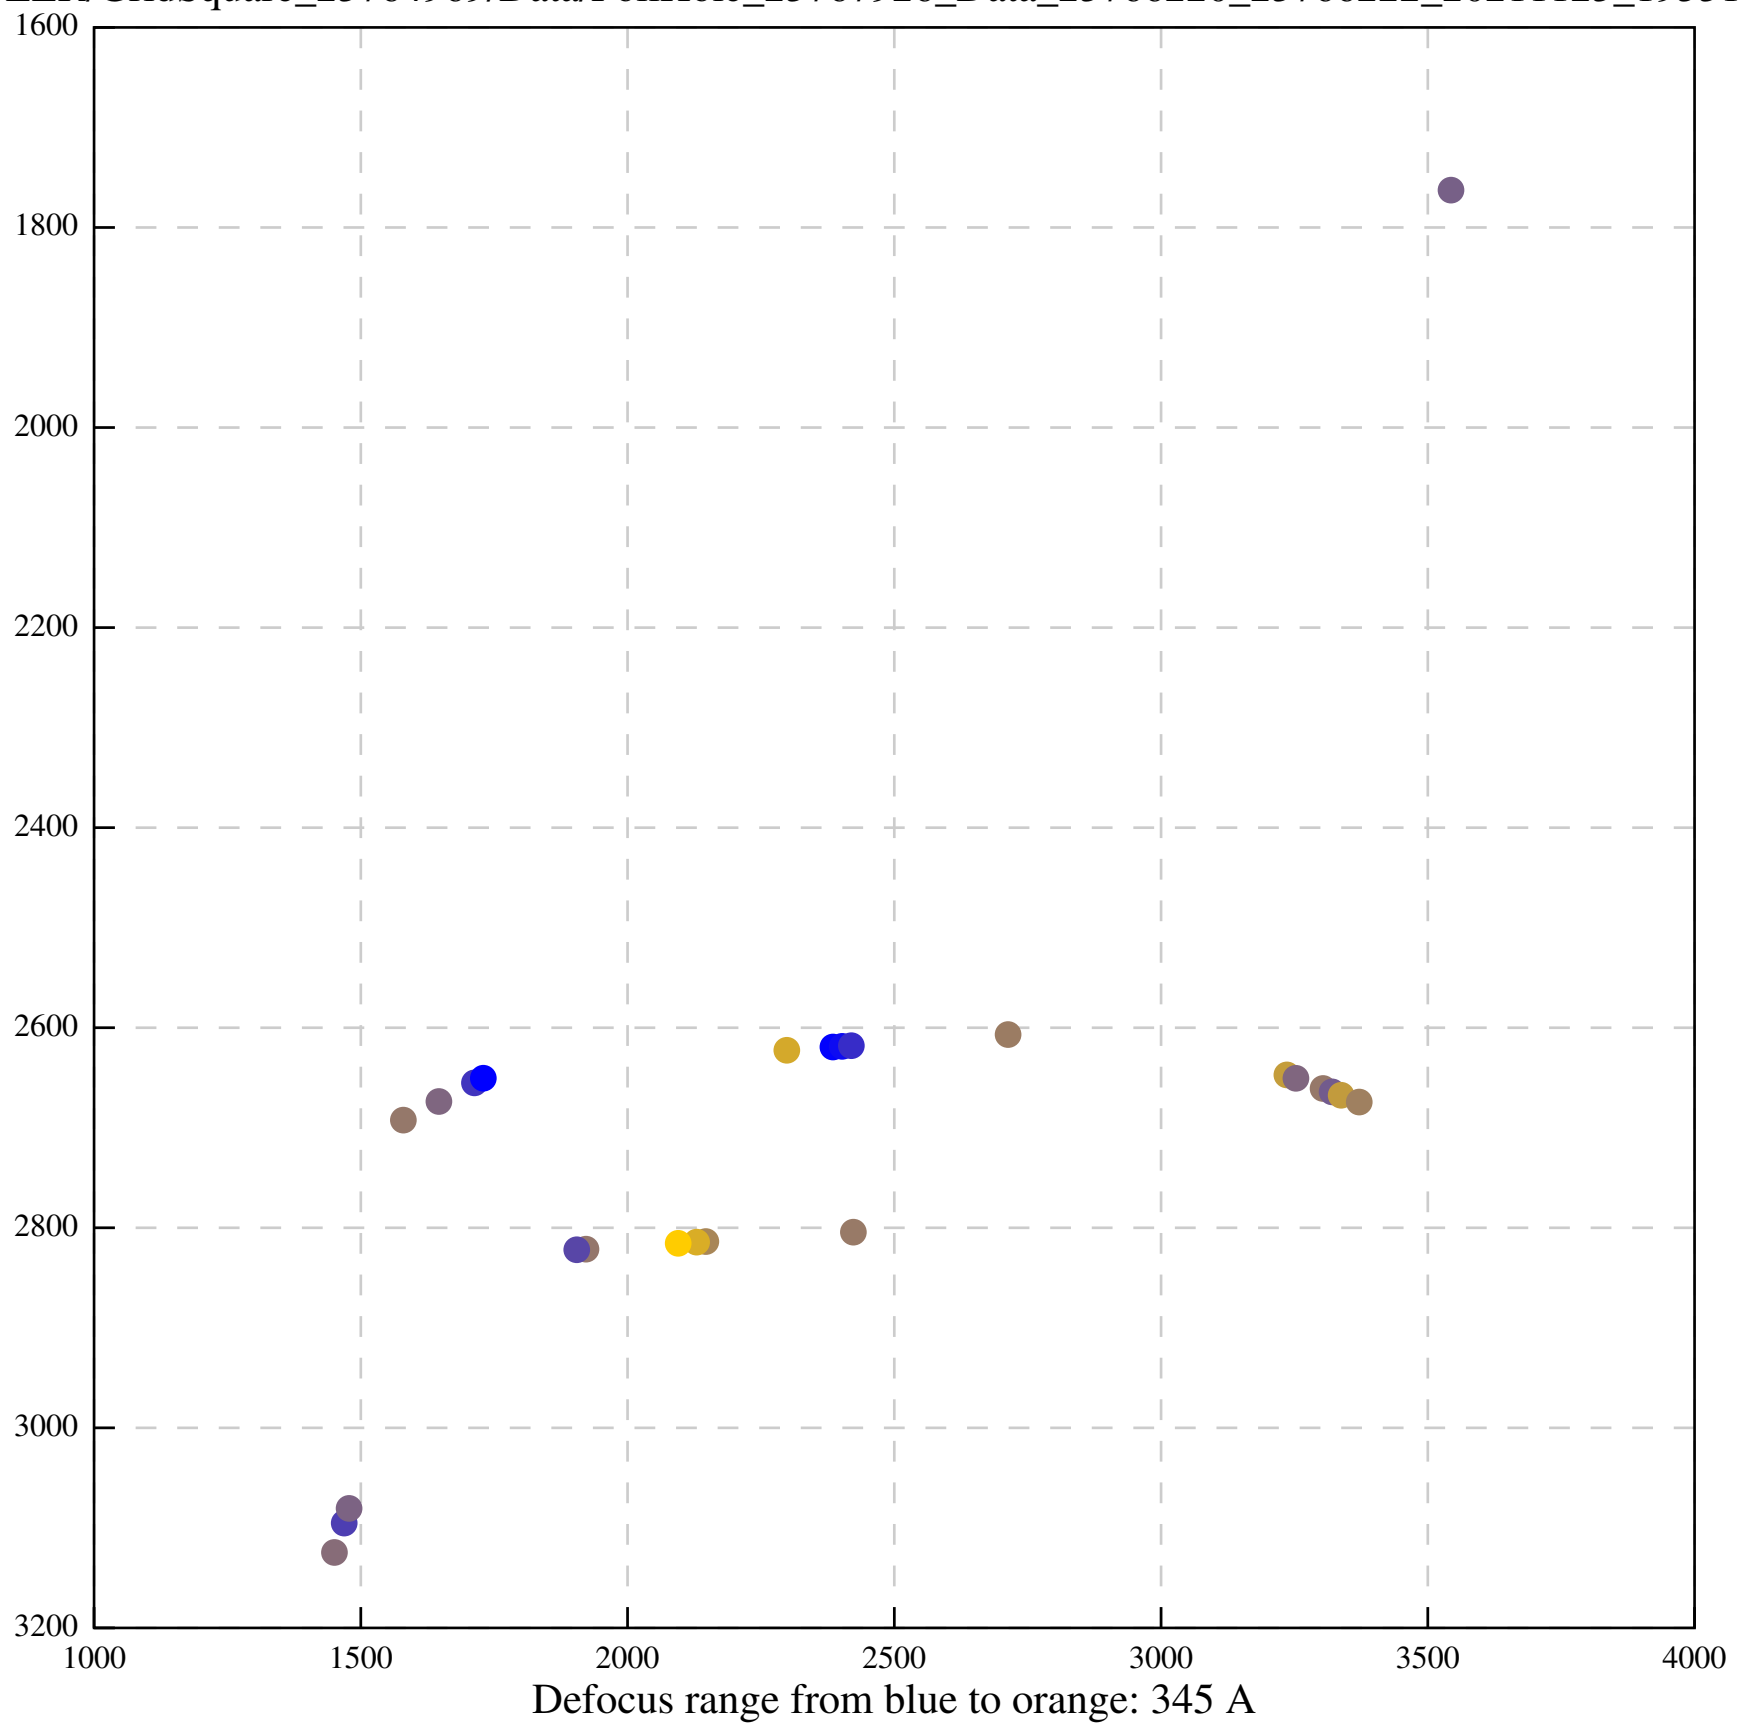

Defocus range from blue to orange: 0 A

Defocus range from blue to orange: 65 A

Defocus range from blue to orange: 382 A

Defocus range from blue to orange: 170 A

Defocus range from blue to orange: 874 A

Defocus range from blue to orange: 793 A

Defocus range from blue to orange: 189 A

Defocus range from blue to orange: 1136 A

Defocus range from blue to orange: 690 A

Defocus range from blue to orange: 393 A

Defocus range from blue to orange: 119 Å

Defocus range from blue to orange: 426 A

Defocus range from blue to orange: 396 A

Defocus range from blue to orange: 269 A

Defocus range from blue to orange: 460 A

Defocus range from blue to orange: 109 A

Defocus range from blue to orange: 58 A

Defocus range from blue to orange: 305 A

Defocus range from blue to orange: 167 A

Defocus range from blue to orange: 0 A

Defocus range from blue to orange: 422 A

Defocus range from blue to orange: 348 A