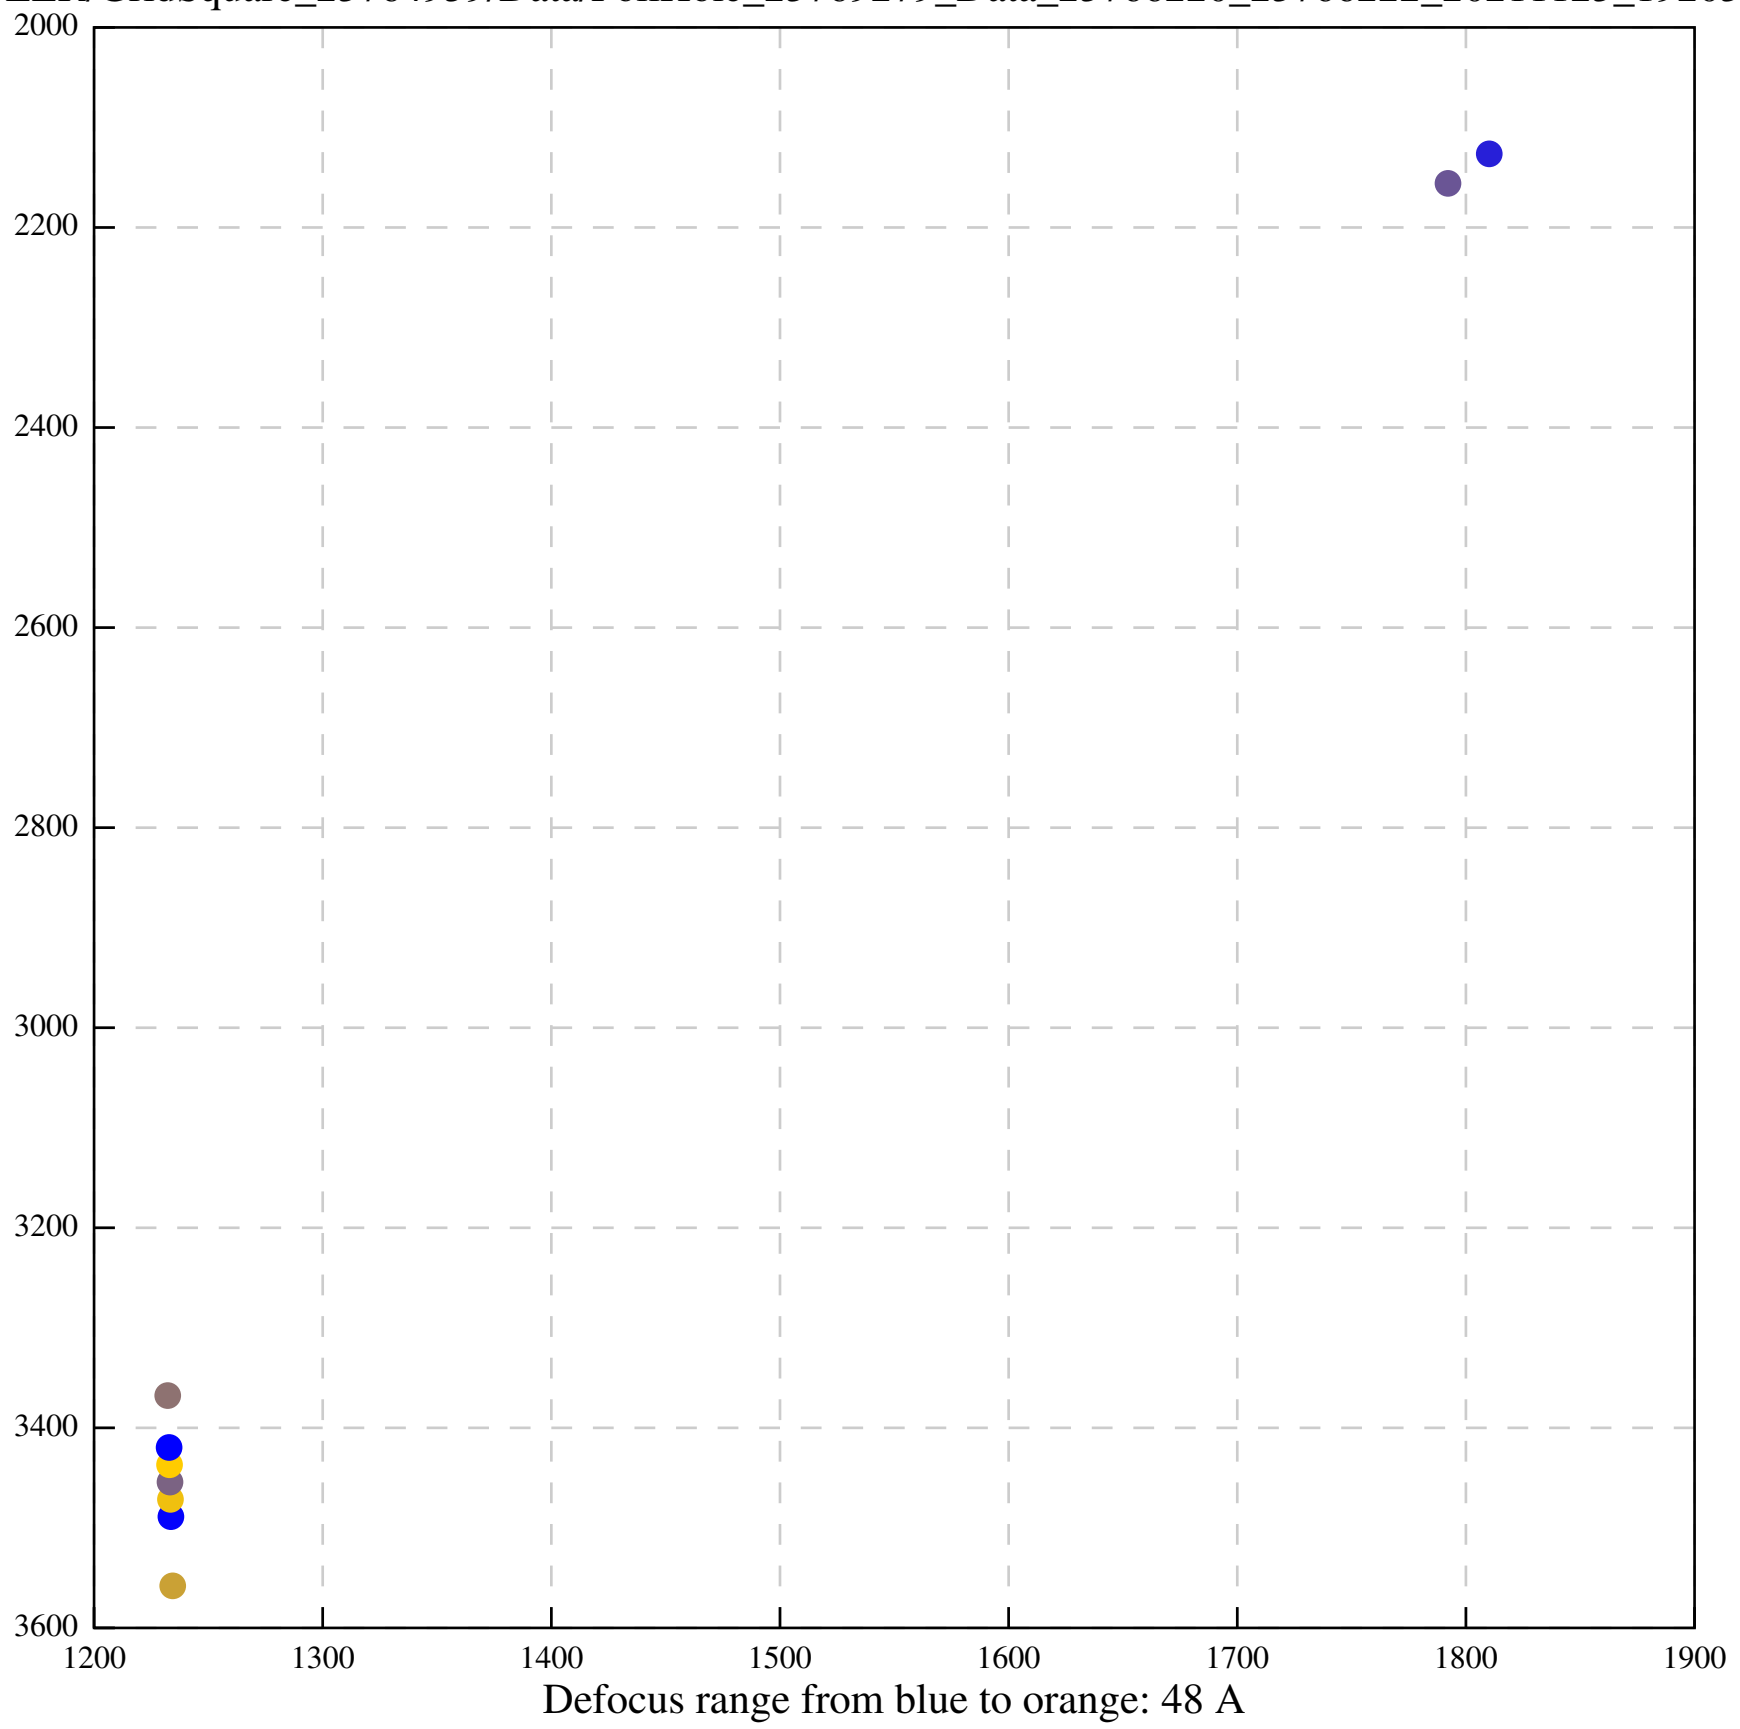

Defocus range from blue to orange: 519 A

Defocus range from blue to orange: 16 A

Defocus range from blue to orange: 211 A

Defocus range from blue to orange: 0 A

Defocus range from blue to orange: 150 A

Defocus range from blue to orange: 459 A

Defocus range from blue to orange: 0 A

Defocus range from blue to orange: 65 A

Defocus range from blue to orange: 382 A

Defocus range from blue to orange: 170 A

Defocus range from blue to orange: 874 A

Defocus range from blue to orange: 793 A

Defocus range from blue to orange: 189 A

Defocus range from blue to orange: 1136 A

Defocus range from blue to orange: 690 A

Defocus range from blue to orange: 393 A

Defocus range from blue to orange: 119 Å