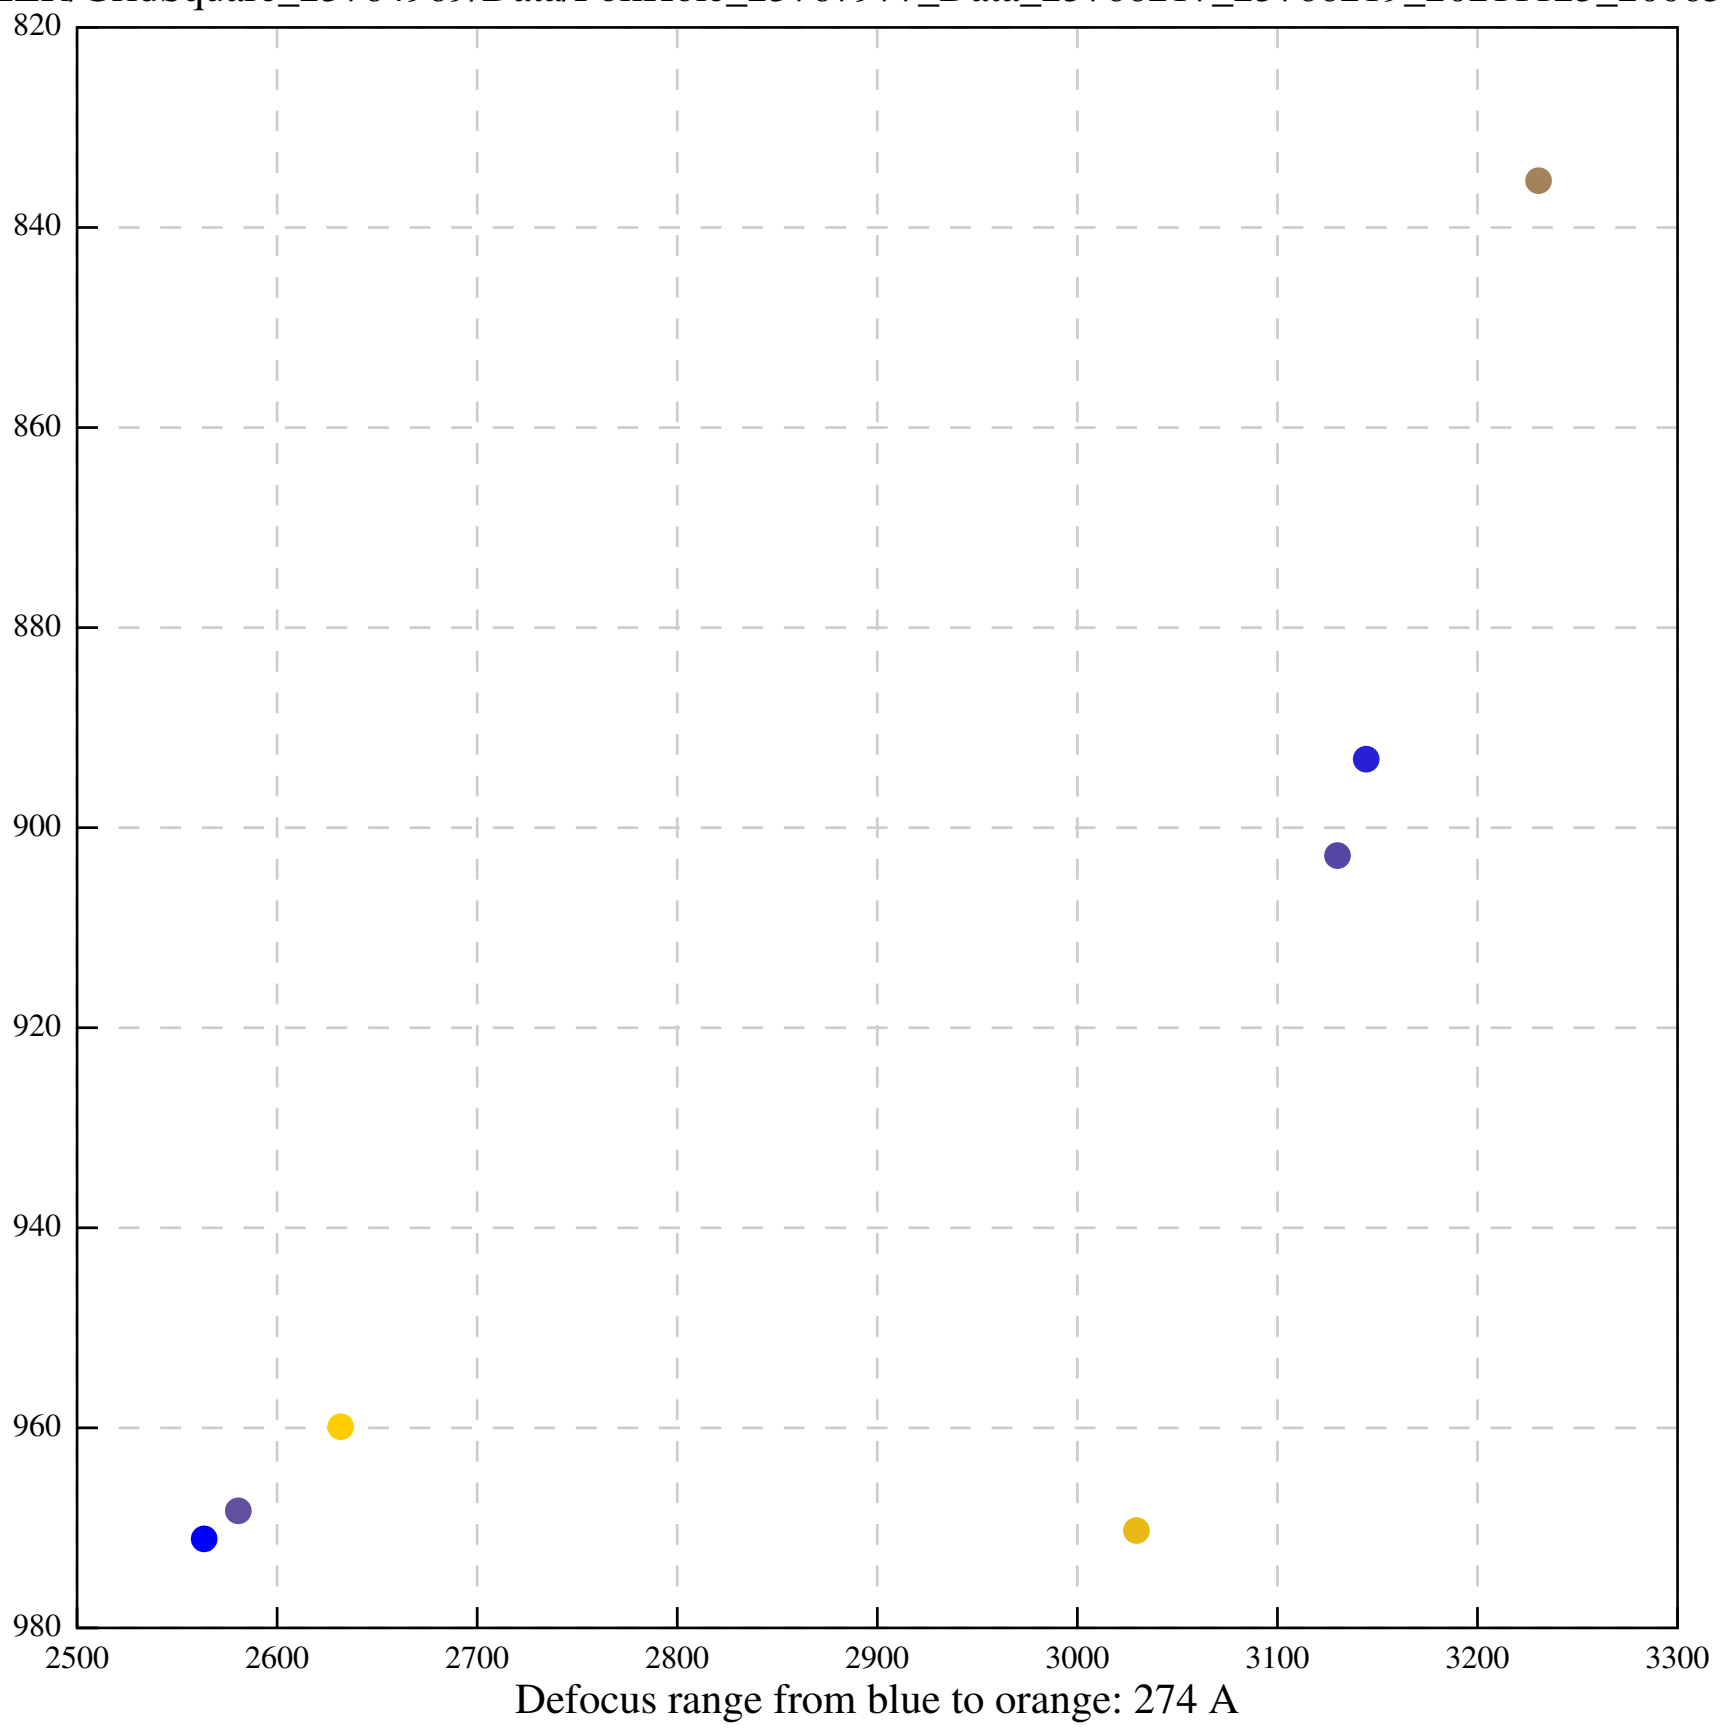

Defocus range from blue to orange: 426 A

Defocus range from blue to orange: 396 A

Defocus range from blue to orange: 269 A

Defocus range from blue to orange: 460 A

Defocus range from blue to orange: 109 A

Defocus range from blue to orange: 58 A

Defocus range from blue to orange: 305 A

Defocus range from blue to orange: 167 A

Defocus range from blue to orange: 0 A

Defocus range from blue to orange: 422 A

Defocus range from blue to orange: 348 A

Defocus range from blue to orange: 372 A

Defocus range from blue to orange: 346 A

Defocus range from blue to orange: 360 A

Defocus range from blue to orange: 1022 A

Defocus range from blue to orange: 346 A