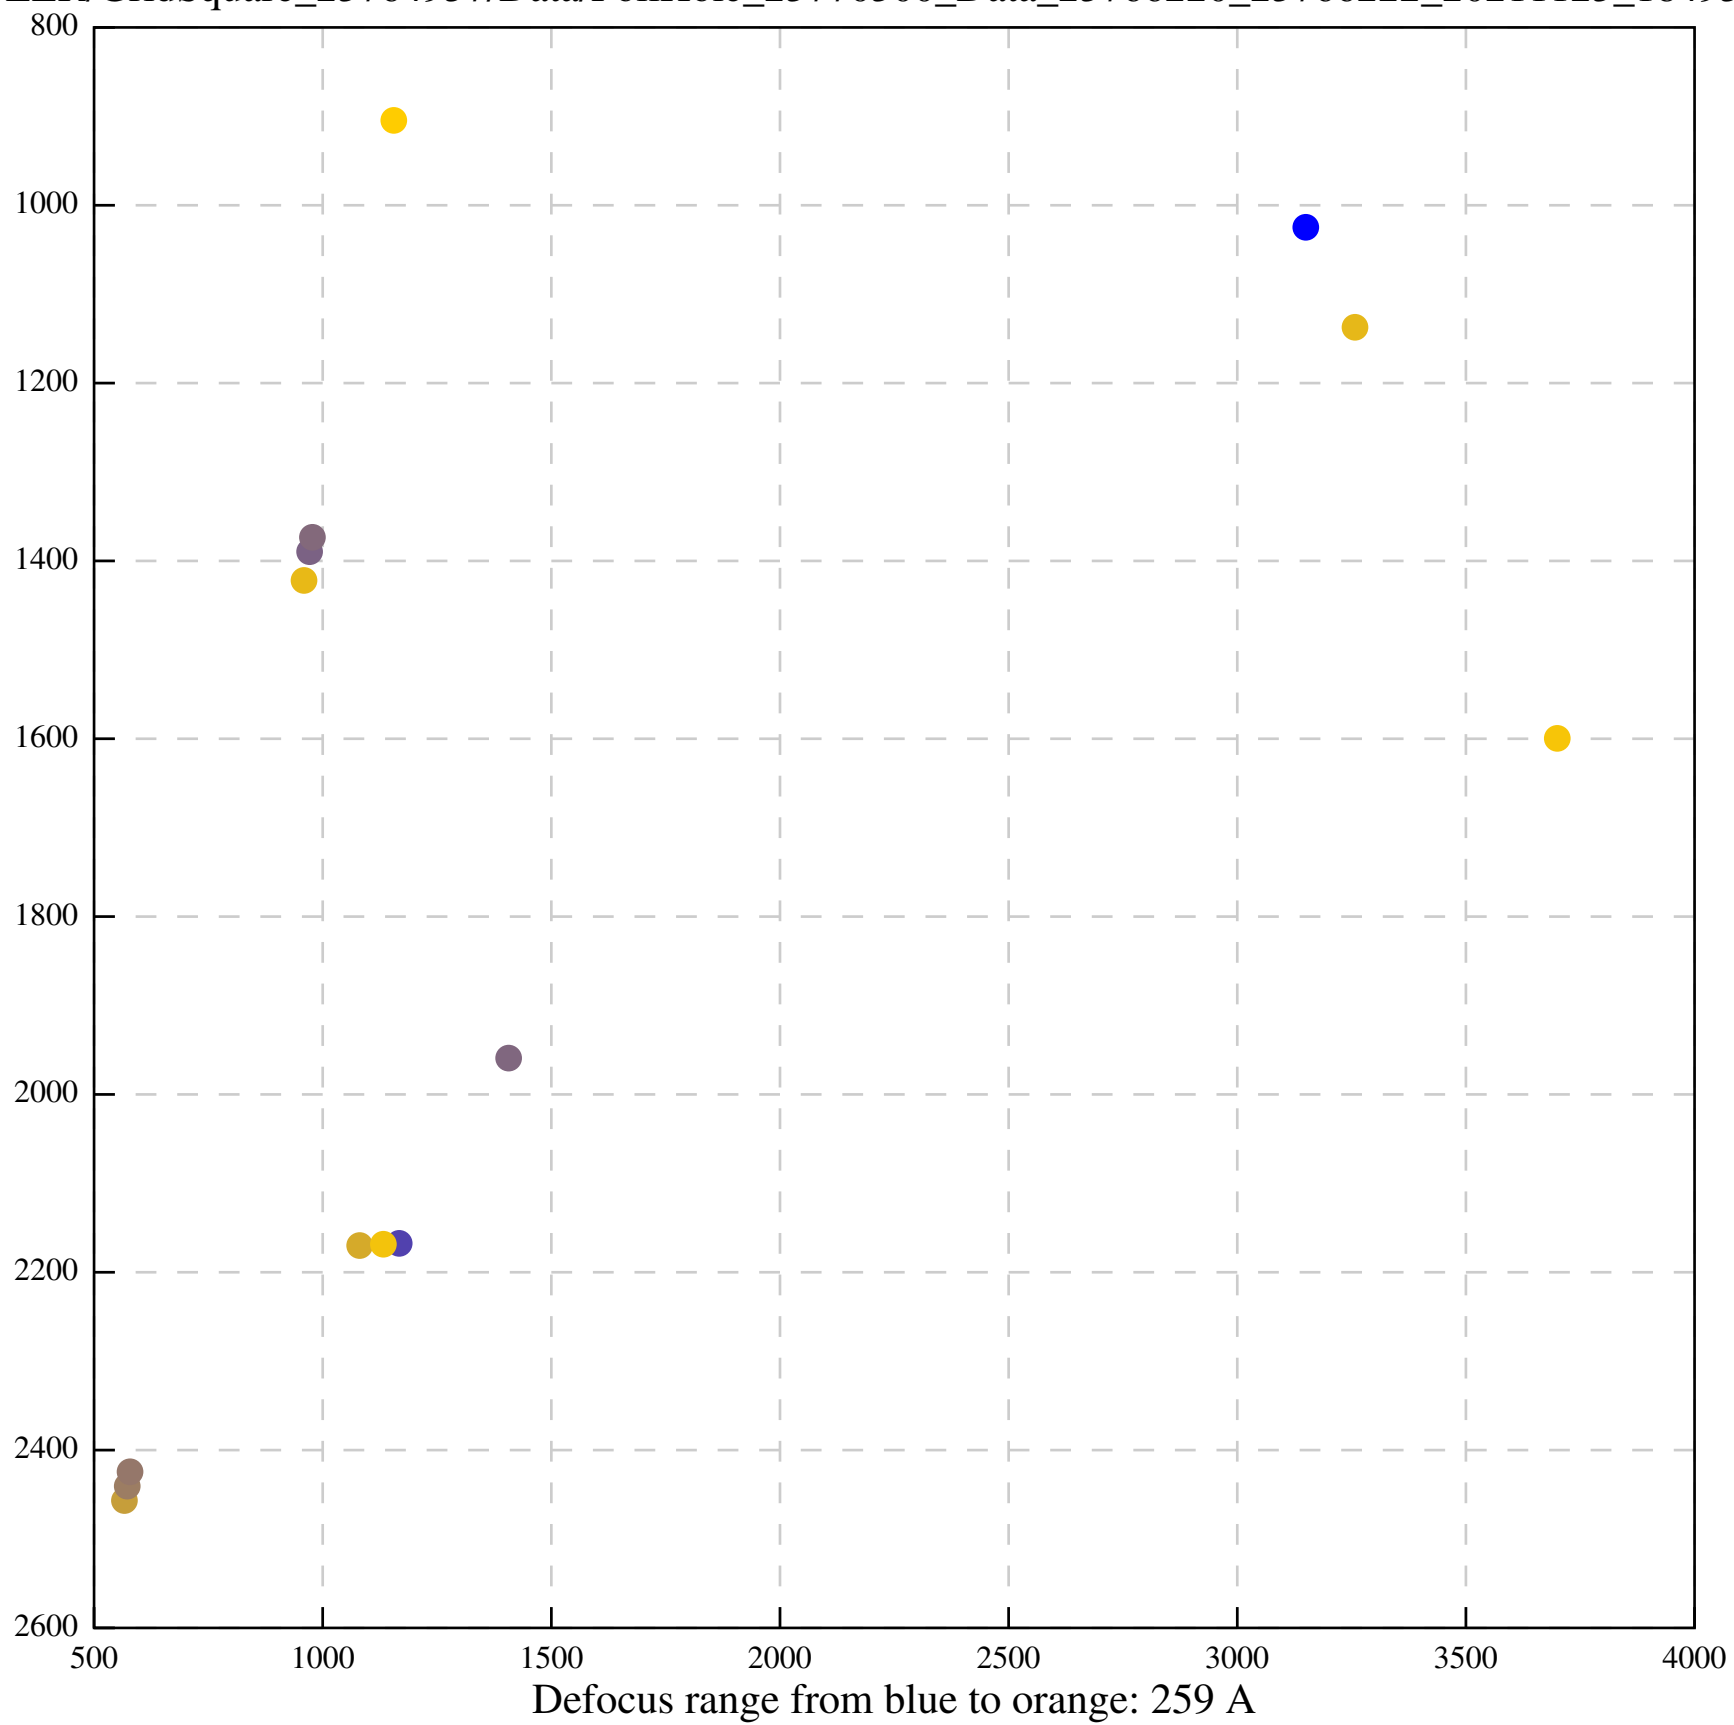

Defocus range from blue to orange: 406 A

Defocus range from blue to orange: 385 A

Defocus range from blue to orange: 704 A

Defocus range from blue to orange: 283 A

Defocus range from blue to orange: 10 A

Defocus range from blue to orange: 0 Å

Defocus range from blue to orange: 169 A

Defocus range from blue to orange: 709 A

Defocus range from blue to orange: 66 A

Defocus range from blue to orange: 357 A

Defocus range from blue to orange: 1026 A

Defocus range from blue to orange: 519 A

Defocus range from blue to orange: 16 A

Defocus range from blue to orange: 211 A

Defocus range from blue to orange: 0 A

Defocus range from blue to orange: 150 A

Defocus range from blue to orange: 459 A

Defocus range from blue to orange: 0 A

Defocus range from blue to orange: 65 A

Defocus range from blue to orange: 382 A

Defocus range from blue to orange: 170 A

Defocus range from blue to orange: 874 A

Defocus range from blue to orange: 793 A