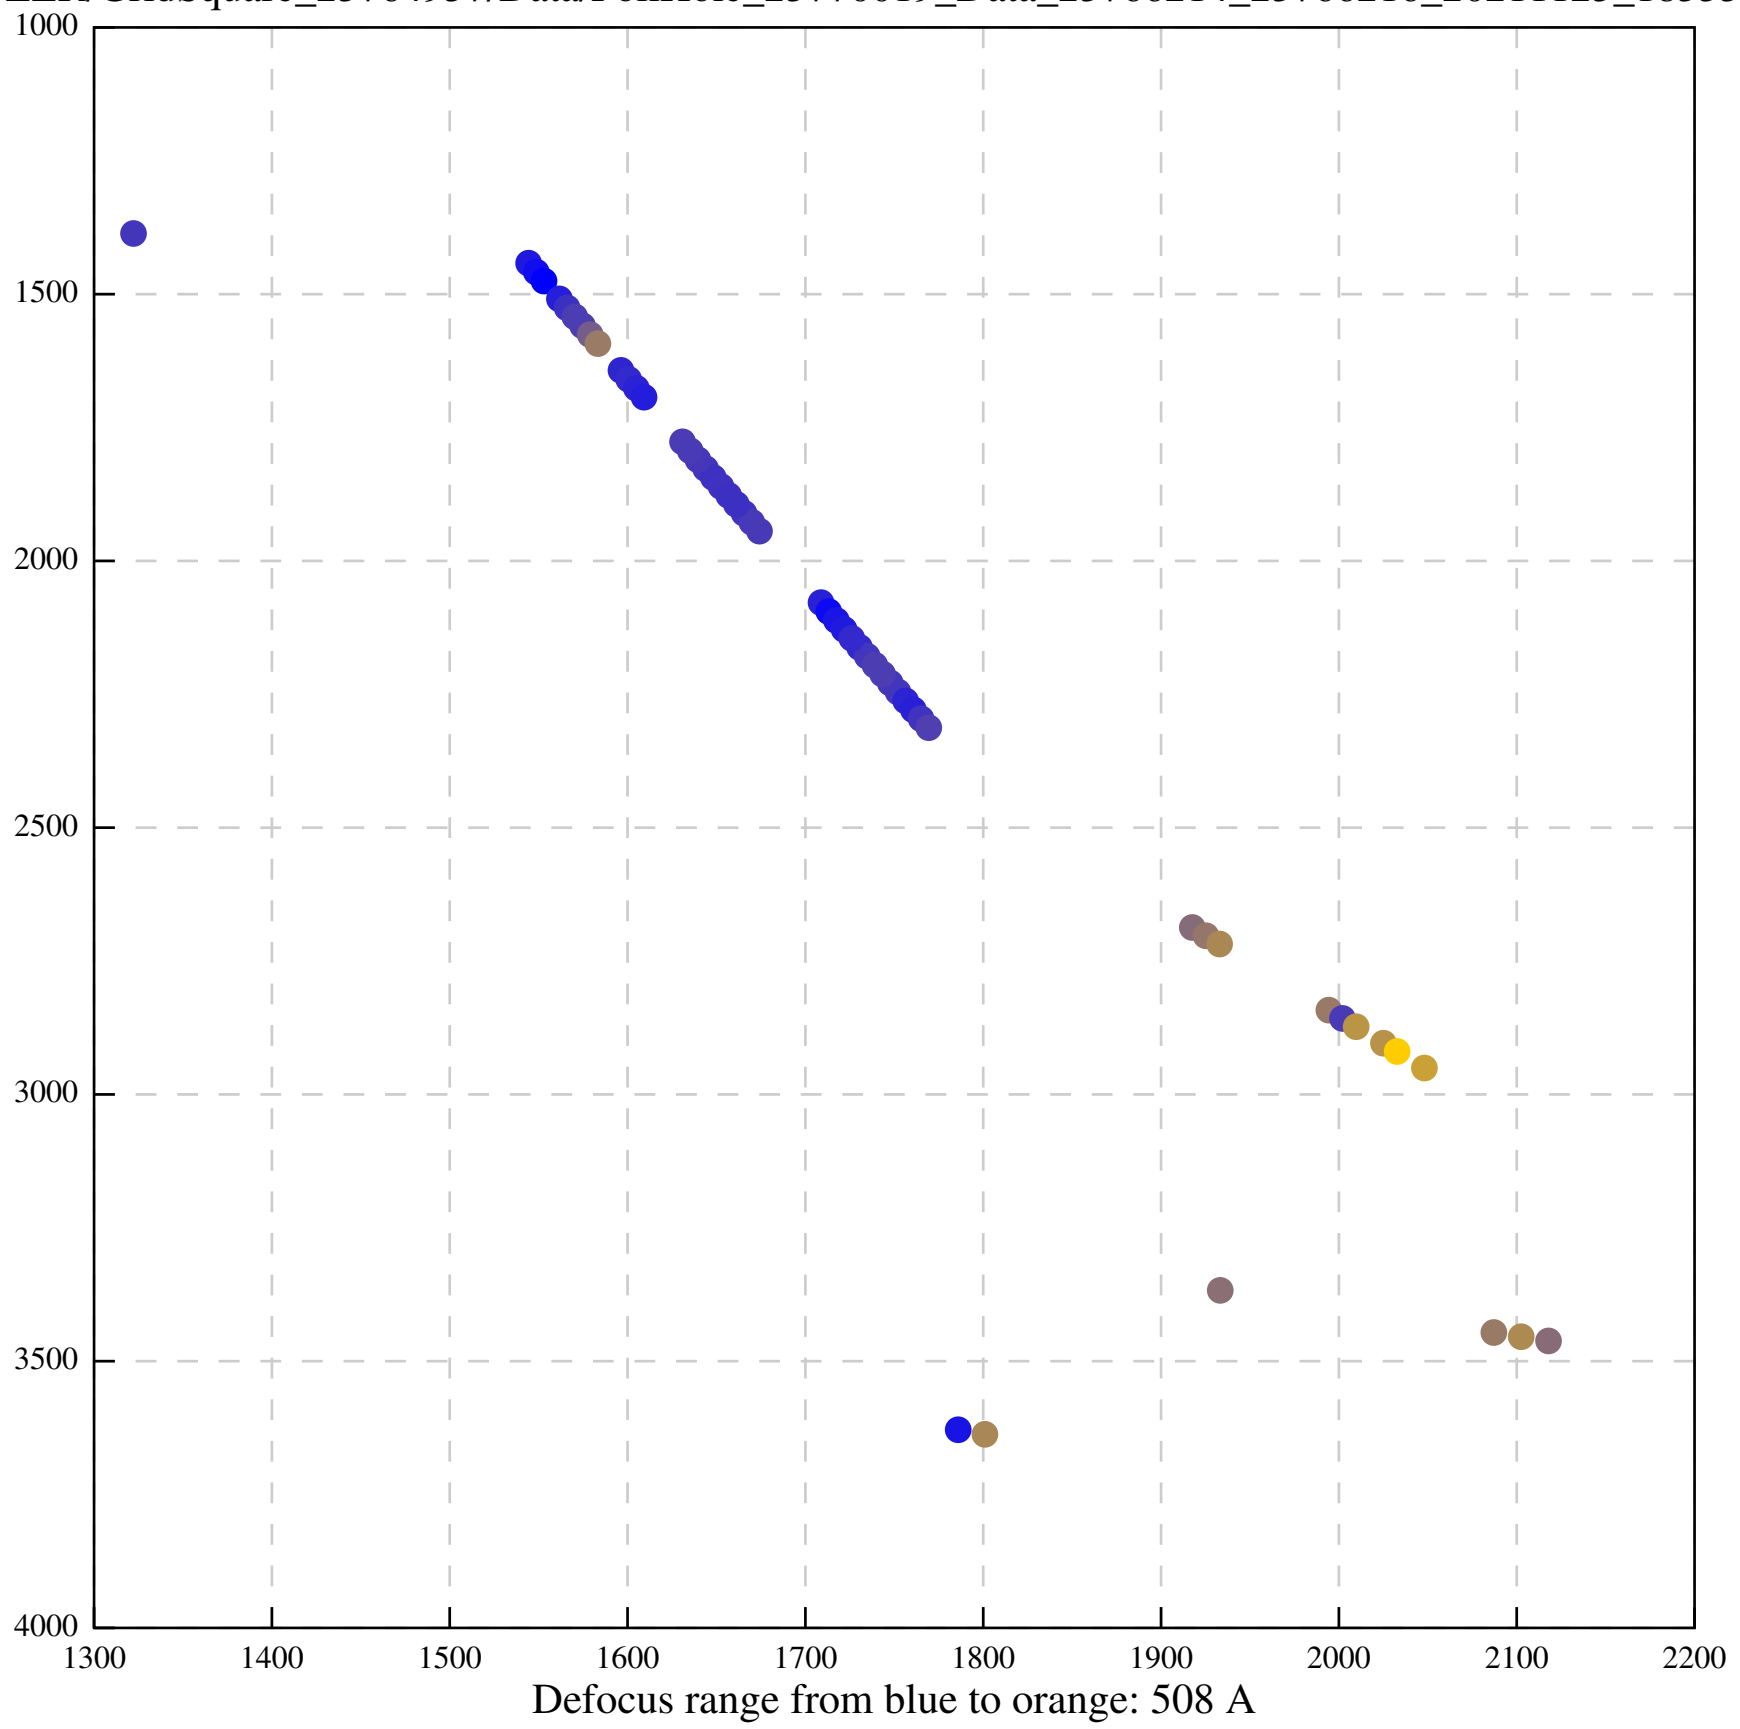

Defocus range from blue to orange: 171 A

Defocus range from blue to orange: 147 A

Defocus range from blue to orange: 469 A

Defocus range from blue to orange: 356 A

Defocus range from blue to orange: 221 A

Defocus range from blue to orange: 29 A

Defocus range from blue to orange: 191 A

Defocus range from blue to orange: 452 A

Defocus range from blue to orange: 217 A

Defocus range from blue to orange: 277 A

Defocus range from blue to orange: 442 A

Defocus range from blue to orange: 406 A

Defocus range from blue to orange: 385 A

Defocus range from blue to orange: 704 A

Defocus range from blue to orange: 283 A

Defocus range from blue to orange: 10 A

Defocus range from blue to orange: 0 Å