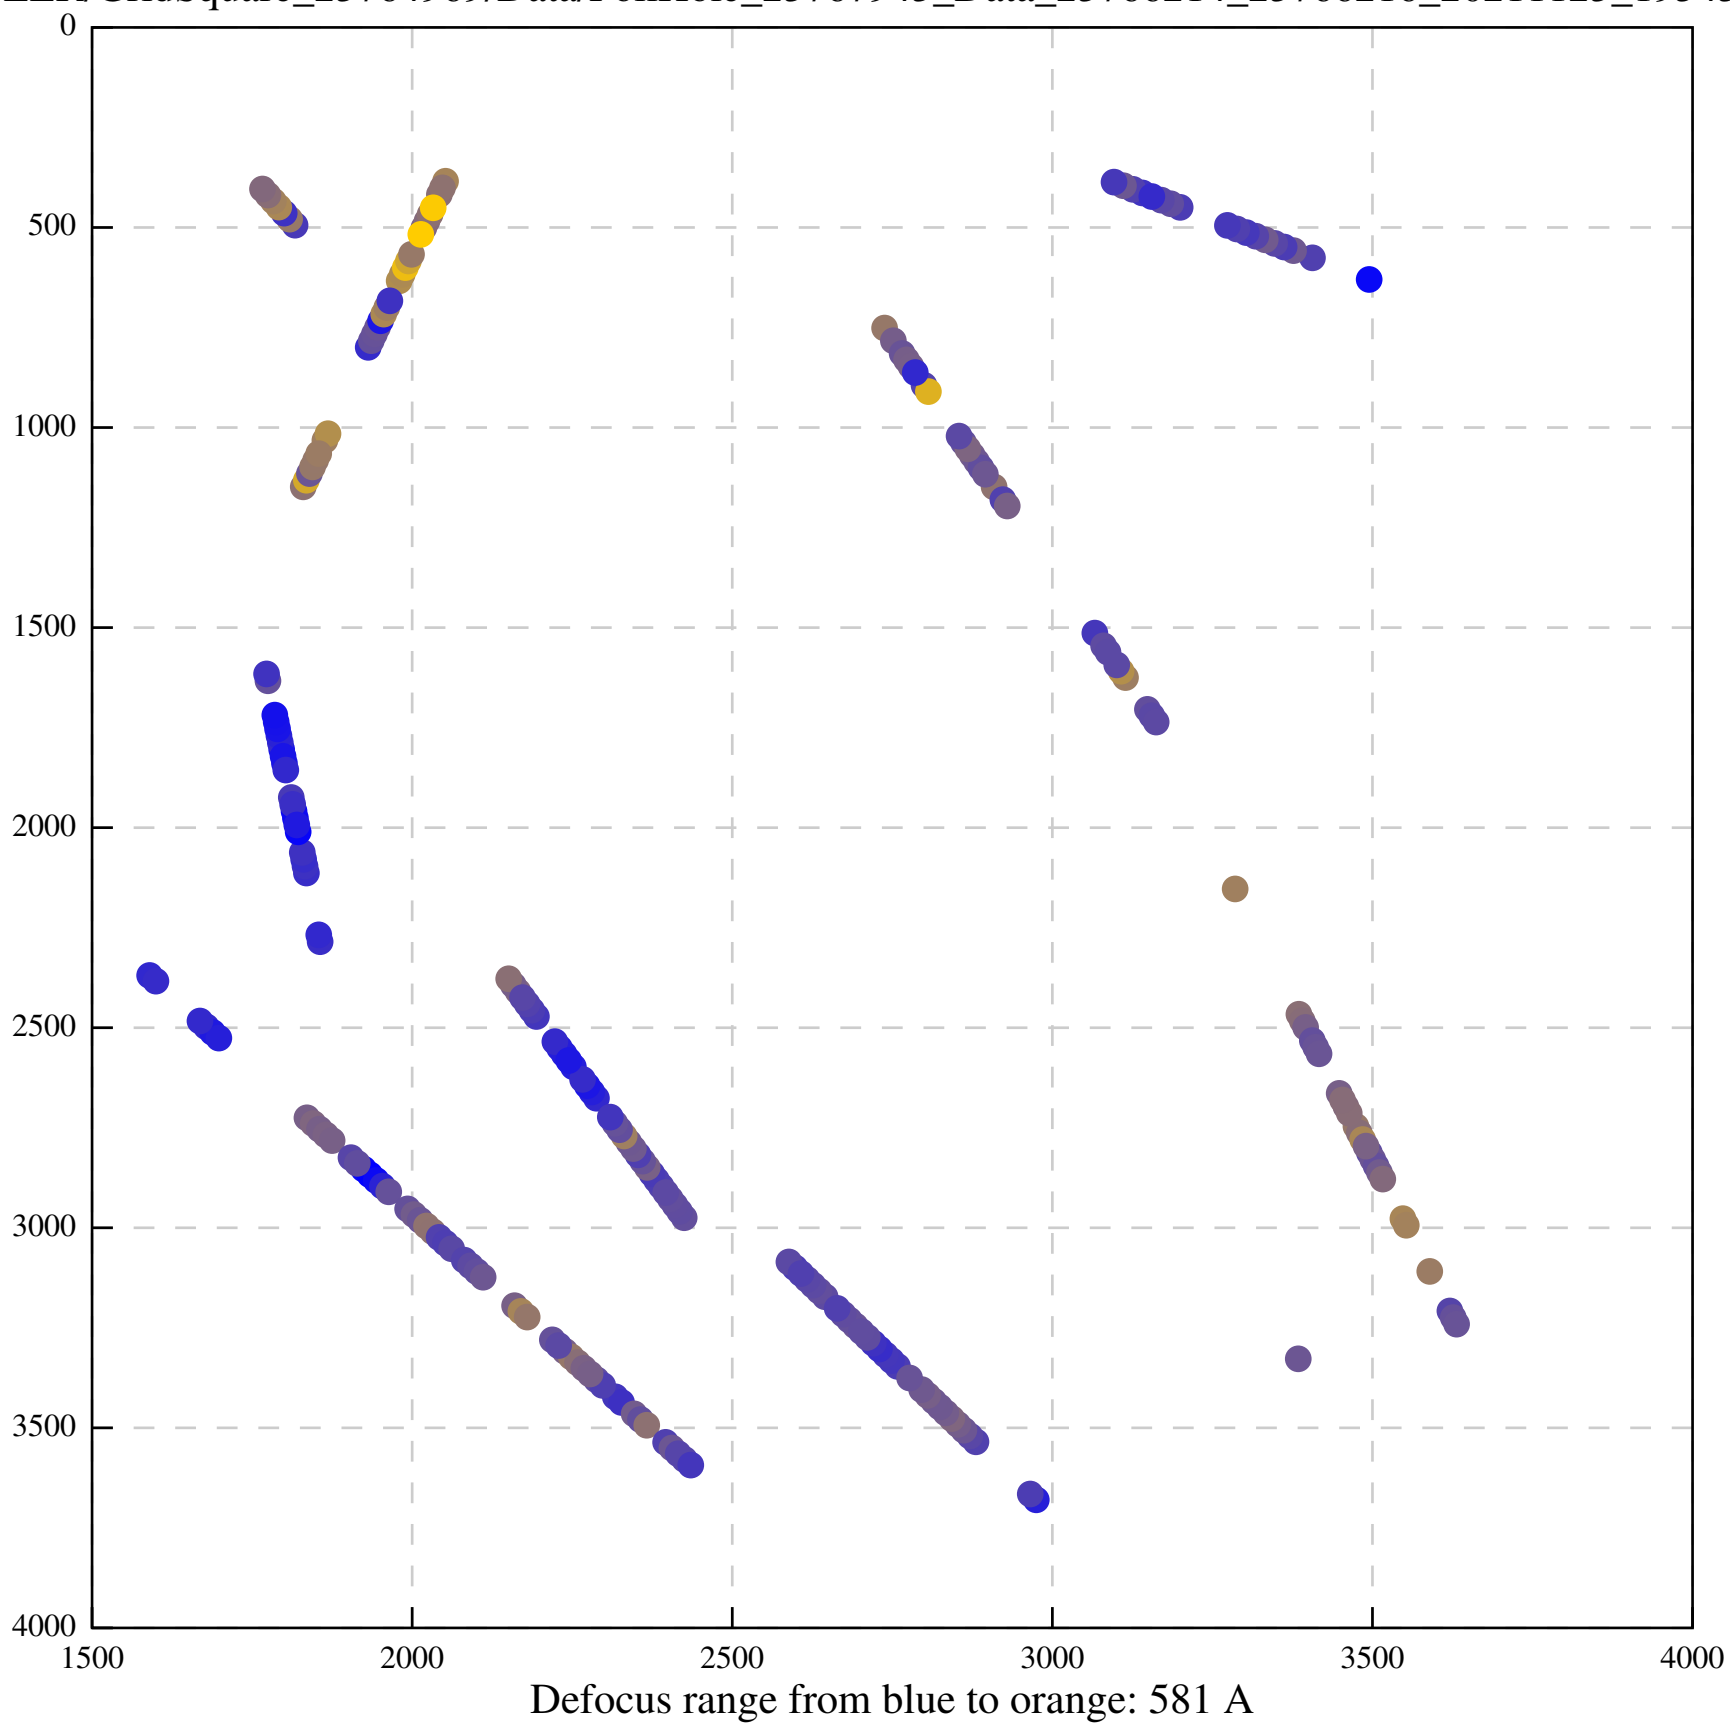

Defocus range from blue to orange: 189 A

Defocus range from blue to orange: 1136 A

Defocus range from blue to orange: 690 A

Defocus range from blue to orange: 393 A

Defocus range from blue to orange: 119 Å

Defocus range from blue to orange: 426 A

Defocus range from blue to orange: 396 A

Defocus range from blue to orange: 269 A

Defocus range from blue to orange: 460 A

Defocus range from blue to orange: 109 A

Defocus range from blue to orange: 58 A

Defocus range from blue to orange: 305 A

Defocus range from blue to orange: 167 A

Defocus range from blue to orange: 0 A

Defocus range from blue to orange: 422 A

Defocus range from blue to orange: 348 A

Defocus range from blue to orange: 372 A

Defocus range from blue to orange: 346 A

Defocus range from blue to orange: 360 A

Defocus range from blue to orange: 1022 A

Defocus range from blue to orange: 346 A