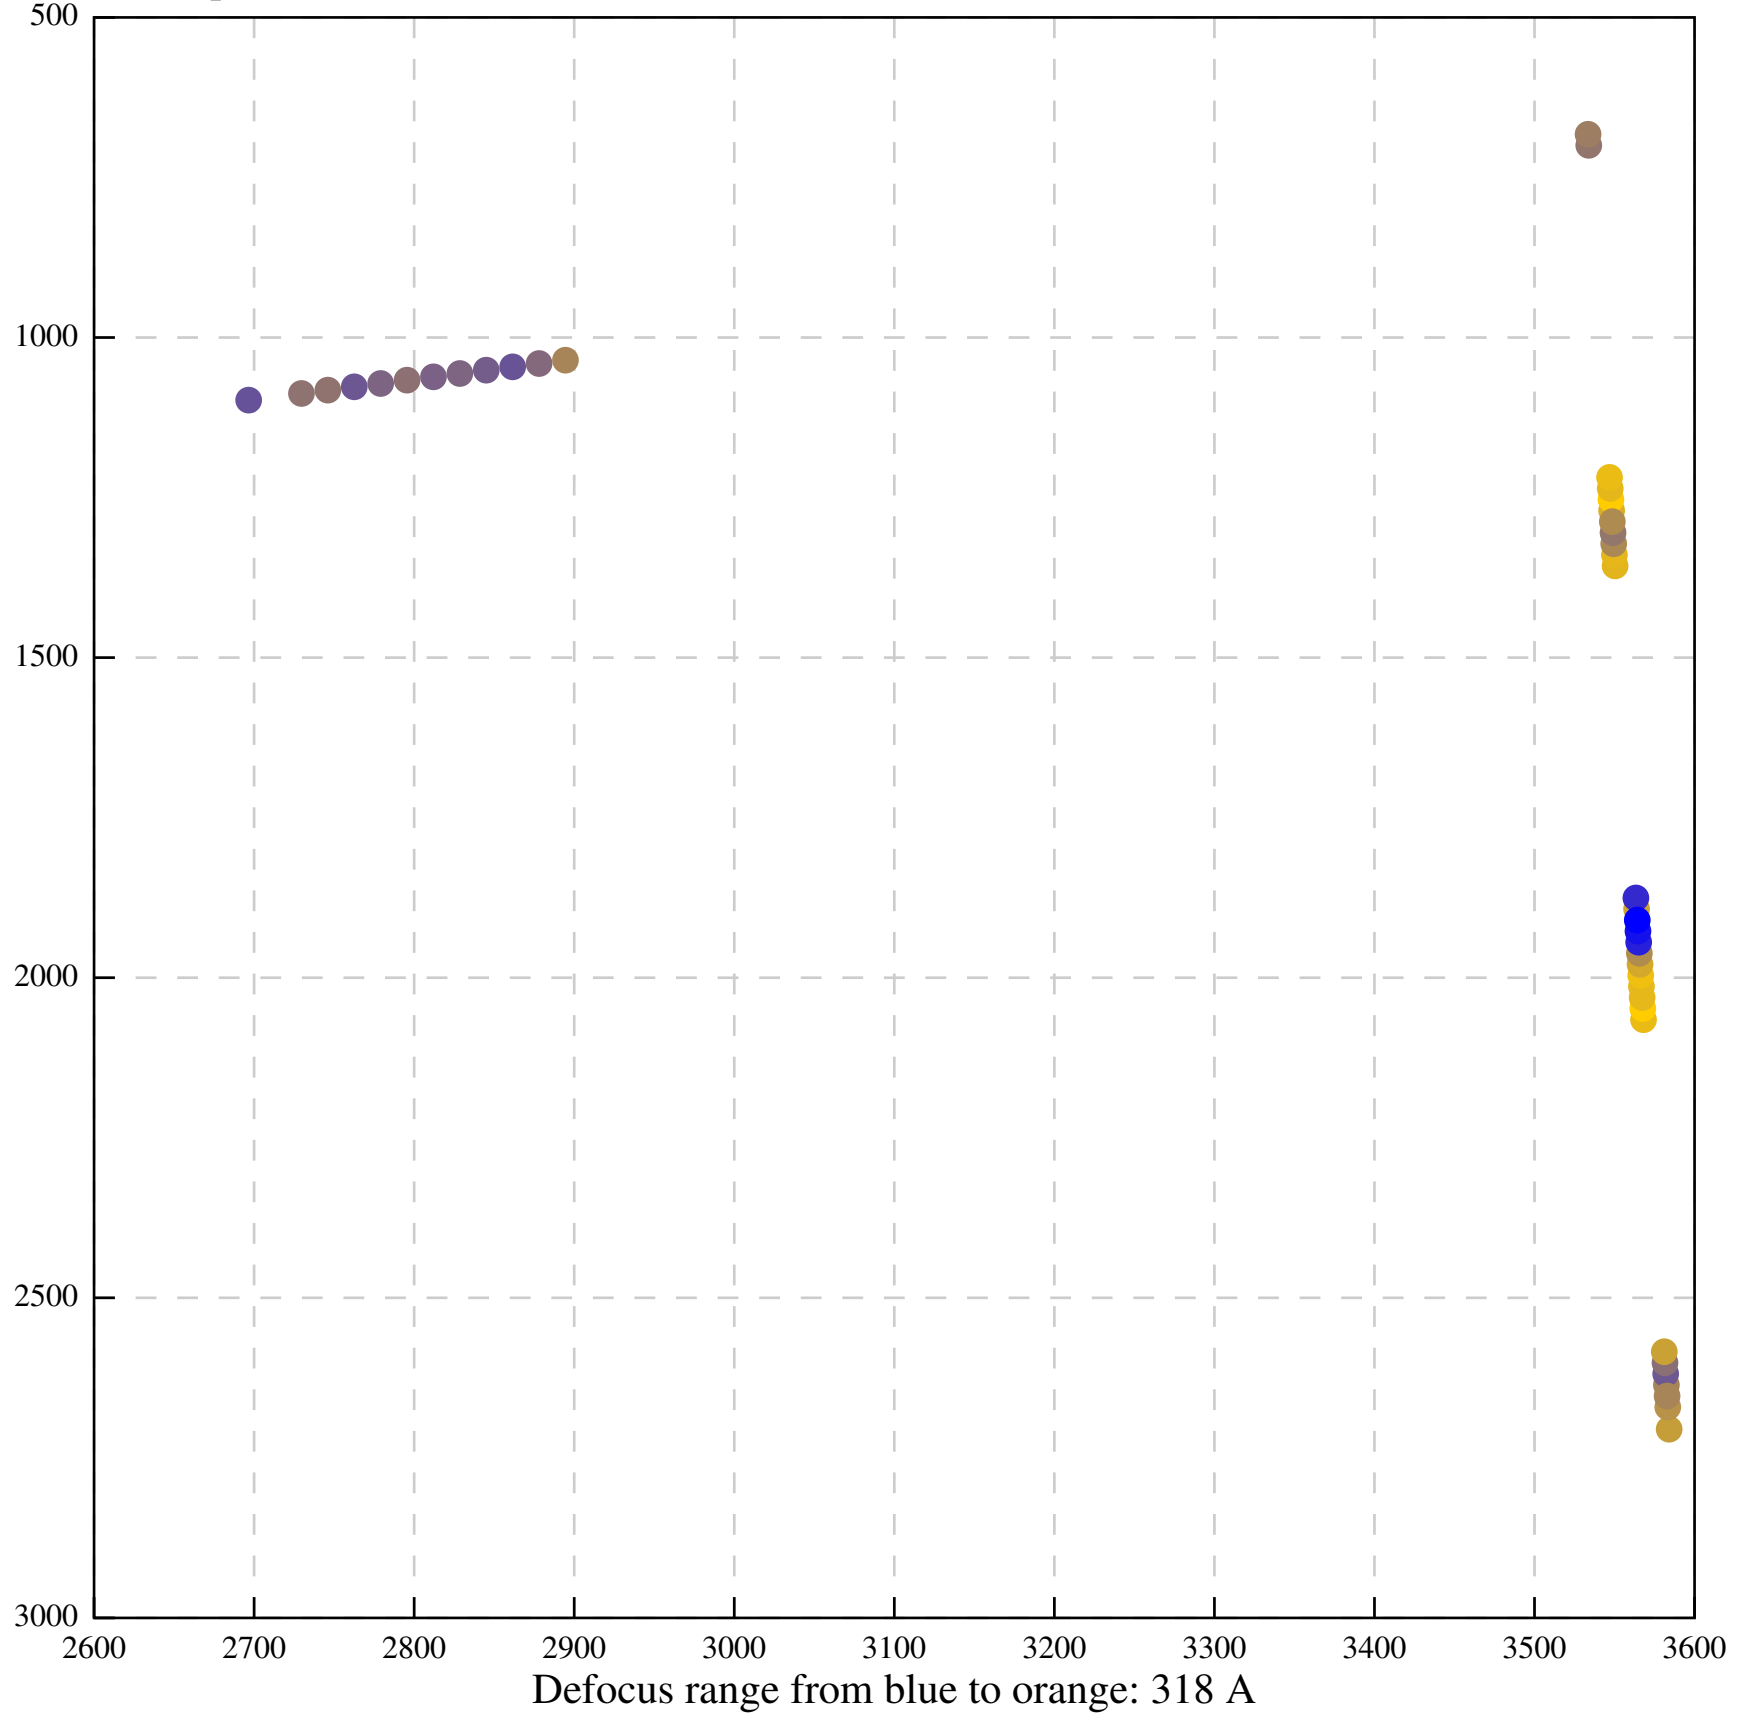

Defocus range from blue to orange: 318 A

Defocus range from blue to orange: 474 A

Defocus range from blue to orange: 732 A

Defocus range from blue to orange: 551 A

Defocus range from blue to orange: 460 A

Defocus range from blue to orange: 497 A

Defocus range from blue to orange: 166 A

Defocus range from blue to orange: 241 A

Defocus range from blue to orange: 375 A

Defocus range from blue to orange: 901 A

Defocus range from blue to orange: 54 A

Defocus range from blue to orange: 70 A

Defocus range from blue to orange: 118 A

Defocus range from blue to orange: 557 A

Defocus range from blue to orange: 556 Å

Defocus range from blue to orange: 394 A