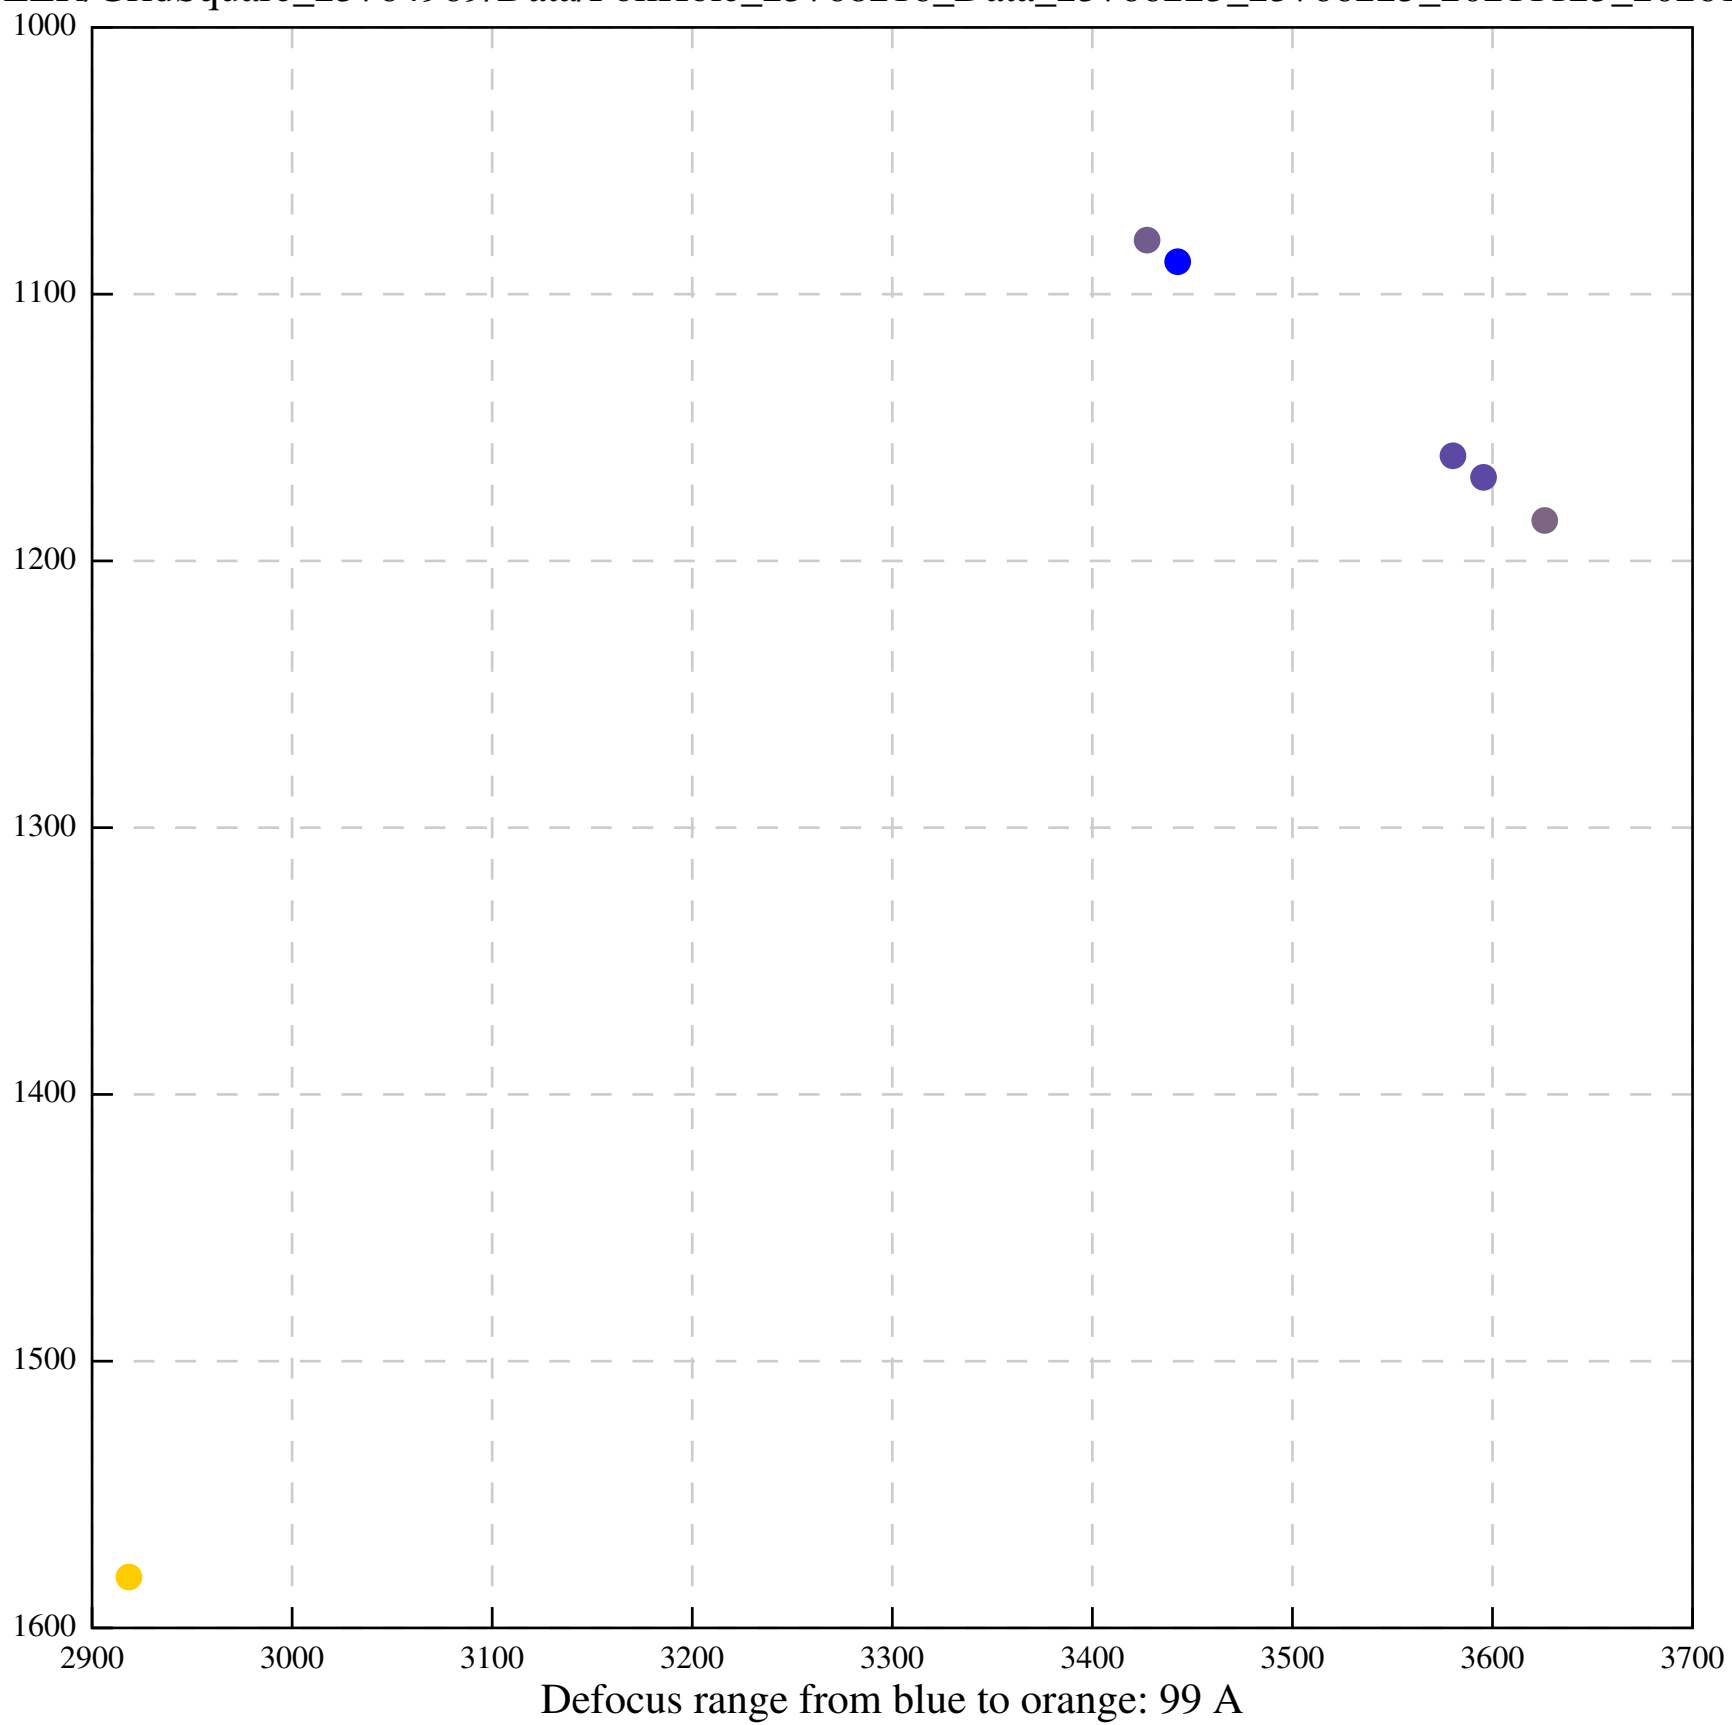

Defocus range from blue to orange: 318 A

Defocus range from blue to orange: 474 A

Defocus range from blue to orange: 732 A

Defocus range from blue to orange: 551 A

Defocus range from blue to orange: 460 A

Defocus range from blue to orange: 497 A

Defocus range from blue to orange: 166 A

Defocus range from blue to orange: 241 A

Defocus range from blue to orange: 375 A

Defocus range from blue to orange: 901 A

Defocus range from blue to orange: 54 A

Defocus range from blue to orange: 70 A

Defocus range from blue to orange: 118 A

Defocus range from blue to orange: 557 A

Defocus range from blue to orange: 556 Å

Defocus range from blue to orange: 394 A