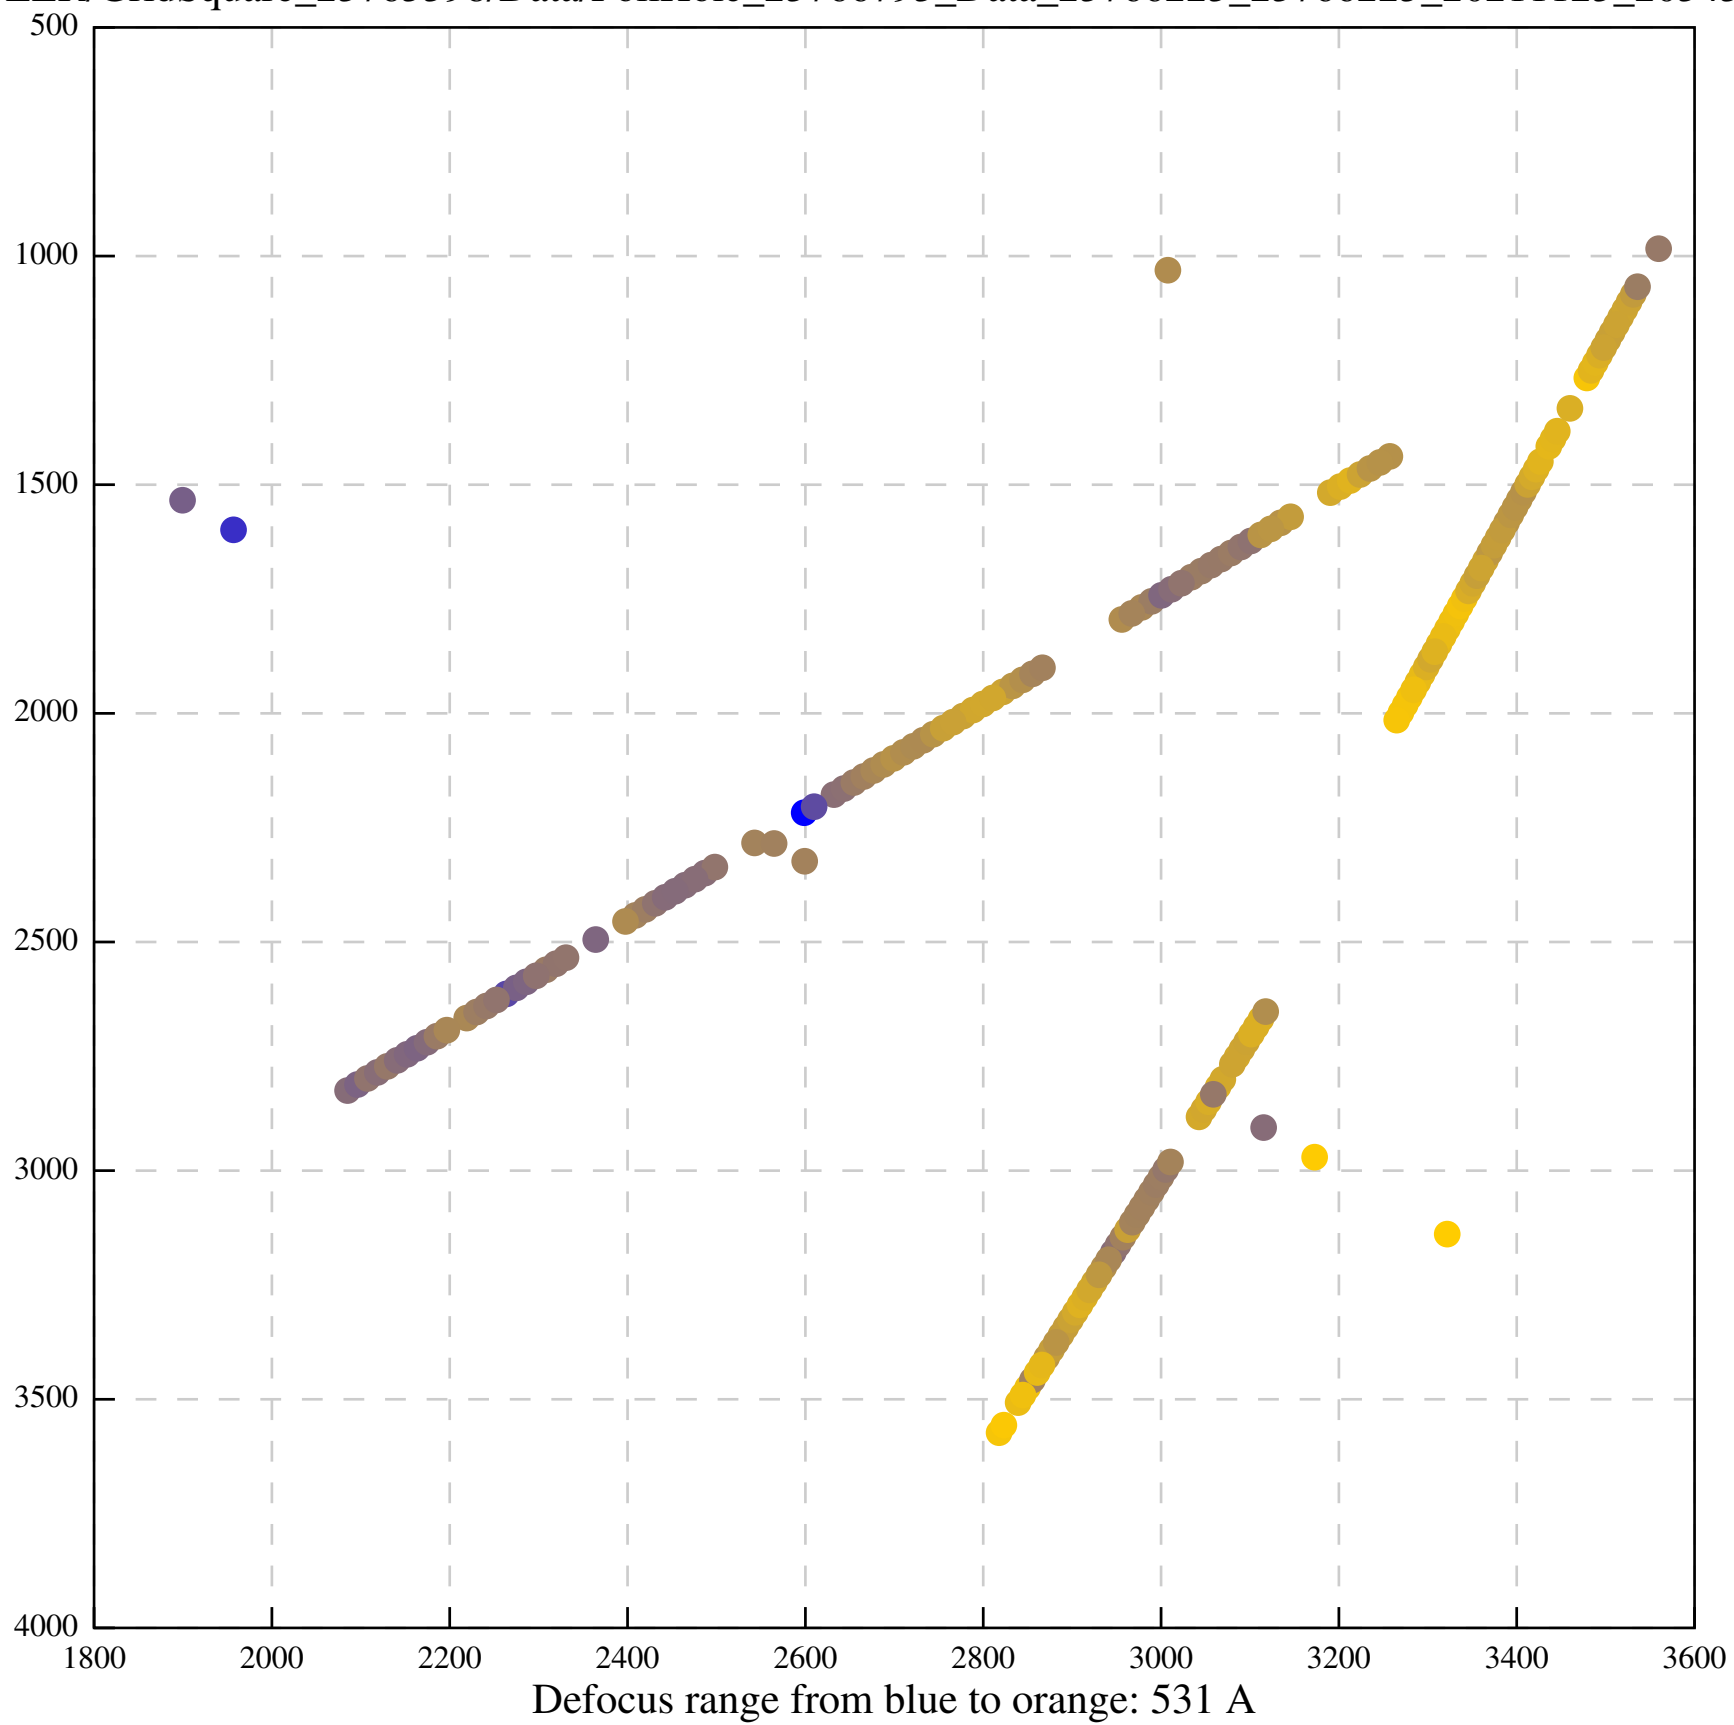

Defocus range from blue to orange: 318 A

Defocus range from blue to orange: 474 A

Defocus range from blue to orange: 732 A

Defocus range from blue to orange: 551 A

Defocus range from blue to orange: 460 A

Defocus range from blue to orange: 497 A

Defocus range from blue to orange: 166 A

Defocus range from blue to orange: 241 A

Defocus range from blue to orange: 375 A

Defocus range from blue to orange: 901 A

Defocus range from blue to orange: 54 A

Defocus range from blue to orange: 70 A

Defocus range from blue to orange: 118 A

Defocus range from blue to orange: 557 A

Defocus range from blue to orange: 556 Å

Defocus range from blue to orange: 394 A