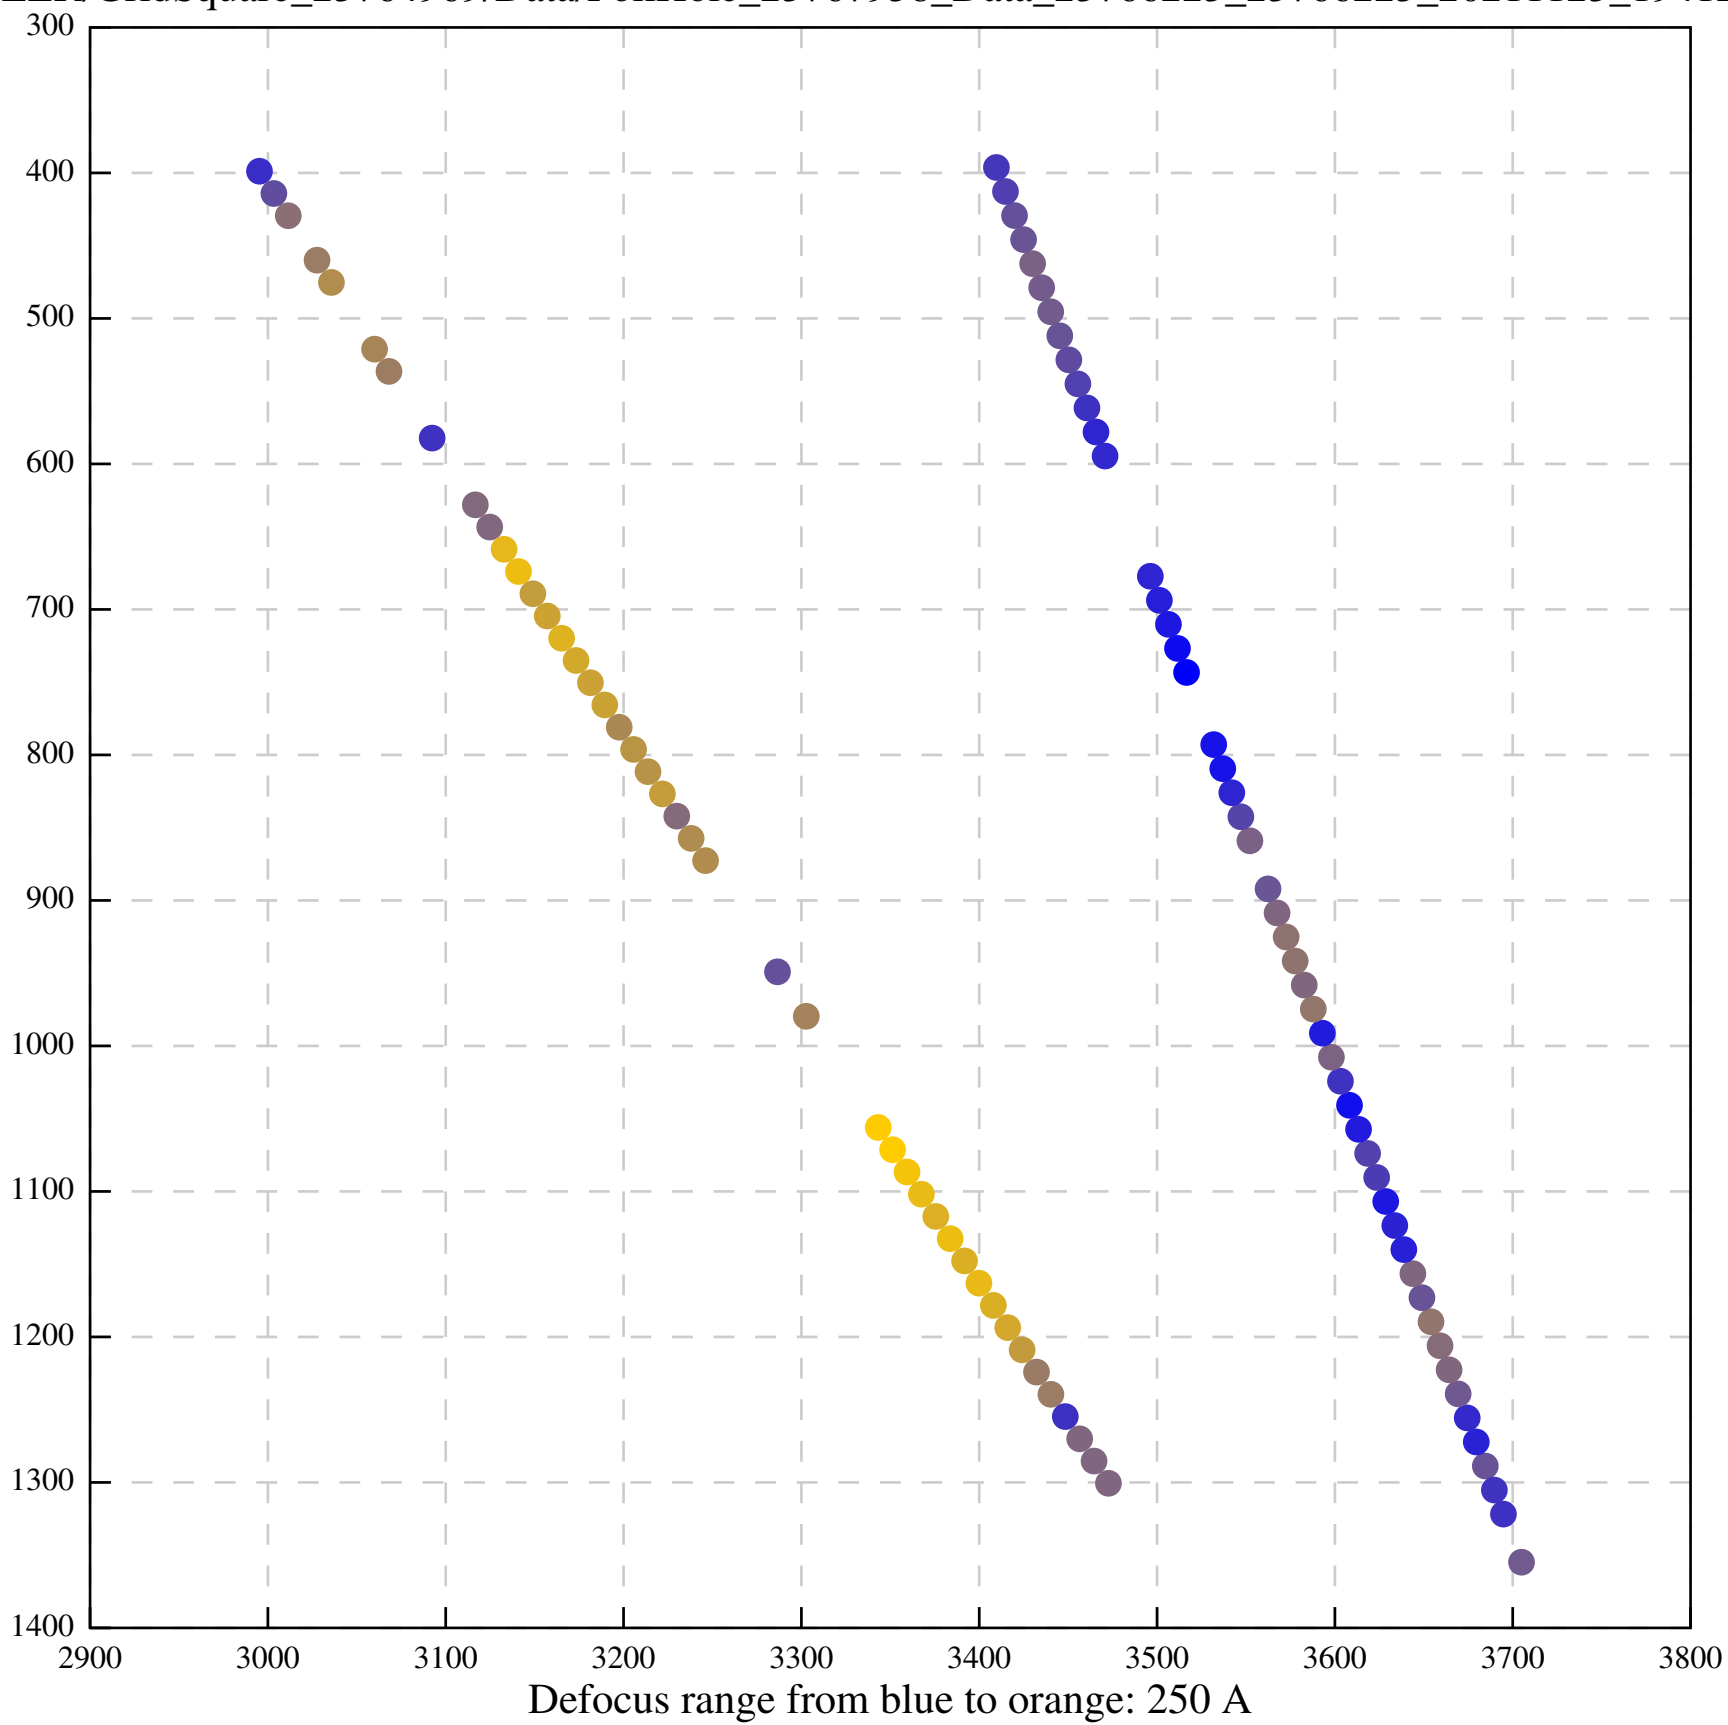

Defocus range from blue to orange: 426 A

Defocus range from blue to orange: 396 A

Defocus range from blue to orange: 269 A

Defocus range from blue to orange: 460 A

Defocus range from blue to orange: 109 A

Defocus range from blue to orange: 58 A

Defocus range from blue to orange: 305 A

Defocus range from blue to orange: 167 A

Defocus range from blue to orange: 0 A

Defocus range from blue to orange: 422 A

Defocus range from blue to orange: 348 A

Defocus range from blue to orange: 372 A

Defocus range from blue to orange: 346 A

Defocus range from blue to orange: 360 A

Defocus range from blue to orange: 1022 A

Defocus range from blue to orange: 346 A

Defocus range from blue to orange: 318 A

Defocus range from blue to orange: 474 A

Defocus range from blue to orange: 732 A

Defocus range from blue to orange: 551 A

Defocus range from blue to orange: 460 A