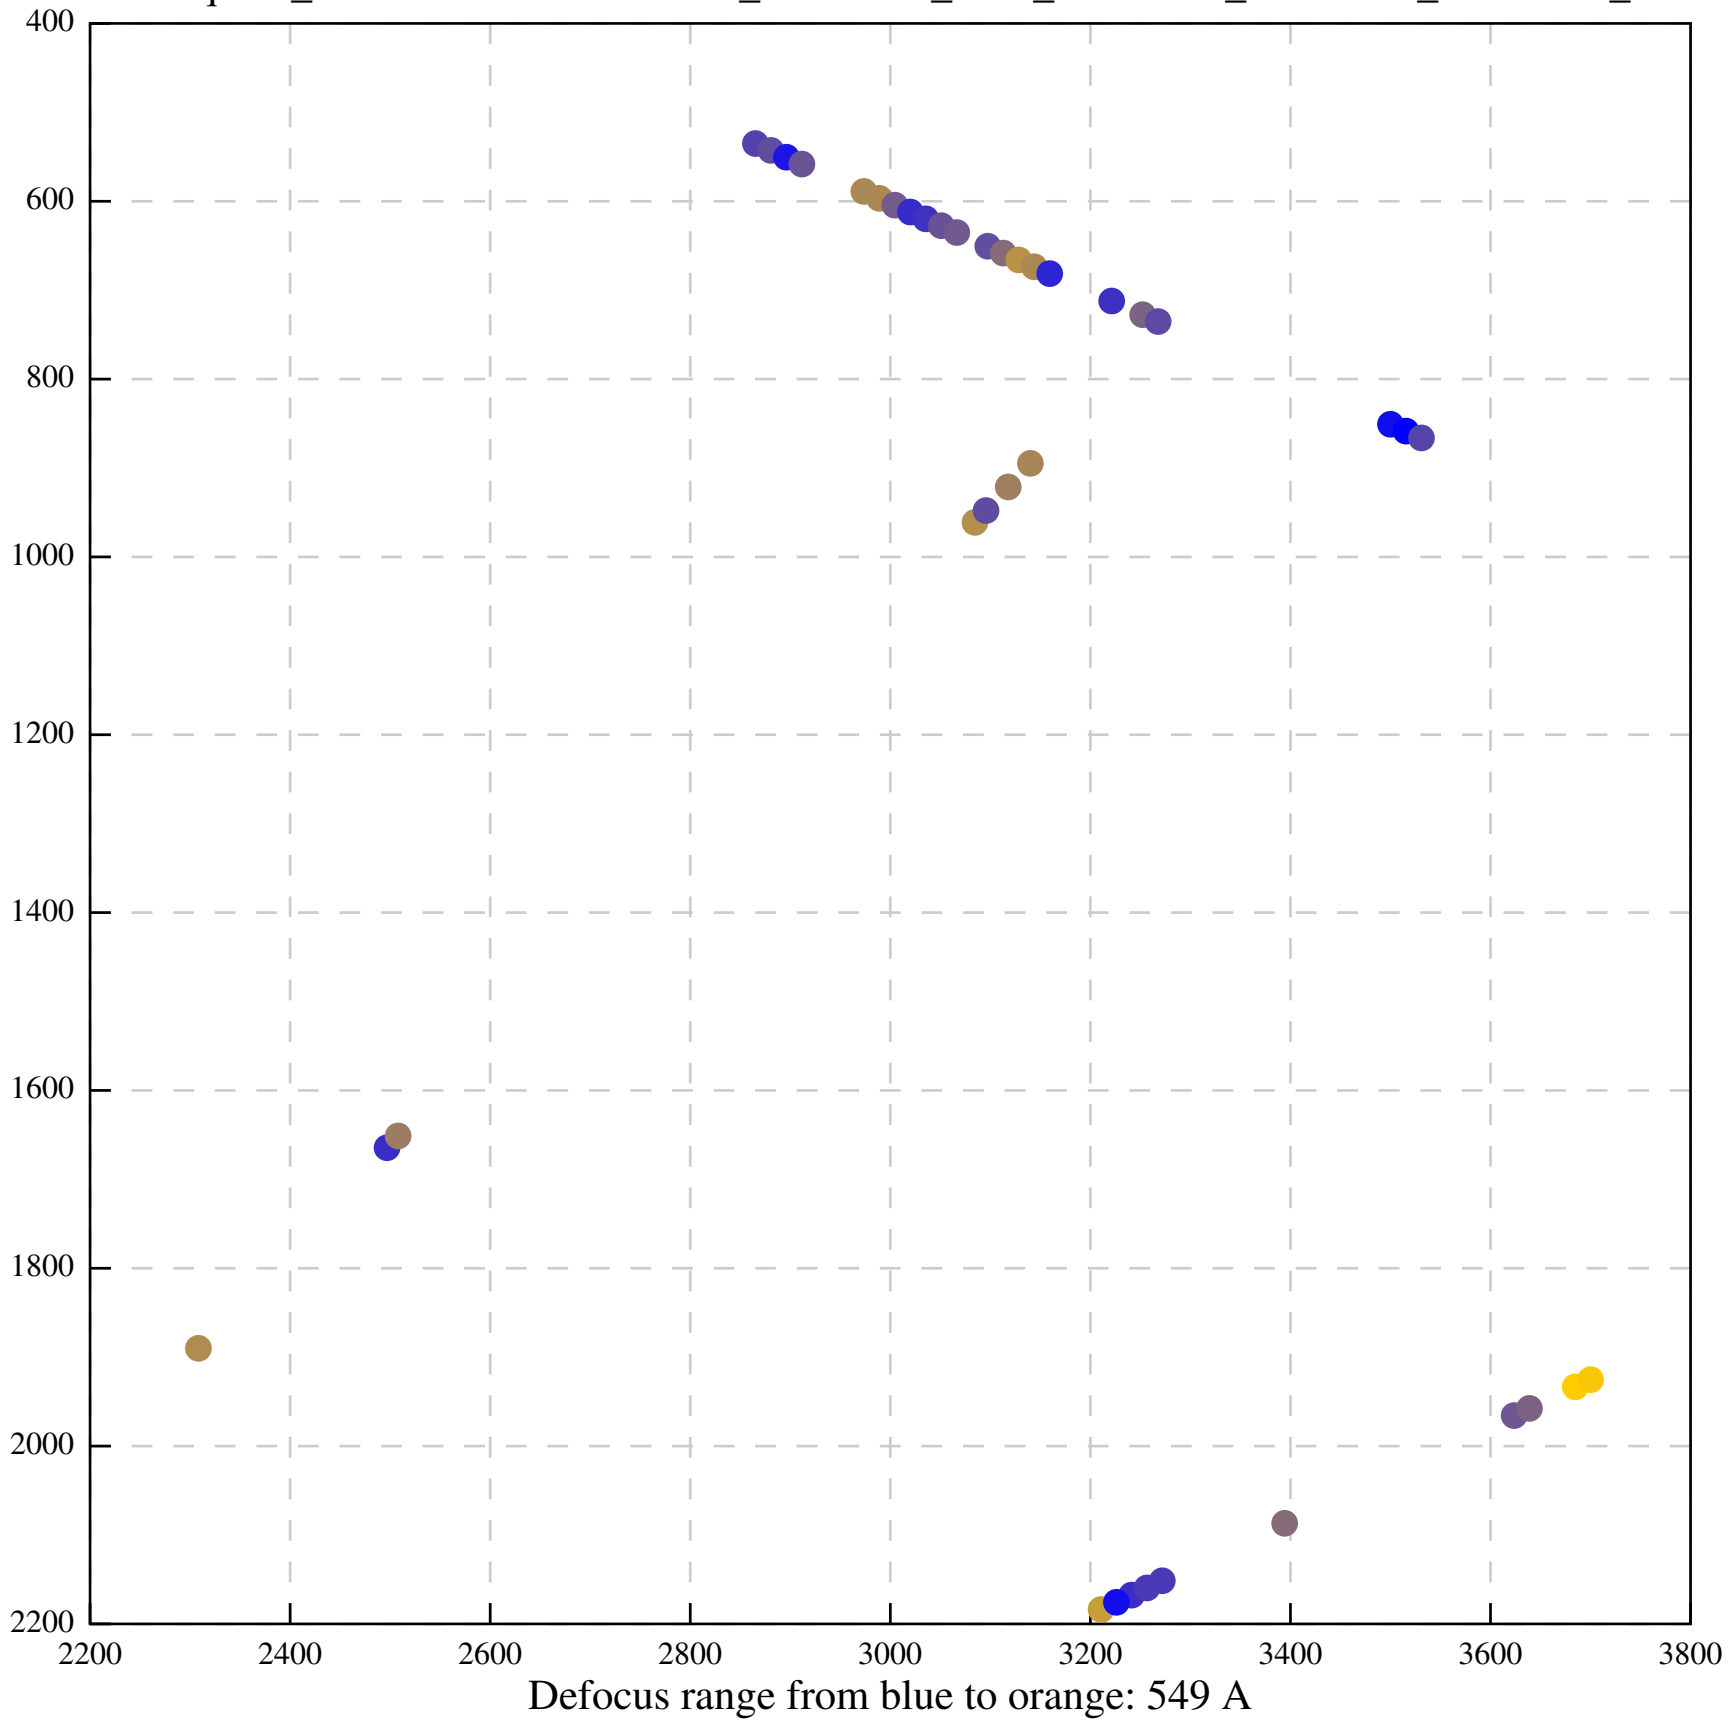

Defocus range from blue to orange: 171 A

Defocus range from blue to orange: 147 A

Defocus range from blue to orange: 469 A

Defocus range from blue to orange: 356 A

Defocus range from blue to orange: 221 A

Defocus range from blue to orange: 29 A

Defocus range from blue to orange: 191 A

Defocus range from blue to orange: 452 A

Defocus range from blue to orange: 217 A

Defocus range from blue to orange: 277 A

Defocus range from blue to orange: 442 A

Defocus range from blue to orange: 406 A

Defocus range from blue to orange: 385 A

Defocus range from blue to orange: 704 A

Defocus range from blue to orange: 283 A

Defocus range from blue to orange: 10 A

Defocus range from blue to orange: 0 Å

Defocus range from blue to orange: 169 A

Defocus range from blue to orange: 709 A

Defocus range from blue to orange: 66 A

Defocus range from blue to orange: 357 A

Defocus range from blue to orange: 1026 A