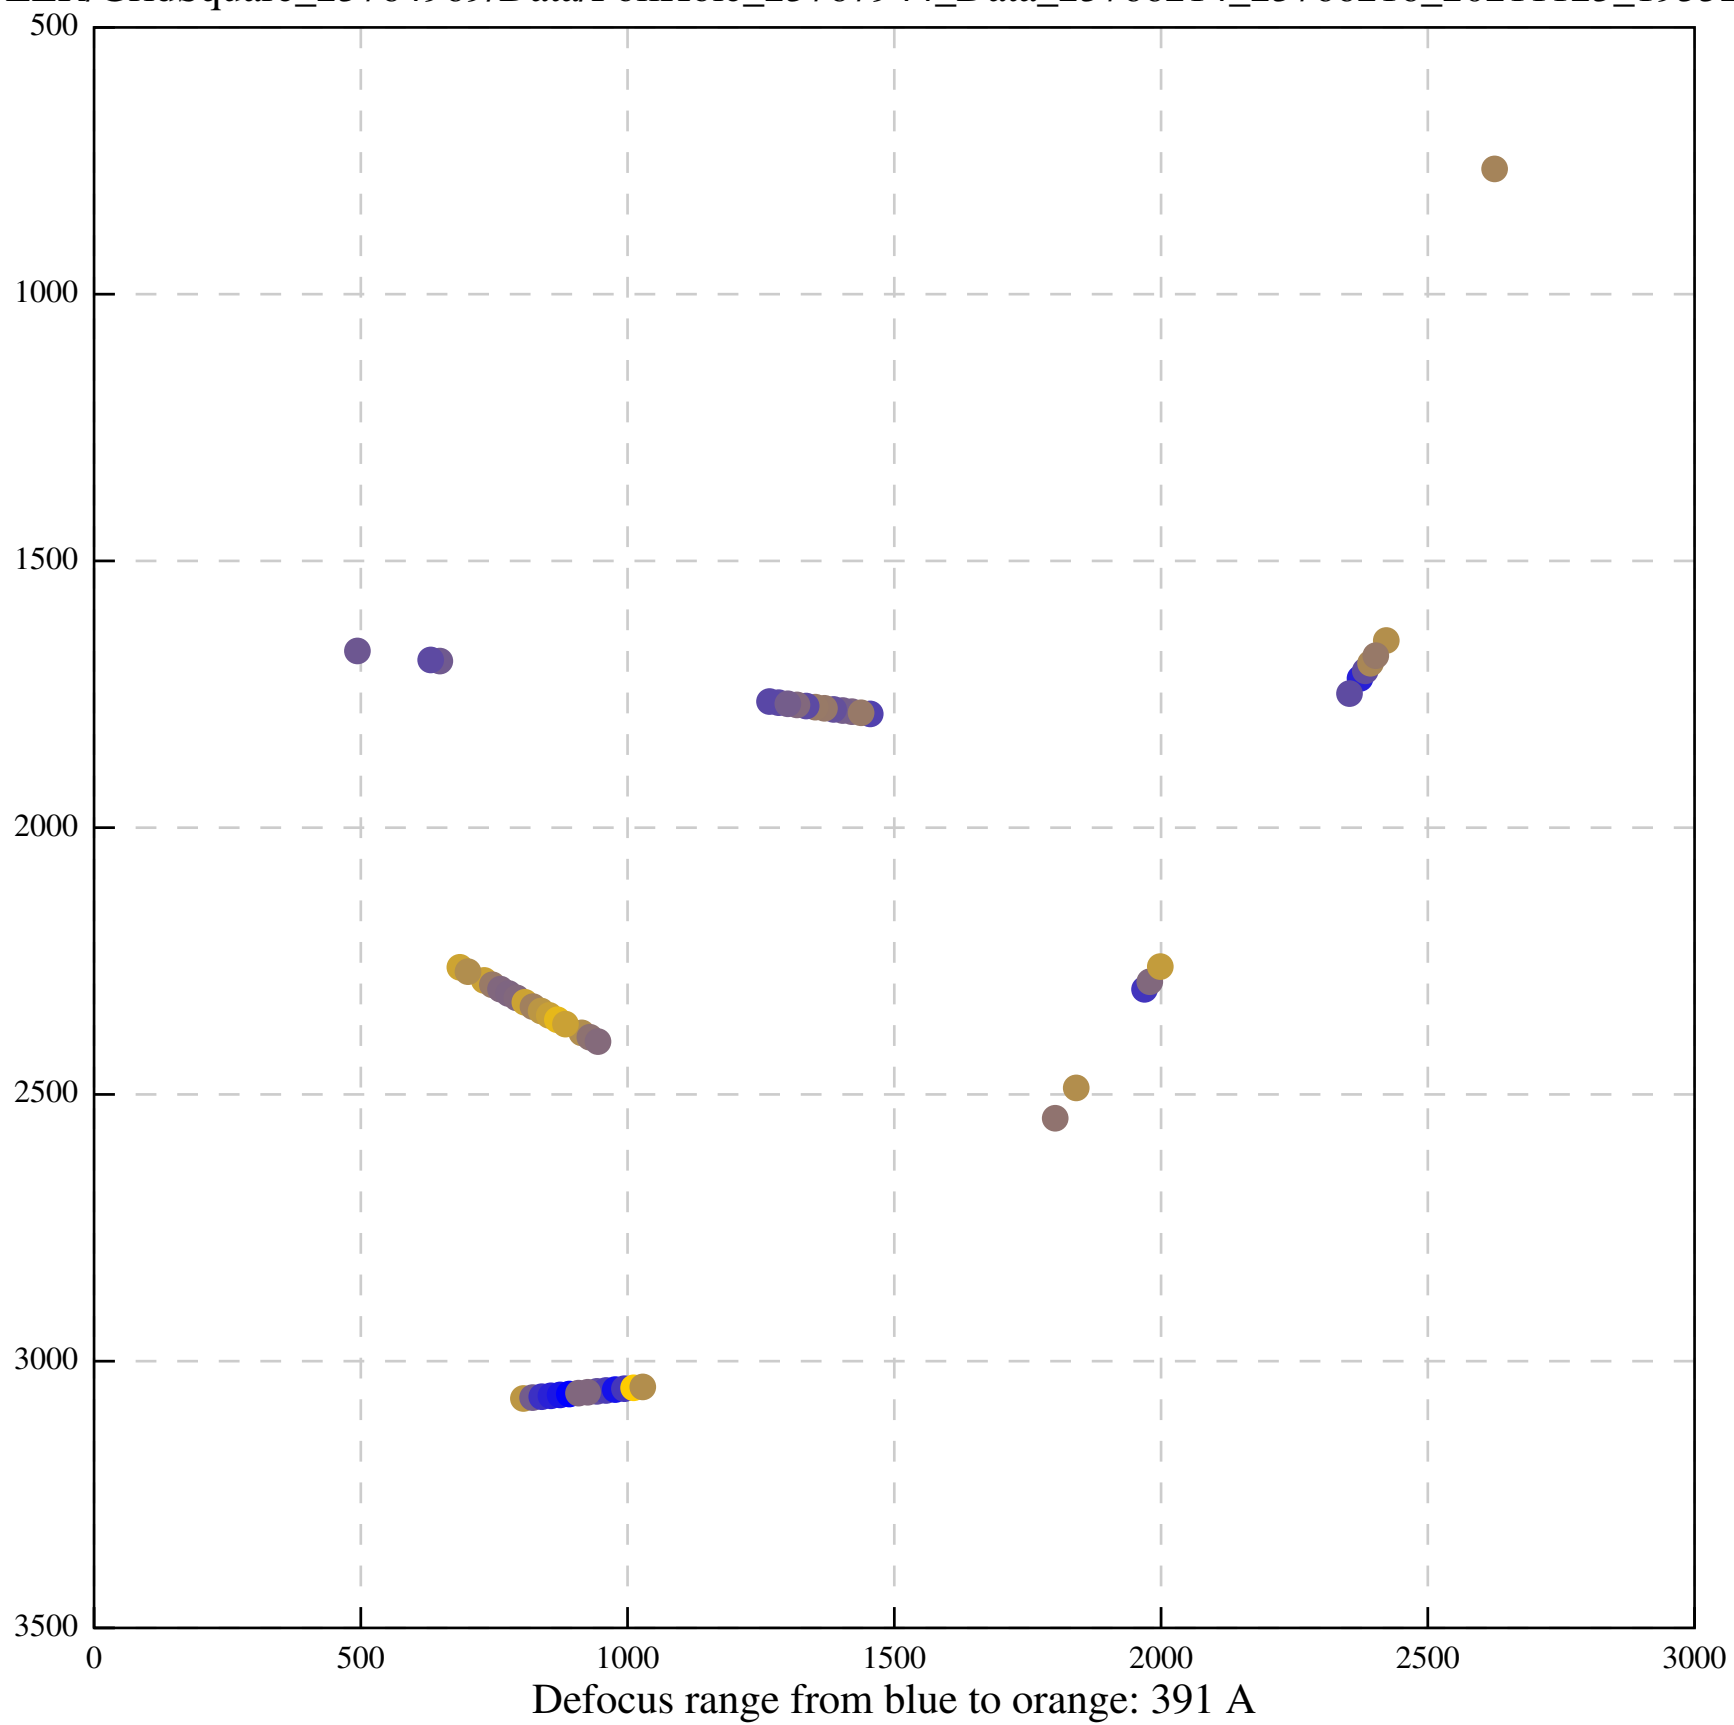

Defocus range from blue to orange: 189 A

Defocus range from blue to orange: 1136 A

Defocus range from blue to orange: 690 A

Defocus range from blue to orange: 393 A

Defocus range from blue to orange: 119 Å

Defocus range from blue to orange: 426 A

Defocus range from blue to orange: 396 A

Defocus range from blue to orange: 269 A

Defocus range from blue to orange: 460 A

Defocus range from blue to orange: 109 A

Defocus range from blue to orange: 58 A

Defocus range from blue to orange: 305 A

Defocus range from blue to orange: 167 A

Defocus range from blue to orange: 0 A

Defocus range from blue to orange: 422 A

Defocus range from blue to orange: 348 A