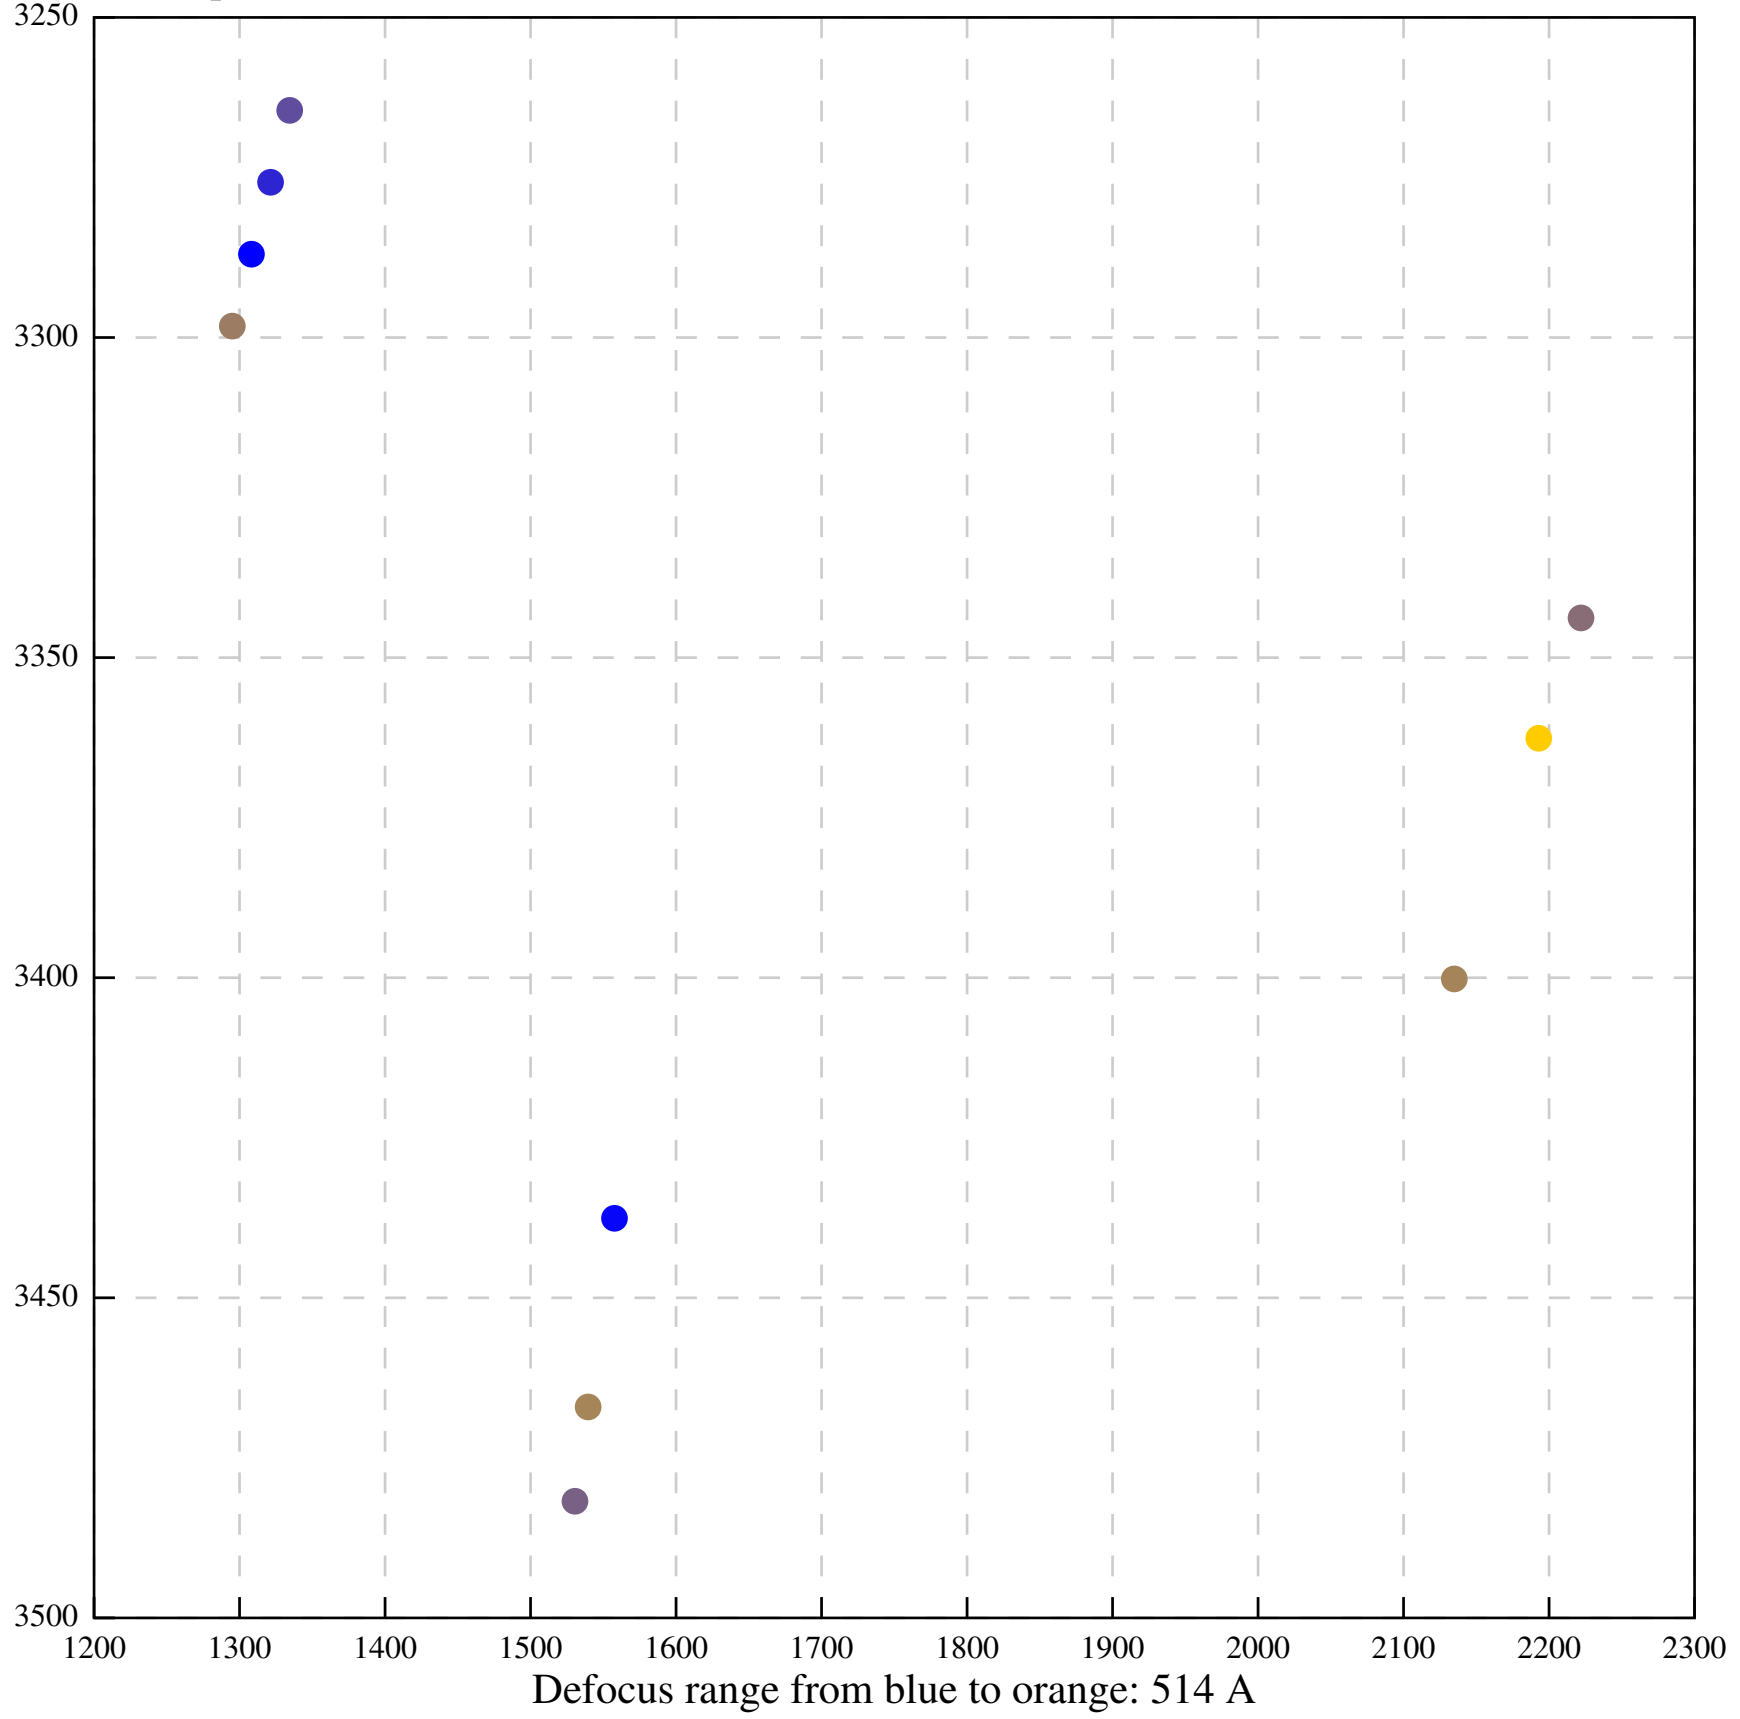

Defocus range from blue to orange: 519 A

Defocus range from blue to orange: 16 A

Defocus range from blue to orange: 211 A

Defocus range from blue to orange: 0 A

Defocus range from blue to orange: 150 A

Defocus range from blue to orange: 459 A

Defocus range from blue to orange: 0 A

Defocus range from blue to orange: 65 A

Defocus range from blue to orange: 382 A

Defocus range from blue to orange: 170 A

Defocus range from blue to orange: 874 A

Defocus range from blue to orange: 793 A

Defocus range from blue to orange: 189 A

Defocus range from blue to orange: 1136 A

Defocus range from blue to orange: 690 A

Defocus range from blue to orange: 393 A

Defocus range from blue to orange: 119 Å