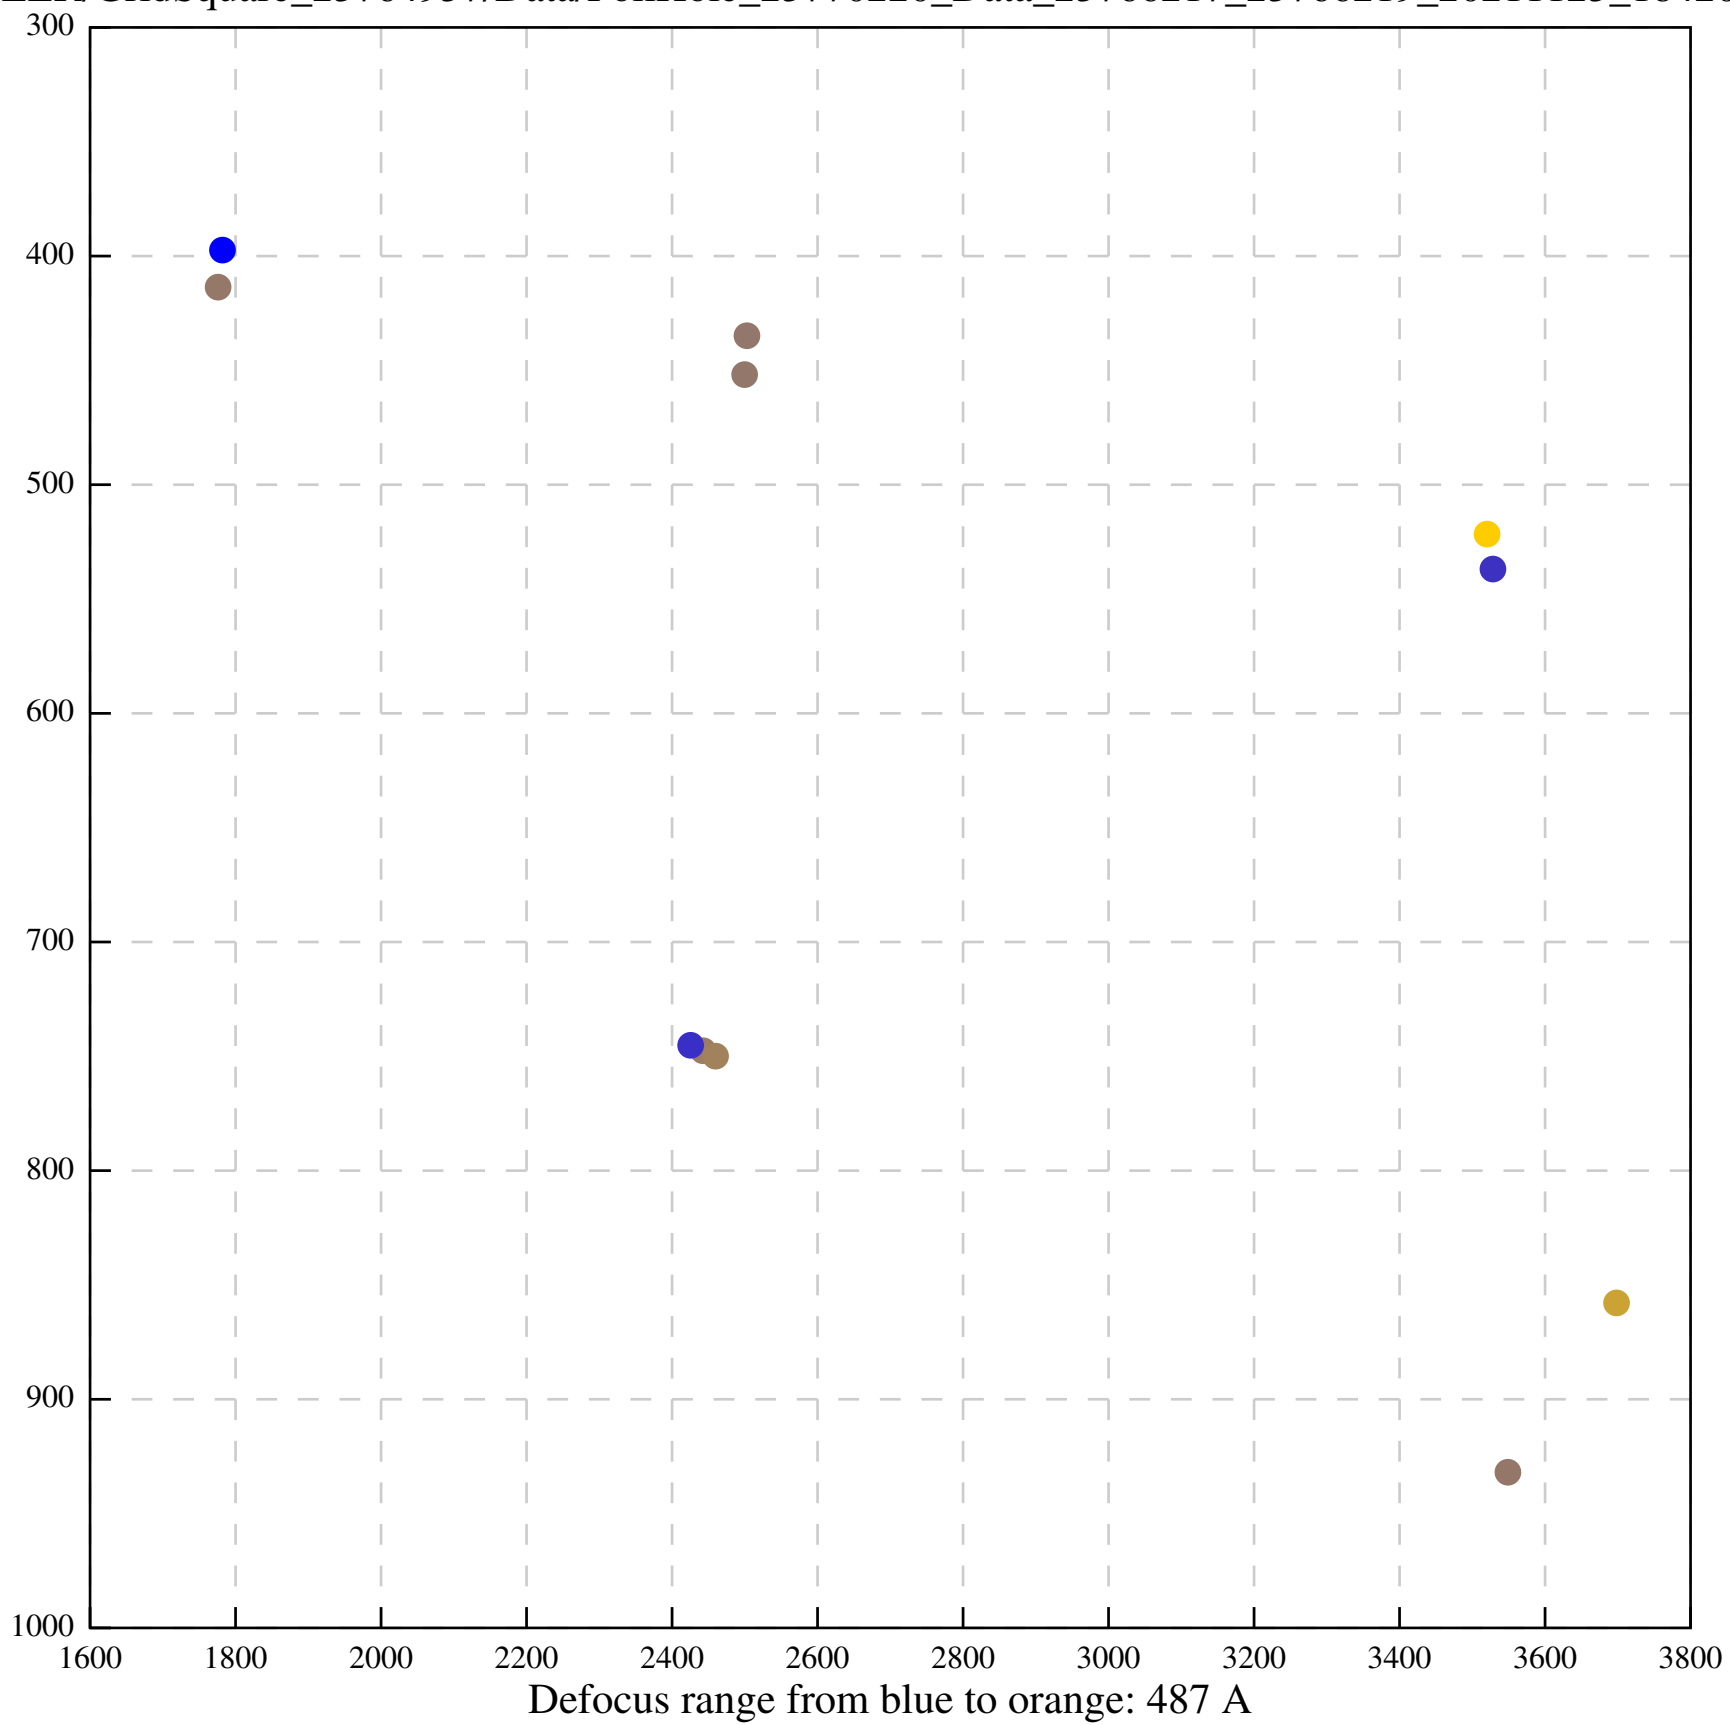

Defocus range from blue to orange: 406 A

Defocus range from blue to orange: 385 A

Defocus range from blue to orange: 704 A

Defocus range from blue to orange: 283 A

Defocus range from blue to orange: 10 A

Defocus range from blue to orange: 0 Å

Defocus range from blue to orange: 169 A

Defocus range from blue to orange: 709 A

Defocus range from blue to orange: 66 A

Defocus range from blue to orange: 357 A

Defocus range from blue to orange: 1026 A

Defocus range from blue to orange: 519 A

Defocus range from blue to orange: 16 A

Defocus range from blue to orange: 211 A

Defocus range from blue to orange: 0 A

Defocus range from blue to orange: 150 A

Defocus range from blue to orange: 459 A

Defocus range from blue to orange: 0 A

Defocus range from blue to orange: 65 A

Defocus range from blue to orange: 382 A

Defocus range from blue to orange: 170 A

Defocus range from blue to orange: 874 A

Defocus range from blue to orange: 793 A