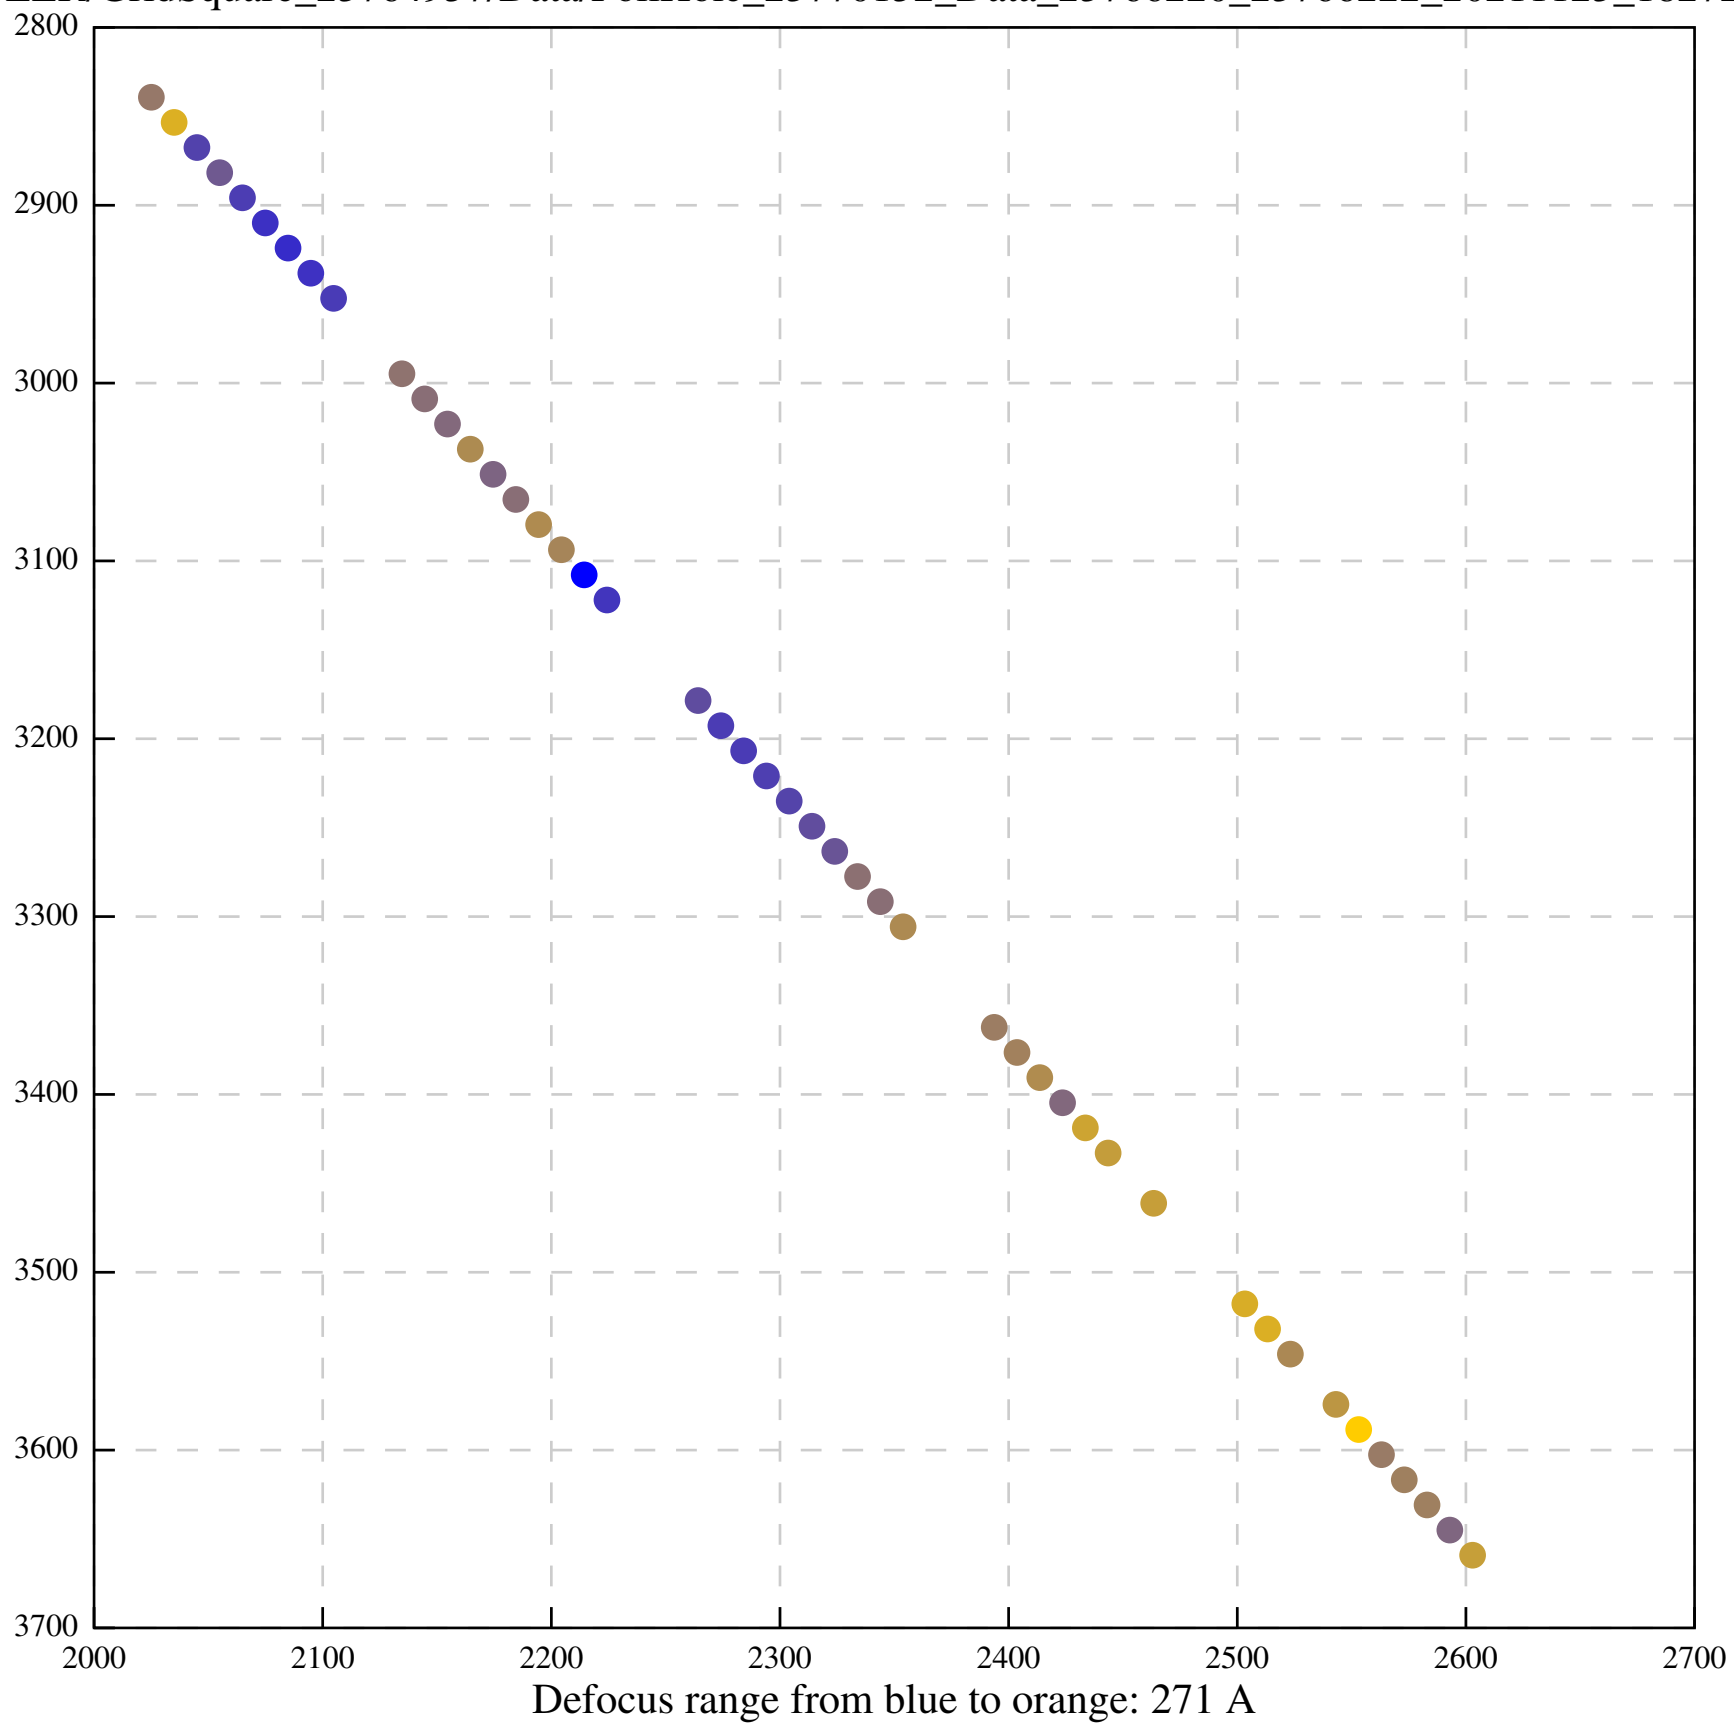

Defocus range from blue to orange: 169 A

Defocus range from blue to orange: 709 A

Defocus range from blue to orange: 66 A

Defocus range from blue to orange: 357 A

Defocus range from blue to orange: 1026 A

Defocus range from blue to orange: 519 A

Defocus range from blue to orange: 16 A

Defocus range from blue to orange: 211 A

Defocus range from blue to orange: 0 A

Defocus range from blue to orange: 150 A

Defocus range from blue to orange: 459 A