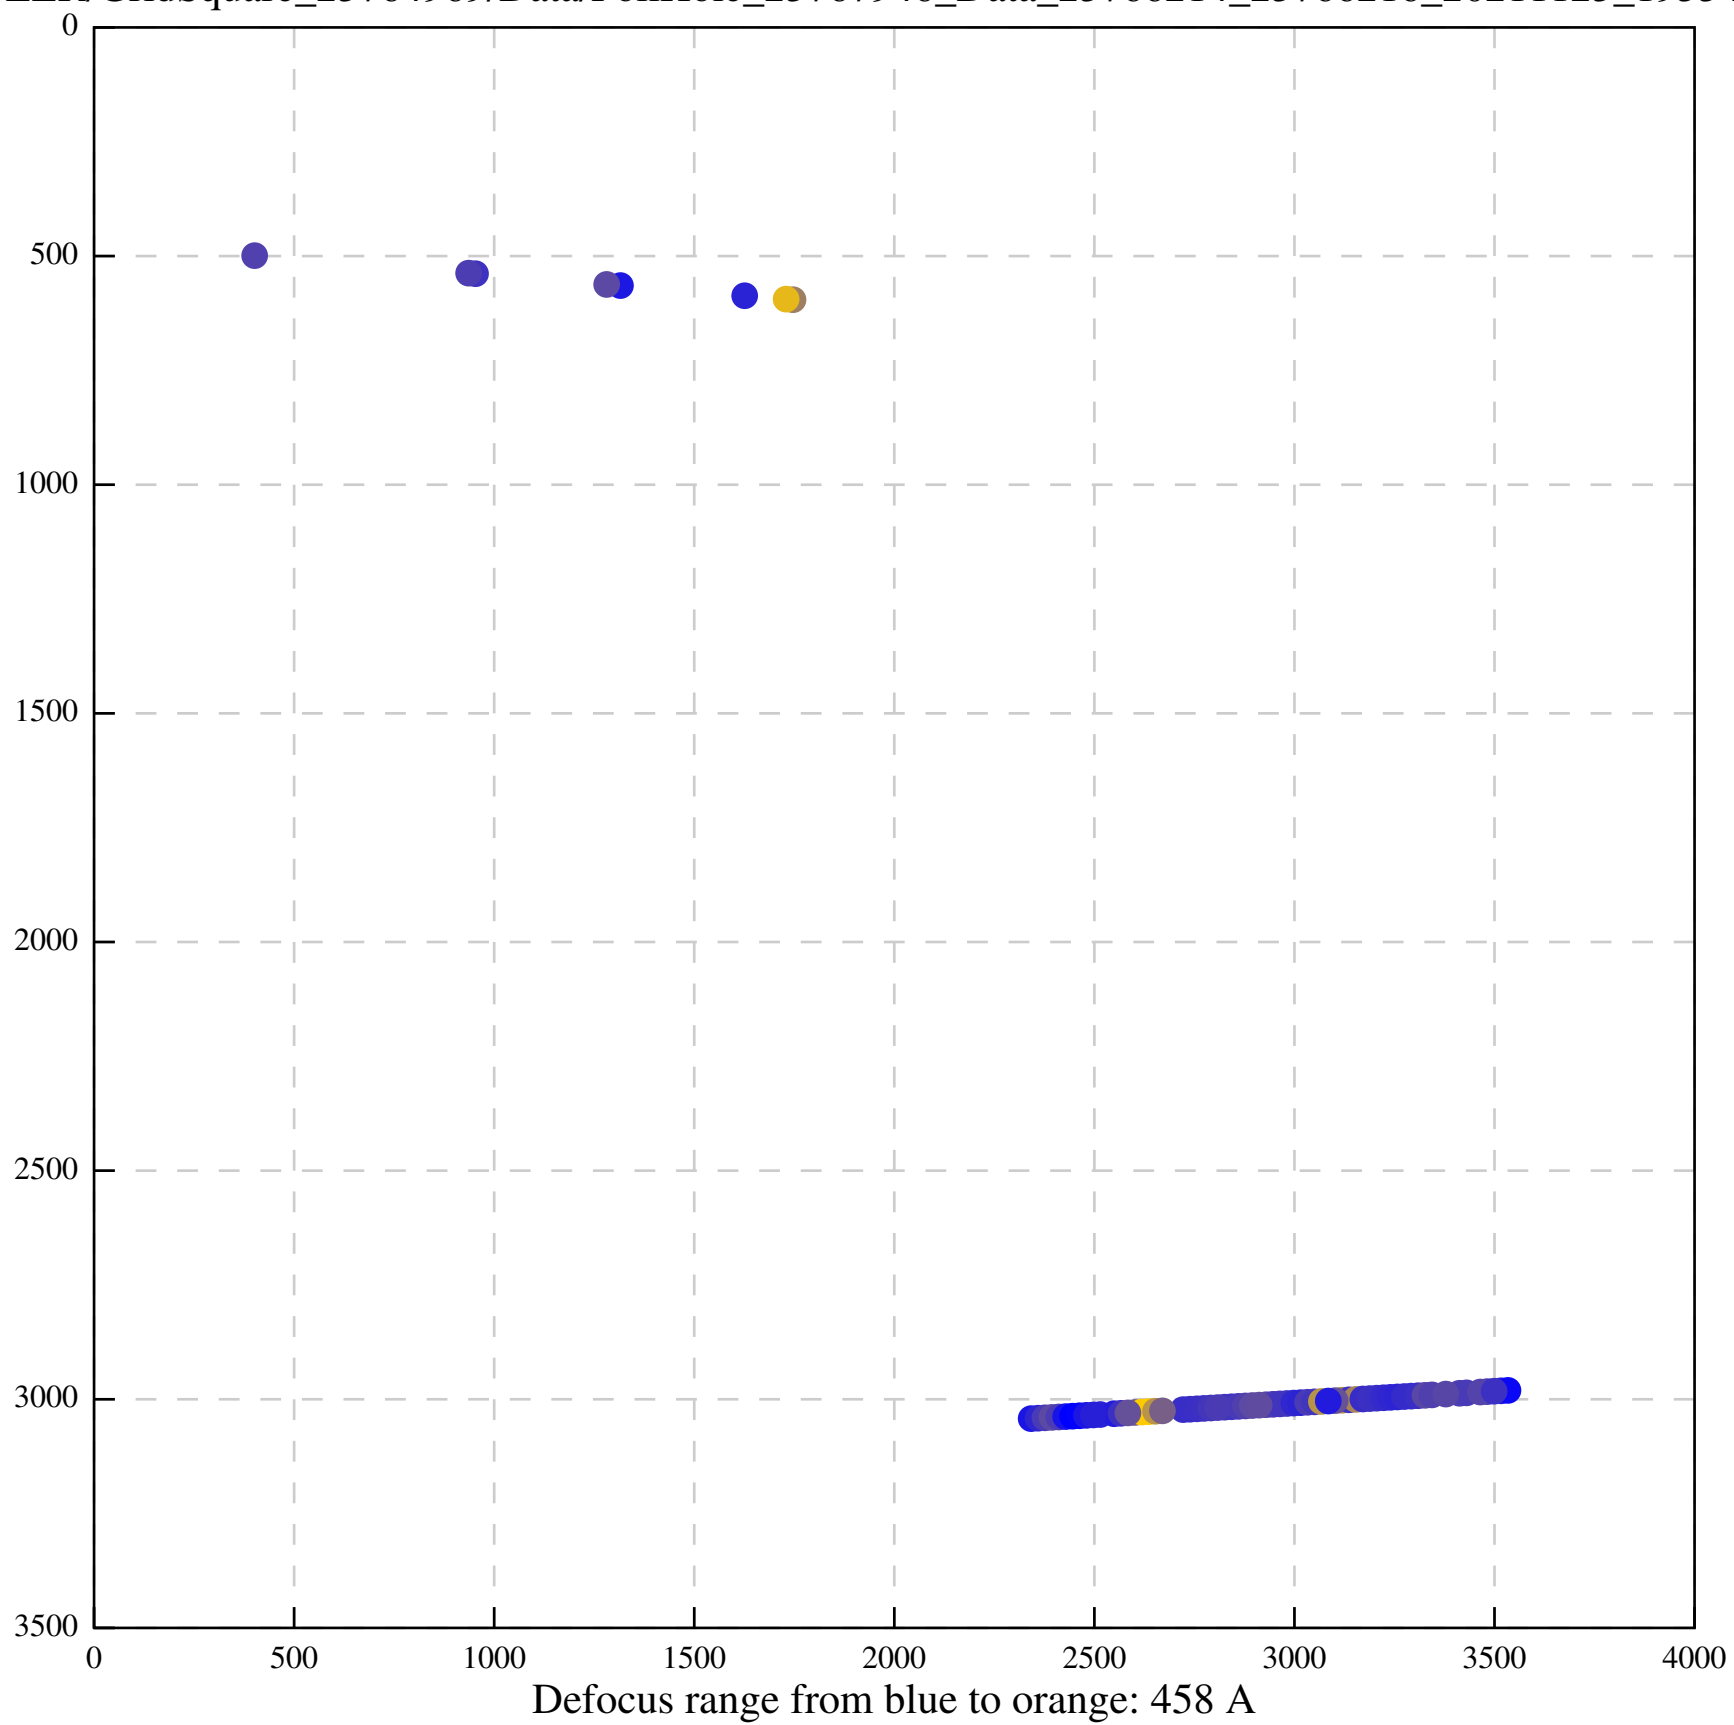

Defocus range from blue to orange: 189 A

Defocus range from blue to orange: 1136 A

Defocus range from blue to orange: 690 A

Defocus range from blue to orange: 393 A

Defocus range from blue to orange: 119 Å

Defocus range from blue to orange: 426 A

Defocus range from blue to orange: 396 A

Defocus range from blue to orange: 269 A

Defocus range from blue to orange: 460 A

Defocus range from blue to orange: 109 A

Defocus range from blue to orange: 58 A

Defocus range from blue to orange: 305 A

Defocus range from blue to orange: 167 A

Defocus range from blue to orange: 0 A

Defocus range from blue to orange: 422 A

Defocus range from blue to orange: 348 A

Defocus range from blue to orange: 372 A

Defocus range from blue to orange: 346 A

Defocus range from blue to orange: 360 A

Defocus range from blue to orange: 1022 A

Defocus range from blue to orange: 346 A