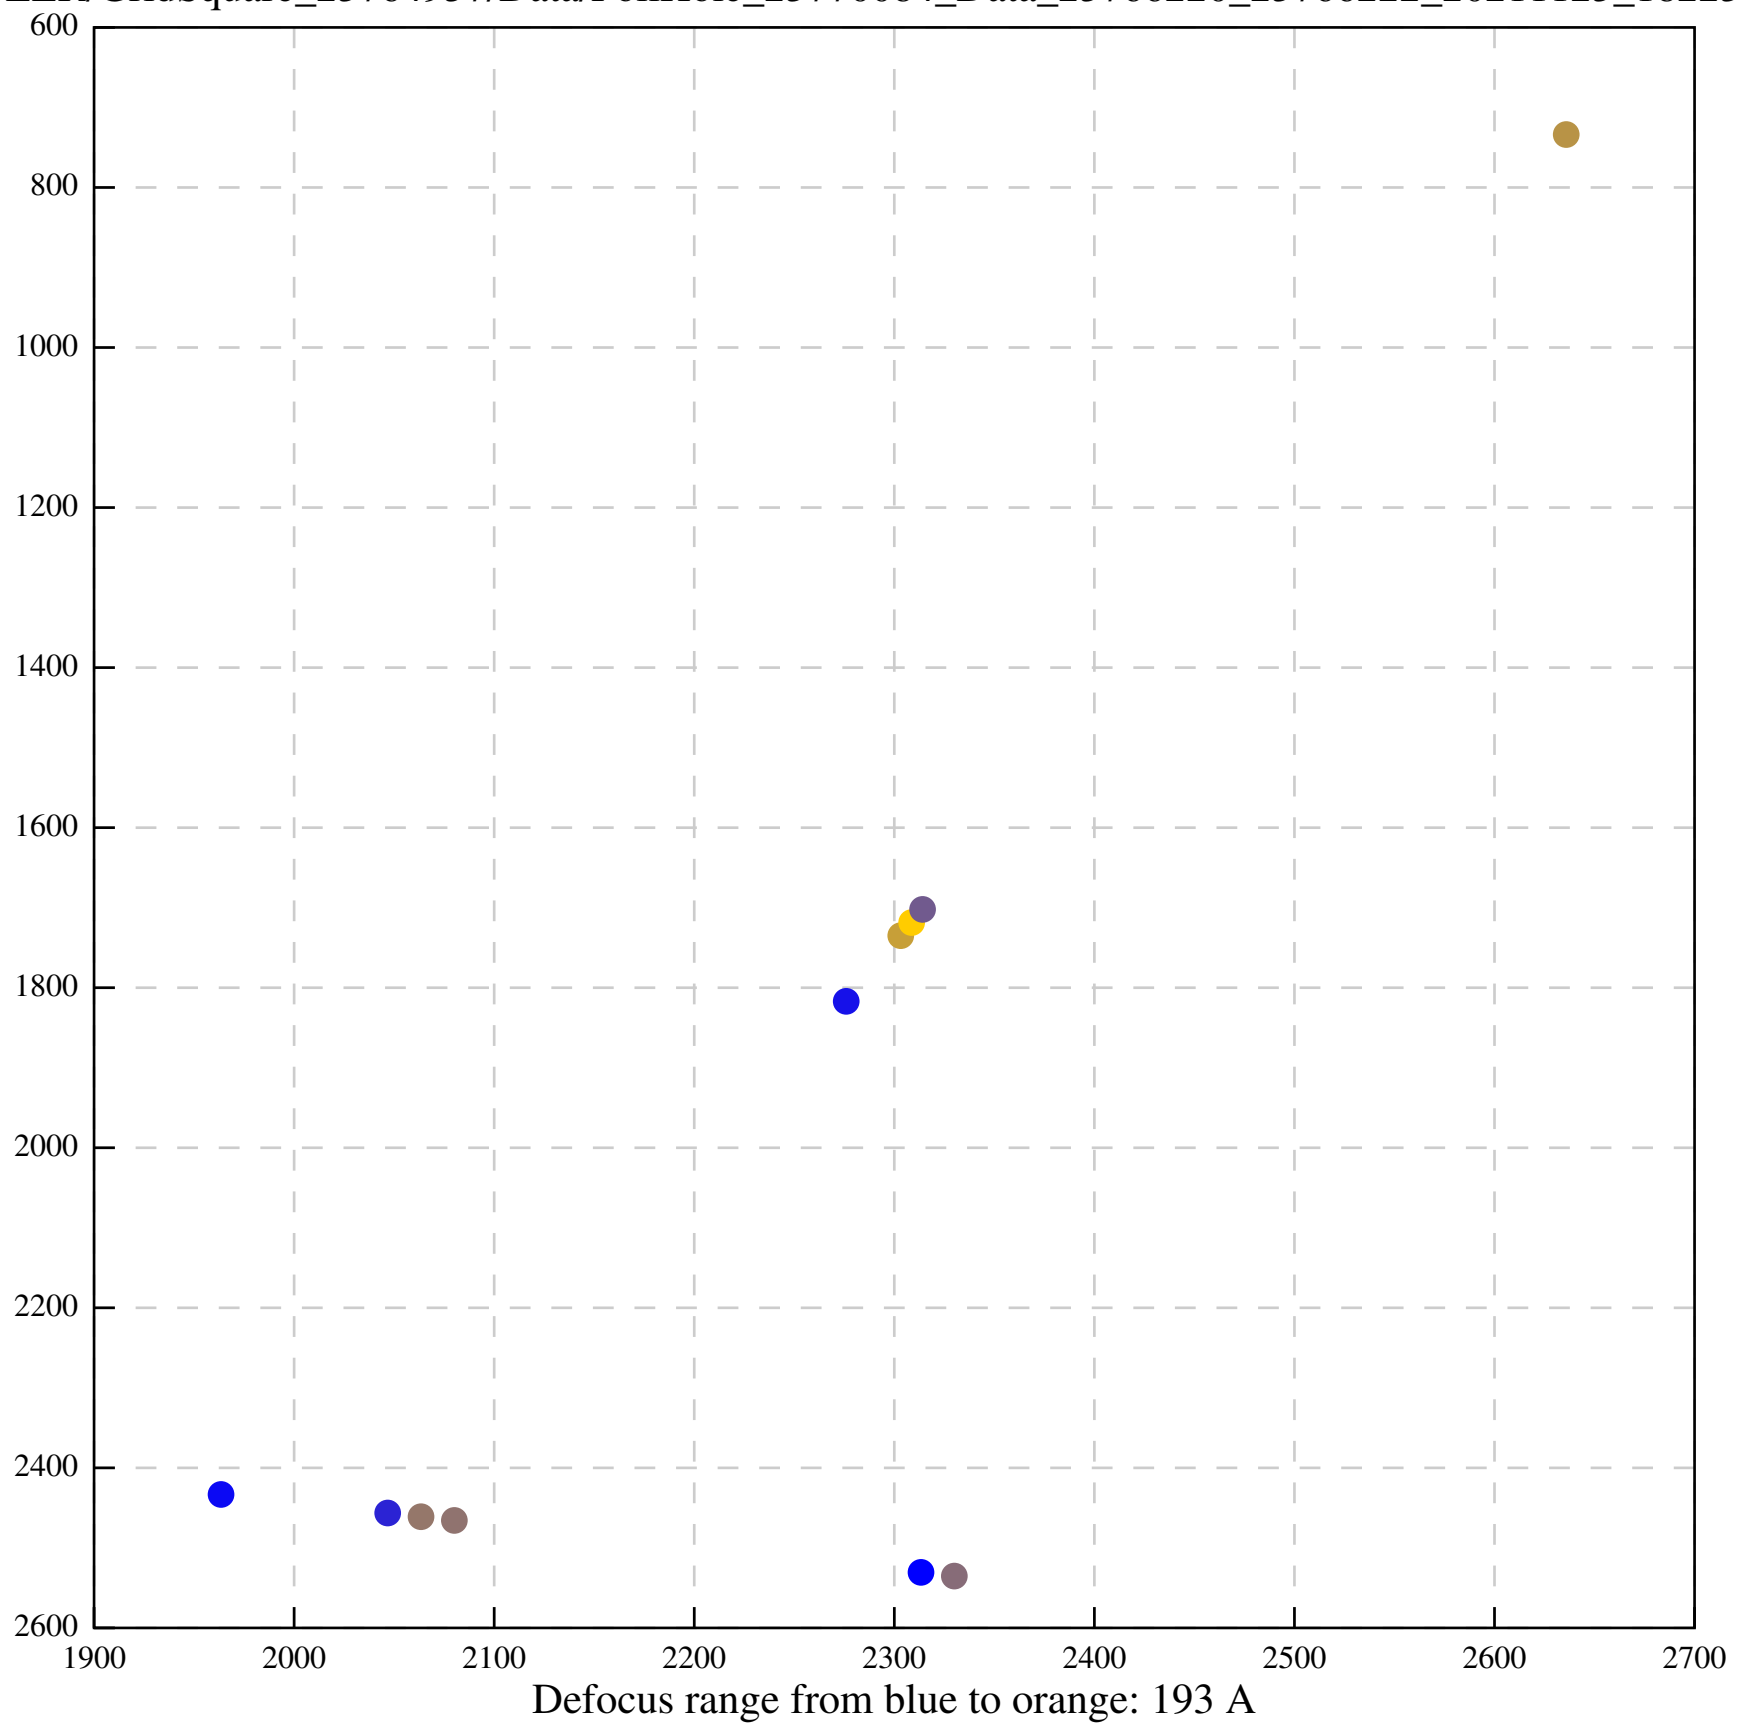

Defocus range from blue to orange: 29 A

Defocus range from blue to orange: 191 A

Defocus range from blue to orange: 452 A

Defocus range from blue to orange: 217 A

Defocus range from blue to orange: 277 A

Defocus range from blue to orange: 442 A

Defocus range from blue to orange: 406 A

Defocus range from blue to orange: 385 A

Defocus range from blue to orange: 704 A

Defocus range from blue to orange: 283 A

Defocus range from blue to orange: 10 A

Defocus range from blue to orange: 0 Å

Defocus range from blue to orange: 169 A

Defocus range from blue to orange: 709 A

Defocus range from blue to orange: 66 A

Defocus range from blue to orange: 357 A

Defocus range from blue to orange: 1026 A