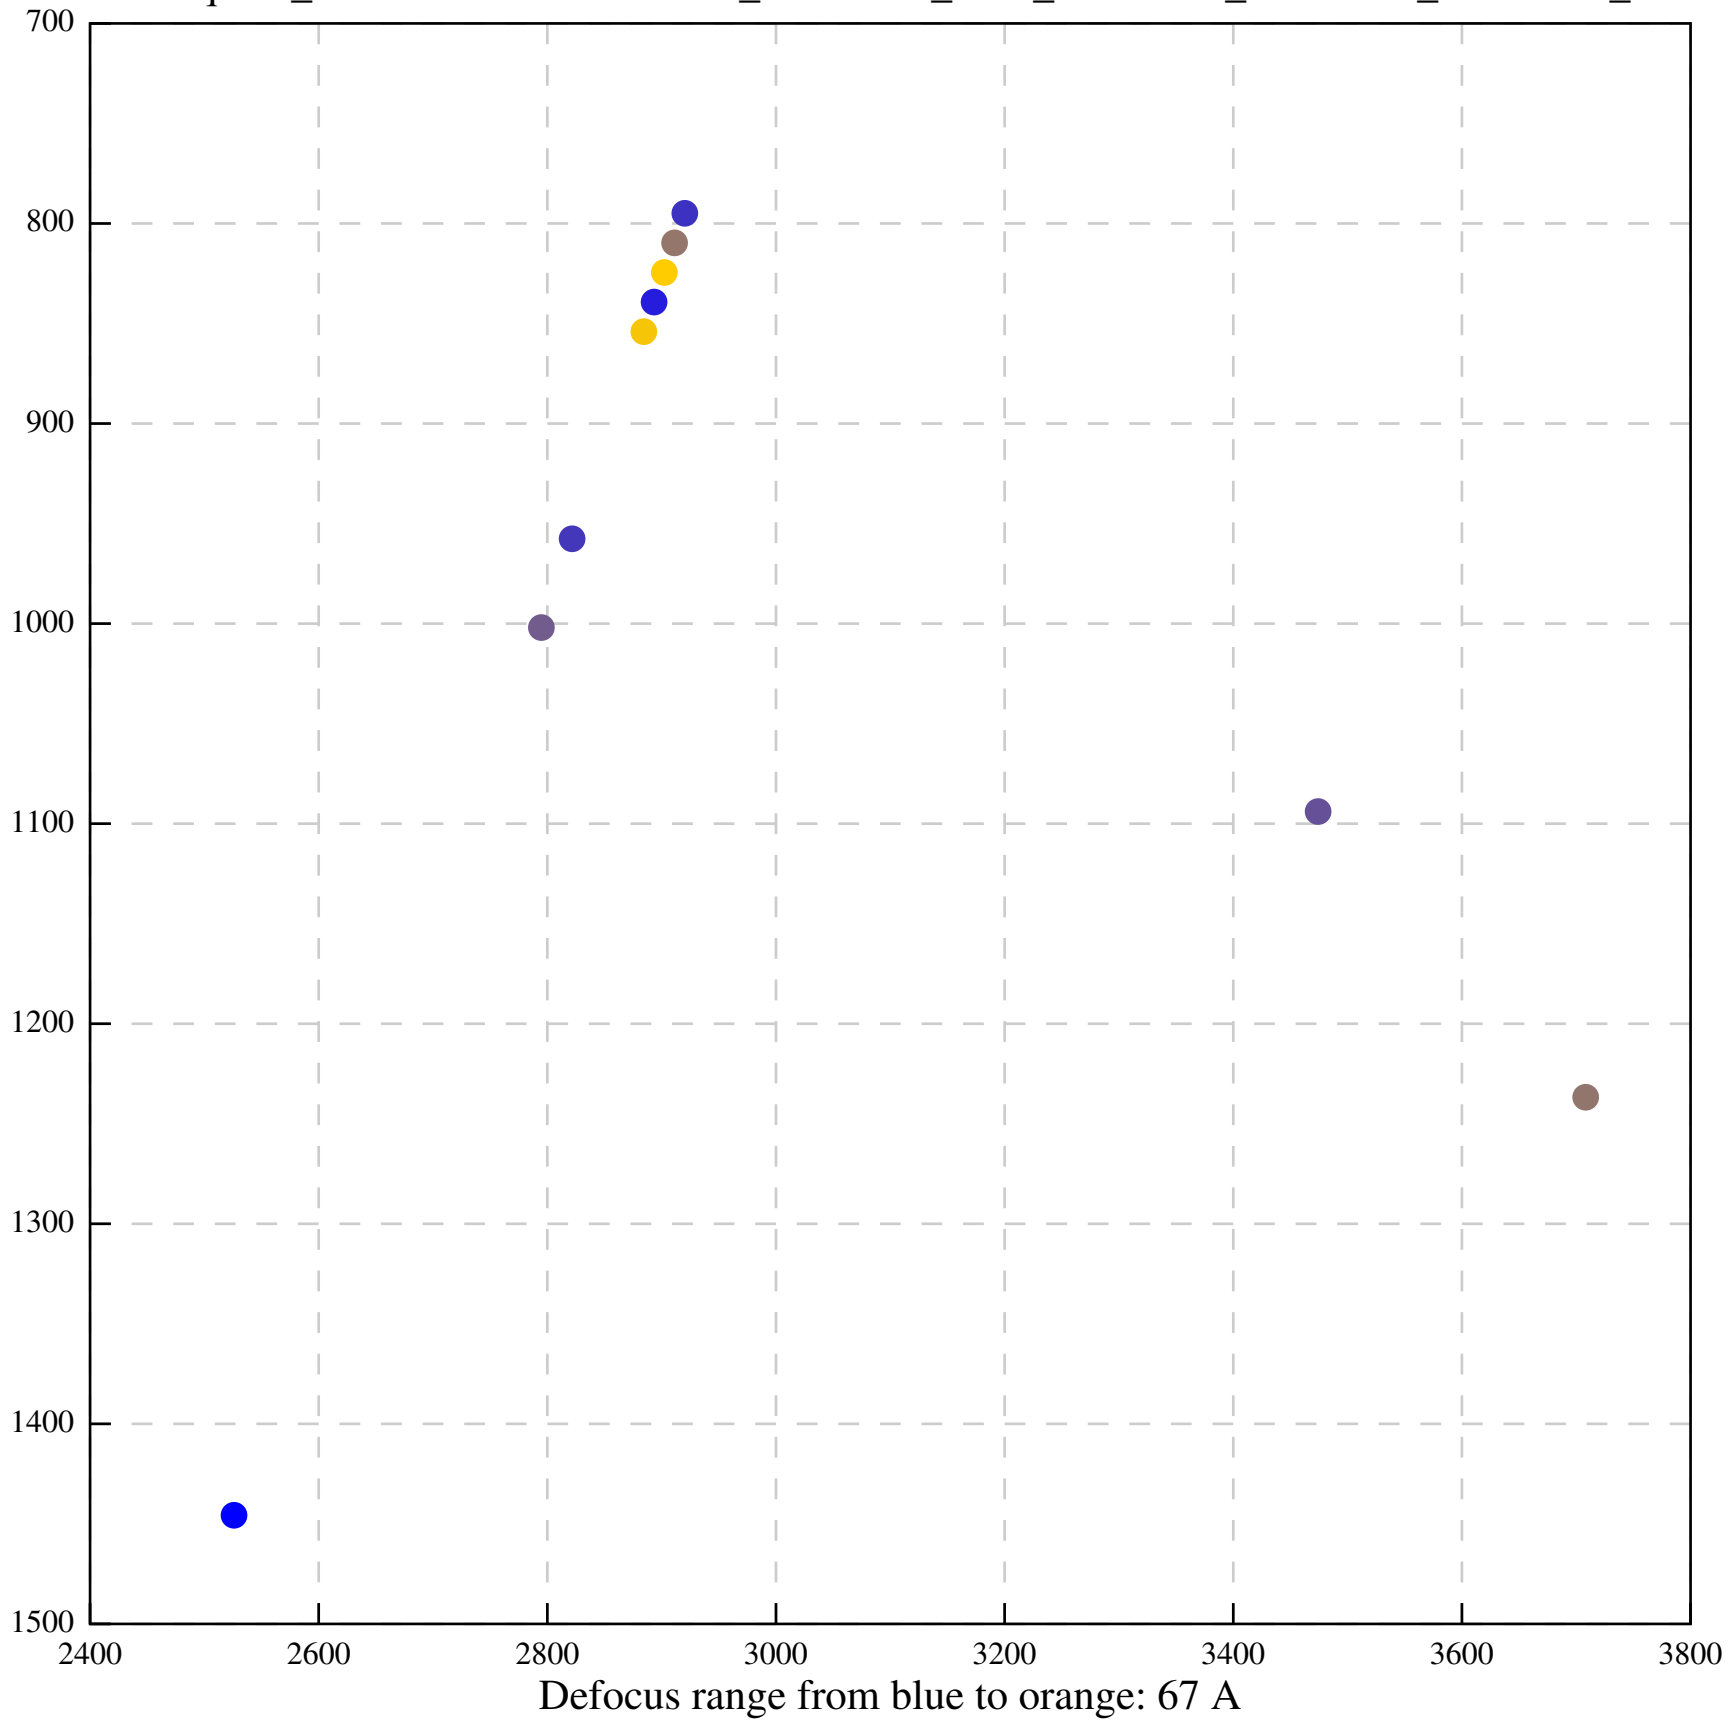

Defocus range from blue to orange: 171 A

Defocus range from blue to orange: 147 A

Defocus range from blue to orange: 469 A

Defocus range from blue to orange: 356 A

Defocus range from blue to orange: 221 A

Defocus range from blue to orange: 29 A

Defocus range from blue to orange: 191 A

Defocus range from blue to orange: 452 A

Defocus range from blue to orange: 217 A

Defocus range from blue to orange: 277 A

Defocus range from blue to orange: 442 A

Defocus range from blue to orange: 406 A

Defocus range from blue to orange: 385 A

Defocus range from blue to orange: 704 A

Defocus range from blue to orange: 283 A

Defocus range from blue to orange: 10 A

Defocus range from blue to orange: 0 Å

Defocus range from blue to orange: 169 A

Defocus range from blue to orange: 709 A

Defocus range from blue to orange: 66 A

Defocus range from blue to orange: 357 A

Defocus range from blue to orange: 1026 A