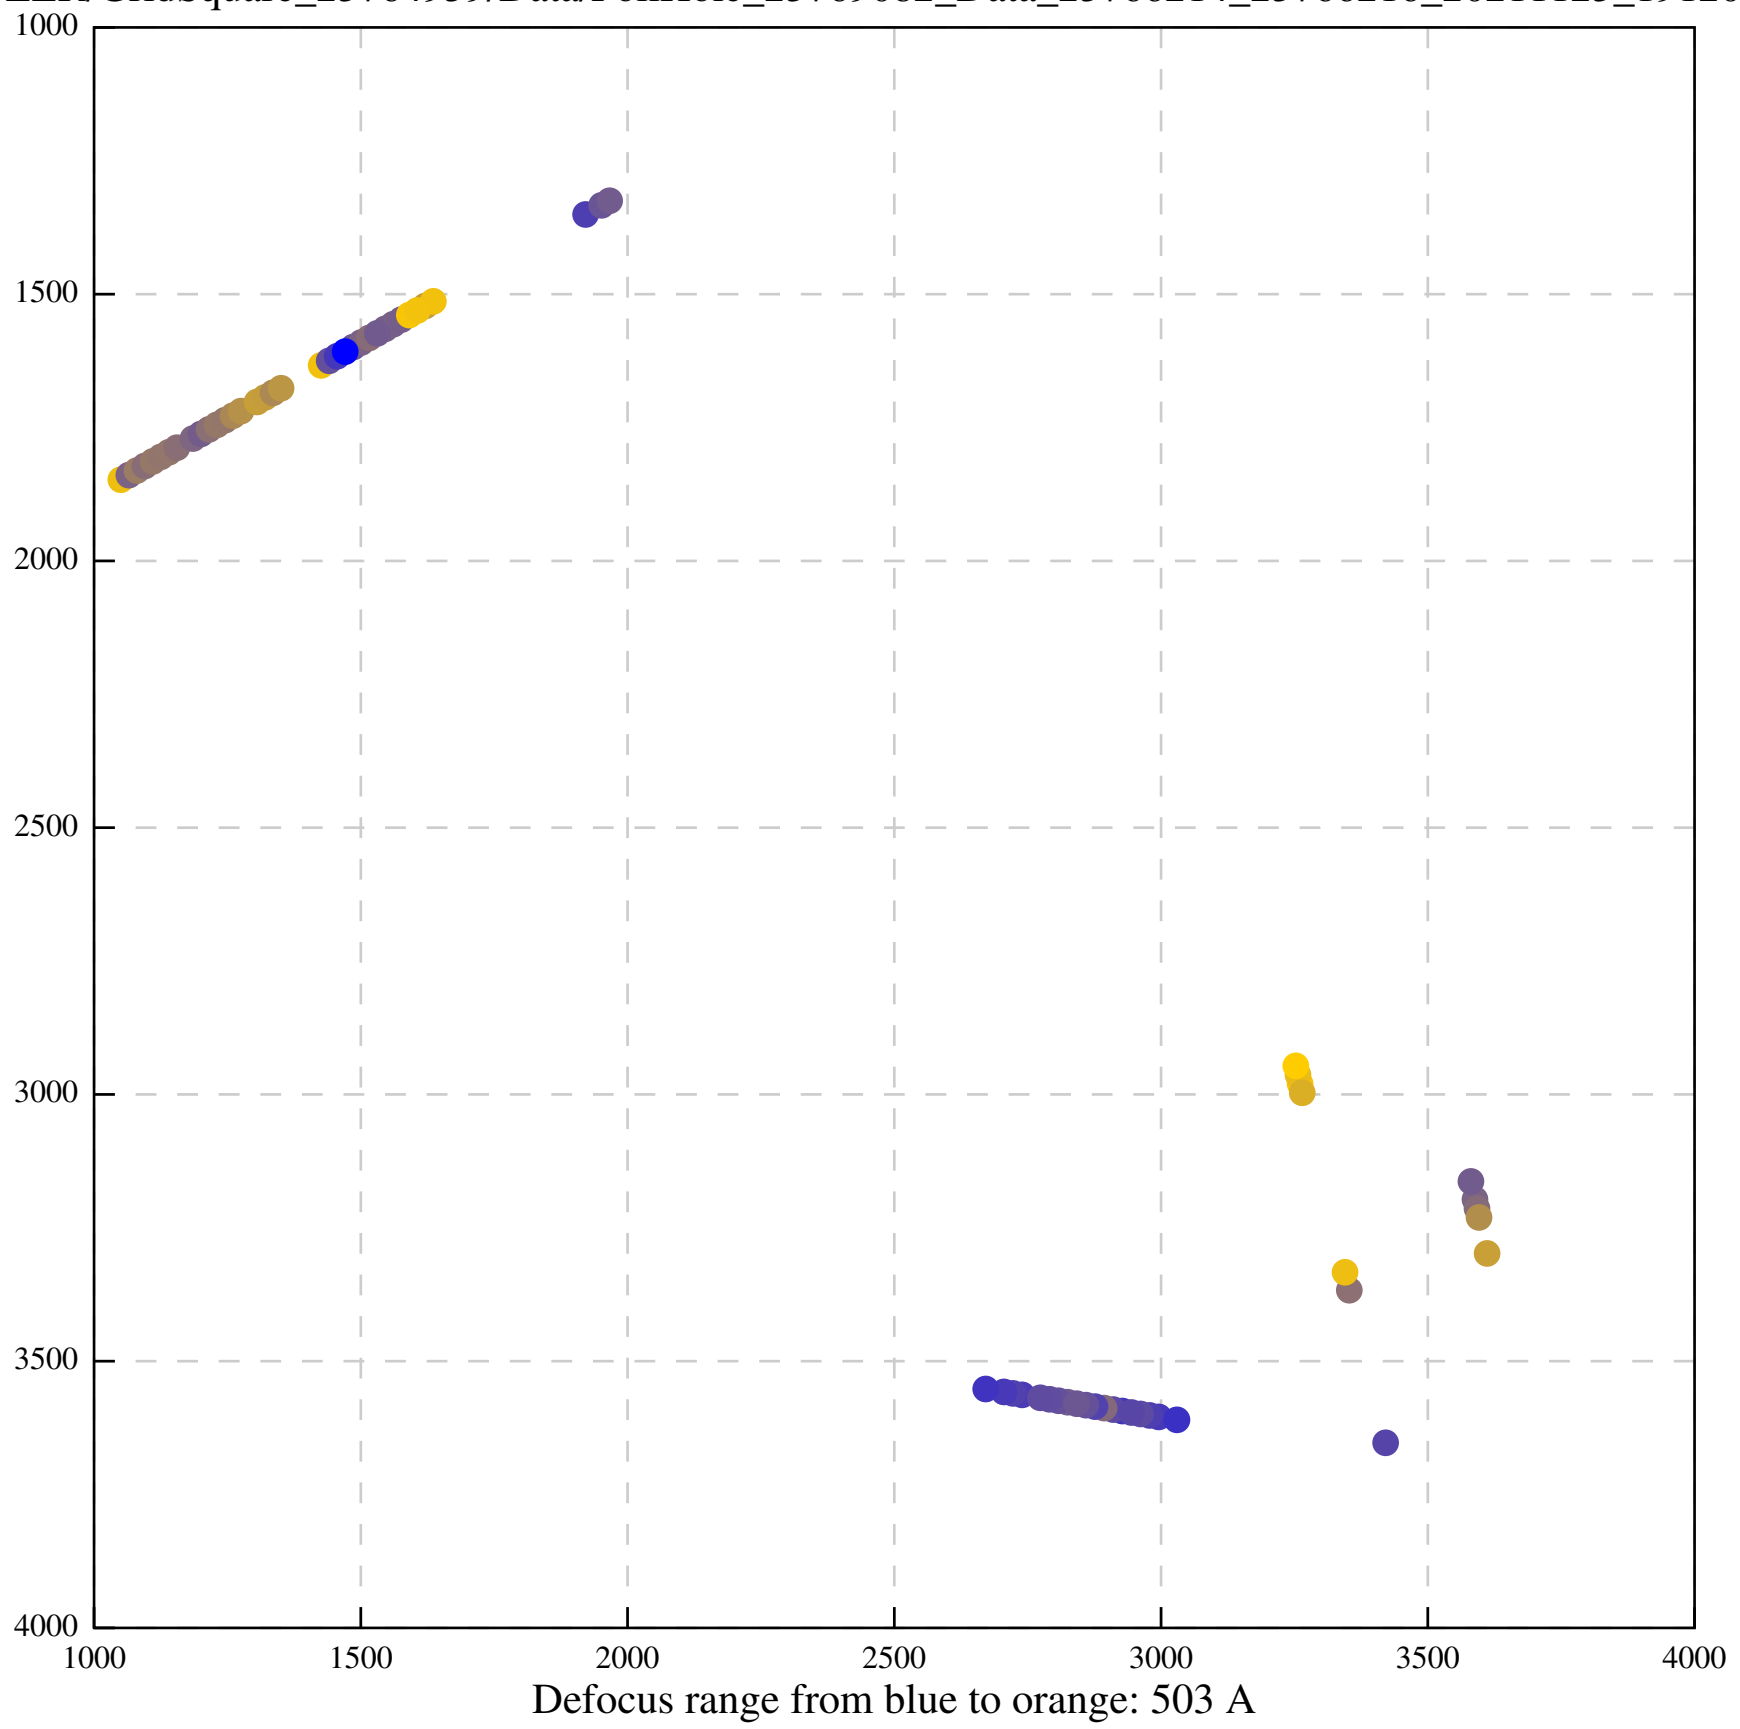

Defocus range from blue to orange: 169 A

Defocus range from blue to orange: 709 A

Defocus range from blue to orange: 66 A

Defocus range from blue to orange: 357 A

Defocus range from blue to orange: 1026 A

Defocus range from blue to orange: 519 A

Defocus range from blue to orange: 16 A

Defocus range from blue to orange: 211 A

Defocus range from blue to orange: 0 A

Defocus range from blue to orange: 150 A

Defocus range from blue to orange: 459 A

Defocus range from blue to orange: 0 A

Defocus range from blue to orange: 65 A

Defocus range from blue to orange: 382 A

Defocus range from blue to orange: 170 A

Defocus range from blue to orange: 874 A

Defocus range from blue to orange: 793 A

Defocus range from blue to orange: 189 A

Defocus range from blue to orange: 1136 A

Defocus range from blue to orange: 690 A

Defocus range from blue to orange: 393 A

Defocus range from blue to orange: 119 Å