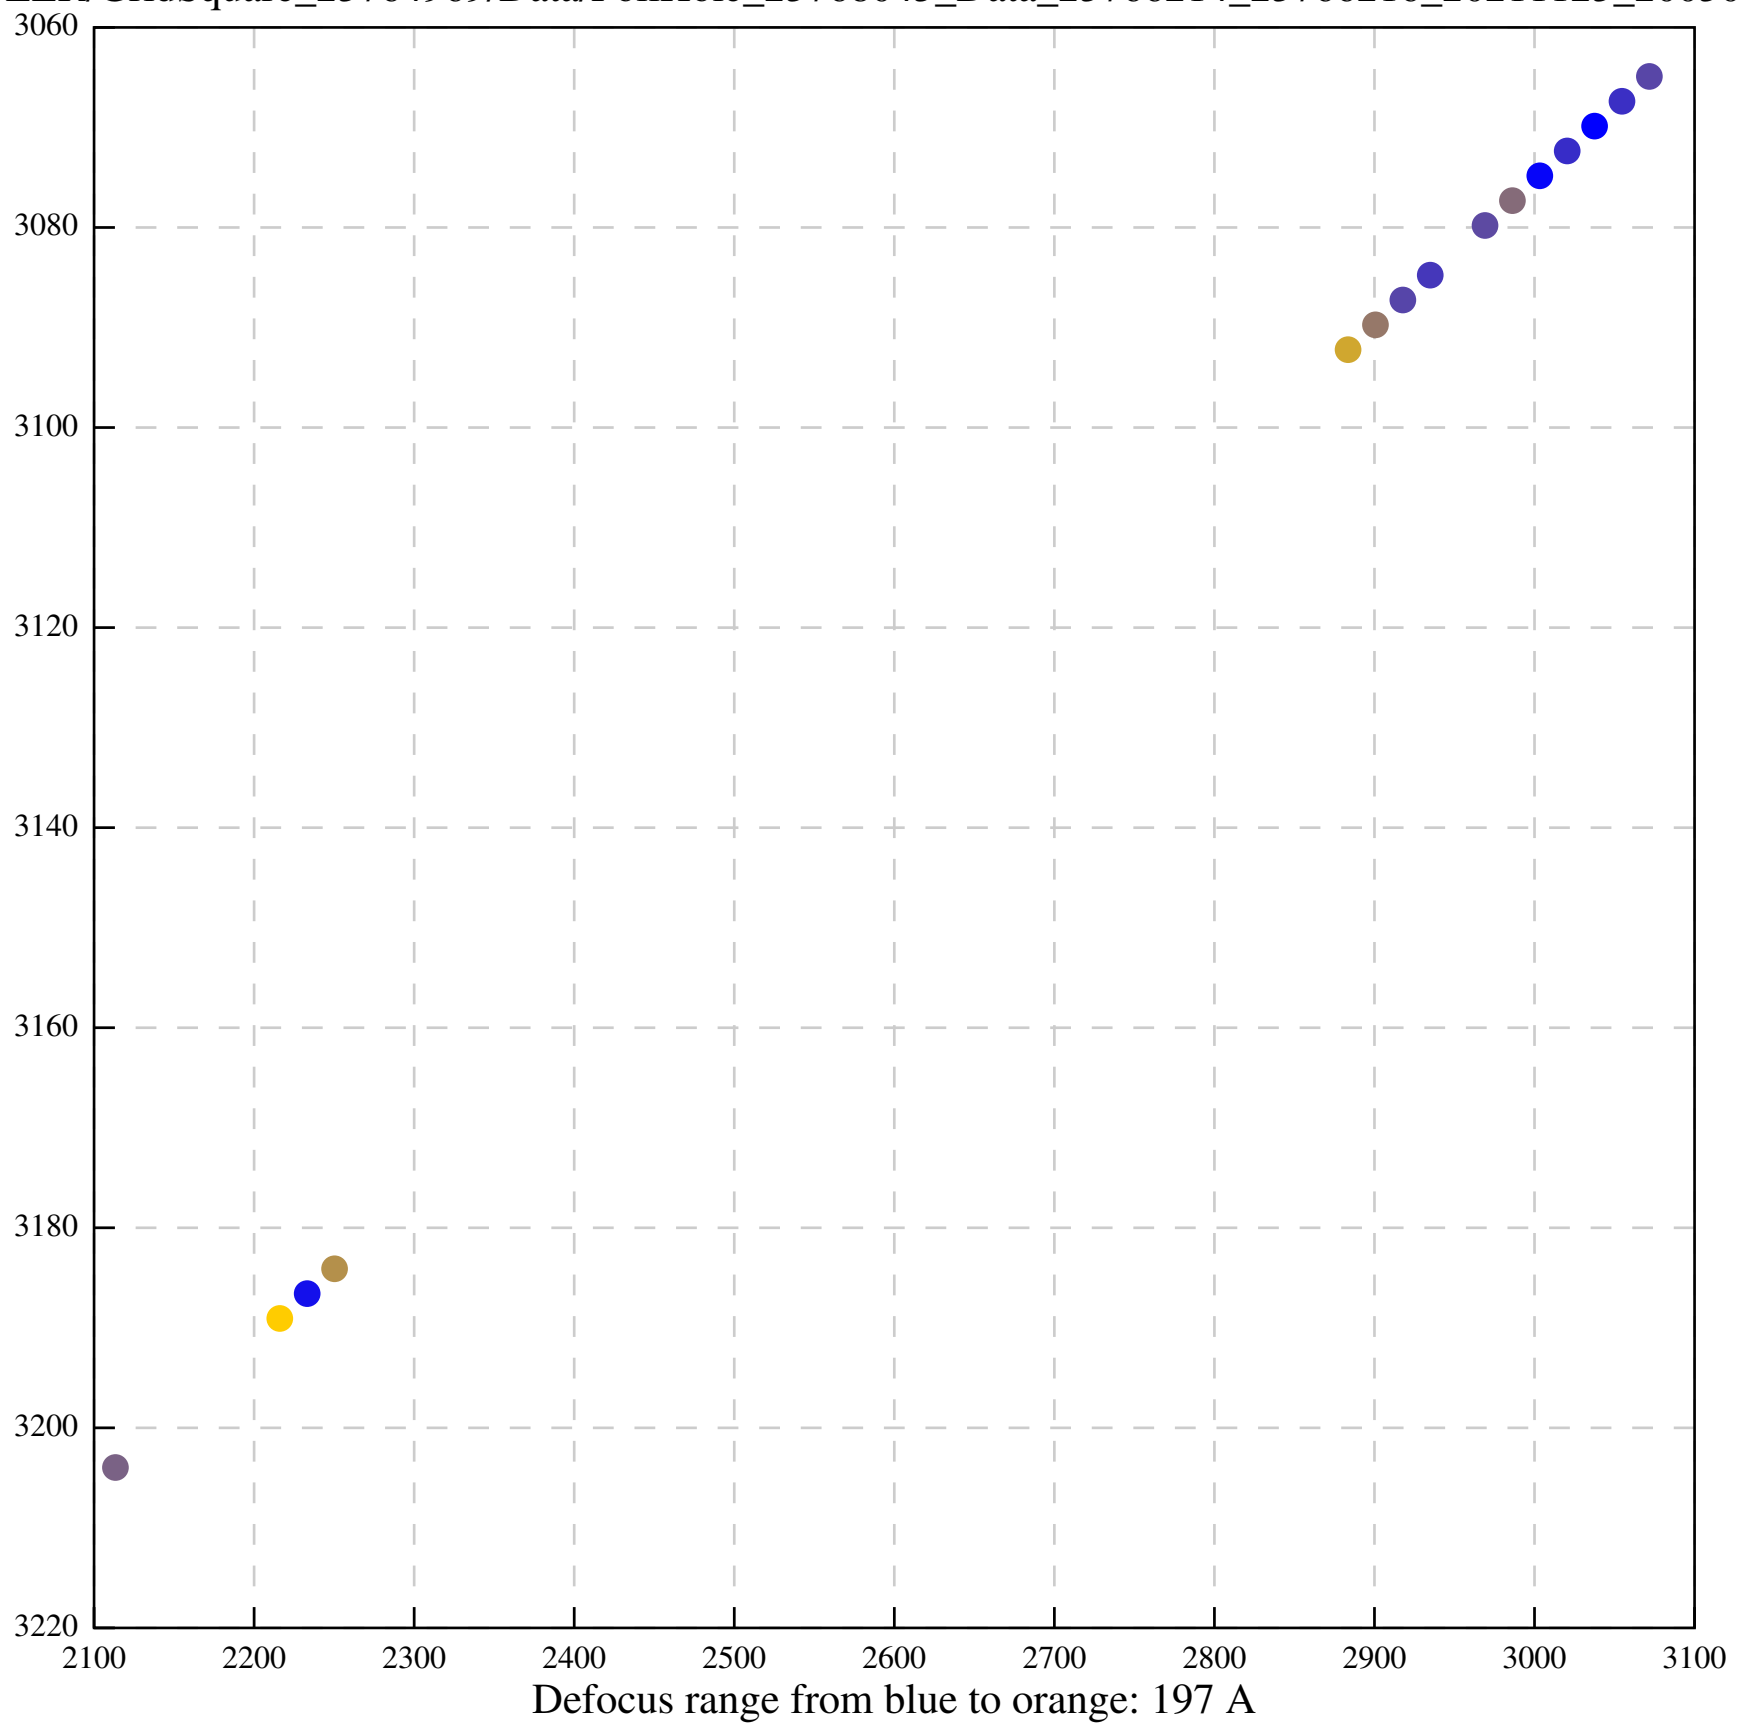

Defocus range from blue to orange: 372 A

Defocus range from blue to orange: 346 A

Defocus range from blue to orange: 360 A

Defocus range from blue to orange: 1022 A

Defocus range from blue to orange: 346 A

Defocus range from blue to orange: 318 A

Defocus range from blue to orange: 474 A

Defocus range from blue to orange: 732 A

Defocus range from blue to orange: 551 A

Defocus range from blue to orange: 460 A

Defocus range from blue to orange: 497 A

Defocus range from blue to orange: 166 A

Defocus range from blue to orange: 241 A

Defocus range from blue to orange: 375 A

Defocus range from blue to orange: 901 A