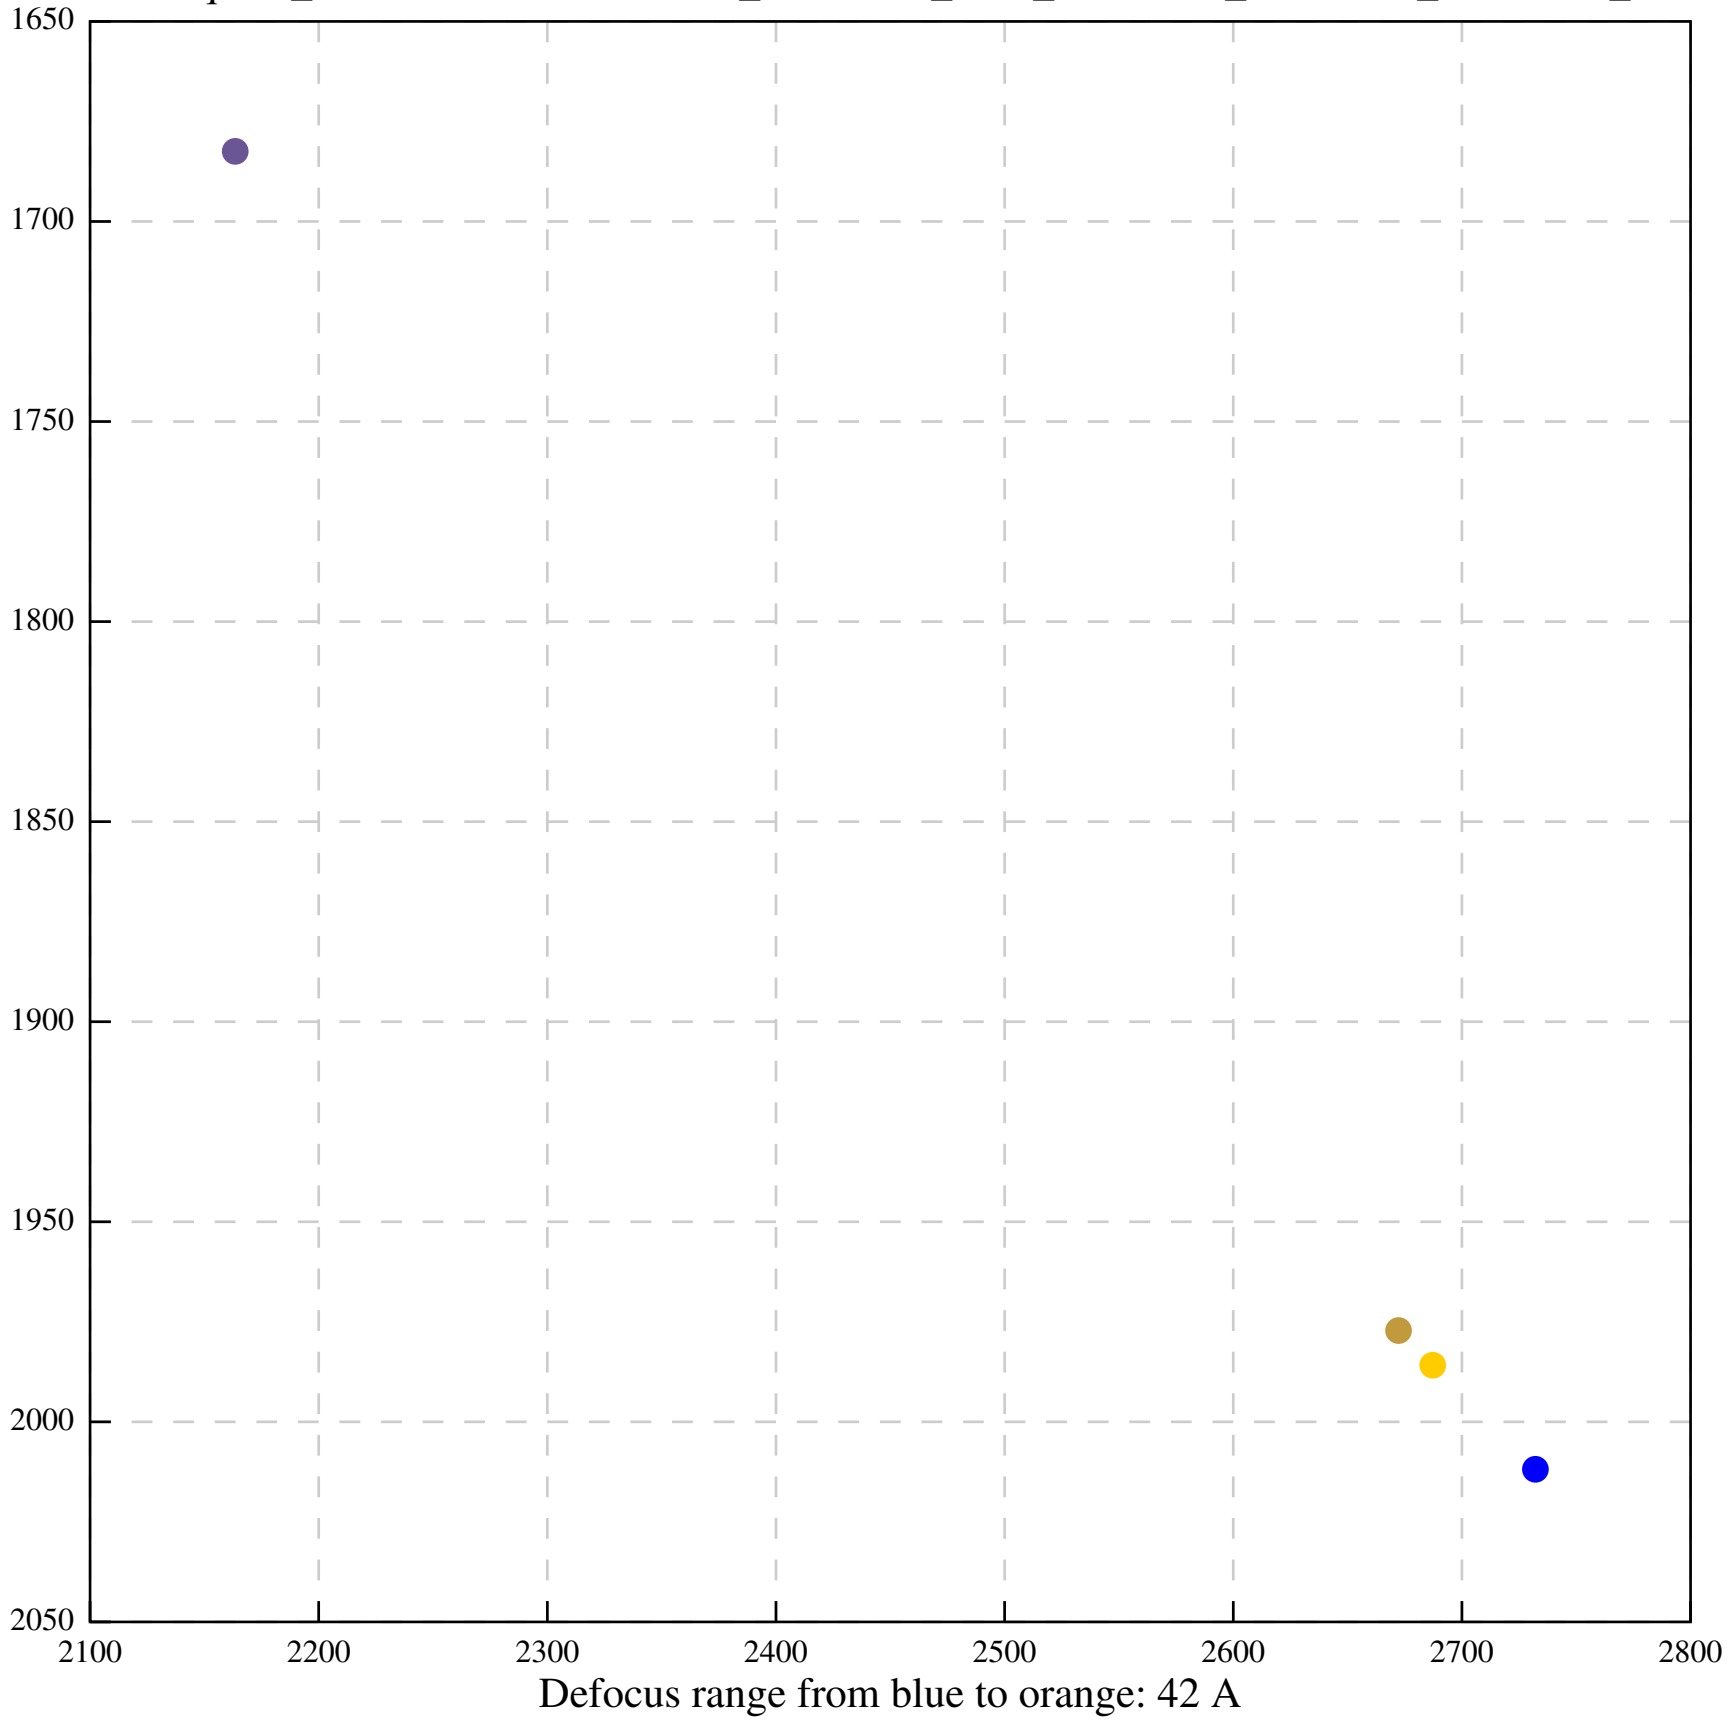

Defocus range from blue to orange: 58 A

Defocus range from blue to orange: 305 A

Defocus range from blue to orange: 167 A

Defocus range from blue to orange: 0 A

Defocus range from blue to orange: 422 A

Defocus range from blue to orange: 348 A

Defocus range from blue to orange: 372 A

Defocus range from blue to orange: 346 A

Defocus range from blue to orange: 360 A

Defocus range from blue to orange: 1022 A

Defocus range from blue to orange: 346 A