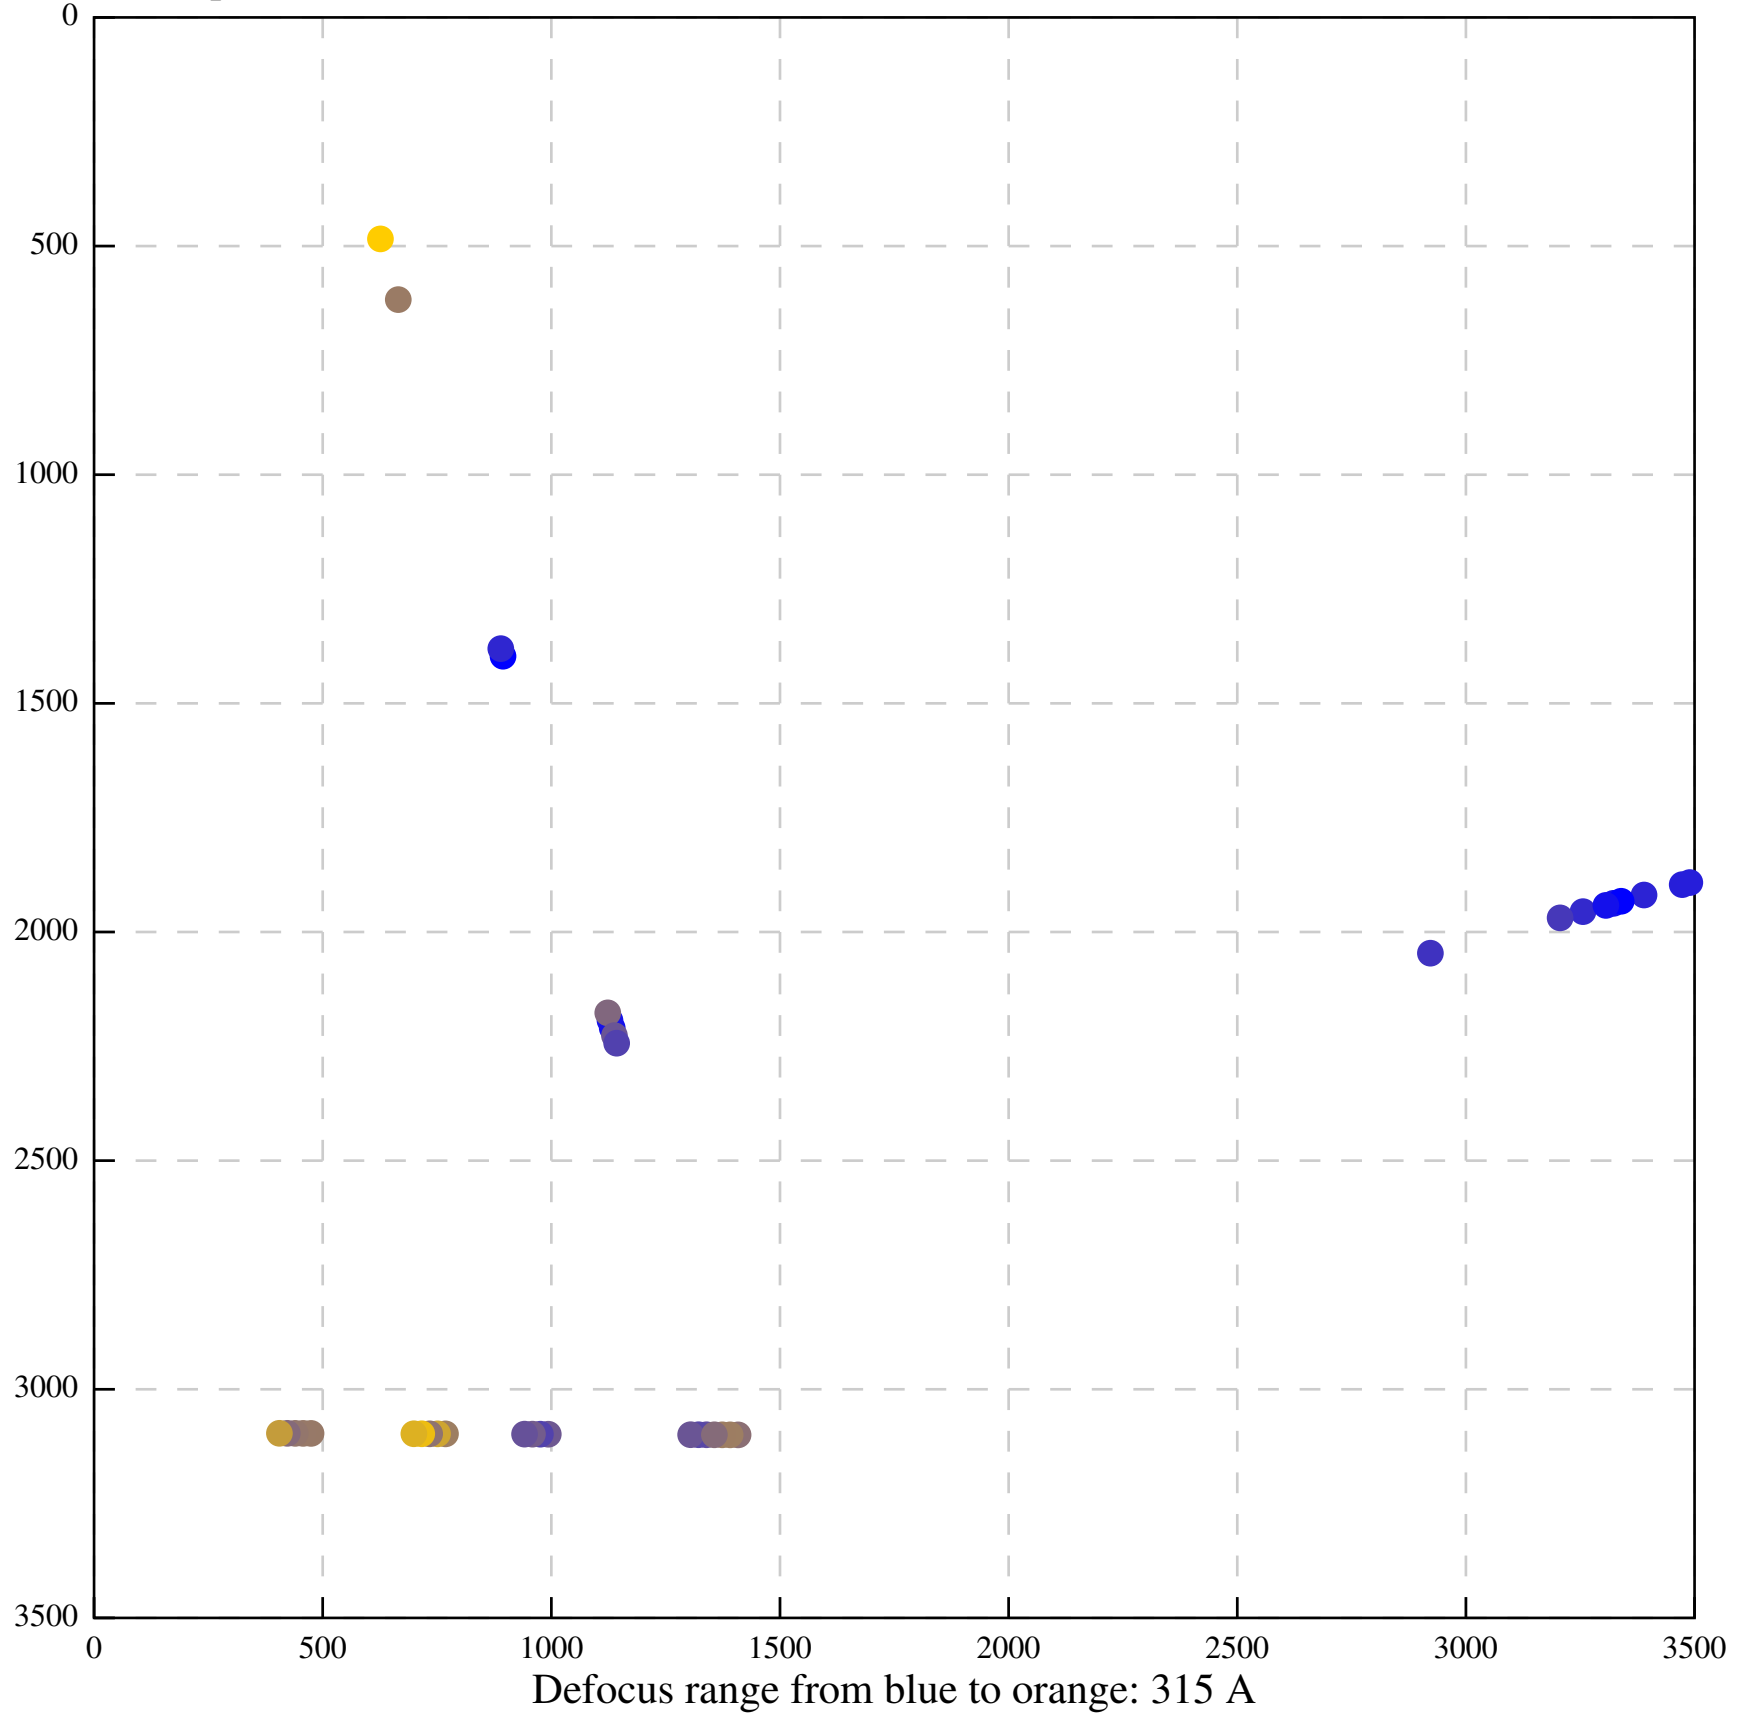

Defocus range from blue to orange: 406 A

Defocus range from blue to orange: 385 A

Defocus range from blue to orange: 704 A

Defocus range from blue to orange: 283 A

Defocus range from blue to orange: 10 A

Defocus range from blue to orange: 0 Å

Defocus range from blue to orange: 169 A

Defocus range from blue to orange: 709 A

Defocus range from blue to orange: 66 A

Defocus range from blue to orange: 357 A

Defocus range from blue to orange: 1026 A

Defocus range from blue to orange: 519 A

Defocus range from blue to orange: 16 A

Defocus range from blue to orange: 211 A

Defocus range from blue to orange: 0 A

Defocus range from blue to orange: 150 A

Defocus range from blue to orange: 459 A

Defocus range from blue to orange: 0 A

Defocus range from blue to orange: 65 A

Defocus range from blue to orange: 382 A

Defocus range from blue to orange: 170 A

Defocus range from blue to orange: 874 A

Defocus range from blue to orange: 793 A