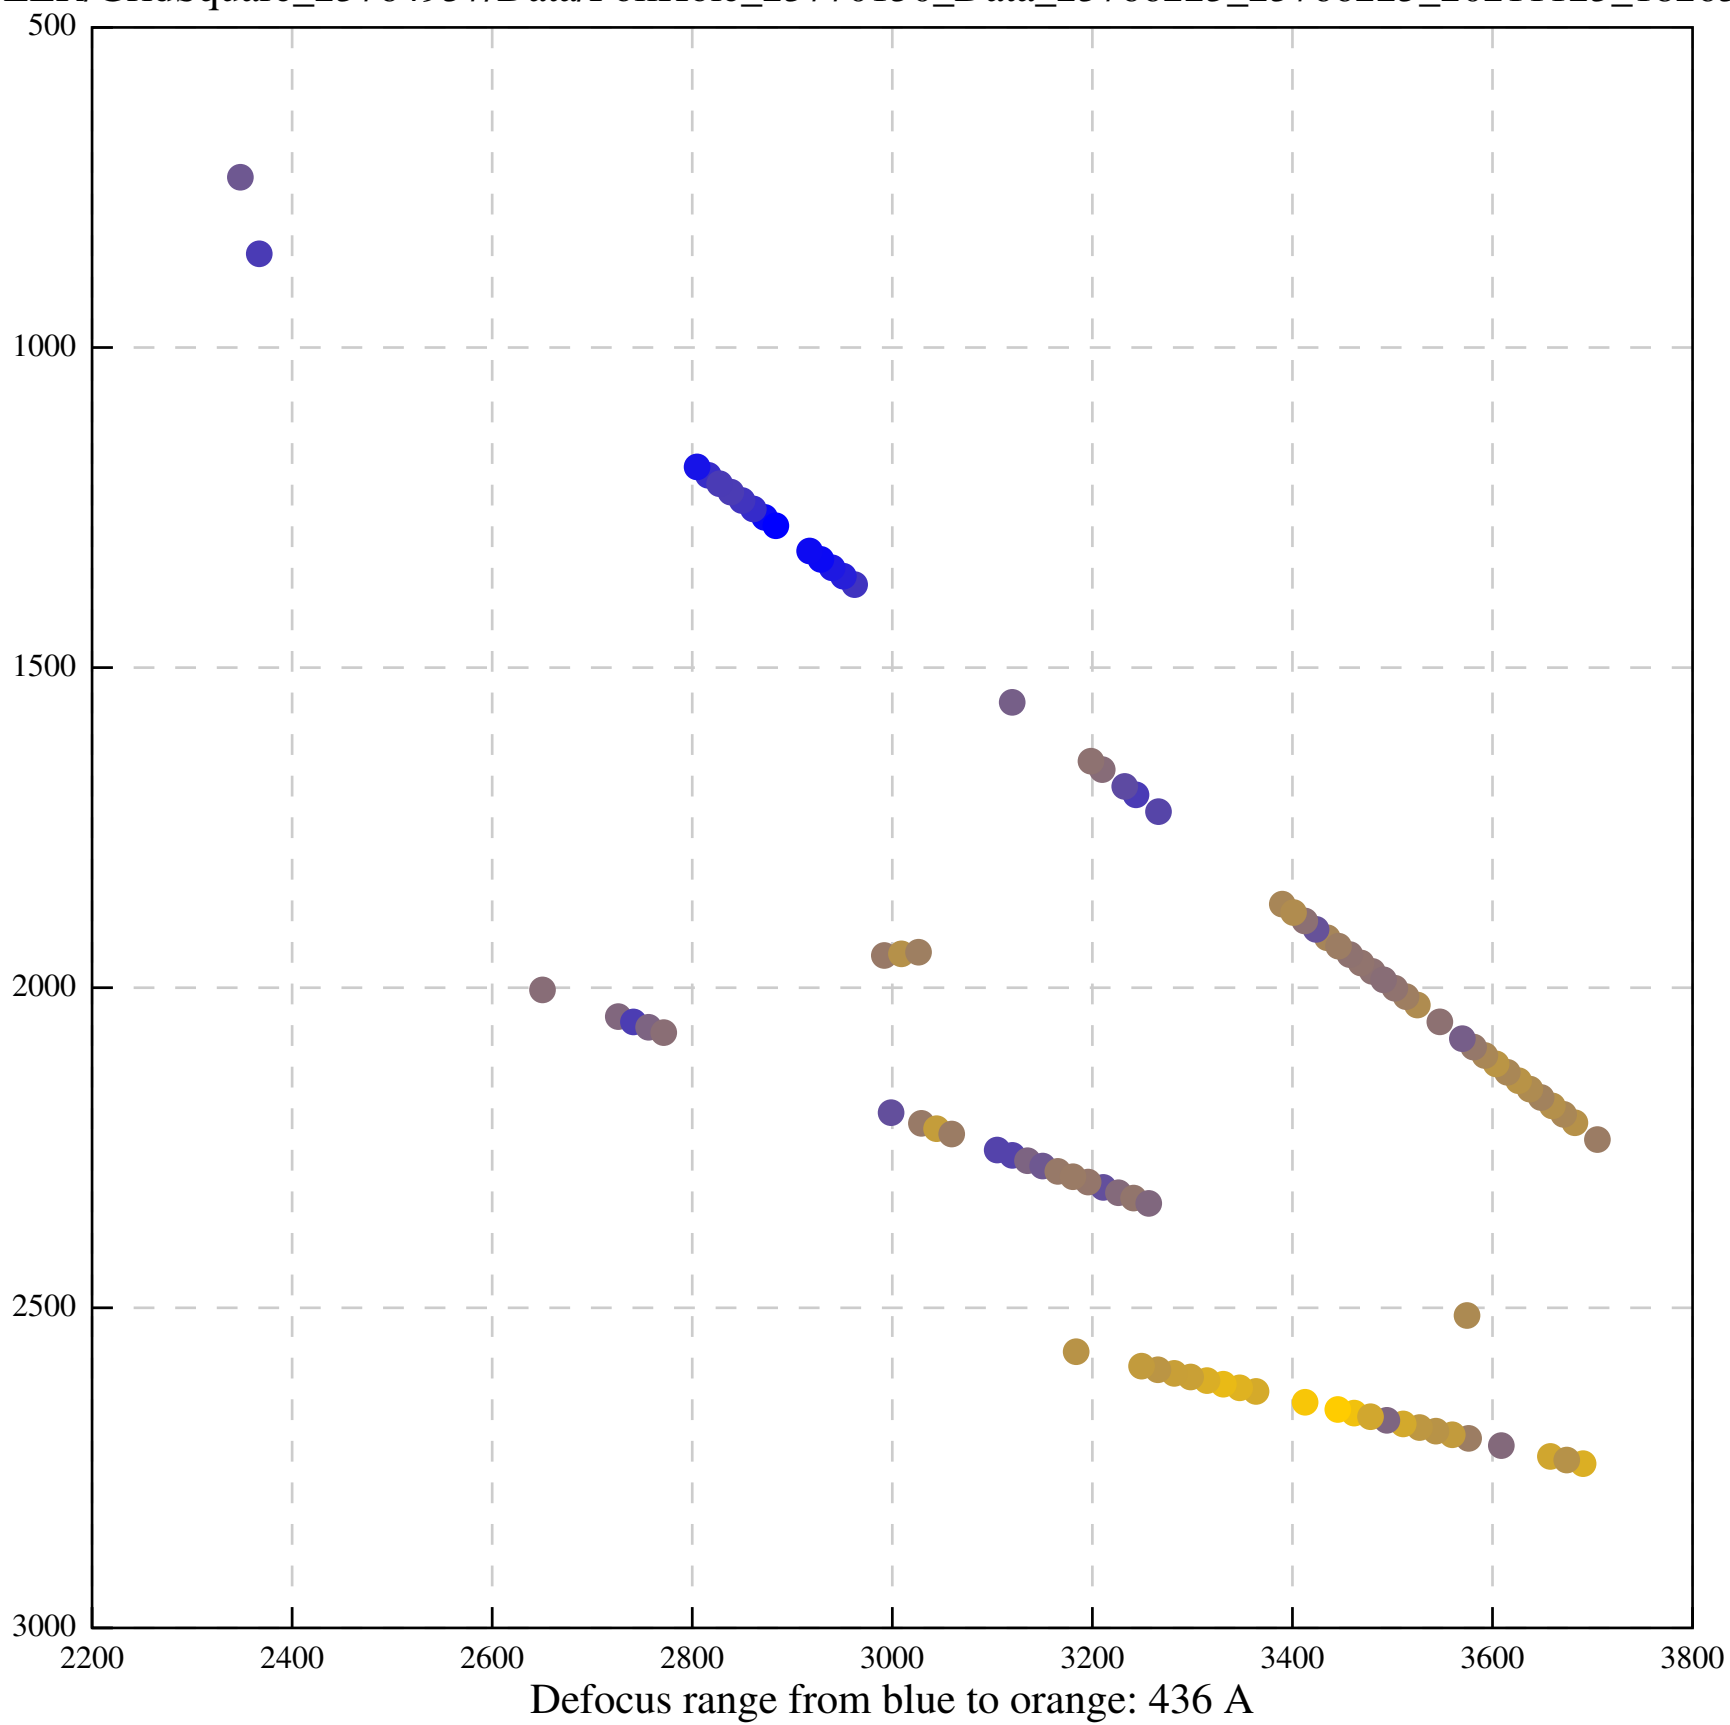

Defocus range from blue to orange: 29 A

Defocus range from blue to orange: 191 A

Defocus range from blue to orange: 452 A

Defocus range from blue to orange: 217 A

Defocus range from blue to orange: 277 A

Defocus range from blue to orange: 442 A

Defocus range from blue to orange: 406 A

Defocus range from blue to orange: 385 A

Defocus range from blue to orange: 704 A

Defocus range from blue to orange: 283 A

Defocus range from blue to orange: 10 A

Defocus range from blue to orange: 0 Å

Defocus range from blue to orange: 169 A

Defocus range from blue to orange: 709 A

Defocus range from blue to orange: 66 A

Defocus range from blue to orange: 357 A

Defocus range from blue to orange: 1026 A

Defocus range from blue to orange: 519 A

Defocus range from blue to orange: 16 A

Defocus range from blue to orange: 211 A

Defocus range from blue to orange: 0 A

Defocus range from blue to orange: 150 A

Defocus range from blue to orange: 459 A