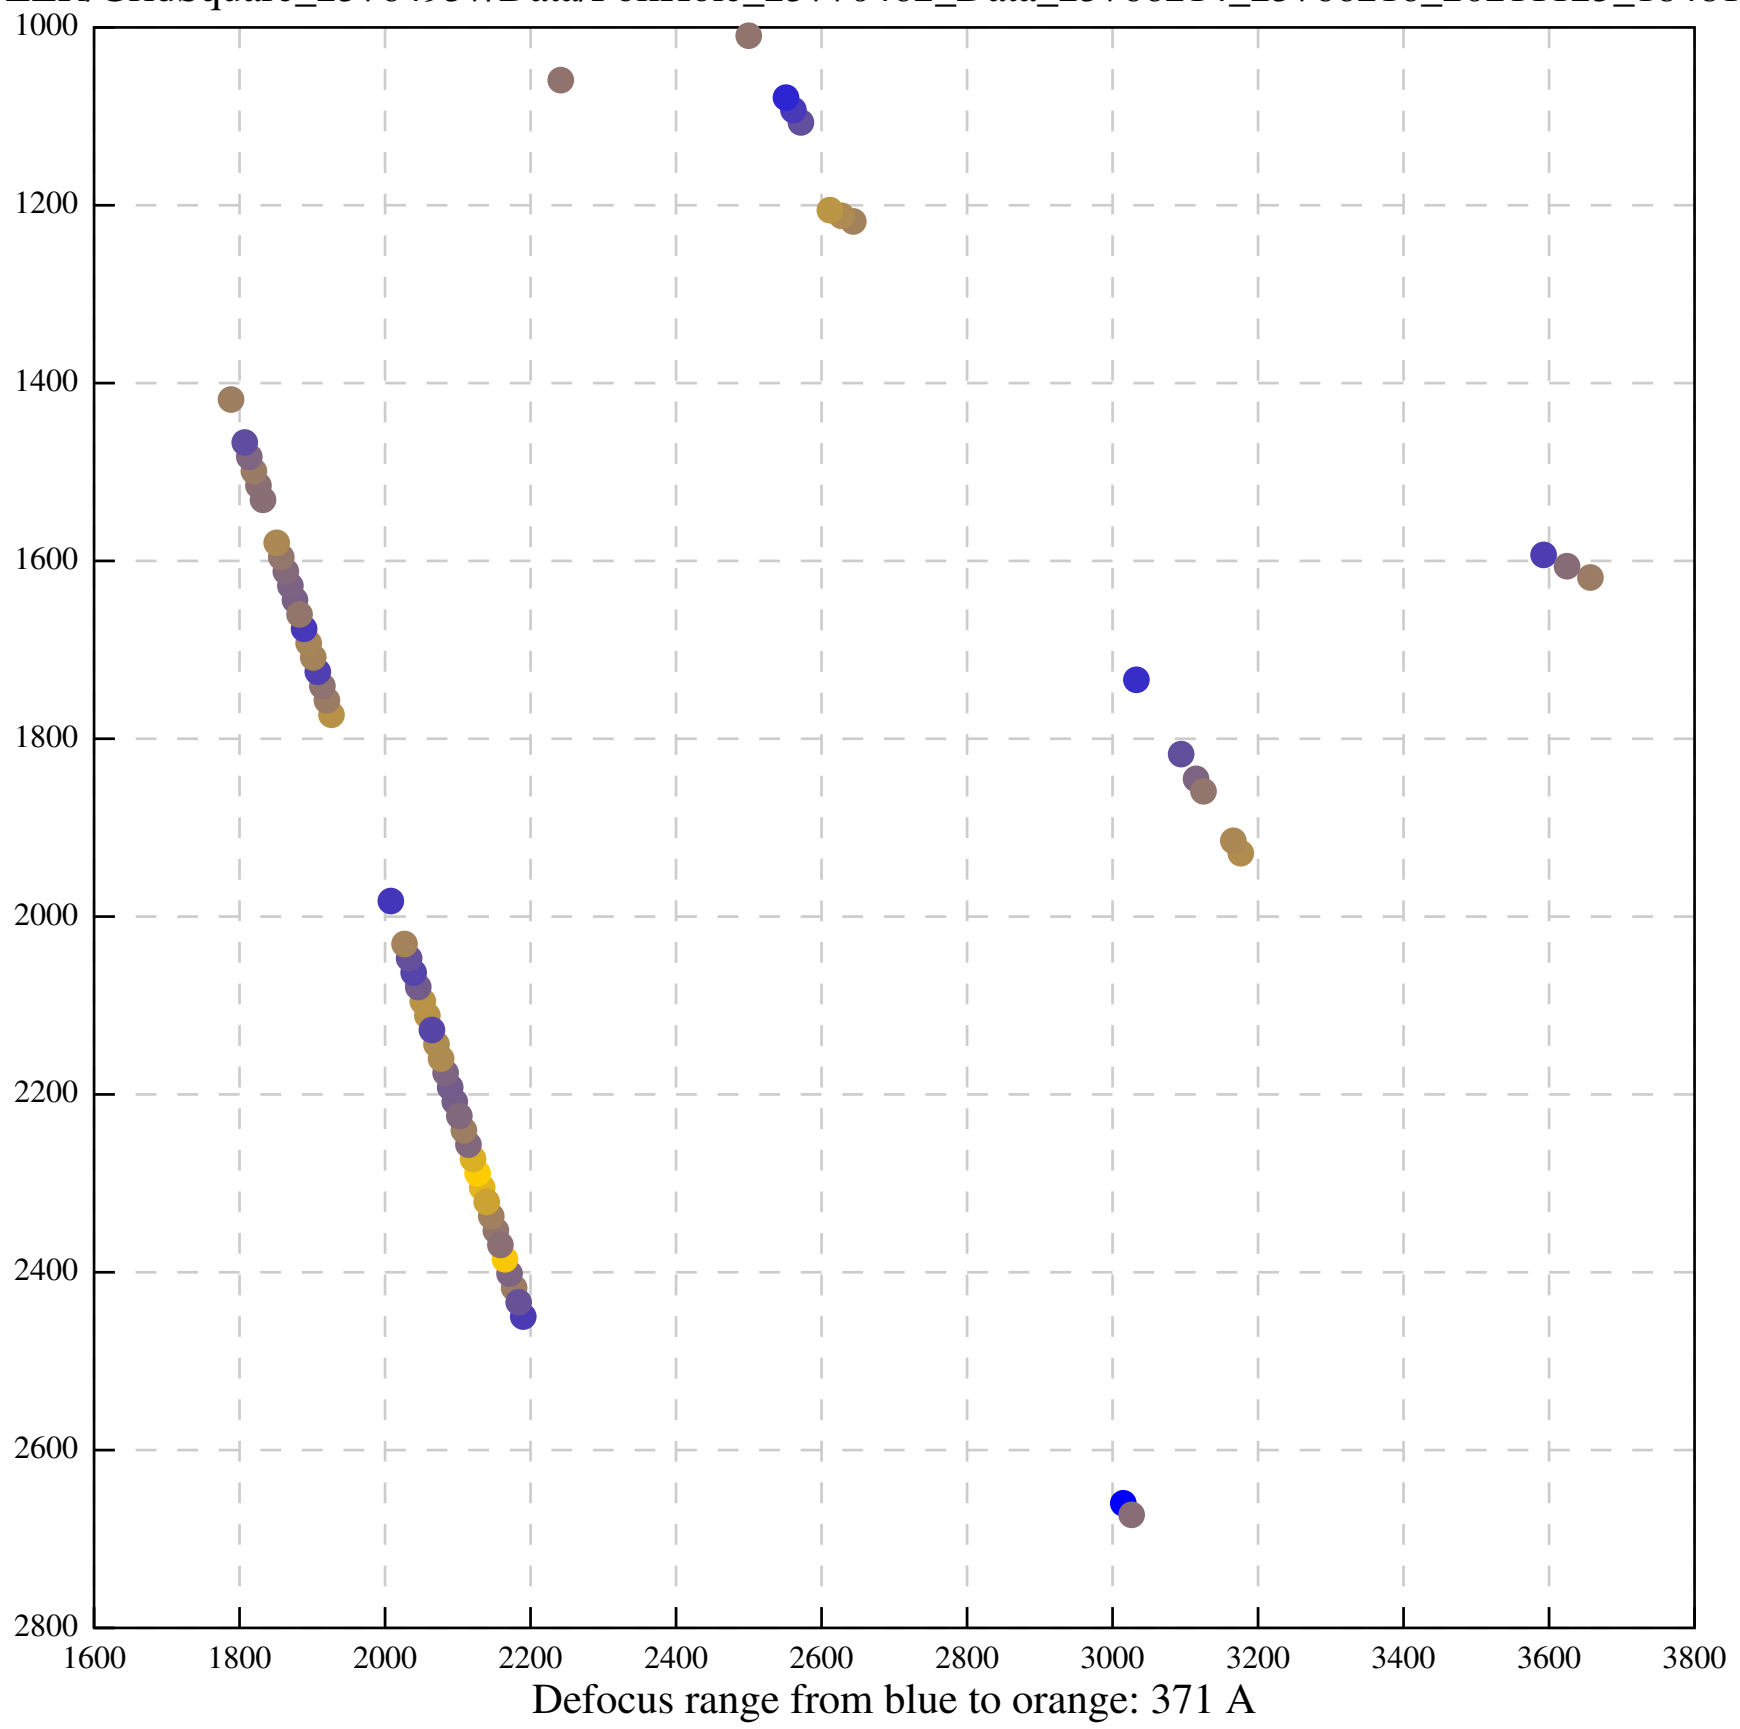

Defocus range from blue to orange: 169 A

Defocus range from blue to orange: 709 A

Defocus range from blue to orange: 66 A

Defocus range from blue to orange: 357 A

Defocus range from blue to orange: 1026 A

Defocus range from blue to orange: 519 A

Defocus range from blue to orange: 16 A

Defocus range from blue to orange: 211 A

Defocus range from blue to orange: 0 A

Defocus range from blue to orange: 150 A

Defocus range from blue to orange: 459 A

Defocus range from blue to orange: 0 A

Defocus range from blue to orange: 65 A

Defocus range from blue to orange: 382 A

Defocus range from blue to orange: 170 A

Defocus range from blue to orange: 874 A

Defocus range from blue to orange: 793 A

Defocus range from blue to orange: 189 A

Defocus range from blue to orange: 1136 A

Defocus range from blue to orange: 690 A

Defocus range from blue to orange: 393 A

Defocus range from blue to orange: 119 Å