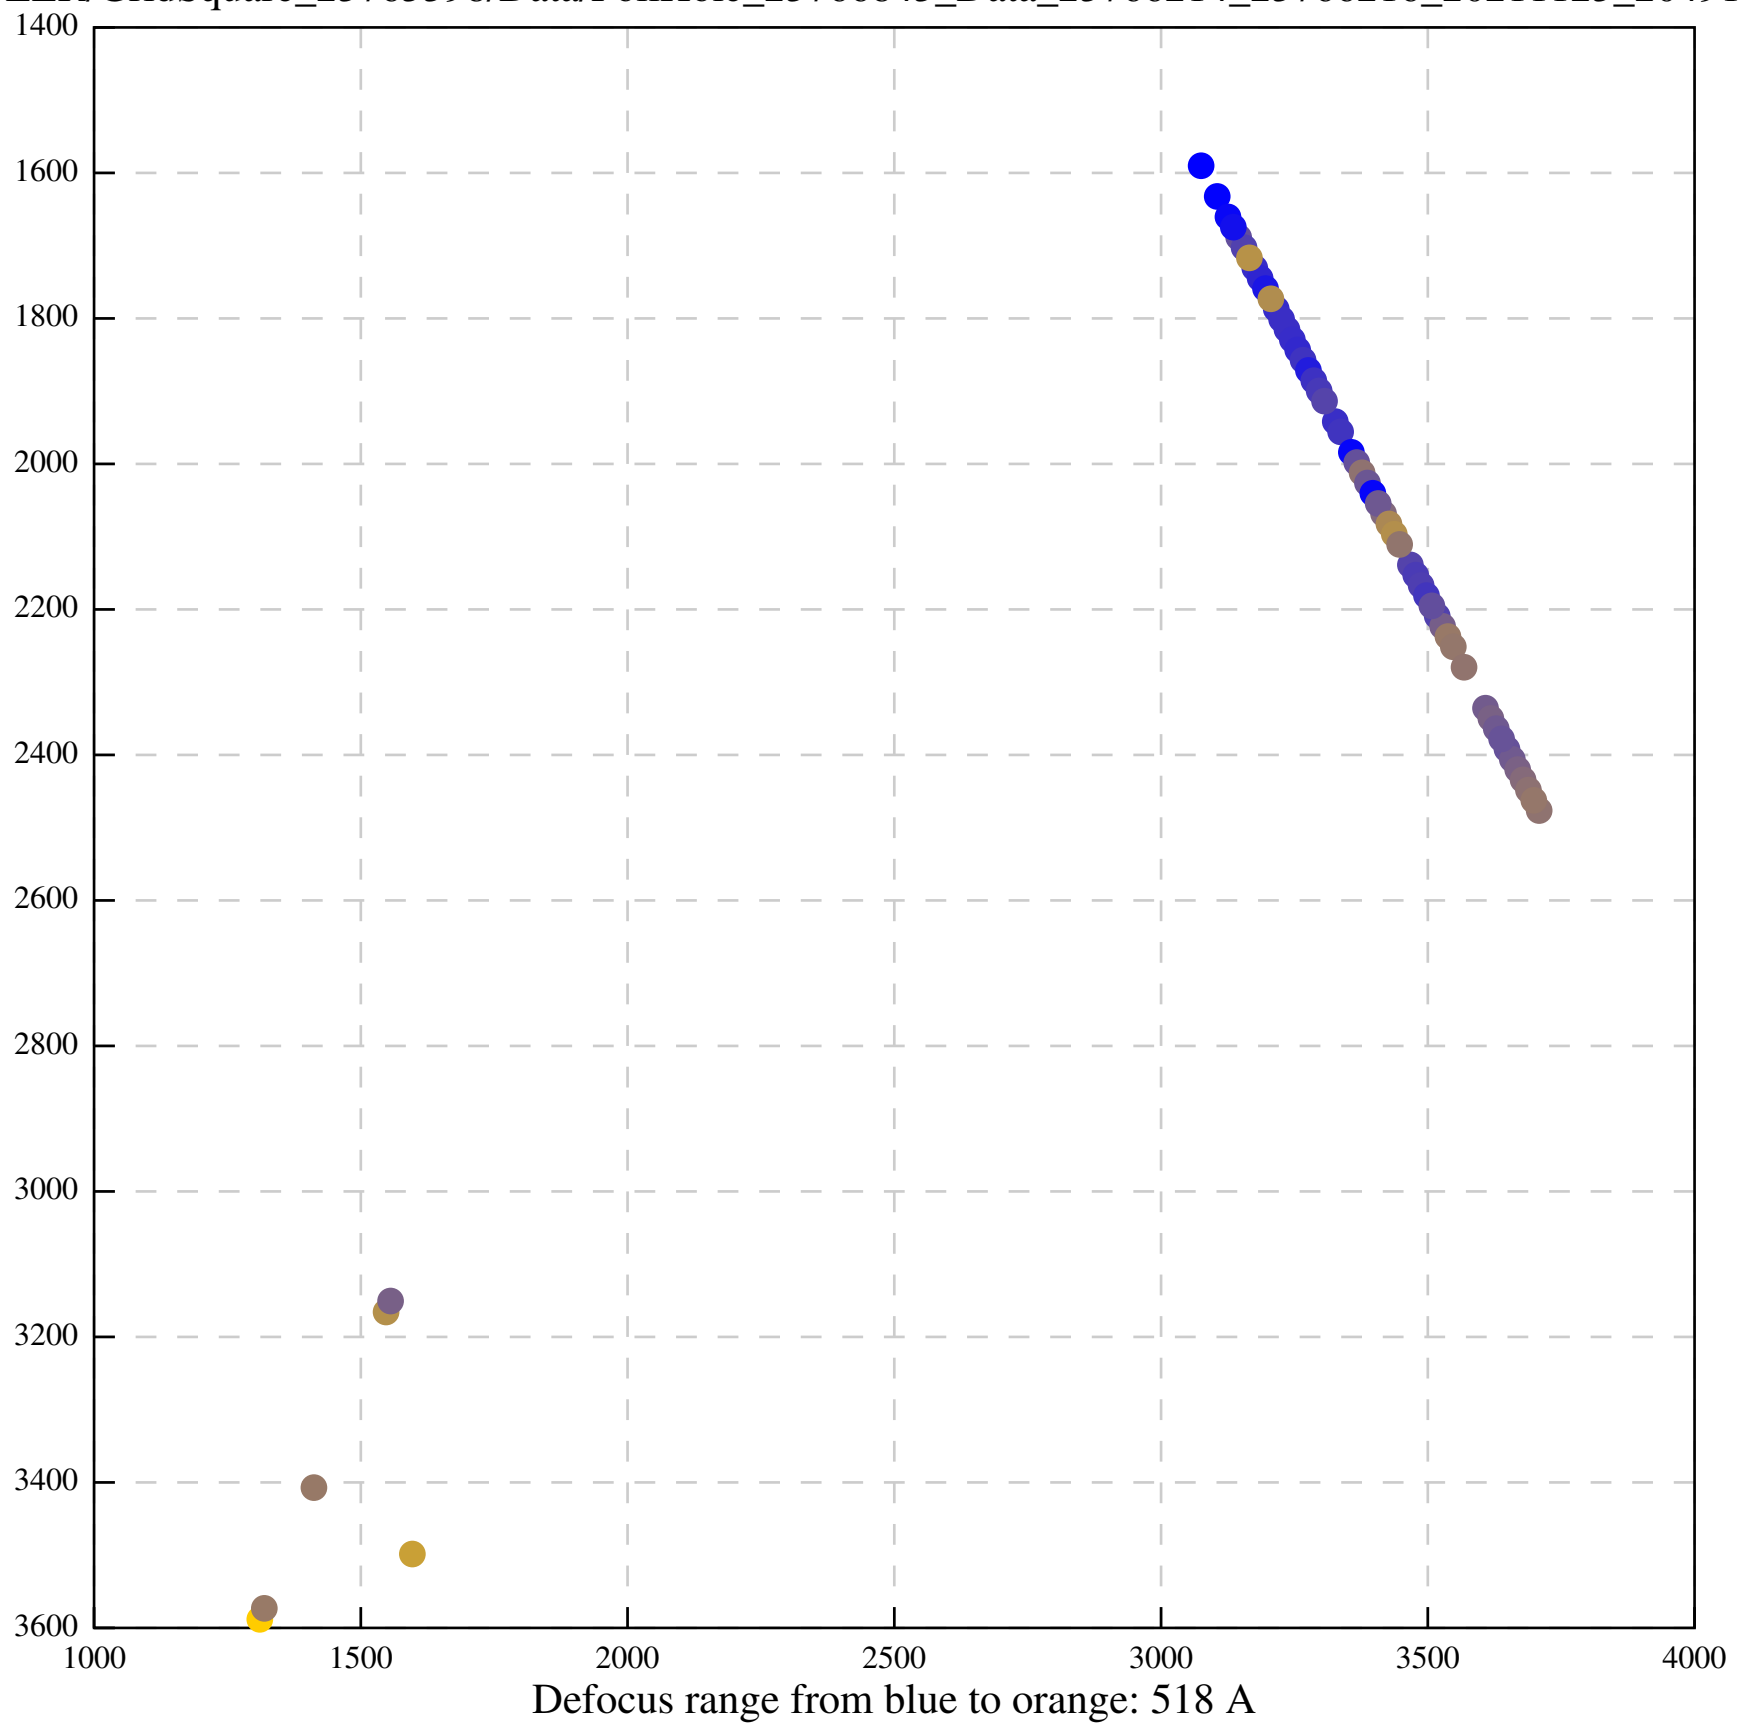

Defocus range from blue to orange: 497 A

Defocus range from blue to orange: 166 A

Defocus range from blue to orange: 241 A

Defocus range from blue to orange: 375 A

Defocus range from blue to orange: 901 A

Defocus range from blue to orange: 54 A

Defocus range from blue to orange: 70 A

Defocus range from blue to orange: 118 A

Defocus range from blue to orange: 557 A

Defocus range from blue to orange: 556 Å

Defocus range from blue to orange: 394 A

Defocus range from blue to orange: 251 A

Defocus range from blue to orange: 401 A

Defocus range from blue to orange: 473 A

Defocus range from blue to orange: 790 A

Defocus range from blue to orange: 0 A

Defocus range from blue to orange: 513 A