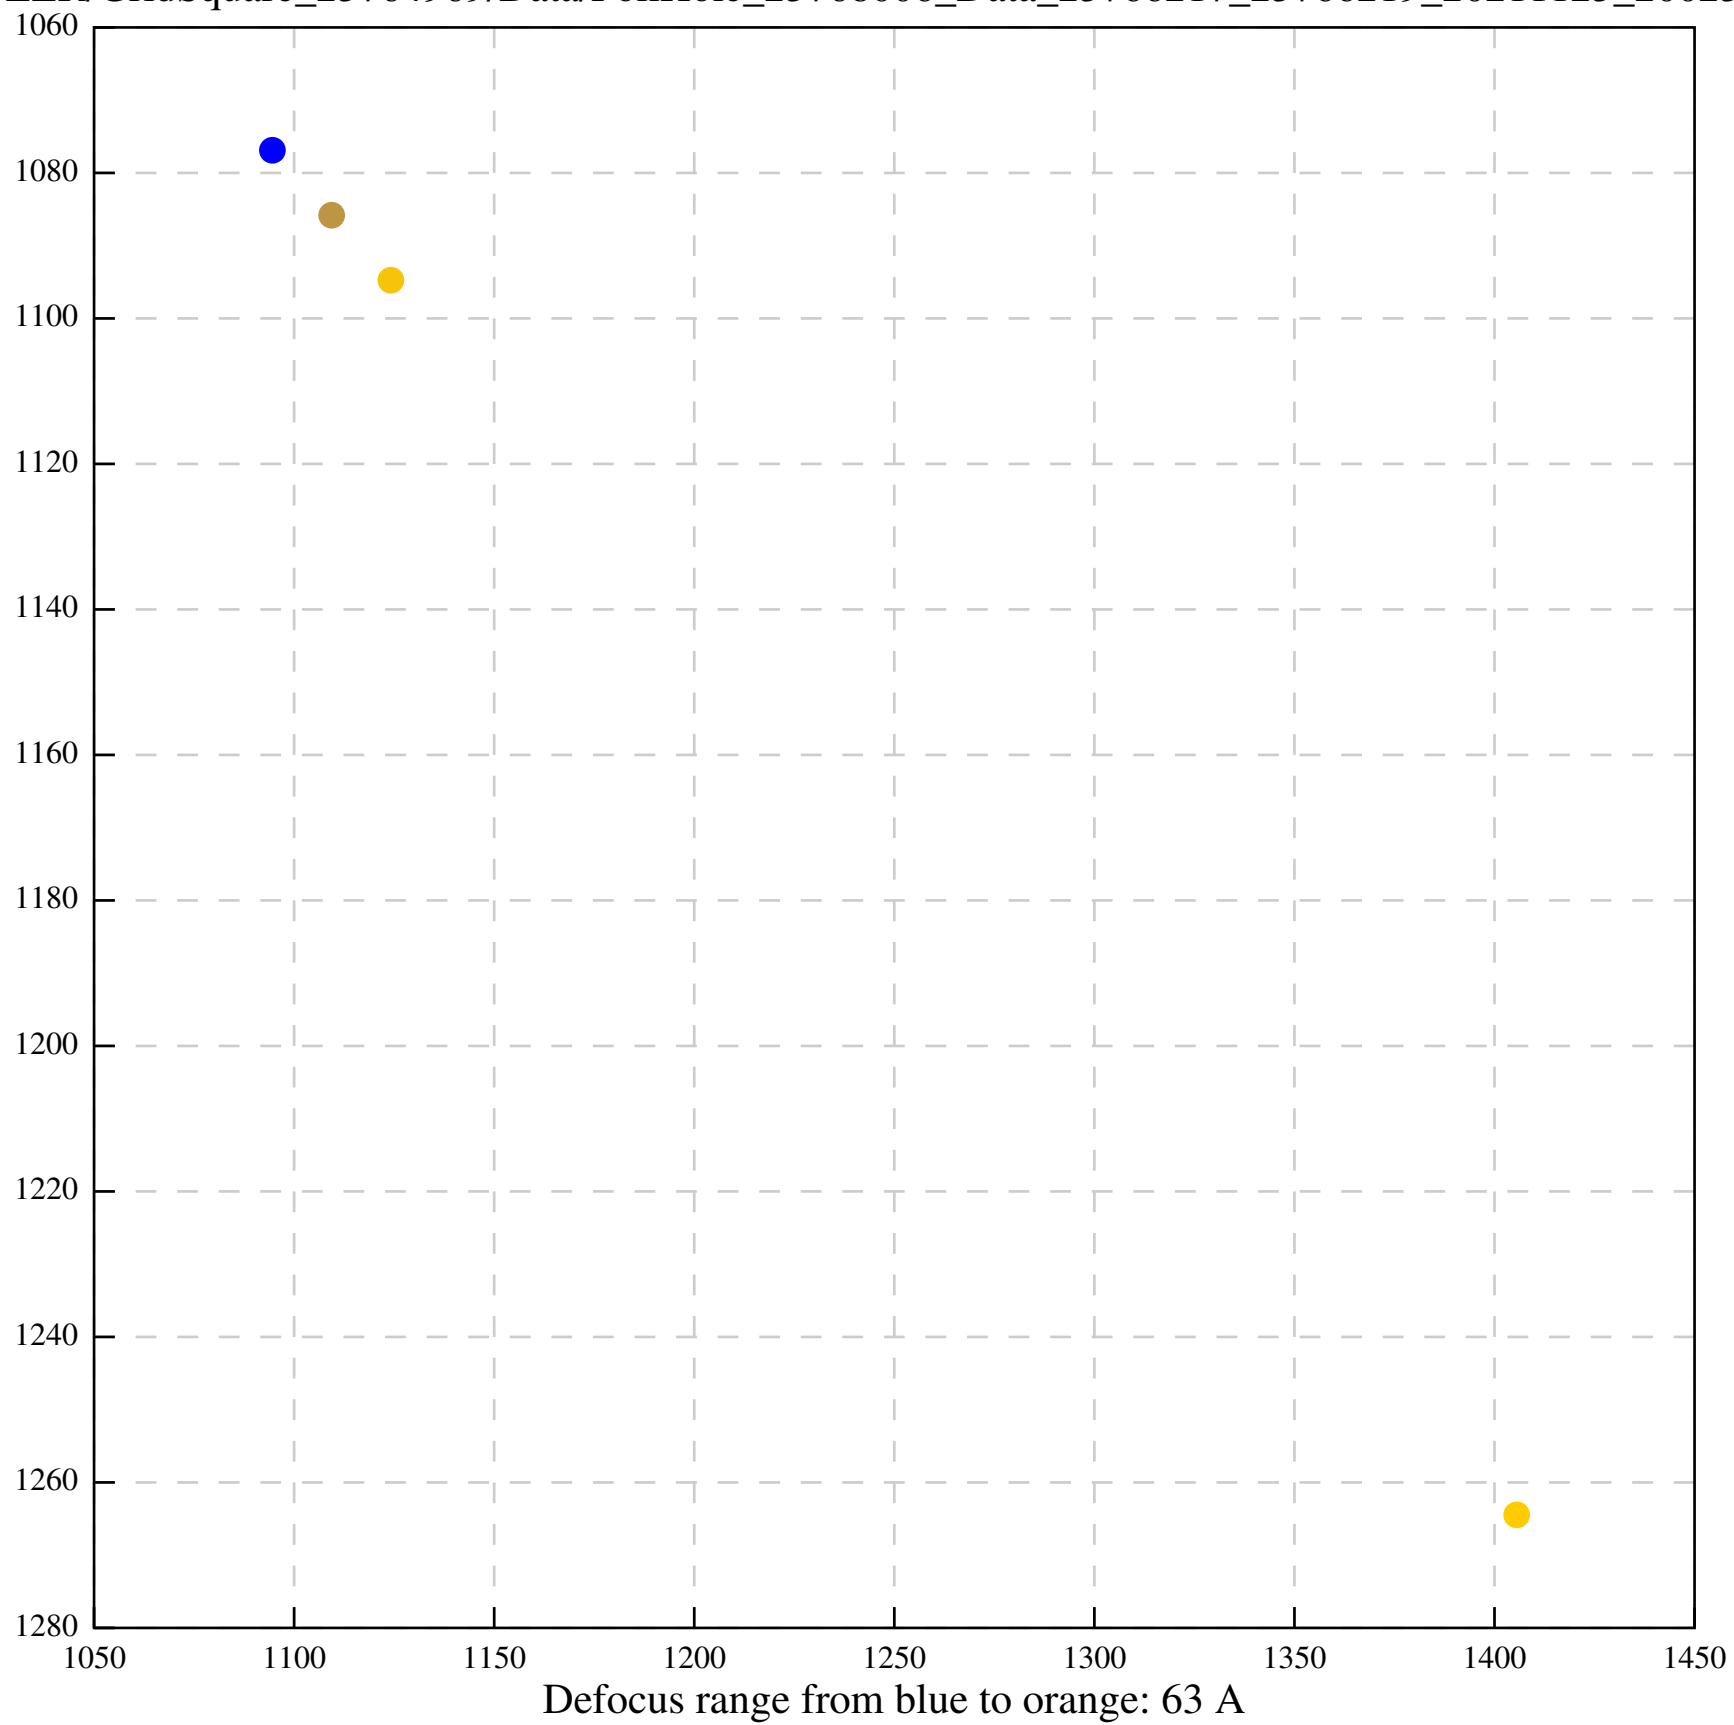

Defocus range from blue to orange: 58 A

Defocus range from blue to orange: 305 A

Defocus range from blue to orange: 167 A

Defocus range from blue to orange: 0 A

Defocus range from blue to orange: 422 A

Defocus range from blue to orange: 348 A

Defocus range from blue to orange: 372 A

Defocus range from blue to orange: 346 A

Defocus range from blue to orange: 360 A

Defocus range from blue to orange: 1022 A

Defocus range from blue to orange: 346 A

Defocus range from blue to orange: 318 A

Defocus range from blue to orange: 474 A

Defocus range from blue to orange: 732 A

Defocus range from blue to orange: 551 A

Defocus range from blue to orange: 460 A

Defocus range from blue to orange: 497 A

Defocus range from blue to orange: 166 A

Defocus range from blue to orange: 241 A

Defocus range from blue to orange: 375 A

Defocus range from blue to orange: 901 A