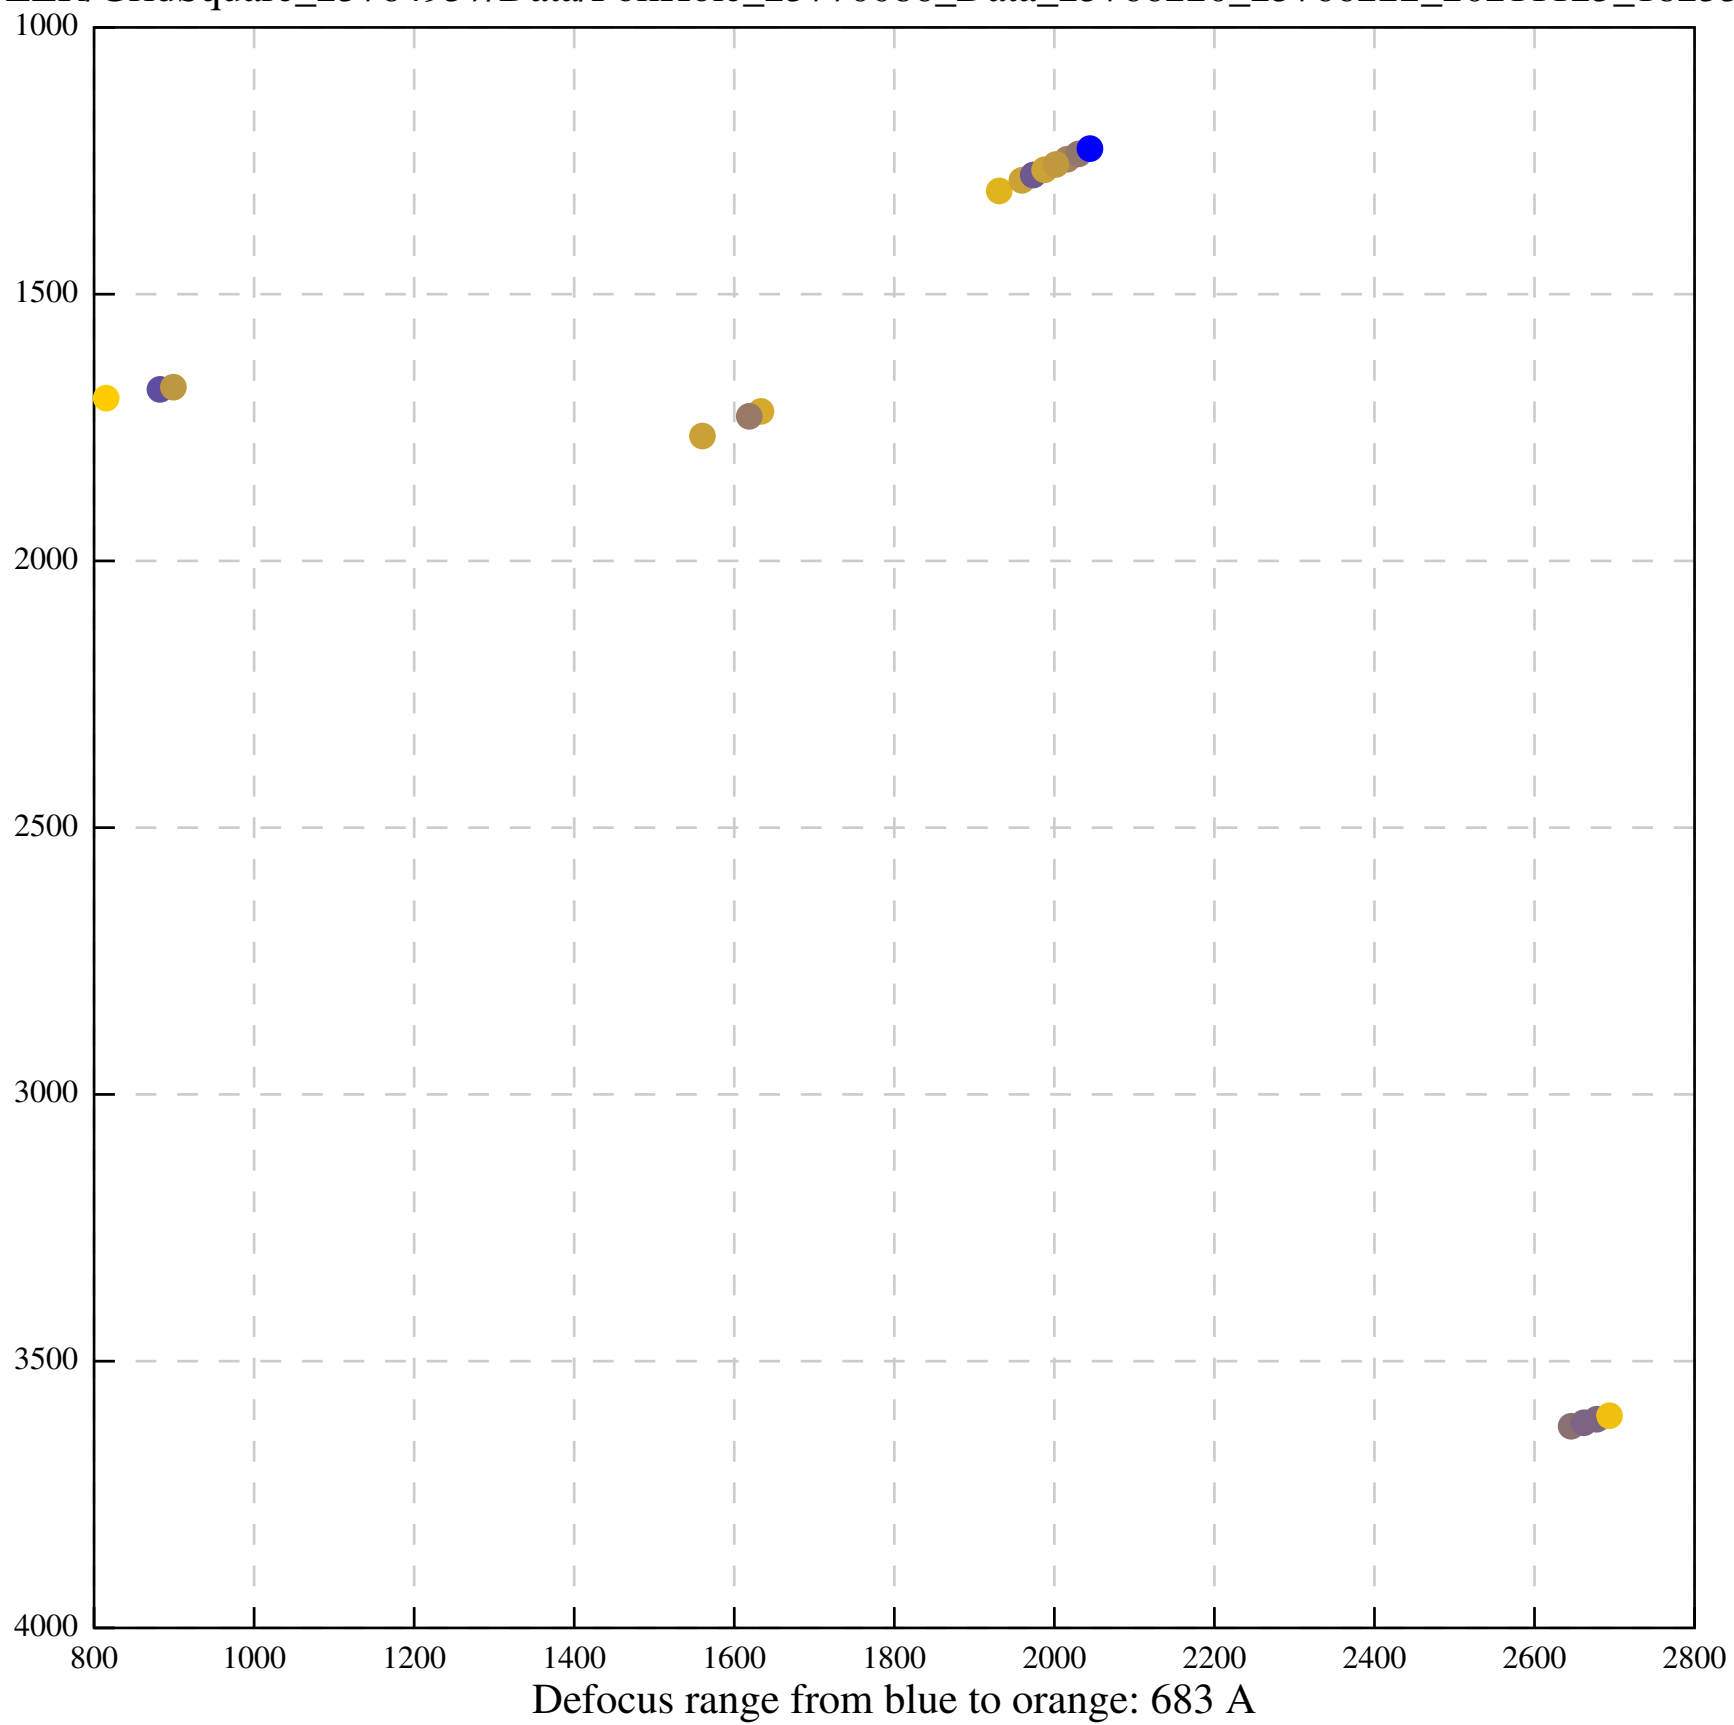

Defocus range from blue to orange: 29 A

Defocus range from blue to orange: 191 A

Defocus range from blue to orange: 452 A

Defocus range from blue to orange: 217 A

Defocus range from blue to orange: 277 A

Defocus range from blue to orange: 442 A

Defocus range from blue to orange: 406 A

Defocus range from blue to orange: 385 A

Defocus range from blue to orange: 704 A

Defocus range from blue to orange: 283 A

Defocus range from blue to orange: 10 A

Defocus range from blue to orange: 0 Å

Defocus range from blue to orange: 169 A

Defocus range from blue to orange: 709 A

Defocus range from blue to orange: 66 A

Defocus range from blue to orange: 357 A

Defocus range from blue to orange: 1026 A

Defocus range from blue to orange: 519 A

Defocus range from blue to orange: 16 A

Defocus range from blue to orange: 211 A

Defocus range from blue to orange: 0 A

Defocus range from blue to orange: 150 A

Defocus range from blue to orange: 459 A