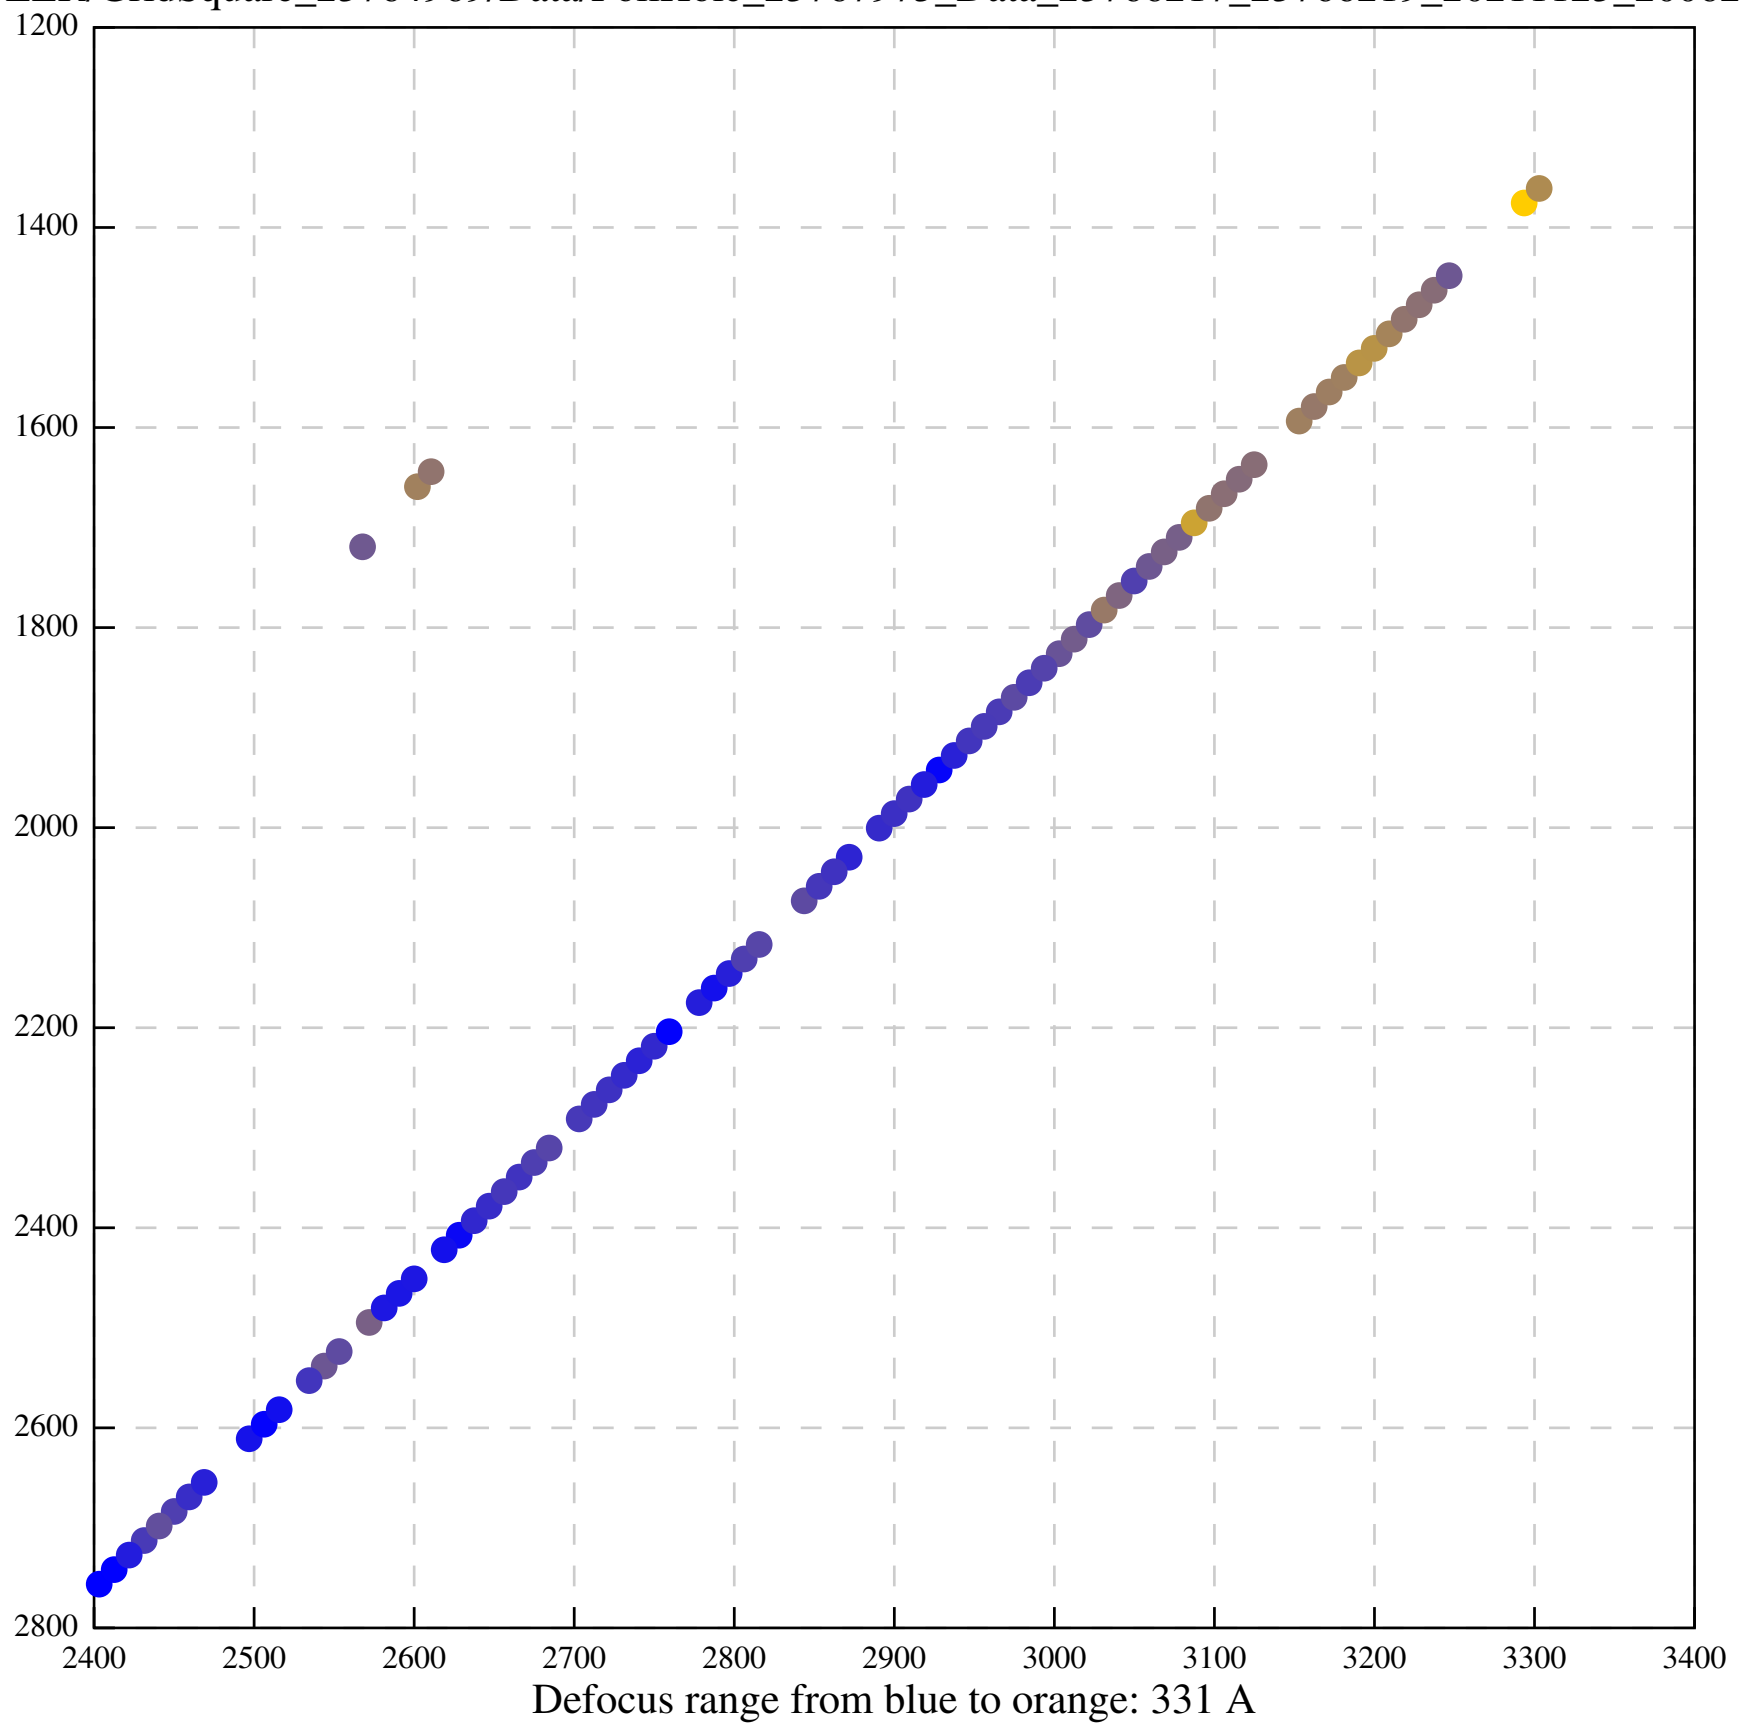

Defocus range from blue to orange: 426 A

Defocus range from blue to orange: 396 A

Defocus range from blue to orange: 269 A

Defocus range from blue to orange: 460 A

Defocus range from blue to orange: 109 A

Defocus range from blue to orange: 58 A

Defocus range from blue to orange: 305 A

Defocus range from blue to orange: 167 A

Defocus range from blue to orange: 0 A

Defocus range from blue to orange: 422 A

Defocus range from blue to orange: 348 A

Defocus range from blue to orange: 372 A

Defocus range from blue to orange: 346 A

Defocus range from blue to orange: 360 A

Defocus range from blue to orange: 1022 A

Defocus range from blue to orange: 346 A

Defocus range from blue to orange: 318 A

Defocus range from blue to orange: 474 A

Defocus range from blue to orange: 732 A

Defocus range from blue to orange: 551 A

Defocus range from blue to orange: 460 A