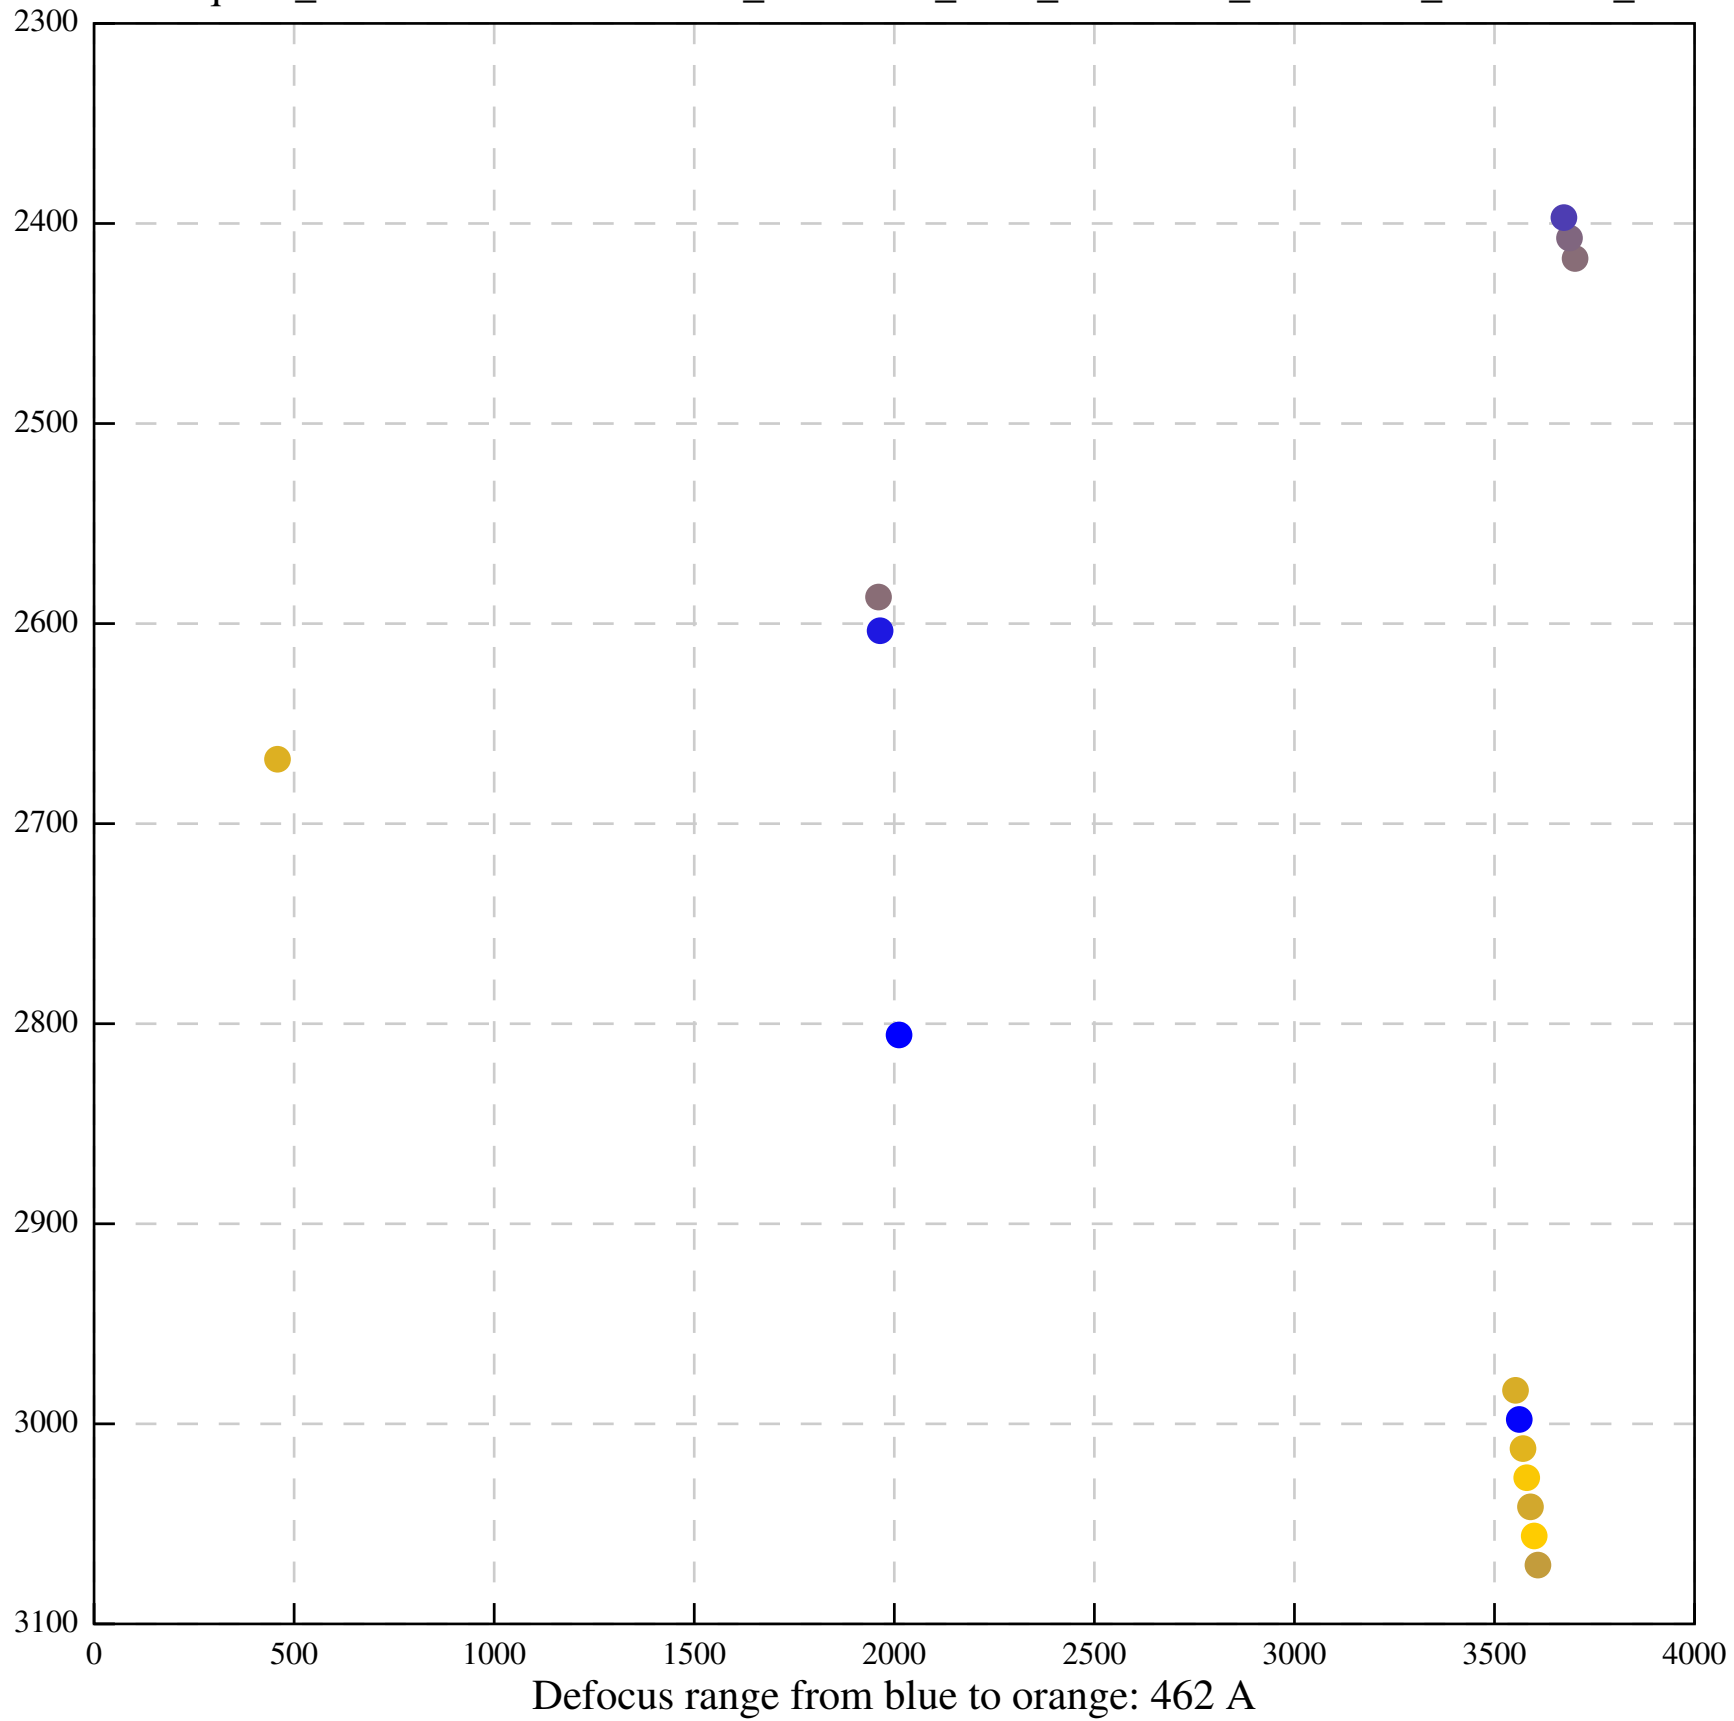

Defocus range from blue to orange: 189 A

Defocus range from blue to orange: 1136 A

Defocus range from blue to orange: 690 A

Defocus range from blue to orange: 393 A

Defocus range from blue to orange: 119 Å

Defocus range from blue to orange: 426 A

Defocus range from blue to orange: 396 A

Defocus range from blue to orange: 269 A

Defocus range from blue to orange: 460 A

Defocus range from blue to orange: 109 A

Defocus range from blue to orange: 58 A

Defocus range from blue to orange: 305 A

Defocus range from blue to orange: 167 A

Defocus range from blue to orange: 0 A

Defocus range from blue to orange: 422 A

Defocus range from blue to orange: 348 A

Defocus range from blue to orange: 372 A

Defocus range from blue to orange: 346 A

Defocus range from blue to orange: 360 A

Defocus range from blue to orange: 1022 A

Defocus range from blue to orange: 346 A