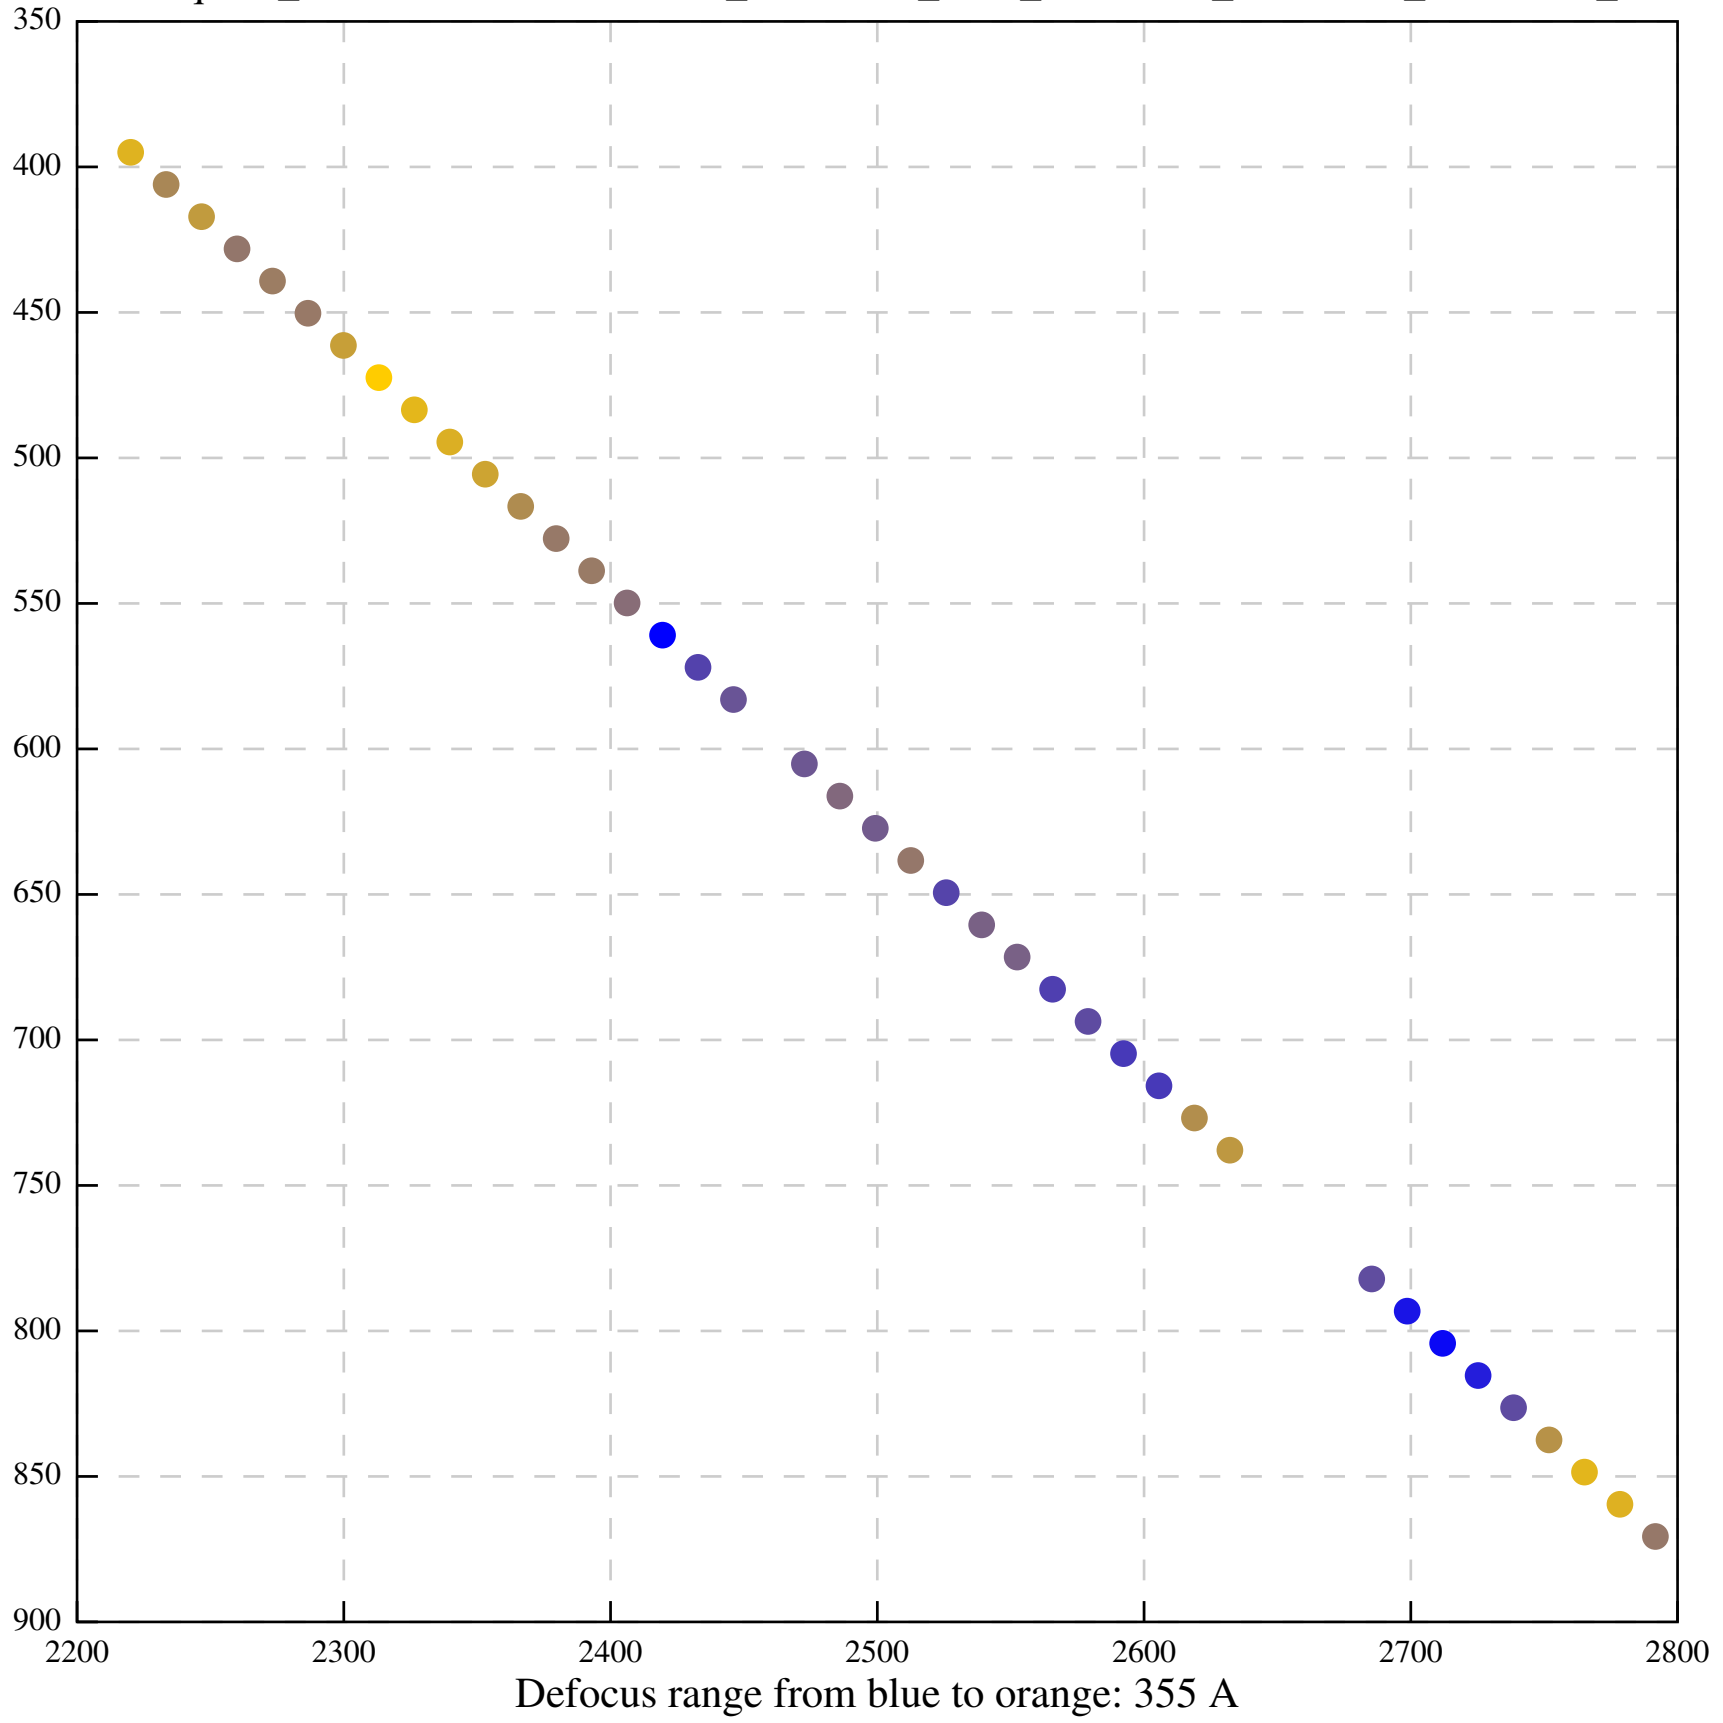

Defocus range from blue to orange: 29 A

Defocus range from blue to orange: 191 A

Defocus range from blue to orange: 452 A

Defocus range from blue to orange: 217 A

Defocus range from blue to orange: 277 A

Defocus range from blue to orange: 442 A

Defocus range from blue to orange: 406 A

Defocus range from blue to orange: 385 A

Defocus range from blue to orange: 704 A

Defocus range from blue to orange: 283 A

Defocus range from blue to orange: 10 A

Defocus range from blue to orange: 0 Å