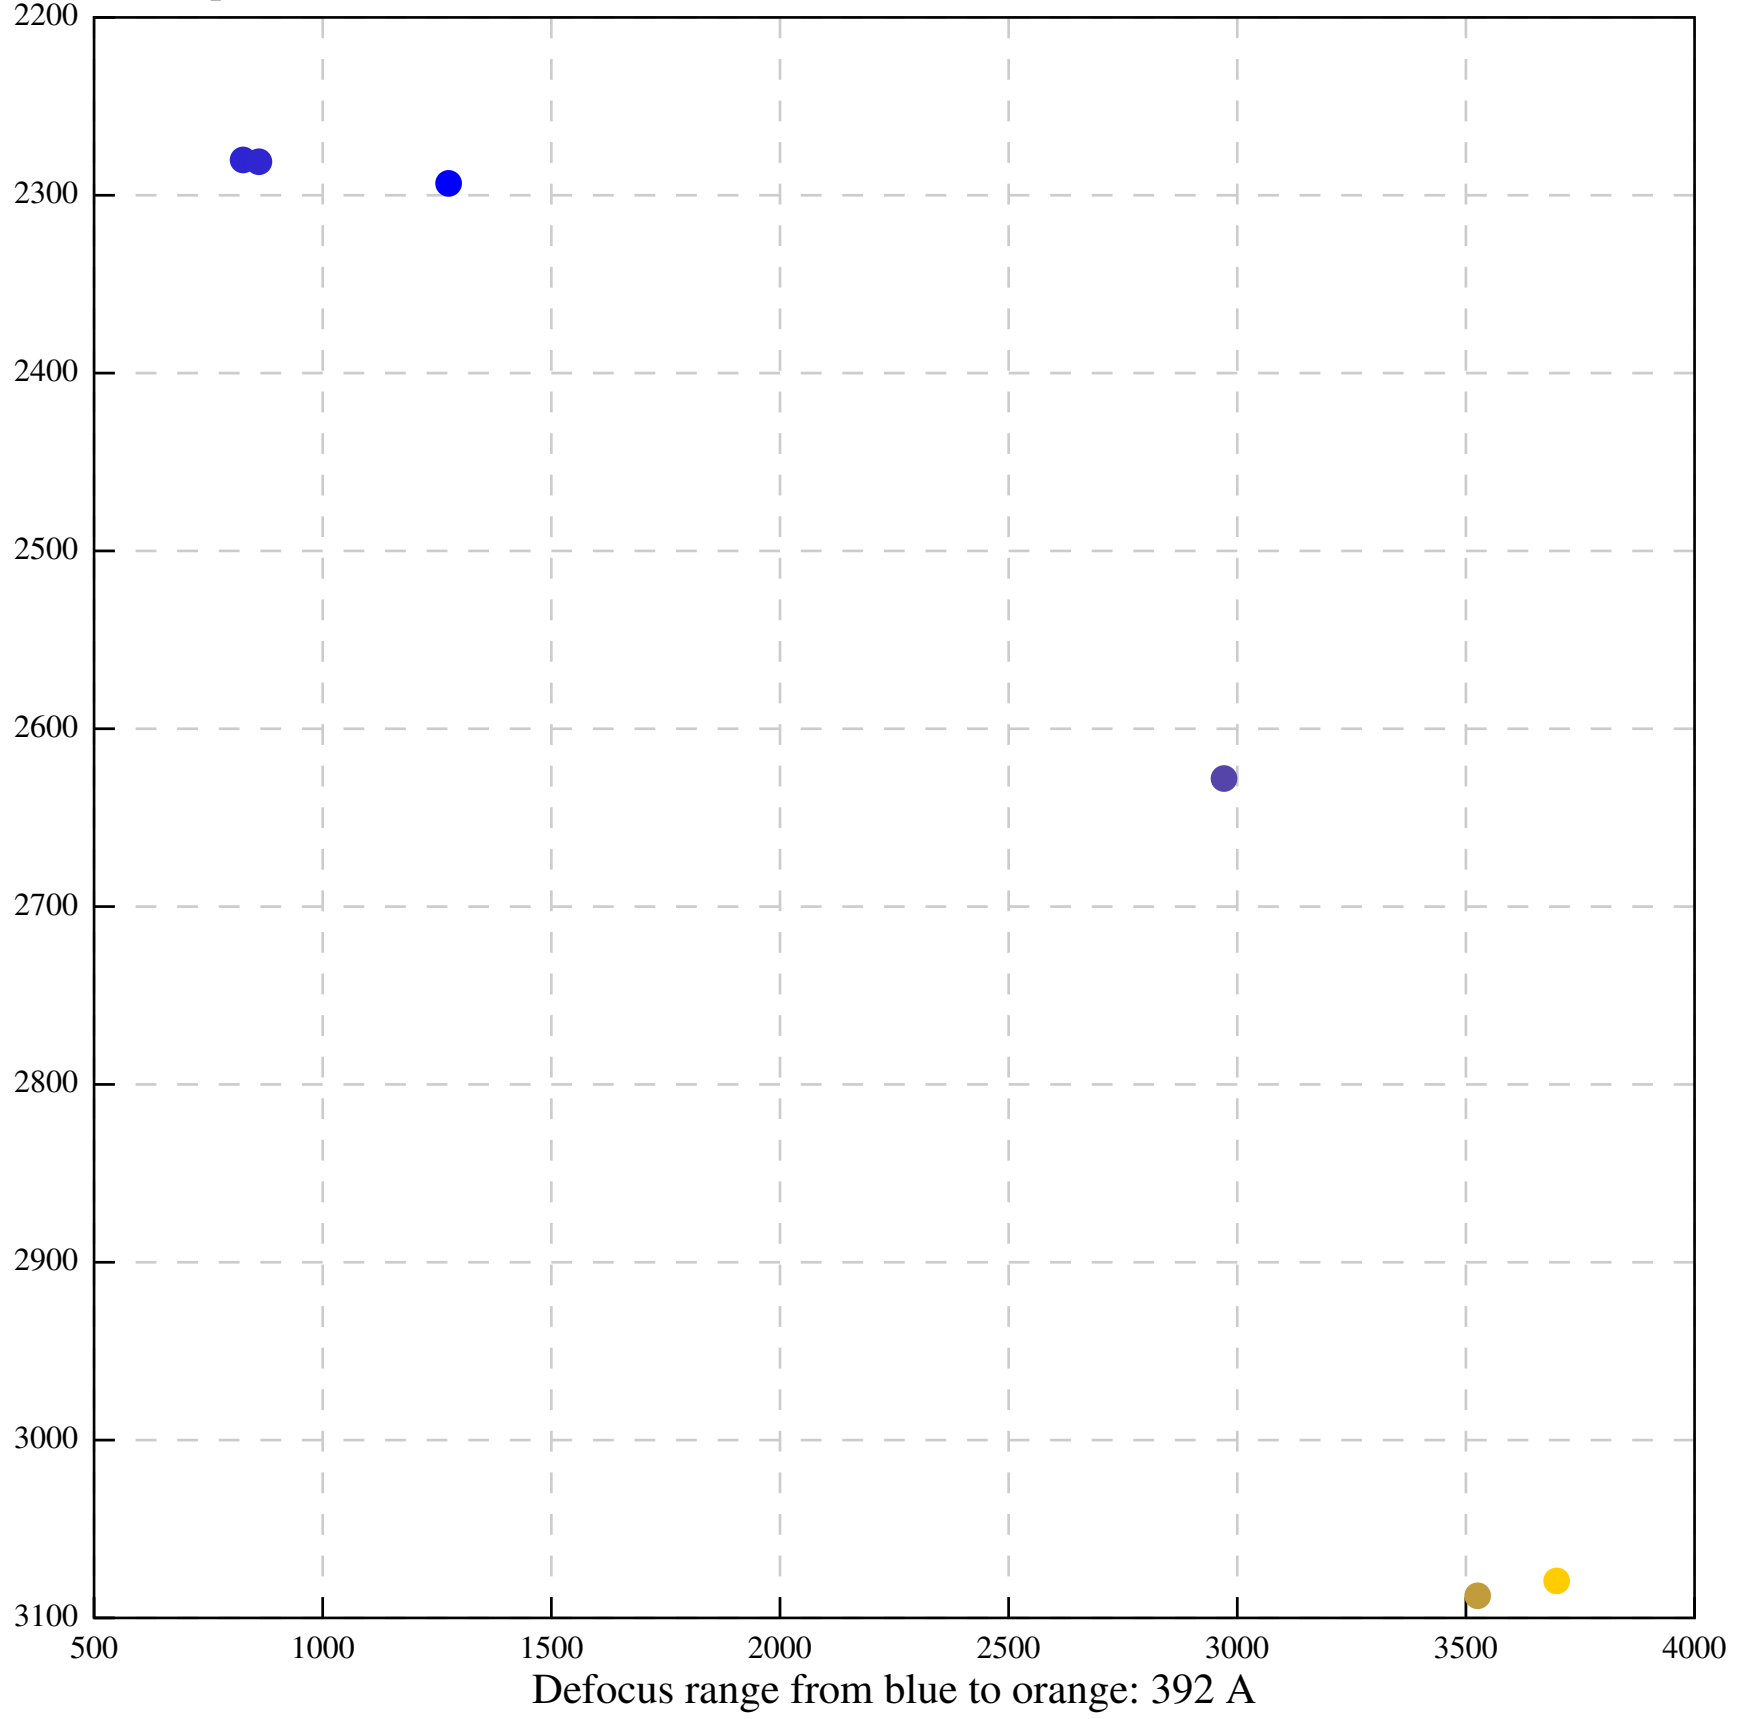

Defocus range from blue to orange: 426 A

Defocus range from blue to orange: 396 A

Defocus range from blue to orange: 269 A

Defocus range from blue to orange: 460 A

Defocus range from blue to orange: 109 A

Defocus range from blue to orange: 58 A

Defocus range from blue to orange: 305 A

Defocus range from blue to orange: 167 A

Defocus range from blue to orange: 0 A

Defocus range from blue to orange: 422 A

Defocus range from blue to orange: 348 A

Defocus range from blue to orange: 372 A

Defocus range from blue to orange: 346 A

Defocus range from blue to orange: 360 A

Defocus range from blue to orange: 1022 A

Defocus range from blue to orange: 346 A