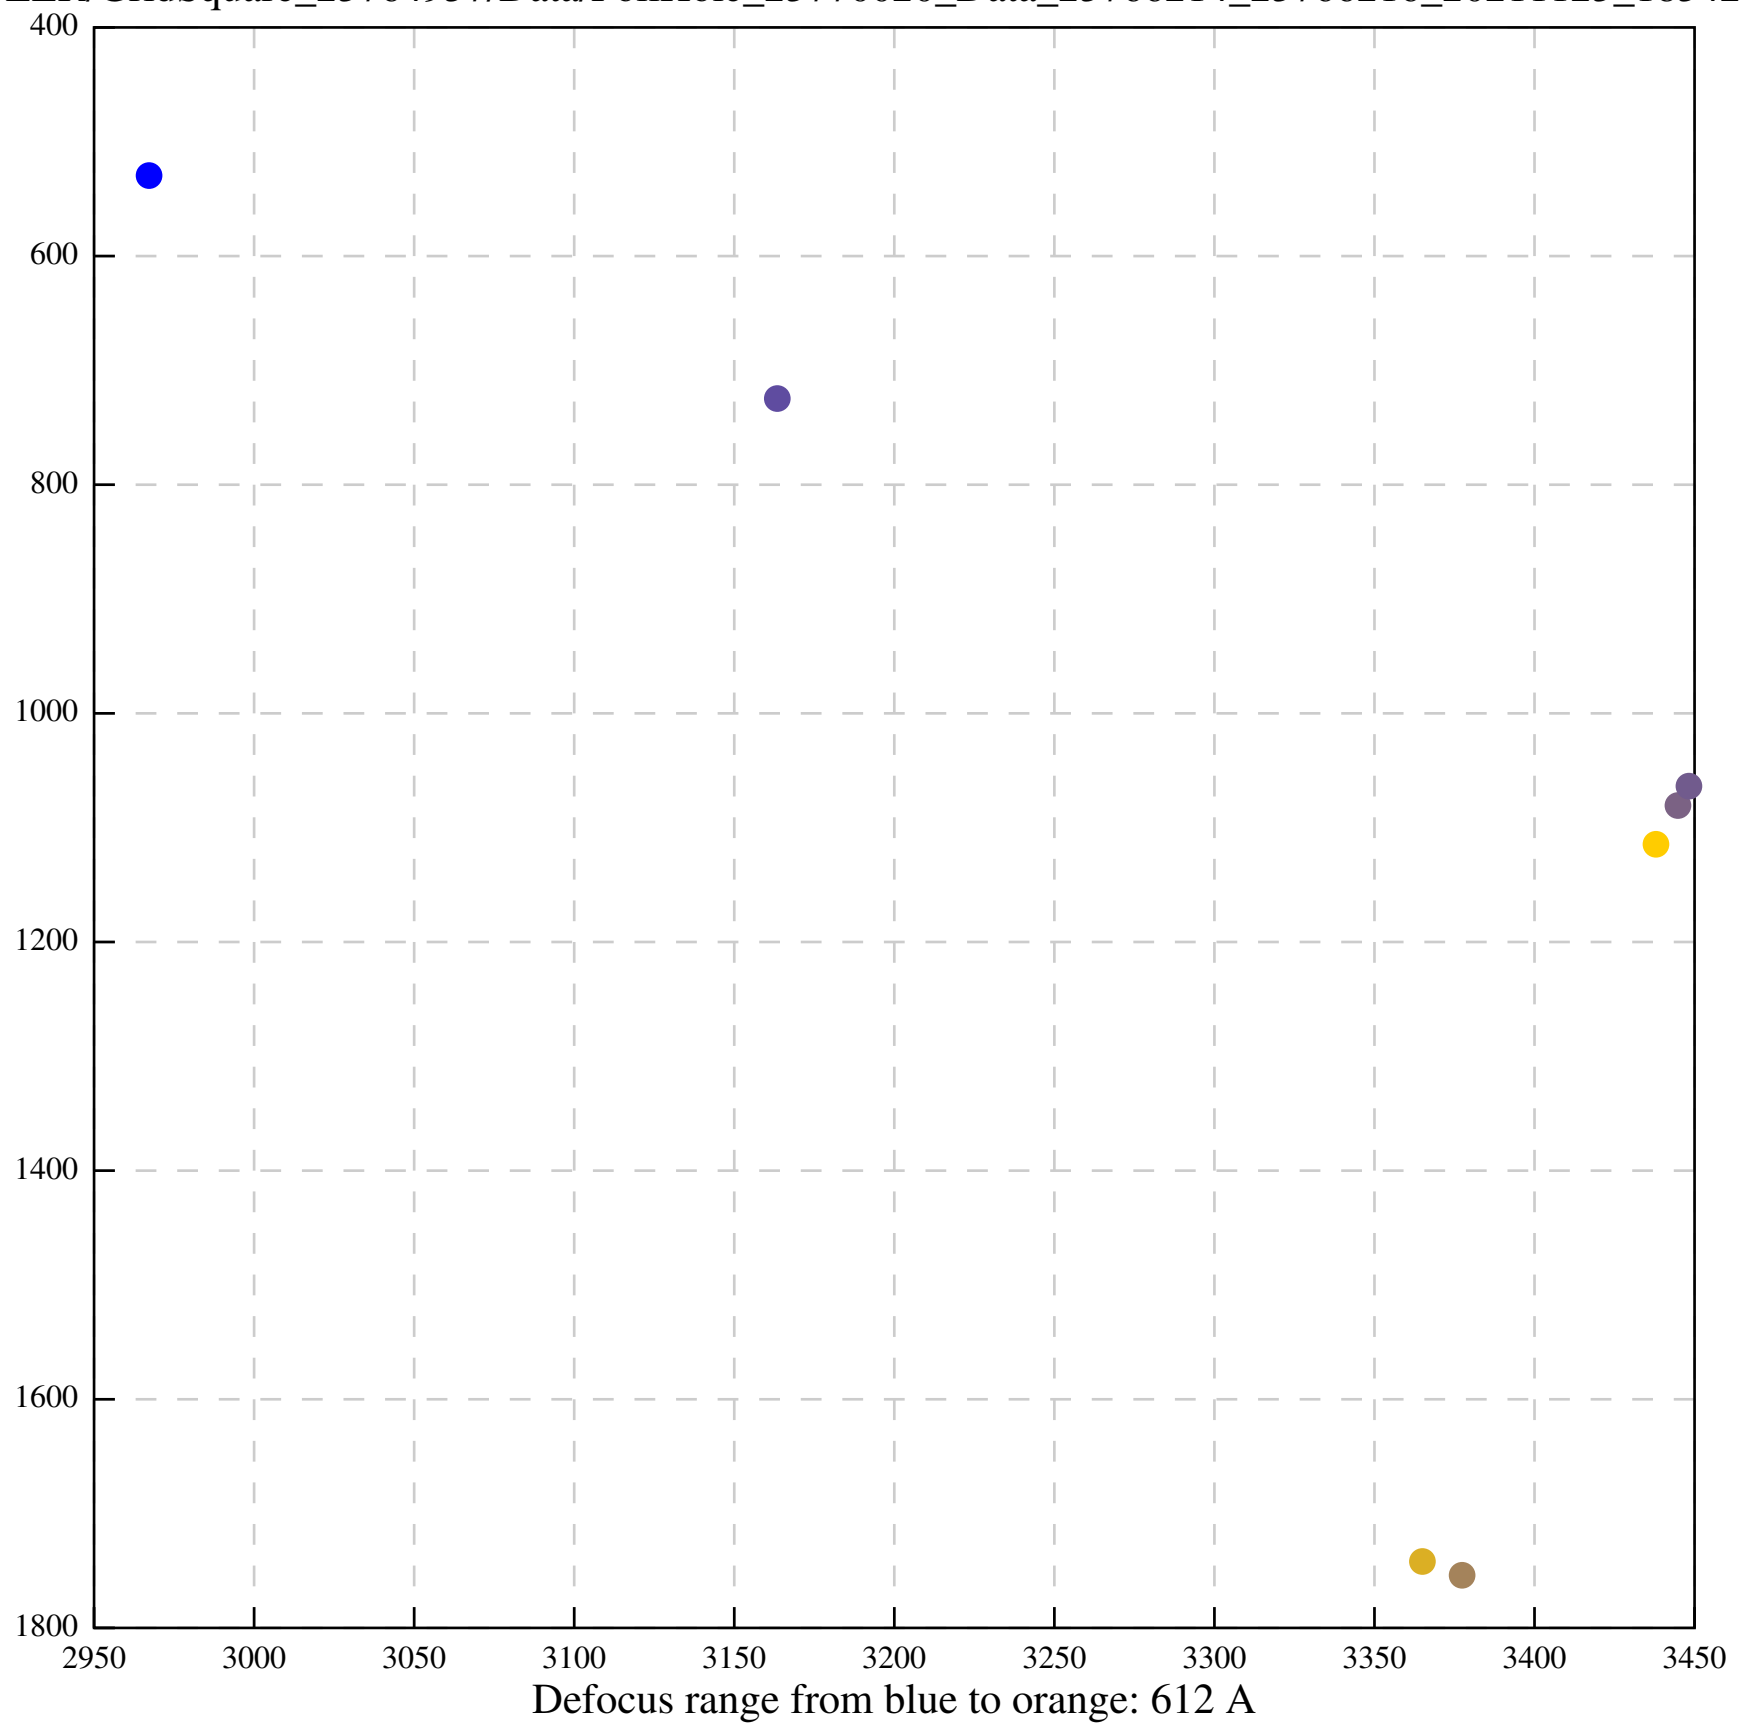

Defocus range from blue to orange: 171 A

Defocus range from blue to orange: 147 A

Defocus range from blue to orange: 469 A

Defocus range from blue to orange: 356 A

Defocus range from blue to orange: 221 A

Defocus range from blue to orange: 29 A

Defocus range from blue to orange: 191 A

Defocus range from blue to orange: 452 A

Defocus range from blue to orange: 217 A

Defocus range from blue to orange: 277 A

Defocus range from blue to orange: 442 A