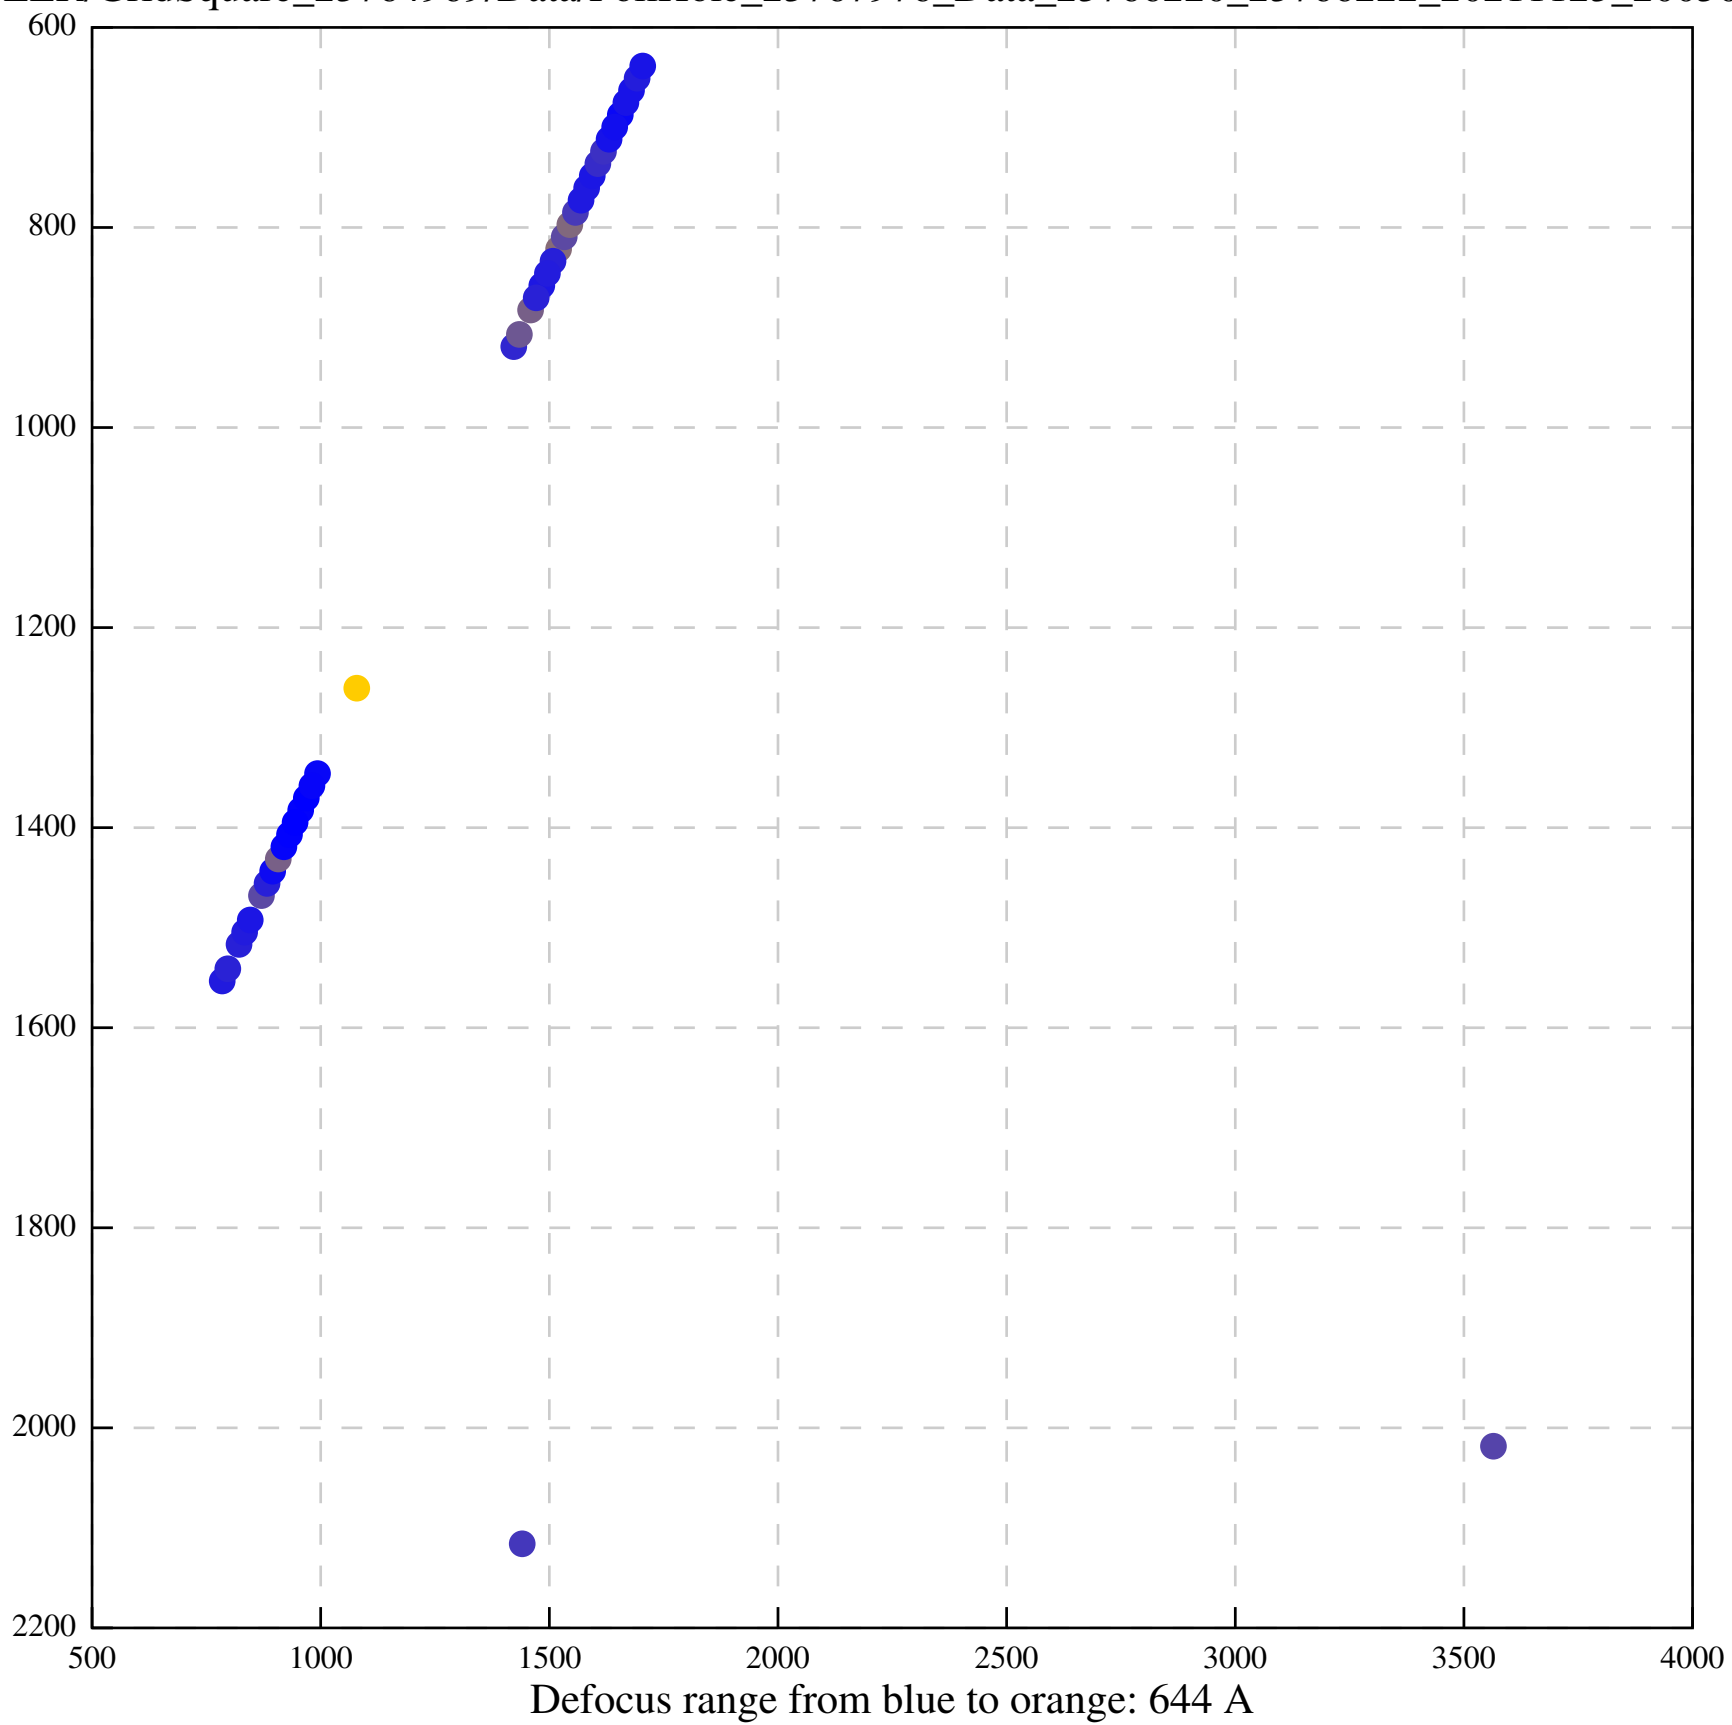

Defocus range from blue to orange: 426 A

Defocus range from blue to orange: 396 A

Defocus range from blue to orange: 269 A

Defocus range from blue to orange: 460 A

Defocus range from blue to orange: 109 A

Defocus range from blue to orange: 58 A

Defocus range from blue to orange: 305 A

Defocus range from blue to orange: 167 A

Defocus range from blue to orange: 0 A

Defocus range from blue to orange: 422 A

Defocus range from blue to orange: 348 A

Defocus range from blue to orange: 372 A

Defocus range from blue to orange: 346 A

Defocus range from blue to orange: 360 A

Defocus range from blue to orange: 1022 A

Defocus range from blue to orange: 346 A

Defocus range from blue to orange: 318 A

Defocus range from blue to orange: 474 A

Defocus range from blue to orange: 732 A

Defocus range from blue to orange: 551 A

Defocus range from blue to orange: 460 A