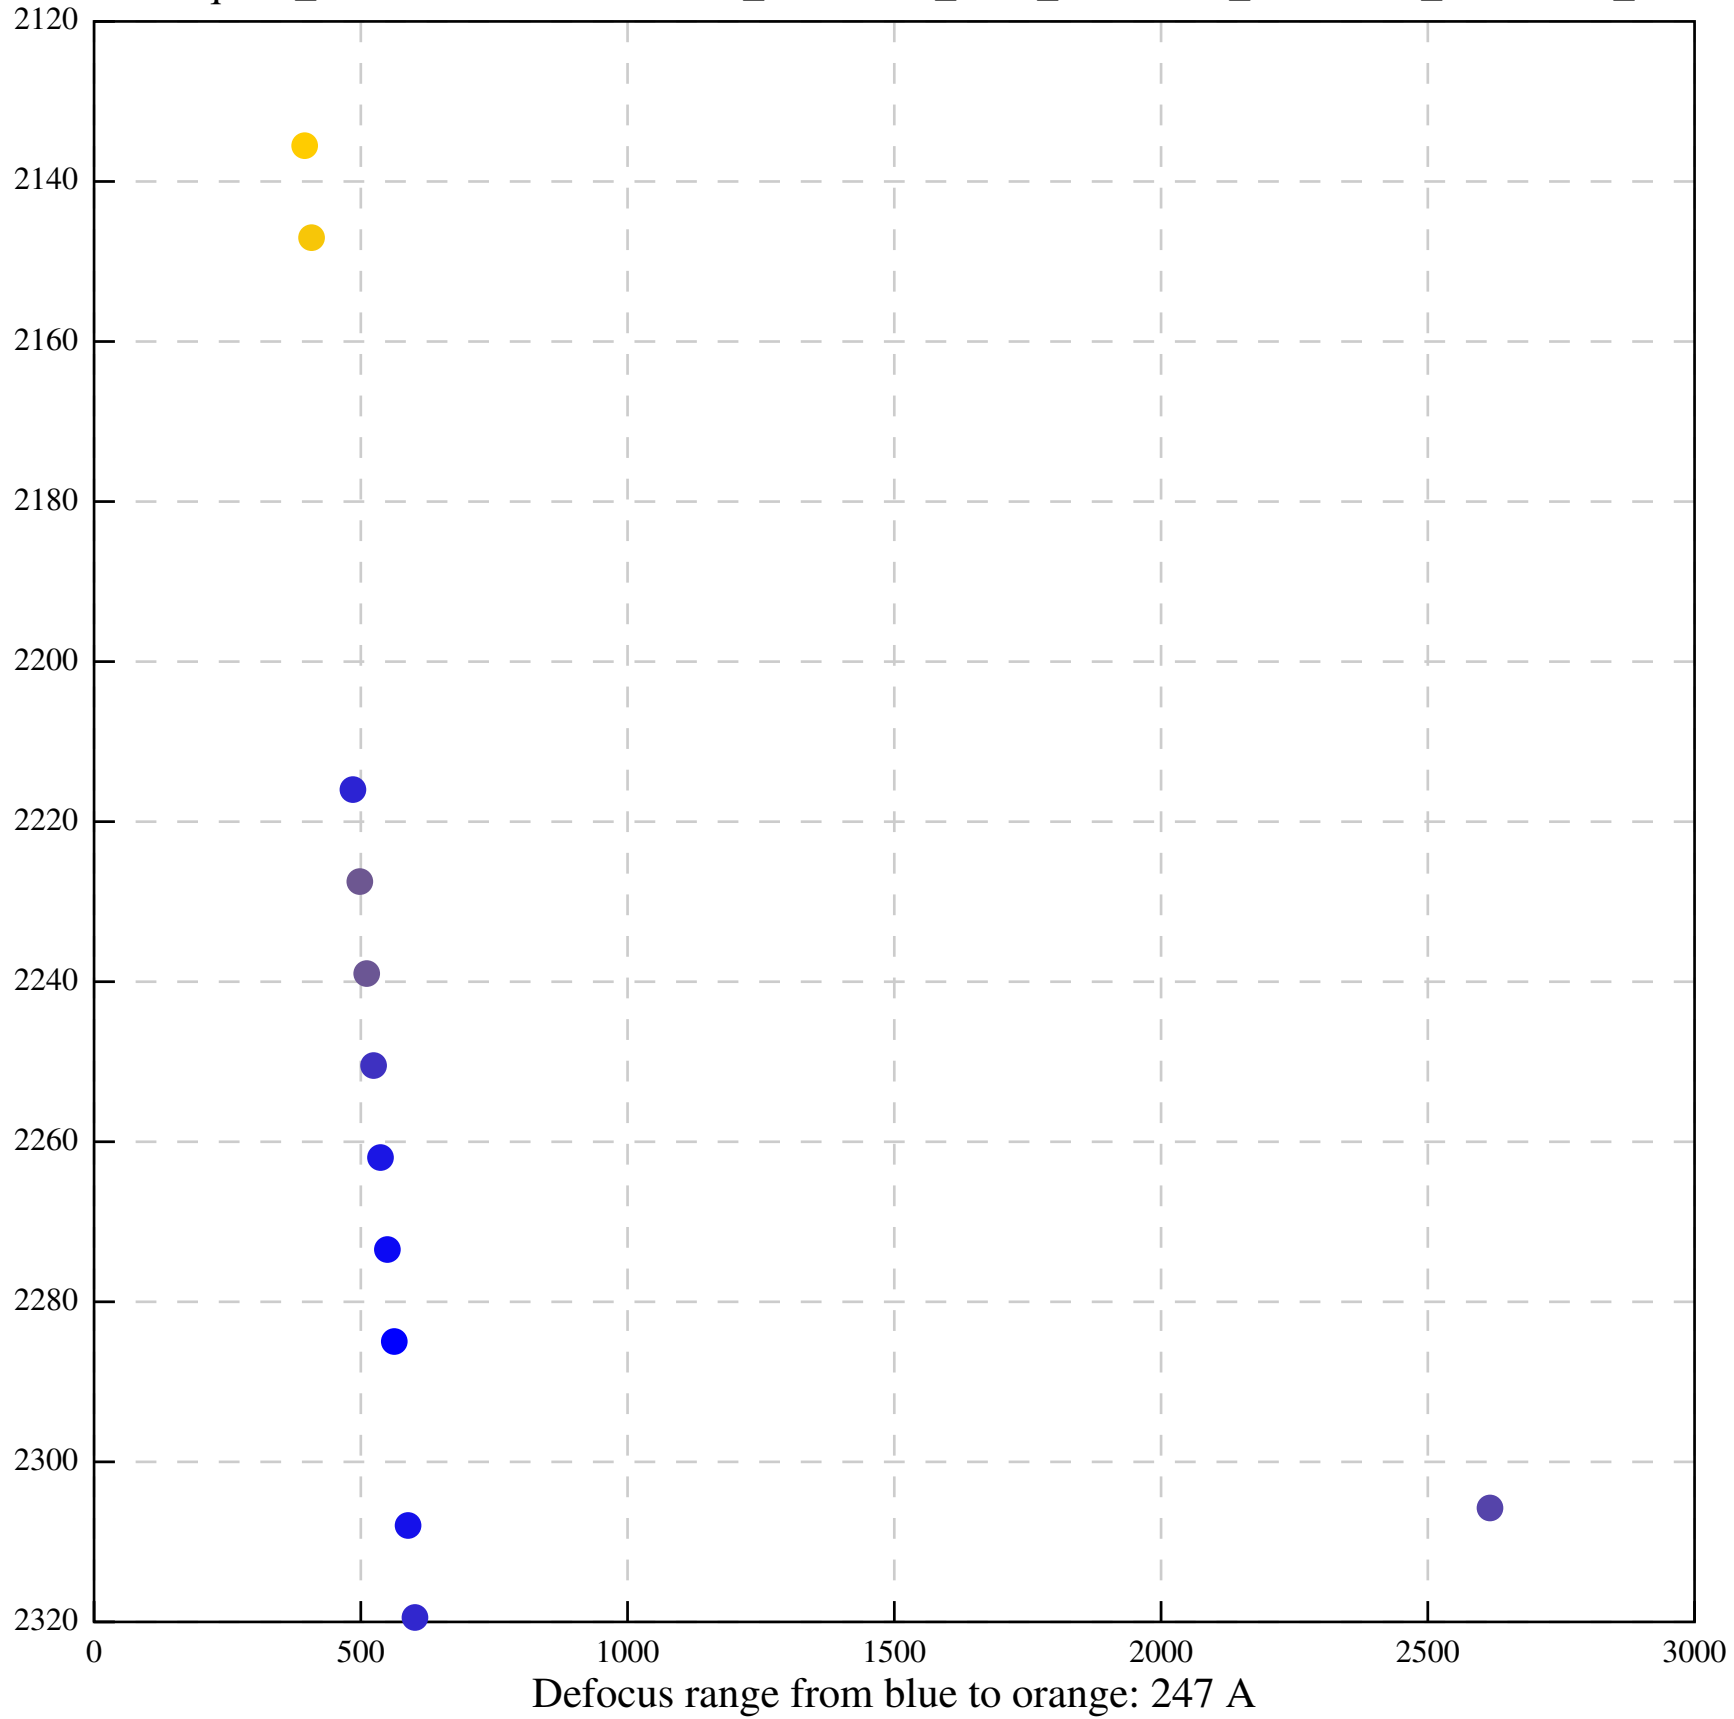

Defocus range from blue to orange: 497 A

Defocus range from blue to orange: 166 A

Defocus range from blue to orange: 241 A

Defocus range from blue to orange: 375 A

Defocus range from blue to orange: 901 A

Defocus range from blue to orange: 54 A

Defocus range from blue to orange: 70 A

Defocus range from blue to orange: 118 A

Defocus range from blue to orange: 557 A

Defocus range from blue to orange: 556 Å

Defocus range from blue to orange: 394 A

Defocus range from blue to orange: 251 A

Defocus range from blue to orange: 401 A

Defocus range from blue to orange: 473 A

Defocus range from blue to orange: 790 A

Defocus range from blue to orange: 0 A

Defocus range from blue to orange: 513 A