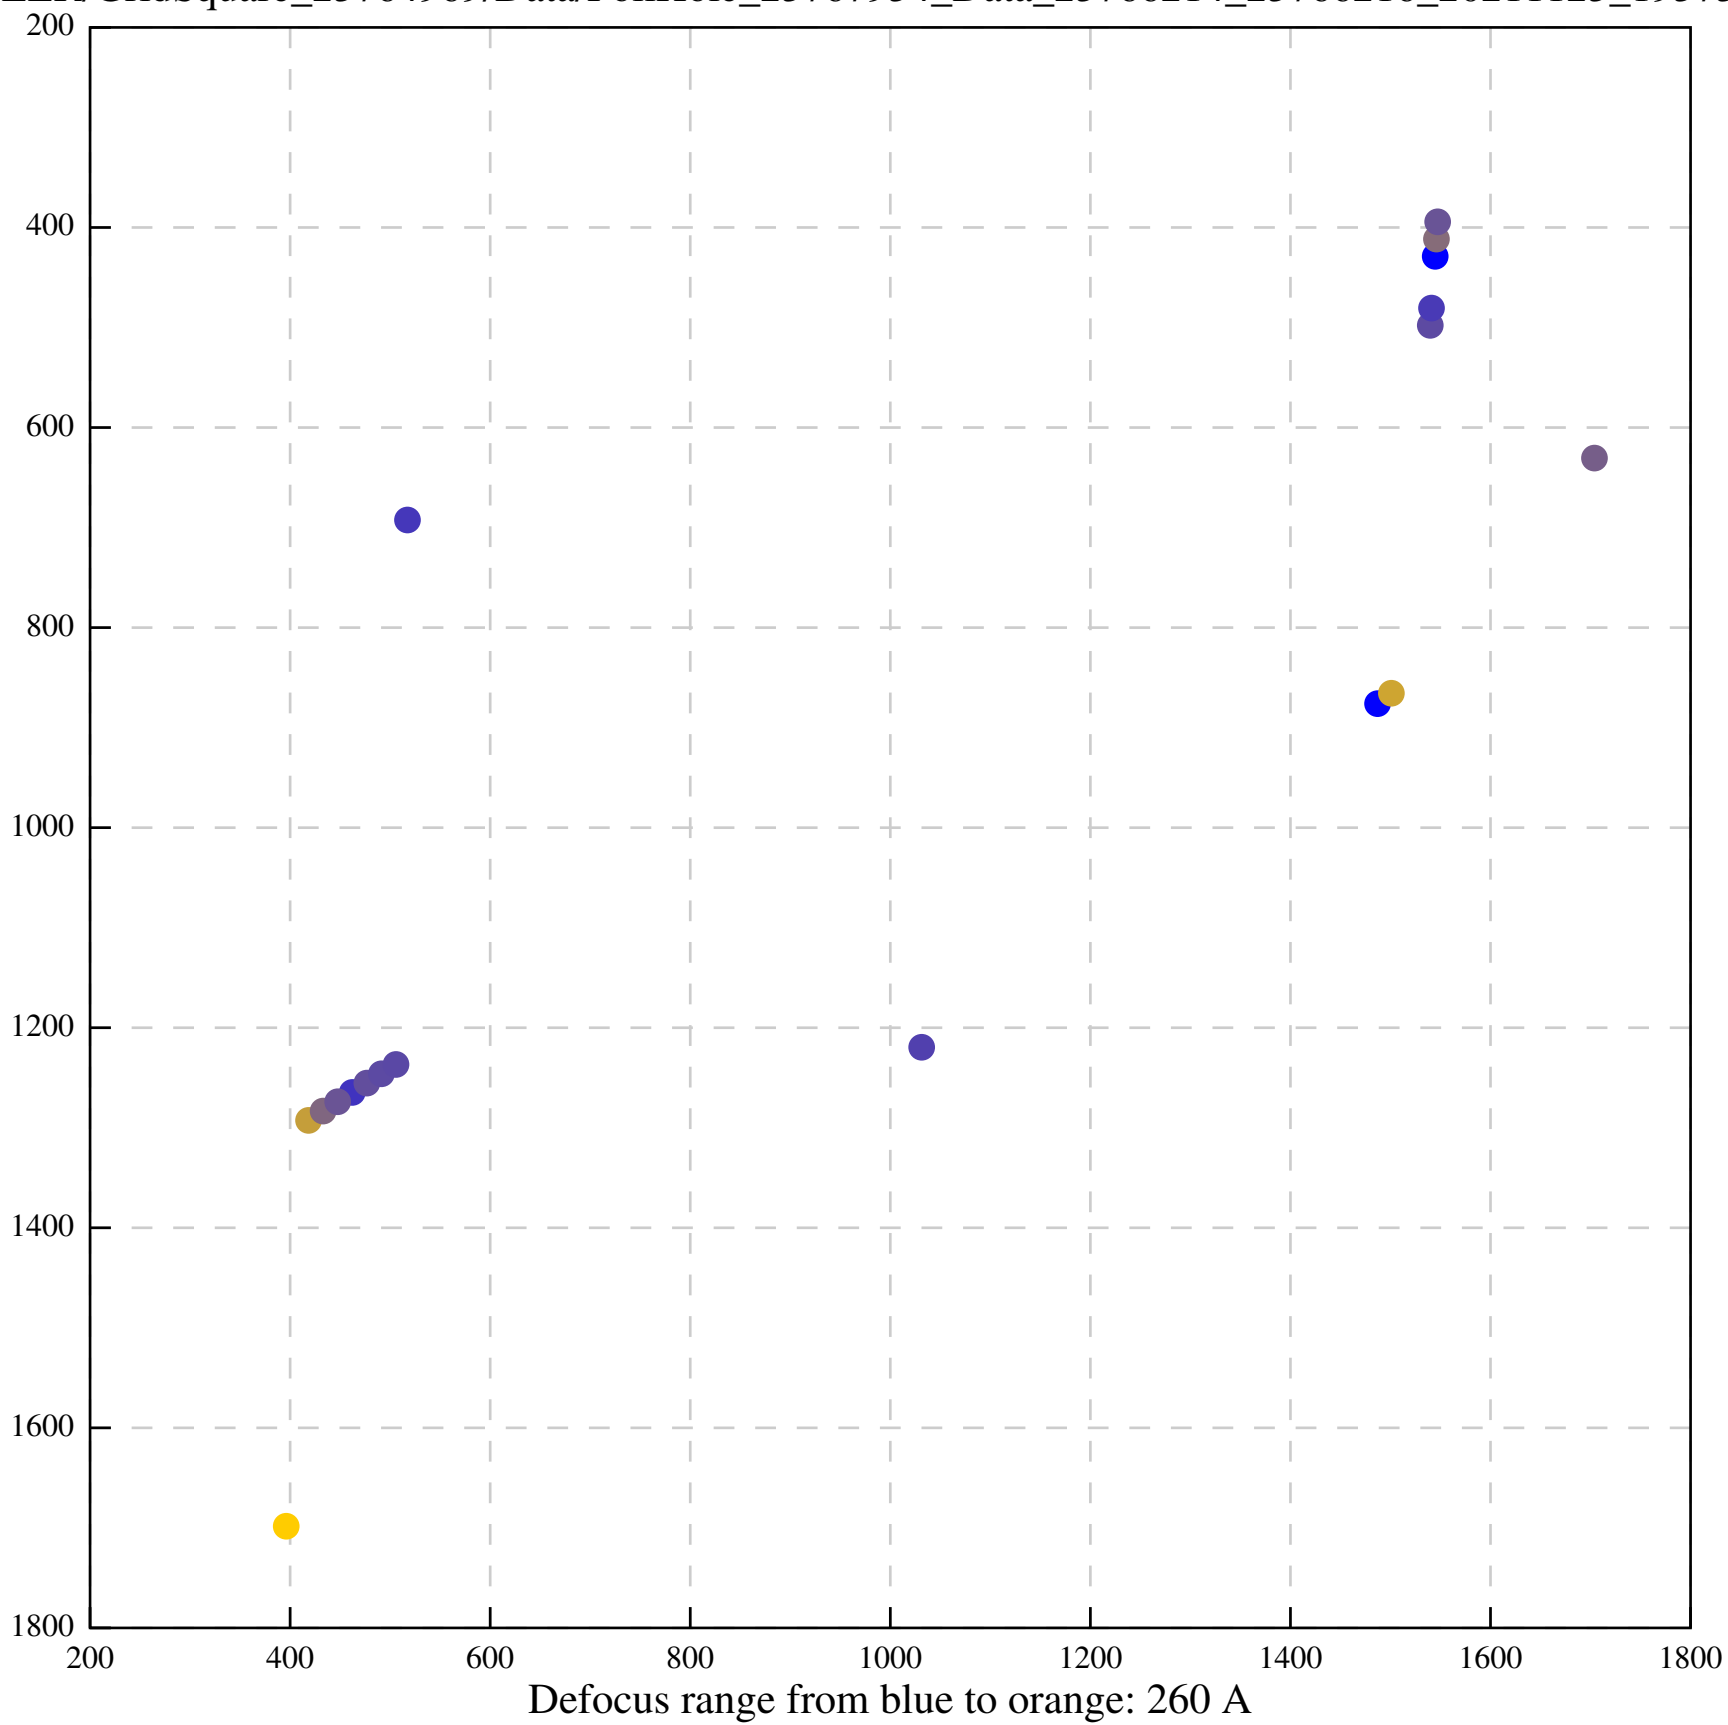

Defocus range from blue to orange: 0 A

Defocus range from blue to orange: 65 A

Defocus range from blue to orange: 382 A

Defocus range from blue to orange: 170 A

Defocus range from blue to orange: 874 A

Defocus range from blue to orange: 793 A

Defocus range from blue to orange: 189 A

Defocus range from blue to orange: 1136 A

Defocus range from blue to orange: 690 A

Defocus range from blue to orange: 393 A

Defocus range from blue to orange: 119 Å

Defocus range from blue to orange: 426 A

Defocus range from blue to orange: 396 A

Defocus range from blue to orange: 269 A

Defocus range from blue to orange: 460 A

Defocus range from blue to orange: 109 A

Defocus range from blue to orange: 58 A

Defocus range from blue to orange: 305 A

Defocus range from blue to orange: 167 A

Defocus range from blue to orange: 0 A

Defocus range from blue to orange: 422 A

Defocus range from blue to orange: 348 A