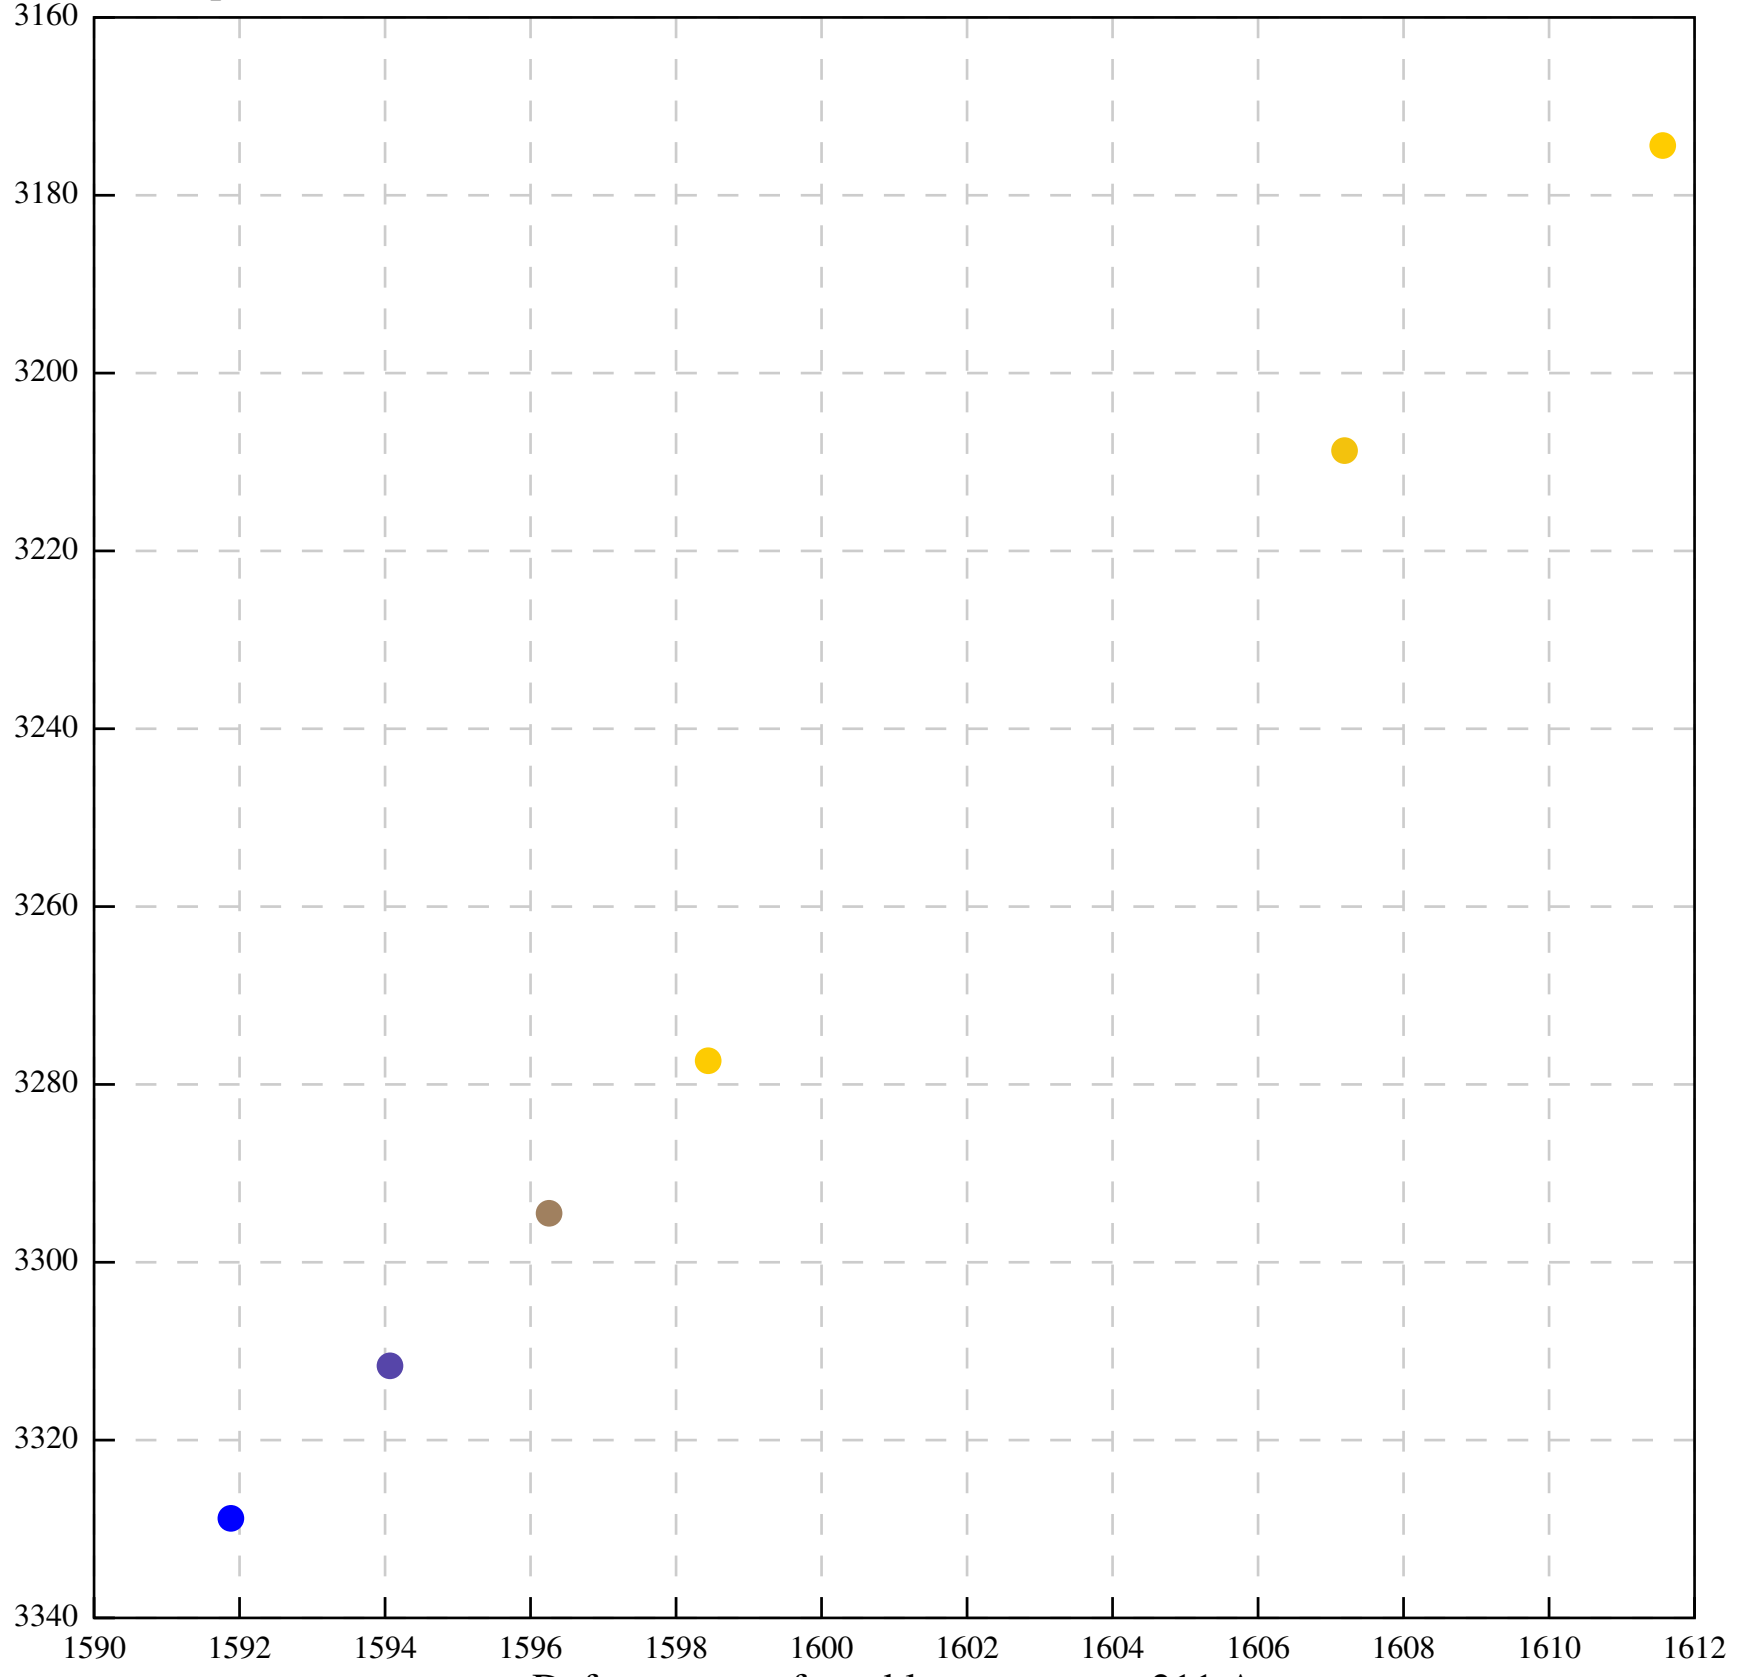

Defocus range from blue to orange: 169 A

Defocus range from blue to orange: 709 A

Defocus range from blue to orange: 66 A

Defocus range from blue to orange: 357 A

Defocus range from blue to orange: 1026 A

Defocus range from blue to orange: 519 A

Defocus range from blue to orange: 16 A

Defocus range from blue to orange: 211 A

Defocus range from blue to orange: 0 A

Defocus range from blue to orange: 150 A

Defocus range from blue to orange: 459 A

Defocus range from blue to orange: 0 A

Defocus range from blue to orange: 65 A

Defocus range from blue to orange: 382 A

Defocus range from blue to orange: 170 A

Defocus range from blue to orange: 874 A

Defocus range from blue to orange: 793 A

Defocus range from blue to orange: 189 A

Defocus range from blue to orange: 1136 A

Defocus range from blue to orange: 690 A

Defocus range from blue to orange: 393 A

Defocus range from blue to orange: 119 Å