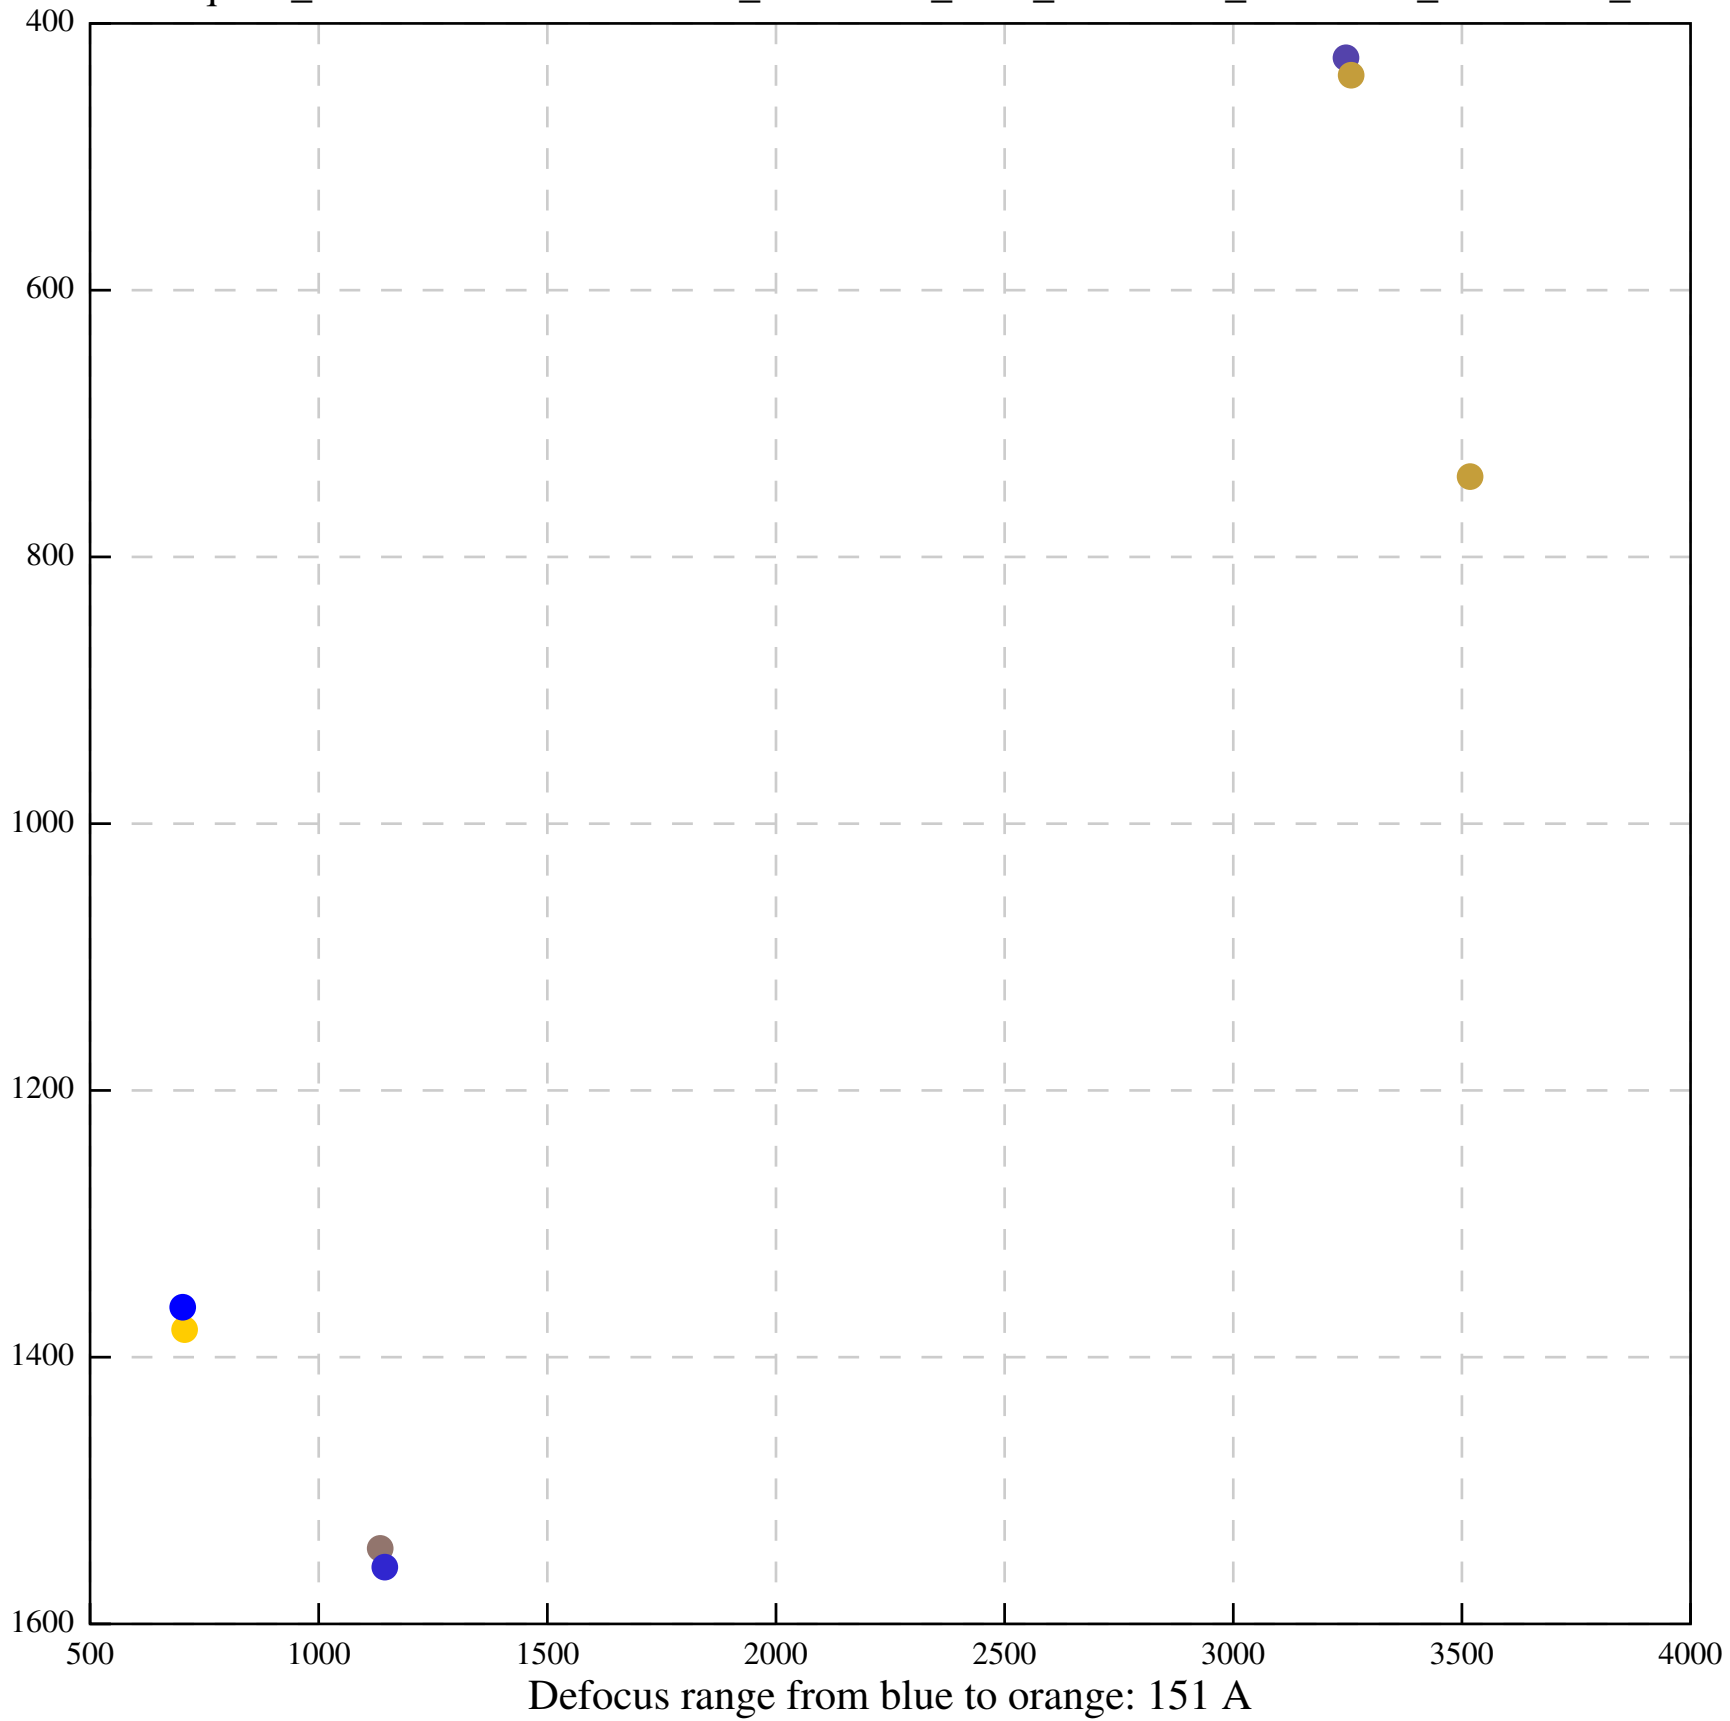

Defocus range from blue to orange: 169 A

Defocus range from blue to orange: 709 A

Defocus range from blue to orange: 66 A

Defocus range from blue to orange: 357 A

Defocus range from blue to orange: 1026 A

Defocus range from blue to orange: 519 A

Defocus range from blue to orange: 16 A

Defocus range from blue to orange: 211 A

Defocus range from blue to orange: 0 A

Defocus range from blue to orange: 150 A

Defocus range from blue to orange: 459 A

Defocus range from blue to orange: 0 A

Defocus range from blue to orange: 65 A

Defocus range from blue to orange: 382 A

Defocus range from blue to orange: 170 A

Defocus range from blue to orange: 874 A

Defocus range from blue to orange: 793 A