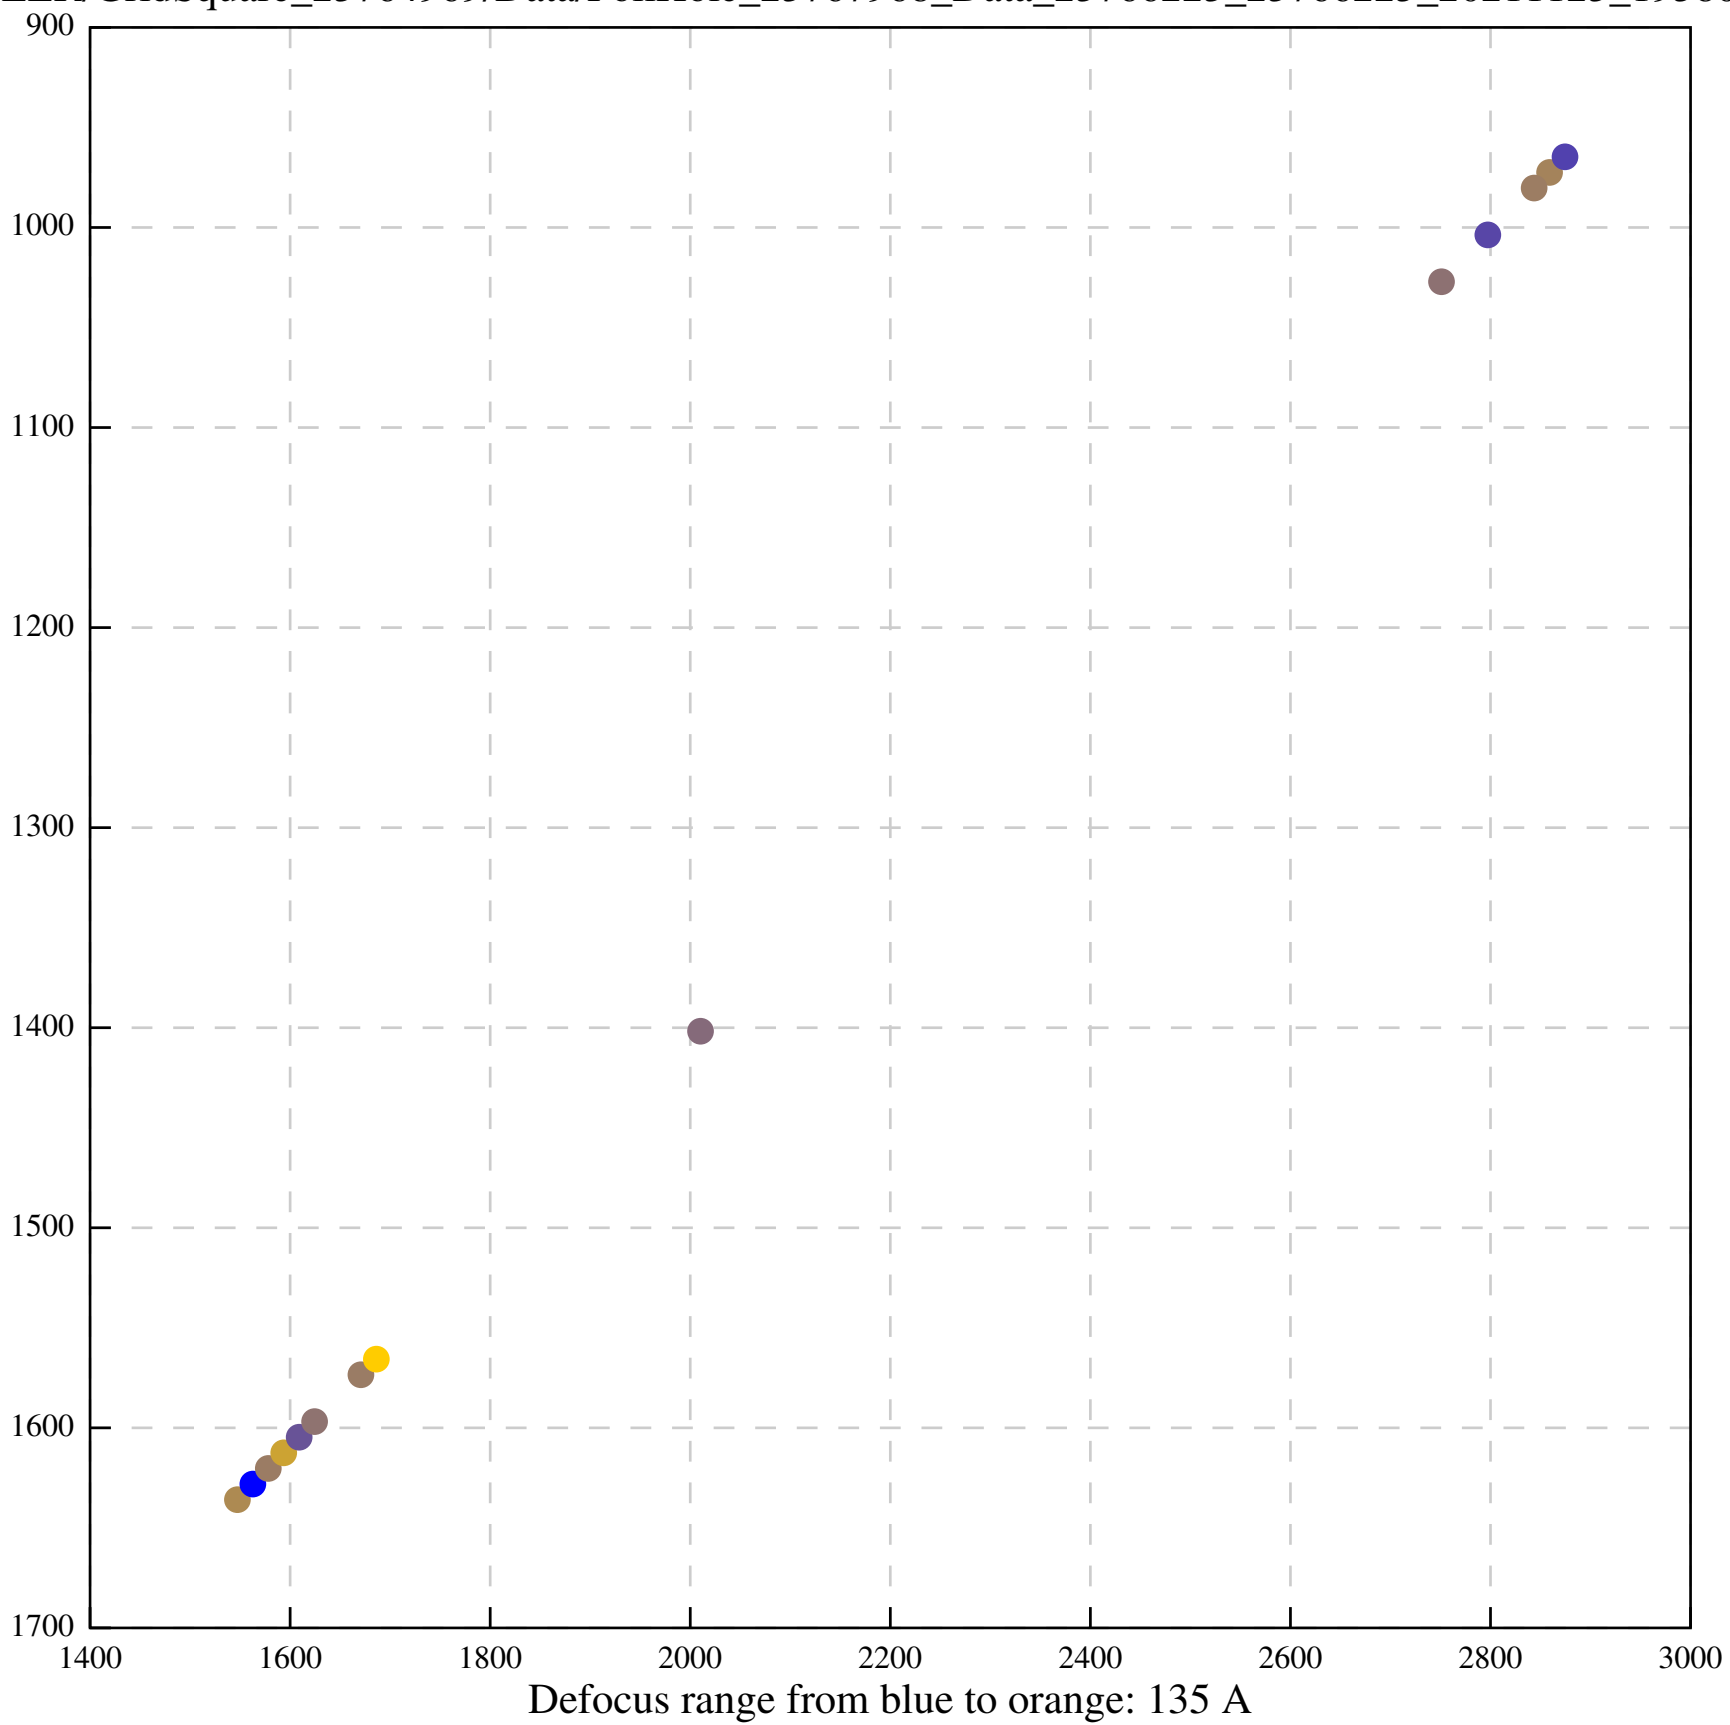

Defocus range from blue to orange: 426 A

Defocus range from blue to orange: 396 A

Defocus range from blue to orange: 269 A

Defocus range from blue to orange: 460 A

Defocus range from blue to orange: 109 A

Defocus range from blue to orange: 58 A

Defocus range from blue to orange: 305 A

Defocus range from blue to orange: 167 A

Defocus range from blue to orange: 0 A

Defocus range from blue to orange: 422 A

Defocus range from blue to orange: 348 A

Defocus range from blue to orange: 372 A

Defocus range from blue to orange: 346 A

Defocus range from blue to orange: 360 A

Defocus range from blue to orange: 1022 A

Defocus range from blue to orange: 346 A