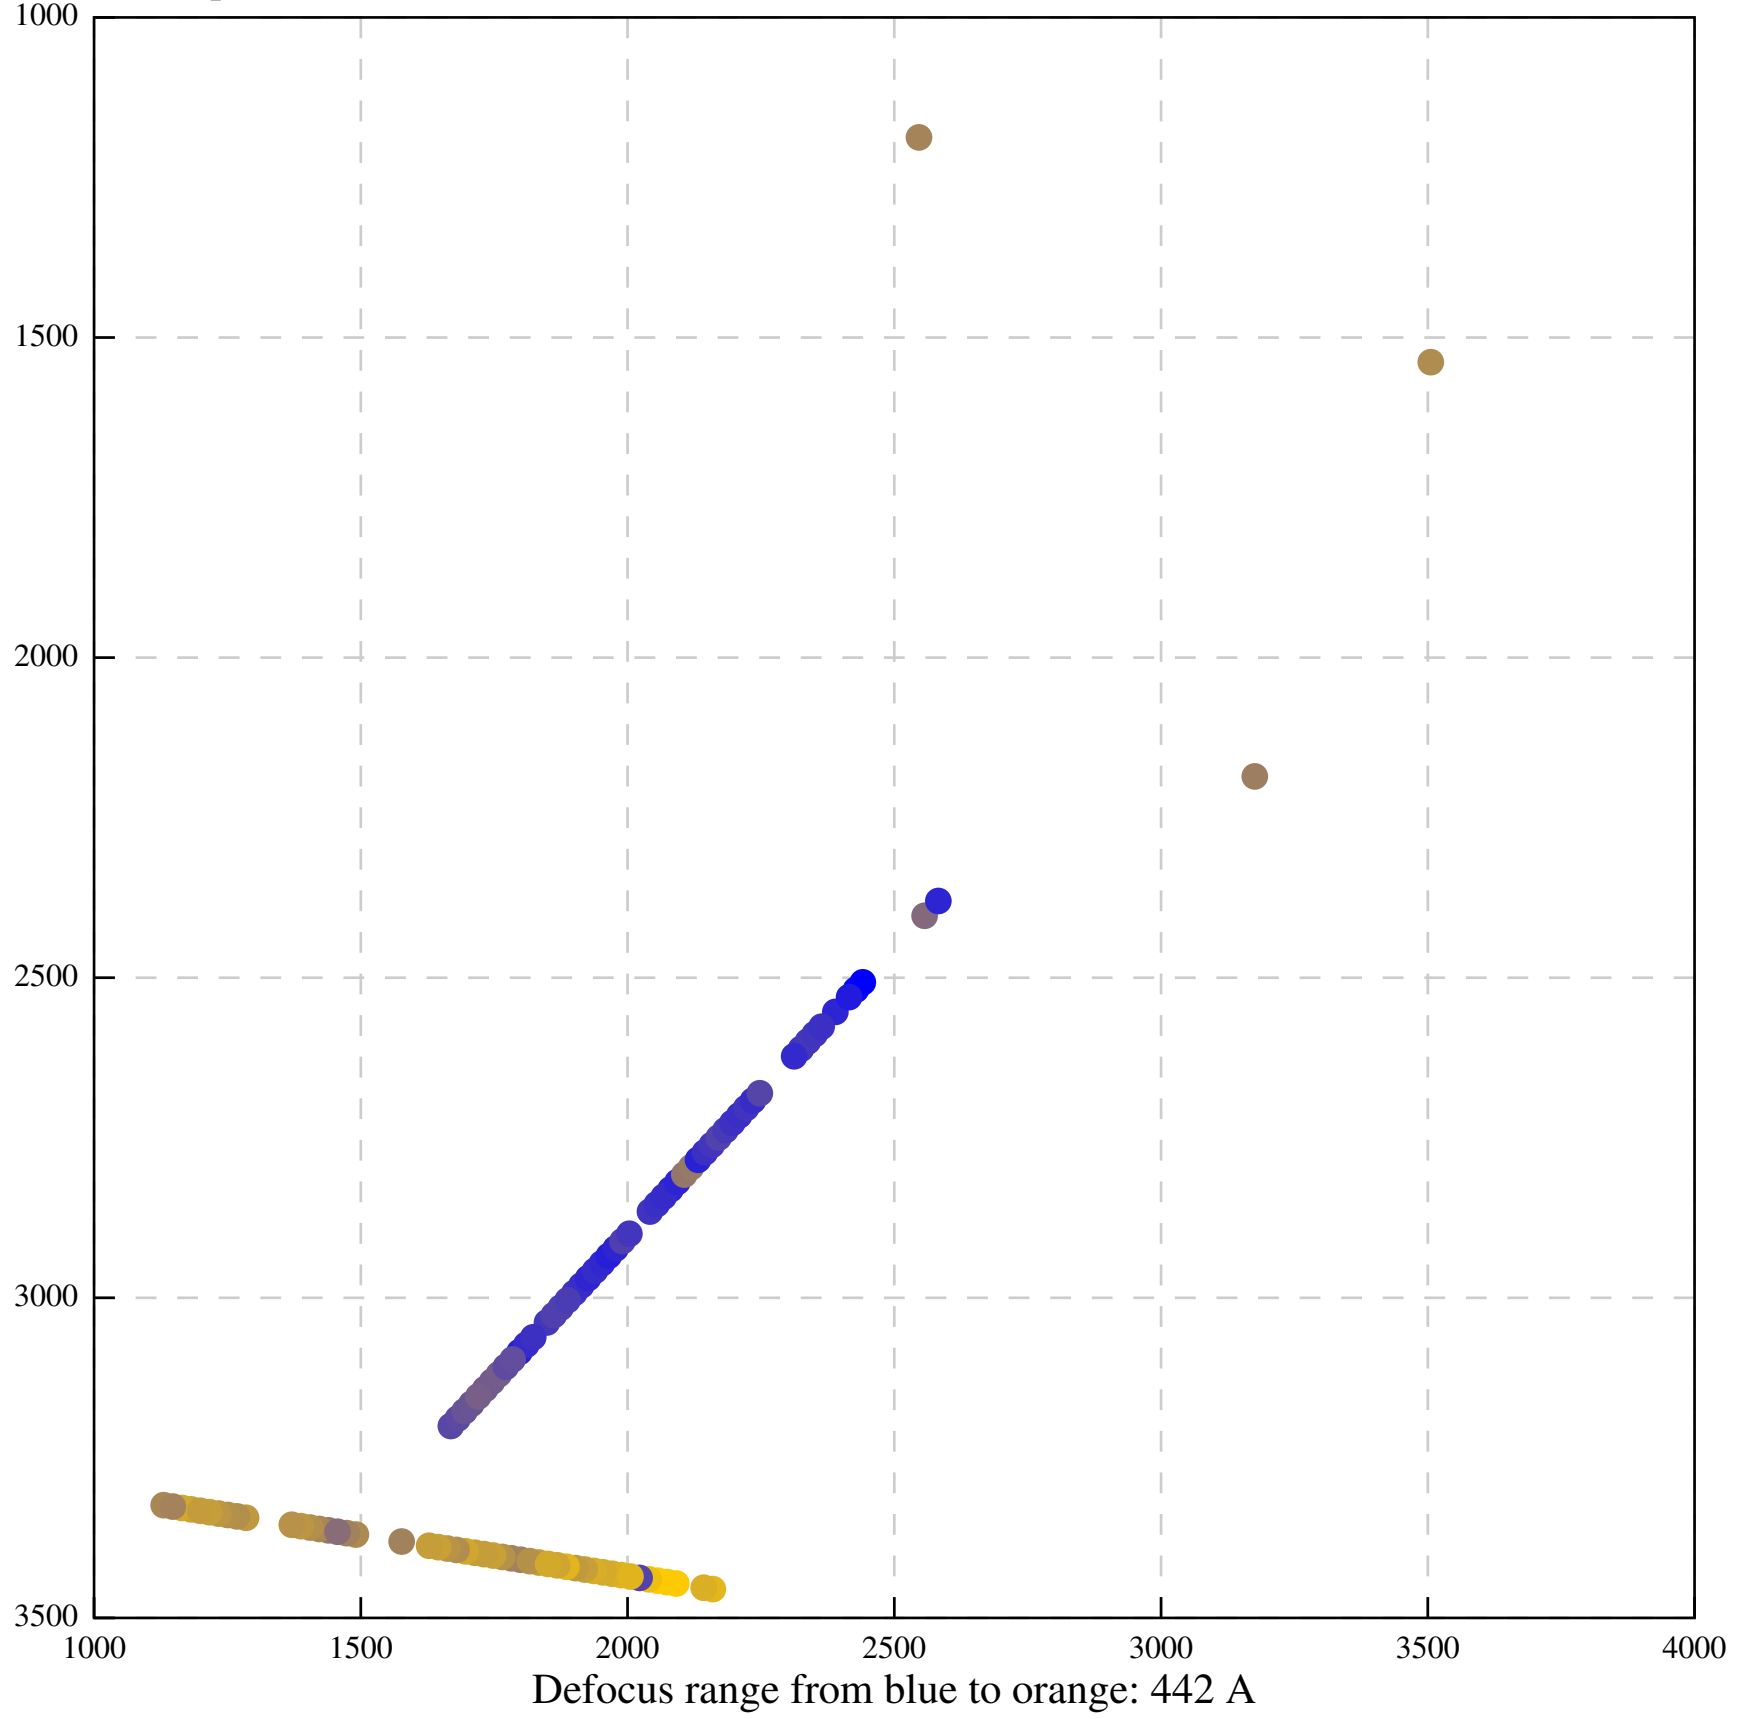

Defocus range from blue to orange: 169 A

Defocus range from blue to orange: 709 A

Defocus range from blue to orange: 66 A

Defocus range from blue to orange: 357 A

Defocus range from blue to orange: 1026 A

Defocus range from blue to orange: 519 A

Defocus range from blue to orange: 16 A

Defocus range from blue to orange: 211 A

Defocus range from blue to orange: 0 A

Defocus range from blue to orange: 150 A

Defocus range from blue to orange: 459 A