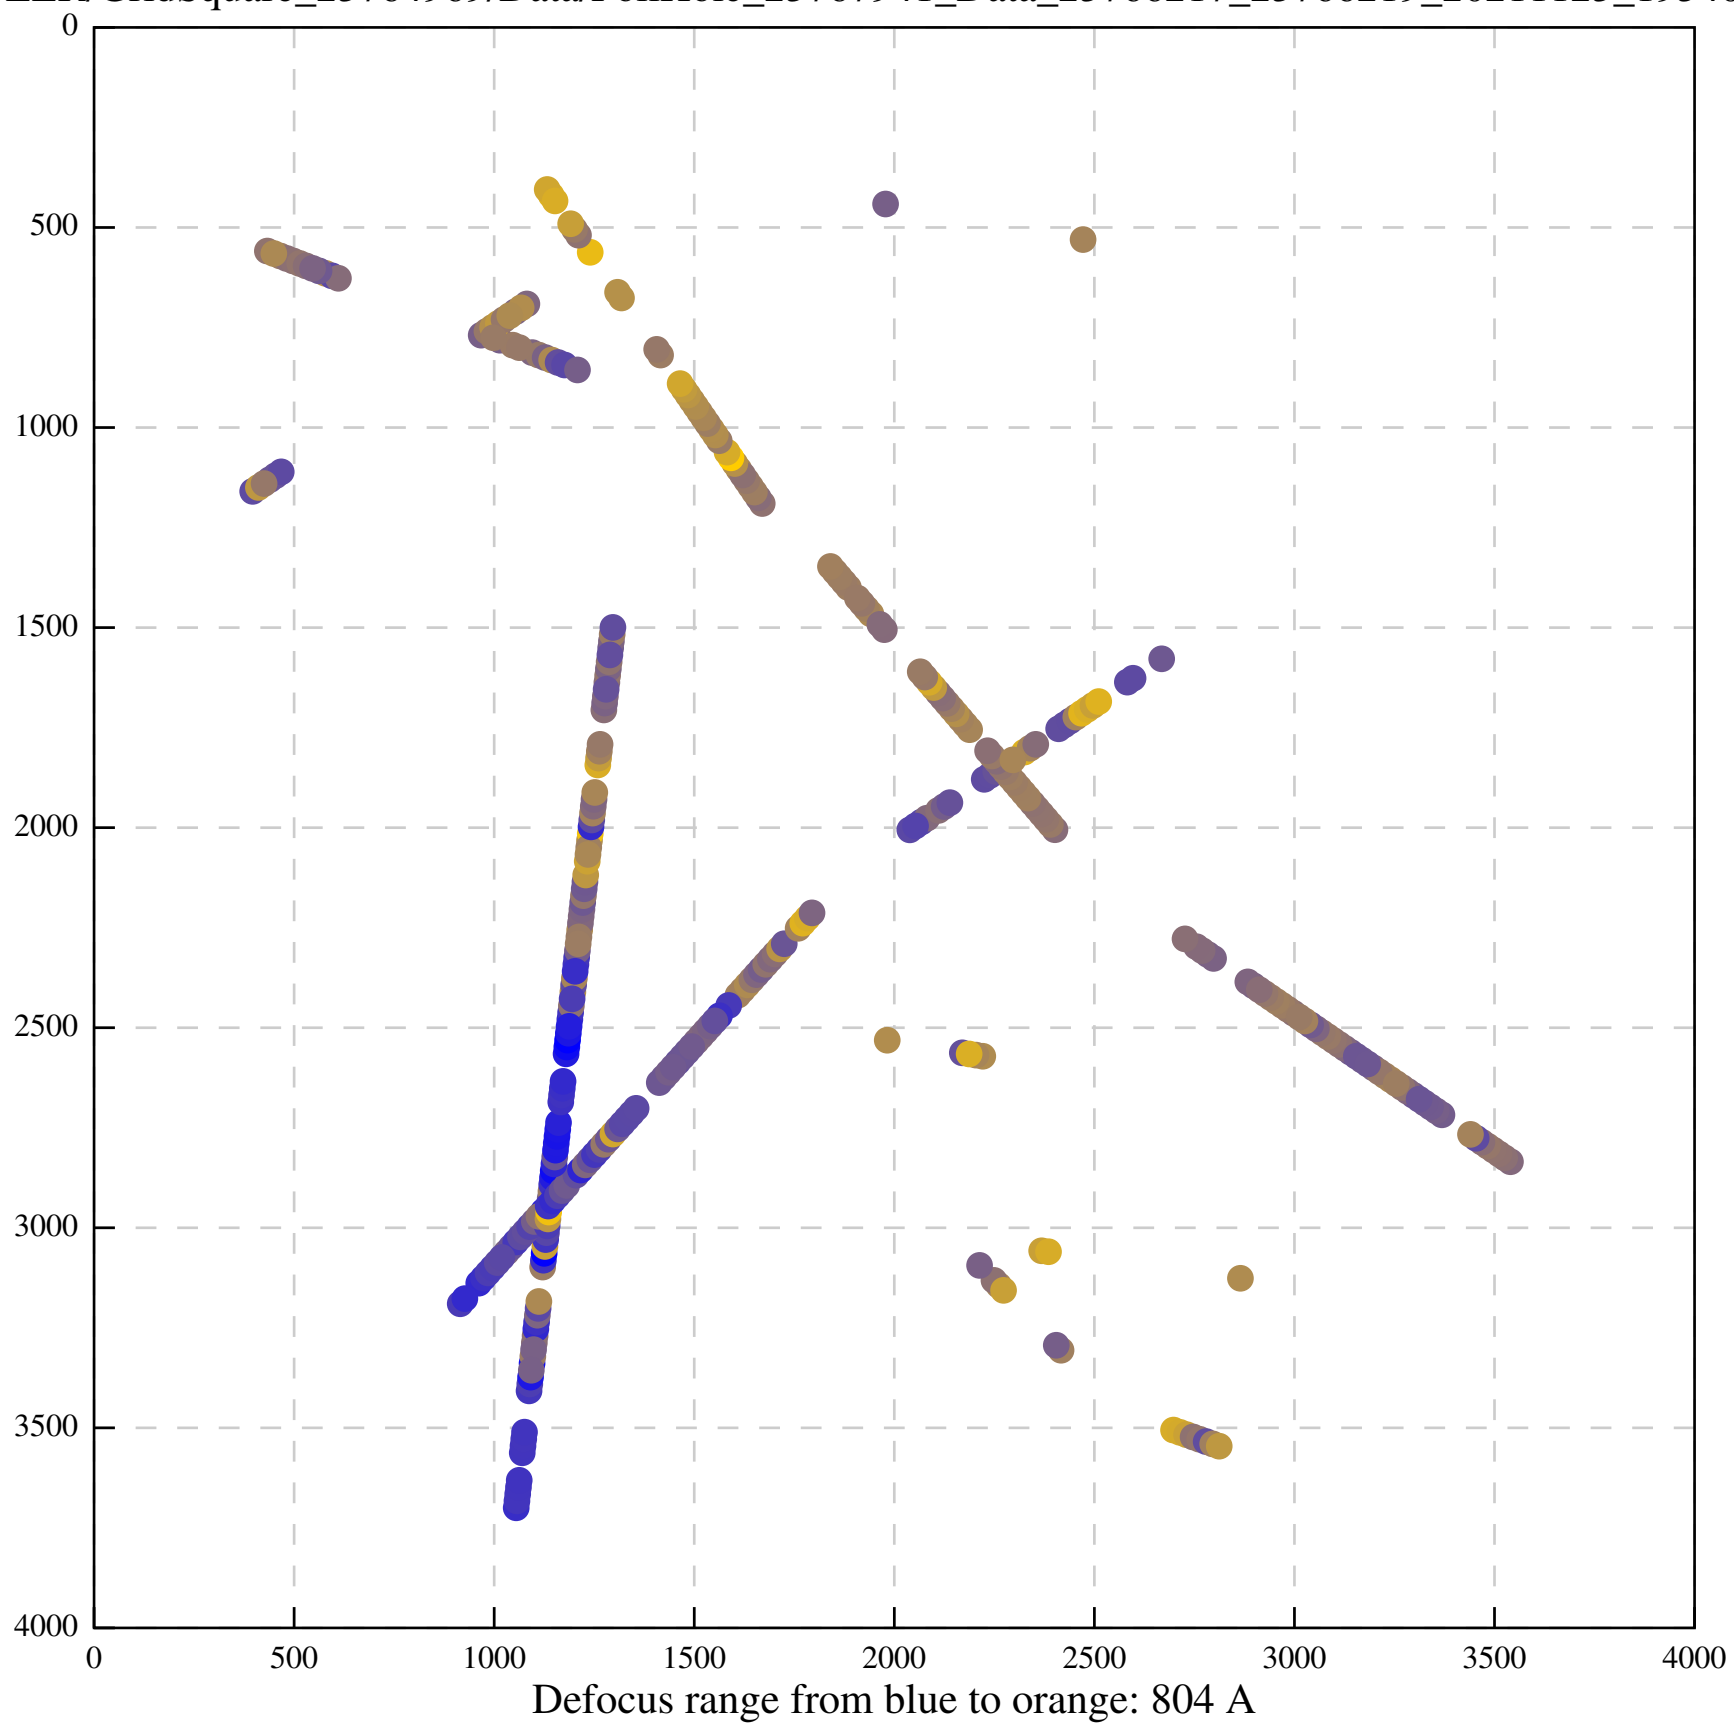

Defocus range from blue to orange: 189 A

Defocus range from blue to orange: 1136 A

Defocus range from blue to orange: 690 A

Defocus range from blue to orange: 393 A

Defocus range from blue to orange: 119 Å

Defocus range from blue to orange: 426 A

Defocus range from blue to orange: 396 A

Defocus range from blue to orange: 269 A

Defocus range from blue to orange: 460 A

Defocus range from blue to orange: 109 A

Defocus range from blue to orange: 58 A

Defocus range from blue to orange: 305 A

Defocus range from blue to orange: 167 A

Defocus range from blue to orange: 0 A

Defocus range from blue to orange: 422 A

Defocus range from blue to orange: 348 A

Defocus range from blue to orange: 372 A

Defocus range from blue to orange: 346 A

Defocus range from blue to orange: 360 A

Defocus range from blue to orange: 1022 A

Defocus range from blue to orange: 346 A