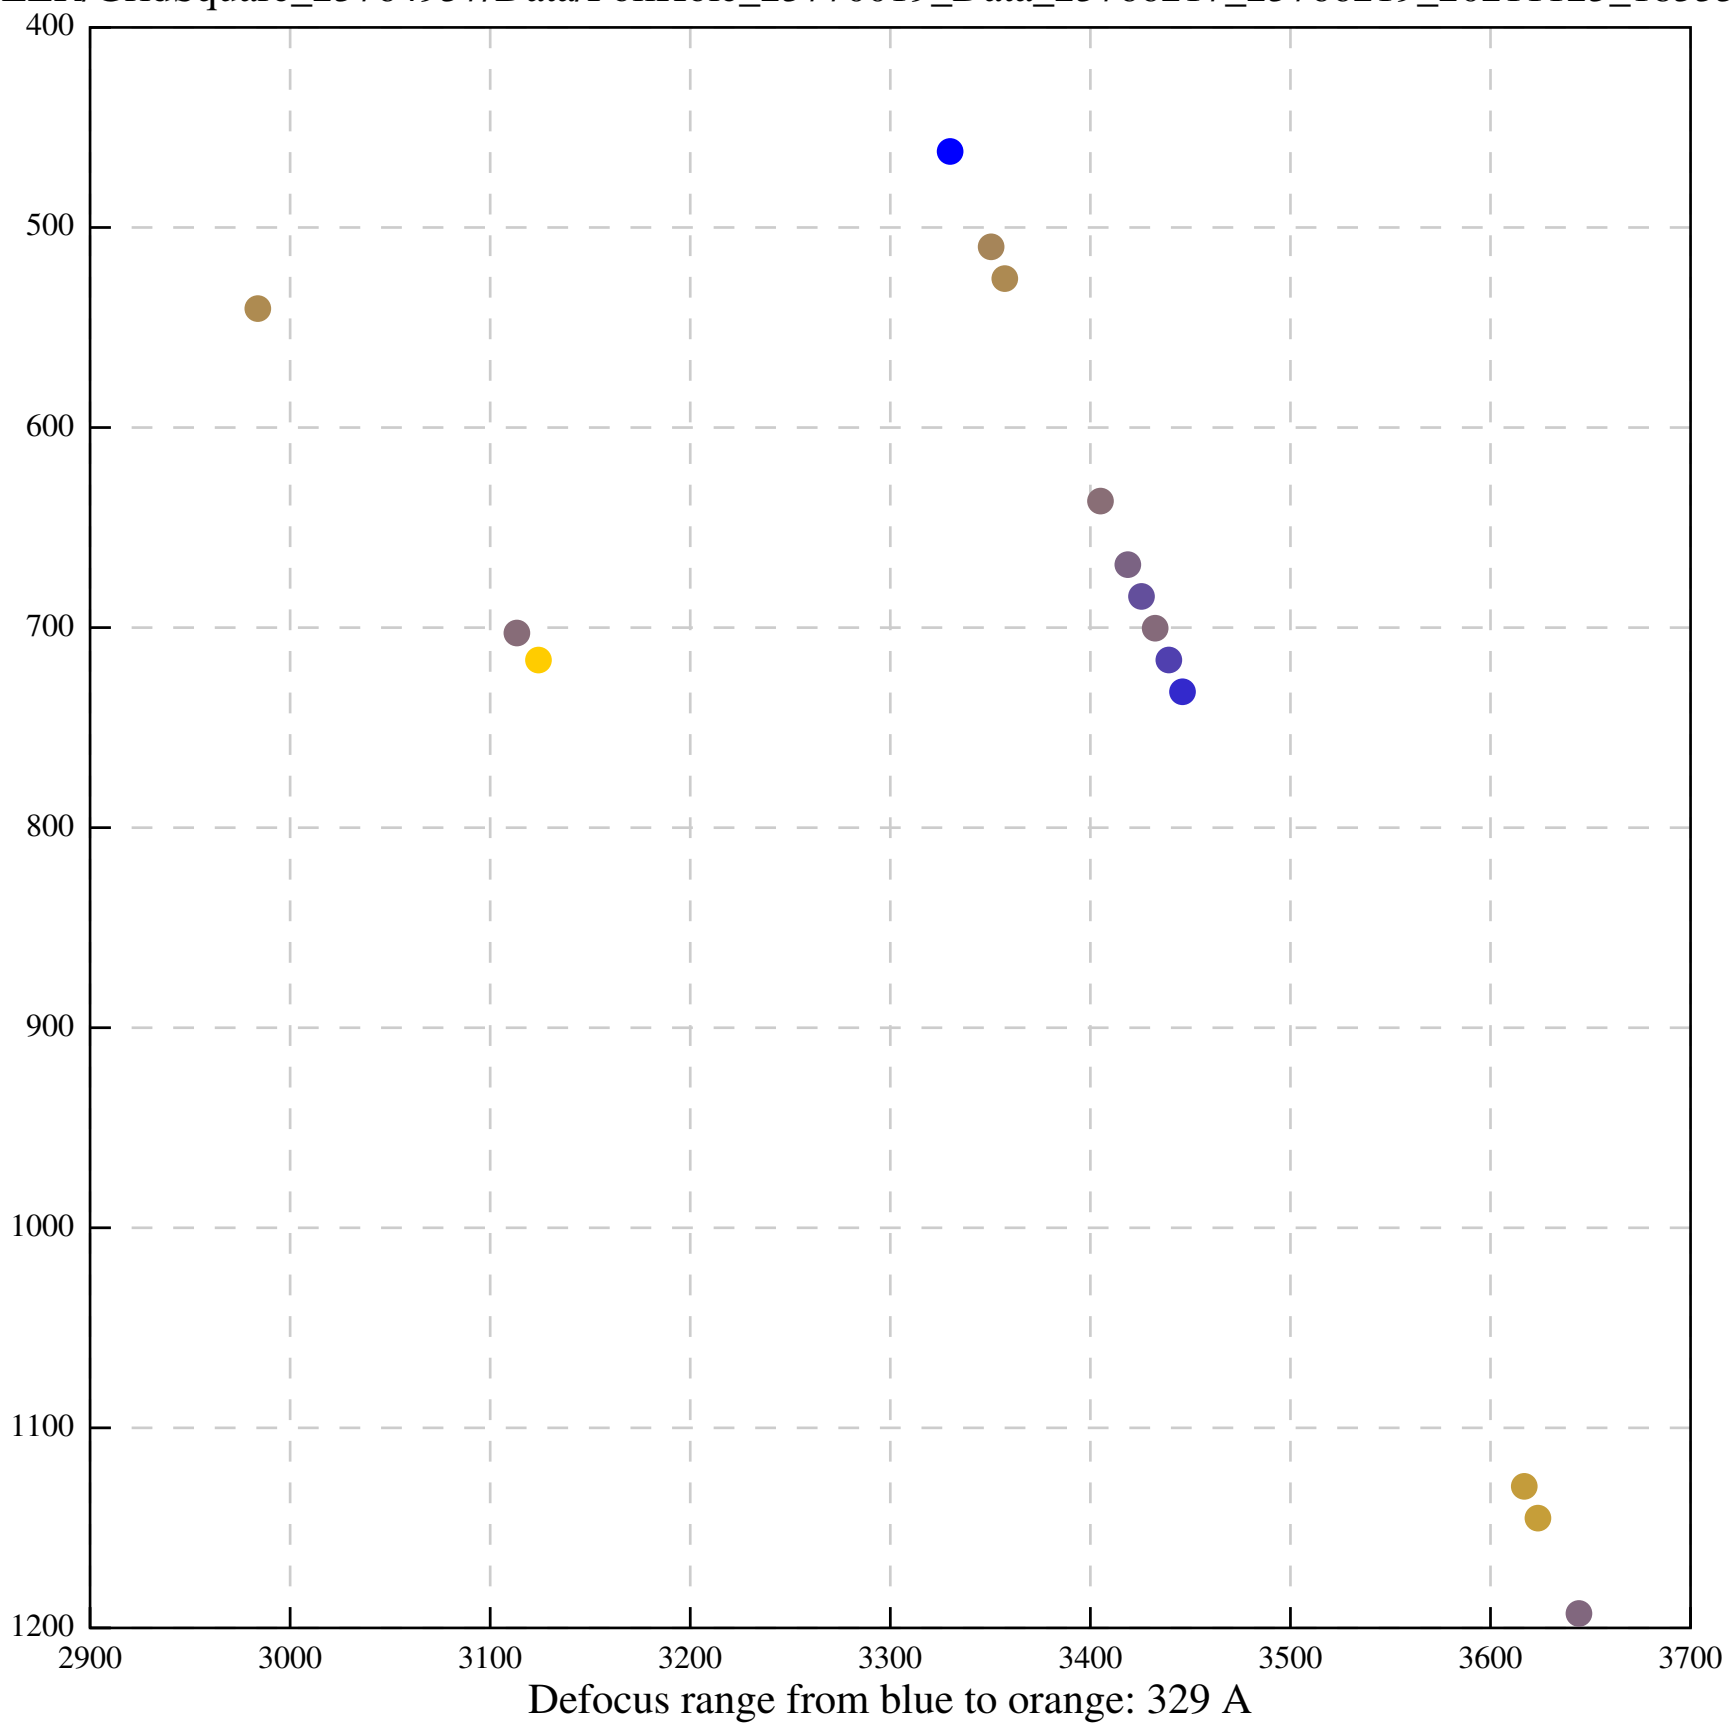

Defocus range from blue to orange: 171 A

Defocus range from blue to orange: 147 A

Defocus range from blue to orange: 469 A

Defocus range from blue to orange: 356 A

Defocus range from blue to orange: 221 A

Defocus range from blue to orange: 29 A

Defocus range from blue to orange: 191 A

Defocus range from blue to orange: 452 A

Defocus range from blue to orange: 217 A

Defocus range from blue to orange: 277 A

Defocus range from blue to orange: 442 A

Defocus range from blue to orange: 406 A

Defocus range from blue to orange: 385 A

Defocus range from blue to orange: 704 A

Defocus range from blue to orange: 283 A

Defocus range from blue to orange: 10 A

Defocus range from blue to orange: 0 Å

Defocus range from blue to orange: 169 A

Defocus range from blue to orange: 709 A

Defocus range from blue to orange: 66 A

Defocus range from blue to orange: 357 A

Defocus range from blue to orange: 1026 A