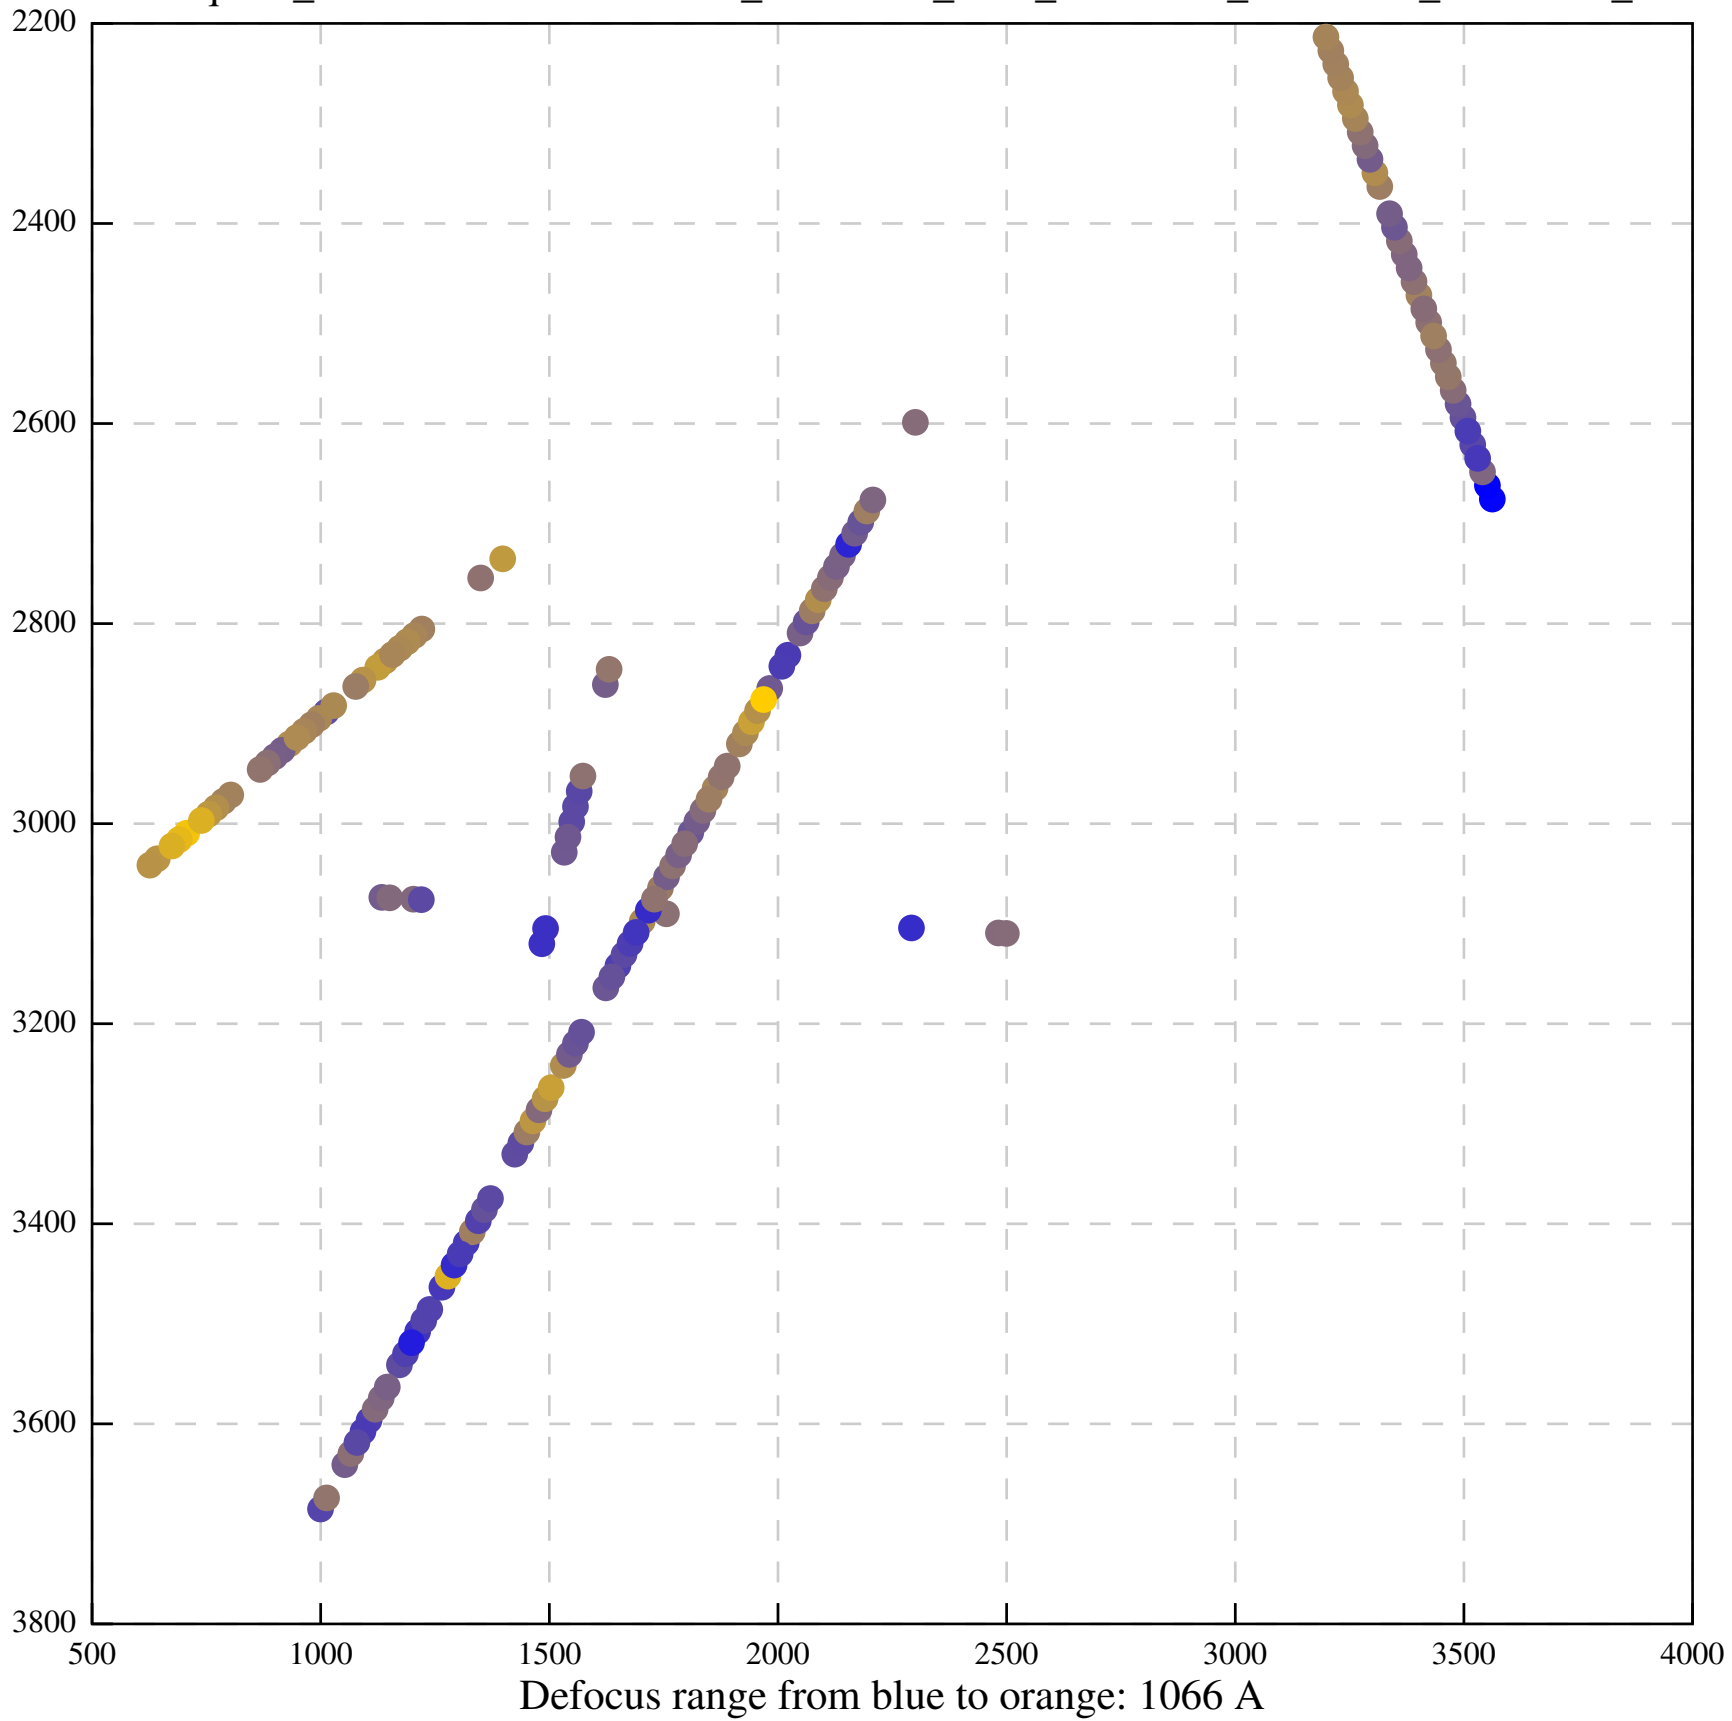

Defocus range from blue to orange: 426 A

Defocus range from blue to orange: 396 A

Defocus range from blue to orange: 269 A

Defocus range from blue to orange: 460 A

Defocus range from blue to orange: 109 A

Defocus range from blue to orange: 58 A

Defocus range from blue to orange: 305 A

Defocus range from blue to orange: 167 A

Defocus range from blue to orange: 0 A

Defocus range from blue to orange: 422 A

Defocus range from blue to orange: 348 A

Defocus range from blue to orange: 372 A

Defocus range from blue to orange: 346 A

Defocus range from blue to orange: 360 A

Defocus range from blue to orange: 1022 A

Defocus range from blue to orange: 346 A

Defocus range from blue to orange: 318 A

Defocus range from blue to orange: 474 A

Defocus range from blue to orange: 732 A

Defocus range from blue to orange: 551 A

Defocus range from blue to orange: 460 A