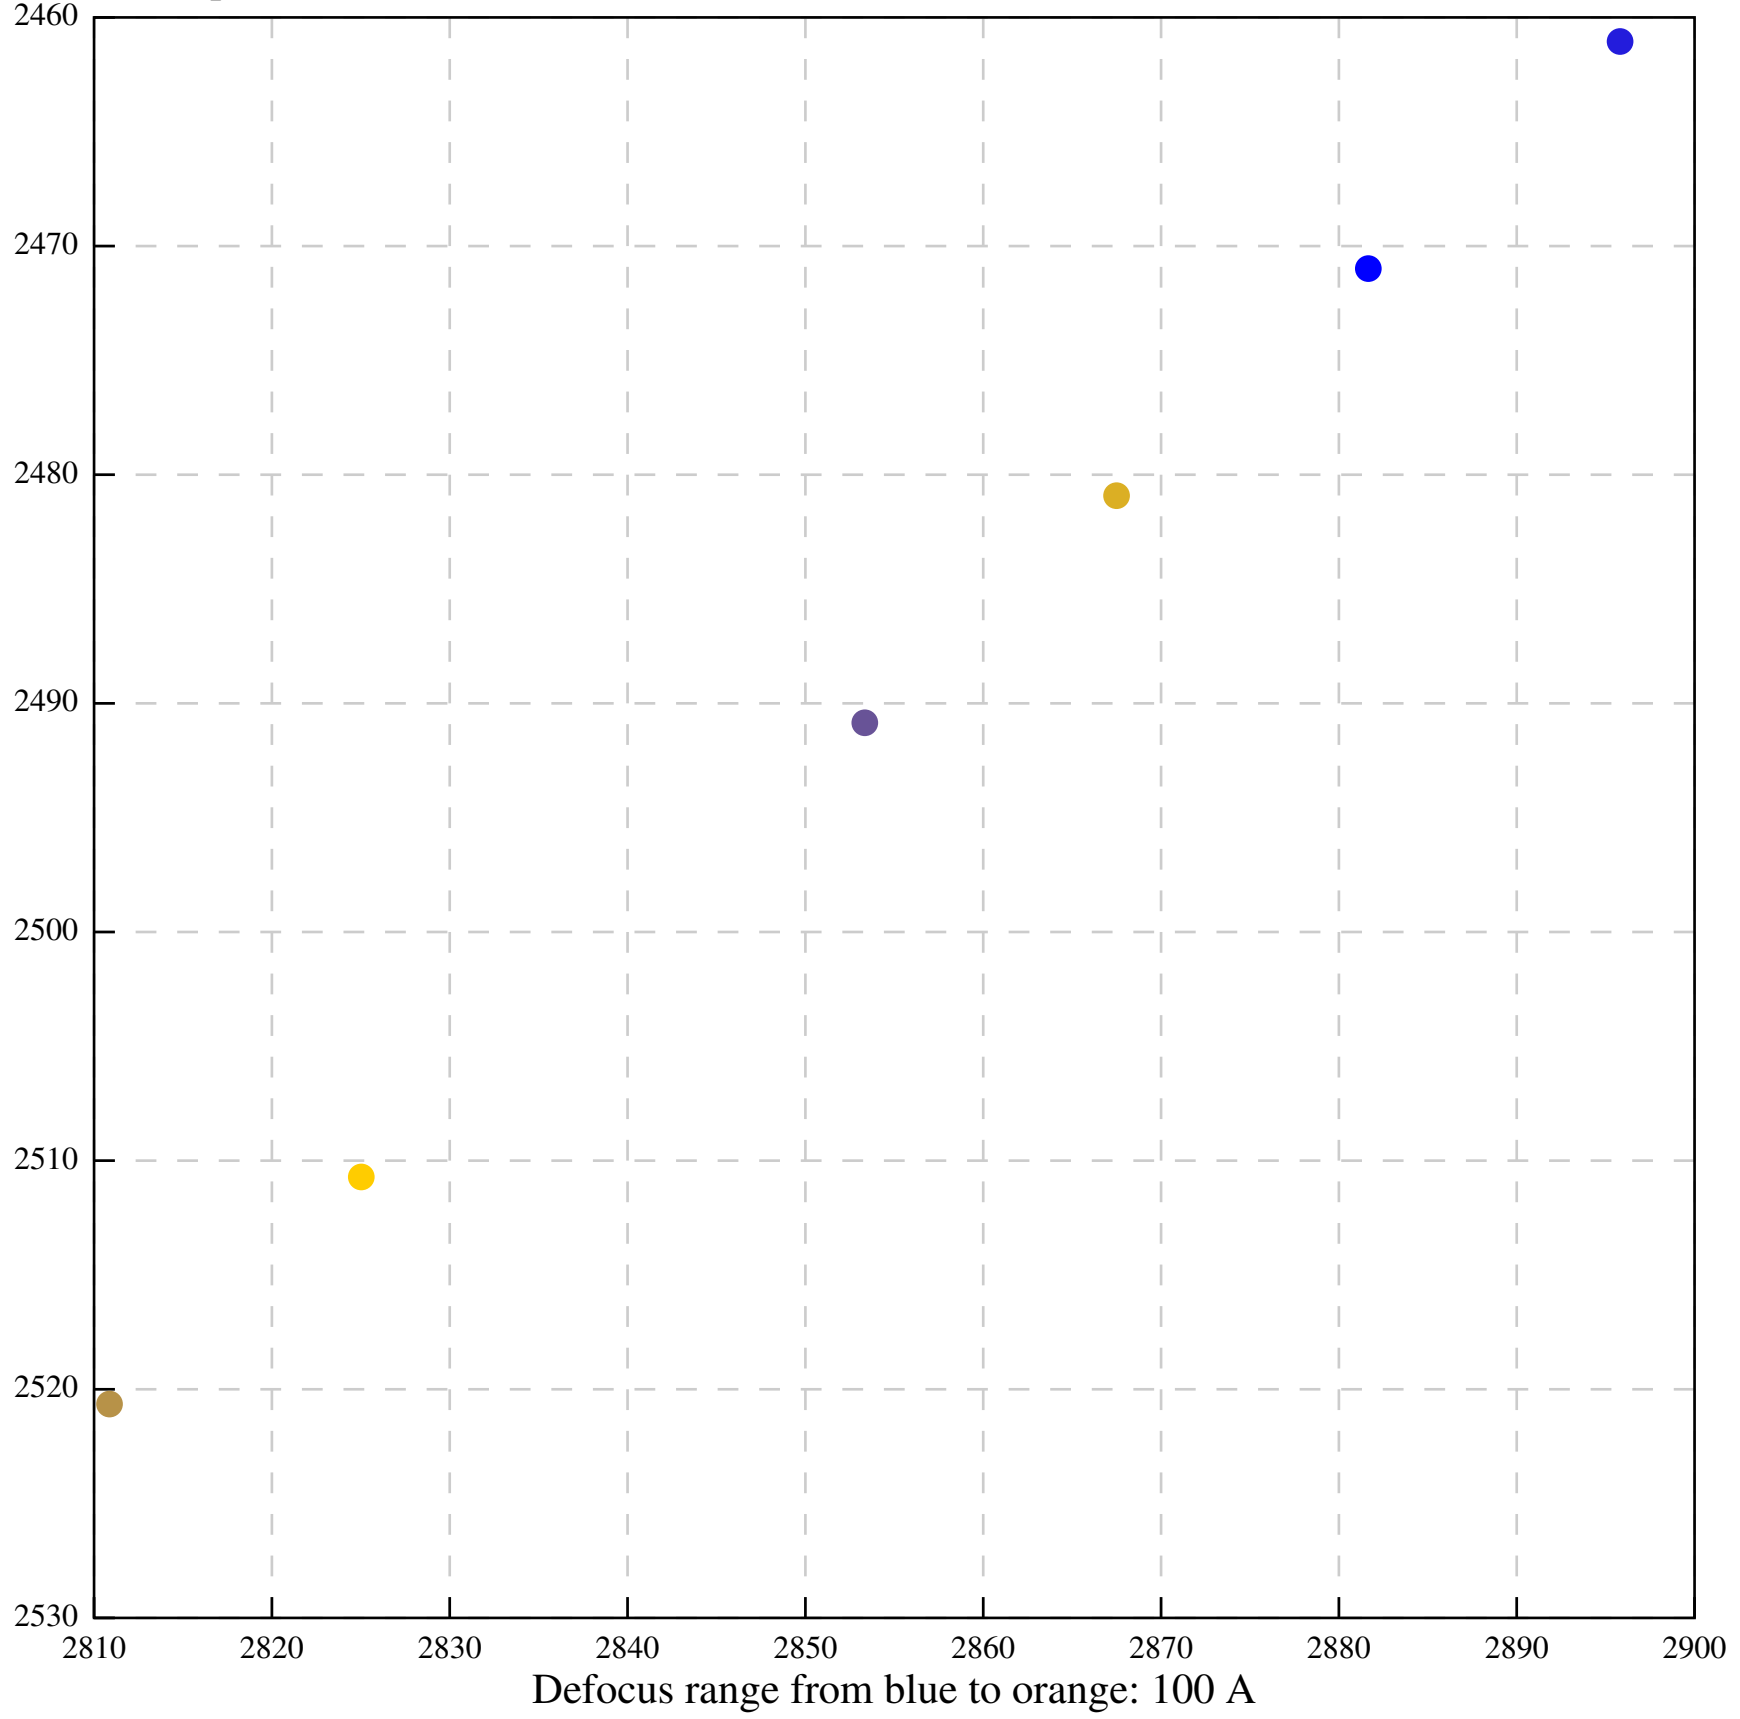

Defocus range from blue to orange: 0 A

Defocus range from blue to orange: 65 A

Defocus range from blue to orange: 382 A

Defocus range from blue to orange: 170 A

Defocus range from blue to orange: 874 A

Defocus range from blue to orange: 793 A

Defocus range from blue to orange: 189 A

Defocus range from blue to orange: 1136 A

Defocus range from blue to orange: 690 A

Defocus range from blue to orange: 393 A

Defocus range from blue to orange: 119 Å

Defocus range from blue to orange: 426 A

Defocus range from blue to orange: 396 A

Defocus range from blue to orange: 269 A

Defocus range from blue to orange: 460 A

Defocus range from blue to orange: 109 A