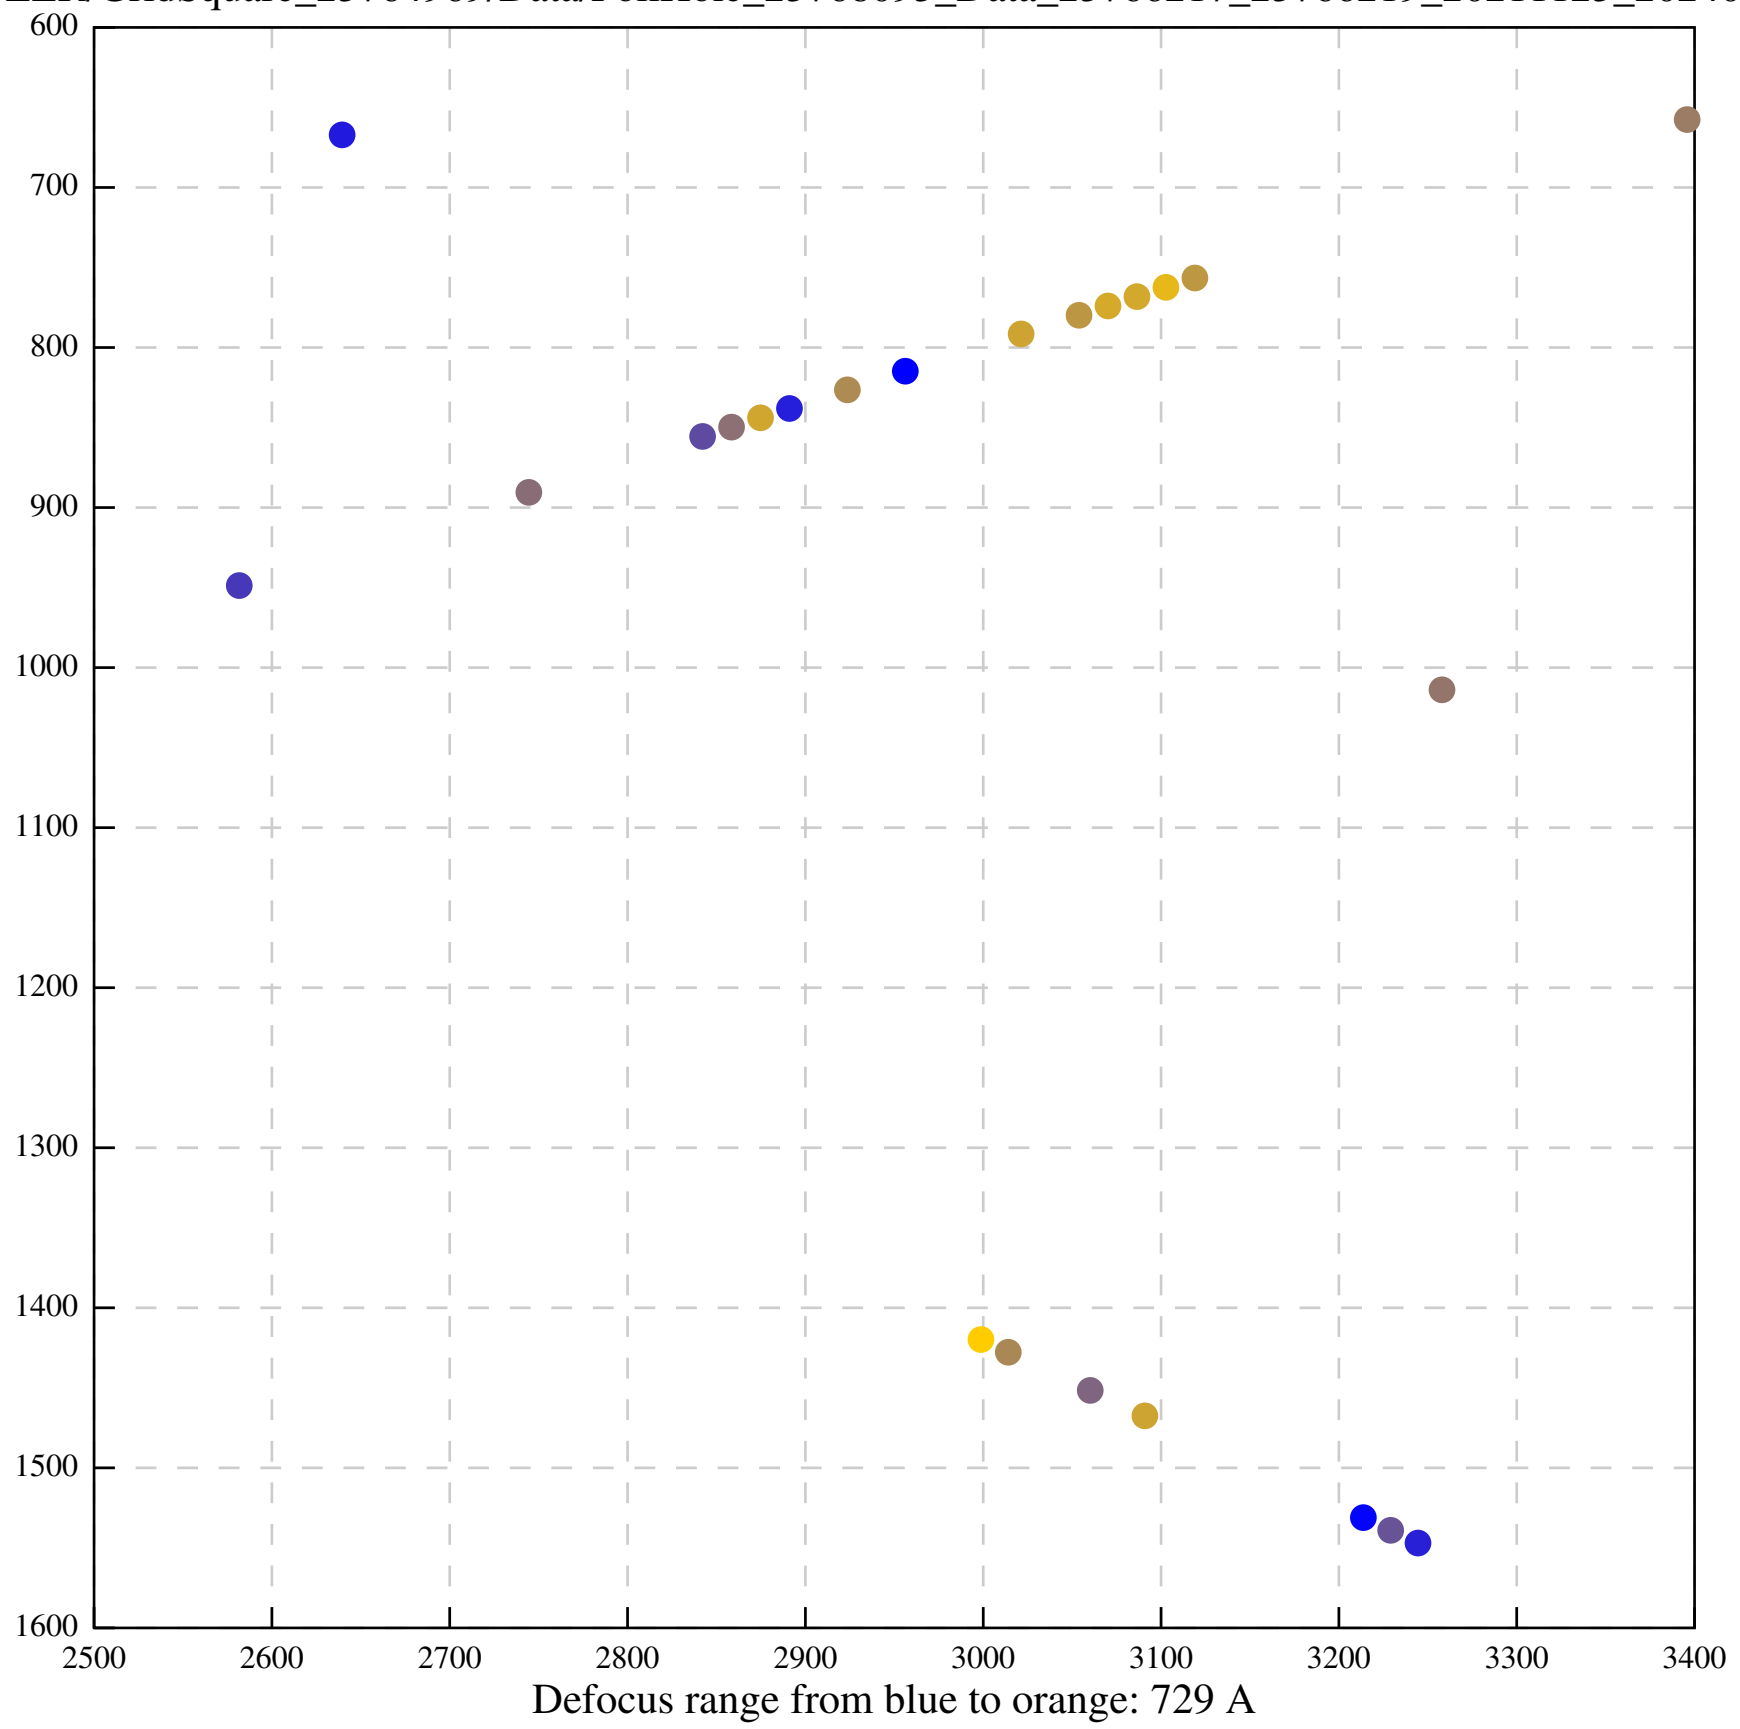

Defocus range from blue to orange: 318 A

Defocus range from blue to orange: 474 A

Defocus range from blue to orange: 732 A

Defocus range from blue to orange: 551 A

Defocus range from blue to orange: 460 A

Defocus range from blue to orange: 497 A

Defocus range from blue to orange: 166 A

Defocus range from blue to orange: 241 A

Defocus range from blue to orange: 375 A

Defocus range from blue to orange: 901 A

Defocus range from blue to orange: 54 A

Defocus range from blue to orange: 70 A

Defocus range from blue to orange: 118 A

Defocus range from blue to orange: 557 A

Defocus range from blue to orange: 556 Å

Defocus range from blue to orange: 394 A

Defocus range from blue to orange: 251 A

Defocus range from blue to orange: 401 A

Defocus range from blue to orange: 473 A

Defocus range from blue to orange: 790 A

Defocus range from blue to orange: 0 A

Defocus range from blue to orange: 513 A