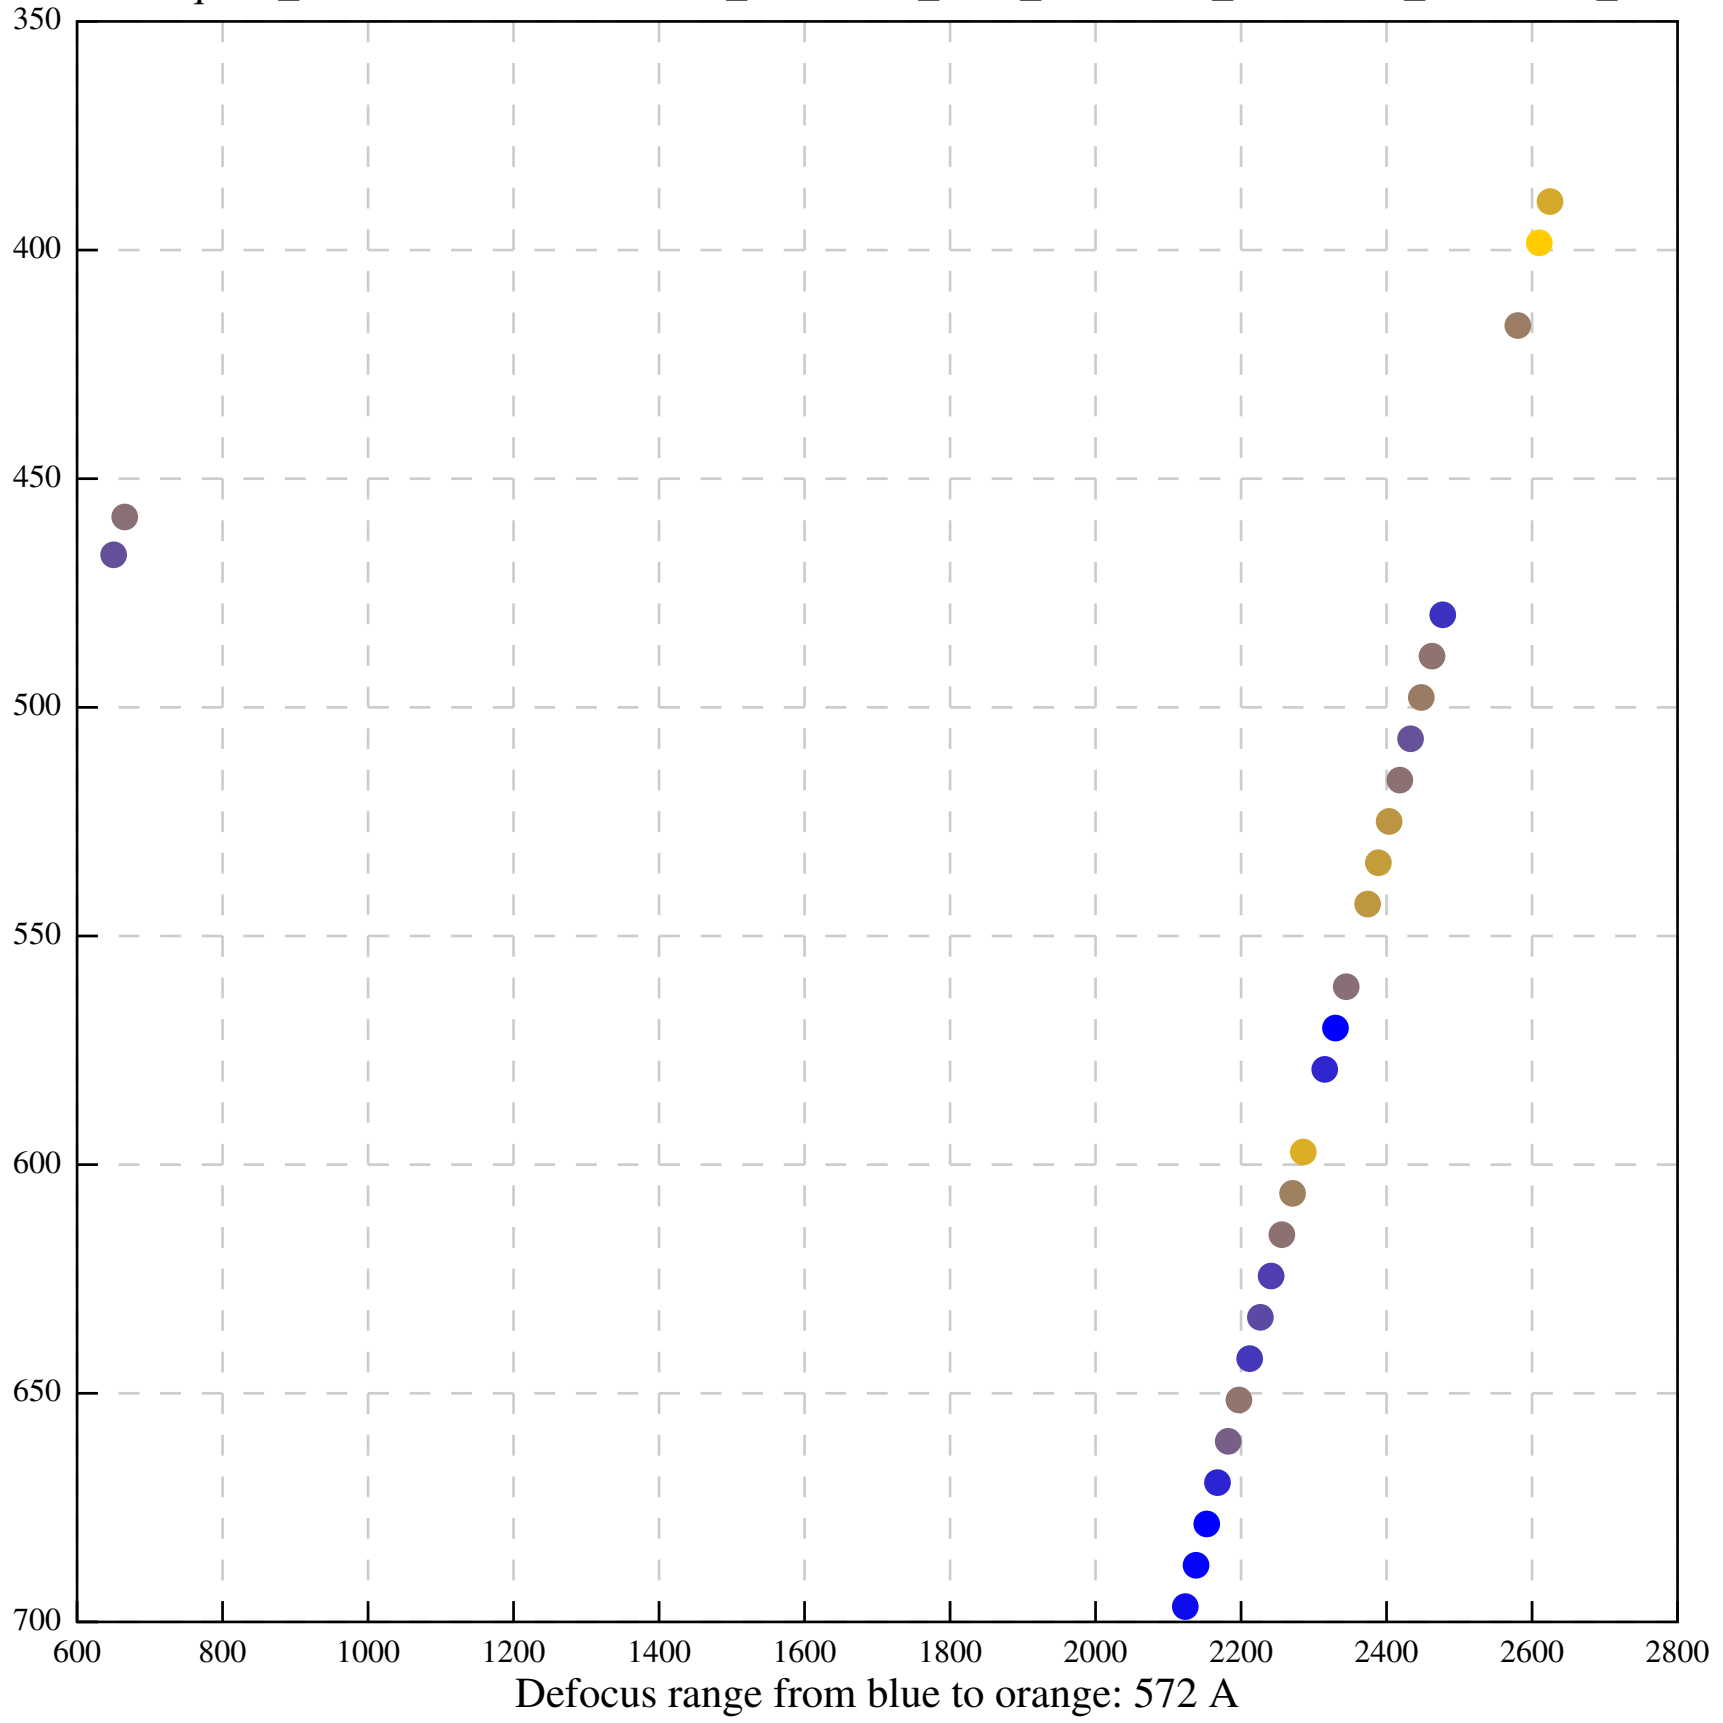

Defocus range from blue to orange: 54 A

Defocus range from blue to orange: 70 A

Defocus range from blue to orange: 118 A

Defocus range from blue to orange: 557 A

Defocus range from blue to orange: 556 Å

Defocus range from blue to orange: 394 A

Defocus range from blue to orange: 251 A

Defocus range from blue to orange: 401 A

Defocus range from blue to orange: 473 A

Defocus range from blue to orange: 790 A

Defocus range from blue to orange: 0 A

Defocus range from blue to orange: 513 A

Defocus range from blue to orange: 323 A