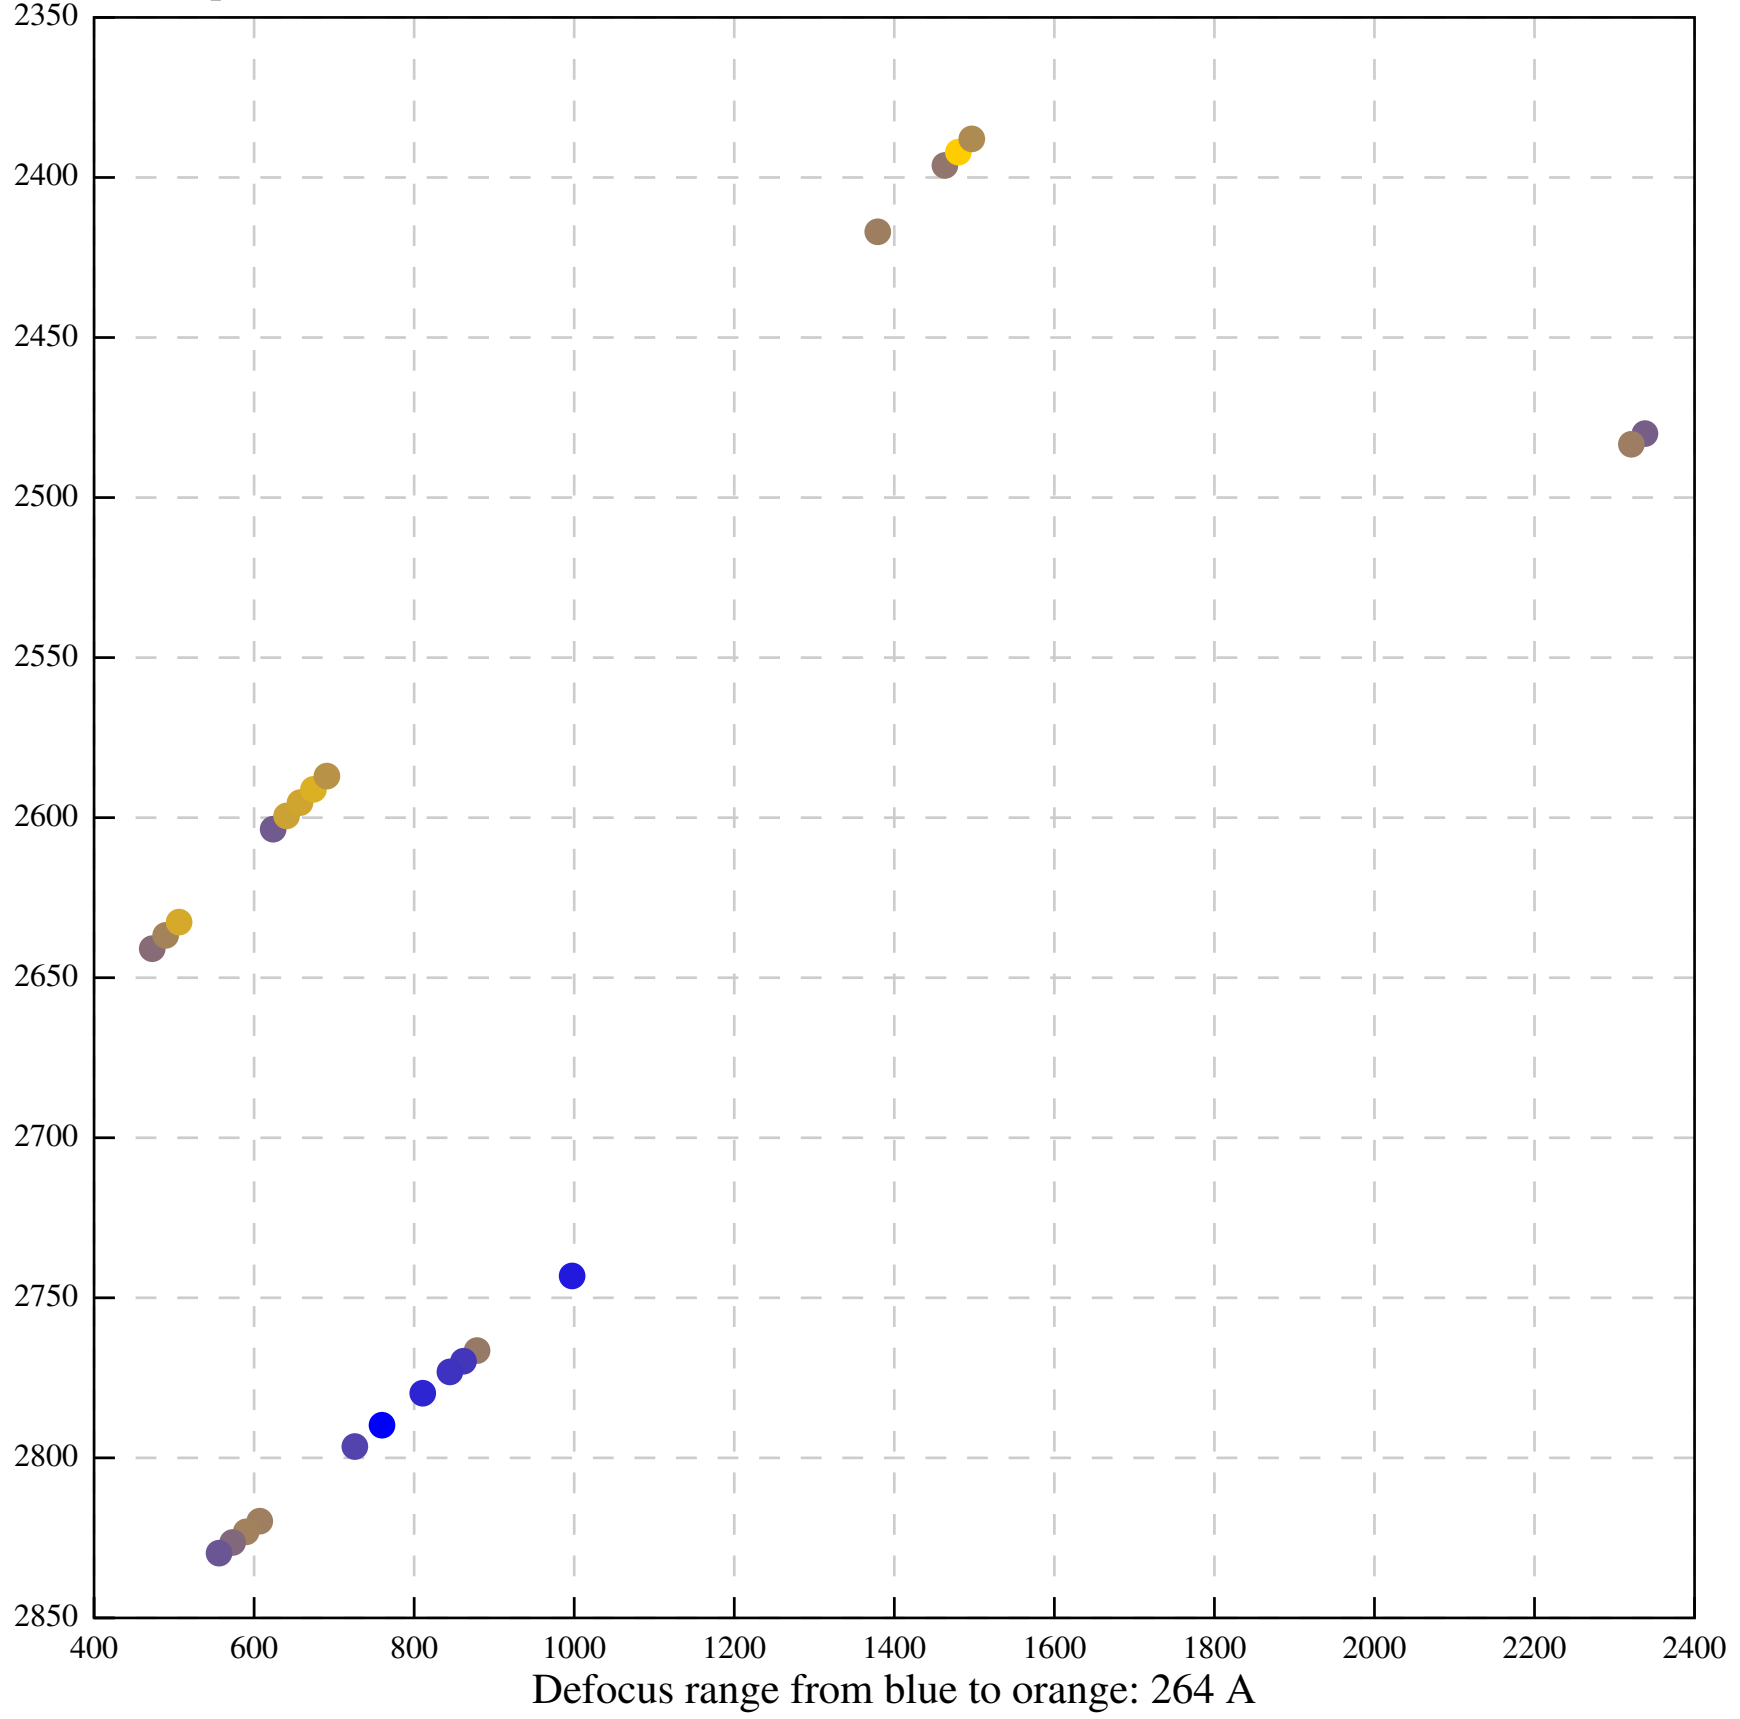

Defocus range from blue to orange: 169 A

Defocus range from blue to orange: 709 A

Defocus range from blue to orange: 66 A

Defocus range from blue to orange: 357 A

Defocus range from blue to orange: 1026 A

Defocus range from blue to orange: 519 A

Defocus range from blue to orange: 16 A

Defocus range from blue to orange: 211 A

Defocus range from blue to orange: 0 A

Defocus range from blue to orange: 150 A

Defocus range from blue to orange: 459 A

Defocus range from blue to orange: 0 A

Defocus range from blue to orange: 65 A

Defocus range from blue to orange: 382 A

Defocus range from blue to orange: 170 A

Defocus range from blue to orange: 874 A

Defocus range from blue to orange: 793 A