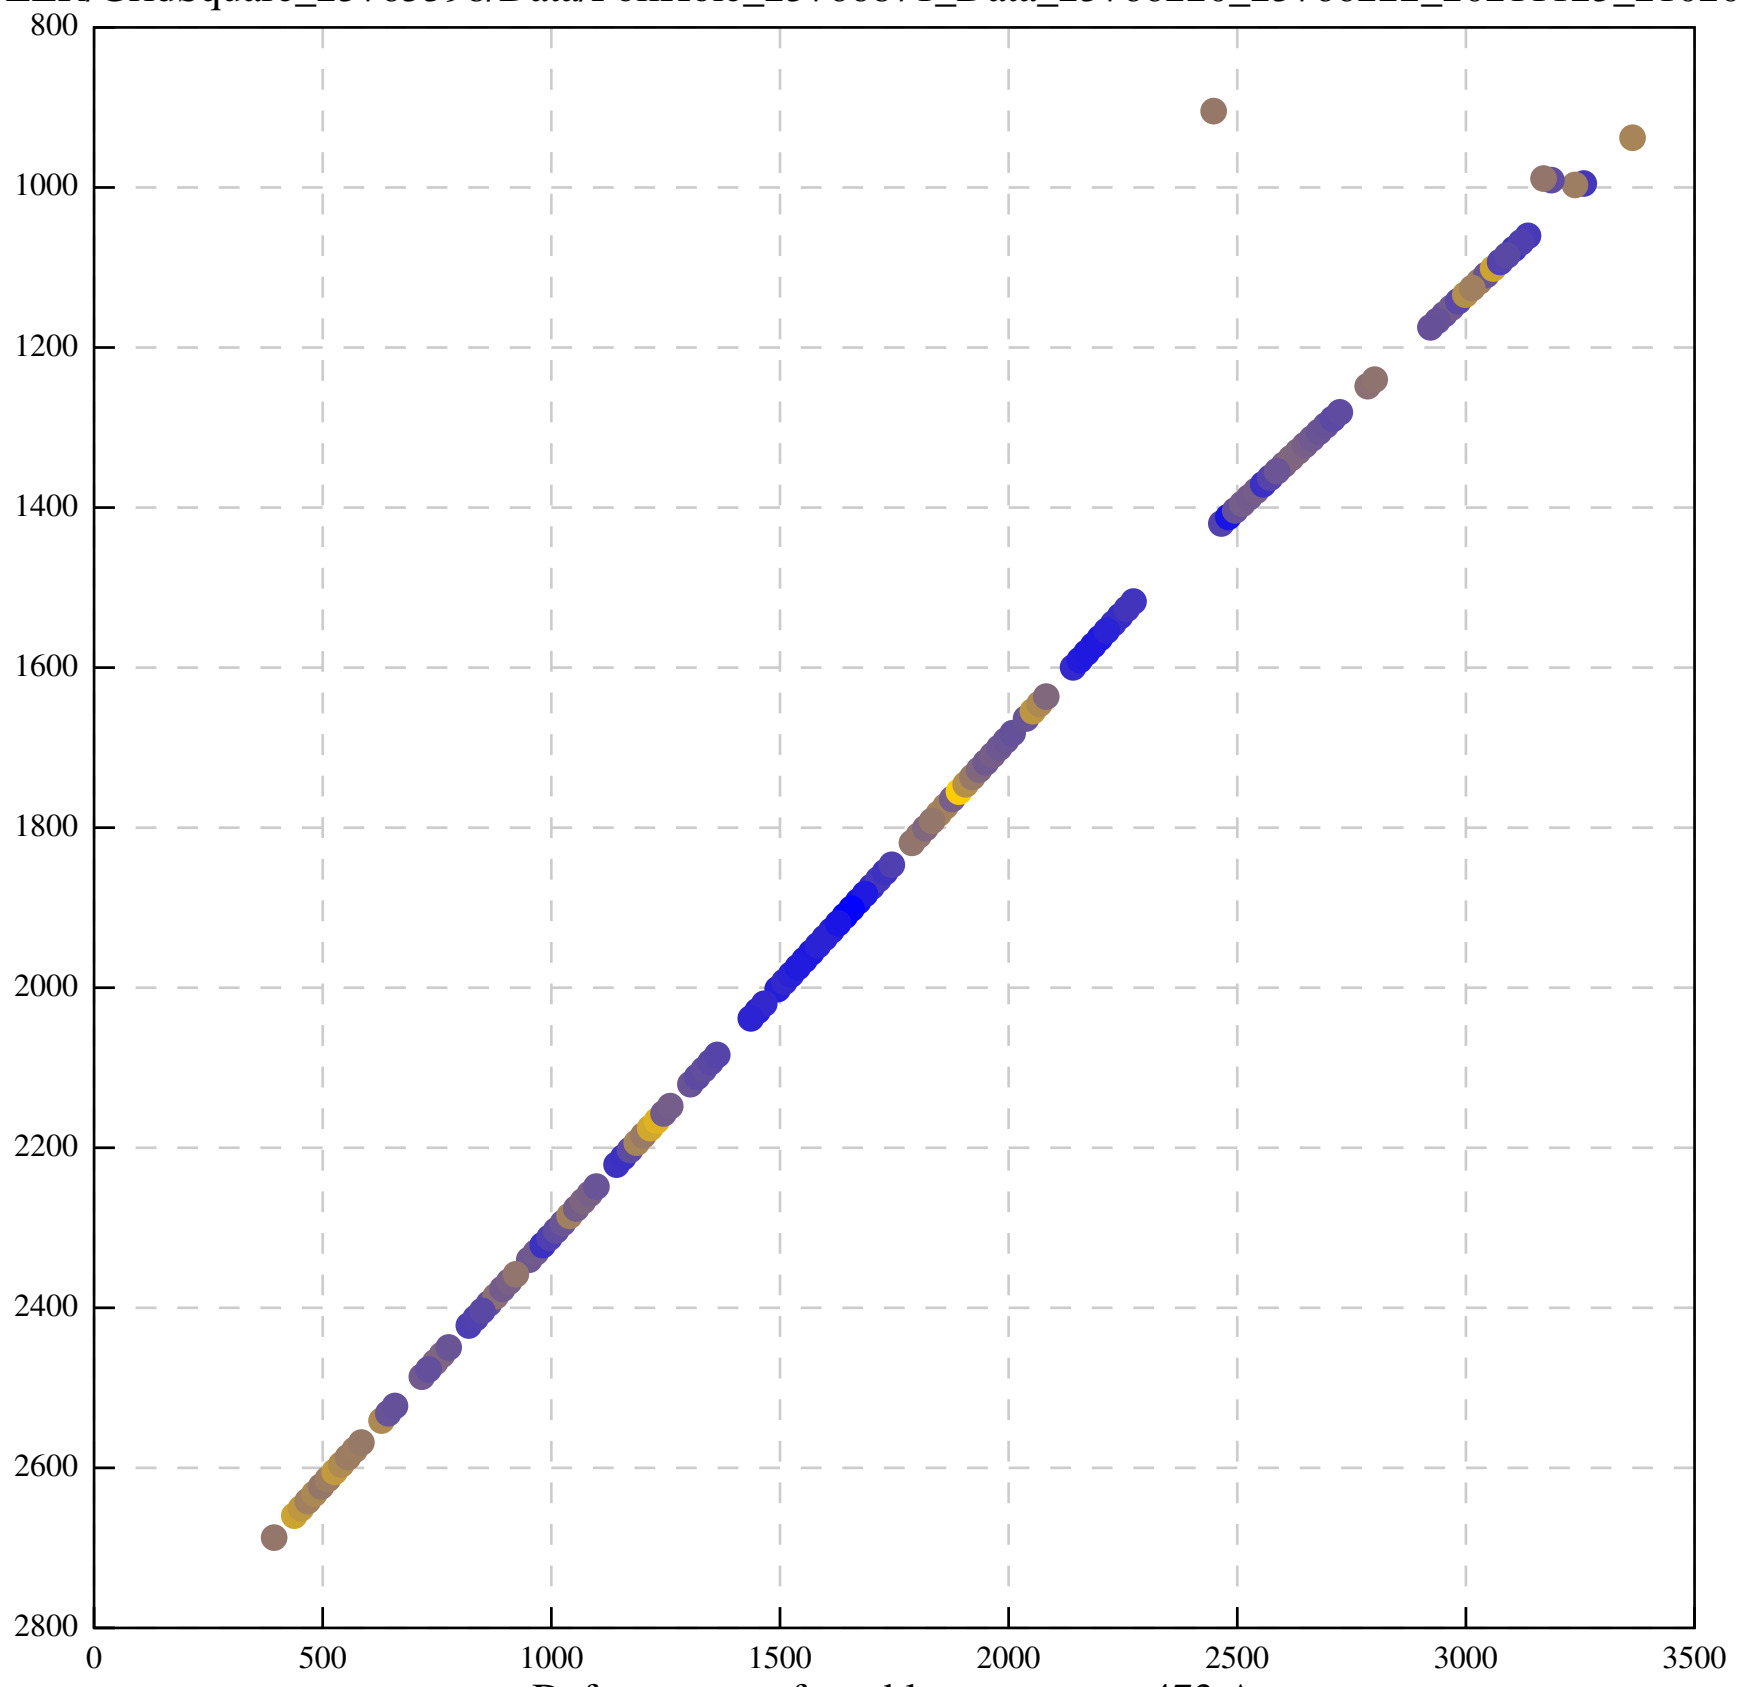

Defocus range from blue to orange: 54 A

Defocus range from blue to orange: 70 A

Defocus range from blue to orange: 118 A

Defocus range from blue to orange: 557 A

Defocus range from blue to orange: 556 Å

Defocus range from blue to orange: 394 A

Defocus range from blue to orange: 251 A

Defocus range from blue to orange: 401 A

Defocus range from blue to orange: 473 A

Defocus range from blue to orange: 790 A

Defocus range from blue to orange: 0 A

Defocus range from blue to orange: 513 A

Defocus range from blue to orange: 323 A