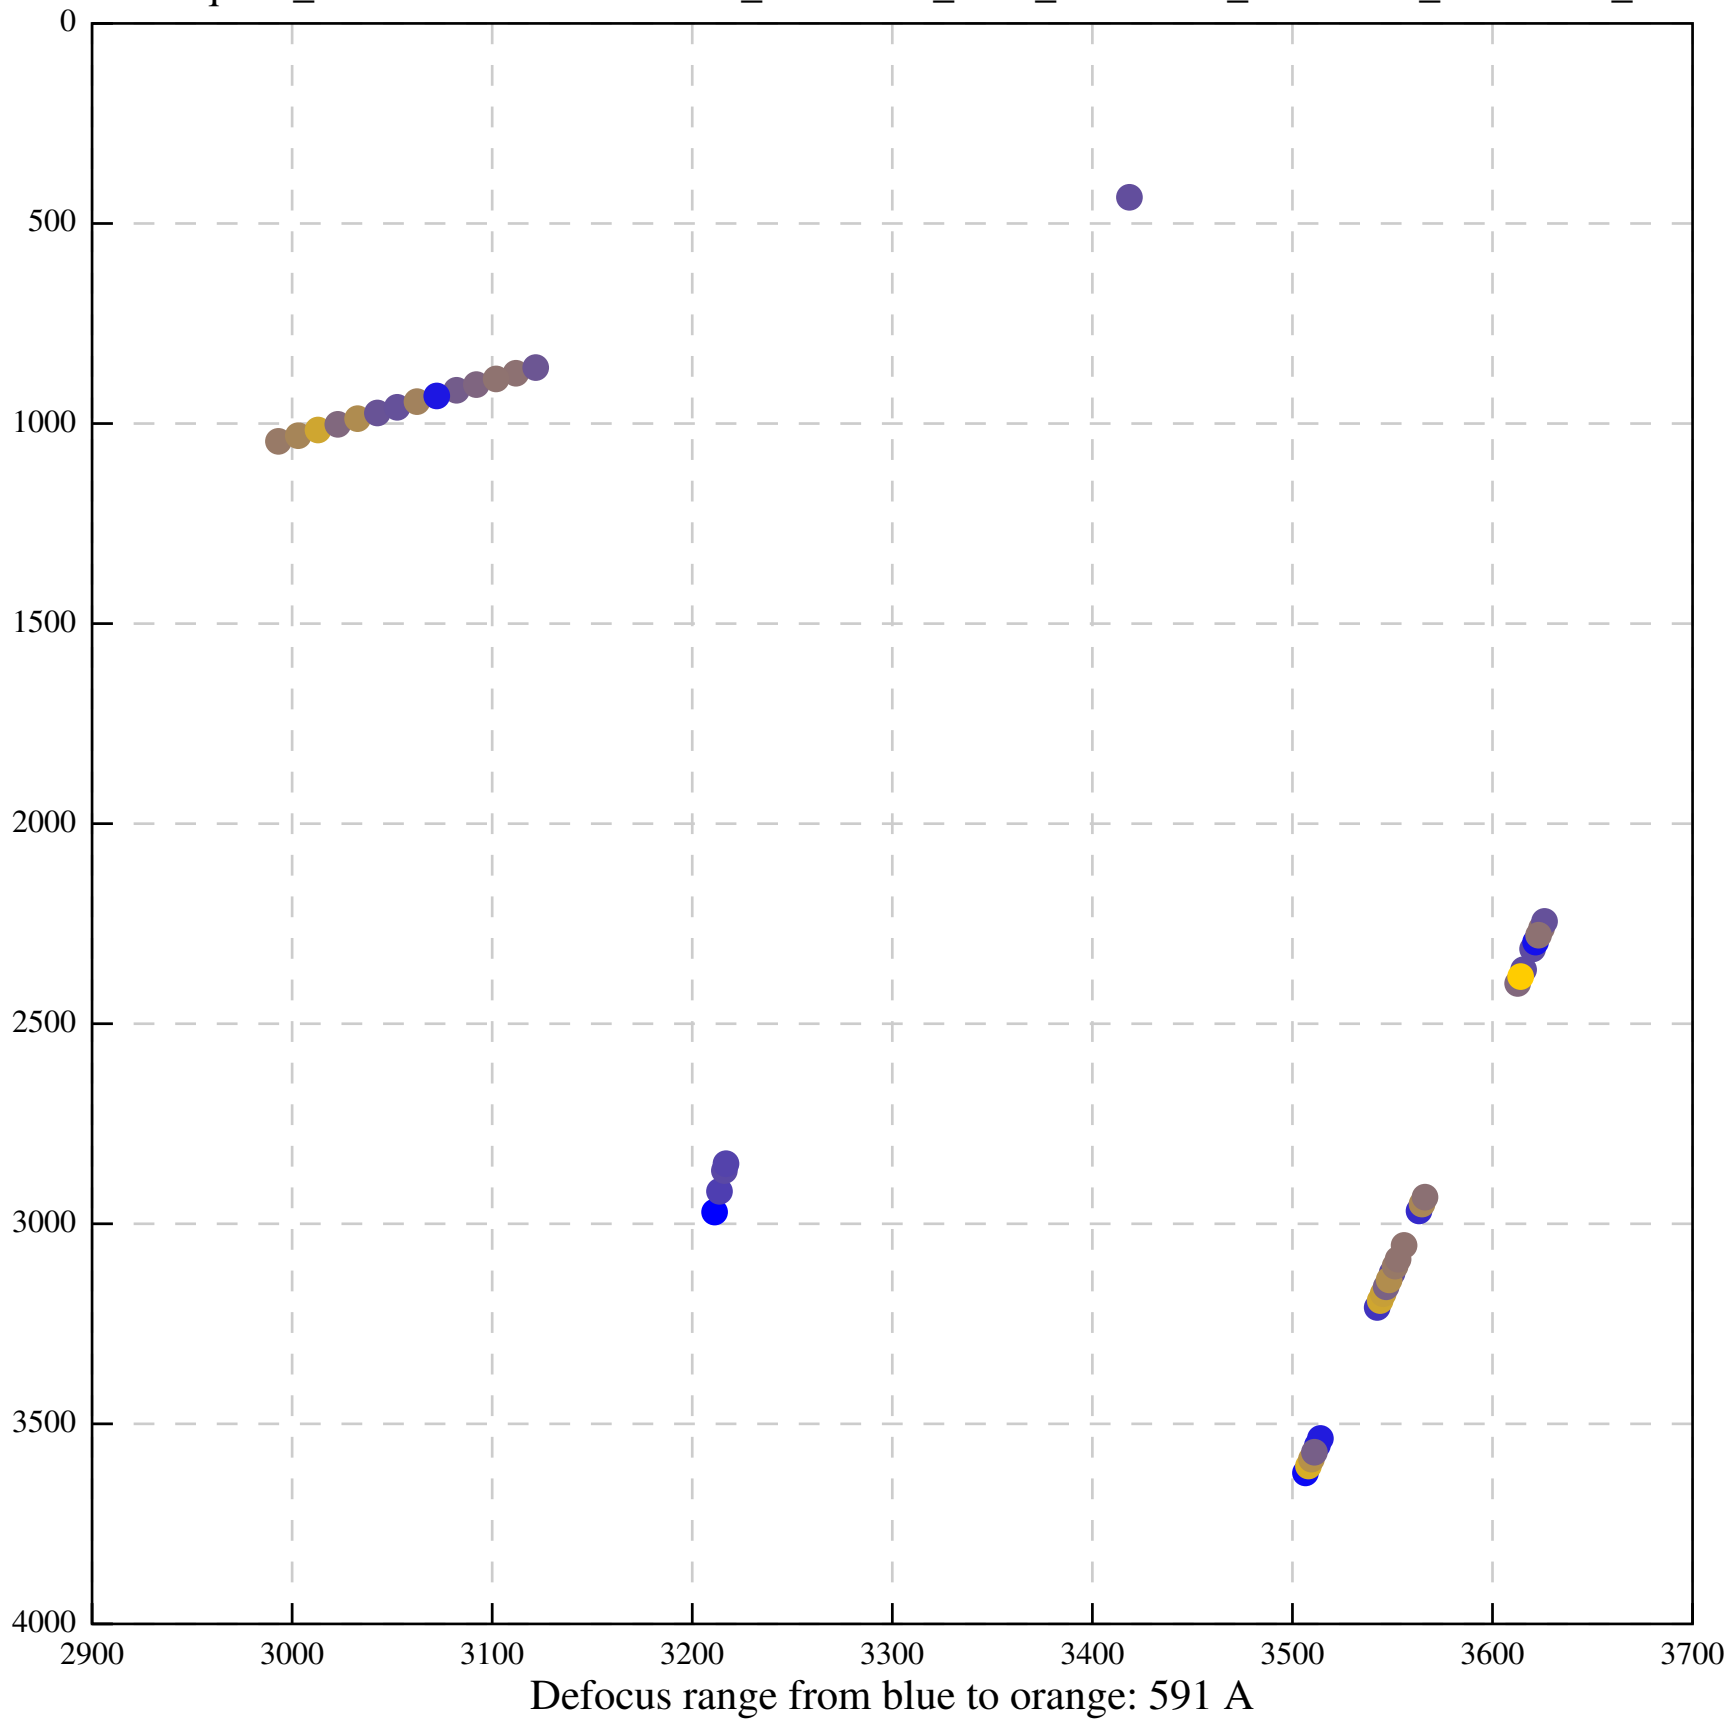

Defocus range from blue to orange: 189 A

Defocus range from blue to orange: 1136 A

Defocus range from blue to orange: 690 A

Defocus range from blue to orange: 393 A

Defocus range from blue to orange: 119 Å

Defocus range from blue to orange: 426 A

Defocus range from blue to orange: 396 A

Defocus range from blue to orange: 269 A

Defocus range from blue to orange: 460 A

Defocus range from blue to orange: 109 A

Defocus range from blue to orange: 58 A

Defocus range from blue to orange: 305 A

Defocus range from blue to orange: 167 A

Defocus range from blue to orange: 0 A

Defocus range from blue to orange: 422 A

Defocus range from blue to orange: 348 A

Defocus range from blue to orange: 372 A

Defocus range from blue to orange: 346 A

Defocus range from blue to orange: 360 A

Defocus range from blue to orange: 1022 A

Defocus range from blue to orange: 346 A