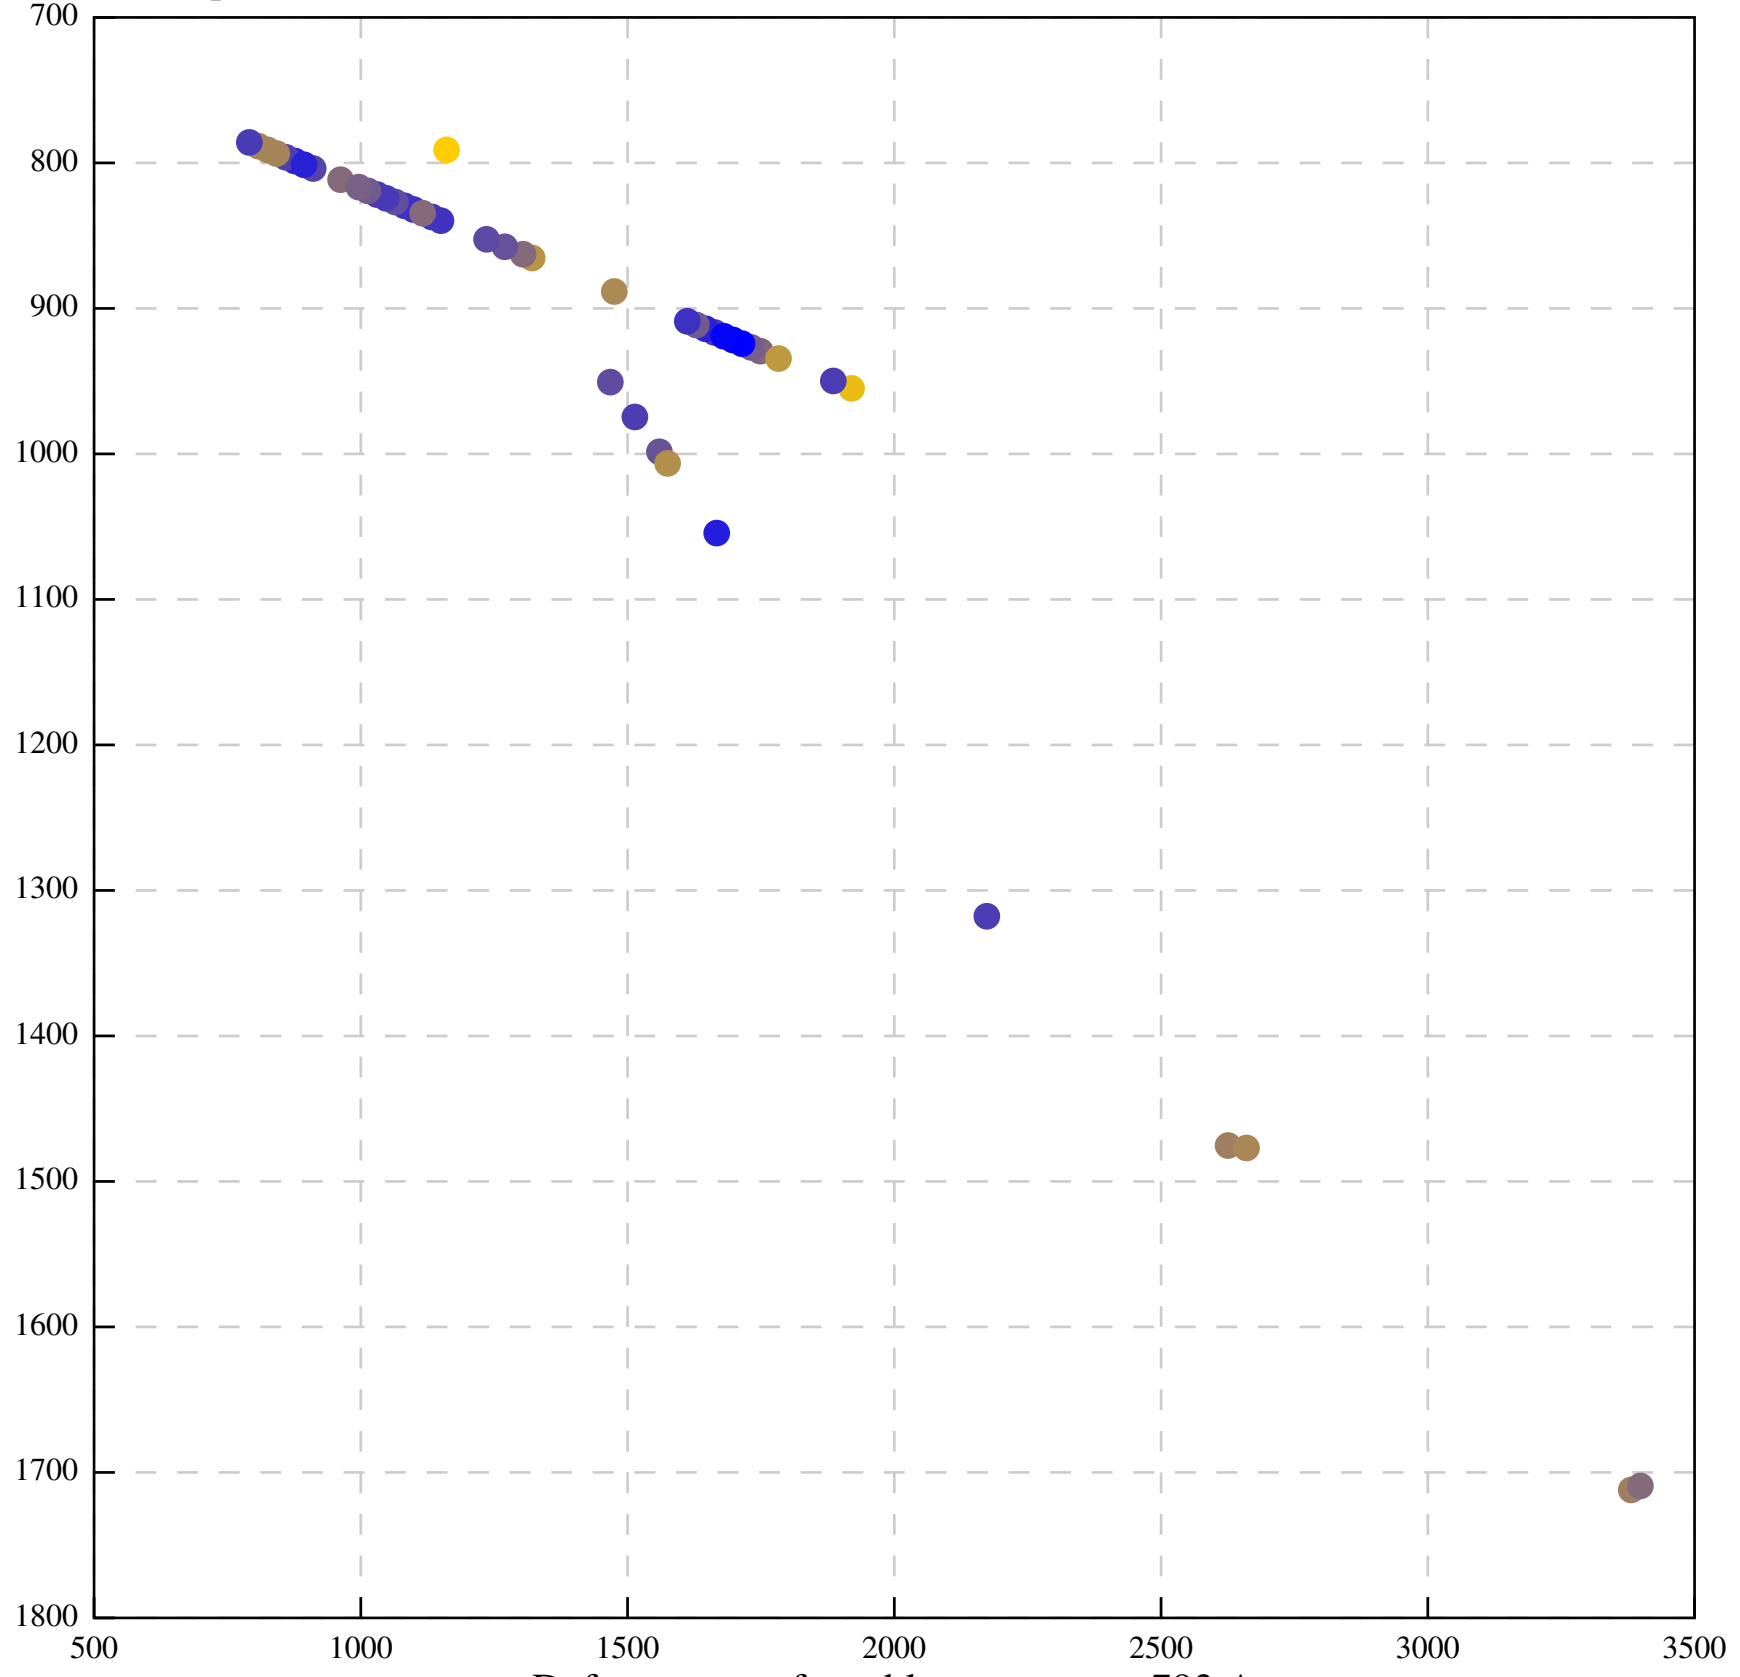

Defocus range from blue to orange: 519 A

Defocus range from blue to orange: 16 A

Defocus range from blue to orange: 211 A

Defocus range from blue to orange: 0 A

Defocus range from blue to orange: 150 A

Defocus range from blue to orange: 459 A

Defocus range from blue to orange: 0 A

Defocus range from blue to orange: 65 A

Defocus range from blue to orange: 382 A

Defocus range from blue to orange: 170 A

Defocus range from blue to orange: 874 A

Defocus range from blue to orange: 793 A

Defocus range from blue to orange: 189 A

Defocus range from blue to orange: 1136 A

Defocus range from blue to orange: 690 A

Defocus range from blue to orange: 393 A

Defocus range from blue to orange: 119 Å