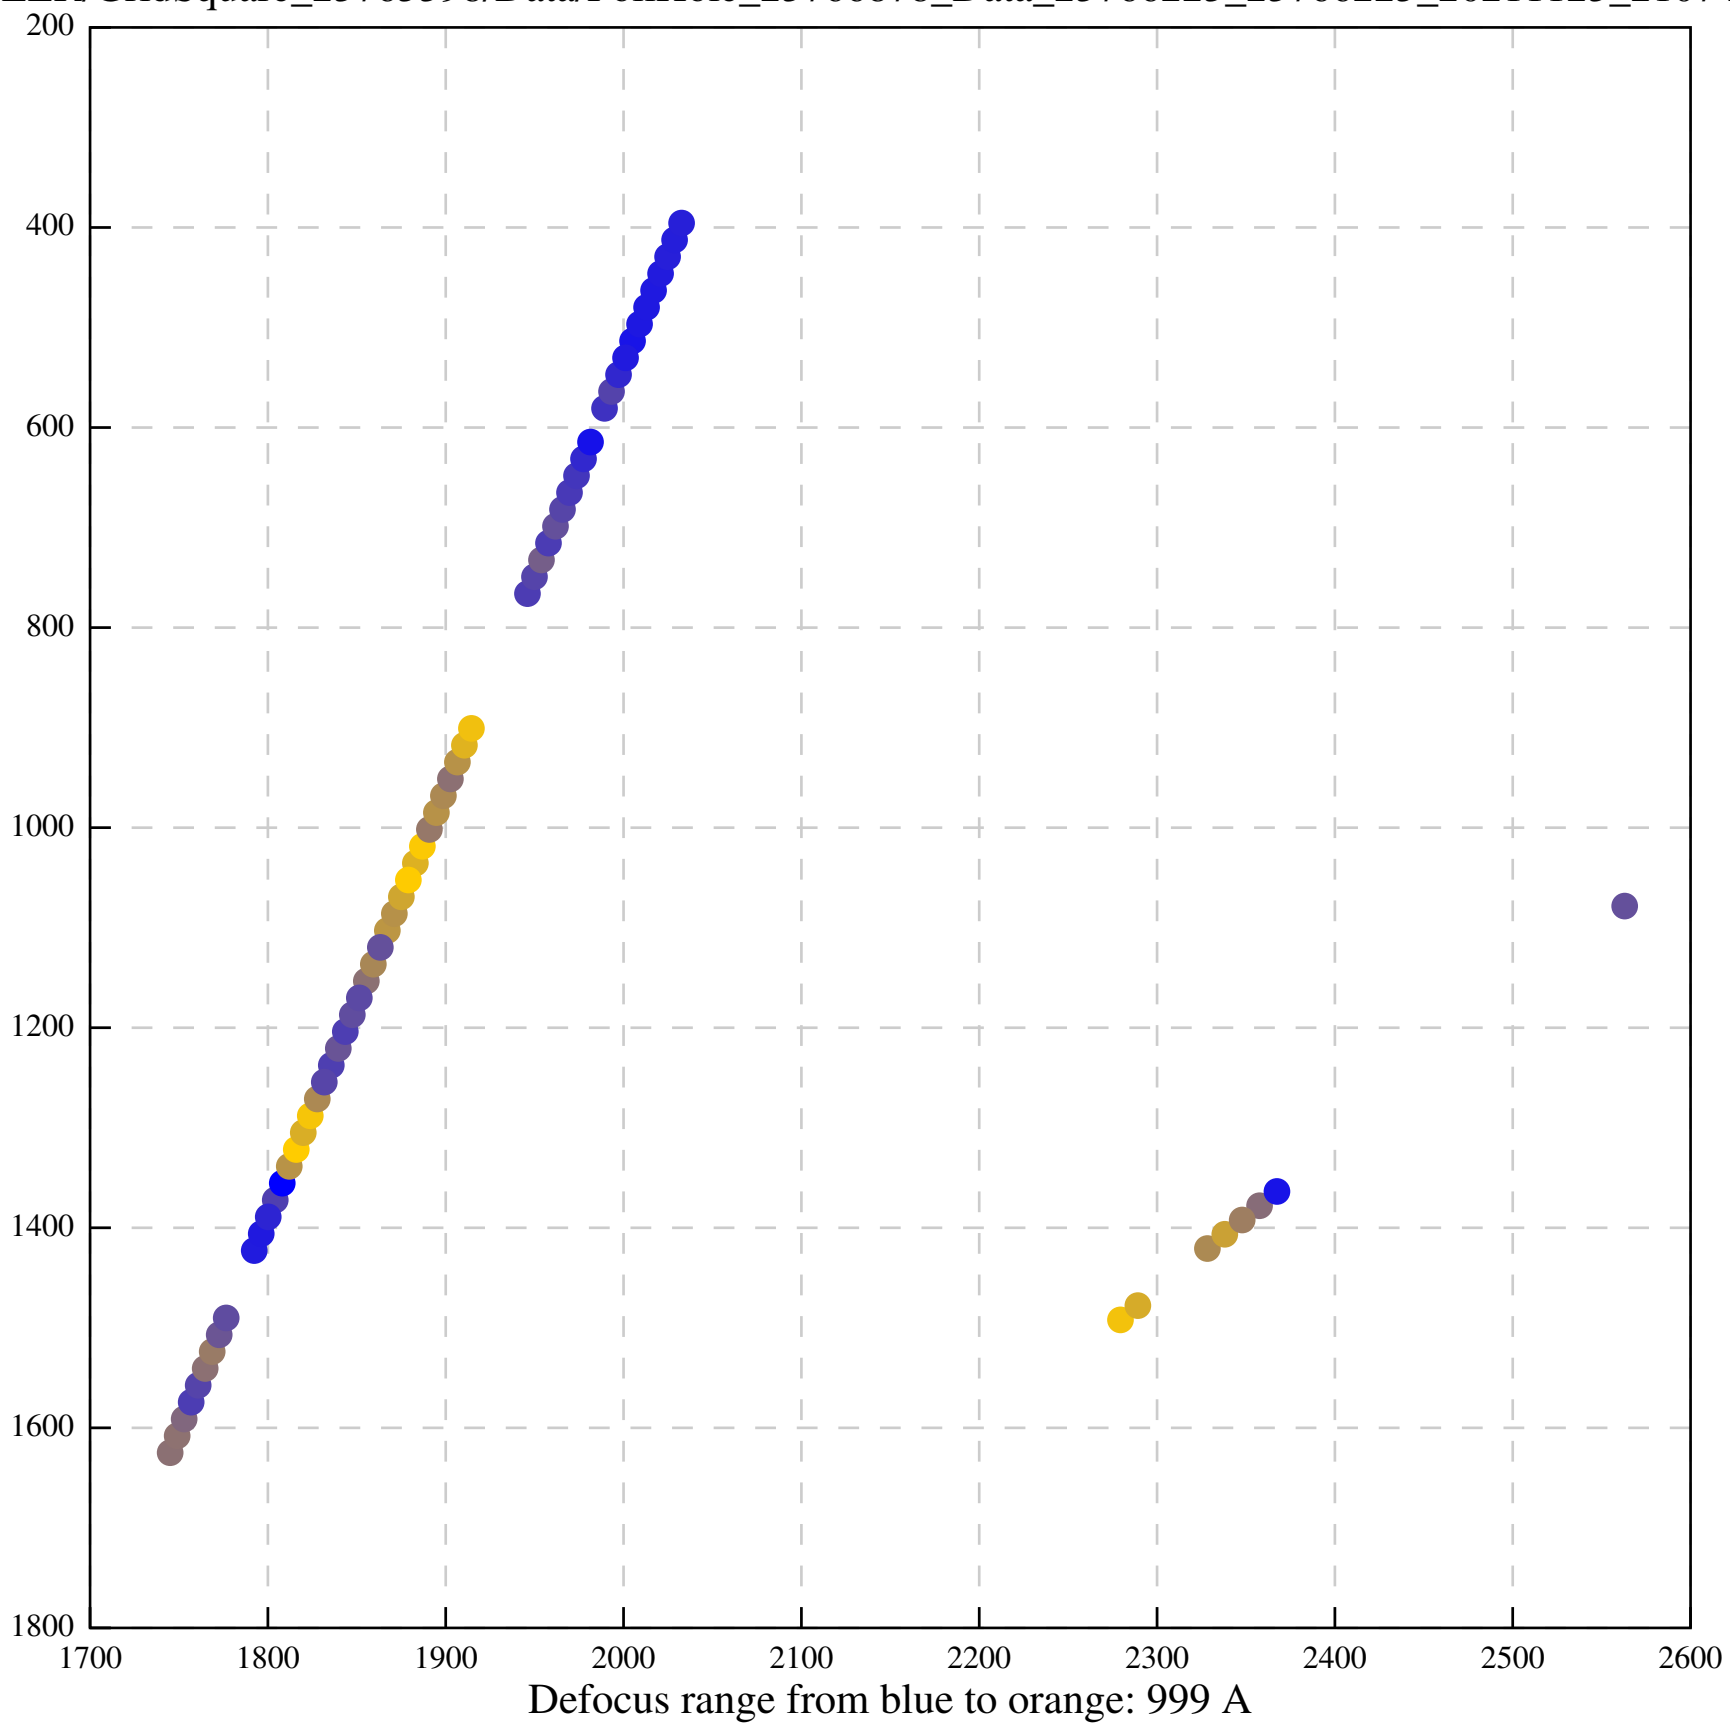

Defocus range from blue to orange: 54 A

Defocus range from blue to orange: 70 A

Defocus range from blue to orange: 118 A

Defocus range from blue to orange: 557 A

Defocus range from blue to orange: 556 Å

Defocus range from blue to orange: 394 A

Defocus range from blue to orange: 251 A

Defocus range from blue to orange: 401 A

Defocus range from blue to orange: 473 A

Defocus range from blue to orange: 790 A

Defocus range from blue to orange: 0 A

Defocus range from blue to orange: 513 A

Defocus range from blue to orange: 323 A