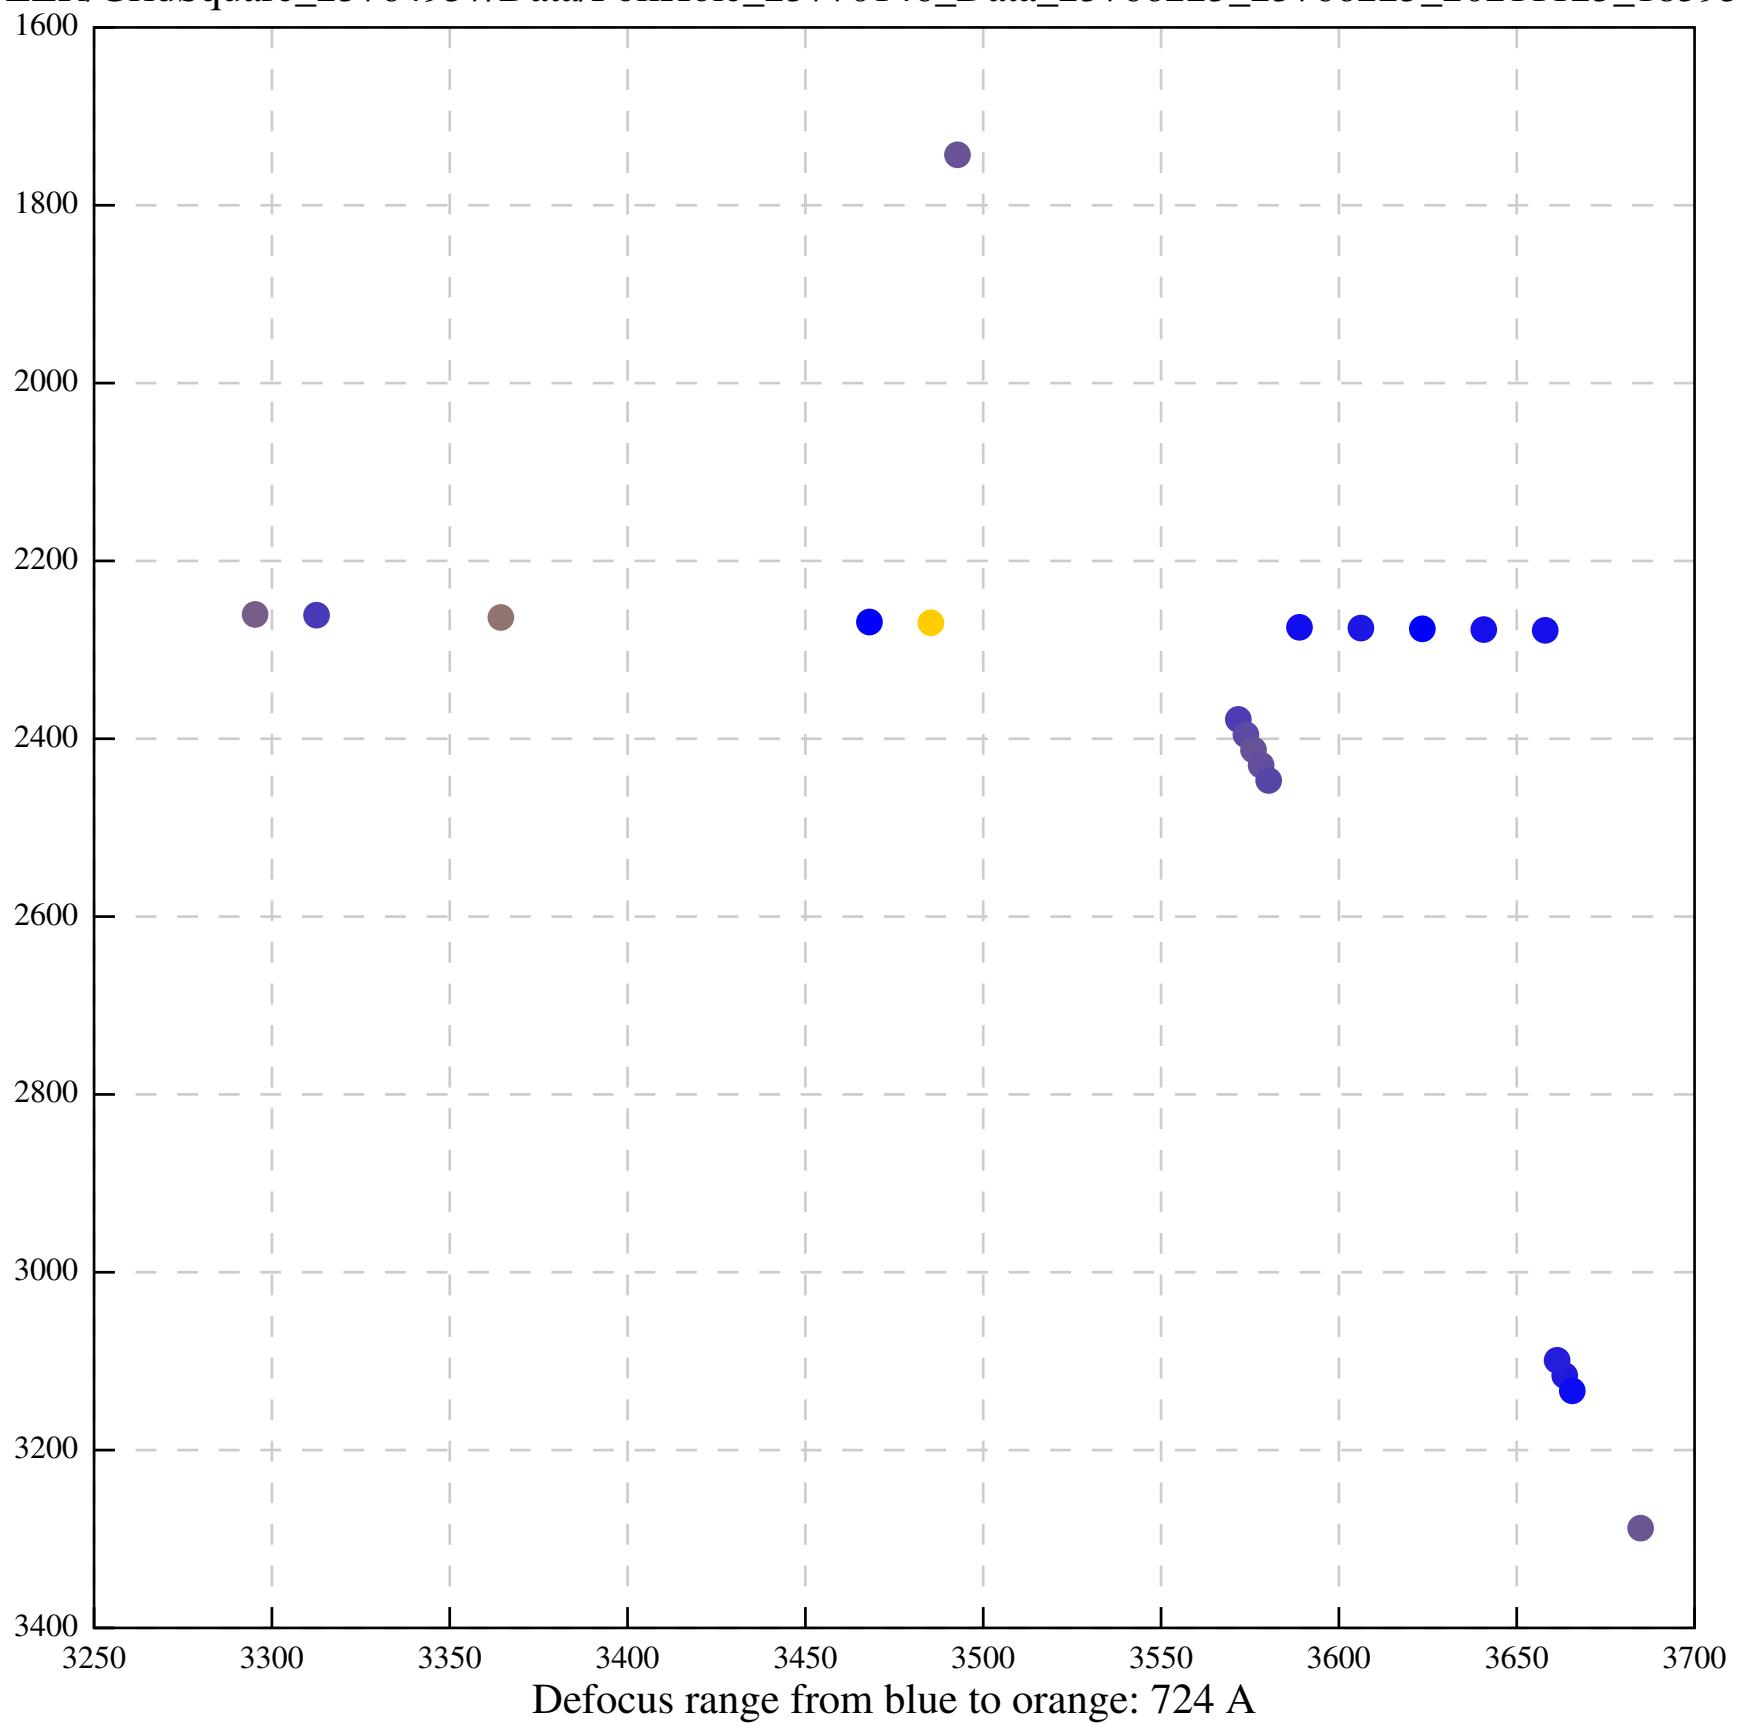

Defocus range from blue to orange: 29 A

Defocus range from blue to orange: 191 A

Defocus range from blue to orange: 452 A

Defocus range from blue to orange: 217 A

Defocus range from blue to orange: 277 A

Defocus range from blue to orange: 442 A

Defocus range from blue to orange: 406 A

Defocus range from blue to orange: 385 A

Defocus range from blue to orange: 704 A

Defocus range from blue to orange: 283 A

Defocus range from blue to orange: 10 A

Defocus range from blue to orange: 0 Å

Defocus range from blue to orange: 169 A

Defocus range from blue to orange: 709 A

Defocus range from blue to orange: 66 A

Defocus range from blue to orange: 357 A

Defocus range from blue to orange: 1026 A

Defocus range from blue to orange: 519 A

Defocus range from blue to orange: 16 A

Defocus range from blue to orange: 211 A

Defocus range from blue to orange: 0 A

Defocus range from blue to orange: 150 A

Defocus range from blue to orange: 459 A