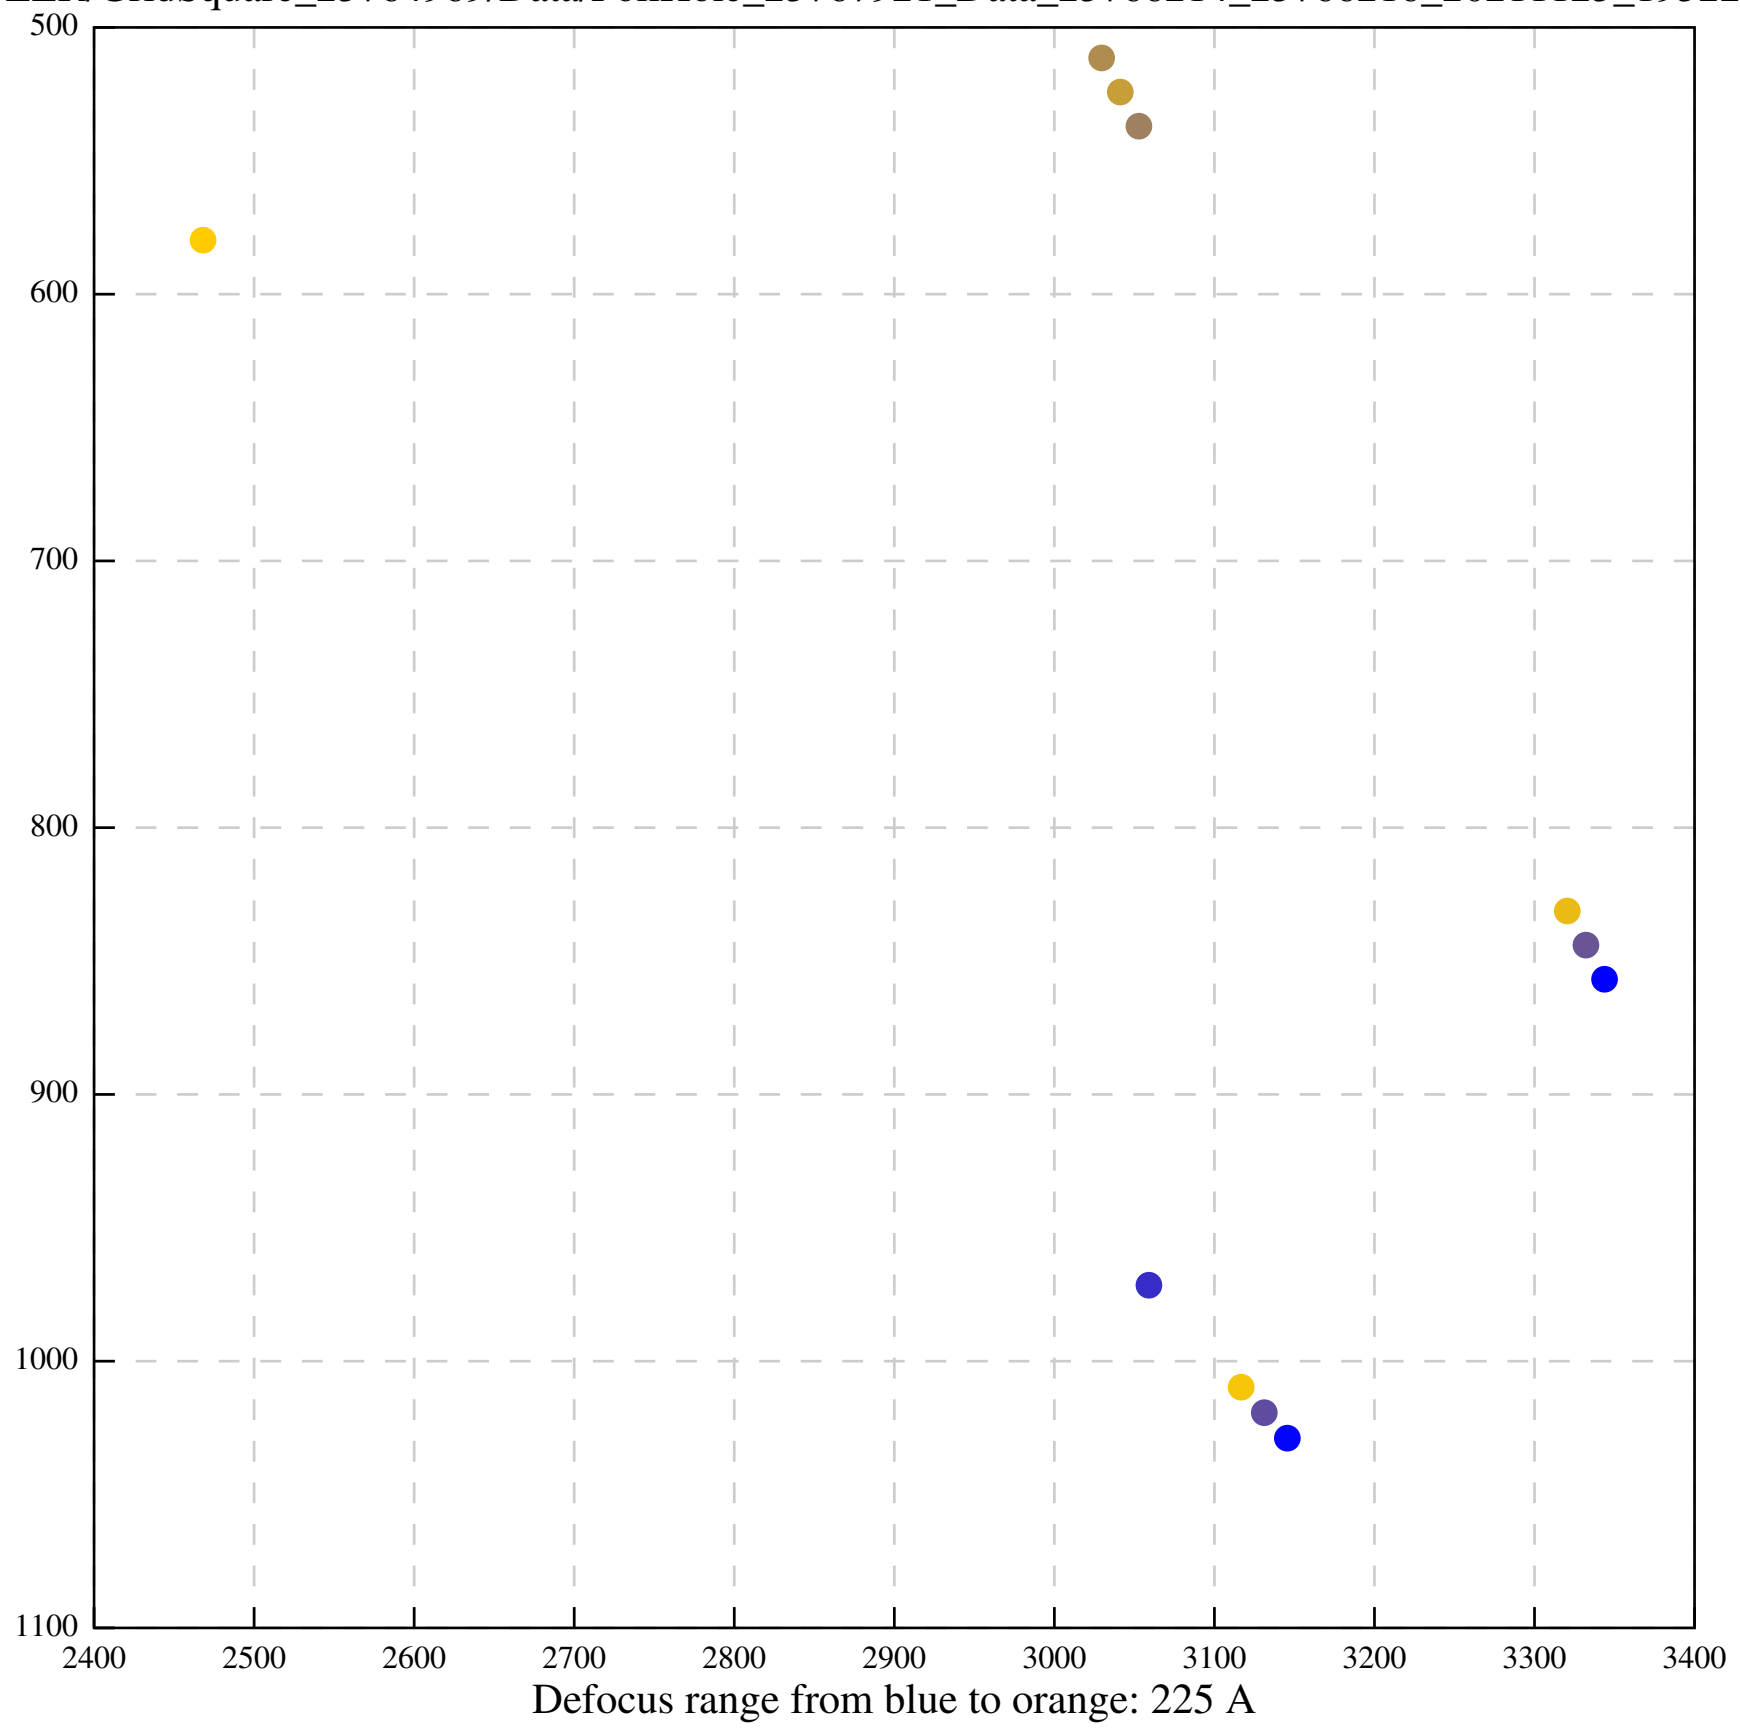

Defocus range from blue to orange: 189 A

Defocus range from blue to orange: 1136 A

Defocus range from blue to orange: 690 A

Defocus range from blue to orange: 393 A

Defocus range from blue to orange: 119 Å

Defocus range from blue to orange: 426 A

Defocus range from blue to orange: 396 A

Defocus range from blue to orange: 269 A

Defocus range from blue to orange: 460 A

Defocus range from blue to orange: 109 A