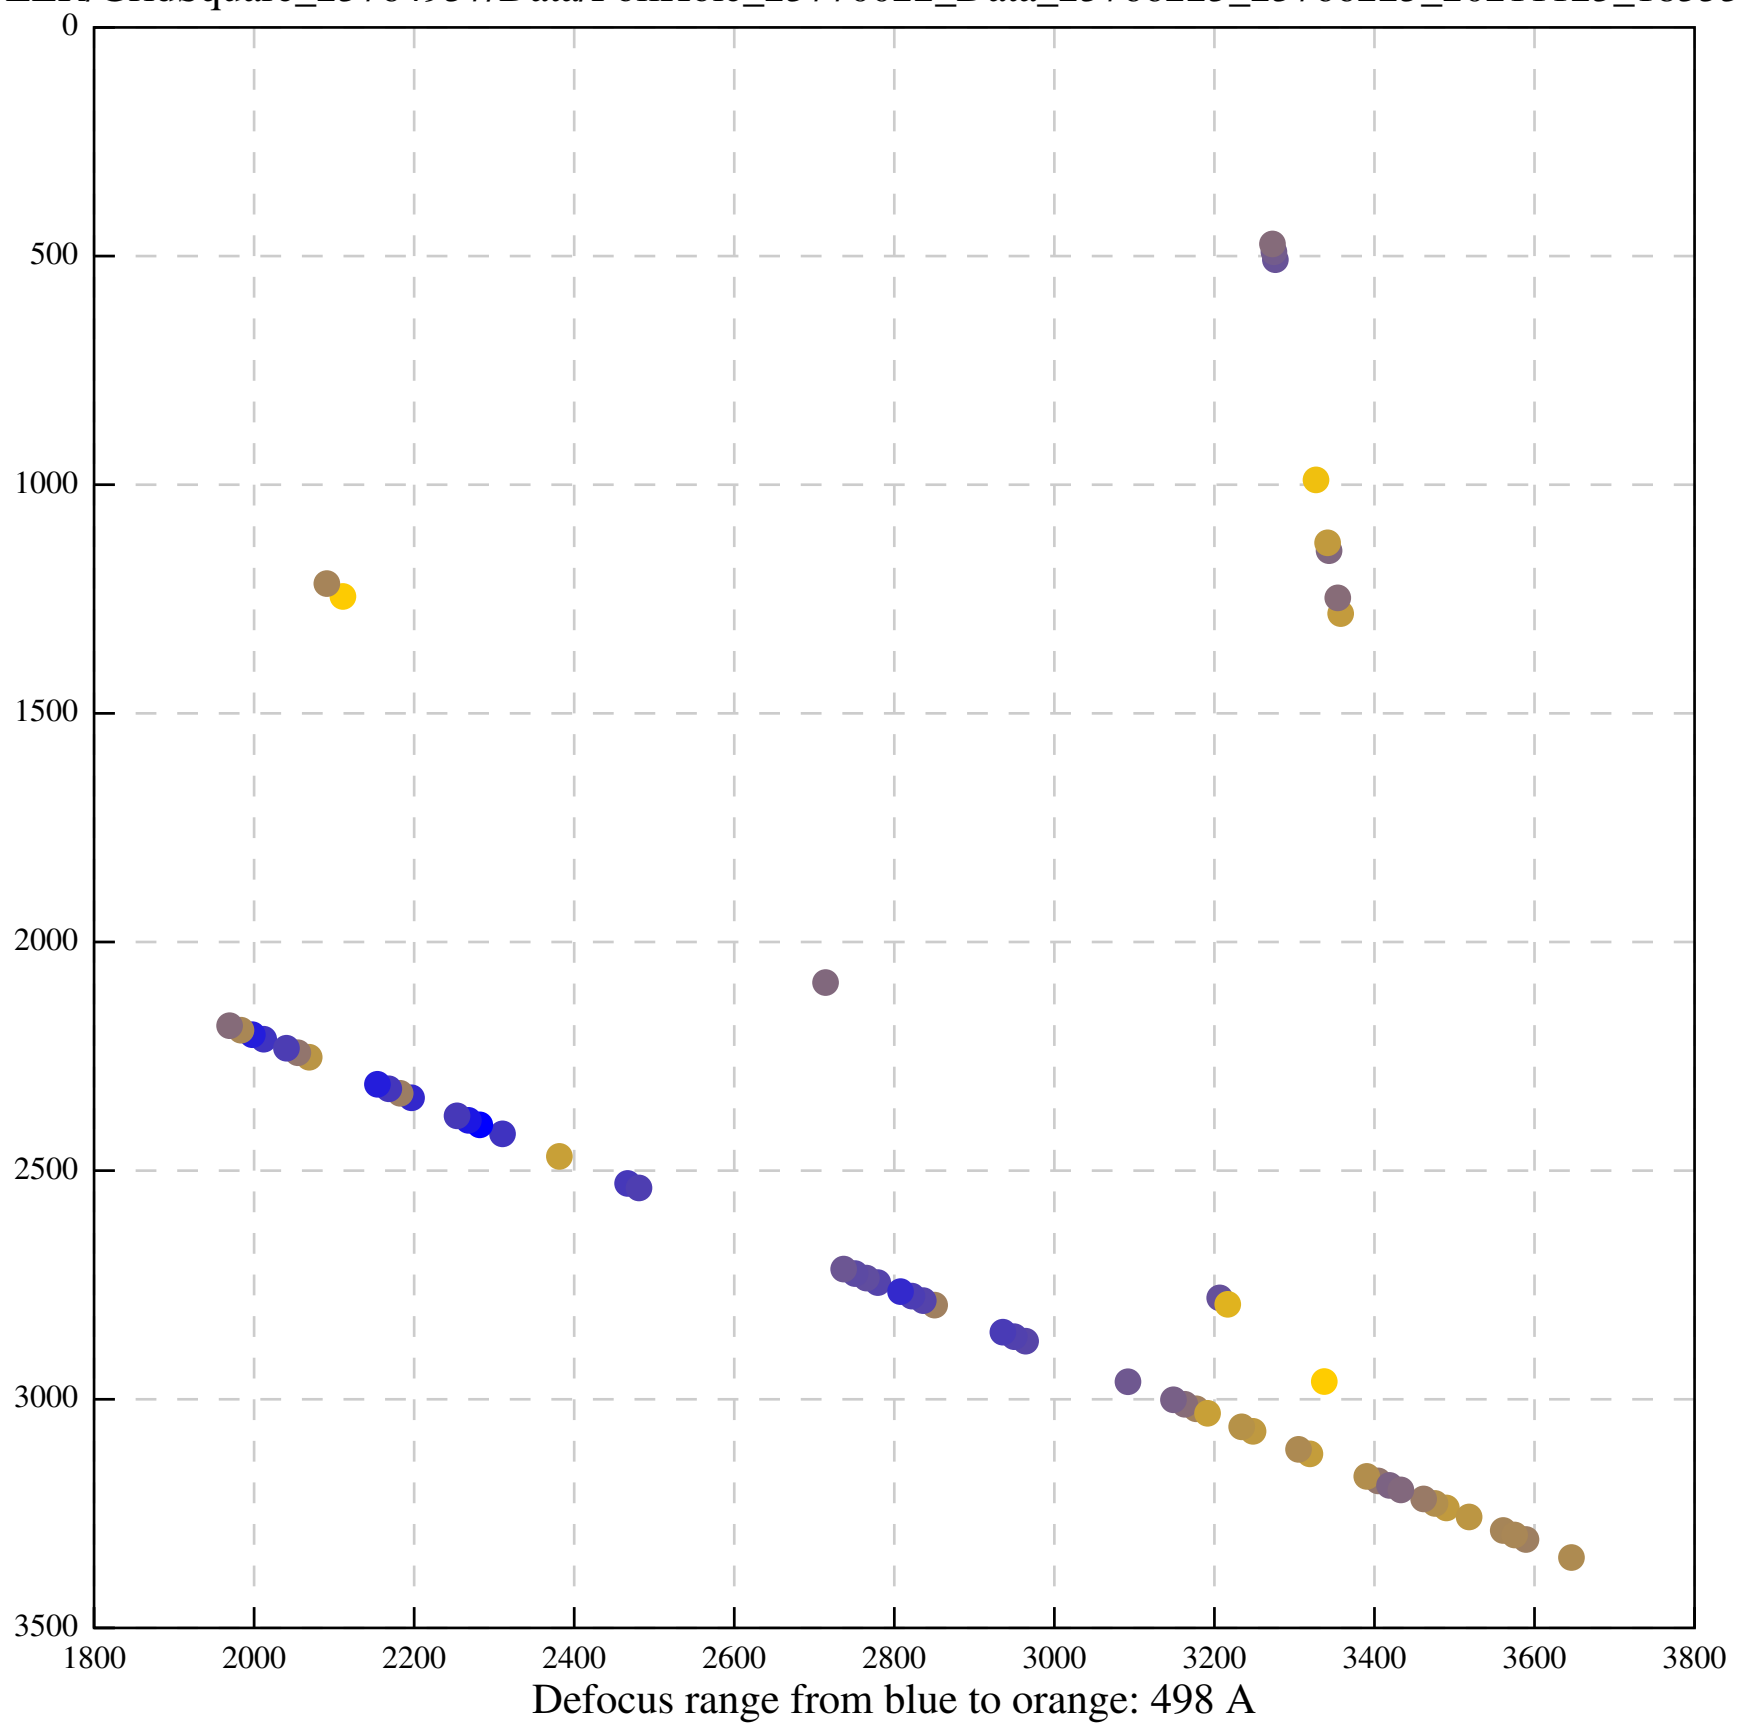

Defocus range from blue to orange: 171 A

Defocus range from blue to orange: 147 A

Defocus range from blue to orange: 469 A

Defocus range from blue to orange: 356 A

Defocus range from blue to orange: 221 A

Defocus range from blue to orange: 29 A

Defocus range from blue to orange: 191 A

Defocus range from blue to orange: 452 A

Defocus range from blue to orange: 217 A

Defocus range from blue to orange: 277 A

Defocus range from blue to orange: 442 A

Defocus range from blue to orange: 406 A

Defocus range from blue to orange: 385 A

Defocus range from blue to orange: 704 A

Defocus range from blue to orange: 283 A

Defocus range from blue to orange: 10 A

Defocus range from blue to orange: 0 Å

Defocus range from blue to orange: 169 A

Defocus range from blue to orange: 709 A

Defocus range from blue to orange: 66 A

Defocus range from blue to orange: 357 A

Defocus range from blue to orange: 1026 A