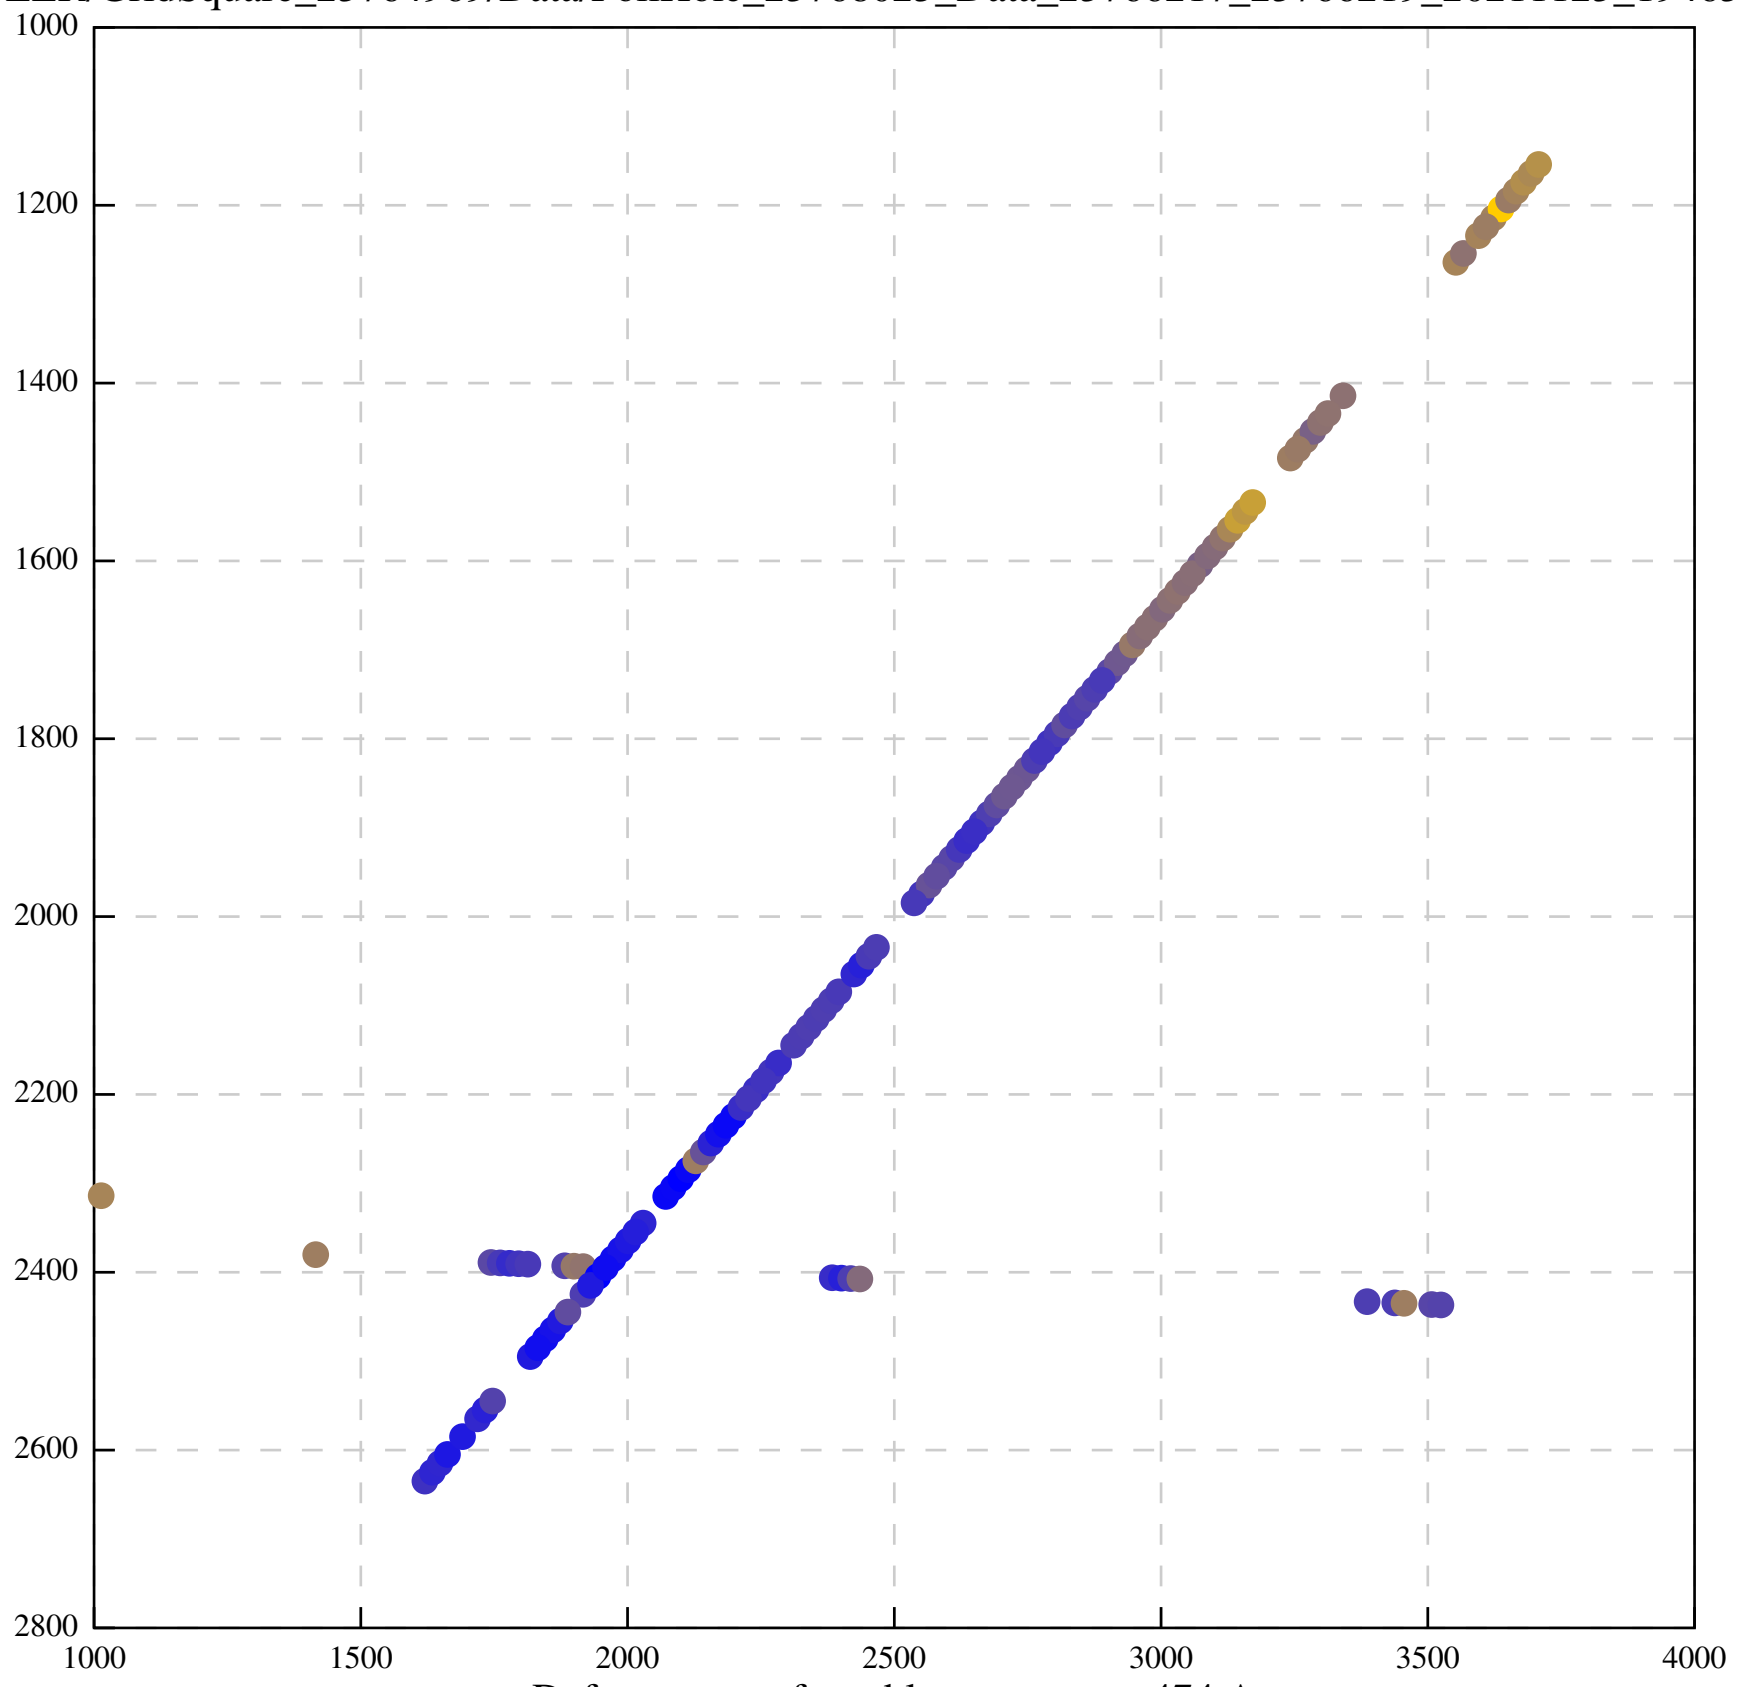

Defocus range from blue to orange: 372 A

Defocus range from blue to orange: 346 A

Defocus range from blue to orange: 360 A

Defocus range from blue to orange: 1022 A

Defocus range from blue to orange: 346 A

Defocus range from blue to orange: 318 A

Defocus range from blue to orange: 474 A

Defocus range from blue to orange: 732 A

Defocus range from blue to orange: 551 A

Defocus range from blue to orange: 460 A

Defocus range from blue to orange: 497 A

Defocus range from blue to orange: 166 A

Defocus range from blue to orange: 241 A

Defocus range from blue to orange: 375 A

Defocus range from blue to orange: 901 A

Defocus range from blue to orange: 54 A

Defocus range from blue to orange: 70 A

Defocus range from blue to orange: 118 A

Defocus range from blue to orange: 557 A

Defocus range from blue to orange: 556 Å

Defocus range from blue to orange: 394 A