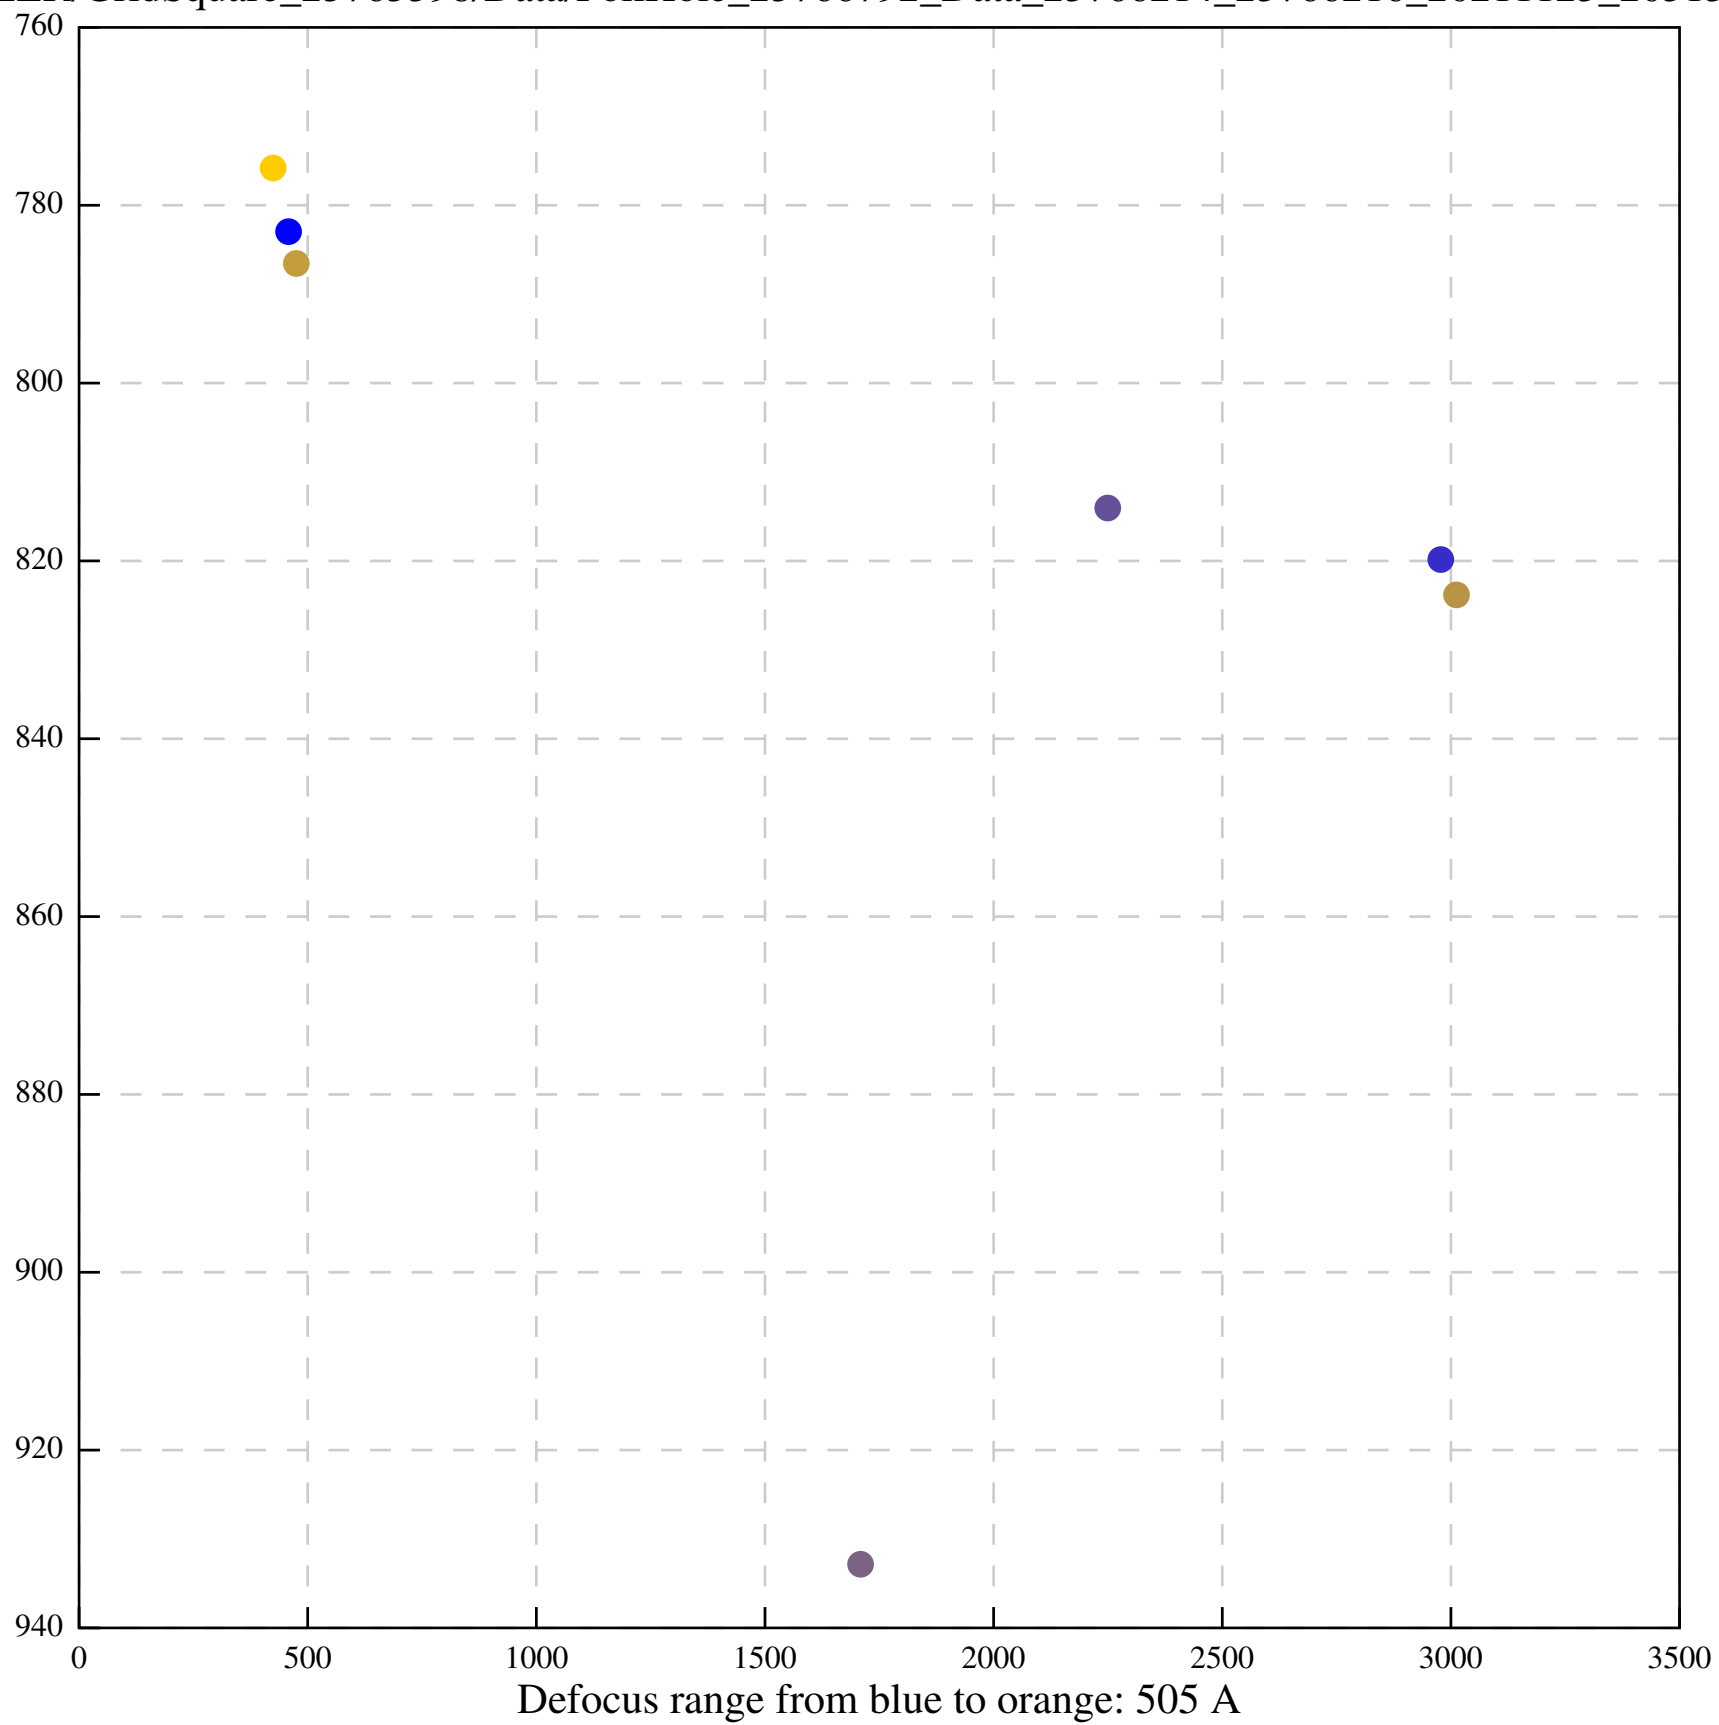

Defocus range from blue to orange: 318 A

Defocus range from blue to orange: 474 A

Defocus range from blue to orange: 732 A

Defocus range from blue to orange: 551 A

Defocus range from blue to orange: 460 A

Defocus range from blue to orange: 497 A

Defocus range from blue to orange: 166 A

Defocus range from blue to orange: 241 A

Defocus range from blue to orange: 375 A

Defocus range from blue to orange: 901 A

Defocus range from blue to orange: 54 A

Defocus range from blue to orange: 70 A

Defocus range from blue to orange: 118 A

Defocus range from blue to orange: 557 A

Defocus range from blue to orange: 556 Å

Defocus range from blue to orange: 394 A