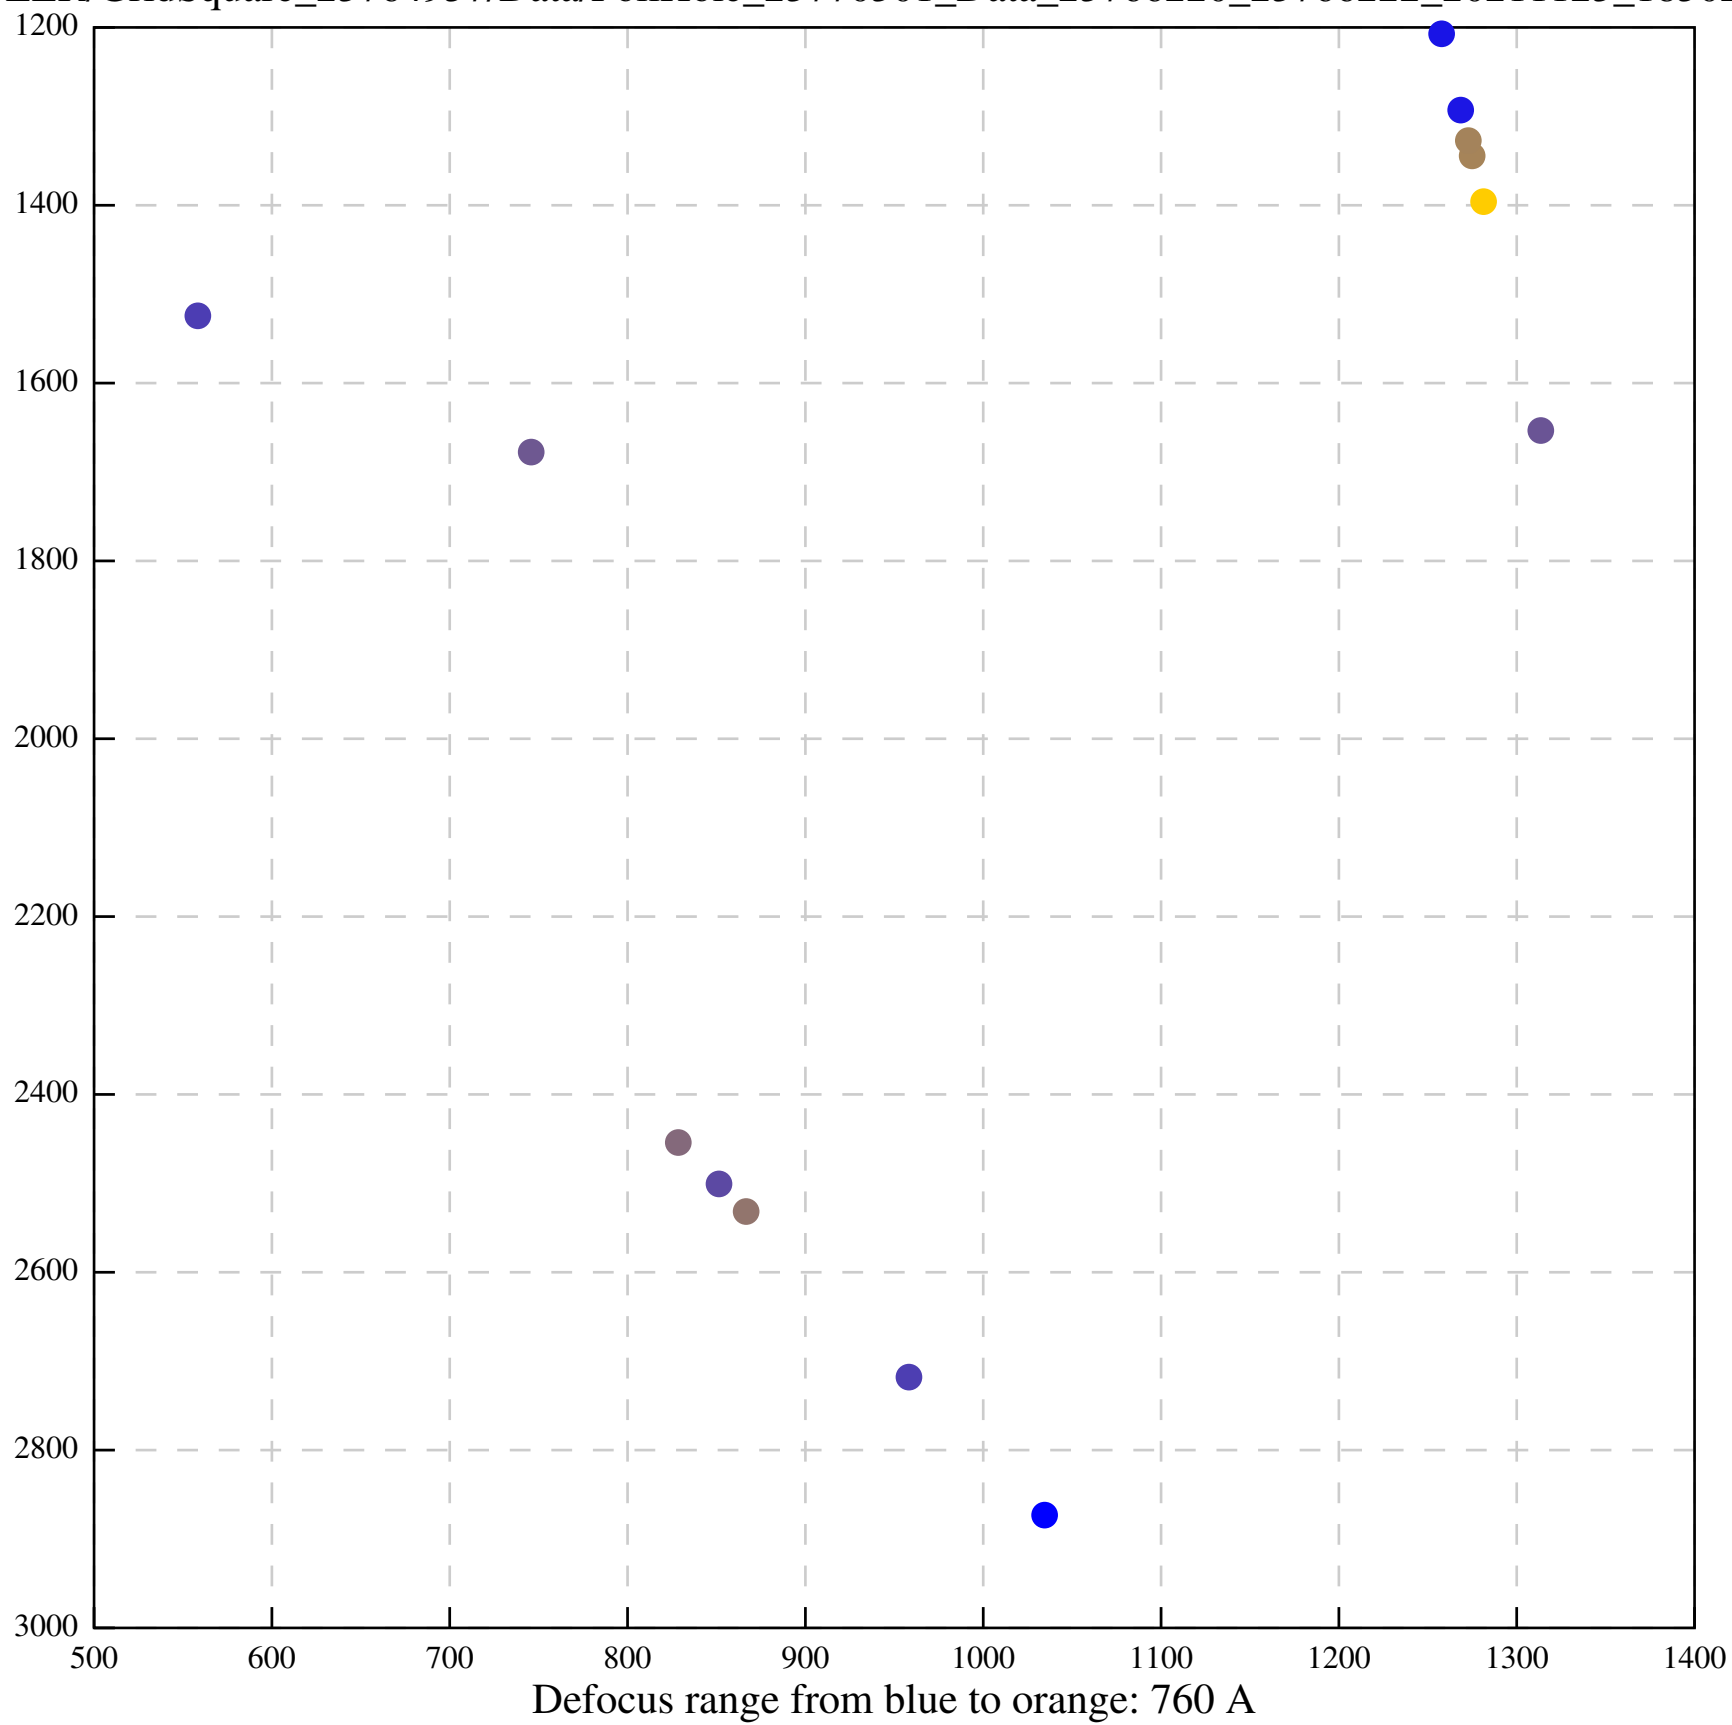

Defocus range from blue to orange: 169 A

Defocus range from blue to orange: 709 A

Defocus range from blue to orange: 66 A

Defocus range from blue to orange: 357 A

Defocus range from blue to orange: 1026 A

Defocus range from blue to orange: 519 A

Defocus range from blue to orange: 16 A

Defocus range from blue to orange: 211 A

Defocus range from blue to orange: 0 A

Defocus range from blue to orange: 150 A

Defocus range from blue to orange: 459 A

Defocus range from blue to orange: 0 A

Defocus range from blue to orange: 65 A

Defocus range from blue to orange: 382 A

Defocus range from blue to orange: 170 A

Defocus range from blue to orange: 874 A

Defocus range from blue to orange: 793 A

Defocus range from blue to orange: 189 A

Defocus range from blue to orange: 1136 A

Defocus range from blue to orange: 690 A

Defocus range from blue to orange: 393 A

Defocus range from blue to orange: 119 Å