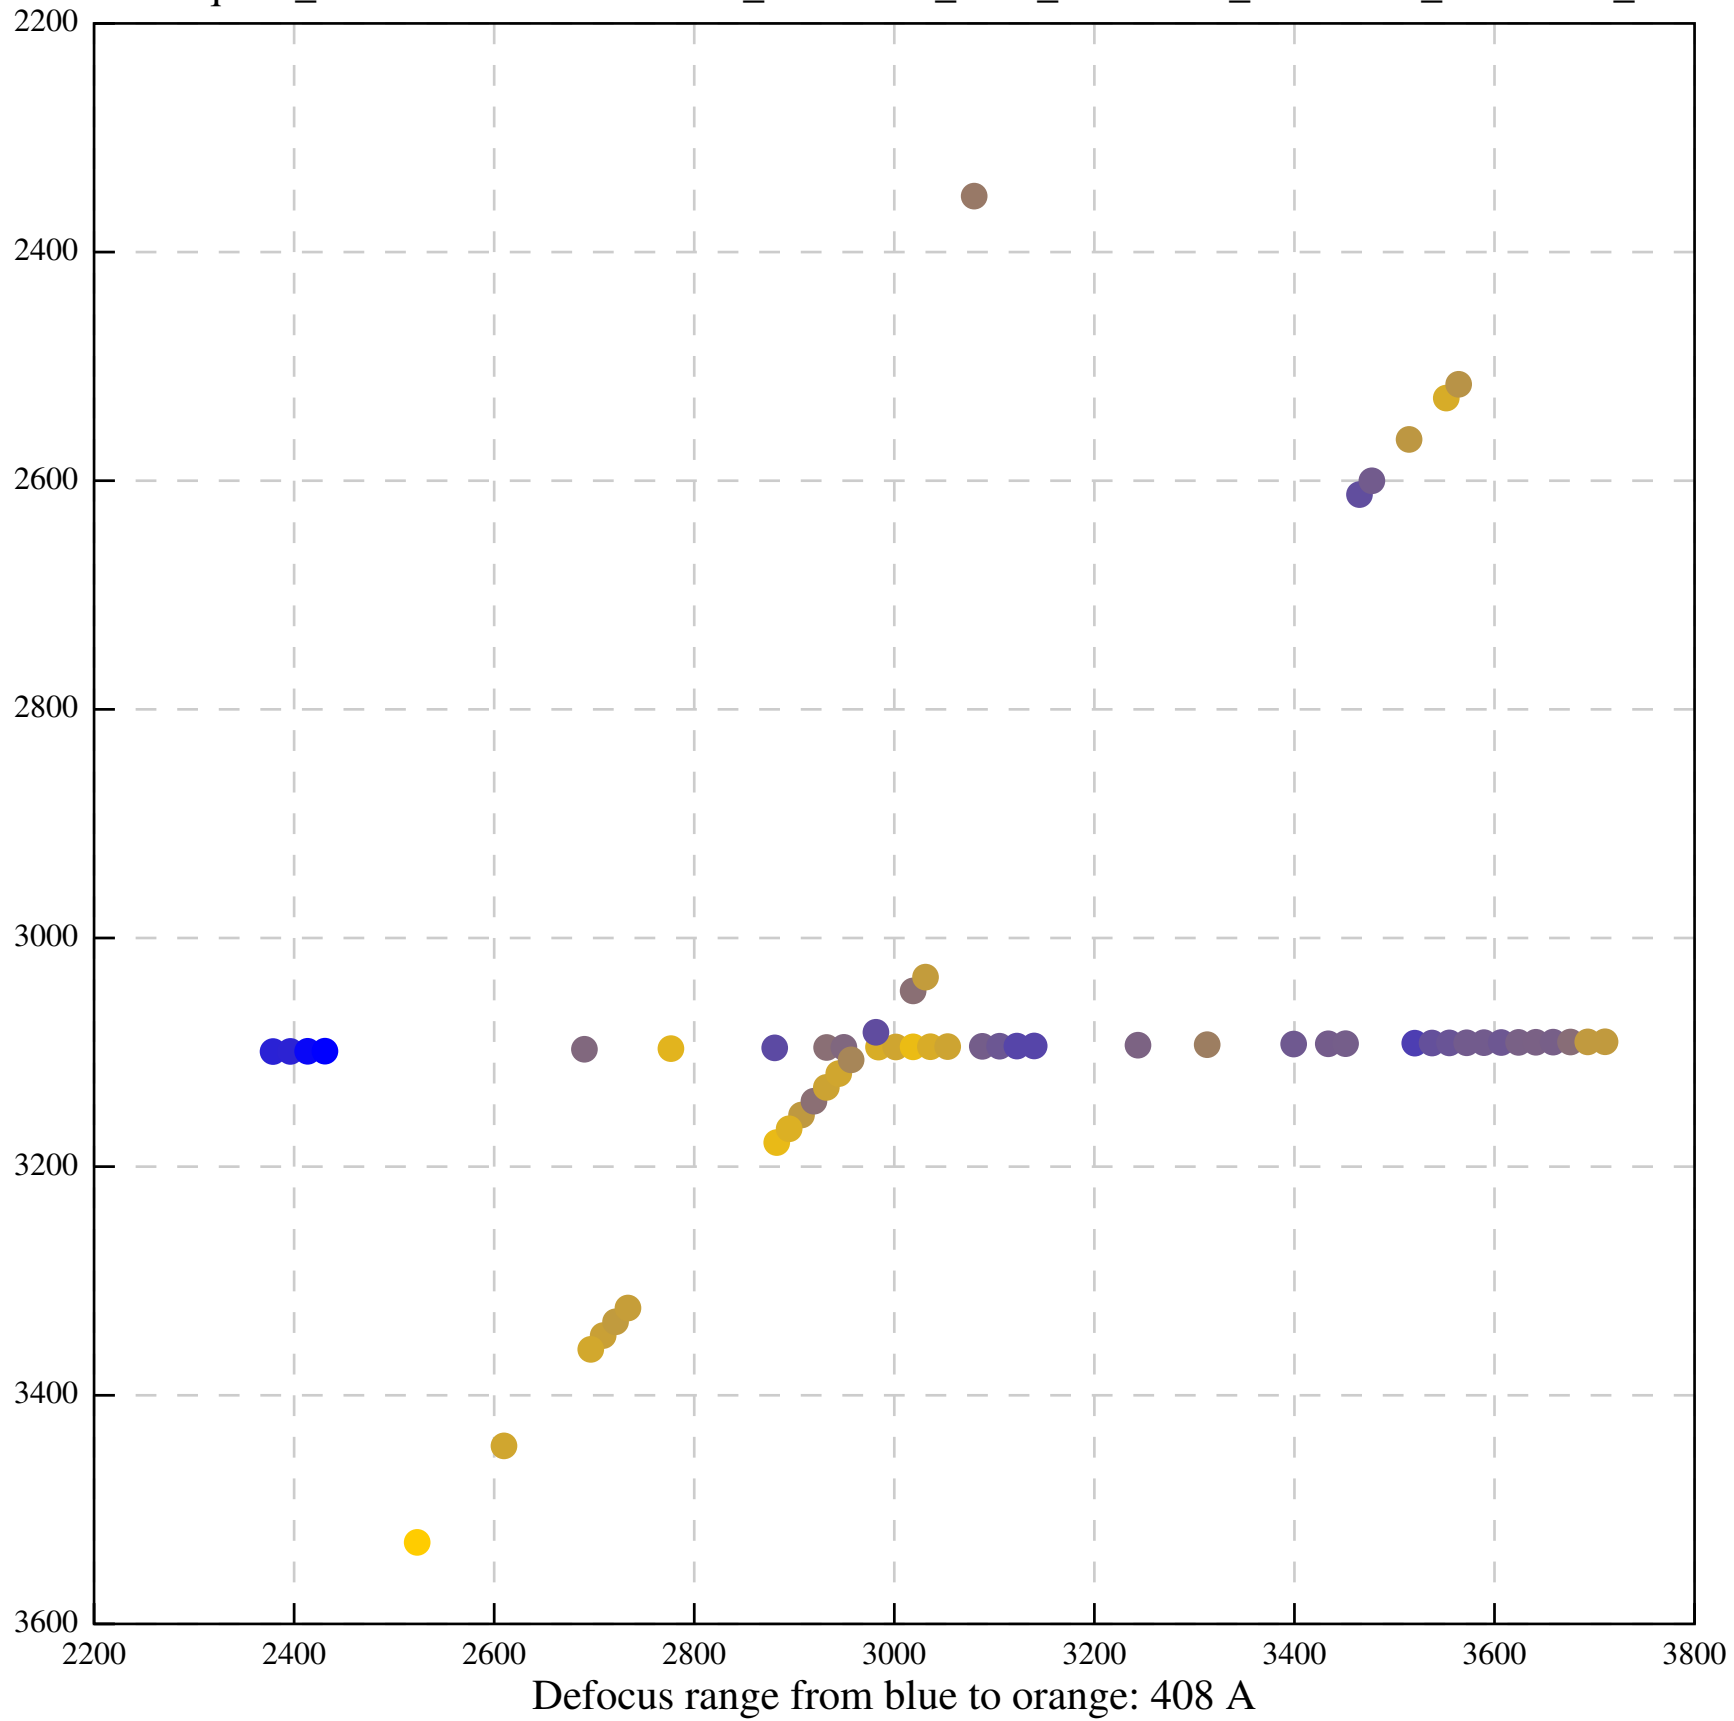

Defocus range from blue to orange: 519 A

Defocus range from blue to orange: 16 A

Defocus range from blue to orange: 211 A

Defocus range from blue to orange: 0 A

Defocus range from blue to orange: 150 A

Defocus range from blue to orange: 459 A

Defocus range from blue to orange: 0 A

Defocus range from blue to orange: 65 A

Defocus range from blue to orange: 382 A

Defocus range from blue to orange: 170 A

Defocus range from blue to orange: 874 A

Defocus range from blue to orange: 793 A

Defocus range from blue to orange: 189 A

Defocus range from blue to orange: 1136 A

Defocus range from blue to orange: 690 A

Defocus range from blue to orange: 393 A

Defocus range from blue to orange: 119 Å

Defocus range from blue to orange: 426 A

Defocus range from blue to orange: 396 A

Defocus range from blue to orange: 269 A

Defocus range from blue to orange: 460 A

Defocus range from blue to orange: 109 A