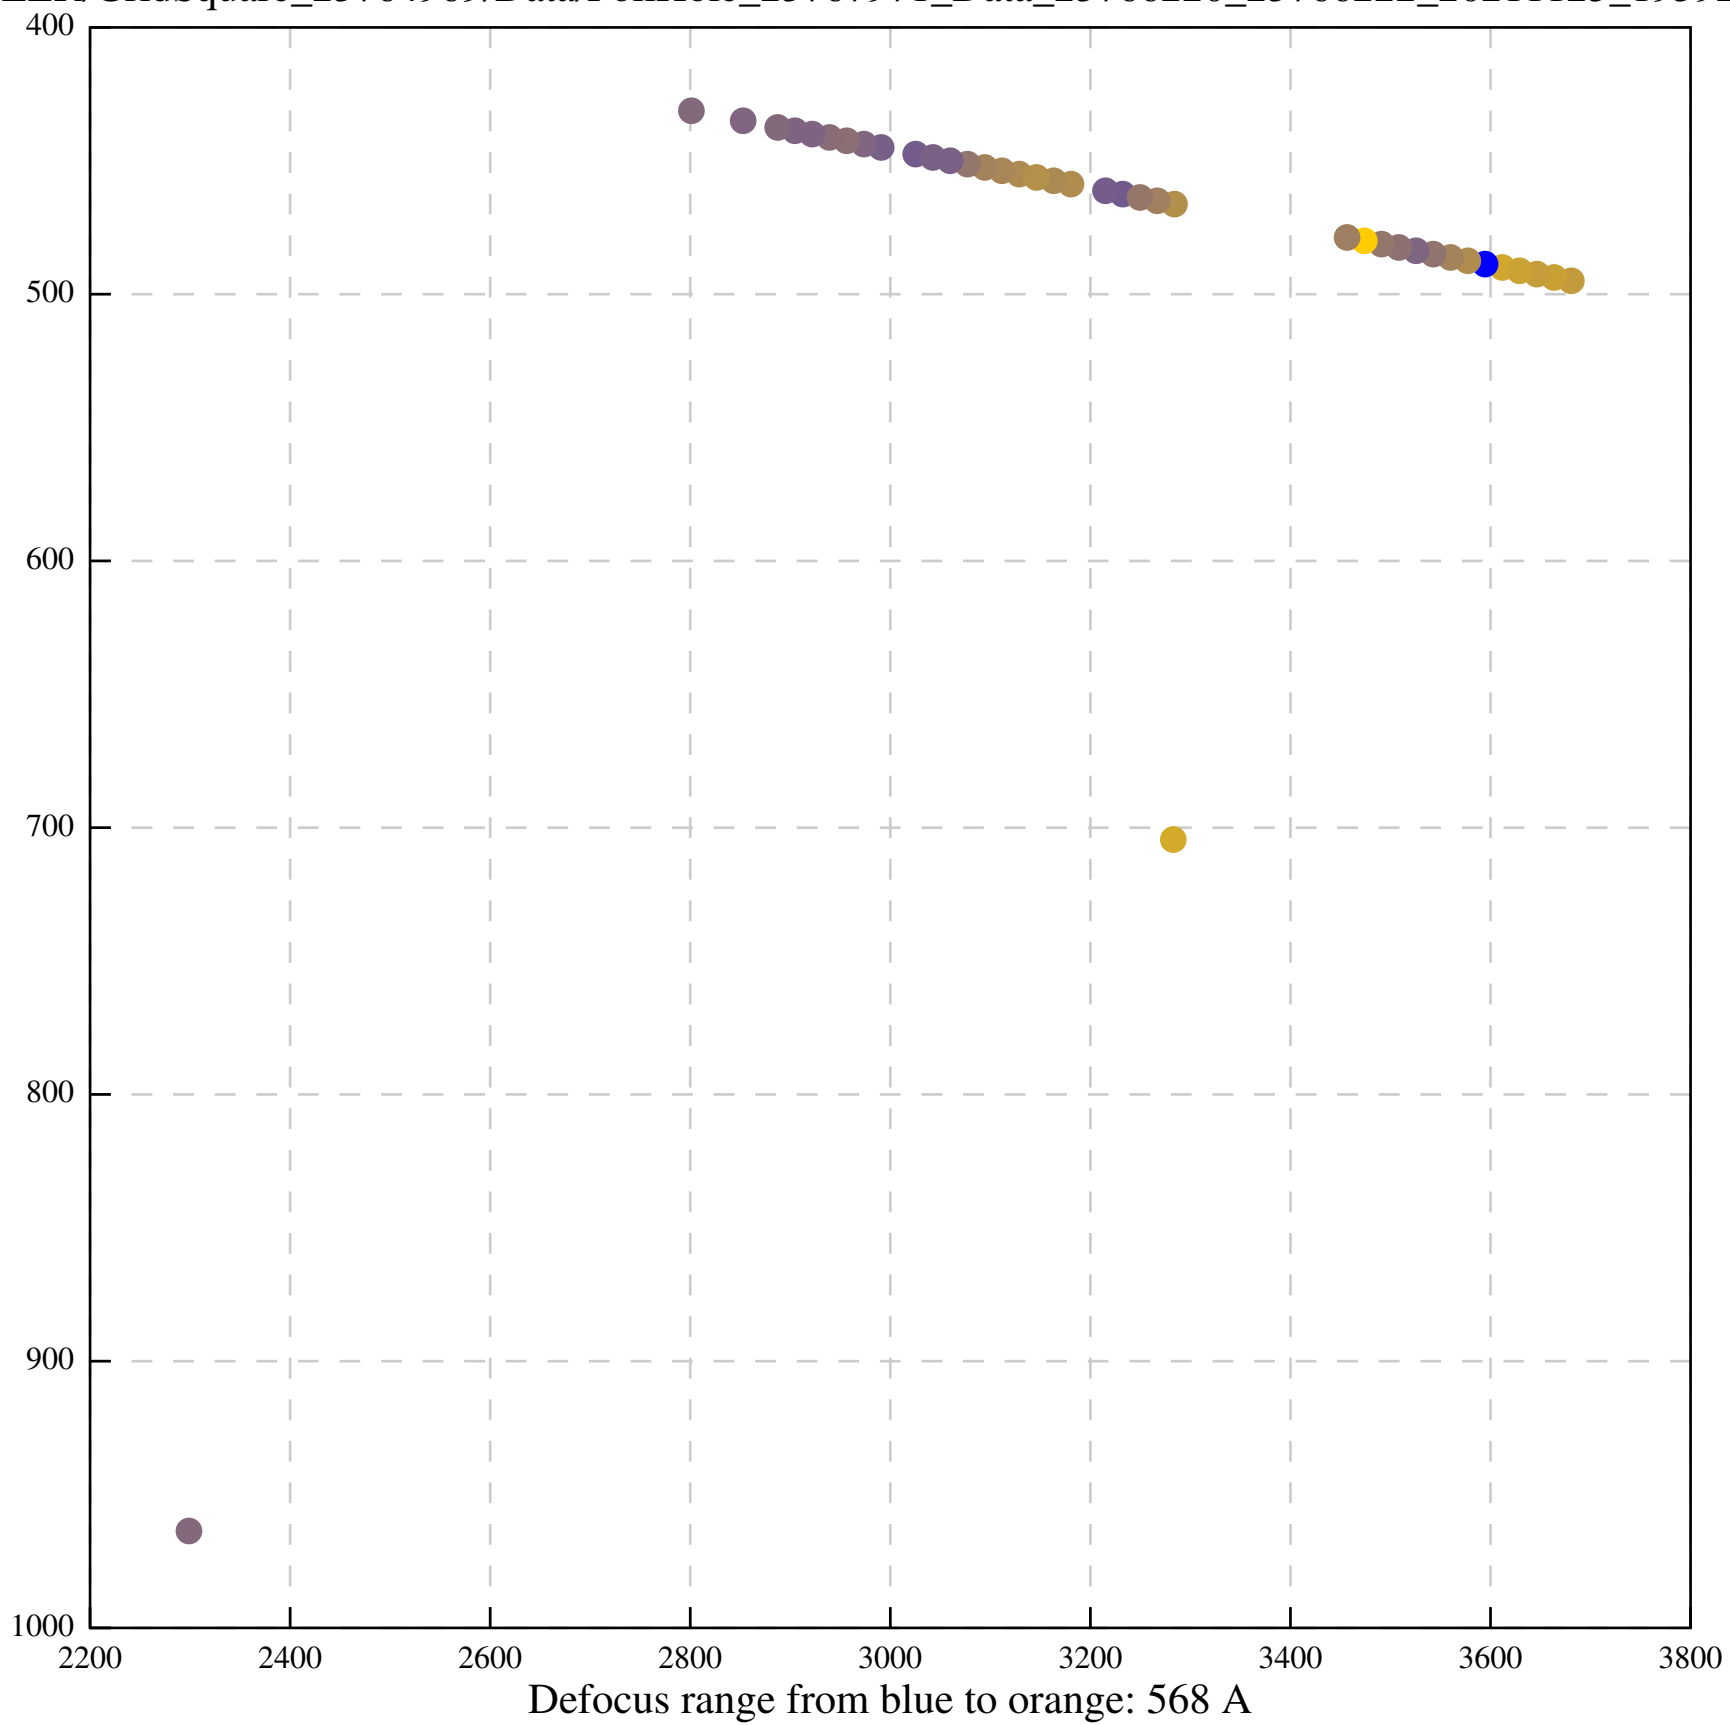

Defocus range from blue to orange: 58 A

Defocus range from blue to orange: 305 A

Defocus range from blue to orange: 167 A

Defocus range from blue to orange: 0 A

Defocus range from blue to orange: 422 A

Defocus range from blue to orange: 348 A

Defocus range from blue to orange: 372 A

Defocus range from blue to orange: 346 A

Defocus range from blue to orange: 360 A

Defocus range from blue to orange: 1022 A

Defocus range from blue to orange: 346 A