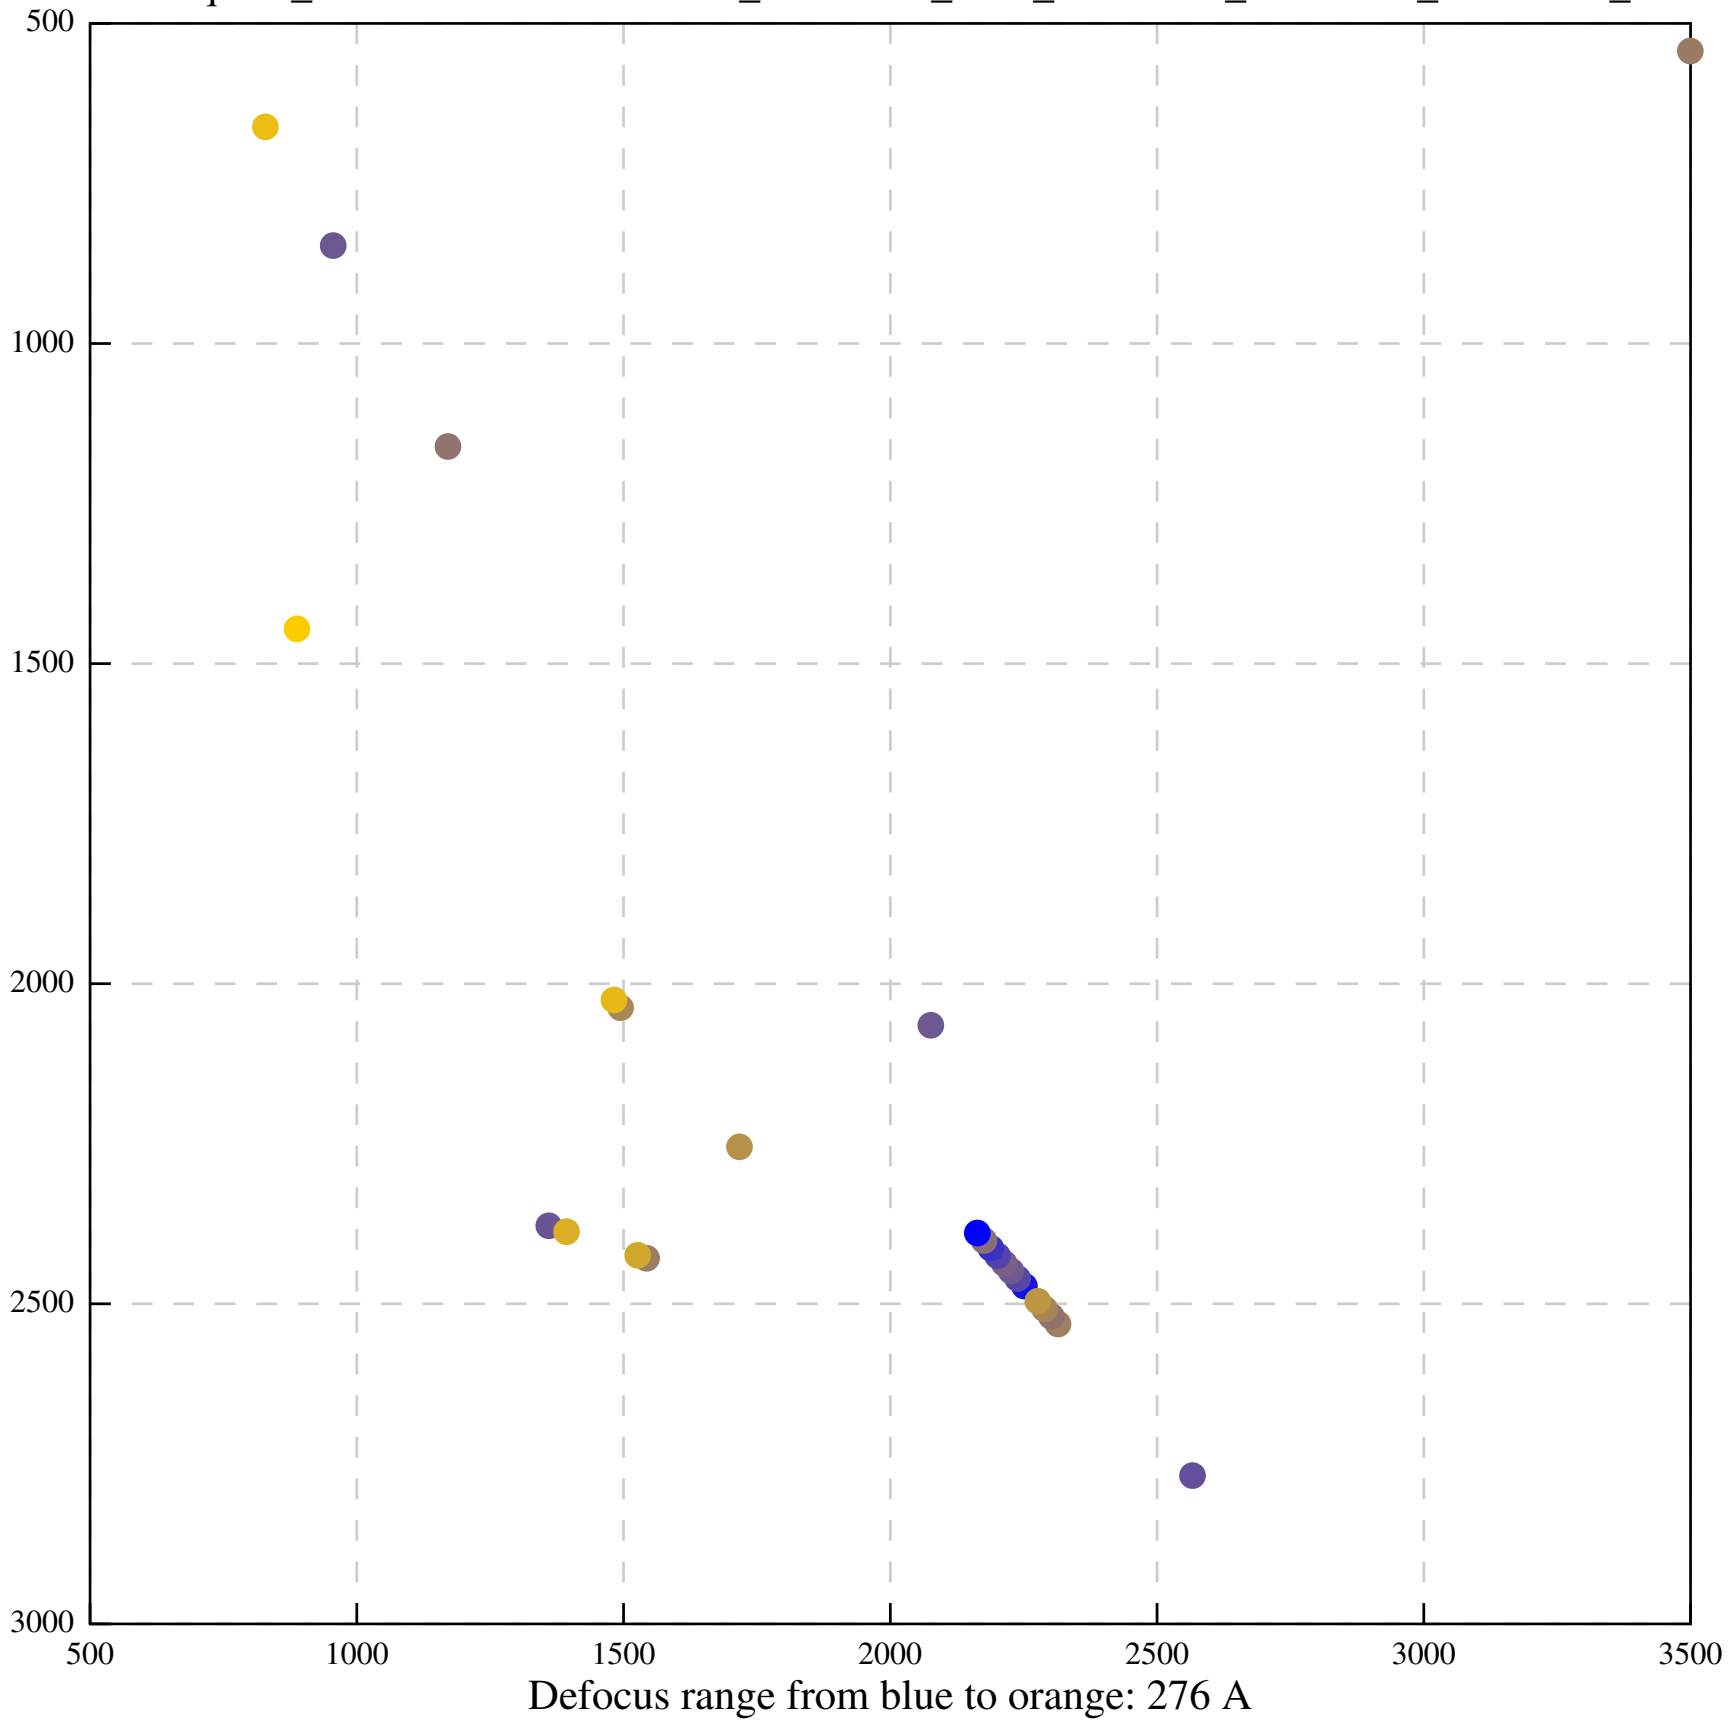

Defocus range from blue to orange: 29 A

Defocus range from blue to orange: 191 A

Defocus range from blue to orange: 452 A

Defocus range from blue to orange: 217 A

Defocus range from blue to orange: 277 A

Defocus range from blue to orange: 442 A

Defocus range from blue to orange: 406 A

Defocus range from blue to orange: 385 A

Defocus range from blue to orange: 704 A

Defocus range from blue to orange: 283 A

Defocus range from blue to orange: 10 A

Defocus range from blue to orange: 0 Å

Defocus range from blue to orange: 169 A

Defocus range from blue to orange: 709 A

Defocus range from blue to orange: 66 A

Defocus range from blue to orange: 357 A

Defocus range from blue to orange: 1026 A

Defocus range from blue to orange: 519 A

Defocus range from blue to orange: 16 A

Defocus range from blue to orange: 211 A

Defocus range from blue to orange: 0 A

Defocus range from blue to orange: 150 A

Defocus range from blue to orange: 459 A