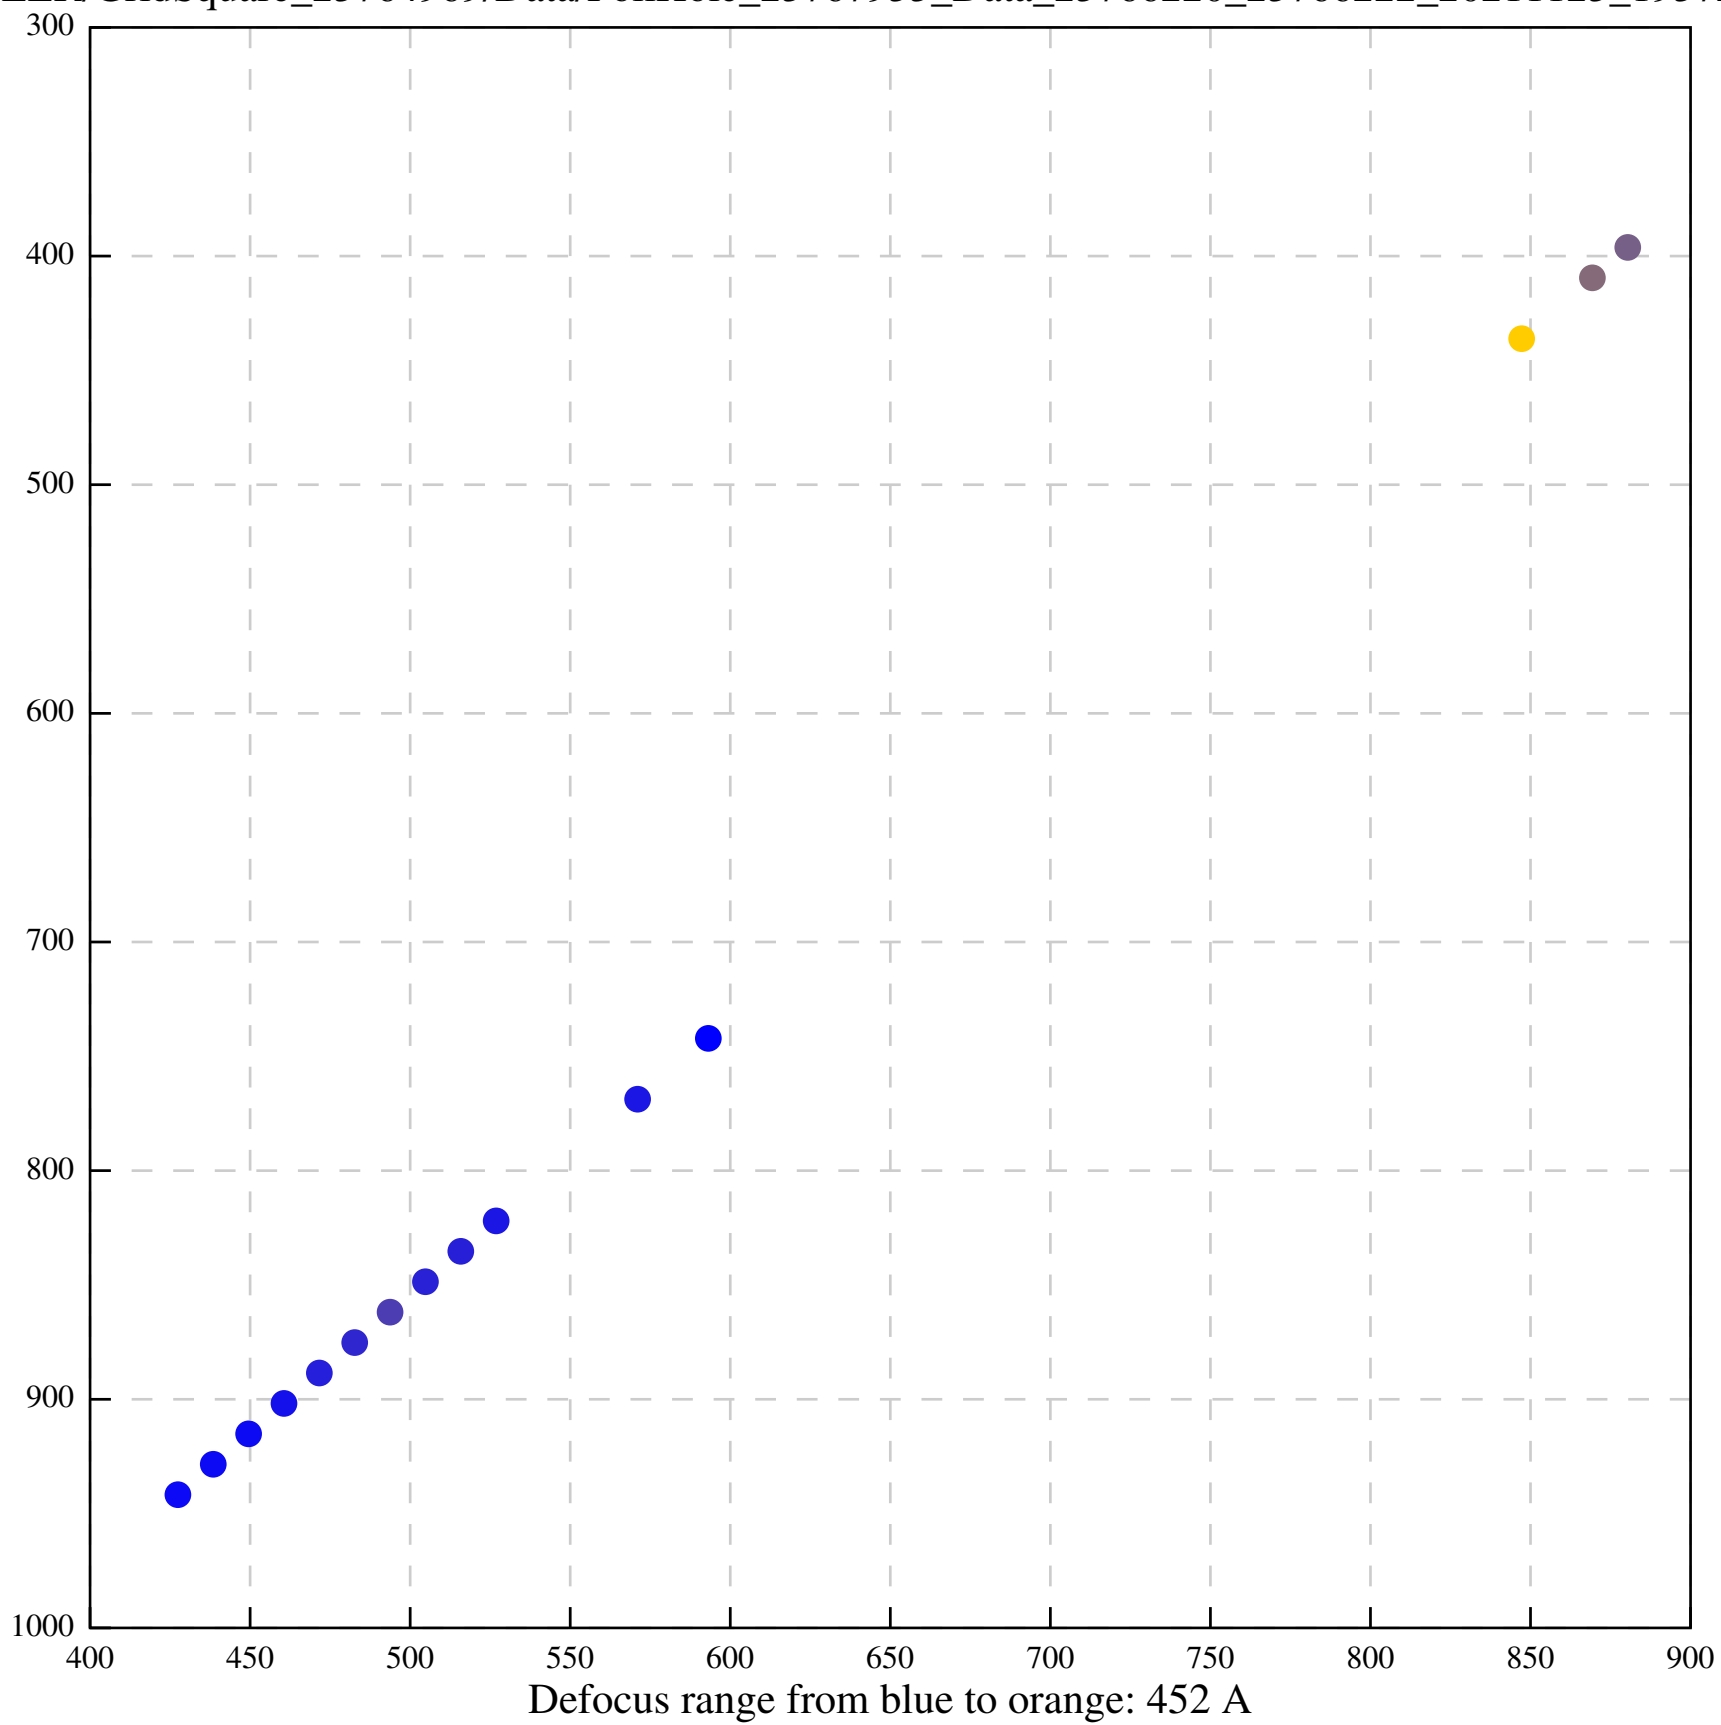

Defocus range from blue to orange: 0 A

Defocus range from blue to orange: 65 A

Defocus range from blue to orange: 382 A

Defocus range from blue to orange: 170 A

Defocus range from blue to orange: 874 A

Defocus range from blue to orange: 793 A

Defocus range from blue to orange: 189 A

Defocus range from blue to orange: 1136 A

Defocus range from blue to orange: 690 A

Defocus range from blue to orange: 393 A

Defocus range from blue to orange: 119 Å

Defocus range from blue to orange: 426 A

Defocus range from blue to orange: 396 A

Defocus range from blue to orange: 269 A

Defocus range from blue to orange: 460 A

Defocus range from blue to orange: 109 A