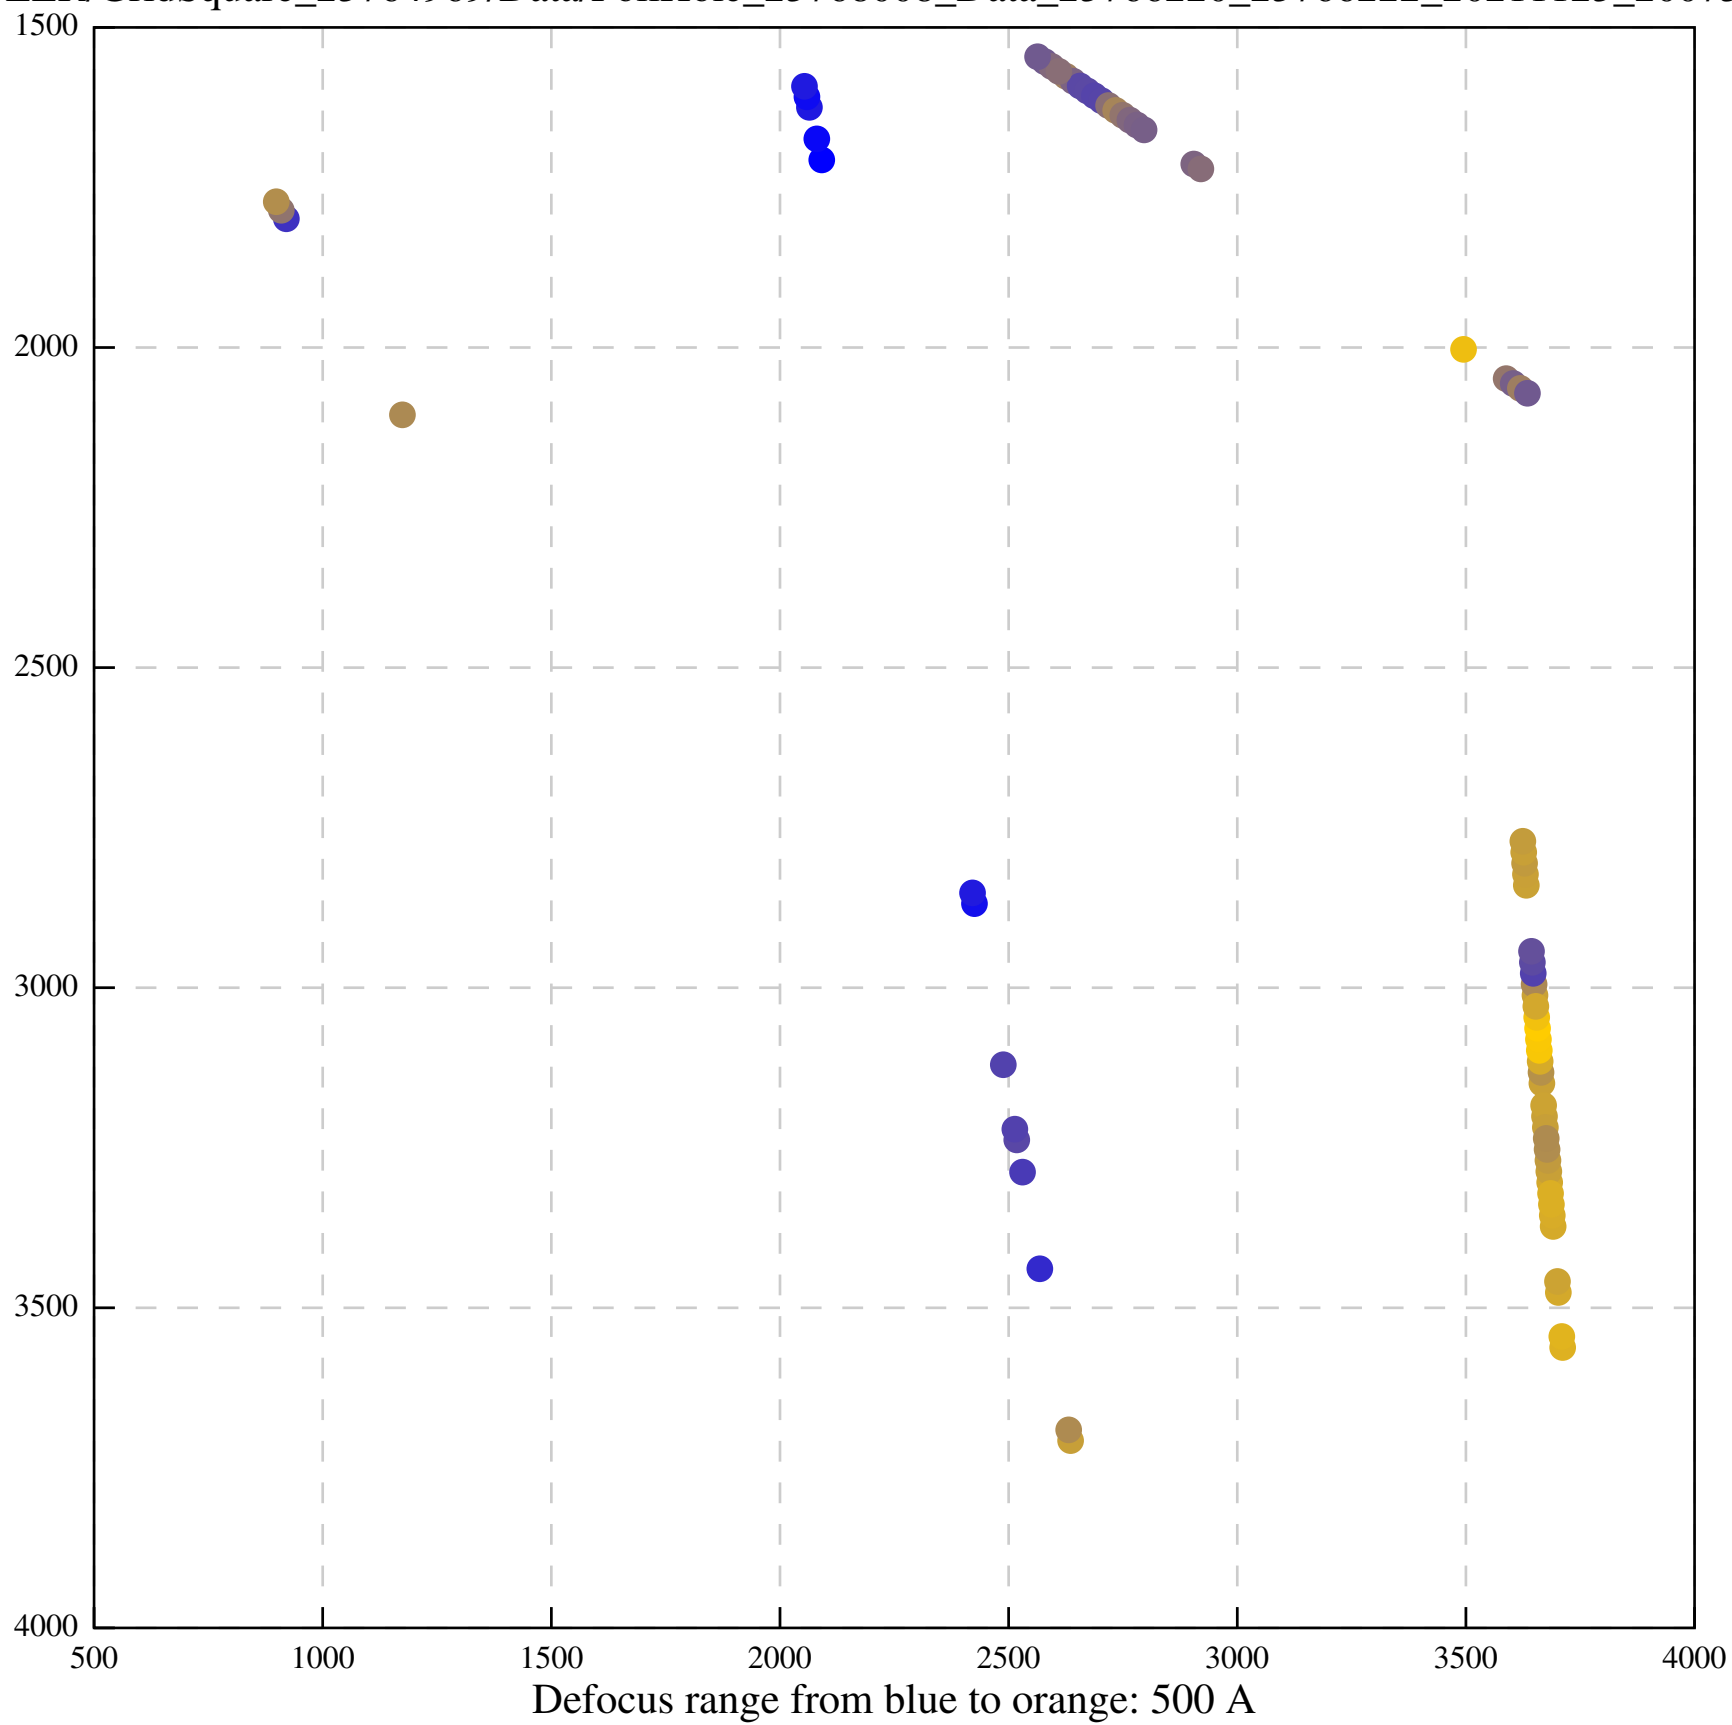

Defocus range from blue to orange: 58 A

Defocus range from blue to orange: 305 A

Defocus range from blue to orange: 167 A

Defocus range from blue to orange: 0 A

Defocus range from blue to orange: 422 A

Defocus range from blue to orange: 348 A

Defocus range from blue to orange: 372 A

Defocus range from blue to orange: 346 A

Defocus range from blue to orange: 360 A

Defocus range from blue to orange: 1022 A

Defocus range from blue to orange: 346 A

Defocus range from blue to orange: 318 A

Defocus range from blue to orange: 474 A

Defocus range from blue to orange: 732 A

Defocus range from blue to orange: 551 A

Defocus range from blue to orange: 460 A

Defocus range from blue to orange: 497 A

Defocus range from blue to orange: 166 A

Defocus range from blue to orange: 241 A

Defocus range from blue to orange: 375 A

Defocus range from blue to orange: 901 A