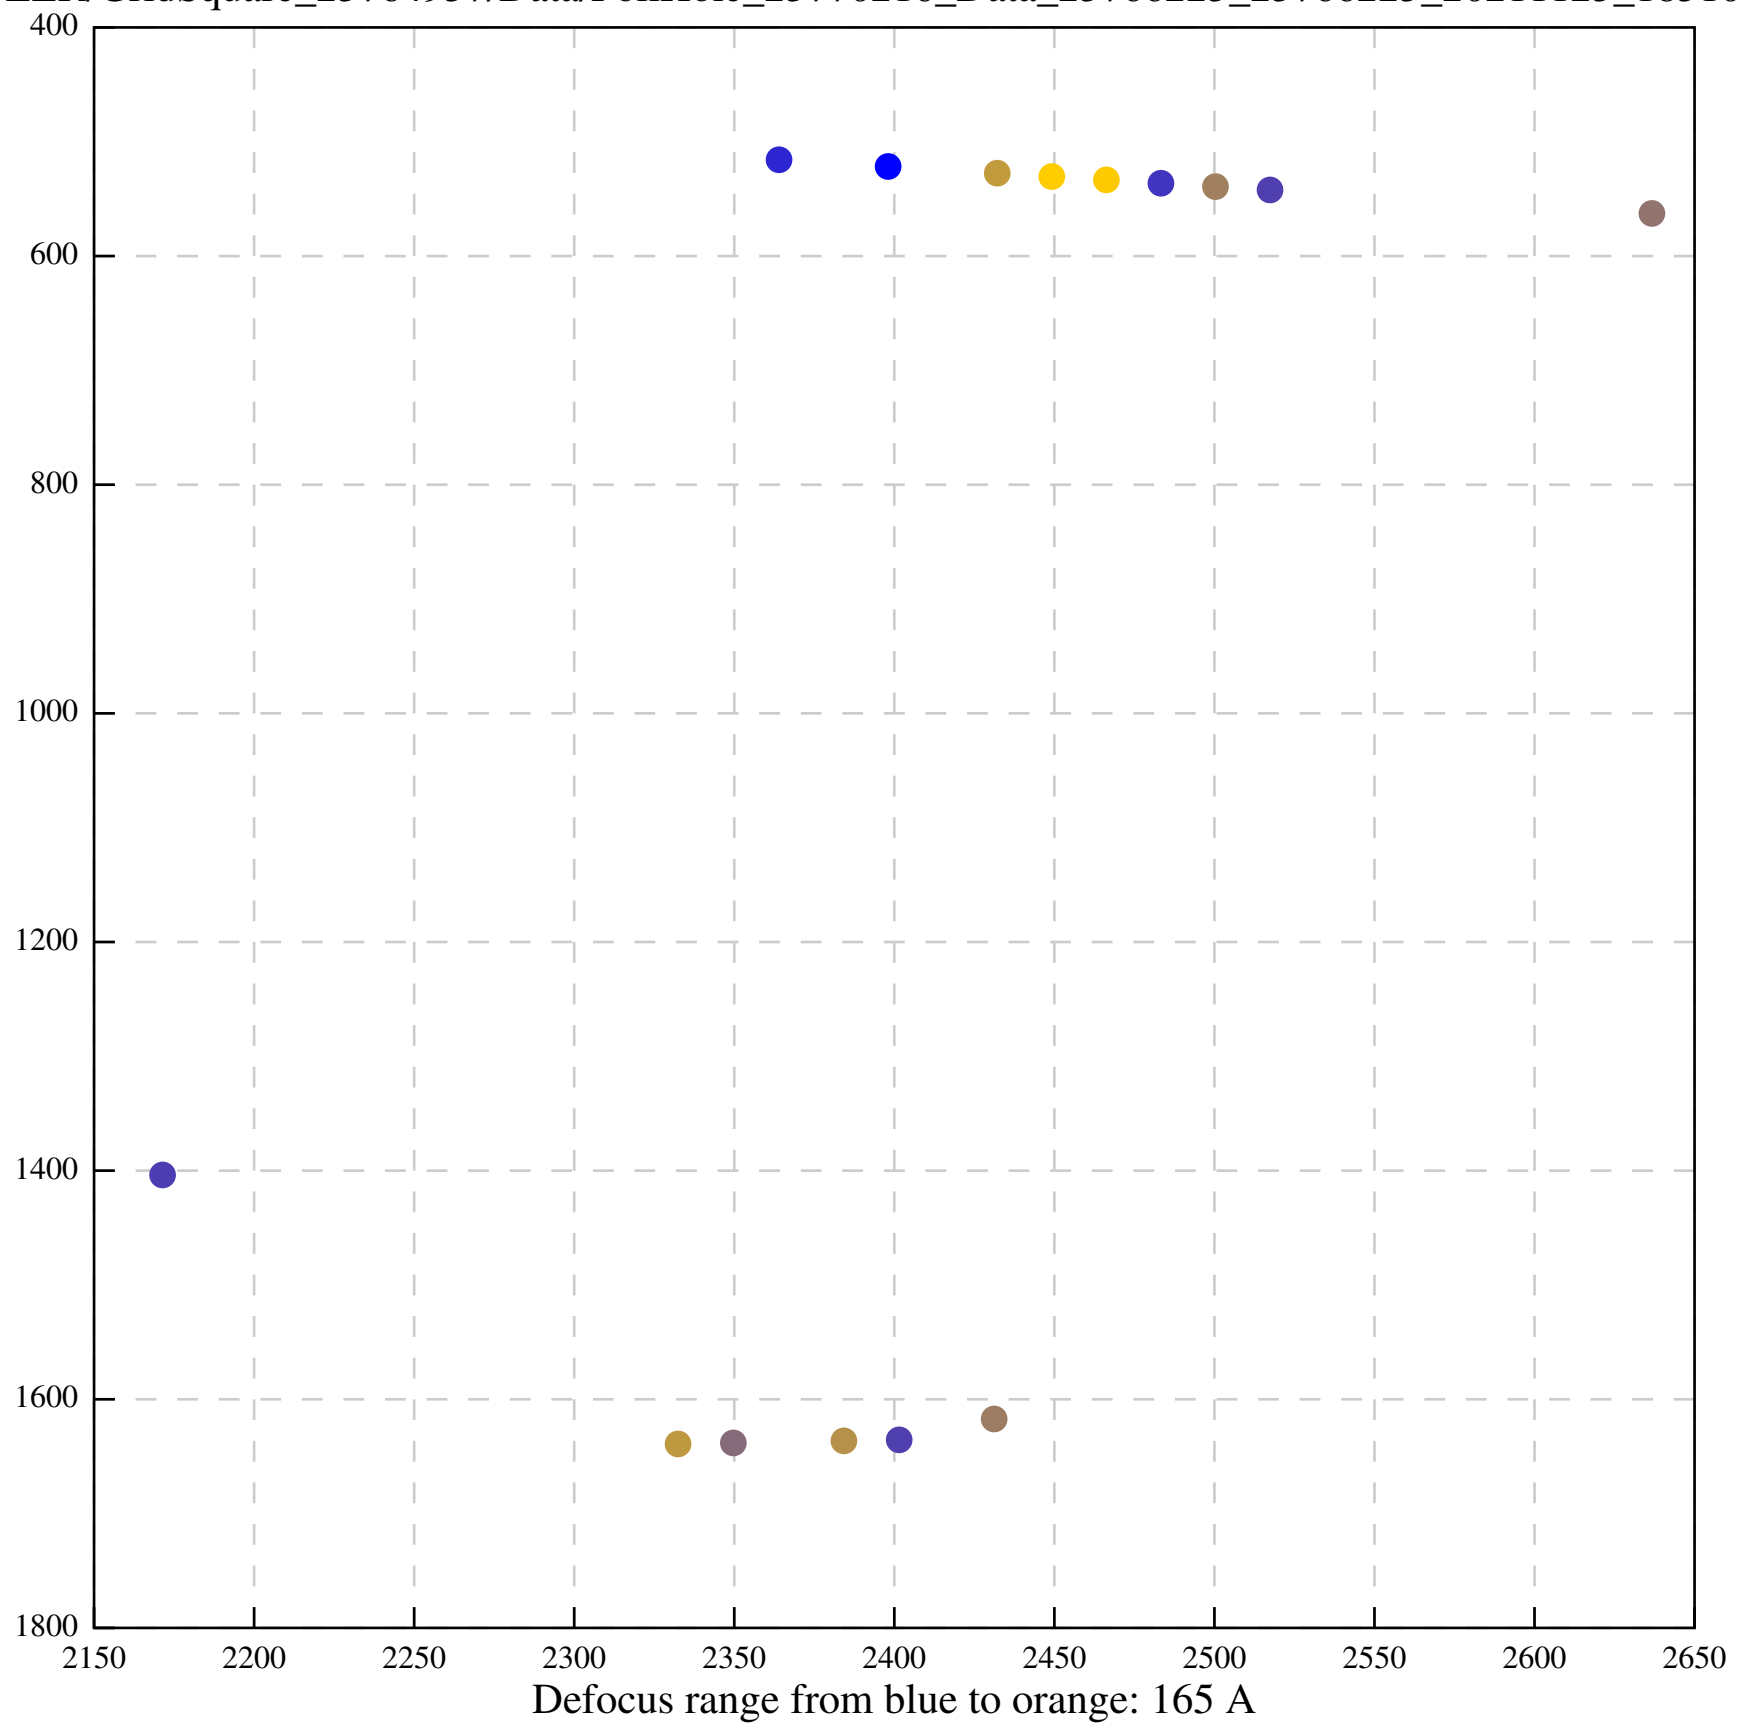

Defocus range from blue to orange: 29 A

Defocus range from blue to orange: 191 A

Defocus range from blue to orange: 452 A

Defocus range from blue to orange: 217 A

Defocus range from blue to orange: 277 A

Defocus range from blue to orange: 442 A

Defocus range from blue to orange: 406 A

Defocus range from blue to orange: 385 A

Defocus range from blue to orange: 704 A

Defocus range from blue to orange: 283 A

Defocus range from blue to orange: 10 A

Defocus range from blue to orange: 0 Å

Defocus range from blue to orange: 169 A

Defocus range from blue to orange: 709 A

Defocus range from blue to orange: 66 A

Defocus range from blue to orange: 357 A

Defocus range from blue to orange: 1026 A

Defocus range from blue to orange: 519 A

Defocus range from blue to orange: 16 A

Defocus range from blue to orange: 211 A

Defocus range from blue to orange: 0 A

Defocus range from blue to orange: 150 A

Defocus range from blue to orange: 459 A