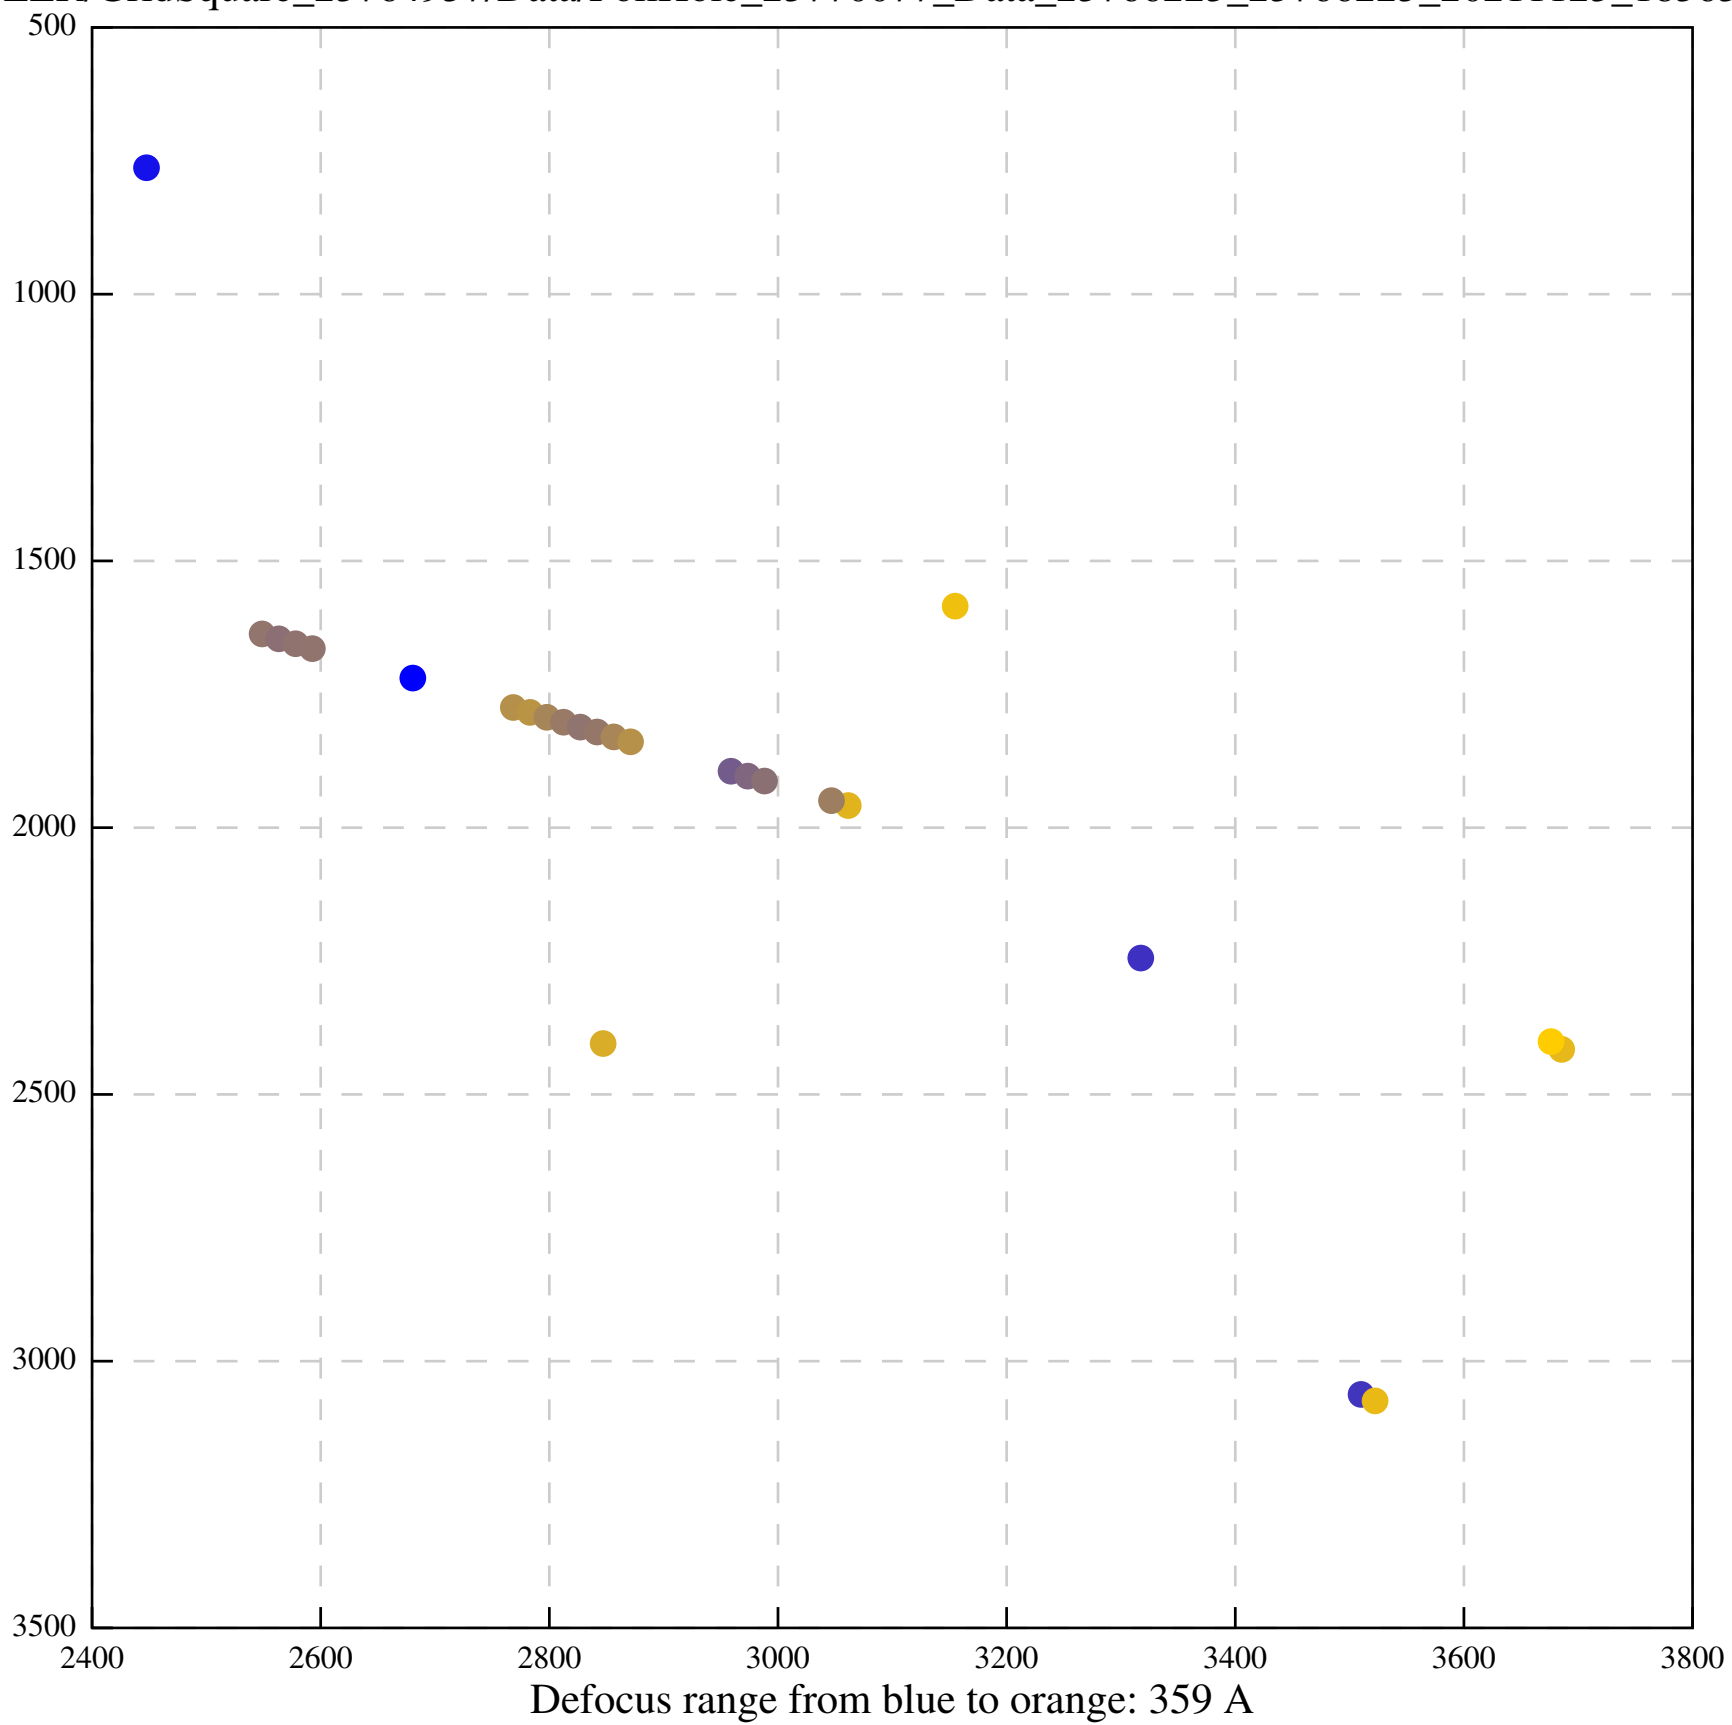

Defocus range from blue to orange: 171 A

Defocus range from blue to orange: 147 A

Defocus range from blue to orange: 469 A

Defocus range from blue to orange: 356 A

Defocus range from blue to orange: 221 A

Defocus range from blue to orange: 29 A

Defocus range from blue to orange: 191 A

Defocus range from blue to orange: 452 A

Defocus range from blue to orange: 217 A

Defocus range from blue to orange: 277 A

Defocus range from blue to orange: 442 A

Defocus range from blue to orange: 406 A

Defocus range from blue to orange: 385 A

Defocus range from blue to orange: 704 A

Defocus range from blue to orange: 283 A

Defocus range from blue to orange: 10 A

Defocus range from blue to orange: 0 Å

Defocus range from blue to orange: 169 A

Defocus range from blue to orange: 709 A

Defocus range from blue to orange: 66 A

Defocus range from blue to orange: 357 A

Defocus range from blue to orange: 1026 A