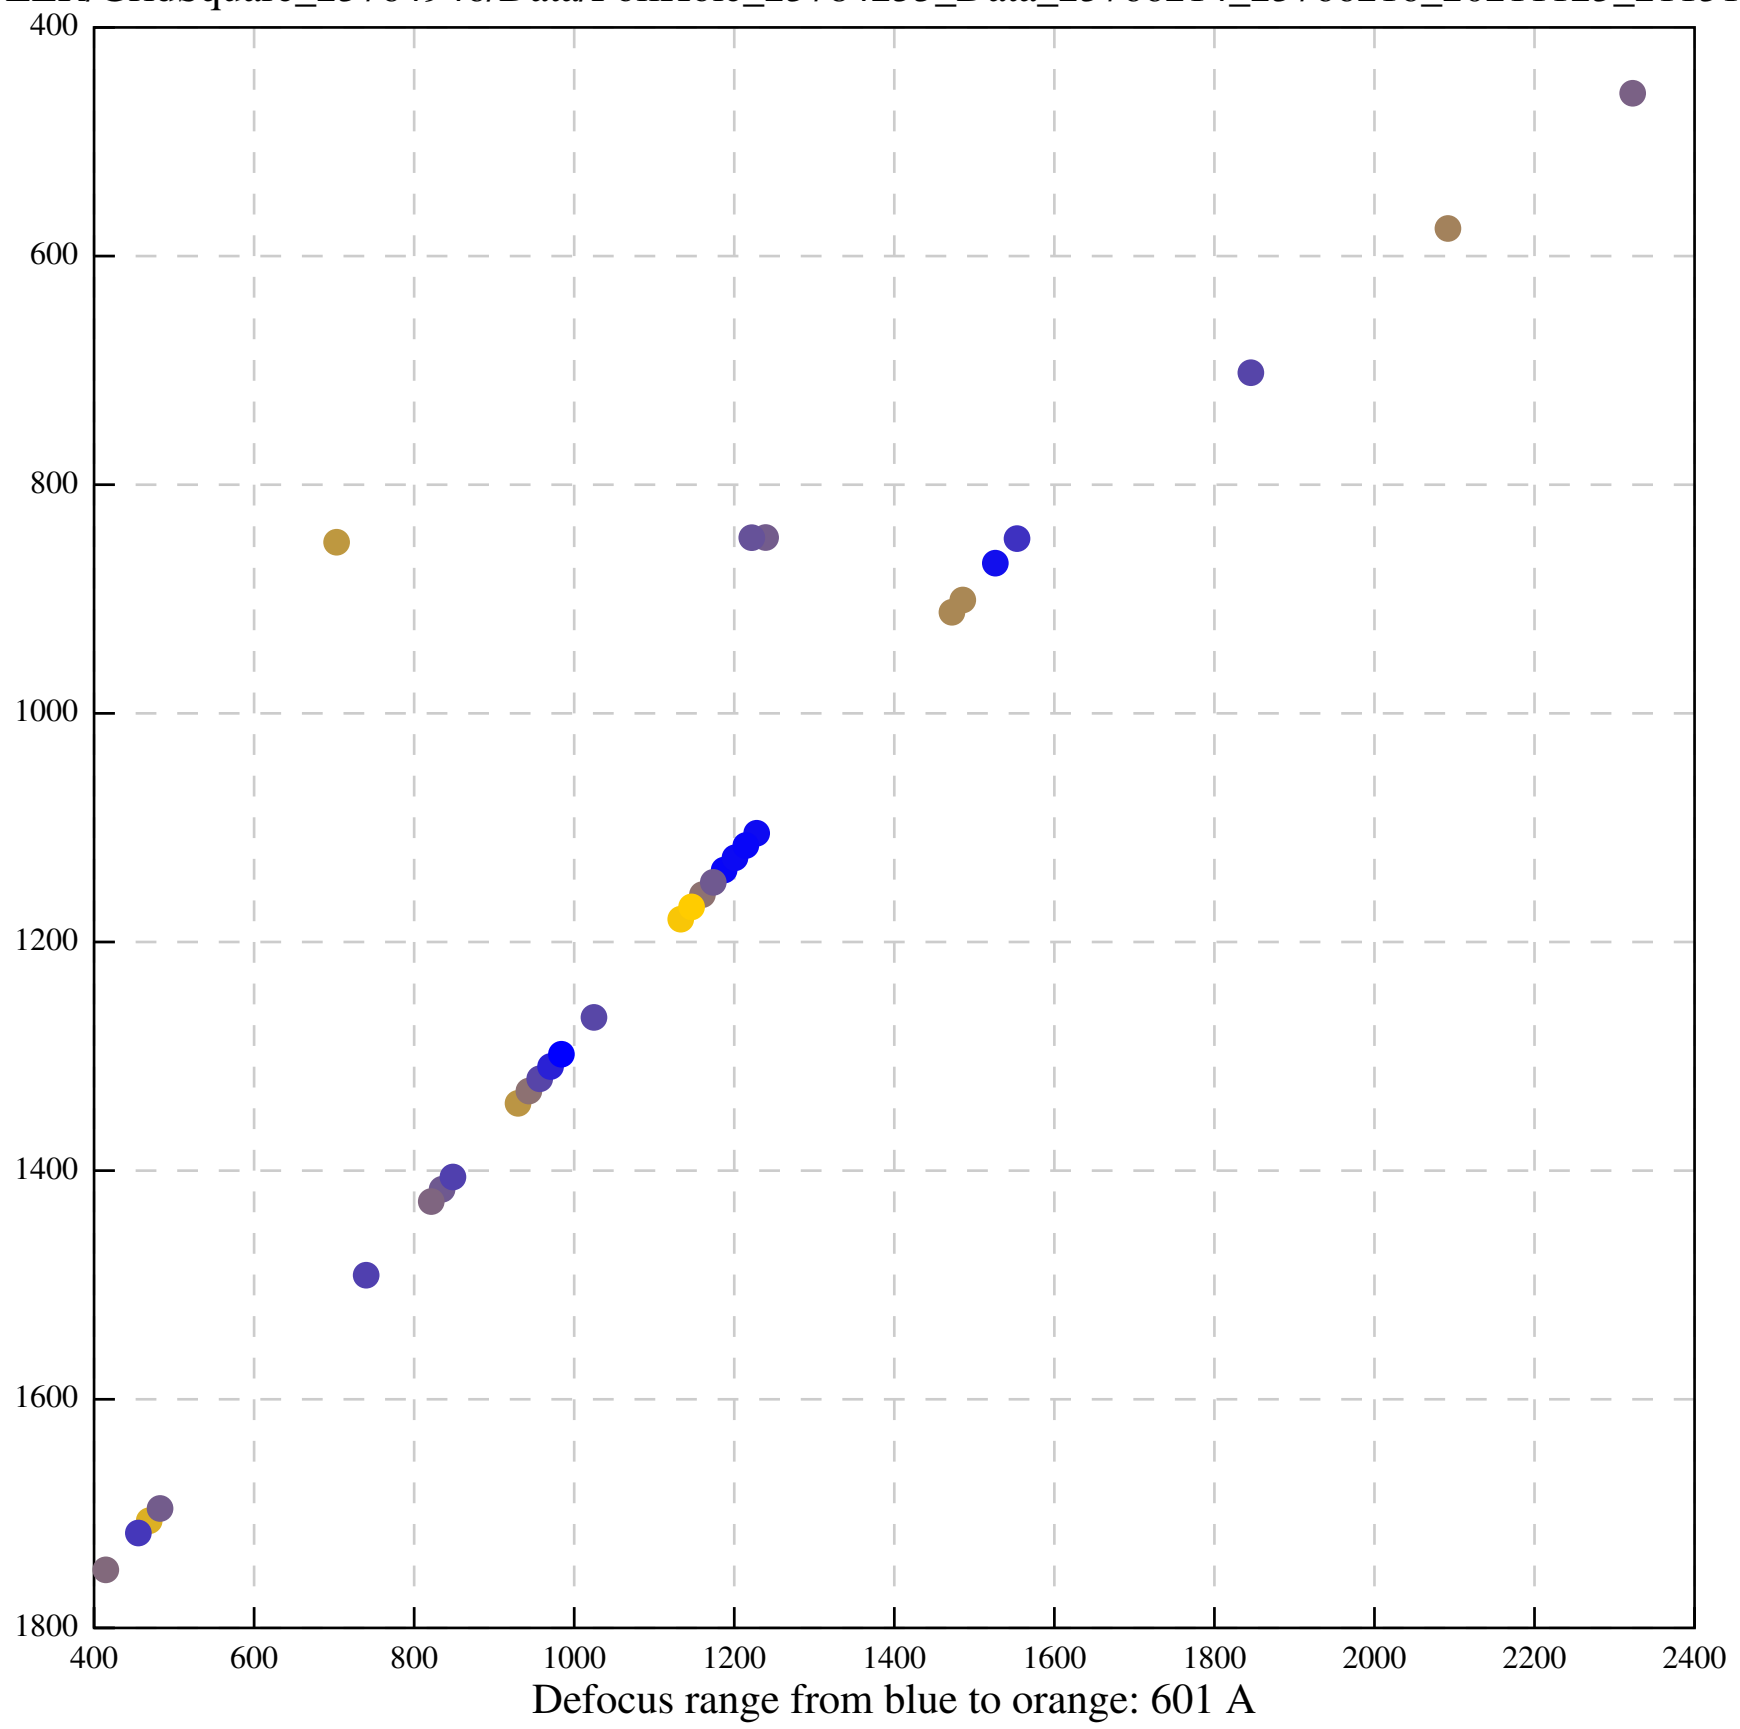

Defocus range from blue to orange: 171 A

Defocus range from blue to orange: 147 A

Defocus range from blue to orange: 469 A

Defocus range from blue to orange: 356 A

Defocus range from blue to orange: 221 A

Defocus range from blue to orange: 29 A

Defocus range from blue to orange: 191 A

Defocus range from blue to orange: 452 A

Defocus range from blue to orange: 217 A

Defocus range from blue to orange: 277 A

Defocus range from blue to orange: 442 A

Defocus range from blue to orange: 406 A

Defocus range from blue to orange: 385 A

Defocus range from blue to orange: 704 A

Defocus range from blue to orange: 283 A

Defocus range from blue to orange: 10 A

Defocus range from blue to orange: 0 Å

Defocus range from blue to orange: 169 A

Defocus range from blue to orange: 709 A

Defocus range from blue to orange: 66 A

Defocus range from blue to orange: 357 A

Defocus range from blue to orange: 1026 A