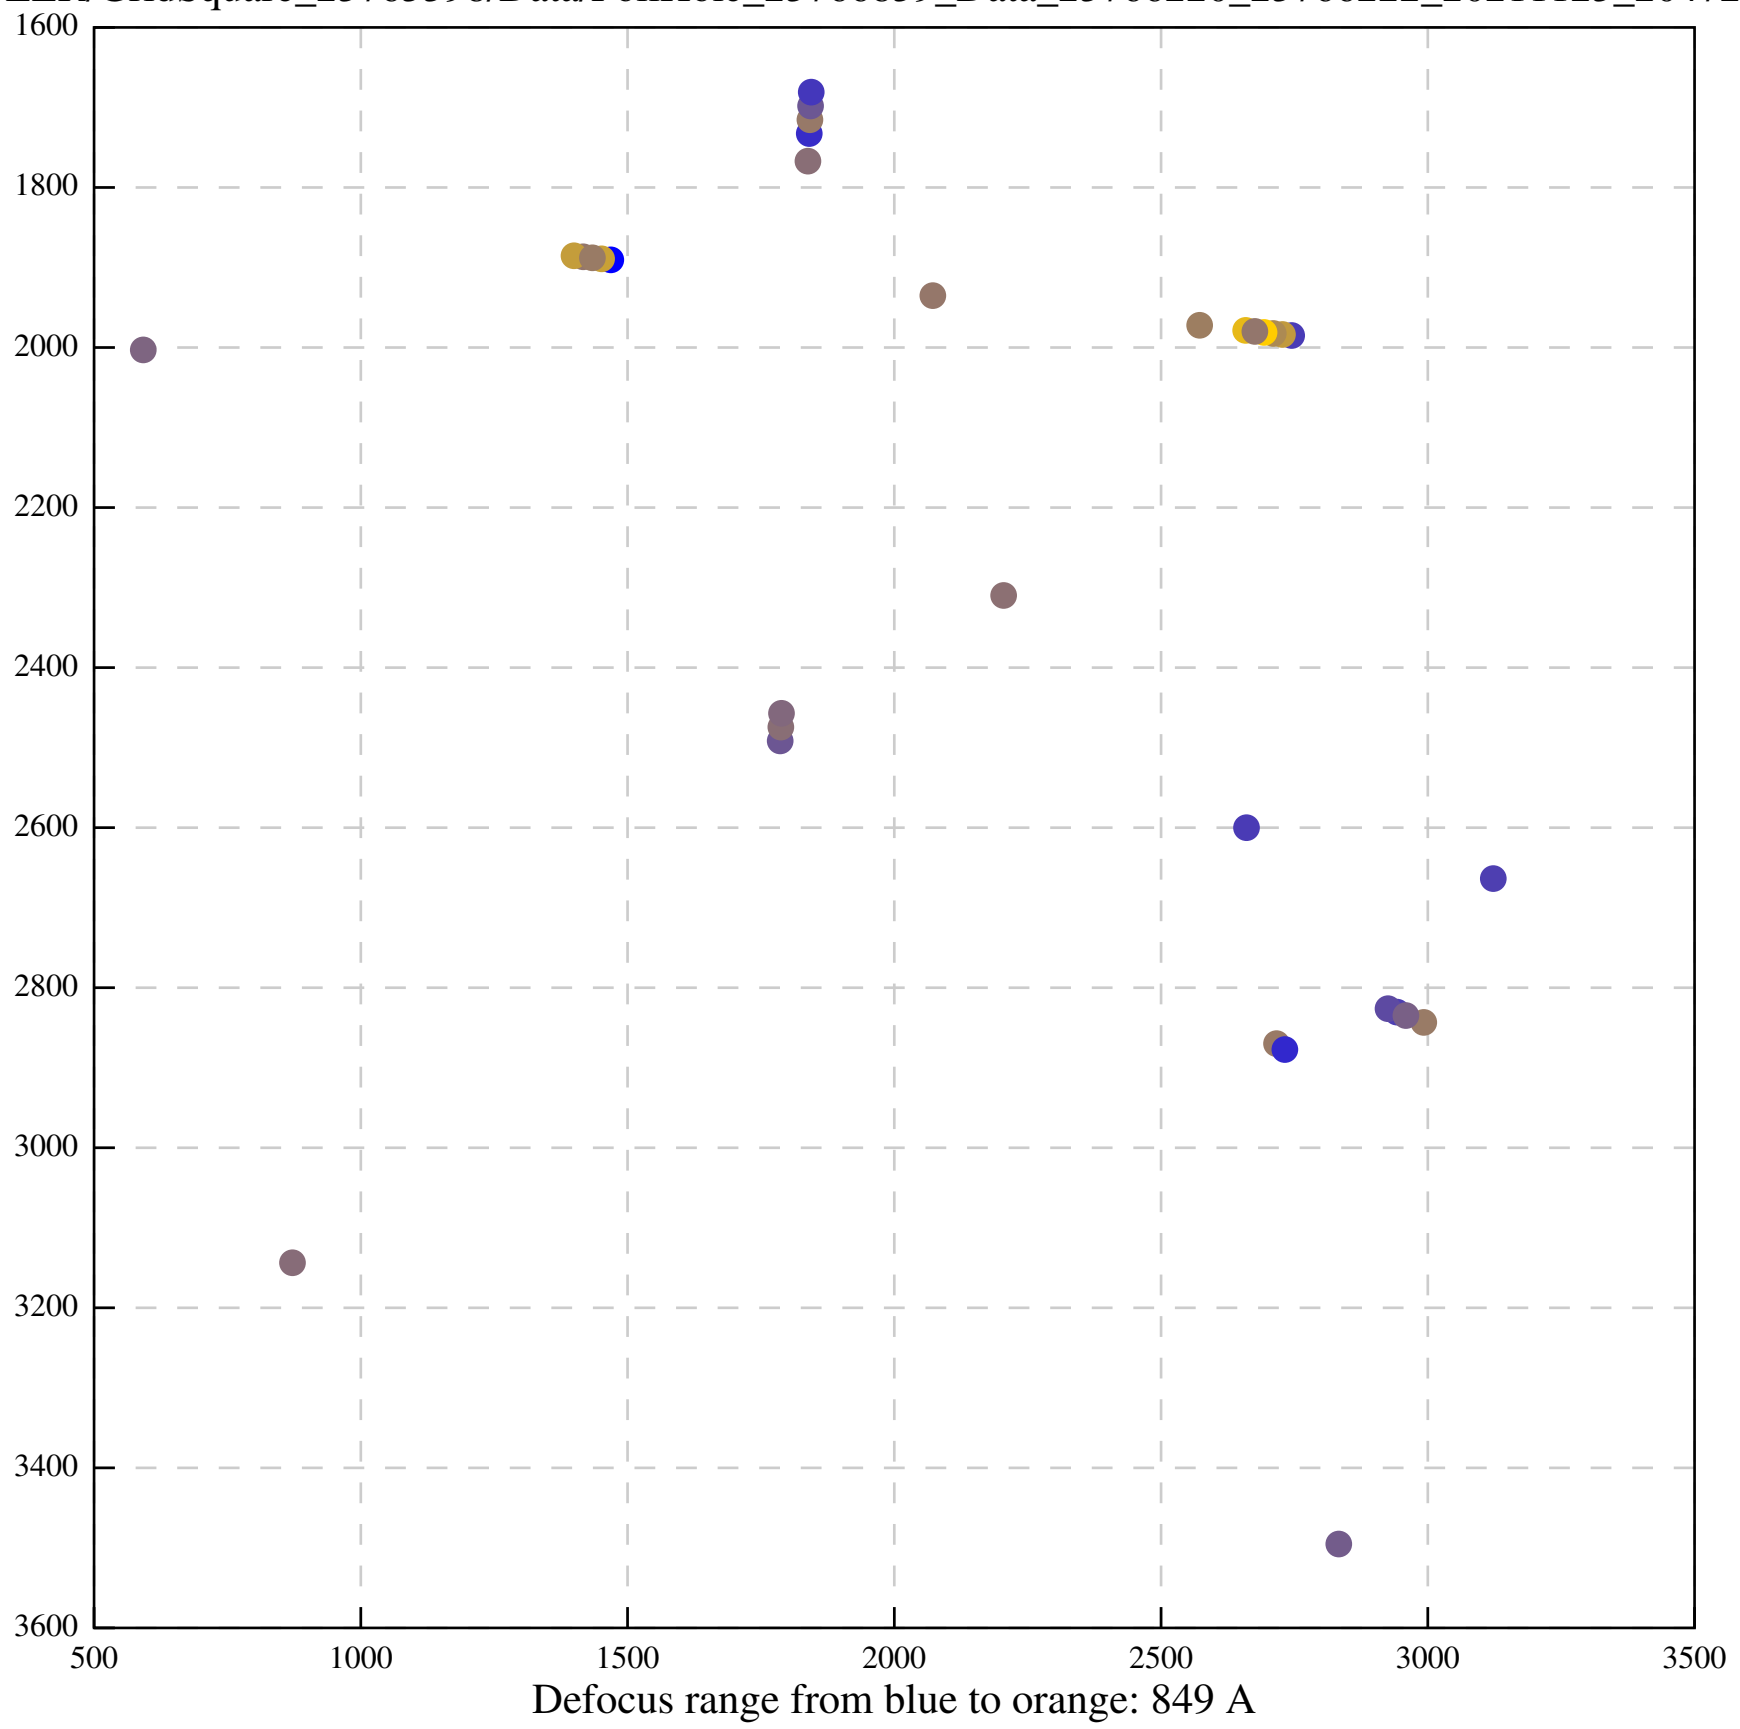

Defocus range from blue to orange: 497 A

Defocus range from blue to orange: 166 A

Defocus range from blue to orange: 241 A

Defocus range from blue to orange: 375 A

Defocus range from blue to orange: 901 A

Defocus range from blue to orange: 54 A

Defocus range from blue to orange: 70 A

Defocus range from blue to orange: 118 A

Defocus range from blue to orange: 557 A

Defocus range from blue to orange: 556 Å

Defocus range from blue to orange: 394 A

Defocus range from blue to orange: 251 A

Defocus range from blue to orange: 401 A

Defocus range from blue to orange: 473 A

Defocus range from blue to orange: 790 A

Defocus range from blue to orange: 0 A

Defocus range from blue to orange: 513 A