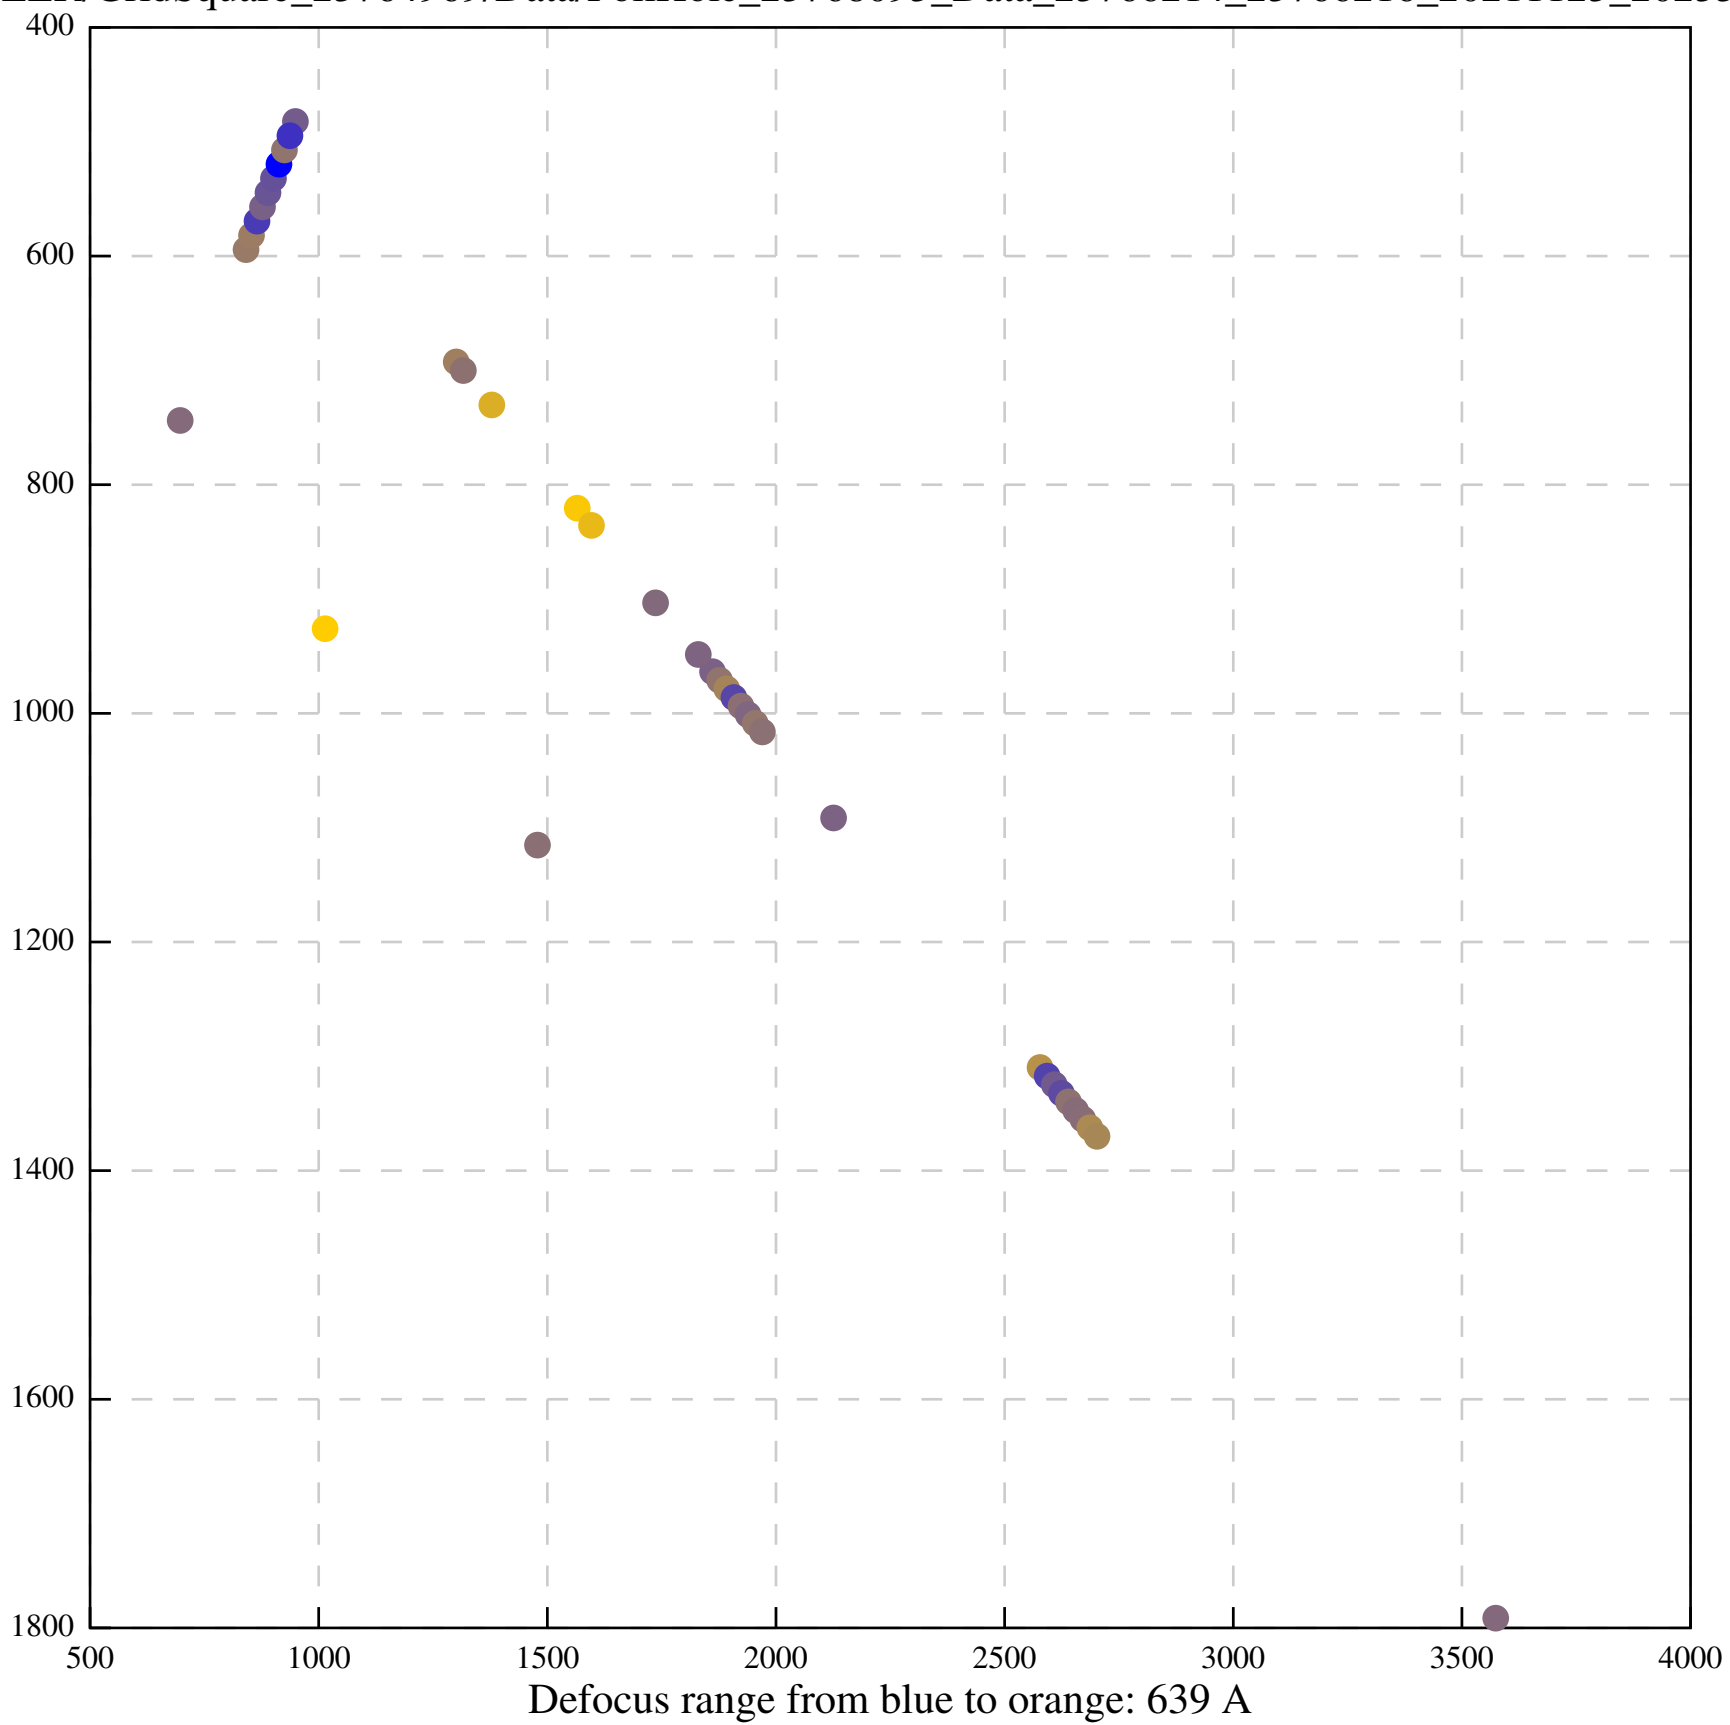

Defocus range from blue to orange: 318 A

Defocus range from blue to orange: 474 A

Defocus range from blue to orange: 732 A

Defocus range from blue to orange: 551 A

Defocus range from blue to orange: 460 A

Defocus range from blue to orange: 497 A

Defocus range from blue to orange: 166 A

Defocus range from blue to orange: 241 A

Defocus range from blue to orange: 375 A

Defocus range from blue to orange: 901 A

Defocus range from blue to orange: 54 A

Defocus range from blue to orange: 70 A

Defocus range from blue to orange: 118 A

Defocus range from blue to orange: 557 A

Defocus range from blue to orange: 556 Å

Defocus range from blue to orange: 394 A

Defocus range from blue to orange: 251 A

Defocus range from blue to orange: 401 A

Defocus range from blue to orange: 473 A

Defocus range from blue to orange: 790 A

Defocus range from blue to orange: 0 A

Defocus range from blue to orange: 513 A