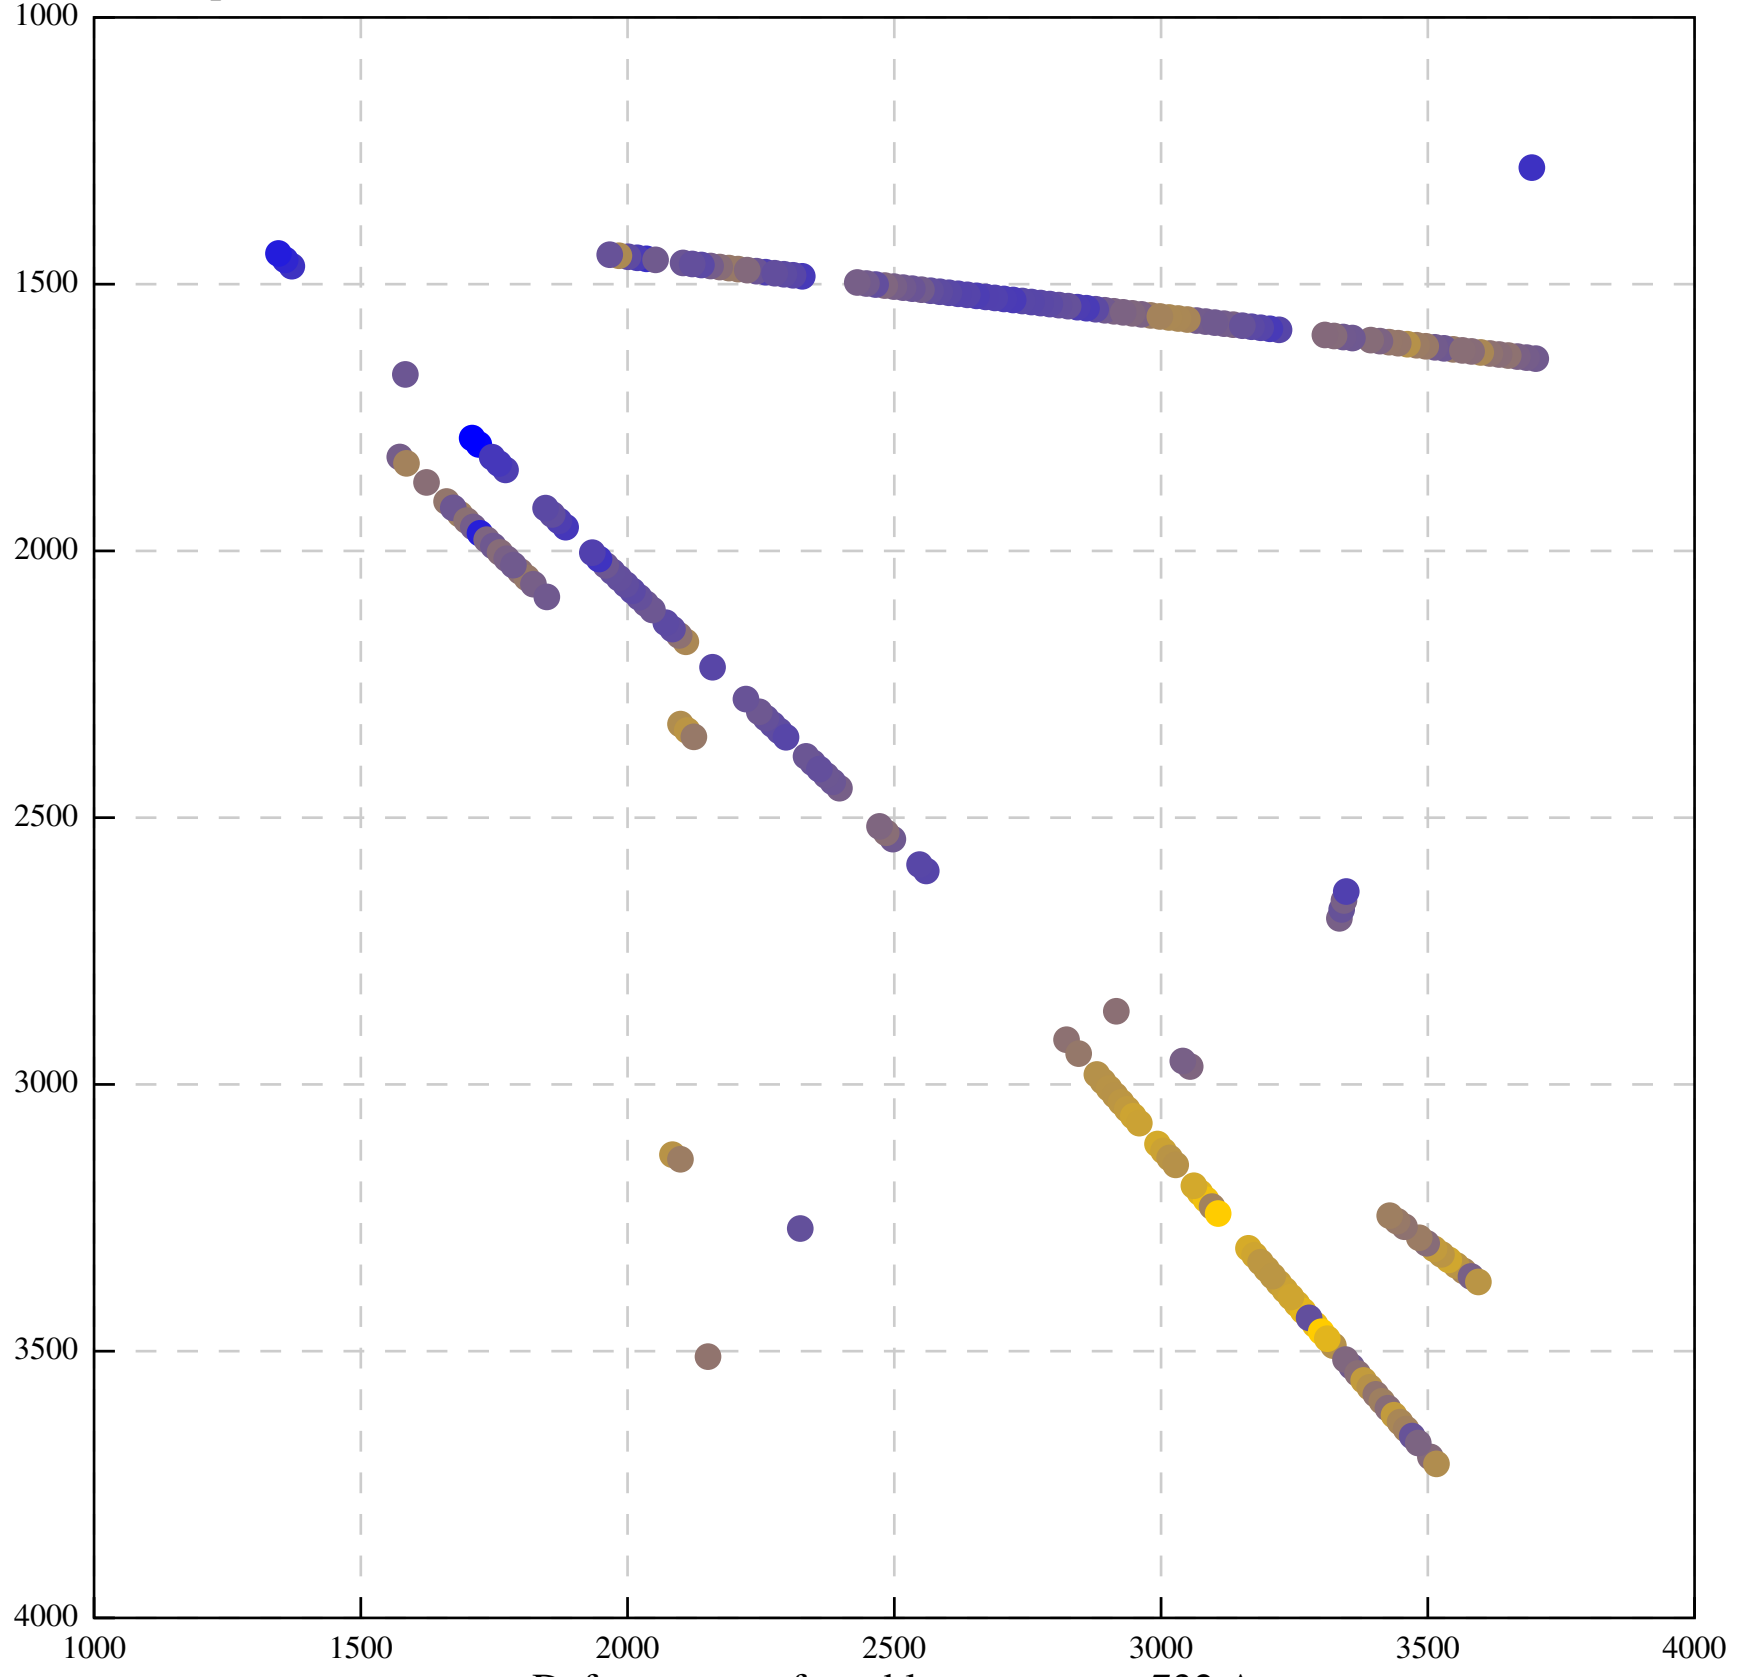

Defocus range from blue to orange: 372 A

Defocus range from blue to orange: 346 A

Defocus range from blue to orange: 360 A

Defocus range from blue to orange: 1022 A

Defocus range from blue to orange: 346 A

Defocus range from blue to orange: 318 A

Defocus range from blue to orange: 474 A

Defocus range from blue to orange: 732 A

Defocus range from blue to orange: 551 A

Defocus range from blue to orange: 460 A

Defocus range from blue to orange: 497 A

Defocus range from blue to orange: 166 A

Defocus range from blue to orange: 241 A

Defocus range from blue to orange: 375 A

Defocus range from blue to orange: 901 A

Defocus range from blue to orange: 54 A

Defocus range from blue to orange: 70 A

Defocus range from blue to orange: 118 A

Defocus range from blue to orange: 557 A

Defocus range from blue to orange: 556 Å

Defocus range from blue to orange: 394 A