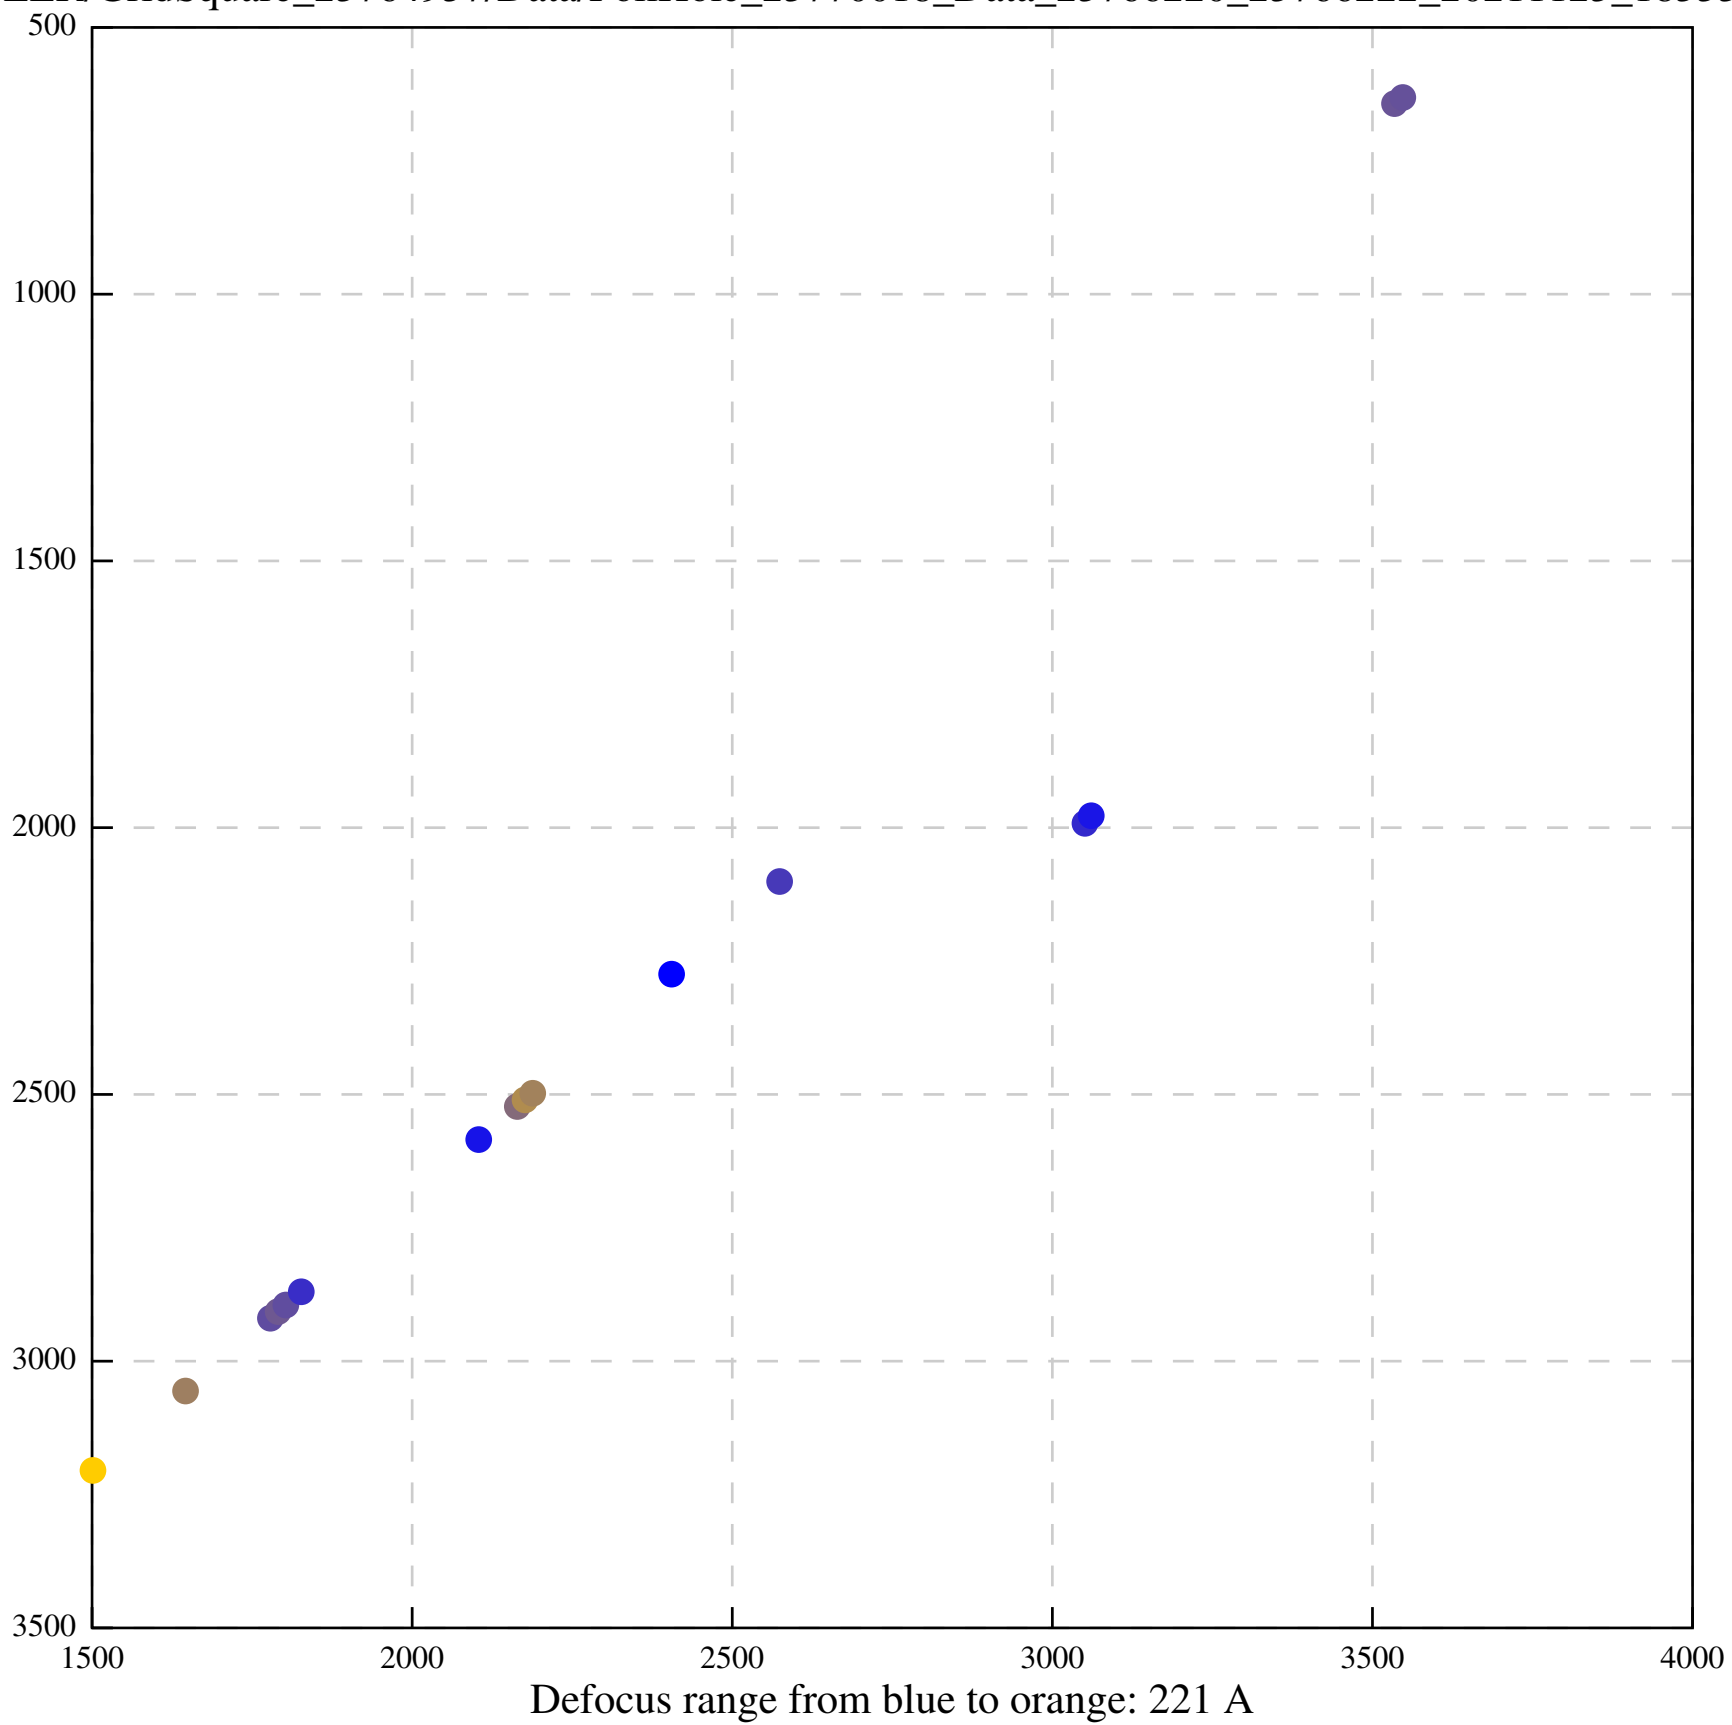

Defocus range from blue to orange: 171 A

Defocus range from blue to orange: 147 A

Defocus range from blue to orange: 469 A

Defocus range from blue to orange: 356 A

Defocus range from blue to orange: 221 A

Defocus range from blue to orange: 29 A

Defocus range from blue to orange: 191 A

Defocus range from blue to orange: 452 A

Defocus range from blue to orange: 217 A

Defocus range from blue to orange: 277 A

Defocus range from blue to orange: 442 A

Defocus range from blue to orange: 406 A

Defocus range from blue to orange: 385 A

Defocus range from blue to orange: 704 A

Defocus range from blue to orange: 283 A

Defocus range from blue to orange: 10 A

Defocus range from blue to orange: 0 Å

Defocus range from blue to orange: 169 A

Defocus range from blue to orange: 709 A

Defocus range from blue to orange: 66 A

Defocus range from blue to orange: 357 A

Defocus range from blue to orange: 1026 A