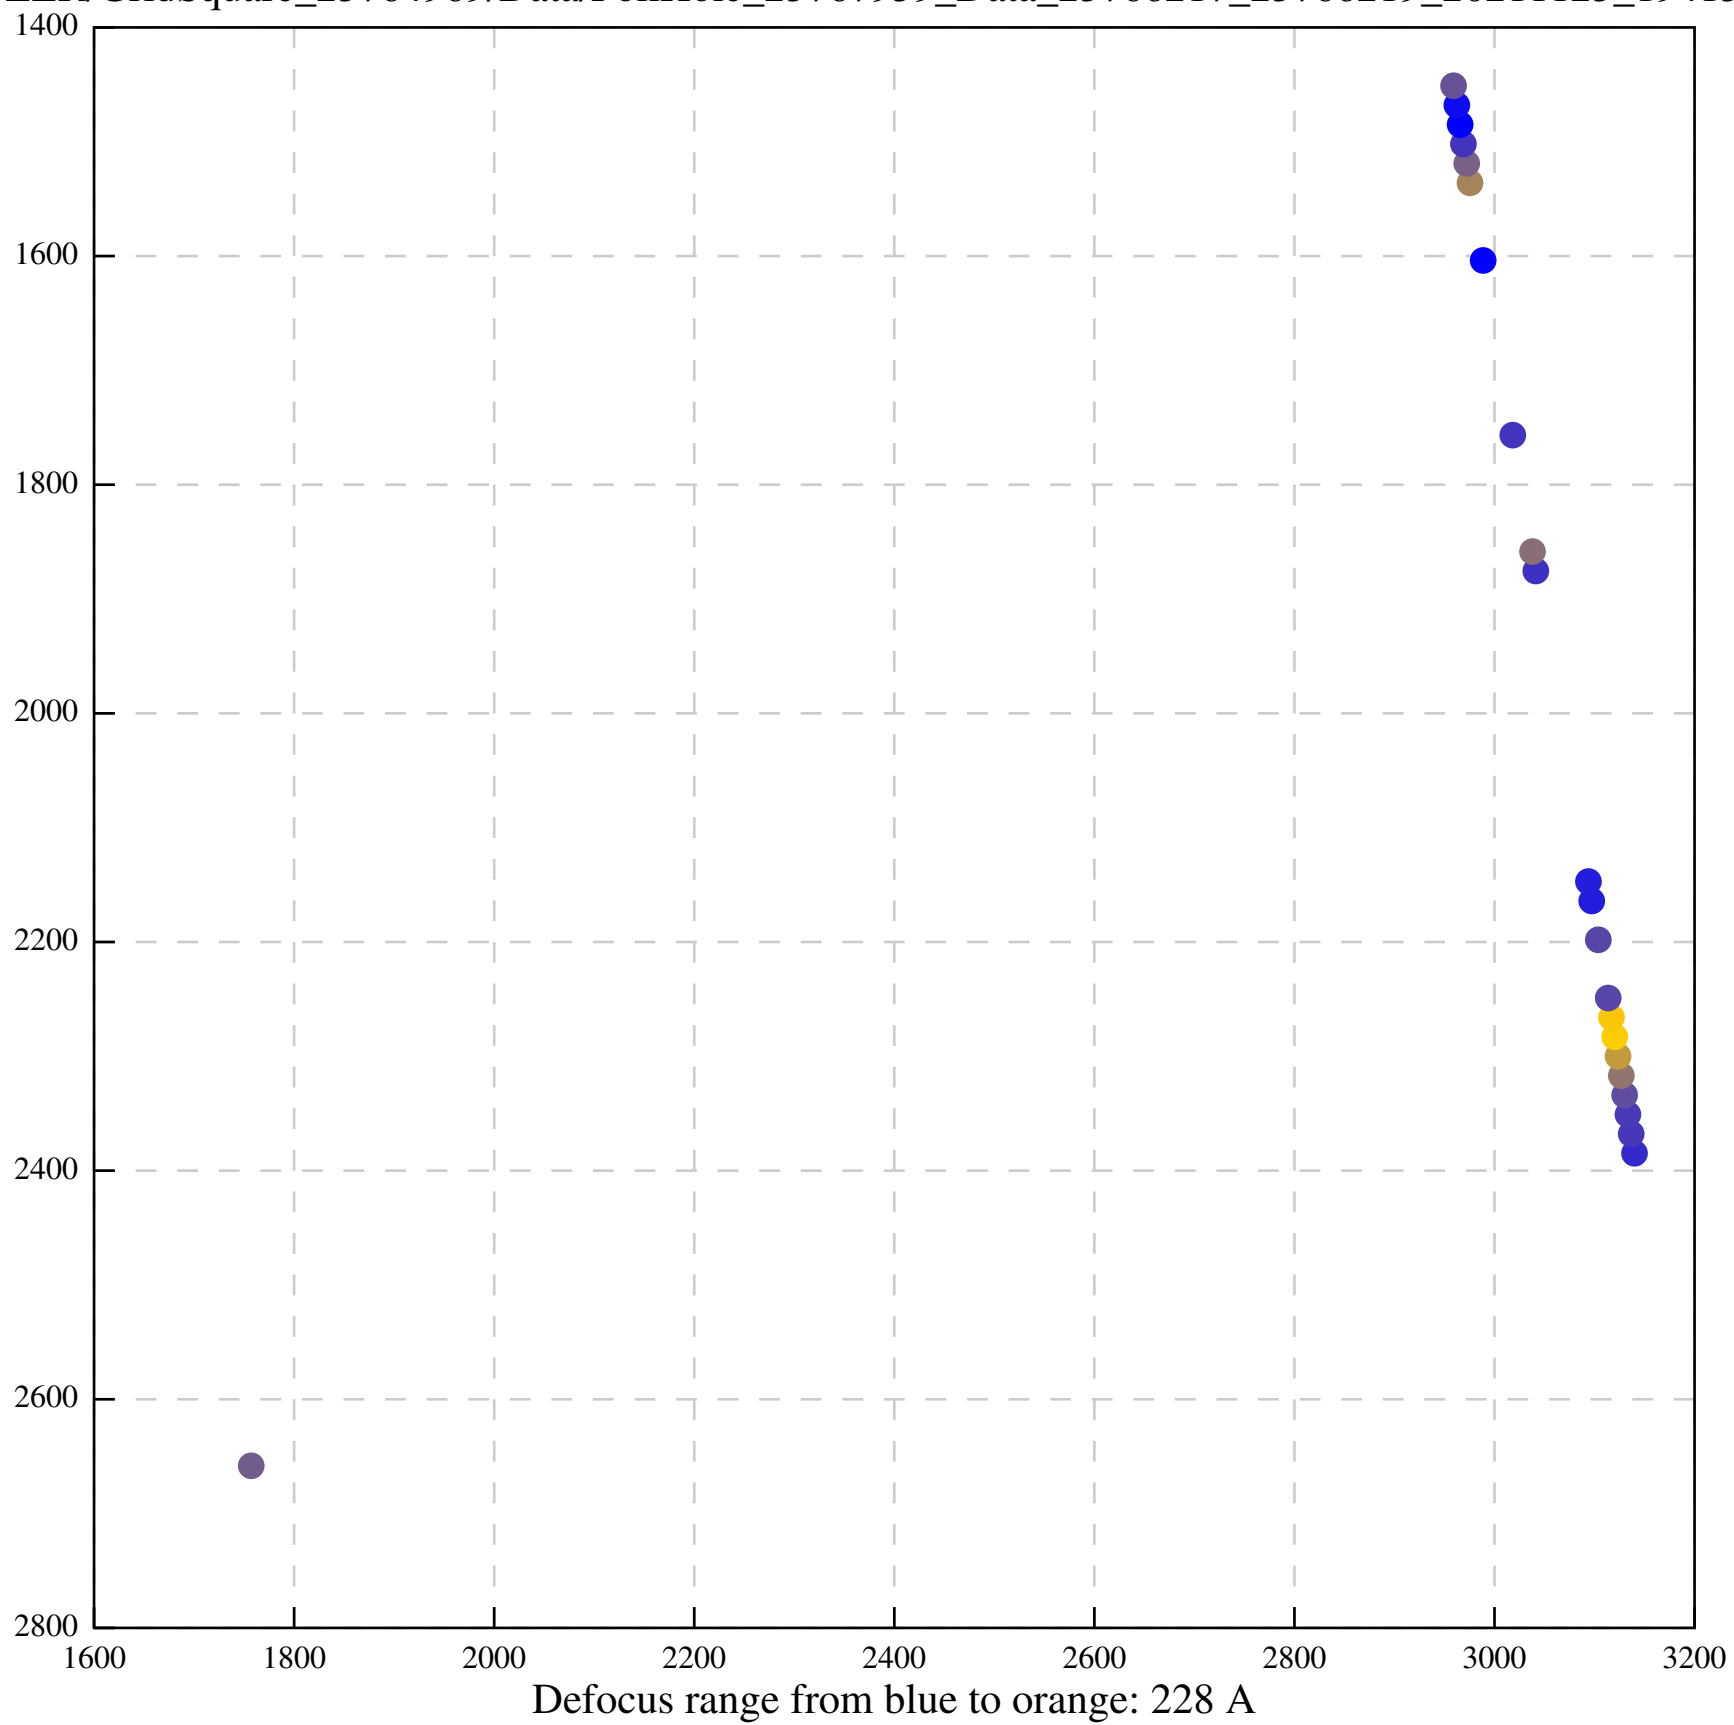

Defocus range from blue to orange: 426 A

Defocus range from blue to orange: 396 A

Defocus range from blue to orange: 269 A

Defocus range from blue to orange: 460 A

Defocus range from blue to orange: 109 A

Defocus range from blue to orange: 58 A

Defocus range from blue to orange: 305 A

Defocus range from blue to orange: 167 A

Defocus range from blue to orange: 0 A

Defocus range from blue to orange: 422 A

Defocus range from blue to orange: 348 A

Defocus range from blue to orange: 372 A

Defocus range from blue to orange: 346 A

Defocus range from blue to orange: 360 A

Defocus range from blue to orange: 1022 A

Defocus range from blue to orange: 346 A

Defocus range from blue to orange: 318 A

Defocus range from blue to orange: 474 A

Defocus range from blue to orange: 732 A

Defocus range from blue to orange: 551 A

Defocus range from blue to orange: 460 A