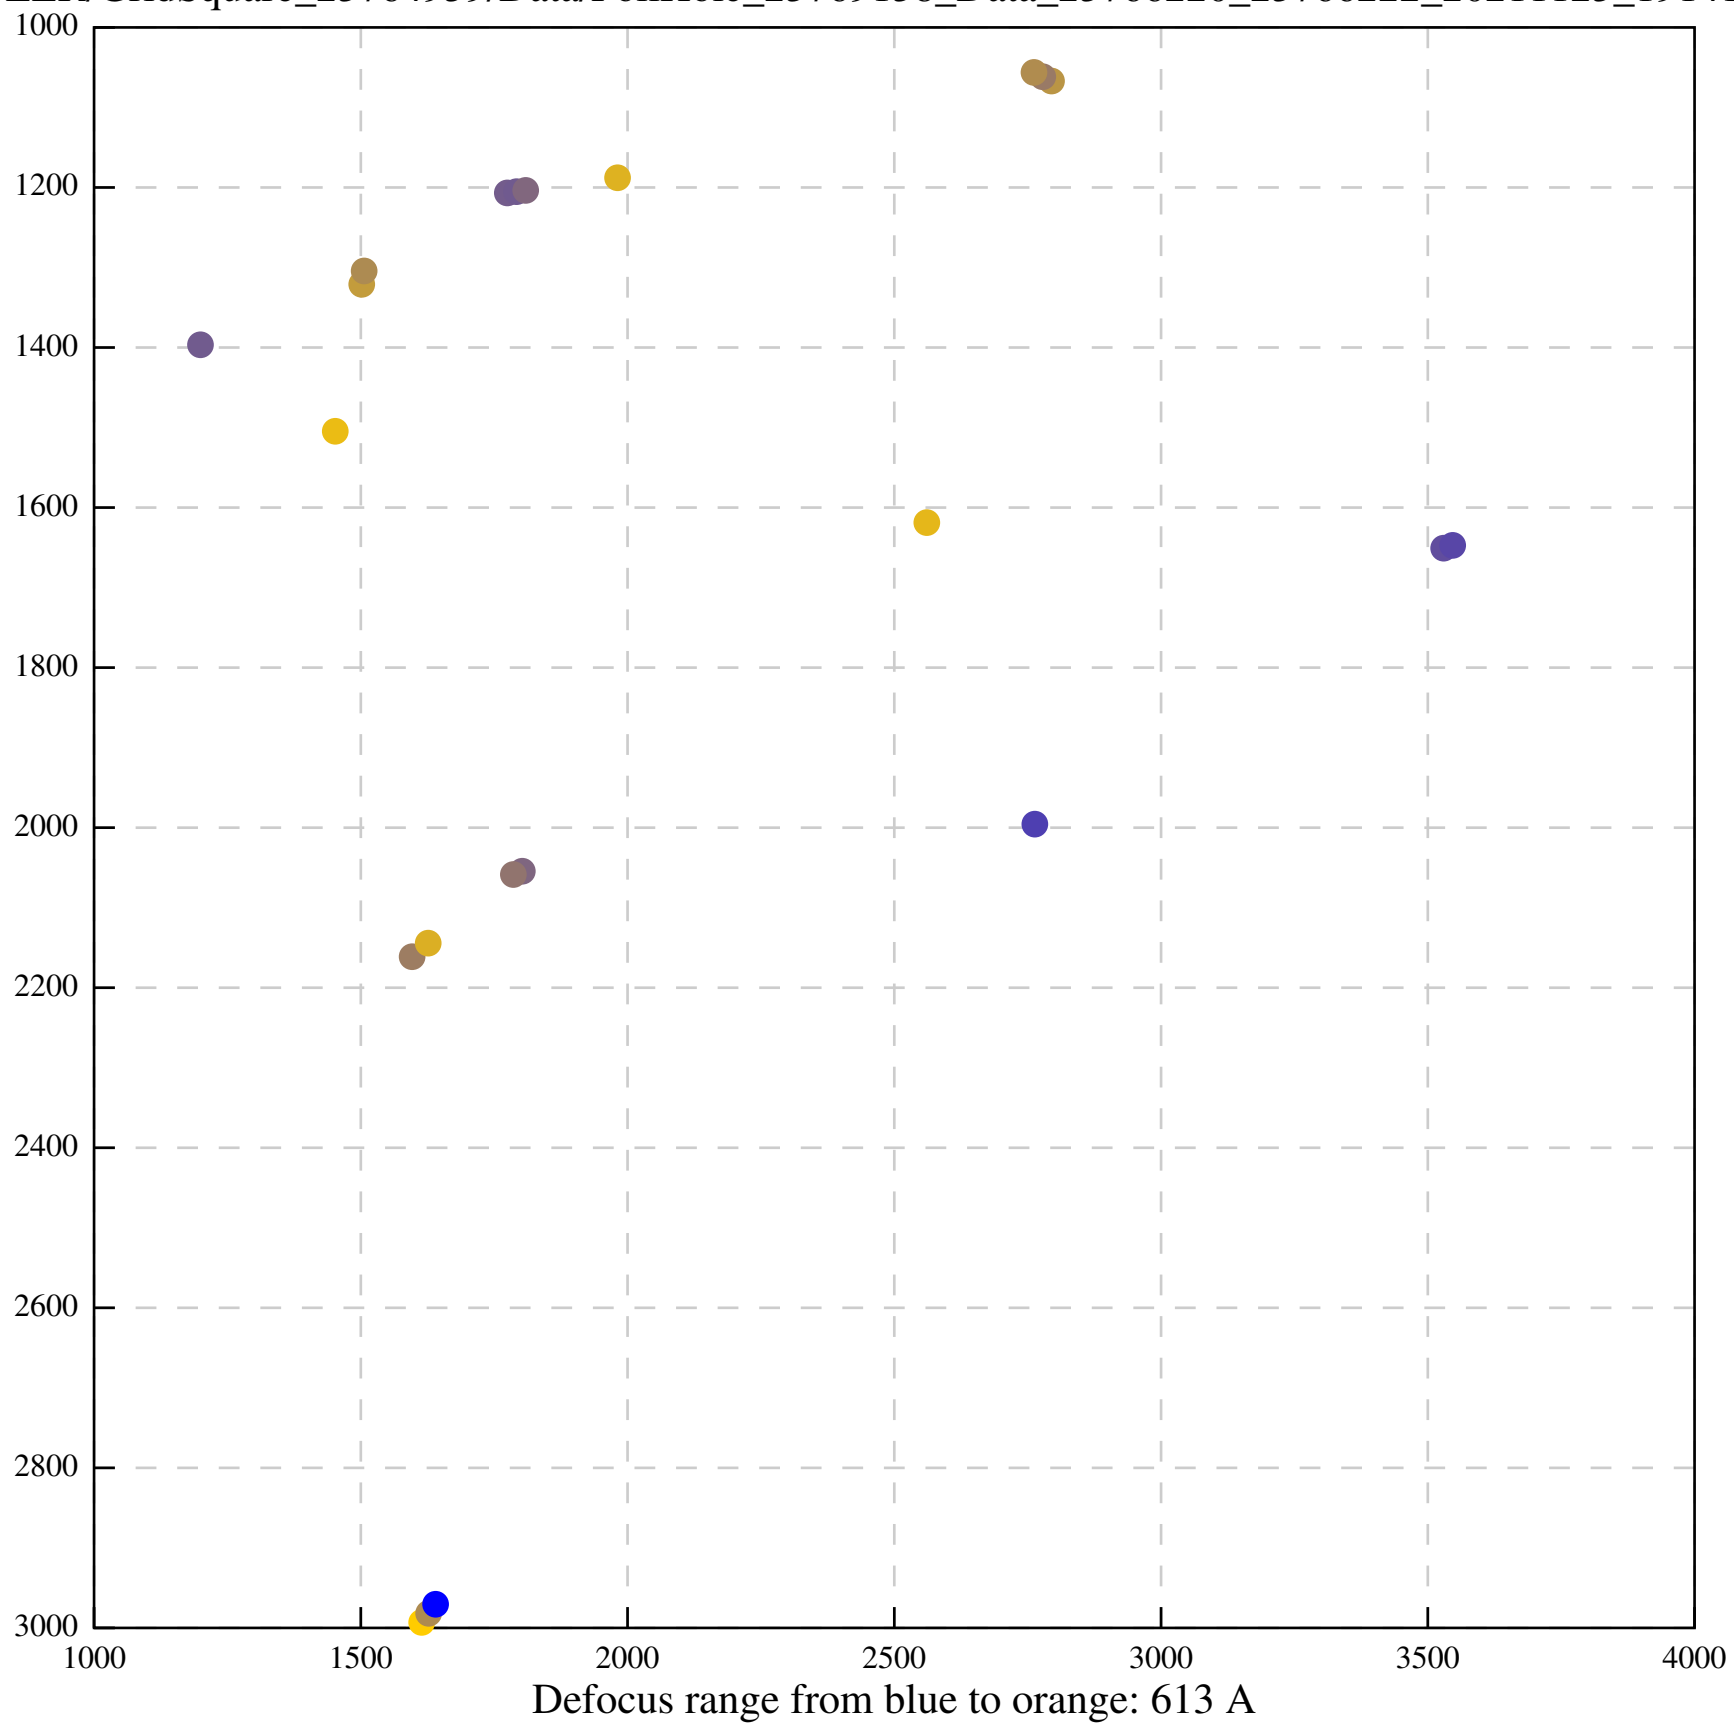

Defocus range from blue to orange: 519 A

Defocus range from blue to orange: 16 A

Defocus range from blue to orange: 211 A

Defocus range from blue to orange: 0 A

Defocus range from blue to orange: 150 A

Defocus range from blue to orange: 459 A

Defocus range from blue to orange: 0 A

Defocus range from blue to orange: 65 A

Defocus range from blue to orange: 382 A

Defocus range from blue to orange: 170 A

Defocus range from blue to orange: 874 A

Defocus range from blue to orange: 793 A

Defocus range from blue to orange: 189 A

Defocus range from blue to orange: 1136 A

Defocus range from blue to orange: 690 A

Defocus range from blue to orange: 393 A

Defocus range from blue to orange: 119 Å