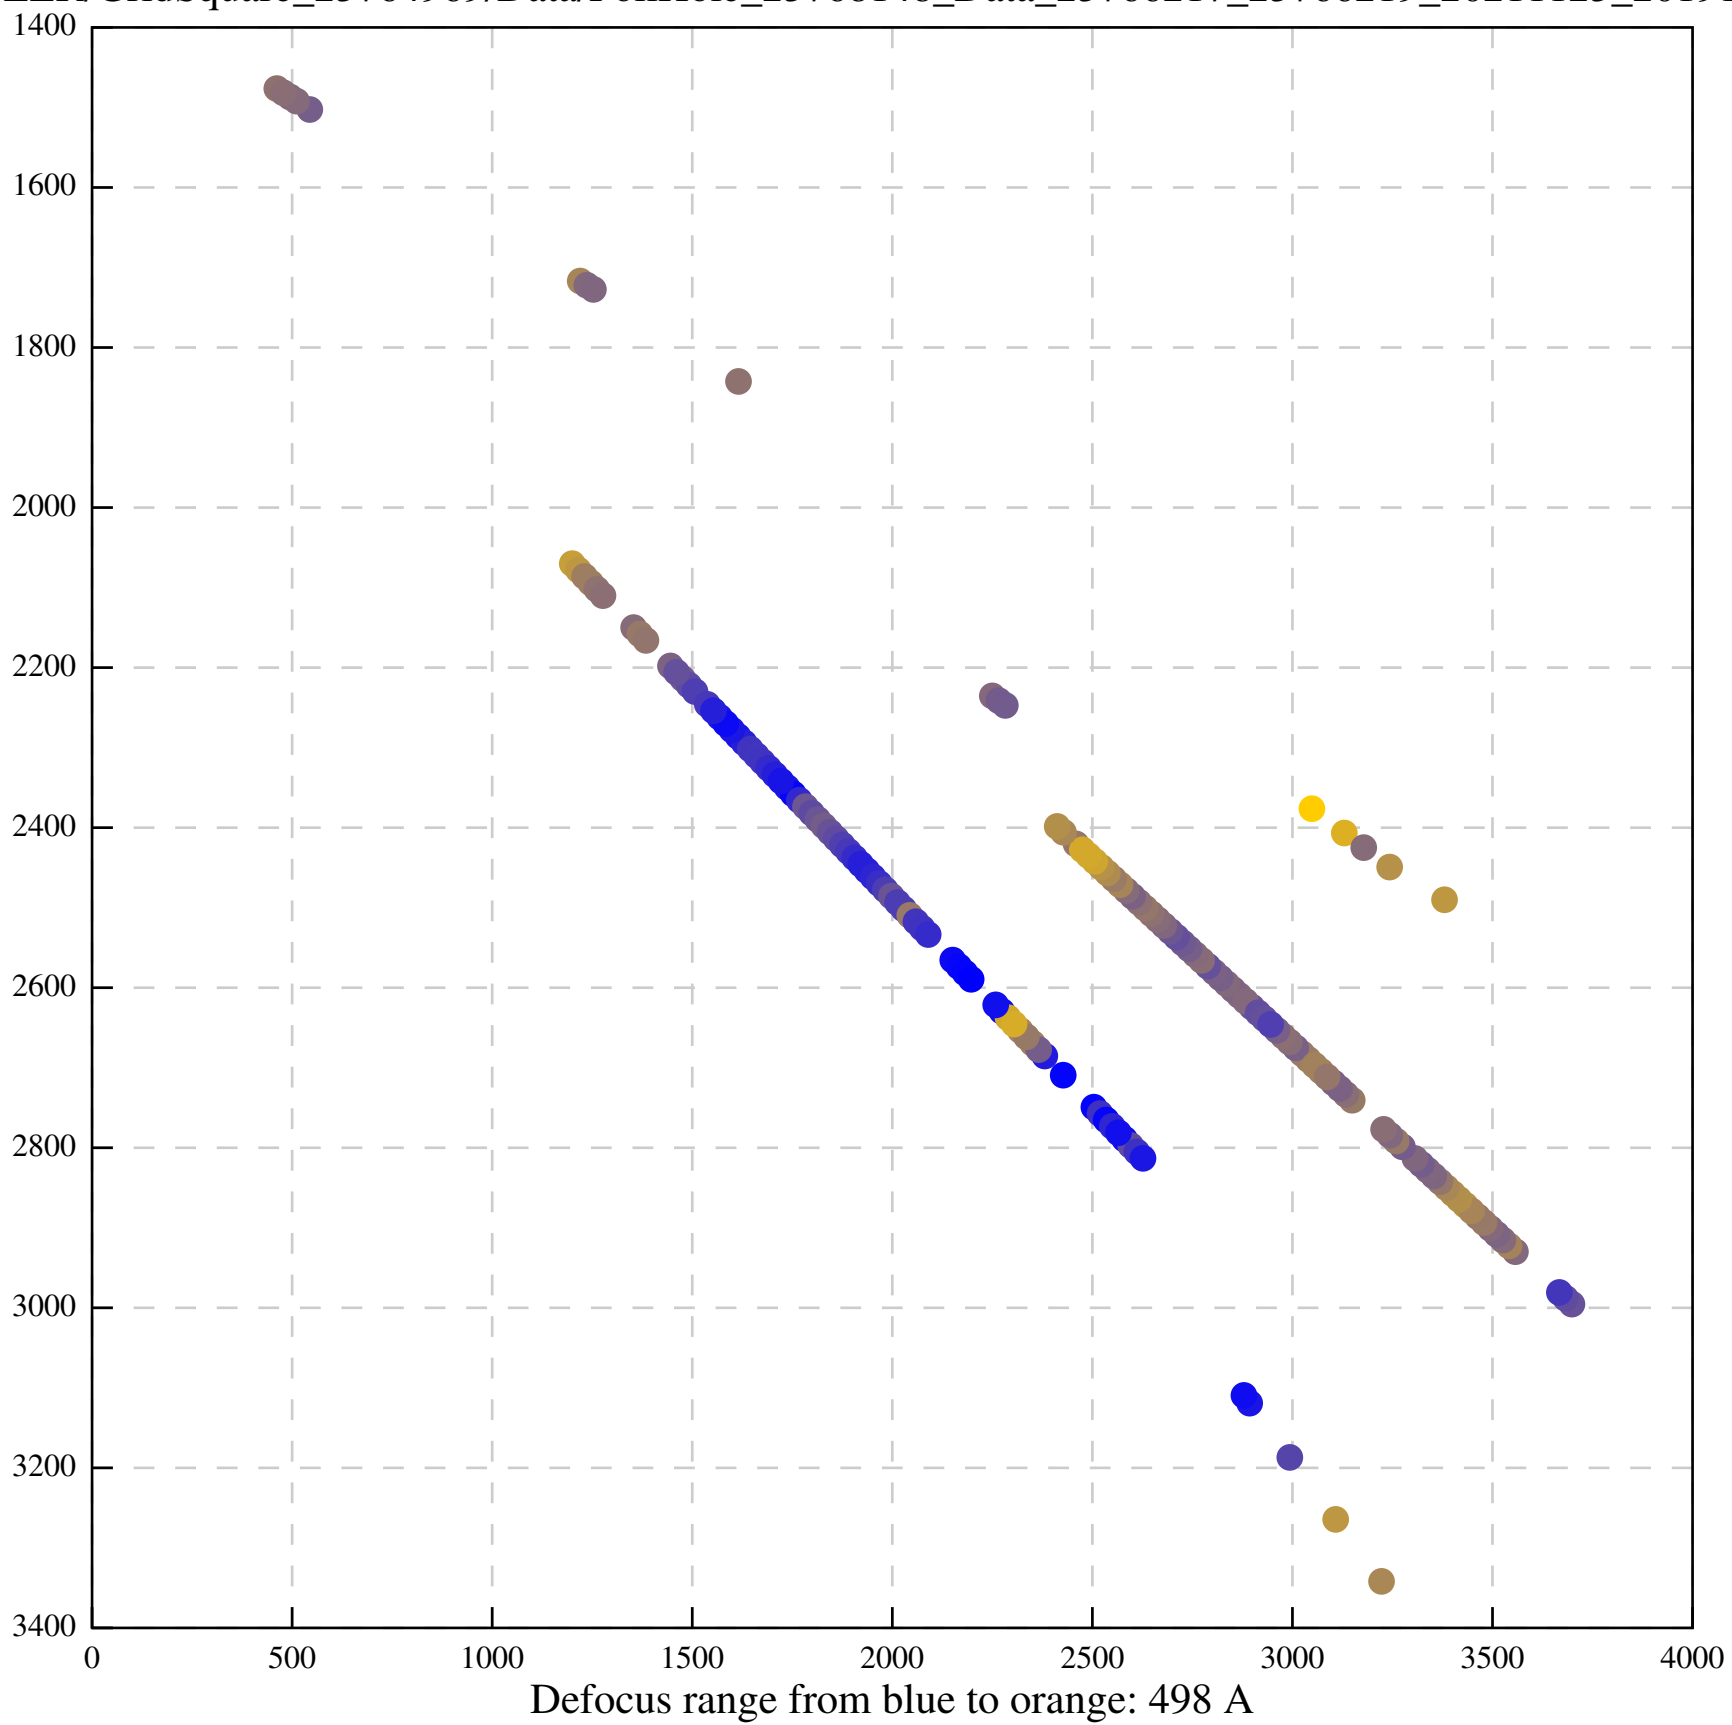

Defocus range from blue to orange: 372 A

Defocus range from blue to orange: 346 A

Defocus range from blue to orange: 360 A

Defocus range from blue to orange: 1022 A

Defocus range from blue to orange: 346 A

Defocus range from blue to orange: 318 A

Defocus range from blue to orange: 474 A

Defocus range from blue to orange: 732 A

Defocus range from blue to orange: 551 A

Defocus range from blue to orange: 460 A

Defocus range from blue to orange: 497 A

Defocus range from blue to orange: 166 A

Defocus range from blue to orange: 241 A

Defocus range from blue to orange: 375 A

Defocus range from blue to orange: 901 A

Defocus range from blue to orange: 54 A

Defocus range from blue to orange: 70 A

Defocus range from blue to orange: 118 A

Defocus range from blue to orange: 557 A

Defocus range from blue to orange: 556 Å

Defocus range from blue to orange: 394 A