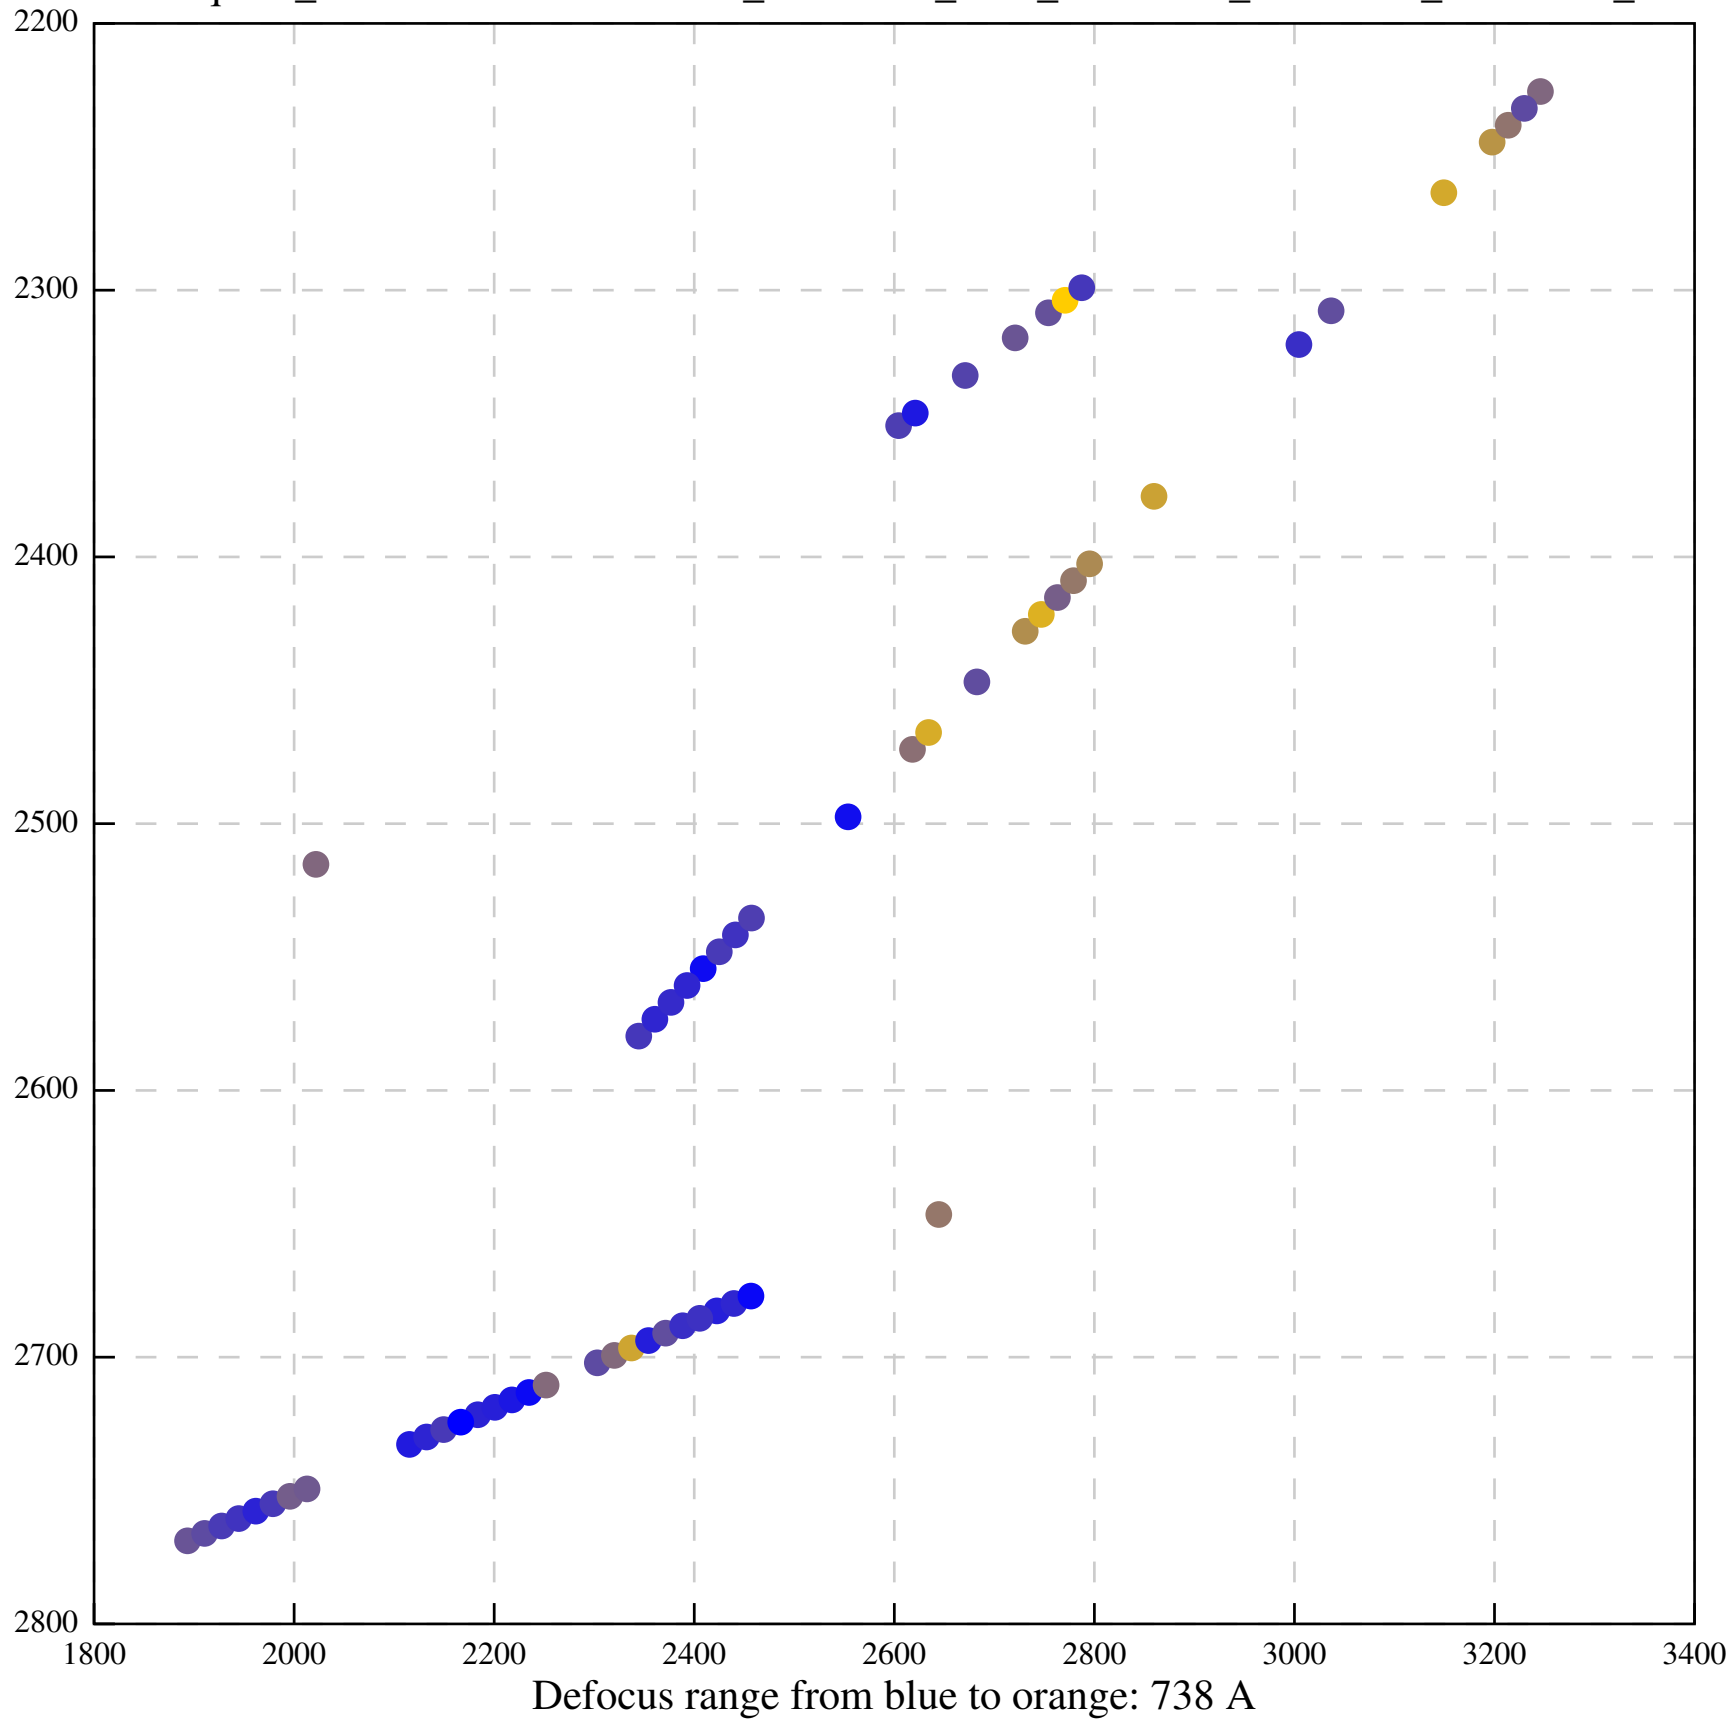

Defocus range from blue to orange: 58 A

Defocus range from blue to orange: 305 A

Defocus range from blue to orange: 167 A

Defocus range from blue to orange: 0 A

Defocus range from blue to orange: 422 A

Defocus range from blue to orange: 348 A

Defocus range from blue to orange: 372 A

Defocus range from blue to orange: 346 A

Defocus range from blue to orange: 360 A

Defocus range from blue to orange: 1022 A

Defocus range from blue to orange: 346 A

Defocus range from blue to orange: 318 A

Defocus range from blue to orange: 474 A

Defocus range from blue to orange: 732 A

Defocus range from blue to orange: 551 A

Defocus range from blue to orange: 460 A

Defocus range from blue to orange: 497 A

Defocus range from blue to orange: 166 A

Defocus range from blue to orange: 241 A

Defocus range from blue to orange: 375 A

Defocus range from blue to orange: 901 A