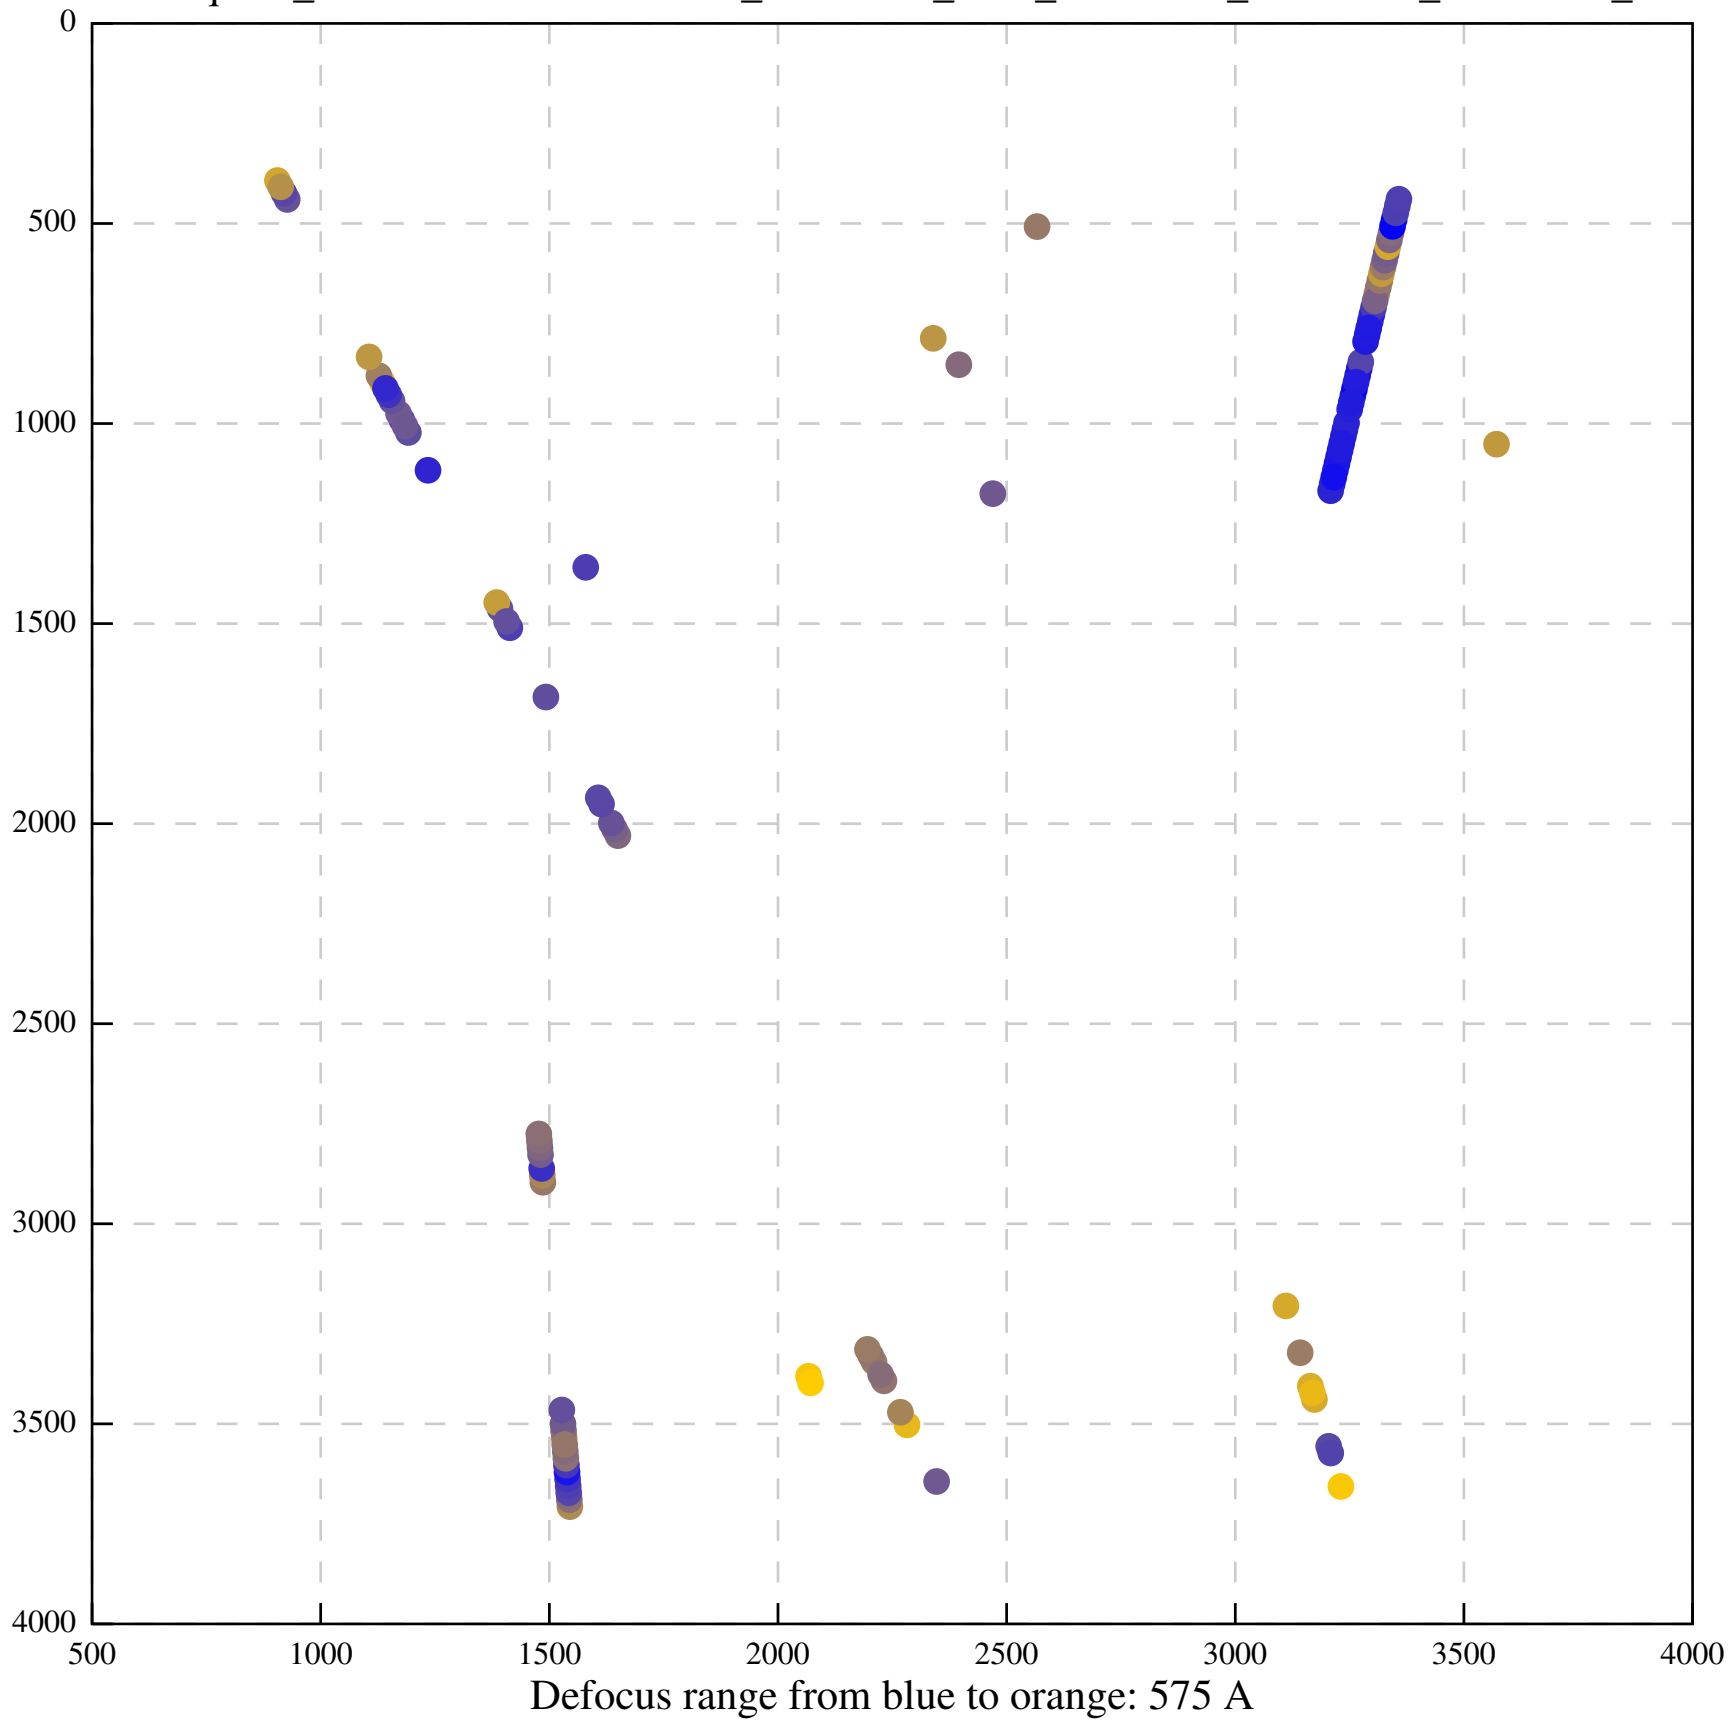

Defocus range from blue to orange: 58 A

Defocus range from blue to orange: 305 A

Defocus range from blue to orange: 167 A

Defocus range from blue to orange: 0 A

Defocus range from blue to orange: 422 A

Defocus range from blue to orange: 348 A

Defocus range from blue to orange: 372 A

Defocus range from blue to orange: 346 A

Defocus range from blue to orange: 360 A

Defocus range from blue to orange: 1022 A

Defocus range from blue to orange: 346 A

Defocus range from blue to orange: 318 A

Defocus range from blue to orange: 474 A

Defocus range from blue to orange: 732 A

Defocus range from blue to orange: 551 A

Defocus range from blue to orange: 460 A

Defocus range from blue to orange: 497 A

Defocus range from blue to orange: 166 A

Defocus range from blue to orange: 241 A

Defocus range from blue to orange: 375 A

Defocus range from blue to orange: 901 A