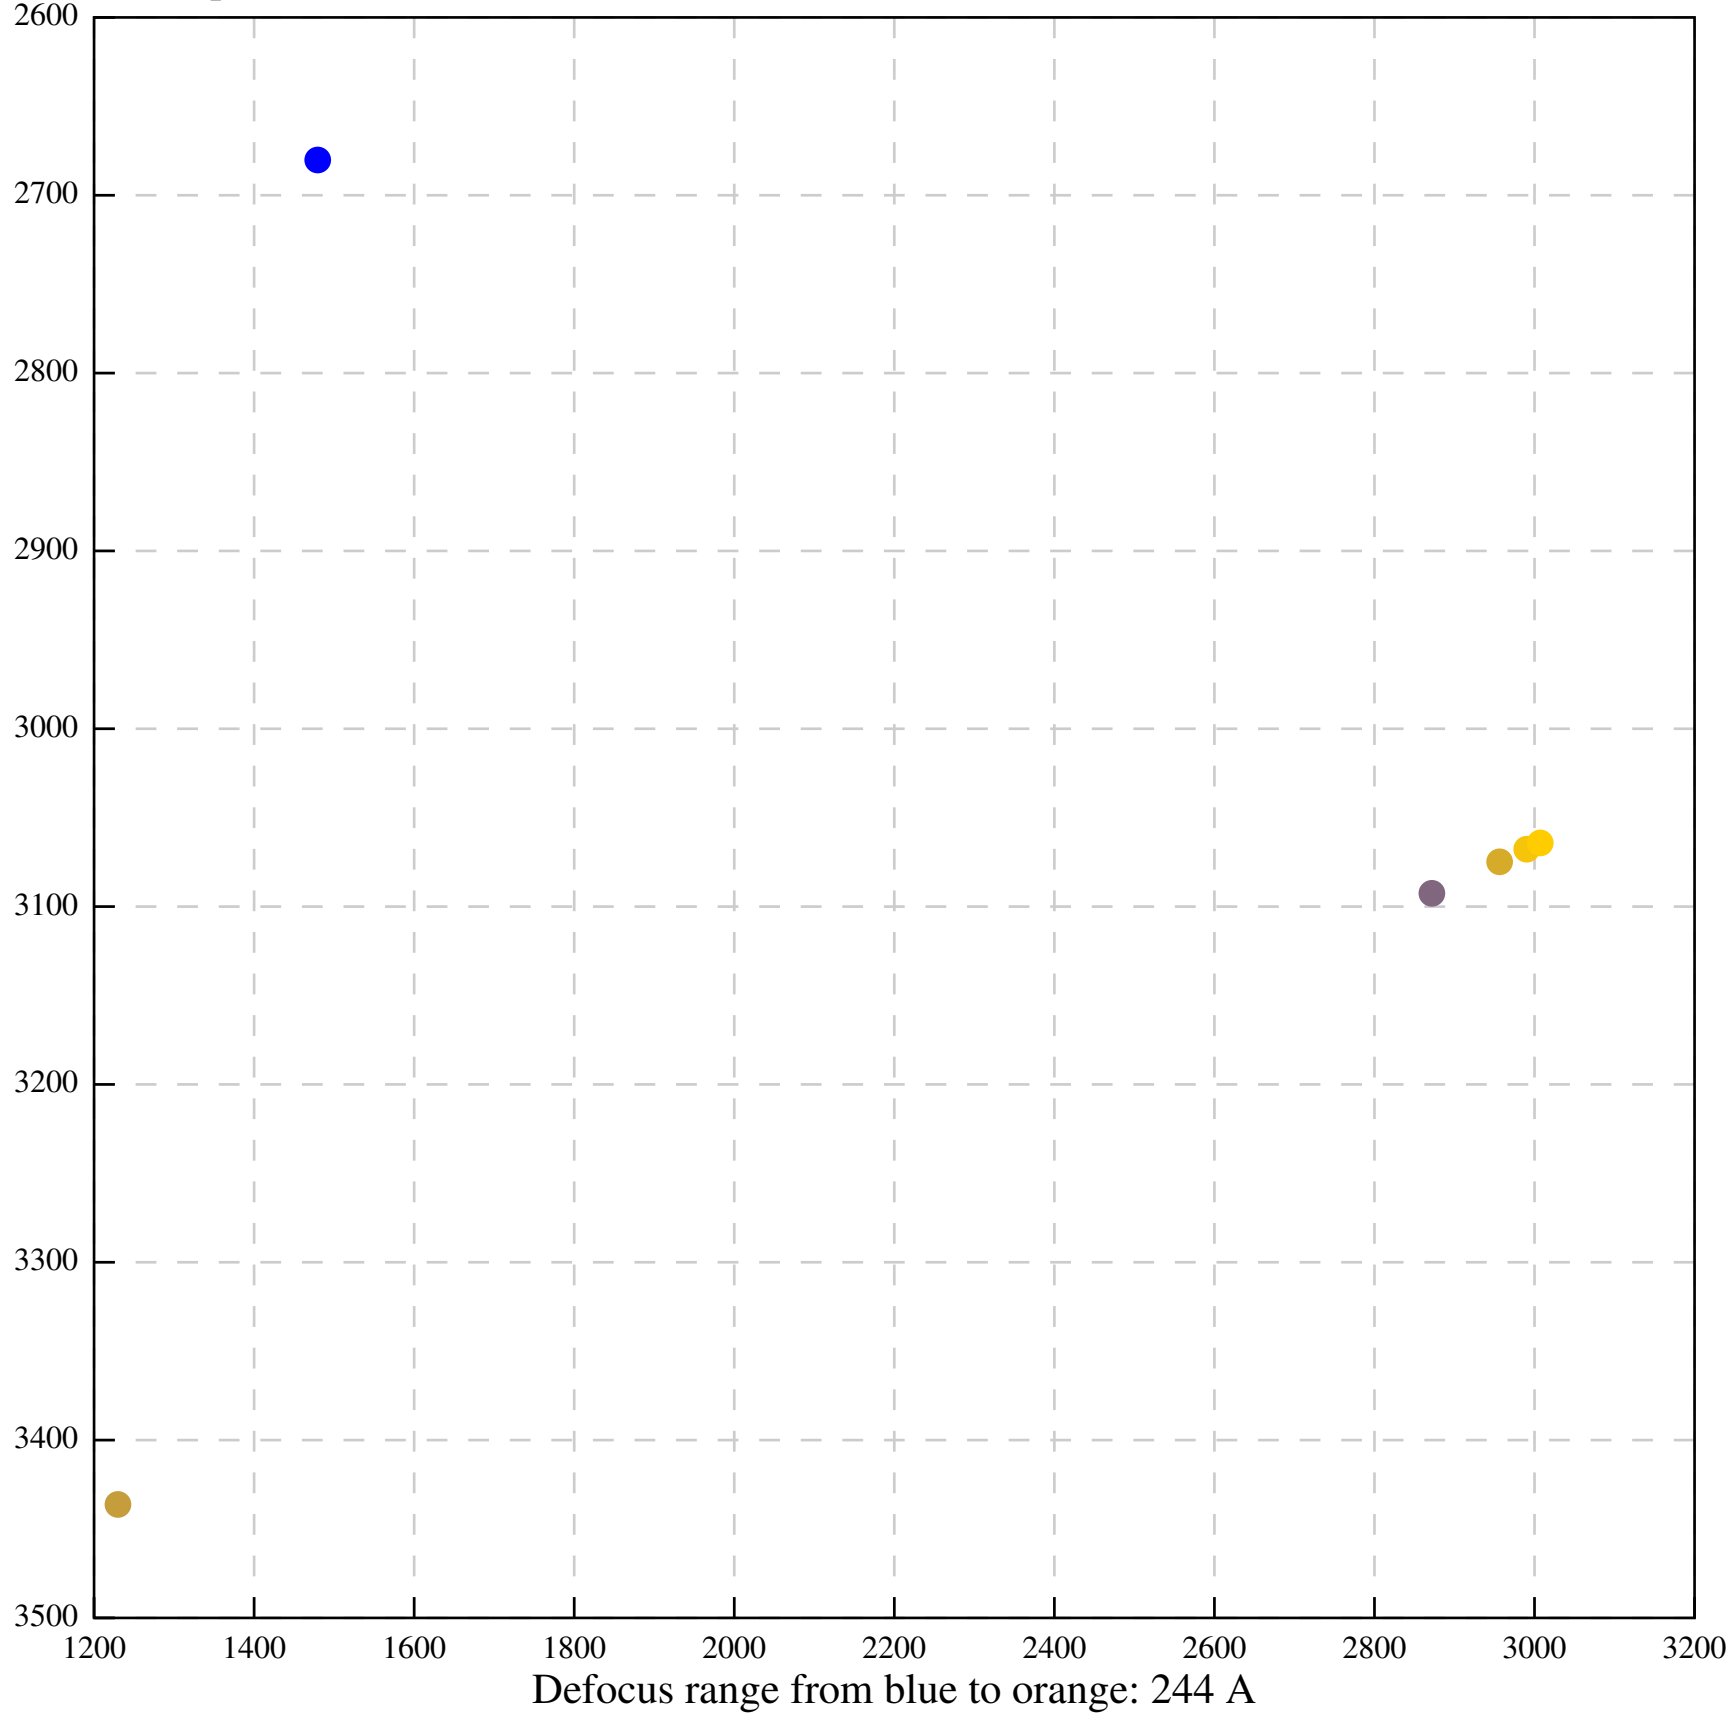

Defocus range from blue to orange: 189 A

Defocus range from blue to orange: 1136 A

Defocus range from blue to orange: 690 A

Defocus range from blue to orange: 393 A

Defocus range from blue to orange: 119 Å

Defocus range from blue to orange: 426 A

Defocus range from blue to orange: 396 A

Defocus range from blue to orange: 269 A

Defocus range from blue to orange: 460 A

Defocus range from blue to orange: 109 A

Defocus range from blue to orange: 58 A

Defocus range from blue to orange: 305 A

Defocus range from blue to orange: 167 A

Defocus range from blue to orange: 0 A

Defocus range from blue to orange: 422 A

Defocus range from blue to orange: 348 A

Defocus range from blue to orange: 372 A

Defocus range from blue to orange: 346 A

Defocus range from blue to orange: 360 A

Defocus range from blue to orange: 1022 A

Defocus range from blue to orange: 346 A