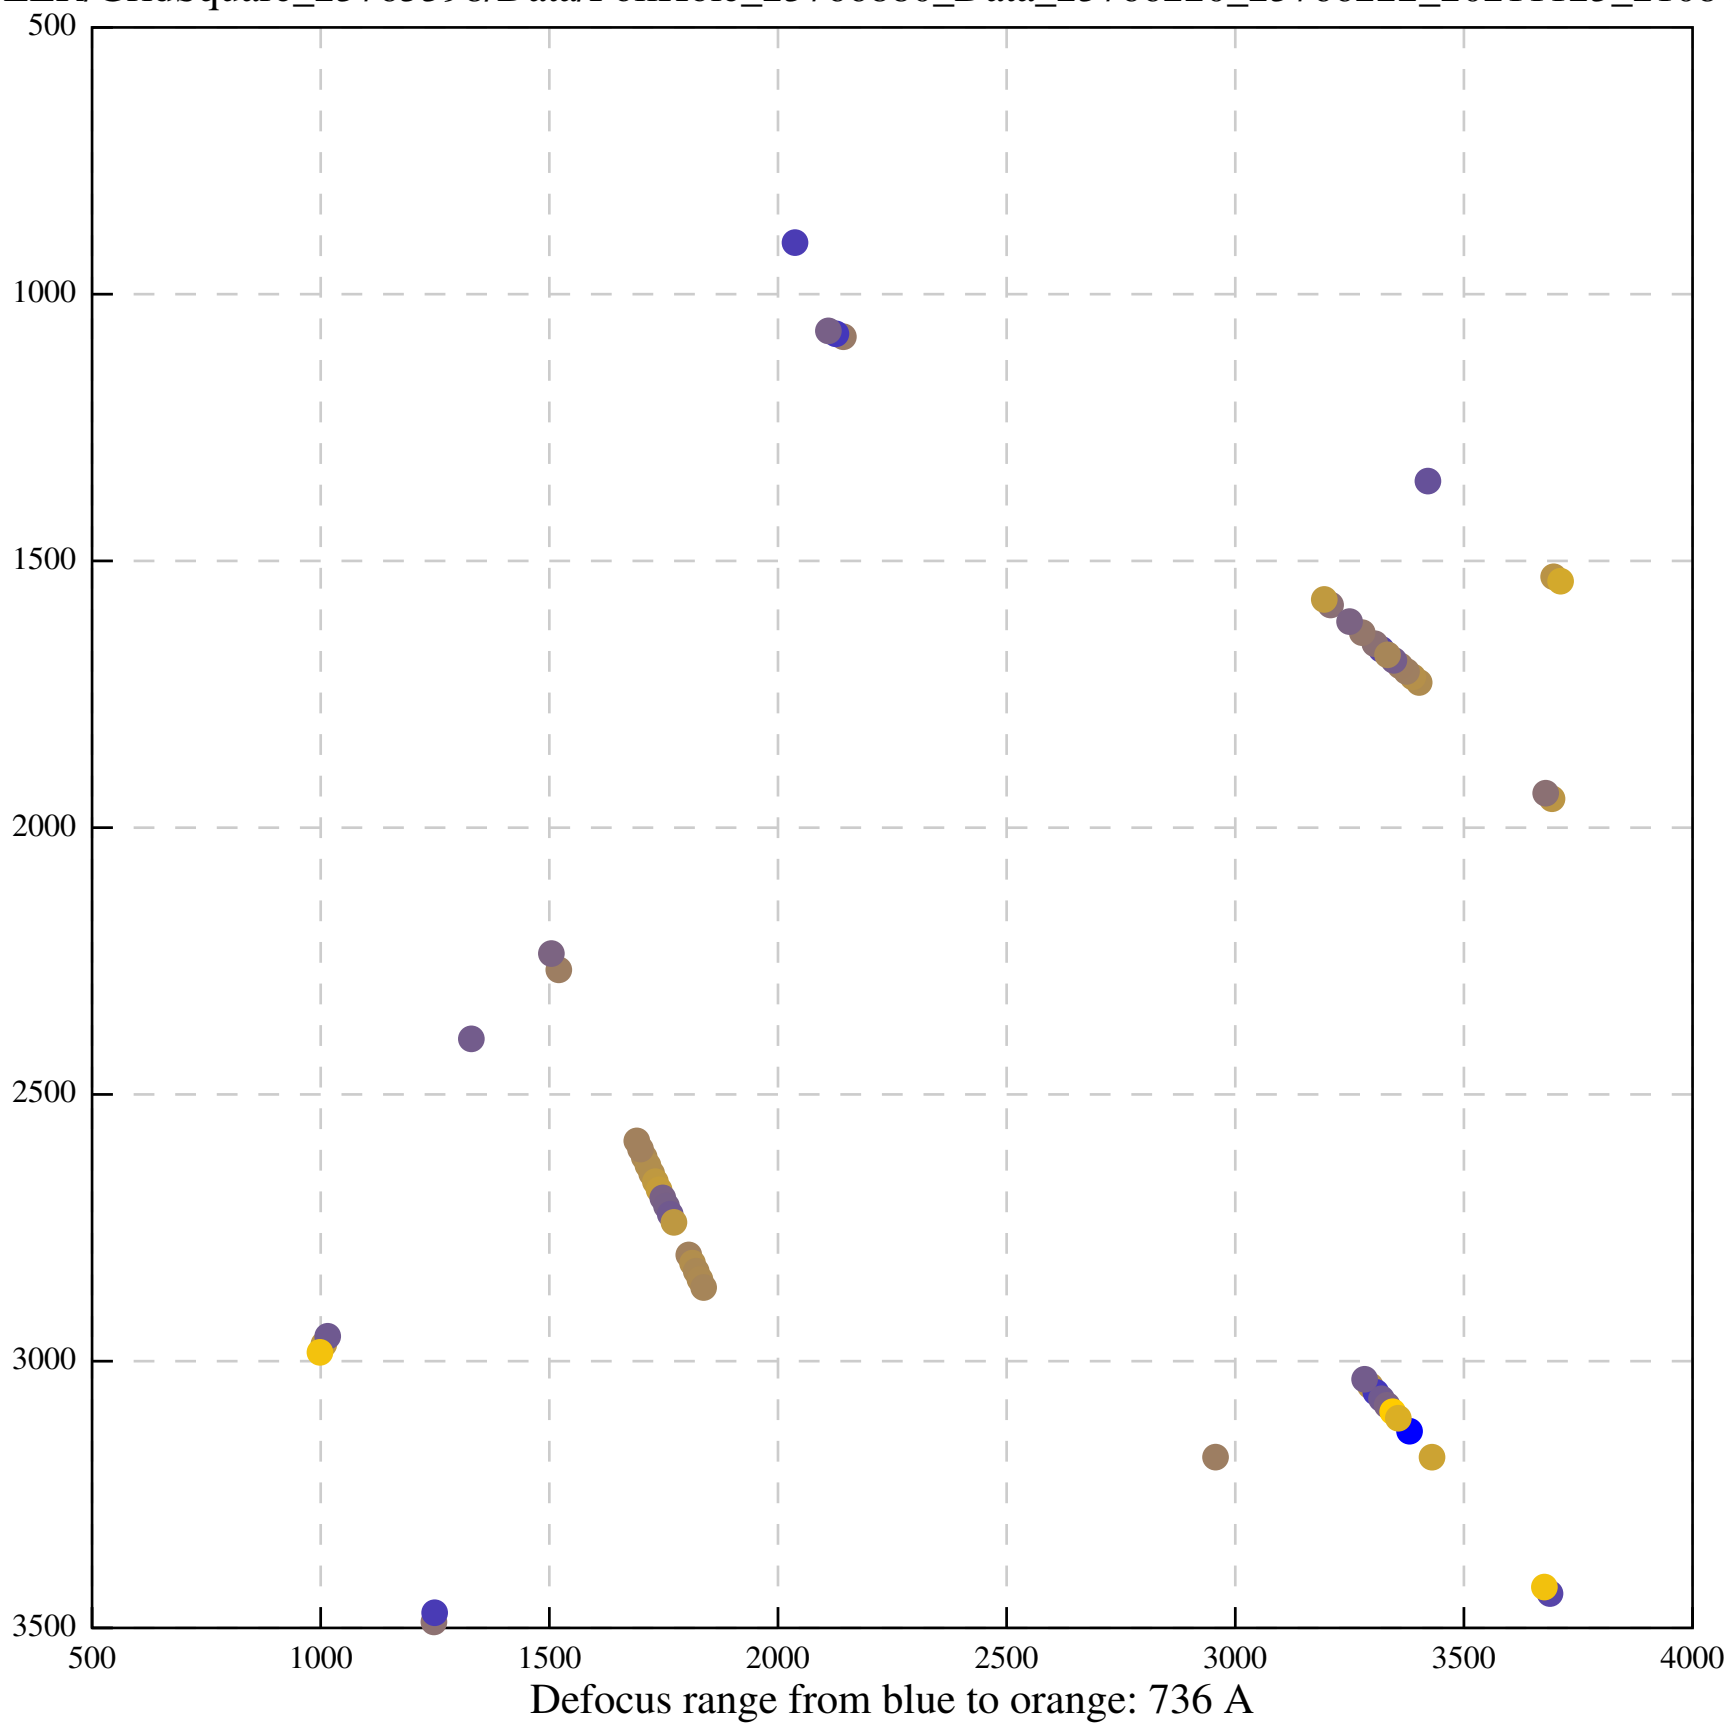

Defocus range from blue to orange: 497 A

Defocus range from blue to orange: 166 A

Defocus range from blue to orange: 241 A

Defocus range from blue to orange: 375 A

Defocus range from blue to orange: 901 A

Defocus range from blue to orange: 54 A

Defocus range from blue to orange: 70 A

Defocus range from blue to orange: 118 A

Defocus range from blue to orange: 557 A

Defocus range from blue to orange: 556 Å

Defocus range from blue to orange: 394 A

Defocus range from blue to orange: 251 A

Defocus range from blue to orange: 401 A

Defocus range from blue to orange: 473 A

Defocus range from blue to orange: 790 A

Defocus range from blue to orange: 0 A

Defocus range from blue to orange: 513 A

Defocus range from blue to orange: 323 A