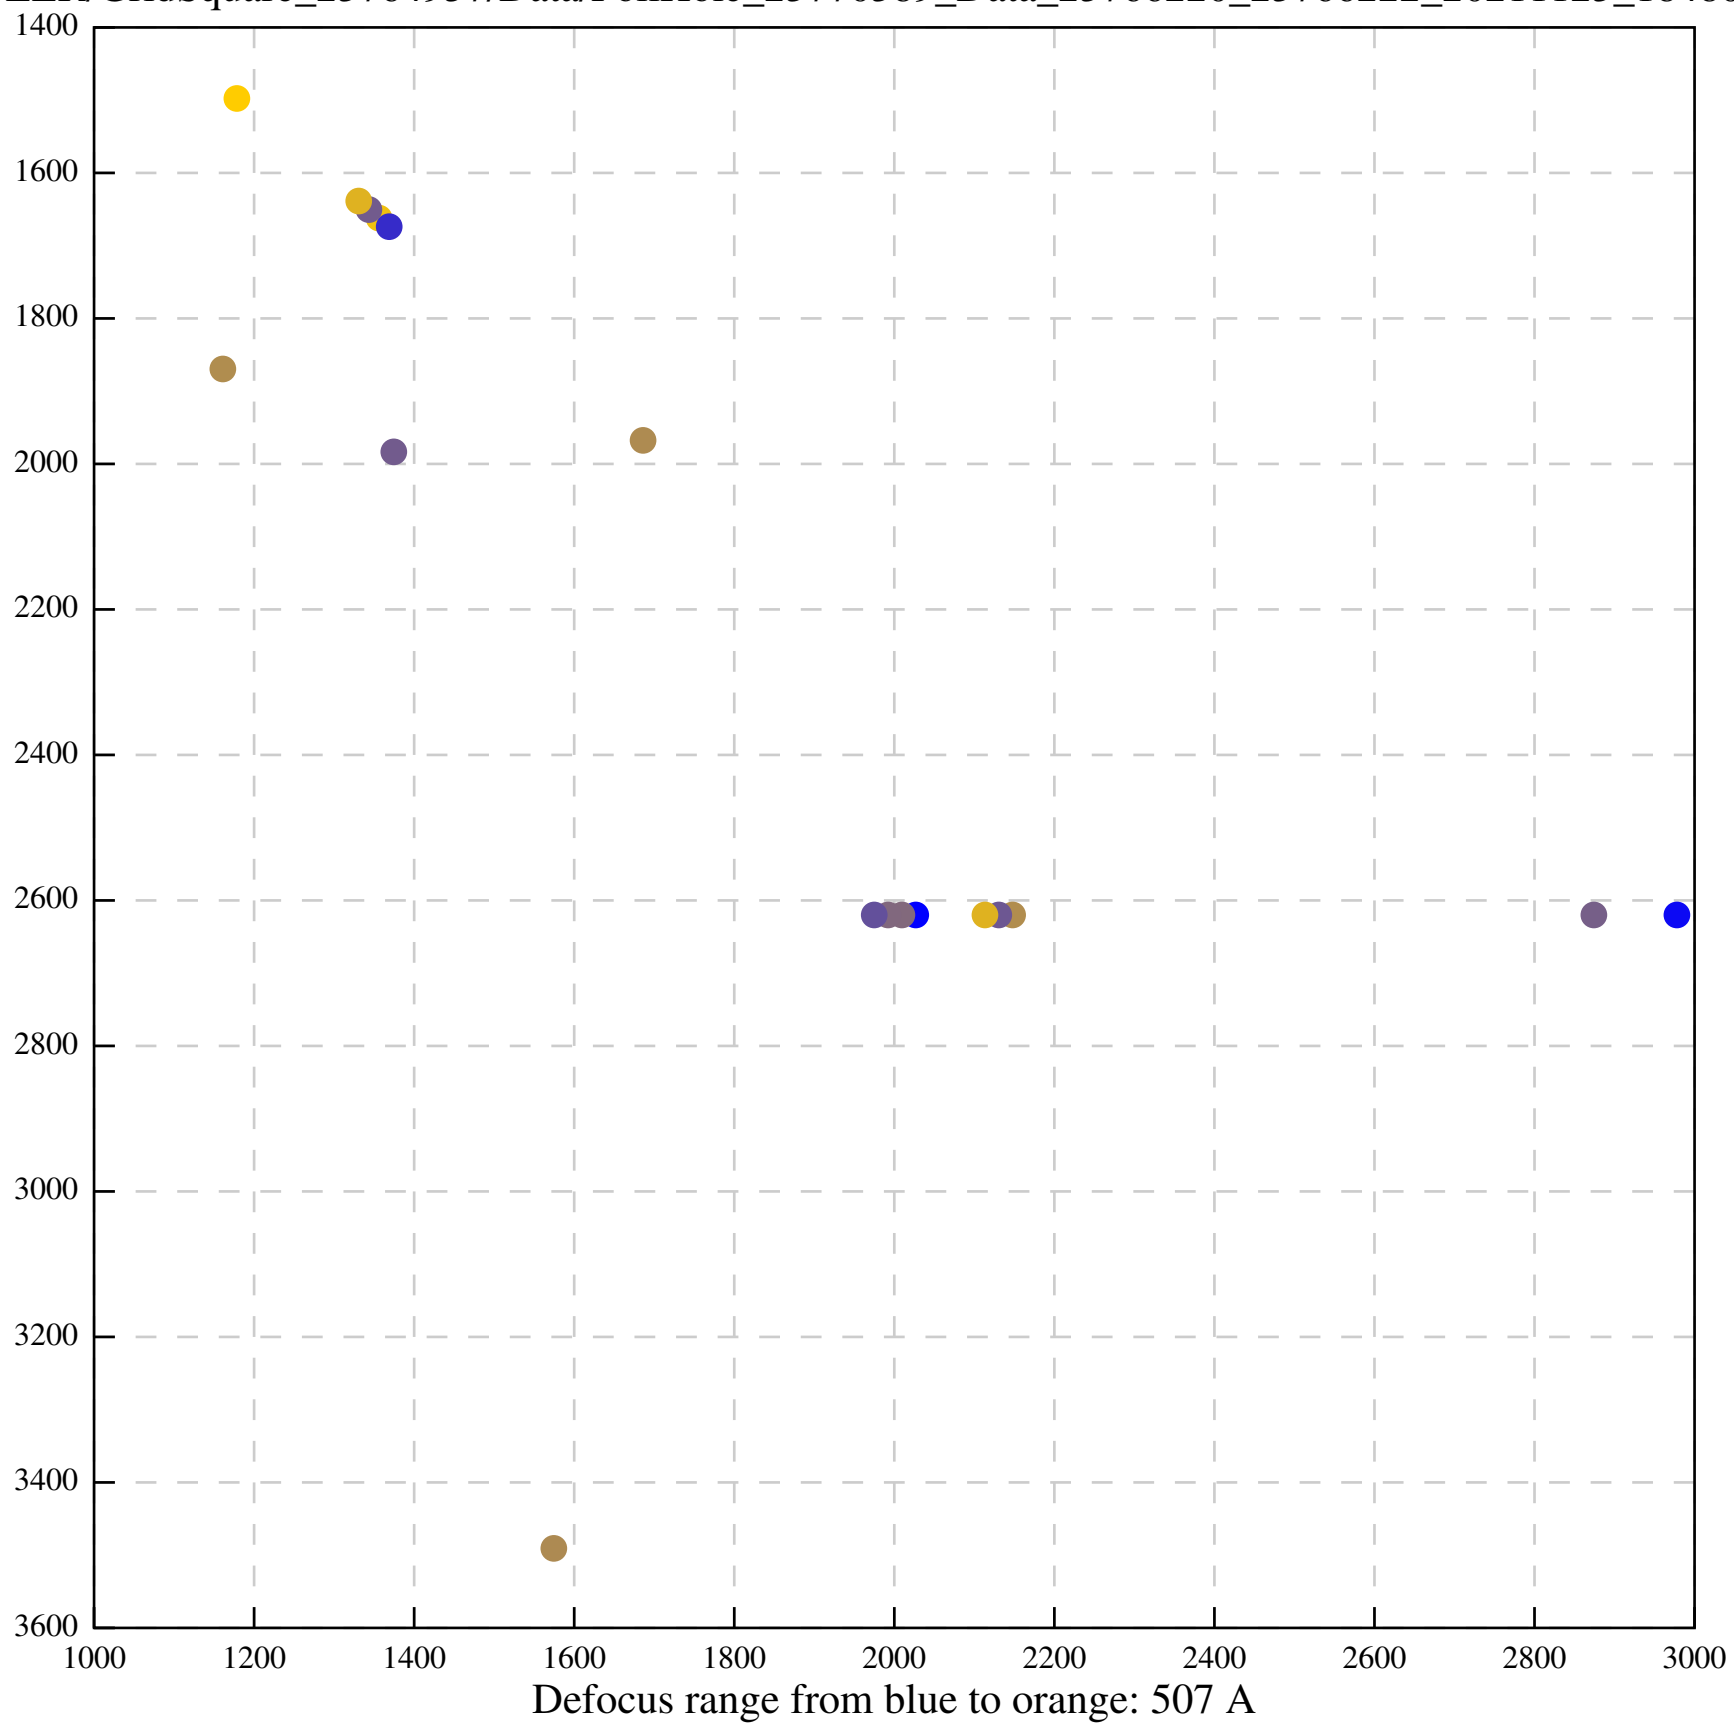

Defocus range from blue to orange: 169 A

Defocus range from blue to orange: 709 A

Defocus range from blue to orange: 66 A

Defocus range from blue to orange: 357 A

Defocus range from blue to orange: 1026 A

Defocus range from blue to orange: 519 A

Defocus range from blue to orange: 16 A

Defocus range from blue to orange: 211 A

Defocus range from blue to orange: 0 A

Defocus range from blue to orange: 150 A

Defocus range from blue to orange: 459 A

Defocus range from blue to orange: 0 A

Defocus range from blue to orange: 65 A

Defocus range from blue to orange: 382 A

Defocus range from blue to orange: 170 A

Defocus range from blue to orange: 874 A

Defocus range from blue to orange: 793 A