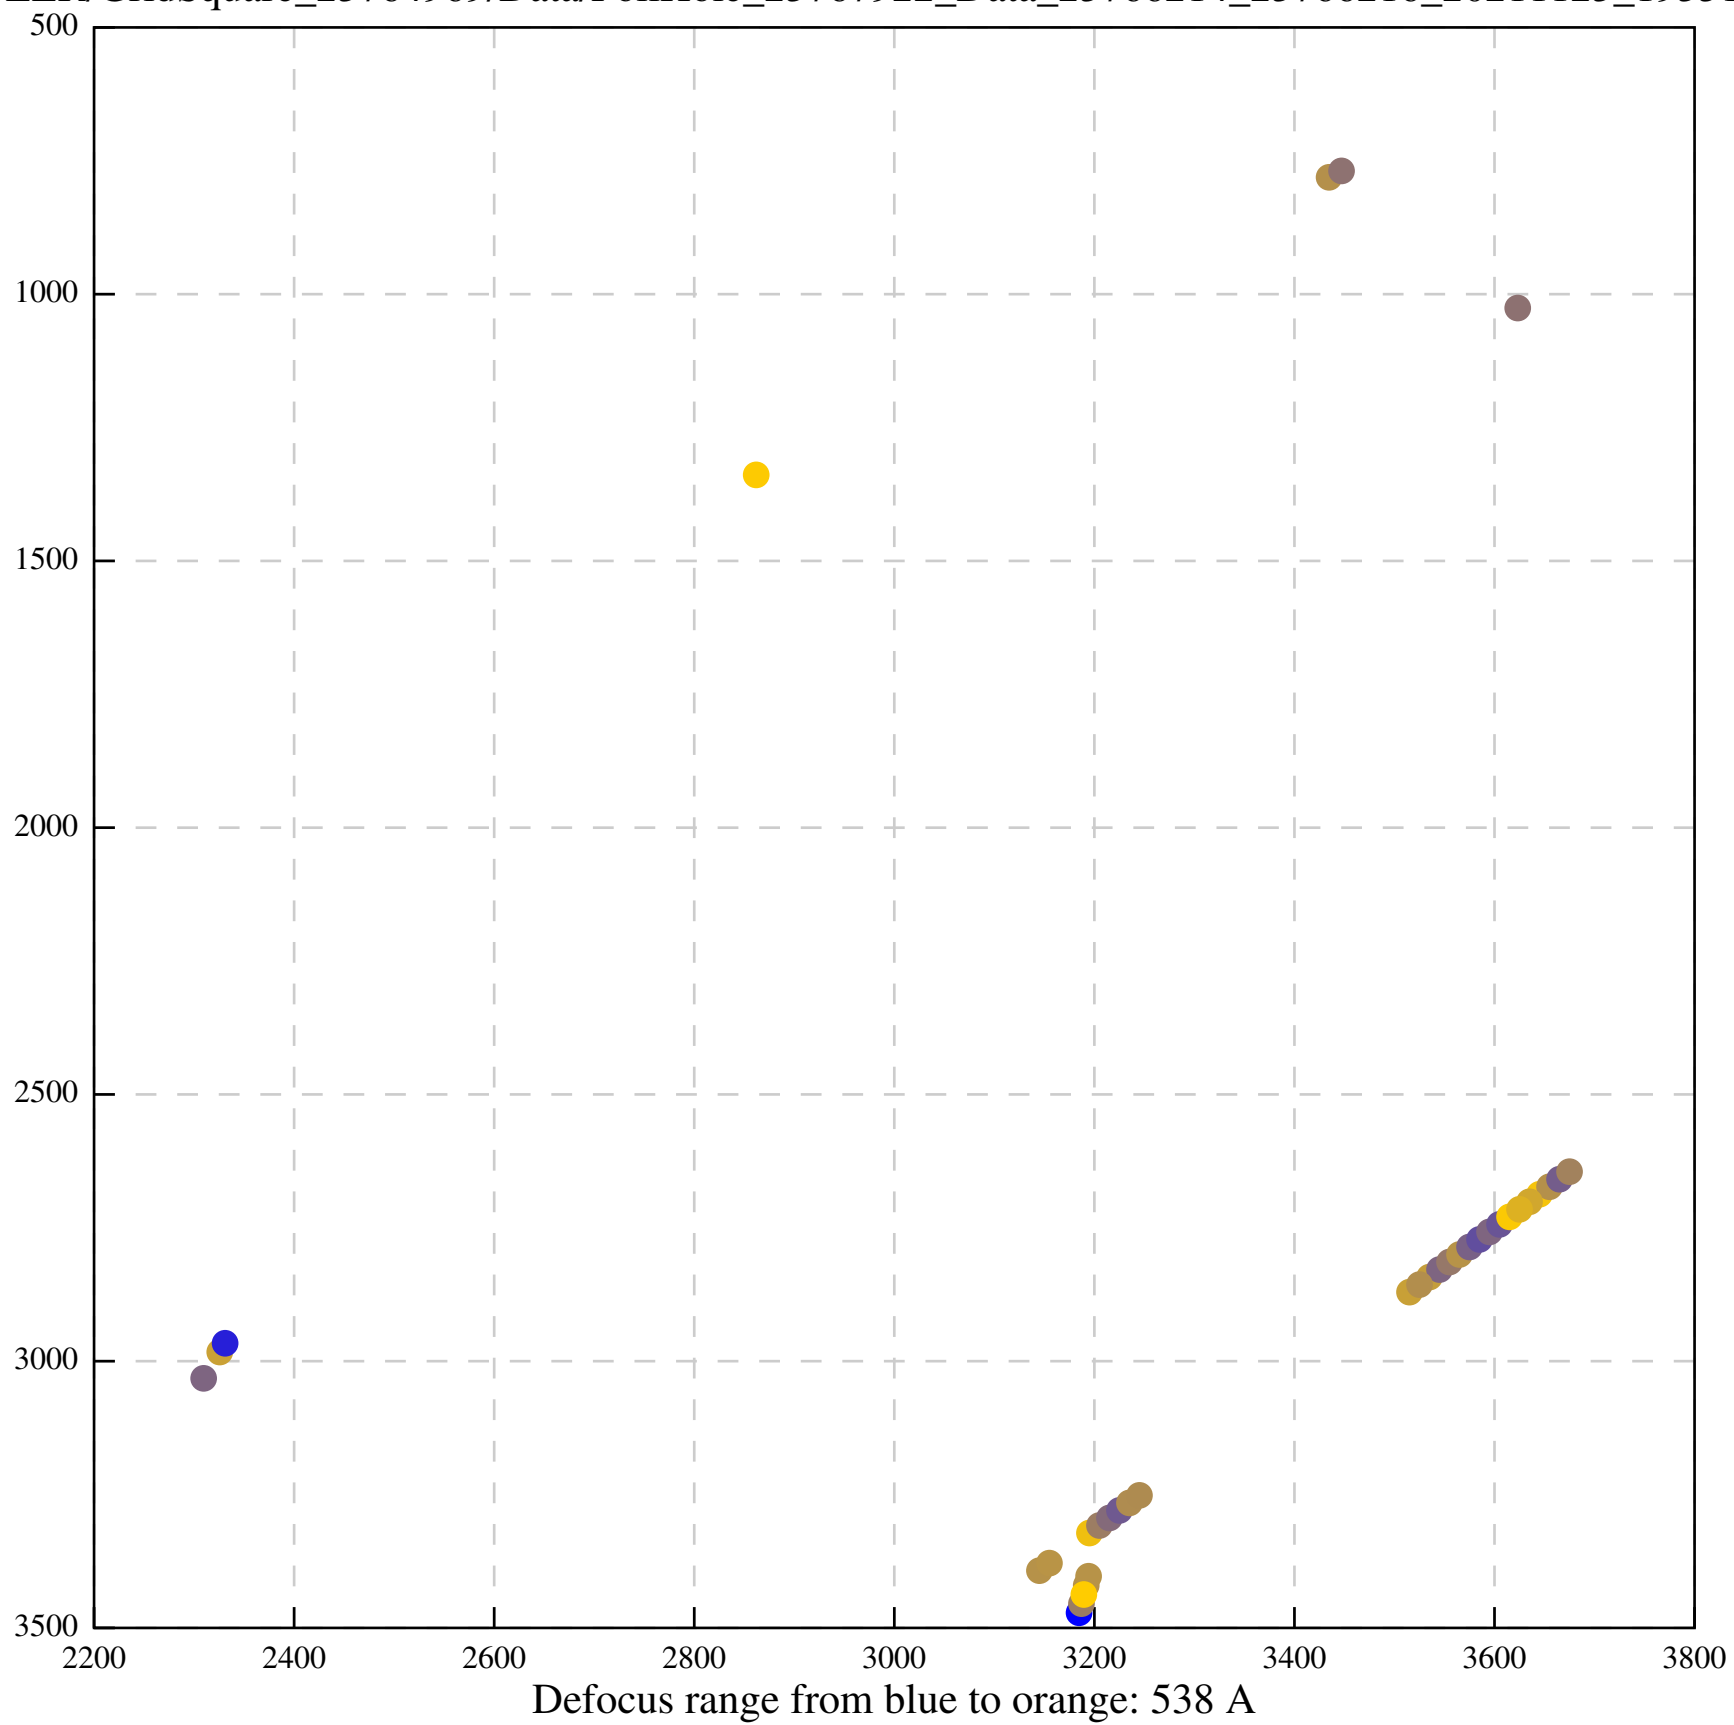

Defocus range from blue to orange: 0 A

Defocus range from blue to orange: 65 A

Defocus range from blue to orange: 382 A

Defocus range from blue to orange: 170 A

Defocus range from blue to orange: 874 A

Defocus range from blue to orange: 793 A

Defocus range from blue to orange: 189 A

Defocus range from blue to orange: 1136 A

Defocus range from blue to orange: 690 A

Defocus range from blue to orange: 393 A

Defocus range from blue to orange: 119 Å

Defocus range from blue to orange: 426 A

Defocus range from blue to orange: 396 A

Defocus range from blue to orange: 269 A

Defocus range from blue to orange: 460 A

Defocus range from blue to orange: 109 A

Defocus range from blue to orange: 58 A

Defocus range from blue to orange: 305 A

Defocus range from blue to orange: 167 A

Defocus range from blue to orange: 0 A

Defocus range from blue to orange: 422 A

Defocus range from blue to orange: 348 A