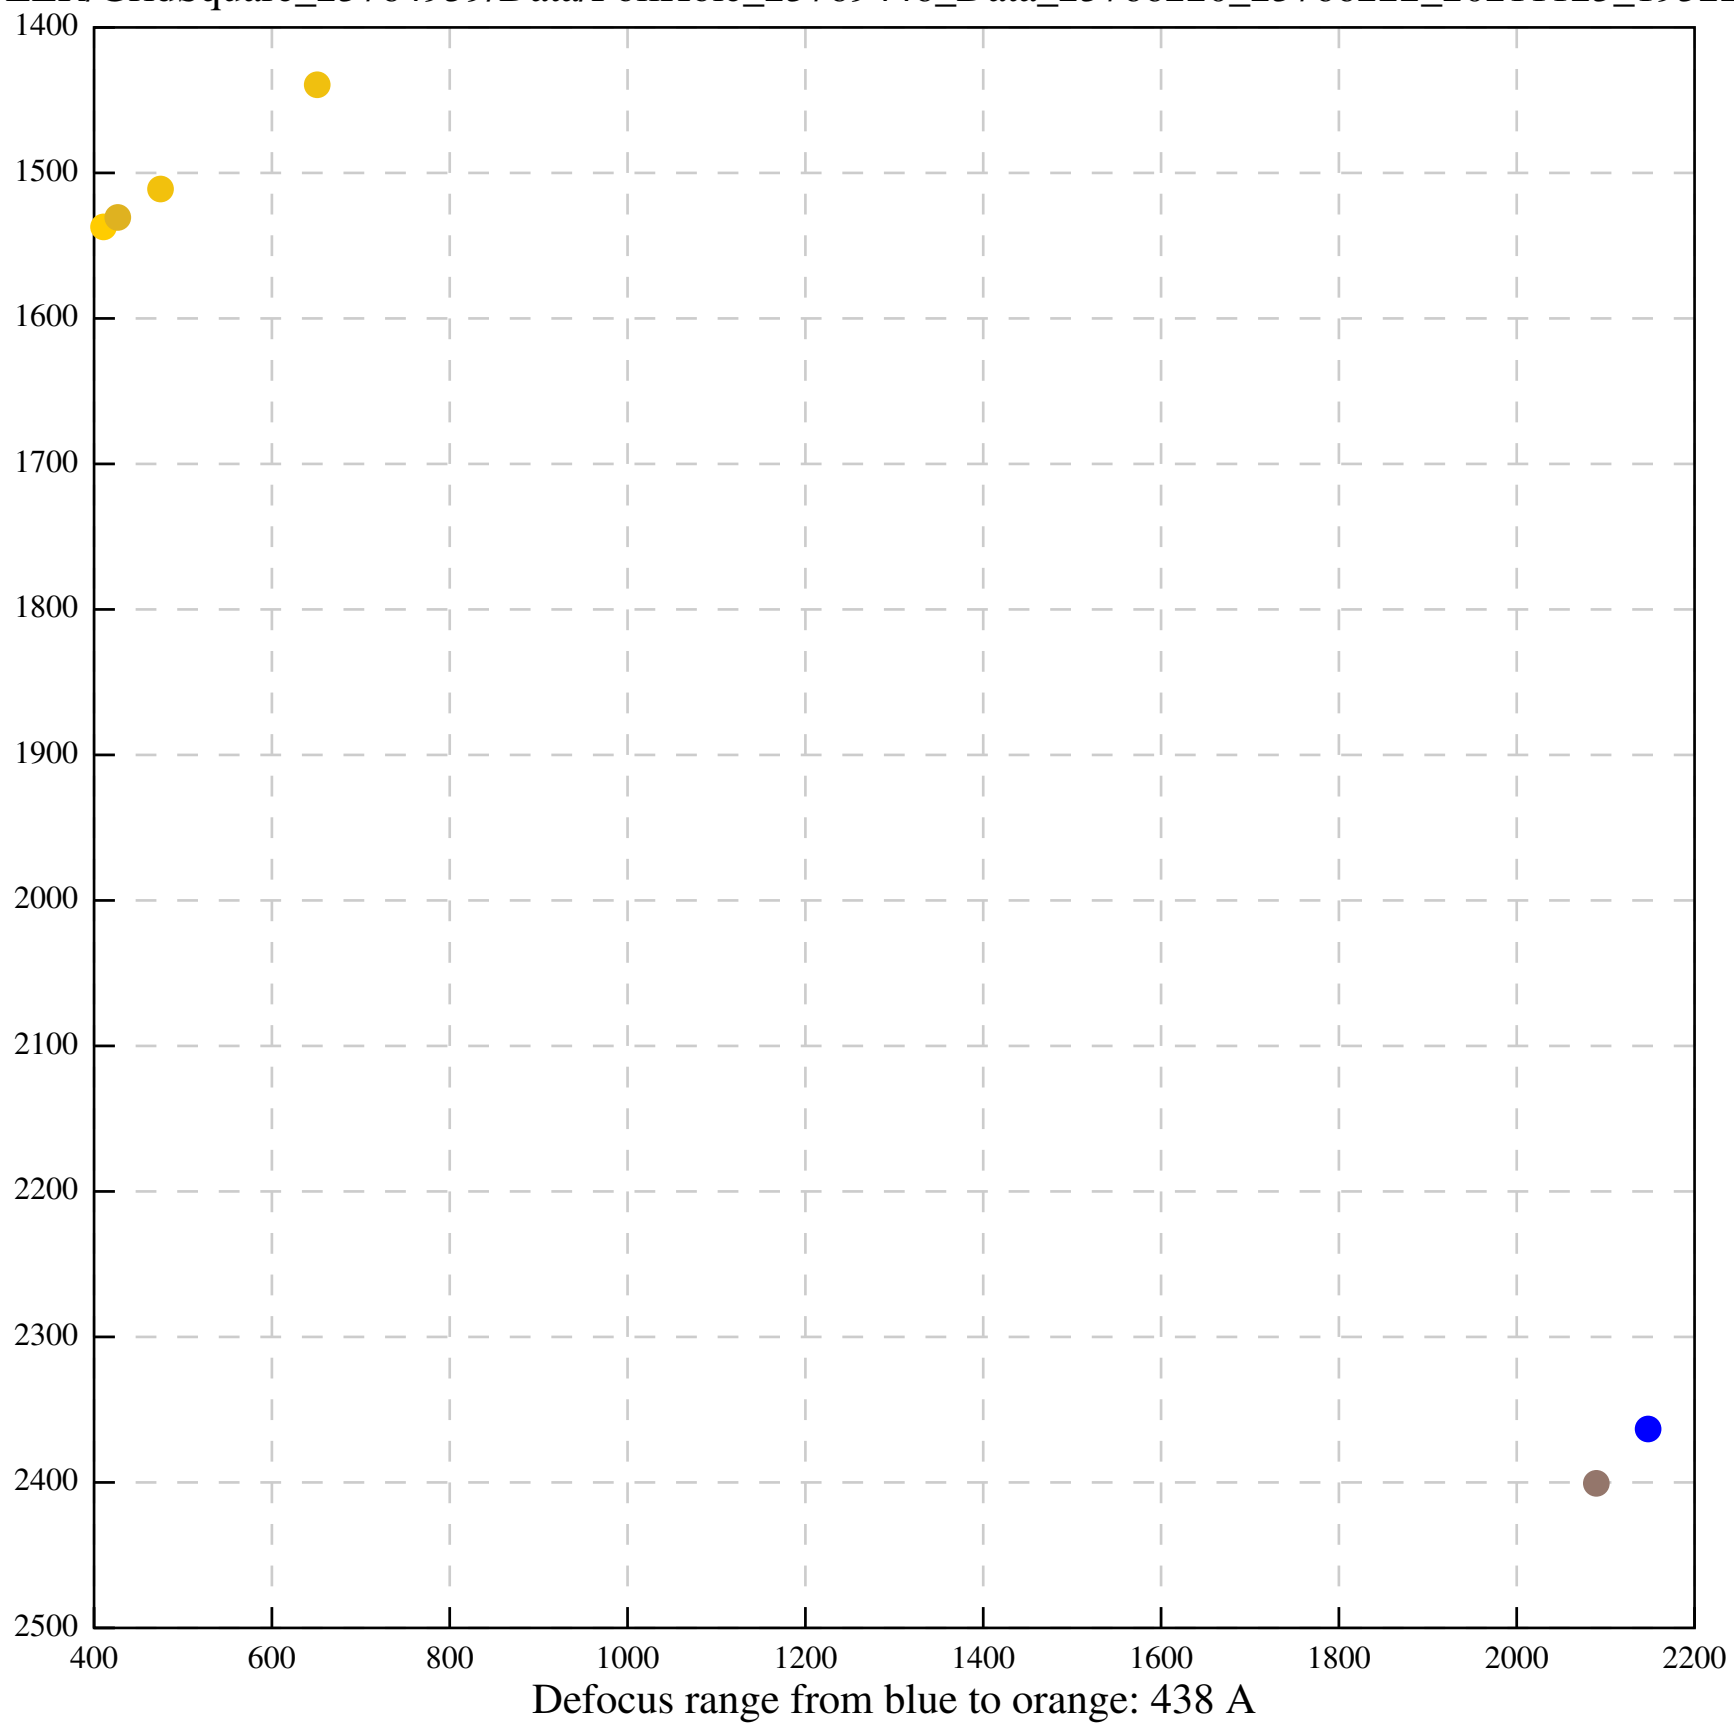

Defocus range from blue to orange: 519 A

Defocus range from blue to orange: 16 A

Defocus range from blue to orange: 211 A

Defocus range from blue to orange: 0 A

Defocus range from blue to orange: 150 A

Defocus range from blue to orange: 459 A

Defocus range from blue to orange: 0 A

Defocus range from blue to orange: 65 A

Defocus range from blue to orange: 382 A

Defocus range from blue to orange: 170 A

Defocus range from blue to orange: 874 A

Defocus range from blue to orange: 793 A

Defocus range from blue to orange: 189 A

Defocus range from blue to orange: 1136 A

Defocus range from blue to orange: 690 A

Defocus range from blue to orange: 393 A

Defocus range from blue to orange: 119 Å