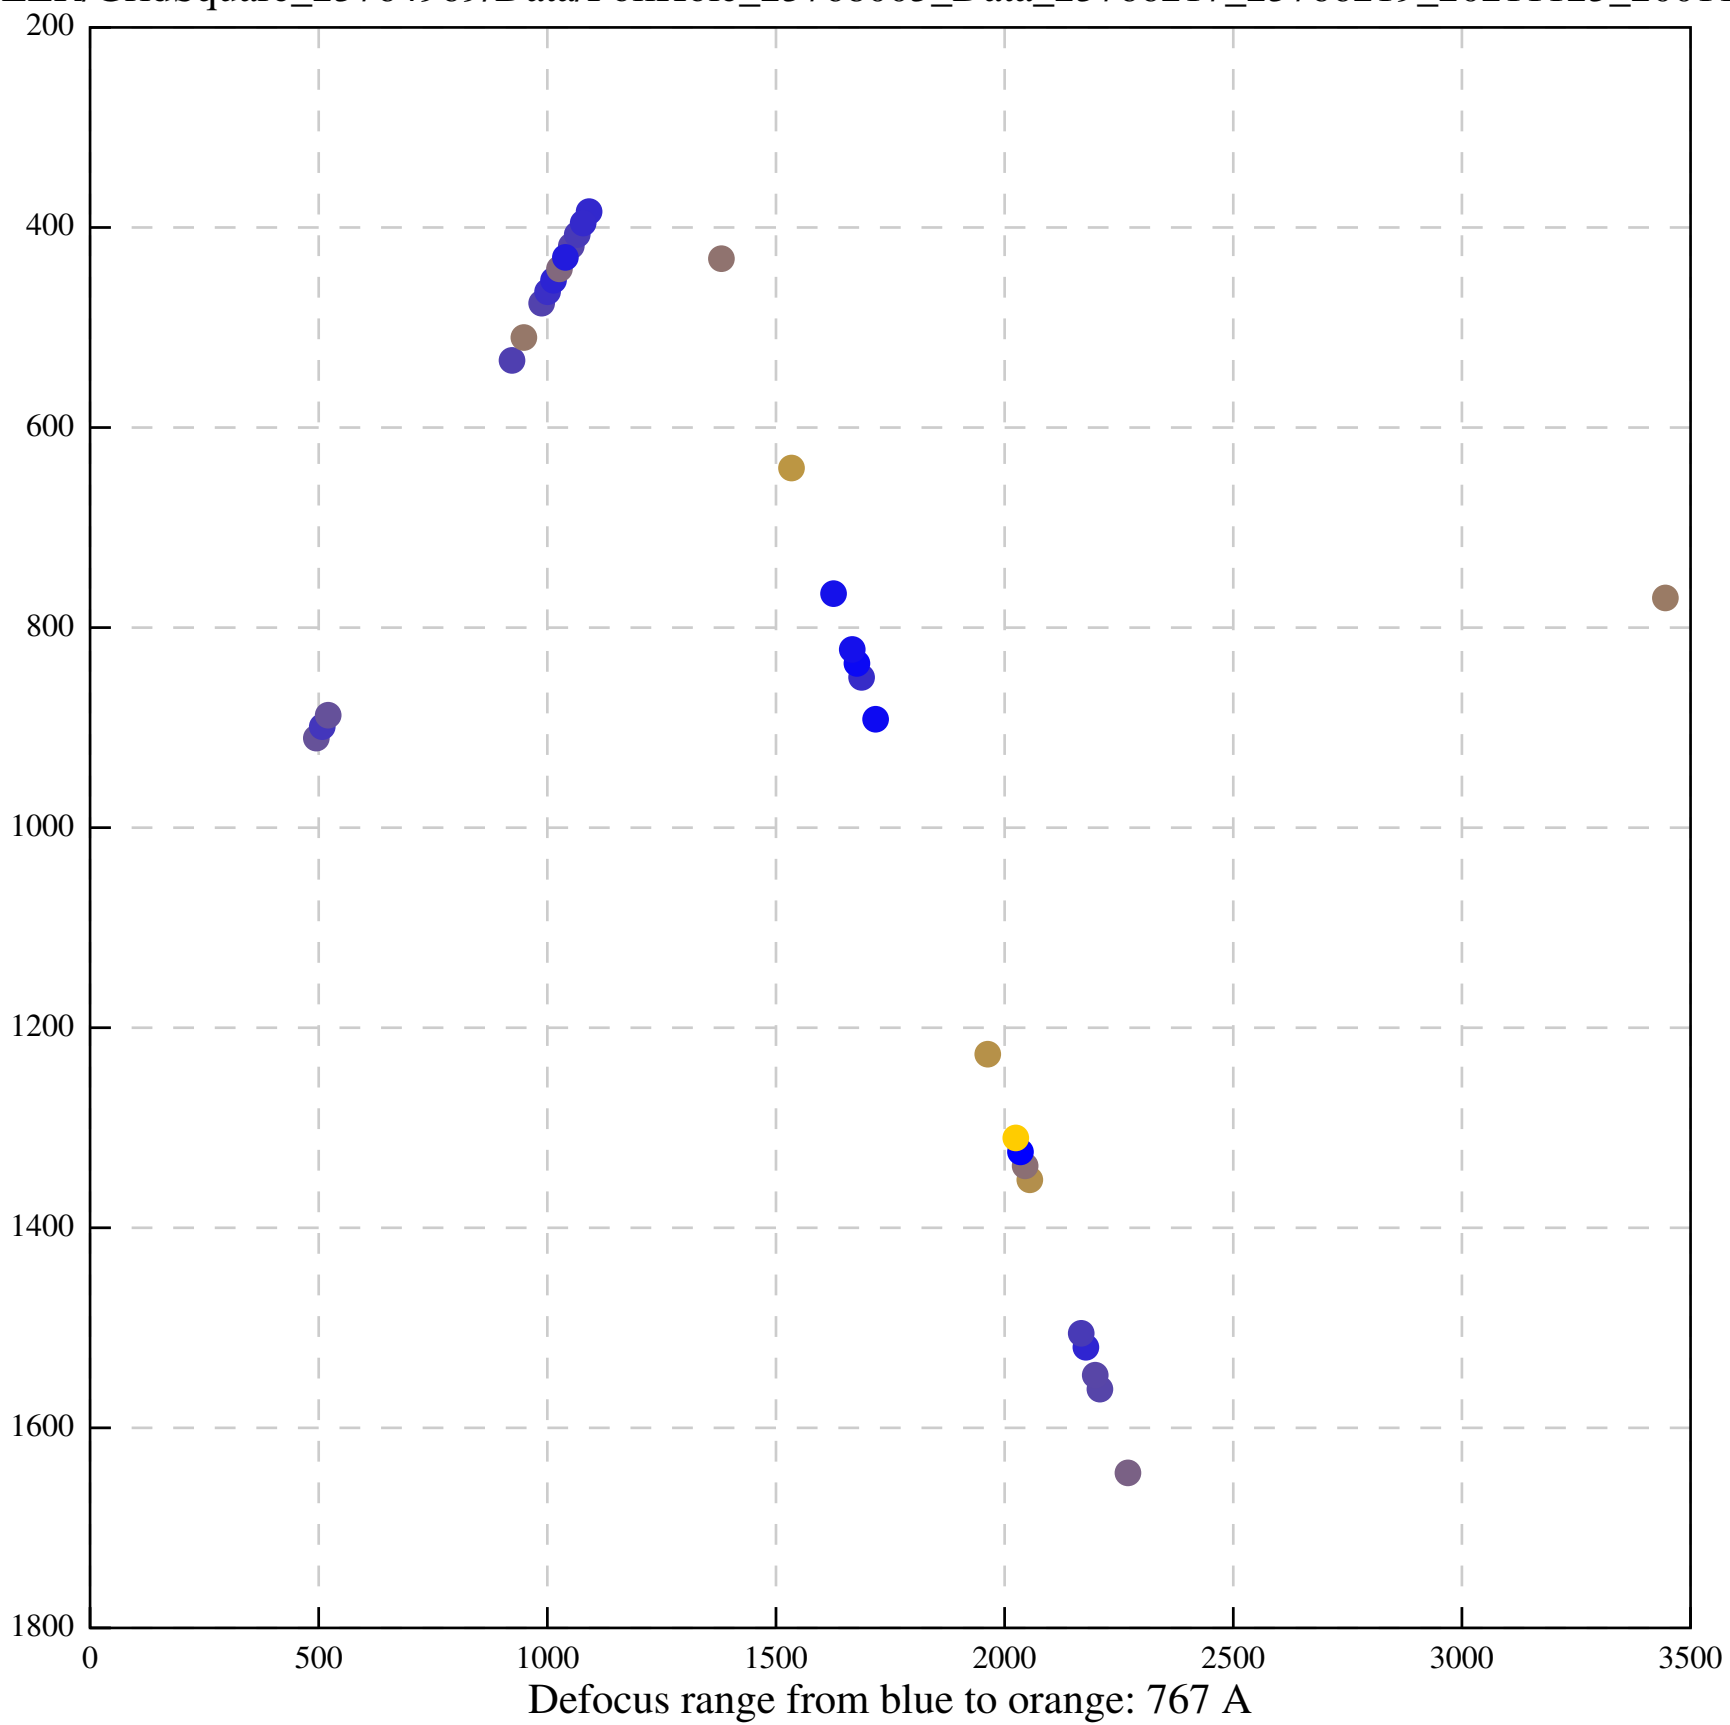

Defocus range from blue to orange: 58 A

Defocus range from blue to orange: 305 A

Defocus range from blue to orange: 167 A

Defocus range from blue to orange: 0 A

Defocus range from blue to orange: 422 A

Defocus range from blue to orange: 348 A

Defocus range from blue to orange: 372 A

Defocus range from blue to orange: 346 A

Defocus range from blue to orange: 360 A

Defocus range from blue to orange: 1022 A

Defocus range from blue to orange: 346 A

Defocus range from blue to orange: 318 A

Defocus range from blue to orange: 474 A

Defocus range from blue to orange: 732 A

Defocus range from blue to orange: 551 A

Defocus range from blue to orange: 460 A

Defocus range from blue to orange: 497 A

Defocus range from blue to orange: 166 A

Defocus range from blue to orange: 241 A

Defocus range from blue to orange: 375 A

Defocus range from blue to orange: 901 A