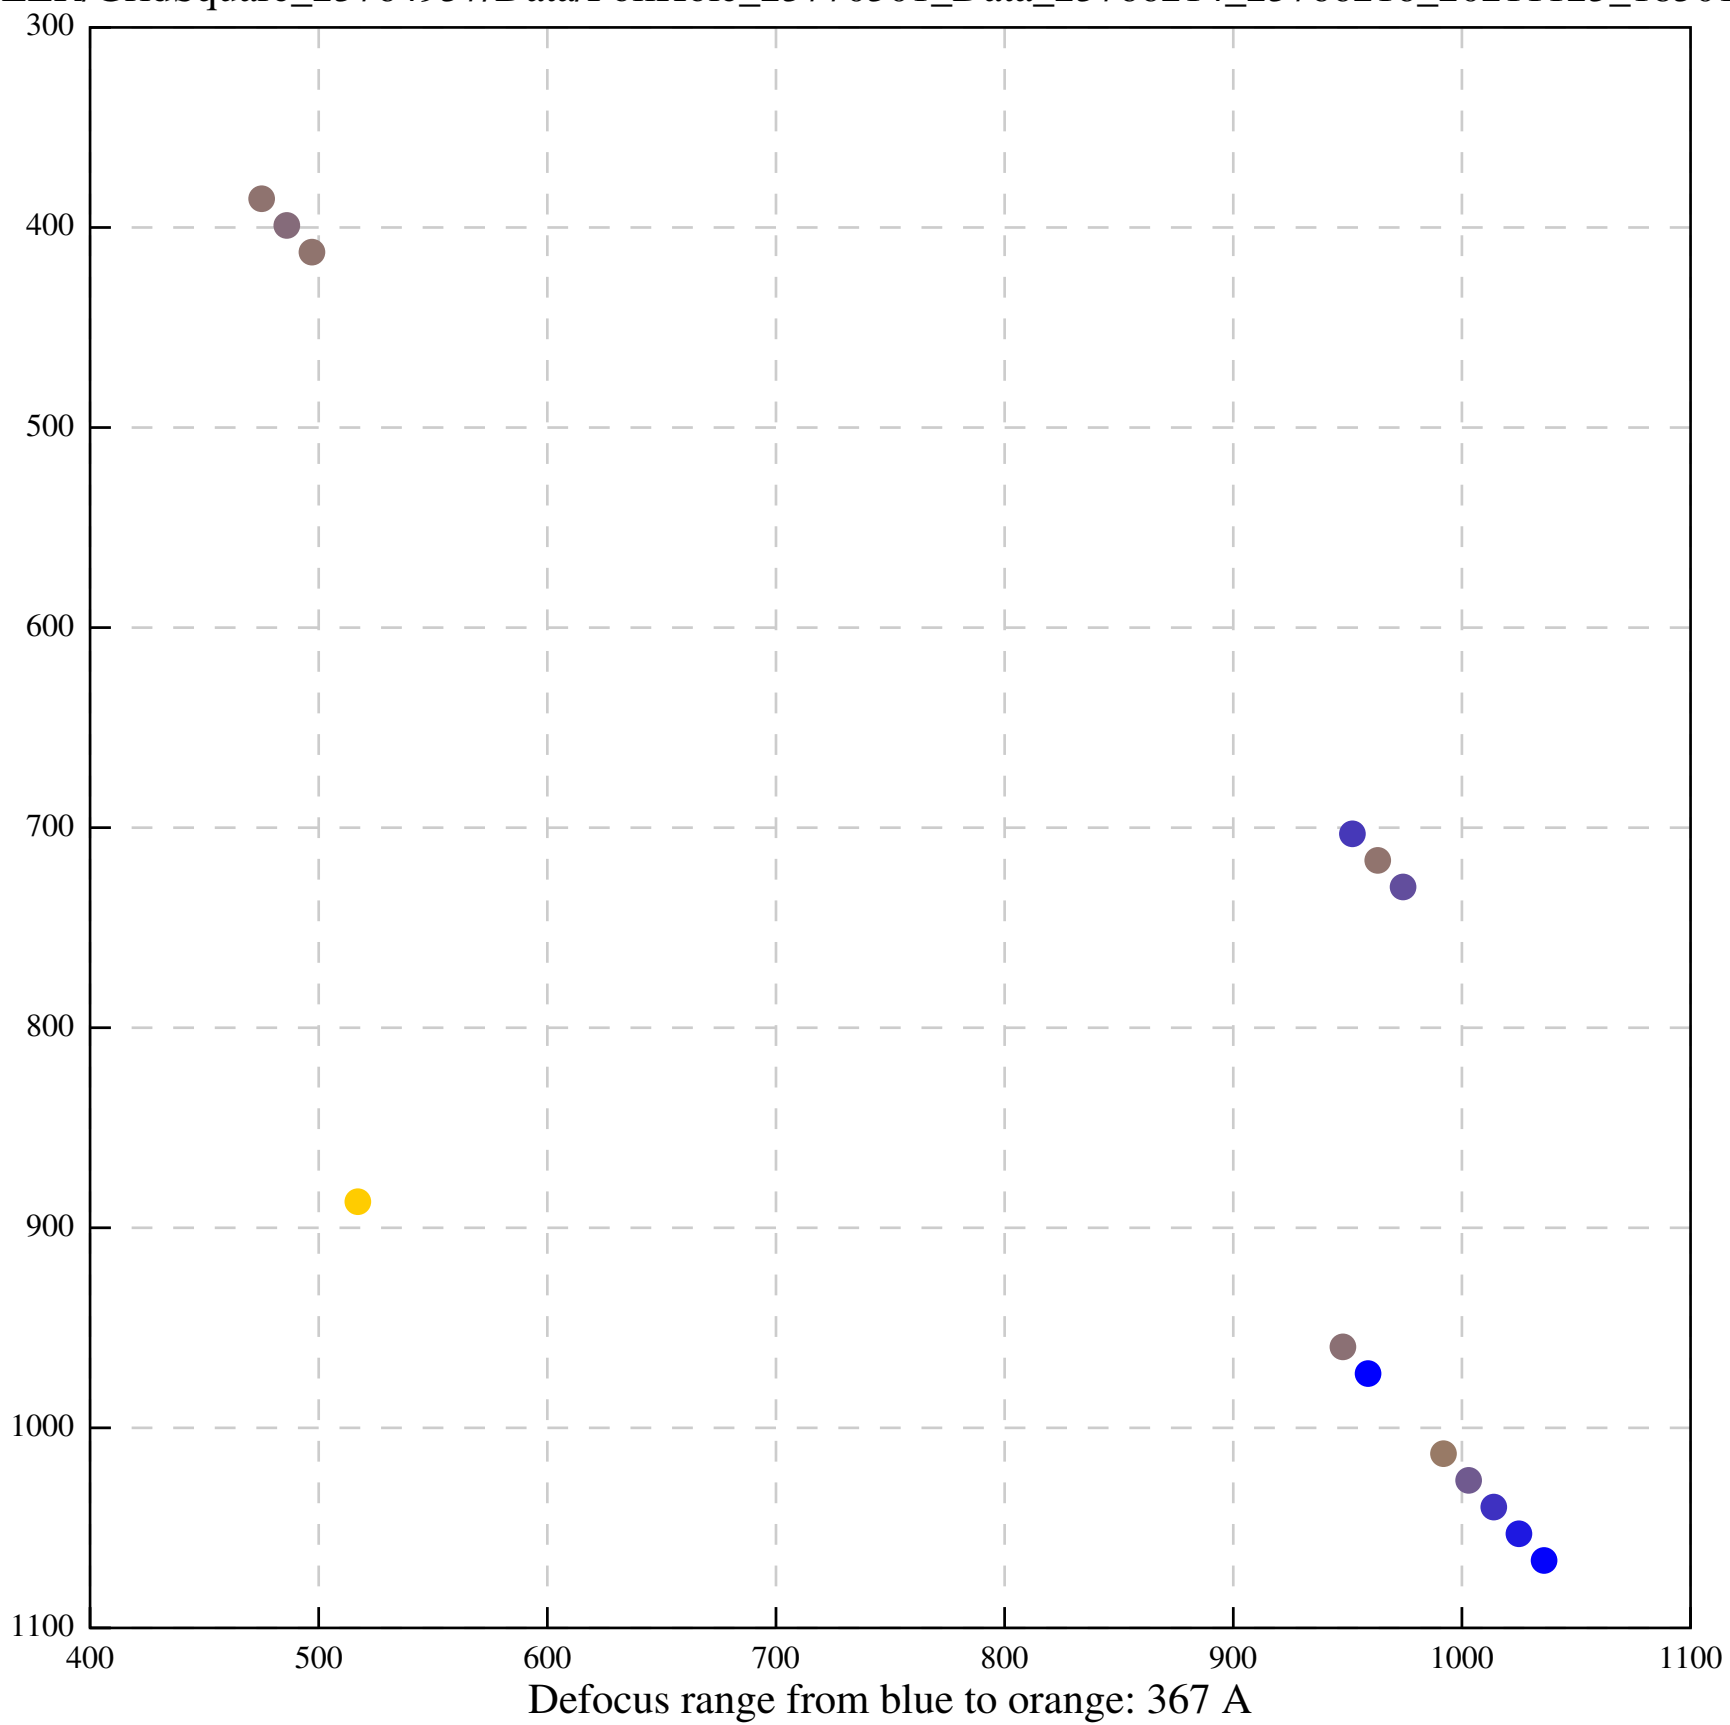

Defocus range from blue to orange: 169 A

Defocus range from blue to orange: 709 A

Defocus range from blue to orange: 66 A

Defocus range from blue to orange: 357 A

Defocus range from blue to orange: 1026 A

Defocus range from blue to orange: 519 A

Defocus range from blue to orange: 16 A

Defocus range from blue to orange: 211 A

Defocus range from blue to orange: 0 A

Defocus range from blue to orange: 150 A

Defocus range from blue to orange: 459 A