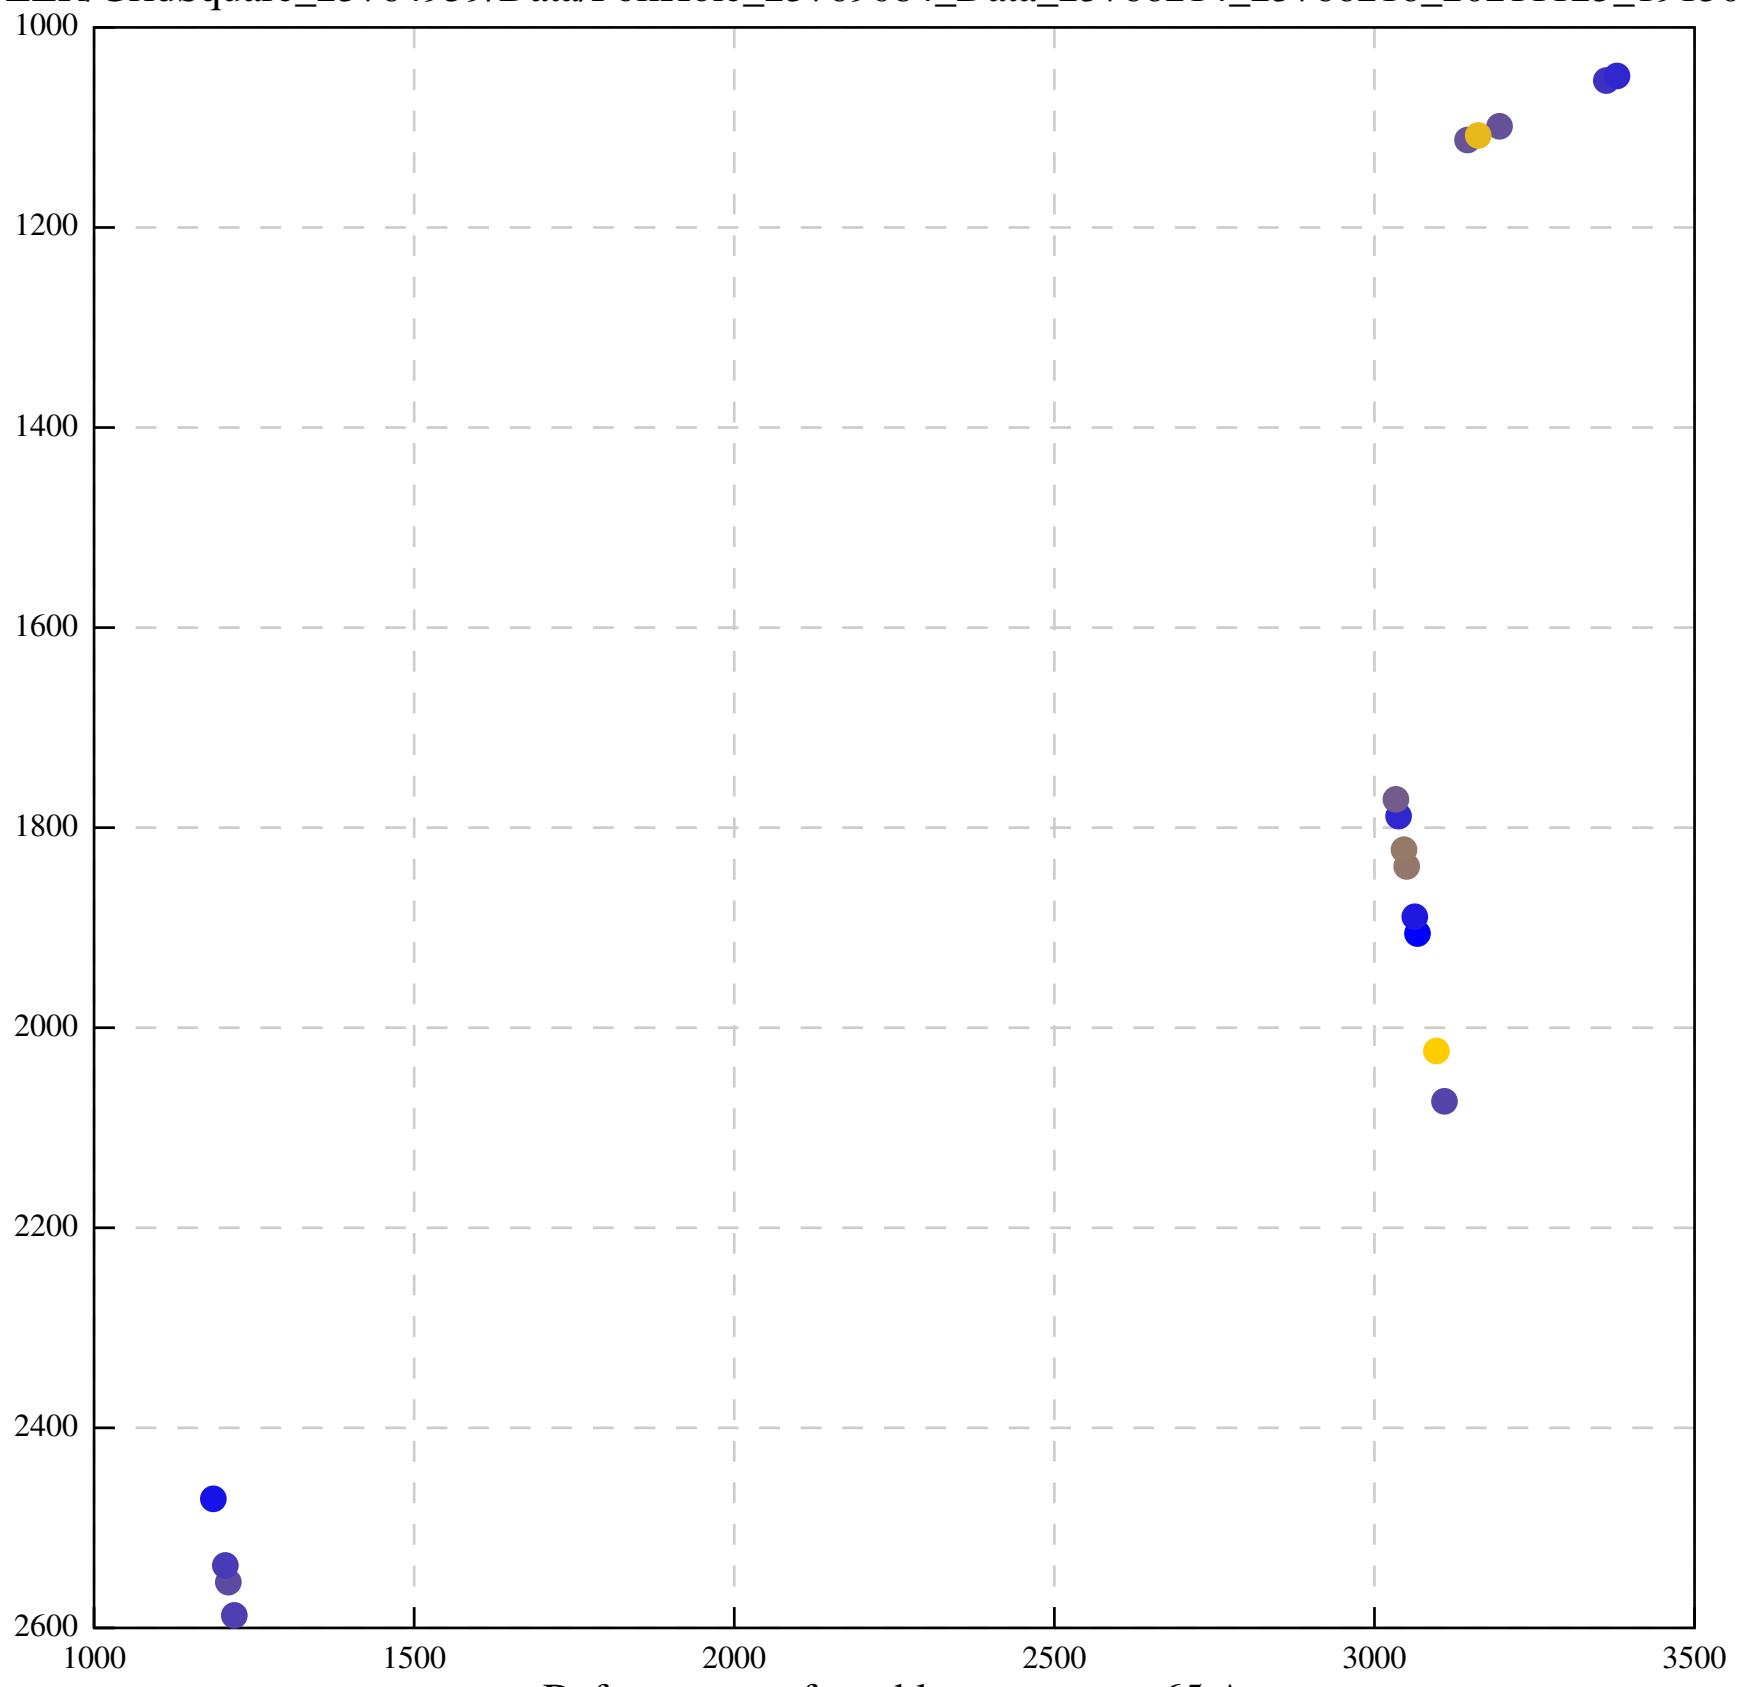

Defocus range from blue to orange: 169 A

Defocus range from blue to orange: 709 A

Defocus range from blue to orange: 66 A

Defocus range from blue to orange: 357 A

Defocus range from blue to orange: 1026 A

Defocus range from blue to orange: 519 A

Defocus range from blue to orange: 16 A

Defocus range from blue to orange: 211 A

Defocus range from blue to orange: 0 A

Defocus range from blue to orange: 150 A

Defocus range from blue to orange: 459 A

Defocus range from blue to orange: 0 A

Defocus range from blue to orange: 65 A

Defocus range from blue to orange: 382 A

Defocus range from blue to orange: 170 A

Defocus range from blue to orange: 874 A

Defocus range from blue to orange: 793 A

Defocus range from blue to orange: 189 A

Defocus range from blue to orange: 1136 A

Defocus range from blue to orange: 690 A

Defocus range from blue to orange: 393 A

Defocus range from blue to orange: 119 Å