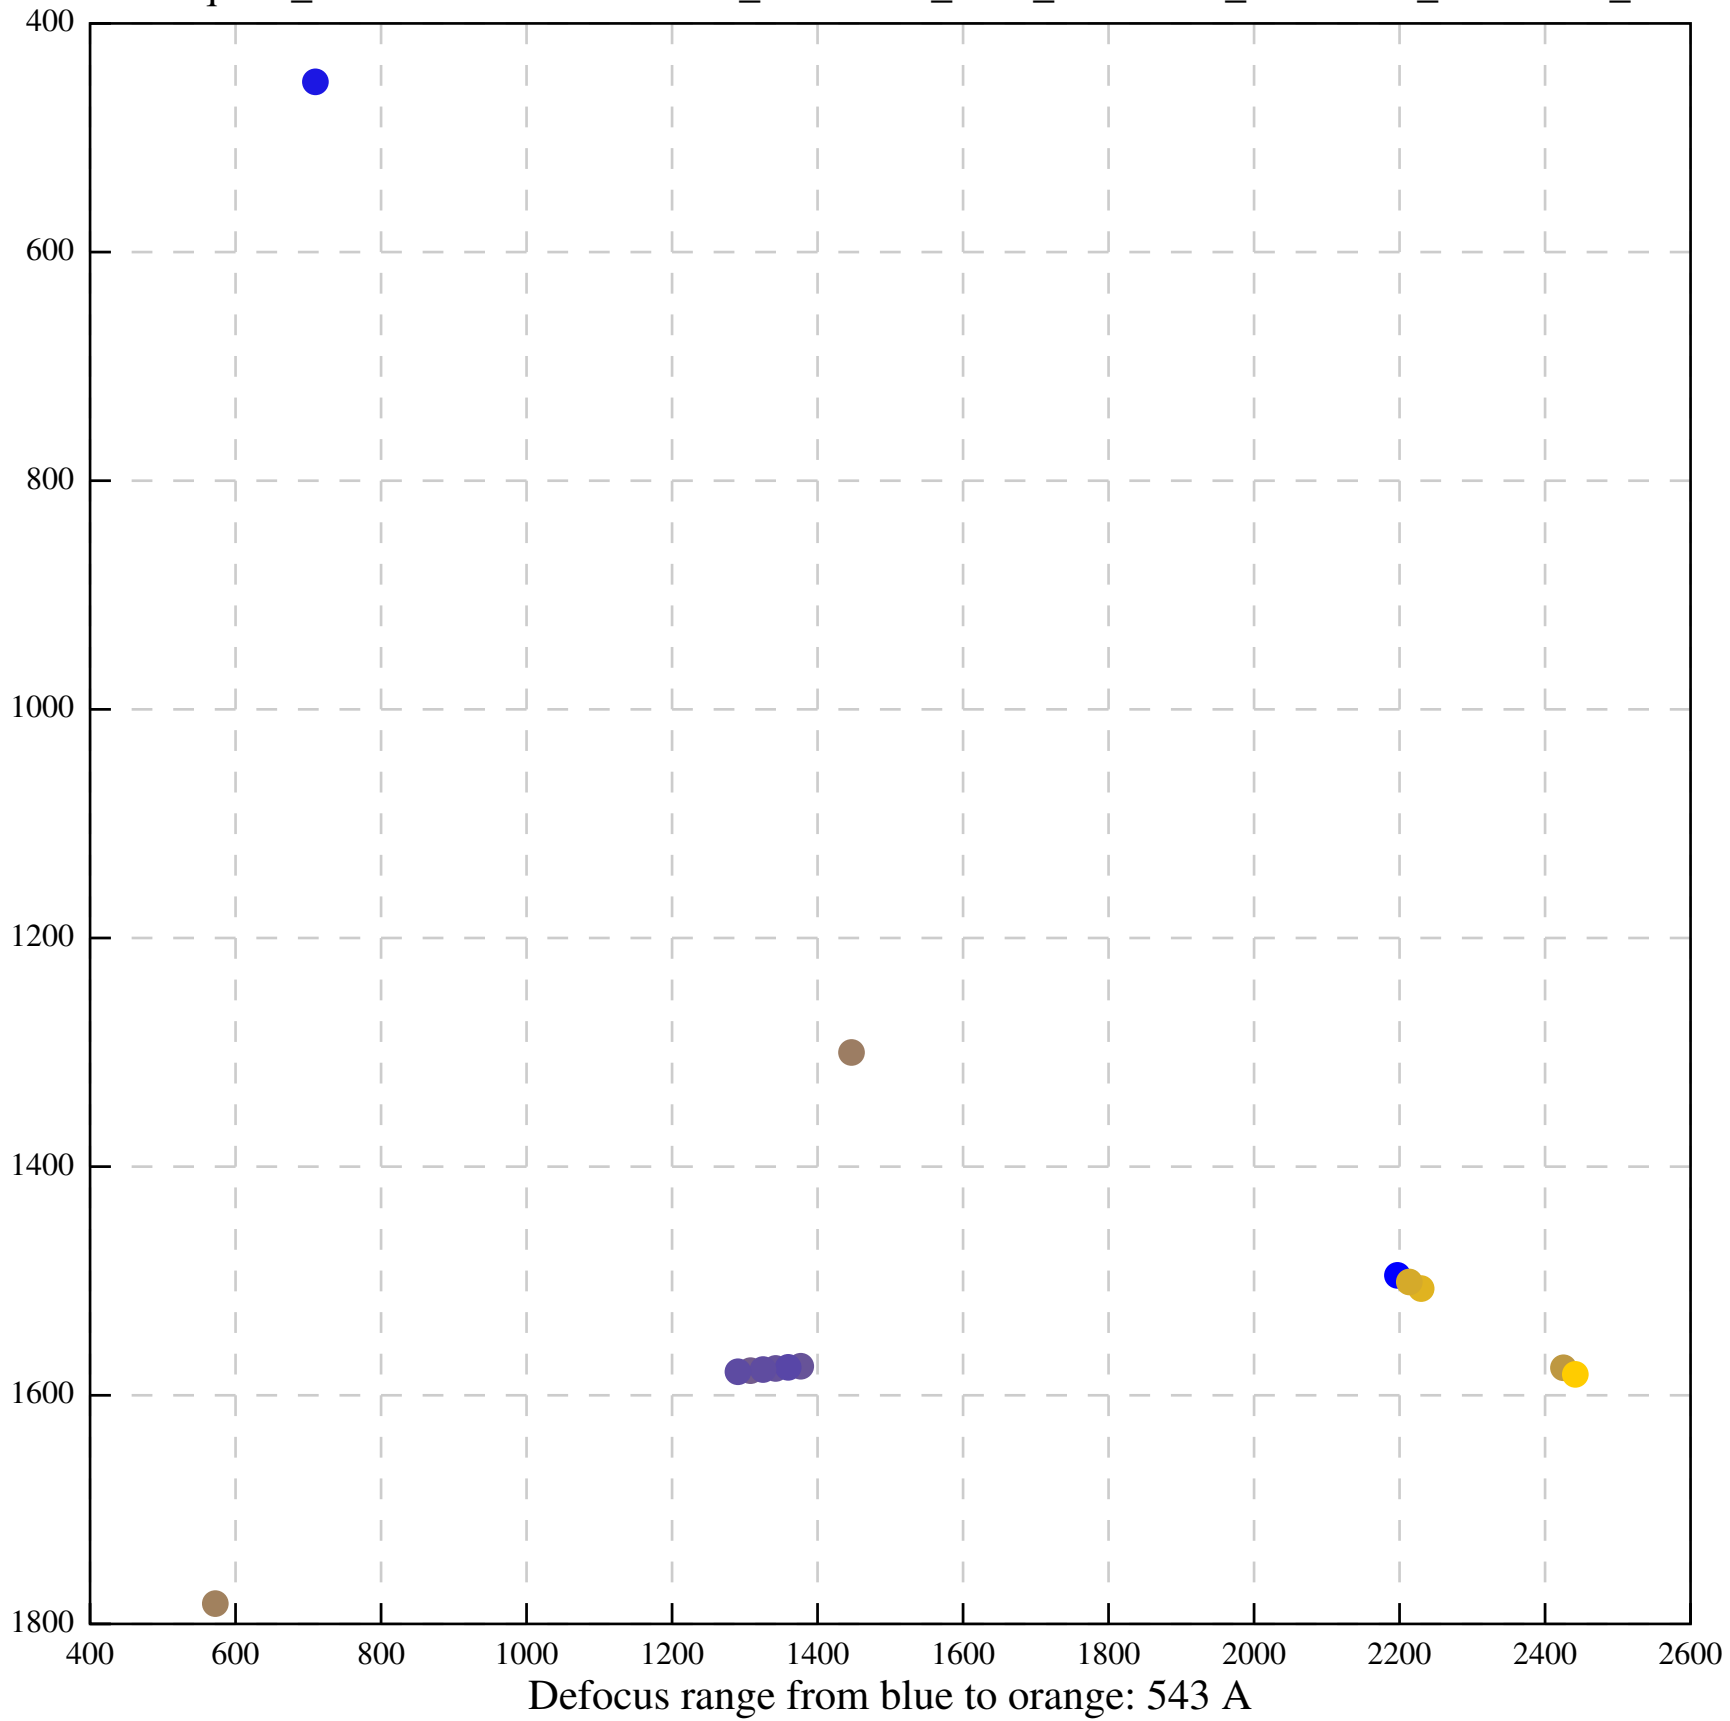

Defocus range from blue to orange: 497 A

Defocus range from blue to orange: 166 A

Defocus range from blue to orange: 241 A

Defocus range from blue to orange: 375 A

Defocus range from blue to orange: 901 A

Defocus range from blue to orange: 54 A

Defocus range from blue to orange: 70 A

Defocus range from blue to orange: 118 A

Defocus range from blue to orange: 557 A

Defocus range from blue to orange: 556 Å

Defocus range from blue to orange: 394 A

Defocus range from blue to orange: 251 A

Defocus range from blue to orange: 401 A

Defocus range from blue to orange: 473 A

Defocus range from blue to orange: 790 A

Defocus range from blue to orange: 0 A

Defocus range from blue to orange: 513 A