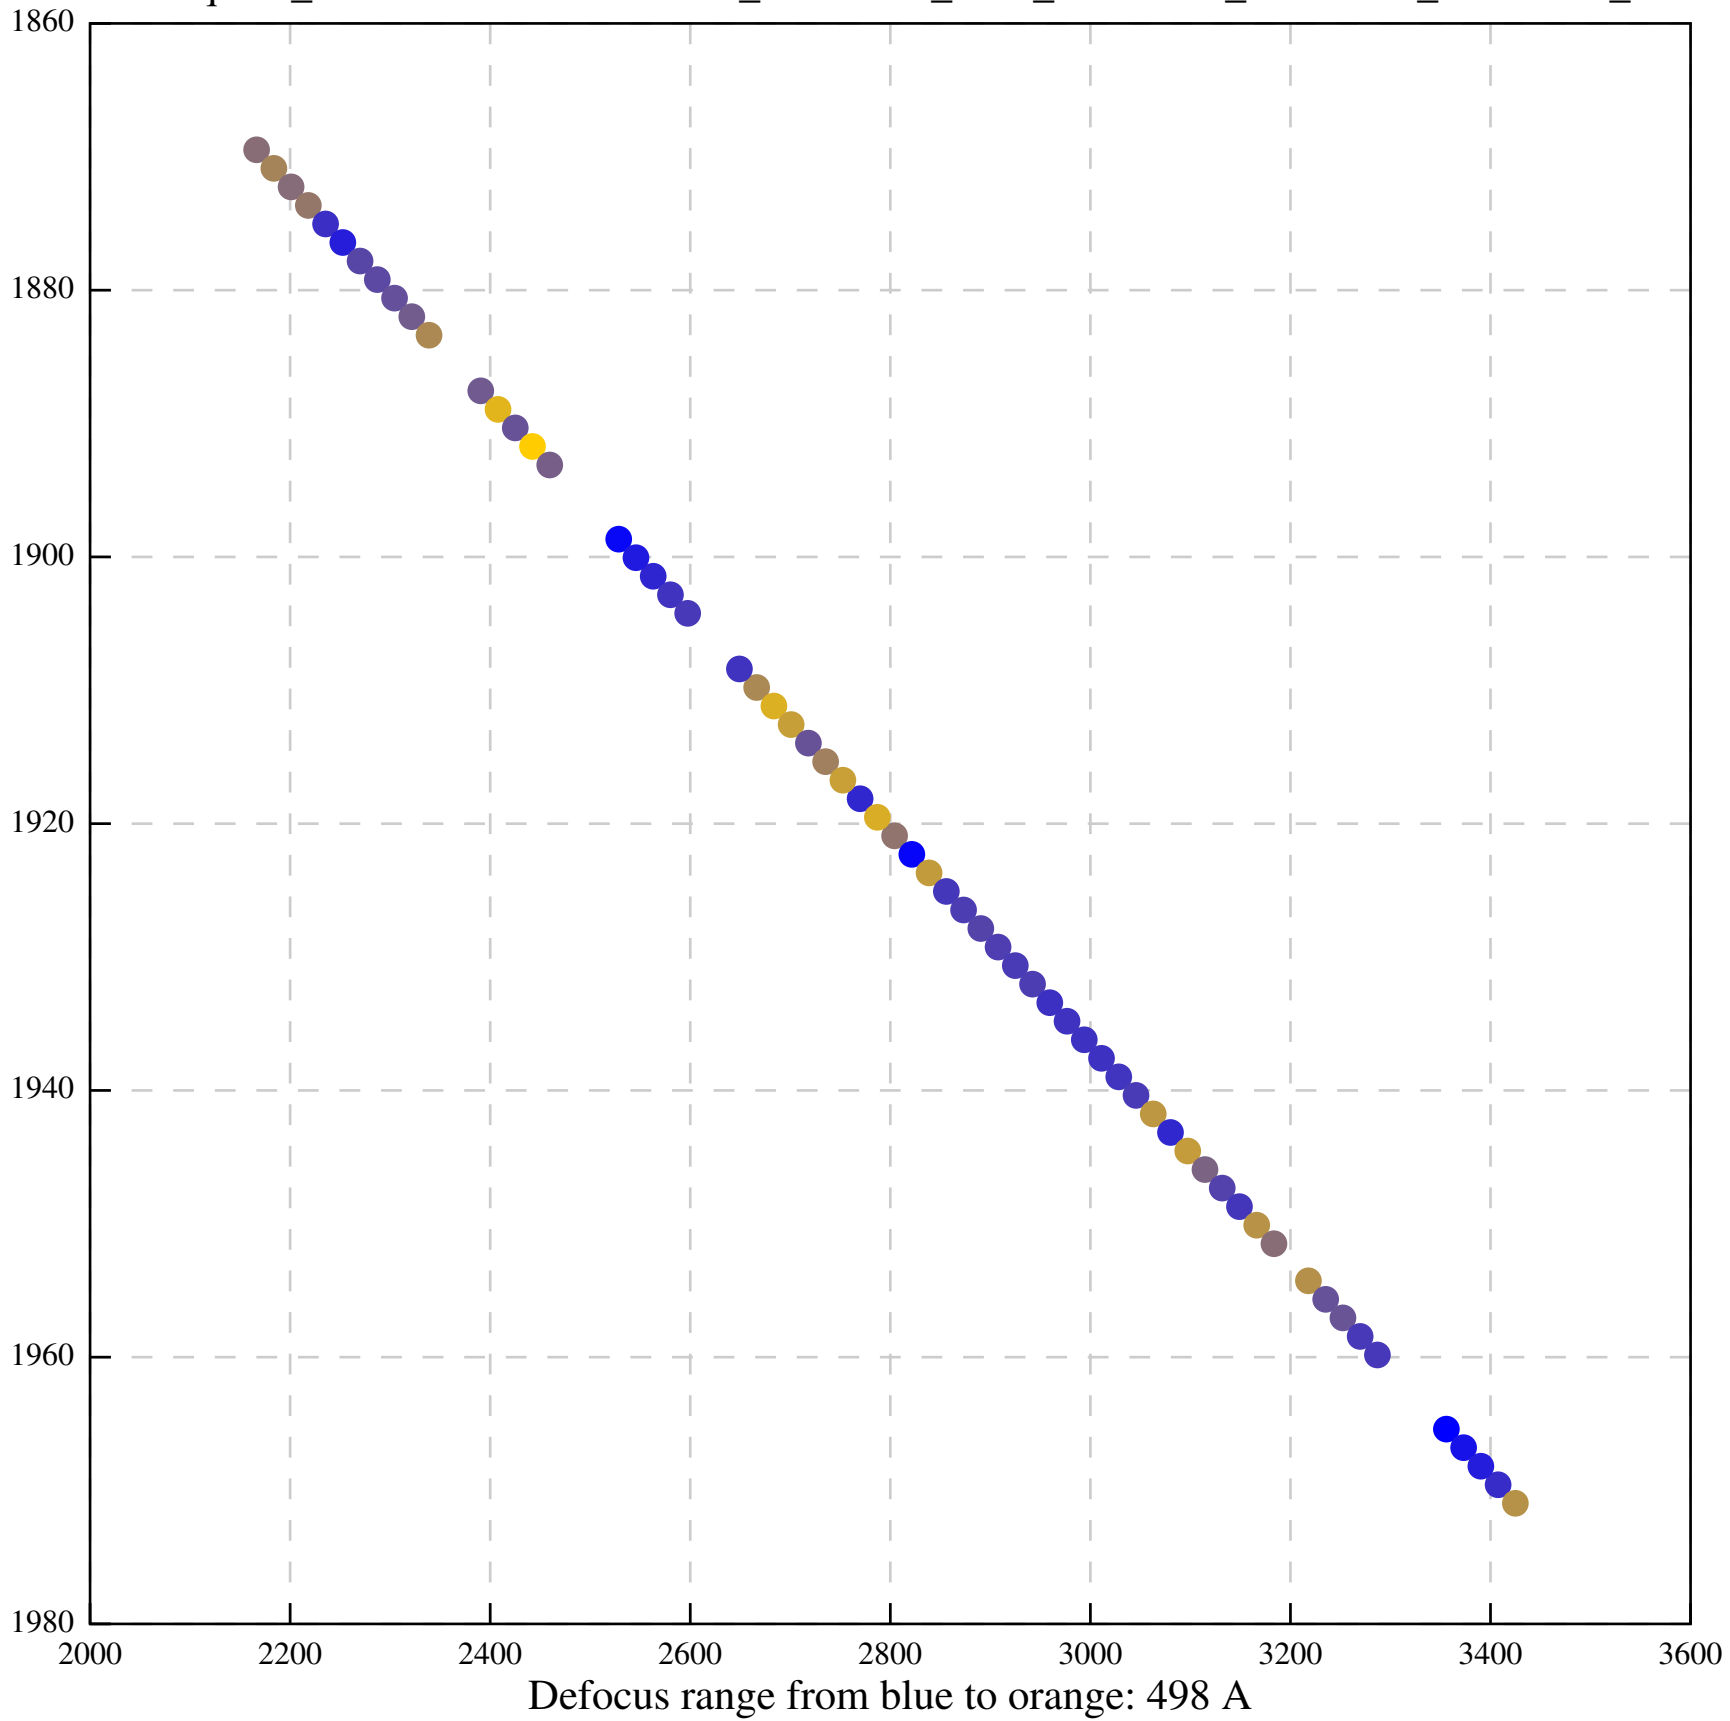

Defocus range from blue to orange: 497 A

Defocus range from blue to orange: 166 A

Defocus range from blue to orange: 241 A

Defocus range from blue to orange: 375 A

Defocus range from blue to orange: 901 A

Defocus range from blue to orange: 54 A

Defocus range from blue to orange: 70 A

Defocus range from blue to orange: 118 A

Defocus range from blue to orange: 557 A

Defocus range from blue to orange: 556 Å

Defocus range from blue to orange: 394 A

Defocus range from blue to orange: 251 A

Defocus range from blue to orange: 401 A

Defocus range from blue to orange: 473 A

Defocus range from blue to orange: 790 A

Defocus range from blue to orange: 0 A

Defocus range from blue to orange: 513 A