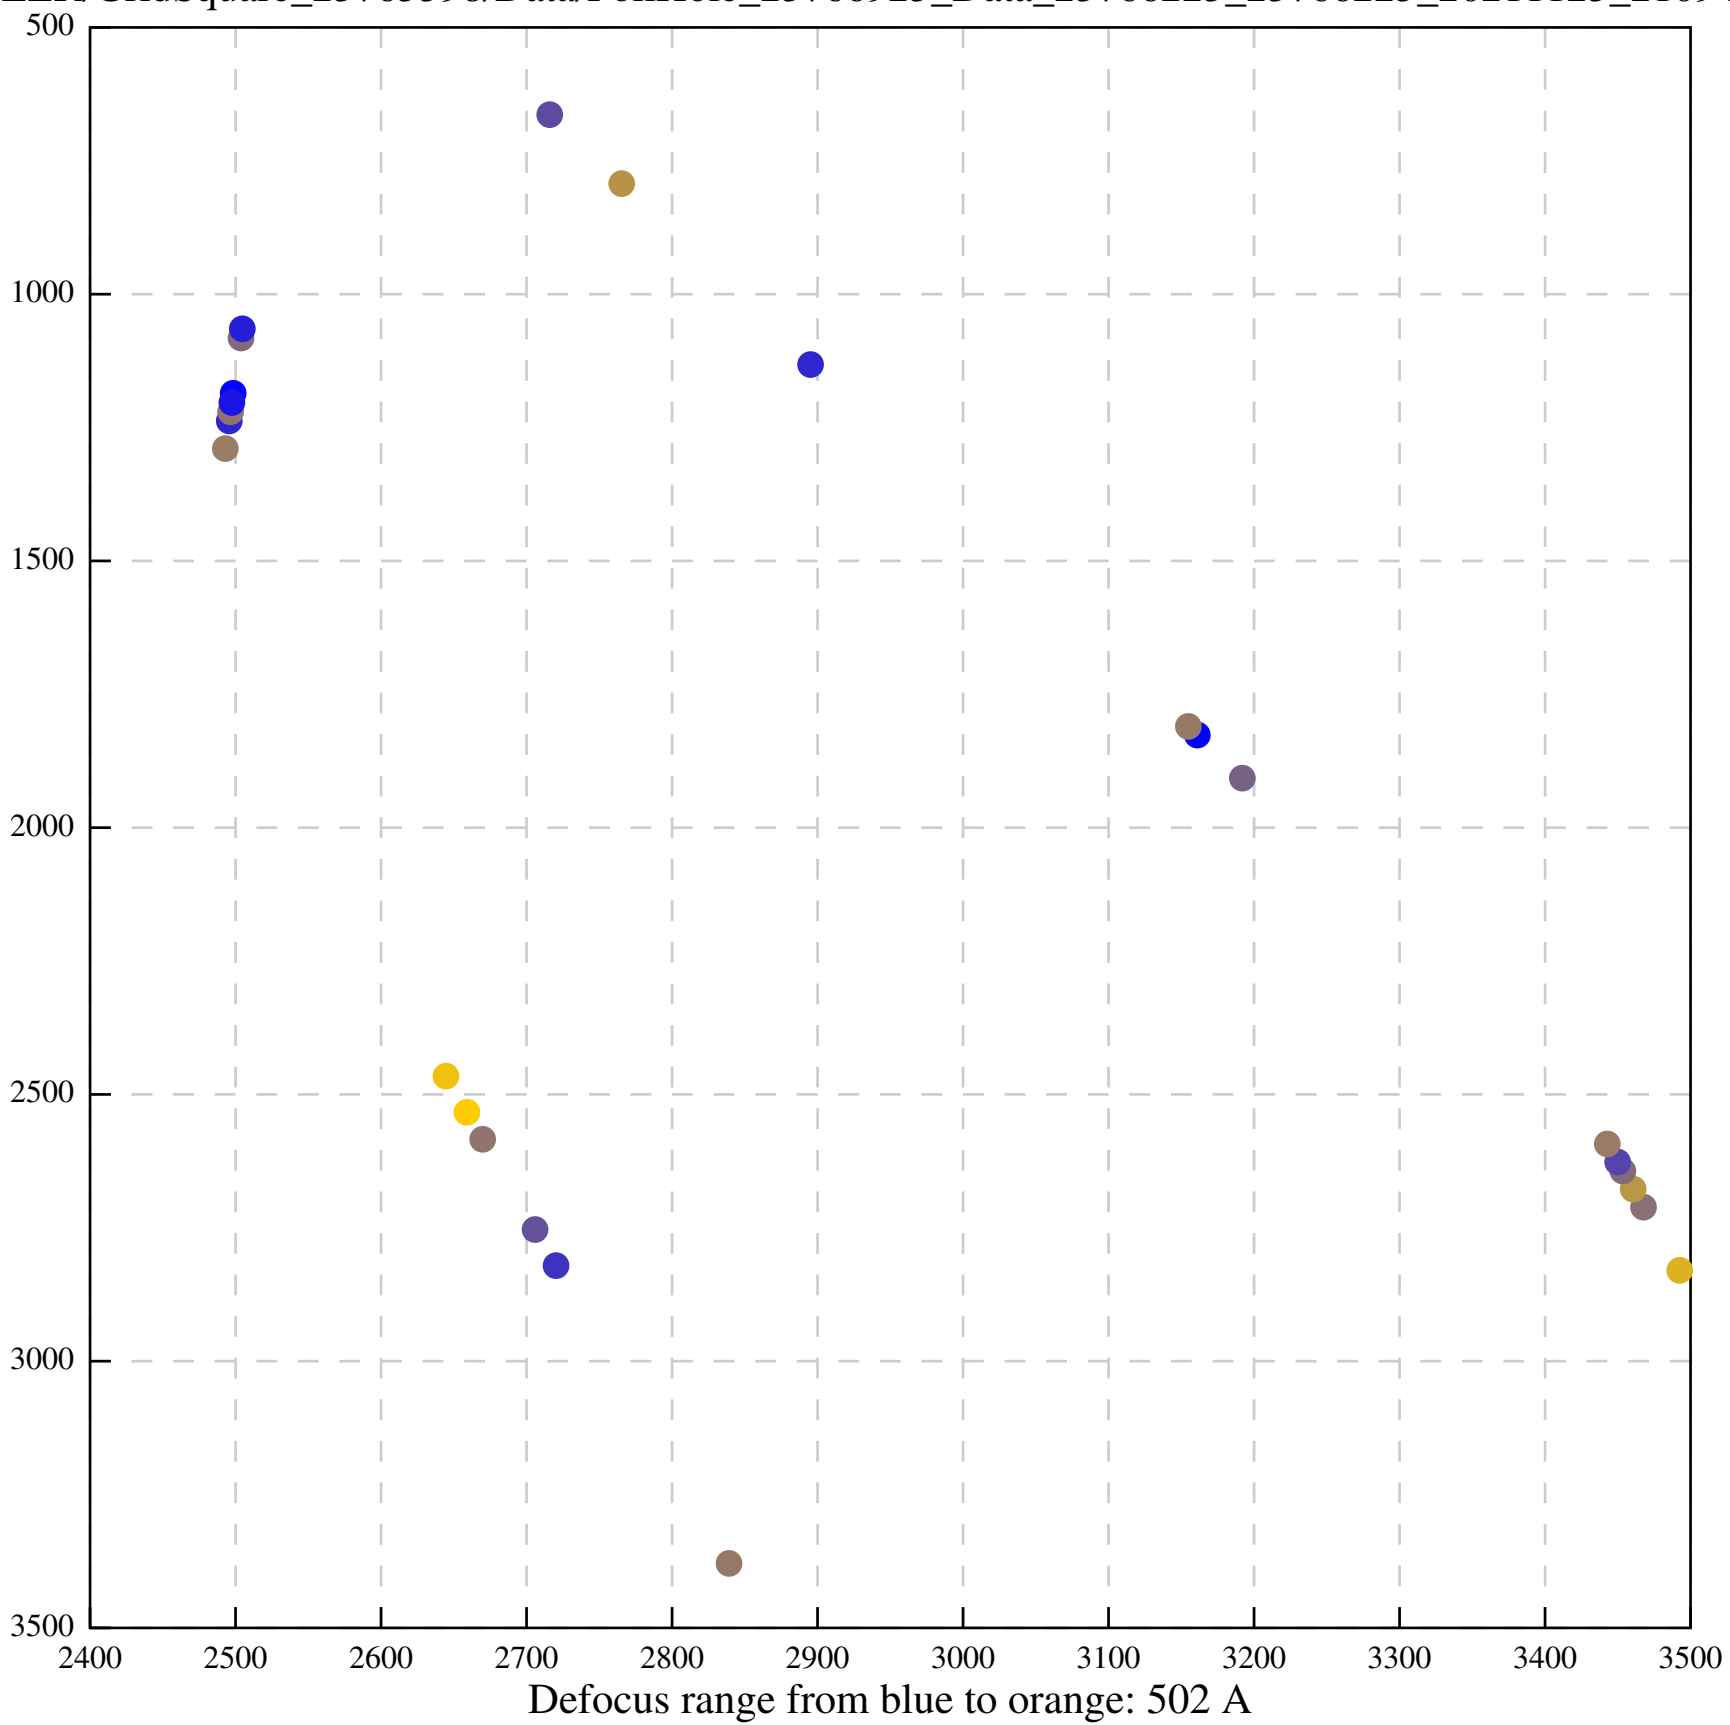

Defocus range from blue to orange: 54 A

Defocus range from blue to orange: 70 A

Defocus range from blue to orange: 118 A

Defocus range from blue to orange: 557 A

Defocus range from blue to orange: 556 Å

Defocus range from blue to orange: 394 A

Defocus range from blue to orange: 251 A

Defocus range from blue to orange: 401 A

Defocus range from blue to orange: 473 A

Defocus range from blue to orange: 790 A

Defocus range from blue to orange: 0 A

Defocus range from blue to orange: 513 A

Defocus range from blue to orange: 323 A