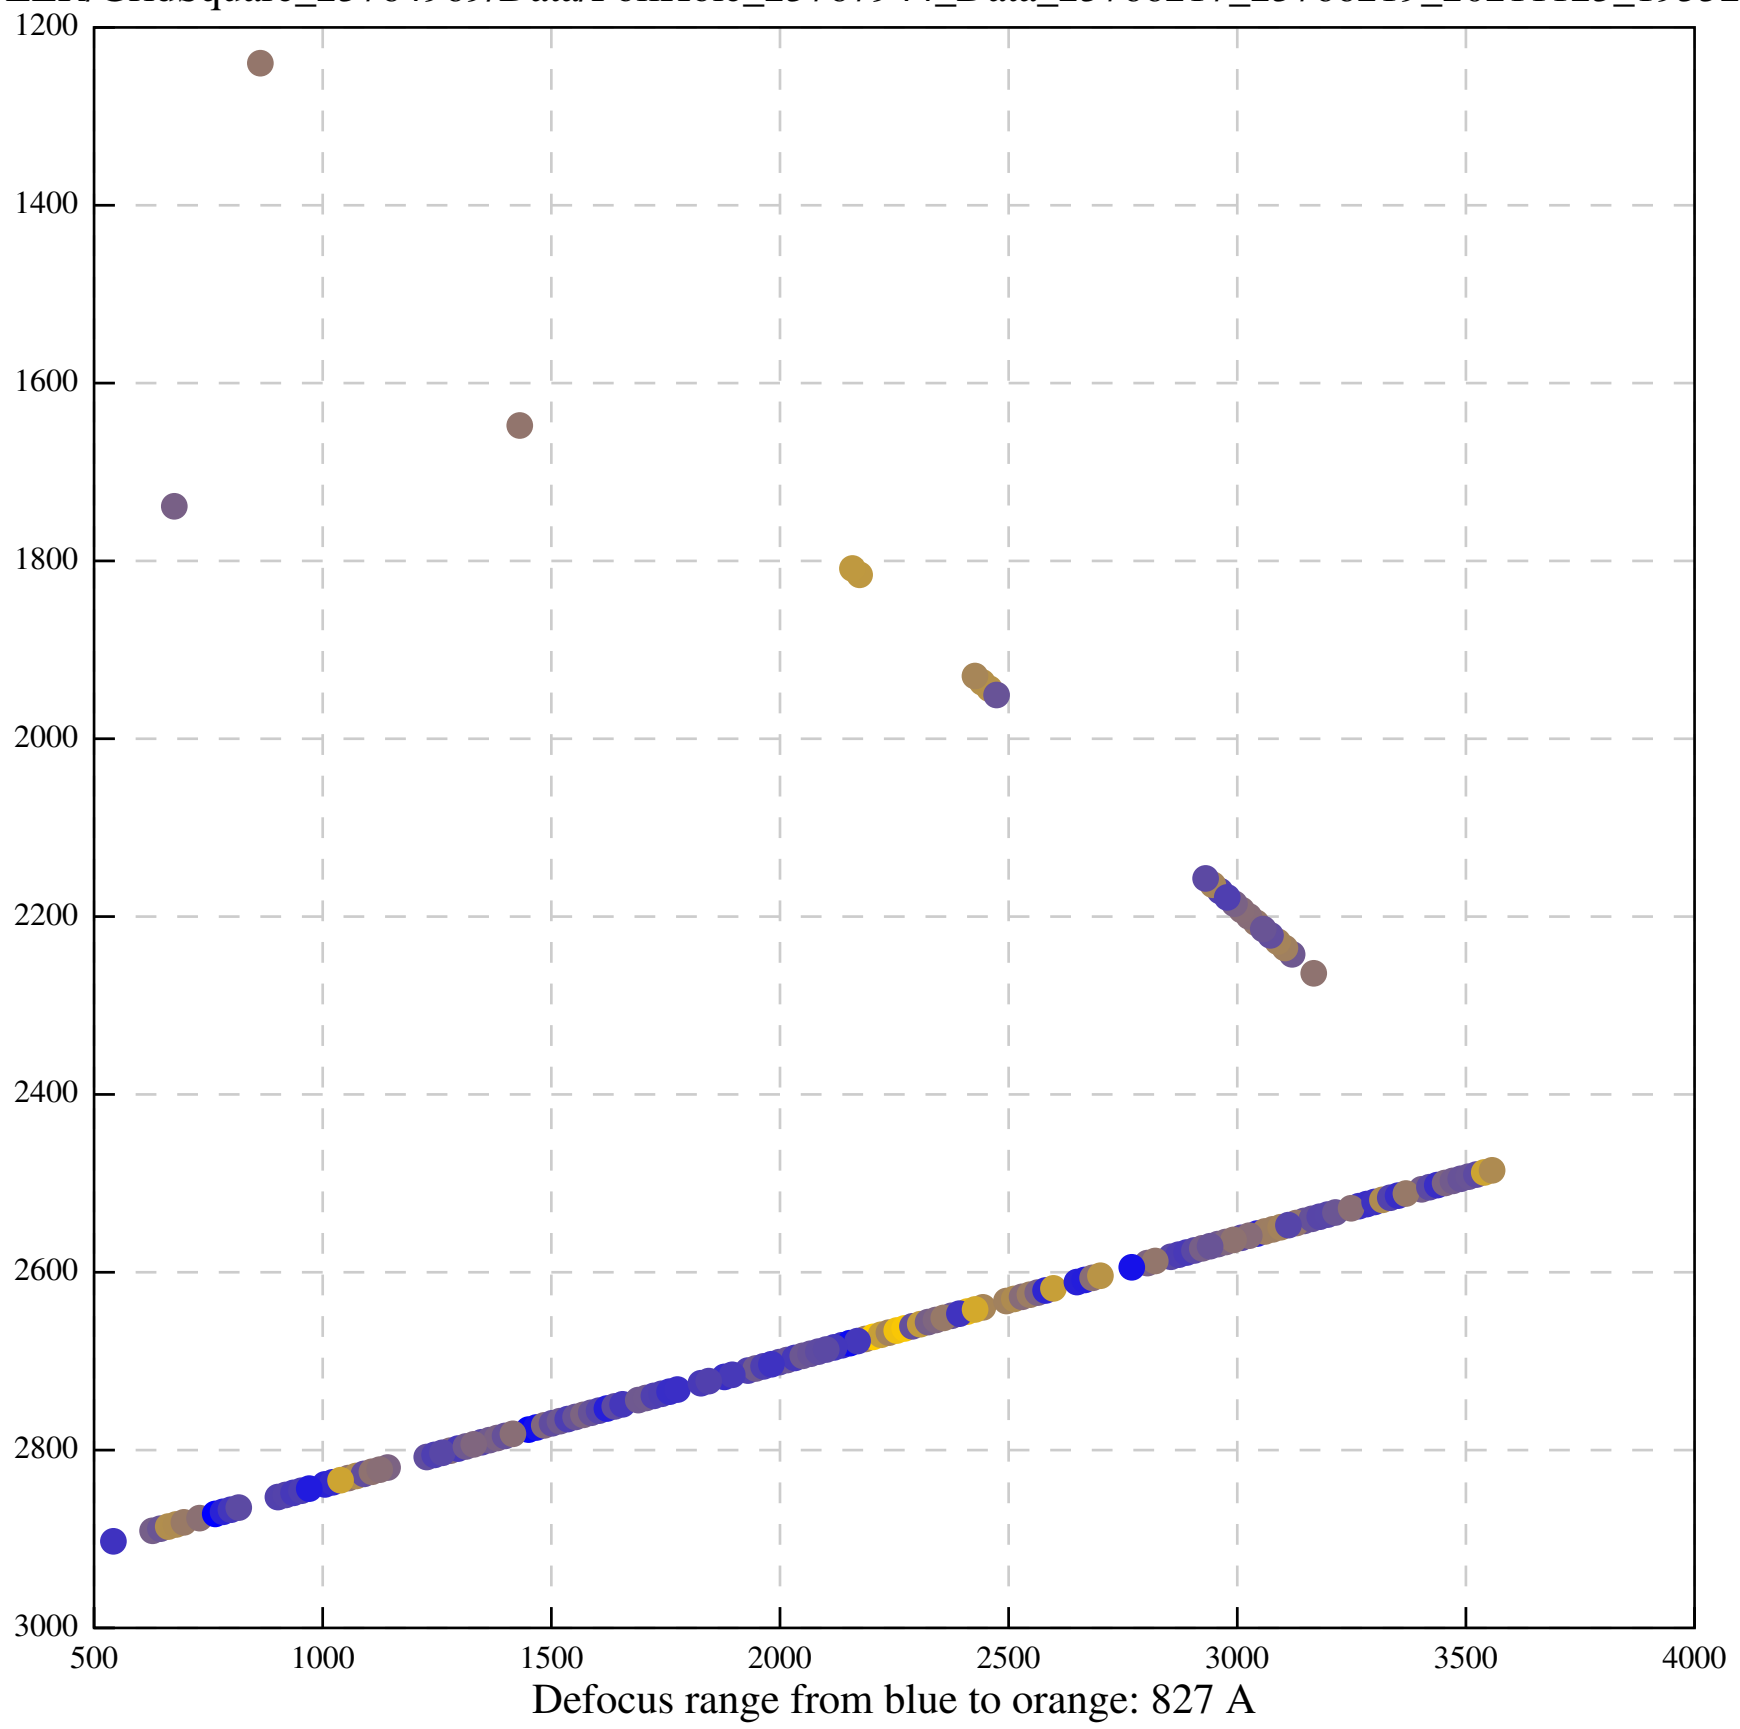

Defocus range from blue to orange: 189 A

Defocus range from blue to orange: 1136 A

Defocus range from blue to orange: 690 A

Defocus range from blue to orange: 393 A

Defocus range from blue to orange: 119 Å

Defocus range from blue to orange: 426 A

Defocus range from blue to orange: 396 A

Defocus range from blue to orange: 269 A

Defocus range from blue to orange: 460 A

Defocus range from blue to orange: 109 A

Defocus range from blue to orange: 58 A

Defocus range from blue to orange: 305 A

Defocus range from blue to orange: 167 A

Defocus range from blue to orange: 0 A

Defocus range from blue to orange: 422 A

Defocus range from blue to orange: 348 A

Defocus range from blue to orange: 372 A

Defocus range from blue to orange: 346 A

Defocus range from blue to orange: 360 A

Defocus range from blue to orange: 1022 A

Defocus range from blue to orange: 346 A