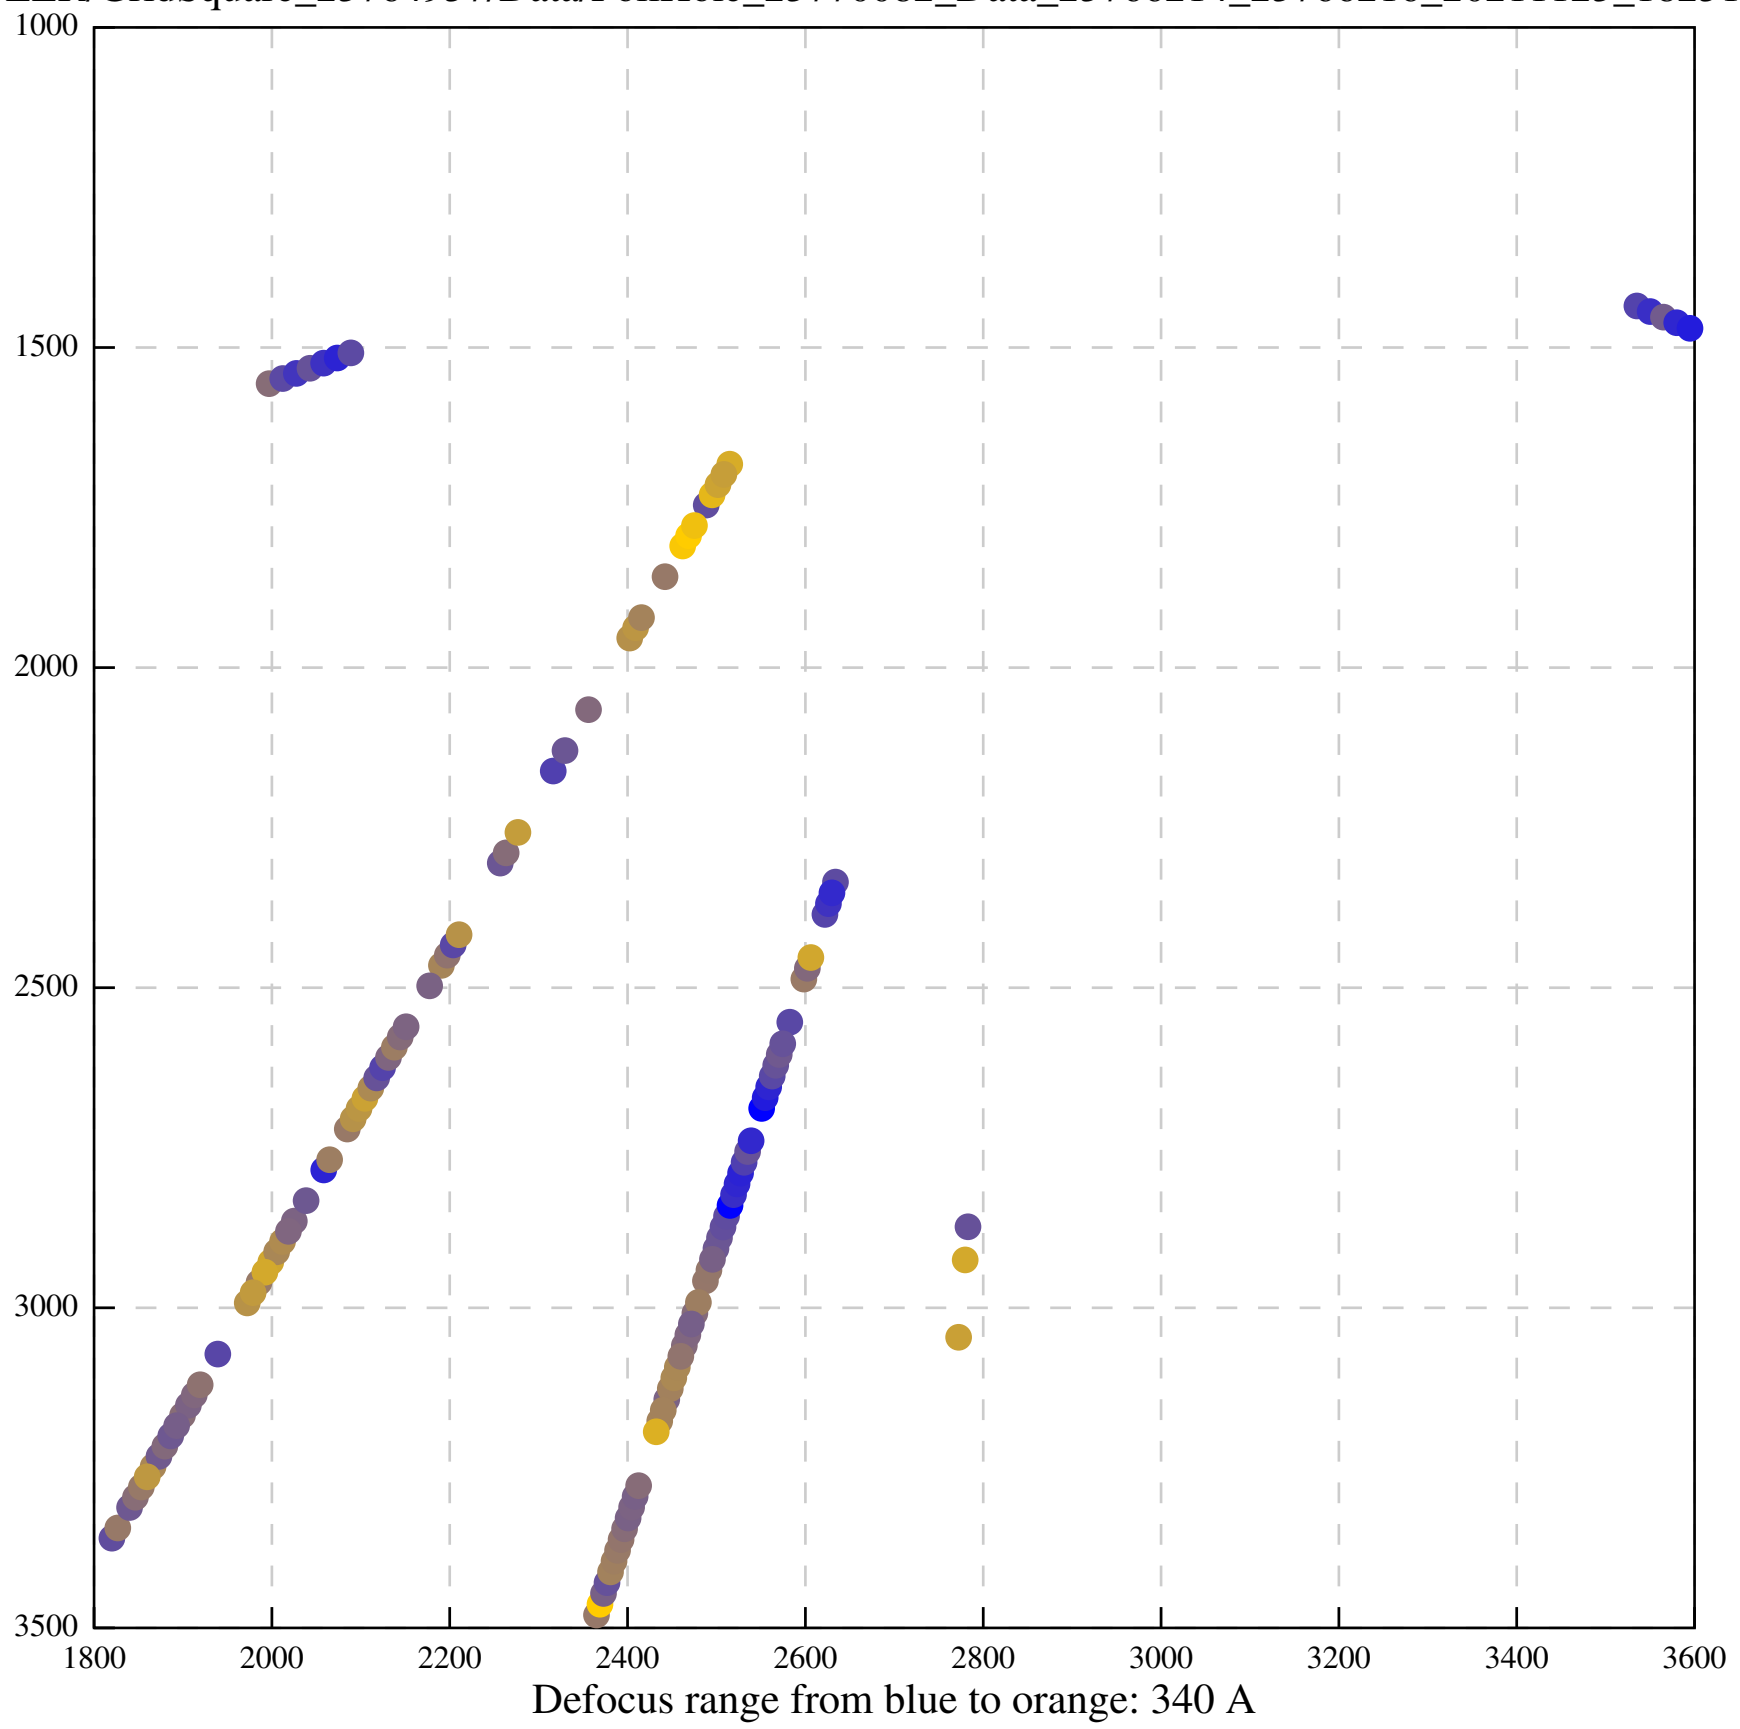

Defocus range from blue to orange: 171 A

Defocus range from blue to orange: 147 A

Defocus range from blue to orange: 469 A

Defocus range from blue to orange: 356 A

Defocus range from blue to orange: 221 A

Defocus range from blue to orange: 29 A

Defocus range from blue to orange: 191 A

Defocus range from blue to orange: 452 A

Defocus range from blue to orange: 217 A

Defocus range from blue to orange: 277 A

Defocus range from blue to orange: 442 A

Defocus range from blue to orange: 406 A

Defocus range from blue to orange: 385 A

Defocus range from blue to orange: 704 A

Defocus range from blue to orange: 283 A

Defocus range from blue to orange: 10 A

Defocus range from blue to orange: 0 Å

Defocus range from blue to orange: 169 A

Defocus range from blue to orange: 709 A

Defocus range from blue to orange: 66 A

Defocus range from blue to orange: 357 A

Defocus range from blue to orange: 1026 A