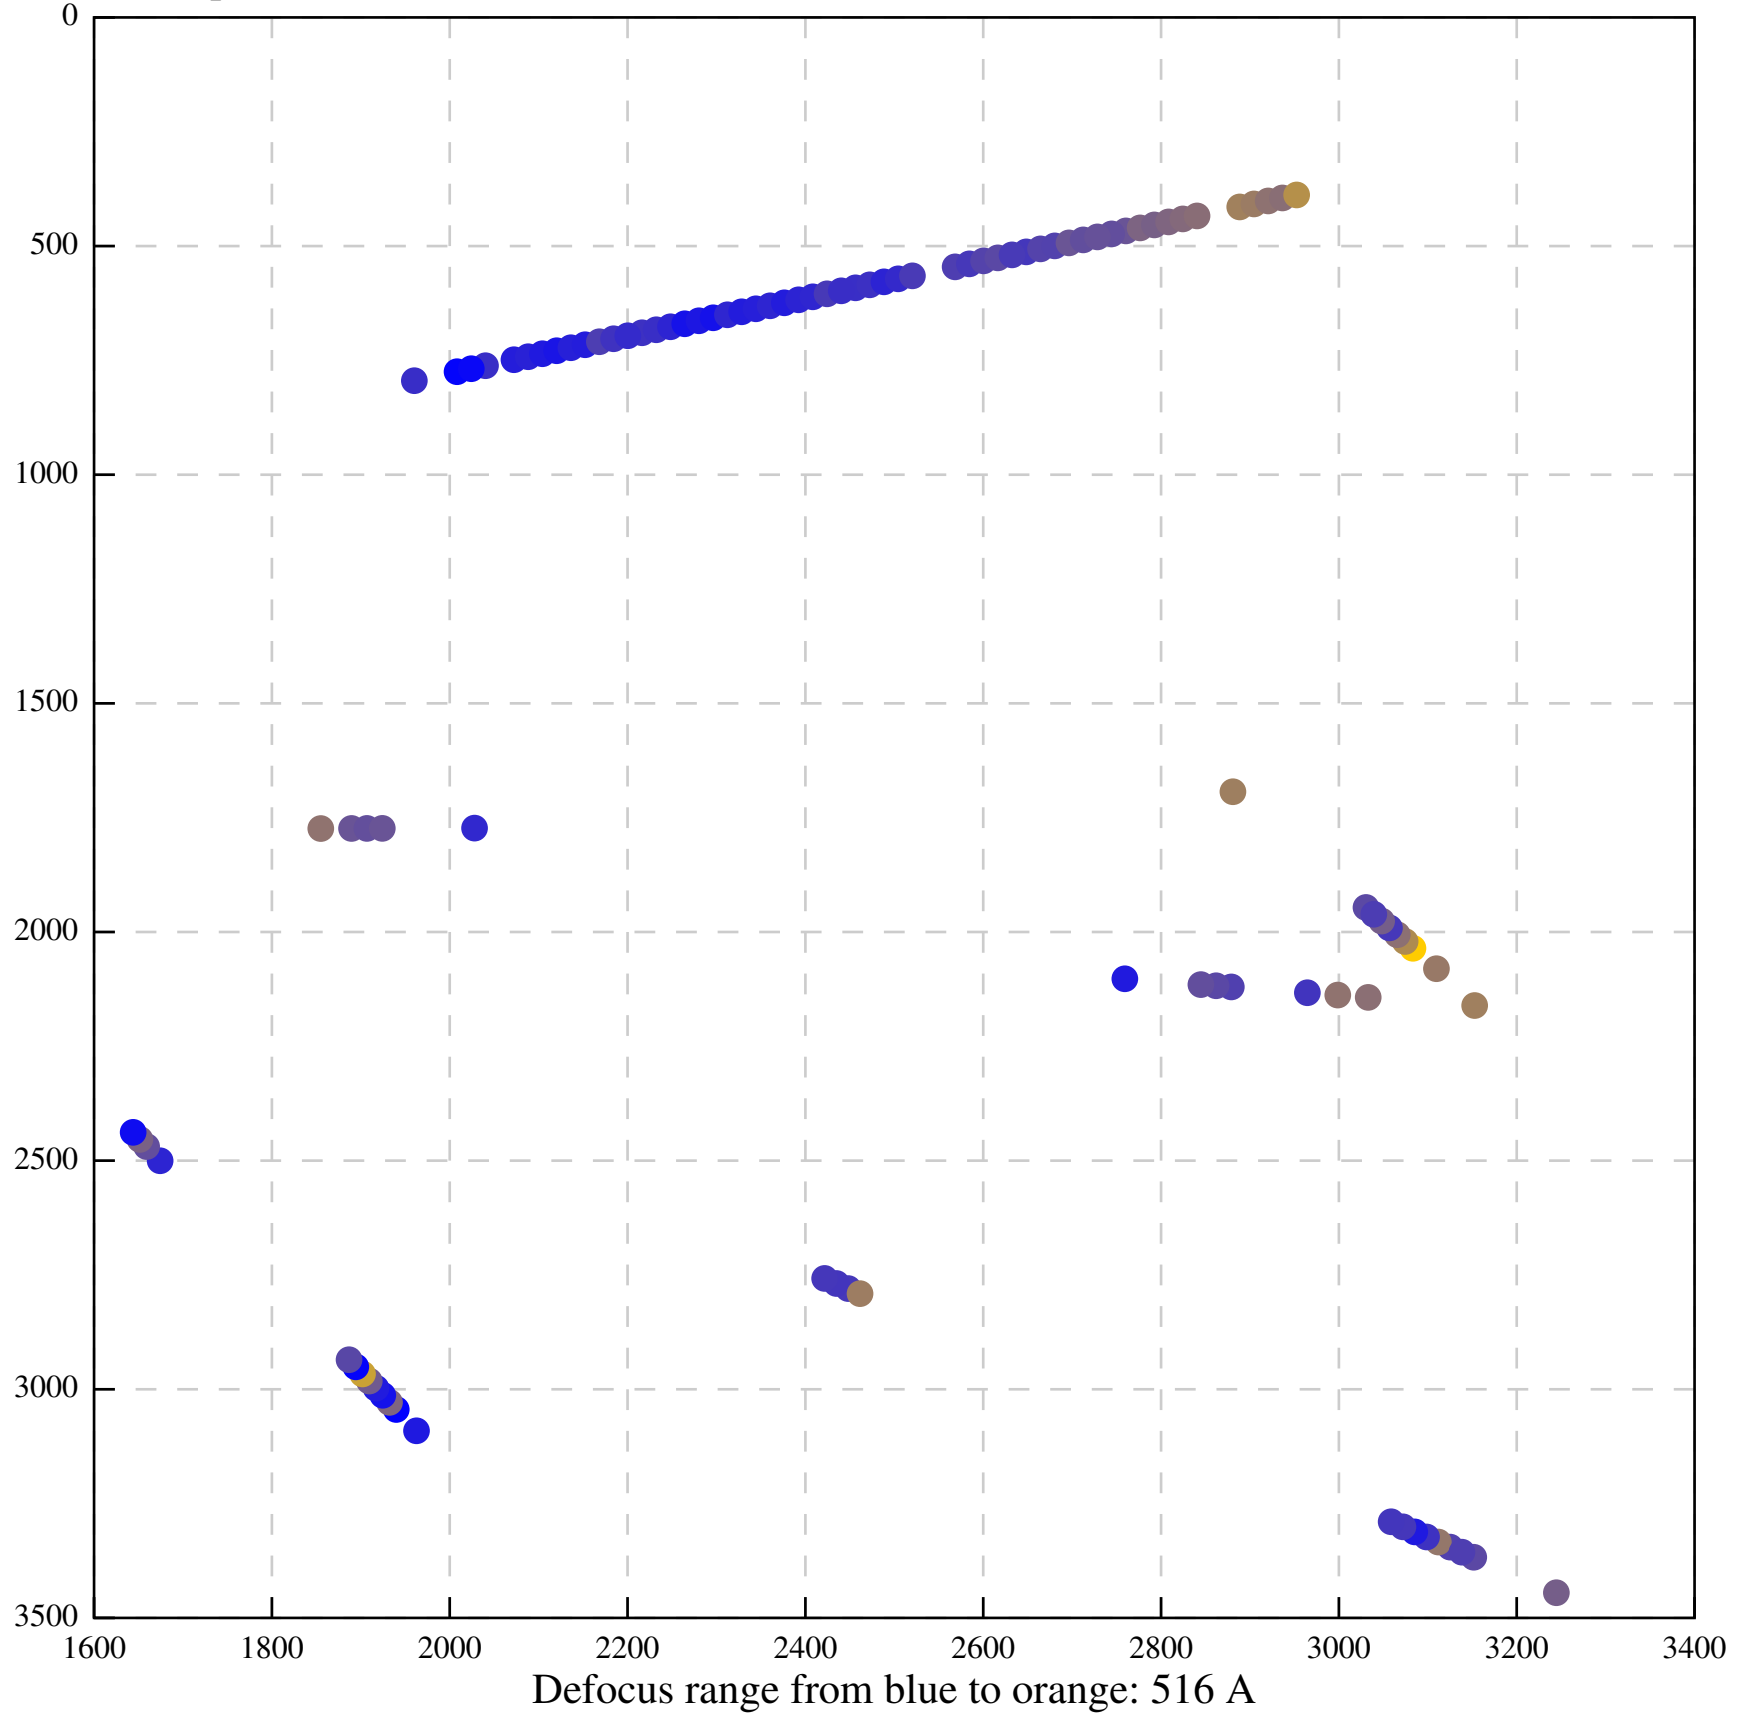

Defocus range from blue to orange: 519 A

Defocus range from blue to orange: 16 A

Defocus range from blue to orange: 211 A

Defocus range from blue to orange: 0 A

Defocus range from blue to orange: 150 A

Defocus range from blue to orange: 459 A

Defocus range from blue to orange: 0 A

Defocus range from blue to orange: 65 A

Defocus range from blue to orange: 382 A

Defocus range from blue to orange: 170 A

Defocus range from blue to orange: 874 A

Defocus range from blue to orange: 793 A

Defocus range from blue to orange: 189 A

Defocus range from blue to orange: 1136 A

Defocus range from blue to orange: 690 A

Defocus range from blue to orange: 393 A

Defocus range from blue to orange: 119 Å