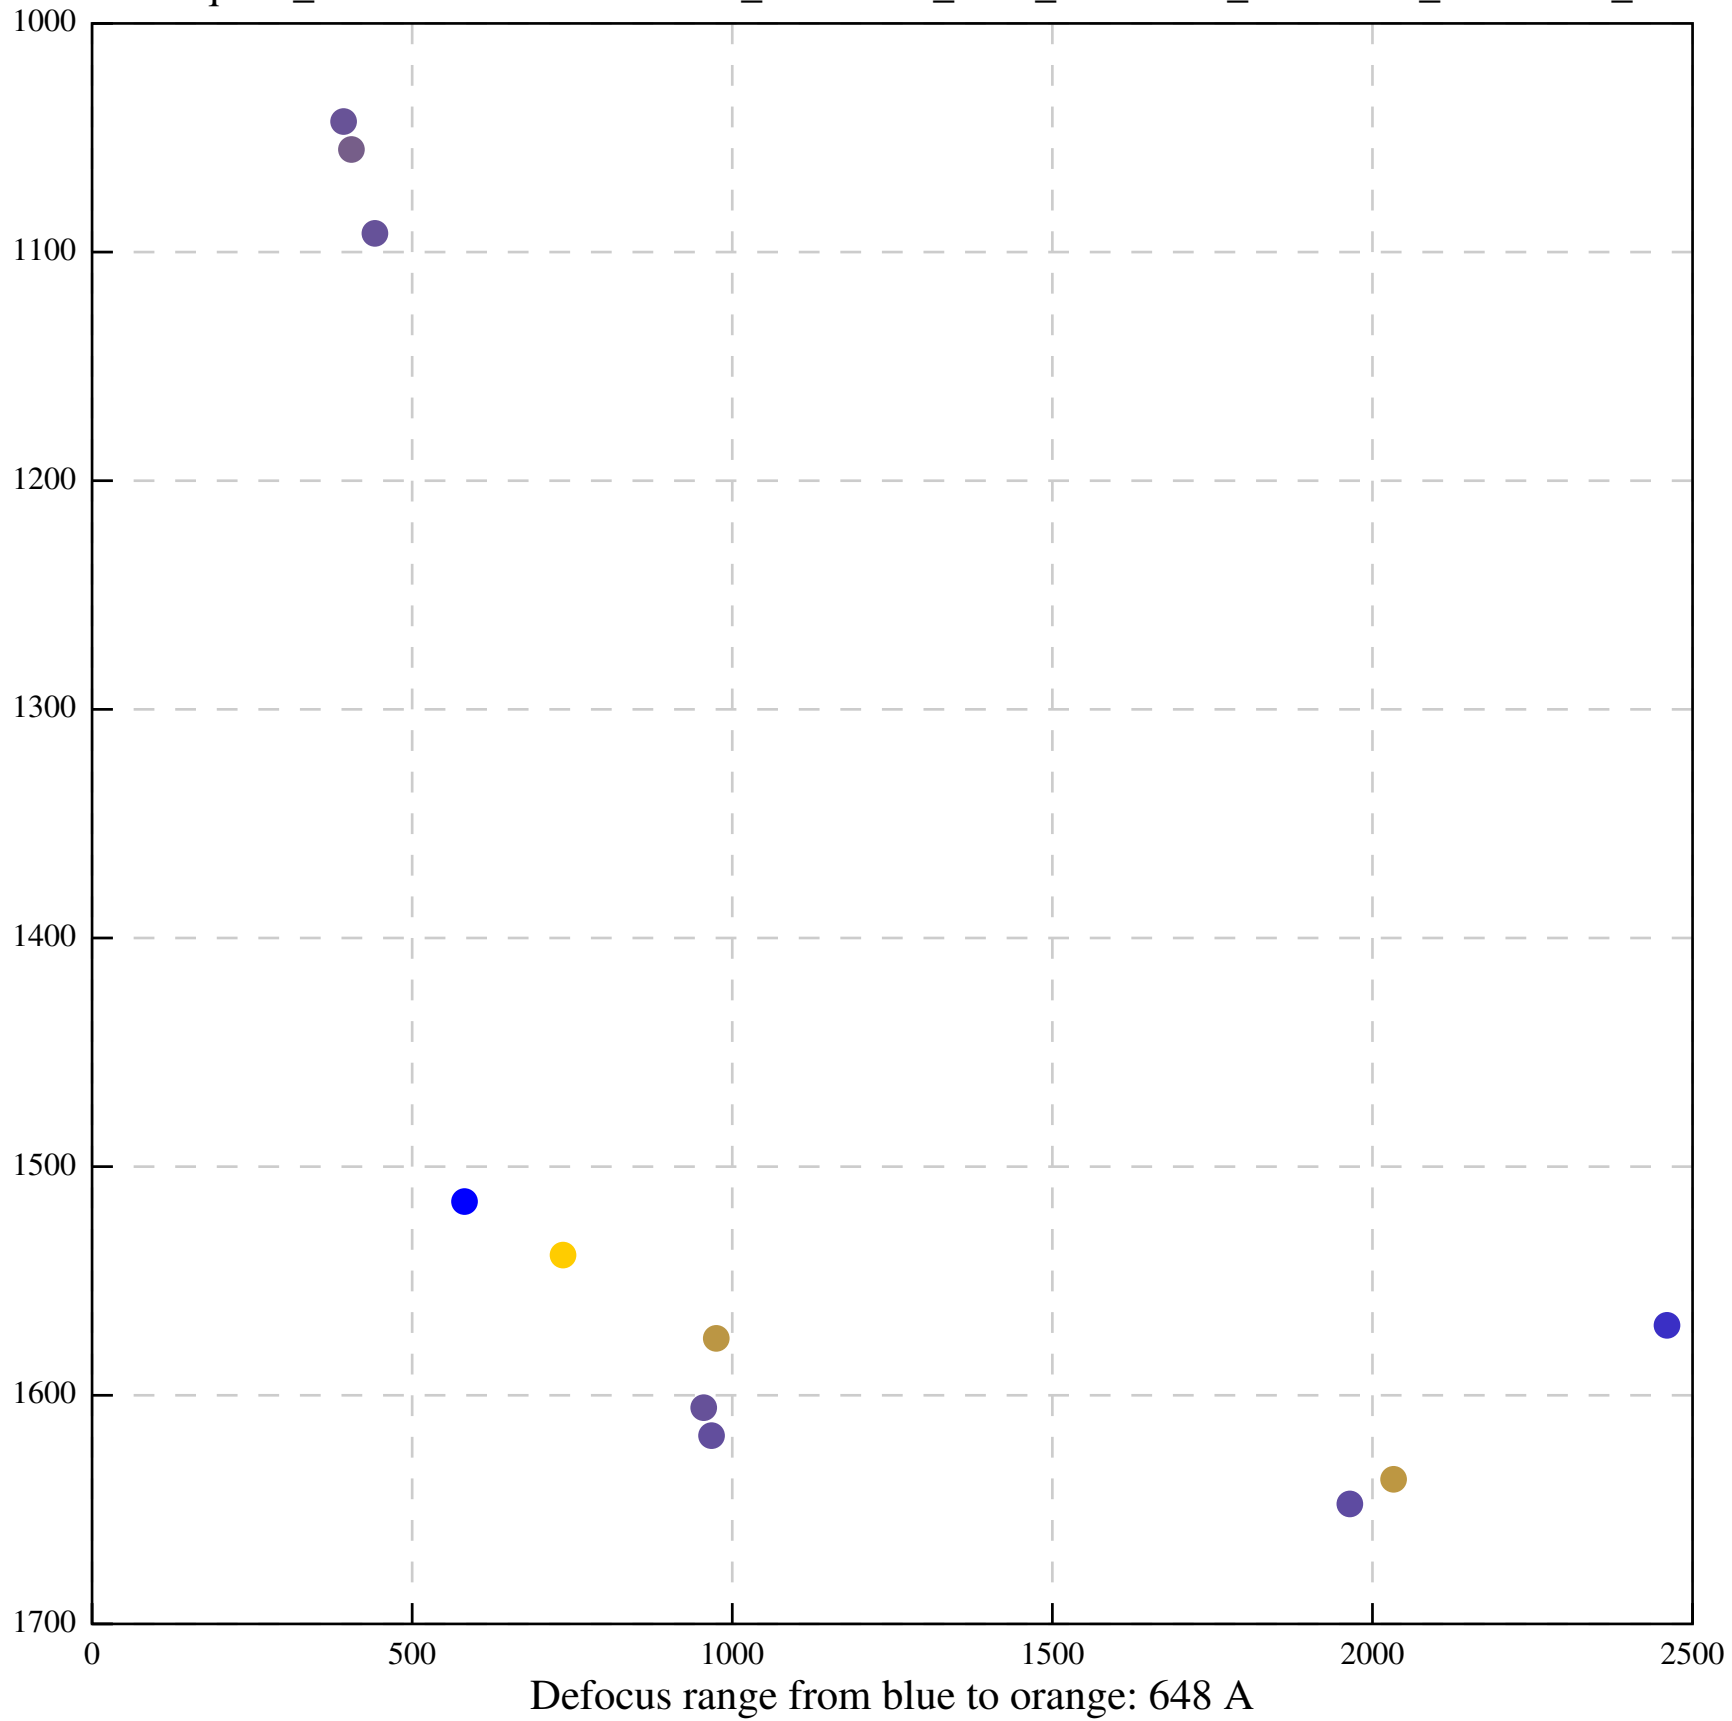

Defocus range from blue to orange: 318 A

Defocus range from blue to orange: 474 A

Defocus range from blue to orange: 732 A

Defocus range from blue to orange: 551 A

Defocus range from blue to orange: 460 A

Defocus range from blue to orange: 497 A

Defocus range from blue to orange: 166 A

Defocus range from blue to orange: 241 A

Defocus range from blue to orange: 375 A

Defocus range from blue to orange: 901 A

Defocus range from blue to orange: 54 A

Defocus range from blue to orange: 70 A

Defocus range from blue to orange: 118 A

Defocus range from blue to orange: 557 A

Defocus range from blue to orange: 556 Å

Defocus range from blue to orange: 394 A

Defocus range from blue to orange: 251 A

Defocus range from blue to orange: 401 A

Defocus range from blue to orange: 473 A

Defocus range from blue to orange: 790 A

Defocus range from blue to orange: 0 A

Defocus range from blue to orange: 513 A