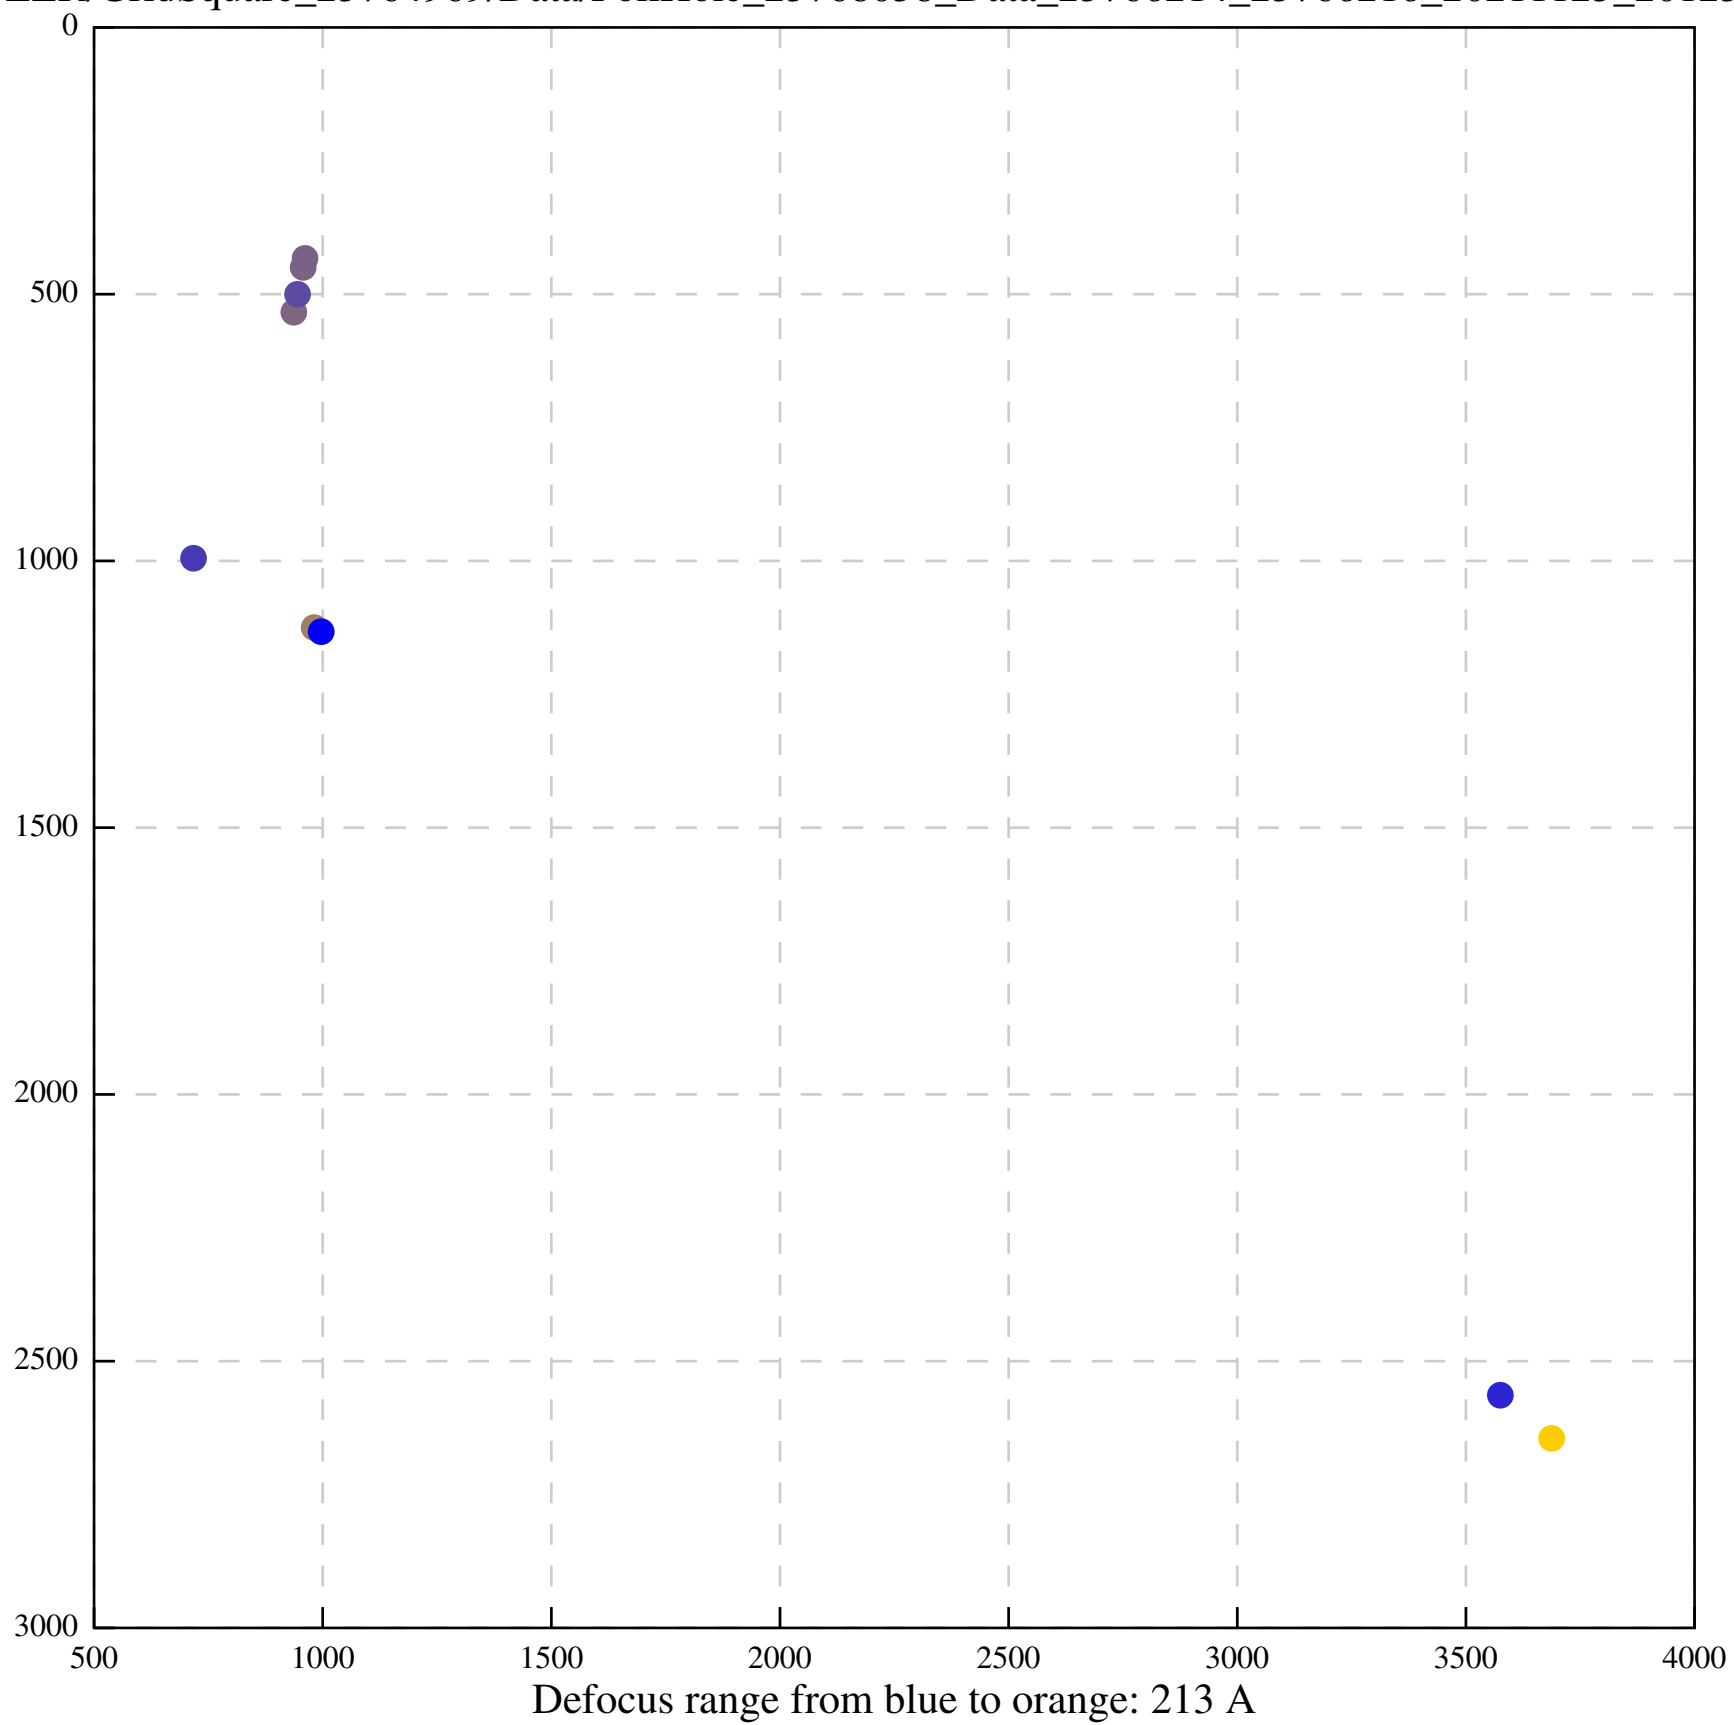

Defocus range from blue to orange: 372 A

Defocus range from blue to orange: 346 A

Defocus range from blue to orange: 360 A

Defocus range from blue to orange: 1022 A

Defocus range from blue to orange: 346 A

Defocus range from blue to orange: 318 A

Defocus range from blue to orange: 474 A

Defocus range from blue to orange: 732 A

Defocus range from blue to orange: 551 A

Defocus range from blue to orange: 460 A

Defocus range from blue to orange: 497 A

Defocus range from blue to orange: 166 A

Defocus range from blue to orange: 241 A

Defocus range from blue to orange: 375 A

Defocus range from blue to orange: 901 A

Defocus range from blue to orange: 54 A

Defocus range from blue to orange: 70 A

Defocus range from blue to orange: 118 A

Defocus range from blue to orange: 557 A

Defocus range from blue to orange: 556 Å

Defocus range from blue to orange: 394 A