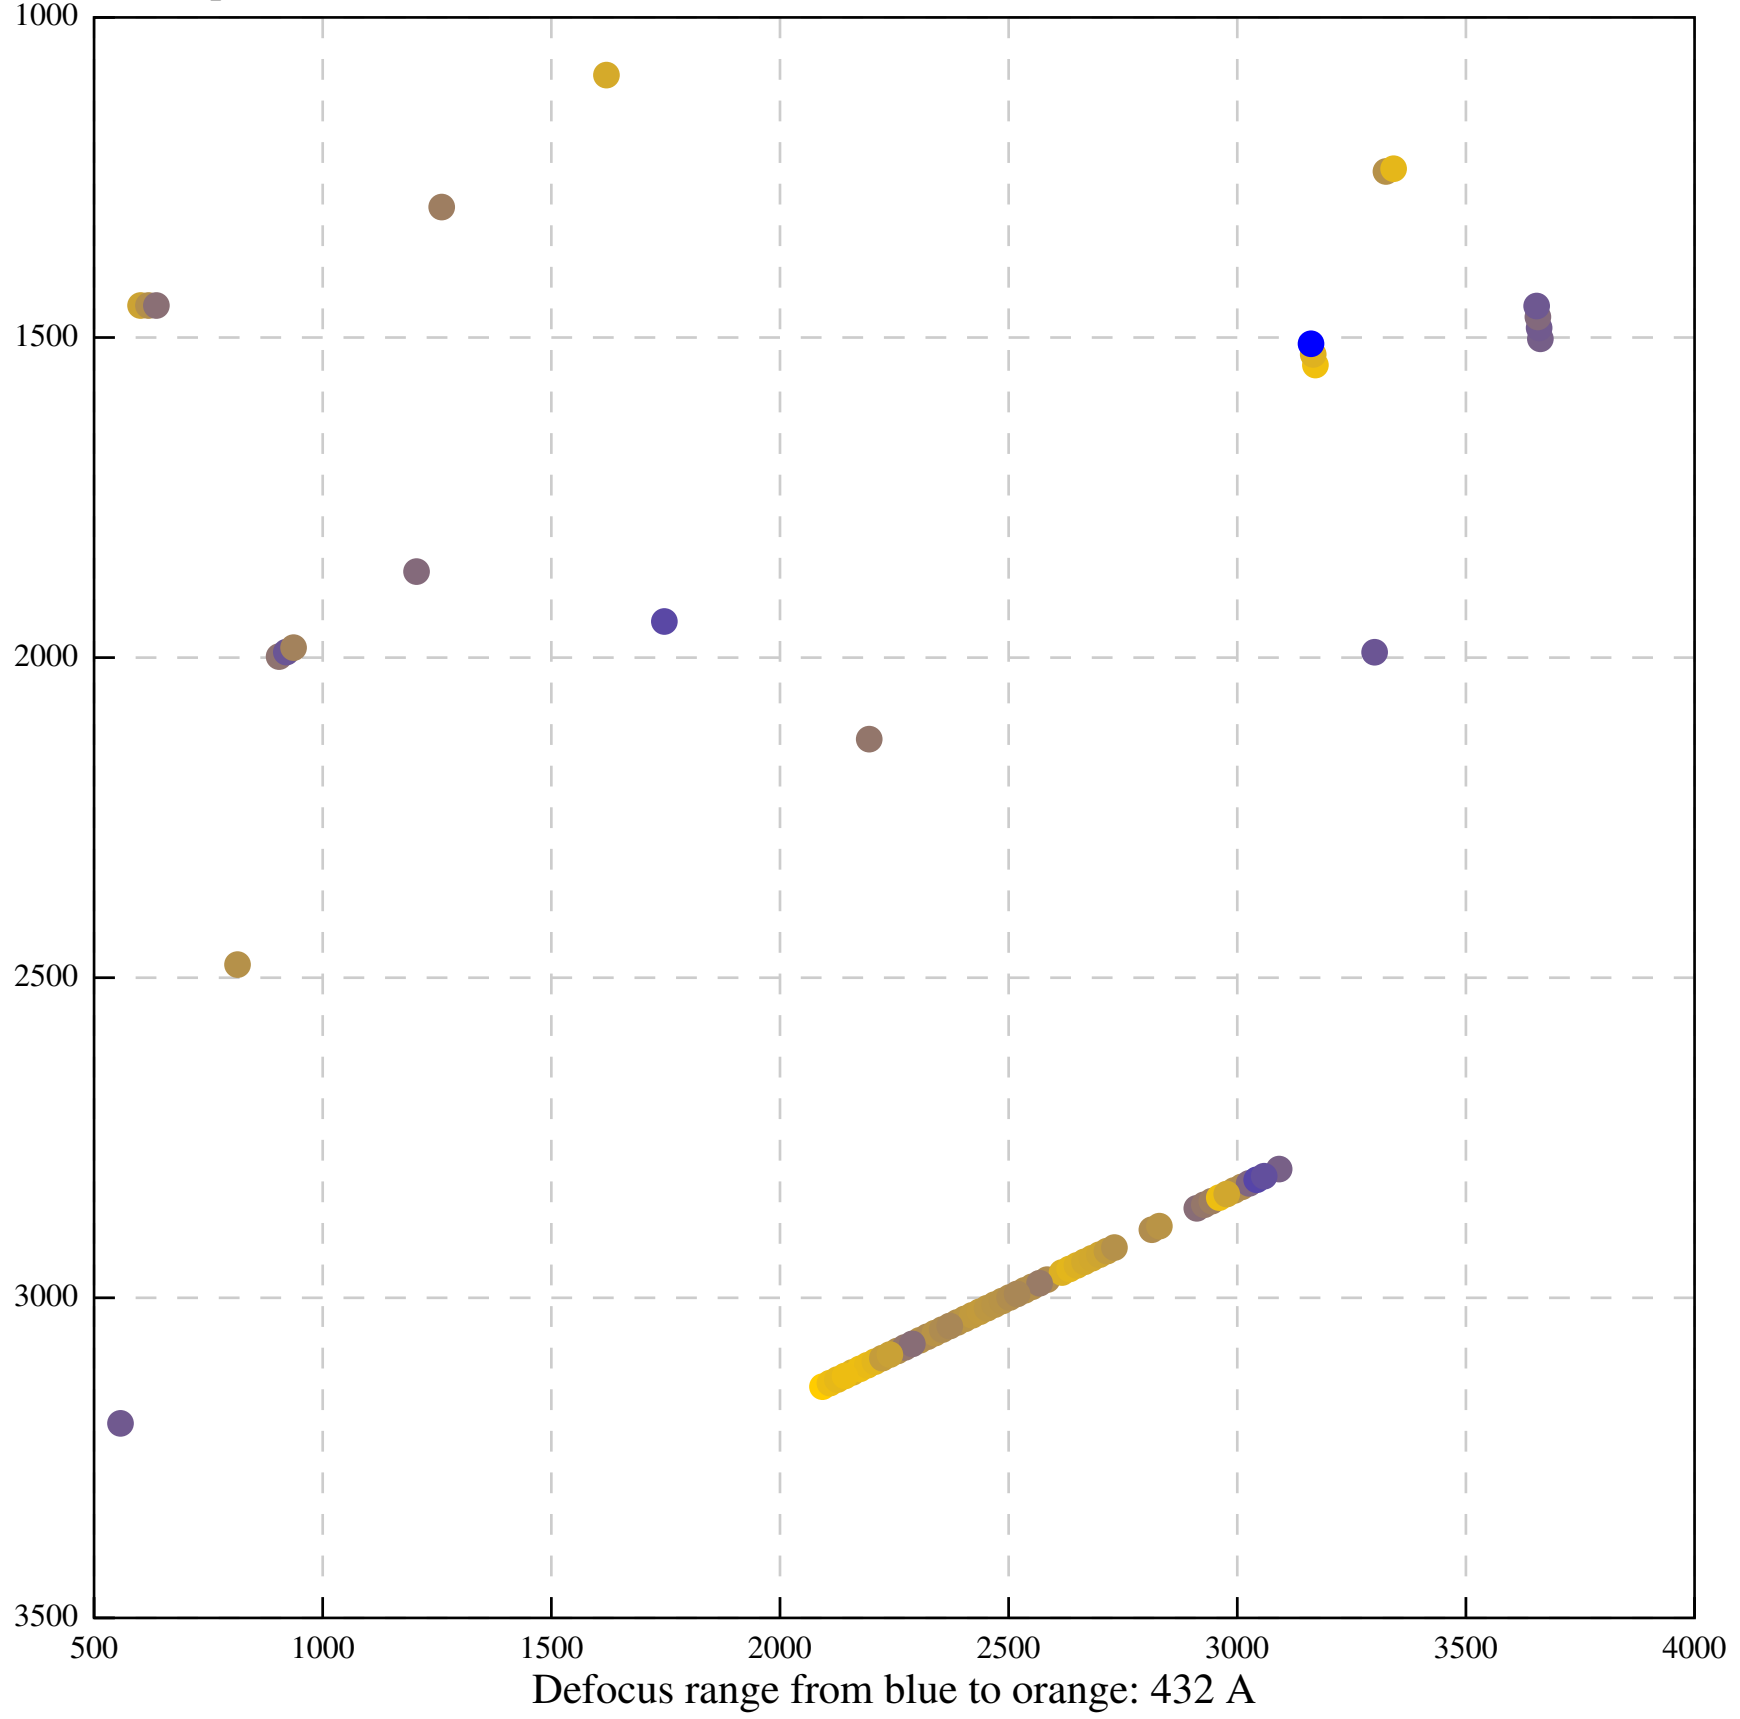

Defocus range from blue to orange: 0 A

Defocus range from blue to orange: 65 A

Defocus range from blue to orange: 382 A

Defocus range from blue to orange: 170 A

Defocus range from blue to orange: 874 A

Defocus range from blue to orange: 793 A

Defocus range from blue to orange: 189 A

Defocus range from blue to orange: 1136 A

Defocus range from blue to orange: 690 A

Defocus range from blue to orange: 393 A

Defocus range from blue to orange: 119 Å

Defocus range from blue to orange: 426 A

Defocus range from blue to orange: 396 A

Defocus range from blue to orange: 269 A

Defocus range from blue to orange: 460 A

Defocus range from blue to orange: 109 A

Defocus range from blue to orange: 58 A

Defocus range from blue to orange: 305 A

Defocus range from blue to orange: 167 A

Defocus range from blue to orange: 0 A

Defocus range from blue to orange: 422 A

Defocus range from blue to orange: 348 A