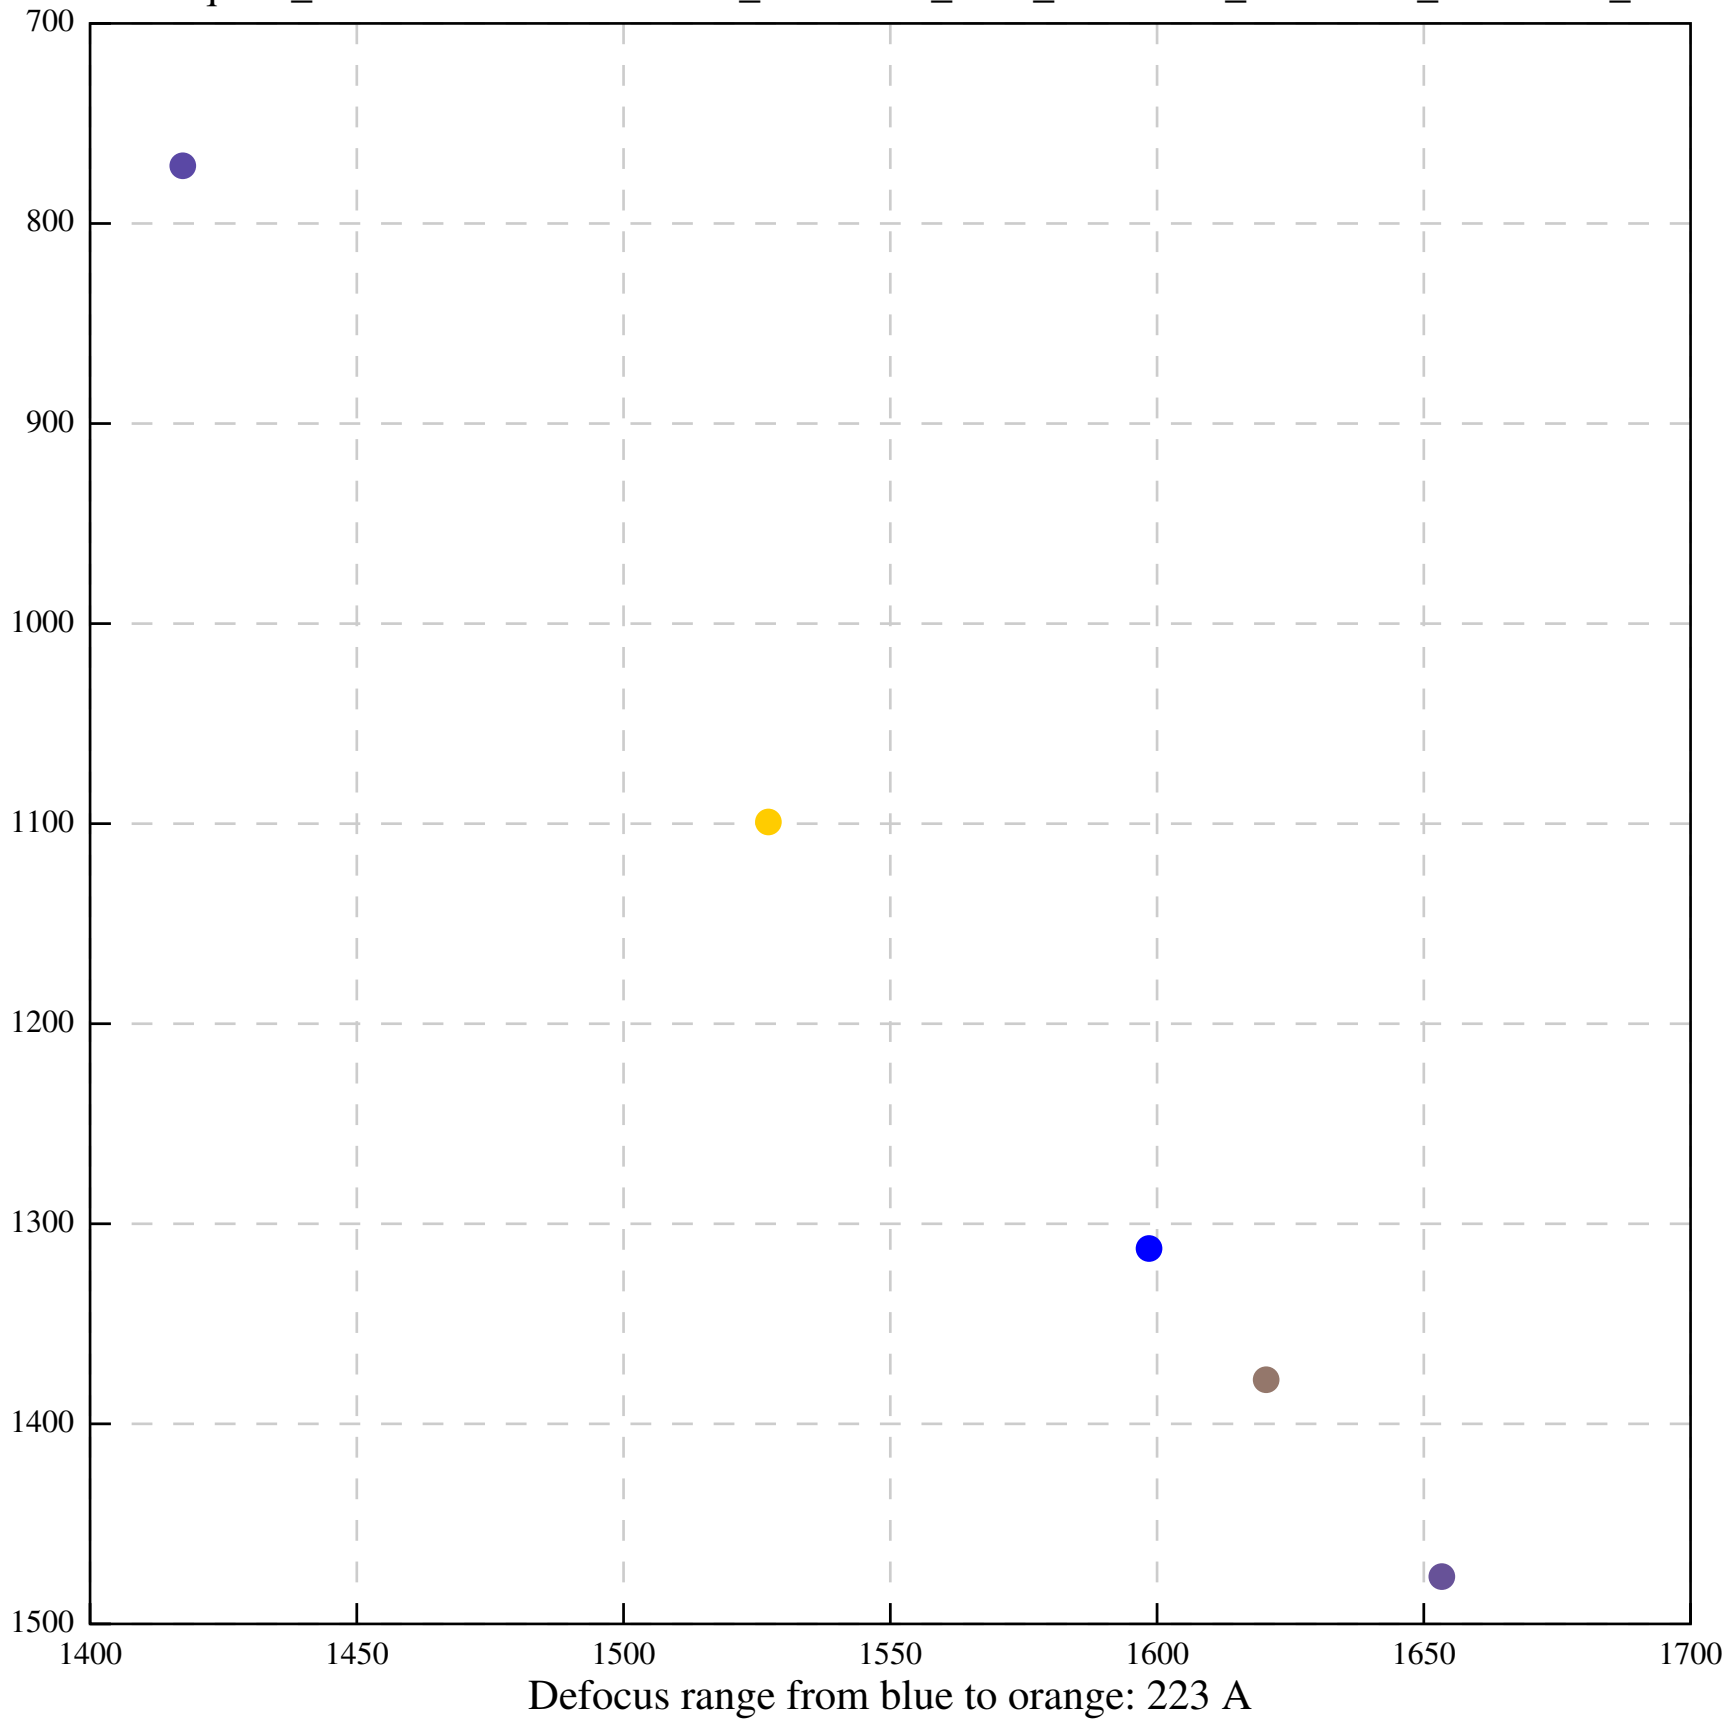

Defocus range from blue to orange: 54 A

Defocus range from blue to orange: 70 A

Defocus range from blue to orange: 118 A

Defocus range from blue to orange: 557 A

Defocus range from blue to orange: 556 Å

Defocus range from blue to orange: 394 A

Defocus range from blue to orange: 251 A

Defocus range from blue to orange: 401 A

Defocus range from blue to orange: 473 A

Defocus range from blue to orange: 790 A

Defocus range from blue to orange: 0 A

Defocus range from blue to orange: 513 A

Defocus range from blue to orange: 323 A