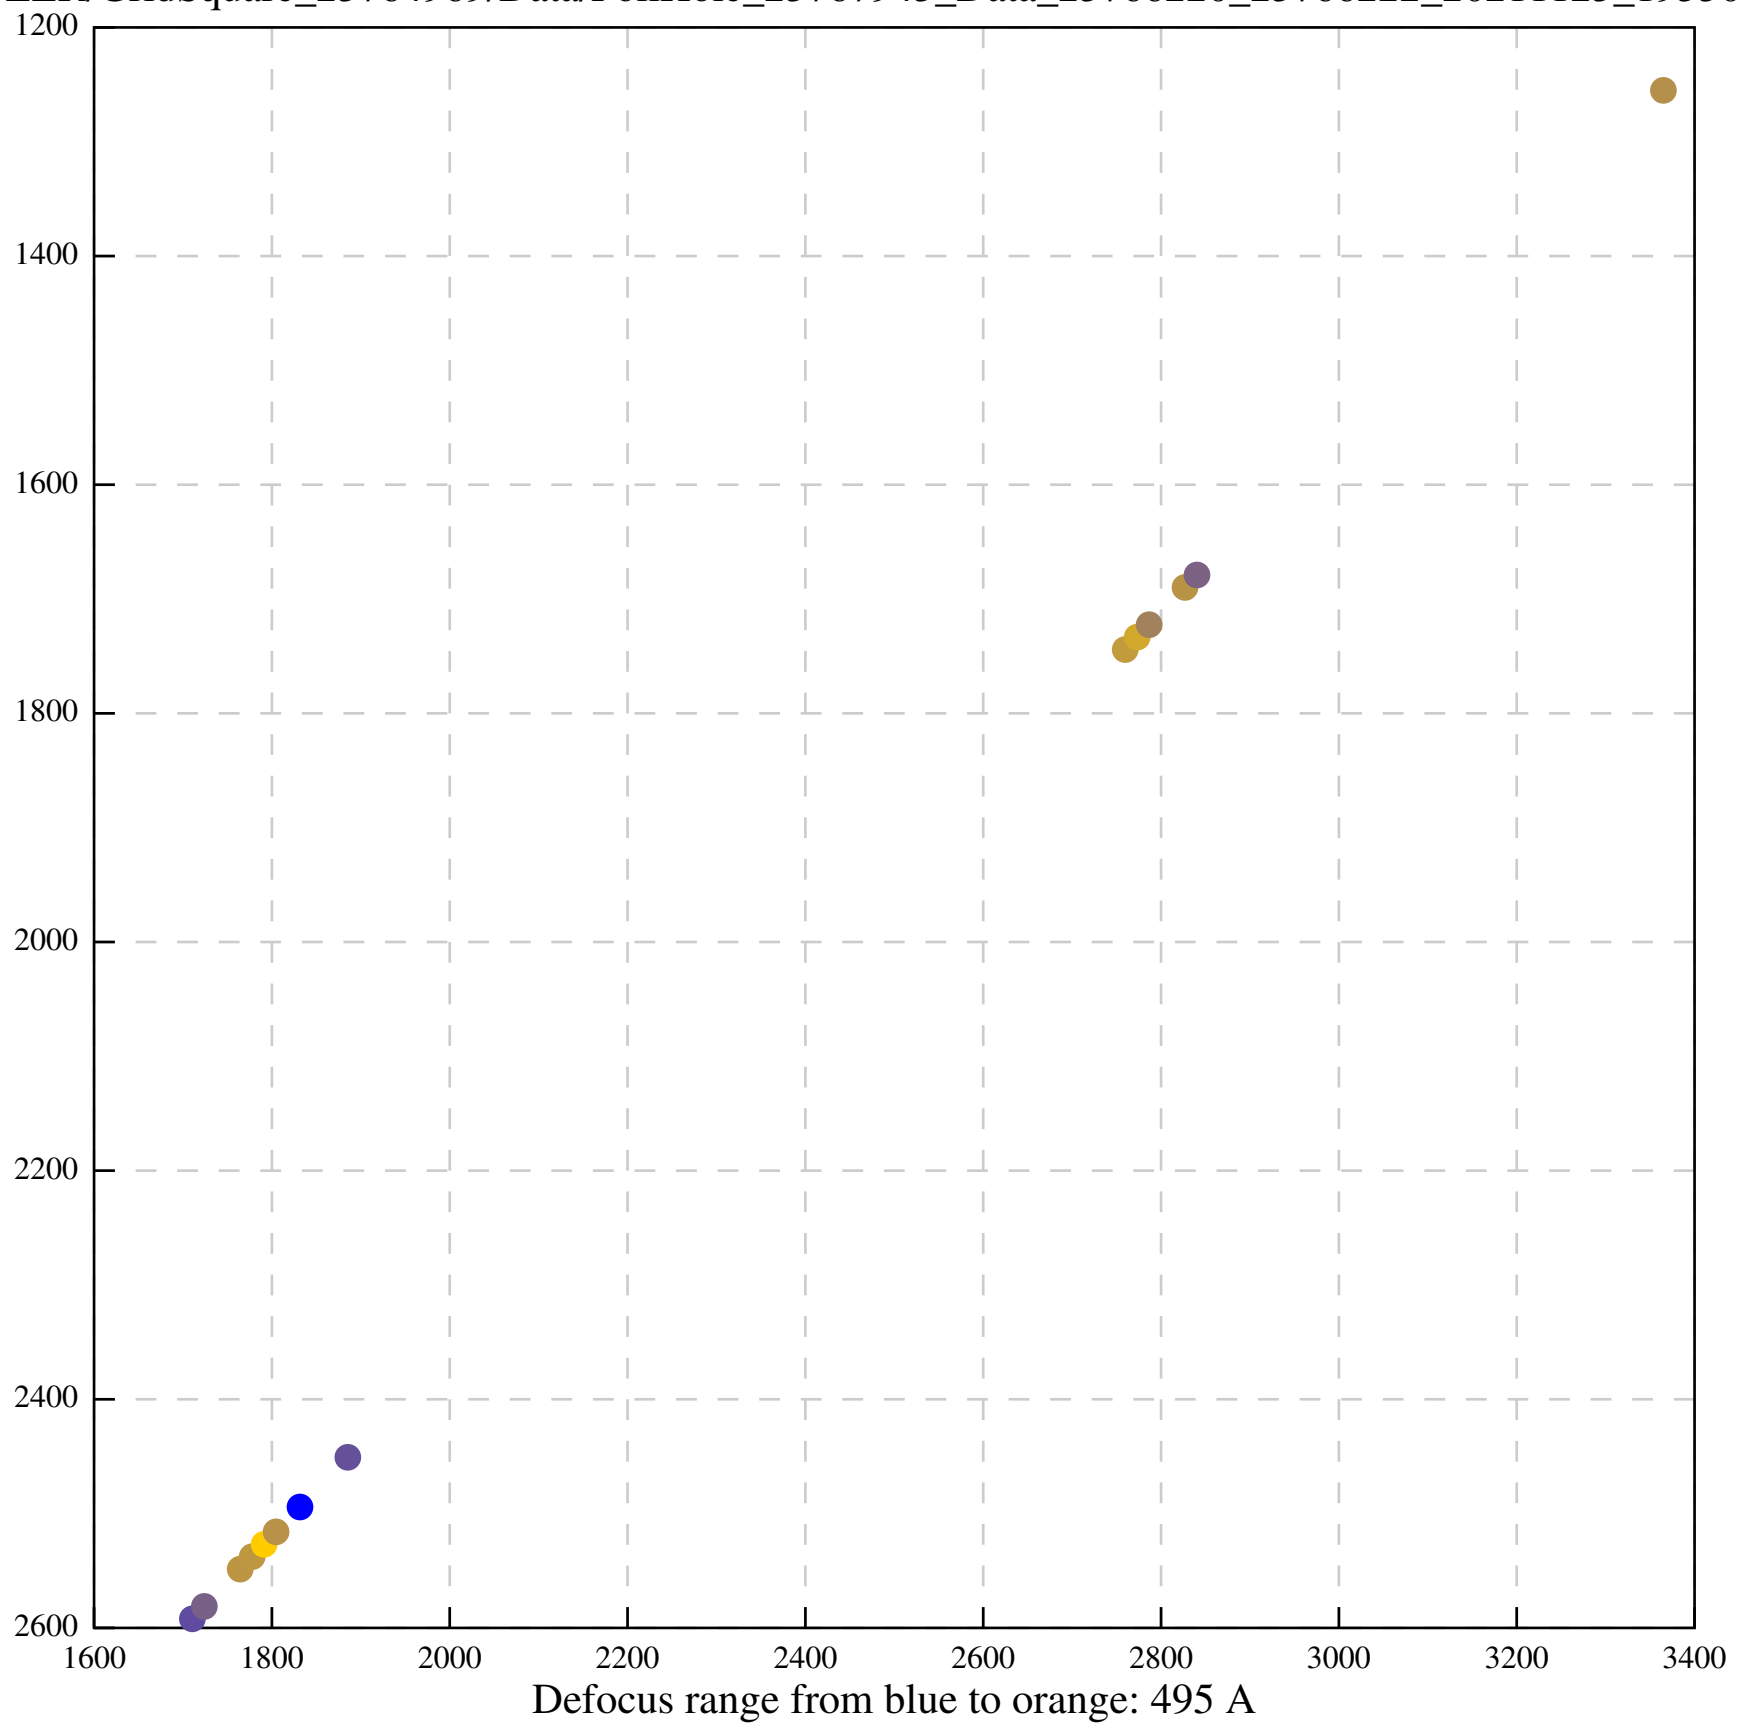

Defocus range from blue to orange: 189 A

Defocus range from blue to orange: 1136 A

Defocus range from blue to orange: 690 A

Defocus range from blue to orange: 393 A

Defocus range from blue to orange: 119 Å

Defocus range from blue to orange: 426 A

Defocus range from blue to orange: 396 A

Defocus range from blue to orange: 269 A

Defocus range from blue to orange: 460 A

Defocus range from blue to orange: 109 A

Defocus range from blue to orange: 58 A

Defocus range from blue to orange: 305 A

Defocus range from blue to orange: 167 A

Defocus range from blue to orange: 0 A

Defocus range from blue to orange: 422 A

Defocus range from blue to orange: 348 A