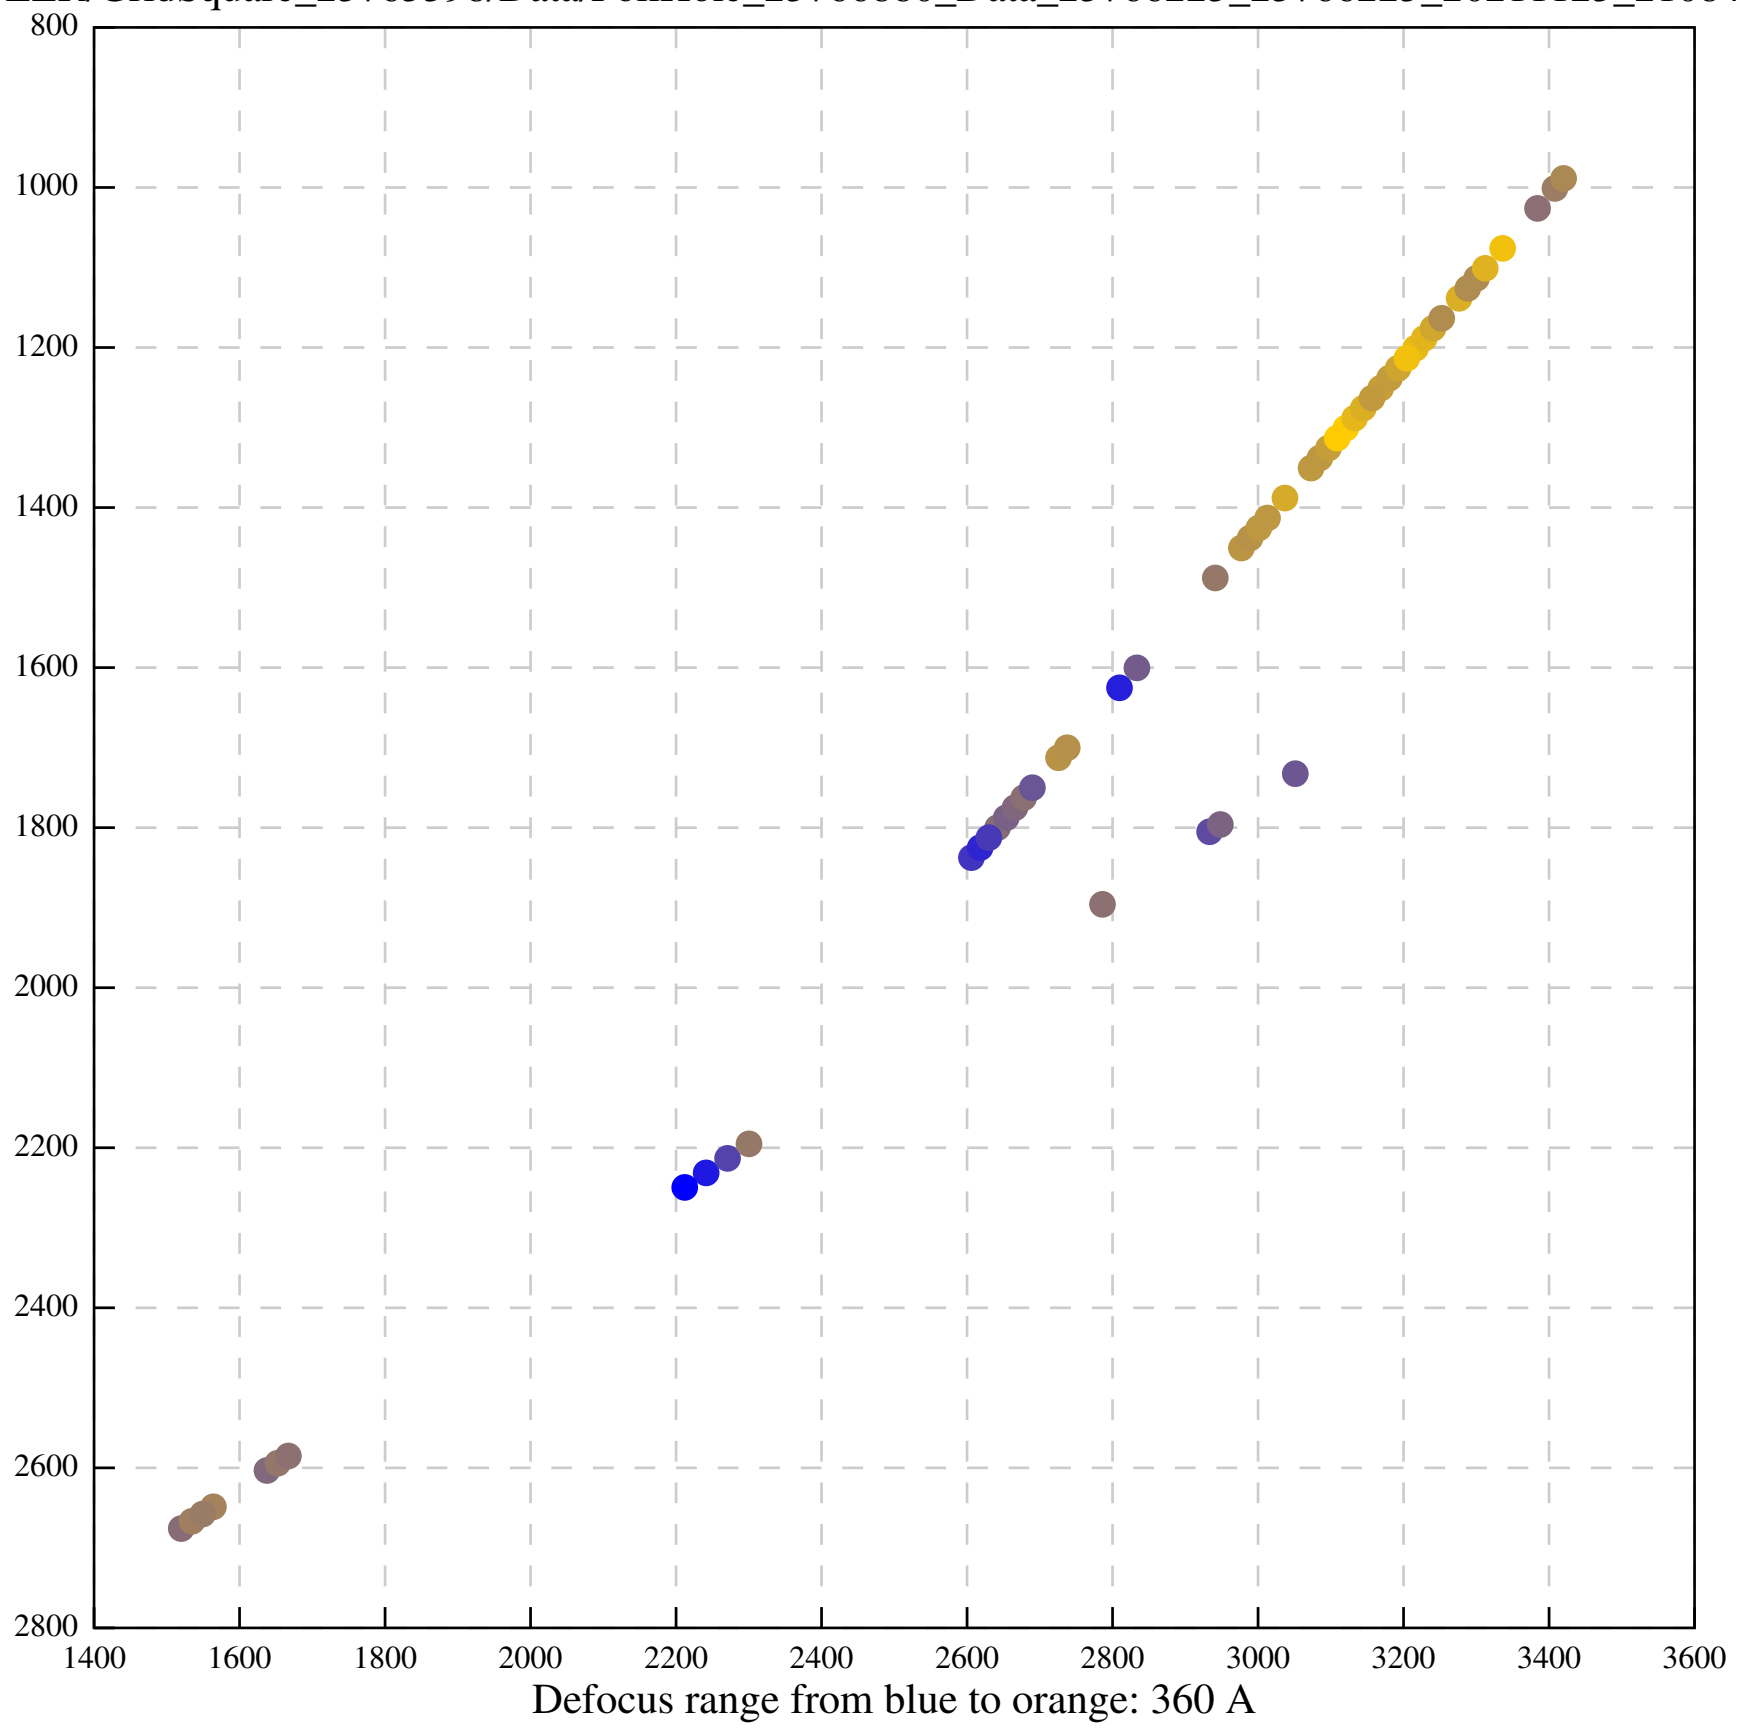

Defocus range from blue to orange: 497 A

Defocus range from blue to orange: 166 A

Defocus range from blue to orange: 241 A

Defocus range from blue to orange: 375 A

Defocus range from blue to orange: 901 A

Defocus range from blue to orange: 54 A

Defocus range from blue to orange: 70 A

Defocus range from blue to orange: 118 A

Defocus range from blue to orange: 557 A

Defocus range from blue to orange: 556 Å

Defocus range from blue to orange: 394 A

Defocus range from blue to orange: 251 A

Defocus range from blue to orange: 401 A

Defocus range from blue to orange: 473 A

Defocus range from blue to orange: 790 A

Defocus range from blue to orange: 0 A

Defocus range from blue to orange: 513 A

Defocus range from blue to orange: 323 A