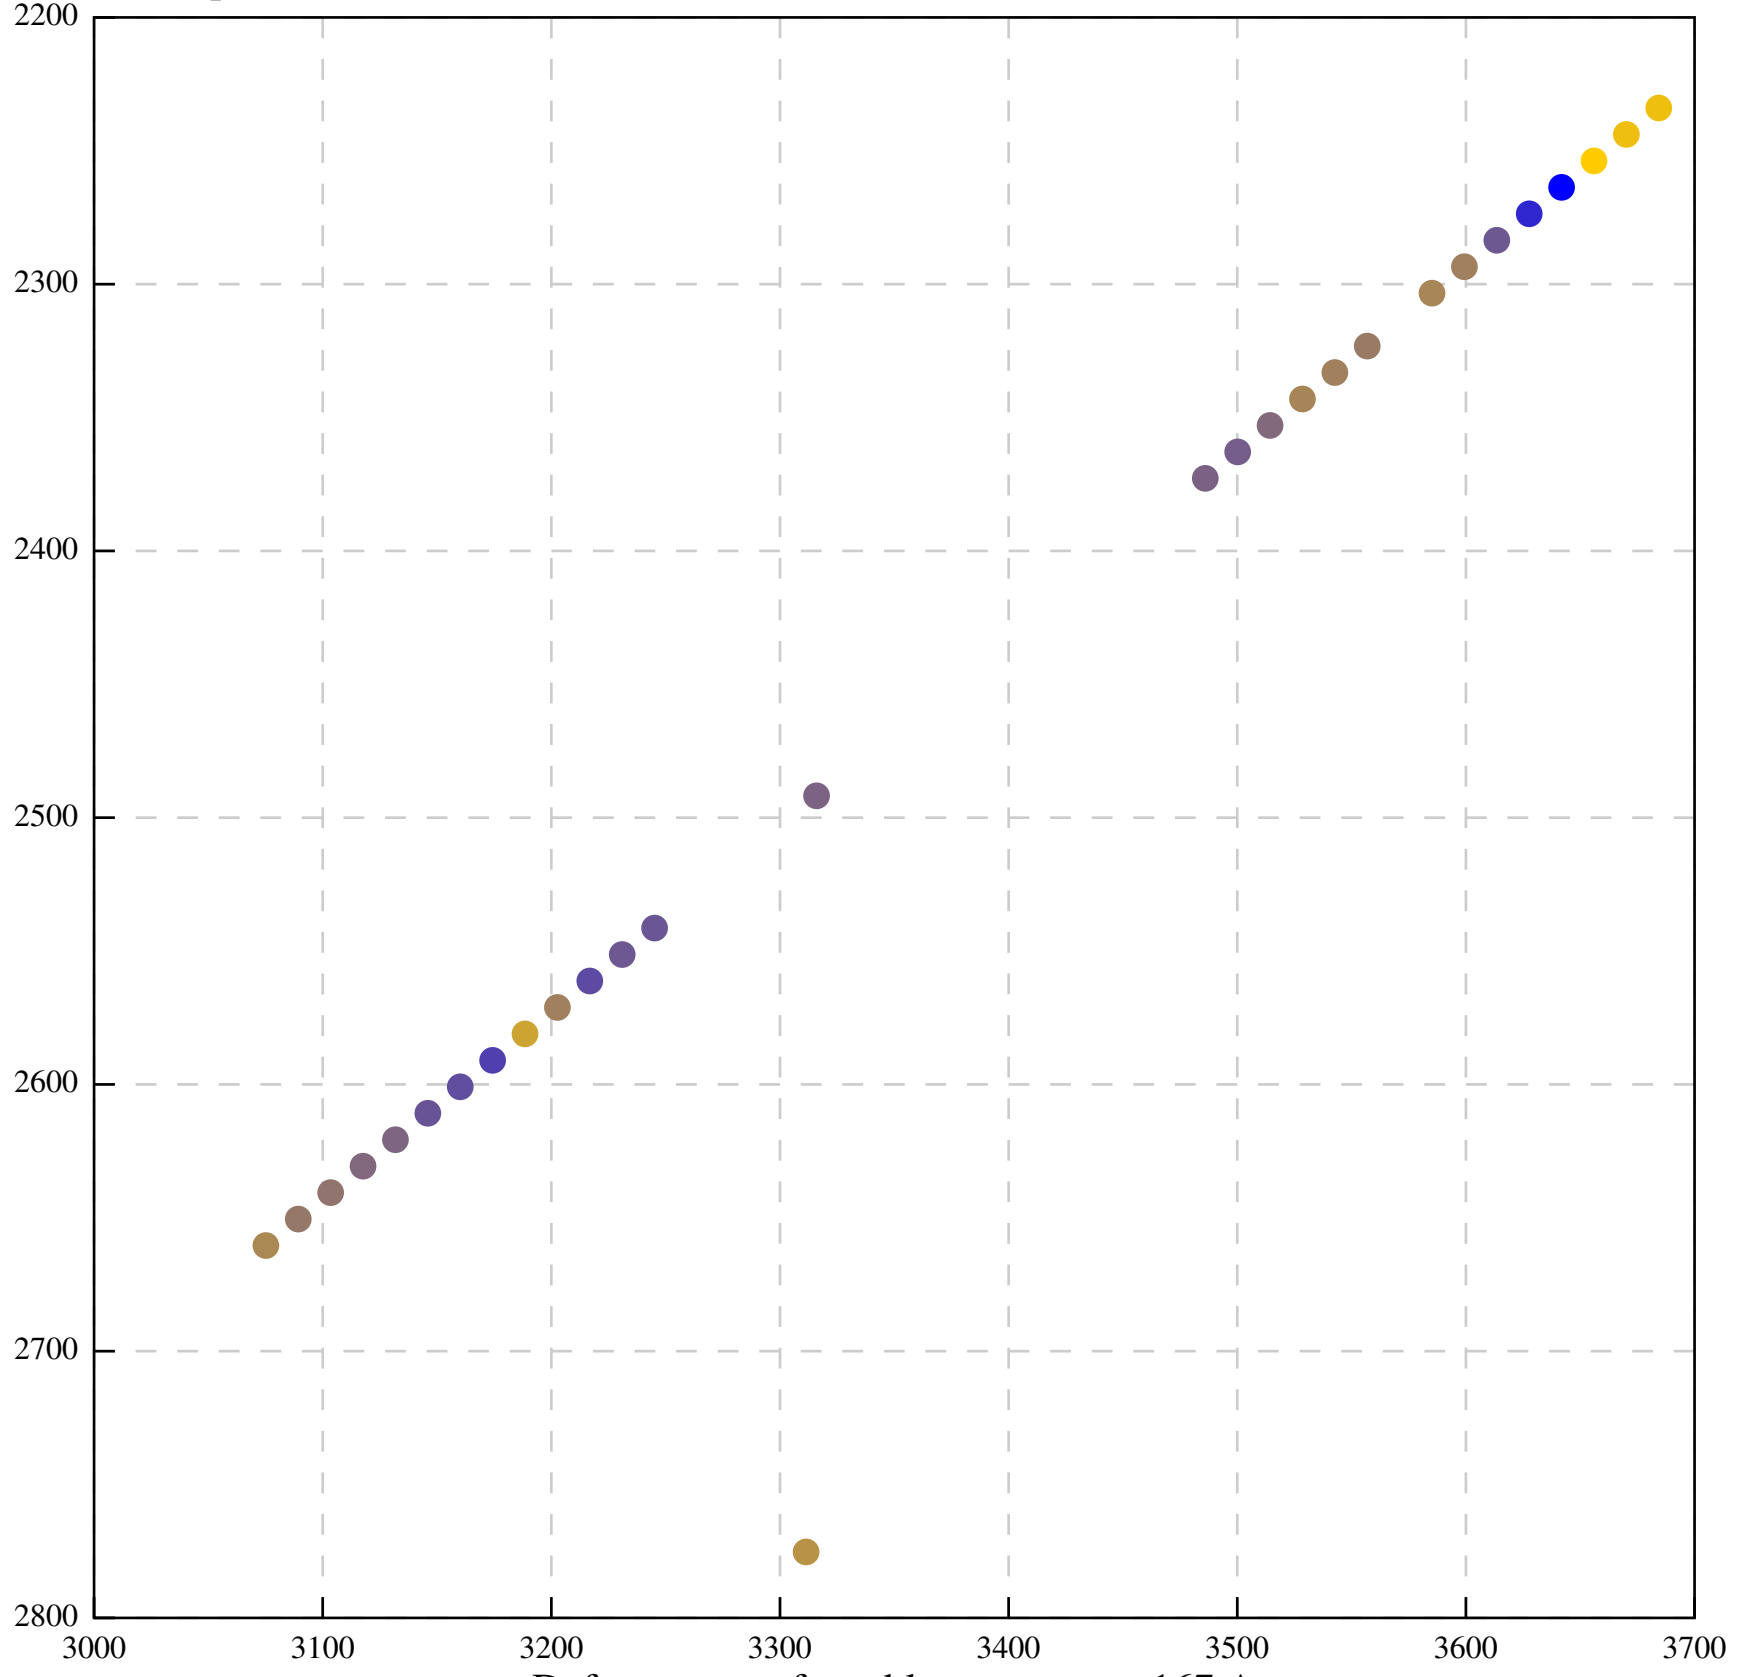

Defocus range from blue to orange: 426 A

Defocus range from blue to orange: 396 A

Defocus range from blue to orange: 269 A

Defocus range from blue to orange: 460 A

Defocus range from blue to orange: 109 A

Defocus range from blue to orange: 58 A

Defocus range from blue to orange: 305 A

Defocus range from blue to orange: 167 A

Defocus range from blue to orange: 0 A

Defocus range from blue to orange: 422 A

Defocus range from blue to orange: 348 A

Defocus range from blue to orange: 372 A

Defocus range from blue to orange: 346 A

Defocus range from blue to orange: 360 A

Defocus range from blue to orange: 1022 A

Defocus range from blue to orange: 346 A