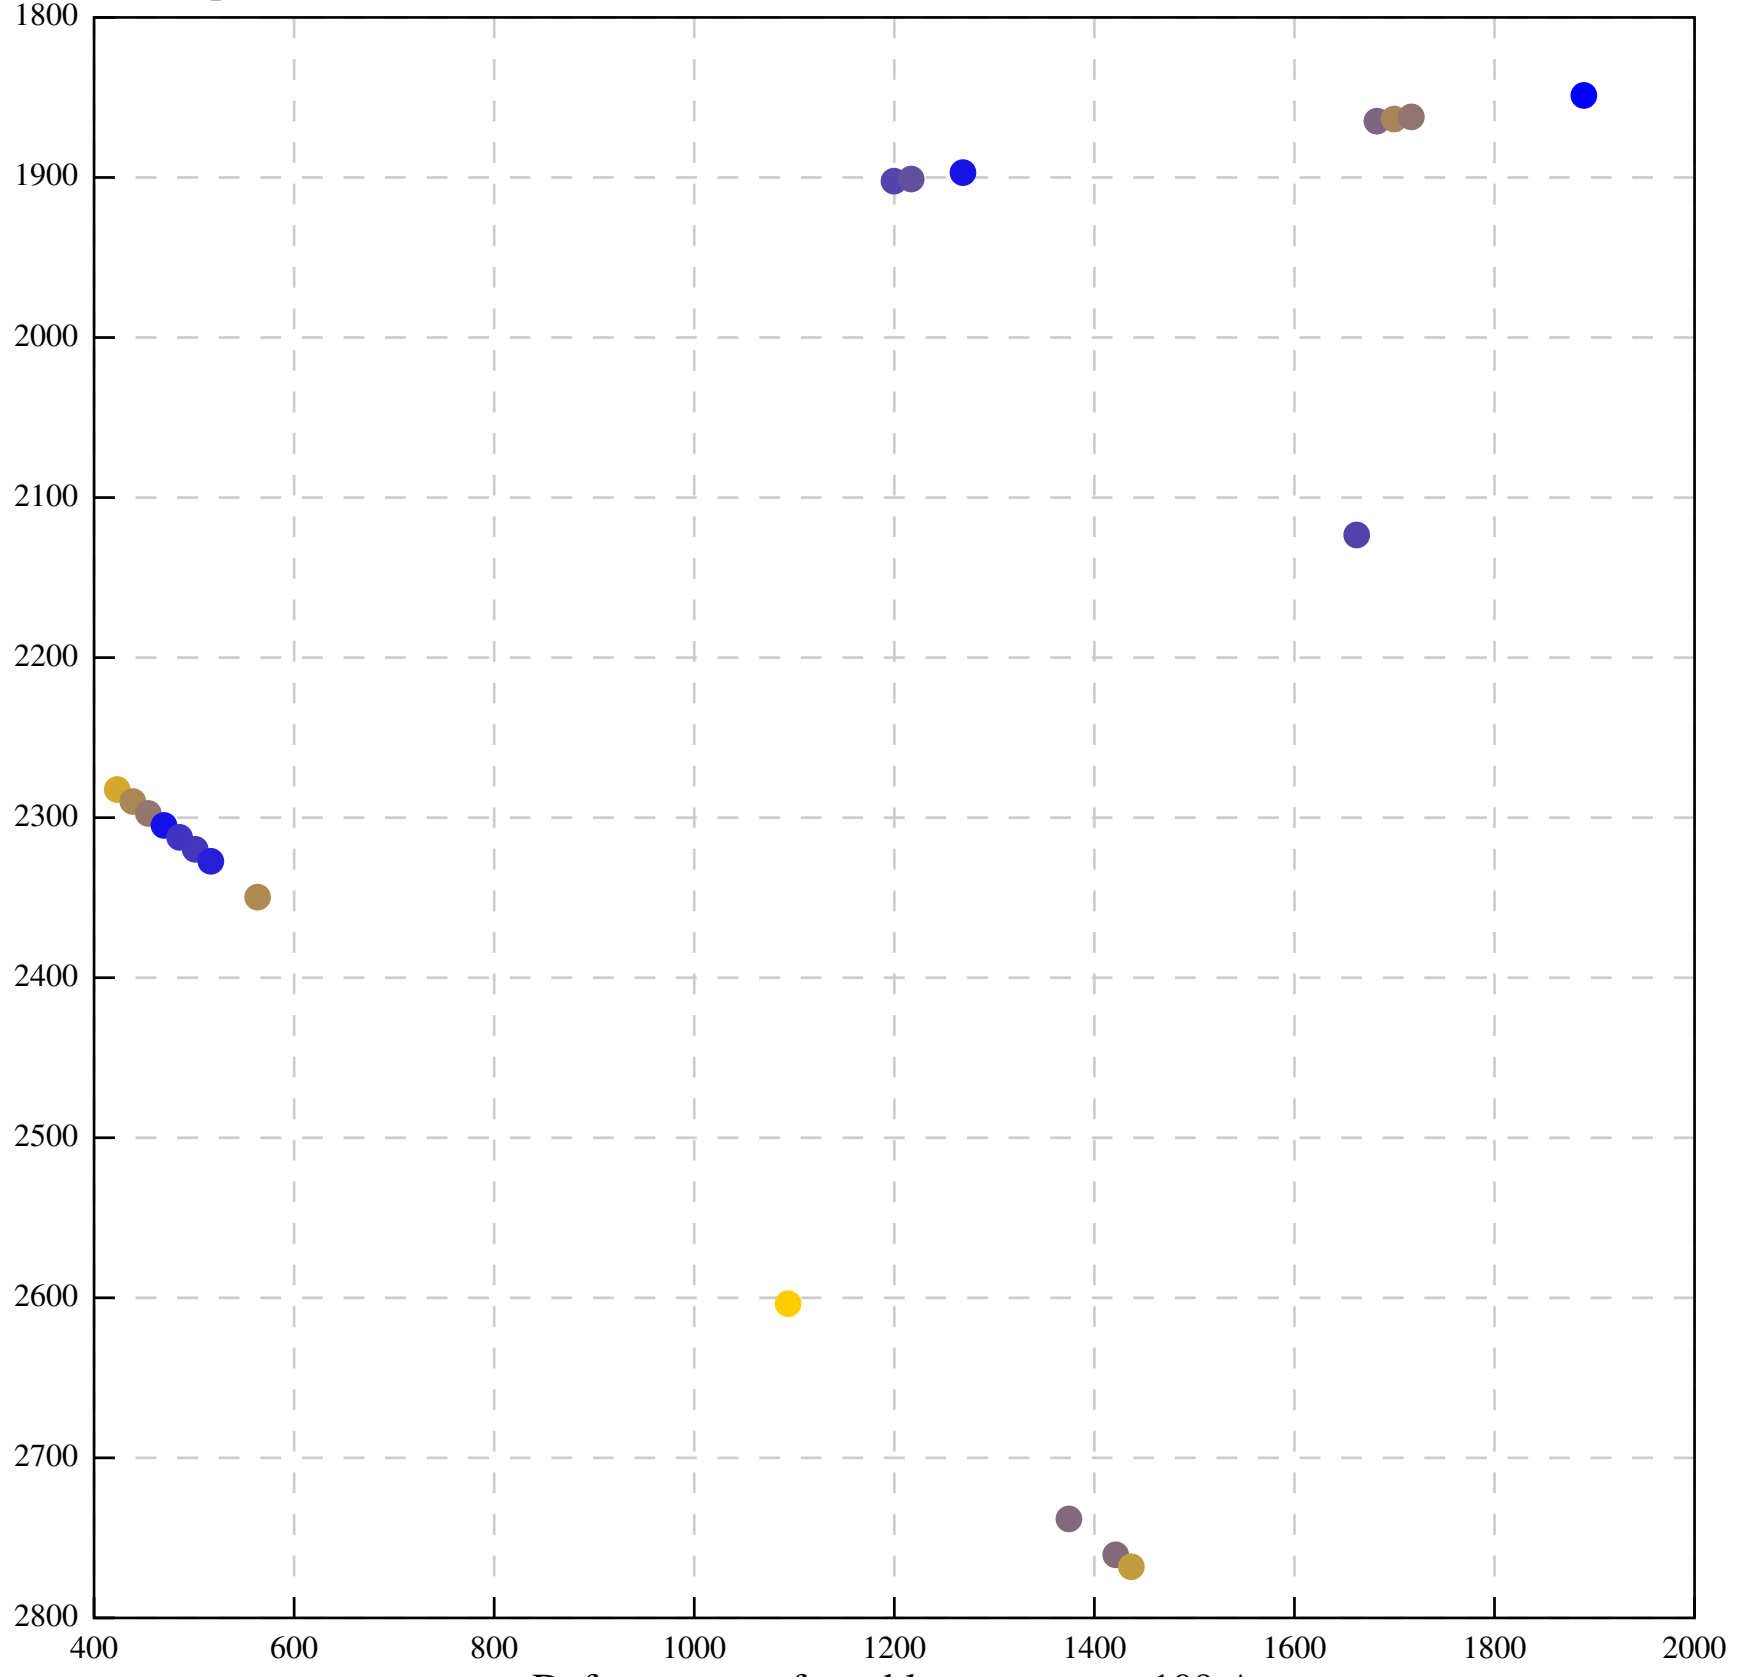

Defocus range from blue to orange: 189 A

Defocus range from blue to orange: 1136 A

Defocus range from blue to orange: 690 A

Defocus range from blue to orange: 393 A

Defocus range from blue to orange: 119 Å

Defocus range from blue to orange: 426 A

Defocus range from blue to orange: 396 A

Defocus range from blue to orange: 269 A

Defocus range from blue to orange: 460 A

Defocus range from blue to orange: 109 A

Defocus range from blue to orange: 58 A

Defocus range from blue to orange: 305 A

Defocus range from blue to orange: 167 A

Defocus range from blue to orange: 0 A

Defocus range from blue to orange: 422 A

Defocus range from blue to orange: 348 A