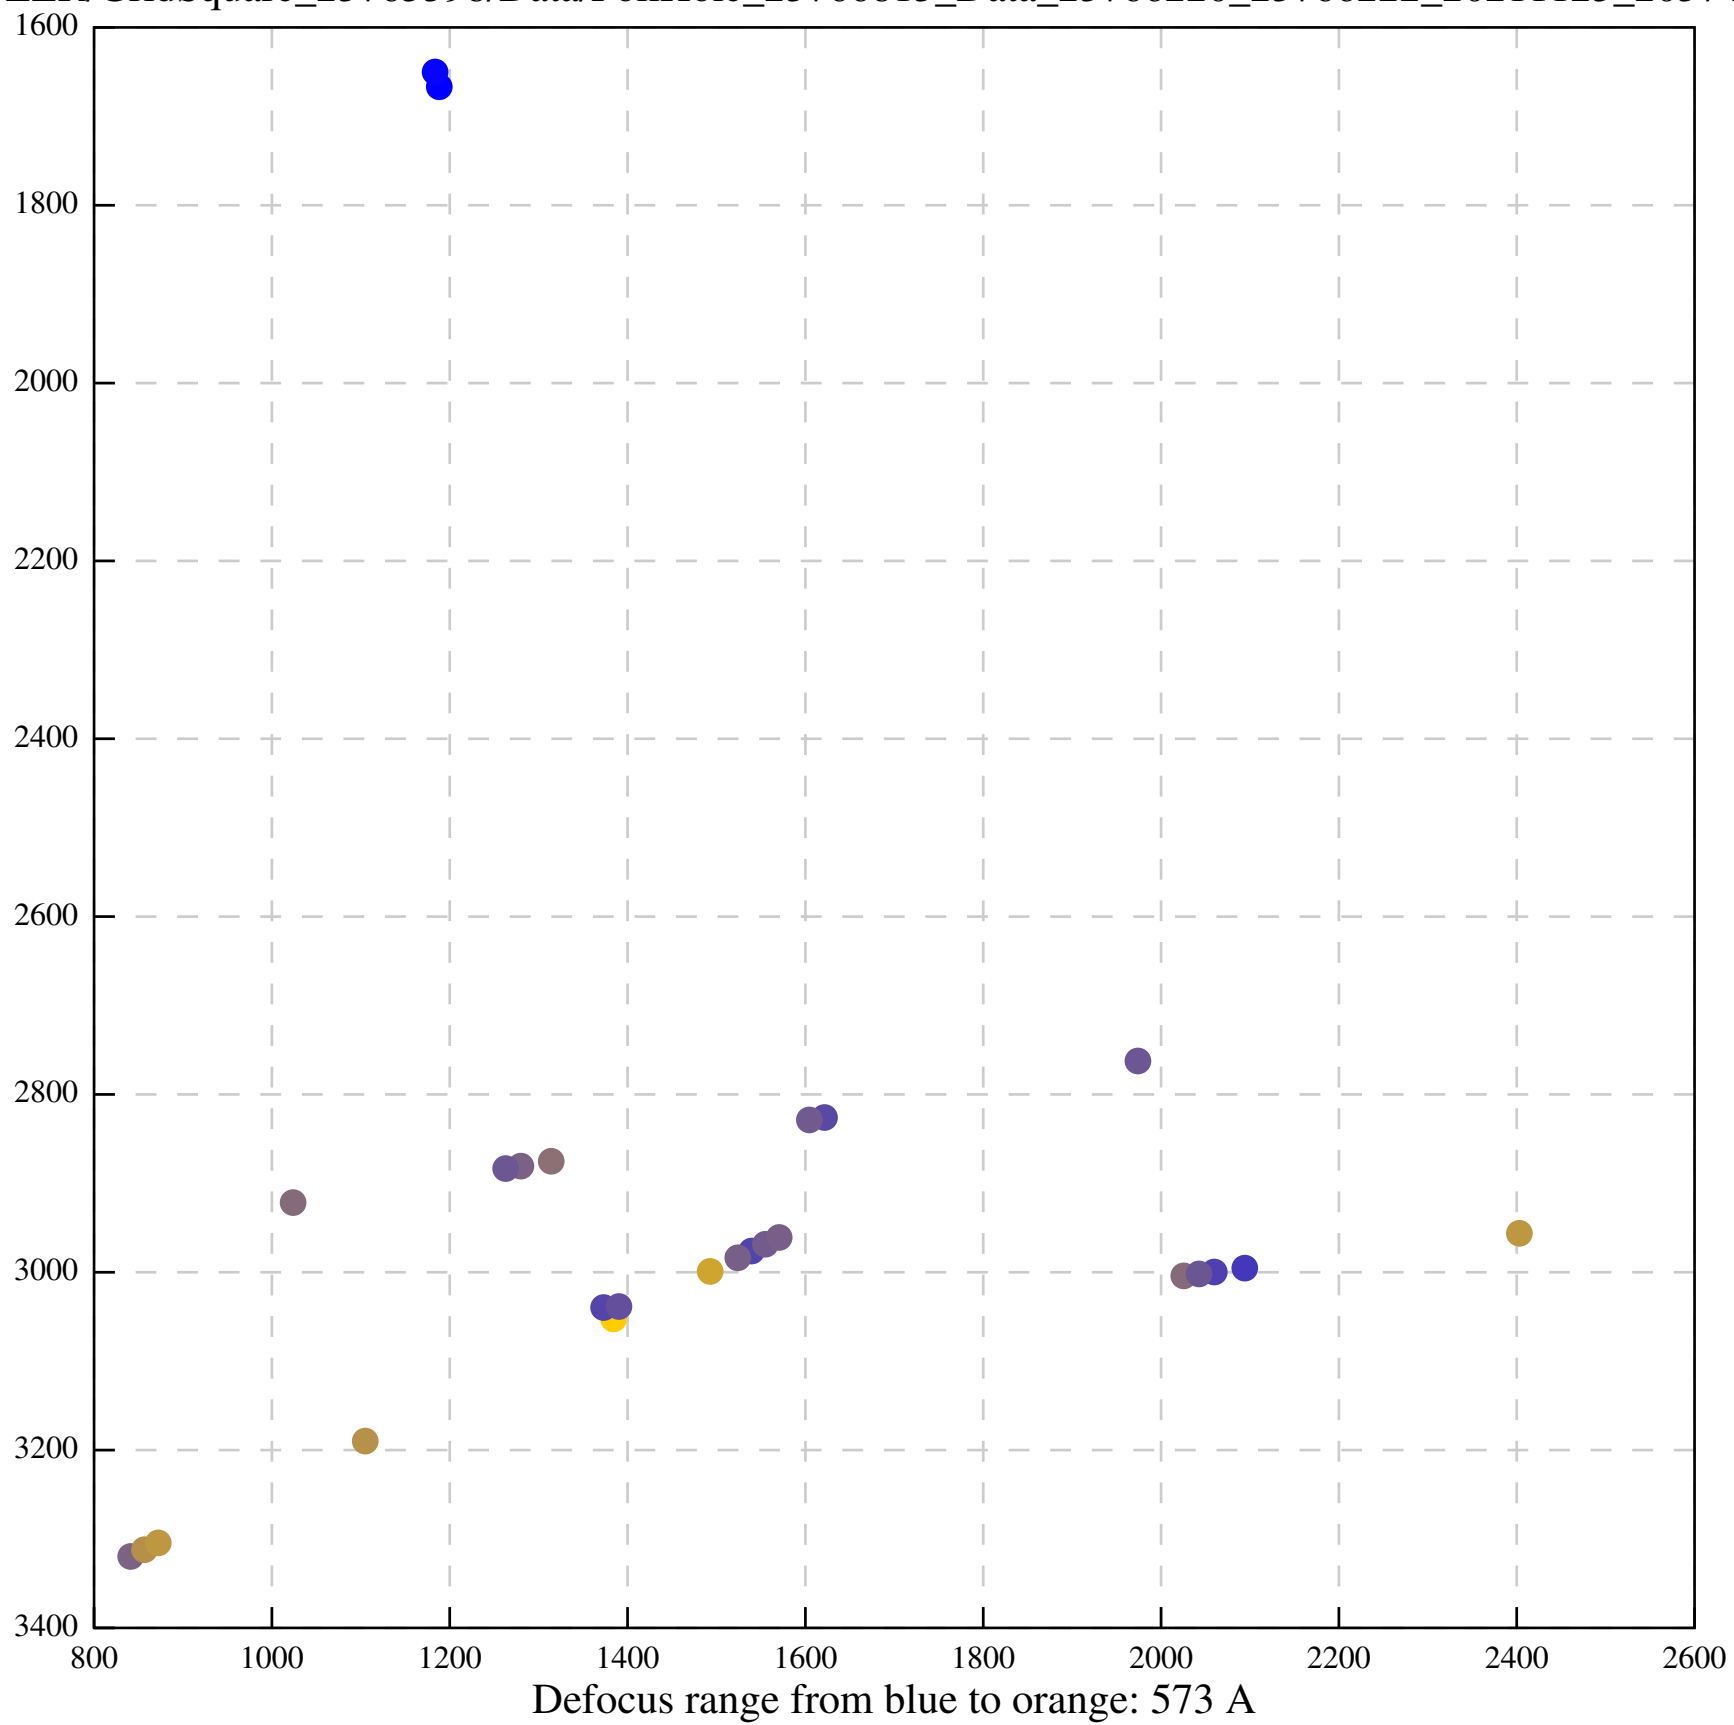

Defocus range from blue to orange: 318 A

Defocus range from blue to orange: 474 A

Defocus range from blue to orange: 732 A

Defocus range from blue to orange: 551 A

Defocus range from blue to orange: 460 A

Defocus range from blue to orange: 497 A

Defocus range from blue to orange: 166 A

Defocus range from blue to orange: 241 A

Defocus range from blue to orange: 375 A

Defocus range from blue to orange: 901 A

Defocus range from blue to orange: 54 A

Defocus range from blue to orange: 70 A

Defocus range from blue to orange: 118 A

Defocus range from blue to orange: 557 A

Defocus range from blue to orange: 556 Å

Defocus range from blue to orange: 394 A