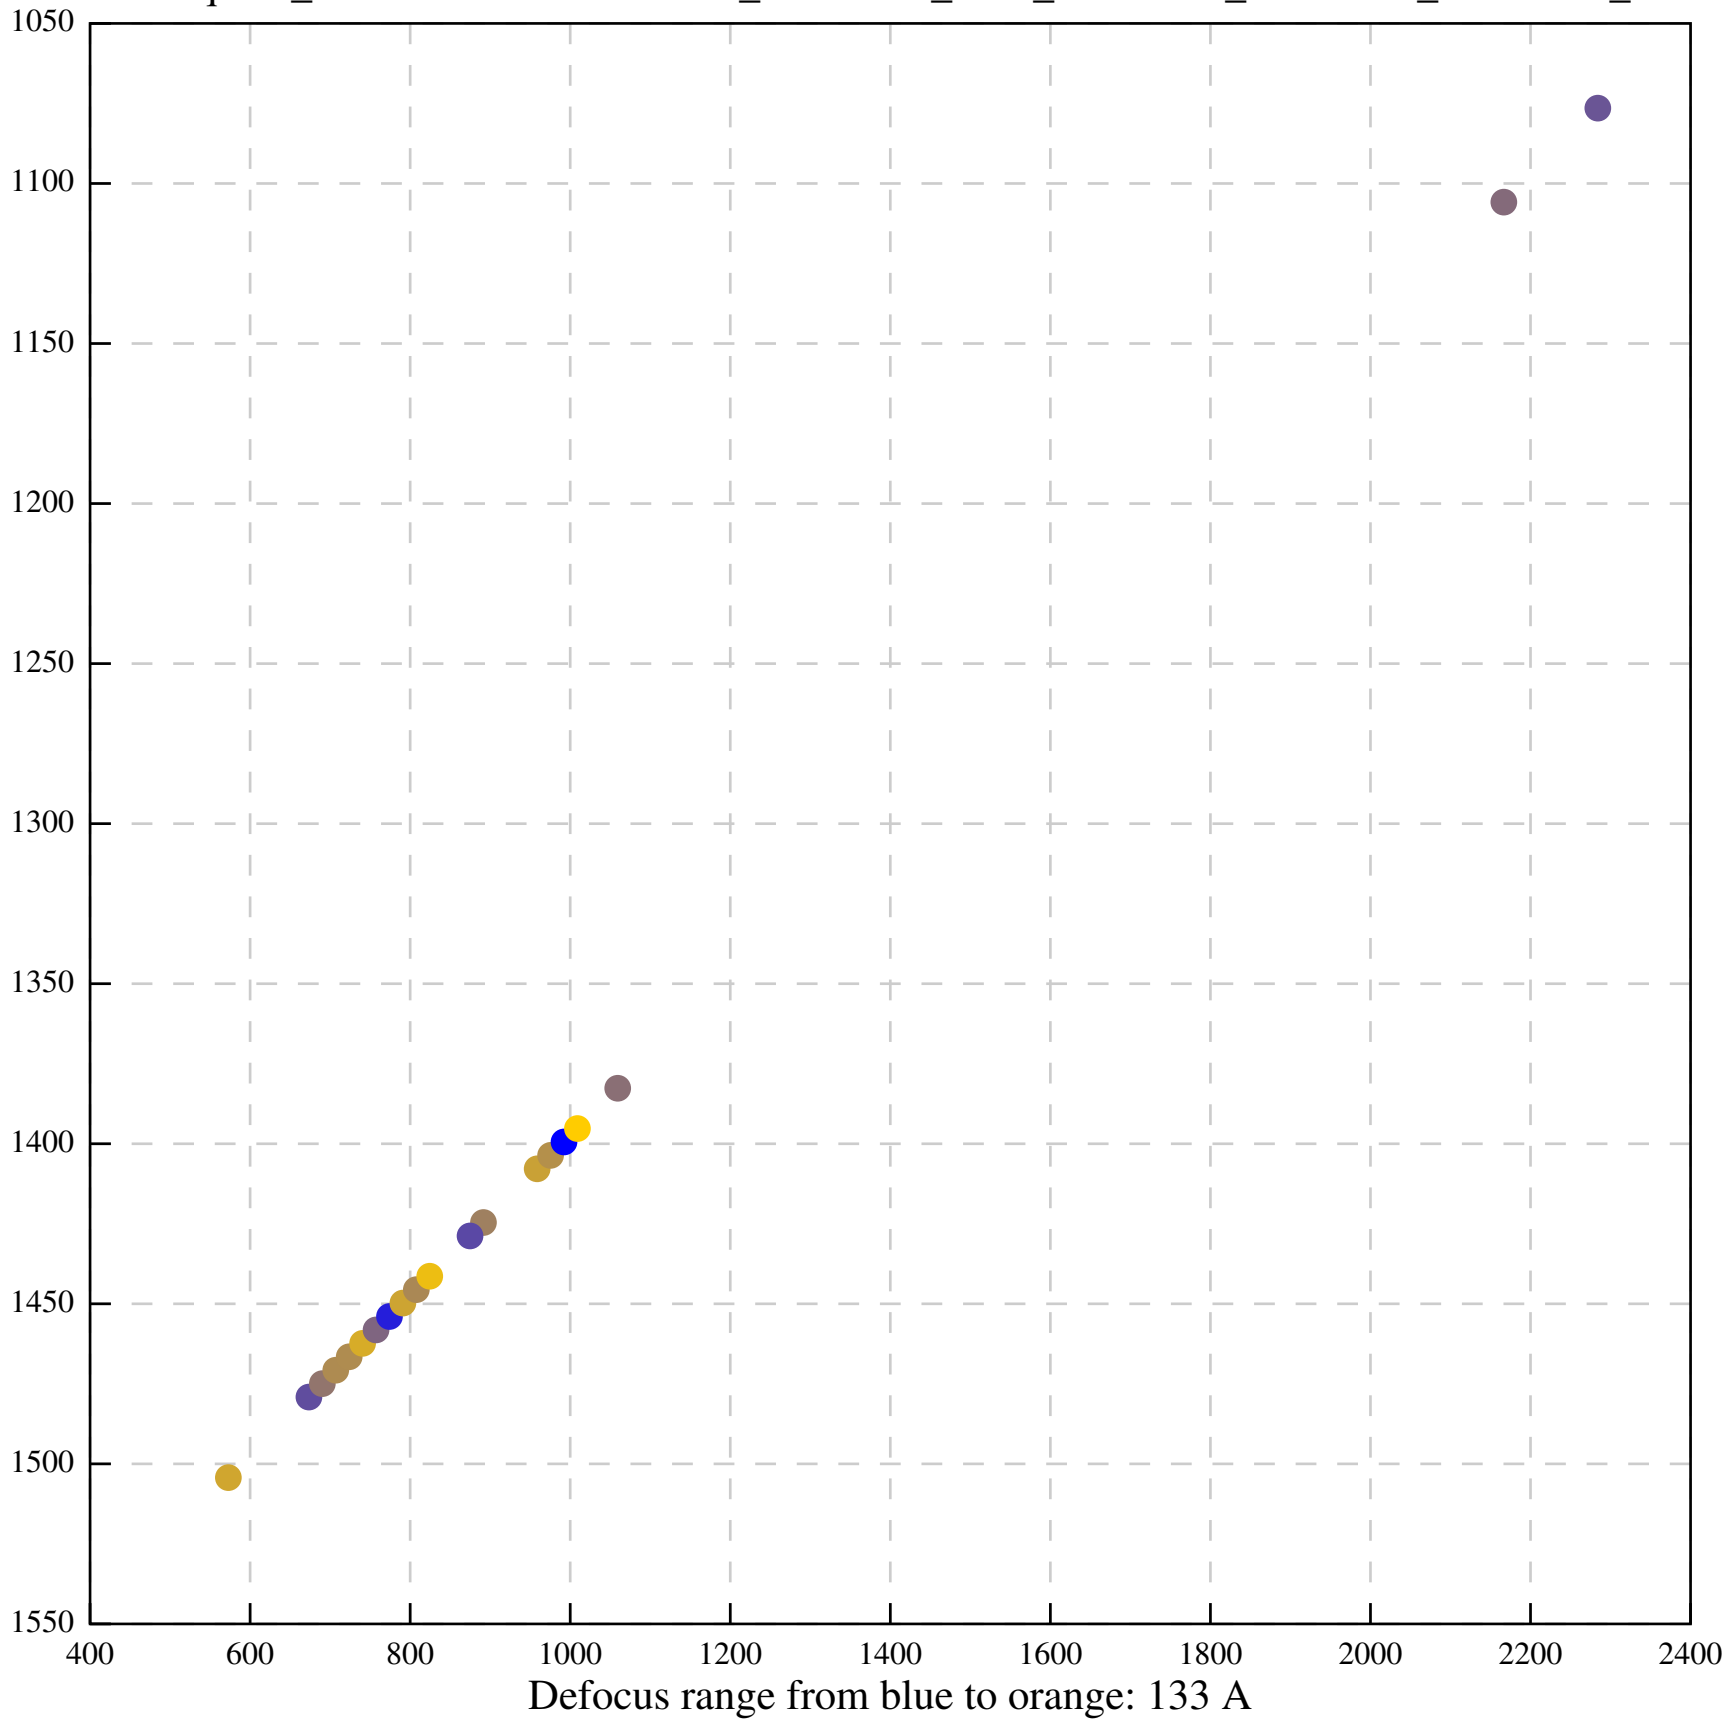

Defocus range from blue to orange: 318 A

Defocus range from blue to orange: 474 A

Defocus range from blue to orange: 732 A

Defocus range from blue to orange: 551 A

Defocus range from blue to orange: 460 A

Defocus range from blue to orange: 497 A

Defocus range from blue to orange: 166 A

Defocus range from blue to orange: 241 A

Defocus range from blue to orange: 375 A

Defocus range from blue to orange: 901 A

Defocus range from blue to orange: 54 A

Defocus range from blue to orange: 70 A

Defocus range from blue to orange: 118 A

Defocus range from blue to orange: 557 A

Defocus range from blue to orange: 556 Å

Defocus range from blue to orange: 394 A

Defocus range from blue to orange: 251 A

Defocus range from blue to orange: 401 A

Defocus range from blue to orange: 473 A

Defocus range from blue to orange: 790 A

Defocus range from blue to orange: 0 A

Defocus range from blue to orange: 513 A