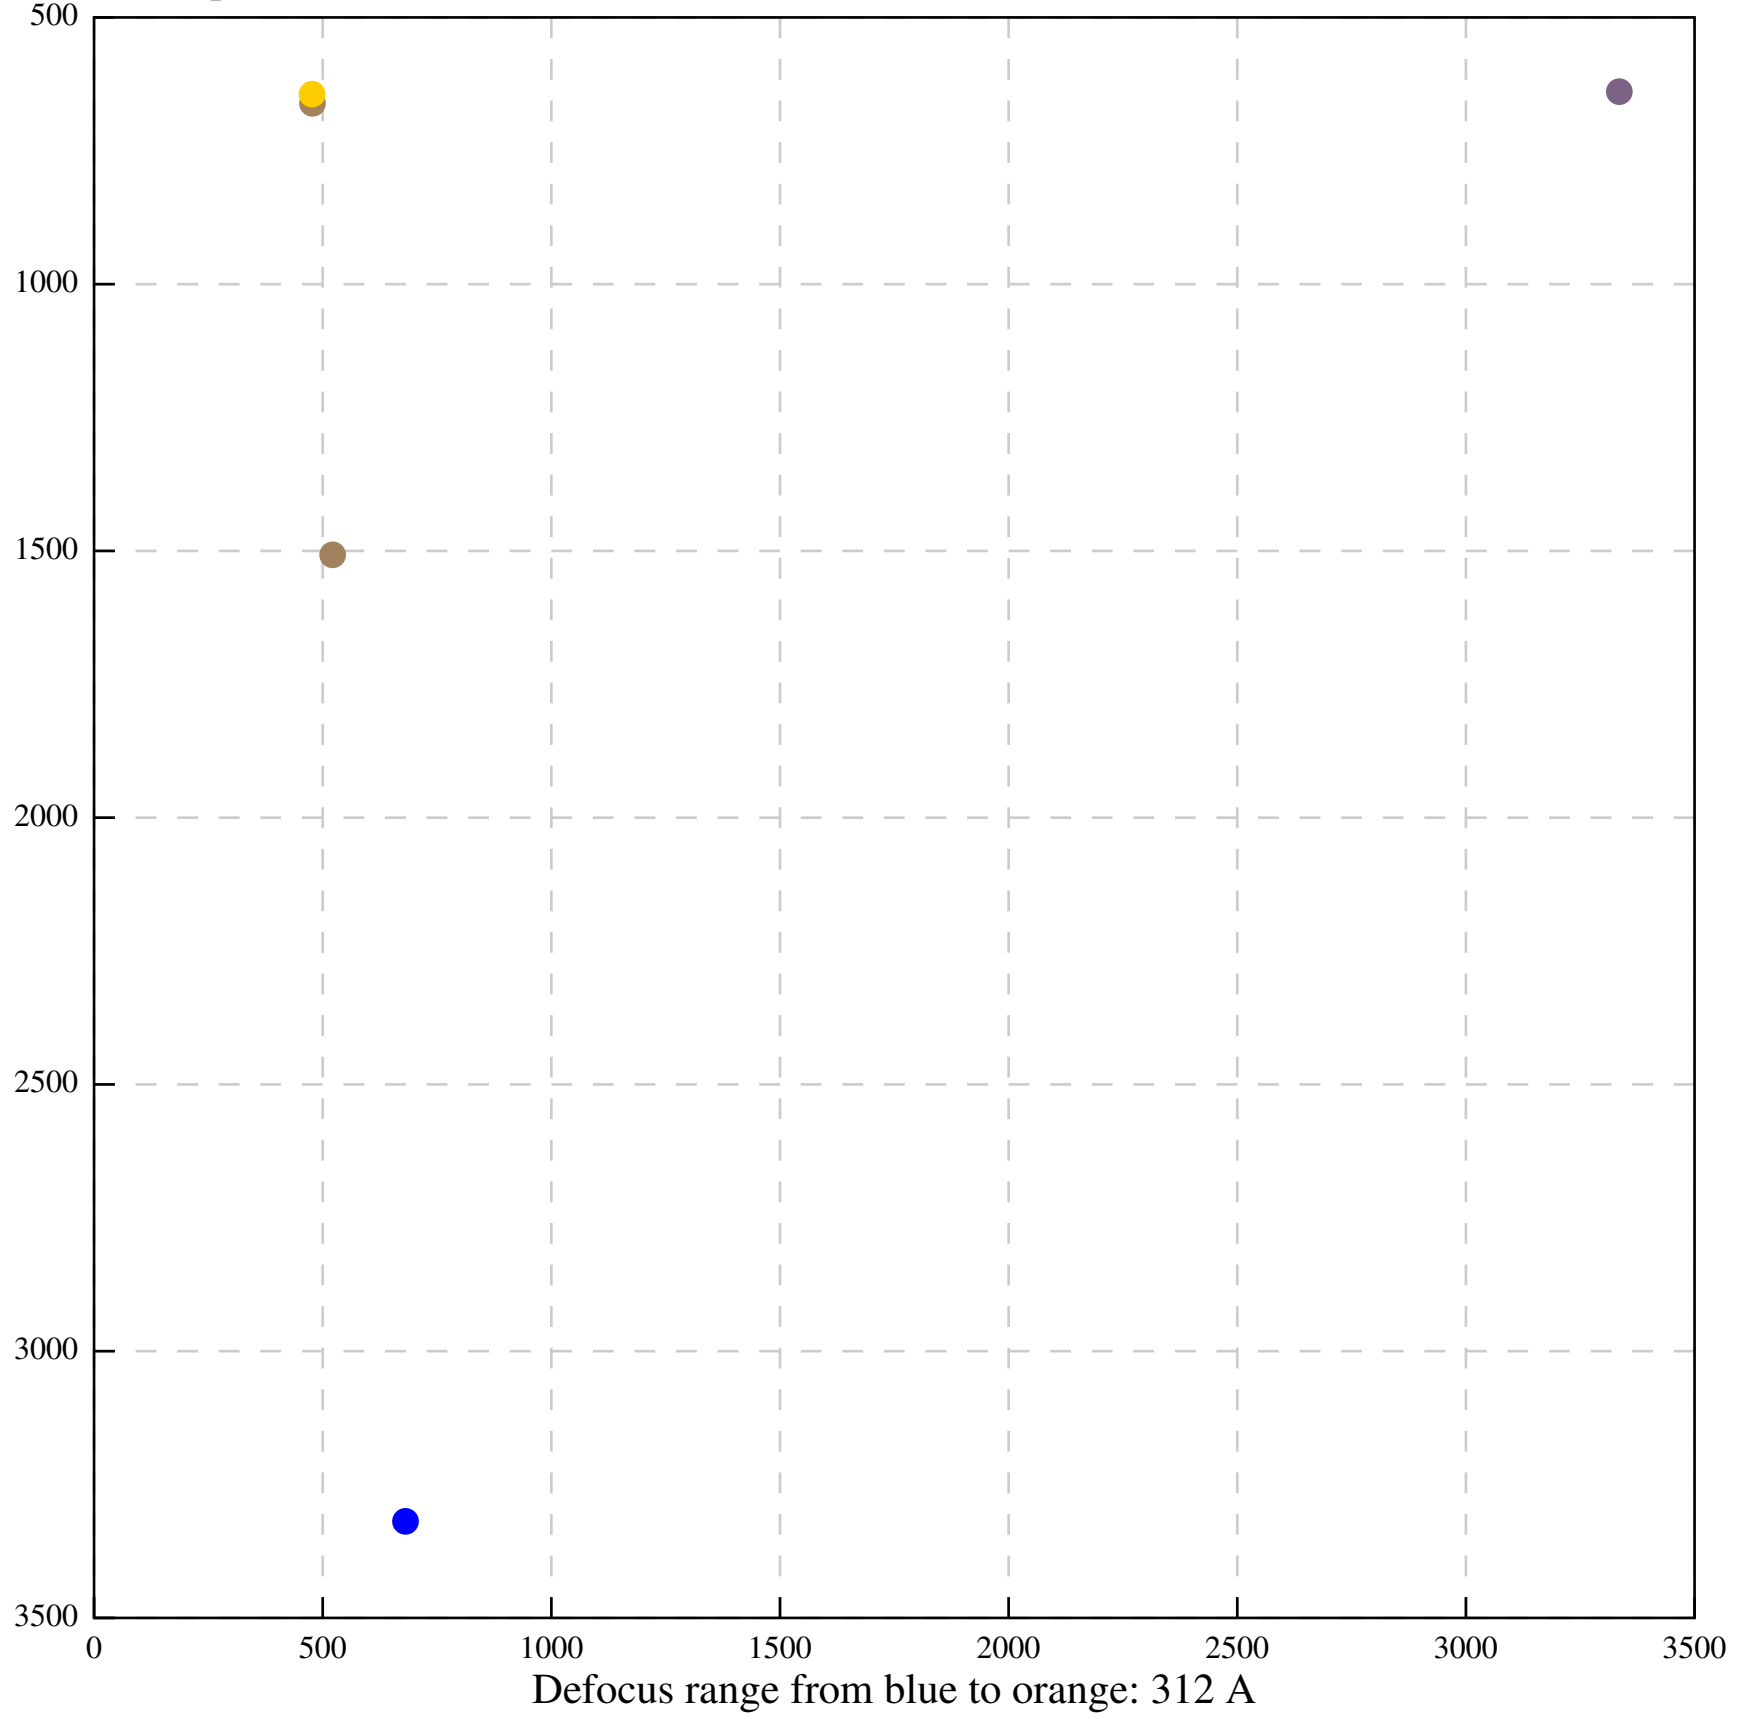

Defocus range from blue to orange: 171 A

Defocus range from blue to orange: 147 A

Defocus range from blue to orange: 469 A

Defocus range from blue to orange: 356 A

Defocus range from blue to orange: 221 A

Defocus range from blue to orange: 29 A

Defocus range from blue to orange: 191 A

Defocus range from blue to orange: 452 A

Defocus range from blue to orange: 217 A

Defocus range from blue to orange: 277 A

Defocus range from blue to orange: 442 A

Defocus range from blue to orange: 406 A

Defocus range from blue to orange: 385 A

Defocus range from blue to orange: 704 A

Defocus range from blue to orange: 283 A

Defocus range from blue to orange: 10 A

Defocus range from blue to orange: 0 Å