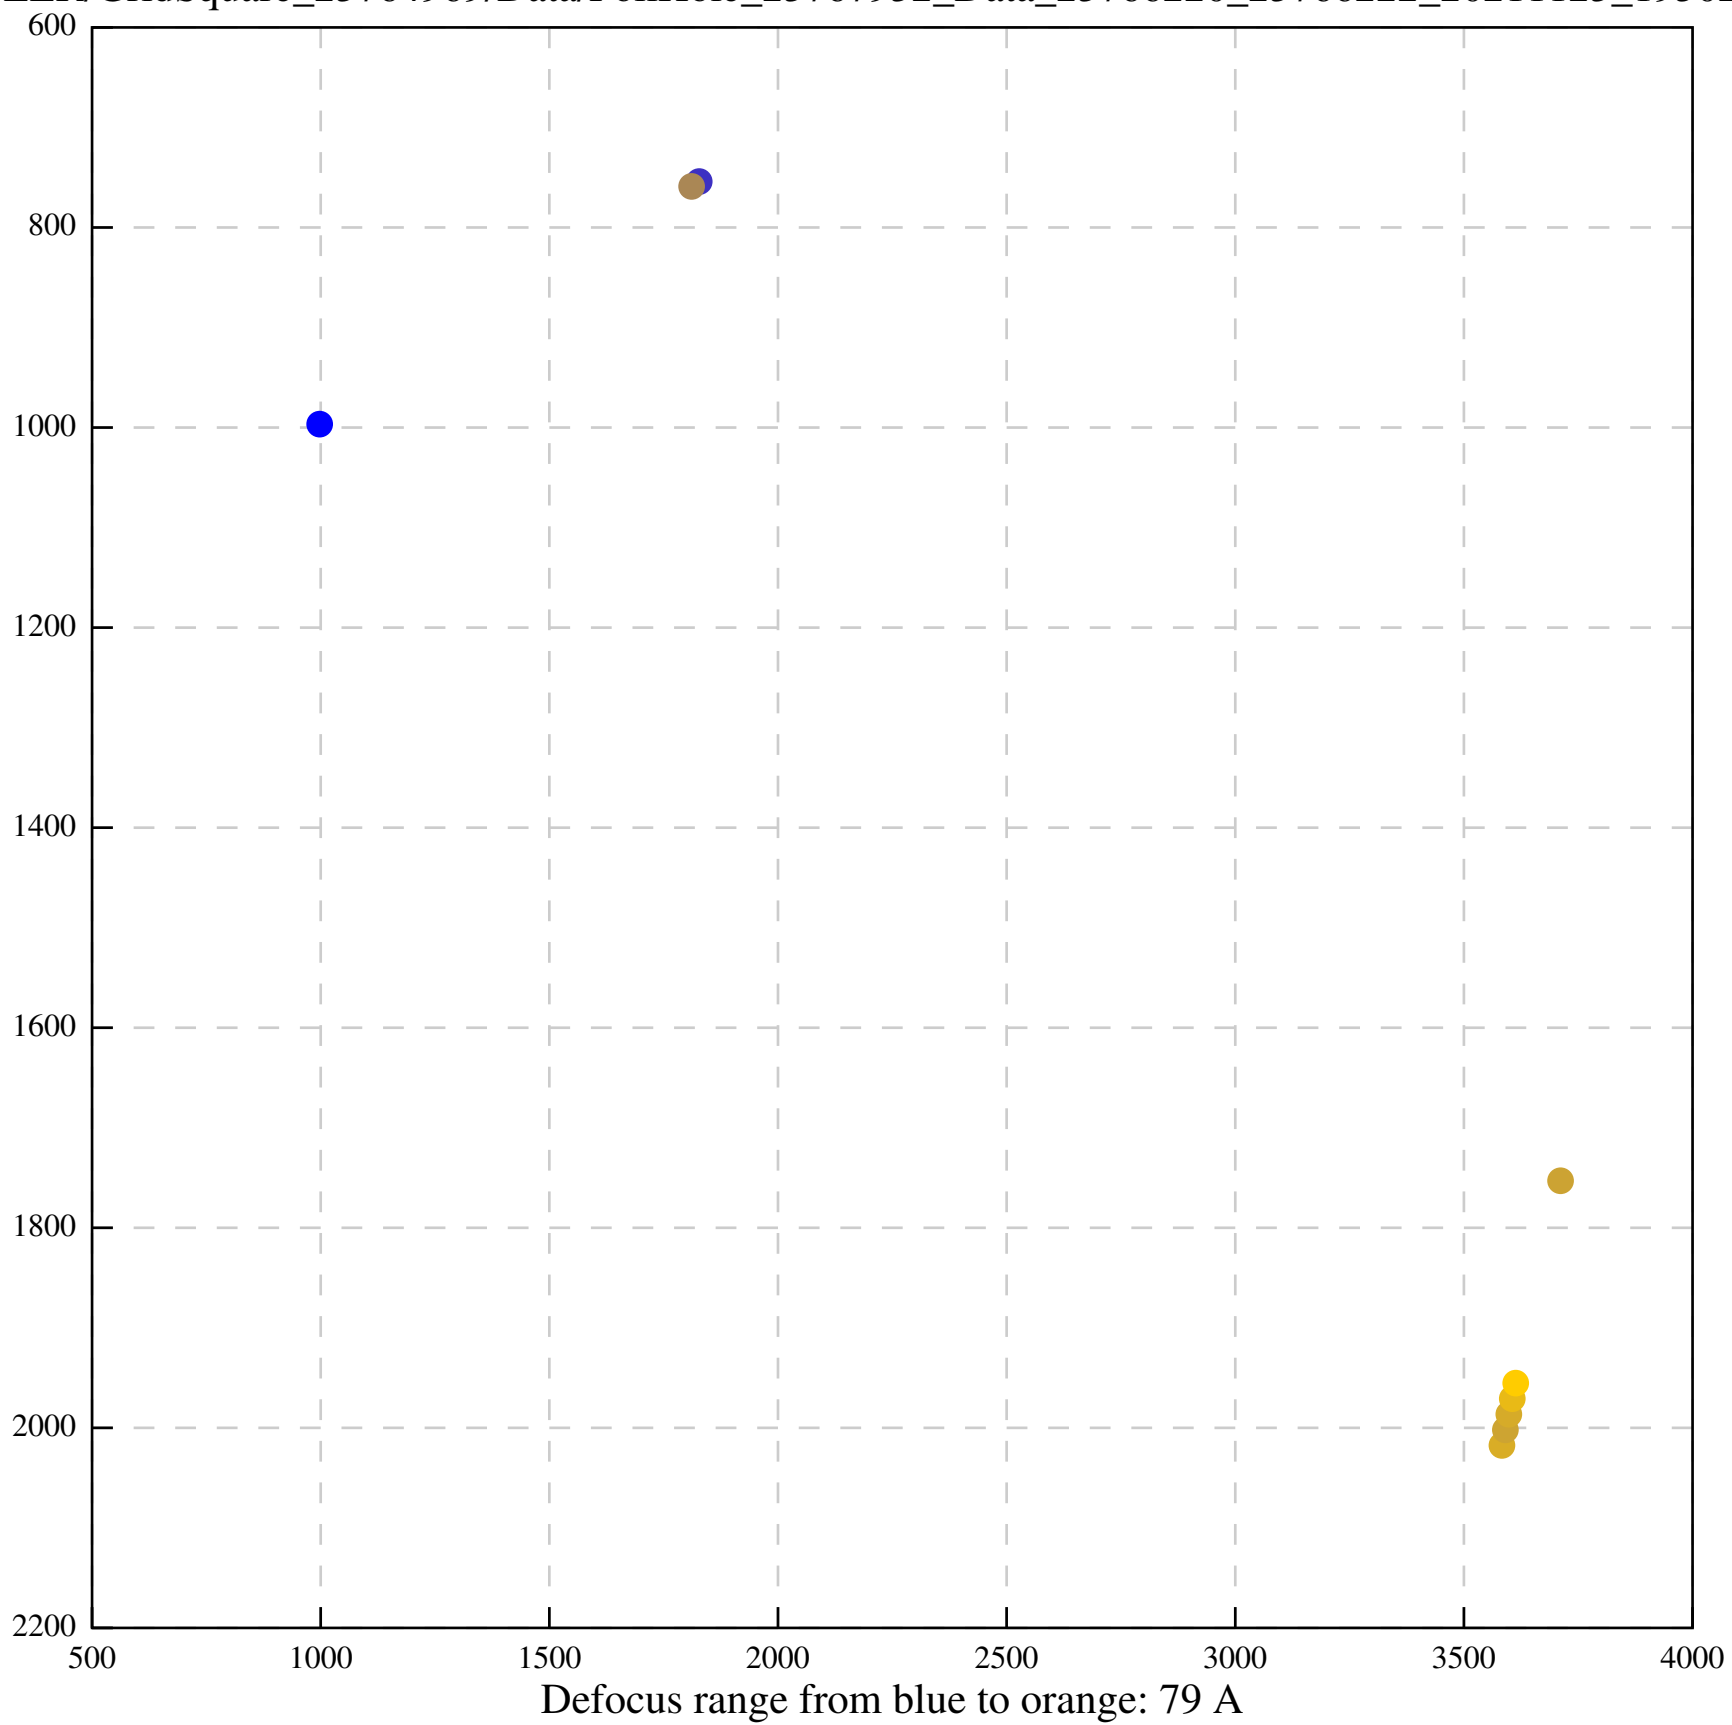

Defocus range from blue to orange: 0 A

Defocus range from blue to orange: 65 A

Defocus range from blue to orange: 382 A

Defocus range from blue to orange: 170 A

Defocus range from blue to orange: 874 A

Defocus range from blue to orange: 793 A

Defocus range from blue to orange: 189 A

Defocus range from blue to orange: 1136 A

Defocus range from blue to orange: 690 A

Defocus range from blue to orange: 393 A

Defocus range from blue to orange: 119 Å

Defocus range from blue to orange: 426 A

Defocus range from blue to orange: 396 A

Defocus range from blue to orange: 269 A

Defocus range from blue to orange: 460 A

Defocus range from blue to orange: 109 A