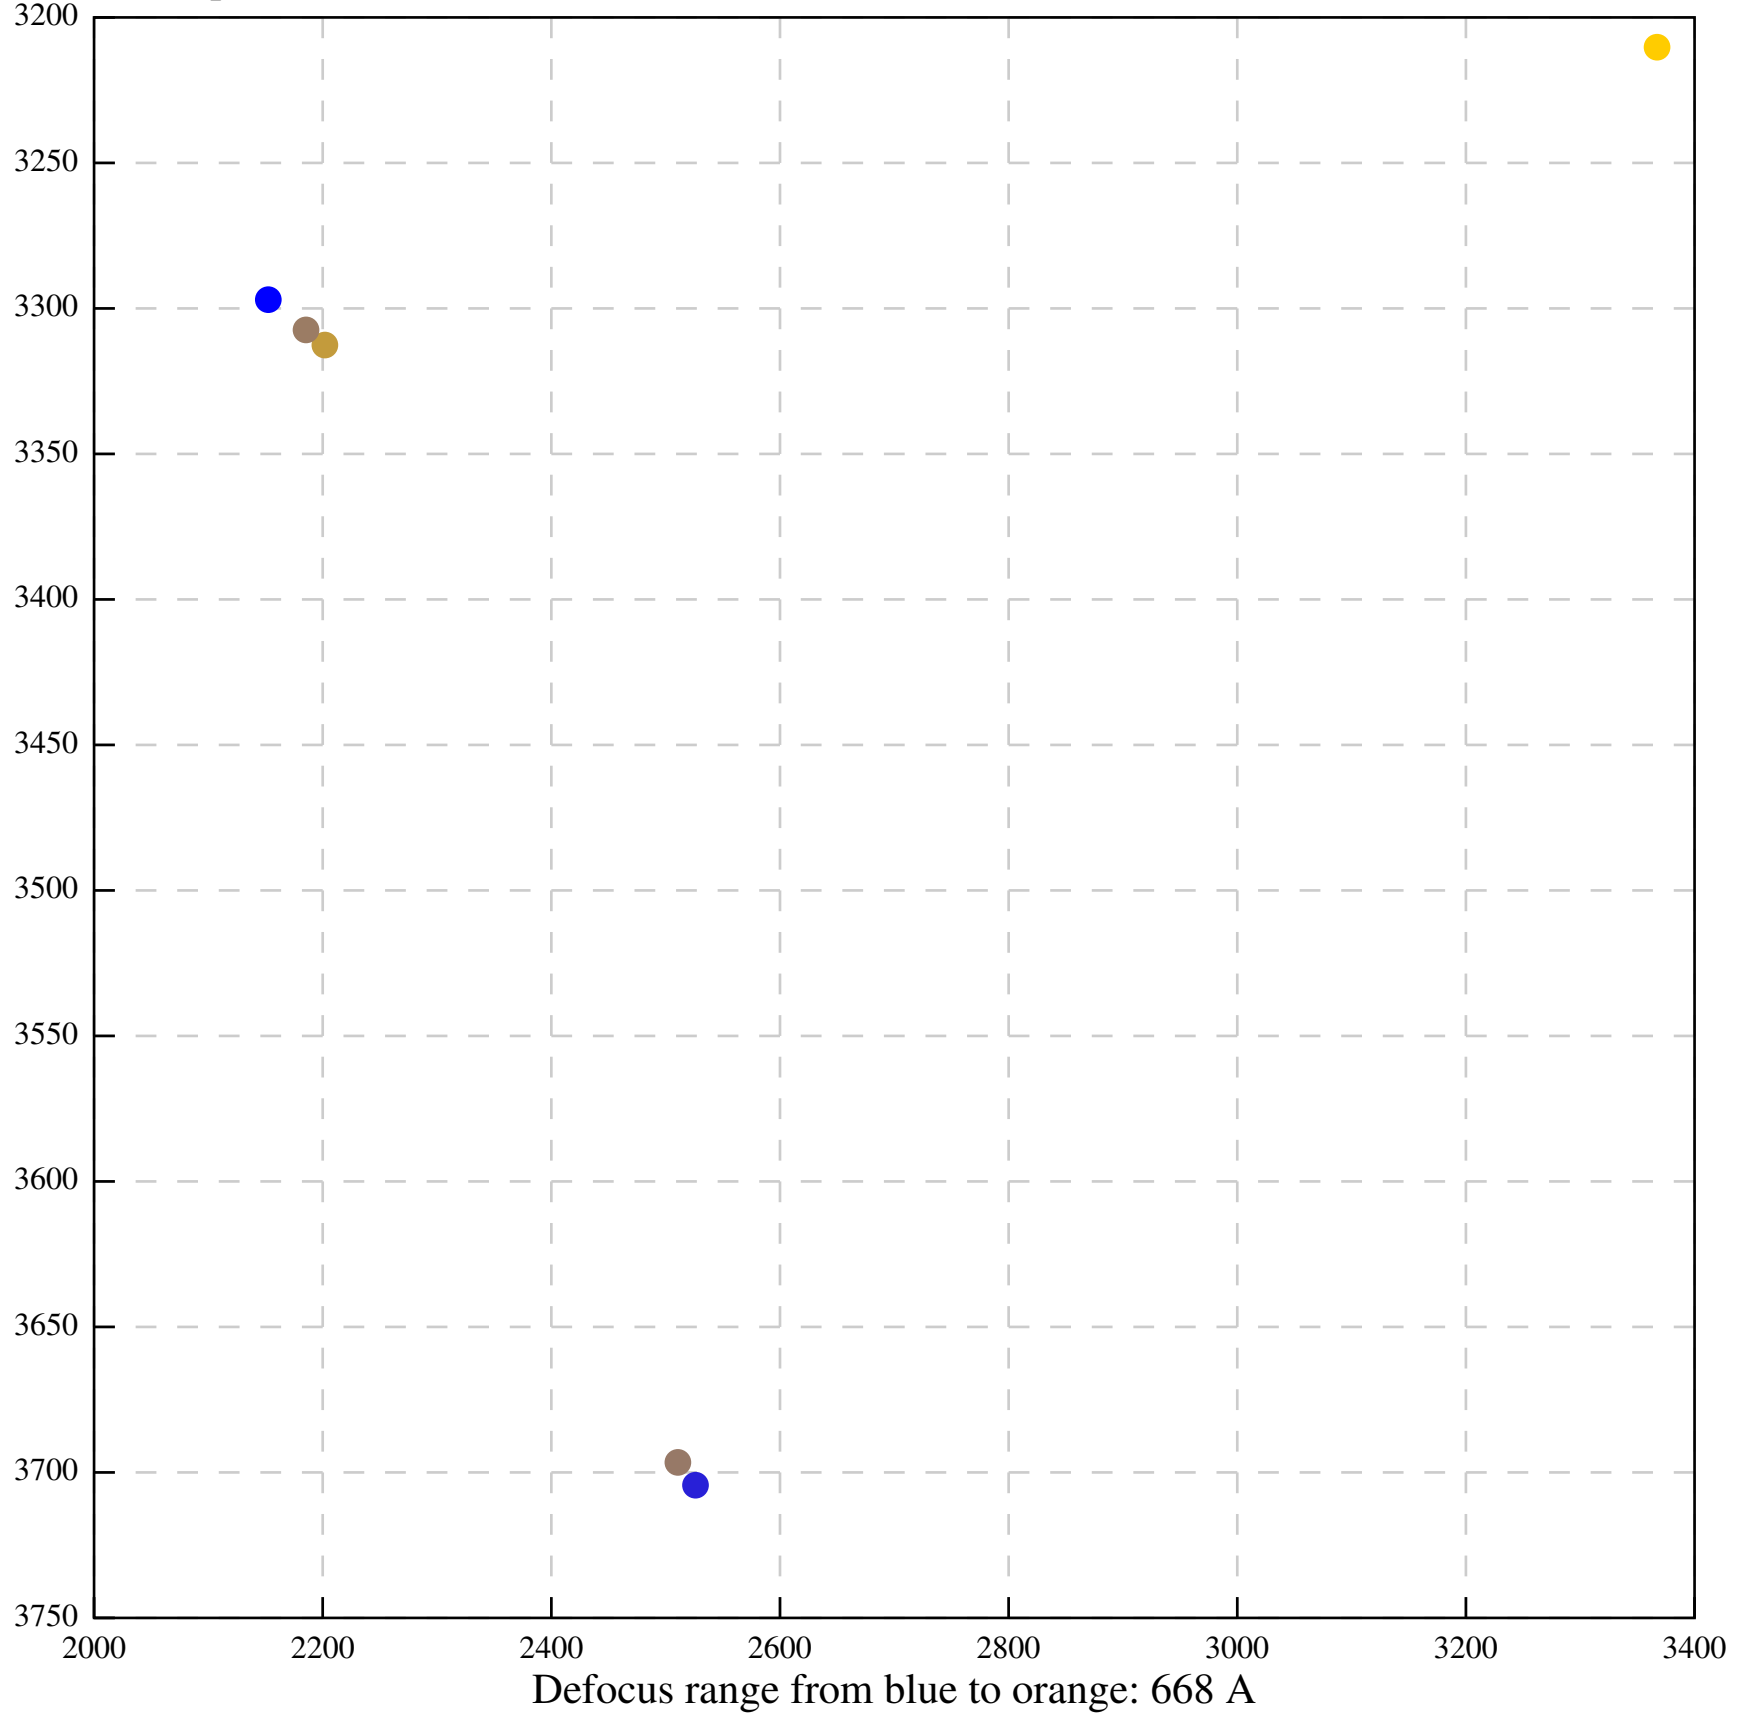

Defocus range from blue to orange: 169 A

Defocus range from blue to orange: 709 A

Defocus range from blue to orange: 66 A

Defocus range from blue to orange: 357 A

Defocus range from blue to orange: 1026 A

Defocus range from blue to orange: 519 A

Defocus range from blue to orange: 16 A

Defocus range from blue to orange: 211 A

Defocus range from blue to orange: 0 A

Defocus range from blue to orange: 150 A

Defocus range from blue to orange: 459 A

Defocus range from blue to orange: 0 A

Defocus range from blue to orange: 65 A

Defocus range from blue to orange: 382 A

Defocus range from blue to orange: 170 A

Defocus range from blue to orange: 874 A

Defocus range from blue to orange: 793 A