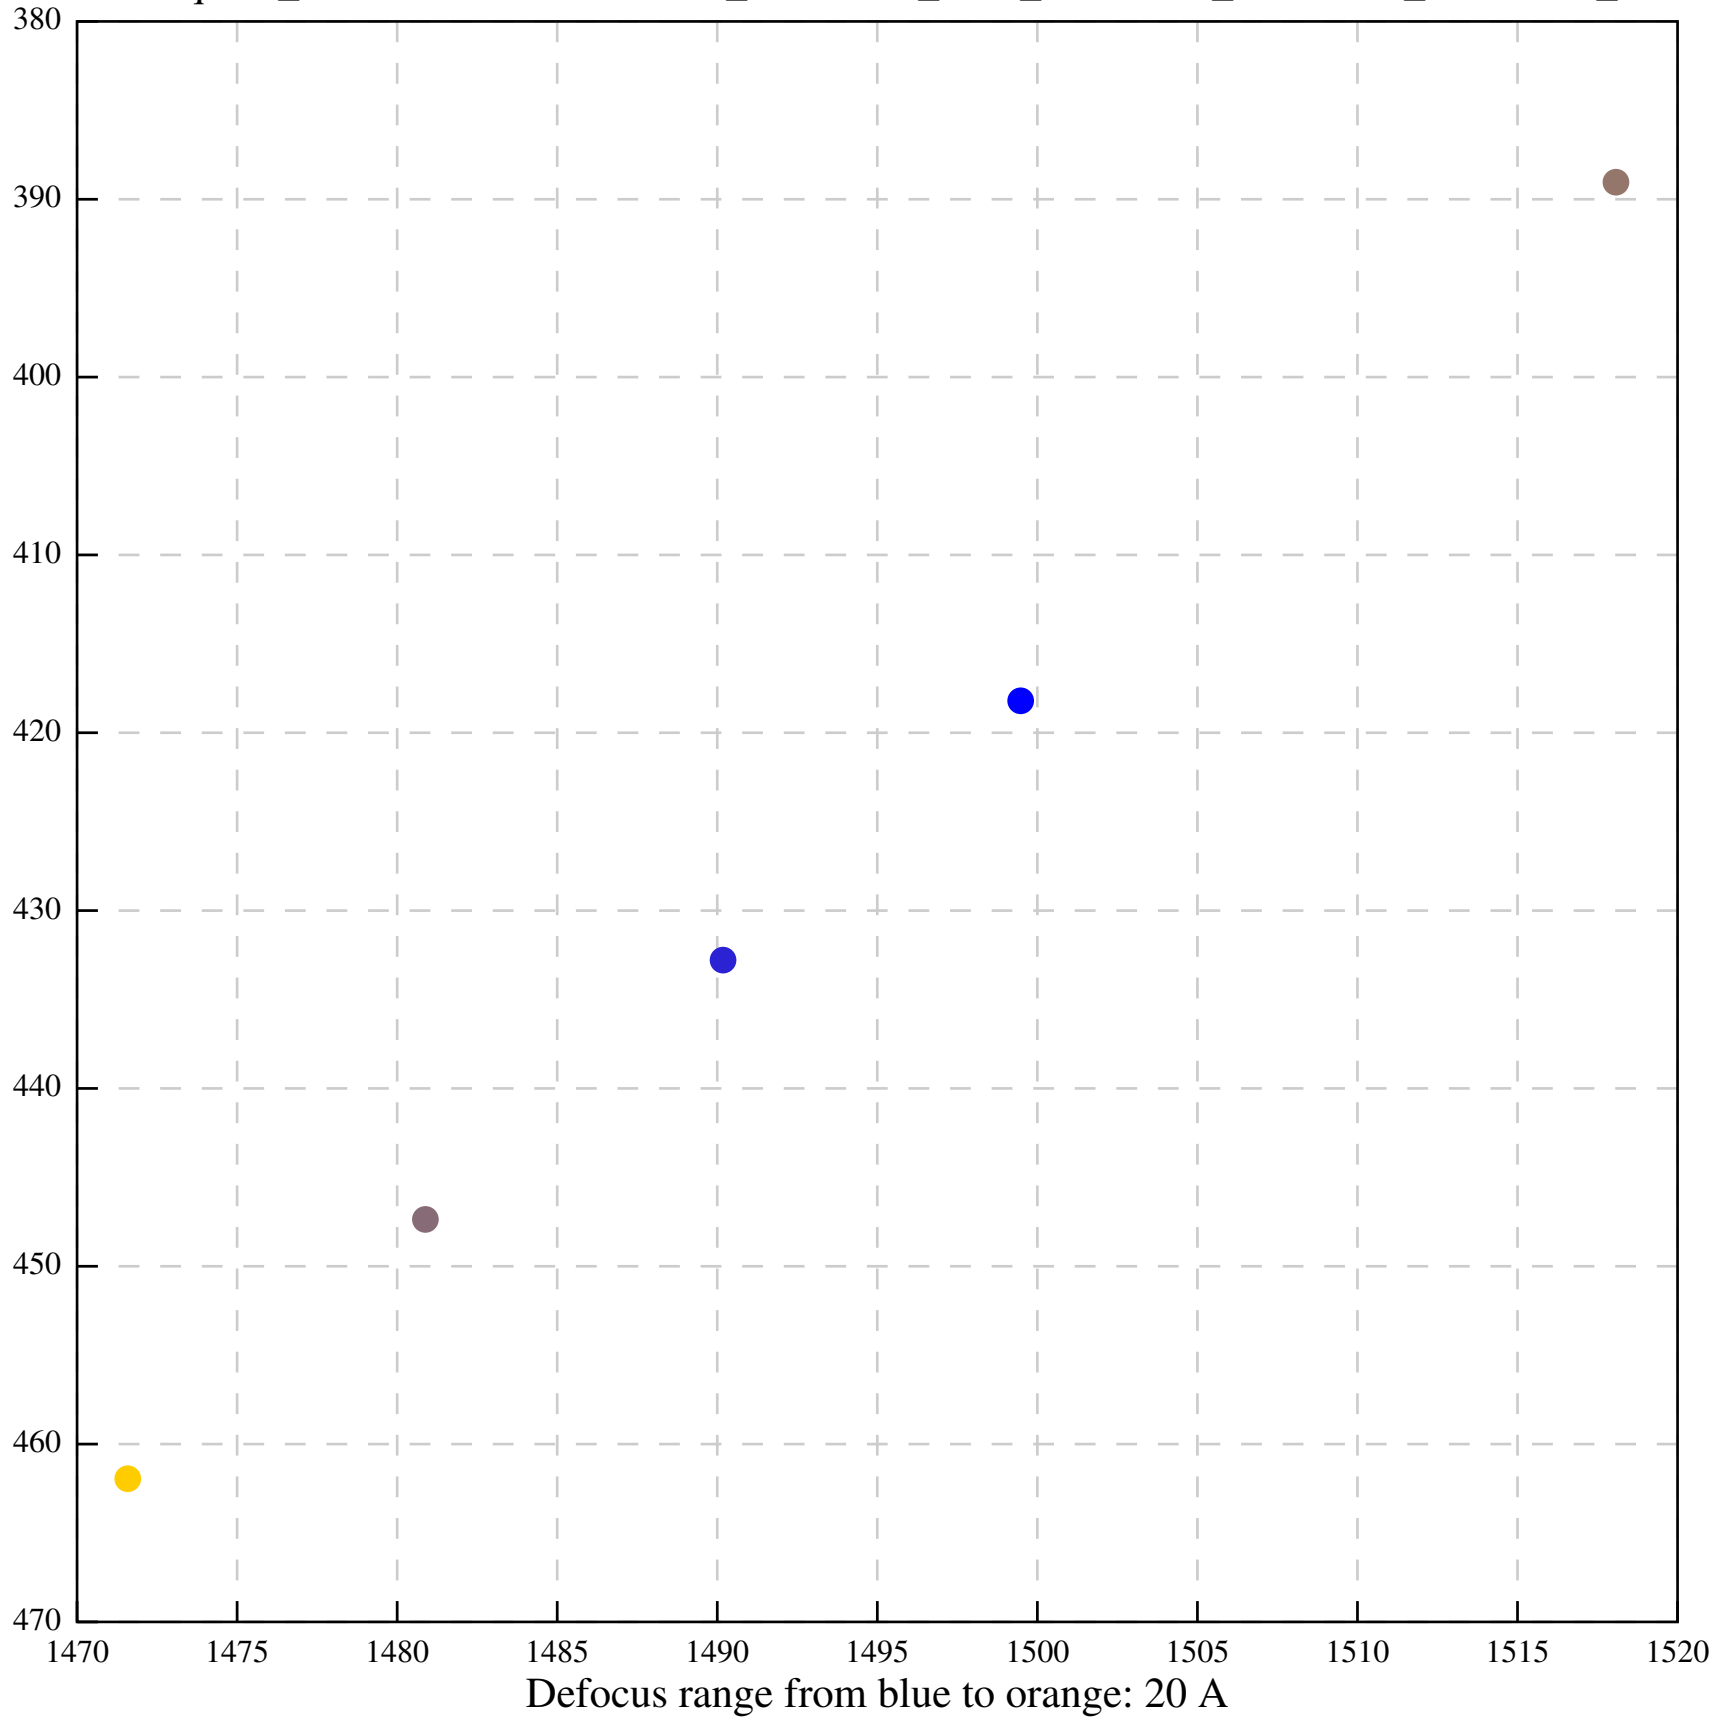

Defocus range from blue to orange: 171 A

Defocus range from blue to orange: 147 A

Defocus range from blue to orange: 469 A

Defocus range from blue to orange: 356 A

Defocus range from blue to orange: 221 A

Defocus range from blue to orange: 29 A

Defocus range from blue to orange: 191 A

Defocus range from blue to orange: 452 A

Defocus range from blue to orange: 217 A

Defocus range from blue to orange: 277 A

Defocus range from blue to orange: 442 A

Defocus range from blue to orange: 406 A

Defocus range from blue to orange: 385 A

Defocus range from blue to orange: 704 A

Defocus range from blue to orange: 283 A

Defocus range from blue to orange: 10 A

Defocus range from blue to orange: 0 Å