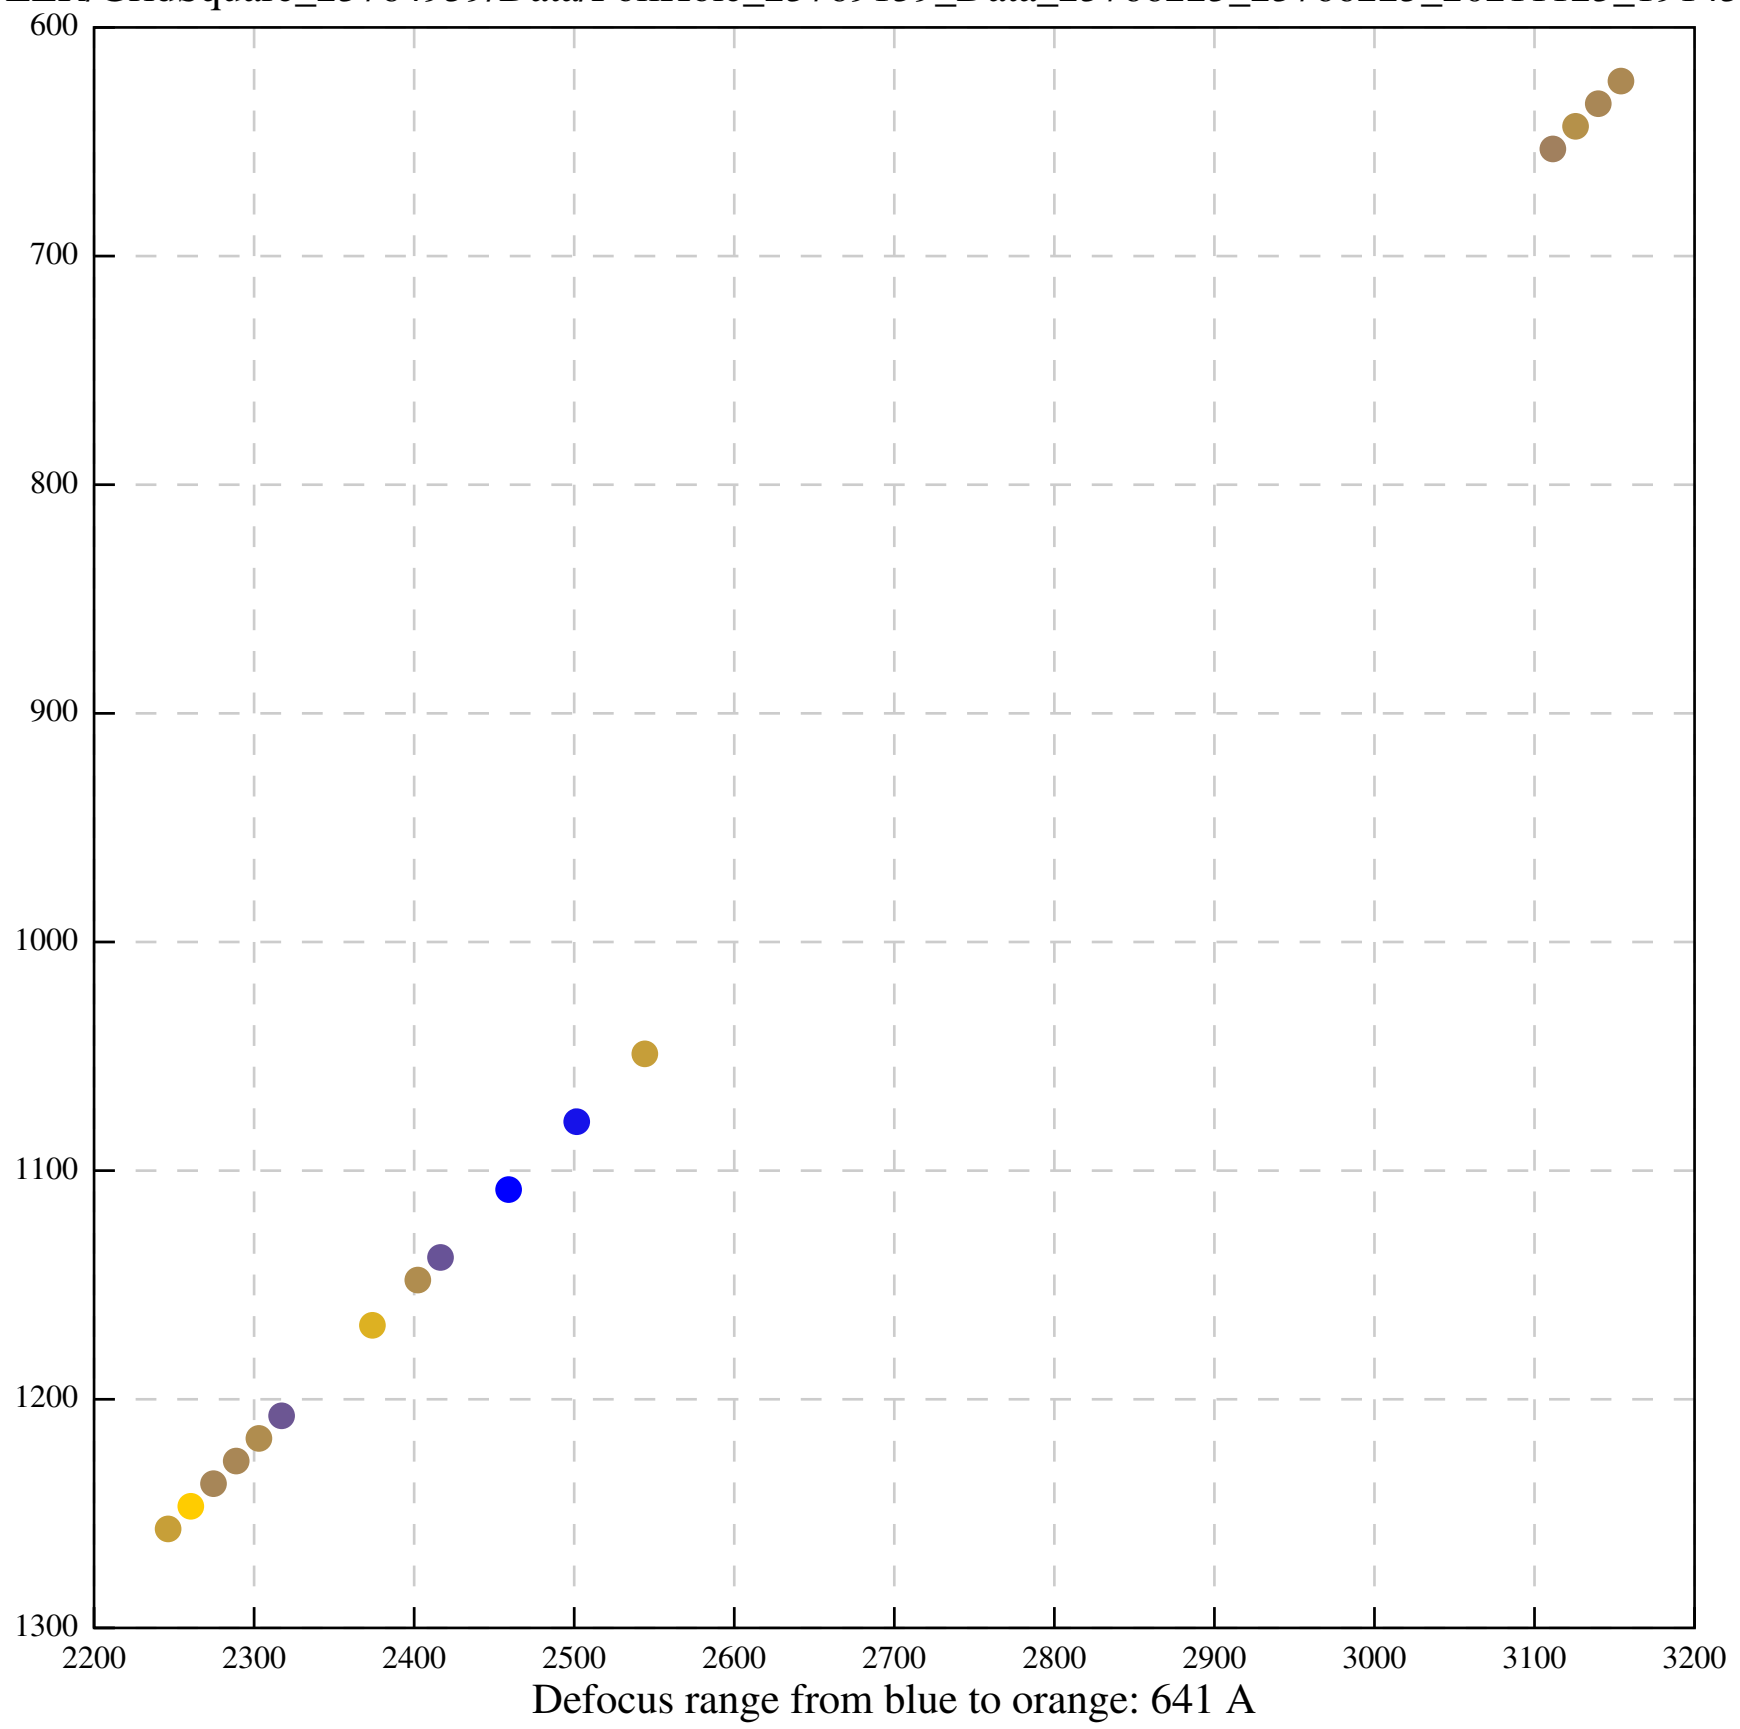

Defocus range from blue to orange: 519 A

Defocus range from blue to orange: 16 A

Defocus range from blue to orange: 211 A

Defocus range from blue to orange: 0 A

Defocus range from blue to orange: 150 A

Defocus range from blue to orange: 459 A

Defocus range from blue to orange: 0 A

Defocus range from blue to orange: 65 A

Defocus range from blue to orange: 382 A

Defocus range from blue to orange: 170 A

Defocus range from blue to orange: 874 A

Defocus range from blue to orange: 793 A

Defocus range from blue to orange: 189 A

Defocus range from blue to orange: 1136 A

Defocus range from blue to orange: 690 A

Defocus range from blue to orange: 393 A

Defocus range from blue to orange: 119 Å