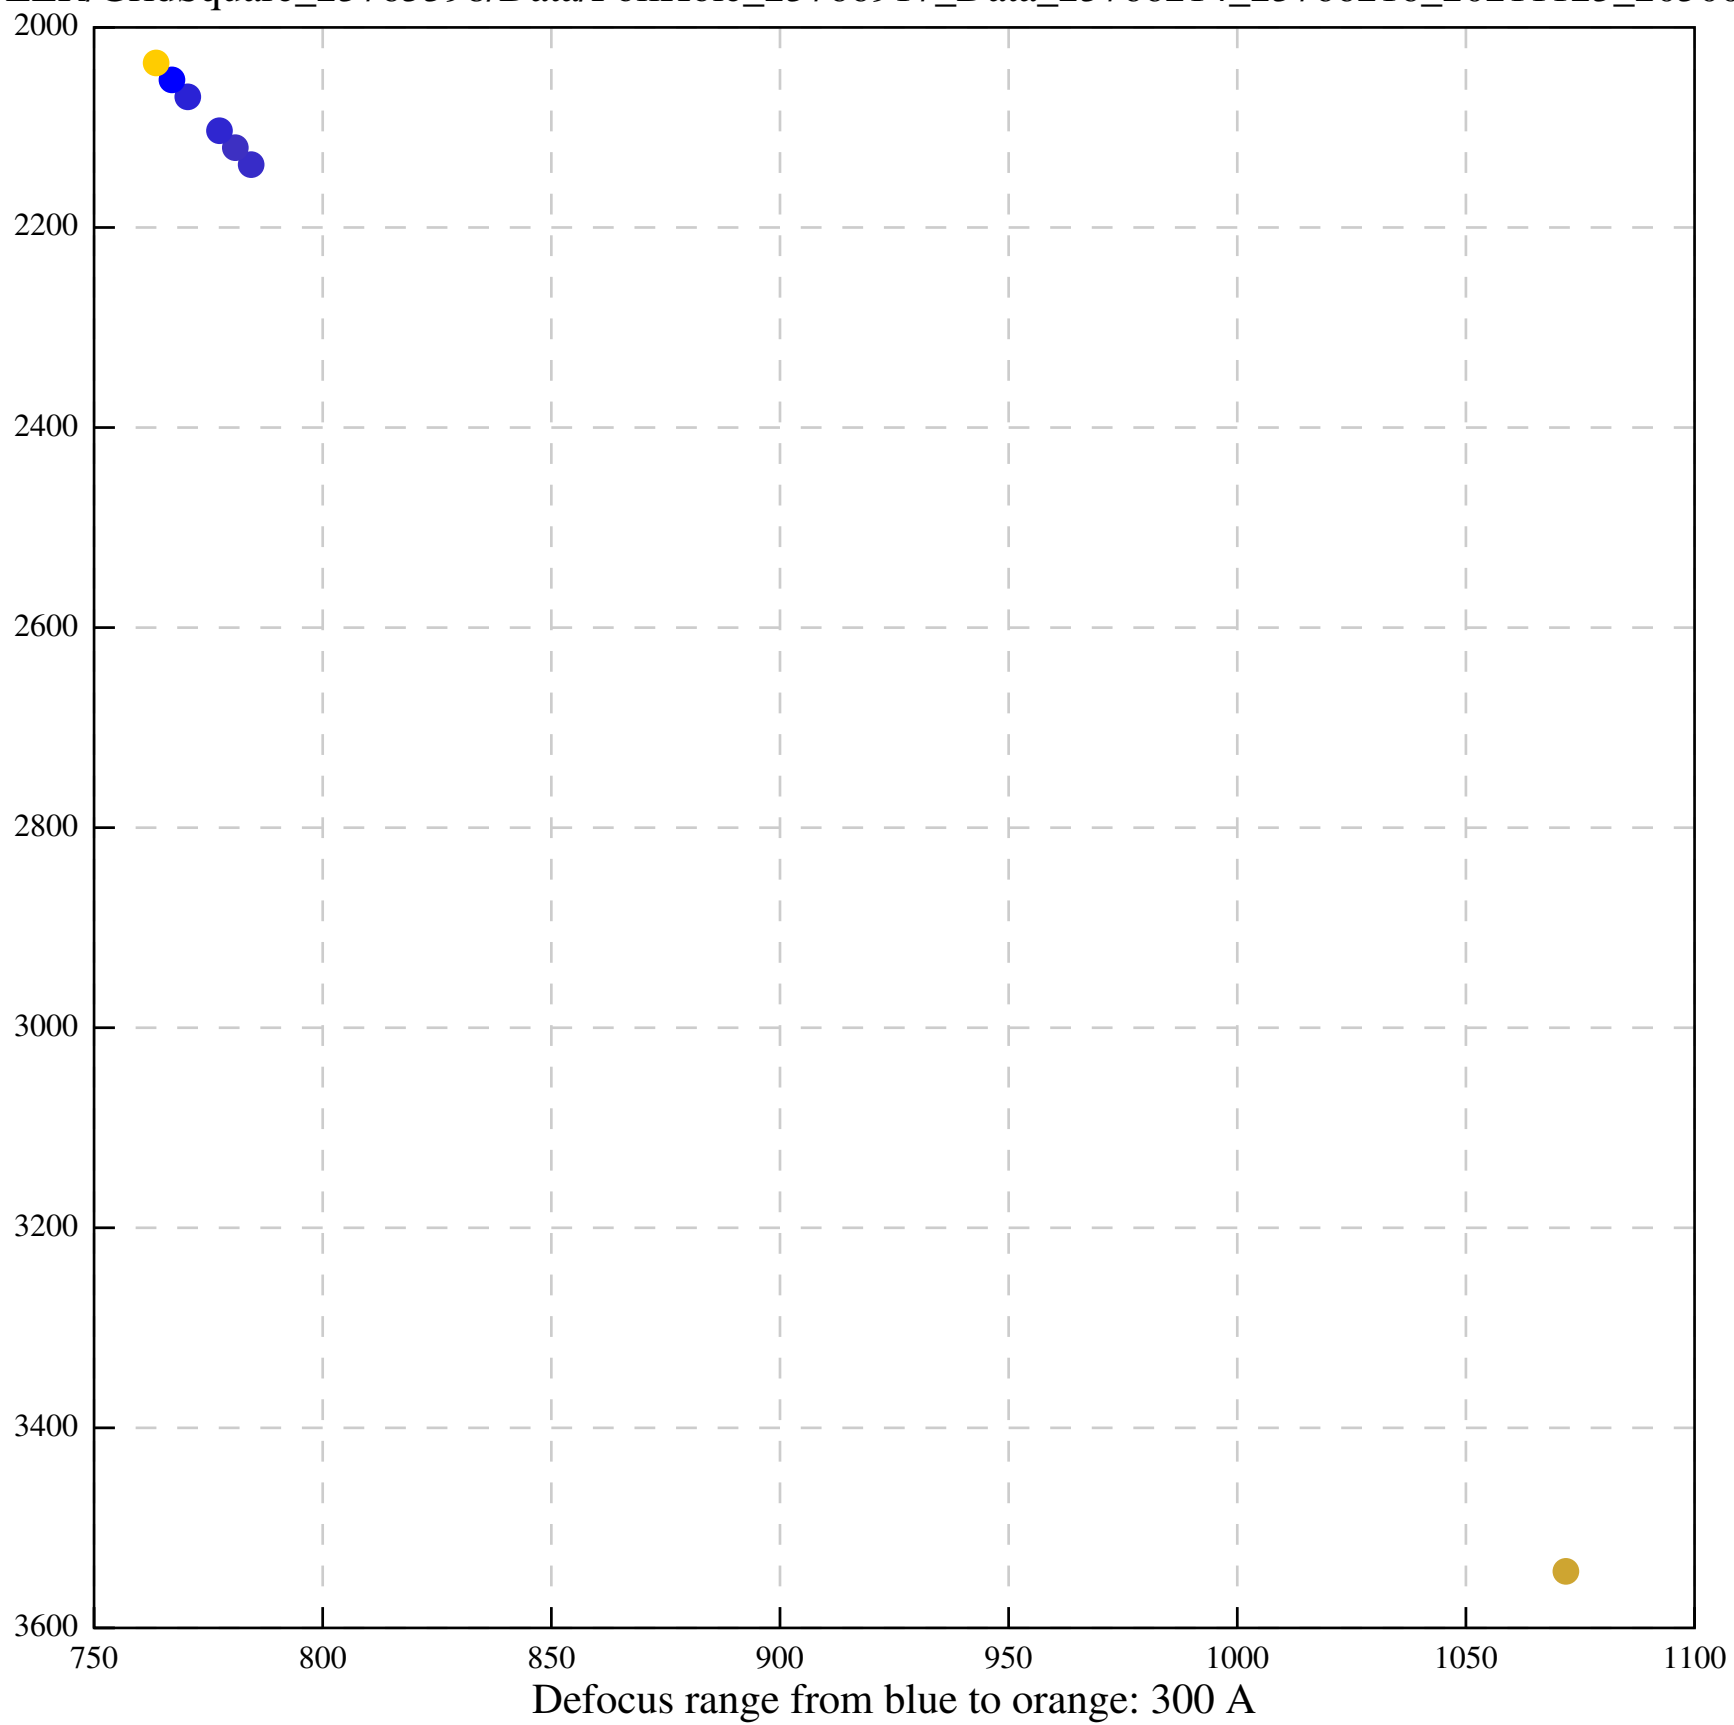

Defocus range from blue to orange: 497 A

Defocus range from blue to orange: 166 A

Defocus range from blue to orange: 241 A

Defocus range from blue to orange: 375 A

Defocus range from blue to orange: 901 A

Defocus range from blue to orange: 54 A

Defocus range from blue to orange: 70 A

Defocus range from blue to orange: 118 A

Defocus range from blue to orange: 557 A

Defocus range from blue to orange: 556 Å

Defocus range from blue to orange: 394 A

Defocus range from blue to orange: 251 A

Defocus range from blue to orange: 401 A

Defocus range from blue to orange: 473 A

Defocus range from blue to orange: 790 A

Defocus range from blue to orange: 0 A

Defocus range from blue to orange: 513 A

Defocus range from blue to orange: 323 A