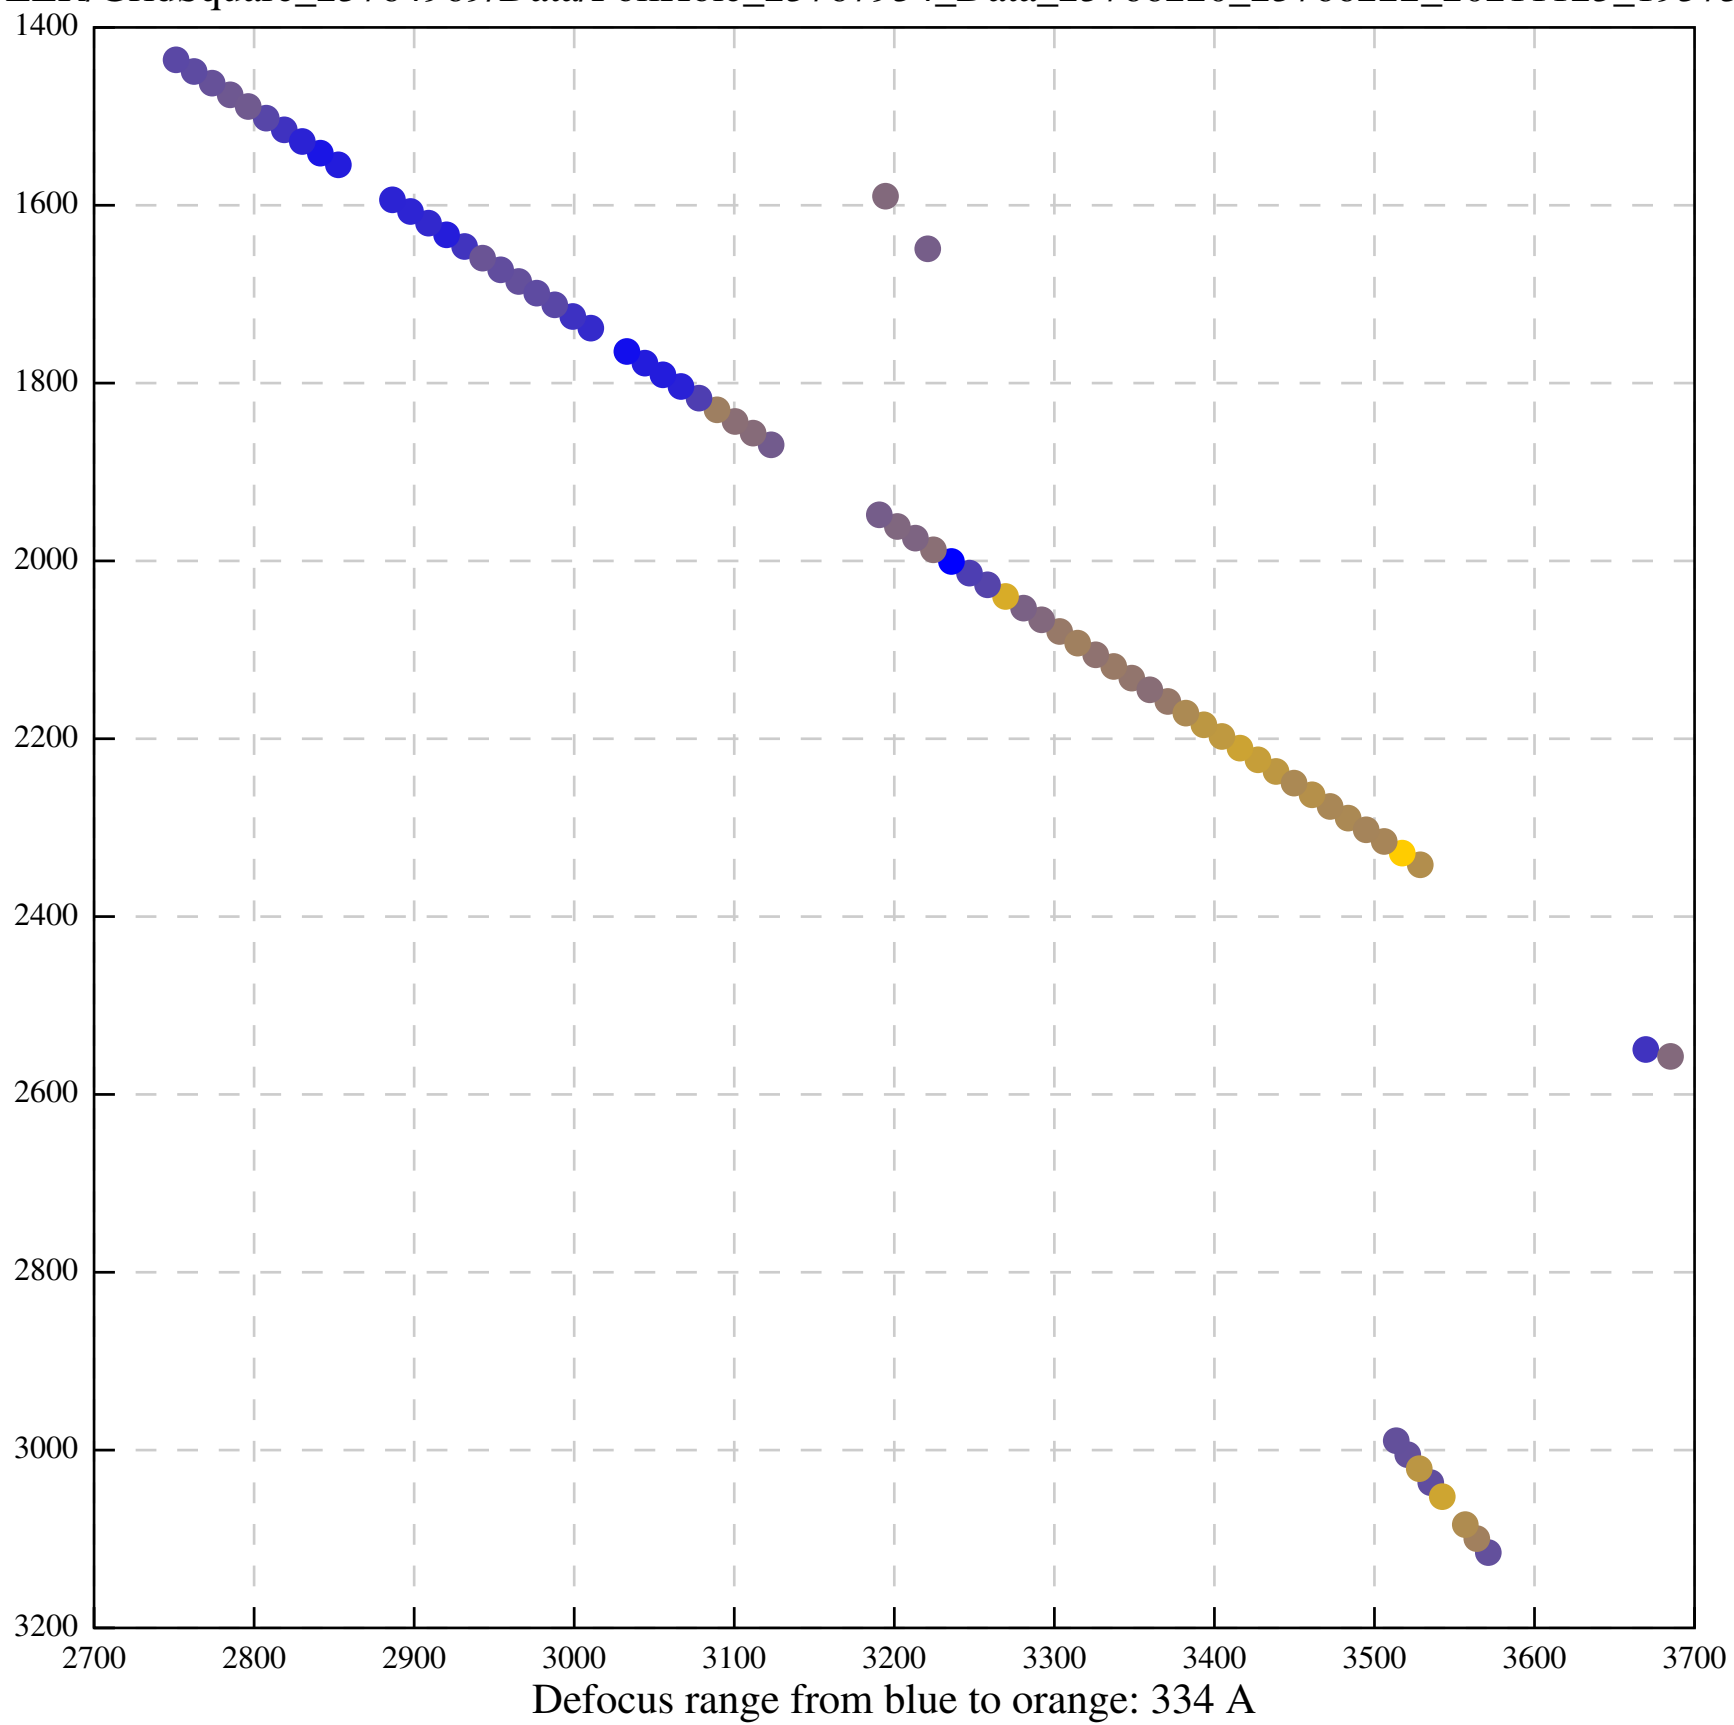

Defocus range from blue to orange: 0 A

Defocus range from blue to orange: 65 A

Defocus range from blue to orange: 382 A

Defocus range from blue to orange: 170 A

Defocus range from blue to orange: 874 A

Defocus range from blue to orange: 793 A

Defocus range from blue to orange: 189 A

Defocus range from blue to orange: 1136 A

Defocus range from blue to orange: 690 A

Defocus range from blue to orange: 393 A

Defocus range from blue to orange: 119 Å

Defocus range from blue to orange: 426 A

Defocus range from blue to orange: 396 A

Defocus range from blue to orange: 269 A

Defocus range from blue to orange: 460 A

Defocus range from blue to orange: 109 A

Defocus range from blue to orange: 58 A

Defocus range from blue to orange: 305 A

Defocus range from blue to orange: 167 A

Defocus range from blue to orange: 0 A

Defocus range from blue to orange: 422 A

Defocus range from blue to orange: 348 A