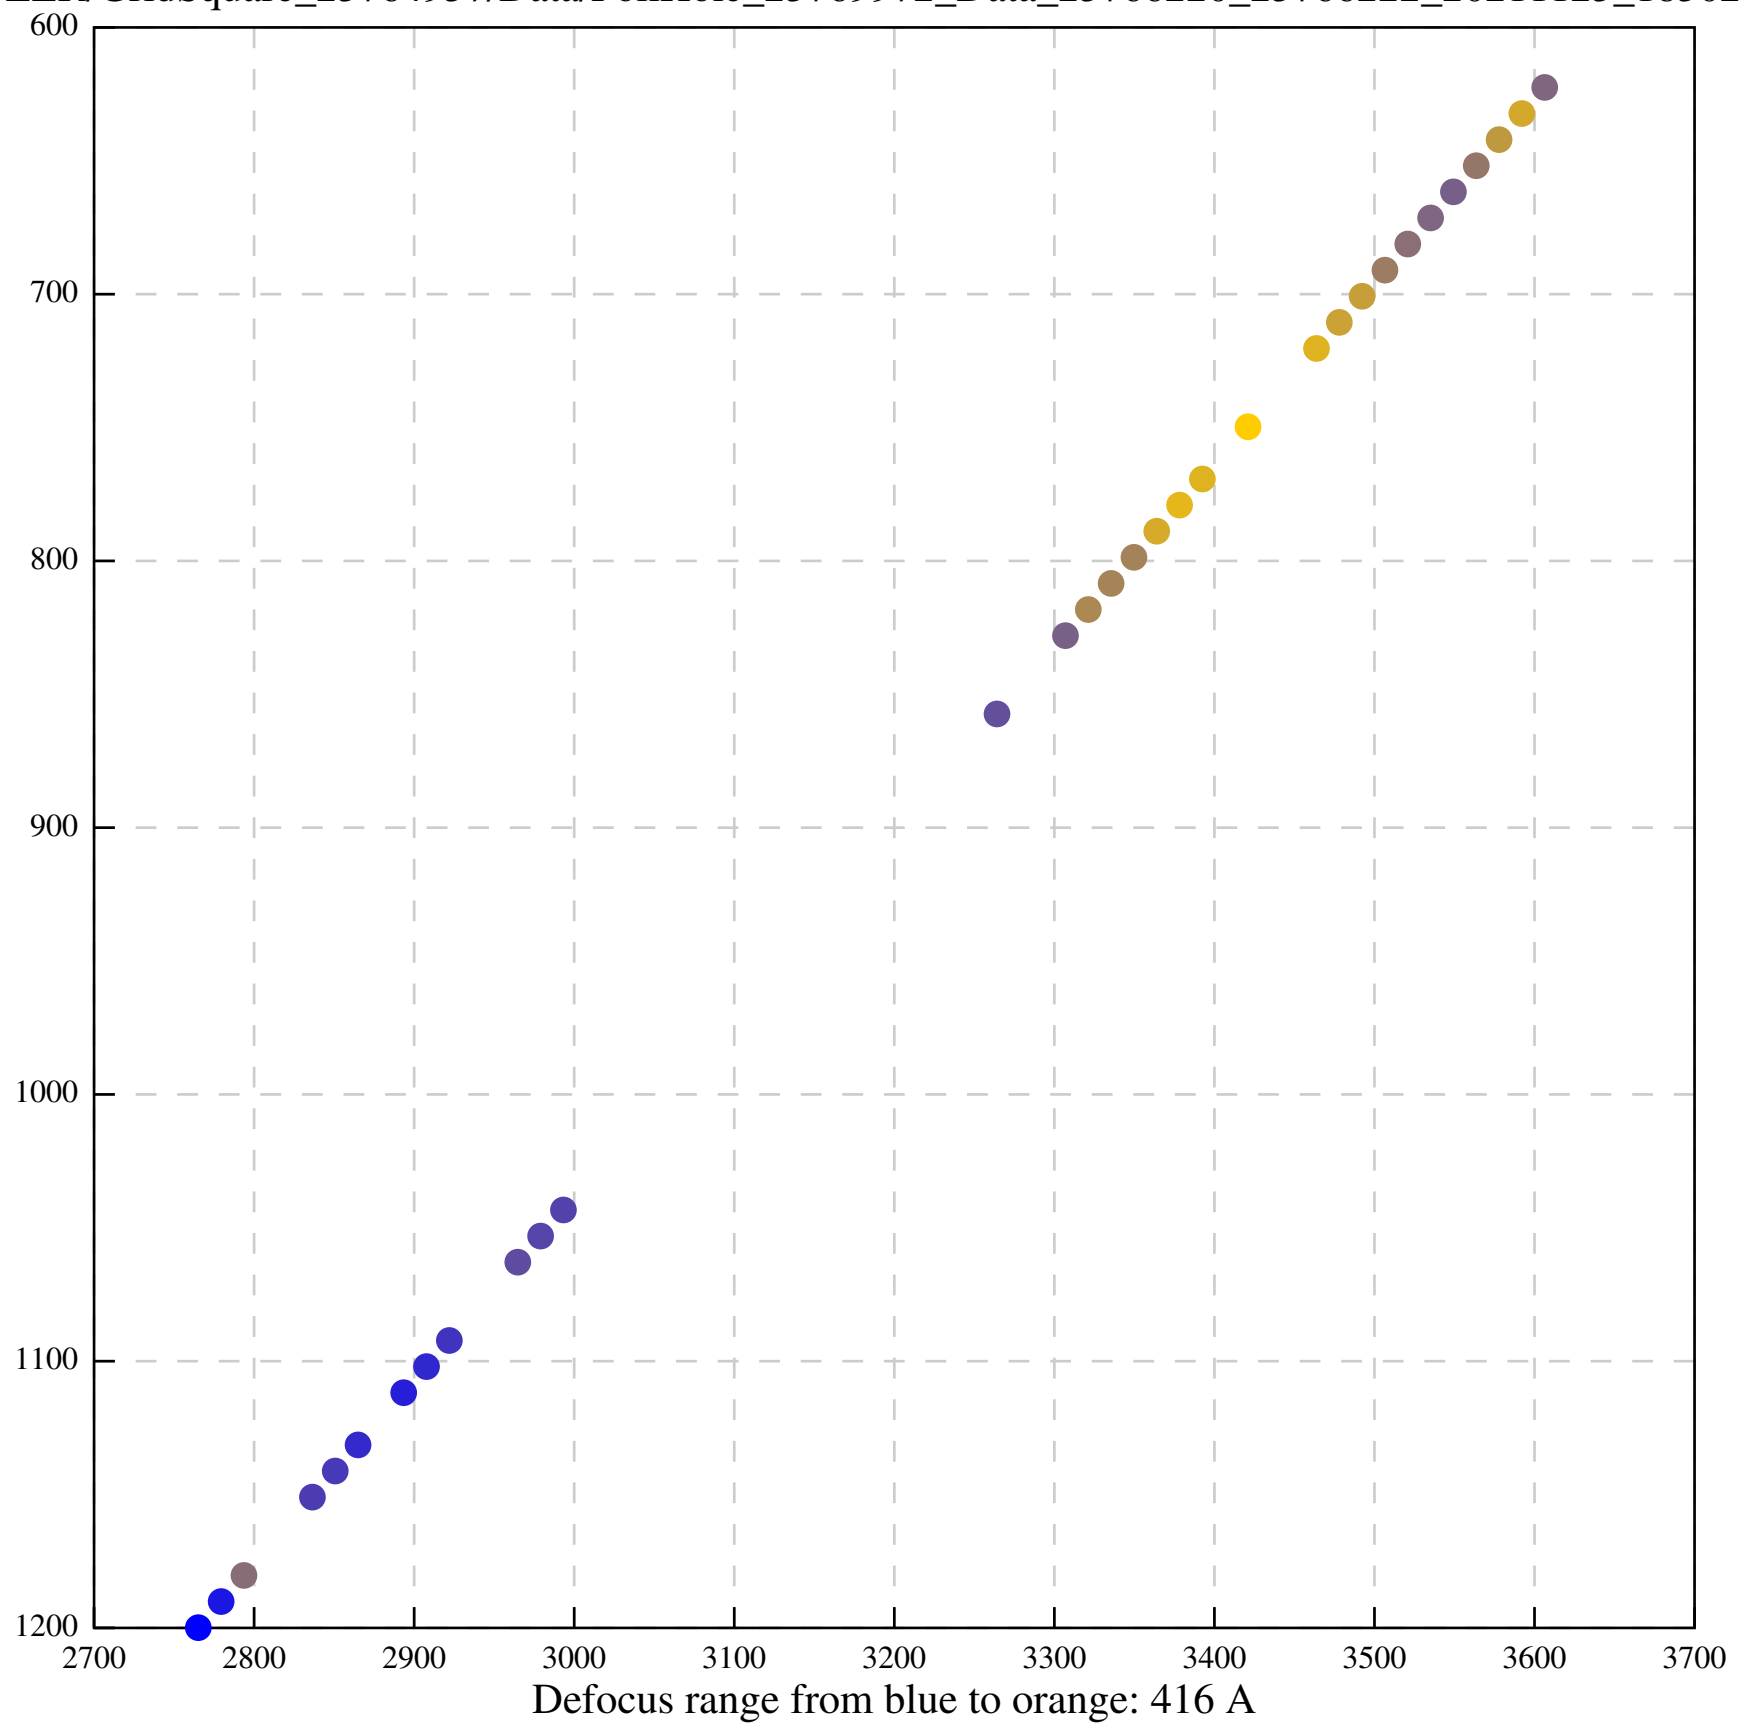

Defocus range from blue to orange: 171 A

Defocus range from blue to orange: 147 A

Defocus range from blue to orange: 469 A

Defocus range from blue to orange: 356 A

Defocus range from blue to orange: 221 A

Defocus range from blue to orange: 29 A

Defocus range from blue to orange: 191 A

Defocus range from blue to orange: 452 A

Defocus range from blue to orange: 217 A

Defocus range from blue to orange: 277 A

Defocus range from blue to orange: 442 A

Defocus range from blue to orange: 406 A

Defocus range from blue to orange: 385 A

Defocus range from blue to orange: 704 A

Defocus range from blue to orange: 283 A

Defocus range from blue to orange: 10 A

Defocus range from blue to orange: 0 Å

Defocus range from blue to orange: 169 A

Defocus range from blue to orange: 709 A

Defocus range from blue to orange: 66 A

Defocus range from blue to orange: 357 A

Defocus range from blue to orange: 1026 A