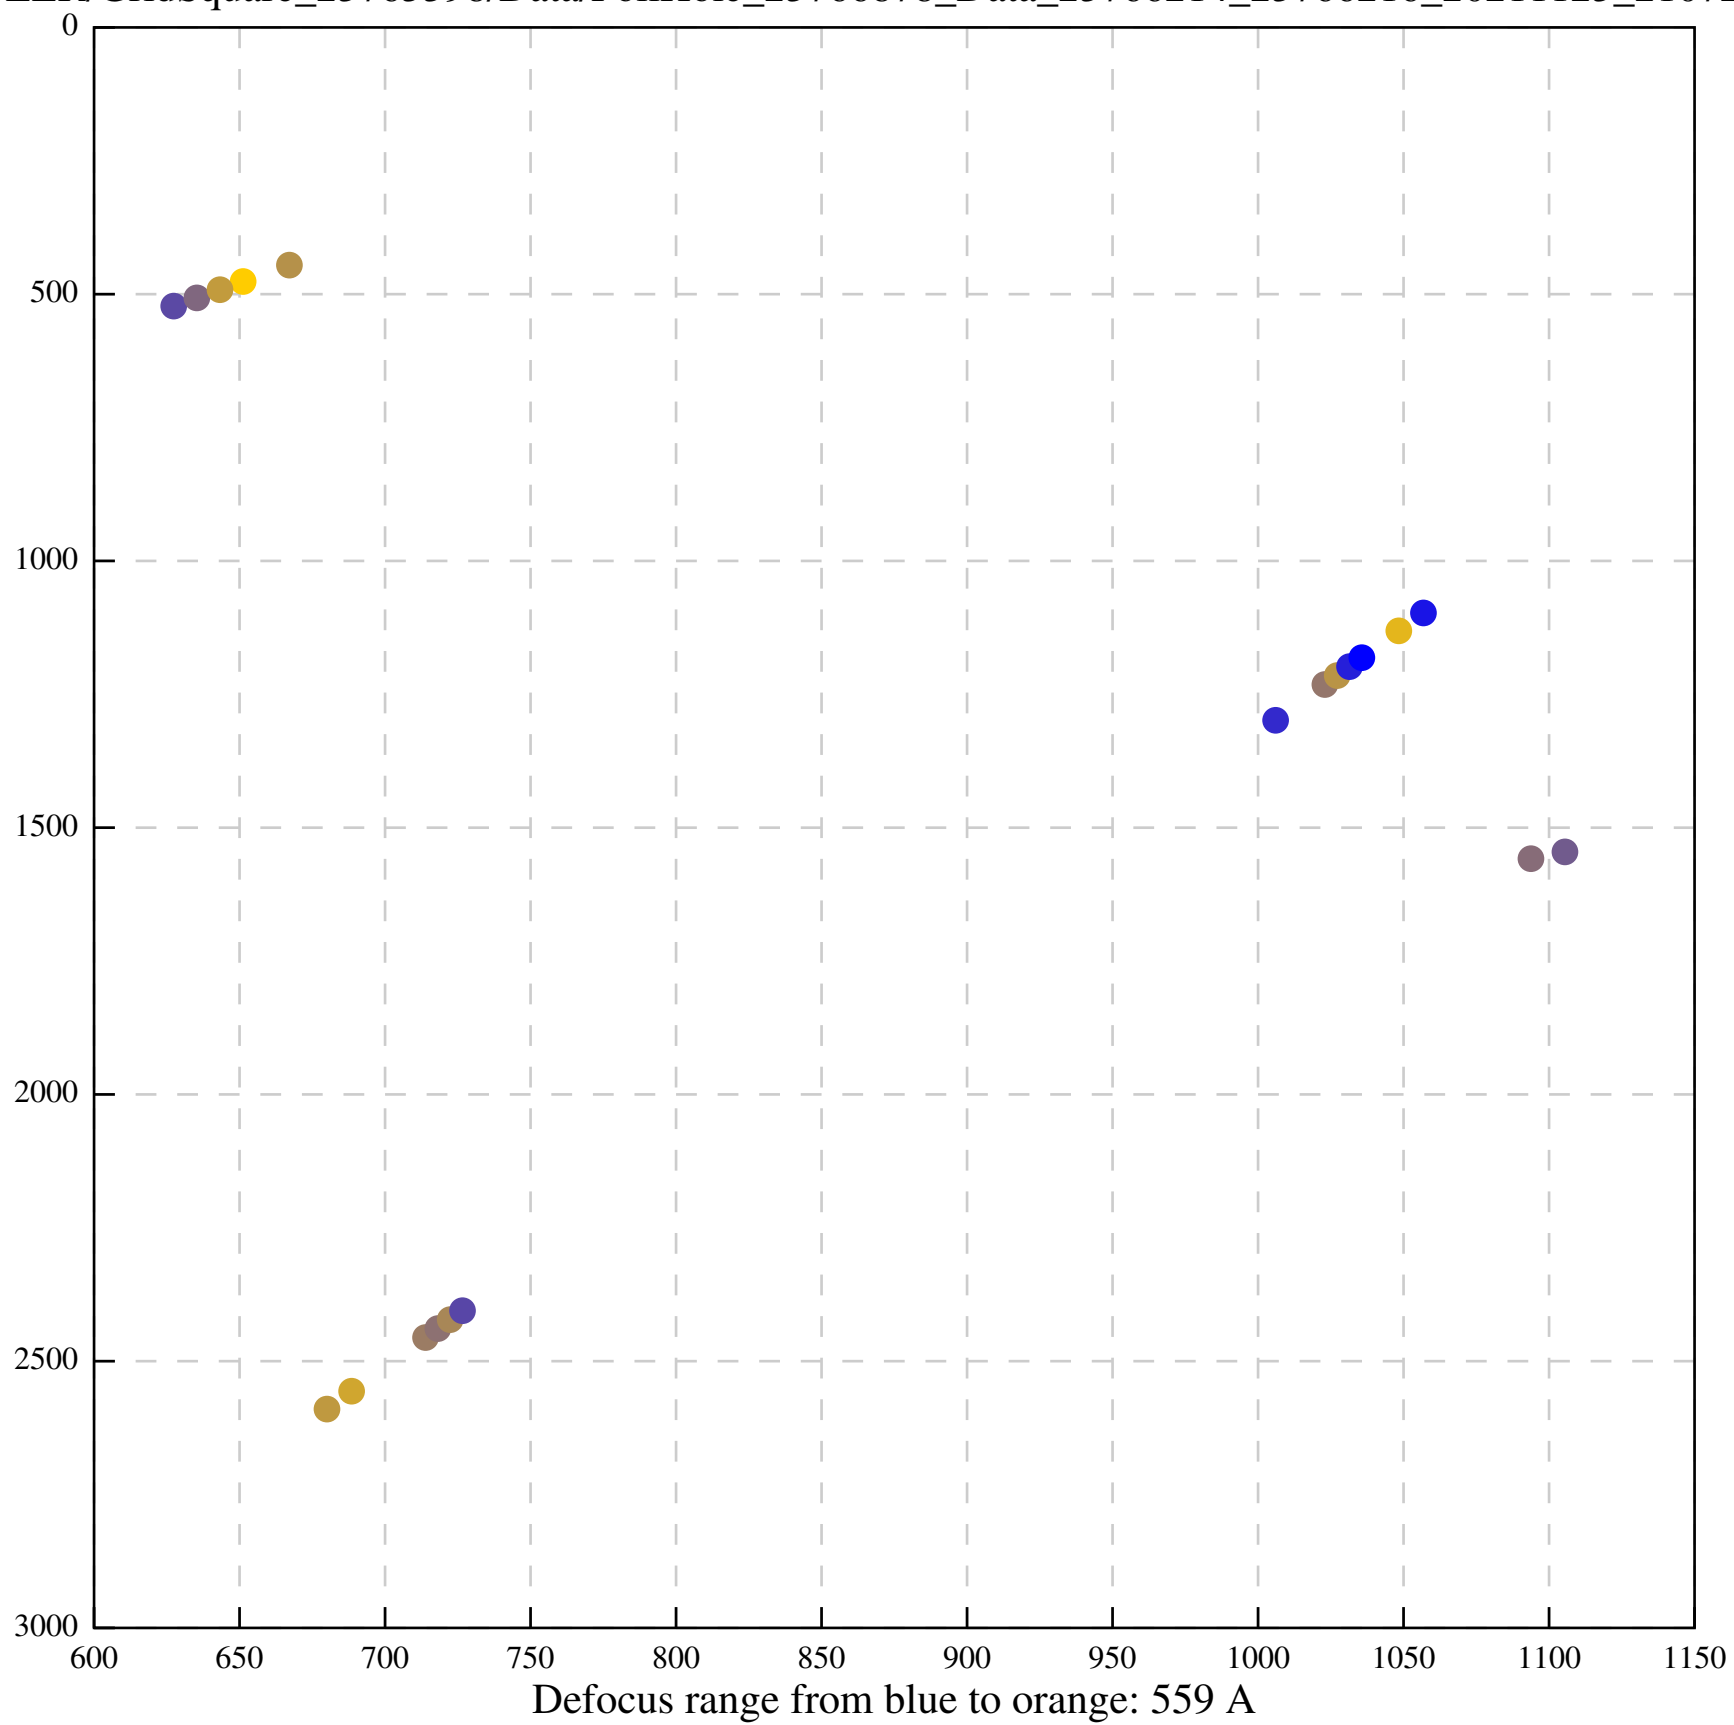

Defocus range from blue to orange: 54 A

Defocus range from blue to orange: 70 A

Defocus range from blue to orange: 118 A

Defocus range from blue to orange: 557 A

Defocus range from blue to orange: 556 Å

Defocus range from blue to orange: 394 A

Defocus range from blue to orange: 251 A

Defocus range from blue to orange: 401 A

Defocus range from blue to orange: 473 A

Defocus range from blue to orange: 790 A

Defocus range from blue to orange: 0 A

Defocus range from blue to orange: 513 A

Defocus range from blue to orange: 323 A