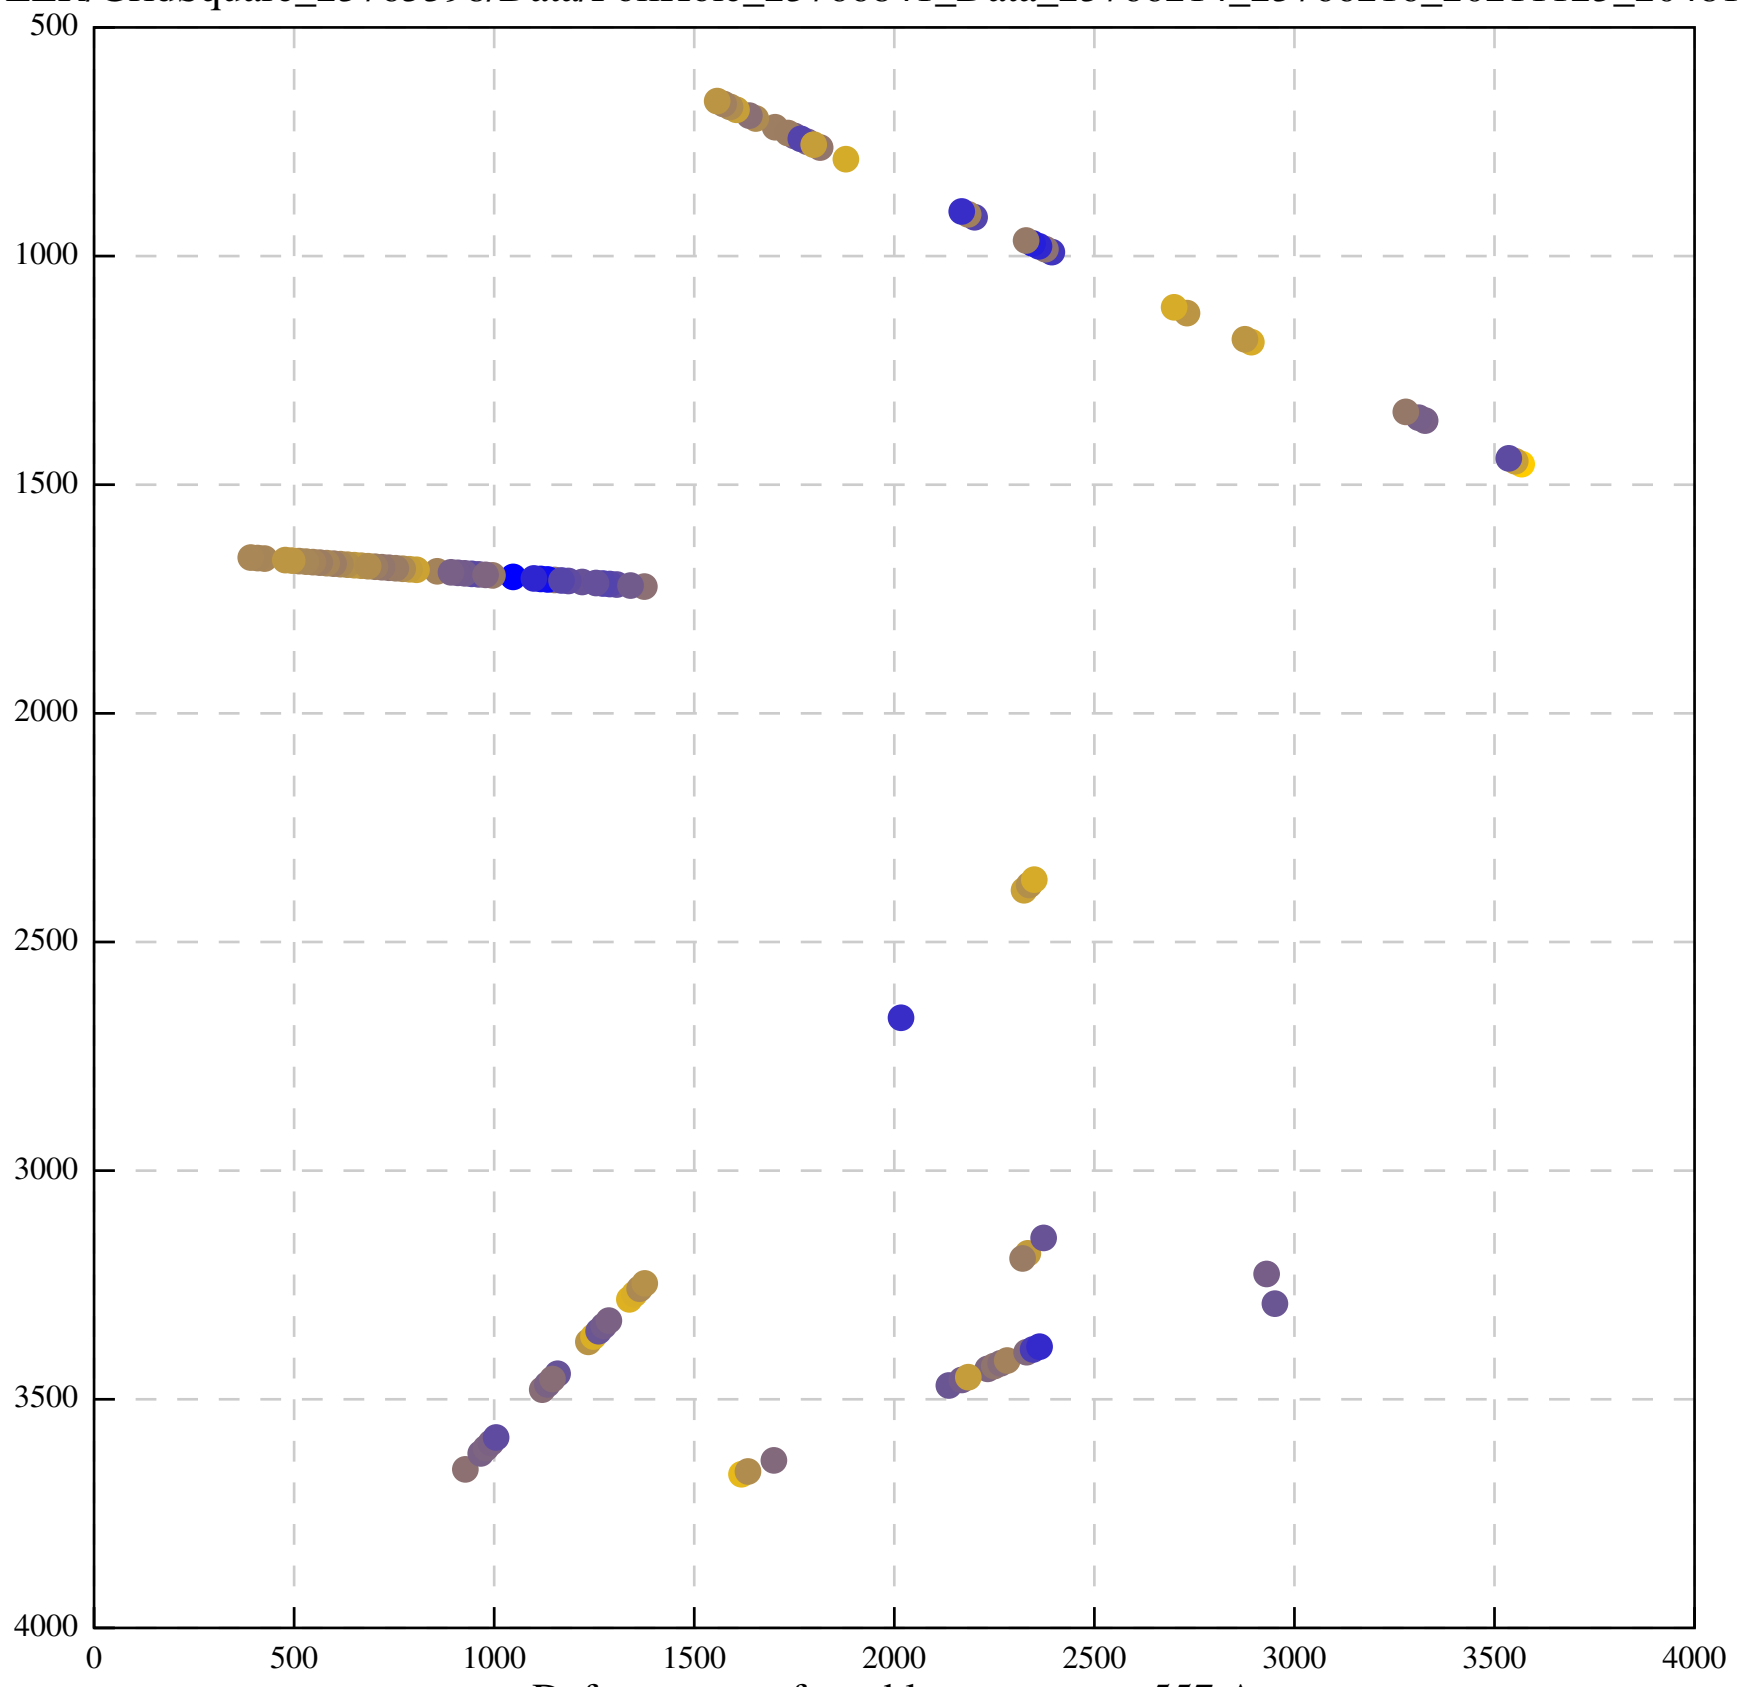

Defocus range from blue to orange: 318 A

Defocus range from blue to orange: 474 A

Defocus range from blue to orange: 732 A

Defocus range from blue to orange: 551 A

Defocus range from blue to orange: 460 A

Defocus range from blue to orange: 497 A

Defocus range from blue to orange: 166 A

Defocus range from blue to orange: 241 A

Defocus range from blue to orange: 375 A

Defocus range from blue to orange: 901 A

Defocus range from blue to orange: 54 A

Defocus range from blue to orange: 70 A

Defocus range from blue to orange: 118 A

Defocus range from blue to orange: 557 A

Defocus range from blue to orange: 556 Å

Defocus range from blue to orange: 394 A

Defocus range from blue to orange: 251 A

Defocus range from blue to orange: 401 A

Defocus range from blue to orange: 473 A

Defocus range from blue to orange: 790 A

Defocus range from blue to orange: 0 A

Defocus range from blue to orange: 513 A