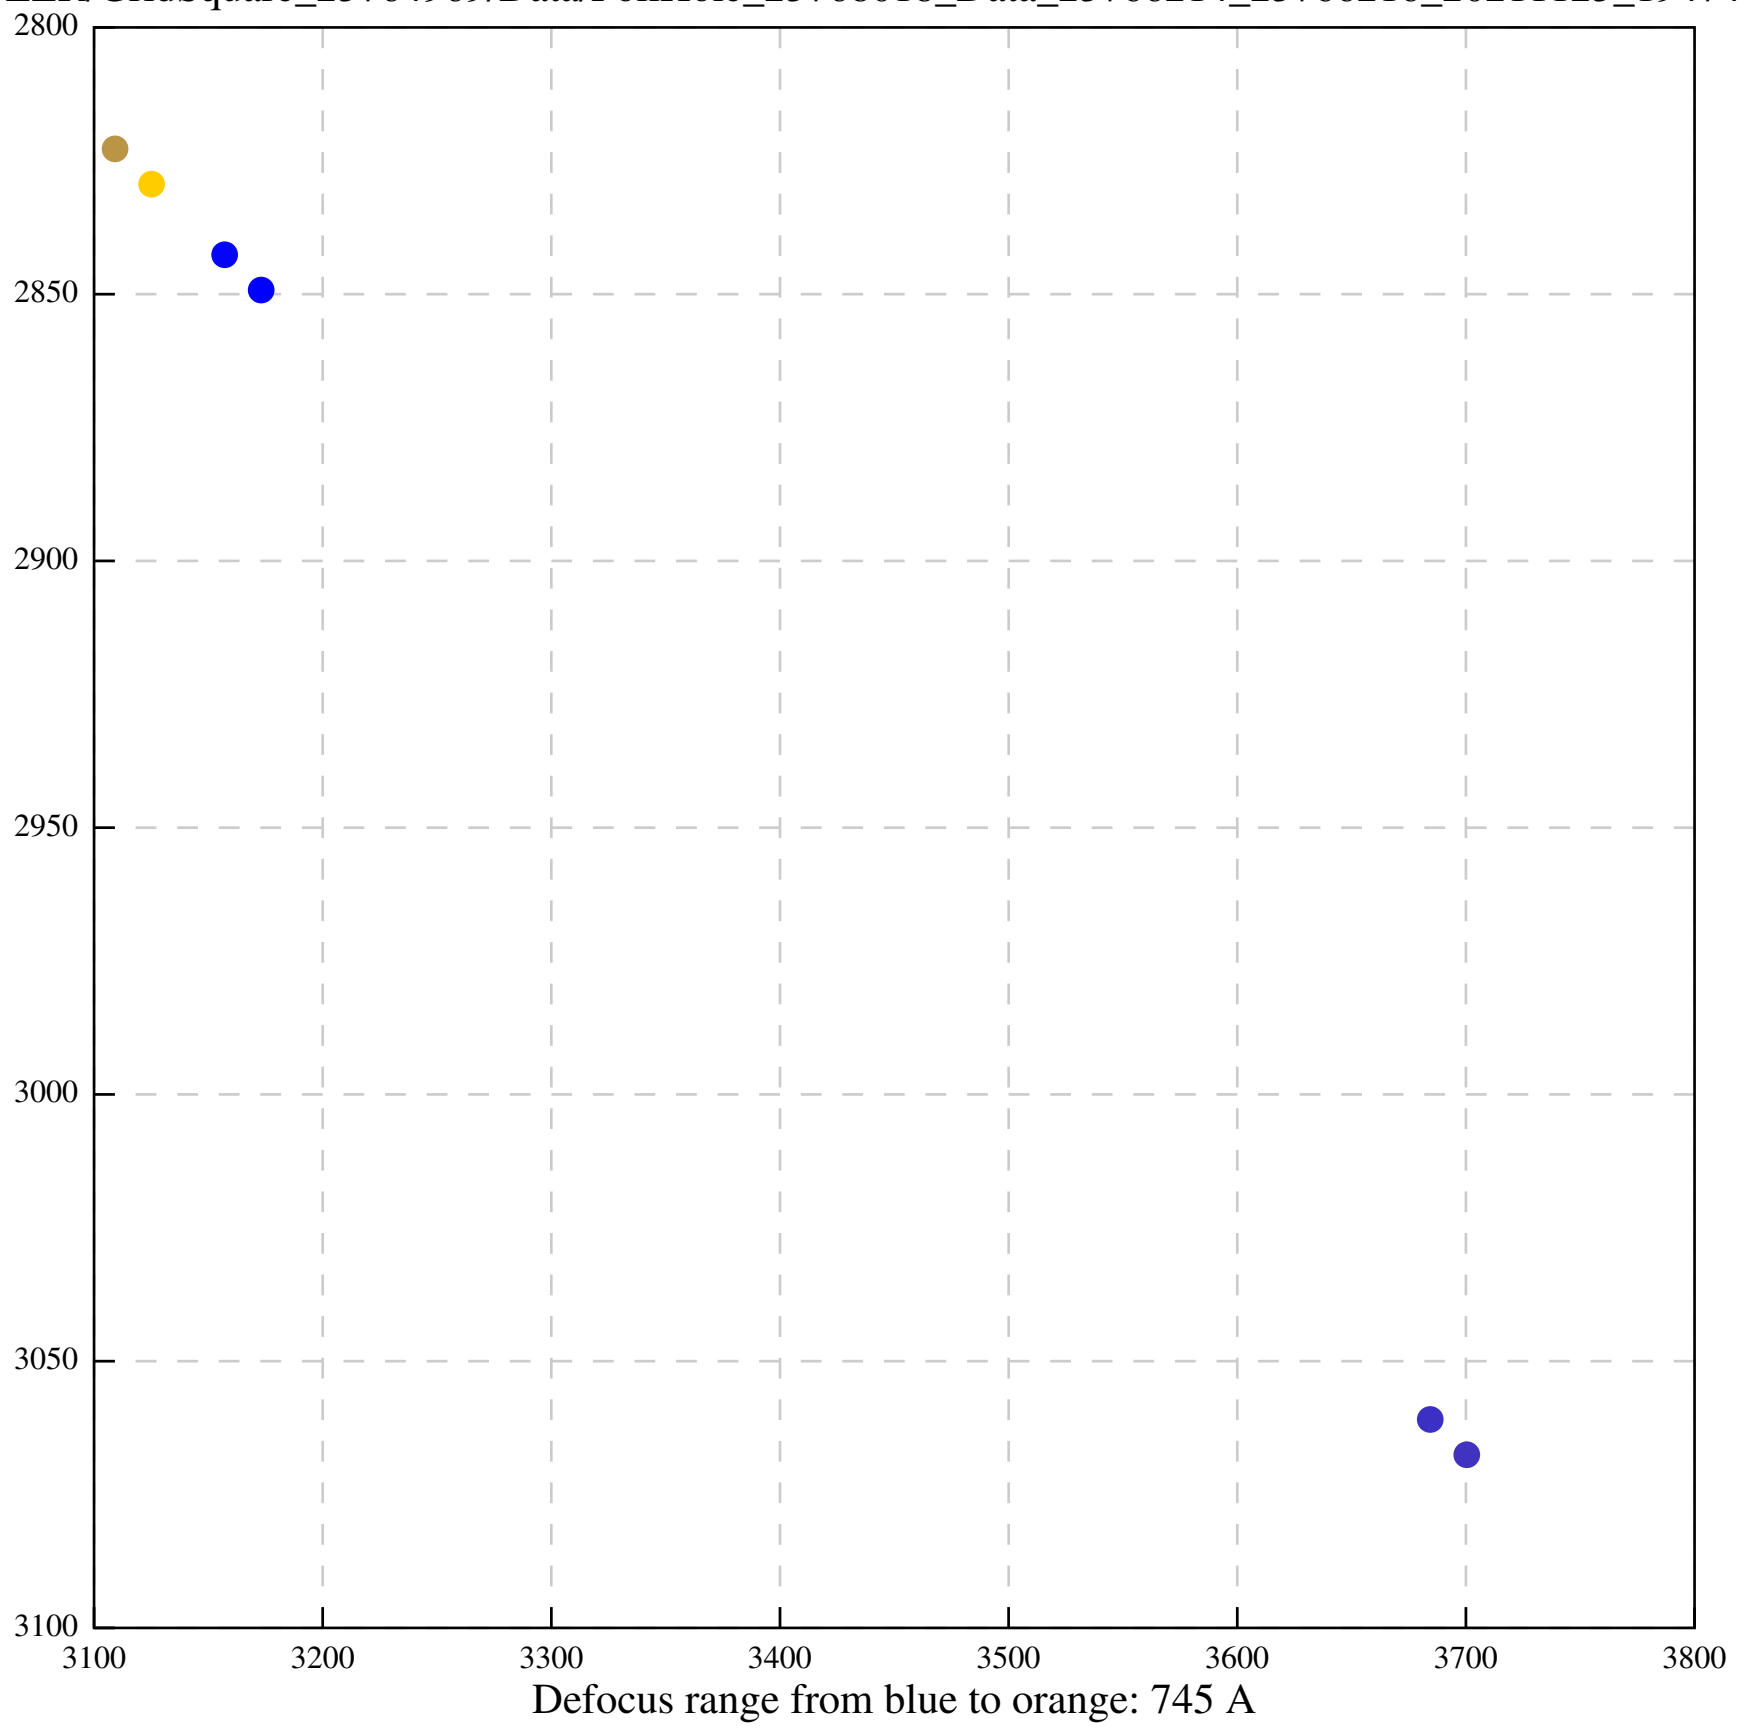

Defocus range from blue to orange: 372 A

Defocus range from blue to orange: 346 A

Defocus range from blue to orange: 360 A

Defocus range from blue to orange: 1022 A

Defocus range from blue to orange: 346 A

Defocus range from blue to orange: 318 A

Defocus range from blue to orange: 474 A

Defocus range from blue to orange: 732 A

Defocus range from blue to orange: 551 A

Defocus range from blue to orange: 460 A

Defocus range from blue to orange: 497 A

Defocus range from blue to orange: 166 A

Defocus range from blue to orange: 241 A

Defocus range from blue to orange: 375 A

Defocus range from blue to orange: 901 A

Defocus range from blue to orange: 54 A

Defocus range from blue to orange: 70 A

Defocus range from blue to orange: 118 A

Defocus range from blue to orange: 557 A

Defocus range from blue to orange: 556 Å

Defocus range from blue to orange: 394 A