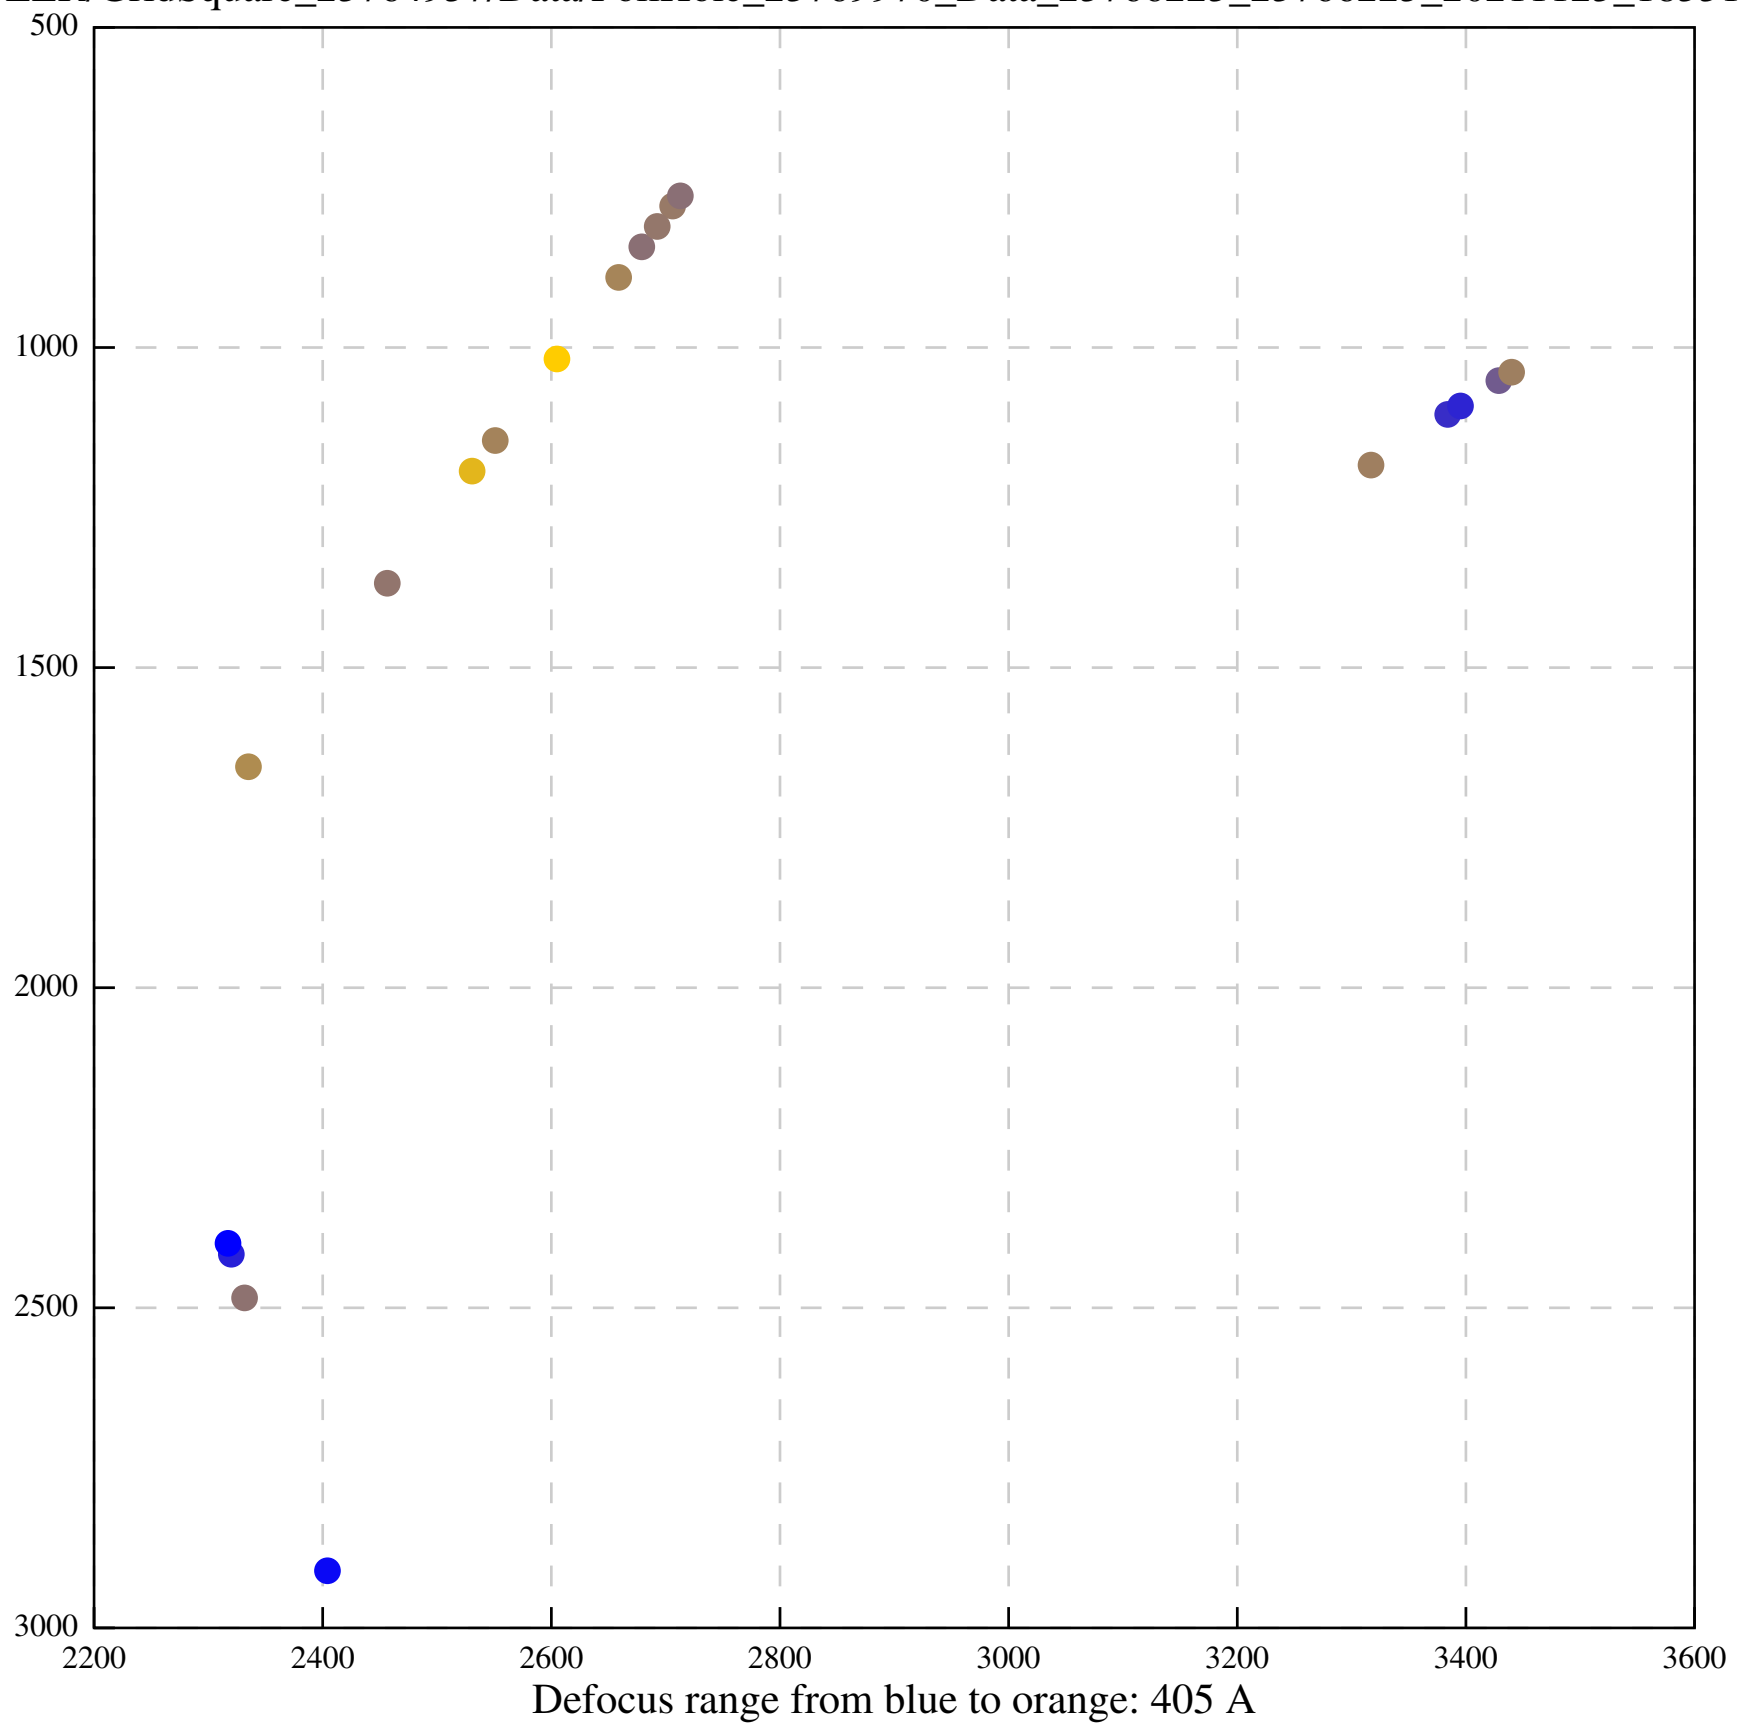

Defocus range from blue to orange: 171 A

Defocus range from blue to orange: 147 A

Defocus range from blue to orange: 469 A

Defocus range from blue to orange: 356 A

Defocus range from blue to orange: 221 A

Defocus range from blue to orange: 29 A

Defocus range from blue to orange: 191 A

Defocus range from blue to orange: 452 A

Defocus range from blue to orange: 217 A

Defocus range from blue to orange: 277 A

Defocus range from blue to orange: 442 A

Defocus range from blue to orange: 406 A

Defocus range from blue to orange: 385 A

Defocus range from blue to orange: 704 A

Defocus range from blue to orange: 283 A

Defocus range from blue to orange: 10 A

Defocus range from blue to orange: 0 Å

Defocus range from blue to orange: 169 A

Defocus range from blue to orange: 709 A

Defocus range from blue to orange: 66 A

Defocus range from blue to orange: 357 A

Defocus range from blue to orange: 1026 A