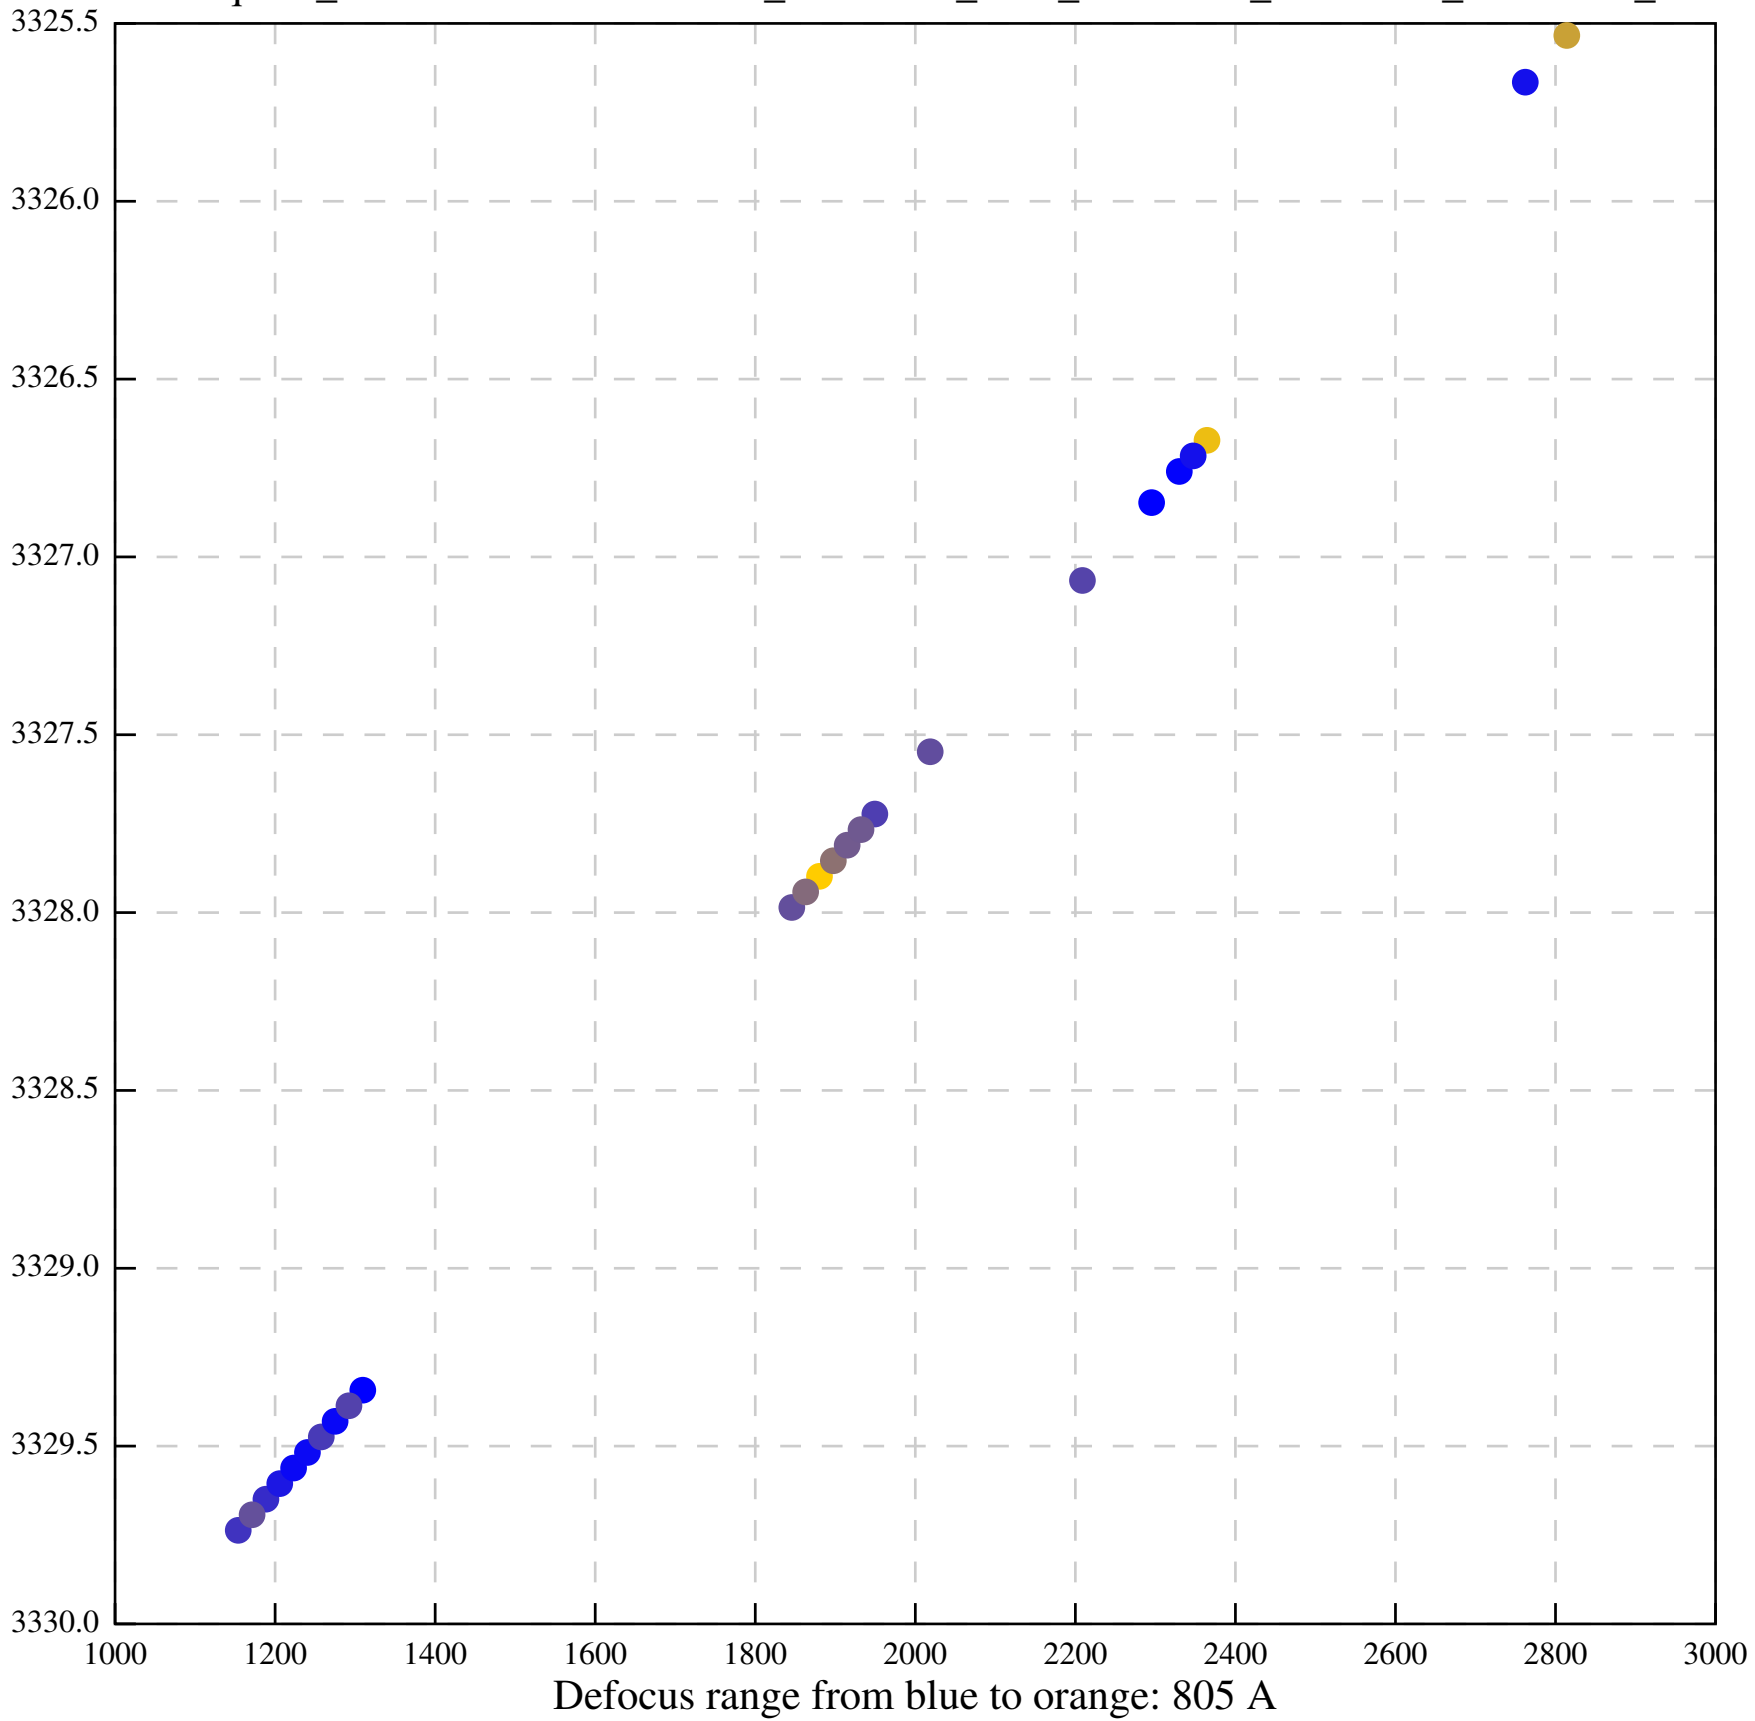

Defocus range from blue to orange: 318 A

Defocus range from blue to orange: 474 A

Defocus range from blue to orange: 732 A

Defocus range from blue to orange: 551 A

Defocus range from blue to orange: 460 A

Defocus range from blue to orange: 497 A

Defocus range from blue to orange: 166 A

Defocus range from blue to orange: 241 A

Defocus range from blue to orange: 375 A

Defocus range from blue to orange: 901 A

Defocus range from blue to orange: 54 A

Defocus range from blue to orange: 70 A

Defocus range from blue to orange: 118 A

Defocus range from blue to orange: 557 A

Defocus range from blue to orange: 556 Å

Defocus range from blue to orange: 394 A

Defocus range from blue to orange: 251 A

Defocus range from blue to orange: 401 A

Defocus range from blue to orange: 473 A

Defocus range from blue to orange: 790 A

Defocus range from blue to orange: 0 A

Defocus range from blue to orange: 513 A