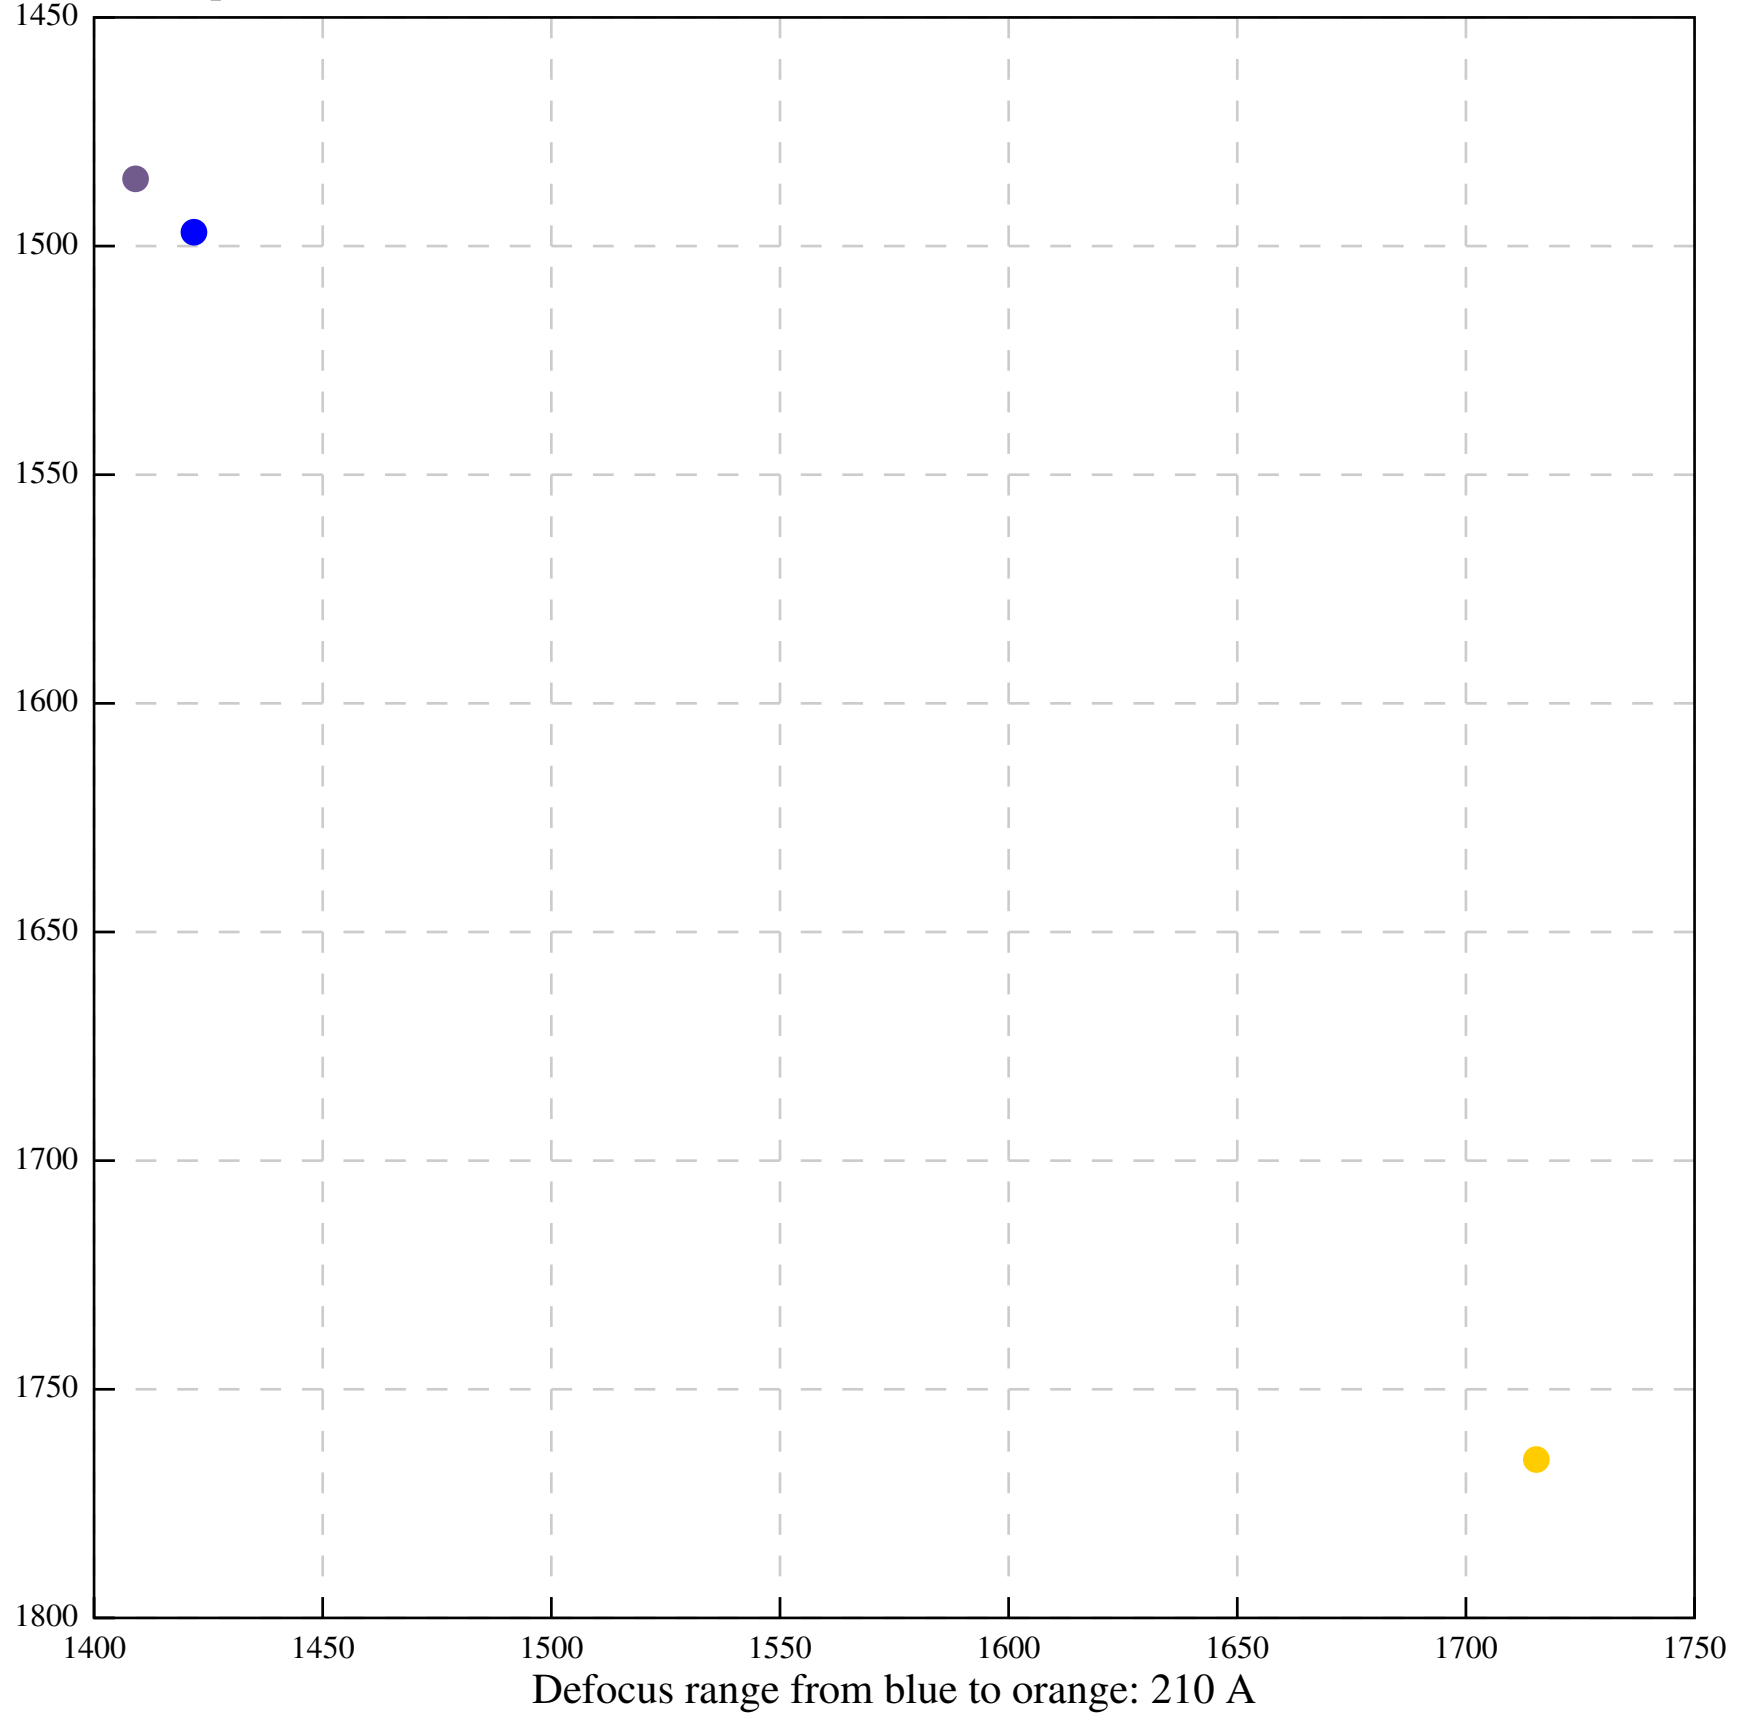

Defocus range from blue to orange: 54 A

Defocus range from blue to orange: 70 A

Defocus range from blue to orange: 118 A

Defocus range from blue to orange: 557 A

Defocus range from blue to orange: 556 Å

Defocus range from blue to orange: 394 A

Defocus range from blue to orange: 251 A

Defocus range from blue to orange: 401 A

Defocus range from blue to orange: 473 A

Defocus range from blue to orange: 790 A

Defocus range from blue to orange: 0 A

Defocus range from blue to orange: 513 A

Defocus range from blue to orange: 323 A