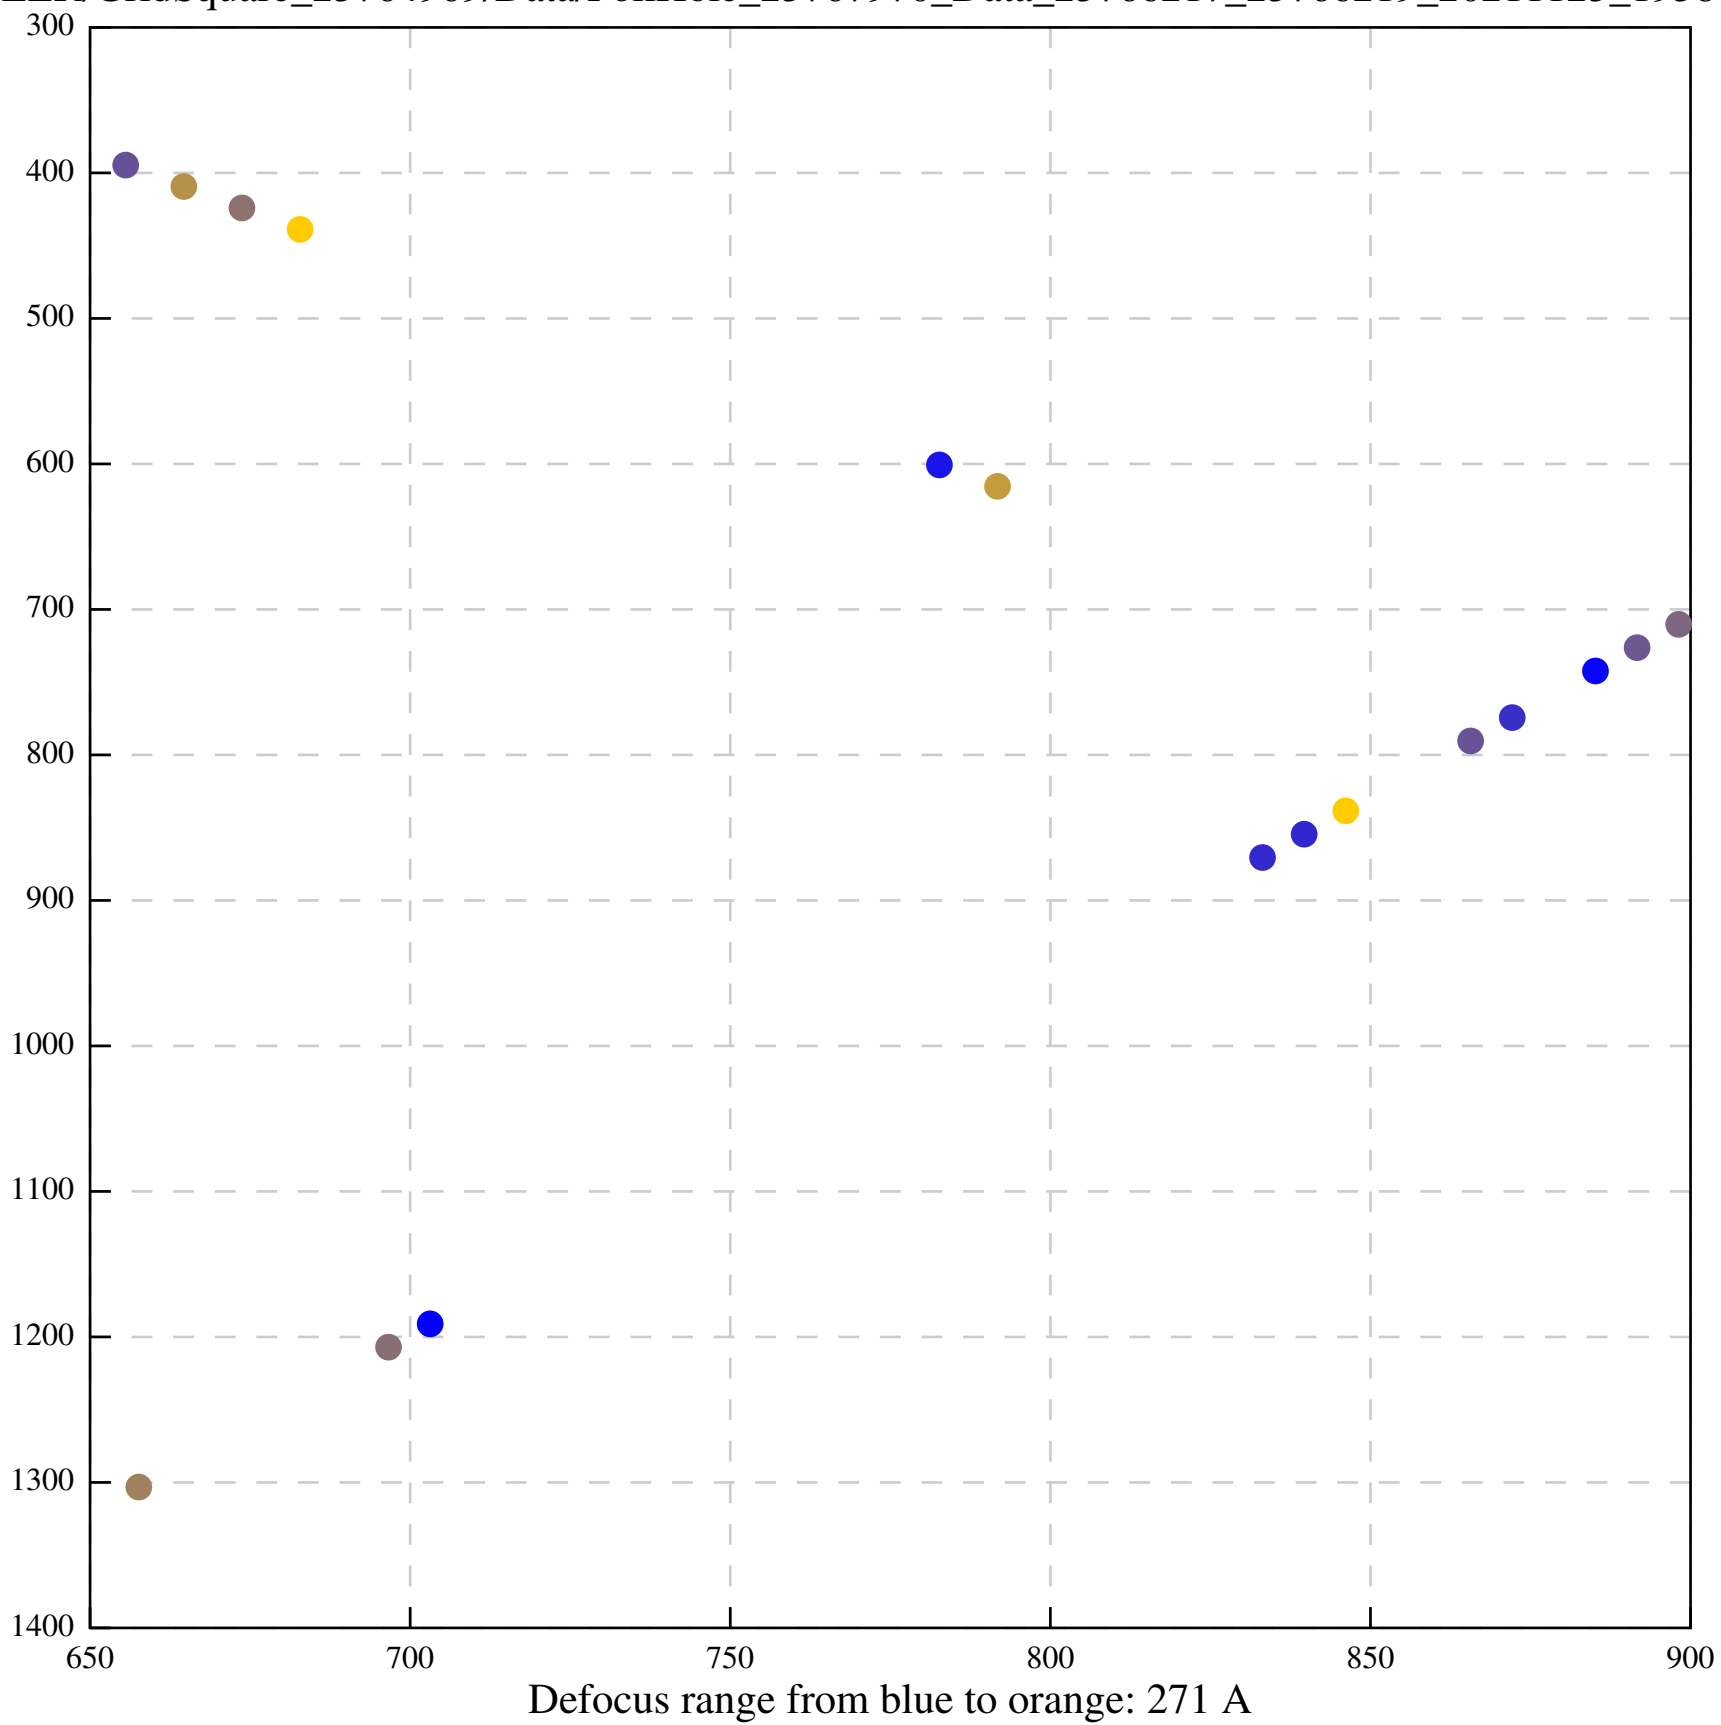

Defocus range from blue to orange: 426 A

Defocus range from blue to orange: 396 A

Defocus range from blue to orange: 269 A

Defocus range from blue to orange: 460 A

Defocus range from blue to orange: 109 A

Defocus range from blue to orange: 58 A

Defocus range from blue to orange: 305 A

Defocus range from blue to orange: 167 A

Defocus range from blue to orange: 0 A

Defocus range from blue to orange: 422 A

Defocus range from blue to orange: 348 A

Defocus range from blue to orange: 372 A

Defocus range from blue to orange: 346 A

Defocus range from blue to orange: 360 A

Defocus range from blue to orange: 1022 A

Defocus range from blue to orange: 346 A