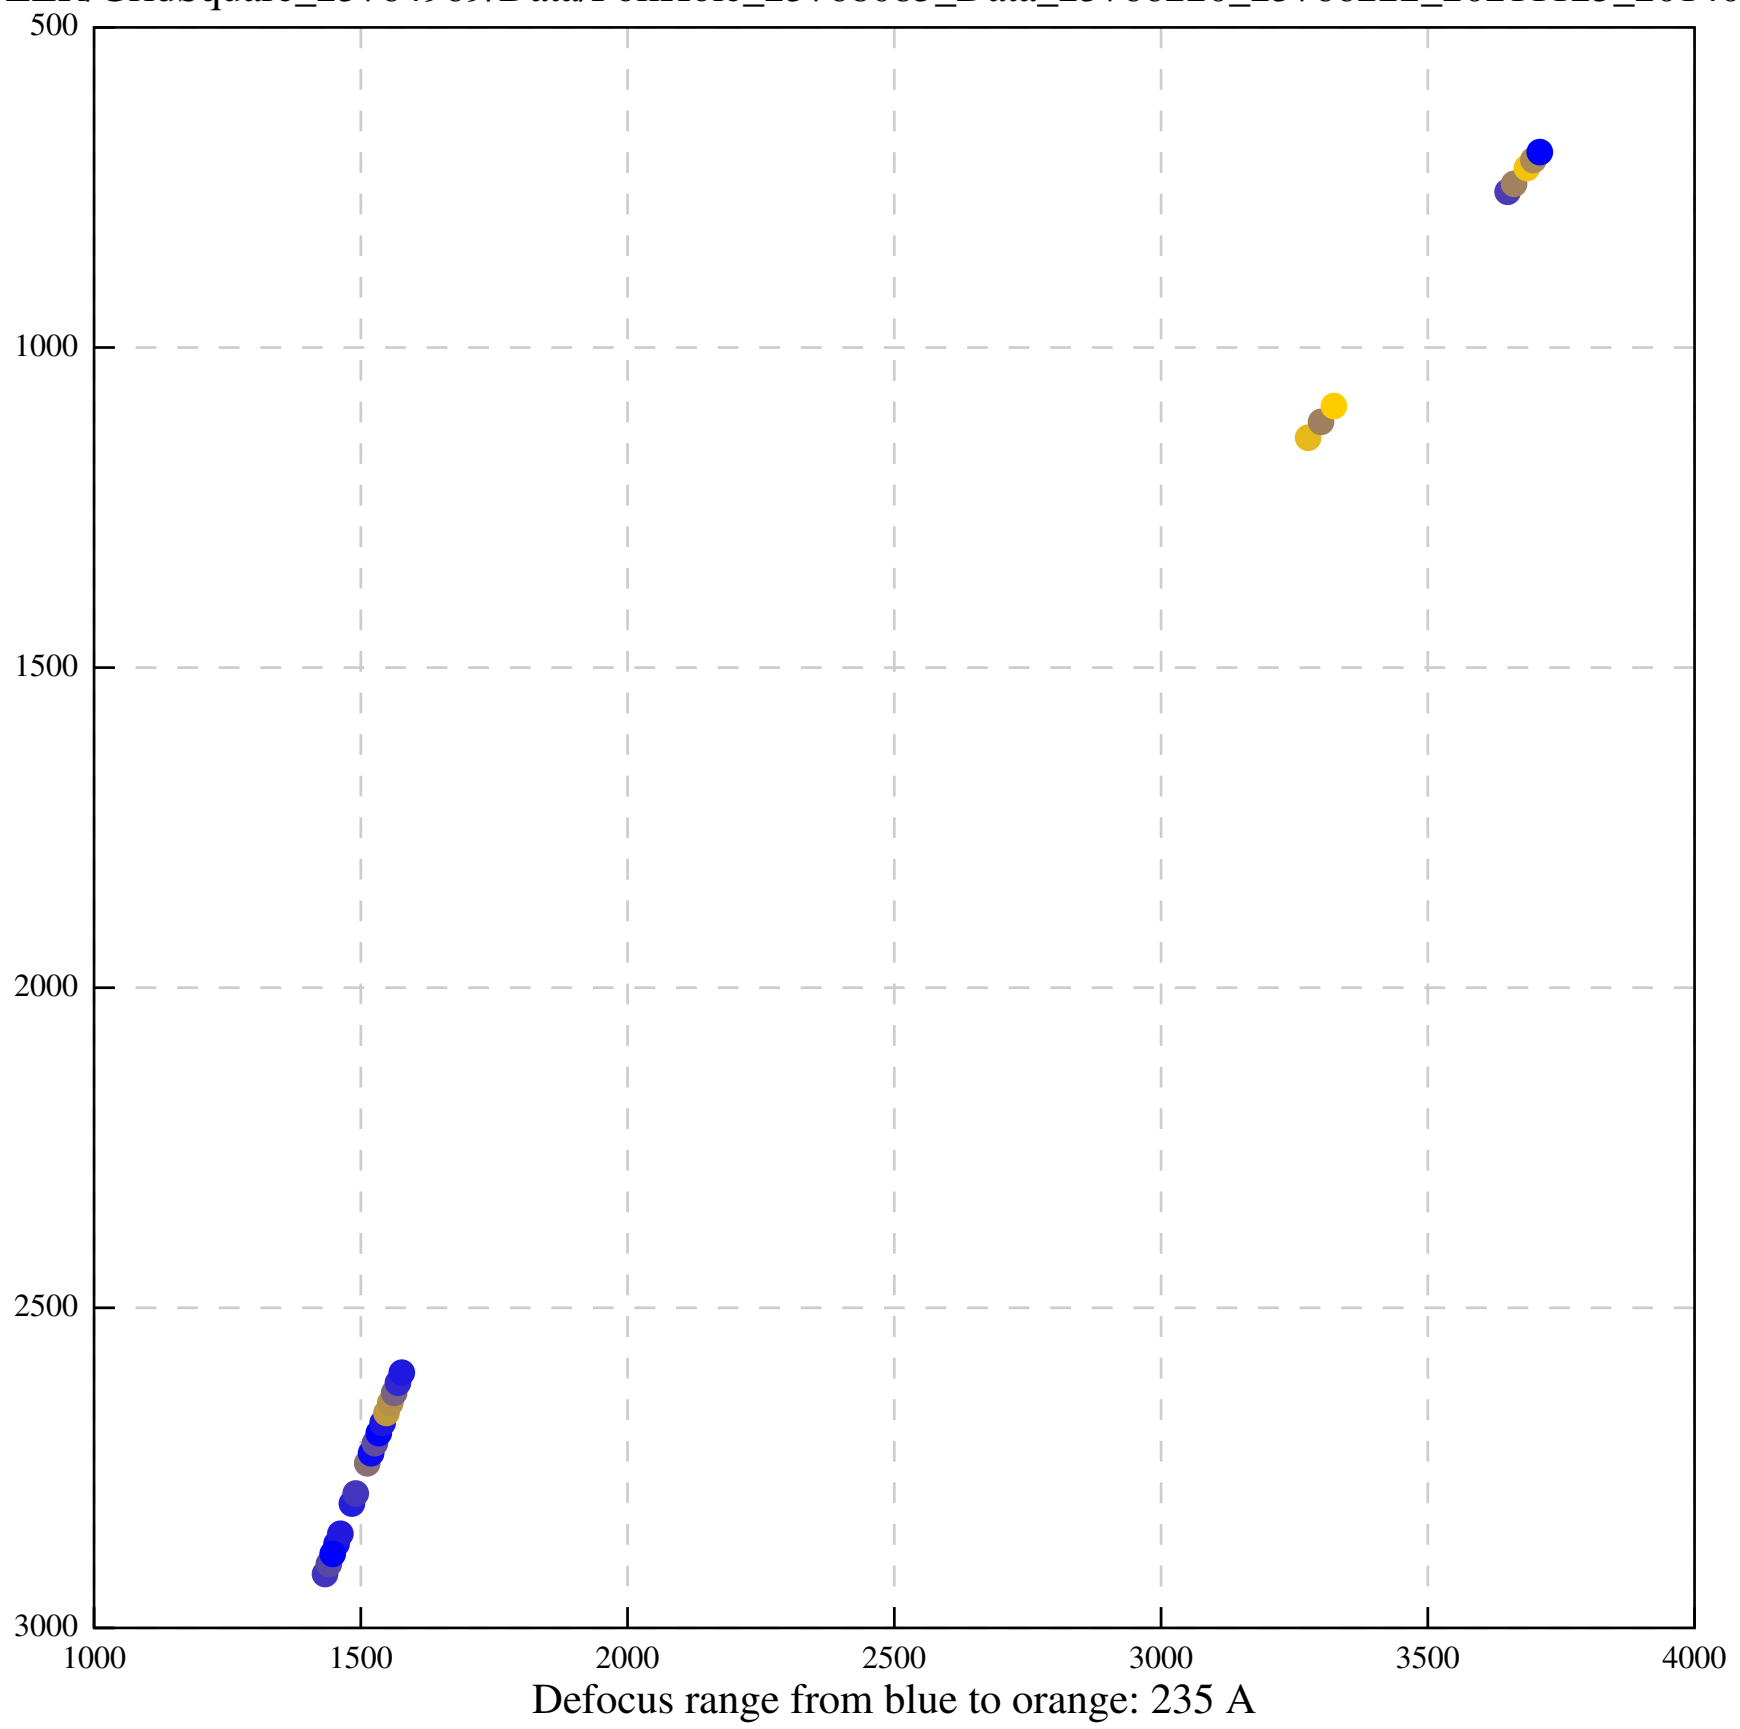

Defocus range from blue to orange: 372 A

Defocus range from blue to orange: 346 A

Defocus range from blue to orange: 360 A

Defocus range from blue to orange: 1022 A

Defocus range from blue to orange: 346 A

Defocus range from blue to orange: 318 A

Defocus range from blue to orange: 474 A

Defocus range from blue to orange: 732 A

Defocus range from blue to orange: 551 A

Defocus range from blue to orange: 460 A

Defocus range from blue to orange: 497 A

Defocus range from blue to orange: 166 A

Defocus range from blue to orange: 241 A

Defocus range from blue to orange: 375 A

Defocus range from blue to orange: 901 A

Defocus range from blue to orange: 54 A

Defocus range from blue to orange: 70 A

Defocus range from blue to orange: 118 A

Defocus range from blue to orange: 557 A

Defocus range from blue to orange: 556 Å

Defocus range from blue to orange: 394 A