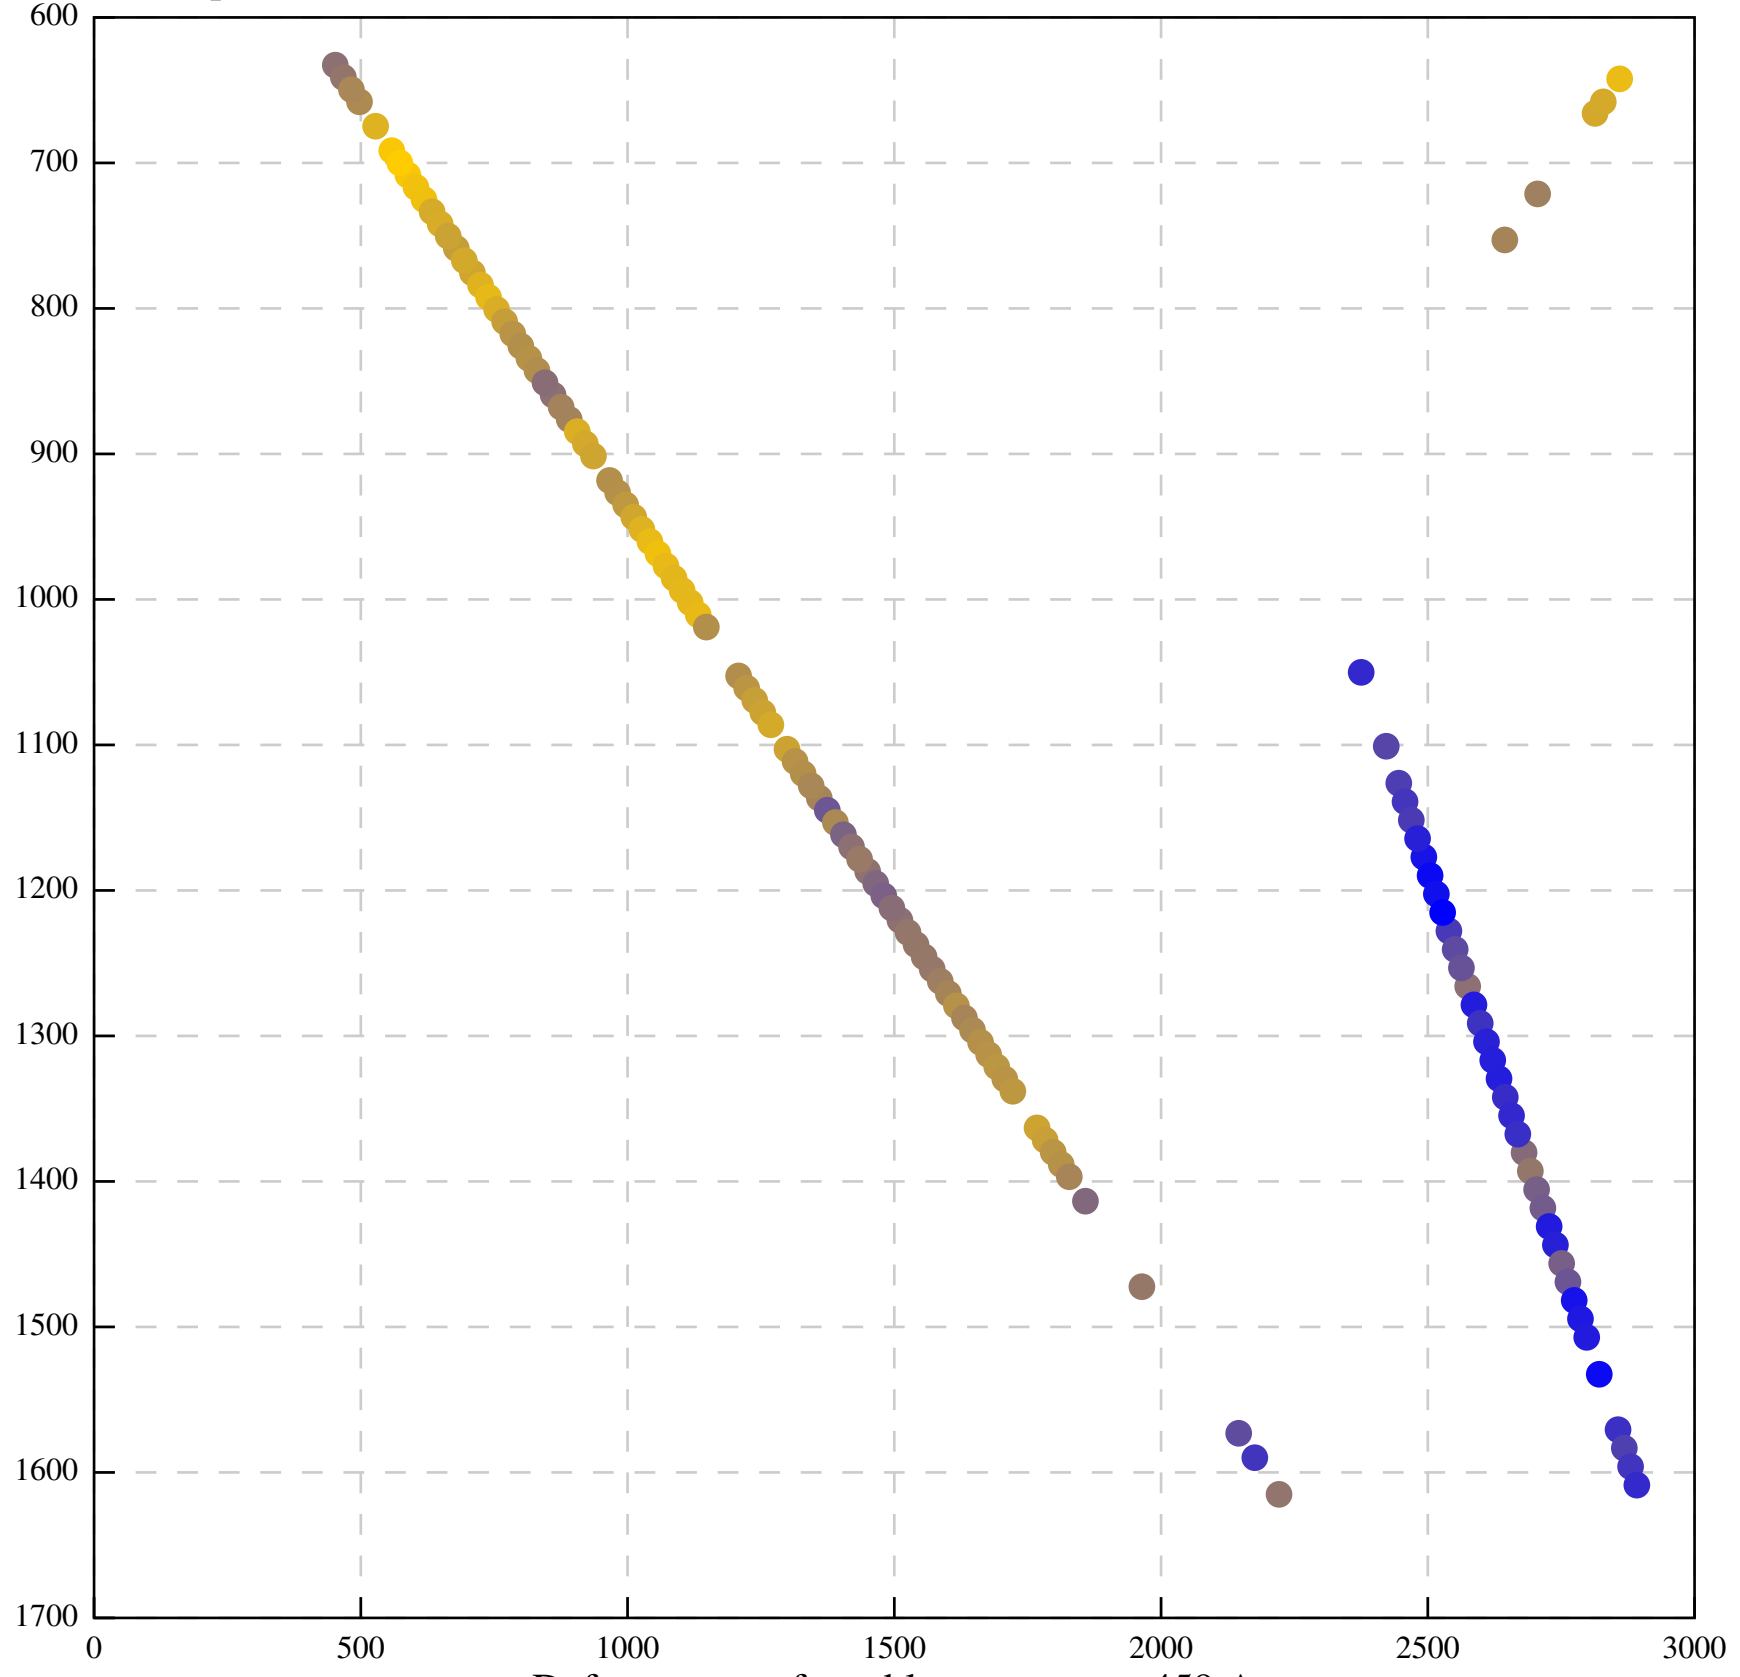

Defocus range from blue to orange: 169 A

Defocus range from blue to orange: 709 A

Defocus range from blue to orange: 66 A

Defocus range from blue to orange: 357 A

Defocus range from blue to orange: 1026 A

Defocus range from blue to orange: 519 A

Defocus range from blue to orange: 16 A

Defocus range from blue to orange: 211 A

Defocus range from blue to orange: 0 A

Defocus range from blue to orange: 150 A

Defocus range from blue to orange: 459 A

Defocus range from blue to orange: 0 A

Defocus range from blue to orange: 65 A

Defocus range from blue to orange: 382 A

Defocus range from blue to orange: 170 A

Defocus range from blue to orange: 874 A

Defocus range from blue to orange: 793 A

Defocus range from blue to orange: 189 A

Defocus range from blue to orange: 1136 A

Defocus range from blue to orange: 690 A

Defocus range from blue to orange: 393 A

Defocus range from blue to orange: 119 Å