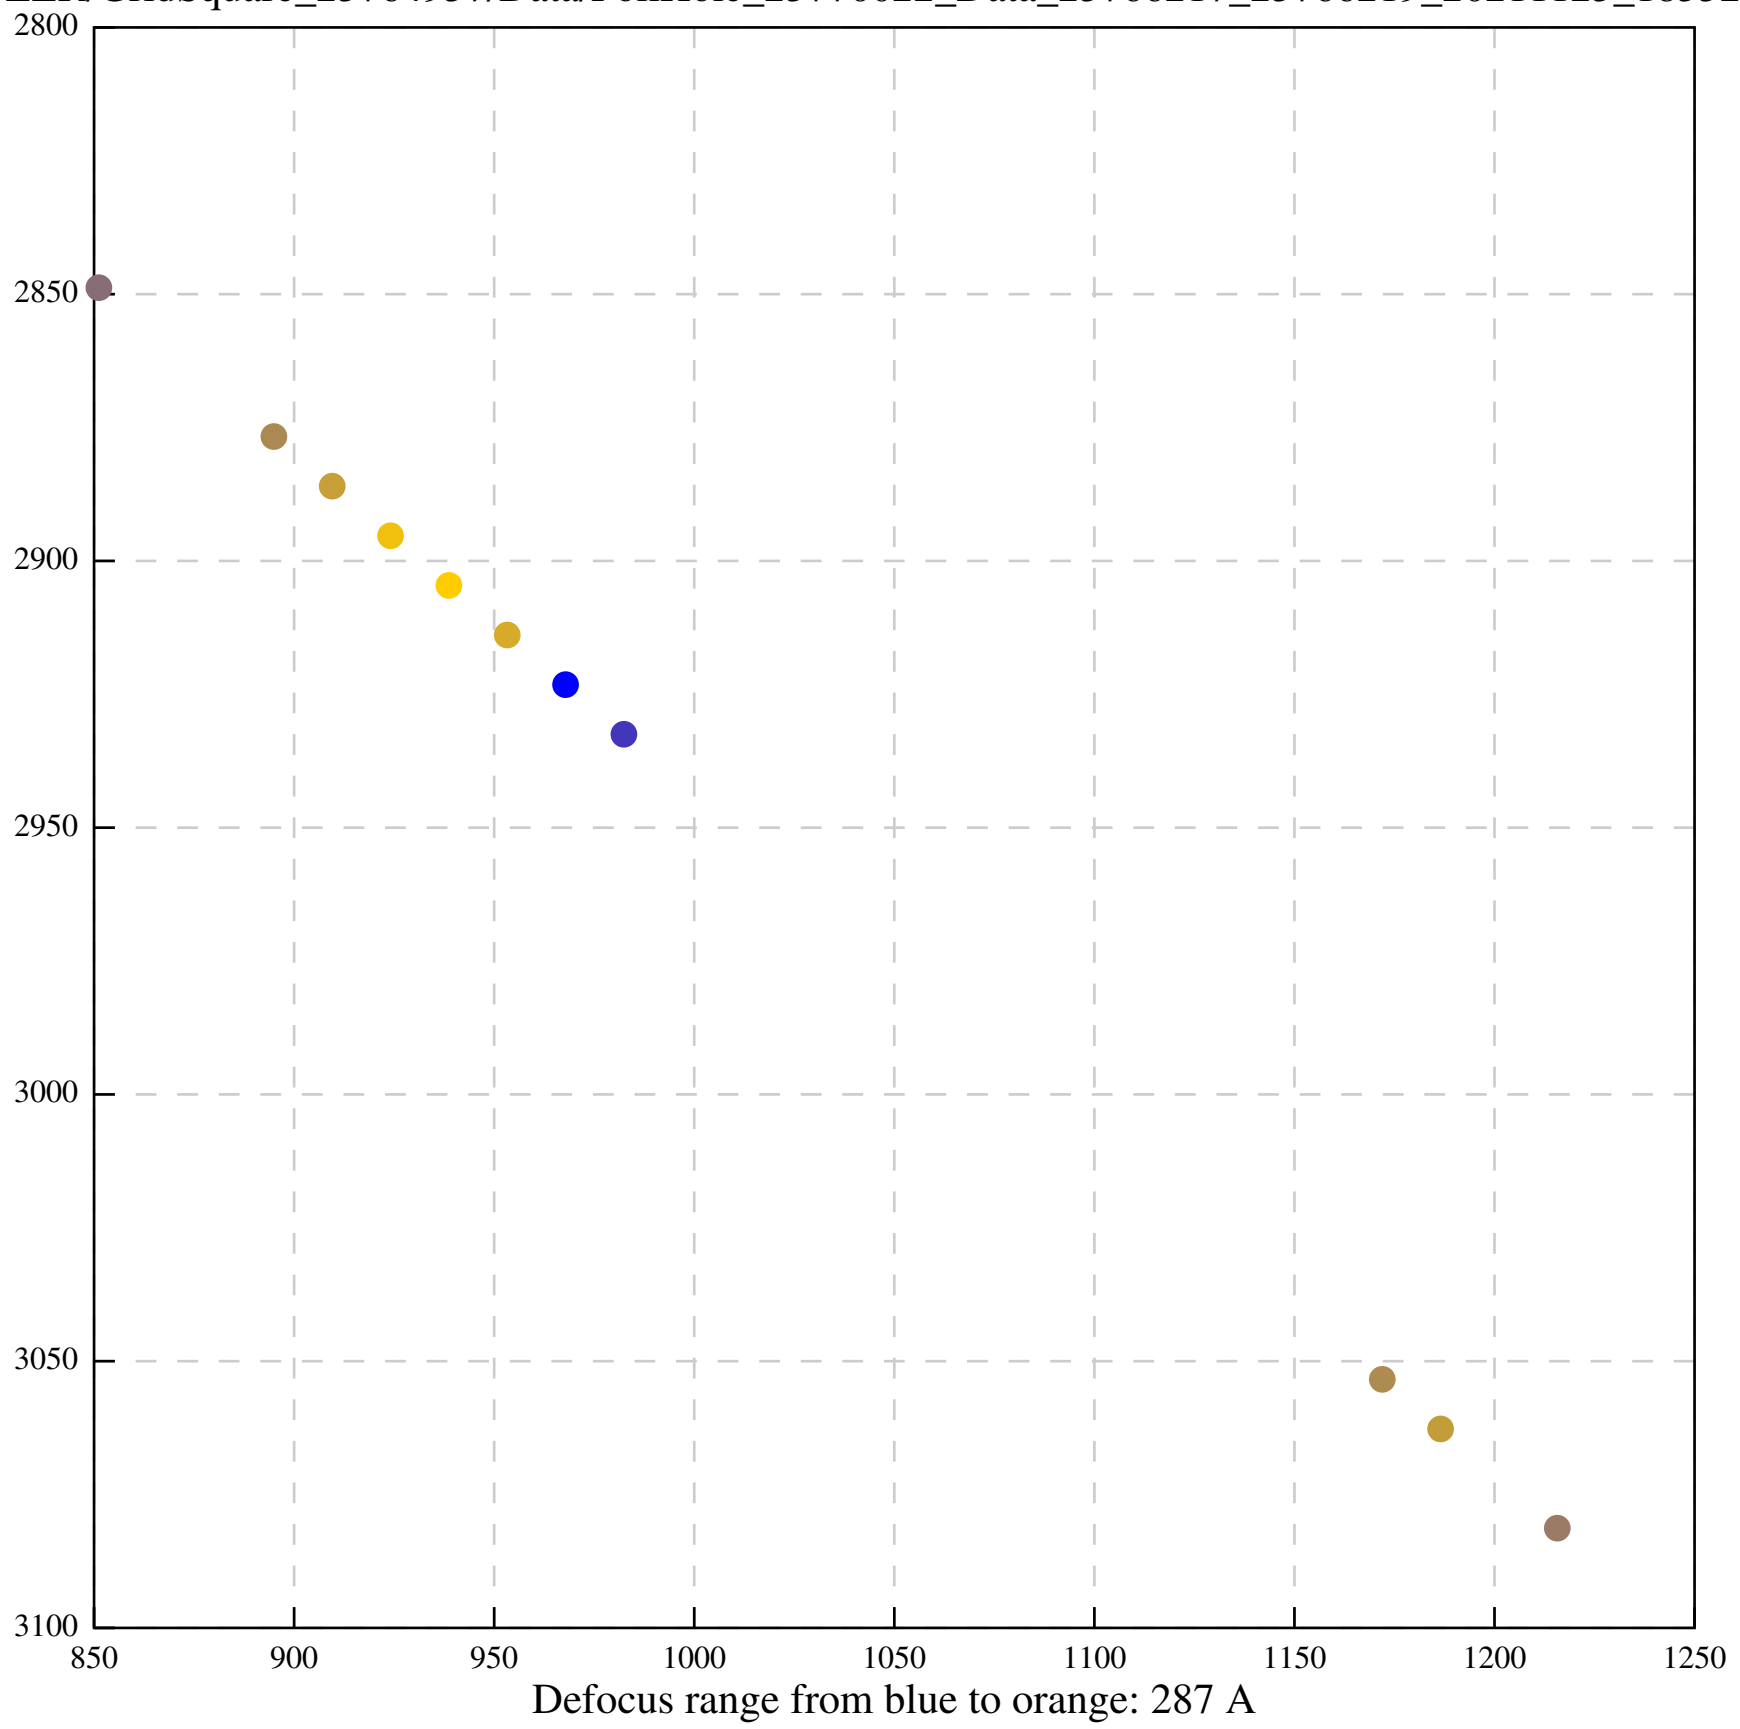

Defocus range from blue to orange: 171 A

Defocus range from blue to orange: 147 A

Defocus range from blue to orange: 469 A

Defocus range from blue to orange: 356 A

Defocus range from blue to orange: 221 A

Defocus range from blue to orange: 29 A

Defocus range from blue to orange: 191 A

Defocus range from blue to orange: 452 A

Defocus range from blue to orange: 217 A

Defocus range from blue to orange: 277 A

Defocus range from blue to orange: 442 A

Defocus range from blue to orange: 406 A

Defocus range from blue to orange: 385 A

Defocus range from blue to orange: 704 A

Defocus range from blue to orange: 283 A

Defocus range from blue to orange: 10 A

Defocus range from blue to orange: 0 Å

Defocus range from blue to orange: 169 A

Defocus range from blue to orange: 709 A

Defocus range from blue to orange: 66 A

Defocus range from blue to orange: 357 A

Defocus range from blue to orange: 1026 A