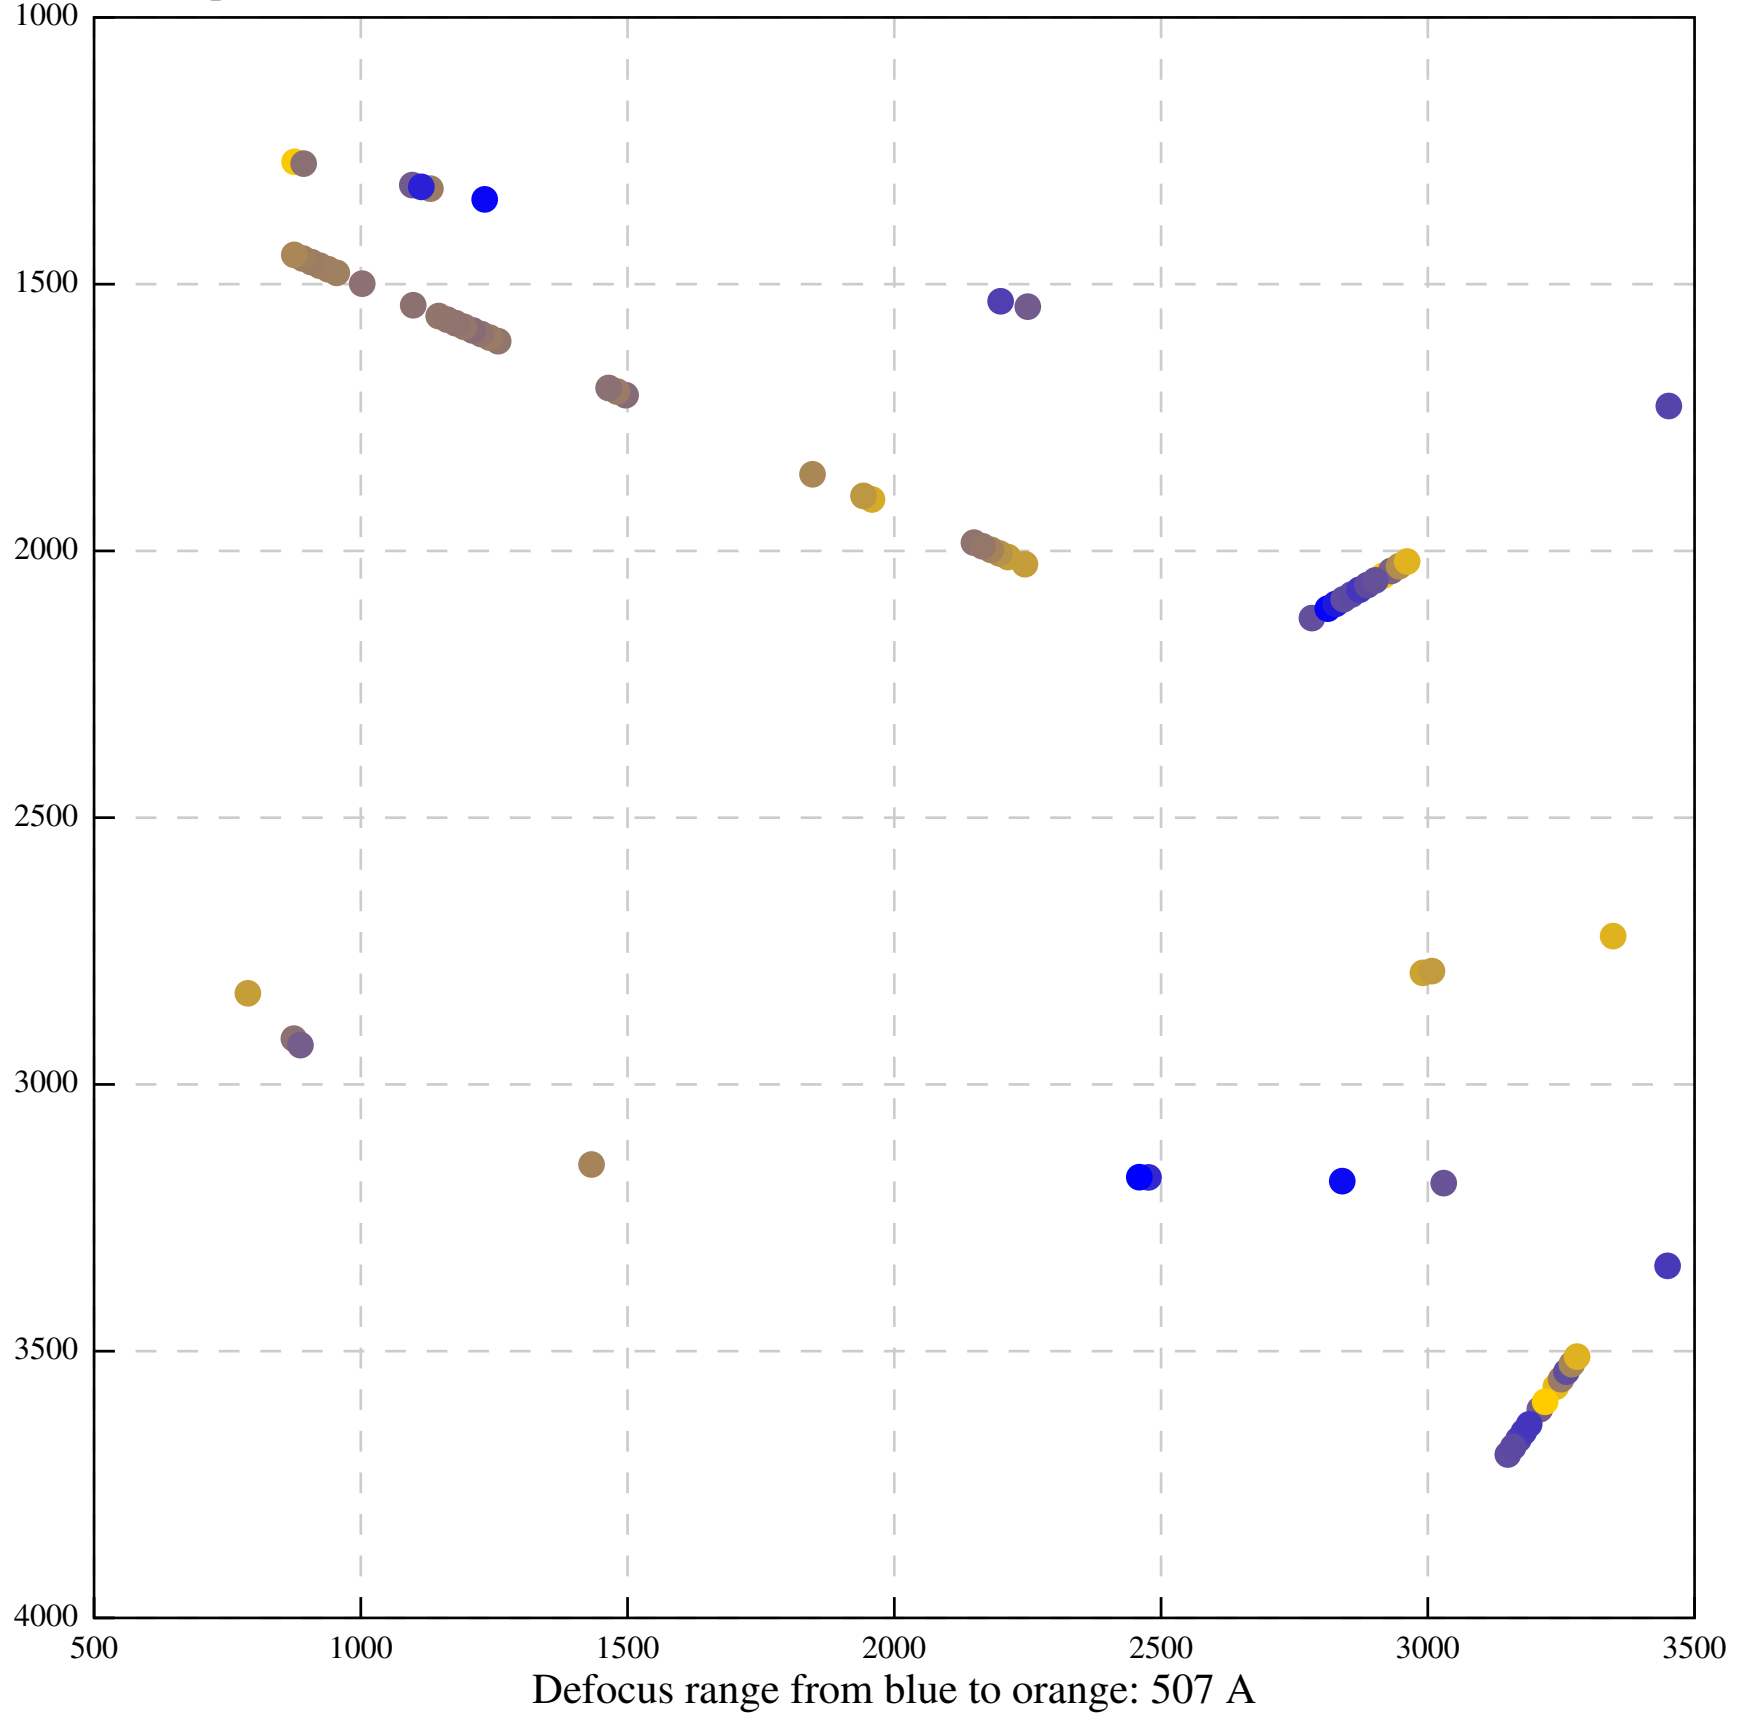

Defocus range from blue to orange: 171 A

Defocus range from blue to orange: 147 A

Defocus range from blue to orange: 469 A

Defocus range from blue to orange: 356 A

Defocus range from blue to orange: 221 A

Defocus range from blue to orange: 29 A

Defocus range from blue to orange: 191 A

Defocus range from blue to orange: 452 A

Defocus range from blue to orange: 217 A

Defocus range from blue to orange: 277 A

Defocus range from blue to orange: 442 A

Defocus range from blue to orange: 406 A

Defocus range from blue to orange: 385 A

Defocus range from blue to orange: 704 A

Defocus range from blue to orange: 283 A

Defocus range from blue to orange: 10 A

Defocus range from blue to orange: 0 Å