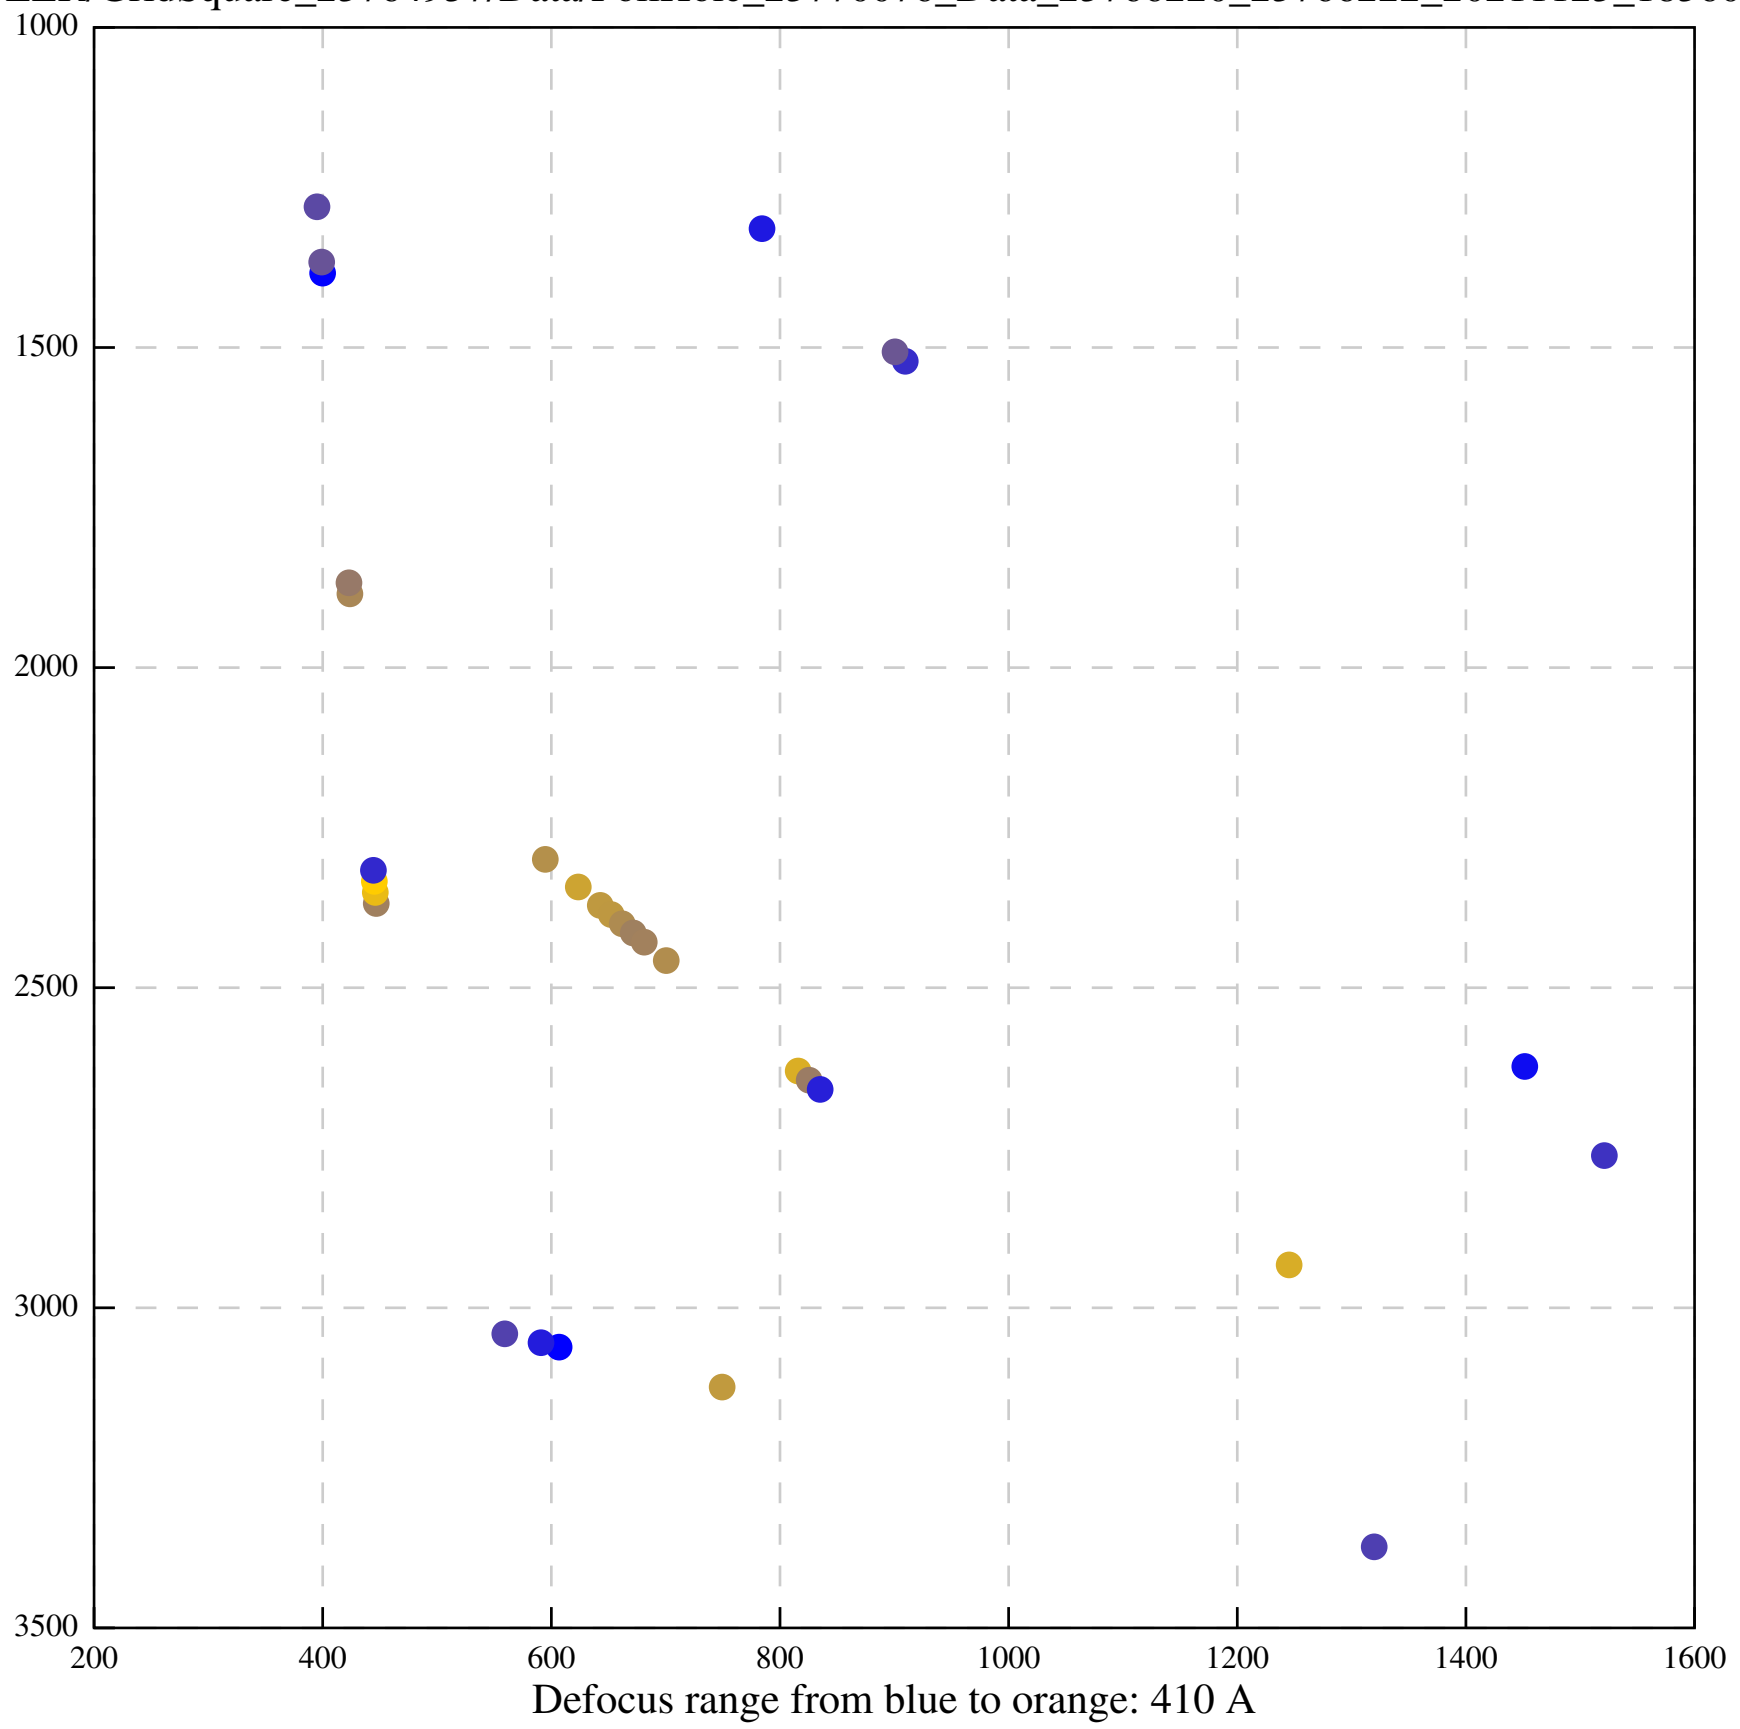

Defocus range from blue to orange: 171 A

Defocus range from blue to orange: 147 A

Defocus range from blue to orange: 469 A

Defocus range from blue to orange: 356 A

Defocus range from blue to orange: 221 A

Defocus range from blue to orange: 29 A

Defocus range from blue to orange: 191 A

Defocus range from blue to orange: 452 A

Defocus range from blue to orange: 217 A

Defocus range from blue to orange: 277 A

Defocus range from blue to orange: 442 A

Defocus range from blue to orange: 406 A

Defocus range from blue to orange: 385 A

Defocus range from blue to orange: 704 A

Defocus range from blue to orange: 283 A

Defocus range from blue to orange: 10 A

Defocus range from blue to orange: 0 Å

Defocus range from blue to orange: 169 A

Defocus range from blue to orange: 709 A

Defocus range from blue to orange: 66 A

Defocus range from blue to orange: 357 A

Defocus range from blue to orange: 1026 A