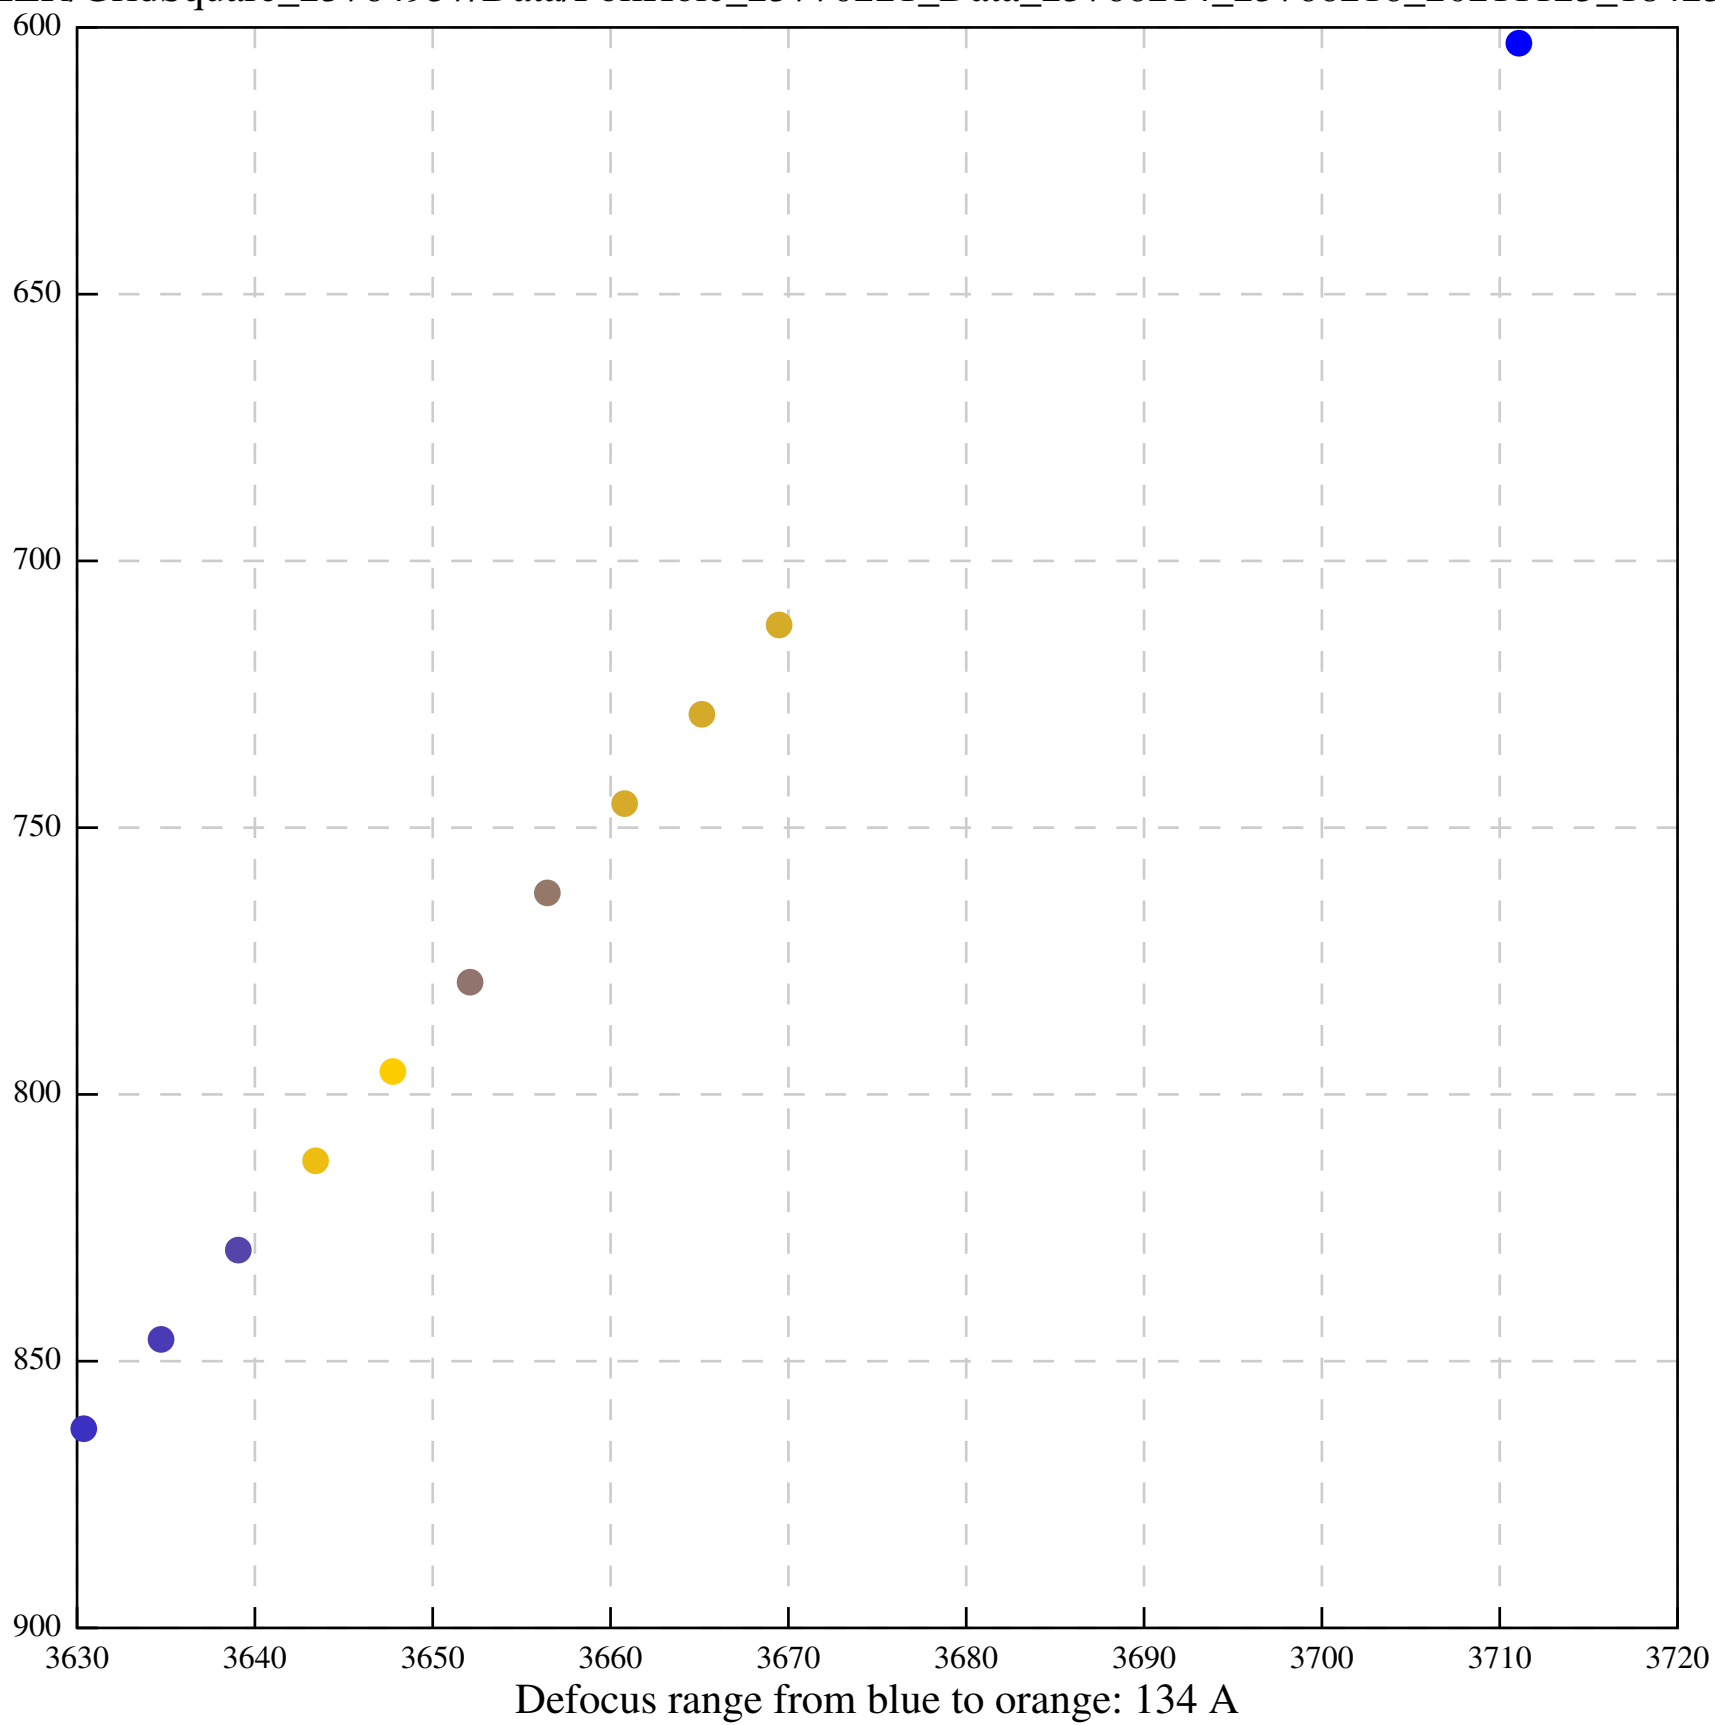

Defocus range from blue to orange: 406 A

Defocus range from blue to orange: 385 A

Defocus range from blue to orange: 704 A

Defocus range from blue to orange: 283 A

Defocus range from blue to orange: 10 A

Defocus range from blue to orange: 0 Å

Defocus range from blue to orange: 169 A

Defocus range from blue to orange: 709 A

Defocus range from blue to orange: 66 A

Defocus range from blue to orange: 357 A

Defocus range from blue to orange: 1026 A

Defocus range from blue to orange: 519 A

Defocus range from blue to orange: 16 A

Defocus range from blue to orange: 211 A

Defocus range from blue to orange: 0 A

Defocus range from blue to orange: 150 A

Defocus range from blue to orange: 459 A

Defocus range from blue to orange: 0 A

Defocus range from blue to orange: 65 A

Defocus range from blue to orange: 382 A

Defocus range from blue to orange: 170 A

Defocus range from blue to orange: 874 A

Defocus range from blue to orange: 793 A