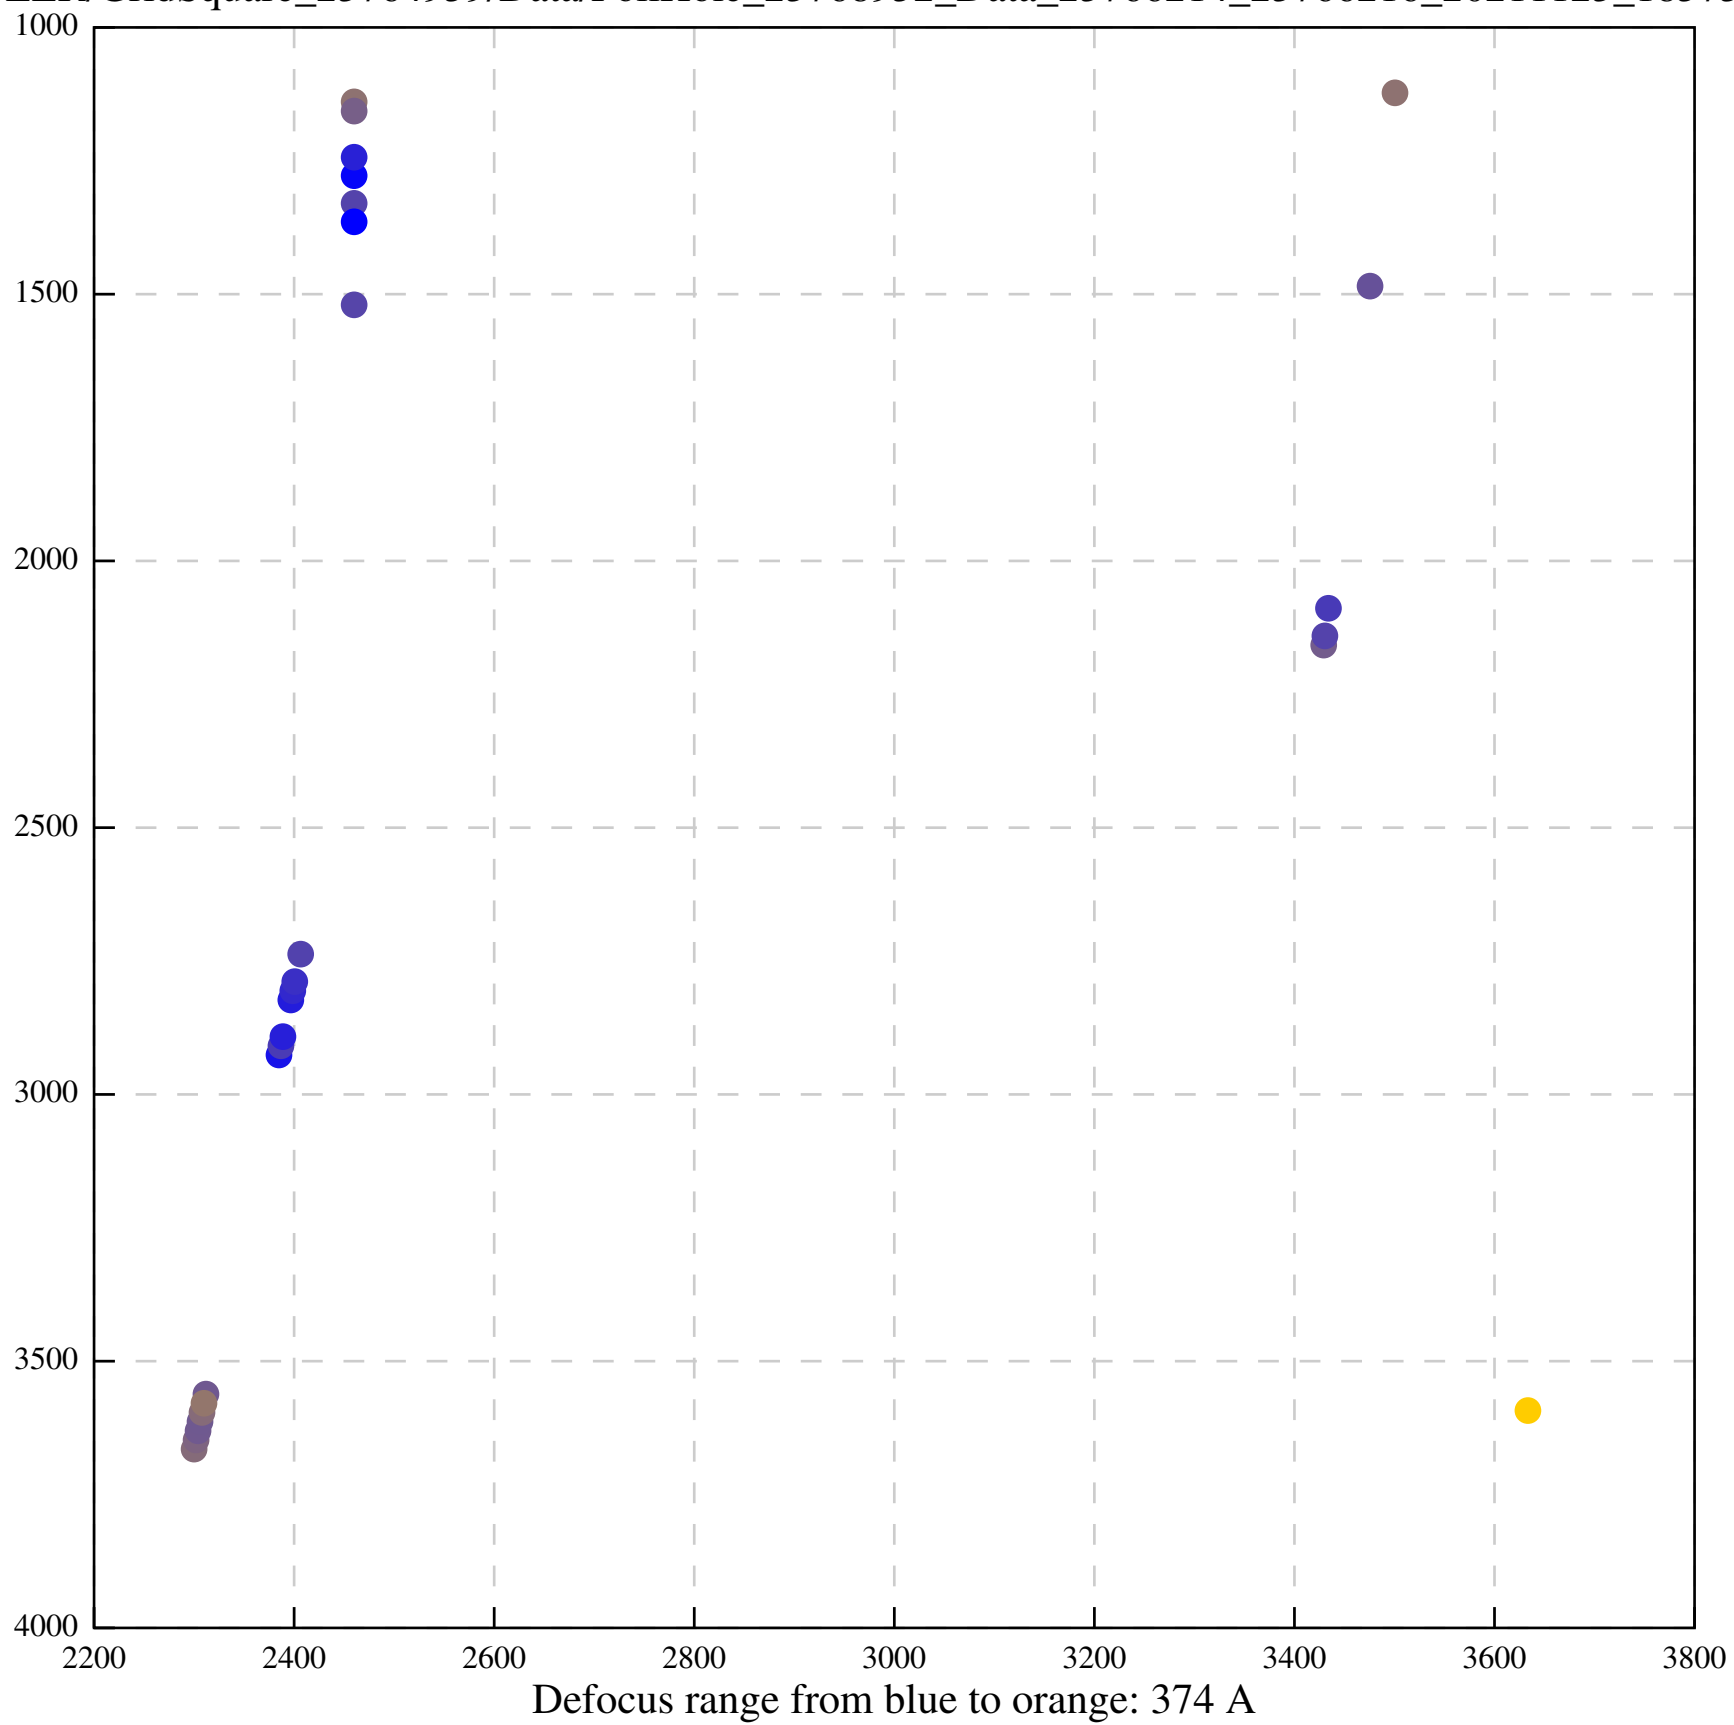

Defocus range from blue to orange: 169 A

Defocus range from blue to orange: 709 A

Defocus range from blue to orange: 66 A

Defocus range from blue to orange: 357 A

Defocus range from blue to orange: 1026 A

Defocus range from blue to orange: 519 A

Defocus range from blue to orange: 16 A

Defocus range from blue to orange: 211 A

Defocus range from blue to orange: 0 A

Defocus range from blue to orange: 150 A

Defocus range from blue to orange: 459 A

Defocus range from blue to orange: 0 A

Defocus range from blue to orange: 65 A

Defocus range from blue to orange: 382 A

Defocus range from blue to orange: 170 A

Defocus range from blue to orange: 874 A

Defocus range from blue to orange: 793 A

Defocus range from blue to orange: 189 A

Defocus range from blue to orange: 1136 A

Defocus range from blue to orange: 690 A

Defocus range from blue to orange: 393 A

Defocus range from blue to orange: 119 Å