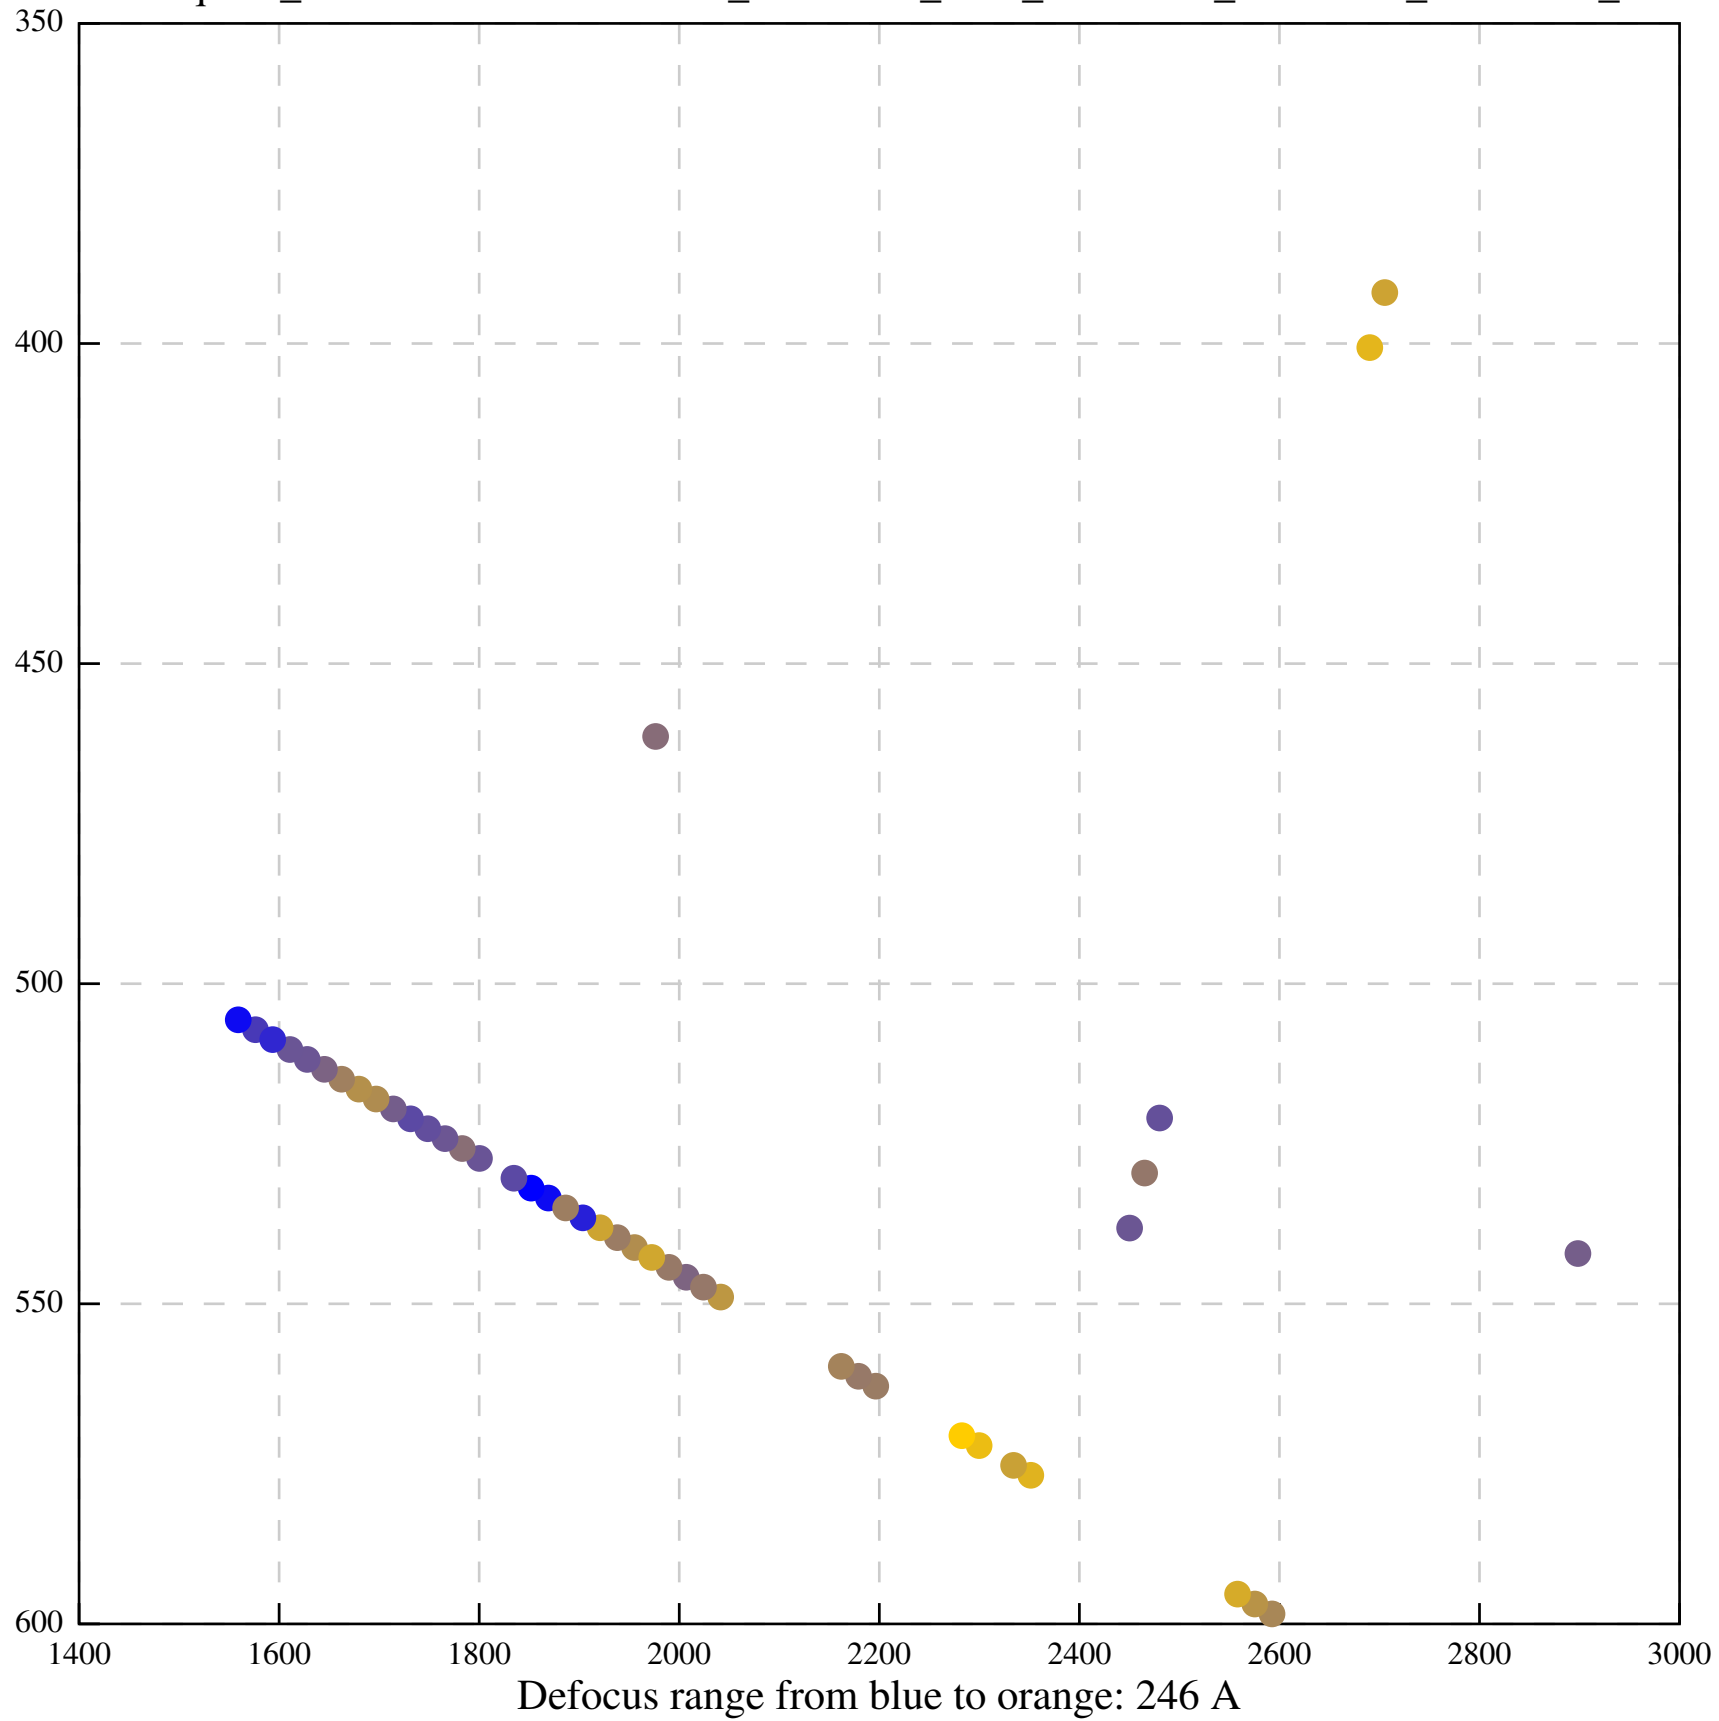

Defocus range from blue to orange: 29 A

Defocus range from blue to orange: 191 A

Defocus range from blue to orange: 452 A

Defocus range from blue to orange: 217 A

Defocus range from blue to orange: 277 A

Defocus range from blue to orange: 442 A

Defocus range from blue to orange: 406 A

Defocus range from blue to orange: 385 A

Defocus range from blue to orange: 704 A

Defocus range from blue to orange: 283 A

Defocus range from blue to orange: 10 A

Defocus range from blue to orange: 0 Å

Defocus range from blue to orange: 169 A

Defocus range from blue to orange: 709 A

Defocus range from blue to orange: 66 A

Defocus range from blue to orange: 357 A

Defocus range from blue to orange: 1026 A

Defocus range from blue to orange: 519 A

Defocus range from blue to orange: 16 A

Defocus range from blue to orange: 211 A

Defocus range from blue to orange: 0 A

Defocus range from blue to orange: 150 A

Defocus range from blue to orange: 459 A