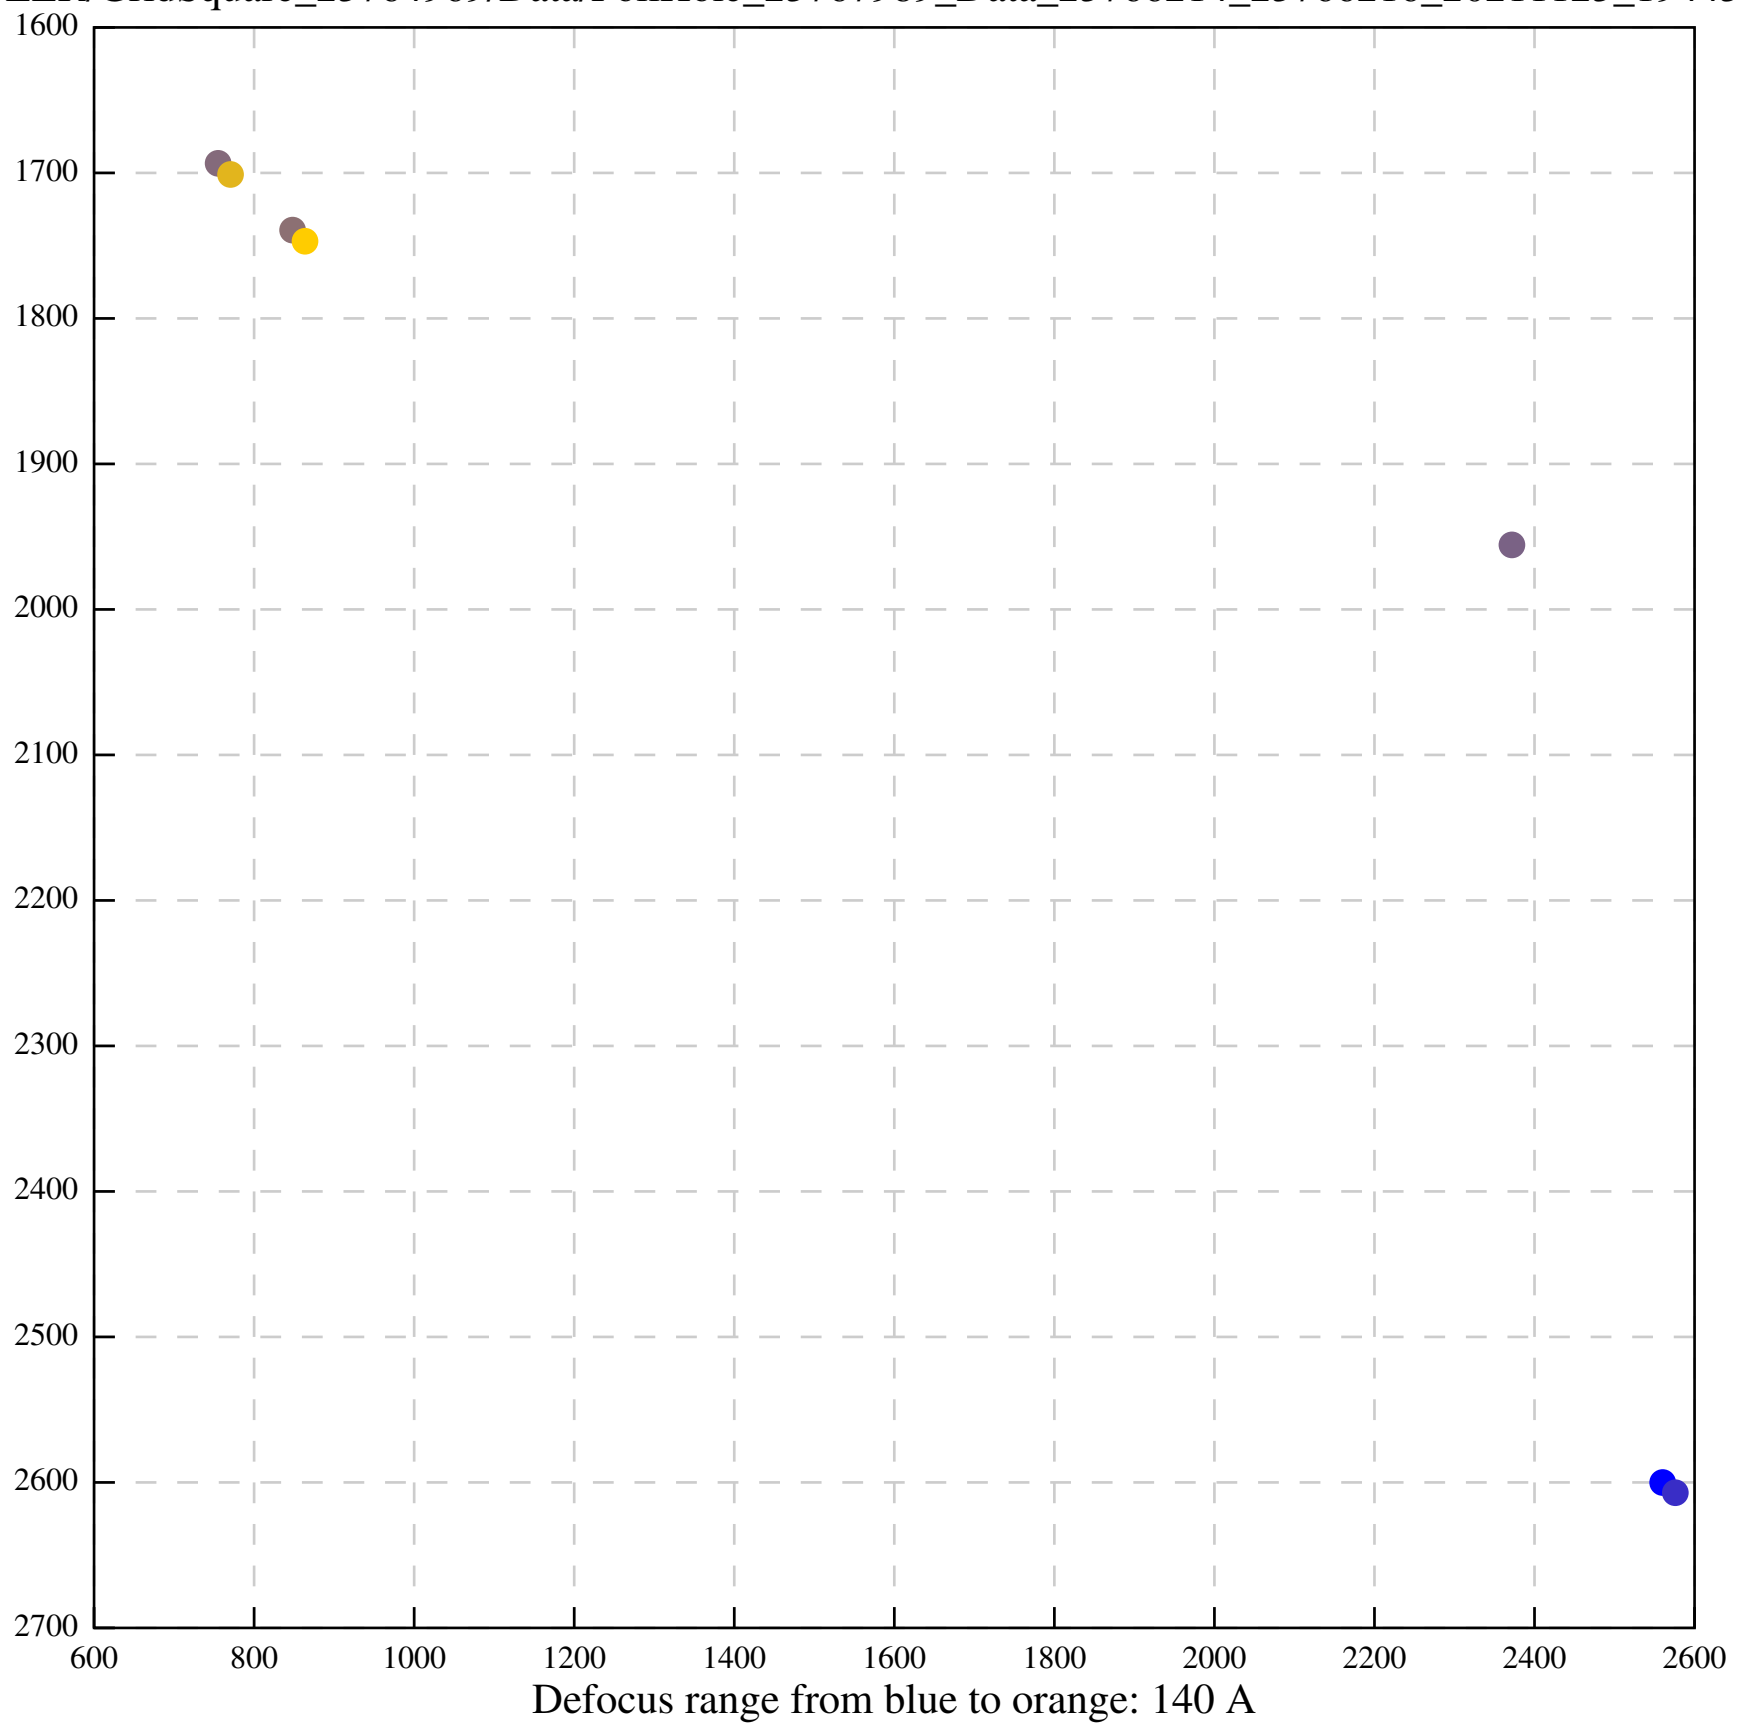

Defocus range from blue to orange: 426 A

Defocus range from blue to orange: 396 A

Defocus range from blue to orange: 269 A

Defocus range from blue to orange: 460 A

Defocus range from blue to orange: 109 A

Defocus range from blue to orange: 58 A

Defocus range from blue to orange: 305 A

Defocus range from blue to orange: 167 A

Defocus range from blue to orange: 0 A

Defocus range from blue to orange: 422 A

Defocus range from blue to orange: 348 A

Defocus range from blue to orange: 372 A

Defocus range from blue to orange: 346 A

Defocus range from blue to orange: 360 A

Defocus range from blue to orange: 1022 A

Defocus range from blue to orange: 346 A