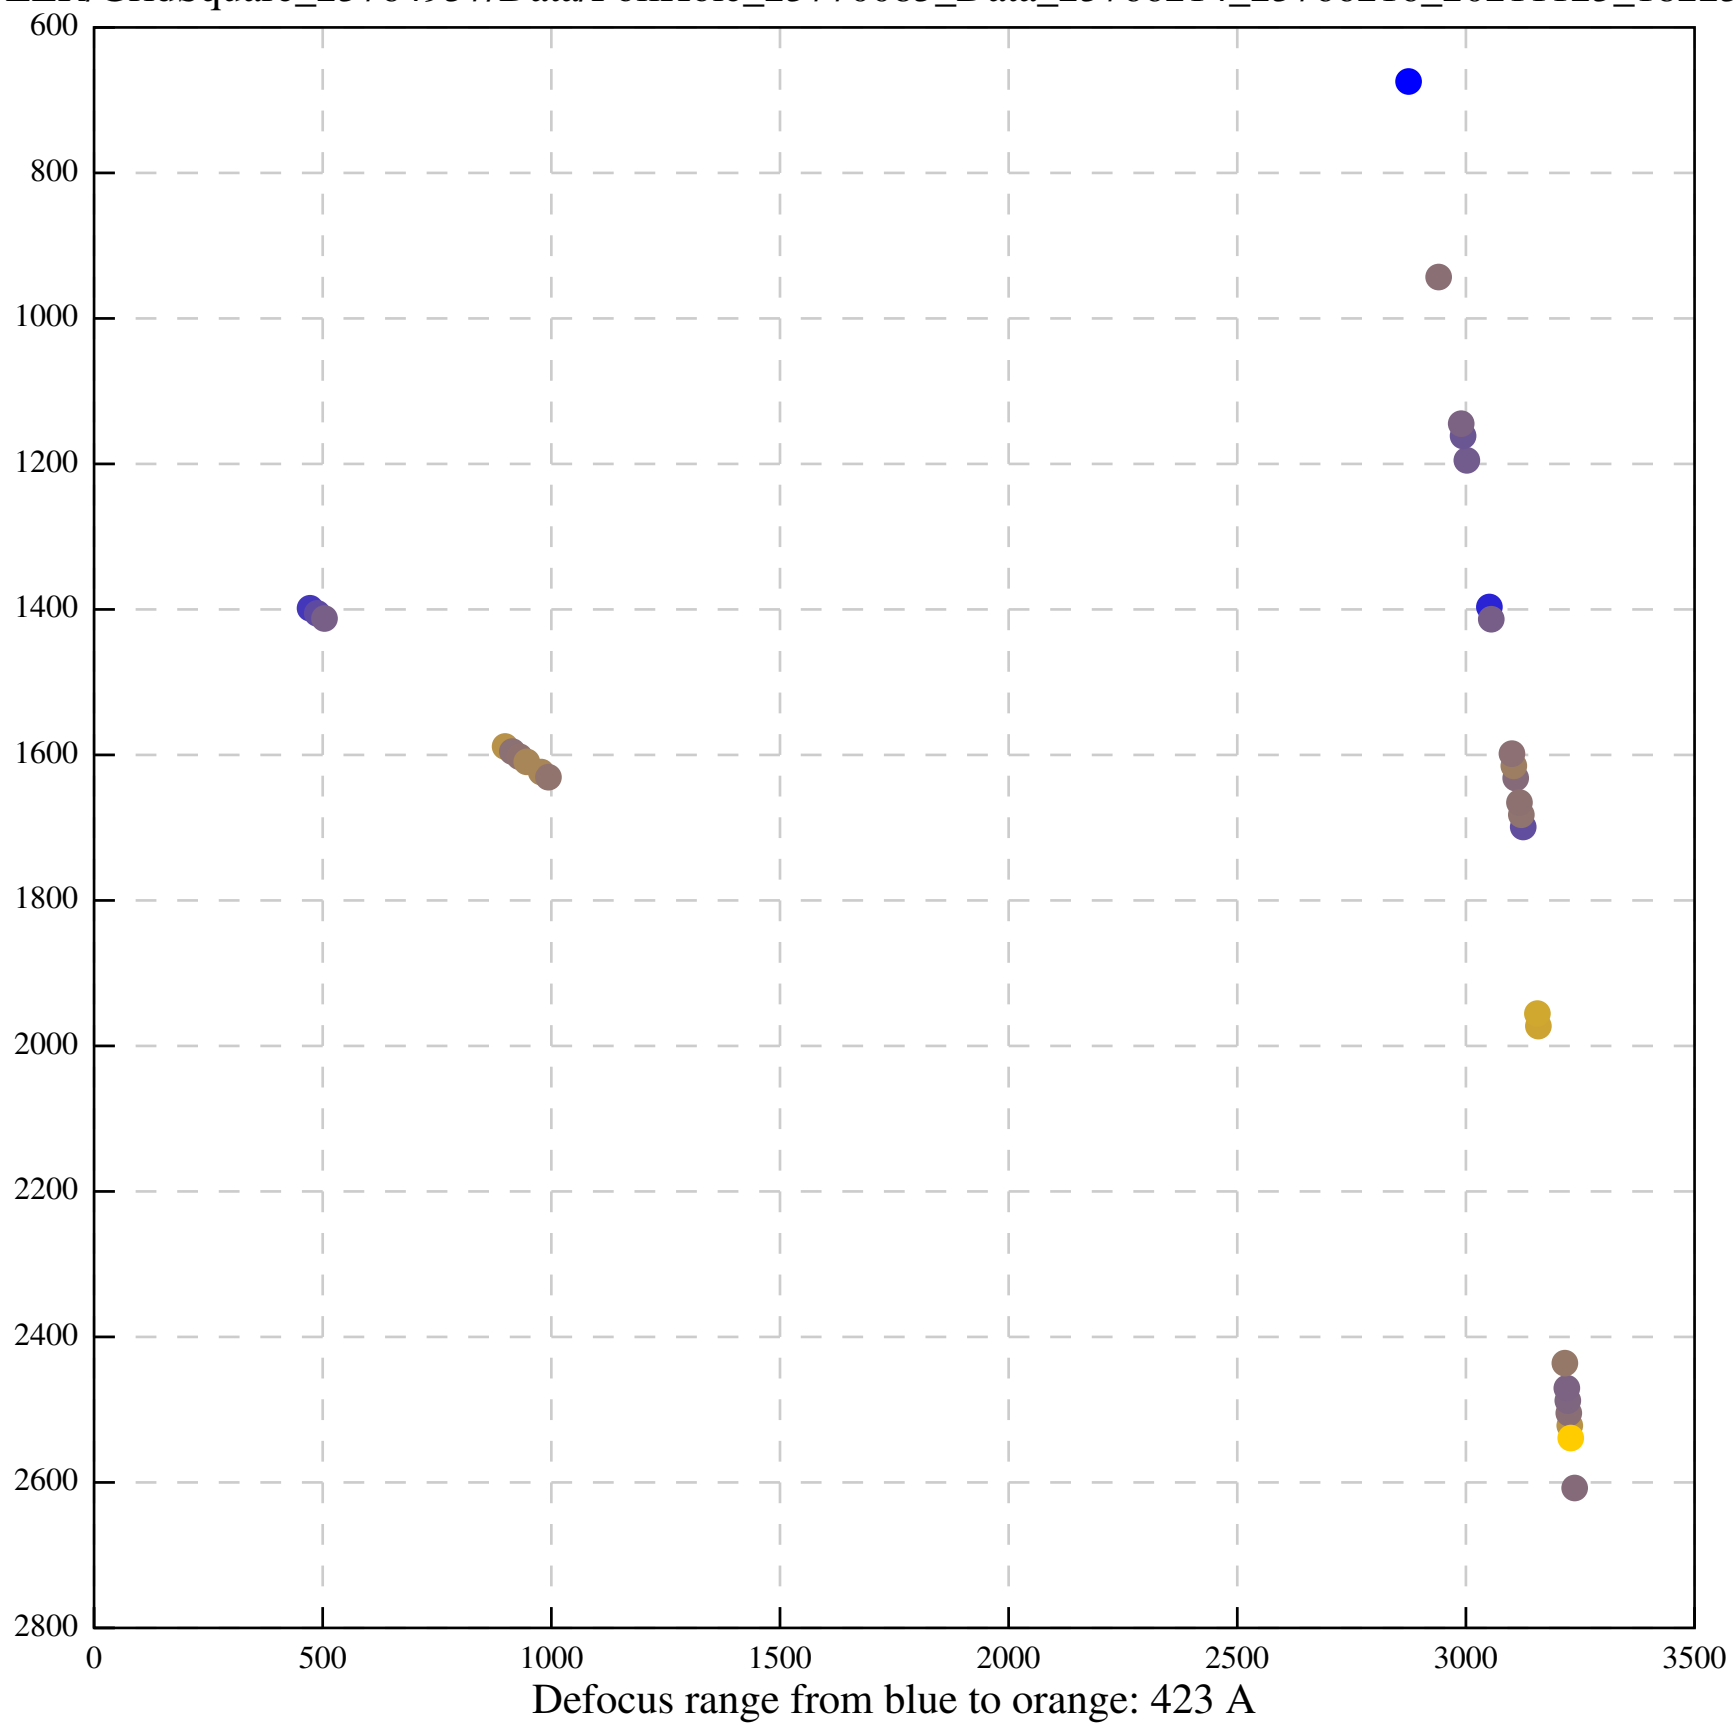

Defocus range from blue to orange: 29 A

Defocus range from blue to orange: 191 A

Defocus range from blue to orange: 452 A

Defocus range from blue to orange: 217 A

Defocus range from blue to orange: 277 A

Defocus range from blue to orange: 442 A

Defocus range from blue to orange: 406 A

Defocus range from blue to orange: 385 A

Defocus range from blue to orange: 704 A

Defocus range from blue to orange: 283 A

Defocus range from blue to orange: 10 A

Defocus range from blue to orange: 0 Å

Defocus range from blue to orange: 169 A

Defocus range from blue to orange: 709 A

Defocus range from blue to orange: 66 A

Defocus range from blue to orange: 357 A

Defocus range from blue to orange: 1026 A

Defocus range from blue to orange: 519 A

Defocus range from blue to orange: 16 A

Defocus range from blue to orange: 211 A

Defocus range from blue to orange: 0 A

Defocus range from blue to orange: 150 A

Defocus range from blue to orange: 459 A