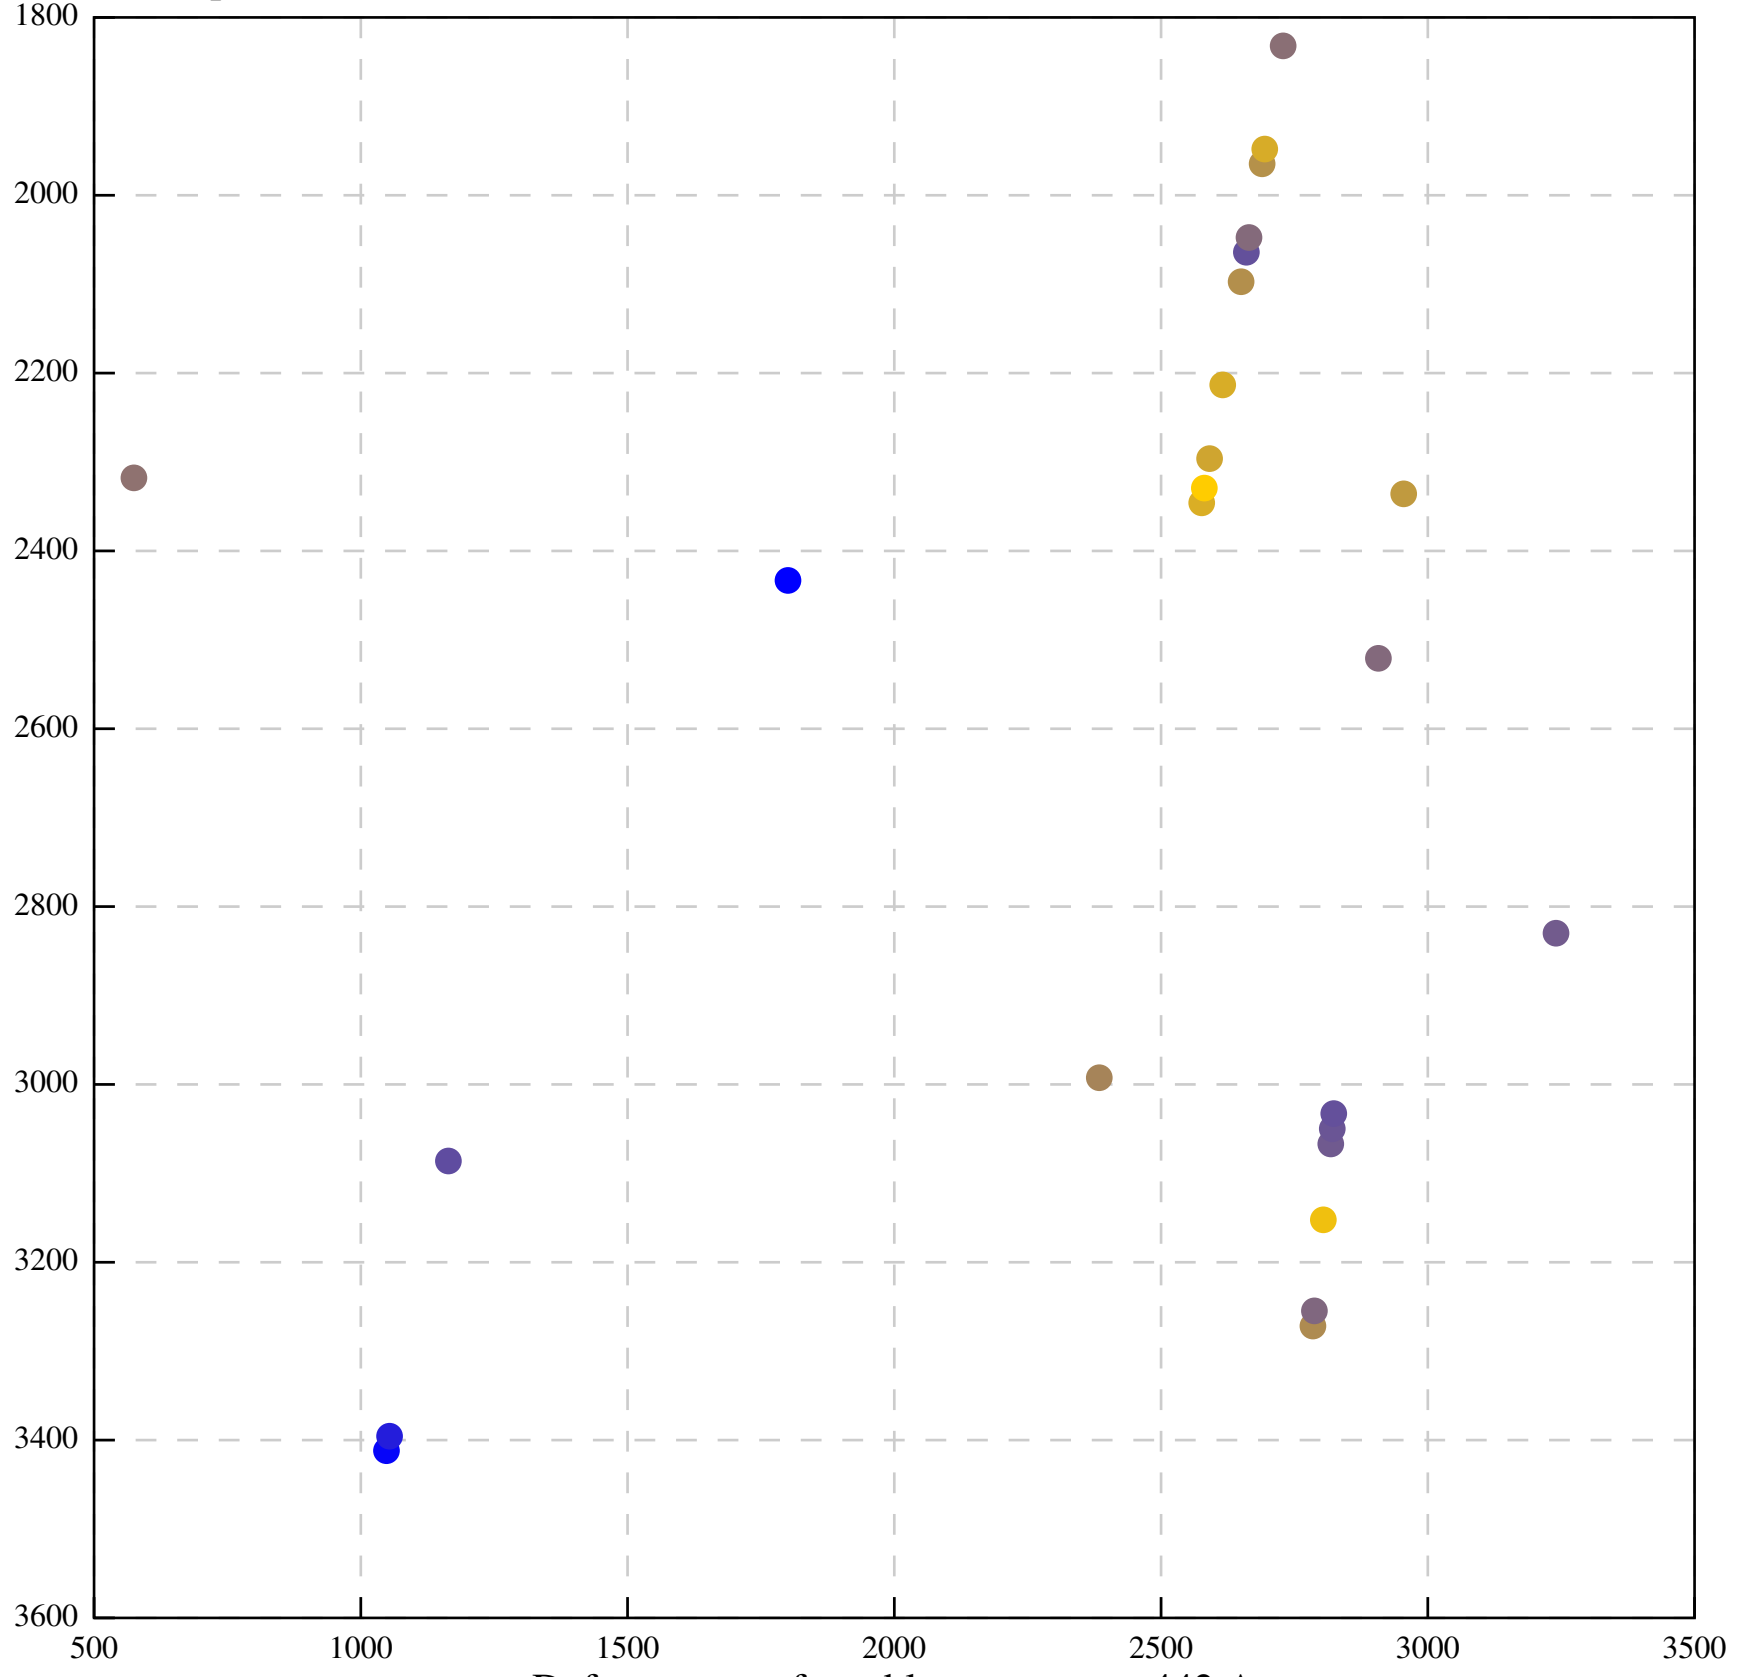

Defocus range from blue to orange: 171 A

Defocus range from blue to orange: 147 A

Defocus range from blue to orange: 469 A

Defocus range from blue to orange: 356 A

Defocus range from blue to orange: 221 A

Defocus range from blue to orange: 29 A

Defocus range from blue to orange: 191 A

Defocus range from blue to orange: 452 A

Defocus range from blue to orange: 217 A

Defocus range from blue to orange: 277 A

Defocus range from blue to orange: 442 A

Defocus range from blue to orange: 406 A

Defocus range from blue to orange: 385 A

Defocus range from blue to orange: 704 A

Defocus range from blue to orange: 283 A

Defocus range from blue to orange: 10 A

Defocus range from blue to orange: 0 Å

Defocus range from blue to orange: 169 A

Defocus range from blue to orange: 709 A

Defocus range from blue to orange: 66 A

Defocus range from blue to orange: 357 A

Defocus range from blue to orange: 1026 A