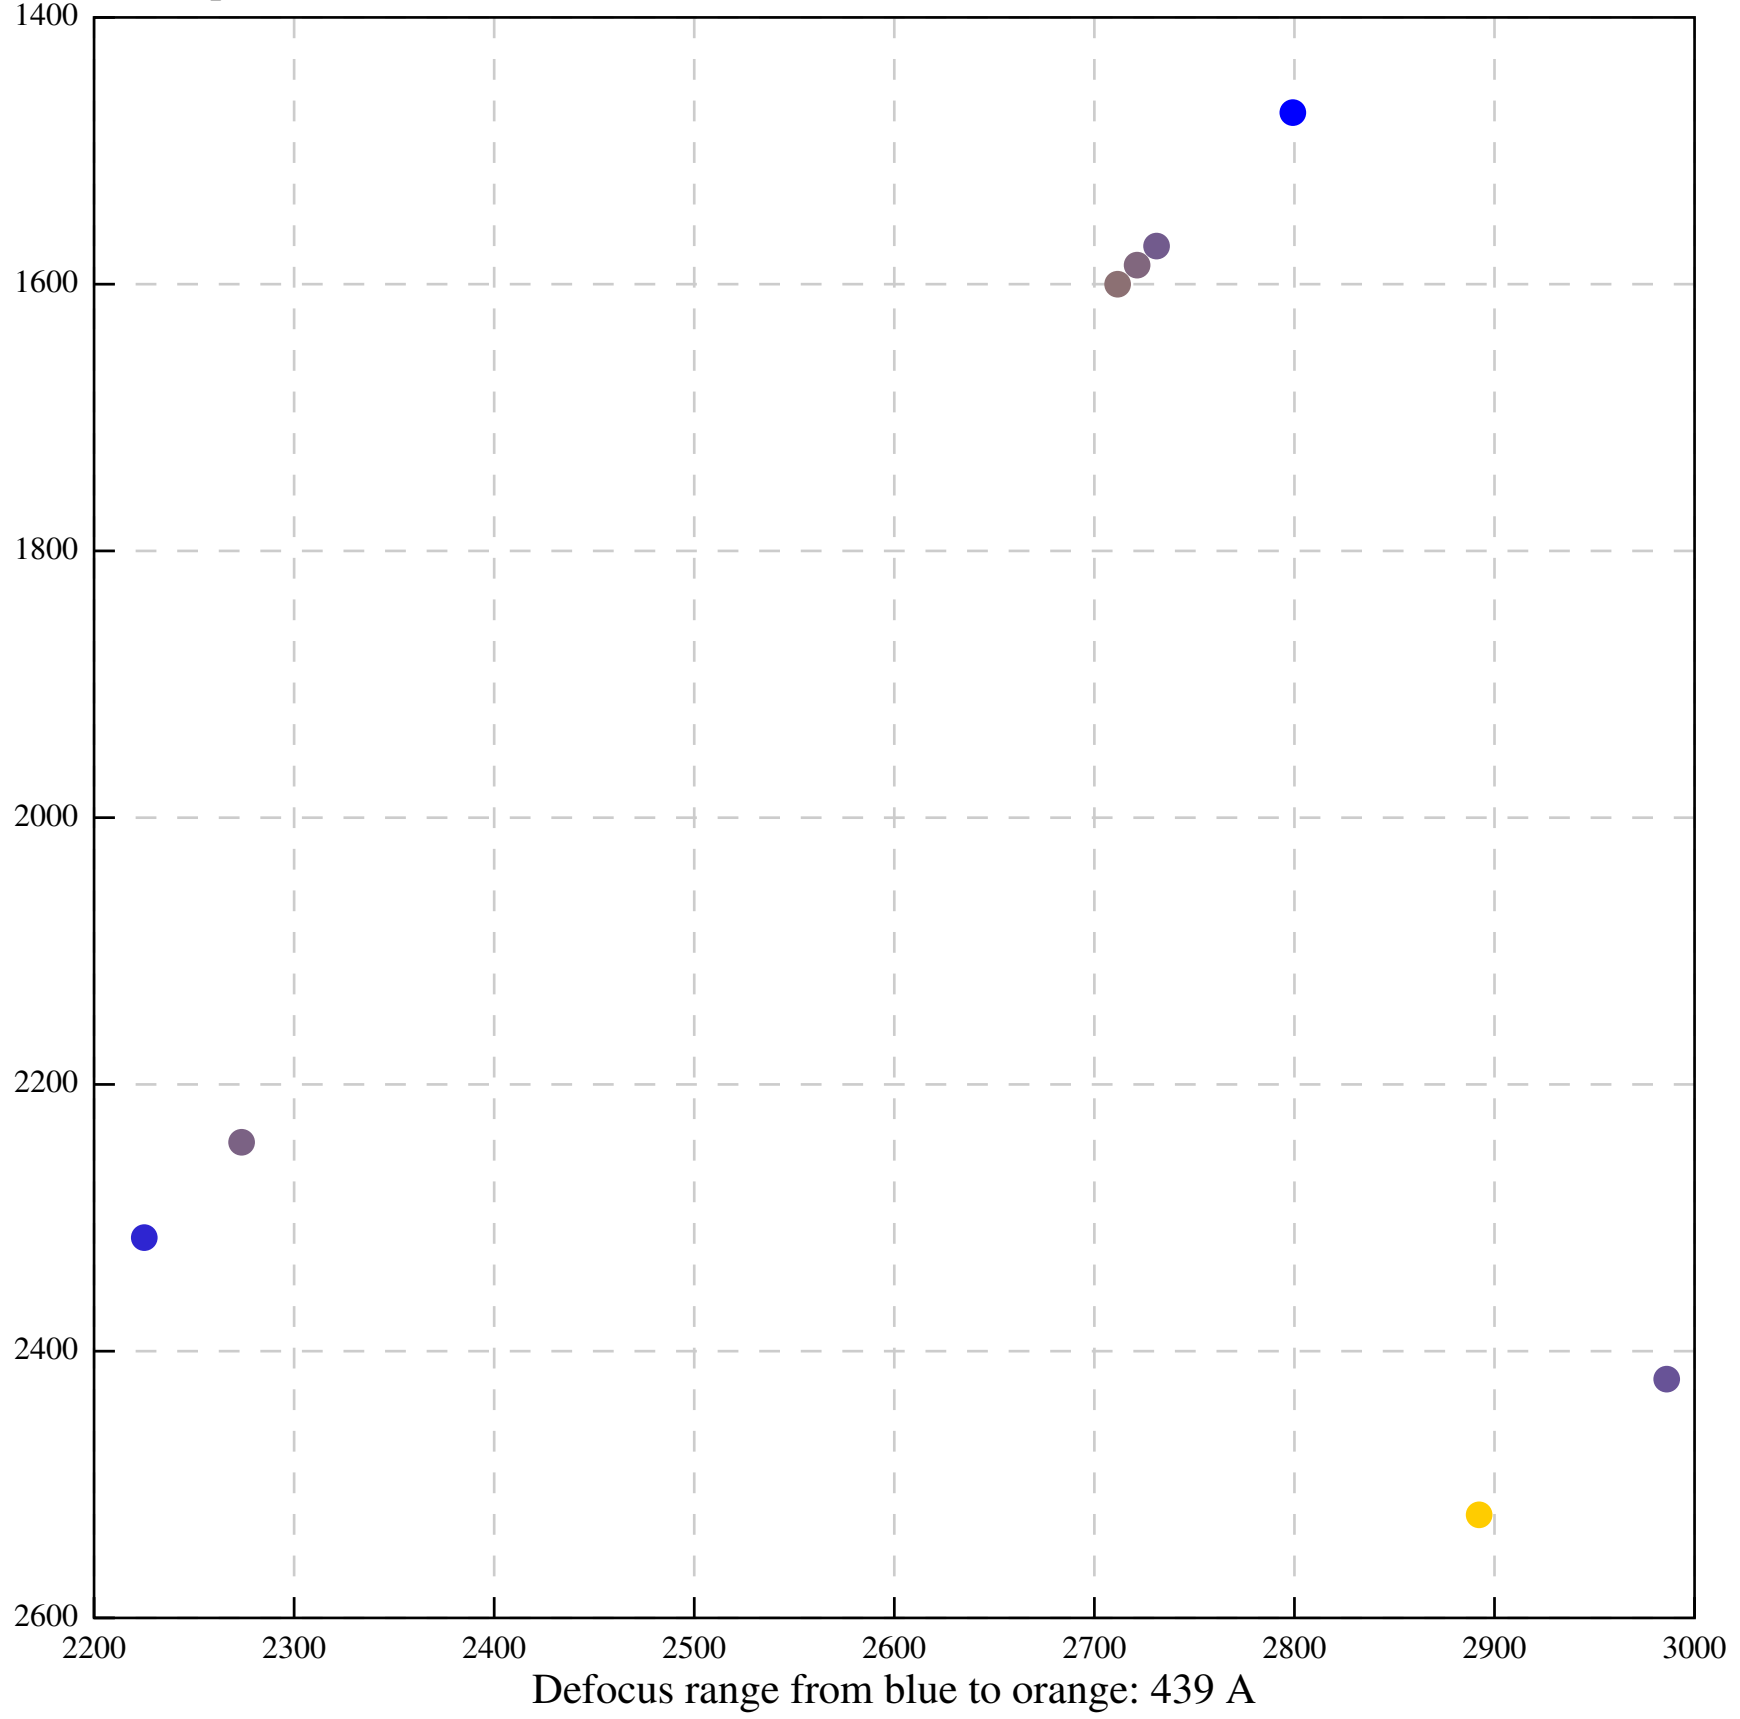

Defocus range from blue to orange: 171 A

Defocus range from blue to orange: 147 A

Defocus range from blue to orange: 469 A

Defocus range from blue to orange: 356 A

Defocus range from blue to orange: 221 A

Defocus range from blue to orange: 29 A

Defocus range from blue to orange: 191 A

Defocus range from blue to orange: 452 A

Defocus range from blue to orange: 217 A

Defocus range from blue to orange: 277 A

Defocus range from blue to orange: 442 A

Defocus range from blue to orange: 406 A

Defocus range from blue to orange: 385 A

Defocus range from blue to orange: 704 A

Defocus range from blue to orange: 283 A

Defocus range from blue to orange: 10 A

Defocus range from blue to orange: 0 Å