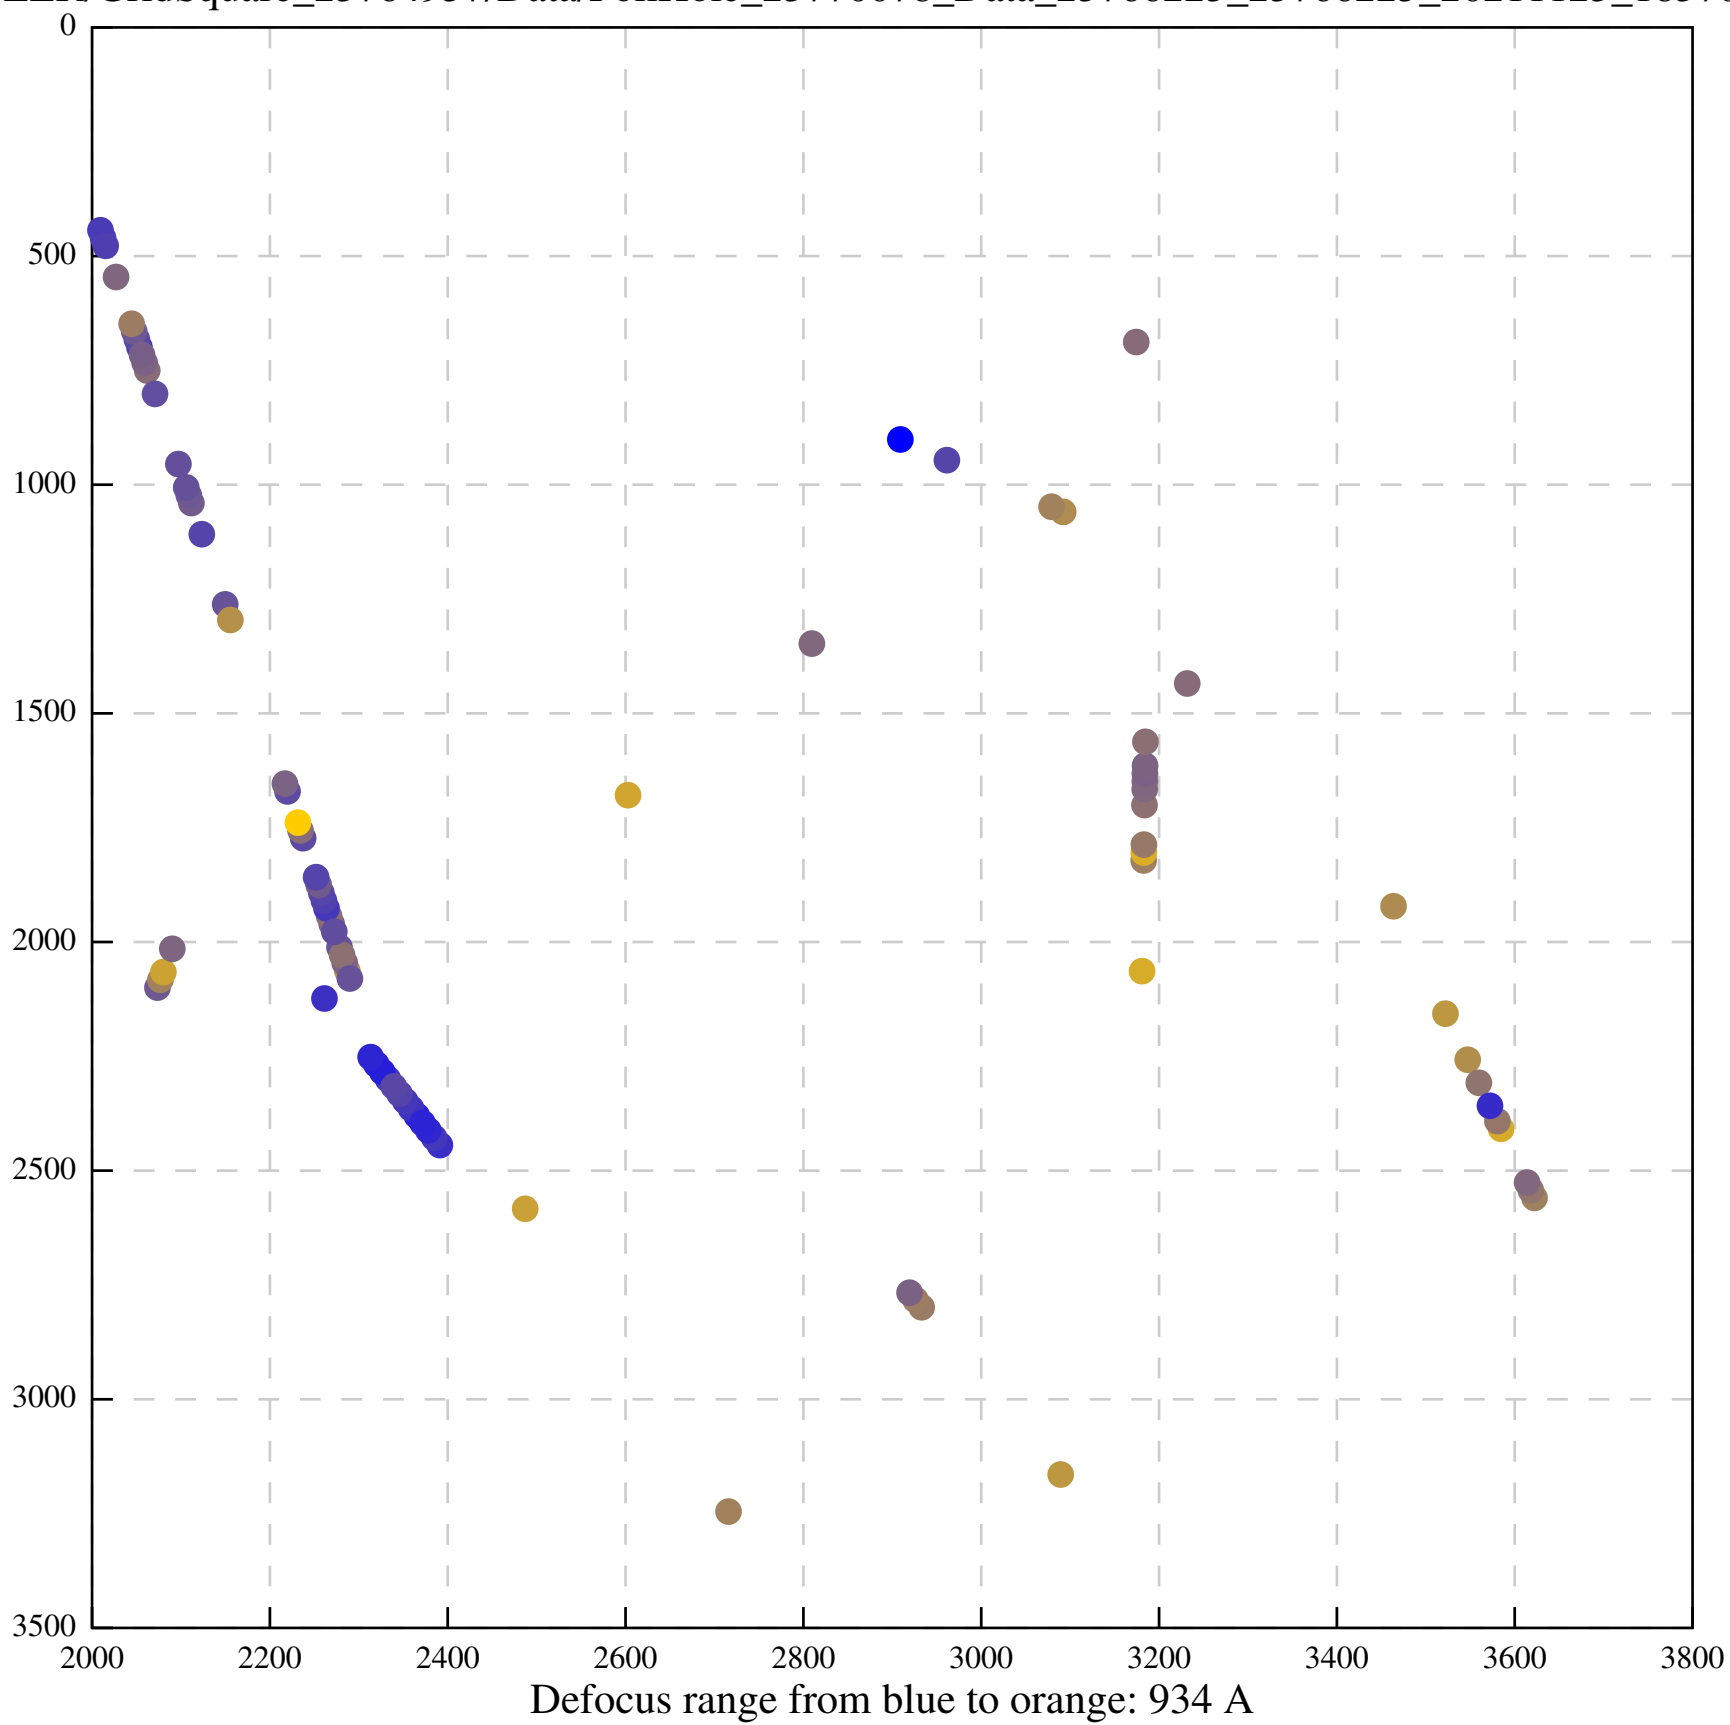

Defocus range from blue to orange: 171 A

Defocus range from blue to orange: 147 A

Defocus range from blue to orange: 469 A

Defocus range from blue to orange: 356 A

Defocus range from blue to orange: 221 A

Defocus range from blue to orange: 29 A

Defocus range from blue to orange: 191 A

Defocus range from blue to orange: 452 A

Defocus range from blue to orange: 217 A

Defocus range from blue to orange: 277 A

Defocus range from blue to orange: 442 A

Defocus range from blue to orange: 406 A

Defocus range from blue to orange: 385 A

Defocus range from blue to orange: 704 A

Defocus range from blue to orange: 283 A

Defocus range from blue to orange: 10 A

Defocus range from blue to orange: 0 Å

Defocus range from blue to orange: 169 A

Defocus range from blue to orange: 709 A

Defocus range from blue to orange: 66 A

Defocus range from blue to orange: 357 A

Defocus range from blue to orange: 1026 A