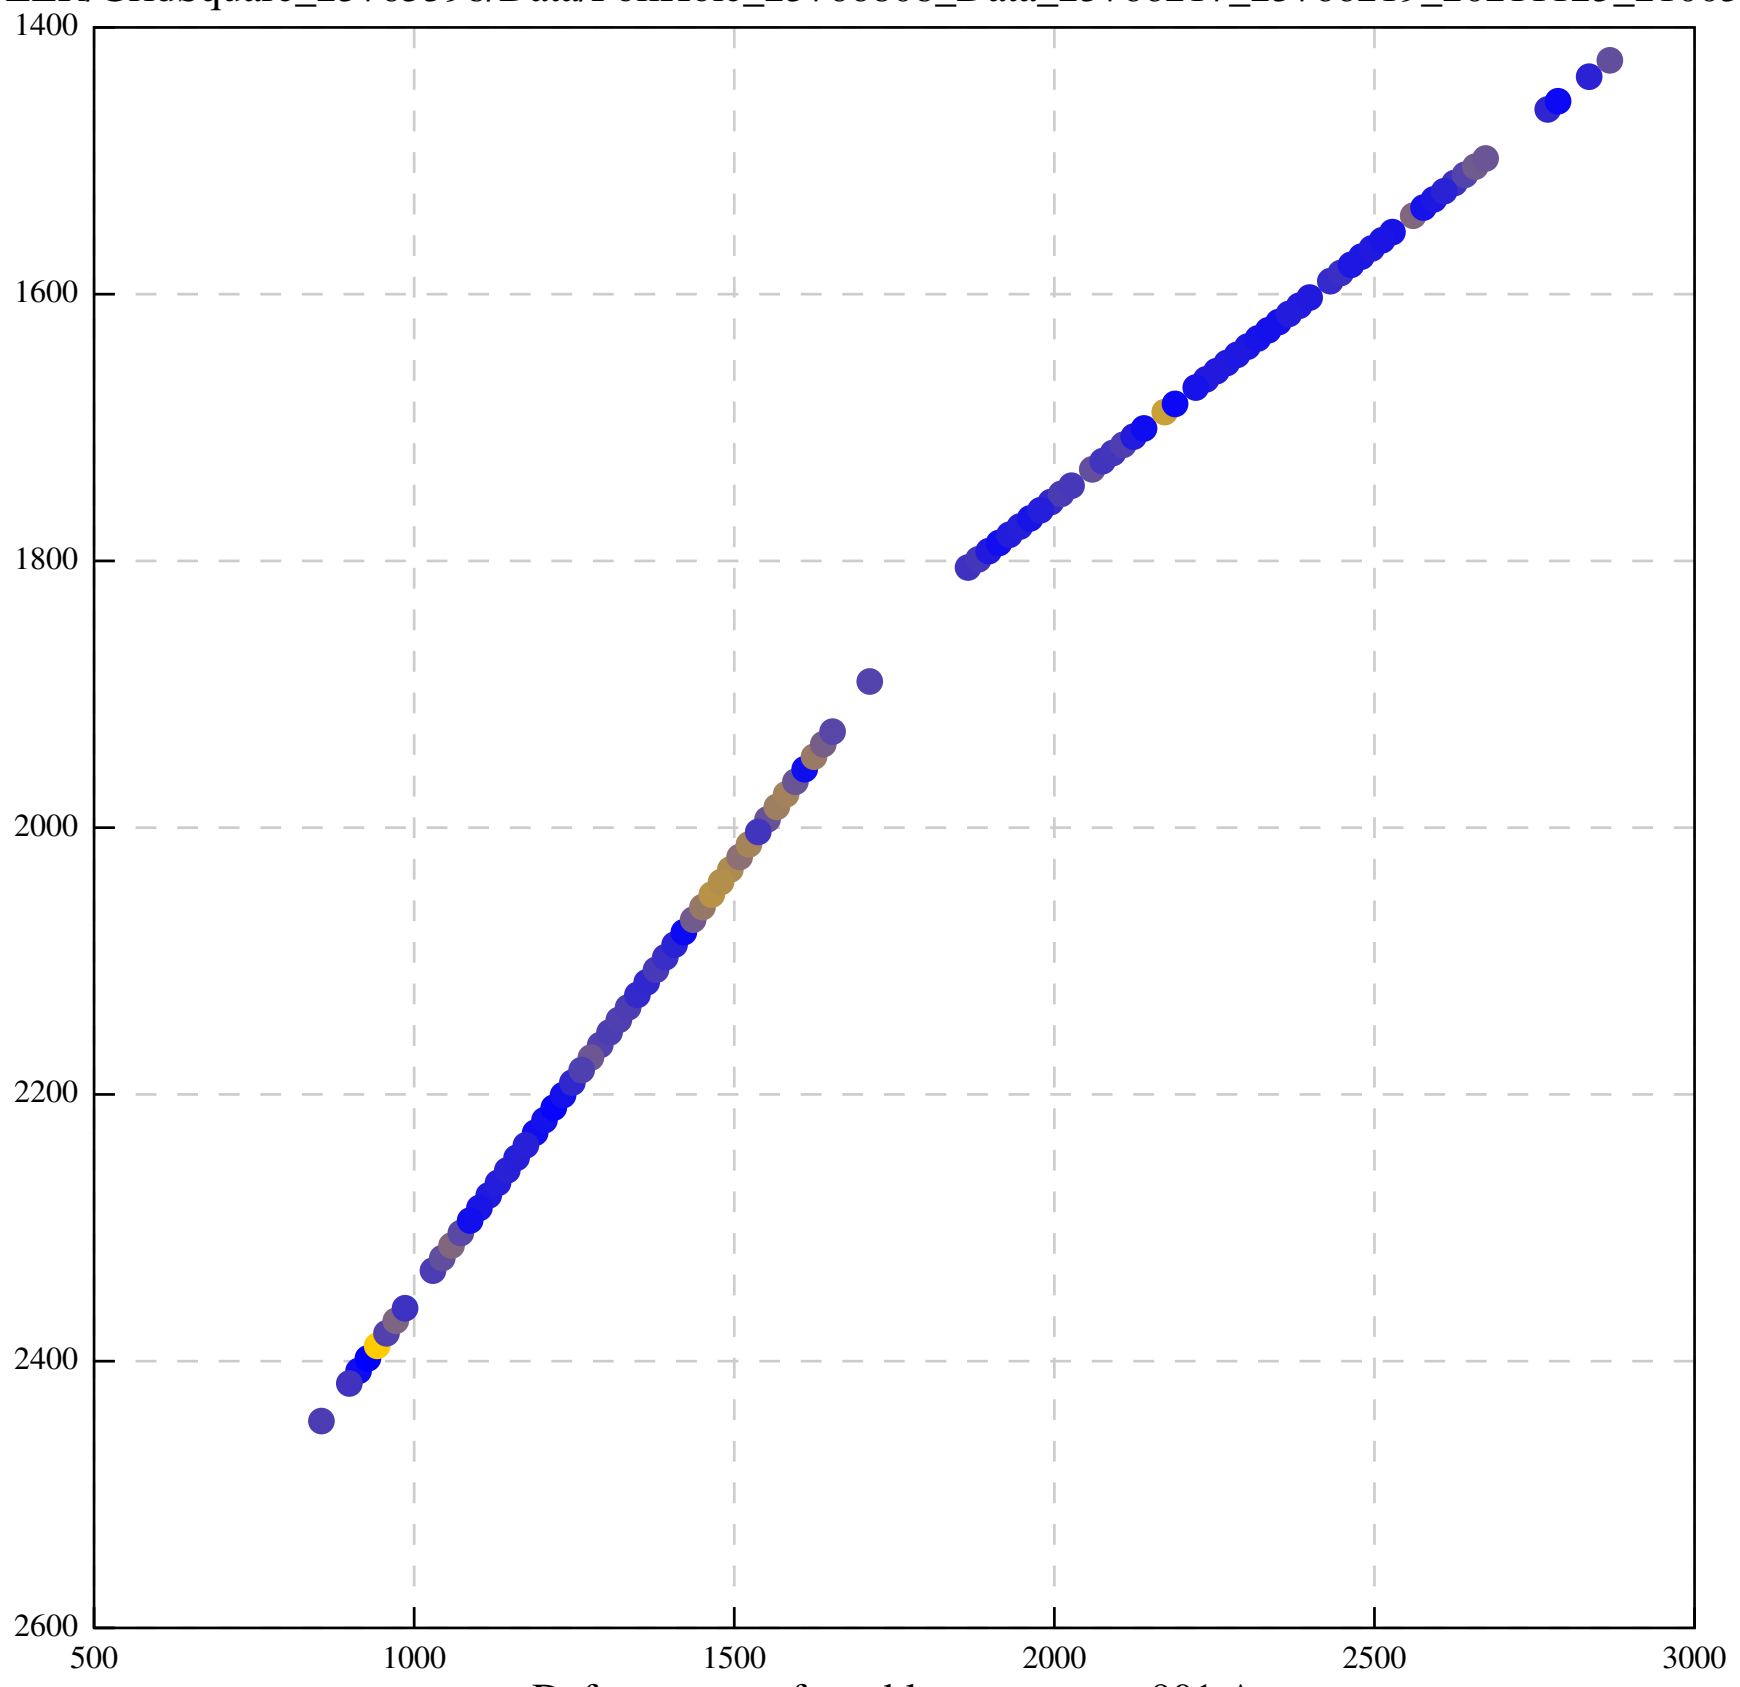

Defocus range from blue to orange: 318 A

Defocus range from blue to orange: 474 A

Defocus range from blue to orange: 732 A

Defocus range from blue to orange: 551 A

Defocus range from blue to orange: 460 A

Defocus range from blue to orange: 497 A

Defocus range from blue to orange: 166 A

Defocus range from blue to orange: 241 A

Defocus range from blue to orange: 375 A

Defocus range from blue to orange: 901 A

Defocus range from blue to orange: 54 A

Defocus range from blue to orange: 70 A

Defocus range from blue to orange: 118 A

Defocus range from blue to orange: 557 A

Defocus range from blue to orange: 556 Å

Defocus range from blue to orange: 394 A