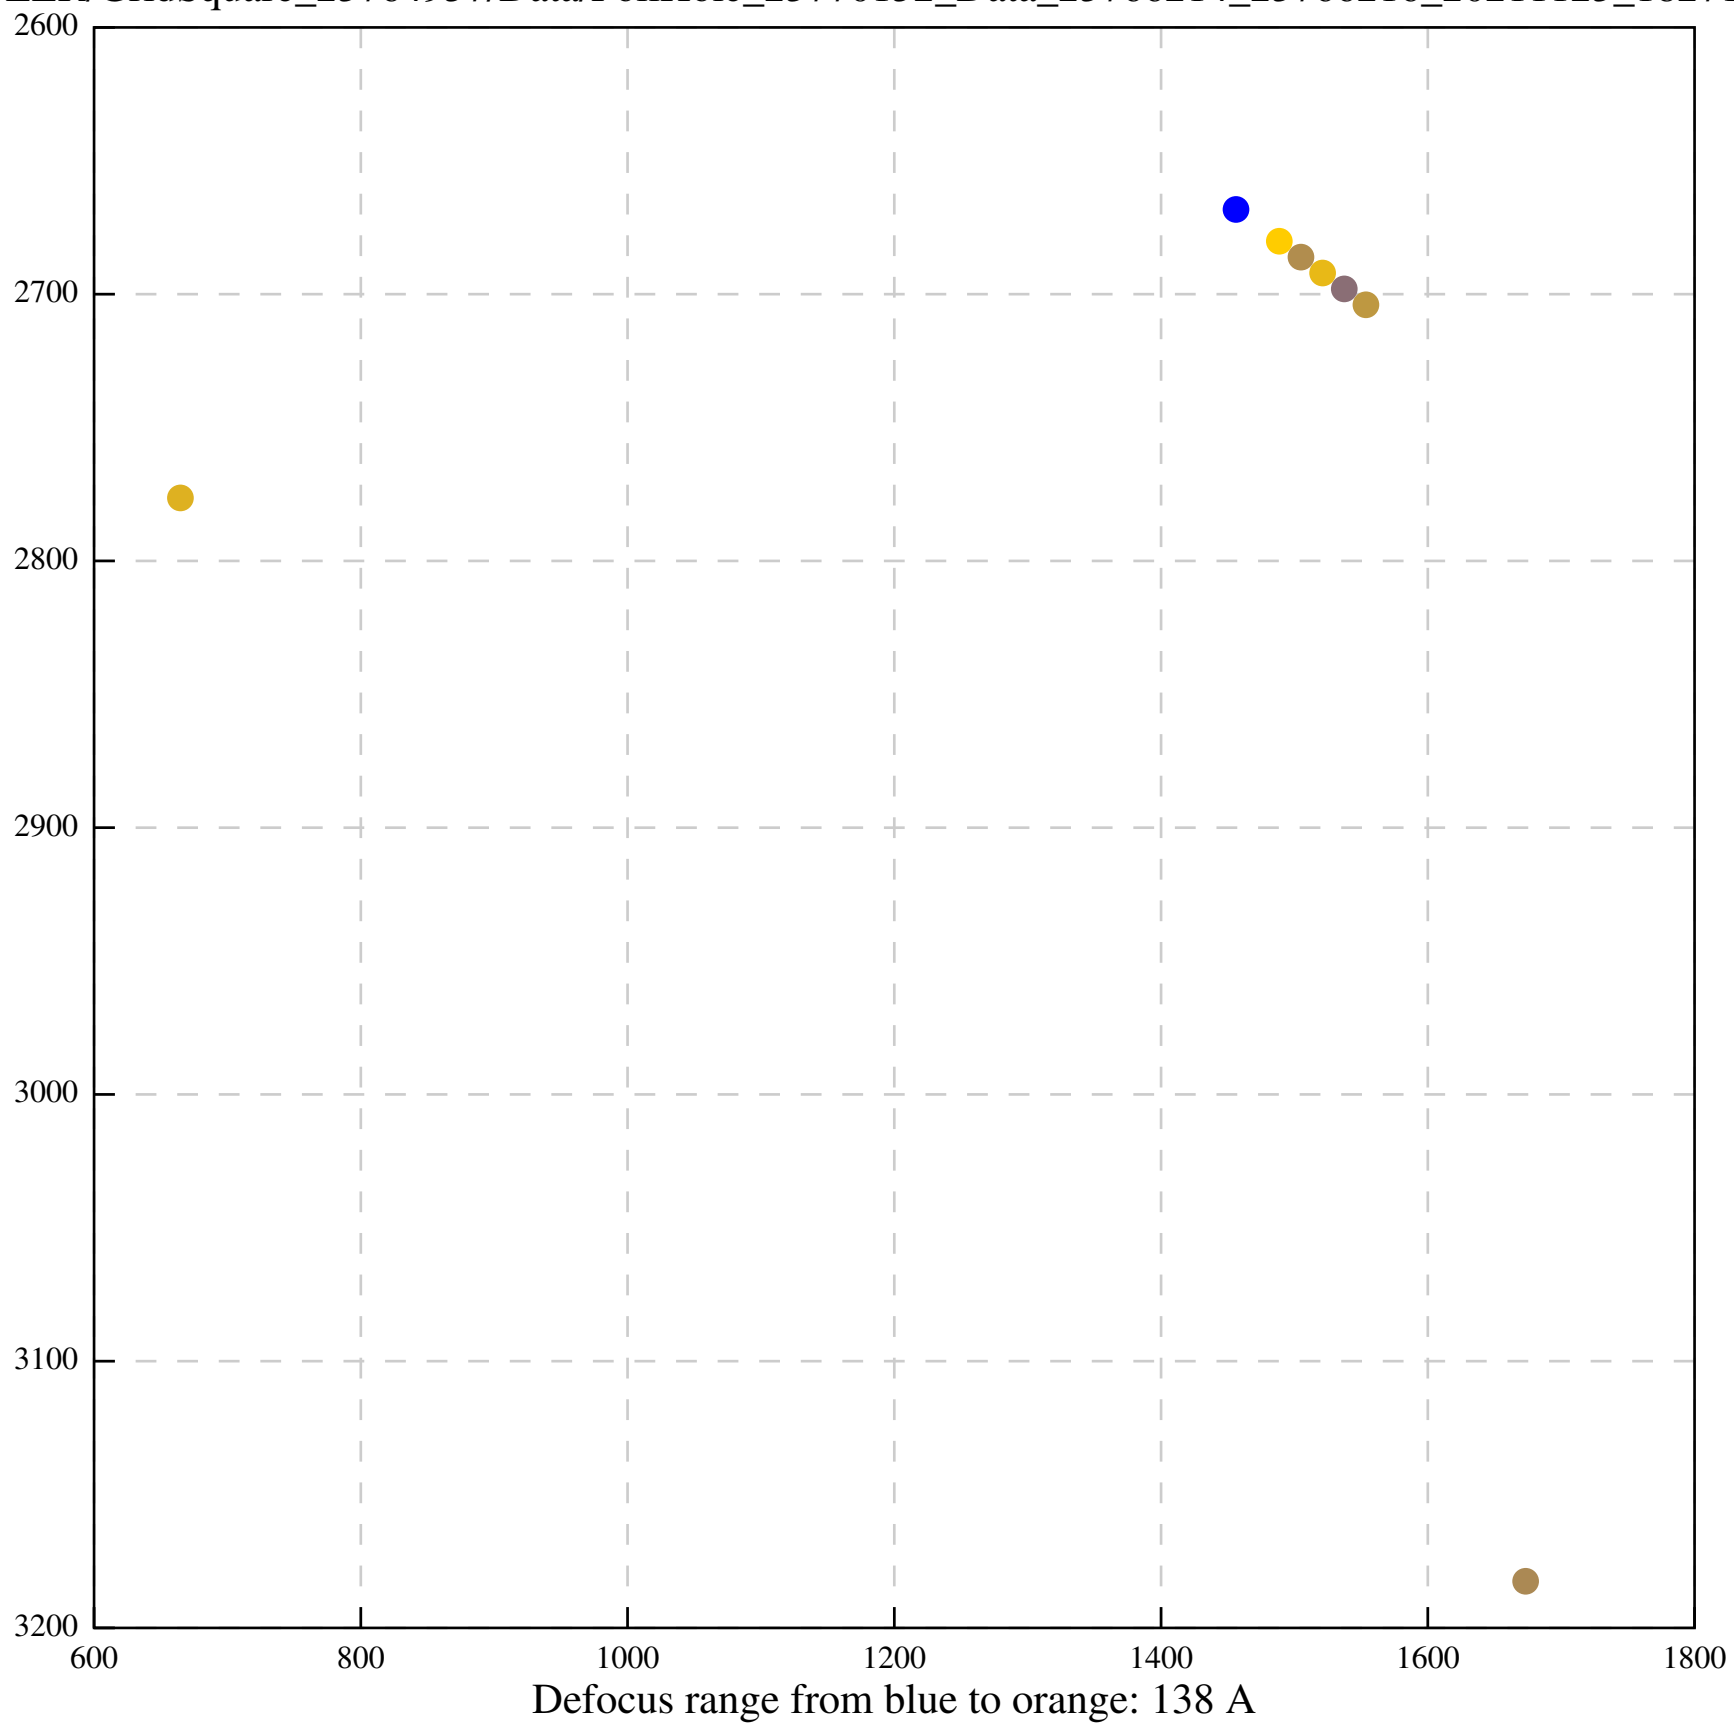

Defocus range from blue to orange: 169 A

Defocus range from blue to orange: 709 A

Defocus range from blue to orange: 66 A

Defocus range from blue to orange: 357 A

Defocus range from blue to orange: 1026 A

Defocus range from blue to orange: 519 A

Defocus range from blue to orange: 16 A

Defocus range from blue to orange: 211 A

Defocus range from blue to orange: 0 A

Defocus range from blue to orange: 150 A

Defocus range from blue to orange: 459 A