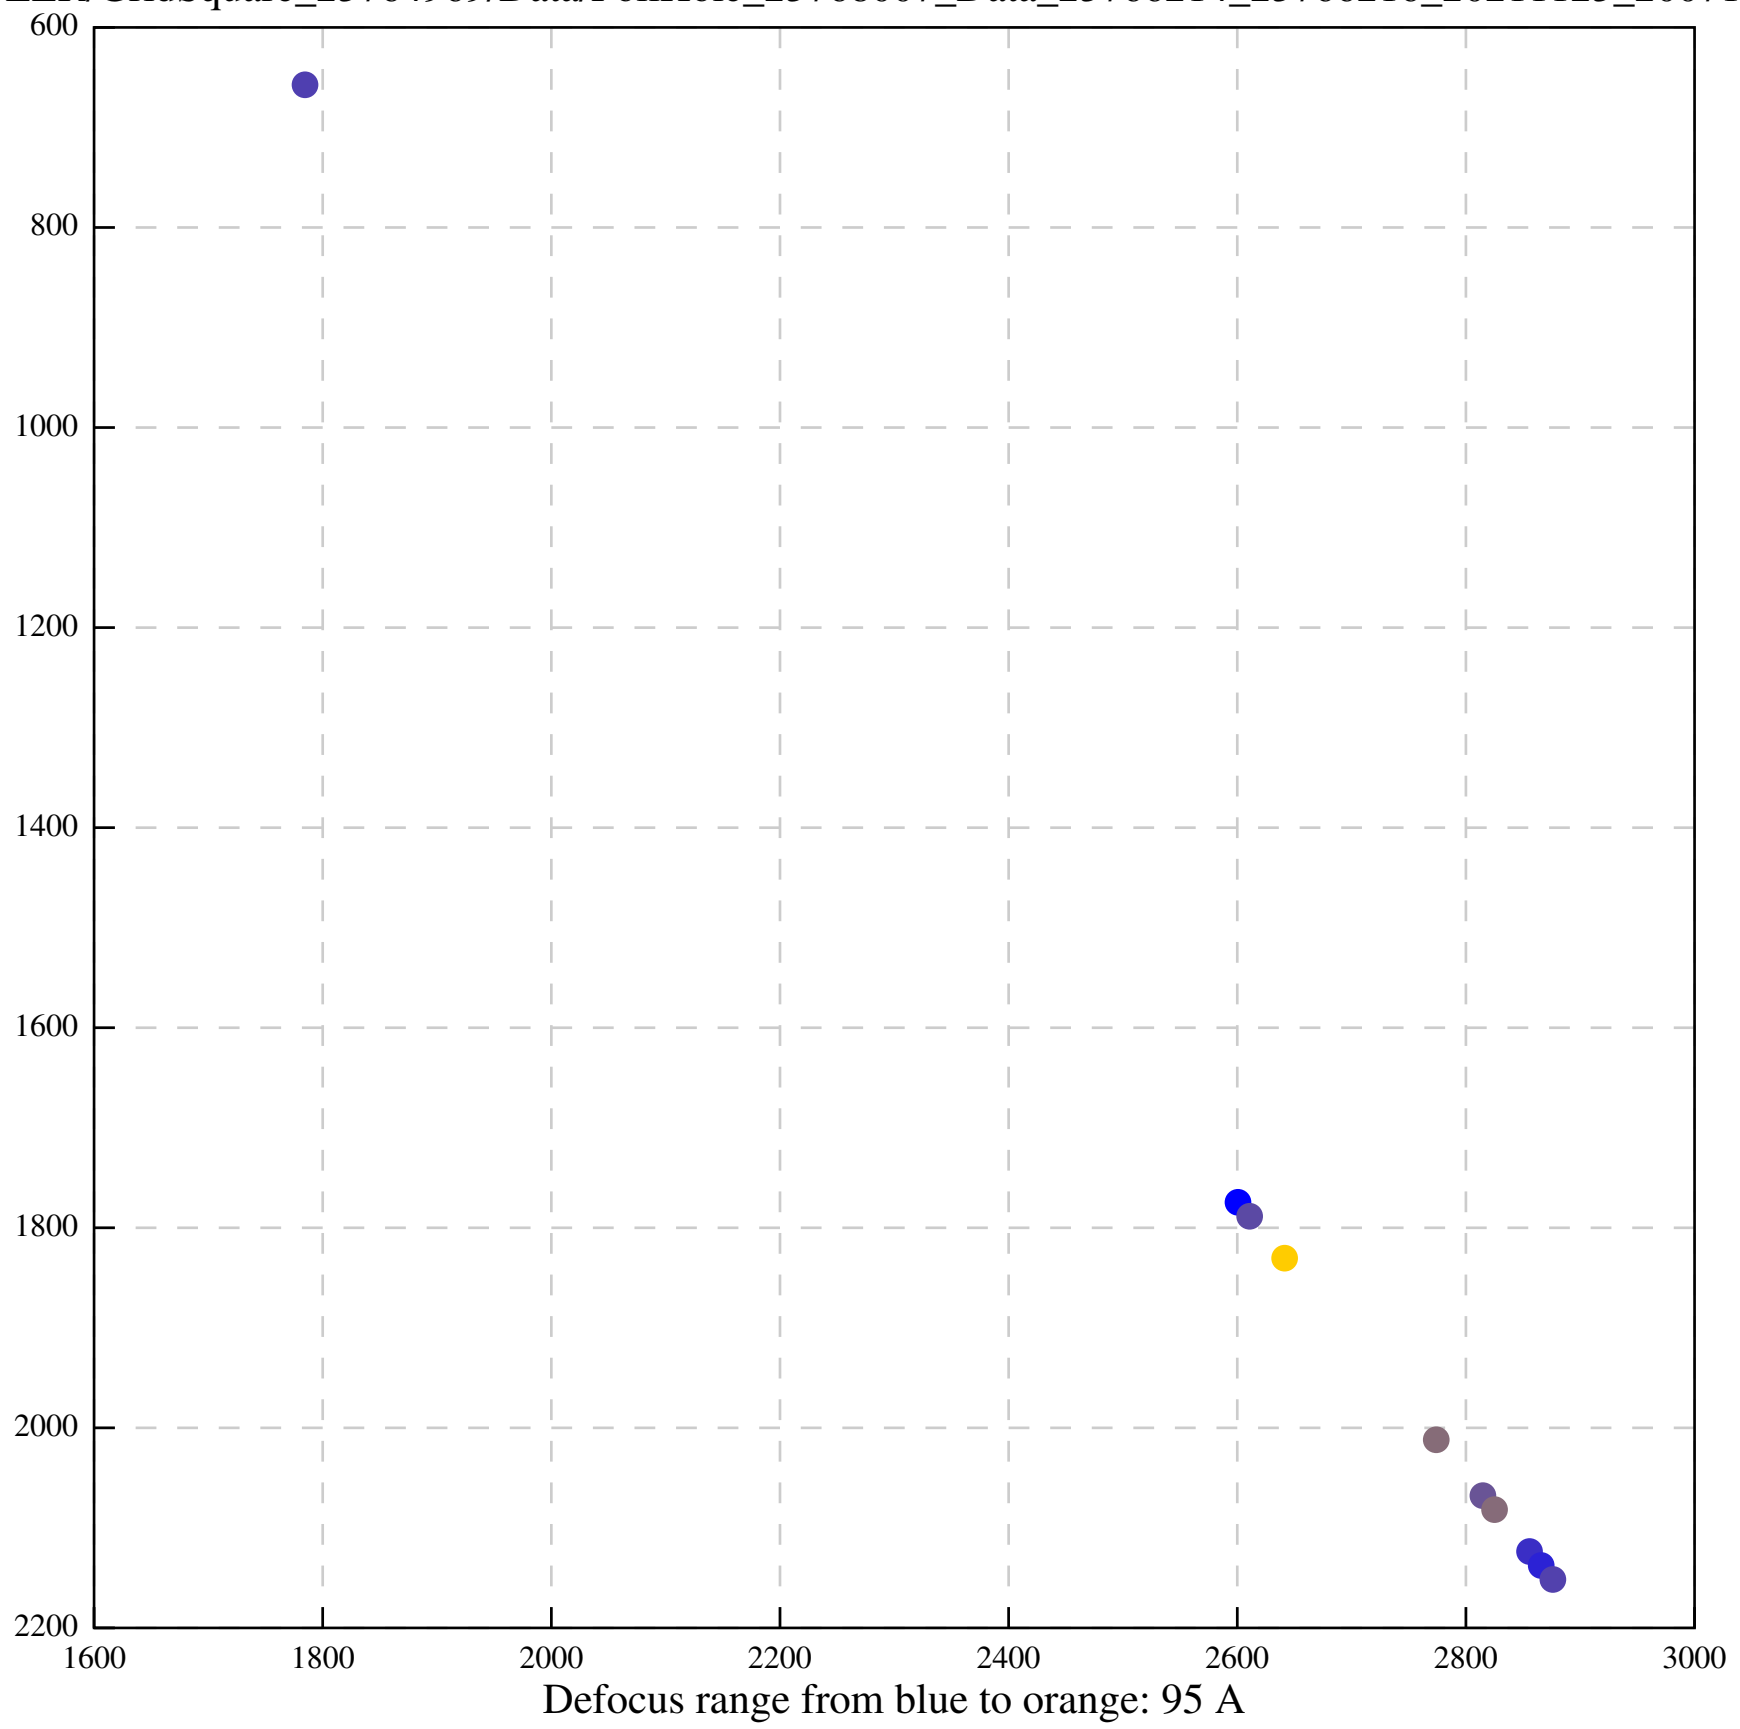

Defocus range from blue to orange: 58 A

Defocus range from blue to orange: 305 A

Defocus range from blue to orange: 167 A

Defocus range from blue to orange: 0 A

Defocus range from blue to orange: 422 A

Defocus range from blue to orange: 348 A

Defocus range from blue to orange: 372 A

Defocus range from blue to orange: 346 A

Defocus range from blue to orange: 360 A

Defocus range from blue to orange: 1022 A

Defocus range from blue to orange: 346 A

Defocus range from blue to orange: 318 A

Defocus range from blue to orange: 474 A

Defocus range from blue to orange: 732 A

Defocus range from blue to orange: 551 A

Defocus range from blue to orange: 460 A

Defocus range from blue to orange: 497 A

Defocus range from blue to orange: 166 A

Defocus range from blue to orange: 241 A

Defocus range from blue to orange: 375 A

Defocus range from blue to orange: 901 A