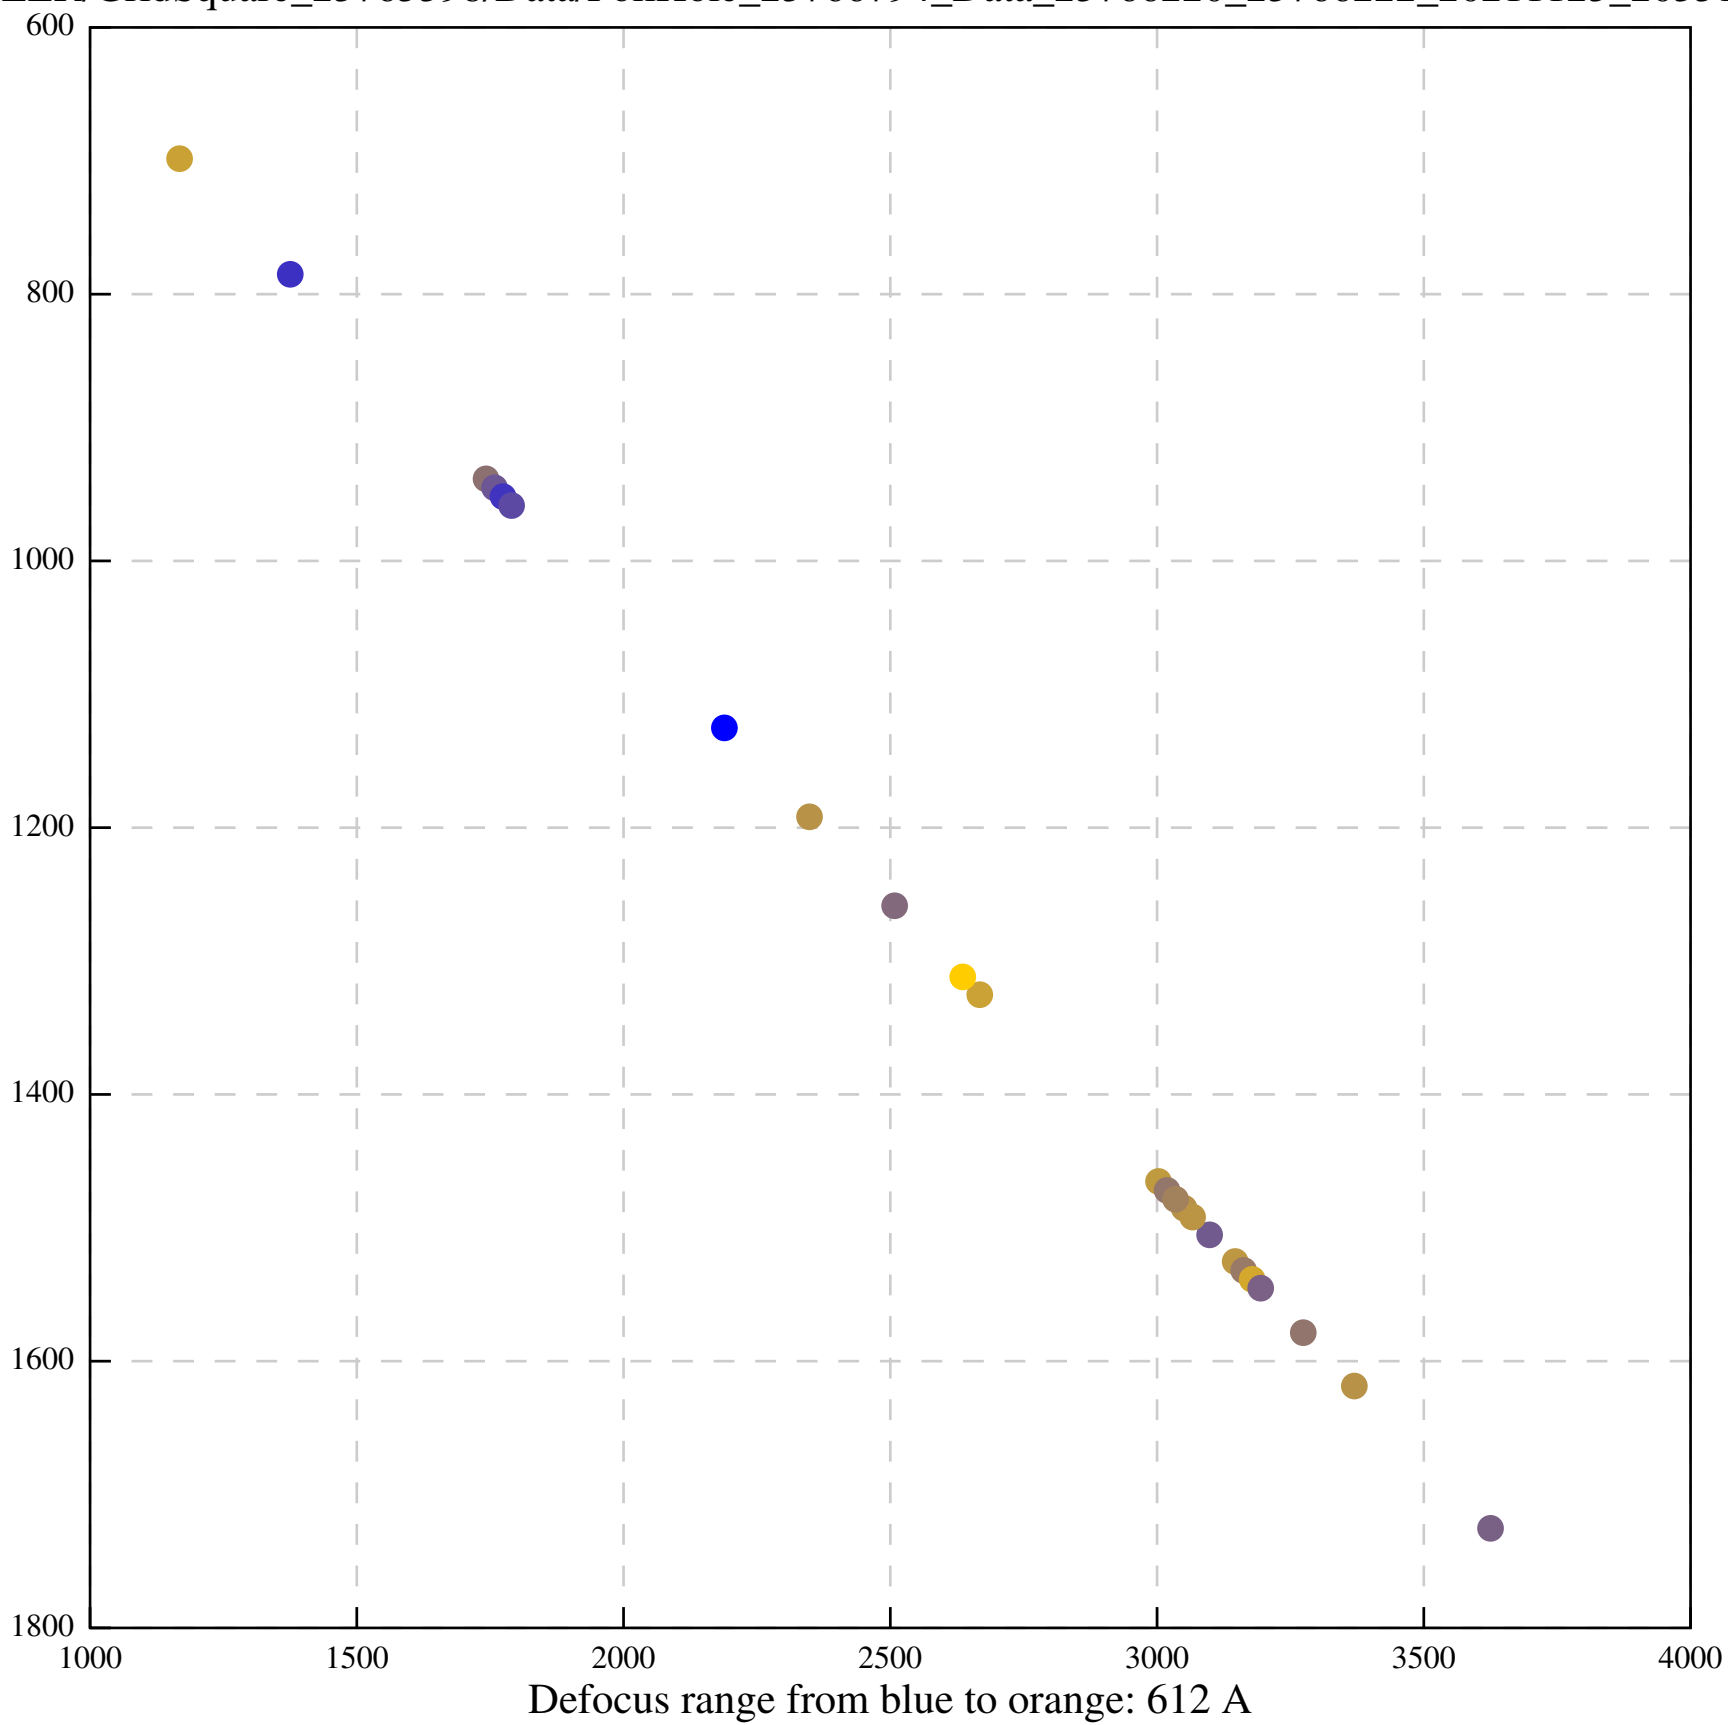

Defocus range from blue to orange: 318 A

Defocus range from blue to orange: 474 A

Defocus range from blue to orange: 732 A

Defocus range from blue to orange: 551 A

Defocus range from blue to orange: 460 A

Defocus range from blue to orange: 497 A

Defocus range from blue to orange: 166 A

Defocus range from blue to orange: 241 A

Defocus range from blue to orange: 375 A

Defocus range from blue to orange: 901 A

Defocus range from blue to orange: 54 A

Defocus range from blue to orange: 70 A

Defocus range from blue to orange: 118 A

Defocus range from blue to orange: 557 A

Defocus range from blue to orange: 556 Å

Defocus range from blue to orange: 394 A

Defocus range from blue to orange: 251 A

Defocus range from blue to orange: 401 A

Defocus range from blue to orange: 473 A

Defocus range from blue to orange: 790 A

Defocus range from blue to orange: 0 A

Defocus range from blue to orange: 513 A