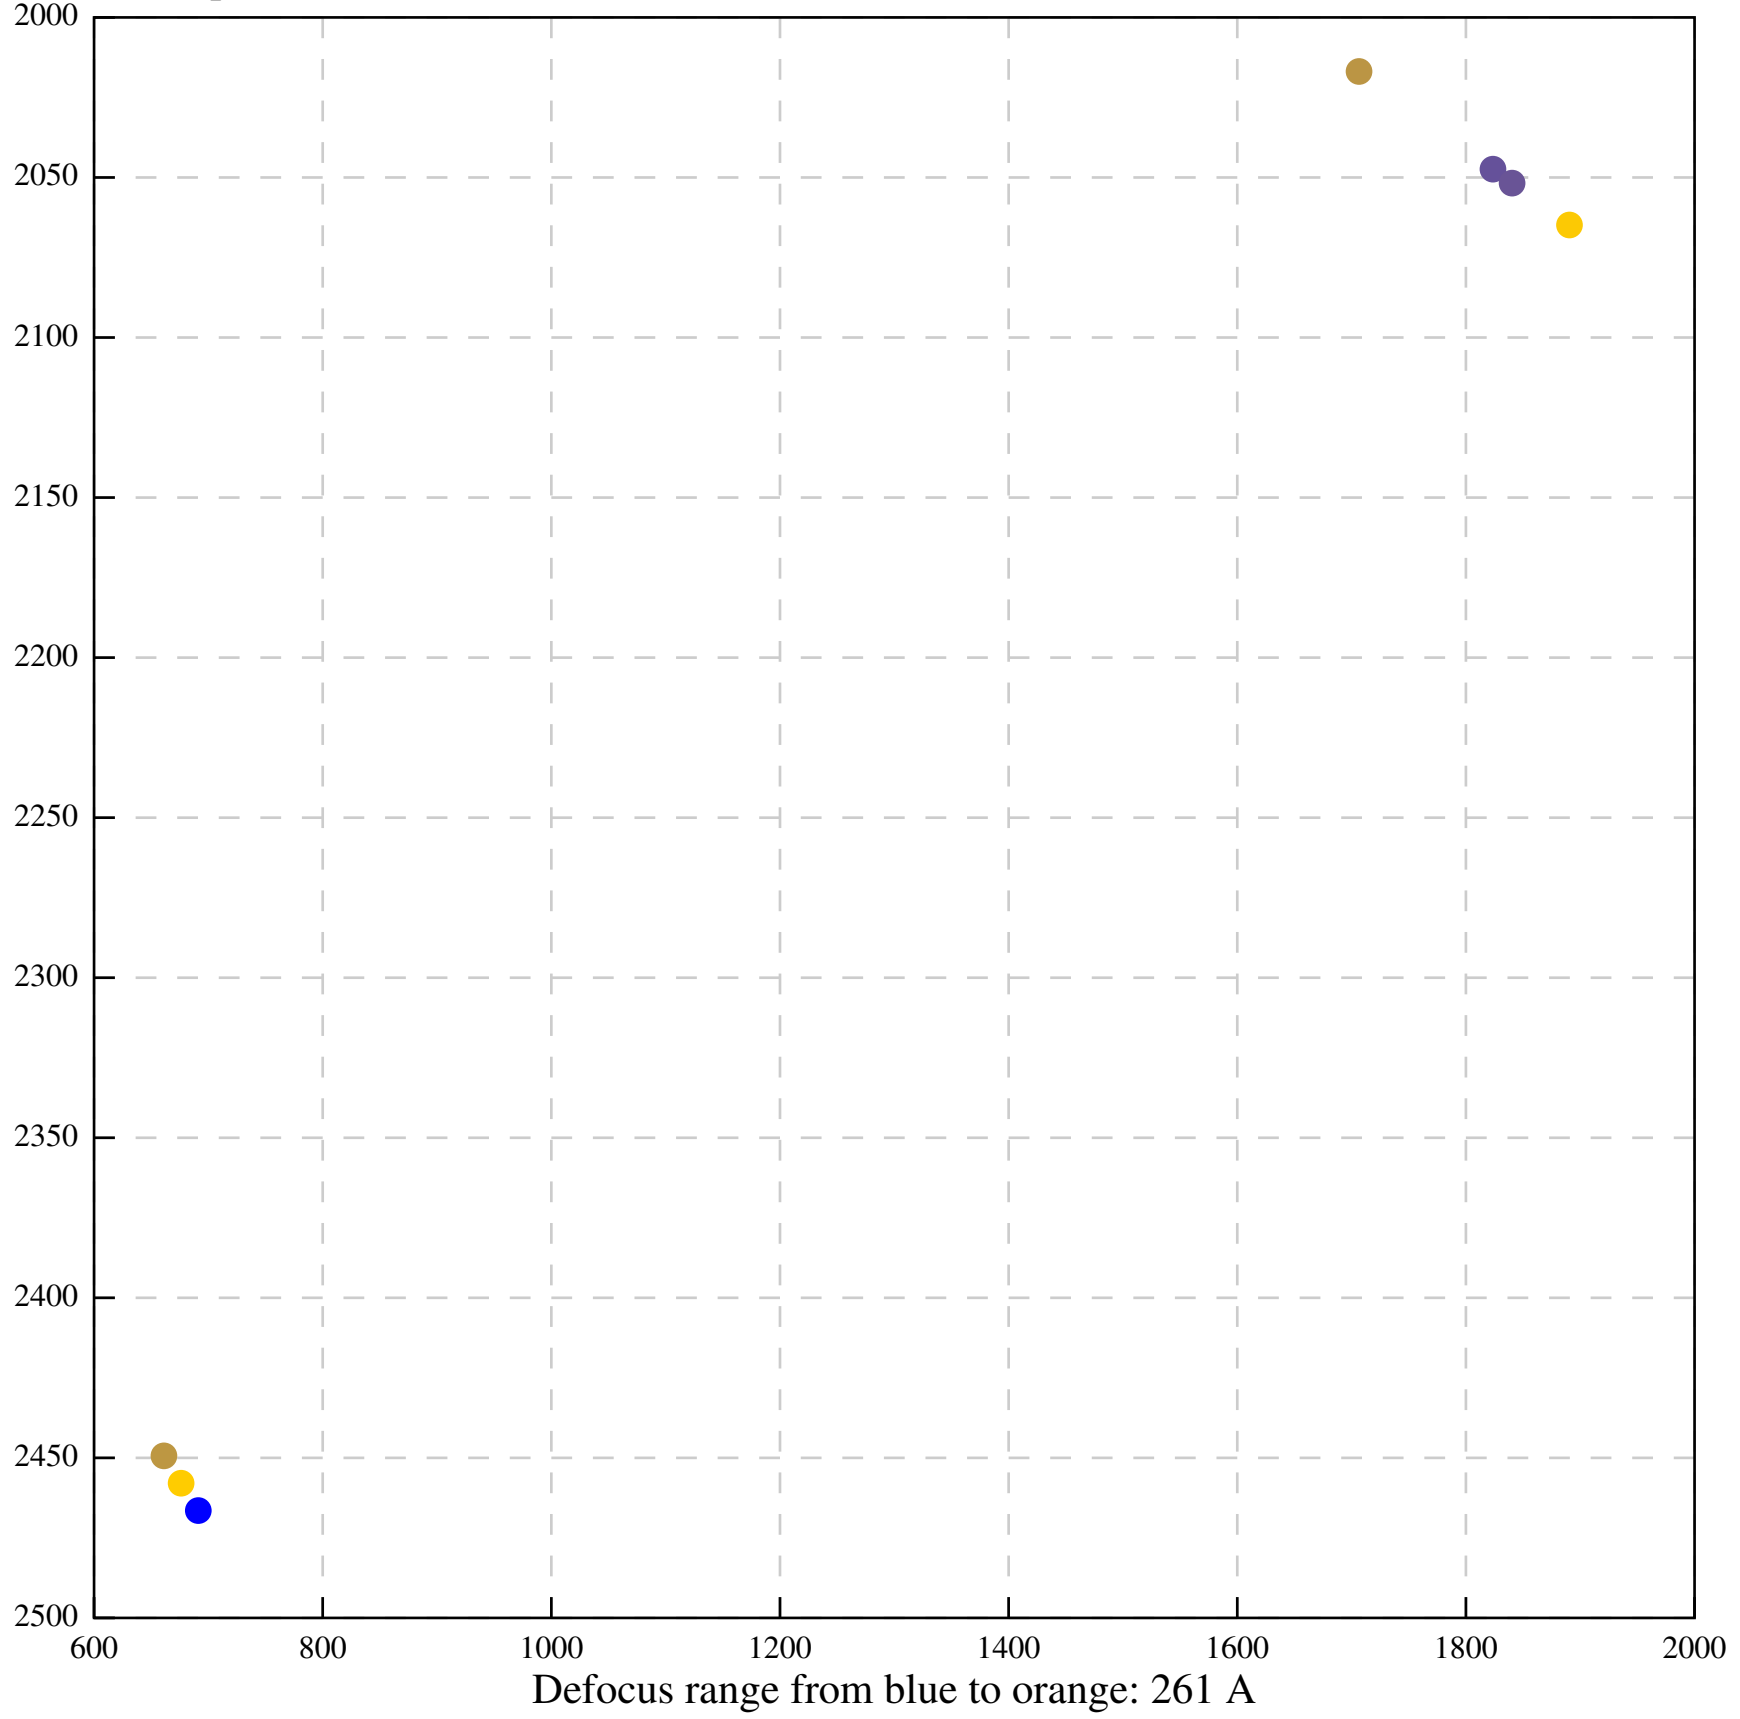

Defocus range from blue to orange: 54 A

Defocus range from blue to orange: 70 A

Defocus range from blue to orange: 118 A

Defocus range from blue to orange: 557 A

Defocus range from blue to orange: 556 Å

Defocus range from blue to orange: 394 A

Defocus range from blue to orange: 251 A

Defocus range from blue to orange: 401 A

Defocus range from blue to orange: 473 A

Defocus range from blue to orange: 790 A

Defocus range from blue to orange: 0 A

Defocus range from blue to orange: 513 A

Defocus range from blue to orange: 323 A