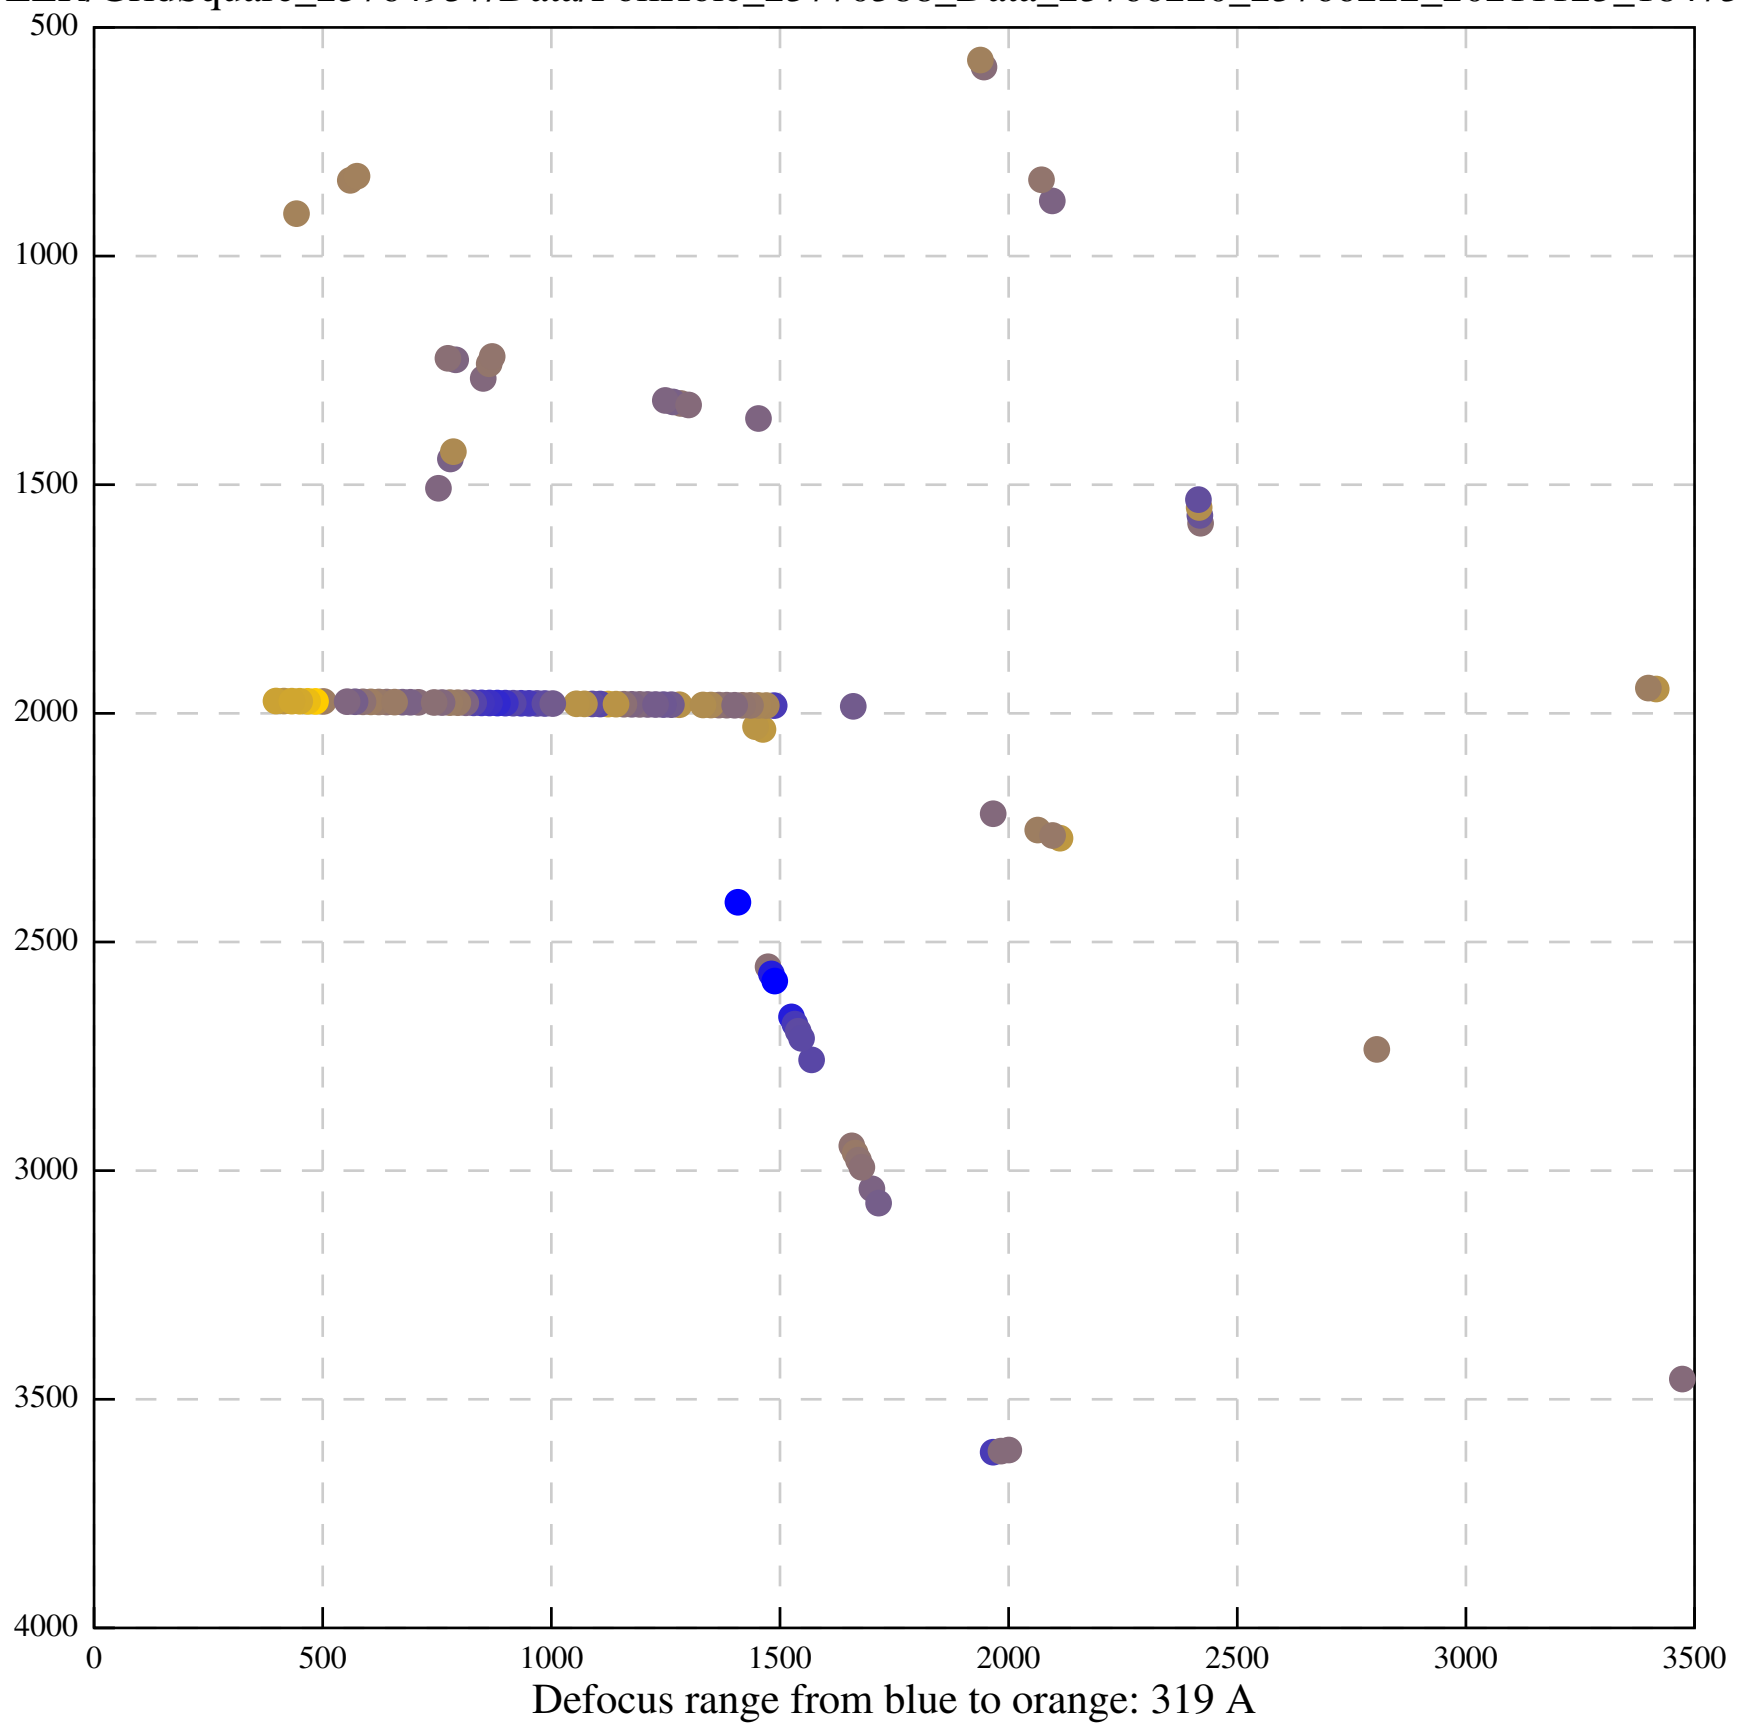

Defocus range from blue to orange: 169 A

Defocus range from blue to orange: 709 A

Defocus range from blue to orange: 66 A

Defocus range from blue to orange: 357 A

Defocus range from blue to orange: 1026 A

Defocus range from blue to orange: 519 A

Defocus range from blue to orange: 16 A

Defocus range from blue to orange: 211 A

Defocus range from blue to orange: 0 A

Defocus range from blue to orange: 150 A

Defocus range from blue to orange: 459 A

Defocus range from blue to orange: 0 A

Defocus range from blue to orange: 65 A

Defocus range from blue to orange: 382 A

Defocus range from blue to orange: 170 A

Defocus range from blue to orange: 874 A

Defocus range from blue to orange: 793 A

Defocus range from blue to orange: 189 A

Defocus range from blue to orange: 1136 A

Defocus range from blue to orange: 690 A

Defocus range from blue to orange: 393 A

Defocus range from blue to orange: 119 Å