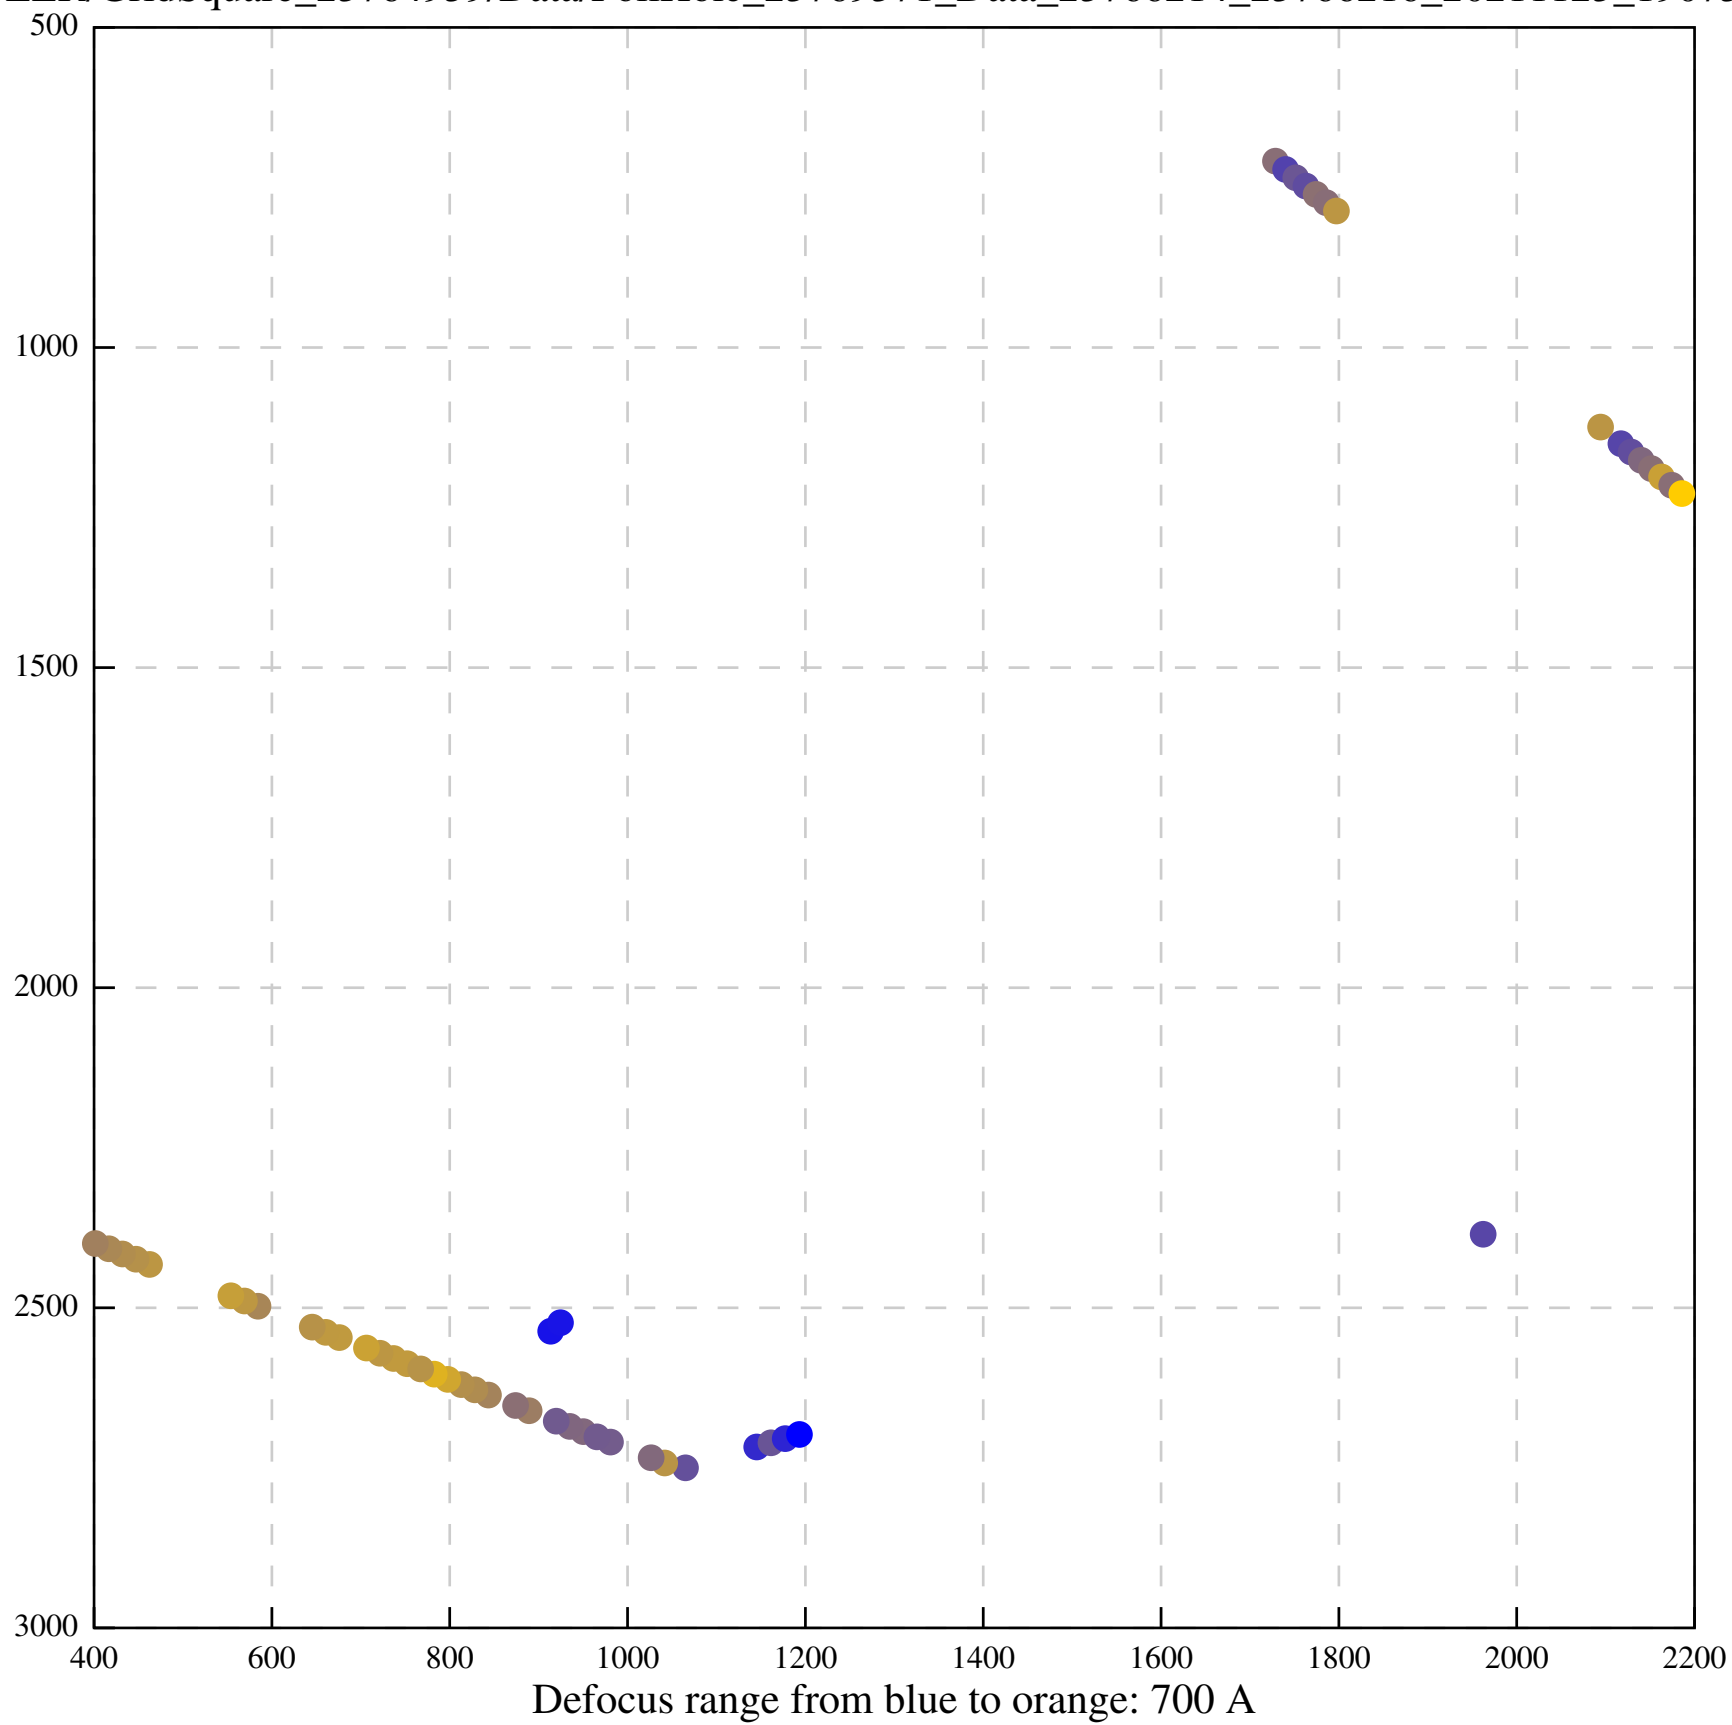

Defocus range from blue to orange: 0 A

Defocus range from blue to orange: 65 A

Defocus range from blue to orange: 382 A

Defocus range from blue to orange: 170 A

Defocus range from blue to orange: 874 A

Defocus range from blue to orange: 793 A

Defocus range from blue to orange: 189 A

Defocus range from blue to orange: 1136 A

Defocus range from blue to orange: 690 A

Defocus range from blue to orange: 393 A

Defocus range from blue to orange: 119 Å