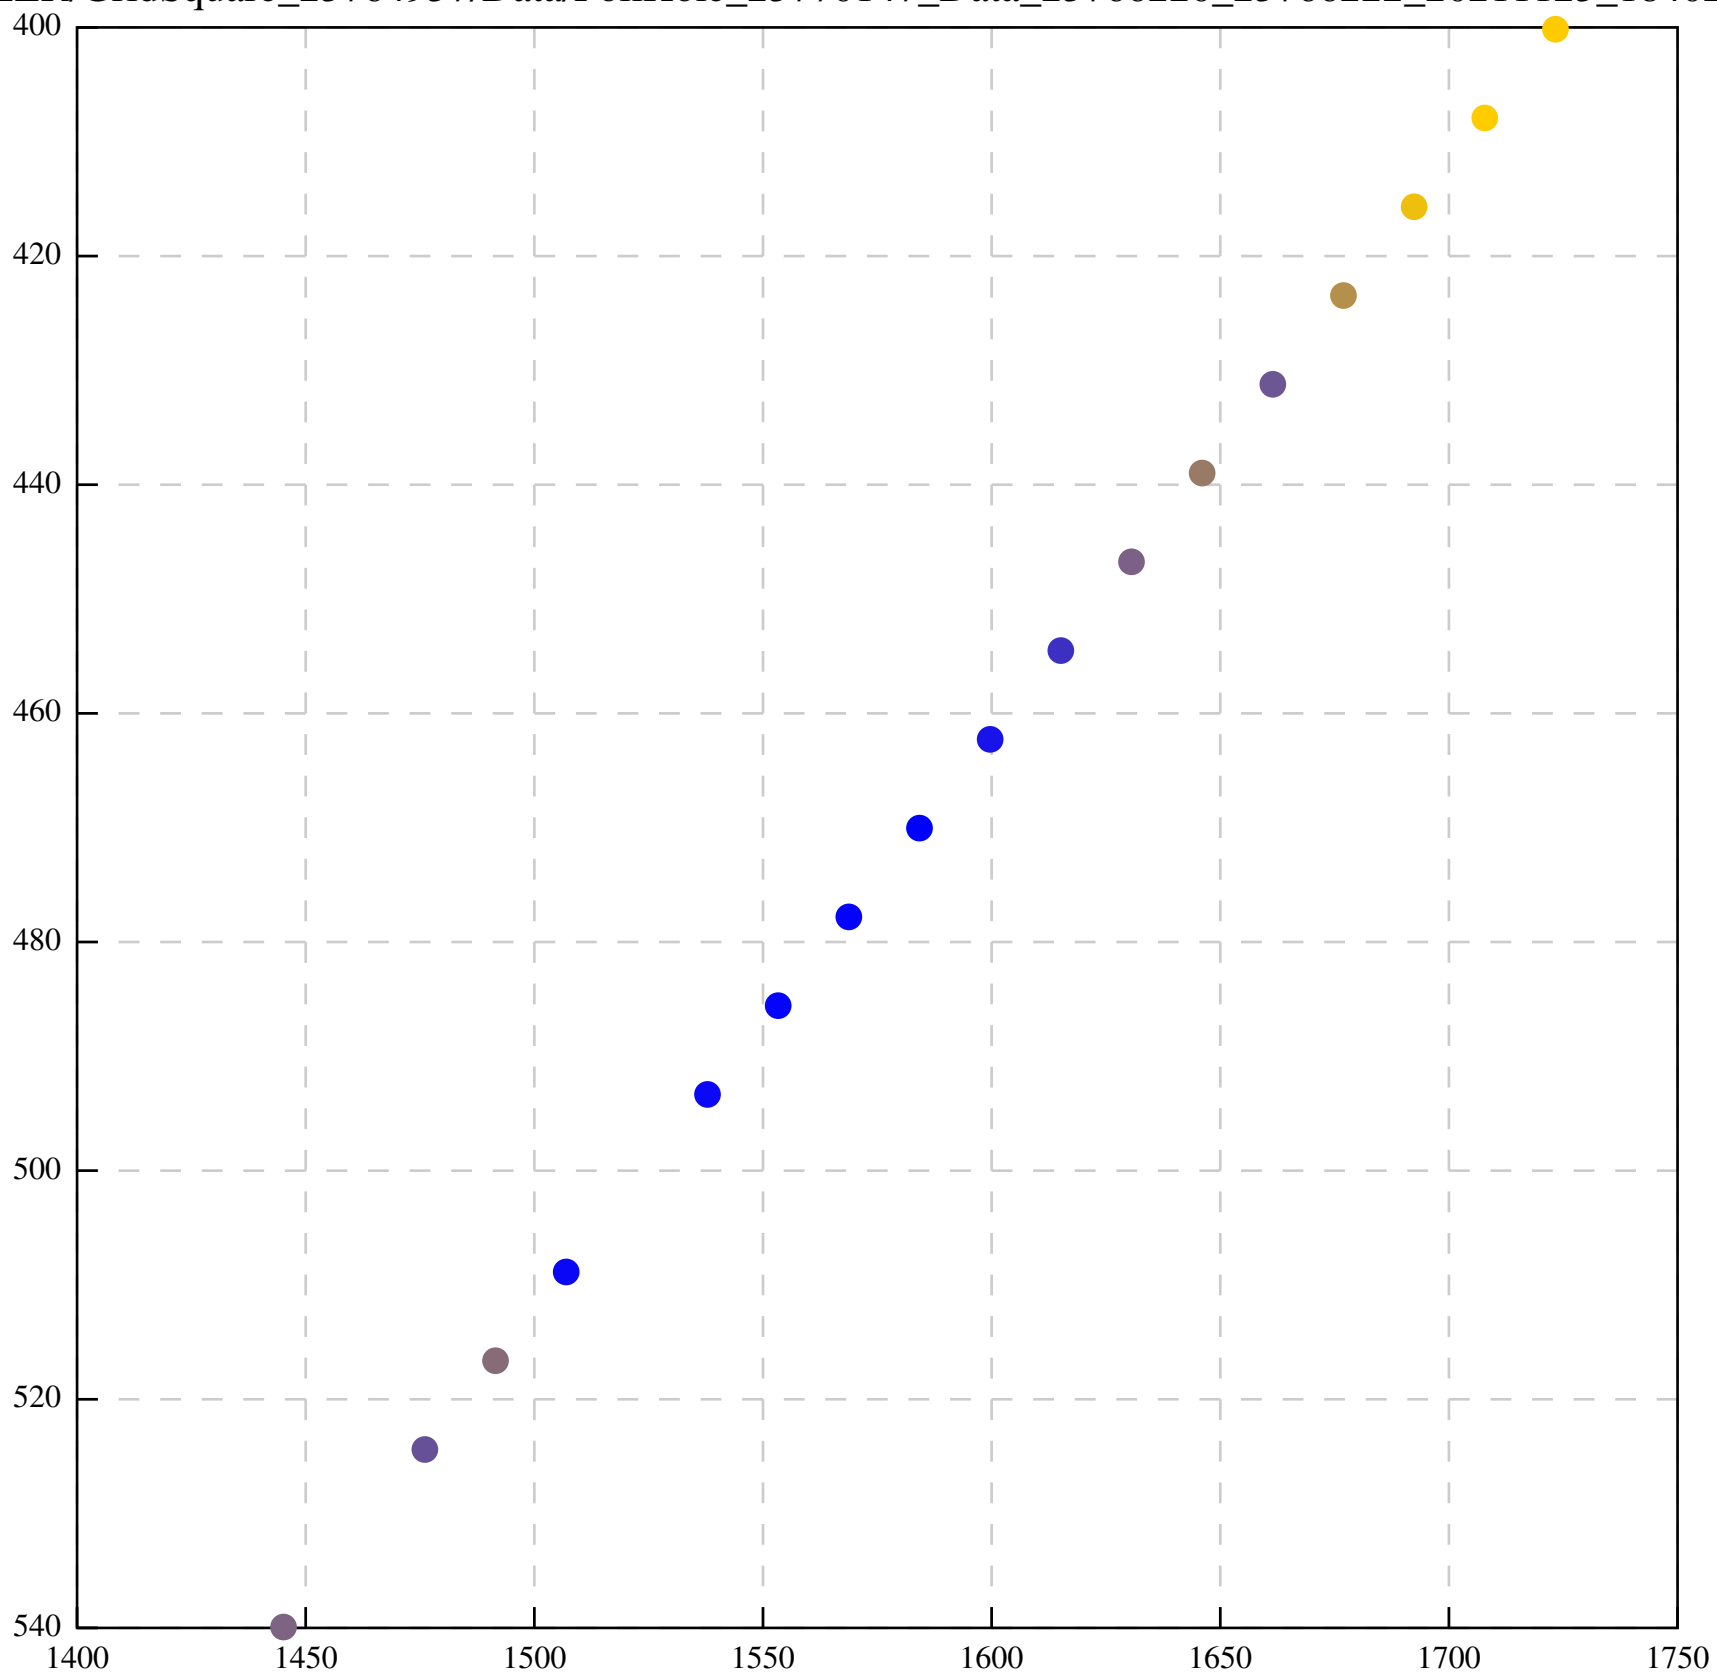

Defocus range from blue to orange: 29 A

Defocus range from blue to orange: 191 A

Defocus range from blue to orange: 452 A

Defocus range from blue to orange: 217 A

Defocus range from blue to orange: 277 A

Defocus range from blue to orange: 442 A

Defocus range from blue to orange: 406 A

Defocus range from blue to orange: 385 A

Defocus range from blue to orange: 704 A

Defocus range from blue to orange: 283 A

Defocus range from blue to orange: 10 A

Defocus range from blue to orange: 0 Å

Defocus range from blue to orange: 169 A

Defocus range from blue to orange: 709 A

Defocus range from blue to orange: 66 A

Defocus range from blue to orange: 357 A

Defocus range from blue to orange: 1026 A

Defocus range from blue to orange: 519 A

Defocus range from blue to orange: 16 A

Defocus range from blue to orange: 211 A

Defocus range from blue to orange: 0 A

Defocus range from blue to orange: 150 A

Defocus range from blue to orange: 459 A