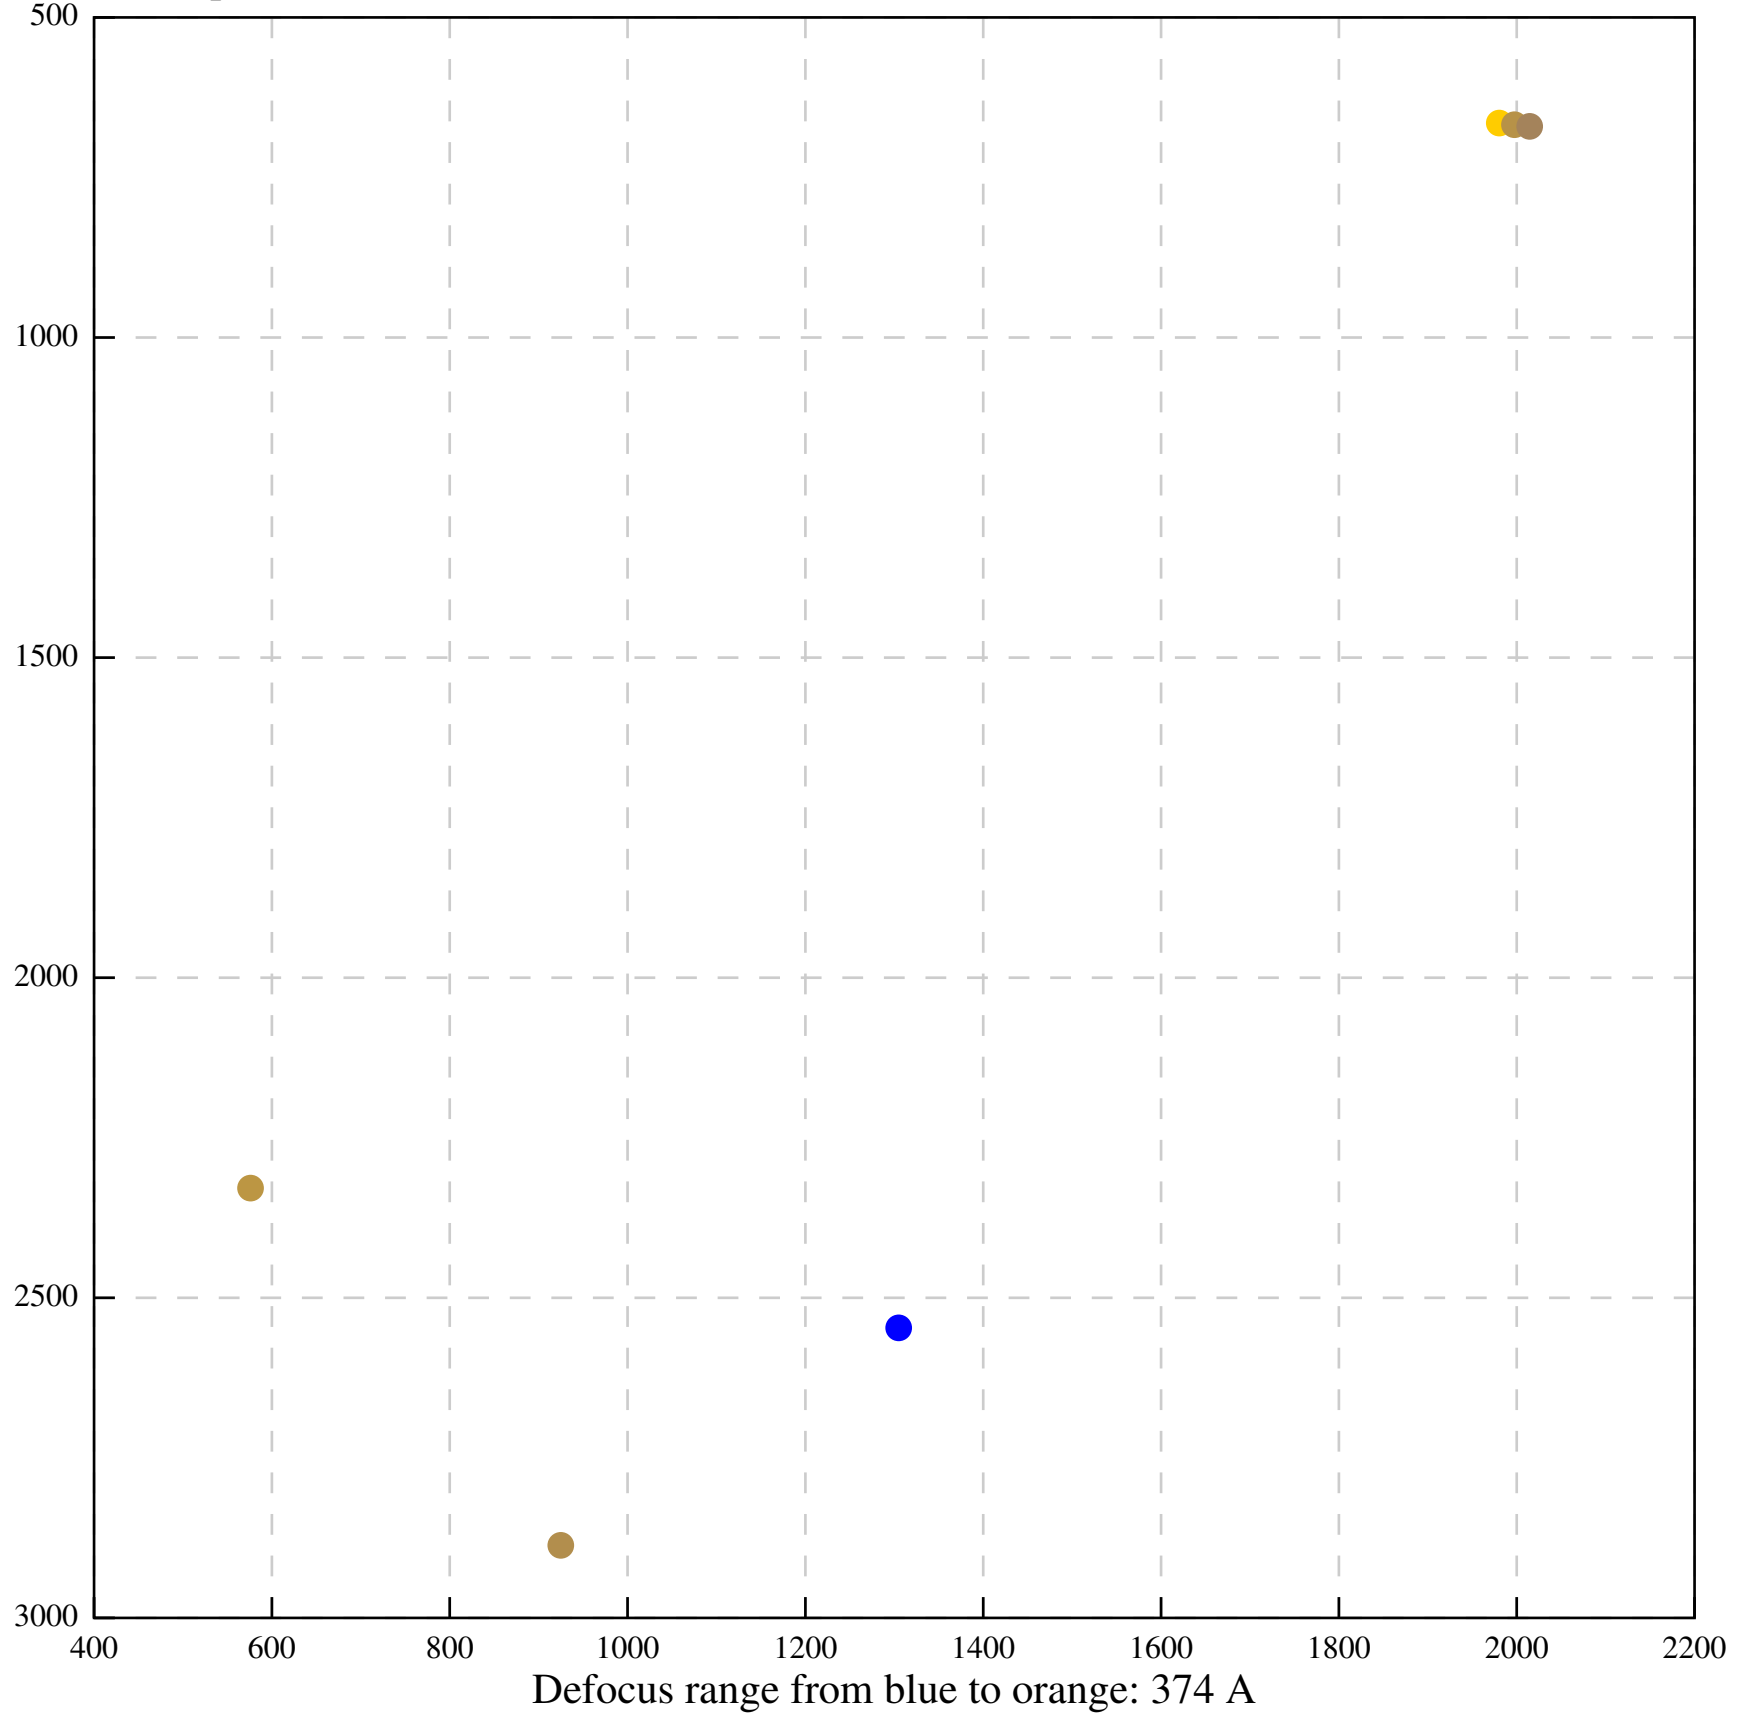

Defocus range from blue to orange: 0 A

Defocus range from blue to orange: 65 A

Defocus range from blue to orange: 382 A

Defocus range from blue to orange: 170 A

Defocus range from blue to orange: 874 A

Defocus range from blue to orange: 793 A

Defocus range from blue to orange: 189 A

Defocus range from blue to orange: 1136 A

Defocus range from blue to orange: 690 A

Defocus range from blue to orange: 393 A

Defocus range from blue to orange: 119 Å

Defocus range from blue to orange: 426 A

Defocus range from blue to orange: 396 A

Defocus range from blue to orange: 269 A

Defocus range from blue to orange: 460 A

Defocus range from blue to orange: 109 A