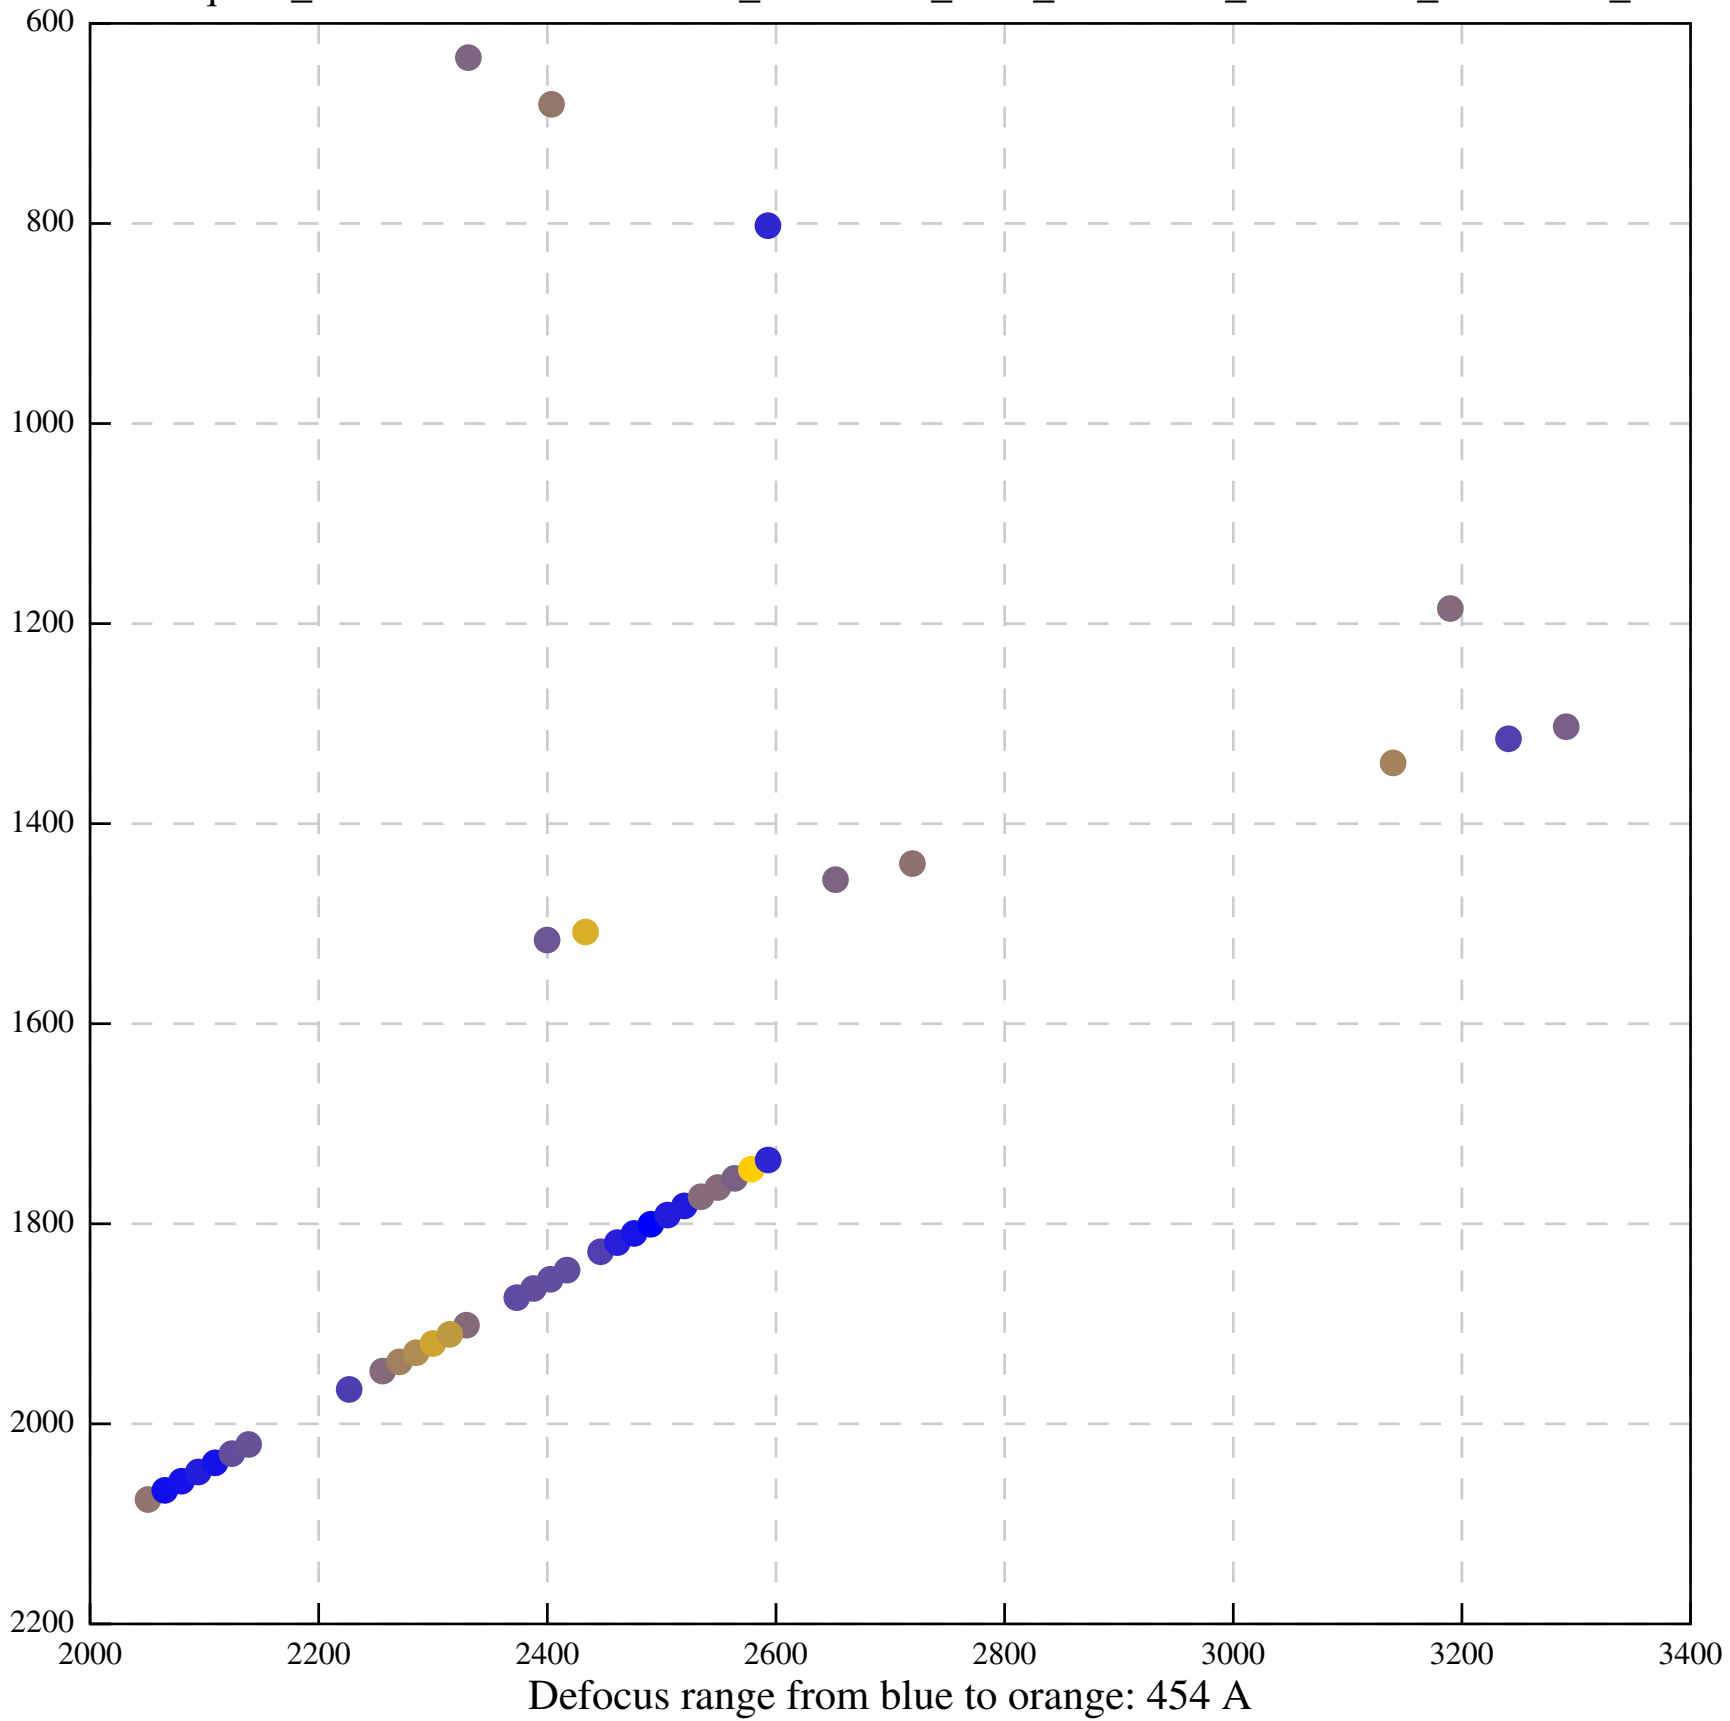

Defocus range from blue to orange: 169 A

Defocus range from blue to orange: 709 A

Defocus range from blue to orange: 66 A

Defocus range from blue to orange: 357 A

Defocus range from blue to orange: 1026 A

Defocus range from blue to orange: 519 A

Defocus range from blue to orange: 16 A

Defocus range from blue to orange: 211 A

Defocus range from blue to orange: 0 A

Defocus range from blue to orange: 150 A

Defocus range from blue to orange: 459 A

Defocus range from blue to orange: 0 A

Defocus range from blue to orange: 65 A

Defocus range from blue to orange: 382 A

Defocus range from blue to orange: 170 A

Defocus range from blue to orange: 874 A

Defocus range from blue to orange: 793 A

Defocus range from blue to orange: 189 A

Defocus range from blue to orange: 1136 A

Defocus range from blue to orange: 690 A

Defocus range from blue to orange: 393 A

Defocus range from blue to orange: 119 Å