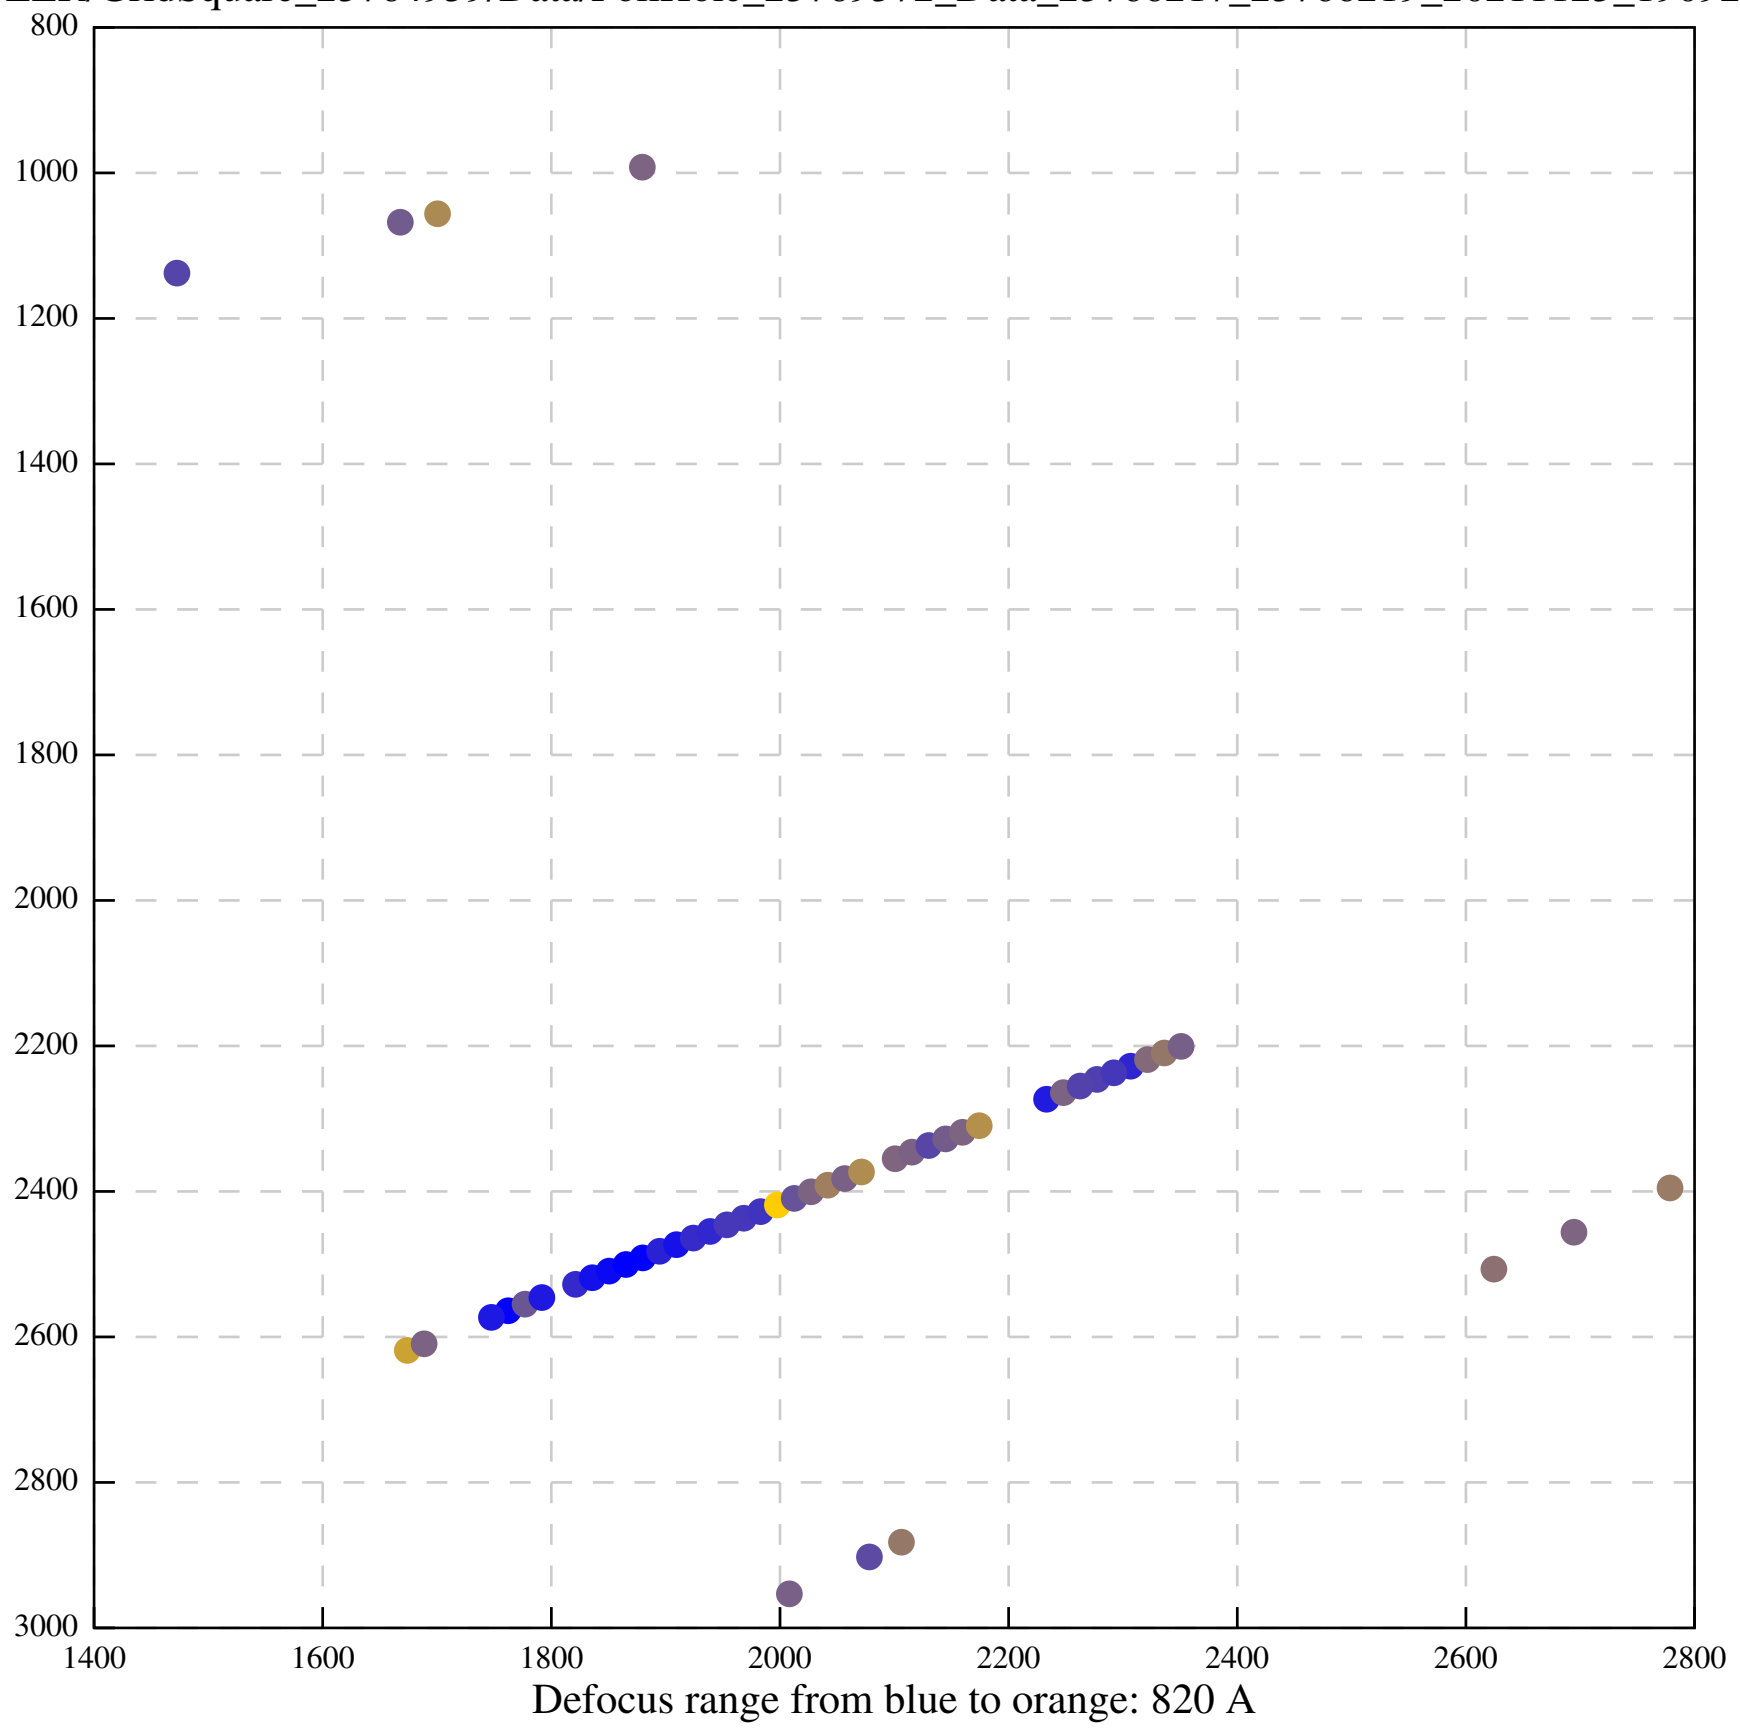

Defocus range from blue to orange: 519 A

Defocus range from blue to orange: 16 A

Defocus range from blue to orange: 211 A

Defocus range from blue to orange: 0 A

Defocus range from blue to orange: 150 A

Defocus range from blue to orange: 459 A

Defocus range from blue to orange: 0 A

Defocus range from blue to orange: 65 A

Defocus range from blue to orange: 382 A

Defocus range from blue to orange: 170 A

Defocus range from blue to orange: 874 A

Defocus range from blue to orange: 793 A

Defocus range from blue to orange: 189 A

Defocus range from blue to orange: 1136 A

Defocus range from blue to orange: 690 A

Defocus range from blue to orange: 393 A

Defocus range from blue to orange: 119 Å

Defocus range from blue to orange: 426 A

Defocus range from blue to orange: 396 A

Defocus range from blue to orange: 269 A

Defocus range from blue to orange: 460 A

Defocus range from blue to orange: 109 A