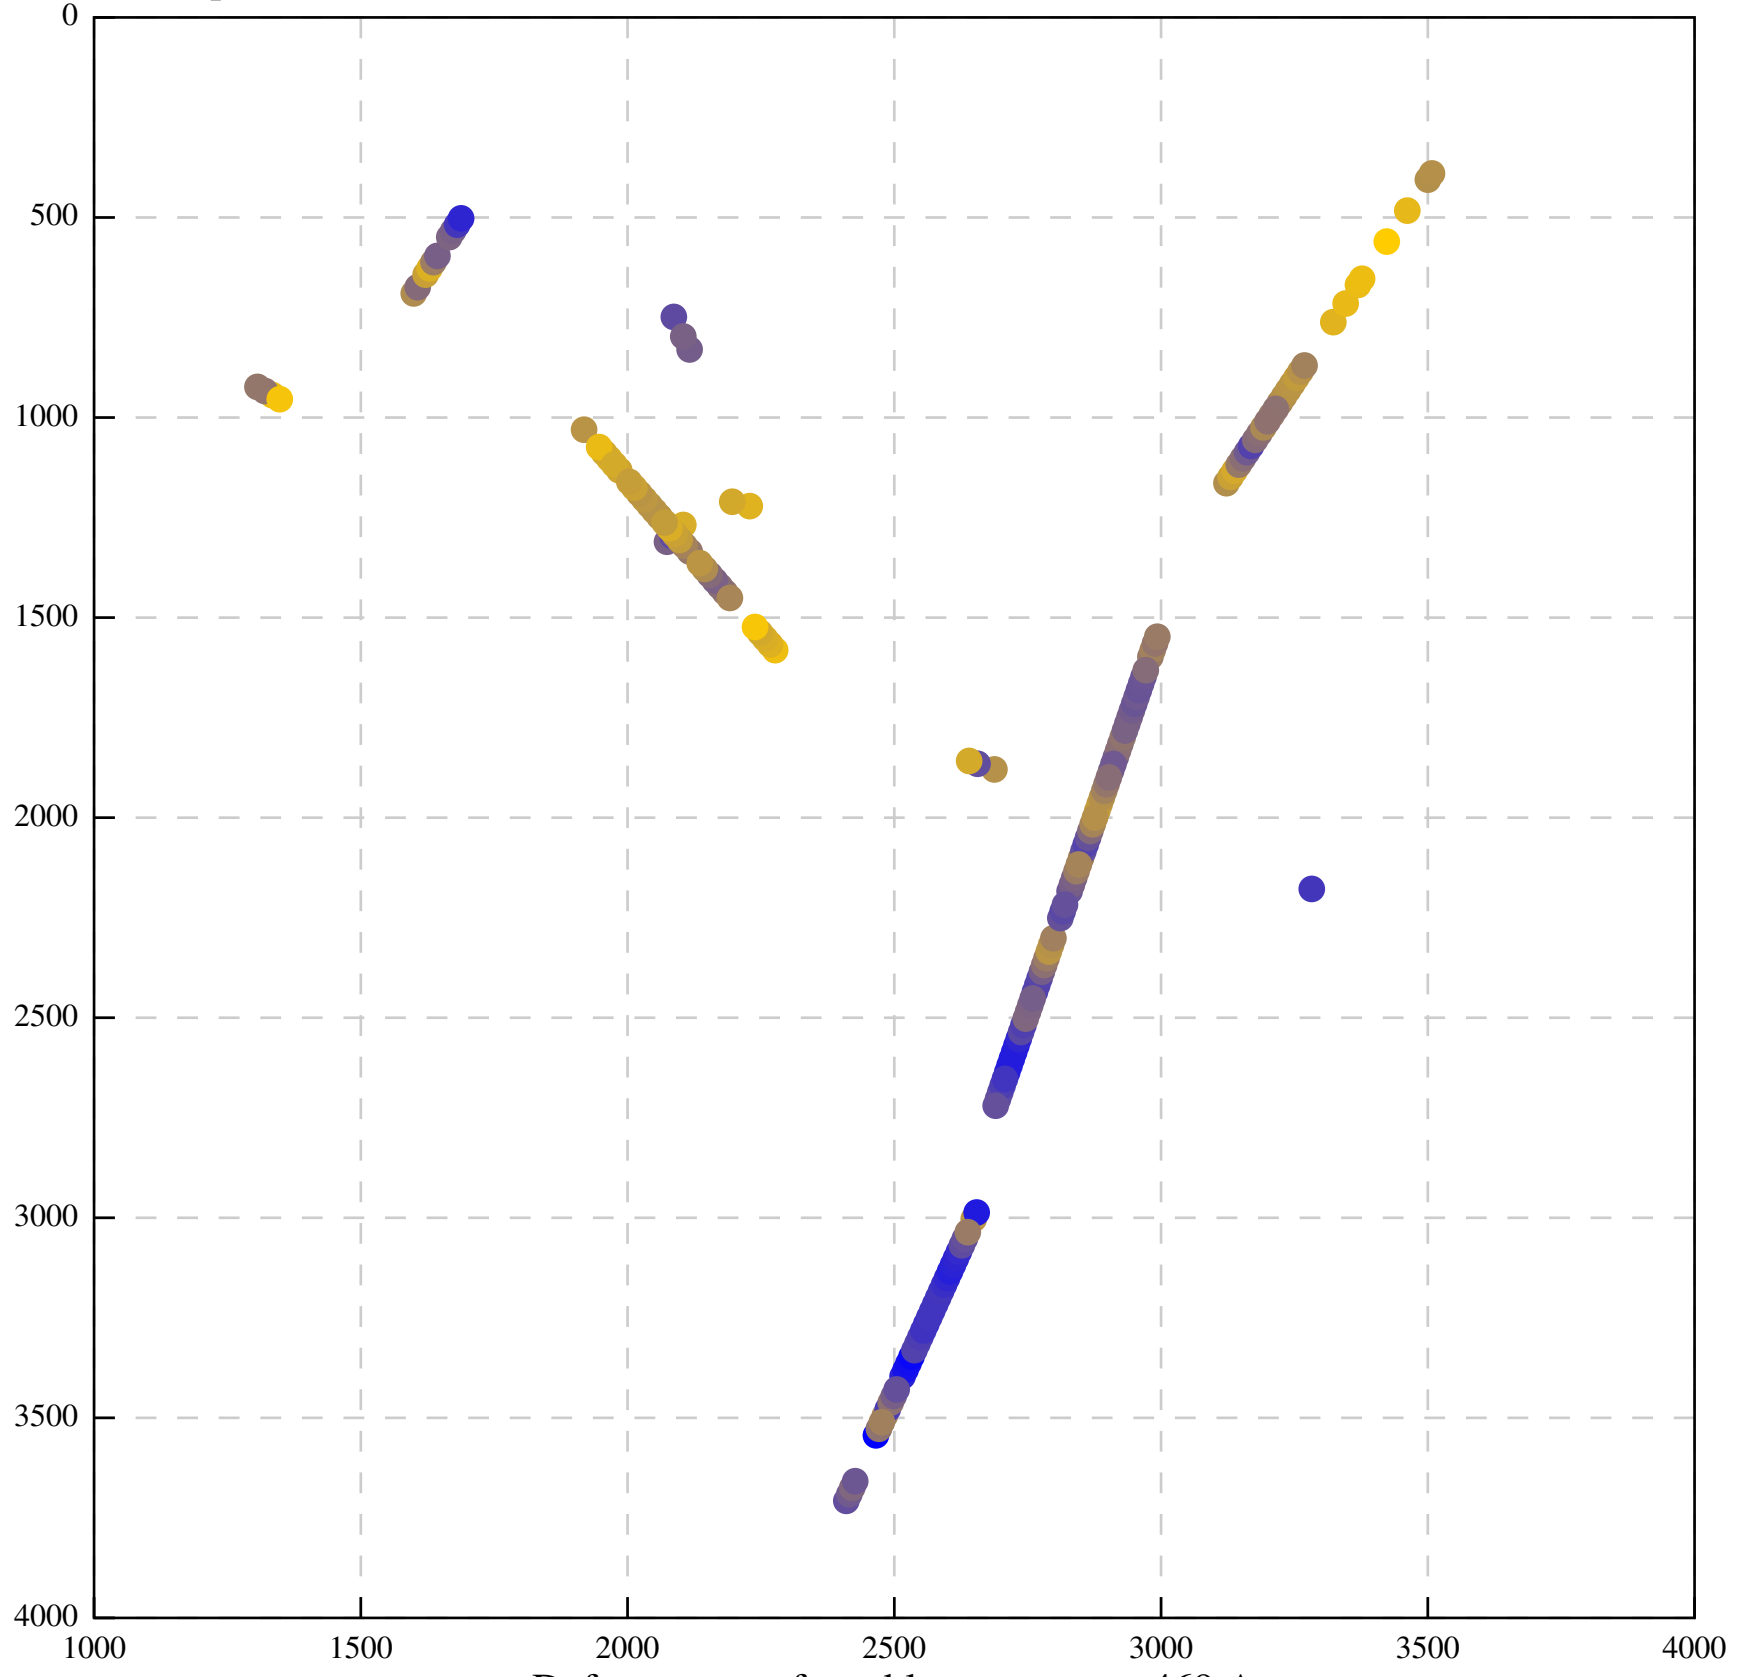

Defocus range from blue to orange: 171 A

Defocus range from blue to orange: 147 A

Defocus range from blue to orange: 469 A

Defocus range from blue to orange: 356 A

Defocus range from blue to orange: 221 A

Defocus range from blue to orange: 29 A

Defocus range from blue to orange: 191 A

Defocus range from blue to orange: 452 A

Defocus range from blue to orange: 217 A

Defocus range from blue to orange: 277 A

Defocus range from blue to orange: 442 A

Defocus range from blue to orange: 406 A

Defocus range from blue to orange: 385 A

Defocus range from blue to orange: 704 A

Defocus range from blue to orange: 283 A

Defocus range from blue to orange: 10 A

Defocus range from blue to orange: 0 Å

Defocus range from blue to orange: 169 A

Defocus range from blue to orange: 709 A

Defocus range from blue to orange: 66 A

Defocus range from blue to orange: 357 A

Defocus range from blue to orange: 1026 A