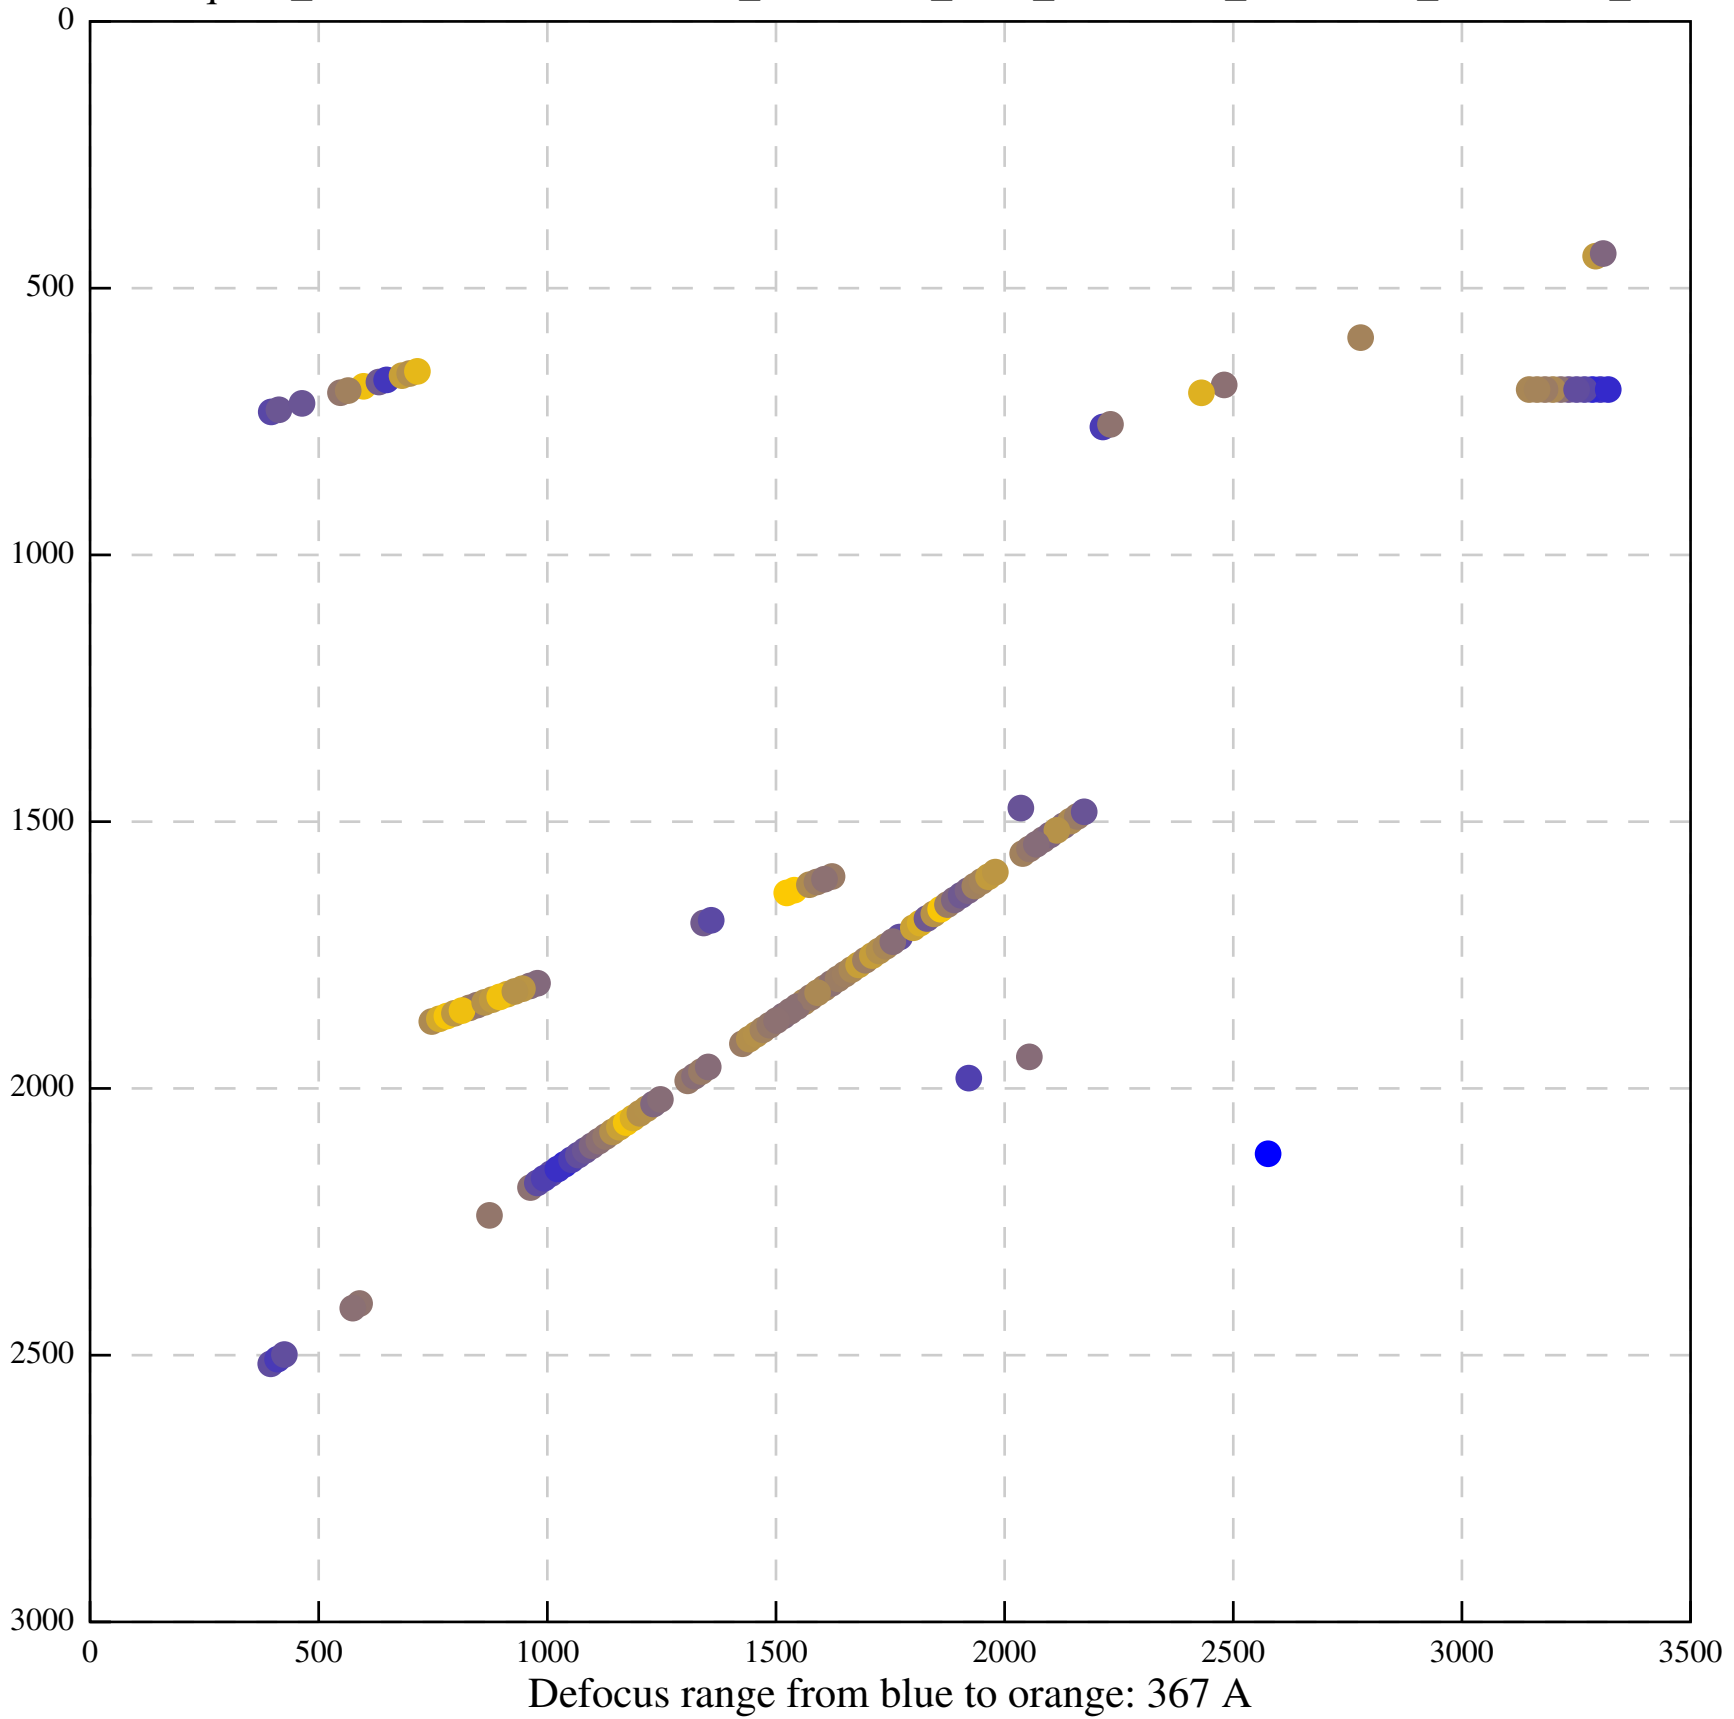

Defocus range from blue to orange: 169 A

Defocus range from blue to orange: 709 A

Defocus range from blue to orange: 66 A

Defocus range from blue to orange: 357 A

Defocus range from blue to orange: 1026 A

Defocus range from blue to orange: 519 A

Defocus range from blue to orange: 16 A

Defocus range from blue to orange: 211 A

Defocus range from blue to orange: 0 A

Defocus range from blue to orange: 150 A

Defocus range from blue to orange: 459 A

Defocus range from blue to orange: 0 A

Defocus range from blue to orange: 65 A

Defocus range from blue to orange: 382 A

Defocus range from blue to orange: 170 A

Defocus range from blue to orange: 874 A

Defocus range from blue to orange: 793 A

Defocus range from blue to orange: 189 A

Defocus range from blue to orange: 1136 A

Defocus range from blue to orange: 690 A

Defocus range from blue to orange: 393 A

Defocus range from blue to orange: 119 Å