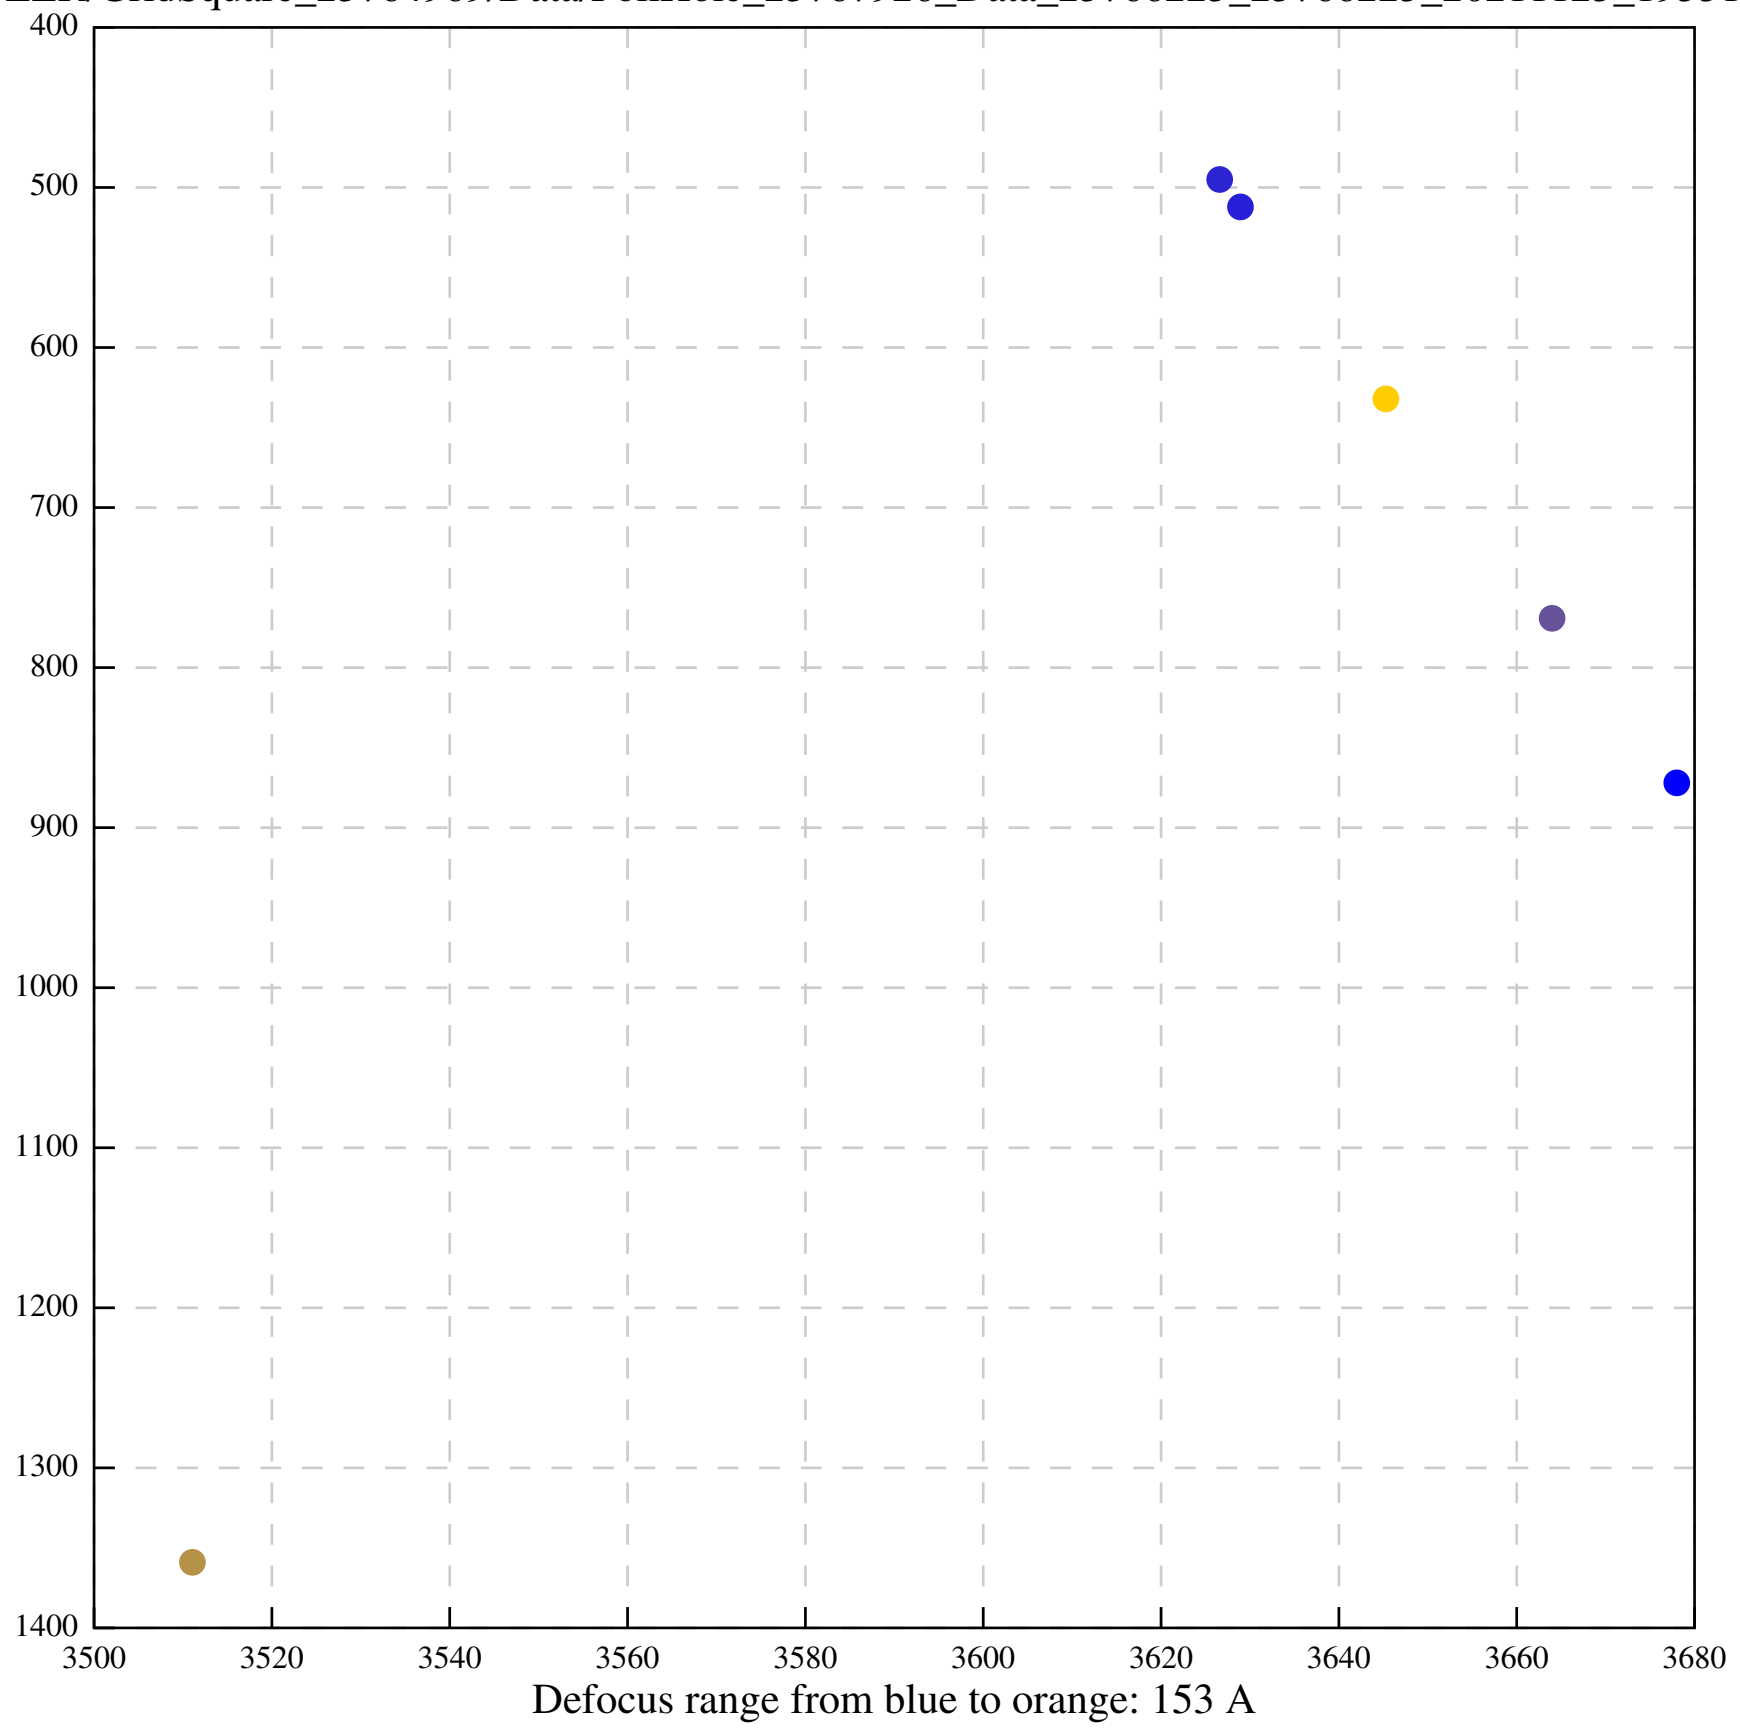

Defocus range from blue to orange: 0 A

Defocus range from blue to orange: 65 A

Defocus range from blue to orange: 382 A

Defocus range from blue to orange: 170 A

Defocus range from blue to orange: 874 A

Defocus range from blue to orange: 793 A

Defocus range from blue to orange: 189 A

Defocus range from blue to orange: 1136 A

Defocus range from blue to orange: 690 A

Defocus range from blue to orange: 393 A

Defocus range from blue to orange: 119 Å

Defocus range from blue to orange: 426 A

Defocus range from blue to orange: 396 A

Defocus range from blue to orange: 269 A

Defocus range from blue to orange: 460 A

Defocus range from blue to orange: 109 A

Defocus range from blue to orange: 58 A

Defocus range from blue to orange: 305 A

Defocus range from blue to orange: 167 A

Defocus range from blue to orange: 0 A

Defocus range from blue to orange: 422 A

Defocus range from blue to orange: 348 A