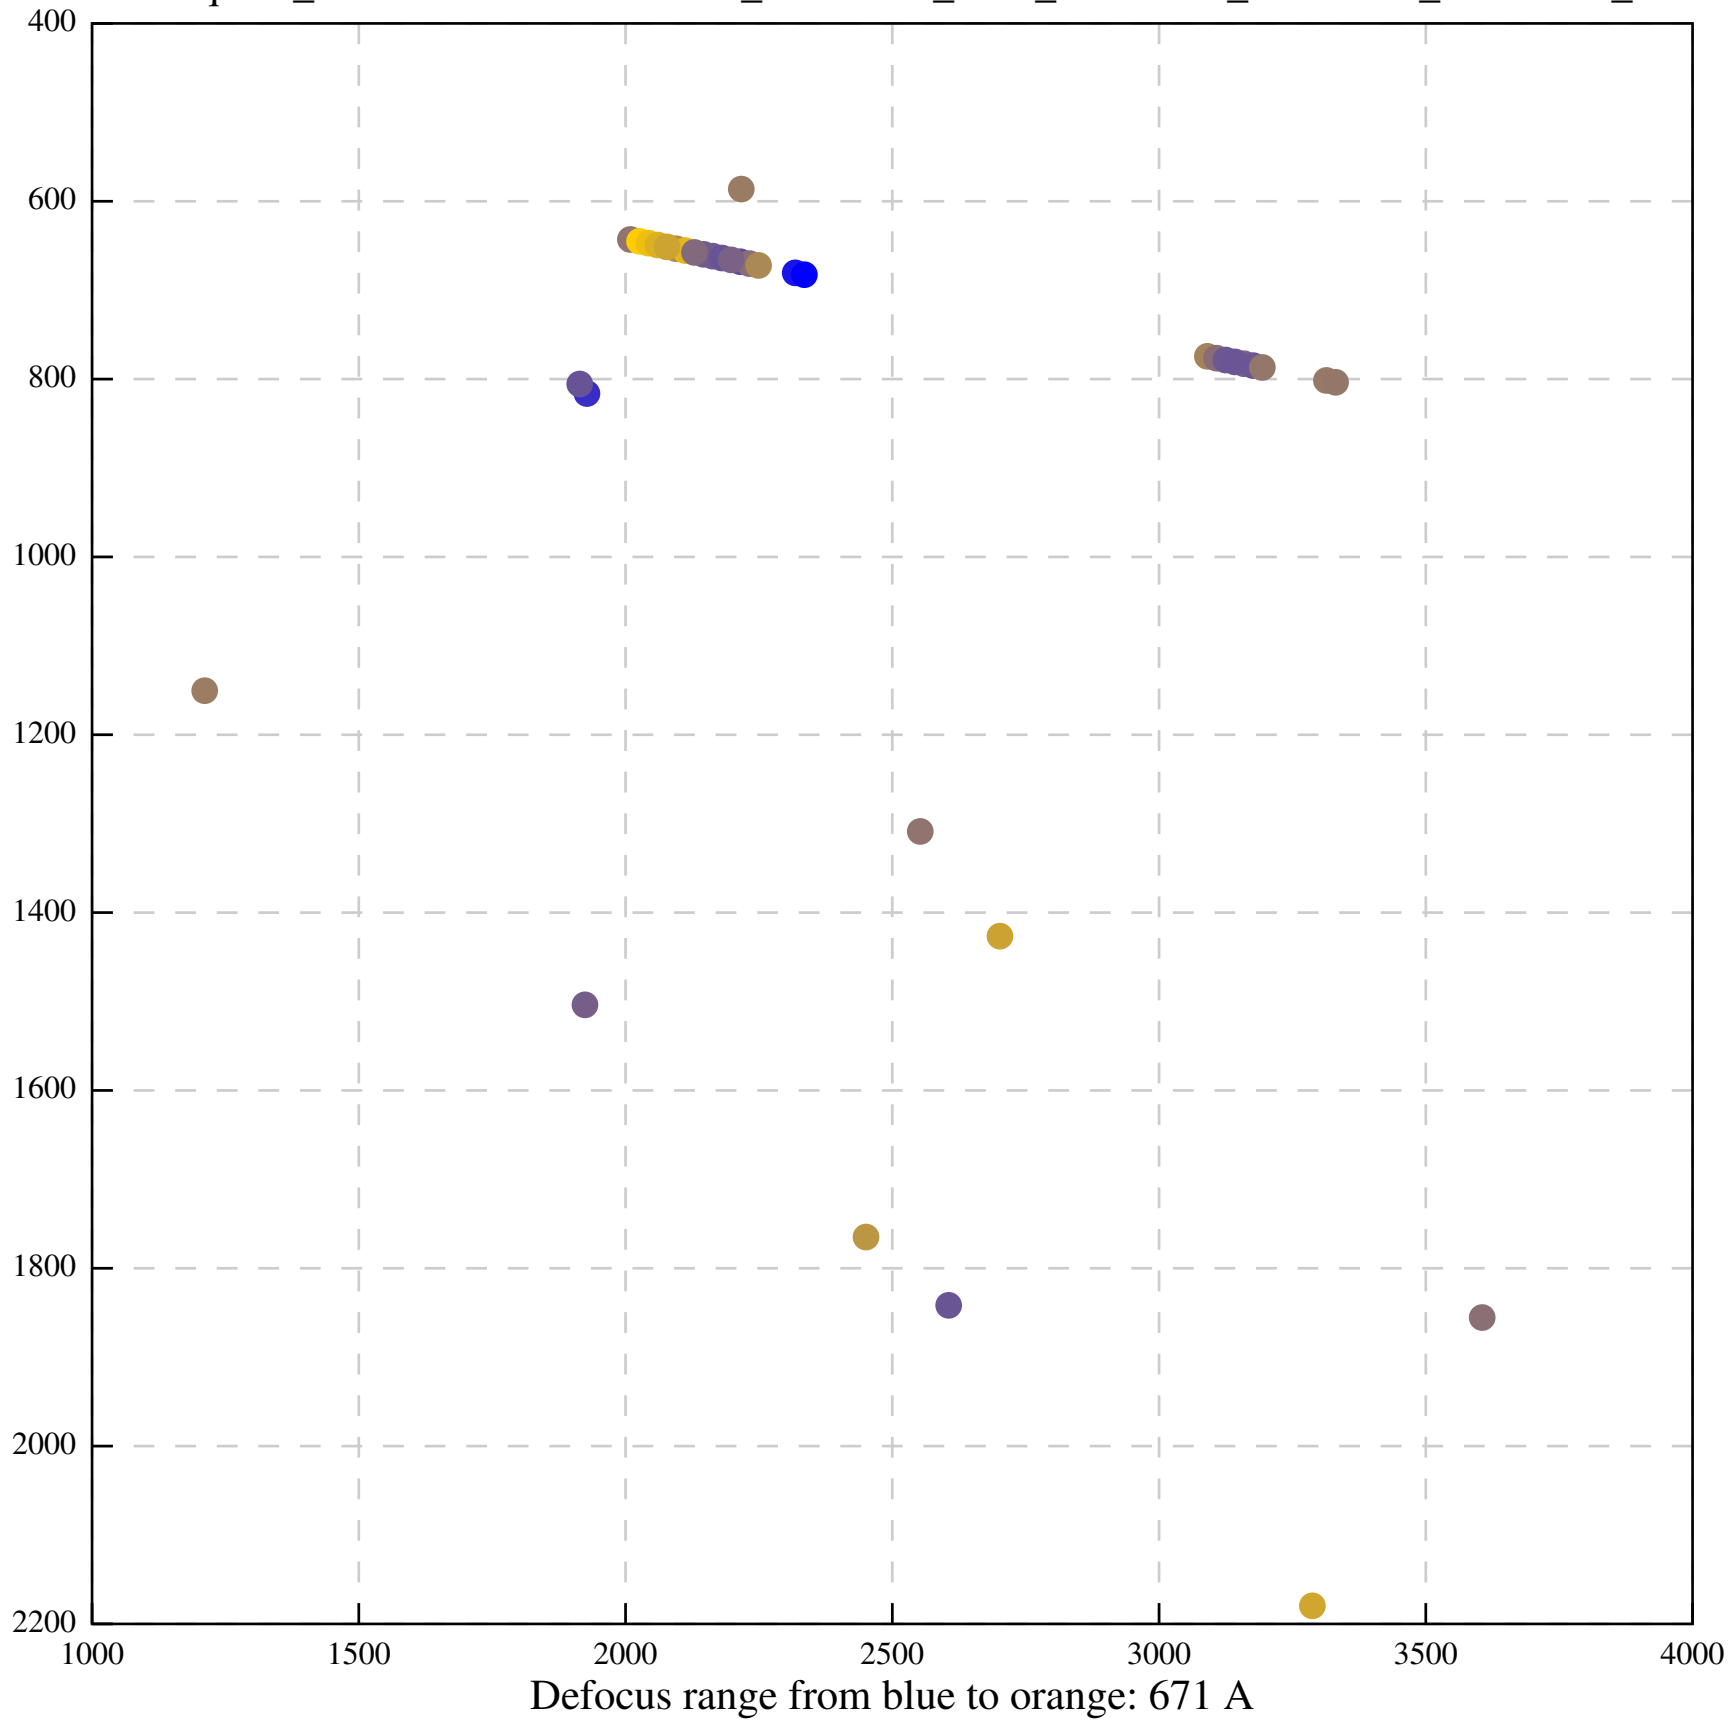

Defocus range from blue to orange: 171 A

Defocus range from blue to orange: 147 A

Defocus range from blue to orange: 469 A

Defocus range from blue to orange: 356 A

Defocus range from blue to orange: 221 A

Defocus range from blue to orange: 29 A

Defocus range from blue to orange: 191 A

Defocus range from blue to orange: 452 A

Defocus range from blue to orange: 217 A

Defocus range from blue to orange: 277 A

Defocus range from blue to orange: 442 A

Defocus range from blue to orange: 406 A

Defocus range from blue to orange: 385 A

Defocus range from blue to orange: 704 A

Defocus range from blue to orange: 283 A

Defocus range from blue to orange: 10 A

Defocus range from blue to orange: 0 Å

Defocus range from blue to orange: 169 A

Defocus range from blue to orange: 709 A

Defocus range from blue to orange: 66 A

Defocus range from blue to orange: 357 A

Defocus range from blue to orange: 1026 A