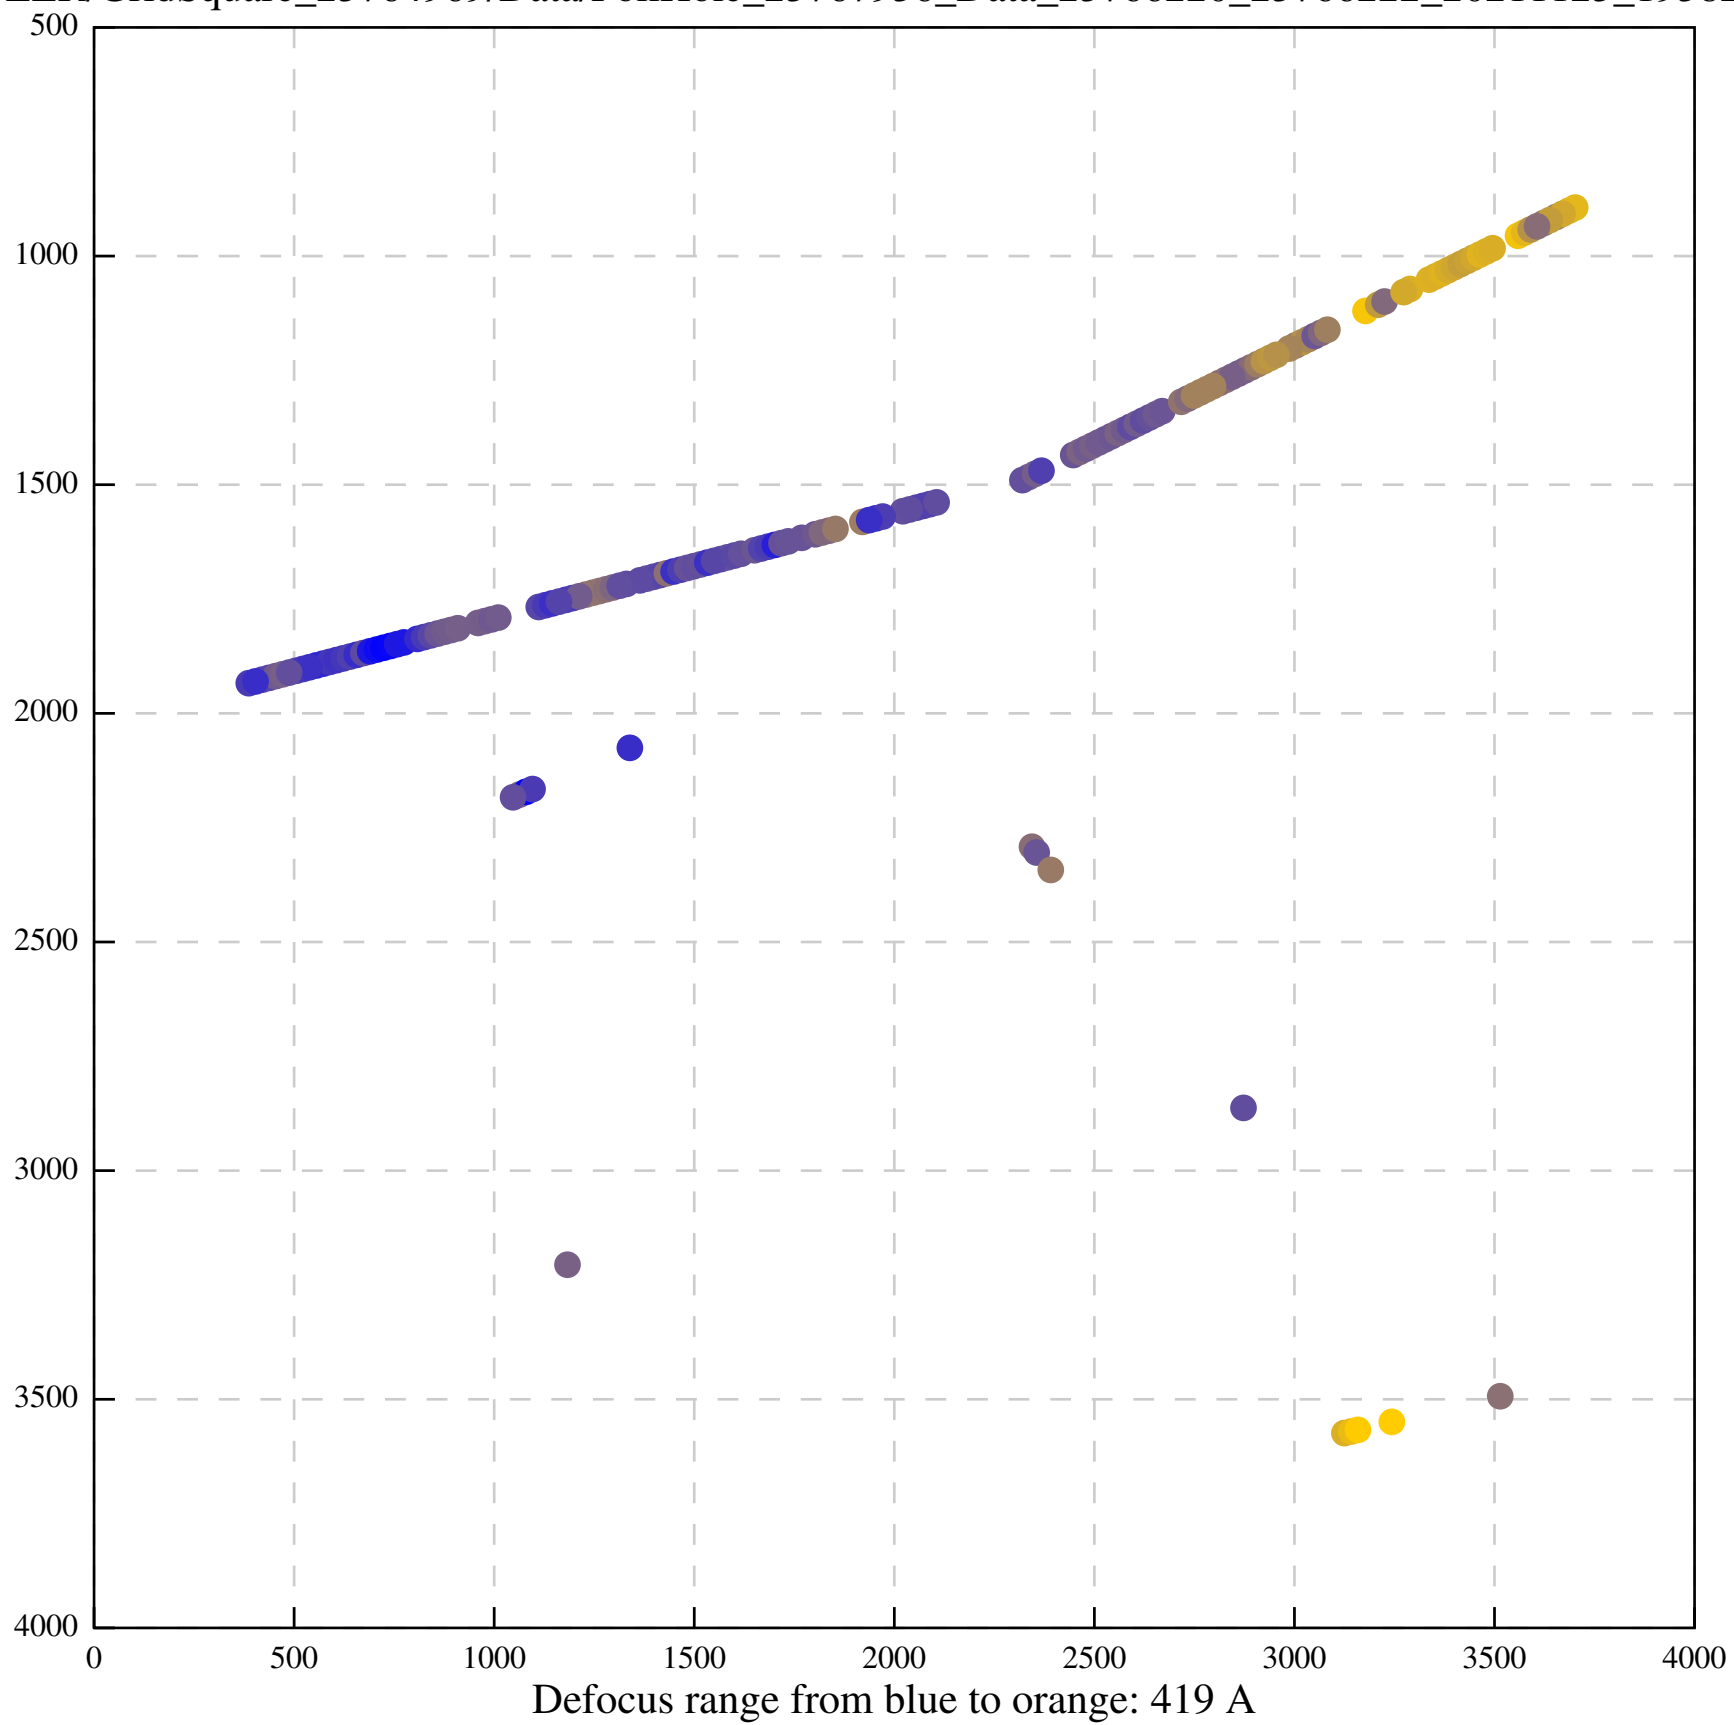

Defocus range from blue to orange: 0 A

Defocus range from blue to orange: 65 A

Defocus range from blue to orange: 382 A

Defocus range from blue to orange: 170 A

Defocus range from blue to orange: 874 A

Defocus range from blue to orange: 793 A

Defocus range from blue to orange: 189 A

Defocus range from blue to orange: 1136 A

Defocus range from blue to orange: 690 A

Defocus range from blue to orange: 393 A

Defocus range from blue to orange: 119 Å

Defocus range from blue to orange: 426 A

Defocus range from blue to orange: 396 A

Defocus range from blue to orange: 269 A

Defocus range from blue to orange: 460 A

Defocus range from blue to orange: 109 A

Defocus range from blue to orange: 58 A

Defocus range from blue to orange: 305 A

Defocus range from blue to orange: 167 A

Defocus range from blue to orange: 0 A

Defocus range from blue to orange: 422 A

Defocus range from blue to orange: 348 A