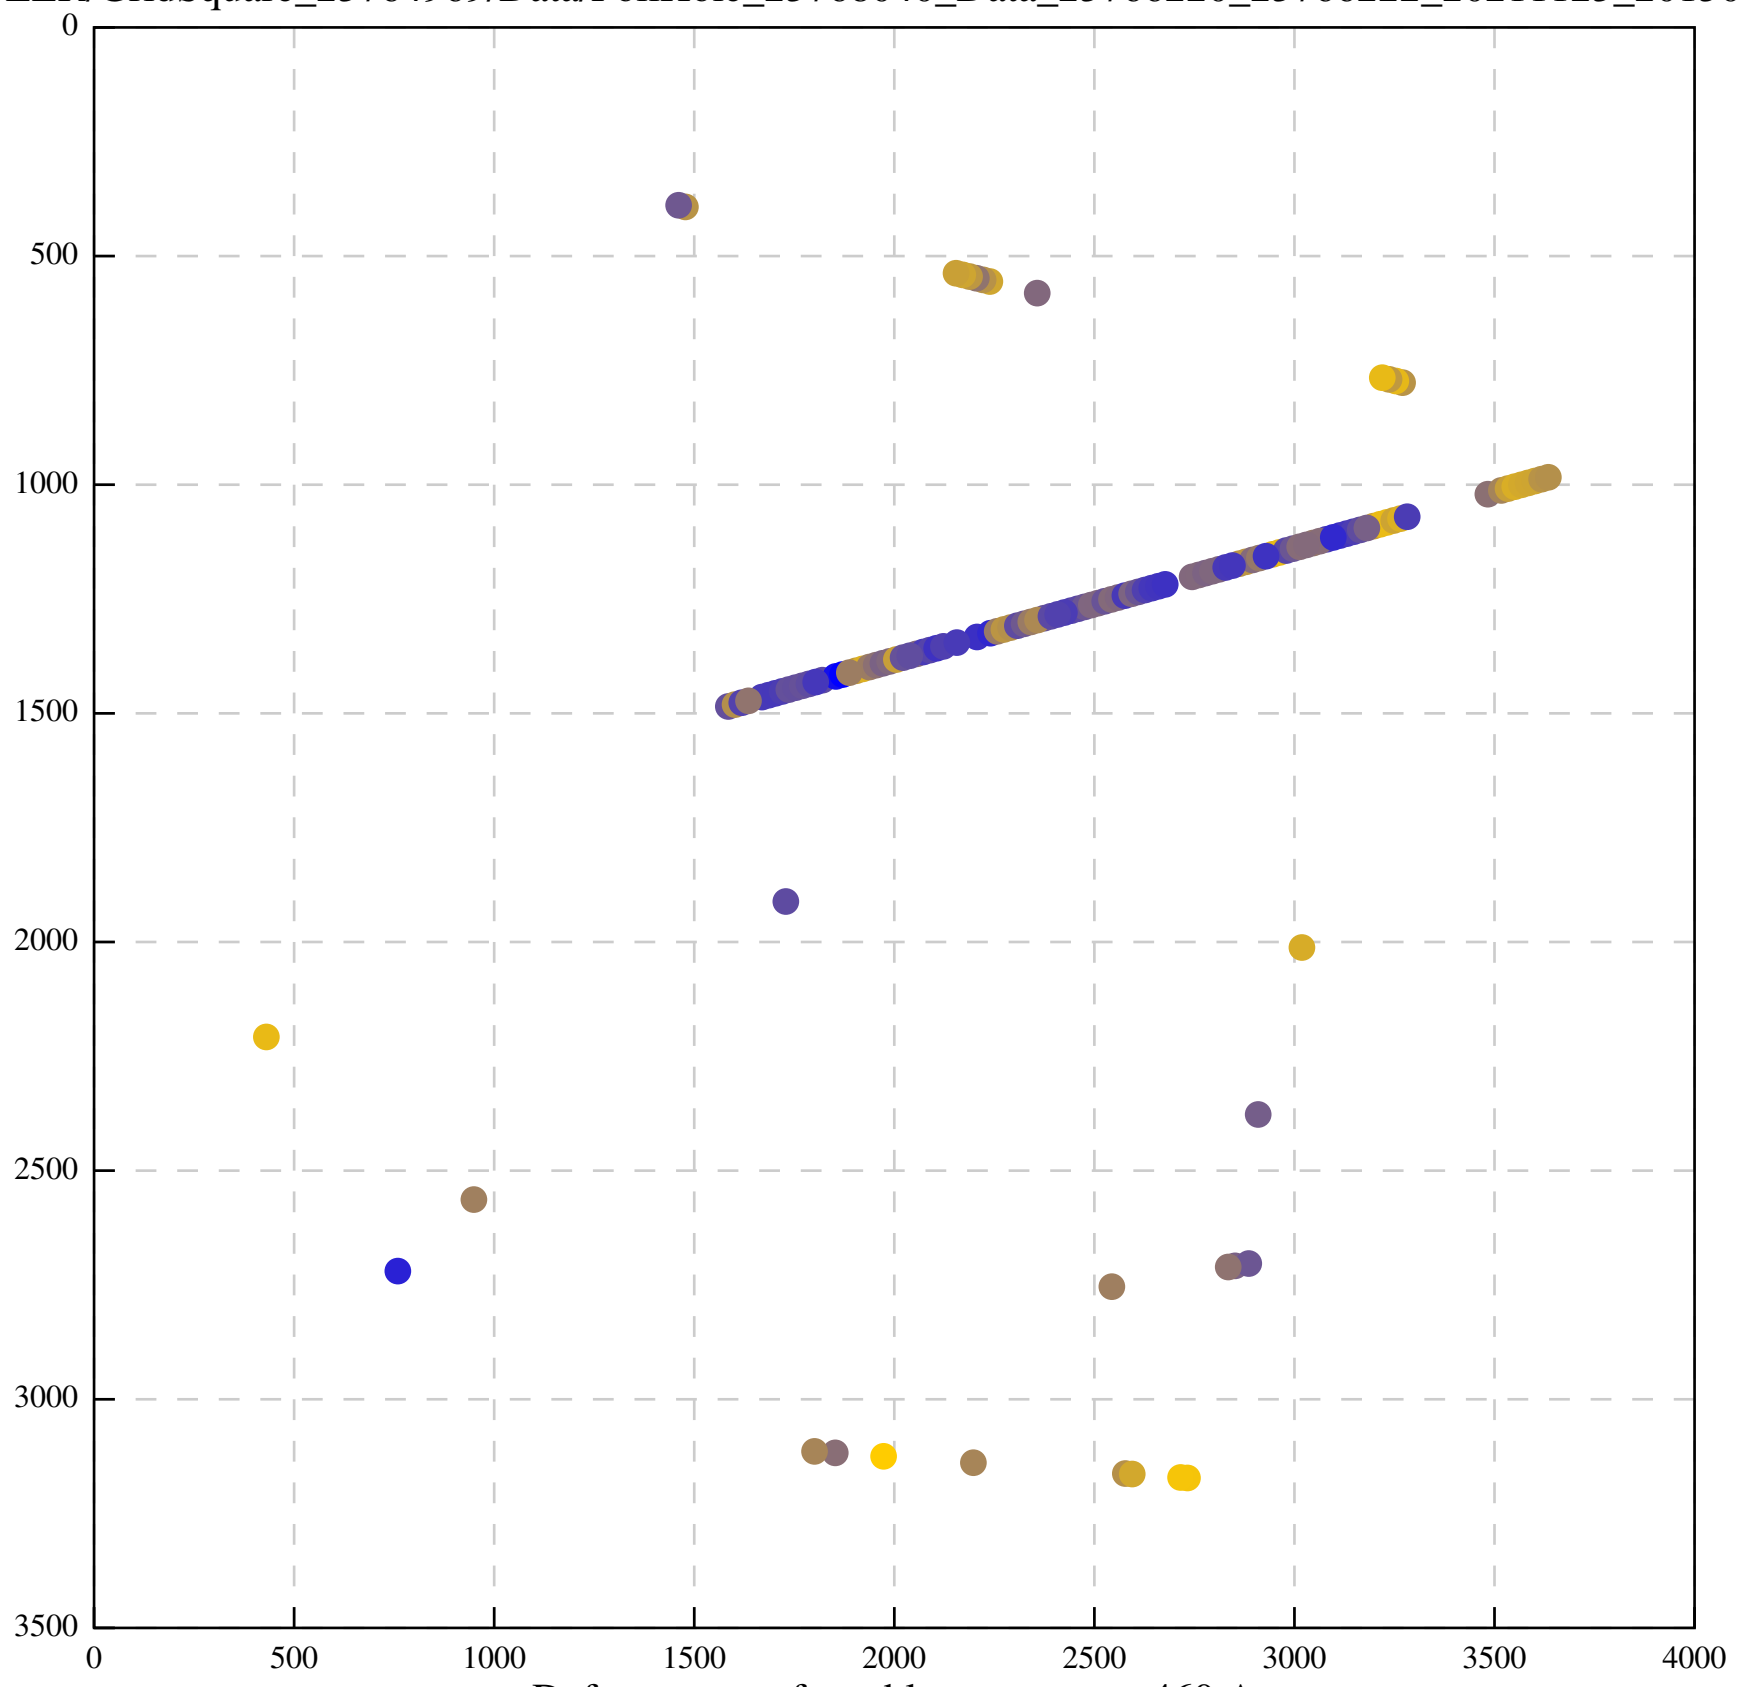

Defocus range from blue to orange: 372 A

Defocus range from blue to orange: 346 A

Defocus range from blue to orange: 360 A

Defocus range from blue to orange: 1022 A

Defocus range from blue to orange: 346 A

Defocus range from blue to orange: 318 A

Defocus range from blue to orange: 474 A

Defocus range from blue to orange: 732 A

Defocus range from blue to orange: 551 A

Defocus range from blue to orange: 460 A

Defocus range from blue to orange: 497 A

Defocus range from blue to orange: 166 A

Defocus range from blue to orange: 241 A

Defocus range from blue to orange: 375 A

Defocus range from blue to orange: 901 A

Defocus range from blue to orange: 54 A

Defocus range from blue to orange: 70 A

Defocus range from blue to orange: 118 A

Defocus range from blue to orange: 557 A

Defocus range from blue to orange: 556 Å

Defocus range from blue to orange: 394 A