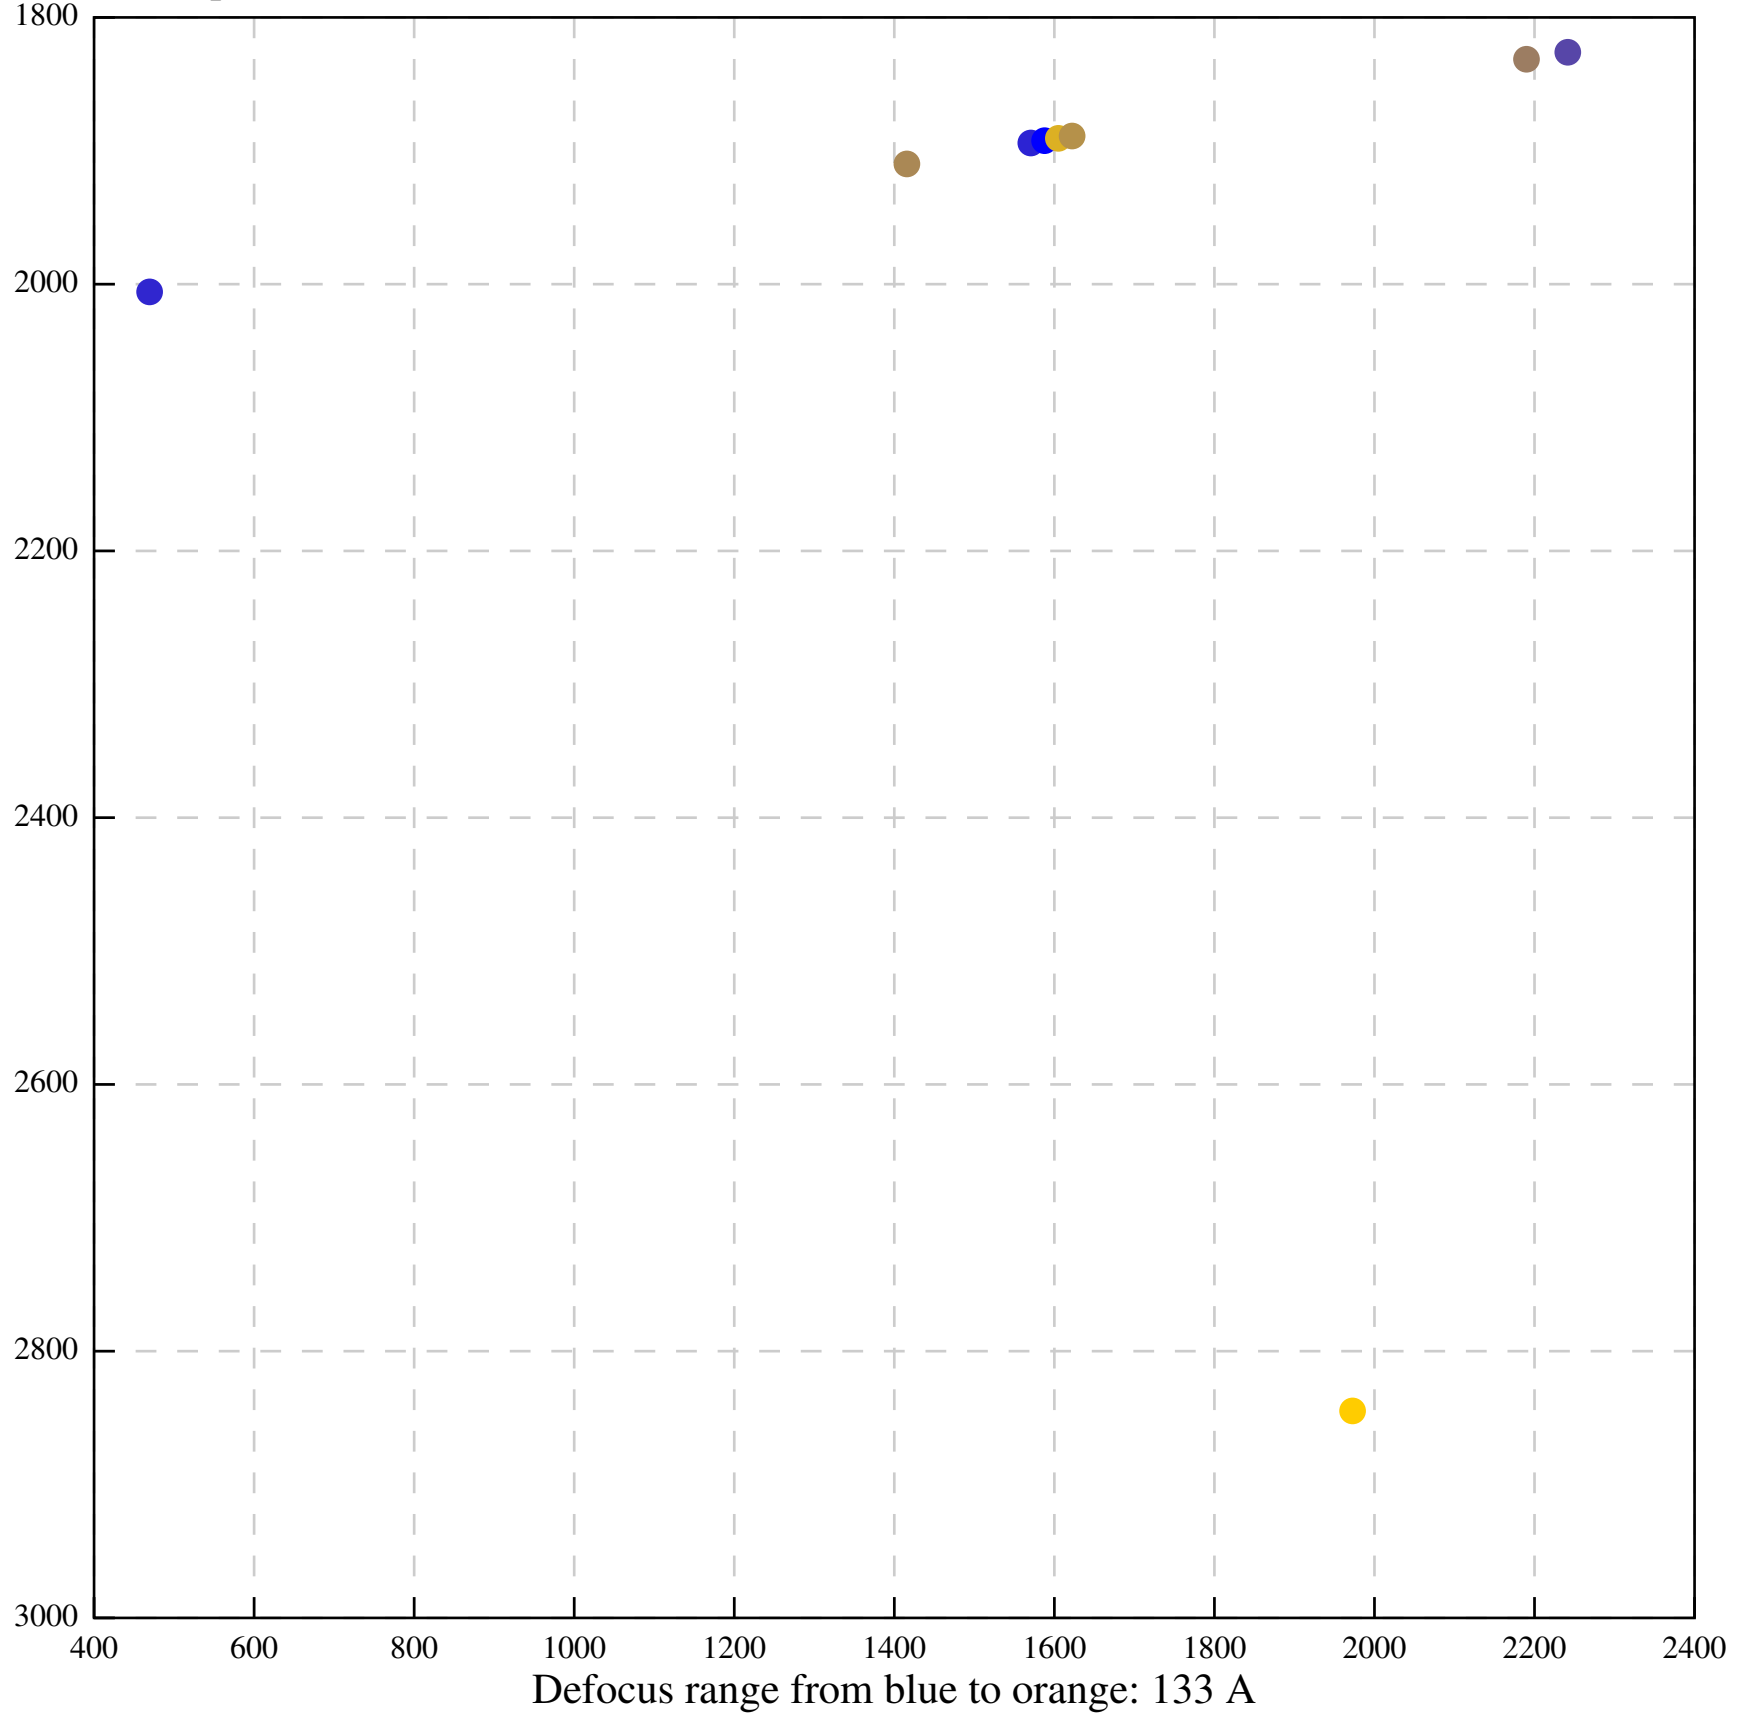

Defocus range from blue to orange: 58 A

Defocus range from blue to orange: 305 A

Defocus range from blue to orange: 167 A

Defocus range from blue to orange: 0 A

Defocus range from blue to orange: 422 A

Defocus range from blue to orange: 348 A

Defocus range from blue to orange: 372 A

Defocus range from blue to orange: 346 A

Defocus range from blue to orange: 360 A

Defocus range from blue to orange: 1022 A

Defocus range from blue to orange: 346 A

Defocus range from blue to orange: 318 A

Defocus range from blue to orange: 474 A

Defocus range from blue to orange: 732 A

Defocus range from blue to orange: 551 A

Defocus range from blue to orange: 460 A

Defocus range from blue to orange: 497 A

Defocus range from blue to orange: 166 A

Defocus range from blue to orange: 241 A

Defocus range from blue to orange: 375 A

Defocus range from blue to orange: 901 A