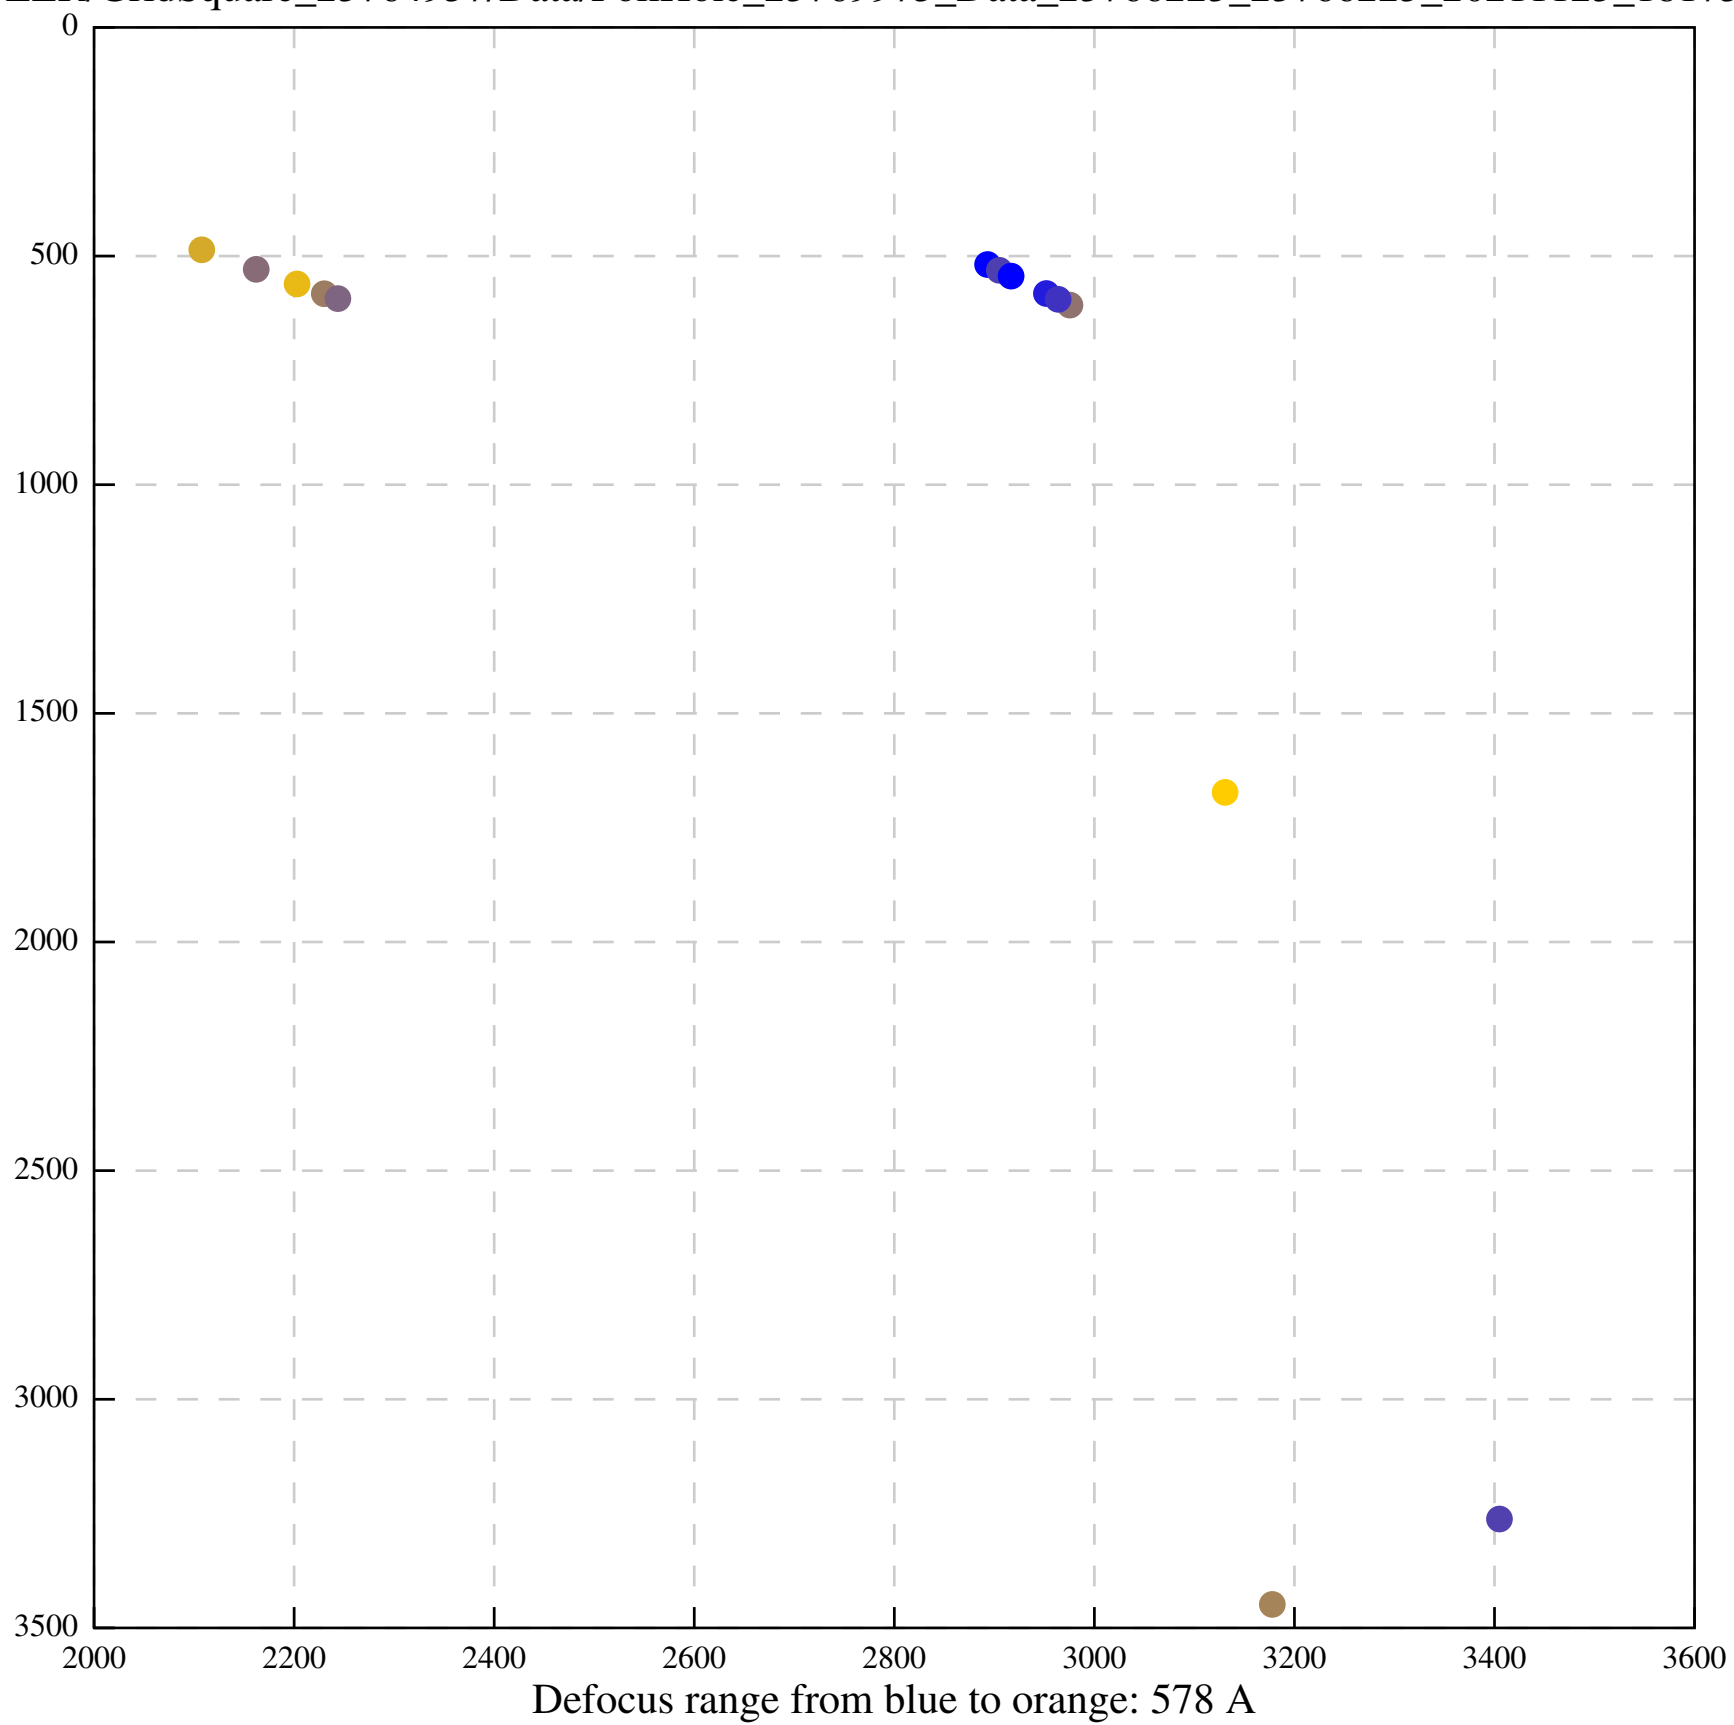

Defocus range from blue to orange: 171 A

Defocus range from blue to orange: 147 A

Defocus range from blue to orange: 469 A

Defocus range from blue to orange: 356 A

Defocus range from blue to orange: 221 A

Defocus range from blue to orange: 29 A

Defocus range from blue to orange: 191 A

Defocus range from blue to orange: 452 A

Defocus range from blue to orange: 217 A

Defocus range from blue to orange: 277 A

Defocus range from blue to orange: 442 A

Defocus range from blue to orange: 406 A

Defocus range from blue to orange: 385 A

Defocus range from blue to orange: 704 A

Defocus range from blue to orange: 283 A

Defocus range from blue to orange: 10 A

Defocus range from blue to orange: 0 Å