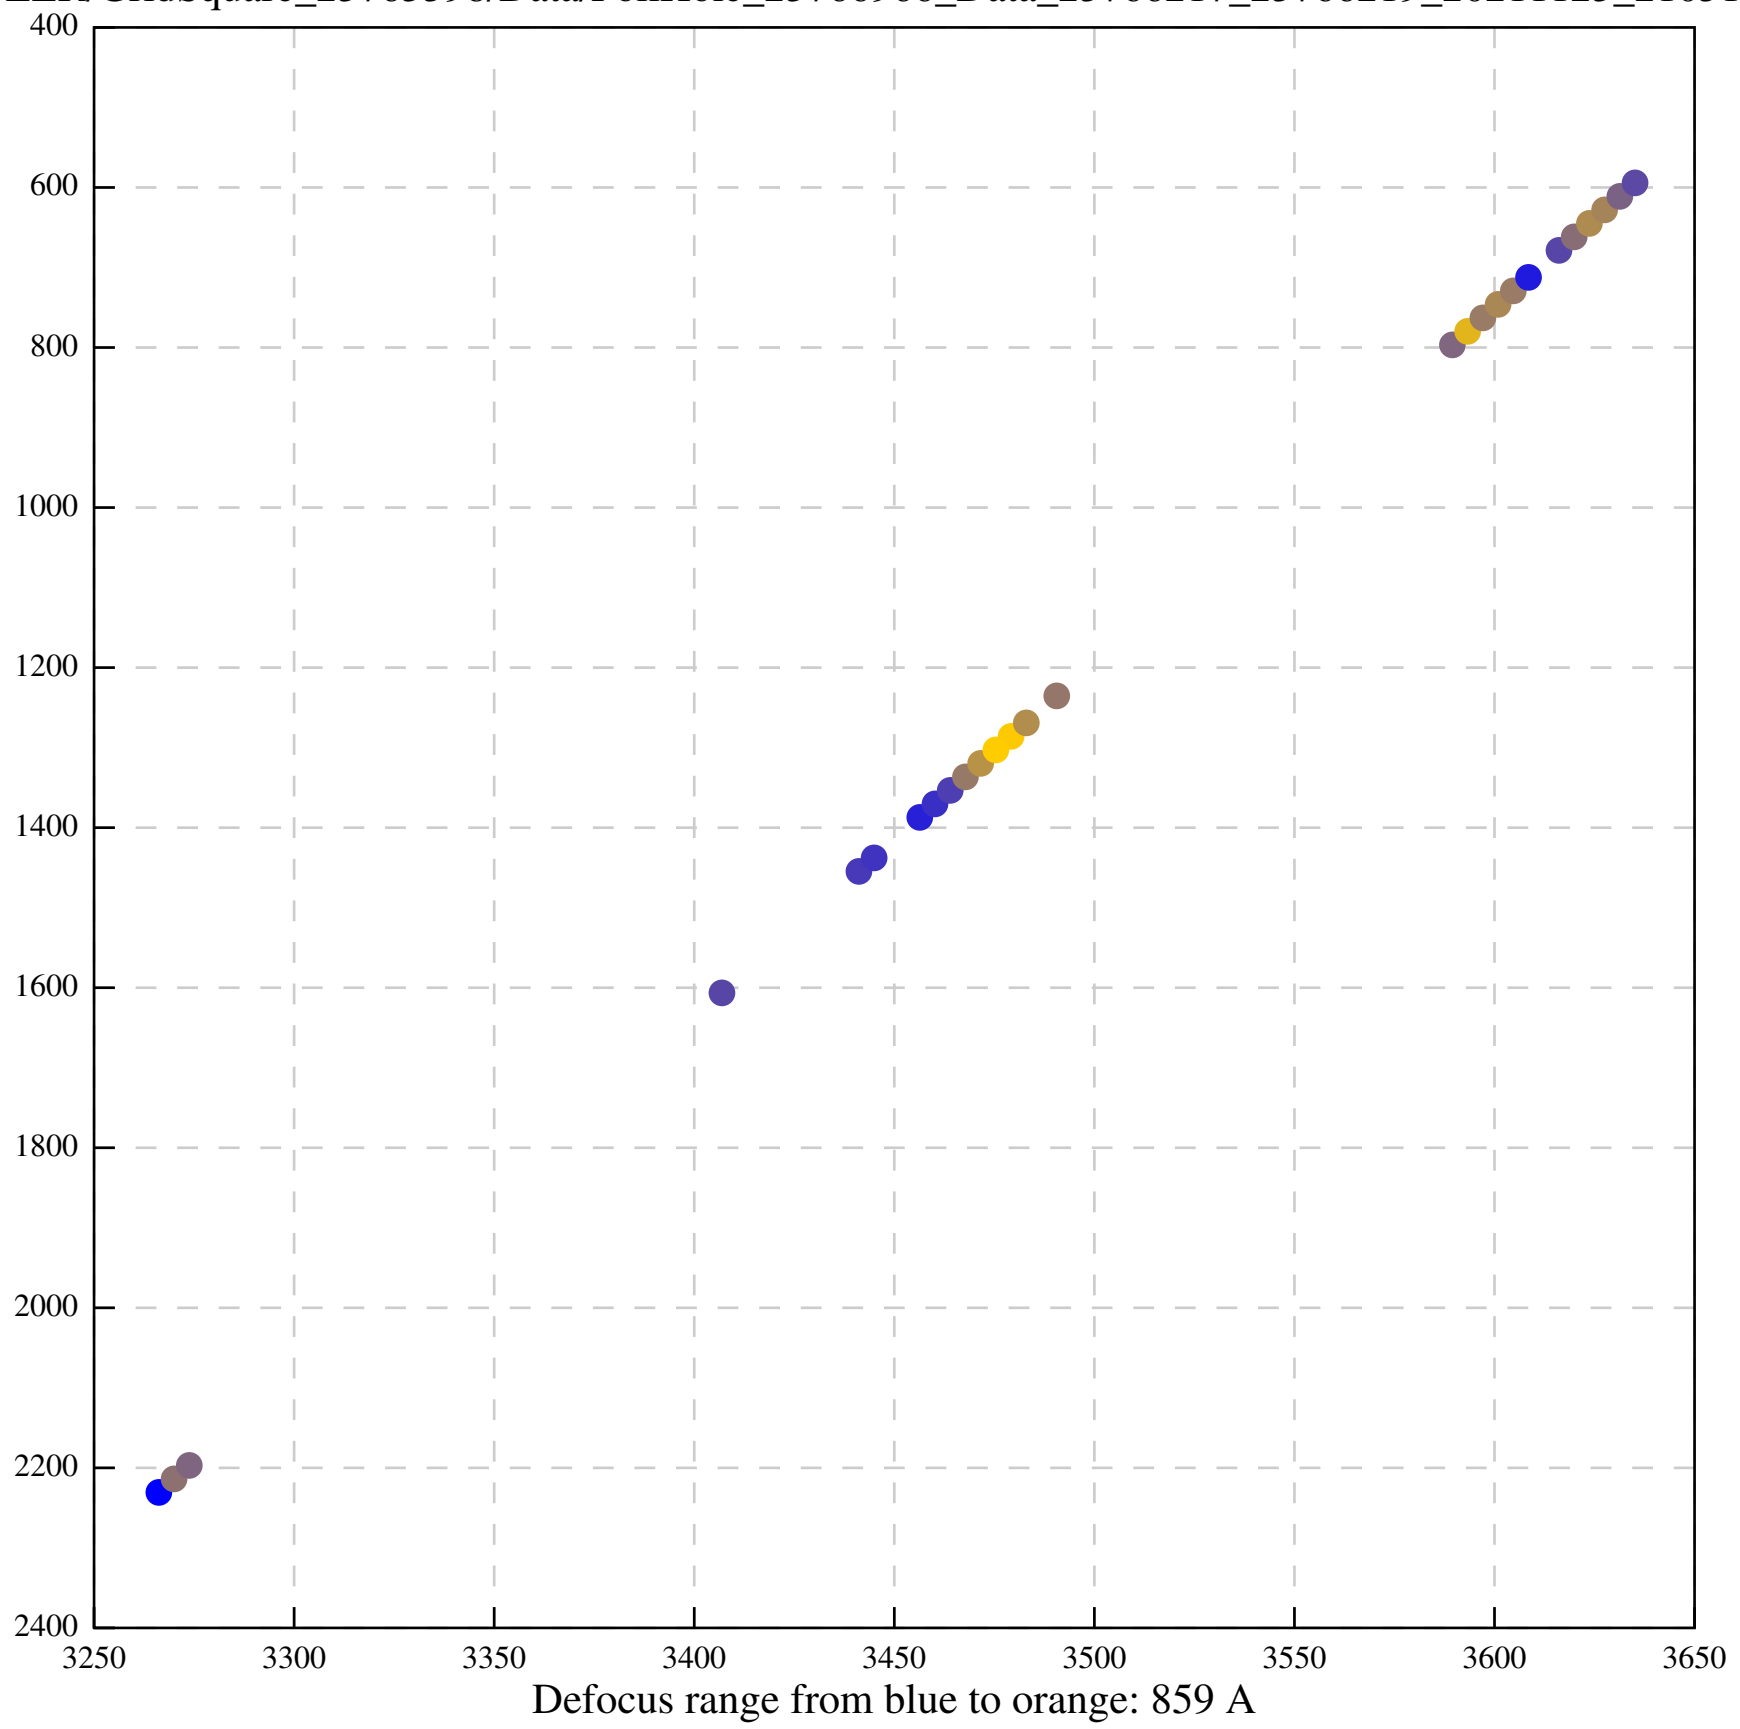

Defocus range from blue to orange: 497 A

Defocus range from blue to orange: 166 A

Defocus range from blue to orange: 241 A

Defocus range from blue to orange: 375 A

Defocus range from blue to orange: 901 A

Defocus range from blue to orange: 54 A

Defocus range from blue to orange: 70 A

Defocus range from blue to orange: 118 A

Defocus range from blue to orange: 557 A

Defocus range from blue to orange: 556 Å

Defocus range from blue to orange: 394 A

Defocus range from blue to orange: 251 A

Defocus range from blue to orange: 401 A

Defocus range from blue to orange: 473 A

Defocus range from blue to orange: 790 A

Defocus range from blue to orange: 0 A

Defocus range from blue to orange: 513 A

Defocus range from blue to orange: 323 A