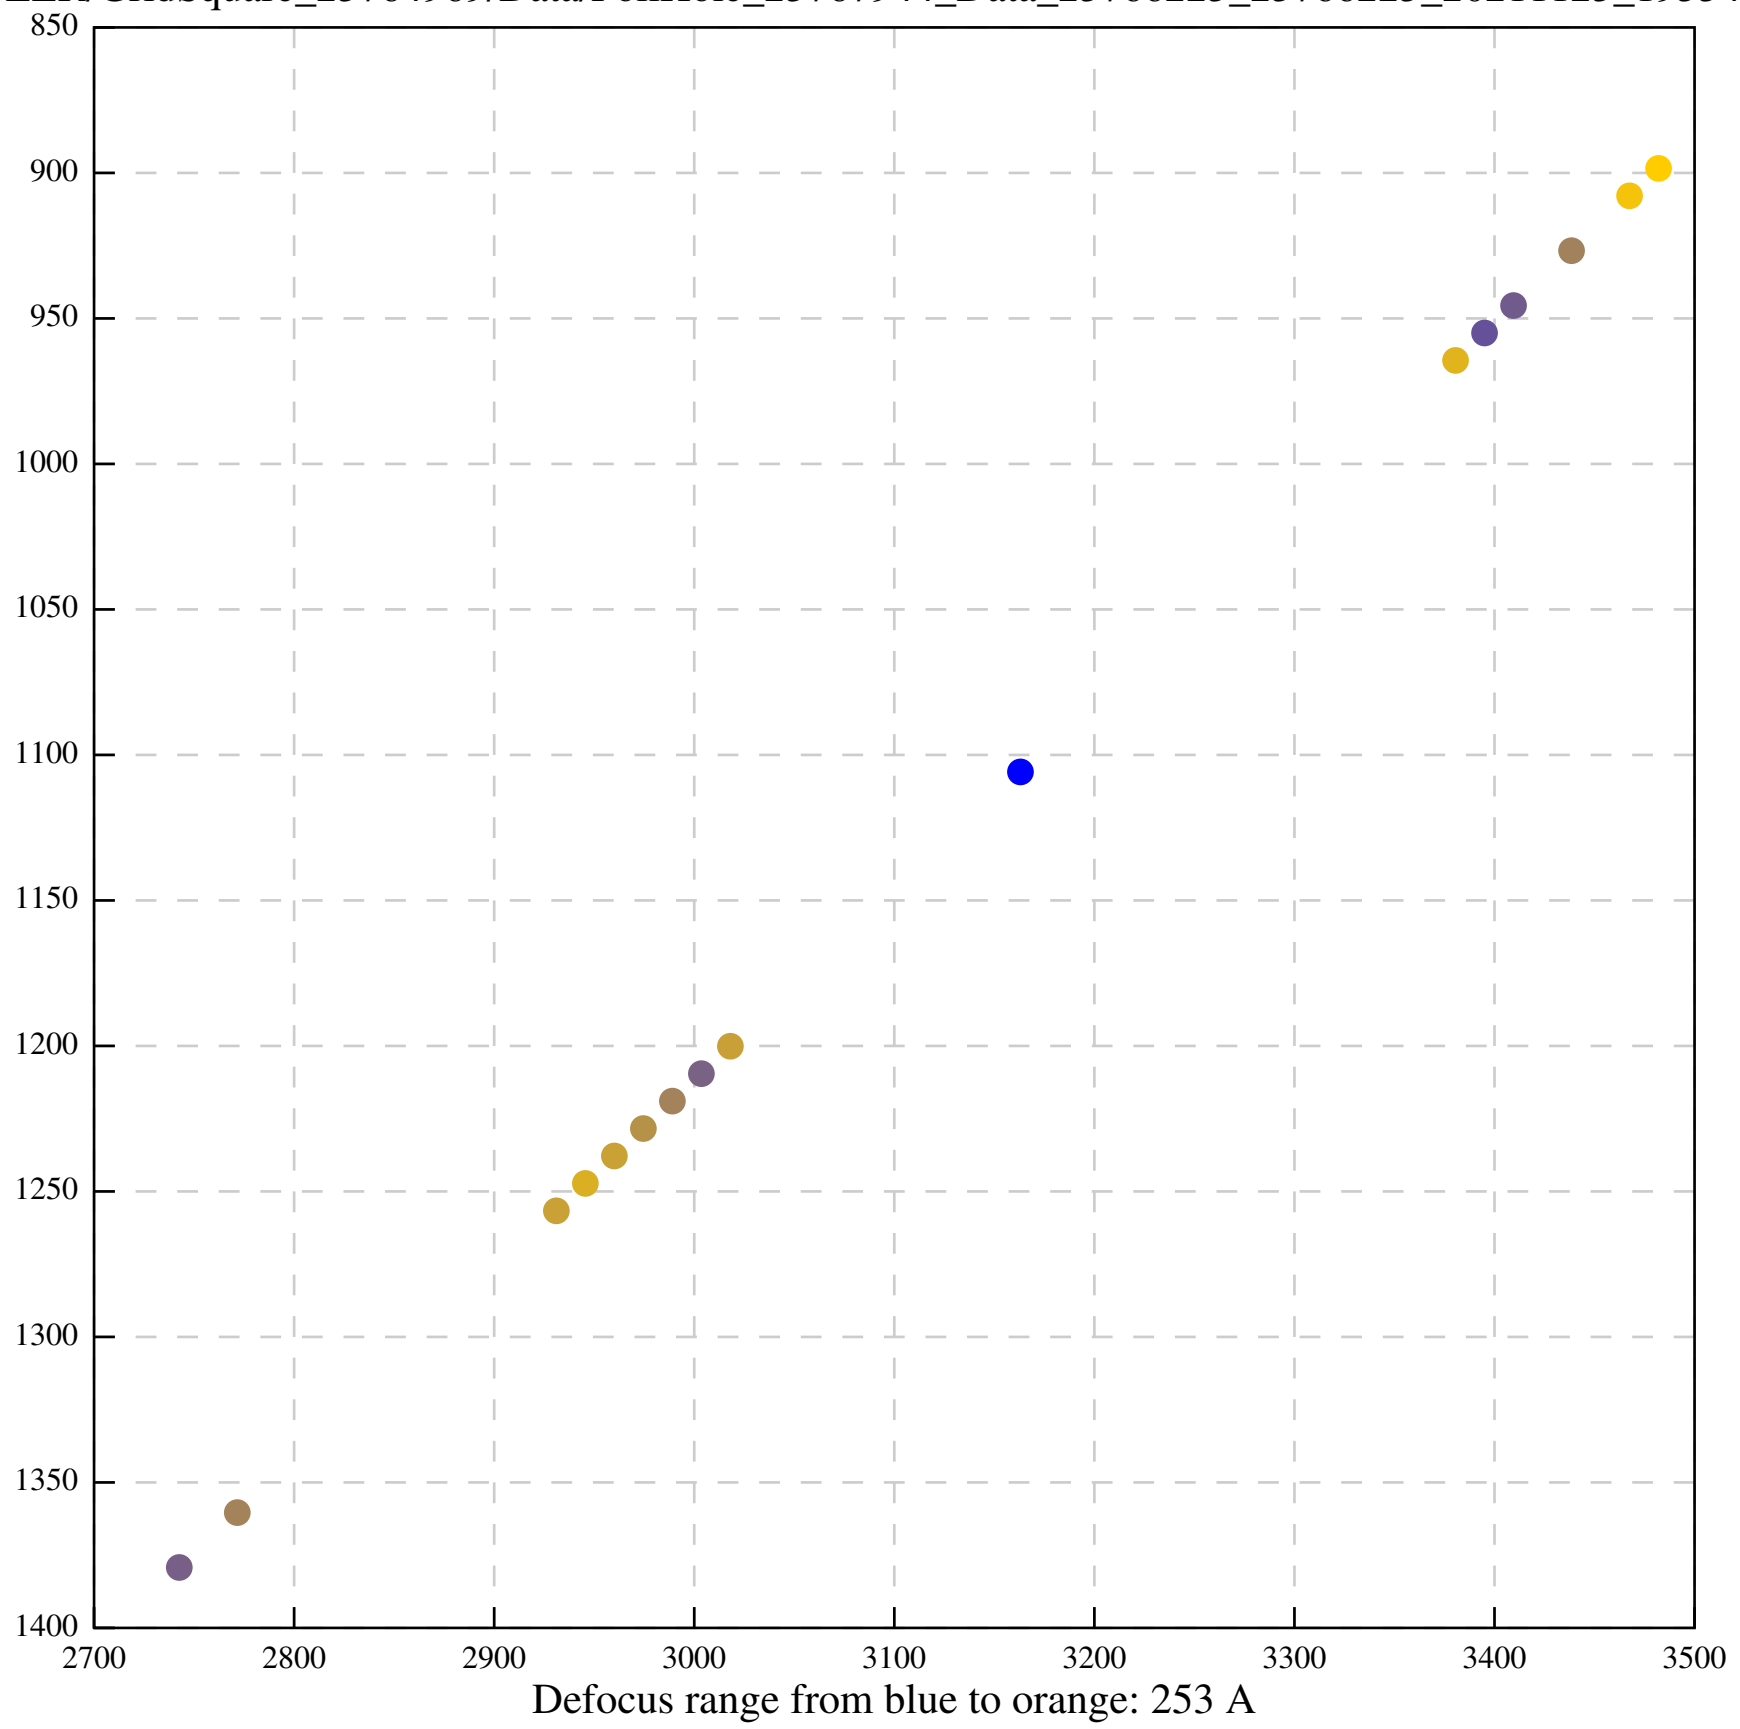

Defocus range from blue to orange: 189 A

Defocus range from blue to orange: 1136 A

Defocus range from blue to orange: 690 A

Defocus range from blue to orange: 393 A

Defocus range from blue to orange: 119 Å

Defocus range from blue to orange: 426 A

Defocus range from blue to orange: 396 A

Defocus range from blue to orange: 269 A

Defocus range from blue to orange: 460 A

Defocus range from blue to orange: 109 A

Defocus range from blue to orange: 58 A

Defocus range from blue to orange: 305 A

Defocus range from blue to orange: 167 A

Defocus range from blue to orange: 0 A

Defocus range from blue to orange: 422 A

Defocus range from blue to orange: 348 A