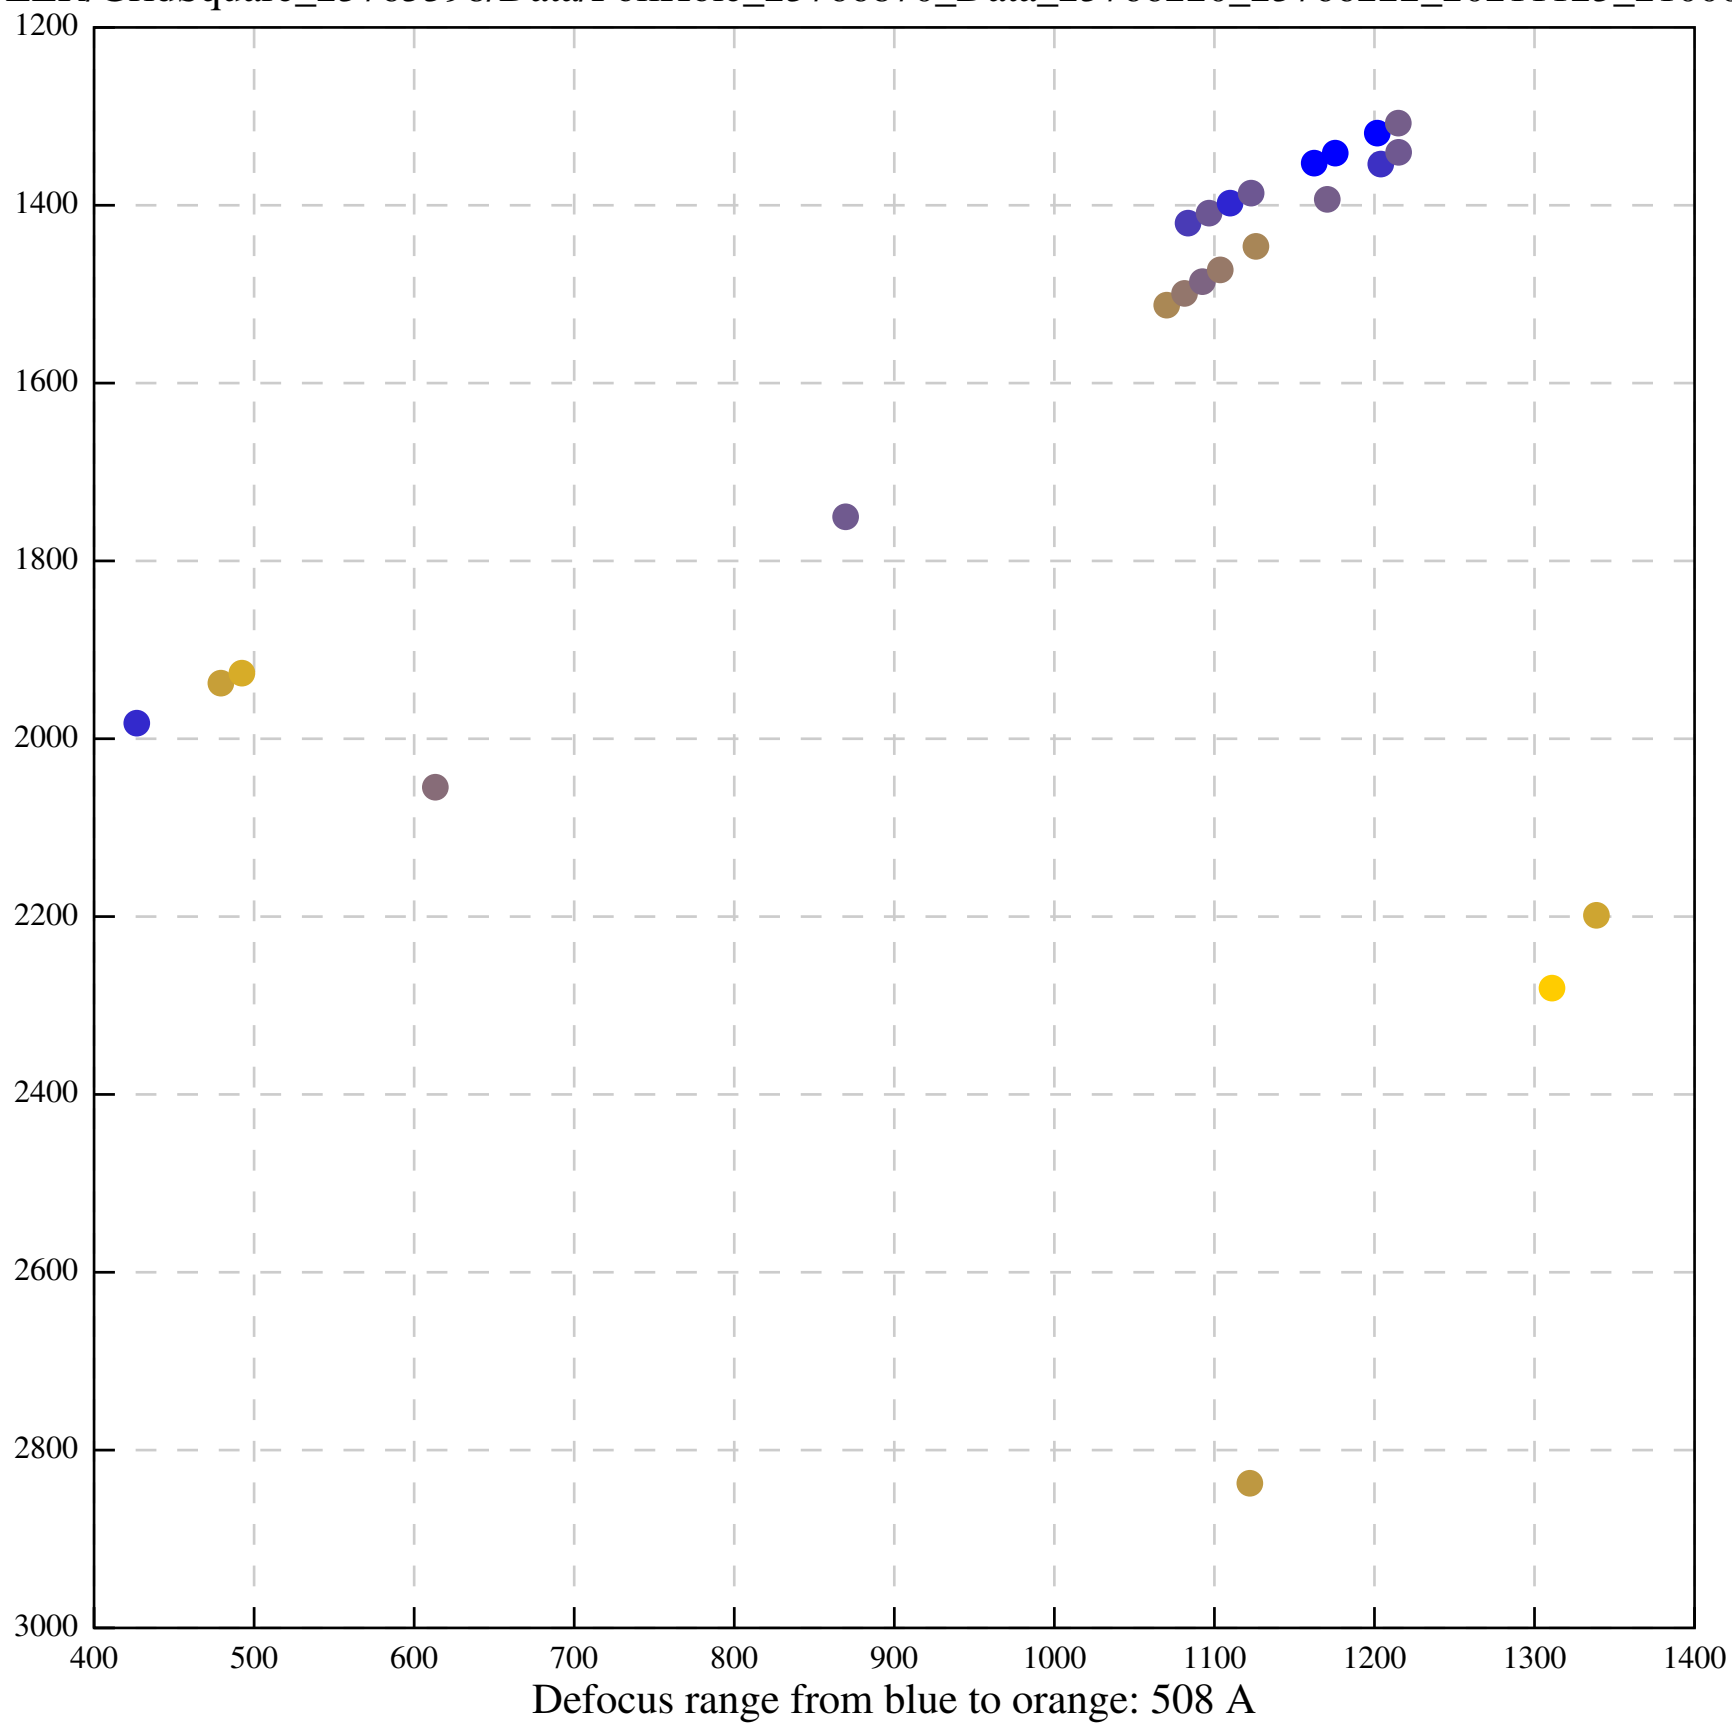

Defocus range from blue to orange: 497 A

Defocus range from blue to orange: 166 A

Defocus range from blue to orange: 241 A

Defocus range from blue to orange: 375 A

Defocus range from blue to orange: 901 A

Defocus range from blue to orange: 54 A

Defocus range from blue to orange: 70 A

Defocus range from blue to orange: 118 A

Defocus range from blue to orange: 557 A

Defocus range from blue to orange: 556 Å

Defocus range from blue to orange: 394 A

Defocus range from blue to orange: 251 A

Defocus range from blue to orange: 401 A

Defocus range from blue to orange: 473 A

Defocus range from blue to orange: 790 A

Defocus range from blue to orange: 0 A

Defocus range from blue to orange: 513 A

Defocus range from blue to orange: 323 A