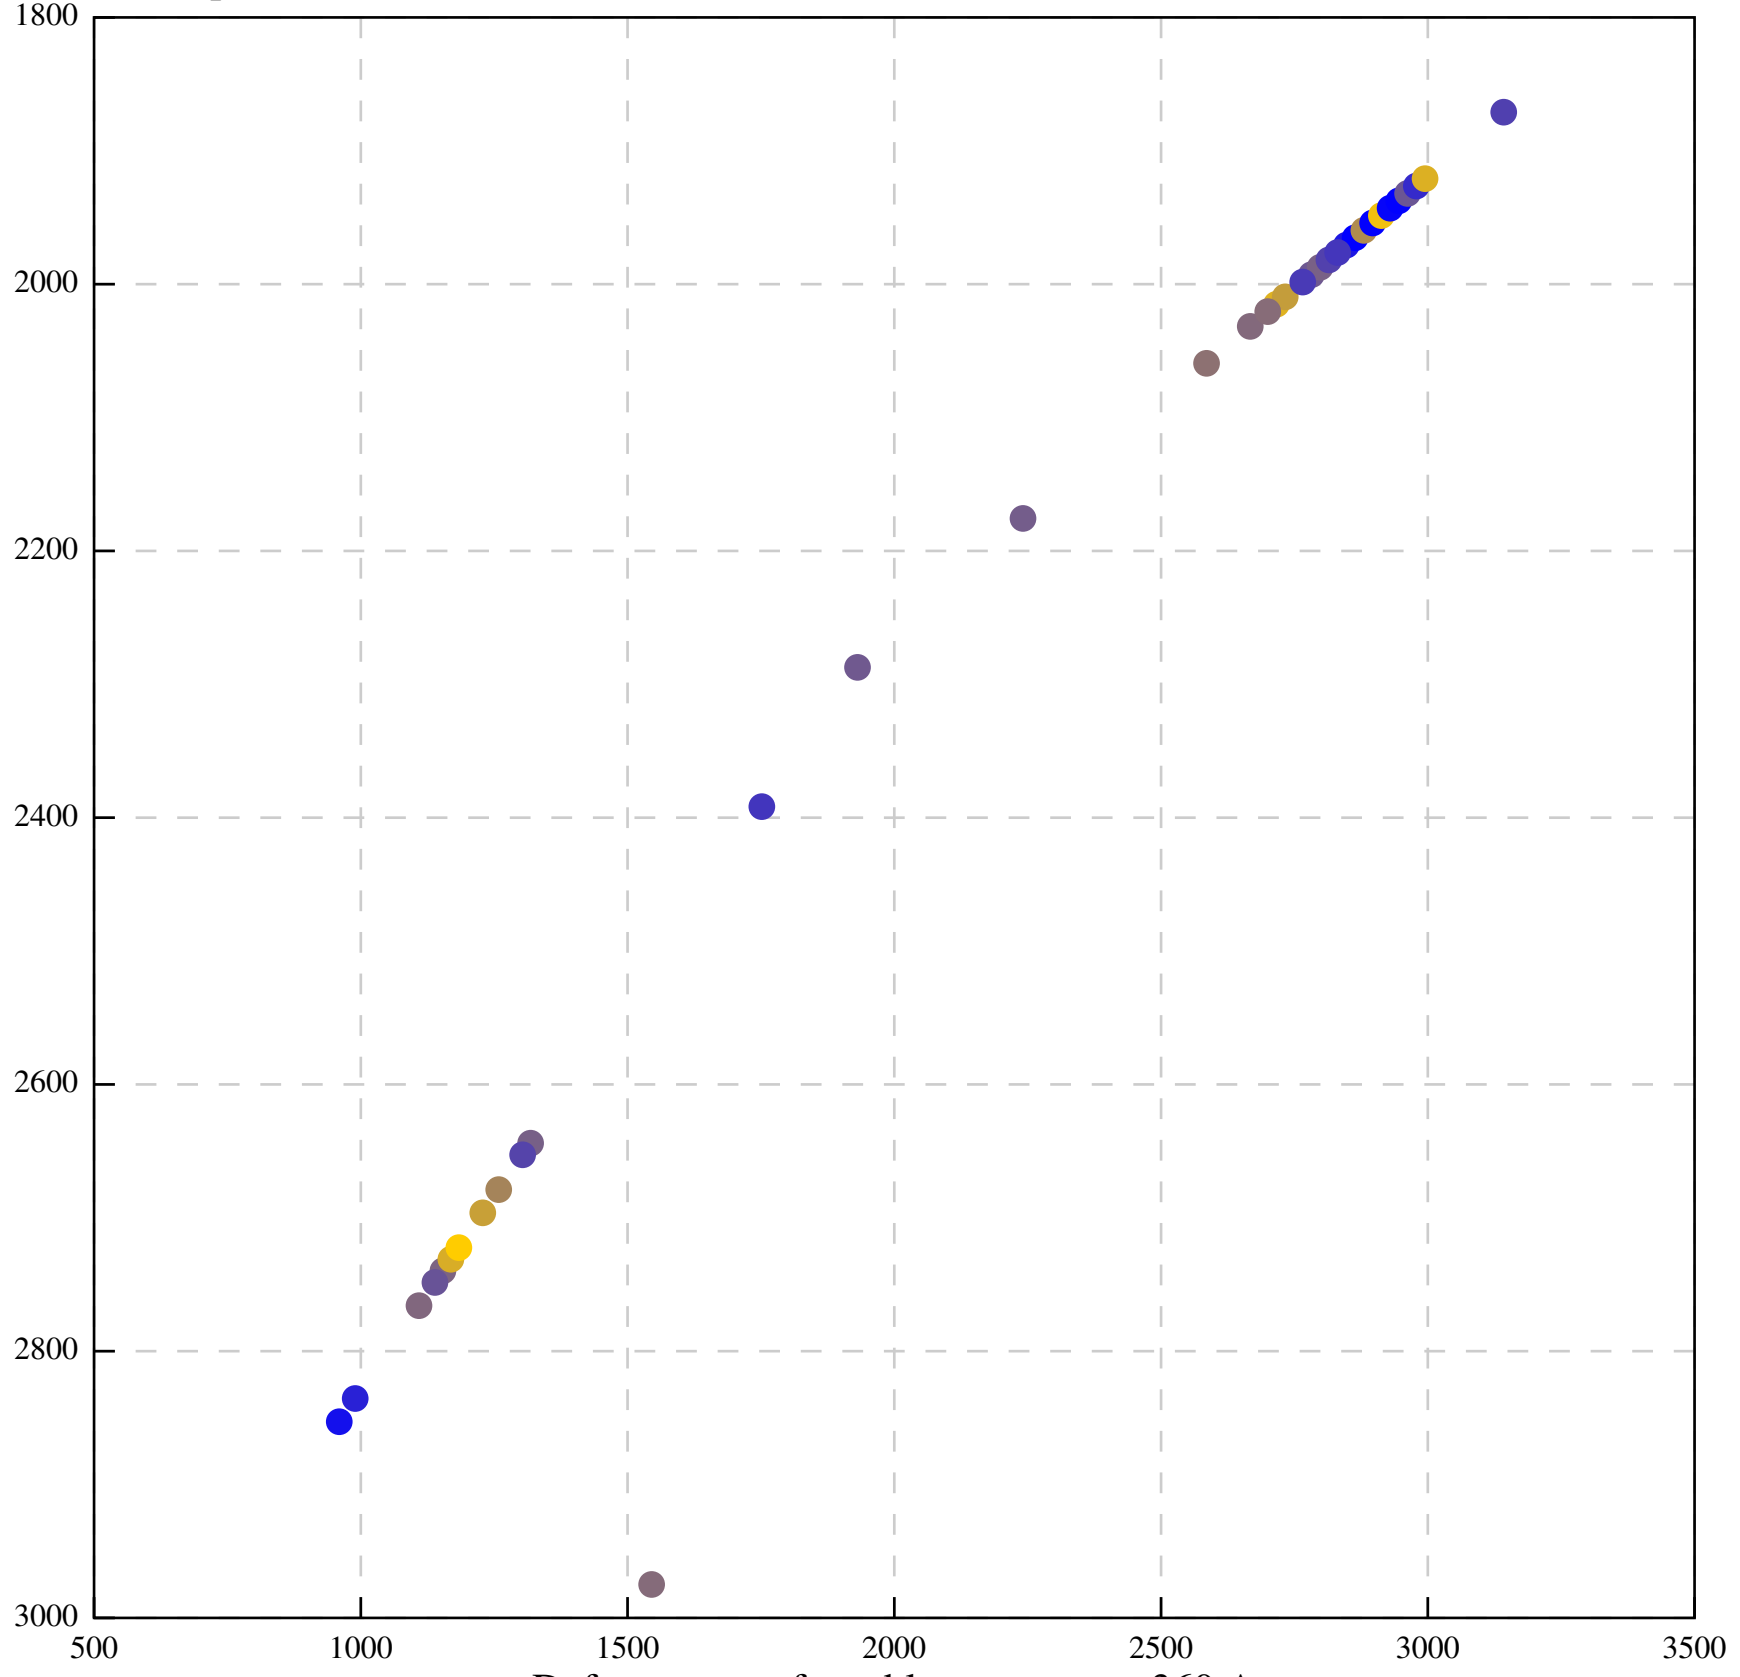

Defocus range from blue to orange: 58 A

Defocus range from blue to orange: 305 A

Defocus range from blue to orange: 167 A

Defocus range from blue to orange: 0 A

Defocus range from blue to orange: 422 A

Defocus range from blue to orange: 348 A

Defocus range from blue to orange: 372 A

Defocus range from blue to orange: 346 A

Defocus range from blue to orange: 360 A

Defocus range from blue to orange: 1022 A

Defocus range from blue to orange: 346 A

Defocus range from blue to orange: 318 A

Defocus range from blue to orange: 474 A

Defocus range from blue to orange: 732 A

Defocus range from blue to orange: 551 A

Defocus range from blue to orange: 460 A

Defocus range from blue to orange: 497 A

Defocus range from blue to orange: 166 A

Defocus range from blue to orange: 241 A

Defocus range from blue to orange: 375 A

Defocus range from blue to orange: 901 A