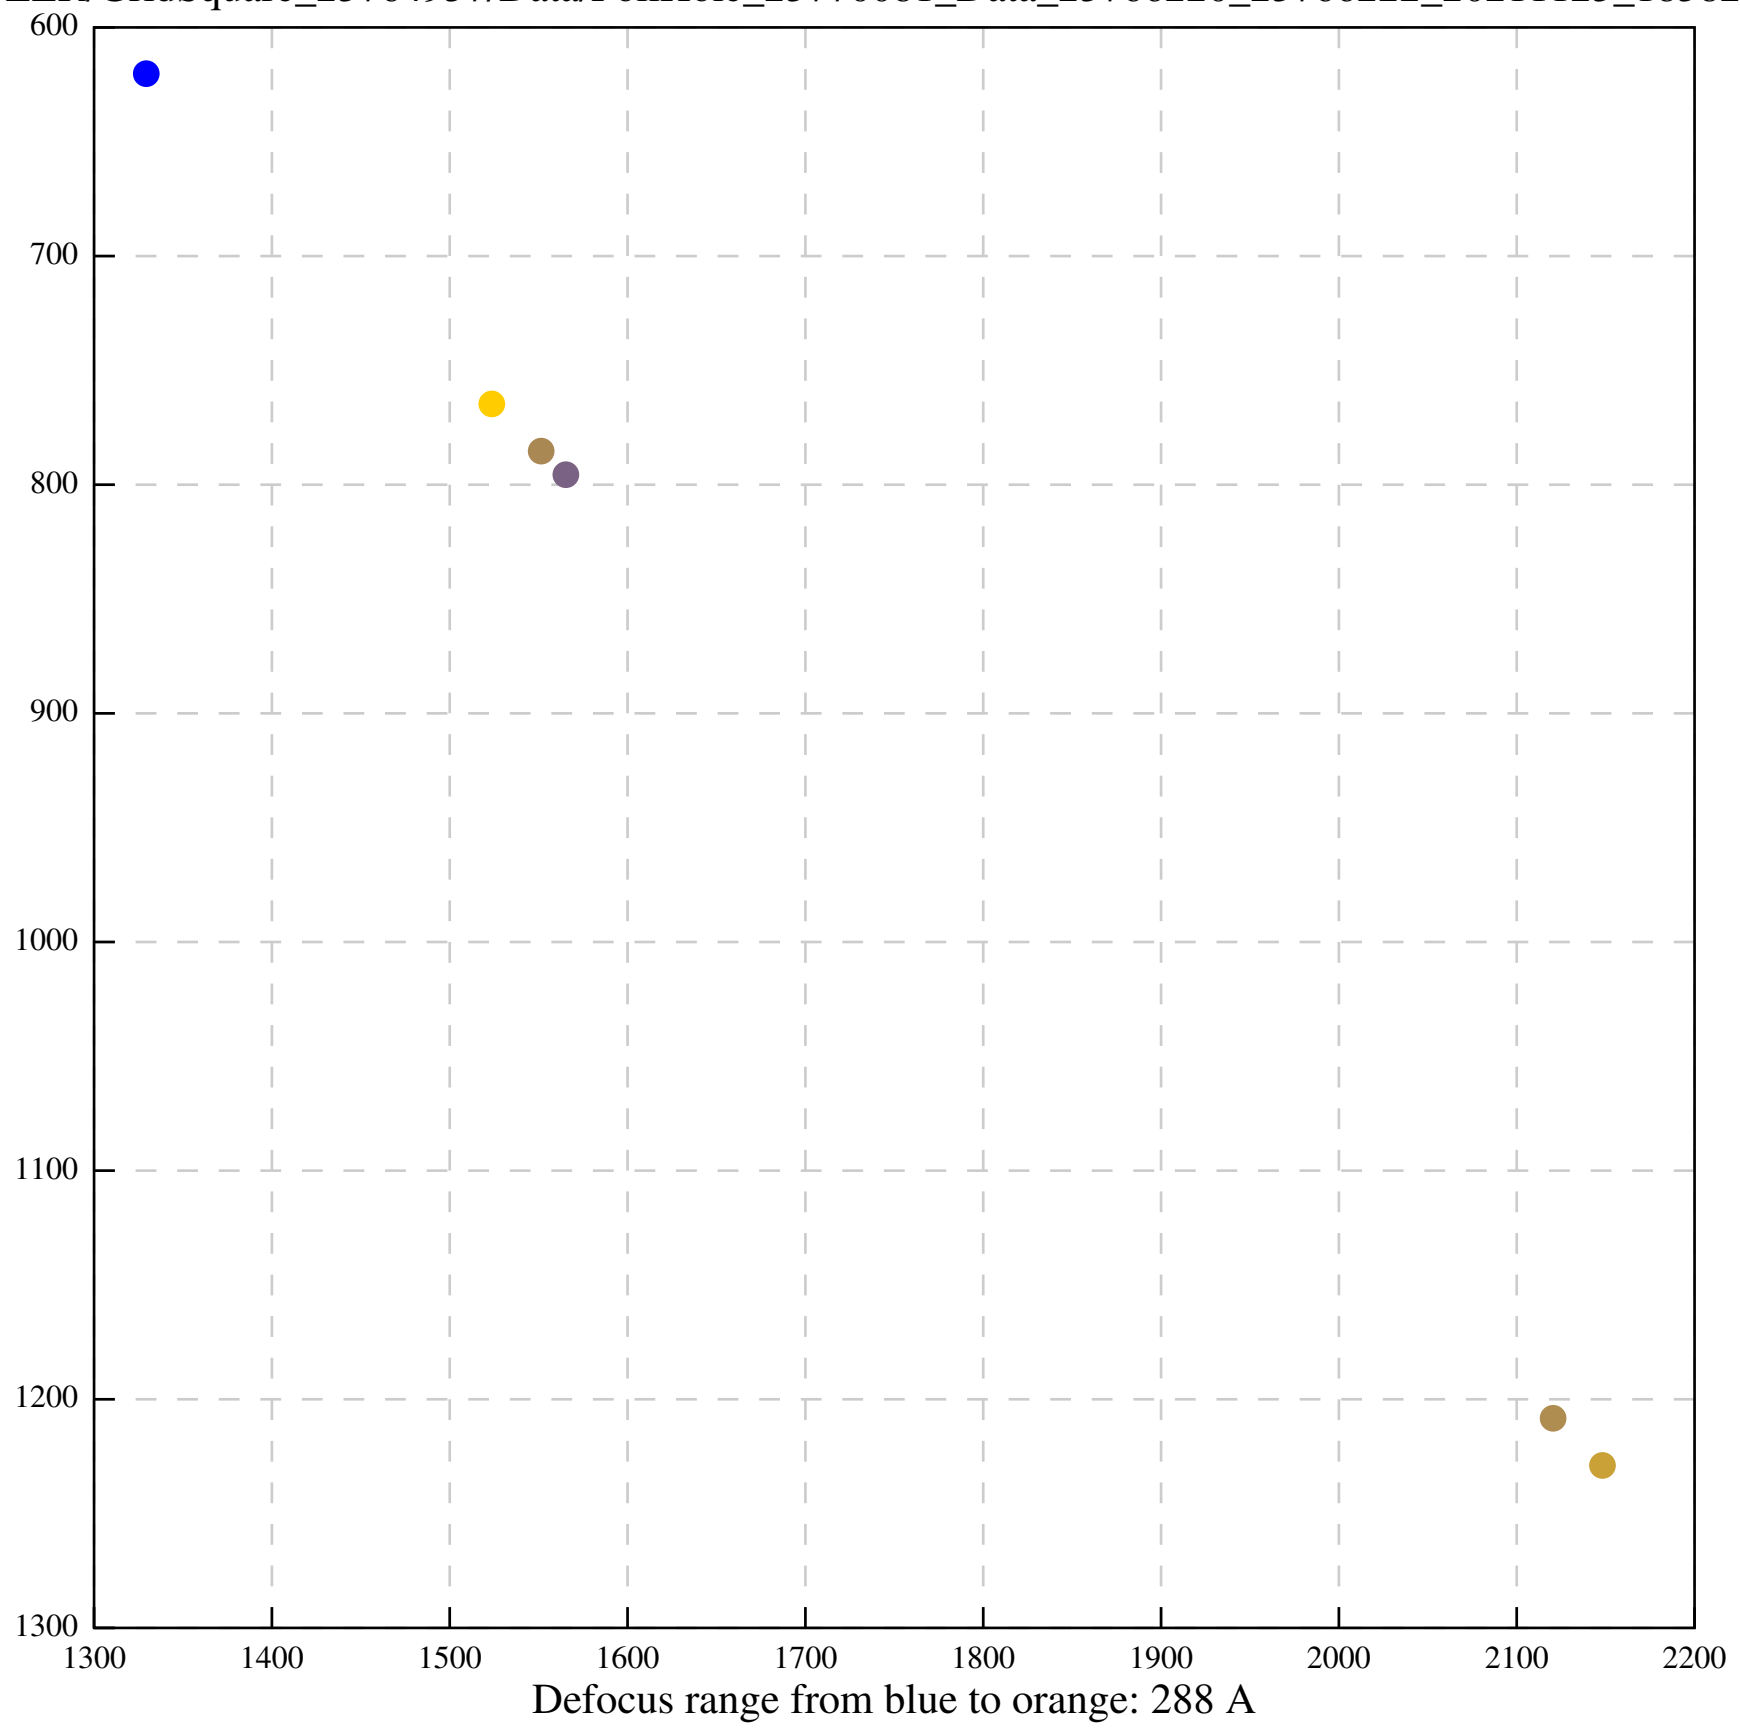

Defocus range from blue to orange: 171 A

Defocus range from blue to orange: 147 A

Defocus range from blue to orange: 469 A

Defocus range from blue to orange: 356 A

Defocus range from blue to orange: 221 A

Defocus range from blue to orange: 29 A

Defocus range from blue to orange: 191 A

Defocus range from blue to orange: 452 A

Defocus range from blue to orange: 217 A

Defocus range from blue to orange: 277 A

Defocus range from blue to orange: 442 A

Defocus range from blue to orange: 406 A

Defocus range from blue to orange: 385 A

Defocus range from blue to orange: 704 A

Defocus range from blue to orange: 283 A

Defocus range from blue to orange: 10 A

Defocus range from blue to orange: 0 Å

Defocus range from blue to orange: 169 A

Defocus range from blue to orange: 709 A

Defocus range from blue to orange: 66 A

Defocus range from blue to orange: 357 A

Defocus range from blue to orange: 1026 A