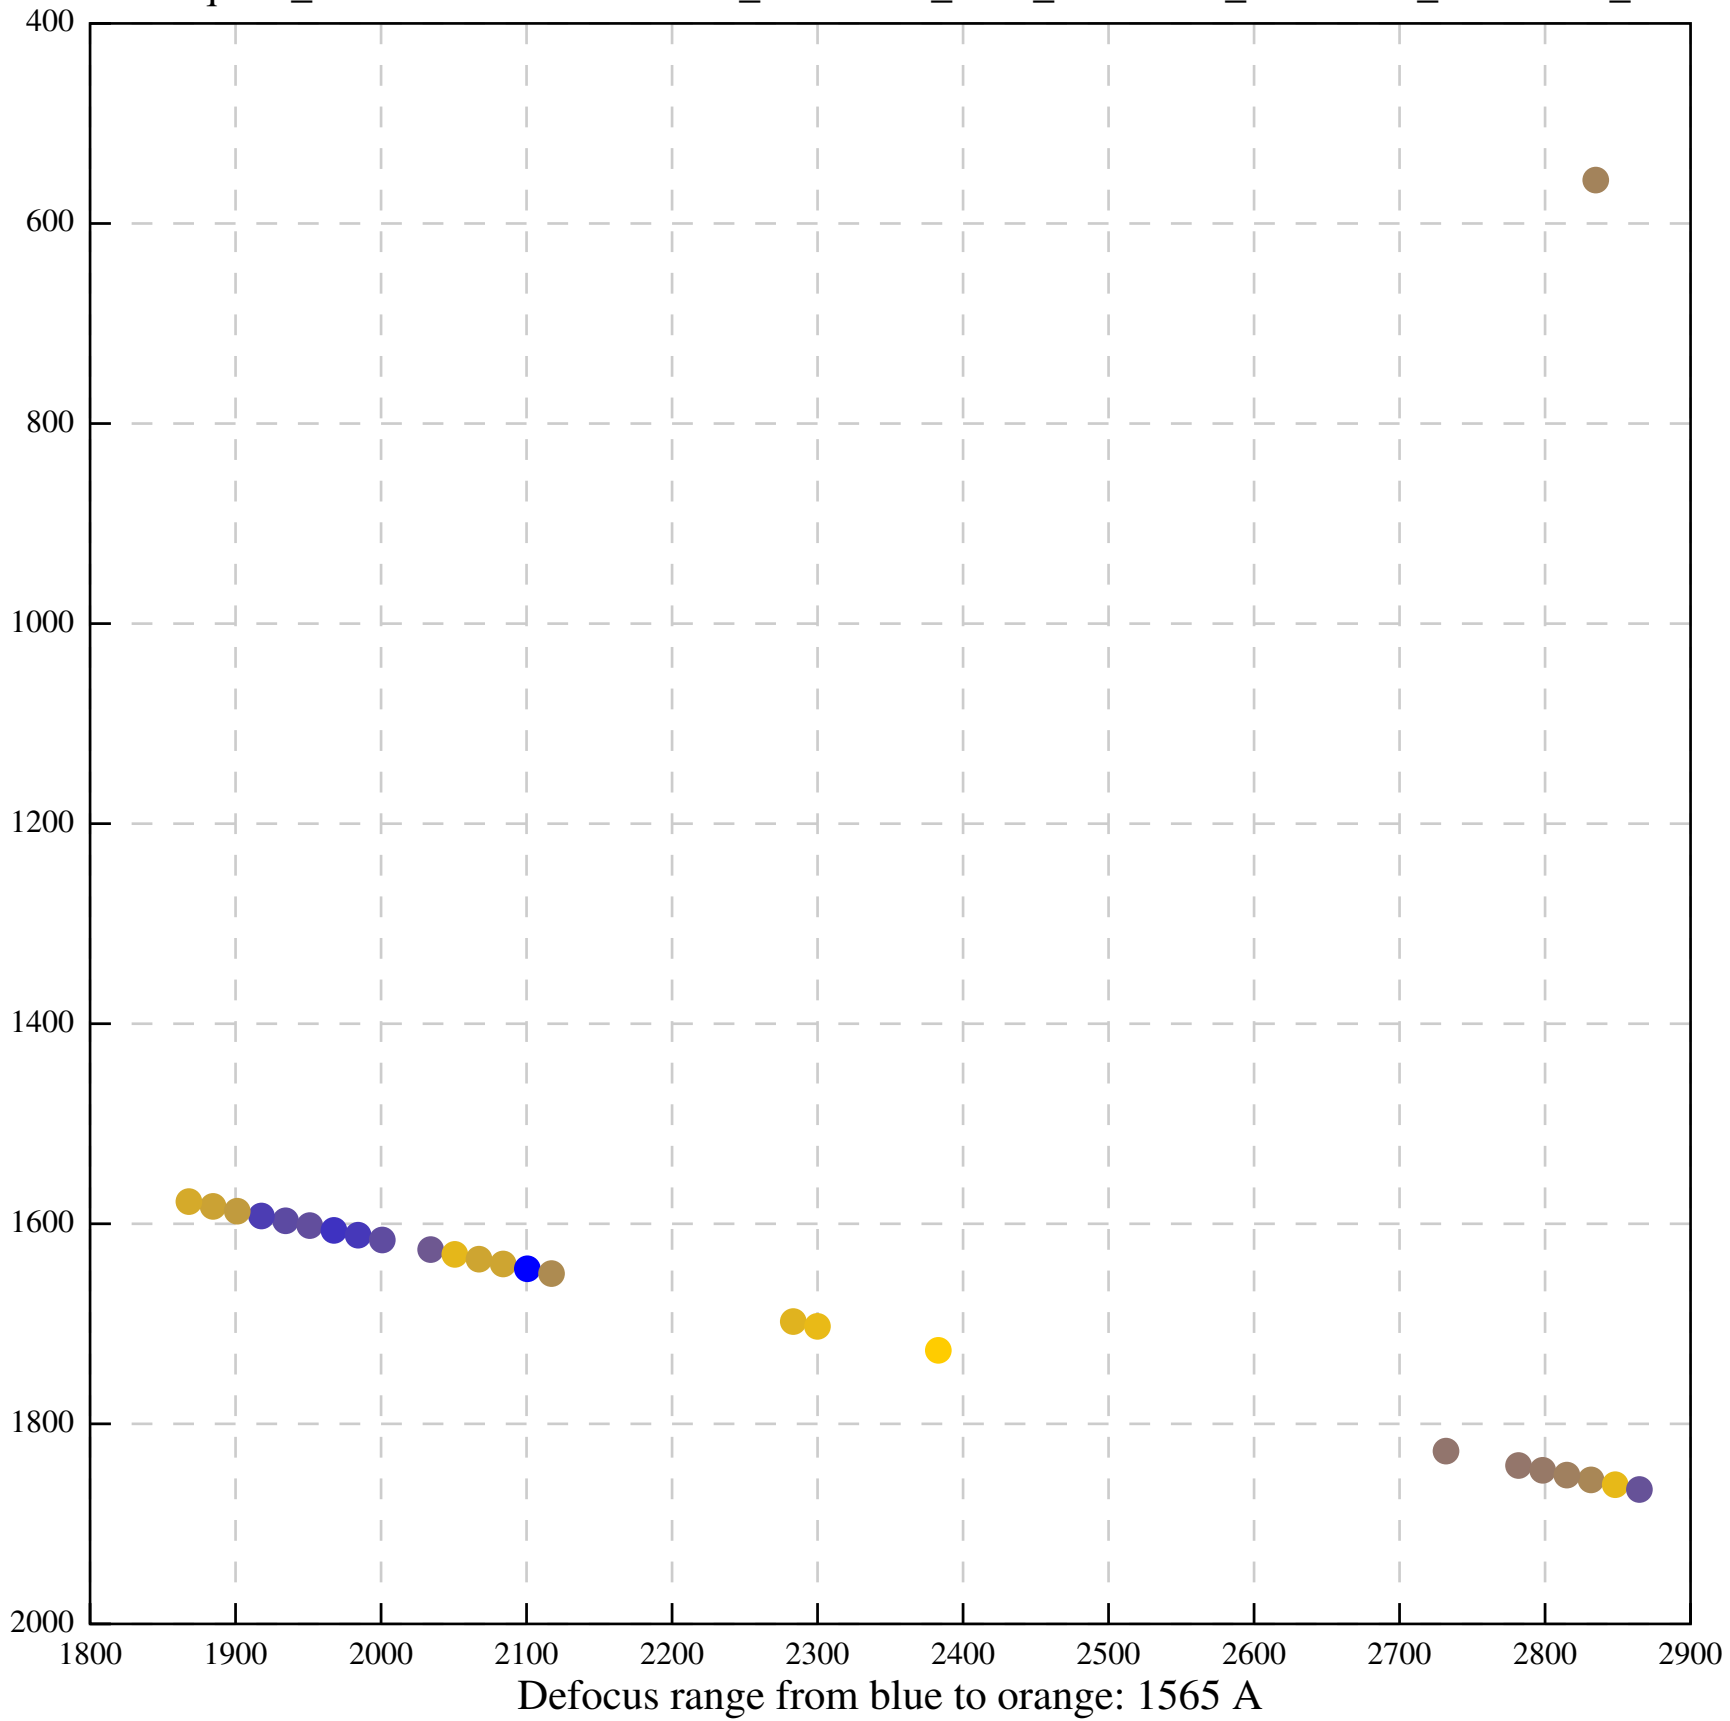

Defocus range from blue to orange: 318 A

Defocus range from blue to orange: 474 A

Defocus range from blue to orange: 732 A

Defocus range from blue to orange: 551 A

Defocus range from blue to orange: 460 A

Defocus range from blue to orange: 497 A

Defocus range from blue to orange: 166 A

Defocus range from blue to orange: 241 A

Defocus range from blue to orange: 375 A

Defocus range from blue to orange: 901 A

Defocus range from blue to orange: 54 A

Defocus range from blue to orange: 70 A

Defocus range from blue to orange: 118 A

Defocus range from blue to orange: 557 A

Defocus range from blue to orange: 556 Å

Defocus range from blue to orange: 394 A