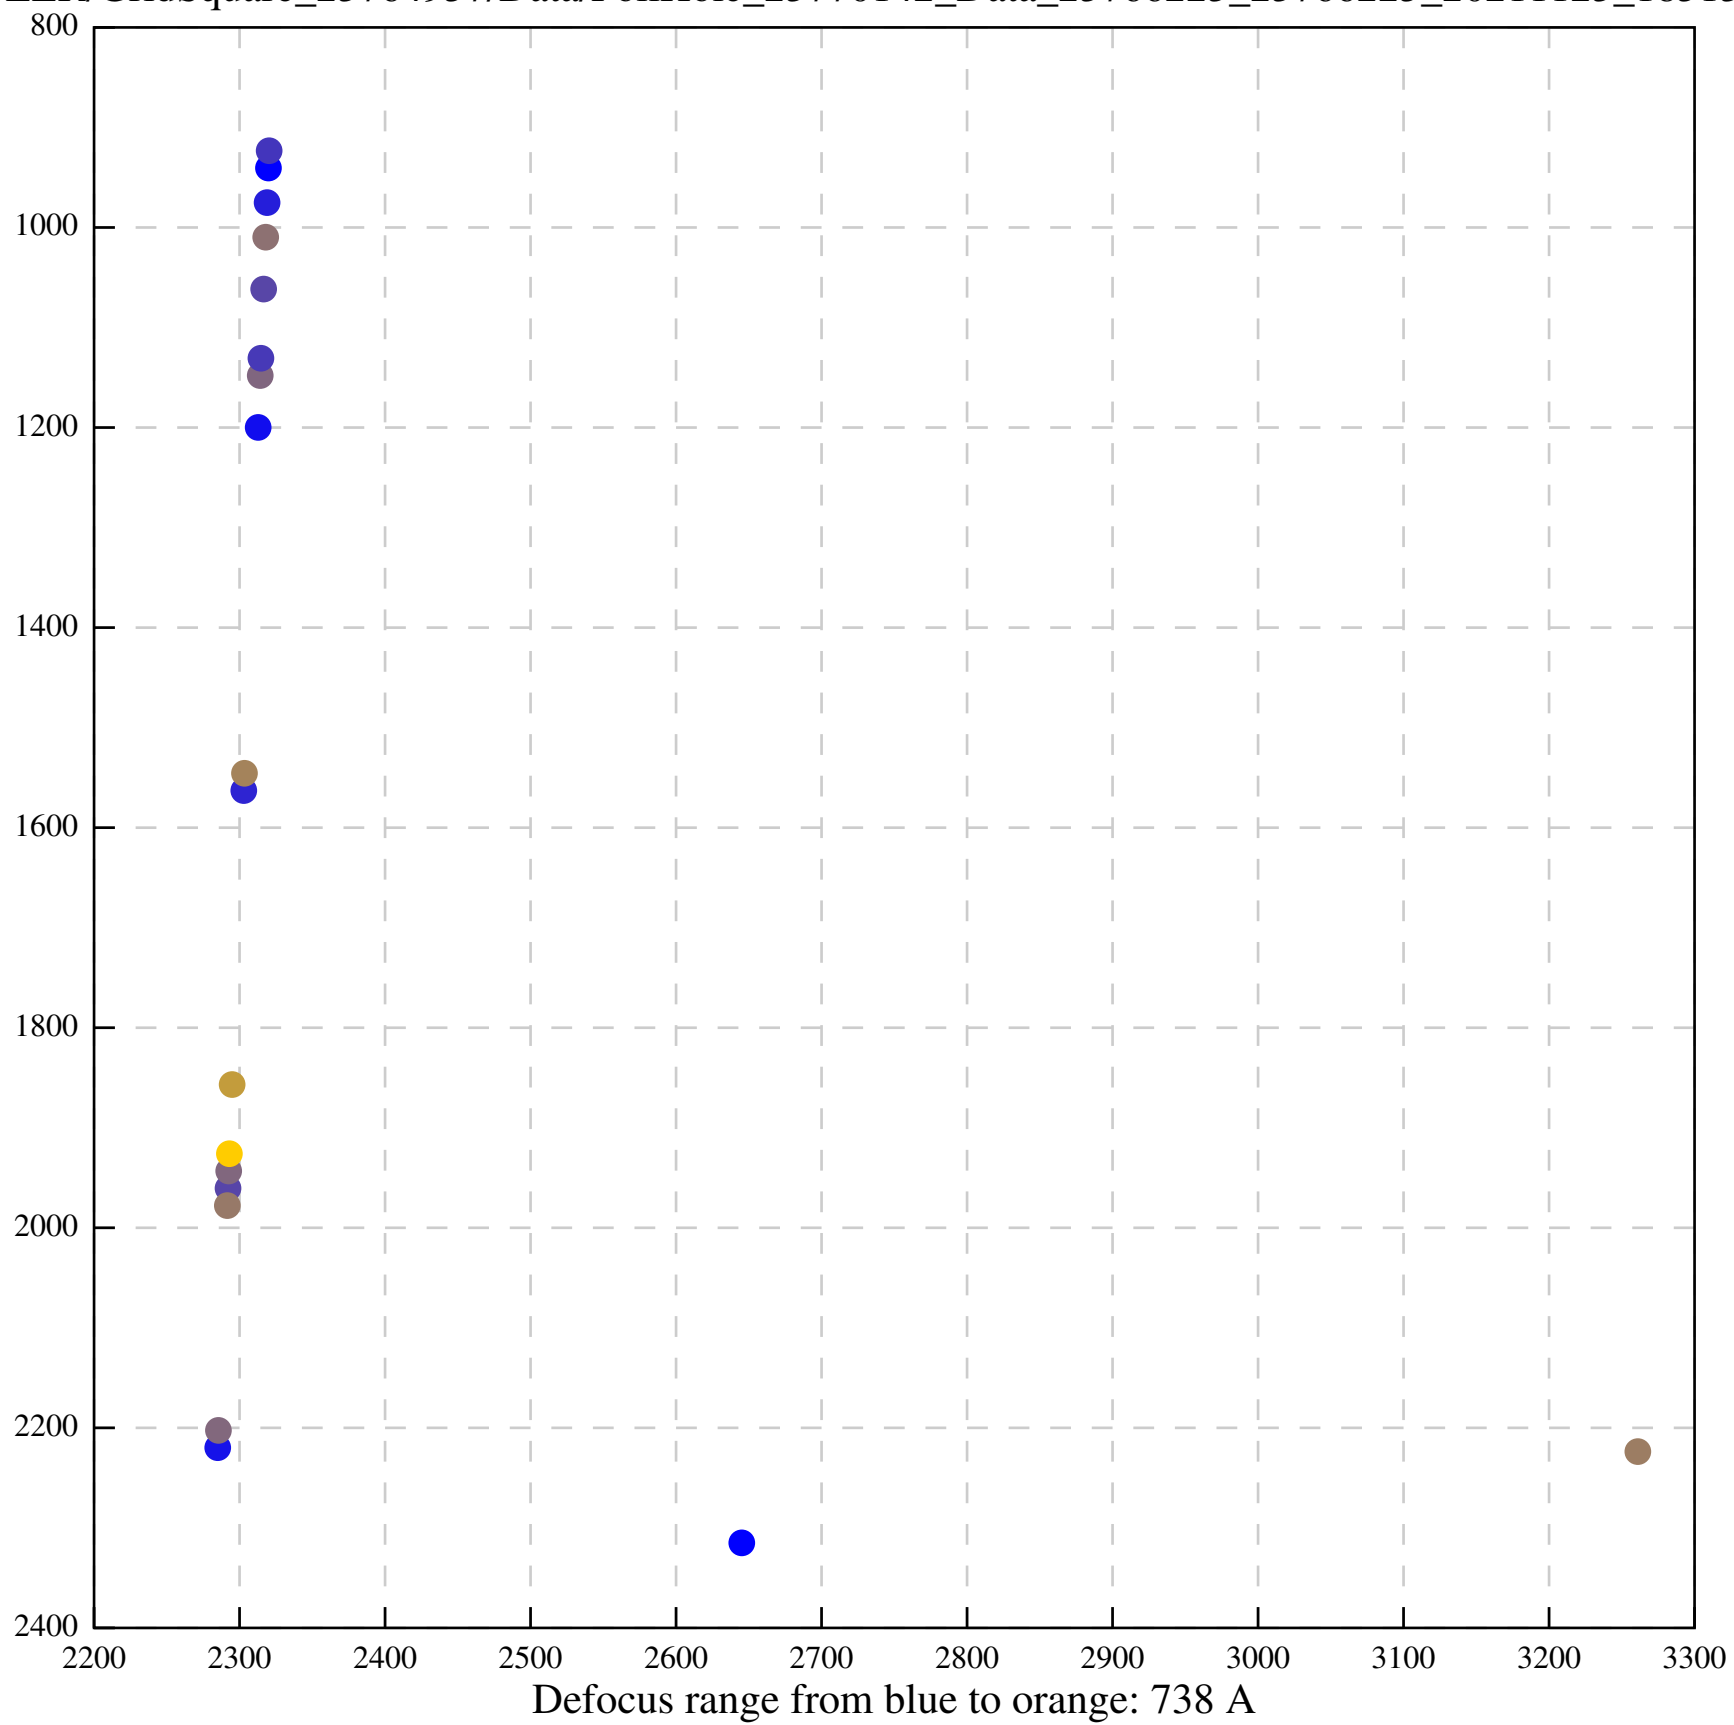

Defocus range from blue to orange: 29 A

Defocus range from blue to orange: 191 A

Defocus range from blue to orange: 452 A

Defocus range from blue to orange: 217 A

Defocus range from blue to orange: 277 A

Defocus range from blue to orange: 442 A

Defocus range from blue to orange: 406 A

Defocus range from blue to orange: 385 A

Defocus range from blue to orange: 704 A

Defocus range from blue to orange: 283 A

Defocus range from blue to orange: 10 A

Defocus range from blue to orange: 0 Å

Defocus range from blue to orange: 169 A

Defocus range from blue to orange: 709 A

Defocus range from blue to orange: 66 A

Defocus range from blue to orange: 357 A

Defocus range from blue to orange: 1026 A

Defocus range from blue to orange: 519 A

Defocus range from blue to orange: 16 A

Defocus range from blue to orange: 211 A

Defocus range from blue to orange: 0 A

Defocus range from blue to orange: 150 A

Defocus range from blue to orange: 459 A