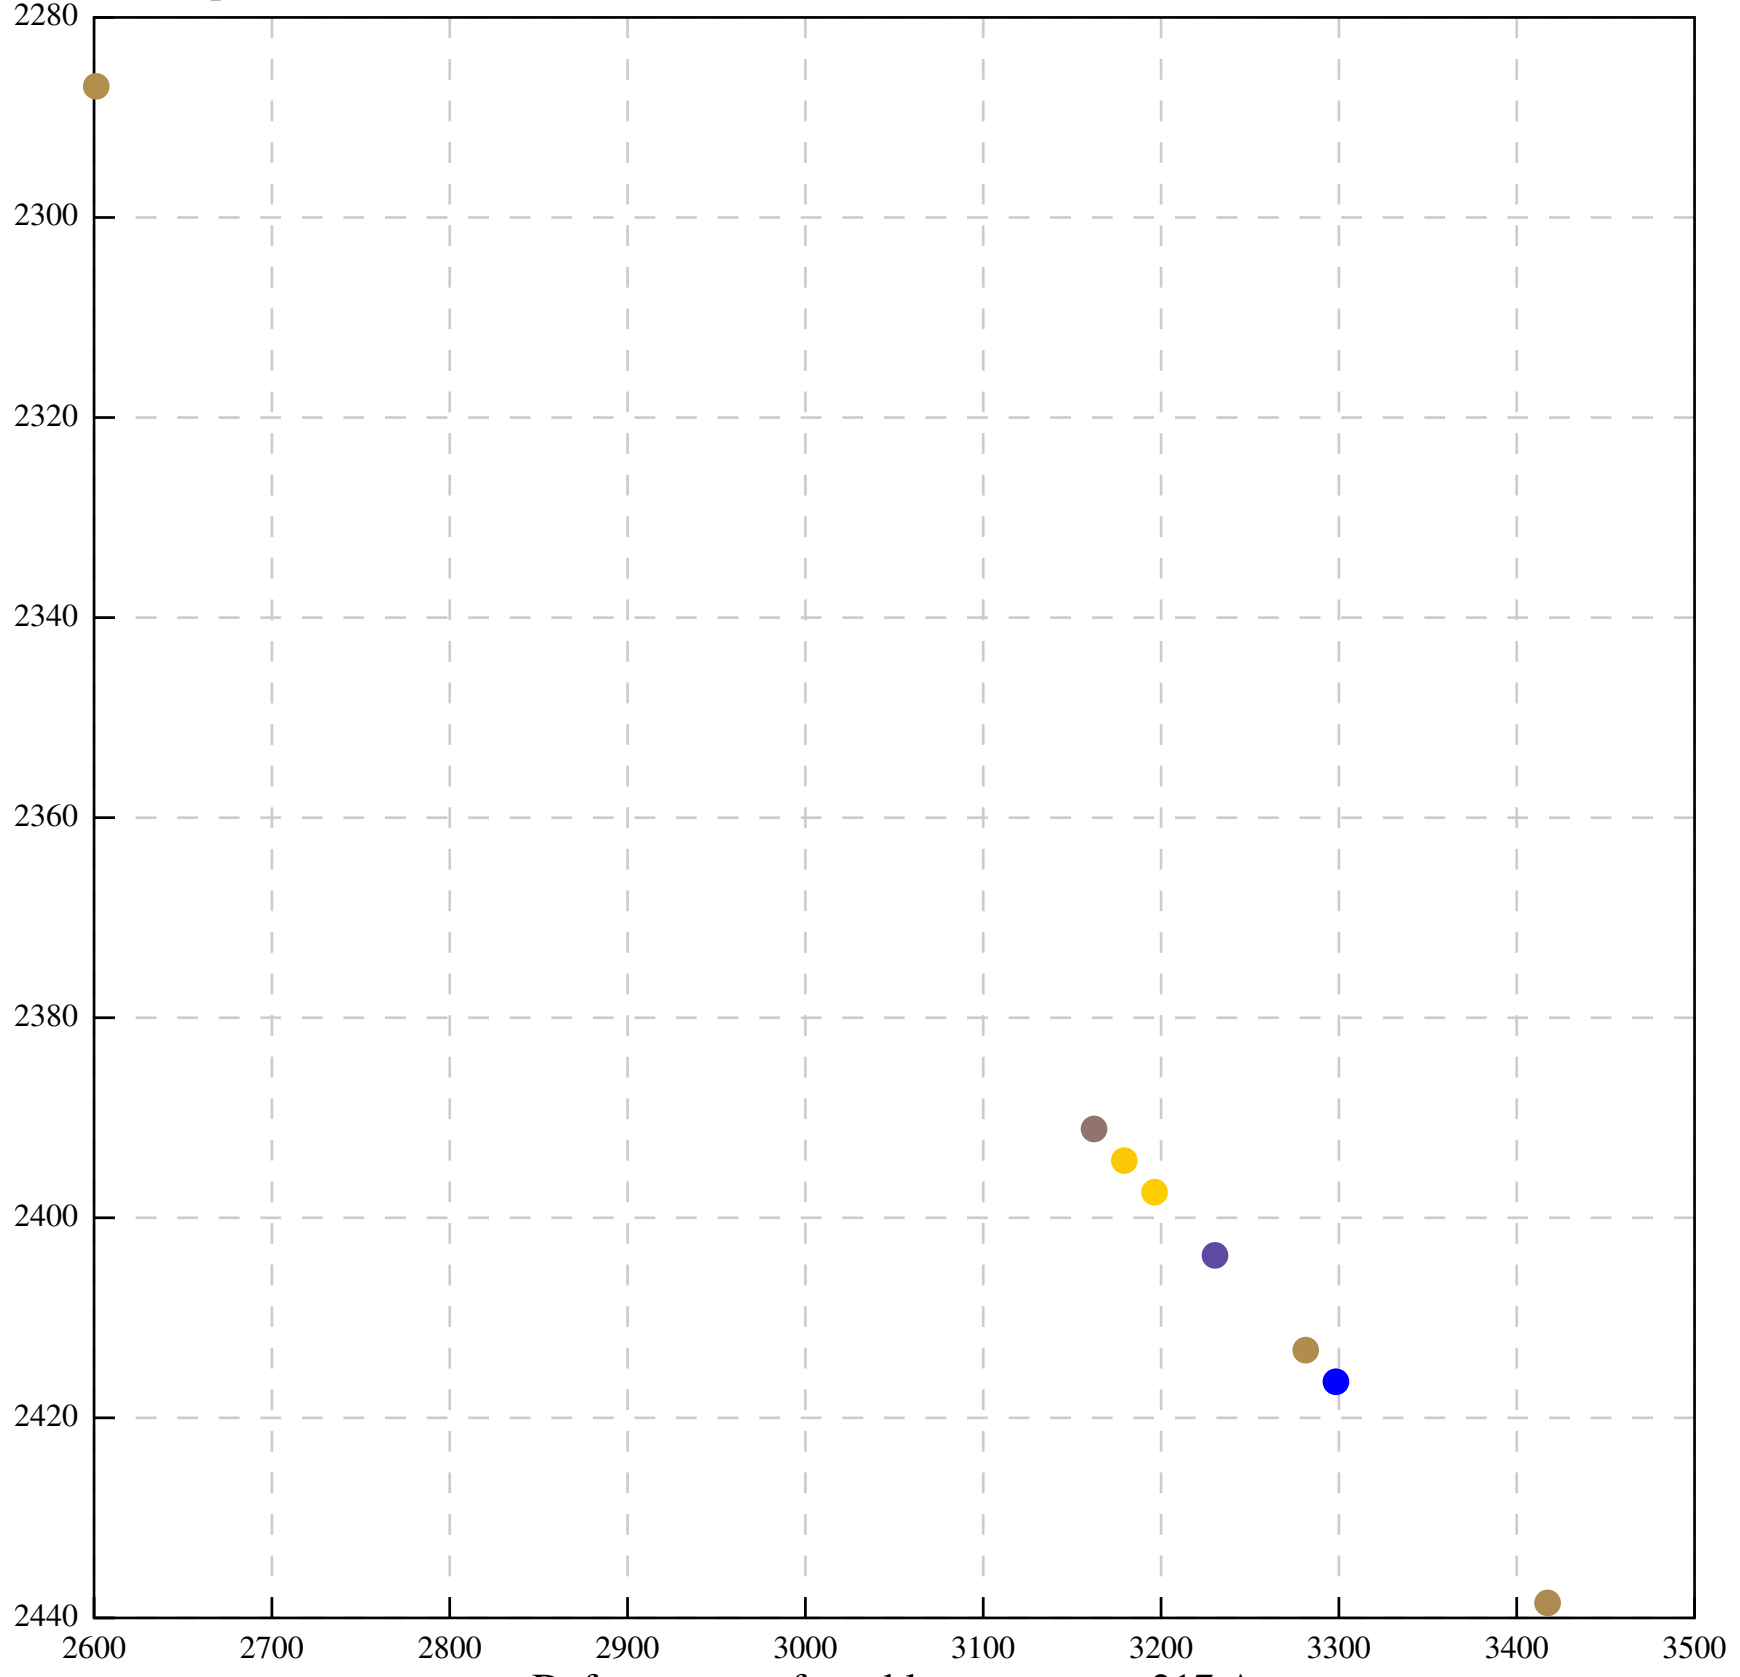

Defocus range from blue to orange: 171 A

Defocus range from blue to orange: 147 A

Defocus range from blue to orange: 469 A

Defocus range from blue to orange: 356 A

Defocus range from blue to orange: 221 A

Defocus range from blue to orange: 29 A

Defocus range from blue to orange: 191 A

Defocus range from blue to orange: 452 A

Defocus range from blue to orange: 217 A

Defocus range from blue to orange: 277 A

Defocus range from blue to orange: 442 A

Defocus range from blue to orange: 406 A

Defocus range from blue to orange: 385 A

Defocus range from blue to orange: 704 A

Defocus range from blue to orange: 283 A

Defocus range from blue to orange: 10 A

Defocus range from blue to orange: 0 Å

Defocus range from blue to orange: 169 A

Defocus range from blue to orange: 709 A

Defocus range from blue to orange: 66 A

Defocus range from blue to orange: 357 A

Defocus range from blue to orange: 1026 A