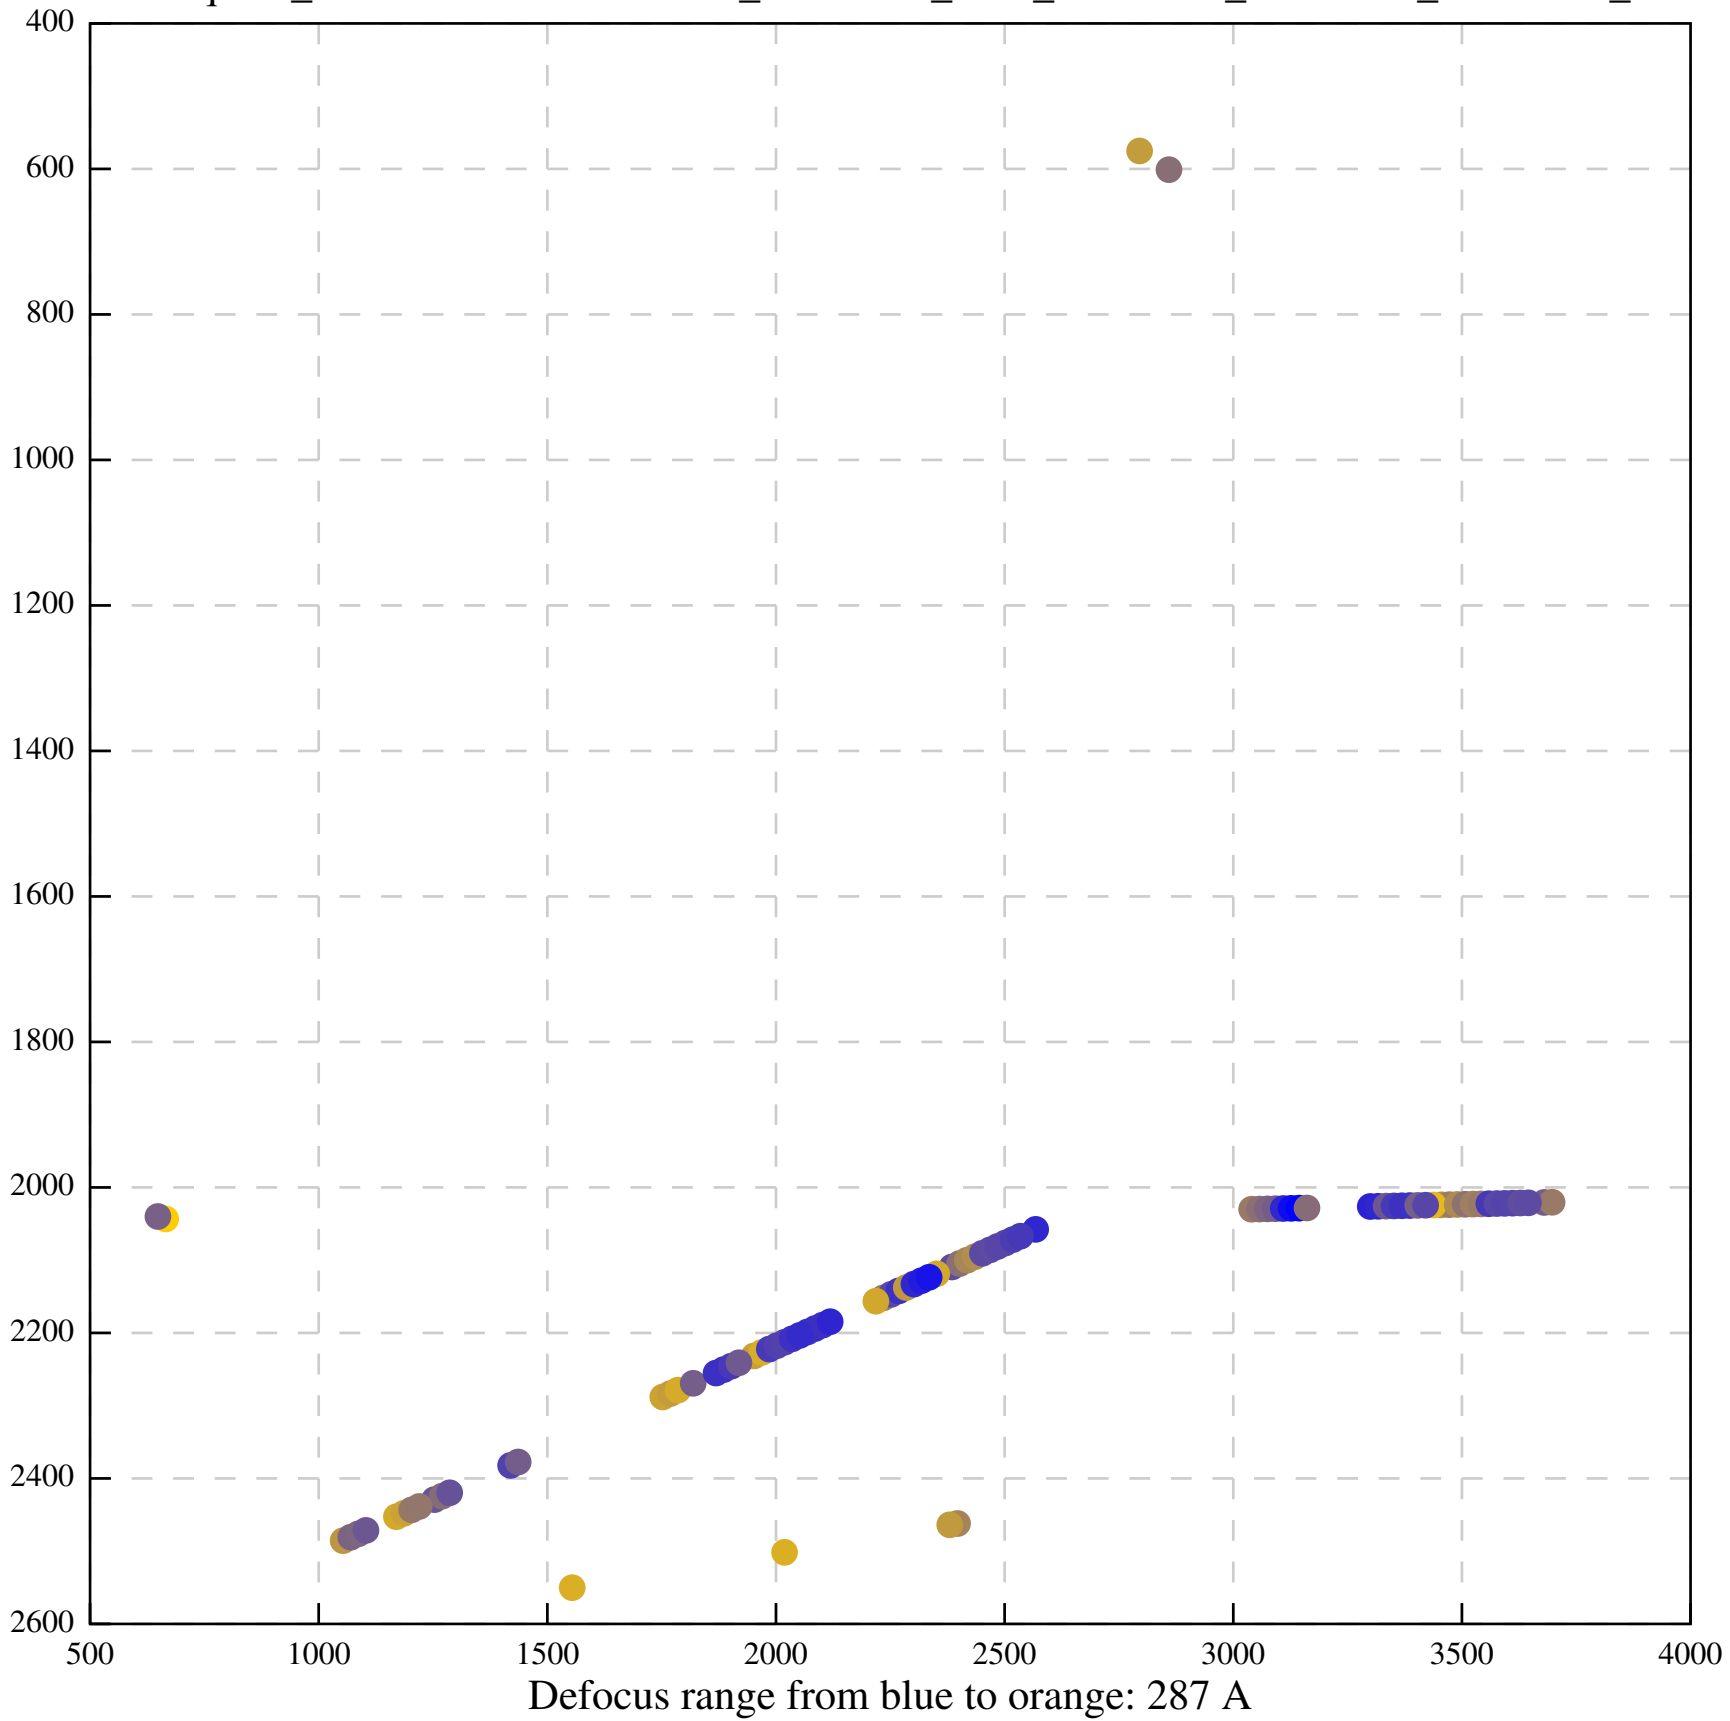

Defocus range from blue to orange: 318 A

Defocus range from blue to orange: 474 A

Defocus range from blue to orange: 732 A

Defocus range from blue to orange: 551 A

Defocus range from blue to orange: 460 A

Defocus range from blue to orange: 497 A

Defocus range from blue to orange: 166 A

Defocus range from blue to orange: 241 A

Defocus range from blue to orange: 375 A

Defocus range from blue to orange: 901 A

Defocus range from blue to orange: 54 A

Defocus range from blue to orange: 70 A

Defocus range from blue to orange: 118 A

Defocus range from blue to orange: 557 A

Defocus range from blue to orange: 556 Å

Defocus range from blue to orange: 394 A