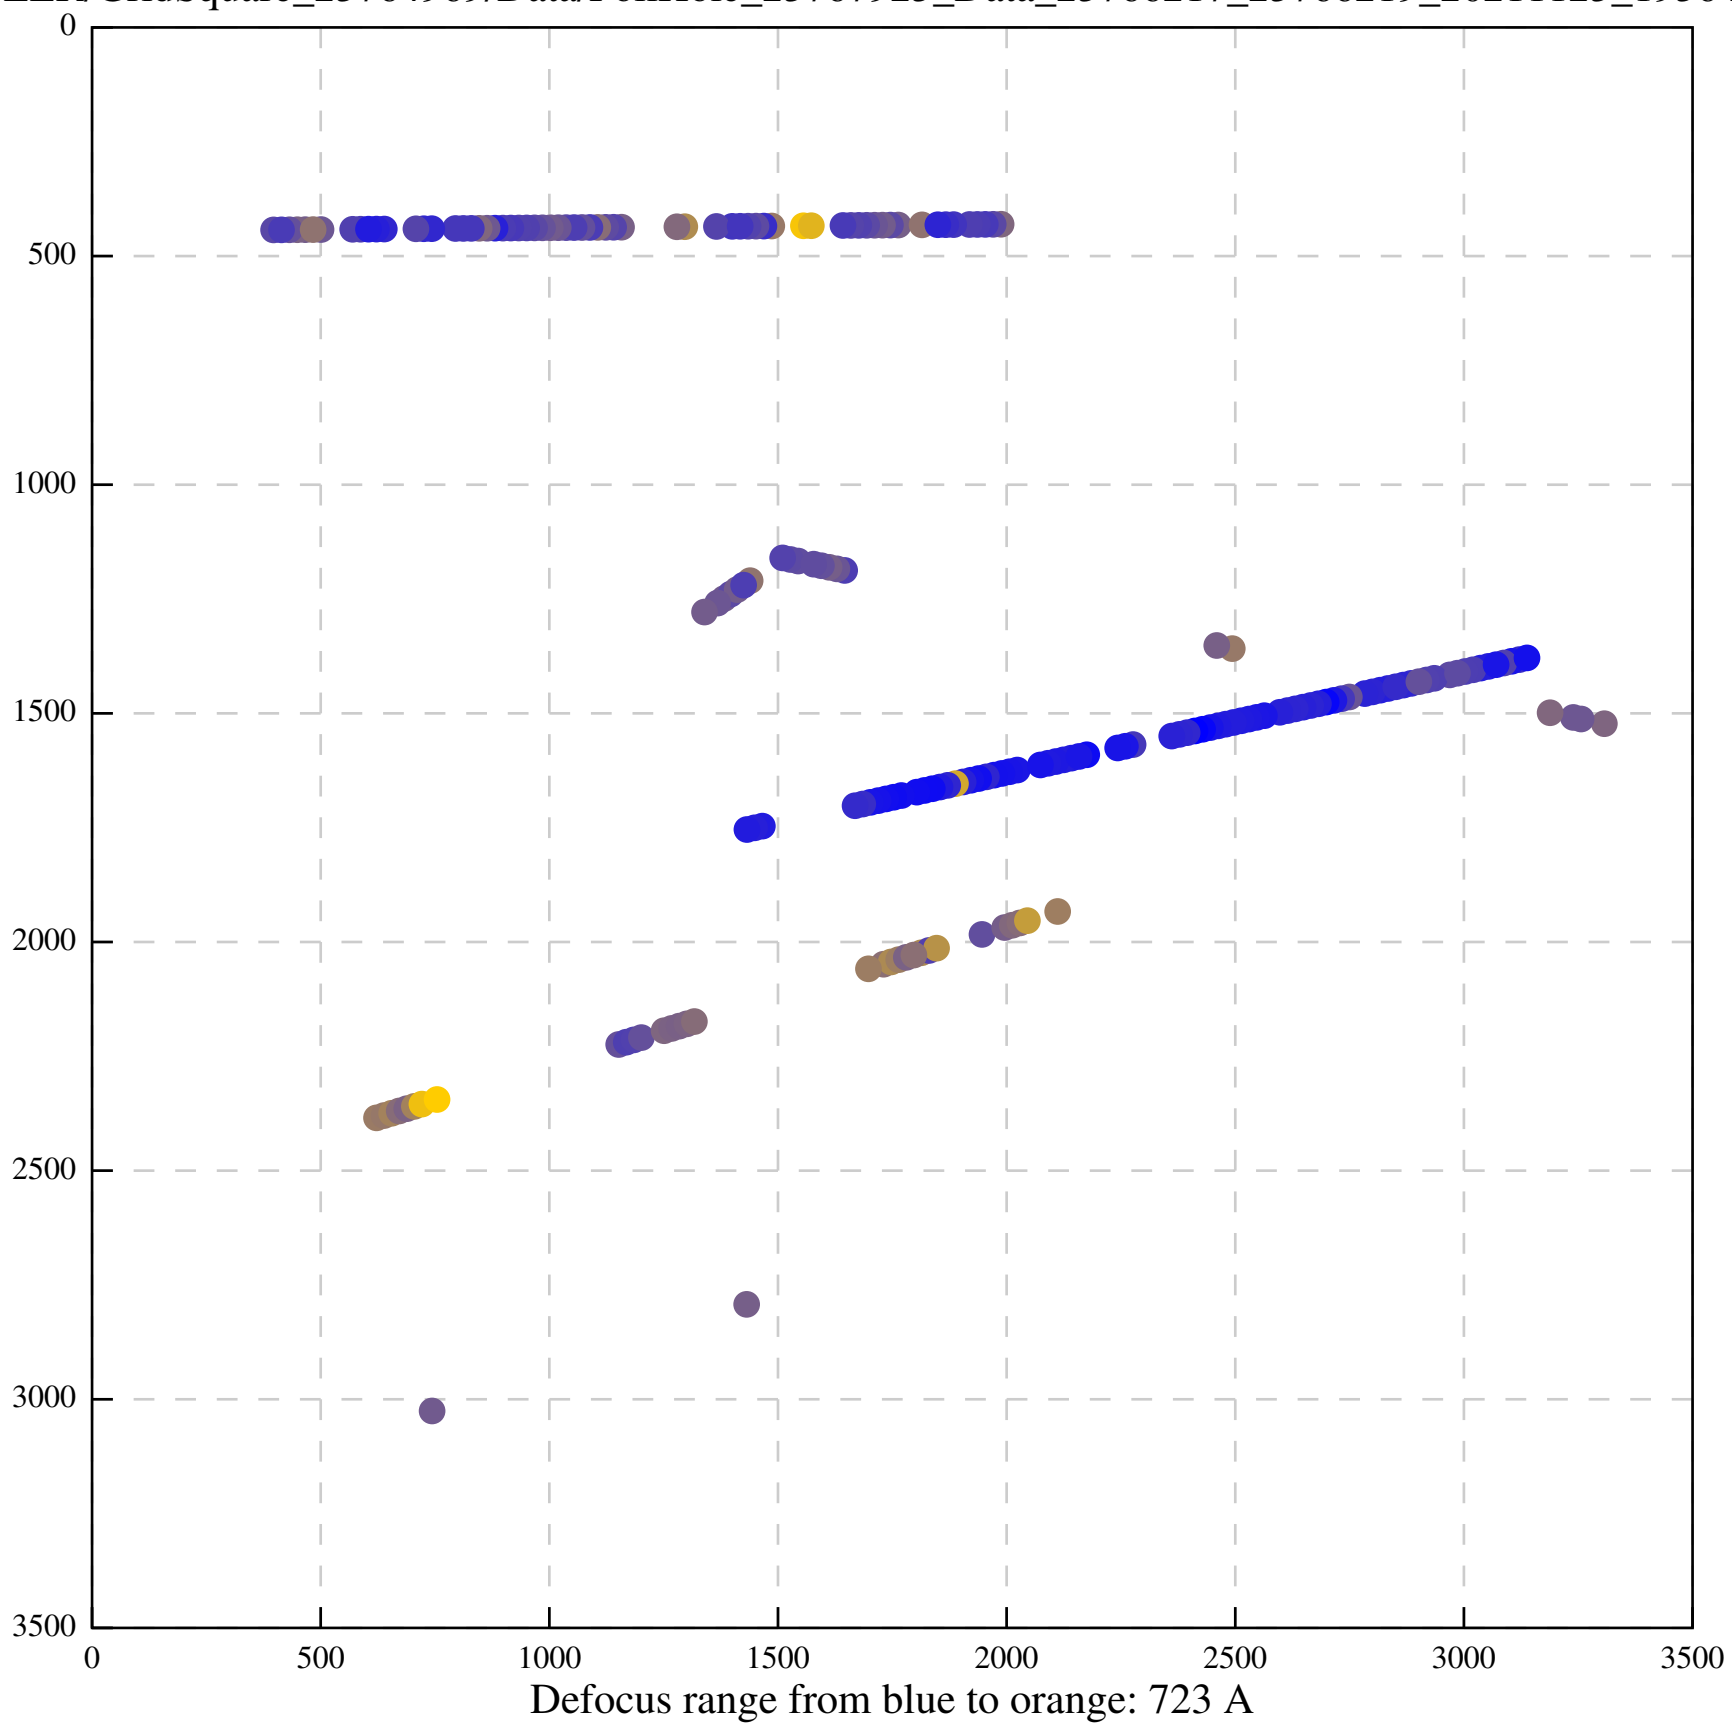

Defocus range from blue to orange: 0 A

Defocus range from blue to orange: 65 A

Defocus range from blue to orange: 382 A

Defocus range from blue to orange: 170 A

Defocus range from blue to orange: 874 A

Defocus range from blue to orange: 793 A

Defocus range from blue to orange: 189 A

Defocus range from blue to orange: 1136 A

Defocus range from blue to orange: 690 A

Defocus range from blue to orange: 393 A

Defocus range from blue to orange: 119 Å

Defocus range from blue to orange: 426 A

Defocus range from blue to orange: 396 A

Defocus range from blue to orange: 269 A

Defocus range from blue to orange: 460 A

Defocus range from blue to orange: 109 A

Defocus range from blue to orange: 58 A

Defocus range from blue to orange: 305 A

Defocus range from blue to orange: 167 A

Defocus range from blue to orange: 0 A

Defocus range from blue to orange: 422 A

Defocus range from blue to orange: 348 A