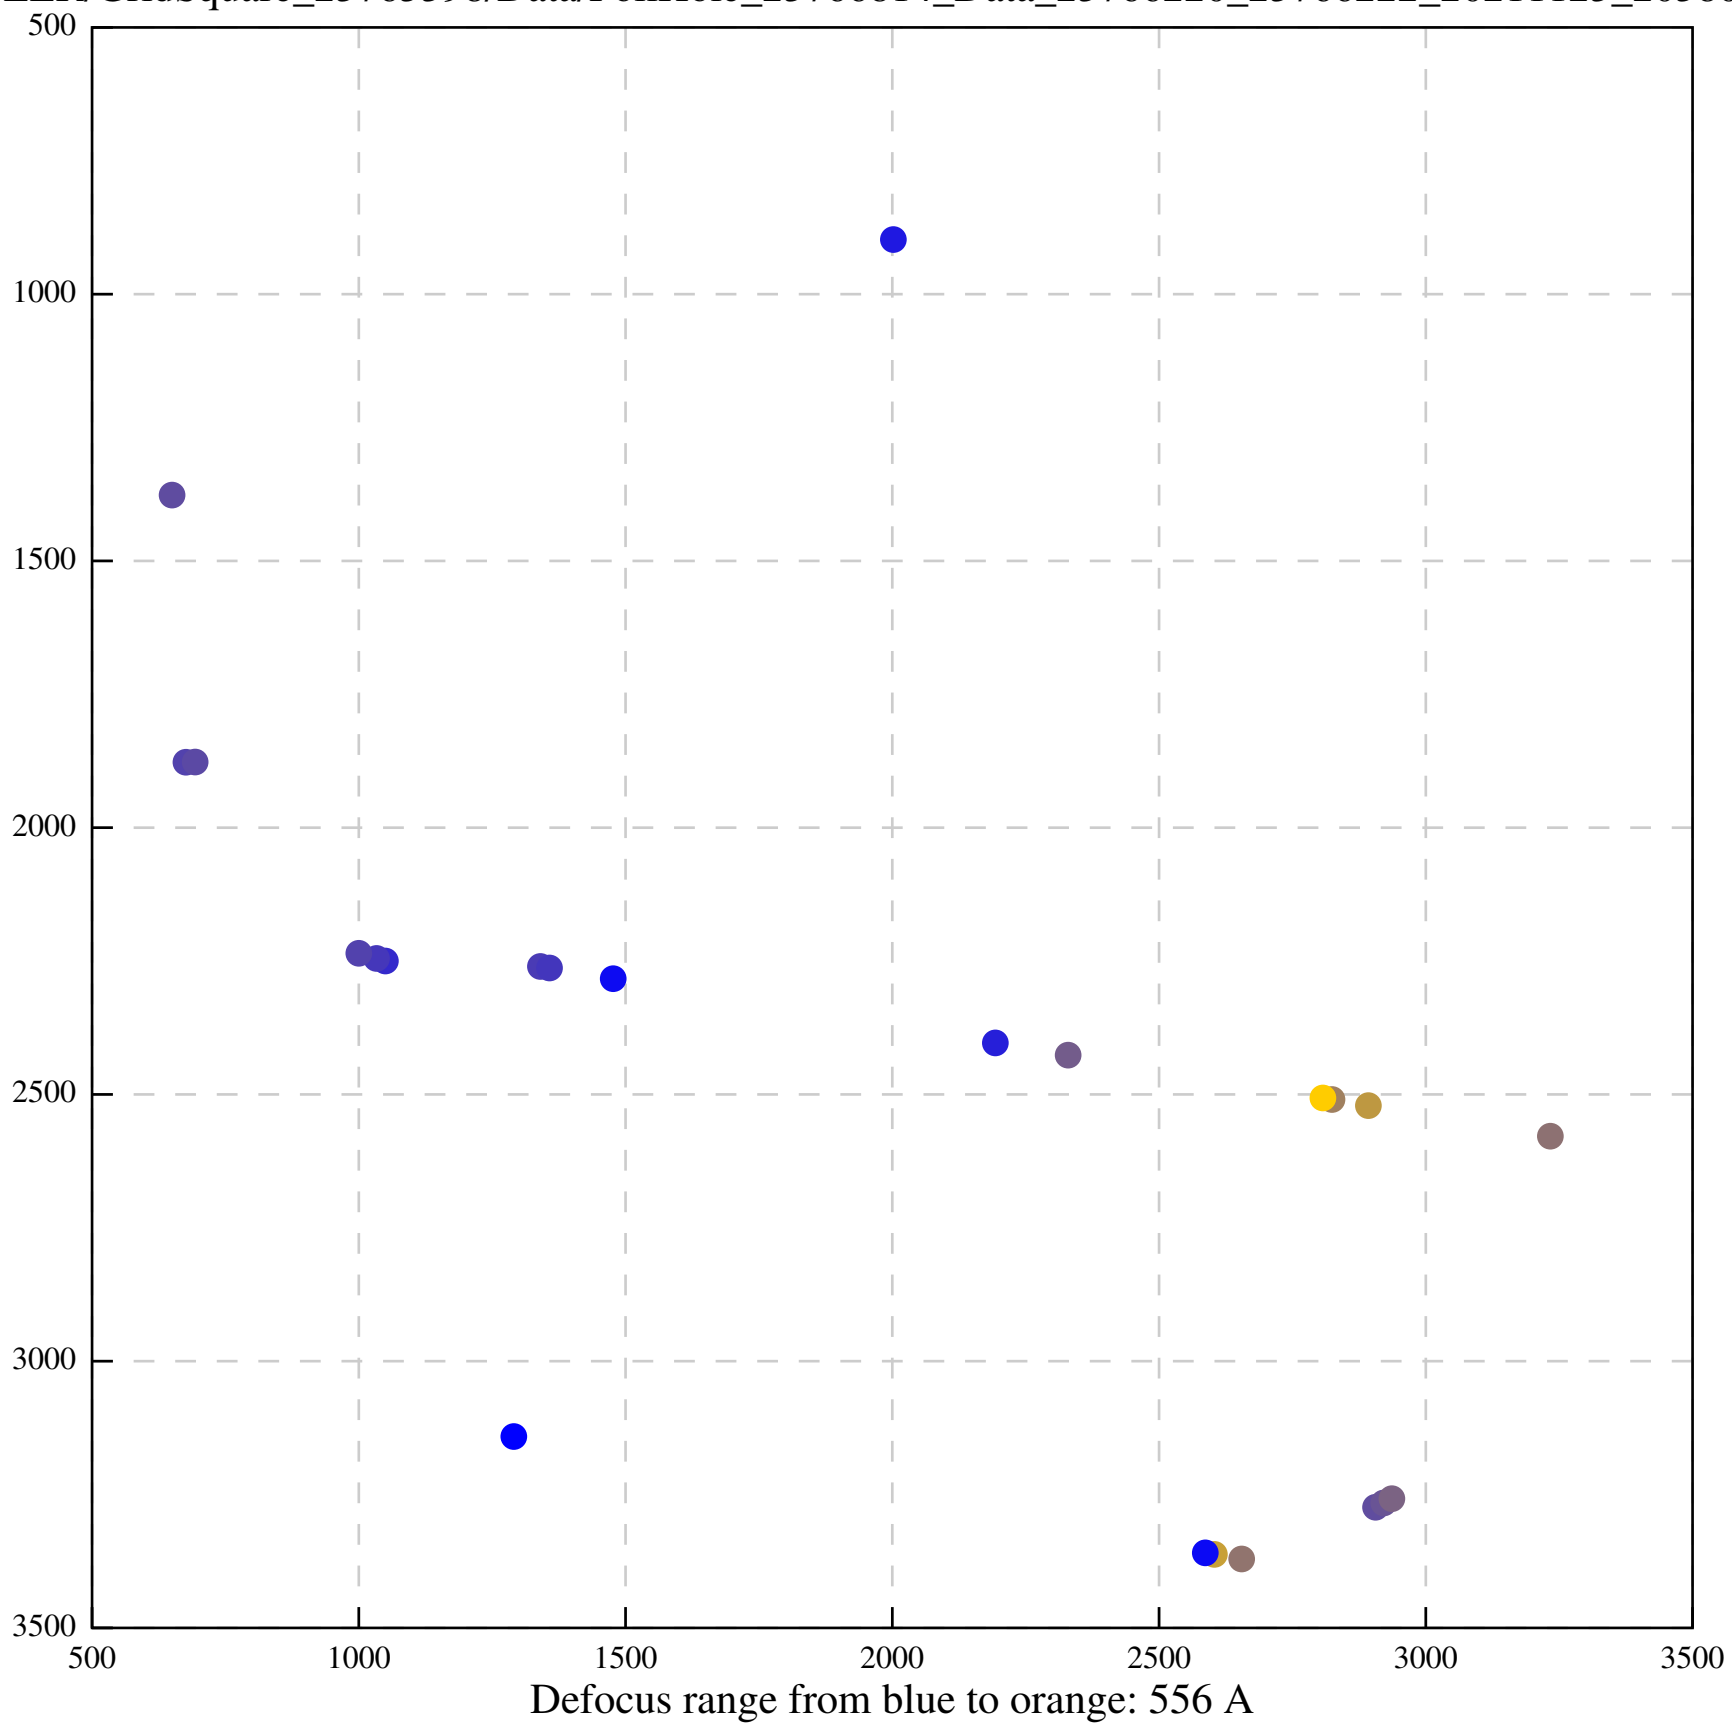

Defocus range from blue to orange: 497 A

Defocus range from blue to orange: 166 A

Defocus range from blue to orange: 241 A

Defocus range from blue to orange: 375 A

Defocus range from blue to orange: 901 A

Defocus range from blue to orange: 54 A

Defocus range from blue to orange: 70 A

Defocus range from blue to orange: 118 A

Defocus range from blue to orange: 557 A

Defocus range from blue to orange: 556 Å

Defocus range from blue to orange: 394 A

Defocus range from blue to orange: 251 A

Defocus range from blue to orange: 401 A

Defocus range from blue to orange: 473 A

Defocus range from blue to orange: 790 A

Defocus range from blue to orange: 0 A

Defocus range from blue to orange: 513 A