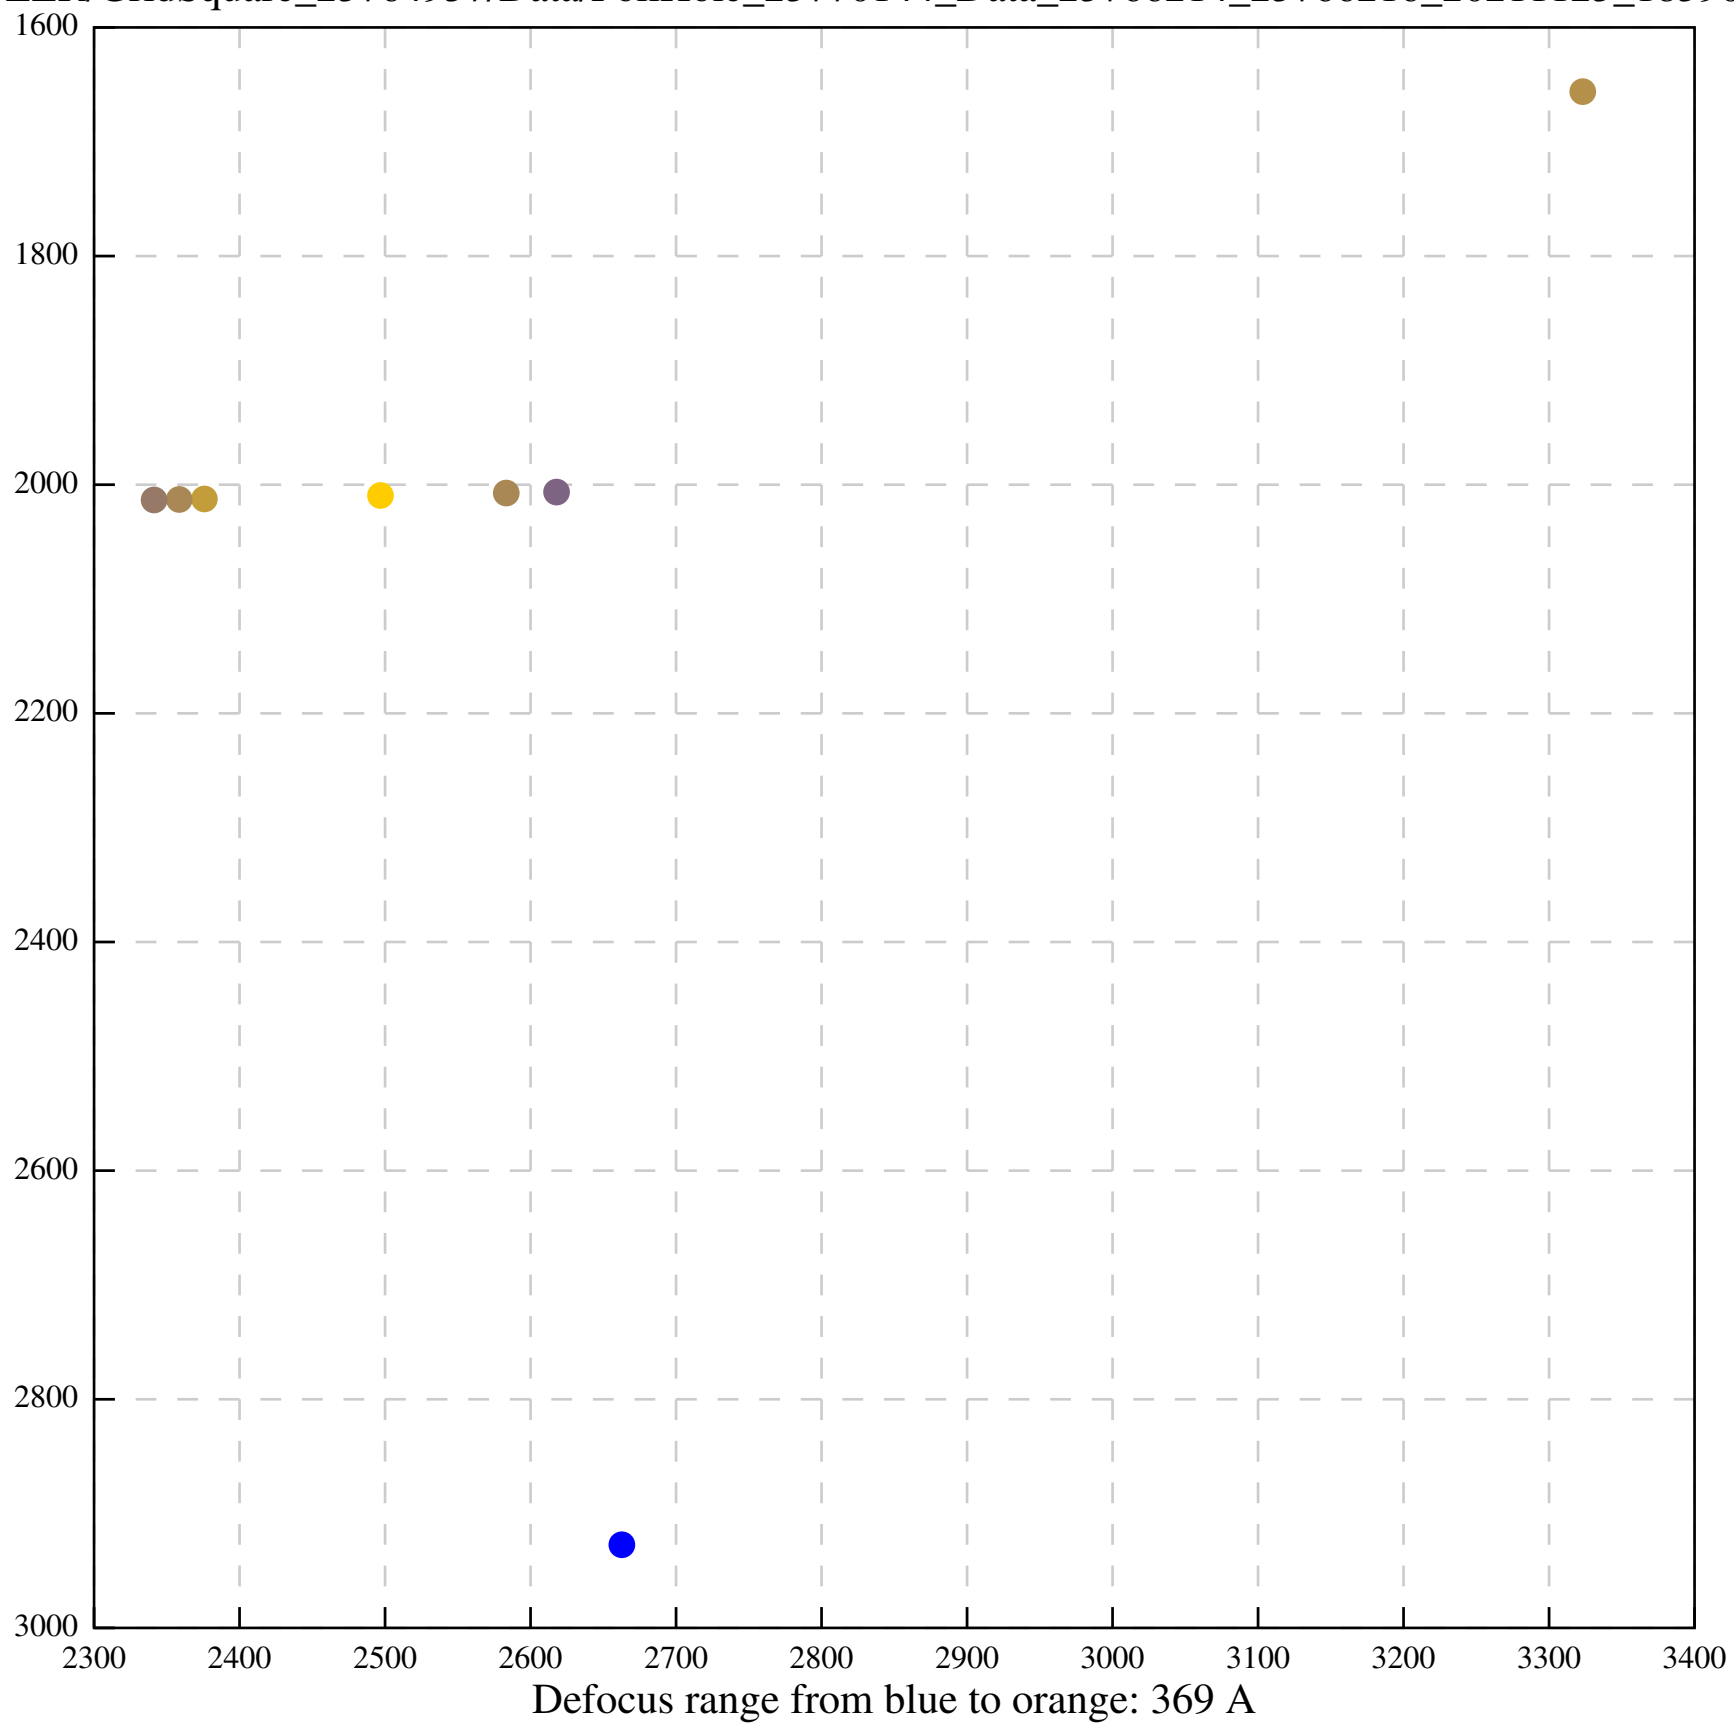

Defocus range from blue to orange: 29 A

Defocus range from blue to orange: 191 A

Defocus range from blue to orange: 452 A

Defocus range from blue to orange: 217 A

Defocus range from blue to orange: 277 A

Defocus range from blue to orange: 442 A

Defocus range from blue to orange: 406 A

Defocus range from blue to orange: 385 A

Defocus range from blue to orange: 704 A

Defocus range from blue to orange: 283 A

Defocus range from blue to orange: 10 A

Defocus range from blue to orange: 0 Å

Defocus range from blue to orange: 169 A

Defocus range from blue to orange: 709 A

Defocus range from blue to orange: 66 A

Defocus range from blue to orange: 357 A

Defocus range from blue to orange: 1026 A