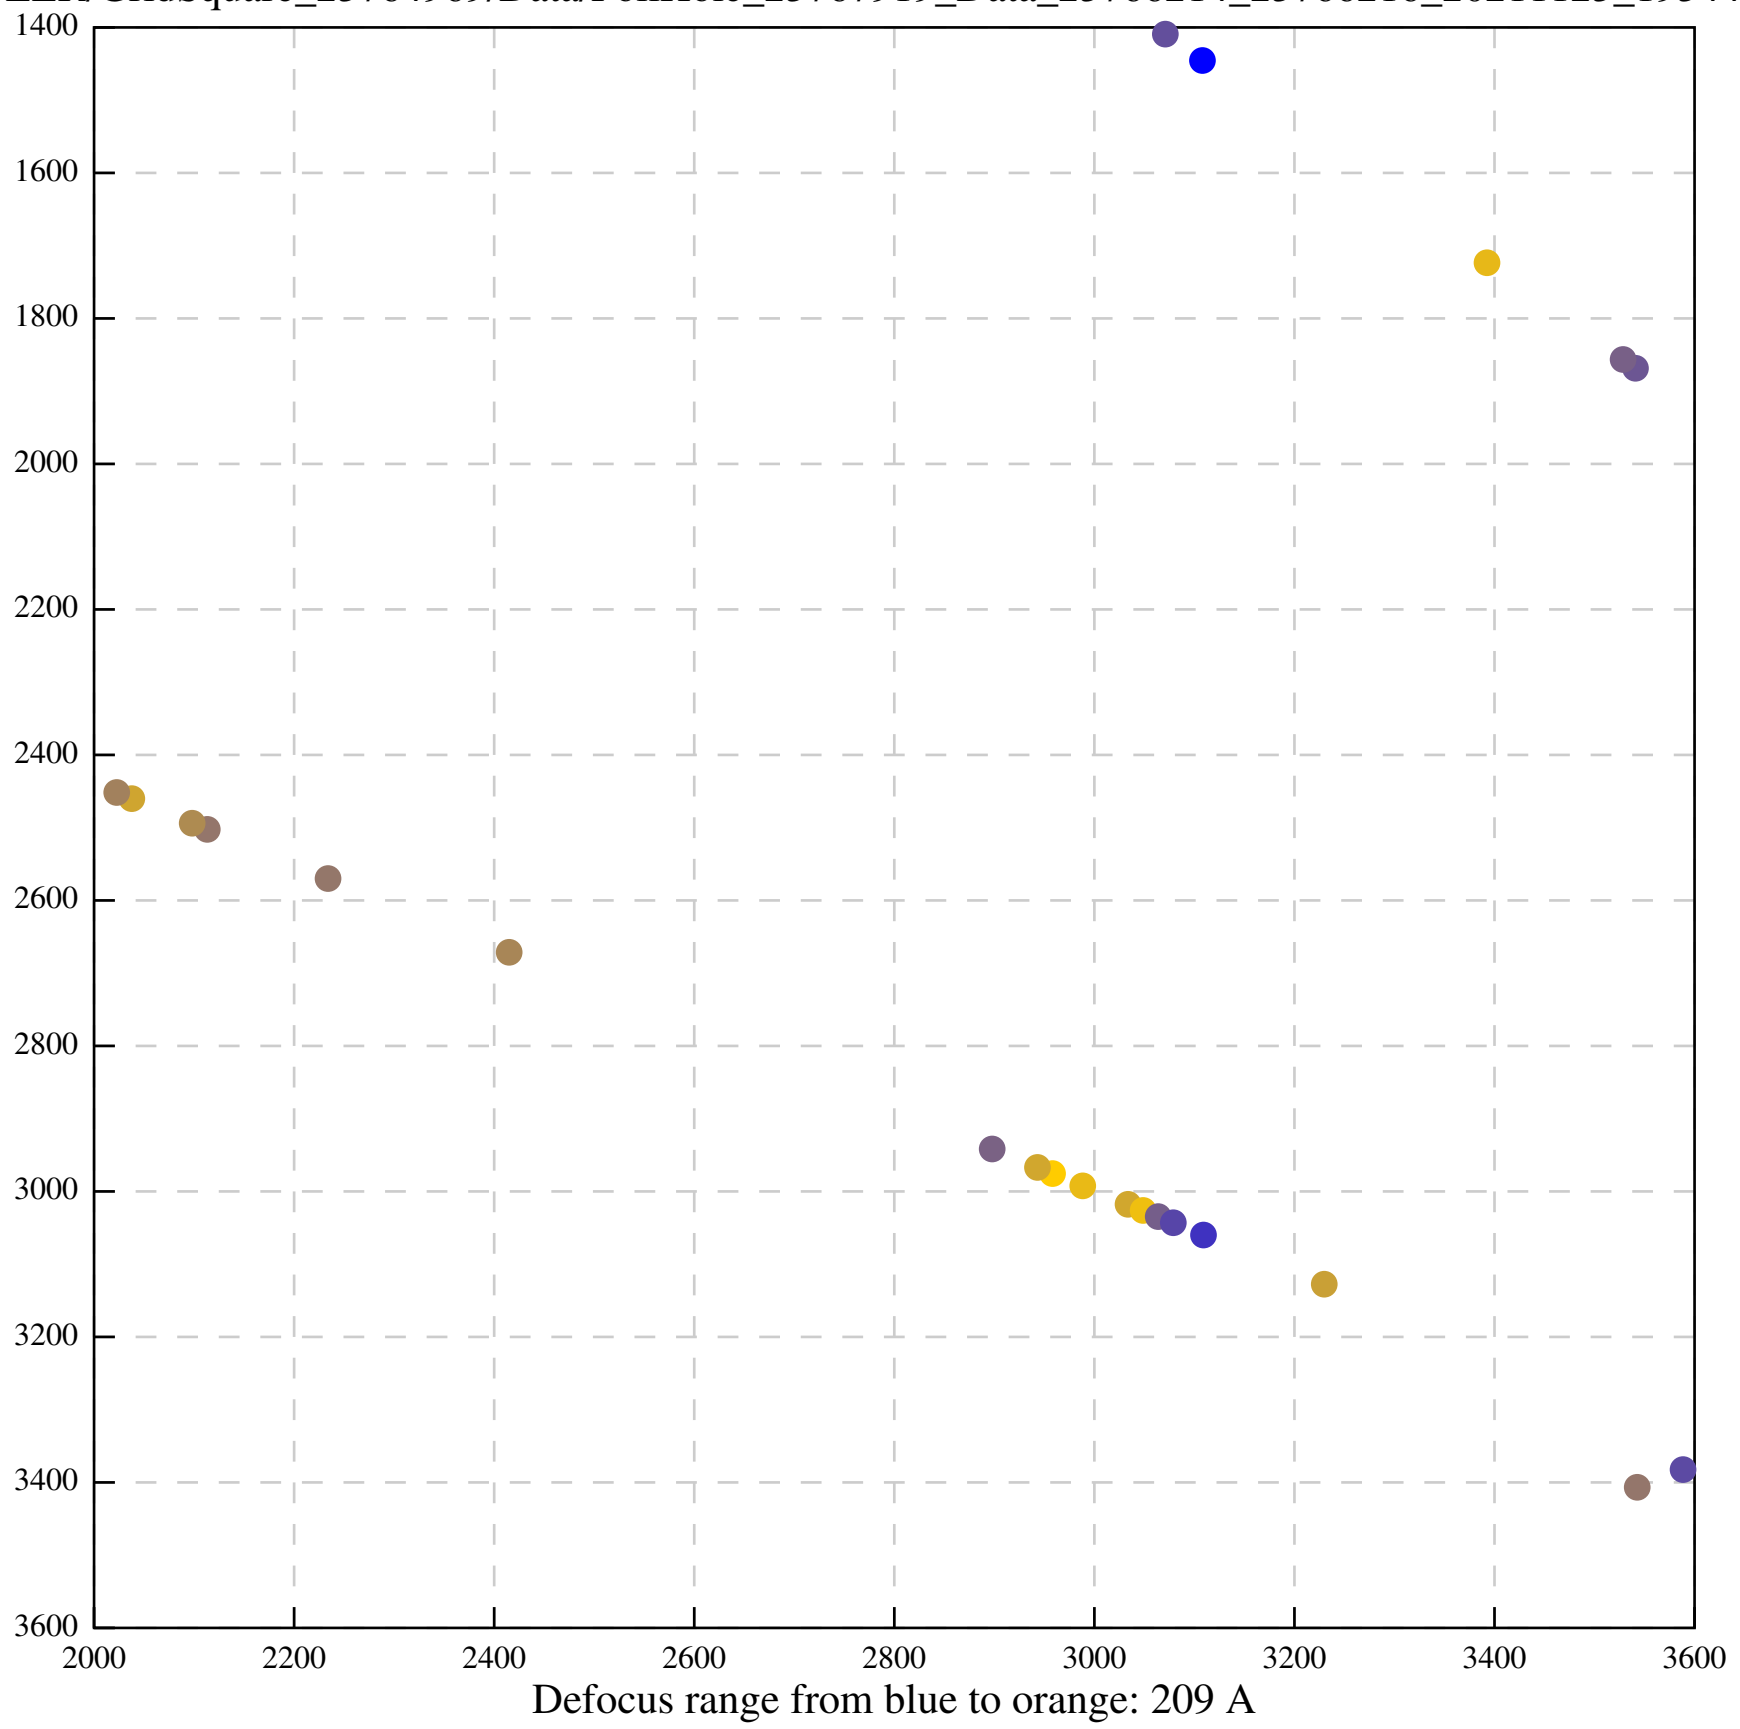

Defocus range from blue to orange: 189 A

Defocus range from blue to orange: 1136 A

Defocus range from blue to orange: 690 A

Defocus range from blue to orange: 393 A

Defocus range from blue to orange: 119 Å

Defocus range from blue to orange: 426 A

Defocus range from blue to orange: 396 A

Defocus range from blue to orange: 269 A

Defocus range from blue to orange: 460 A

Defocus range from blue to orange: 109 A