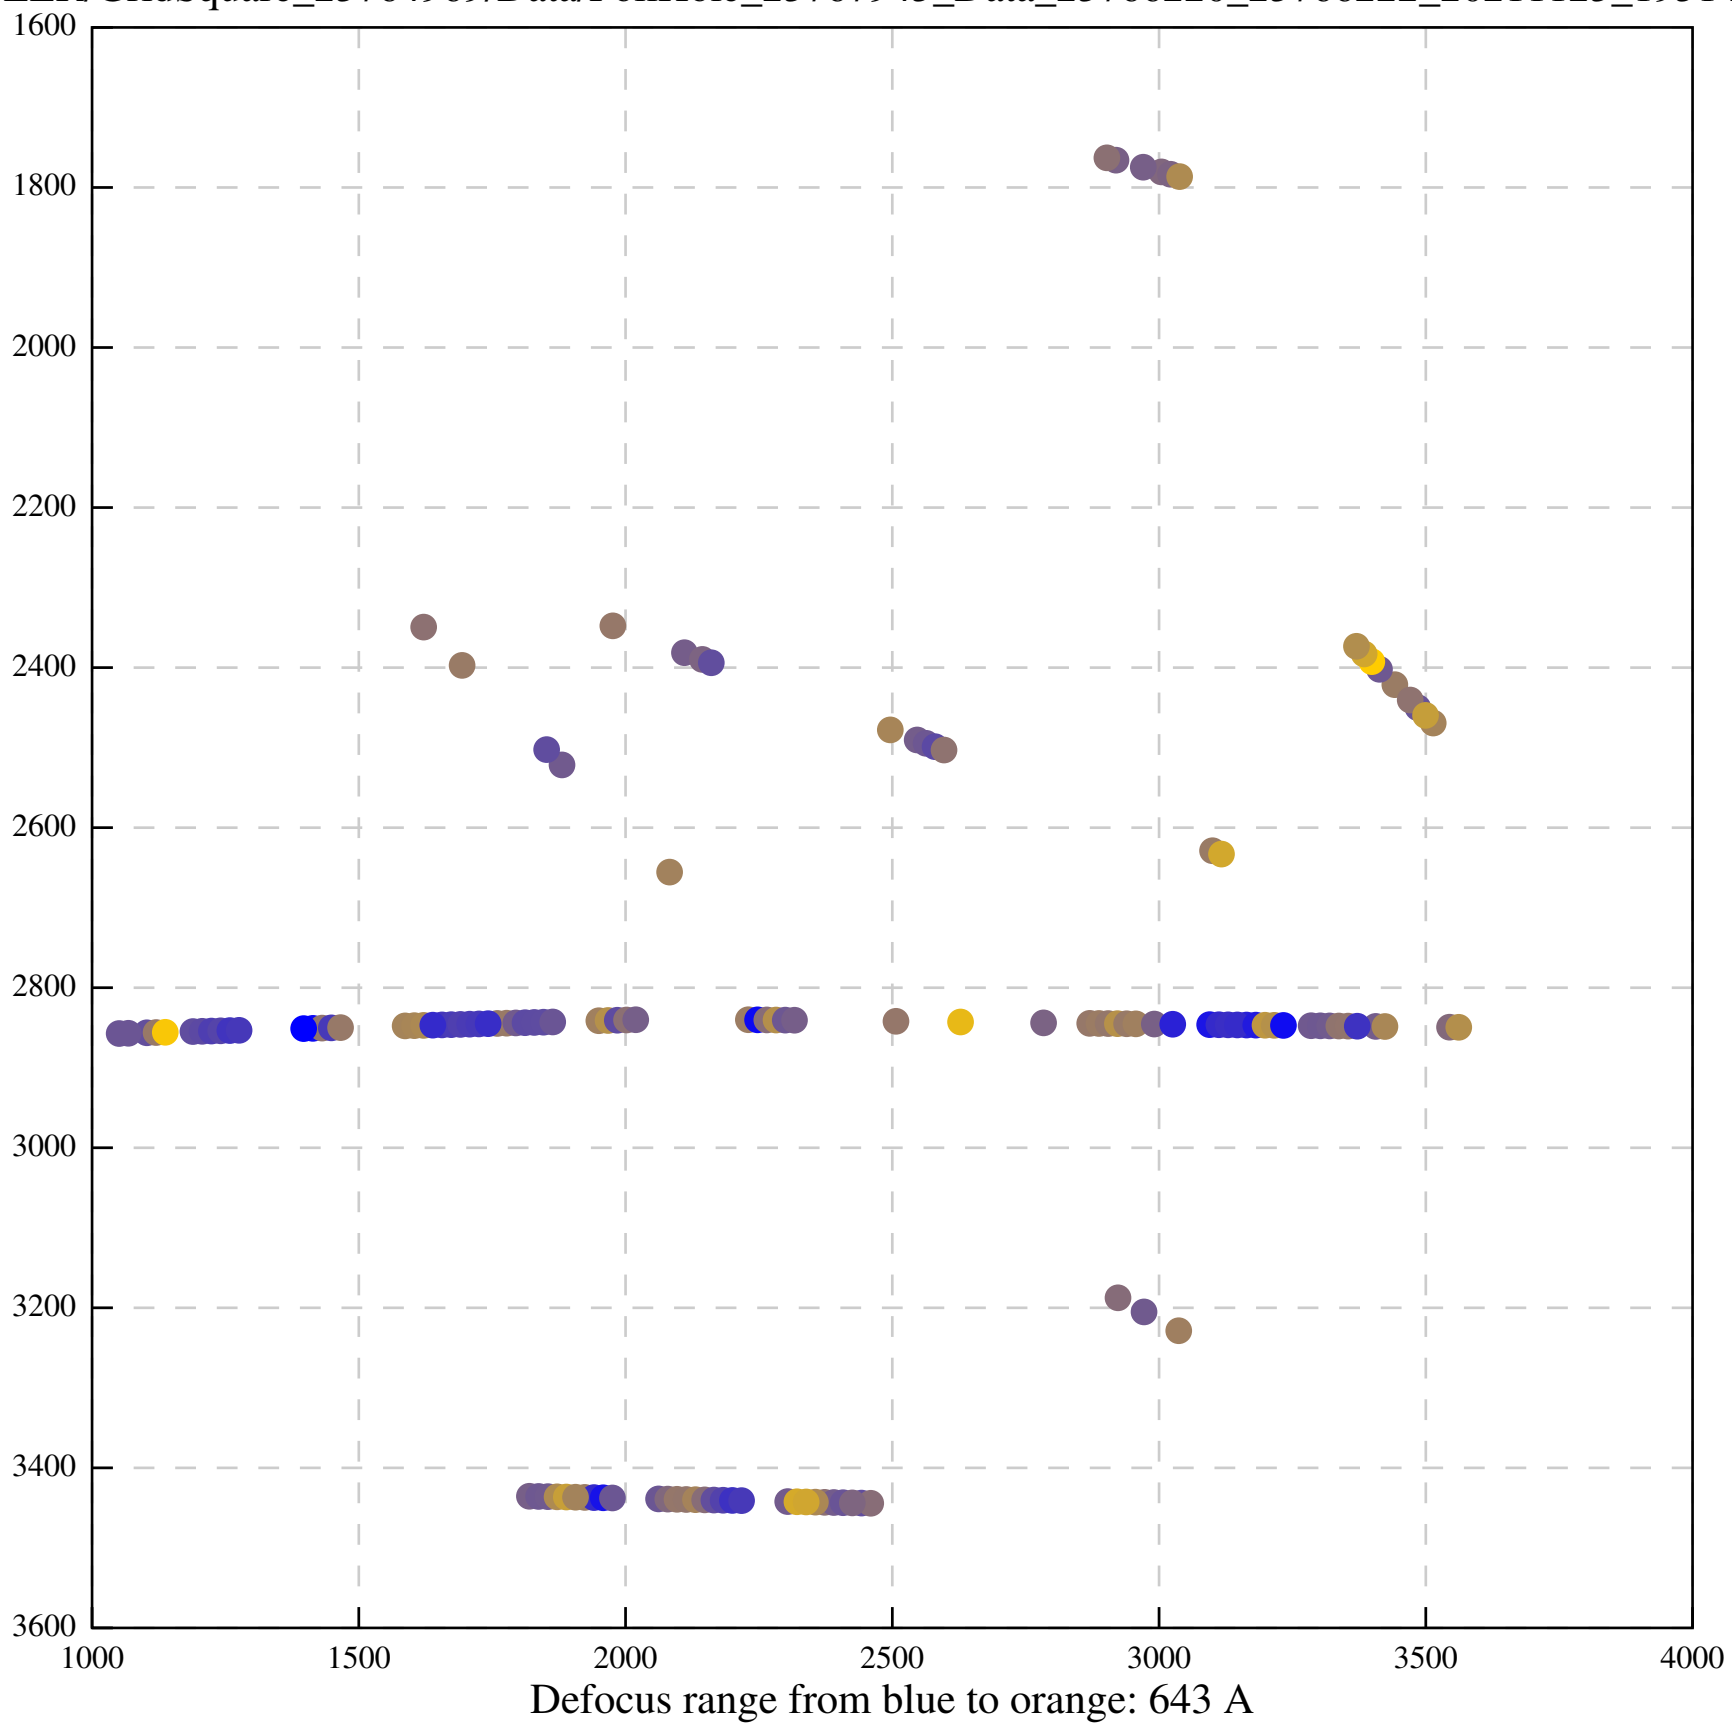

Defocus range from blue to orange: 189 A

Defocus range from blue to orange: 1136 A

Defocus range from blue to orange: 690 A

Defocus range from blue to orange: 393 A

Defocus range from blue to orange: 119 Å

Defocus range from blue to orange: 426 A

Defocus range from blue to orange: 396 A

Defocus range from blue to orange: 269 A

Defocus range from blue to orange: 460 A

Defocus range from blue to orange: 109 A

Defocus range from blue to orange: 58 A

Defocus range from blue to orange: 305 A

Defocus range from blue to orange: 167 A

Defocus range from blue to orange: 0 A

Defocus range from blue to orange: 422 A

Defocus range from blue to orange: 348 A

Defocus range from blue to orange: 372 A

Defocus range from blue to orange: 346 A

Defocus range from blue to orange: 360 A

Defocus range from blue to orange: 1022 A

Defocus range from blue to orange: 346 A