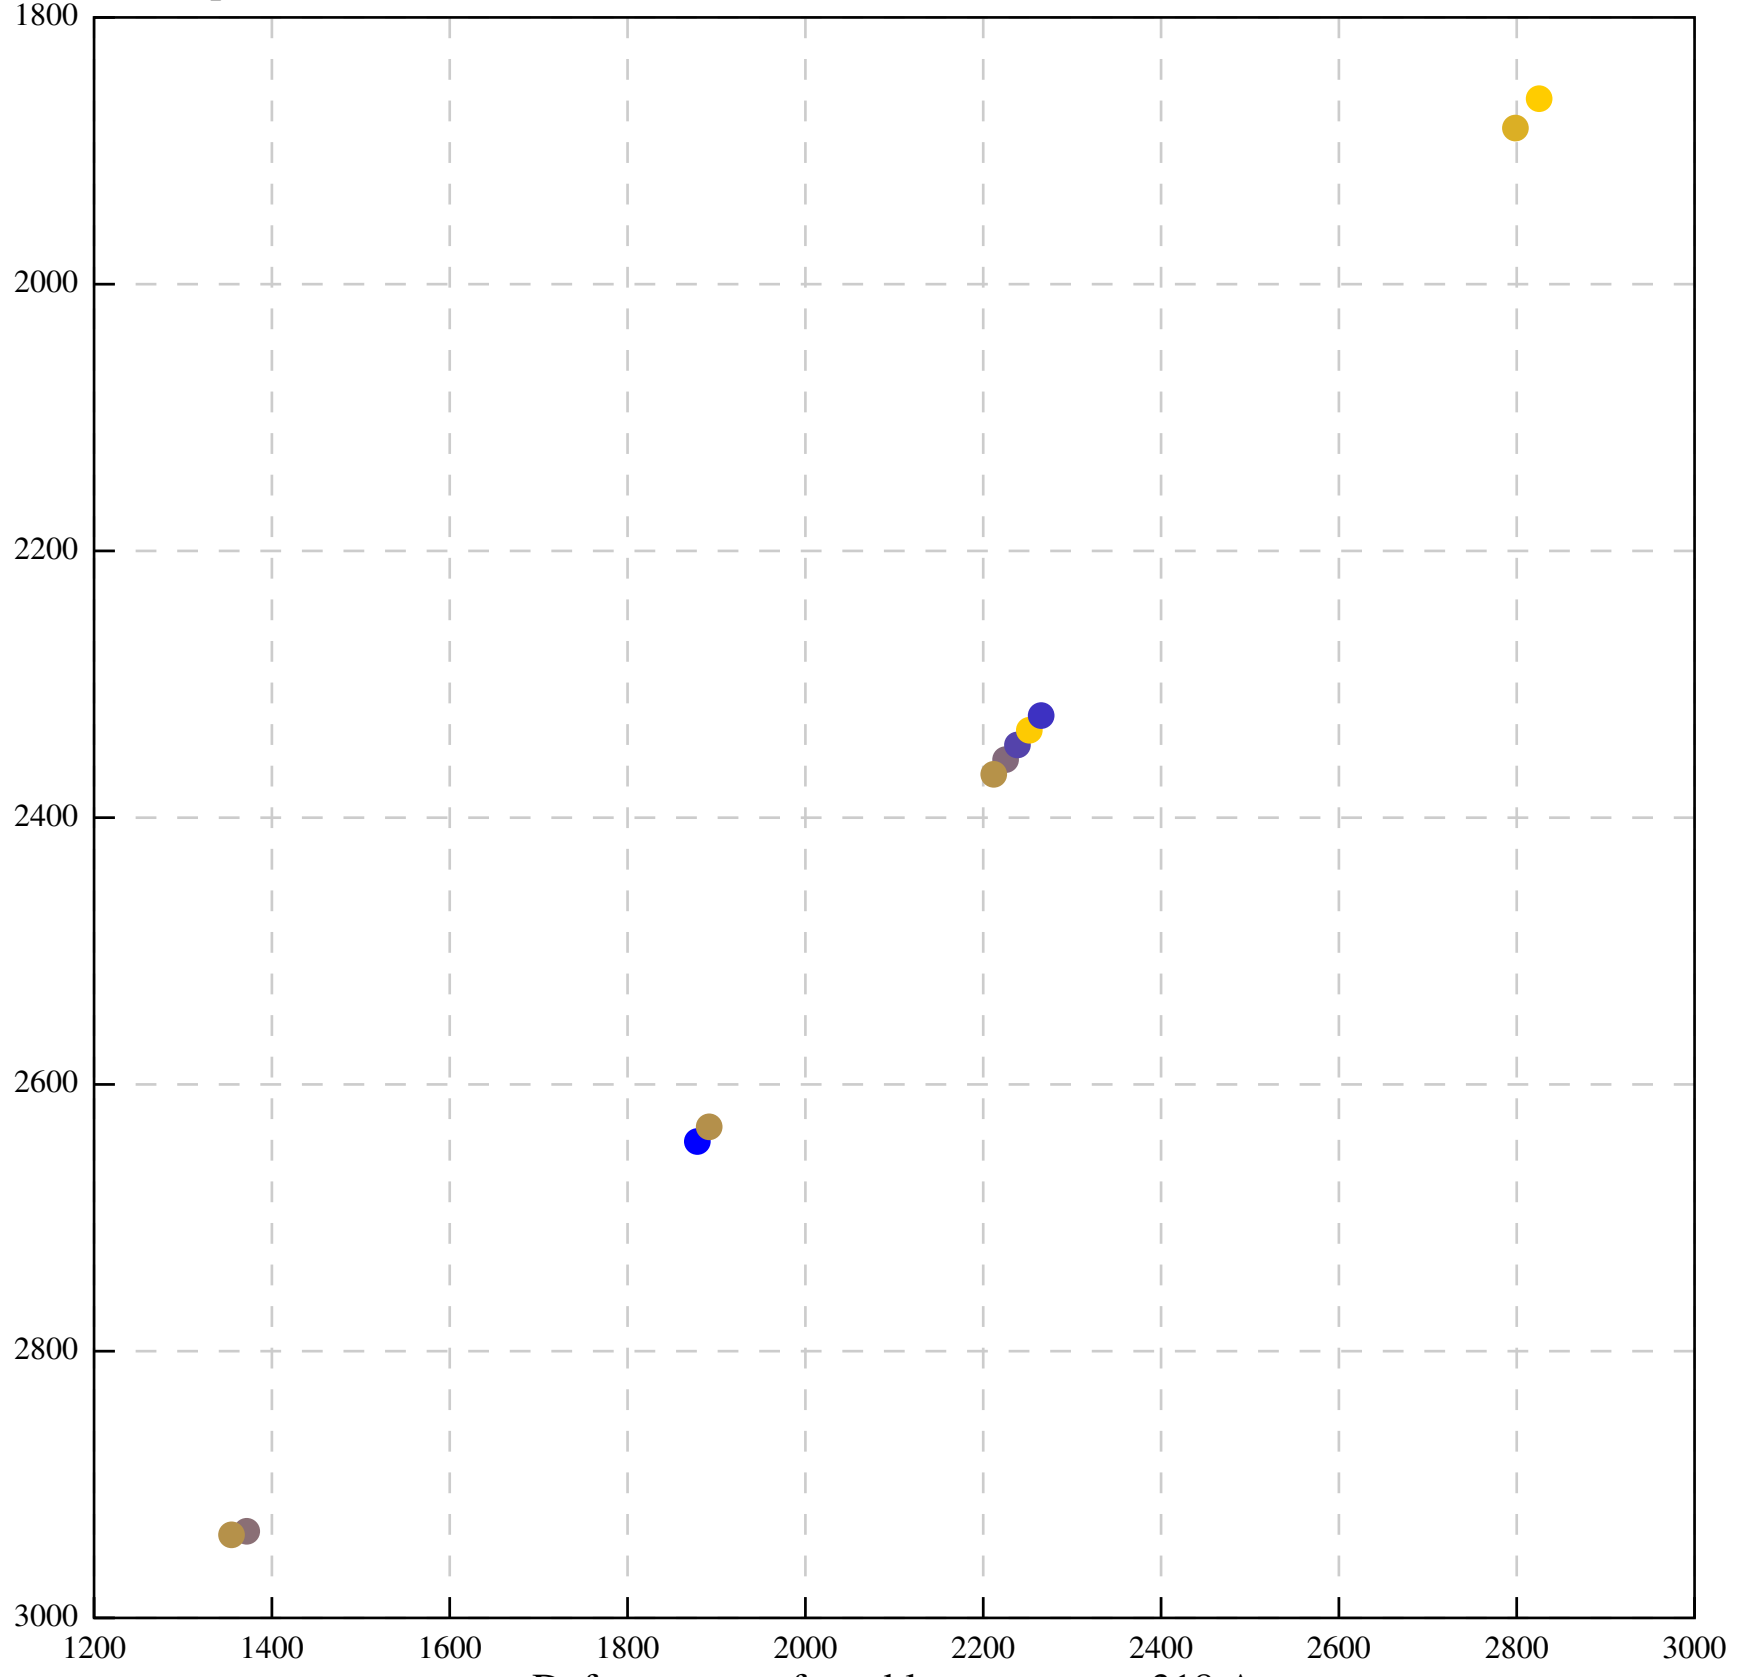

Defocus range from blue to orange: 58 A

Defocus range from blue to orange: 305 A

Defocus range from blue to orange: 167 A

Defocus range from blue to orange: 0 A

Defocus range from blue to orange: 422 A

Defocus range from blue to orange: 348 A

Defocus range from blue to orange: 372 A

Defocus range from blue to orange: 346 A

Defocus range from blue to orange: 360 A

Defocus range from blue to orange: 1022 A

Defocus range from blue to orange: 346 A

Defocus range from blue to orange: 318 A

Defocus range from blue to orange: 474 A

Defocus range from blue to orange: 732 A

Defocus range from blue to orange: 551 A

Defocus range from blue to orange: 460 A

Defocus range from blue to orange: 497 A

Defocus range from blue to orange: 166 A

Defocus range from blue to orange: 241 A

Defocus range from blue to orange: 375 A

Defocus range from blue to orange: 901 A