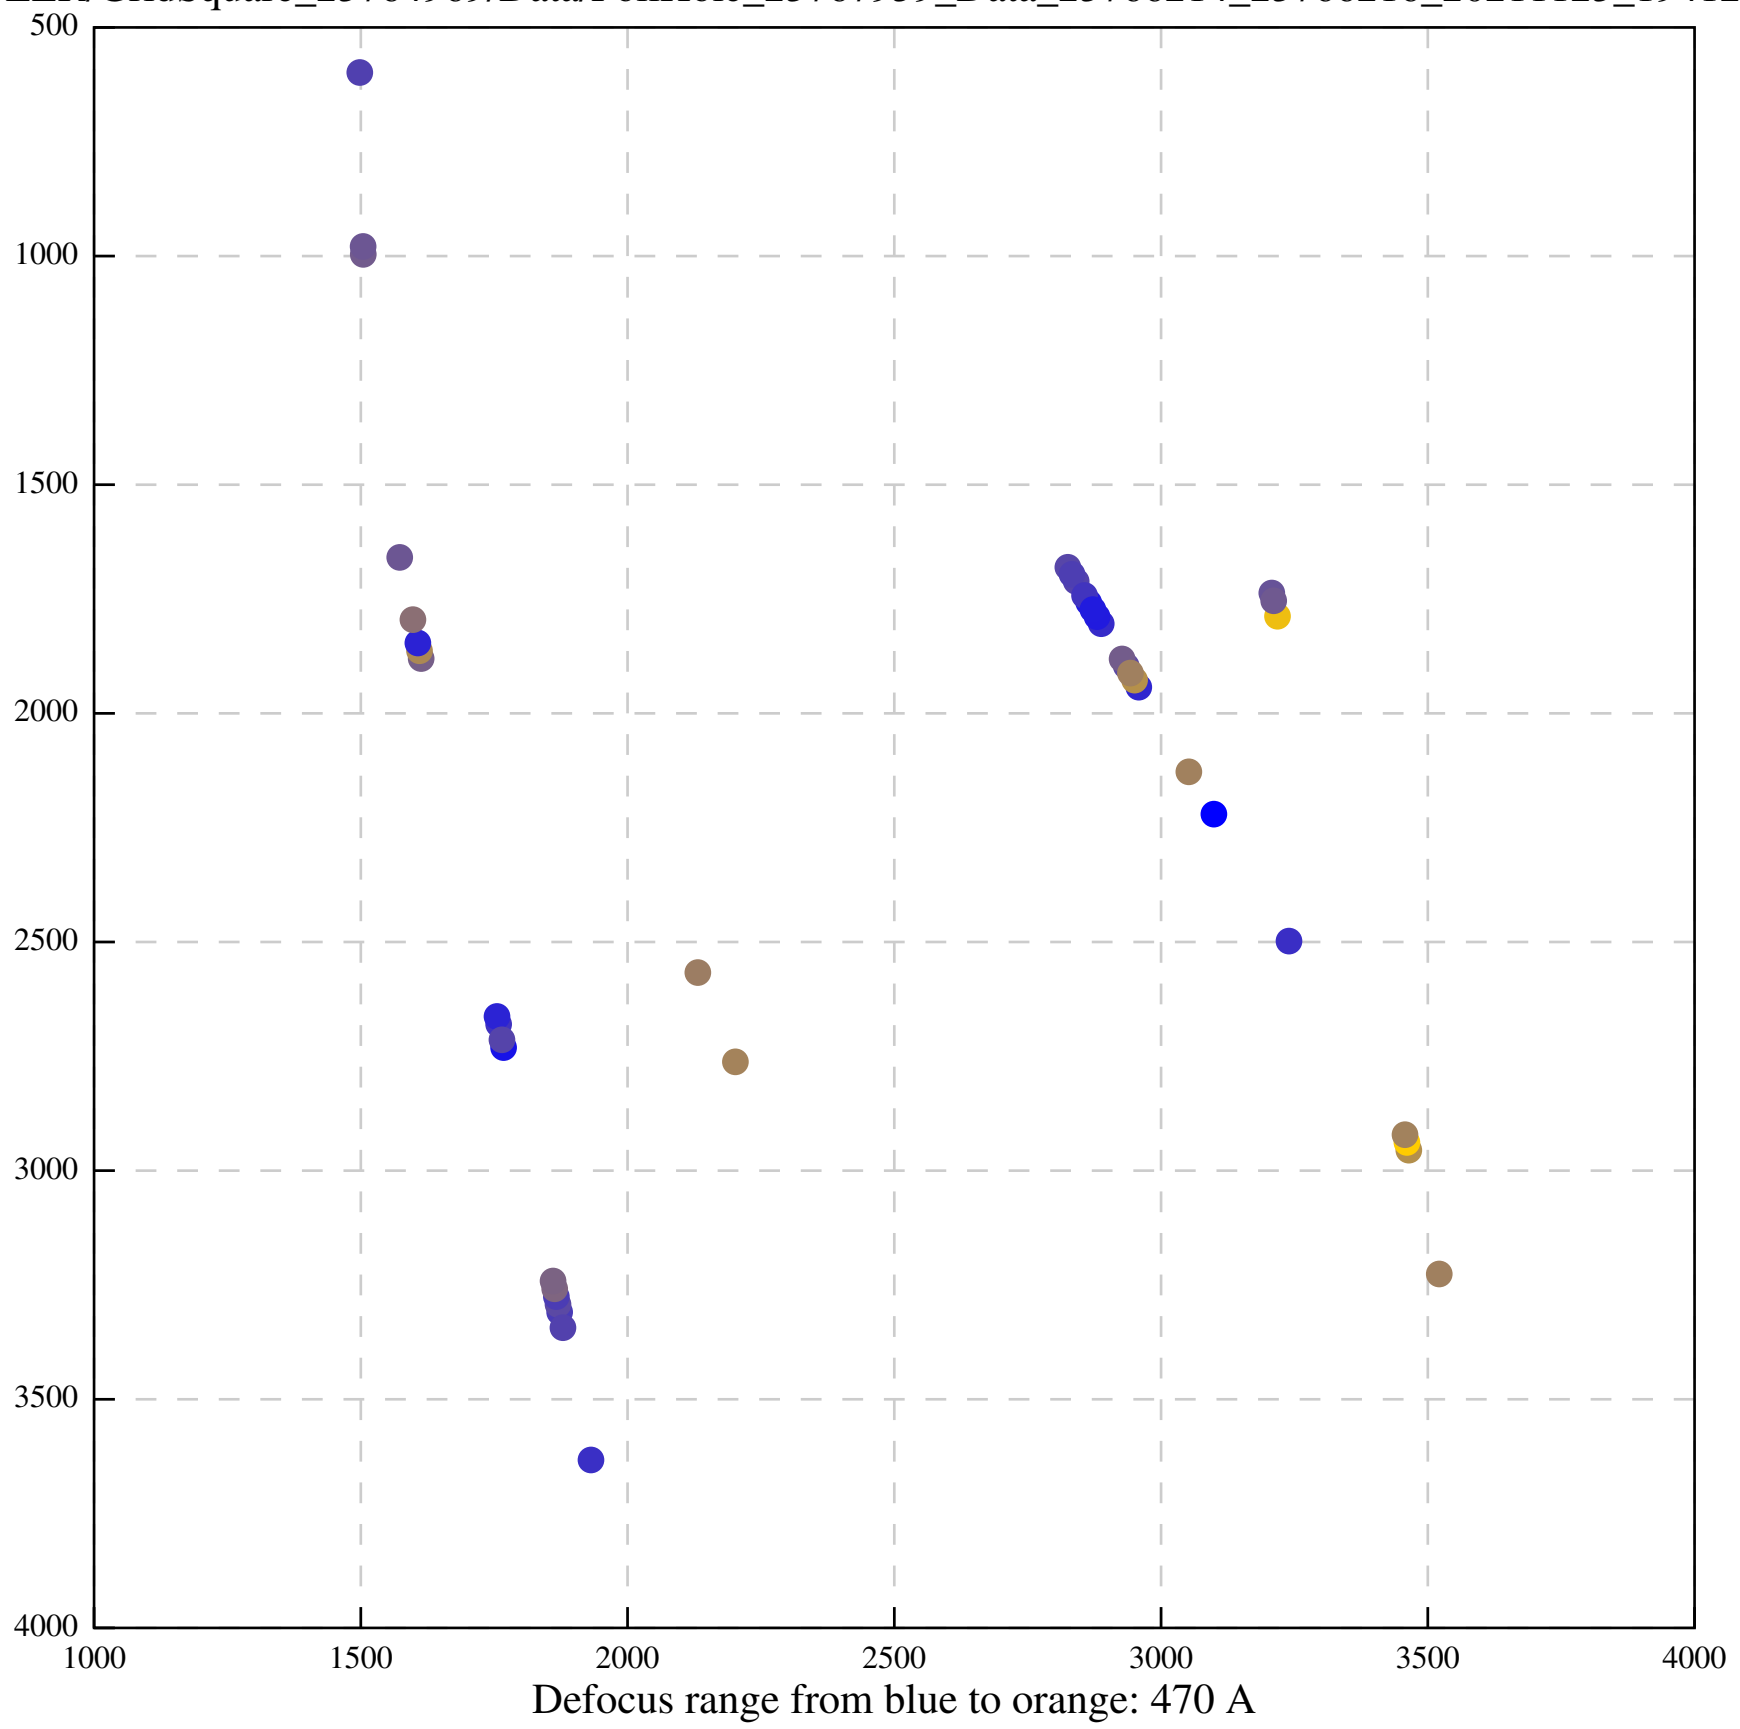

Defocus range from blue to orange: 426 A

Defocus range from blue to orange: 396 A

Defocus range from blue to orange: 269 A

Defocus range from blue to orange: 460 A

Defocus range from blue to orange: 109 A

Defocus range from blue to orange: 58 A

Defocus range from blue to orange: 305 A

Defocus range from blue to orange: 167 A

Defocus range from blue to orange: 0 A

Defocus range from blue to orange: 422 A

Defocus range from blue to orange: 348 A

Defocus range from blue to orange: 372 A

Defocus range from blue to orange: 346 A

Defocus range from blue to orange: 360 A

Defocus range from blue to orange: 1022 A

Defocus range from blue to orange: 346 A

Defocus range from blue to orange: 318 A

Defocus range from blue to orange: 474 A

Defocus range from blue to orange: 732 A

Defocus range from blue to orange: 551 A

Defocus range from blue to orange: 460 A