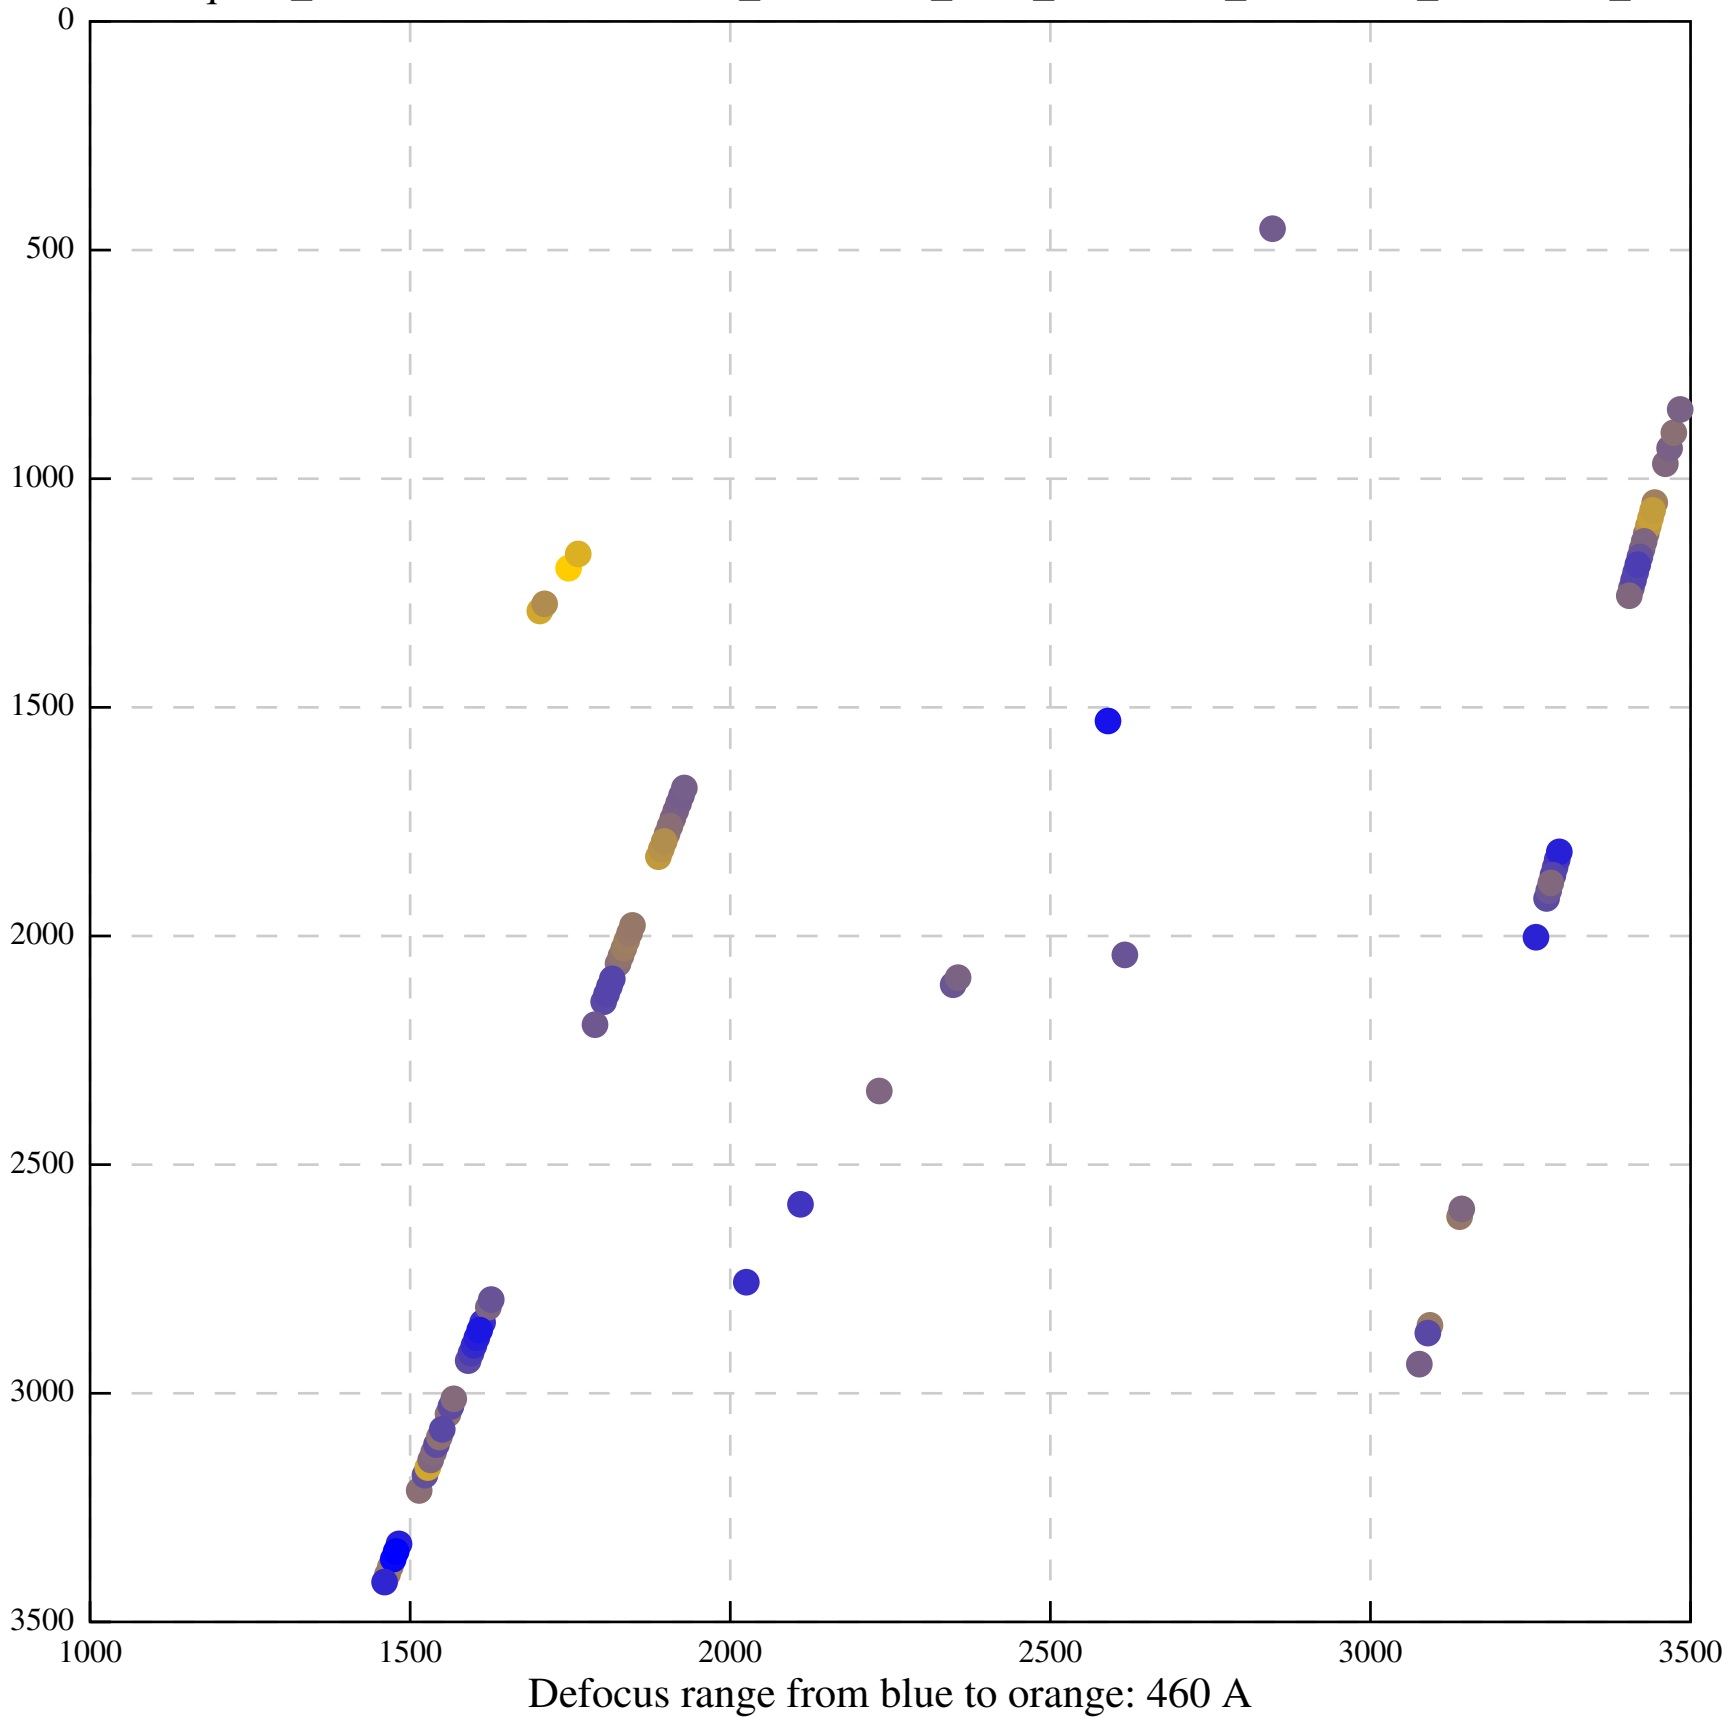

Defocus range from blue to orange: 406 A

Defocus range from blue to orange: 385 A

Defocus range from blue to orange: 704 A

Defocus range from blue to orange: 283 A

Defocus range from blue to orange: 10 A

Defocus range from blue to orange: 0 Å

Defocus range from blue to orange: 169 A

Defocus range from blue to orange: 709 A

Defocus range from blue to orange: 66 A

Defocus range from blue to orange: 357 A

Defocus range from blue to orange: 1026 A

Defocus range from blue to orange: 519 A

Defocus range from blue to orange: 16 A

Defocus range from blue to orange: 211 A

Defocus range from blue to orange: 0 A

Defocus range from blue to orange: 150 A

Defocus range from blue to orange: 459 A

Defocus range from blue to orange: 0 A

Defocus range from blue to orange: 65 A

Defocus range from blue to orange: 382 A

Defocus range from blue to orange: 170 A

Defocus range from blue to orange: 874 A

Defocus range from blue to orange: 793 A