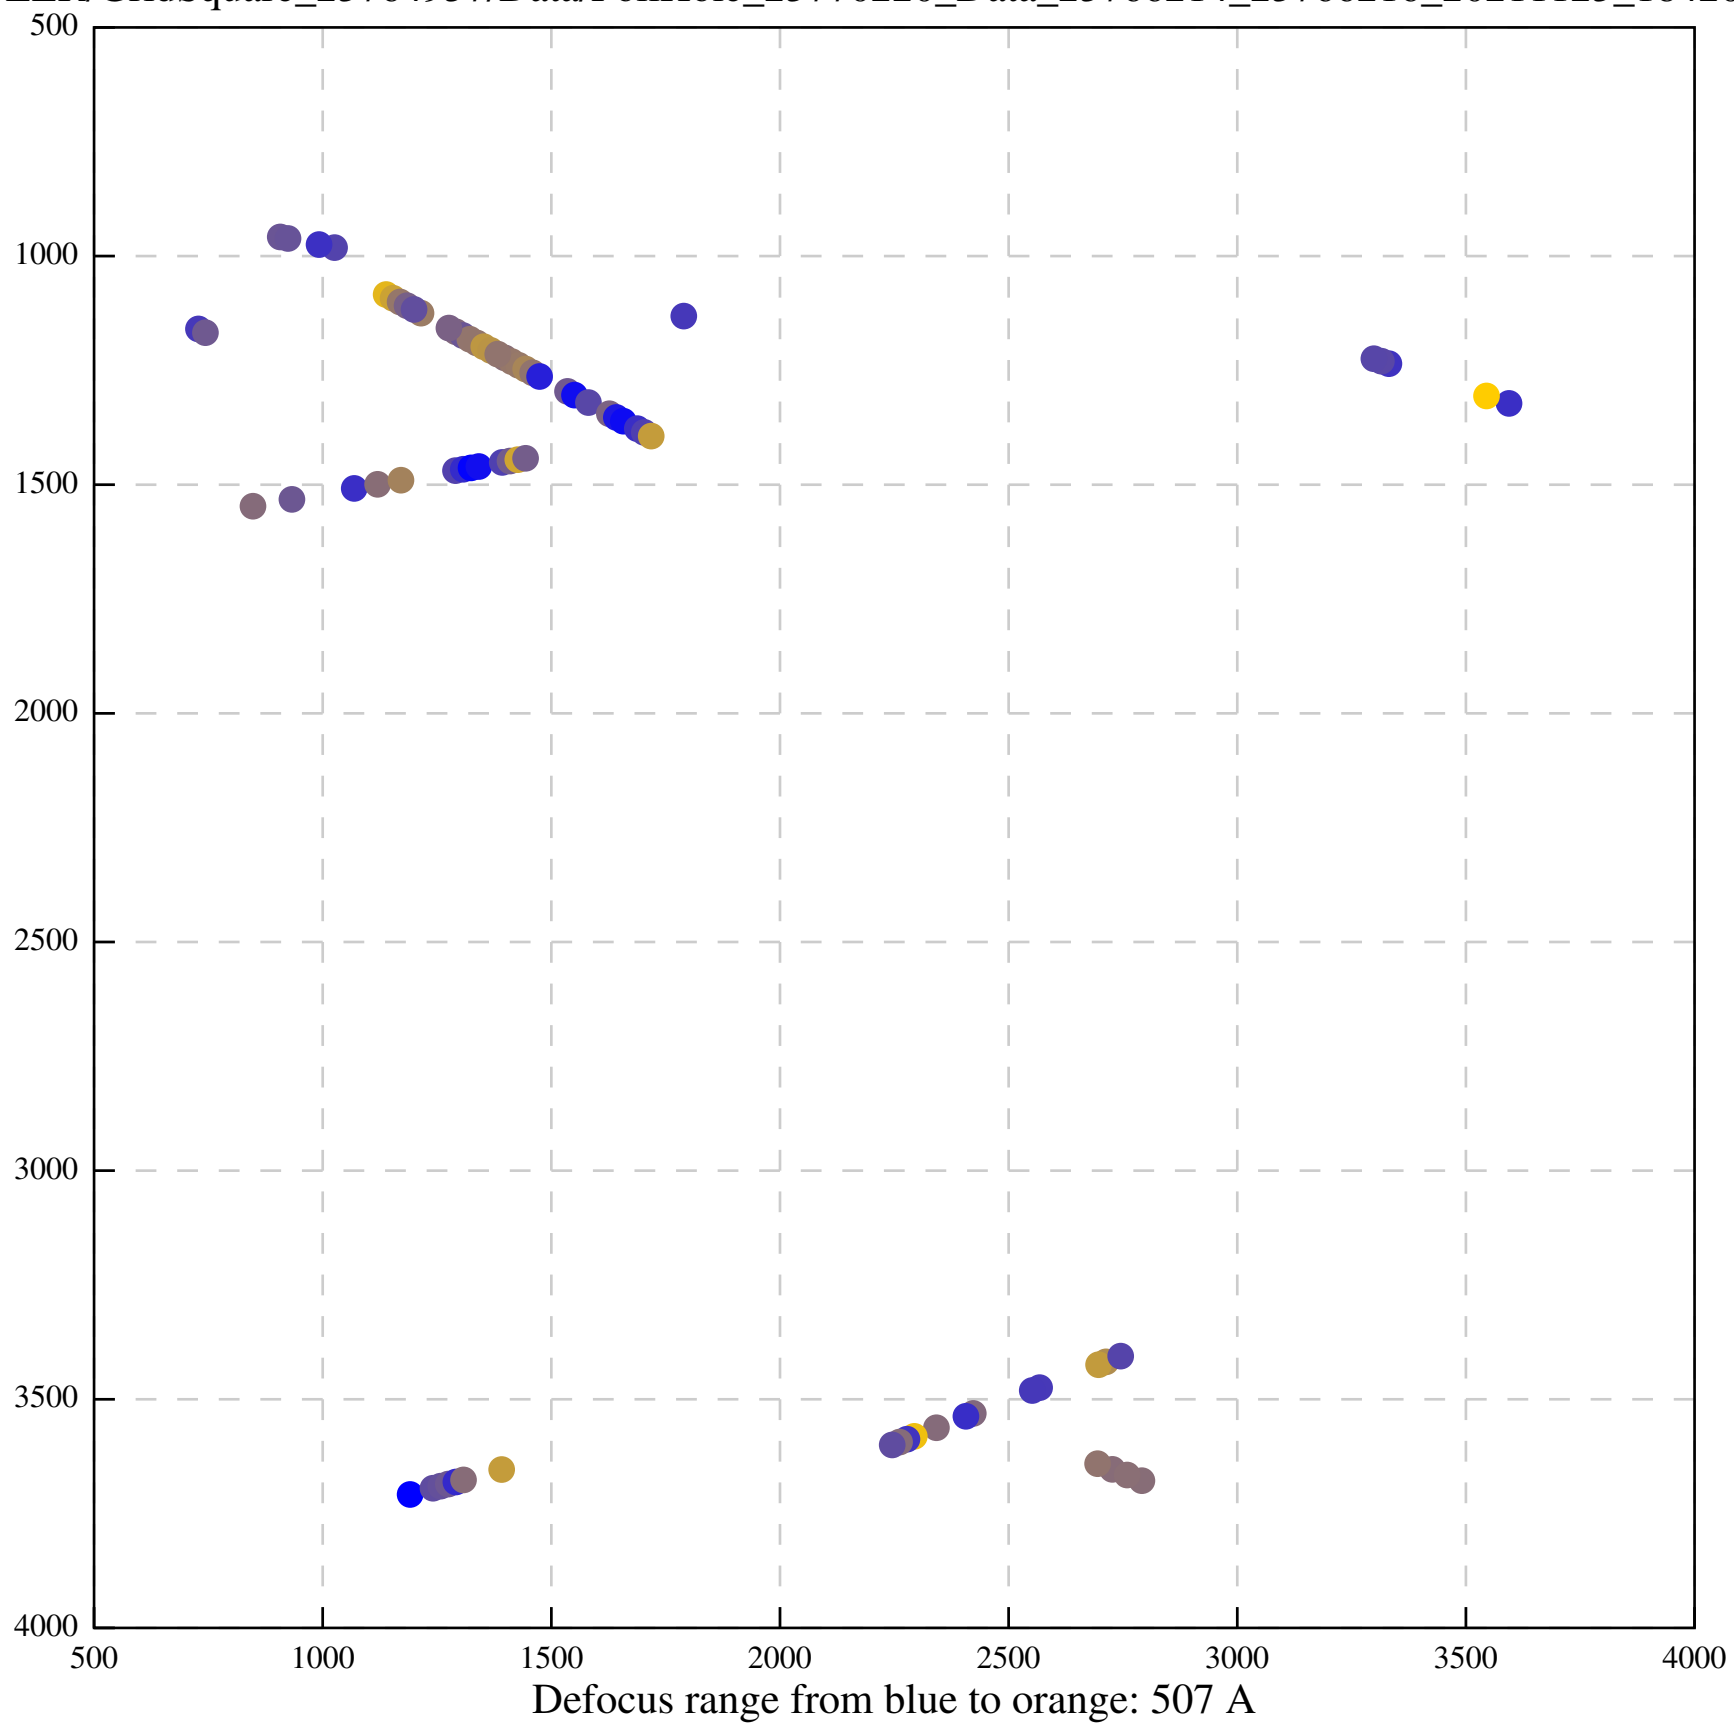

Defocus range from blue to orange: 406 A

Defocus range from blue to orange: 385 A

Defocus range from blue to orange: 704 A

Defocus range from blue to orange: 283 A

Defocus range from blue to orange: 10 A

Defocus range from blue to orange: 0 Å

Defocus range from blue to orange: 169 A

Defocus range from blue to orange: 709 A

Defocus range from blue to orange: 66 A

Defocus range from blue to orange: 357 A

Defocus range from blue to orange: 1026 A

Defocus range from blue to orange: 519 A

Defocus range from blue to orange: 16 A

Defocus range from blue to orange: 211 A

Defocus range from blue to orange: 0 A

Defocus range from blue to orange: 150 A

Defocus range from blue to orange: 459 A

Defocus range from blue to orange: 0 A

Defocus range from blue to orange: 65 A

Defocus range from blue to orange: 382 A

Defocus range from blue to orange: 170 A

Defocus range from blue to orange: 874 A

Defocus range from blue to orange: 793 A