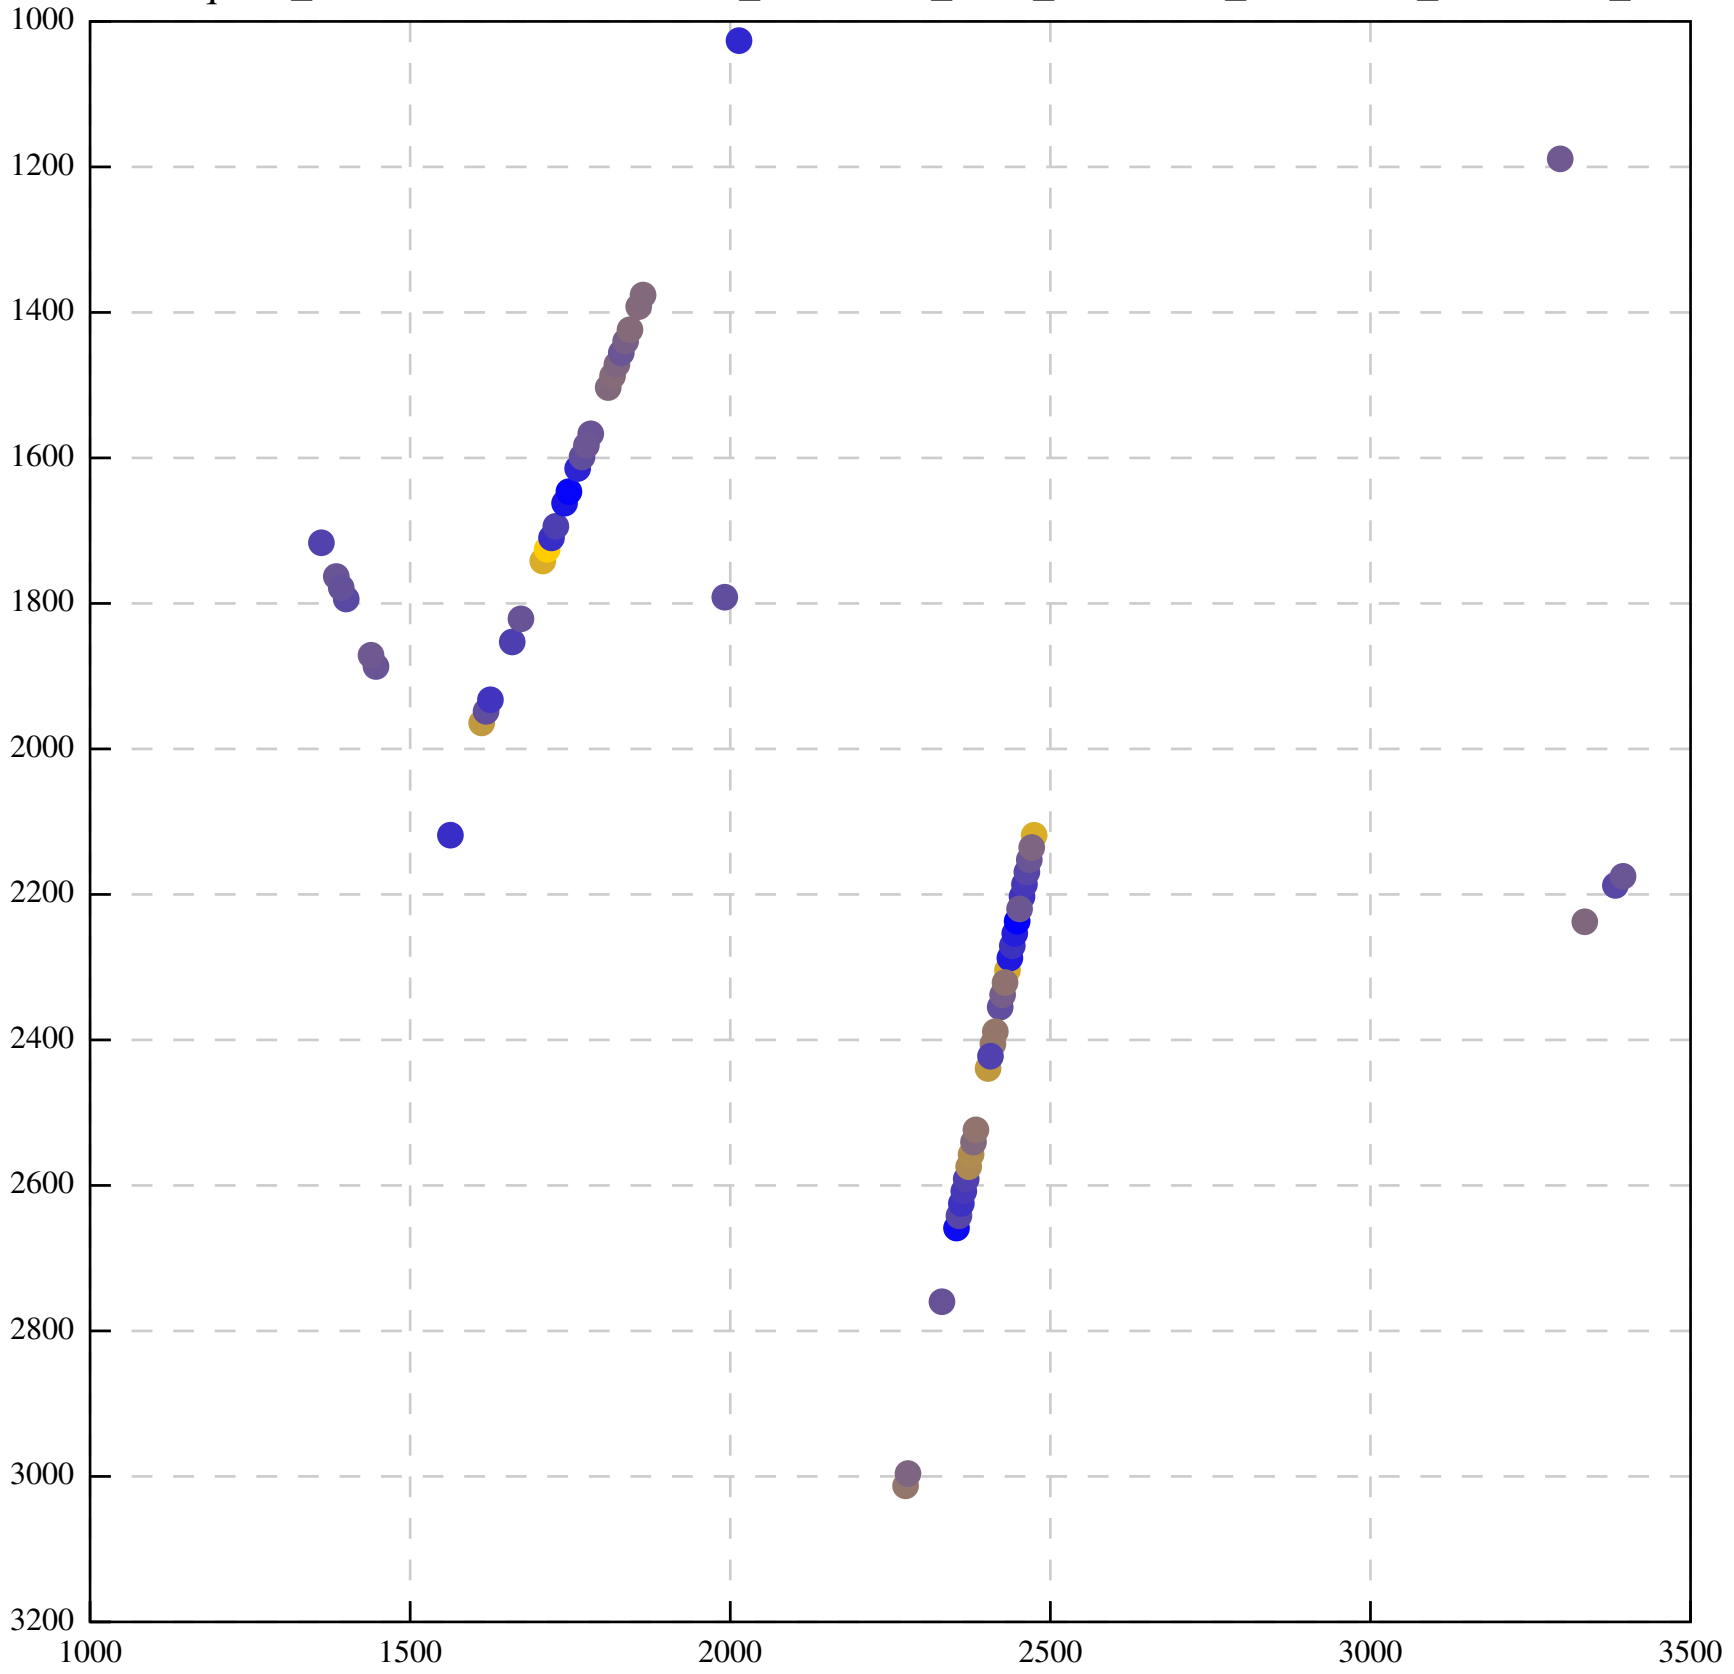

Defocus range from blue to orange: 58 A

Defocus range from blue to orange: 305 A

Defocus range from blue to orange: 167 A

Defocus range from blue to orange: 0 A

Defocus range from blue to orange: 422 A

Defocus range from blue to orange: 348 A

Defocus range from blue to orange: 372 A

Defocus range from blue to orange: 346 A

Defocus range from blue to orange: 360 A

Defocus range from blue to orange: 1022 A

Defocus range from blue to orange: 346 A

Defocus range from blue to orange: 318 A

Defocus range from blue to orange: 474 A

Defocus range from blue to orange: 732 A

Defocus range from blue to orange: 551 A

Defocus range from blue to orange: 460 A

Defocus range from blue to orange: 497 A

Defocus range from blue to orange: 166 A

Defocus range from blue to orange: 241 A

Defocus range from blue to orange: 375 A

Defocus range from blue to orange: 901 A