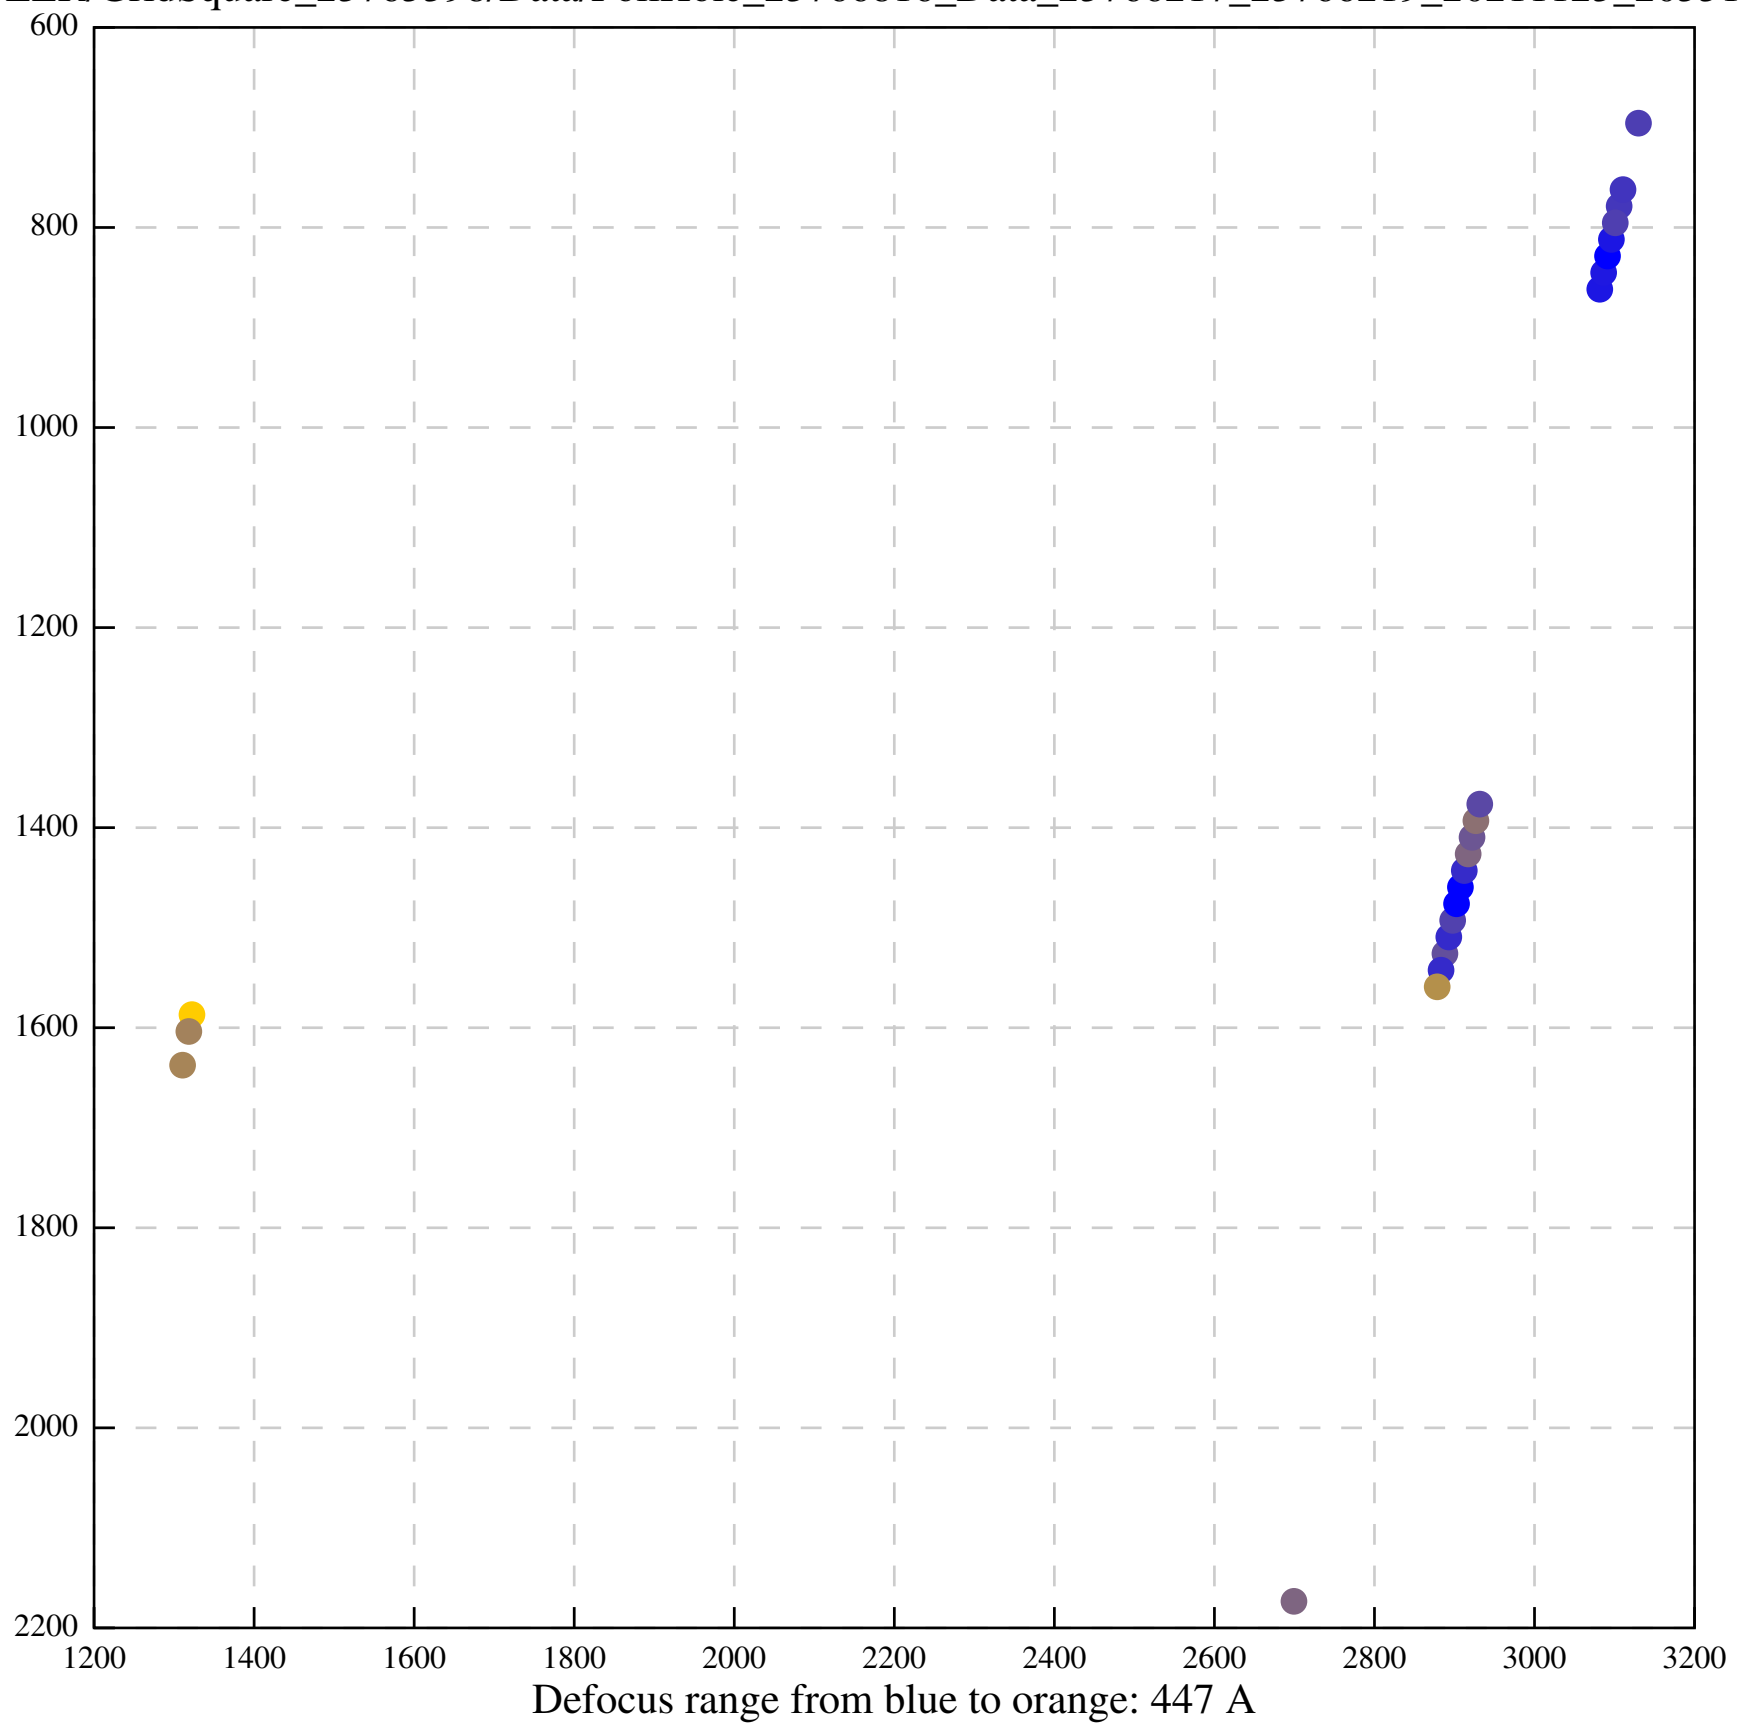

Defocus range from blue to orange: 497 A

Defocus range from blue to orange: 166 A

Defocus range from blue to orange: 241 A

Defocus range from blue to orange: 375 A

Defocus range from blue to orange: 901 A

Defocus range from blue to orange: 54 A

Defocus range from blue to orange: 70 A

Defocus range from blue to orange: 118 A

Defocus range from blue to orange: 557 A

Defocus range from blue to orange: 556 Å

Defocus range from blue to orange: 394 A

Defocus range from blue to orange: 251 A

Defocus range from blue to orange: 401 A

Defocus range from blue to orange: 473 A

Defocus range from blue to orange: 790 A

Defocus range from blue to orange: 0 A

Defocus range from blue to orange: 513 A