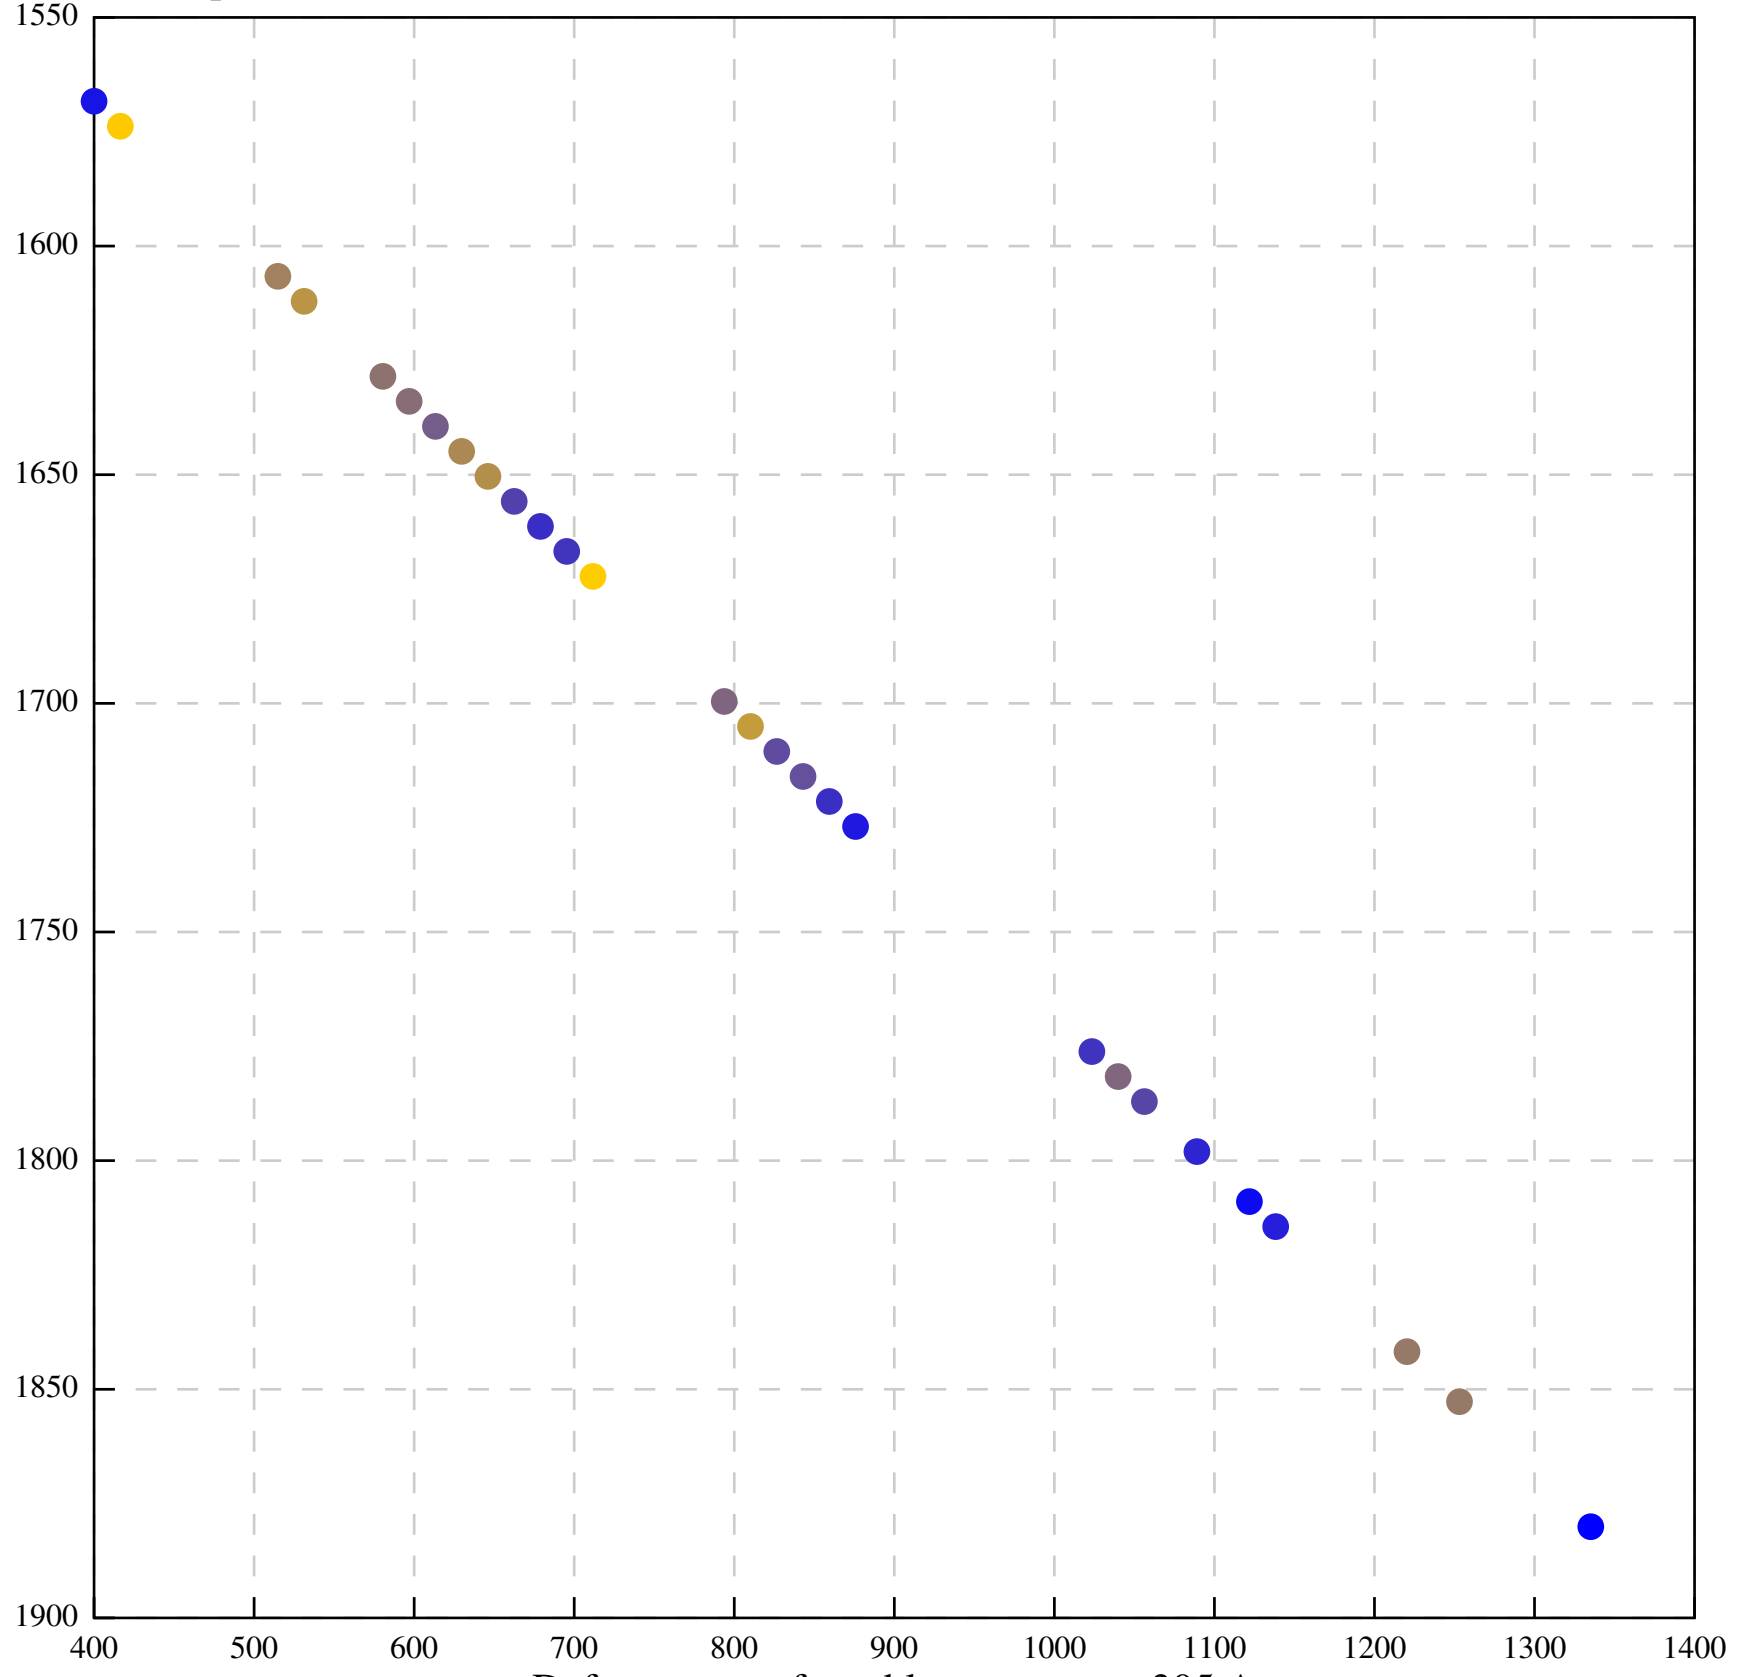

Defocus range from blue to orange: 189 A

Defocus range from blue to orange: 1136 A

Defocus range from blue to orange: 690 A

Defocus range from blue to orange: 393 A

Defocus range from blue to orange: 119 Å

Defocus range from blue to orange: 426 A

Defocus range from blue to orange: 396 A

Defocus range from blue to orange: 269 A

Defocus range from blue to orange: 460 A

Defocus range from blue to orange: 109 A

Defocus range from blue to orange: 58 A

Defocus range from blue to orange: 305 A

Defocus range from blue to orange: 167 A

Defocus range from blue to orange: 0 A

Defocus range from blue to orange: 422 A

Defocus range from blue to orange: 348 A

Defocus range from blue to orange: 372 A

Defocus range from blue to orange: 346 A

Defocus range from blue to orange: 360 A

Defocus range from blue to orange: 1022 A

Defocus range from blue to orange: 346 A