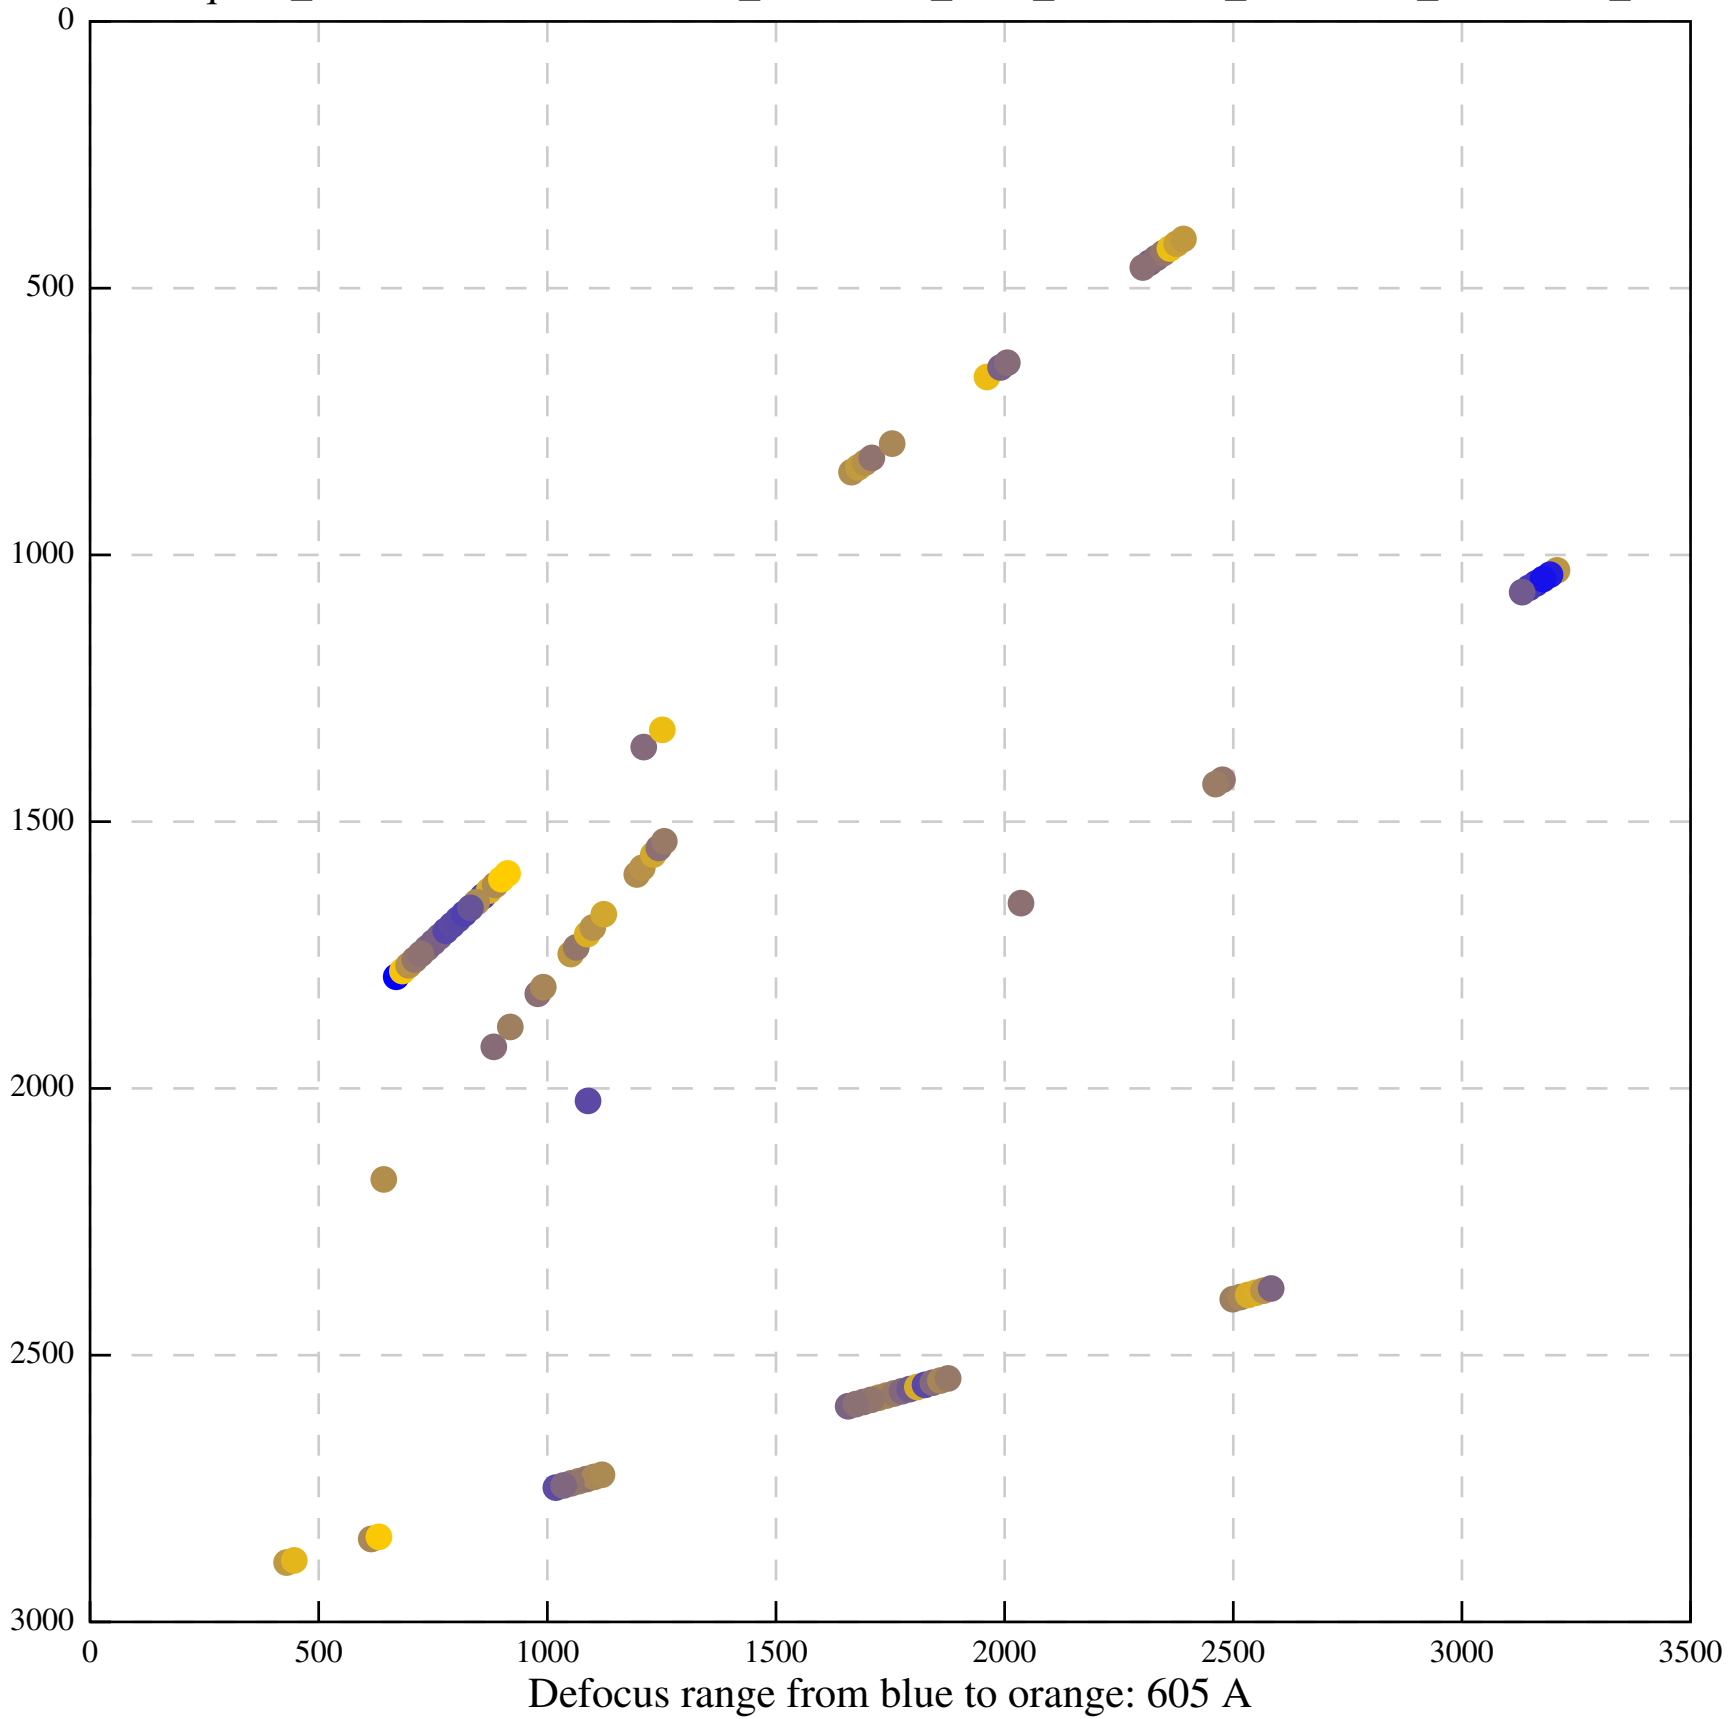

Defocus range from blue to orange: 426 A

Defocus range from blue to orange: 396 A

Defocus range from blue to orange: 269 A

Defocus range from blue to orange: 460 A

Defocus range from blue to orange: 109 A

Defocus range from blue to orange: 58 A

Defocus range from blue to orange: 305 A

Defocus range from blue to orange: 167 A

Defocus range from blue to orange: 0 A

Defocus range from blue to orange: 422 A

Defocus range from blue to orange: 348 A

Defocus range from blue to orange: 372 A

Defocus range from blue to orange: 346 A

Defocus range from blue to orange: 360 A

Defocus range from blue to orange: 1022 A

Defocus range from blue to orange: 346 A

Defocus range from blue to orange: 318 A

Defocus range from blue to orange: 474 A

Defocus range from blue to orange: 732 A

Defocus range from blue to orange: 551 A

Defocus range from blue to orange: 460 A