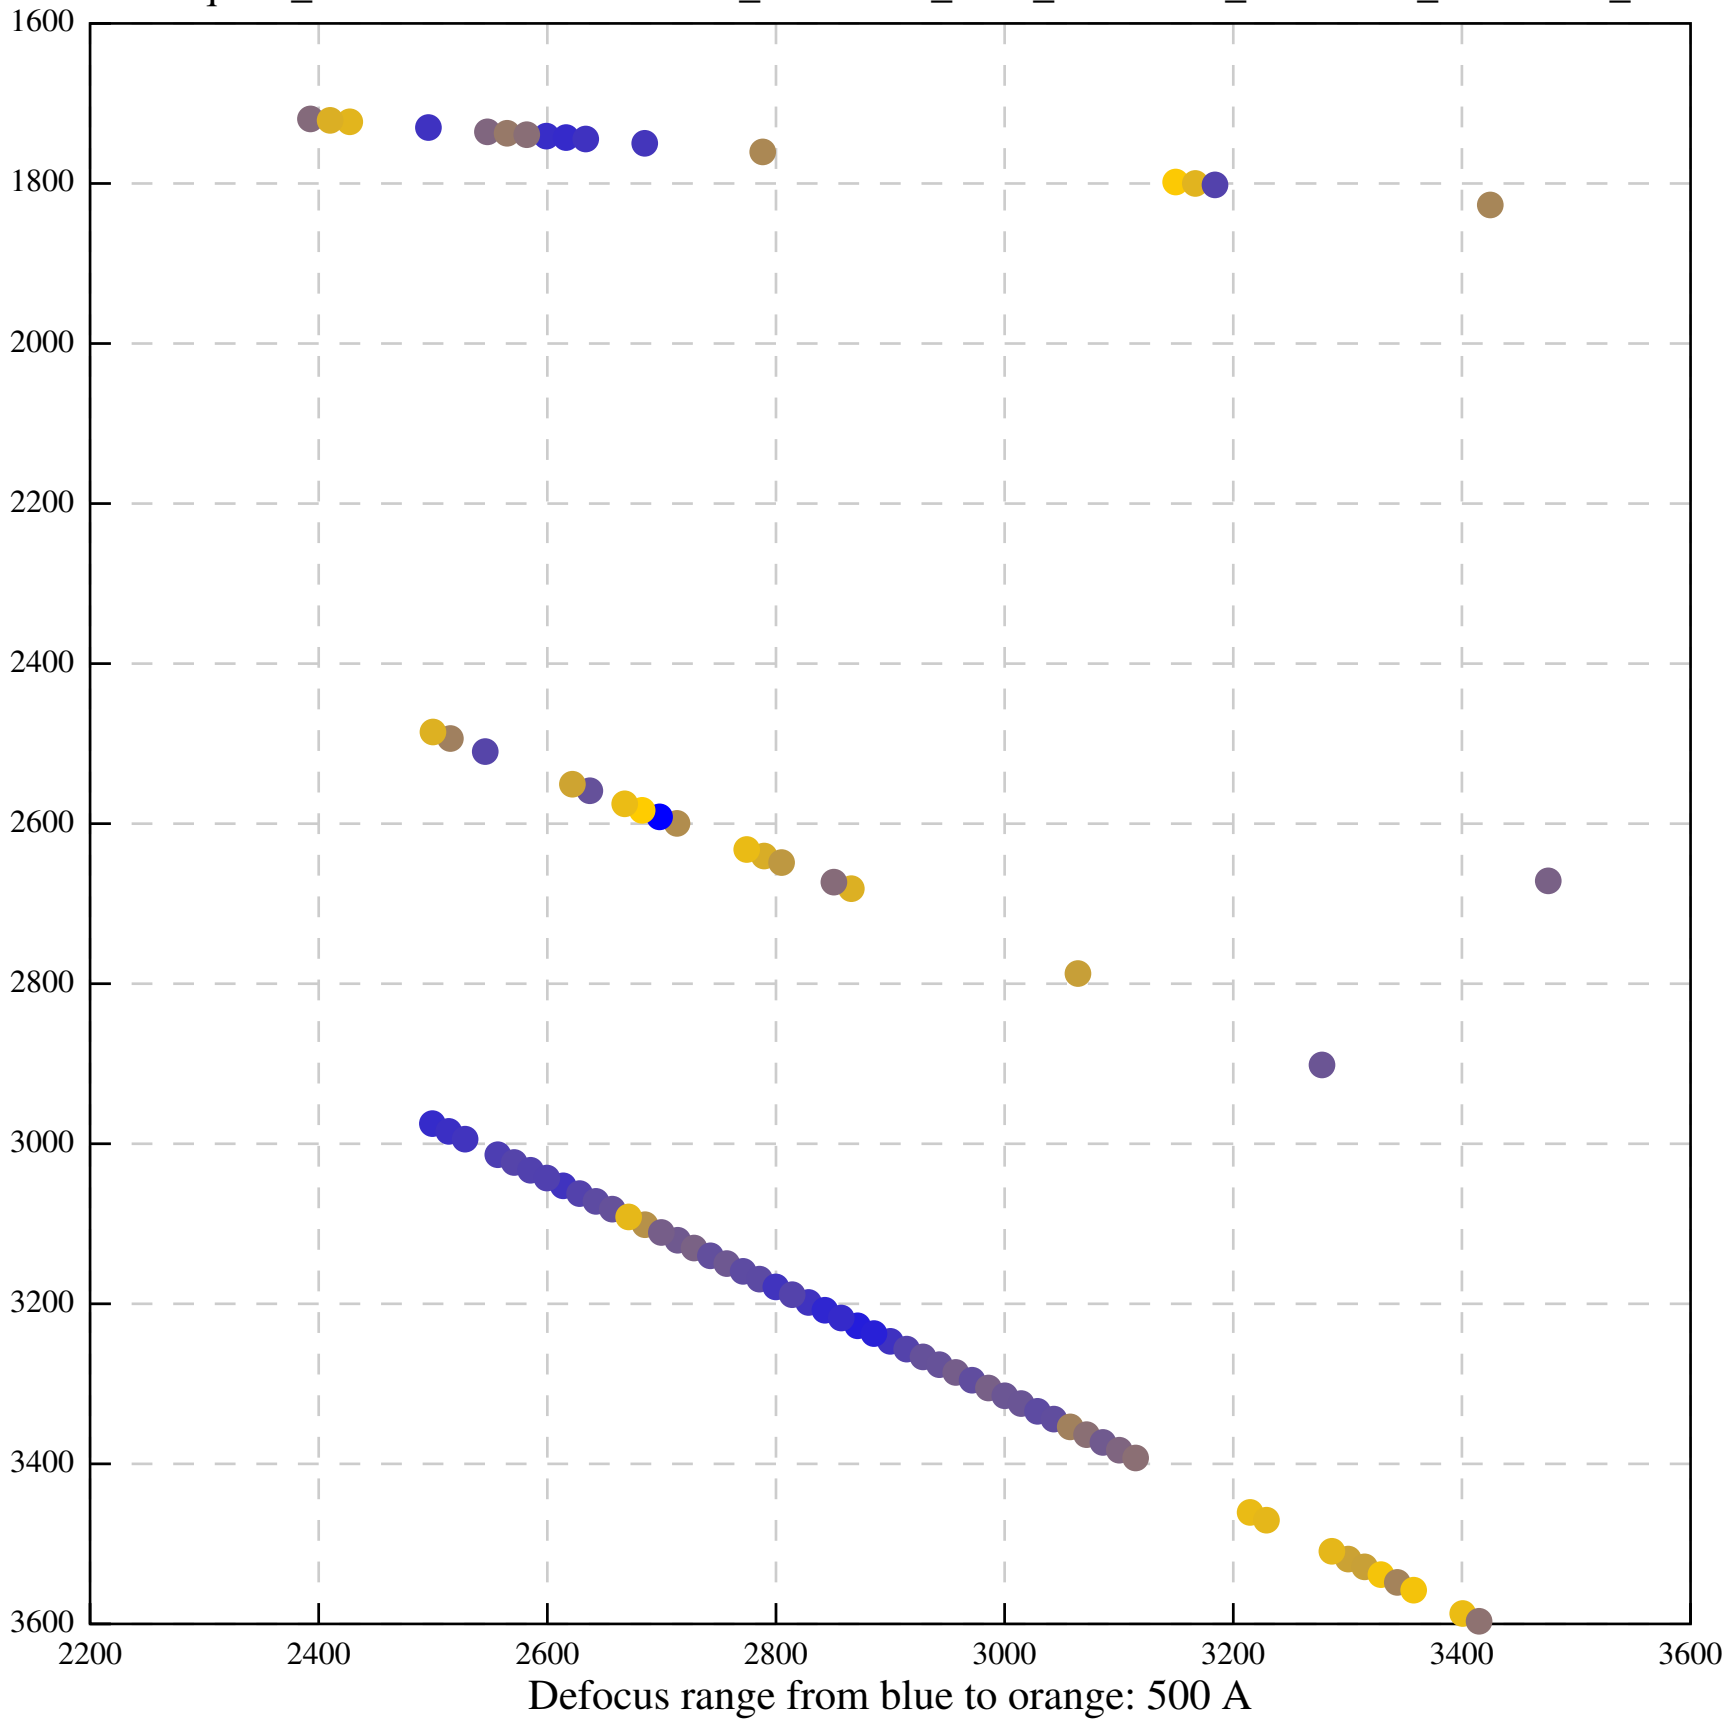

Defocus range from blue to orange: 318 A

Defocus range from blue to orange: 474 A

Defocus range from blue to orange: 732 A

Defocus range from blue to orange: 551 A

Defocus range from blue to orange: 460 A

Defocus range from blue to orange: 497 A

Defocus range from blue to orange: 166 A

Defocus range from blue to orange: 241 A

Defocus range from blue to orange: 375 A

Defocus range from blue to orange: 901 A

Defocus range from blue to orange: 54 A

Defocus range from blue to orange: 70 A

Defocus range from blue to orange: 118 A

Defocus range from blue to orange: 557 A

Defocus range from blue to orange: 556 Å

Defocus range from blue to orange: 394 A

Defocus range from blue to orange: 251 A

Defocus range from blue to orange: 401 A

Defocus range from blue to orange: 473 A

Defocus range from blue to orange: 790 A

Defocus range from blue to orange: 0 A

Defocus range from blue to orange: 513 A