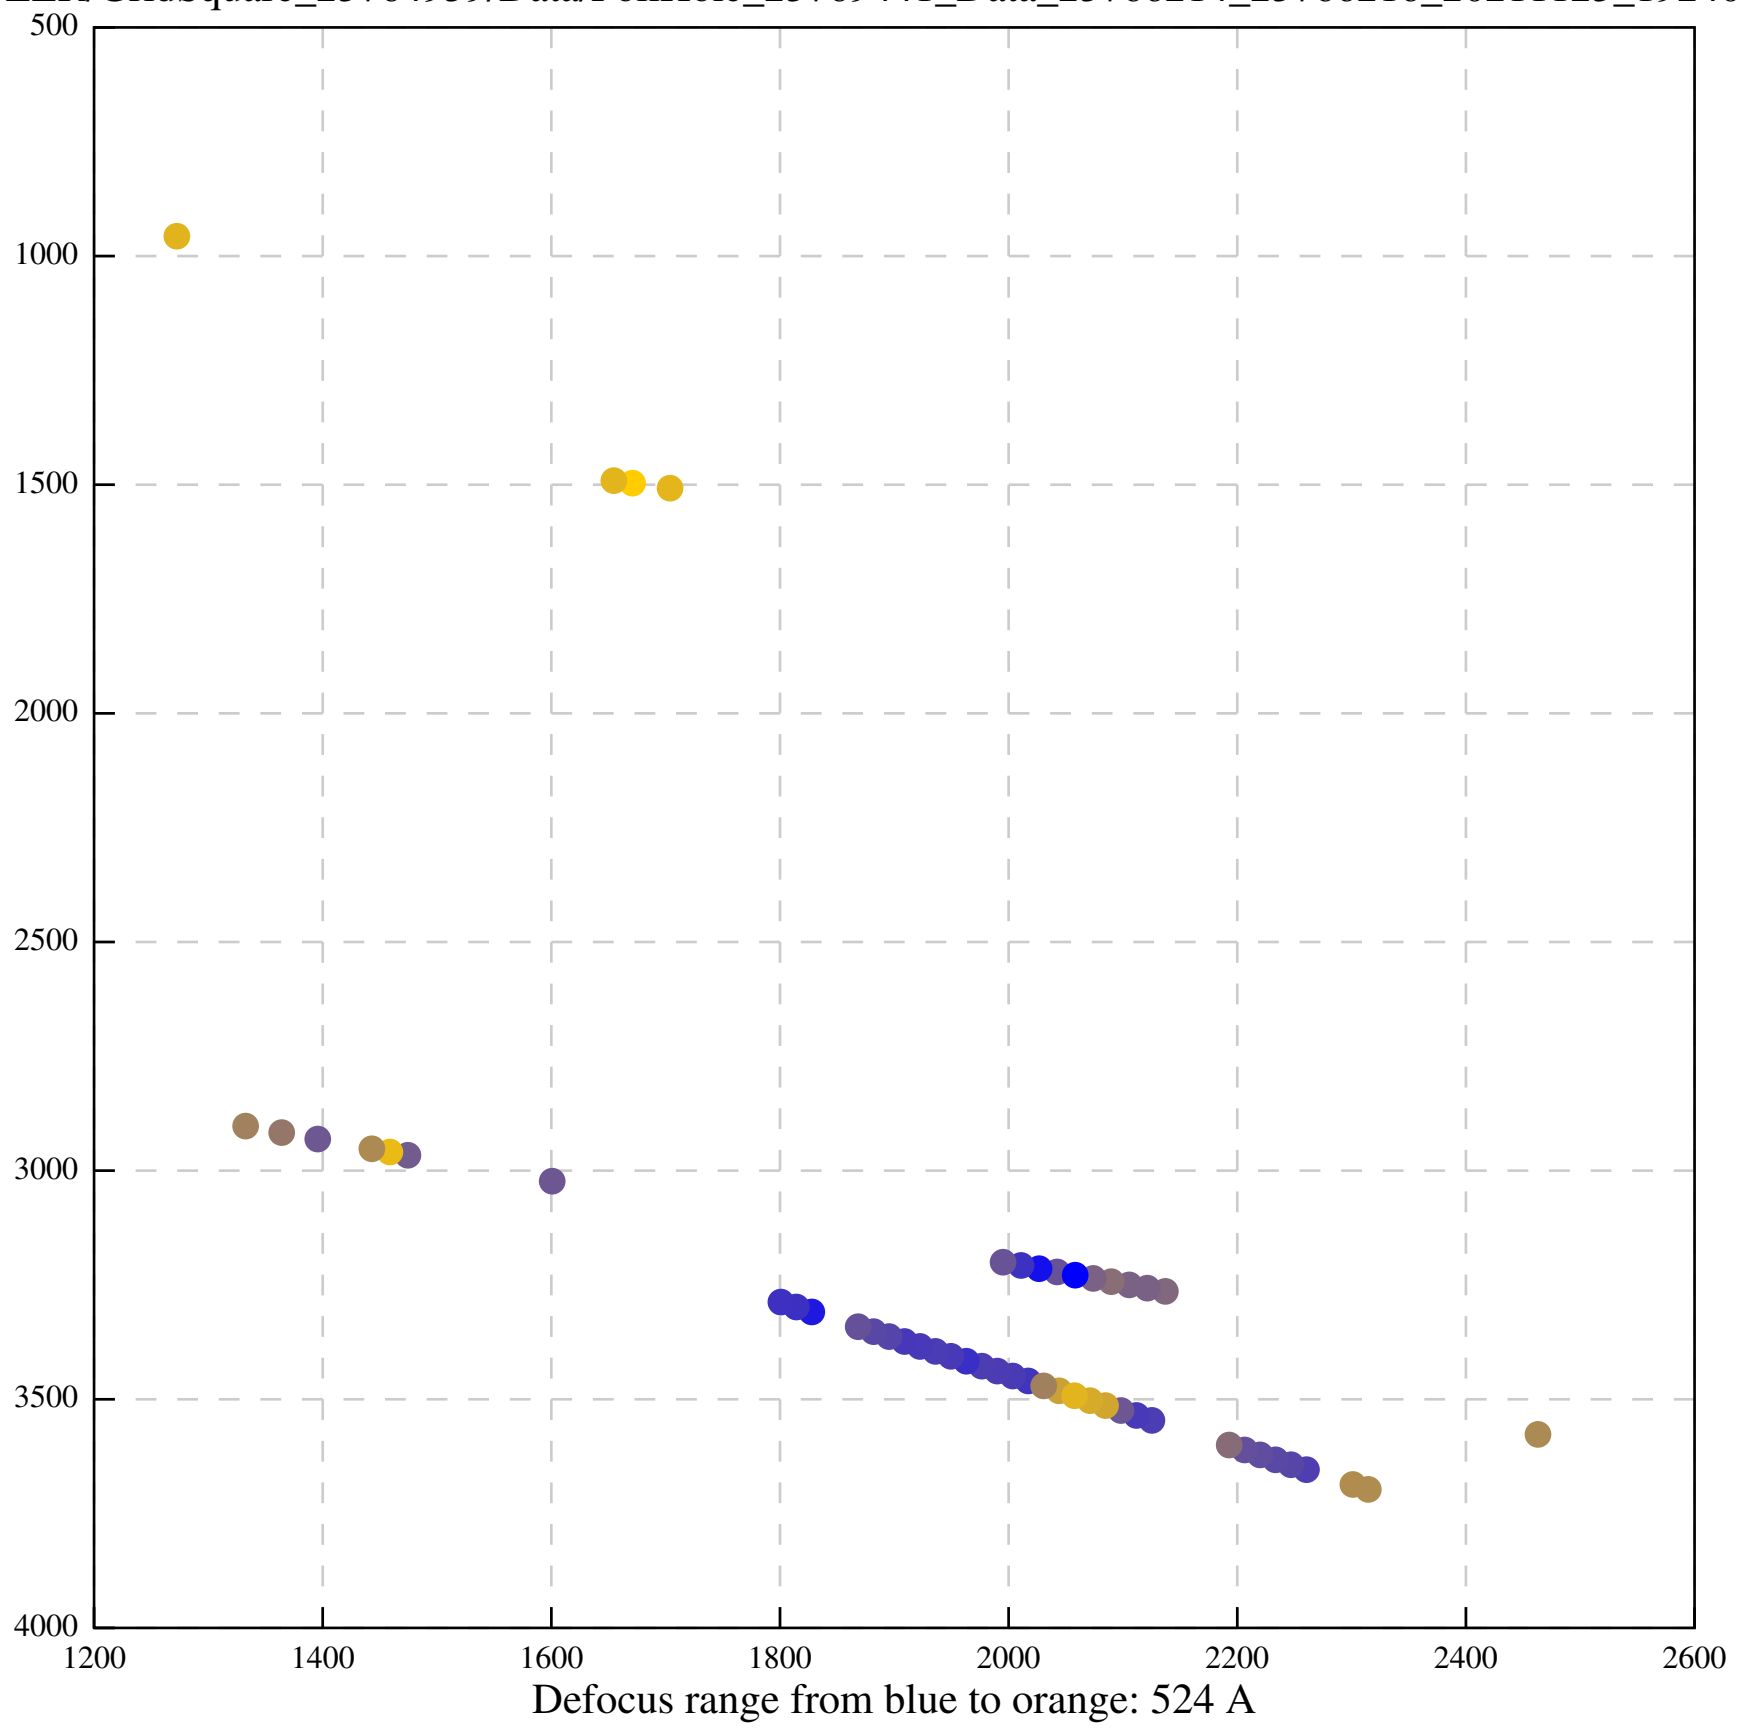

Defocus range from blue to orange: 519 A

Defocus range from blue to orange: 16 A

Defocus range from blue to orange: 211 A

Defocus range from blue to orange: 0 A

Defocus range from blue to orange: 150 A

Defocus range from blue to orange: 459 A

Defocus range from blue to orange: 0 A

Defocus range from blue to orange: 65 A

Defocus range from blue to orange: 382 A

Defocus range from blue to orange: 170 A

Defocus range from blue to orange: 874 A

Defocus range from blue to orange: 793 A

Defocus range from blue to orange: 189 A

Defocus range from blue to orange: 1136 A

Defocus range from blue to orange: 690 A

Defocus range from blue to orange: 393 A

Defocus range from blue to orange: 119 Å

Defocus range from blue to orange: 426 A

Defocus range from blue to orange: 396 A

Defocus range from blue to orange: 269 A

Defocus range from blue to orange: 460 A

Defocus range from blue to orange: 109 A