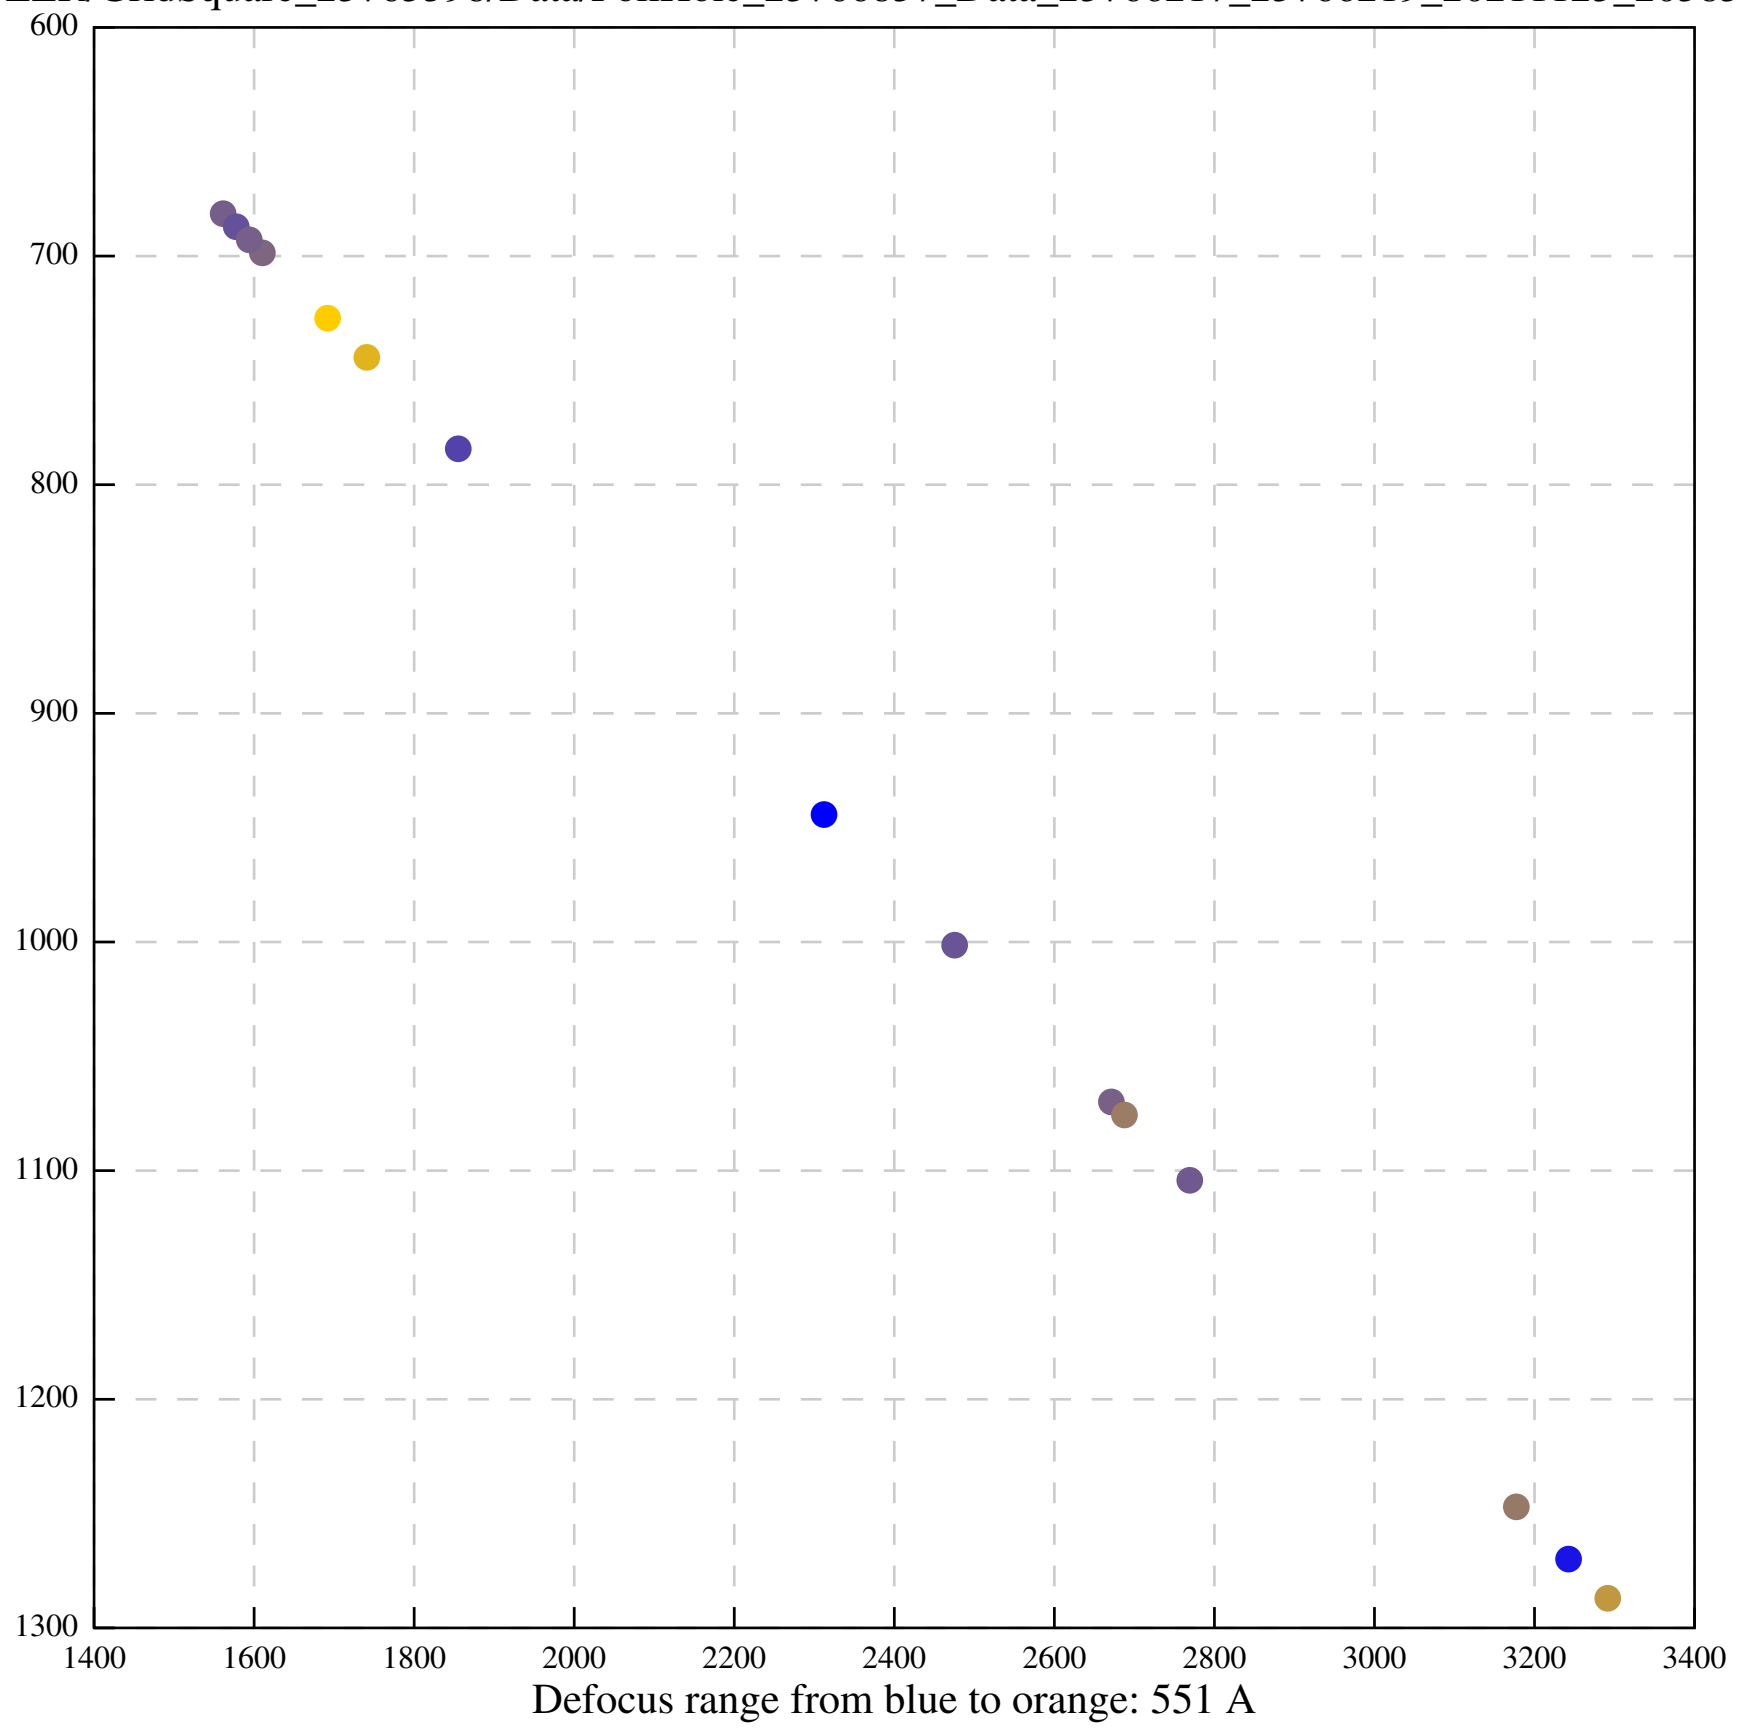

Defocus range from blue to orange: 318 A

Defocus range from blue to orange: 474 A

Defocus range from blue to orange: 732 A

Defocus range from blue to orange: 551 A

Defocus range from blue to orange: 460 A

Defocus range from blue to orange: 497 A

Defocus range from blue to orange: 166 A

Defocus range from blue to orange: 241 A

Defocus range from blue to orange: 375 A

Defocus range from blue to orange: 901 A

Defocus range from blue to orange: 54 A

Defocus range from blue to orange: 70 A

Defocus range from blue to orange: 118 A

Defocus range from blue to orange: 557 A

Defocus range from blue to orange: 556 Å

Defocus range from blue to orange: 394 A

Defocus range from blue to orange: 251 A

Defocus range from blue to orange: 401 A

Defocus range from blue to orange: 473 A

Defocus range from blue to orange: 790 A

Defocus range from blue to orange: 0 A

Defocus range from blue to orange: 513 A