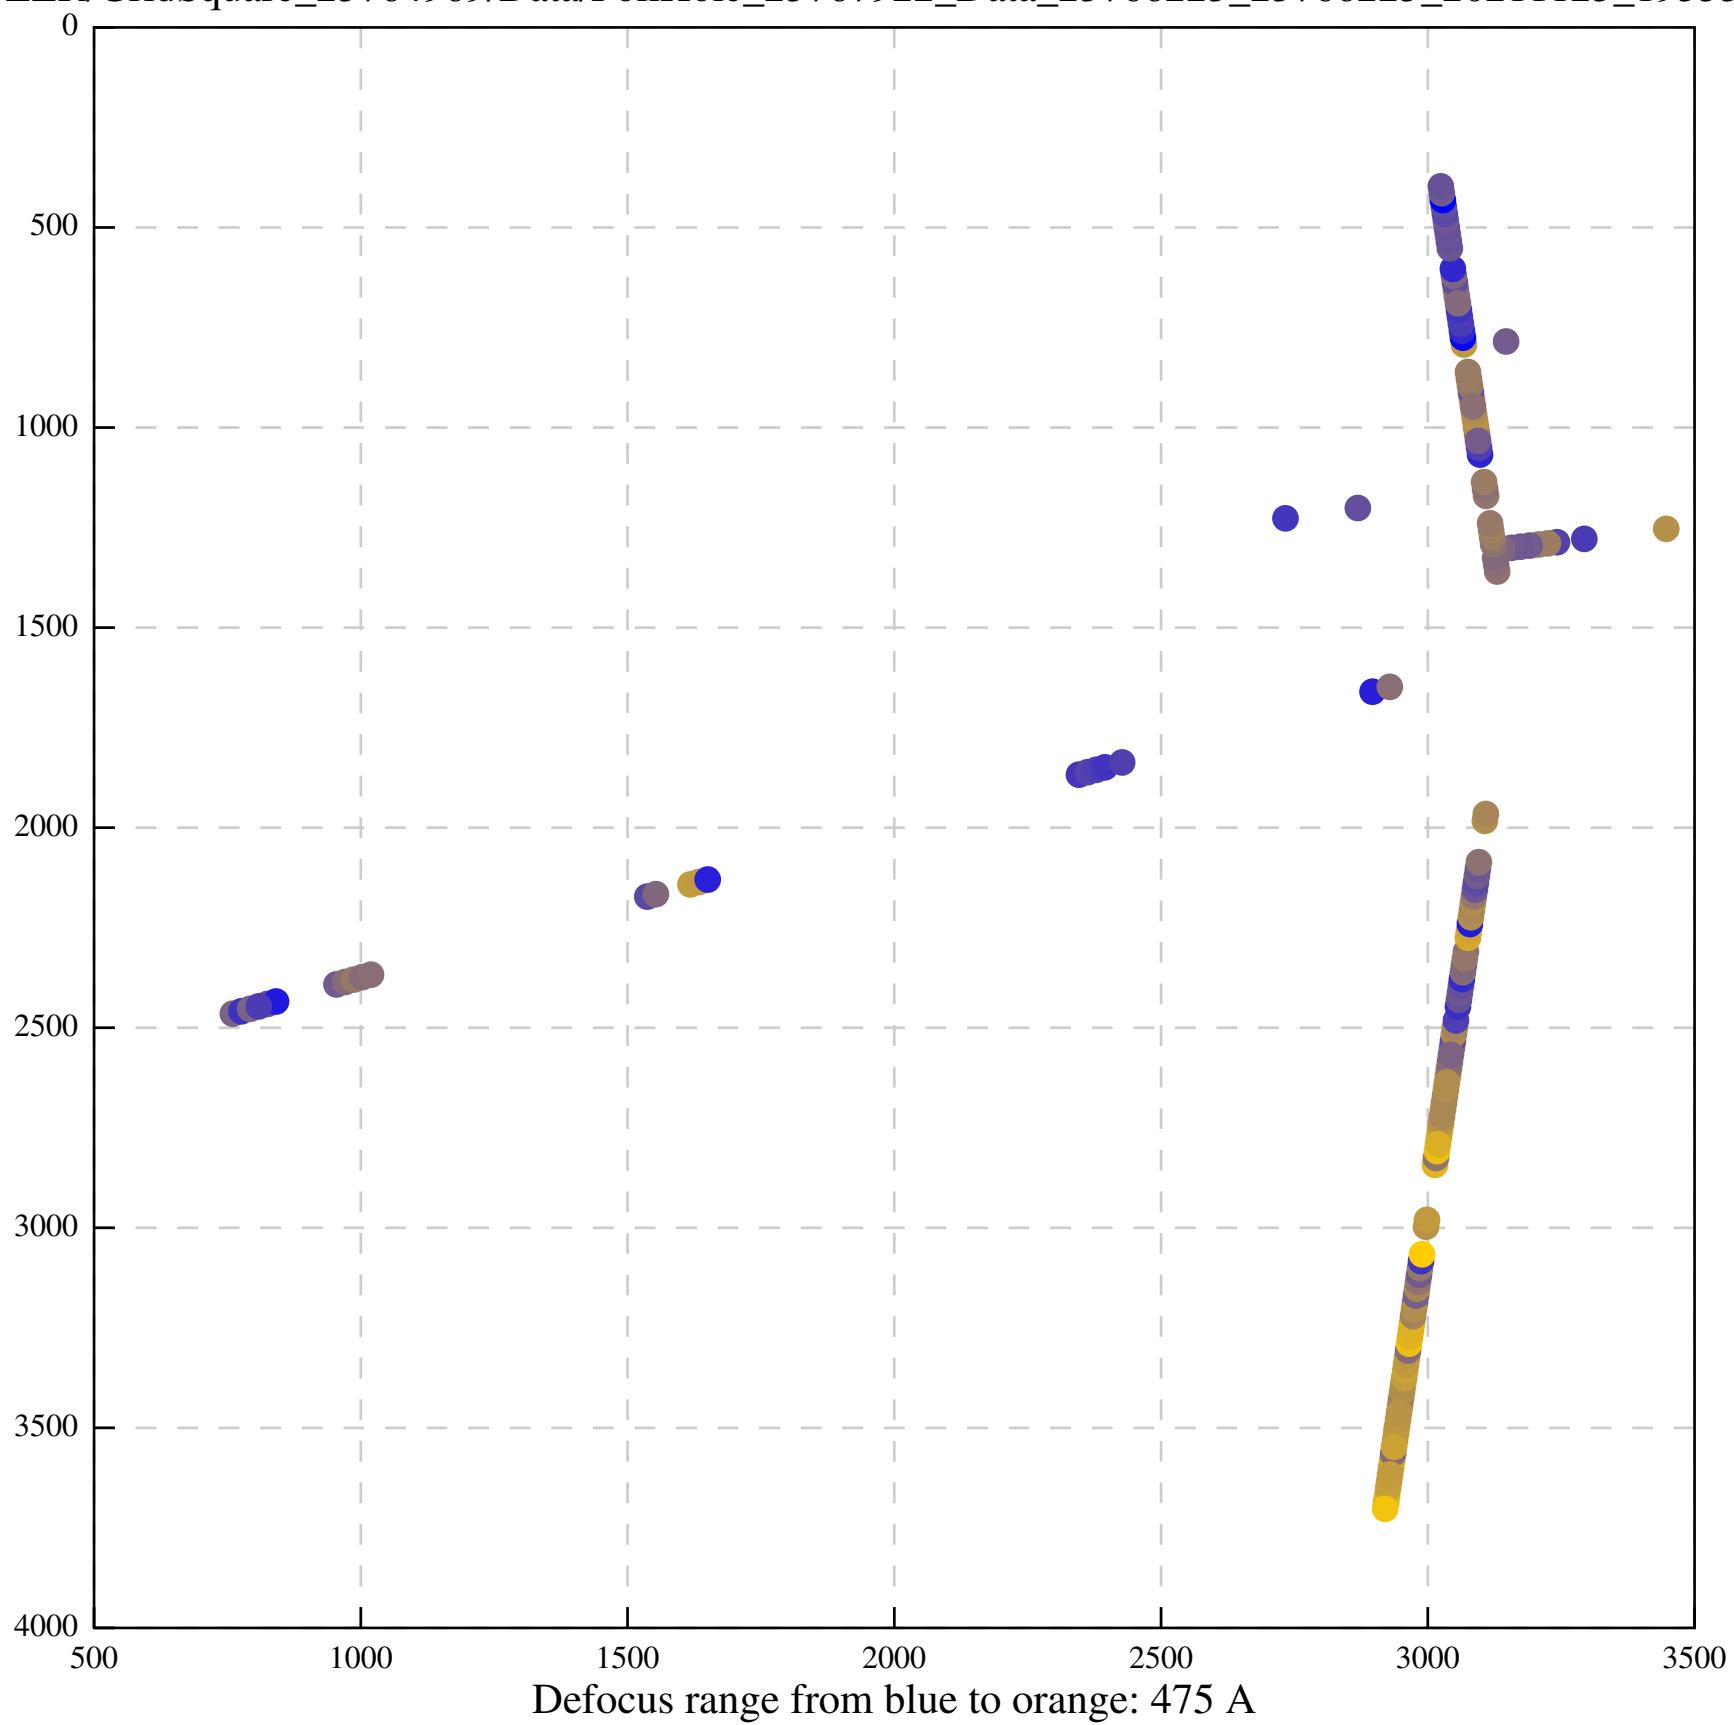

Defocus range from blue to orange: 0 A

Defocus range from blue to orange: 65 A

Defocus range from blue to orange: 382 A

Defocus range from blue to orange: 170 A

Defocus range from blue to orange: 874 A

Defocus range from blue to orange: 793 A

Defocus range from blue to orange: 189 A

Defocus range from blue to orange: 1136 A

Defocus range from blue to orange: 690 A

Defocus range from blue to orange: 393 A

Defocus range from blue to orange: 119 Å

Defocus range from blue to orange: 426 A

Defocus range from blue to orange: 396 A

Defocus range from blue to orange: 269 A

Defocus range from blue to orange: 460 A

Defocus range from blue to orange: 109 A

Defocus range from blue to orange: 58 A

Defocus range from blue to orange: 305 A

Defocus range from blue to orange: 167 A

Defocus range from blue to orange: 0 A

Defocus range from blue to orange: 422 A

Defocus range from blue to orange: 348 A