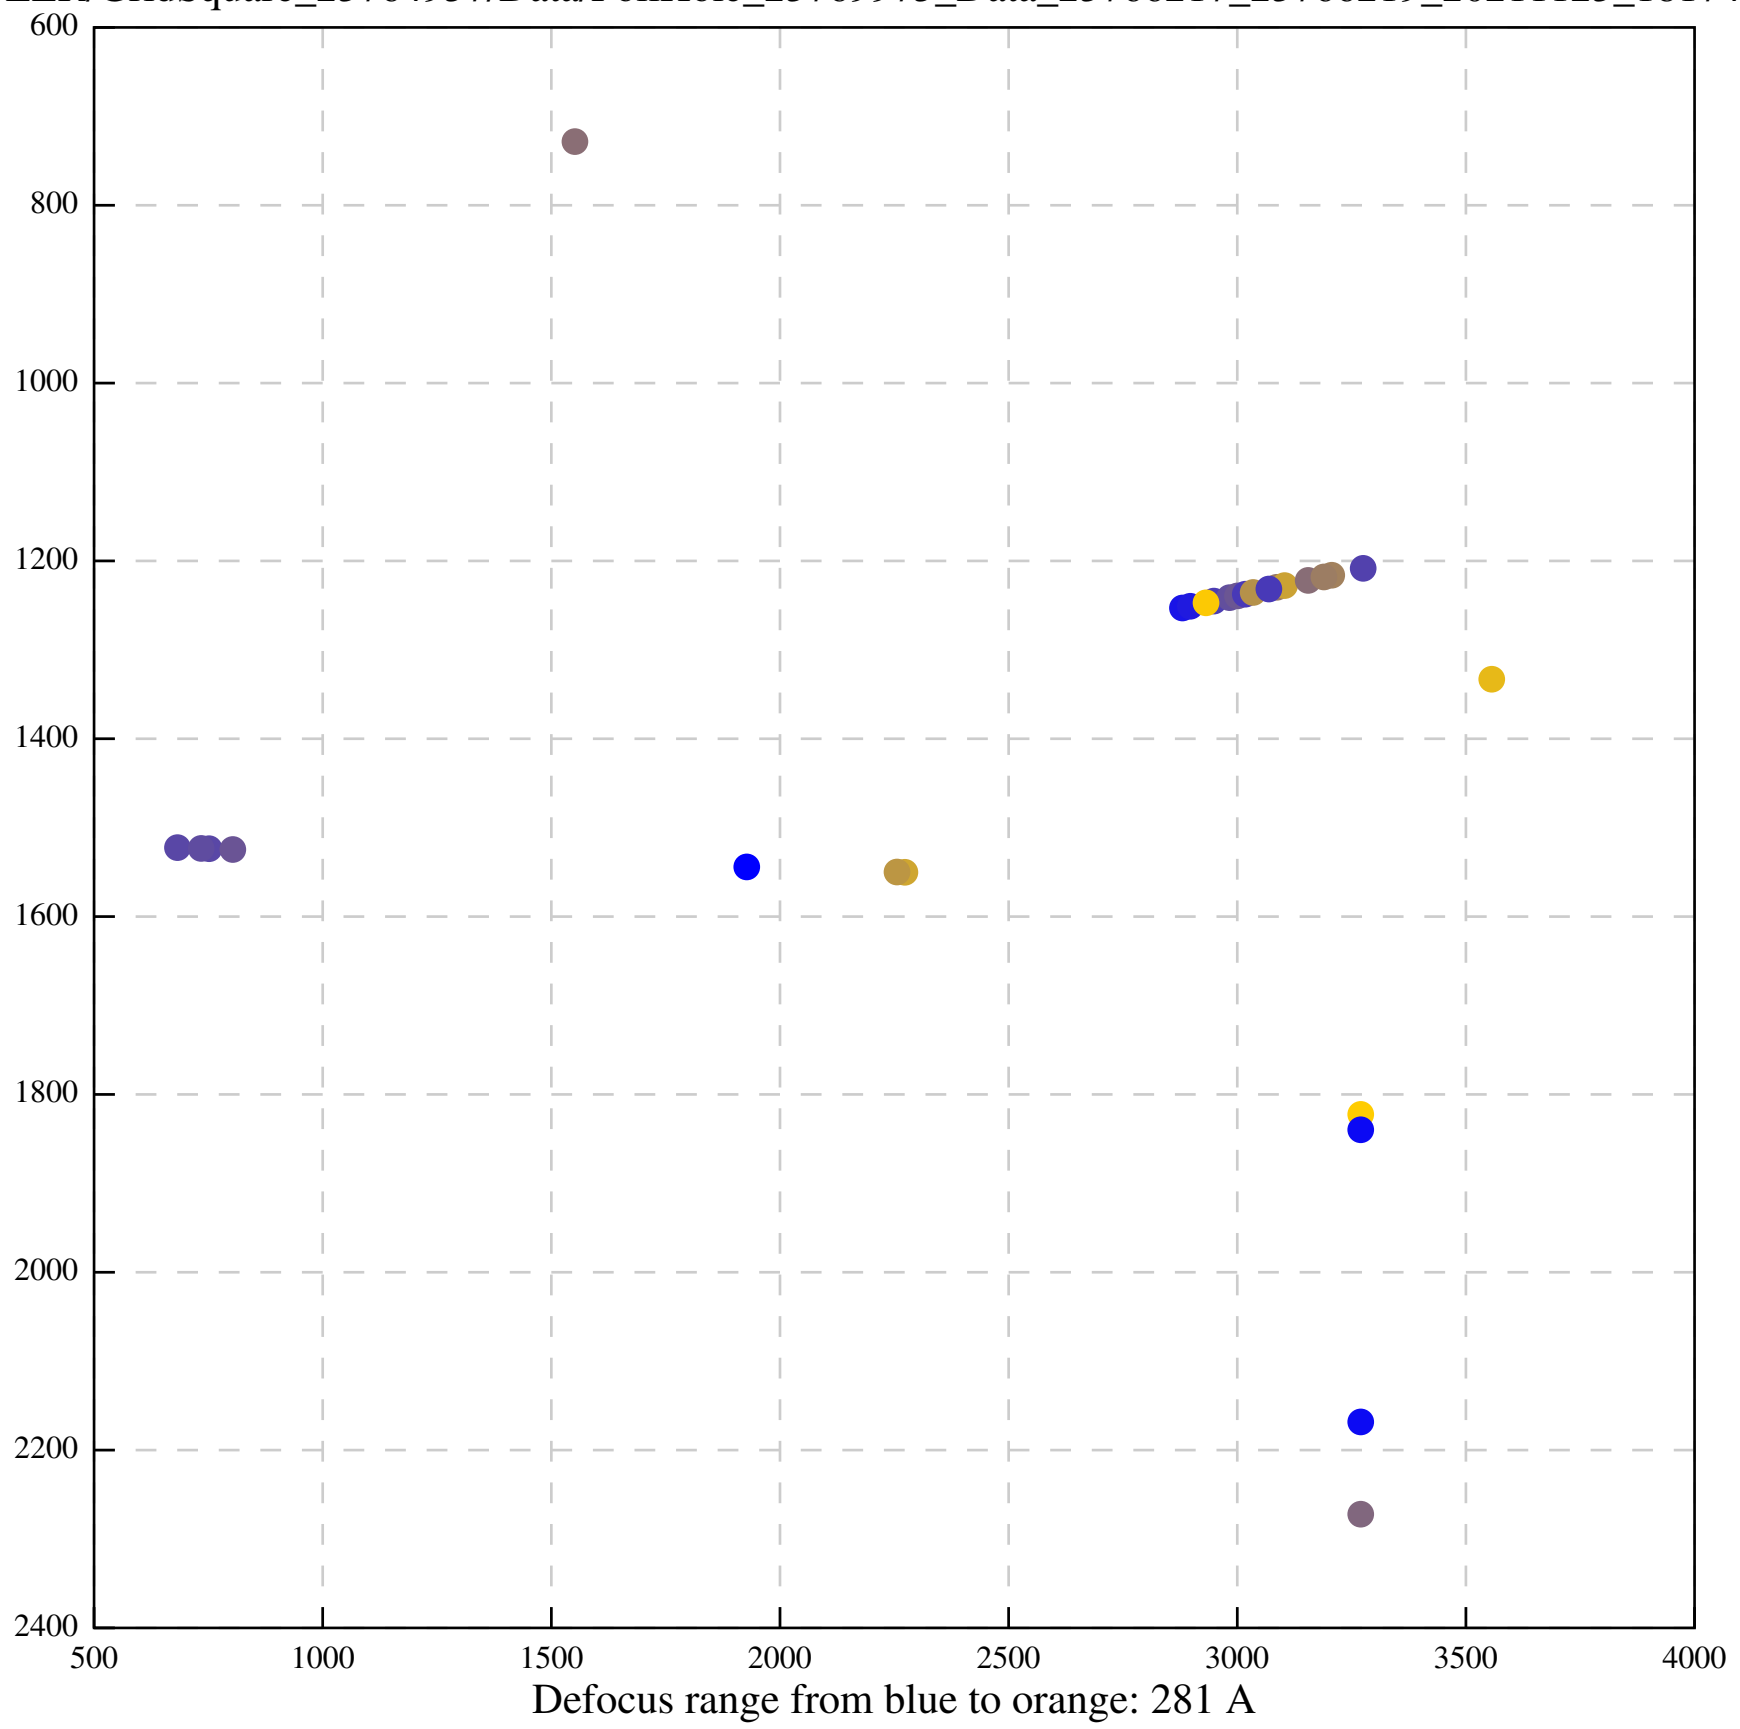

Defocus range from blue to orange: 171 A

Defocus range from blue to orange: 147 A

Defocus range from blue to orange: 469 A

Defocus range from blue to orange: 356 A

Defocus range from blue to orange: 221 A

Defocus range from blue to orange: 29 A

Defocus range from blue to orange: 191 A

Defocus range from blue to orange: 452 A

Defocus range from blue to orange: 217 A

Defocus range from blue to orange: 277 A

Defocus range from blue to orange: 442 A

Defocus range from blue to orange: 406 A

Defocus range from blue to orange: 385 A

Defocus range from blue to orange: 704 A

Defocus range from blue to orange: 283 A

Defocus range from blue to orange: 10 A

Defocus range from blue to orange: 0 Å

Defocus range from blue to orange: 169 A

Defocus range from blue to orange: 709 A

Defocus range from blue to orange: 66 A

Defocus range from blue to orange: 357 A

Defocus range from blue to orange: 1026 A