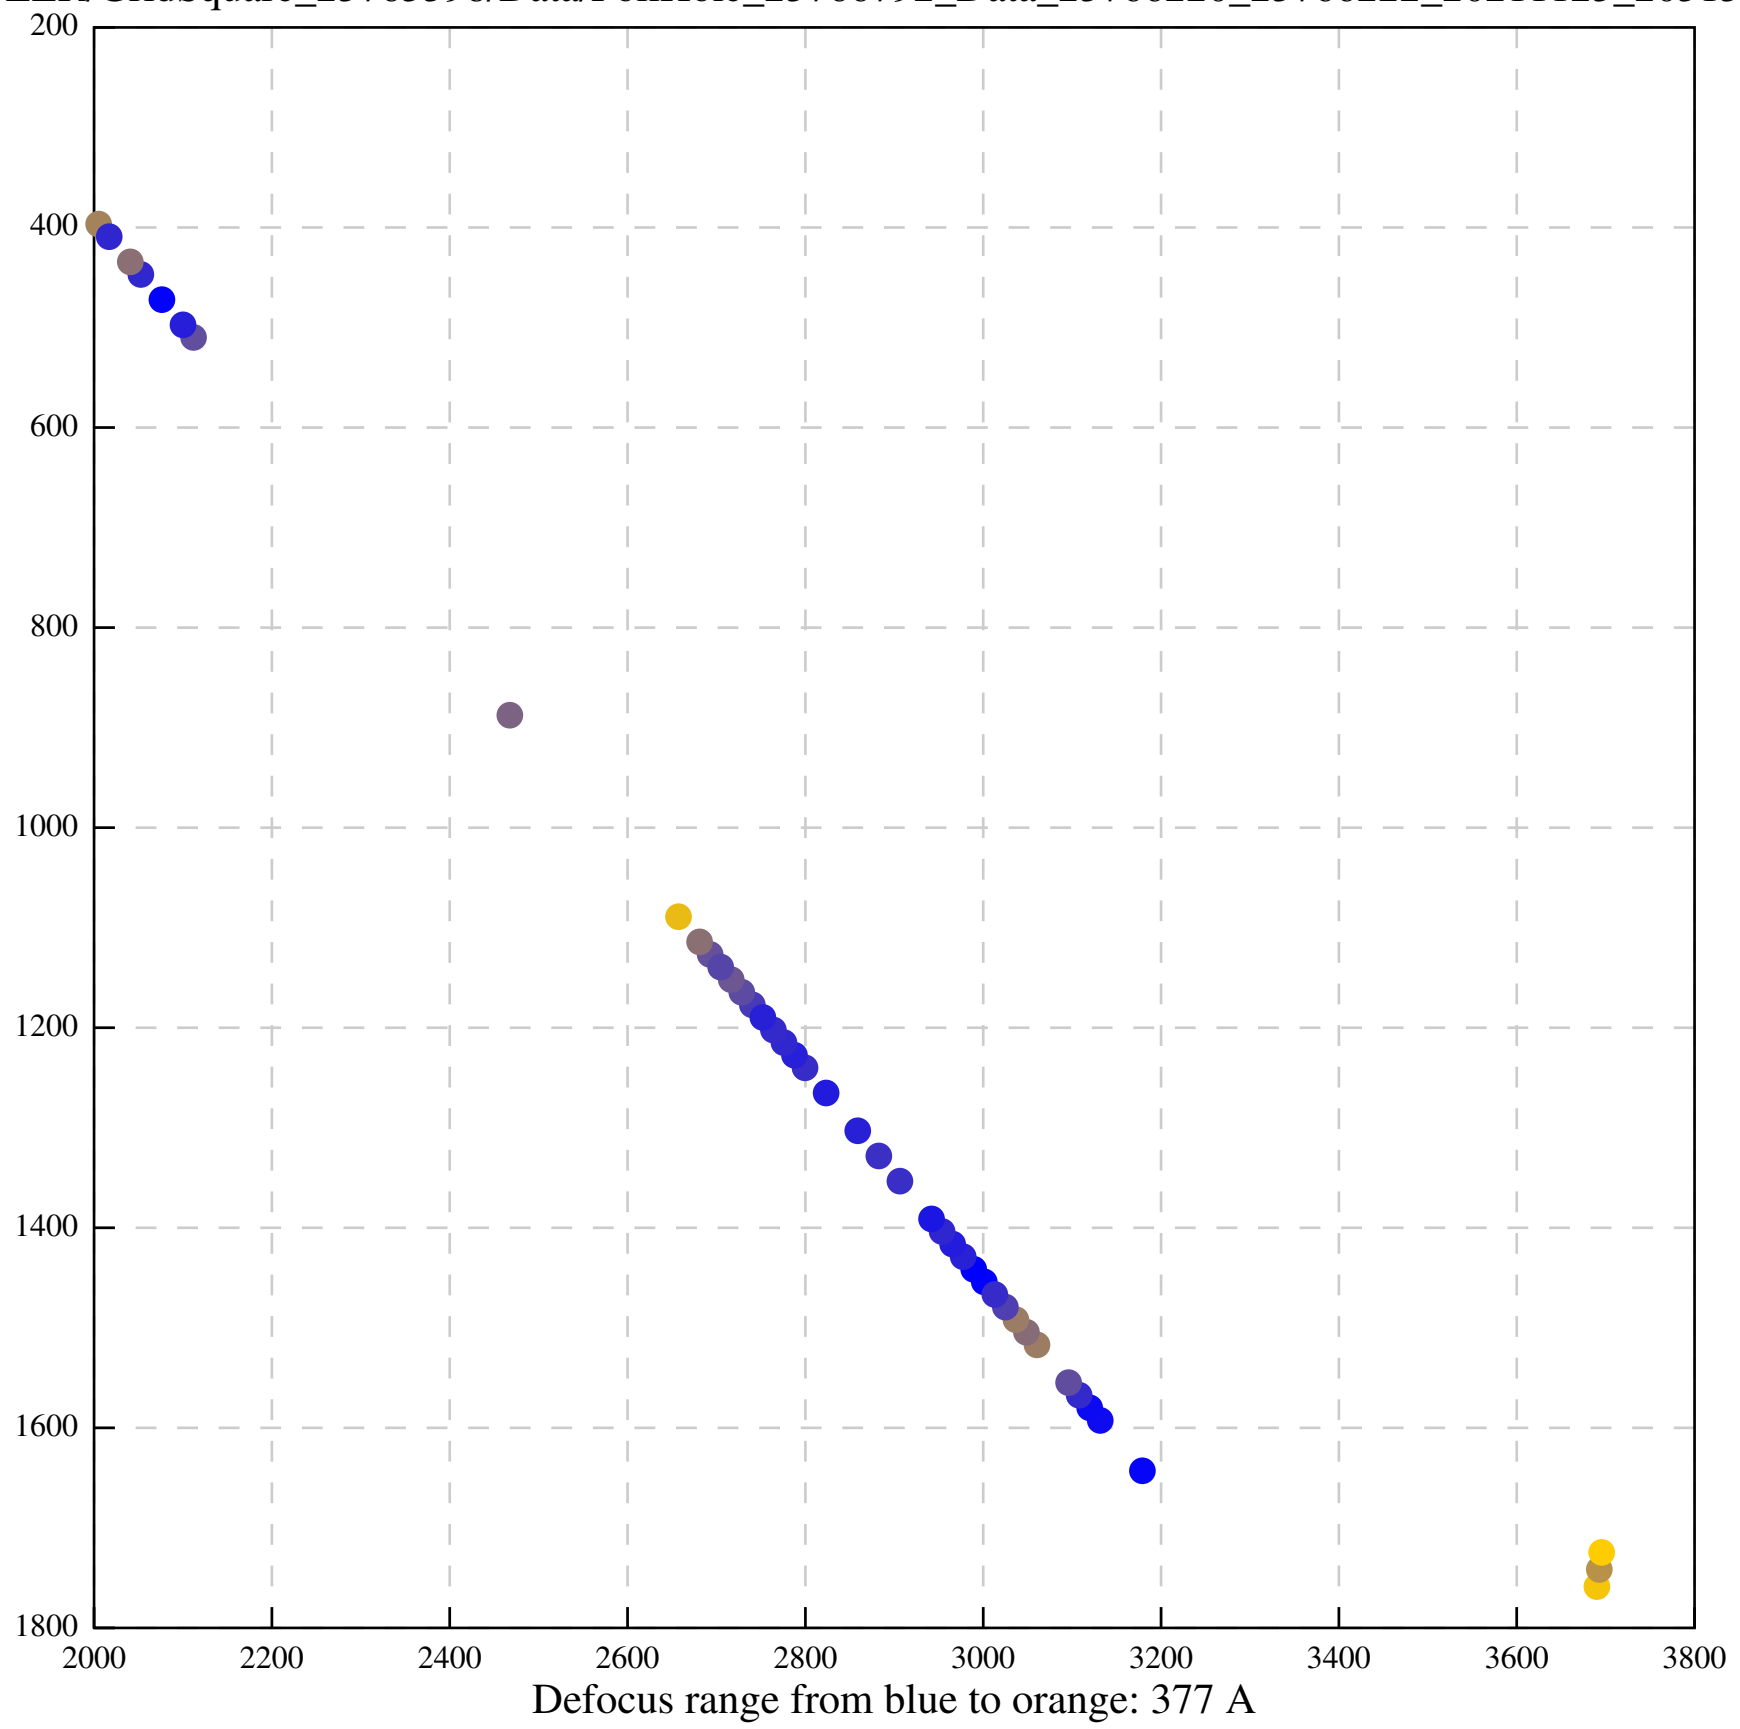

Defocus range from blue to orange: 318 A

Defocus range from blue to orange: 474 A

Defocus range from blue to orange: 732 A

Defocus range from blue to orange: 551 A

Defocus range from blue to orange: 460 A

Defocus range from blue to orange: 497 A

Defocus range from blue to orange: 166 A

Defocus range from blue to orange: 241 A

Defocus range from blue to orange: 375 A

Defocus range from blue to orange: 901 A

Defocus range from blue to orange: 54 A

Defocus range from blue to orange: 70 A

Defocus range from blue to orange: 118 A

Defocus range from blue to orange: 557 A

Defocus range from blue to orange: 556 Å

Defocus range from blue to orange: 394 A

Defocus range from blue to orange: 251 A

Defocus range from blue to orange: 401 A

Defocus range from blue to orange: 473 A

Defocus range from blue to orange: 790 A

Defocus range from blue to orange: 0 A

Defocus range from blue to orange: 513 A