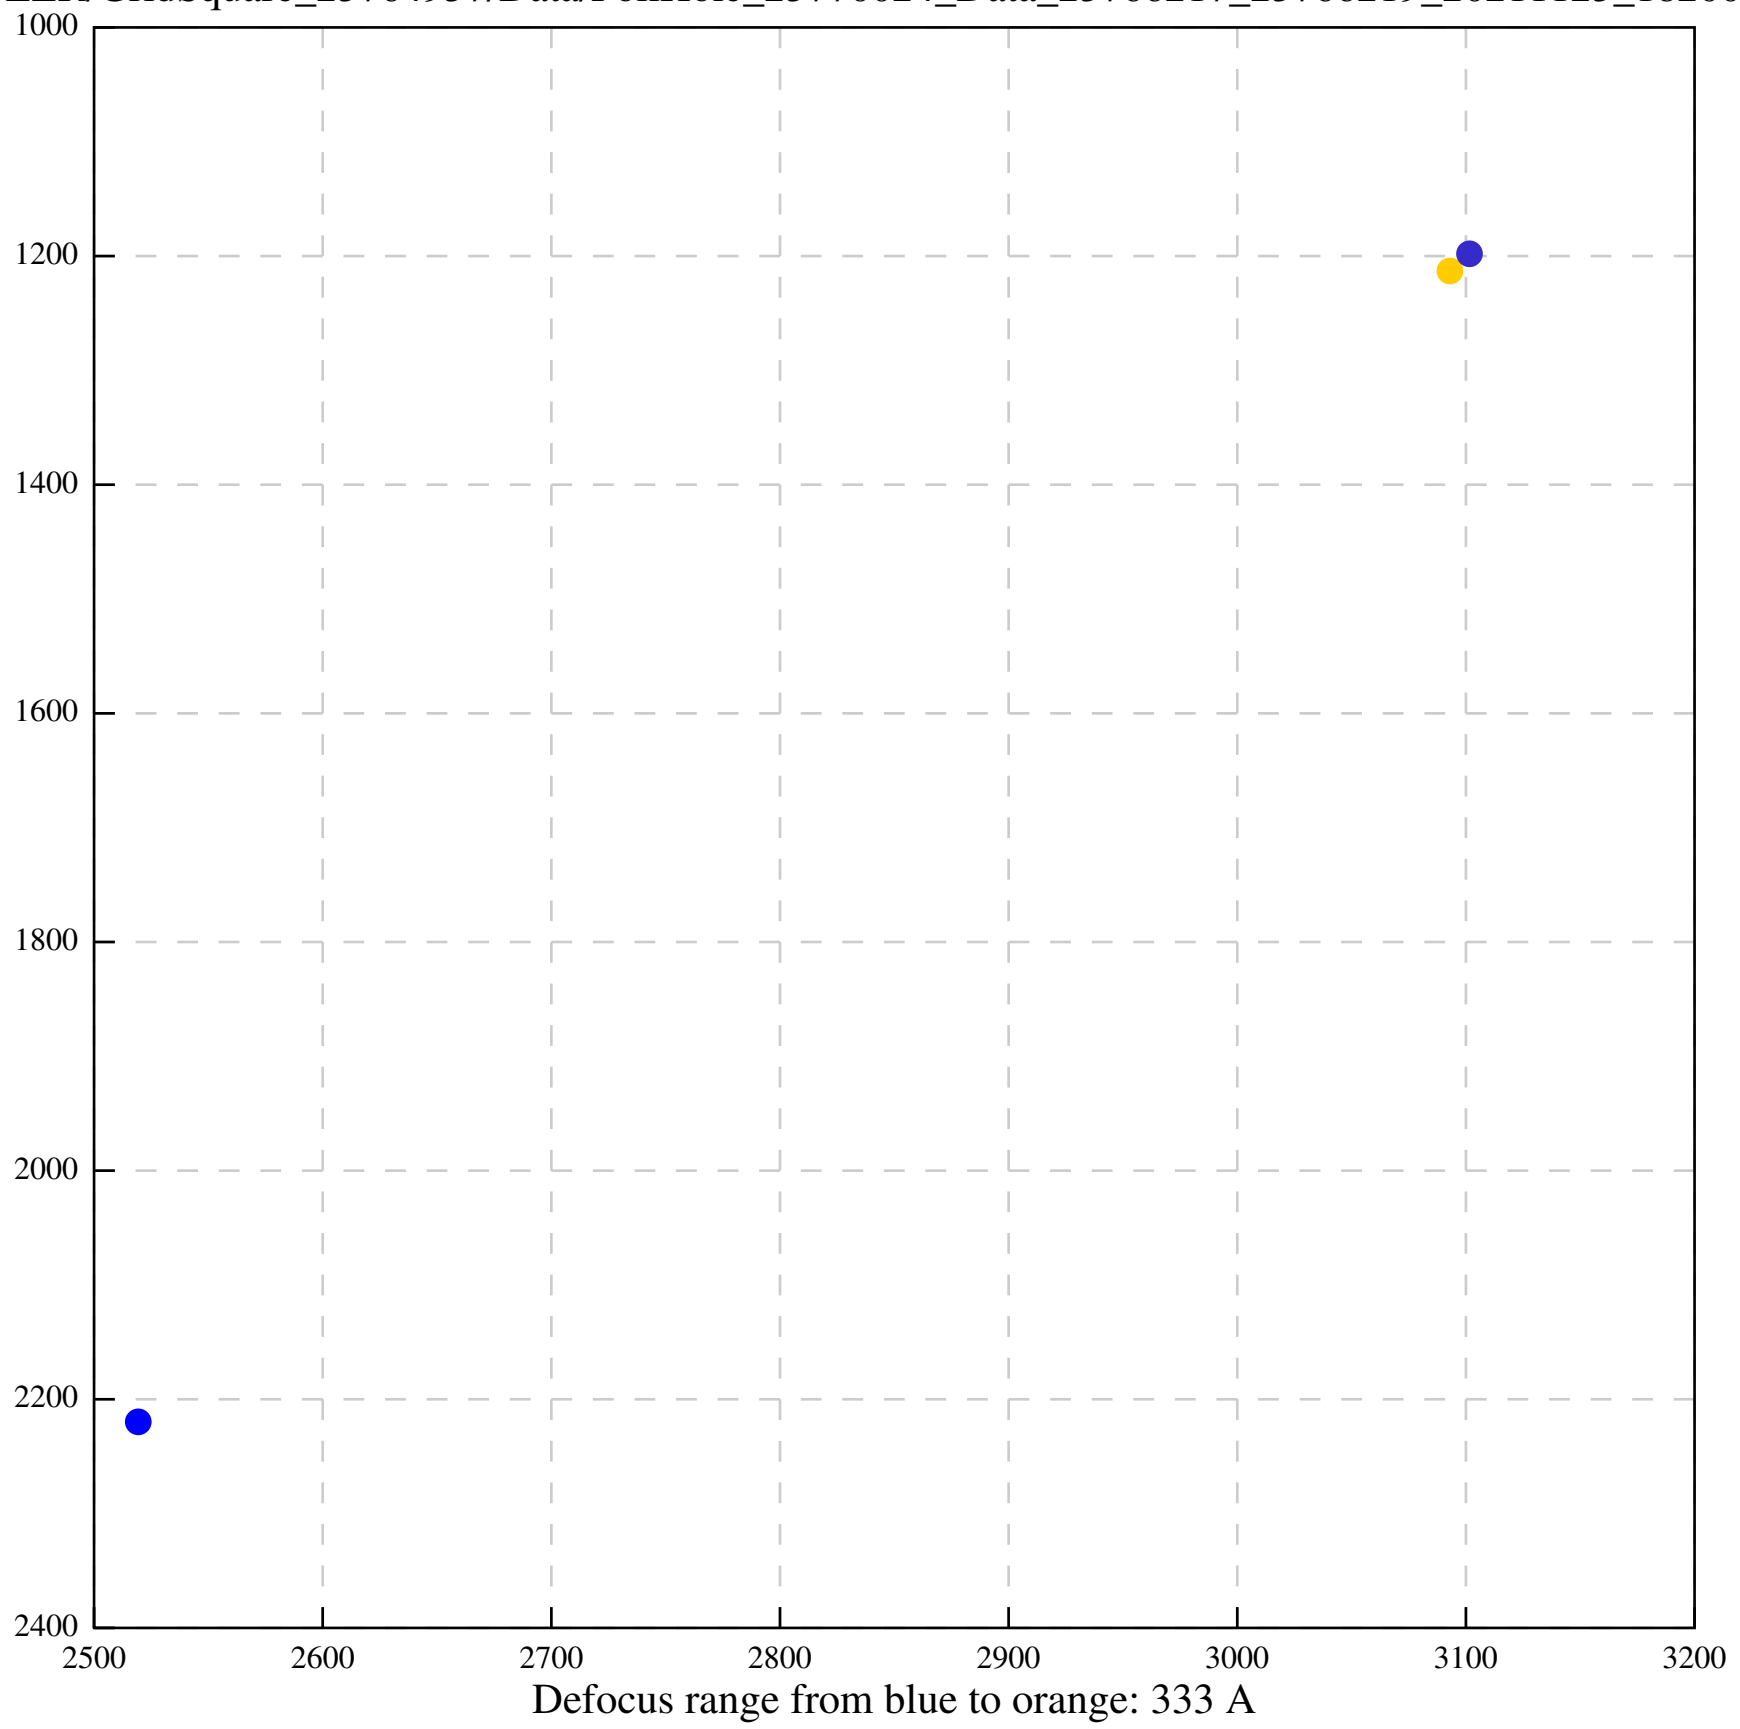

Defocus range from blue to orange: 171 A

Defocus range from blue to orange: 147 A

Defocus range from blue to orange: 469 A

Defocus range from blue to orange: 356 A

Defocus range from blue to orange: 221 A

Defocus range from blue to orange: 29 A

Defocus range from blue to orange: 191 A

Defocus range from blue to orange: 452 A

Defocus range from blue to orange: 217 A

Defocus range from blue to orange: 277 A

Defocus range from blue to orange: 442 A

Defocus range from blue to orange: 406 A

Defocus range from blue to orange: 385 A

Defocus range from blue to orange: 704 A

Defocus range from blue to orange: 283 A

Defocus range from blue to orange: 10 A

Defocus range from blue to orange: 0 Å