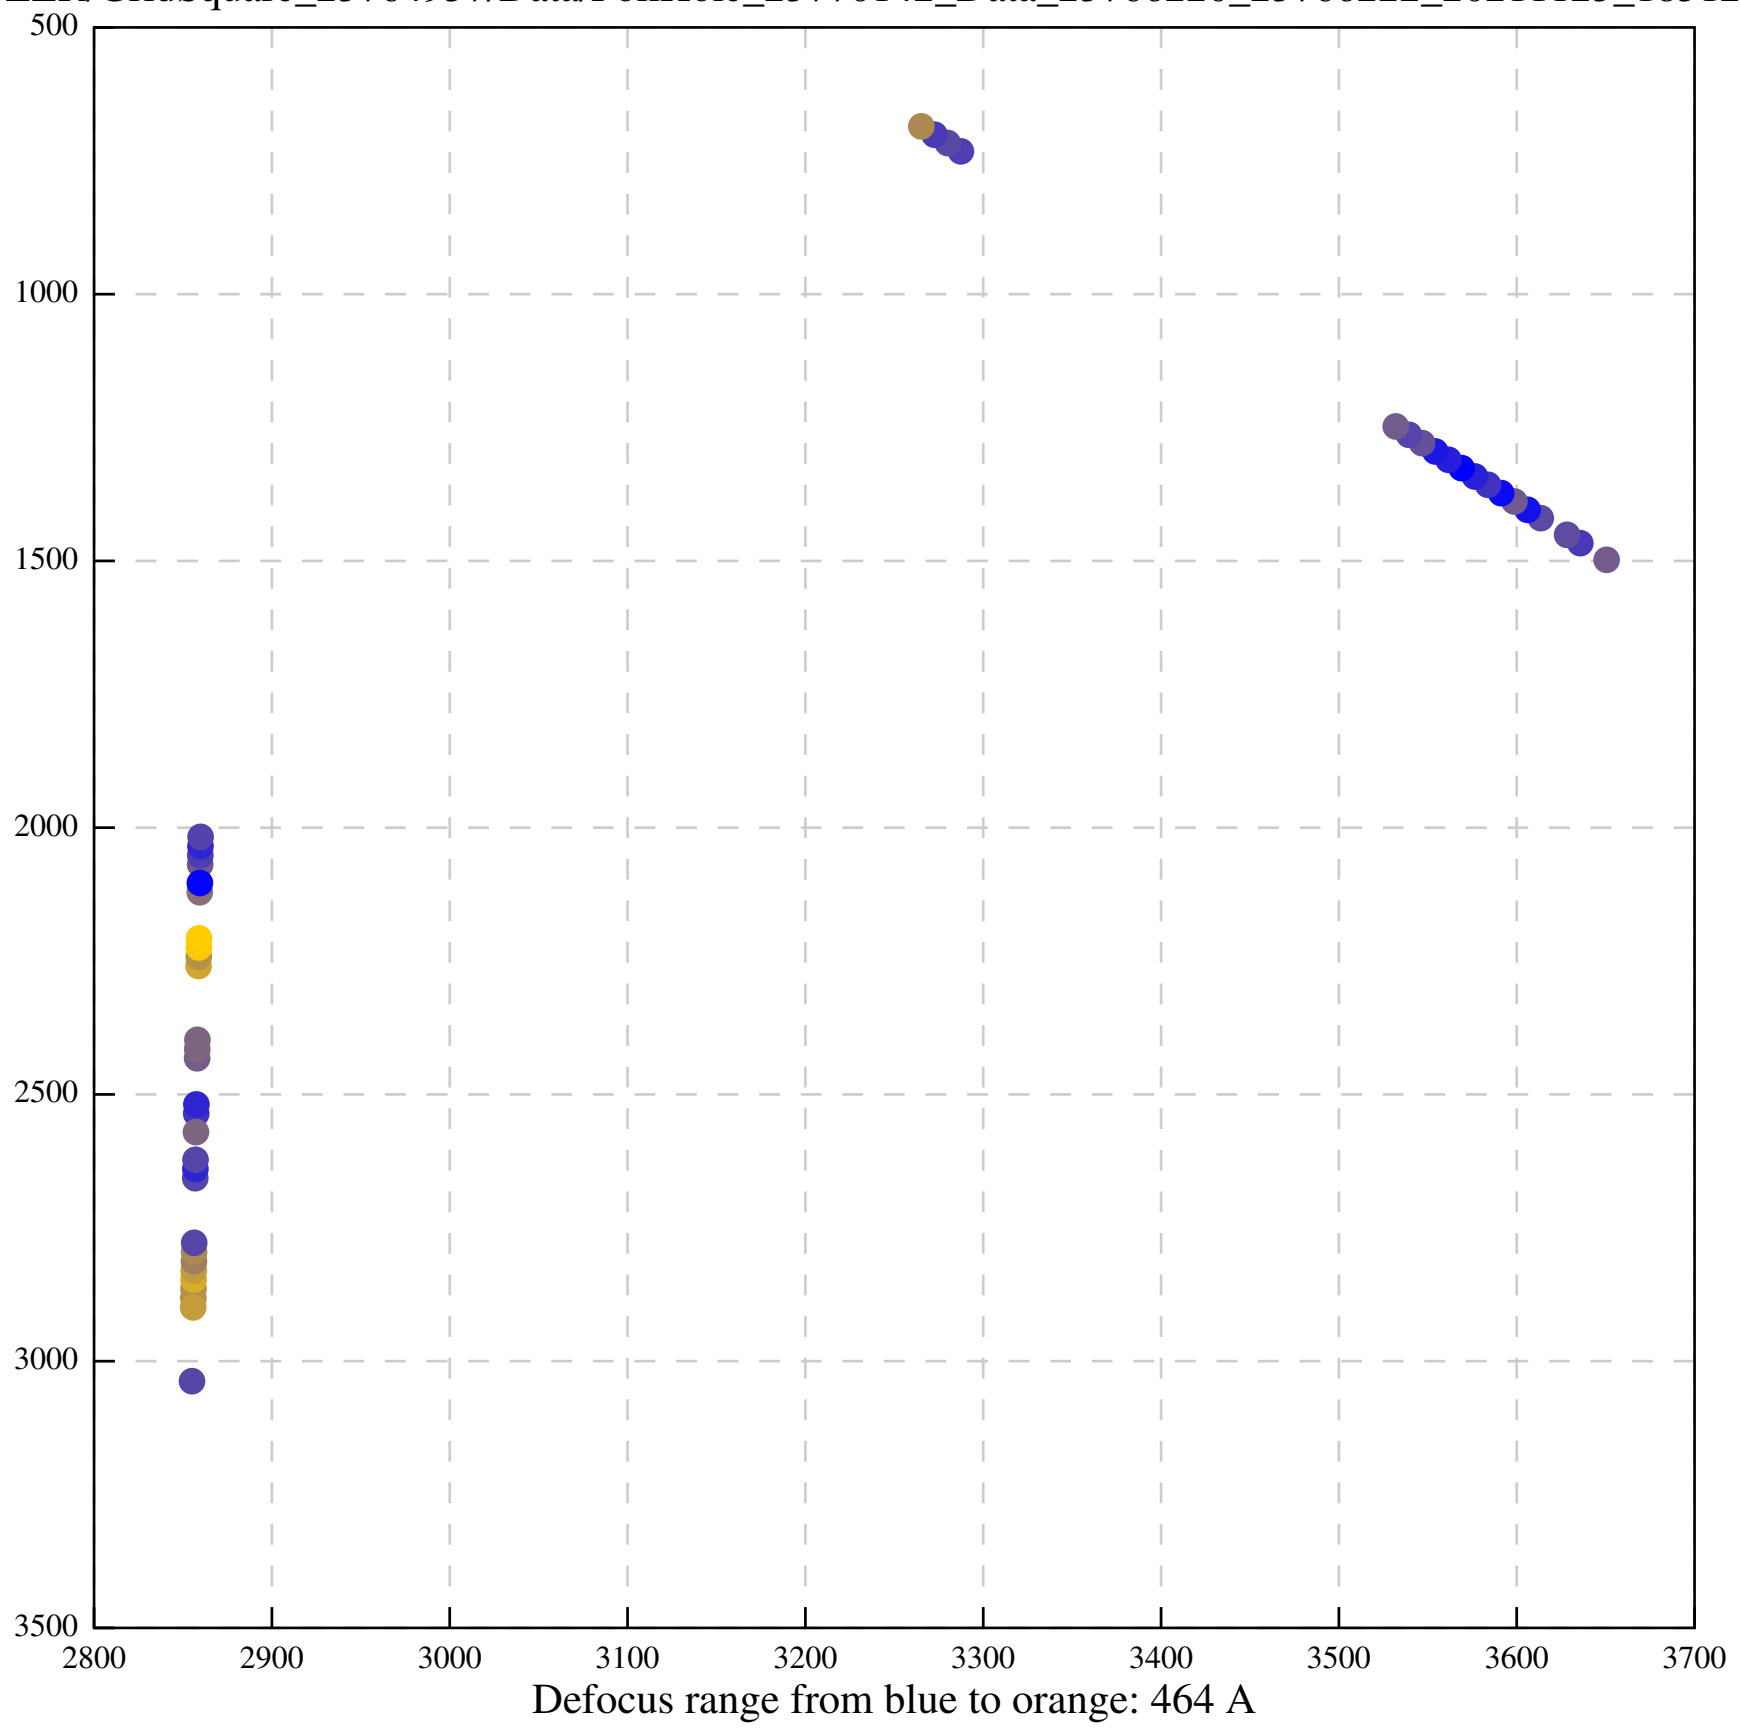

Defocus range from blue to orange: 29 A

Defocus range from blue to orange: 191 A

Defocus range from blue to orange: 452 A

Defocus range from blue to orange: 217 A

Defocus range from blue to orange: 277 A

Defocus range from blue to orange: 442 A

Defocus range from blue to orange: 406 A

Defocus range from blue to orange: 385 A

Defocus range from blue to orange: 704 A

Defocus range from blue to orange: 283 A

Defocus range from blue to orange: 10 A

Defocus range from blue to orange: 0 Å

Defocus range from blue to orange: 169 A

Defocus range from blue to orange: 709 A

Defocus range from blue to orange: 66 A

Defocus range from blue to orange: 357 A

Defocus range from blue to orange: 1026 A

Defocus range from blue to orange: 519 A

Defocus range from blue to orange: 16 A

Defocus range from blue to orange: 211 A

Defocus range from blue to orange: 0 A

Defocus range from blue to orange: 150 A

Defocus range from blue to orange: 459 A