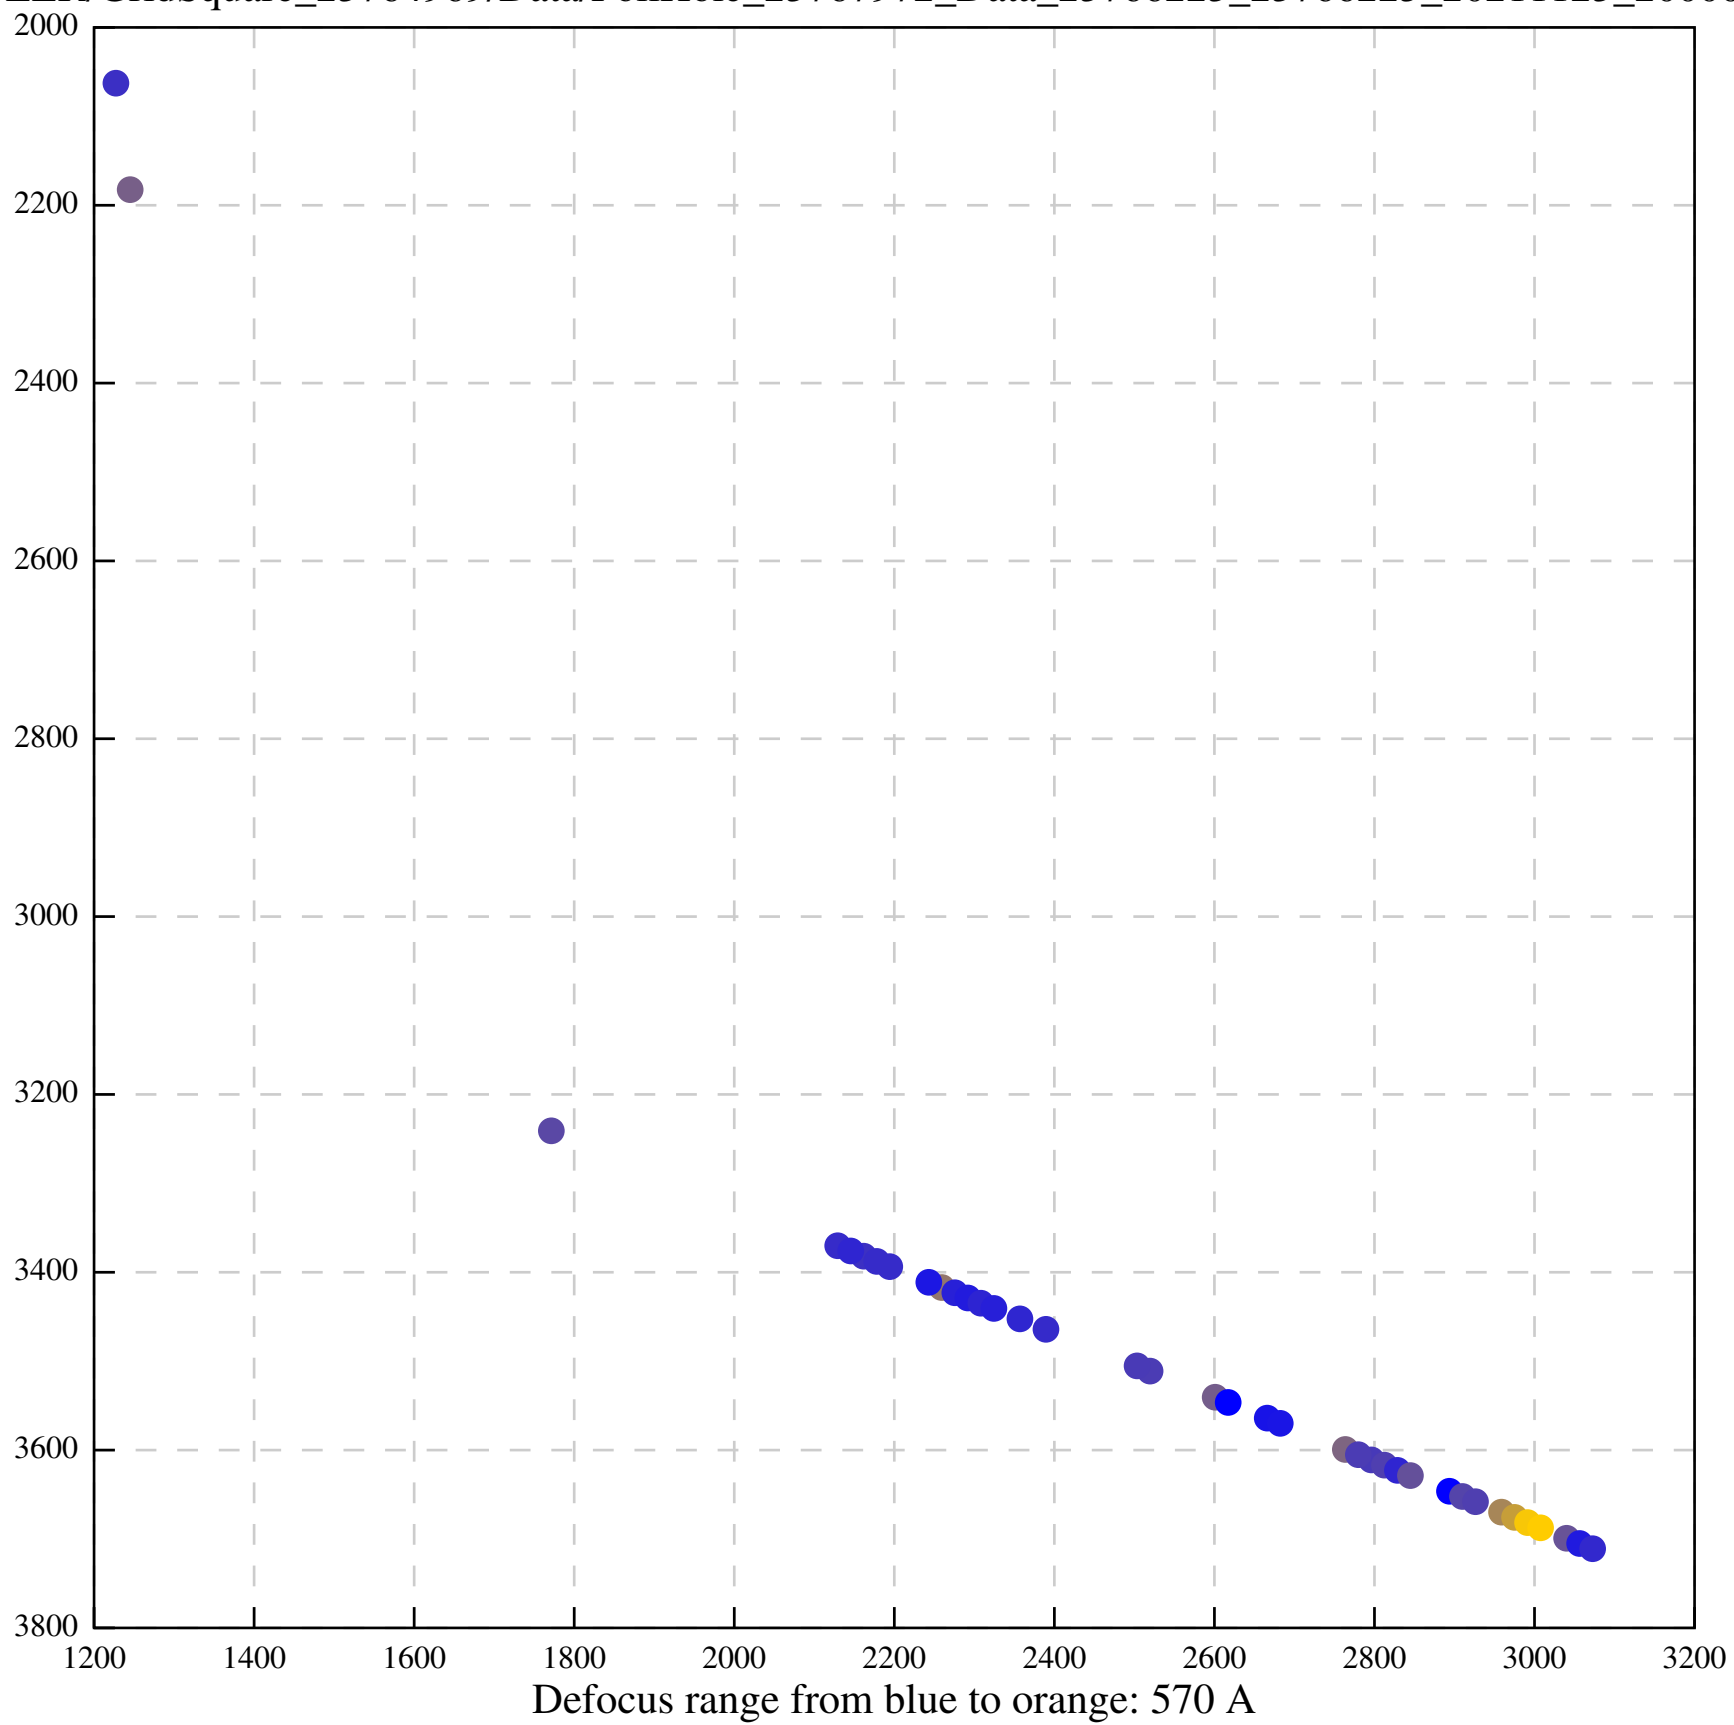

Defocus range from blue to orange: 426 A

Defocus range from blue to orange: 396 A

Defocus range from blue to orange: 269 A

Defocus range from blue to orange: 460 A

Defocus range from blue to orange: 109 A

Defocus range from blue to orange: 58 A

Defocus range from blue to orange: 305 A

Defocus range from blue to orange: 167 A

Defocus range from blue to orange: 0 A

Defocus range from blue to orange: 422 A

Defocus range from blue to orange: 348 A

Defocus range from blue to orange: 372 A

Defocus range from blue to orange: 346 A

Defocus range from blue to orange: 360 A

Defocus range from blue to orange: 1022 A

Defocus range from blue to orange: 346 A

Defocus range from blue to orange: 318 A

Defocus range from blue to orange: 474 A

Defocus range from blue to orange: 732 A

Defocus range from blue to orange: 551 A

Defocus range from blue to orange: 460 A