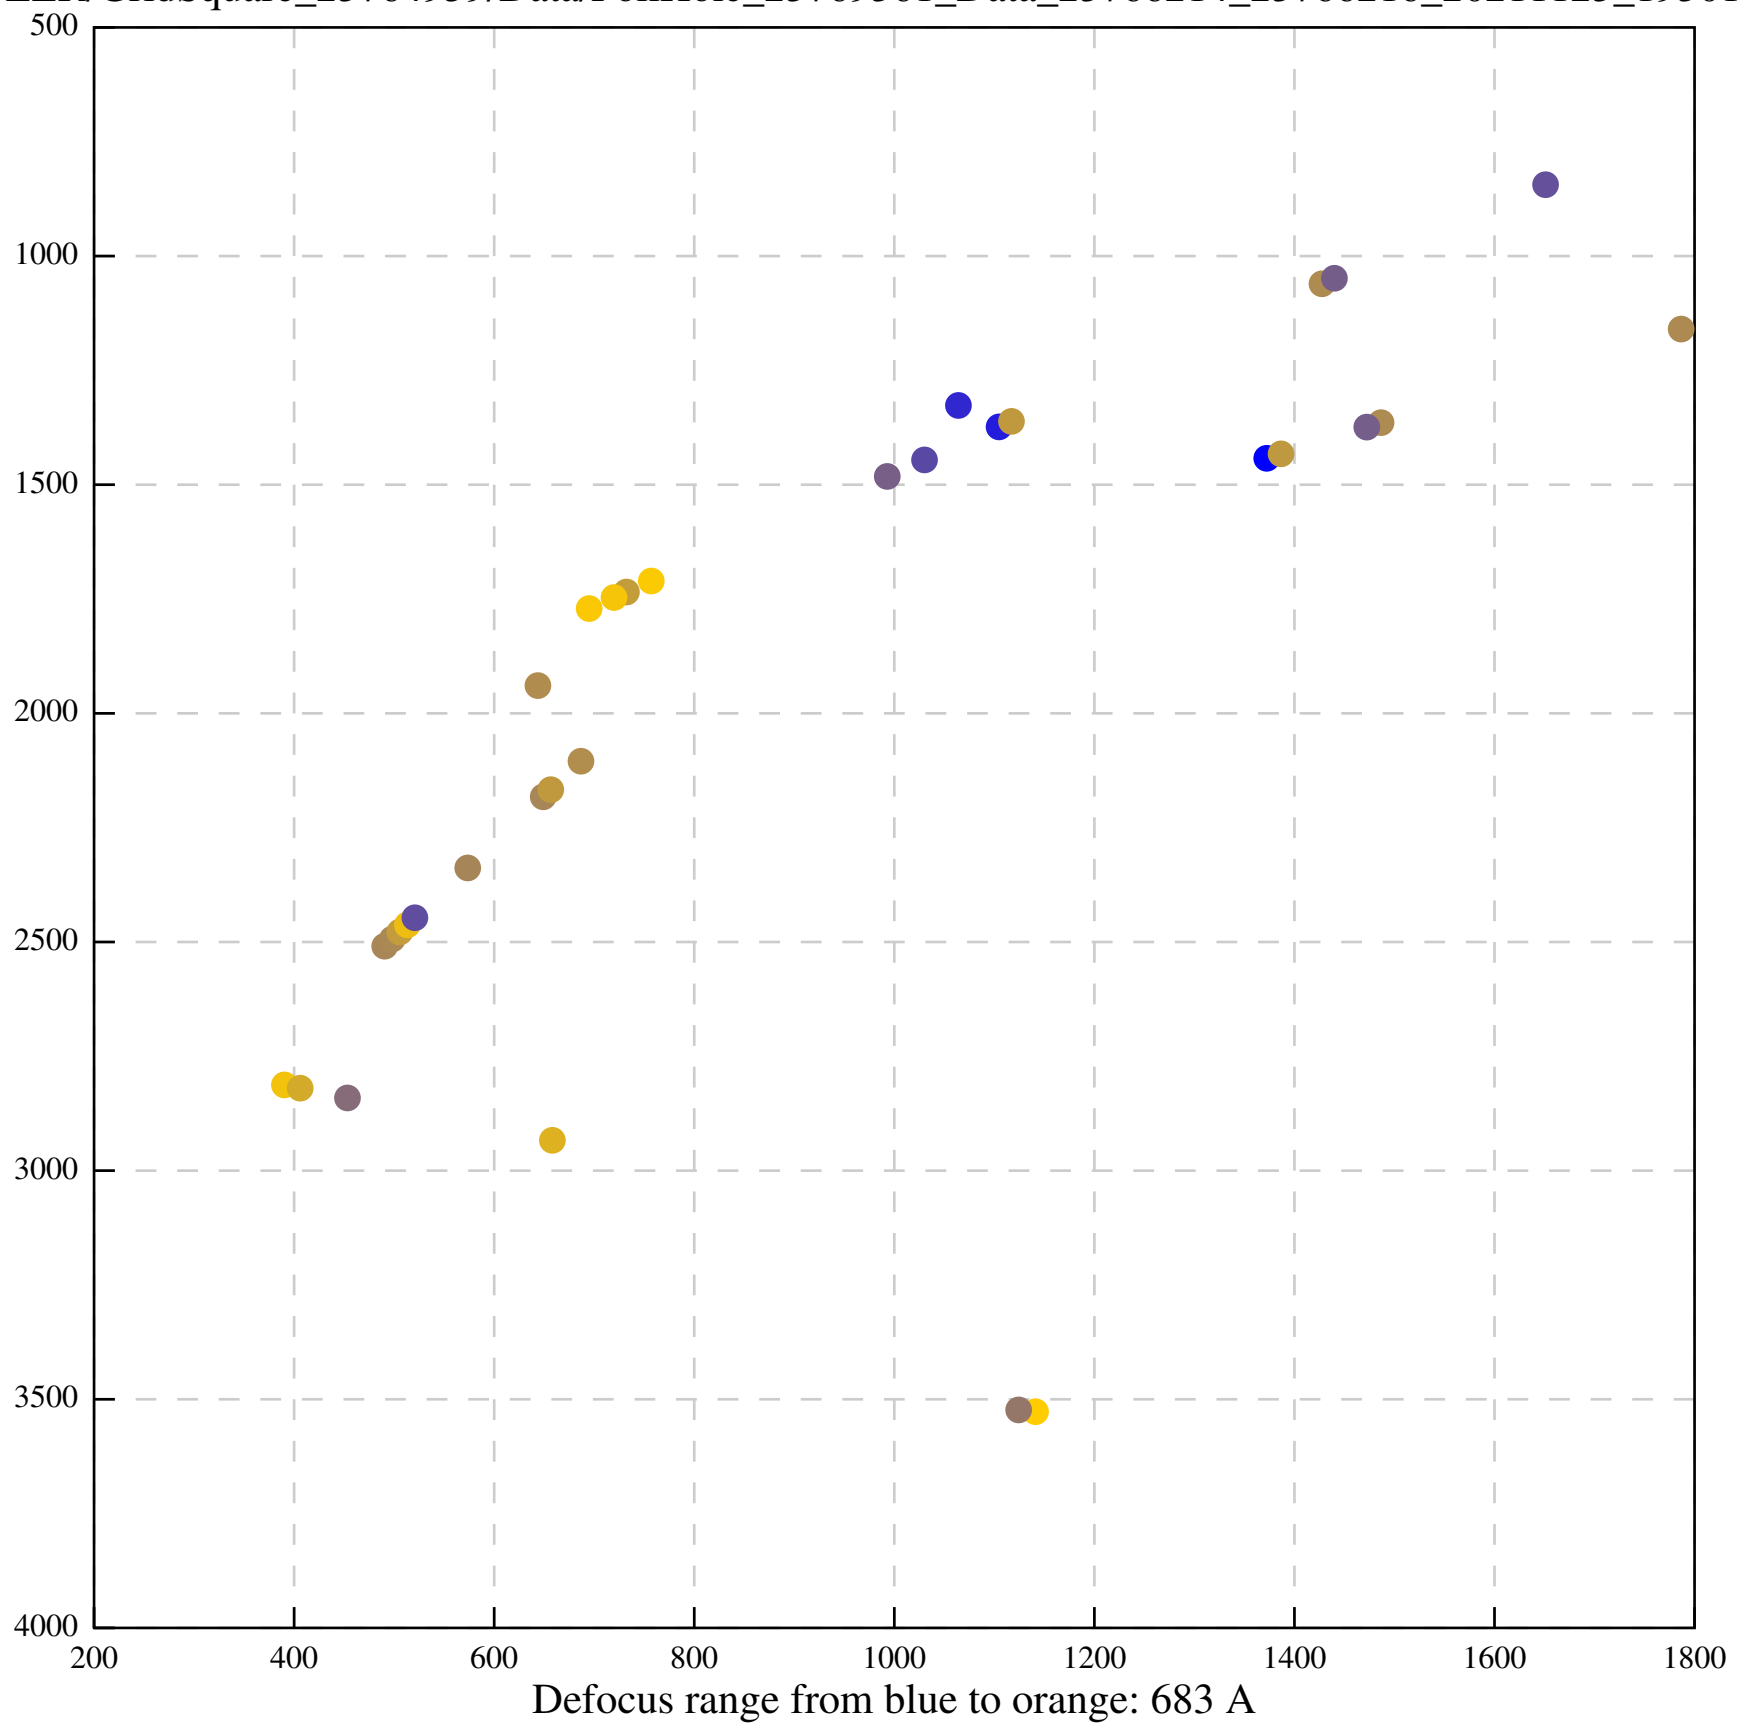

Defocus range from blue to orange: 519 A

Defocus range from blue to orange: 16 A

Defocus range from blue to orange: 211 A

Defocus range from blue to orange: 0 A

Defocus range from blue to orange: 150 A

Defocus range from blue to orange: 459 A

Defocus range from blue to orange: 0 A

Defocus range from blue to orange: 65 A

Defocus range from blue to orange: 382 A

Defocus range from blue to orange: 170 A

Defocus range from blue to orange: 874 A

Defocus range from blue to orange: 793 A

Defocus range from blue to orange: 189 A

Defocus range from blue to orange: 1136 A

Defocus range from blue to orange: 690 A

Defocus range from blue to orange: 393 A

Defocus range from blue to orange: 119 Å

Defocus range from blue to orange: 426 A

Defocus range from blue to orange: 396 A

Defocus range from blue to orange: 269 A

Defocus range from blue to orange: 460 A

Defocus range from blue to orange: 109 A