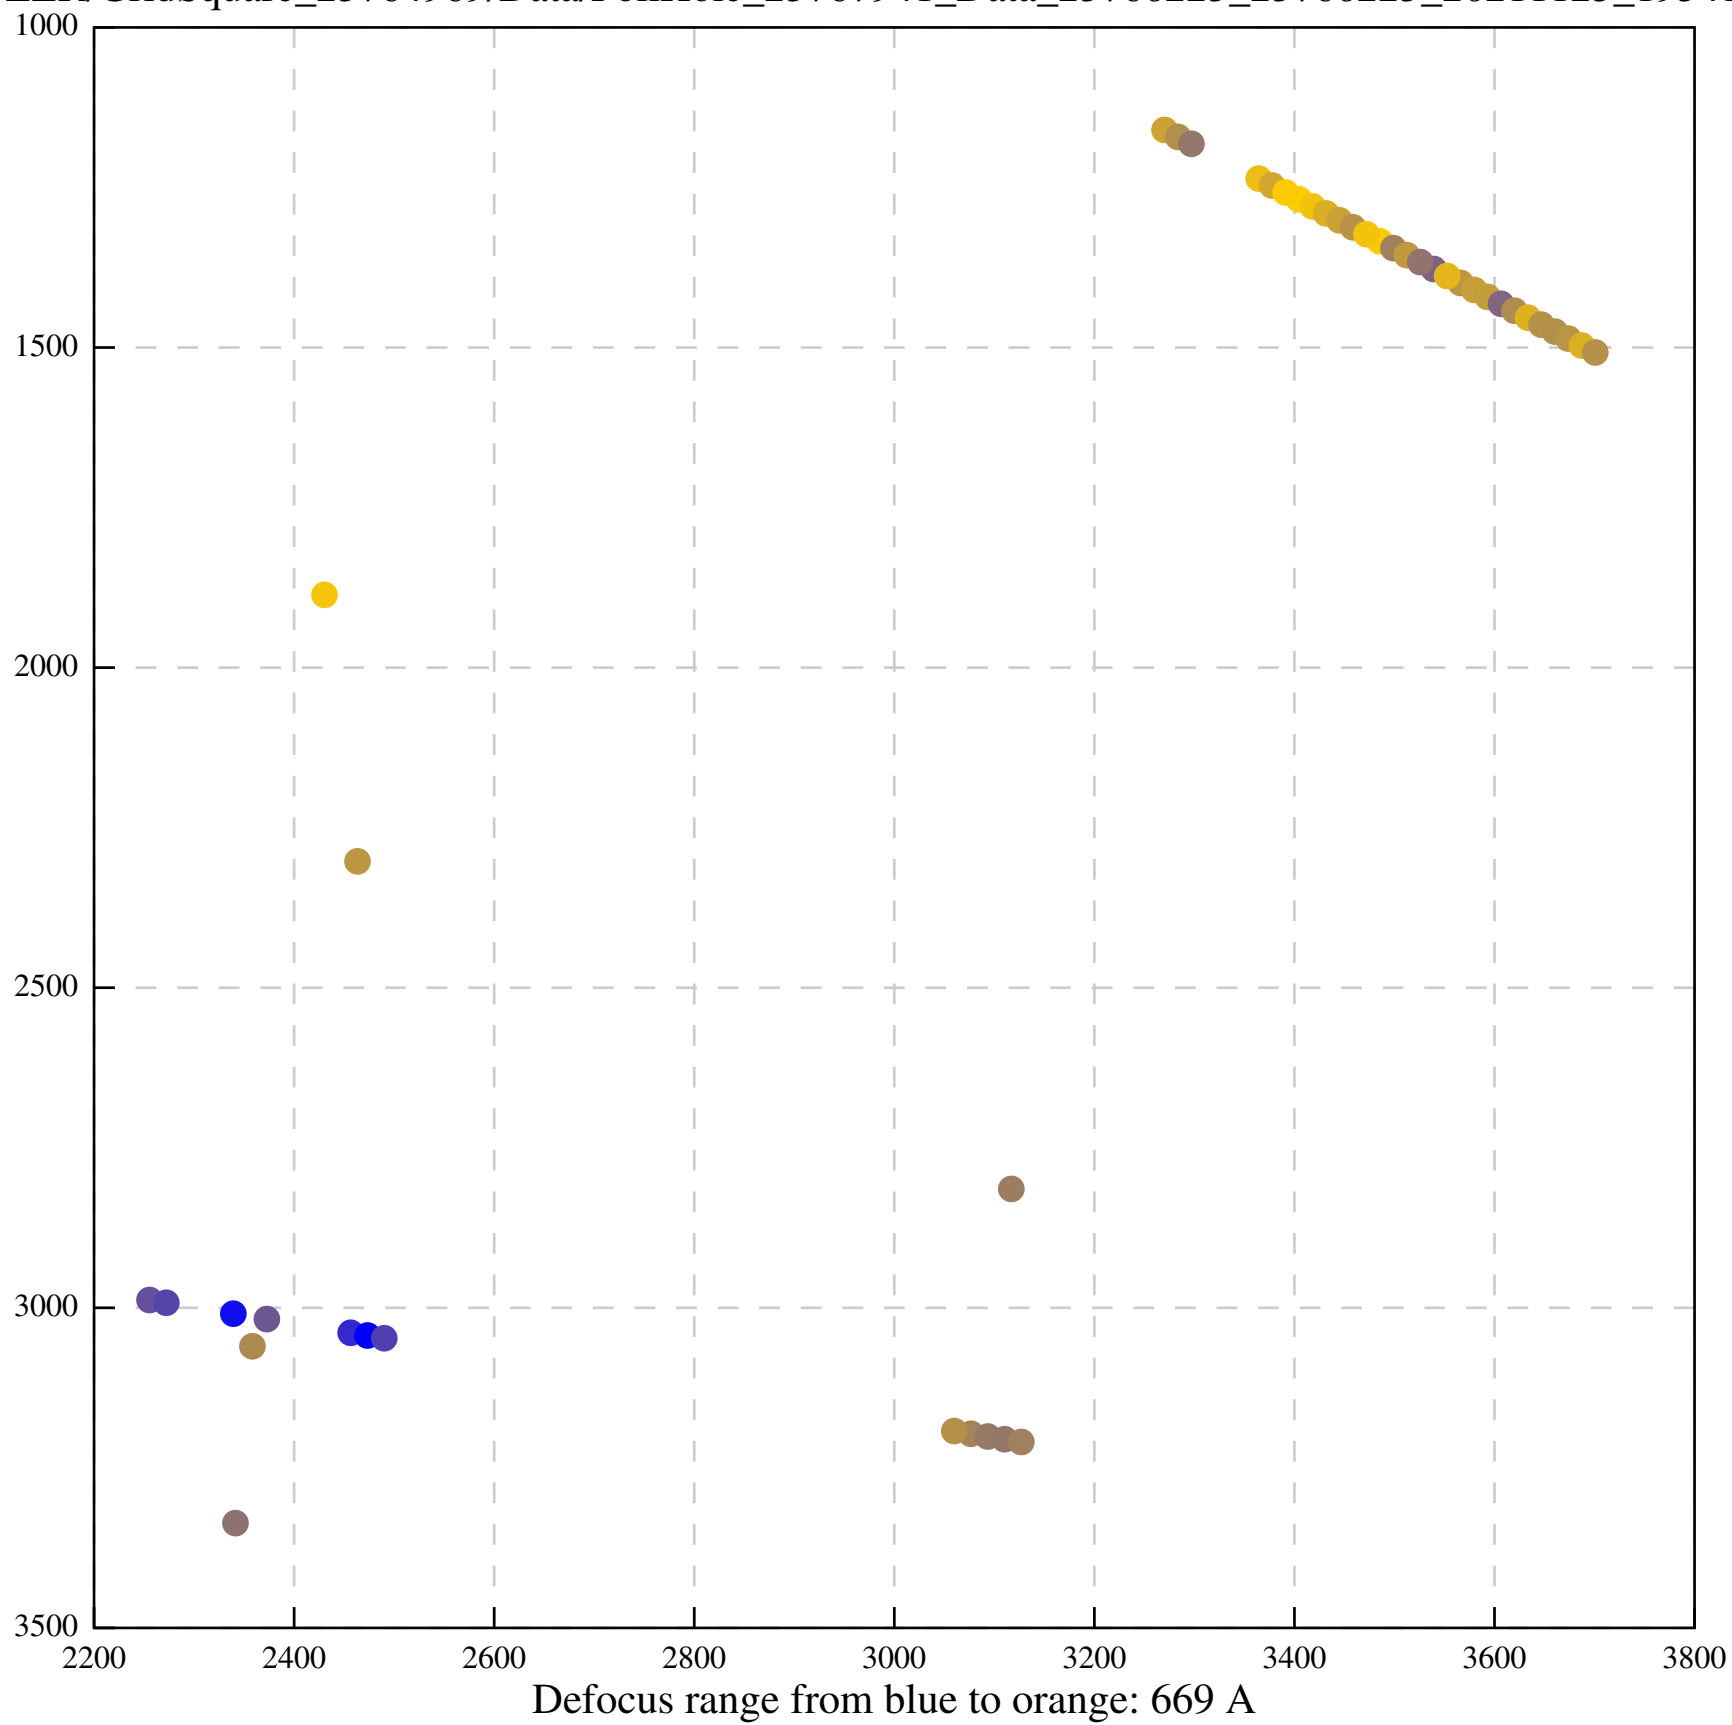

Defocus range from blue to orange: 189 A

Defocus range from blue to orange: 1136 A

Defocus range from blue to orange: 690 A

Defocus range from blue to orange: 393 A

Defocus range from blue to orange: 119 Å

Defocus range from blue to orange: 426 A

Defocus range from blue to orange: 396 A

Defocus range from blue to orange: 269 A

Defocus range from blue to orange: 460 A

Defocus range from blue to orange: 109 A

Defocus range from blue to orange: 58 A

Defocus range from blue to orange: 305 A

Defocus range from blue to orange: 167 A

Defocus range from blue to orange: 0 A

Defocus range from blue to orange: 422 A

Defocus range from blue to orange: 348 A

Defocus range from blue to orange: 372 A

Defocus range from blue to orange: 346 A

Defocus range from blue to orange: 360 A

Defocus range from blue to orange: 1022 A

Defocus range from blue to orange: 346 A