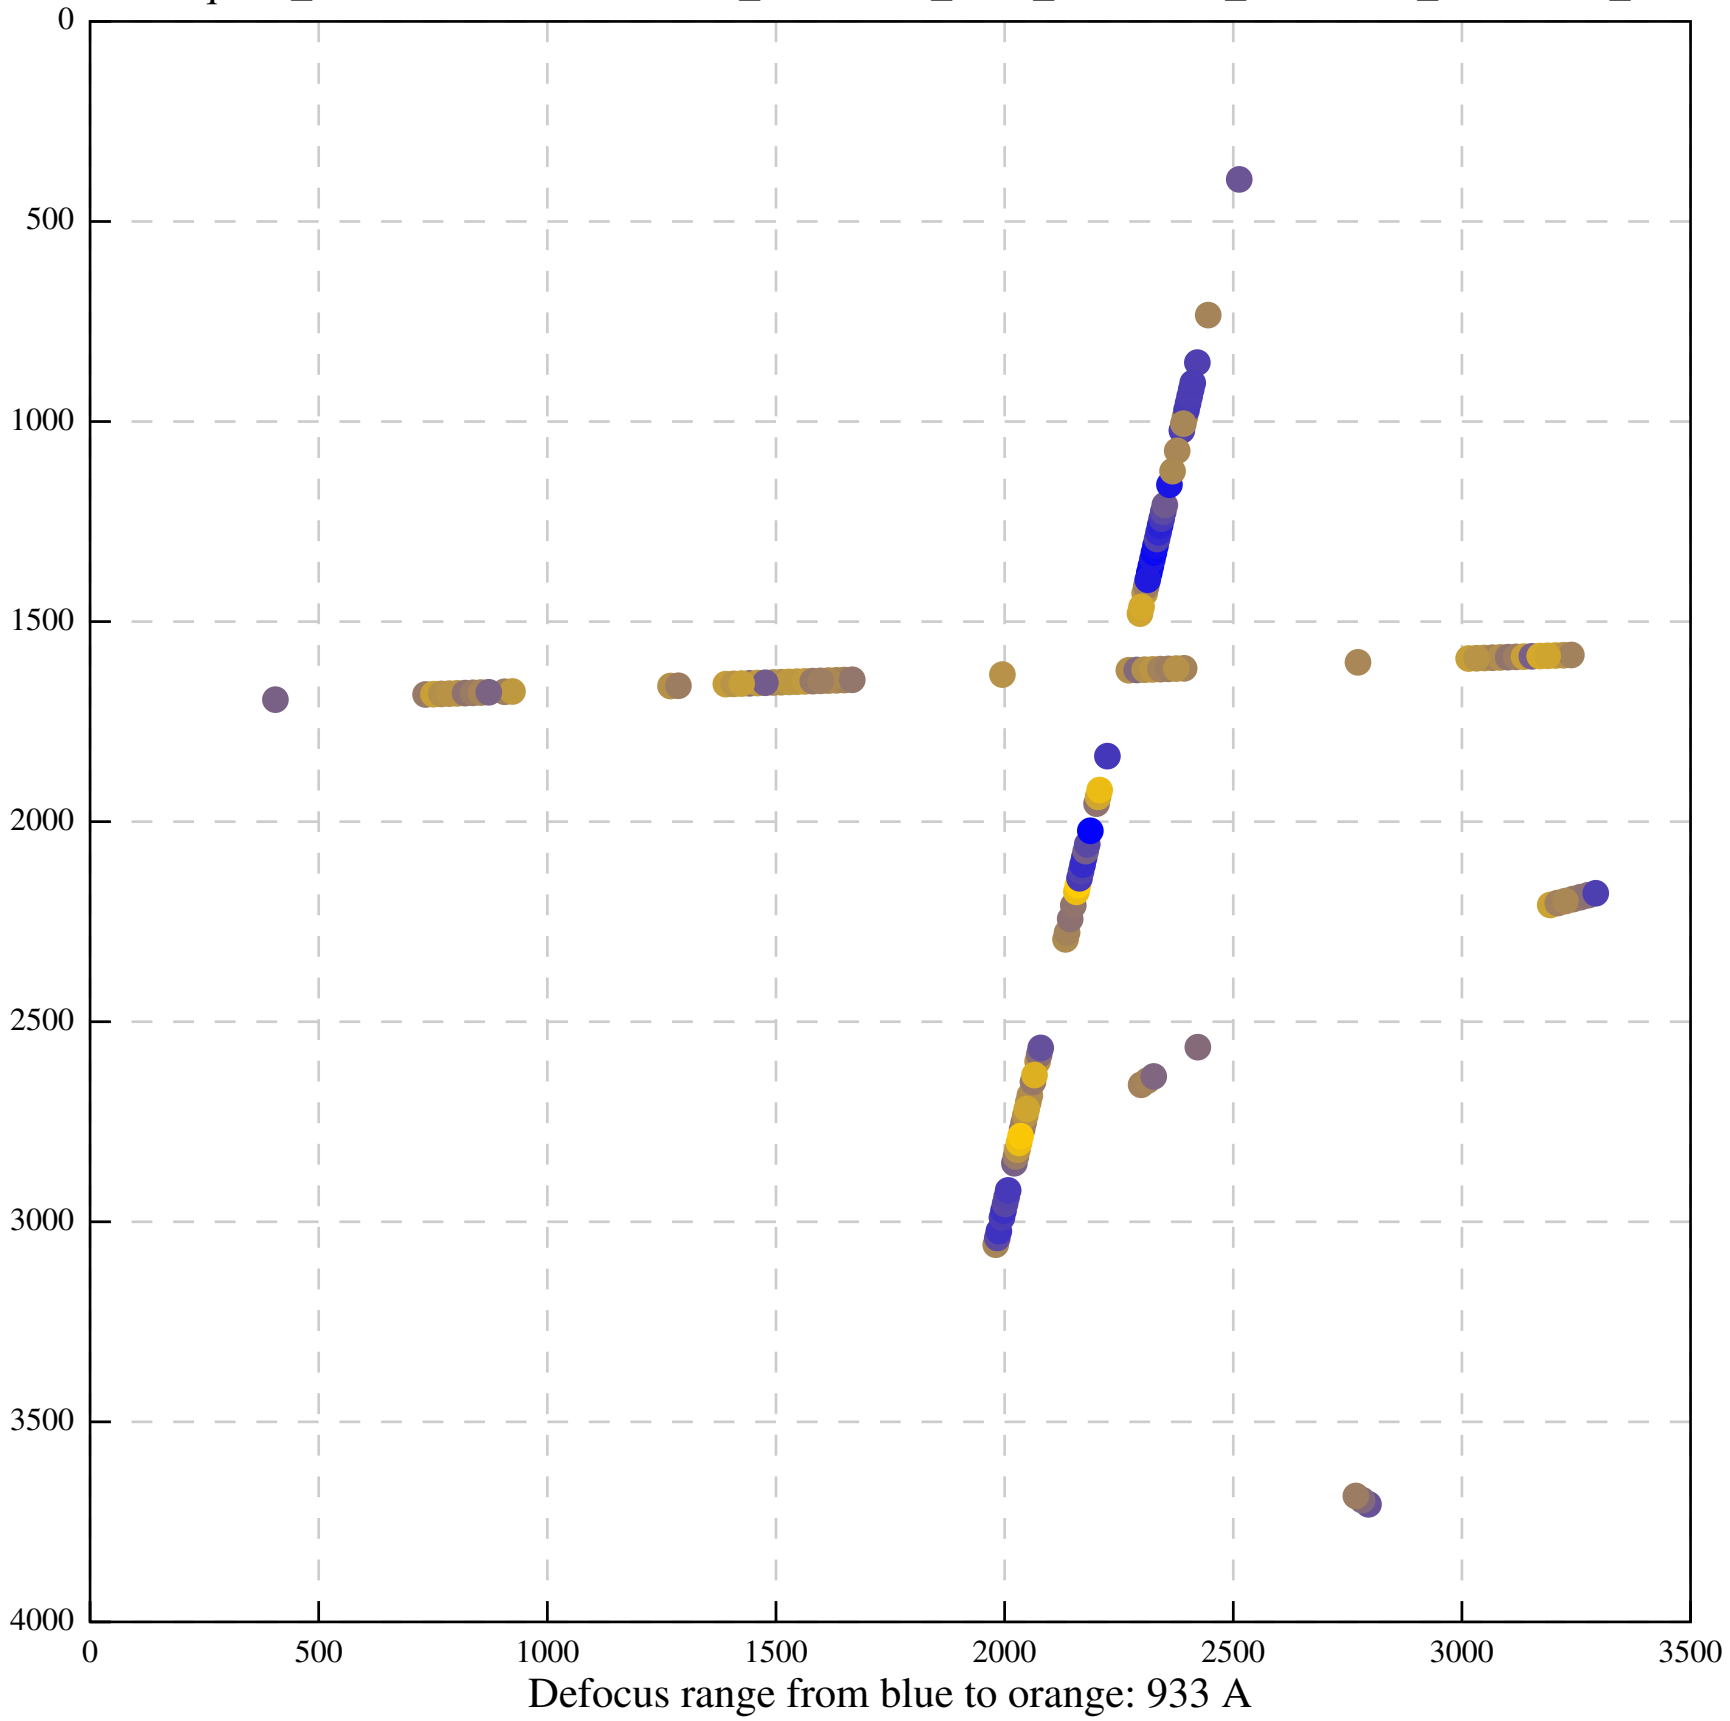

Defocus range from blue to orange: 426 A

Defocus range from blue to orange: 396 A

Defocus range from blue to orange: 269 A

Defocus range from blue to orange: 460 A

Defocus range from blue to orange: 109 A

Defocus range from blue to orange: 58 A

Defocus range from blue to orange: 305 A

Defocus range from blue to orange: 167 A

Defocus range from blue to orange: 0 A

Defocus range from blue to orange: 422 A

Defocus range from blue to orange: 348 A

Defocus range from blue to orange: 372 A

Defocus range from blue to orange: 346 A

Defocus range from blue to orange: 360 A

Defocus range from blue to orange: 1022 A

Defocus range from blue to orange: 346 A

Defocus range from blue to orange: 318 A

Defocus range from blue to orange: 474 A

Defocus range from blue to orange: 732 A

Defocus range from blue to orange: 551 A

Defocus range from blue to orange: 460 A