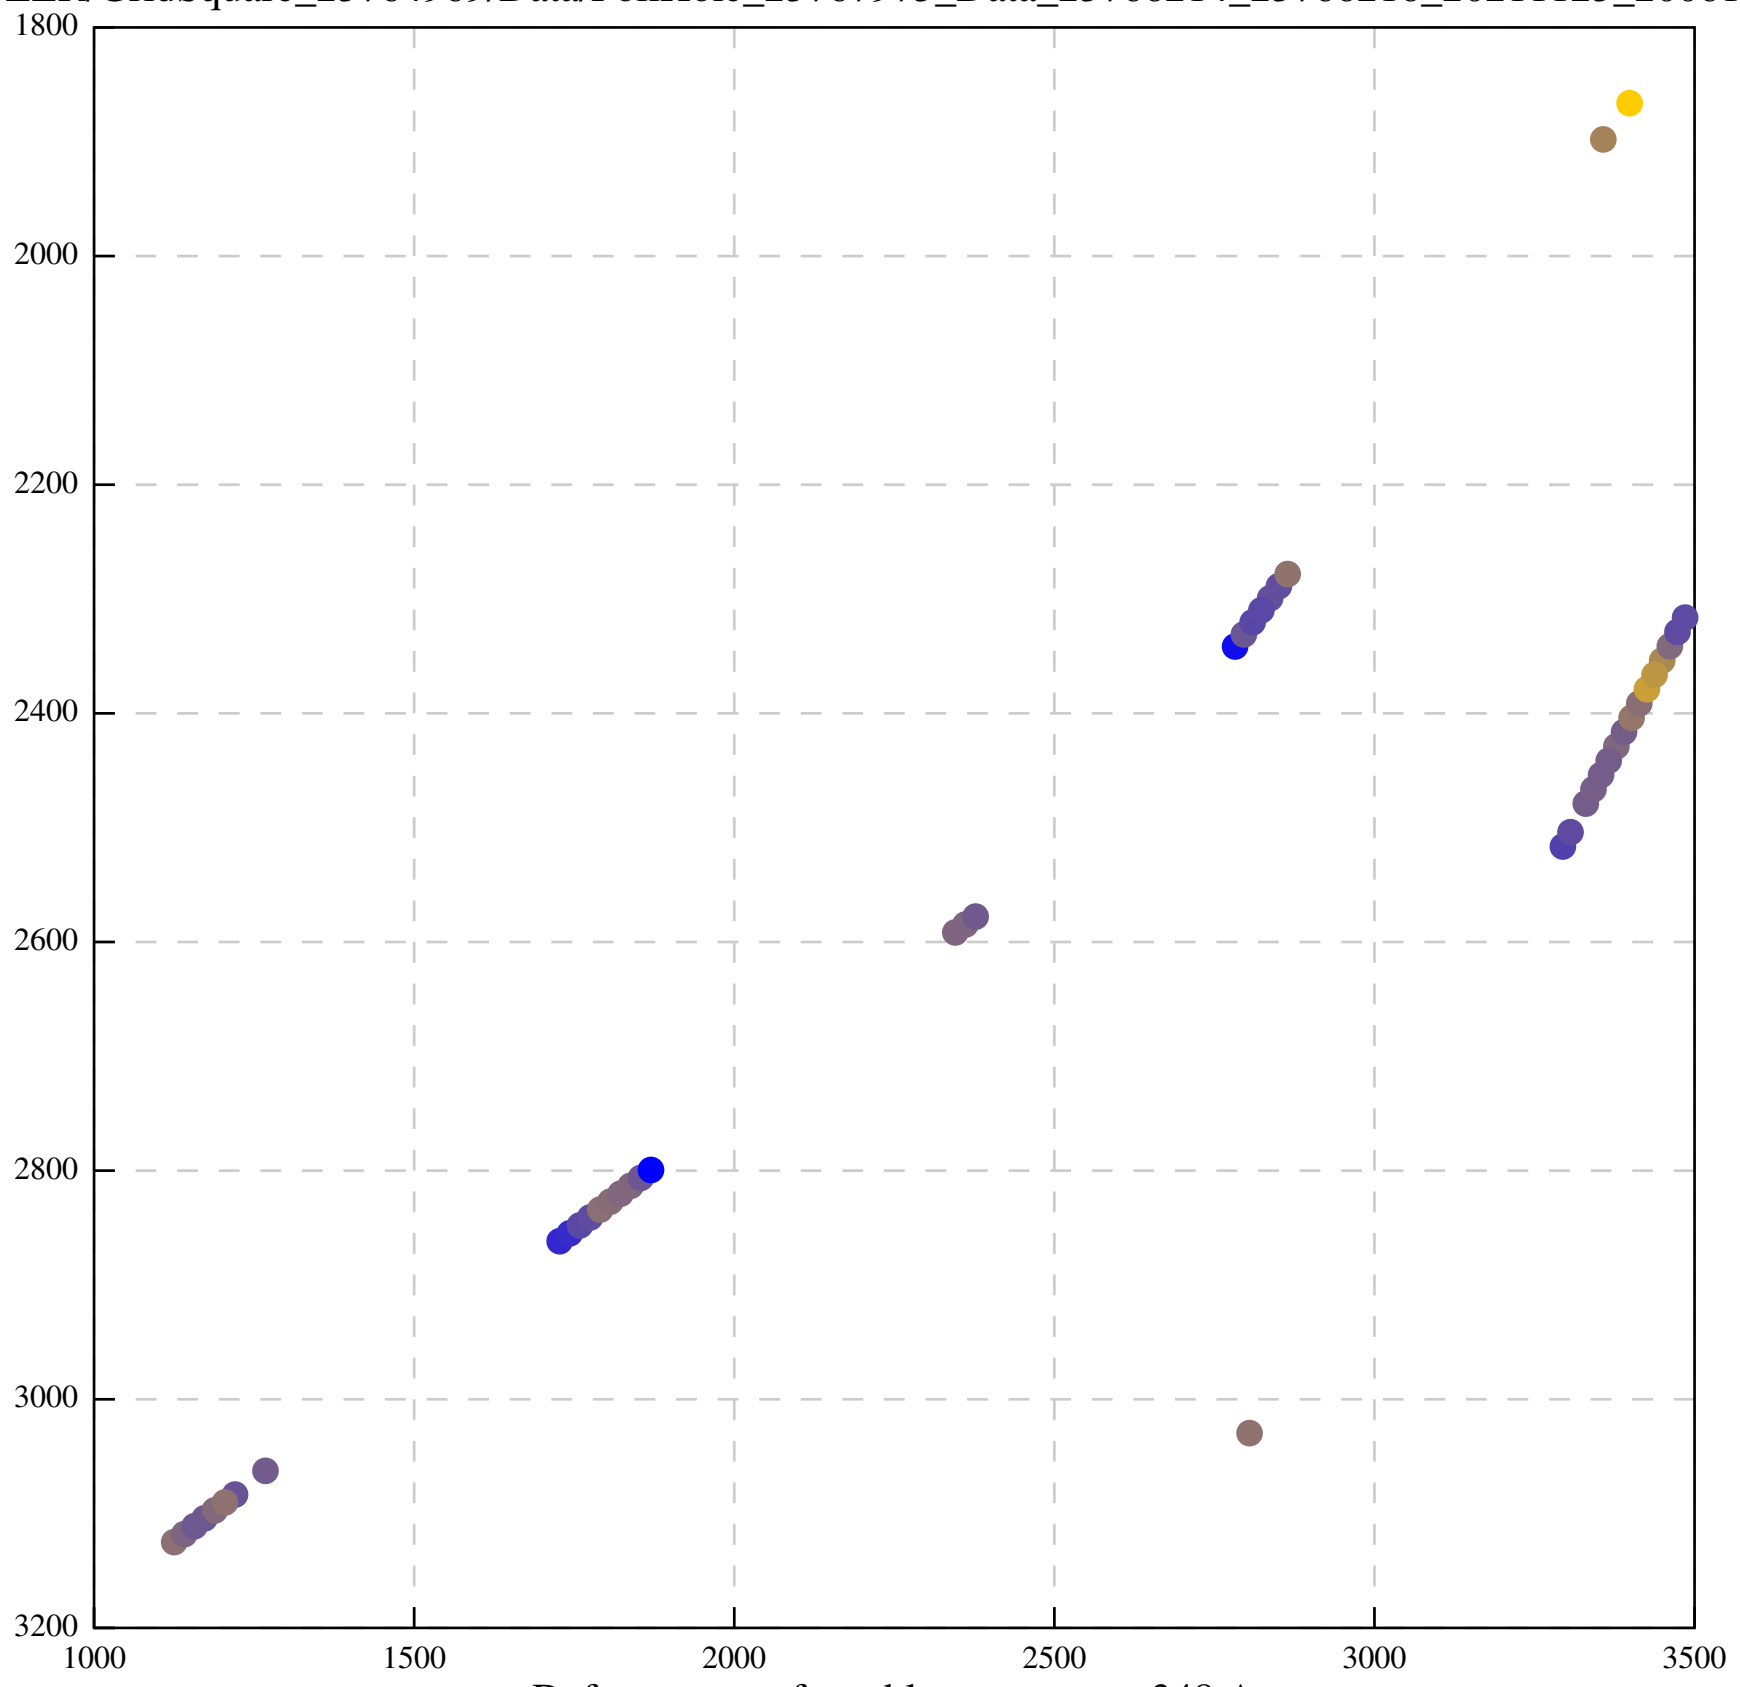

Defocus range from blue to orange: 426 A

Defocus range from blue to orange: 396 A

Defocus range from blue to orange: 269 A

Defocus range from blue to orange: 460 A

Defocus range from blue to orange: 109 A

Defocus range from blue to orange: 58 A

Defocus range from blue to orange: 305 A

Defocus range from blue to orange: 167 A

Defocus range from blue to orange: 0 A

Defocus range from blue to orange: 422 A

Defocus range from blue to orange: 348 A

Defocus range from blue to orange: 372 A

Defocus range from blue to orange: 346 A

Defocus range from blue to orange: 360 A

Defocus range from blue to orange: 1022 A

Defocus range from blue to orange: 346 A

Defocus range from blue to orange: 318 A

Defocus range from blue to orange: 474 A

Defocus range from blue to orange: 732 A

Defocus range from blue to orange: 551 A

Defocus range from blue to orange: 460 A