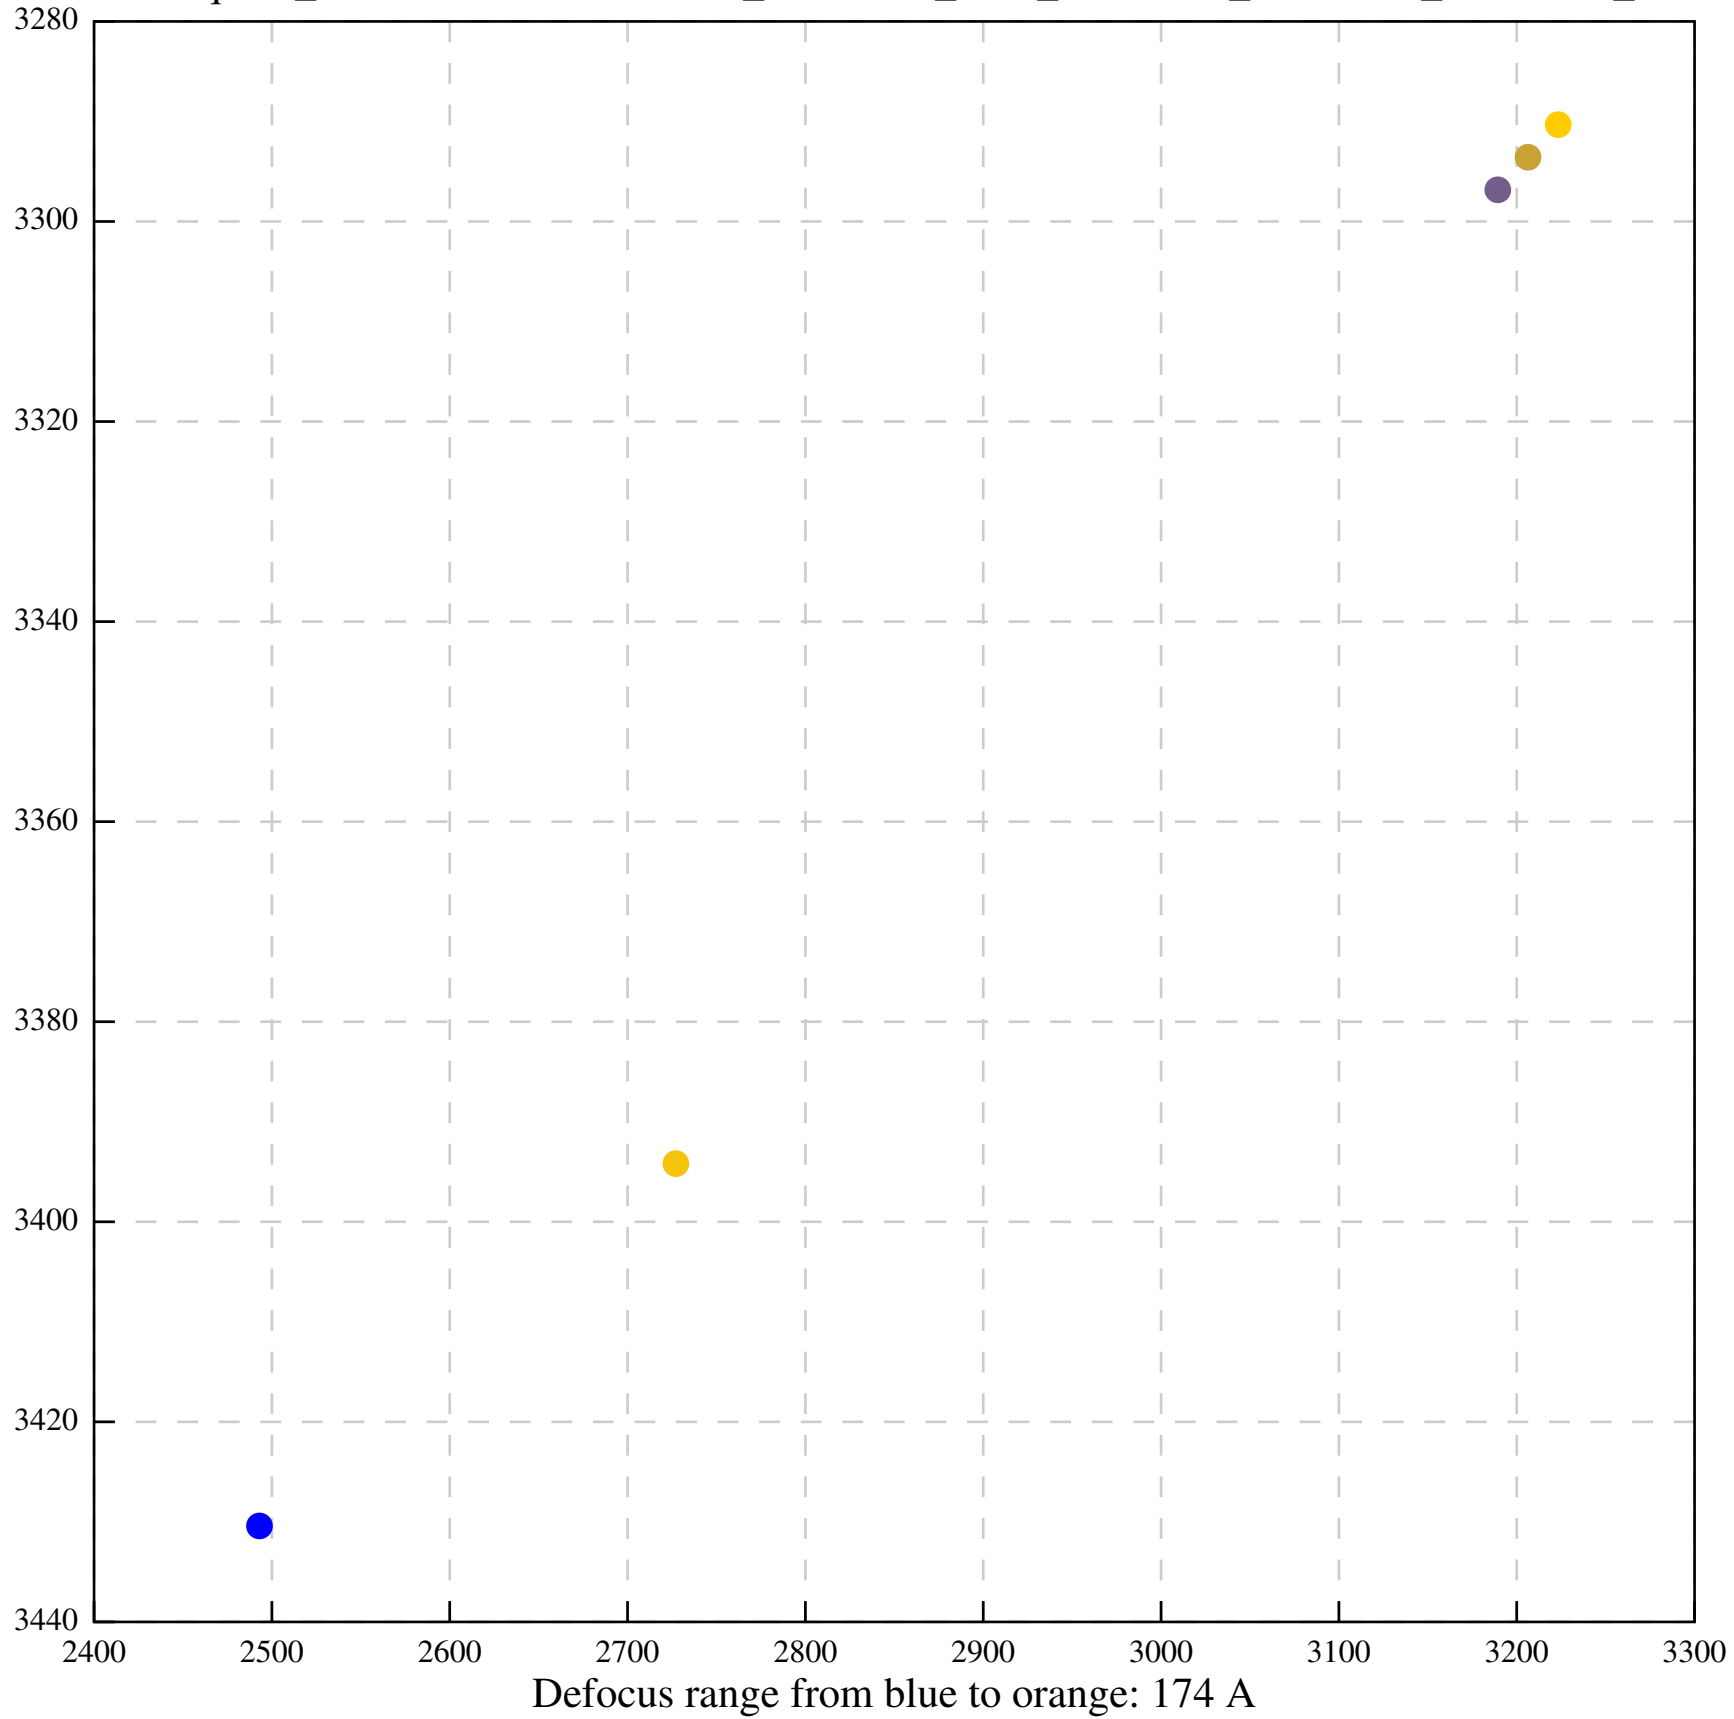

Defocus range from blue to orange: 0 A

Defocus range from blue to orange: 65 A

Defocus range from blue to orange: 382 A

Defocus range from blue to orange: 170 A

Defocus range from blue to orange: 874 A

Defocus range from blue to orange: 793 A

Defocus range from blue to orange: 189 A

Defocus range from blue to orange: 1136 A

Defocus range from blue to orange: 690 A

Defocus range from blue to orange: 393 A

Defocus range from blue to orange: 119 Å

Defocus range from blue to orange: 426 A

Defocus range from blue to orange: 396 A

Defocus range from blue to orange: 269 A

Defocus range from blue to orange: 460 A

Defocus range from blue to orange: 109 A

Defocus range from blue to orange: 58 A

Defocus range from blue to orange: 305 A

Defocus range from blue to orange: 167 A

Defocus range from blue to orange: 0 A

Defocus range from blue to orange: 422 A

Defocus range from blue to orange: 348 A