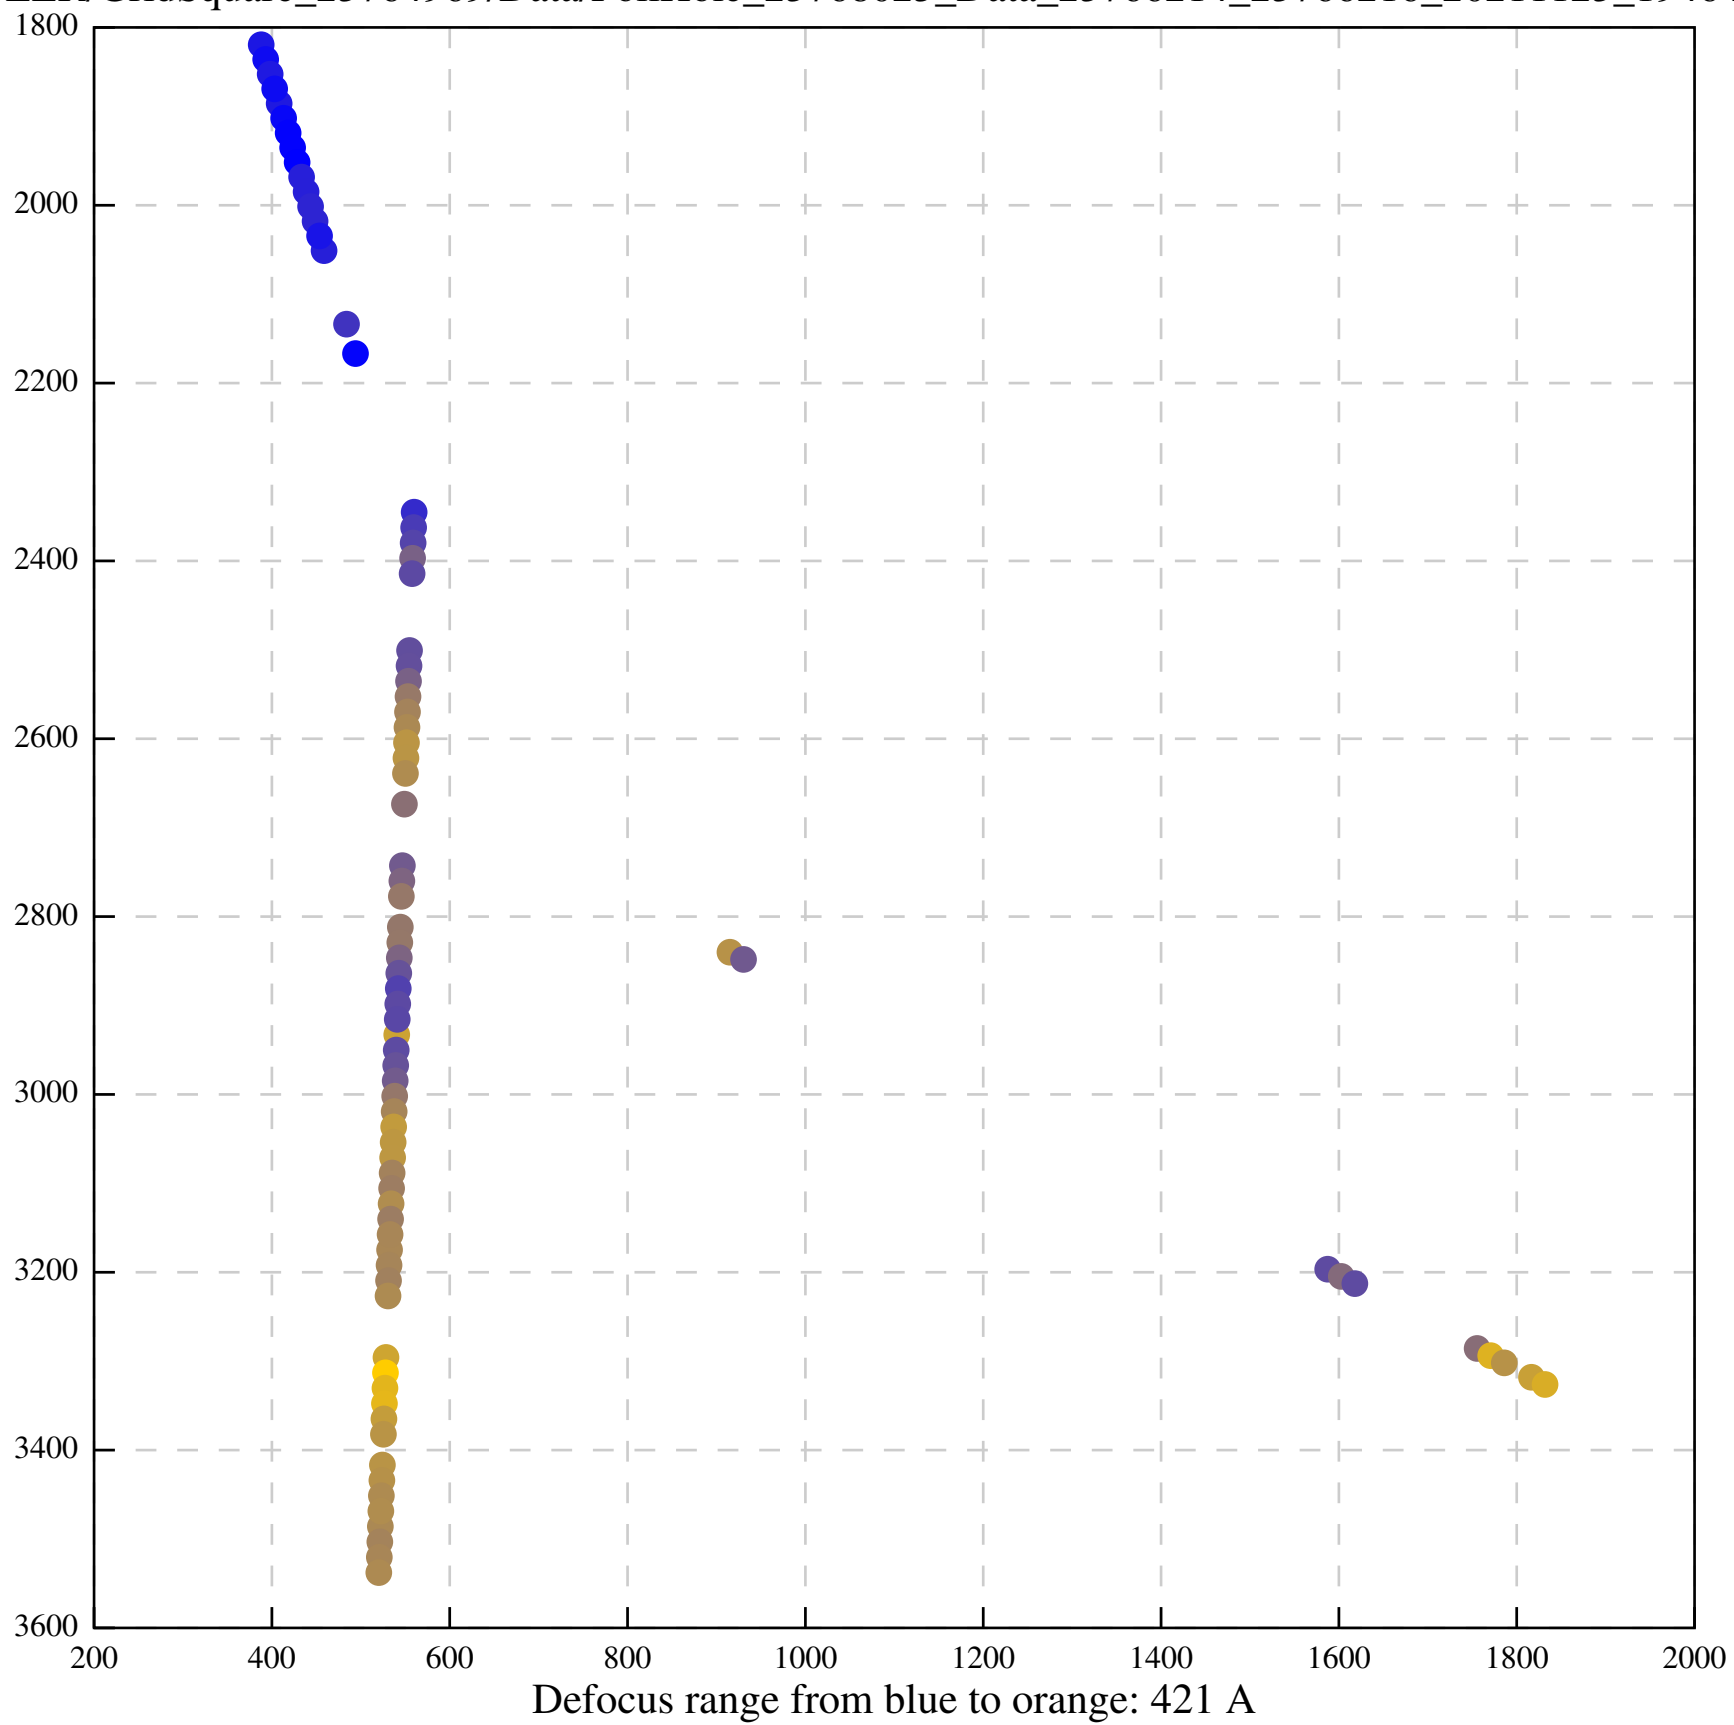

Defocus range from blue to orange: 372 A

Defocus range from blue to orange: 346 A

Defocus range from blue to orange: 360 A

Defocus range from blue to orange: 1022 A

Defocus range from blue to orange: 346 A

Defocus range from blue to orange: 318 A

Defocus range from blue to orange: 474 A

Defocus range from blue to orange: 732 A

Defocus range from blue to orange: 551 A

Defocus range from blue to orange: 460 A

Defocus range from blue to orange: 497 A

Defocus range from blue to orange: 166 A

Defocus range from blue to orange: 241 A

Defocus range from blue to orange: 375 A

Defocus range from blue to orange: 901 A

Defocus range from blue to orange: 54 A

Defocus range from blue to orange: 70 A

Defocus range from blue to orange: 118 A

Defocus range from blue to orange: 557 A

Defocus range from blue to orange: 556 Å

Defocus range from blue to orange: 394 A