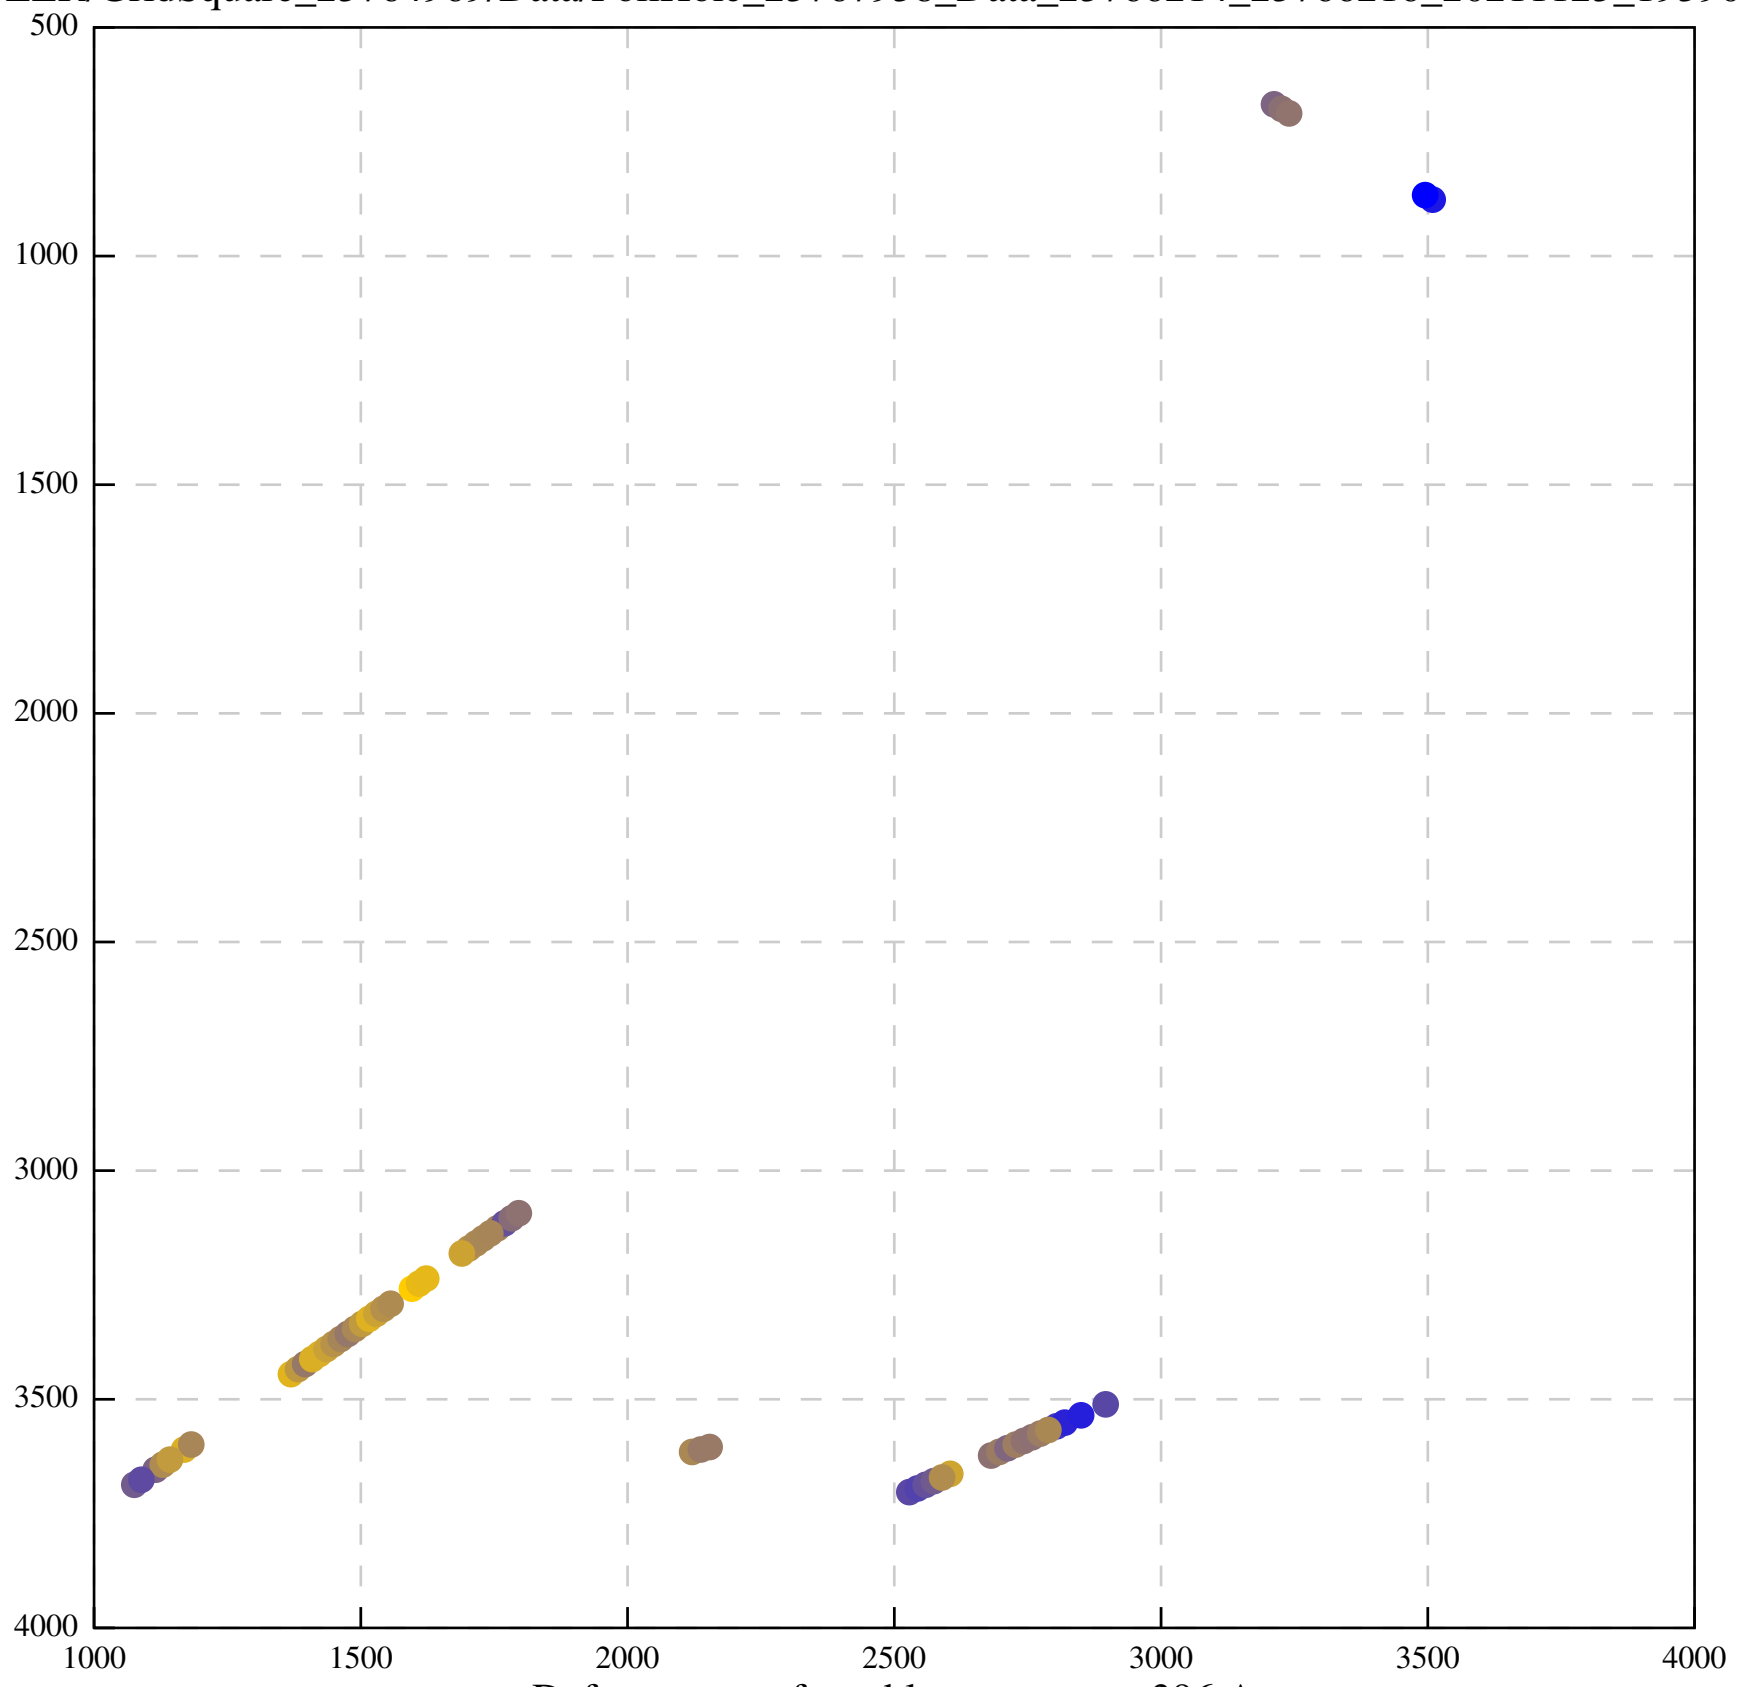

Defocus range from blue to orange: 0 A

Defocus range from blue to orange: 65 A

Defocus range from blue to orange: 382 A

Defocus range from blue to orange: 170 A

Defocus range from blue to orange: 874 A

Defocus range from blue to orange: 793 A

Defocus range from blue to orange: 189 A

Defocus range from blue to orange: 1136 A

Defocus range from blue to orange: 690 A

Defocus range from blue to orange: 393 A

Defocus range from blue to orange: 119 Å

Defocus range from blue to orange: 426 A

Defocus range from blue to orange: 396 A

Defocus range from blue to orange: 269 A

Defocus range from blue to orange: 460 A

Defocus range from blue to orange: 109 A

Defocus range from blue to orange: 58 A

Defocus range from blue to orange: 305 A

Defocus range from blue to orange: 167 A

Defocus range from blue to orange: 0 A

Defocus range from blue to orange: 422 A

Defocus range from blue to orange: 348 A