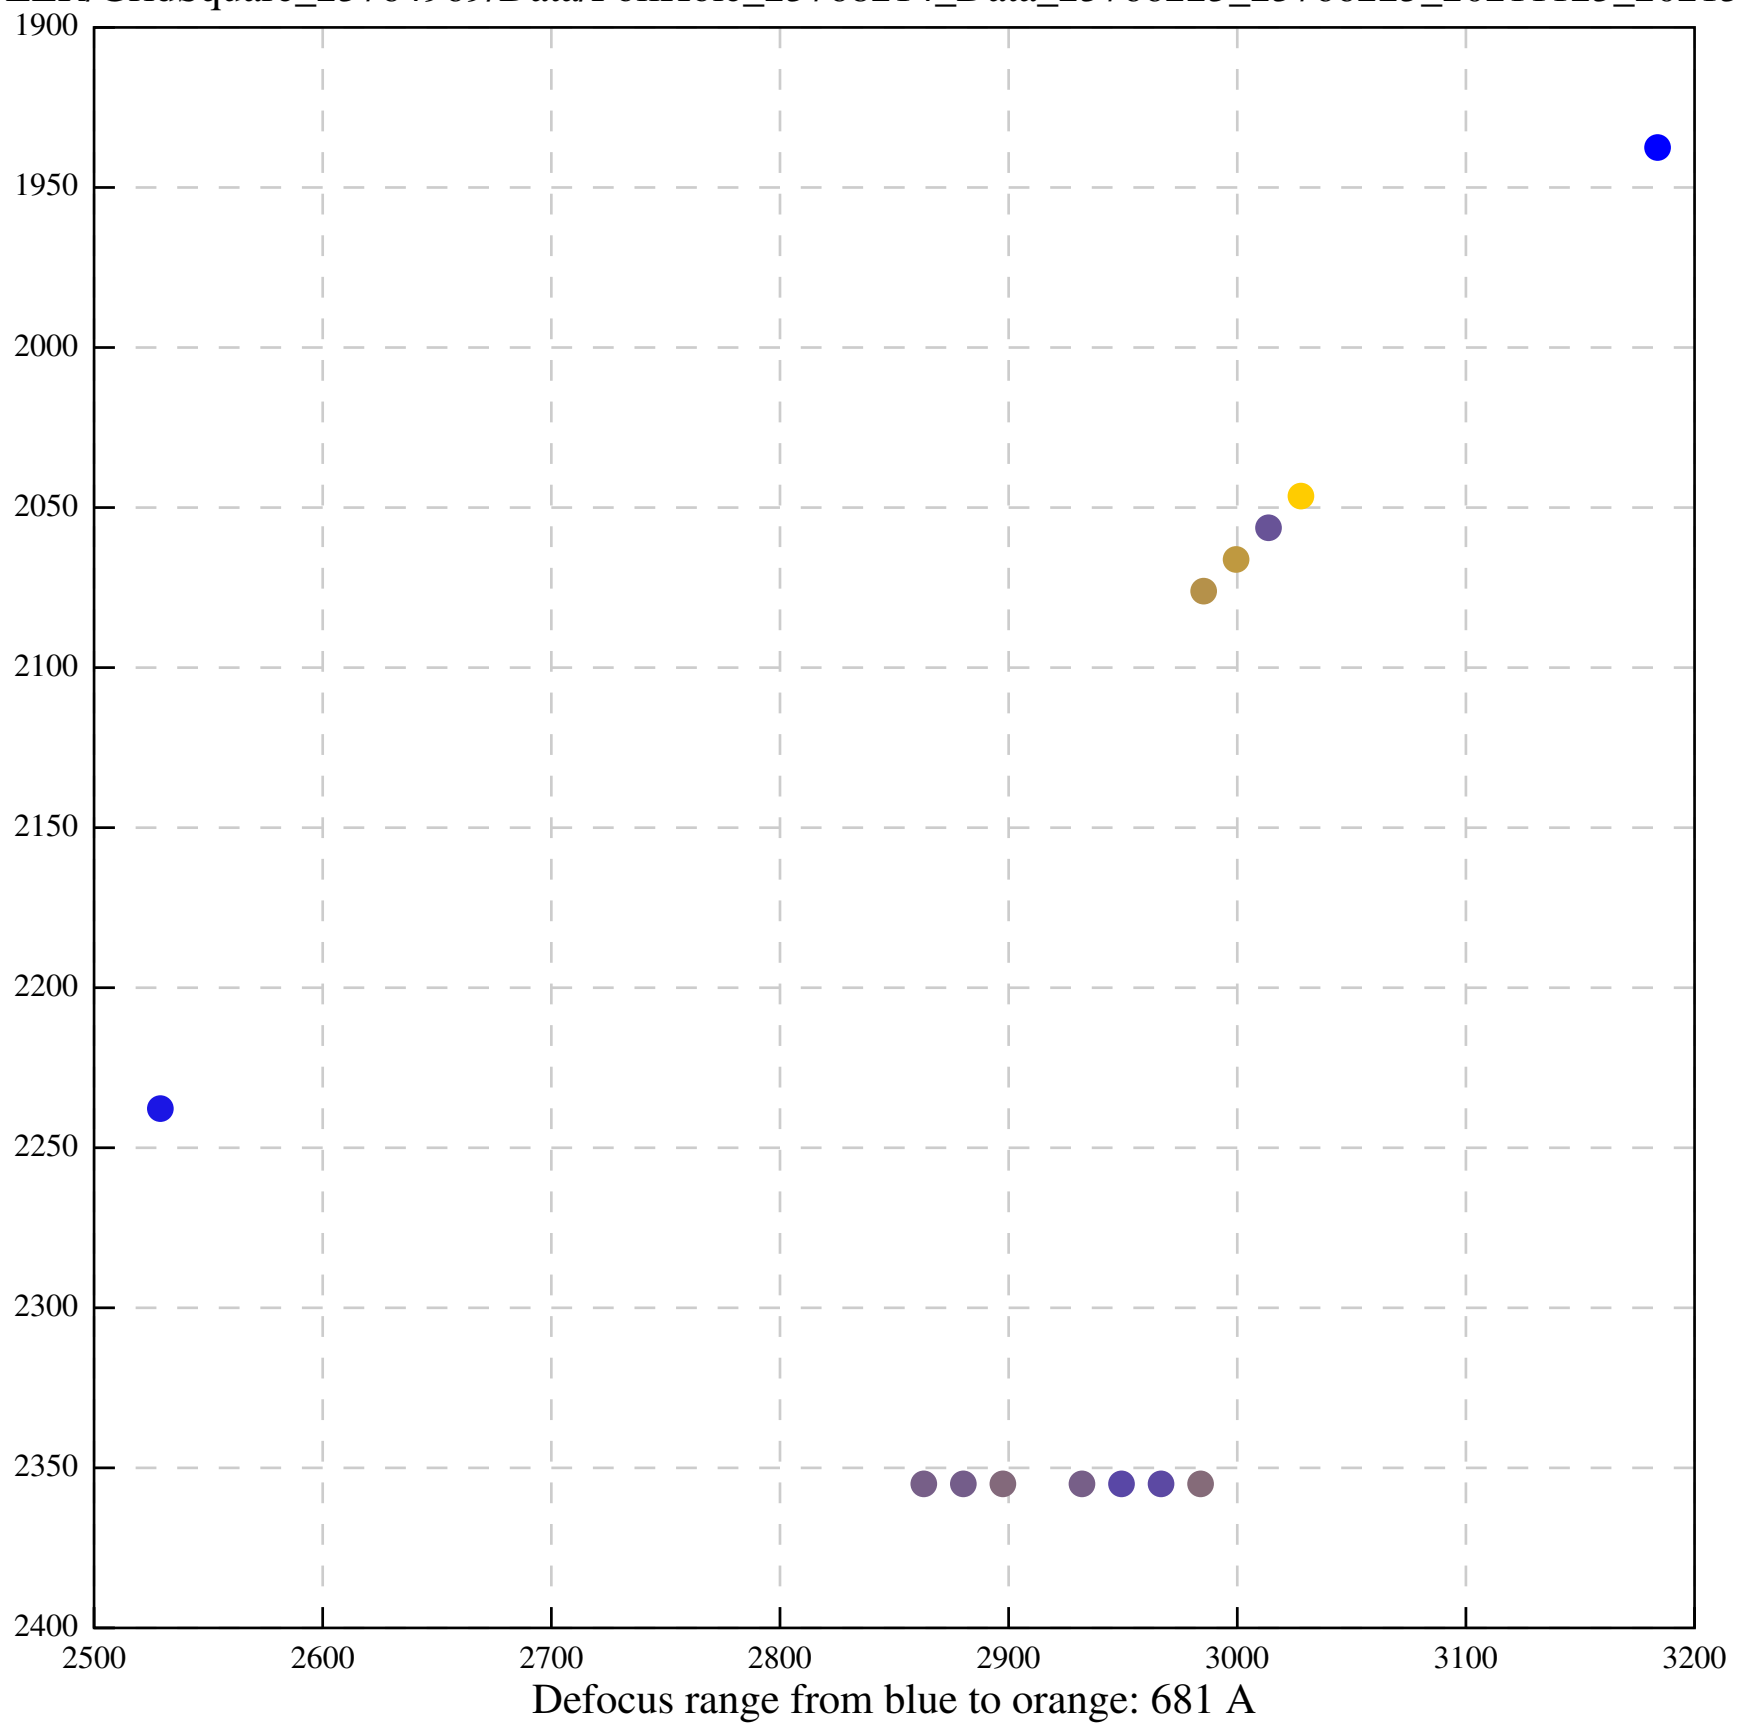

Defocus range from blue to orange: 318 A

Defocus range from blue to orange: 474 A

Defocus range from blue to orange: 732 A

Defocus range from blue to orange: 551 A

Defocus range from blue to orange: 460 A

Defocus range from blue to orange: 497 A

Defocus range from blue to orange: 166 A

Defocus range from blue to orange: 241 A

Defocus range from blue to orange: 375 A

Defocus range from blue to orange: 901 A

Defocus range from blue to orange: 54 A

Defocus range from blue to orange: 70 A

Defocus range from blue to orange: 118 A

Defocus range from blue to orange: 557 A

Defocus range from blue to orange: 556 Å

Defocus range from blue to orange: 394 A