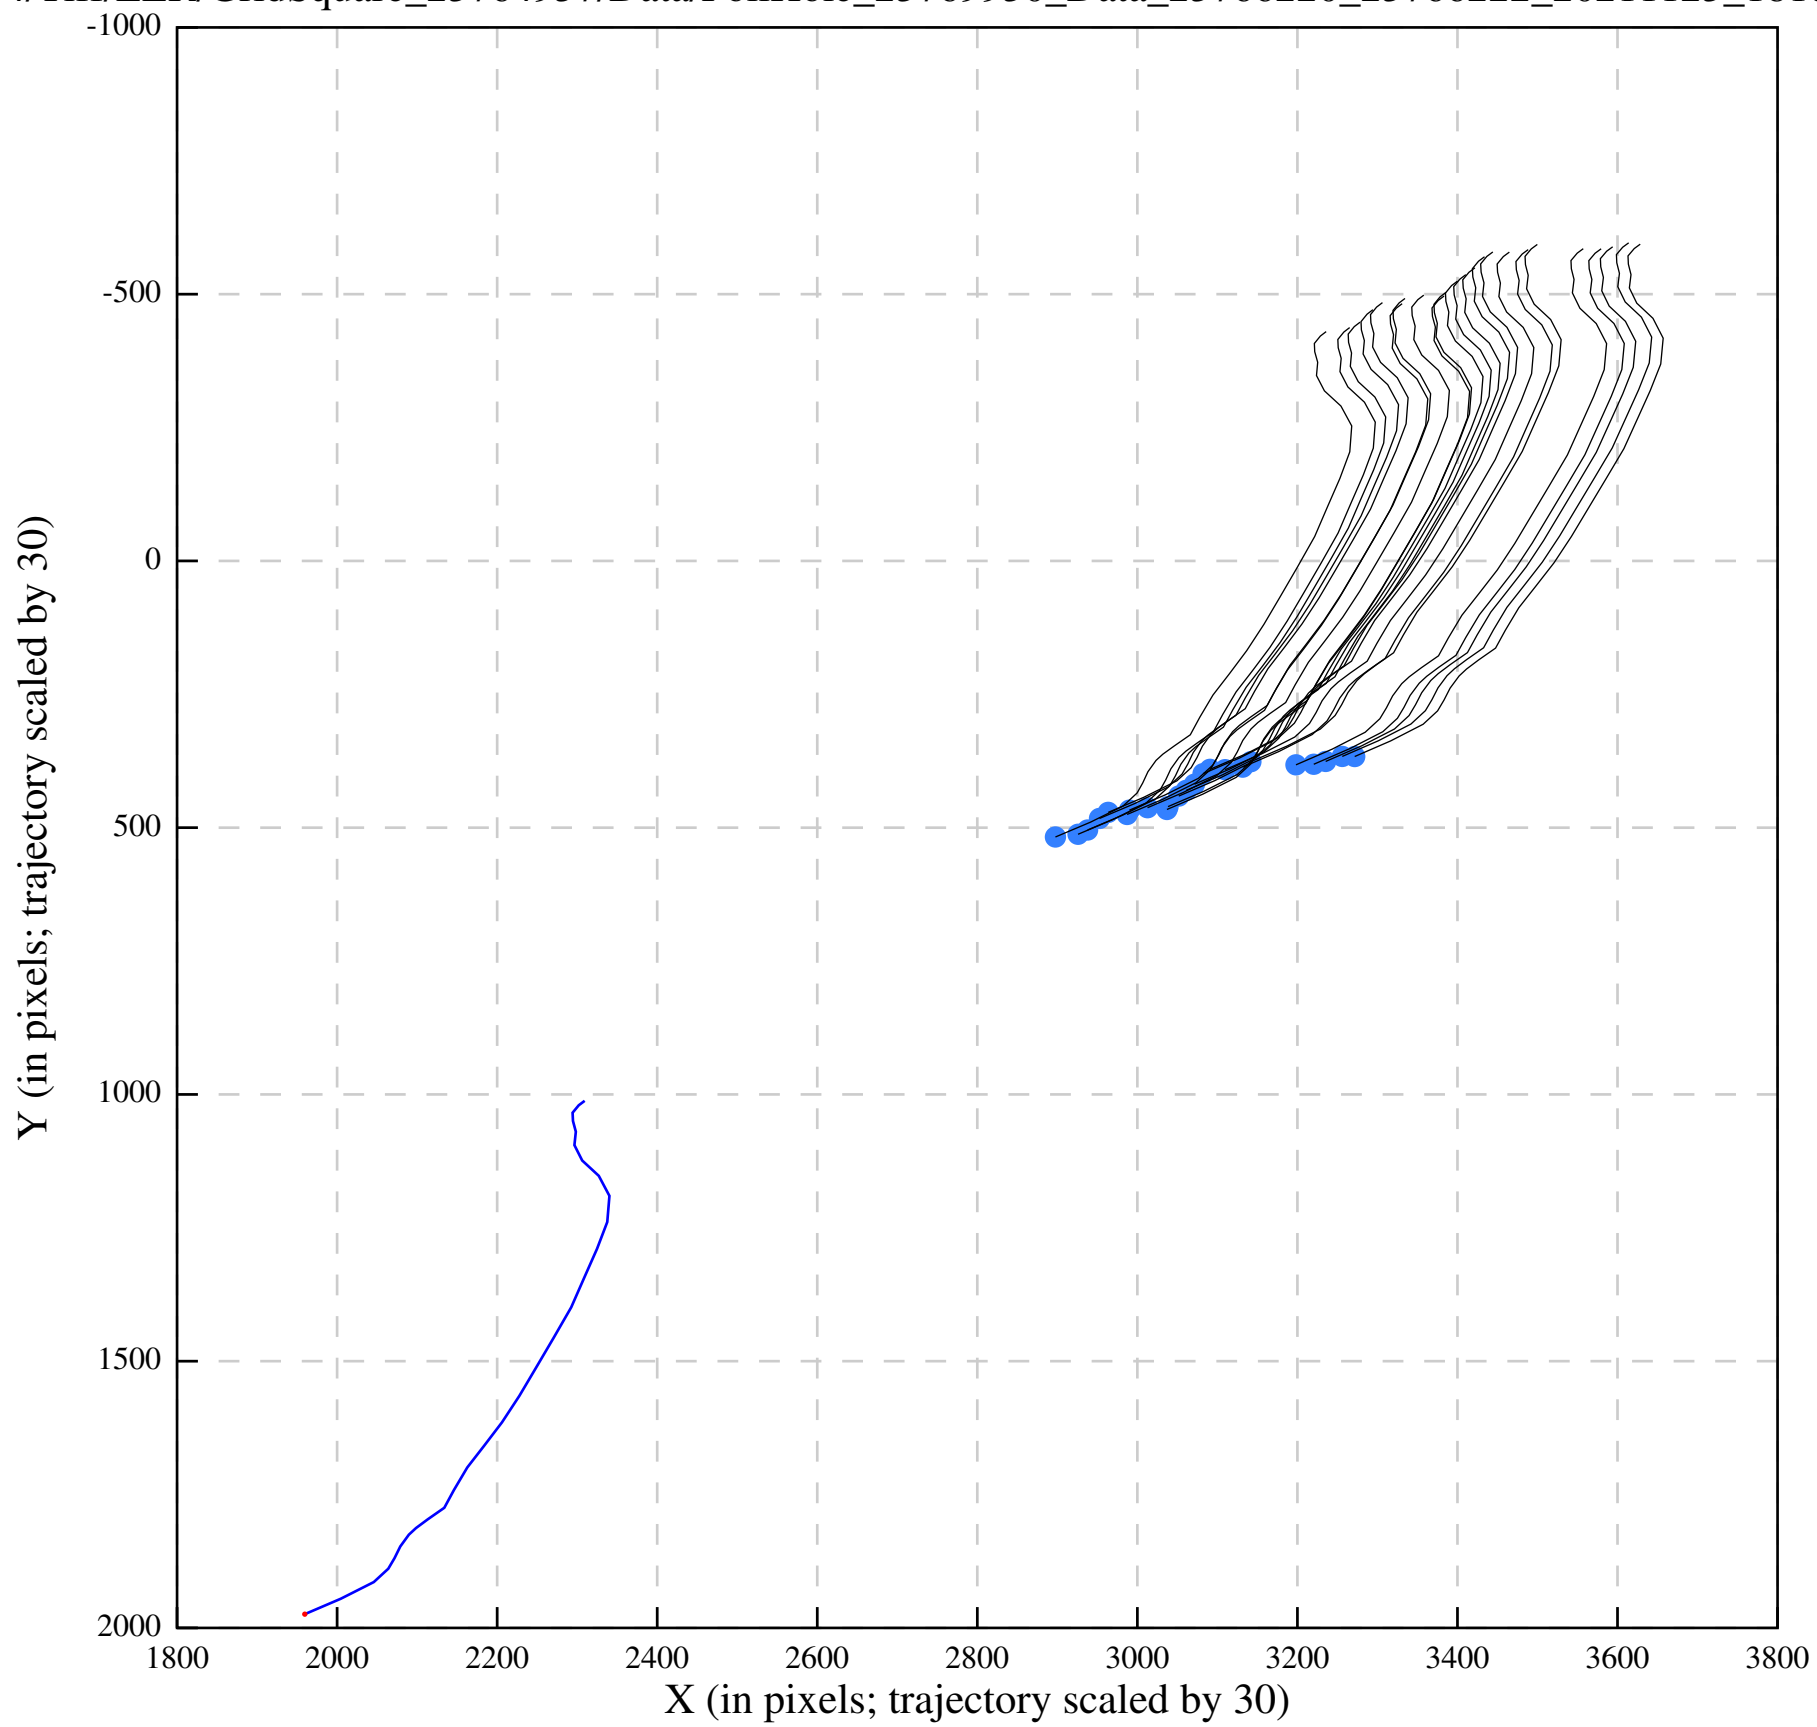

### Polishing B-factors

Polishing scale-factors

044/Tiff/EER/GridSquare\_23764957/Data/FoilHole\_23770301\_Data\_23766214\_23766216\_20211123\_185011\_EER\_tracks.

044/Tiff/EER/GridSquare\_23764969/Data/FoilHole\_23767932\_Data\_23766217\_23766219\_20211123\_195015\_EER\_tracks.