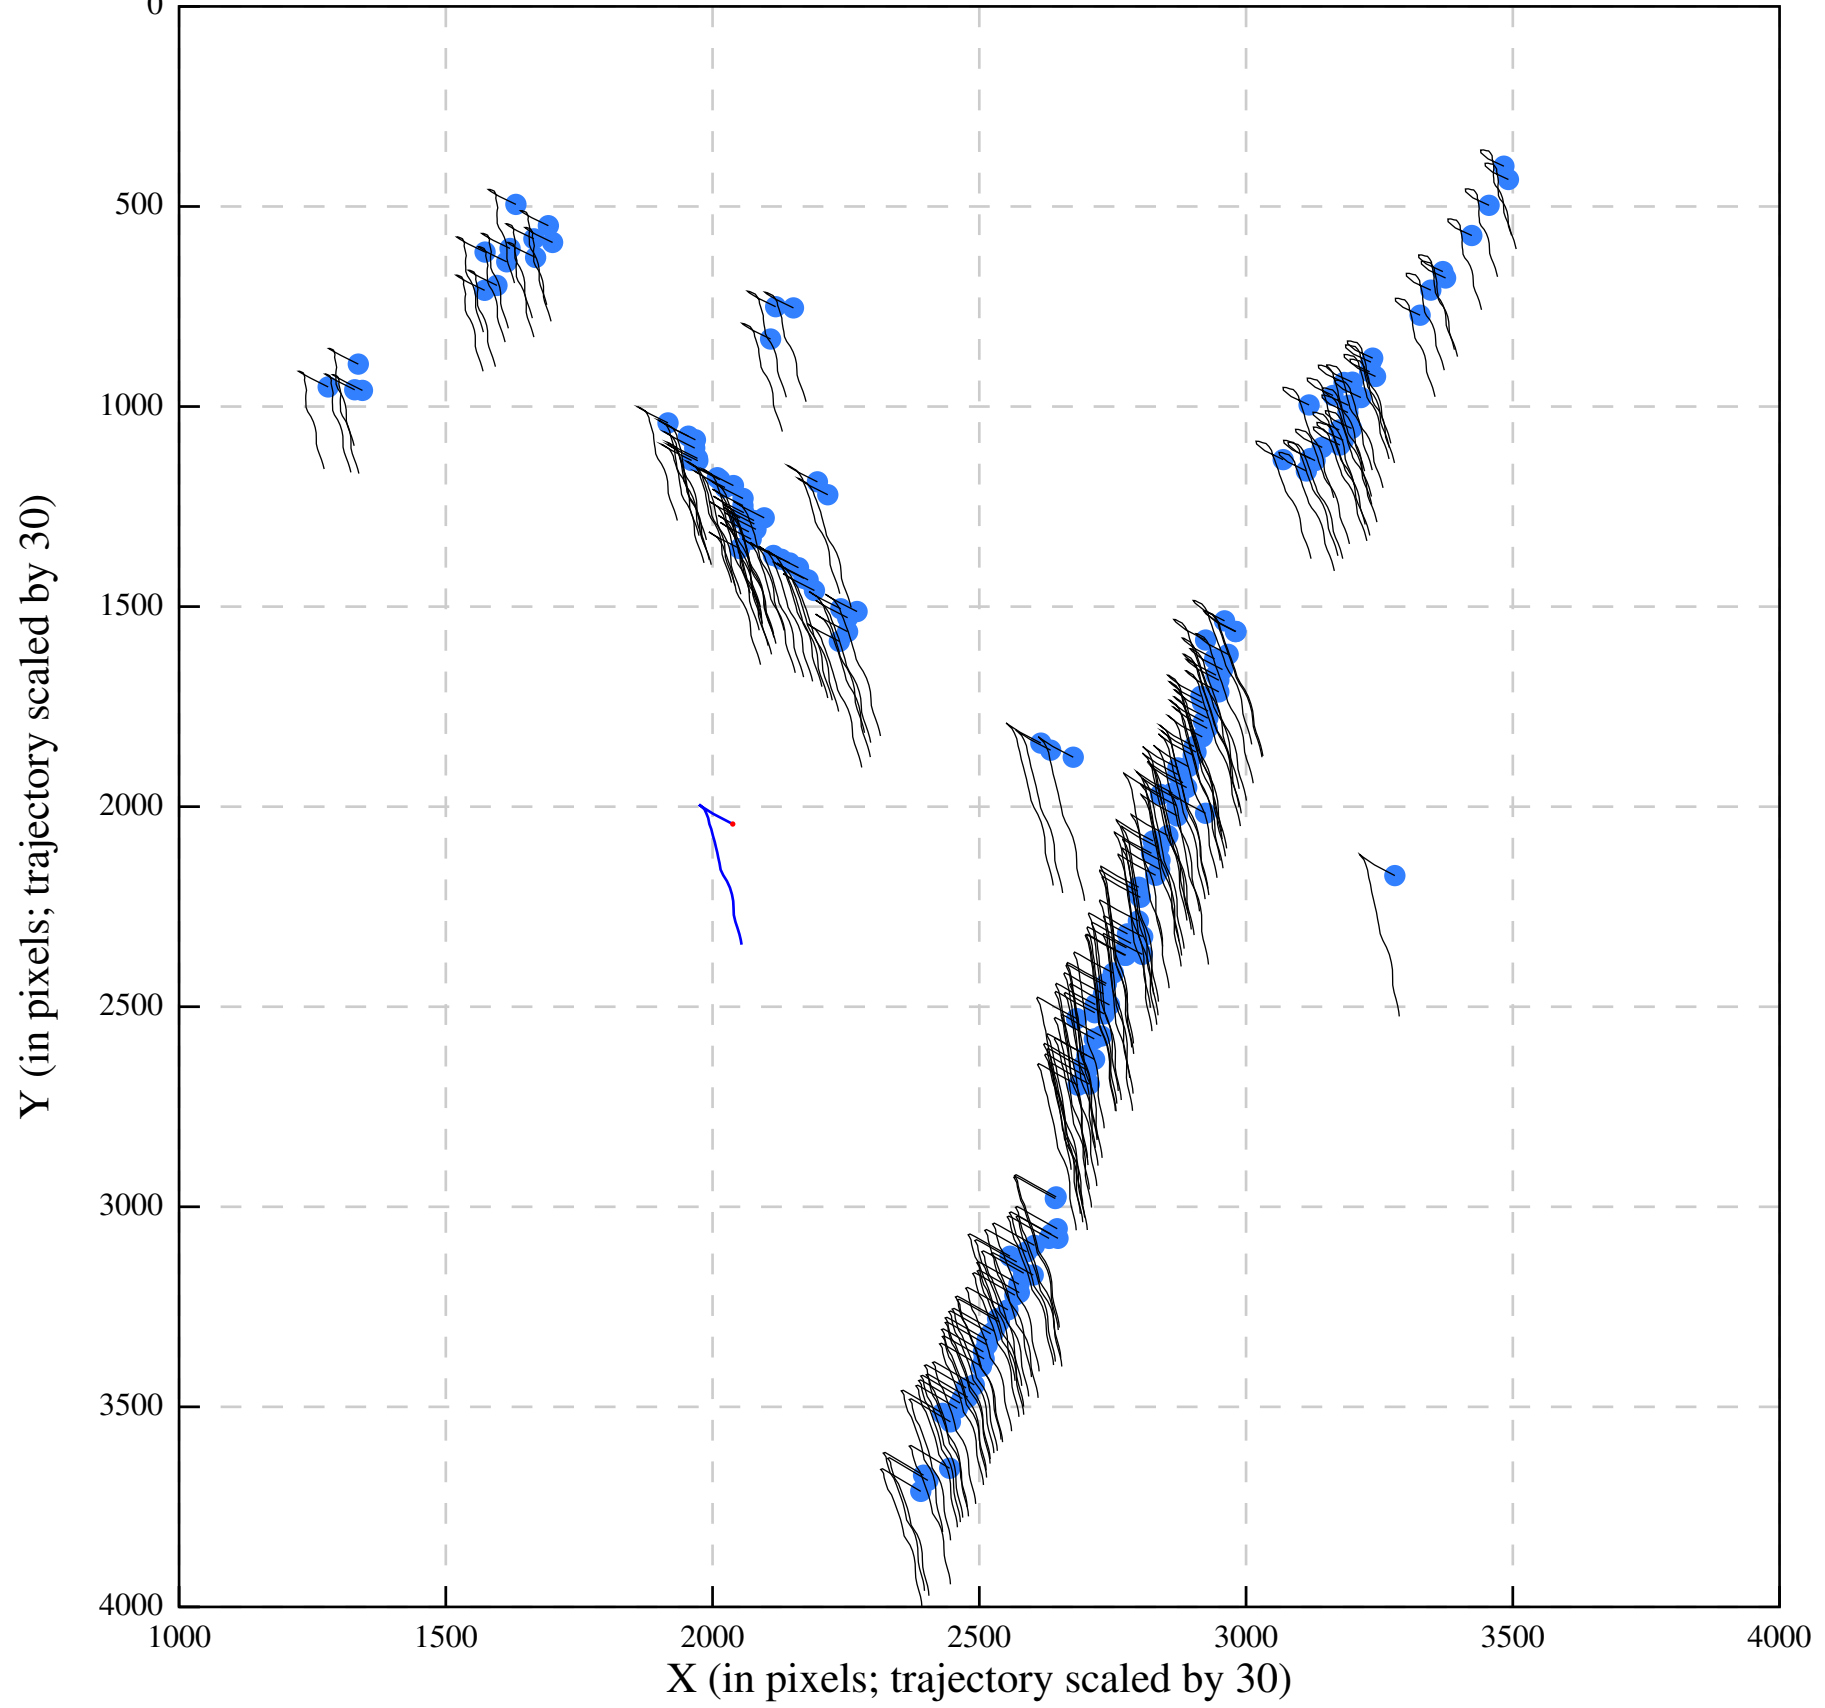

Polishing B-factors

Polishing scale-factors

93/Tiff/EER/GridSquare_23764957/Data/FoilHole_23769929_Data_23766220_23766222_20211123_182951_EER_tracks.

93/Tiff/EER/GridSquare_23764957/Data/FoilHole_23770301_Data_23766214_23766216_20211123_185011_EER_tracks.