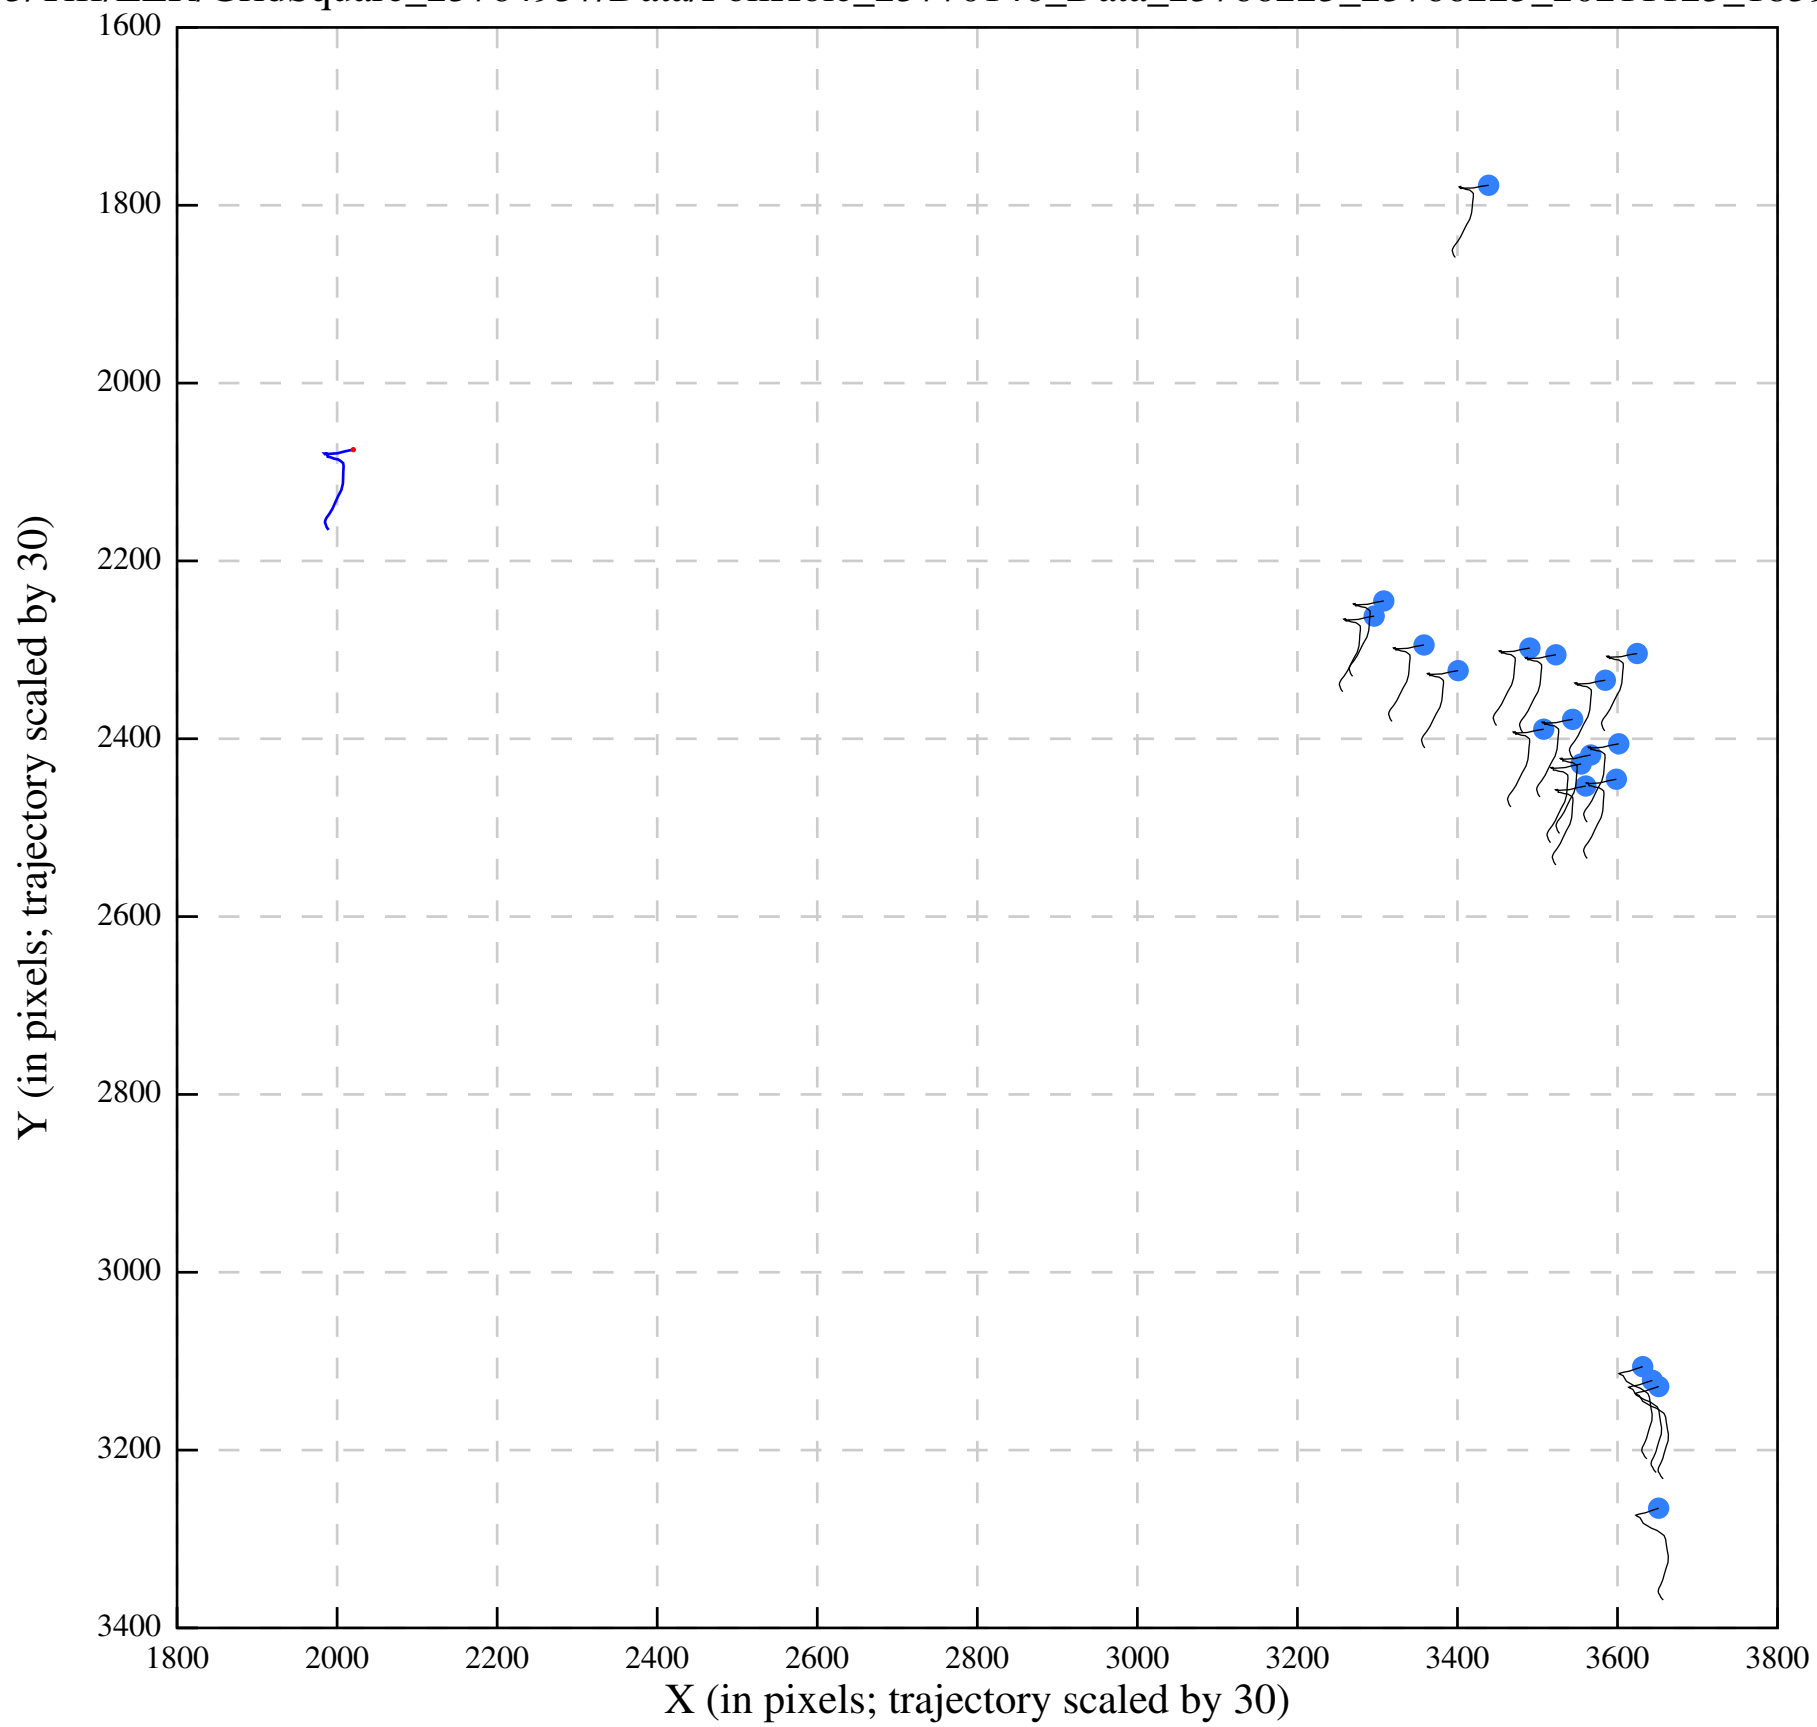

Polishing B-factors

Polishing scale-factors

93/Tiff/EER/GridSquare_23764957/Data/FoilHole_23769929_Data_23766220_23766222_20211123_182951_EER_tracks.

93/Tiff/EER/GridSquare_23764957/Data/FoilHole_23770301_Data_23766214_23766216_20211123_185011_EER_tracks.