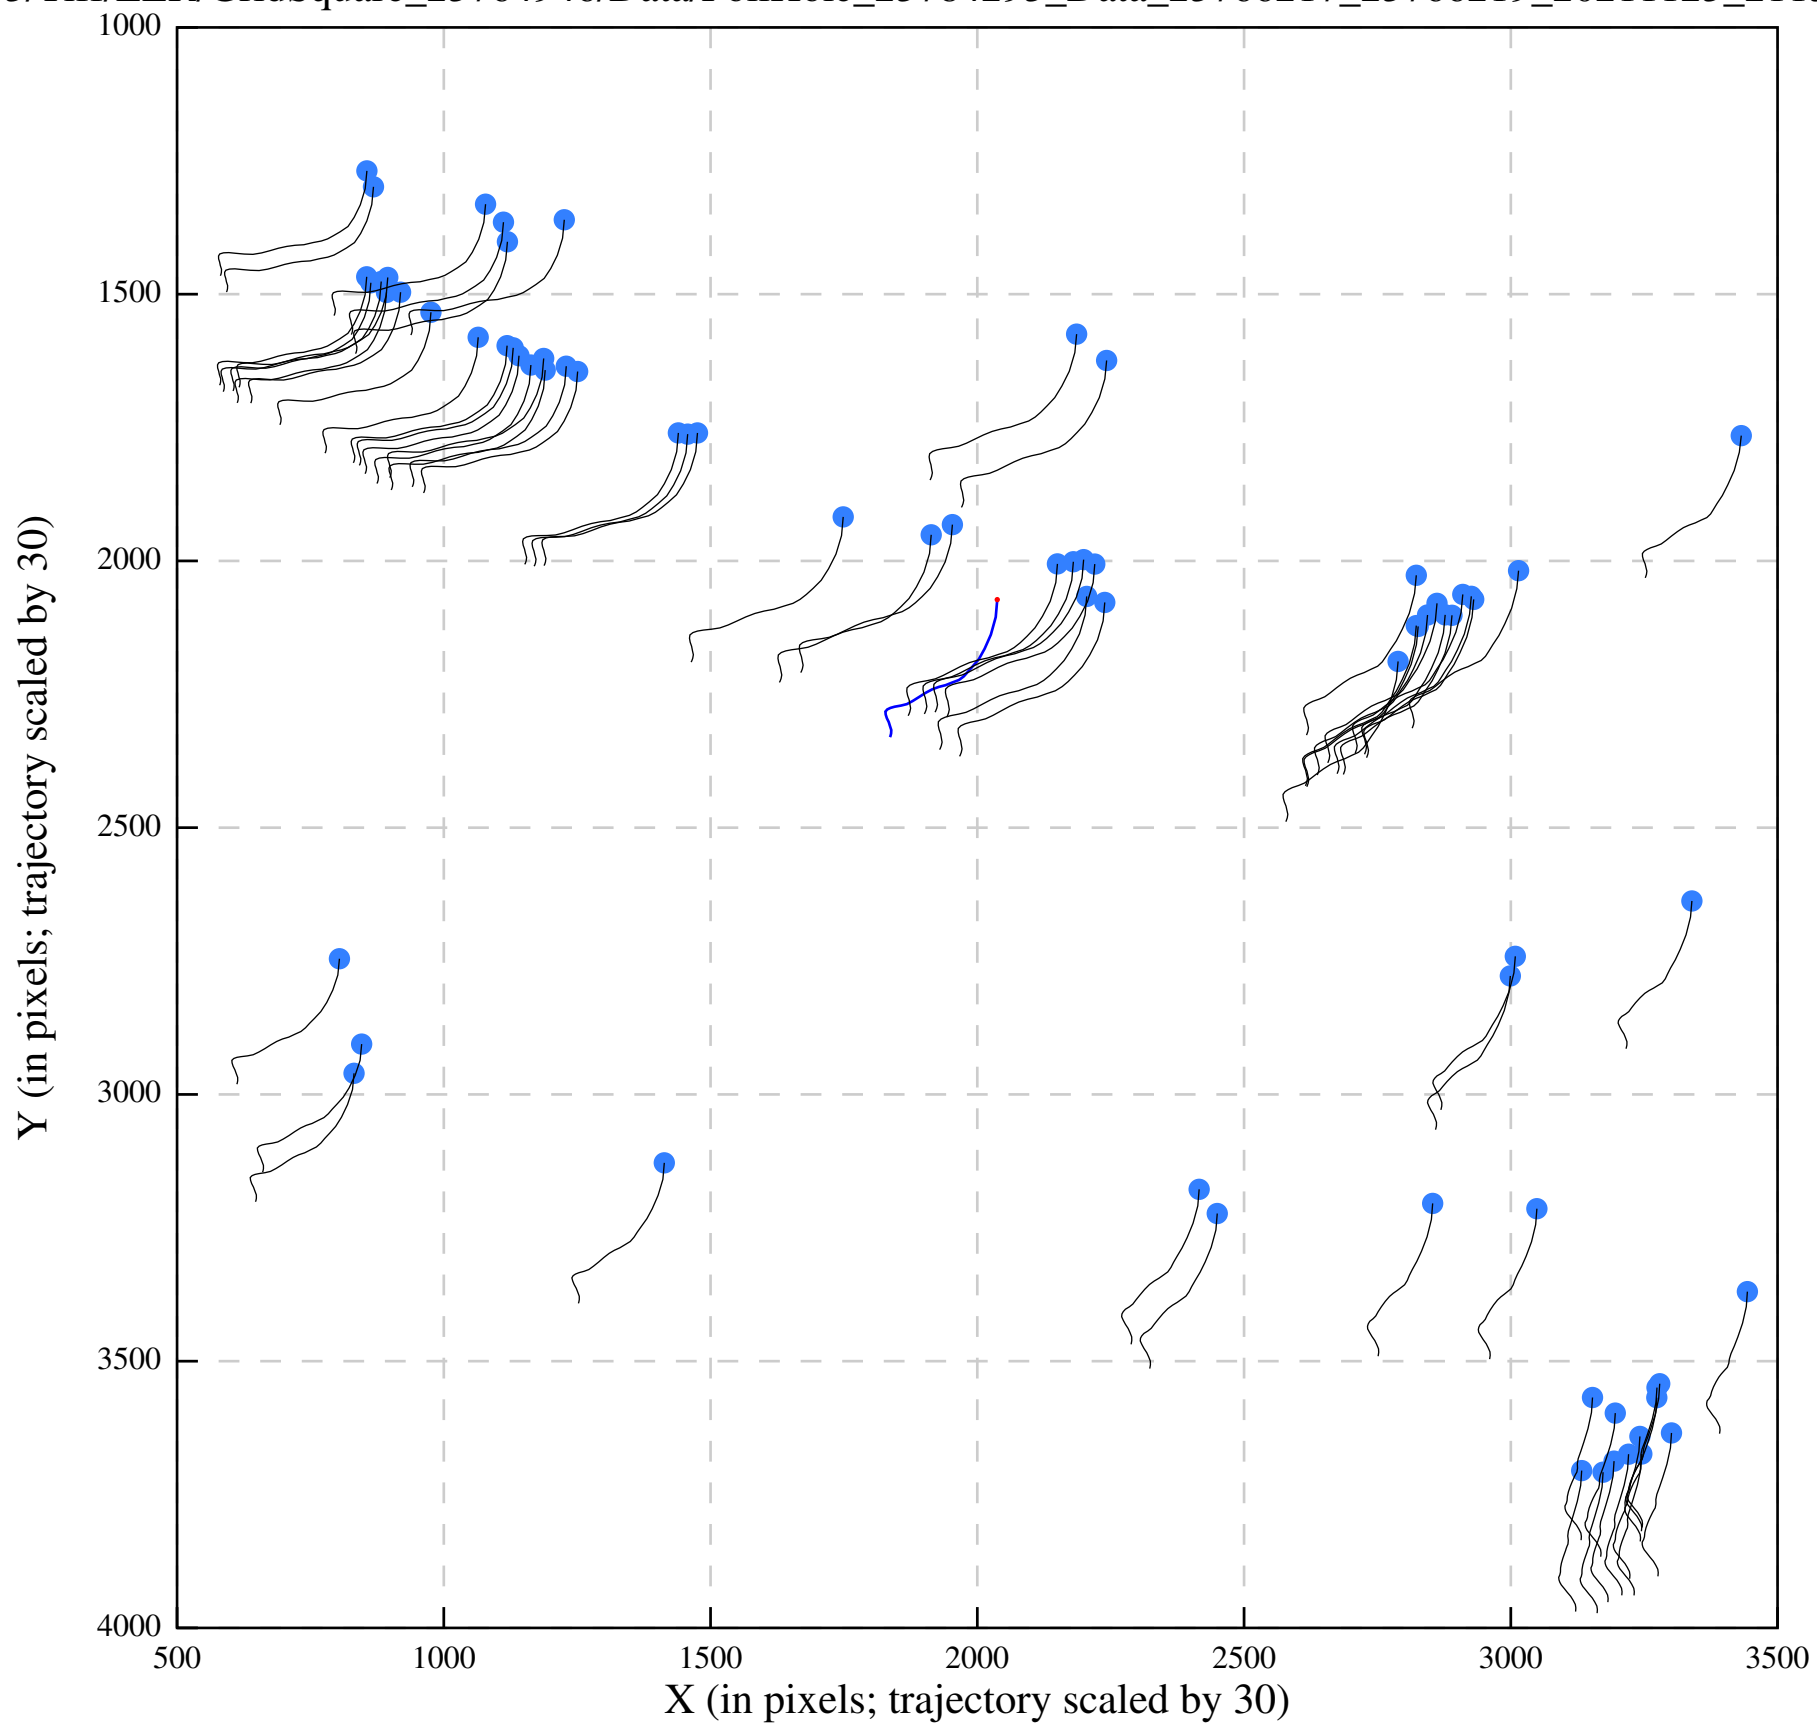

Polishing B-factors

Polishing scale-factors

93/Tiff/EER/GridSquare_23764957/Data/FoilHole_23769929_Data_23766220_23766222_20211123_182951_EER_tracks.

93/Tiff/EER/GridSquare_23764957/Data/FoilHole_23770301_Data_23766214_23766216_20211123_185011_EER_tracks.