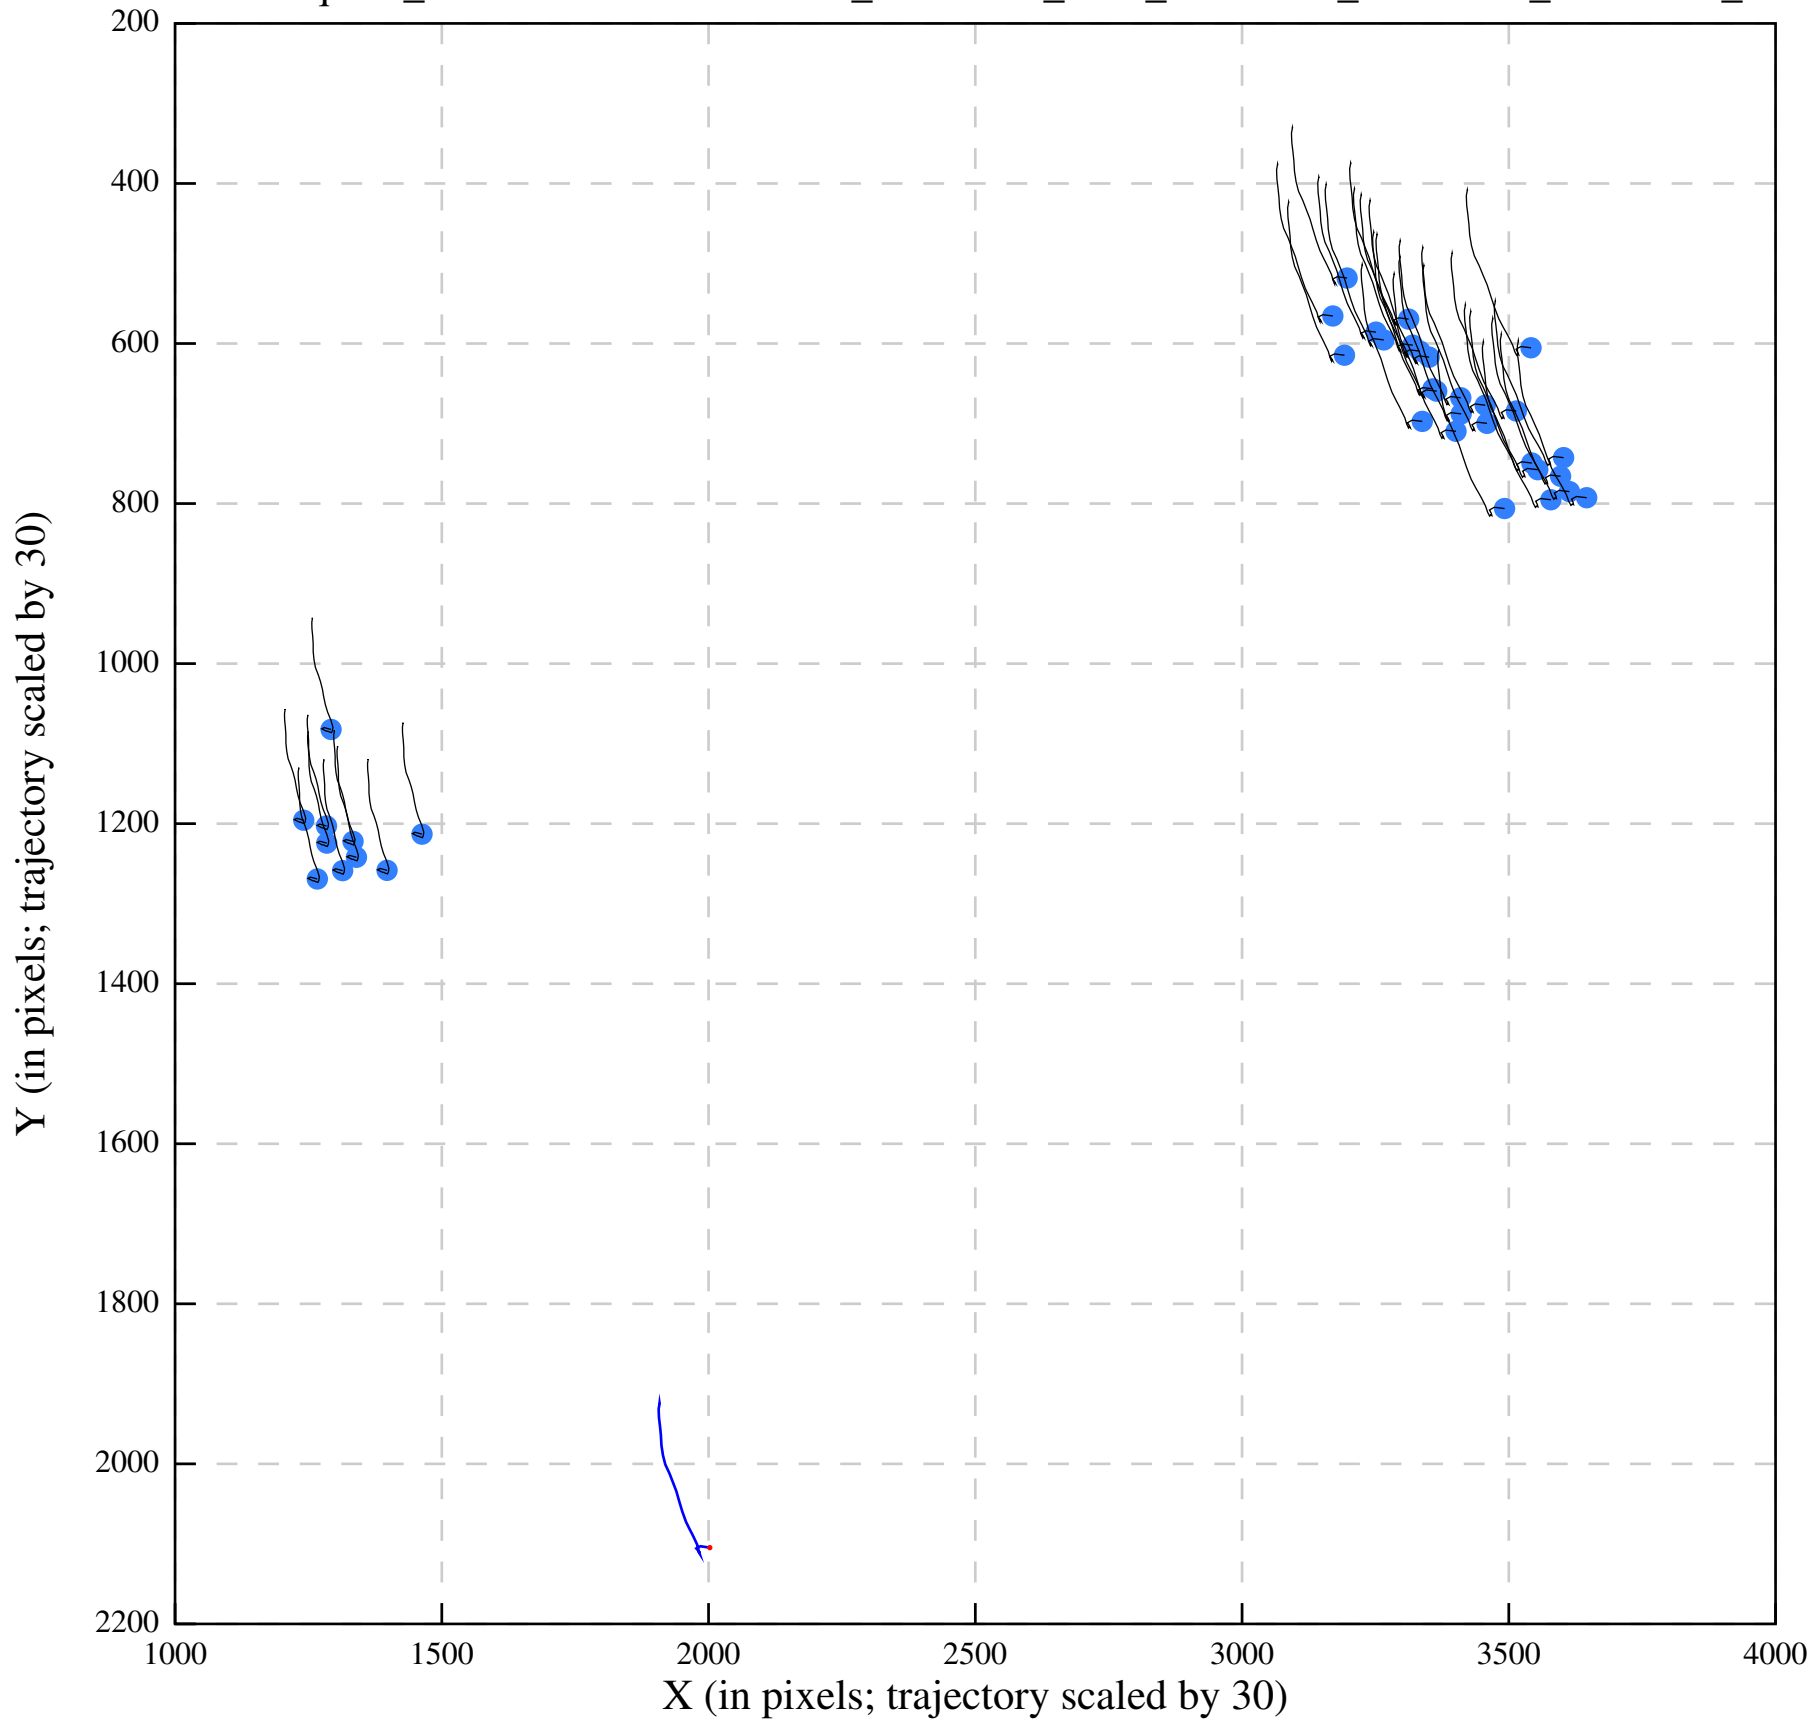

Polishing B-factors

Polishing scale-factors

93/Tiff/EER/GridSquare_23764957/Data/FoilHole_23769929_Data_23766220_23766222_20211123_182951_EER_tracks.

93/Tiff/EER/GridSquare_23764957/Data/FoilHole_23770301_Data_23766214_23766216_20211123_185011_EER_tracks.