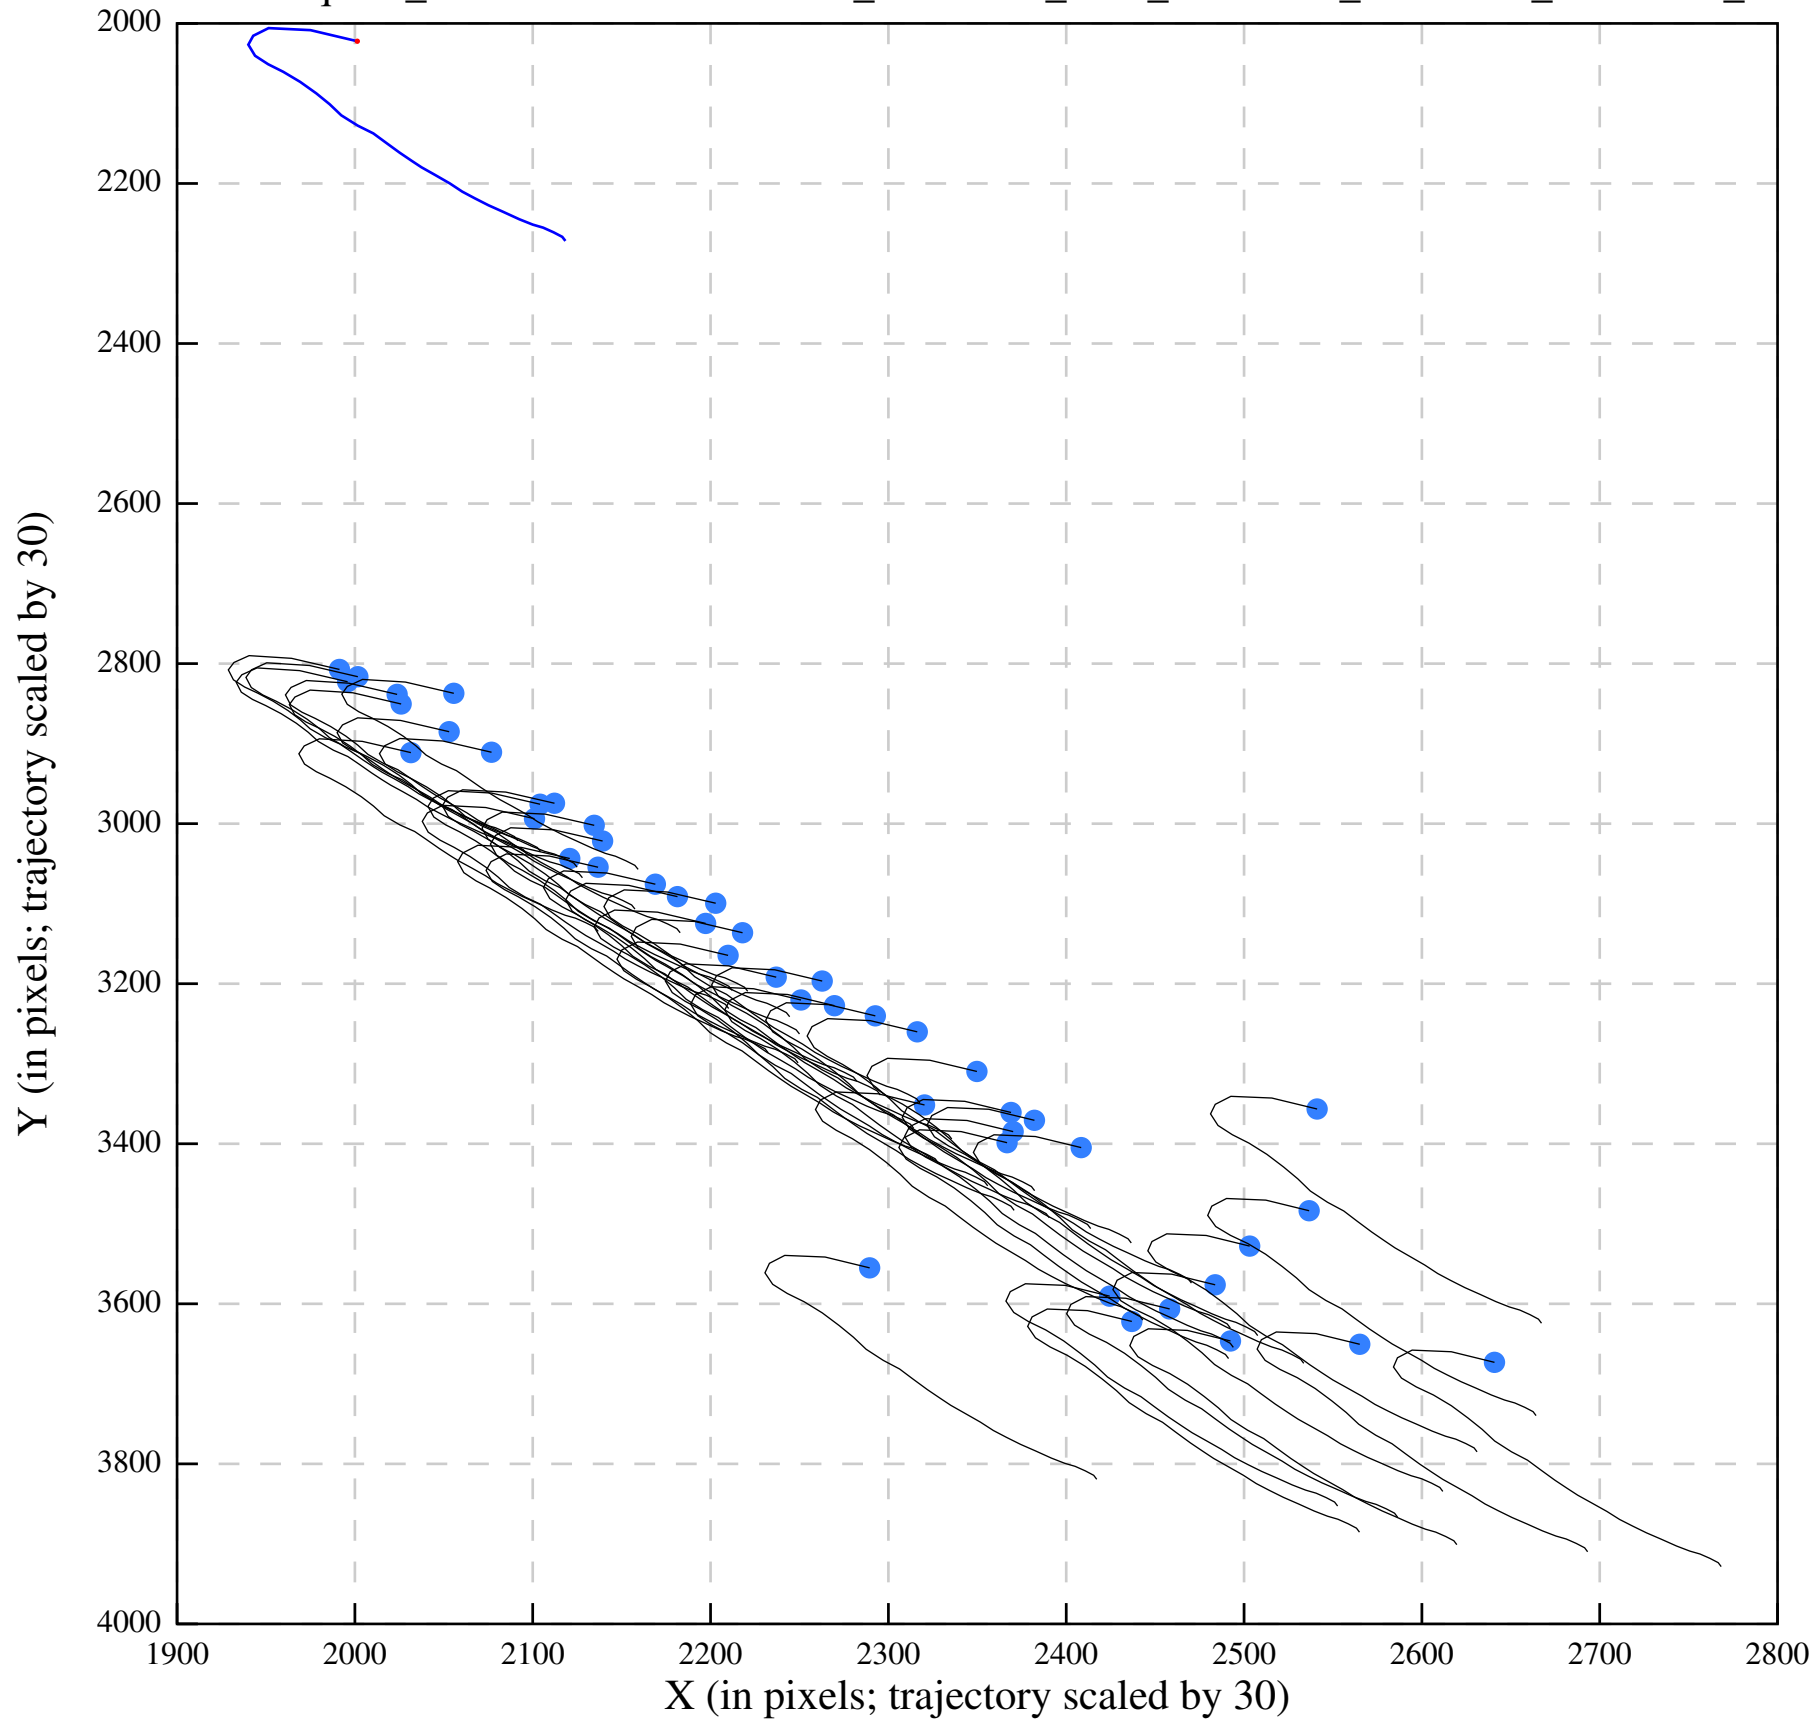

Polishing B-factors

Polishing scale-factors

93/Tiff/EER/GridSquare_23764957/Data/FoilHole_23769929_Data_23766220_23766222_20211123_182951_EER_tracks.

93/Tiff/EER/GridSquare_23764957/Data/FoilHole_23770301_Data_23766214_23766216_20211123_185011_EER_tracks.