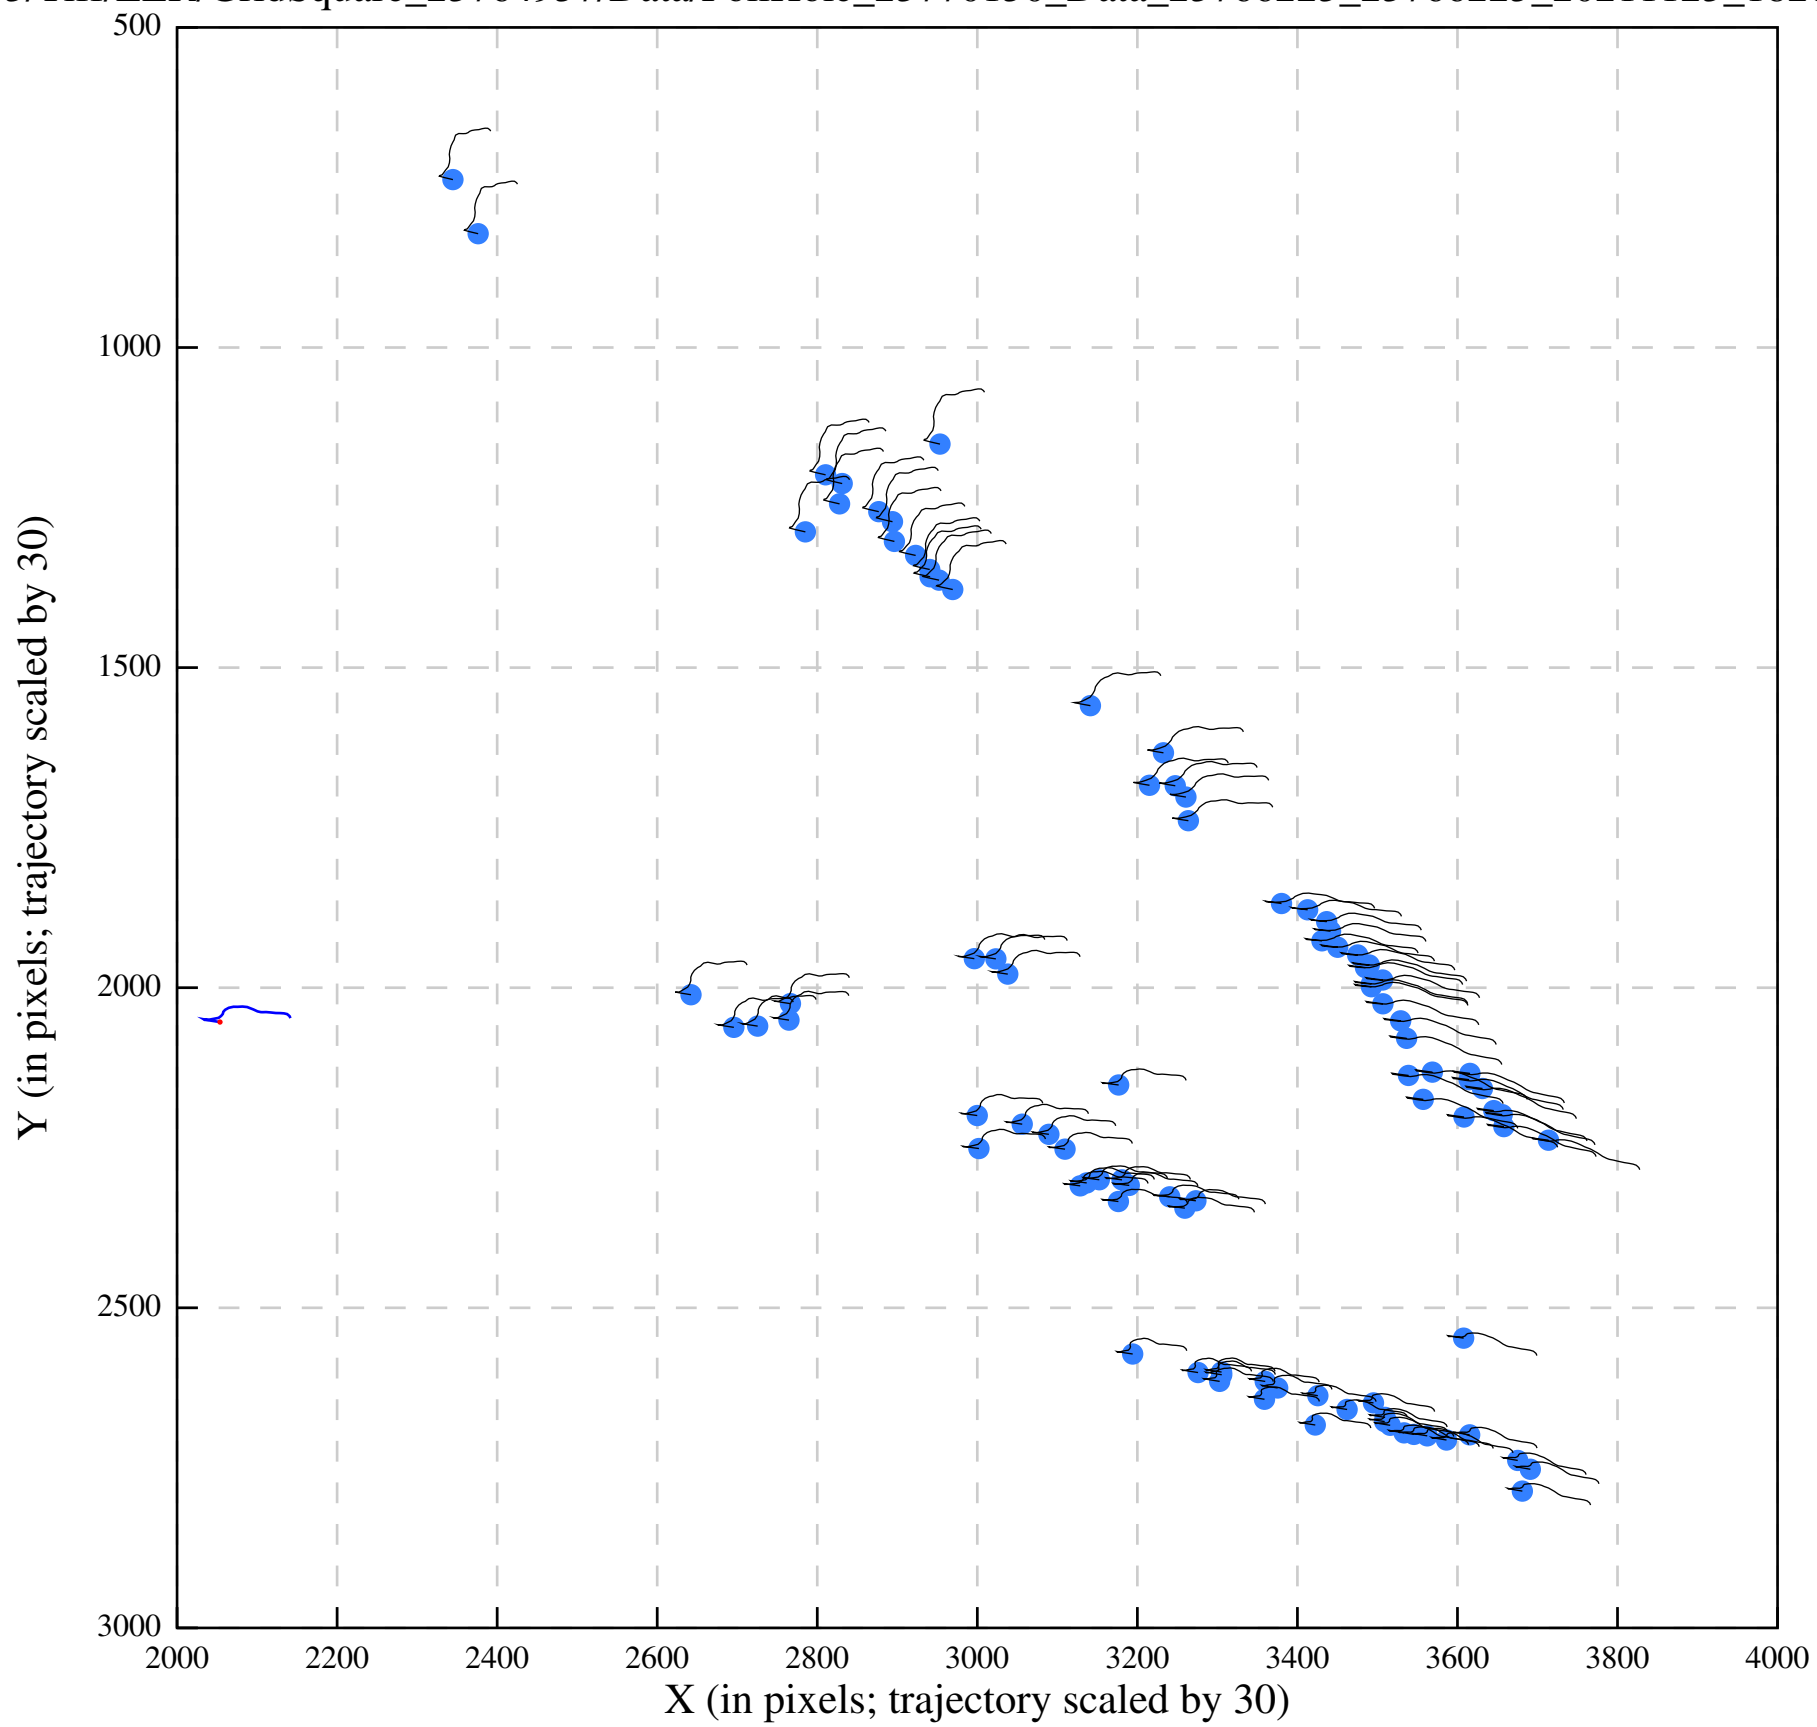

Polishing B-factors

Polishing scale-factors

93/Tiff/EER/GridSquare_23764957/Data/FoilHole_23769929_Data_23766220_23766222_20211123_182951_EER_tracks.

93/Tiff/EER/GridSquare_23764957/Data/FoilHole_23770301_Data_23766214_23766216_20211123_185011_EER_tracks.