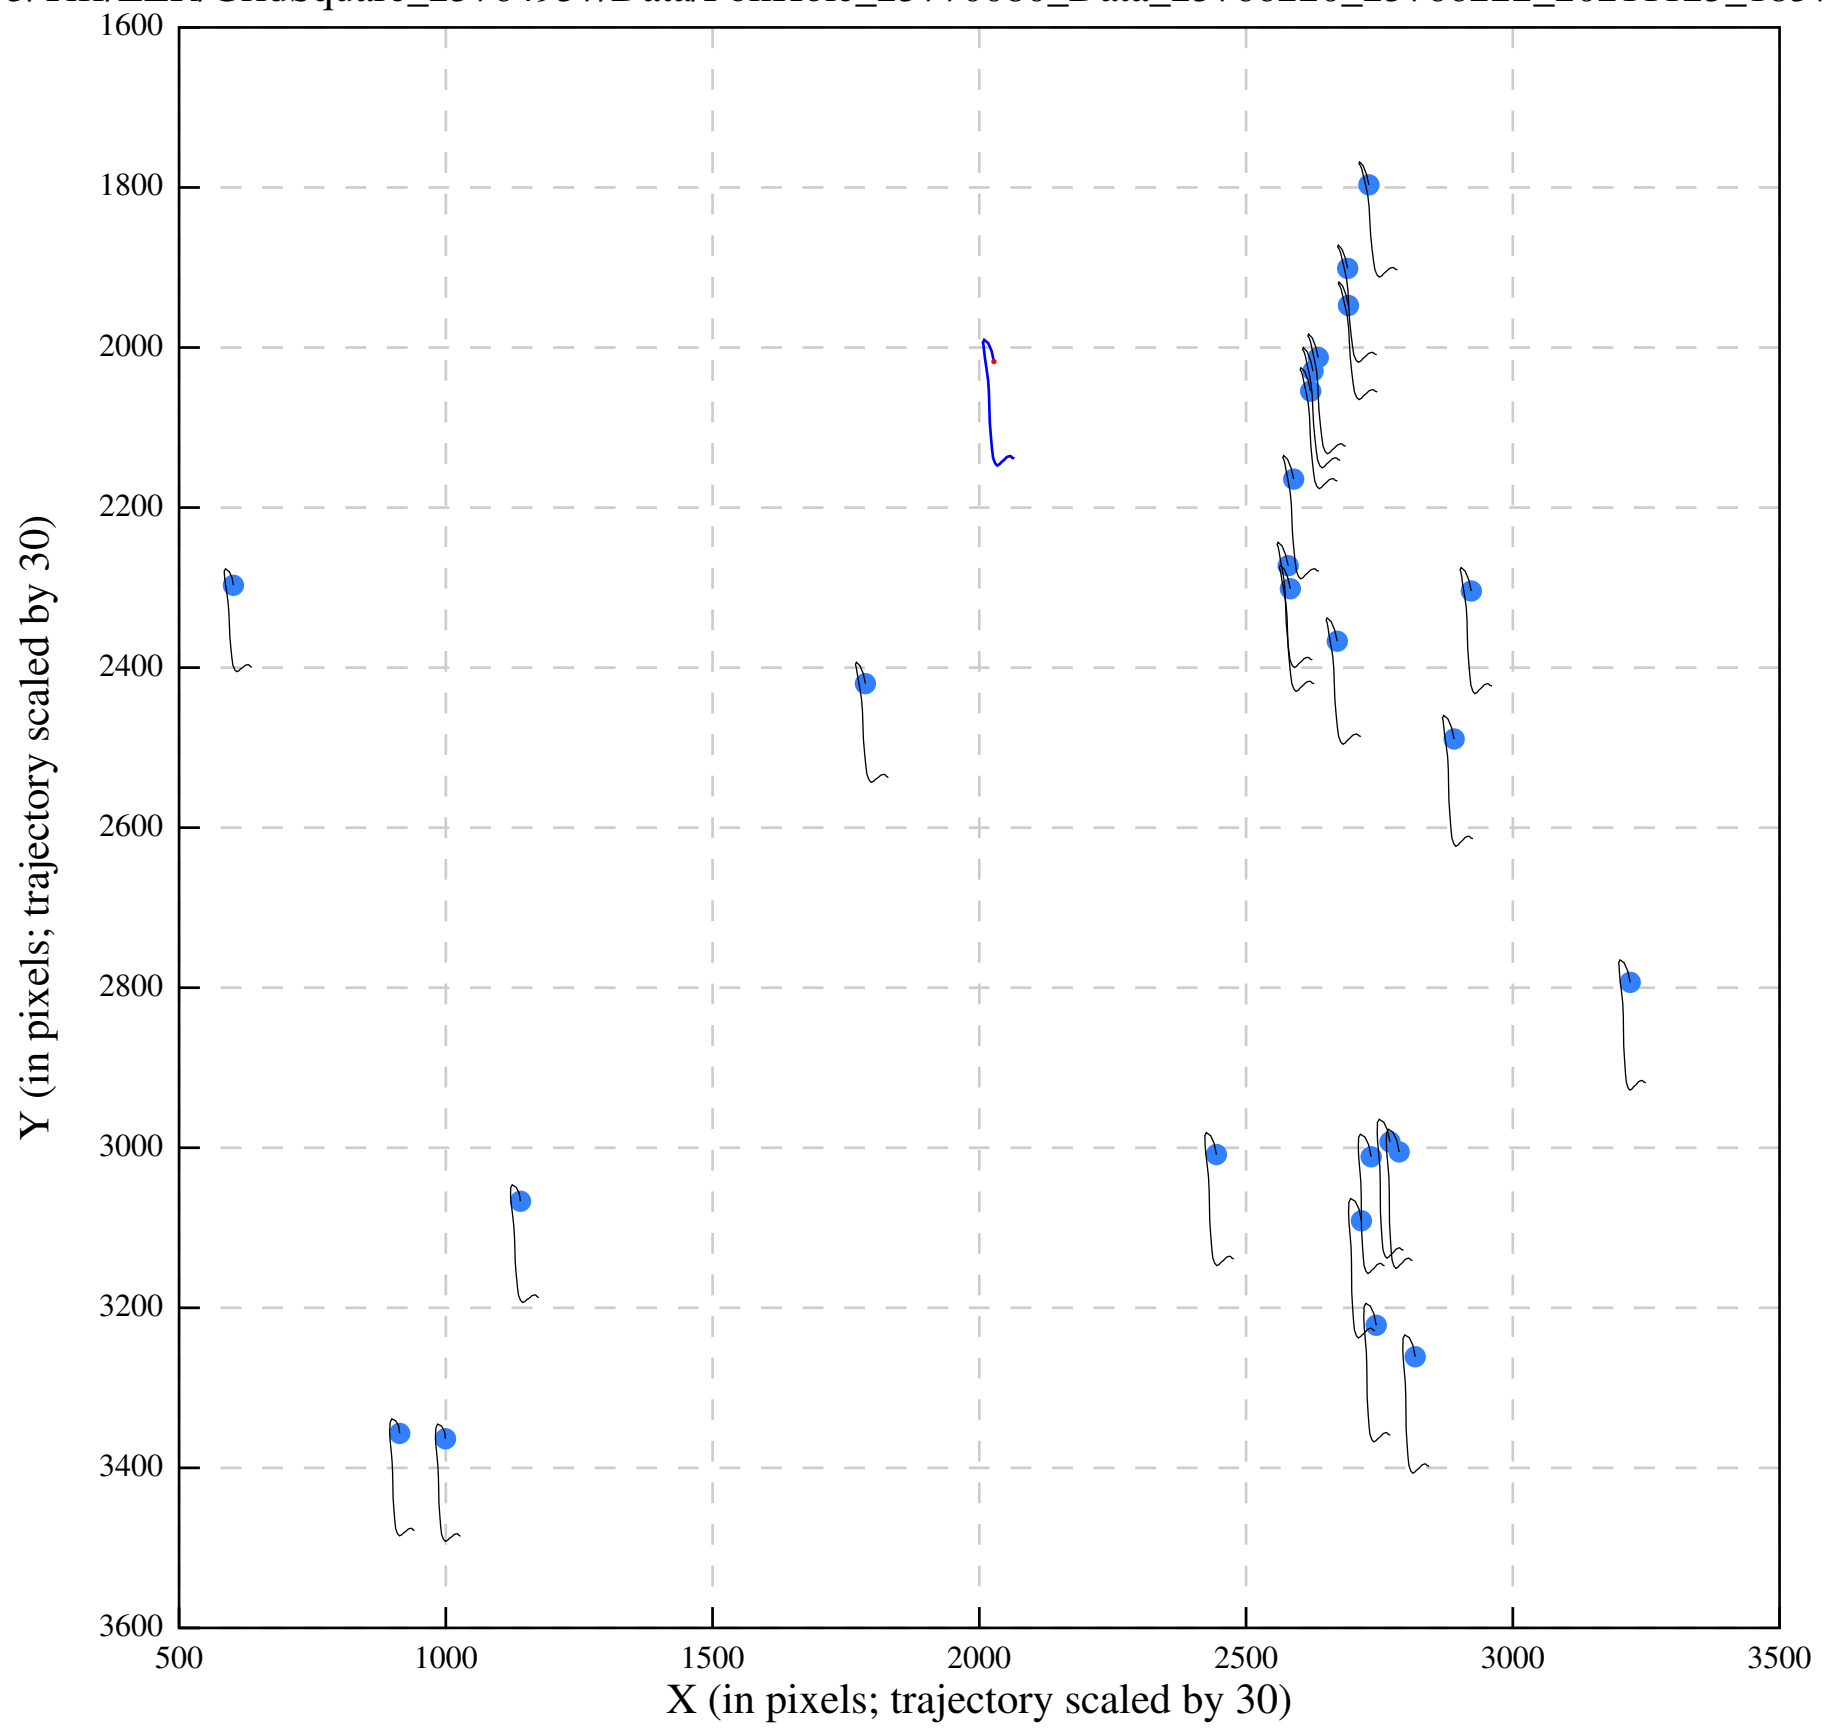

Polishing B-factors

Polishing scale-factors

93/Tiff/EER/GridSquare_23764957/Data/FoilHole_23769929_Data_23766220_23766222_20211123_182951_EER_tracks.

93/Tiff/EER/GridSquare_23764957/Data/FoilHole_23770301_Data_23766214_23766216_20211123_185011_EER_tracks.