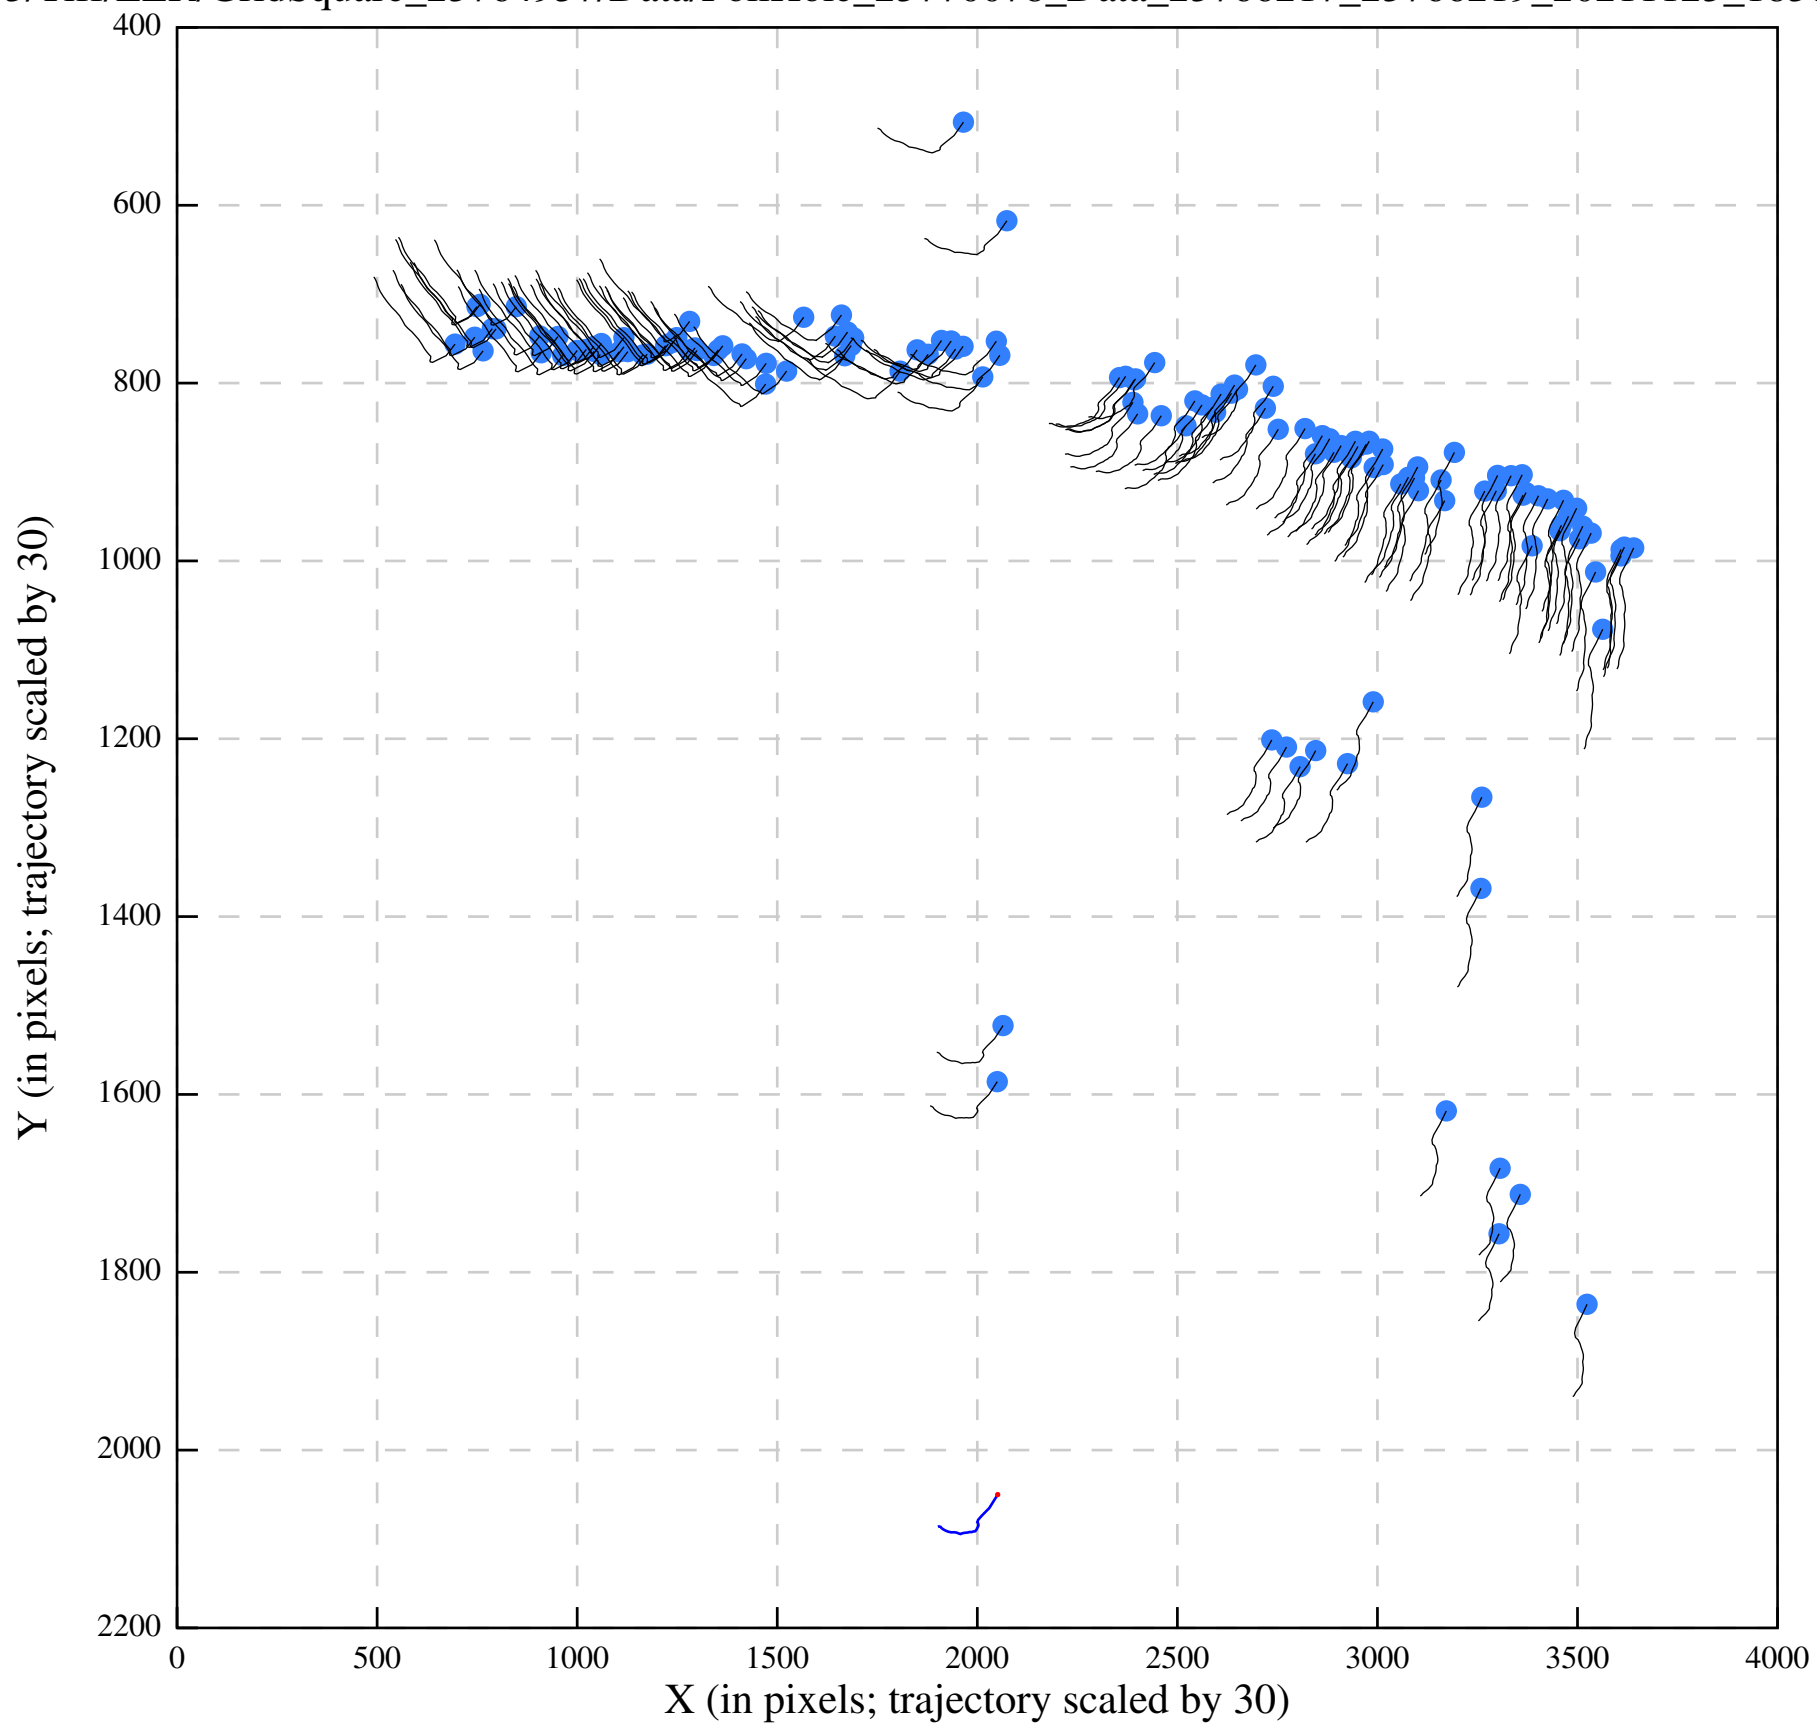

Polishing B-factors

Polishing scale-factors

93/Tiff/EER/GridSquare_23764957/Data/FoilHole_23769929_Data_23766220_23766222_20211123_182951_EER_tracks.

93/Tiff/EER/GridSquare_23764957/Data/FoilHole_23770301_Data_23766214_23766216_20211123_185011_EER_tracks.