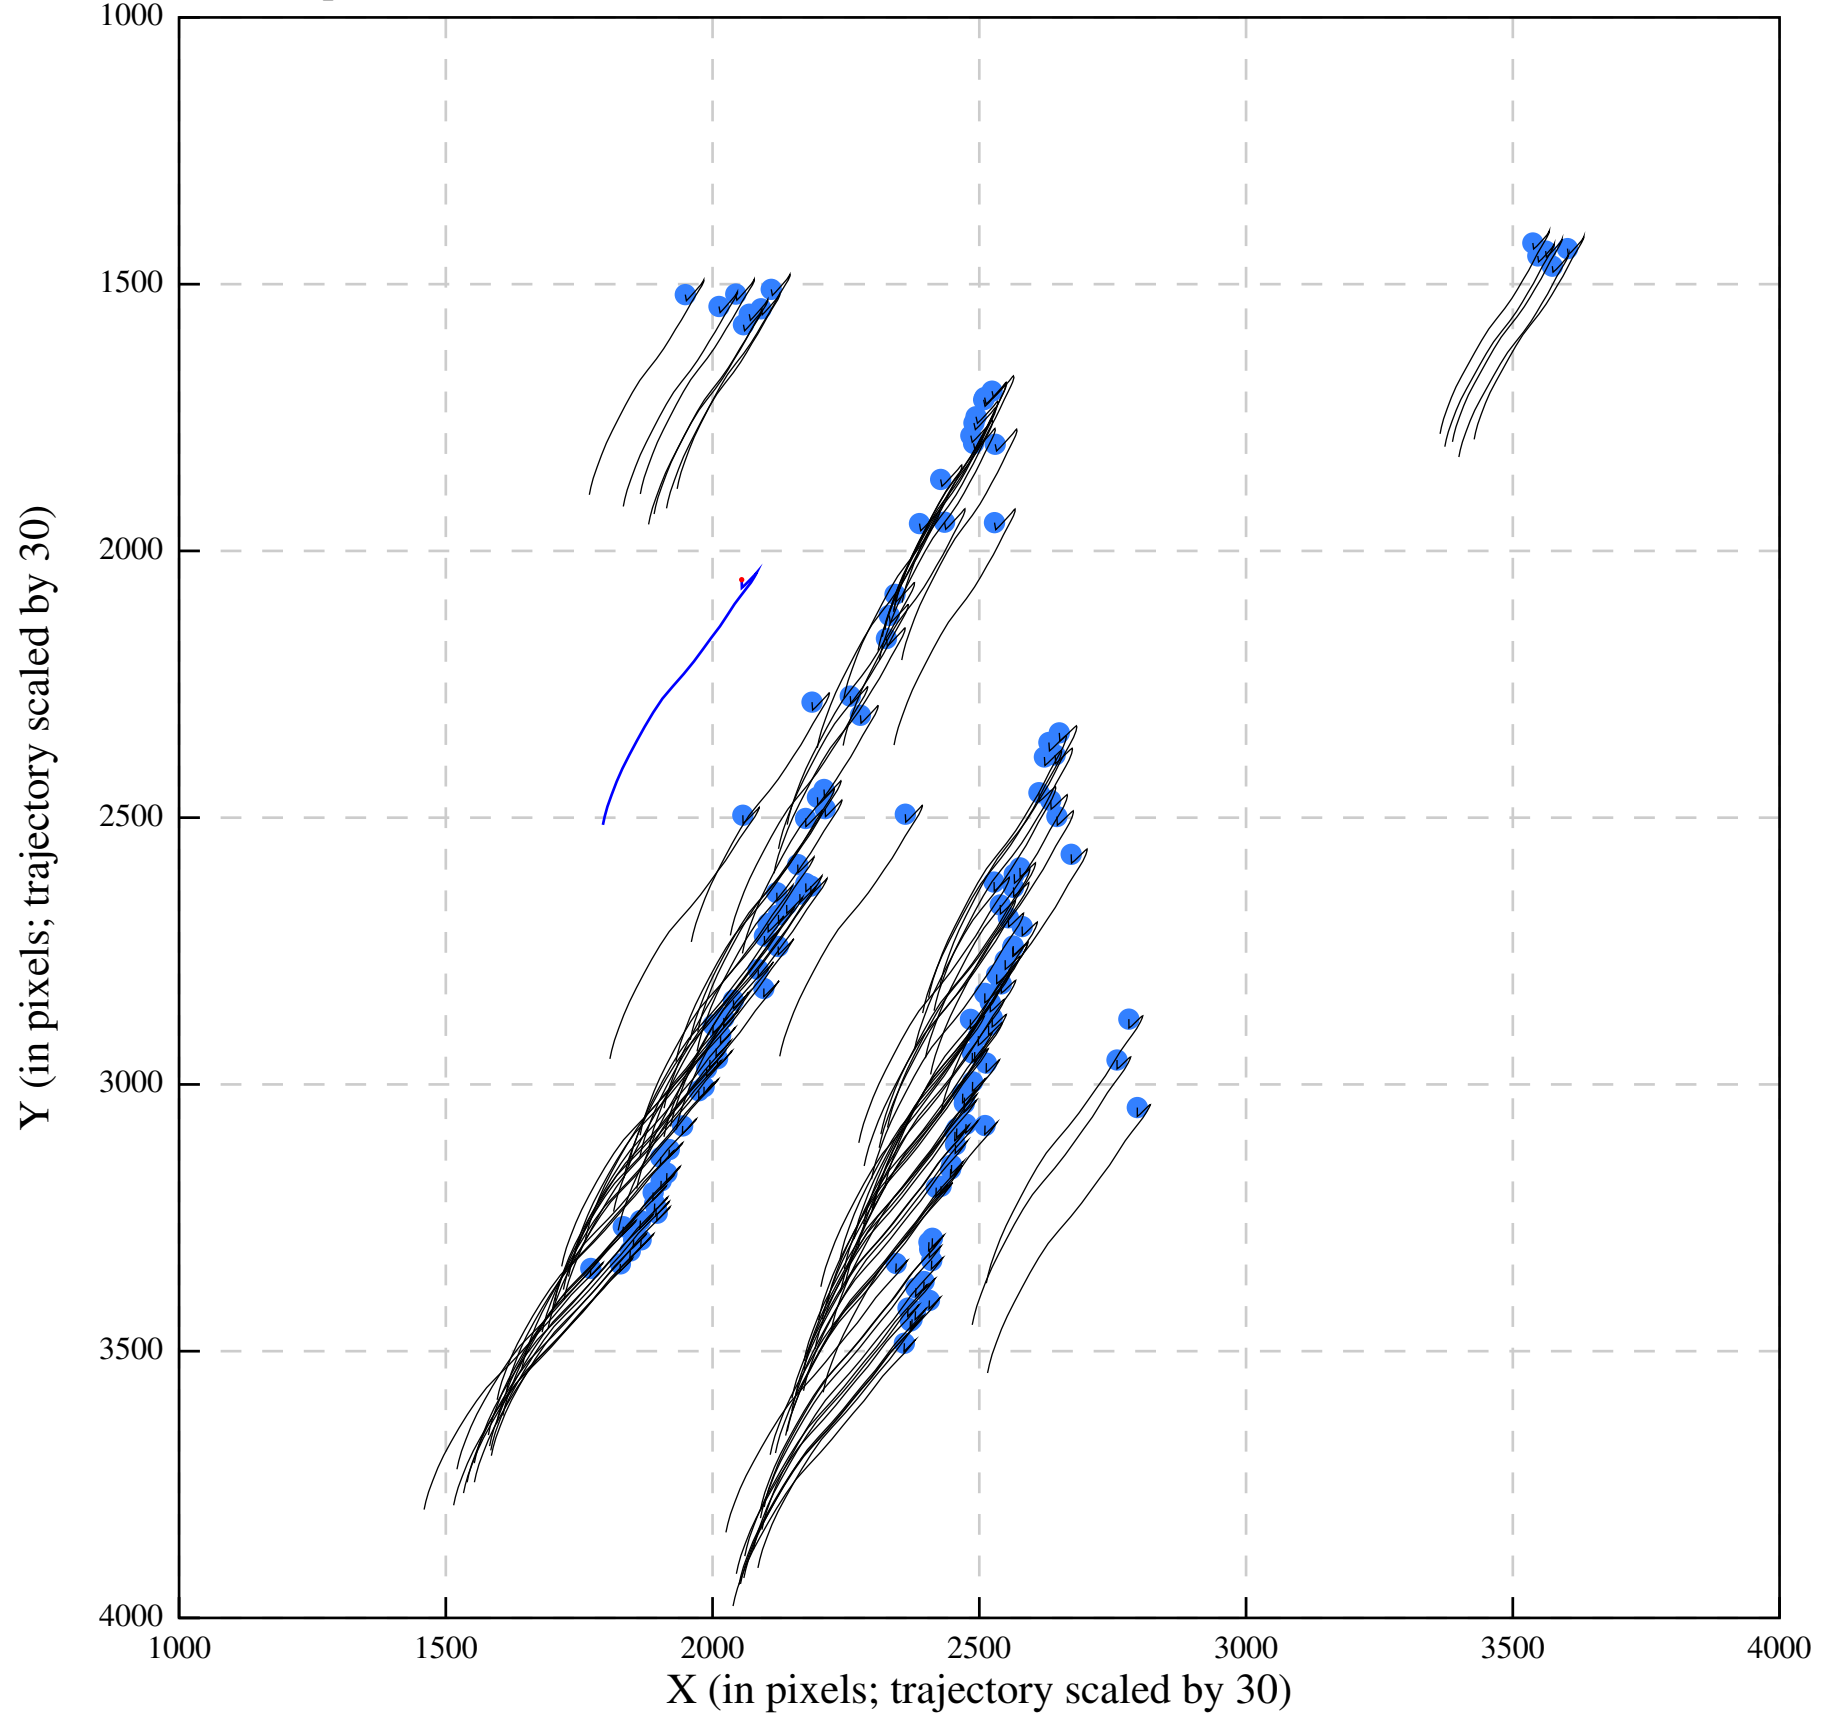

Polishing B-factors

Polishing scale-factors

93/Tiff/EER/GridSquare_23764957/Data/FoilHole_23769929_Data_23766220_23766222_20211123_182951_EER_tracks.

93/Tiff/EER/GridSquare_23764957/Data/FoilHole_23770301_Data_23766214_23766216_20211123_185011_EER_tracks.