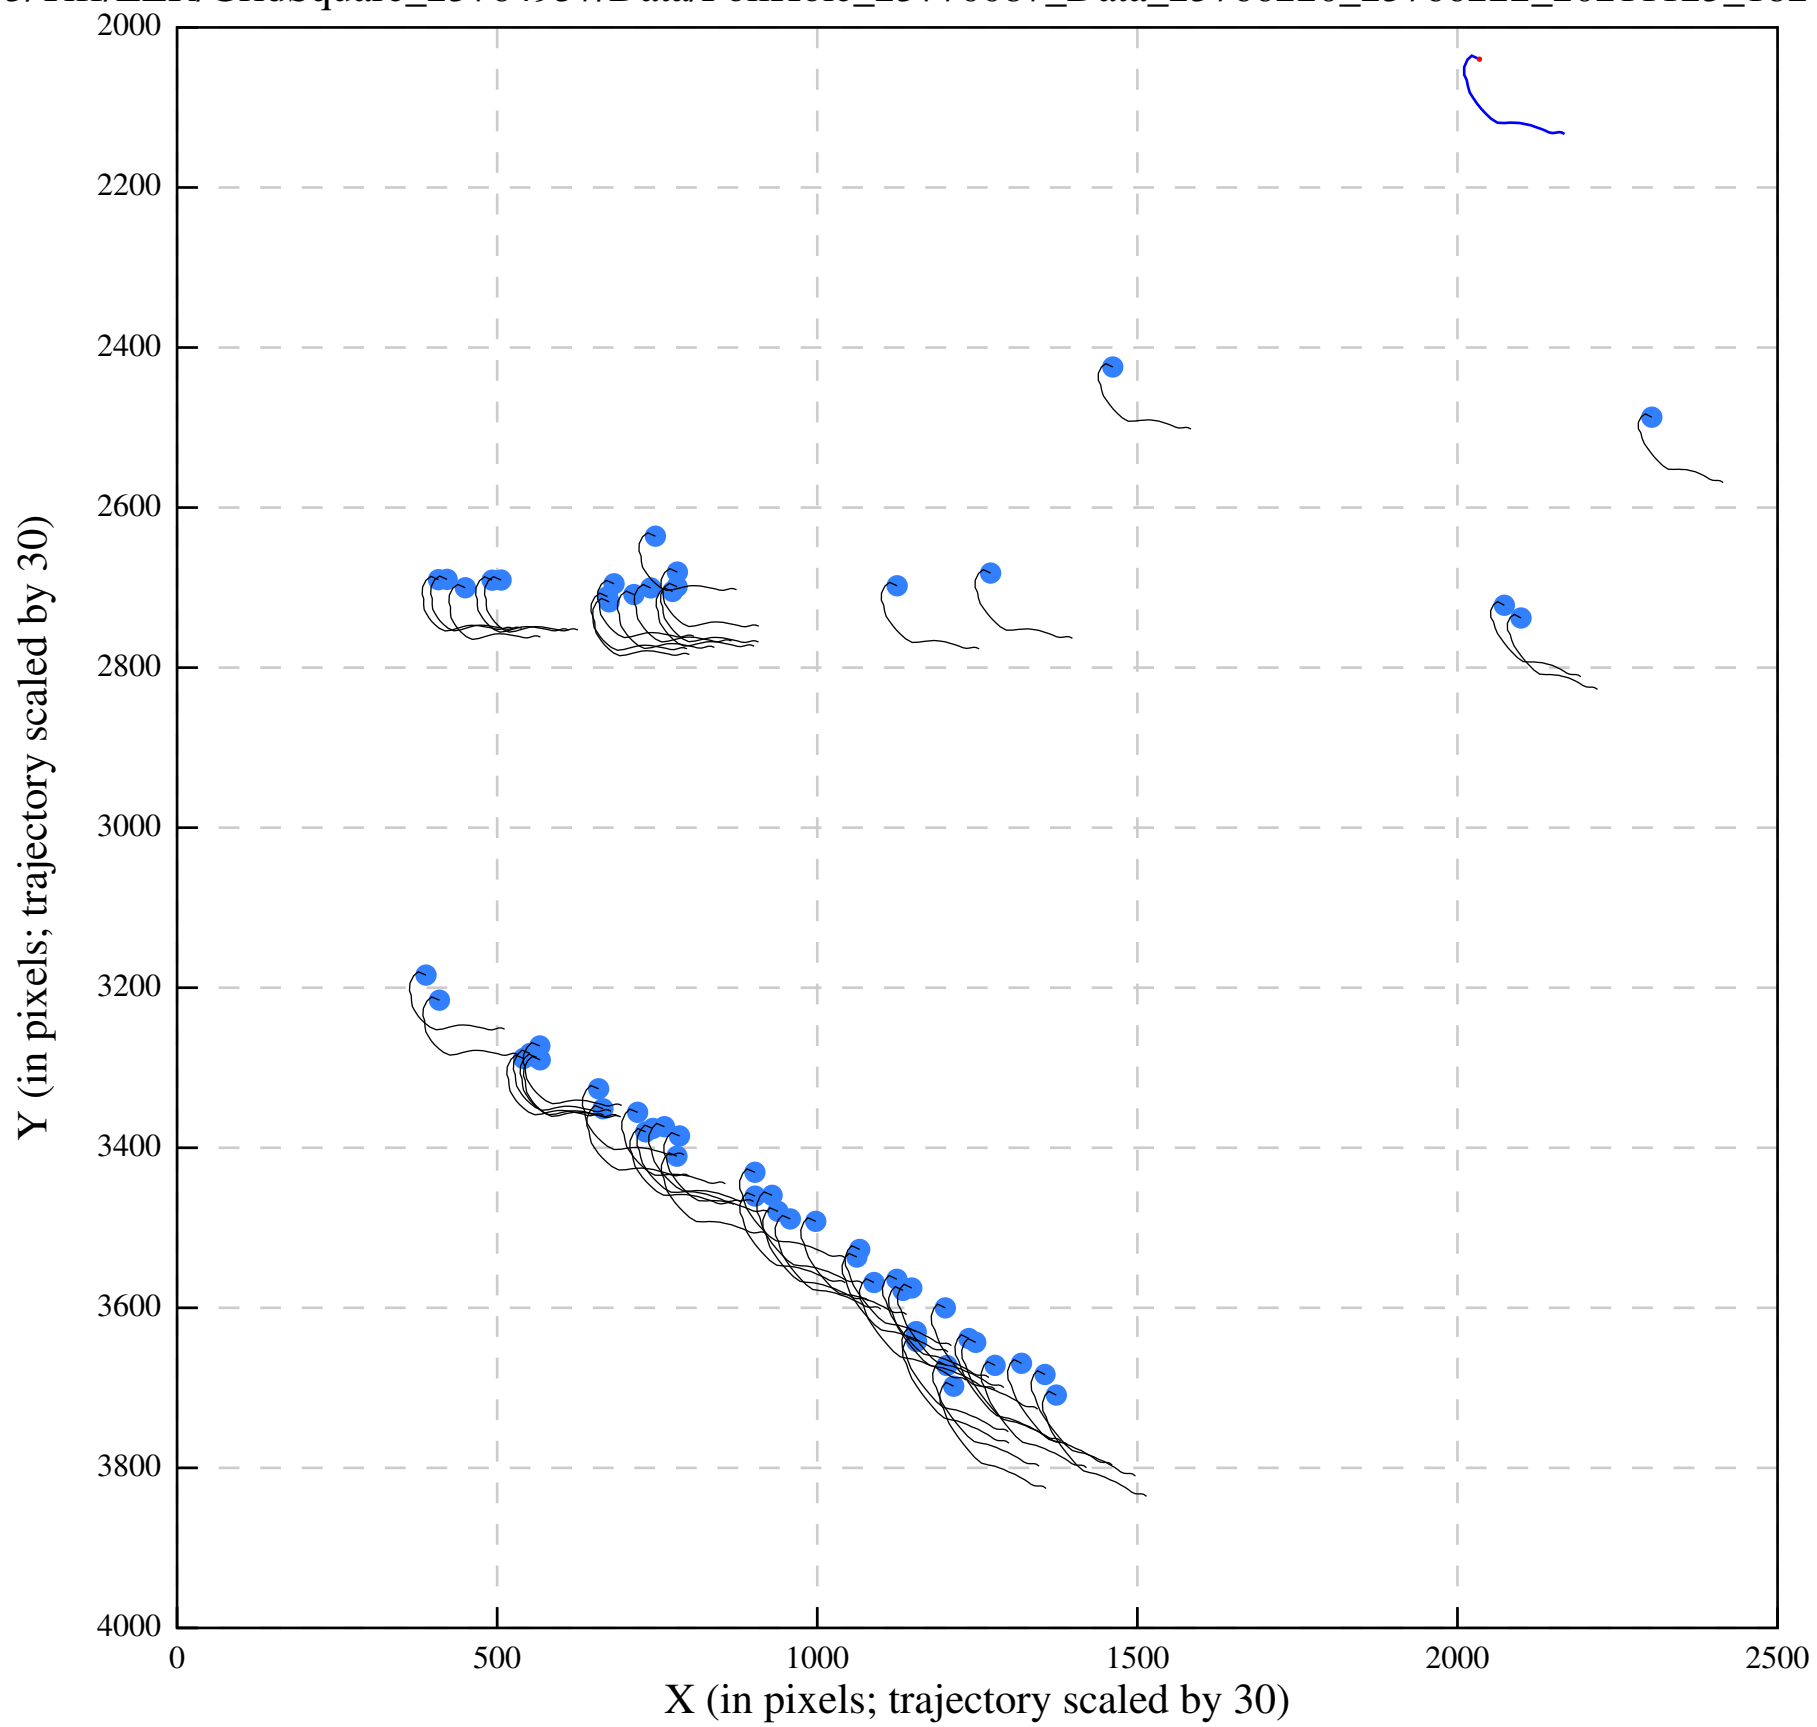

Polishing B-factors

Polishing scale-factors

93/Tiff/EER/GridSquare_23764957/Data/FoilHole_23769929_Data_23766220_23766222_20211123_182951_EER_tracks.

93/Tiff/EER/GridSquare_23764957/Data/FoilHole_23770301_Data_23766214_23766216_20211123_185011_EER_tracks.