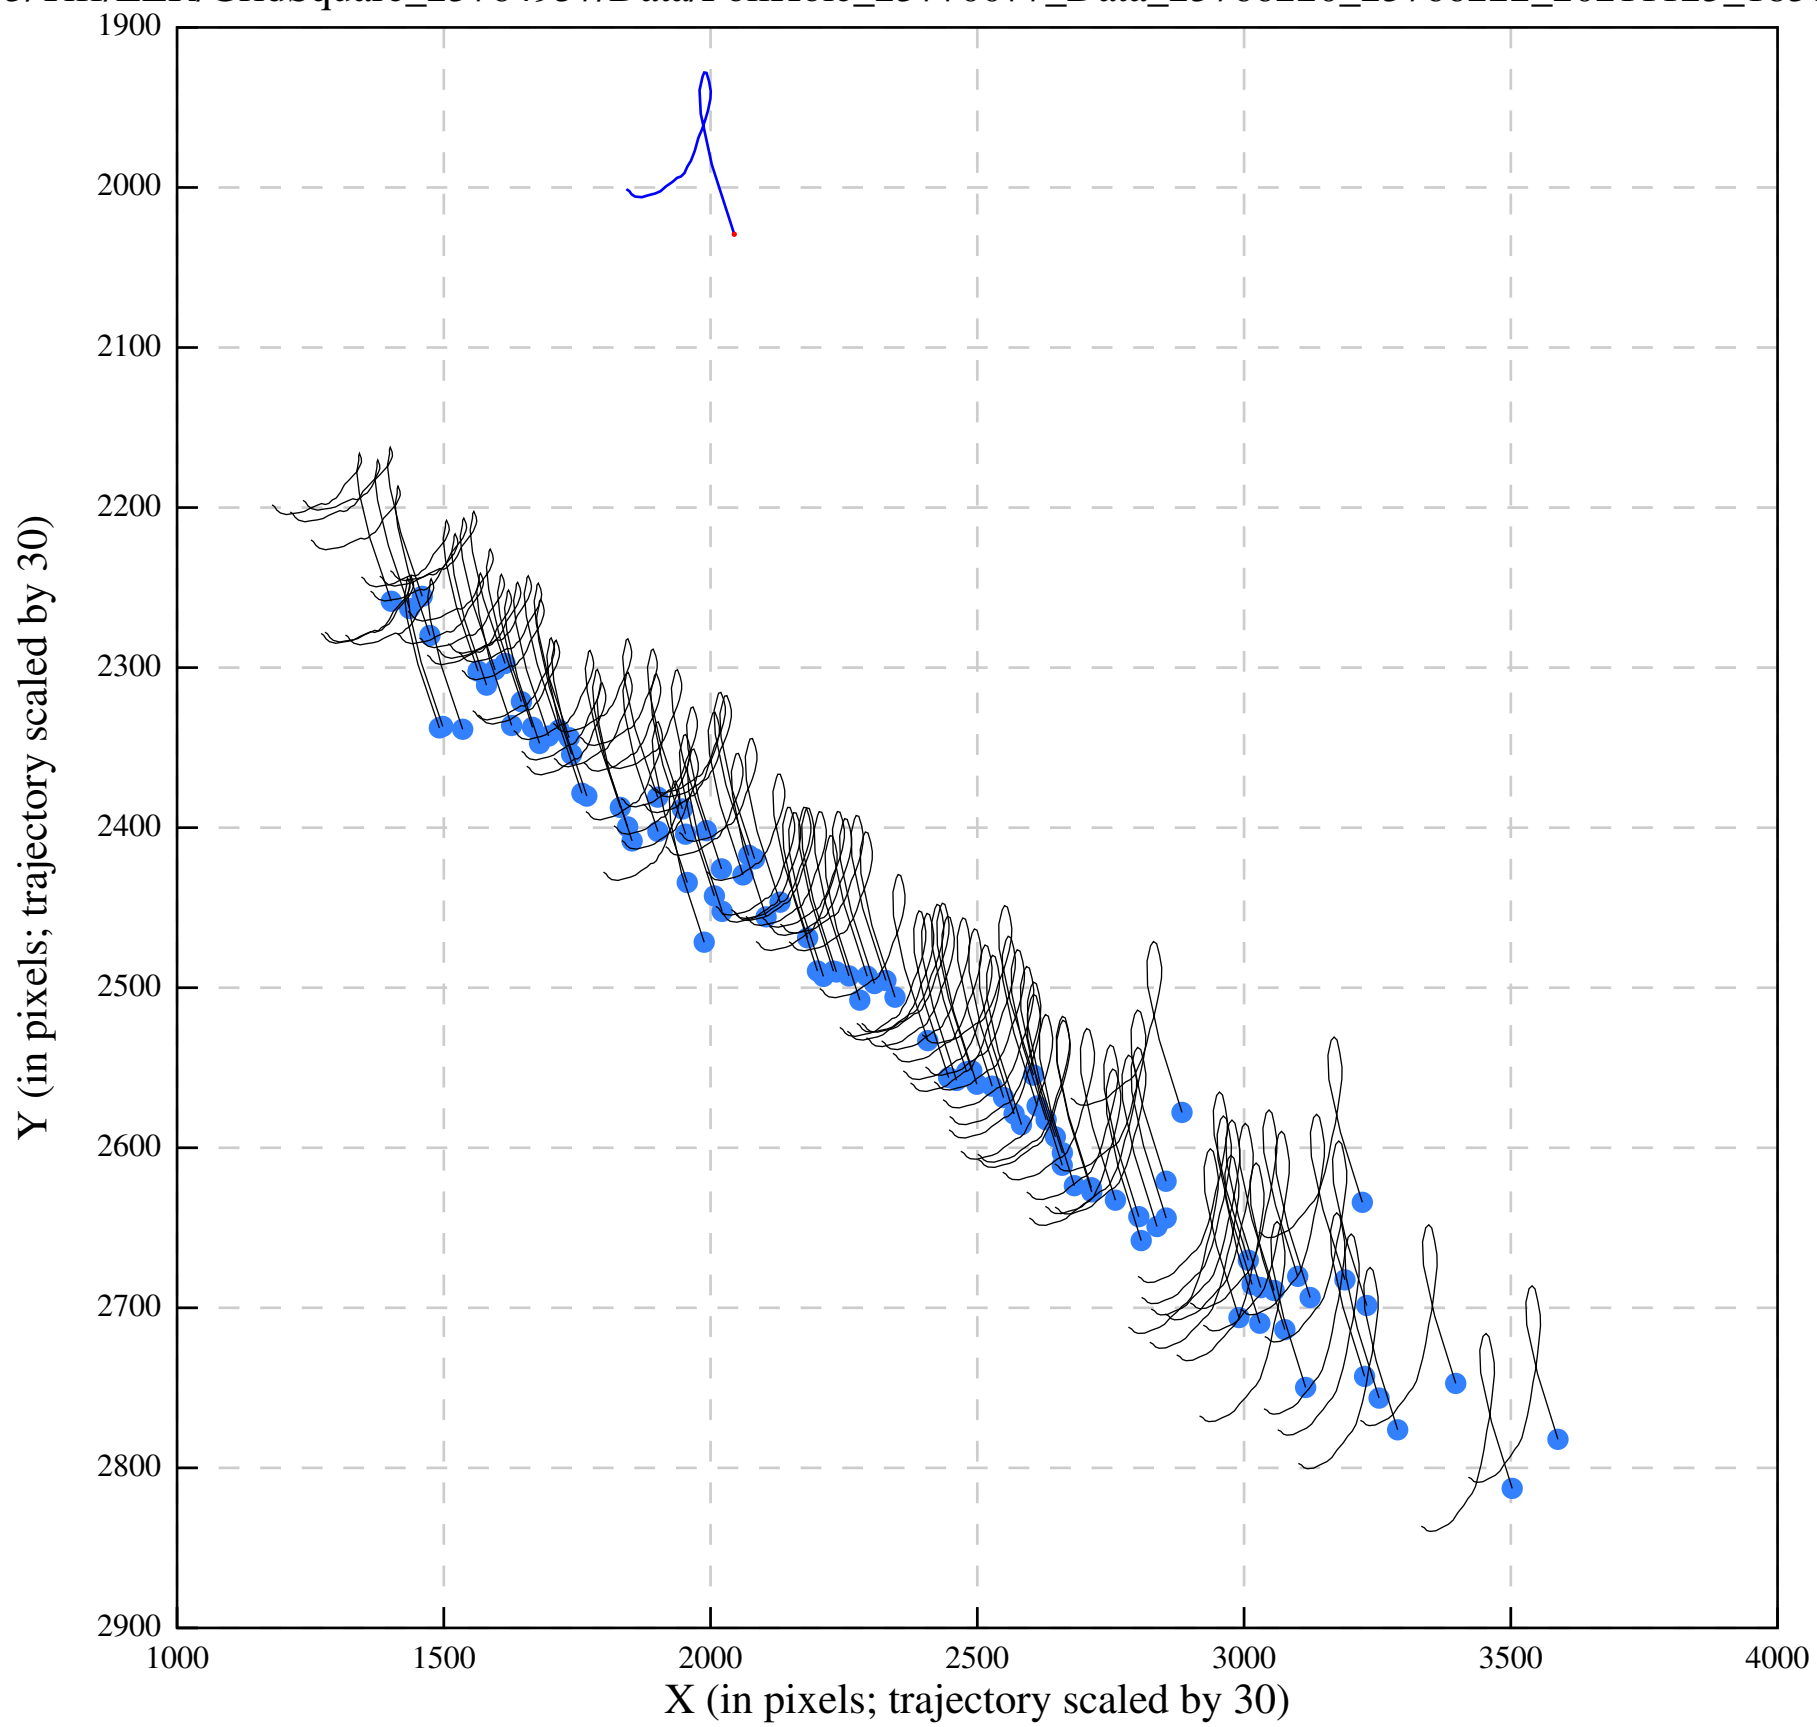

Polishing B-factors

Polishing scale-factors

93/Tiff/EER/GridSquare_23764957/Data/FoilHole_23769929_Data_23766220_23766222_20211123_182951_EER_tracks.

93/Tiff/EER/GridSquare_23764957/Data/FoilHole_23770301_Data_23766214_23766216_20211123_185011_EER_tracks.