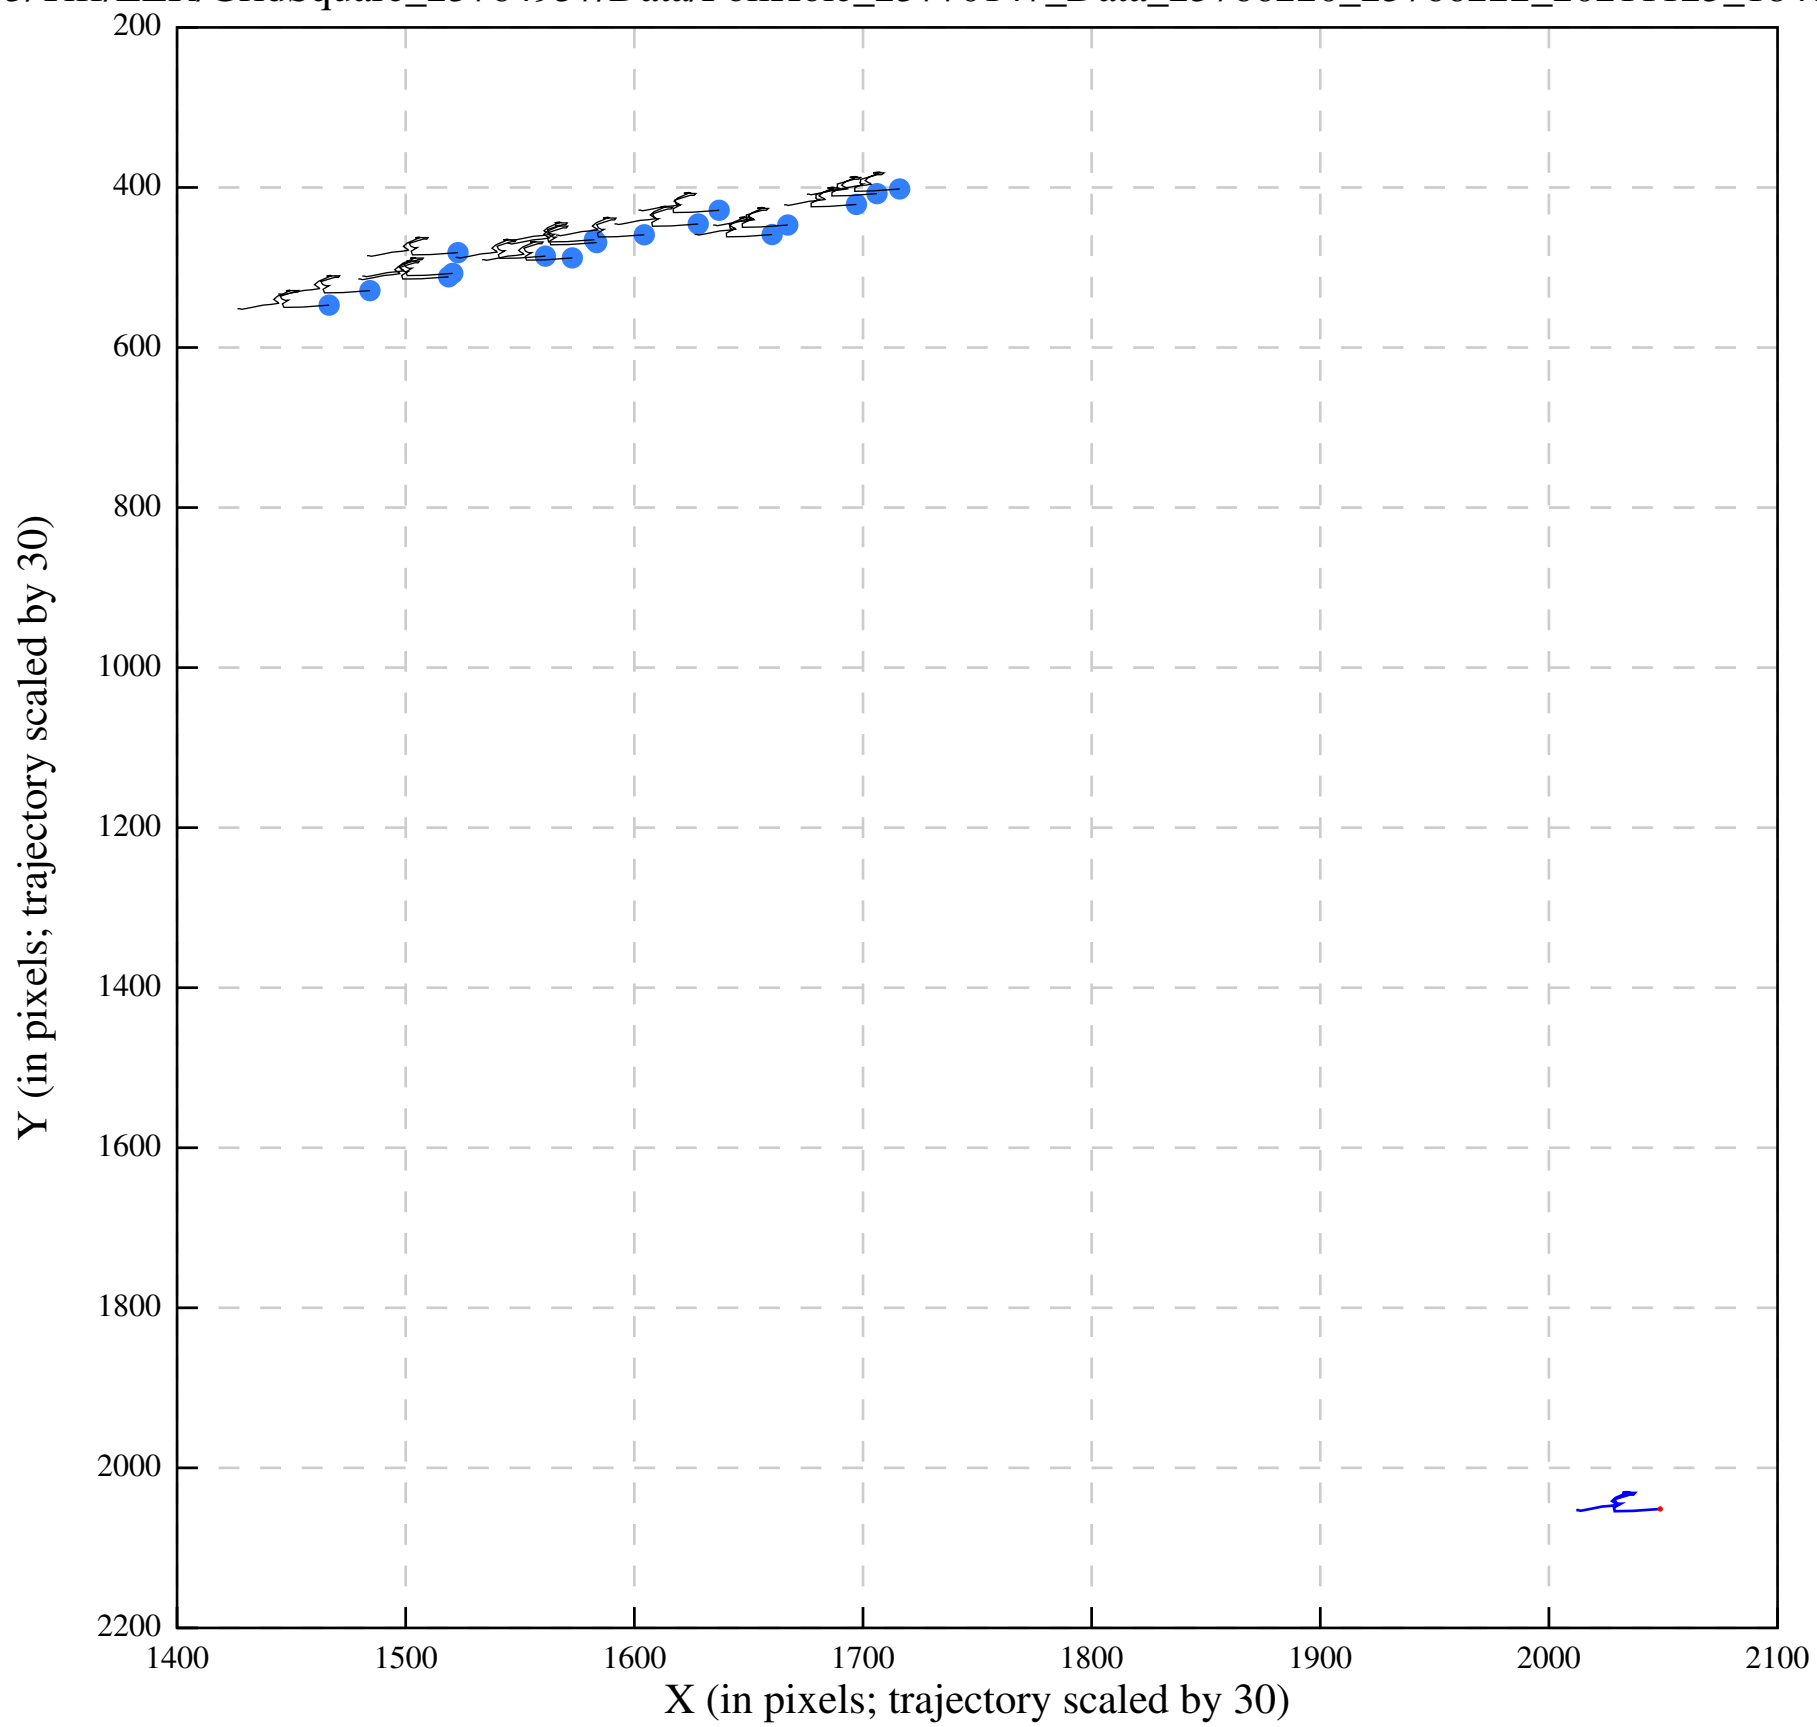

Polishing B-factors

Polishing scale-factors

93/Tiff/EER/GridSquare_23764957/Data/FoilHole_23769929_Data_23766220_23766222_20211123_182951_EER_tracks.

93/Tiff/EER/GridSquare_23764957/Data/FoilHole_23770301_Data_23766214_23766216_20211123_185011_EER_tracks.