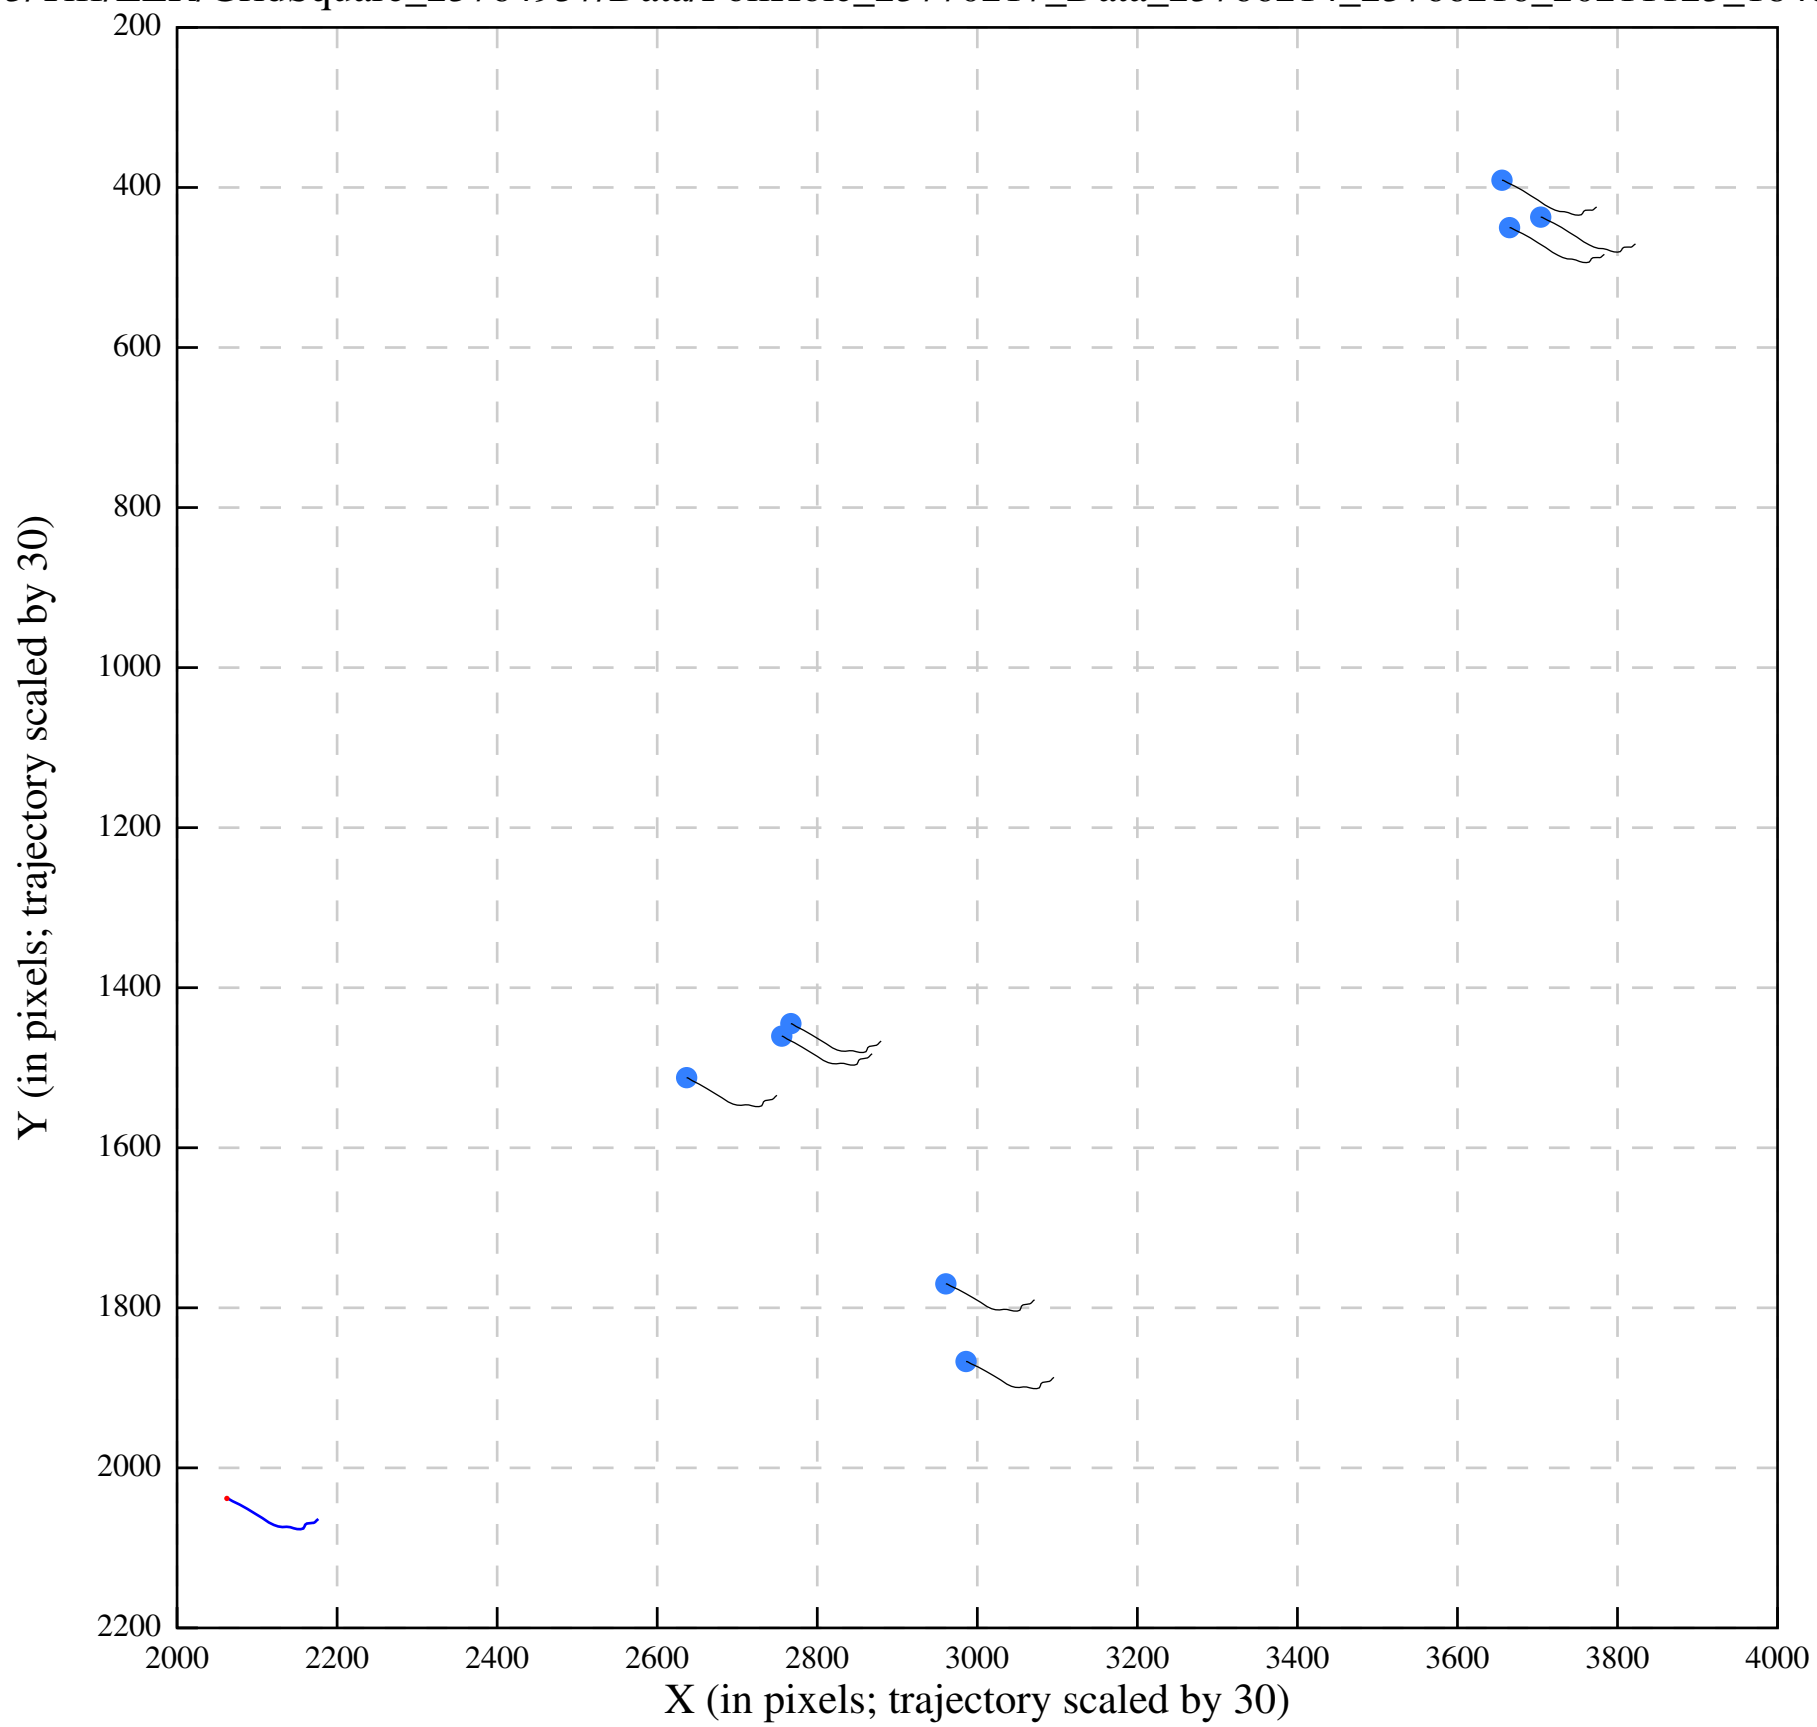

Polishing B-factors

Polishing scale-factors

93/Tiff/EER/GridSquare_23764957/Data/FoilHole_23769929_Data_23766220_23766222_20211123_182951_EER_tracks.

93/Tiff/EER/GridSquare_23764957/Data/FoilHole_23770301_Data_23766214_23766216_20211123_185011_EER_tracks.